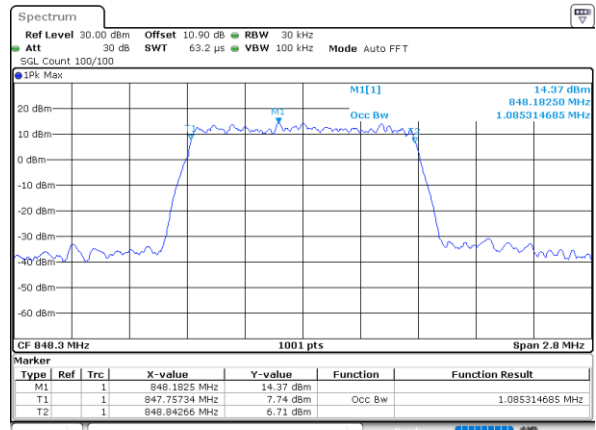

LTE Band 26

Lowest Channel / 1.4MHz / QPSK

Lowest Channel / 1.4MHz / 16QAM

Middle Channel / 1.4MHz / QPSK

Middle Channel / 1.4MHz / 16QAM

Highest Channel / 1.4MHz / QPSK

Highest Channel / 1.4MHz / 16QAM

LTE Band 26