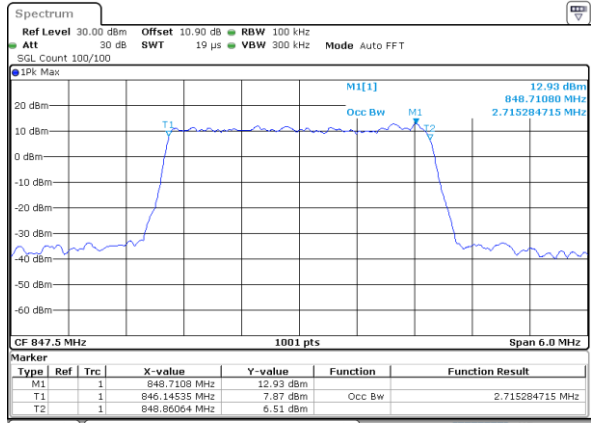

Date: 1.AUG.2020 21:21:31

Highest Channel / 5MHz / 64QAM

Date: 1.AUG.2020 21:03:21

Highest Channel / 10MHz / 64QAM

Date: 1.AUG.2020 21:22:39

LTE Band 26

Lowest Channel / 15MHz / 64QAM

Middle Channel / 15MHz / 64QAM

Highest Channel / 15MHz / 64QAM

LTE Band 26

Lowest Channel / 1.4MHz / 256QAM

Date: 9\_AUG.2020 15:47:15

Lowest Channel / 3MHz / 256QAM

Date: 9\_AUG.2020 15:56:17

Middle Channel / 1.4MHz / 256QAM

Date: 9\_AUG.2020 15:46:05

Middle Channel / 3MHz / 256QAM

Date: 9\_AUG.2020 15:55:11

Highest Channel / 1.4MHz / 256QAM

Date: 9\_AUG.2020 15:51:01

Highest Channel / 3MHz / 256QAM

Date: 9\_AUG.2020 15:59:11

LTE Band 26

Lowest Channel / 5MHz / 256QAM

Date: 9\_AUG.2020 16:03:52

Lowest Channel / 10MHz / 256QAM

Date: 9\_AUG.2020 16:11:26

Middle Channel / 5MHz / 256QAM

Date: 9\_AUG.2020 16:02:30

Middle Channel / 10MHz / 256QAM

Date: 9\_AUG.2020 16:09:26

Highest Channel / 5MHz / 256QAM