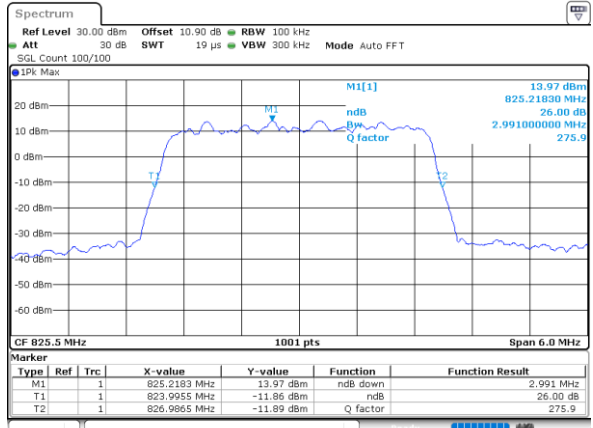

Date: 1.AUG.2020 21:03:33

Highest Channel / 10MHz / 64QAM

Date: 1.AUG.2020 21:22:51

LTE Band 26

Lowest Channel / 15MHz / 64QAM

Date: 1.AUG.2020 21:25:130

Middle Channel / 15MHz / 64QAM

Date: 1.AUG.2020 21:28:06

Highest Channel / 15MHz / 64QAM

Date: 1.AUG.2020 21:29:115

LTE Band 26

Lowest Channel / 1.4MHz / 256QAM

Date: 9\_AUG.2020 15:47:22

Lowest Channel / 3MHz / 256QAM

Date: 9\_AUG.2020 15:56:24

Middle Channel / 1.4MHz / 256QAM

Date: 9\_AUG.2020 15:46:14

Middle Channel / 3MHz / 256QAM

Date: 9\_AUG.2020 15:55:17

Highest Channel / 1.4MHz / 256QAM

Date: 9\_AUG.2020 15:51:08

Highest Channel / 3MHz / 256QAM

Date: 9\_AUG.2020 15:59:18

LTE Band 26