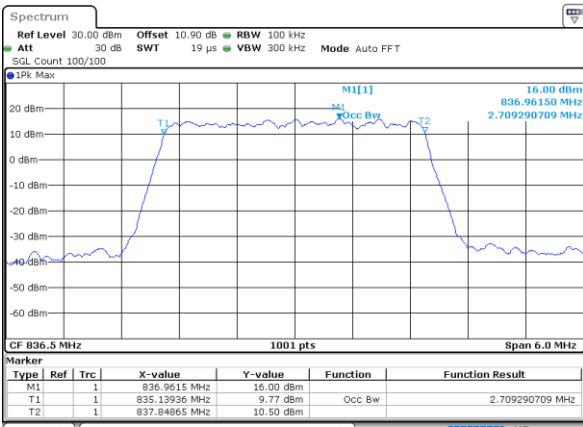

LTE Band 26

Lowest Channel / 1.4MHz / QPSK

Lowest Channel / 1.4MHz / 16QAM

Middle Channel / 1.4MHz / QPSK

Middle Channel / 1.4MHz / 16QAM

Highest Channel / 1.4MHz / QPSK

Highest Channel / 1.4MHz / 16QAM

LTE Band 26

Lowest Channel / 3MHz / QPSK

Date: 1.AUG.2020 20:39:49

Lowest Channel / 3MHz / 16QAM

Date: 1.AUG.2020 20:40:01

Middle Channel / 3MHz / QPSK

Date: 1.AUG.2020 20:42:06

Middle Channel / 3MHz / 16QAM

Date: 1.AUG.2020 20:42:18

Highest Channel / 3MHz / QPSK

Date: 1.AUG.2020 20:44:23

Highest Channel / 3MHz / 16QAM

Date: 1.AUG.2020 20:44:35

LTE Band 26

Lowest Channel / 5MHz / QPSK

Date: 1.AUG.2020 20:46:42

Lowest Channel / 5MHz / 16QAM