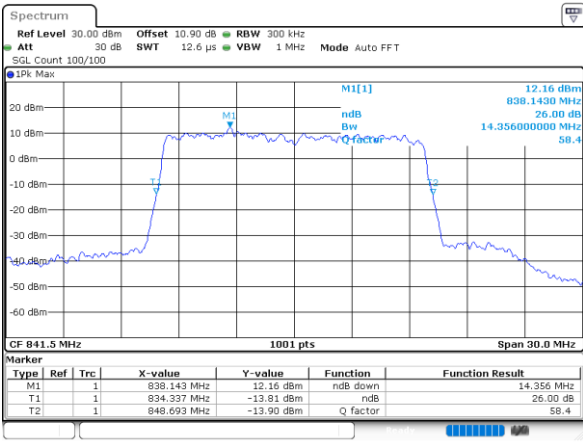

Highest Channel / 15MHz / 256QAM

Date: 9_AUG.2020 16:21:08