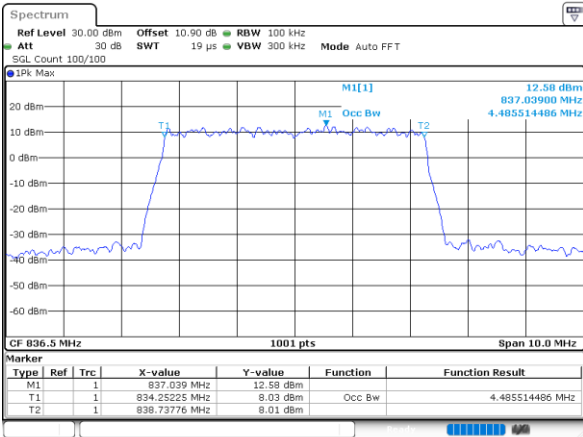

LTE Band 26

Lowest Channel / 5MHz / 64QAM

Date: 1.AUG.2020 20:59:34

Lowest Channel / 10MHz / 64QAM

Date: 1.AUG.2020 21:18:52

Middle Channel / 5MHz / 64QAM

Date: 1.AUG.2020 21:02:12

Middle Channel / 10MHz / 64QAM

Date: 1.AUG.2020 21:21:31

Highest Channel / 5MHz / 64QAM

Date: 1.AUG.2020 21:03:21

Highest Channel / 10MHz / 64QAM

Date: 1.AUG.2020 21:22:39

LTE Band 26

Lowest Channel / 15MHz / 64QAM

Middle Channel / 15MHz / 64QAM