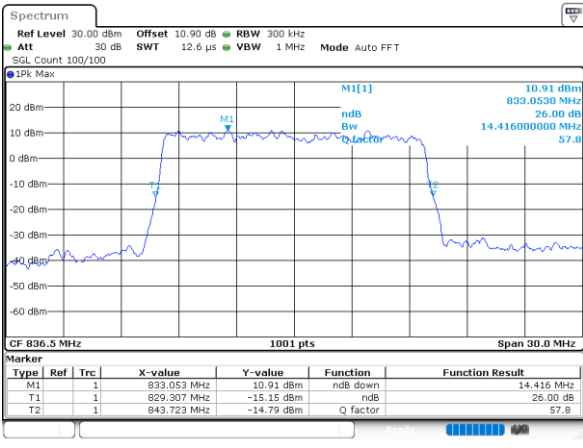

Middle Channel / 15MHz / 256QAM

Date: 9_AUG.2020 16:18:45