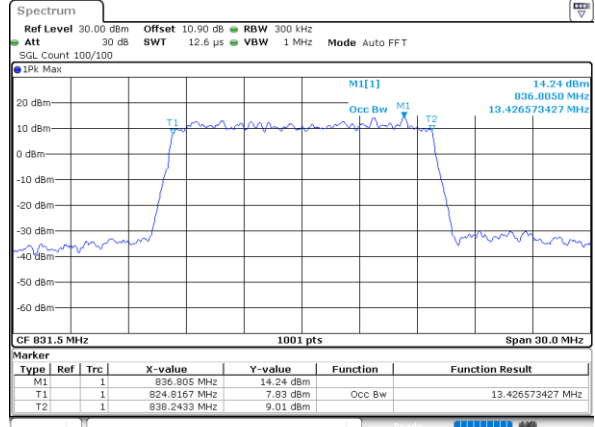

Lowest Channel / 15MHz / 16QAM

Date: 1.AUG.2020 21:31:53