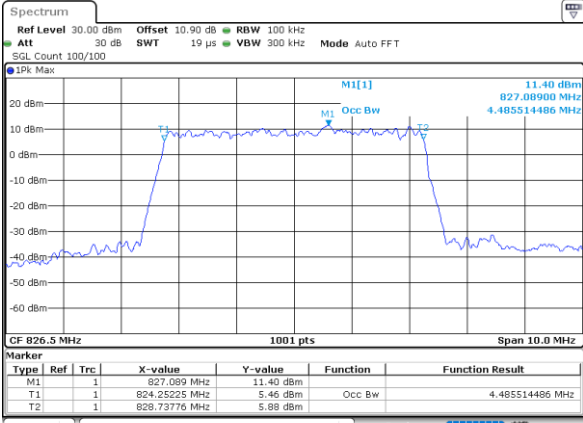

Middle Channel / 3MHz / 256QAM

Date: 9\_AUG.2020 15:55:11

Highest Channel / 1.4MHz / 256QAM

Date: 9\_AUG.2020 15:51:01

Highest Channel / 3MHz / 256QAM

Date: 9\_AUG.2020 15:59:11

LTE Band 26

Lowest Channel / 5MHz / 256QAM