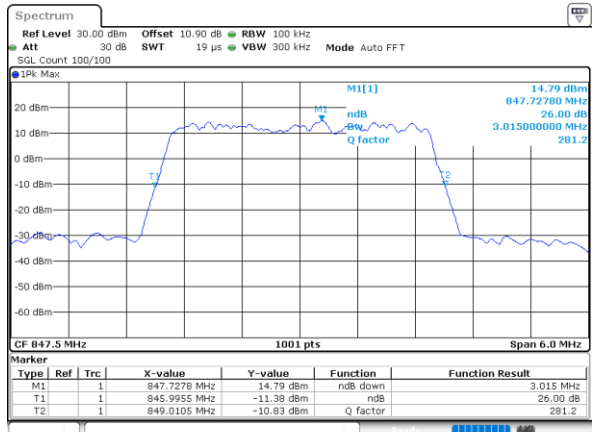

Middle Channel / 3MHz / 64QAM

Date: 1.AUG.2020 20:37:43

Highest Channel / 1.4MHz / 64QAM

Date: 1.AUG.2020 20:35:26

Highest Channel / 3MHz / 64QAM

Date: 1.AUG.2020 20:38:52

LTE Band 26

Lowest Channel / 5MHz / 64QAM