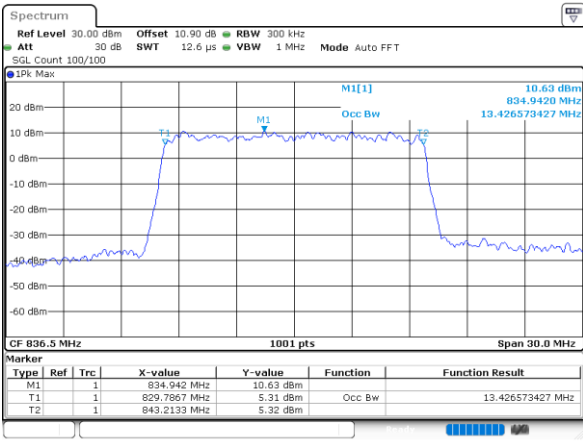

Date: 9\_AUG.2020 16:06:17

Highest Channel / 10MHz / 256QAM

Date: 9\_AUG.2020 16:14:09

LTE Band 26

Lowest Channel / 15MHz / 256QAM

Date: 9\_AUG.2020 16:18:25

Middle Channel / 15MHz / 256QAM

Date: 9\_AUG.2020 16:18:39

Highest Channel / 15MHz / 256QAM

Date: 9\_AUG.2020 16:21:01