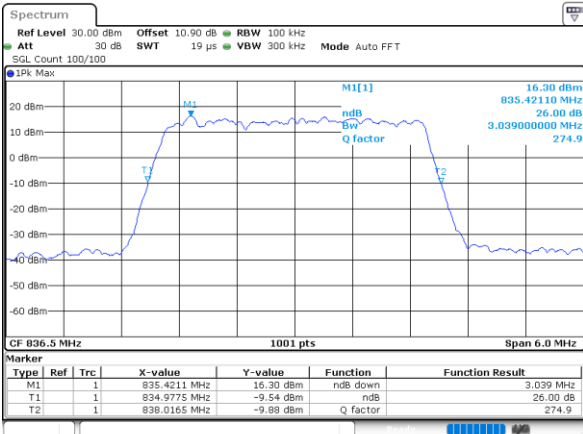

Middle Channel / 3MHz / QPSK

Date: 1.AUG.2020 20:42:41