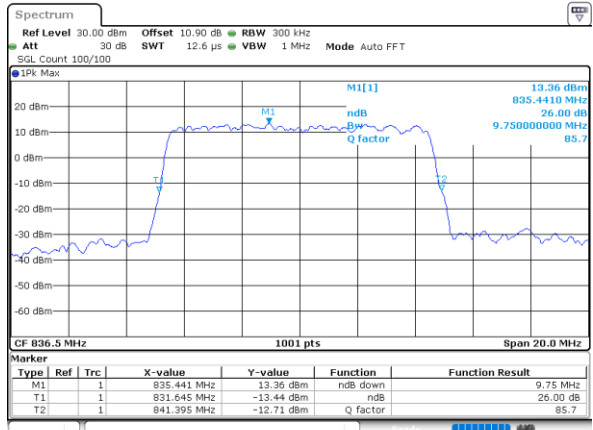

Date: 1.AUG.2020 20:59:46

Lowest Channel / 10MHz / 64QAM

Date: 1.AUG.2020 21:19:04

Middle Channel / 5MHz / 64QAM

Date: 1.AUG.2020 21:02:24

Middle Channel / 10MHz / 64QAM

Date: 1.AUG.2020 21:21:42

Highest Channel / 5MHz / 64QAM

Date: 1.AUG.2020 21:03:33

Highest Channel / 10MHz / 64QAM

Date: 1.AUG.2020 21:22:51

LTE Band 26

Lowest Channel / 15MHz / 64QAM

Date: 1.AUG.2020 21:25:130

Middle Channel / 15MHz / 64QAM

Date: 1.AUG.2020 21:28:06