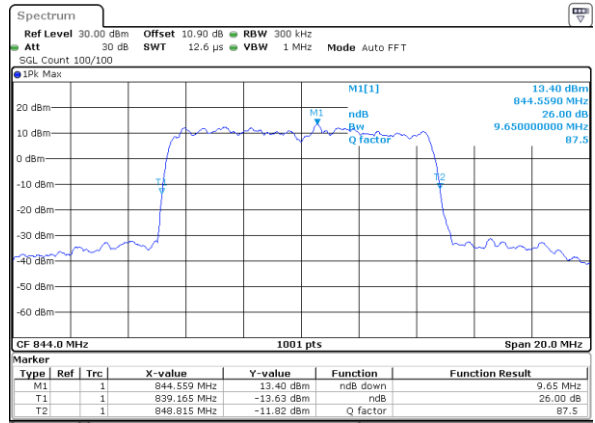

Date: 9\_AUG.2020 15:46:14

Middle Channel / 3MHz / 256QAM

Date: 9\_AUG.2020 15:55:17

Highest Channel / 1.4MHz / 256QAM

Date: 9\_AUG.2020 15:51:08

Highest Channel / 3MHz / 256QAM

Date: 9\_AUG.2020 15:59:18

LTE Band 26

Lowest Channel / 5MHz / 256QAM

Date: 9\_AUG.2020 16:04:00

Lowest Channel / 10MHz / 256QAM

Date: 9\_AUG.2020 16:11:33

Middle Channel / 5MHz / 256QAM

Date: 9\_AUG.2020 16:02:38

Middle Channel / 10MHz / 256QAM

Date: 9\_AUG.2020 16:09:40

Highest Channel / 5MHz / 256QAM

Date: 9\_AUG.2020 16:06:24

Highest Channel / 10MHz / 256QAM

Date: 9\_AUG.2020 16:14:16

LTE Band 26

Lowest Channel / 15MHz / 256QAM

Date: 9\_AUG.2020 16:18:32