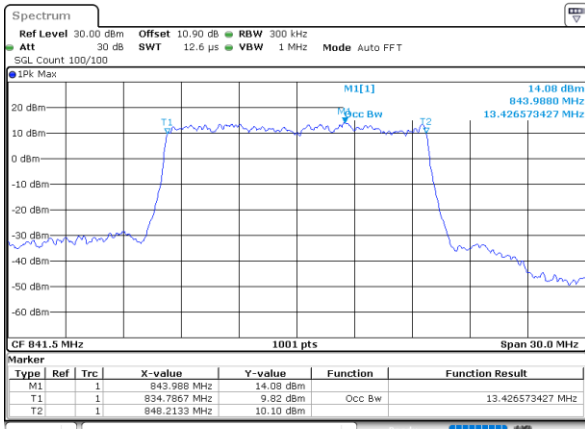

Middle Channel / 10MHz / 16QAM

Date: 1.AUG.2020 21:11:29

Highest Channel / 10MHz / QPSK

Date: 1.AUG.2020 21:13:35

Highest Channel / 10MHz / 16QAM

Date: 1.AUG.2020 21:13:46

LTE Band 26

Lowest Channel / 15MHz / QPSK

Date: 1.AUG.2020 21:31:41

Lowest Channel / 15MHz / 16QAM

Date: 1.AUG.2020 21:31:53

Middle Channel / 15MHz / QPSK

Date: 1.AUG.2020 21:36:53

Middle Channel / 15MHz / 16QAM

Date: 1.AUG.2020 21:37:05

Highest Channel / 15MHz / QPSK

Date: 1.AUG.2020 21:39:11

Highest Channel / 15MHz / 16QAM

Date: 1.AUG.2020 21:39:23

LTE Band 26

Lowest Channel / 1.4MHz / 64QAM

Date: 1.AUG.2020 20:32:56

Lowest Channel / 3MHz / 64QAM

Date: 1.AUG.2020 20:36:23