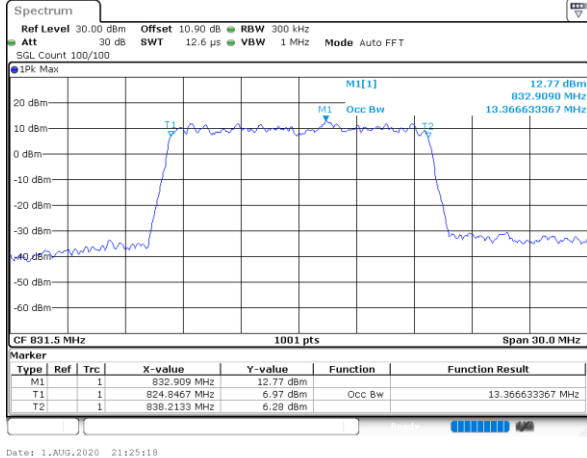

LTE Band 26

Lowest Channel / 5MHz / 64QAM

Date: 1.AUG.2020 20:59:34

Lowest Channel / 10MHz / 64QAM

Date: 1.AUG.2020 21:18:52

Middle Channel / 5MHz / 64QAM

Date: 1.AUG.2020 21:02:12

Middle Channel / 10MHz / 64QAM

Date: 1.AUG.2020 21:21:31

Highest Channel / 5MHz / 64QAM

Date: 1.AUG.2020 21:03:21

Highest Channel / 10MHz / 64QAM

Date: 1.AUG.2020 21:22:39

LTE Band 26

Lowest Channel / 15MHz / 64QAM

Middle Channel / 15MHz / 64QAM

Highest Channel / 15MHz / 64QAM

LTE Band 26

Lowest Channel / 1.4MHz / 256QAM

Date: 9\_AUG.2020 15:47:15

Lowest Channel / 3MHz / 256QAM

Date: 9\_AUG.2020 15:56:17

Middle Channel / 1.4MHz / 256QAM

Date: 9\_AUG.2020 15:46:05