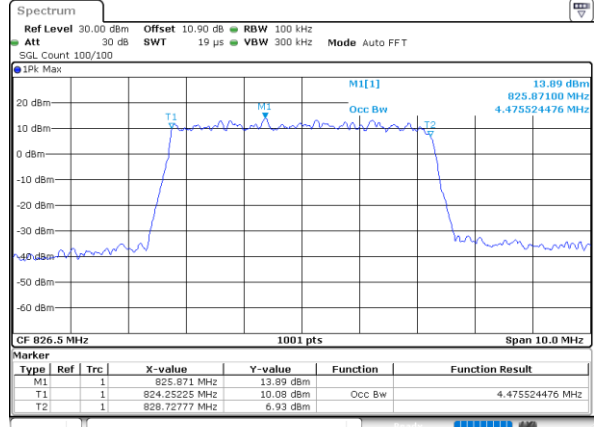

Highest Channel / 3MHz / QPSK

Date: 1.AUG.2020 20:44:23

Highest Channel / 3MHz / 16QAM

Date: 1.AUG.2020 20:44:35

LTE Band 26

Lowest Channel / 5MHz / QPSK

Date: 1.AUG.2020 20:46:42

Lowest Channel / 5MHz / 16QAM