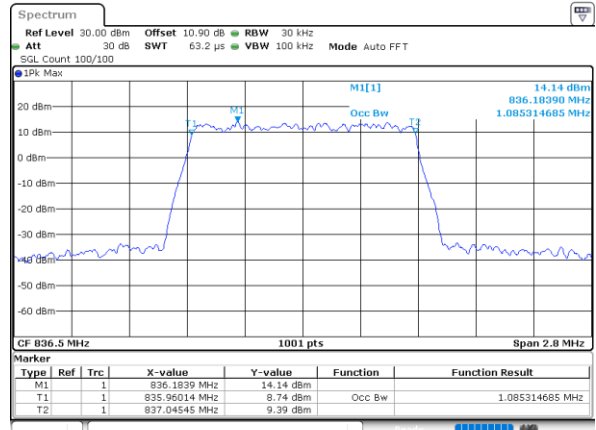

LTE Band 26

Lowest Channel / 1.4MHz / QPSK

Lowest Channel / 1.4MHz / 16QAM

Middle Channel / 1.4MHz / QPSK

Middle Channel / 1.4MHz / 16QAM

Highest Channel / 1.4MHz / QPSK

Highest Channel / 1.4MHz / 16QAM

LTE Band 26