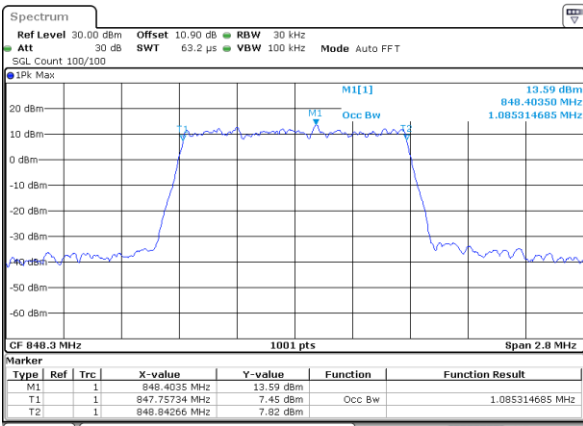

Date: 1.AUG.2020 21:39:11

Highest Channel / 15MHz / 16QAM

Date: 1.AUG.2020 21:39:23

LTE Band 26

Lowest Channel / 1.4MHz / 64QAM

Date: 1.AUG.2020 20:32:56

Lowest Channel / 3MHz / 64QAM

Date: 1.AUG.2020 20:36:23

Middle Channel / 1.4MHz / 64QAM

Date: 1.AUG.2020 20:34:05

Middle Channel / 3MHz / 64QAM

Date: 1.AUG.2020 20:37:32

Highest Channel / 1.4MHz / 64QAM

Date: 1.AUG.2020 20:35:14

Highest Channel / 3MHz / 64QAM

Date: 1.AUG.2020 20:38:40

LTE Band 26

Lowest Channel / 5MHz / 64QAM

Date: 1.AUG.2020 20:59:34

Lowest Channel / 10MHz / 64QAM

Date: 1.AUG.2020 21:18:52

Middle Channel / 5MHz / 64QAM

Date: 1.AUG.2020 21:02:12

Middle Channel / 10MHz / 64QAM

Date: 1.AUG.2020 21:21:31

Highest Channel / 5MHz / 64QAM

Date: 1.AUG.2020 21:03:21

Highest Channel / 10MHz / 64QAM

Date: 1.AUG.2020 21:22:39

LTE Band 26

Lowest Channel / 15MHz / 64QAM

Middle Channel / 15MHz / 64QAM