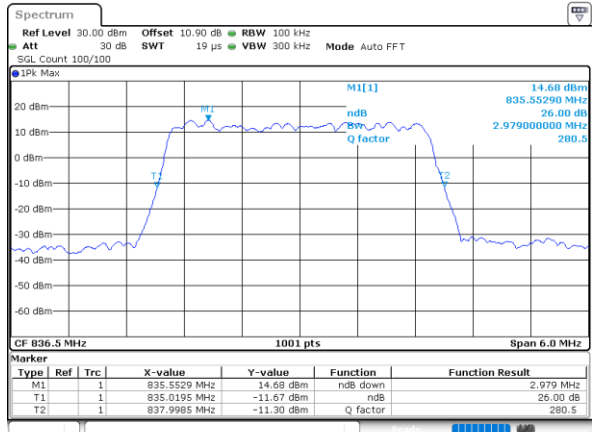

Date: 1.AUG.2020 21:39:35

LTE Band 26

Lowest Channel / 1.4MHz / 64QAM

Date: 1.AUG.2020 20:33:08

Lowest Channel / 3MHz / 64QAM

Date: 1.AUG.2020 20:36:35

Middle Channel / 1.4MHz / 64QAM

Date: 1.AUG.2020 20:34:16

Middle Channel / 3MHz / 64QAM

Date: 1.AUG.2020 20:37:43

Highest Channel / 1.4MHz / 64QAM

Date: 1.AUG.2020 20:35:26

Highest Channel / 3MHz / 64QAM

Date: 1.AUG.2020 20:38:52

LTE Band 26

Lowest Channel / 5MHz / 64QAM