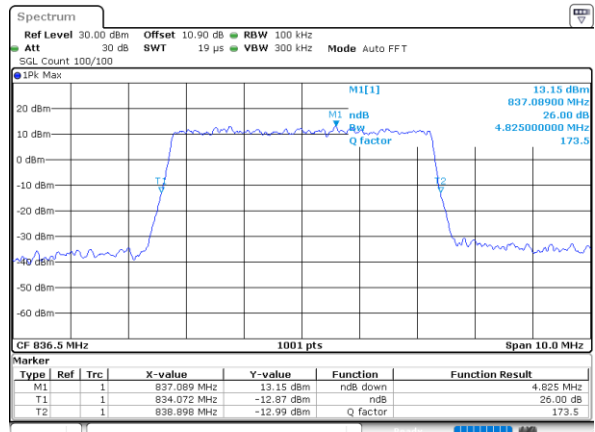

Middle Channel / 5MHz / 16QAM

Date: 1.AUG.2020 20:52:23