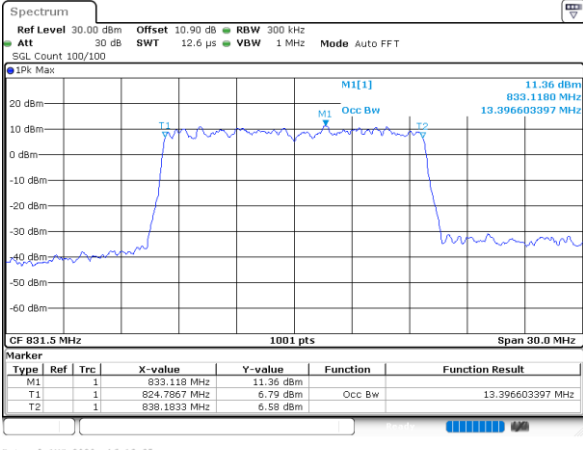

Date: 9\_AUG.2020 16:06:17

Highest Channel / 10MHz / 256QAM

Date: 9\_AUG.2020 16:14:09

LTE Band 26

Lowest Channel / 15MHz / 256QAM

Date: 9\_AUG.2020 16:18:25

Middle Channel / 15MHz / 256QAM

Date: 9\_AUG.2020 16:18:39

Highest Channel / 15MHz / 256QAM

Date: 9\_AUG.2020 16:21:01