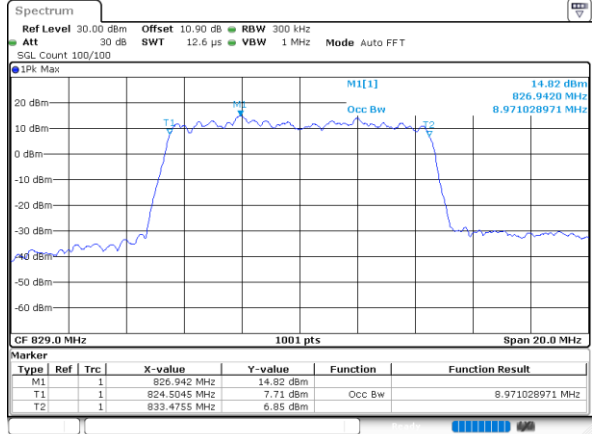

Lowest Channel / 10MHz / 64QAM

Date: 1.AUG.2020 21:18:52