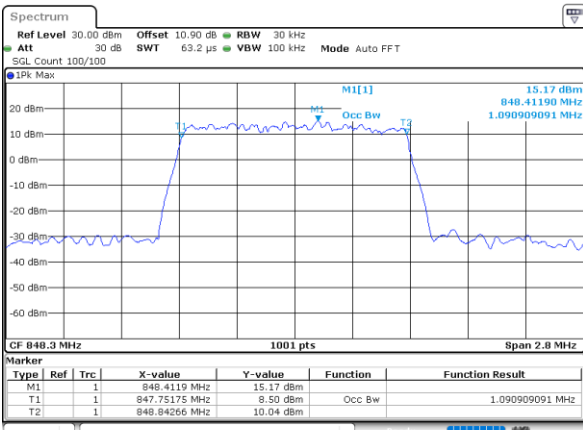

LTE Band 26

Lowest Channel / 1.4MHz / QPSK

Lowest Channel / 1.4MHz / 16QAM

Middle Channel / 1.4MHz / QPSK

Middle Channel / 1.4MHz / 16QAM

Highest Channel / 1.4MHz / QPSK

Highest Channel / 1.4MHz / 16QAM

LTE Band 26