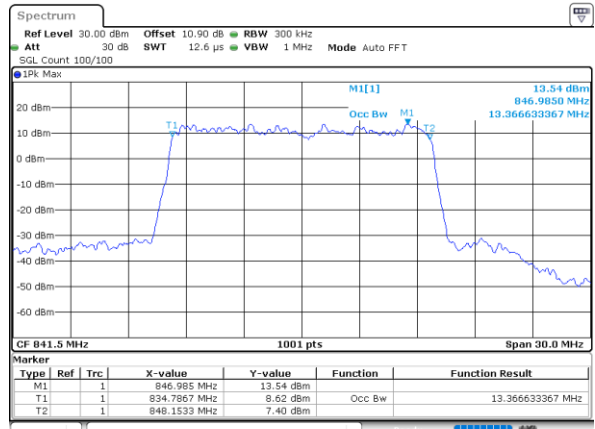

Middle Channel / 10MHz / 16QAM

Date: 1.AUG.2020 21:11:29

Highest Channel / 10MHz / QPSK

Date: 1.AUG.2020 21:13:35

Highest Channel / 10MHz / 16QAM

Date: 1.AUG.2020 21:13:46

LTE Band 26

Lowest Channel / 15MHz / QPSK

Date: 1.AUG.2020 21:31:41

Lowest Channel / 15MHz / 16QAM

Date: 1.AUG.2020 21:31:53

Middle Channel / 15MHz / QPSK

Date: 1.AUG.2020 21:36:53

Middle Channel / 15MHz / 16QAM

Date: 1.AUG.2020 21:37:05

Highest Channel / 15MHz / QPSK

Date: 1.AUG.2020 21:39:11

Highest Channel / 15MHz / 16QAM

Date: 1.AUG.2020 21:39:23

LTE Band 26

Lowest Channel / 1.4MHz / 64QAM

Date: 1.AUG.2020 20:32:56

Lowest Channel / 3MHz / 64QAM

Date: 1.AUG.2020 20:36:23