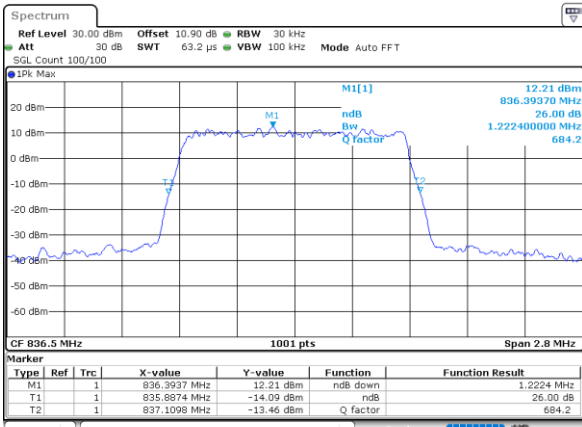

Highest Channel / 15MHz / 64QAM

Date: 1.AUG.2020 21:29:115

LTE Band 26

Lowest Channel / 1.4MHz / 256QAM

Date: 9\_AUG.2020 15:47:22

Lowest Channel / 3MHz / 256QAM

Date: 9\_AUG.2020 15:56:24

Middle Channel / 1.4MHz / 256QAM

Date: 9\_AUG.2020 15:46:14

Middle Channel / 3MHz / 256QAM

Date: 9\_AUG.2020 15:55:17

Highest Channel / 1.4MHz / 256QAM

Date: 9\_AUG.2020 15:51:08

Highest Channel / 3MHz / 256QAM

Date: 9\_AUG.2020 15:59:18

LTE Band 26