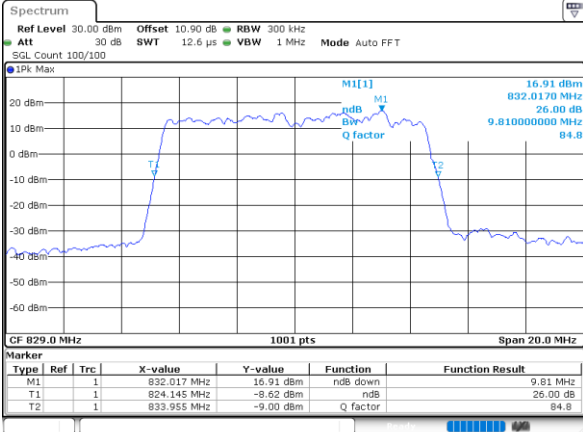

LTE Band 26

Lowest Channel / 10MHz / QPSK

Date: 1.AUG.2020 21:06:16