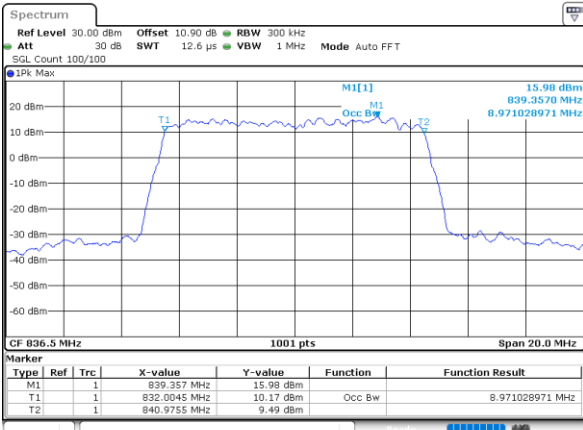

Date: 1.AUG.2020 20:54:28

LTE Band 26

Lowest Channel / 10MHz / QPSK

Date: 1.AUG.2020 21:06:00

Lowest Channel / 10MHz / 16QAM

Date: 1.AUG.2020 21:06:12

Middle Channel / 10MHz / QPSK

Date: 1.AUG.2020 21:11:17

Middle Channel / 10MHz / 16QAM

Date: 1.AUG.2020 21:11:29

Highest Channel / 10MHz / QPSK

Date: 1.AUG.2020 21:13:35

Highest Channel / 10MHz / 16QAM

Date: 1.AUG.2020 21:13:46

LTE Band 26

Lowest Channel / 15MHz / QPSK