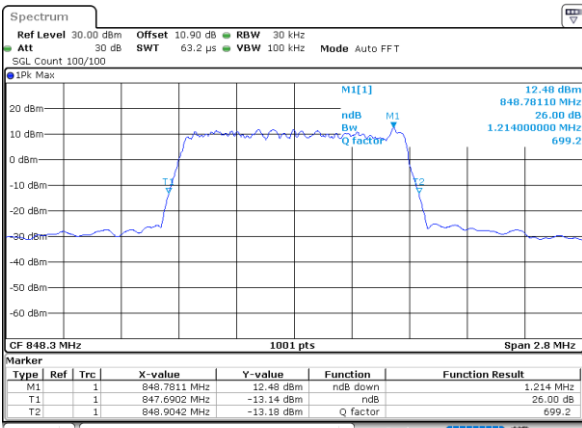

Highest Channel / 15MHz / 64QAM

Date: 1.AUG.2020 21:29:115

LTE Band 26

Lowest Channel / 1.4MHz / 256QAM

Date: 9\_AUG.2020 15:47:22

Lowest Channel / 3MHz / 256QAM

Date: 9\_AUG.2020 15:56:24

Middle Channel / 1.4MHz / 256QAM

Date: 9\_AUG.2020 15:46:14

Middle Channel / 3MHz / 256QAM

Date: 9\_AUG.2020 15:55:17

Highest Channel / 1.4MHz / 256QAM

Date: 9\_AUG.2020 15:51:08

Highest Channel / 3MHz / 256QAM

Date: 9\_AUG.2020 15:59:18

LTE Band 26