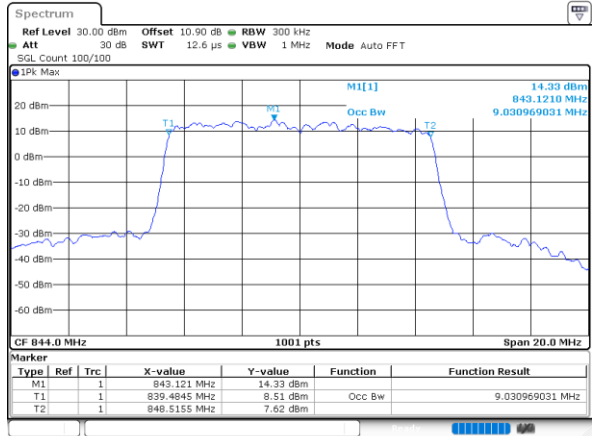

LTE Band 26

Lowest Channel / 5MHz / 64QAM

Date: 1.AUG.2020 20:59:34

Lowest Channel / 10MHz / 64QAM

Date: 1.AUG.2020 21:18:52

Middle Channel / 5MHz / 64QAM

Date: 1.AUG.2020 21:02:12

Middle Channel / 10MHz / 64QAM

Date: 1.AUG.2020 21:21:31

Highest Channel / 5MHz / 64QAM

Date: 1.AUG.2020 21:03:21

Highest Channel / 10MHz / 64QAM

Date: 1.AUG.2020 21:22:39

LTE Band 26

Lowest Channel / 15MHz / 64QAM

Middle Channel / 15MHz / 64QAM