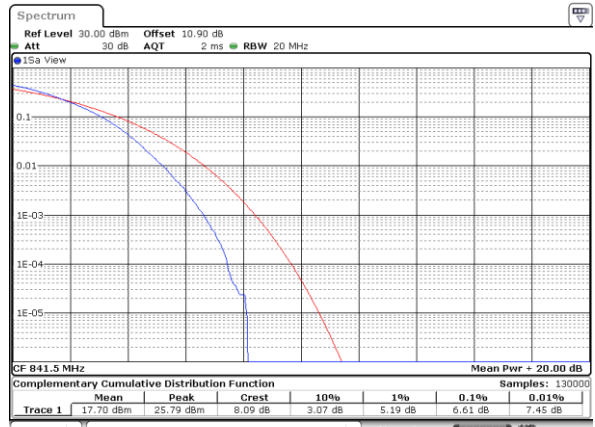

LTE Band 26 / 15MHz / 256QAM

Lowest Channel / 1RB

Date: 9.AUG.2020 16:11:35

Lowest Channel / Full RB

Date: 9.AUG.2020 16:18:40

Middle Channel / 1RB

Date: 9.AUG.2020 16:17:29

Middle Channel / Full RB

Date: 9.AUG.2020 16:16:53

Highest Channel / 1RB

Date: 9.AUG.2020 16:22:04

Highest Channel / Full RB

Date: 9.AUG.2020 16:21:16

**26dB Bandwidth**

Mode	LTE Band 26 : 26dB BW(MHz)											
BW	1.4MHz		3MHz		5MHz		10MHz		15MHz		20MHz	
Mod.	QPSK	16QAM	QPSK	16QAM	QPSK	16QAM	QPSK	16QAM	QPSK	16QAM	QPSK	16QAM
Lowest CH	1.23	1.23	2.95	3.03	4.89	4.85	9.81	9.69	14.39	14.57	-	-
Middle CH	1.23	1.22	3.04	3.03	4.87	4.83	9.81	9.79	14.36	14.51	-	-
Highest CH	1.23	1.23	3.00	3.04	4.92	4.84	9.77	9.69	14.36	14.30	-	-
Mode	LTE Band 26 : 26dB BW(MHz)											
BW	1.4MHz		3MHz		5MHz		10MHz		15MHz		20MHz	
Mod.	64QAM	256QAM	64QAM	256QAM	64QAM	256QAM	64QAM	256QAM	64QAM	256QAM	64QAM	256QAM
Lowest CH	1.22	1.23	3.00	2.99	4.89	4.89	9.69	9.71	14.24	14.18	-	-
Middle CH	1.24	1.22	2.98	3.06	4.82	4.88	9.75	9.75	14.33	14.42	-	-
Highest CH	1.22	1.21	3.02	3.03	4.87	4.84	9.73	9.65	14.30	14.36	-	-