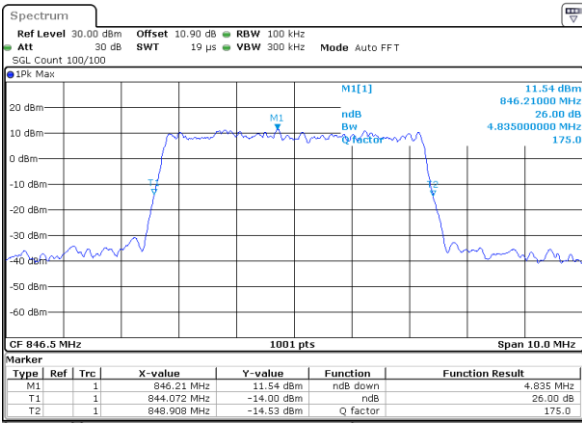

Lowest Channel / 5MHz / 256QAM

Date: 9\_AUG.2020 16:04:00

Lowest Channel / 10MHz / 256QAM

Date: 9\_AUG.2020 16:11:33

Middle Channel / 5MHz / 256QAM

Date: 9\_AUG.2020 16:02:38

Middle Channel / 10MHz / 256QAM

Date: 9\_AUG.2020 16:09:40

Highest Channel / 5MHz / 256QAM

Date: 9\_AUG.2020 16:06:24

Highest Channel / 10MHz / 256QAM

Date: 9\_AUG.2020 16:14:16

LTE Band 26

Lowest Channel / 15MHz / 256QAM

Date: 9\_AUG.2020 16:18:32