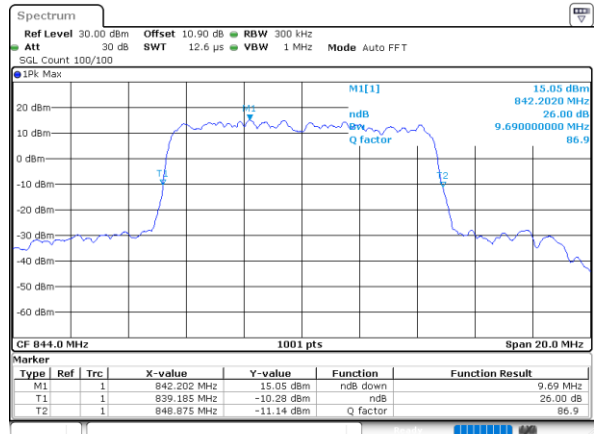

Highest Channel / 10MHz / QPSK

Date: 1.AUG.2020 21:11:41

Highest Channel / 10MHz / 16QAM

Date: 1.AUG.2020 21:13:58

LTE Band 26

Lowest Channel / 15MHz / QPSK

Date: 1.AUG.2020 21:32:15

Lowest Channel / 15MHz / 16QAM