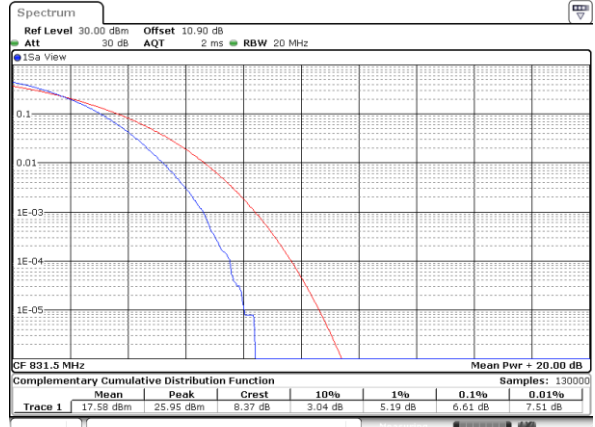

LTE Band 26 / 15MHz / 256QAM

Lowest Channel / 1RB

Date: 9.AUG.2020 16:11:35

Lowest Channel / Full RB

Date: 9.AUG.2020 16:18:40

Middle Channel / 1RB

Date: 9.AUG.2020 16:17:29

Middle Channel / Full RB

Date: 9.AUG.2020 16:16:53

Highest Channel / 1RB

Date: 9.AUG.2020 16:22:04

Highest Channel / Full RB

Date: 9.AUG.2020 16:21:16

**26dB Bandwidth**

Mode	LTE Band 26 : 26dB BW(MHz)											
BW	1.4MHz		3MHz		5MHz		10MHz		15MHz		20MHz	
Mod.	QPSK	16QAM	QPSK	16QAM	QPSK	16QAM	QPSK	16QAM	QPSK	16QAM	QPSK	16QAM
Lowest CH	1.23	1.23	2.95	3.03	4.89	4.85	9.81	9.69	14.39	14.57	-	-
Middle CH	1.23	1.22	3.04	3.03	4.87	4.83	9.81	9.79	14.36	14.51	-	-
Highest CH	1.23	1.23	3.00	3.04	4.92	4.84	9.77	9.69	14.36	14.30	-	-
Mode	LTE Band 26 : 26dB BW(MHz)											
BW	1.4MHz		3MHz		5MHz		10MHz		15MHz		20MHz	
Mod.	64QAM	256QAM	64QAM	256QAM	64QAM	256QAM	64QAM	256QAM	64QAM	256QAM	64QAM	256QAM
Lowest CH	1.22	1.23	3.00	2.99	4.89	4.89	9.69	9.71	14.24	14.18	-	-
Middle CH	1.24	1.22	2.98	3.06	4.82	4.88	9.75	9.75	14.33	14.42	-	-
Highest CH	1.22	1.21	3.02	3.03	4.87	4.84	9.73	9.65	14.30	14.36	-	-