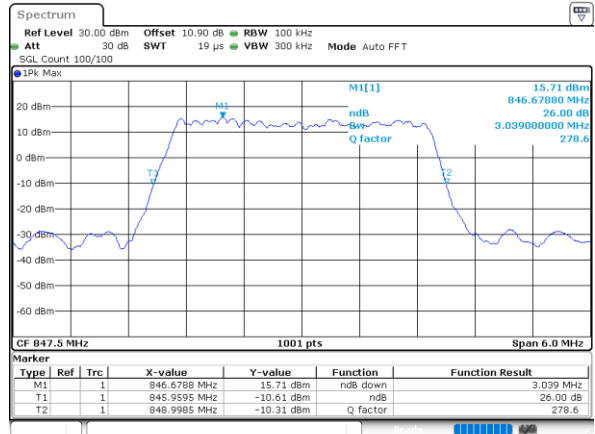

Highest Channel / 3MHz / 16QAM

Date: 1.AUG.2020 20:44:47

LTE Band 26

Lowest Channel / 5MHz / QPSK

Date: 1.AUG.2020 20:47:17

Lowest Channel / 5MHz / 16QAM

Date: 1.AUG.2020 20:47:05

Middle Channel / 5MHz / QPSK