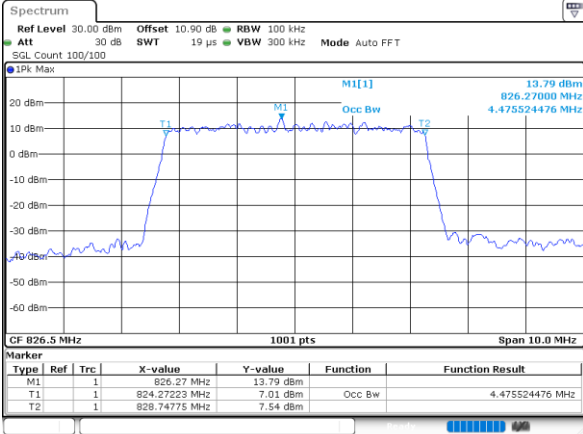

Date: 1.AUG.2020 21:39:11

Highest Channel / 15MHz / 16QAM

Date: 1.AUG.2020 21:39:23

LTE Band 26

Lowest Channel / 1.4MHz / 64QAM

Date: 1.AUG.2020 20:32:56

Lowest Channel / 3MHz / 64QAM

Date: 1.AUG.2020 20:36:23

Middle Channel / 1.4MHz / 64QAM

Date: 1.AUG.2020 20:34:05

Middle Channel / 3MHz / 64QAM

Date: 1.AUG.2020 20:37:32

Highest Channel / 1.4MHz / 64QAM

Date: 1.AUG.2020 20:35:14

Highest Channel / 3MHz / 64QAM

Date: 1.AUG.2020 20:38:40

LTE Band 26

Lowest Channel / 5MHz / 64QAM

Date: 1.AUG.2020 20:59:34

Lowest Channel / 10MHz / 64QAM

Date: 1.AUG.2020 21:18:52

Middle Channel / 5MHz / 64QAM

Date: 1.AUG.2020 21:02:12

Middle Channel / 10MHz / 64QAM

Date: 1.AUG.2020 21:21:31

Highest Channel / 5MHz / 64QAM

Date: 1.AUG.2020 21:03:21

Highest Channel / 10MHz / 64QAM

Date: 1.AUG.2020 21:22:39

LTE Band 26

Lowest Channel / 15MHz / 64QAM

Middle Channel / 15MHz / 64QAM