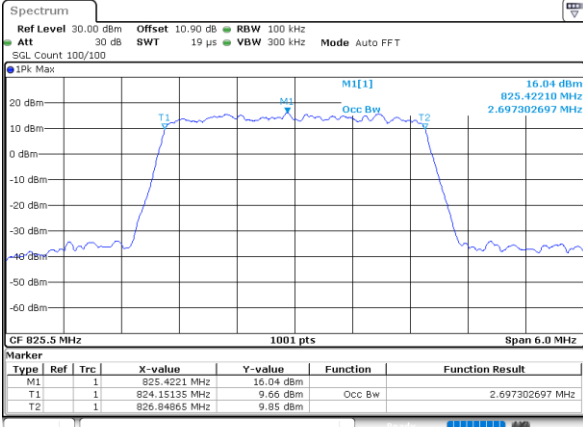

LTE Band 26

Lowest Channel / 3MHz / QPSK

Date: 1.AUG.2020 20:39:49