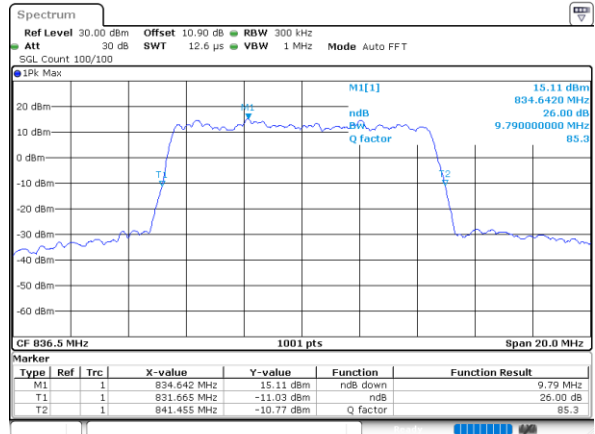

Middle Channel / 10MHz / 16QAM

Date: 1.AUG.2020 21:11:41