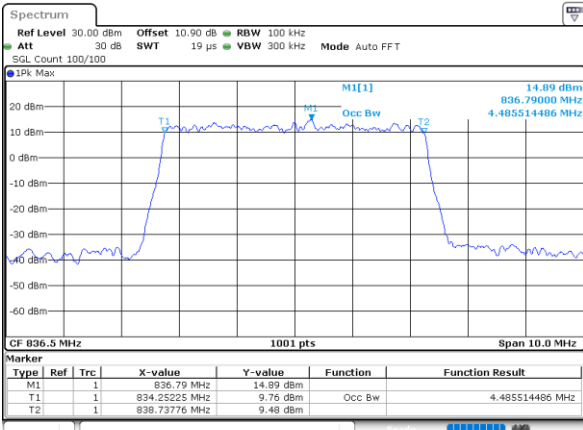

Middle Channel / 5MHz / QPSK

Date: 1.AUG.2020 20:51:59