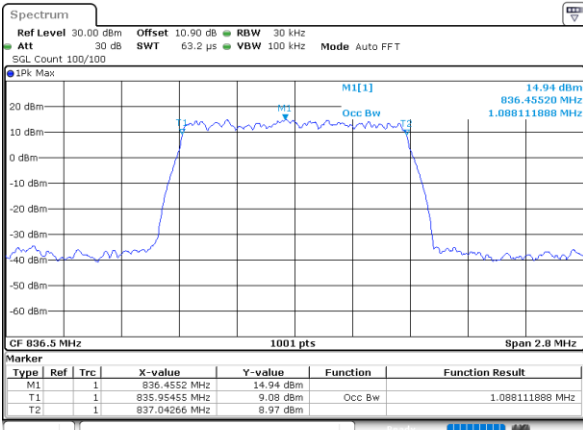

LTE Band 26

Lowest Channel / 1.4MHz / QPSK

Lowest Channel / 1.4MHz / 16QAM

Middle Channel / 1.4MHz / QPSK

Middle Channel / 1.4MHz / 16QAM

Highest Channel / 1.4MHz / QPSK

Highest Channel / 1.4MHz / 16QAM

LTE Band 26