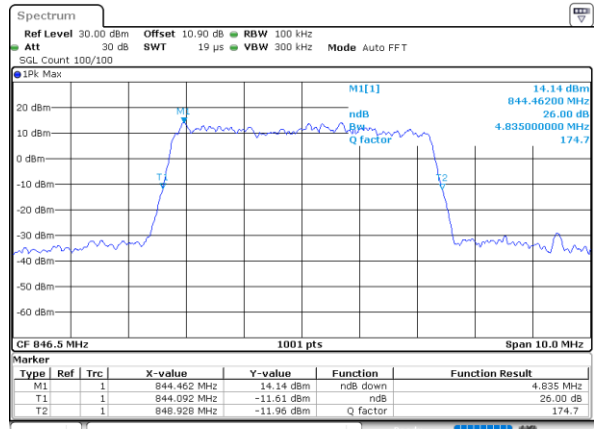

Date: 1.AUG.2020 20:52:34

Middle Channel / 5MHz / 16QAM

Date: 1.AUG.2020 20:52:23

Highest Channel / 5MHz / QPSK

Date: 1.AUG.2020 20:54:52

Highest Channel / 5MHz / 16QAM

Date: 1.AUG.2020 20:54:40

LTE Band 26