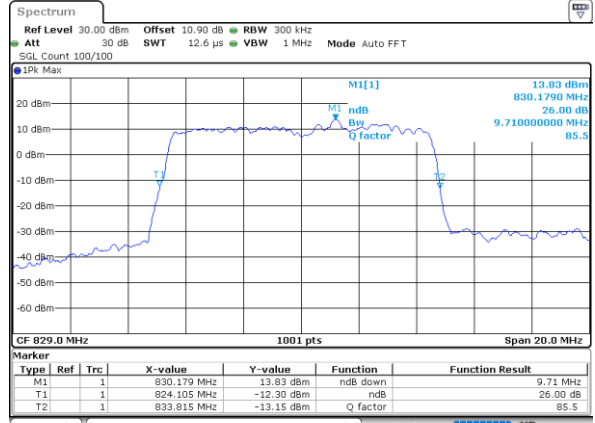

Lowest Channel / 10MHz / 256QAM

Date: 9_AUG.2020 16:11:33