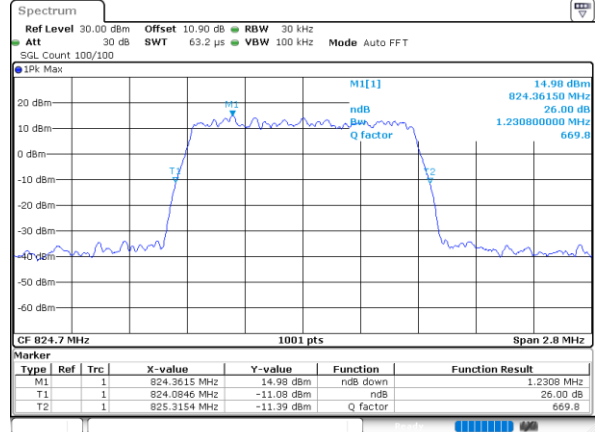

Lowest Channel / 1.4MHz / 16QAM

Date: 1.AUG.2020 20:26:26