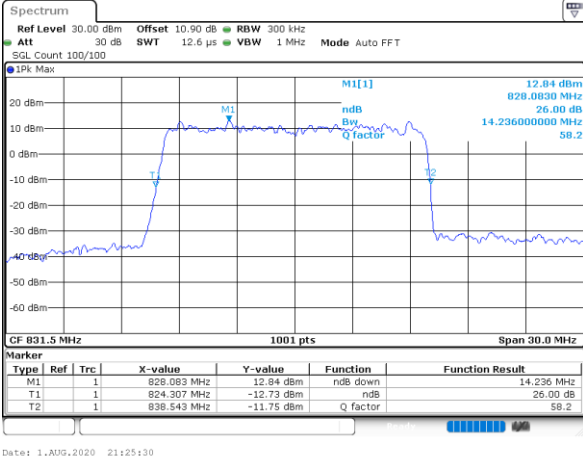

Date: 1.AUG.2020 21:03:33

Highest Channel / 10MHz / 64QAM

Date: 1.AUG.2020 21:22:51

LTE Band 26

Lowest Channel / 15MHz / 64QAM

Date: 1.AUG.2020 21:25:130

Middle Channel / 15MHz / 64QAM

Date: 1.AUG.2020 21:28:06

Highest Channel / 15MHz / 64QAM

Date: 1.AUG.2020 21:29:115

LTE Band 26

Lowest Channel / 1.4MHz / 256QAM

Date: 9\_AUG.2020 15:47:22

Lowest Channel / 3MHz / 256QAM

Date: 9\_AUG.2020 15:56:24

Middle Channel / 1.4MHz / 256QAM