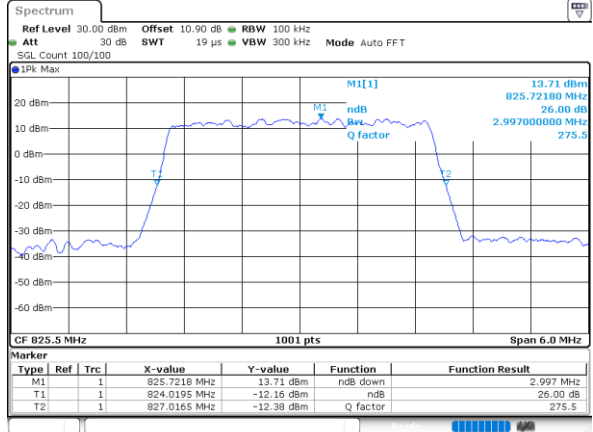

Date: 1.AUG.2020 21:39:35

LTE Band 26

Lowest Channel / 1.4MHz / 64QAM

Date: 1.AUG.2020 20:33:08

Lowest Channel / 3MHz / 64QAM

Date: 1.AUG.2020 20:36:35

Middle Channel / 1.4MHz / 64QAM

Date: 1.AUG.2020 20:34:16

Middle Channel / 3MHz / 64QAM

Date: 1.AUG.2020 20:37:43

Highest Channel / 1.4MHz / 64QAM

Date: 1.AUG.2020 20:35:26

Highest Channel / 3MHz / 64QAM

Date: 1.AUG.2020 20:38:52

LTE Band 26

Lowest Channel / 5MHz / 64QAM