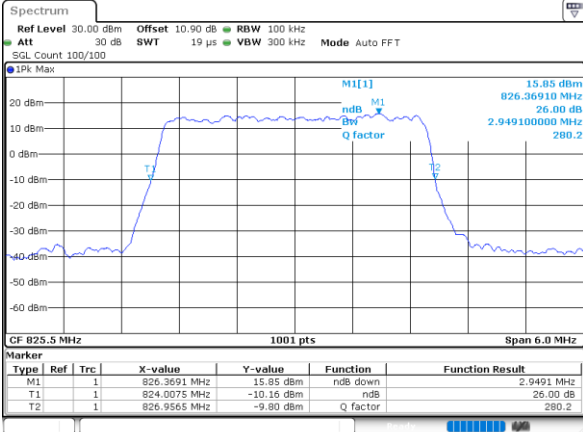

Date: 1.AUG.2020 20:28:44

Highest Channel / 1.4MHz / QPSK

Date: 1.AUG.2020 20:31:14

Highest Channel / 1.4MHz / 16QAM

Date: 1.AUG.2020 20:31:02

LTE Band 26

Lowest Channel / 3MHz / QPSK

Date: 1.AUG.2020 20:40:24