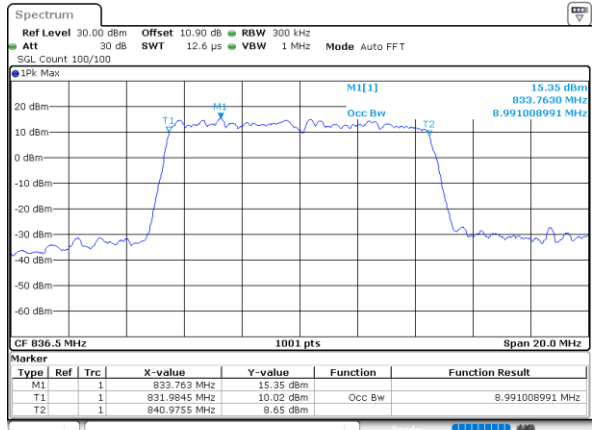

Date: 1.AUG.2020 20:54:28

LTE Band 26

Lowest Channel / 10MHz / QPSK

Date: 1.AUG.2020 21:06:00

Lowest Channel / 10MHz / 16QAM

Date: 1.AUG.2020 21:06:12

Middle Channel / 10MHz / QPSK

Date: 1.AUG.2020 21:11:17

Middle Channel / 10MHz / 16QAM

Date: 1.AUG.2020 21:11:29

Highest Channel / 10MHz / QPSK

Date: 1.AUG.2020 21:13:35

Highest Channel / 10MHz / 16QAM

Date: 1.AUG.2020 21:13:46

LTE Band 26

Lowest Channel / 15MHz / QPSK