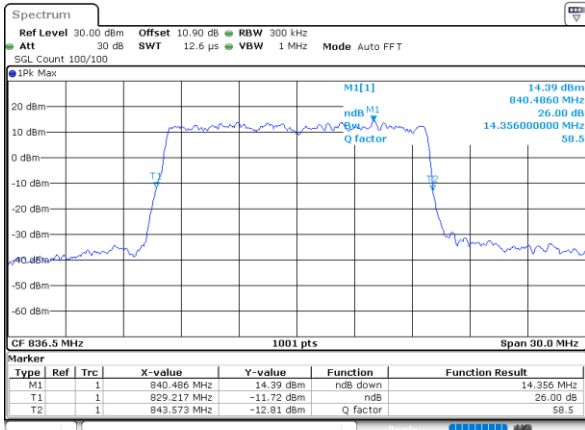

Middle Channel / 15MHz / QPSK

Date: 1.AUG.2020 21:37:29