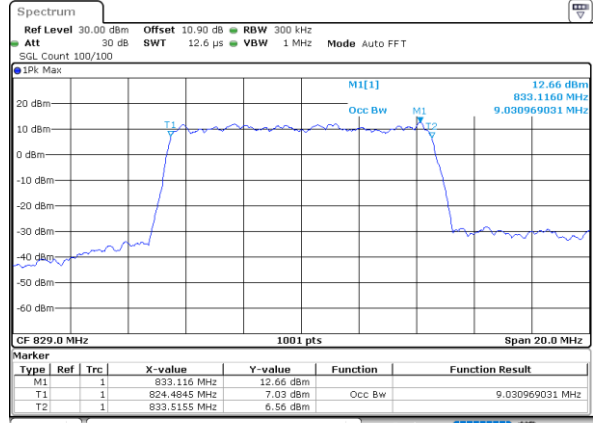

Lowest Channel / 10MHz / 256QAM

Date: 9_AUG.2020 16:11:26