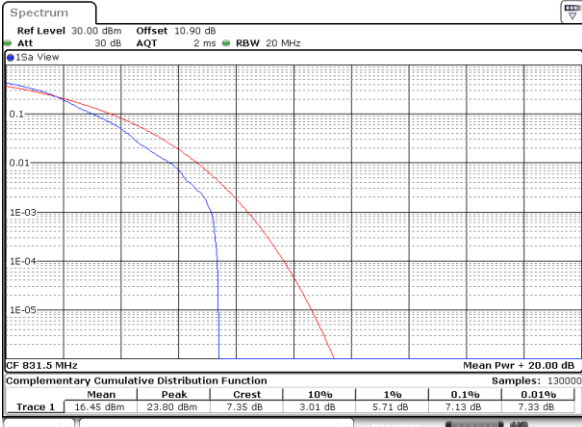

LTE Band 26 / 15MHz / 256QAM

Lowest Channel / 1RB

Date: 9.AUG.2020 16:11:35

Lowest Channel / Full RB

Date: 9.AUG.2020 16:18:40

Middle Channel / 1RB

Date: 9.AUG.2020 16:17:29

Middle Channel / Full RB

Date: 9.AUG.2020 16:16:53

Highest Channel / 1RB

Date: 9.AUG.2020 16:22:04

Highest Channel / Full RB

Date: 9.AUG.2020 16:21:16

**26dB Bandwidth**

Mode	LTE Band 26 : 26dB BW(MHz)											
BW	1.4MHz		3MHz		5MHz		10MHz		15MHz		20MHz	
Mod.	QPSK	16QAM	QPSK	16QAM	QPSK	16QAM	QPSK	16QAM	QPSK	16QAM	QPSK	16QAM
Lowest CH	1.23	1.23	2.95	3.03	4.89	4.85	9.81	9.69	14.39	14.57	-	-
Middle CH	1.23	1.22	3.04	3.03	4.87	4.83	9.81	9.79	14.36	14.51	-	-
Highest CH	1.23	1.23	3.00	3.04	4.92	4.84	9.77	9.69	14.36	14.30	-	-
Mode	LTE Band 26 : 26dB BW(MHz)											
BW	1.4MHz		3MHz		5MHz		10MHz		15MHz		20MHz	
Mod.	64QAM	256QAM	64QAM	256QAM	64QAM	256QAM	64QAM	256QAM	64QAM	256QAM	64QAM	256QAM
Lowest CH	1.22	1.23	3.00	2.99	4.89	4.89	9.69	9.71	14.24	14.18	-	-
Middle CH	1.24	1.22	2.98	3.06	4.82	4.88	9.75	9.75	14.33	14.42	-	-
Highest CH	1.22	1.21	3.02	3.03	4.87	4.84	9.73	9.65	14.30	14.36	-	-