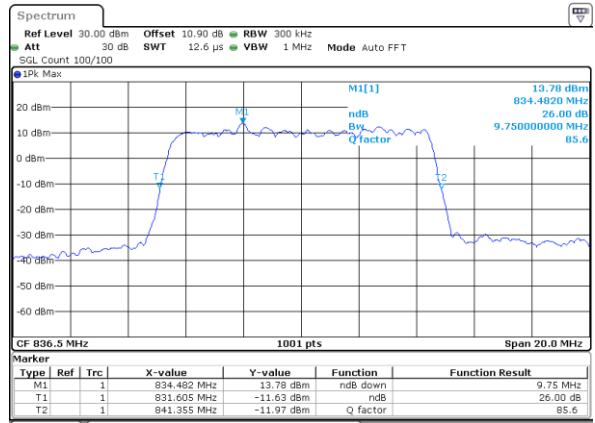

Date: 9\_AUG.2020 15:46:14

Middle Channel / 3MHz / 256QAM

Date: 9\_AUG.2020 15:55:17

Highest Channel / 1.4MHz / 256QAM

Date: 9\_AUG.2020 15:51:08

Highest Channel / 3MHz / 256QAM

Date: 9\_AUG.2020 15:59:18

LTE Band 26

Lowest Channel / 5MHz / 256QAM

Date: 9\_AUG.2020 16:04:00

Lowest Channel / 10MHz / 256QAM

Date: 9\_AUG.2020 16:11:33

Middle Channel / 5MHz / 256QAM

Date: 9\_AUG.2020 16:02:38

Middle Channel / 10MHz / 256QAM

Date: 9\_AUG.2020 16:09:40

Highest Channel / 5MHz / 256QAM

Date: 9\_AUG.2020 16:06:24

Highest Channel / 10MHz / 256QAM

Date: 9\_AUG.2020 16:14:16

LTE Band 26

Lowest Channel / 15MHz / 256QAM

Date: 9\_AUG.2020 16:18:32