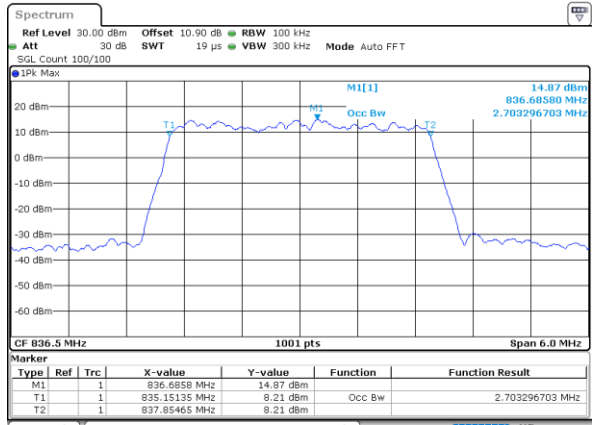

Middle Channel / 10MHz / 16QAM

Date: 1.AUG.2020 21:11:29

Highest Channel / 10MHz / QPSK

Date: 1.AUG.2020 21:13:35

Highest Channel / 10MHz / 16QAM

Date: 1.AUG.2020 21:13:46

LTE Band 26

Lowest Channel / 15MHz / QPSK

Date: 1.AUG.2020 21:31:41

Lowest Channel / 15MHz / 16QAM

Date: 1.AUG.2020 21:31:53

Middle Channel / 15MHz / QPSK

Date: 1.AUG.2020 21:36:53

Middle Channel / 15MHz / 16QAM

Date: 1.AUG.2020 21:37:05

Highest Channel / 15MHz / QPSK

Date: 1.AUG.2020 21:39:11

Highest Channel / 15MHz / 16QAM

Date: 1.AUG.2020 21:39:23

LTE Band 26

Lowest Channel / 1.4MHz / 64QAM

Date: 1.AUG.2020 20:32:56

Lowest Channel / 3MHz / 64QAM

Date: 1.AUG.2020 20:36:23

Middle Channel / 1.4MHz / 64QAM

Date: 1.AUG.2020 20:34:05

Middle Channel / 3MHz / 64QAM

Date: 1.AUG.2020 20:37:32

Highest Channel / 1.4MHz / 64QAM

Date: 1.AUG.2020 20:35:14

Highest Channel / 3MHz / 64QAM

Date: 1.AUG.2020 20:38:40