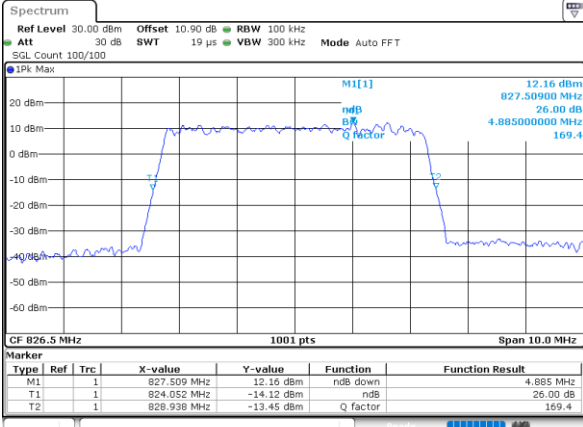

Middle Channel / 3MHz / 64QAM

Date: 1.AUG.2020 20:37:43

Highest Channel / 1.4MHz / 64QAM

Date: 1.AUG.2020 20:35:26

Highest Channel / 3MHz / 64QAM

Date: 1.AUG.2020 20:38:52

LTE Band 26

Lowest Channel / 5MHz / 64QAM