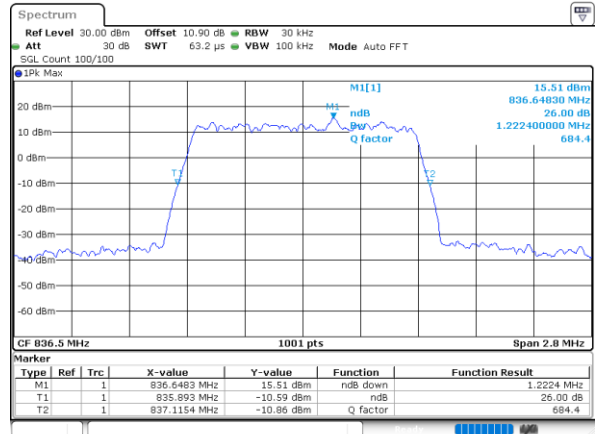

Date: 9.AUG.2020 16:16:53

Highest Channel / 1RB

Date: 9.AUG.2020 16:22:04

Highest Channel / Full RB

Date: 9.AUG.2020 16:21:16

**26dB Bandwidth**

Mode	LTE Band 26 : 26dB BW(MHz)											
BW	1.4MHz		3MHz		5MHz		10MHz		15MHz		20MHz	
Mod.	QPSK	16QAM	QPSK	16QAM	QPSK	16QAM	QPSK	16QAM	QPSK	16QAM	QPSK	16QAM
Lowest CH	1.23	1.23	2.95	3.03	4.89	4.85	9.81	9.69	14.39	14.57	-	-
Middle CH	1.23	1.22	3.04	3.03	4.87	4.83	9.81	9.79	14.36	14.51	-	-
Highest CH	1.23	1.23	3.00	3.04	4.92	4.84	9.77	9.69	14.36	14.30	-	-
Mode	LTE Band 26 : 26dB BW(MHz)											
BW	1.4MHz		3MHz		5MHz		10MHz		15MHz		20MHz	
Mod.	64QAM	256QAM	64QAM	256QAM	64QAM	256QAM	64QAM	256QAM	64QAM	256QAM	64QAM	256QAM
Lowest CH	1.22	1.23	3.00	2.99	4.89	4.89	9.69	9.71	14.24	14.18	-	-
Middle CH	1.24	1.22	2.98	3.06	4.82	4.88	9.75	9.75	14.33	14.42	-	-
Highest CH	1.22	1.21	3.02	3.03	4.87	4.84	9.73	9.65	14.30	14.36	-	-

LTE Band 26

Lowest Channel / 1.4MHz / QPSK

Date: 1.AUG.2020 20:26:19

Lowest Channel / 1.4MHz / 16QAM

Date: 1.AUG.2020 20:26:26

Middle Channel / 1.4MHz / QPSK

Date: 1.AUG.2020 20:28:56

Middle Channel / 1.4MHz / 16QAM

Date: 1.AUG.2020 20:28:44

Highest Channel / 1.4MHz / QPSK

Date: 1.AUG.2020 20:31:14

Highest Channel / 1.4MHz / 16QAM

Date: 1.AUG.2020 20:31:02

LTE Band 26

Lowest Channel / 3MHz / QPSK

Date: 1.AUG.2020 20:40:24