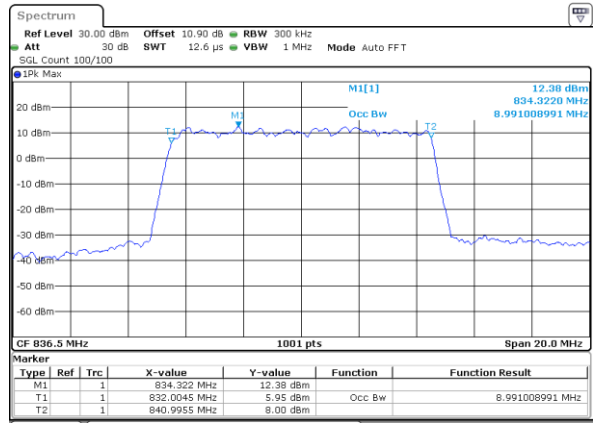

Middle Channel / 3MHz / 256QAM

Date: 9\_AUG.2020 15:55:11

Highest Channel / 1.4MHz / 256QAM

Date: 9\_AUG.2020 15:51:01

Highest Channel / 3MHz / 256QAM

Date: 9\_AUG.2020 15:59:11

LTE Band 26

Lowest Channel / 5MHz / 256QAM

Date: 9\_AUG.2020 16:03:52

Lowest Channel / 10MHz / 256QAM

Date: 9\_AUG.2020 16:11:26

Middle Channel / 5MHz / 256QAM

Date: 9\_AUG.2020 16:02:30

Middle Channel / 10MHz / 256QAM

Date: 9\_AUG.2020 16:09:26

Highest Channel / 5MHz / 256QAM

Date: 9\_AUG.2020 16:06:17

Highest Channel / 10MHz / 256QAM

Date: 9\_AUG.2020 16:14:09

LTE Band 26

Lowest Channel / 15MHz / 256QAM

Date: 9\_AUG.2020 16:18:25

Middle Channel / 15MHz / 256QAM

Date: 9\_AUG.2020 16:18:39