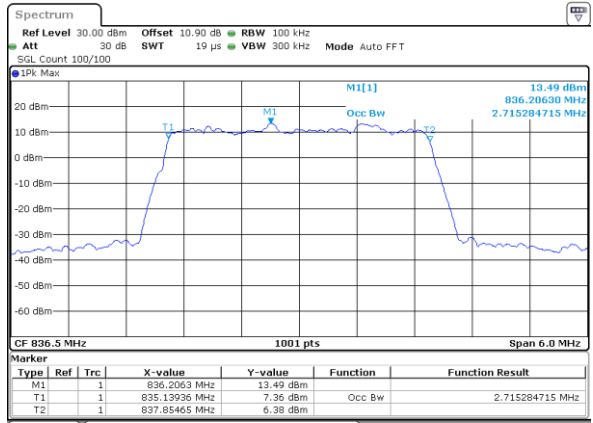

Date: 1.AUG.2020 21:21:31

Highest Channel / 5MHz / 64QAM

Date: 1.AUG.2020 21:03:21

Highest Channel / 10MHz / 64QAM

Date: 1.AUG.2020 21:22:39

LTE Band 26

Lowest Channel / 15MHz / 64QAM

Middle Channel / 15MHz / 64QAM

Highest Channel / 15MHz / 64QAM

LTE Band 26

Lowest Channel / 1.4MHz / 256QAM

Date: 9\_AUG.2020 15:47:15

Lowest Channel / 3MHz / 256QAM

Date: 9\_AUG.2020 15:56:17

Middle Channel / 1.4MHz / 256QAM

Date: 9\_AUG.2020 15:46:05

Middle Channel / 3MHz / 256QAM

Date: 9\_AUG.2020 15:55:11

Highest Channel / 1.4MHz / 256QAM

Date: 9\_AUG.2020 15:51:01

Highest Channel / 3MHz / 256QAM

Date: 9\_AUG.2020 15:59:11

LTE Band 26

Lowest Channel / 5MHz / 256QAM