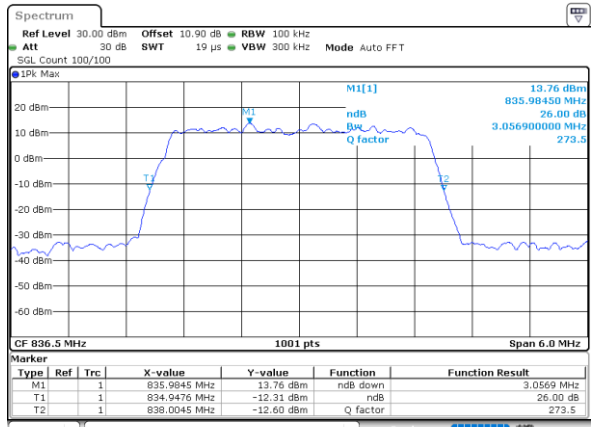

Highest Channel / 15MHz / 64QAM

Date: 1.AUG.2020 21:29:115

LTE Band 26

Lowest Channel / 1.4MHz / 256QAM

Date: 9\_AUG.2020 15:47:22

Lowest Channel / 3MHz / 256QAM

Date: 9\_AUG.2020 15:56:24

Middle Channel / 1.4MHz / 256QAM

Date: 9\_AUG.2020 15:46:14

Middle Channel / 3MHz / 256QAM

Date: 9\_AUG.2020 15:55:17

Highest Channel / 1.4MHz / 256QAM

Date: 9\_AUG.2020 15:51:08

Highest Channel / 3MHz / 256QAM

Date: 9\_AUG.2020 15:59:18

LTE Band 26