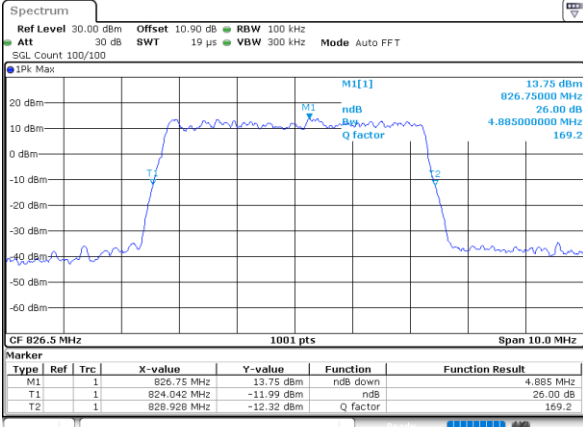

Highest Channel / 3MHz / 16QAM

Date: 1.AUG.2020 20:44:47

LTE Band 26

Lowest Channel / 5MHz / QPSK

Date: 1.AUG.2020 20:47:17

Lowest Channel / 5MHz / 16QAM

Date: 1.AUG.2020 20:47:05

Middle Channel / 5MHz / QPSK