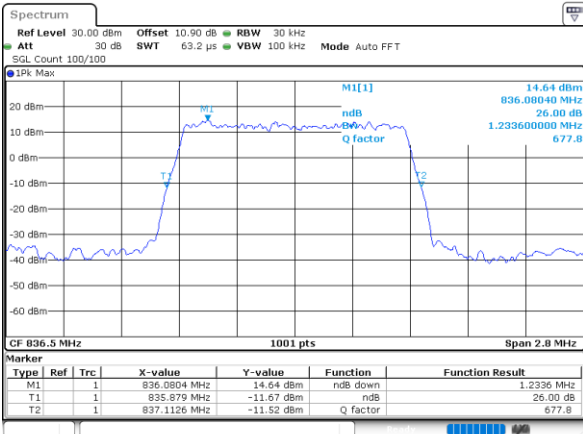

Date: 9.AUG.2020 16:16:53

Highest Channel / 1RB

Date: 9.AUG.2020 16:22:04

Highest Channel / Full RB

Date: 9.AUG.2020 16:21:16

**26dB Bandwidth**

Mode	LTE Band 26 : 26dB BW(MHz)											
BW	1.4MHz		3MHz		5MHz		10MHz		15MHz		20MHz	
Mod.	QPSK	16QAM	QPSK	16QAM	QPSK	16QAM	QPSK	16QAM	QPSK	16QAM	QPSK	16QAM
Lowest CH	1.23	1.23	2.95	3.03	4.89	4.85	9.81	9.69	14.39	14.57	-	-
Middle CH	1.23	1.22	3.04	3.03	4.87	4.83	9.81	9.79	14.36	14.51	-	-
Highest CH	1.23	1.23	3.00	3.04	4.92	4.84	9.77	9.69	14.36	14.30	-	-
Mode	LTE Band 26 : 26dB BW(MHz)											
BW	1.4MHz		3MHz		5MHz		10MHz		15MHz		20MHz	
Mod.	64QAM	256QAM	64QAM	256QAM	64QAM	256QAM	64QAM	256QAM	64QAM	256QAM	64QAM	256QAM
Lowest CH	1.22	1.23	3.00	2.99	4.89	4.89	9.69	9.71	14.24	14.18	-	-
Middle CH	1.24	1.22	2.98	3.06	4.82	4.88	9.75	9.75	14.33	14.42	-	-
Highest CH	1.22	1.21	3.02	3.03	4.87	4.84	9.73	9.65	14.30	14.36	-	-

LTE Band 26

Lowest Channel / 1.4MHz / QPSK

Date: 1.AUG.2020 20:26:19

Lowest Channel / 1.4MHz / 16QAM

Date: 1.AUG.2020 20:26:26

Middle Channel / 1.4MHz / QPSK

Date: 1.AUG.2020 20:28:56

Middle Channel / 1.4MHz / 16QAM