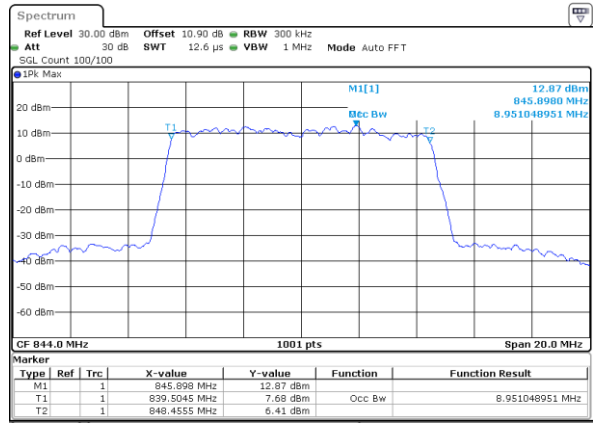

Middle Channel / 3MHz / 256QAM

Date: 9\_AUG.2020 15:55:11

Highest Channel / 1.4MHz / 256QAM

Date: 9\_AUG.2020 15:51:01

Highest Channel / 3MHz / 256QAM

Date: 9\_AUG.2020 15:59:11

LTE Band 26

Lowest Channel / 5MHz / 256QAM

Date: 9\_AUG.2020 16:03:52

Lowest Channel / 10MHz / 256QAM

Date: 9\_AUG.2020 16:11:26

Middle Channel / 5MHz / 256QAM

Date: 9\_AUG.2020 16:02:30

Middle Channel / 10MHz / 256QAM

Date: 9\_AUG.2020 16:09:26

Highest Channel / 5MHz / 256QAM

Date: 9\_AUG.2020 16:06:17

Highest Channel / 10MHz / 256QAM

Date: 9\_AUG.2020 16:14:09

LTE Band 26

Lowest Channel / 15MHz / 256QAM

Date: 9\_AUG.2020 16:18:25

Middle Channel / 15MHz / 256QAM

Date: 9\_AUG.2020 16:18:39