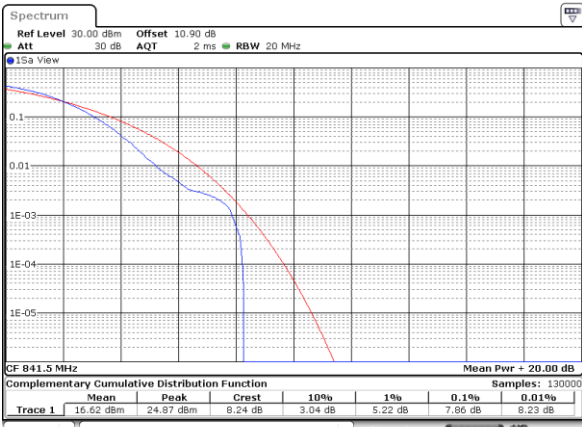

LTE Band 26 / 15MHz / 256QAM

Lowest Channel / 1RB

Date: 9.AUG.2020 16:11:35

Lowest Channel / Full RB

Date: 9.AUG.2020 16:18:40

Middle Channel / 1RB

Date: 9.AUG.2020 16:17:29

Middle Channel / Full RB

Date: 9.AUG.2020 16:16:53

Highest Channel / 1RB

Date: 9.AUG.2020 16:22:04

Highest Channel / Full RB

Date: 9.AUG.2020 16:21:16

**26dB Bandwidth**

Mode	LTE Band 26 : 26dB BW(MHz)											
BW	1.4MHz		3MHz		5MHz		10MHz		15MHz		20MHz	
Mod.	QPSK	16QAM	QPSK	16QAM	QPSK	16QAM	QPSK	16QAM	QPSK	16QAM	QPSK	16QAM
Lowest CH	1.23	1.23	2.95	3.03	4.89	4.85	9.81	9.69	14.39	14.57	-	-
Middle CH	1.23	1.22	3.04	3.03	4.87	4.83	9.81	9.79	14.36	14.51	-	-
Highest CH	1.23	1.23	3.00	3.04	4.92	4.84	9.77	9.69	14.36	14.30	-	-
Mode	LTE Band 26 : 26dB BW(MHz)											
BW	1.4MHz		3MHz		5MHz		10MHz		15MHz		20MHz	
Mod.	64QAM	256QAM	64QAM	256QAM	64QAM	256QAM	64QAM	256QAM	64QAM	256QAM	64QAM	256QAM
Lowest CH	1.22	1.23	3.00	2.99	4.89	4.89	9.69	9.71	14.24	14.18	-	-
Middle CH	1.24	1.22	2.98	3.06	4.82	4.88	9.75	9.75	14.33	14.42	-	-
Highest CH	1.22	1.21	3.02	3.03	4.87	4.84	9.73	9.65	14.30	14.36	-	-