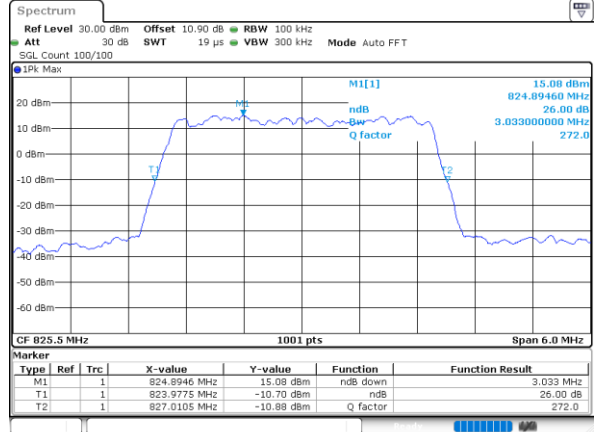

Lowest Channel / 3MHz / 16QAM

Date: 1.AUG.2020 20:40:12