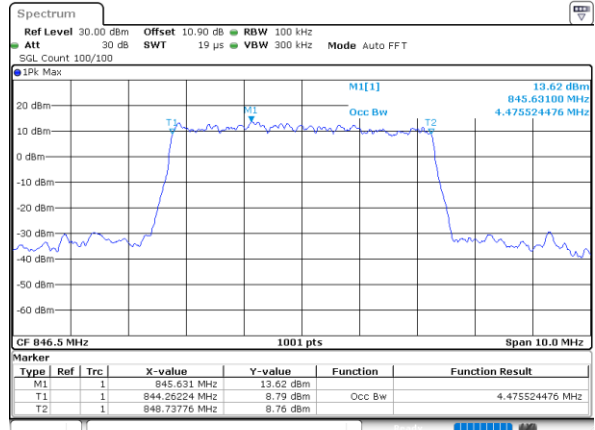

Highest Channel / 3MHz / QPSK

Date: 1.AUG.2020 20:44:23

Highest Channel / 3MHz / 16QAM

Date: 1.AUG.2020 20:44:35

LTE Band 26

Lowest Channel / 5MHz / QPSK

Date: 1.AUG.2020 20:46:42

Lowest Channel / 5MHz / 16QAM

Date: 1.AUG.2020 20:46:54

Middle Channel / 5MHz / QPSK

Date: 1.AUG.2020 20:51:59

Middle Channel / 5MHz / 16QAM

Date: 1.AUG.2020 20:52:11

Highest Channel / 5MHz / QPSK

Date: 1.AUG.2020 20:54:16

Highest Channel / 5MHz / 16QAM

Date: 1.AUG.2020 20:54:28

LTE Band 26

Lowest Channel / 10MHz / QPSK

Date: 1.AUG.2020 21:06:00

Lowest Channel / 10MHz / 16QAM

Date: 1.AUG.2020 21:06:12

Middle Channel / 10MHz / QPSK

Date: 1.AUG.2020 21:11:17