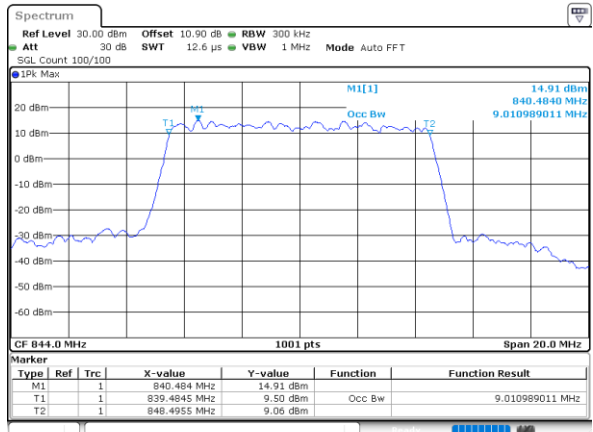

Middle Channel / 10MHz / 16QAM

Date: 1.AUG.2020 21:11:29

Highest Channel / 10MHz / QPSK

Date: 1.AUG.2020 21:13:35

Highest Channel / 10MHz / 16QAM

Date: 1.AUG.2020 21:13:46

LTE Band 26

Lowest Channel / 15MHz / QPSK