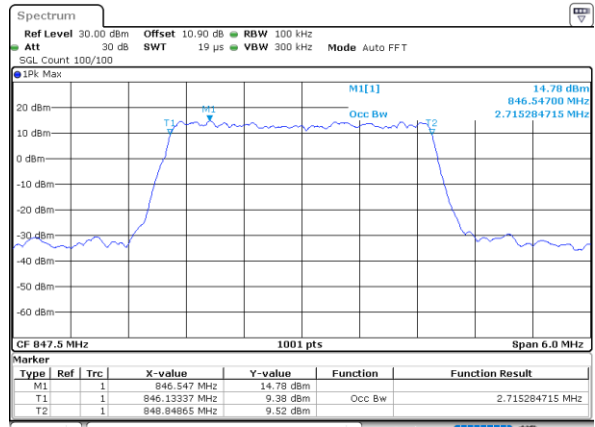

LTE Band 26

Lowest Channel / 1.4MHz / QPSK

Lowest Channel / 1.4MHz / 16QAM

Middle Channel / 1.4MHz / QPSK

Middle Channel / 1.4MHz / 16QAM

Highest Channel / 1.4MHz / QPSK

Highest Channel / 1.4MHz / 16QAM

LTE Band 26

Highest Channel / 3MHz / QPSK

Date: 1.AUG.2020 20:44:23

Highest Channel / 3MHz / 16QAM

Date: 1.AUG.2020 20:44:35

LTE Band 26

Lowest Channel / 5MHz / QPSK

Date: 1.AUG.2020 20:46:42

Lowest Channel / 5MHz / 16QAM