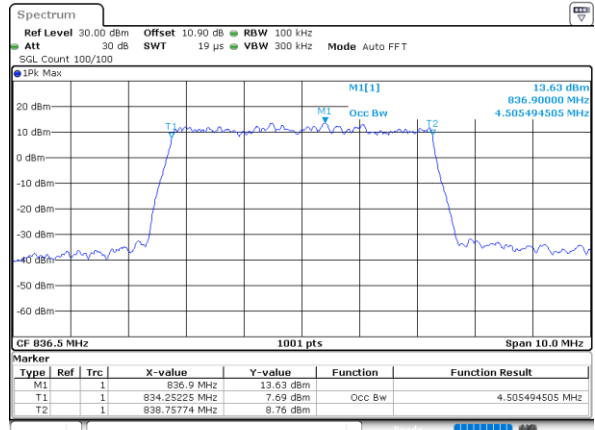

Middle Channel / 5MHz / 16QAM

Date: 1.AUG.2020 20:52:11