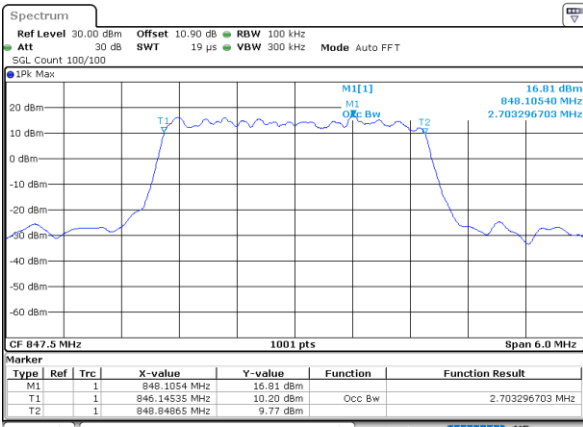

Highest Channel / 3MHz / QPSK

Date: 1.AUG.2020 20:44:23

Highest Channel / 3MHz / 16QAM

Date: 1.AUG.2020 20:44:35

LTE Band 26

Lowest Channel / 5MHz / QPSK

Date: 1.AUG.2020 20:46:42

Lowest Channel / 5MHz / 16QAM