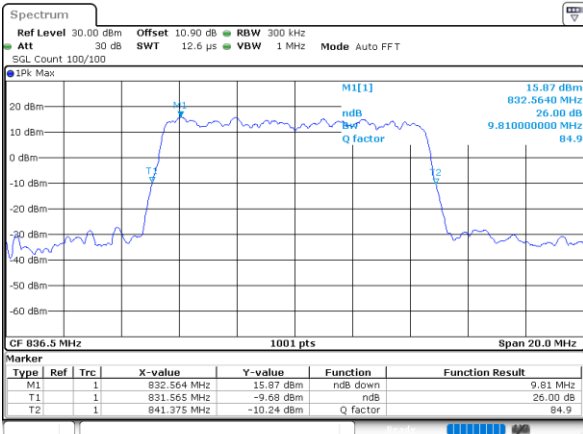

Middle Channel / 10MHz / QPSK

Date: 1.AUG.2020 21:11:53