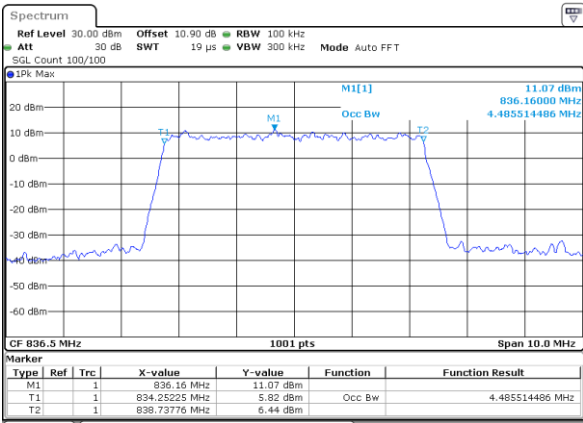

Middle Channel / 5MHz / 256QAM

Date: 9_AUG.2020 16:02:30