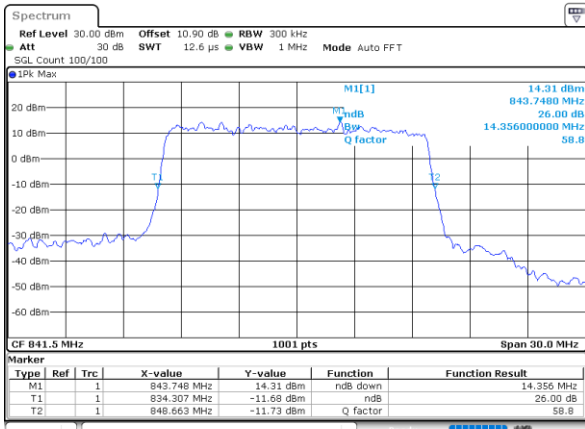

Date: 1.AUG.2020 21:32:04

Middle Channel / 15MHz / QPSK

Date: 1.AUG.2020 21:37:29

Middle Channel / 15MHz / 16QAM

Date: 1.AUG.2020 21:37:17

Highest Channel / 15MHz / QPSK

Date: 1.AUG.2020 21:39:47

Highest Channel / 15MHz / 16QAM

Date: 1.AUG.2020 21:39:35

LTE Band 26

Lowest Channel / 1.4MHz / 64QAM

Date: 1.AUG.2020 20:33:08

Lowest Channel / 3MHz / 64QAM

Date: 1.AUG.2020 20:36:35

Middle Channel / 1.4MHz / 64QAM

Date: 1.AUG.2020 20:34:16