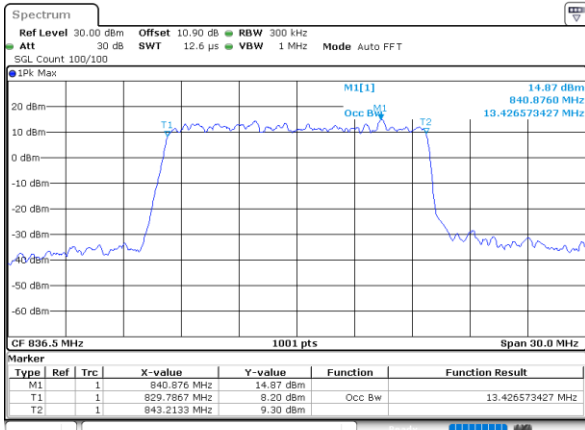

Middle Channel / 15MHz / QPSK

Date: 1.AUG.2020 21:36:53