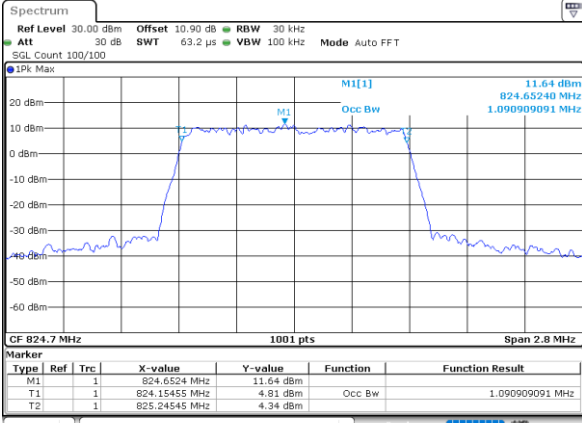

LTE Band 26

Lowest Channel / 5MHz / 64QAM

Date: 1.AUG.2020 20:59:34

Lowest Channel / 10MHz / 64QAM

Date: 1.AUG.2020 21:18:52

Middle Channel / 5MHz / 64QAM

Date: 1.AUG.2020 21:02:12

Middle Channel / 10MHz / 64QAM

Date: 1.AUG.2020 21:21:31

Highest Channel / 5MHz / 64QAM

Date: 1.AUG.2020 21:03:21

Highest Channel / 10MHz / 64QAM

Date: 1.AUG.2020 21:22:39

LTE Band 26

Lowest Channel / 15MHz / 64QAM

Middle Channel / 15MHz / 64QAM

Highest Channel / 15MHz / 64QAM

LTE Band 26

Lowest Channel / 1.4MHz / 256QAM

Date: 9\_AUG.2020 15:47:15

Lowest Channel / 3MHz / 256QAM

Date: 9\_AUG.2020 15:56:17

Middle Channel / 1.4MHz / 256QAM

Date: 9\_AUG.2020 15:46:05