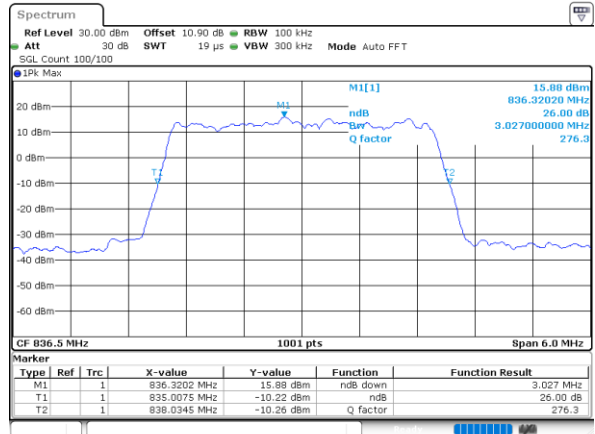

Middle Channel / 3MHz / 16QAM

Date: 1.AUG.2020 20:42:29