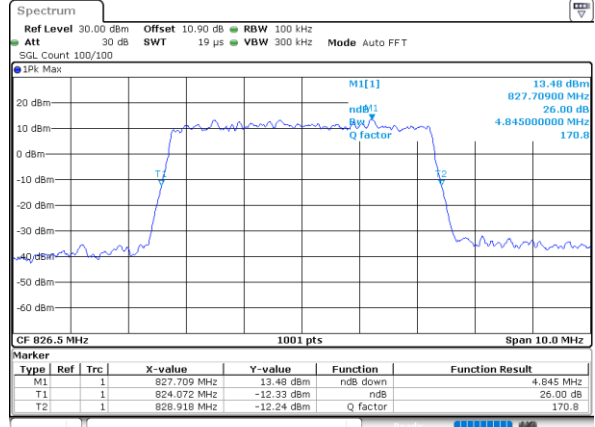

Highest Channel / 3MHz / 16QAM

Date: 1.AUG.2020 20:44:47

LTE Band 26

Lowest Channel / 5MHz / QPSK

Date: 1.AUG.2020 20:47:17

Lowest Channel / 5MHz / 16QAM

Date: 1.AUG.2020 20:47:05

Middle Channel / 5MHz / QPSK