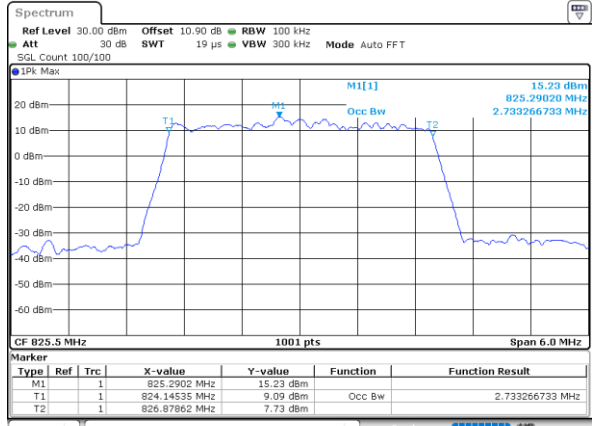

Date: 1.AUG.2020 21:39:11

Highest Channel / 15MHz / 16QAM

Date: 1.AUG.2020 21:39:23

LTE Band 26

Lowest Channel / 1.4MHz / 64QAM

Date: 1.AUG.2020 20:32:56

Lowest Channel / 3MHz / 64QAM

Date: 1.AUG.2020 20:36:23

Middle Channel / 1.4MHz / 64QAM

Date: 1.AUG.2020 20:34:05

Middle Channel / 3MHz / 64QAM

Date: 1.AUG.2020 20:37:32

Highest Channel / 1.4MHz / 64QAM

Date: 1.AUG.2020 20:35:14

Highest Channel / 3MHz / 64QAM

Date: 1.AUG.2020 20:38:40