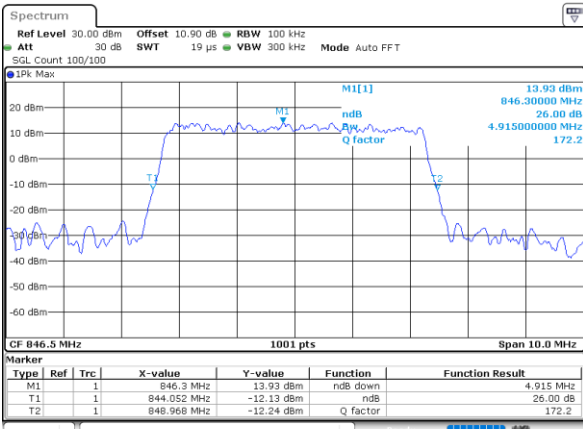

Highest Channel / 5MHz / QPSK

Date: 1.AUG.2020 20:54:52