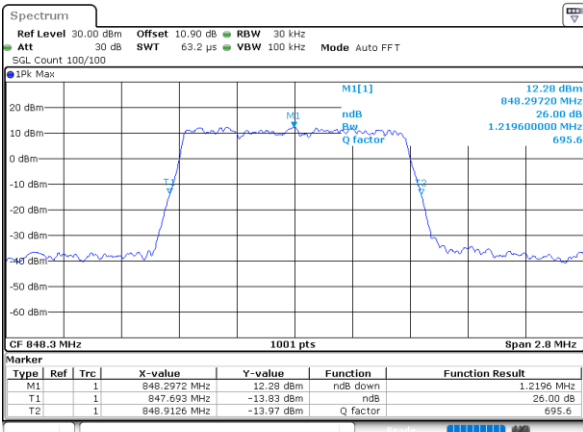

Date: 1.AUG.2020 21:39:35

LTE Band 26

Lowest Channel / 1.4MHz / 64QAM

Date: 1.AUG.2020 20:33:08

Lowest Channel / 3MHz / 64QAM

Date: 1.AUG.2020 20:36:35

Middle Channel / 1.4MHz / 64QAM

Date: 1.AUG.2020 20:34:16

Middle Channel / 3MHz / 64QAM

Date: 1.AUG.2020 20:37:43

Highest Channel / 1.4MHz / 64QAM

Date: 1.AUG.2020 20:35:26

Highest Channel / 3MHz / 64QAM

Date: 1.AUG.2020 20:38:52

LTE Band 26

Lowest Channel / 5MHz / 64QAM