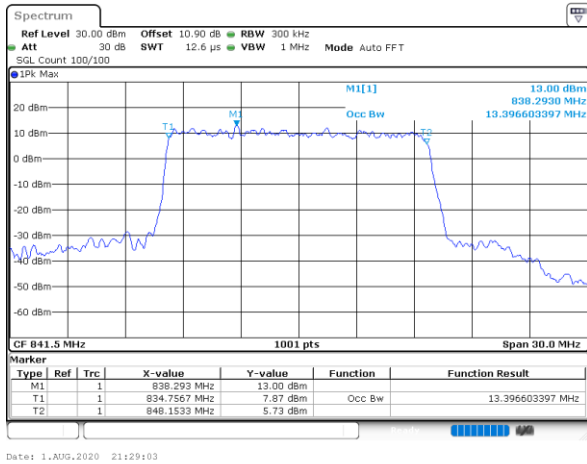

Highest Channel / 15MHz / 64QAM