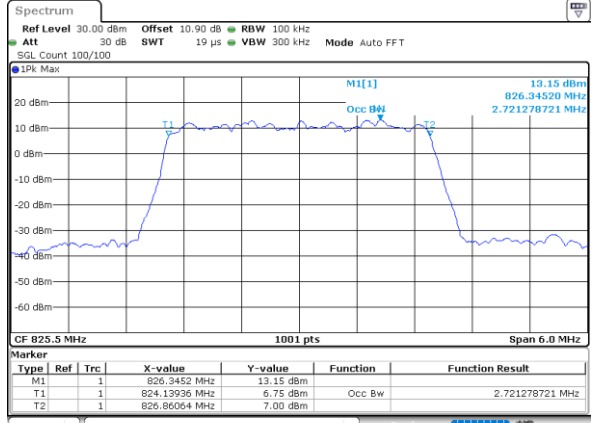

Date: 1.AUG.2020 21:21:31

Highest Channel / 5MHz / 64QAM

Date: 1.AUG.2020 21:03:21

Highest Channel / 10MHz / 64QAM

Date: 1.AUG.2020 21:22:39

LTE Band 26

Lowest Channel / 15MHz / 64QAM

Middle Channel / 15MHz / 64QAM

Highest Channel / 15MHz / 64QAM

LTE Band 26

Lowest Channel / 1.4MHz / 256QAM

Date: 9\_AUG.2020 15:47:15

Lowest Channel / 3MHz / 256QAM

Date: 9\_AUG.2020 15:56:17

Middle Channel / 1.4MHz / 256QAM

Date: 9\_AUG.2020 15:46:05

Middle Channel / 3MHz / 256QAM

Date: 9\_AUG.2020 15:55:11

Highest Channel / 1.4MHz / 256QAM

Date: 9\_AUG.2020 15:51:01

Highest Channel / 3MHz / 256QAM

Date: 9\_AUG.2020 15:59:11

LTE Band 26

Lowest Channel / 5MHz / 256QAM