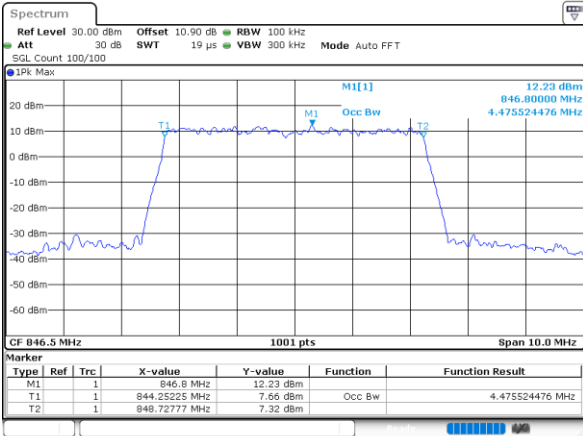

Middle Channel / 1.4MHz / 64QAM

Date: 1.AUG.2020 20:34:05

Middle Channel / 3MHz / 64QAM

Date: 1.AUG.2020 20:37:32

Highest Channel / 1.4MHz / 64QAM

Date: 1.AUG.2020 20:35:14

Highest Channel / 3MHz / 64QAM

Date: 1.AUG.2020 20:38:40

LTE Band 26

Lowest Channel / 5MHz / 64QAM

Date: 1.AUG.2020 20:59:34

Lowest Channel / 10MHz / 64QAM

Date: 1.AUG.2020 21:18:52

Middle Channel / 5MHz / 64QAM

Date: 1.AUG.2020 21:02:12

Middle Channel / 10MHz / 64QAM

Date: 1.AUG.2020 21:21:31

Highest Channel / 5MHz / 64QAM

Date: 1.AUG.2020 21:03:21

Highest Channel / 10MHz / 64QAM

Date: 1.AUG.2020 21:22:39

LTE Band 26

Lowest Channel / 15MHz / 64QAM

Middle Channel / 15MHz / 64QAM