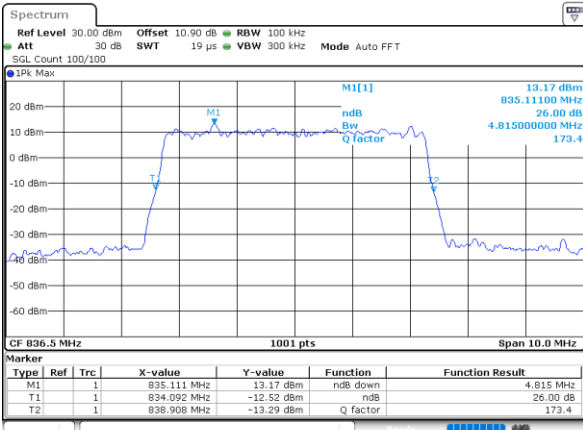

Middle Channel / 5MHz / 64QAM

Date: 1.AUG.2020 21:02:24