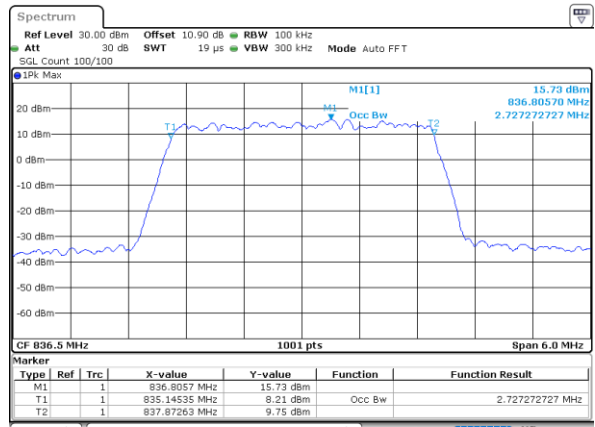

LTE Band 26

Lowest Channel / 1.4MHz / QPSK

Lowest Channel / 1.4MHz / 16QAM

Middle Channel / 1.4MHz / QPSK

Middle Channel / 1.4MHz / 16QAM

Highest Channel / 1.4MHz / QPSK

Highest Channel / 1.4MHz / 16QAM

LTE Band 26

Lowest Channel / 3MHz / QPSK

Date: 1.AUG.2020 20:39:49

Lowest Channel / 3MHz / 16QAM

Date: 1.AUG.2020 20:40:01

Middle Channel / 3MHz / QPSK

Date: 1.AUG.2020 20:42:06

Middle Channel / 3MHz / 16QAM

Date: 1.AUG.2020 20:42:18

Highest Channel / 3MHz / QPSK

Date: 1.AUG.2020 20:44:23

Highest Channel / 3MHz / 16QAM

Date: 1.AUG.2020 20:44:35

LTE Band 26

Lowest Channel / 5MHz / QPSK

Date: 1.AUG.2020 20:46:42

Lowest Channel / 5MHz / 16QAM