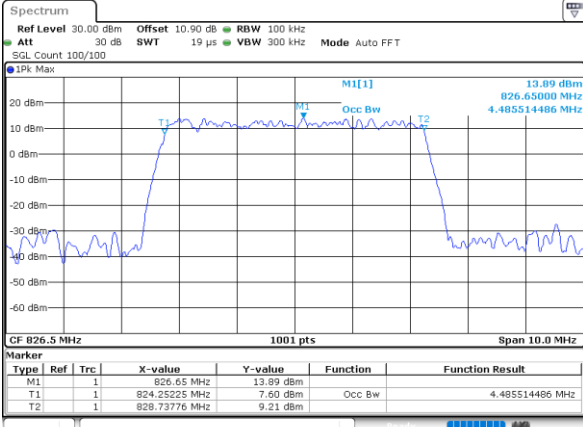

Highest Channel / 3MHz / QPSK

Date: 1.AUG.2020 20:44:23

Highest Channel / 3MHz / 16QAM

Date: 1.AUG.2020 20:44:35

LTE Band 26

Lowest Channel / 5MHz / QPSK

Date: 1.AUG.2020 20:46:42

Lowest Channel / 5MHz / 16QAM