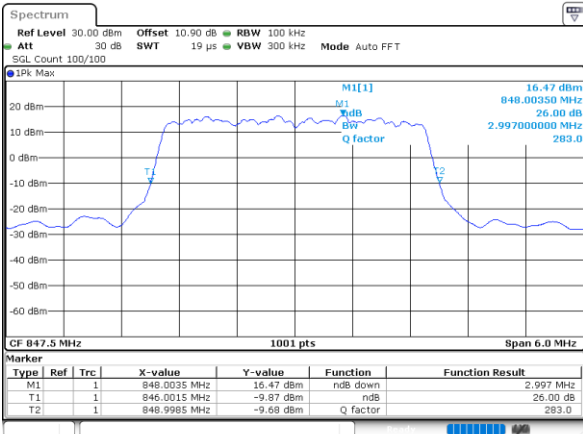

Highest Channel / 3MHz / QPSK

Date: 1.AUG.2020 20:44:59