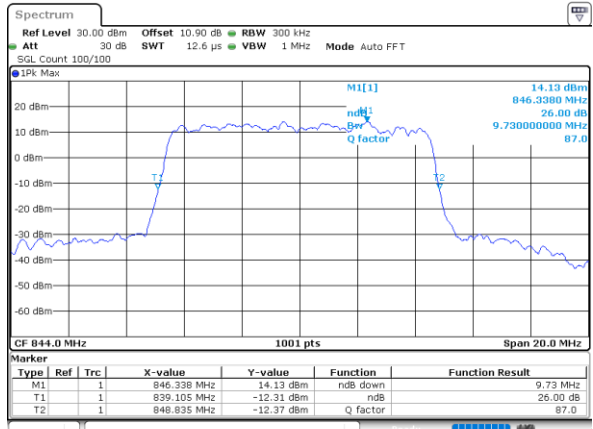

Middle Channel / 3MHz / 64QAM

Date: 1.AUG.2020 20:37:43

Highest Channel / 1.4MHz / 64QAM

Date: 1.AUG.2020 20:35:26

Highest Channel / 3MHz / 64QAM

Date: 1.AUG.2020 20:38:52

LTE Band 26

Lowest Channel / 5MHz / 64QAM

Date: 1.AUG.2020 20:59:46

Lowest Channel / 10MHz / 64QAM

Date: 1.AUG.2020 21:19:04

Middle Channel / 5MHz / 64QAM

Date: 1.AUG.2020 21:02:24

Middle Channel / 10MHz / 64QAM

Date: 1.AUG.2020 21:21:42

Highest Channel / 5MHz / 64QAM

Date: 1.AUG.2020 21:03:33

Highest Channel / 10MHz / 64QAM

Date: 1.AUG.2020 21:22:51

LTE Band 26

Lowest Channel / 15MHz / 64QAM

Date: 1.AUG.2020 21:25:130

Middle Channel / 15MHz / 64QAM

Date: 1.AUG.2020 21:28:06