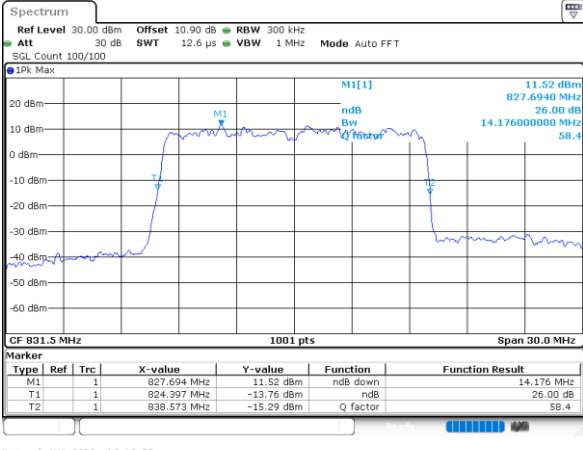

Date: 9\_AUG.2020 16:09:40

Highest Channel / 5MHz / 256QAM

Date: 9\_AUG.2020 16:06:24

Highest Channel / 10MHz / 256QAM

Date: 9\_AUG.2020 16:14:16

LTE Band 26

Lowest Channel / 15MHz / 256QAM

Date: 9\_AUG.2020 16:18:32