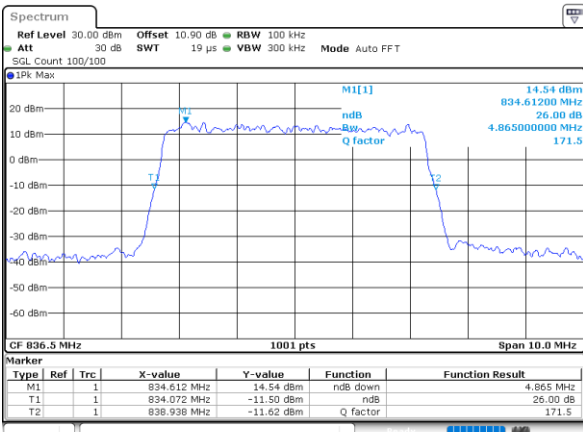

Highest Channel / 3MHz / 16QAM

Date: 1.AUG.2020 20:44:47

LTE Band 26

Lowest Channel / 5MHz / QPSK

Date: 1.AUG.2020 20:47:17

Lowest Channel / 5MHz / 16QAM

Date: 1.AUG.2020 20:47:05

Middle Channel / 5MHz / QPSK

Date: 1.AUG.2020 20:52:34

Middle Channel / 5MHz / 16QAM

Date: 1.AUG.2020 20:52:23

Highest Channel / 5MHz / QPSK

Date: 1.AUG.2020 20:54:52

Highest Channel / 5MHz / 16QAM

Date: 1.AUG.2020 20:54:40

LTE Band 26