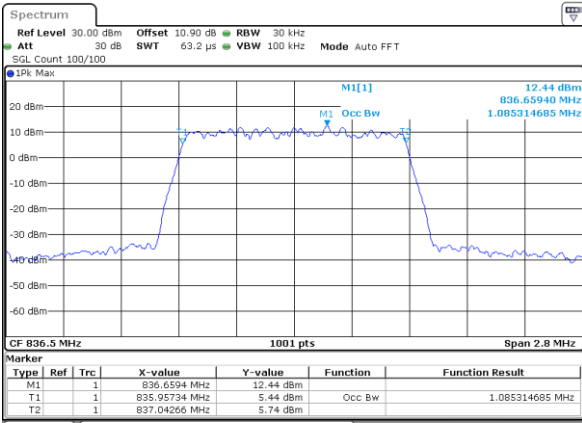

Date: 1.AUG.2020 21:21:31

Highest Channel / 5MHz / 64QAM

Date: 1.AUG.2020 21:03:21

Highest Channel / 10MHz / 64QAM

Date: 1.AUG.2020 21:22:39

LTE Band 26

Lowest Channel / 15MHz / 64QAM

Middle Channel / 15MHz / 64QAM

Highest Channel / 15MHz / 64QAM

LTE Band 26

Lowest Channel / 1.4MHz / 256QAM

Date: 9\_AUG.2020 15:47:15

Lowest Channel / 3MHz / 256QAM

Date: 9\_AUG.2020 15:56:17

Middle Channel / 1.4MHz / 256QAM

Date: 9\_AUG.2020 15:46:05

Middle Channel / 3MHz / 256QAM

Date: 9\_AUG.2020 15:55:11

Highest Channel / 1.4MHz / 256QAM

Date: 9\_AUG.2020 15:51:01

Highest Channel / 3MHz / 256QAM

Date: 9\_AUG.2020 15:59:11

LTE Band 26

Lowest Channel / 5MHz / 256QAM