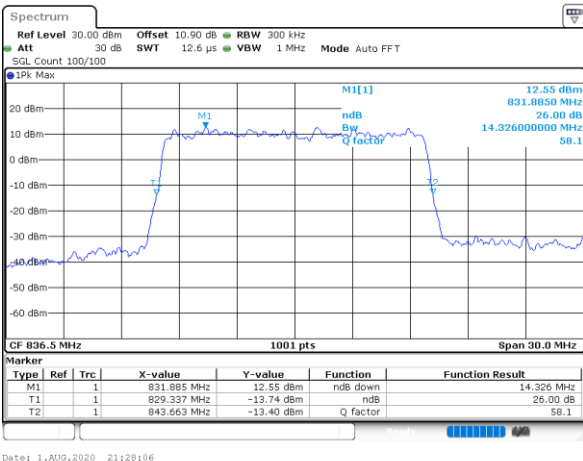

Date: 1.AUG.2020 21:03:33

Highest Channel / 10MHz / 64QAM

Date: 1.AUG.2020 21:22:51

LTE Band 26

Lowest Channel / 15MHz / 64QAM

Date: 1.AUG.2020 21:25:130

Middle Channel / 15MHz / 64QAM

Date: 1.AUG.2020 21:28:06

Highest Channel / 15MHz / 64QAM

Date: 1.AUG.2020 21:29:115

LTE Band 26

Lowest Channel / 1.4MHz / 256QAM

Date: 9\_AUG.2020 15:47:22

Lowest Channel / 3MHz / 256QAM

Date: 9\_AUG.2020 15:56:24

Middle Channel / 1.4MHz / 256QAM