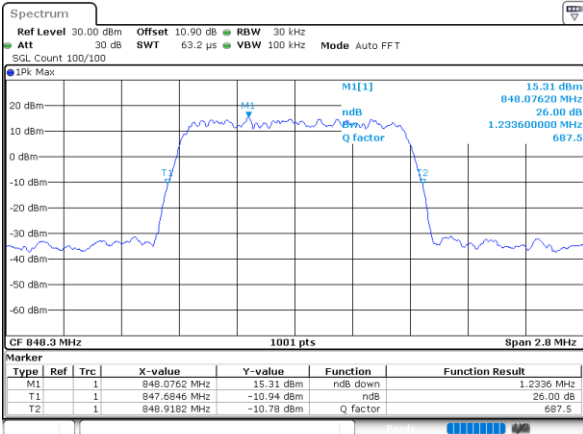

Highest Channel / 1.4MHz / QPSK

Date: 1.AUG.2020 20:31:14