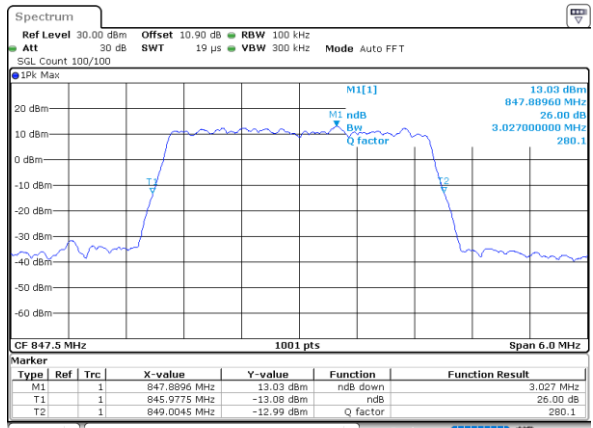

Highest Channel / 15MHz / 64QAM

Date: 1.AUG.2020 21:29:115

LTE Band 26

Lowest Channel / 1.4MHz / 256QAM

Date: 9\_AUG.2020 15:47:22

Lowest Channel / 3MHz / 256QAM

Date: 9\_AUG.2020 15:56:24

Middle Channel / 1.4MHz / 256QAM

Date: 9\_AUG.2020 15:46:14

Middle Channel / 3MHz / 256QAM

Date: 9\_AUG.2020 15:55:17

Highest Channel / 1.4MHz / 256QAM

Date: 9\_AUG.2020 15:51:08

Highest Channel / 3MHz / 256QAM

Date: 9\_AUG.2020 15:59:18

LTE Band 26