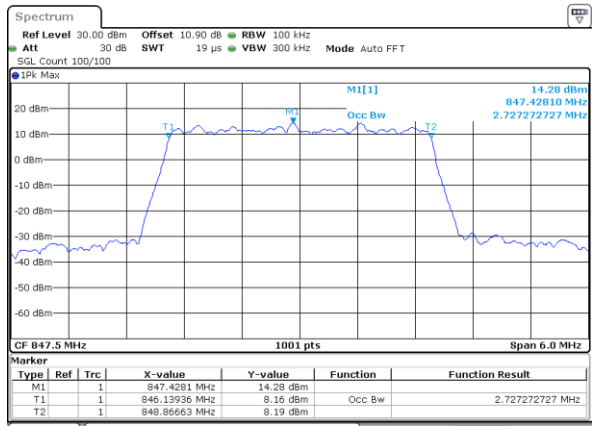

Date: 1.AUG.2020 21:39:11

Highest Channel / 15MHz / 16QAM

Date: 1.AUG.2020 21:39:23

LTE Band 26

Lowest Channel / 1.4MHz / 64QAM

Date: 1.AUG.2020 20:32:56

Lowest Channel / 3MHz / 64QAM

Date: 1.AUG.2020 20:36:23

Middle Channel / 1.4MHz / 64QAM

Date: 1.AUG.2020 20:34:05

Middle Channel / 3MHz / 64QAM

Date: 1.AUG.2020 20:37:32

Highest Channel / 1.4MHz / 64QAM

Date: 1.AUG.2020 20:35:14

Highest Channel / 3MHz / 64QAM

Date: 1.AUG.2020 20:38:40

LTE Band 26

Lowest Channel / 5MHz / 64QAM

Date: 1.AUG.2020 20:59:34

Lowest Channel / 10MHz / 64QAM

Date: 1.AUG.2020 21:18:52

Middle Channel / 5MHz / 64QAM

Date: 1.AUG.2020 21:02:12

Middle Channel / 10MHz / 64QAM

Date: 1.AUG.2020 21:21:31

Highest Channel / 5MHz / 64QAM

Date: 1.AUG.2020 21:03:21

Highest Channel / 10MHz / 64QAM

Date: 1.AUG.2020 21:22:39

LTE Band 26

Lowest Channel / 15MHz / 64QAM

Middle Channel / 15MHz / 64QAM