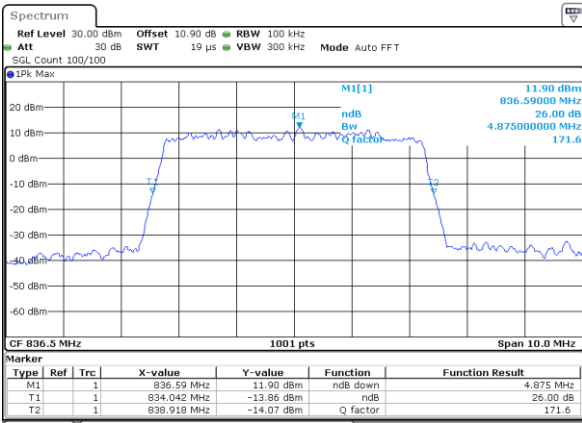

Lowest Channel / 5MHz / 256QAM

Date: 9\_AUG.2020 16:04:00

Lowest Channel / 10MHz / 256QAM

Date: 9\_AUG.2020 16:11:33

Middle Channel / 5MHz / 256QAM

Date: 9\_AUG.2020 16:02:38

Middle Channel / 10MHz / 256QAM

Date: 9\_AUG.2020 16:09:40

Highest Channel / 5MHz / 256QAM

Date: 9\_AUG.2020 16:06:24

Highest Channel / 10MHz / 256QAM

Date: 9\_AUG.2020 16:14:16

LTE Band 26

Lowest Channel / 15MHz / 256QAM

Date: 9\_AUG.2020 16:18:32