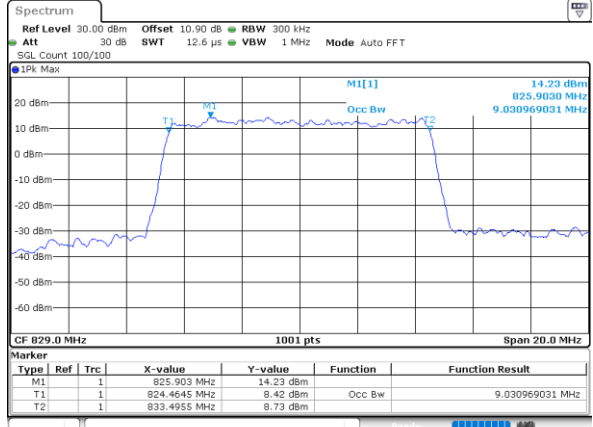

Date: 1.AUG.2020 20:54:28

LTE Band 26

Lowest Channel / 10MHz / QPSK

Date: 1.AUG.2020 21:06:00

Lowest Channel / 10MHz / 16QAM

Date: 1.AUG.2020 21:06:12

Middle Channel / 10MHz / QPSK

Date: 1.AUG.2020 21:11:17

Middle Channel / 10MHz / 16QAM

Date: 1.AUG.2020 21:11:29

Highest Channel / 10MHz / QPSK

Date: 1.AUG.2020 21:13:35

Highest Channel / 10MHz / 16QAM

Date: 1.AUG.2020 21:13:46

LTE Band 26

Lowest Channel / 15MHz / QPSK