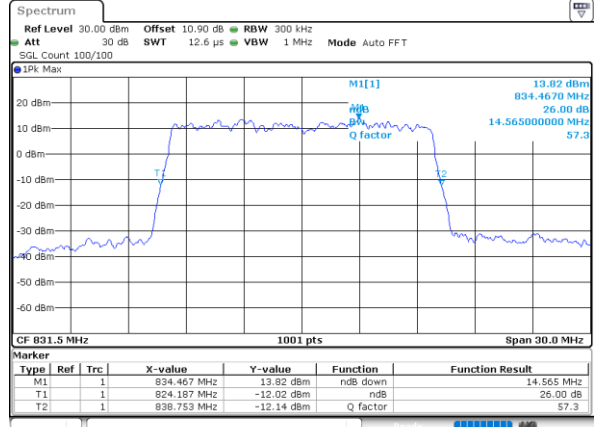

Highest Channel / 10MHz / QPSK

Date: 1.AUG.2020 21:11:41

Highest Channel / 10MHz / 16QAM

Date: 1.AUG.2020 21:13:58

LTE Band 26

Lowest Channel / 15MHz / QPSK

Date: 1.AUG.2020 21:32:15

Lowest Channel / 15MHz / 16QAM