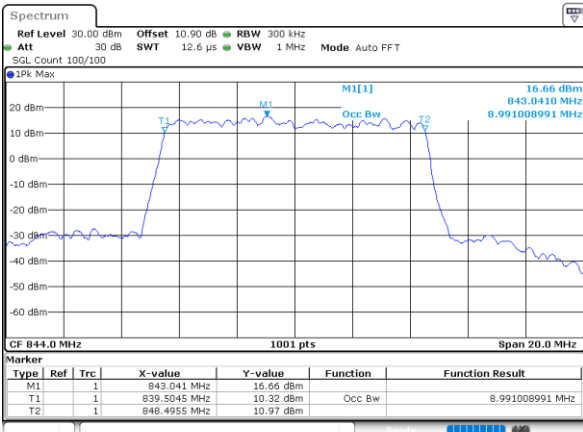

Date: 1.AUG.2020 20:54:28

LTE Band 26

Lowest Channel / 10MHz / QPSK

Date: 1.AUG.2020 21:06:00

Lowest Channel / 10MHz / 16QAM

Date: 1.AUG.2020 21:06:12

Middle Channel / 10MHz / QPSK

Date: 1.AUG.2020 21:11:17

Middle Channel / 10MHz / 16QAM

Date: 1.AUG.2020 21:11:29

Highest Channel / 10MHz / QPSK

Date: 1.AUG.2020 21:13:35

Highest Channel / 10MHz / 16QAM

Date: 1.AUG.2020 21:13:46

LTE Band 26

Lowest Channel / 15MHz / QPSK