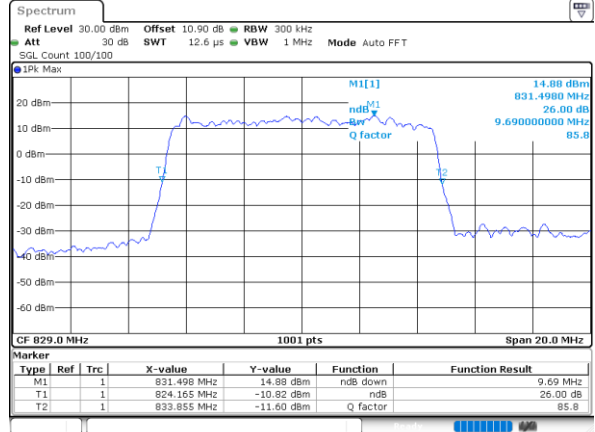

Lowest Channel / 10MHz / 16QAM

Date: 1.AUG.2020 21:06:24