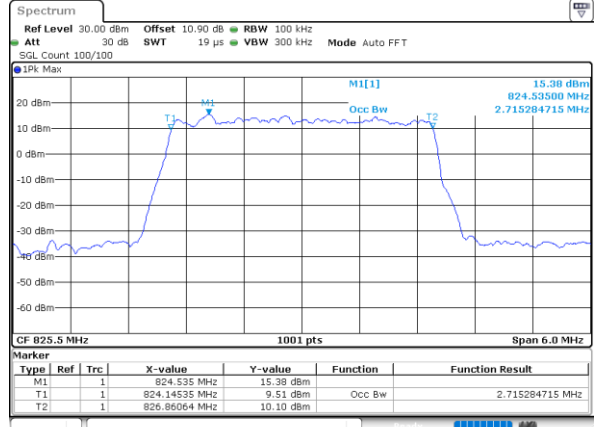

Lowest Channel / 3MHz / 16QAM

Date: 1.AUG.2020 20:40:01