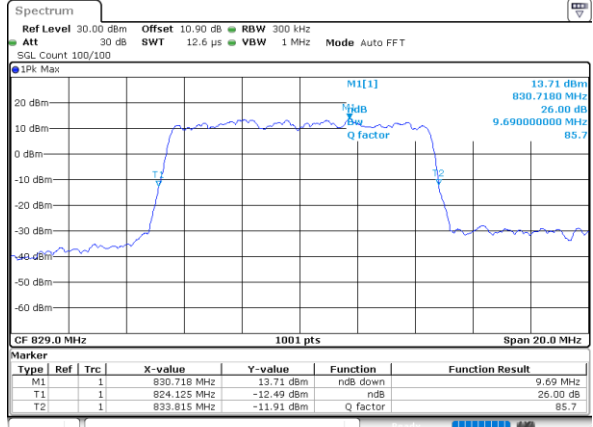

Lowest Channel / 10MHz / 64QAM

Date: 1.AUG.2020 21:19:04