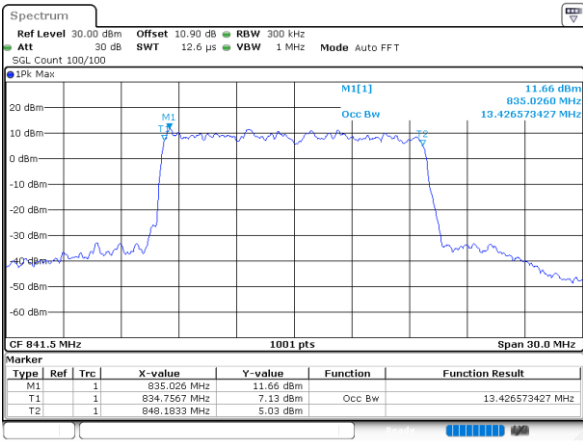

Date: 9\_AUG.2020 16:06:17

Highest Channel / 10MHz / 256QAM

Date: 9\_AUG.2020 16:14:09

LTE Band 26

Lowest Channel / 15MHz / 256QAM

Date: 9\_AUG.2020 16:18:25

Middle Channel / 15MHz / 256QAM

Date: 9\_AUG.2020 16:18:39

Highest Channel / 15MHz / 256QAM

Date: 9\_AUG.2020 16:21:01