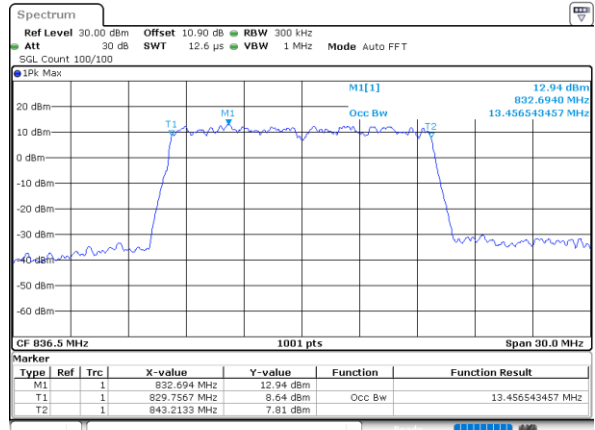

Middle Channel / 10MHz / 16QAM

Date: 1.AUG.2020 21:11:29

Highest Channel / 10MHz / QPSK

Date: 1.AUG.2020 21:13:35

Highest Channel / 10MHz / 16QAM

Date: 1.AUG.2020 21:13:46

LTE Band 26

Lowest Channel / 15MHz / QPSK

Date: 1.AUG.2020 21:31:41

Lowest Channel / 15MHz / 16QAM

Date: 1.AUG.2020 21:31:53

Middle Channel / 15MHz / QPSK

Date: 1.AUG.2020 21:36:53

Middle Channel / 15MHz / 16QAM

Date: 1.AUG.2020 21:37:05

Highest Channel / 15MHz / QPSK

Date: 1.AUG.2020 21:39:11

Highest Channel / 15MHz / 16QAM

Date: 1.AUG.2020 21:39:23

LTE Band 26

Lowest Channel / 1.4MHz / 64QAM

Date: 1.AUG.2020 20:32:56

Lowest Channel / 3MHz / 64QAM

Date: 1.AUG.2020 20:36:23