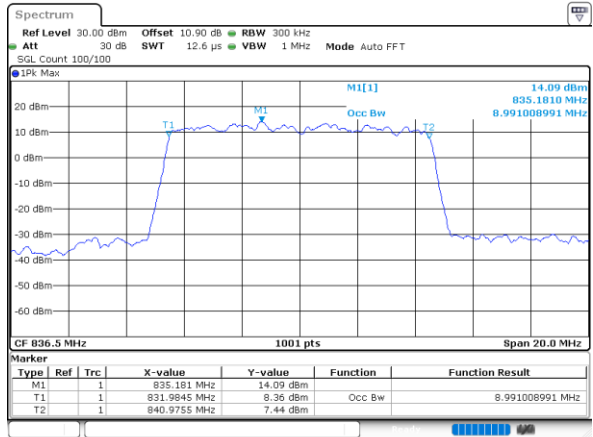

LTE Band 26

Lowest Channel / 5MHz / 64QAM

Date: 1.AUG.2020 20:59:34

Lowest Channel / 10MHz / 64QAM

Date: 1.AUG.2020 21:18:52

Middle Channel / 5MHz / 64QAM

Date: 1.AUG.2020 21:02:12

Middle Channel / 10MHz / 64QAM

Date: 1.AUG.2020 21:21:31

Highest Channel / 5MHz / 64QAM

Date: 1.AUG.2020 21:03:21

Highest Channel / 10MHz / 64QAM

Date: 1.AUG.2020 21:22:39

LTE Band 26

Lowest Channel / 15MHz / 64QAM

Middle Channel / 15MHz / 64QAM