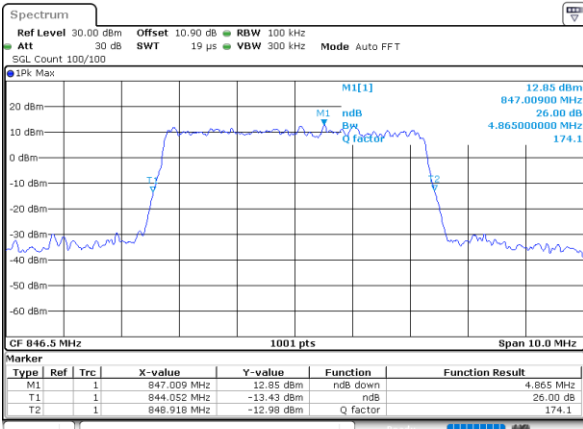

Middle Channel / 3MHz / 64QAM

Date: 1.AUG.2020 20:37:43

Highest Channel / 1.4MHz / 64QAM

Date: 1.AUG.2020 20:35:26

Highest Channel / 3MHz / 64QAM

Date: 1.AUG.2020 20:38:52

LTE Band 26

Lowest Channel / 5MHz / 64QAM

Date: 1.AUG.2020 20:59:46

Lowest Channel / 10MHz / 64QAM

Date: 1.AUG.2020 21:19:04

Middle Channel / 5MHz / 64QAM

Date: 1.AUG.2020 21:02:24

Middle Channel / 10MHz / 64QAM

Date: 1.AUG.2020 21:21:42

Highest Channel / 5MHz / 64QAM

Date: 1.AUG.2020 21:03:33

Highest Channel / 10MHz / 64QAM

Date: 1.AUG.2020 21:22:51

LTE Band 26

Lowest Channel / 15MHz / 64QAM

Date: 1.AUG.2020 21:25:130

Middle Channel / 15MHz / 64QAM

Date: 1.AUG.2020 21:28:06