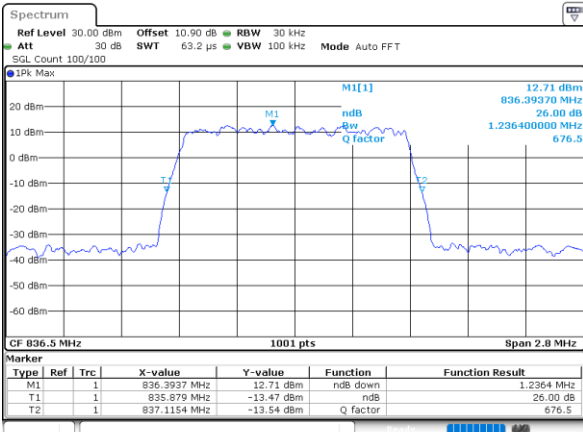

Date: 1.AUG.2020 21:39:35

LTE Band 26

Lowest Channel / 1.4MHz / 64QAM

Date: 1.AUG.2020 20:33:08

Lowest Channel / 3MHz / 64QAM

Date: 1.AUG.2020 20:36:35

Middle Channel / 1.4MHz / 64QAM

Date: 1.AUG.2020 20:34:16

Middle Channel / 3MHz / 64QAM

Date: 1.AUG.2020 20:37:43

Highest Channel / 1.4MHz / 64QAM

Date: 1.AUG.2020 20:35:26

Highest Channel / 3MHz / 64QAM

Date: 1.AUG.2020 20:38:52

LTE Band 26

Lowest Channel / 5MHz / 64QAM