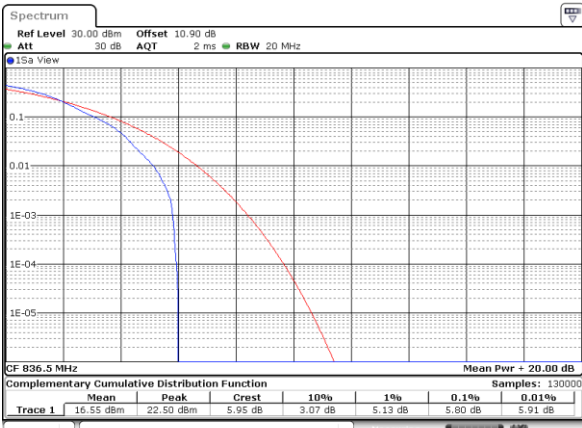

LTE Band 26 / 15MHz / 256QAM

Lowest Channel / 1RB

Date: 9.AUG.2020 16:11:35

Lowest Channel / Full RB

Date: 9.AUG.2020 16:18:40

Middle Channel / 1RB

Date: 9.AUG.2020 16:17:29

Middle Channel / Full RB

Date: 9.AUG.2020 16:16:53

Highest Channel / 1RB

Date: 9.AUG.2020 16:22:04

Highest Channel / Full RB

Date: 9.AUG.2020 16:21:16

**26dB Bandwidth**

Mode	LTE Band 26 : 26dB BW(MHz)											
BW	1.4MHz		3MHz		5MHz		10MHz		15MHz		20MHz	
Mod.	QPSK	16QAM	QPSK	16QAM	QPSK	16QAM	QPSK	16QAM	QPSK	16QAM	QPSK	16QAM
Lowest CH	1.23	1.23	2.95	3.03	4.89	4.85	9.81	9.69	14.39	14.57	-	-
Middle CH	1.23	1.22	3.04	3.03	4.87	4.83	9.81	9.79	14.36	14.51	-	-
Highest CH	1.23	1.23	3.00	3.04	4.92	4.84	9.77	9.69	14.36	14.30	-	-
Mode	LTE Band 26 : 26dB BW(MHz)											
BW	1.4MHz		3MHz		5MHz		10MHz		15MHz		20MHz	
Mod.	64QAM	256QAM	64QAM	256QAM	64QAM	256QAM	64QAM	256QAM	64QAM	256QAM	64QAM	256QAM
Lowest CH	1.22	1.23	3.00	2.99	4.89	4.89	9.69	9.71	14.24	14.18	-	-
Middle CH	1.24	1.22	2.98	3.06	4.82	4.88	9.75	9.75	14.33	14.42	-	-
Highest CH	1.22	1.21	3.02	3.03	4.87	4.84	9.73	9.65	14.30	14.36	-	-