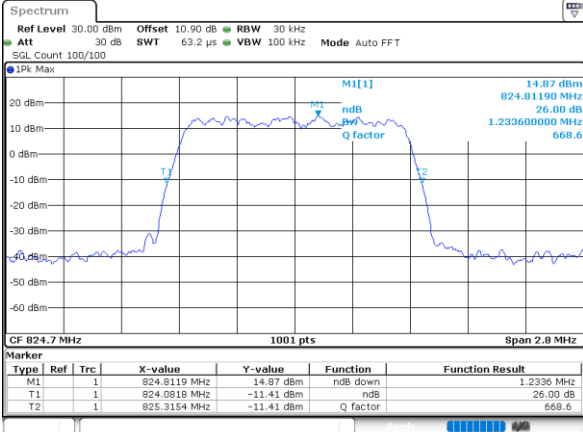

LTE Band 26

Lowest Channel / 1.4MHz / QPSK

Date: 1.AUG.2020 20:26:19