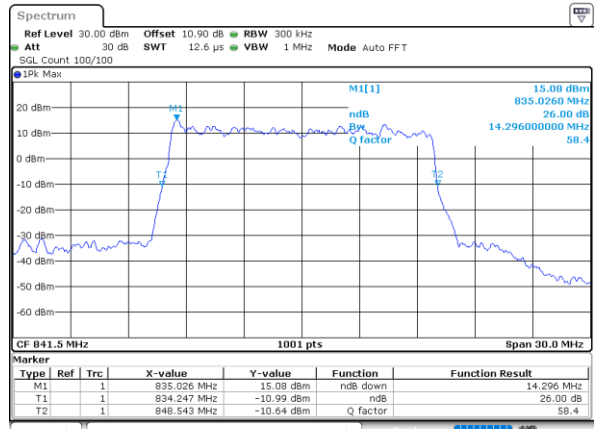

Highest Channel / 10MHz / QPSK

Date: 1.AUG.2020 21:11:41

Highest Channel / 10MHz / 16QAM

Date: 1.AUG.2020 21:13:58

LTE Band 26

Lowest Channel / 15MHz / QPSK

Date: 1.AUG.2020 21:32:15

Lowest Channel / 15MHz / 16QAM

Date: 1.AUG.2020 21:32:04

Middle Channel / 15MHz / QPSK

Date: 1.AUG.2020 21:37:29

Middle Channel / 15MHz / 16QAM

Date: 1.AUG.2020 21:37:17

Highest Channel / 15MHz / QPSK

Date: 1.AUG.2020 21:39:47

Highest Channel / 15MHz / 16QAM

Date: 1.AUG.2020 21:39:35

LTE Band 26

Lowest Channel / 1.4MHz / 64QAM

Date: 1.AUG.2020 20:33:08

Lowest Channel / 3MHz / 64QAM

Date: 1.AUG.2020 20:36:35

Middle Channel / 1.4MHz / 64QAM

Date: 1.AUG.2020 20:34:16