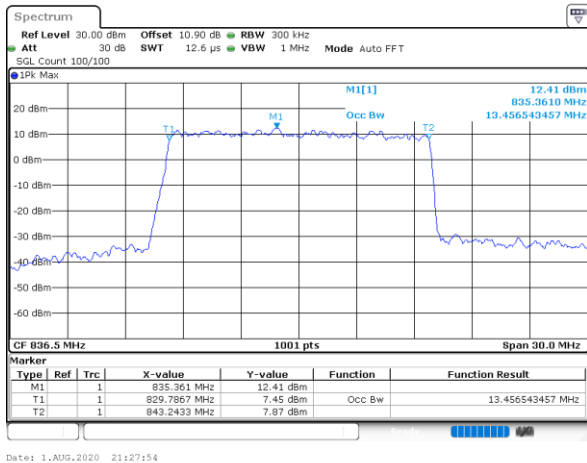

Date: 1.AUG.2020 21:21:31

Highest Channel / 5MHz / 64QAM

Date: 1.AUG.2020 21:03:21

Highest Channel / 10MHz / 64QAM

Date: 1.AUG.2020 21:22:39

LTE Band 26

Lowest Channel / 15MHz / 64QAM

Middle Channel / 15MHz / 64QAM