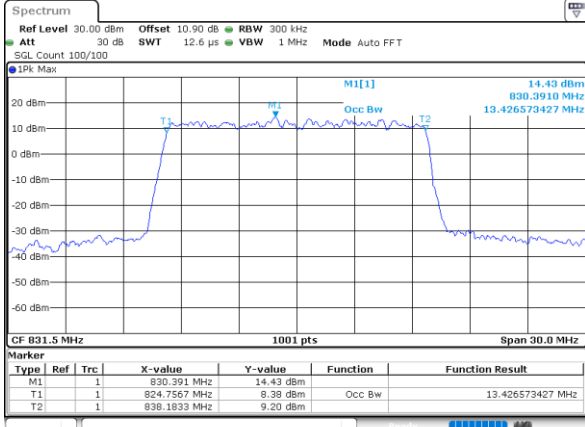

Middle Channel / 10MHz / 16QAM

Date: 1.AUG.2020 21:11:29

Highest Channel / 10MHz / QPSK

Date: 1.AUG.2020 21:13:35

Highest Channel / 10MHz / 16QAM

Date: 1.AUG.2020 21:13:46

LTE Band 26

Lowest Channel / 15MHz / QPSK