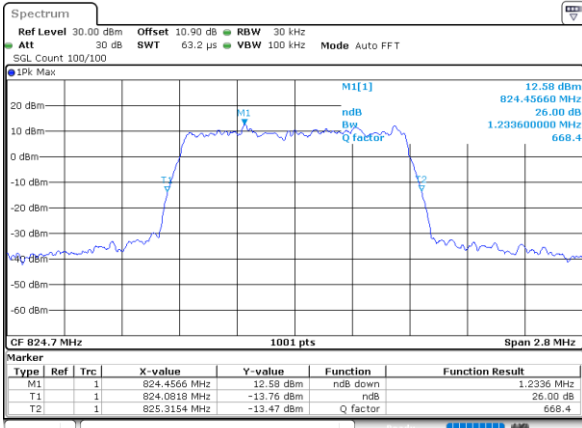

Highest Channel / 15MHz / 64QAM

Date: 1.AUG.2020 21:29:115

LTE Band 26

Lowest Channel / 1.4MHz / 256QAM

Date: 9\_AUG.2020 15:47:22

Lowest Channel / 3MHz / 256QAM

Date: 9\_AUG.2020 15:56:24

Middle Channel / 1.4MHz / 256QAM

Date: 9\_AUG.2020 15:46:14

Middle Channel / 3MHz / 256QAM

Date: 9\_AUG.2020 15:55:17

Highest Channel / 1.4MHz / 256QAM

Date: 9\_AUG.2020 15:51:08

Highest Channel / 3MHz / 256QAM

Date: 9\_AUG.2020 15:59:18

LTE Band 26