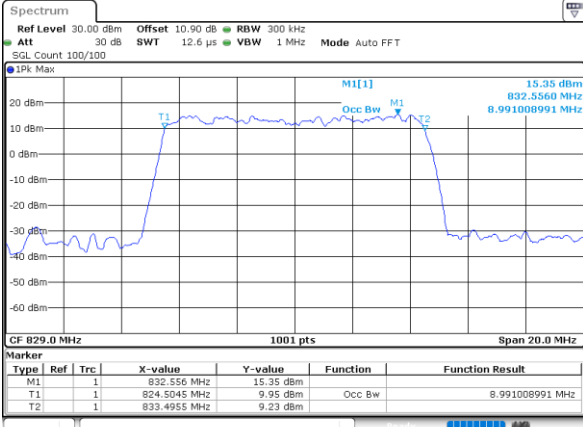

Highest Channel / 3MHz / QPSK

Date: 1.AUG.2020 20:44:23

Highest Channel / 3MHz / 16QAM

Date: 1.AUG.2020 20:44:35

LTE Band 26

Lowest Channel / 5MHz / QPSK

Date: 1.AUG.2020 20:46:42

Lowest Channel / 5MHz / 16QAM

Date: 1.AUG.2020 20:46:54

Middle Channel / 5MHz / QPSK

Date: 1.AUG.2020 20:51:59

Middle Channel / 5MHz / 16QAM

Date: 1.AUG.2020 20:52:11

Highest Channel / 5MHz / QPSK

Date: 1.AUG.2020 20:54:16

Highest Channel / 5MHz / 16QAM

Date: 1.AUG.2020 20:54:28

LTE Band 26

Lowest Channel / 10MHz / QPSK

Date: 1.AUG.2020 21:06:00

Lowest Channel / 10MHz / 16QAM

Date: 1.AUG.2020 21:06:12

Middle Channel / 10MHz / QPSK

Date: 1.AUG.2020 21:11:17