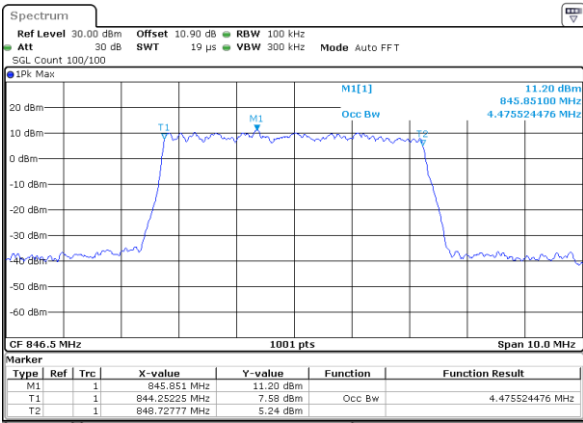

Middle Channel / 3MHz / 256QAM

Date: 9\_AUG.2020 15:55:11

Highest Channel / 1.4MHz / 256QAM

Date: 9\_AUG.2020 15:51:01

Highest Channel / 3MHz / 256QAM

Date: 9\_AUG.2020 15:59:11

LTE Band 26

Lowest Channel / 5MHz / 256QAM

Date: 9\_AUG.2020 16:03:52

Lowest Channel / 10MHz / 256QAM

Date: 9\_AUG.2020 16:11:26

Middle Channel / 5MHz / 256QAM

Date: 9\_AUG.2020 16:02:30

Middle Channel / 10MHz / 256QAM

Date: 9\_AUG.2020 16:09:26

Highest Channel / 5MHz / 256QAM

Date: 9\_AUG.2020 16:06:17

Highest Channel / 10MHz / 256QAM

Date: 9\_AUG.2020 16:14:09

LTE Band 26

Lowest Channel / 15MHz / 256QAM

Date: 9\_AUG.2020 16:18:25

Middle Channel / 15MHz / 256QAM

Date: 9\_AUG.2020 16:18:39