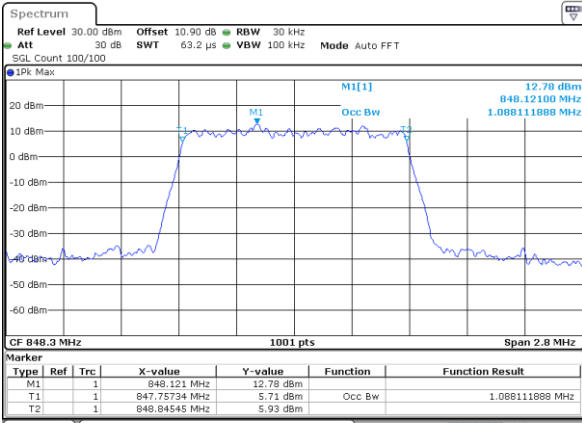

Highest Channel / 1.4MHz / 256QAM

Date: 9_AUG.2020 15:51:01