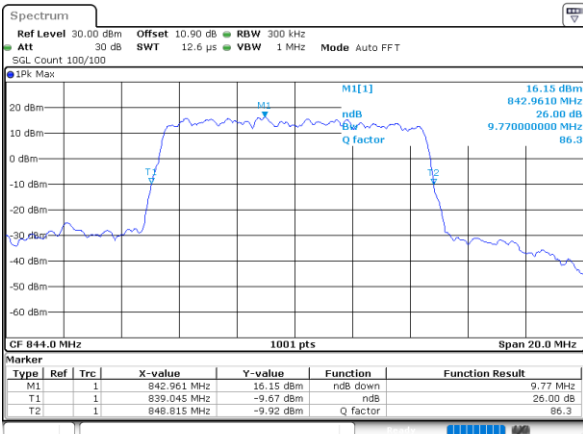

Highest Channel / 10MHz / QPSK

Date: 1.AUG.2020 21:11:41

Highest Channel / 10MHz / 16QAM

Date: 1.AUG.2020 21:13:58

LTE Band 26

Lowest Channel / 15MHz / QPSK

Date: 1.AUG.2020 21:32:15

Lowest Channel / 15MHz / 16QAM