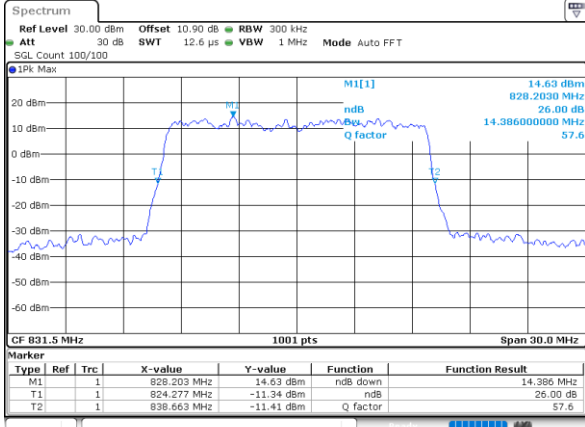

Highest Channel / 10MHz / QPSK

Date: 1.AUG.2020 21:11:41

Highest Channel / 10MHz / 16QAM

Date: 1.AUG.2020 21:13:58

LTE Band 26

Lowest Channel / 15MHz / QPSK

Date: 1.AUG.2020 21:32:15

Lowest Channel / 15MHz / 16QAM