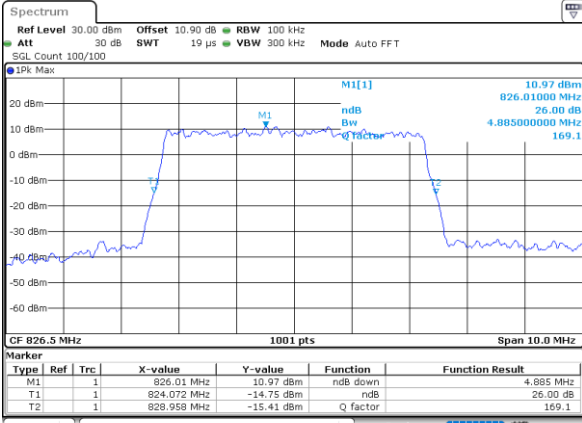

LTE Band 26

Lowest Channel / 5MHz / 256QAM

Date: 9_AUG.2020 16:04:00