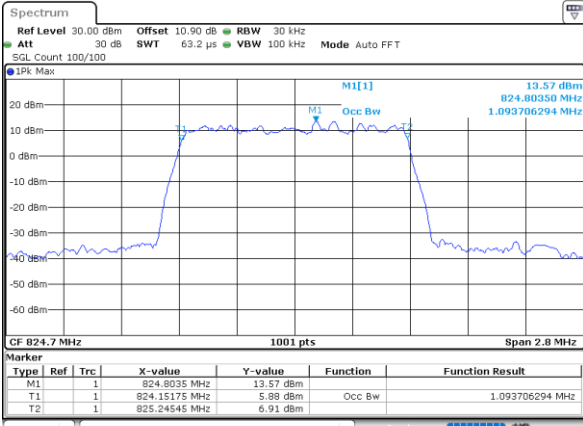

Date: 1.AUG.2020 21:39:11

Highest Channel / 15MHz / 16QAM

Date: 1.AUG.2020 21:39:23

LTE Band 26

Lowest Channel / 1.4MHz / 64QAM

Date: 1.AUG.2020 20:32:56

Lowest Channel / 3MHz / 64QAM

Date: 1.AUG.2020 20:36:23

Middle Channel / 1.4MHz / 64QAM

Date: 1.AUG.2020 20:34:05

Middle Channel / 3MHz / 64QAM

Date: 1.AUG.2020 20:37:32

Highest Channel / 1.4MHz / 64QAM

Date: 1.AUG.2020 20:35:14

Highest Channel / 3MHz / 64QAM

Date: 1.AUG.2020 20:38:40