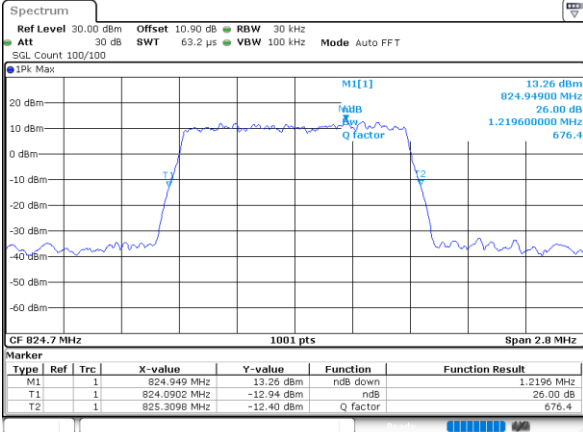

LTE Band 26

Lowest Channel / 1.4MHz / 64QAM

Date: 1.AUG.2020 20:33:08