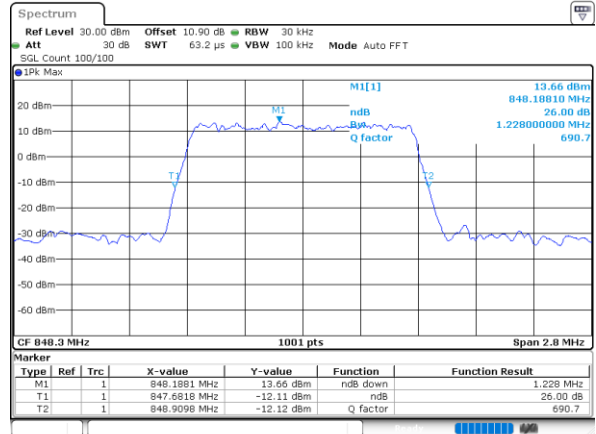

Highest Channel / 1.4MHz / 16QAM

Date: 1.AUG.2020 20:31:02