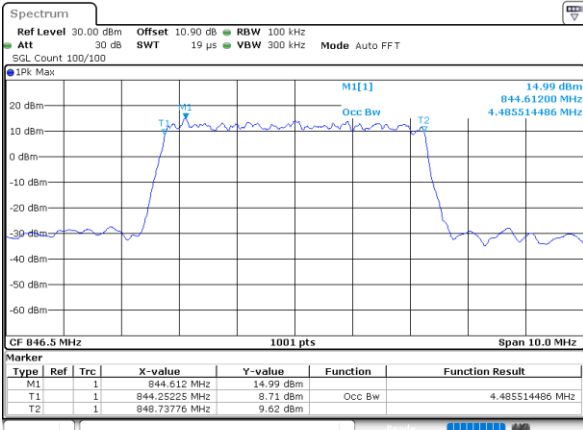

Highest Channel / 3MHz / QPSK

Date: 1.AUG.2020 20:44:23

Highest Channel / 3MHz / 16QAM

Date: 1.AUG.2020 20:44:35

LTE Band 26

Lowest Channel / 5MHz / QPSK

Date: 1.AUG.2020 20:46:42

Lowest Channel / 5MHz / 16QAM

Date: 1.AUG.2020 20:46:54

Middle Channel / 5MHz / QPSK

Date: 1.AUG.2020 20:51:59

Middle Channel / 5MHz / 16QAM

Date: 1.AUG.2020 20:52:11

Highest Channel / 5MHz / QPSK

Date: 1.AUG.2020 20:54:16

Highest Channel / 5MHz / 16QAM

Date: 1.AUG.2020 20:54:28

LTE Band 26

Lowest Channel / 10MHz / QPSK

Date: 1.AUG.2020 21:06:00

Lowest Channel / 10MHz / 16QAM

Date: 1.AUG.2020 21:06:12

Middle Channel / 10MHz / QPSK

Date: 1.AUG.2020 21:11:17