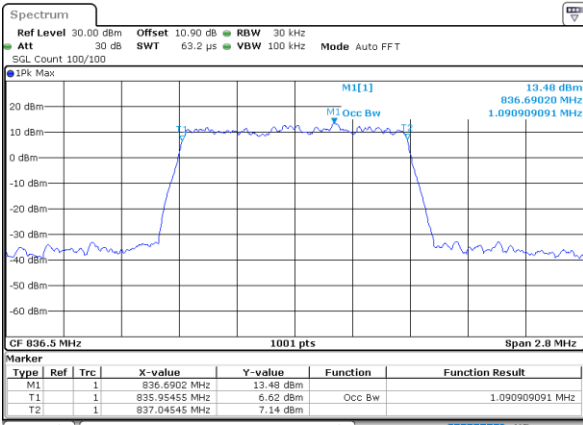

Date: 1.AUG.2020 21:39:11

Highest Channel / 15MHz / 16QAM

Date: 1.AUG.2020 21:39:23

LTE Band 26

Lowest Channel / 1.4MHz / 64QAM

Date: 1.AUG.2020 20:32:56

Lowest Channel / 3MHz / 64QAM

Date: 1.AUG.2020 20:36:23

Middle Channel / 1.4MHz / 64QAM

Date: 1.AUG.2020 20:34:05

Middle Channel / 3MHz / 64QAM

Date: 1.AUG.2020 20:37:32

Highest Channel / 1.4MHz / 64QAM

Date: 1.AUG.2020 20:35:14

Highest Channel / 3MHz / 64QAM

Date: 1.AUG.2020 20:38:40