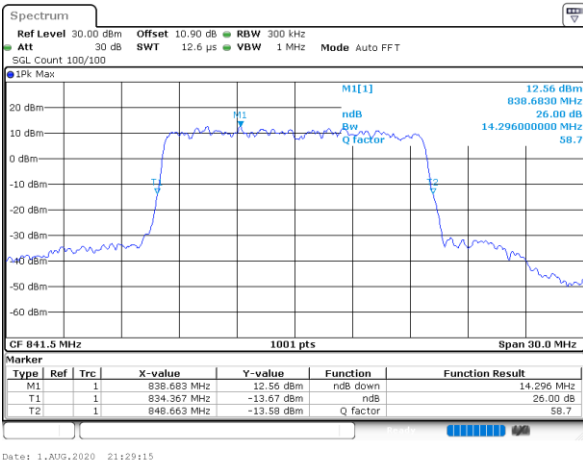

Date: 1.AUG.2020 21:03:33

Highest Channel / 10MHz / 64QAM

Date: 1.AUG.2020 21:22:51

LTE Band 26

Lowest Channel / 15MHz / 64QAM

Date: 1.AUG.2020 21:25:130

Middle Channel / 15MHz / 64QAM

Date: 1.AUG.2020 21:28:06

Highest Channel / 15MHz / 64QAM

Date: 1.AUG.2020 21:29:115

LTE Band 26

Lowest Channel / 1.4MHz / 256QAM

Date: 9\_AUG.2020 15:47:22

Lowest Channel / 3MHz / 256QAM

Date: 9\_AUG.2020 15:56:24

Middle Channel / 1.4MHz / 256QAM