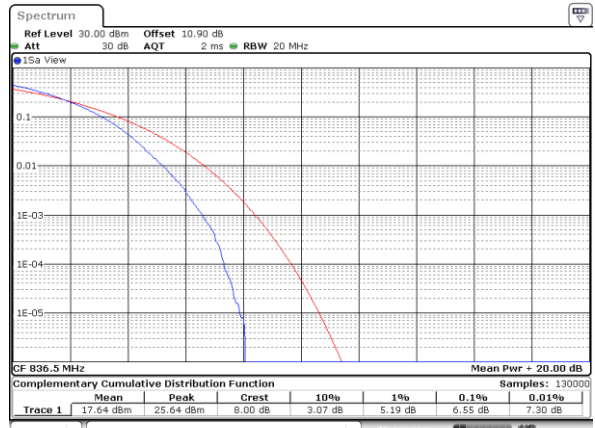

LTE Band 26 / 15MHz / 256QAM

Lowest Channel / 1RB

Date: 9.AUG.2020 16:11:35

Lowest Channel / Full RB

Date: 9.AUG.2020 16:18:40

Middle Channel / 1RB

Date: 9.AUG.2020 16:17:29

Middle Channel / Full RB

Date: 9.AUG.2020 16:16:53

Highest Channel / 1RB

Date: 9.AUG.2020 16:22:04

Highest Channel / Full RB

Date: 9.AUG.2020 16:21:16

**26dB Bandwidth**

Mode	LTE Band 26 : 26dB BW(MHz)											
BW	1.4MHz		3MHz		5MHz		10MHz		15MHz		20MHz	
Mod.	QPSK	16QAM	QPSK	16QAM	QPSK	16QAM	QPSK	16QAM	QPSK	16QAM	QPSK	16QAM
Lowest CH	1.23	1.23	2.95	3.03	4.89	4.85	9.81	9.69	14.39	14.57	-	-
Middle CH	1.23	1.22	3.04	3.03	4.87	4.83	9.81	9.79	14.36	14.51	-	-
Highest CH	1.23	1.23	3.00	3.04	4.92	4.84	9.77	9.69	14.36	14.30	-	-
Mode	LTE Band 26 : 26dB BW(MHz)											
BW	1.4MHz		3MHz		5MHz		10MHz		15MHz		20MHz	
Mod.	64QAM	256QAM	64QAM	256QAM	64QAM	256QAM	64QAM	256QAM	64QAM	256QAM	64QAM	256QAM
Lowest CH	1.22	1.23	3.00	2.99	4.89	4.89	9.69	9.71	14.24	14.18	-	-
Middle CH	1.24	1.22	2.98	3.06	4.82	4.88	9.75	9.75	14.33	14.42	-	-
Highest CH	1.22	1.21	3.02	3.03	4.87	4.84	9.73	9.65	14.30	14.36	-	-