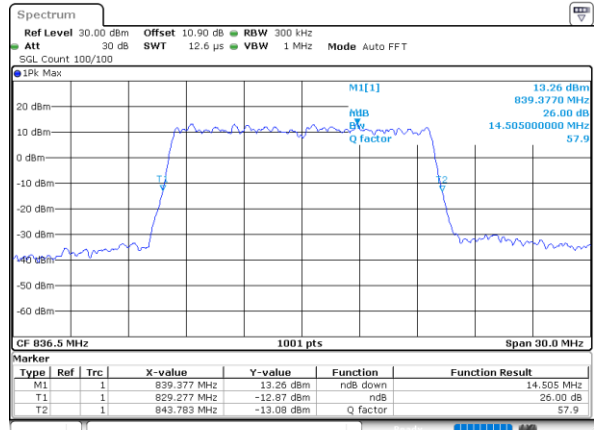

Middle Channel / 15MHz / 16QAM

Date: 1.AUG.2020 21:37:17