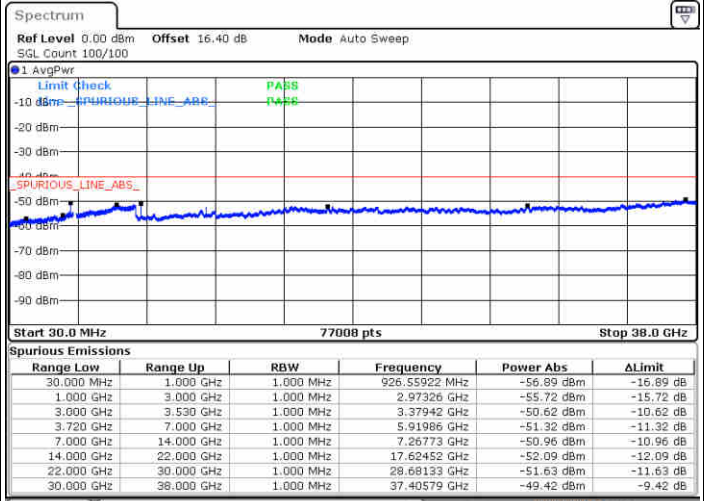

Highest Channel / FullIRB

N/A

Date: 19.AUG.2020 18:21:07

LTE Band 48 / 20MHz

QPSK

Lowest Channel / 1RB0

Lowest Channel / 1RBmax

Date: 19.AUG.2020 18:45:51

Date: 19.AUG.2020 18:55:31

Lowest Channel / FullIRB

N/A

Date: 19.AUG.2020 18:36:11

LTE Band 48 / 20MHz

QPSK

Middle Channel / 1RB0

Middle Channel / 1RBmax

Date: 19.AUG.2020 18:46:55

Date: 19.AUG.2020 18:56:35

Middle Channel / FullRB

N/A

Date: 19.AUG.2020 18:37:15

LTE Band 48 / 20MHz

QPSK

Highest Channel / 1RB0

Highest Channel / 1RBmax

Date: 19.AUG.2020 19:52:17

Date: 19.AUG.2020 19:01:57

Highest Channel / FullIRB

N/A

Date: 20.AUG.2020 17:29:38

LTE Band 48 / 5MHz

16QAM