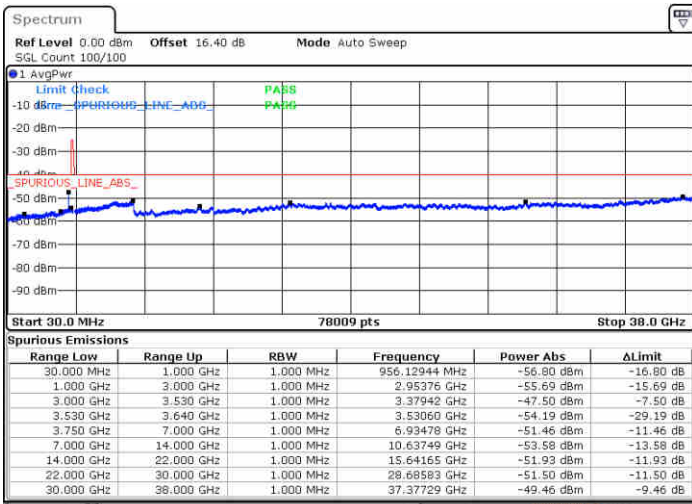

Lowest Channel / 1RBmax

Date: 19.AUG.2020 17:38:09

Date: 19.AUG.2020 17:57:30

Lowest Channel / FullIRB

N/A

Date: 19.AUG.2020 17:47:49

LTE Band 48 / 10MHz

QPSK

MiddleChannel / 1RB0

Middle Channel / 1RBmax

Date: 19.AUG.2020 17:39:13

Date: 19.AUG.2020 17:58:34

Middle Channel / FullRB

N/A

Date: 19.AUG.2020 17:48:53

LTE Band 48 / 10MHz

QPSK

Highest Channel / 1RB0

Highest Channel / 1RBmax

Date: 19.AUG.2020 17:44:35

Date: 19.AUG.2020 18:03:56

Highest Channel / FullRB

N/A

Date: 19.AUG.2020 17:54:16

LTE Band 48 / 15MHz

QPSK

Lowest Channel / 1RB0

Lowest Channel / 1RBmax

Date: 19.AUG.2020 18:05:01

Date: 19.AUG.2020 18:24:21

Lowest Channel / FullIRB

N/A