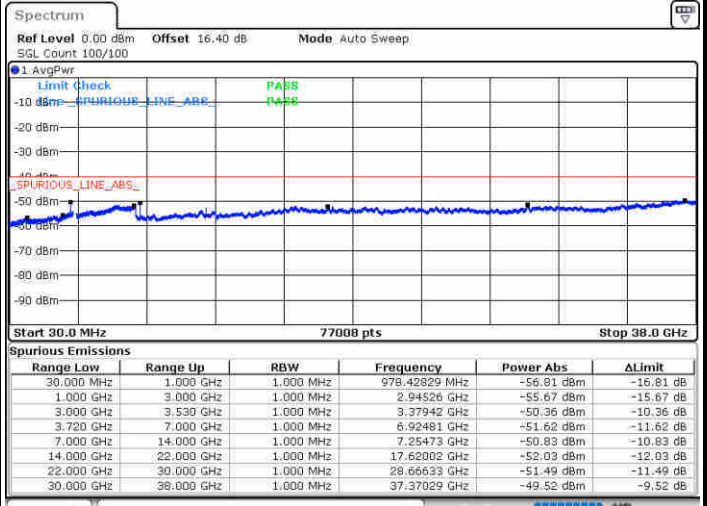

LTE Band 48 / 5MHz

16QAM

Middle Channel / 1RB0

Middle Channel / 1RBmax

Date: 19.AUG.2020 17:07:30

Date: 19.AUG.2020 17:26:52