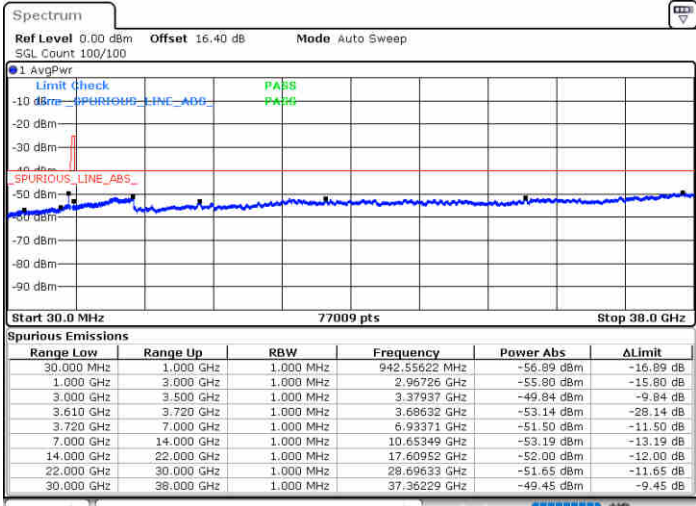

LTE Band 48 / 20MHz

16QAM

Lowest Channel / 1RB0

Lowest Channel / 1RBmax

Date: 19.AUG.2020 18:44:47

Date: 19.AUG.2020 18:54:27