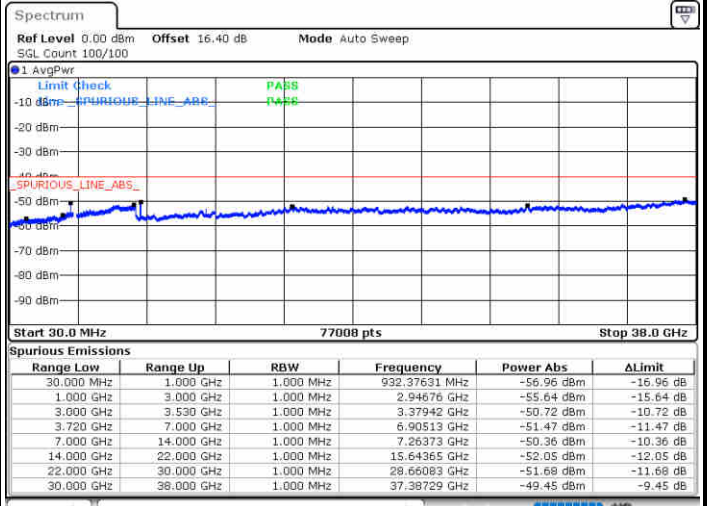

Date: 19.AUG.2020 18:02:51

Highest Channel / FullIRB

N/A

Date: 19.AUG.2020 17:53:11

LTE Band 48 / 15MHz

16QAM

Lowest Channel / 1RB0

Lowest Channel / 1RBmax

Date: 19.AUG.2020 18:06:06

Date: 19.AUG.2020 18:25:26

Lowest Channel / FullIRB

N/A

Date: 19.AUG.2020 18:15:46

LTE Band 48 / 15MHz

16QAM

Middle Channel / 1RB0

Middle Channel / 1RBmax

Date: 19.AUG.2020 18:09:18

Date: 19.AUG.2020 18:28:38

Middle Channel / FullRB

N/A

Date: 19.AUG.2020 18:18:58

LTE Band 48 / 15MHz

16QAM

Highest Channel / 1RB0

Highest Channel / 1RBmax

Date: 19.AUG.2020 18:12:32

Date: 19.AUG.2020 18:31:52

Highest Channel / FullIRB

N/A

Date: 19.AUG.2020 18:22:12

LTE Band 48 / 20MHz