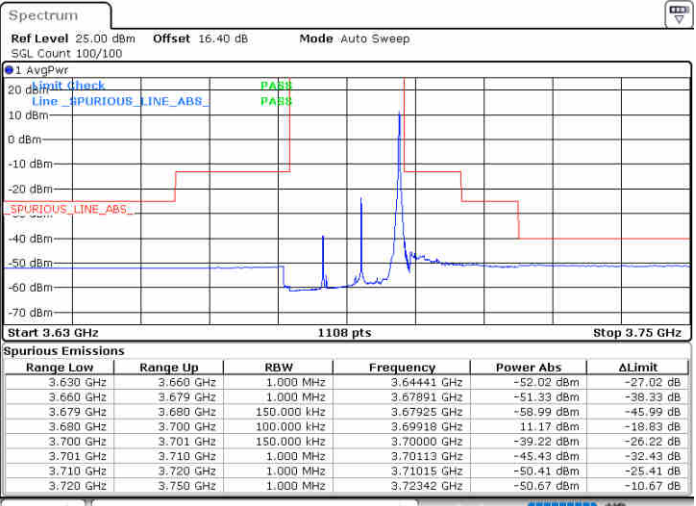

Date: 20.AUG.2020 16:21:52

LTE Band 48 / 15MHz

256QAM

Highest Channel / 1RB0

Highest Channel / 1RBmax

Date: 20.AUG.2020 16:35:12

Date: 20.AUG.2020 16:37:54

Highest Channel / FullRB

N/A

Date: 20.AUG.2020 16:32:27

LTE Band 48 / 20MHz

256QAM

Lowest Channel / 1RB0

Lowest Channel / 1RBmax

Lowest Channel / FullIRB

N/A