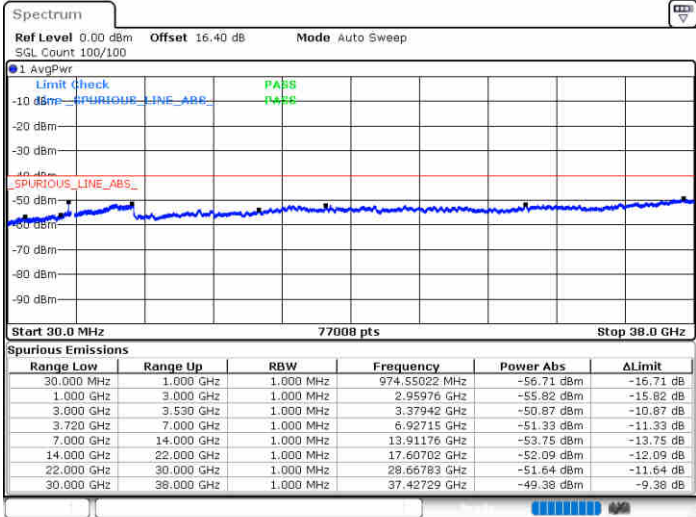

Date: 19.AUG.2020 18:06:06

Date: 19.AUG.2020 18:25:26

Lowest Channel / FullIRB

N/A

Date: 19.AUG.2020 18:15:46

LTE Band 48 / 15MHz

16QAM

Middle Channel / 1RB0

Middle Channel / 1RBmax

Date: 19.AUG.2020 18:09:18

Date: 19.AUG.2020 18:28:38

Middle Channel / FullRB

N/A

Date: 19.AUG.2020 18:18:58

LTE Band 48 / 15MHz

16QAM

Highest Channel / 1RB0

Highest Channel / 1RBmax

Date: 19.AUG.2020 18:12:32

Date: 19.AUG.2020 18:31:52

Highest Channel / FullIRB

N/A

Date: 19.AUG.2020 18:22:12

LTE Band 48 / 20MHz