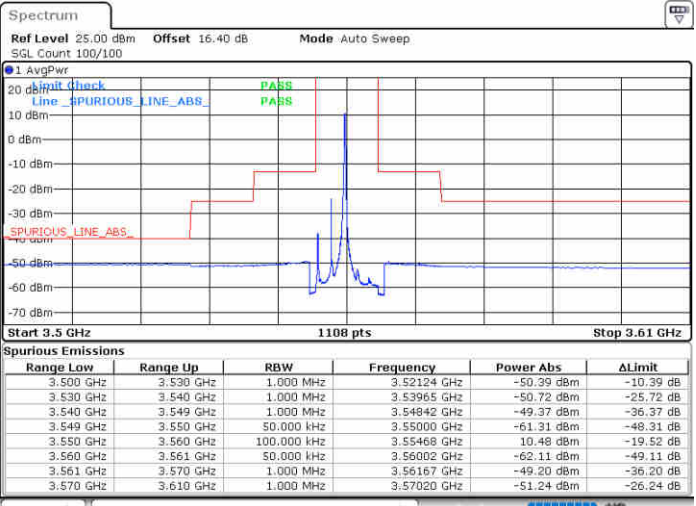

Date: 19.AUG.2020 16:35:46

LTE Band 48 / 5MHz

256QAM

Lowest Channel / 1RB0

Lowest Channel / 1RBmax

Date: 20.AUG.2020 10:04:33

Date: 20.AUG.2020 10:07:35

Lowest Channel / FullIRB