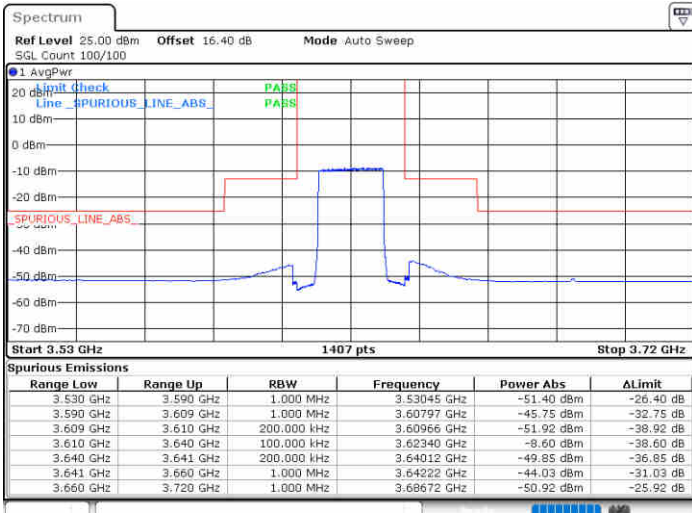

LTE Band 48 / 20MHz

256QAM

Middle Channel / 1RB0

Middle Channel / 1RBmax

Date: 20.AUG.2020 17:20:03

Date: 20.AUG.2020 17:25:18

Middle Channel / FullRB

N/A

Date: 20.AUG.2020 17:16:53

LTE Band 48 / 20MHz

256QAM

Highest Channel / 1RB0

Highest Channel / 1RBmax

Date: 20.AUG.2020 17:31:34

Date: 20.AUG.2020 17:34:20

Highest Channel / FullIRB