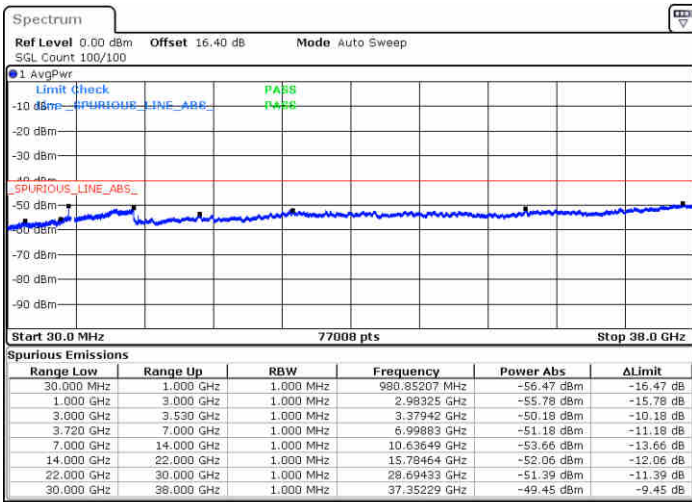

Date: 20.AUG.2020 17:16:53

LTE Band 48 / 20MHz

256QAM

Highest Channel / 1RB0

Highest Channel / 1RBmax

Date: 20.AUG.2020 17:31:34

Date: 20.AUG.2020 17:34:20

Highest Channel / FullIRB

N/A

Date: 20.AUG.2020 17:28:33

Conducted Spurious Emission

LTE Band 48 / 5MHz

QPSK

Middle Channel / 1RB0

Middle Channel / 1RBmax

Date: 19.AUG.2020 17:08:34

Date: 19.AUG.2020 17:31:40

Middle Channel / FullRB

N/A

Date: 19.AUG.2020 17:18:15

LTE Band 48 / 5MHz

QPSK

Highest Channel / 1RB0

Highest Channel / 1RBmax

Date: 19.AUG.2020 17:09:39

Date: 19.AUG.2020 17:32:45

Highest Channel / FullIRB

N/A

Date: 19.AUG.2020 17:19:19

LTE Band 48 / 10MHz

QPSK

Lowest Channel / 1RB0