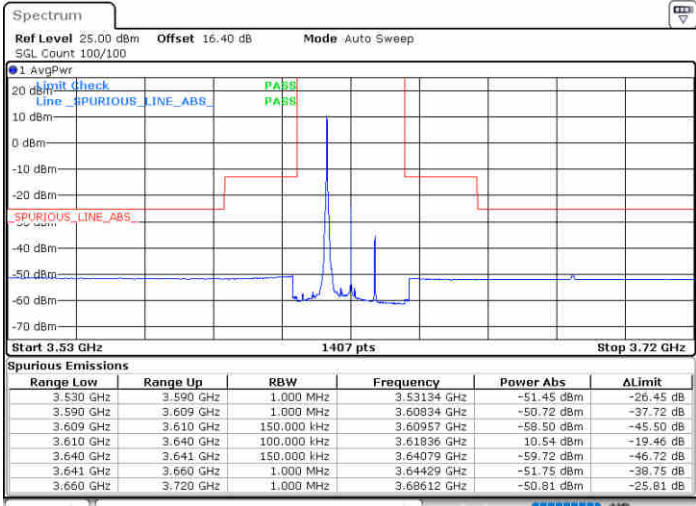

LTE Band 48 / 15MHz

256QAM

Middle Channel / 1RB0

Middle Channel / 1RBmax

Date: 20.AUG.2020 16:24:20

Date: 20.AUG.2020 16:28:35