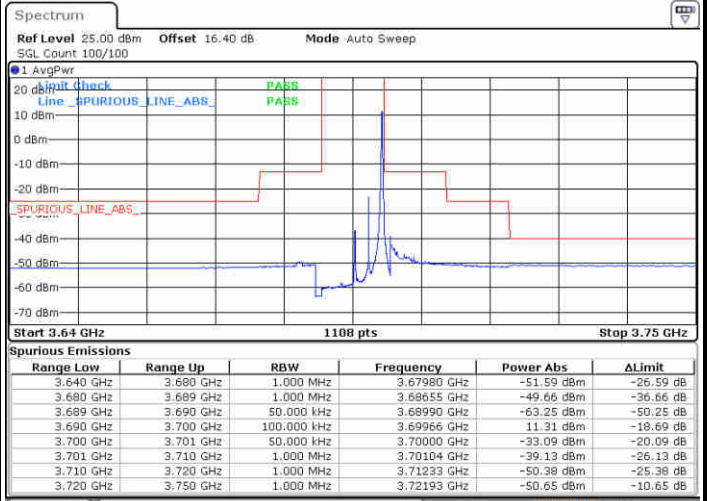

Middle Channel / FullRB

N/A

Date: 20.AUG.2020 10:15:28

LTE Band 48 / 5MHz

256QAM

Highest Channel / 1RB0

Highest Channel / 1RBmax

Date: 20.AUG.2020 10:27:55

Date: 20.AUG.2020 10:30:45

Highest Channel / FullIRB

N/A

Date: 20.AUG.2020 10:24:52

LTE Band 48 / 10MHz

256QAM

Lowest Channel / 1RB0

Lowest Channel / 1RBmax