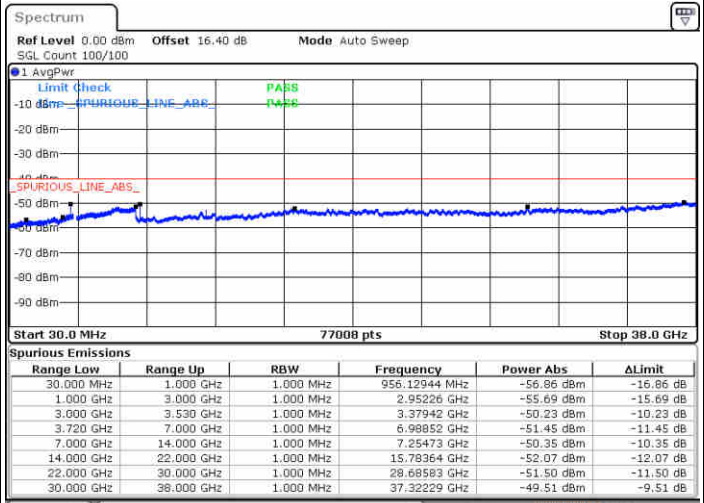

Date: 20.AUG.2020 17:16:53

LTE Band 48 / 20MHz

256QAM

Highest Channel / 1RB0

Highest Channel / 1RBmax

Date: 20.AUG.2020 17:31:34

Date: 20.AUG.2020 17:34:20

Highest Channel / FullIRB

N/A

Date: 20.AUG.2020 17:28:33

Conducted Spurious Emission

LTE Band 48 / 5MHz

QPSK

Middle Channel / 1RB0

Middle Channel / 1RBmax

Date: 19.AUG.2020 17:08:34

Date: 19.AUG.2020 17:31:40

Middle Channel / FullRB

N/A

Date: 19.AUG.2020 17:18:15

LTE Band 48 / 5MHz

QPSK

Highest Channel / 1RB0

Highest Channel / 1RBmax

Date: 19.AUG.2020 17:09:39

Date: 19.AUG.2020 17:32:45

Highest Channel / FullIRB

N/A

Date: 19.AUG.2020 17:19:19

LTE Band 48 / 10MHz

QPSK

Lowest Channel / 1RB0