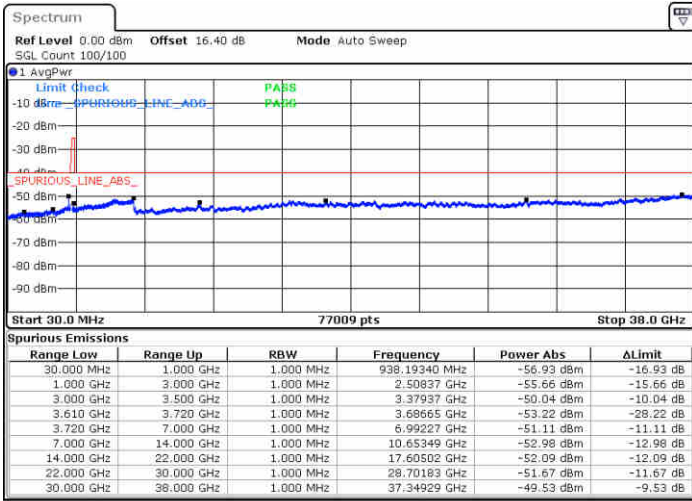

N/A

Date: 19.AUG.2020 18:20:02

LTE Band 48 / 15MHz

QPSK

Highest Channel / 1RB0

Highest Channel / 1RBmax

Date: 19.AUG.2020 18:11:27

Date: 19.AUG.2020 18:30:47

Highest Channel / FullIRB

N/A

Date: 19.AUG.2020 18:21:07

LTE Band 48 / 20MHz

QPSK

Lowest Channel / 1RB0

Lowest Channel / 1RBmax

Date: 19.AUG.2020 18:45:51

Date: 19.AUG.2020 18:55:31

Lowest Channel / FullIRB

N/A

Date: 19.AUG.2020 18:36:11

LTE Band 48 / 20MHz

QPSK

Middle Channel / 1RB0

Middle Channel / 1RBmax