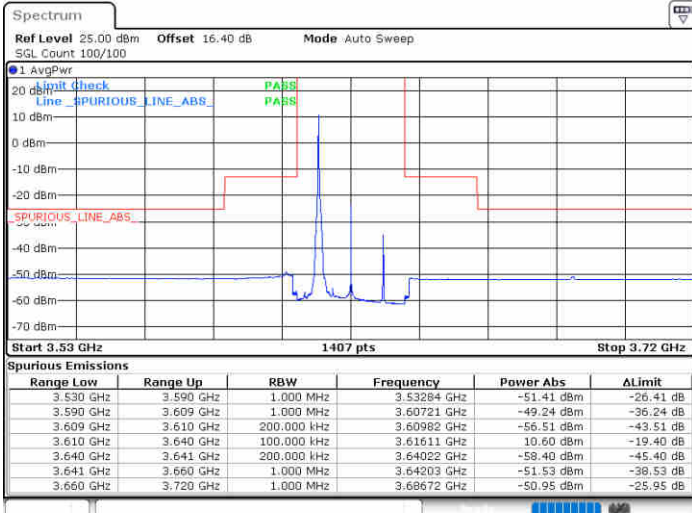

LTE Band 48 / 20MHz

256QAM

Middle Channel / 1RB0

Middle Channel / 1RBmax

Date: 20.AUG.2020 17:20:03