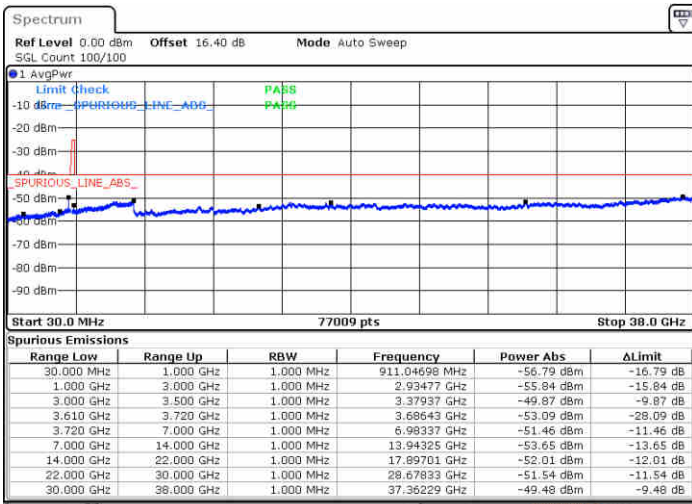

Date: 19.AUG.2020 17:09:39

Date: 19.AUG.2020 17:32:45

Highest Channel / FullIRB

N/A

Date: 19.AUG.2020 17:19:19

LTE Band 48 / 10MHz

QPSK

Lowest Channel / 1RB0

Lowest Channel / 1RBmax

Date: 19.AUG.2020 17:38:09

Date: 19.AUG.2020 17:57:30

Lowest Channel / FullIRB

N/A

Date: 19.AUG.2020 17:47:49

LTE Band 48 / 10MHz

QPSK

MiddleChannel / 1RB0

Middle Channel / 1RBmax

Date: 19.AUG.2020 17:39:13

Date: 19.AUG.2020 17:58:34

Middle Channel / FullRB

N/A

Date: 19.AUG.2020 17:48:53

LTE Band 48 / 10MHz