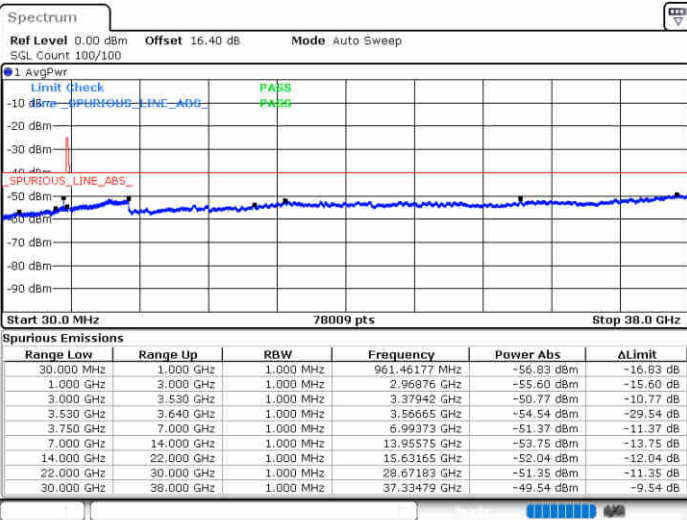

Date: 19.AUG.2020 17:31:40

Middle Channel / FullRB

N/A

Date: 19.AUG.2020 17:18:15

LTE Band 48 / 5MHz

QPSK

Highest Channel / 1RB0

Highest Channel / 1RBmax

Date: 19.AUG.2020 17:09:39

Date: 19.AUG.2020 17:32:45

Highest Channel / FullIRB

N/A

Date: 19.AUG.2020 17:19:19

LTE Band 48 / 10MHz

QPSK

Lowest Channel / 1RB0

Lowest Channel / 1RBmax

Date: 19.AUG.2020 17:38:09

Date: 19.AUG.2020 17:57:30

Lowest Channel / FullIRB

N/A

Date: 19.AUG.2020 17:47:49

LTE Band 48 / 10MHz

QPSK