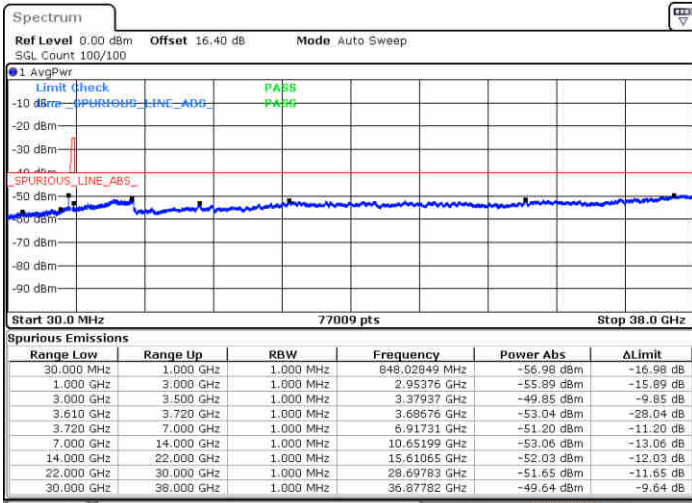

Date: 19.AUG.2020 17:31:40

Middle Channel / FullRB

N/A

Date: 19.AUG.2020 17:18:15

LTE Band 48 / 5MHz

QPSK

Highest Channel / 1RB0

Highest Channel / 1RBmax

Date: 19.AUG.2020 17:09:39

Date: 19.AUG.2020 17:32:45

Highest Channel / FullIRB

N/A

Date: 19.AUG.2020 17:19:19

LTE Band 48 / 10MHz

QPSK

Lowest Channel / 1RB0

Lowest Channel / 1RBmax

Date: 19.AUG.2020 17:38:09

Date: 19.AUG.2020 17:57:30

Lowest Channel / FullIRB

N/A

Date: 19.AUG.2020 17:47:49

LTE Band 48 / 10MHz

QPSK