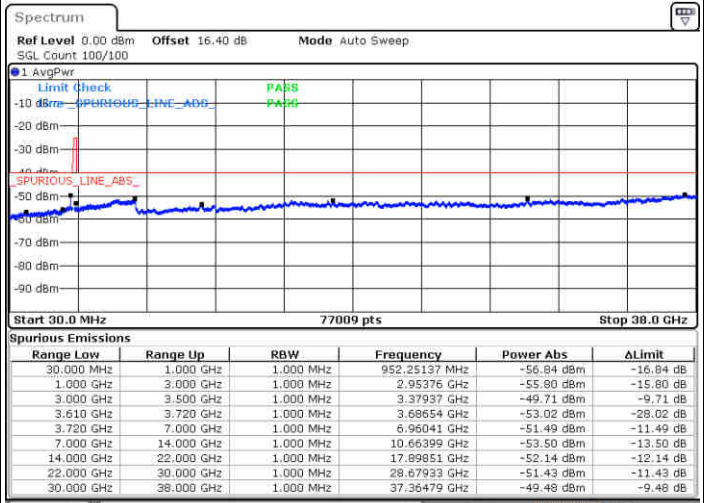

Date: 19.AUG.2020 18:46:55

Date: 19.AUG.2020 18:56:35

Middle Channel / FullRB

N/A

Date: 19.AUG.2020 18:37:15

LTE Band 48 / 20MHz

QPSK

Highest Channel / 1RB0

Highest Channel / 1RBmax

Date: 19.AUG.2020 19:52:17

Date: 19.AUG.2020 19:01:57

Highest Channel / FullIRB

N/A

Date: 20.AUG.2020 17:29:38

LTE Band 48 / 5MHz

16QAM

Lowest Channel / 1RB0

Lowest Channel / 1RBmax

Date: 19.AUG.2020 17:04:18

Date: 19.AUG.2020 17:23:39

Lowest Channel / FullRB

N/A

Date: 19.AUG.2020 17:13:58

LTE Band 48 / 5MHz