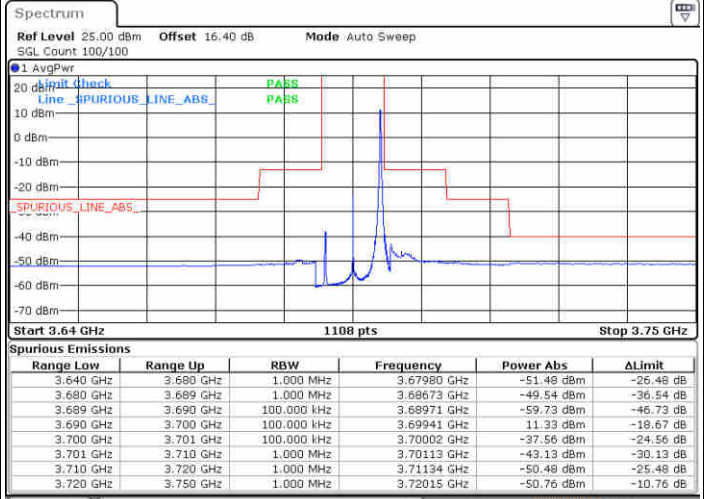

Middle Channel / 1RBmax

Date: 20.AUG.2020 15:52:15

Date: 20.AUG.2020 16:04:53

Middle Channel / FullIRB

N/A

Date: 20.AUG.2020 15:49:33

LTE Band 48 / 10MHz

256QAM

Highest Channel / 1RB0

Highest Channel / 1RBmax

Date: 20.AUG.2020 15:58:51

Date: 20.AUG.2020 16:01:31

Highest Channel / FullRB

N/A

Date: 20.AUG.2020 15:55:48

LTE Band 48 / 15MHz