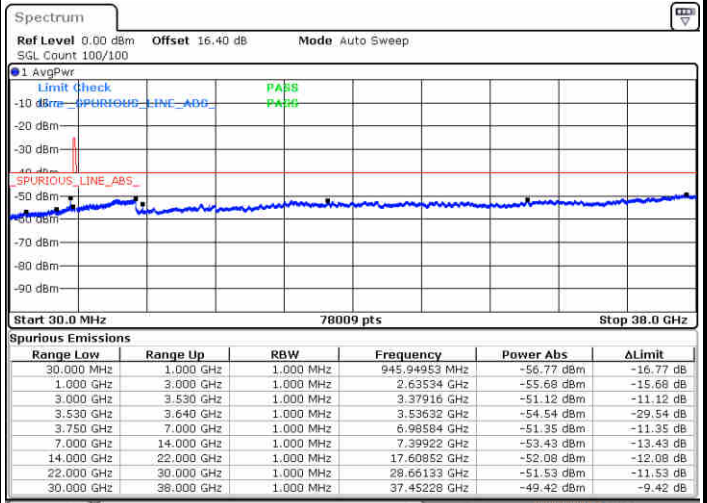

Lowest Channel / 1RBmax

Date: 19.AUG.2020 17:38:09

Date: 19.AUG.2020 17:57:30

Lowest Channel / FullIRB

N/A

Date: 19.AUG.2020 17:47:49

LTE Band 48 / 10MHz

QPSK

MiddleChannel / 1RB0

Middle Channel / 1RBmax

Date: 19.AUG.2020 17:39:13

Date: 19.AUG.2020 17:58:34

Middle Channel / FullRB

N/A

Date: 19.AUG.2020 17:48:53

LTE Band 48 / 10MHz

QPSK

Highest Channel / 1RB0

Highest Channel / 1RBmax

Date: 19.AUG.2020 17:44:35

Date: 19.AUG.2020 18:03:56

Highest Channel / FullRB

N/A

Date: 19.AUG.2020 17:54:16