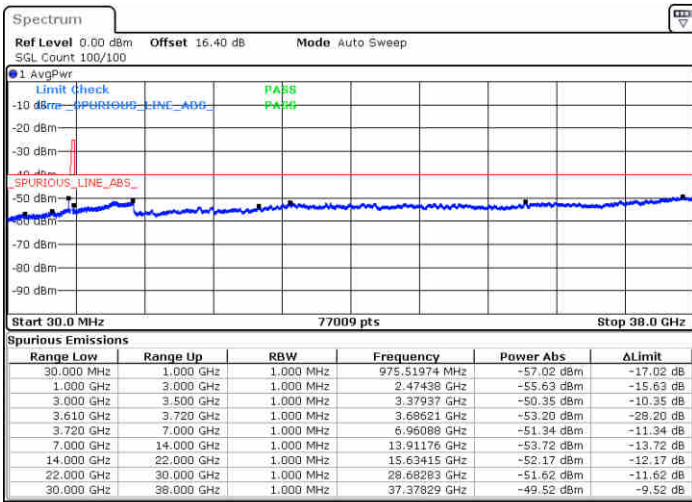

QPSK

Highest Channel / 1RB0

Highest Channel / 1RBmax

Date: 19.AUG.2020 17:44:35

Date: 19.AUG.2020 18:03:56

Highest Channel / FullRB

N/A

Date: 19.AUG.2020 17:54:16

LTE Band 48 / 15MHz

QPSK

Lowest Channel / 1RB0

Lowest Channel / 1RBmax

Date: 19.AUG.2020 18:05:01

Date: 19.AUG.2020 18:24:21

Lowest Channel / FullIRB

N/A

Date: 19.AUG.2020 18:14:41

LTE Band 48 / 15MHz

QPSK

Middle Channel / 1RB0

Middle Channel / 1RBmax

Date: 19.AUG.2020 18:10:22

Date: 19.AUG.2020 18:29:42

Middle Channel / FullRB