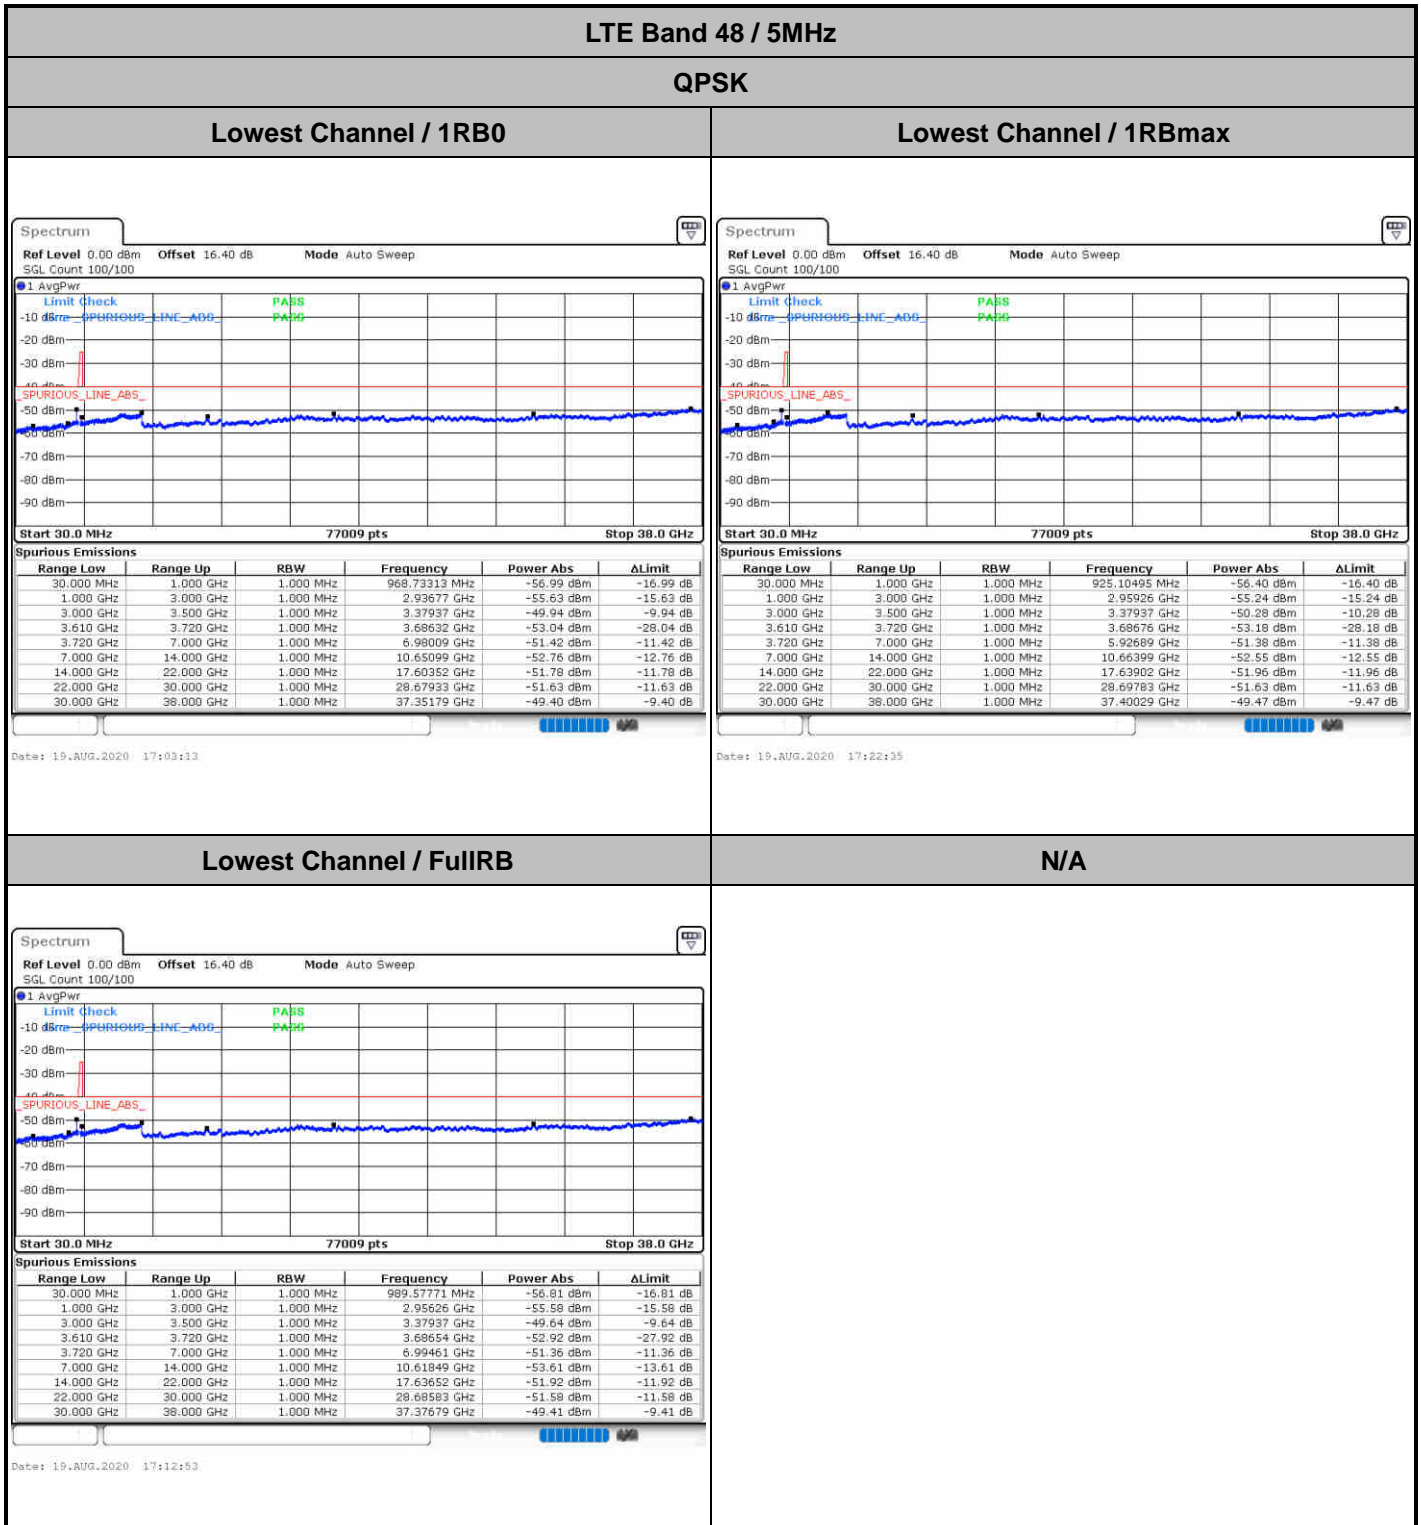

Conducted Spurious Emission