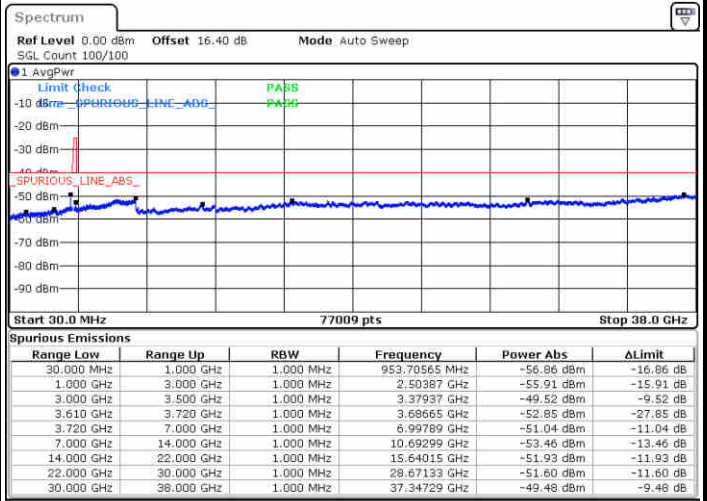

QPSK

Highest Channel / 1RB0

Highest Channel / 1RBmax

Date: 19.AUG.2020 17:44:35

Date: 19.AUG.2020 18:03:56

Highest Channel / FullRB

N/A

Date: 19.AUG.2020 17:54:16

LTE Band 48 / 15MHz

QPSK

Lowest Channel / 1RB0

Lowest Channel / 1RBmax

Date: 19.AUG.2020 18:05:01

Date: 19.AUG.2020 18:24:21

Lowest Channel / FullIRB

N/A