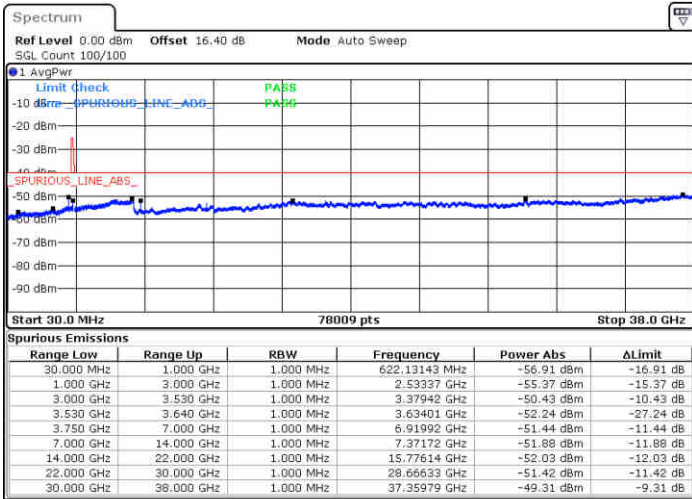

Date: 19.AUG.2020 18:14:41

LTE Band 48 / 15MHz

QPSK

Middle Channel / 1RB0

Middle Channel / 1RBmax

Date: 19.AUG.2020 18:10:22

Date: 19.AUG.2020 18:29:42

Middle Channel / FullRB

N/A

Date: 19.AUG.2020 18:20:02

LTE Band 48 / 15MHz

QPSK

Highest Channel / 1RB0

Highest Channel / 1RBmax

Date: 19.AUG.2020 18:11:27

Date: 19.AUG.2020 18:30:47

Highest Channel / FullIRB

N/A

Date: 19.AUG.2020 18:21:07

LTE Band 48 / 20MHz

QPSK

Lowest Channel / 1RB0

Lowest Channel / 1RBmax

Date: 19.AUG.2020 18:45:51