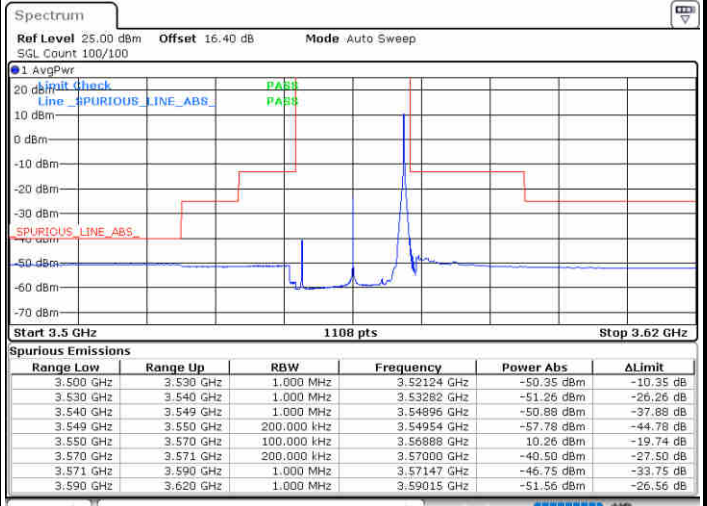

N/A

Date: 20.AUG.2020 16:32:27

LTE Band 48 / 20MHz

256QAM

Lowest Channel / 1RB0

Lowest Channel / 1RBmax

Lowest Channel / FullIRB

N/A