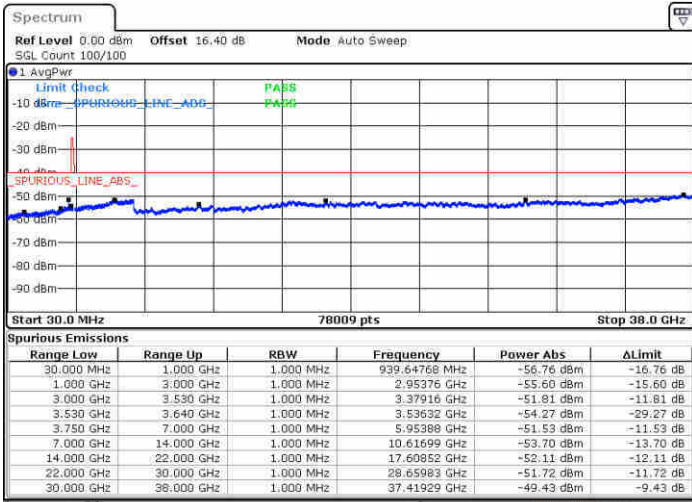

LTE Band 48 / 5MHz

16QAM

Highest Channel / 1RB0

Highest Channel / 1RBmax

Date: 19.AUG.2020 17:10:44

Date: 19.AUG.2020 17:33:50

Highest Channel / FullRB

N/A

Date: 19.AUG.2020 17:20:24

LTE Band 48 / 10MHz

16QAM

Lowest Channel / 1RB0

Lowest Channel / 1RBmax

Date: 19.AUG.2020 17:37:05

Date: 19.AUG.2020 17:56:25

Lowest Channel / FullIRB