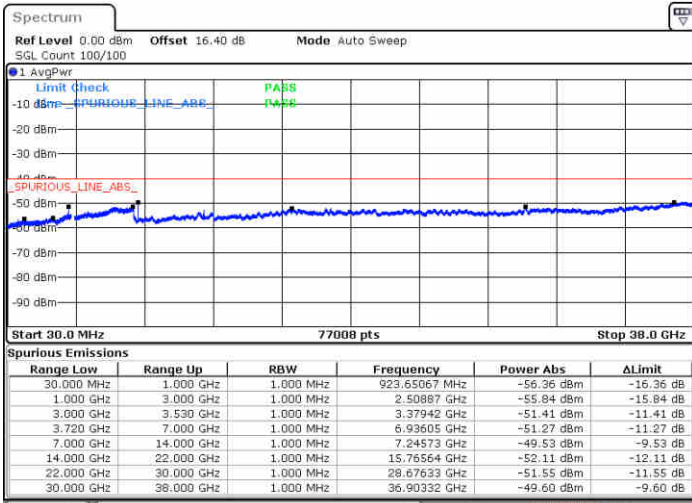

Date: 20.AUG.2020 17:16:53

LTE Band 48 / 20MHz

256QAM

Highest Channel / 1RB0

Highest Channel / 1RBmax

Date: 20.AUG.2020 17:31:34

Date: 20.AUG.2020 17:34:20

Highest Channel / FullIRB

N/A

Date: 20.AUG.2020 17:28:33

Conducted Spurious Emission

LTE Band 48 / 5MHz

QPSK

Middle Channel / 1RB0

Middle Channel / 1RBmax

Date: 19.AUG.2020 17:08:34

Date: 19.AUG.2020 17:31:40

Middle Channel / FullRB

N/A

Date: 19.AUG.2020 17:18:15

LTE Band 48 / 5MHz

QPSK

Highest Channel / 1RB0

Highest Channel / 1RBmax

Date: 19.AUG.2020 17:09:39

Date: 19.AUG.2020 17:32:45

Highest Channel / FullIRB

N/A

Date: 19.AUG.2020 17:19:19

LTE Band 48 / 10MHz

QPSK

Lowest Channel / 1RB0