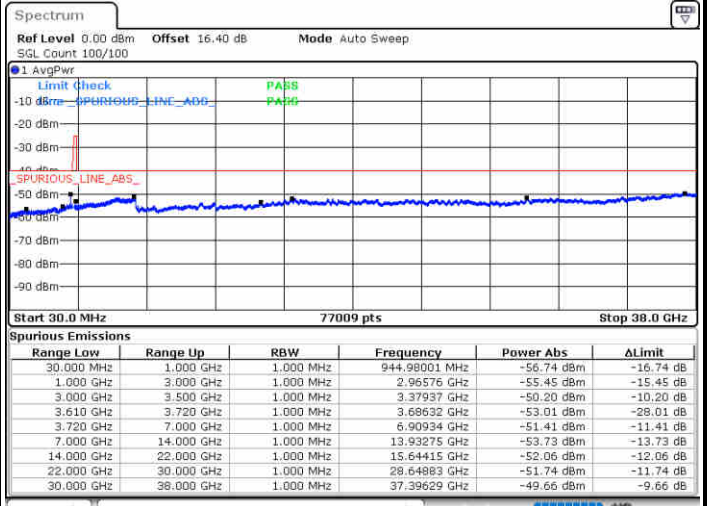

LTE Band 48 / 20MHz

16QAM

Lowest Channel / 1RB0

Lowest Channel / 1RBmax

Date: 19.AUG.2020 18:44:47

Date: 19.AUG.2020 18:54:27