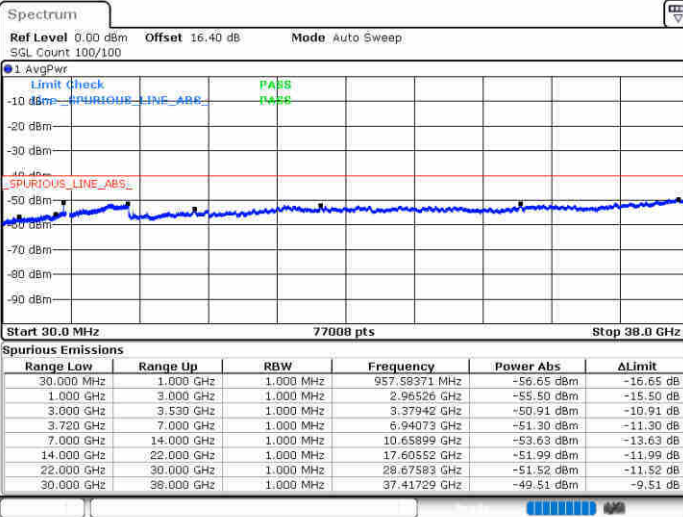

Highest Channel / 1RBmax

Date: 19.AUG.2020 19:52:17

Date: 19.AUG.2020 19:01:57

Highest Channel / FullIRB

N/A

Date: 20.AUG.2020 17:29:38

LTE Band 48 / 5MHz

16QAM

Lowest Channel / 1RB0

Lowest Channel / 1RBmax

Date: 19.AUG.2020 17:04:18

Date: 19.AUG.2020 17:23:39

Lowest Channel / FullRB

N/A

Date: 19.AUG.2020 17:13:58

LTE Band 48 / 5MHz

16QAM

Middle Channel / 1RB0

Middle Channel / 1RBmax

Date: 19.AUG.2020 17:07:30

Date: 19.AUG.2020 17:26:52

Middle Channel / FullRB

N/A

Date: 19.AUG.2020 17:17:11

LTE Band 48 / 5MHz

16QAM

Highest Channel / 1RB0

Highest Channel / 1RBmax

Date: 19.AUG.2020 17:10:44

Date: 19.AUG.2020 17:33:50

Highest Channel / FullRB

N/A