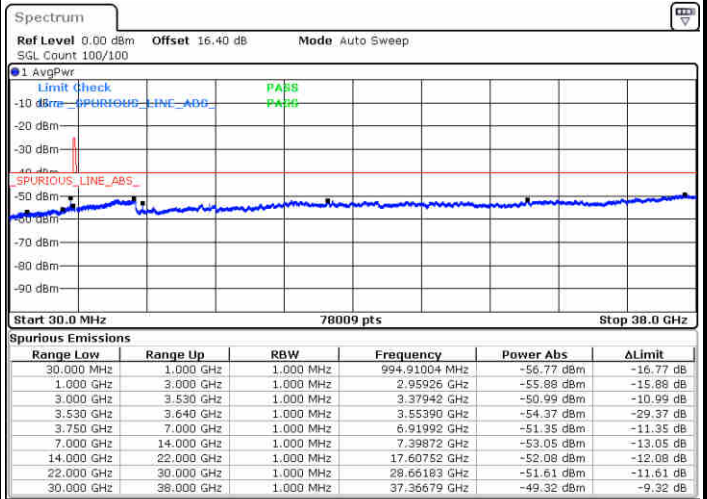

Date: 19.AUG.2020 18:14:41

LTE Band 48 / 15MHz

QPSK

Middle Channel / 1RB0

Middle Channel / 1RBmax

Date: 19.AUG.2020 18:10:22

Date: 19.AUG.2020 18:29:42

Middle Channel / FullRB

N/A

Date: 19.AUG.2020 18:20:02

LTE Band 48 / 15MHz

QPSK

Highest Channel / 1RB0

Highest Channel / 1RBmax

Date: 19.AUG.2020 18:11:27

Date: 19.AUG.2020 18:30:47

Highest Channel / FullIRB

N/A

Date: 19.AUG.2020 18:21:07

LTE Band 48 / 20MHz

QPSK

Lowest Channel / 1RB0

Lowest Channel / 1RBmax

Date: 19.AUG.2020 18:45:51