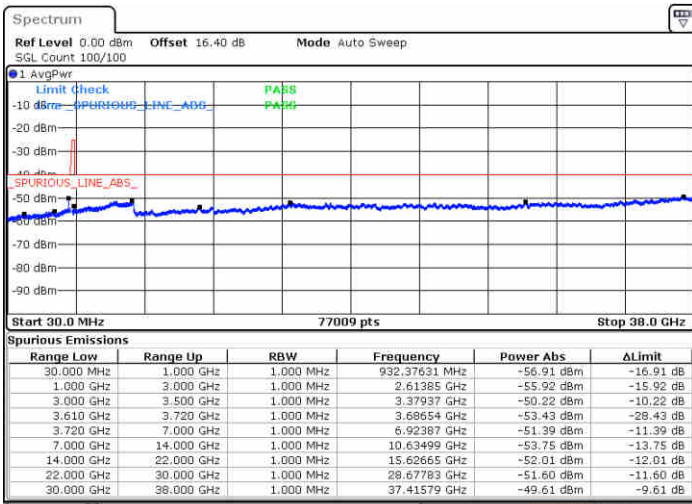

Highest Channel / 1RBmax

Date: 19.AUG.2020 19:52:17

Date: 19.AUG.2020 19:01:57

Highest Channel / FullIRB

N/A

Date: 20.AUG.2020 17:29:38

LTE Band 48 / 5MHz

16QAM

Lowest Channel / 1RB0

Lowest Channel / 1RBmax

Date: 19.AUG.2020 17:04:18

Date: 19.AUG.2020 17:23:39

Lowest Channel / FullRB

N/A

Date: 19.AUG.2020 17:13:58

LTE Band 48 / 5MHz