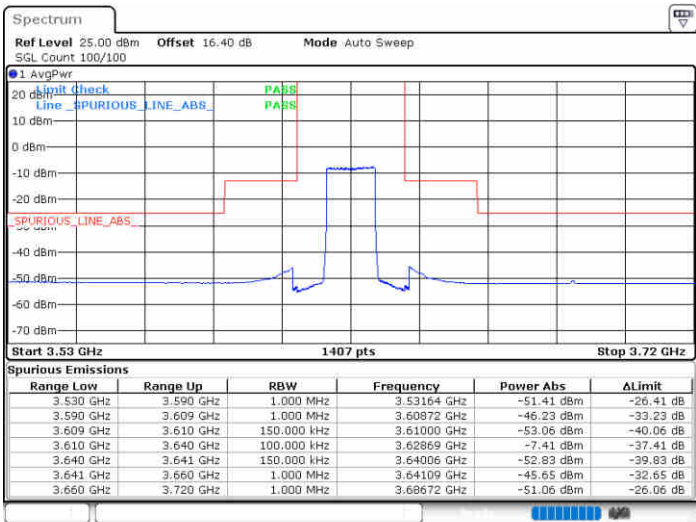

LTE Band 48 / 15MHz

256QAM

Middle Channel / 1RB0

Middle Channel / 1RBmax

Date: 20.AUG.2020 16:24:20

Date: 20.AUG.2020 16:28:35

Middle Channel / FullRB

N/A

Date: 20.AUG.2020 16:21:52

LTE Band 48 / 15MHz

256QAM

Highest Channel / 1RB0

Highest Channel / 1RBmax

Date: 20.AUG.2020 16:35:12

Date: 20.AUG.2020 16:37:54

Highest Channel / FullRB