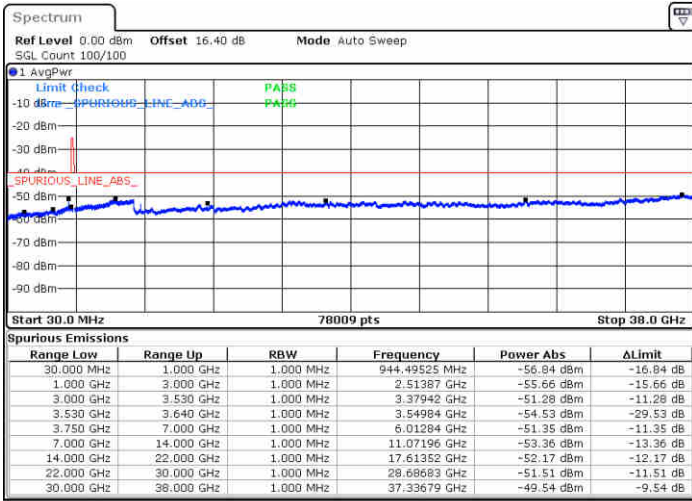

Middle Channel / FullRB

N/A

Date: 19.AUG.2020 17:49:57

LTE Band 48 / 10MHz

16QAM

Highest Channel / 1RB0

Highest Channel / 1RBmax

Date: 19.AUG.2020 17:43:20

Date: 19.AUG.2020 18:02:51

Highest Channel / FullIRB

N/A

Date: 19.AUG.2020 17:53:11

LTE Band 48 / 15MHz

16QAM

Lowest Channel / 1RB0

Lowest Channel / 1RBmax