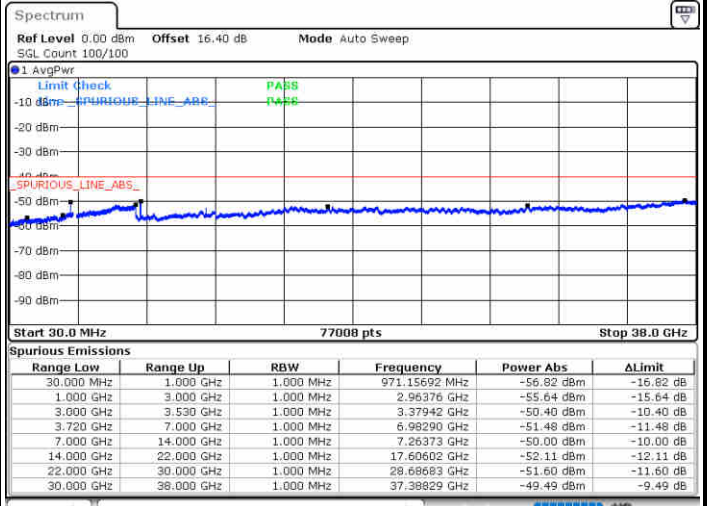

LTE Band 48 / 15MHz

QPSK

Lowest Channel / 1RB0

Lowest Channel / 1RBmax

Date: 19.AUG.2020 18:05:01

Date: 19.AUG.2020 18:24:21

Lowest Channel / FullIRB

N/A

Date: 19.AUG.2020 18:14:41

LTE Band 48 / 15MHz

QPSK

Middle Channel / 1RB0

Middle Channel / 1RBmax

Date: 19.AUG.2020 18:10:22

Date: 19.AUG.2020 18:29:42

Middle Channel / FullRB

N/A

Date: 19.AUG.2020 18:20:02

LTE Band 48 / 15MHz

QPSK

Highest Channel / 1RB0

Highest Channel / 1RBmax

Date: 19.AUG.2020 18:11:27

Date: 19.AUG.2020 18:30:47

Highest Channel / FullIRB

N/A

Date: 19.AUG.2020 18:21:07

LTE Band 48 / 20MHz

QPSK

Lowest Channel / 1RB0

Lowest Channel / 1RBmax

Date: 19.AUG.2020 18:45:51