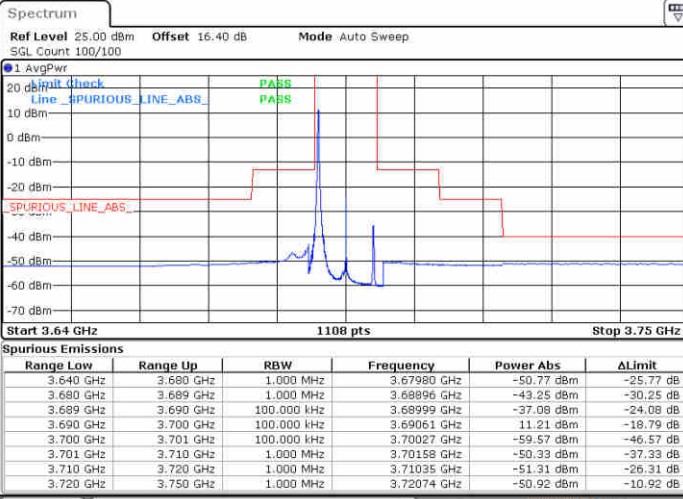

Middle Channel / 1RBmax

Date: 20.AUG.2020 15:52:15

Date: 20.AUG.2020 16:04:53

Middle Channel / FullIRB

N/A

Date: 20.AUG.2020 15:49:33

LTE Band 48 / 10MHz

256QAM

Highest Channel / 1RB0

Highest Channel / 1RBmax

Date: 20.AUG.2020 15:58:51

Date: 20.AUG.2020 16:01:31

Highest Channel / FullRB

N/A

Date: 20.AUG.2020 15:55:48

LTE Band 48 / 15MHz