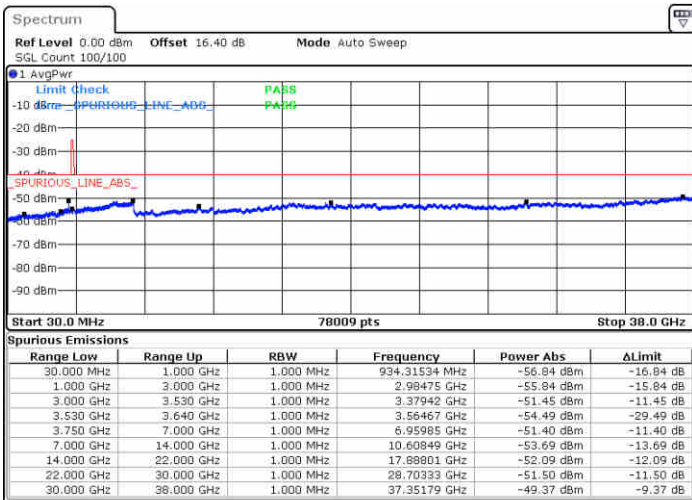

Date: 19.AUG.2020 18:14:41

LTE Band 48 / 15MHz

QPSK

Middle Channel / 1RB0

Middle Channel / 1RBmax

Date: 19.AUG.2020 18:10:22

Date: 19.AUG.2020 18:29:42

Middle Channel / FullRB

N/A

Date: 19.AUG.2020 18:20:02

LTE Band 48 / 15MHz

QPSK

Highest Channel / 1RB0

Highest Channel / 1RBmax

Date: 19.AUG.2020 18:11:27

Date: 19.AUG.2020 18:30:47

Highest Channel / FullIRB

N/A

Date: 19.AUG.2020 18:21:07

LTE Band 48 / 20MHz

QPSK

Lowest Channel / 1RB0

Lowest Channel / 1RBmax

Date: 19.AUG.2020 18:45:51