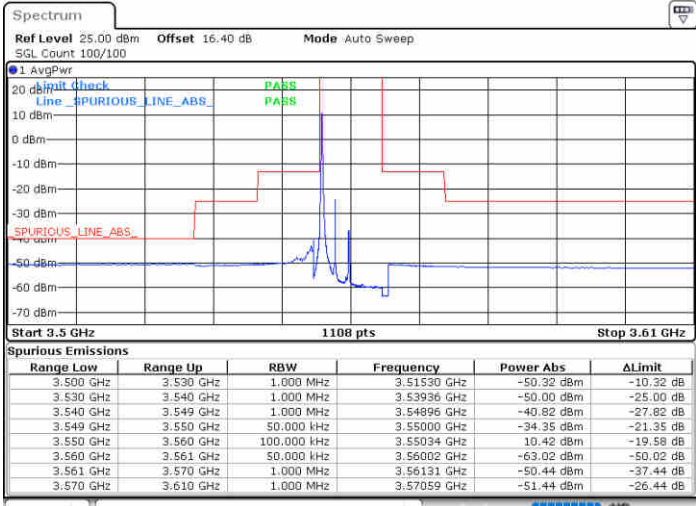

Date: 19.AUG.2020 16:35:46

LTE Band 48 / 5MHz

256QAM

Lowest Channel / 1RB0

Lowest Channel / 1RBmax

Date: 20.AUG.2020 10:04:33

Date: 20.AUG.2020 10:07:35

Lowest Channel / FullIRB