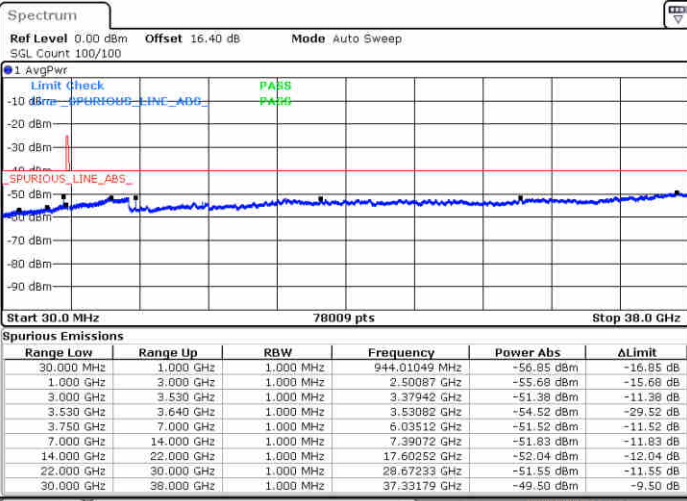

Date: 19.AUG.2020 17:31:40

Middle Channel / FullRB

N/A

Date: 19.AUG.2020 17:18:15

LTE Band 48 / 5MHz

QPSK

Highest Channel / 1RB0

Highest Channel / 1RBmax

Date: 19.AUG.2020 17:09:39

Date: 19.AUG.2020 17:32:45

Highest Channel / FullIRB

N/A

Date: 19.AUG.2020 17:19:19

LTE Band 48 / 10MHz

QPSK

Lowest Channel / 1RB0

Lowest Channel / 1RBmax

Date: 19.AUG.2020 17:38:09

Date: 19.AUG.2020 17:57:30

Lowest Channel / FullIRB

N/A

Date: 19.AUG.2020 17:47:49

LTE Band 48 / 10MHz

QPSK