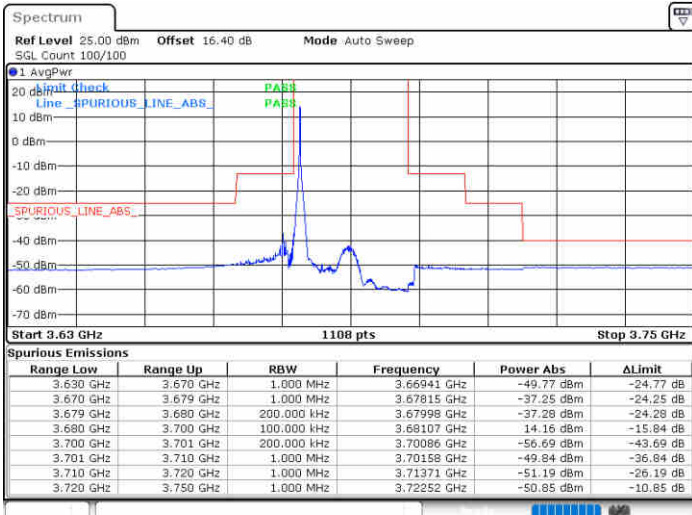

LTE Band 48 / 20MHz

64QAM

Highest Channel / 1RB0

Highest Channel / 1RBmax

Date: 19.AUG.2020 16:47:38

Date: 19.AUG.2020 16:59:30

Highest Channel / FullRB

N/A

Date: 19.AUG.2020 16:35:46

LTE Band 48 / 5MHz

256QAM

Lowest Channel / 1RB0

Lowest Channel / 1RBmax

Date: 20.AUG.2020 10:04:33

Date: 20.AUG.2020 10:07:35

Lowest Channel / FullIRB