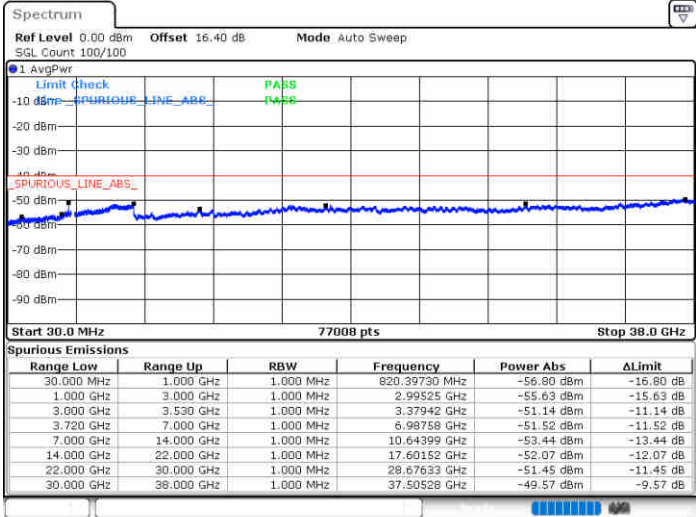

LTE Band 48 / 15MHz

QPSK

Lowest Channel / 1RB0

Lowest Channel / 1RBmax

Date: 19.AUG.2020 18:05:01

Date: 19.AUG.2020 18:24:21

Lowest Channel / FullIRB

N/A

Date: 19.AUG.2020 18:14:41

LTE Band 48 / 15MHz

QPSK

Middle Channel / 1RB0

Middle Channel / 1RBmax

Date: 19.AUG.2020 18:10:22

Date: 19.AUG.2020 18:29:42

Middle Channel / FullRB

N/A

Date: 19.AUG.2020 18:20:02

LTE Band 48 / 15MHz

QPSK

Highest Channel / 1RB0

Highest Channel / 1RBmax

Date: 19.AUG.2020 18:11:27

Date: 19.AUG.2020 18:30:47

Highest Channel / FullIRB

N/A

Date: 19.AUG.2020 18:21:07

LTE Band 48 / 20MHz

QPSK

Lowest Channel / 1RB0

Lowest Channel / 1RBmax

Date: 19.AUG.2020 18:45:51