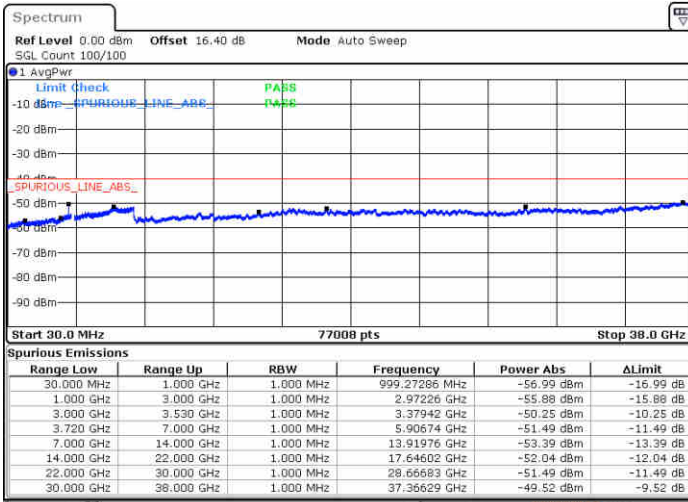

Date: 19.AUG.2020 17:20:24

LTE Band 48 / 10MHz

16QAM

Lowest Channel / 1RB0

Lowest Channel / 1RBmax

Date: 19.AUG.2020 17:37:05

Date: 19.AUG.2020 17:56:25

Lowest Channel / FullIRB

N/A

Date: 19.AUG.2020 17:46:45

LTE Band 48 / 10MHz

16QAM

MiddleChannel / 1RB0

Middle Channel / 1RBmax

Date: 19.AUG.2020 17:40:17

Date: 19.AUG.2020 17:59:37

Middle Channel / FullRB

N/A

Date: 19.AUG.2020 17:49:57

LTE Band 48 / 10MHz

16QAM

Highest Channel / 1RB0

Highest Channel / 1RBmax

Date: 19.AUG.2020 17:43:20

Date: 19.AUG.2020 18:02:51

Highest Channel / FullIRB

N/A

Date: 19.AUG.2020 17:53:11

LTE Band 48 / 15MHz

16QAM

Lowest Channel / 1RB0

Lowest Channel / 1RBmax