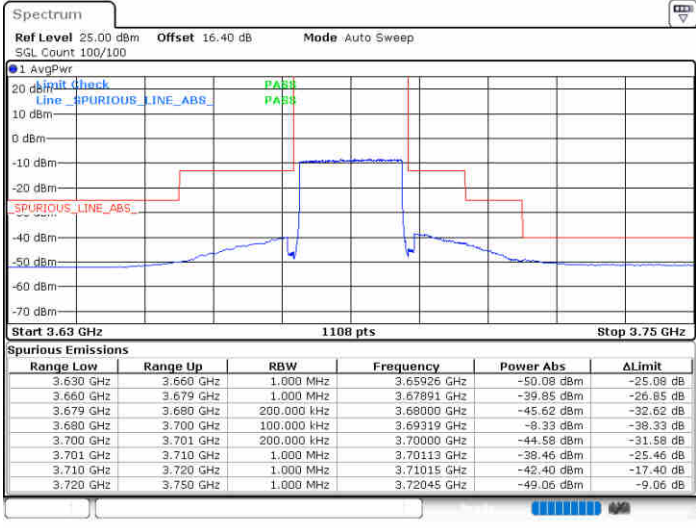

Date: 20.AUG.2020 17:16:53

LTE Band 48 / 20MHz

256QAM

Highest Channel / 1RB0

Highest Channel / 1RBmax

Date: 20.AUG.2020 17:31:34

Date: 20.AUG.2020 17:34:20

Highest Channel / FullIRB

N/A

Date: 20.AUG.2020 17:28:33

Conducted Spurious Emission

LTE Band 48 / 5MHz

QPSK

Middle Channel / 1RB0

Middle Channel / 1RBmax

Date: 19.AUG.2020 17:08:34