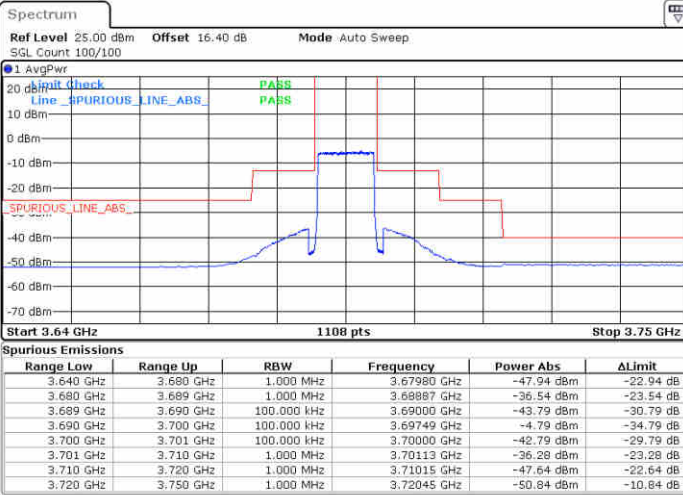

Highest Channel / 1RB0

Highest Channel / 1RBmax

Date: 20.AUG.2020 15:58:51

Date: 20.AUG.2020 16:01:31

Highest Channel / FullRB

N/A

Date: 20.AUG.2020 15:55:48

LTE Band 48 / 15MHz