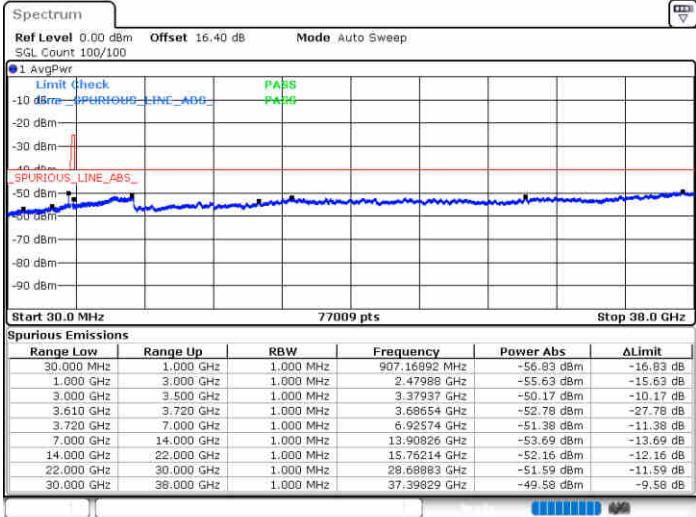

Highest Channel / 1RB0

Highest Channel / 1RBmax

Date: 19.AUG.2020 18:12:32

Date: 19.AUG.2020 18:31:52

Highest Channel / FullIRB

N/A

Date: 19.AUG.2020 18:22:12

LTE Band 48 / 20MHz

16QAM

Lowest Channel / 1RB0

Lowest Channel / 1RBmax

Date: 19.AUG.2020 18:44:47

Date: 19.AUG.2020 18:54:27

Lowest Channel / FullIRB

N/A

Date: 19.AUG.2020 18:35:06