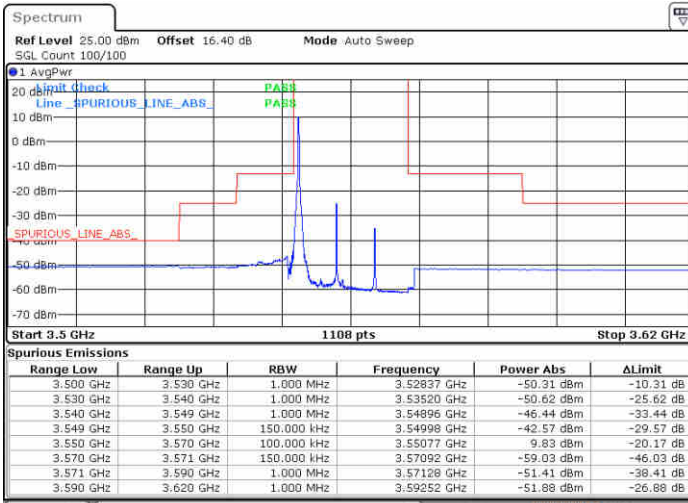

LTE Band 48 / 15MHz

256QAM

Lowest Channel / 1RB0

Lowest Channel / 1RBmax

Date: 20.AUG.2020 16:15:22

Date: 20.AUG.2020 16:18:01