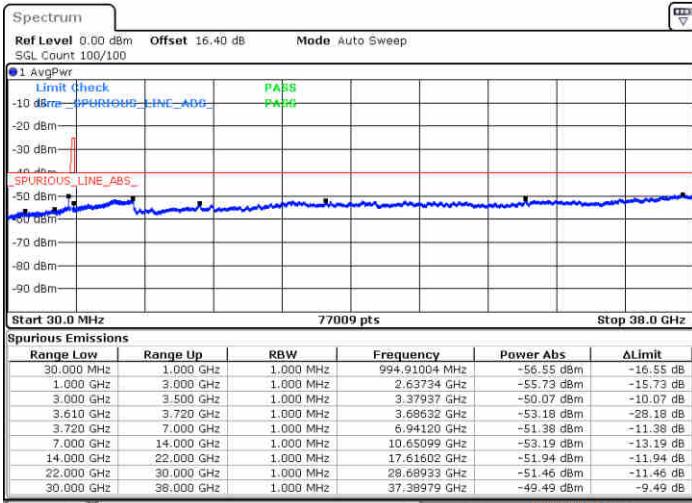

Date: 19.AUG.2020 18:46:55

Date: 19.AUG.2020 18:56:35

Middle Channel / FullRB

N/A

Date: 19.AUG.2020 18:37:15

LTE Band 48 / 20MHz

QPSK

Highest Channel / 1RB0

Highest Channel / 1RBmax

Date: 19.AUG.2020 19:52:17

Date: 19.AUG.2020 19:01:57

Highest Channel / FullIRB

N/A

Date: 20.AUG.2020 17:29:38

LTE Band 48 / 5MHz

16QAM

Lowest Channel / 1RB0

Lowest Channel / 1RBmax

Date: 19.AUG.2020 17:04:18

Date: 19.AUG.2020 17:23:39

Lowest Channel / FullRB

N/A

Date: 19.AUG.2020 17:13:58

LTE Band 48 / 5MHz