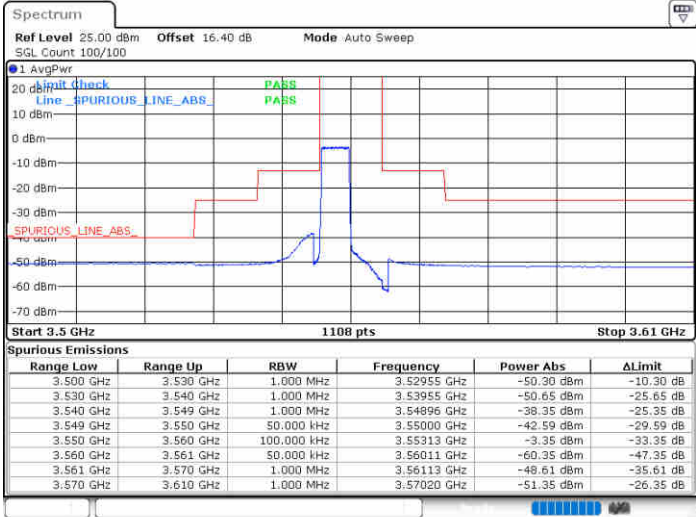

Lowest Channel / FullIRB

N/A

Date: 20.AUG.2020 10:01:40