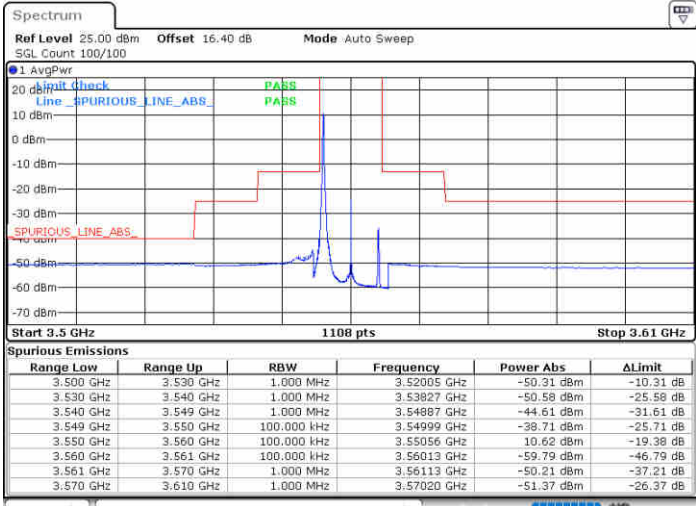

Date: 20.AUG.2020 10:30:45

Highest Channel / FullIRB

N/A

Date: 20.AUG.2020 10:24:52

LTE Band 48 / 10MHz

256QAM

Lowest Channel / 1RB0

Lowest Channel / 1RBmax