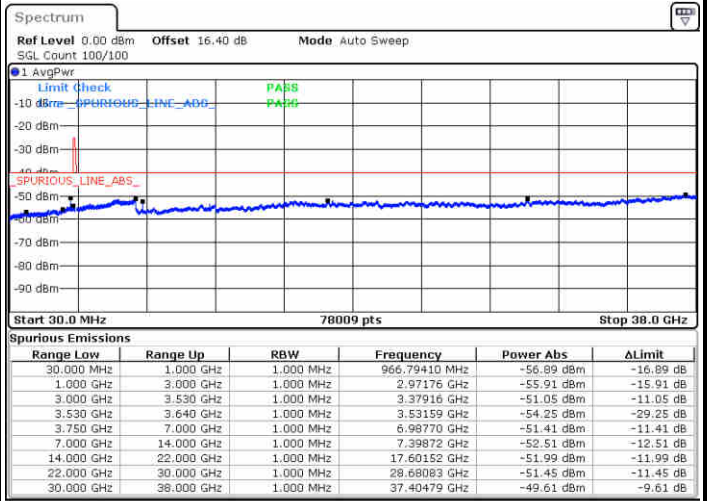

Middle Channel / FullRB

N/A

Date: 19.AUG.2020 17:49:57

LTE Band 48 / 10MHz

16QAM

Highest Channel / 1RB0

Highest Channel / 1RBmax

Date: 19.AUG.2020 17:43:20

Date: 19.AUG.2020 18:02:51

Highest Channel / FullIRB

N/A

Date: 19.AUG.2020 17:53:11

LTE Band 48 / 15MHz

16QAM

Lowest Channel / 1RB0

Lowest Channel / 1RBmax