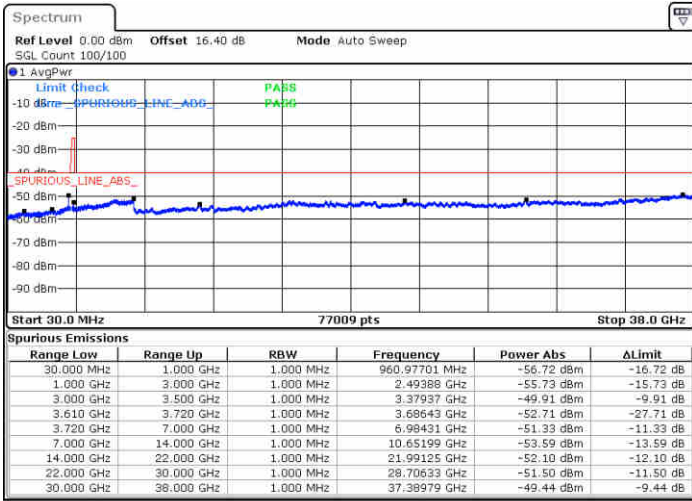

Lowest Channel / 1RBmax

Date: 19.AUG.2020 17:38:09

Date: 19.AUG.2020 17:57:30

Lowest Channel / FullIRB

N/A

Date: 19.AUG.2020 17:47:49

LTE Band 48 / 10MHz

QPSK

MiddleChannel / 1RB0

Middle Channel / 1RBmax

Date: 19.AUG.2020 17:39:13

Date: 19.AUG.2020 17:58:34

Middle Channel / FullRB

N/A

Date: 19.AUG.2020 17:48:53

LTE Band 48 / 10MHz

QPSK

Highest Channel / 1RB0

Highest Channel / 1RBmax

Date: 19.AUG.2020 17:44:35

Date: 19.AUG.2020 18:03:56

Highest Channel / FullRB

N/A

Date: 19.AUG.2020 17:54:16

LTE Band 48 / 15MHz

QPSK

Lowest Channel / 1RB0

Lowest Channel / 1RBmax

Date: 19.AUG.2020 18:05:01

Date: 19.AUG.2020 18:24:21

Lowest Channel / FullIRB

N/A