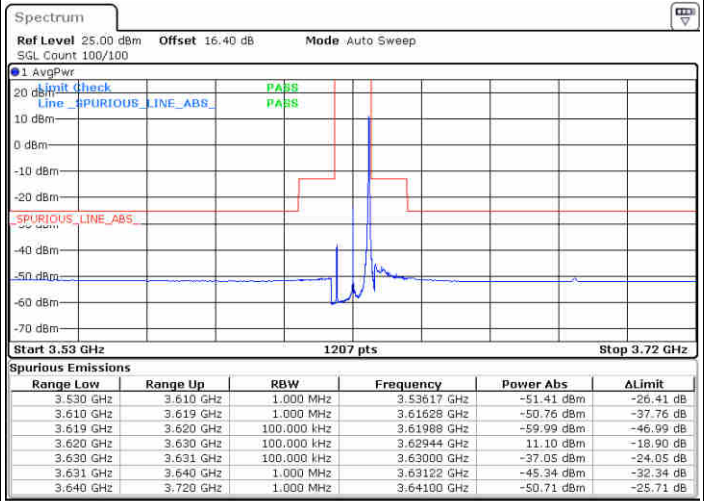

Date: 20.AUG.2020 16:04:53