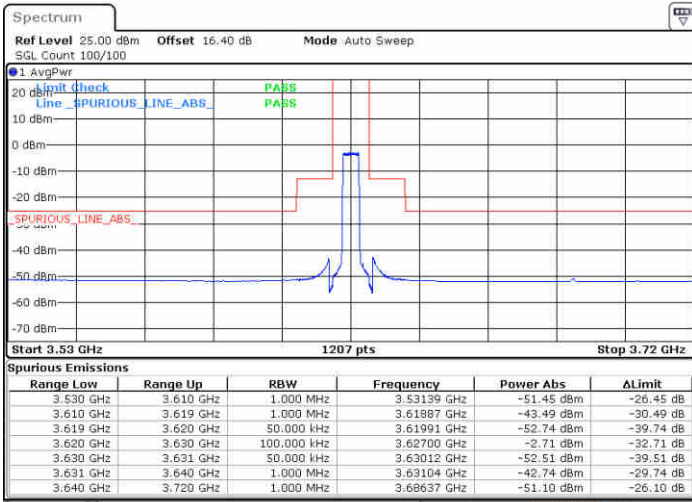

Middle Channel / FullRB

N/A

Date: 20.AUG.2020 10:15:28