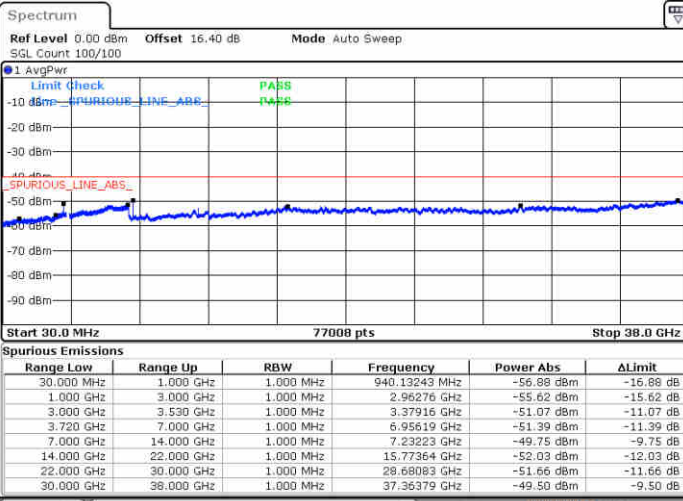

Highest Channel / FullIRB

N/A

Date: 19.AUG.2020 18:21:07

LTE Band 48 / 20MHz

QPSK

Lowest Channel / 1RB0

Lowest Channel / 1RBmax

Date: 19.AUG.2020 18:45:51

Date: 19.AUG.2020 18:55:31

Lowest Channel / FullIRB

N/A

Date: 19.AUG.2020 18:36:11

LTE Band 48 / 20MHz

QPSK

Middle Channel / 1RB0

Middle Channel / 1RBmax

Date: 19.AUG.2020 18:46:55

Date: 19.AUG.2020 18:56:35

Middle Channel / FullRB

N/A

Date: 19.AUG.2020 18:37:15

LTE Band 48 / 20MHz

QPSK

Highest Channel / 1RB0

Highest Channel / 1RBmax

Date: 19.AUG.2020 19:52:17

Date: 19.AUG.2020 19:01:57

Highest Channel / FullIRB

N/A

Date: 20.AUG.2020 17:29:38

LTE Band 48 / 5MHz

16QAM