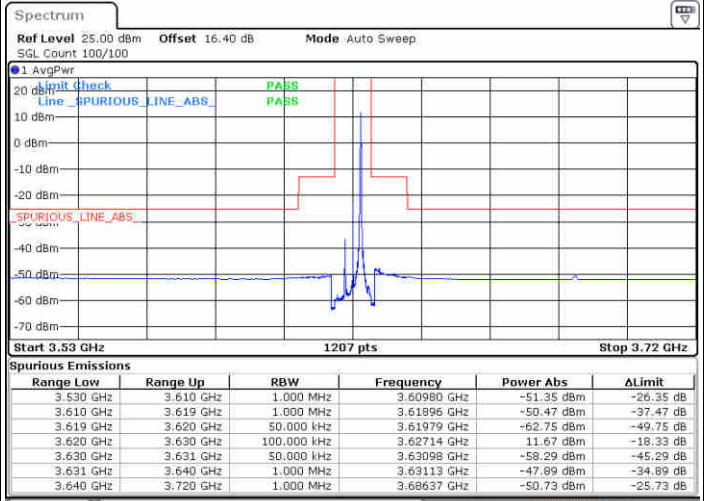

N/A

Date: 20.AUG.2020 10:01:40

LTE Band 48 / 5MHz

256QAM

Middle Channel / 1RB0

Middle Channel / 1RBmax

Date: 20.AUG.2020 10:18:56

Date: 20.AUG.2020 10:21:45