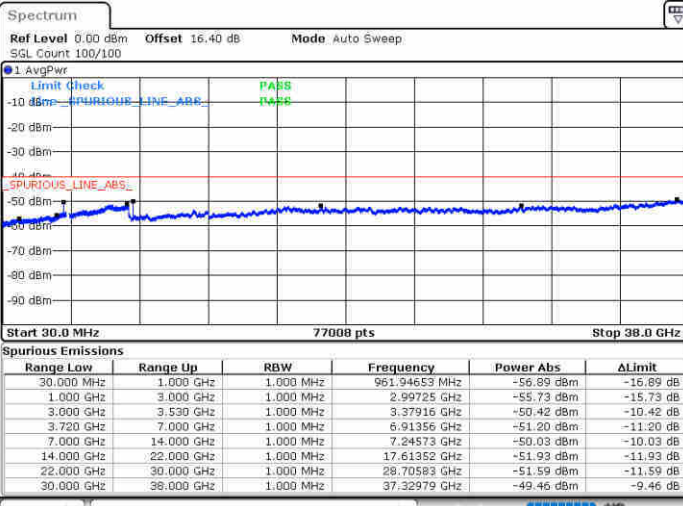

LTE Band 48 / 5MHz

16QAM

Middle Channel / 1RB0

Middle Channel / 1RBmax

Date: 19.AUG.2020 17:07:30

Date: 19.AUG.2020 17:26:52