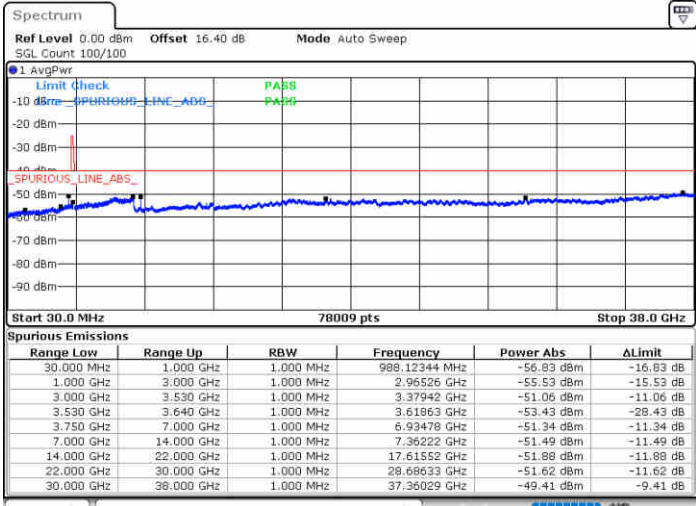

Date: 19.AUG.2020 18:55:31

Lowest Channel / FullIRB

N/A

Date: 19.AUG.2020 18:36:11

LTE Band 48 / 20MHz

QPSK

Middle Channel / 1RB0

Middle Channel / 1RBmax

Date: 19.AUG.2020 18:46:55

Date: 19.AUG.2020 18:56:35

Middle Channel / FullRB

N/A

Date: 19.AUG.2020 18:37:15

LTE Band 48 / 20MHz

QPSK

Highest Channel / 1RB0

Highest Channel / 1RBmax

Date: 19.AUG.2020 19:52:17

Date: 19.AUG.2020 19:01:57

Highest Channel / FullIRB

N/A

Date: 20.AUG.2020 17:29:38

LTE Band 48 / 5MHz

16QAM

Lowest Channel / 1RB0

Lowest Channel / 1RBmax

Date: 19.AUG.2020 17:04:18

Date: 19.AUG.2020 17:23:39

Lowest Channel / FullRB

N/A

Date: 19.AUG.2020 17:13:58

LTE Band 48 / 5MHz