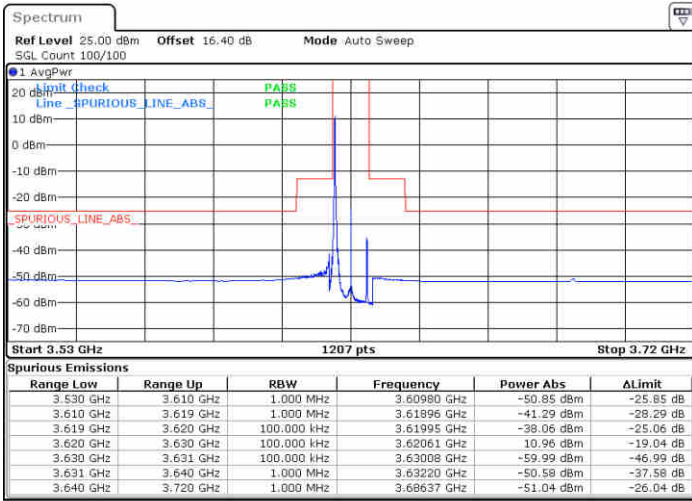

LTE Band 48 / 10MHz

256QAM

MiddleChannel / 1RB0

Middle Channel / 1RBmax

Date: 20.AUG.2020 15:52:15