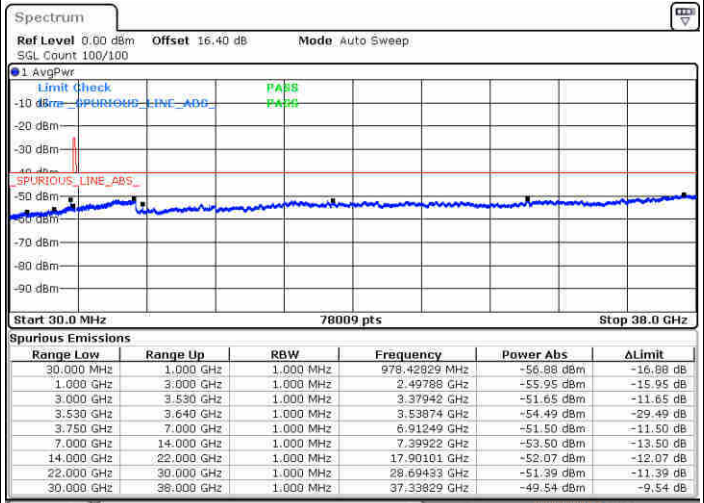

Lowest Channel / 1RB0

Lowest Channel / 1RBmax

Date: 19.AUG.2020 17:04:18

Date: 19.AUG.2020 17:23:39

Lowest Channel / FullRB

N/A

Date: 19.AUG.2020 17:13:58

LTE Band 48 / 5MHz

LTE Band 48 / 5MHz

16QAM

Highest Channel / 1RB0

Highest Channel / 1RBmax

Date: 19.AUG.2020 17:10:44

Date: 19.AUG.2020 17:33:50

Highest Channel / FullRB

N/A