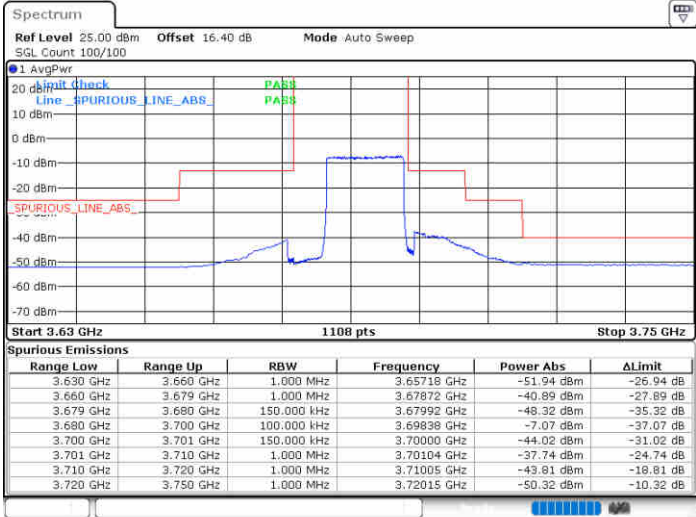

Date: 20.AUG.2020 16:21:52

LTE Band 48 / 15MHz

256QAM

Highest Channel / 1RB0

Highest Channel / 1RBmax

Date: 20.AUG.2020 16:35:12

Date: 20.AUG.2020 16:37:54

Highest Channel / FullRB

N/A

Date: 20.AUG.2020 16:32:27

LTE Band 48 / 20MHz

256QAM

Lowest Channel / 1RB0

Lowest Channel / 1RBmax

Lowest Channel / FullIRB

N/A