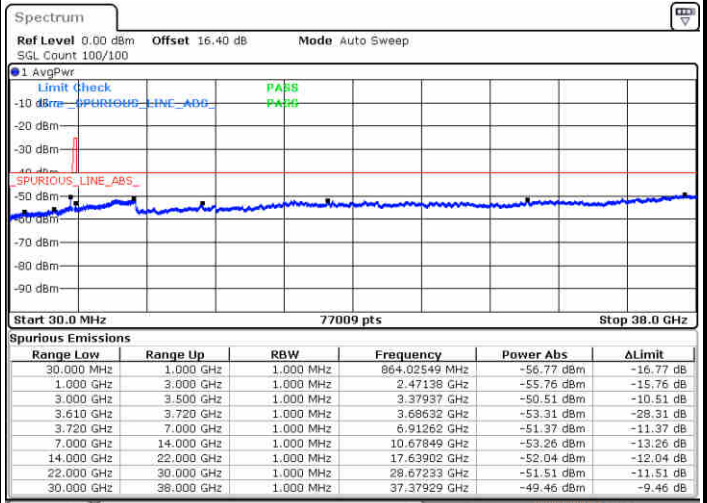

Date: 19.AUG.2020 17:31:40

Middle Channel / FullRB

N/A

Date: 19.AUG.2020 17:18:15

LTE Band 48 / 5MHz

QPSK

Highest Channel / 1RB0

Highest Channel / 1RBmax

Date: 19.AUG.2020 17:09:39

Date: 19.AUG.2020 17:32:45

Highest Channel / FullIRB

N/A

Date: 19.AUG.2020 17:19:19

LTE Band 48 / 10MHz

QPSK

Lowest Channel / 1RB0

Lowest Channel / 1RBmax

Date: 19.AUG.2020 17:38:09

Date: 19.AUG.2020 17:57:30

Lowest Channel / FullIRB

N/A

Date: 19.AUG.2020 17:47:49

LTE Band 48 / 10MHz

QPSK