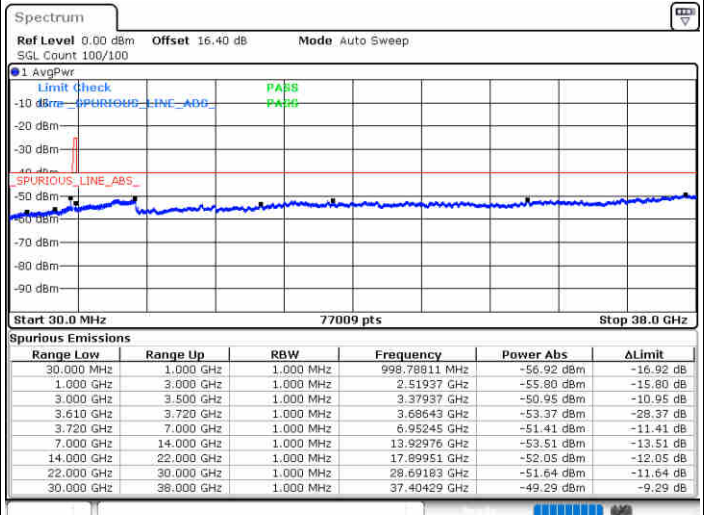

Middle Channel / FullRB

N/A

Date: 19.AUG.2020 17:49:57

LTE Band 48 / 10MHz

16QAM

Highest Channel / 1RB0

Highest Channel / 1RBmax

Date: 19.AUG.2020 17:43:20

Date: 19.AUG.2020 18:02:51

Highest Channel / FullIRB

N/A

Date: 19.AUG.2020 17:53:11

LTE Band 48 / 15MHz

16QAM

Lowest Channel / 1RB0

Lowest Channel / 1RBmax

Date: 19.AUG.2020 18:06:06

Date: 19.AUG.2020 18:25:26

Lowest Channel / FullIRB

N/A

Date: 19.AUG.2020 18:15:46

LTE Band 48 / 15MHz

16QAM

Middle Channel / 1RB0