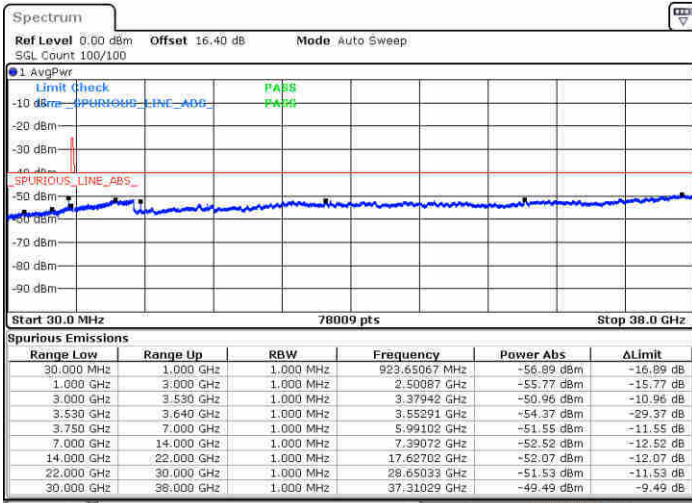

Lowest Channel / 1RB0

Lowest Channel / 1RBmax

Date: 19.AUG.2020 17:04:18

Date: 19.AUG.2020 17:23:39

Lowest Channel / FullRB

N/A

Date: 19.AUG.2020 17:13:58

LTE Band 48 / 5MHz

LTE Band 48 / 5MHz

16QAM

Highest Channel / 1RB0

Highest Channel / 1RBmax

Date: 19.AUG.2020 17:10:44

Date: 19.AUG.2020 17:33:50

Highest Channel / FullRB

N/A