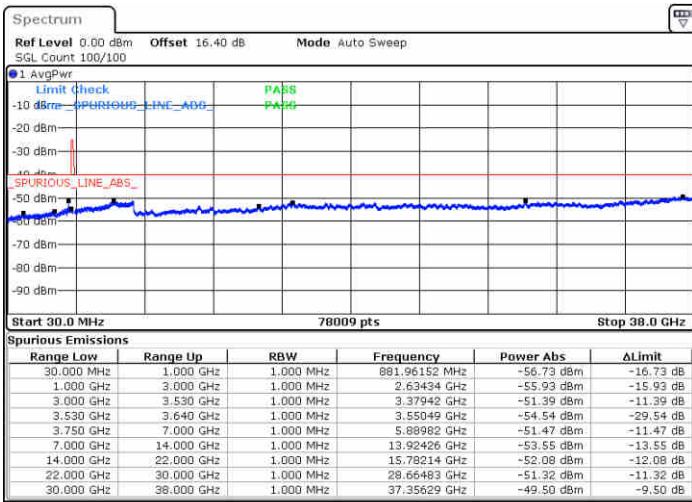

Middle Channel / FullRB

N/A

Date: 19.AUG.2020 17:49:57

LTE Band 48 / 10MHz

16QAM

Highest Channel / 1RB0

Highest Channel / 1RBmax

Date: 19.AUG.2020 17:43:20

Date: 19.AUG.2020 18:02:51

Highest Channel / FullIRB

N/A

Date: 19.AUG.2020 17:53:11

LTE Band 48 / 15MHz

16QAM

Lowest Channel / 1RB0

Lowest Channel / 1RBmax