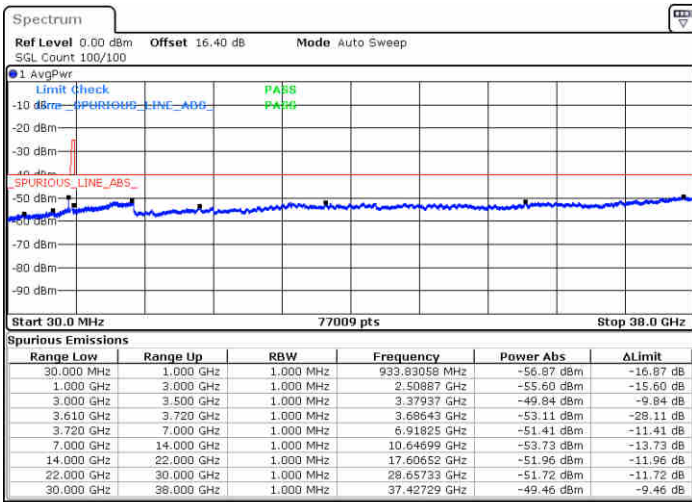

N/A

Date: 19.AUG.2020 18:20:02

LTE Band 48 / 15MHz

QPSK

Highest Channel / 1RB0

Highest Channel / 1RBmax

Date: 19.AUG.2020 18:11:27

Date: 19.AUG.2020 18:30:47

Highest Channel / FullIRB

N/A

Date: 19.AUG.2020 18:21:07

LTE Band 48 / 20MHz

QPSK

Lowest Channel / 1RB0

Lowest Channel / 1RBmax

Date: 19.AUG.2020 18:45:51

Date: 19.AUG.2020 18:55:31

Lowest Channel / FullIRB

N/A

Date: 19.AUG.2020 18:36:11

LTE Band 48 / 20MHz

QPSK

Middle Channel / 1RB0

Middle Channel / 1RBmax