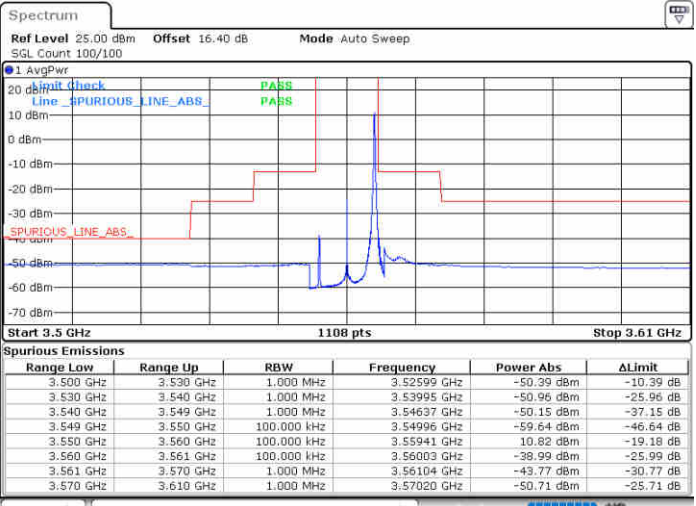

Date: 20.AUG.2020 10:30:45

Highest Channel / FullIRB

N/A

Date: 20.AUG.2020 10:24:52

LTE Band 48 / 10MHz

256QAM

Lowest Channel / 1RB0

Lowest Channel / 1RBmax

Date: 20.AUG.2020 15:43:54

Date: 20.AUG.2020 15:46:21

Lowest Channel / FullIRB

N/A

Date: 20.AUG.2020 15:41:22

LTE Band 48 / 10MHz

256QAM

MiddleChannel / 1RB0