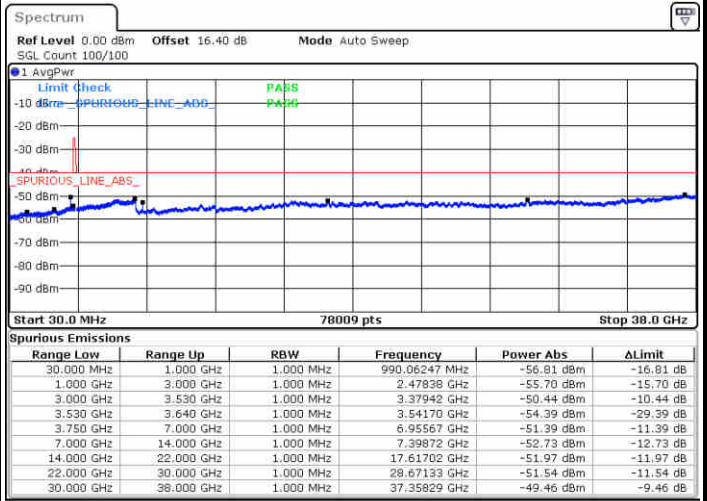

Date: 19.AUG.2020 18:06:06

Date: 19.AUG.2020 18:25:26

Lowest Channel / FullIRB

N/A

Date: 19.AUG.2020 18:15:46

LTE Band 48 / 15MHz

16QAM

Middle Channel / 1RB0

Middle Channel / 1RBmax

Date: 19.AUG.2020 18:09:18

Date: 19.AUG.2020 18:28:38

Middle Channel / FullRB

N/A

Date: 19.AUG.2020 18:18:58

LTE Band 48 / 15MHz

16QAM

Highest Channel / 1RB0

Highest Channel / 1RBmax

Date: 19.AUG.2020 18:12:32

Date: 19.AUG.2020 18:31:52

Highest Channel / FullIRB

N/A

Date: 19.AUG.2020 18:22:12

LTE Band 48 / 20MHz