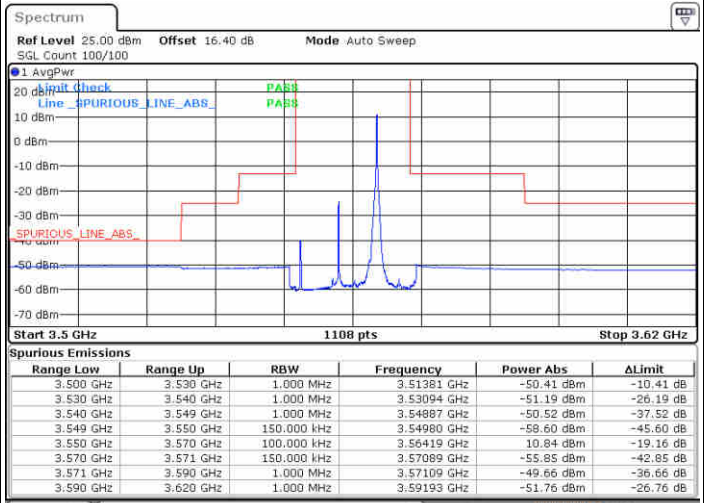

LTE Band 48 / 15MHz

256QAM

Lowest Channel / 1RB0

Lowest Channel / 1RBmax

Date: 20.AUG.2020 16:15:22

Date: 20.AUG.2020 16:18:01