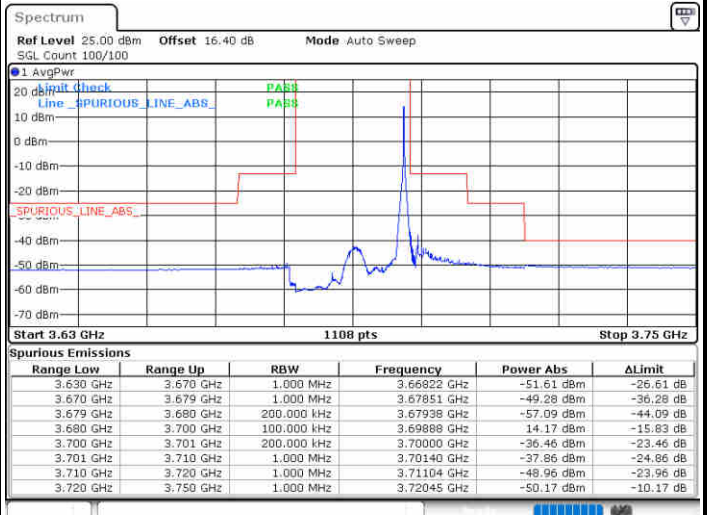

LTE Band 48 / 20MHz

64QAM

Highest Channel / 1RB0

Highest Channel / 1RBmax

Date: 19.AUG.2020 16:47:38

Date: 19.AUG.2020 16:59:30

Highest Channel / FullRB

N/A

Date: 19.AUG.2020 16:35:46

LTE Band 48 / 5MHz

256QAM

Lowest Channel / 1RB0

Lowest Channel / 1RBmax

Date: 20.AUG.2020 10:04:33

Date: 20.AUG.2020 10:07:35

Lowest Channel / FullIRB