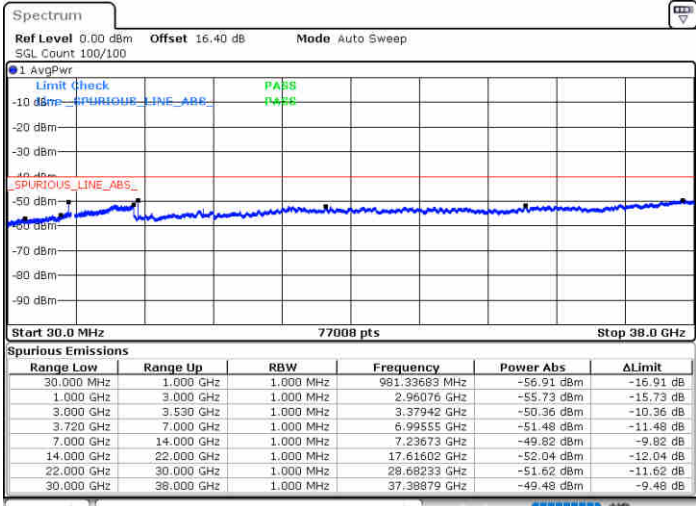

LTE Band 48 / 15MHz

16QAM

Middle Channel / 1RB0

Middle Channel / 1RBmax

Date: 19.AUG.2020 18:09:18

Date: 19.AUG.2020 18:28:38