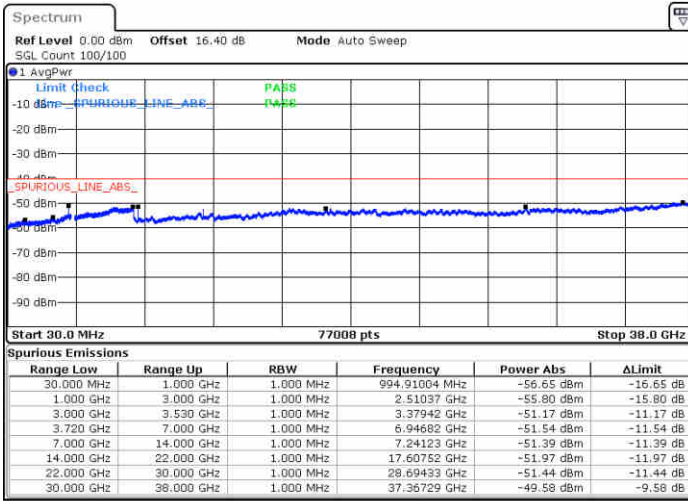

Date: 19.AUG.2020 17:20:24

LTE Band 48 / 10MHz

16QAM

Lowest Channel / 1RB0

Lowest Channel / 1RBmax

Date: 19.AUG.2020 17:37:05

Date: 19.AUG.2020 17:56:25

Lowest Channel / FullIRB

N/A

Date: 19.AUG.2020 17:46:45

LTE Band 48 / 10MHz

16QAM

MiddleChannel / 1RB0

Middle Channel / 1RBmax

Date: 19.AUG.2020 17:40:17

Date: 19.AUG.2020 17:59:37

Middle Channel / FullRB

N/A

Date: 19.AUG.2020 17:49:57

LTE Band 48 / 10MHz

16QAM

Highest Channel / 1RB0

Highest Channel / 1RBmax

Date: 19.AUG.2020 17:43:20

Date: 19.AUG.2020 18:02:51

Highest Channel / FullIRB

N/A

Date: 19.AUG.2020 17:53:11

LTE Band 48 / 15MHz

16QAM

Lowest Channel / 1RB0

Lowest Channel / 1RBmax