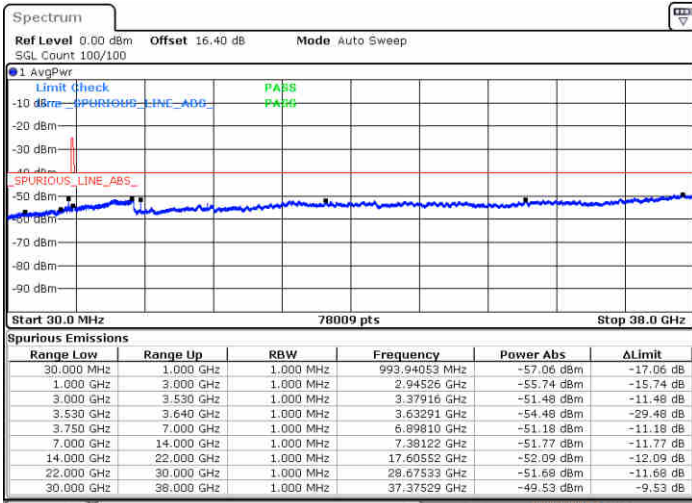

Lowest Channel / 1RBmax

Date: 19.AUG.2020 17:38:09

Date: 19.AUG.2020 17:57:30

Lowest Channel / FullIRB

N/A

Date: 19.AUG.2020 17:47:49

LTE Band 48 / 10MHz

QPSK

MiddleChannel / 1RB0

Middle Channel / 1RBmax

Date: 19.AUG.2020 17:39:13

Date: 19.AUG.2020 17:58:34

Middle Channel / FullRB

N/A

Date: 19.AUG.2020 17:48:53

LTE Band 48 / 10MHz

QPSK

Highest Channel / 1RB0

Highest Channel / 1RBmax

Date: 19.AUG.2020 17:44:35

Date: 19.AUG.2020 18:03:56

Highest Channel / FullRB

N/A

Date: 19.AUG.2020 17:54:16

LTE Band 48 / 15MHz

QPSK

Lowest Channel / 1RB0

Lowest Channel / 1RBmax

Date: 19.AUG.2020 18:05:01

Date: 19.AUG.2020 18:24:21

Lowest Channel / FullIRB

N/A