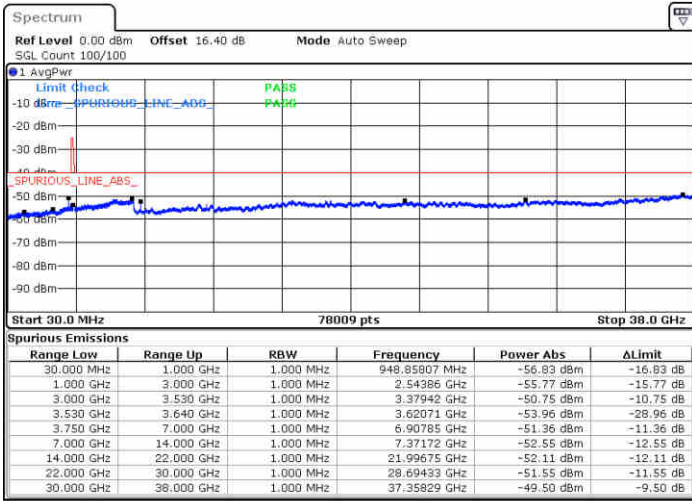

Date: 19.AUG.2020 18:06:06

Date: 19.AUG.2020 18:25:26

Lowest Channel / FullIRB

N/A

Date: 19.AUG.2020 18:15:46

LTE Band 48 / 15MHz

16QAM

Middle Channel / 1RB0

Middle Channel / 1RBmax

Date: 19.AUG.2020 18:09:18

Date: 19.AUG.2020 18:28:38

Middle Channel / FullRB

N/A

Date: 19.AUG.2020 18:18:58

LTE Band 48 / 15MHz

16QAM

Highest Channel / 1RB0

Highest Channel / 1RBmax

Date: 19.AUG.2020 18:12:32

Date: 19.AUG.2020 18:31:52

Highest Channel / FullIRB

N/A

Date: 19.AUG.2020 18:22:12

LTE Band 48 / 20MHz