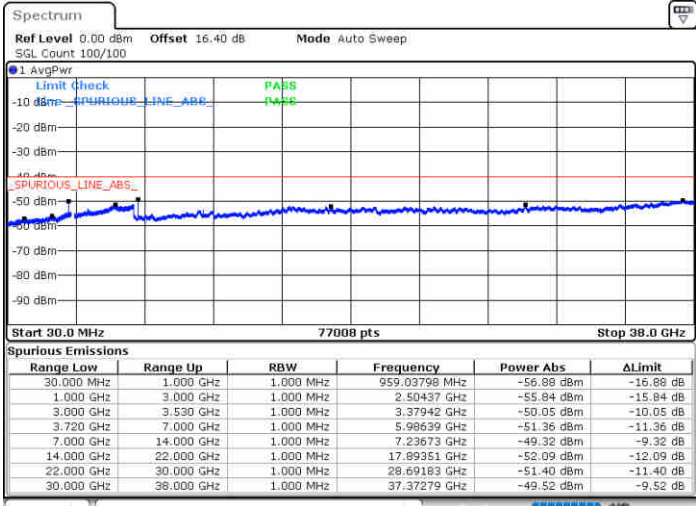

LTE Band 48 / 15MHz

QPSK

Lowest Channel / 1RB0

Lowest Channel / 1RBmax

Date: 19.AUG.2020 18:05:01

Date: 19.AUG.2020 18:24:21

Lowest Channel / FullIRB

N/A

Date: 19.AUG.2020 18:14:41

LTE Band 48 / 15MHz

QPSK

Middle Channel / 1RB0

Middle Channel / 1RBmax

Date: 19.AUG.2020 18:10:22

Date: 19.AUG.2020 18:29:42

Middle Channel / FullRB

N/A

Date: 19.AUG.2020 18:20:02

LTE Band 48 / 15MHz

QPSK

Highest Channel / 1RB0

Highest Channel / 1RBmax

Date: 19.AUG.2020 18:11:27

Date: 19.AUG.2020 18:30:47