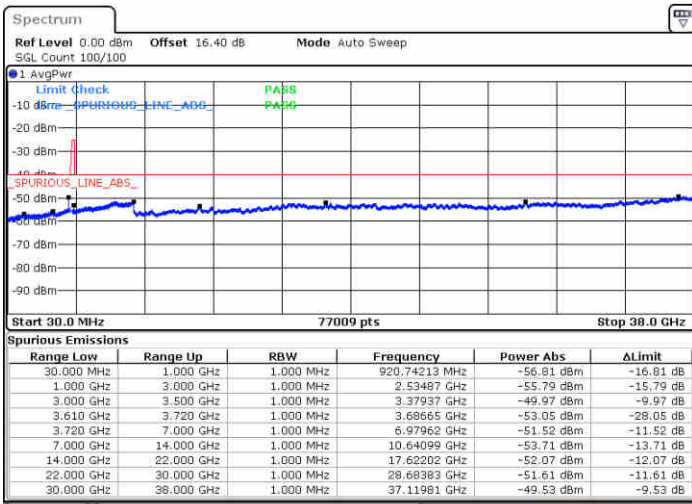

Lowest Channel / FullIRB

N/A

Date: 19.AUG.2020 17:46:45