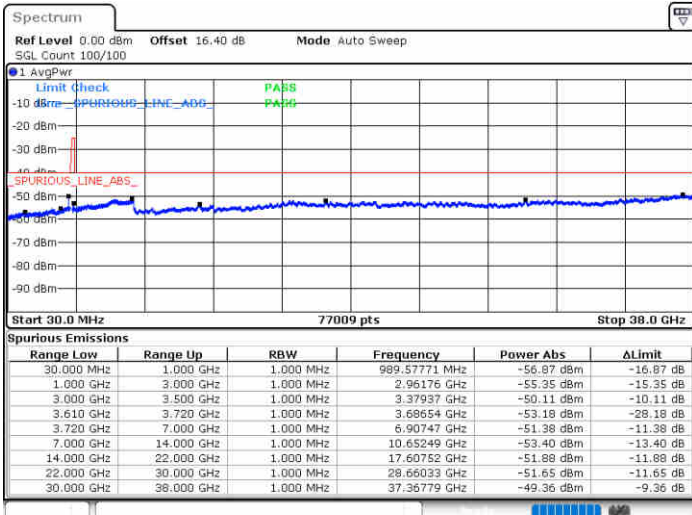

Middle Channel / FullRB

N/A

Date: 19.AUG.2020 17:49:57

LTE Band 48 / 10MHz

16QAM

Highest Channel / 1RB0

Highest Channel / 1RBmax

Date: 19.AUG.2020 17:43:20

Date: 19.AUG.2020 18:02:51

Highest Channel / FullIRB

N/A

Date: 19.AUG.2020 17:53:11

LTE Band 48 / 15MHz

16QAM

Lowest Channel / 1RB0

Lowest Channel / 1RBmax

Date: 19.AUG.2020 18:06:06

Date: 19.AUG.2020 18:25:26

Lowest Channel / FullIRB

N/A

Date: 19.AUG.2020 18:15:46

LTE Band 48 / 15MHz

16QAM

Middle Channel / 1RB0