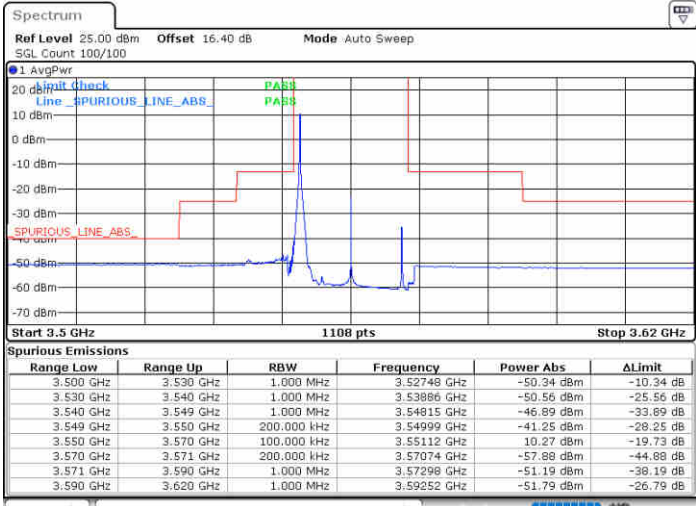

N/A

Date: 20.AUG.2020 16:32:27

LTE Band 48 / 20MHz

256QAM

Lowest Channel / 1RB0

Lowest Channel / 1RBmax

Lowest Channel / FullIRB

N/A