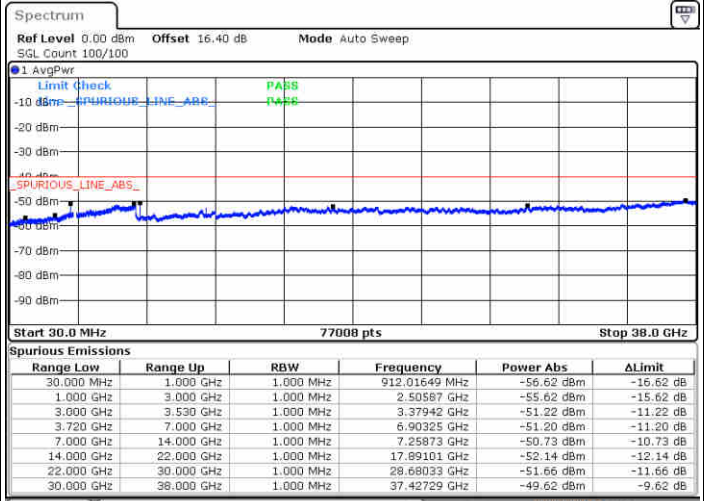

Date: 19.AUG.2020 17:09:39

Date: 19.AUG.2020 17:32:45

Highest Channel / FullIRB

N/A

Date: 19.AUG.2020 17:19:19

LTE Band 48 / 10MHz

QPSK

Lowest Channel / 1RB0

Lowest Channel / 1RBmax

Date: 19.AUG.2020 17:38:09

Date: 19.AUG.2020 17:57:30

Lowest Channel / FullIRB

N/A

Date: 19.AUG.2020 17:47:49

LTE Band 48 / 10MHz

QPSK

MiddleChannel / 1RB0

Middle Channel / 1RBmax

Date: 19.AUG.2020 17:39:13

Date: 19.AUG.2020 17:58:34

Middle Channel / FullRB

N/A

Date: 19.AUG.2020 17:48:53

LTE Band 48 / 10MHz