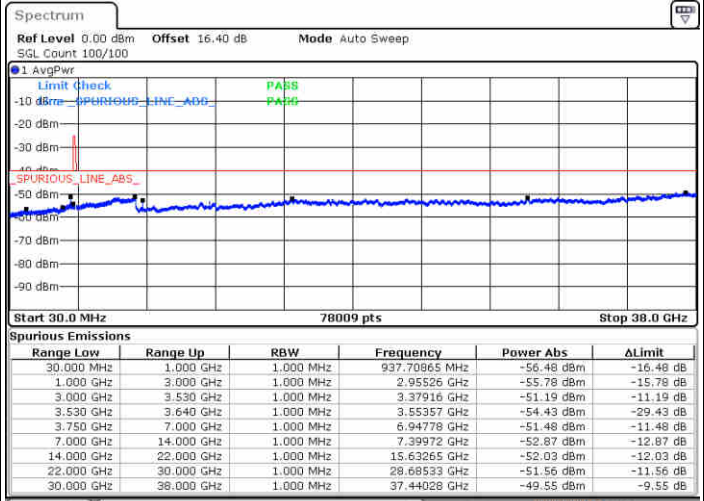

Date: 19.AUG.2020 17:31:40

Middle Channel / FullRB

N/A

Date: 19.AUG.2020 17:18:15

LTE Band 48 / 5MHz

QPSK

Highest Channel / 1RB0

Highest Channel / 1RBmax

Date: 19.AUG.2020 17:09:39

Date: 19.AUG.2020 17:32:45

Highest Channel / FullIRB

N/A

Date: 19.AUG.2020 17:19:19

LTE Band 48 / 10MHz

QPSK

Lowest Channel / 1RB0

Lowest Channel / 1RBmax

Date: 19.AUG.2020 17:38:09

Date: 19.AUG.2020 17:57:30

Lowest Channel / FullIRB

N/A

Date: 19.AUG.2020 17:47:49

LTE Band 48 / 10MHz

QPSK