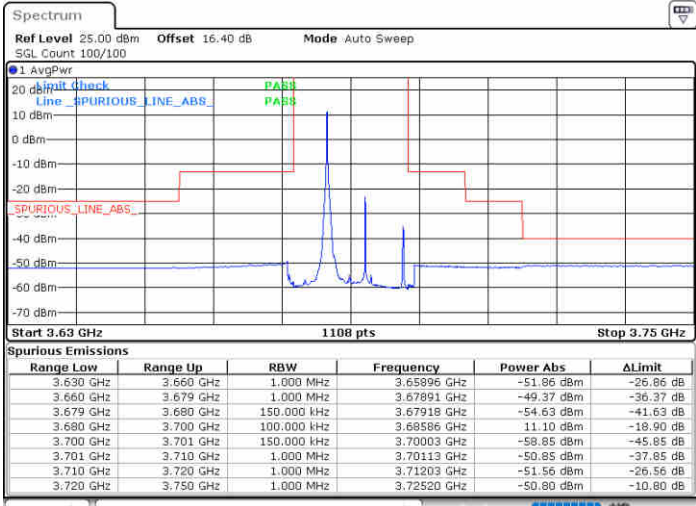

Date: 20.AUG.2020 16:21:52

LTE Band 48 / 15MHz

256QAM

Highest Channel / 1RB0

Highest Channel / 1RBmax

Date: 20.AUG.2020 16:35:12

Date: 20.AUG.2020 16:37:54

Highest Channel / FullRB