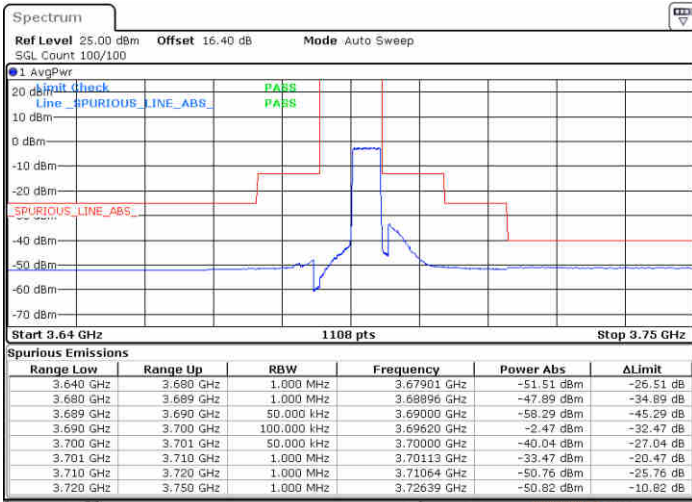

Middle Channel / FullRB

N/A

Date: 20.AUG.2020 10:15:28

LTE Band 48 / 5MHz

256QAM

Highest Channel / 1RB0

Highest Channel / 1RBmax

Date: 20.AUG.2020 10:27:55

Date: 20.AUG.2020 10:30:45

Highest Channel / FullIRB

N/A

Date: 20.AUG.2020 10:24:52

LTE Band 48 / 10MHz

256QAM

Lowest Channel / 1RB0

Lowest Channel / 1RBmax