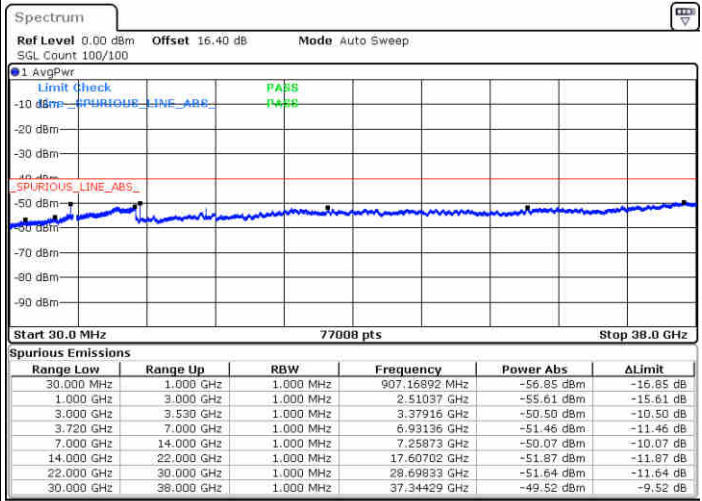

Date: 19.AUG.2020 17:20:24

LTE Band 48 / 10MHz

16QAM

Lowest Channel / 1RB0

Lowest Channel / 1RBmax

Date: 19.AUG.2020 17:37:05

Date: 19.AUG.2020 17:56:25

Lowest Channel / FullIRB

N/A

Date: 19.AUG.2020 17:46:45

LTE Band 48 / 10MHz

16QAM

MiddleChannel / 1RB0

Middle Channel / 1RBmax

Date: 19.AUG.2020 17:40:17

Date: 19.AUG.2020 17:59:37

Middle Channel / FullRB

N/A

Date: 19.AUG.2020 17:49:57

LTE Band 48 / 10MHz

16QAM

Highest Channel / 1RB0

Highest Channel / 1RBmax

Date: 19.AUG.2020 17:43:20