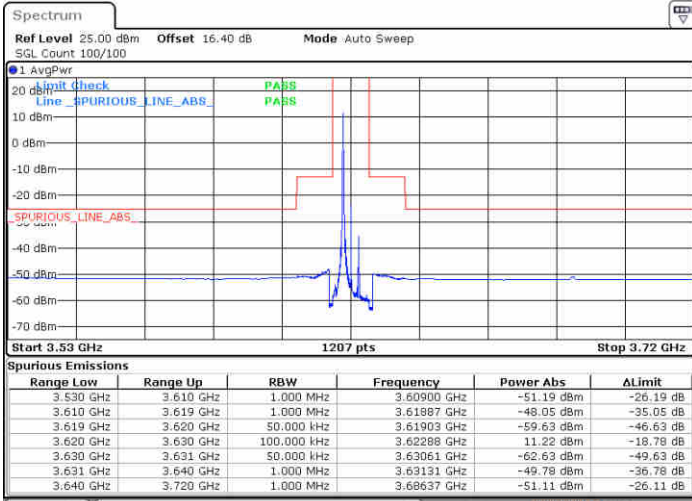

N/A

Date: 20.AUG.2020 10:01:40

LTE Band 48 / 5MHz

256QAM

Middle Channel / 1RB0

Middle Channel / 1RBmax

Date: 20.AUG.2020 10:18:56

Date: 20.AUG.2020 10:21:45