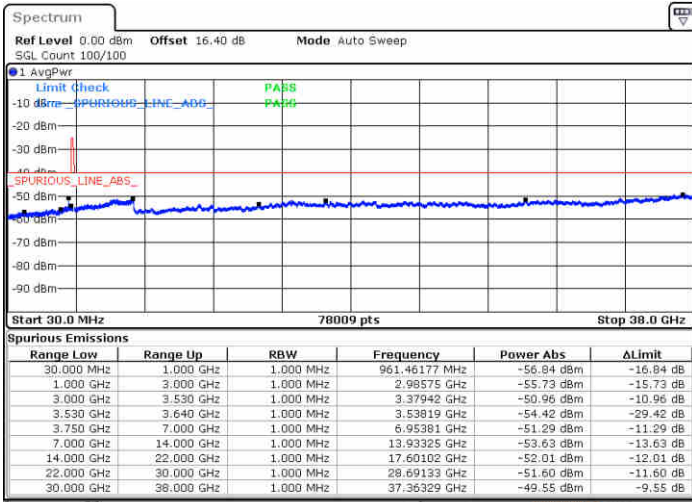

Highest Channel / 1RB0

Highest Channel / 1RBmax

Date: 19.AUG.2020 18:12:32

Date: 19.AUG.2020 18:31:52

Highest Channel / FullIRB

N/A

Date: 19.AUG.2020 18:22:12

LTE Band 48 / 20MHz