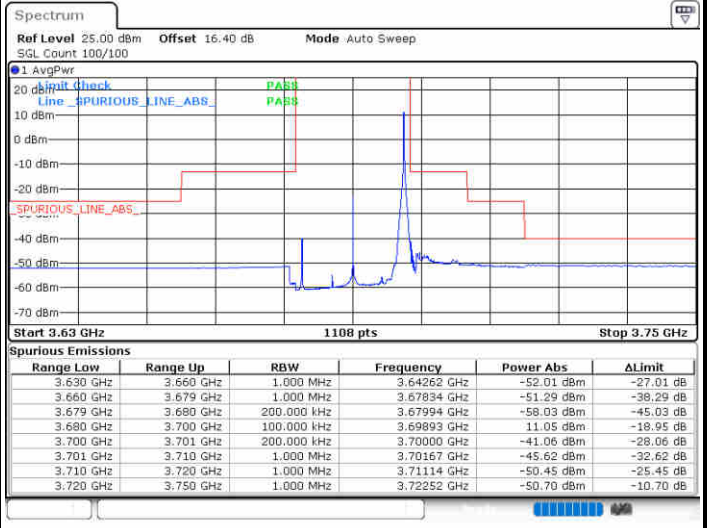

Date: 20.AUG.2020 17:16:53

LTE Band 48 / 20MHz

256QAM

Highest Channel / 1RB0

Highest Channel / 1RBmax

Date: 20.AUG.2020 17:31:34

Date: 20.AUG.2020 17:34:20

Highest Channel / FullIRB