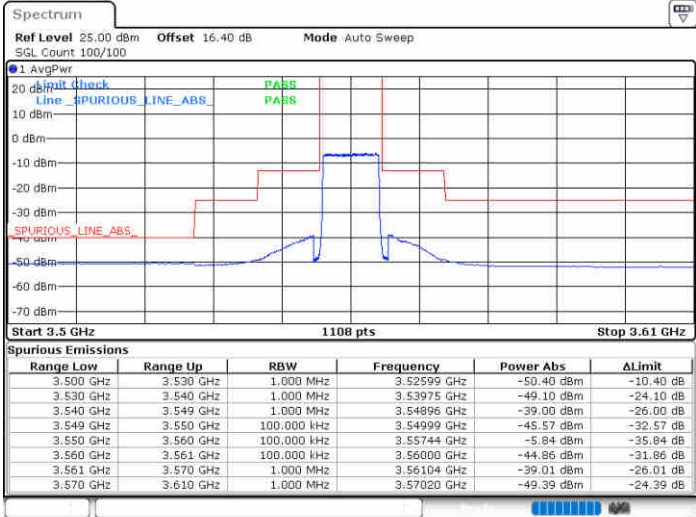

Lowest Channel / FullIRB

N/A

Date: 20.AUG.2020 15:41:22