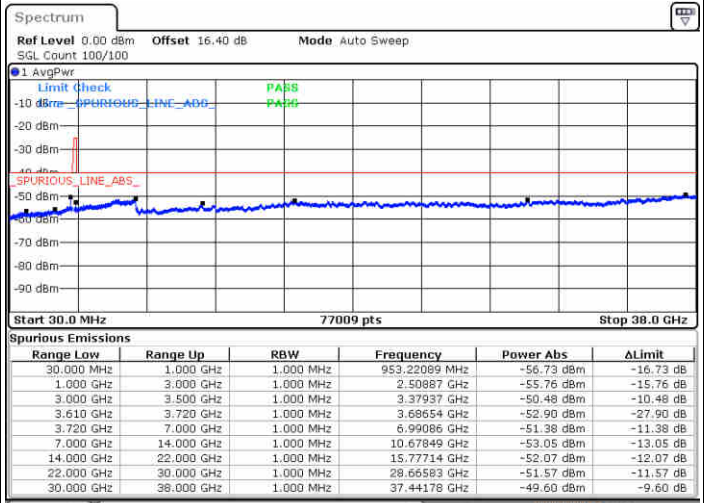

LTE Band 48 / 5MHz

16QAM

Highest Channel / 1RB0

Highest Channel / 1RBmax

Date: 19.AUG.2020 17:10:44

Date: 19.AUG.2020 17:33:50

Highest Channel / FullRB

N/A

Date: 19.AUG.2020 17:20:24

LTE Band 48 / 10MHz

16QAM

Lowest Channel / 1RB0

Lowest Channel / 1RBmax

Date: 19.AUG.2020 17:37:05

Date: 19.AUG.2020 17:56:25

Lowest Channel / FullIRB

N/A

Date: 19.AUG.2020 17:46:45

LTE Band 48 / 10MHz

16QAM

MiddleChannel / 1RB0

Middle Channel / 1RBmax

Date: 19.AUG.2020 17:40:17

Date: 19.AUG.2020 17:59:37