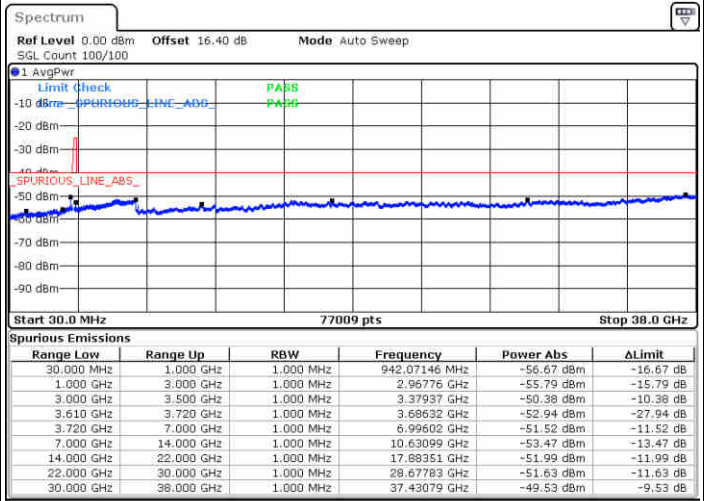

N/A

Date: 19.AUG.2020 18:20:02

LTE Band 48 / 15MHz

QPSK

Highest Channel / 1RB0

Highest Channel / 1RBmax

Date: 19.AUG.2020 18:11:27

Date: 19.AUG.2020 18:30:47

Highest Channel / FullIRB

N/A

Date: 19.AUG.2020 18:21:07

LTE Band 48 / 20MHz

QPSK

Lowest Channel / 1RB0

Lowest Channel / 1RBmax

Date: 19.AUG.2020 18:45:51

Date: 19.AUG.2020 18:55:31

Lowest Channel / FullIRB

N/A

Date: 19.AUG.2020 18:36:11

LTE Band 48 / 20MHz

QPSK

Middle Channel / 1RB0

Middle Channel / 1RBmax