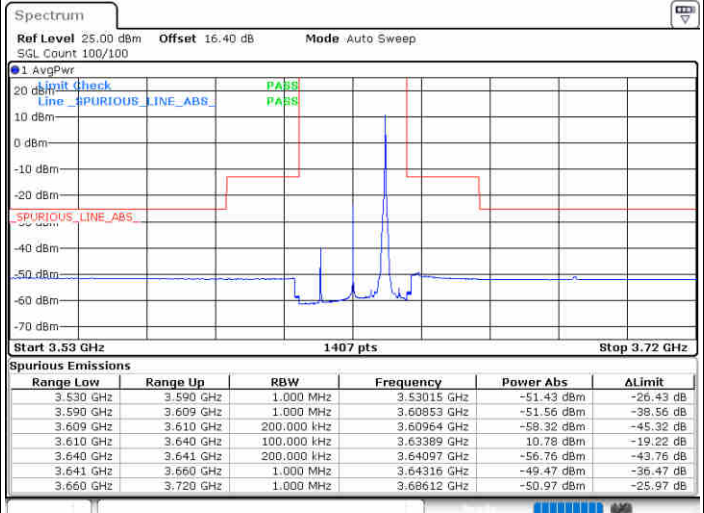

LTE Band 48 / 20MHz

256QAM

Middle Channel / 1RB0

Middle Channel / 1RBmax

Date: 20.AUG.2020 17:20:03

Date: 20.AUG.2020 17:25:18

Middle Channel / FullRB

N/A

Date: 20.AUG.2020 17:16:53

LTE Band 48 / 20MHz

256QAM

Highest Channel / 1RB0

Highest Channel / 1RBmax

Date: 20.AUG.2020 17:31:34

Date: 20.AUG.2020 17:34:20

Highest Channel / FullIRB