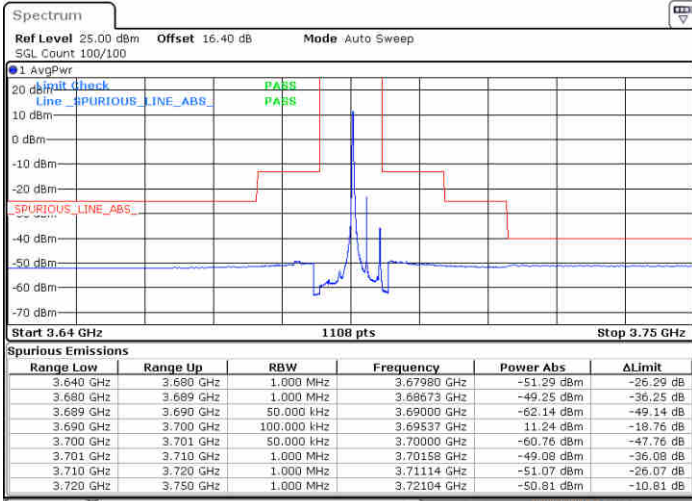

Middle Channel / FullRB

N/A

Date: 20.AUG.2020 10:15:28

LTE Band 48 / 5MHz

256QAM

Highest Channel / 1RB0

Highest Channel / 1RBmax

Date: 20.AUG.2020 10:27:55

Date: 20.AUG.2020 10:30:45

Highest Channel / FullIRB

N/A

Date: 20.AUG.2020 10:24:52

LTE Band 48 / 10MHz

256QAM

Lowest Channel / 1RB0

Lowest Channel / 1RBmax