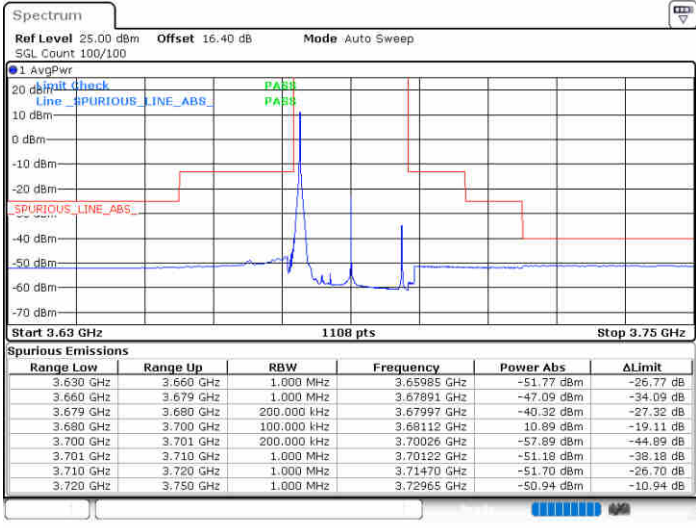

Date: 20.AUG.2020 17:16:53

LTE Band 48 / 20MHz

256QAM

Highest Channel / 1RB0

Highest Channel / 1RBmax

Date: 20.AUG.2020 17:31:34

Date: 20.AUG.2020 17:34:20

Highest Channel / FullIRB

N/A

Date: 20.AUG.2020 17:28:33

Conducted Spurious Emission

LTE Band 48 / 5MHz

QPSK

Middle Channel / 1RB0

Middle Channel / 1RBmax

Date: 19.AUG.2020 17:08:34