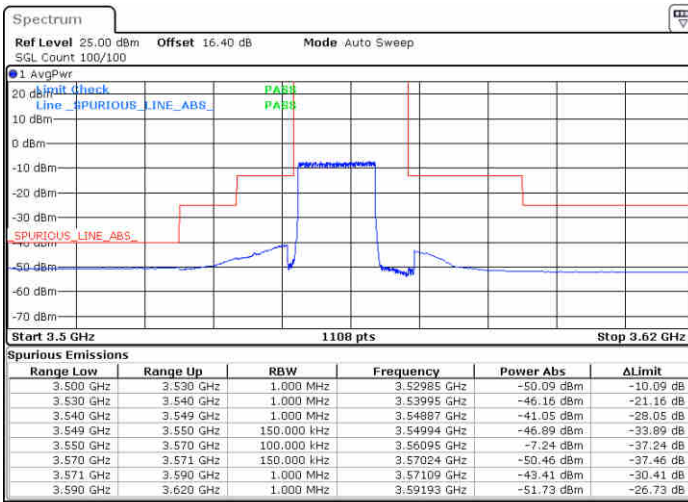

Highest Channel / 1RB0

Highest Channel / 1RBmax

Date: 20.AUG.2020 15:58:51

Date: 20.AUG.2020 16:01:31

Highest Channel / FullRB

N/A

Date: 20.AUG.2020 15:55:48

LTE Band 48 / 15MHz

256QAM

Lowest Channel / 1RB0

Lowest Channel / 1RBmax

Date: 20.AUG.2020 16:15:22

Date: 20.AUG.2020 16:18:01

Lowest Channel / FullIRB

N/A

Date: 20.AUG.2020 16:12:36