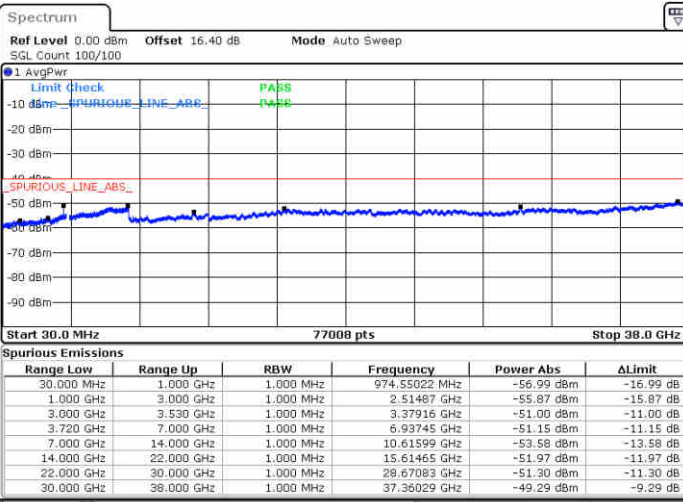

Date: 19.AUG.2020 17:09:39

Date: 19.AUG.2020 17:32:45

Highest Channel / FullIRB

N/A

Date: 19.AUG.2020 17:19:19

LTE Band 48 / 10MHz

QPSK

Lowest Channel / 1RB0

Lowest Channel / 1RBmax

Date: 19.AUG.2020 17:38:09

Date: 19.AUG.2020 17:57:30

Lowest Channel / FullIRB

N/A

Date: 19.AUG.2020 17:47:49

LTE Band 48 / 10MHz

QPSK

MiddleChannel / 1RB0

Middle Channel / 1RBmax

Date: 19.AUG.2020 17:39:13

Date: 19.AUG.2020 17:58:34

Middle Channel / FullRB

N/A

Date: 19.AUG.2020 17:48:53

LTE Band 48 / 10MHz

QPSK

Highest Channel / 1RB0

Highest Channel / 1RBmax

Date: 19.AUG.2020 17:44:35

Date: 19.AUG.2020 18:03:56

Highest Channel / FullRB

N/A

Date: 19.AUG.2020 17:54:16