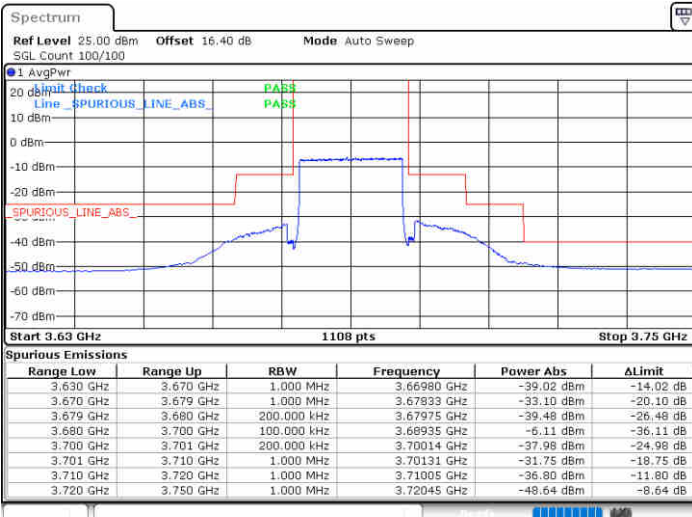

LTE Band 48 / 20MHz

64QAM

Highest Channel / 1RB0

Highest Channel / 1RBmax

Date: 19.AUG.2020 16:47:38

Date: 19.AUG.2020 16:59:30

Highest Channel / FullRB

N/A