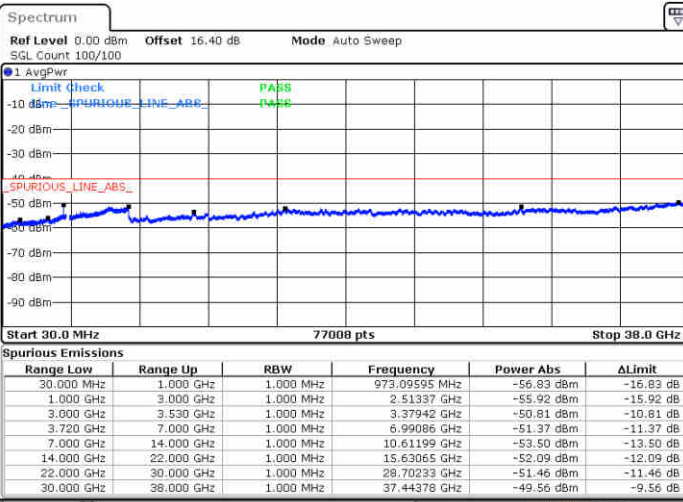

Highest Channel / FullIRB

N/A

Date: 19.AUG.2020 18:21:07

LTE Band 48 / 20MHz

QPSK

Lowest Channel / 1RB0

Lowest Channel / 1RBmax

Date: 19.AUG.2020 18:45:51

Date: 19.AUG.2020 18:55:31

Lowest Channel / FullIRB

N/A

Date: 19.AUG.2020 18:36:11

LTE Band 48 / 20MHz

QPSK

Middle Channel / 1RB0

Middle Channel / 1RBmax

Date: 19.AUG.2020 18:46:55

Date: 19.AUG.2020 18:56:35

Middle Channel / FullRB

N/A

Date: 19.AUG.2020 18:37:15

LTE Band 48 / 20MHz

QPSK

Highest Channel / 1RB0

Highest Channel / 1RBmax

Date: 19.AUG.2020 19:52:17

Date: 19.AUG.2020 19:01:57

Highest Channel / FullIRB

N/A

Date: 20.AUG.2020 17:29:38

LTE Band 48 / 5MHz

16QAM