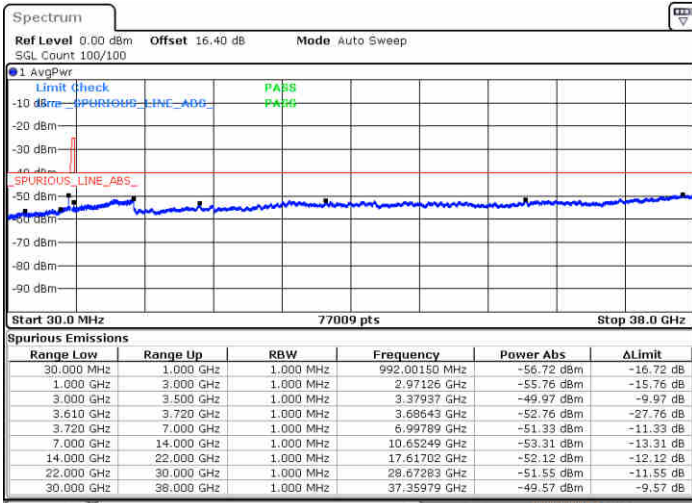

LTE Band 48 / 5MHz

16QAM

Highest Channel / 1RB0

Highest Channel / 1RBmax

Date: 19.AUG.2020 17:10:44

Date: 19.AUG.2020 17:33:50

Highest Channel / FullRB

N/A

Date: 19.AUG.2020 17:20:24

LTE Band 48 / 10MHz

16QAM

Lowest Channel / 1RB0

Lowest Channel / 1RBmax

Date: 19.AUG.2020 17:37:05

Date: 19.AUG.2020 17:56:25

Lowest Channel / FullIRB

N/A

Date: 19.AUG.2020 17:46:45

LTE Band 48 / 10MHz

16QAM

MiddleChannel / 1RB0

Middle Channel / 1RBmax

Date: 19.AUG.2020 17:40:17

Date: 19.AUG.2020 17:59:37