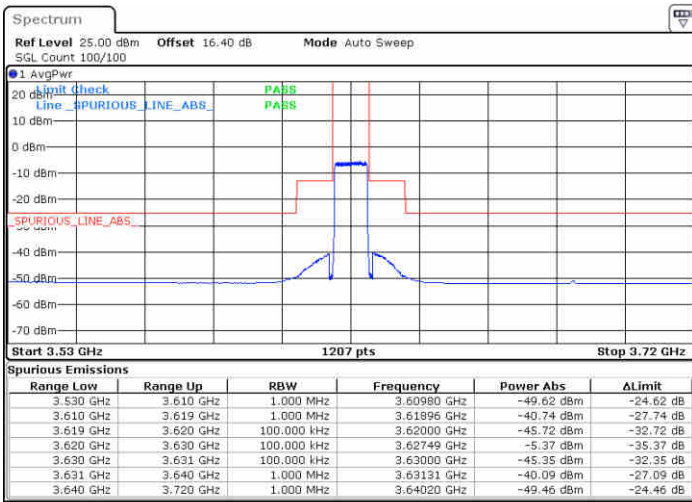

Middle Channel / 1RBmax

Date: 20.AUG.2020 15:52:15

Date: 20.AUG.2020 16:04:53

Middle Channel / FullIRB

N/A

Date: 20.AUG.2020 15:49:33

LTE Band 48 / 10MHz

256QAM

Highest Channel / 1RB0

Highest Channel / 1RBmax

Date: 20.AUG.2020 15:58:51

Date: 20.AUG.2020 16:01:31

Highest Channel / FullRB

N/A

Date: 20.AUG.2020 15:55:48

LTE Band 48 / 15MHz