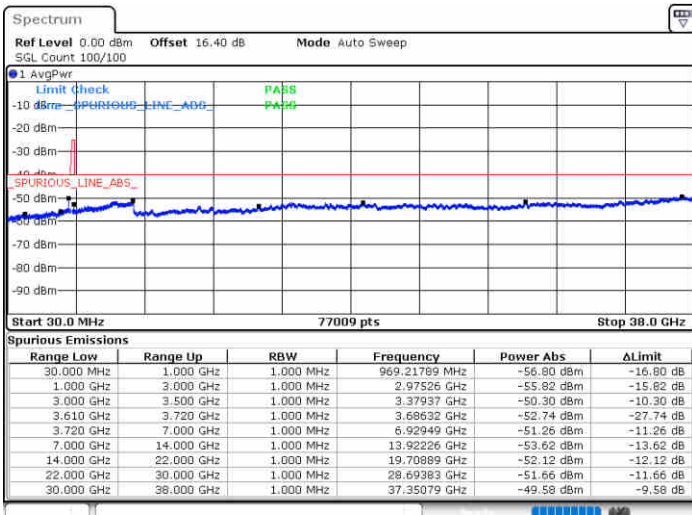

Middle Channel / FullRB

N/A

Date: 19.AUG.2020 17:49:57

LTE Band 48 / 10MHz

16QAM

Highest Channel / 1RB0

Highest Channel / 1RBmax

Date: 19.AUG.2020 17:43:20

Date: 19.AUG.2020 18:02:51

Highest Channel / FullIRB

N/A

Date: 19.AUG.2020 17:53:11

LTE Band 48 / 15MHz

16QAM

Lowest Channel / 1RB0

Lowest Channel / 1RBmax

Date: 19.AUG.2020 18:06:06

Date: 19.AUG.2020 18:25:26

Lowest Channel / FullIRB

N/A

Date: 19.AUG.2020 18:15:46

LTE Band 48 / 15MHz

16QAM

Middle Channel / 1RB0