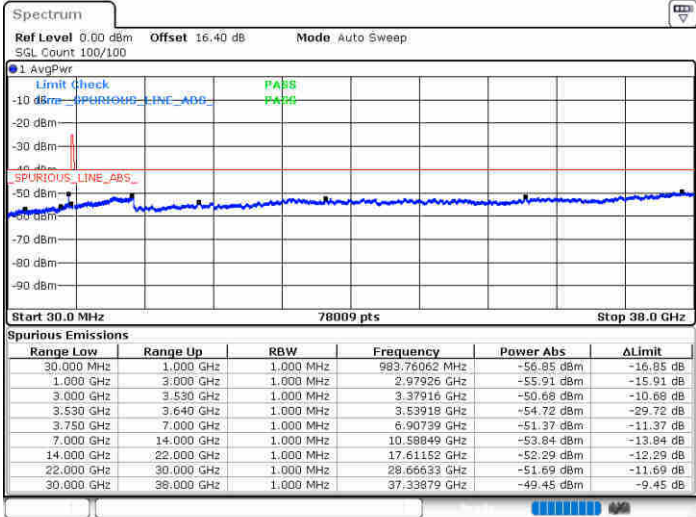

Date: 19.AUG.2020 18:46:55

Date: 19.AUG.2020 18:56:35

Middle Channel / FullRB

N/A

Date: 19.AUG.2020 18:37:15

LTE Band 48 / 20MHz

QPSK

Highest Channel / 1RB0

Highest Channel / 1RBmax

Date: 19.AUG.2020 19:52:17

Date: 19.AUG.2020 19:01:57

Highest Channel / FullIRB

N/A

Date: 20.AUG.2020 17:29:38

LTE Band 48 / 5MHz

16QAM

Lowest Channel / 1RB0

Lowest Channel / 1RBmax

Date: 19.AUG.2020 17:04:18

Date: 19.AUG.2020 17:23:39

Lowest Channel / FullRB

N/A

Date: 19.AUG.2020 17:13:58

LTE Band 48 / 5MHz