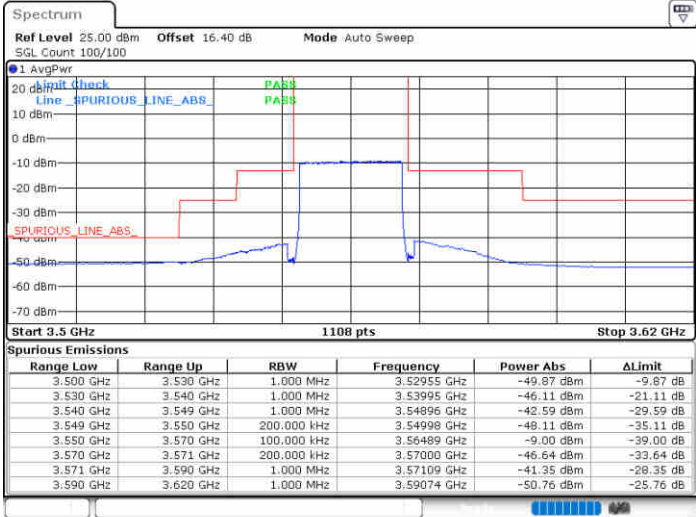

N/A

Date: 20.AUG.2020 16:32:27

LTE Band 48 / 20MHz

256QAM

Lowest Channel / 1RB0

Lowest Channel / 1RBmax

Lowest Channel / FullIRB

N/A