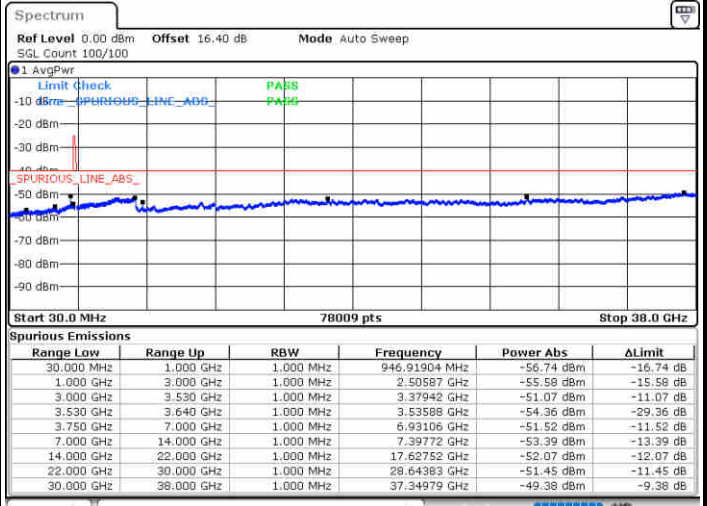

Date: 19.AUG.2020 18:55:31

Lowest Channel / FullIRB

N/A

Date: 19.AUG.2020 18:36:11

LTE Band 48 / 20MHz

QPSK

Middle Channel / 1RB0

Middle Channel / 1RBmax

Date: 19.AUG.2020 18:46:55

Date: 19.AUG.2020 18:56:35

Middle Channel / FullRB

N/A

Date: 19.AUG.2020 18:37:15

LTE Band 48 / 20MHz

QPSK

Highest Channel / 1RB0

Highest Channel / 1RBmax

Date: 19.AUG.2020 19:52:17

Date: 19.AUG.2020 19:01:57

Highest Channel / FullIRB

N/A

Date: 20.AUG.2020 17:29:38

LTE Band 48 / 5MHz

16QAM

Lowest Channel / 1RB0

Lowest Channel / 1RBmax

Date: 19.AUG.2020 17:04:18

Date: 19.AUG.2020 17:23:39

Lowest Channel / FullRB

N/A

Date: 19.AUG.2020 17:13:58

LTE Band 48 / 5MHz