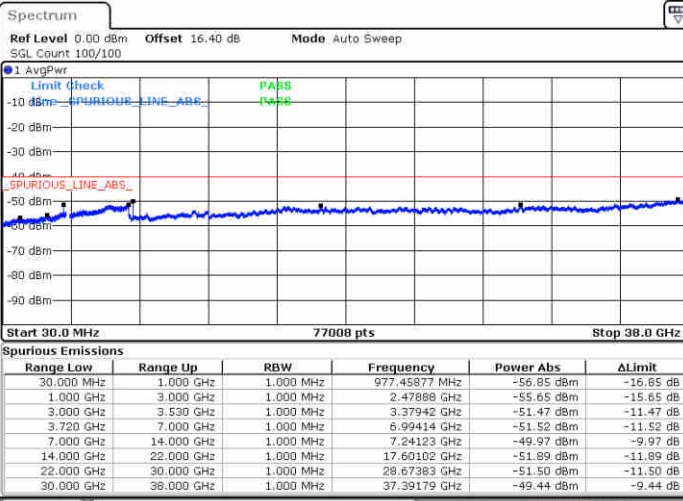

Date: 19.AUG.2020 17:09:39

Date: 19.AUG.2020 17:32:45

Highest Channel / FullIRB

N/A

Date: 19.AUG.2020 17:19:19

LTE Band 48 / 10MHz

QPSK

Lowest Channel / 1RB0

Lowest Channel / 1RBmax

Date: 19.AUG.2020 17:38:09

Date: 19.AUG.2020 17:57:30

Lowest Channel / FullIRB

N/A

Date: 19.AUG.2020 17:47:49

LTE Band 48 / 10MHz

QPSK

MiddleChannel / 1RB0

Middle Channel / 1RBmax

Date: 19.AUG.2020 17:39:13

Date: 19.AUG.2020 17:58:34

Middle Channel / FullRB

N/A

Date: 19.AUG.2020 17:48:53

LTE Band 48 / 10MHz