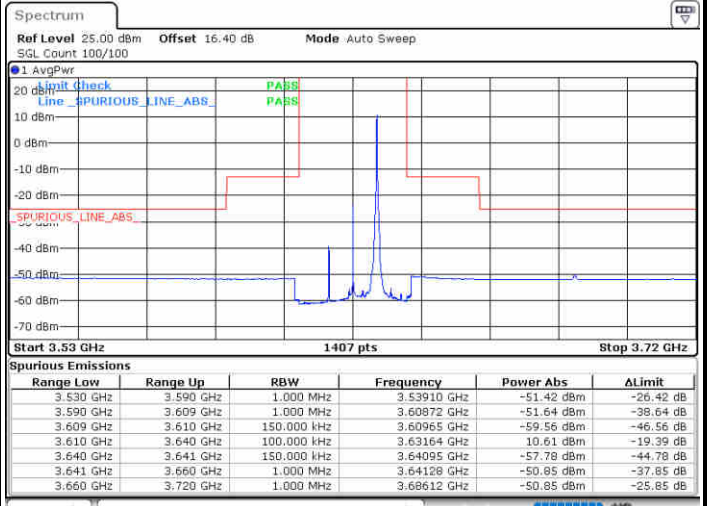

LTE Band 48 / 15MHz

256QAM

Middle Channel / 1RB0

Middle Channel / 1RBmax

Date: 20.AUG.2020 16:24:20

Date: 20.AUG.2020 16:28:35