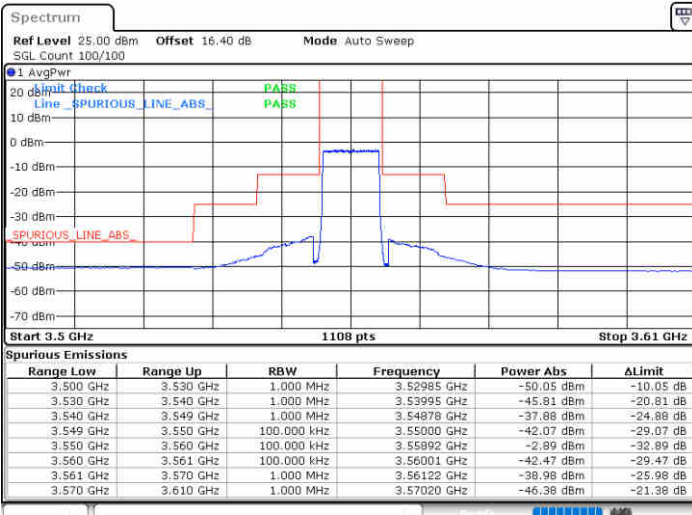

Highest Channel / 1RB0

Highest Channel / 1RBmax

Date: 19.AUG.2020 14:50:05

Date: 19.AUG.2020 15:13:52

Highest Channel / FullRB

N/A

Date: 19.AUG.2020 15:01:59

LTE Band 48 / 10MHz

16QAM

Lowest Channel / 1RB0

Lowest Channel / 1RBmax

Date: 19.AUG.2020 15:17:51

Date: 19.AUG.2020 15:41:38

Lowest Channel / FullIRB

N/A

Date: 19.AUG.2020 15:29:45