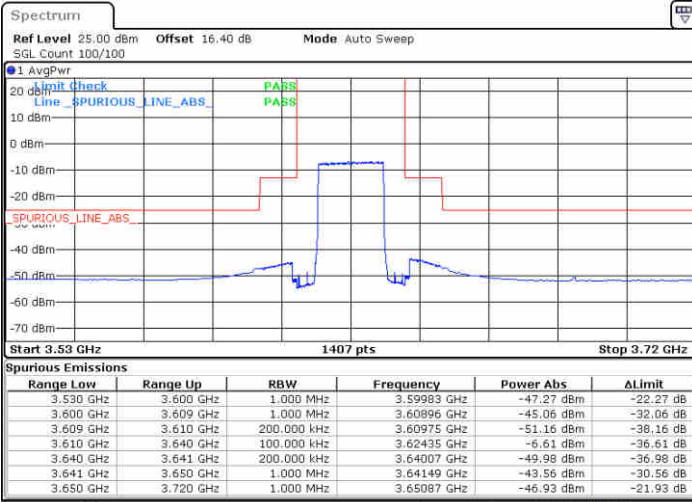

Middle Channel / FullRB

N/A

Date: 19.AUG.2020 16:34:27