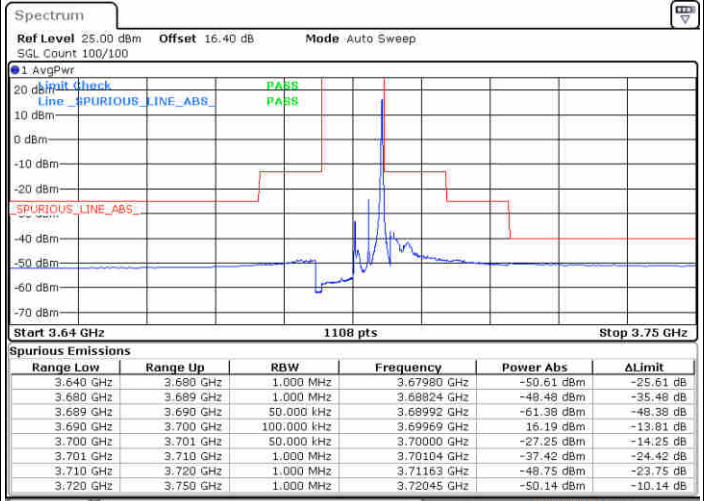

# Conducted Band Edge

LTE Band 48 / 5MHz

QPSK

Middle Channel / 1RB0

Middle Channel / 1RBmax

Date: 19.AUG.2020 14:47:27

Date: 19.AUG.2020 15:11:14

Middle Channel / FullRB

N/A

Date: 19.AUG.2020 14:59:21

LTE Band 48 / 5MHz

QPSK

Highest Channel / 1RB0

Highest Channel / 1RBmax

Date: 19.AUG.2020 14:48:46

Date: 19.AUG.2020 15:12:33

Highest Channel / FullRB

N/A

Date: 19.AUG.2020 15:00:40

LTE Band 48 / 10MHz

QPSK

Lowest Channel / 1RB0

Lowest Channel / 1RBmax

Date: 19.AUG.2020 15:19:11