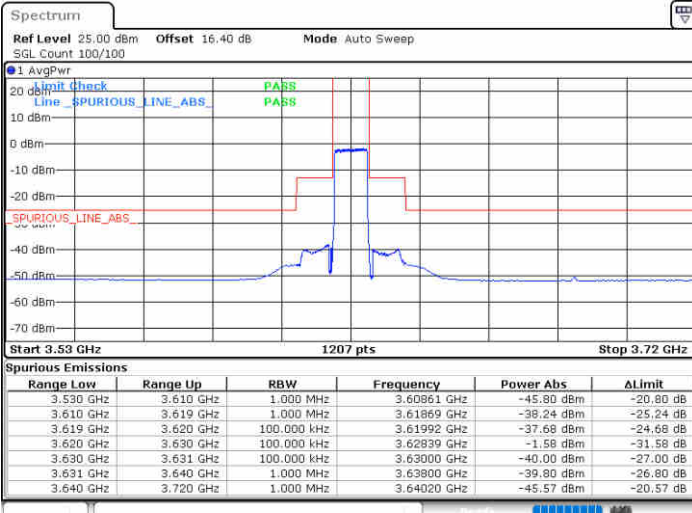

Highest Channel / FullRB

N/A

Date: 19.AUG.2020 15:00:40

LTE Band 48 / 10MHz

QPSK

Lowest Channel / 1RB0

Lowest Channel / 1RBmax

Date: 19.AUG.2020 15:19:11

Date: 19.AUG.2020 15:42:58

Lowest Channel / FullIRB

N/A

Date: 19.AUG.2020 15:01:04

LTE Band 48 / 10MHz

QPSK

MiddleChannel / 1RB0

Middle Channel / 1RBmax

Date: 19.AUG.2020 15:20:20

Date: 19.AUG.2020 15:44:17

Middle Channel / FullRB

N/A

Date: 19.AUG.2020 15:02:24

LTE Band 48 / 10MHz

QPSK

Highest Channel / 1RB0