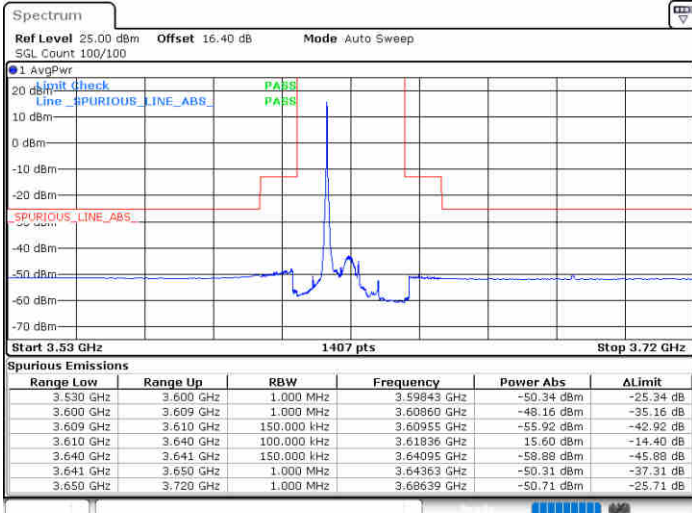

LTE Band 48 / 15MHz

QPSK

Middle Channel / 1RB0

Middle Channel / 1RBmax

Date: 19.AUG.2020 15:58:48