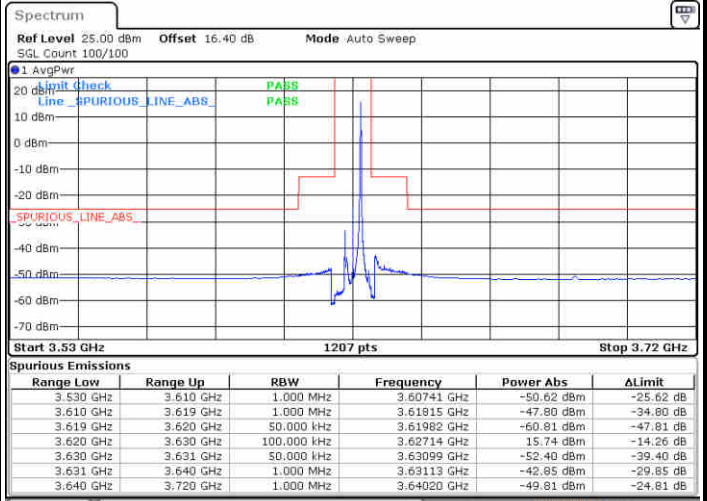

# Conducted Band Edge

LTE Band 48 / 5MHz

QPSK

Middle Channel / 1RB0

Middle Channel / 1RBmax

Date: 19.AUG.2020 14:47:27

Date: 19.AUG.2020 15:11:14

Middle Channel / FullRB

N/A

Date: 19.AUG.2020 14:59:21

LTE Band 48 / 5MHz

QPSK

Highest Channel / 1RB0

Highest Channel / 1RBmax

Date: 19.AUG.2020 14:48:46

Date: 19.AUG.2020 15:12:33