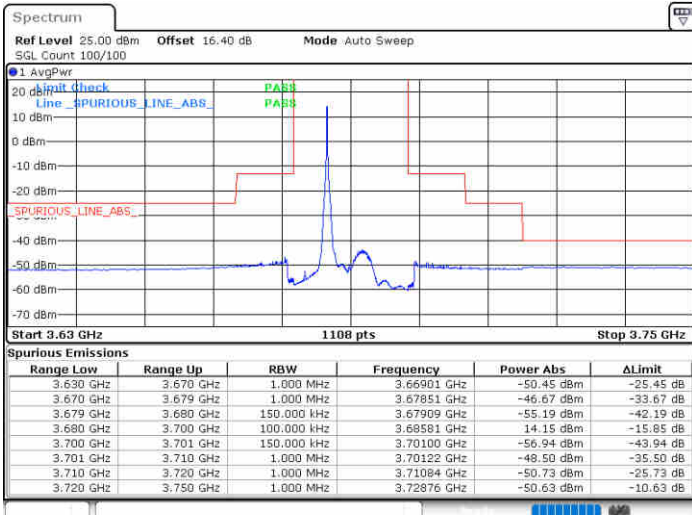

Lowest Channel / 1RB0

Lowest Channel / 1RBmax

Date: 19.AUG.2020 15:54:51

Date: 19.AUG.2020 16:18:37

Lowest Channel / FullIRB

N/A

Date: 19.AUG.2020 16:06:44

LTE Band 48 / 15MHz

64QAM

Middle Channel / 1RB0

Middle Channel / 1RBmax

Date: 19.AUG.2020 15:56:10

Date: 19.AUG.2020 16:19:56

Middle Channel / FullRB

N/A

Date: 19.AUG.2020 16:08:03

LTE Band 48 / 15MHz

64QAM

Highest Channel / 1RB0

Highest Channel / 1RBmax

Date: 19.AUG.2020 16:02:46

Date: 19.AUG.2020 16:26:31

Highest Channel / FullIRB

N/A