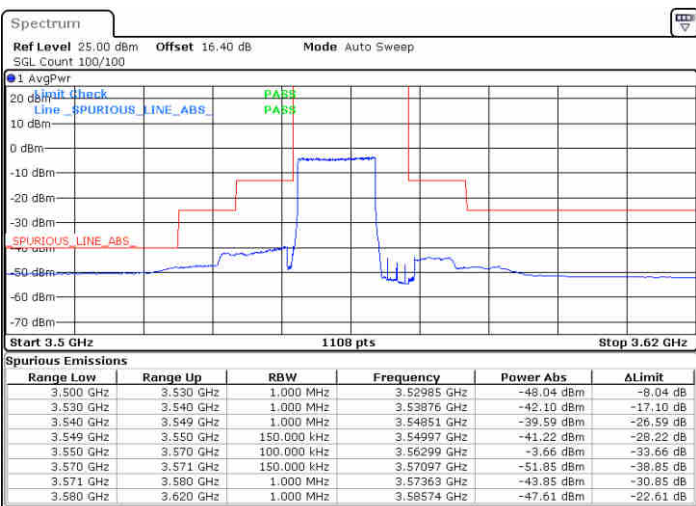

Highest Channel / 1RBmax

Date: 19.AUG.2020 15:27:06

Date: 19.AUG.2020 15:50:52

Highest Channel / FullRB

N/A

Date: 19.AUG.2020 15:39:00

LTE Band 48 / 15MHz

QPSK

Lowest Channel / 1RB0

Lowest Channel / 1RBmax

Date: 19.AUG.2020 15:52:12

Date: 19.AUG.2020 16:15:58

Lowest Channel / FullIRB

N/A

Date: 19.AUG.2020 16:04:05

LTE Band 48 / 15MHz