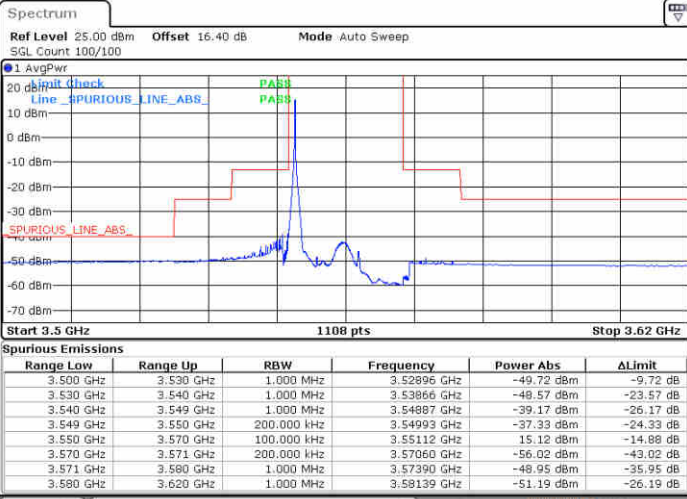

LTE Band 48 / 15MHz

QPSK

Highest Channel / 1RB0

Highest Channel / 1RBmax

Date: 19.AUG.2020 16:00:07

Date: 19.AUG.2020 16:23:53

Highest Channel / FullRB

N/A

Date: 19.AUG.2020 16:12:00

LTE Band 48 / 20MHz

QPSK

Lowest Channel / 1RB0

Lowest Channel / 1RBmax

Date: 19.AUG.2020 16:42:22

Date: 19.AUG.2020 16:54:14

Lowest Channel / FullIRB

N/A

Date: 19.AUG.2020 16:30:30

LTE Band 48 / 20MHz

QPSK

Middle Channel / 1RB0

Middle Channel / 1RBmax

Date: 19.AUG.2020 16:43:42

Date: 19.AUG.2020 16:55:33