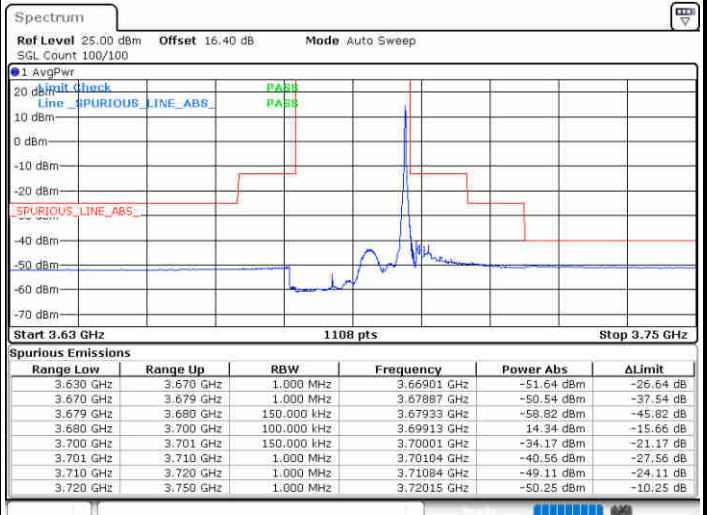

Lowest Channel / 1RB0

Lowest Channel / 1RBmax

Date: 19.AUG.2020 15:54:51

Date: 19.AUG.2020 16:18:37

Lowest Channel / FullIRB

N/A

Date: 19.AUG.2020 16:06:44

LTE Band 48 / 15MHz

LTE Band 48 / 15MHz

64QAM

Highest Channel / 1RB0

Highest Channel / 1RBmax

Date: 19.AUG.2020 16:02:46

Date: 19.AUG.2020 16:26:31

Highest Channel / FullIRB

N/A

Date: 19.AUG.2020 16:14:39

LTE Band 48 / 20MHz

64QAM

Lowest Channel / 1RB0

Lowest Channel / 1RBmax

Date: 19.AUG.2020 16:39:44

Date: 19.AUG.2020 16:51:36

Lowest Channel / FullIRB