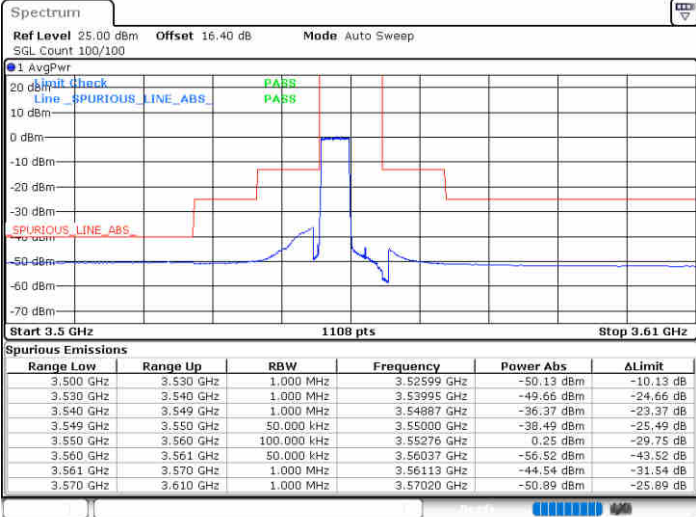

Middle Channel / FullRB

N/A

Date: 19.AUG.2020 16:01:49

LTE Band 48 / 20MHz

QPSK

Highest Channel / 1RB0

Highest Channel / 1RBmax

Date: 19.AUG.2020 16:50:17

Date: 19.AUG.2020 17:02:09

Highest Channel / FullRB

N/A

Date: 19.AUG.2020 16:38:24

LTE Band 48 / 5MHz

16QAM

Lowest Channel / 1RB0

Lowest Channel / 1RBmax

Date: 19.AUG.2020 14:42:10

Date: 19.AUG.2020 15:05:57

Lowest Channel / FullIRB

N/A

Date: 19.AUG.2020 14:54:04

LTE Band 48 / 5MHz

16QAM

Middle Channel / 1RB0