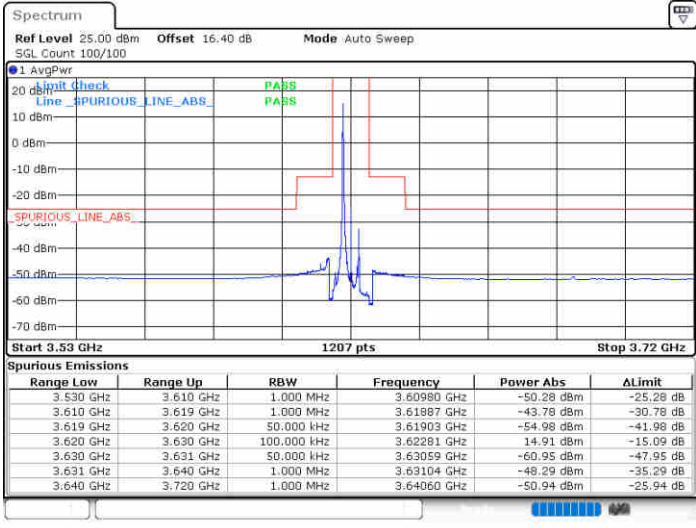

LTE Band 48 / 5MHz

16QAM

Middle Channel / 1RB0

Middle Channel / 1RBmax

Date: 19.AUG.2020 14:46:08

Date: 19.AUG.2020 15:09:55