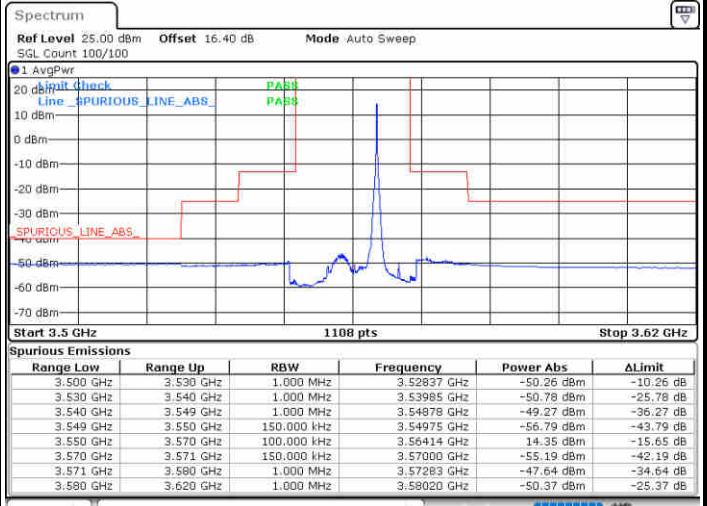

Date: 19.AUG.2020 15:33:43

LTE Band 48 / 10MHz

16QAM

Highest Channel / 1RB0

Highest Channel / 1RBmax

Date: 19.AUG.2020 15:25:47

Date: 19.AUG.2020 15:49:33

Highest Channel / FullIRB

N/A

Date: 19.AUG.2020 15:37:40

LTE Band 48 / 15MHz

16QAM

Lowest Channel / 1RB0

Lowest Channel / 1RBmax

Date: 19.AUG.2020 15:53:32

Date: 19.AUG.2020 16:17:17

Lowest Channel / FullIRB

N/A

Date: 19.AUG.2020 16:05:24

LTE Band 48 / 15MHz

16QAM

Middle Channel / 1RB0

Middle Channel / 1RBmax

Date: 19.AUG.2020 15:57:29