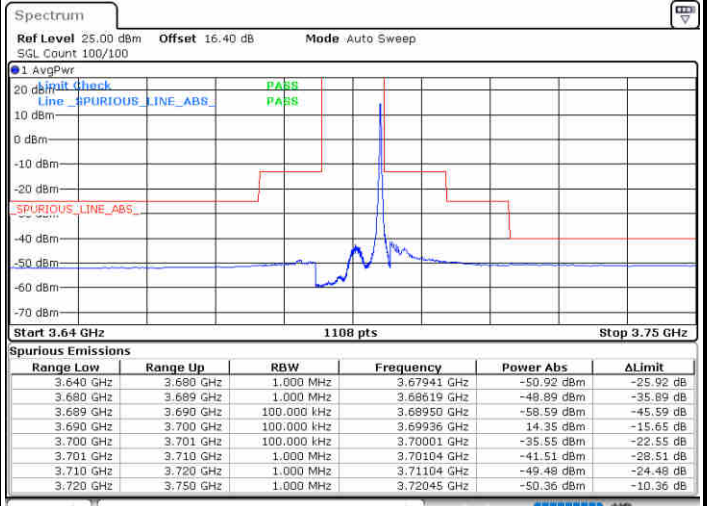

Highest Channel / FullIRB

N/A

Date: 19.AUG.2020 15:03:18

LTE Band 48 / 10MHz

64QAM

Lowest Channel / 1RB0

Lowest Channel / 1RBmax

Date: 19.AUG.2020 15:16:32

Date: 19.AUG.2020 15:40:19

Lowest Channel / FullIRB

N/A

Date: 19.AUG.2020 15:28:25

LTE Band 48 / 10MHz

64QAM

MiddleChannel / 1RB0

Middle Channel / 1RBmax

Date: 19.AUG.2020 15:23:08

Date: 19.AUG.2020 15:46:55

Middle Channel / FullRB

N/A

Date: 19.AUG.2020 15:35:02

LTE Band 48 / 10MHz

64QAM

Highest Channel / 1RB0

Highest Channel / 1RBmax

Date: 19.AUG.2020 15:24:27

Date: 19.AUG.2020 15:48:14

Highest Channel / FullRB

N/A

Date: 19.AUG.2020 15:36:21

LTE Band 48 / 15MHz

64QAM