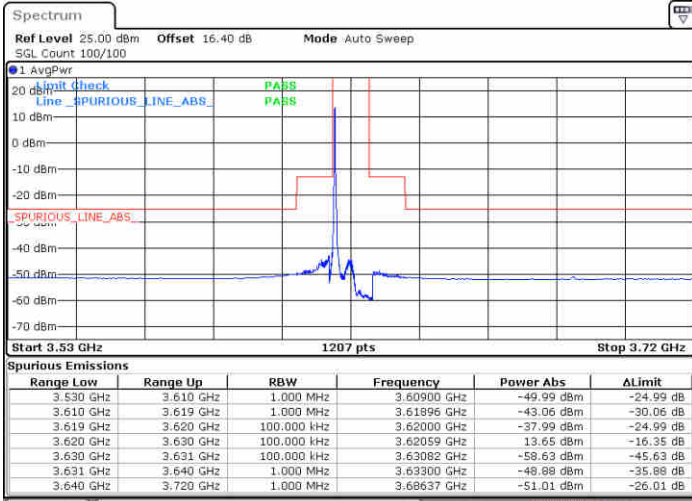

Highest Channel / FullIRB

N/A

Date: 19.AUG.2020 15:03:18

LTE Band 48 / 10MHz

64QAM

Lowest Channel / 1RB0

Lowest Channel / 1RBmax

Date: 19.AUG.2020 15:16:32

Date: 19.AUG.2020 15:40:19

Lowest Channel / FullIRB

N/A

Date: 19.AUG.2020 15:28:25

LTE Band 48 / 10MHz

64QAM

MiddleChannel / 1RB0

Middle Channel / 1RBmax

Date: 19.AUG.2020 15:23:08

Date: 19.AUG.2020 15:46:55

Middle Channel / FullRB

N/A

Date: 19.AUG.2020 15:35:02

LTE Band 48 / 10MHz

64QAM

Highest Channel / 1RB0