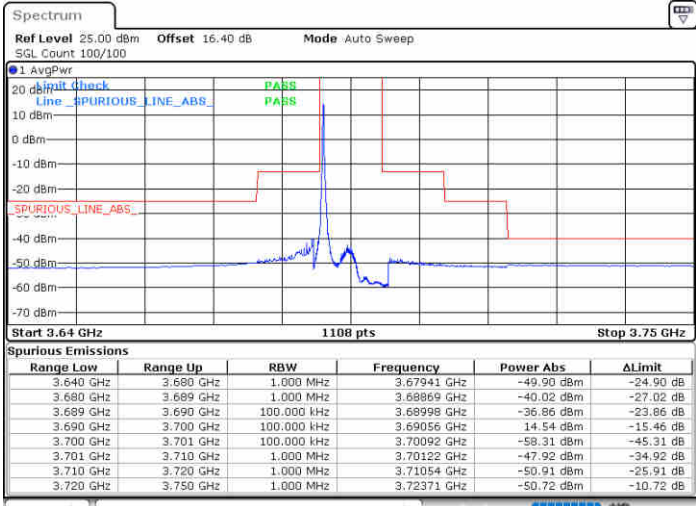

Highest Channel / FullIRB

N/A

Date: 19.AUG.2020 15:03:18

LTE Band 48 / 10MHz

64QAM

Lowest Channel / 1RB0

Lowest Channel / 1RBmax

Date: 19.AUG.2020 15:16:32

Date: 19.AUG.2020 15:40:19

Lowest Channel / FullIRB

N/A

Date: 19.AUG.2020 15:28:25

LTE Band 48 / 10MHz

64QAM

MiddleChannel / 1RB0

Middle Channel / 1RBmax

Date: 19.AUG.2020 15:23:08

Date: 19.AUG.2020 15:46:55

Middle Channel / FullRB

N/A

Date: 19.AUG.2020 15:35:02

LTE Band 48 / 10MHz

64QAM

Highest Channel / 1RB0

Highest Channel / 1RBmax

Date: 19.AUG.2020 15:24:27

Date: 19.AUG.2020 15:48:14

Highest Channel / FullRB

N/A

Date: 19.AUG.2020 15:36:21

LTE Band 48 / 15MHz

64QAM