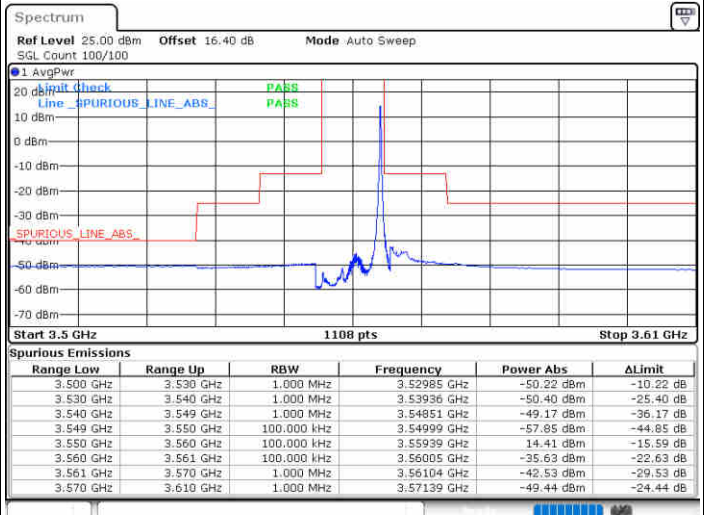

LTE Band 48 / 10MHz

16QAM

Lowest Channel / 1RB0

Lowest Channel / 1RBmax

Date: 19.AUG.2020 15:17:51

Date: 19.AUG.2020 15:41:38