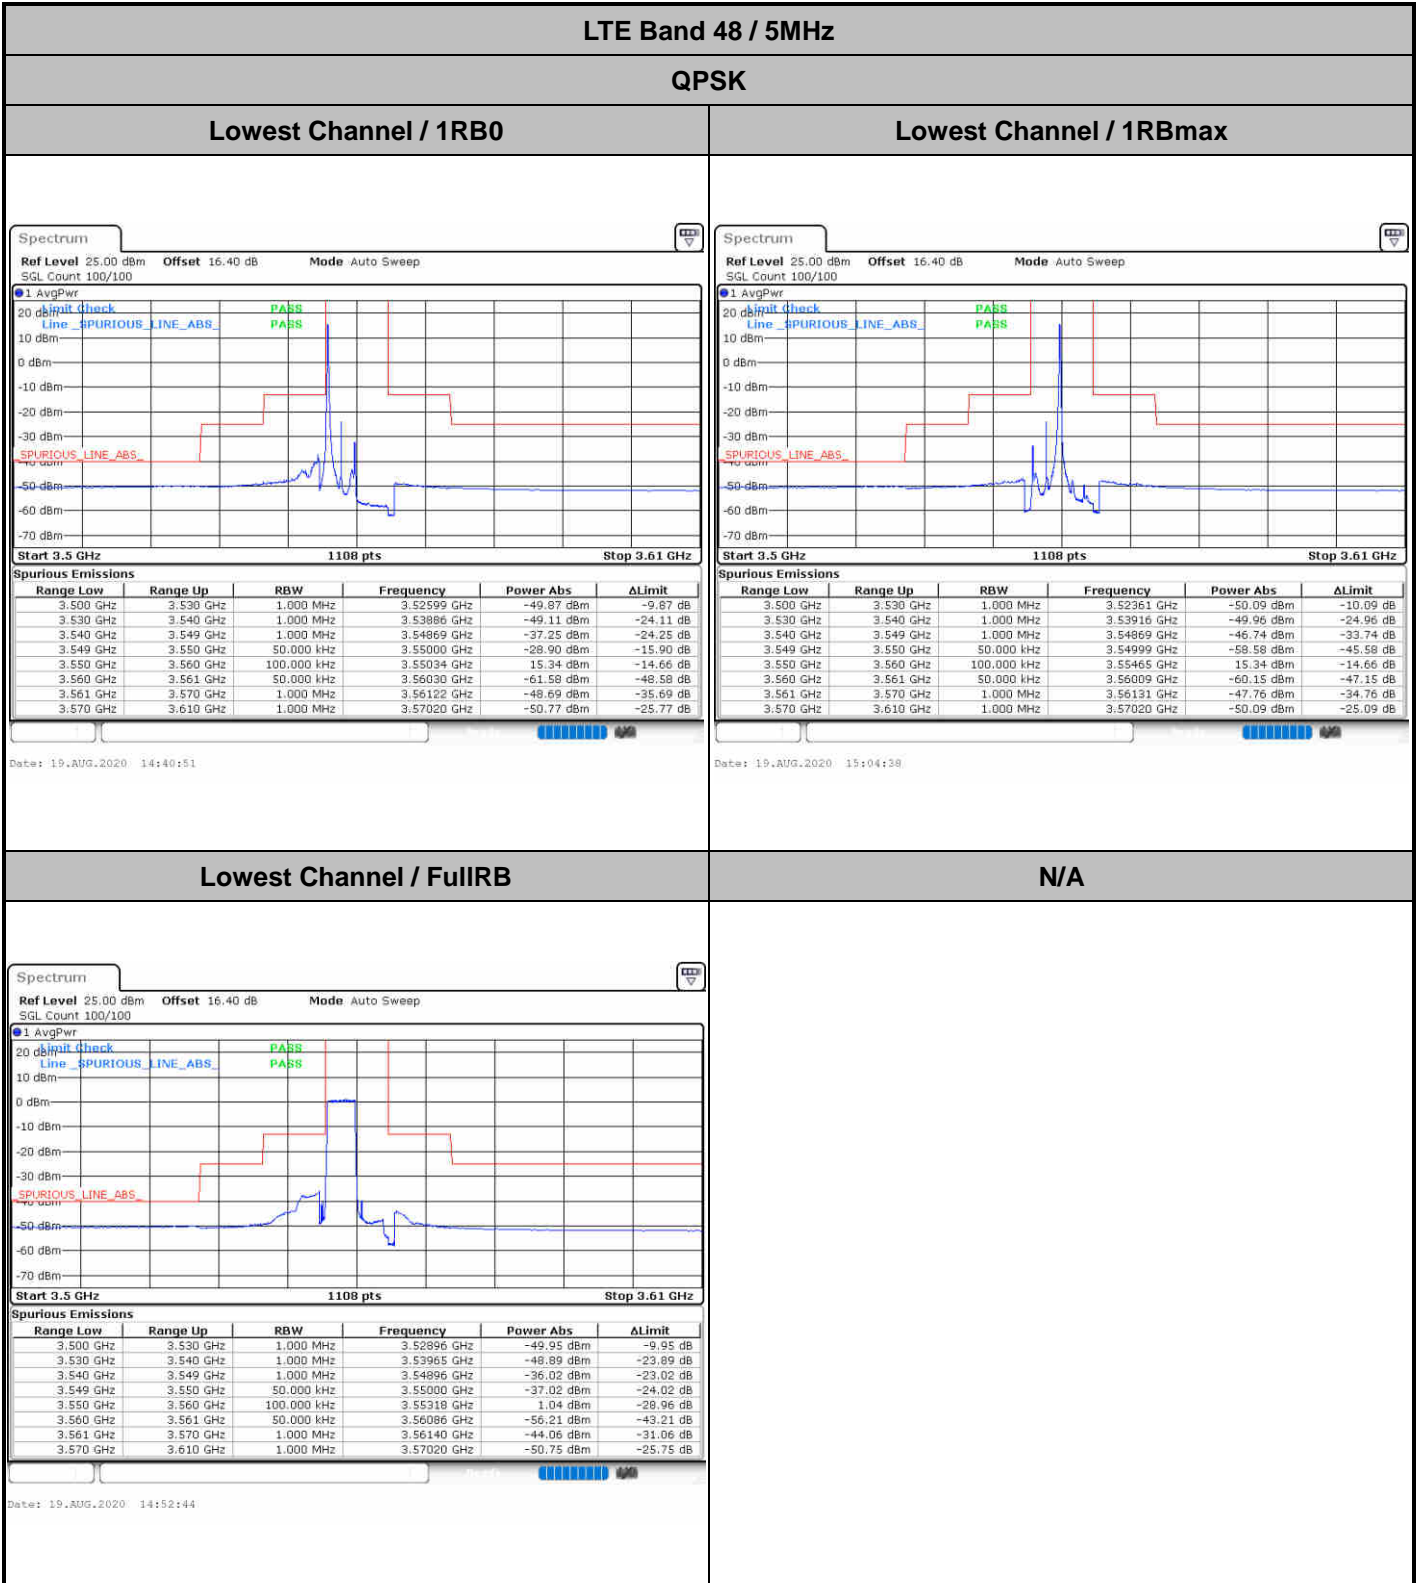

Conducted Band Edge