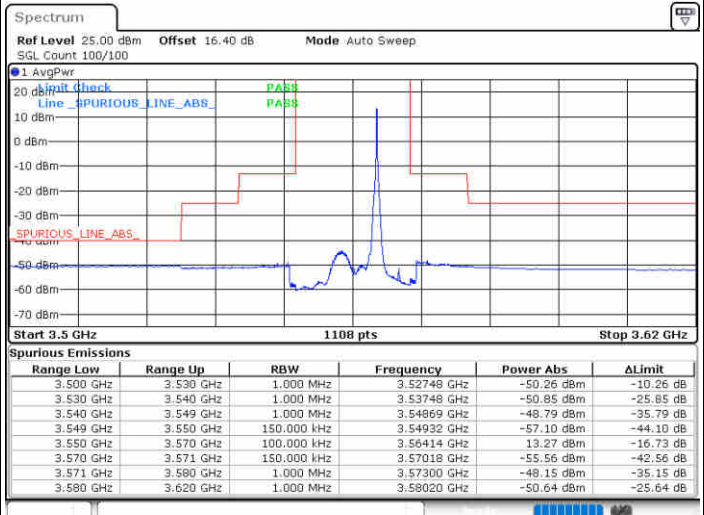

Date: 19.AUG.2020 15:23:08

Date: 19.AUG.2020 15:46:55

Middle Channel / FullRB

N/A

Date: 19.AUG.2020 15:35:02

LTE Band 48 / 10MHz

64QAM

Highest Channel / 1RB0

Highest Channel / 1RBmax

Date: 19.AUG.2020 15:24:27

Date: 19.AUG.2020 15:48:14

Highest Channel / FullRB

N/A

Date: 19.AUG.2020 15:36:21

LTE Band 48 / 15MHz

64QAM

Lowest Channel / 1RB0

Lowest Channel / 1RBmax

Date: 19.AUG.2020 15:54:51

Date: 19.AUG.2020 16:18:37

Lowest Channel / FullIRB

N/A

Date: 19.AUG.2020 16:06:44

LTE Band 48 / 15MHz