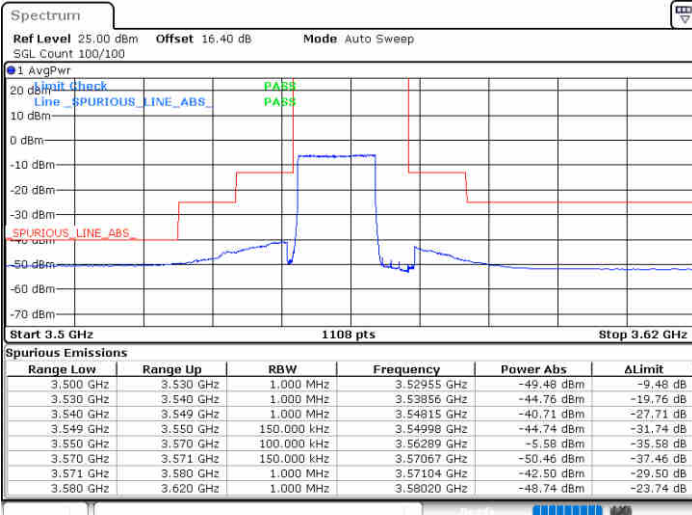

Highest Channel / 1RBmax

Date: 19.AUG.2020 15:24:27

Date: 19.AUG.2020 15:48:14

Highest Channel / FullRB

N/A

Date: 19.AUG.2020 15:36:21

LTE Band 48 / 15MHz

64QAM

Lowest Channel / 1RB0

Lowest Channel / 1RBmax

Date: 19.AUG.2020 15:54:51

Date: 19.AUG.2020 16:18:37

Lowest Channel / FullIRB

N/A

Date: 19.AUG.2020 16:06:44

LTE Band 48 / 15MHz