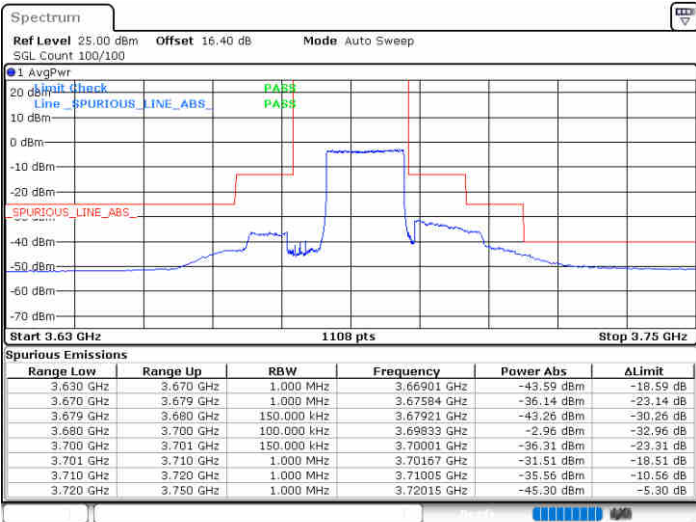

LTE Band 48 / 15MHz

QPSK

Highest Channel / 1RB0

Highest Channel / 1RBmax

Date: 19.AUG.2020 16:00:07

Date: 19.AUG.2020 16:23:53

Highest Channel / FullRB

N/A

Date: 19.AUG.2020 16:12:00

LTE Band 48 / 20MHz

QPSK

Lowest Channel / 1RB0

Lowest Channel / 1RBmax

Date: 19.AUG.2020 16:42:22

Date: 19.AUG.2020 16:54:14

Lowest Channel / FullIRB