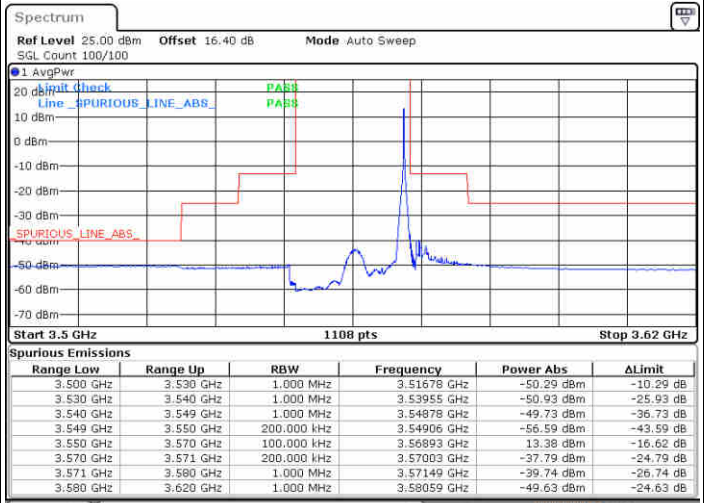

LTE Band 48 / 15MHz

64QAM

Highest Channel / 1RB0

Highest Channel / 1RBmax

Date: 19.AUG.2020 16:02:46

Date: 19.AUG.2020 16:26:31

Highest Channel / FullIRB

N/A

Date: 19.AUG.2020 16:14:39

LTE Band 48 / 20MHz

64QAM

Lowest Channel / 1RB0

Lowest Channel / 1RBmax

Date: 19.AUG.2020 16:39:44

Date: 19.AUG.2020 16:51:36

Lowest Channel / FullIRB