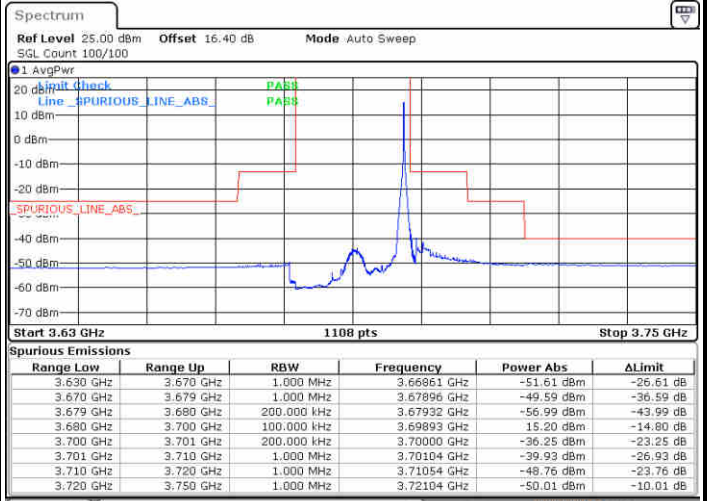

Date: 19.AUG.2020 17:00:50