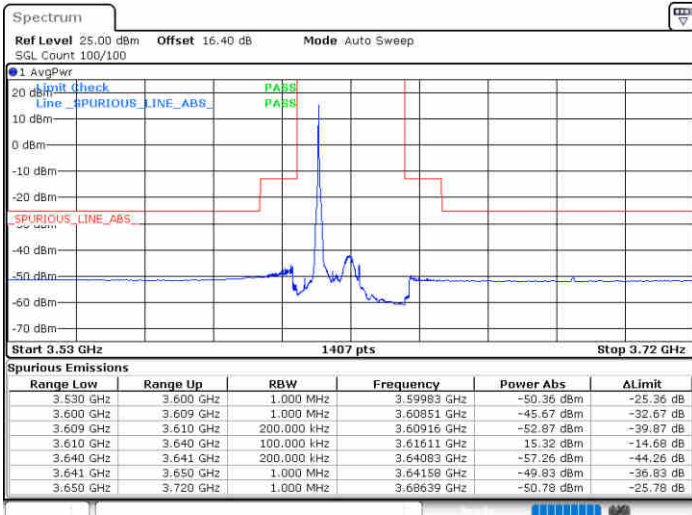

Date: 19.AUG.2020 16:12:00

LTE Band 48 / 20MHz

QPSK

Lowest Channel / 1RB0

Lowest Channel / 1RBmax

Date: 19.AUG.2020 16:42:22

Date: 19.AUG.2020 16:54:14

Lowest Channel / FullIRB

N/A

Date: 19.AUG.2020 16:30:30

LTE Band 48 / 20MHz

QPSK

Middle Channel / 1RB0

Middle Channel / 1RBmax

Date: 19.AUG.2020 16:43:42

Date: 19.AUG.2020 16:55:33

Middle Channel / FullRB

N/A

Date: 19.AUG.2020 16:01:49

LTE Band 48 / 20MHz

QPSK

Highest Channel / 1RB0

Highest Channel / 1RBmax

Date: 19.AUG.2020 16:50:17