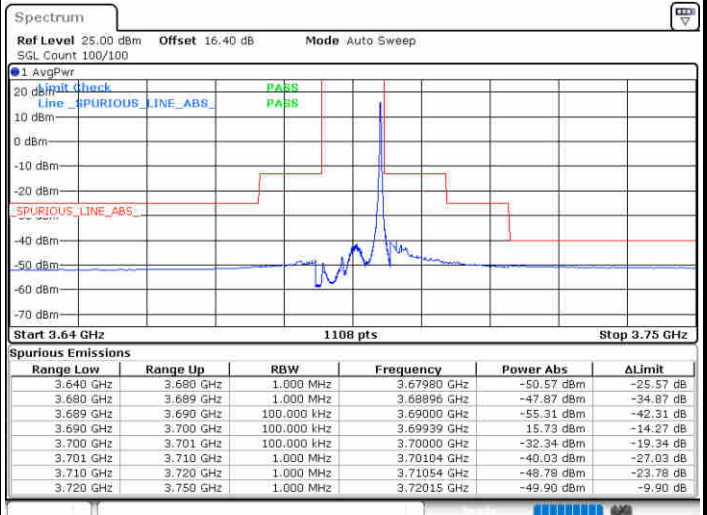

Date: 19.AUG.2020 15:42:58

Lowest Channel / FullIRB

N/A

Date: 19.AUG.2020 15:01:04

LTE Band 48 / 10MHz

QPSK

MiddleChannel / 1RB0

Middle Channel / 1RBmax

Date: 19.AUG.2020 15:20:20

Date: 19.AUG.2020 15:44:17

Middle Channel / FullRB

N/A

Date: 19.AUG.2020 15:02:24

LTE Band 48 / 10MHz

QPSK

Highest Channel / 1RB0

Highest Channel / 1RBmax

Date: 19.AUG.2020 15:27:06

Date: 19.AUG.2020 15:50:52

Highest Channel / FullRB

N/A

Date: 19.AUG.2020 15:39:00

LTE Band 48 / 15MHz

QPSK