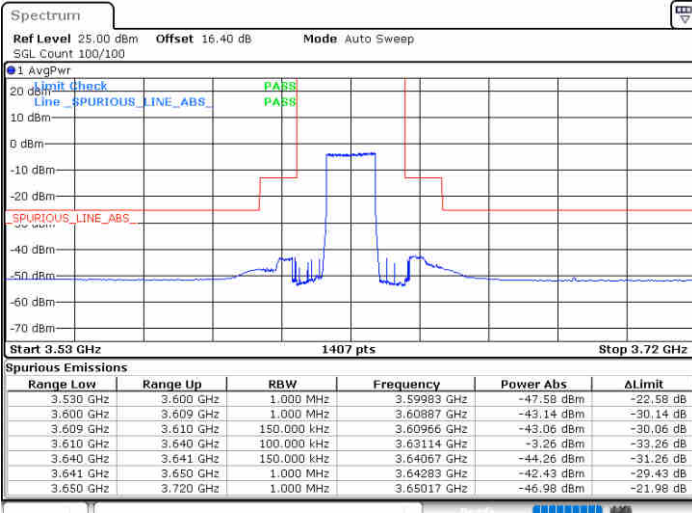

Middle Channel / FullRB

N/A

Date: 19.AUG.2020 16:10:41