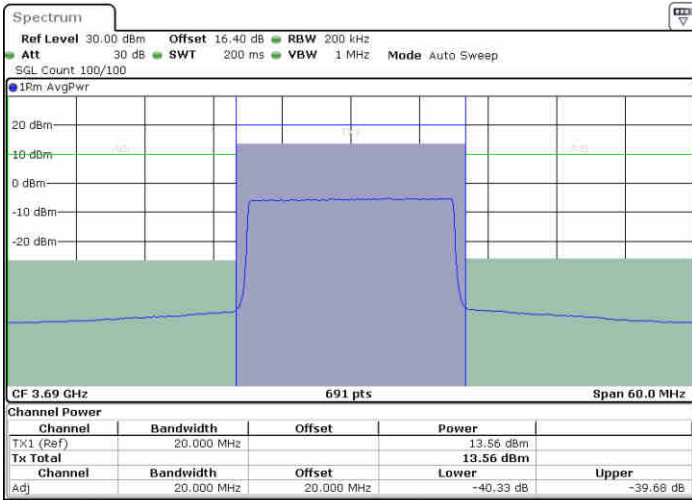

LTE Band 48 / 20MHz

256QAM

Highest Channel / 1RB0

Highest Channel / 1RBmax

Date: 20.AUG.2020 17:33:14

Date: 20.AUG.2020 17:35:52

Highest Channel / FullRB

N/A