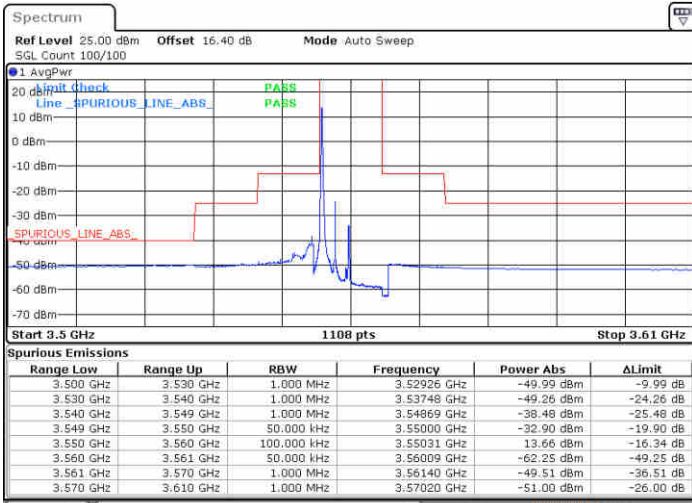

Middle Channel / 1RB0

Middle Channel / 1RBmax

Date: 19.AUG.2020 16:45:01

Date: 19.AUG.2020 16:56:52

Middle Channel / FullRB

N/A

Date: 19.AUG.2020 16:33:08

LTE Band 48 / 20MHz

16QAM

Highest Channel / 1RB0

Highest Channel / 1RBmax

Date: 19.AUG.2020 16:48:58

Date: 19.AUG.2020 17:00:50

Highest Channel / FullRB

N/A

Date: 19.AUG.2020 16:37:05

LTE Band 48 / 5MHz

64QAM

Lowest Channel / 1RB0

Lowest Channel / 1RBmax

Date: 19.AUG.2020 14:43:20

Date: 19.AUG.2020 15:07:17

Lowest Channel / FullIRB

N/A