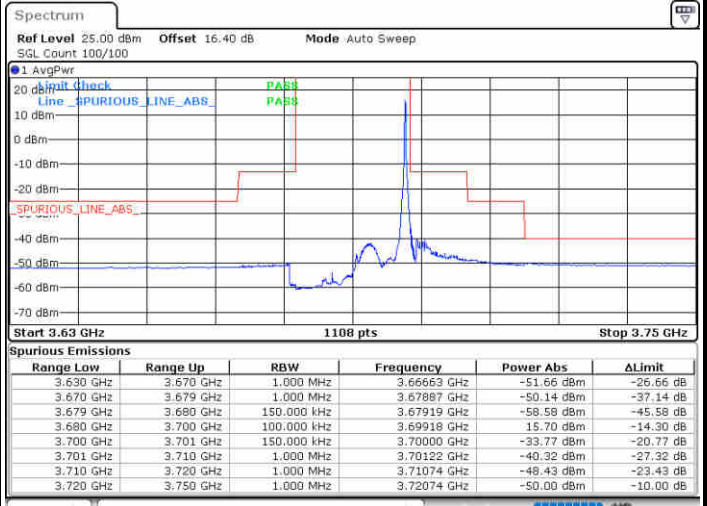

Lowest Channel / 1RB0

Lowest Channel / 1RBmax

Date: 19.AUG.2020 15:52:12

Date: 19.AUG.2020 16:15:58

Lowest Channel / FullIRB

N/A

Date: 19.AUG.2020 16:04:05

LTE Band 48 / 15MHz

LTE Band 48 / 15MHz

QPSK

Highest Channel / 1RB0

Highest Channel / 1RBmax

Date: 19.AUG.2020 16:00:07

Date: 19.AUG.2020 16:23:53

Highest Channel / FullRB

N/A