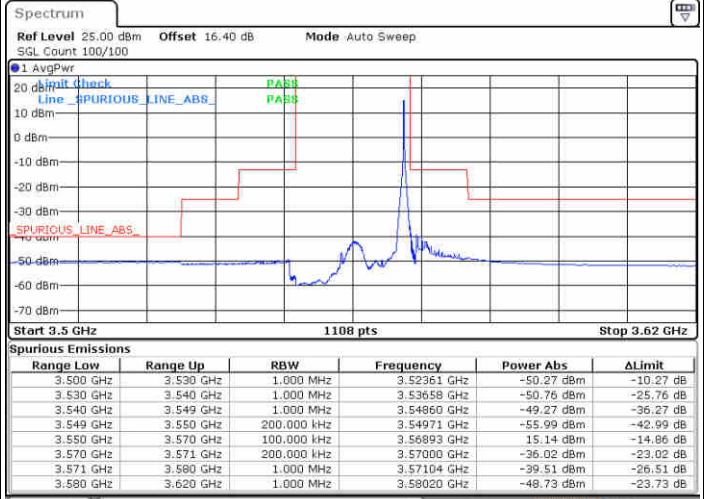

LTE Band 48 / 15MHz

QPSK

Highest Channel / 1RB0

Highest Channel / 1RBmax

Date: 19.AUG.2020 16:00:07

Date: 19.AUG.2020 16:23:53

Highest Channel / FullRB

N/A

Date: 19.AUG.2020 16:12:00

LTE Band 48 / 20MHz

QPSK

Lowest Channel / 1RB0

Lowest Channel / 1RBmax

Date: 19.AUG.2020 16:42:22

Date: 19.AUG.2020 16:54:14

Lowest Channel / FullIRB

N/A

Date: 19.AUG.2020 16:30:30

LTE Band 48 / 20MHz

QPSK

Middle Channel / 1RB0

Middle Channel / 1RBmax

Date: 19.AUG.2020 16:43:42

Date: 19.AUG.2020 16:55:33