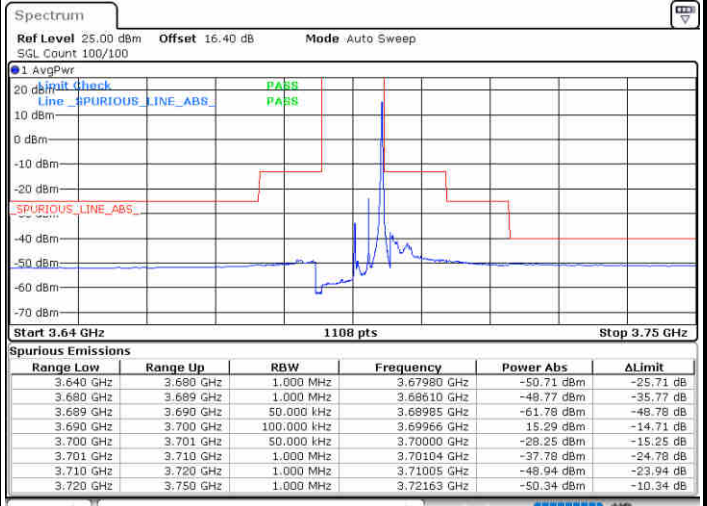

Middle Channel / 1RBmax

Date: 19.AUG.2020 14:46:08

Date: 19.AUG.2020 15:09:55

Middle Channel / FullRB

N/A

Date: 19.AUG.2020 14:58:01

LTE Band 48 / 5MHz

16QAM

Highest Channel / 1RB0

Highest Channel / 1RBmax

Date: 19.AUG.2020 14:50:05

Date: 19.AUG.2020 15:13:52

Highest Channel / FullRB

N/A

Date: 19.AUG.2020 15:01:59

LTE Band 48 / 10MHz