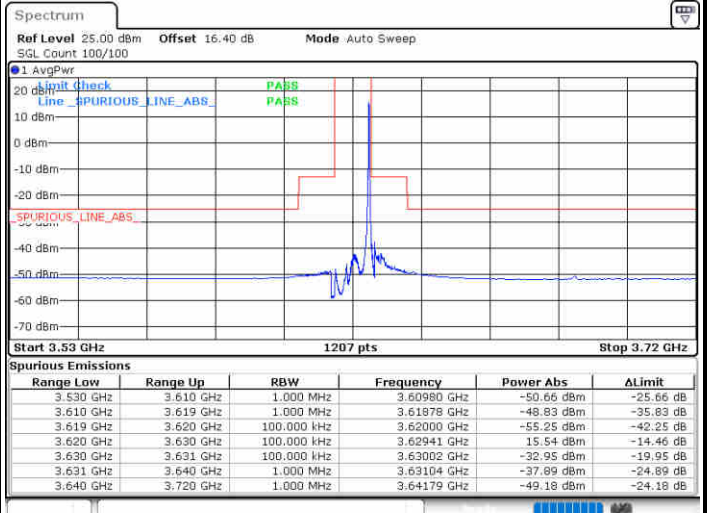

Highest Channel / FullRB

N/A

Date: 19.AUG.2020 15:00:40

LTE Band 48 / 10MHz

QPSK

Lowest Channel / 1RB0

Lowest Channel / 1RBmax

Date: 19.AUG.2020 15:19:11

Date: 19.AUG.2020 15:42:58

Lowest Channel / FullIRB

N/A

Date: 19.AUG.2020 15:01:04

LTE Band 48 / 10MHz

QPSK

MiddleChannel / 1RB0

Middle Channel / 1RBmax

Date: 19.AUG.2020 15:20:20

Date: 19.AUG.2020 15:44:17

Middle Channel / FullRB

N/A

Date: 19.AUG.2020 15:02:24

LTE Band 48 / 10MHz

QPSK

Highest Channel / 1RB0