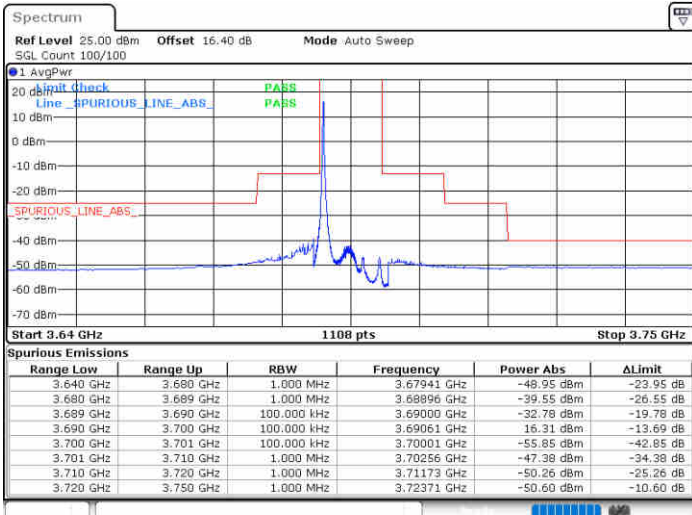

Date: 19.AUG.2020 15:42:58

Lowest Channel / FullIRB

N/A

Date: 19.AUG.2020 15:01:04

LTE Band 48 / 10MHz

QPSK

MiddleChannel / 1RB0

Middle Channel / 1RBmax

Date: 19.AUG.2020 15:20:20

Date: 19.AUG.2020 15:44:17

Middle Channel / FullRB

N/A

Date: 19.AUG.2020 15:02:24

LTE Band 48 / 10MHz

QPSK

Highest Channel / 1RB0

Highest Channel / 1RBmax

Date: 19.AUG.2020 15:27:06

Date: 19.AUG.2020 15:50:52

Highest Channel / FullRB

N/A

Date: 19.AUG.2020 15:39:00

LTE Band 48 / 15MHz

QPSK