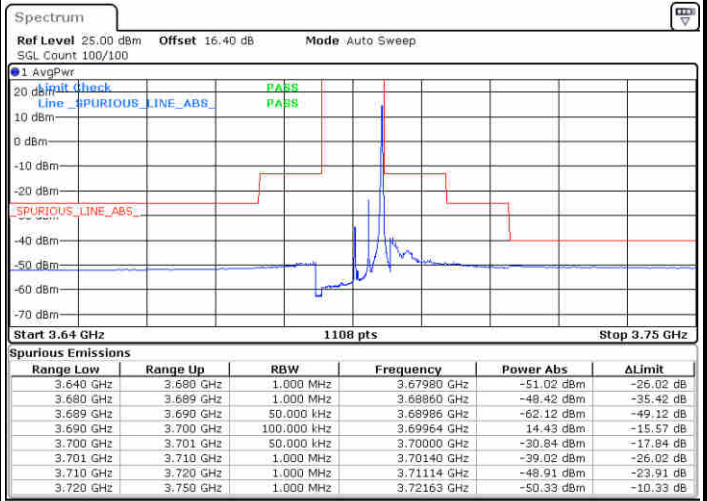

N/A

Date: 19.AUG.2020 14:56:42

LTE Band 48 / 5MHz

64QAM

Highest Channel / 1RB0

Highest Channel / 1RBmax

Date: 19.AUG.2020 14:51:25

Date: 19.AUG.2020 15:15:12

Highest Channel / FullIRB

N/A

Date: 19.AUG.2020 15:03:18

LTE Band 48 / 10MHz

64QAM

Lowest Channel / 1RB0

Lowest Channel / 1RBmax

Date: 19.AUG.2020 15:16:32