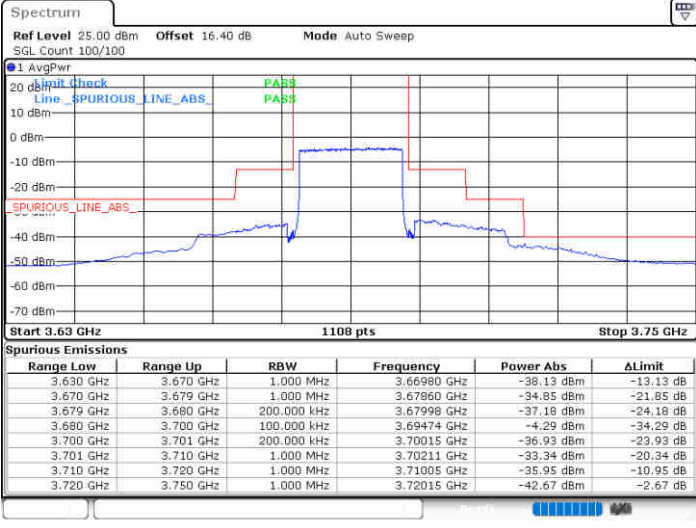

Middle Channel / FullRB

N/A

Date: 19.AUG.2020 16:01:49

LTE Band 48 / 20MHz

QPSK

Highest Channel / 1RB0

Highest Channel / 1RBmax

Date: 19.AUG.2020 16:50:17

Date: 19.AUG.2020 17:02:09

Highest Channel / FullRB

N/A

Date: 19.AUG.2020 16:38:24

LTE Band 48 / 5MHz

16QAM

Lowest Channel / 1RB0

Lowest Channel / 1RBmax