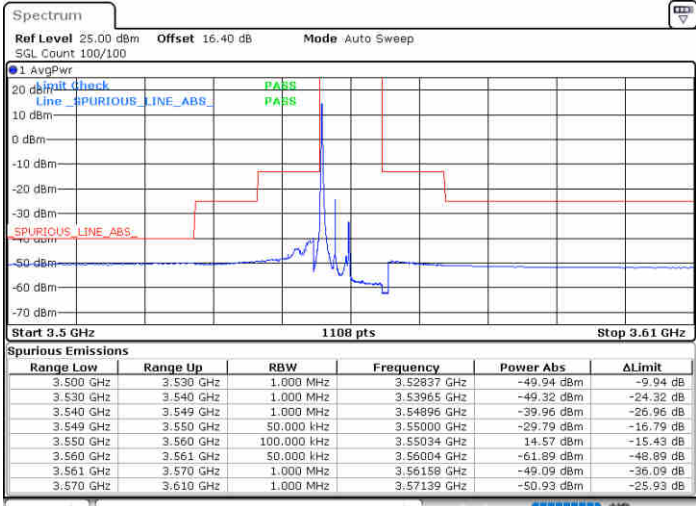

Middle Channel / FullRB

N/A

Date: 19.AUG.2020 16:01:49

LTE Band 48 / 20MHz

QPSK

Highest Channel / 1RB0

Highest Channel / 1RBmax

Date: 19.AUG.2020 16:50:17

Date: 19.AUG.2020 17:02:09

Highest Channel / FullRB

N/A

Date: 19.AUG.2020 16:38:24

LTE Band 48 / 5MHz

16QAM

Lowest Channel / 1RB0

Lowest Channel / 1RBmax

Date: 19.AUG.2020 14:42:10

Date: 19.AUG.2020 15:05:57

Lowest Channel / FullIRB

N/A

Date: 19.AUG.2020 14:54:04

LTE Band 48 / 5MHz

16QAM

Middle Channel / 1RB0