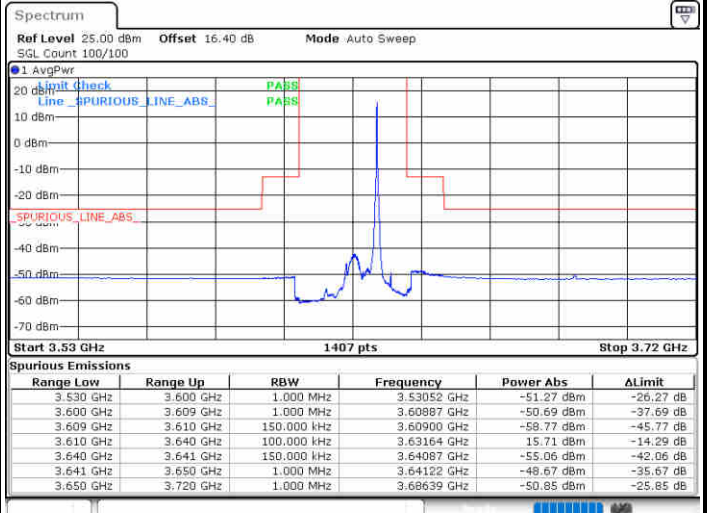

Date: 19.AUG.2020 16:22:34