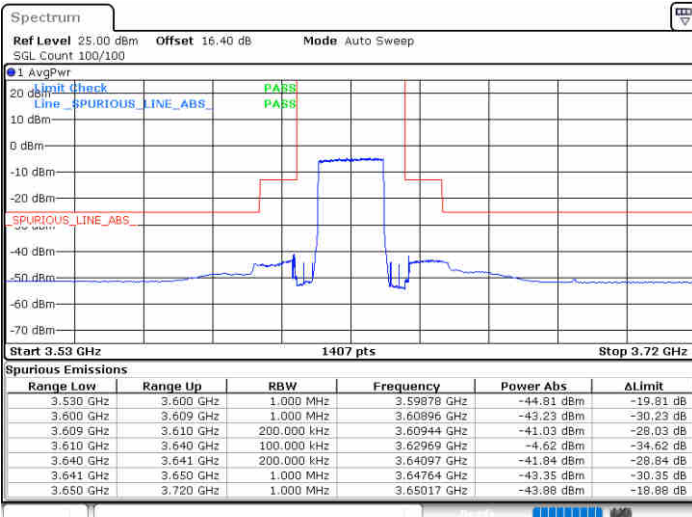

Date: 19.AUG.2020 16:12:00

LTE Band 48 / 20MHz

QPSK

Lowest Channel / 1RB0

Lowest Channel / 1RBmax

Date: 19.AUG.2020 16:42:22

Date: 19.AUG.2020 16:54:14

Lowest Channel / FullIRB

N/A

Date: 19.AUG.2020 16:30:30

LTE Band 48 / 20MHz

QPSK

Middle Channel / 1RB0

Middle Channel / 1RBmax

Date: 19.AUG.2020 16:43:42

Date: 19.AUG.2020 16:55:33

Middle Channel / FullRB

N/A

Date: 19.AUG.2020 16:01:49

LTE Band 48 / 20MHz

QPSK

Highest Channel / 1RB0

Highest Channel / 1RBmax

Date: 19.AUG.2020 16:50:17