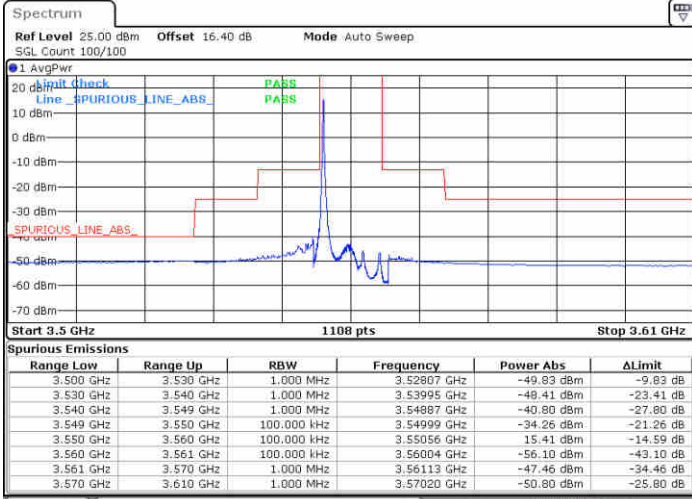

N/A

Date: 19.AUG.2020 14:59:21

LTE Band 48 / 5MHz

QPSK

Highest Channel / 1RB0

Highest Channel / 1RBmax

Date: 19.AUG.2020 14:48:46

Date: 19.AUG.2020 15:12:33

Highest Channel / FullRB

N/A

Date: 19.AUG.2020 15:00:40

LTE Band 48 / 10MHz

QPSK

Lowest Channel / 1RB0

Lowest Channel / 1RBmax

Date: 19.AUG.2020 15:19:11

Date: 19.AUG.2020 15:42:58

Lowest Channel / FullIRB

N/A

Date: 19.AUG.2020 15:01:04

LTE Band 48 / 10MHz

QPSK

MiddleChannel / 1RB0

Middle Channel / 1RBmax