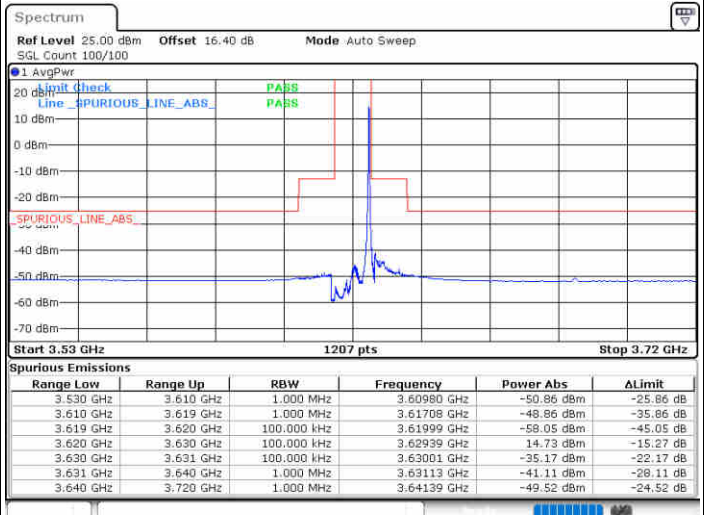

Highest Channel / 1RB0

Highest Channel / 1RBmax

Date: 19.AUG.2020 14:50:05

Date: 19.AUG.2020 15:13:52

Highest Channel / FullRB

N/A

Date: 19.AUG.2020 15:01:59

LTE Band 48 / 10MHz

16QAM

Lowest Channel / 1RB0

Lowest Channel / 1RBmax

Date: 19.AUG.2020 15:17:51

Date: 19.AUG.2020 15:41:38

Lowest Channel / FullIRB

N/A

Date: 19.AUG.2020 15:29:45

LTE Band 48 / 10MHz

16QAM

MiddleChannel / 1RB0

Middle Channel / 1RBmax

Date: 19.AUG.2020 15:21:49

Date: 19.AUG.2020 15:45:36

Middle Channel / FullRB

N/A