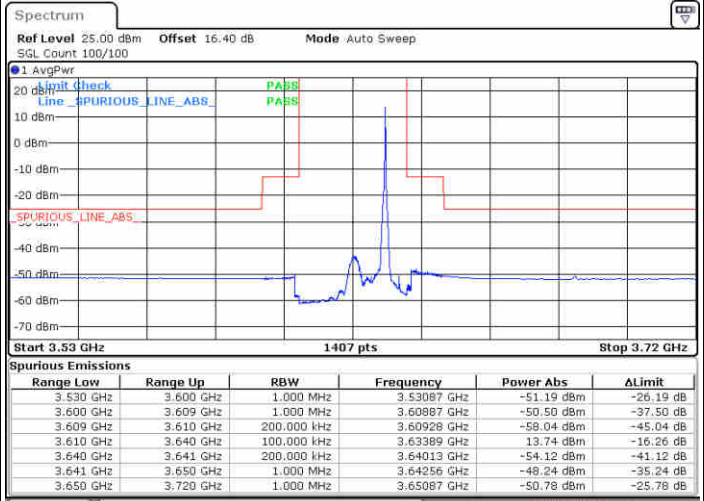

Date: 19.AUG.2020 16:14:39

LTE Band 48 / 20MHz

64QAM

Lowest Channel / 1RB0

Lowest Channel / 1RBmax

Date: 19.AUG.2020 16:39:44

Date: 19.AUG.2020 16:51:36

Lowest Channel / FullIRB

N/A

Date: 19.AUG.2020 16:27:51

LTE Band 48 / 20MHz

64QAM

Middle Channel / 1RB0

Middle Channel / 1RBmax

Date: 19.AUG.2020 16:46:20

Date: 19.AUG.2020 16:58:11