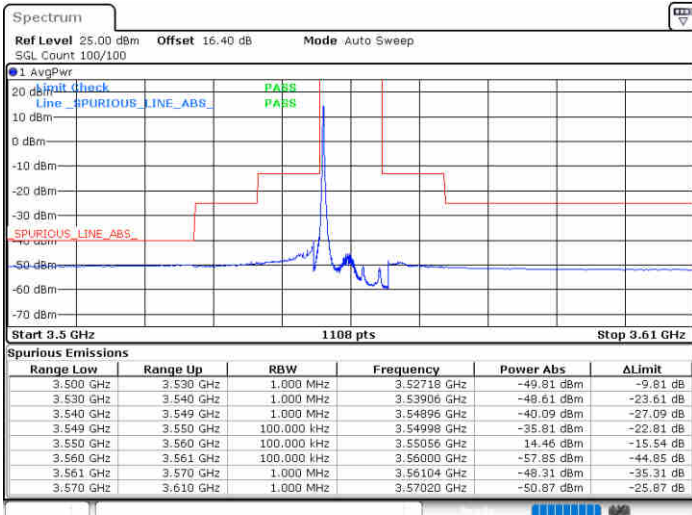

LTE Band 48 / 10MHz

16QAM

Lowest Channel / 1RB0

Lowest Channel / 1RBmax

Date: 19.AUG.2020 15:17:51

Date: 19.AUG.2020 15:41:38