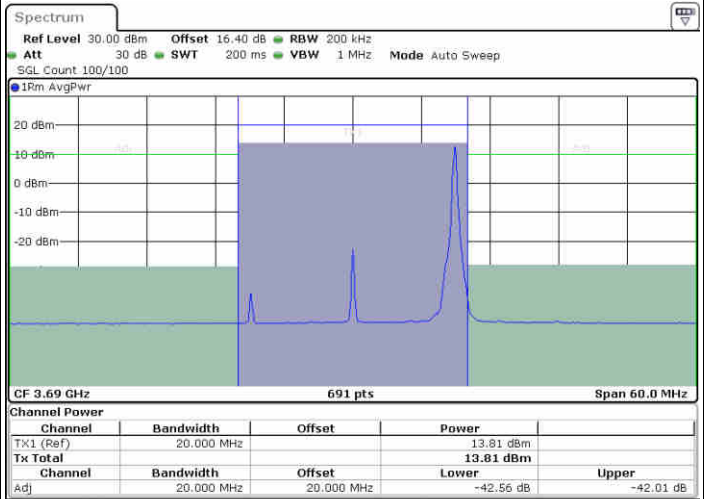

LTE Band 48 / 20MHz

256QAM

Highest Channel / 1RB0

Highest Channel / 1RBmax

Date: 20.AUG.2020 17:33:14

Date: 20.AUG.2020 17:35:52

Highest Channel / FullRB

N/A