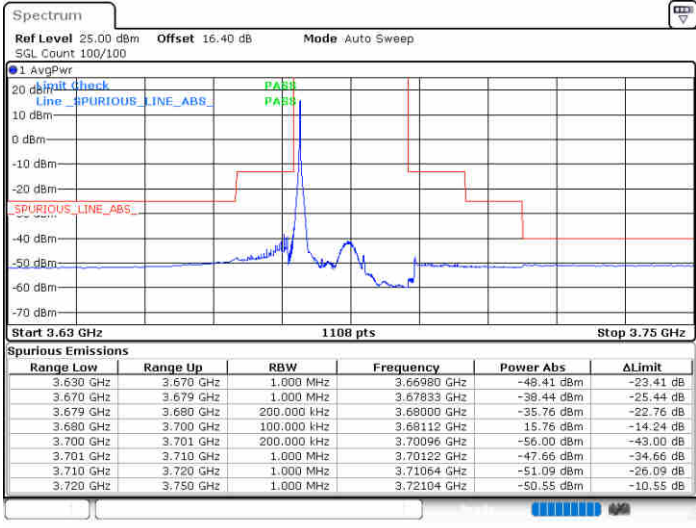

Middle Channel / FullRB

N/A

Date: 19.AUG.2020 16:01:49

LTE Band 48 / 20MHz

QPSK

Highest Channel / 1RB0

Highest Channel / 1RBmax

Date: 19.AUG.2020 16:50:17

Date: 19.AUG.2020 17:02:09

Highest Channel / FullRB

N/A

Date: 19.AUG.2020 16:38:24

LTE Band 48 / 5MHz

16QAM

Lowest Channel / 1RB0

Lowest Channel / 1RBmax