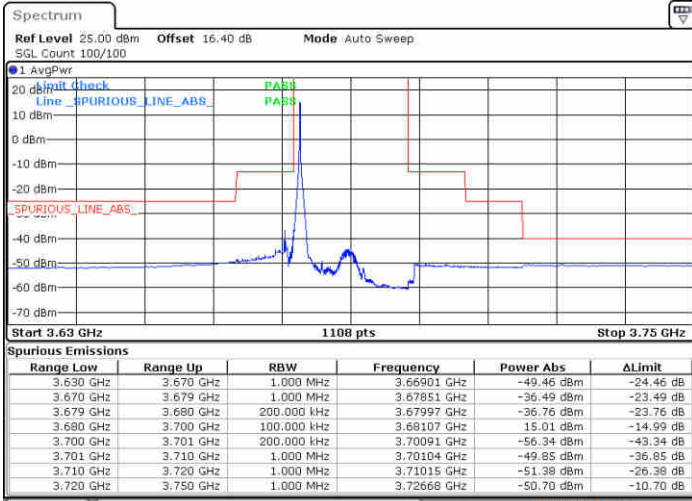

LTE Band 48 / 20MHz

16QAM

Highest Channel / 1RB0

Highest Channel / 1RBmax

Date: 19.AUG.2020 16:48:58