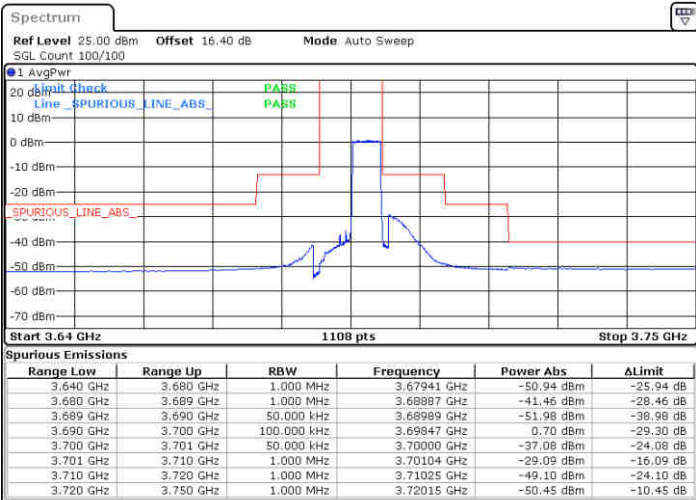

Highest Channel / 1RB0

Highest Channel / 1RBmax

Date: 19.AUG.2020 14:50:05

Date: 19.AUG.2020 15:13:52

Highest Channel / FullRB

N/A

Date: 19.AUG.2020 15:01:59

LTE Band 48 / 10MHz