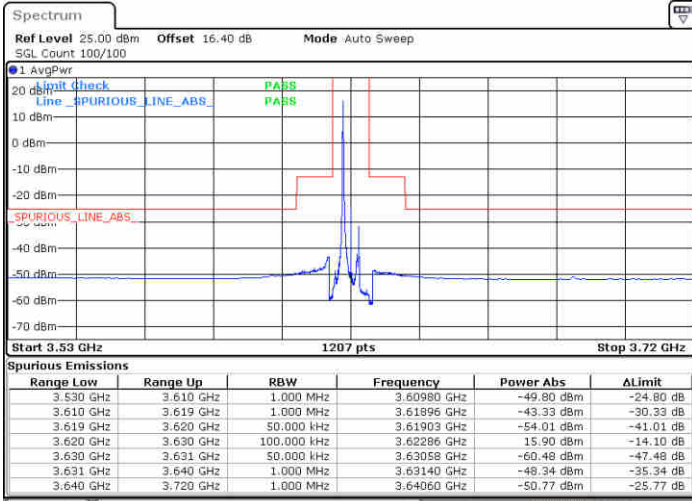

# Conducted Band Edge

LTE Band 48 / 5MHz

QPSK

Middle Channel / 1RB0

Middle Channel / 1RBmax

Date: 19.AUG.2020 14:47:27

Date: 19.AUG.2020 15:11:14

Middle Channel / FullRB

N/A

Date: 19.AUG.2020 14:59:21

LTE Band 48 / 5MHz

QPSK

Highest Channel / 1RB0

Highest Channel / 1RBmax

Date: 19.AUG.2020 14:48:46

Date: 19.AUG.2020 15:12:33