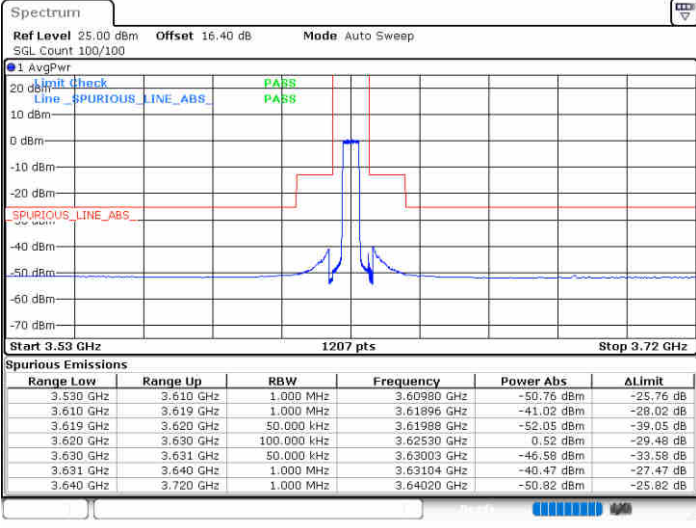

Middle Channel / 1RBmax

Date: 19.AUG.2020 14:46:08

Date: 19.AUG.2020 15:09:55

Middle Channel / FullRB

N/A

Date: 19.AUG.2020 14:58:01

LTE Band 48 / 5MHz

16QAM

Highest Channel / 1RB0

Highest Channel / 1RBmax

Date: 19.AUG.2020 14:50:05

Date: 19.AUG.2020 15:13:52

Highest Channel / FullRB

N/A

Date: 19.AUG.2020 15:01:59

LTE Band 48 / 10MHz