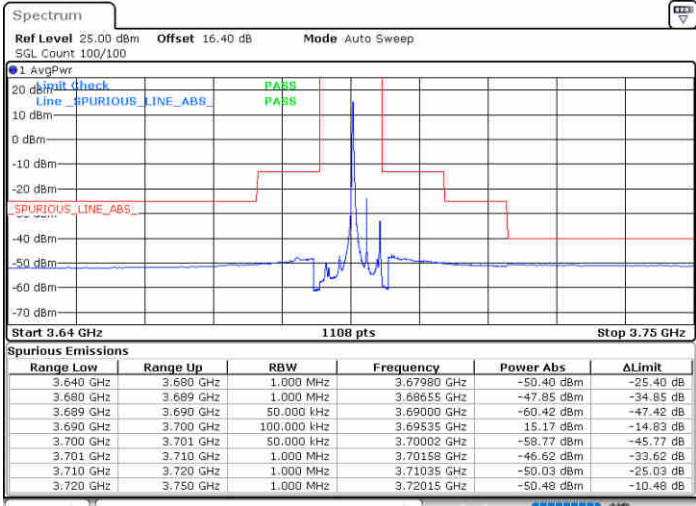

Middle Channel / 1RBmax

Date: 19.AUG.2020 14:46:08

Date: 19.AUG.2020 15:09:55

Middle Channel / FullRB

N/A

Date: 19.AUG.2020 14:58:01

LTE Band 48 / 5MHz

16QAM

Highest Channel / 1RB0

Highest Channel / 1RBmax

Date: 19.AUG.2020 14:50:05

Date: 19.AUG.2020 15:13:52

Highest Channel / FullRB

N/A

Date: 19.AUG.2020 15:01:59

LTE Band 48 / 10MHz