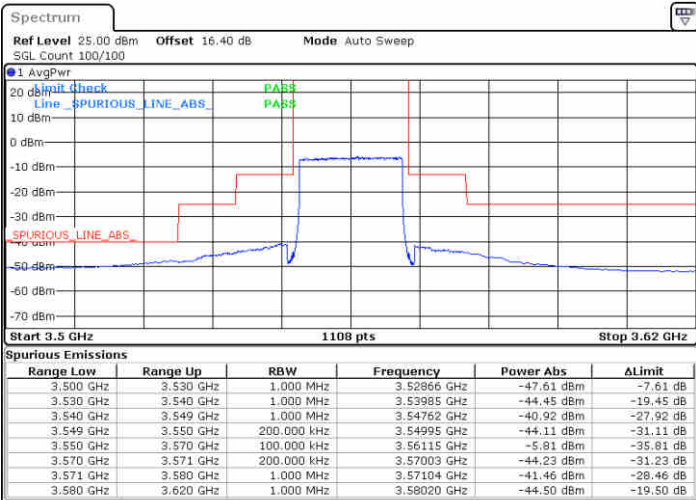

Date: 19.AUG.2020 16:01:26

Date: 19.AUG.2020 16:25:12

Highest Channel / FullRB

N/A

Date: 19.AUG.2020 16:13:19

LTE Band 48 / 20MHz

16QAM

Lowest Channel / 1RB0

Lowest Channel / 1RBmax

Date: 19.AUG.2020 16:41:03

Date: 19.AUG.2020 16:52:55

Lowest Channel / FullIRB

N/A

Date: 19.AUG.2020 16:29:10

LTE Band 48 / 20MHz

16QAM

Middle Channel / 1RB0

Middle Channel / 1RBmax

Date: 19.AUG.2020 16:45:01

Date: 19.AUG.2020 16:56:52

Middle Channel / FullRB

N/A

Date: 19.AUG.2020 16:33:08

LTE Band 48 / 20MHz