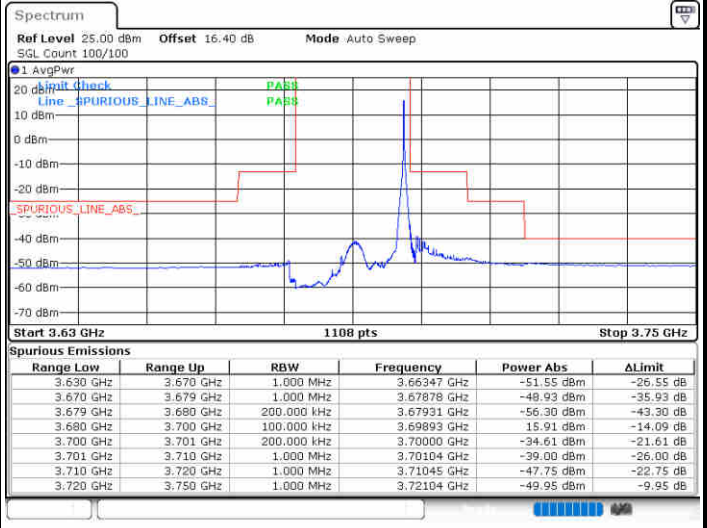

Middle Channel / FullRB

N/A

Date: 19.AUG.2020 16:01:49

LTE Band 48 / 20MHz

QPSK

Highest Channel / 1RB0

Highest Channel / 1RBmax

Date: 19.AUG.2020 16:50:17

Date: 19.AUG.2020 17:02:09

Highest Channel / FullRB

N/A

Date: 19.AUG.2020 16:38:24

LTE Band 48 / 5MHz

16QAM

Lowest Channel / 1RB0

Lowest Channel / 1RBmax