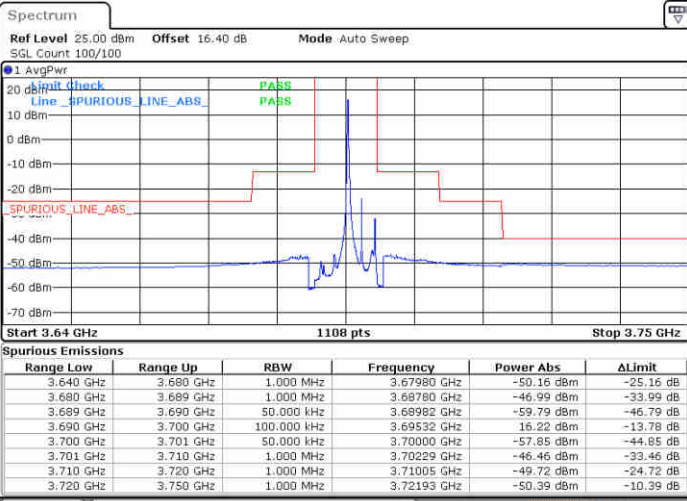

N/A

Date: 19.AUG.2020 14:59:21

LTE Band 48 / 5MHz

QPSK

Highest Channel / 1RB0

Highest Channel / 1RBmax

Date: 19.AUG.2020 14:48:46

Date: 19.AUG.2020 15:12:33

Highest Channel / FullRB

N/A

Date: 19.AUG.2020 15:00:40

LTE Band 48 / 10MHz

QPSK

Lowest Channel / 1RB0

Lowest Channel / 1RBmax

Date: 19.AUG.2020 15:19:11