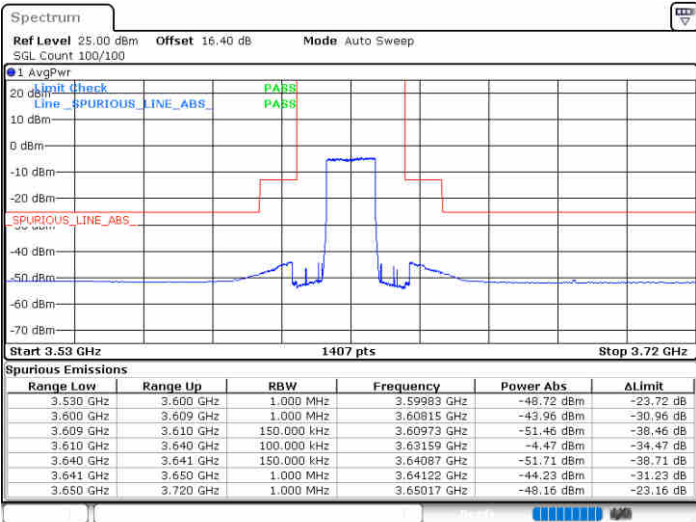

Lowest Channel / FullIRB

N/A

Date: 19.AUG.2020 16:05:24

LTE Band 48 / 15MHz

16QAM

Middle Channel / 1RB0

Middle Channel / 1RBmax

Date: 19.AUG.2020 15:57:29

Date: 19.AUG.2020 16:21:15

Middle Channel / FullRB

N/A

Date: 19.AUG.2020 16:09:22

LTE Band 48 / 15MHz

16QAM

Highest Channel / 1RB0

Highest Channel / 1RBmax