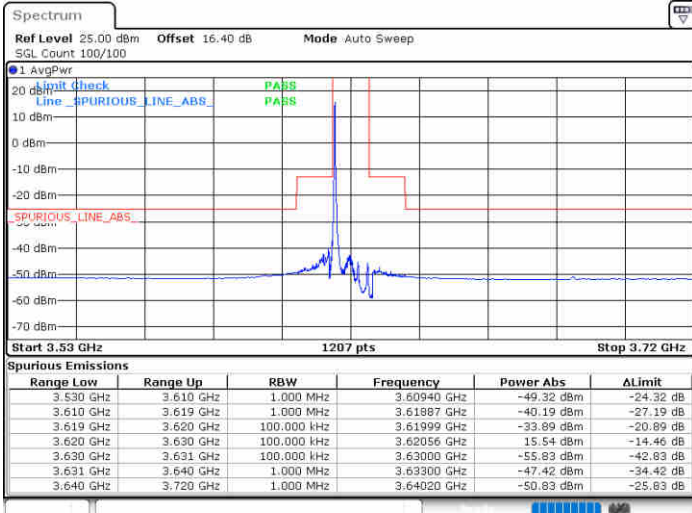

Highest Channel / FullRB

N/A

Date: 19.AUG.2020 15:00:40

LTE Band 48 / 10MHz

QPSK

Lowest Channel / 1RB0

Lowest Channel / 1RBmax

Date: 19.AUG.2020 15:19:11

Date: 19.AUG.2020 15:42:58

Lowest Channel / FullIRB

N/A

Date: 19.AUG.2020 15:01:04

LTE Band 48 / 10MHz

QPSK

MiddleChannel / 1RB0

Middle Channel / 1RBmax

Date: 19.AUG.2020 15:20:20

Date: 19.AUG.2020 15:44:17

Middle Channel / FullRB

N/A

Date: 19.AUG.2020 15:02:24

LTE Band 48 / 10MHz

QPSK

Highest Channel / 1RB0