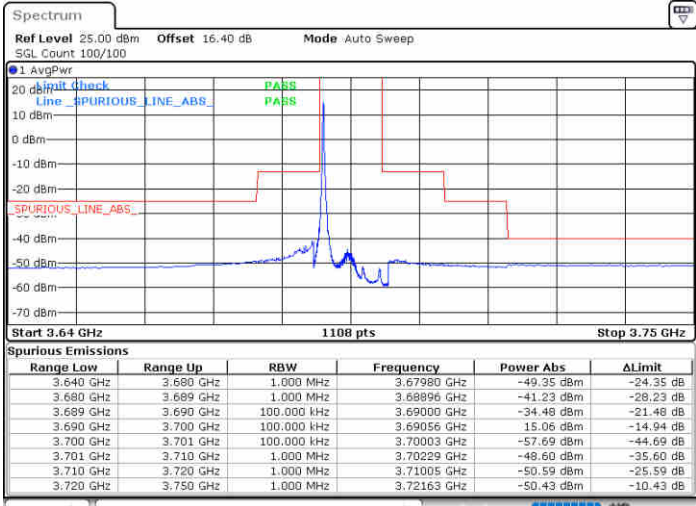

Date: 19.AUG.2020 15:33:43

LTE Band 48 / 10MHz

16QAM

Highest Channel / 1RB0

Highest Channel / 1RBmax

Date: 19.AUG.2020 15:25:47

Date: 19.AUG.2020 15:49:33

Highest Channel / FullIRB