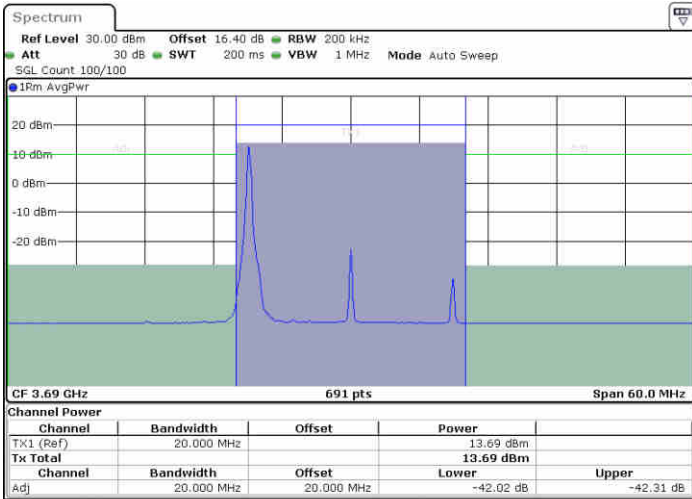

LTE Band 48 / 20MHz

256QAM

Highest Channel / 1RB0

Highest Channel / 1RBmax

Date: 20.AUG.2020 17:33:14

Date: 20.AUG.2020 17:35:52

Highest Channel / FullRB

N/A