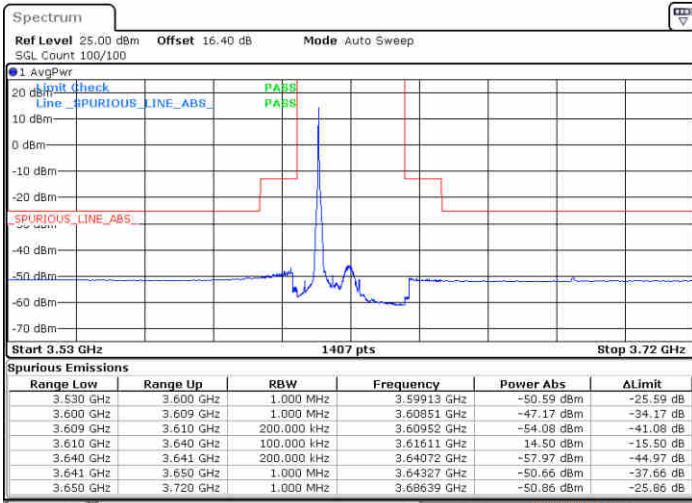

Date: 19.AUG.2020 16:01:26

Date: 19.AUG.2020 16:25:12

Highest Channel / FullRB

N/A

Date: 19.AUG.2020 16:13:19

LTE Band 48 / 20MHz

16QAM

Lowest Channel / 1RB0

Lowest Channel / 1RBmax

Date: 19.AUG.2020 16:41:03

Date: 19.AUG.2020 16:52:55

Lowest Channel / FullIRB

N/A

Date: 19.AUG.2020 16:29:10

LTE Band 48 / 20MHz

16QAM

Middle Channel / 1RB0

Middle Channel / 1RBmax

Date: 19.AUG.2020 16:45:01

Date: 19.AUG.2020 16:56:52

Middle Channel / FullRB

N/A

Date: 19.AUG.2020 16:33:08

LTE Band 48 / 20MHz