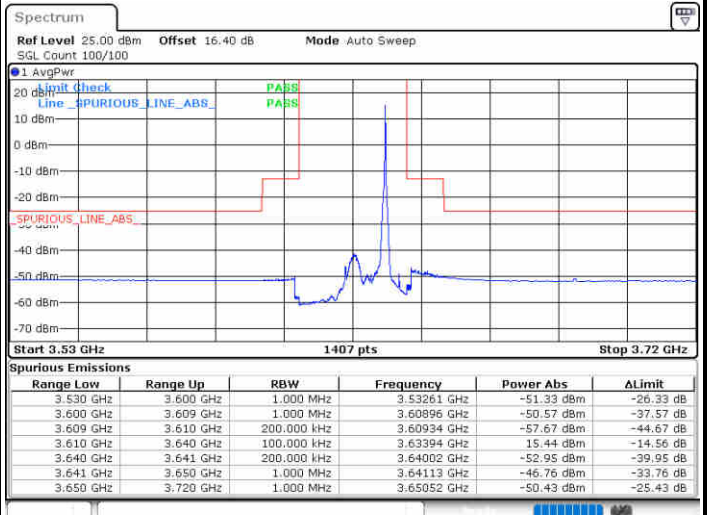

Date: 19.AUG.2020 16:12:00

LTE Band 48 / 20MHz

QPSK

Lowest Channel / 1RB0

Lowest Channel / 1RBmax

Date: 19.AUG.2020 16:42:22

Date: 19.AUG.2020 16:54:14

Lowest Channel / FullIRB

N/A

Date: 19.AUG.2020 16:30:30

LTE Band 48 / 20MHz

QPSK

Middle Channel / 1RB0

Middle Channel / 1RBmax

Date: 19.AUG.2020 16:43:42

Date: 19.AUG.2020 16:55:33

Middle Channel / FullRB

N/A

Date: 19.AUG.2020 16:01:49

LTE Band 48 / 20MHz

QPSK

Highest Channel / 1RB0

Highest Channel / 1RBmax

Date: 19.AUG.2020 16:50:17