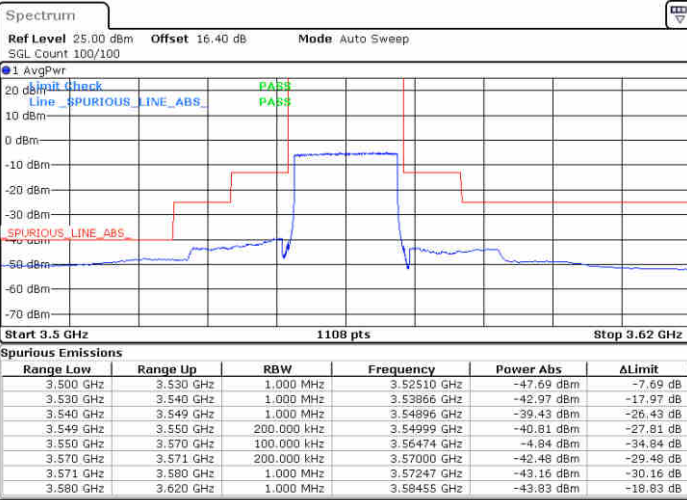

LTE Band 48 / 15MHz

QPSK

Highest Channel / 1RB0

Highest Channel / 1RBmax

Date: 19.AUG.2020 16:00:07

Date: 19.AUG.2020 16:23:53

Highest Channel / FullRB

N/A

Date: 19.AUG.2020 16:12:00

LTE Band 48 / 20MHz

QPSK

Lowest Channel / 1RB0

Lowest Channel / 1RBmax

Date: 19.AUG.2020 16:42:22

Date: 19.AUG.2020 16:54:14

Lowest Channel / FullIRB

N/A

Date: 19.AUG.2020 16:30:30

LTE Band 48 / 20MHz

QPSK

Middle Channel / 1RB0

Middle Channel / 1RBmax

Date: 19.AUG.2020 16:43:42

Date: 19.AUG.2020 16:55:33