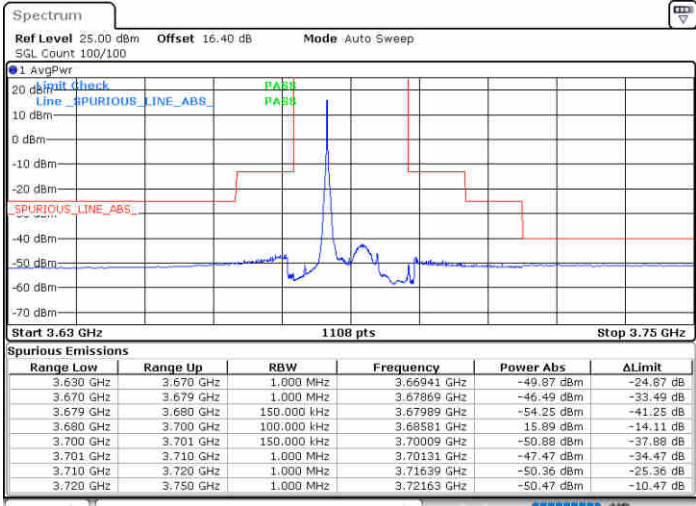

Lowest Channel / 1RB0

Lowest Channel / 1RBmax

Date: 19.AUG.2020 15:52:12

Date: 19.AUG.2020 16:15:58

Lowest Channel / FullIRB

N/A

Date: 19.AUG.2020 16:04:05

LTE Band 48 / 15MHz

LTE Band 48 / 15MHz

QPSK

Highest Channel / 1RB0

Highest Channel / 1RBmax

Date: 19.AUG.2020 16:00:07

Date: 19.AUG.2020 16:23:53

Highest Channel / FullRB

N/A