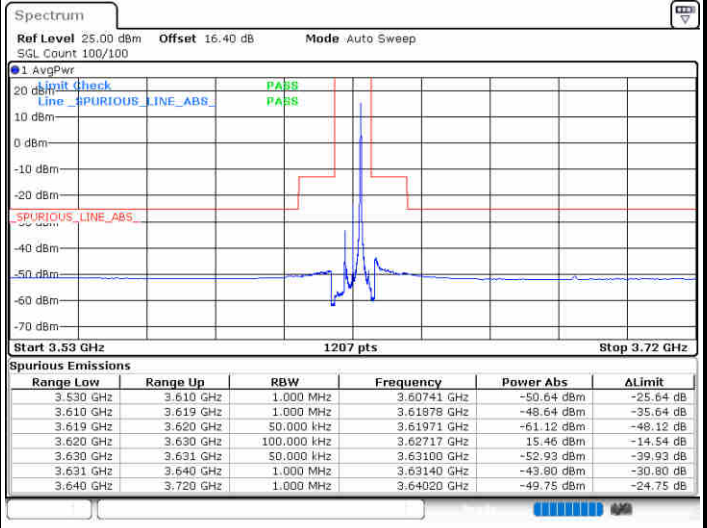

LTE Band 48 / 5MHz

16QAM

Middle Channel / 1RB0

Middle Channel / 1RBmax

Date: 19.AUG.2020 14:46:08

Date: 19.AUG.2020 15:09:55