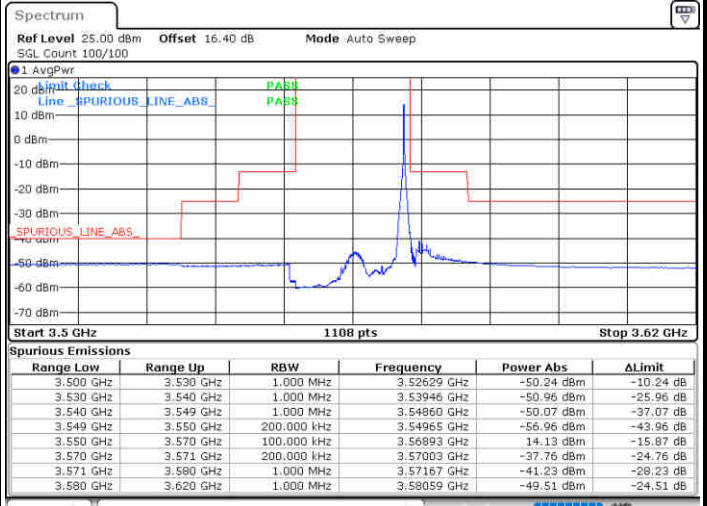

Date: 19.AUG.2020 16:01:26

Date: 19.AUG.2020 16:25:12

Highest Channel / FullRB

N/A

Date: 19.AUG.2020 16:13:19

LTE Band 48 / 20MHz

16QAM

Lowest Channel / 1RB0

Lowest Channel / 1RBmax

Date: 19.AUG.2020 16:41:03

Date: 19.AUG.2020 16:52:55

Lowest Channel / FullIRB

N/A

Date: 19.AUG.2020 16:29:10

LTE Band 48 / 20MHz

16QAM