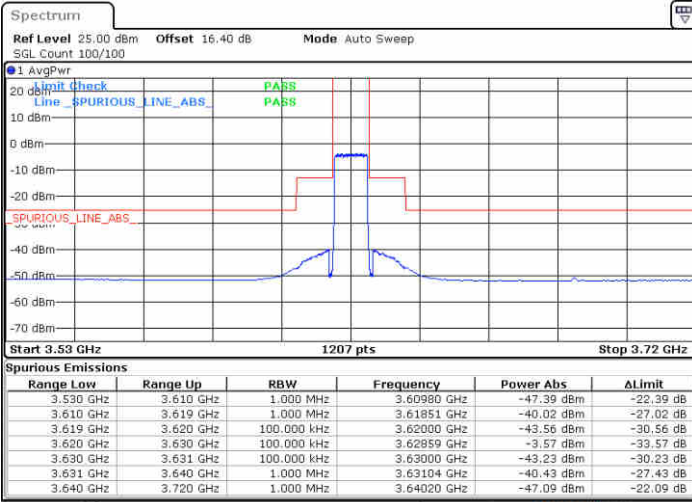

Highest Channel / FullIRB

N/A

Date: 19.AUG.2020 15:03:18

LTE Band 48 / 10MHz

64QAM

Lowest Channel / 1RB0

Lowest Channel / 1RBmax

Date: 19.AUG.2020 15:16:32

Date: 19.AUG.2020 15:40:19

Lowest Channel / FullIRB

N/A

Date: 19.AUG.2020 15:28:25

LTE Band 48 / 10MHz

64QAM

MiddleChannel / 1RB0

Middle Channel / 1RBmax

Date: 19.AUG.2020 15:23:08

Date: 19.AUG.2020 15:46:55

Middle Channel / FullRB

N/A

Date: 19.AUG.2020 15:35:02

LTE Band 48 / 10MHz

64QAM

Highest Channel / 1RB0