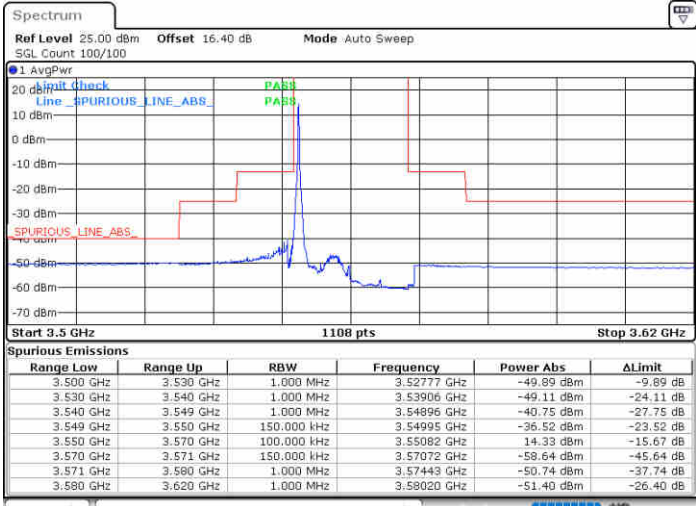

Date: 19.AUG.2020 15:33:43

LTE Band 48 / 10MHz

16QAM

Highest Channel / 1RB0

Highest Channel / 1RBmax

Date: 19.AUG.2020 15:25:47

Date: 19.AUG.2020 15:49:33

Highest Channel / FullIRB

N/A

Date: 19.AUG.2020 15:37:40

LTE Band 48 / 15MHz

16QAM

Lowest Channel / 1RB0

Lowest Channel / 1RBmax

Date: 19.AUG.2020 15:53:32

Date: 19.AUG.2020 16:17:17

Lowest Channel / FullIRB

N/A

Date: 19.AUG.2020 16:05:24

LTE Band 48 / 15MHz

16QAM

Middle Channel / 1RB0

Middle Channel / 1RBmax

Date: 19.AUG.2020 15:57:29