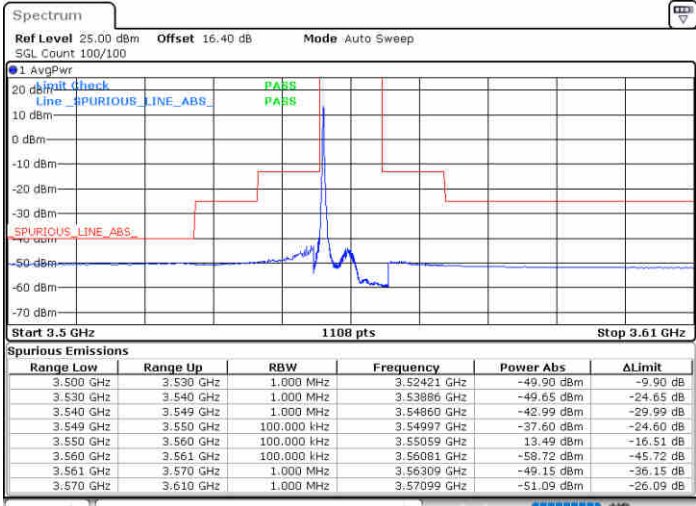

N/A

Date: 19.AUG.2020 14:56:42

LTE Band 48 / 5MHz

64QAM

Highest Channel / 1RB0

Highest Channel / 1RBmax

Date: 19.AUG.2020 14:51:25

Date: 19.AUG.2020 15:15:12

Highest Channel / FullIRB

N/A

Date: 19.AUG.2020 15:03:18

LTE Band 48 / 10MHz

64QAM

Lowest Channel / 1RB0

Lowest Channel / 1RBmax

Date: 19.AUG.2020 15:16:32

Date: 19.AUG.2020 15:40:19

Lowest Channel / FullIRB

N/A

Date: 19.AUG.2020 15:28:25

LTE Band 48 / 10MHz

64QAM

MiddleChannel / 1RB0

Middle Channel / 1RBmax