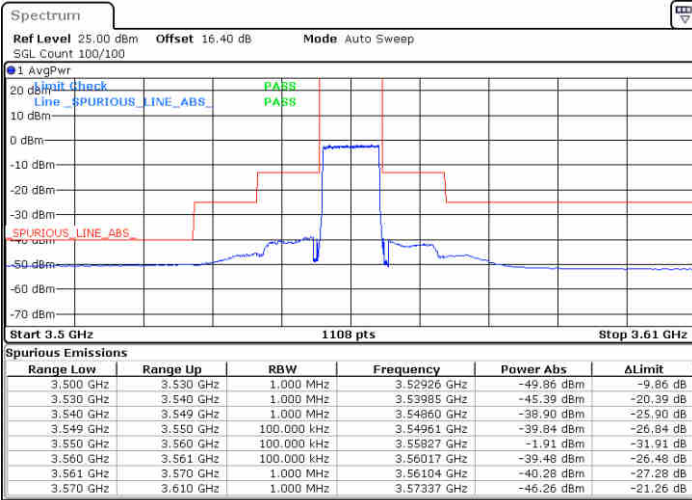

N/A

Date: 19.AUG.2020 14:59:21

LTE Band 48 / 5MHz

QPSK

Highest Channel / 1RB0

Highest Channel / 1RBmax

Date: 19.AUG.2020 14:48:46

Date: 19.AUG.2020 15:12:33

Highest Channel / FullRB

N/A

Date: 19.AUG.2020 15:00:40

LTE Band 48 / 10MHz

QPSK

Lowest Channel / 1RB0

Lowest Channel / 1RBmax

Date: 19.AUG.2020 15:19:11

Date: 19.AUG.2020 15:42:58

Lowest Channel / FullIRB

N/A

Date: 19.AUG.2020 15:01:04

LTE Band 48 / 10MHz

QPSK

MiddleChannel / 1RB0

Middle Channel / 1RBmax