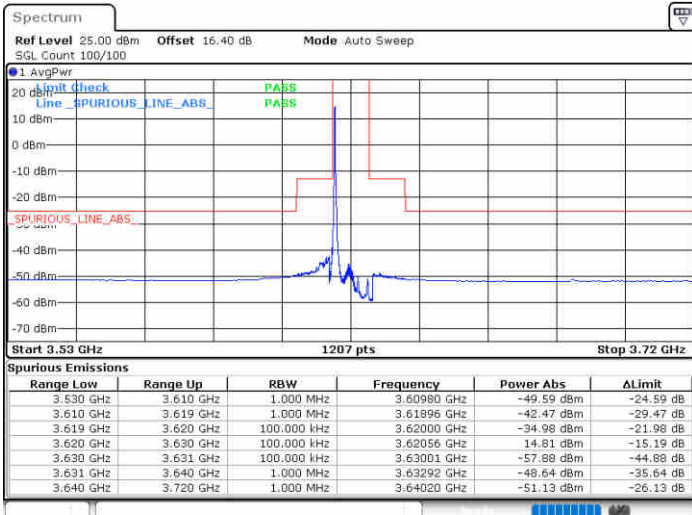

LTE Band 48 / 10MHz

16QAM

MiddleChannel / 1RB0

Middle Channel / 1RBmax

Date: 19.AUG.2020 15:21:49

Date: 19.AUG.2020 15:45:36