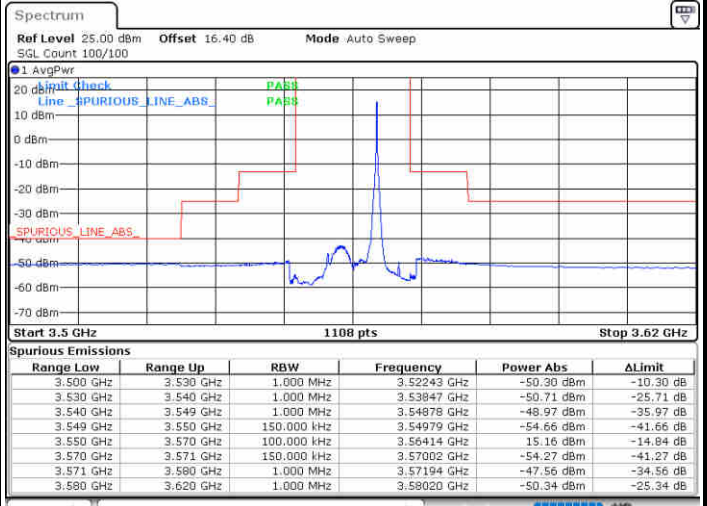

Highest Channel / 1RBmax

Date: 19.AUG.2020 15:27:06

Date: 19.AUG.2020 15:50:52

Highest Channel / FullRB

N/A

Date: 19.AUG.2020 15:39:00

LTE Band 48 / 15MHz

QPSK

Lowest Channel / 1RB0

Lowest Channel / 1RBmax

Date: 19.AUG.2020 15:52:12

Date: 19.AUG.2020 16:15:58

Lowest Channel / FullIRB

N/A

Date: 19.AUG.2020 16:04:05

LTE Band 48 / 15MHz