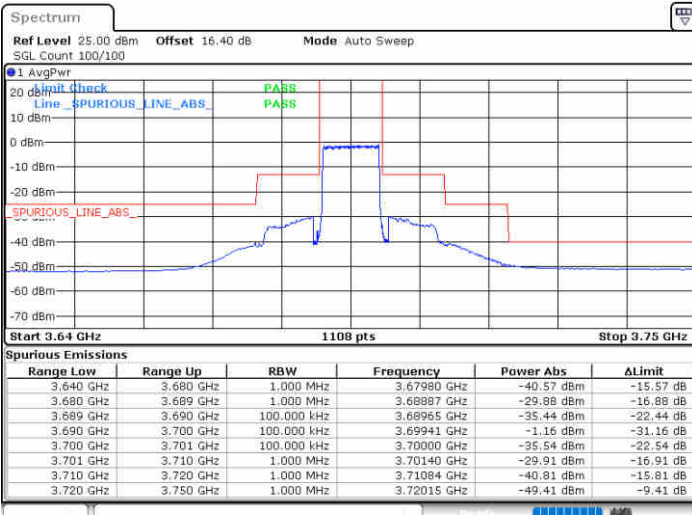

Highest Channel / 1RBmax

Date: 19.AUG.2020 15:27:06

Date: 19.AUG.2020 15:50:52

Highest Channel / FullRB

N/A

Date: 19.AUG.2020 15:39:00

LTE Band 48 / 15MHz

QPSK

Lowest Channel / 1RB0

Lowest Channel / 1RBmax

Date: 19.AUG.2020 15:52:12

Date: 19.AUG.2020 16:15:58

Lowest Channel / FullIRB

N/A

Date: 19.AUG.2020 16:04:05

LTE Band 48 / 15MHz