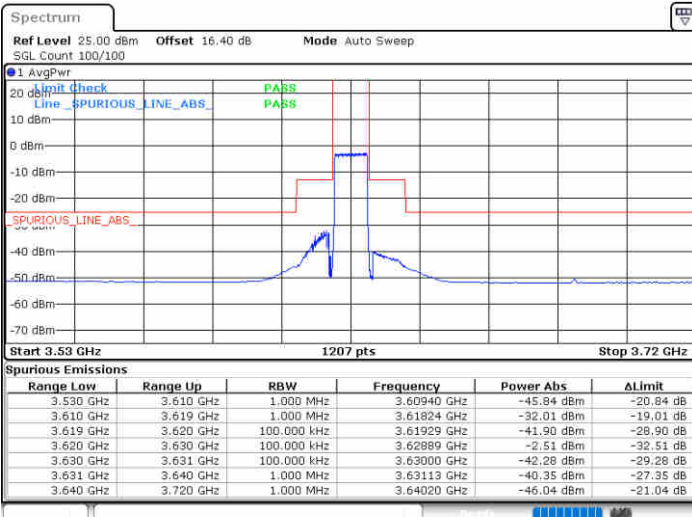

LTE Band 48 / 10MHz

16QAM

MiddleChannel / 1RB0

Middle Channel / 1RBmax

Date: 19.AUG.2020 15:21:49

Date: 19.AUG.2020 15:45:36

Middle Channel / FullRB

N/A

Date: 19.AUG.2020 15:33:43

LTE Band 48 / 10MHz

16QAM

Highest Channel / 1RB0

Highest Channel / 1RBmax

Date: 19.AUG.2020 15:25:47

Date: 19.AUG.2020 15:49:33

Highest Channel / FullIRB