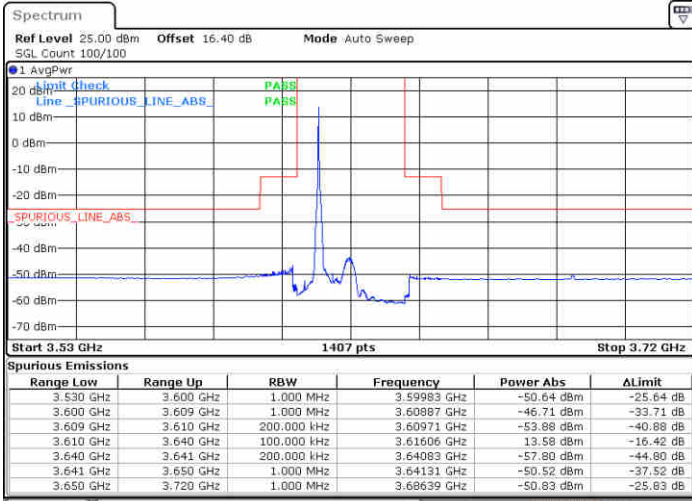

Date: 19.AUG.2020 16:14:39

LTE Band 48 / 20MHz

64QAM

Lowest Channel / 1RB0

Lowest Channel / 1RBmax

Date: 19.AUG.2020 16:39:44

Date: 19.AUG.2020 16:51:36

Lowest Channel / FullIRB

N/A

Date: 19.AUG.2020 16:27:51

LTE Band 48 / 20MHz

64QAM

Middle Channel / 1RB0

Middle Channel / 1RBmax

Date: 19.AUG.2020 16:46:20

Date: 19.AUG.2020 16:58:11