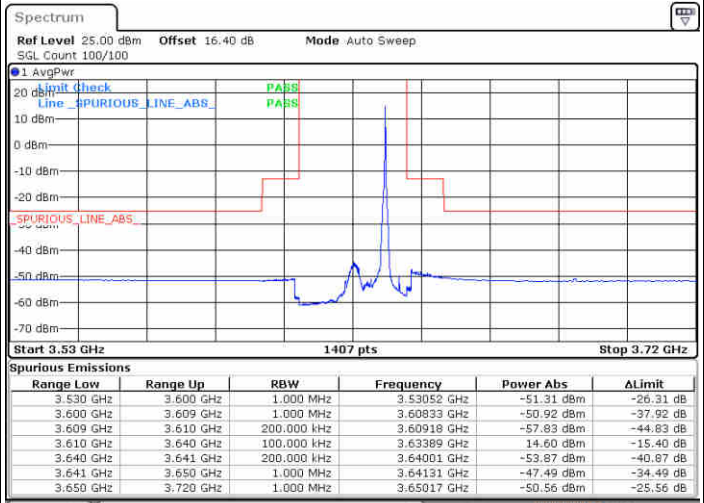

Date: 19.AUG.2020 16:01:26

Date: 19.AUG.2020 16:25:12

Highest Channel / FullRB

N/A

Date: 19.AUG.2020 16:13:19

LTE Band 48 / 20MHz

16QAM

Lowest Channel / 1RB0

Lowest Channel / 1RBmax

Date: 19.AUG.2020 16:41:03

Date: 19.AUG.2020 16:52:55

Lowest Channel / FullIRB

N/A

Date: 19.AUG.2020 16:29:10

LTE Band 48 / 20MHz

16QAM

Middle Channel / 1RB0

Middle Channel / 1RBmax

Date: 19.AUG.2020 16:45:01

Date: 19.AUG.2020 16:56:52

Middle Channel / FullRB

N/A

Date: 19.AUG.2020 16:33:08

LTE Band 48 / 20MHz