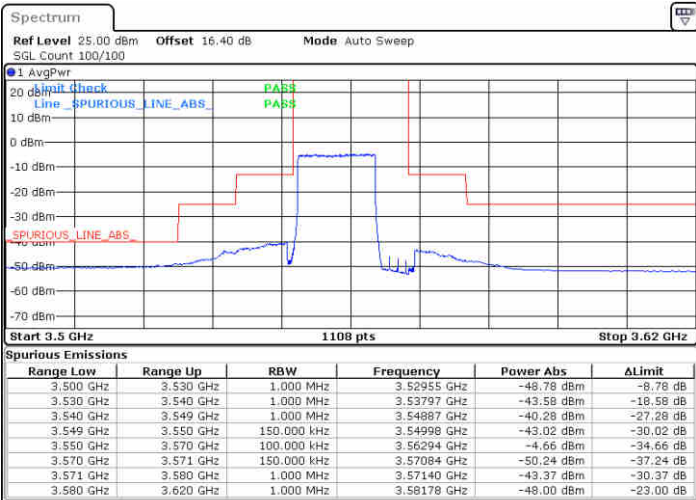

Date: 19.AUG.2020 15:33:43

LTE Band 48 / 10MHz

16QAM

Highest Channel / 1RB0

Highest Channel / 1RBmax

Date: 19.AUG.2020 15:25:47

Date: 19.AUG.2020 15:49:33

Highest Channel / FullIRB

N/A

Date: 19.AUG.2020 15:37:40

LTE Band 48 / 15MHz

16QAM

Lowest Channel / 1RB0

Lowest Channel / 1RBmax

Date: 19.AUG.2020 15:53:32

Date: 19.AUG.2020 16:17:17

Lowest Channel / FullIRB

N/A

Date: 19.AUG.2020 16:05:24

LTE Band 48 / 15MHz

16QAM

Middle Channel / 1RB0

Middle Channel / 1RBmax

Date: 19.AUG.2020 15:57:29