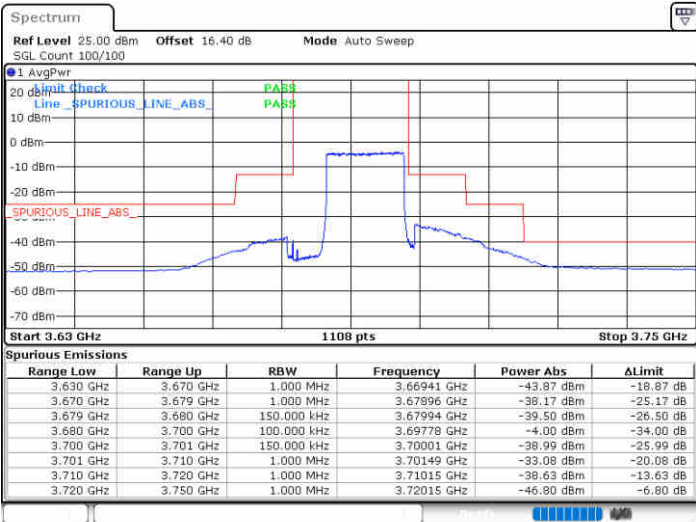

Lowest Channel / FullIRB

N/A

Date: 19.AUG.2020 16:05:24

LTE Band 48 / 15MHz

16QAM

Middle Channel / 1RB0

Middle Channel / 1RBmax

Date: 19.AUG.2020 15:57:29

Date: 19.AUG.2020 16:21:15

Middle Channel / FullRB

N/A

Date: 19.AUG.2020 16:09:22

LTE Band 48 / 15MHz

16QAM

Highest Channel / 1RB0

Highest Channel / 1RBmax

Date: 19.AUG.2020 16:01:26

Date: 19.AUG.2020 16:25:12

Highest Channel / FullRB

N/A

Date: 19.AUG.2020 16:13:19

LTE Band 48 / 20MHz

16QAM

Lowest Channel / 1RB0