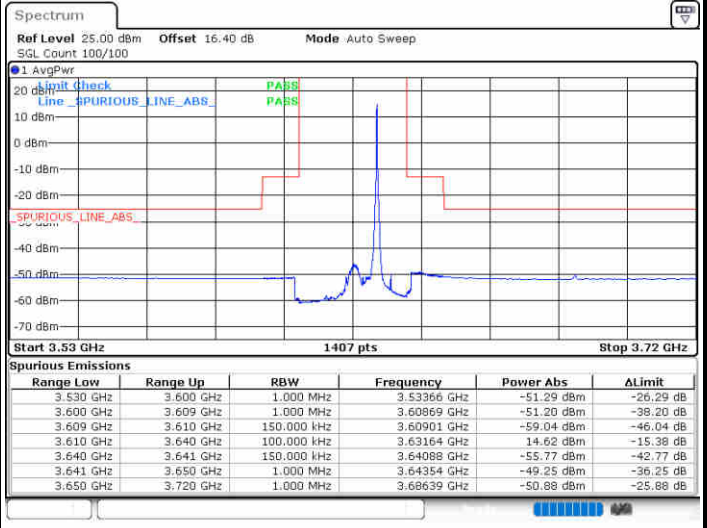

Lowest Channel / FullIRB

N/A

Date: 19.AUG.2020 16:05:24

LTE Band 48 / 15MHz

16QAM

Middle Channel / 1RB0

Middle Channel / 1RBmax

Date: 19.AUG.2020 15:57:29

Date: 19.AUG.2020 16:21:15

Middle Channel / FullRB

N/A

Date: 19.AUG.2020 16:09:22

LTE Band 48 / 15MHz

16QAM

Highest Channel / 1RB0

Highest Channel / 1RBmax