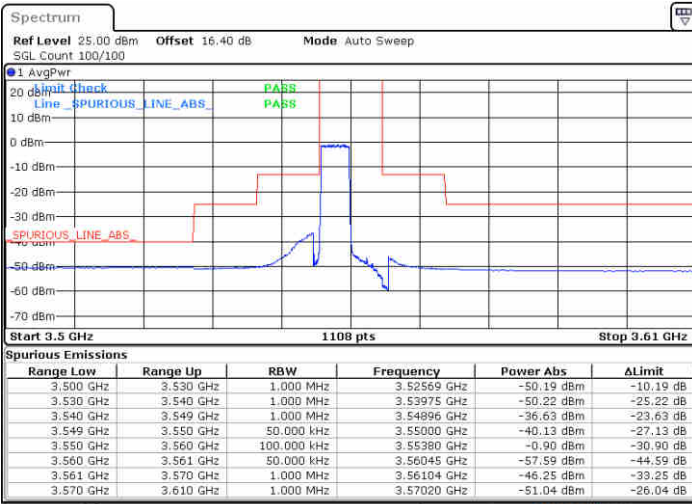

LTE Band 48 / 5MHz

64QAM

Lowest Channel / 1RB0

Lowest Channel / 1RBmax

Date: 19.AUG.2020 14:43:20

Date: 19.AUG.2020 15:07:17

Lowest Channel / FullIRB

N/A