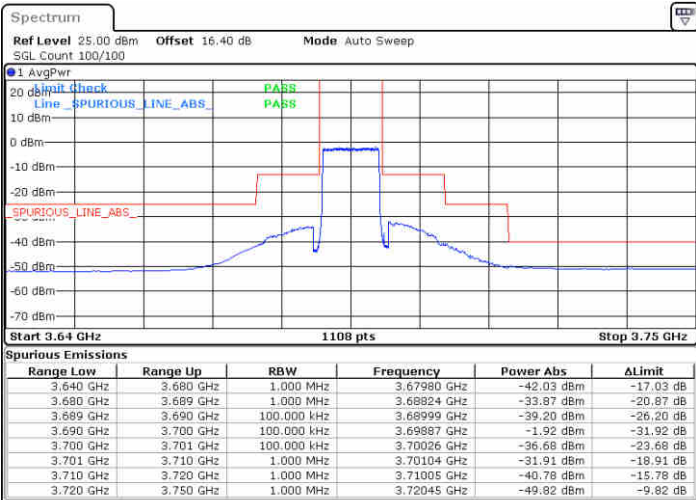

Date: 19.AUG.2020 15:33:43

LTE Band 48 / 10MHz

16QAM

Highest Channel / 1RB0

Highest Channel / 1RBmax

Date: 19.AUG.2020 15:25:47

Date: 19.AUG.2020 15:49:33

Highest Channel / FullIRB

N/A

Date: 19.AUG.2020 15:37:40

LTE Band 48 / 15MHz

16QAM

Lowest Channel / 1RB0

Lowest Channel / 1RBmax

Date: 19.AUG.2020 15:53:32

Date: 19.AUG.2020 16:17:17