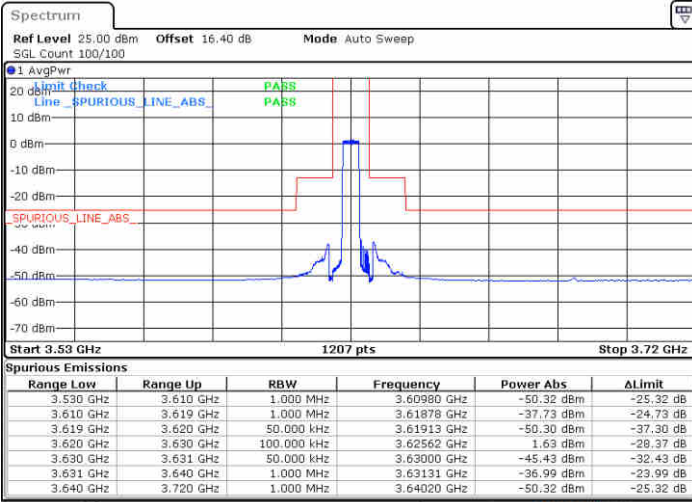

# Conducted Band Edge

LTE Band 48 / 5MHz

QPSK

Middle Channel / 1RB0

Middle Channel / 1RBmax

Date: 19.AUG.2020 14:47:27

Date: 19.AUG.2020 15:11:14

Middle Channel / FullRB

N/A

Date: 19.AUG.2020 14:59:21

LTE Band 48 / 5MHz

QPSK

Highest Channel / 1RB0

Highest Channel / 1RBmax

Date: 19.AUG.2020 14:48:46

Date: 19.AUG.2020 15:12:33