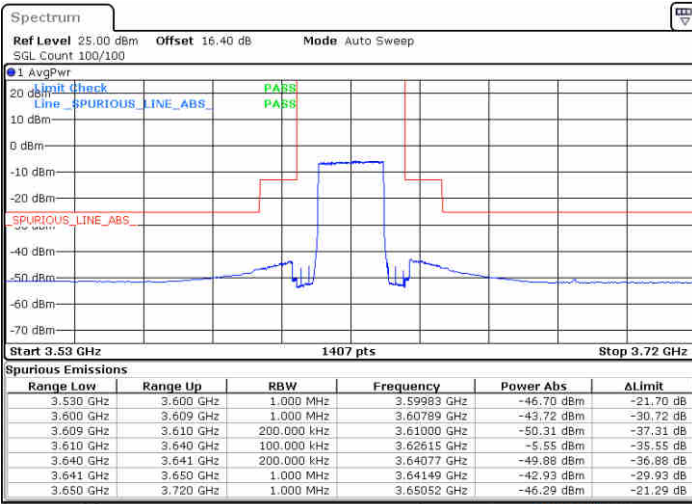

Lowest Channel / 1RBmax

Date: 19.AUG.2020 16:41:03

Date: 19.AUG.2020 16:52:55

Lowest Channel / FullIRB

N/A

Date: 19.AUG.2020 16:29:10

LTE Band 48 / 20MHz

16QAM

Middle Channel / 1RB0

Middle Channel / 1RBmax

Date: 19.AUG.2020 16:45:01

Date: 19.AUG.2020 16:56:52

Middle Channel / FullRB

N/A

Date: 19.AUG.2020 16:33:08

LTE Band 48 / 20MHz