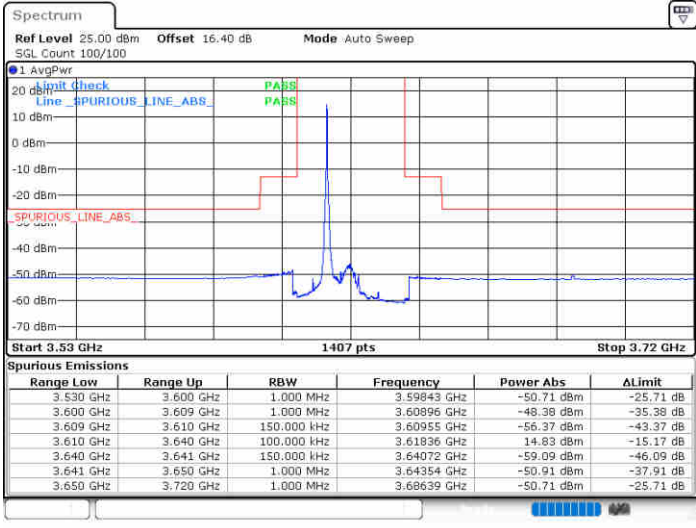

Lowest Channel / FullIRB

N/A

Date: 19.AUG.2020 16:05:24

LTE Band 48 / 15MHz

16QAM

Middle Channel / 1RB0

Middle Channel / 1RBmax

Date: 19.AUG.2020 15:57:29

Date: 19.AUG.2020 16:21:15

Middle Channel / FullRB

N/A

Date: 19.AUG.2020 16:09:22

LTE Band 48 / 15MHz

16QAM

Highest Channel / 1RB0

Highest Channel / 1RBmax