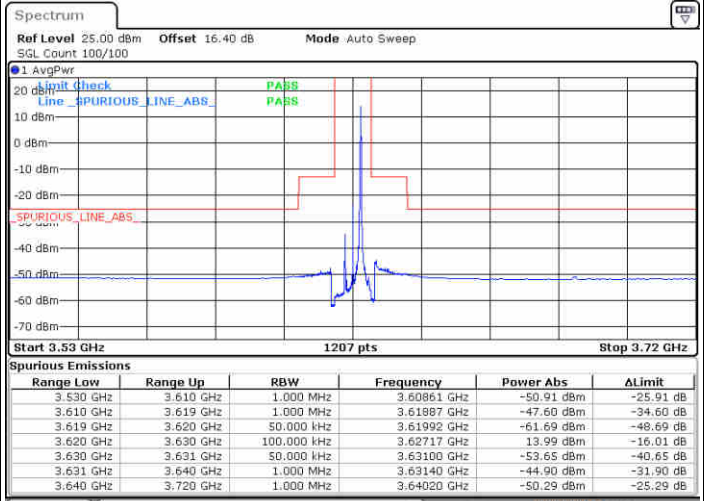

LTE Band 48 / 5MHz

64QAM

Lowest Channel / 1RB0

Lowest Channel / 1RBmax

Date: 19.AUG.2020 14:43:20

Date: 19.AUG.2020 15:07:17

Lowest Channel / FullIRB

N/A

Date: 19.AUG.2020 14:55:23

LTE Band 48 / 5MHz

64QAM

Middle Channel / 1RB0

Middle Channel / 1RBmax

Date: 19.AUG.2020 14:44:49

Date: 19.AUG.2020 15:08:36

Middle Channel / FullRB

N/A

Date: 19.AUG.2020 14:56:42

LTE Band 48 / 5MHz

64QAM

Highest Channel / 1RB0

Highest Channel / 1RBmax

Date: 19.AUG.2020 14:51:25

Date: 19.AUG.2020 15:15:12

Highest Channel / FullIRB

N/A

Date: 19.AUG.2020 15:03:18

LTE Band 48 / 10MHz

64QAM

Lowest Channel / 1RB0

Lowest Channel / 1RBmax

Date: 19.AUG.2020 15:16:32