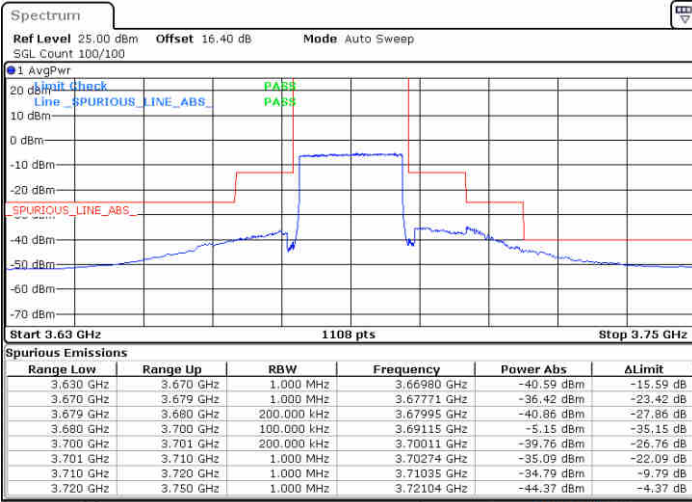

Middle Channel / 1RB0

Middle Channel / 1RBmax

Date: 19.AUG.2020 16:45:01

Date: 19.AUG.2020 16:56:52

Middle Channel / FullRB

N/A

Date: 19.AUG.2020 16:33:08

LTE Band 48 / 20MHz

16QAM

Highest Channel / 1RB0

Highest Channel / 1RBmax

Date: 19.AUG.2020 16:48:58

Date: 19.AUG.2020 17:00:50

Highest Channel / FullRB

N/A

Date: 19.AUG.2020 16:37:05

LTE Band 48 / 5MHz

64QAM

Lowest Channel / 1RB0

Lowest Channel / 1RBmax

Date: 19.AUG.2020 14:43:20

Date: 19.AUG.2020 15:07:17

Lowest Channel / FullIRB

N/A