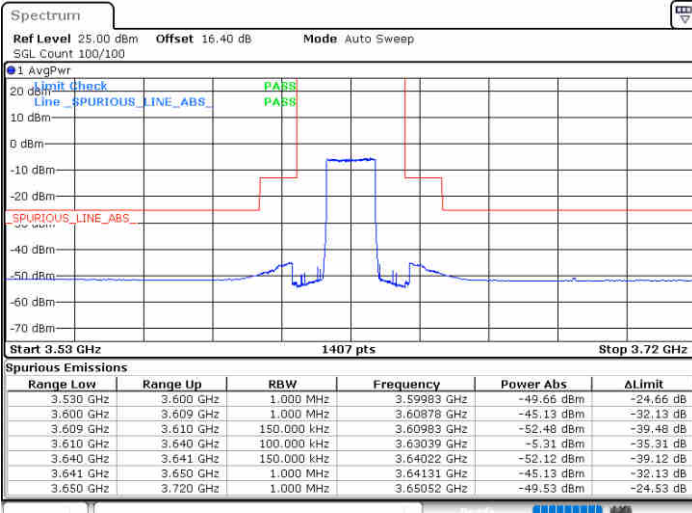

Lowest Channel / 1RB0

Lowest Channel / 1RBmax

Date: 19.AUG.2020 15:54:51

Date: 19.AUG.2020 16:18:37

Lowest Channel / FullIRB

N/A

Date: 19.AUG.2020 16:06:44

LTE Band 48 / 15MHz

64QAM

Middle Channel / 1RB0

Middle Channel / 1RBmax

Date: 19.AUG.2020 15:56:10

Date: 19.AUG.2020 16:19:56

Middle Channel / FullRB

N/A

Date: 19.AUG.2020 16:08:03

LTE Band 48 / 15MHz

64QAM

Highest Channel / 1RB0

Highest Channel / 1RBmax

Date: 19.AUG.2020 16:02:46

Date: 19.AUG.2020 16:26:31

Highest Channel / FullIRB

N/A