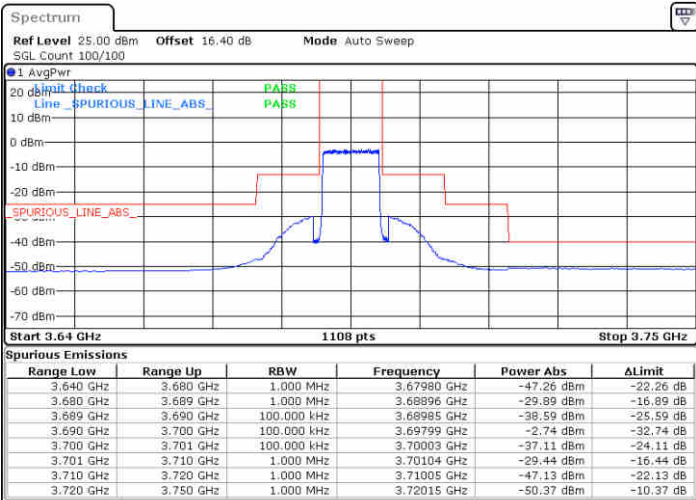

Date: 19.AUG.2020 15:23:08

Date: 19.AUG.2020 15:46:55

Middle Channel / FullRB

N/A

Date: 19.AUG.2020 15:35:02

LTE Band 48 / 10MHz

64QAM

Highest Channel / 1RB0

Highest Channel / 1RBmax

Date: 19.AUG.2020 15:24:27

Date: 19.AUG.2020 15:48:14

Highest Channel / FullRB

N/A

Date: 19.AUG.2020 15:36:21

LTE Band 48 / 15MHz

64QAM

Lowest Channel / 1RB0

Lowest Channel / 1RBmax

Date: 19.AUG.2020 15:54:51

Date: 19.AUG.2020 16:18:37

Lowest Channel / FullIRB

N/A

Date: 19.AUG.2020 16:06:44

LTE Band 48 / 15MHz