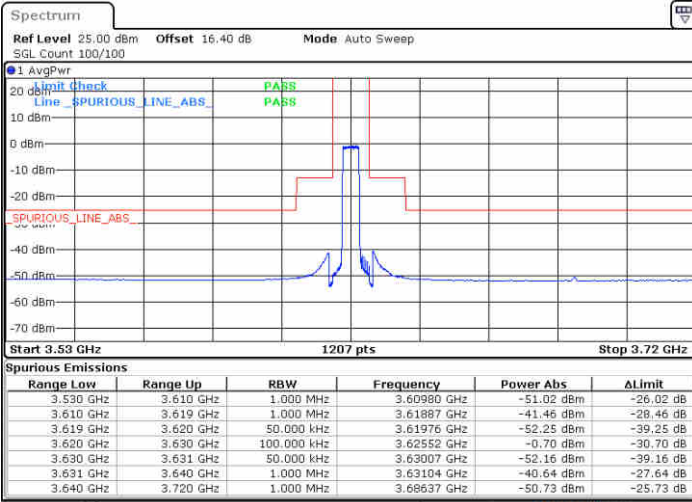

LTE Band 48 / 5MHz

64QAM

Lowest Channel / 1RB0

Lowest Channel / 1RBmax

Date: 19.AUG.2020 14:43:20

Date: 19.AUG.2020 15:07:17

Lowest Channel / FullIRB

N/A

Date: 19.AUG.2020 14:55:23

LTE Band 48 / 5MHz

64QAM

Middle Channel / 1RB0

Middle Channel / 1RBmax

Date: 19.AUG.2020 14:44:49

Date: 19.AUG.2020 15:08:36

Middle Channel / FullRB

N/A

Date: 19.AUG.2020 14:56:42

LTE Band 48 / 5MHz

64QAM

Highest Channel / 1RB0

Highest Channel / 1RBmax

Date: 19.AUG.2020 14:51:25

Date: 19.AUG.2020 15:15:12

Highest Channel / FullIRB

N/A

Date: 19.AUG.2020 15:03:18

LTE Band 48 / 10MHz

64QAM

Lowest Channel / 1RB0

Lowest Channel / 1RBmax

Date: 19.AUG.2020 15:16:32