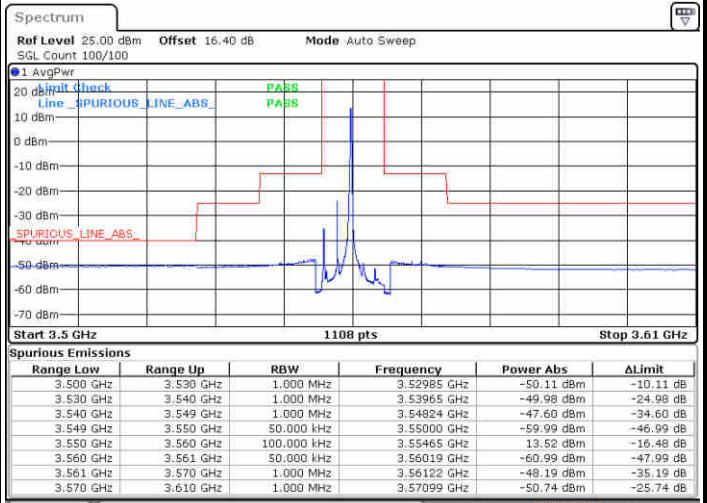

Middle Channel / 1RB0

Middle Channel / 1RBmax

Date: 19.AUG.2020 16:45:01

Date: 19.AUG.2020 16:56:52

Middle Channel / FullRB

N/A

Date: 19.AUG.2020 16:33:08

LTE Band 48 / 20MHz

16QAM

Highest Channel / 1RB0

Highest Channel / 1RBmax

Date: 19.AUG.2020 16:48:58

Date: 19.AUG.2020 17:00:50

Highest Channel / FullRB

N/A

Date: 19.AUG.2020 16:37:05

LTE Band 48 / 5MHz

64QAM

Lowest Channel / 1RB0

Lowest Channel / 1RBmax

Date: 19.AUG.2020 14:43:20

Date: 19.AUG.2020 15:07:17

Lowest Channel / FullIRB

N/A