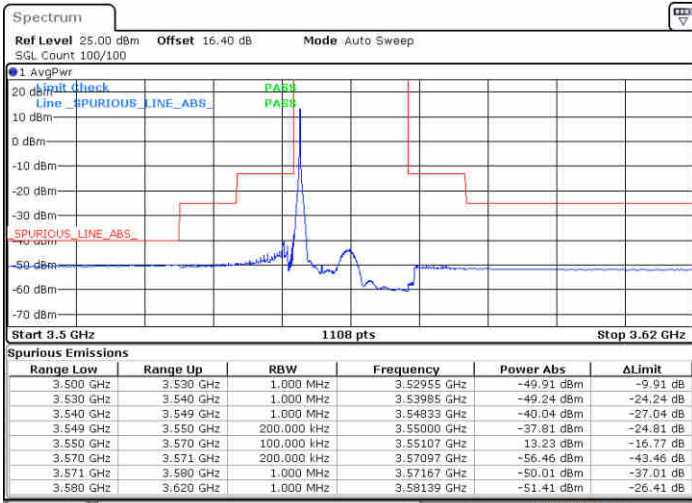

LTE Band 48 / 15MHz

64QAM

Highest Channel / 1RB0

Highest Channel / 1RBmax

Date: 19.AUG.2020 16:02:46

Date: 19.AUG.2020 16:26:31

Highest Channel / FullIRB

N/A

Date: 19.AUG.2020 16:14:39

LTE Band 48 / 20MHz

64QAM

Lowest Channel / 1RB0

Lowest Channel / 1RBmax

Date: 19.AUG.2020 16:39:44

Date: 19.AUG.2020 16:51:36

Lowest Channel / FullIRB

N/A

Date: 19.AUG.2020 16:27:51

LTE Band 48 / 20MHz

64QAM

Middle Channel / 1RB0

Middle Channel / 1RBmax

Date: 19.AUG.2020 16:46:20

Date: 19.AUG.2020 16:58:11