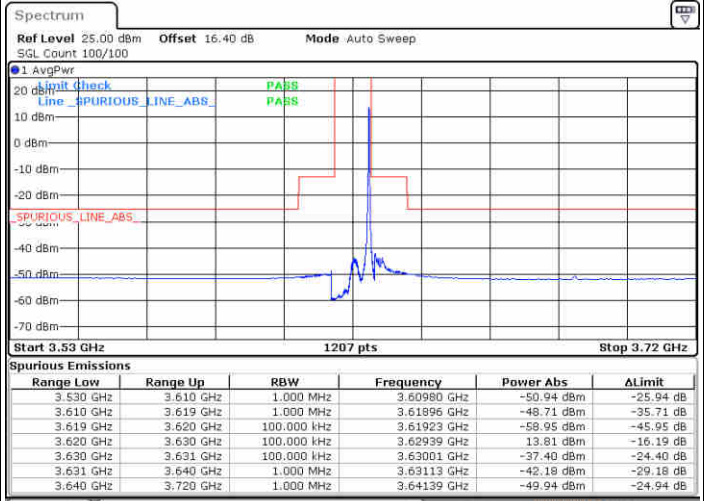

Highest Channel / FullIRB

N/A

Date: 19.AUG.2020 15:03:18

LTE Band 48 / 10MHz

64QAM

Lowest Channel / 1RB0

Lowest Channel / 1RBmax

Date: 19.AUG.2020 15:16:32

Date: 19.AUG.2020 15:40:19

Lowest Channel / FullIRB

N/A

Date: 19.AUG.2020 15:28:25

LTE Band 48 / 10MHz

64QAM

MiddleChannel / 1RB0

Middle Channel / 1RBmax

Date: 19.AUG.2020 15:23:08

Date: 19.AUG.2020 15:46:55

Middle Channel / FullRB

N/A

Date: 19.AUG.2020 15:35:02

LTE Band 48 / 10MHz

64QAM

Highest Channel / 1RB0