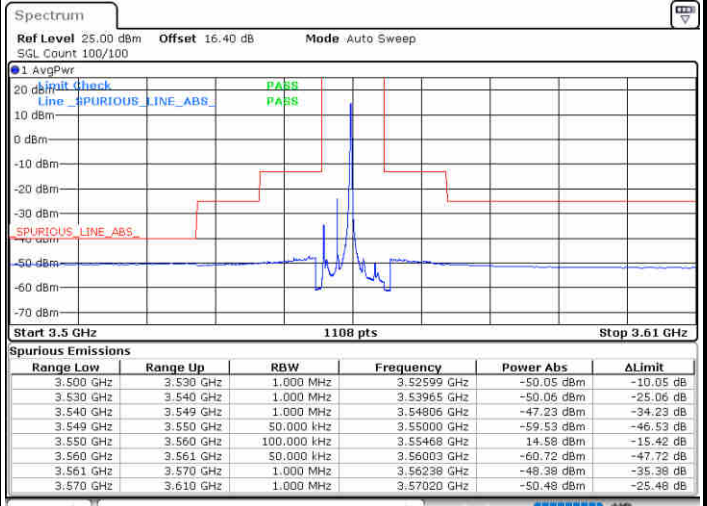

Middle Channel / FullRB

N/A

Date: 19.AUG.2020 16:01:49

LTE Band 48 / 20MHz

QPSK

Highest Channel / 1RB0

Highest Channel / 1RBmax

Date: 19.AUG.2020 16:50:17

Date: 19.AUG.2020 17:02:09

Highest Channel / FullRB

N/A

Date: 19.AUG.2020 16:38:24

LTE Band 48 / 5MHz

16QAM

Lowest Channel / 1RB0

Lowest Channel / 1RBmax