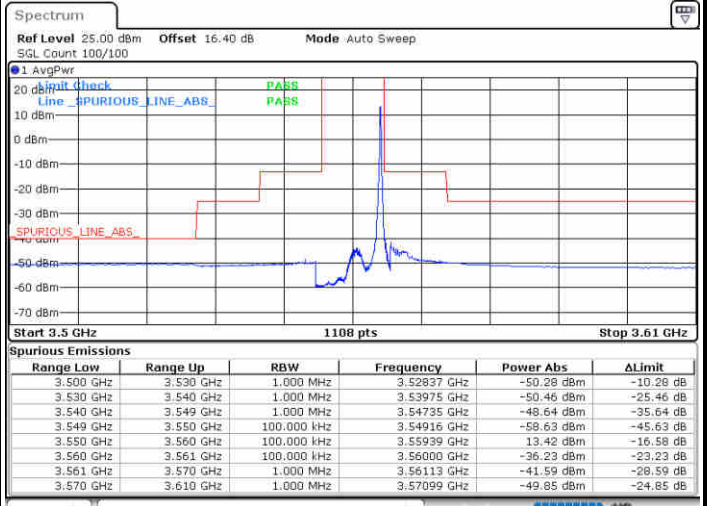

N/A

Date: 19.AUG.2020 14:56:42

LTE Band 48 / 5MHz

64QAM

Highest Channel / 1RB0

Highest Channel / 1RBmax

Date: 19.AUG.2020 14:51:25

Date: 19.AUG.2020 15:15:12

Highest Channel / FullIRB

N/A

Date: 19.AUG.2020 15:03:18

LTE Band 48 / 10MHz

64QAM

Lowest Channel / 1RB0

Lowest Channel / 1RBmax

Date: 19.AUG.2020 15:16:32

Date: 19.AUG.2020 15:40:19

Lowest Channel / FullIRB

N/A

Date: 19.AUG.2020 15:28:25

LTE Band 48 / 10MHz

64QAM

MiddleChannel / 1RB0

Middle Channel / 1RBmax