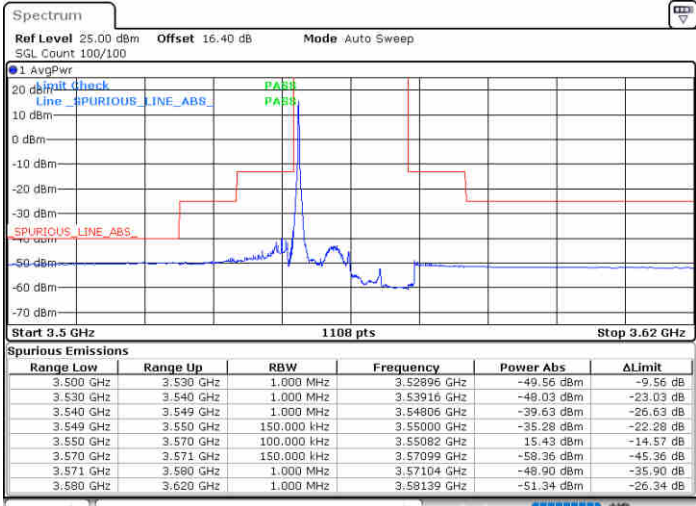

Highest Channel / 1RBmax

Date: 19.AUG.2020 15:27:06

Date: 19.AUG.2020 15:50:52

Highest Channel / FullRB

N/A

Date: 19.AUG.2020 15:39:00

LTE Band 48 / 15MHz

QPSK

Lowest Channel / 1RB0

Lowest Channel / 1RBmax

Date: 19.AUG.2020 15:52:12

Date: 19.AUG.2020 16:15:58

Lowest Channel / FullIRB

N/A

Date: 19.AUG.2020 16:04:05

LTE Band 48 / 15MHz