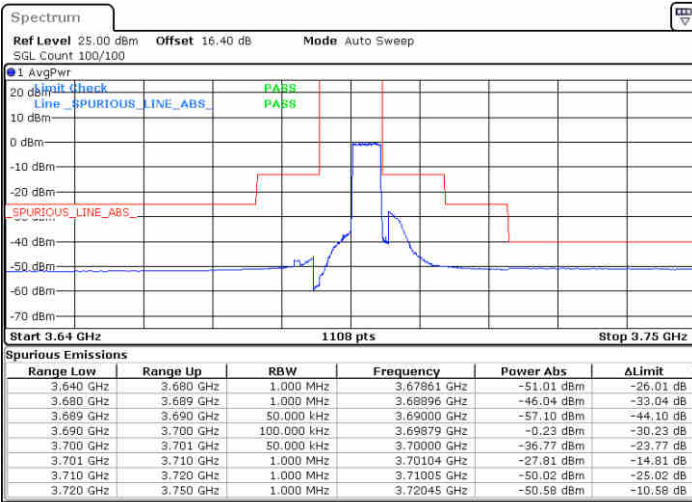

N/A

Date: 19.AUG.2020 14:56:42

LTE Band 48 / 5MHz

64QAM

Highest Channel / 1RB0

Highest Channel / 1RBmax

Date: 19.AUG.2020 14:51:25

Date: 19.AUG.2020 15:15:12

Highest Channel / FullIRB

N/A

Date: 19.AUG.2020 15:03:18

LTE Band 48 / 10MHz

64QAM

Lowest Channel / 1RB0

Lowest Channel / 1RBmax

Date: 19.AUG.2020 15:16:32