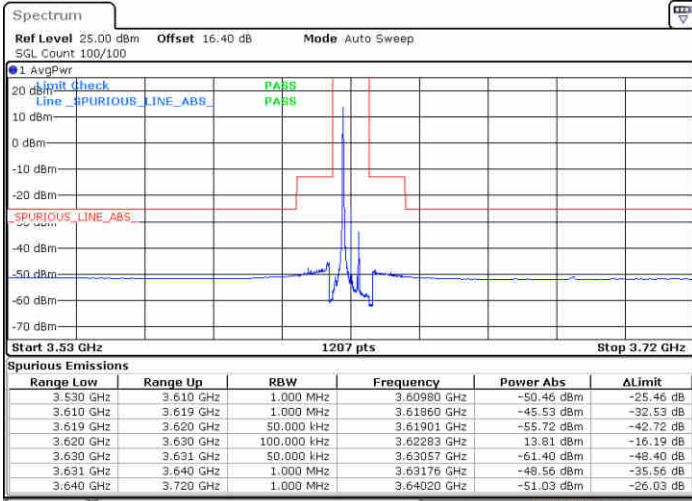

LTE Band 48 / 5MHz

64QAM

Lowest Channel / 1RB0

Lowest Channel / 1RBmax

Date: 19.AUG.2020 14:43:20

Date: 19.AUG.2020 15:07:17

Lowest Channel / FullIRB

N/A

Date: 19.AUG.2020 14:55:23

LTE Band 48 / 5MHz

64QAM

Middle Channel / 1RB0

Middle Channel / 1RBmax

Date: 19.AUG.2020 14:44:49

Date: 19.AUG.2020 15:08:36

Middle Channel / FullRB

N/A

Date: 19.AUG.2020 14:56:42

LTE Band 48 / 5MHz

64QAM

Highest Channel / 1RB0

Highest Channel / 1RBmax

Date: 19.AUG.2020 14:51:25

Date: 19.AUG.2020 15:15:12

Highest Channel / FullIRB

N/A

Date: 19.AUG.2020 15:03:18

LTE Band 48 / 10MHz

64QAM

Lowest Channel / 1RB0

Lowest Channel / 1RBmax

Date: 19.AUG.2020 15:16:32