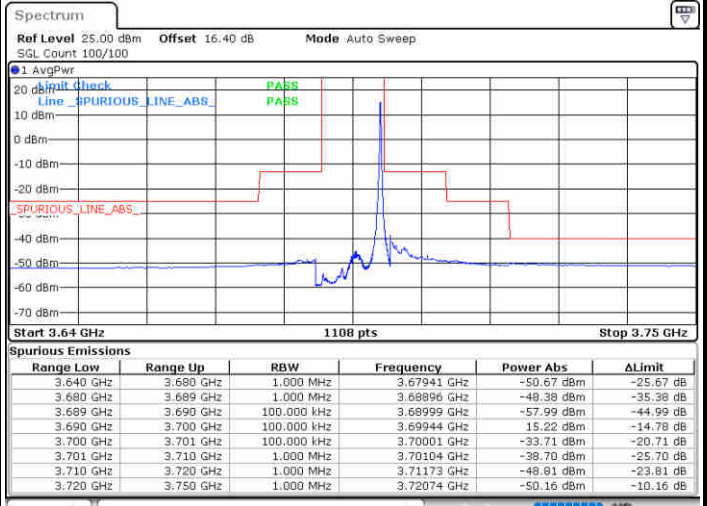

Date: 19.AUG.2020 15:33:43

LTE Band 48 / 10MHz

16QAM

Highest Channel / 1RB0

Highest Channel / 1RBmax

Date: 19.AUG.2020 15:25:47

Date: 19.AUG.2020 15:49:33

Highest Channel / FullIRB

N/A

Date: 19.AUG.2020 15:37:40

LTE Band 48 / 15MHz

16QAM

Lowest Channel / 1RB0

Lowest Channel / 1RBmax

Date: 19.AUG.2020 15:53:32

Date: 19.AUG.2020 16:17:17