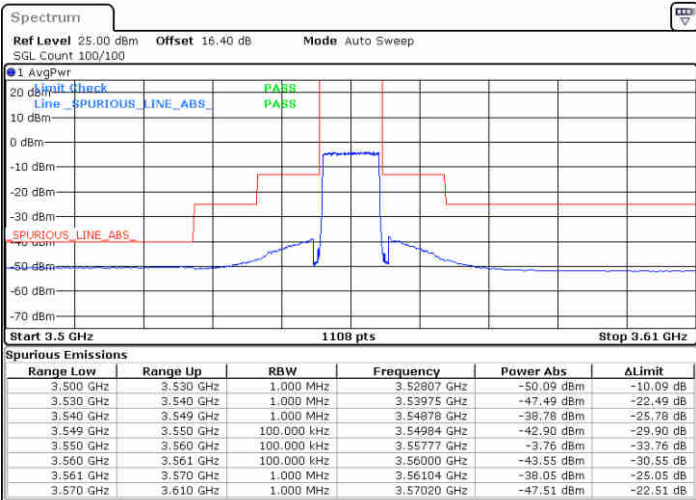

N/A

Date: 19.AUG.2020 14:56:42

LTE Band 48 / 5MHz

64QAM

Highest Channel / 1RB0

Highest Channel / 1RBmax

Date: 19.AUG.2020 14:51:25

Date: 19.AUG.2020 15:15:12

Highest Channel / FullIRB

N/A

Date: 19.AUG.2020 15:03:18

LTE Band 48 / 10MHz

64QAM

Lowest Channel / 1RB0

Lowest Channel / 1RBmax

Date: 19.AUG.2020 15:16:32

Date: 19.AUG.2020 15:40:19

Lowest Channel / FullIRB

N/A

Date: 19.AUG.2020 15:28:25

LTE Band 48 / 10MHz

64QAM

MiddleChannel / 1RB0

Middle Channel / 1RBmax