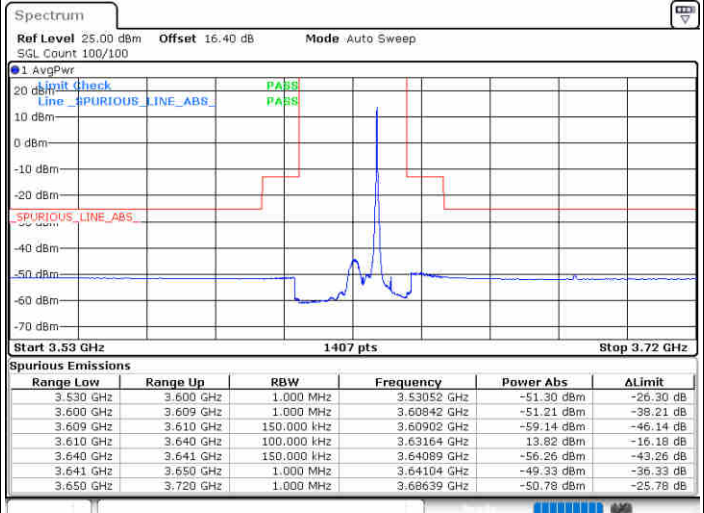

Date: 19.AUG.2020 16:19:56