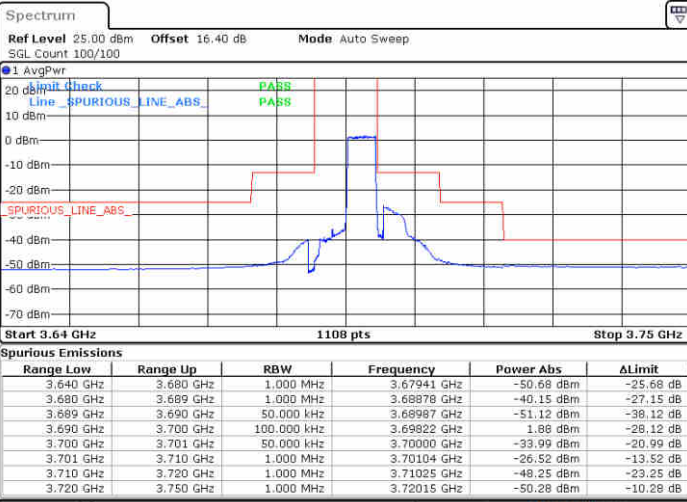

# Conducted Band Edge

LTE Band 48 / 5MHz

QPSK

Middle Channel / 1RB0

Middle Channel / 1RBmax

Date: 19.AUG.2020 14:47:27

Date: 19.AUG.2020 15:11:14

Middle Channel / FullRB

N/A

Date: 19.AUG.2020 14:59:21

LTE Band 48 / 5MHz

QPSK

Highest Channel / 1RB0

Highest Channel / 1RBmax

Date: 19.AUG.2020 14:48:46

Date: 19.AUG.2020 15:12:33

Highest Channel / FullRB

N/A

Date: 19.AUG.2020 15:00:40

LTE Band 48 / 10MHz

QPSK

Lowest Channel / 1RB0

Lowest Channel / 1RBmax

Date: 19.AUG.2020 15:19:11