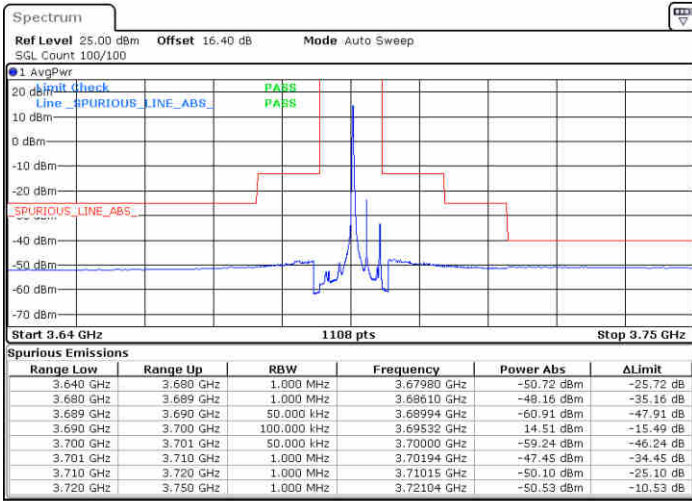

N/A

Date: 19.AUG.2020 14:56:42

LTE Band 48 / 5MHz

64QAM

Highest Channel / 1RB0

Highest Channel / 1RBmax

Date: 19.AUG.2020 14:51:25

Date: 19.AUG.2020 15:15:12

Highest Channel / FullIRB

N/A

Date: 19.AUG.2020 15:03:18

LTE Band 48 / 10MHz

64QAM

Lowest Channel / 1RB0

Lowest Channel / 1RBmax

Date: 19.AUG.2020 15:16:32