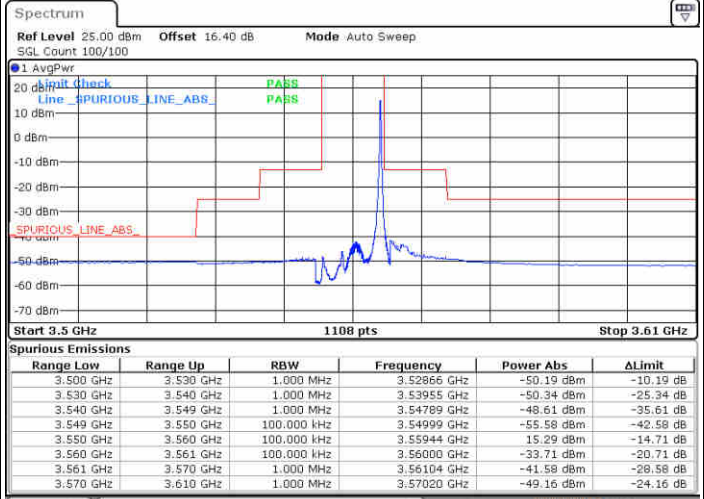

N/A

Date: 19.AUG.2020 14:59:21

LTE Band 48 / 5MHz

QPSK

Highest Channel / 1RB0

Highest Channel / 1RBmax

Date: 19.AUG.2020 14:48:46

Date: 19.AUG.2020 15:12:33

Highest Channel / FullRB

N/A

Date: 19.AUG.2020 15:00:40

LTE Band 48 / 10MHz

QPSK

Lowest Channel / 1RB0

Lowest Channel / 1RBmax

Date: 19.AUG.2020 15:19:11

Date: 19.AUG.2020 15:42:58

Lowest Channel / FullIRB

N/A

Date: 19.AUG.2020 15:01:04

LTE Band 48 / 10MHz

QPSK

MiddleChannel / 1RB0

Middle Channel / 1RBmax