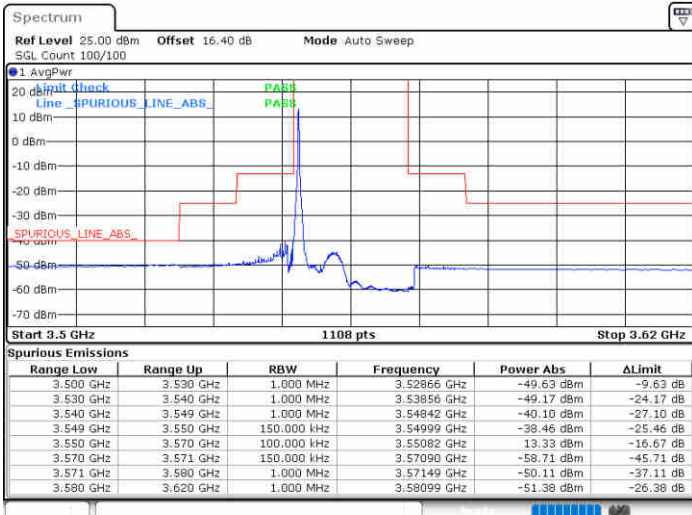

Date: 19.AUG.2020 15:23:08

Date: 19.AUG.2020 15:46:55

Middle Channel / FullRB

N/A

Date: 19.AUG.2020 15:35:02

LTE Band 48 / 10MHz

64QAM

Highest Channel / 1RB0

Highest Channel / 1RBmax

Date: 19.AUG.2020 15:24:27

Date: 19.AUG.2020 15:48:14

Highest Channel / FullRB

N/A

Date: 19.AUG.2020 15:36:21

LTE Band 48 / 15MHz

64QAM

Lowest Channel / 1RB0

Lowest Channel / 1RBmax

Date: 19.AUG.2020 15:54:51

Date: 19.AUG.2020 16:18:37

Lowest Channel / FullIRB

N/A

Date: 19.AUG.2020 16:06:44

LTE Band 48 / 15MHz