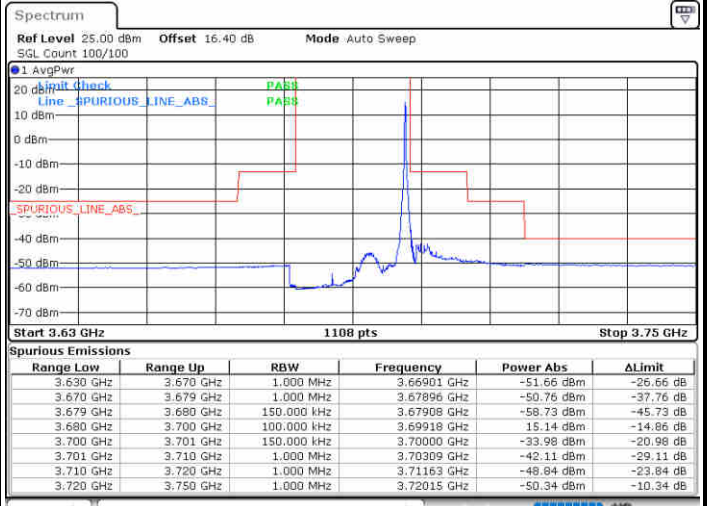

Lowest Channel / FullIRB

N/A

Date: 19.AUG.2020 16:05:24

LTE Band 48 / 15MHz

16QAM

Middle Channel / 1RB0

Middle Channel / 1RBmax

Date: 19.AUG.2020 15:57:29

Date: 19.AUG.2020 16:21:15

Middle Channel / FullRB

N/A

Date: 19.AUG.2020 16:09:22

LTE Band 48 / 15MHz

16QAM

Highest Channel / 1RB0

Highest Channel / 1RBmax

Date: 19.AUG.2020 16:01:26

Date: 19.AUG.2020 16:25:12

Highest Channel / FullRB

N/A

Date: 19.AUG.2020 16:13:19

LTE Band 48 / 20MHz

16QAM

Lowest Channel / 1RB0