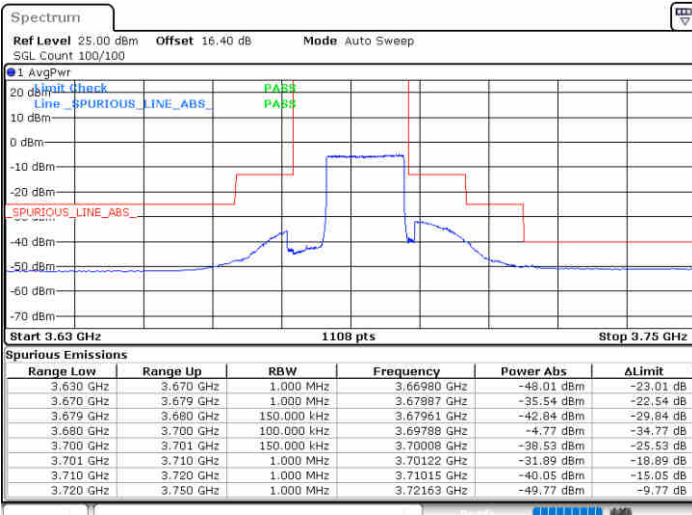

LTE Band 48 / 15MHz

64QAM

Highest Channel / 1RB0

Highest Channel / 1RBmax

Date: 19.AUG.2020 16:02:46

Date: 19.AUG.2020 16:26:31

Highest Channel / FullIRB

N/A

Date: 19.AUG.2020 16:14:39

LTE Band 48 / 20MHz

64QAM

Lowest Channel / 1RB0

Lowest Channel / 1RBmax

Date: 19.AUG.2020 16:39:44

Date: 19.AUG.2020 16:51:36

Lowest Channel / FullIRB