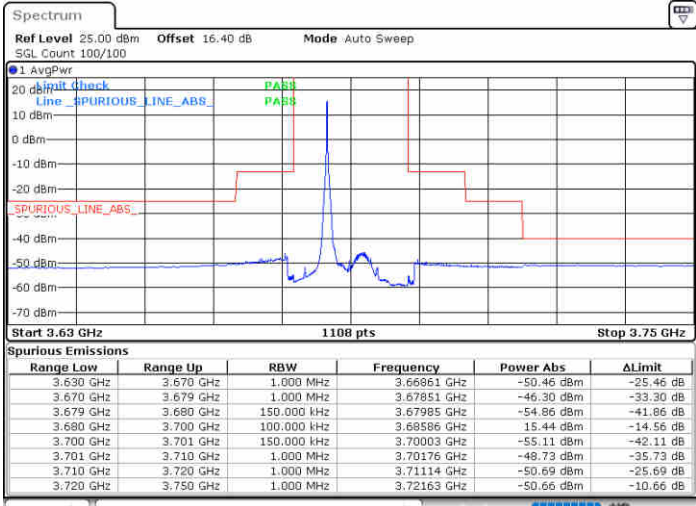

Date: 19.AUG.2020 16:21:15

Middle Channel / FullRB

N/A

Date: 19.AUG.2020 16:09:22

LTE Band 48 / 15MHz

16QAM

Highest Channel / 1RB0

Highest Channel / 1RBmax

Date: 19.AUG.2020 16:01:26

Date: 19.AUG.2020 16:25:12

Highest Channel / FullRB

N/A

Date: 19.AUG.2020 16:13:19

LTE Band 48 / 20MHz

16QAM

Lowest Channel / 1RB0