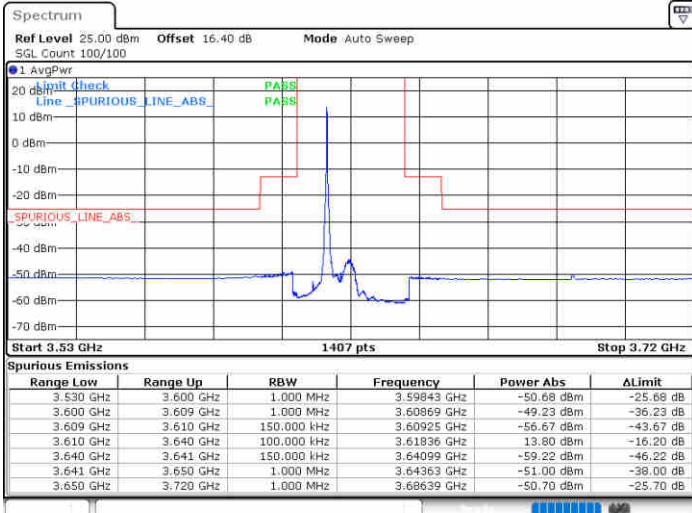

LTE Band 48 / 15MHz

64QAM

Middle Channel / 1RB0

Middle Channel / 1RBmax

Date: 19.AUG.2020 15:56:10