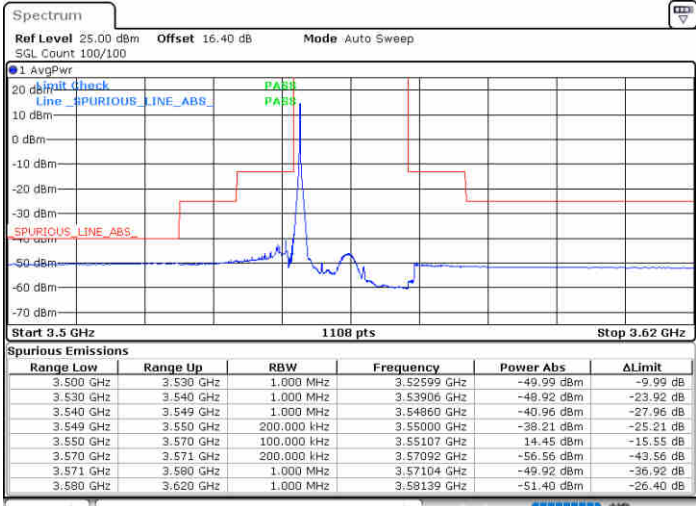

Date: 19.AUG.2020 16:01:26

Date: 19.AUG.2020 16:25:12

Highest Channel / FullRB

N/A

Date: 19.AUG.2020 16:13:19

LTE Band 48 / 20MHz

16QAM

Lowest Channel / 1RB0

Lowest Channel / 1RBmax

Date: 19.AUG.2020 16:41:03

Date: 19.AUG.2020 16:52:55

Lowest Channel / FullIRB

N/A

Date: 19.AUG.2020 16:29:10

LTE Band 48 / 20MHz

16QAM