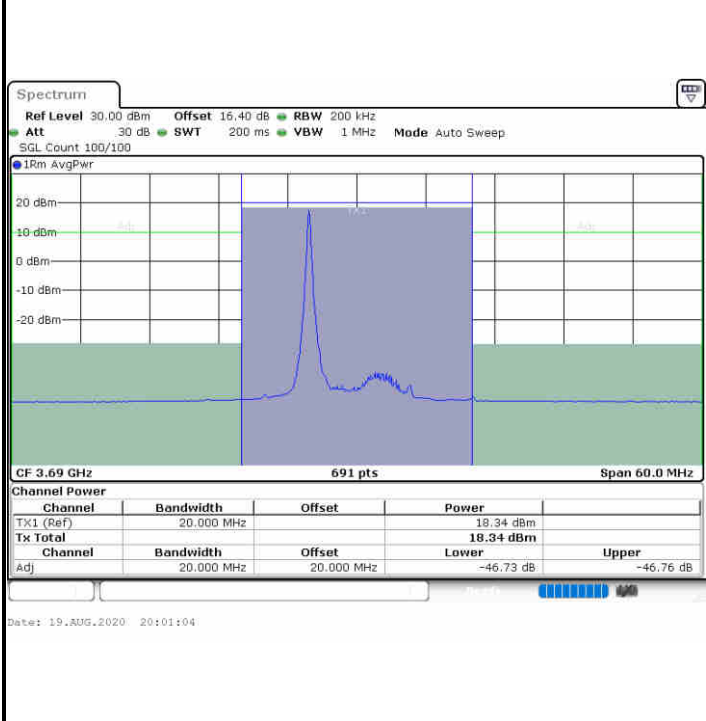

LTE Band 48 / 15MHz

QPSK

Lowest Channel / 1RB0

Lowest Channel / 1RBmax

Date: 19.AUG.2020 19:58:07

Date: 19.AUG.2020 20:07:00

Lowest Channel / FullRB

N/A

Date: 19.AUG.2020 20:02:34

**LTE Band 48 / 15MHz**

**QPSK**

**Middle Channel / 1RB0**

**Middle Channel / 1RBmax**

**Middle Channel / FullIRB**

**N/A**

**LTE Band 48 / 15MHz**

**QPSK**

**Highest Channel / 1RB0**

**Highest Channel / 1RBmax**

**Highest Channel / FullRB**

**N/A**

LTE Band 48 / 20MHz

QPSK

Lowest Channel / 1RB0