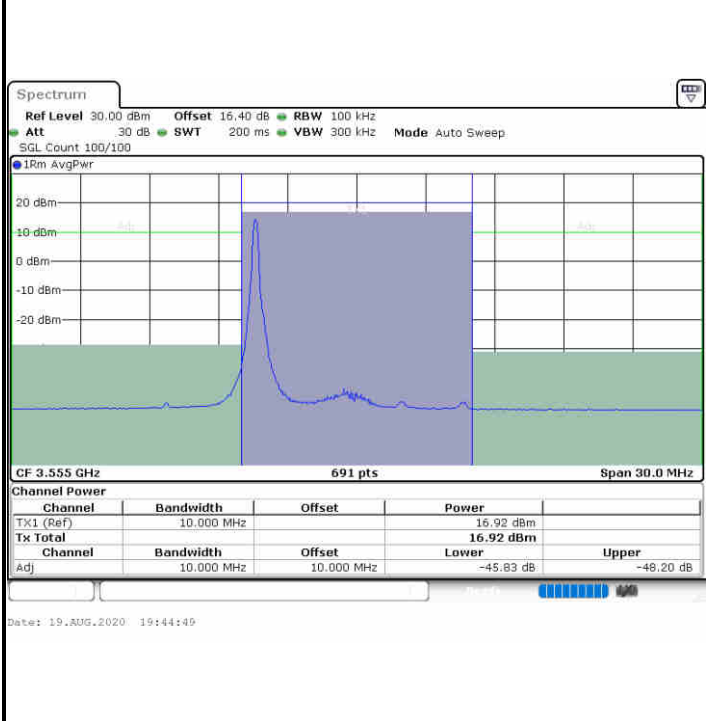

**Middle Channel / 1RB0**

**Middle Channel / 1RBmax**

**Middle Channel / FullRB**

**N/A**

LTE Band 48 / 5MHz

16QAM

Highest Channel / 1RB0

Highest Channel / 1RBmax

Date: 19.AUG.2020 19:34:05

Date: 19.AUG.2020 19:43:16

Highest Channel / FullRB

N/A

Date: 19.AUG.2020 19:38:40

**LTE Band 48 / 10MHz**

**16QAM**

**Lowest Channel / 1RB0**

**Lowest Channel / 1RBmax**

**Lowest Channel / FullRB**

**N/A**

**LTE Band 48 / 10MHz**

**16QAM**

**MiddleChannel / 1RB0**

**Middle Channel / 1RBmax**

**Middle Channel / FullIRB**