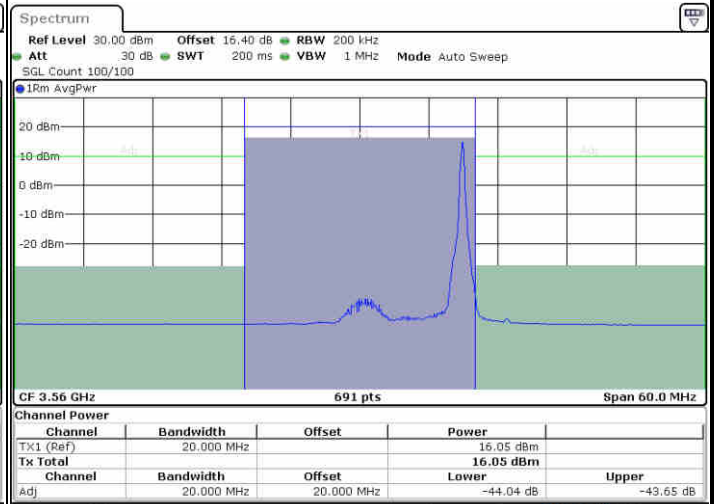

**Middle Channel / 1RBmax**

**Middle Channel / FullIRB**

**N/A**

**LTE Band 48 / 15MHz**

**64QAM**

**Highest Channel / 1RB0**

**Highest Channel / 1RBmax**

**Highest Channel / FullRB**

**N/A**

LTE Band 48 / 20MHz

64QAM

Lowest Channel / 1RB0

Lowest Channel / 1RBmax

Date: 19.AUG.2020 20:15:53

Date: 19.AUG.2020 20:20:20

Lowest Channel / FullRB

N/A

Date: 19.AUG.2020 20:11:27

**LTE Band 48 / 20MHz**

**64QAM**

**Middle Channel / 1RB0**

**Middle Channel / 1RBmax**

**Middle Channel / FullIRB**

**N/A**