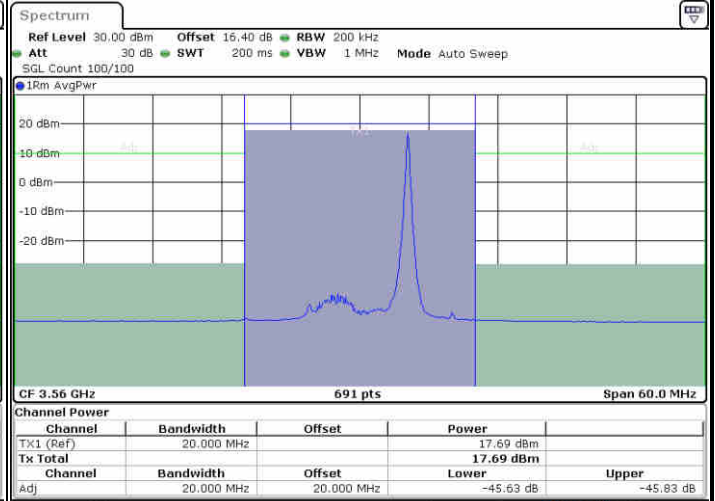

**QPSK**

**Highest Channel / 1RB0**

Date: 19.AUG.2020 19:48:24

**Highest Channel / 1RBmax**

Date: 19.AUG.2020 19:57:37

**Highest Channel / FullRB**

Date: 19.AUG.2020 19:53:00

**N/A**

LTE Band 48 / 15MHz

QPSK

Lowest Channel / 1RB0

Lowest Channel / 1RBmax

Date: 19.AUG.2020 19:58:07

Date: 19.AUG.2020 20:07:00

Lowest Channel / FullRB

N/A