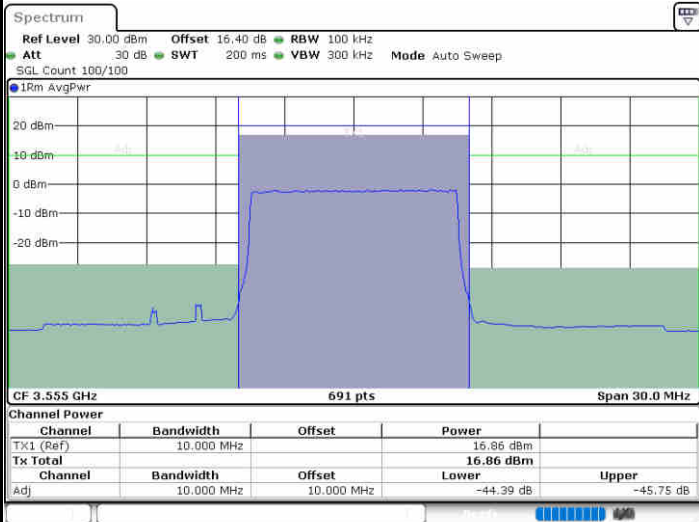

Lowest Channel / 1RBmax

Date: 19.AUG.2020 19:45:20

Date: 19.AUG.2020 19:54:32

Lowest Channel / FullRB

N/A

Date: 19.AUG.2020 19:49:56

LTE Band 48 / 10MHz

QPSK