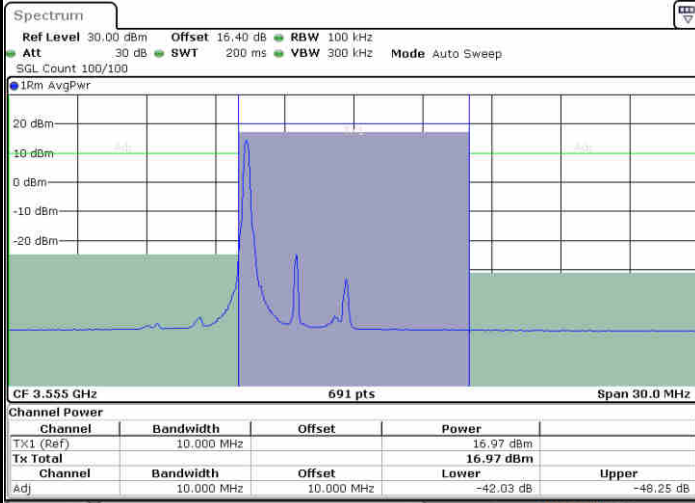

Date: 19.AUG.2020 20:21:49

Middle Channel / FullIRB

N/A

Date: 19.AUG.2020 20:12:56

LTE Band 48 / 20MHz

QPSK

Highest Channel / 1RB0

Highest Channel / 1RBmax

Date: 19.AUG.2020 20:19:50

Date: 19.AUG.2020 20:24:16

Highest Channel / FullRB

N/A

Date: 19.AUG.2020 20:15:23

LTE Band 48 / 5MHz

16QAM

Lowest Channel / 1RB0

Lowest Channel / 1RBmax

Date: 19.AUG.2020 19:31:01

Date: 19.AUG.2020 19:40:13

Lowest Channel / FullRB

N/A

Date: 19.AUG.2020 19:35:37

**LTE Band 48 / 5MHz**

**16QAM**

**Middle Channel / 1RB0**

**Middle Channel / 1RBmax**

**Middle Channel / FullRB**

**N/A**

LTE Band 48 / 5MHz

16QAM

Highest Channel / 1RB0

Highest Channel / 1RBmax