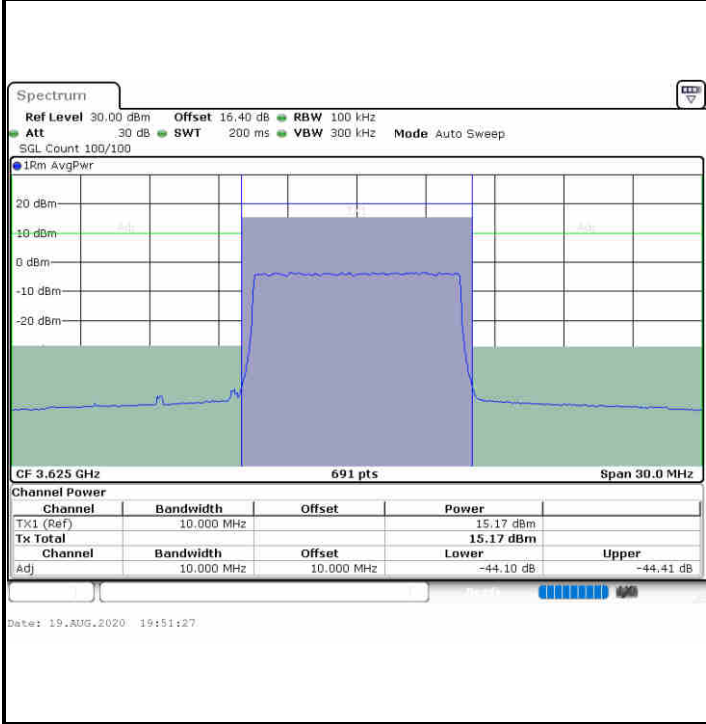

**LTE Band 48 / 10MHz**

**64QAM**

**MiddleChannel / 1RB0**

**Middle Channel / 1RBmax**

**Middle Channel / FullRB**

**N/A**

LTE Band 48 / 10MHz

64QAM

Highest Channel / 1RB0

Highest Channel / 1RBmax

Date: 19.AUG.2020 19:47:22

Date: 19.AUG.2020 19:56:24

Highest Channel / FullRB

N/A

Date: 19.AUG.2020 19:51:58

**LTE Band 48 / 15MHz**