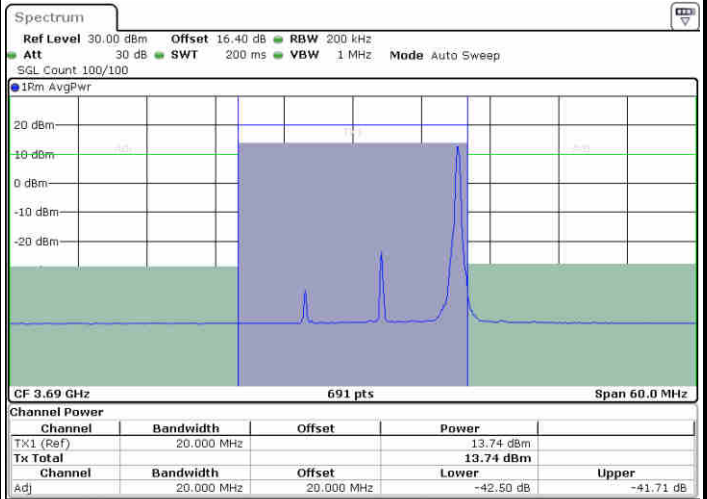

Middle Channel / 1RBmax

Date: 20.AUG.2020 16:26:22

Date: 20.AUG.2020 16:30:12

Middle Channel / FullRB

N/A

Date: 20.AUG.2020 16:23:02

LTE Band 48 / 15MHz

256QAM

Highest Channel / 1RB0

Highest Channel / 1RBmax

Date: 20.AUG.2020 16:36:48

Date: 20.AUG.2020 16:39:24

Highest Channel / FullRB

N/A

Date: 20.AUG.2020 16:34:03

LTE Band 48 / 20MHz