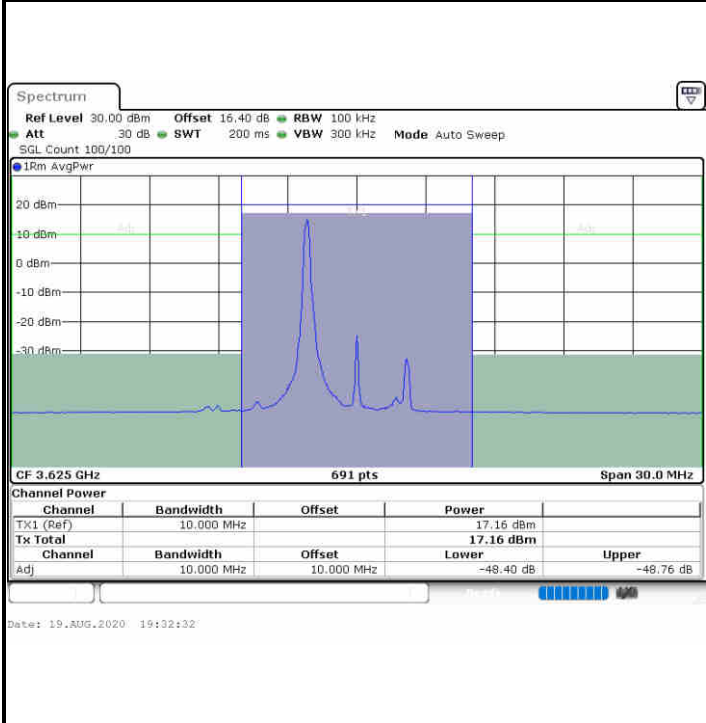

Lowest Channel / 1RBmax

Date: 19.AUG.2020 19:31:01

Date: 19.AUG.2020 19:40:13

Lowest Channel / FullRB

N/A

Date: 19.AUG.2020 19:35:37

**LTE Band 48 / 5MHz**

**16QAM**

**Middle Channel / 1RB0**

**Middle Channel / 1RBmax**

**Middle Channel / FullRB**

**N/A**

LTE Band 48 / 5MHz

16QAM

Highest Channel / 1RB0

Highest Channel / 1RBmax