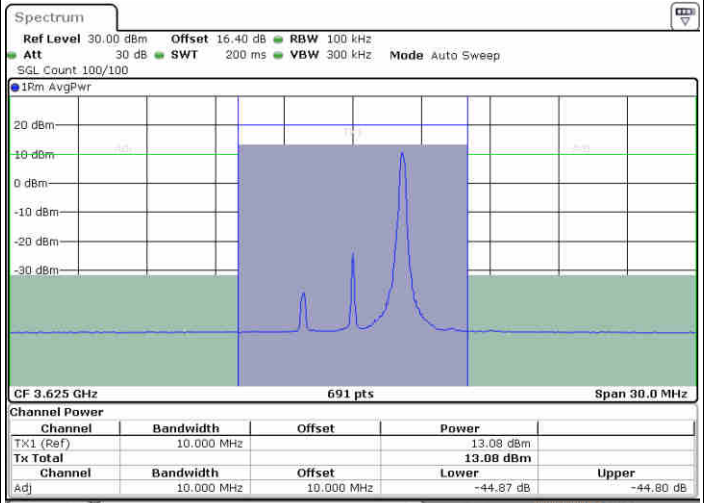

LTE Band 48 / 5MHz

256QAM

Middle Channel / 1RB0

Middle Channel / 1RBmax

Date: 20.AUG.2020 10:20:39

Date: 20.AUG.2020 10:23:16