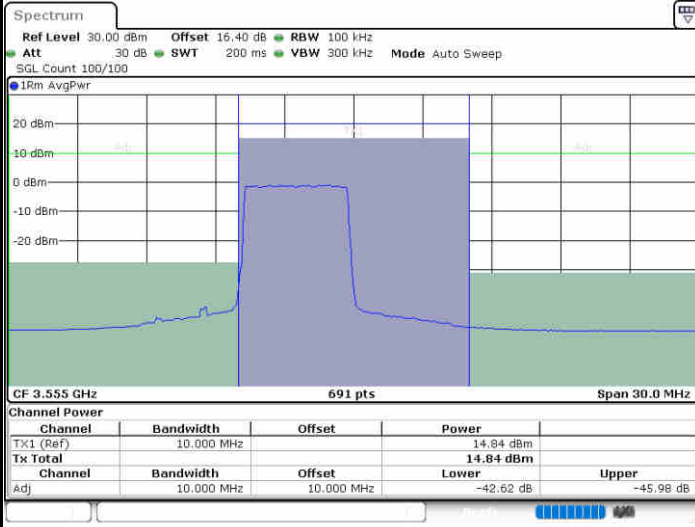

Date: 19.AUG.2020 20:13:25

LTE Band 48 / 20MHz

16QAM

Highest Channel / 1RB0

Highest Channel / 1RBmax

Highest Channel / FullRB

N/A

LTE Band 48 / 5MHz

64QAM

Lowest Channel / 1RB0

Lowest Channel / 1RBmax

Date: 19.AUG.2020 19:31:32

Date: 19.AUG.2020 19:40:43

Lowest Channel / FullRB

N/A

Date: 19.AUG.2020 19:36:07