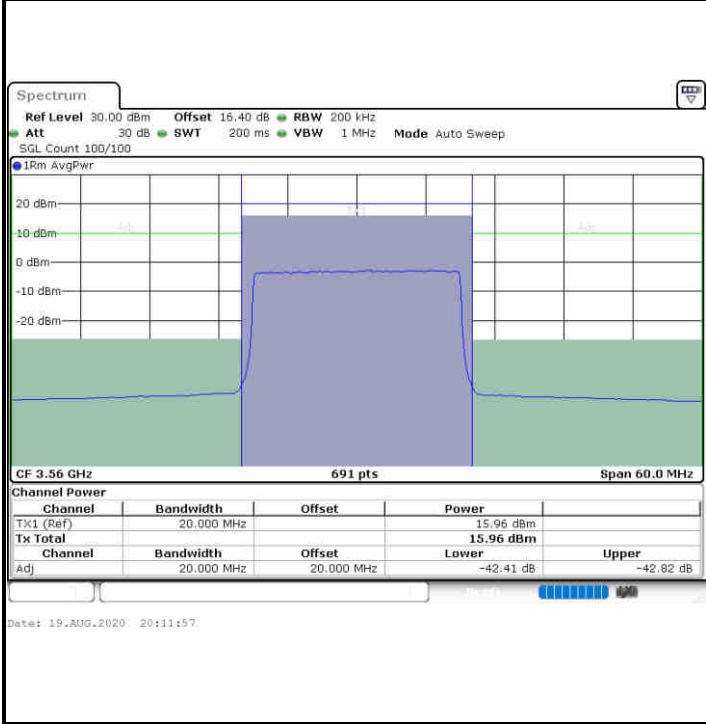

Date: 19.AUG.2020 20:08:59

Middle Channel / FullIRB

N/A

Date: 19.AUG.2020 20:04:32

LTE Band 48 / 15MHz

16QAM

Highest Channel / 1RB0

Highest Channel / 1RBmax

Highest Channel / FullRB

N/A

**LTE Band 48 / 20MHz**

**16QAM**

**Lowest Channel / 1RB0**

**Lowest Channel / 1RBmax**

**Lowest Channel / FullIRB**

**N/A**

LTE Band 48 / 20MHz

16QAM

Middle Channel / 1RB0

Middle Channel / 1RBmax

Date: 19.AUG.2020 20:17:52

Date: 19.AUG.2020 20:22:18

Middle Channel / FullIRB

N/A