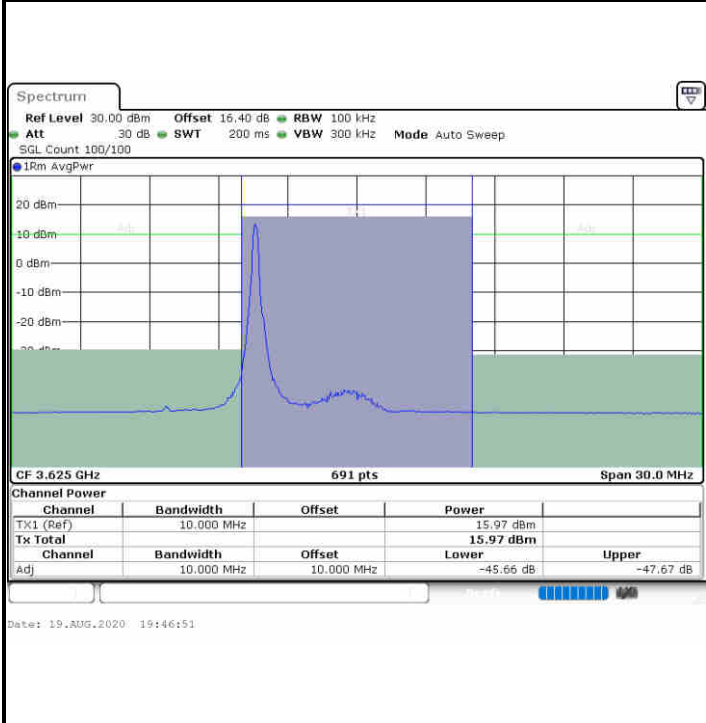

Date: 19.AUG.2020 19:39:11

N/A

LTE Band 48 / 10MHz

64QAM

Lowest Channel / 1RB0

Lowest Channel / 1RBmax

Lowest Channel / FullIRB

N/A

**LTE Band 48 / 10MHz**

**64QAM**

**MiddleChannel / 1RB0**

**Middle Channel / 1RBmax**

**Middle Channel / FullRB**

**N/A**

LTE Band 48 / 10MHz

64QAM