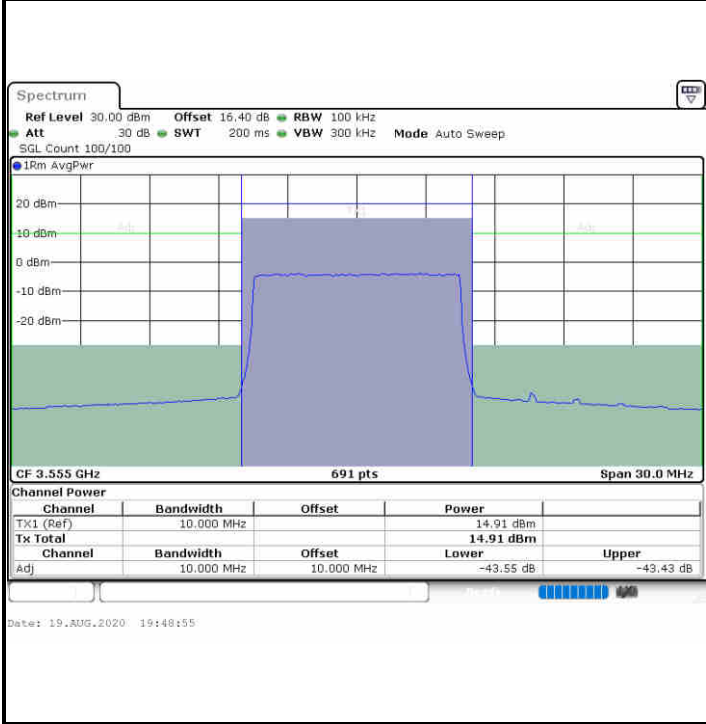

Date: 19.AUG.2020 19:36:38

LTE Band 48 / 5MHz

64QAM

Highest Channel / 1RB0

Date: 19.AUG.2020 19:34:36

Highest Channel / 1RBmax

Date: 19.AUG.2020 19:43:47

Highest Channel / FullRB

Date: 19.AUG.2020 19:39:11

N/A

LTE Band 48 / 10MHz

64QAM

Lowest Channel / 1RB0

Lowest Channel / 1RBmax

Lowest Channel / FullIRB

N/A

**LTE Band 48 / 10MHz**

**64QAM**

**MiddleChannel / 1RB0**

**Middle Channel / 1RBmax**

**Middle Channel / FullRB**

**N/A**

LTE Band 48 / 10MHz

64QAM

Highest Channel / 1RB0

Highest Channel / 1RBmax

Date: 19.AUG.2020 19:47:22

Date: 19.AUG.2020 19:56:24

Highest Channel / FullRB

N/A

Date: 19.AUG.2020 19:51:58

**LTE Band 48 / 15MHz**