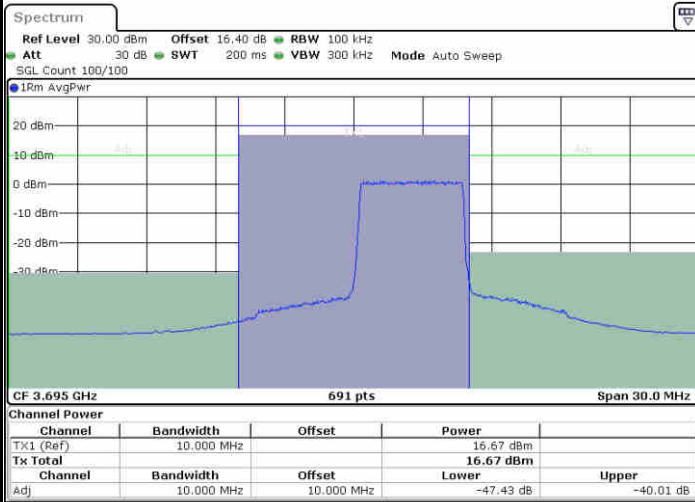

Lowest Channel / 1RBmax

Date: 19.AUG.2020 19:31:01

Date: 19.AUG.2020 19:40:13

Lowest Channel / FullRB

N/A

Date: 19.AUG.2020 19:35:37

**LTE Band 48 / 5MHz**

**16QAM**

**Middle Channel / 1RB0**

**Middle Channel / 1RBmax**

**Middle Channel / FullRB**

**N/A**

LTE Band 48 / 5MHz

16QAM

Highest Channel / 1RB0

Highest Channel / 1RBmax

Date: 19.AUG.2020 19:34:05

Date: 19.AUG.2020 19:43:16

Highest Channel / FullRB

N/A

Date: 19.AUG.2020 19:38:40

**LTE Band 48 / 10MHz**

**16QAM**

**Lowest Channel / 1RB0**

**Lowest Channel / 1RBmax**

**Lowest Channel / FullRB**

**N/A**

**LTE Band 48 / 10MHz**

**16QAM**

**MiddleChannel / 1RB0**

**Middle Channel / 1RBmax**

**Middle Channel / FullIRB**