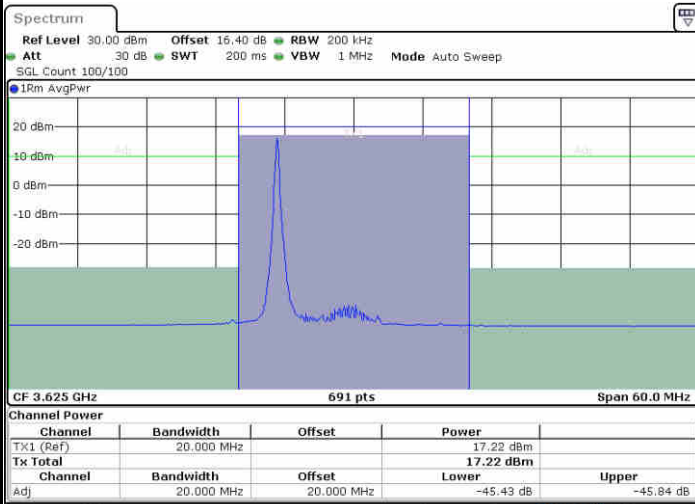

Lowest Channel / FullIRB

N/A

Date: 19.AUG.2020 20:03:03

LTE Band 48 / 15MHz

16QAM

Middle Channel / 1RB0

Middle Channel / 1RBmax

Date: 19.AUG.2020 20:00:05

Date: 19.AUG.2020 20:08:59

Middle Channel / FullIRB

N/A

Date: 19.AUG.2020 20:04:32

LTE Band 48 / 15MHz

16QAM

Highest Channel / 1RB0

Highest Channel / 1RBmax