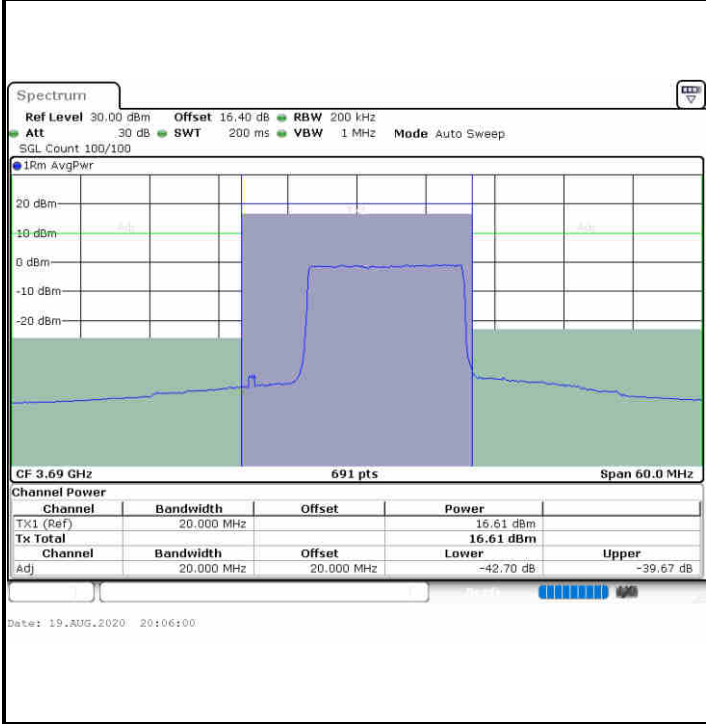

Date: 19.AUG.2020 20:08:59

Middle Channel / FullIRB

N/A

Date: 19.AUG.2020 20:04:32

LTE Band 48 / 15MHz

16QAM

Highest Channel / 1RB0

Highest Channel / 1RBmax

Highest Channel / FullRB

N/A

**LTE Band 48 / 20MHz**

**16QAM**

**Lowest Channel / 1RB0**

**Lowest Channel / 1RBmax**

**Lowest Channel / FullIRB**

**N/A**