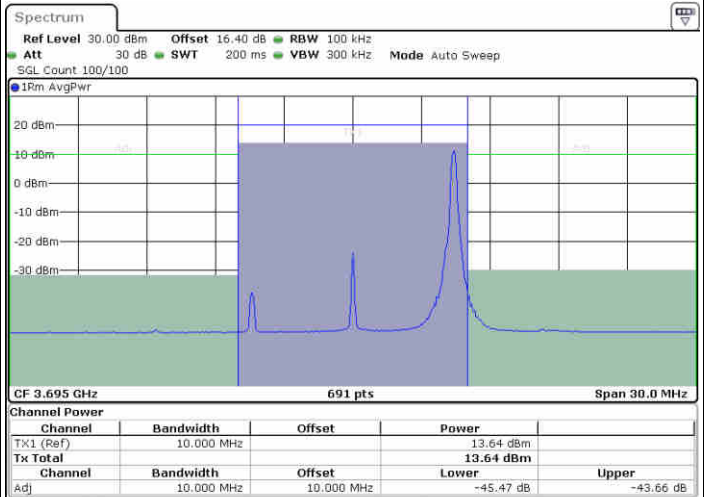

Middle Channel / FullIRB

N/A

Date: 20.AUG.2020 15:51:15

LTE Band 48 / 10MHz

256QAM

Highest Channel / 1RB0

Highest Channel / 1RBmax

Date: 20.AUG.2020 16:00:22

Date: 20.AUG.2020 16:03:05

Highest Channel / FullRB

N/A

Date: 20.AUG.2020 15:58:10

LTE Band 48 / 15MHz

256QAM

Lowest Channel / 1RB0

Lowest Channel / 1RBmax