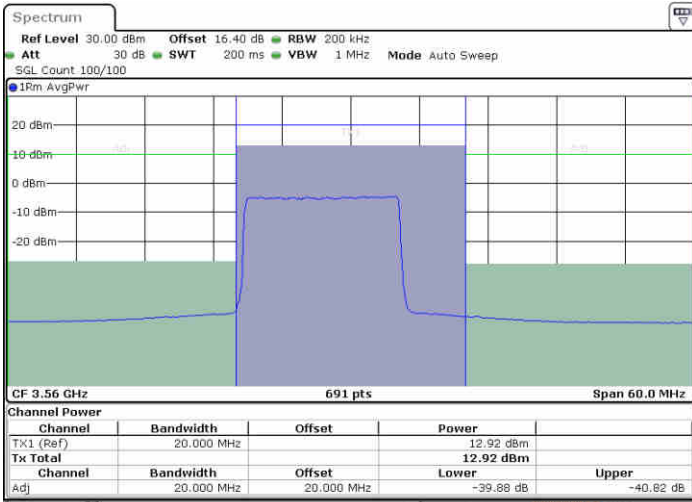

Middle Channel / FullIRB

N/A

Date: 20.AUG.2020 15:51:15

LTE Band 48 / 10MHz

256QAM

Highest Channel / 1RB0

Highest Channel / 1RBmax

Date: 20.AUG.2020 16:00:22

Date: 20.AUG.2020 16:03:05

Highest Channel / FullRB

N/A

Date: 20.AUG.2020 15:58:10

LTE Band 48 / 15MHz

256QAM

Lowest Channel / 1RB0

Lowest Channel / 1RBmax

Date: 20.AUG.2020 16:17:00

Date: 20.AUG.2020 16:19:34

Lowest Channel / FullIRB

N/A

Date: 20.AUG.2020 16:14:15

LTE Band 48 / 15MHz

256QAM

Middle Channel / 1RB0