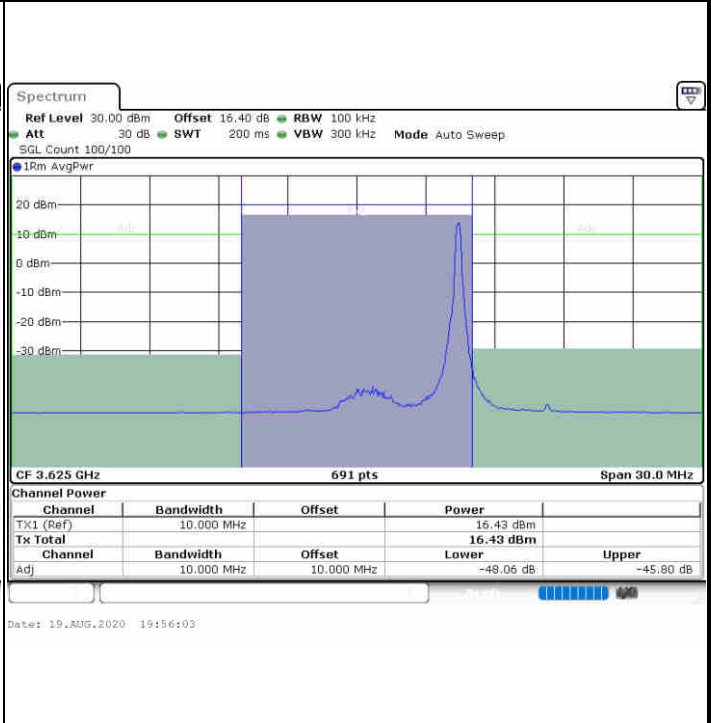

Date: 19.AUG.2020 19:36:38

LTE Band 48 / 5MHz

64QAM

Highest Channel / 1RB0

Date: 19.AUG.2020 19:34:36

Highest Channel / 1RBmax

Date: 19.AUG.2020 19:43:47

Highest Channel / FullRB

Date: 19.AUG.2020 19:39:11

N/A

LTE Band 48 / 10MHz

64QAM

Lowest Channel / 1RB0

Lowest Channel / 1RBmax

Lowest Channel / FullIRB

N/A

**LTE Band 48 / 10MHz**

**64QAM**

**MiddleChannel / 1RB0**

**Middle Channel / 1RBmax**

**Middle Channel / FullRB**

**N/A**

LTE Band 48 / 10MHz

64QAM