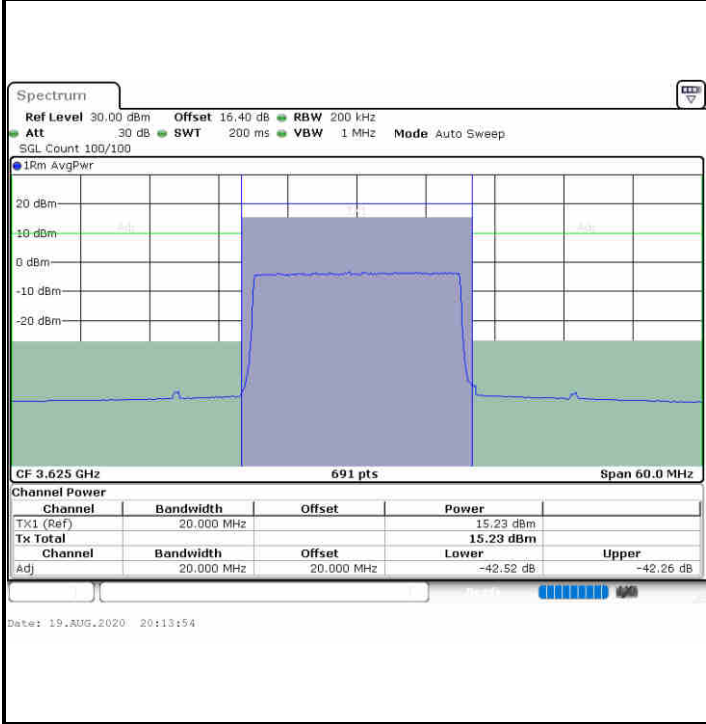

**N/A**

LTE Band 48 / 20MHz

64QAM

Lowest Channel / 1RB0

Lowest Channel / 1RBmax

Date: 19.AUG.2020 20:15:53

Date: 19.AUG.2020 20:20:20

Lowest Channel / FullRB

N/A

Date: 19.AUG.2020 20:11:27

**LTE Band 48 / 20MHz**

**64QAM**

**Middle Channel / 1RB0**

**Middle Channel / 1RBmax**

**Middle Channel / FullIRB**

**N/A**

**LTE Band 48 / 20MHz**

**64QAM**

**Highest Channel / 1RB0**

**Highest Channel / 1RBmax**

**Highest Channel / FullRB**

**N/A**

LTE Band 48 / 5MHz

256QAM

Lowest Channel / 1RB0

Lowest Channel / 1RBmax

Date: 20.AUG.2020 10:06:40

Date: 20.AUG.2020 10:09:14

Lowest Channel / FullRB

N/A

Date: 20.AUG.2020 10:03:36

LTE Band 48 / 5MHz