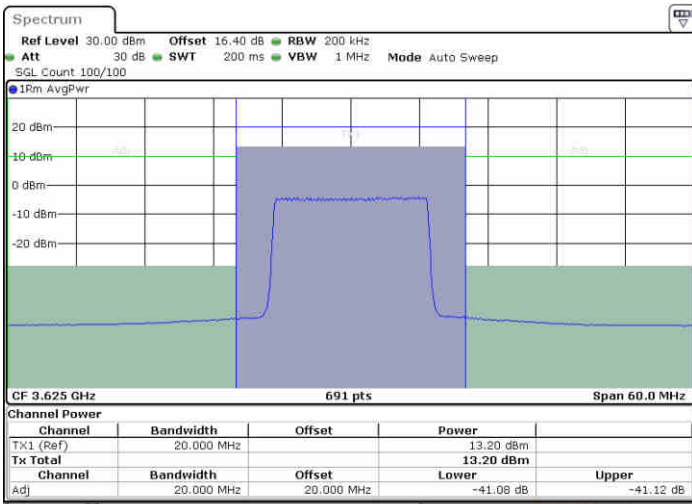

Date: 20.AUG.2020 16:17:00

Date: 20.AUG.2020 16:19:34

Lowest Channel / FullIRB

N/A

Date: 20.AUG.2020 16:14:15

LTE Band 48 / 15MHz

256QAM

Middle Channel / 1RB0

Middle Channel / 1RBmax

Date: 20.AUG.2020 16:26:22

Date: 20.AUG.2020 16:30:12

Middle Channel / FullRB

N/A

Date: 20.AUG.2020 16:23:02

LTE Band 48 / 15MHz

256QAM

Highest Channel / 1RB0

Highest Channel / 1RBmax

Date: 20.AUG.2020 16:36:48

Date: 20.AUG.2020 16:39:24

Highest Channel / FullRB

N/A

Date: 20.AUG.2020 16:34:03

LTE Band 48 / 20MHz