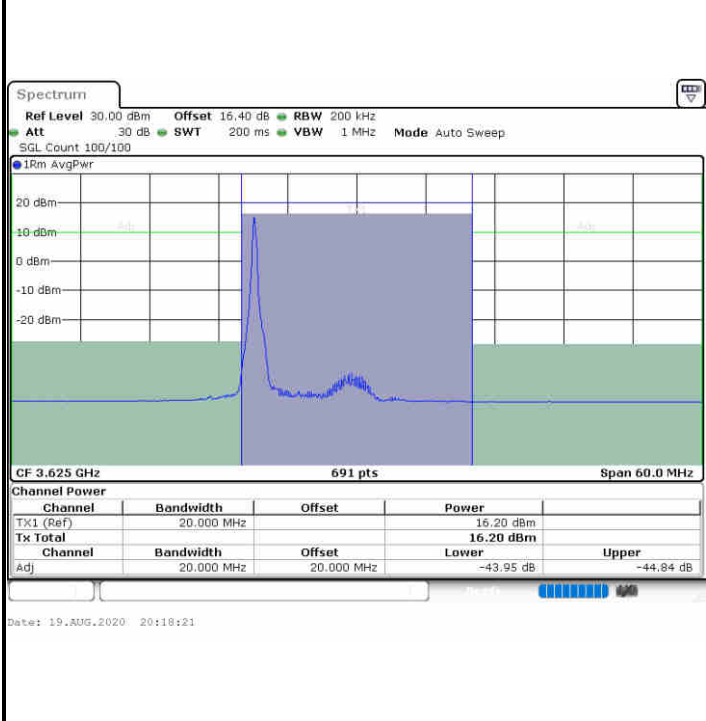

**N/A**

LTE Band 48 / 20MHz

64QAM

Lowest Channel / 1RB0

Lowest Channel / 1RBmax

Date: 19.AUG.2020 20:15:53

Date: 19.AUG.2020 20:20:20

Lowest Channel / FullRB

N/A

Date: 19.AUG.2020 20:11:27

**LTE Band 48 / 20MHz**

**64QAM**

**Middle Channel / 1RB0**

**Middle Channel / 1RBmax**

**Middle Channel / FullIRB**

**N/A**

**LTE Band 48 / 20MHz**

**64QAM**

**Highest Channel / 1RB0**

**Highest Channel / 1RBmax**

**Highest Channel / FullRB**

**N/A**

LTE Band 48 / 5MHz

256QAM