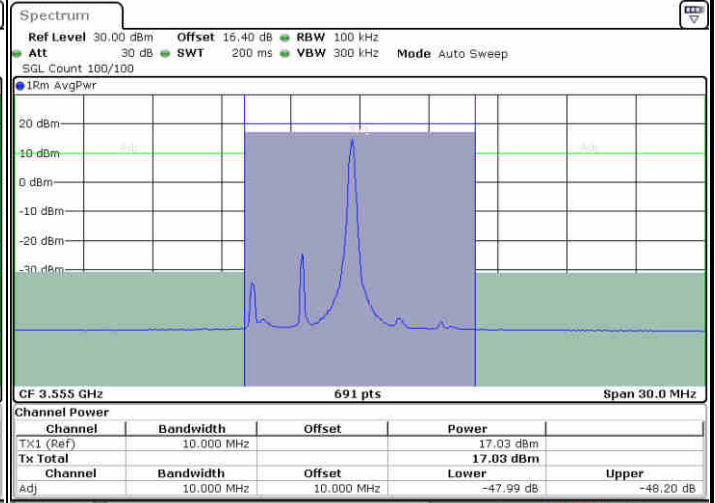

LTE Band 48 / 5MHz

16QAM

Lowest Channel / 1RB0

Lowest Channel / 1RBmax

Date: 19.AUG.2020 19:31:01

Date: 19.AUG.2020 19:40:13