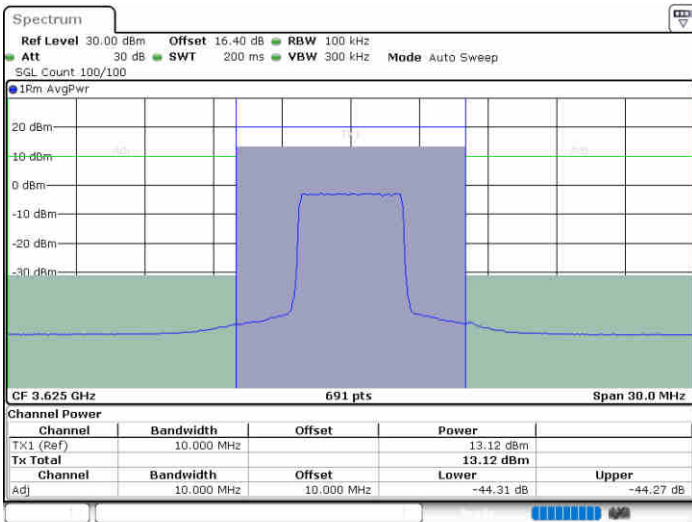

Lowest Channel / 1RB0

Lowest Channel / 1RBmax

Date: 20.AUG.2020 10:06:40

Date: 20.AUG.2020 10:09:14

Lowest Channel / FullRB

N/A

Date: 20.AUG.2020 10:03:36

LTE Band 48 / 5MHz

256QAM

Middle Channel / 1RB0

Middle Channel / 1RBmax

Date: 20.AUG.2020 10:20:39

Date: 20.AUG.2020 10:23:16

Middle Channel / FullIRB

N/A

Date: 20.AUG.2020 10:17:55

LTE Band 48 / 5MHz

256QAM

Highest Channel / 1RB0

Highest Channel / 1RBmax

Date: 20.AUG.2020 10:29:47

Date: 20.AUG.2020 10:32:20

Highest Channel / FullRB

N/A