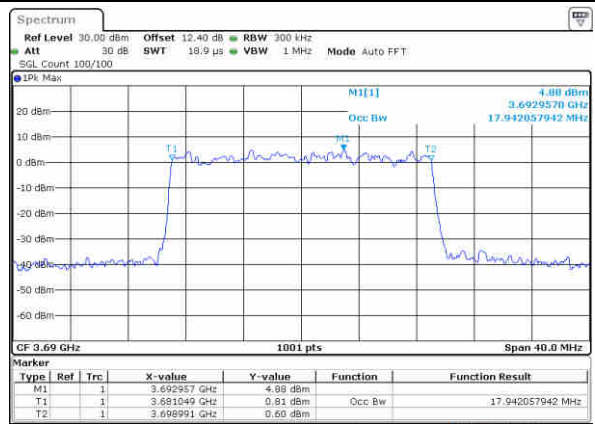

Highest Channel / 20MHz / 256QAM

Date: 20_AUG.2020 17:27:17