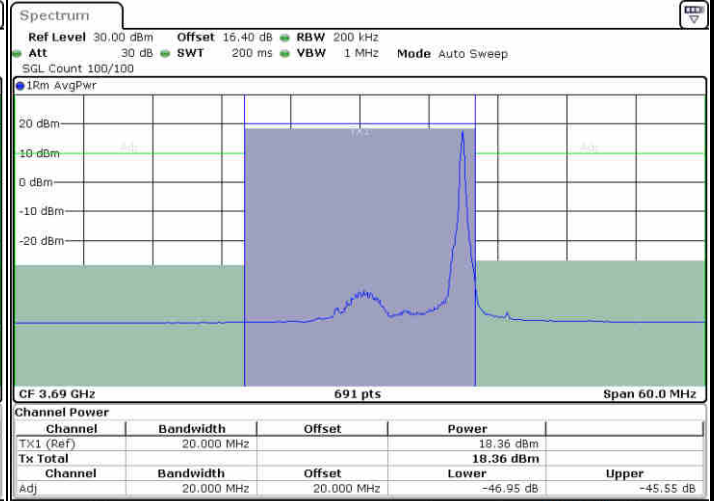

Date: 19.AUG.2020 20:21:49

Middle Channel / FullIRB

N/A

Date: 19.AUG.2020 20:12:56

LTE Band 48 / 20MHz

QPSK

Highest Channel / 1RB0

Highest Channel / 1RBmax

Date: 19.AUG.2020 20:19:50

Date: 19.AUG.2020 20:24:16

Highest Channel / FullRB

N/A

Date: 19.AUG.2020 20:15:23

LTE Band 48 / 5MHz

16QAM

Lowest Channel / 1RB0