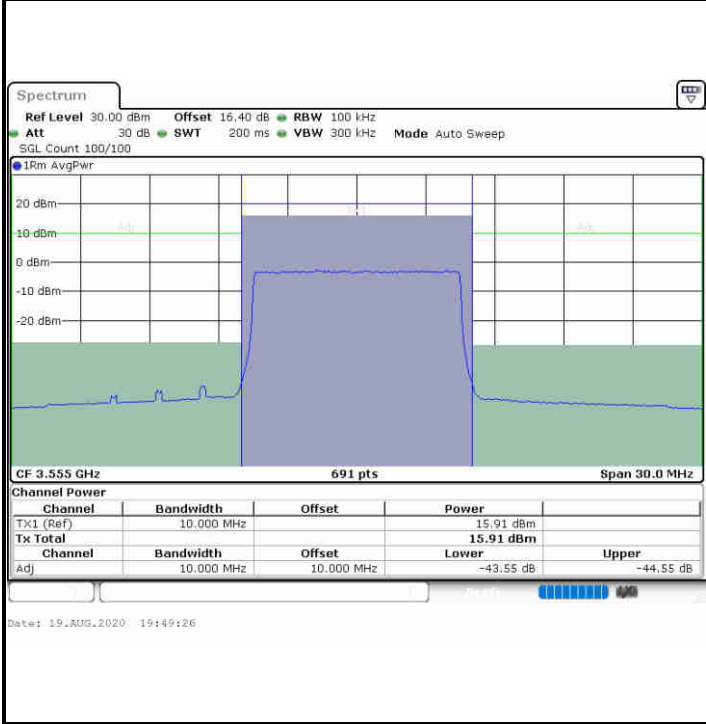

**Middle Channel / 1RB0**

**Middle Channel / 1RBmax**

**Middle Channel / FullRB**

**N/A**

LTE Band 48 / 5MHz

16QAM

Highest Channel / 1RB0

Highest Channel / 1RBmax

Date: 19.AUG.2020 19:34:05

Date: 19.AUG.2020 19:43:16

Highest Channel / FullRB

N/A

Date: 19.AUG.2020 19:38:40

**LTE Band 48 / 10MHz**

**16QAM**

**Lowest Channel / 1RB0**

**Lowest Channel / 1RBmax**

**Lowest Channel / FullRB**

**N/A**

**LTE Band 48 / 10MHz**

**16QAM**

**MiddleChannel / 1RB0**

**Middle Channel / 1RBmax**

**Middle Channel / FullIRB**