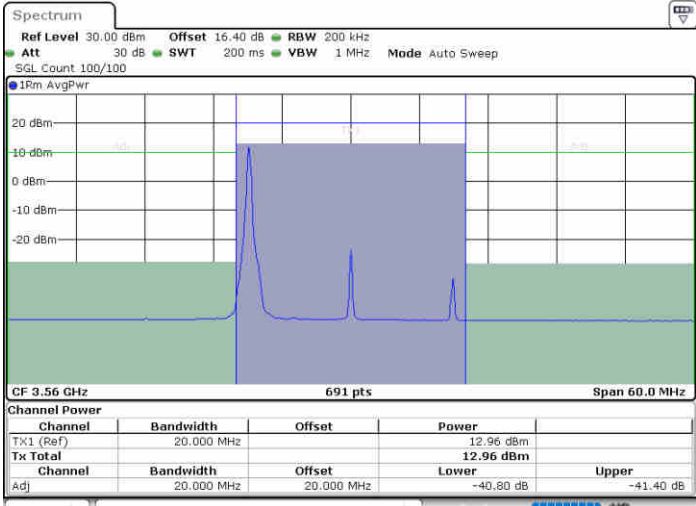

LTE Band 48 / 20MHz

256QAM

Lowest Channel / 1RB0

Lowest Channel / 1RBmax

Date: 20.AUG.2020 17:12:10

Date: 20.AUG.2020 17:14:41