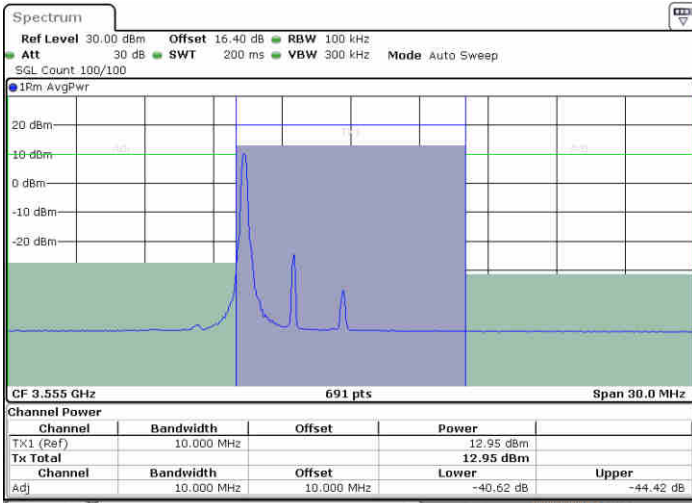

**LTE Band 48 / 20MHz**

**64QAM**

**Highest Channel / 1RB0**

**Highest Channel / 1RBmax**

**Highest Channel / FullRB**

**N/A**

LTE Band 48 / 5MHz

256QAM

Lowest Channel / 1RB0

Lowest Channel / 1RBmax

Date: 20.AUG.2020 10:06:40

Date: 20.AUG.2020 10:09:14

Lowest Channel / FullRB

N/A

Date: 20.AUG.2020 10:03:36

LTE Band 48 / 5MHz