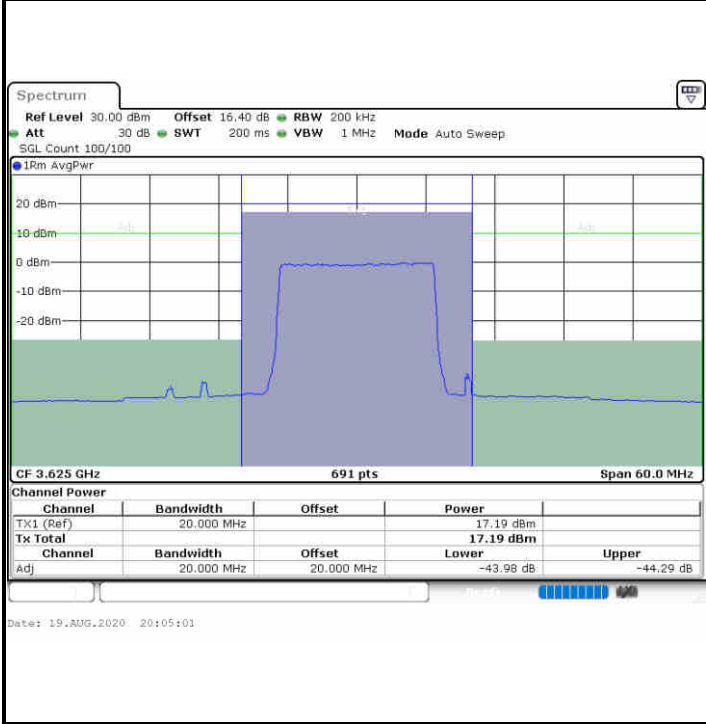

LTE Band 48 / 15MHz

QPSK

Lowest Channel / 1RB0

Lowest Channel / 1RBmax

Date: 19.AUG.2020 19:58:07

Date: 19.AUG.2020 20:07:00

Lowest Channel / FullRB

N/A

Date: 19.AUG.2020 20:02:34

**LTE Band 48 / 15MHz**

**QPSK**

**Middle Channel / 1RB0**

**Middle Channel / 1RBmax**

**Middle Channel / FullIRB**

**N/A**

**LTE Band 48 / 15MHz**

**QPSK**

**Highest Channel / 1RB0**

**Highest Channel / 1RBmax**

**Highest Channel / FullRB**

**N/A**

LTE Band 48 / 20MHz

QPSK

Lowest Channel / 1RB0