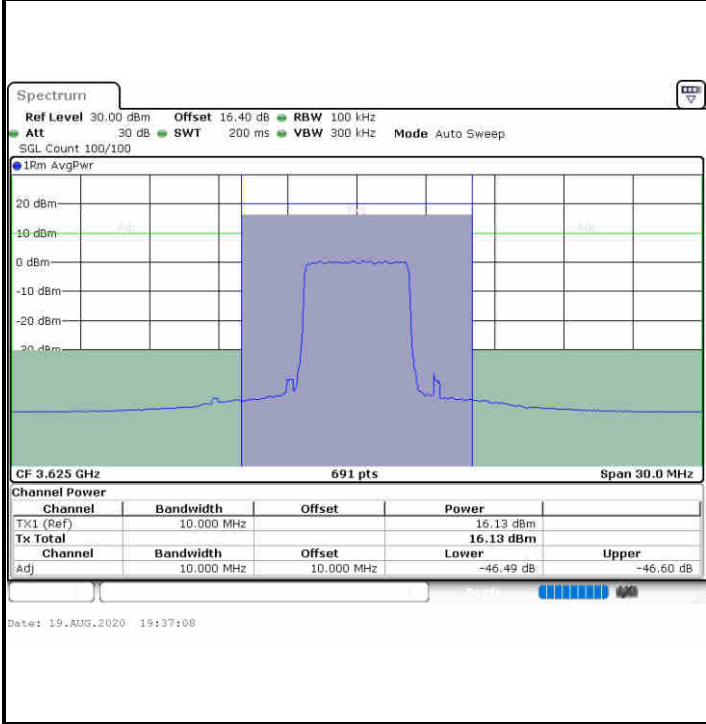

Lowest Channel / 1RBmax

Date: 19.AUG.2020 19:31:01

Date: 19.AUG.2020 19:40:13

Lowest Channel / FullRB

N/A

Date: 19.AUG.2020 19:35:37

**LTE Band 48 / 5MHz**

**16QAM**

**Middle Channel / 1RB0**

**Middle Channel / 1RBmax**

**Middle Channel / FullRB**

**N/A**

LTE Band 48 / 5MHz

16QAM

Highest Channel / 1RB0

Highest Channel / 1RBmax