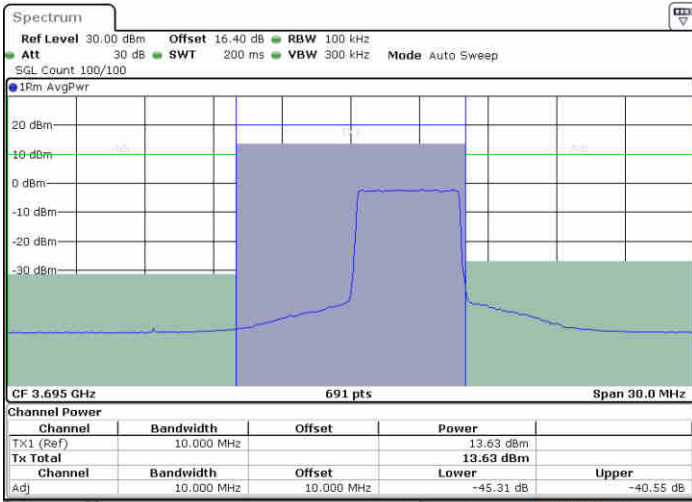

LTE Band 48 / 5MHz

256QAM

Highest Channel / 1RB0

Highest Channel / 1RBmax

Date: 20.AUG.2020 10:29:47

Date: 20.AUG.2020 10:32:20

Highest Channel / FullRB

N/A

Date: 20.AUG.2020 10:26:28

LTE Band 48 / 10MHz

256QAM

Lowest Channel / 1RB0

Lowest Channel / 1RBmax

Date: 20.AUG.2020 15:45:31

Date: 20.AUG.2020 15:47:53

Lowest Channel / FullIRB