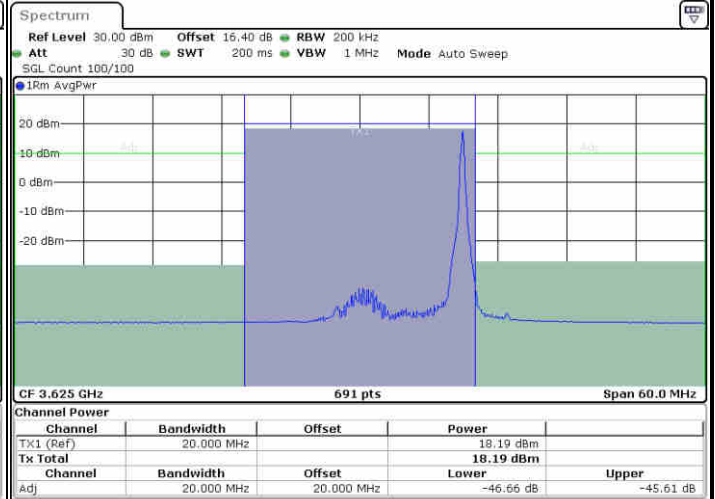

**QPSK**

**Highest Channel / 1RB0**

**Highest Channel / 1RBmax**

**Highest Channel / FullRB**

**N/A**

LTE Band 48 / 20MHz

QPSK

Lowest Channel / 1RB0

Lowest Channel / 1RBmax

Lowest Channel / FullRB

N/A

LTE Band 48 / 20MHz

QPSK

Middle Channel / 1RB0

Middle Channel / 1RBmax

Date: 19.AUG.2020 20:17:22

Date: 19.AUG.2020 20:21:49

Middle Channel / FullIRB

N/A

Date: 19.AUG.2020 20:12:56

LTE Band 48 / 20MHz

QPSK

Highest Channel / 1RB0

Highest Channel / 1RBmax