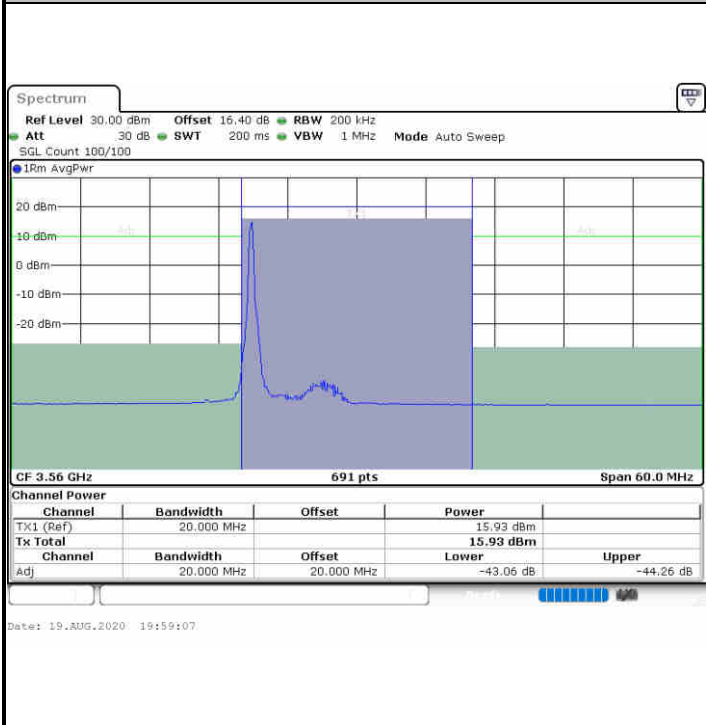

**LTE Band 48 / 10MHz**

**64QAM**

**MiddleChannel / 1RB0**

**Middle Channel / 1RBmax**

**Middle Channel / FullRB**

**N/A**

LTE Band 48 / 10MHz

64QAM

Highest Channel / 1RB0

Highest Channel / 1RBmax

Date: 19.AUG.2020 19:47:22

Date: 19.AUG.2020 19:56:24

Highest Channel / FullRB

N/A

Date: 19.AUG.2020 19:51:58

**LTE Band 48 / 15MHz**

**64QAM**

**Lowest Channel / 1RB0**

**Lowest Channel / 1RBmax**

**Lowest Channel / FullIRB**

**N/A**

**LTE Band 48 / 15MHz**

**64QAM**

**Middle Channel / 1RB0**