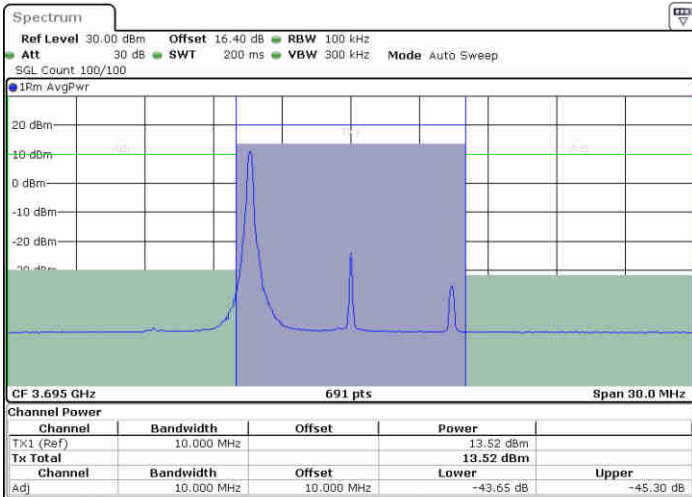

Middle Channel / FullIRB

N/A

Date: 20.AUG.2020 15:51:15

LTE Band 48 / 10MHz

256QAM

Highest Channel / 1RB0

Highest Channel / 1RBmax

Date: 20.AUG.2020 16:00:22

Date: 20.AUG.2020 16:03:05

Highest Channel / FullRB

N/A

Date: 20.AUG.2020 15:58:10

LTE Band 48 / 15MHz

256QAM

Lowest Channel / 1RB0

Lowest Channel / 1RBmax