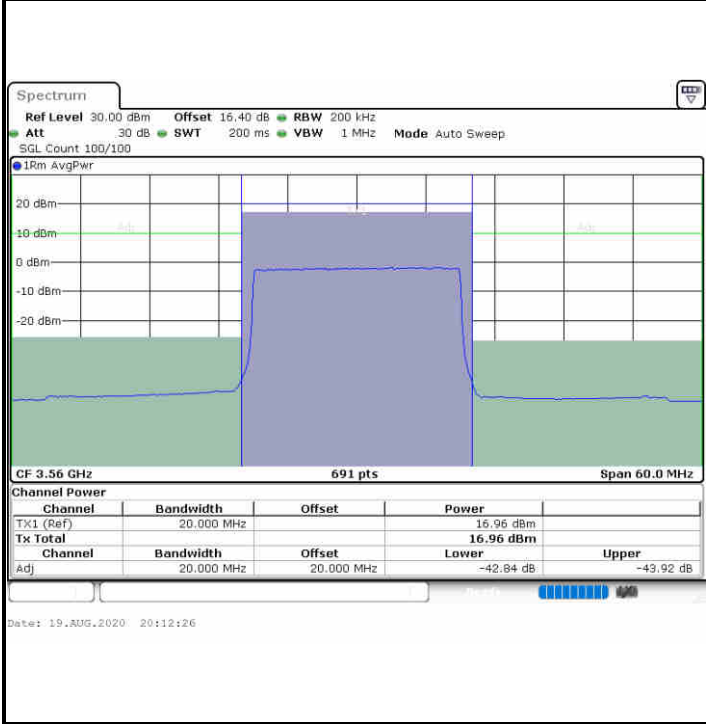

**QPSK**

**Highest Channel / 1RB0**

**Highest Channel / 1RBmax**

**Highest Channel / FullRB**

**N/A**

LTE Band 48 / 20MHz

QPSK

Lowest Channel / 1RB0

Lowest Channel / 1RBmax

Lowest Channel / FullRB

N/A

LTE Band 48 / 20MHz

QPSK

Middle Channel / 1RB0

Middle Channel / 1RBmax

Date: 19.AUG.2020 20:17:22