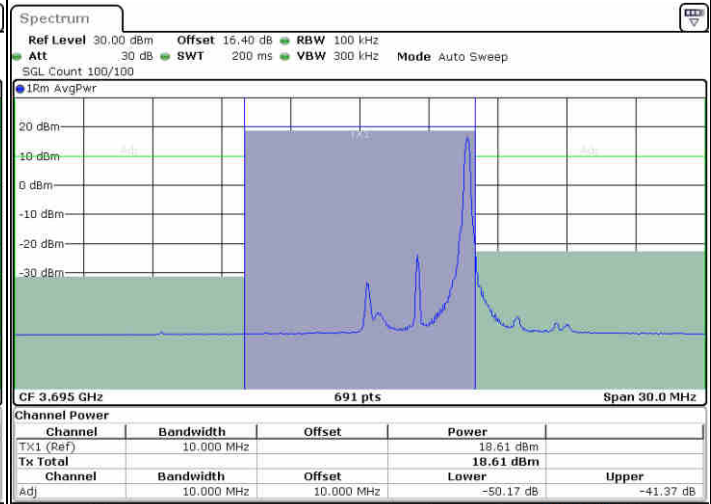

**Middle Channel / 1RB0**

**Middle Channel / 1RBmax**

**Middle Channel / FullIRB**

**N/A**

LTE Band 48 / 5MHz

QPSK

Highest Channel / 1RB0

Highest Channel / 1RBmax