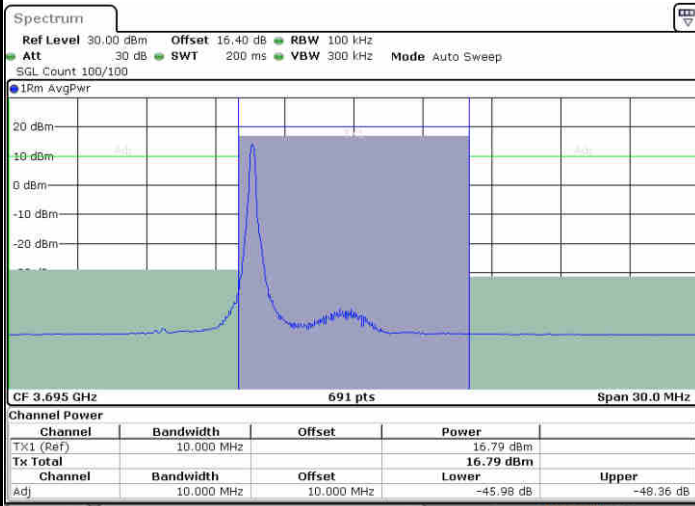

**LTE Band 48 / 10MHz**

**64QAM**

**MiddleChannel / 1RB0**

**Middle Channel / 1RBmax**

**Middle Channel / FullRB**

**N/A**

LTE Band 48 / 10MHz

64QAM

Highest Channel / 1RB0

Highest Channel / 1RBmax

Date: 19.AUG.2020 19:47:22

Date: 19.AUG.2020 19:56:24

Highest Channel / FullRB

N/A

Date: 19.AUG.2020 19:51:58

**LTE Band 48 / 15MHz**