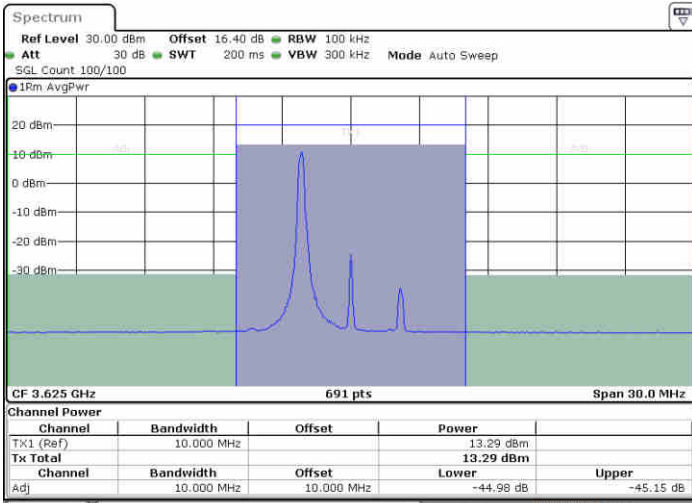

LTE Band 48 / 5MHz

256QAM

Middle Channel / 1RB0

Middle Channel / 1RBmax

Date: 20.AUG.2020 10:20:39

Date: 20.AUG.2020 10:23:16