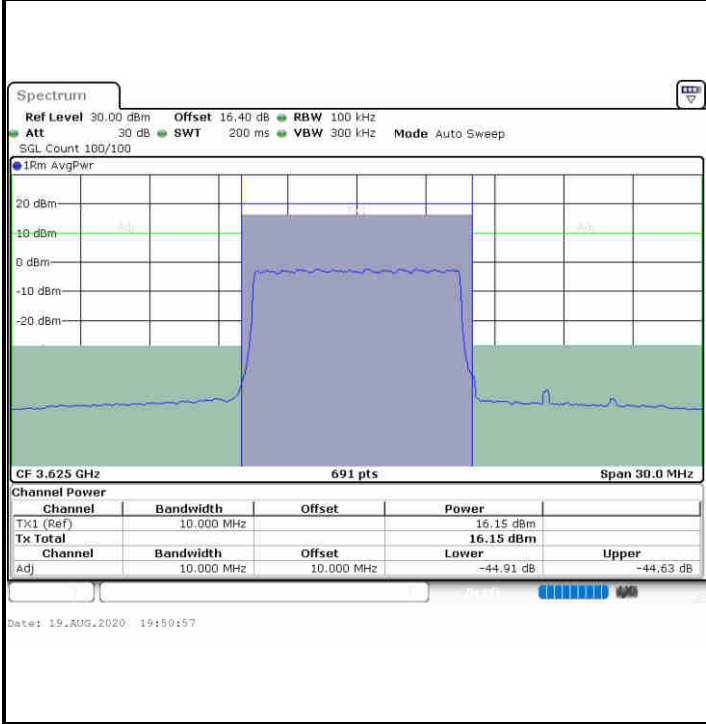

Date: 19.AUG.2020 19:34:05

Date: 19.AUG.2020 19:43:16

Highest Channel / FullRB

N/A

Date: 19.AUG.2020 19:38:40

**LTE Band 48 / 10MHz**

**16QAM**

**Lowest Channel / 1RB0**

**Lowest Channel / 1RBmax**

**Lowest Channel / FullRB**

**N/A**

**LTE Band 48 / 10MHz**

**16QAM**

**MiddleChannel / 1RB0**

**Middle Channel / 1RBmax**

**Middle Channel / FullIRB**

**N/A**

LTE Band 48 / 10MHz

16QAM

Highest Channel / 1RB0

Highest Channel / 1RBmax

Date: 19.AUG.2020 19:47:53

Date: 19.AUG.2020 19:57:05

Highest Channel / FullRB