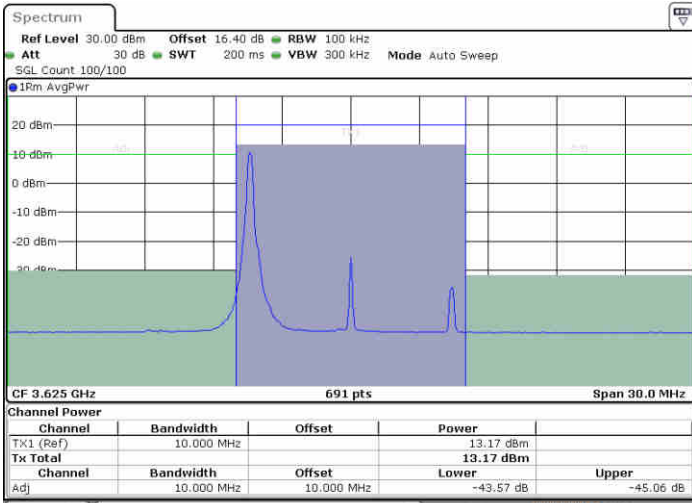

Date: 20.AUG.2020 10:26:28

LTE Band 48 / 10MHz

256QAM

Lowest Channel / 1RB0

Lowest Channel / 1RBmax

Date: 20.AUG.2020 15:45:31

Date: 20.AUG.2020 15:47:53

Lowest Channel / FullIRB

N/A

Date: 20.AUG.2020 15:43:04

LTE Band 48 / 10MHz

256QAM

MiddleChannel / 1RB0

Middle Channel / 1RBmax

Date: 20.AUG.2020 15:53:51

Date: 20.AUG.2020 16:06:43

Middle Channel / FullIRB

N/A

Date: 20.AUG.2020 15:51:15

LTE Band 48 / 10MHz

256QAM

Highest Channel / 1RB0

Highest Channel / 1RBmax

Date: 20.AUG.2020 16:00:22