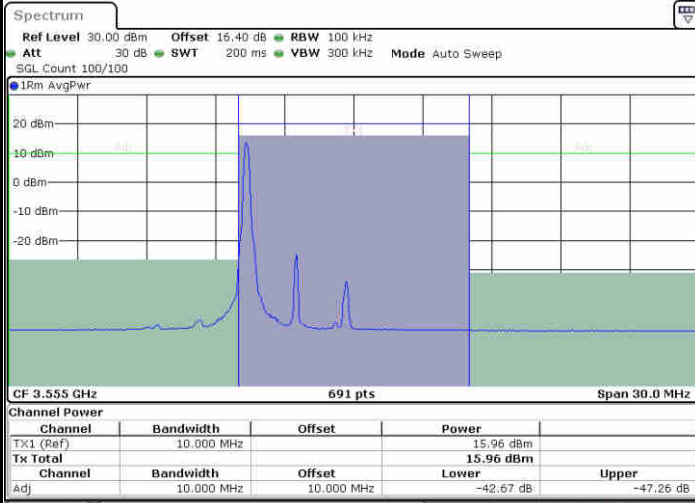

LTE Band 48 / 5MHz

64QAM

Lowest Channel / 1RB0

Lowest Channel / 1RBmax

Date: 19.AUG.2020 19:31:32

Date: 19.AUG.2020 19:40:43