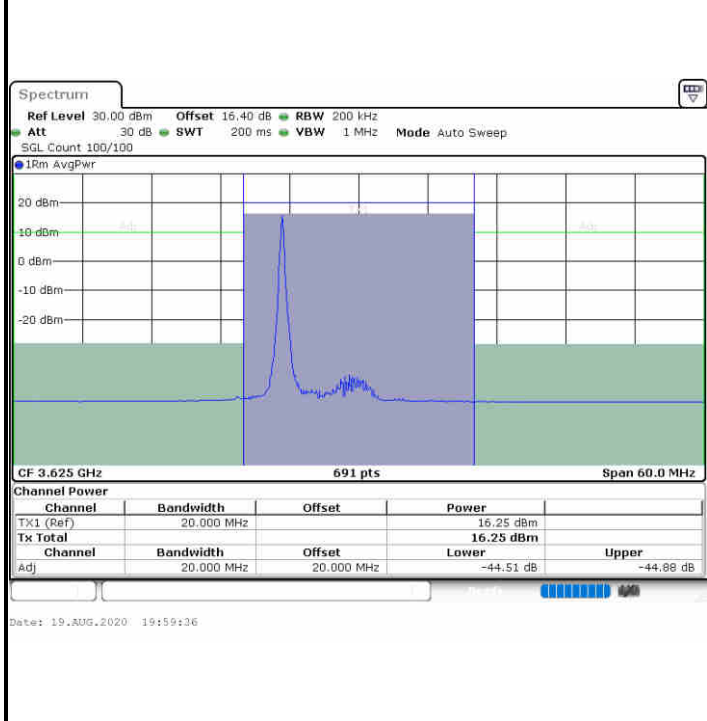

Highest Channel / 1RB0

Highest Channel / 1RBmax

Date: 19.AUG.2020 19:47:22

Date: 19.AUG.2020 19:56:24

Highest Channel / FullRB

N/A

Date: 19.AUG.2020 19:51:58

**LTE Band 48 / 15MHz**

**64QAM**

**Lowest Channel / 1RB0**

**Lowest Channel / 1RBmax**

**Lowest Channel / FullIRB**

**N/A**

**LTE Band 48 / 15MHz**

**64QAM**

**Middle Channel / 1RB0**

**Middle Channel / 1RBmax**

**Middle Channel / FullIRB**

**N/A**

**LTE Band 48 / 15MHz**

**64QAM**

**Highest Channel / 1RB0**

**Highest Channel / 1RBmax**

**Highest Channel / FullRB**