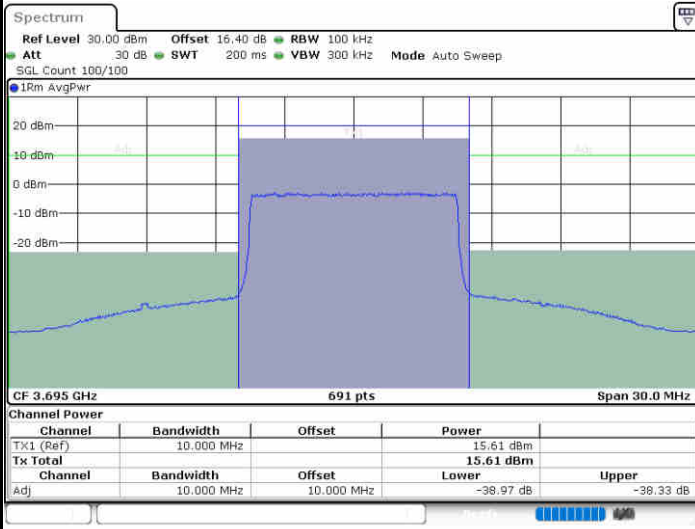

**LTE Band 48 / 10MHz**

**64QAM**

**MiddleChannel / 1RB0**

**Middle Channel / 1RBmax**

**Middle Channel / FullRB**

**N/A**

LTE Band 48 / 10MHz

64QAM

Highest Channel / 1RB0

Highest Channel / 1RBmax

Date: 19.AUG.2020 19:47:22

Date: 19.AUG.2020 19:56:24

Highest Channel / FullRB

N/A

Date: 19.AUG.2020 19:51:58

**LTE Band 48 / 15MHz**

**64QAM**

**Lowest Channel / 1RB0**

**Lowest Channel / 1RBmax**

**Lowest Channel / FullIRB**

**N/A**

**LTE Band 48 / 15MHz**

**64QAM**

**Middle Channel / 1RB0**