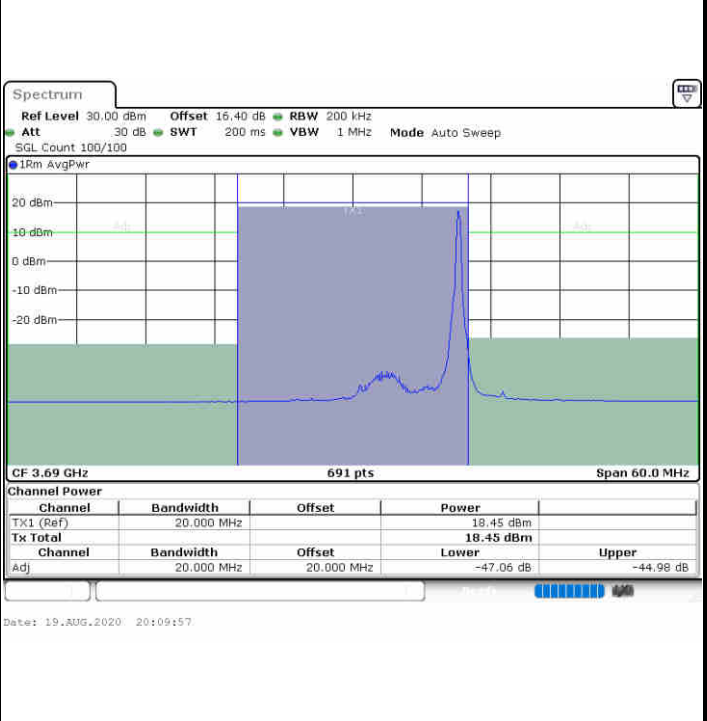

LTE Band 48 / 15MHz

QPSK

Lowest Channel / 1RB0

Lowest Channel / 1RBmax

Date: 19.AUG.2020 19:58:07

Date: 19.AUG.2020 20:07:00

Lowest Channel / FullRB

N/A

Date: 19.AUG.2020 20:02:34

**LTE Band 48 / 15MHz**

**QPSK**

**Middle Channel / 1RB0**

**Middle Channel / 1RBmax**

**Middle Channel / FullIRB**

**N/A**

**LTE Band 48 / 15MHz**

**QPSK**

**Highest Channel / 1RB0**

**Highest Channel / 1RBmax**

**Highest Channel / FullRB**

**N/A**

LTE Band 48 / 20MHz

QPSK

Lowest Channel / 1RB0