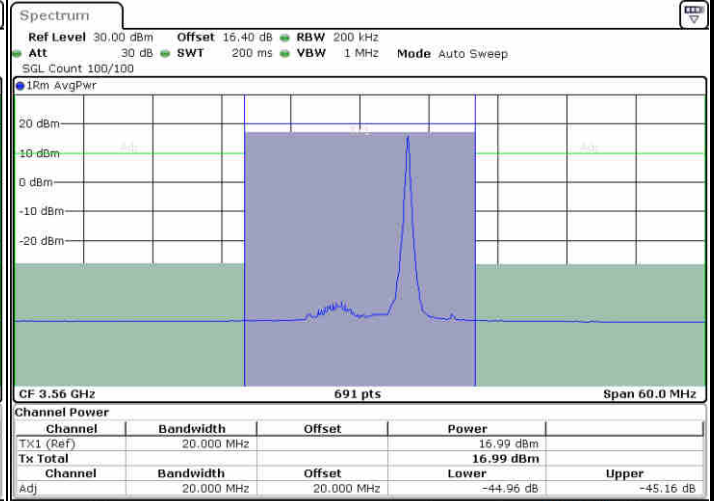

**N/A**

LTE Band 48 / 10MHz

16QAM

Highest Channel / 1RB0

Highest Channel / 1RBmax

Date: 19.AUG.2020 19:47:53

Date: 19.AUG.2020 19:57:05

Highest Channel / FullRB

N/A

Date: 19.AUG.2020 19:52:29

LTE Band 48 / 15MHz

16QAM

Lowest Channel / 1RB0

Lowest Channel / 1RBmax

Date: 19.AUG.2020 19:58:37

Date: 19.AUG.2020 20:07:30