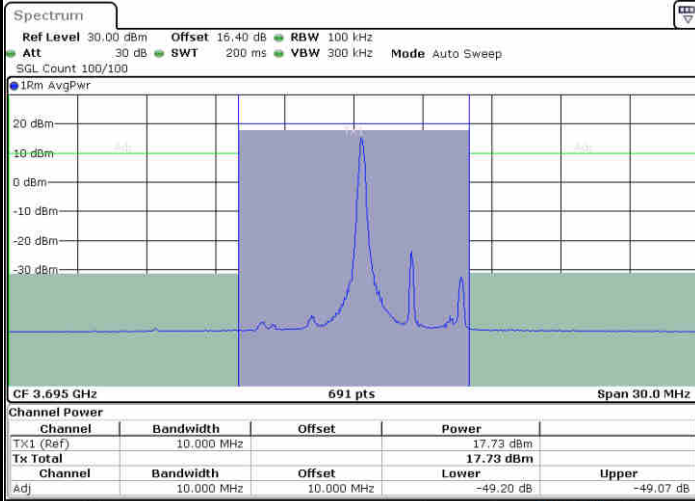

**Middle Channel / 1RB0**

**Middle Channel / 1RBmax**

**Middle Channel / FullRB**

**N/A**

LTE Band 48 / 5MHz

16QAM

Highest Channel / 1RB0

Highest Channel / 1RBmax

Date: 19.AUG.2020 19:34:05

Date: 19.AUG.2020 19:43:16

Highest Channel / FullRB

N/A

Date: 19.AUG.2020 19:38:40

**LTE Band 48 / 10MHz**

**16QAM**

**Lowest Channel / 1RB0**

**Lowest Channel / 1RBmax**

**Lowest Channel / FullRB**

**N/A**

**LTE Band 48 / 10MHz**

**16QAM**

**MiddleChannel / 1RB0**

**Middle Channel / 1RBmax**

**Middle Channel / FullIRB**