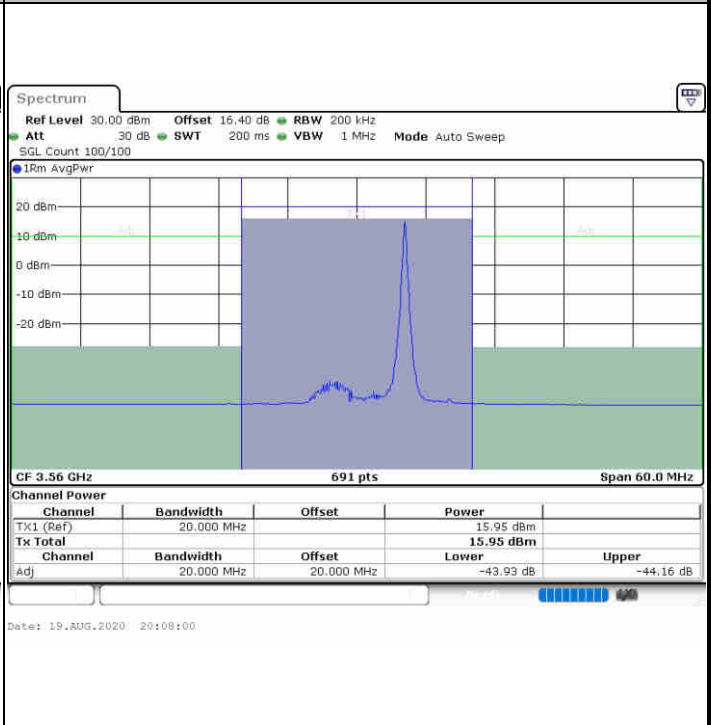

Highest Channel / 1RB0

Highest Channel / 1RBmax

Date: 19.AUG.2020 19:47:22

Date: 19.AUG.2020 19:56:24

Highest Channel / FullRB

N/A

Date: 19.AUG.2020 19:51:58

**LTE Band 48 / 15MHz**

**64QAM**

**Lowest Channel / 1RB0**

**Lowest Channel / 1RBmax**

**Lowest Channel / FullIRB**

**N/A**

**LTE Band 48 / 15MHz**

**64QAM**

**Middle Channel / 1RB0**