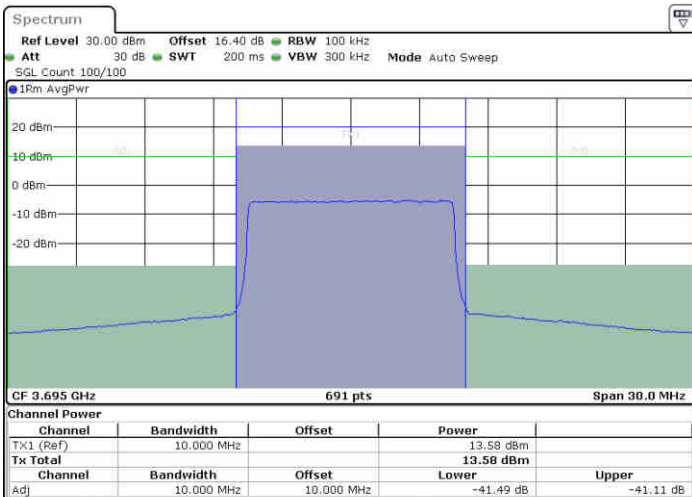

Middle Channel / FullIRB

N/A

Date: 20.AUG.2020 15:51:15

LTE Band 48 / 10MHz

256QAM

Highest Channel / 1RB0

Highest Channel / 1RBmax

Date: 20.AUG.2020 16:00:22

Date: 20.AUG.2020 16:03:05

Highest Channel / FullRB

N/A

Date: 20.AUG.2020 15:58:10

LTE Band 48 / 15MHz

256QAM

Lowest Channel / 1RB0

Lowest Channel / 1RBmax