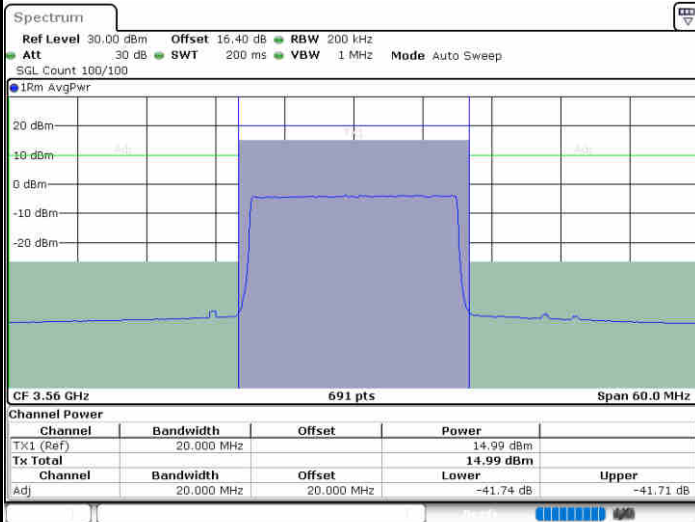

**Middle Channel / 1RBmax**

**Middle Channel / FullIRB**

**N/A**

**LTE Band 48 / 15MHz**

**64QAM**

**Highest Channel / 1RB0**

**Highest Channel / 1RBmax**

**Highest Channel / FullRB**

**N/A**

LTE Band 48 / 20MHz

64QAM

Lowest Channel / 1RB0

Lowest Channel / 1RBmax

Date: 19.AUG.2020 20:15:53

Date: 19.AUG.2020 20:20:20

Lowest Channel / FullRB

N/A

Date: 19.AUG.2020 20:11:27

**LTE Band 48 / 20MHz**

**64QAM**

**Middle Channel / 1RB0**

**Middle Channel / 1RBmax**

**Middle Channel / FullIRB**

**N/A**