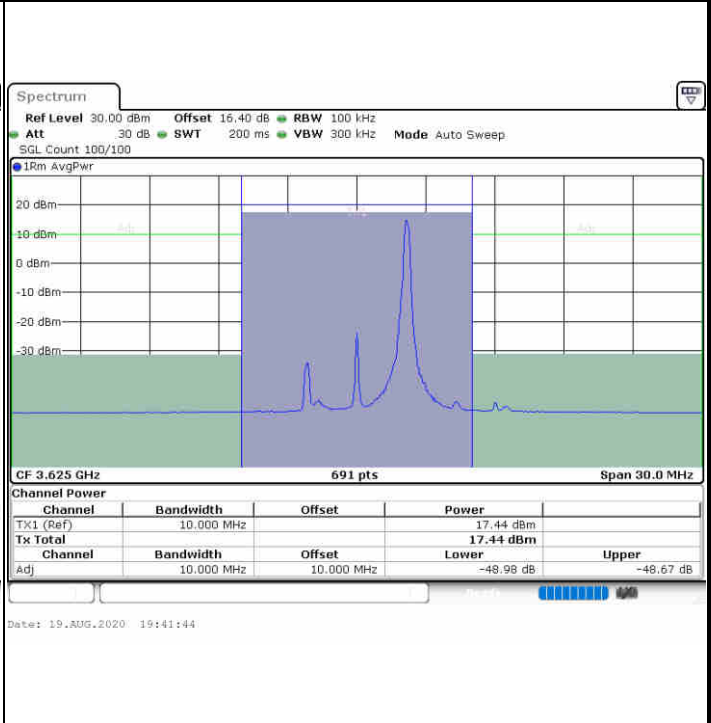

Lowest Channel / 1RBmax

Date: 19.AUG.2020 19:31:01

Date: 19.AUG.2020 19:40:13

Lowest Channel / FullRB

N/A

Date: 19.AUG.2020 19:35:37

**LTE Band 48 / 5MHz**

**16QAM**

**Middle Channel / 1RB0**

**Middle Channel / 1RBmax**

**Middle Channel / FullRB**

**N/A**

LTE Band 48 / 5MHz

16QAM

Highest Channel / 1RB0

Highest Channel / 1RBmax