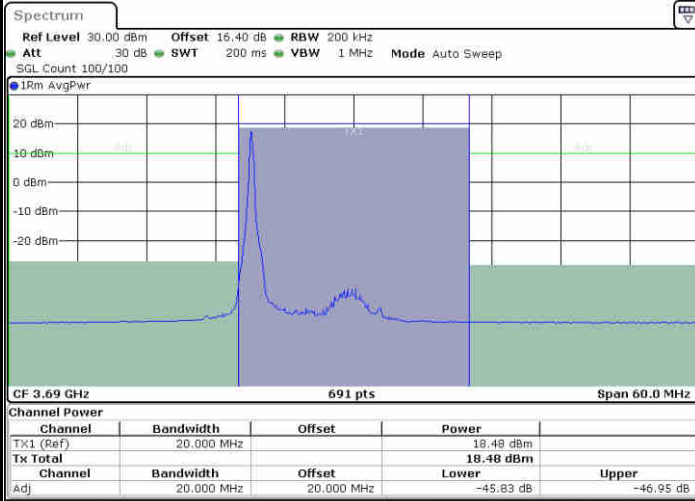

Date: 19.AUG.2020 20:21:49

Middle Channel / FullIRB

N/A

Date: 19.AUG.2020 20:12:56

LTE Band 48 / 20MHz

QPSK

Highest Channel / 1RB0

Highest Channel / 1RBmax

Date: 19.AUG.2020 20:19:50

Date: 19.AUG.2020 20:24:16

Highest Channel / FullRB

N/A

Date: 19.AUG.2020 20:15:23

LTE Band 48 / 5MHz

16QAM

Lowest Channel / 1RB0