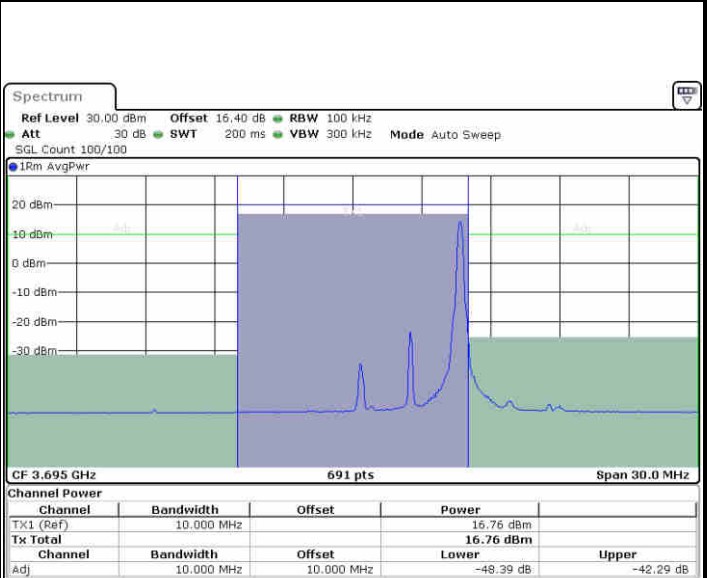

Date: 19.AUG.2020 19:36:38

LTE Band 48 / 5MHz

64QAM

Highest Channel / 1RB0

Date: 19.AUG.2020 19:34:36

Highest Channel / 1RBmax

Date: 19.AUG.2020 19:43:47

Highest Channel / FullRB