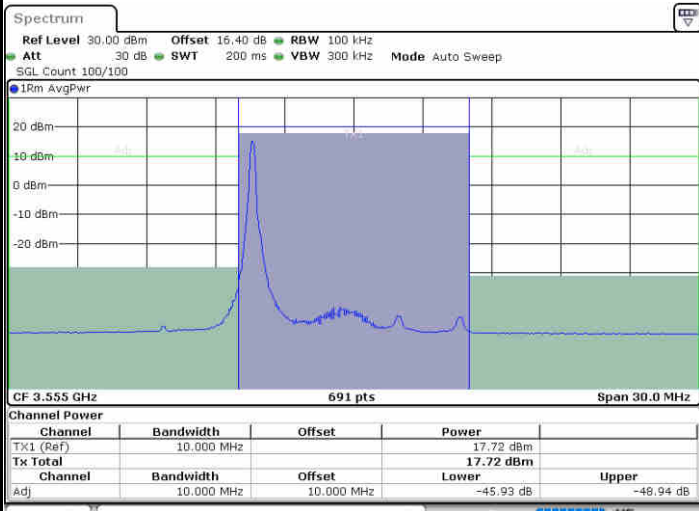

LTE Band 48 / 10MHz

QPSK

Lowest Channel / 1RB0

Lowest Channel / 1RBmax

Date: 19.AUG.2020 19:45:20

Date: 19.AUG.2020 19:54:32