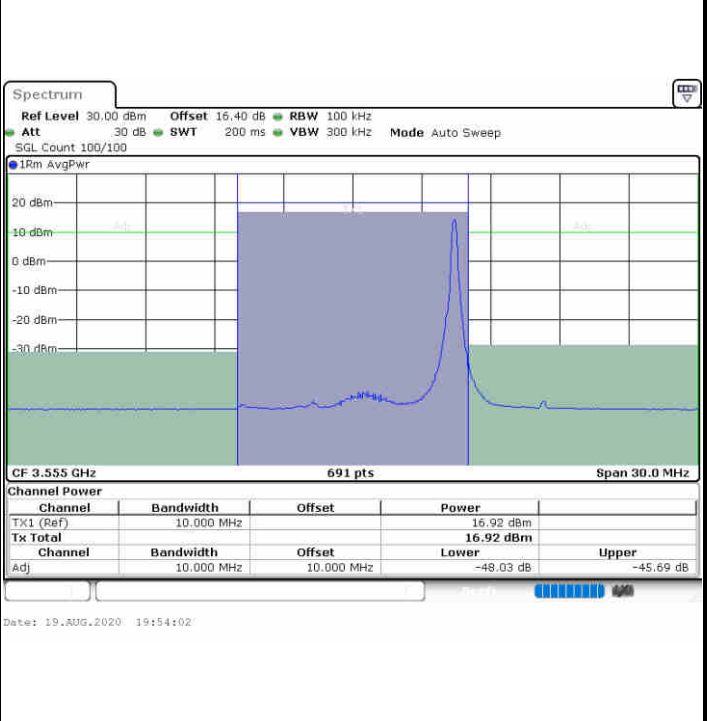

**Middle Channel / 1RB0**

**Middle Channel / 1RBmax**

**Middle Channel / FullRB**

**N/A**

LTE Band 48 / 5MHz

16QAM

Highest Channel / 1RB0

Highest Channel / 1RBmax

Date: 19.AUG.2020 19:34:05

Date: 19.AUG.2020 19:43:16

Highest Channel / FullRB

N/A

Date: 19.AUG.2020 19:38:40

**LTE Band 48 / 10MHz**

**16QAM**

**Lowest Channel / 1RB0**

**Lowest Channel / 1RBmax**

**Lowest Channel / FullRB**

**N/A**

**LTE Band 48 / 10MHz**

**16QAM**

**MiddleChannel / 1RB0**

**Middle Channel / 1RBmax**

**Middle Channel / FullIRB**