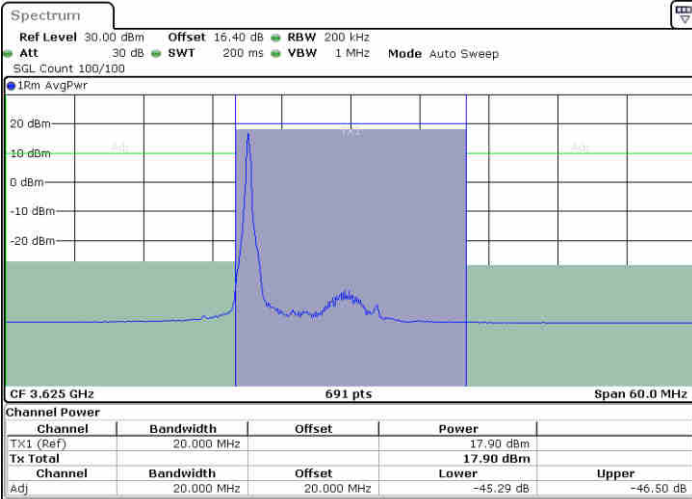

**QPSK**

**Highest Channel / 1RB0**

**Highest Channel / 1RBmax**

**Highest Channel / FullRB**

**N/A**

LTE Band 48 / 20MHz

QPSK

Lowest Channel / 1RB0

Lowest Channel / 1RBmax

Lowest Channel / FullRB

N/A

LTE Band 48 / 20MHz

QPSK

Middle Channel / 1RB0

Middle Channel / 1RBmax

Date: 19.AUG.2020 20:17:22

Date: 19.AUG.2020 20:21:49

Middle Channel / FullIRB

N/A

Date: 19.AUG.2020 20:12:56

LTE Band 48 / 20MHz

QPSK

Highest Channel / 1RB0

Highest Channel / 1RBmax