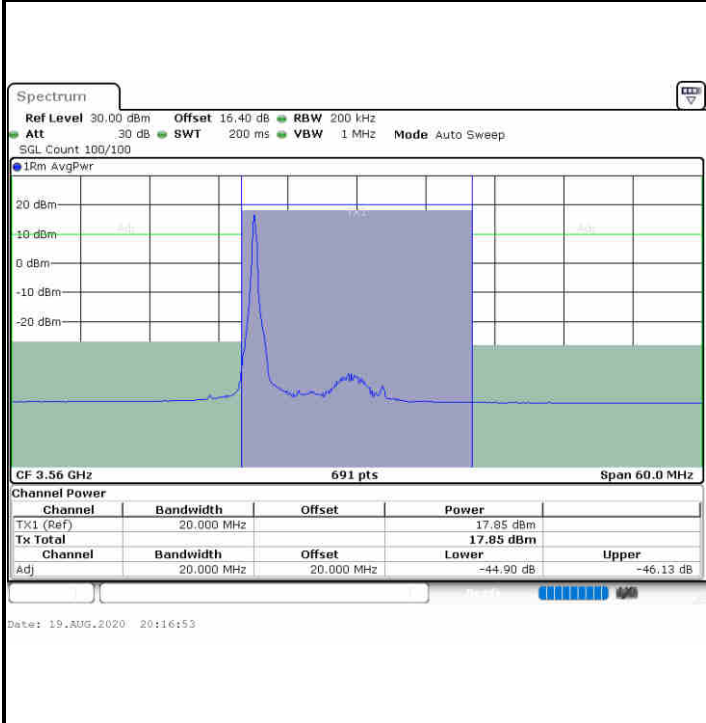

**QPSK**

**Highest Channel / 1RB0**

**Highest Channel / 1RBmax**

**Highest Channel / FullRB**

**N/A**

LTE Band 48 / 20MHz

QPSK

Lowest Channel / 1RB0

Lowest Channel / 1RBmax

Lowest Channel / FullRB

N/A

LTE Band 48 / 20MHz

QPSK

Middle Channel / 1RB0

Middle Channel / 1RBmax

Date: 19.AUG.2020 20:17:22