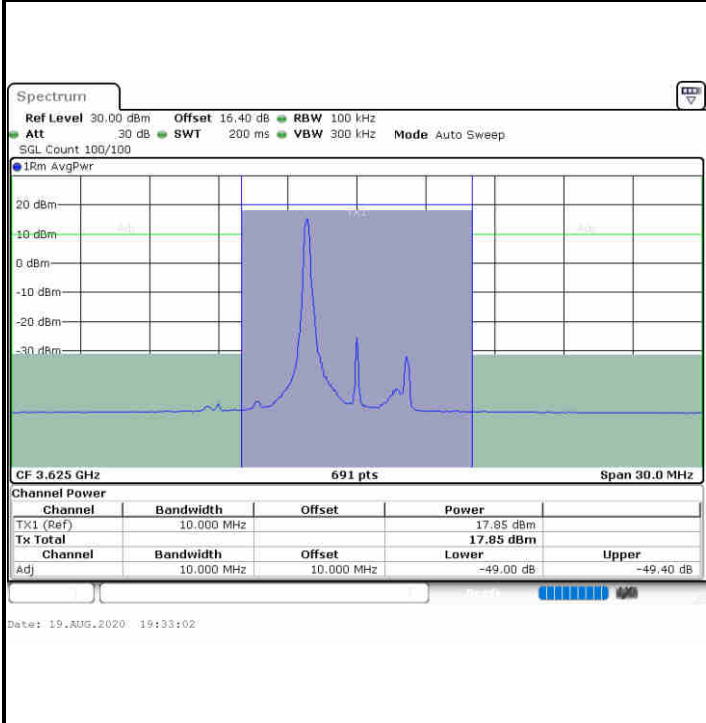

Date: 20\_AUG.2020 17:15:11

Highest Channel / 15MHz / 256QAM

Date: 20\_AUG.2020 14:33:03

Highest Channel / 20MHz / 256QAM

Date: 20\_AUG.2020 17:27:17

**ACLR**

**LTE Band 48 / 5MHz**

**QPSK**

**Middle Channel / 1RB0**

**Middle Channel / 1RBmax**

**Middle Channel / FullIRB**

**N/A**

LTE Band 48 / 5MHz

QPSK

Highest Channel / 1RB0

Highest Channel / 1RBmax