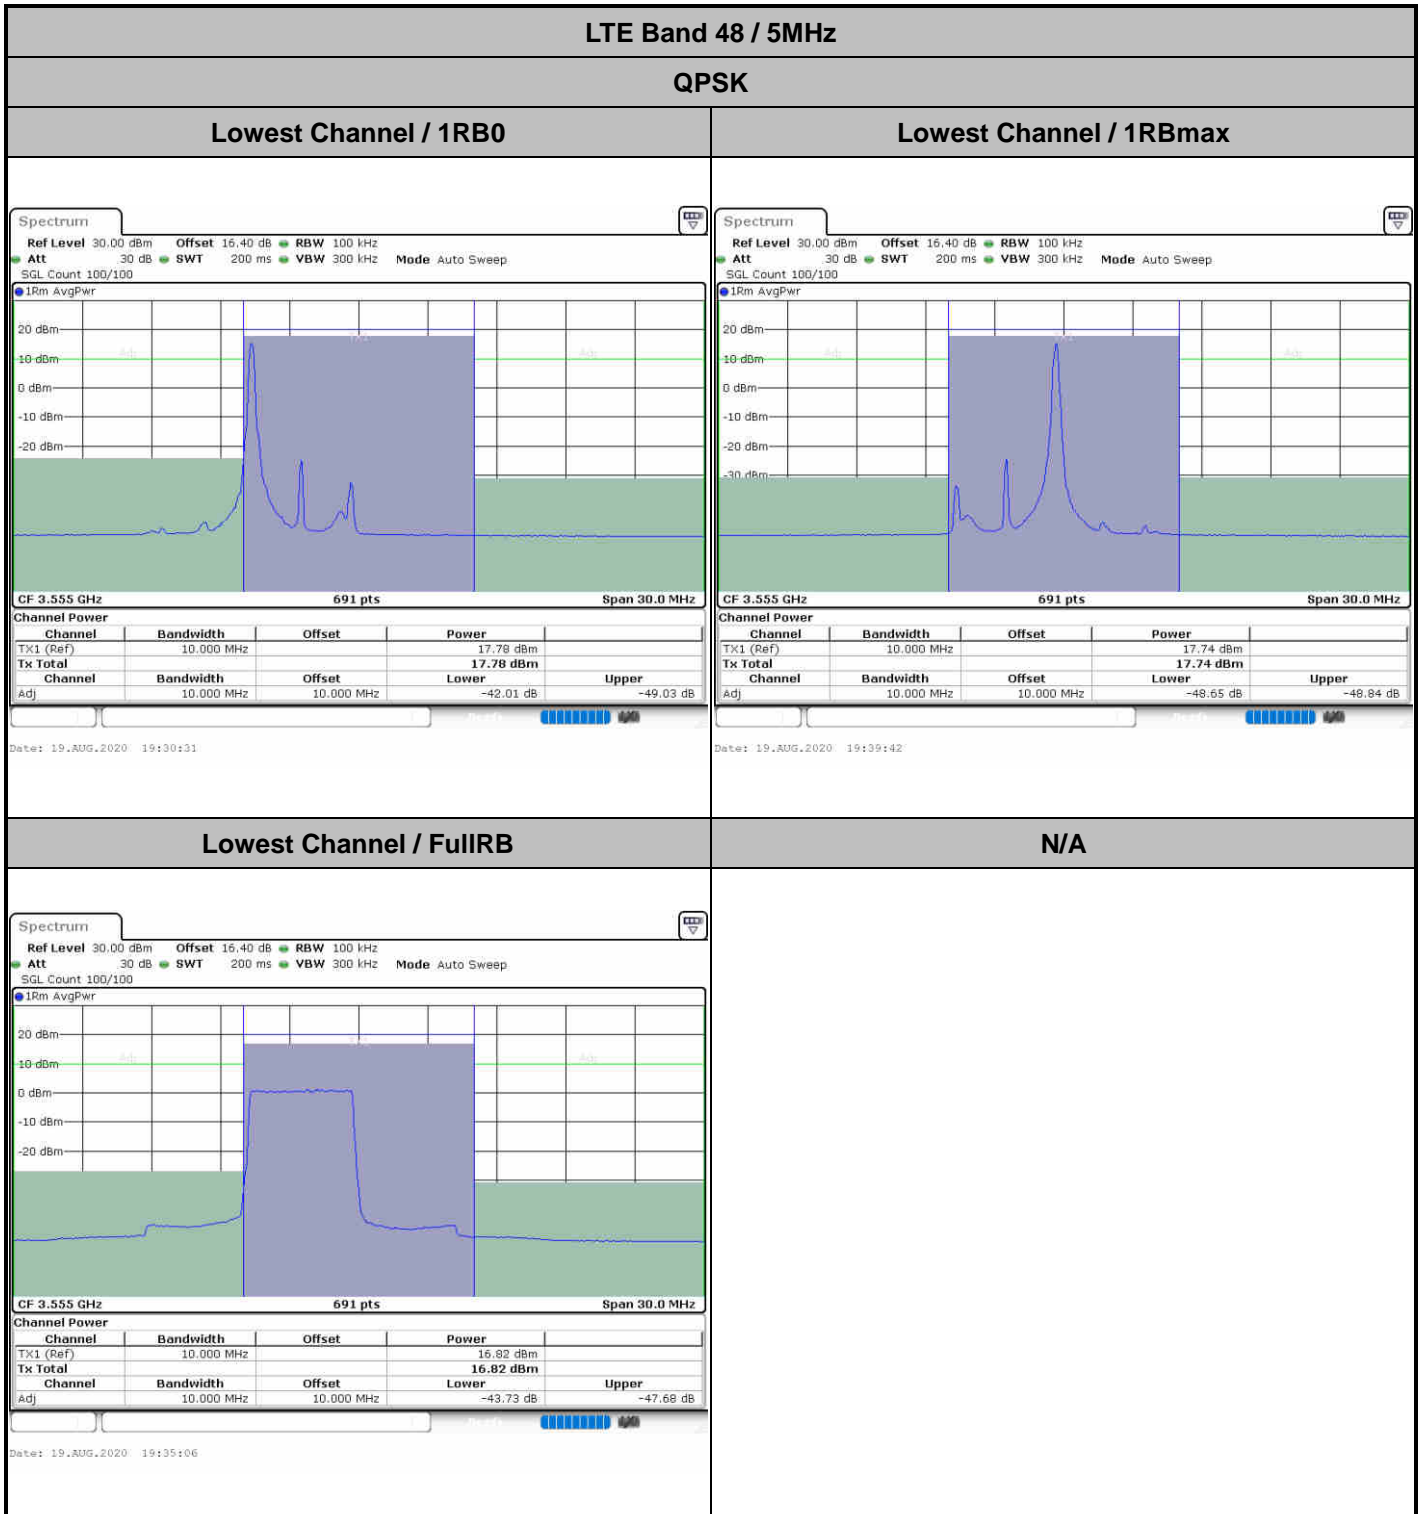

Date: 20\_AUG.2020 17:15:11

Highest Channel / 15MHz / 256QAM

Date: 20\_AUG.2020 14:33:03

Highest Channel / 20MHz / 256QAM

Date: 20\_AUG.2020 17:27:17

**ACLR**

**LTE Band 48 / 5MHz**

**QPSK**

**Middle Channel / 1RB0**

**Middle Channel / 1RBmax**

**Middle Channel / FullIRB**

**N/A**

LTE Band 48 / 5MHz

QPSK

Highest Channel / 1RB0

Highest Channel / 1RBmax