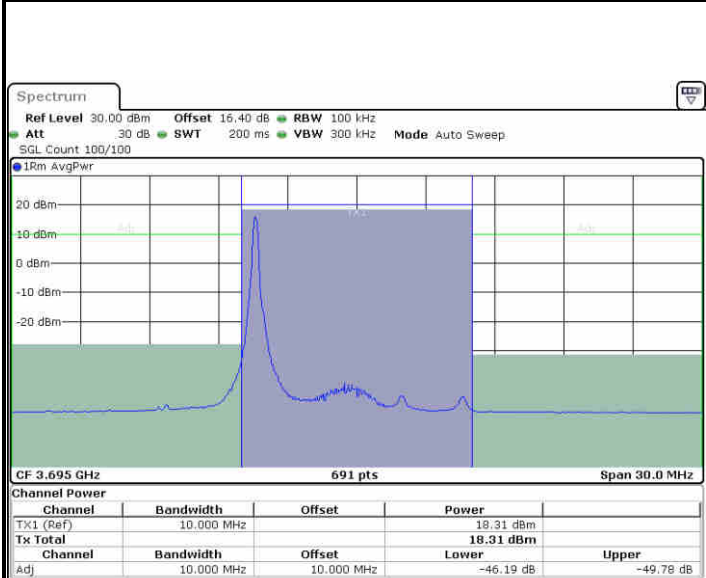

LTE Band 48 / 10MHz

QPSK

Highest Channel / 1RB0

Date: 19.AUG.2020 19:48:24