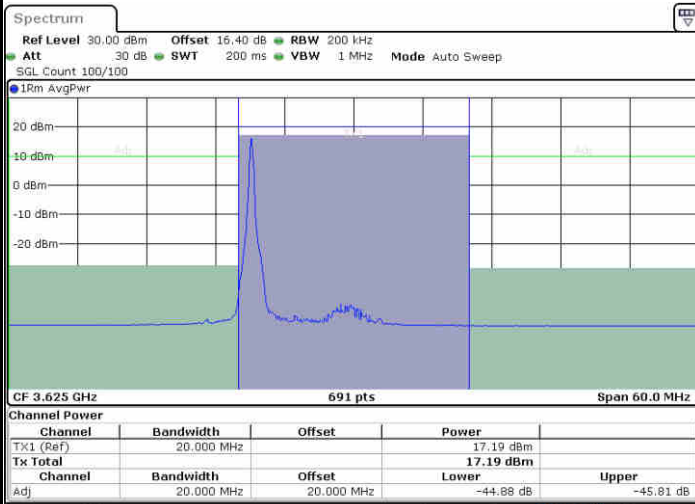

LTE Band 48 / 20MHz

16QAM

Middle Channel / 1RB0

Middle Channel / 1RBmax

Date: 19.AUG.2020 20:17:52

Date: 19.AUG.2020 20:22:18