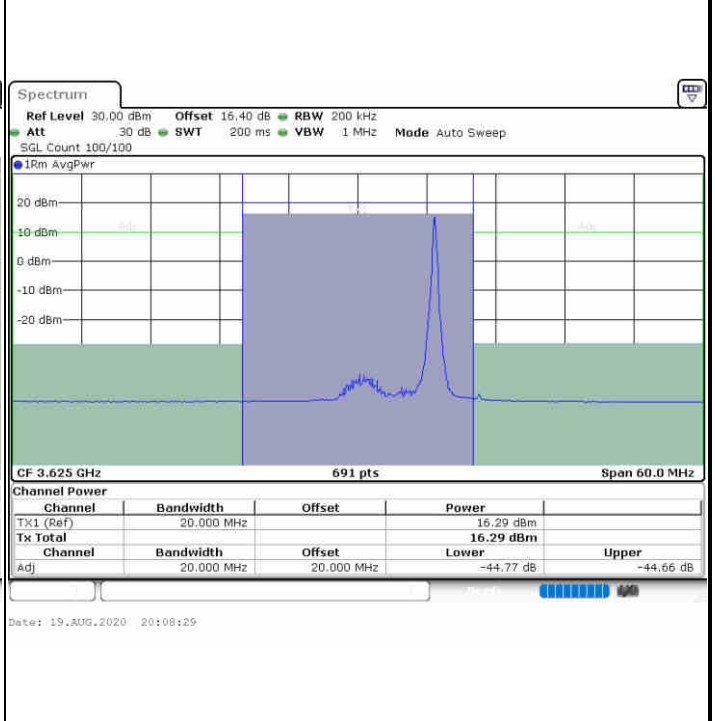

Highest Channel / 1RB0

Highest Channel / 1RBmax

Date: 19.AUG.2020 19:47:22

Date: 19.AUG.2020 19:56:24

Highest Channel / FullRB

N/A

Date: 19.AUG.2020 19:51:58

**LTE Band 48 / 15MHz**

**64QAM**

**Lowest Channel / 1RB0**

**Lowest Channel / 1RBmax**

**Lowest Channel / FullIRB**

**N/A**

**LTE Band 48 / 15MHz**

**64QAM**

**Middle Channel / 1RB0**

**Middle Channel / 1RBmax**

**Middle Channel / FullIRB**

**N/A**

**LTE Band 48 / 15MHz**

**64QAM**

**Highest Channel / 1RB0**

**Highest Channel / 1RBmax**

**Highest Channel / FullRB**