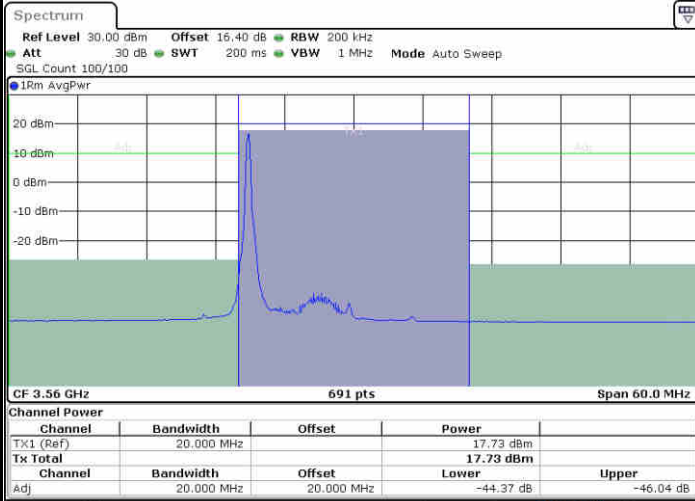

LTE Band 48 / 15MHz

QPSK

Lowest Channel / 1RB0

Lowest Channel / 1RBmax

Date: 19.AUG.2020 19:58:07

Date: 19.AUG.2020 20:07:00

Lowest Channel / FullRB

N/A