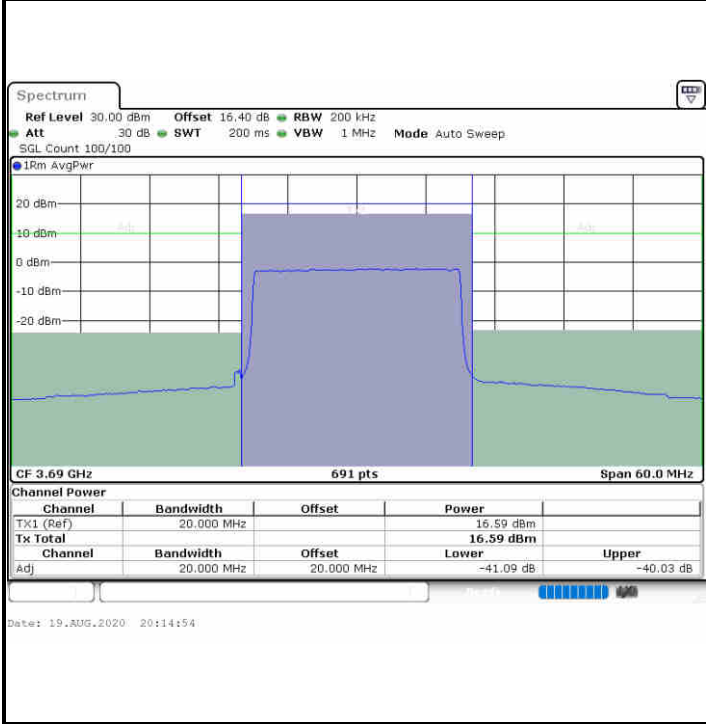

Date: 19.AUG.2020 20:13:25

LTE Band 48 / 20MHz

16QAM

Highest Channel / 1RB0

Highest Channel / 1RBmax

Highest Channel / FullRB

N/A

LTE Band 48 / 5MHz