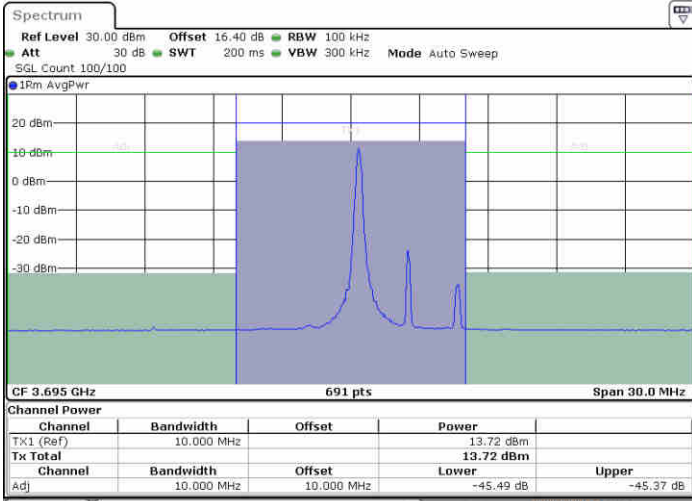

Lowest Channel / 1RB0

Lowest Channel / 1RBmax

Date: 20.AUG.2020 10:06:40

Date: 20.AUG.2020 10:09:14

Lowest Channel / FullRB

N/A

Date: 20.AUG.2020 10:03:36

LTE Band 48 / 5MHz

LTE Band 48 / 5MHz

256QAM

Highest Channel / 1RB0

Highest Channel / 1RBmax

Date: 20.AUG.2020 10:29:47

Date: 20.AUG.2020 10:32:20

Highest Channel / FullRB

N/A