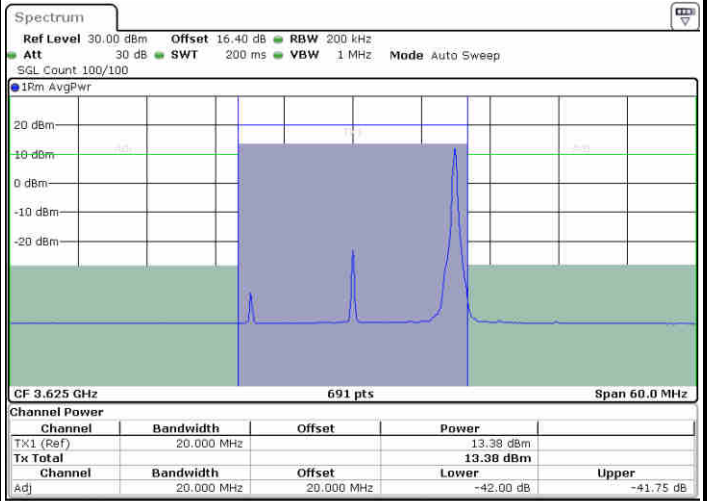

LTE Band 48 / 20MHz

256QAM

Middle Channel / 1RB0

Middle Channel / 1RBmax

Date: 20.AUG.2020 17:21:40

Date: 20.AUG.2020 17:26:49

Middle Channel / FullIRB

N/A