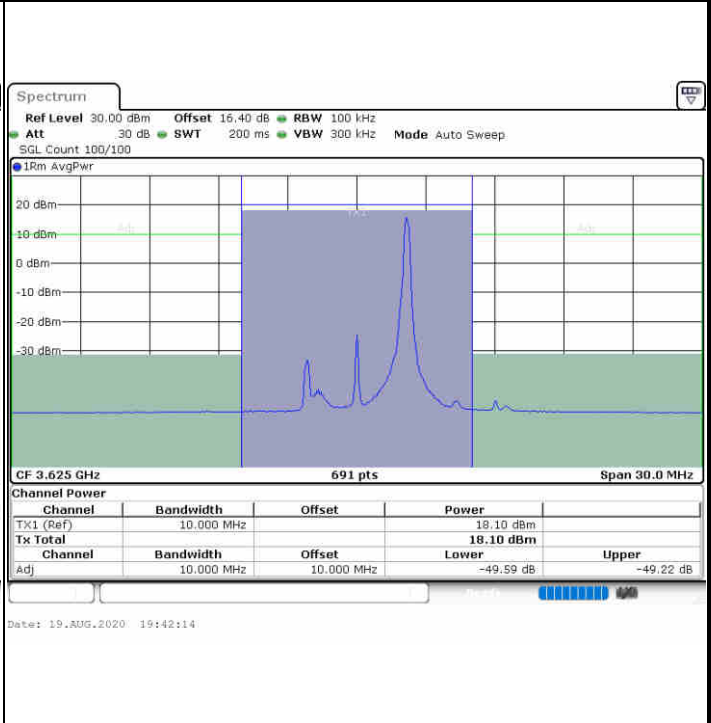

Date: 20\_AUG.2020 17:15:11

Highest Channel / 15MHz / 256QAM

Date: 20\_AUG.2020 14:33:03

Highest Channel / 20MHz / 256QAM

Date: 20\_AUG.2020 17:27:17

**ACLR**

**LTE Band 48 / 5MHz**

**QPSK**

**Middle Channel / 1RB0**

**Middle Channel / 1RBmax**

**Middle Channel / FullIRB**

**N/A**

LTE Band 48 / 5MHz

QPSK

Highest Channel / 1RB0

Highest Channel / 1RBmax