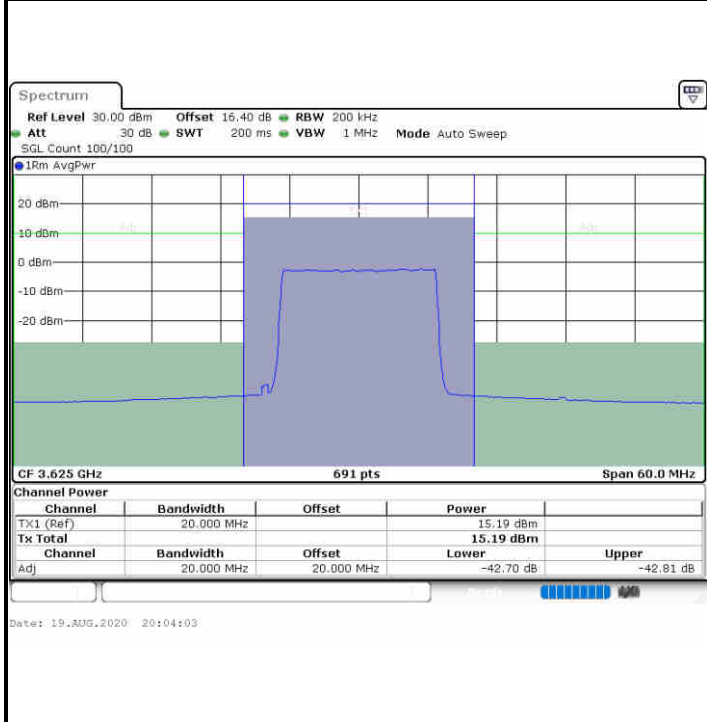

Highest Channel / 1RB0

Highest Channel / 1RBmax

Date: 19.AUG.2020 19:47:22

Date: 19.AUG.2020 19:56:24

Highest Channel / FullRB

N/A

Date: 19.AUG.2020 19:51:58

**LTE Band 48 / 15MHz**

**64QAM**

**Lowest Channel / 1RB0**

**Lowest Channel / 1RBmax**

**Lowest Channel / FullIRB**

**N/A**

**LTE Band 48 / 15MHz**

**64QAM**

**Middle Channel / 1RB0**

**Middle Channel / 1RBmax**

**Middle Channel / FullIRB**

**N/A**

**LTE Band 48 / 15MHz**

**64QAM**

**Highest Channel / 1RB0**

**Highest Channel / 1RBmax**

**Highest Channel / FullRB**