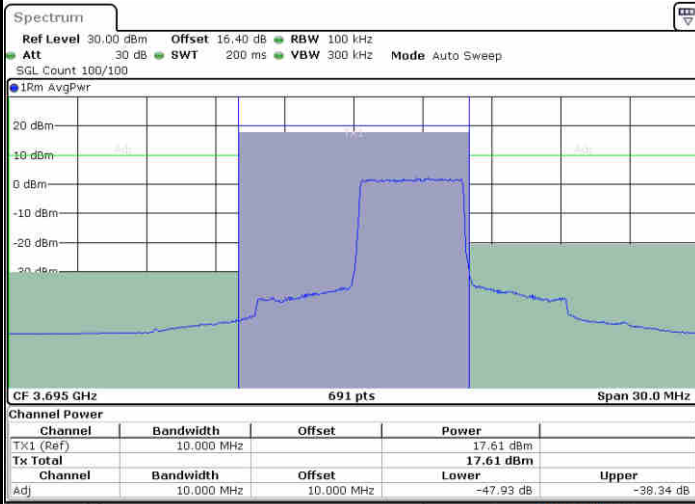

**Middle Channel / 1RB0**

**Middle Channel / 1RBmax**

**Middle Channel / FullIRB**

**N/A**

LTE Band 48 / 5MHz

QPSK

Highest Channel / 1RB0

Highest Channel / 1RBmax

Date: 19.AUG.2020 19:33:33

Date: 19.AUG.2020 19:42:45

Highest Channel / FullRB

N/A

Date: 19.AUG.2020 19:38:09

LTE Band 48 / 10MHz

QPSK

Lowest Channel / 1RB0