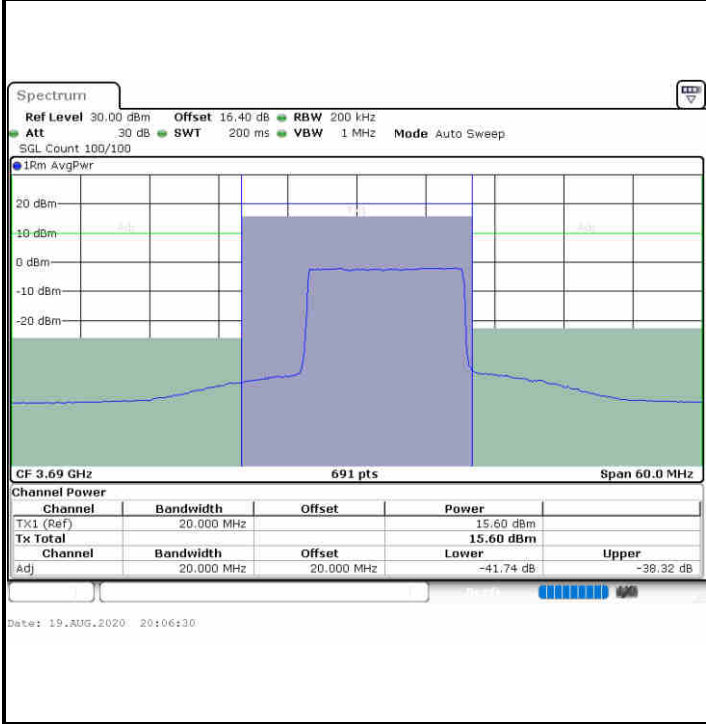

**64QAM**

**Lowest Channel / 1RB0**

**Lowest Channel / 1RBmax**

**Lowest Channel / FullIRB**

**N/A**

**LTE Band 48 / 15MHz**

**64QAM**

**Middle Channel / 1RB0**

**Middle Channel / 1RBmax**

**Middle Channel / FullIRB**

**N/A**

**LTE Band 48 / 15MHz**

**64QAM**

**Highest Channel / 1RB0**

**Highest Channel / 1RBmax**

**Highest Channel / FullRB**

**N/A**

LTE Band 48 / 20MHz

64QAM

Lowest Channel / 1RB0

Lowest Channel / 1RBmax

Date: 19.AUG.2020 20:15:53

Date: 19.AUG.2020 20:20:20

Lowest Channel / FullRB