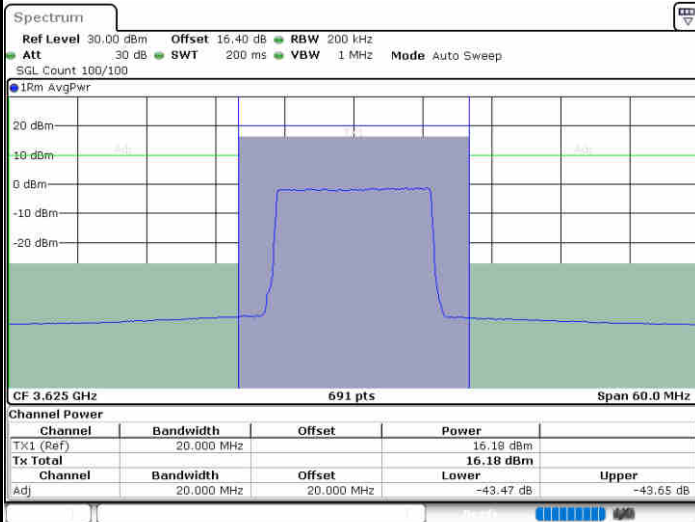

Lowest Channel / FullIRB

N/A

Date: 19.AUG.2020 20:03:03

LTE Band 48 / 15MHz

16QAM

Middle Channel / 1RB0

Middle Channel / 1RBmax

Date: 19.AUG.2020 20:00:05

Date: 19.AUG.2020 20:08:59

Middle Channel / FullIRB

N/A

Date: 19.AUG.2020 20:04:32

LTE Band 48 / 15MHz

16QAM

Highest Channel / 1RB0

Highest Channel / 1RBmax