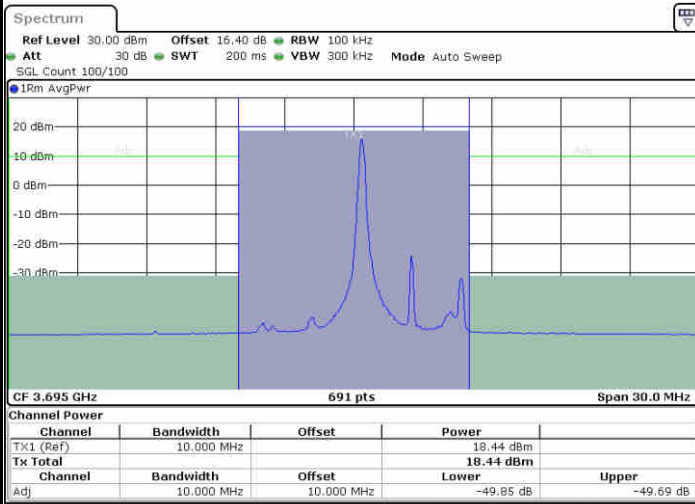

**Middle Channel / 1RB0**

**Middle Channel / 1RBmax**

**Middle Channel / FullIRB**

**N/A**

LTE Band 48 / 5MHz

QPSK

Highest Channel / 1RB0

Highest Channel / 1RBmax

Date: 19.AUG.2020 19:33:33

Date: 19.AUG.2020 19:42:45

Highest Channel / FullRB

N/A

Date: 19.AUG.2020 19:38:09

LTE Band 48 / 10MHz

QPSK

Lowest Channel / 1RB0