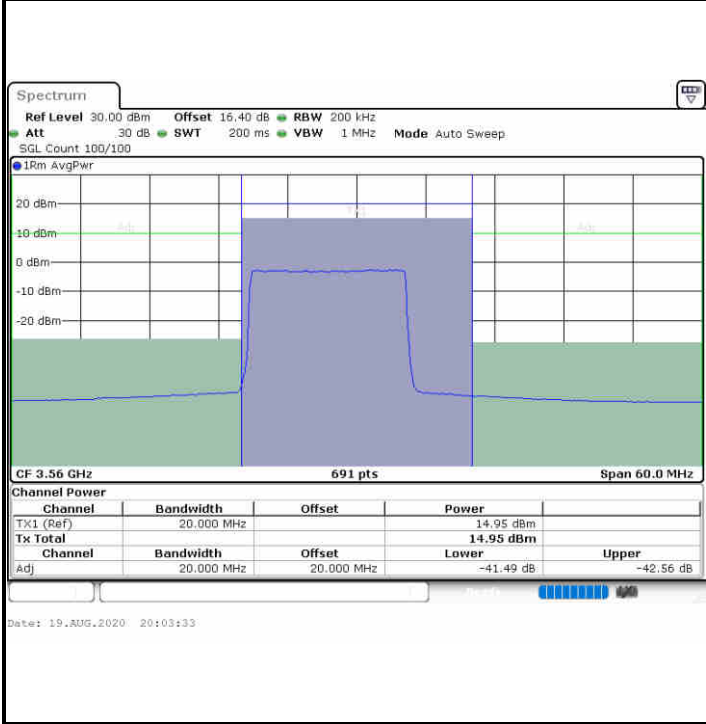

Highest Channel / 1RB0

Highest Channel / 1RBmax

Date: 19.AUG.2020 19:47:22

Date: 19.AUG.2020 19:56:24

Highest Channel / FullRB

N/A

Date: 19.AUG.2020 19:51:58

**LTE Band 48 / 15MHz**

**64QAM**

**Lowest Channel / 1RB0**

**Lowest Channel / 1RBmax**

**Lowest Channel / FullIRB**

**N/A**

**LTE Band 48 / 15MHz**

**64QAM**

**Middle Channel / 1RB0**

**Middle Channel / 1RBmax**

**Middle Channel / FullIRB**

**N/A**

**LTE Band 48 / 15MHz**

**64QAM**

**Highest Channel / 1RB0**

**Highest Channel / 1RBmax**

**Highest Channel / FullRB**