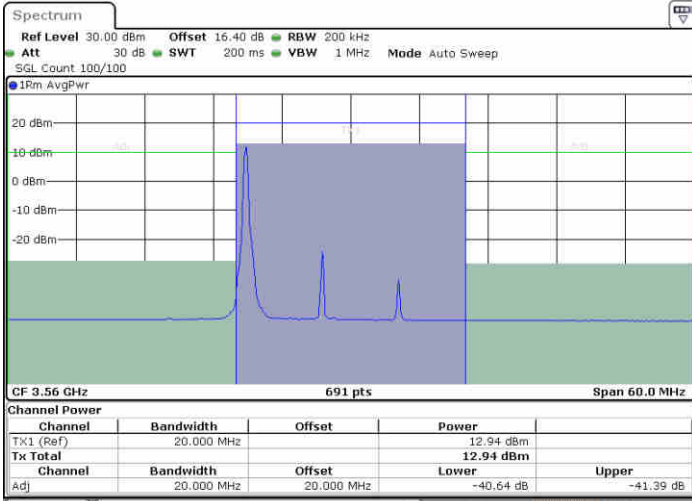

Middle Channel / FullIRB

N/A

Date: 20.AUG.2020 15:51:15

LTE Band 48 / 10MHz

256QAM

Highest Channel / 1RB0

Highest Channel / 1RBmax

Date: 20.AUG.2020 16:00:22

Date: 20.AUG.2020 16:03:05

Highest Channel / FullRB

N/A

Date: 20.AUG.2020 15:58:10

LTE Band 48 / 15MHz

256QAM

Lowest Channel / 1RB0

Lowest Channel / 1RBmax