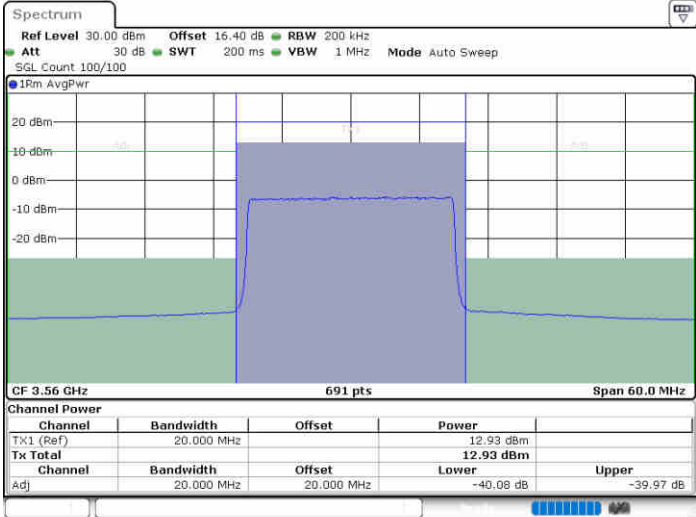

Highest Channel / 1RB0

Highest Channel / 1RBmax

Date: 20.AUG.2020 16:36:48

Date: 20.AUG.2020 16:39:24

Highest Channel / FullRB

N/A

Date: 20.AUG.2020 16:34:03

LTE Band 48 / 20MHz

256QAM

Lowest Channel / 1RB0

Lowest Channel / 1RBmax

Date: 20.AUG.2020 17:12:10

Date: 20.AUG.2020 17:14:41

Lowest Channel / FullRB

N/A

Date: 20.AUG.2020 17:09:15

LTE Band 48 / 20MHz

256QAM

Middle Channel / 1RB0

Middle Channel / 1RBmax

Date: 20.AUG.2020 17:21:40

Date: 20.AUG.2020 17:26:49

Middle Channel / FullIRB

N/A