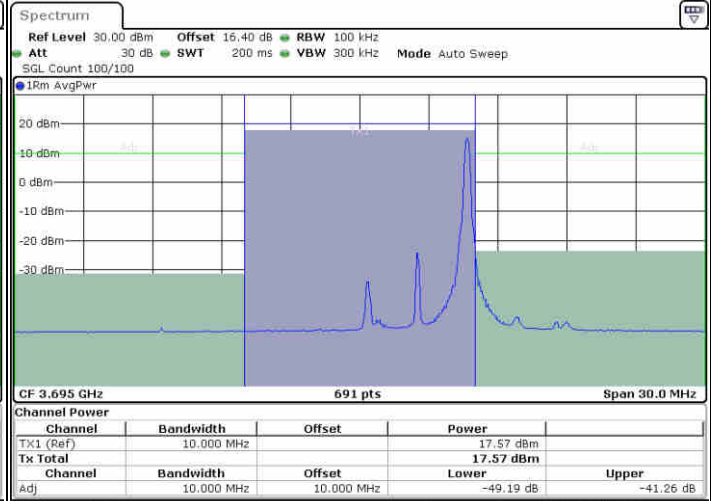

**Middle Channel / 1RB0**

**Middle Channel / 1RBmax**

**Middle Channel / FullRB**

**N/A**

LTE Band 48 / 5MHz

16QAM

Highest Channel / 1RB0

Highest Channel / 1RBmax

Date: 19.AUG.2020 19:34:05

Date: 19.AUG.2020 19:43:16

Highest Channel / FullRB

N/A

Date: 19.AUG.2020 19:38:40

**LTE Band 48 / 10MHz**

**16QAM**

**Lowest Channel / 1RB0**

**Lowest Channel / 1RBmax**

**Lowest Channel / FullRB**

**N/A**

**LTE Band 48 / 10MHz**

**16QAM**

**MiddleChannel / 1RB0**

**Middle Channel / 1RBmax**

**Middle Channel / FullIRB**