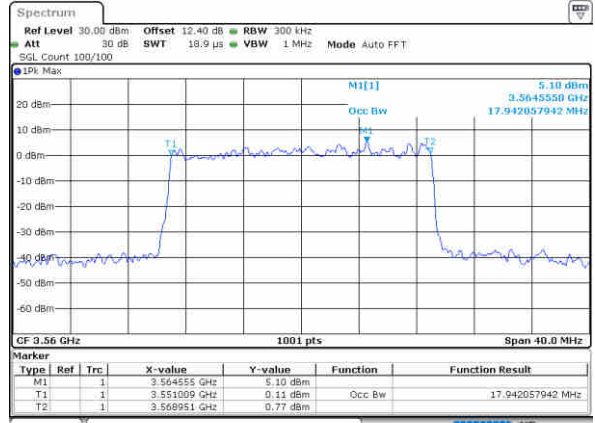

LTE Band 48

Lowest Channel / 15MHz / 256QAM

Date: 20\_AUG.2020 14:09:43

Lowest Channel / 20MHz / 256QAM

Date: 20\_AUG.2020 17:06:08

Middle Channel / 15MHz / 256QAM

Date: 20\_AUG.2020 14:25:05

Middle Channel / 20MHz / 256QAM

Date: 20\_AUG.2020 17:15:11

Highest Channel / 15MHz / 256QAM

Date: 20\_AUG.2020 14:33:03

Highest Channel / 20MHz / 256QAM

Date: 20\_AUG.2020 17:27:17

**ACLR**

**LTE Band 48 / 5MHz**

**QPSK**

**Middle Channel / 1RB0**

**Middle Channel / 1RBmax**

**Middle Channel / FullIRB**

**N/A**

LTE Band 48 / 5MHz

QPSK

Highest Channel / 1RB0

Highest Channel / 1RBmax