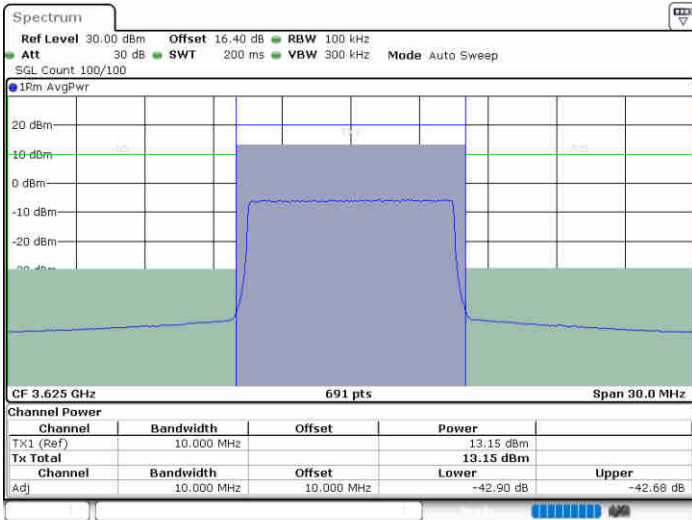

Date: 20.AUG.2020 10:26:28

LTE Band 48 / 10MHz

256QAM

Lowest Channel / 1RB0

Lowest Channel / 1RBmax

Date: 20.AUG.2020 15:45:31

Date: 20.AUG.2020 15:47:53

Lowest Channel / FullIRB

N/A

Date: 20.AUG.2020 15:43:04

LTE Band 48 / 10MHz

256QAM

MiddleChannel / 1RB0

Middle Channel / 1RBmax

Date: 20.AUG.2020 15:53:51

Date: 20.AUG.2020 16:06:43

Middle Channel / FullIRB

N/A

Date: 20.AUG.2020 15:51:15

LTE Band 48 / 10MHz

256QAM

Highest Channel / 1RB0

Highest Channel / 1RBmax

Date: 20.AUG.2020 16:00:22