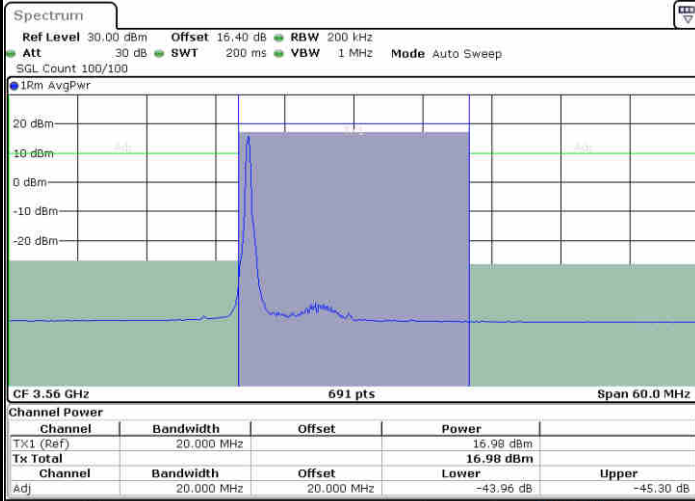

**N/A**

LTE Band 48 / 10MHz

16QAM

Highest Channel / 1RB0

Highest Channel / 1RBmax

Date: 19.AUG.2020 19:47:53

Date: 19.AUG.2020 19:57:05

Highest Channel / FullRB

N/A

Date: 19.AUG.2020 19:52:29

LTE Band 48 / 15MHz

16QAM

Lowest Channel / 1RB0

Lowest Channel / 1RBmax

Date: 19.AUG.2020 19:58:37

Date: 19.AUG.2020 20:07:30

Lowest Channel / FullIRB

N/A

Date: 19.AUG.2020 20:03:03

LTE Band 48 / 15MHz

16QAM

Middle Channel / 1RB0

Middle Channel / 1RBmax

Date: 19.AUG.2020 20:00:05