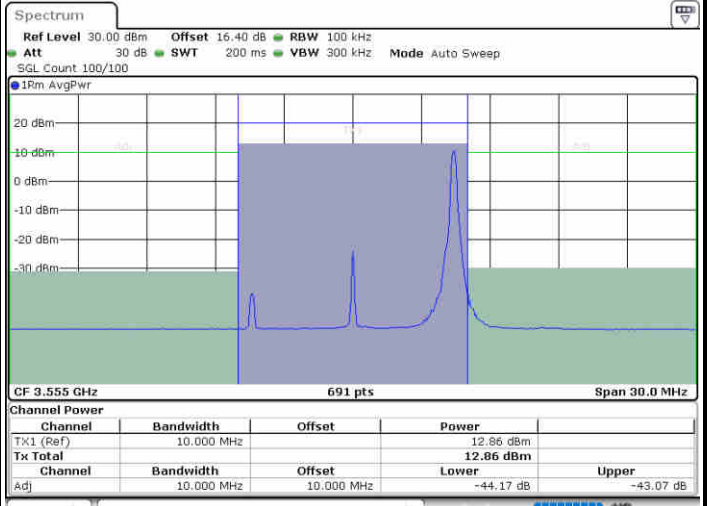

Date: 20.AUG.2020 10:26:28

LTE Band 48 / 10MHz

256QAM

Lowest Channel / 1RB0

Lowest Channel / 1RBmax

Date: 20.AUG.2020 15:45:31

Date: 20.AUG.2020 15:47:53

Lowest Channel / FullIRB