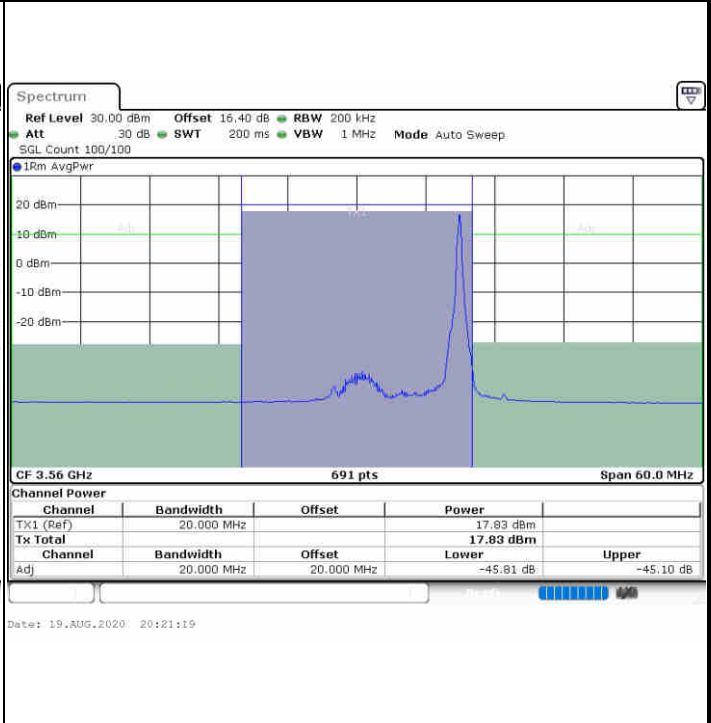

**QPSK**

**Highest Channel / 1RB0**

**Highest Channel / 1RBmax**

**Highest Channel / FullRB**

**N/A**

LTE Band 48 / 20MHz

QPSK

Lowest Channel / 1RB0

Lowest Channel / 1RBmax

Lowest Channel / FullRB

N/A

LTE Band 48 / 20MHz

QPSK

Middle Channel / 1RB0

Middle Channel / 1RBmax

Date: 19.AUG.2020 20:17:22