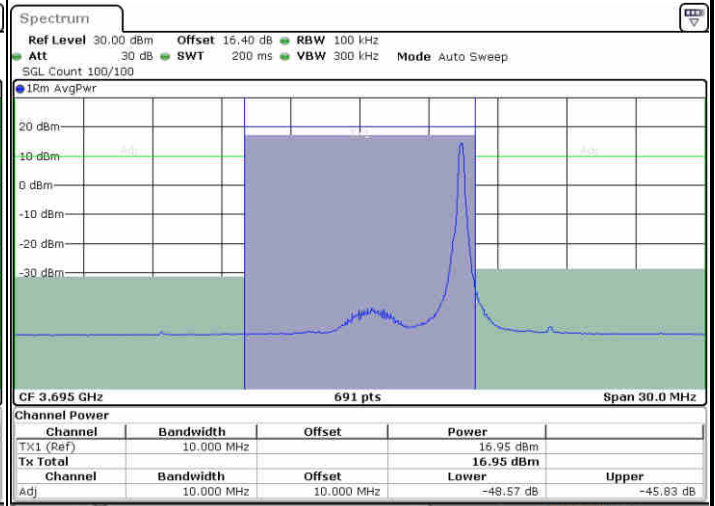

**LTE Band 48 / 10MHz**

**64QAM**

**MiddleChannel / 1RB0**

**Middle Channel / 1RBmax**

**Middle Channel / FullRB**

**N/A**

LTE Band 48 / 10MHz

64QAM

Highest Channel / 1RB0

Highest Channel / 1RBmax

Date: 19.AUG.2020 19:47:22

Date: 19.AUG.2020 19:56:24

Highest Channel / FullRB

N/A

Date: 19.AUG.2020 19:51:58

**LTE Band 48 / 15MHz**