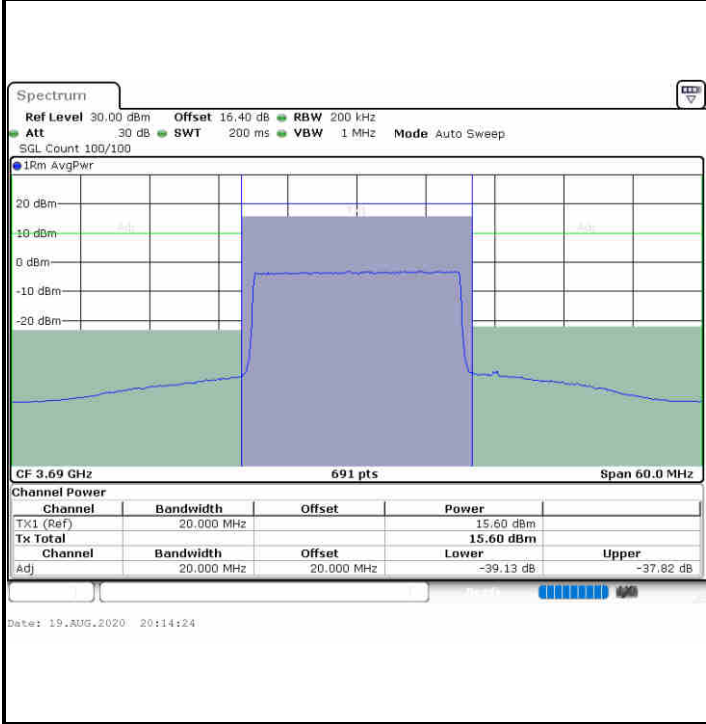

N/A

Date: 19.AUG.2020 20:11:27

**LTE Band 48 / 20MHz**

**64QAM**

**Middle Channel / 1RB0**

**Middle Channel / 1RBmax**

**Middle Channel / FullIRB**

**N/A**

**LTE Band 48 / 20MHz**

**64QAM**

**Highest Channel / 1RB0**

**Highest Channel / 1RBmax**

**Highest Channel / FullRB**

**N/A**

LTE Band 48 / 5MHz

256QAM

Lowest Channel / 1RB0

Lowest Channel / 1RBmax

Date: 20.AUG.2020 10:06:40

Date: 20.AUG.2020 10:09:14

Lowest Channel / FullRB

N/A

Date: 20.AUG.2020 10:03:36

LTE Band 48 / 5MHz