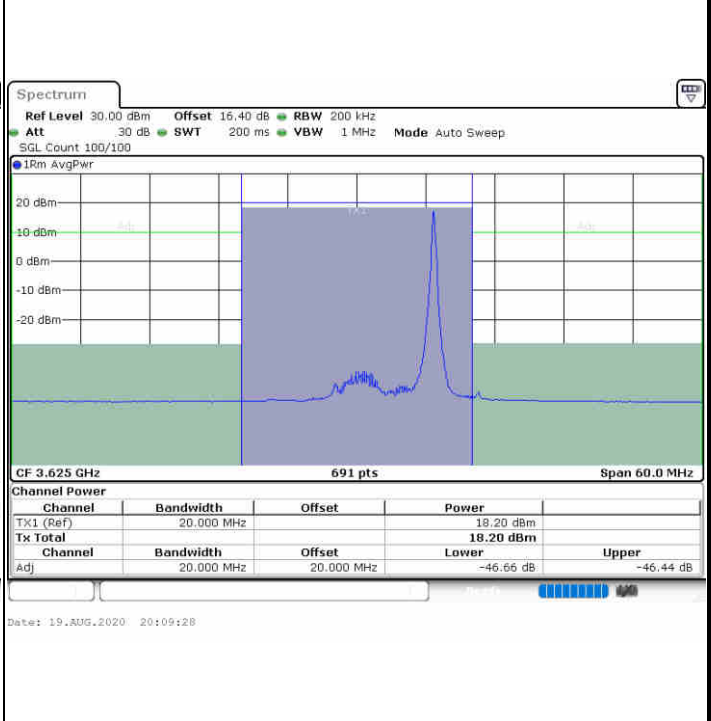

LTE Band 48 / 15MHz

QPSK

Lowest Channel / 1RB0

Lowest Channel / 1RBmax

Date: 19.AUG.2020 19:58:07

Date: 19.AUG.2020 20:07:00

Lowest Channel / FullRB

N/A

Date: 19.AUG.2020 20:02:34

**LTE Band 48 / 15MHz**

**QPSK**

**Middle Channel / 1RB0**

**Middle Channel / 1RBmax**

**Middle Channel / FullIRB**

**N/A**

**LTE Band 48 / 15MHz**

**QPSK**

**Highest Channel / 1RB0**

**Highest Channel / 1RBmax**

**Highest Channel / FullRB**

**N/A**

LTE Band 48 / 20MHz

QPSK

Lowest Channel / 1RB0