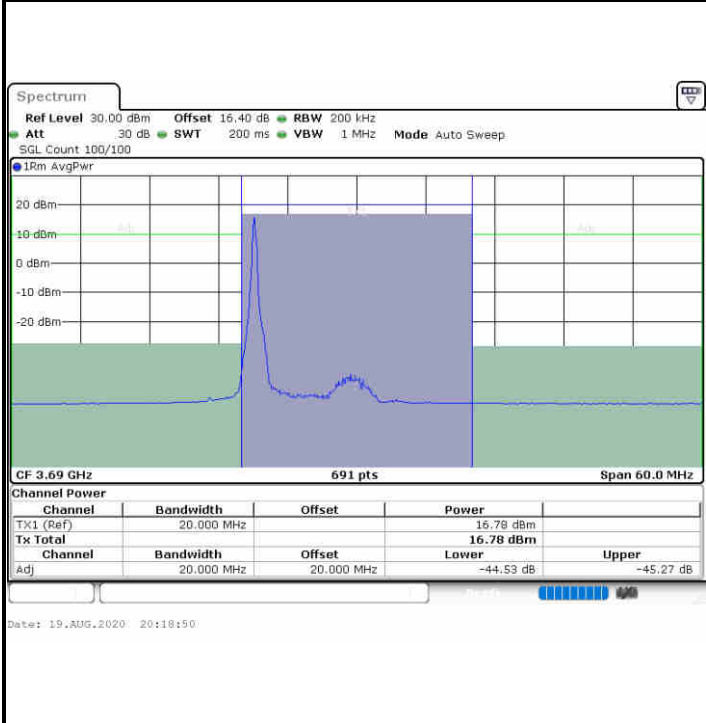

N/A

Date: 19.AUG.2020 20:11:27

**LTE Band 48 / 20MHz**

**64QAM**

**Middle Channel / 1RB0**

**Middle Channel / 1RBmax**

**Middle Channel / FullIRB**

**N/A**

**LTE Band 48 / 20MHz**

**64QAM**

**Highest Channel / 1RB0**

**Highest Channel / 1RBmax**

**Highest Channel / FullRB**

**N/A**

LTE Band 48 / 5MHz

256QAM