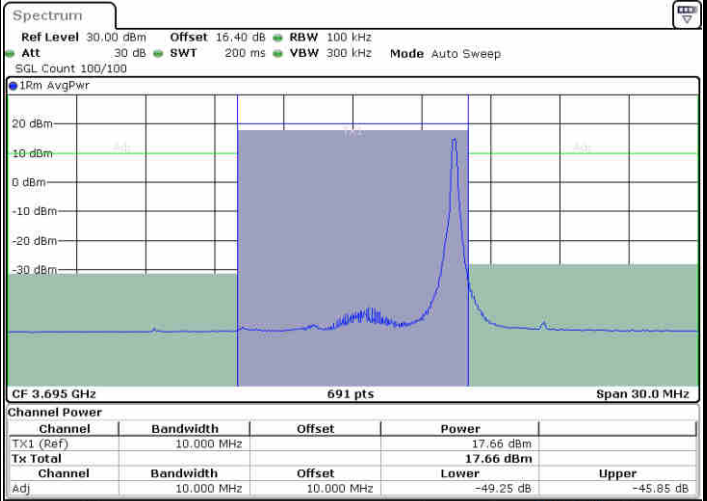

**Lowest Channel / 1RBmax**

**Lowest Channel / FullRB**

**N/A**

**LTE Band 48 / 10MHz**

**16QAM**

**MiddleChannel / 1RB0**

**Middle Channel / 1RBmax**

**Middle Channel / FullIRB**

**N/A**

LTE Band 48 / 10MHz

16QAM

Highest Channel / 1RB0

Highest Channel / 1RBmax

Date: 19.AUG.2020 19:47:53

Date: 19.AUG.2020 19:57:05

Highest Channel / FullRB