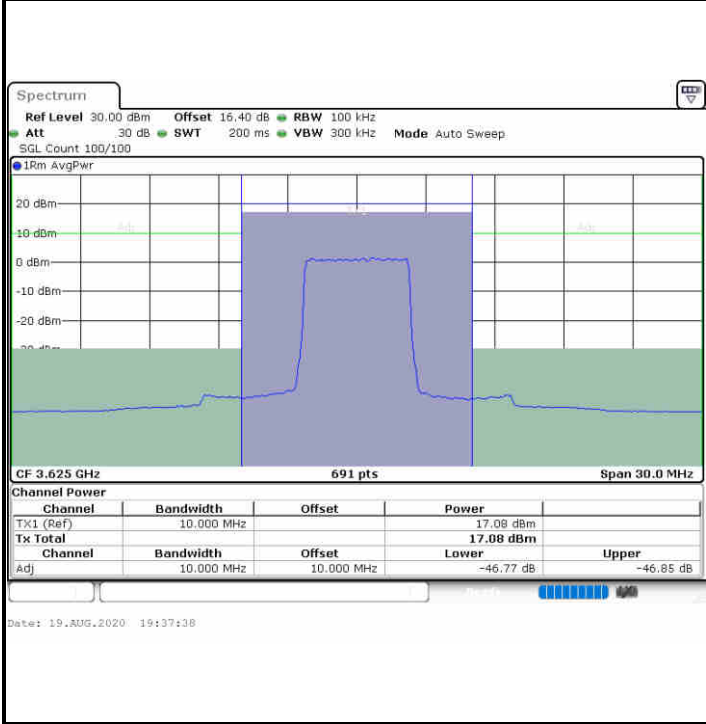

Date: 20\_AUG.2020 17:15:11

Highest Channel / 15MHz / 256QAM

Date: 20\_AUG.2020 14:33:03

Highest Channel / 20MHz / 256QAM

Date: 20\_AUG.2020 17:27:17

**ACLR**

**LTE Band 48 / 5MHz**

**QPSK**

**Middle Channel / 1RB0**

**Middle Channel / 1RBmax**

**Middle Channel / FullIRB**

**N/A**

LTE Band 48 / 5MHz

QPSK

Highest Channel / 1RB0

Highest Channel / 1RBmax