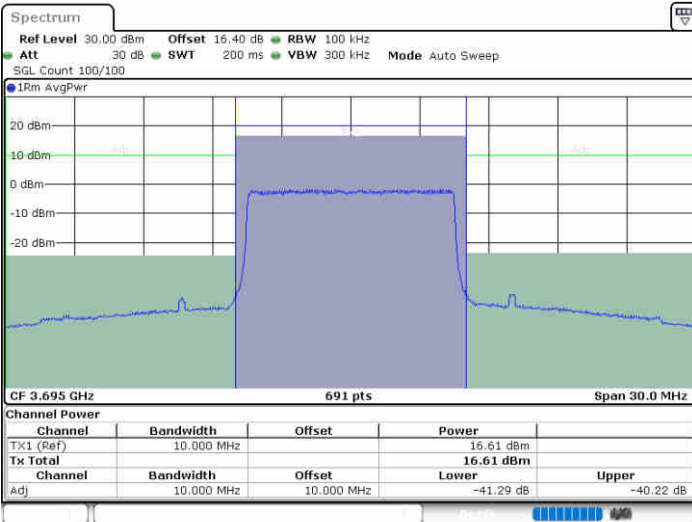

Highest Channel / FullRB

N/A

Date: 19.AUG.2020 19:52:29