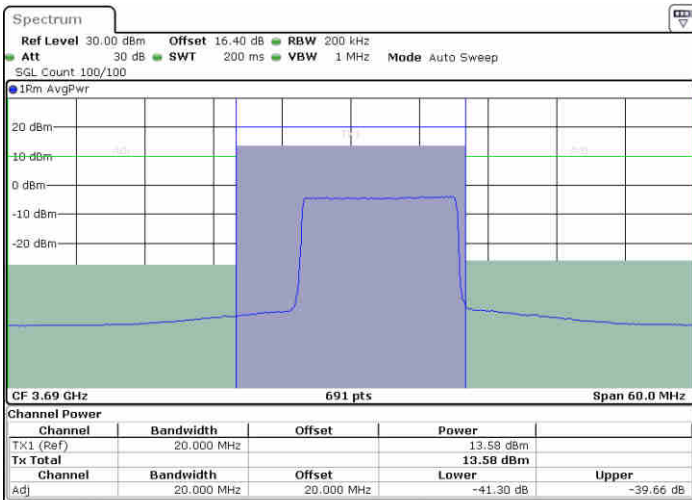

Highest Channel / 1RB0

Highest Channel / 1RBmax

Date: 20.AUG.2020 16:36:48

Date: 20.AUG.2020 16:39:24

Highest Channel / FullRB

N/A

Date: 20.AUG.2020 16:34:03

LTE Band 48 / 20MHz