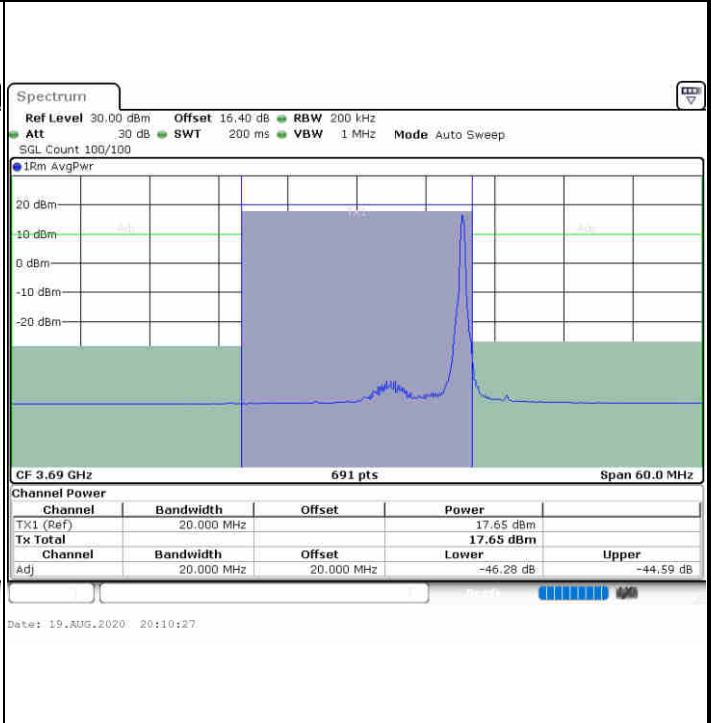

Date: 19.AUG.2020 20:08:59

Middle Channel / FullIRB

N/A

Date: 19.AUG.2020 20:04:32

LTE Band 48 / 15MHz

16QAM

Highest Channel / 1RB0

Highest Channel / 1RBmax

Highest Channel / FullRB

N/A

**LTE Band 48 / 20MHz**

**16QAM**

**Lowest Channel / 1RB0**

**Lowest Channel / 1RBmax**

**Lowest Channel / FullIRB**

**N/A**