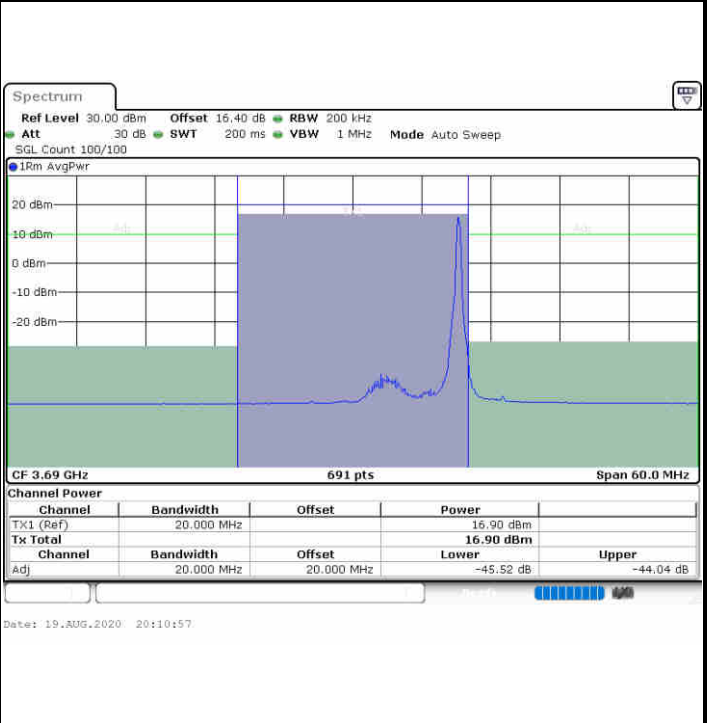

**Middle Channel / 1RBmax**

**Middle Channel / FullIRB**

**N/A**

**LTE Band 48 / 15MHz**

**64QAM**

**Highest Channel / 1RB0**

**Highest Channel / 1RBmax**

**Highest Channel / FullRB**

**N/A**

LTE Band 48 / 20MHz

64QAM

Lowest Channel / 1RB0

Lowest Channel / 1RBmax

Date: 19.AUG.2020 20:15:53

Date: 19.AUG.2020 20:20:20

Lowest Channel / FullRB