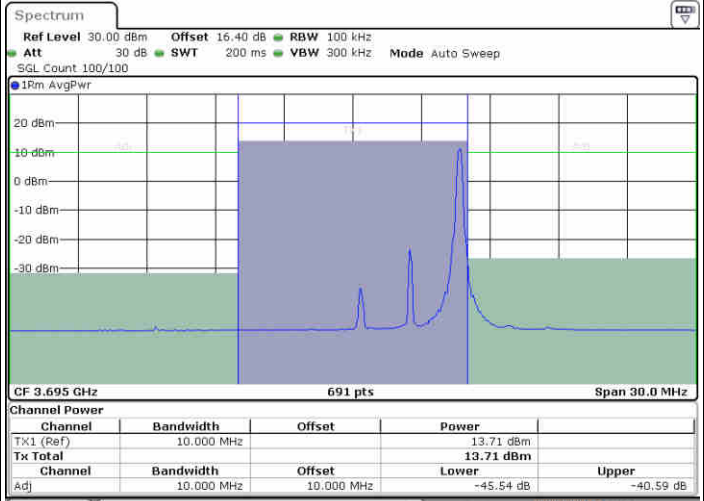

LTE Band 48 / 5MHz

256QAM

Highest Channel / 1RB0

Highest Channel / 1RBmax

Date: 20.AUG.2020 10:29:47

Date: 20.AUG.2020 10:32:20

Highest Channel / FullRB

N/A

Date: 20.AUG.2020 10:26:28

LTE Band 48 / 10MHz

256QAM

Lowest Channel / 1RB0

Lowest Channel / 1RBmax

Date: 20.AUG.2020 15:45:31

Date: 20.AUG.2020 15:47:53

Lowest Channel / FullIRB