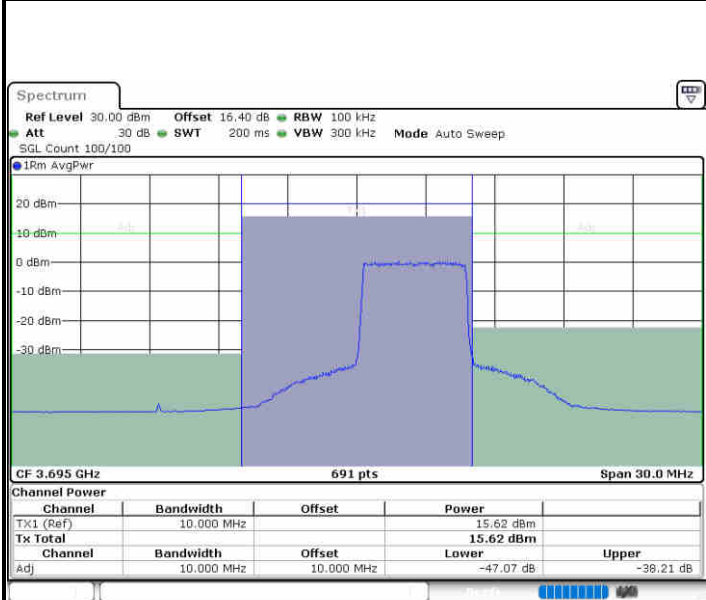

Date: 19.AUG.2020 19:36:38

LTE Band 48 / 5MHz

64QAM

Highest Channel / 1RB0

Date: 19.AUG.2020 19:34:36

Highest Channel / 1RBmax

Date: 19.AUG.2020 19:43:47

Highest Channel / FullRB

Date: 19.AUG.2020 19:39:11

N/A

LTE Band 48 / 10MHz

64QAM

Lowest Channel / 1RB0

Lowest Channel / 1RBmax

Lowest Channel / FullIRB

N/A