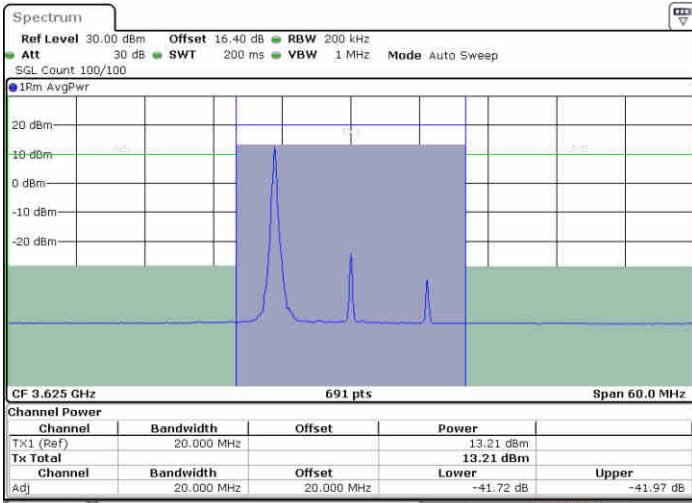

LTE Band 48 / 15MHz

256QAM

Middle Channel / 1RB0

Middle Channel / 1RBmax

Date: 20.AUG.2020 16:26:22

Date: 20.AUG.2020 16:30:12