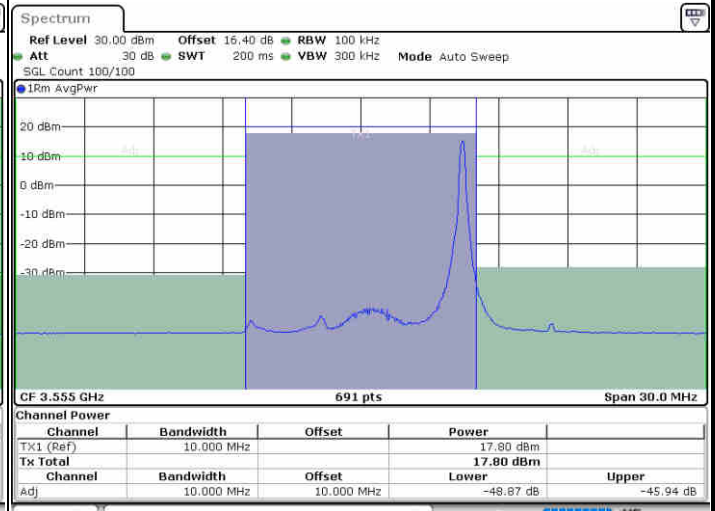

LTE Band 48 / 10MHz

QPSK

Lowest Channel / 1RB0

Lowest Channel / 1RBmax

Date: 19.AUG.2020 19:45:20

Date: 19.AUG.2020 19:54:32