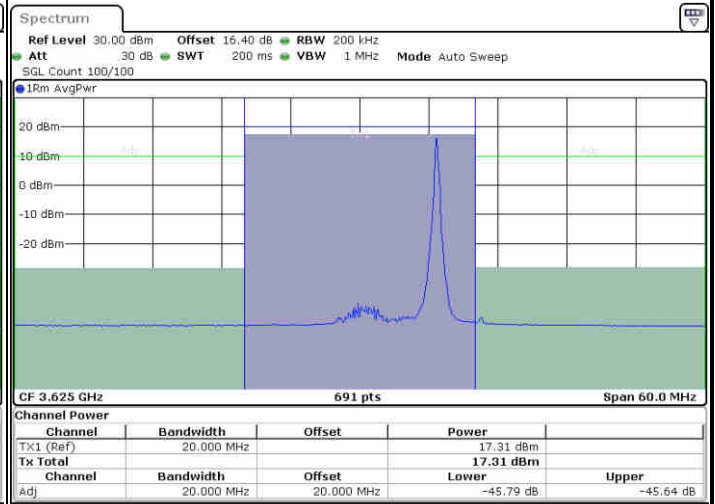

Lowest Channel / FullIRB

N/A

Date: 19.AUG.2020 20:03:03

LTE Band 48 / 15MHz

16QAM

Middle Channel / 1RB0

Middle Channel / 1RBmax

Date: 19.AUG.2020 20:00:05