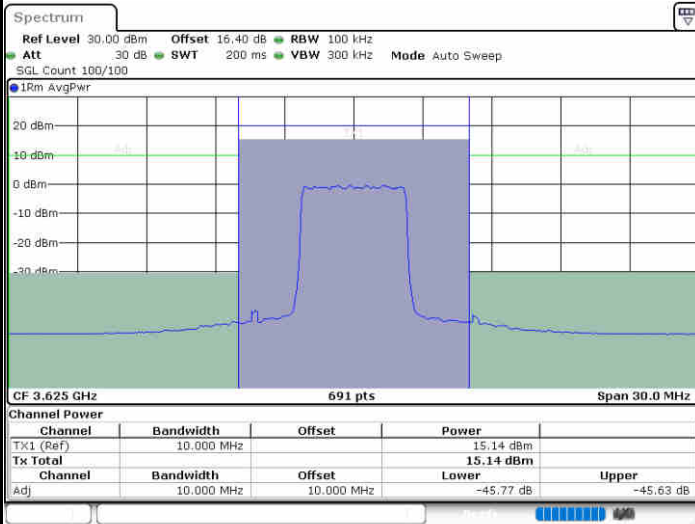

LTE Band 48 / 5MHz

64QAM

Middle Channel / 1RB0

Middle Channel / 1RBmax

Date: 19.AUG.2020 19:32:02

Date: 19.AUG.2020 19:41:14

Middle Channel / FullRB

N/A

Date: 19.AUG.2020 19:36:38

LTE Band 48 / 5MHz

64QAM

Highest Channel / 1RB0

Date: 19.AUG.2020 19:34:36

Highest Channel / 1RBmax

Date: 19.AUG.2020 19:43:47

Highest Channel / FullRB