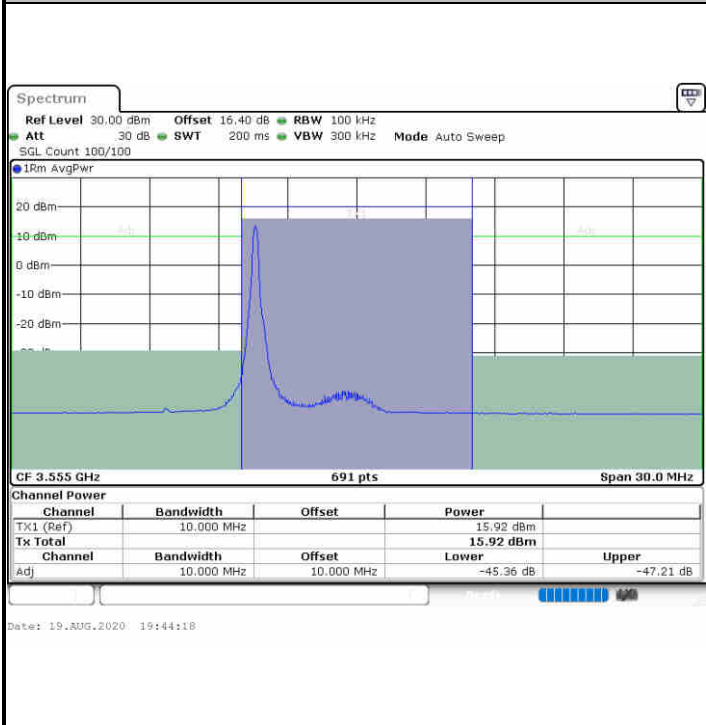

Date: 19.AUG.2020 19:39:11

N/A

LTE Band 48 / 10MHz

64QAM

Lowest Channel / 1RB0

Lowest Channel / 1RBmax

Lowest Channel / FullIRB

N/A

**LTE Band 48 / 10MHz**

**64QAM**

**MiddleChannel / 1RB0**

**Middle Channel / 1RBmax**

**Middle Channel / FullRB**

**N/A**

LTE Band 48 / 10MHz

64QAM