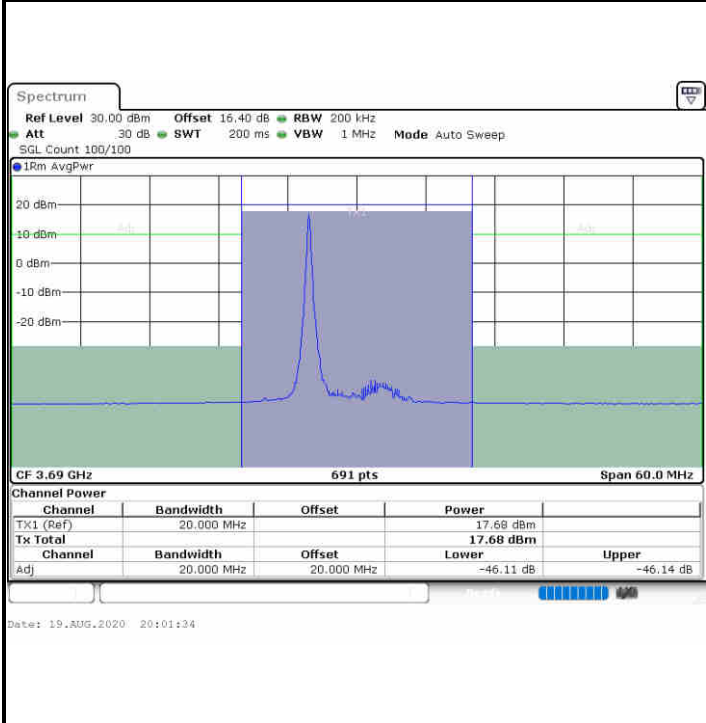

Date: 19.AUG.2020 20:08:59

Middle Channel / FullIRB

N/A

Date: 19.AUG.2020 20:04:32

LTE Band 48 / 15MHz

16QAM

Highest Channel / 1RB0

Highest Channel / 1RBmax

Highest Channel / FullRB

N/A

**LTE Band 48 / 20MHz**

**16QAM**

**Lowest Channel / 1RB0**

**Lowest Channel / 1RBmax**

**Lowest Channel / FullIRB**

**N/A**