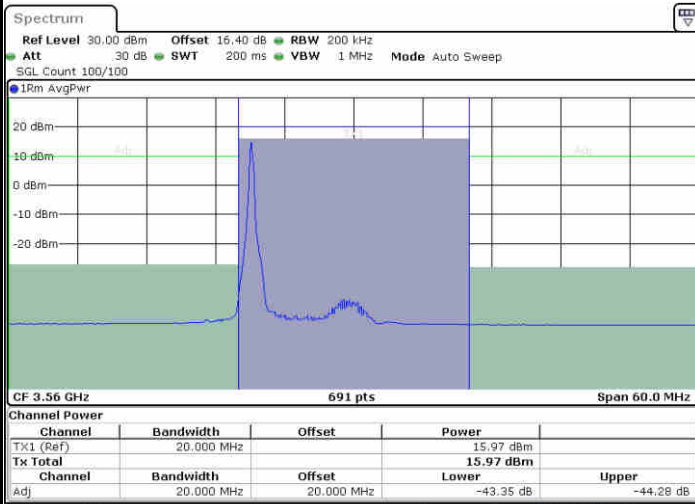

**Middle Channel / 1RBmax**

**Middle Channel / FullIRB**

**N/A**

**LTE Band 48 / 15MHz**

**64QAM**

**Highest Channel / 1RB0**

**Highest Channel / 1RBmax**

**Highest Channel / FullRB**

**N/A**

LTE Band 48 / 20MHz

64QAM

Lowest Channel / 1RB0

Lowest Channel / 1RBmax

Date: 19.AUG.2020 20:15:53

Date: 19.AUG.2020 20:20:20

Lowest Channel / FullRB

N/A

Date: 19.AUG.2020 20:11:27

**LTE Band 48 / 20MHz**

**64QAM**

**Middle Channel / 1RB0**

**Middle Channel / 1RBmax**

**Middle Channel / FullIRB**

**N/A**