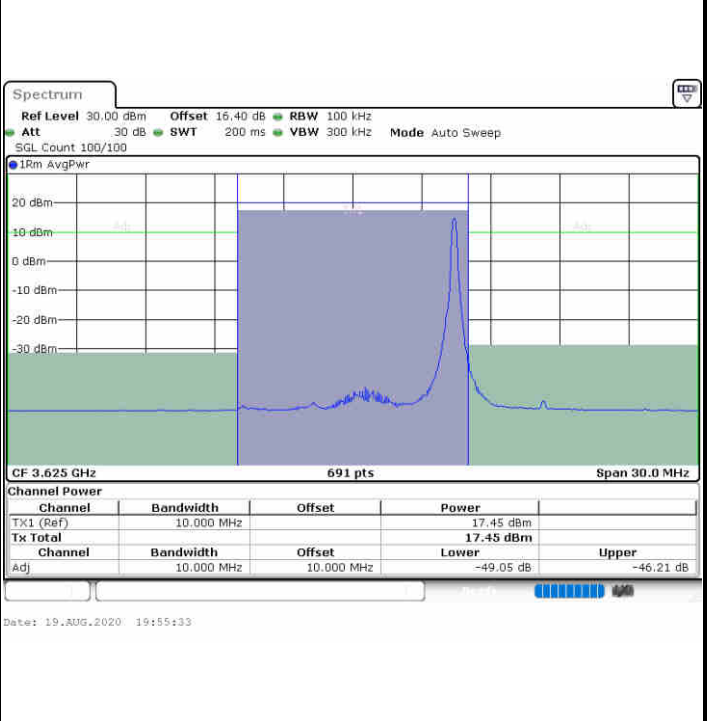

**Lowest Channel / 1RBmax**

**Lowest Channel / FullRB**

**N/A**

**LTE Band 48 / 10MHz**

**16QAM**

**MiddleChannel / 1RB0**

**Middle Channel / 1RBmax**

**Middle Channel / FullIRB**

**N/A**

LTE Band 48 / 10MHz

16QAM

Highest Channel / 1RB0

Highest Channel / 1RBmax

Date: 19.AUG.2020 19:47:53

Date: 19.AUG.2020 19:57:05

Highest Channel / FullRB