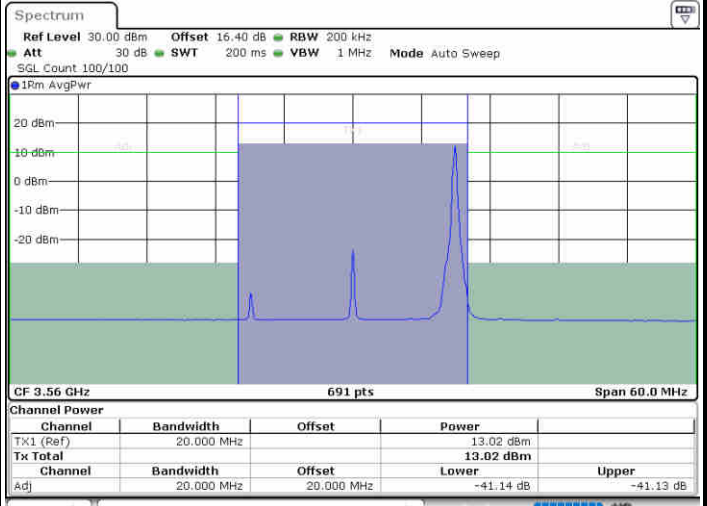

LTE Band 48 / 20MHz

256QAM

Lowest Channel / 1RB0

Lowest Channel / 1RBmax

Date: 20.AUG.2020 17:12:10

Date: 20.AUG.2020 17:14:41