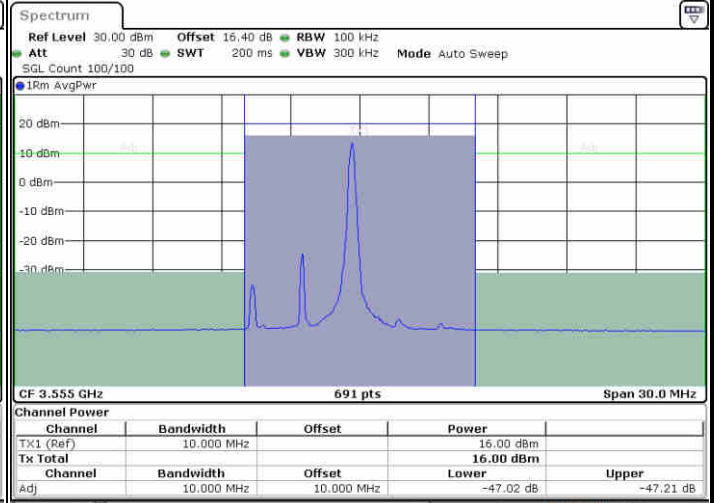

LTE Band 48 / 5MHz

64QAM

Lowest Channel / 1RB0

Lowest Channel / 1RBmax

Date: 19.AUG.2020 19:31:32

Date: 19.AUG.2020 19:40:43