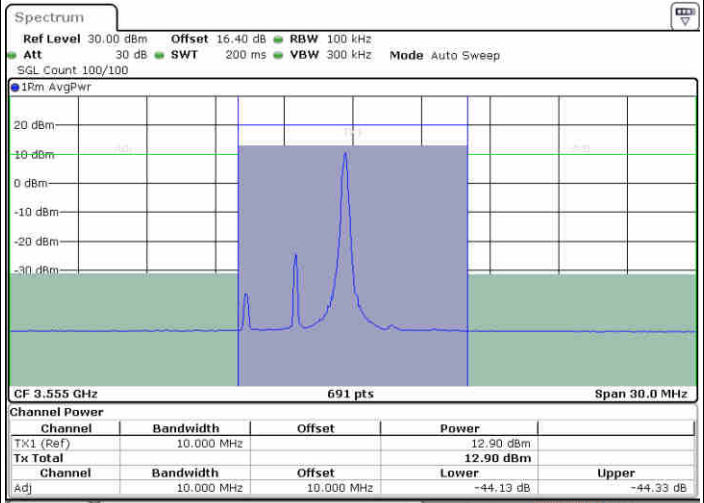

**LTE Band 48 / 20MHz**

**64QAM**

**Highest Channel / 1RB0**

**Highest Channel / 1RBmax**

**Highest Channel / FullRB**

**N/A**

LTE Band 48 / 5MHz

256QAM

Lowest Channel / 1RB0

Lowest Channel / 1RBmax

Date: 20.AUG.2020 10:06:40

Date: 20.AUG.2020 10:09:14

Lowest Channel / FullRB

N/A

Date: 20.AUG.2020 10:03:36

LTE Band 48 / 5MHz