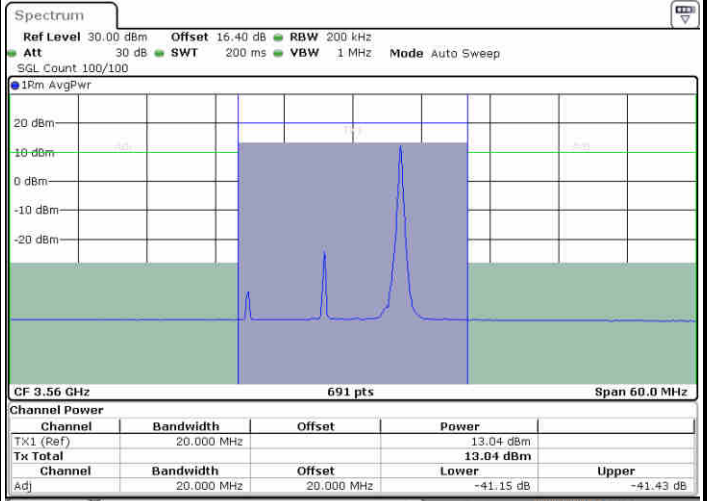

Middle Channel / FullIRB

N/A

Date: 20.AUG.2020 15:51:15

LTE Band 48 / 10MHz

256QAM

Highest Channel / 1RB0

Highest Channel / 1RBmax

Date: 20.AUG.2020 16:00:22

Date: 20.AUG.2020 16:03:05

Highest Channel / FullRB

N/A

Date: 20.AUG.2020 15:58:10

LTE Band 48 / 15MHz

256QAM

Lowest Channel / 1RB0

Lowest Channel / 1RBmax