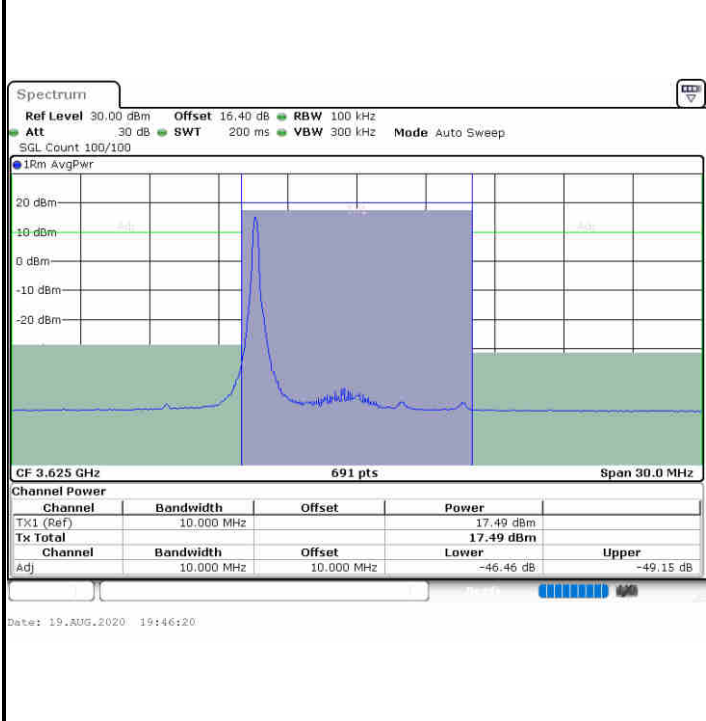

**Lowest Channel / 1RBmax**

**Lowest Channel / FullRB**

**N/A**

**LTE Band 48 / 10MHz**

**16QAM**

**MiddleChannel / 1RB0**

**Middle Channel / 1RBmax**

**Middle Channel / FullIRB**

**N/A**

LTE Band 48 / 10MHz

16QAM

Highest Channel / 1RB0

Highest Channel / 1RBmax

Date: 19.AUG.2020 19:47:53

Date: 19.AUG.2020 19:57:05

Highest Channel / FullRB