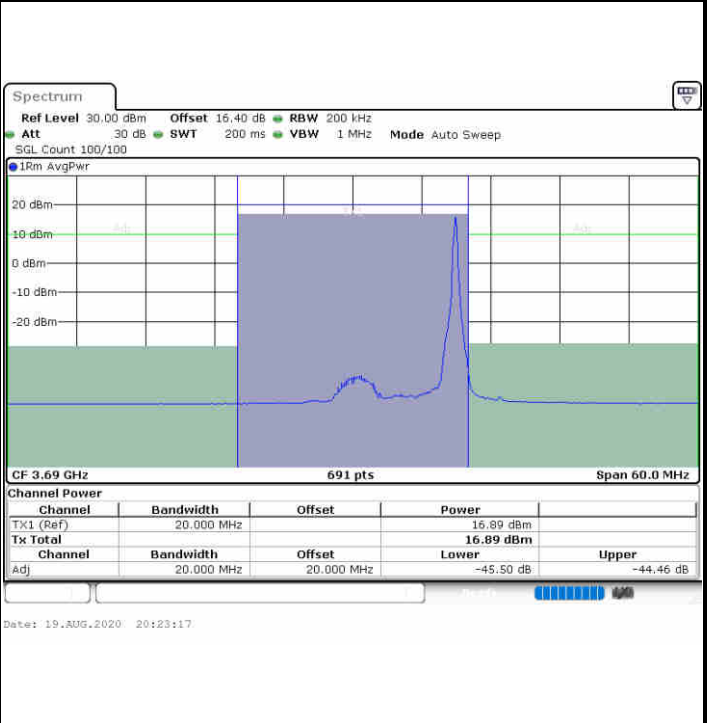

**N/A**

LTE Band 48 / 20MHz

64QAM

Lowest Channel / 1RB0

Lowest Channel / 1RBmax

Date: 19.AUG.2020 20:15:53

Date: 19.AUG.2020 20:20:20

Lowest Channel / FullRB

N/A

Date: 19.AUG.2020 20:11:27

**LTE Band 48 / 20MHz**

**64QAM**

**Middle Channel / 1RB0**

**Middle Channel / 1RBmax**

**Middle Channel / FullIRB**

**N/A**

**LTE Band 48 / 20MHz**

**64QAM**

**Highest Channel / 1RB0**

**Highest Channel / 1RBmax**

**Highest Channel / FullRB**

**N/A**

LTE Band 48 / 5MHz

256QAM