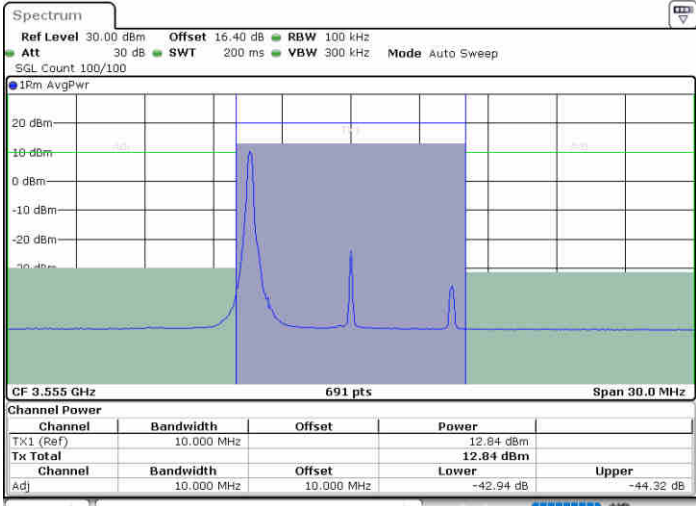

Date: 20.AUG.2020 10:26:28

LTE Band 48 / 10MHz

256QAM

Lowest Channel / 1RB0

Lowest Channel / 1RBmax

Date: 20.AUG.2020 15:45:31

Date: 20.AUG.2020 15:47:53

Lowest Channel / FullIRB