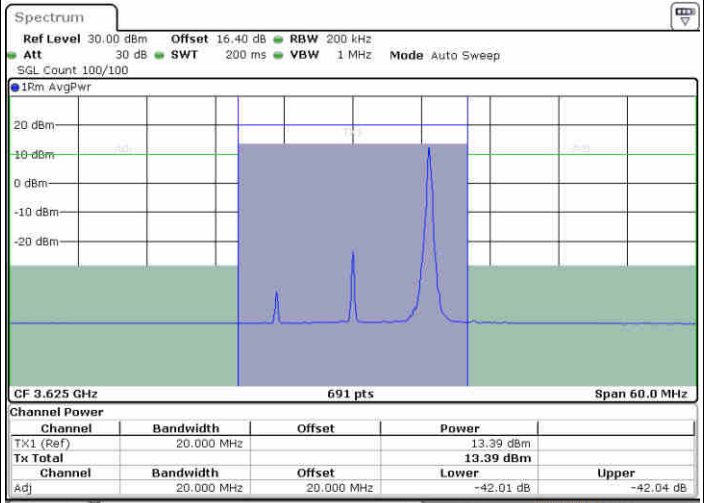

LTE Band 48 / 15MHz

256QAM

Middle Channel / 1RB0

Middle Channel / 1RBmax

Date: 20.AUG.2020 16:26:22

Date: 20.AUG.2020 16:30:12