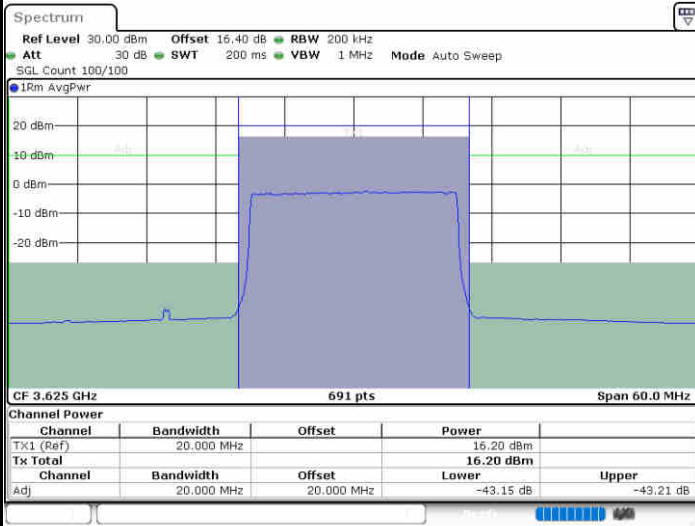

Highest Channel / FullRB

N/A

**LTE Band 48 / 20MHz**

**16QAM**

**Lowest Channel / 1RB0**

**Lowest Channel / 1RBmax**

**Lowest Channel / FullIRB**

**N/A**

LTE Band 48 / 20MHz

16QAM

Middle Channel / 1RB0

Middle Channel / 1RBmax

Date: 19.AUG.2020 20:17:52

Date: 19.AUG.2020 20:22:18

Middle Channel / FullIRB

N/A

Date: 19.AUG.2020 20:13:25

LTE Band 48 / 20MHz

16QAM

Highest Channel / 1RB0

Highest Channel / 1RBmax

Highest Channel / FullRB

N/A

LTE Band 48 / 5MHz