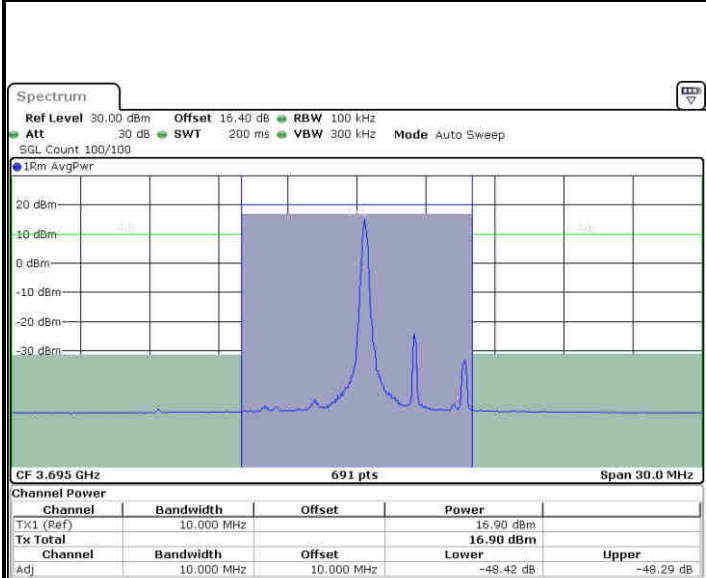

LTE Band 48 / 5MHz

64QAM

Middle Channel / 1RB0

Middle Channel / 1RBmax

Date: 19.AUG.2020 19:32:02

Date: 19.AUG.2020 19:41:14

Middle Channel / FullRB

N/A

Date: 19.AUG.2020 19:36:38

LTE Band 48 / 5MHz

64QAM

Highest Channel / 1RB0

Date: 19.AUG.2020 19:34:36

Highest Channel / 1RBmax

Date: 19.AUG.2020 19:43:47

Highest Channel / FullRB