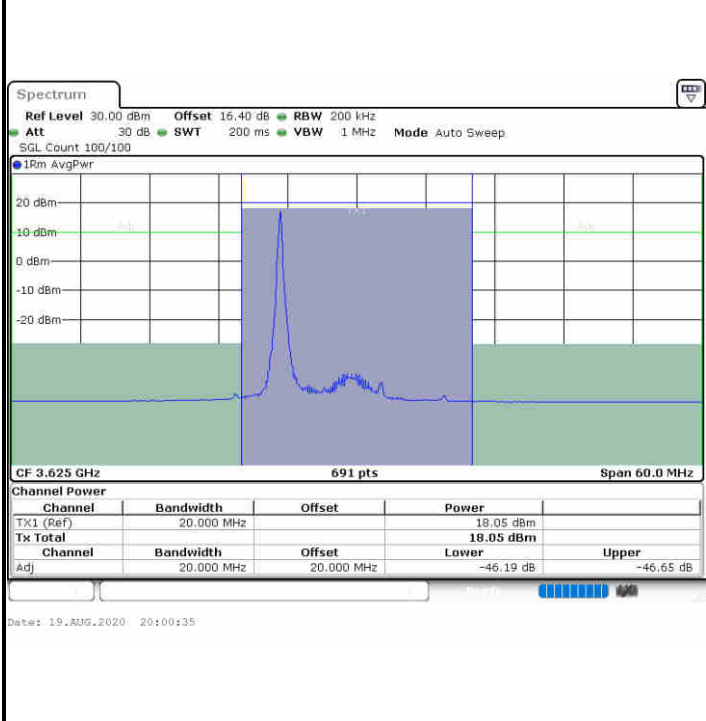

Date: 19.AUG.2020 20:02:34

**LTE Band 48 / 15MHz**

**QPSK**

**Middle Channel / 1RB0**

**Middle Channel / 1RBmax**

**Middle Channel / FullIRB**

**N/A**

**LTE Band 48 / 15MHz**

**QPSK**

**Highest Channel / 1RB0**

**Highest Channel / 1RBmax**

**Highest Channel / FullRB**

**N/A**

LTE Band 48 / 20MHz

QPSK

Lowest Channel / 1RB0