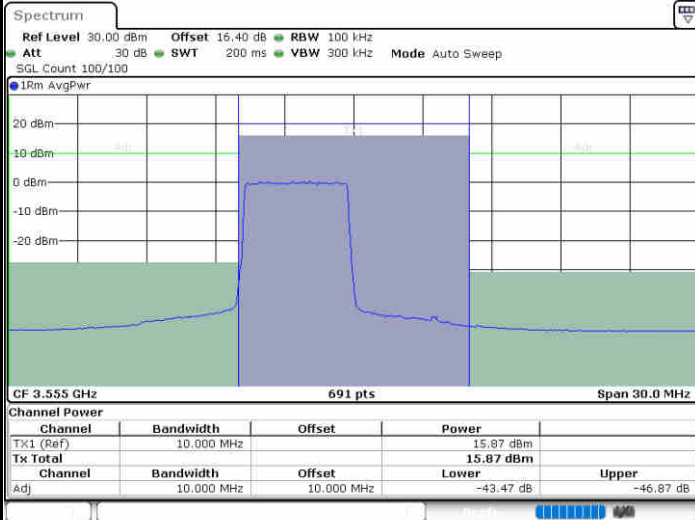

Lowest Channel / 1RBmax

Date: 19.AUG.2020 19:31:01

Date: 19.AUG.2020 19:40:13

Lowest Channel / FullRB

N/A

Date: 19.AUG.2020 19:35:37

**LTE Band 48 / 5MHz**

**16QAM**

**Middle Channel / 1RB0**

**Middle Channel / 1RBmax**

**Middle Channel / FullRB**

**N/A**

LTE Band 48 / 5MHz

16QAM

Highest Channel / 1RB0

Highest Channel / 1RBmax