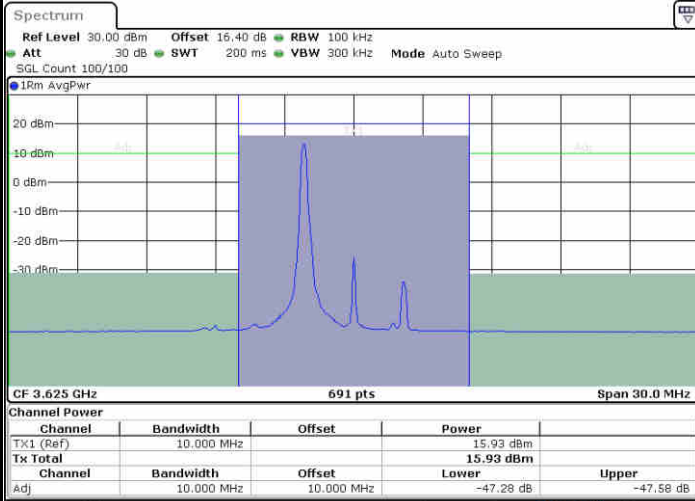

LTE Band 48 / 5MHz

64QAM

Middle Channel / 1RB0

Middle Channel / 1RBmax

Date: 19.AUG.2020 19:32:02

Date: 19.AUG.2020 19:41:14