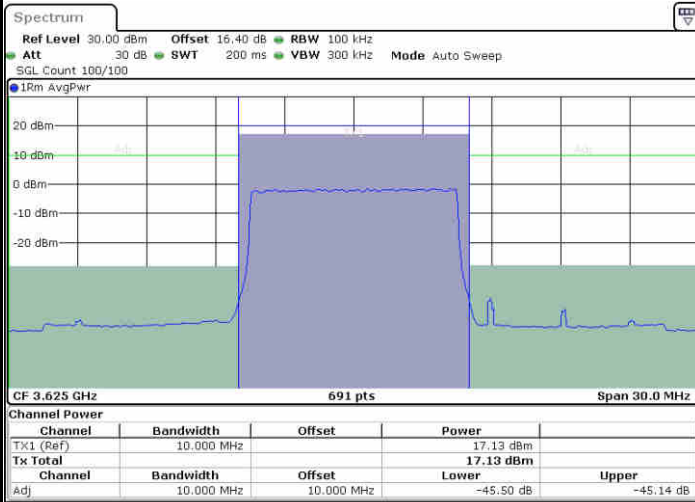

MiddleChannel / 1RB0

Middle Channel / 1RBmax

Date: 19.AUG.2020 19:45:50

Date: 19.AUG.2020 19:55:02

Middle Channel / FullRB

N/A

Date: 19.AUG.2020 19:50:26

**LTE Band 48 / 10MHz**