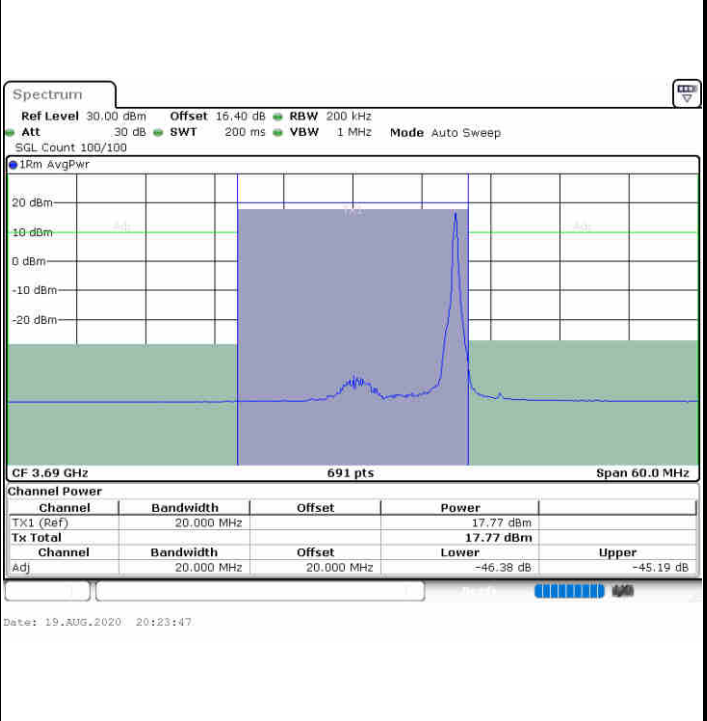

Date: 19.AUG.2020 20:13:25

LTE Band 48 / 20MHz

16QAM

Highest Channel / 1RB0

Highest Channel / 1RBmax

Highest Channel / FullRB

N/A

LTE Band 48 / 5MHz