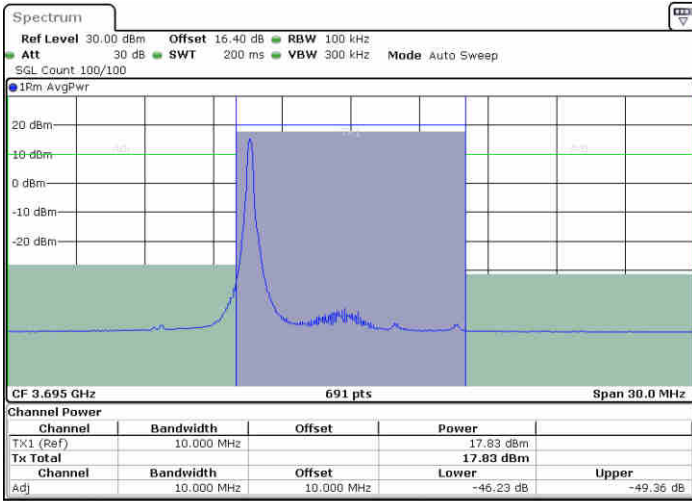

**Lowest Channel / 1RBmax**

**Lowest Channel / FullRB**

**N/A**

**LTE Band 48 / 10MHz**

**16QAM**

**MiddleChannel / 1RB0**

**Middle Channel / 1RBmax**

**Middle Channel / FullIRB**

**N/A**

LTE Band 48 / 10MHz

16QAM

Highest Channel / 1RB0

Highest Channel / 1RBmax

Date: 19.AUG.2020 19:47:53

Date: 19.AUG.2020 19:57:05

Highest Channel / FullRB