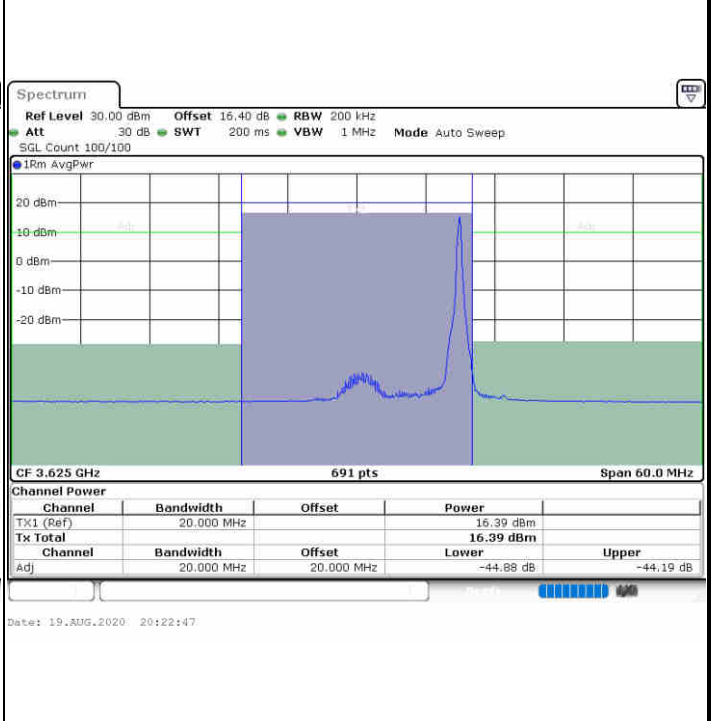

N/A

Date: 19.AUG.2020 20:11:27

**LTE Band 48 / 20MHz**

**64QAM**

**Middle Channel / 1RB0**

**Middle Channel / 1RBmax**

**Middle Channel / FullIRB**

**N/A**

**LTE Band 48 / 20MHz**

**64QAM**

**Highest Channel / 1RB0**

**Highest Channel / 1RBmax**

**Highest Channel / FullRB**

**N/A**

LTE Band 48 / 5MHz

256QAM