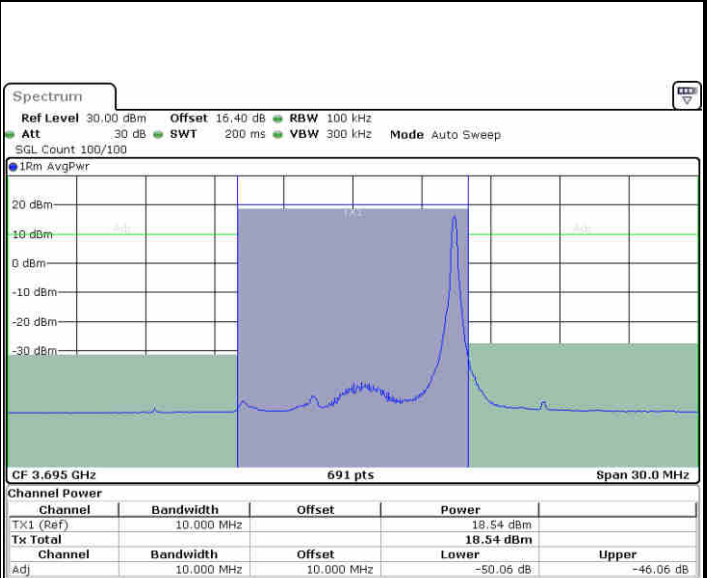

Highest Channel / 1RBmax

Date: 19.AUG.2020 19:57:37