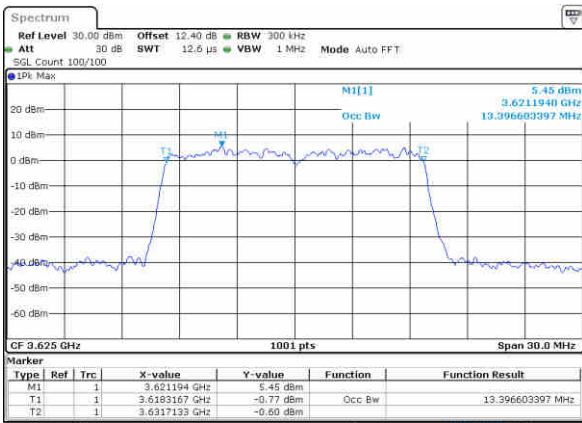

LTE Band 48

Lowest Channel / 15MHz / 256QAM

Date: 20\_AUG.2020 14:09:43

Lowest Channel / 20MHz / 256QAM

Date: 20\_AUG.2020 17:06:08

Middle Channel / 15MHz / 256QAM

Date: 20\_AUG.2020 14:25:05

Middle Channel / 20MHz / 256QAM

**Middle Channel / 1RB0**

**Middle Channel / 1RBmax**

**Middle Channel / FullIRB**

**N/A**

LTE Band 48 / 5MHz

QPSK

Highest Channel / 1RB0

Highest Channel / 1RBmax