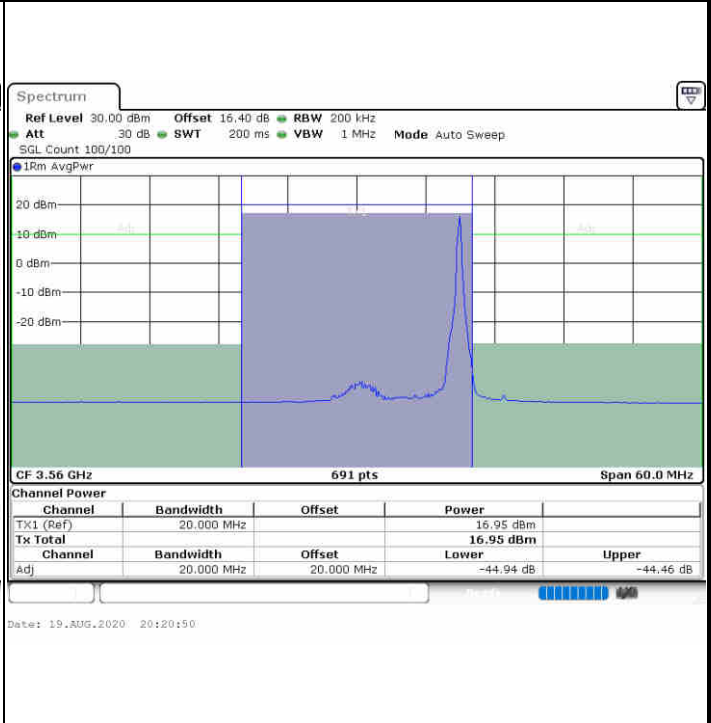

Highest Channel / FullRB

N/A

**LTE Band 48 / 20MHz**

**16QAM**

**Lowest Channel / 1RB0**

**Lowest Channel / 1RBmax**

**Lowest Channel / FullIRB**

**N/A**