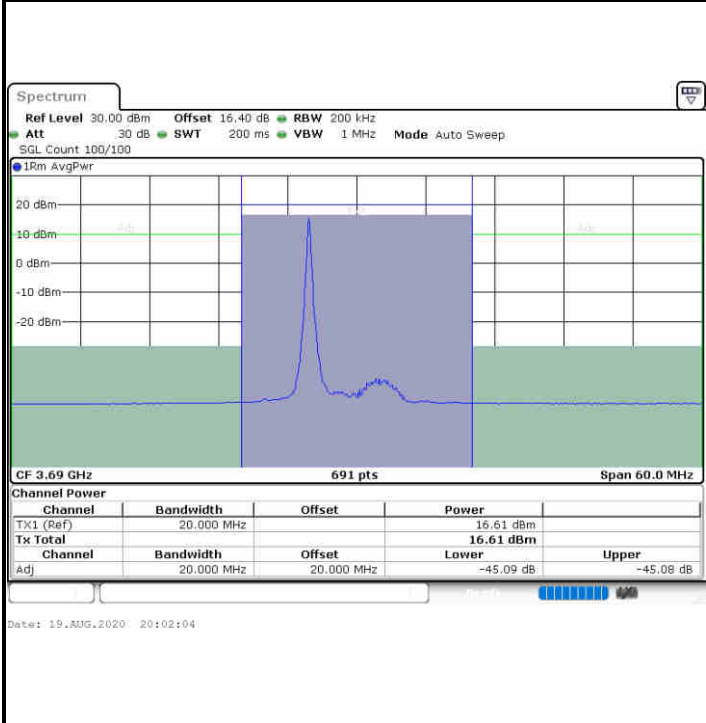

**64QAM**

**Lowest Channel / 1RB0**

**Lowest Channel / 1RBmax**

**Lowest Channel / FullIRB**

**N/A**

**LTE Band 48 / 15MHz**

**64QAM**

**Middle Channel / 1RB0**

**Middle Channel / 1RBmax**

**Middle Channel / FullIRB**

**N/A**

**LTE Band 48 / 15MHz**

**64QAM**

**Highest Channel / 1RB0**

**Highest Channel / 1RBmax**

**Highest Channel / FullRB**

**N/A**

LTE Band 48 / 20MHz

64QAM

Lowest Channel / 1RB0

Lowest Channel / 1RBmax

Date: 19.AUG.2020 20:15:53

Date: 19.AUG.2020 20:20:20

Lowest Channel / FullRB