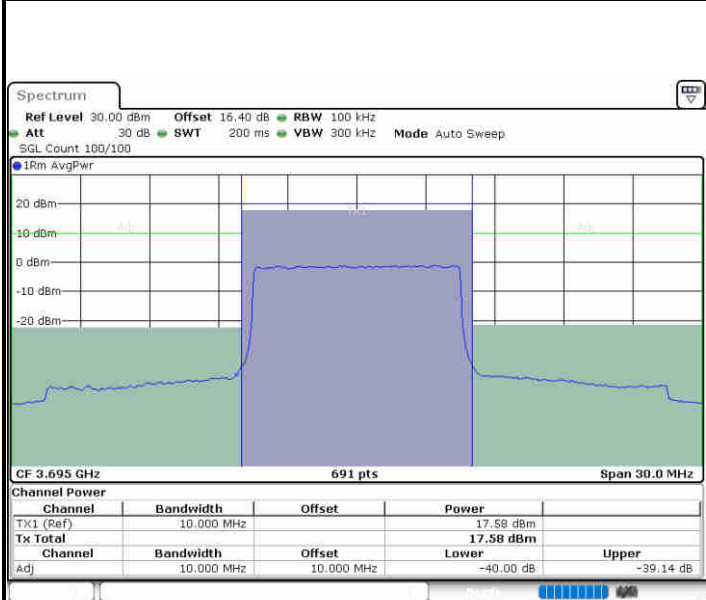

**QPSK**

**Highest Channel / 1RB0**

Date: 19.AUG.2020 19:48:24

**Highest Channel / 1RBmax**

Date: 19.AUG.2020 19:57:37

**Highest Channel / FullRB**

Date: 19.AUG.2020 19:53:00

**N/A**

LTE Band 48 / 15MHz

QPSK

Lowest Channel / 1RB0

Lowest Channel / 1RBmax

Date: 19.AUG.2020 19:58:07

Date: 19.AUG.2020 20:07:00

Lowest Channel / FullRB

N/A