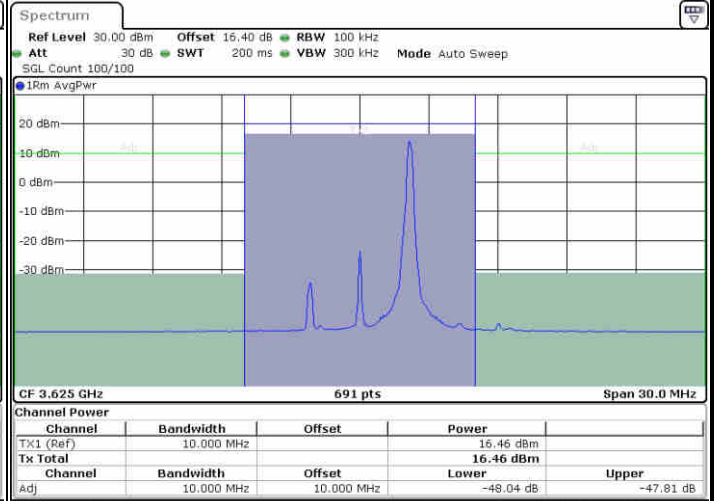

LTE Band 48 / 5MHz

64QAM

Middle Channel / 1RB0

Middle Channel / 1RBmax

Date: 19.AUG.2020 19:32:02

Date: 19.AUG.2020 19:41:14