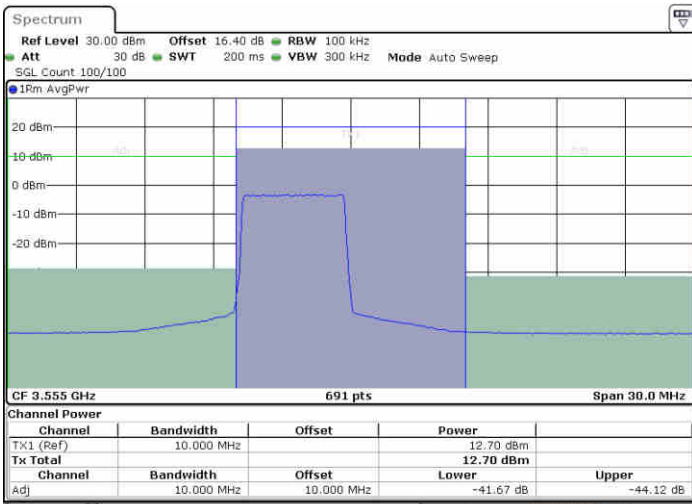

**LTE Band 48 / 20MHz**

**64QAM**

**Highest Channel / 1RB0**

**Highest Channel / 1RBmax**

**Highest Channel / FullRB**

**N/A**

LTE Band 48 / 5MHz

256QAM

Lowest Channel / 1RB0

Lowest Channel / 1RBmax

Date: 20.AUG.2020 10:06:40

Date: 20.AUG.2020 10:09:14

Lowest Channel / FullRB

N/A

Date: 20.AUG.2020 10:03:36

LTE Band 48 / 5MHz