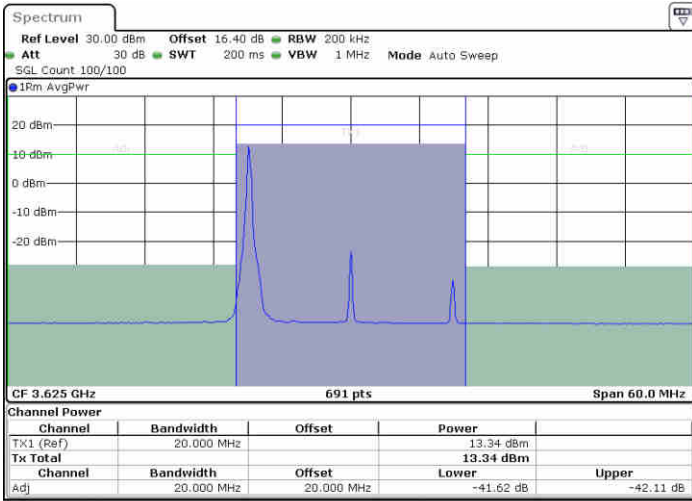

Highest Channel / 1RB0

Highest Channel / 1RBmax

Date: 20.AUG.2020 16:36:48

Date: 20.AUG.2020 16:39:24

Highest Channel / FullRB

N/A

Date: 20.AUG.2020 16:34:03

LTE Band 48 / 20MHz

256QAM

Lowest Channel / 1RB0

Lowest Channel / 1RBmax

Date: 20.AUG.2020 17:12:10

Date: 20.AUG.2020 17:14:41

Lowest Channel / FullRB

N/A

Date: 20.AUG.2020 17:09:15

LTE Band 48 / 20MHz

256QAM

Middle Channel / 1RB0

Middle Channel / 1RBmax

Date: 20.AUG.2020 17:21:40

Date: 20.AUG.2020 17:26:49

Middle Channel / FullIRB

N/A