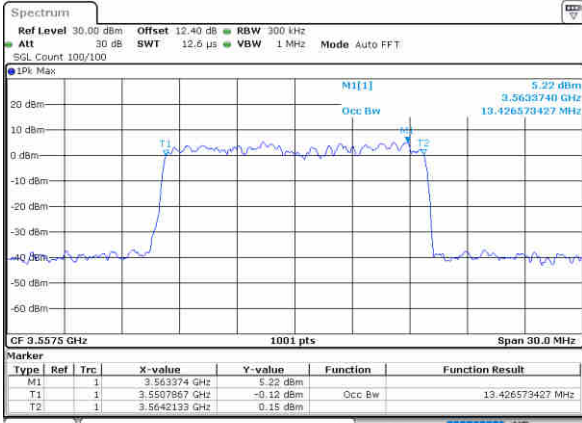

LTE Band 48

Lowest Channel / 15MHz / 256QAM

Date: 20\_AUG.2020 14:09:43

Lowest Channel / 20MHz / 256QAM

Date: 20\_AUG.2020 17:06:08

Middle Channel / 15MHz / 256QAM

Date: 20\_AUG.2020 14:25:05

Middle Channel / 20MHz / 256QAM