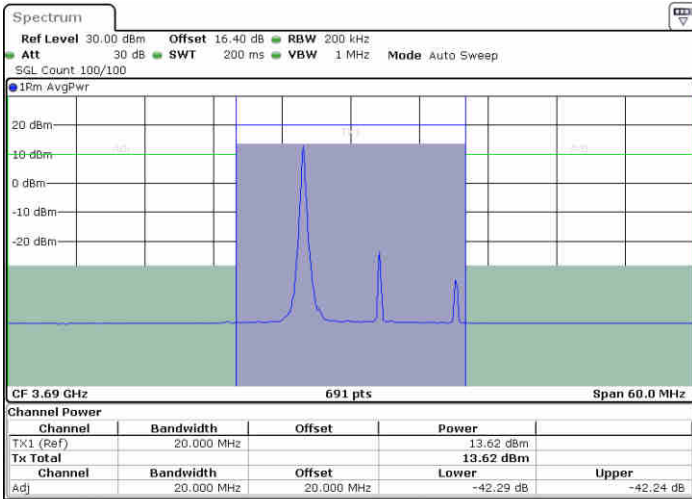

Middle Channel / 1RBmax

Date: 20.AUG.2020 16:26:22

Date: 20.AUG.2020 16:30:12

Middle Channel / FullRB

N/A

Date: 20.AUG.2020 16:23:02

LTE Band 48 / 15MHz

256QAM

Highest Channel / 1RB0

Highest Channel / 1RBmax

Date: 20.AUG.2020 16:36:48

Date: 20.AUG.2020 16:39:24

Highest Channel / FullRB

N/A

Date: 20.AUG.2020 16:34:03

LTE Band 48 / 20MHz