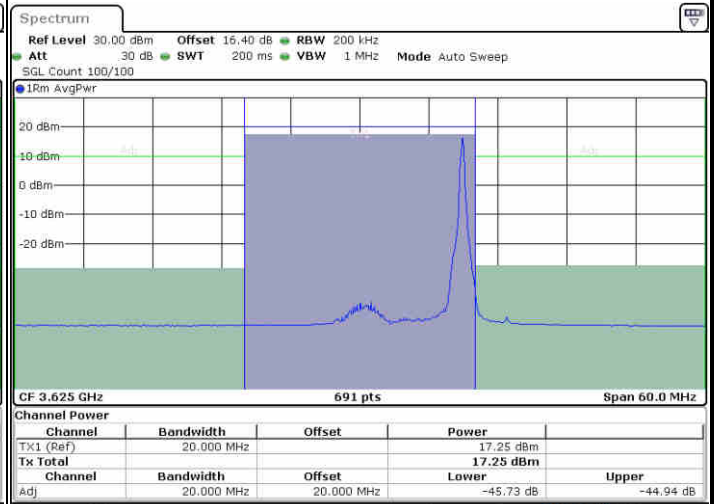

LTE Band 48 / 20MHz

16QAM

Middle Channel / 1RB0

Middle Channel / 1RBmax

Date: 19.AUG.2020 20:17:52

Date: 19.AUG.2020 20:22:18