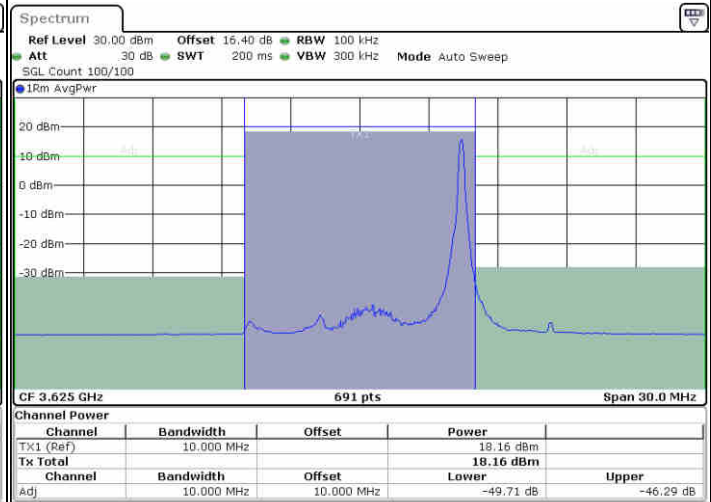

LTE Band 48 / 10MHz

QPSK

MiddleChannel / 1RB0

Middle Channel / 1RBmax

Date: 19.AUG.2020 19:45:50

Date: 19.AUG.2020 19:55:02