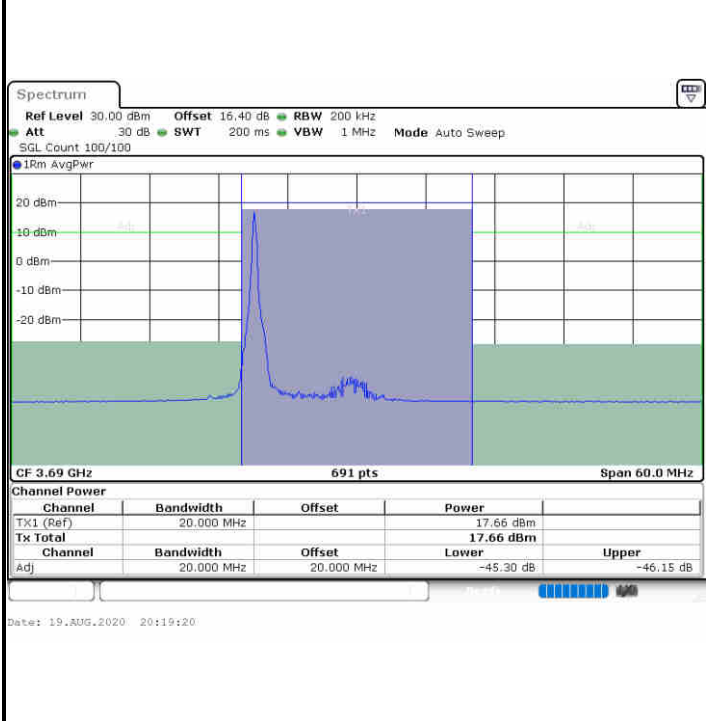

Date: 19.AUG.2020 20:13:25

LTE Band 48 / 20MHz

16QAM

Highest Channel / 1RB0

Highest Channel / 1RBmax

Highest Channel / FullRB

N/A

LTE Band 48 / 5MHz