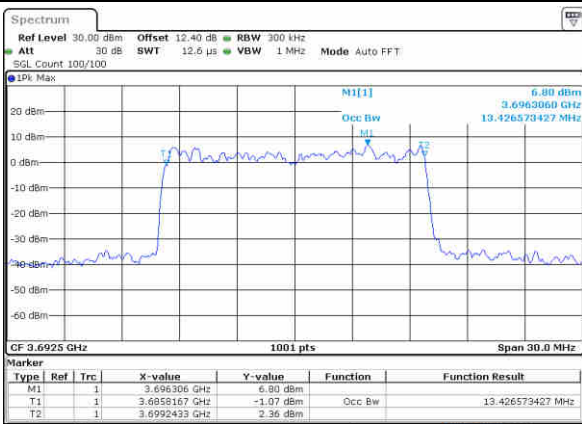

Highest Channel / 15MHz / 256QAM

Date: 20_AUG.2020 14:33:03