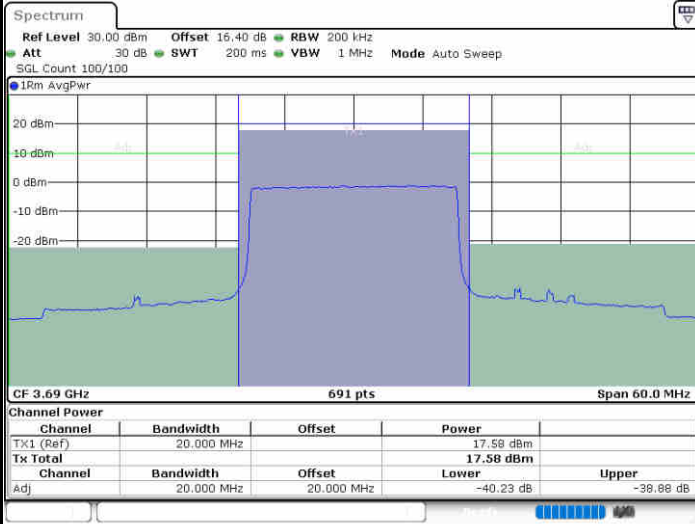

Date: 19.AUG.2020 20:21:49

Middle Channel / FullIRB

N/A

Date: 19.AUG.2020 20:12:56

LTE Band 48 / 20MHz

QPSK

Highest Channel / 1RB0

Highest Channel / 1RBmax

Date: 19.AUG.2020 20:19:50

Date: 19.AUG.2020 20:24:16

Highest Channel / FullRB

N/A

Date: 19.AUG.2020 20:15:23

LTE Band 48 / 5MHz

16QAM

Lowest Channel / 1RB0