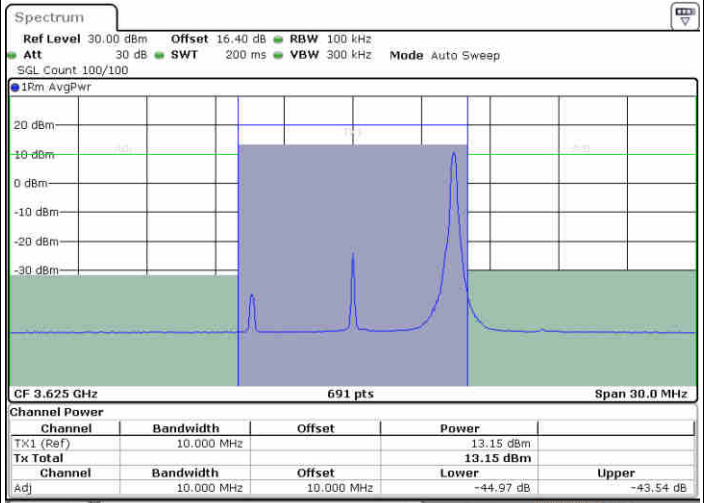

N/A

Date: 20.AUG.2020 15:43:04

LTE Band 48 / 10MHz

256QAM

MiddleChannel / 1RB0

Middle Channel / 1RBmax

Date: 20.AUG.2020 15:53:51

Date: 20.AUG.2020 16:06:43

Middle Channel / FullIRB

N/A

Date: 20.AUG.2020 15:51:15

LTE Band 48 / 10MHz

256QAM

Highest Channel / 1RB0

Highest Channel / 1RBmax

Date: 20.AUG.2020 16:00:22