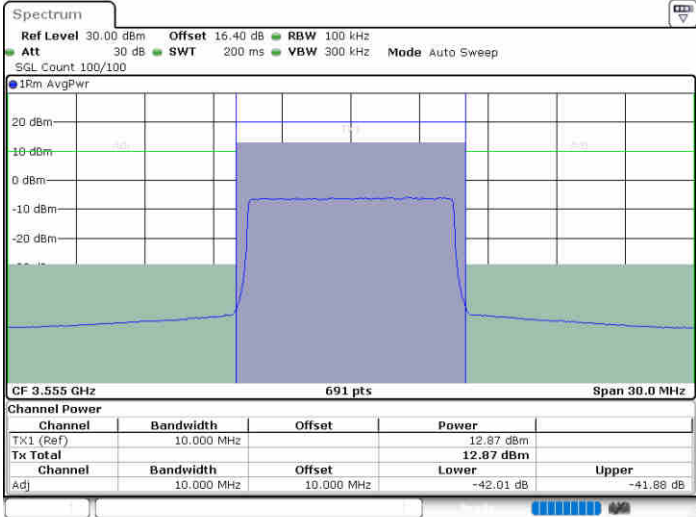

Lowest Channel / FullIRB

N/A

Date: 20.AUG.2020 15:43:04