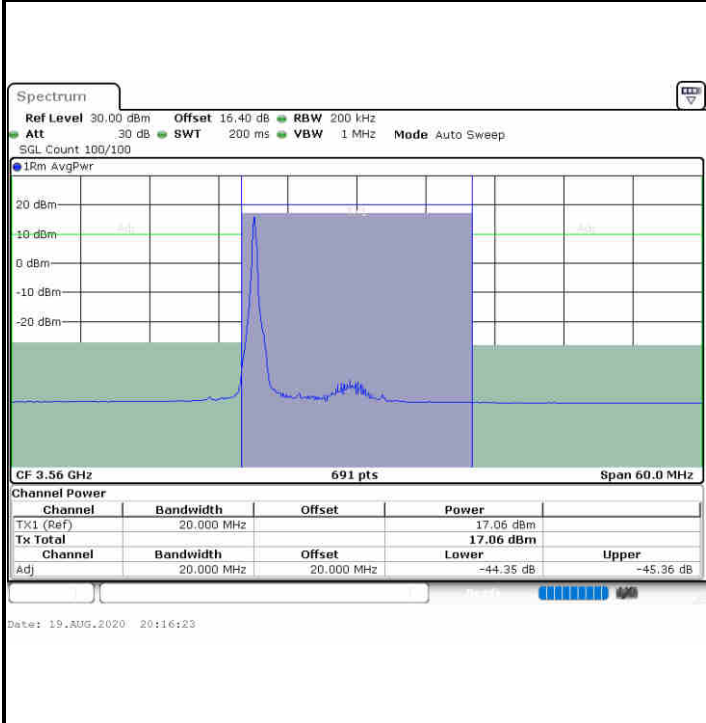

Highest Channel / FullRB

N/A

**LTE Band 48 / 20MHz**

**16QAM**

**Lowest Channel / 1RB0**

**Lowest Channel / 1RBmax**

**Lowest Channel / FullIRB**

**N/A**