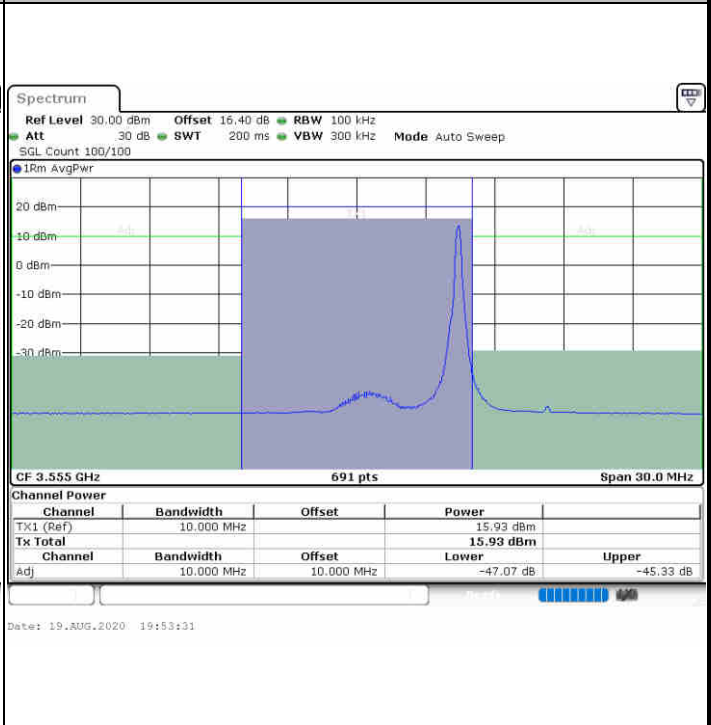

Date: 19.AUG.2020 19:39:11

N/A

LTE Band 48 / 10MHz

64QAM

Lowest Channel / 1RB0

Lowest Channel / 1RBmax

Lowest Channel / FullIRB

N/A

**LTE Band 48 / 10MHz**

**64QAM**

**MiddleChannel / 1RB0**

**Middle Channel / 1RBmax**

**Middle Channel / FullRB**

**N/A**

LTE Band 48 / 10MHz

64QAM