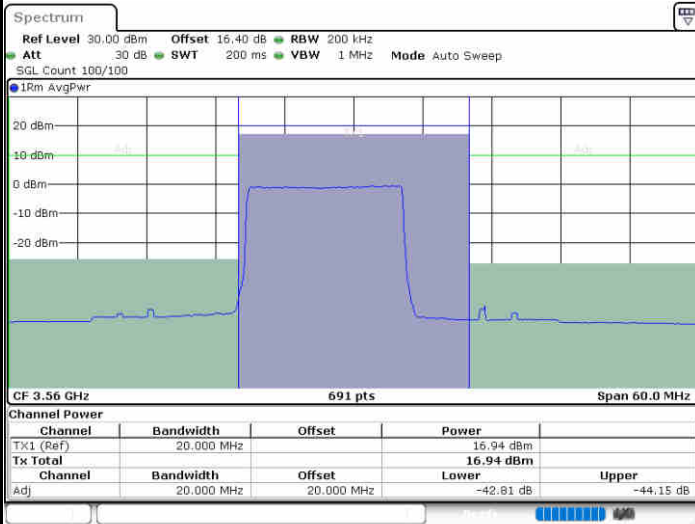

LTE Band 48 / 15MHz

QPSK

Lowest Channel / 1RB0

Lowest Channel / 1RBmax

Date: 19.AUG.2020 19:58:07

Date: 19.AUG.2020 20:07:00

Lowest Channel / FullRB

N/A