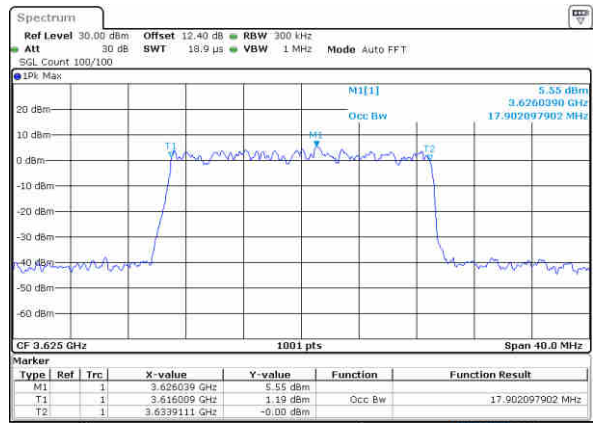

LTE Band 48

Lowest Channel / 15MHz / 256QAM

Date: 20\_AUG.2020 14:09:43

Lowest Channel / 20MHz / 256QAM

Date: 20\_AUG.2020 17:06:08

Middle Channel / 15MHz / 256QAM

Date: 20\_AUG.2020 14:25:05

Middle Channel / 20MHz / 256QAM

Date: 20\_AUG.2020 17:15:11

Highest Channel / 15MHz / 256QAM

Date: 20\_AUG.2020 14:33:03

Highest Channel / 20MHz / 256QAM

Date: 20\_AUG.2020 17:27:17

**ACLR**

**LTE Band 48 / 5MHz**

**QPSK**

**Middle Channel / 1RB0**

**Middle Channel / 1RBmax**

**Middle Channel / FullIRB**

**N/A**

LTE Band 48 / 5MHz

QPSK

Highest Channel / 1RB0

Highest Channel / 1RBmax