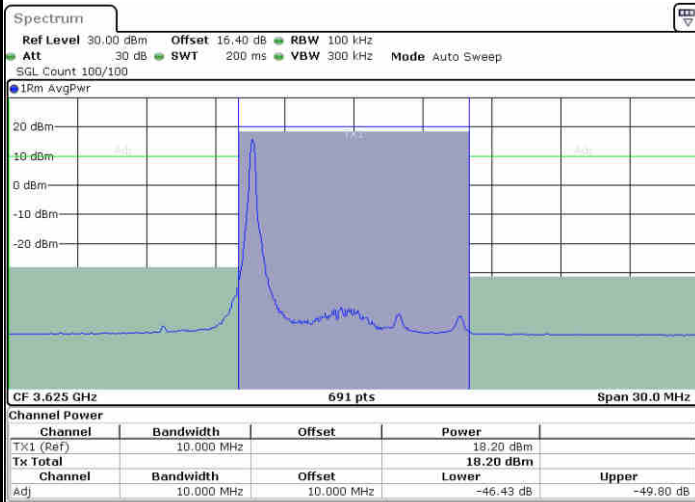

LTE Band 48 / 10MHz

QPSK

MiddleChannel / 1RB0

Middle Channel / 1RBmax

Date: 19.AUG.2020 19:45:50

Date: 19.AUG.2020 19:55:02