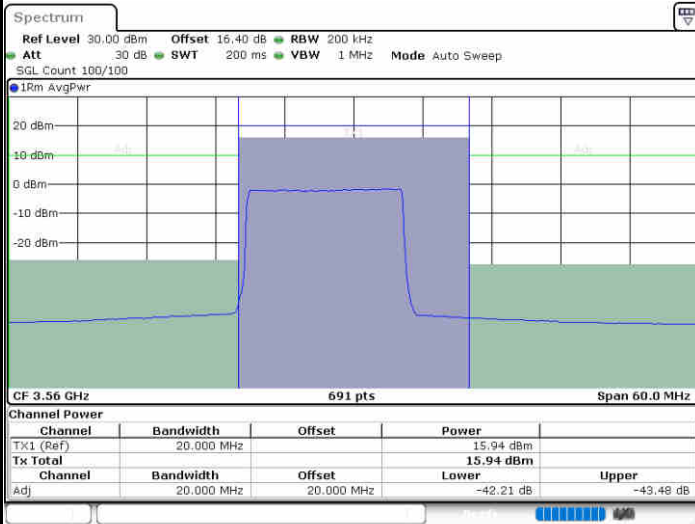

**N/A**

LTE Band 48 / 10MHz

16QAM

Highest Channel / 1RB0

Highest Channel / 1RBmax

Date: 19.AUG.2020 19:47:53

Date: 19.AUG.2020 19:57:05

Highest Channel / FullRB

N/A

Date: 19.AUG.2020 19:52:29

LTE Band 48 / 15MHz

16QAM

Lowest Channel / 1RB0

Lowest Channel / 1RBmax

Date: 19.AUG.2020 19:58:37

Date: 19.AUG.2020 20:07:30

Lowest Channel / FullIRB

N/A

Date: 19.AUG.2020 20:03:03

LTE Band 48 / 15MHz

16QAM

Middle Channel / 1RB0

Middle Channel / 1RBmax

Date: 19.AUG.2020 20:00:05