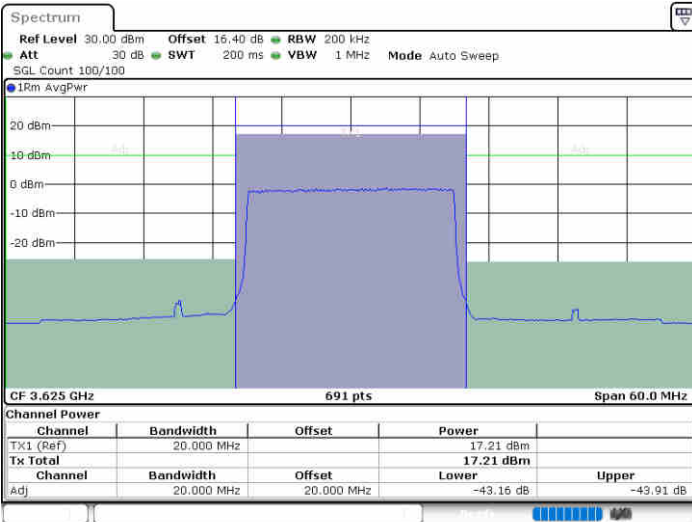

**QPSK**

**Highest Channel / 1RB0**

**Highest Channel / 1RBmax**

**Highest Channel / FullRB**

**N/A**

LTE Band 48 / 20MHz

QPSK

Lowest Channel / 1RB0

Lowest Channel / 1RBmax

Lowest Channel / FullRB

N/A

LTE Band 48 / 20MHz

QPSK

Middle Channel / 1RB0

Middle Channel / 1RBmax

Date: 19.AUG.2020 20:17:22

Date: 19.AUG.2020 20:21:49

Middle Channel / FullIRB

N/A

Date: 19.AUG.2020 20:12:56

LTE Band 48 / 20MHz

QPSK

Highest Channel / 1RB0

Highest Channel / 1RBmax