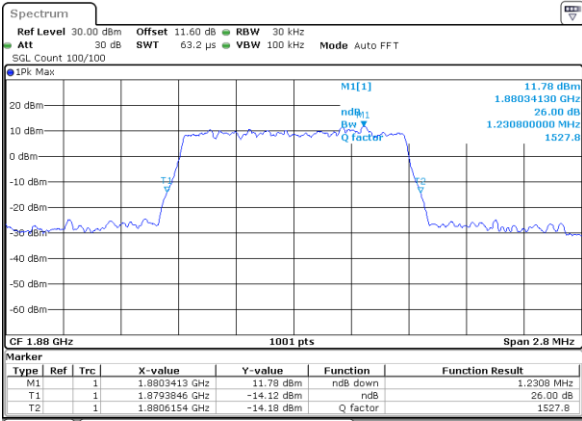

Middle Channel / 1.4MHz / 256QAM

Date: 9.AUG.2020 11:46:58