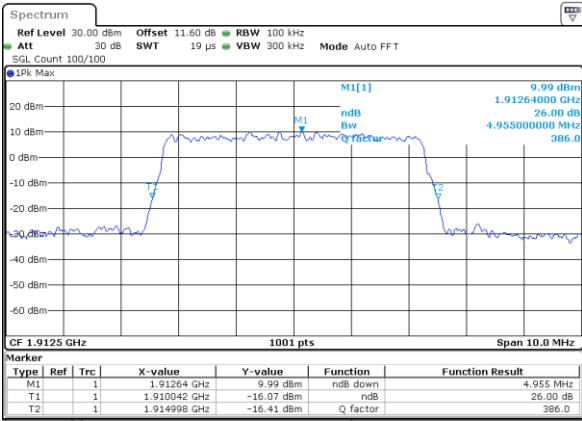

Middle Channel / 5MHz / 256QAM

Date: 9.AUG.2020 12:10:18

Middle Channel / 10MHz / 256QAM

Date: 9.AUG.2020 12:13:28

Highest Channel / 5MHz / 256QAM

Date: 9.AUG.2020 12:10:16

Highest Channel / 10MHz / 256QAM

Date: 9.AUG.2020 12:17:38