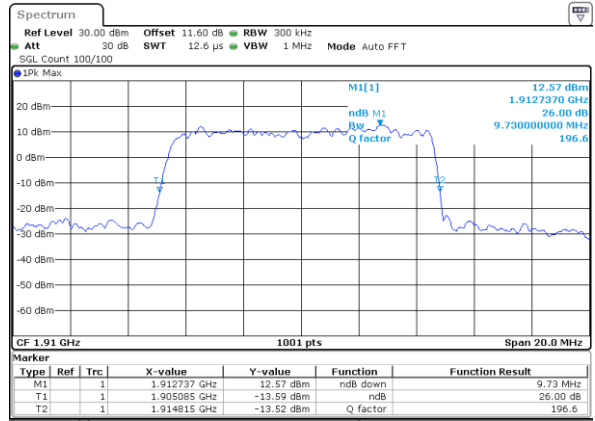

Date: 9.AUG.2020 11:51:44

Highest Channel / 3MHz / 256QAM

Date: 9.AUG.2020 12:02:51

LTE Band 25

Lowest Channel / 5MHz / 256QAM

Date: 9.AUG.2020 12:08:00

Lowest Channel / 10MHz / 256QAM

Date: 9.AUG.2020 12:15:21

Middle Channel / 5MHz / 256QAM

Date: 9.AUG.2020 12:10:18

Middle Channel / 10MHz / 256QAM

Date: 9.AUG.2020 12:13:28

Highest Channel / 5MHz / 256QAM

Date: 9.AUG.2020 12:10:16

Highest Channel / 10MHz / 256QAM

Date: 9.AUG.2020 12:17:38

LTE Band 25

Lowest Channel / 15MHz / 256QAM

Date: 9.AUG.2020 12:21:55

Lowest Channel / 20MHz / 256QAM

Date: 9.AUG.2020 12:29:16

Middle Channel / 15MHz / 256QAM

Date: 9.AUG.2020 12:20:11

Middle Channel / 20MHz / 256QAM