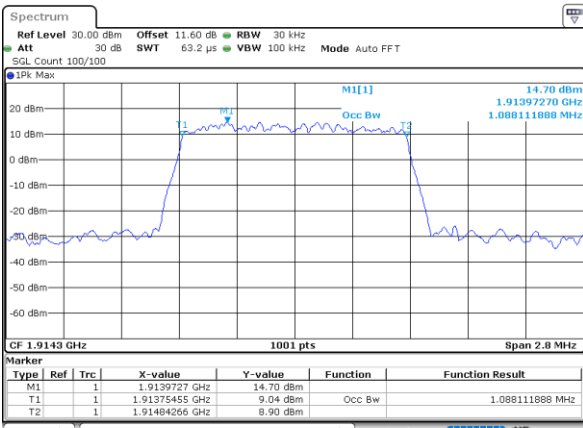

LTE Band 25

Lowest Channel / 1.4MHz / QPSK

Date: 1.AUG.2020 15:53:23

Lowest Channel / 1.4MHz / 16QAM

Date: 1.AUG.2020 15:53:35

Middle Channel / 1.4MHz / QPSK

Date: 1.AUG.2020 15:55:41

Middle Channel / 1.4MHz / 16QAM

Date: 1.AUG.2020 15:55:53

Highest Channel / 1.4MHz / QPSK

Date: 1.AUG.2020 16:04:01

Highest Channel / 1.4MHz / 16QAM

Date: 1.AUG.2020 16:04:13

LTE Band 25

Lowest Channel / 3MHz / QPSK

Date: 1.AUG.2020 16:15:55