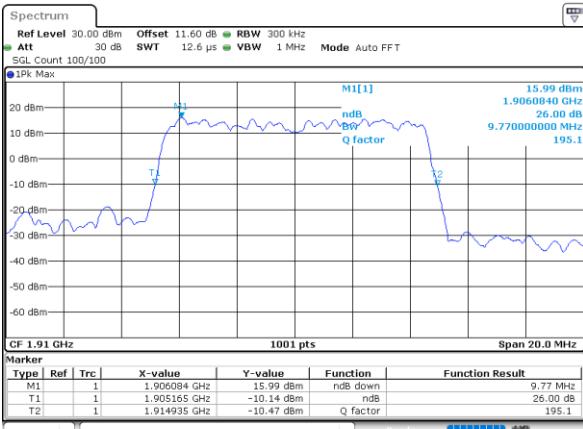

Highest Channel / 10MHz / QPSK

Date: 1.AUG.2020 16:54:29

Highest Channel / 10MHz / 16QAM

Date: 1.AUG.2020 16:54:17

LTE Band 25

Lowest Channel / 15MHz / QPSK

Date: 1.AUG.2020 17:11:36

Lowest Channel / 15MHz / 16QAM