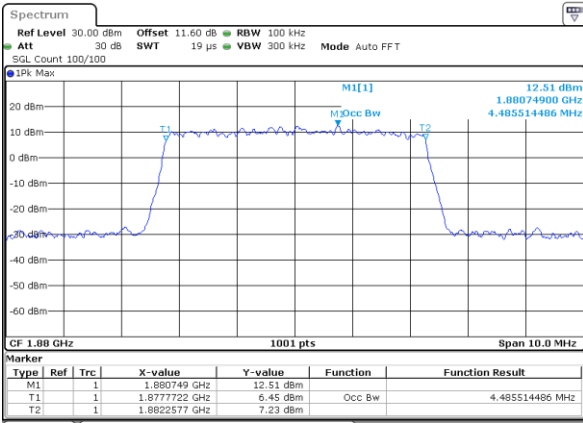

Date: 1.AUG.2020 16:10:19

Lowest Channel / 3MHz / 64QAM

Date: 1.AUG.2020 16:09:46

Middle Channel / 1.4MHz / 64QAM

Date: 1.AUG.2020 16:10:28

Middle Channel / 3MHz / 64QAM

Date: 1.AUG.2020 16:12:15

Highest Channel / 1.4MHz / 64QAM

Date: 1.AUG.2020 16:10:37

Highest Channel / 3MHz / 64QAM

Date: 1.AUG.2020 16:13:24

LTE Band 25

Lowest Channel / 5MHz / 64QAM

Date: 1.AUG.2020 16:40:30

Lowest Channel / 10MHz / 64QAM

Date: 1.AUG.2020 16:58:51

Middle Channel / 5MHz / 64QAM

Date: 1.AUG.2020 16:44:59

Middle Channel / 10MHz / 64QAM

Date: 1.AUG.2020 17:01:20

Highest Channel / 5MHz / 64QAM

Date: 1.AUG.2020 16:44:08

Highest Channel / 10MHz / 64QAM

Date: 1.AUG.2020 17:02:28