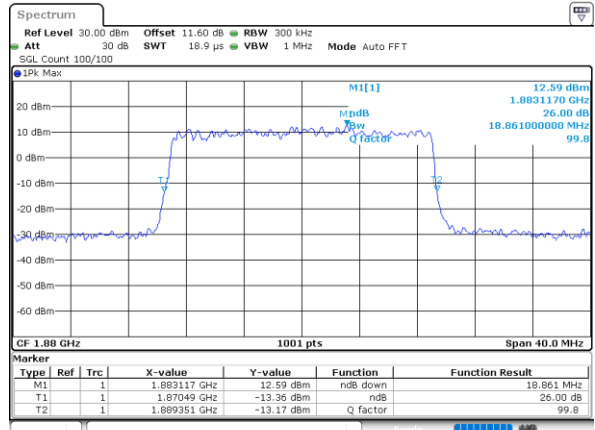

Date: 1.AUG.2020 17:18:52

LTE Band 25

Lowest Channel / 20MHz / QPSK

Date: 1.AUG.2020 17:24:06

Lowest Channel / 20MHz / 16QAM

Date: 1.AUG.2020 17:24:18

Middle Channel / 20MHz / QPSK

Date: 1.AUG.2020 17:29:05

Middle Channel / 20MHz / 16QAM

Date: 1.AUG.2020 17:29:17

Highest Channel / 20MHz / QPSK

Date: 1.AUG.2020 17:31:35

Highest Channel / 20MHz / 16QAM

Date: 1.AUG.2020 17:31:23

LTE Band 25

Lowest Channel / 1.4MHz / 64QAM