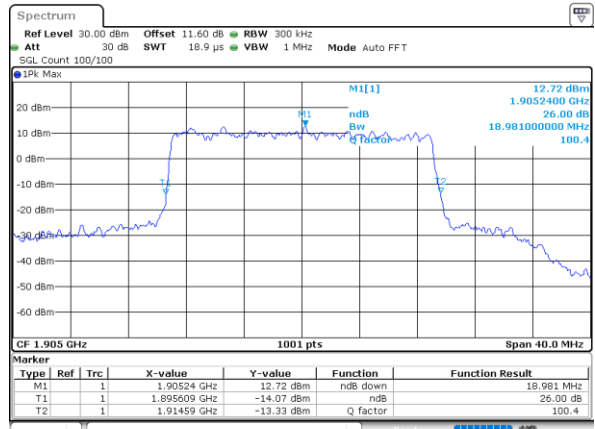

Middle Channel / 20MHz / 16QAM

Date: 1.AUG.2020 17:29:17

Highest Channel / 20MHz / QPSK

Date: 1.AUG.2020 17:31:35

Highest Channel / 20MHz / 16QAM

Date: 1.AUG.2020 17:31:23

LTE Band 25

Lowest Channel / 1.4MHz / 64QAM

Date: 1.AUG.2020 16:06:31

Lowest Channel / 3MHz / 64QAM

Date: 1.AUG.2020 16:09:58

Middle Channel / 1.4MHz / 64QAM

Date: 1.AUG.2020 16:07:39

Middle Channel / 3MHz / 64QAM

Date: 1.AUG.2020 16:12:27

Highest Channel / 1.4MHz / 64QAM