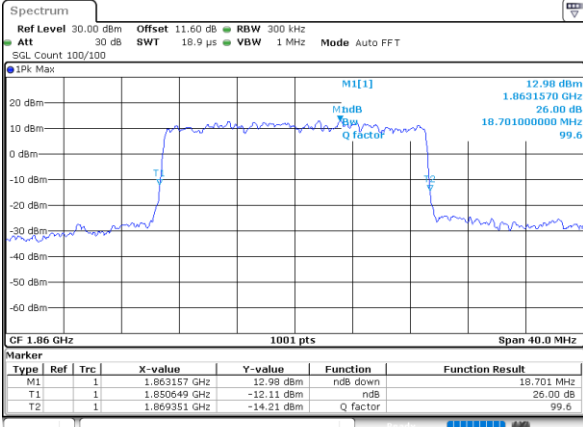

LTE Band 25

Lowest Channel / 20MHz / QPSK

Date: 1.AUG.2020 17:24:06