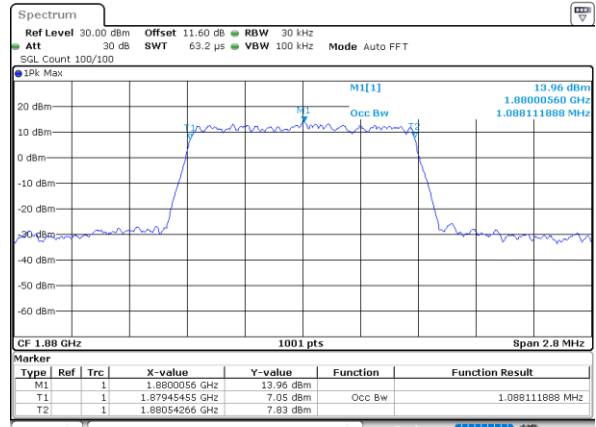

LTE Band 25

Lowest Channel / 1.4MHz / QPSK

Date: 1.AUG.2020 15:53:23

Lowest Channel / 1.4MHz / 16QAM

Date: 1.AUG.2020 15:53:35

Middle Channel / 1.4MHz / QPSK

Date: 1.AUG.2020 15:55:41

Middle Channel / 1.4MHz / 16QAM

Date: 1.AUG.2020 15:55:53

Highest Channel / 1.4MHz / QPSK

Date: 1.AUG.2020 16:04:01

Highest Channel / 1.4MHz / 16QAM

Date: 1.AUG.2020 16:04:13

LTE Band 25

Lowest Channel / 3MHz / QPSK

Date: 1.AUG.2020 16:15:55