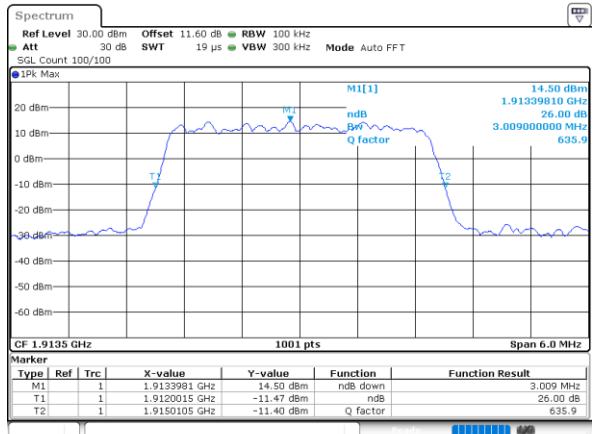

Highest Channel / 3MHz / 64QAM

Date: 1.AUG.2020 16:13:36