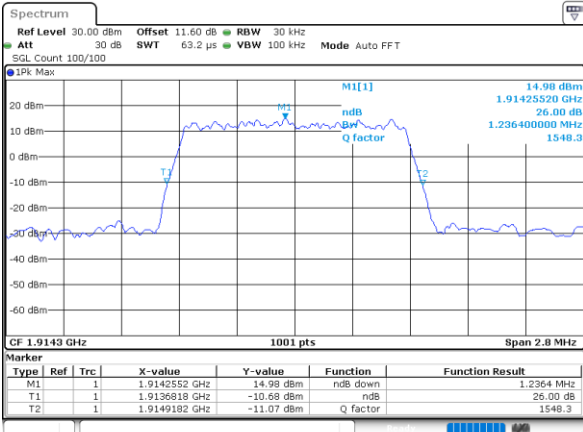

Highest Channel / 1.4MHz / QPSK

Date: 1.AUG.2020 16:04:37