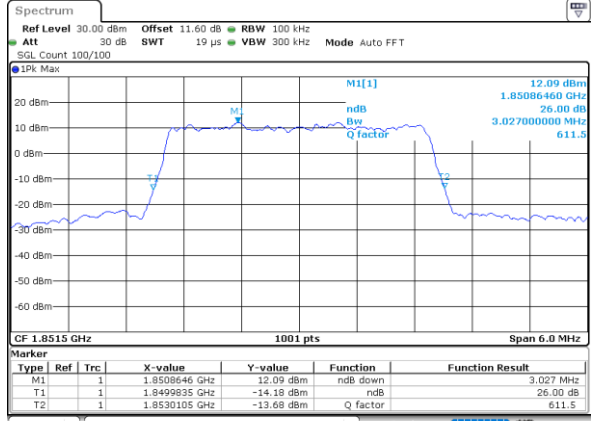

Lowest Channel / 3MHz / 256QAM

Date: 9.AUG.2020 12:00:06