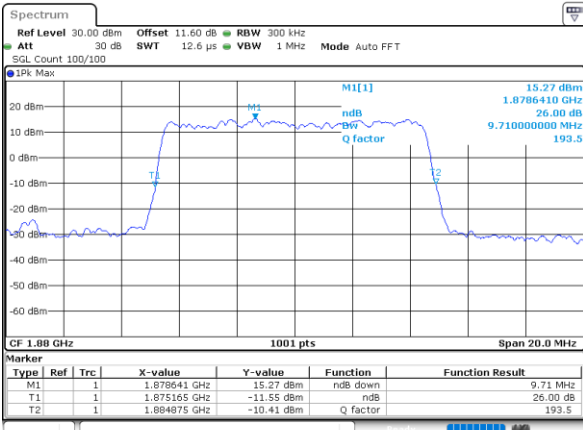

Middle Channel / 10MHz / QPSK

Date: 1.AUG.2020 16:51:59