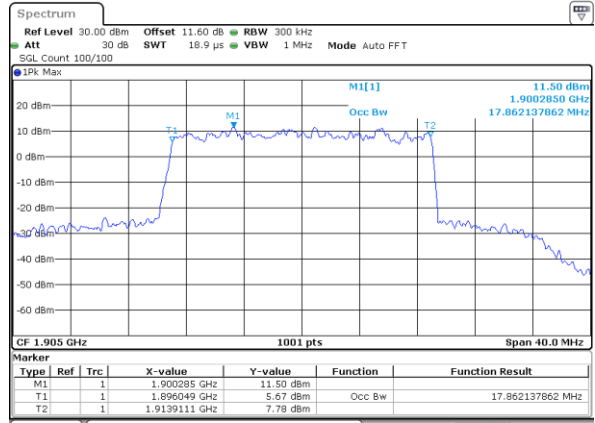

LTE Band 25

Lowest Channel / 15MHz / 64QAM

Date: 1.AUG.2020 17:04:58

Lowest Channel / 20MHz / 64QAM

Date: 1.AUG.2020 17:36:51

Middle Channel / 15MHz / 64QAM

Date: 1.AUG.2020 17:07:26

Middle Channel / 20MHz / 64QAM

Date: 1.AUG.2020 17:39:19

Highest Channel / 15MHz / 64QAM

Date: 1.AUG.2020 17:08:35

Highest Channel / 20MHz / 64QAM

Date: 1.AUG.2020 17:40:29

LTE Band 25

Lowest Channel / 1.4MHz / 256QAM

Date: 9.AUG.2020 11:48:36