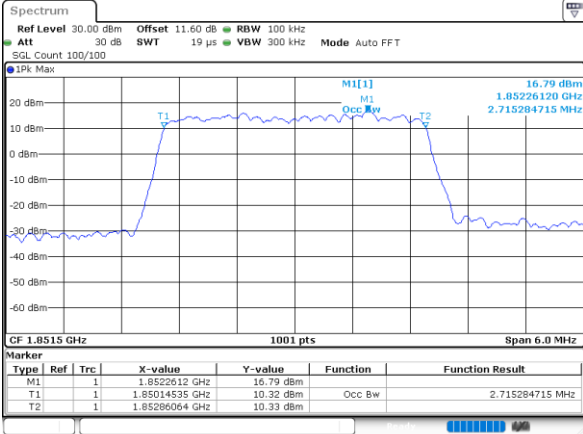

Date: 1.AUG.2020 15:55:53

Highest Channel / 1.4MHz / QPSK

Date: 1.AUG.2020 16:04:01

Highest Channel / 1.4MHz / 16QAM

Date: 1.AUG.2020 16:04:13

LTE Band 25

Lowest Channel / 3MHz / QPSK

Date: 1.AUG.2020 16:15:55