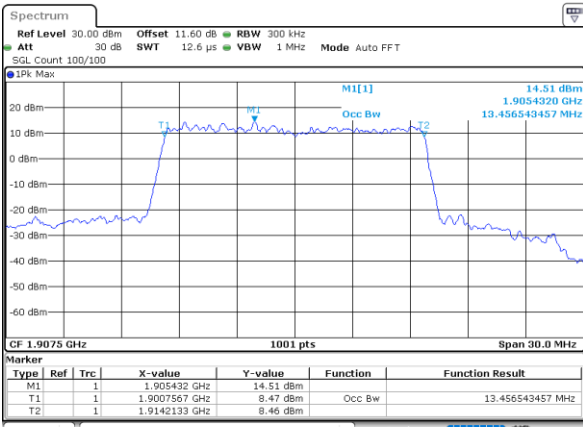

Date: 1.AUG.2020 17:11:24

Middle Channel / 15MHz / QPSK

Date: 1.AUG.2020 17:16:10

Middle Channel / 15MHz / 16QAM

Date: 1.AUG.2020 17:16:22

Highest Channel / 15MHz / QPSK

Date: 1.AUG.2020 17:18:28

Highest Channel / 15MHz / 16QAM