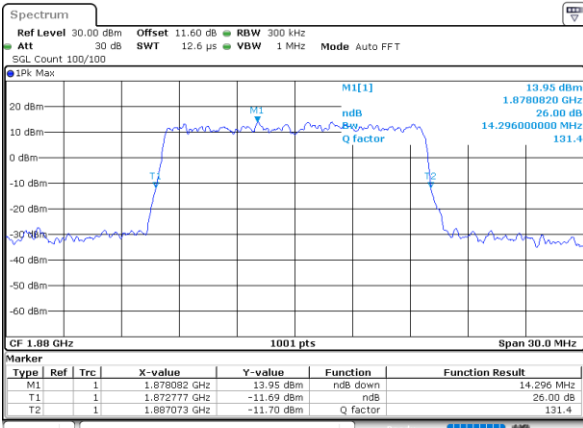

Middle Channel / 15MHz / QPSK

Date: 1.AUG.2020 17:16:34