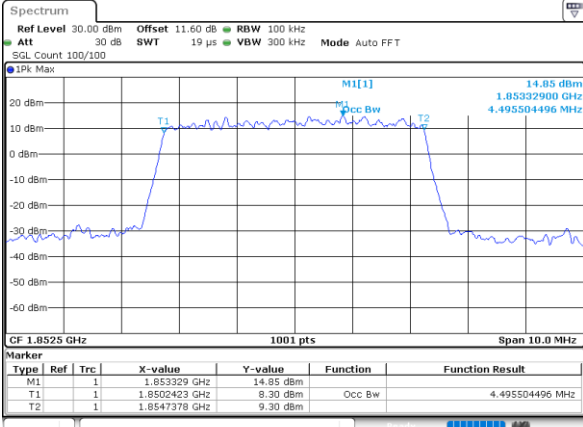

Highest Channel / 3MHz / 16QAM

Date: 1.AUG.2020 16:23:25

LTE Band 25

Lowest Channel / 5MHz / QPSK

Date: 1.AUG.2020 16:28:15

Lowest Channel / 5MHz / 16QAM

Date: 1.AUG.2020 16:28:27

Middle Channel / 5MHz / QPSK

Date: 1.AUG.2020 16:33:13

Middle Channel / 5MHz / 16QAM

Date: 1.AUG.2020 16:33:25

Highest Channel / 5MHz / QPSK

Date: 1.AUG.2020 16:33:32

Highest Channel / 5MHz / 16QAM

Date: 1.AUG.2020 16:35:43

LTE Band 25