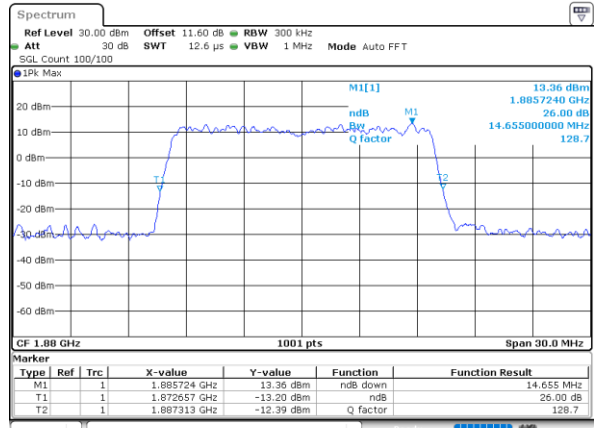

Middle Channel / 15MHz / 16QAM

Date: 1.AUG.2020 17:16:46