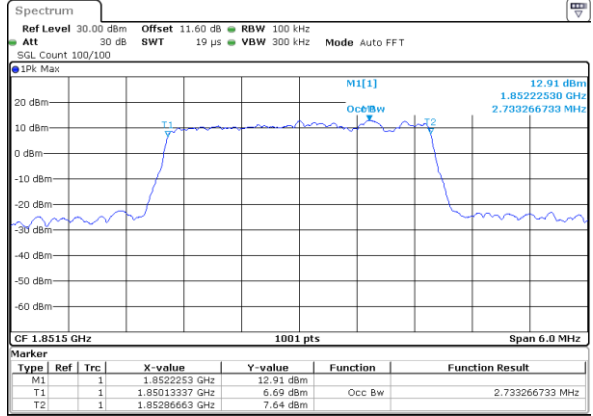

Lowest Channel / 3MHz / 256QAM

Date: 9.AUG.2020 11:59:59