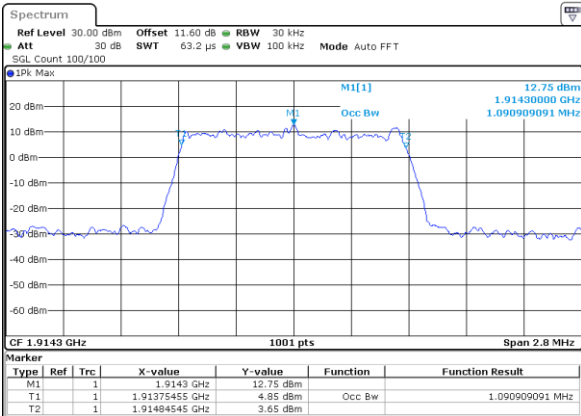

Date: 1.AUG.2020 17:39:19

Highest Channel / 15MHz / 64QAM

Date: 1.AUG.2020 17:08:35

Highest Channel / 20MHz / 64QAM

Date: 1.AUG.2020 17:40:29

LTE Band 25

Lowest Channel / 1.4MHz / 256QAM

Date: 9.AUG.2020 11:48:36

Lowest Channel / 3MHz / 256QAM

Date: 9.AUG.2020 11:59:59

Middle Channel / 1.4MHz / 256QAM

Date: 9.AUG.2020 11:46:50

Middle Channel / 3MHz / 256QAM

Date: 9.AUG.2020 11:58:06

Highest Channel / 1.4MHz / 256QAM

Date: 9.AUG.2020 11:51:37

Highest Channel / 3MHz / 256QAM

Date: 9.AUG.2020 12:02:45