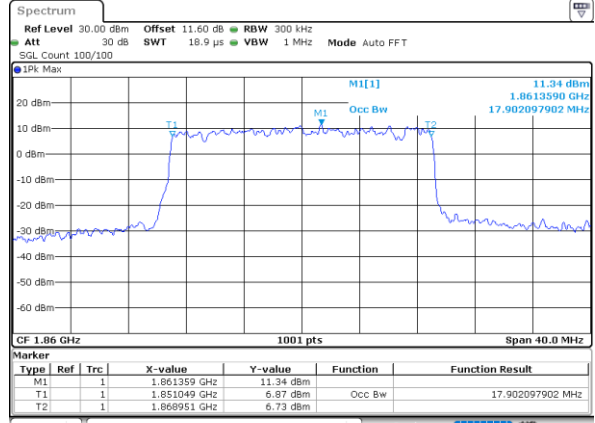

Lowest Channel / 20MHz / 64QAM

Date: 1.AUG.2020 17:36:51