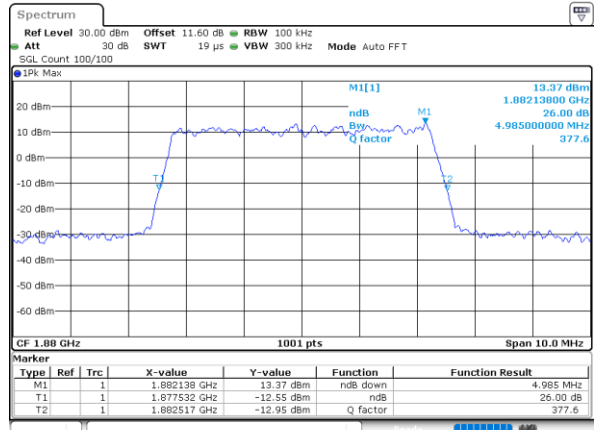

Middle Channel / 5MHz / 16QAM

Date: 1.AUG.2020 16:33:49