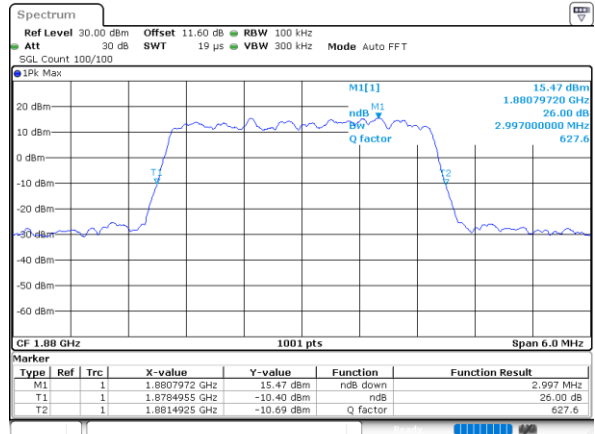

Middle Channel / 3MHz / 16QAM

Date: 1.AUG.2020 16:21:30