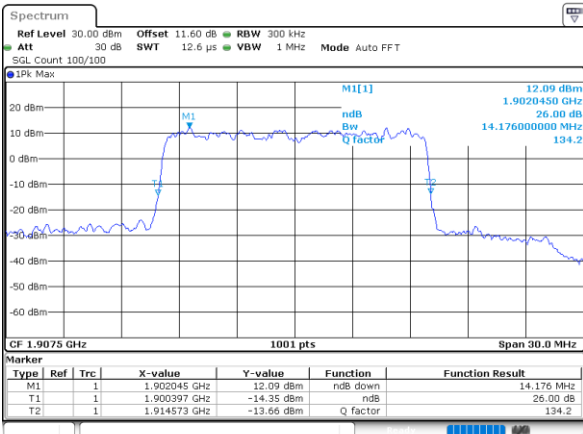

LTE Band 25

Lowest Channel / 15MHz / 64QAM

Date: 1.AUG.2020 17:05:09

Lowest Channel / 20MHz / 64QAM

Date: 1.AUG.2020 17:37:02

Middle Channel / 15MHz / 64QAM

Date: 1.AUG.2020 17:07:38

Middle Channel / 20MHz / 64QAM

Date: 1.AUG.2020 17:39:31

Highest Channel / 15MHz / 64QAM

Date: 1.AUG.2020 17:08:47

Highest Channel / 20MHz / 64QAM

Date: 1.AUG.2020 17:40:41

LTE Band 25

Lowest Channel / 1.4MHz / 256QAM

Date: 9.AUG.2020 11:48:44