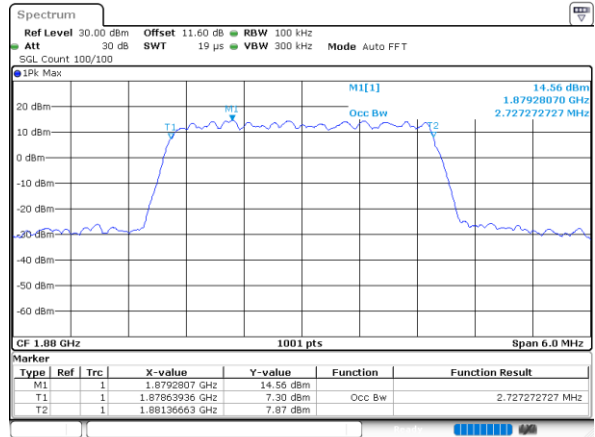

Lowest Channel / 3MHz / 16QAM

Date: 1.AUG.2020 16:16:07

Middle Channel / 3MHz / QPSK

Date: 1.AUG.2020 16:20:54

Middle Channel / 3MHz / 16QAM

Date: 1.AUG.2020 16:21:06

Highest Channel / 3MHz / QPSK

Date: 1.AUG.2020 16:23:13

Highest Channel / 3MHz / 16QAM

Date: 1.AUG.2020 16:23:25

LTE Band 25

Lowest Channel / 5MHz / QPSK

Date: 1.AUG.2020 16:28:15

Lowest Channel / 5MHz / 16QAM

Date: 1.AUG.2020 16:28:27

Middle Channel / 5MHz / QPSK