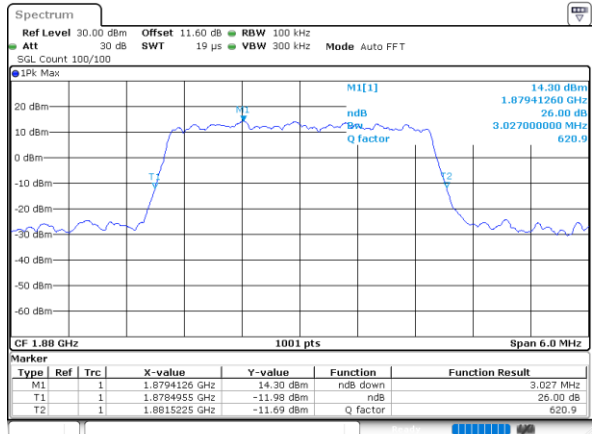

Date: 1.AUG.2020 16:06:31

Lowest Channel / 3MHz / 64QAM

Date: 1.AUG.2020 16:09:58

Middle Channel / 1.4MHz / 64QAM

Date: 1.AUG.2020 16:07:39

Middle Channel / 3MHz / 64QAM

Date: 1.AUG.2020 16:12:27

Highest Channel / 1.4MHz / 64QAM