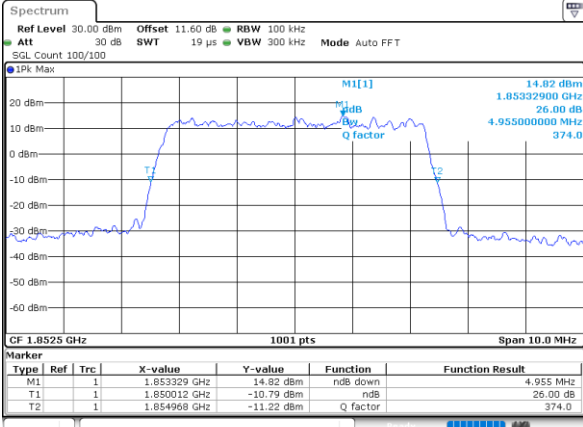

Highest Channel / 3MHz / 16QAM

Date: 1.AUG.2020 16:23:37

LTE Band 25

Lowest Channel / 5MHz / QPSK

Date: 1.AUG.2020 16:28:19

Lowest Channel / 5MHz / 16QAM

Date: 1.AUG.2020 16:28:51

Middle Channel / 5MHz / QPSK