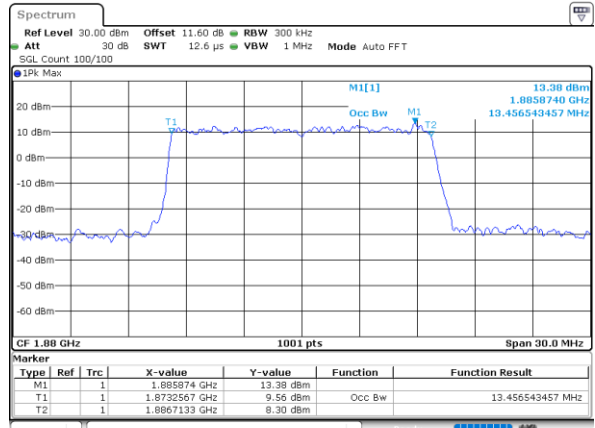

Middle Channel / 15MHz / 16QAM

Date: 1.AUG.2020 17:16:22