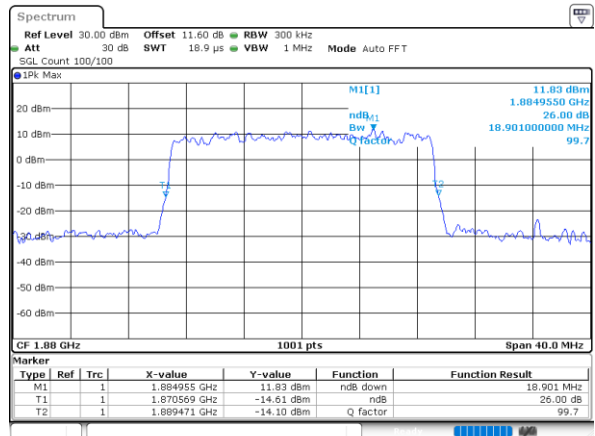

LTE Band 25

Lowest Channel / 15MHz / 64QAM

Date: 1.AUG.2020 17:05:09

Lowest Channel / 20MHz / 64QAM

Date: 1.AUG.2020 17:37:02

Middle Channel / 15MHz / 64QAM

Date: 1.AUG.2020 17:07:38

Middle Channel / 20MHz / 64QAM

Date: 1.AUG.2020 17:39:31

Highest Channel / 15MHz / 64QAM

Date: 1.AUG.2020 17:08:47

Highest Channel / 20MHz / 64QAM

Date: 1.AUG.2020 17:40:41

LTE Band 25

Lowest Channel / 1.4MHz / 256QAM

Date: 9.AUG.2020 11:48:44