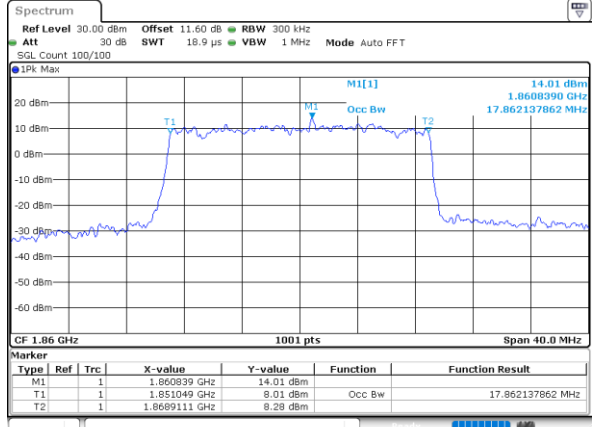

Date: 1.AUG.2020 17:18:40

LTE Band 25

Lowest Channel / 20MHz / QPSK

Date: 1.AUG.2020 17:23:43

Lowest Channel / 20MHz / 16QAM

Date: 1.AUG.2020 17:23:55

Middle Channel / 20MHz / QPSK

Date: 1.AUG.2020 17:28:41

Middle Channel / 20MHz / 16QAM

Date: 1.AUG.2020 17:28:53

Highest Channel / 20MHz / QPSK

Date: 1.AUG.2020 17:30:59

Highest Channel / 20MHz / 16QAM

Date: 1.AUG.2020 17:31:11

LTE Band 25

Lowest Channel / 1.4MHz / 64QAM