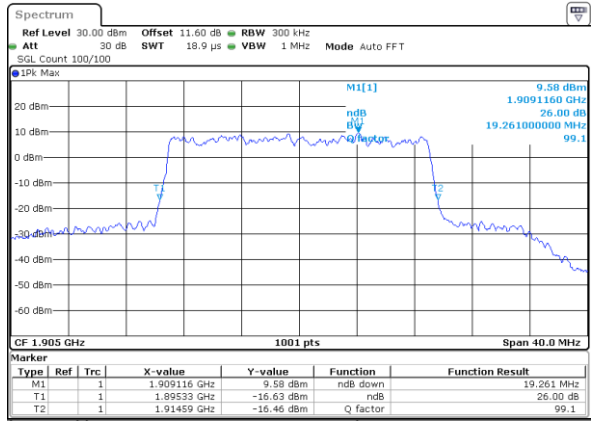

LTE Band 25

Lowest Channel / 15MHz / 256QAM

Date: 9.AUG.2020 12:21:55

Lowest Channel / 20MHz / 256QAM

Date: 9.AUG.2020 12:29:16

Middle Channel / 15MHz / 256QAM

Date: 9.AUG.2020 12:20:11

Middle Channel / 20MHz / 256QAM

Date: 9.AUG.2020 12:27:11

Highest Channel / 15MHz / 256QAM

Date: 9.AUG.2020 12:23:50

Highest Channel / 20MHz / 256QAM

Date: 9.AUG.2020 12:31:32

Occupied Bandwidth

Mode	LTE Band 25 : 99%OBW(MHz)											
BW	1.4MHz		3MHz		5MHz		10MHz		15MHz		20MHz	
Mod.	QPSK	16QAM	QPSK	16QAM	QPSK	16QAM	QPSK	16QAM	QPSK	16QAM	QPSK	16QAM
Lowest CH	1.08	1.08	2.72	2.72	4.50	4.47	8.97	8.97	13.49	13.46	17.86	17.86
Middle CH	1.09	1.09	2.72	2.73	4.50	4.47	9.01	9.03	13.43	13.46	17.90	17.94
Highest CH	1.09	1.09	2.71	2.71	4.48	4.49	9.05	8.97	13.46	13.43	17.90	17.86
Mode	LTE Band 25 : 99%OBW(MHz)											
BW	1.4MHz		3MHz		5MHz		10MHz		15MHz		20MHz	
Mod.	64QAM	256QAM	64QAM	256QAM	64QAM	256QAM	64QAM	256QAM	64QAM	256QAM	64QAM	256QAM
Lowest CH	1.09	1.08	2.75	2.73	4.49	4.50	9.03	9.07	13.43	13.46	17.90	17.86
Middle CH	1.10	1.09	2.72	2.73	4.49	4.49	9.01	9.05	13.40	13.46	17.98	17.86
Highest CH	1.09	1.09	2.73	2.73	4.48	4.47	8.99	9.01	13.46	13.49	17.86	17.86