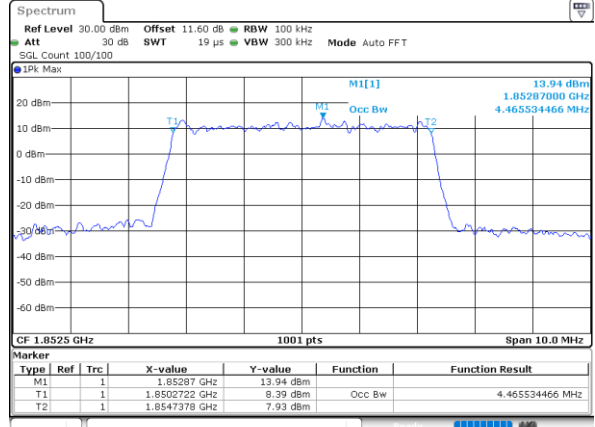

Highest Channel / 3MHz / 16QAM

Date: 1.AUG.2020 16:23:25

LTE Band 25

Lowest Channel / 5MHz / QPSK

Date: 1.AUG.2020 16:28:15

Lowest Channel / 5MHz / 16QAM

Date: 1.AUG.2020 16:28:27

Middle Channel / 5MHz / QPSK