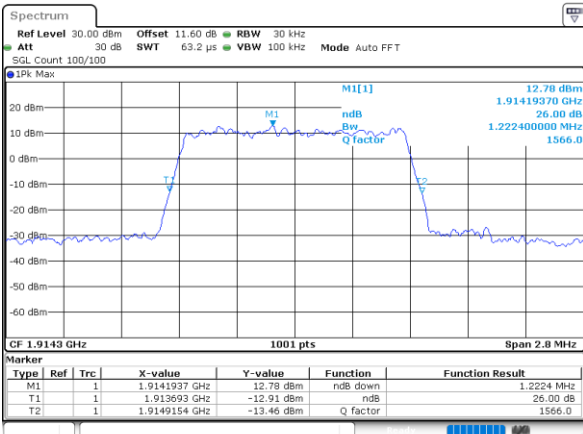

Date: 1.AUG.2020 16:06:31

Lowest Channel / 3MHz / 64QAM

Date: 1.AUG.2020 16:09:58

Middle Channel / 1.4MHz / 64QAM

Date: 1.AUG.2020 16:07:39

Middle Channel / 3MHz / 64QAM

Date: 1.AUG.2020 16:12:27

Highest Channel / 1.4MHz / 64QAM