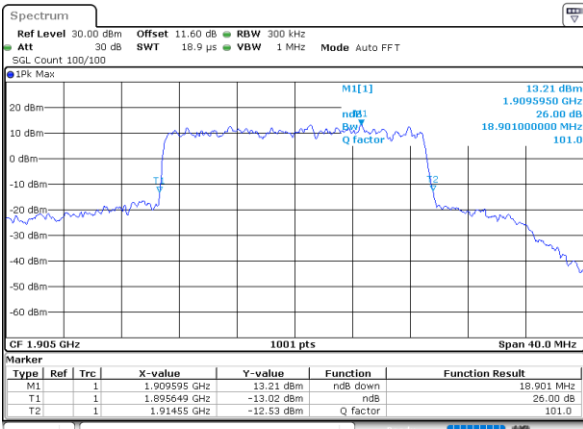

Date: 1.AUG.2020 17:18:52

LTE Band 25

Lowest Channel / 20MHz / QPSK

Date: 1.AUG.2020 17:24:06

Lowest Channel / 20MHz / 16QAM

Date: 1.AUG.2020 17:24:18

Middle Channel / 20MHz / QPSK

Date: 1.AUG.2020 17:29:05

Middle Channel / 20MHz / 16QAM

Date: 1.AUG.2020 17:29:17

Highest Channel / 20MHz / QPSK

Date: 1.AUG.2020 17:31:35

Highest Channel / 20MHz / 16QAM

Date: 1.AUG.2020 17:31:23

LTE Band 25

Lowest Channel / 1.4MHz / 64QAM