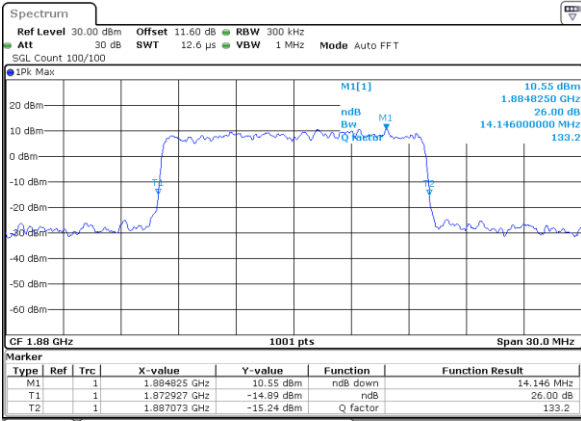

LTE Band 25

Lowest Channel / 15MHz / 256QAM

Date: 9.AUG.2020 12:21:55

Lowest Channel / 20MHz / 256QAM

Date: 9.AUG.2020 12:29:16

Middle Channel / 15MHz / 256QAM

Date: 9.AUG.2020 12:20:11

Middle Channel / 20MHz / 256QAM

Date: 9.AUG.2020 12:27:11

Highest Channel / 15MHz / 256QAM

Date: 9.AUG.2020 12:23:50

Highest Channel / 20MHz / 256QAM

Date: 9.AUG.2020 12:31:32

Occupied Bandwidth

Mode	LTE Band 25 : 99%OBW(MHz)											
BW	1.4MHz		3MHz		5MHz		10MHz		15MHz		20MHz	
Mod.	QPSK	16QAM	QPSK	16QAM	QPSK	16QAM	QPSK	16QAM	QPSK	16QAM	QPSK	16QAM
Lowest CH	1.08	1.08	2.72	2.72	4.50	4.47	8.97	8.97	13.49	13.46	17.86	17.86
Middle CH	1.09	1.09	2.72	2.73	4.50	4.47	9.01	9.03	13.43	13.46	17.90	17.94
Highest CH	1.09	1.09	2.71	2.71	4.48	4.49	9.05	8.97	13.46	13.43	17.90	17.86
Mode	LTE Band 25 : 99%OBW(MHz)											
BW	1.4MHz		3MHz		5MHz		10MHz		15MHz		20MHz	
Mod.	64QAM	256QAM	64QAM	256QAM	64QAM	256QAM	64QAM	256QAM	64QAM	256QAM	64QAM	256QAM
Lowest CH	1.09	1.08	2.75	2.73	4.49	4.50	9.03	9.07	13.43	13.46	17.90	17.86
Middle CH	1.10	1.09	2.72	2.73	4.49	4.49	9.01	9.05	13.40	13.46	17.98	17.86
Highest CH	1.09	1.09	2.73	2.73	4.48	4.47	8.99	9.01	13.46	13.49	17.86	17.86