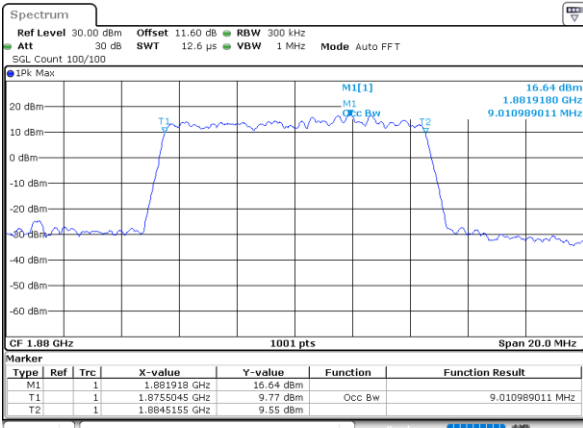

Date: 1.AUG.2020 16:33:13

Middle Channel / 5MHz / 16QAM

Date: 1.AUG.2020 16:33:25

Highest Channel / 5MHz / QPSK

Date: 1.AUG.2020 16:33:32

Highest Channel / 5MHz / 16QAM

Date: 1.AUG.2020 16:35:43

LTE Band 25

Lowest Channel / 10MHz / QPSK

Date: 1.AUG.2020 16:46:37

Lowest Channel / 10MHz / 16QAM

Date: 1.AUG.2020 16:46:49

Middle Channel / 10MHz / QPSK

Date: 1.AUG.2020 16:51:35

Middle Channel / 10MHz / 16QAM

Date: 1.AUG.2020 16:51:47

Highest Channel / 10MHz / QPSK

Date: 1.AUG.2020 16:53:53

Highest Channel / 10MHz / 16QAM

Date: 1.AUG.2020 16:54:05

LTE Band 25

Lowest Channel / 15MHz / QPSK

Date: 1.AUG.2020 17:11:12

Lowest Channel / 15MHz / 16QAM