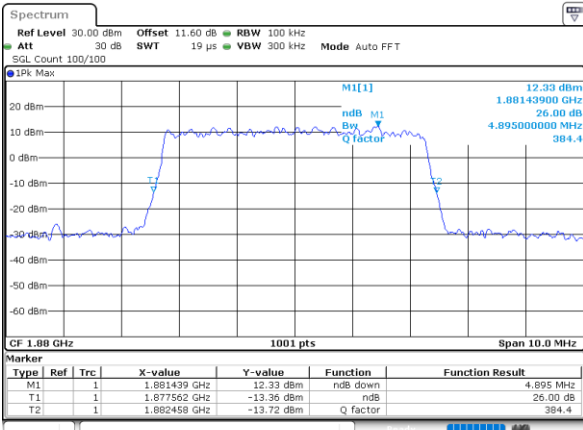

Middle Channel / 5MHz / 64QAM

Date: 1.AUG.2020 16:43:11