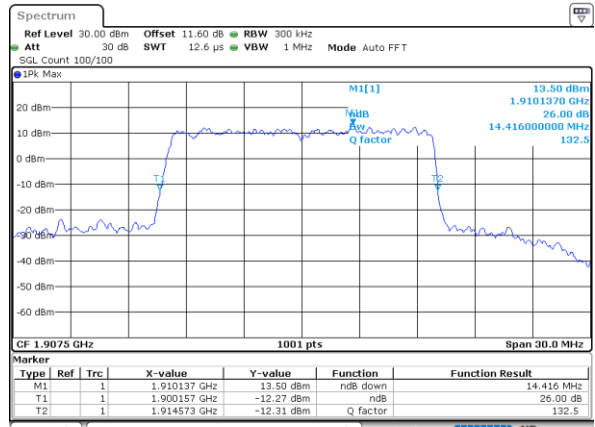

Date: 1.AUG.2020 17:11:48

Middle Channel / 15MHz / QPSK

Date: 1.AUG.2020 17:16:34

Middle Channel / 15MHz / 16QAM

Date: 1.AUG.2020 17:16:46

Highest Channel / 15MHz / QPSK

Date: 1.AUG.2020 17:19:04

Highest Channel / 15MHz / 16QAM