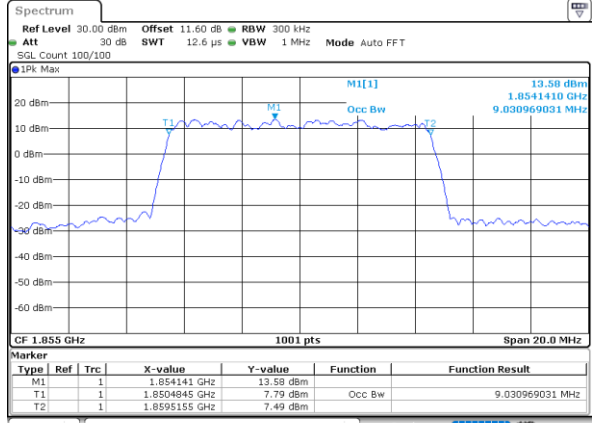

Date: 1.AUG.2020 16:10:19

Lowest Channel / 3MHz / 64QAM

Date: 1.AUG.2020 16:09:46

Middle Channel / 1.4MHz / 64QAM

Date: 1.AUG.2020 16:10:28

Middle Channel / 3MHz / 64QAM

Date: 1.AUG.2020 16:12:15

Highest Channel / 1.4MHz / 64QAM

Date: 1.AUG.2020 16:10:37

Highest Channel / 3MHz / 64QAM

Date: 1.AUG.2020 16:13:24

LTE Band 25

Lowest Channel / 5MHz / 64QAM

Date: 1.AUG.2020 16:40:30

Lowest Channel / 10MHz / 64QAM

Date: 1.AUG.2020 16:58:51

Middle Channel / 5MHz / 64QAM

Date: 1.AUG.2020 16:44:59

Middle Channel / 10MHz / 64QAM

Date: 1.AUG.2020 17:01:20

Highest Channel / 5MHz / 64QAM

Date: 1.AUG.2020 16:44:08

Highest Channel / 10MHz / 64QAM

Date: 1.AUG.2020 17:02:28