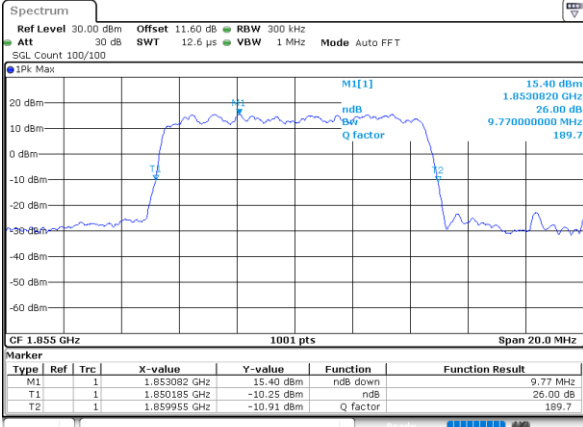

LTE Band 25

Lowest Channel / 10MHz / QPSK

Date: 1.AUG.2020 16:47:01