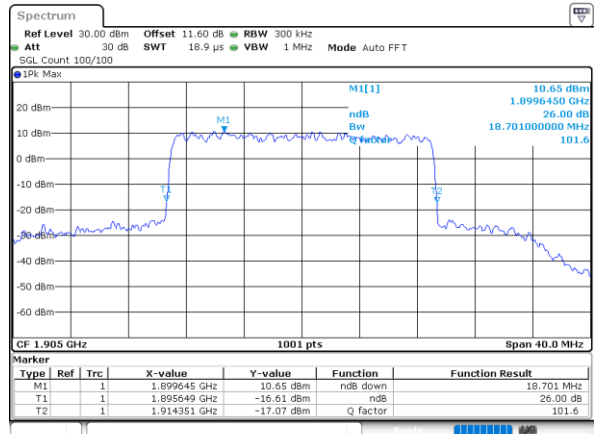

LTE Band 25

Lowest Channel / 15MHz / 64QAM

Date: 1.AUG.2020 17:05:09

Lowest Channel / 20MHz / 64QAM

Date: 1.AUG.2020 17:37:02

Middle Channel / 15MHz / 64QAM

Date: 1.AUG.2020 17:07:38

Middle Channel / 20MHz / 64QAM

Date: 1.AUG.2020 17:39:31

Highest Channel / 15MHz / 64QAM

Date: 1.AUG.2020 17:08:47

Highest Channel / 20MHz / 64QAM

Date: 1.AUG.2020 17:40:41

LTE Band 25

Lowest Channel / 1.4MHz / 256QAM

Date: 9.AUG.2020 11:48:44