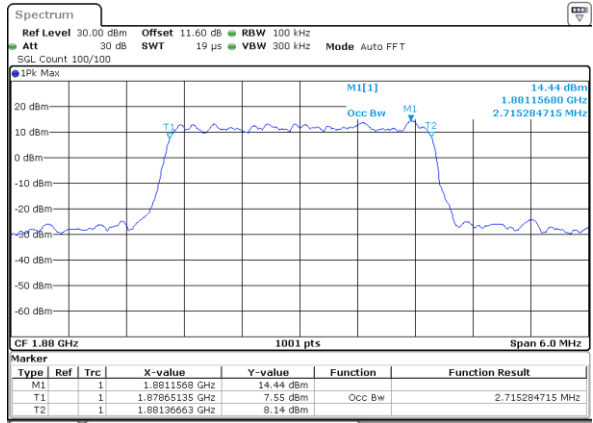

Middle Channel / 20MHz / 16QAM

Date: 1.AUG.2020 17:28:53

Highest Channel / 20MHz / QPSK

Date: 1.AUG.2020 17:30:59

Highest Channel / 20MHz / 16QAM

Date: 1.AUG.2020 17:31:11

LTE Band 25

Lowest Channel / 1.4MHz / 64QAM

Date: 1.AUG.2020 16:10:19

Lowest Channel / 3MHz / 64QAM

Date: 1.AUG.2020 16:09:46

Middle Channel / 1.4MHz / 64QAM

Date: 1.AUG.2020 16:10:28

Middle Channel / 3MHz / 64QAM

Date: 1.AUG.2020 16:12:15

Highest Channel / 1.4MHz / 64QAM

Date: 1.AUG.2020 16:10:37

Highest Channel / 3MHz / 64QAM

Date: 1.AUG.2020 16:13:24

LTE Band 25

Lowest Channel / 5MHz / 64QAM

Date: 1.AUG.2020 16:40:30

Lowest Channel / 10MHz / 64QAM

Date: 1.AUG.2020 16:58:51