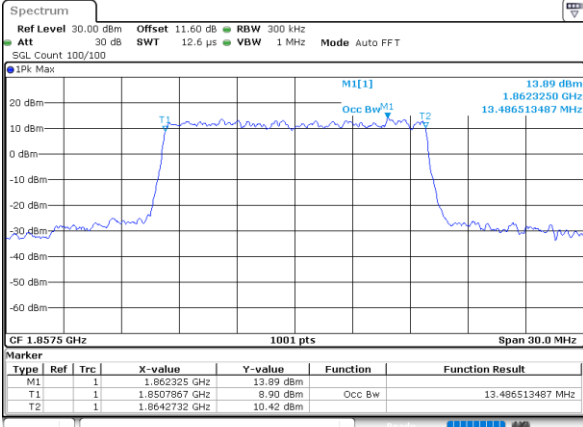

Highest Channel / 10MHz / QPSK

Date: 1.AUG.2020 16:53:53

Highest Channel / 10MHz / 16QAM

Date: 1.AUG.2020 16:54:05

LTE Band 25

Lowest Channel / 15MHz / QPSK

Date: 1.AUG.2020 17:11:12

Lowest Channel / 15MHz / 16QAM