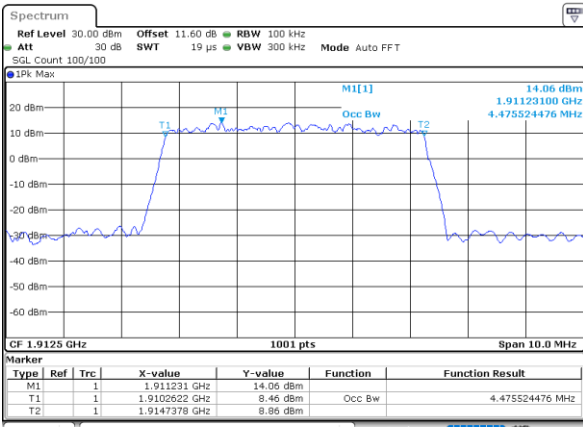

Highest Channel / 5MHz / QPSK

Date: 1.AUG.2020 16:33:32