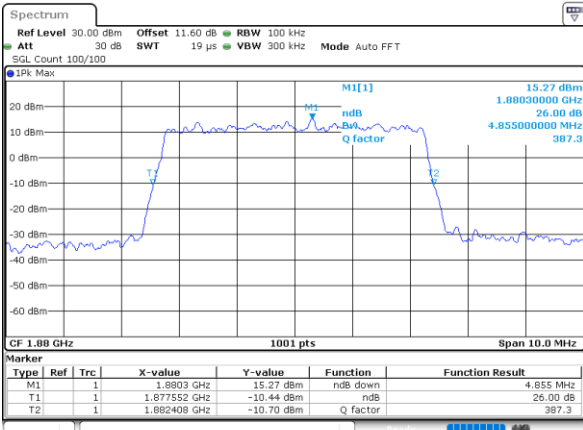

Highest Channel / 3MHz / 16QAM

Date: 1.AUG.2020 16:23:37

LTE Band 25

Lowest Channel / 5MHz / QPSK

Date: 1.AUG.2020 16:28:19

Lowest Channel / 5MHz / 16QAM

Date: 1.AUG.2020 16:28:51

Middle Channel / 5MHz / QPSK