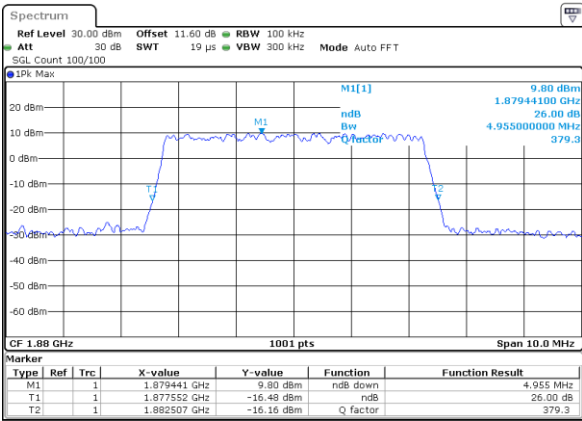

Middle Channel / 5MHz / 256QAM

Date: 9.AUG.2020 12:10:18