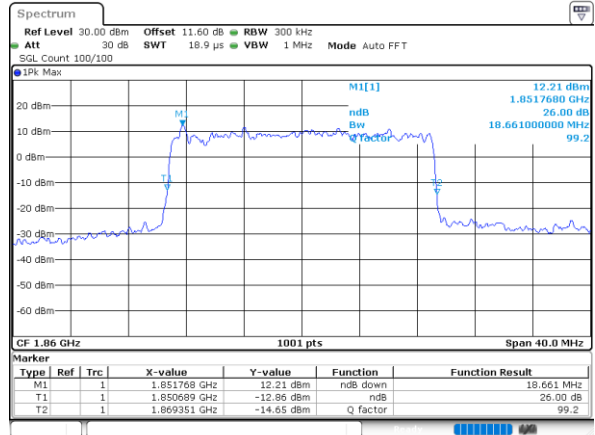

Lowest Channel / 20MHz / 64QAM

Date: 1.AUG.2020 17:37:02