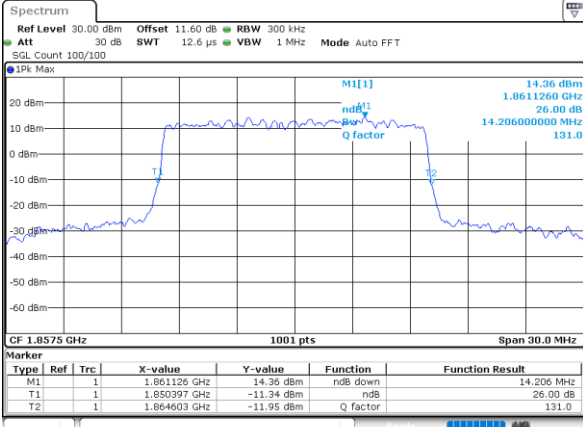

Highest Channel / 10MHz / QPSK

Date: 1.AUG.2020 16:54:29

Highest Channel / 10MHz / 16QAM

Date: 1.AUG.2020 16:54:17

LTE Band 25

Lowest Channel / 15MHz / QPSK

Date: 1.AUG.2020 17:11:36

Lowest Channel / 15MHz / 16QAM