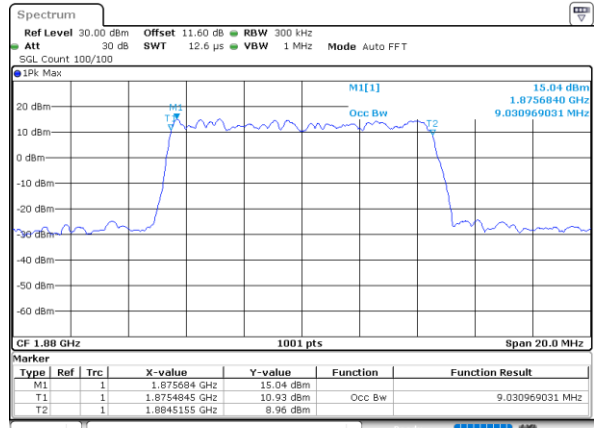

Lowest Channel / 10MHz / QPSK

Date: 1.AUG.2020 16:46:37

Lowest Channel / 10MHz / 16QAM

Date: 1.AUG.2020 16:46:49

Middle Channel / 10MHz / QPSK

Date: 1.AUG.2020 16:51:35

Middle Channel / 10MHz / 16QAM

Date: 1.AUG.2020 16:51:47

Highest Channel / 10MHz / QPSK

Date: 1.AUG.2020 16:53:53

Highest Channel / 10MHz / 16QAM

Date: 1.AUG.2020 16:54:05

LTE Band 25

Lowest Channel / 15MHz / QPSK

Date: 1.AUG.2020 17:11:12

Lowest Channel / 15MHz / 16QAM