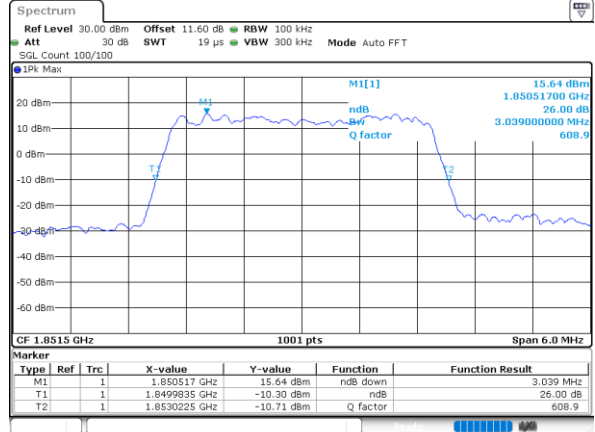

Lowest Channel / 3MHz / 16QAM

Date: 1.AUG.2020 16:16:31