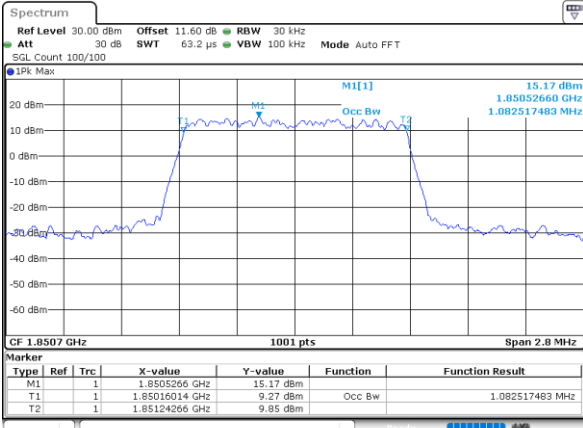

LTE Band 25

Lowest Channel / 1.4MHz / QPSK

Date: 1.AUG.2020 15:53:23