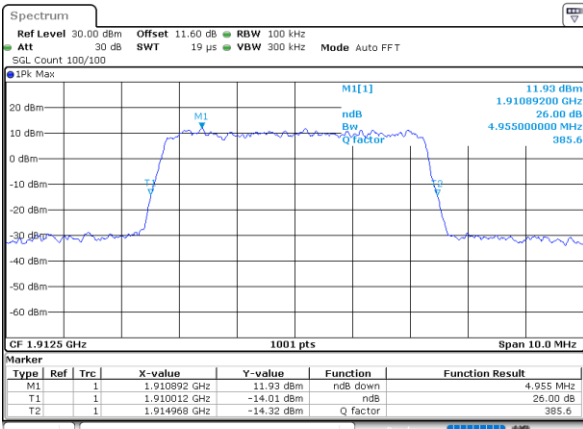

Middle Channel / 5MHz / 64QAM

Date: 1.AUG.2020 16:43:11

Middle Channel / 10MHz / 64QAM

Date: 1.AUG.2020 17:01:31

Highest Channel / 5MHz / 64QAM

Date: 1.AUG.2020 16:44:20

Highest Channel / 10MHz / 64QAM

Date: 1.AUG.2020 17:02:40