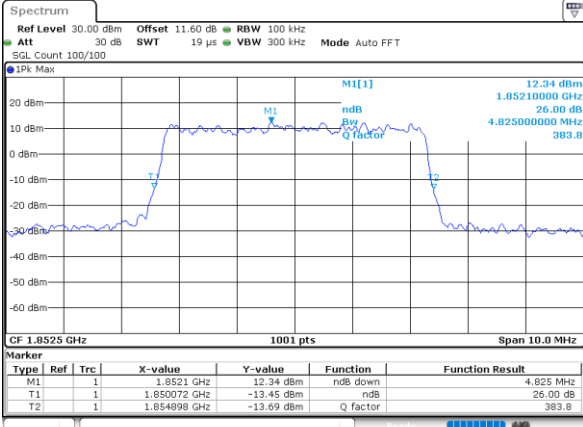

Date: 1.AUG.2020 16:08:48

Highest Channel / 3MHz / 64QAM

Date: 1.AUG.2020 16:13:36

LTE Band 25

Lowest Channel / 5MHz / 64QAM

Date: 1.AUG.2020 16:40:42

Lowest Channel / 10MHz / 64QAM

Date: 1.AUG.2020 16:59:02