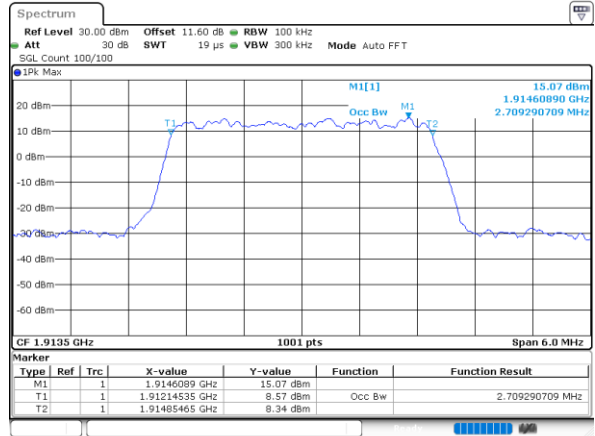

Date: 1.AUG.2020 15:55:53

Highest Channel / 1.4MHz / QPSK

Date: 1.AUG.2020 16:04:01

Highest Channel / 1.4MHz / 16QAM

Date: 1.AUG.2020 16:04:13

LTE Band 25

Lowest Channel / 3MHz / QPSK

Date: 1.AUG.2020 16:15:55

Lowest Channel / 3MHz / 16QAM

Date: 1.AUG.2020 16:16:07

Middle Channel / 3MHz / QPSK

Date: 1.AUG.2020 16:20:54

Middle Channel / 3MHz / 16QAM

Date: 1.AUG.2020 16:21:06

Highest Channel / 3MHz / QPSK

Date: 1.AUG.2020 16:23:13

Highest Channel / 3MHz / 16QAM

Date: 1.AUG.2020 16:23:25

LTE Band 25

Lowest Channel / 5MHz / QPSK

Date: 1.AUG.2020 16:28:15

Lowest Channel / 5MHz / 16QAM

Date: 1.AUG.2020 16:28:27

Middle Channel / 5MHz / QPSK