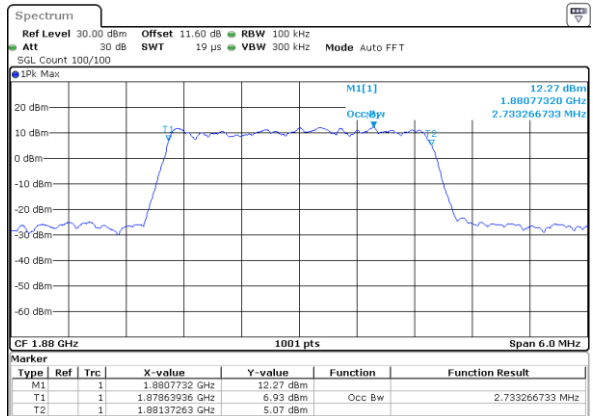

Date: 1.AUG.2020 17:39:19

Highest Channel / 15MHz / 64QAM

Date: 1.AUG.2020 17:08:35

Highest Channel / 20MHz / 64QAM

Date: 1.AUG.2020 17:40:29

LTE Band 25

Lowest Channel / 1.4MHz / 256QAM

Date: 9.AUG.2020 11:48:36

Lowest Channel / 3MHz / 256QAM

Date: 9.AUG.2020 11:59:59

Middle Channel / 1.4MHz / 256QAM

Date: 9.AUG.2020 11:46:50

Middle Channel / 3MHz / 256QAM

Date: 9.AUG.2020 11:58:06

Highest Channel / 1.4MHz / 256QAM