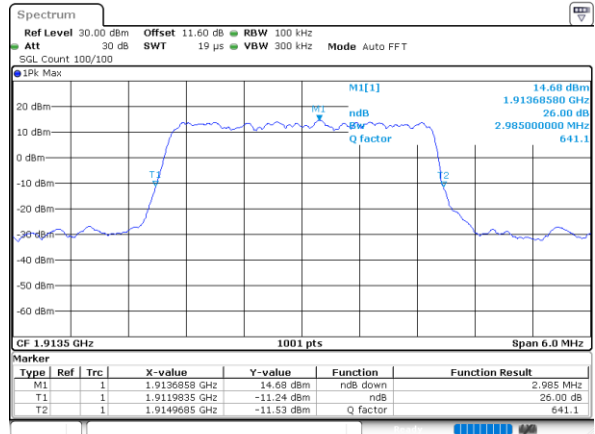

Highest Channel / 3MHz / 16QAM

Date: 1.AUG.2020 16:23:37

LTE Band 25

Lowest Channel / 5MHz / QPSK

Date: 1.AUG.2020 16:28:19

Lowest Channel / 5MHz / 16QAM

Date: 1.AUG.2020 16:28:51

Middle Channel / 5MHz / QPSK