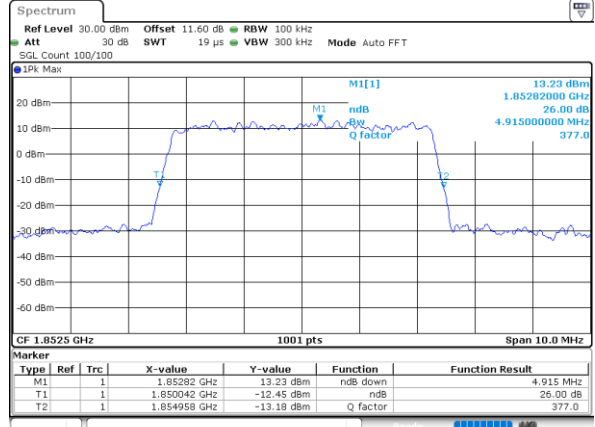

Highest Channel / 3MHz / 16QAM

Date: 1.AUG.2020 16:23:37

LTE Band 25

Lowest Channel / 5MHz / QPSK

Date: 1.AUG.2020 16:28:19

Lowest Channel / 5MHz / 16QAM

Date: 1.AUG.2020 16:28:51

Middle Channel / 5MHz / QPSK