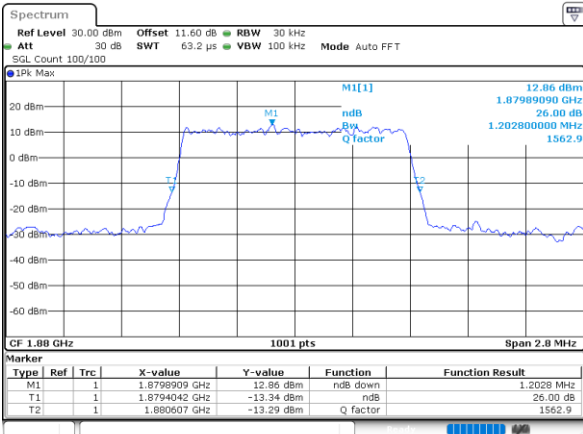

Middle Channel / 1.4MHz / 64QAM

Date: 1.AUG.2020 16:07:39