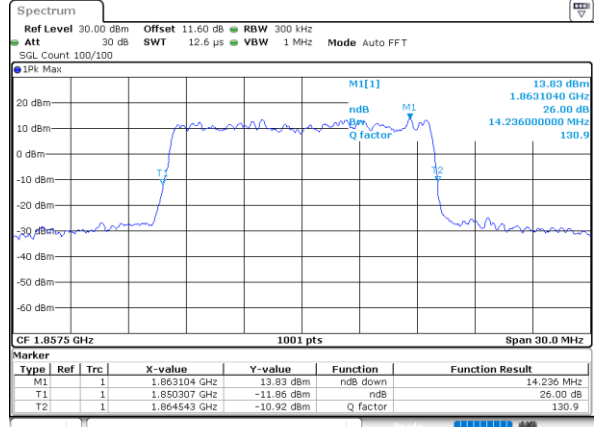

Highest Channel / 10MHz / QPSK

Date: 1.AUG.2020 16:54:29

Highest Channel / 10MHz / 16QAM

Date: 1.AUG.2020 16:54:17

LTE Band 25

Lowest Channel / 15MHz / QPSK

Date: 1.AUG.2020 17:11:36

Lowest Channel / 15MHz / 16QAM