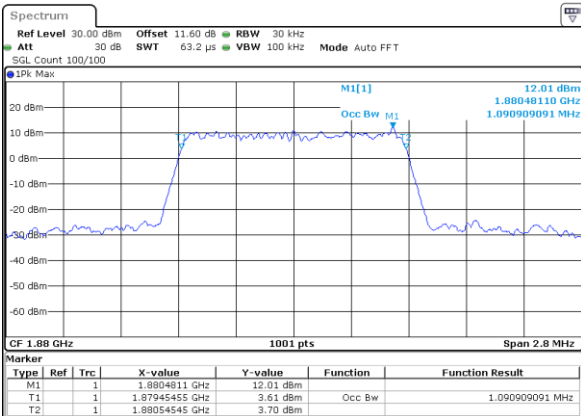

LTE Band 25

Lowest Channel / 15MHz / 64QAM

Date: 1.AUG.2020 17:04:58

Lowest Channel / 20MHz / 64QAM

Date: 1.AUG.2020 17:36:51

Middle Channel / 15MHz / 64QAM

Date: 1.AUG.2020 17:07:26

Middle Channel / 20MHz / 64QAM

Date: 1.AUG.2020 17:39:19

Highest Channel / 15MHz / 64QAM

Date: 1.AUG.2020 17:08:35

Highest Channel / 20MHz / 64QAM

Date: 1.AUG.2020 17:40:29

LTE Band 25

Lowest Channel / 1.4MHz / 256QAM

Date: 9.AUG.2020 11:48:36

Lowest Channel / 3MHz / 256QAM

Date: 9.AUG.2020 11:59:59

Middle Channel / 1.4MHz / 256QAM

Date: 9.AUG.2020 11:46:50

Middle Channel / 3MHz / 256QAM

Date: 9.AUG.2020 11:58:06

Highest Channel / 1.4MHz / 256QAM