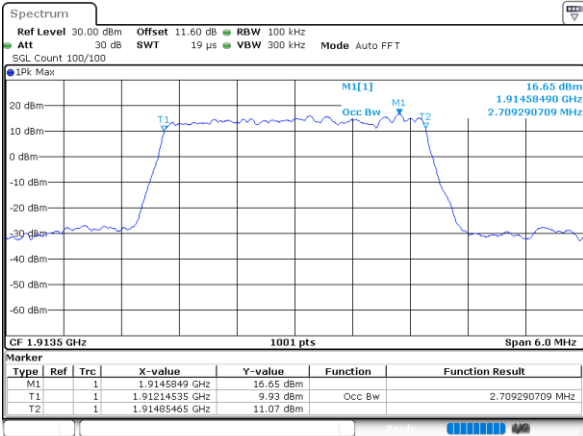

Lowest Channel / 3MHz / 16QAM

Date: 1.AUG.2020 16:16:07

Middle Channel / 3MHz / QPSK

Date: 1.AUG.2020 16:20:54

Middle Channel / 3MHz / 16QAM

Date: 1.AUG.2020 16:21:06

Highest Channel / 3MHz / QPSK

Date: 1.AUG.2020 16:23:13

Highest Channel / 3MHz / 16QAM

Date: 1.AUG.2020 16:23:25

LTE Band 25

Lowest Channel / 5MHz / QPSK

Date: 1.AUG.2020 16:28:15

Lowest Channel / 5MHz / 16QAM

Date: 1.AUG.2020 16:28:27

Middle Channel / 5MHz / QPSK