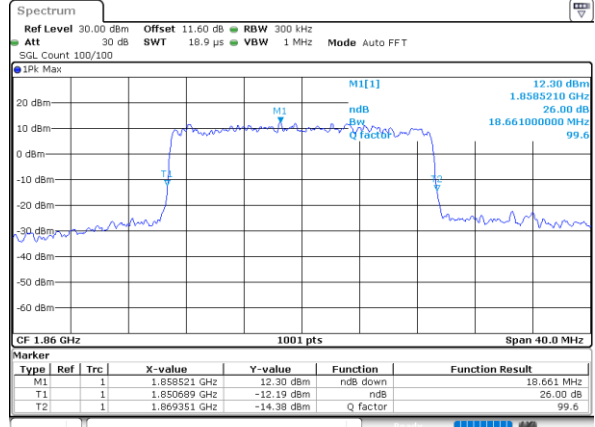

Date: 1.AUG.2020 17:18:52

LTE Band 25

Lowest Channel / 20MHz / QPSK

Date: 1.AUG.2020 17:24:06

Lowest Channel / 20MHz / 16QAM

Date: 1.AUG.2020 17:24:18

Middle Channel / 20MHz / QPSK

Date: 1.AUG.2020 17:29:05

Middle Channel / 20MHz / 16QAM

Date: 1.AUG.2020 17:29:17

Highest Channel / 20MHz / QPSK

Date: 1.AUG.2020 17:31:35

Highest Channel / 20MHz / 16QAM

Date: 1.AUG.2020 17:31:23

LTE Band 25

Lowest Channel / 1.4MHz / 64QAM