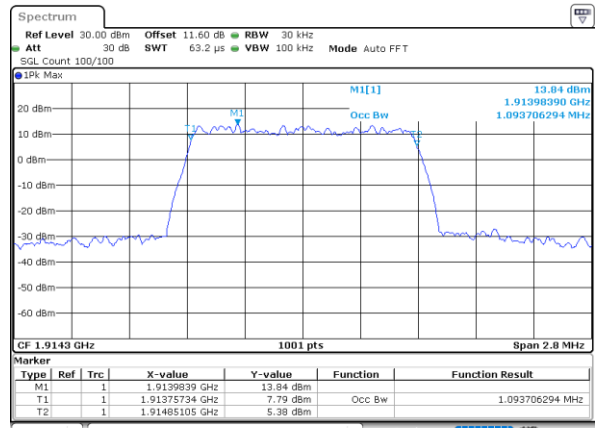

LTE Band 25

Lowest Channel / 1.4MHz / QPSK

Date: 1.AUG.2020 15:53:23

Lowest Channel / 1.4MHz / 16QAM

Date: 1.AUG.2020 15:53:35

Middle Channel / 1.4MHz / QPSK

Date: 1.AUG.2020 15:55:41

Middle Channel / 1.4MHz / 16QAM

Date: 1.AUG.2020 15:55:53

Highest Channel / 1.4MHz / QPSK

Date: 1.AUG.2020 16:04:01

Highest Channel / 1.4MHz / 16QAM

Date: 1.AUG.2020 16:04:13

LTE Band 25

Lowest Channel / 3MHz / QPSK

Date: 1.AUG.2020 16:15:55