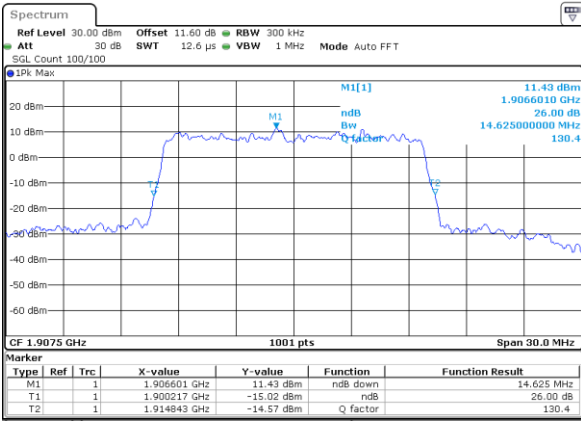

LTE Band 25

Lowest Channel / 15MHz / 256QAM

Date: 9.AUG.2020 12:21:55

Lowest Channel / 20MHz / 256QAM

Date: 9.AUG.2020 12:29:16

Middle Channel / 15MHz / 256QAM

Date: 9.AUG.2020 12:20:11

Middle Channel / 20MHz / 256QAM

Date: 9.AUG.2020 12:27:11

Highest Channel / 15MHz / 256QAM

Date: 9.AUG.2020 12:23:50

Highest Channel / 20MHz / 256QAM

Date: 9.AUG.2020 12:31:32

Occupied Bandwidth

Mode	LTE Band 25 : 99%OBW(MHz)											
BW	1.4MHz		3MHz		5MHz		10MHz		15MHz		20MHz	
Mod.	QPSK	16QAM	QPSK	16QAM	QPSK	16QAM	QPSK	16QAM	QPSK	16QAM	QPSK	16QAM
Lowest CH	1.08	1.08	2.72	2.72	4.50	4.47	8.97	8.97	13.49	13.46	17.86	17.86
Middle CH	1.09	1.09	2.72	2.73	4.50	4.47	9.01	9.03	13.43	13.46	17.90	17.94
Highest CH	1.09	1.09	2.71	2.71	4.48	4.49	9.05	8.97	13.46	13.43	17.90	17.86
Mode	LTE Band 25 : 99%OBW(MHz)											
BW	1.4MHz		3MHz		5MHz		10MHz		15MHz		20MHz	
Mod.	64QAM	256QAM	64QAM	256QAM	64QAM	256QAM	64QAM	256QAM	64QAM	256QAM	64QAM	256QAM
Lowest CH	1.09	1.08	2.75	2.73	4.49	4.50	9.03	9.07	13.43	13.46	17.90	17.86
Middle CH	1.10	1.09	2.72	2.73	4.49	4.49	9.01	9.05	13.40	13.46	17.98	17.86
Highest CH	1.09	1.09	2.73	2.73	4.48	4.47	8.99	9.01	13.46	13.49	17.86	17.86