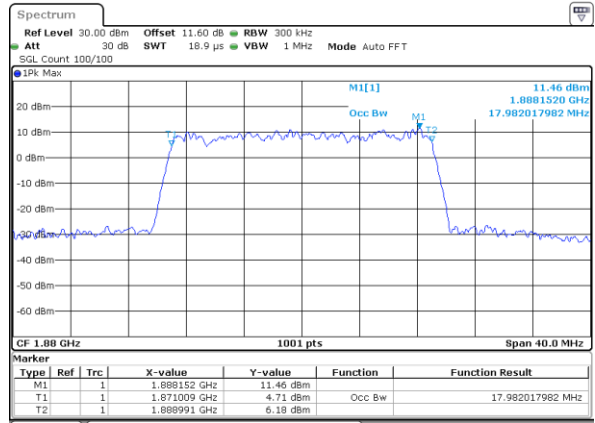

LTE Band 25

Lowest Channel / 15MHz / 64QAM

Date: 1.AUG.2020 17:04:58

Lowest Channel / 20MHz / 64QAM

Date: 1.AUG.2020 17:36:51

Middle Channel / 15MHz / 64QAM

Date: 1.AUG.2020 17:07:26

Middle Channel / 20MHz / 64QAM

Date: 1.AUG.2020 17:39:19

Highest Channel / 15MHz / 64QAM

Date: 1.AUG.2020 17:08:35

Highest Channel / 20MHz / 64QAM

Date: 1.AUG.2020 17:40:29

LTE Band 25

Lowest Channel / 1.4MHz / 256QAM

Date: 9.AUG.2020 11:48:36