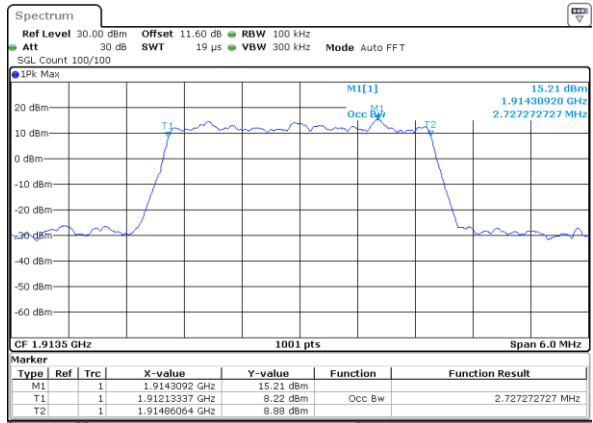

Middle Channel / 20MHz / 16QAM

Date: 1.AUG.2020 17:28:53

Highest Channel / 20MHz / QPSK

Date: 1.AUG.2020 17:30:59

Highest Channel / 20MHz / 16QAM

Date: 1.AUG.2020 17:31:11

LTE Band 25

Lowest Channel / 1.4MHz / 64QAM

Date: 1.AUG.2020 16:10:19

Lowest Channel / 3MHz / 64QAM

Date: 1.AUG.2020 16:09:46

Middle Channel / 1.4MHz / 64QAM

Date: 1.AUG.2020 16:10:28

Middle Channel / 3MHz / 64QAM

Date: 1.AUG.2020 16:12:15

Highest Channel / 1.4MHz / 64QAM

Date: 1.AUG.2020 16:10:37

Highest Channel / 3MHz / 64QAM

Date: 1.AUG.2020 16:13:24

LTE Band 25

Lowest Channel / 5MHz / 64QAM

Date: 1.AUG.2020 16:40:30

Lowest Channel / 10MHz / 64QAM

Date: 1.AUG.2020 16:58:51