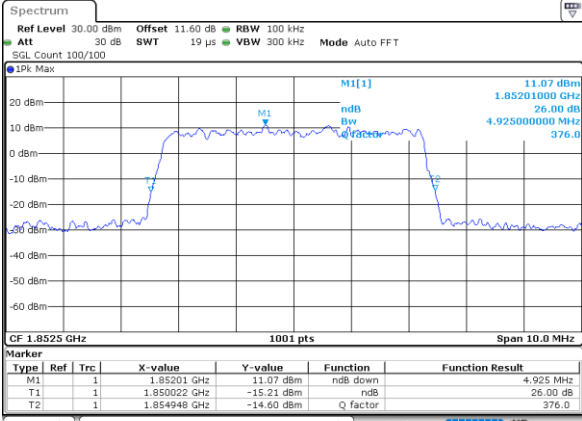

Date: 9.AUG.2020 11:51:44

Highest Channel / 3MHz / 256QAM

Date: 9.AUG.2020 12:02:51

LTE Band 25

Lowest Channel / 5MHz / 256QAM

Date: 9.AUG.2020 12:08:00

Lowest Channel / 10MHz / 256QAM

Date: 9.AUG.2020 12:15:21