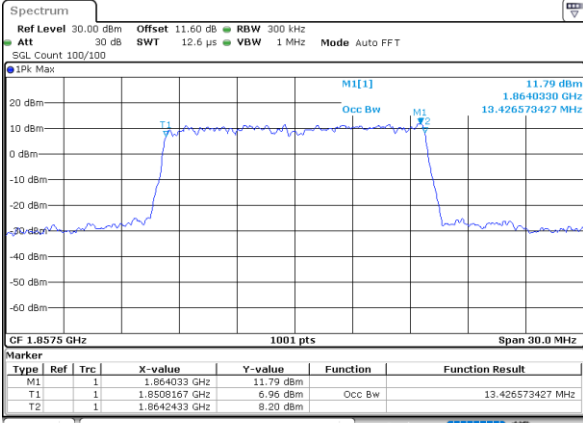

Date: 1.AUG.2020 16:10:37

Highest Channel / 3MHz / 64QAM

Date: 1.AUG.2020 16:13:24

LTE Band 25

Lowest Channel / 5MHz / 64QAM

Date: 1.AUG.2020 16:40:30

Lowest Channel / 10MHz / 64QAM

Date: 1.AUG.2020 16:58:51

Middle Channel / 5MHz / 64QAM

Date: 1.AUG.2020 16:44:59

Middle Channel / 10MHz / 64QAM

Date: 1.AUG.2020 17:01:20

Highest Channel / 5MHz / 64QAM

Date: 1.AUG.2020 16:44:08

Highest Channel / 10MHz / 64QAM

Date: 1.AUG.2020 17:02:28

LTE Band 25

Lowest Channel / 15MHz / 64QAM

Date: 1.AUG.2020 17:04:58

Lowest Channel / 20MHz / 64QAM

Date: 1.AUG.2020 17:36:51

Middle Channel / 15MHz / 64QAM

Date: 1.AUG.2020 17:07:26

Middle Channel / 20MHz / 64QAM