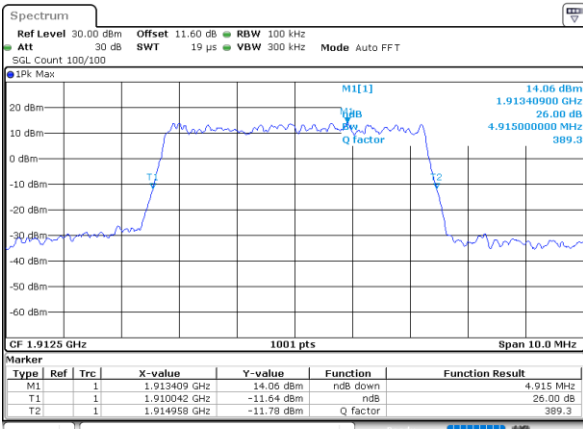

Highest Channel / 5MHz / QPSK

Date: 1.AUG.2020 16:36:08