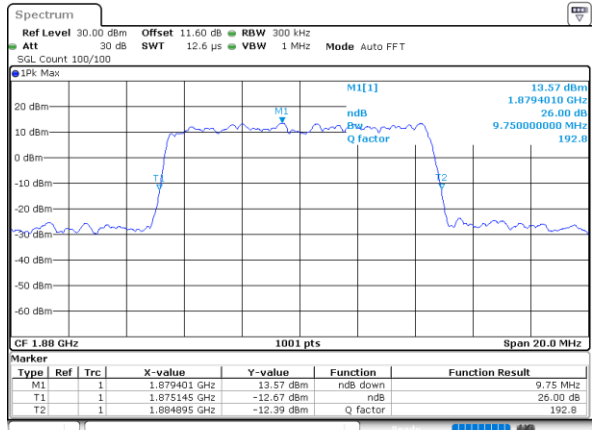

Middle Channel / 10MHz / 64QAM

Date: 1.AUG.2020 17:01:31