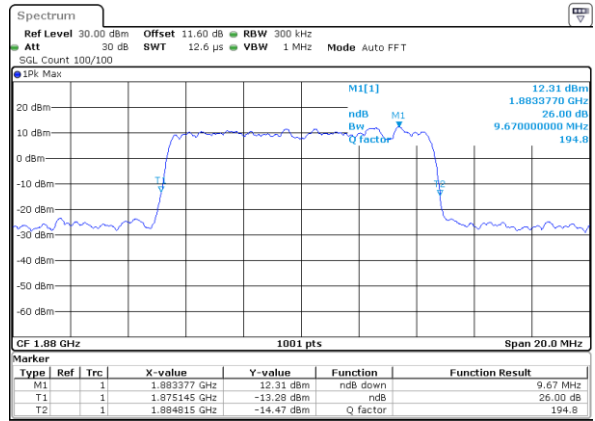

Date: 9.AUG.2020 11:51:44

Highest Channel / 3MHz / 256QAM

Date: 9.AUG.2020 12:02:51

LTE Band 25

Lowest Channel / 5MHz / 256QAM

Date: 9.AUG.2020 12:08:00

Lowest Channel / 10MHz / 256QAM

Date: 9.AUG.2020 12:15:21

Middle Channel / 5MHz / 256QAM

Date: 9.AUG.2020 12:10:18

Middle Channel / 10MHz / 256QAM

Date: 9.AUG.2020 12:13:28

Highest Channel / 5MHz / 256QAM

Date: 9.AUG.2020 12:10:16

Highest Channel / 10MHz / 256QAM

Date: 9.AUG.2020 12:17:38