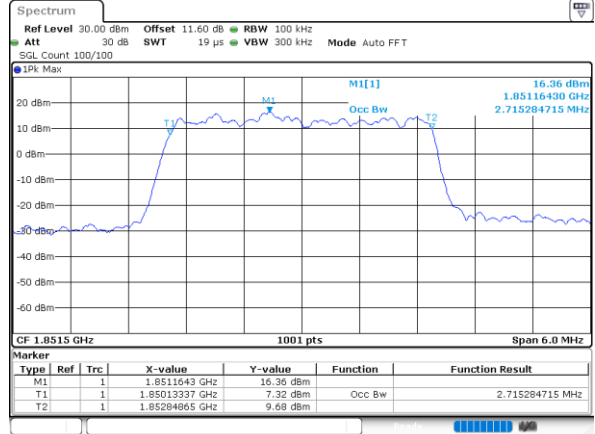

Lowest Channel / 3MHz / 16QAM

Date: 1.AUG.2020 16:16:07