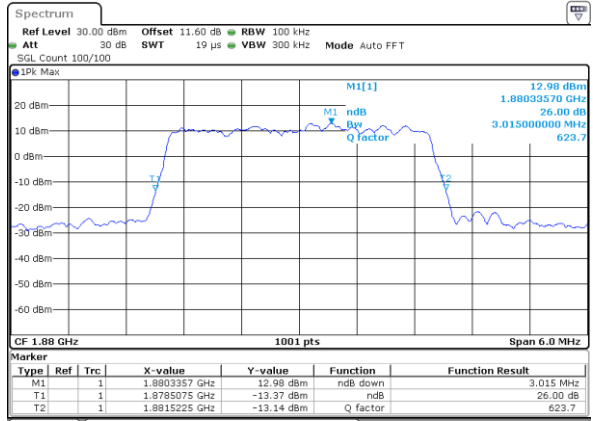

Date: 1.AUG.2020 17:39:31

Highest Channel / 15MHz / 64QAM

Date: 1.AUG.2020 17:08:47

Highest Channel / 20MHz / 64QAM

Date: 1.AUG.2020 17:40:41

LTE Band 25

Lowest Channel / 1.4MHz / 256QAM

Date: 9.AUG.2020 11:48:44

Lowest Channel / 3MHz / 256QAM

Date: 9.AUG.2020 12:00:06

Middle Channel / 1.4MHz / 256QAM

Date: 9.AUG.2020 11:46:58

Middle Channel / 3MHz / 256QAM

Date: 9.AUG.2020 11:58:15

Highest Channel / 1.4MHz / 256QAM

Date: 9.AUG.2020 11:51:44

Highest Channel / 3MHz / 256QAM

Date: 9.AUG.2020 12:02:51

LTE Band 25

Lowest Channel / 5MHz / 256QAM

Date: 9.AUG.2020 12:08:00

Lowest Channel / 10MHz / 256QAM

Date: 9.AUG.2020 12:15:21