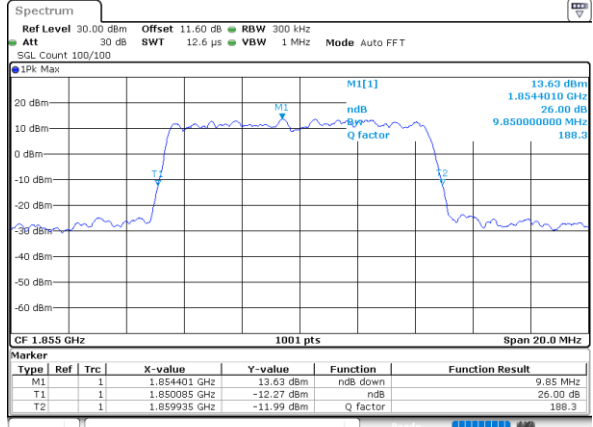

Date: 1.AUG.2020 16:08:48

Highest Channel / 3MHz / 64QAM

Date: 1.AUG.2020 16:13:36

LTE Band 25

Lowest Channel / 5MHz / 64QAM

Date: 1.AUG.2020 16:40:42

Lowest Channel / 10MHz / 64QAM

Date: 1.AUG.2020 16:59:02