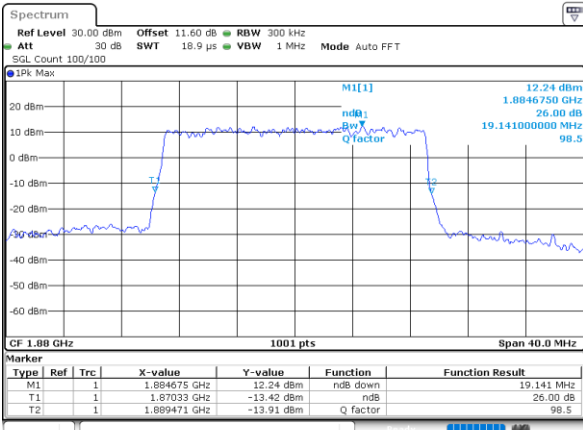

Date: 1.AUG.2020 17:18:52

LTE Band 25

Lowest Channel / 20MHz / QPSK

Date: 1.AUG.2020 17:24:06

Lowest Channel / 20MHz / 16QAM

Date: 1.AUG.2020 17:24:18

Middle Channel / 20MHz / QPSK

Date: 1.AUG.2020 17:29:05

Middle Channel / 20MHz / 16QAM

Date: 1.AUG.2020 17:29:17

Highest Channel / 20MHz / QPSK

Date: 1.AUG.2020 17:31:35

Highest Channel / 20MHz / 16QAM

Date: 1.AUG.2020 17:31:23

LTE Band 25

Lowest Channel / 1.4MHz / 64QAM