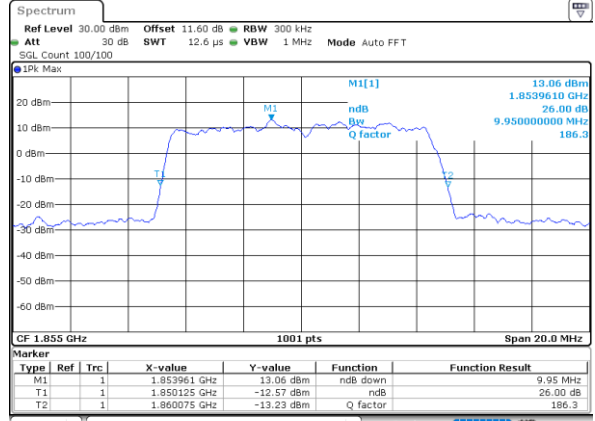

Date: 9.AUG.2020 11:51:44

Highest Channel / 3MHz / 256QAM

Date: 9.AUG.2020 12:02:51

LTE Band 25

Lowest Channel / 5MHz / 256QAM

Date: 9.AUG.2020 12:08:00

Lowest Channel / 10MHz / 256QAM

Date: 9.AUG.2020 12:15:21