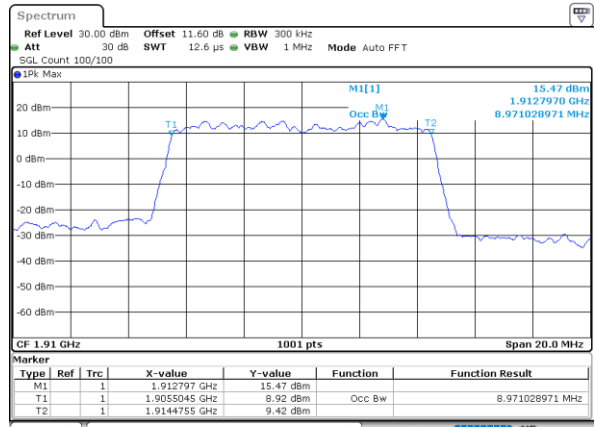

Lowest Channel / 10MHz / QPSK

Date: 1.AUG.2020 16:46:37

Lowest Channel / 10MHz / 16QAM

Date: 1.AUG.2020 16:46:49

Middle Channel / 10MHz / QPSK

Date: 1.AUG.2020 16:51:35

Middle Channel / 10MHz / 16QAM

Date: 1.AUG.2020 16:51:47

Highest Channel / 10MHz / QPSK

Date: 1.AUG.2020 16:53:53

Highest Channel / 10MHz / 16QAM

Date: 1.AUG.2020 16:54:05

LTE Band 25

Lowest Channel / 15MHz / QPSK

Date: 1.AUG.2020 17:11:12

Lowest Channel / 15MHz / 16QAM