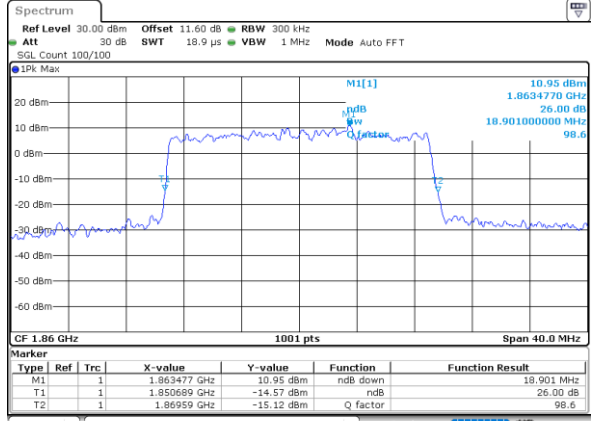

Middle Channel / 5MHz / 256QAM

Date: 9.AUG.2020 12:10:18

Middle Channel / 10MHz / 256QAM

Date: 9.AUG.2020 12:13:28

Highest Channel / 5MHz / 256QAM

Date: 9.AUG.2020 12:10:16

Highest Channel / 10MHz / 256QAM

Date: 9.AUG.2020 12:17:38

LTE Band 25

Lowest Channel / 15MHz / 256QAM

Date: 9.AUG.2020 12:21:55

Lowest Channel / 20MHz / 256QAM

Date: 9.AUG.2020 12:29:16

Middle Channel / 15MHz / 256QAM

Date: 9.AUG.2020 12:20:11

Middle Channel / 20MHz / 256QAM