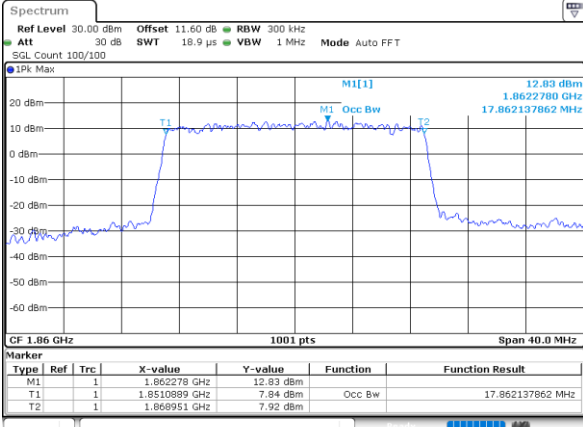

Highest Channel / 10MHz / QPSK

Date: 1.AUG.2020 16:53:53

Highest Channel / 10MHz / 16QAM

Date: 1.AUG.2020 16:54:05

LTE Band 25

Lowest Channel / 15MHz / QPSK

Date: 1.AUG.2020 17:11:12

Lowest Channel / 15MHz / 16QAM

Date: 1.AUG.2020 17:11:24

Middle Channel / 15MHz / QPSK

Date: 1.AUG.2020 17:16:10

Middle Channel / 15MHz / 16QAM

Date: 1.AUG.2020 17:16:22

Highest Channel / 15MHz / QPSK

Date: 1.AUG.2020 17:18:28

Highest Channel / 15MHz / 16QAM

Date: 1.AUG.2020 17:18:40

LTE Band 25

Lowest Channel / 20MHz / QPSK

Date: 1.AUG.2020 17:23:43

Lowest Channel / 20MHz / 16QAM

Date: 1.AUG.2020 17:23:55

Middle Channel / 20MHz / QPSK

Date: 1.AUG.2020 17:28:41