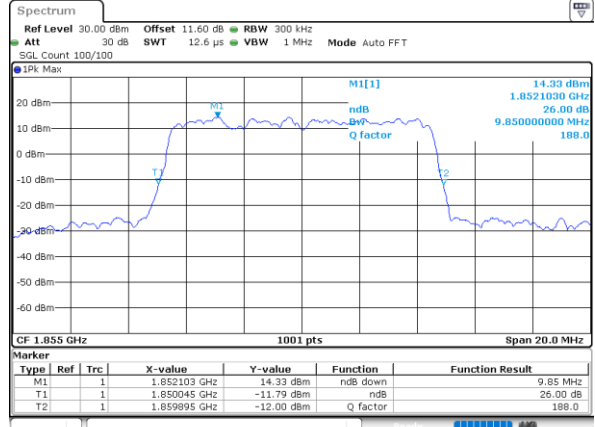

Lowest Channel / 10MHz / 16QAM

Date: 1.AUG.2020 16:47:13