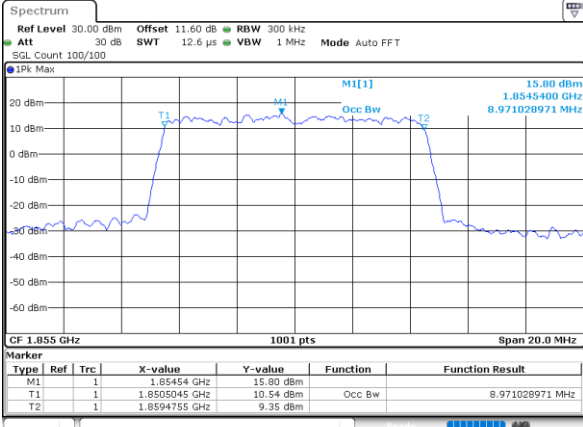

LTE Band 25

Lowest Channel / 10MHz / QPSK

Date: 1.AUG.2020 16:46:37