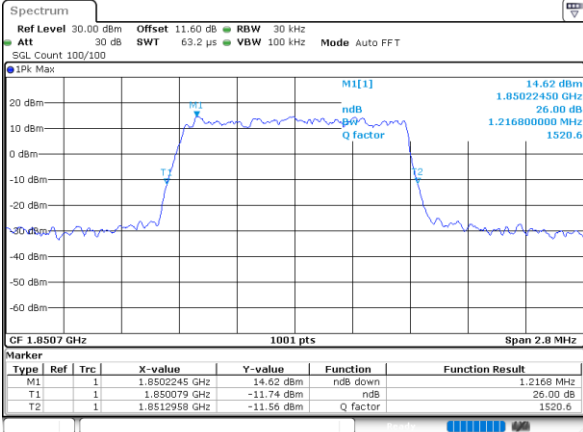

LTE Band 25

Lowest Channel / 1.4MHz / QPSK

Date: 1.AUG.2020 15:53:47

Lowest Channel / 1.4MHz / 16QAM

Date: 1.AUG.2020 15:53:59

Middle Channel / 1.4MHz / QPSK

Date: 1.AUG.2020 16:02:06

Middle Channel / 1.4MHz / 16QAM