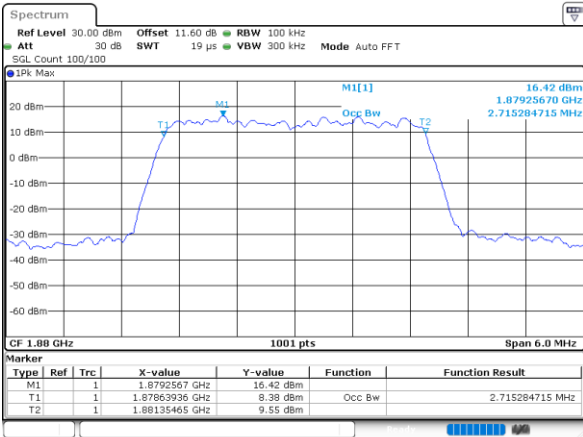

Middle Channel / 3MHz / QPSK

Date: 1.AUG.2020 16:20:54