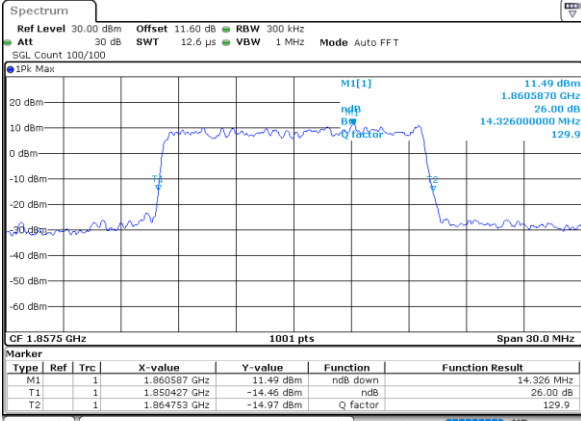

Middle Channel / 5MHz / 256QAM

Date: 9.AUG.2020 12:10:18

Middle Channel / 10MHz / 256QAM

Date: 9.AUG.2020 12:13:28

Highest Channel / 5MHz / 256QAM

Date: 9.AUG.2020 12:10:16

Highest Channel / 10MHz / 256QAM

Date: 9.AUG.2020 12:17:38

LTE Band 25

Lowest Channel / 15MHz / 256QAM

Date: 9.AUG.2020 12:21:55

Lowest Channel / 20MHz / 256QAM

Date: 9.AUG.2020 12:29:16

Middle Channel / 15MHz / 256QAM

Date: 9.AUG.2020 12:20:11

Middle Channel / 20MHz / 256QAM