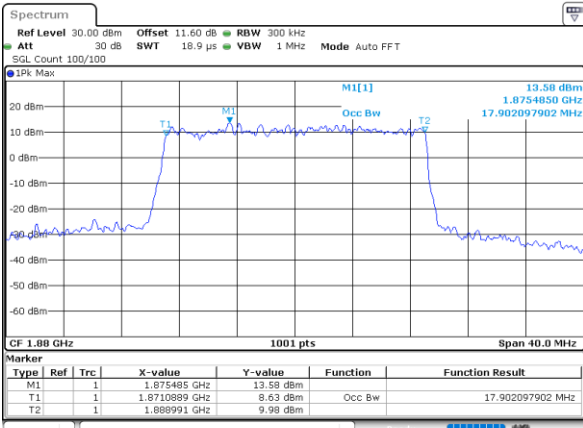

Date: 1.AUG.2020 17:18:40

LTE Band 25

Lowest Channel / 20MHz / QPSK

Date: 1.AUG.2020 17:23:43

Lowest Channel / 20MHz / 16QAM

Date: 1.AUG.2020 17:23:55

Middle Channel / 20MHz / QPSK

Date: 1.AUG.2020 17:28:41

Middle Channel / 20MHz / 16QAM

Date: 1.AUG.2020 17:28:53

Highest Channel / 20MHz / QPSK

Date: 1.AUG.2020 17:30:59

Highest Channel / 20MHz / 16QAM

Date: 1.AUG.2020 17:31:11

LTE Band 25

Lowest Channel / 1.4MHz / 64QAM