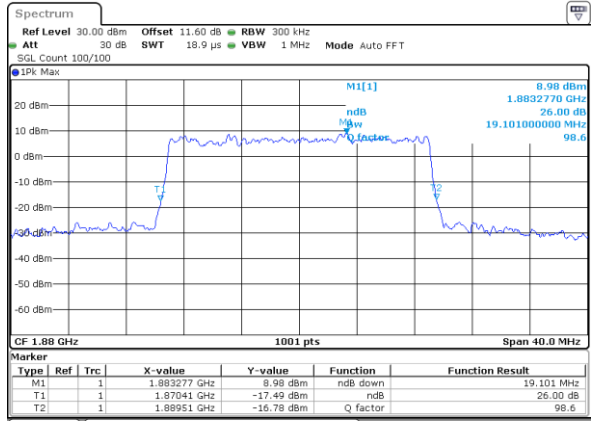

Middle Channel / 5MHz / 256QAM

Date: 9.AUG.2020 12:10:18

Middle Channel / 10MHz / 256QAM

Date: 9.AUG.2020 12:13:28

Highest Channel / 5MHz / 256QAM

Date: 9.AUG.2020 12:10:16

Highest Channel / 10MHz / 256QAM

Date: 9.AUG.2020 12:17:38

LTE Band 25

Lowest Channel / 15MHz / 256QAM

Date: 9.AUG.2020 12:21:55

Lowest Channel / 20MHz / 256QAM

Date: 9.AUG.2020 12:29:16

Middle Channel / 15MHz / 256QAM

Date: 9.AUG.2020 12:20:11

Middle Channel / 20MHz / 256QAM

Date: 9.AUG.2020 12:27:11

Highest Channel / 15MHz / 256QAM

Date: 9.AUG.2020 12:23:50

Highest Channel / 20MHz / 256QAM

Date: 9.AUG.2020 12:31:32

Occupied Bandwidth

Mode	LTE Band 25 : 99%OBW(MHz)											
BW	1.4MHz		3MHz		5MHz		10MHz		15MHz		20MHz	
Mod.	QPSK	16QAM	QPSK	16QAM	QPSK	16QAM	QPSK	16QAM	QPSK	16QAM	QPSK	16QAM
Lowest CH	1.08	1.08	2.72	2.72	4.50	4.47	8.97	8.97	13.49	13.46	17.86	17.86
Middle CH	1.09	1.09	2.72	2.73	4.50	4.47	9.01	9.03	13.43	13.46	17.90	17.94
Highest CH	1.09	1.09	2.71	2.71	4.48	4.49	9.05	8.97	13.46	13.43	17.90	17.86
Mode	LTE Band 25 : 99%OBW(MHz)											
BW	1.4MHz		3MHz		5MHz		10MHz		15MHz		20MHz	
Mod.	64QAM	256QAM	64QAM	256QAM	64QAM	256QAM	64QAM	256QAM	64QAM	256QAM	64QAM	256QAM
Lowest CH	1.09	1.08	2.75	2.73	4.49	4.50	9.03	9.07	13.43	13.46	17.90	17.86
Middle CH	1.10	1.09	2.72	2.73	4.49	4.49	9.01	9.05	13.40	13.46	17.98	17.86
Highest CH	1.09	1.09	2.73	2.73	4.48	4.47	8.99	9.01	13.46	13.49	17.86	17.86