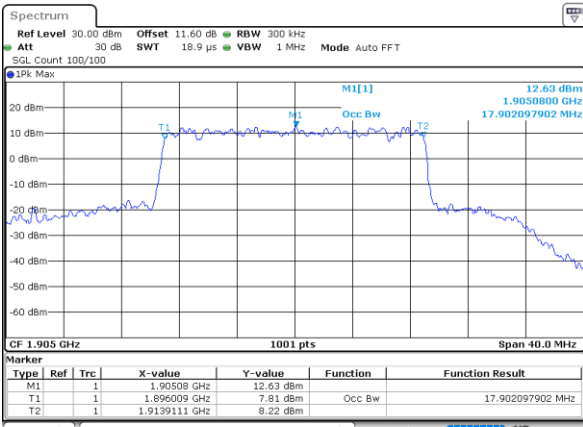

Date: 1.AUG.2020 17:18:40

LTE Band 25

Lowest Channel / 20MHz / QPSK

Date: 1.AUG.2020 17:23:43

Lowest Channel / 20MHz / 16QAM

Date: 1.AUG.2020 17:23:55

Middle Channel / 20MHz / QPSK

Date: 1.AUG.2020 17:28:41

Middle Channel / 20MHz / 16QAM

Date: 1.AUG.2020 17:28:53

Highest Channel / 20MHz / QPSK

Date: 1.AUG.2020 17:30:59

Highest Channel / 20MHz / 16QAM

Date: 1.AUG.2020 17:31:11

LTE Band 25

Lowest Channel / 1.4MHz / 64QAM