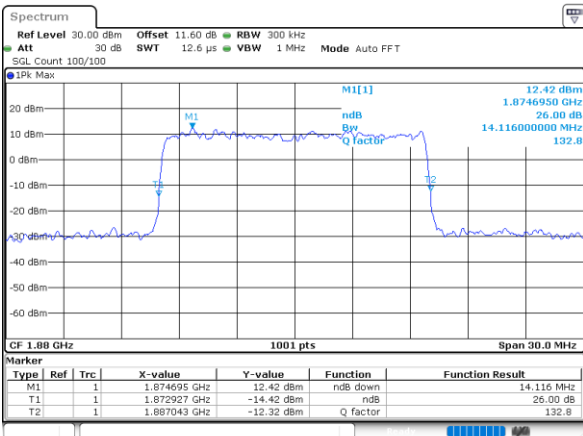

LTE Band 25

Lowest Channel / 15MHz / 64QAM

Date: 1.AUG.2020 17:05:09

Lowest Channel / 20MHz / 64QAM

Date: 1.AUG.2020 17:37:02

Middle Channel / 15MHz / 64QAM

Date: 1.AUG.2020 17:07:38

Middle Channel / 20MHz / 64QAM

Date: 1.AUG.2020 17:39:31

Highest Channel / 15MHz / 64QAM

Date: 1.AUG.2020 17:08:47

Highest Channel / 20MHz / 64QAM

Date: 1.AUG.2020 17:40:41

LTE Band 25

Lowest Channel / 1.4MHz / 256QAM

Date: 9.AUG.2020 11:48:44