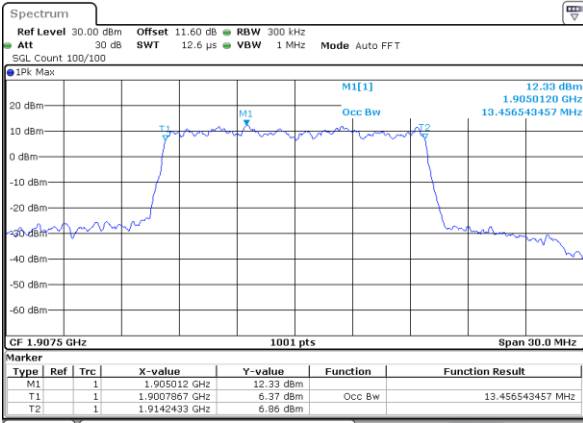

Middle Channel / 5MHz / 64QAM

Date: 1.AUG.2020 16:44:59

Middle Channel / 10MHz / 64QAM

Date: 1.AUG.2020 17:01:20

Highest Channel / 5MHz / 64QAM

Date: 1.AUG.2020 16:44:08

Highest Channel / 10MHz / 64QAM

Date: 1.AUG.2020 17:02:28

LTE Band 25

Lowest Channel / 15MHz / 64QAM

Date: 1.AUG.2020 17:04:58

Lowest Channel / 20MHz / 64QAM

Date: 1.AUG.2020 17:36:51

Middle Channel / 15MHz / 64QAM

Date: 1.AUG.2020 17:07:26

Middle Channel / 20MHz / 64QAM

Date: 1.AUG.2020 17:39:19

Highest Channel / 15MHz / 64QAM

Date: 1.AUG.2020 17:08:35

Highest Channel / 20MHz / 64QAM

Date: 1.AUG.2020 17:40:29

LTE Band 25

Lowest Channel / 1.4MHz / 256QAM

Date: 9.AUG.2020 11:48:36