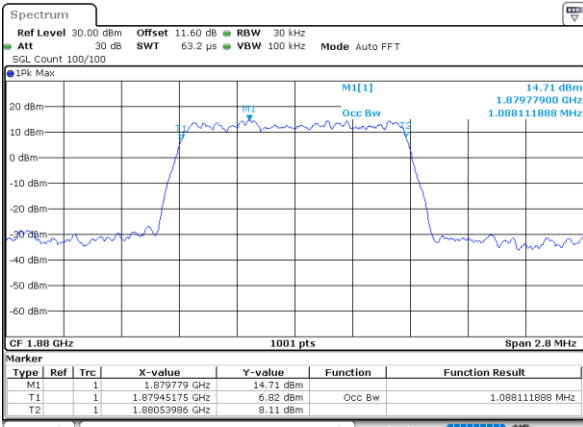

LTE Band 25

Lowest Channel / 1.4MHz / QPSK

Date: 1.AUG.2020 15:53:23

Lowest Channel / 1.4MHz / 16QAM

Date: 1.AUG.2020 15:53:35

Middle Channel / 1.4MHz / QPSK

Date: 1.AUG.2020 15:55:41

Middle Channel / 1.4MHz / 16QAM

Date: 1.AUG.2020 15:55:53

Highest Channel / 1.4MHz / QPSK

Date: 1.AUG.2020 16:04:01

Highest Channel / 1.4MHz / 16QAM

Date: 1.AUG.2020 16:04:13

LTE Band 25

Lowest Channel / 3MHz / QPSK

Date: 1.AUG.2020 16:15:55