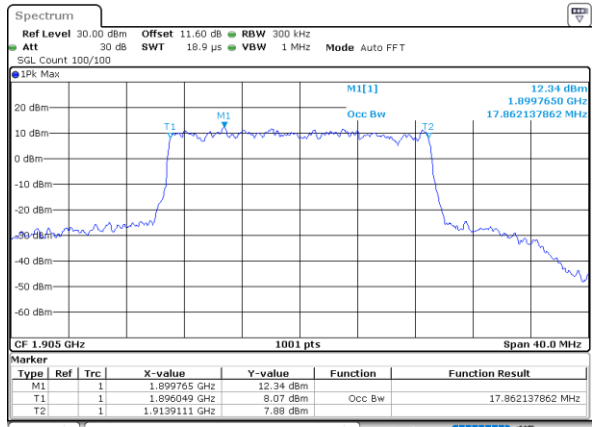

Middle Channel / 20MHz / 16QAM

Date: 1.AUG.2020 17:28:53

Highest Channel / 20MHz / QPSK

Date: 1.AUG.2020 17:30:59

Highest Channel / 20MHz / 16QAM

Date: 1.AUG.2020 17:31:11

LTE Band 25

Lowest Channel / 1.4MHz / 64QAM

Date: 1.AUG.2020 16:10:19

Lowest Channel / 3MHz / 64QAM

Date: 1.AUG.2020 16:09:46

Middle Channel / 1.4MHz / 64QAM

Date: 1.AUG.2020 16:10:28

Middle Channel / 3MHz / 64QAM

Date: 1.AUG.2020 16:12:15

Highest Channel / 1.4MHz / 64QAM