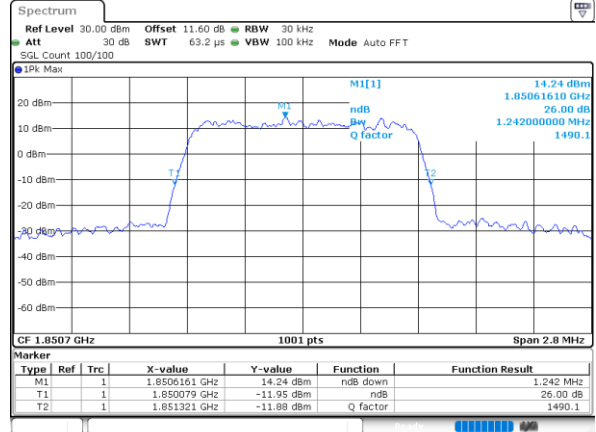

LTE Band 25

Lowest Channel / 1.4MHz / QPSK

Date: 1.AUG.2020 15:53:47

Lowest Channel / 1.4MHz / 16QAM

Date: 1.AUG.2020 15:53:59

Middle Channel / 1.4MHz / QPSK

Date: 1.AUG.2020 16:02:06

Middle Channel / 1.4MHz / 16QAM