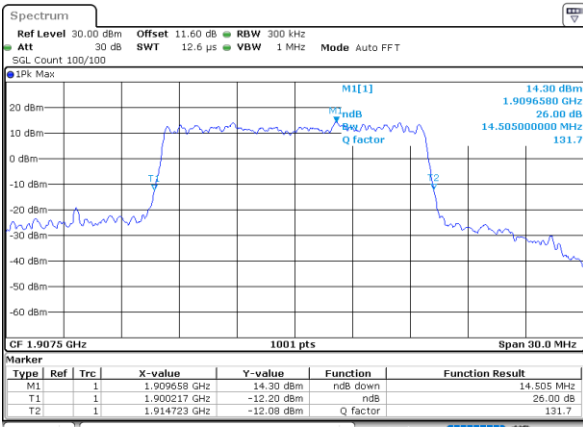

Date: 1.AUG.2020 17:11:48

Middle Channel / 15MHz / QPSK

Date: 1.AUG.2020 17:16:34

Middle Channel / 15MHz / 16QAM

Date: 1.AUG.2020 17:16:46

Highest Channel / 15MHz / QPSK

Date: 1.AUG.2020 17:19:04

Highest Channel / 15MHz / 16QAM