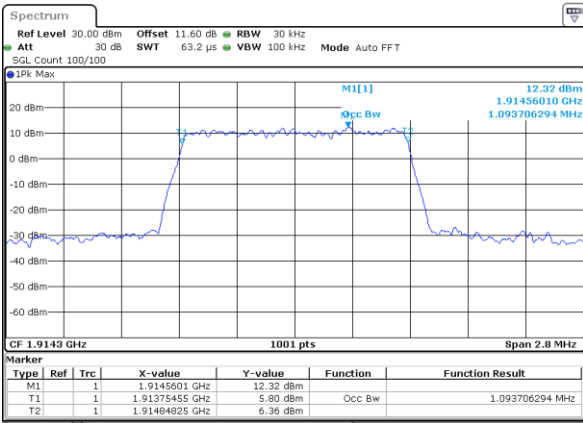

Middle Channel / 20MHz / 16QAM

Date: 1.AUG.2020 17:28:53

Highest Channel / 20MHz / QPSK

Date: 1.AUG.2020 17:30:59

Highest Channel / 20MHz / 16QAM

Date: 1.AUG.2020 17:31:11

LTE Band 25

Lowest Channel / 1.4MHz / 64QAM

Date: 1.AUG.2020 16:10:19

Lowest Channel / 3MHz / 64QAM

Date: 1.AUG.2020 16:09:46

Middle Channel / 1.4MHz / 64QAM

Date: 1.AUG.2020 16:10:28

Middle Channel / 3MHz / 64QAM

Date: 1.AUG.2020 16:12:15

Highest Channel / 1.4MHz / 64QAM

Date: 1.AUG.2020 16:10:37

Highest Channel / 3MHz / 64QAM

Date: 1.AUG.2020 16:13:24

LTE Band 25

Lowest Channel / 5MHz / 64QAM

Date: 1.AUG.2020 16:40:30

Lowest Channel / 10MHz / 64QAM

Date: 1.AUG.2020 16:58:51