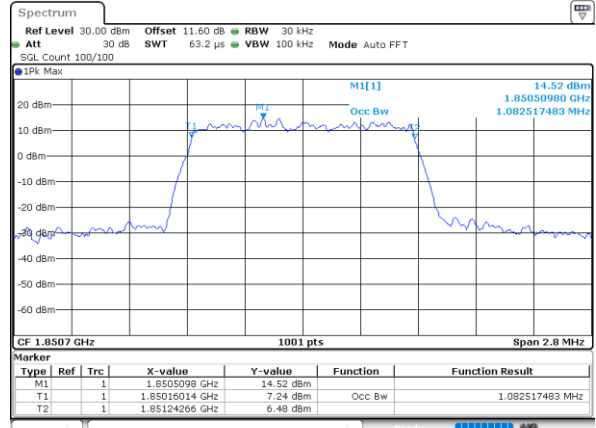

Date: 9.AUG.2020 12:27:11

Highest Channel / 15MHz / 256QAM

Date: 9.AUG.2020 12:23:50

Highest Channel / 20MHz / 256QAM

Date: 9.AUG.2020 12:31:32

Occupied Bandwidth

Mode	LTE Band 25 : 99%OBW(MHz)											
BW	1.4MHz		3MHz		5MHz		10MHz		15MHz		20MHz	
Mod.	QPSK	16QAM	QPSK	16QAM	QPSK	16QAM	QPSK	16QAM	QPSK	16QAM	QPSK	16QAM
Lowest CH	1.08	1.08	2.72	2.72	4.50	4.47	8.97	8.97	13.49	13.46	17.86	17.86
Middle CH	1.09	1.09	2.72	2.73	4.50	4.47	9.01	9.03	13.43	13.46	17.90	17.94
Highest CH	1.09	1.09	2.71	2.71	4.48	4.49	9.05	8.97	13.46	13.43	17.90	17.86
Mode	LTE Band 25 : 99%OBW(MHz)											
BW	1.4MHz		3MHz		5MHz		10MHz		15MHz		20MHz	
Mod.	64QAM	256QAM	64QAM	256QAM	64QAM	256QAM	64QAM	256QAM	64QAM	256QAM	64QAM	256QAM
Lowest CH	1.09	1.08	2.75	2.73	4.49	4.50	9.03	9.07	13.43	13.46	17.90	17.86
Middle CH	1.10	1.09	2.72	2.73	4.49	4.49	9.01	9.05	13.40	13.46	17.98	17.86
Highest CH	1.09	1.09	2.73	2.73	4.48	4.47	8.99	9.01	13.46	13.49	17.86	17.86

LTE Band 25

Lowest Channel / 1.4MHz / QPSK

Date: 1.AUG.2020 15:53:23

Lowest Channel / 1.4MHz / 16QAM

Date: 1.AUG.2020 15:53:35

Middle Channel / 1.4MHz / QPSK

Date: 1.AUG.2020 15:55:41

Middle Channel / 1.4MHz / 16QAM