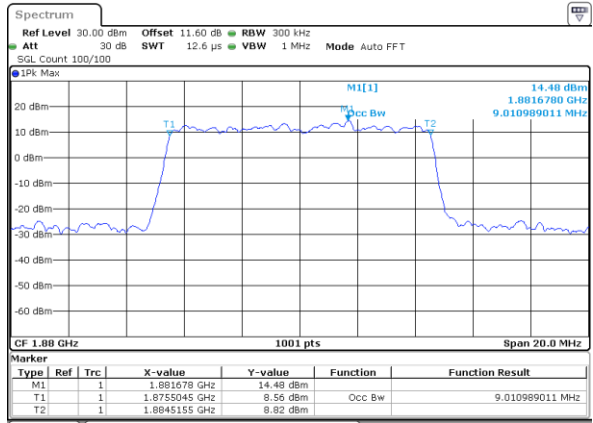

Date: 1.AUG.2020 16:10:19

Lowest Channel / 3MHz / 64QAM

Date: 1.AUG.2020 16:09:46

Middle Channel / 1.4MHz / 64QAM

Date: 1.AUG.2020 16:10:28

Middle Channel / 3MHz / 64QAM

Date: 1.AUG.2020 16:12:15

Highest Channel / 1.4MHz / 64QAM

Date: 1.AUG.2020 16:10:37

Highest Channel / 3MHz / 64QAM

Date: 1.AUG.2020 16:13:24

LTE Band 25

Lowest Channel / 5MHz / 64QAM

Date: 1.AUG.2020 16:40:30

Lowest Channel / 10MHz / 64QAM

Date: 1.AUG.2020 16:58:51

Middle Channel / 5MHz / 64QAM

Date: 1.AUG.2020 16:44:59

Middle Channel / 10MHz / 64QAM

Date: 1.AUG.2020 17:01:20

Highest Channel / 5MHz / 64QAM

Date: 1.AUG.2020 16:44:08

Highest Channel / 10MHz / 64QAM

Date: 1.AUG.2020 17:02:28