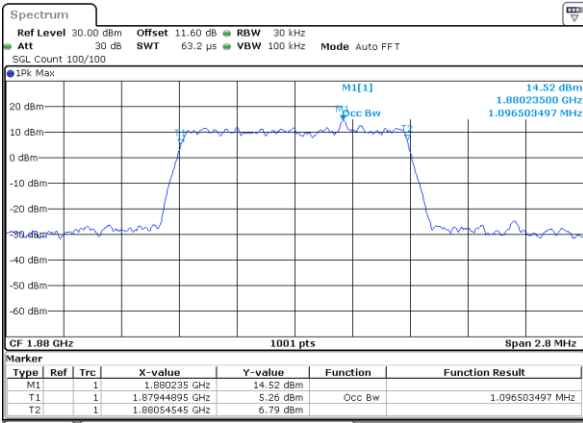

Middle Channel / 20MHz / 16QAM

Date: 1.AUG.2020 17:28:53

Highest Channel / 20MHz / QPSK

Date: 1.AUG.2020 17:30:59

Highest Channel / 20MHz / 16QAM

Date: 1.AUG.2020 17:31:11

LTE Band 25

Lowest Channel / 1.4MHz / 64QAM

Date: 1.AUG.2020 16:10:19

Lowest Channel / 3MHz / 64QAM

Date: 1.AUG.2020 16:09:46

Middle Channel / 1.4MHz / 64QAM

Date: 1.AUG.2020 16:10:28

Middle Channel / 3MHz / 64QAM

Date: 1.AUG.2020 16:12:15

Highest Channel / 1.4MHz / 64QAM