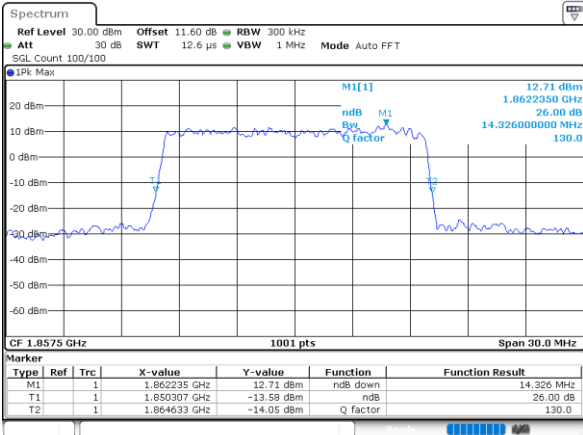

LTE Band 25

Lowest Channel / 15MHz / 64QAM

Date: 1.AUG.2020 17:05:09