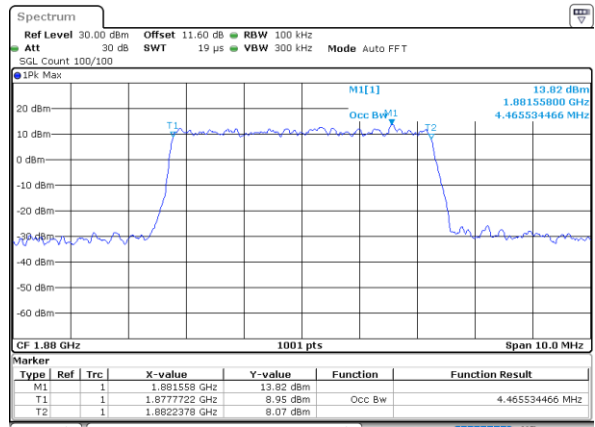

Highest Channel / 3MHz / 16QAM

Date: 1.AUG.2020 16:23:25

LTE Band 25

Lowest Channel / 5MHz / QPSK

Date: 1.AUG.2020 16:28:15

Lowest Channel / 5MHz / 16QAM

Date: 1.AUG.2020 16:28:27

Middle Channel / 5MHz / QPSK

Date: 1.AUG.2020 16:33:13

Middle Channel / 5MHz / 16QAM

Date: 1.AUG.2020 16:33:25

Highest Channel / 5MHz / QPSK

Date: 1.AUG.2020 16:33:32

Highest Channel / 5MHz / 16QAM

Date: 1.AUG.2020 16:35:43

LTE Band 25