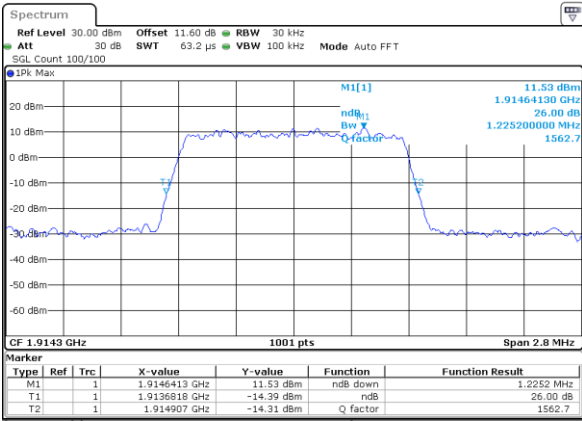

Date: 1.AUG.2020 17:39:31

Highest Channel / 15MHz / 64QAM

Date: 1.AUG.2020 17:08:47

Highest Channel / 20MHz / 64QAM

Date: 1.AUG.2020 17:40:41

LTE Band 25

Lowest Channel / 1.4MHz / 256QAM

Date: 9.AUG.2020 11:48:44

Lowest Channel / 3MHz / 256QAM

Date: 9.AUG.2020 12:00:06

Middle Channel / 1.4MHz / 256QAM

Date: 9.AUG.2020 11:46:58

Middle Channel / 3MHz / 256QAM

Date: 9.AUG.2020 11:58:15

Highest Channel / 1.4MHz / 256QAM