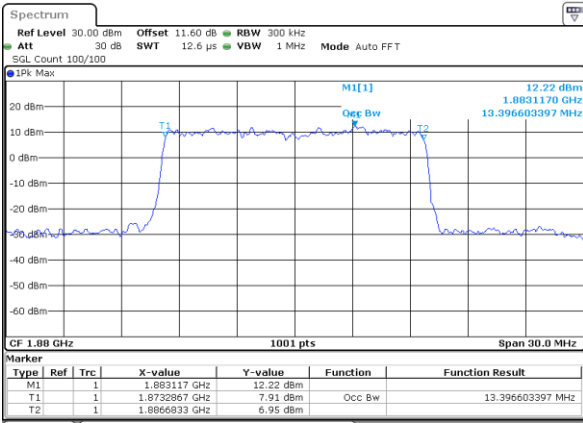

LTE Band 25

Lowest Channel / 15MHz / 64QAM

Date: 1.AUG.2020 17:04:58

Lowest Channel / 20MHz / 64QAM

Date: 1.AUG.2020 17:36:51

Middle Channel / 15MHz / 64QAM

Date: 1.AUG.2020 17:07:26

Middle Channel / 20MHz / 64QAM

Date: 1.AUG.2020 17:39:19

Highest Channel / 15MHz / 64QAM

Date: 1.AUG.2020 17:08:35

Highest Channel / 20MHz / 64QAM

Date: 1.AUG.2020 17:40:29

LTE Band 25

Lowest Channel / 1.4MHz / 256QAM

Date: 9.AUG.2020 11:48:36