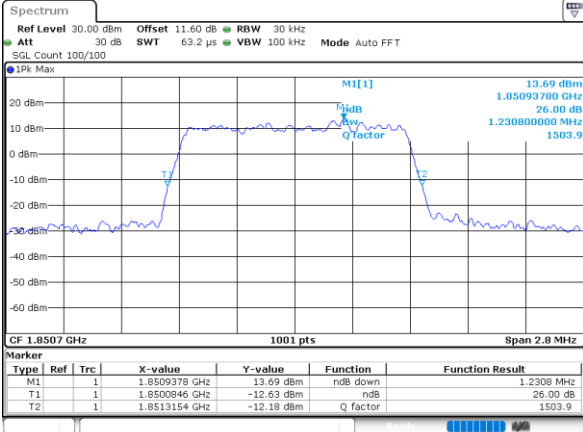

Middle Channel / 20MHz / 16QAM

Date: 1.AUG.2020 17:29:17

Highest Channel / 20MHz / QPSK

Date: 1.AUG.2020 17:31:35

Highest Channel / 20MHz / 16QAM

Date: 1.AUG.2020 17:31:23

LTE Band 25

Lowest Channel / 1.4MHz / 64QAM