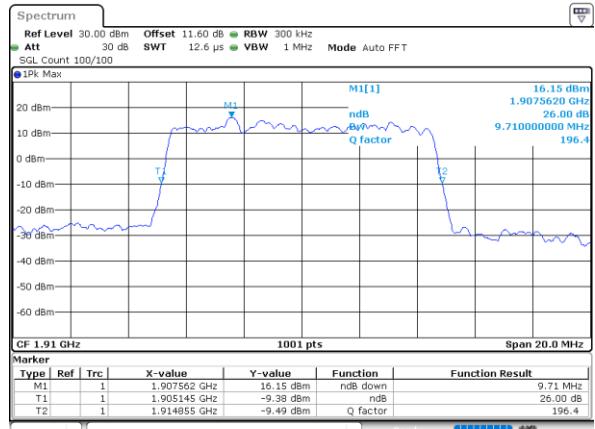

Lowest Channel / 10MHz / QPSK

Date: 1.AUG.2020 16:47:01

Lowest Channel / 10MHz / 16QAM

Date: 1.AUG.2020 16:47:13

Middle Channel / 10MHz / QPSK

Date: 1.AUG.2020 16:51:59

Middle Channel / 10MHz / 16QAM

Date: 1.AUG.2020 16:52:11

Highest Channel / 10MHz / QPSK

Date: 1.AUG.2020 16:54:29

Highest Channel / 10MHz / 16QAM

Date: 1.AUG.2020 16:54:17

LTE Band 25

Lowest Channel / 15MHz / QPSK

Date: 1.AUG.2020 17:11:36

Lowest Channel / 15MHz / 16QAM