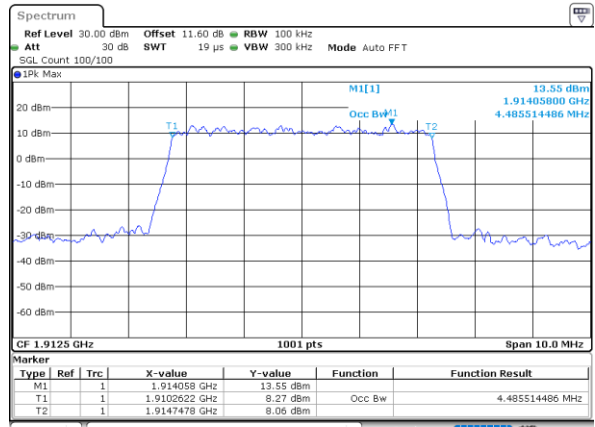

Date: 1.AUG.2020 16:33:13

Middle Channel / 5MHz / 16QAM

Date: 1.AUG.2020 16:33:25

Highest Channel / 5MHz / QPSK

Date: 1.AUG.2020 16:33:32

Highest Channel / 5MHz / 16QAM

Date: 1.AUG.2020 16:35:43

LTE Band 25