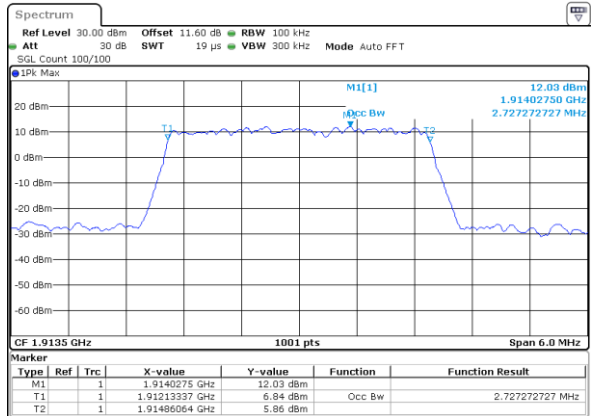

Highest Channel / 3MHz / 256QAM

Date: 9.AUG.2020 12:02:45