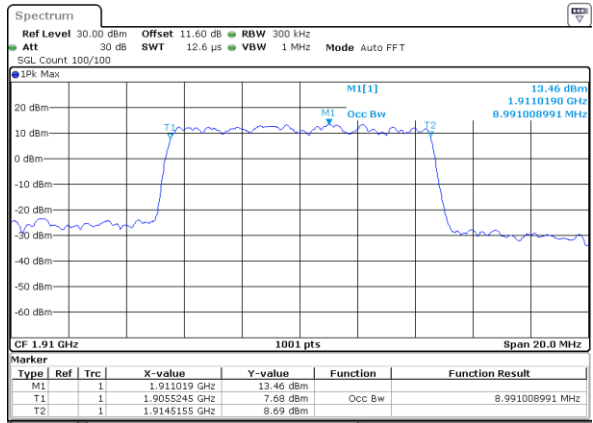

Date: 1.AUG.2020 16:10:37

Highest Channel / 3MHz / 64QAM

Date: 1.AUG.2020 16:13:24

LTE Band 25

Lowest Channel / 5MHz / 64QAM

Date: 1.AUG.2020 16:40:30

Lowest Channel / 10MHz / 64QAM

Date: 1.AUG.2020 16:58:51

Middle Channel / 5MHz / 64QAM

Date: 1.AUG.2020 16:44:59

Middle Channel / 10MHz / 64QAM

Date: 1.AUG.2020 17:01:20

Highest Channel / 5MHz / 64QAM

Date: 1.AUG.2020 16:44:08

Highest Channel / 10MHz / 64QAM

Date: 1.AUG.2020 17:02:28

LTE Band 25

Lowest Channel / 15MHz / 64QAM

Date: 1.AUG.2020 17:04:58

Lowest Channel / 20MHz / 64QAM

Date: 1.AUG.2020 17:36:51

Middle Channel / 15MHz / 64QAM

Date: 1.AUG.2020 17:07:26

Middle Channel / 20MHz / 64QAM