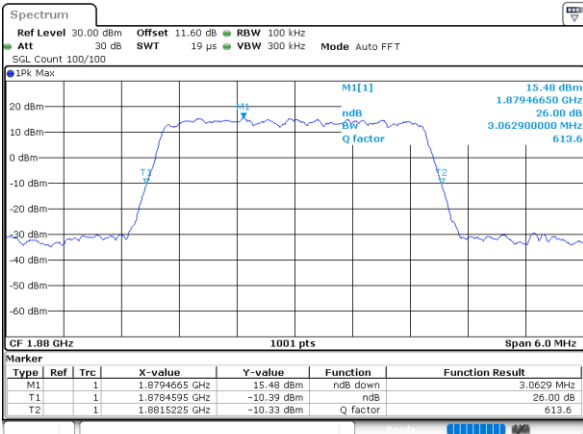

Middle Channel / 3MHz / QPSK

Date: 1.AUG.2020 16:21:18