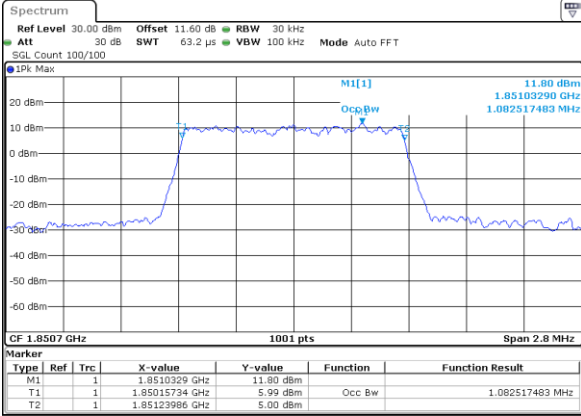

Date: 1.AUG.2020 17:39:19

Highest Channel / 15MHz / 64QAM

Date: 1.AUG.2020 17:08:35

Highest Channel / 20MHz / 64QAM

Date: 1.AUG.2020 17:40:29

LTE Band 25

Lowest Channel / 1.4MHz / 256QAM

Date: 9.AUG.2020 11:48:36

Lowest Channel / 3MHz / 256QAM

Date: 9.AUG.2020 11:59:59

Middle Channel / 1.4MHz / 256QAM

Date: 9.AUG.2020 11:46:50

Middle Channel / 3MHz / 256QAM

Date: 9.AUG.2020 11:58:06

Highest Channel / 1.4MHz / 256QAM