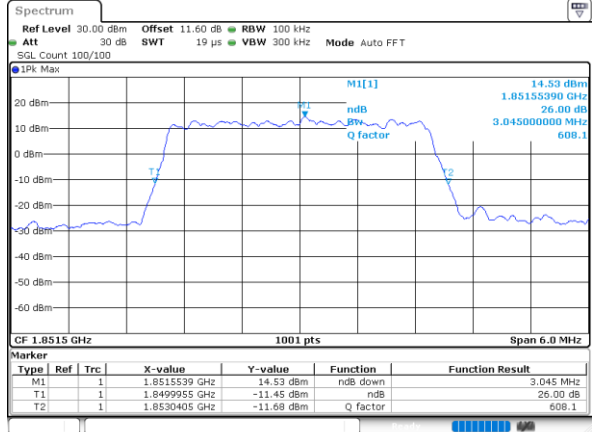

Lowest Channel / 3MHz / 64QAM

Date: 1.AUG.2020 16:09:58