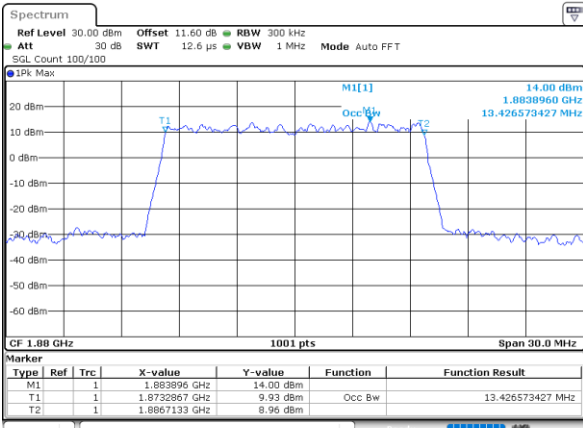

Middle Channel / 15MHz / QPSK

Date: 1.AUG.2020 17:16:10