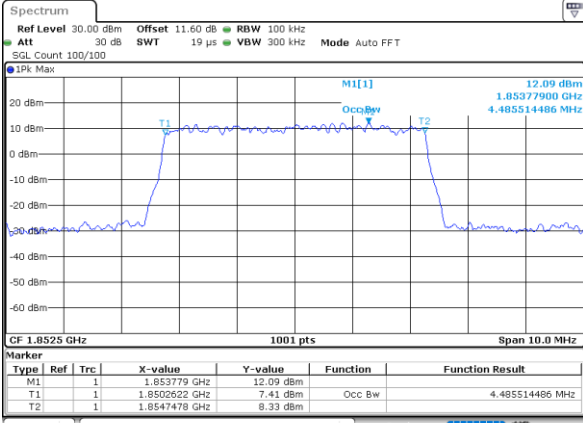

Date: 1.AUG.2020 16:10:19

Lowest Channel / 3MHz / 64QAM

Date: 1.AUG.2020 16:09:46

Middle Channel / 1.4MHz / 64QAM

Date: 1.AUG.2020 16:10:28

Middle Channel / 3MHz / 64QAM

Date: 1.AUG.2020 16:12:15

Highest Channel / 1.4MHz / 64QAM

Date: 1.AUG.2020 16:10:37

Highest Channel / 3MHz / 64QAM

Date: 1.AUG.2020 16:13:24

LTE Band 25

Lowest Channel / 5MHz / 64QAM

Date: 1.AUG.2020 16:40:30

Lowest Channel / 10MHz / 64QAM

Date: 1.AUG.2020 16:58:51

Middle Channel / 5MHz / 64QAM

Date: 1.AUG.2020 16:44:59

Middle Channel / 10MHz / 64QAM

Date: 1.AUG.2020 17:01:20

Highest Channel / 5MHz / 64QAM

Date: 1.AUG.2020 16:44:08

Highest Channel / 10MHz / 64QAM

Date: 1.AUG.2020 17:02:28