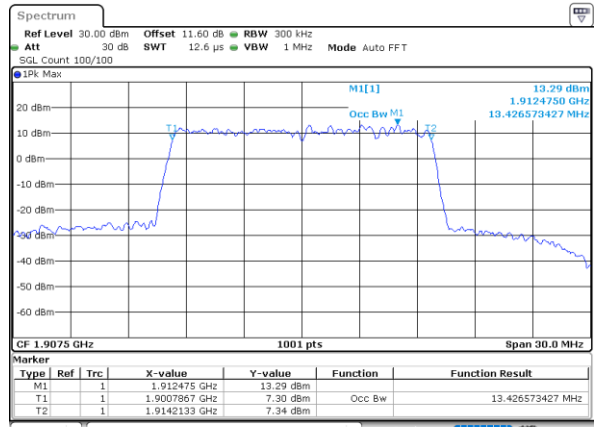

Highest Channel / 10MHz / QPSK

Date: 1.AUG.2020 16:53:53

Highest Channel / 10MHz / 16QAM

Date: 1.AUG.2020 16:54:05

LTE Band 25

Lowest Channel / 15MHz / QPSK

Date: 1.AUG.2020 17:11:12

Lowest Channel / 15MHz / 16QAM

Date: 1.AUG.2020 17:11:24

Middle Channel / 15MHz / QPSK

Date: 1.AUG.2020 17:16:10

Middle Channel / 15MHz / 16QAM

Date: 1.AUG.2020 17:16:22

Highest Channel / 15MHz / QPSK

Date: 1.AUG.2020 17:18:28

Highest Channel / 15MHz / 16QAM