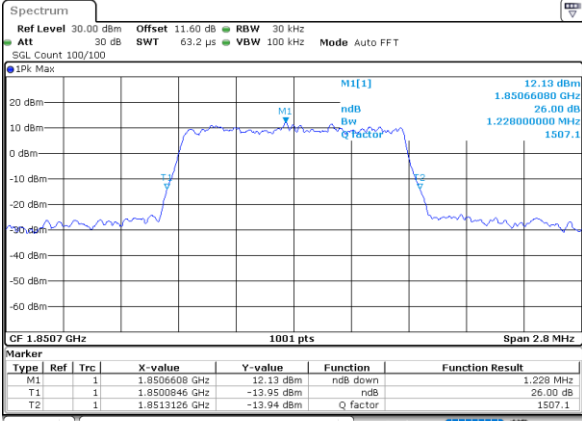

Date: 1.AUG.2020 17:39:31

Highest Channel / 15MHz / 64QAM

Date: 1.AUG.2020 17:08:47

Highest Channel / 20MHz / 64QAM

Date: 1.AUG.2020 17:40:41

LTE Band 25

Lowest Channel / 1.4MHz / 256QAM

Date: 9.AUG.2020 11:48:44

Lowest Channel / 3MHz / 256QAM

Date: 9.AUG.2020 12:00:06

Middle Channel / 1.4MHz / 256QAM

Date: 9.AUG.2020 11:46:58

Middle Channel / 3MHz / 256QAM

Date: 9.AUG.2020 11:58:15

Highest Channel / 1.4MHz / 256QAM