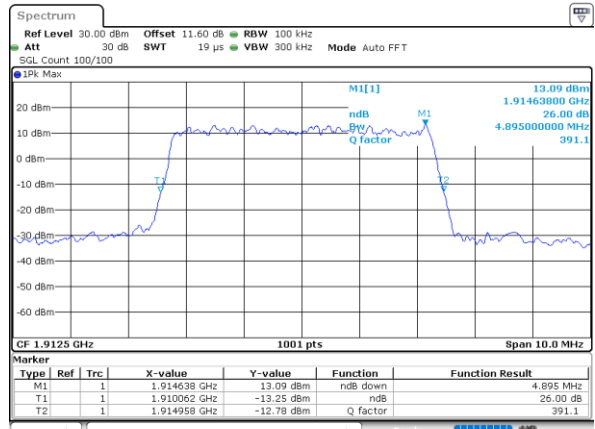

Date: 1.AUG.2020 16:33:37

Middle Channel / 5MHz / 16QAM

Date: 1.AUG.2020 16:33:49

Highest Channel / 5MHz / QPSK

Date: 1.AUG.2020 16:36:08

Highest Channel / 5MHz / 16QAM

Date: 1.AUG.2020 16:35:55

LTE Band 25