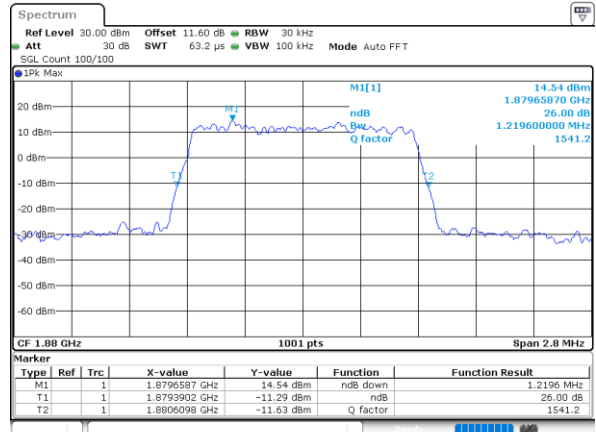

LTE Band 25

Lowest Channel / 1.4MHz / QPSK

Date: 1.AUG.2020 15:53:47

Lowest Channel / 1.4MHz / 16QAM

Date: 1.AUG.2020 15:53:59

Middle Channel / 1.4MHz / QPSK

Date: 1.AUG.2020 16:02:06

Middle Channel / 1.4MHz / 16QAM