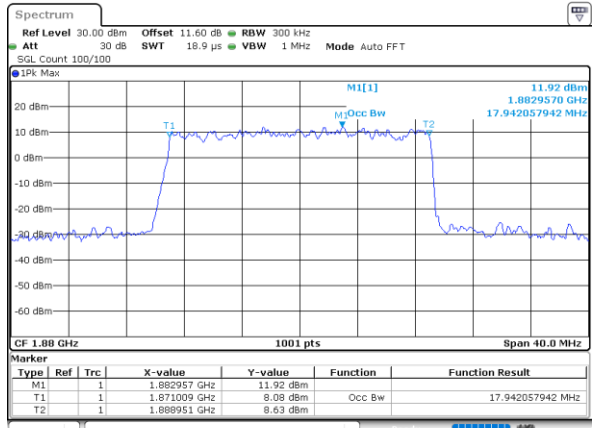

Date: 1.AUG.2020 17:18:40

LTE Band 25

Lowest Channel / 20MHz / QPSK

Date: 1.AUG.2020 17:23:43

Lowest Channel / 20MHz / 16QAM

Date: 1.AUG.2020 17:23:55

Middle Channel / 20MHz / QPSK

Date: 1.AUG.2020 17:28:41

Middle Channel / 20MHz / 16QAM

Date: 1.AUG.2020 17:28:53

Highest Channel / 20MHz / QPSK

Date: 1.AUG.2020 17:30:59

Highest Channel / 20MHz / 16QAM

Date: 1.AUG.2020 17:31:11

LTE Band 25

Lowest Channel / 1.4MHz / 64QAM