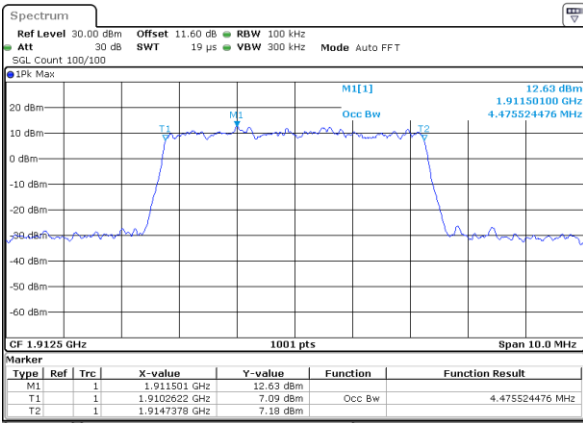

Date: 1.AUG.2020 16:10:37

Highest Channel / 3MHz / 64QAM

Date: 1.AUG.2020 16:13:24

LTE Band 25

Lowest Channel / 5MHz / 64QAM

Date: 1.AUG.2020 16:40:30

Lowest Channel / 10MHz / 64QAM

Date: 1.AUG.2020 16:58:51

Middle Channel / 5MHz / 64QAM

Date: 1.AUG.2020 16:44:59

Middle Channel / 10MHz / 64QAM

Date: 1.AUG.2020 17:01:20

Highest Channel / 5MHz / 64QAM

Date: 1.AUG.2020 16:44:08

Highest Channel / 10MHz / 64QAM

Date: 1.AUG.2020 17:02:28

LTE Band 25

Lowest Channel / 15MHz / 64QAM

Date: 1.AUG.2020 17:04:58

Lowest Channel / 20MHz / 64QAM

Date: 1.AUG.2020 17:36:51

Middle Channel / 15MHz / 64QAM

Date: 1.AUG.2020 17:07:26

Middle Channel / 20MHz / 64QAM