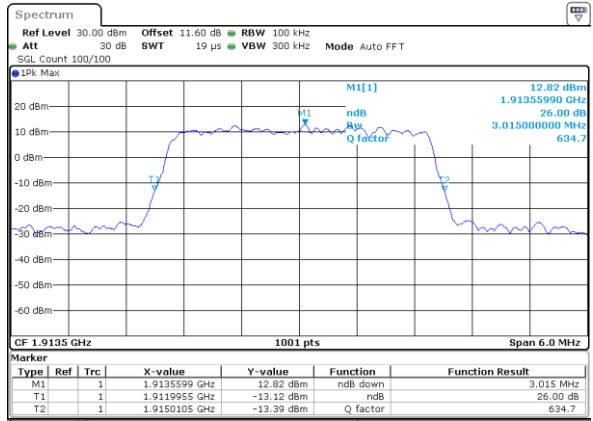

Date: 1.AUG.2020 17:39:31

Highest Channel / 15MHz / 64QAM

Date: 1.AUG.2020 17:08:47

Highest Channel / 20MHz / 64QAM

Date: 1.AUG.2020 17:40:41

LTE Band 25

Lowest Channel / 1.4MHz / 256QAM

Date: 9.AUG.2020 11:48:44

Lowest Channel / 3MHz / 256QAM

Date: 9.AUG.2020 12:00:06

Middle Channel / 1.4MHz / 256QAM

Date: 9.AUG.2020 11:46:58

Middle Channel / 3MHz / 256QAM

Date: 9.AUG.2020 11:58:15

Highest Channel / 1.4MHz / 256QAM

Date: 9.AUG.2020 11:51:44

Highest Channel / 3MHz / 256QAM

Date: 9.AUG.2020 12:02:51

LTE Band 25

Lowest Channel / 5MHz / 256QAM

Date: 9.AUG.2020 12:08:00

Lowest Channel / 10MHz / 256QAM

Date: 9.AUG.2020 12:15:21