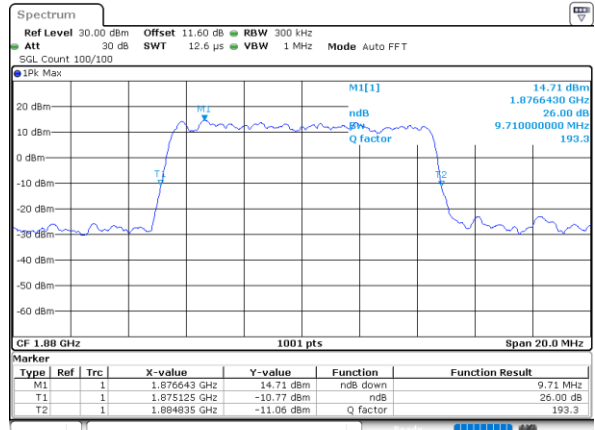

Middle Channel / 10MHz / 16QAM

Date: 1.AUG.2020 16:52:11