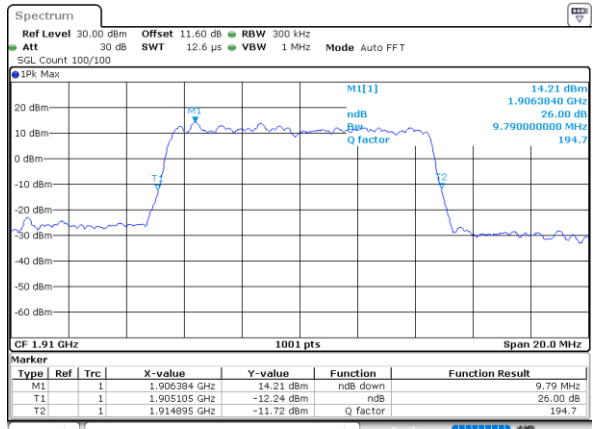

Middle Channel / 5MHz / 64QAM

Date: 1.AUG.2020 16:43:11

Middle Channel / 10MHz / 64QAM

Date: 1.AUG.2020 17:01:31

Highest Channel / 5MHz / 64QAM

Date: 1.AUG.2020 16:44:20

Highest Channel / 10MHz / 64QAM

Date: 1.AUG.2020 17:02:40