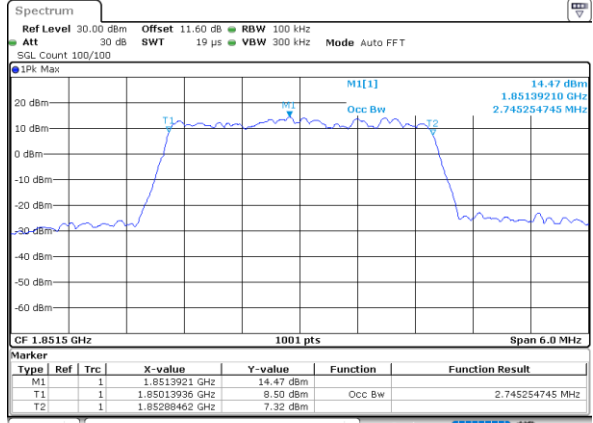

Date: 1.AUG.2020 17:18:40

LTE Band 25

Lowest Channel / 20MHz / QPSK

Date: 1.AUG.2020 17:23:43

Lowest Channel / 20MHz / 16QAM

Date: 1.AUG.2020 17:23:55

Middle Channel / 20MHz / QPSK

Date: 1.AUG.2020 17:28:41

Middle Channel / 20MHz / 16QAM

Date: 1.AUG.2020 17:28:53

Highest Channel / 20MHz / QPSK

Date: 1.AUG.2020 17:30:59

Highest Channel / 20MHz / 16QAM

Date: 1.AUG.2020 17:31:11

LTE Band 25

Lowest Channel / 1.4MHz / 64QAM

Date: 1.AUG.2020 16:10:19

Lowest Channel / 3MHz / 64QAM

Date: 1.AUG.2020 16:09:46

Middle Channel / 1.4MHz / 64QAM

Date: 1.AUG.2020 16:10:28

Middle Channel / 3MHz / 64QAM

Date: 1.AUG.2020 16:12:15

Highest Channel / 1.4MHz / 64QAM