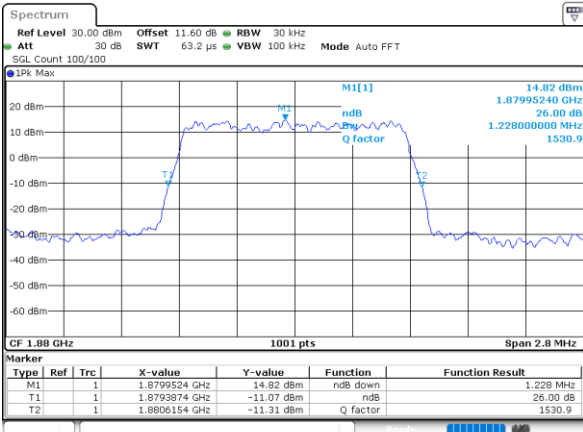

LTE Band 25

Lowest Channel / 1.4MHz / QPSK

Date: 1.AUG.2020 15:53:47

Lowest Channel / 1.4MHz / 16QAM

Date: 1.AUG.2020 15:53:59

Middle Channel / 1.4MHz / QPSK

Date: 1.AUG.2020 16:02:06

Middle Channel / 1.4MHz / 16QAM