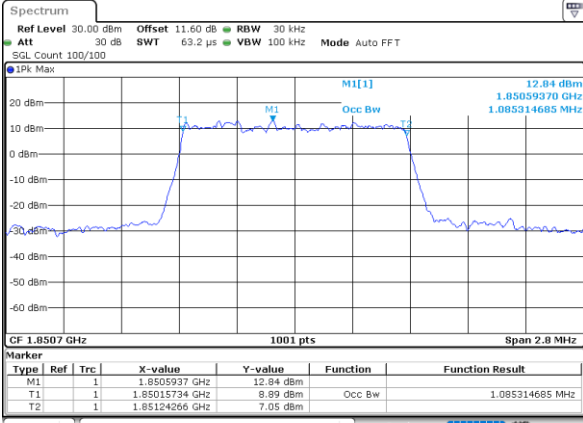

Date: 1.AUG.2020 17:18:40

LTE Band 25

Lowest Channel / 20MHz / QPSK

Date: 1.AUG.2020 17:23:43

Lowest Channel / 20MHz / 16QAM

Date: 1.AUG.2020 17:23:55

Middle Channel / 20MHz / QPSK

Date: 1.AUG.2020 17:28:41

Middle Channel / 20MHz / 16QAM

Date: 1.AUG.2020 17:28:53

Highest Channel / 20MHz / QPSK

Date: 1.AUG.2020 17:30:59

Highest Channel / 20MHz / 16QAM

Date: 1.AUG.2020 17:31:11

LTE Band 25

Lowest Channel / 1.4MHz / 64QAM

Date: 1.AUG.2020 16:10:19

Lowest Channel / 3MHz / 64QAM

Date: 1.AUG.2020 16:09:46

Middle Channel / 1.4MHz / 64QAM

Date: 1.AUG.2020 16:10:28

Middle Channel / 3MHz / 64QAM

Date: 1.AUG.2020 16:12:15

Highest Channel / 1.4MHz / 64QAM