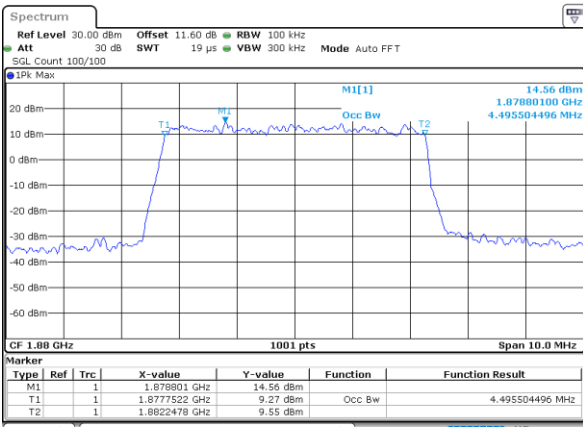

Highest Channel / 3MHz / 16QAM

Date: 1.AUG.2020 16:23:25

LTE Band 25

Lowest Channel / 5MHz / QPSK

Date: 1.AUG.2020 16:28:15

Lowest Channel / 5MHz / 16QAM

Date: 1.AUG.2020 16:28:27

Middle Channel / 5MHz / QPSK

Date: 1.AUG.2020 16:33:13

Middle Channel / 5MHz / 16QAM

Date: 1.AUG.2020 16:33:25

Highest Channel / 5MHz / QPSK

Date: 1.AUG.2020 16:33:32

Highest Channel / 5MHz / 16QAM

Date: 1.AUG.2020 16:35:43

LTE Band 25