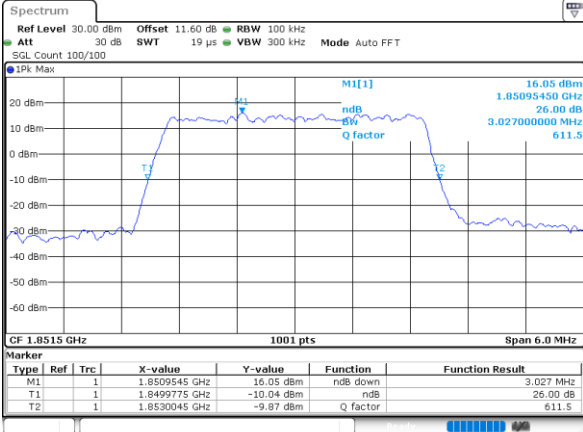

Date: 1.AUG.2020 16:02:19

Highest Channel / 1.4MHz / QPSK

Date: 1.AUG.2020 16:04:37

Highest Channel / 1.4MHz / 16QAM

Date: 1.AUG.2020 16:04:25

LTE Band 25

Lowest Channel / 3MHz / QPSK

Date: 1.AUG.2020 16:11:19