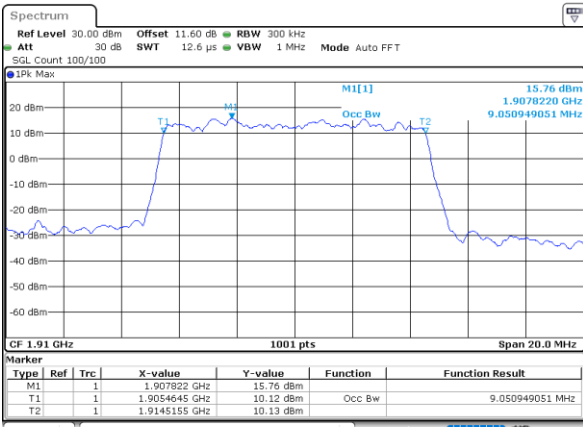

Lowest Channel / 10MHz / QPSK

Date: 1.AUG.2020 16:46:37

Lowest Channel / 10MHz / 16QAM

Date: 1.AUG.2020 16:46:49

Middle Channel / 10MHz / QPSK

Date: 1.AUG.2020 16:51:35

Middle Channel / 10MHz / 16QAM

Date: 1.AUG.2020 16:51:47

Highest Channel / 10MHz / QPSK

Date: 1.AUG.2020 16:53:53

Highest Channel / 10MHz / 16QAM

Date: 1.AUG.2020 16:54:05

LTE Band 25

Lowest Channel / 15MHz / QPSK

Date: 1.AUG.2020 17:11:12

Lowest Channel / 15MHz / 16QAM