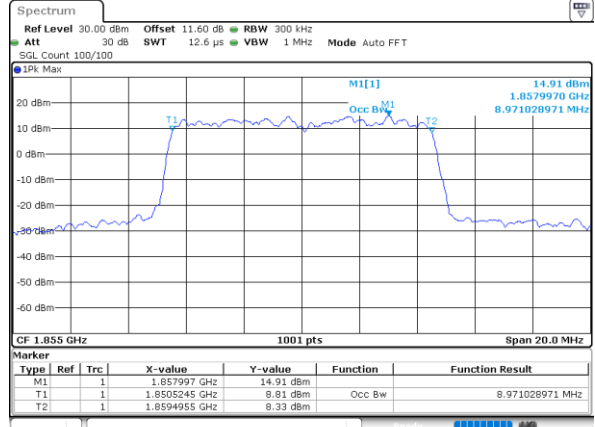

Lowest Channel / 10MHz / 16QAM

Date: 1.AUG.2020 16:46:49