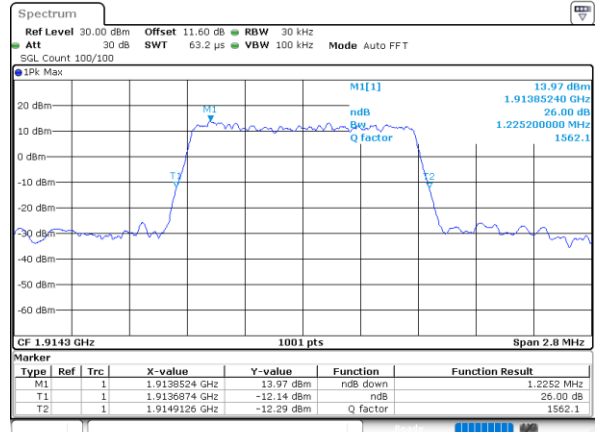

Highest Channel / 1.4MHz / 16QAM

Date: 1.AUG.2020 16:04:25