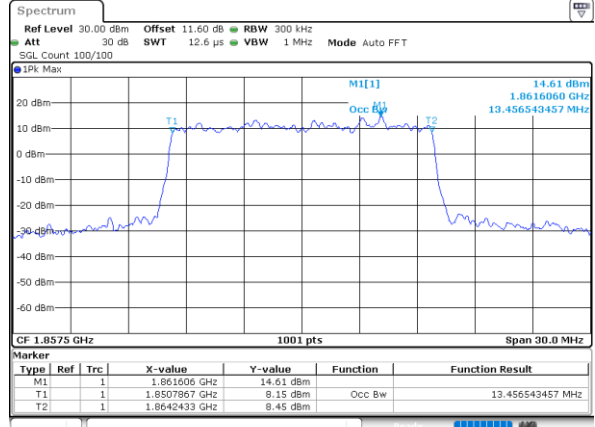

Highest Channel / 10MHz / QPSK

Date: 1.AUG.2020 16:53:53

Highest Channel / 10MHz / 16QAM

Date: 1.AUG.2020 16:54:05

LTE Band 25

Lowest Channel / 15MHz / QPSK

Date: 1.AUG.2020 17:11:12

Lowest Channel / 15MHz / 16QAM