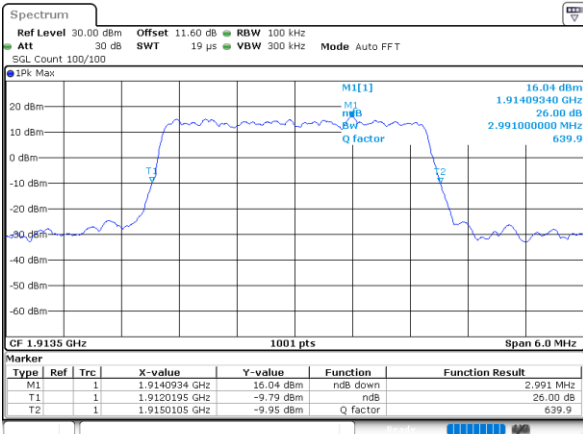

Highest Channel / 3MHz / QPSK

Date: 1.AUG.2020 16:23:48