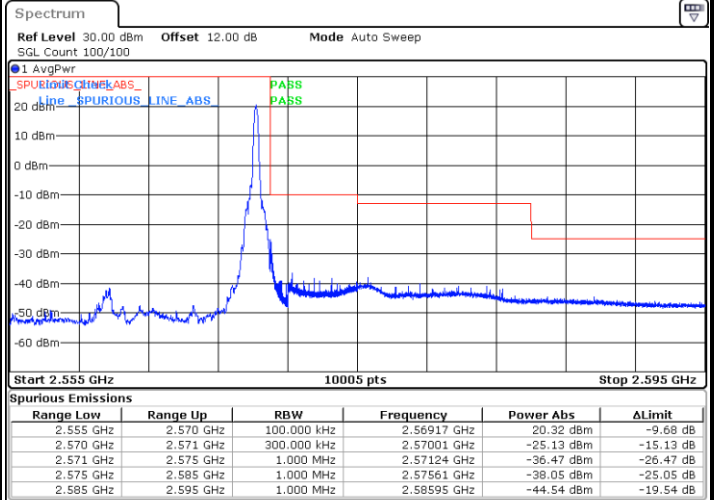

Lowest Band Edge / Full RB

Date: 17.AUG.2020 17:45:35

Highest Band Edge / Full RB

Date: 17.AUG.2020 17:53:04

LTE Band 7 / 10MHz / 64QAM

Lowest Band Edge / 1 RB

Date: 17.AUG.2020 17:55:46

Highest Band Edge / 1 RB

Date: 17.AUG.2020 18:14:46

Lowest Band Edge / Full RB

Date: 17.AUG.2020 17:56:27

Highest Band Edge / Full RB

Date: 17.AUG.2020 18:15:26

LTE Band 7 / 10MHz / 256QAM

Lowest Band Edge / 1RB

Date: 19.AUG.2020 09:31:31

Highest Band Edge / 1 RB

Date: 19.AUG.2020 09:34:18

Lowest Band Edge / Full RB

Date: 19.AUG.2020 09:31:14

Highest Band Edge / Full RB

Date: 19.AUG.2020 09:33:50

LTE Band 7 / 15MHz / QPSK

Lowest Band Edge / 1 RB

Date: 17.AUG.2020 18:17:44

Highest Band Edge / 1 RB

Date: 17.AUG.2020 18:25:15

Lowest Band Edge / Full RB

Date: 17.AUG.2020 18:19:06

Highest Band Edge / Full RB

Date: 17.AUG.2020 18:26:36

LTE Band 7 / 15MHz / 16QAM