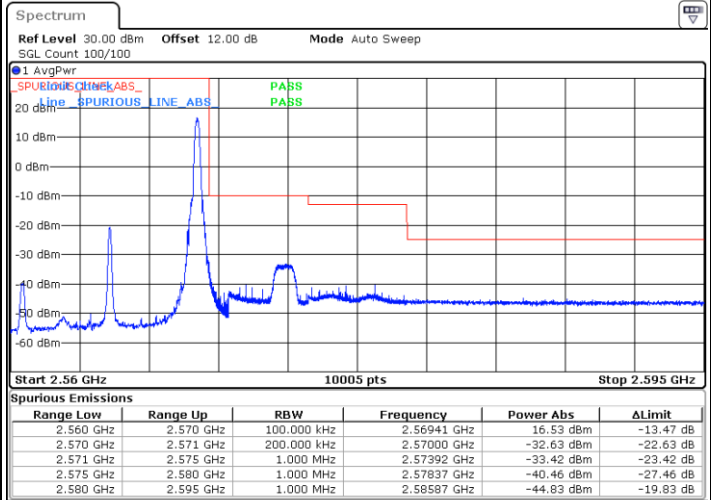

Lowest Band Edge / Full RB

Date: 17.AUG.2020 17:45:35

Highest Band Edge / Full RB

Date: 17.AUG.2020 17:53:04

LTE Band 7 / 10MHz / 64QAM

Lowest Band Edge / 1 RB

Date: 17.AUG.2020 17:55:46

Highest Band Edge / 1 RB

Date: 17.AUG.2020 18:14:46

Lowest Band Edge / Full RB

Date: 17.AUG.2020 17:56:27

Highest Band Edge / Full RB

Date: 17.AUG.2020 18:15:26

LTE Band 7 / 10MHz / 256QAM

Lowest Band Edge / 1RB

Date: 19.AUG.2020 09:31:31

Highest Band Edge / 1 RB

Date: 19.AUG.2020 09:34:18

Lowest Band Edge / Full RB

Date: 19.AUG.2020 09:31:14

Highest Band Edge / Full RB

Date: 19.AUG.2020 09:33:50

LTE Band 7 / 15MHz / QPSK

Lowest Band Edge / 1 RB

Date: 17.AUG.2020 18:17:44

Highest Band Edge / 1 RB

Date: 17.AUG.2020 18:25:15

Lowest Band Edge / Full RB

Date: 17.AUG.2020 18:19:06

Highest Band Edge / Full RB

Date: 17.AUG.2020 18:26:36

LTE Band 7 / 15MHz / 16QAM