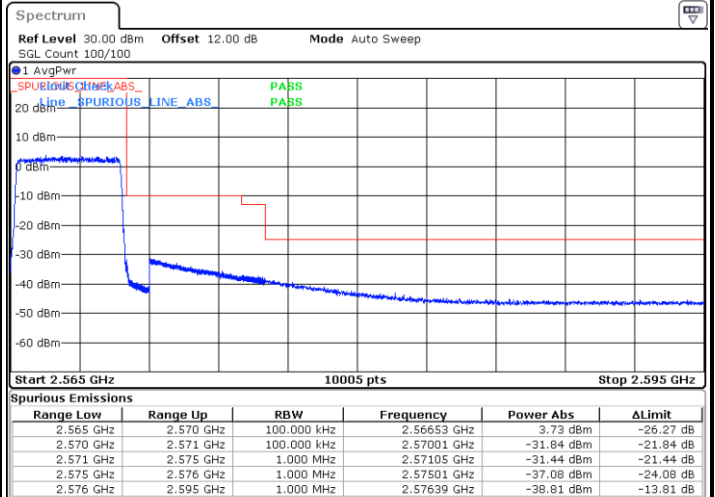

LTE Band 7 / 5MHz / 64QAM

Lowest Band Edge / 1RB

Date: 17.AUG.2020 17:36:51

Highest Band Edge / 1 RB

Date: 17.AUG.2020 17:40:36

Lowest Band Edge / Full RB

Date: 17.AUG.2020 17:37:32

Highest Band Edge / Full RB

Date: 17.AUG.2020 17:41:16

LTE Band 7 / 5MHz / 256QAM

Lowest Band Edge / 1RB

Date: 19.AUG.2020 09:26:21

Highest Band Edge / 1 RB

Date: 19.AUG.2020 09:28:38

Lowest Band Edge / Full RB

Date: 19.AUG.2020 09:25:02

Highest Band Edge / Full RB

Date: 19.AUG.2020 09:27:24

LTE Band 7 / 10MHz / QPSK

Lowest Band Edge / 1 RB

Highest Band Edge / 1 RB

Date: 17.AUG.2020 17:43:34

Date: 17.AUG.2020 17:51:03

Lowest Band Edge / Full RB

Highest Band Edge / Full RB

Date: 17.AUG.2020 17:44:55

Date: 17.AUG.2020 17:52:24

LTE Band 7 / 10MHz / 16QAM

Lowest Band Edge / 1 RB

Date: 17.AUG.2020 17:44:14

Highest Band Edge / 1 RB

Date: 17.AUG.2020 17:51:43