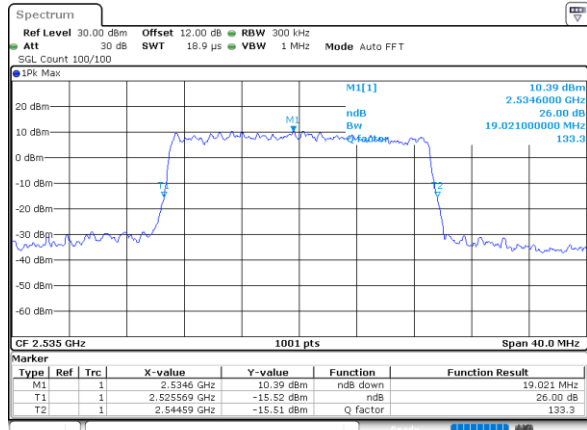

Middle Channel / 20MHz / 256QAM

Date: 19_AUG.2020 09:44:34