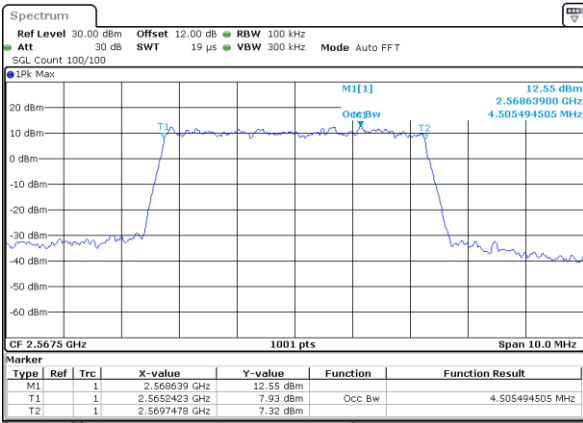

Date: 17_AUG.2020 17:54:55

Middle Channel / 5MHz / 64QAM

Date: 17_AUG.2020 17:38:33

Middle Channel / 10MHz / 64QAM

Date: 17_AUG.2020 18:12:43

Highest Channel / 5MHz / 64QAM

Date: 17_AUG.2020 17:39:44

Highest Channel / 10MHz / 64QAM