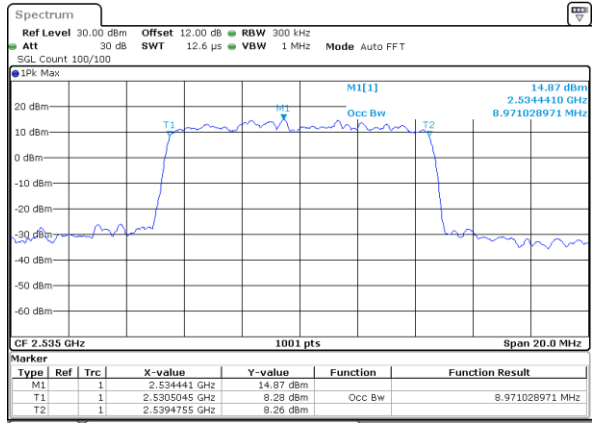

Middle Channel / 10MHz / 64QAM

Date: 17_AUG.2020 18:12:43