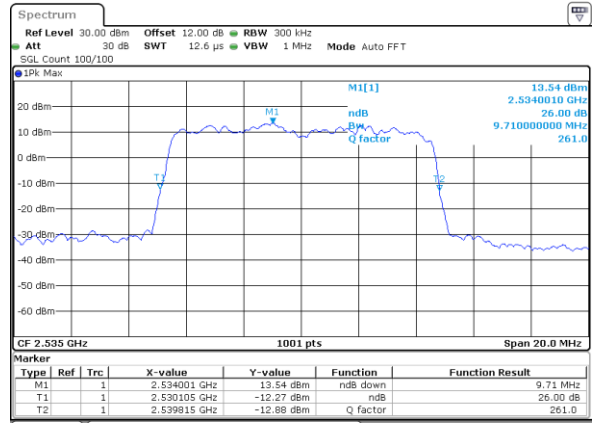

Date: 17_AUG.2020 18:50:49

Highest Channel / 15MHz / 64QAM

Date: 17_AUG.2020 18:33:04

Highest Channel / 20MHz / 64QAM

Date: 17_AUG.2020 18:52:01

LTE Band 7

Lowest Channel / 5MHz / 256QAM

Date: 19_AUG.2020 09:24:45

Lowest Channel / 10MHz / 256QAM

Date: 19_AUG.2020 09:31:03

Middle Channel / 5MHz / 256QAM

Date: 19_AUG.2020 09:22:58

Middle Channel / 10MHz / 256QAM

Date: 19_AUG.2020 09:29:20

Highest Channel / 5MHz / 256QAM

Date: 19_AUG.2020 09:27:08

Highest Channel / 10MHz / 256QAM

Date: 19_AUG.2020 09:33:23

LTE Band 7

Lowest Channel / 15MHz / 256QAM

Date: 19_AUG.2020 09:38:05

Lowest Channel / 20MHz / 256QAM

Date: 19_AUG.2020 09:47:05