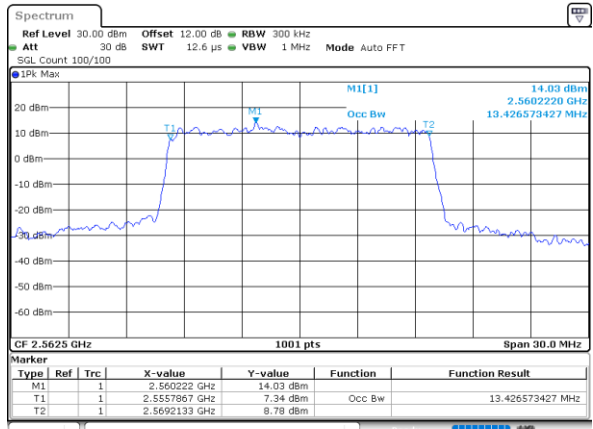

Date: 17_AUG.2020 18:21:37

Middle Channel / 15MHz / 16QAM

Date: 17_AUG.2020 18:21:48

Highest Channel / 15MHz / QPSK

Date: 17_AUG.2020 18:23:59

Highest Channel / 15MHz / 16QAM

Date: 17_AUG.2020 18:24:11

LTE Band 7