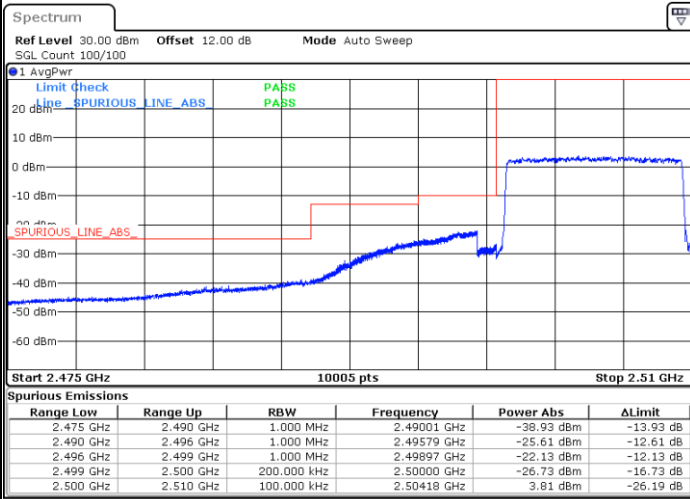

Date: 17.AUG.2020 17:41:16

LTE Band 7 / 5MHz / 256QAM

Lowest Band Edge / 1RB

Date: 19.AUG.2020 09:26:21

Highest Band Edge / 1 RB

Date: 19.AUG.2020 09:28:38

Lowest Band Edge / Full RB

Date: 19.AUG.2020 09:25:02

Highest Band Edge / Full RB

Date: 19.AUG.2020 09:27:24

LTE Band 7 / 10MHz / QPSK

Lowest Band Edge / 1 RB

Highest Band Edge / 1 RB

Date: 17.AUG.2020 17:43:34

Date: 17.AUG.2020 17:51:03

Lowest Band Edge / Full RB

Highest Band Edge / Full RB

Date: 17.AUG.2020 17:44:55

Date: 17.AUG.2020 17:52:24

LTE Band 7 / 10MHz / 16QAM

Lowest Band Edge / 1 RB

Date: 17.AUG.2020 17:44:14

Highest Band Edge / 1 RB

Date: 17.AUG.2020 17:51:43

Lowest Band Edge / Full RB

Date: 17.AUG.2020 17:45:35

Highest Band Edge / Full RB

Date: 17.AUG.2020 17:53:04

LTE Band 7 / 10MHz / 64QAM

Lowest Band Edge / 1 RB

Date: 17.AUG.2020 17:55:46

Highest Band Edge / 1 RB