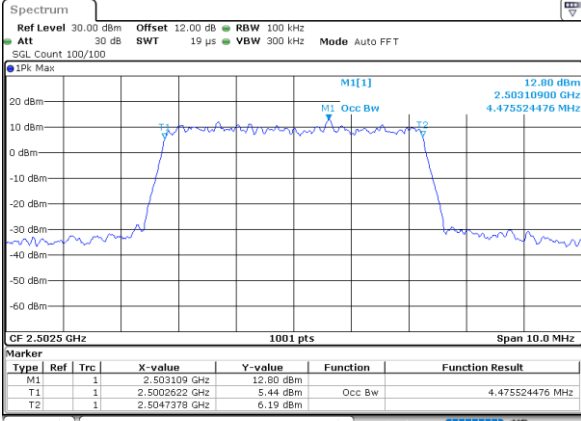

Middle Channel / 20MHz / 64QAM

Date: 17_AUG.2020 18:50:38

Highest Channel / 15MHz / 64QAM

Date: 17_AUG.2020 18:32:52

Highest Channel / 20MHz / 64QAM

Date: 17_AUG.2020 18:51:50

LTE Band 7

Lowest Channel / 5MHz / 256QAM