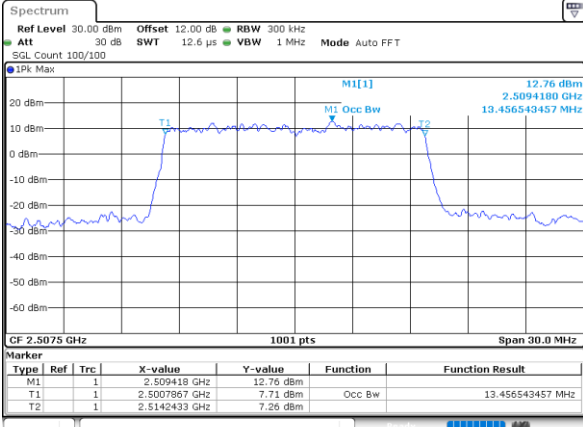

LTE Band 7

Lowest Channel / 15MHz / 64QAM

Date: 17_AUG.2020 18:29:07