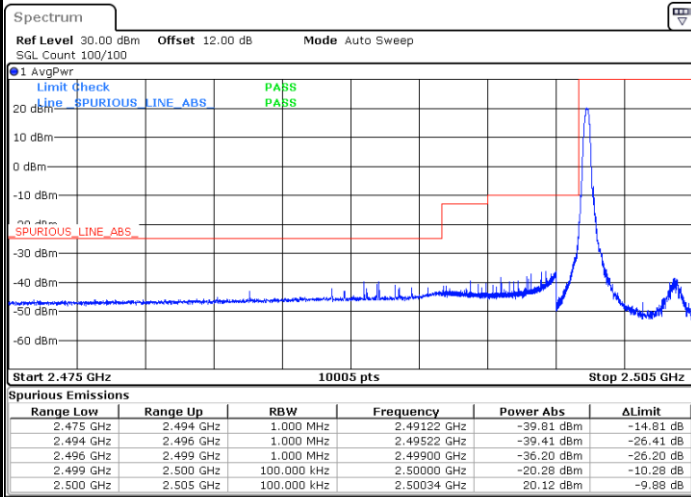

Date: 19_AUG.2020 09:27:01

Highest Channel / 10MHz / 256QAM

Date: 19_AUG.2020 09:33:16

LTE Band 7

Lowest Channel / 15MHz / 256QAM

Date: 19_AUG.2020 09:37:57

Lowest Channel / 20MHz / 256QAM

Date: 19_AUG.2020 09:46:57

Middle Channel / 15MHz / 256QAM

Date: 19_AUG.2020 09:35:50

Middle Channel / 20MHz / 256QAM

Date: 19_AUG.2020 09:44:26

Highest Channel / 15MHz / 256QAM

Date: 19_AUG.2020 09:40:20

Highest Channel / 20MHz / 256QAM

Date: 19_AUG.2020 09:50:30

Conducted Band Edge

LTE Band 7 / 5MHz / QPSK

Lowest Band Edge / 1 RB

Highest Band Edge / 1 RB

Lowest Band Edge / Full RB

Highest Band Edge / Full RB

LTE Band 7 / 5MHz / 16QAM