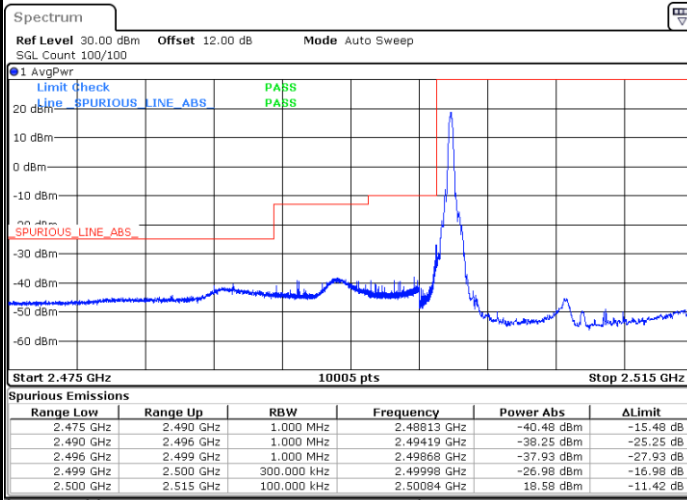

Highest Band Edge / 1 RB

Date: 19.AUG.2020 09:34:18

Lowest Band Edge / Full RB

Date: 19.AUG.2020 09:31:14

Highest Band Edge / Full RB

Date: 19.AUG.2020 09:33:50

LTE Band 7 / 15MHz / QPSK

Lowest Band Edge / 1 RB

Date: 17.AUG.2020 18:17:44

Highest Band Edge / 1 RB

Date: 17.AUG.2020 18:25:15

Lowest Band Edge / Full RB

Date: 17.AUG.2020 18:19:06

Highest Band Edge / Full RB

Date: 17.AUG.2020 18:26:36

LTE Band 7 / 15MHz / 16QAM

Lowest Band Edge / 1 RB

Date: 17.AUG.2020 18:18:25

Highest Band Edge / 1 RB

Date: 17.AUG.2020 18:25:55

Lowest Band Edge / Full RB

Date: 17.AUG.2020 18:19:46

Highest Band Edge / Full RB

Date: 17.AUG.2020 18:27:16

LTE Band 7 / 15MHz / 64QAM

Lowest Band Edge / 1 RB

Date: 17.AUG.2020 18:29:59

Highest Band Edge / 1 RB

Date: 17.AUG.2020 18:33:44

Lowest Band Edge / Full RB

Date: 17.AUG.2020 18:30:40

Highest Band Edge / Full RB