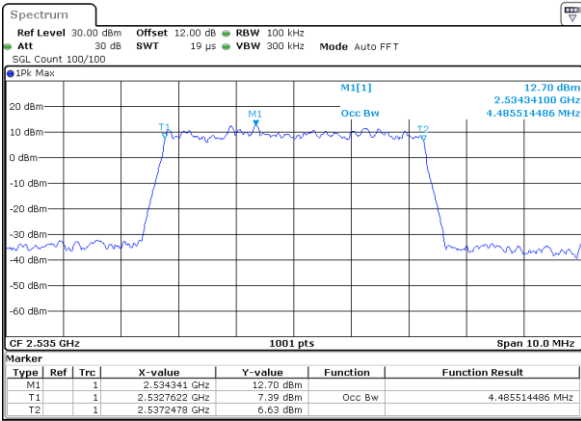

Middle Channel / 5MHz / 256QAM

Date: 19_AUG.2020 09:22:38