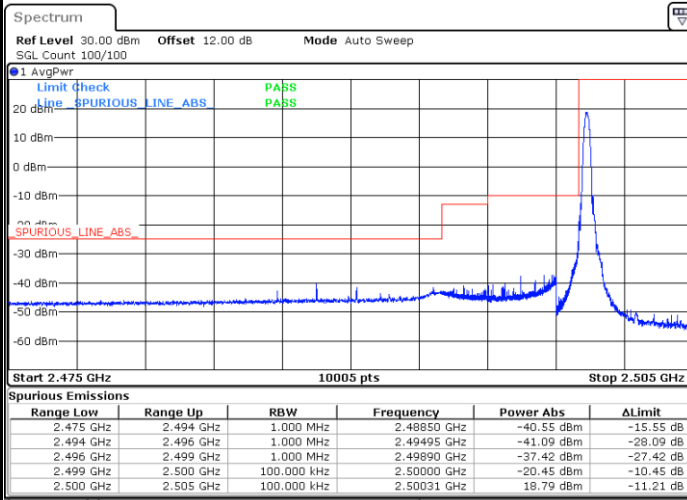

Date: 19_AUG.2020 09:50:30

Conducted Band Edge

LTE Band 7 / 5MHz / QPSK

Lowest Band Edge / 1 RB

Highest Band Edge / 1 RB

Lowest Band Edge / Full RB

Highest Band Edge / Full RB

LTE Band 7 / 5MHz / 16QAM

Lowest Band Edge / 1 RB

Highest Band Edge / 1 RB

Date: 17.AUG.2020 17:25:18

Date: 17.AUG.2020 17:32:48

Lowest Band Edge / Full RB

Highest Band Edge / Full RB

Date: 17.AUG.2020 17:26:39

Date: 17.AUG.2020 17:34:08

LTE Band 7 / 5MHz / 64QAM

Lowest Band Edge / 1RB

Date: 17.AUG.2020 17:36:51

Highest Band Edge / 1 RB

Date: 17.AUG.2020 17:40:36

Lowest Band Edge / Full RB

Date: 17.AUG.2020 17:37:32

Highest Band Edge / Full RB

Date: 17.AUG.2020 17:41:16

LTE Band 7 / 5MHz / 256QAM

Lowest Band Edge / 1RB

Date: 19.AUG.2020 09:26:21

Highest Band Edge / 1 RB

Date: 19.AUG.2020 09:28:38

Lowest Band Edge / Full RB

Date: 19.AUG.2020 09:25:02