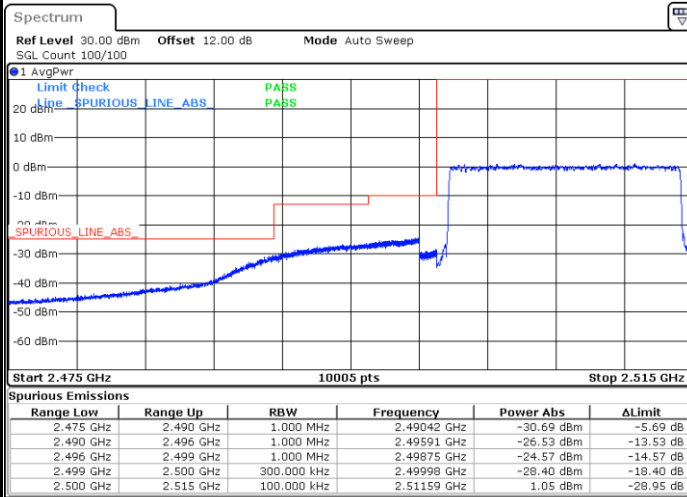

Highest Band Edge / 1 RB

Date: 19.AUG.2020 09:34:18

Lowest Band Edge / Full RB

Date: 19.AUG.2020 09:31:14

Highest Band Edge / Full RB

Date: 19.AUG.2020 09:33:50

LTE Band 7 / 15MHz / QPSK

Lowest Band Edge / 1 RB

Date: 17.AUG.2020 18:17:44

Highest Band Edge / 1 RB

Date: 17.AUG.2020 18:25:15

Lowest Band Edge / Full RB

Date: 17.AUG.2020 18:19:06

Highest Band Edge / Full RB

Date: 17.AUG.2020 18:26:36

LTE Band 7 / 15MHz / 16QAM

Lowest Band Edge / 1 RB

Date: 17.AUG.2020 18:18:25

Highest Band Edge / 1 RB

Date: 17.AUG.2020 18:25:55

Lowest Band Edge / Full RB

Date: 17.AUG.2020 18:19:46

Highest Band Edge / Full RB

Date: 17.AUG.2020 18:27:16

LTE Band 7 / 15MHz / 64QAM

Lowest Band Edge / 1 RB

Date: 17.AUG.2020 18:29:59

Highest Band Edge / 1 RB

Date: 17.AUG.2020 18:33:44

Lowest Band Edge / Full RB

Date: 17.AUG.2020 18:30:40

Highest Band Edge / Full RB