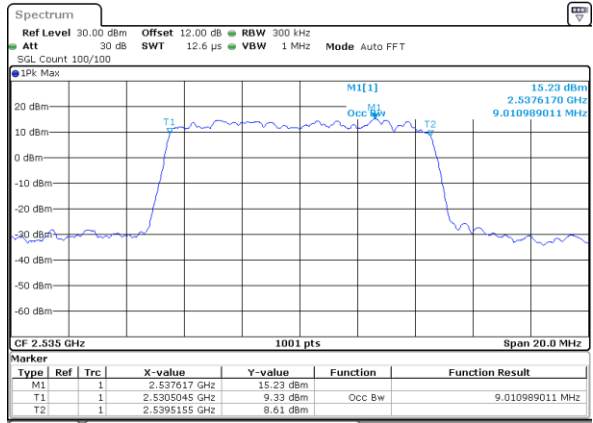

Date: 17_AUG.2020 17:28:41

Highest Channel / 5MHz / QPSK

Date: 17_AUG.2020 17:30:52

Highest Channel / 5MHz / 16QAM

Date: 17_AUG.2020 17:31:04

LTE Band 7

Lowest Channel / 10MHz / QPSK

Date: 17_AUG.2020 17:42:18

Lowest Channel / 10MHz / 16QAM

Date: 17_AUG.2020 17:42:130

Middle Channel / 10MHz / QPSK

Date: 17_AUG.2020 17:47:25

Middle Channel / 10MHz / 16QAM

Date: 17_AUG.2020 17:47:136

Highest Channel / 10MHz / QPSK

Date: 17_AUG.2020 17:49:48

Highest Channel / 10MHz / 16QAM

Date: 17_AUG.2020 17:50:100

LTE Band 7

Lowest Channel / 15MHz / QPSK

Date: 17_AUG.2020 18:16:20

Lowest Channel / 15MHz / 16QAM

Date: 17_AUG.2020 18:16:40

Middle Channel / 15MHz / QPSK