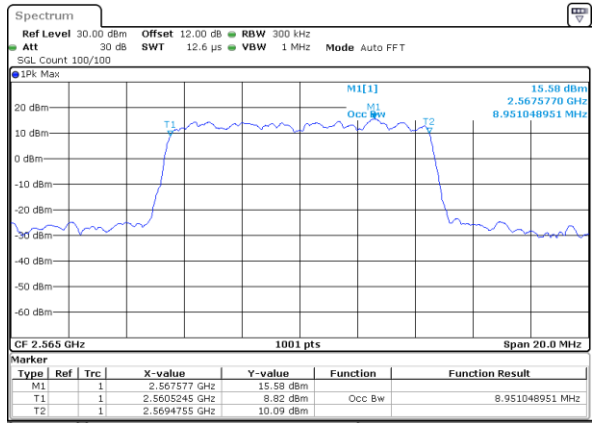

Date: 17_AUG.2020 17:28:41

Highest Channel / 5MHz / QPSK

Date: 17_AUG.2020 17:30:52

Highest Channel / 5MHz / 16QAM

Date: 17_AUG.2020 17:31:04

LTE Band 7

Lowest Channel / 10MHz / QPSK

Date: 17_AUG.2020 17:42:18

Lowest Channel / 10MHz / 16QAM

Date: 17_AUG.2020 17:42:130

Middle Channel / 10MHz / QPSK

Date: 17_AUG.2020 17:47:25

Middle Channel / 10MHz / 16QAM

Date: 17_AUG.2020 17:47:136

Highest Channel / 10MHz / QPSK

Date: 17_AUG.2020 17:49:48

Highest Channel / 10MHz / 16QAM

Date: 17_AUG.2020 17:50:100

LTE Band 7

Lowest Channel / 15MHz / QPSK

Date: 17_AUG.2020 18:16:20

Lowest Channel / 15MHz / 16QAM

Date: 17_AUG.2020 18:16:40

Middle Channel / 15MHz / QPSK