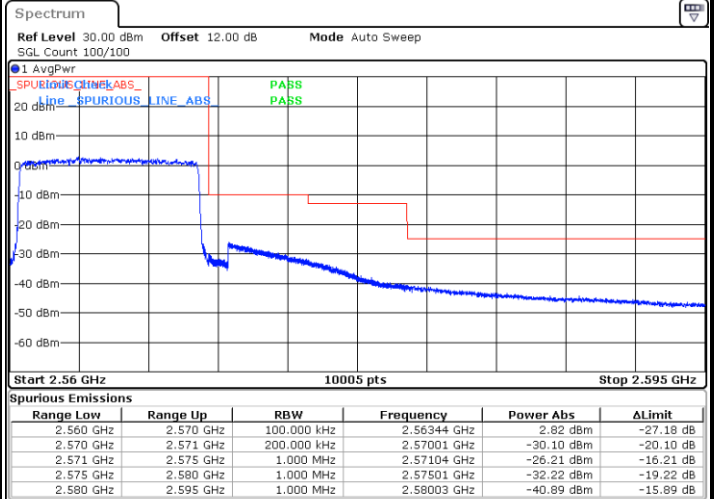

Highest Band Edge / Full RB

Date: 19.AUG.2020 09:27:24

LTE Band 7 / 10MHz / QPSK

Lowest Band Edge / 1 RB

Highest Band Edge / 1 RB

Date: 17.AUG.2020 17:43:34

Date: 17.AUG.2020 17:51:03

Lowest Band Edge / Full RB

Highest Band Edge / Full RB

Date: 17.AUG.2020 17:44:55

Date: 17.AUG.2020 17:52:24

LTE Band 7 / 10MHz / 16QAM

Lowest Band Edge / 1 RB

Date: 17.AUG.2020 17:44:14

Highest Band Edge / 1 RB

Date: 17.AUG.2020 17:51:43

Lowest Band Edge / Full RB

Date: 17.AUG.2020 17:45:35

Highest Band Edge / Full RB

Date: 17.AUG.2020 17:53:04

LTE Band 7 / 10MHz / 64QAM

Lowest Band Edge / 1 RB

Date: 17.AUG.2020 17:55:46

Highest Band Edge / 1 RB

Date: 17.AUG.2020 18:14:46

Lowest Band Edge / Full RB

Date: 17.AUG.2020 17:56:27

Highest Band Edge / Full RB

Date: 17.AUG.2020 18:15:26

LTE Band 7 / 10MHz / 256QAM

Lowest Band Edge / 1RB

Date: 19.AUG.2020 09:31:31