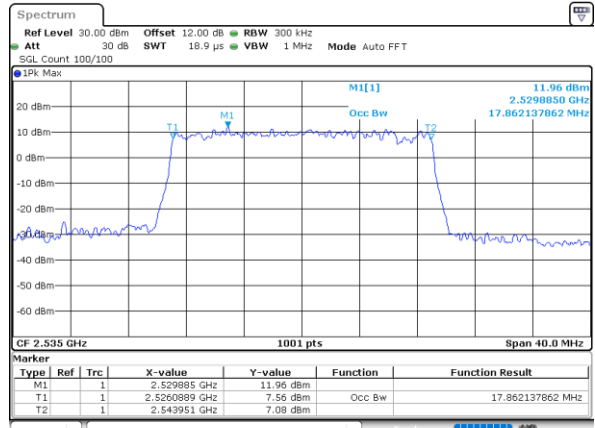

Date: 17_AUG.2020 18:13:55

LTE Band 7

Lowest Channel / 15MHz / 64QAM

Date: 17_AUG.2020 18:29:07

Lowest Channel / 20MHz / 64QAM

Date: 17_AUG.2020 18:48:04

Middle Channel / 15MHz / 64QAM

Date: 17_AUG.2020 18:31:41

Middle Channel / 20MHz / 64QAM

Date: 17_AUG.2020 18:50:38

Highest Channel / 15MHz / 64QAM

Date: 17_AUG.2020 18:32:52

Highest Channel / 20MHz / 64QAM

Date: 17_AUG.2020 18:51:50

LTE Band 7

Lowest Channel / 5MHz / 256QAM