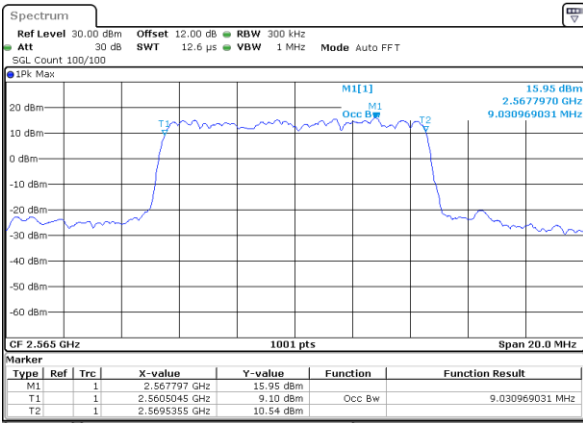

Date: 17_AUG.2020 17:28:41

Highest Channel / 5MHz / QPSK

Date: 17_AUG.2020 17:30:52

Highest Channel / 5MHz / 16QAM

Date: 17_AUG.2020 17:31:04

LTE Band 7

Lowest Channel / 10MHz / QPSK

Date: 17_AUG.2020 17:42:18

Lowest Channel / 10MHz / 16QAM

Date: 17_AUG.2020 17:42:130

Middle Channel / 10MHz / QPSK

Date: 17_AUG.2020 17:47:25

Middle Channel / 10MHz / 16QAM

Date: 17_AUG.2020 17:47:136

Highest Channel / 10MHz / QPSK

Date: 17_AUG.2020 17:49:48

Highest Channel / 10MHz / 16QAM

Date: 17_AUG.2020 17:50:100

LTE Band 7

Lowest Channel / 15MHz / QPSK

Date: 17_AUG.2020 18:16:20

Lowest Channel / 15MHz / 16QAM

Date: 17_AUG.2020 18:16:40

Middle Channel / 15MHz / QPSK