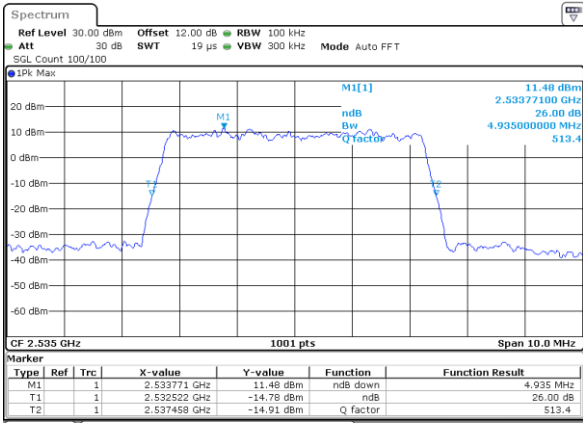

Middle Channel / 5MHz / 256QAM

Date: 19_AUG.2020 09:22:58