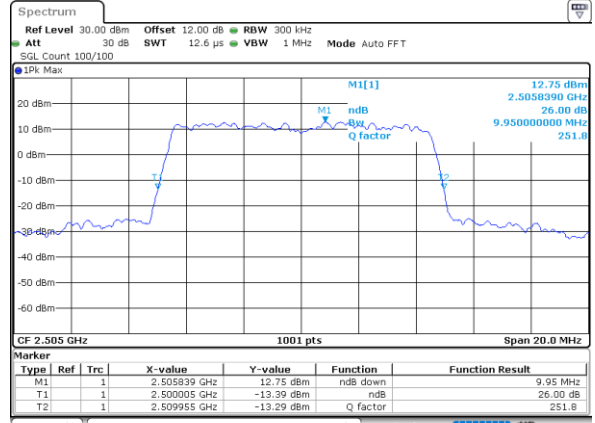

Lowest Channel / 10MHz / 256QAM

Date: 19_AUG.2020 09:31:03