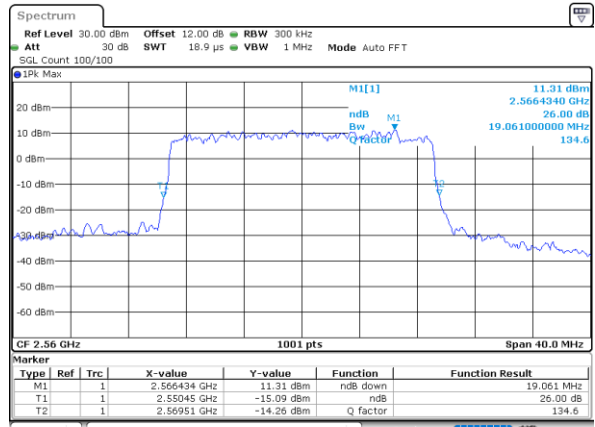

Highest Channel / 20MHz / 64QAM

Date: 17_AUG.2020 18:52:01