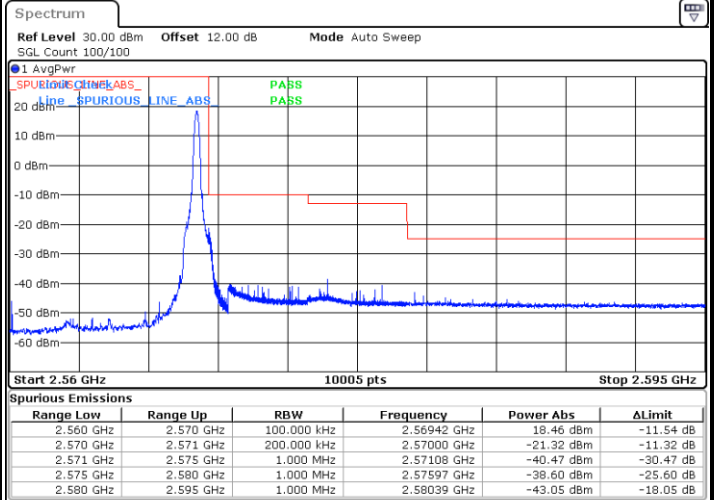

Highest Band Edge / Full RB

Date: 17.AUG.2020 17:44:55

Date: 17.AUG.2020 17:52:24

LTE Band 7 / 10MHz / 16QAM

Lowest Band Edge / 1 RB

Date: 17.AUG.2020 17:44:14

Highest Band Edge / 1 RB

Date: 17.AUG.2020 17:51:43

Lowest Band Edge / Full RB

Date: 17.AUG.2020 17:45:35

Highest Band Edge / Full RB

Date: 17.AUG.2020 17:53:04

LTE Band 7 / 10MHz / 64QAM

Lowest Band Edge / 1 RB

Date: 17.AUG.2020 17:55:46

Highest Band Edge / 1 RB

Date: 17.AUG.2020 18:14:46

Lowest Band Edge / Full RB

Date: 17.AUG.2020 17:56:27

Highest Band Edge / Full RB

Date: 17.AUG.2020 18:15:26

LTE Band 7 / 10MHz / 256QAM

Lowest Band Edge / 1RB

Date: 19.AUG.2020 09:31:31

Highest Band Edge / 1 RB

Date: 19.AUG.2020 09:34:18

Lowest Band Edge / Full RB

Date: 19.AUG.2020 09:31:14

Highest Band Edge / Full RB

Date: 19.AUG.2020 09:33:50

LTE Band 7 / 15MHz / QPSK

Lowest Band Edge / 1 RB