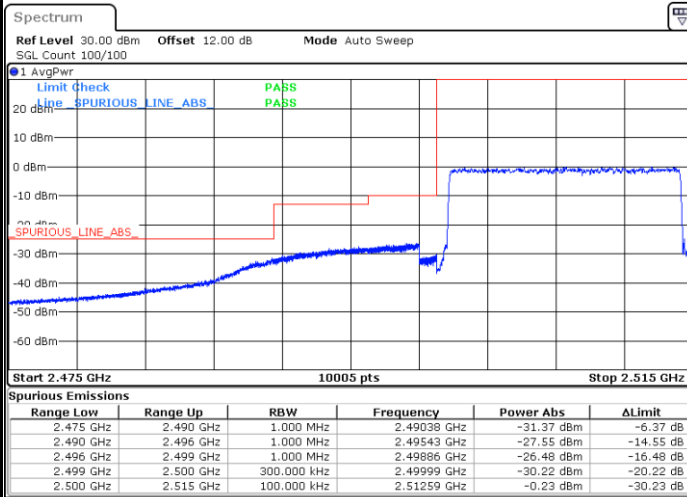

Lowest Band Edge / 1 RB

Date: 17.AUG.2020 18:18:25

Highest Band Edge / 1 RB

Date: 17.AUG.2020 18:25:55

Lowest Band Edge / Full RB

Date: 17.AUG.2020 18:19:46

Highest Band Edge / Full RB

Date: 17.AUG.2020 18:27:16

LTE Band 7 / 15MHz / 64QAM

Lowest Band Edge / 1 RB

Date: 17.AUG.2020 18:29:59

Highest Band Edge / 1 RB

Date: 17.AUG.2020 18:33:44

Lowest Band Edge / Full RB

Date: 17.AUG.2020 18:30:40

Highest Band Edge / Full RB

Date: 17.AUG.2020 18:34:24

LTE Band 7 / 15MHz / 256QAM

Lowest Band Edge / 1RB

Date: 19.AUG.2020 09:38:37

Highest Band Edge / 1 RB

Date: 19.AUG.2020 09:41:50

Lowest Band Edge / Full RB

Date: 19.AUG.2020 09:38:18

Highest Band Edge / Full RB

Date: 19.AUG.2020 09:40:40