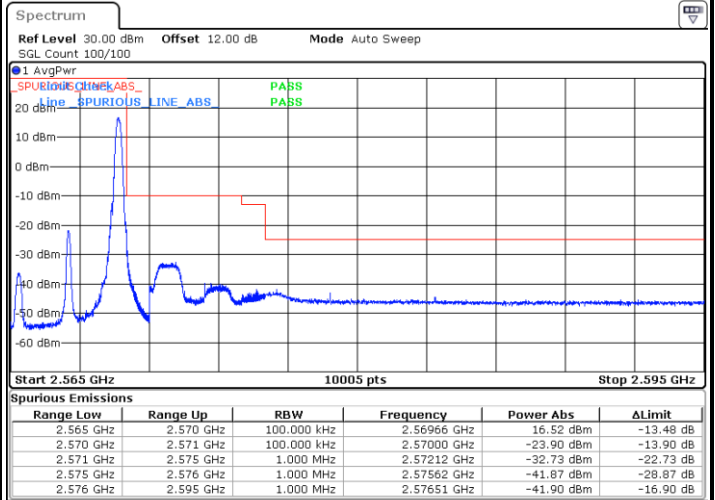

LTE Band 7 / 5MHz / 64QAM

Lowest Band Edge / 1RB

Date: 17.AUG.2020 17:36:51

Highest Band Edge / 1 RB

Date: 17.AUG.2020 17:40:36

Lowest Band Edge / Full RB

Date: 17.AUG.2020 17:37:32

Highest Band Edge / Full RB

Date: 17.AUG.2020 17:41:16

LTE Band 7 / 5MHz / 256QAM

Lowest Band Edge / 1RB

Date: 19.AUG.2020 09:26:21

Highest Band Edge / 1 RB

Date: 19.AUG.2020 09:28:38

Lowest Band Edge / Full RB

Date: 19.AUG.2020 09:25:02

Highest Band Edge / Full RB

Date: 19.AUG.2020 09:27:24

LTE Band 7 / 10MHz / QPSK

Lowest Band Edge / 1 RB

Highest Band Edge / 1 RB

Date: 17.AUG.2020 17:43:34

Date: 17.AUG.2020 17:51:03

Lowest Band Edge / Full RB

Highest Band Edge / Full RB

Date: 17.AUG.2020 17:44:55

Date: 17.AUG.2020 17:52:24

LTE Band 7 / 10MHz / 16QAM

Lowest Band Edge / 1 RB

Date: 17.AUG.2020 17:44:14

Highest Band Edge / 1 RB

Date: 17.AUG.2020 17:51:43