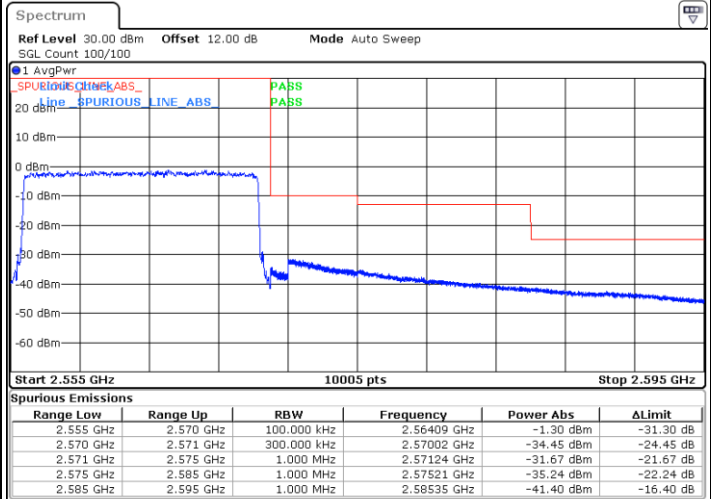

LTE Band 7 / 15MHz / 64QAM

Lowest Band Edge / 1 RB

Date: 17.AUG.2020 18:29:59

Highest Band Edge / 1 RB

Date: 17.AUG.2020 18:33:44

Lowest Band Edge / Full RB

Date: 17.AUG.2020 18:30:40

Highest Band Edge / Full RB

Date: 17.AUG.2020 18:34:24

LTE Band 7 / 15MHz / 256QAM

Lowest Band Edge / 1RB

Date: 19.AUG.2020 09:38:37

Highest Band Edge / 1 RB

Date: 19.AUG.2020 09:41:50

Lowest Band Edge / Full RB

Date: 19.AUG.2020 09:38:18

Highest Band Edge / Full RB

Date: 19.AUG.2020 09:40:40