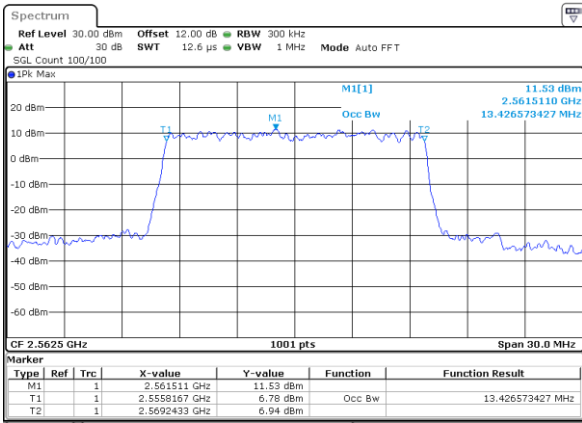

Middle Channel / 15MHz / 256QAM

Date: 19_AUG.2020 09:35:50

Middle Channel / 20MHz / 256QAM

Date: 19_AUG.2020 09:44:26

Highest Channel / 15MHz / 256QAM

Date: 19_AUG.2020 09:40:20

Highest Channel / 20MHz / 256QAM

Date: 19_AUG.2020 09:50:30

Conducted Band Edge

LTE Band 7 / 5MHz / QPSK

Lowest Band Edge / 1 RB

Highest Band Edge / 1 RB

Lowest Band Edge / Full RB

Highest Band Edge / Full RB

LTE Band 7 / 5MHz / 16QAM