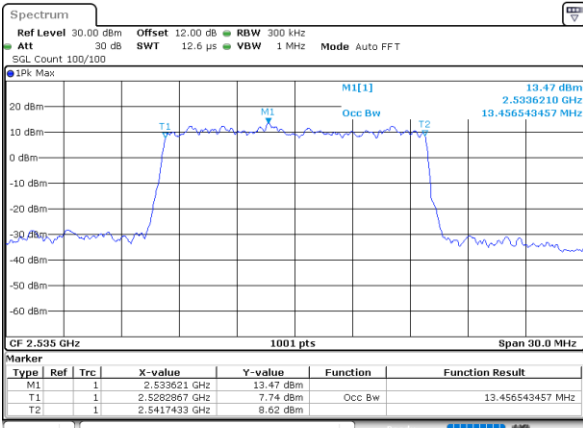

Date: 17_AUG.2020 18:13:55

LTE Band 7

Lowest Channel / 15MHz / 64QAM

Date: 17_AUG.2020 18:29:07

Lowest Channel / 20MHz / 64QAM

Date: 17_AUG.2020 18:48:04

Middle Channel / 15MHz / 64QAM

Date: 17_AUG.2020 18:31:41

Middle Channel / 20MHz / 64QAM

Date: 17_AUG.2020 18:50:38

Highest Channel / 15MHz / 64QAM

Date: 17_AUG.2020 18:32:52

Highest Channel / 20MHz / 64QAM

Date: 17_AUG.2020 18:51:50

LTE Band 7

Lowest Channel / 5MHz / 256QAM