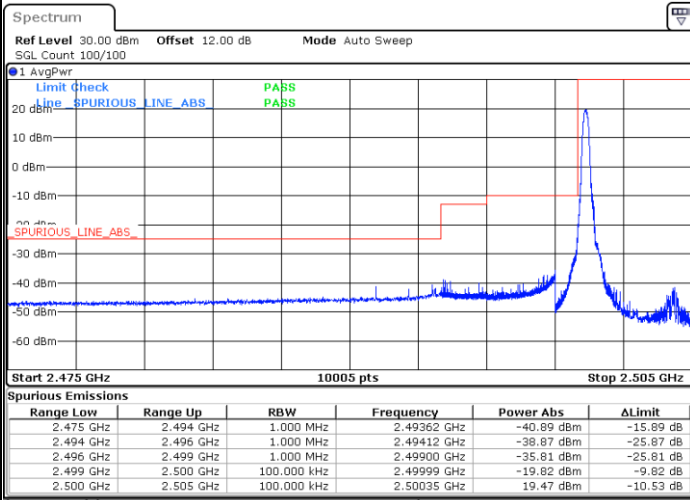

Date: 19_AUG.2020 09:50:30

Conducted Band Edge

LTE Band 7 / 5MHz / QPSK

Lowest Band Edge / 1 RB

Highest Band Edge / 1 RB

Lowest Band Edge / Full RB

Highest Band Edge / Full RB

LTE Band 7 / 5MHz / 16QAM

Lowest Band Edge / 1 RB

Highest Band Edge / 1 RB

Date: 17.AUG.2020 17:25:18

Date: 17.AUG.2020 17:32:48

Lowest Band Edge / Full RB

Highest Band Edge / Full RB

Date: 17.AUG.2020 17:26:39

Date: 17.AUG.2020 17:34:08

LTE Band 7 / 5MHz / 64QAM

Lowest Band Edge / 1RB

Date: 17.AUG.2020 17:36:51

Highest Band Edge / 1 RB

Date: 17.AUG.2020 17:40:36

Lowest Band Edge / Full RB

Date: 17.AUG.2020 17:37:32

Highest Band Edge / Full RB