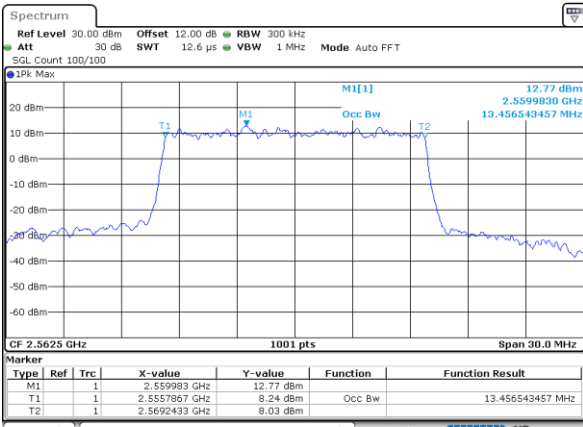

Date: 17_AUG.2020 18:13:55

LTE Band 7

Lowest Channel / 15MHz / 64QAM

Date: 17_AUG.2020 18:29:07

Lowest Channel / 20MHz / 64QAM

Date: 17_AUG.2020 18:48:04

Middle Channel / 15MHz / 64QAM

Date: 17_AUG.2020 18:31:41

Middle Channel / 20MHz / 64QAM

Date: 17_AUG.2020 18:50:38

Highest Channel / 15MHz / 64QAM

Date: 17_AUG.2020 18:32:52

Highest Channel / 20MHz / 64QAM

Date: 17_AUG.2020 18:51:50

LTE Band 7

Lowest Channel / 5MHz / 256QAM