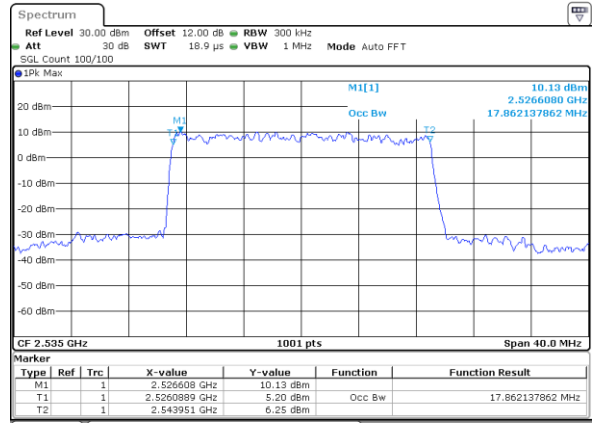

Middle Channel / 20MHz / 256QAM

Date: 19_AUG.2020 09:44:26