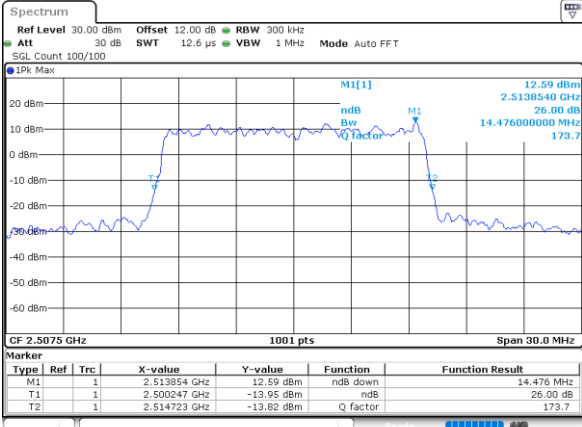

Date: 19_AUG.2020 09:27:08

Highest Channel / 10MHz / 256QAM

Date: 19_AUG.2020 09:33:23

LTE Band 7

Lowest Channel / 15MHz / 256QAM

Date: 19_AUG.2020 09:38:05

Lowest Channel / 20MHz / 256QAM

Date: 19_AUG.2020 09:47:05