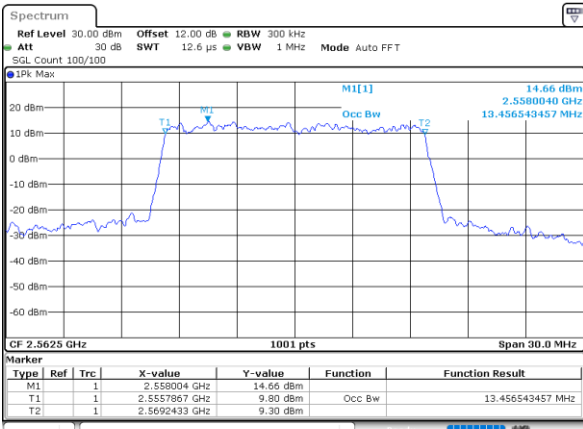

Highest Channel / 10MHz / 16QAM

Date: 17_AUG.2020 17:50:100

LTE Band 7

Lowest Channel / 15MHz / QPSK

Date: 17_AUG.2020 18:16:20

Lowest Channel / 15MHz / 16QAM

Date: 17_AUG.2020 18:16:40

Middle Channel / 15MHz / QPSK

Date: 17_AUG.2020 18:21:37

Middle Channel / 15MHz / 16QAM

Date: 17_AUG.2020 18:21:48

Highest Channel / 15MHz / QPSK

Date: 17_AUG.2020 18:23:59

Highest Channel / 15MHz / 16QAM

Date: 17_AUG.2020 18:24:11

LTE Band 7