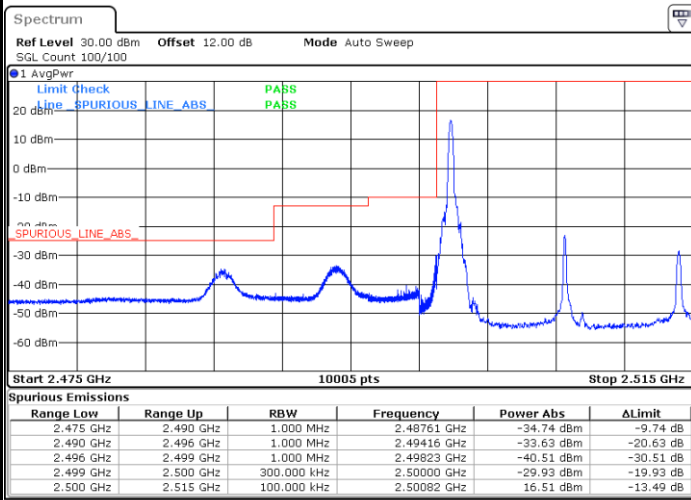

Lowest Band Edge / 1 RB

Date: 17.AUG.2020 18:18:25

Highest Band Edge / 1 RB

Date: 17.AUG.2020 18:25:55

Lowest Band Edge / Full RB

Date: 17.AUG.2020 18:19:46

Highest Band Edge / Full RB

Date: 17.AUG.2020 18:27:16

LTE Band 7 / 15MHz / 64QAM

Lowest Band Edge / 1 RB

Date: 17.AUG.2020 18:29:59

Highest Band Edge / 1 RB

Date: 17.AUG.2020 18:33:44

Lowest Band Edge / Full RB

Date: 17.AUG.2020 18:30:40

Highest Band Edge / Full RB

Date: 17.AUG.2020 18:34:24

LTE Band 7 / 15MHz / 256QAM

Lowest Band Edge / 1RB

Date: 19.AUG.2020 09:38:37

Highest Band Edge / 1 RB

Date: 19.AUG.2020 09:41:50

Lowest Band Edge / Full RB

Date: 19.AUG.2020 09:38:18

Highest Band Edge / Full RB

Date: 19.AUG.2020 09:40:40