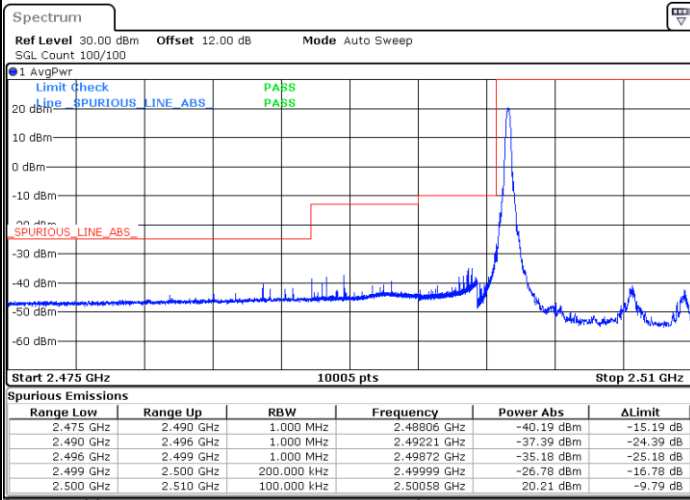

Date: 17.AUG.2020 17:41:16

LTE Band 7 / 5MHz / 256QAM

Lowest Band Edge / 1RB

Date: 19.AUG.2020 09:26:21

Highest Band Edge / 1 RB

Date: 19.AUG.2020 09:28:38

Lowest Band Edge / Full RB

Date: 19.AUG.2020 09:25:02

Highest Band Edge / Full RB

Date: 19.AUG.2020 09:27:24

LTE Band 7 / 10MHz / QPSK

Lowest Band Edge / 1 RB

Highest Band Edge / 1 RB

Date: 17.AUG.2020 17:43:34

Date: 17.AUG.2020 17:51:03

Lowest Band Edge / Full RB

Highest Band Edge / Full RB

Date: 17.AUG.2020 17:44:55

Date: 17.AUG.2020 17:52:24

LTE Band 7 / 10MHz / 16QAM

Lowest Band Edge / 1 RB

Date: 17.AUG.2020 17:44:14

Highest Band Edge / 1 RB

Date: 17.AUG.2020 17:51:43

Lowest Band Edge / Full RB

Date: 17.AUG.2020 17:45:35

Highest Band Edge / Full RB

Date: 17.AUG.2020 17:53:04

LTE Band 7 / 10MHz / 64QAM

Lowest Band Edge / 1 RB

Date: 17.AUG.2020 17:55:46

Highest Band Edge / 1 RB