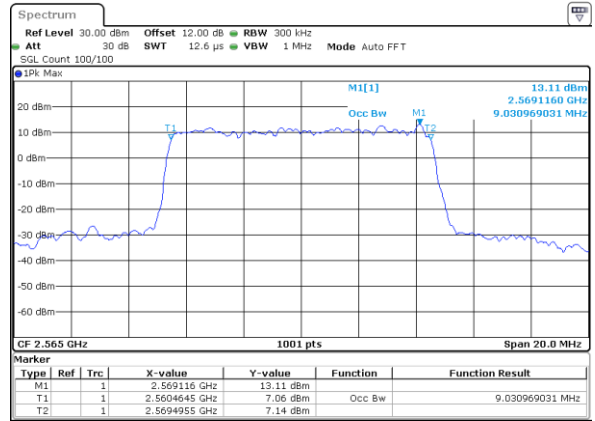

Middle Channel / 20MHz / 64QAM

Date: 17_AUG.2020 18:50:38

Highest Channel / 15MHz / 64QAM

Date: 17_AUG.2020 18:32:52

Highest Channel / 20MHz / 64QAM

Date: 17_AUG.2020 18:51:50

LTE Band 7

Lowest Channel / 5MHz / 256QAM

Date: 19_AUG.2020 09:24:38

Lowest Channel / 10MHz / 256QAM

Date: 19_AUG.2020 09:30:54

Middle Channel / 5MHz / 256QAM

Date: 19_AUG.2020 09:22:38

Middle Channel / 10MHz / 256QAM

Date: 19_AUG.2020 09:29:11

Highest Channel / 5MHz / 256QAM

Date: 19_AUG.2020 09:27:01

Highest Channel / 10MHz / 256QAM

Date: 19_AUG.2020 09:33:16

LTE Band 7

Lowest Channel / 15MHz / 256QAM

Date: 19_AUG.2020 09:37:57

Lowest Channel / 20MHz / 256QAM

Date: 19_AUG.2020 09:46:57