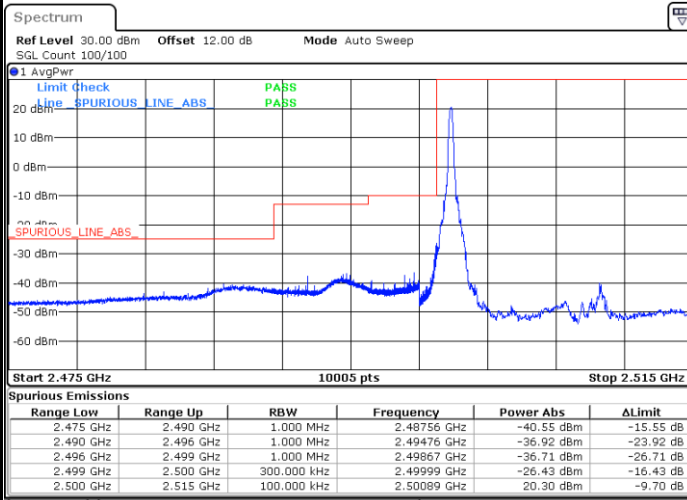

Lowest Band Edge / Full RB

Date: 17.AUG.2020 17:45:35

Highest Band Edge / Full RB

Date: 17.AUG.2020 17:53:04

LTE Band 7 / 10MHz / 64QAM

Lowest Band Edge / 1 RB

Date: 17.AUG.2020 17:55:46

Highest Band Edge / 1 RB

Date: 17.AUG.2020 18:14:46

Lowest Band Edge / Full RB

Date: 17.AUG.2020 17:56:27

Highest Band Edge / Full RB

Date: 17.AUG.2020 18:15:26

LTE Band 7 / 10MHz / 256QAM

Lowest Band Edge / 1RB

Date: 19.AUG.2020 09:31:31

Highest Band Edge / 1 RB

Date: 19.AUG.2020 09:34:18

Lowest Band Edge / Full RB

Date: 19.AUG.2020 09:31:14

Highest Band Edge / Full RB

Date: 19.AUG.2020 09:33:50

LTE Band 7 / 15MHz / QPSK

Lowest Band Edge / 1 RB

Date: 17.AUG.2020 18:17:44

Highest Band Edge / 1 RB

Date: 17.AUG.2020 18:25:15

Lowest Band Edge / Full RB

Date: 17.AUG.2020 18:19:06

Highest Band Edge / Full RB

Date: 17.AUG.2020 18:26:36

LTE Band 7 / 15MHz / 16QAM