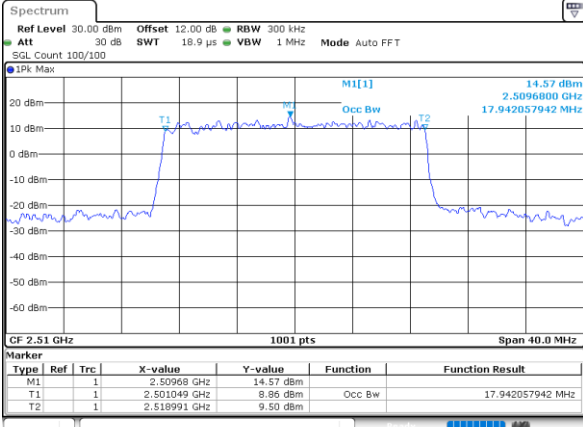

LTE Band 7

Lowest Channel / 20MHz / QPSK

Date: 17_AUG.2020 18:35:26