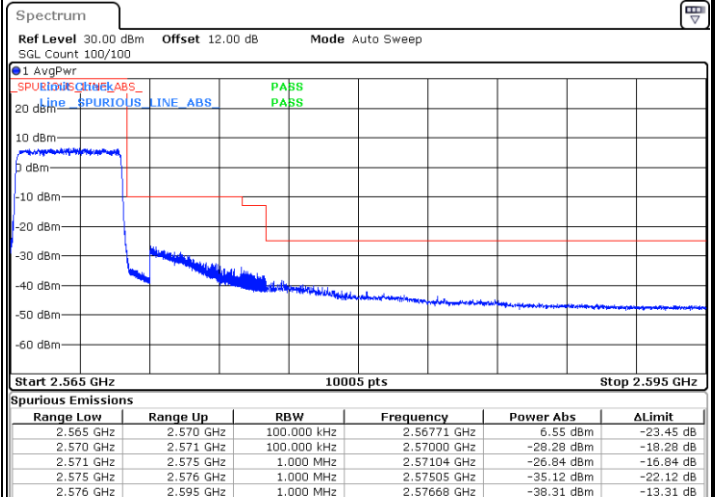

Date: 19_AUG.2020 09:50:30

Conducted Band Edge

LTE Band 7 / 5MHz / QPSK

Lowest Band Edge / 1 RB

Highest Band Edge / 1 RB

Lowest Band Edge / Full RB

Highest Band Edge / Full RB

LTE Band 7 / 5MHz / 16QAM

Lowest Band Edge / 1 RB

Highest Band Edge / 1 RB

Date: 17.AUG.2020 17:25:18

Date: 17.AUG.2020 17:32:48

Lowest Band Edge / Full RB

Highest Band Edge / Full RB

Date: 17.AUG.2020 17:26:39

Date: 17.AUG.2020 17:34:08

LTE Band 7 / 5MHz / 64QAM

Lowest Band Edge / 1RB

Date: 17.AUG.2020 17:36:51

Highest Band Edge / 1 RB

Date: 17.AUG.2020 17:40:36

Lowest Band Edge / Full RB

Date: 17.AUG.2020 17:37:32

Highest Band Edge / Full RB