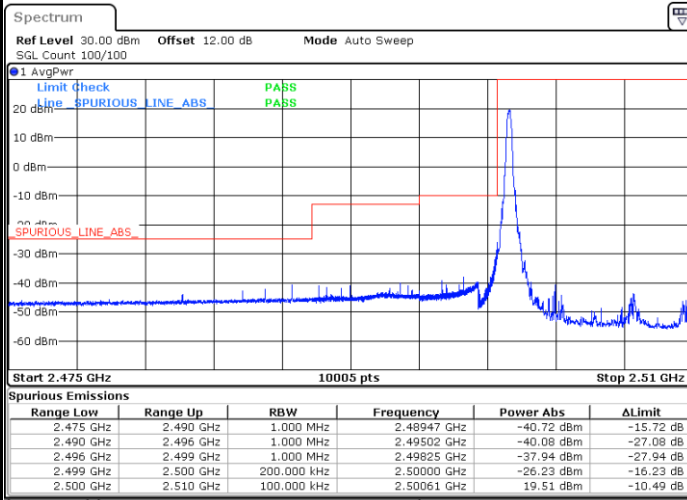

Highest Band Edge / Full RB

Date: 19.AUG.2020 09:27:24

LTE Band 7 / 10MHz / QPSK

Lowest Band Edge / 1 RB

Highest Band Edge / 1 RB

Date: 17.AUG.2020 17:43:34

Date: 17.AUG.2020 17:51:03

Lowest Band Edge / Full RB

Highest Band Edge / Full RB

Date: 17.AUG.2020 17:44:55

Date: 17.AUG.2020 17:52:24

LTE Band 7 / 10MHz / 16QAM

Lowest Band Edge / 1 RB

Date: 17.AUG.2020 17:44:14

Highest Band Edge / 1 RB

Date: 17.AUG.2020 17:51:43

Lowest Band Edge / Full RB

Date: 17.AUG.2020 17:45:35

Highest Band Edge / Full RB

Date: 17.AUG.2020 17:53:04

LTE Band 7 / 10MHz / 64QAM

Lowest Band Edge / 1 RB

Date: 17.AUG.2020 17:55:46

Highest Band Edge / 1 RB

Date: 17.AUG.2020 18:14:46

Lowest Band Edge / Full RB

Date: 17.AUG.2020 17:56:27

Highest Band Edge / Full RB

Date: 17.AUG.2020 18:15:26

LTE Band 7 / 10MHz / 256QAM

Lowest Band Edge / 1RB

Date: 19.AUG.2020 09:31:31