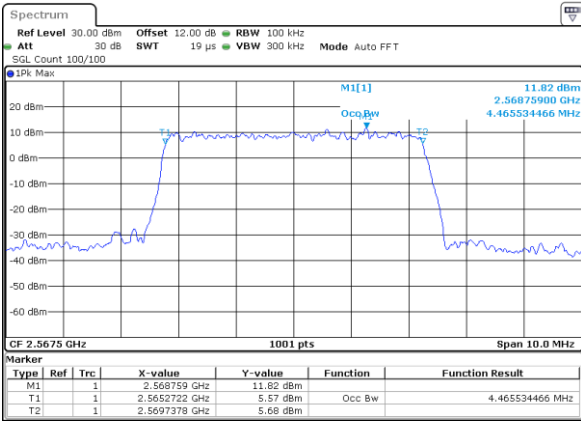

Middle Channel / 20MHz / 64QAM

Date: 17_AUG.2020 18:50:38

Highest Channel / 15MHz / 64QAM

Date: 17_AUG.2020 18:32:52

Highest Channel / 20MHz / 64QAM

Date: 17_AUG.2020 18:51:50

LTE Band 7

Lowest Channel / 5MHz / 256QAM

Date: 19_AUG.2020 09:24:38

Lowest Channel / 10MHz / 256QAM

Date: 19_AUG.2020 09:30:54

Middle Channel / 5MHz / 256QAM

Date: 19_AUG.2020 09:22:38

Middle Channel / 10MHz / 256QAM

Date: 19_AUG.2020 09:29:11

Highest Channel / 5MHz / 256QAM

Date: 19_AUG.2020 09:27:01

Highest Channel / 10MHz / 256QAM

Date: 19_AUG.2020 09:33:16

LTE Band 7

Lowest Channel / 15MHz / 256QAM

Date: 19_AUG.2020 09:37:57

Lowest Channel / 20MHz / 256QAM

Date: 19_AUG.2020 09:46:57