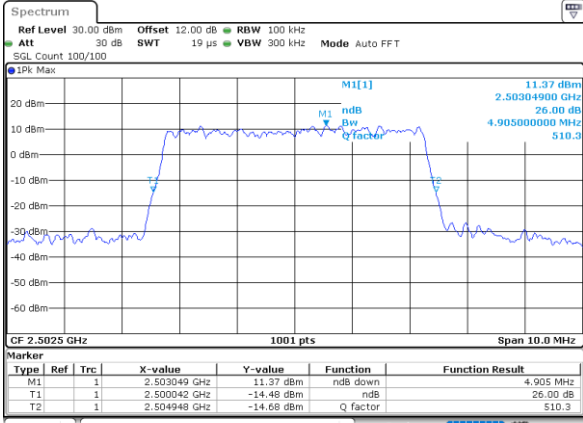

Date: 17_AUG.2020 18:50:49

Highest Channel / 15MHz / 64QAM

Date: 17_AUG.2020 18:33:04

Highest Channel / 20MHz / 64QAM

Date: 17_AUG.2020 18:52:01

LTE Band 7

Lowest Channel / 5MHz / 256QAM

Date: 19_AUG.2020 09:24:45