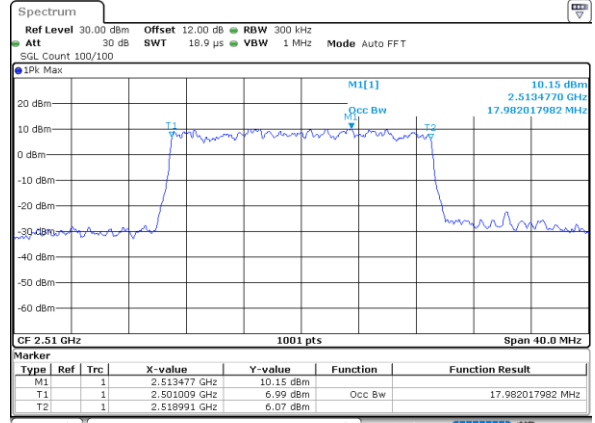

Date: 19_AUG.2020 09:27:01

Highest Channel / 10MHz / 256QAM

Date: 19_AUG.2020 09:33:16

LTE Band 7

Lowest Channel / 15MHz / 256QAM

Date: 19_AUG.2020 09:37:57

Lowest Channel / 20MHz / 256QAM

Date: 19_AUG.2020 09:46:57