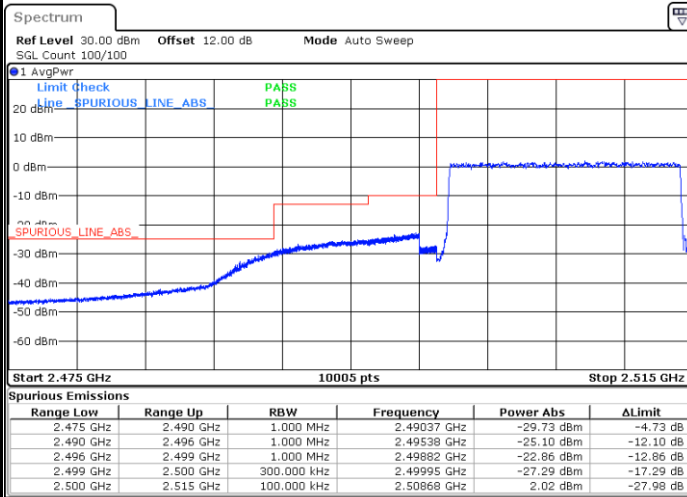

Lowest Band Edge / Full RB

Date: 17.AUG.2020 17:45:35

Highest Band Edge / Full RB

Date: 17.AUG.2020 17:53:04

LTE Band 7 / 10MHz / 64QAM

Lowest Band Edge / 1 RB

Date: 17.AUG.2020 17:55:46

Highest Band Edge / 1 RB

Date: 17.AUG.2020 18:14:46

Lowest Band Edge / Full RB

Date: 17.AUG.2020 17:56:27

Highest Band Edge / Full RB

Date: 17.AUG.2020 18:15:26

LTE Band 7 / 10MHz / 256QAM

Lowest Band Edge / 1RB

Date: 19.AUG.2020 09:31:31

Highest Band Edge / 1 RB

Date: 19.AUG.2020 09:34:18

Lowest Band Edge / Full RB

Date: 19.AUG.2020 09:31:14

Highest Band Edge / Full RB

Date: 19.AUG.2020 09:33:50

LTE Band 7 / 15MHz / QPSK

Lowest Band Edge / 1 RB

Date: 17.AUG.2020 18:17:44

Highest Band Edge / 1 RB

Date: 17.AUG.2020 18:25:15

Lowest Band Edge / Full RB

Date: 17.AUG.2020 18:19:06

Highest Band Edge / Full RB

Date: 17.AUG.2020 18:26:36

LTE Band 7 / 15MHz / 16QAM