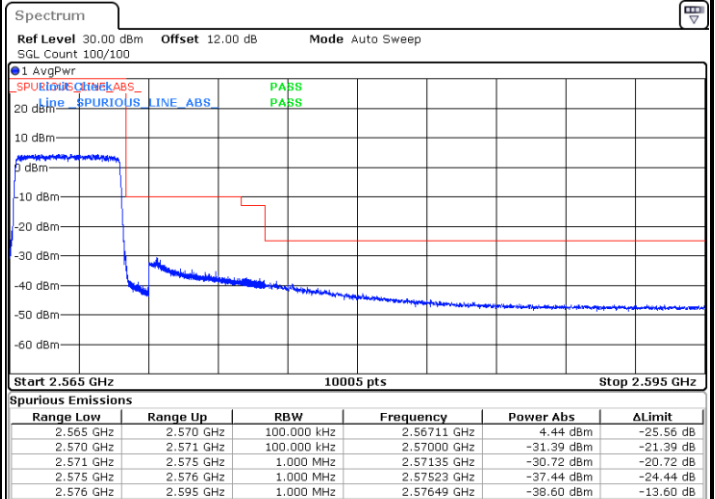

Lowest Band Edge / 1 RB

Highest Band Edge / 1 RB

Date: 17.AUG.2020 17:25:18

Date: 17.AUG.2020 17:32:48

Lowest Band Edge / Full RB

Highest Band Edge / Full RB

Date: 17.AUG.2020 17:26:39

Date: 17.AUG.2020 17:34:08

LTE Band 7 / 5MHz / 64QAM

Lowest Band Edge / 1RB

Date: 17.AUG.2020 17:36:51

Highest Band Edge / 1 RB

Date: 17.AUG.2020 17:40:36

Lowest Band Edge / Full RB

Date: 17.AUG.2020 17:37:32

Highest Band Edge / Full RB

Date: 17.AUG.2020 17:41:16

LTE Band 7 / 5MHz / 256QAM

Lowest Band Edge / 1RB

Date: 19.AUG.2020 09:26:21

Highest Band Edge / 1 RB

Date: 19.AUG.2020 09:28:38

Lowest Band Edge / Full RB

Date: 19.AUG.2020 09:25:02

Highest Band Edge / Full RB

Date: 19.AUG.2020 09:27:24

LTE Band 7 / 10MHz / QPSK

Lowest Band Edge / 1 RB

Highest Band Edge / 1 RB

Date: 17.AUG.2020 17:43:34

Date: 17.AUG.2020 17:51:03

Lowest Band Edge / Full RB