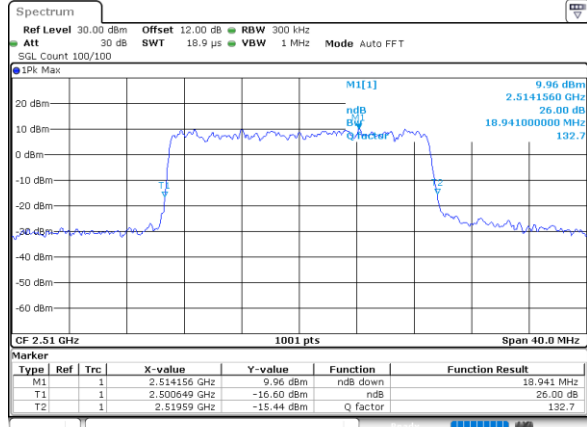

Date: 19_AUG.2020 09:27:08

Highest Channel / 10MHz / 256QAM

Date: 19_AUG.2020 09:33:23

LTE Band 7

Lowest Channel / 15MHz / 256QAM

Date: 19_AUG.2020 09:38:05

Lowest Channel / 20MHz / 256QAM

Date: 19_AUG.2020 09:47:05