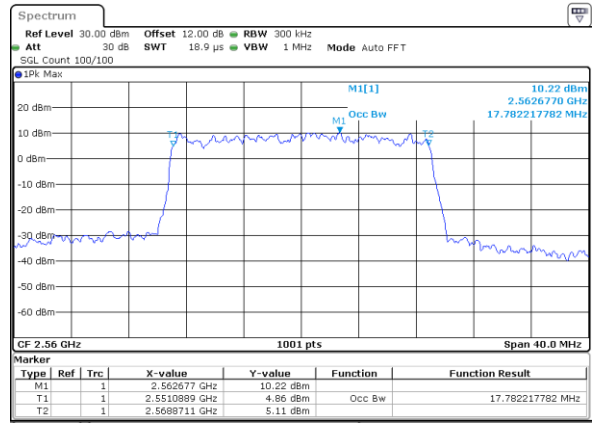

Date: 19_AUG.2020 09:27:01

Highest Channel / 10MHz / 256QAM

Date: 19_AUG.2020 09:33:16

LTE Band 7

Lowest Channel / 15MHz / 256QAM

Date: 19_AUG.2020 09:37:57

Lowest Channel / 20MHz / 256QAM

Date: 19_AUG.2020 09:46:57

Middle Channel / 15MHz / 256QAM

Date: 19_AUG.2020 09:35:50

Middle Channel / 20MHz / 256QAM

Date: 19_AUG.2020 09:44:26

Highest Channel / 15MHz / 256QAM

Date: 19_AUG.2020 09:40:20

Highest Channel / 20MHz / 256QAM

Date: 19_AUG.2020 09:50:30

Conducted Band Edge

LTE Band 7 / 5MHz / QPSK

Lowest Band Edge / 1 RB

Highest Band Edge / 1 RB

Lowest Band Edge / Full RB

Highest Band Edge / Full RB

LTE Band 7 / 5MHz / 16QAM