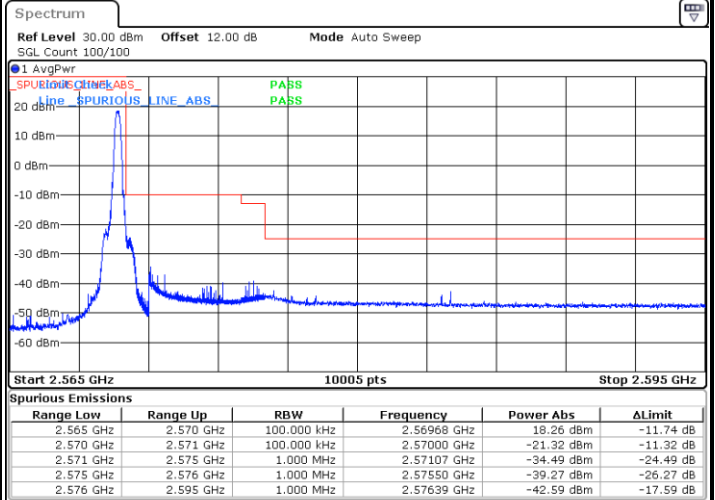

Date: 19_AUG.2020 09:50:30

Conducted Band Edge

LTE Band 7 / 5MHz / QPSK

Lowest Band Edge / 1 RB

Highest Band Edge / 1 RB

Lowest Band Edge / Full RB

Highest Band Edge / Full RB

LTE Band 7 / 5MHz / 16QAM

Lowest Band Edge / 1 RB

Highest Band Edge / 1 RB

Date: 17.AUG.2020 17:25:18

Date: 17.AUG.2020 17:32:48

Lowest Band Edge / Full RB

Highest Band Edge / Full RB

Date: 17.AUG.2020 17:26:39

Date: 17.AUG.2020 17:34:08

LTE Band 7 / 5MHz / 64QAM

Lowest Band Edge / 1RB

Date: 17.AUG.2020 17:36:51

Highest Band Edge / 1 RB

Date: 17.AUG.2020 17:40:36

Lowest Band Edge / Full RB

Date: 17.AUG.2020 17:37:32

Highest Band Edge / Full RB

Date: 17.AUG.2020 17:41:16

LTE Band 7 / 5MHz / 256QAM

Lowest Band Edge / 1RB

Date: 19.AUG.2020 09:26:21

Highest Band Edge / 1 RB

Date: 19.AUG.2020 09:28:38

Lowest Band Edge / Full RB

Date: 19.AUG.2020 09:25:02