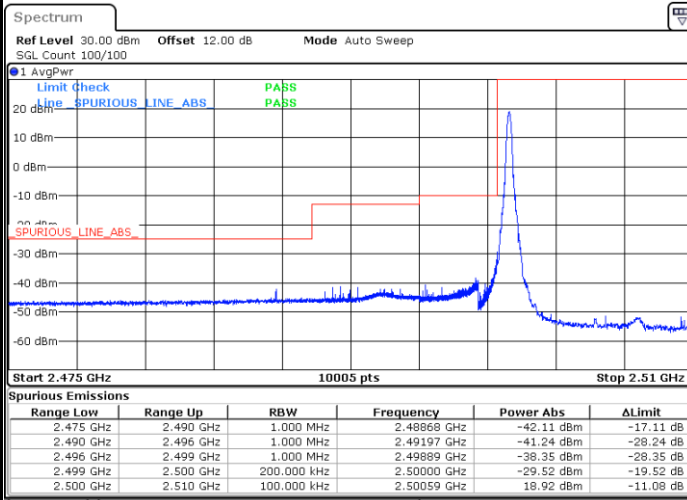

Highest Band Edge / Full RB

Date: 17.AUG.2020 17:44:55

Date: 17.AUG.2020 17:52:24

LTE Band 7 / 10MHz / 16QAM

Lowest Band Edge / 1 RB

Date: 17.AUG.2020 17:44:14

Highest Band Edge / 1 RB

Date: 17.AUG.2020 17:51:43

Lowest Band Edge / Full RB

Date: 17.AUG.2020 17:45:35

Highest Band Edge / Full RB

Date: 17.AUG.2020 17:53:04

LTE Band 7 / 10MHz / 64QAM

Lowest Band Edge / 1 RB

Date: 17.AUG.2020 17:55:46

Highest Band Edge / 1 RB

Date: 17.AUG.2020 18:14:46

Lowest Band Edge / Full RB

Date: 17.AUG.2020 17:56:27

Highest Band Edge / Full RB

Date: 17.AUG.2020 18:15:26

LTE Band 7 / 10MHz / 256QAM

Lowest Band Edge / 1RB

Date: 19.AUG.2020 09:31:31

Highest Band Edge / 1 RB

Date: 19.AUG.2020 09:34:18

Lowest Band Edge / Full RB

Date: 19.AUG.2020 09:31:14

Highest Band Edge / Full RB

Date: 19.AUG.2020 09:33:50

LTE Band 7 / 15MHz / QPSK

Lowest Band Edge / 1 RB