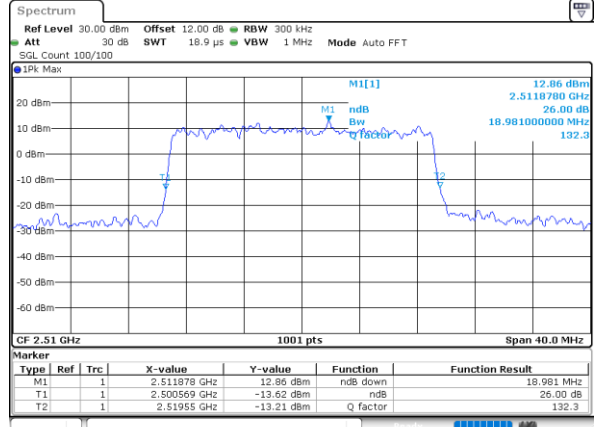

LTE Band 7

Lowest Channel / 15MHz / 64QAM

Date: 17_AUG.2020 18:29:18

Lowest Channel / 20MHz / 64QAM

Date: 17_AUG.2020 18:48:16

Middle Channel / 15MHz / 64QAM

Date: 17_AUG.2020 18:31:52

Middle Channel / 20MHz / 64QAM