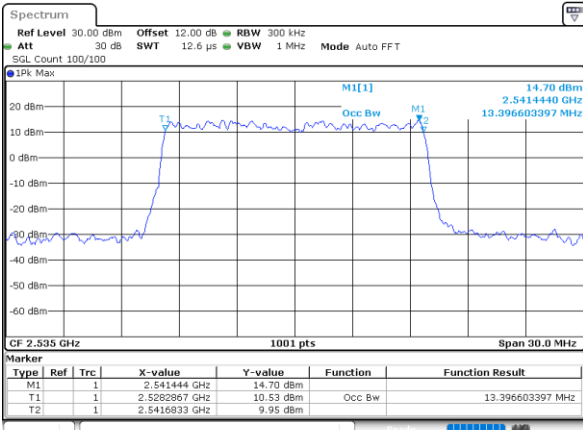

Highest Channel / 10MHz / 16QAM

Date: 17_AUG.2020 17:50:100

LTE Band 7

Lowest Channel / 15MHz / QPSK

Date: 17_AUG.2020 18:16:20

Lowest Channel / 15MHz / 16QAM

Date: 17_AUG.2020 18:16:40

Middle Channel / 15MHz / QPSK