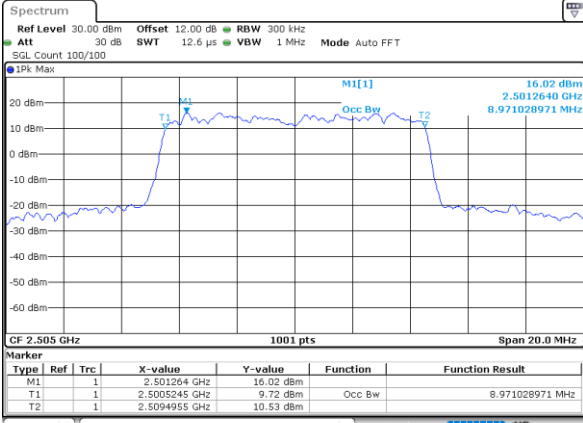

LTE Band 7

Lowest Channel / 5MHz / QPSK

Date: 17_AUG.2020 17:23:21

Lowest Channel / 5MHz / 16QAM

Date: 17_AUG.2020 17:23:33

Middle Channel / 5MHz / QPSK

Date: 17_AUG.2020 17:28:29

Middle Channel / 5MHz / 16QAM

Date: 17_AUG.2020 17:28:41

Highest Channel / 5MHz / QPSK

Date: 17_AUG.2020 17:30:52

Highest Channel / 5MHz / 16QAM

Date: 17_AUG.2020 17:31:04

LTE Band 7

Lowest Channel / 10MHz / QPSK

Date: 17_AUG.2020 17:42:18