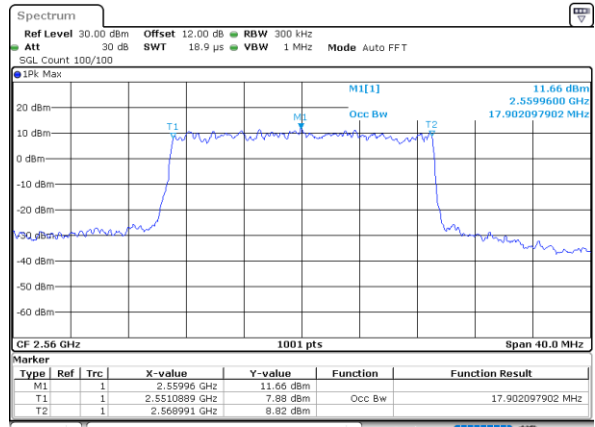

Middle Channel / 20MHz / 64QAM

Date: 17_AUG.2020 18:50:38

Highest Channel / 15MHz / 64QAM

Date: 17_AUG.2020 18:32:52

Highest Channel / 20MHz / 64QAM

Date: 17_AUG.2020 18:51:50

LTE Band 7

Lowest Channel / 5MHz / 256QAM