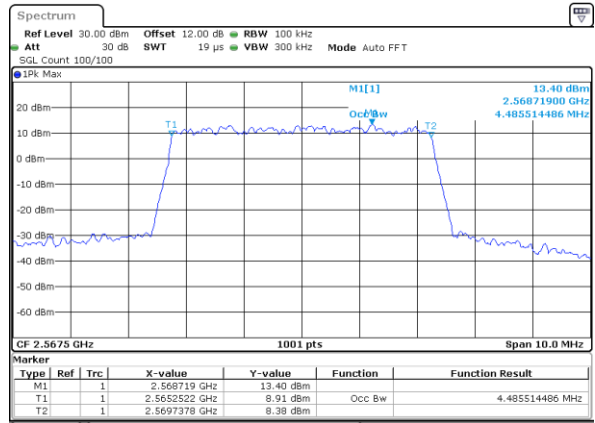

Date: 19_AUG.2020 09:50:37

Occupied Bandwidth

Mode	LTE Band 7 : 99%OBW(MHz)											
BW	1.4MHz		3MHz		5MHz		10MHz		15MHz		20MHz	
Mod.	QPSK	16QAM	QPSK	16QAM	QPSK	16QAM	QPSK	16QAM	QPSK	16QAM	QPSK	16QAM
Lowest CH	-	-	-	-	4.51	4.49	8.97	9.01	13.46	13.49	17.94	17.86
Middle CH	-	-	-	-	4.50	4.49	8.99	9.01	13.40	13.43	17.82	17.86
Highest CH	-	-	-	-	4.49	4.49	9.03	8.95	13.46	13.43	17.82	17.90
Mode	LTE Band 7 : 99%OBW(MHz)											
BW	1.4MHz		3MHz		5MHz		10MHz		15MHz		20MHz	
Mod.	64QAM	256QAM	64QAM	256QAM	64QAM	256QAM	64QAM	256QAM	64QAM	256QAM	64QAM	256QAM
Lowest CH	-	-	-	-	4.51	4.48	8.99	8.99	13.46	13.46	17.90	17.98
Middle CH	-	-	-	-	4.49	4.49	8.97	8.97	13.46	13.43	17.86	17.86
Highest CH	-	-	-	-	4.51	4.47	8.97	9.03	13.46	13.43	17.90	17.78

LTE Band 7

Lowest Channel / 5MHz / QPSK

Date: 17_AUG.2020 17:23:21

Lowest Channel / 5MHz / 16QAM

Date: 17_AUG.2020 17:23:33

Middle Channel / 5MHz / QPSK

Date: 17_AUG.2020 17:28:29

Middle Channel / 5MHz / 16QAM

Date: 17_AUG.2020 17:28:41

Highest Channel / 5MHz / QPSK

Date: 17_AUG.2020 17:30:52

Highest Channel / 5MHz / 16QAM

Date: 17_AUG.2020 17:31:04

LTE Band 7

Lowest Channel / 10MHz / QPSK

Date: 17_AUG.2020 17:42:18