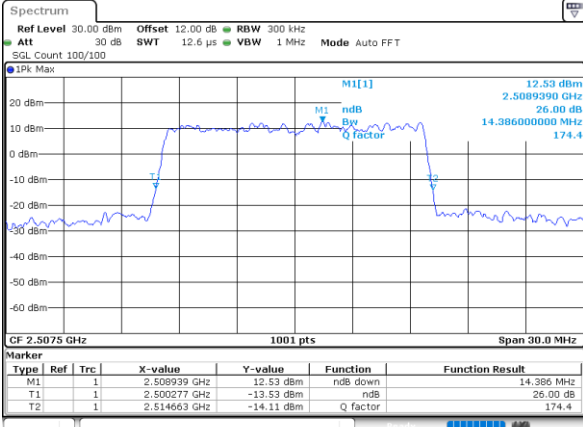

LTE Band 7

Lowest Channel / 15MHz / 64QAM

Date: 17_AUG.2020 18:29:18

Lowest Channel / 20MHz / 64QAM

Date: 17_AUG.2020 18:48:16

Middle Channel / 15MHz / 64QAM

Date: 17_AUG.2020 18:31:52

Middle Channel / 20MHz / 64QAM