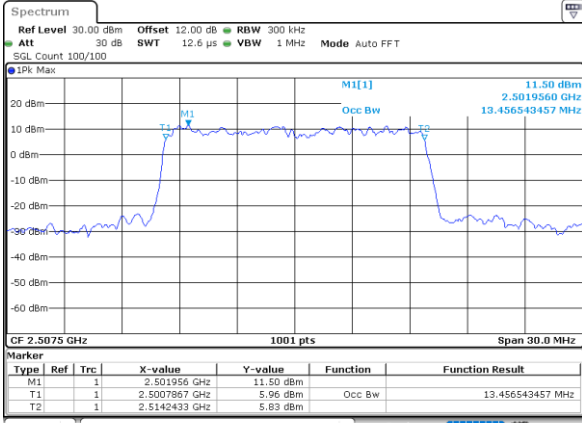

Date: 19_AUG.2020 09:27:01

Highest Channel / 10MHz / 256QAM

Date: 19_AUG.2020 09:33:16

LTE Band 7

Lowest Channel / 15MHz / 256QAM

Date: 19_AUG.2020 09:37:57

Lowest Channel / 20MHz / 256QAM

Date: 19_AUG.2020 09:46:57