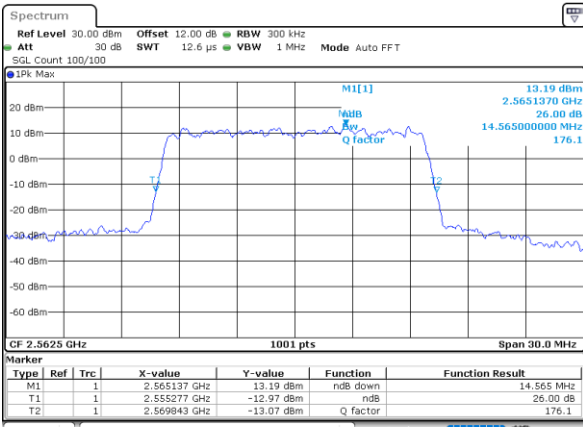

Highest Channel / 15MHz / 64QAM

Date: 17_AUG.2020 18:33:04