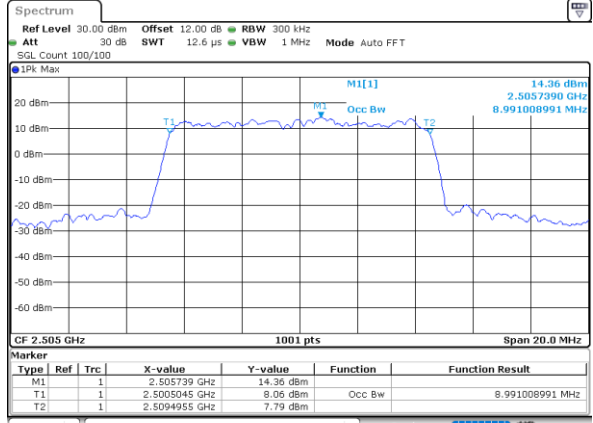

Highest Channel / 20MHz / QPSK

Date: 17_AUG.2020 18:42:57

Highest Channel / 20MHz / 16QAM

Date: 17_AUG.2020 18:43:09

LTE Band 7

Lowest Channel / 5MHz / 64QAM

Date: 17_AUG.2020 18:04:21

Lowest Channel / 10MHz / 64QAM