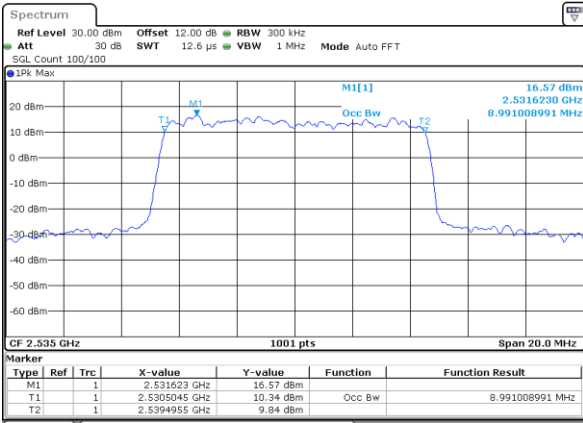

Middle Channel / 10MHz / QPSK

Date: 17_AUG.2020 17:47:25