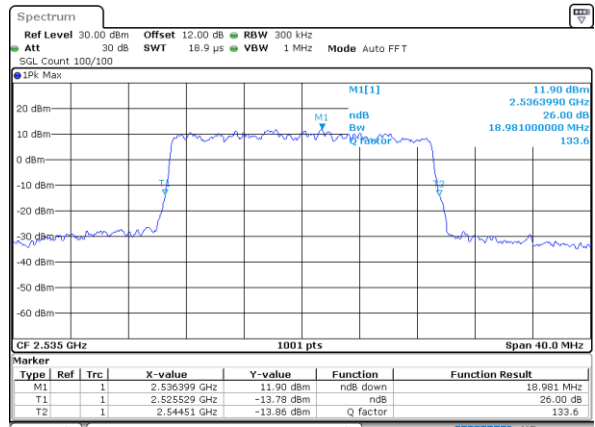

LTE Band 7

Lowest Channel / 15MHz / 64QAM

Date: 17_AUG.2020 18:29:18

Lowest Channel / 20MHz / 64QAM

Date: 17_AUG.2020 18:48:16

Middle Channel / 15MHz / 64QAM

Date: 17_AUG.2020 18:31:52

Middle Channel / 20MHz / 64QAM

Date: 17_AUG.2020 18:50:49

Highest Channel / 15MHz / 64QAM

Date: 17_AUG.2020 18:33:04

Highest Channel / 20MHz / 64QAM

Date: 17_AUG.2020 18:52:01

LTE Band 7

Lowest Channel / 5MHz / 256QAM

Date: 19_AUG.2020 09:24:45