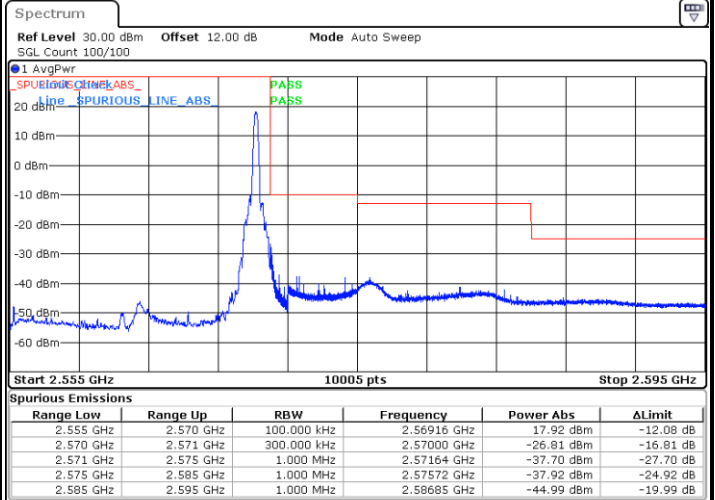

Highest Band Edge / 1 RB

Date: 19.AUG.2020 09:34:18

Lowest Band Edge / Full RB

Date: 19.AUG.2020 09:31:14

Highest Band Edge / Full RB

Date: 19.AUG.2020 09:33:50

LTE Band 7 / 15MHz / QPSK

Lowest Band Edge / 1 RB

Date: 17.AUG.2020 18:17:44

Highest Band Edge / 1 RB

Date: 17.AUG.2020 18:25:15

Lowest Band Edge / Full RB

Date: 17.AUG.2020 18:19:06

Highest Band Edge / Full RB

Date: 17.AUG.2020 18:26:36

LTE Band 7 / 15MHz / 16QAM

Lowest Band Edge / 1 RB

Date: 17.AUG.2020 18:18:25

Highest Band Edge / 1 RB

Date: 17.AUG.2020 18:25:55

Lowest Band Edge / Full RB

Date: 17.AUG.2020 18:19:46

Highest Band Edge / Full RB

Date: 17.AUG.2020 18:27:16

LTE Band 7 / 15MHz / 64QAM

Lowest Band Edge / 1 RB

Date: 17.AUG.2020 18:29:59

Highest Band Edge / 1 RB

Date: 17.AUG.2020 18:33:44

Lowest Band Edge / Full RB

Date: 17.AUG.2020 18:30:40

Highest Band Edge / Full RB