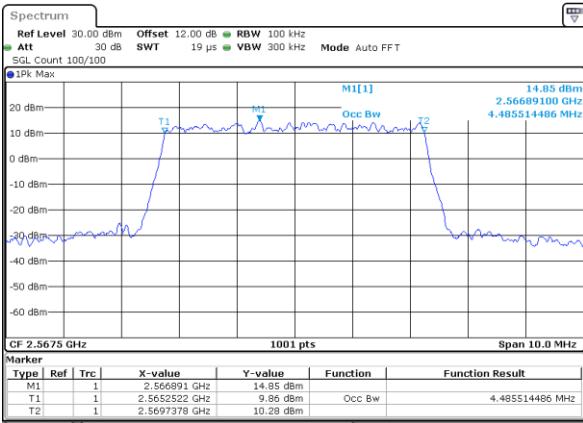

Date: 19_AUG.2020 09:50:37

Occupied Bandwidth

Mode	LTE Band 7 : 99%OBW(MHz)											
BW	1.4MHz		3MHz		5MHz		10MHz		15MHz		20MHz	
Mod.	QPSK	16QAM	QPSK	16QAM	QPSK	16QAM	QPSK	16QAM	QPSK	16QAM	QPSK	16QAM
Lowest CH	-	-	-	-	4.51	4.49	8.97	9.01	13.46	13.49	17.94	17.86
Middle CH	-	-	-	-	4.50	4.49	8.99	9.01	13.40	13.43	17.82	17.86
Highest CH	-	-	-	-	4.49	4.49	9.03	8.95	13.46	13.43	17.82	17.90
Mode	LTE Band 7 : 99%OBW(MHz)											
BW	1.4MHz		3MHz		5MHz		10MHz		15MHz		20MHz	
Mod.	64QAM	256QAM	64QAM	256QAM	64QAM	256QAM	64QAM	256QAM	64QAM	256QAM	64QAM	256QAM
Lowest CH	-	-	-	-	4.51	4.48	8.99	8.99	13.46	13.46	17.90	17.98
Middle CH	-	-	-	-	4.49	4.49	8.97	8.97	13.46	13.43	17.86	17.86
Highest CH	-	-	-	-	4.51	4.47	8.97	9.03	13.46	13.43	17.90	17.78

LTE Band 7

Lowest Channel / 5MHz / QPSK

Date: 17_AUG.2020 17:23:21

Lowest Channel / 5MHz / 16QAM

Date: 17_AUG.2020 17:23:33

Middle Channel / 5MHz / QPSK

Date: 17_AUG.2020 17:28:29

Middle Channel / 5MHz / 16QAM

Date: 17_AUG.2020 17:28:41

Highest Channel / 5MHz / QPSK

Date: 17_AUG.2020 17:30:52

Highest Channel / 5MHz / 16QAM

Date: 17_AUG.2020 17:31:04

LTE Band 7

Lowest Channel / 10MHz / QPSK

Date: 17_AUG.2020 17:42:18