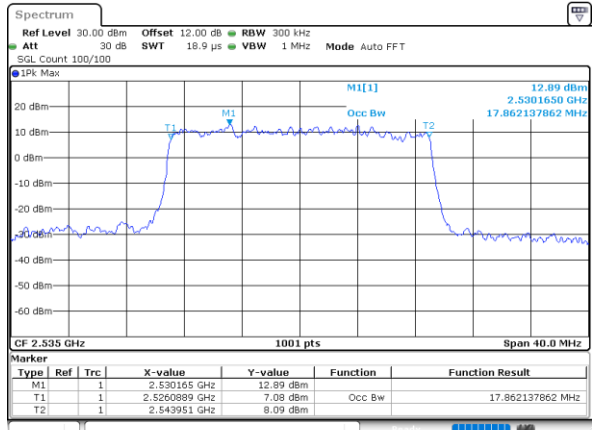

Lowest Channel / 20MHz / QPSK

Date: 17_AUG.2020 18:35:26

Lowest Channel / 20MHz / 16QAM

Date: 17_AUG.2020 18:35:38

Middle Channel / 20MHz / QPSK

Date: 17_AUG.2020 18:40:34

Middle Channel / 20MHz / 16QAM

Date: 17_AUG.2020 18:40:45

Highest Channel / 20MHz / QPSK

Date: 17_AUG.2020 18:42:57

Highest Channel / 20MHz / 16QAM

Date: 17_AUG.2020 18:43:09

LTE Band 7

Lowest Channel / 5MHz / 64QAM

Date: 17_AUG.2020 18:04:21

Lowest Channel / 10MHz / 64QAM