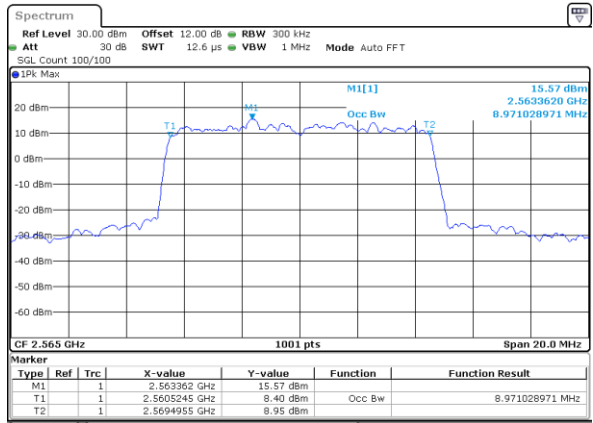

Highest Channel / 20MHz / QPSK

Date: 17_AUG.2020 18:42:57

Highest Channel / 20MHz / 16QAM

Date: 17_AUG.2020 18:43:09

LTE Band 7

Lowest Channel / 5MHz / 64QAM

Date: 17_AUG.2020 18:04:21

Lowest Channel / 10MHz / 64QAM

Date: 17_AUG.2020 17:54:55

Middle Channel / 5MHz / 64QAM

Date: 17_AUG.2020 17:38:33

Middle Channel / 10MHz / 64QAM

Date: 17_AUG.2020 18:12:43

Highest Channel / 5MHz / 64QAM

Date: 17_AUG.2020 17:39:44

Highest Channel / 10MHz / 64QAM