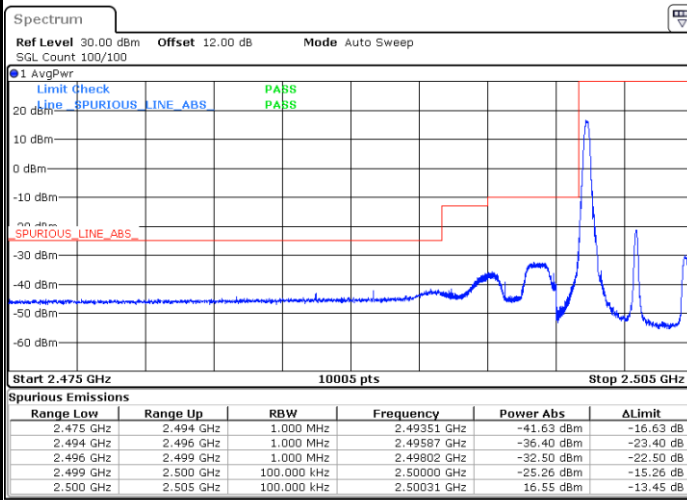

Lowest Band Edge / 1 RB

Highest Band Edge / 1 RB

Date: 17.AUG.2020 17:25:18

Date: 17.AUG.2020 17:32:48

Lowest Band Edge / Full RB

Highest Band Edge / Full RB

Date: 17.AUG.2020 17:26:39

Date: 17.AUG.2020 17:34:08

LTE Band 7 / 5MHz / 64QAM

Lowest Band Edge / 1RB

Date: 17.AUG.2020 17:36:51

Highest Band Edge / 1 RB

Date: 17.AUG.2020 17:40:36

Lowest Band Edge / Full RB

Date: 17.AUG.2020 17:37:32

Highest Band Edge / Full RB

Date: 17.AUG.2020 17:41:16

LTE Band 7 / 5MHz / 256QAM

Lowest Band Edge / 1RB

Date: 19.AUG.2020 09:26:21

Highest Band Edge / 1 RB

Date: 19.AUG.2020 09:28:38

Lowest Band Edge / Full RB

Date: 19.AUG.2020 09:25:02

Highest Band Edge / Full RB

Date: 19.AUG.2020 09:27:24

LTE Band 7 / 10MHz / QPSK

Lowest Band Edge / 1 RB

Highest Band Edge / 1 RB

Date: 17.AUG.2020 17:43:34

Date: 17.AUG.2020 17:51:03

Lowest Band Edge / Full RB