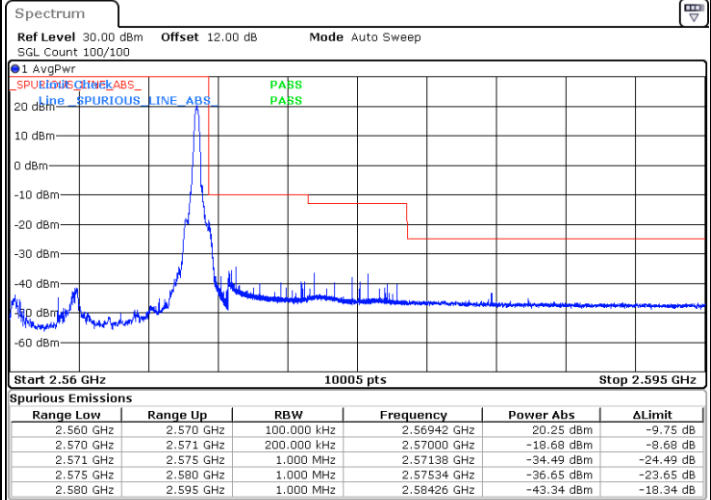

Date: 17.AUG.2020 17:41:16

LTE Band 7 / 5MHz / 256QAM

Lowest Band Edge / 1RB

Date: 19.AUG.2020 09:26:21

Highest Band Edge / 1 RB

Date: 19.AUG.2020 09:28:38

Lowest Band Edge / Full RB

Date: 19.AUG.2020 09:25:02

Highest Band Edge / Full RB

Date: 19.AUG.2020 09:27:24

LTE Band 7 / 10MHz / QPSK

Lowest Band Edge / 1 RB

Highest Band Edge / 1 RB

Date: 17.AUG.2020 17:43:34

Date: 17.AUG.2020 17:51:03

Lowest Band Edge / Full RB

Highest Band Edge / Full RB

Date: 17.AUG.2020 17:44:55

Date: 17.AUG.2020 17:52:24

LTE Band 7 / 10MHz / 16QAM

Lowest Band Edge / 1 RB

Date: 17.AUG.2020 17:44:14

Highest Band Edge / 1 RB

Date: 17.AUG.2020 17:51:43

Lowest Band Edge / Full RB

Date: 17.AUG.2020 17:45:35

Highest Band Edge / Full RB

Date: 17.AUG.2020 17:53:04

LTE Band 7 / 10MHz / 64QAM

Lowest Band Edge / 1 RB

Date: 17.AUG.2020 17:55:46

Highest Band Edge / 1 RB