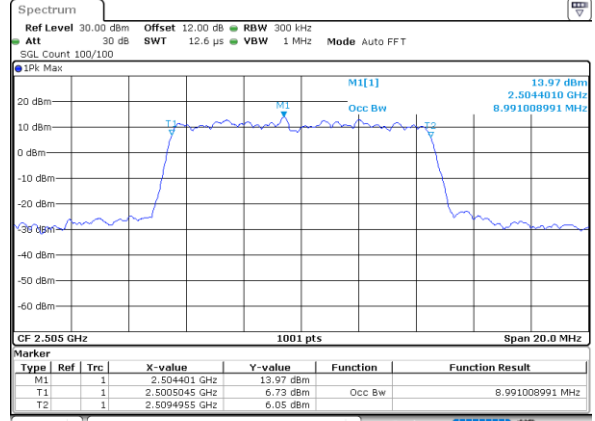

Lowest Channel / 10MHz / 256QAM

Date: 19_AUG.2020 09:30:54