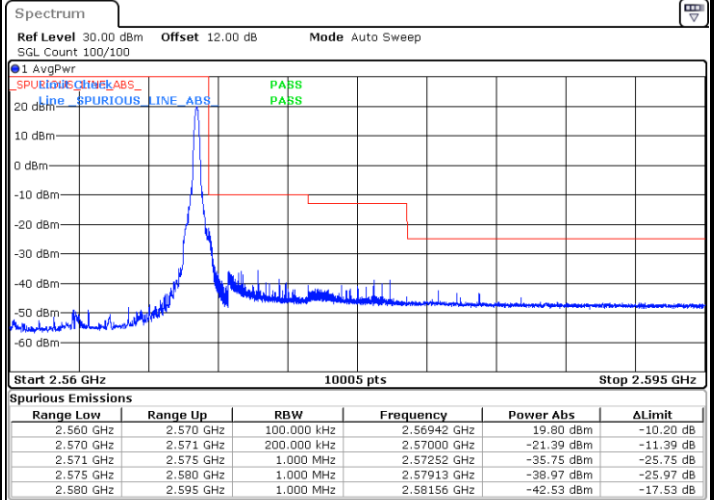

Highest Band Edge / Full RB

Date: 19.AUG.2020 09:27:24

LTE Band 7 / 10MHz / QPSK

Lowest Band Edge / 1 RB

Highest Band Edge / 1 RB

Date: 17.AUG.2020 17:43:34

Date: 17.AUG.2020 17:51:03

Lowest Band Edge / Full RB

Highest Band Edge / Full RB

Date: 17.AUG.2020 17:44:55

Date: 17.AUG.2020 17:52:24

LTE Band 7 / 10MHz / 16QAM

Lowest Band Edge / 1 RB

Date: 17.AUG.2020 17:44:14

Highest Band Edge / 1 RB

Date: 17.AUG.2020 17:51:43

Lowest Band Edge / Full RB

Date: 17.AUG.2020 17:45:35

Highest Band Edge / Full RB

Date: 17.AUG.2020 17:53:04

LTE Band 7 / 10MHz / 64QAM

Lowest Band Edge / 1 RB

Date: 17.AUG.2020 17:55:46

Highest Band Edge / 1 RB

Date: 17.AUG.2020 18:14:46

Lowest Band Edge / Full RB

Date: 17.AUG.2020 17:56:27

Highest Band Edge / Full RB

Date: 17.AUG.2020 18:15:26

LTE Band 7 / 10MHz / 256QAM

Lowest Band Edge / 1RB

Date: 19.AUG.2020 09:31:31