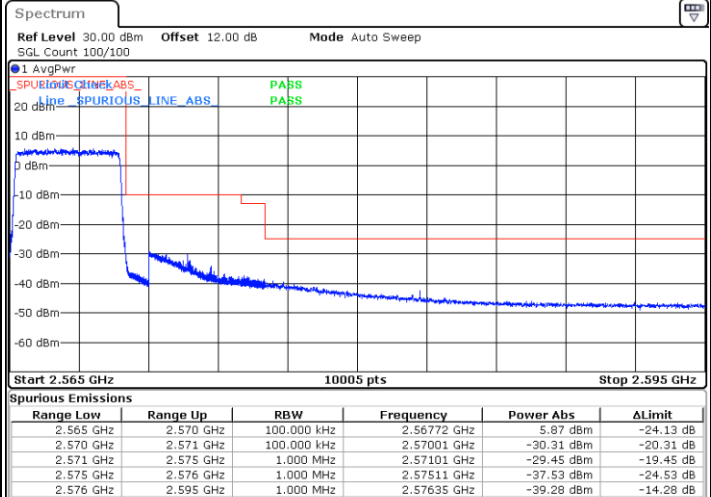

Date: 19_AUG.2020 09:50:30

Conducted Band Edge

LTE Band 7 / 5MHz / QPSK

Lowest Band Edge / 1 RB

Highest Band Edge / 1 RB

Lowest Band Edge / Full RB

Highest Band Edge / Full RB

LTE Band 7 / 5MHz / 16QAM

Lowest Band Edge / 1 RB

Highest Band Edge / 1 RB

Date: 17.AUG.2020 17:25:18

Date: 17.AUG.2020 17:32:48

Lowest Band Edge / Full RB

Highest Band Edge / Full RB

Date: 17.AUG.2020 17:26:39

Date: 17.AUG.2020 17:34:08

LTE Band 7 / 5MHz / 64QAM

Lowest Band Edge / 1RB

Date: 17.AUG.2020 17:36:51

Highest Band Edge / 1 RB

Date: 17.AUG.2020 17:40:36

Lowest Band Edge / Full RB

Date: 17.AUG.2020 17:37:32

Highest Band Edge / Full RB

Date: 17.AUG.2020 17:41:16

LTE Band 7 / 5MHz / 256QAM

Lowest Band Edge / 1RB

Date: 19.AUG.2020 09:26:21

Highest Band Edge / 1 RB

Date: 19.AUG.2020 09:28:38

Lowest Band Edge / Full RB

Date: 19.AUG.2020 09:25:02