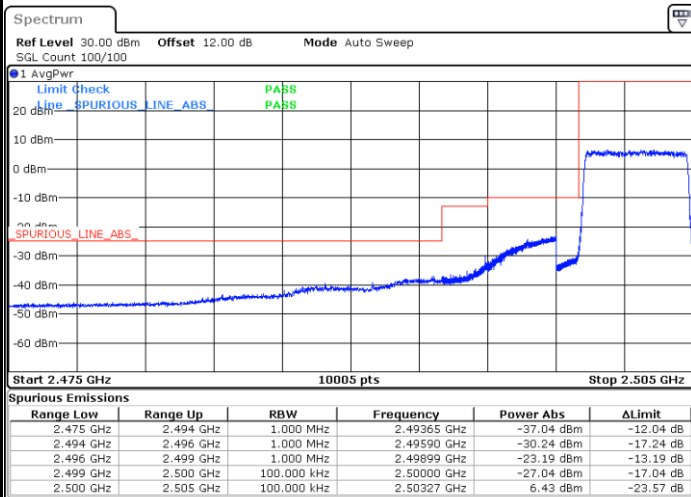

Date: 19_AUG.2020 09:50:30

Conducted Band Edge

LTE Band 7 / 5MHz / QPSK

Lowest Band Edge / 1 RB

Highest Band Edge / 1 RB

Lowest Band Edge / Full RB

Highest Band Edge / Full RB

LTE Band 7 / 5MHz / 16QAM

Lowest Band Edge / 1 RB

Highest Band Edge / 1 RB

Date: 17.AUG.2020 17:25:18

Date: 17.AUG.2020 17:32:48

Lowest Band Edge / Full RB

Highest Band Edge / Full RB

Date: 17.AUG.2020 17:26:39

Date: 17.AUG.2020 17:34:08

LTE Band 7 / 5MHz / 64QAM

Lowest Band Edge / 1RB

Date: 17.AUG.2020 17:36:51

Highest Band Edge / 1 RB

Date: 17.AUG.2020 17:40:36

Lowest Band Edge / Full RB

Date: 17.AUG.2020 17:37:32

Highest Band Edge / Full RB