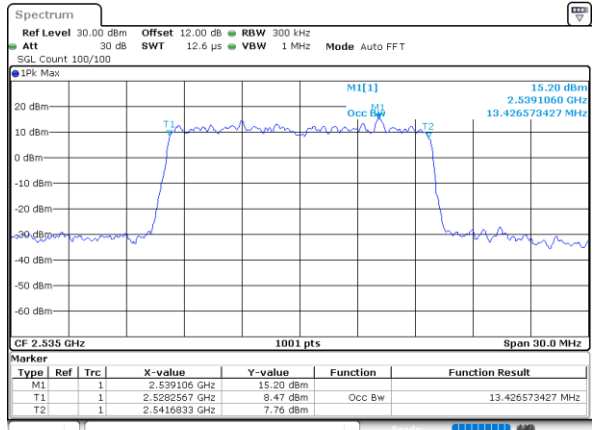

Middle Channel / 15MHz / 16QAM

Date: 17_AUG.2020 18:21:48