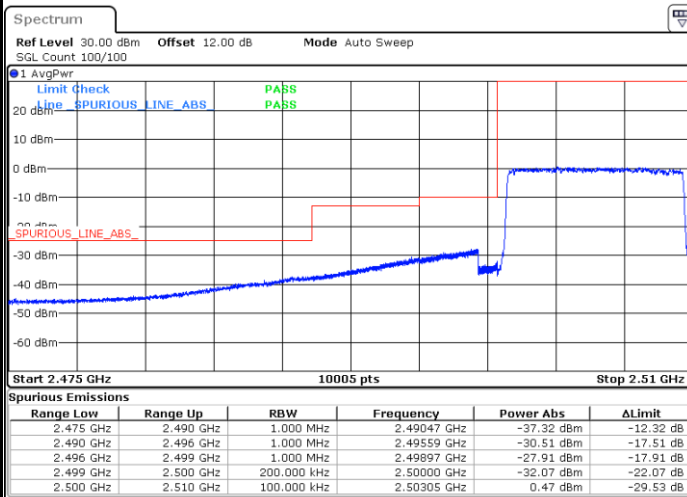

Lowest Band Edge / Full RB

Date: 17.AUG.2020 17:45:35

Highest Band Edge / Full RB

Date: 17.AUG.2020 17:53:04

LTE Band 7 / 10MHz / 64QAM

Lowest Band Edge / 1 RB

Date: 17.AUG.2020 17:55:46

Highest Band Edge / 1 RB

Date: 17.AUG.2020 18:14:46

Lowest Band Edge / Full RB

Date: 17.AUG.2020 17:56:27

Highest Band Edge / Full RB

Date: 17.AUG.2020 18:15:26

LTE Band 7 / 10MHz / 256QAM

Lowest Band Edge / 1RB

Date: 19.AUG.2020 09:31:31

Highest Band Edge / 1 RB

Date: 19.AUG.2020 09:34:18

Lowest Band Edge / Full RB

Date: 19.AUG.2020 09:31:14

Highest Band Edge / Full RB

Date: 19.AUG.2020 09:33:50

LTE Band 7 / 15MHz / QPSK

Lowest Band Edge / 1 RB

Date: 17.AUG.2020 18:17:44

Highest Band Edge / 1 RB

Date: 17.AUG.2020 18:25:15

Lowest Band Edge / Full RB

Date: 17.AUG.2020 18:19:06

Highest Band Edge / Full RB

Date: 17.AUG.2020 18:26:36

LTE Band 7 / 15MHz / 16QAM