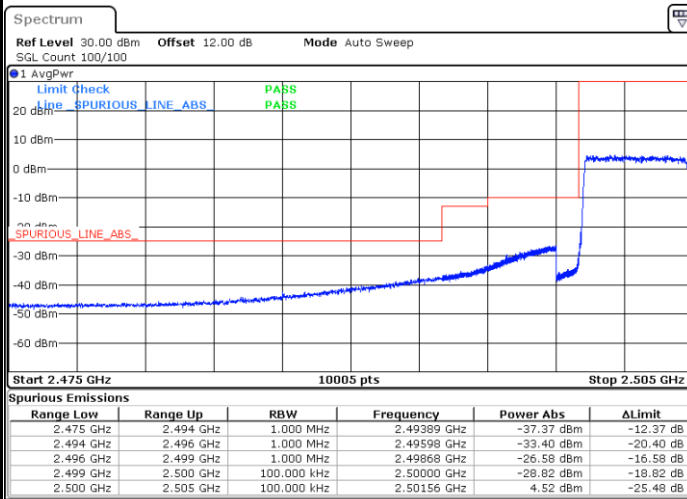

Lowest Band Edge / 1 RB

Highest Band Edge / 1 RB

Date: 17.AUG.2020 17:25:18

Date: 17.AUG.2020 17:32:48

Lowest Band Edge / Full RB

Highest Band Edge / Full RB

Date: 17.AUG.2020 17:26:39

Date: 17.AUG.2020 17:34:08

LTE Band 7 / 5MHz / 64QAM

Lowest Band Edge / 1RB

Date: 17.AUG.2020 17:36:51

Highest Band Edge / 1 RB

Date: 17.AUG.2020 17:40:36

Lowest Band Edge / Full RB

Date: 17.AUG.2020 17:37:32

Highest Band Edge / Full RB

Date: 17.AUG.2020 17:41:16

LTE Band 7 / 5MHz / 256QAM

Lowest Band Edge / 1RB

Date: 19.AUG.2020 09:26:21

Highest Band Edge / 1 RB

Date: 19.AUG.2020 09:28:38

Lowest Band Edge / Full RB

Date: 19.AUG.2020 09:25:02

Highest Band Edge / Full RB

Date: 19.AUG.2020 09:27:24

LTE Band 7 / 10MHz / QPSK

Lowest Band Edge / 1 RB

Highest Band Edge / 1 RB

Date: 17.AUG.2020 17:43:34

Date: 17.AUG.2020 17:51:03

Lowest Band Edge / Full RB