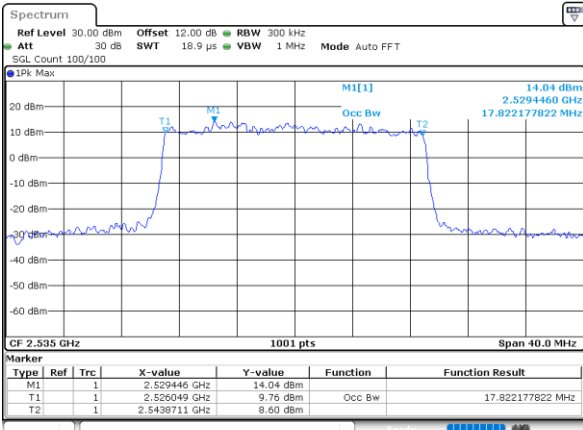

Lowest Channel / 20MHz / QPSK

Date: 17_AUG.2020 18:35:26

Lowest Channel / 20MHz / 16QAM

Date: 17_AUG.2020 18:35:38

Middle Channel / 20MHz / QPSK

Date: 17_AUG.2020 18:40:34

Middle Channel / 20MHz / 16QAM

Date: 17_AUG.2020 18:40:45

Highest Channel / 20MHz / QPSK

Date: 17_AUG.2020 18:42:57

Highest Channel / 20MHz / 16QAM

Date: 17_AUG.2020 18:43:09

LTE Band 7

Lowest Channel / 5MHz / 64QAM

Date: 17_AUG.2020 18:04:21

Lowest Channel / 10MHz / 64QAM