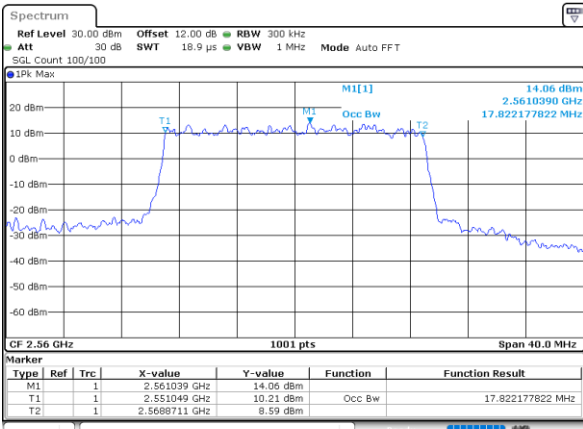

Highest Channel / 20MHz / QPSK

Date: 17_AUG.2020 18:42:57

Highest Channel / 20MHz / 16QAM

Date: 17_AUG.2020 18:43:09

LTE Band 7

Lowest Channel / 5MHz / 64QAM

Date: 17_AUG.2020 18:04:21

Lowest Channel / 10MHz / 64QAM