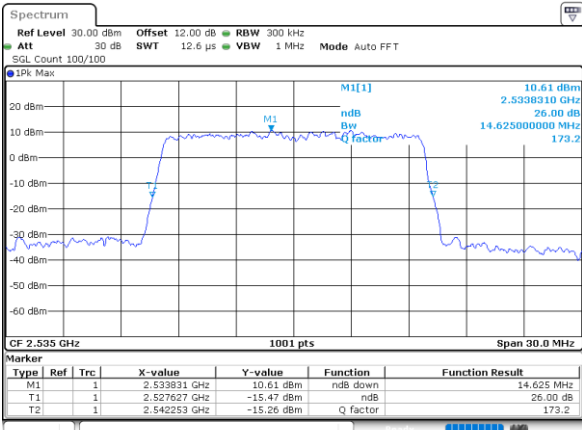

Middle Channel / 15MHz / 256QAM

Date: 19_AUG.2020 09:35:57