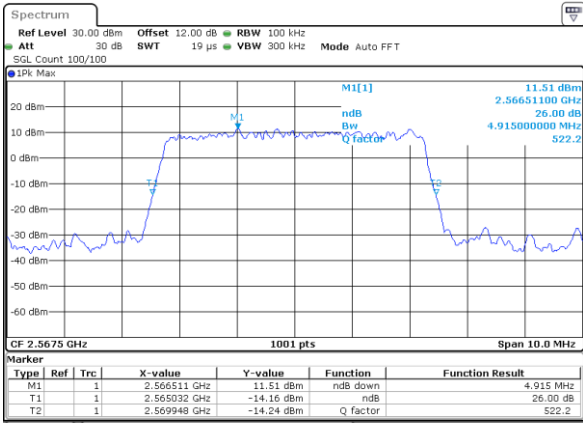

Lowest Channel / 10MHz / 256QAM

Date: 19_AUG.2020 09:31:03

Middle Channel / 5MHz / 256QAM

Date: 19_AUG.2020 09:22:58

Middle Channel / 10MHz / 256QAM

Date: 19_AUG.2020 09:29:20

Highest Channel / 5MHz / 256QAM