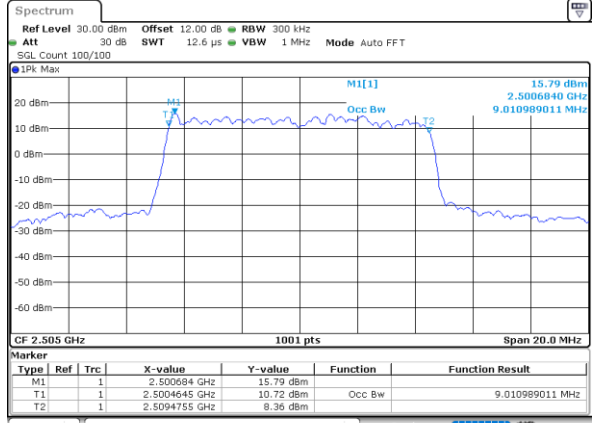

Lowest Channel / 10MHz / 16QAM

Date: 17_AUG.2020 17:42:130