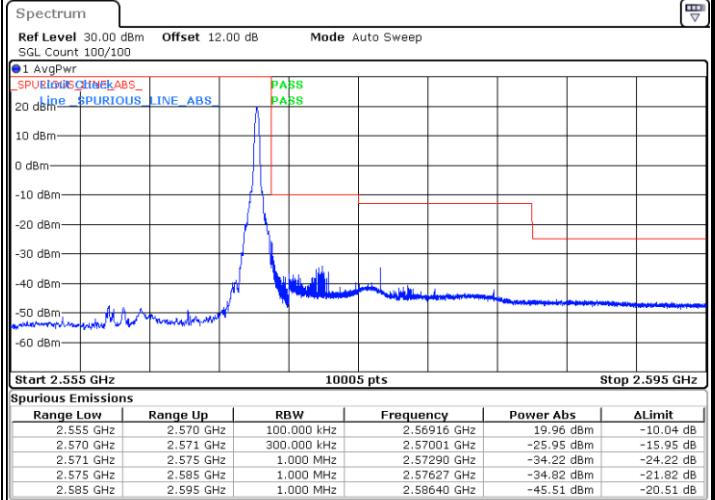

Highest Band Edge / 1 RB

Date: 19.AUG.2020 09:34:18

Lowest Band Edge / Full RB

Date: 19.AUG.2020 09:31:14

Highest Band Edge / Full RB

Date: 19.AUG.2020 09:33:50

LTE Band 7 / 15MHz / QPSK

Lowest Band Edge / 1 RB

Date: 17.AUG.2020 18:17:44

Highest Band Edge / 1 RB

Date: 17.AUG.2020 18:25:15

Lowest Band Edge / Full RB

Date: 17.AUG.2020 18:19:06

Highest Band Edge / Full RB

Date: 17.AUG.2020 18:26:36

LTE Band 7 / 15MHz / 16QAM

Lowest Band Edge / 1 RB

Date: 17.AUG.2020 18:18:25

Highest Band Edge / 1 RB

Date: 17.AUG.2020 18:25:55

Lowest Band Edge / Full RB

Date: 17.AUG.2020 18:19:46

Highest Band Edge / Full RB

Date: 17.AUG.2020 18:27:16

LTE Band 7 / 15MHz / 64QAM

Lowest Band Edge / 1 RB

Date: 17.AUG.2020 18:29:59

Highest Band Edge / 1 RB

Date: 17.AUG.2020 18:33:44

Lowest Band Edge / Full RB

Date: 17.AUG.2020 18:30:40

Highest Band Edge / Full RB