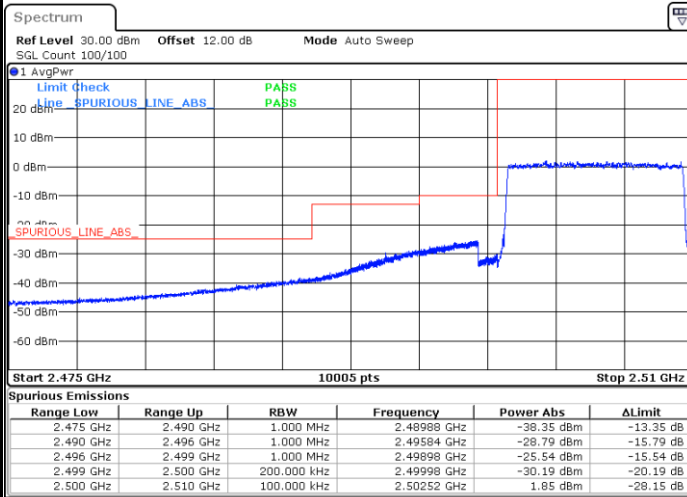

Highest Band Edge / Full RB

Date: 17.AUG.2020 17:44:55

Date: 17.AUG.2020 17:52:24

LTE Band 7 / 10MHz / 16QAM

Lowest Band Edge / 1 RB

Date: 17.AUG.2020 17:44:14

Highest Band Edge / 1 RB

Date: 17.AUG.2020 17:51:43

Lowest Band Edge / Full RB

Date: 17.AUG.2020 17:45:35

Highest Band Edge / Full RB

Date: 17.AUG.2020 17:53:04

LTE Band 7 / 10MHz / 64QAM

Lowest Band Edge / 1 RB

Date: 17.AUG.2020 17:55:46

Highest Band Edge / 1 RB

Date: 17.AUG.2020 18:14:46

Lowest Band Edge / Full RB

Date: 17.AUG.2020 17:56:27

Highest Band Edge / Full RB

Date: 17.AUG.2020 18:15:26

LTE Band 7 / 10MHz / 256QAM

Lowest Band Edge / 1RB

Date: 19.AUG.2020 09:31:31

Highest Band Edge / 1 RB

Date: 19.AUG.2020 09:34:18

Lowest Band Edge / Full RB

Date: 19.AUG.2020 09:31:14

Highest Band Edge / Full RB

Date: 19.AUG.2020 09:33:50

LTE Band 7 / 15MHz / QPSK

Lowest Band Edge / 1 RB