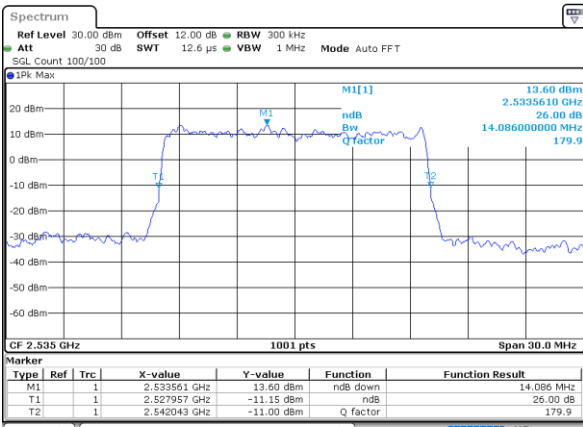

LTE Band 7

Lowest Channel / 15MHz / 64QAM

Date: 17_AUG.2020 18:29:18

Lowest Channel / 20MHz / 64QAM

Date: 17_AUG.2020 18:48:16

Middle Channel / 15MHz / 64QAM

Date: 17_AUG.2020 18:31:52

Middle Channel / 20MHz / 64QAM