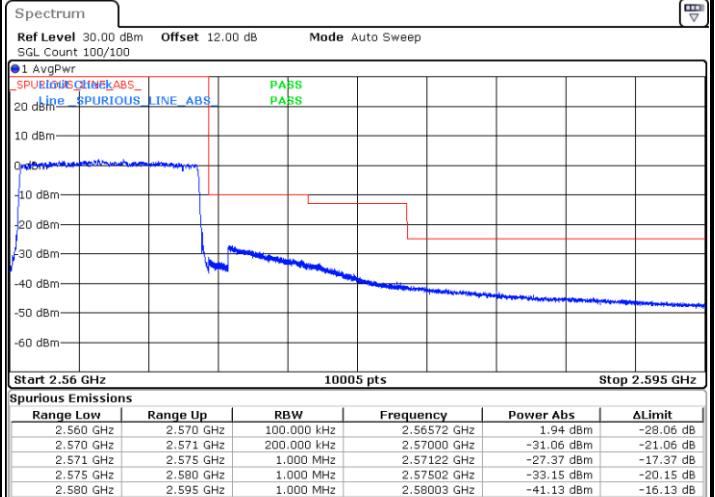

Highest Band Edge / Full RB

Date: 17.AUG.2020 17:44:55

Date: 17.AUG.2020 17:52:24

LTE Band 7 / 10MHz / 16QAM

Lowest Band Edge / 1 RB

Date: 17.AUG.2020 17:44:14

Highest Band Edge / 1 RB

Date: 17.AUG.2020 17:51:43

Lowest Band Edge / Full RB

Date: 17.AUG.2020 17:45:35

Highest Band Edge / Full RB

Date: 17.AUG.2020 17:53:04

LTE Band 7 / 10MHz / 64QAM

Lowest Band Edge / 1 RB

Date: 17.AUG.2020 17:55:46

Highest Band Edge / 1 RB

Date: 17.AUG.2020 18:14:46

Lowest Band Edge / Full RB

Date: 17.AUG.2020 17:56:27

Highest Band Edge / Full RB

Date: 17.AUG.2020 18:15:26

LTE Band 7 / 10MHz / 256QAM

Lowest Band Edge / 1RB

Date: 19.AUG.2020 09:31:31

Highest Band Edge / 1 RB

Date: 19.AUG.2020 09:34:18

Lowest Band Edge / Full RB

Date: 19.AUG.2020 09:31:14

Highest Band Edge / Full RB

Date: 19.AUG.2020 09:33:50

LTE Band 7 / 15MHz / QPSK

Lowest Band Edge / 1 RB