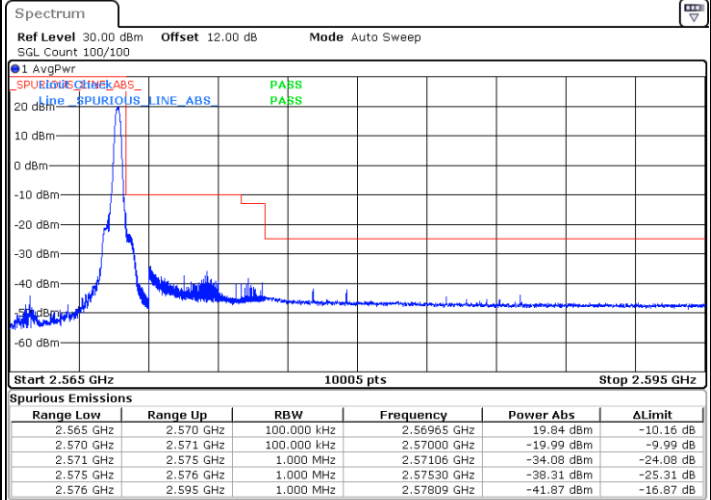

Date: 19_AUG.2020 09:50:30

Conducted Band Edge

LTE Band 7 / 5MHz / QPSK

Lowest Band Edge / 1 RB

Highest Band Edge / 1 RB

Lowest Band Edge / Full RB

Highest Band Edge / Full RB

LTE Band 7 / 5MHz / 16QAM

Lowest Band Edge / 1 RB

Highest Band Edge / 1 RB

Date: 17.AUG.2020 17:25:18

Date: 17.AUG.2020 17:32:48

Lowest Band Edge / Full RB

Highest Band Edge / Full RB

Date: 17.AUG.2020 17:26:39

Date: 17.AUG.2020 17:34:08

LTE Band 7 / 5MHz / 64QAM

Lowest Band Edge / 1RB

Date: 17.AUG.2020 17:36:51

Highest Band Edge / 1 RB

Date: 17.AUG.2020 17:40:36

Lowest Band Edge / Full RB

Date: 17.AUG.2020 17:37:32

Highest Band Edge / Full RB