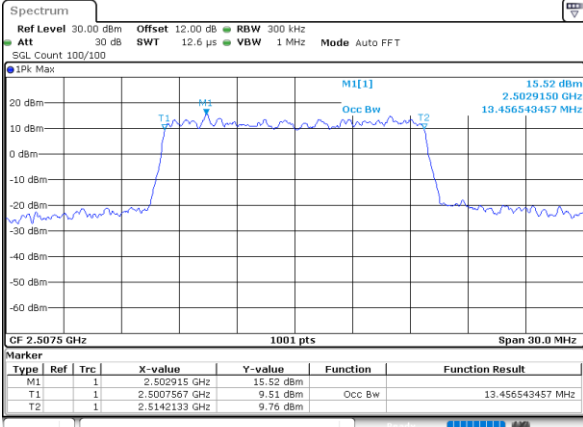

Highest Channel / 10MHz / 16QAM

Date: 17_AUG.2020 17:50:100

LTE Band 7

Lowest Channel / 15MHz / QPSK

Date: 17_AUG.2020 18:16:20

Lowest Channel / 15MHz / 16QAM

Date: 17_AUG.2020 18:16:40

Middle Channel / 15MHz / QPSK