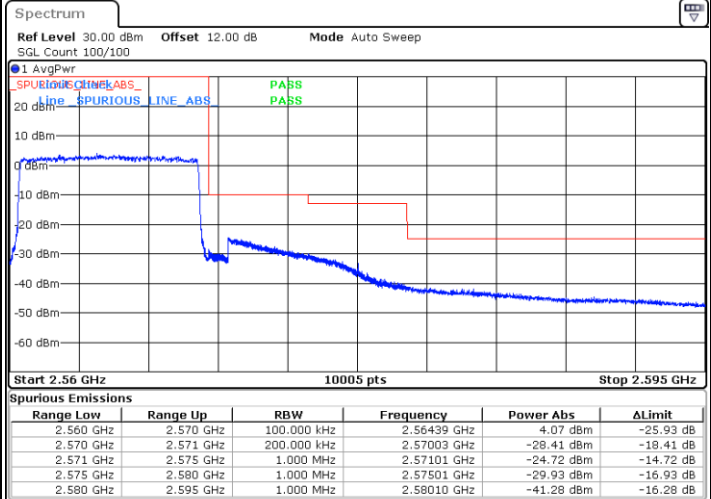

Date: 17.AUG.2020 17:41:16

LTE Band 7 / 5MHz / 256QAM

Lowest Band Edge / 1RB

Date: 19.AUG.2020 09:26:21

Highest Band Edge / 1 RB

Date: 19.AUG.2020 09:28:38

Lowest Band Edge / Full RB

Date: 19.AUG.2020 09:25:02

Highest Band Edge / Full RB

Date: 19.AUG.2020 09:27:24

LTE Band 7 / 10MHz / QPSK

Lowest Band Edge / 1 RB

Highest Band Edge / 1 RB

Date: 17.AUG.2020 17:43:34

Date: 17.AUG.2020 17:51:03

Lowest Band Edge / Full RB

Highest Band Edge / Full RB

Date: 17.AUG.2020 17:44:55

Date: 17.AUG.2020 17:52:24

LTE Band 7 / 10MHz / 16QAM

Lowest Band Edge / 1 RB

Date: 17.AUG.2020 17:44:14

Highest Band Edge / 1 RB

Date: 17.AUG.2020 17:51:43

Lowest Band Edge / Full RB

Date: 17.AUG.2020 17:45:35

Highest Band Edge / Full RB

Date: 17.AUG.2020 17:53:04

LTE Band 7 / 10MHz / 64QAM

Lowest Band Edge / 1 RB

Date: 17.AUG.2020 17:55:46

Highest Band Edge / 1 RB