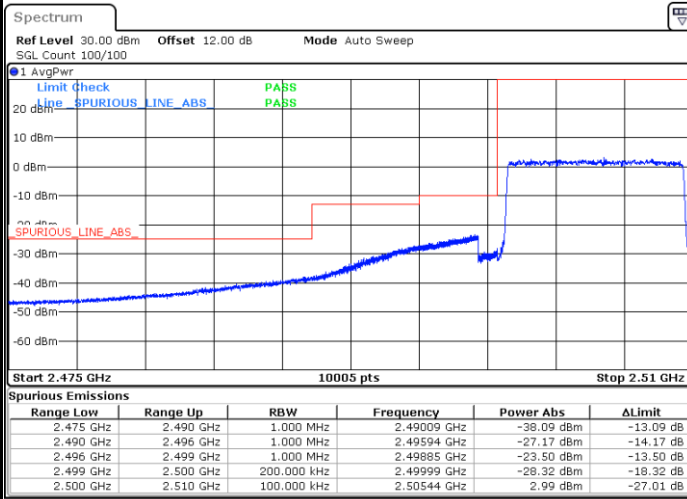

Highest Band Edge / Full RB

Date: 19.AUG.2020 09:27:24

LTE Band 7 / 10MHz / QPSK

Lowest Band Edge / 1 RB

Highest Band Edge / 1 RB

Date: 17.AUG.2020 17:43:34

Date: 17.AUG.2020 17:51:03

Lowest Band Edge / Full RB

Highest Band Edge / Full RB

Date: 17.AUG.2020 17:44:55

Date: 17.AUG.2020 17:52:24

LTE Band 7 / 10MHz / 16QAM

Lowest Band Edge / 1 RB

Date: 17.AUG.2020 17:44:14

Highest Band Edge / 1 RB

Date: 17.AUG.2020 17:51:43

Lowest Band Edge / Full RB

Date: 17.AUG.2020 17:45:35

Highest Band Edge / Full RB

Date: 17.AUG.2020 17:53:04

LTE Band 7 / 10MHz / 64QAM

Lowest Band Edge / 1 RB

Date: 17.AUG.2020 17:55:46

Highest Band Edge / 1 RB

Date: 17.AUG.2020 18:14:46

Lowest Band Edge / Full RB

Date: 17.AUG.2020 17:56:27

Highest Band Edge / Full RB

Date: 17.AUG.2020 18:15:26

LTE Band 7 / 10MHz / 256QAM

Lowest Band Edge / 1RB

Date: 19.AUG.2020 09:31:31