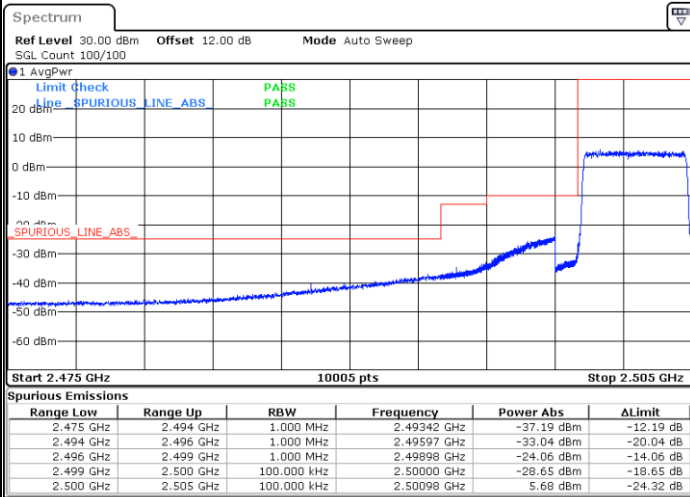

Date: 19_AUG.2020 09:50:30

Conducted Band Edge

LTE Band 7 / 5MHz / QPSK

Lowest Band Edge / 1 RB

Highest Band Edge / 1 RB

Lowest Band Edge / Full RB

Highest Band Edge / Full RB

LTE Band 7 / 5MHz / 16QAM

Lowest Band Edge / 1 RB

Highest Band Edge / 1 RB

Date: 17.AUG.2020 17:25:18

Date: 17.AUG.2020 17:32:48

Lowest Band Edge / Full RB

Highest Band Edge / Full RB

Date: 17.AUG.2020 17:26:39

Date: 17.AUG.2020 17:34:08

LTE Band 7 / 5MHz / 64QAM

Lowest Band Edge / 1RB

Date: 17.AUG.2020 17:36:51

Highest Band Edge / 1 RB

Date: 17.AUG.2020 17:40:36

Lowest Band Edge / Full RB

Date: 17.AUG.2020 17:37:32

Highest Band Edge / Full RB

Date: 17.AUG.2020 17:41:16

LTE Band 7 / 5MHz / 256QAM

Lowest Band Edge / 1RB

Date: 19.AUG.2020 09:26:21

Highest Band Edge / 1 RB

Date: 19.AUG.2020 09:28:38

Lowest Band Edge / Full RB

Date: 19.AUG.2020 09:25:02