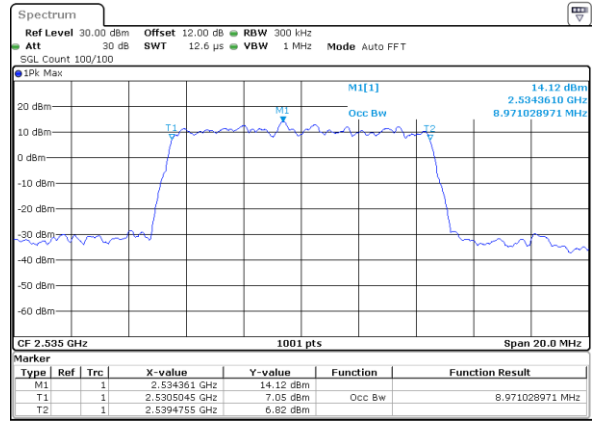

Middle Channel / 20MHz / 64QAM

Date: 17_AUG.2020 18:50:38

Highest Channel / 15MHz / 64QAM

Date: 17_AUG.2020 18:32:52

Highest Channel / 20MHz / 64QAM

Date: 17_AUG.2020 18:51:50

LTE Band 7

Lowest Channel / 5MHz / 256QAM

Date: 19_AUG.2020 09:24:38

Lowest Channel / 10MHz / 256QAM

Date: 19_AUG.2020 09:30:54

Middle Channel / 5MHz / 256QAM

Date: 19_AUG.2020 09:22:38

Middle Channel / 10MHz / 256QAM

Date: 19_AUG.2020 09:29:11

Highest Channel / 5MHz / 256QAM

Date: 19_AUG.2020 09:27:01

Highest Channel / 10MHz / 256QAM

Date: 19_AUG.2020 09:33:16

LTE Band 7

Lowest Channel / 15MHz / 256QAM

Date: 19_AUG.2020 09:37:57

Lowest Channel / 20MHz / 256QAM

Date: 19_AUG.2020 09:46:57