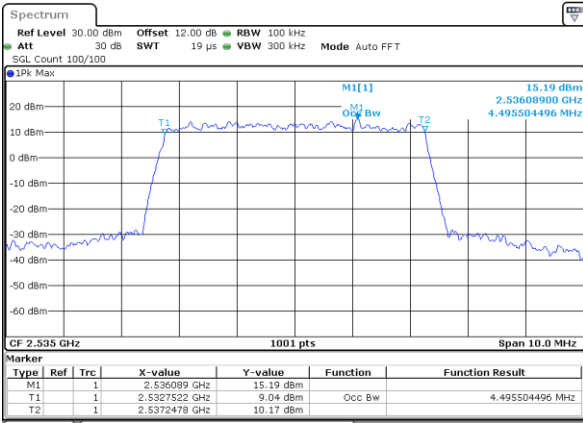

Date: 19_AUG.2020 09:50:37

Occupied Bandwidth

Mode	LTE Band 7 : 99%OBW(MHz)											
BW	1.4MHz		3MHz		5MHz		10MHz		15MHz		20MHz	
Mod.	QPSK	16QAM	QPSK	16QAM	QPSK	16QAM	QPSK	16QAM	QPSK	16QAM	QPSK	16QAM
Lowest CH	-	-	-	-	4.51	4.49	8.97	9.01	13.46	13.49	17.94	17.86
Middle CH	-	-	-	-	4.50	4.49	8.99	9.01	13.40	13.43	17.82	17.86
Highest CH	-	-	-	-	4.49	4.49	9.03	8.95	13.46	13.43	17.82	17.90
Mode	LTE Band 7 : 99%OBW(MHz)											
BW	1.4MHz		3MHz		5MHz		10MHz		15MHz		20MHz	
Mod.	64QAM	256QAM	64QAM	256QAM	64QAM	256QAM	64QAM	256QAM	64QAM	256QAM	64QAM	256QAM
Lowest CH	-	-	-	-	4.51	4.48	8.99	8.99	13.46	13.46	17.90	17.98
Middle CH	-	-	-	-	4.49	4.49	8.97	8.97	13.46	13.43	17.86	17.86
Highest CH	-	-	-	-	4.51	4.47	8.97	9.03	13.46	13.43	17.90	17.78

LTE Band 7

Lowest Channel / 5MHz / QPSK

Date: 17_AUG.2020 17:23:21

Lowest Channel / 5MHz / 16QAM

Date: 17_AUG.2020 17:23:33

Middle Channel / 5MHz / QPSK

Date: 17_AUG.2020 17:28:29

Middle Channel / 5MHz / 16QAM

Date: 17_AUG.2020 17:28:41

Highest Channel / 5MHz / QPSK

Date: 17_AUG.2020 17:30:52

Highest Channel / 5MHz / 16QAM

Date: 17_AUG.2020 17:31:04

LTE Band 7

Lowest Channel / 10MHz / QPSK

Date: 17_AUG.2020 17:42:18