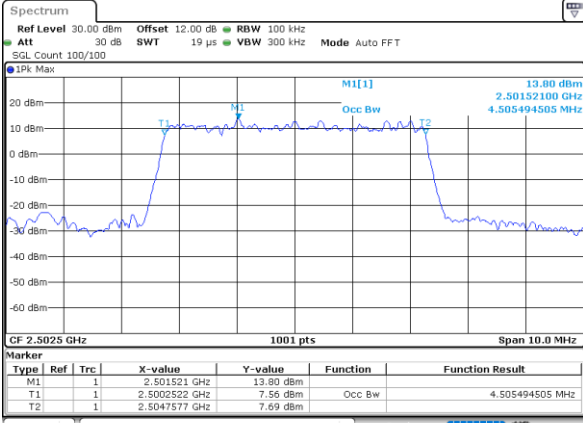

Highest Channel / 20MHz / QPSK

Date: 17_AUG.2020 18:42:57

Highest Channel / 20MHz / 16QAM

Date: 17_AUG.2020 18:43:09

LTE Band 7

Lowest Channel / 5MHz / 64QAM

Date: 17_AUG.2020 18:04:21

Lowest Channel / 10MHz / 64QAM