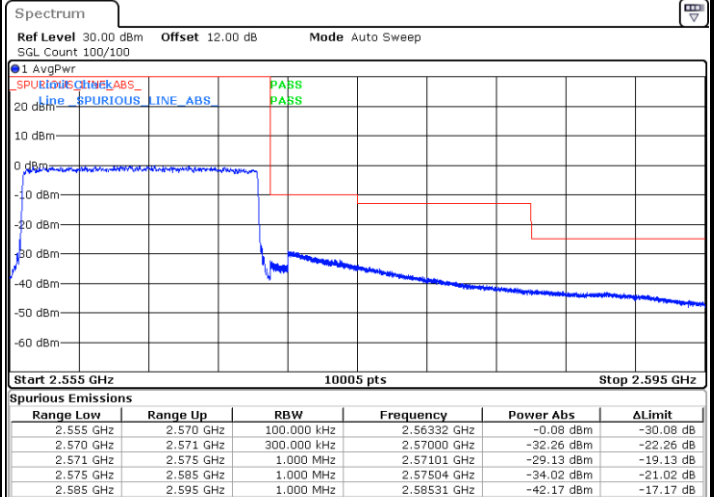

Date: 17.AUG.2020 18:17:44

Highest Band Edge / 1 RB

Date: 17.AUG.2020 18:25:15

Lowest Band Edge / Full RB

Date: 17.AUG.2020 18:19:06

Highest Band Edge / Full RB

Date: 17.AUG.2020 18:26:36

LTE Band 7 / 15MHz / 16QAM

Lowest Band Edge / 1 RB

Date: 17.AUG.2020 18:18:25

Highest Band Edge / 1 RB

Date: 17.AUG.2020 18:25:55

Lowest Band Edge / Full RB

Date: 17.AUG.2020 18:19:46

Highest Band Edge / Full RB

Date: 17.AUG.2020 18:27:16

LTE Band 7 / 15MHz / 64QAM

Lowest Band Edge / 1 RB

Date: 17.AUG.2020 18:29:59

Highest Band Edge / 1 RB

Date: 17.AUG.2020 18:33:44

Lowest Band Edge / Full RB

Date: 17.AUG.2020 18:30:40

Highest Band Edge / Full RB

Date: 17.AUG.2020 18:34:24

LTE Band 7 / 15MHz / 256QAM

Lowest Band Edge / 1RB

Date: 19.AUG.2020 09:38:37

Highest Band Edge / 1 RB

Date: 19.AUG.2020 09:41:50

Lowest Band Edge / Full RB

Date: 19.AUG.2020 09:38:18