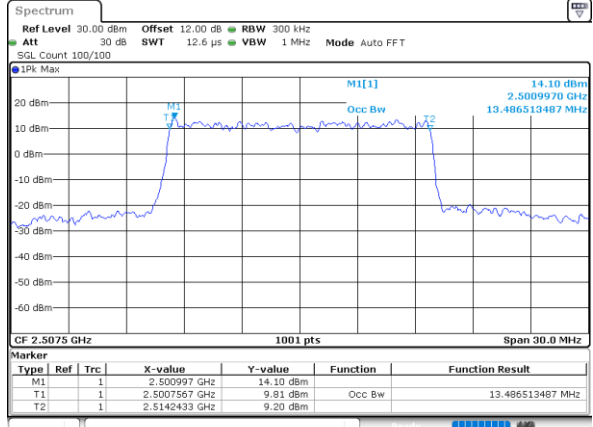

Highest Channel / 10MHz / 16QAM

Date: 17_AUG.2020 17:50:100

LTE Band 7

Lowest Channel / 15MHz / QPSK

Date: 17_AUG.2020 18:16:20

Lowest Channel / 15MHz / 16QAM

Date: 17_AUG.2020 18:16:40

Middle Channel / 15MHz / QPSK