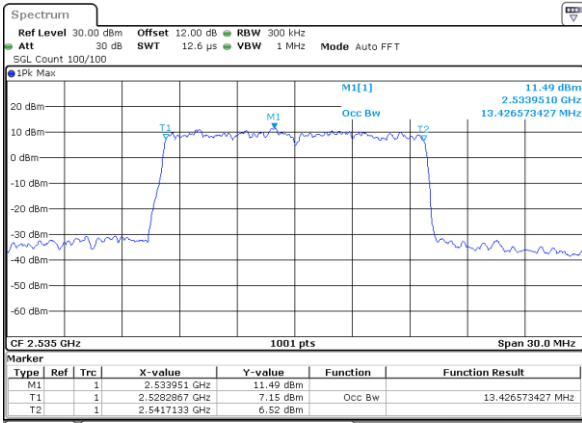

Middle Channel / 15MHz / 256QAM

Date: 19_AUG.2020 09:35:50