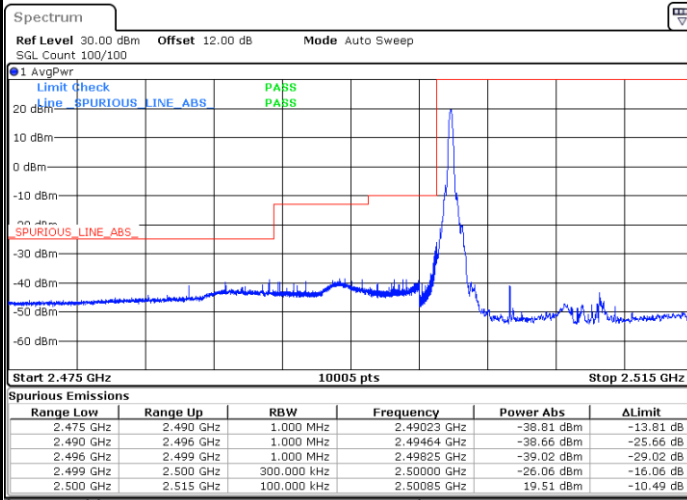

Date: 17.AUG.2020 18:14:46

Lowest Band Edge / Full RB

Date: 17.AUG.2020 17:56:27

Highest Band Edge / Full RB

Date: 17.AUG.2020 18:15:26

LTE Band 7 / 10MHz / 256QAM

Lowest Band Edge / 1RB

Date: 19.AUG.2020 09:31:31

Highest Band Edge / 1 RB

Date: 19.AUG.2020 09:34:18

Lowest Band Edge / Full RB

Date: 19.AUG.2020 09:31:14

Highest Band Edge / Full RB

Date: 19.AUG.2020 09:33:50

LTE Band 7 / 15MHz / QPSK

Lowest Band Edge / 1 RB

Date: 17.AUG.2020 18:17:44

Highest Band Edge / 1 RB

Date: 17.AUG.2020 18:25:15

Lowest Band Edge / Full RB

Date: 17.AUG.2020 18:19:06

Highest Band Edge / Full RB

Date: 17.AUG.2020 18:26:36

LTE Band 7 / 15MHz / 16QAM

Lowest Band Edge / 1 RB

Date: 17.AUG.2020 18:18:25

Highest Band Edge / 1 RB

Date: 17.AUG.2020 18:25:55

Lowest Band Edge / Full RB

Date: 17.AUG.2020 18:19:46

Highest Band Edge / Full RB

Date: 17.AUG.2020 18:27:16