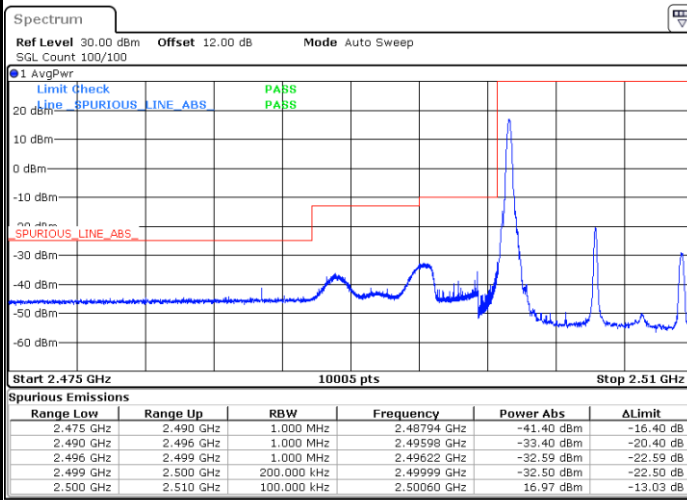

Lowest Band Edge / Full RB

Date: 17.AUG.2020 17:45:35

Highest Band Edge / Full RB

Date: 17.AUG.2020 17:53:04

LTE Band 7 / 10MHz / 64QAM

Lowest Band Edge / 1 RB

Date: 17.AUG.2020 17:55:46

Highest Band Edge / 1 RB

Date: 17.AUG.2020 18:14:46

Lowest Band Edge / Full RB

Date: 17.AUG.2020 17:56:27

Highest Band Edge / Full RB

Date: 17.AUG.2020 18:15:26

LTE Band 7 / 10MHz / 256QAM

Lowest Band Edge / 1RB

Date: 19.AUG.2020 09:31:31

Highest Band Edge / 1 RB

Date: 19.AUG.2020 09:34:18

Lowest Band Edge / Full RB

Date: 19.AUG.2020 09:31:14

Highest Band Edge / Full RB

Date: 19.AUG.2020 09:33:50

LTE Band 7 / 15MHz / QPSK

Lowest Band Edge / 1 RB

Date: 17.AUG.2020 18:17:44

Highest Band Edge / 1 RB

Date: 17.AUG.2020 18:25:15

Lowest Band Edge / Full RB

Date: 17.AUG.2020 18:19:06

Highest Band Edge / Full RB

Date: 17.AUG.2020 18:26:36

LTE Band 7 / 15MHz / 16QAM