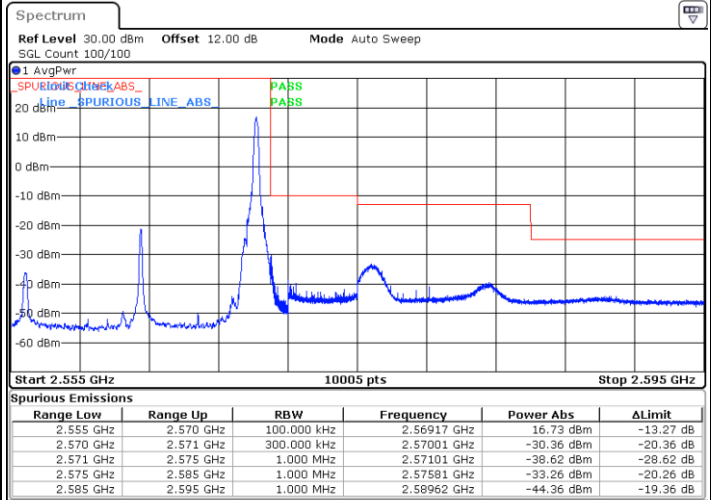

LTE Band 7 / 15MHz / 64QAM

Lowest Band Edge / 1 RB

Date: 17.AUG.2020 18:29:59

Highest Band Edge / 1 RB

Date: 17.AUG.2020 18:33:44

Lowest Band Edge / Full RB

Date: 17.AUG.2020 18:30:40

Highest Band Edge / Full RB

Date: 17.AUG.2020 18:34:24

LTE Band 7 / 15MHz / 256QAM

Lowest Band Edge / 1RB

Date: 19.AUG.2020 09:38:37

Highest Band Edge / 1 RB

Date: 19.AUG.2020 09:41:50

Lowest Band Edge / Full RB

Date: 19.AUG.2020 09:38:18

Highest Band Edge / Full RB

Date: 19.AUG.2020 09:40:40