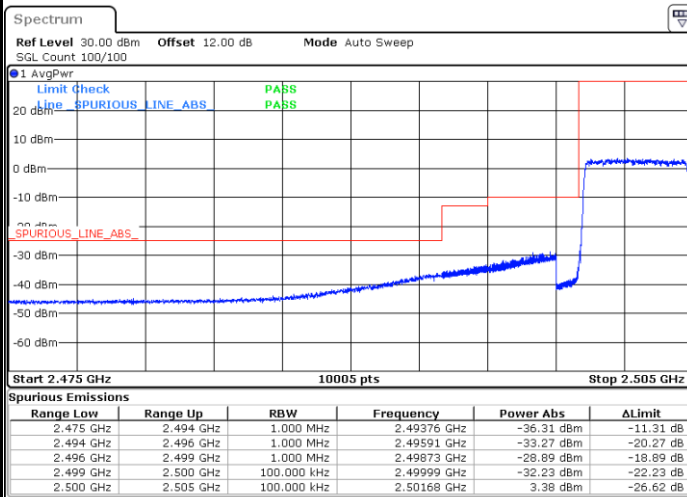

LTE Band 7 / 5MHz / 64QAM

Lowest Band Edge / 1RB

Date: 17.AUG.2020 17:36:51

Highest Band Edge / 1 RB

Date: 17.AUG.2020 17:40:36

Lowest Band Edge / Full RB

Date: 17.AUG.2020 17:37:32

Highest Band Edge / Full RB

Date: 17.AUG.2020 17:41:16

LTE Band 7 / 5MHz / 256QAM

Lowest Band Edge / 1RB

Date: 19.AUG.2020 09:26:21

Highest Band Edge / 1 RB

Date: 19.AUG.2020 09:28:38

Lowest Band Edge / Full RB

Date: 19.AUG.2020 09:25:02

Highest Band Edge / Full RB

Date: 19.AUG.2020 09:27:24

LTE Band 7 / 10MHz / QPSK

Lowest Band Edge / 1 RB

Highest Band Edge / 1 RB

Date: 17.AUG.2020 17:43:34

Date: 17.AUG.2020 17:51:03

Lowest Band Edge / Full RB

Highest Band Edge / Full RB

Date: 17.AUG.2020 17:44:55

Date: 17.AUG.2020 17:52:24

LTE Band 7 / 10MHz / 16QAM

Lowest Band Edge / 1 RB

Date: 17.AUG.2020 17:44:14

Highest Band Edge / 1 RB

Date: 17.AUG.2020 17:51:43