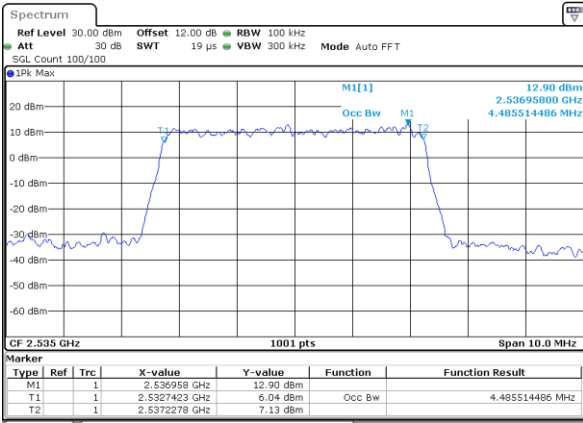

Middle Channel / 5MHz / 64QAM

Date: 17_AUG.2020 17:38:33