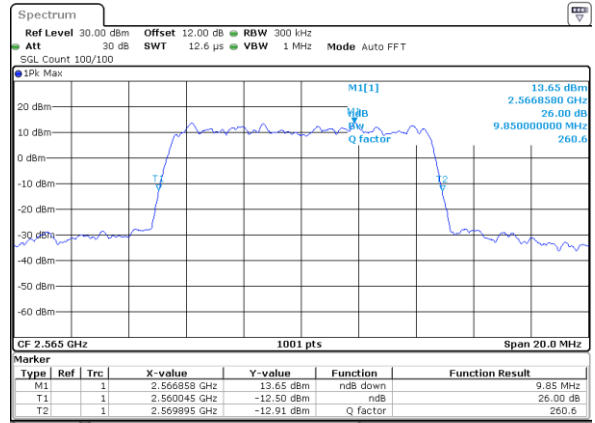

Date: 17_AUG.2020 18:50:49

Highest Channel / 15MHz / 64QAM

Date: 17_AUG.2020 18:33:04

Highest Channel / 20MHz / 64QAM

Date: 17_AUG.2020 18:52:01

LTE Band 7

Lowest Channel / 5MHz / 256QAM

Date: 19_AUG.2020 09:24:45

Lowest Channel / 10MHz / 256QAM

Date: 19_AUG.2020 09:31:03

Middle Channel / 5MHz / 256QAM

Date: 19_AUG.2020 09:22:58

Middle Channel / 10MHz / 256QAM

Date: 19_AUG.2020 09:29:20

Highest Channel / 5MHz / 256QAM

Date: 19_AUG.2020 09:27:08

Highest Channel / 10MHz / 256QAM

Date: 19_AUG.2020 09:33:23

LTE Band 7

Lowest Channel / 15MHz / 256QAM

Date: 19_AUG.2020 09:38:05

Lowest Channel / 20MHz / 256QAM

Date: 19_AUG.2020 09:47:05