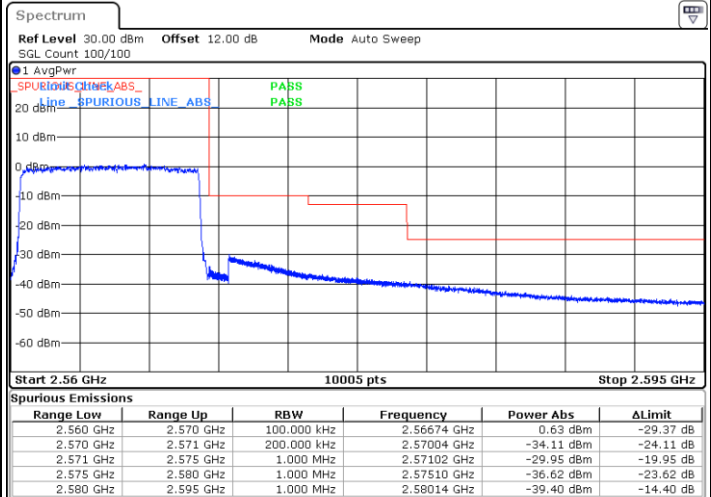

Lowest Band Edge / Full RB

Date: 17.AUG.2020 17:45:35

Highest Band Edge / Full RB

Date: 17.AUG.2020 17:53:04

LTE Band 7 / 10MHz / 64QAM

Lowest Band Edge / 1 RB

Date: 17.AUG.2020 17:55:46

Highest Band Edge / 1 RB

Date: 17.AUG.2020 18:14:46

Lowest Band Edge / Full RB

Date: 17.AUG.2020 17:56:27

Highest Band Edge / Full RB

Date: 17.AUG.2020 18:15:26

LTE Band 7 / 10MHz / 256QAM

Lowest Band Edge / 1RB

Date: 19.AUG.2020 09:31:31

Highest Band Edge / 1 RB

Date: 19.AUG.2020 09:34:18

Lowest Band Edge / Full RB

Date: 19.AUG.2020 09:31:14

Highest Band Edge / Full RB

Date: 19.AUG.2020 09:33:50

LTE Band 7 / 15MHz / QPSK

Lowest Band Edge / 1 RB

Date: 17.AUG.2020 18:17:44

Highest Band Edge / 1 RB

Date: 17.AUG.2020 18:25:15

Lowest Band Edge / Full RB

Date: 17.AUG.2020 18:19:06

Highest Band Edge / Full RB

Date: 17.AUG.2020 18:26:36

LTE Band 7 / 15MHz / 16QAM