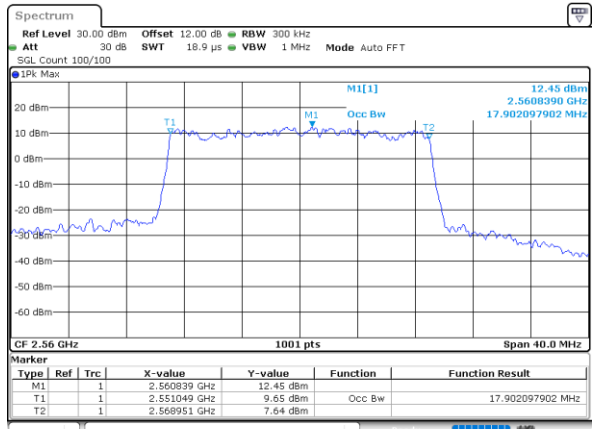

Highest Channel / 20MHz / QPSK

Date: 17_AUG.2020 18:42:57

Highest Channel / 20MHz / 16QAM

Date: 17_AUG.2020 18:43:09

LTE Band 7

Lowest Channel / 5MHz / 64QAM

Date: 17_AUG.2020 18:04:21

Lowest Channel / 10MHz / 64QAM