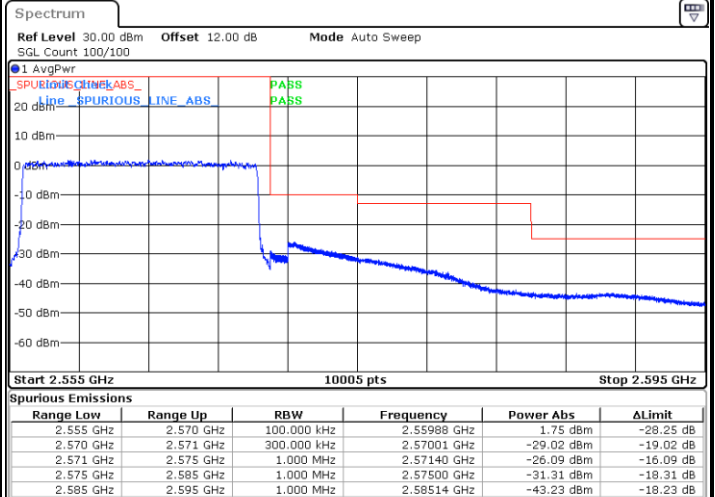

Date: 17.AUG.2020 18:14:46

Lowest Band Edge / Full RB

Date: 17.AUG.2020 17:56:27

Highest Band Edge / Full RB

Date: 17.AUG.2020 18:15:26

LTE Band 7 / 10MHz / 256QAM

Lowest Band Edge / 1RB

Date: 19.AUG.2020 09:31:31

Highest Band Edge / 1 RB

Date: 19.AUG.2020 09:34:18

Lowest Band Edge / Full RB

Date: 19.AUG.2020 09:31:14

Highest Band Edge / Full RB

Date: 19.AUG.2020 09:33:50

LTE Band 7 / 15MHz / QPSK

Lowest Band Edge / 1 RB

Date: 17.AUG.2020 18:17:44

Highest Band Edge / 1 RB

Date: 17.AUG.2020 18:25:15

Lowest Band Edge / Full RB

Date: 17.AUG.2020 18:19:06

Highest Band Edge / Full RB

Date: 17.AUG.2020 18:26:36

LTE Band 7 / 15MHz / 16QAM

Lowest Band Edge / 1 RB

Date: 17.AUG.2020 18:18:25

Highest Band Edge / 1 RB

Date: 17.AUG.2020 18:25:55

Lowest Band Edge / Full RB

Date: 17.AUG.2020 18:19:46

Highest Band Edge / Full RB

Date: 17.AUG.2020 18:27:16