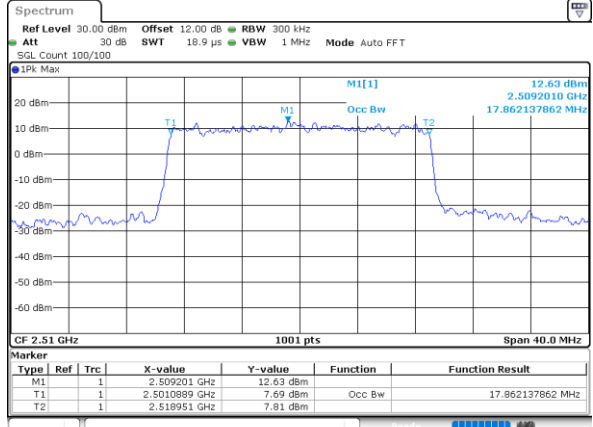

Lowest Channel / 20MHz / 16QAM

Date: 17_AUG.2020 18:35:38