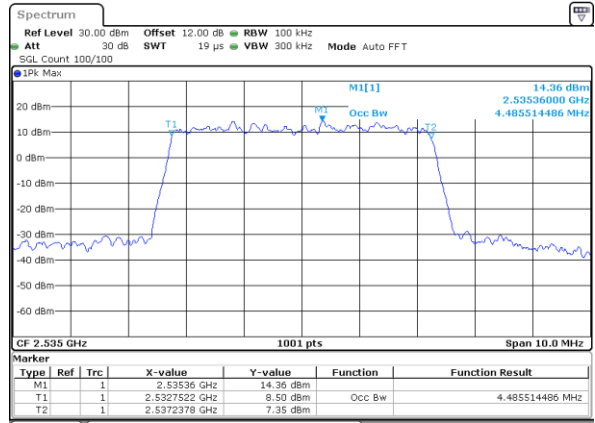

Date: 19_AUG.2020 09:50:37

Occupied Bandwidth

Mode	LTE Band 7 : 99%OBW(MHz)											
BW	1.4MHz		3MHz		5MHz		10MHz		15MHz		20MHz	
Mod.	QPSK	16QAM	QPSK	16QAM	QPSK	16QAM	QPSK	16QAM	QPSK	16QAM	QPSK	16QAM
Lowest CH	-	-	-	-	4.51	4.49	8.97	9.01	13.46	13.49	17.94	17.86
Middle CH	-	-	-	-	4.50	4.49	8.99	9.01	13.40	13.43	17.82	17.86
Highest CH	-	-	-	-	4.49	4.49	9.03	8.95	13.46	13.43	17.82	17.90
Mode	LTE Band 7 : 99%OBW(MHz)											
BW	1.4MHz		3MHz		5MHz		10MHz		15MHz		20MHz	
Mod.	64QAM	256QAM	64QAM	256QAM	64QAM	256QAM	64QAM	256QAM	64QAM	256QAM	64QAM	256QAM
Lowest CH	-	-	-	-	4.51	4.48	8.99	8.99	13.46	13.46	17.90	17.98
Middle CH	-	-	-	-	4.49	4.49	8.97	8.97	13.46	13.43	17.86	17.86
Highest CH	-	-	-	-	4.51	4.47	8.97	9.03	13.46	13.43	17.90	17.78

LTE Band 7

Lowest Channel / 5MHz / QPSK

Date: 17_AUG.2020 17:23:21

Lowest Channel / 5MHz / 16QAM

Date: 17_AUG.2020 17:23:33

Middle Channel / 5MHz / QPSK

Date: 17_AUG.2020 17:28:29

Middle Channel / 5MHz / 16QAM

Date: 17_AUG.2020 17:28:41

Highest Channel / 5MHz / QPSK

Date: 17_AUG.2020 17:30:52

Highest Channel / 5MHz / 16QAM

Date: 17_AUG.2020 17:31:04

LTE Band 7

Lowest Channel / 10MHz / QPSK

Date: 17_AUG.2020 17:42:18