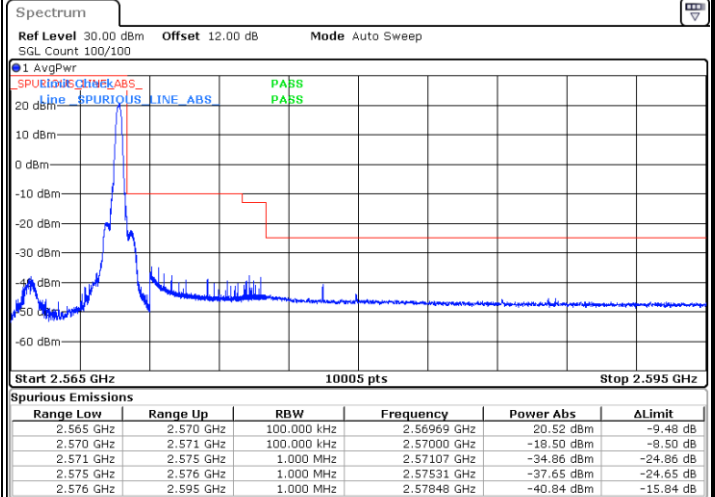

Date: 19_AUG.2020 09:50:30

Conducted Band Edge

LTE Band 7 / 5MHz / QPSK

Lowest Band Edge / 1 RB

Highest Band Edge / 1 RB

Lowest Band Edge / Full RB

Highest Band Edge / Full RB

LTE Band 7 / 5MHz / 16QAM

Lowest Band Edge / 1 RB

Highest Band Edge / 1 RB

Date: 17.AUG.2020 17:25:18

Date: 17.AUG.2020 17:32:48

Lowest Band Edge / Full RB

Highest Band Edge / Full RB

Date: 17.AUG.2020 17:26:39

Date: 17.AUG.2020 17:34:08

LTE Band 7 / 5MHz / 64QAM

Lowest Band Edge / 1RB

Date: 17.AUG.2020 17:36:51

Highest Band Edge / 1 RB

Date: 17.AUG.2020 17:40:36

Lowest Band Edge / Full RB

Date: 17.AUG.2020 17:37:32

Highest Band Edge / Full RB