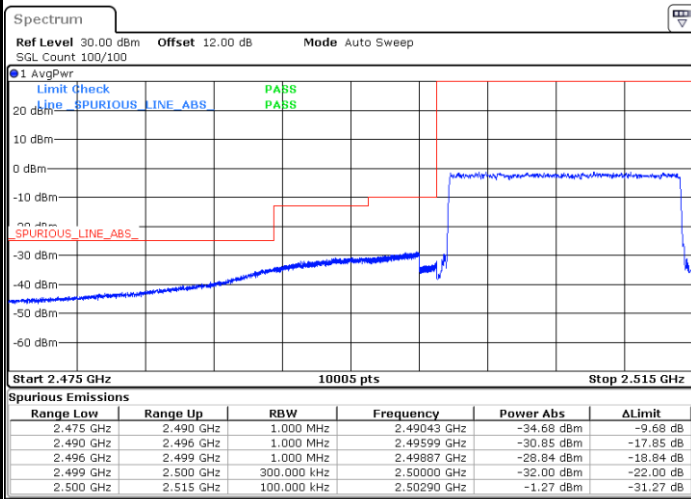

LTE Band 7 / 15MHz / 64QAM

Lowest Band Edge / 1 RB

Date: 17.AUG.2020 18:29:59

Highest Band Edge / 1 RB

Date: 17.AUG.2020 18:33:44

Lowest Band Edge / Full RB

Date: 17.AUG.2020 18:30:40

Highest Band Edge / Full RB

Date: 17.AUG.2020 18:34:24

LTE Band 7 / 15MHz / 256QAM

Lowest Band Edge / 1RB

Date: 19.AUG.2020 09:38:37

Highest Band Edge / 1 RB

Date: 19.AUG.2020 09:41:50

Lowest Band Edge / Full RB

Date: 19.AUG.2020 09:38:18

Highest Band Edge / Full RB

Date: 19.AUG.2020 09:40:40