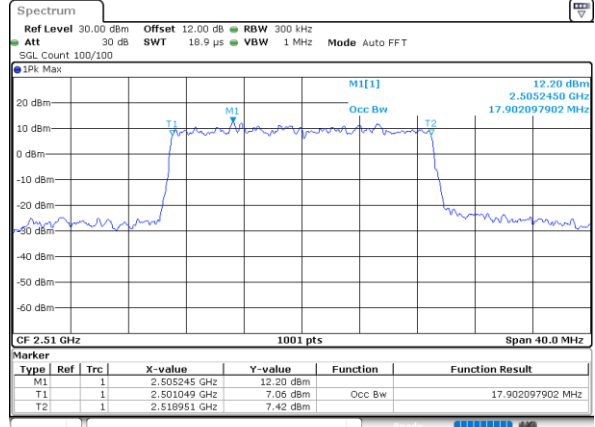

Date: 17_AUG.2020 18:13:55

LTE Band 7

Lowest Channel / 15MHz / 64QAM

Date: 17_AUG.2020 18:29:07

Lowest Channel / 20MHz / 64QAM

Date: 17_AUG.2020 18:48:04

Middle Channel / 15MHz / 64QAM

Date: 17_AUG.2020 18:31:41

Middle Channel / 20MHz / 64QAM

Date: 17_AUG.2020 18:50:38

Highest Channel / 15MHz / 64QAM

Date: 17_AUG.2020 18:32:52

Highest Channel / 20MHz / 64QAM

Date: 17_AUG.2020 18:51:50

LTE Band 7

Lowest Channel / 5MHz / 256QAM