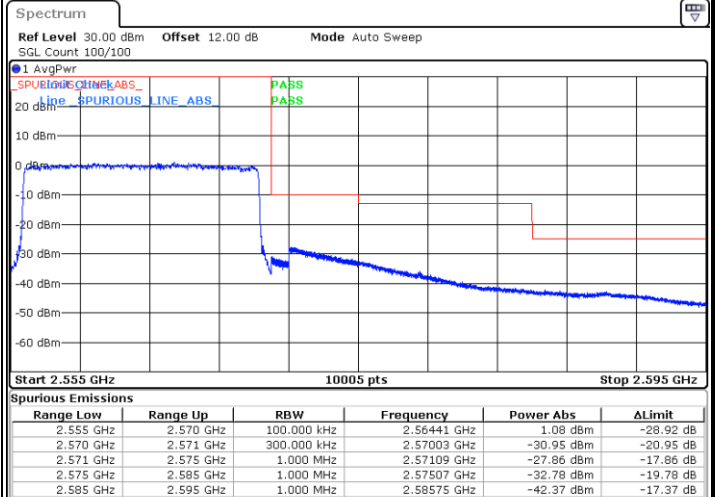

Highest Band Edge / 1 RB

Date: 19.AUG.2020 09:34:18

Lowest Band Edge / Full RB

Date: 19.AUG.2020 09:31:14

Highest Band Edge / Full RB

Date: 19.AUG.2020 09:33:50

LTE Band 7 / 15MHz / QPSK

Lowest Band Edge / 1 RB

Date: 17.AUG.2020 18:17:44

Highest Band Edge / 1 RB

Date: 17.AUG.2020 18:25:15

Lowest Band Edge / Full RB

Date: 17.AUG.2020 18:19:06

Highest Band Edge / Full RB

Date: 17.AUG.2020 18:26:36

LTE Band 7 / 15MHz / 16QAM

Lowest Band Edge / 1 RB

Date: 17.AUG.2020 18:18:25

Highest Band Edge / 1 RB

Date: 17.AUG.2020 18:25:55

Lowest Band Edge / Full RB

Date: 17.AUG.2020 18:19:46

Highest Band Edge / Full RB

Date: 17.AUG.2020 18:27:16

LTE Band 7 / 15MHz / 64QAM

Lowest Band Edge / 1 RB

Date: 17.AUG.2020 18:29:59

Highest Band Edge / 1 RB

Date: 17.AUG.2020 18:33:44

Lowest Band Edge / Full RB

Date: 17.AUG.2020 18:30:40

Highest Band Edge / Full RB