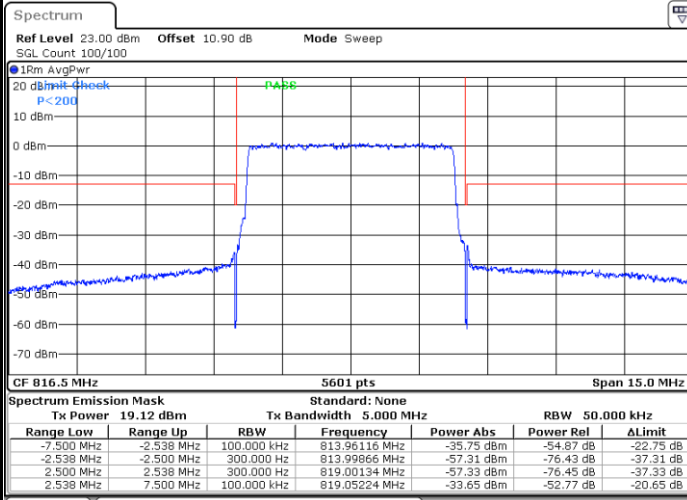

Date: 13.AUG.2020 16:39:53

Highest Band Edge / 1 RB

Date: 13.AUG.2020 16:40:52

Lowest Band Edge / Full RB

Date: 1.AUG.2020 18:28:14

Highest Band Edge / Full RB

Date: 1.AUG.2020 18:30:13

LTE Band 26 / 5MHz / 64QAM

Lowest Band Edge / 1RB

Date: 13.AUG.2020 16:38:24

Highest Band Edge / 1 RB

Date: 13.AUG.2020 16:38:53

Lowest Band Edge / Full RB

Date: 1.AUG.2020 18:39:09

Highest Band Edge / Full RB

Date: 1.AUG.2020 18:40:08

LTE Band 26 / 5MHz / 256QAM

Lowest Band Edge / 1 RB

Date: 9.AUG.2020 21:04:05

Highest Band Edge / 1 RB

Date: 9.AUG.2020 21:06:41

Lowest Band Edge / Full RB

Date: 9.AUG.2020 21:03:37

Highest Band Edge / Full RB

Date: 9.AUG.2020 21:05:41

LTE Band 26 / 10MHz / QPSK

Lowest Band Edge / 1 RB

Date: 13.AUG.2020 16:41:22

Highest Band Edge / 1 RB

Date: 13.AUG.2020 16:42:22

Band Edge / Full RB

Date: 1.AUG.2020 18:32:42