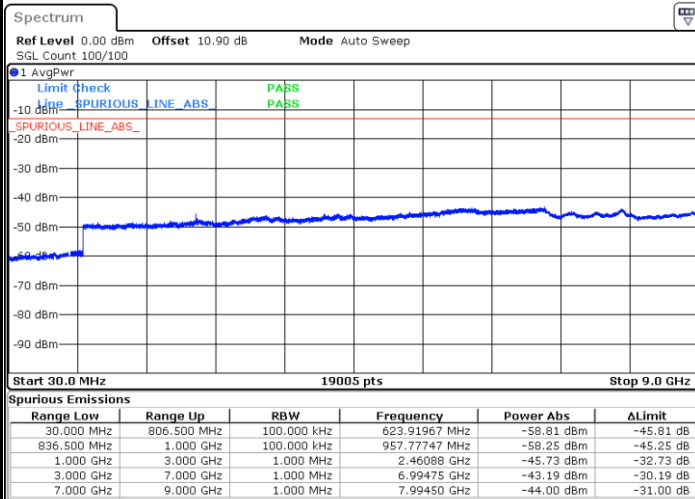

Date: 1.AUG.2020 19:05:43

Highest Channel / 16QAM

Date: 1.AUG.2020 19:06:25

LTE Band 26 / 10MHz

Middle Channel / QPSK

Date: 1.AUG.2020 19:07:54

Middle Channel / 16QAM

Date: 1.AUG.2020 19:08:36

LTE Band 26 / 1.4MHz

Lowest Channel / 64QAM

Middle Channel / 64QAM

Date: 1.AUG.2020 18:07:35

Date: 1.AUG.2020 18:08:41

Highest Channel / 64QAM

Date: 1.AUG.2020 18:09:47

LTE Band 26 / 3MHz

Lowest Channel / 64QAM

Middle Channel / 64QAM

Date: 1.AUG.2020 18:44:12

Date: 1.AUG.2020 18:45:18

Highest Channel / 64QAM

Date: 1.AUG.2020 18:46:24

LTE Band 26 / 5MHz

Lowest Channel / 64QAM

Middle Channel / 64QAM

Date: 1.AUG.2020 18:47:29

Date: 1.AUG.2020 18:48:35

Highest Channel / 64QAM

Date: 1.AUG.2020 18:49:40

LTE Band 26 / 1.4MHz

Lowest Channel / 256QAM

Middle Channel / 256QAM