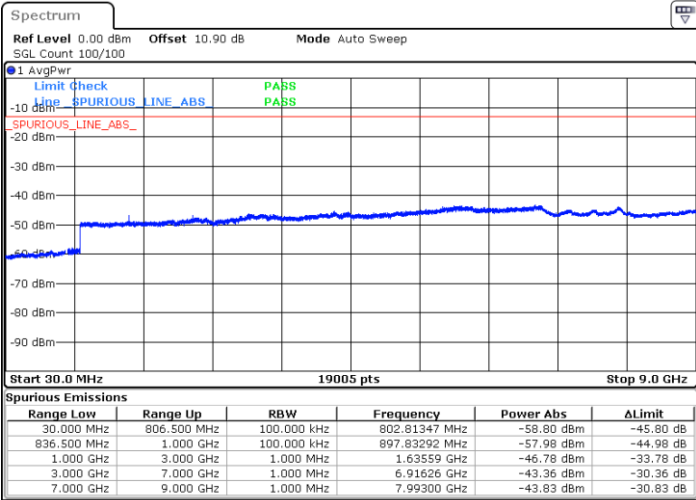

Date: 9.AUG.2020 21:11:58

Conducted Spurious Emission

LTE Band 26 / 1.4MHz

Highest Channel / QPSK

Highest Channel / 16QAM

Date: 1.AUG.2020 18:15:38

Date: 1.AUG.2020 18:16:20

LTE Band 26 / 3MHz

Lowest Channel / QPSK

Lowest Channel / 16QAM

Date: 1.AUG.2020 18:54:46

Date: 1.AUG.2020 18:55:28

LTE Band 26 / 3MHz

Middle Channel / QPSK

Middle Channel / 16QAM

Date: 1.AUG.2020 18:56:58

Date: 1.AUG.2020 18:57:40

Highest Channel / QPSK

Highest Channel / 16QAM

Date: 1.AUG.2020 18:59:09

Date: 1.AUG.2020 18:59:51

LTE Band 26 / 5MHz

Lowest Channel / QPSK

Lowest Channel / 16QAM

Date: 1.AUG.2020 19:01:20

Date: 1.AUG.2020 19:02:02

Middle Channel / QPSK

Middle Channel / 16QAM

Date: 1.AUG.2020 19:03:32

Date: 1.AUG.2020 19:04:14

LTE Band 26 / 5MHz

Highest Channel / QPSK