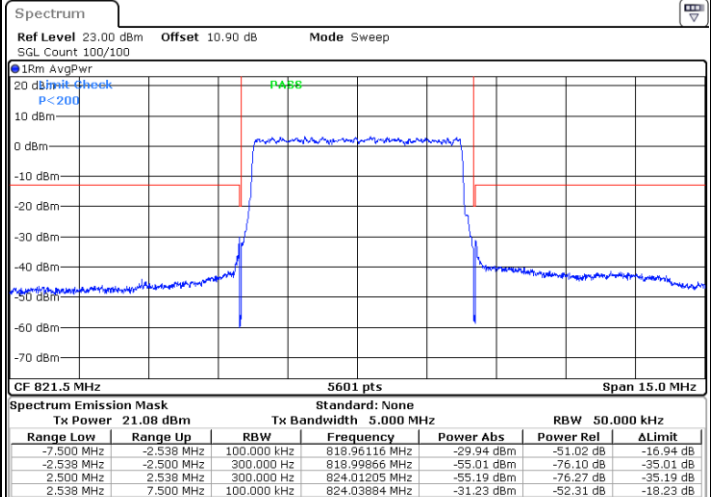

Date: 9.AUG.2020 21:01:04

Lowest Band Edge / Full RB

Date: 9.AUG.2020 20:58:06

Highest Band Edge / Full RB

Date: 9.AUG.2020 21:00:07

LTE Band 26 / 5MHz / QPSK

Lowest Band Edge / 1 RB

Date: 13.AUG.2020 16:39:23

Highest Band Edge / 1 RB

Date: 13.AUG.2020 16:40:22

Lowest Band Edge / Full RB

Date: 1.AUG.2020 18:27:45

Highest Band Edge / Full RB

Date: 1.AUG.2020 18:29:43

LTE Band 26 / 5MHz / 16QAM

Lowest Band Edge / 1RB

Date: 13.AUG.2020 16:39:53

Highest Band Edge / 1 RB

Date: 13.AUG.2020 16:40:52

Lowest Band Edge / Full RB

Date: 1.AUG.2020 18:28:14

Highest Band Edge / Full RB

Date: 1.AUG.2020 18:30:13

LTE Band 26 / 5MHz / 64QAM