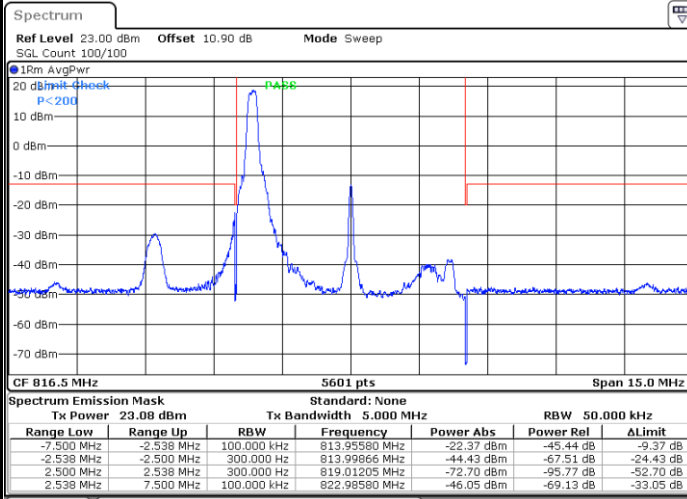

Lowest Band Edge / Full RB

Date: 1.AUG.2020 18:37:10

Highest Band Edge / Full RB

Date: 1.AUG.2020 18:38:09

LTE Band 26 / 3MHz / 256QAM

Lowest Band Edge / 1 RB

Date: 9.AUG.2020 20:58:32

Highest Band Edge / 1 RB

Date: 9.AUG.2020 21:01:04

Lowest Band Edge / Full RB

Date: 9.AUG.2020 20:58:06

Highest Band Edge / Full RB

Date: 9.AUG.2020 21:00:07

LTE Band 26 / 5MHz / QPSK

Lowest Band Edge / 1 RB

Date: 13.AUG.2020 16:39:23

Highest Band Edge / 1 RB

Date: 13.AUG.2020 16:40:22

Lowest Band Edge / Full RB

Date: 1.AUG.2020 18:27:45

Highest Band Edge / Full RB

Date: 1.AUG.2020 18:29:43

LTE Band 26 / 5MHz / 16QAM

Lowest Band Edge / 1RB

Date: 13.AUG.2020 16:39:53

Highest Band Edge / 1 RB

Date: 13.AUG.2020 16:40:52

Lowest Band Edge / Full RB

Date: 1.AUG.2020 18:28:14

Highest Band Edge / Full RB

Date: 1.AUG.2020 18:30:13

LTE Band 26 / 5MHz / 64QAM