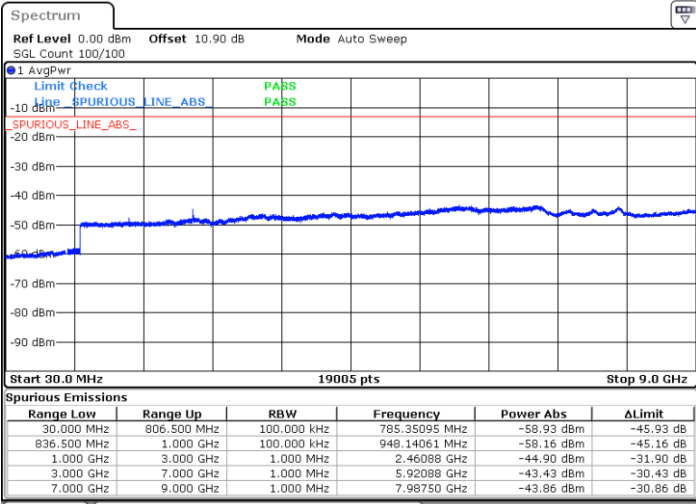

Lowest Channel / QPSK

Lowest Channel / 16QAM

Date: 1.AUG.2020 18:54:46

Date: 1.AUG.2020 18:55:28

LTE Band 26 / 3MHz

Middle Channel / QPSK

Middle Channel / 16QAM

Date: 1.AUG.2020 18:56:58

Date: 1.AUG.2020 18:57:40

Highest Channel / QPSK

Highest Channel / 16QAM

Date: 1.AUG.2020 18:59:09

Date: 1.AUG.2020 18:59:51

LTE Band 26 / 5MHz

Lowest Channel / QPSK

Lowest Channel / 16QAM

Date: 1.AUG.2020 19:01:20

Date: 1.AUG.2020 19:02:02

Middle Channel / QPSK

Middle Channel / 16QAM

Date: 1.AUG.2020 19:03:32

Date: 1.AUG.2020 19:04:14

LTE Band 26 / 5MHz

Highest Channel / QPSK