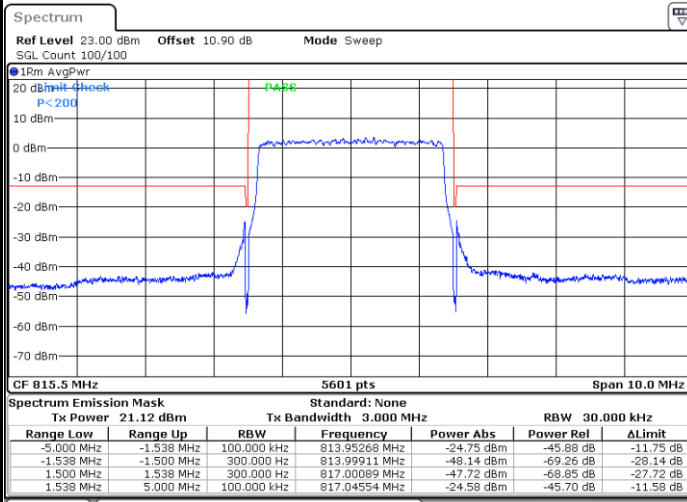

Date: 9.AUG.2020 20:54:39

LTE Band 26 / 3MHz / QPSK

Lowest Band Edge / 1RB

Date: 13.AUG.2020 16:35:24

Highest Band Edge / 1 RB

Date: 13.AUG.2020 16:36:24

Lowest Band Edge / Full RB

Date: 1.AUG.2020 18:23:46

Highest Band Edge / Full RB

Date: 1.AUG.2020 18:25:46

LTE Band 26 / 3MHz / 16QAM

Lowest Band Edge / 1 RB

Date: 13.AUG.2020 16:35:54

Highest Band Edge / 1 RB

Date: 13.AUG.2020 16:36:54

Lowest Band Edge / Full RB