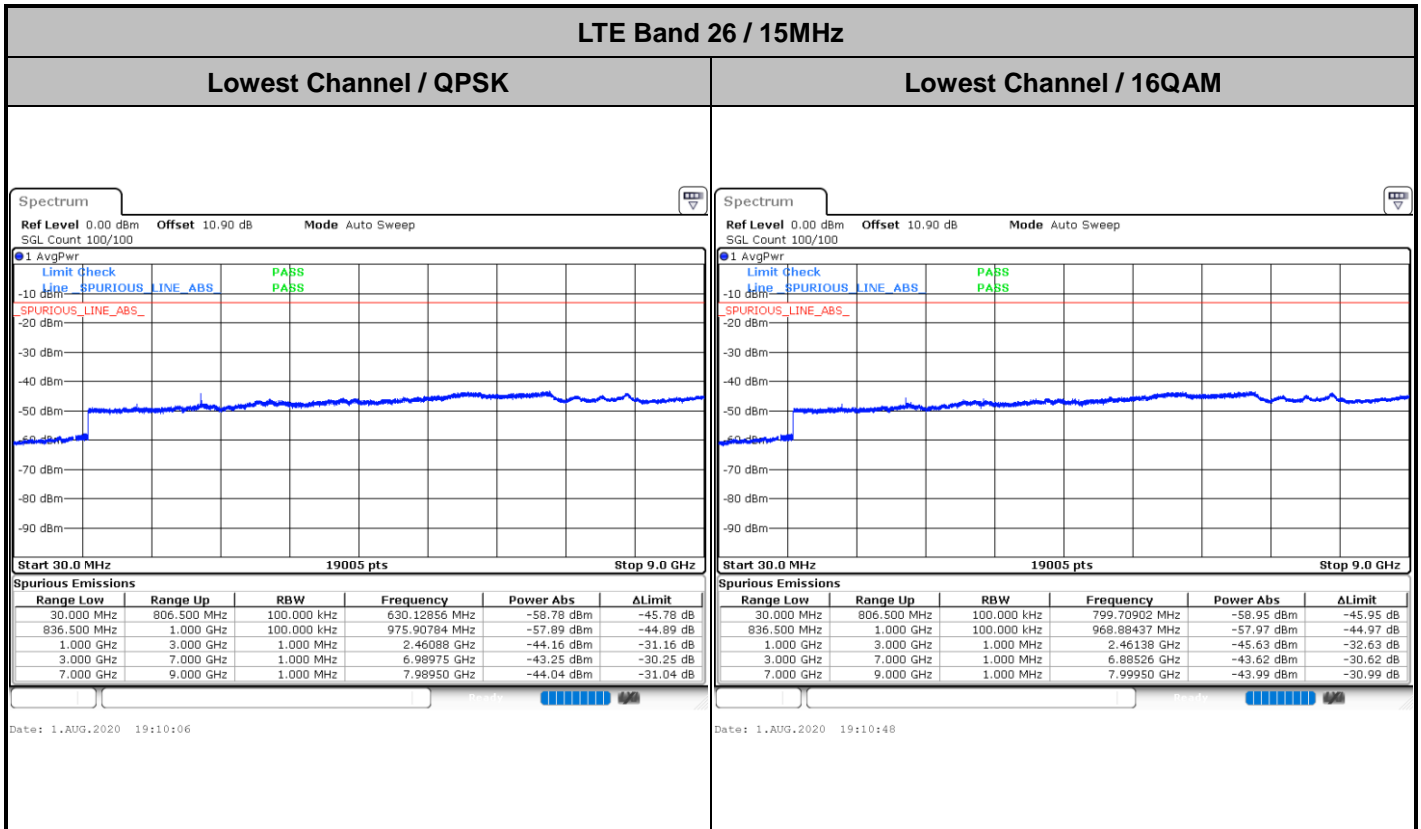

Date: 1.AUG.2020 19:01:20

Date: 1.AUG.2020 19:02:02

Middle Channel / QPSK

Middle Channel / 16QAM

Date: 1.AUG.2020 19:03:32

Date: 1.AUG.2020 19:04:14

LTE Band 26 / 5MHz

Highest Channel / QPSK

Date: 1.AUG.2020 19:05:43

Highest Channel / 16QAM

Date: 1.AUG.2020 19:06:25

LTE Band 26 / 10MHz

Middle Channel / QPSK

Date: 1.AUG.2020 19:07:54

Middle Channel / 16QAM

Date: 1.AUG.2020 19:08:36

LTE Band 26 / 1.4MHz

Lowest Channel / 64QAM

Middle Channel / 64QAM

Date: 1.AUG.2020 18:07:35

Date: 1.AUG.2020 18:08:41

Highest Channel / 64QAM

Date: 1.AUG.2020 18:09:47

LTE Band 26 / 3MHz

Lowest Channel / 64QAM

Middle Channel / 64QAM

Date: 1.AUG.2020 18:44:12

Date: 1.AUG.2020 18:45:18

Highest Channel / 64QAM

Date: 1.AUG.2020 18:46:24

LTE Band 26 / 5MHz

Lowest Channel / 64QAM