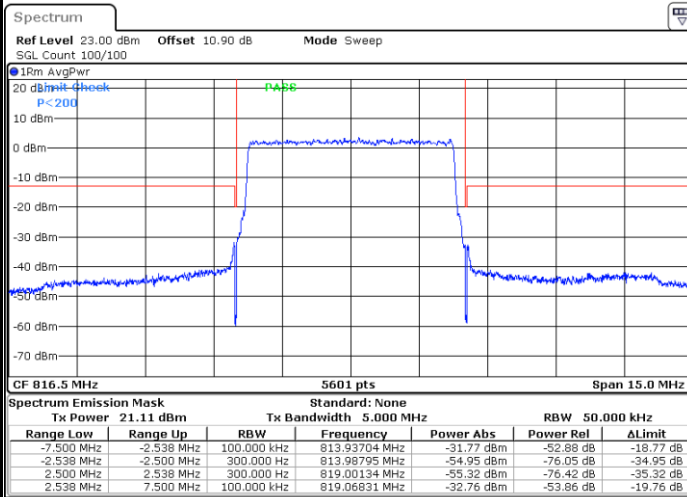

Date: 9.AUG.2020 21:01:04

Lowest Band Edge / Full RB

Date: 9.AUG.2020 20:58:06

Highest Band Edge / Full RB

Date: 9.AUG.2020 21:00:07

LTE Band 26 / 5MHz / QPSK

Lowest Band Edge / 1 RB

Date: 13.AUG.2020 16:39:23

Highest Band Edge / 1 RB

Date: 13.AUG.2020 16:40:22

Lowest Band Edge / Full RB

Date: 1.AUG.2020 18:27:45

Highest Band Edge / Full RB

Date: 1.AUG.2020 18:29:43

LTE Band 26 / 5MHz / 16QAM

Lowest Band Edge / 1RB