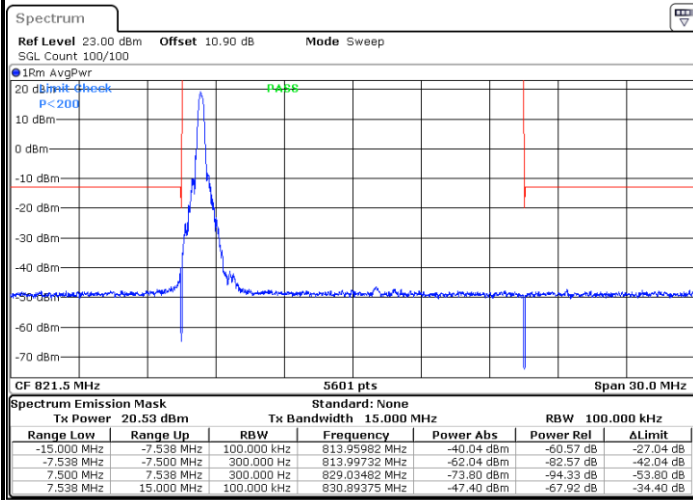

Date: 9.AUG.2020 21:09:49

Highest Band Edge / 1 RB

Date: 9.AUG.2020 21:10:18

Band Edge / Full RB

Date: 9.AUG.2020 21:08:00

LTE Band 26 / 15MHz QPSK

Lowest Band Edge / 1 RB

Date: 13.AUG.2020 16:44:21

Lowest Band Edge / Full RB

Date: 1.AUG.2020 18:35:40

LTE Band 26 / 15MHz 16QAM

Lowest Band Edge / 1 RB

Date: 13.AUG.2020 16:44:50

Lowest Band Edge / Full RB

Date: 1.AUG.2020 18:36:09

LTE Band 26 / 15MHz / 64QAM

Lowest Band Edge / 1 RB

Date: 13.AUG.2020 16:46:19

Lowest Band Edge / Full RB

Date: 1.AUG.2020 18:43:06

LTE Band 26 / 15MHz / 256QAM

Lowest Band Edge / 1 RB

Date: 9.AUG.2020 21:13:02

Lowest Band Edge / Full RB

Date: 9.AUG.2020 21:11:58

Conducted Spurious Emission

LTE Band 26 / 1.4MHz

Highest Channel / QPSK

Highest Channel / 16QAM

Date: 1.AUG.2020 18:15:38

Date: 1.AUG.2020 18:16:20

LTE Band 26 / 3MHz