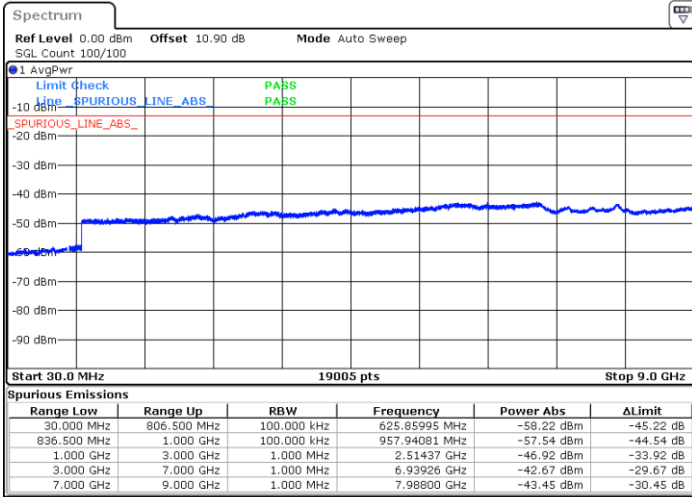

LTE Band 26 / 1.4MHz

Lowest Channel / 64QAM

Middle Channel / 64QAM

Date: 1.AUG.2020 18:07:35

Date: 1.AUG.2020 18:08:41

Highest Channel / 64QAM

Date: 1.AUG.2020 18:09:47

LTE Band 26 / 3MHz

Lowest Channel / 64QAM

Middle Channel / 64QAM

Date: 1.AUG.2020 18:44:12

Date: 1.AUG.2020 18:45:18

Highest Channel / 64QAM

Date: 1.AUG.2020 18:46:24

LTE Band 26 / 5MHz

Lowest Channel / 64QAM

Middle Channel / 64QAM

Date: 1.AUG.2020 18:47:29

Date: 1.AUG.2020 18:48:35

Highest Channel / 64QAM

Date: 1.AUG.2020 18:49:40

LTE Band 26 / 1.4MHz

Lowest Channel / 256QAM

Middle Channel / 256QAM

Date: 9.AUG.2020 20:53:24

Date: 9.AUG.2020 20:51:22

Highest Channel / 256QAM

Date: 9.AUG.2020 20:55:06