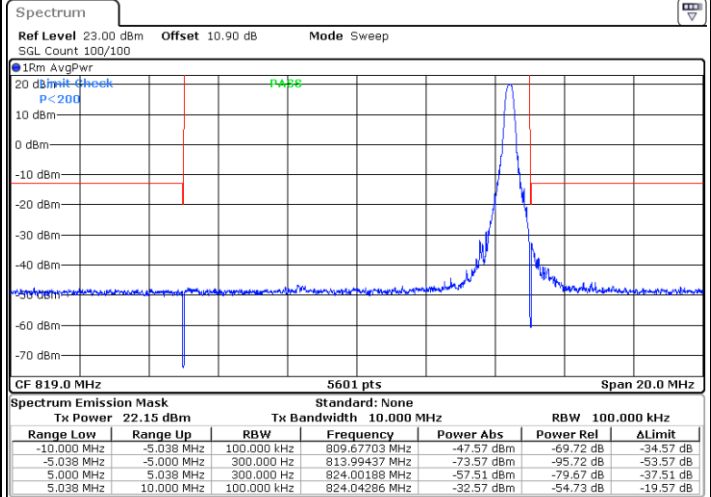

LTE Band 26 / 5MHz / 256QAM

Lowest Band Edge / 1 RB

Date: 9.AUG.2020 21:04:05

Highest Band Edge / 1 RB

Date: 9.AUG.2020 21:06:41

Lowest Band Edge / Full RB

Date: 9.AUG.2020 21:03:37

Highest Band Edge / Full RB

Date: 9.AUG.2020 21:05:41

LTE Band 26 / 10MHz / QPSK

Lowest Band Edge / 1 RB

Date: 13.AUG.2020 16:41:22

Highest Band Edge / 1 RB

Date: 13.AUG.2020 16:42:22

Band Edge / Full RB

Date: 1.AUG.2020 18:32:42

LTE Band 26 / 10MHz / 16QAM

Lowest Band Edge / 1 RB

Date: 13.AUG.2020 16:41:52

Highest Band Edge / 1 RB

Date: 13.AUG.2020 16:42:51

Band Edge / Full RB

Date: 1.AUG.2020 18:33:11

LTE Band 26 / 10MHz / 64QAM

Lowest Band Edge / 1 RB

Date: 13.AUG.2020 16:43:21

Highest Band Edge / 1 RB

Date: 13.AUG.2020 16:43:50

Band Edge / Full RB

Date: 1.AUG.2020 18:41:37

LTE Band 26 / 10MHz / 256QAM

Lowest Band Edge / 1 RB