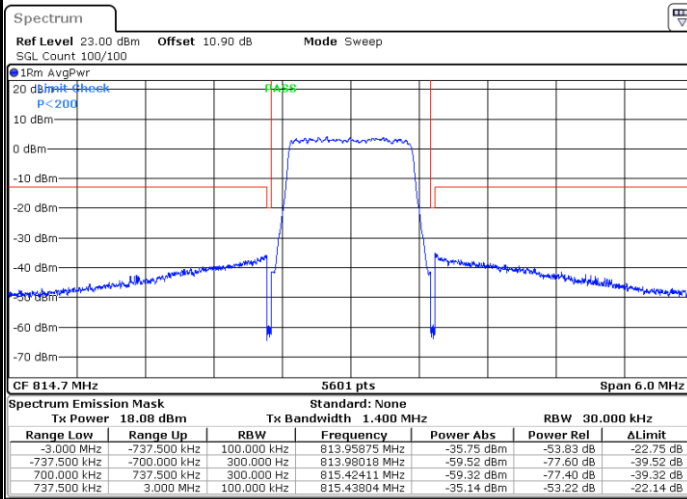

LTE Band 26 / 1.4MHz / 256QAM

Lowest Band Edge / 1 RB

Date: 9.AUG.2020 20:53:01

Highest Band Edge / 1 RB

Date: 9.AUG.2020 20:55:40

Lowest Band Edge / Full RB

Date: 9.AUG.2020 20:52:35

Highest Band Edge / Full RB