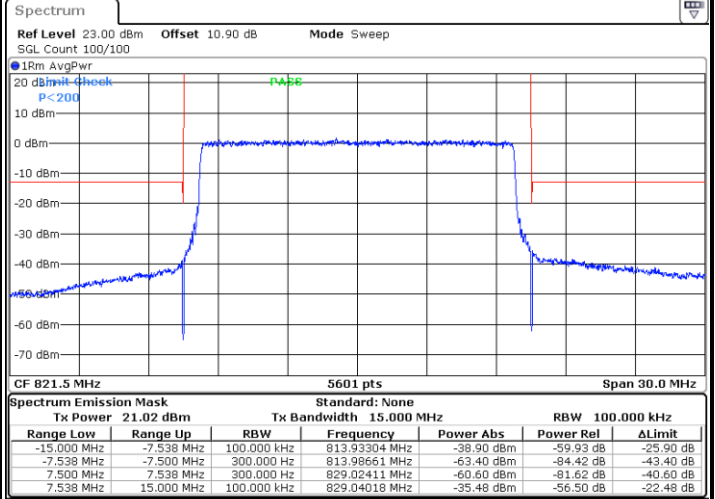

Lowest Band Edge / 1 RB

Date: 13.AUG.2020 16:43:21

Highest Band Edge / 1 RB

Date: 13.AUG.2020 16:43:50

Band Edge / Full RB

Date: 1.AUG.2020 18:41:37

LTE Band 26 / 10MHz / 256QAM

Lowest Band Edge / 1 RB

Date: 9.AUG.2020 21:09:49

Highest Band Edge / 1 RB

Date: 9.AUG.2020 21:10:18

Band Edge / Full RB

Date: 9.AUG.2020 21:08:00

LTE Band 26 / 15MHz QPSK

Lowest Band Edge / 1 RB

Date: 13.AUG.2020 16:44:21

Lowest Band Edge / Full RB

Date: 1.AUG.2020 18:35:40

LTE Band 26 / 15MHz 16QAM

Lowest Band Edge / 1 RB

Date: 13.AUG.2020 16:44:50

Lowest Band Edge / Full RB

Date: 1.AUG.2020 18:36:09

LTE Band 26 / 15MHz / 64QAM

Lowest Band Edge / 1 RB

Date: 13.AUG.2020 16:46:19

Lowest Band Edge / Full RB

Date: 1.AUG.2020 18:43:06

LTE Band 26 / 15MHz / 256QAM

Lowest Band Edge / 1 RB

Date: 9.AUG.2020 21:13:02

Lowest Band Edge / Full RB