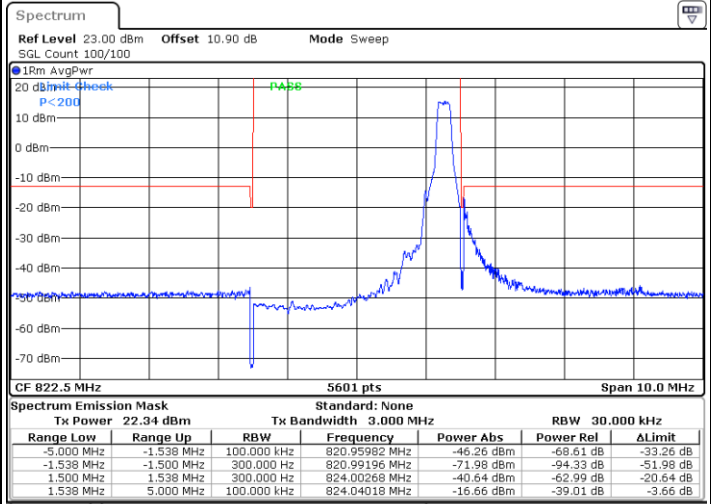

Date: 9.AUG.2020 20:54:39

LTE Band 26 / 3MHz / QPSK

Lowest Band Edge / 1RB

Date: 13.AUG.2020 16:35:24

Highest Band Edge / 1 RB

Date: 13.AUG.2020 16:36:24

Lowest Band Edge / Full RB

Date: 1.AUG.2020 18:23:46

Highest Band Edge / Full RB

Date: 1.AUG.2020 18:25:46

LTE Band 26 / 3MHz / 16QAM

Lowest Band Edge / 1 RB

Date: 13.AUG.2020 16:35:54

Highest Band Edge / 1 RB

Date: 13.AUG.2020 16:36:54

Lowest Band Edge / Full RB

Date: 1.AUG.2020 18:24:16

Highest Band Edge / Full RB

Date: 1.AUG.2020 18:26:15

LTE Band 26 / 3MHz / 64QAM

Lowest Band Edge / 1 RB

Date: 13.AUG.2020 16:37:24

Highest Band Edge / 1 RB

Date: 13.AUG.2020 16:37:54