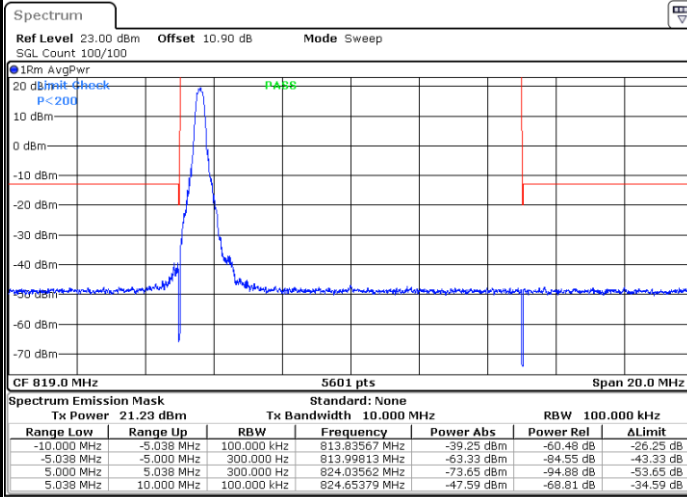

Date: 9.AUG.2020 21:05:41

LTE Band 26 / 10MHz / QPSK

Lowest Band Edge / 1 RB

Date: 13.AUG.2020 16:41:22

Highest Band Edge / 1 RB

Date: 13.AUG.2020 16:42:22

Band Edge / Full RB

Date: 1.AUG.2020 18:32:42

LTE Band 26 / 10MHz / 16QAM

Lowest Band Edge / 1 RB

Date: 13.AUG.2020 16:41:52

Highest Band Edge / 1 RB

Date: 13.AUG.2020 16:42:51

Band Edge / Full RB

Date: 1.AUG.2020 18:33:11

LTE Band 26 / 10MHz / 64QAM

Lowest Band Edge / 1 RB

Date: 13.AUG.2020 16:43:21

Highest Band Edge / 1 RB

Date: 13.AUG.2020 16:43:50

Band Edge / Full RB

Date: 1.AUG.2020 18:41:37

LTE Band 26 / 10MHz / 256QAM

Lowest Band Edge / 1 RB

Date: 9.AUG.2020 21:09:49

Highest Band Edge / 1 RB

Date: 9.AUG.2020 21:10:18

Band Edge / Full RB

Date: 9.AUG.2020 21:08:00

LTE Band 26 / 15MHz QPSK

Lowest Band Edge / 1 RB

Date: 13.AUG.2020 16:44:21