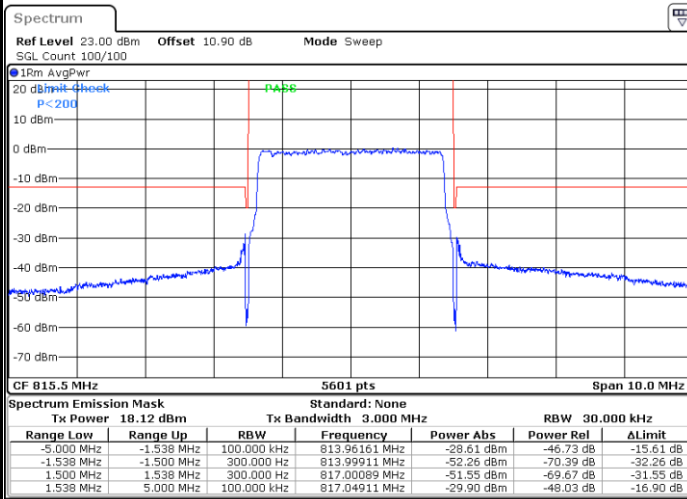

Lowest Band Edge / Full RB

Date: 1.AUG.2020 18:37:10

Highest Band Edge / Full RB

Date: 1.AUG.2020 18:38:09

LTE Band 26 / 3MHz / 256QAM

Lowest Band Edge / 1 RB

Date: 9.AUG.2020 20:58:32

Highest Band Edge / 1 RB

Date: 9.AUG.2020 21:01:04

Lowest Band Edge / Full RB

Date: 9.AUG.2020 20:58:06

Highest Band Edge / Full RB

Date: 9.AUG.2020 21:00:07

LTE Band 26 / 5MHz / QPSK

Lowest Band Edge / 1 RB

Date: 13.AUG.2020 16:39:23