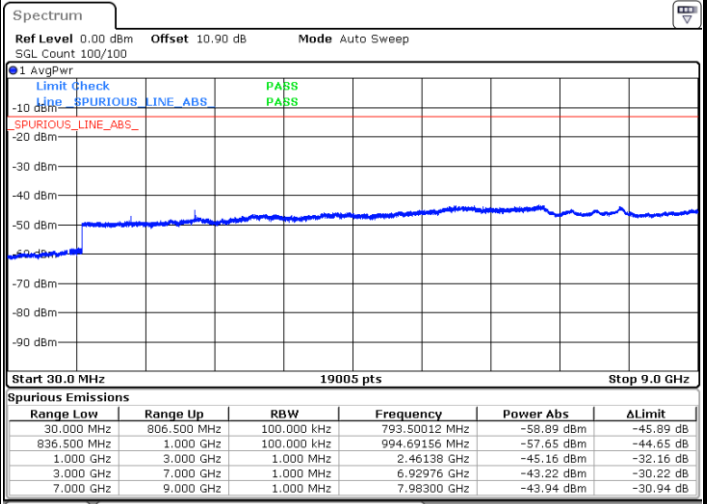

Lowest Channel / QPSK

Lowest Channel / 16QAM

Date: 1.AUG.2020 18:54:46

Date: 1.AUG.2020 18:55:28

LTE Band 26 / 3MHz

Middle Channel / QPSK

Middle Channel / 16QAM

Date: 1.AUG.2020 18:56:58

Date: 1.AUG.2020 18:57:40

Highest Channel / QPSK

Highest Channel / 16QAM

Date: 1.AUG.2020 18:59:09

Date: 1.AUG.2020 18:59:51

LTE Band 26 / 5MHz

Lowest Channel / QPSK

Lowest Channel / 16QAM

Date: 1.AUG.2020 19:01:20

Date: 1.AUG.2020 19:02:02

Middle Channel / QPSK

Middle Channel / 16QAM

Date: 1.AUG.2020 19:03:32

Date: 1.AUG.2020 19:04:14

LTE Band 26 / 5MHz

Highest Channel / QPSK

Date: 1.AUG.2020 19:05:43

Highest Channel / 16QAM

Date: 1.AUG.2020 19:06:25

LTE Band 26 / 10MHz

Middle Channel / QPSK

Date: 1.AUG.2020 19:07:54

Middle Channel / 16QAM

Date: 1.AUG.2020 19:08:36