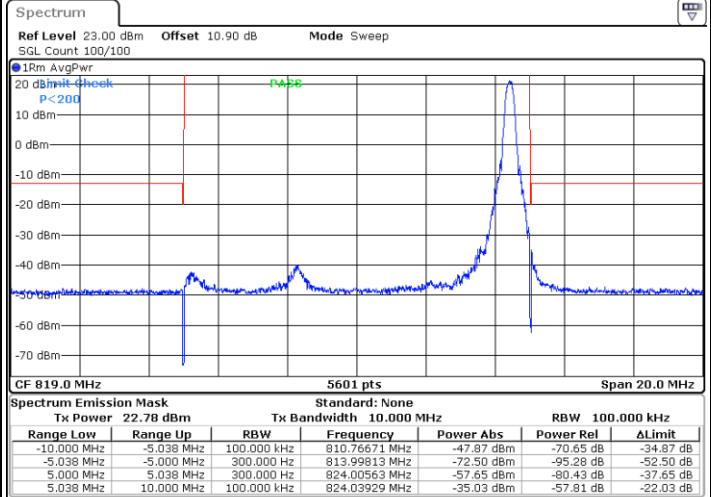

LTE Band 26 / 5MHz / 256QAM

Lowest Band Edge / 1 RB

Date: 9.AUG.2020 21:04:05

Highest Band Edge / 1 RB

Date: 9.AUG.2020 21:06:41

Lowest Band Edge / Full RB

Date: 9.AUG.2020 21:03:37

Highest Band Edge / Full RB

Date: 9.AUG.2020 21:05:41

LTE Band 26 / 10MHz / QPSK

Lowest Band Edge / 1 RB

Date: 13.AUG.2020 16:41:22

Highest Band Edge / 1 RB

Date: 13.AUG.2020 16:42:22

Band Edge / Full RB

Date: 1.AUG.2020 18:32:42

LTE Band 26 / 10MHz / 16QAM

Lowest Band Edge / 1 RB

Date: 13.AUG.2020 16:41:52

Highest Band Edge / 1 RB

Date: 13.AUG.2020 16:42:51

Band Edge / Full RB

Date: 1.AUG.2020 18:33:11

LTE Band 26 / 10MHz / 64QAM

Lowest Band Edge / 1 RB

Date: 13.AUG.2020 16:43:21

Highest Band Edge / 1 RB

Date: 13.AUG.2020 16:43:50

Band Edge / Full RB

Date: 1.AUG.2020 18:41:37

LTE Band 26 / 10MHz / 256QAM

Lowest Band Edge / 1 RB