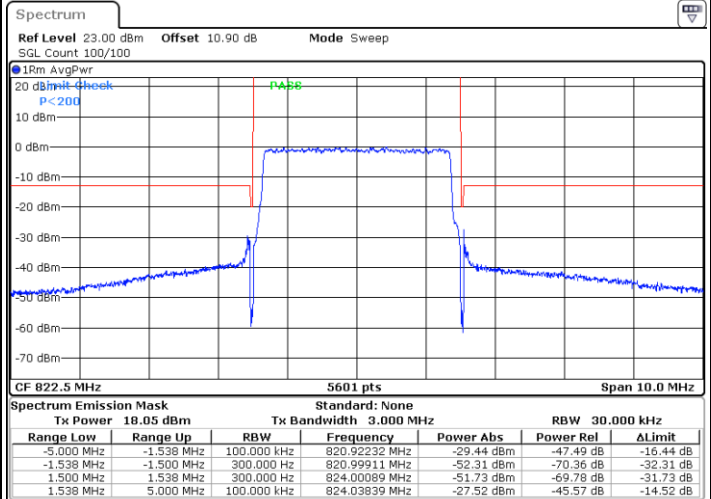

Lowest Band Edge / Full RB

Date: 1.AUG.2020 18:37:10

Highest Band Edge / Full RB

Date: 1.AUG.2020 18:38:09

LTE Band 26 / 3MHz / 256QAM

Lowest Band Edge / 1 RB

Date: 9.AUG.2020 20:58:32

Highest Band Edge / 1 RB

Date: 9.AUG.2020 21:01:04

Lowest Band Edge / Full RB

Date: 9.AUG.2020 20:58:06

Highest Band Edge / Full RB

Date: 9.AUG.2020 21:00:07

LTE Band 26 / 5MHz / QPSK

Lowest Band Edge / 1 RB

Date: 13.AUG.2020 16:39:23