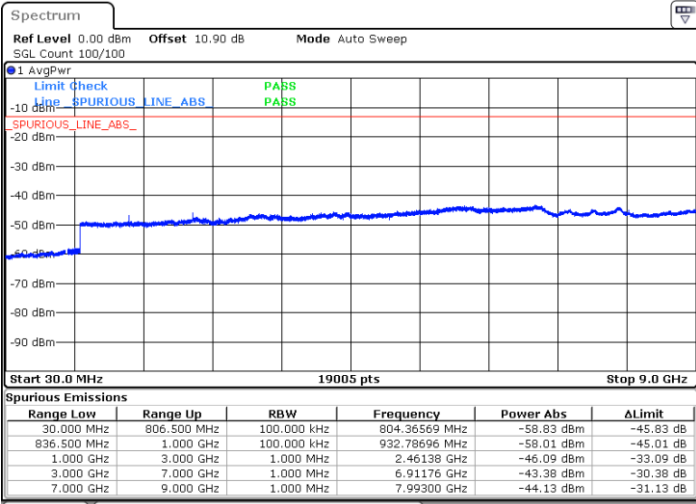

Lowest Channel / QPSK

Lowest Channel / 16QAM

Date: 1.AUG.2020 18:54:46

Date: 1.AUG.2020 18:55:28

LTE Band 26 / 3MHz

Middle Channel / QPSK

Middle Channel / 16QAM

Date: 1.AUG.2020 18:56:58

Date: 1.AUG.2020 18:57:40

Highest Channel / QPSK

Highest Channel / 16QAM

Date: 1.AUG.2020 18:59:09

Date: 1.AUG.2020 18:59:51

LTE Band 26 / 5MHz

Lowest Channel / QPSK

Lowest Channel / 16QAM

Date: 1.AUG.2020 19:01:20

Date: 1.AUG.2020 19:02:02

Middle Channel / QPSK

Middle Channel / 16QAM

Date: 1.AUG.2020 19:03:32

Date: 1.AUG.2020 19:04:14

LTE Band 26 / 5MHz

Highest Channel / QPSK