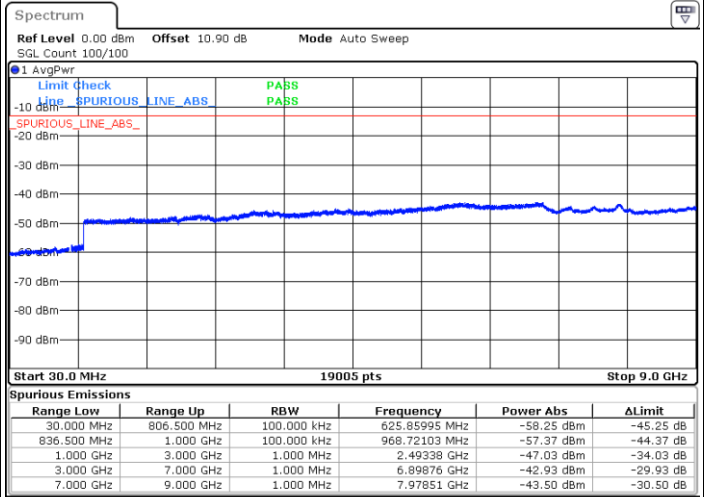

LTE Band 26 / 1.4MHz

Lowest Channel / 64QAM

Middle Channel / 64QAM

Date: 1.AUG.2020 18:07:35

Date: 1.AUG.2020 18:08:41

Highest Channel / 64QAM

Date: 1.AUG.2020 18:09:47

LTE Band 26 / 3MHz

Lowest Channel / 64QAM

Middle Channel / 64QAM

Date: 1.AUG.2020 18:44:12

Date: 1.AUG.2020 18:45:18

Highest Channel / 64QAM

Date: 1.AUG.2020 18:46:24

LTE Band 26 / 5MHz

Lowest Channel / 64QAM

Middle Channel / 64QAM

Date: 1.AUG.2020 18:47:29

Date: 1.AUG.2020 18:48:35

Highest Channel / 64QAM

Date: 1.AUG.2020 18:49:40

LTE Band 26 / 1.4MHz

Lowest Channel / 256QAM

Middle Channel / 256QAM

Date: 9.AUG.2020 20:53:24

Date: 9.AUG.2020 20:51:22

Highest Channel / 256QAM

Date: 9.AUG.2020 20:55:06