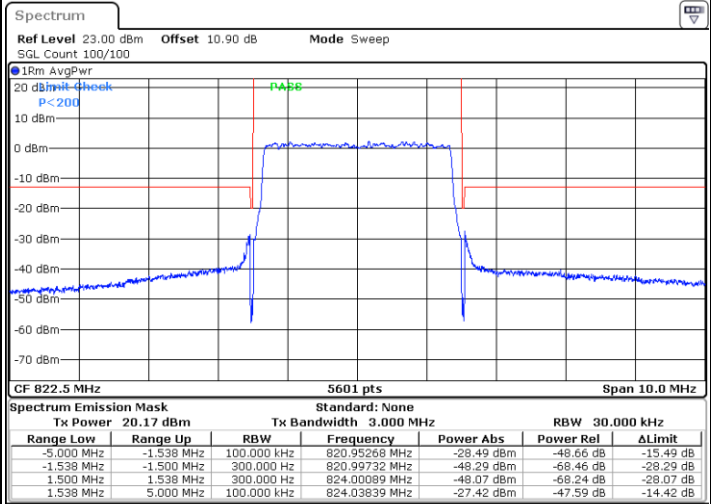

Highest Band Edge / Full RB

Date: 1.AUG.2020 18:25:46

LTE Band 26 / 3MHz / 16QAM

Lowest Band Edge / 1 RB

Date: 13.AUG.2020 16:35:54

Highest Band Edge / 1 RB

Date: 13.AUG.2020 16:36:54

Lowest Band Edge / Full RB

Date: 1.AUG.2020 18:24:16

Highest Band Edge / Full RB

Date: 1.AUG.2020 18:26:15

LTE Band 26 / 3MHz / 64QAM

Lowest Band Edge / 1 RB

Date: 13.AUG.2020 16:37:24

Highest Band Edge / 1 RB

Date: 13.AUG.2020 16:37:54