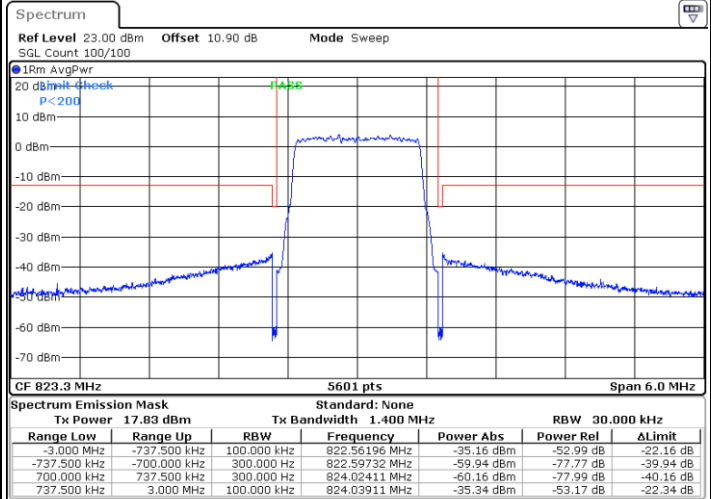

LTE Band 26 / 1.4MHz / 256QAM

Lowest Band Edge / 1 RB

Date: 9.AUG.2020 20:53:01

Highest Band Edge / 1 RB

Date: 9.AUG.2020 20:55:40

Lowest Band Edge / Full RB

Date: 9.AUG.2020 20:52:35

Highest Band Edge / Full RB