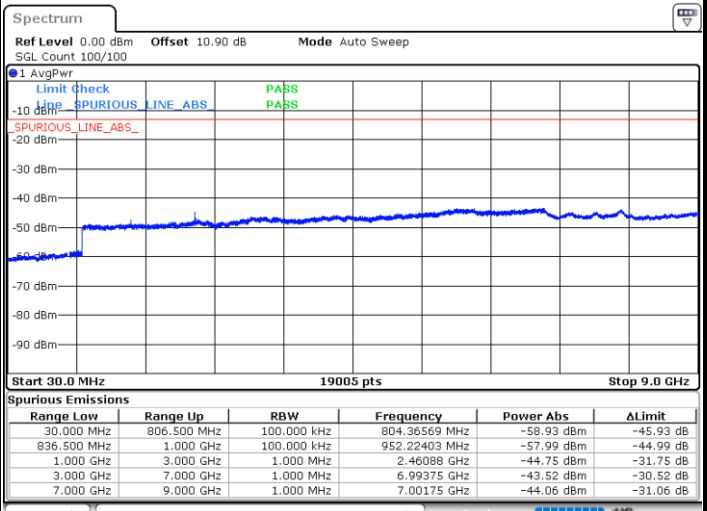

Lowest Band Edge / 1 RB

Date: 13.AUG.2020 16:46:19

Lowest Band Edge / Full RB

Date: 1.AUG.2020 18:43:06

LTE Band 26 / 15MHz / 256QAM

Lowest Band Edge / 1 RB

Date: 9.AUG.2020 21:13:02

Lowest Band Edge / Full RB

Date: 9.AUG.2020 21:11:58

Conducted Spurious Emission

LTE Band 26 / 1.4MHz

Highest Channel / QPSK

Highest Channel / 16QAM

Date: 1.AUG.2020 18:15:38

Date: 1.AUG.2020 18:16:20

LTE Band 26 / 3MHz

Lowest Channel / QPSK

Lowest Channel / 16QAM

Date: 1.AUG.2020 18:54:46

Date: 1.AUG.2020 18:55:28

LTE Band 26 / 3MHz

Middle Channel / QPSK

Middle Channel / 16QAM

Date: 1.AUG.2020 18:56:58

Date: 1.AUG.2020 18:57:40

Highest Channel / QPSK

Highest Channel / 16QAM

Date: 1.AUG.2020 18:59:09

Date: 1.AUG.2020 18:59:51

LTE Band 26 / 5MHz

Lowest Channel / QPSK

Lowest Channel / 16QAM