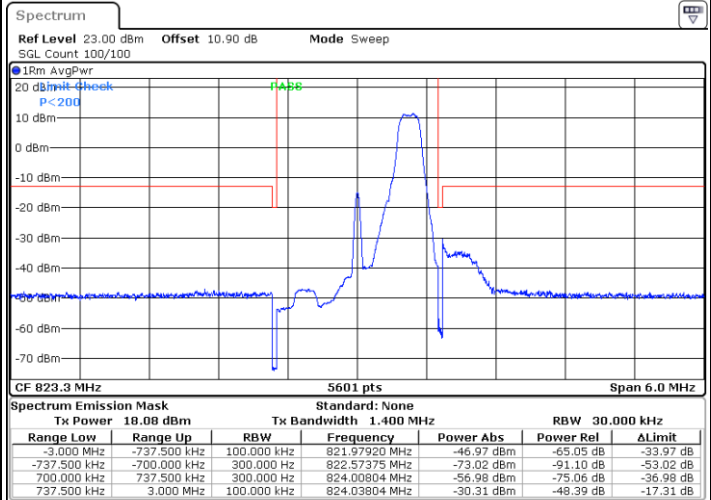

LTE Band 26 / 1.4MHz / 256QAM

Lowest Band Edge / 1 RB

Date: 9.AUG.2020 20:53:01

Highest Band Edge / 1 RB

Date: 9.AUG.2020 20:55:40

Lowest Band Edge / Full RB

Date: 9.AUG.2020 20:52:35

Highest Band Edge / Full RB