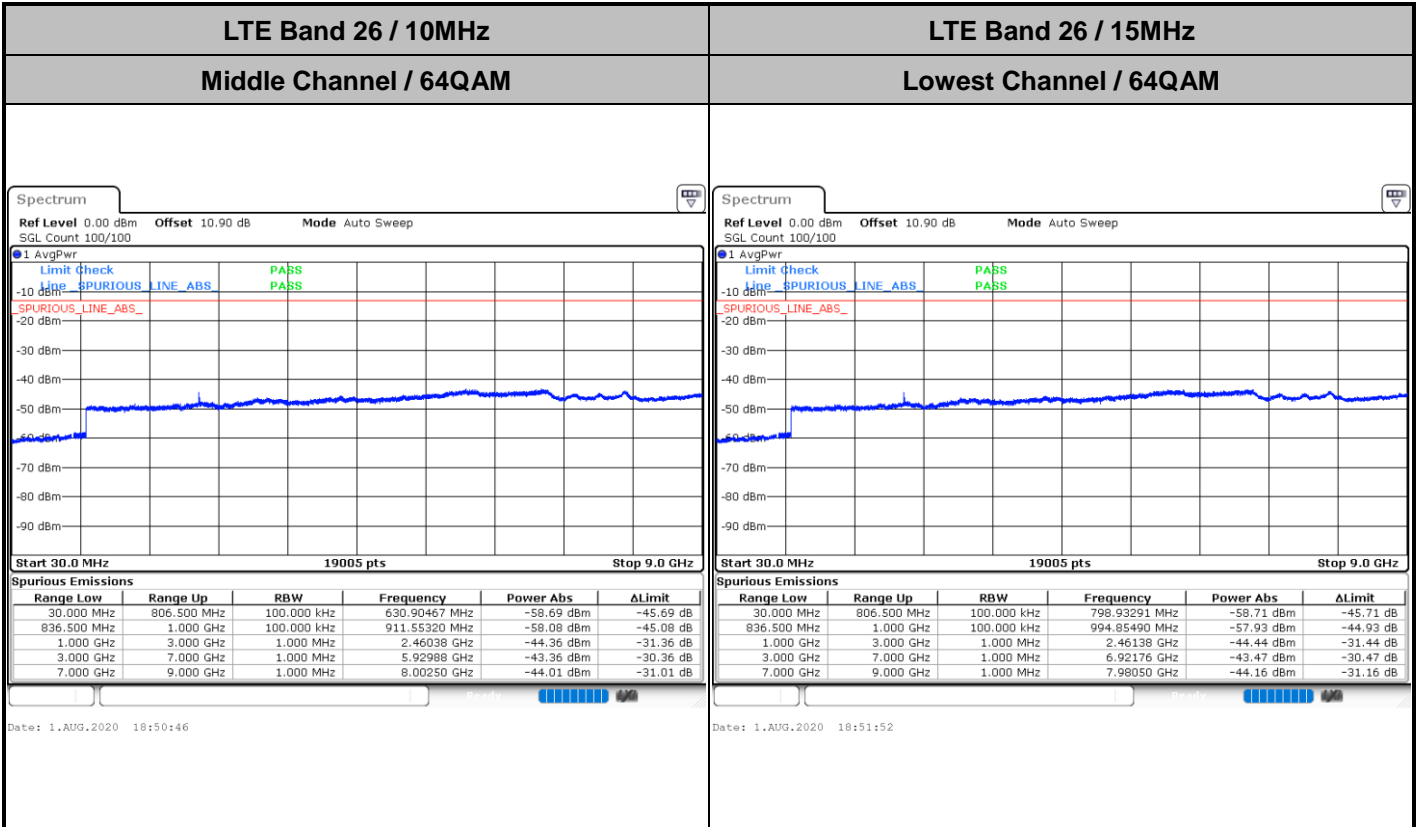

LTE Band 26 / 1.4MHz

Lowest Channel / 64QAM

Middle Channel / 64QAM

Date: 1.AUG.2020 18:07:35

Date: 1.AUG.2020 18:08:41

Highest Channel / 64QAM

Date: 1.AUG.2020 18:09:47

LTE Band 26 / 3MHz

Lowest Channel / 64QAM

Middle Channel / 64QAM

Date: 1.AUG.2020 18:44:12

Date: 1.AUG.2020 18:45:18

Highest Channel / 64QAM

Date: 1.AUG.2020 18:46:24

LTE Band 26 / 5MHz

Lowest Channel / 64QAM

Middle Channel / 64QAM

Date: 1.AUG.2020 18:47:29

Date: 1.AUG.2020 18:48:35

Highest Channel / 64QAM

Date: 1.AUG.2020 18:49:40

LTE Band 26 / 1.4MHz

Lowest Channel / 256QAM

Middle Channel / 256QAM