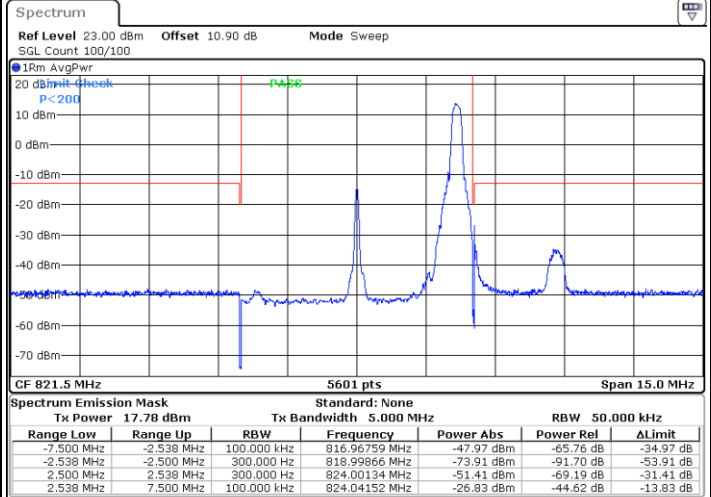

Date: 13.AUG.2020 16:39:53

Highest Band Edge / 1 RB

Date: 13.AUG.2020 16:40:52

Lowest Band Edge / Full RB

Date: 1.AUG.2020 18:28:14

Highest Band Edge / Full RB

Date: 1.AUG.2020 18:30:13

LTE Band 26 / 5MHz / 64QAM

Lowest Band Edge / 1RB

Date: 13.AUG.2020 16:38:24

Highest Band Edge / 1 RB

Date: 13.AUG.2020 16:38:53

Lowest Band Edge / Full RB

Date: 1.AUG.2020 18:39:09

Highest Band Edge / Full RB

Date: 1.AUG.2020 18:40:08

LTE Band 26 / 5MHz / 256QAM

Lowest Band Edge / 1 RB

Date: 9.AUG.2020 21:04:05

Highest Band Edge / 1 RB

Date: 9.AUG.2020 21:06:41

Lowest Band Edge / Full RB

Date: 9.AUG.2020 21:03:37

Highest Band Edge / Full RB

Date: 9.AUG.2020 21:05:41

LTE Band 26 / 10MHz / QPSK

Lowest Band Edge / 1 RB

Date: 13.AUG.2020 16:41:22

Highest Band Edge / 1 RB

Date: 13.AUG.2020 16:42:22

Band Edge / Full RB

Date: 1.AUG.2020 18:32:42