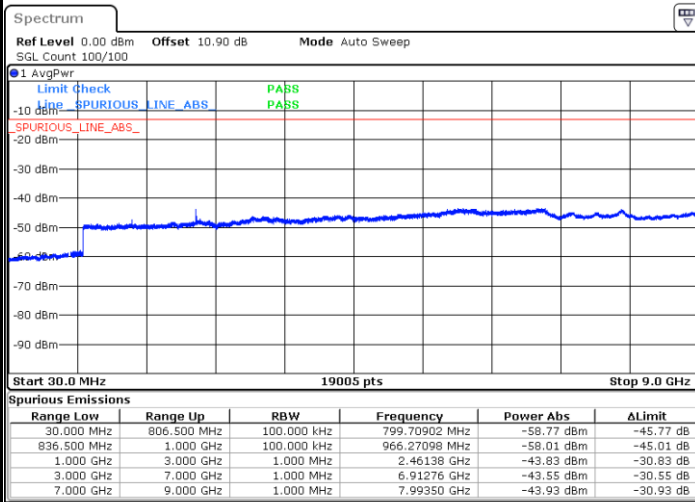

Date: 1.AUG.2020 19:01:20

Date: 1.AUG.2020 19:02:02

Middle Channel / QPSK

Middle Channel / 16QAM

Date: 1.AUG.2020 19:03:32

Date: 1.AUG.2020 19:04:14

LTE Band 26 / 5MHz

Highest Channel / QPSK

Date: 1.AUG.2020 19:05:43

Highest Channel / 16QAM

Date: 1.AUG.2020 19:06:25

LTE Band 26 / 10MHz

Middle Channel / QPSK

Date: 1.AUG.2020 19:07:54

Middle Channel / 16QAM

Date: 1.AUG.2020 19:08:36

LTE Band 26 / 1.4MHz

Lowest Channel / 64QAM

Middle Channel / 64QAM

Date: 1.AUG.2020 18:07:35

Date: 1.AUG.2020 18:08:41

Highest Channel / 64QAM

Date: 1.AUG.2020 18:09:47

LTE Band 26 / 3MHz

Lowest Channel / 64QAM

Middle Channel / 64QAM

Date: 1.AUG.2020 18:44:12

Date: 1.AUG.2020 18:45:18

Highest Channel / 64QAM

Date: 1.AUG.2020 18:46:24

LTE Band 26 / 5MHz

Lowest Channel / 64QAM