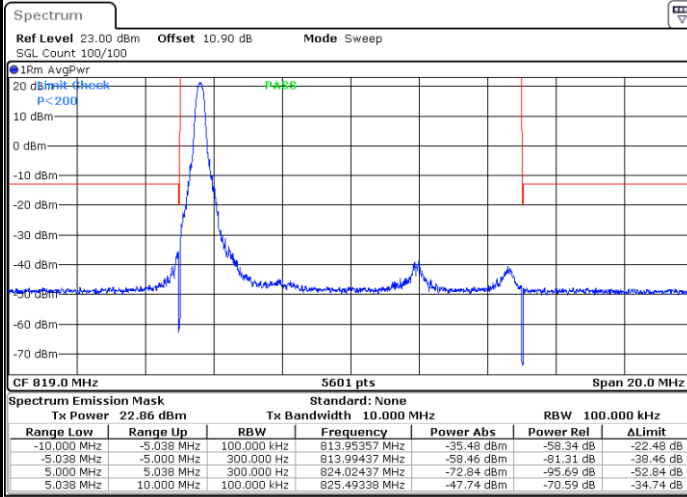

Lowest Band Edge / 1RB

Date: 13.AUG.2020 16:38:24

Highest Band Edge / 1 RB

Date: 13.AUG.2020 16:38:53

Lowest Band Edge / Full RB

Date: 1.AUG.2020 18:39:09

Highest Band Edge / Full RB

Date: 1.AUG.2020 18:40:08

LTE Band 26 / 5MHz / 256QAM

Lowest Band Edge / 1 RB

Date: 9.AUG.2020 21:04:05

Highest Band Edge / 1 RB

Date: 9.AUG.2020 21:06:41

Lowest Band Edge / Full RB

Date: 9.AUG.2020 21:03:37

Highest Band Edge / Full RB

Date: 9.AUG.2020 21:05:41

LTE Band 26 / 10MHz / QPSK

Lowest Band Edge / 1 RB

Date: 13.AUG.2020 16:41:22

Highest Band Edge / 1 RB

Date: 13.AUG.2020 16:42:22

Band Edge / Full RB

Date: 1.AUG.2020 18:32:42

LTE Band 26 / 10MHz / 16QAM

Lowest Band Edge / 1 RB

Date: 13.AUG.2020 16:41:52

Highest Band Edge / 1 RB

Date: 13.AUG.2020 16:42:51

Band Edge / Full RB

Date: 1.AUG.2020 18:33:11

LTE Band 26 / 10MHz / 64QAM