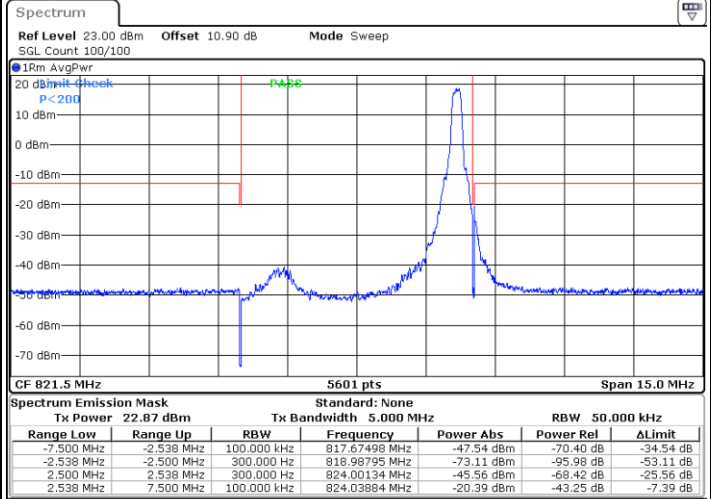

Date: 9.AUG.2020 21:01:04

Lowest Band Edge / Full RB

Date: 9.AUG.2020 20:58:06

Highest Band Edge / Full RB

Date: 9.AUG.2020 21:00:07

LTE Band 26 / 5MHz / QPSK

Lowest Band Edge / 1 RB

Date: 13.AUG.2020 16:39:23

Highest Band Edge / 1 RB

Date: 13.AUG.2020 16:40:22

Lowest Band Edge / Full RB

Date: 1.AUG.2020 18:27:45

Highest Band Edge / Full RB

Date: 1.AUG.2020 18:29:43

LTE Band 26 / 5MHz / 16QAM

Lowest Band Edge / 1RB