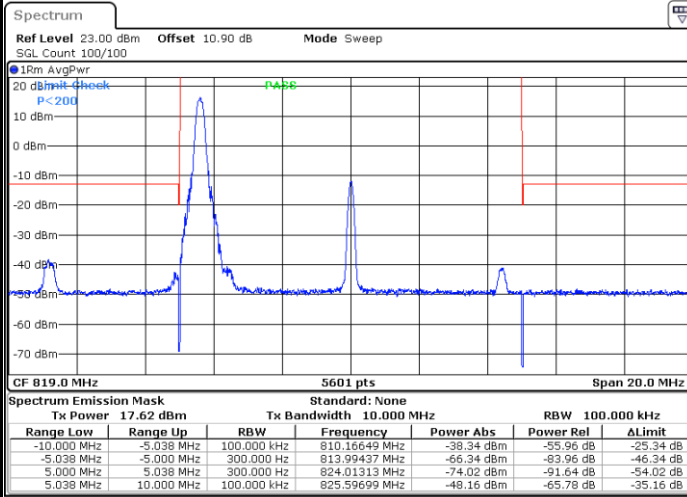

LTE Band 26 / 10MHz / 16QAM

Lowest Band Edge / 1 RB

Date: 13.AUG.2020 16:41:52

Highest Band Edge / 1 RB

Date: 13.AUG.2020 16:42:51

Band Edge / Full RB

Date: 1.AUG.2020 18:33:11

LTE Band 26 / 10MHz / 64QAM

Lowest Band Edge / 1 RB

Date: 13.AUG.2020 16:43:21

Highest Band Edge / 1 RB

Date: 13.AUG.2020 16:43:50

Band Edge / Full RB

Date: 1.AUG.2020 18:41:37

LTE Band 26 / 10MHz / 256QAM

Lowest Band Edge / 1 RB

Date: 9.AUG.2020 21:09:49

Highest Band Edge / 1 RB

Date: 9.AUG.2020 21:10:18

Band Edge / Full RB

Date: 9.AUG.2020 21:08:00

LTE Band 26 / 15MHz QPSK

Lowest Band Edge / 1 RB

Date: 13.AUG.2020 16:44:21

Lowest Band Edge / Full RB

Date: 1.AUG.2020 18:35:40

LTE Band 26 / 15MHz 16QAM

Lowest Band Edge / 1 RB

Date: 13.AUG.2020 16:44:50

Lowest Band Edge / Full RB

Date: 1.AUG.2020 18:36:09

LTE Band 26 / 15MHz / 64QAM