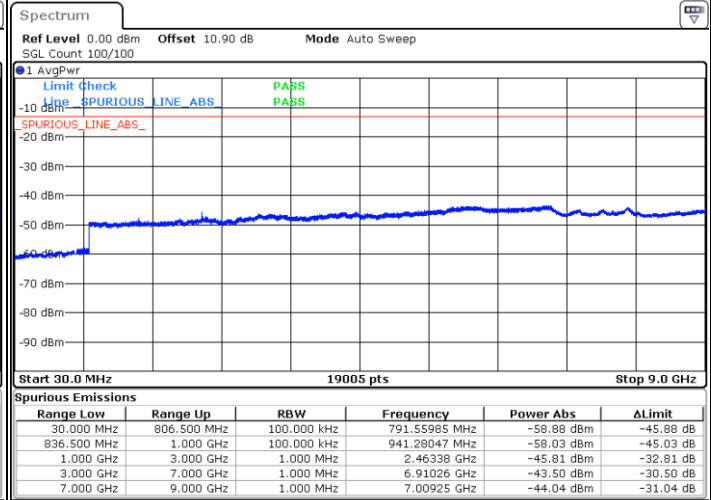

Date: 1.AUG.2020 19:01:20

Date: 1.AUG.2020 19:02:02

Middle Channel / QPSK

Middle Channel / 16QAM

Date: 1.AUG.2020 19:03:32

Date: 1.AUG.2020 19:04:14

LTE Band 26 / 5MHz

Highest Channel / QPSK

Date: 1.AUG.2020 19:05:43

Highest Channel / 16QAM

Date: 1.AUG.2020 19:06:25

LTE Band 26 / 10MHz

Middle Channel / QPSK

Date: 1.AUG.2020 19:07:54

Middle Channel / 16QAM

Date: 1.AUG.2020 19:08:36

LTE Band 26 / 1.4MHz

Lowest Channel / 64QAM

Middle Channel / 64QAM

Date: 1.AUG.2020 18:07:35

Date: 1.AUG.2020 18:08:41

Highest Channel / 64QAM

Date: 1.AUG.2020 18:09:47

LTE Band 26 / 3MHz

Lowest Channel / 64QAM

Middle Channel / 64QAM

Date: 1.AUG.2020 18:44:12

Date: 1.AUG.2020 18:45:18

Highest Channel / 64QAM

Date: 1.AUG.2020 18:46:24

LTE Band 26 / 5MHz

Lowest Channel / 64QAM