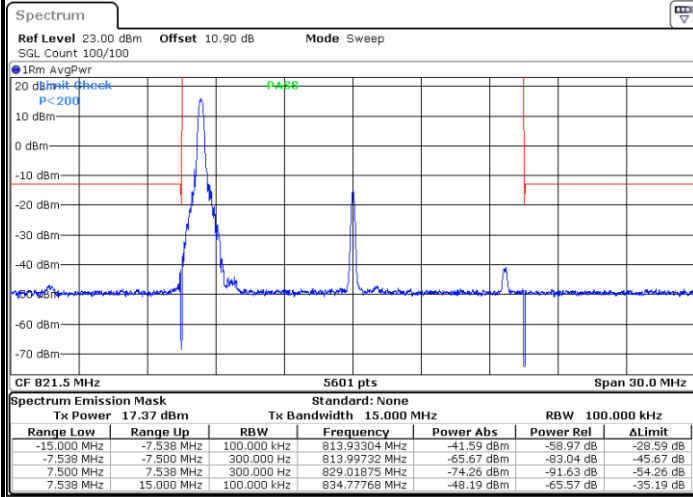

Lowest Band Edge / Full RB

Date: 1.AUG.2020 18:35:40

LTE Band 26 / 15MHz 16QAM

Lowest Band Edge / 1 RB

Date: 13.AUG.2020 16:44:50

Lowest Band Edge / Full RB

Date: 1.AUG.2020 18:36:09

LTE Band 26 / 15MHz / 64QAM

Lowest Band Edge / 1 RB

Date: 13.AUG.2020 16:46:19

Lowest Band Edge / Full RB

Date: 1.AUG.2020 18:43:06

LTE Band 26 / 15MHz / 256QAM

Lowest Band Edge / 1 RB

Date: 9.AUG.2020 21:13:02

Lowest Band Edge / Full RB

Date: 9.AUG.2020 21:11:58

Conducted Spurious Emission

LTE Band 26 / 1.4MHz

Highest Channel / QPSK

Highest Channel / 16QAM

Date: 1.AUG.2020 18:15:38

Date: 1.AUG.2020 18:16:20

LTE Band 26 / 3MHz