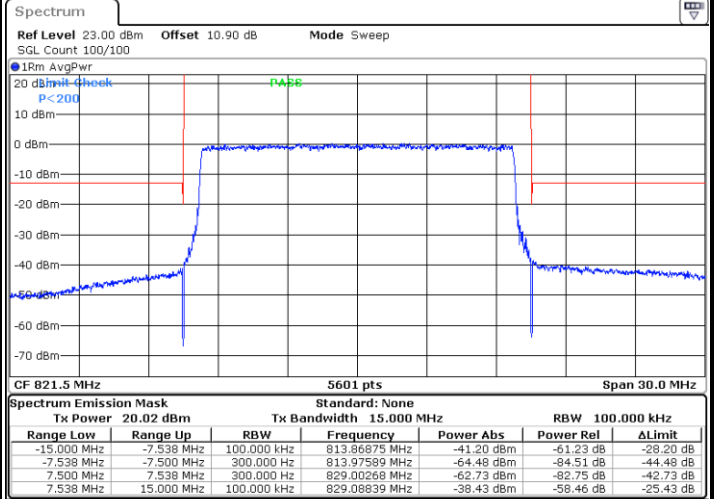

Date: 9.AUG.2020 21:09:49

Highest Band Edge / 1 RB

Date: 9.AUG.2020 21:10:18

Band Edge / Full RB

Date: 9.AUG.2020 21:08:00

LTE Band 26 / 15MHz QPSK

Lowest Band Edge / 1 RB

Date: 13.AUG.2020 16:44:21

Lowest Band Edge / Full RB

Date: 1.AUG.2020 18:35:40

LTE Band 26 / 15MHz 16QAM

Lowest Band Edge / 1 RB

Date: 13.AUG.2020 16:44:50

Lowest Band Edge / Full RB

Date: 1.AUG.2020 18:36:09

LTE Band 26 / 15MHz / 64QAM

Lowest Band Edge / 1 RB

Date: 13.AUG.2020 16:46:19

Lowest Band Edge / Full RB

Date: 1.AUG.2020 18:43:06

LTE Band 26 / 15MHz / 256QAM

Lowest Band Edge / 1 RB

Date: 9.AUG.2020 21:13:02

Lowest Band Edge / Full RB

Date: 9.AUG.2020 21:11:58

Conducted Spurious Emission

LTE Band 26 / 1.4MHz

Highest Channel / QPSK

Highest Channel / 16QAM

Date: 1.AUG.2020 18:15:38

Date: 1.AUG.2020 18:16:20

LTE Band 26 / 3MHz