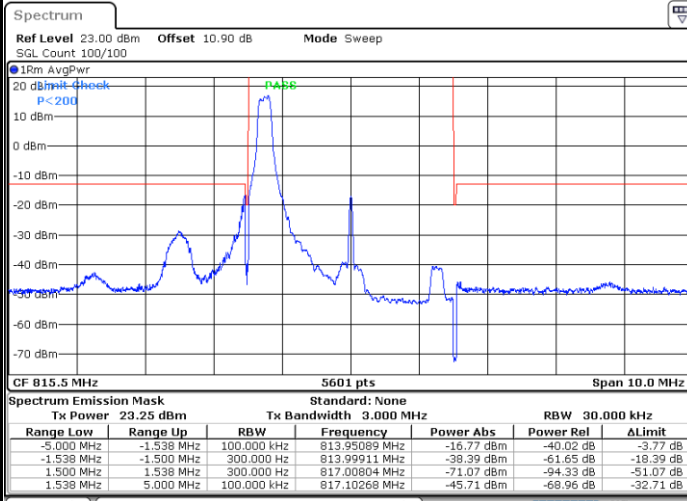

LTE Band 26 / 1.4MHz / 256QAM

Lowest Band Edge / 1 RB

Date: 9.AUG.2020 20:53:01

Highest Band Edge / 1 RB

Date: 9.AUG.2020 20:55:40

Lowest Band Edge / Full RB

Date: 9.AUG.2020 20:52:35

Highest Band Edge / Full RB

Date: 9.AUG.2020 20:54:39

LTE Band 26 / 3MHz / QPSK

Lowest Band Edge / 1RB

Date: 13.AUG.2020 16:35:24

Highest Band Edge / 1 RB

Date: 13.AUG.2020 16:36:24

Lowest Band Edge / Full RB

Date: 1.AUG.2020 18:23:46