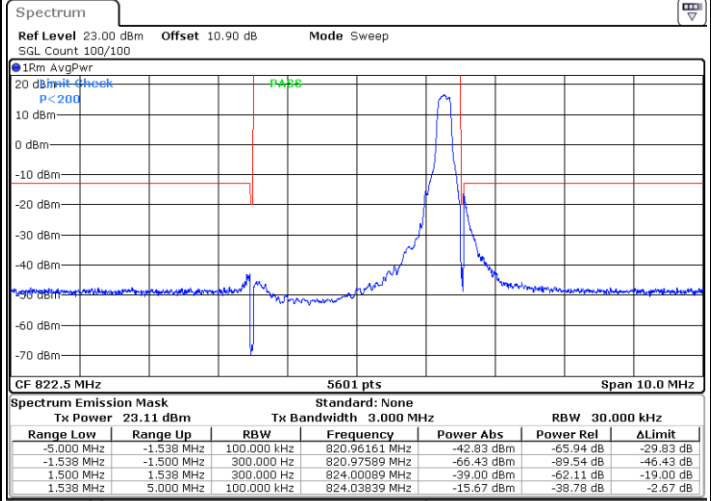

Date: 9.AUG.2020 20:54:39

LTE Band 26 / 3MHz / QPSK

Lowest Band Edge / 1RB

Date: 13.AUG.2020 16:35:24

Highest Band Edge / 1 RB

Date: 13.AUG.2020 16:36:24

Lowest Band Edge / Full RB

Date: 1.AUG.2020 18:23:46

Highest Band Edge / Full RB

Date: 1.AUG.2020 18:25:46

LTE Band 26 / 3MHz / 16QAM

Lowest Band Edge / 1 RB

Date: 13.AUG.2020 16:35:54

Highest Band Edge / 1 RB

Date: 13.AUG.2020 16:36:54

Lowest Band Edge / Full RB