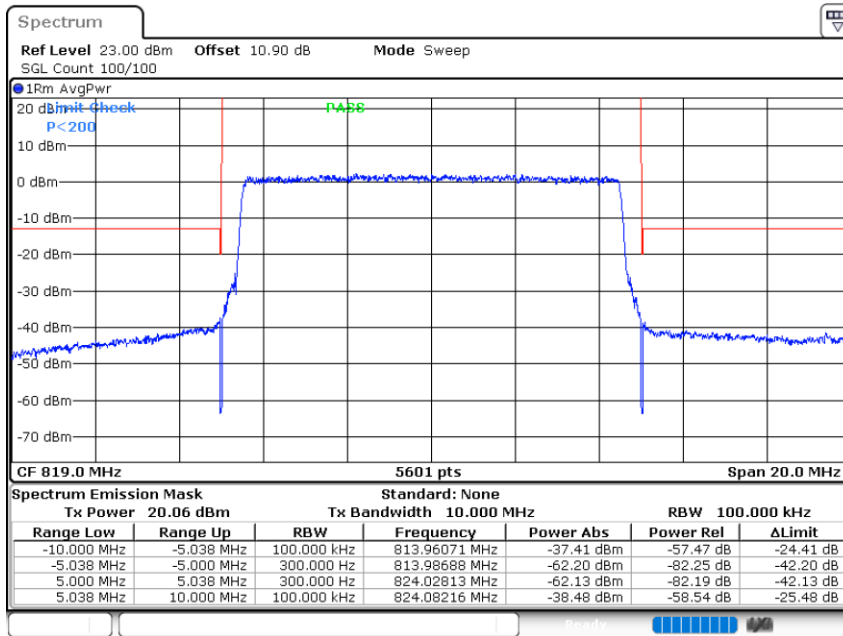

Date: 9.AUG.2020 21:05:41

LTE Band 26 / 10MHz / QPSK

Lowest Band Edge / 1 RB

Date: 13.AUG.2020 16:41:22

Highest Band Edge / 1 RB

Date: 13.AUG.2020 16:42:22

Band Edge / Full RB

Date: 1.AUG.2020 18:32:42

LTE Band 26 / 10MHz / 16QAM

Lowest Band Edge / 1 RB

Date: 13.AUG.2020 16:41:52

Highest Band Edge / 1 RB

Date: 13.AUG.2020 16:42:51

Band Edge / Full RB

Date: 1.AUG.2020 18:33:11

LTE Band 26 / 10MHz / 64QAM

Lowest Band Edge / 1 RB

Date: 13.AUG.2020 16:43:21

Highest Band Edge / 1 RB

Date: 13.AUG.2020 16:43:50

Band Edge / Full RB

Date: 1.AUG.2020 18:41:37

LTE Band 26 / 10MHz / 256QAM

Lowest Band Edge / 1 RB

Date: 9.AUG.2020 21:09:49

Highest Band Edge / 1 RB

Date: 9.AUG.2020 21:10:18

Band Edge / Full RB

Date: 9.AUG.2020 21:08:00

LTE Band 26 / 15MHz QPSK

Lowest Band Edge / 1 RB

Date: 13.AUG.2020 16:44:21