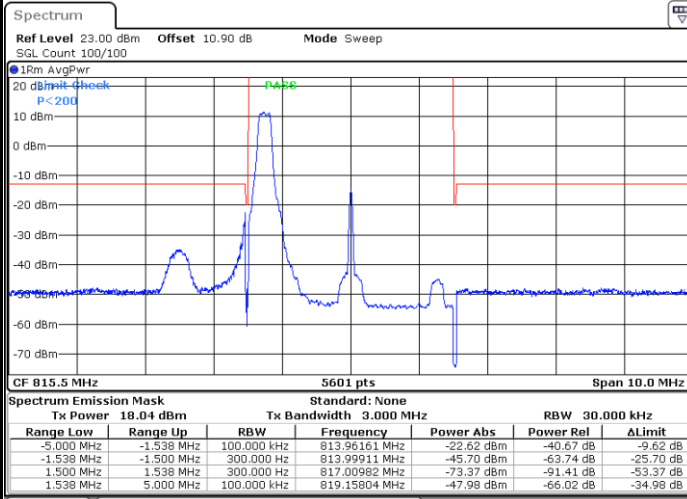

Lowest Band Edge / Full RB

Date: 1.AUG.2020 18:37:10

Highest Band Edge / Full RB

Date: 1.AUG.2020 18:38:09

LTE Band 26 / 3MHz / 256QAM

Lowest Band Edge / 1 RB

Date: 9.AUG.2020 20:58:32

Highest Band Edge / 1 RB

Date: 9.AUG.2020 21:01:04

Lowest Band Edge / Full RB

Date: 9.AUG.2020 20:58:06

Highest Band Edge / Full RB

Date: 9.AUG.2020 21:00:07

LTE Band 26 / 5MHz / QPSK

Lowest Band Edge / 1 RB

Date: 13.AUG.2020 16:39:23