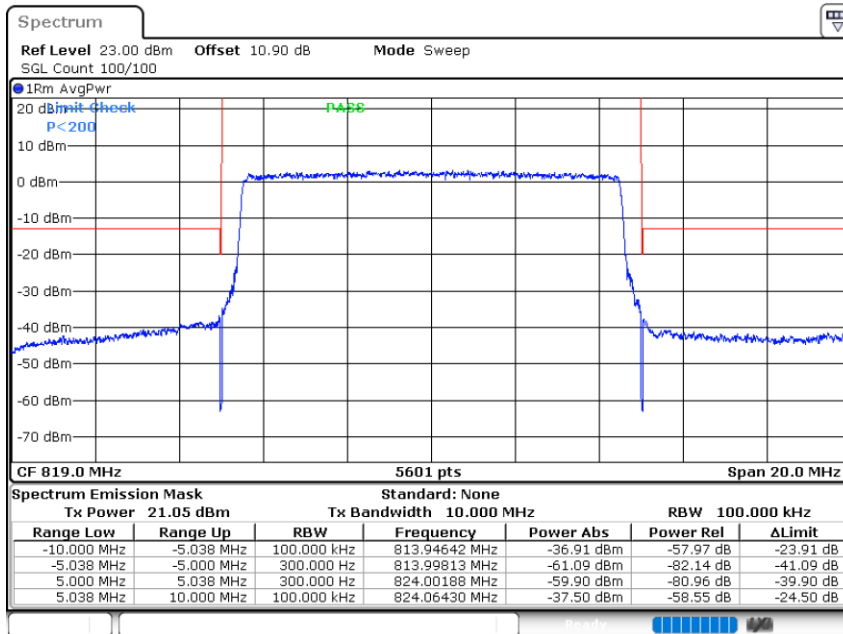

Date: 9.AUG.2020 21:05:41

LTE Band 26 / 10MHz / QPSK

Lowest Band Edge / 1 RB

Date: 13.AUG.2020 16:41:22

Highest Band Edge / 1 RB

Date: 13.AUG.2020 16:42:22

Band Edge / Full RB

Date: 1.AUG.2020 18:32:42

LTE Band 26 / 10MHz / 16QAM

Lowest Band Edge / 1 RB

Date: 13.AUG.2020 16:41:52

Highest Band Edge / 1 RB

Date: 13.AUG.2020 16:42:51

Band Edge / Full RB

Date: 1.AUG.2020 18:33:11

LTE Band 26 / 10MHz / 64QAM