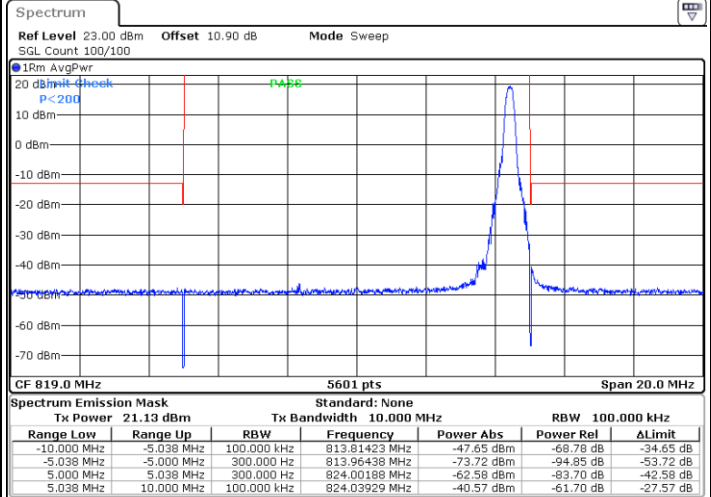

Date: 9.AUG.2020 21:05:41

LTE Band 26 / 10MHz / QPSK

Lowest Band Edge / 1 RB

Date: 13.AUG.2020 16:41:22

Highest Band Edge / 1 RB

Date: 13.AUG.2020 16:42:22

Band Edge / Full RB

Date: 1.AUG.2020 18:32:42

LTE Band 26 / 10MHz / 16QAM

Lowest Band Edge / 1 RB

Date: 13.AUG.2020 16:41:52

Highest Band Edge / 1 RB

Date: 13.AUG.2020 16:42:51

Band Edge / Full RB

Date: 1.AUG.2020 18:33:11

LTE Band 26 / 10MHz / 64QAM

Lowest Band Edge / 1 RB

Date: 13.AUG.2020 16:43:21

Highest Band Edge / 1 RB

Date: 13.AUG.2020 16:43:50

Band Edge / Full RB

Date: 1.AUG.2020 18:41:37

LTE Band 26 / 10MHz / 256QAM

Lowest Band Edge / 1 RB

Date: 9.AUG.2020 21:09:49

Highest Band Edge / 1 RB

Date: 9.AUG.2020 21:10:18

Band Edge / Full RB

Date: 9.AUG.2020 21:08:00

LTE Band 26 / 15MHz QPSK

Lowest Band Edge / 1 RB

Date: 13.AUG.2020 16:44:21