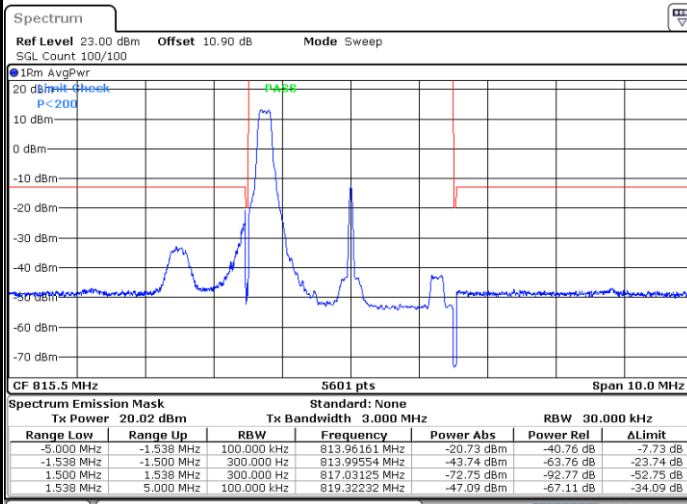

Date: 1.AUG.2020 18:24:16

Highest Band Edge / Full RB

Date: 1.AUG.2020 18:26:15

LTE Band 26 / 3MHz / 64QAM

Lowest Band Edge / 1 RB

Date: 13.AUG.2020 16:37:24

Highest Band Edge / 1 RB

Date: 13.AUG.2020 16:37:54

Lowest Band Edge / Full RB

Date: 1.AUG.2020 18:37:10

Highest Band Edge / Full RB

Date: 1.AUG.2020 18:38:09

LTE Band 26 / 3MHz / 256QAM

Lowest Band Edge / 1 RB

Date: 9.AUG.2020 20:58:32

Highest Band Edge / 1 RB