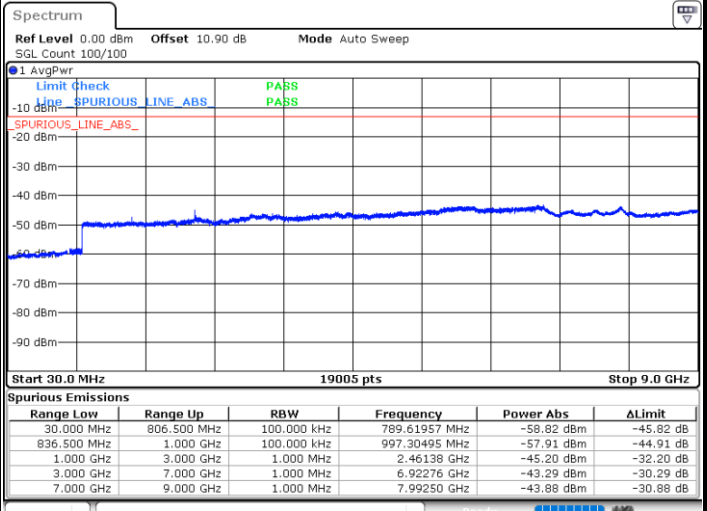

Lowest Band Edge / 1 RB

Date: 13.AUG.2020 16:46:19

Lowest Band Edge / Full RB

Date: 1.AUG.2020 18:43:06

LTE Band 26 / 15MHz / 256QAM

Lowest Band Edge / 1 RB

Date: 9.AUG.2020 21:13:02

Lowest Band Edge / Full RB

Date: 9.AUG.2020 21:11:58

Conducted Spurious Emission

LTE Band 26 / 1.4MHz

Highest Channel / QPSK

Highest Channel / 16QAM

Date: 1.AUG.2020 18:15:38

Date: 1.AUG.2020 18:16:20

LTE Band 26 / 3MHz

Lowest Channel / QPSK

Lowest Channel / 16QAM

Date: 1.AUG.2020 18:54:46

Date: 1.AUG.2020 18:55:28

LTE Band 26 / 3MHz

Middle Channel / QPSK

Middle Channel / 16QAM

Date: 1.AUG.2020 18:56:58