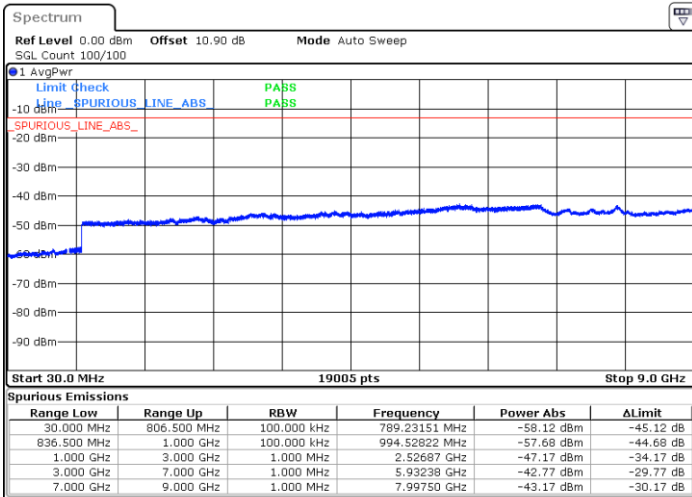

LTE Band 26 / 1.4MHz

Lowest Channel / 64QAM

Middle Channel / 64QAM

Date: 1.AUG.2020 18:07:35

Date: 1.AUG.2020 18:08:41

Highest Channel / 64QAM

Date: 1.AUG.2020 18:09:47

LTE Band 26 / 3MHz

Lowest Channel / 64QAM

Middle Channel / 64QAM

Date: 1.AUG.2020 18:44:12

Date: 1.AUG.2020 18:45:18

Highest Channel / 64QAM

Date: 1.AUG.2020 18:46:24

LTE Band 26 / 5MHz

Lowest Channel / 64QAM

Middle Channel / 64QAM

Date: 1.AUG.2020 18:47:29

Date: 1.AUG.2020 18:48:35

Highest Channel / 64QAM

Date: 1.AUG.2020 18:49:40

LTE Band 26 / 1.4MHz

Lowest Channel / 256QAM

Middle Channel / 256QAM

Date: 9.AUG.2020 20:53:24

Date: 9.AUG.2020 20:51:22

Highest Channel / 256QAM

Date: 9.AUG.2020 20:55:06