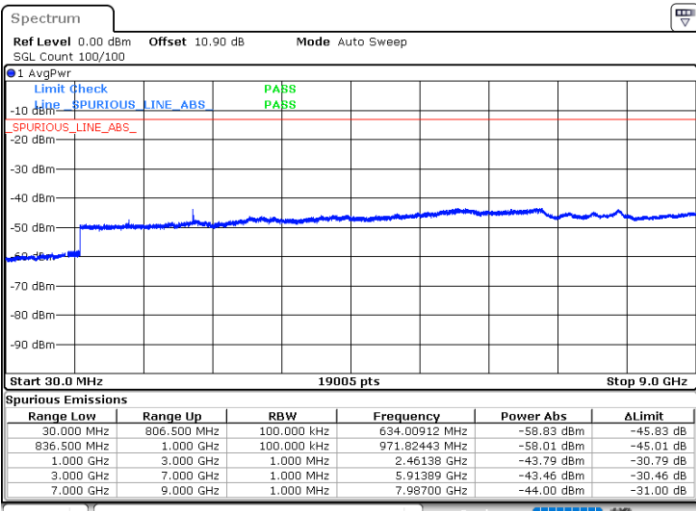

Lowest Band Edge / 1 RB

Date: 13.AUG.2020 16:46:19

Lowest Band Edge / Full RB

Date: 1.AUG.2020 18:43:06

LTE Band 26 / 15MHz / 256QAM

Lowest Band Edge / 1 RB

Date: 9.AUG.2020 21:13:02

Lowest Band Edge / Full RB

Date: 9.AUG.2020 21:11:58

Conducted Spurious Emission

LTE Band 26 / 1.4MHz

Highest Channel / QPSK

Highest Channel / 16QAM

Date: 1.AUG.2020 18:15:38

Date: 1.AUG.2020 18:16:20

LTE Band 26 / 3MHz

Lowest Channel / QPSK

Lowest Channel / 16QAM

Date: 1.AUG.2020 18:54:46

Date: 1.AUG.2020 18:55:28

LTE Band 26 / 3MHz

Middle Channel / QPSK

Middle Channel / 16QAM

Date: 1.AUG.2020 18:56:58