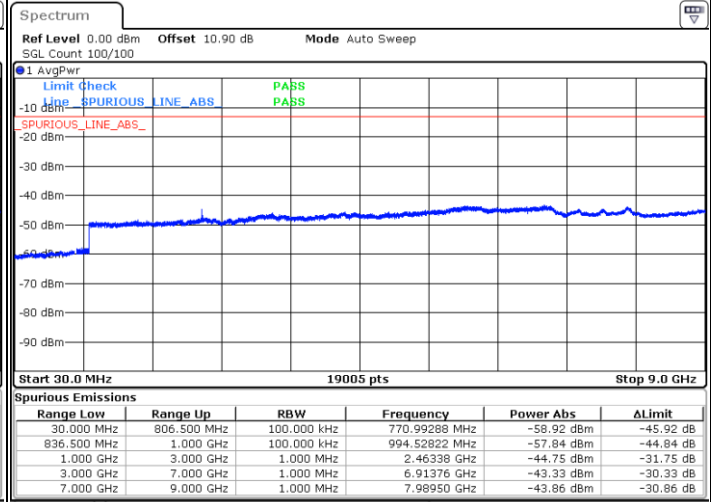

Date: 1.AUG.2020 19:05:43

Highest Channel / 16QAM

Date: 1.AUG.2020 19:06:25

LTE Band 26 / 10MHz

Middle Channel / QPSK

Date: 1.AUG.2020 19:07:54

Middle Channel / 16QAM

Date: 1.AUG.2020 19:08:36

LTE Band 26 / 1.4MHz

Lowest Channel / 64QAM

Middle Channel / 64QAM

Date: 1.AUG.2020 18:07:35

Date: 1.AUG.2020 18:08:41

Highest Channel / 64QAM

Date: 1.AUG.2020 18:09:47

LTE Band 26 / 3MHz

Lowest Channel / 64QAM

Middle Channel / 64QAM

Date: 1.AUG.2020 18:44:12

Date: 1.AUG.2020 18:45:18

Highest Channel / 64QAM

Date: 1.AUG.2020 18:46:24

LTE Band 26 / 5MHz

Lowest Channel / 64QAM

Middle Channel / 64QAM

Date: 1.AUG.2020 18:47:29

Date: 1.AUG.2020 18:48:35

Highest Channel / 64QAM

Date: 1.AUG.2020 18:49:40

LTE Band 26 / 1.4MHz

Lowest Channel / 256QAM

Middle Channel / 256QAM