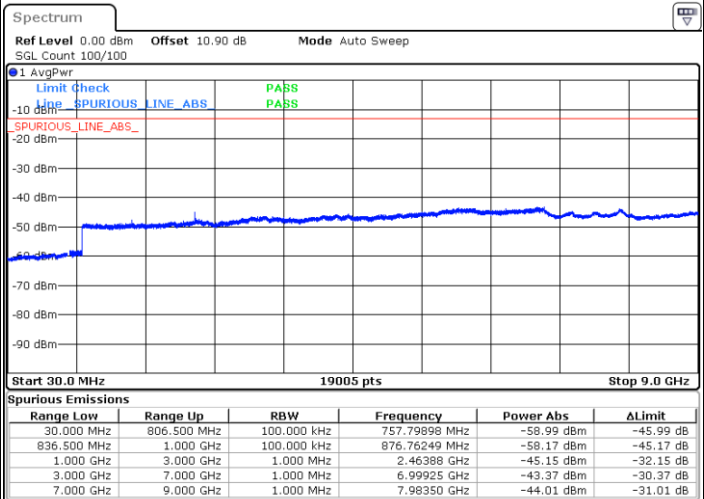

Date: 9.AUG.2020 21:11:58

Conducted Spurious Emission

LTE Band 26 / 1.4MHz

Highest Channel / QPSK

Highest Channel / 16QAM

Date: 1.AUG.2020 18:15:38

Date: 1.AUG.2020 18:16:20

LTE Band 26 / 3MHz

Lowest Channel / QPSK

Lowest Channel / 16QAM

Date: 1.AUG.2020 18:54:46

Date: 1.AUG.2020 18:55:28

LTE Band 26 / 3MHz

Middle Channel / QPSK

Middle Channel / 16QAM

Date: 1.AUG.2020 18:56:58

Date: 1.AUG.2020 18:57:40

Highest Channel / QPSK

Highest Channel / 16QAM

Date: 1.AUG.2020 18:59:09

Date: 1.AUG.2020 18:59:51

LTE Band 26 / 5MHz

Lowest Channel / QPSK

Lowest Channel / 16QAM

Date: 1.AUG.2020 19:01:20

Date: 1.AUG.2020 19:02:02

Middle Channel / QPSK

Middle Channel / 16QAM

Date: 1.AUG.2020 19:03:32

Date: 1.AUG.2020 19:04:14

LTE Band 26 / 5MHz

Highest Channel / QPSK