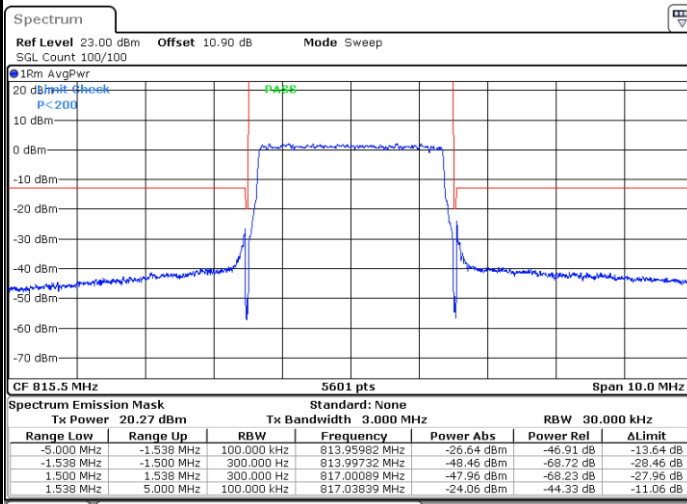

Highest Band Edge / Full RB

Date: 1.AUG.2020 18:25:46

LTE Band 26 / 3MHz / 16QAM

Lowest Band Edge / 1 RB

Date: 13.AUG.2020 16:35:54

Highest Band Edge / 1 RB

Date: 13.AUG.2020 16:36:54

Lowest Band Edge / Full RB

Date: 1.AUG.2020 18:24:16

Highest Band Edge / Full RB

Date: 1.AUG.2020 18:26:15

LTE Band 26 / 3MHz / 64QAM

Lowest Band Edge / 1 RB

Date: 13.AUG.2020 16:37:24

Highest Band Edge / 1 RB

Date: 13.AUG.2020 16:37:54