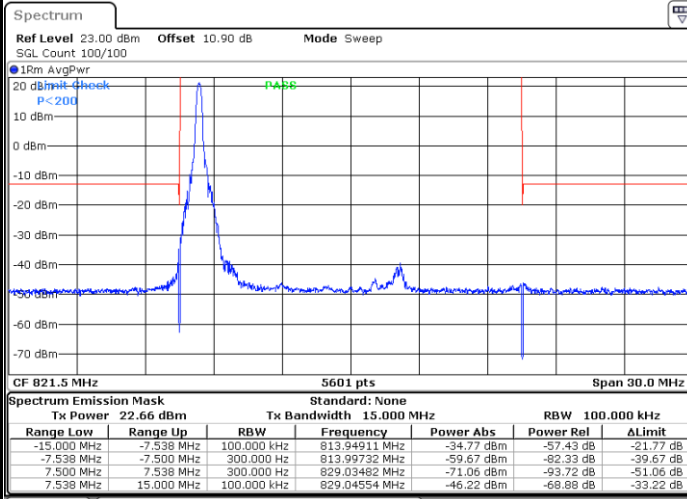

Lowest Band Edge / 1 RB

Date: 13.AUG.2020 16:43:21

Highest Band Edge / 1 RB

Date: 13.AUG.2020 16:43:50

Band Edge / Full RB

Date: 1.AUG.2020 18:41:37

LTE Band 26 / 10MHz / 256QAM

Lowest Band Edge / 1 RB

Date: 9.AUG.2020 21:09:49

Highest Band Edge / 1 RB

Date: 9.AUG.2020 21:10:18

Band Edge / Full RB

Date: 9.AUG.2020 21:08:00

LTE Band 26 / 15MHz QPSK

Lowest Band Edge / 1 RB

Date: 13.AUG.2020 16:44:21

Lowest Band Edge / Full RB

Date: 1.AUG.2020 18:35:40

LTE Band 26 / 15MHz 16QAM

Lowest Band Edge / 1 RB

Date: 13.AUG.2020 16:44:50

Lowest Band Edge / Full RB

Date: 1.AUG.2020 18:36:09

LTE Band 26 / 15MHz / 64QAM

Lowest Band Edge / 1 RB

Date: 13.AUG.2020 16:46:19

Lowest Band Edge / Full RB

Date: 1.AUG.2020 18:43:06

LTE Band 26 / 15MHz / 256QAM

Lowest Band Edge / 1 RB

Date: 9.AUG.2020 21:13:02

Lowest Band Edge / Full RB