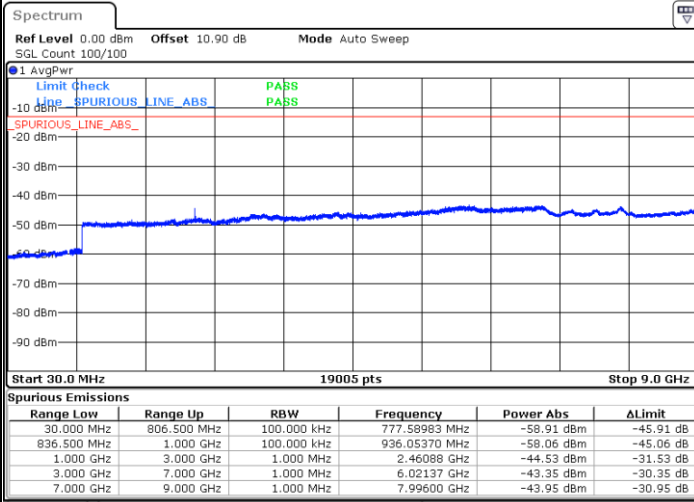

LTE Band 26 / 1.4MHz

Lowest Channel / 64QAM

Middle Channel / 64QAM

Date: 1.AUG.2020 18:07:35

Date: 1.AUG.2020 18:08:41

Highest Channel / 64QAM

Date: 1.AUG.2020 18:09:47

LTE Band 26 / 3MHz

Lowest Channel / 64QAM

Middle Channel / 64QAM

Date: 1.AUG.2020 18:44:12

Date: 1.AUG.2020 18:45:18

Highest Channel / 64QAM

Date: 1.AUG.2020 18:46:24

LTE Band 26 / 5MHz

Lowest Channel / 64QAM

Middle Channel / 64QAM

Date: 1.AUG.2020 18:47:29

Date: 1.AUG.2020 18:48:35

Highest Channel / 64QAM

Date: 1.AUG.2020 18:49:40

LTE Band 26 / 1.4MHz

Lowest Channel / 256QAM

Middle Channel / 256QAM