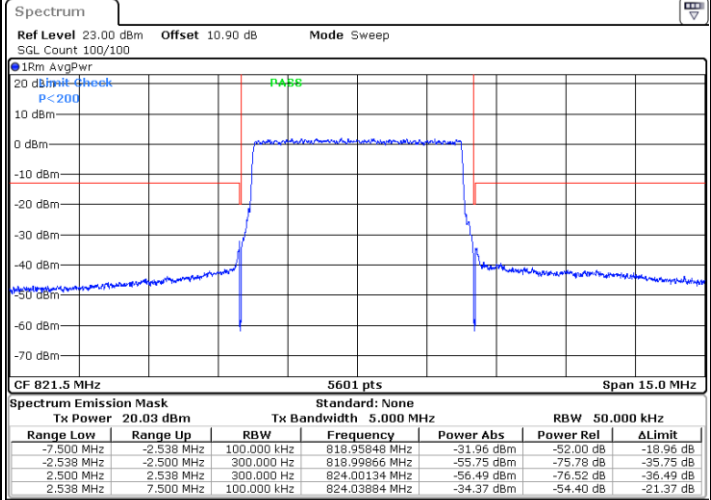

Highest Band Edge / 1 RB

Date: 13.AUG.2020 16:40:22

Lowest Band Edge / Full RB

Date: 1.AUG.2020 18:27:45

Highest Band Edge / Full RB

Date: 1.AUG.2020 18:29:43

LTE Band 26 / 5MHz / 16QAM

Lowest Band Edge / 1RB

Date: 13.AUG.2020 16:39:53

Highest Band Edge / 1 RB

Date: 13.AUG.2020 16:40:52

Lowest Band Edge / Full RB

Date: 1.AUG.2020 18:28:14

Highest Band Edge / Full RB

Date: 1.AUG.2020 18:30:13

LTE Band 26 / 5MHz / 64QAM

Lowest Band Edge / 1RB

Date: 13.AUG.2020 16:38:24

Highest Band Edge / 1 RB

Date: 13.AUG.2020 16:38:53

Lowest Band Edge / Full RB

Date: 1.AUG.2020 18:39:09

Highest Band Edge / Full RB

Date: 1.AUG.2020 18:40:08