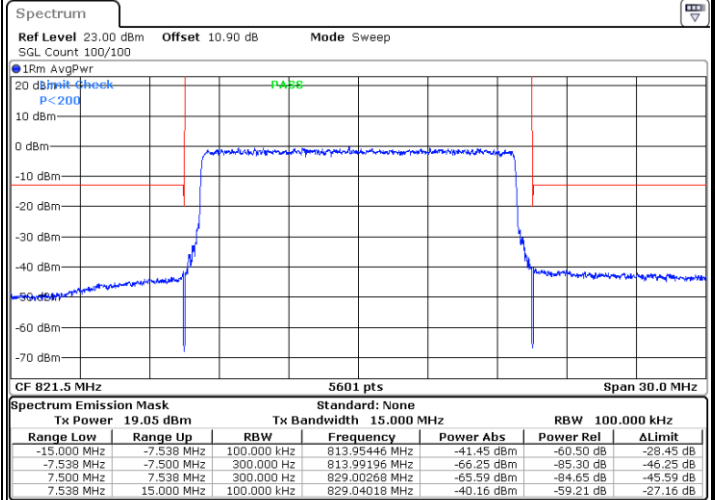

Date: 9.AUG.2020 21:09:49

Highest Band Edge / 1 RB

Date: 9.AUG.2020 21:10:18

Band Edge / Full RB

Date: 9.AUG.2020 21:08:00

LTE Band 26 / 15MHz QPSK

Lowest Band Edge / 1 RB

Date: 13.AUG.2020 16:44:21

Lowest Band Edge / Full RB

Date: 1.AUG.2020 18:35:40

LTE Band 26 / 15MHz 16QAM

Lowest Band Edge / 1 RB

Date: 13.AUG.2020 16:44:50

Lowest Band Edge / Full RB

Date: 1.AUG.2020 18:36:09

LTE Band 26 / 15MHz / 64QAM

Lowest Band Edge / 1 RB

Date: 13.AUG.2020 16:46:19

Lowest Band Edge / Full RB

Date: 1.AUG.2020 18:43:06

LTE Band 26 / 15MHz / 256QAM

Lowest Band Edge / 1 RB

Date: 9.AUG.2020 21:13:02

Lowest Band Edge / Full RB