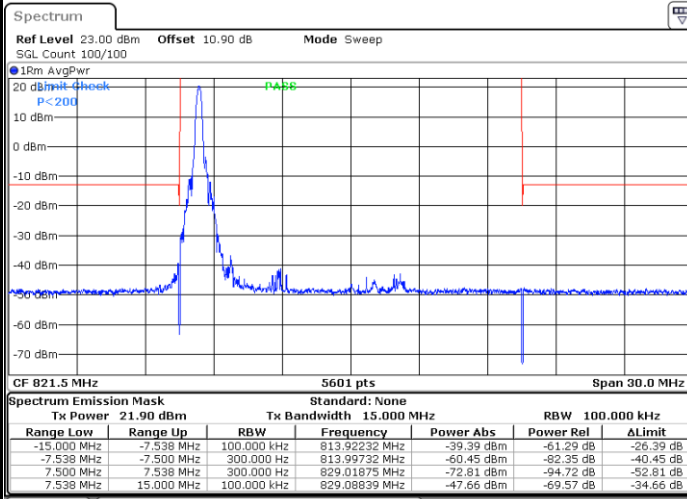

Lowest Band Edge / 1 RB

Date: 13.AUG.2020 16:43:21

Highest Band Edge / 1 RB

Date: 13.AUG.2020 16:43:50

Band Edge / Full RB

Date: 1.AUG.2020 18:41:37

LTE Band 26 / 10MHz / 256QAM

Lowest Band Edge / 1 RB

Date: 9.AUG.2020 21:09:49

Highest Band Edge / 1 RB

Date: 9.AUG.2020 21:10:18

Band Edge / Full RB

Date: 9.AUG.2020 21:08:00

LTE Band 26 / 15MHz QPSK

Lowest Band Edge / 1 RB

Date: 13.AUG.2020 16:44:21

Lowest Band Edge / Full RB

Date: 1.AUG.2020 18:35:40

LTE Band 26 / 15MHz 16QAM

Lowest Band Edge / 1 RB

Date: 13.AUG.2020 16:44:50

Lowest Band Edge / Full RB

Date: 1.AUG.2020 18:36:09

LTE Band 26 / 15MHz / 64QAM

Lowest Band Edge / 1 RB

Date: 13.AUG.2020 16:46:19

Lowest Band Edge / Full RB

Date: 1.AUG.2020 18:43:06

LTE Band 26 / 15MHz / 256QAM

Lowest Band Edge / 1 RB

Date: 9.AUG.2020 21:13:02

Lowest Band Edge / Full RB