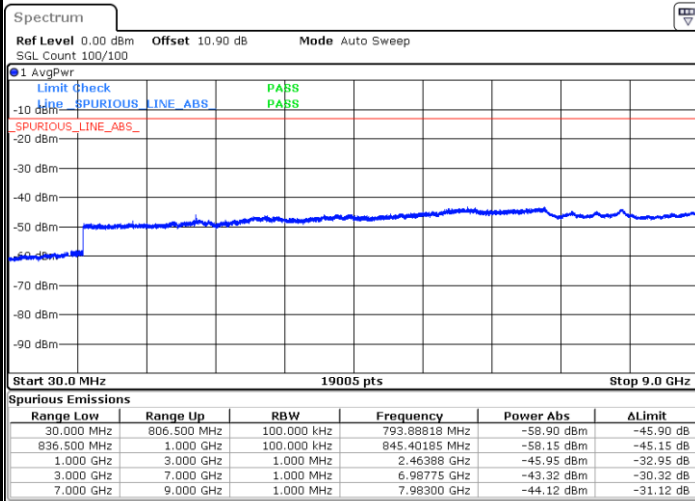

Lowest Channel / 64QAM

Middle Channel / 64QAM

Date: 1.AUG.2020 18:44:12

Date: 1.AUG.2020 18:45:18

Highest Channel / 64QAM

Date: 1.AUG.2020 18:46:24

LTE Band 26 / 5MHz

Lowest Channel / 64QAM

Middle Channel / 64QAM

Date: 1.AUG.2020 18:47:29

Date: 1.AUG.2020 18:48:35

Highest Channel / 64QAM

Date: 1.AUG.2020 18:49:40

LTE Band 26 / 1.4MHz

Lowest Channel / 256QAM

Middle Channel / 256QAM

Date: 9.AUG.2020 20:53:24

Date: 9.AUG.2020 20:51:22

Highest Channel / 256QAM

Date: 9.AUG.2020 20:55:06