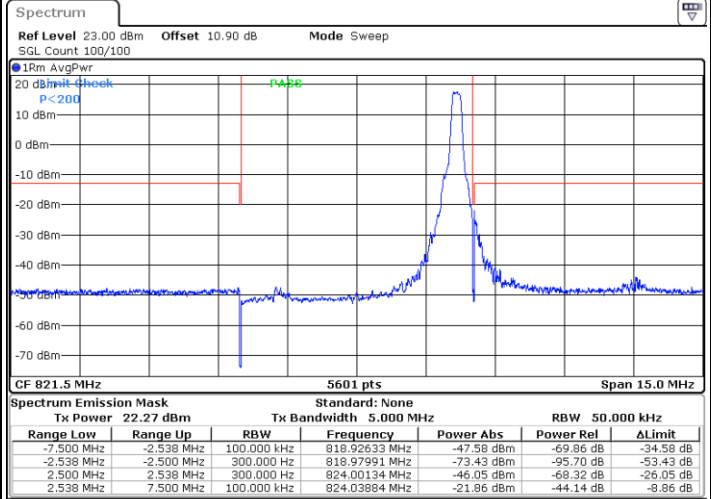

Date: 9.AUG.2020 21:01:04

Lowest Band Edge / Full RB

Date: 9.AUG.2020 20:58:06

Highest Band Edge / Full RB

Date: 9.AUG.2020 21:00:07

LTE Band 26 / 5MHz / QPSK

Lowest Band Edge / 1 RB

Date: 13.AUG.2020 16:39:23

Highest Band Edge / 1 RB

Date: 13.AUG.2020 16:40:22

Lowest Band Edge / Full RB

Date: 1.AUG.2020 18:27:45

Highest Band Edge / Full RB

Date: 1.AUG.2020 18:29:43

LTE Band 26 / 5MHz / 16QAM

Lowest Band Edge / 1RB

Date: 13.AUG.2020 16:39:53

Highest Band Edge / 1 RB

Date: 13.AUG.2020 16:40:52

Lowest Band Edge / Full RB

Date: 1.AUG.2020 18:28:14

Highest Band Edge / Full RB

Date: 1.AUG.2020 18:30:13

LTE Band 26 / 5MHz / 64QAM