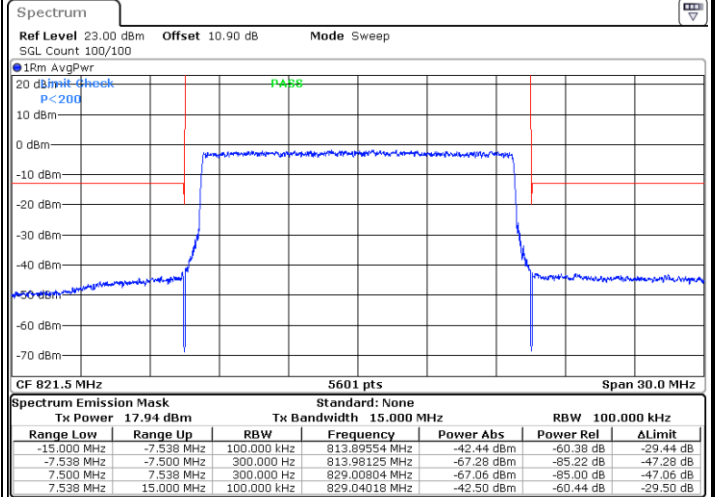

Lowest Band Edge / Full RB

Date: 1.AUG.2020 18:35:40

LTE Band 26 / 15MHz 16QAM

Lowest Band Edge / 1 RB

Date: 13.AUG.2020 16:44:50

Lowest Band Edge / Full RB

Date: 1.AUG.2020 18:36:09

LTE Band 26 / 15MHz / 64QAM

Lowest Band Edge / 1 RB

Date: 13.AUG.2020 16:46:19

Lowest Band Edge / Full RB

Date: 1.AUG.2020 18:43:06

LTE Band 26 / 15MHz / 256QAM

Lowest Band Edge / 1 RB

Date: 9.AUG.2020 21:13:02

Lowest Band Edge / Full RB

Date: 9.AUG.2020 21:11:58

Conducted Spurious Emission

LTE Band 26 / 1.4MHz

Highest Channel / QPSK

Highest Channel / 16QAM

Date: 1.AUG.2020 18:15:38

Date: 1.AUG.2020 18:16:20

LTE Band 26 / 3MHz