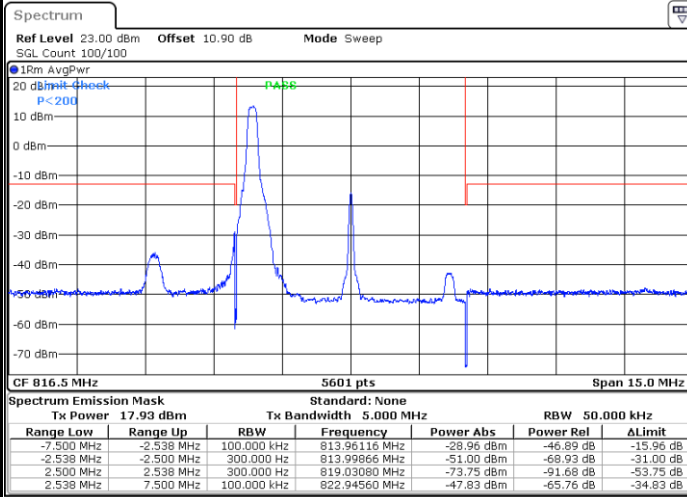

Date: 13.AUG.2020 16:39:53

Highest Band Edge / 1 RB

Date: 13.AUG.2020 16:40:52

Lowest Band Edge / Full RB

Date: 1.AUG.2020 18:28:14

Highest Band Edge / Full RB

Date: 1.AUG.2020 18:30:13

LTE Band 26 / 5MHz / 64QAM

Lowest Band Edge / 1RB

Date: 13.AUG.2020 16:38:24

Highest Band Edge / 1 RB

Date: 13.AUG.2020 16:38:53

Lowest Band Edge / Full RB

Date: 1.AUG.2020 18:39:09

Highest Band Edge / Full RB

Date: 1.AUG.2020 18:40:08

LTE Band 26 / 5MHz / 256QAM

Lowest Band Edge / 1 RB

Date: 9.AUG.2020 21:04:05

Highest Band Edge / 1 RB

Date: 9.AUG.2020 21:06:41

Lowest Band Edge / Full RB

Date: 9.AUG.2020 21:03:37

Highest Band Edge / Full RB

Date: 9.AUG.2020 21:05:41

LTE Band 26 / 10MHz / QPSK

Lowest Band Edge / 1 RB

Date: 13.AUG.2020 16:41:22

Highest Band Edge / 1 RB

Date: 13.AUG.2020 16:42:22

Band Edge / Full RB

Date: 1.AUG.2020 18:32:42