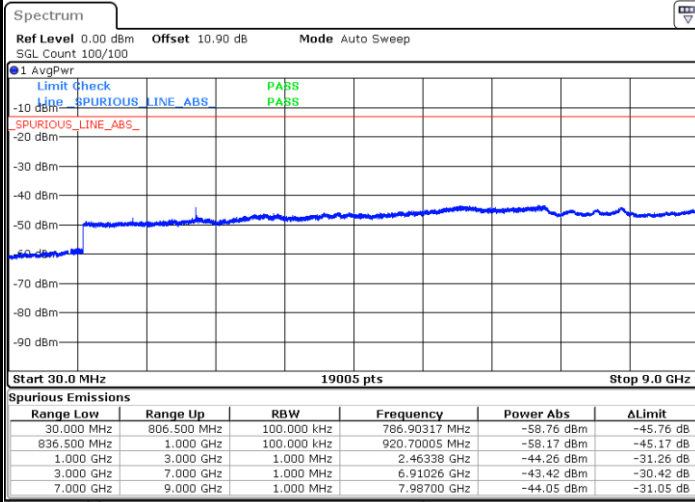

Date: 1.AUG.2020 18:57:40

Highest Channel / QPSK

Highest Channel / 16QAM

Date: 1.AUG.2020 18:59:09

Date: 1.AUG.2020 18:59:51

LTE Band 26 / 5MHz

Lowest Channel / QPSK

Lowest Channel / 16QAM

Date: 1.AUG.2020 19:01:20

Date: 1.AUG.2020 19:02:02

Middle Channel / QPSK

Middle Channel / 16QAM

Date: 1.AUG.2020 19:03:32

Date: 1.AUG.2020 19:04:14

LTE Band 26 / 5MHz

Highest Channel / QPSK

Date: 1.AUG.2020 19:05:43

Highest Channel / 16QAM

Date: 1.AUG.2020 19:06:25

LTE Band 26 / 10MHz

Middle Channel / QPSK

Date: 1.AUG.2020 19:07:54

Middle Channel / 16QAM

Date: 1.AUG.2020 19:08:36

LTE Band 26 / 1.4MHz

Lowest Channel / 64QAM

Middle Channel / 64QAM

Date: 1.AUG.2020 18:07:35

Date: 1.AUG.2020 18:08:41

Highest Channel / 64QAM

Date: 1.AUG.2020 18:09:47

LTE Band 26 / 3MHz