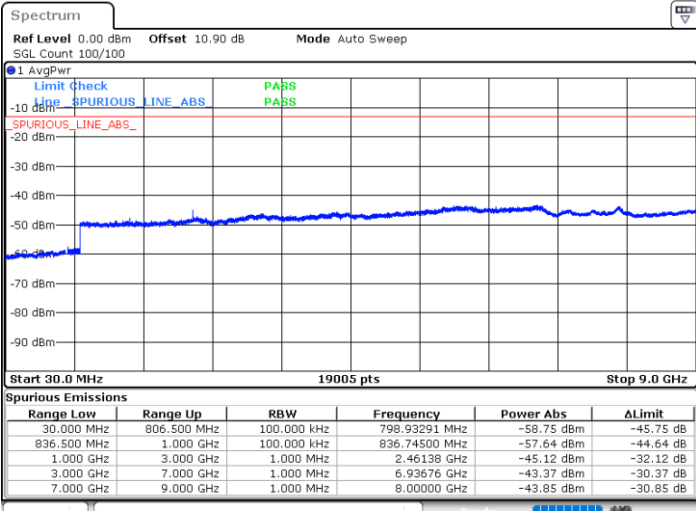

Lowest Band Edge / 1 RB

Date: 13.AUG.2020 16:46:19

Lowest Band Edge / Full RB

Date: 1.AUG.2020 18:43:06

LTE Band 26 / 15MHz / 256QAM

Lowest Band Edge / 1 RB

Date: 9.AUG.2020 21:13:02

Lowest Band Edge / Full RB

Date: 9.AUG.2020 21:11:58

Conducted Spurious Emission

LTE Band 26 / 1.4MHz

Highest Channel / QPSK

Highest Channel / 16QAM

Date: 1.AUG.2020 18:15:38

Date: 1.AUG.2020 18:16:20

LTE Band 26 / 3MHz

Lowest Channel / QPSK

Lowest Channel / 16QAM

Date: 1.AUG.2020 18:54:46

Date: 1.AUG.2020 18:55:28

LTE Band 26 / 3MHz

Middle Channel / QPSK

Middle Channel / 16QAM

Date: 1.AUG.2020 18:56:58