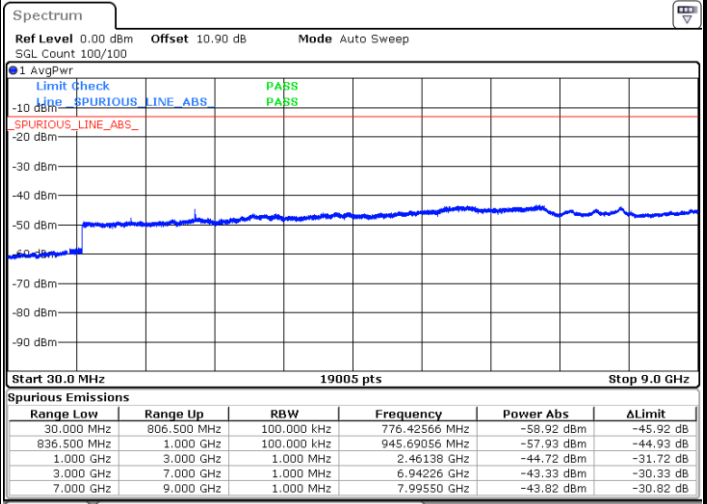

Lowest Channel / QPSK

Lowest Channel / 16QAM

Date: 1.AUG.2020 18:54:46

Date: 1.AUG.2020 18:55:28

LTE Band 26 / 3MHz

Middle Channel / QPSK

Middle Channel / 16QAM

Date: 1.AUG.2020 18:56:58

Date: 1.AUG.2020 18:57:40

Highest Channel / QPSK

Highest Channel / 16QAM

Date: 1.AUG.2020 18:59:09

Date: 1.AUG.2020 18:59:51

LTE Band 26 / 5MHz

Lowest Channel / QPSK

Lowest Channel / 16QAM

Date: 1.AUG.2020 19:01:20

Date: 1.AUG.2020 19:02:02

Middle Channel / QPSK

Middle Channel / 16QAM

Date: 1.AUG.2020 19:03:32

Date: 1.AUG.2020 19:04:14

LTE Band 26 / 5MHz

Highest Channel / QPSK

Date: 1.AUG.2020 19:05:43

Highest Channel / 16QAM

Date: 1.AUG.2020 19:06:25

LTE Band 26 / 10MHz

Middle Channel / QPSK

Date: 1.AUG.2020 19:07:54

Middle Channel / 16QAM

Date: 1.AUG.2020 19:08:36