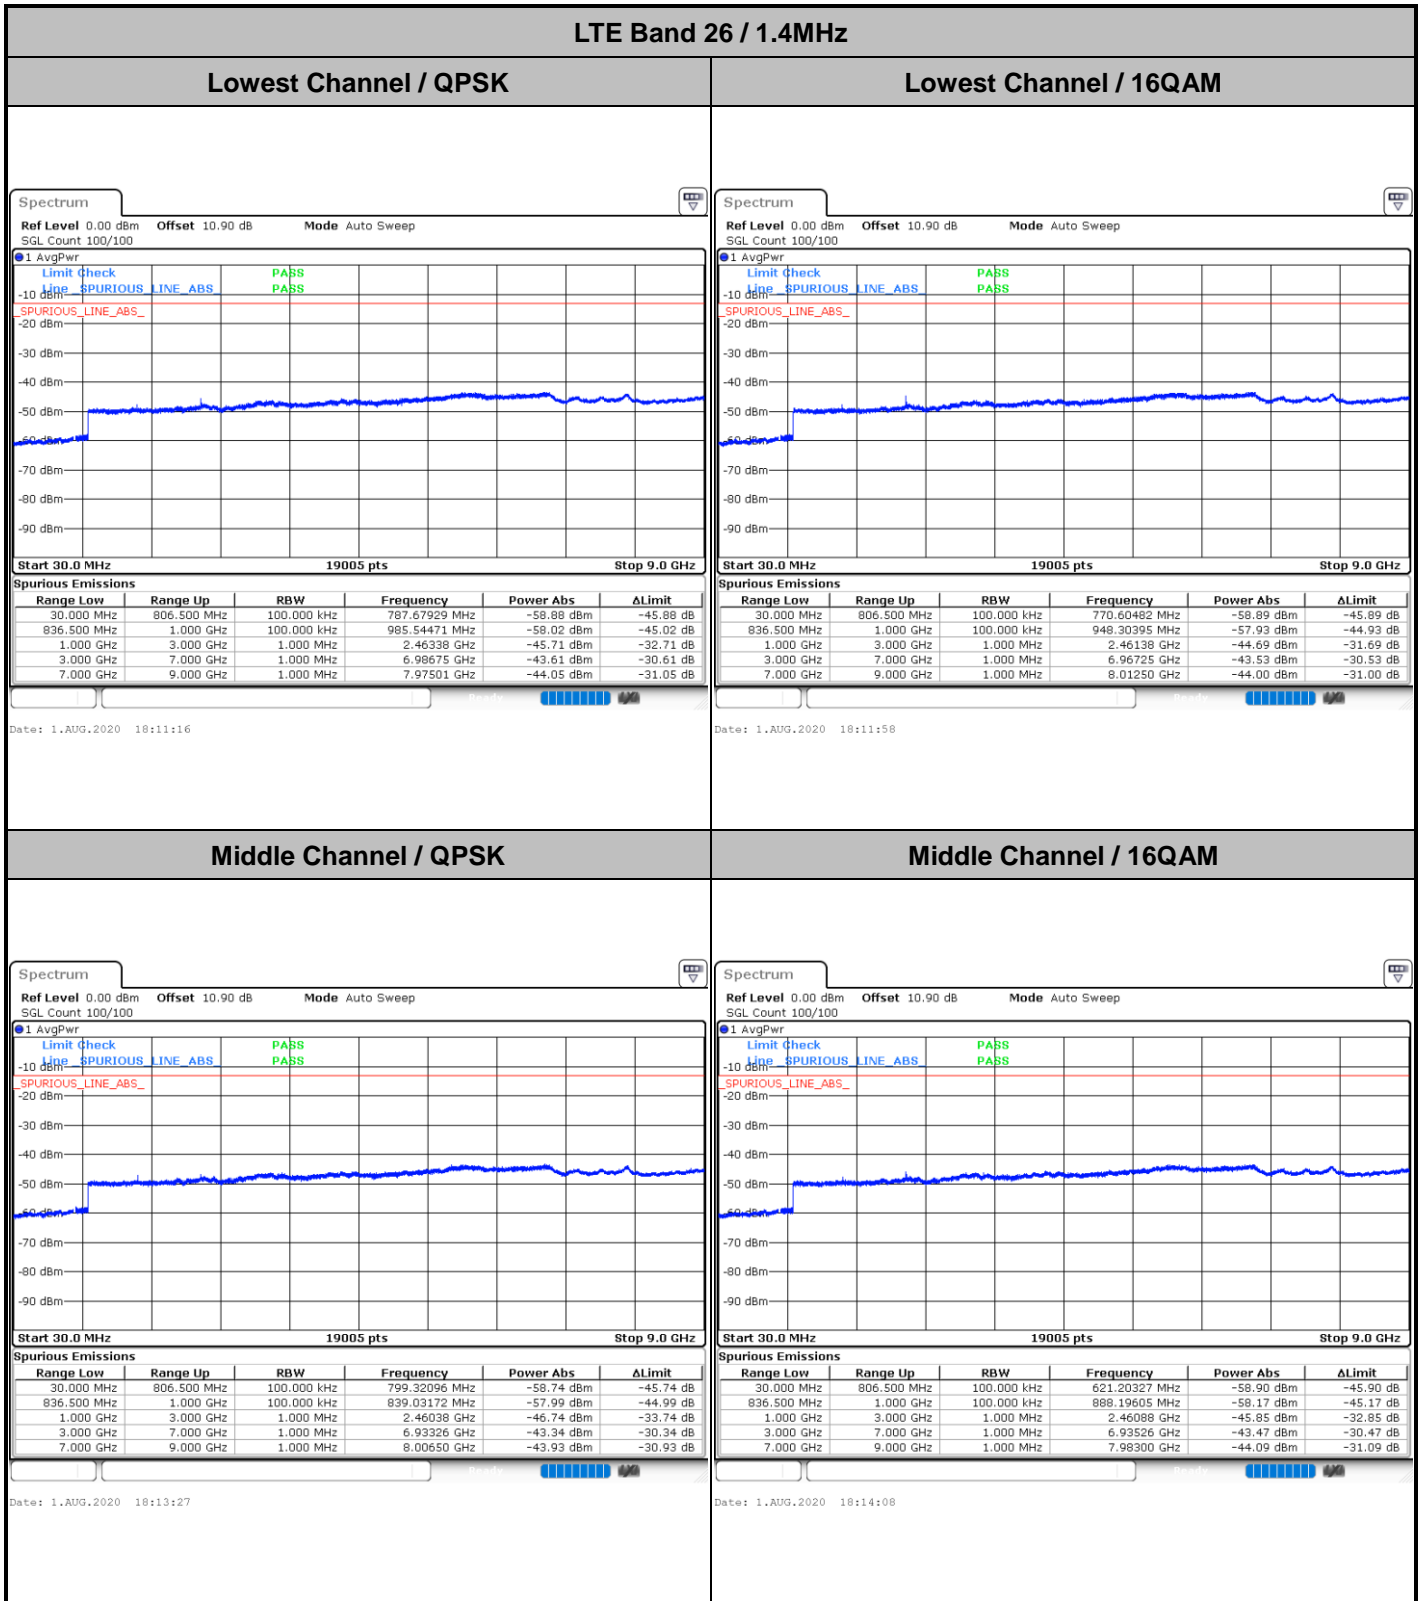

Date: 9.AUG.2020 21:09:49

Highest Band Edge / 1 RB

Date: 9.AUG.2020 21:10:18

Band Edge / Full RB

Date: 9.AUG.2020 21:08:00

LTE Band 26 / 15MHz QPSK

Lowest Band Edge / 1 RB

Date: 13.AUG.2020 16:44:21

Lowest Band Edge / Full RB

Date: 1.AUG.2020 18:35:40

LTE Band 26 / 15MHz 16QAM

Lowest Band Edge / 1 RB

Date: 13.AUG.2020 16:44:50

Lowest Band Edge / Full RB

Date: 1.AUG.2020 18:36:09

LTE Band 26 / 15MHz / 64QAM

Lowest Band Edge / 1 RB

Date: 13.AUG.2020 16:46:19

Lowest Band Edge / Full RB

Date: 1.AUG.2020 18:43:06

LTE Band 26 / 15MHz / 256QAM

Lowest Band Edge / 1 RB

Date: 9.AUG.2020 21:13:02

Lowest Band Edge / Full RB

Date: 9.AUG.2020 21:11:58

Conducted Spurious Emission

LTE Band 26 / 1.4MHz

Highest Channel / QPSK

Highest Channel / 16QAM

Date: 1.AUG.2020 18:15:38

Date: 1.AUG.2020 18:16:20

LTE Band 26 / 3MHz