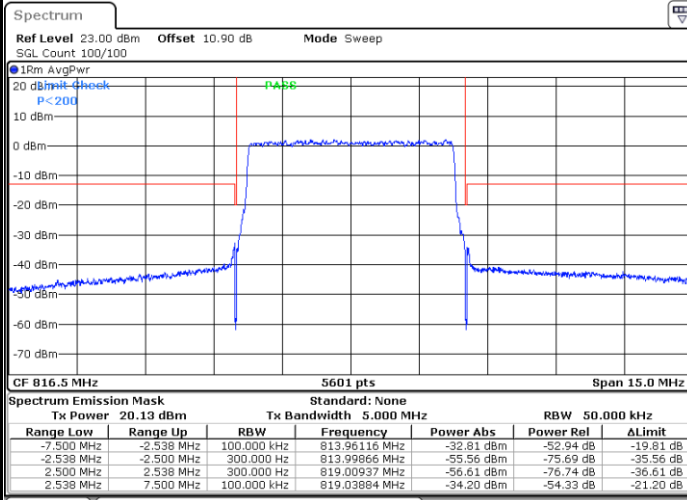

Date: 9.AUG.2020 21:01:04

Lowest Band Edge / Full RB

Date: 9.AUG.2020 20:58:06

Highest Band Edge / Full RB

Date: 9.AUG.2020 21:00:07

LTE Band 26 / 5MHz / QPSK

Lowest Band Edge / 1 RB

Date: 13.AUG.2020 16:39:23

Highest Band Edge / 1 RB

Date: 13.AUG.2020 16:40:22

Lowest Band Edge / Full RB

Date: 1.AUG.2020 18:27:45

Highest Band Edge / Full RB

Date: 1.AUG.2020 18:29:43

LTE Band 26 / 5MHz / 16QAM

Lowest Band Edge / 1RB

Date: 13.AUG.2020 16:39:53

Highest Band Edge / 1 RB

Date: 13.AUG.2020 16:40:52

Lowest Band Edge / Full RB

Date: 1.AUG.2020 18:28:14

Highest Band Edge / Full RB

Date: 1.AUG.2020 18:30:13

LTE Band 26 / 5MHz / 64QAM