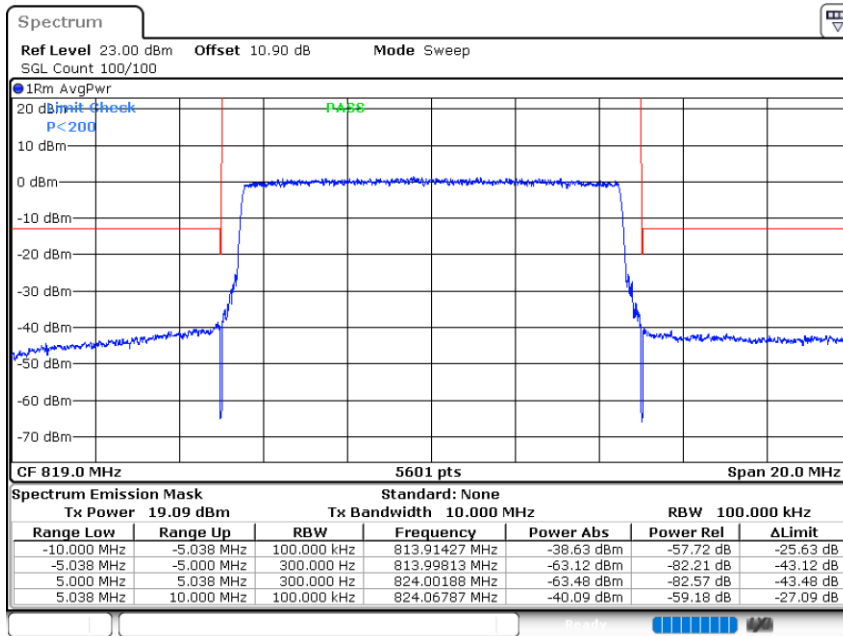

LTE Band 26 / 10MHz / 16QAM

Lowest Band Edge / 1 RB

Date: 13.AUG.2020 16:41:52

Highest Band Edge / 1 RB

Date: 13.AUG.2020 16:42:51

Band Edge / Full RB

Date: 1.AUG.2020 18:33:11

LTE Band 26 / 10MHz / 64QAM

Lowest Band Edge / 1 RB

Date: 13.AUG.2020 16:43:21

Highest Band Edge / 1 RB

Date: 13.AUG.2020 16:43:50

Band Edge / Full RB

Date: 1.AUG.2020 18:41:37

LTE Band 26 / 10MHz / 256QAM

Lowest Band Edge / 1 RB

Date: 9.AUG.2020 21:09:49

Highest Band Edge / 1 RB

Date: 9.AUG.2020 21:10:18

Band Edge / Full RB

Date: 9.AUG.2020 21:08:00

LTE Band 26 / 15MHz QPSK

Lowest Band Edge / 1 RB

Date: 13.AUG.2020 16:44:21

Lowest Band Edge / Full RB

Date: 1.AUG.2020 18:35:40

LTE Band 26 / 15MHz 16QAM

Lowest Band Edge / 1 RB

Date: 13.AUG.2020 16:44:50

Lowest Band Edge / Full RB

Date: 1.AUG.2020 18:36:09

LTE Band 26 / 15MHz / 64QAM