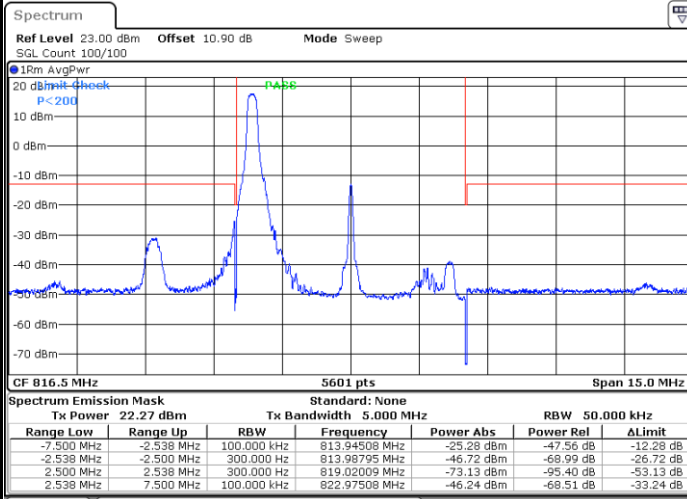

Date: 9.AUG.2020 21:01:04

Lowest Band Edge / Full RB

Date: 9.AUG.2020 20:58:06

Highest Band Edge / Full RB

Date: 9.AUG.2020 21:00:07

LTE Band 26 / 5MHz / QPSK

Lowest Band Edge / 1 RB

Date: 13.AUG.2020 16:39:23

Highest Band Edge / 1 RB

Date: 13.AUG.2020 16:40:22

Lowest Band Edge / Full RB

Date: 1.AUG.2020 18:27:45

Highest Band Edge / Full RB

Date: 1.AUG.2020 18:29:43

LTE Band 26 / 5MHz / 16QAM

Lowest Band Edge / 1RB

Date: 13.AUG.2020 16:39:53

Highest Band Edge / 1 RB

Date: 13.AUG.2020 16:40:52

Lowest Band Edge / Full RB

Date: 1.AUG.2020 18:28:14

Highest Band Edge / Full RB

Date: 1.AUG.2020 18:30:13

LTE Band 26 / 5MHz / 64QAM