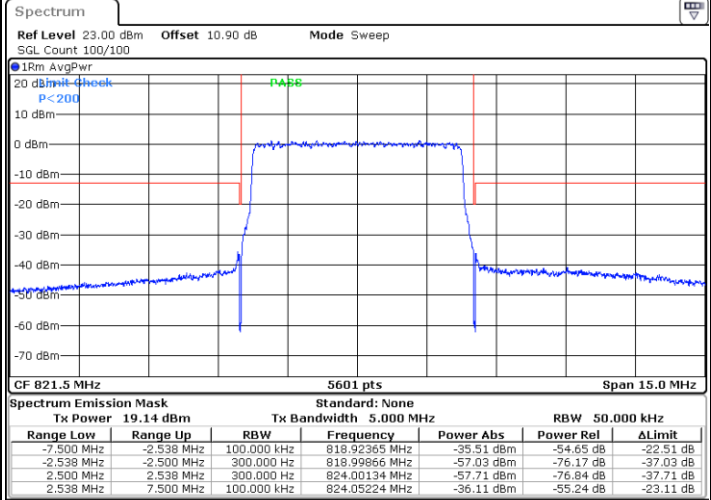

Lowest Band Edge / 1RB

Date: 13.AUG.2020 16:38:24

Highest Band Edge / 1 RB

Date: 13.AUG.2020 16:38:53

Lowest Band Edge / Full RB

Date: 1.AUG.2020 18:39:09

Highest Band Edge / Full RB

Date: 1.AUG.2020 18:40:08

LTE Band 26 / 5MHz / 256QAM

Lowest Band Edge / 1 RB

Date: 9.AUG.2020 21:04:05

Highest Band Edge / 1 RB

Date: 9.AUG.2020 21:06:41

Lowest Band Edge / Full RB

Date: 9.AUG.2020 21:03:37

Highest Band Edge / Full RB