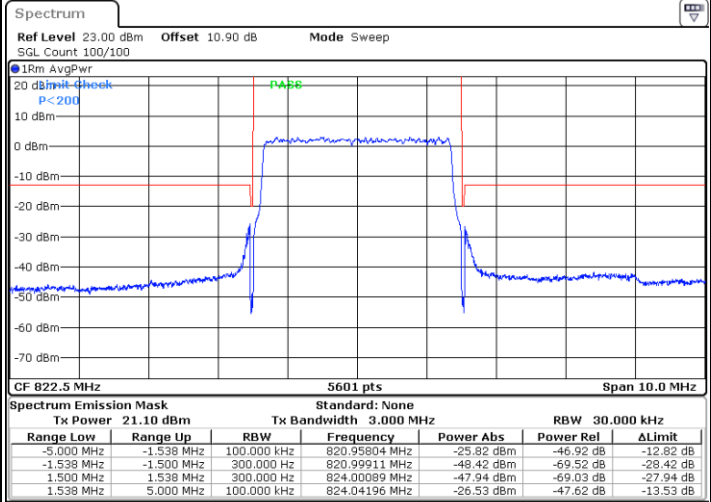

Highest Band Edge / Full RB

Date: 1.AUG.2020 18:25:46