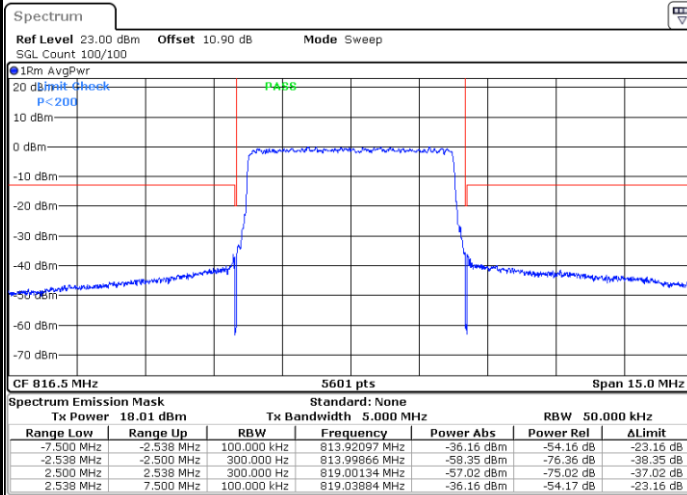

LTE Band 26 / 5MHz / 256QAM

Lowest Band Edge / 1 RB

Date: 9.AUG.2020 21:04:05

Highest Band Edge / 1 RB

Date: 9.AUG.2020 21:06:41

Lowest Band Edge / Full RB

Date: 9.AUG.2020 21:03:37

Highest Band Edge / Full RB

Date: 9.AUG.2020 21:05:41

LTE Band 26 / 10MHz / QPSK

Lowest Band Edge / 1 RB

Date: 13.AUG.2020 16:41:22

Highest Band Edge / 1 RB

Date: 13.AUG.2020 16:42:22

Band Edge / Full RB

Date: 1.AUG.2020 18:32:42