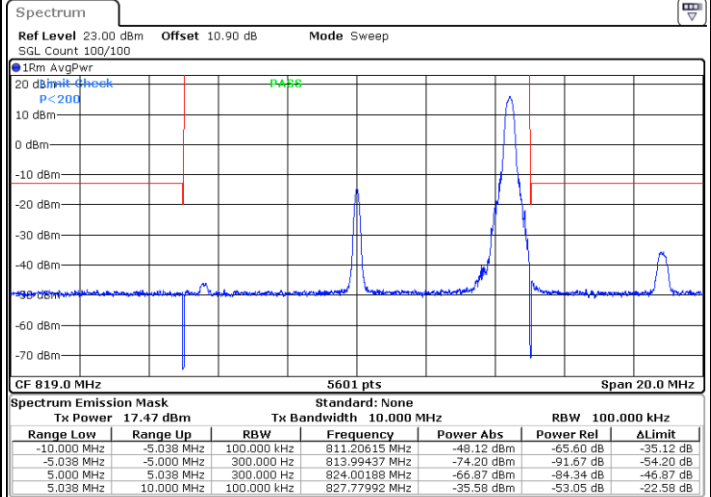

LTE Band 26 / 10MHz / 16QAM

Lowest Band Edge / 1 RB

Date: 13.AUG.2020 16:41:52

Highest Band Edge / 1 RB

Date: 13.AUG.2020 16:42:51

Band Edge / Full RB

Date: 1.AUG.2020 18:33:11

LTE Band 26 / 10MHz / 64QAM

Lowest Band Edge / 1 RB

Date: 13.AUG.2020 16:43:21

Highest Band Edge / 1 RB

Date: 13.AUG.2020 16:43:50

Band Edge / Full RB

Date: 1.AUG.2020 18:41:37

LTE Band 26 / 10MHz / 256QAM

Lowest Band Edge / 1 RB

Date: 9.AUG.2020 21:09:49

Highest Band Edge / 1 RB

Date: 9.AUG.2020 21:10:18

Band Edge / Full RB

Date: 9.AUG.2020 21:08:00

LTE Band 26 / 15MHz QPSK

Lowest Band Edge / 1 RB

Date: 13.AUG.2020 16:44:21

Lowest Band Edge / Full RB

Date: 1.AUG.2020 18:35:40

LTE Band 26 / 15MHz 16QAM

Lowest Band Edge / 1 RB

Date: 13.AUG.2020 16:44:50

Lowest Band Edge / Full RB

Date: 1.AUG.2020 18:36:09

LTE Band 26 / 15MHz / 64QAM