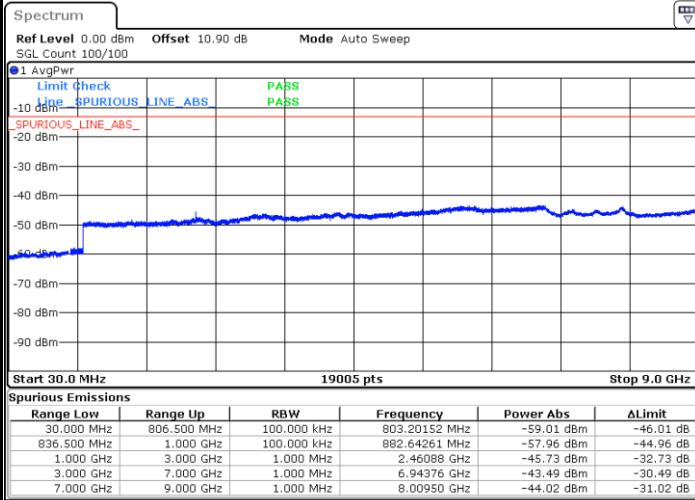

Date: 1.AUG.2020 19:01:20

Date: 1.AUG.2020 19:02:02

Middle Channel / QPSK

Middle Channel / 16QAM

Date: 1.AUG.2020 19:03:32

Date: 1.AUG.2020 19:04:14

LTE Band 26 / 5MHz

Highest Channel / QPSK

Date: 1.AUG.2020 19:05:43

Highest Channel / 16QAM

Date: 1.AUG.2020 19:06:25

LTE Band 26 / 10MHz

Middle Channel / QPSK

Date: 1.AUG.2020 19:07:54

Middle Channel / 16QAM

Date: 1.AUG.2020 19:08:36

LTE Band 26 / 1.4MHz

Lowest Channel / 64QAM

Middle Channel / 64QAM

Date: 1.AUG.2020 18:07:35

Date: 1.AUG.2020 18:08:41

Highest Channel / 64QAM

Date: 1.AUG.2020 18:09:47

LTE Band 26 / 3MHz

Lowest Channel / 64QAM

Middle Channel / 64QAM

Date: 1.AUG.2020 18:44:12

Date: 1.AUG.2020 18:45:18

Highest Channel / 64QAM

Date: 1.AUG.2020 18:46:24

LTE Band 26 / 5MHz

Lowest Channel / 64QAM