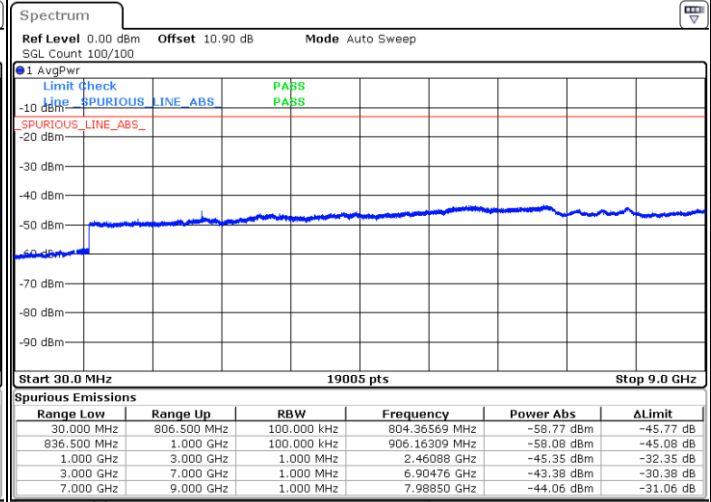

LTE Band 26 / 1.4MHz

Lowest Channel / 64QAM

Middle Channel / 64QAM

Date: 1.AUG.2020 18:07:35

Date: 1.AUG.2020 18:08:41

Highest Channel / 64QAM

Date: 1.AUG.2020 18:09:47

LTE Band 26 / 3MHz

Lowest Channel / 64QAM

Middle Channel / 64QAM

Date: 1.AUG.2020 18:44:12

Date: 1.AUG.2020 18:45:18

Highest Channel / 64QAM

Date: 1.AUG.2020 18:46:24

LTE Band 26 / 5MHz

Lowest Channel / 64QAM

Middle Channel / 64QAM

Date: 1.AUG.2020 18:47:29

Date: 1.AUG.2020 18:48:35

Highest Channel / 64QAM

Date: 1.AUG.2020 18:49:40

LTE Band 26 / 1.4MHz

Lowest Channel / 256QAM

Middle Channel / 256QAM