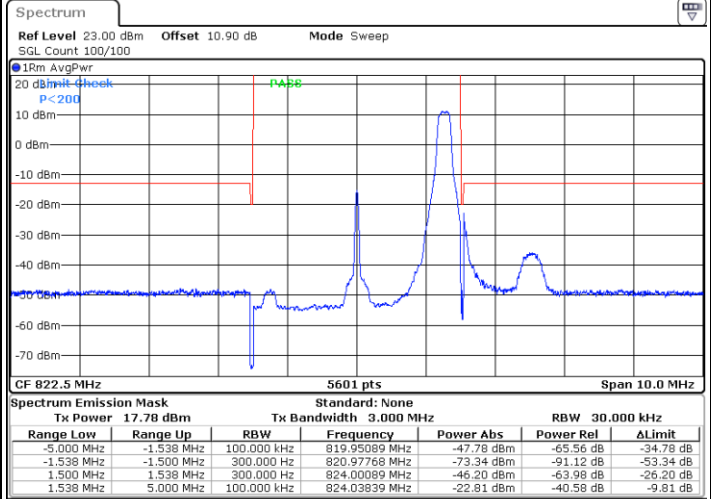

Lowest Band Edge / Full RB

Date: 1.AUG.2020 18:37:10

Highest Band Edge / Full RB

Date: 1.AUG.2020 18:38:09

LTE Band 26 / 3MHz / 256QAM

Lowest Band Edge / 1 RB

Date: 9.AUG.2020 20:58:32

Highest Band Edge / 1 RB

Date: 9.AUG.2020 21:01:04

Lowest Band Edge / Full RB

Date: 9.AUG.2020 20:58:06

Highest Band Edge / Full RB

Date: 9.AUG.2020 21:00:07

LTE Band 26 / 5MHz / QPSK

Lowest Band Edge / 1 RB

Date: 13.AUG.2020 16:39:23