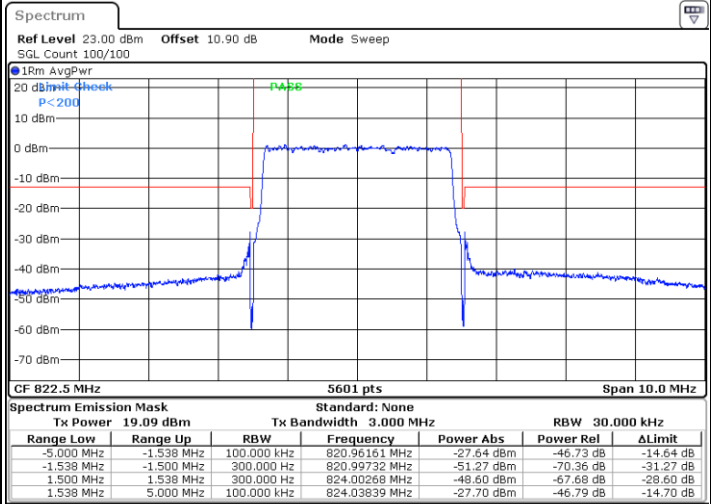

Date: 1.AUG.2020 18:24:16

Highest Band Edge / Full RB

Date: 1.AUG.2020 18:26:15

LTE Band 26 / 3MHz / 64QAM

Lowest Band Edge / 1 RB

Date: 13.AUG.2020 16:37:24

Highest Band Edge / 1 RB

Date: 13.AUG.2020 16:37:54

Lowest Band Edge / Full RB

Date: 1.AUG.2020 18:37:10

Highest Band Edge / Full RB

Date: 1.AUG.2020 18:38:09

LTE Band 26 / 3MHz / 256QAM

Lowest Band Edge / 1 RB

Date: 9.AUG.2020 20:58:32

Highest Band Edge / 1 RB