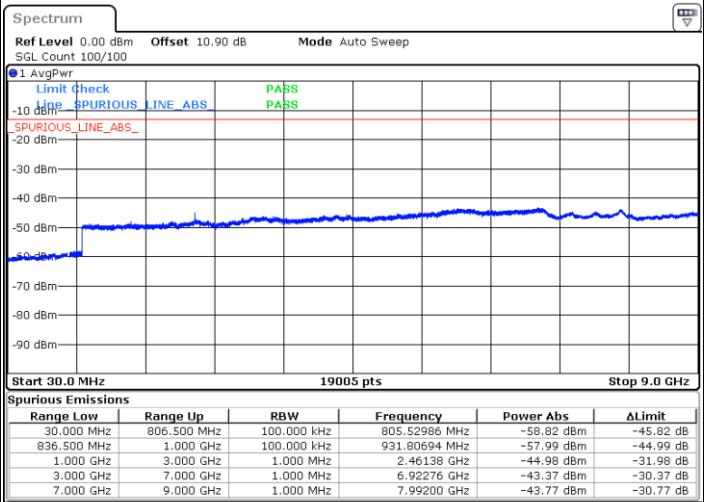

Date: 1.AUG.2020 19:01:20

Date: 1.AUG.2020 19:02:02

Middle Channel / QPSK

Middle Channel / 16QAM

Date: 1.AUG.2020 19:03:32

Date: 1.AUG.2020 19:04:14

LTE Band 26 / 5MHz

Highest Channel / QPSK

Date: 1.AUG.2020 19:05:43

Highest Channel / 16QAM

Date: 1.AUG.2020 19:06:25

LTE Band 26 / 10MHz

Middle Channel / QPSK

Date: 1.AUG.2020 19:07:54

Middle Channel / 16QAM

Date: 1.AUG.2020 19:08:36

LTE Band 26 / 1.4MHz

Lowest Channel / 64QAM

Middle Channel / 64QAM

Date: 1.AUG.2020 18:07:35

Date: 1.AUG.2020 18:08:41

Highest Channel / 64QAM

Date: 1.AUG.2020 18:09:47

LTE Band 26 / 3MHz

Lowest Channel / 64QAM

Middle Channel / 64QAM

Date: 1.AUG.2020 18:44:12

Date: 1.AUG.2020 18:45:18

Highest Channel / 64QAM

Date: 1.AUG.2020 18:46:24

LTE Band 26 / 5MHz

Lowest Channel / 64QAM