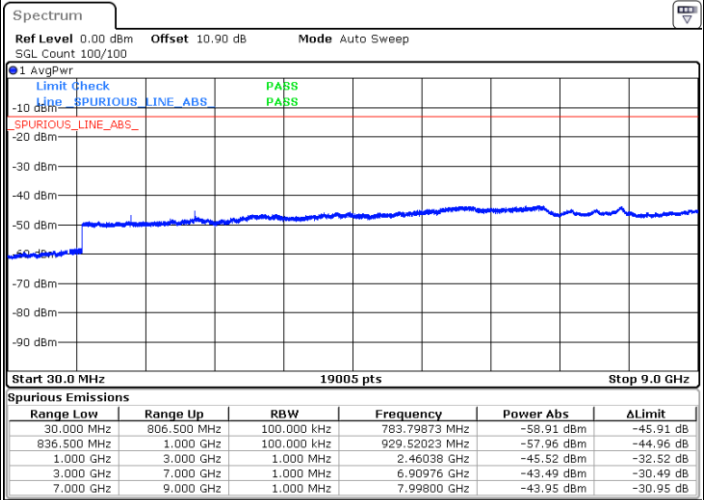

Date: 9.AUG.2020 21:11:58

Conducted Spurious Emission

LTE Band 26 / 1.4MHz

Highest Channel / QPSK

Highest Channel / 16QAM

Date: 1.AUG.2020 18:15:38

Date: 1.AUG.2020 18:16:20

LTE Band 26 / 3MHz

Lowest Channel / QPSK

Lowest Channel / 16QAM

Date: 1.AUG.2020 18:54:46

Date: 1.AUG.2020 18:55:28

LTE Band 26 / 3MHz

Middle Channel / QPSK

Middle Channel / 16QAM

Date: 1.AUG.2020 18:56:58

Date: 1.AUG.2020 18:57:40

Highest Channel / QPSK

Highest Channel / 16QAM

Date: 1.AUG.2020 18:59:09

Date: 1.AUG.2020 18:59:51

LTE Band 26 / 5MHz

Lowest Channel / QPSK

Lowest Channel / 16QAM

Date: 1.AUG.2020 19:01:20

Date: 1.AUG.2020 19:02:02

Middle Channel / QPSK

Middle Channel / 16QAM

Date: 1.AUG.2020 19:03:32

Date: 1.AUG.2020 19:04:14

LTE Band 26 / 5MHz

Highest Channel / QPSK