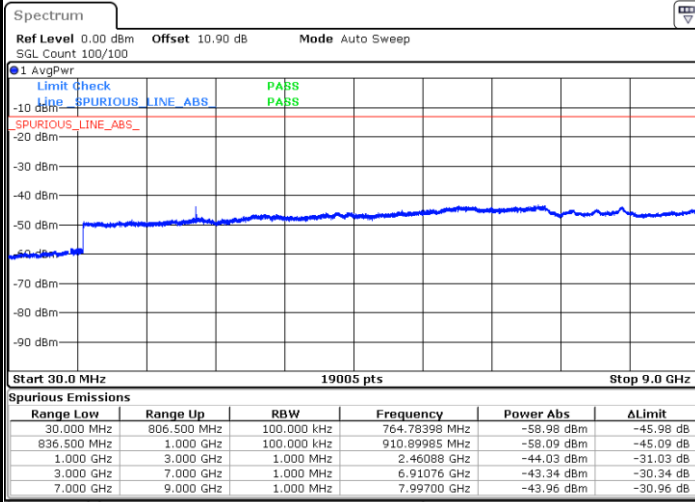

LTE Band 26 / 1.4MHz

Lowest Channel / 64QAM

Middle Channel / 64QAM

Date: 1.AUG.2020 18:07:35

Date: 1.AUG.2020 18:08:41

Highest Channel / 64QAM

Date: 1.AUG.2020 18:09:47

LTE Band 26 / 3MHz

Lowest Channel / 64QAM

Middle Channel / 64QAM

Date: 1.AUG.2020 18:44:12

Date: 1.AUG.2020 18:45:18

Highest Channel / 64QAM

Date: 1.AUG.2020 18:46:24

LTE Band 26 / 5MHz

Lowest Channel / 64QAM

Middle Channel / 64QAM

Date: 1.AUG.2020 18:47:29

Date: 1.AUG.2020 18:48:35

Highest Channel / 64QAM

Date: 1.AUG.2020 18:49:40

LTE Band 26 / 1.4MHz

Lowest Channel / 256QAM

Middle Channel / 256QAM