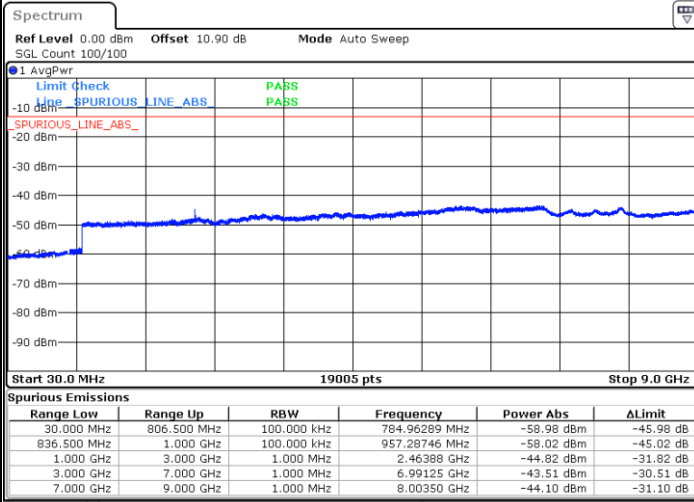

Date: 1.AUG.2020 19:05:43

Highest Channel / 16QAM

Date: 1.AUG.2020 19:06:25

LTE Band 26 / 10MHz

Middle Channel / QPSK

Date: 1.AUG.2020 19:07:54

Middle Channel / 16QAM

Date: 1.AUG.2020 19:08:36

LTE Band 26 / 1.4MHz

Lowest Channel / 64QAM

Middle Channel / 64QAM

Date: 1.AUG.2020 18:07:35

Date: 1.AUG.2020 18:08:41

Highest Channel / 64QAM

Date: 1.AUG.2020 18:09:47

LTE Band 26 / 3MHz

Lowest Channel / 64QAM

Middle Channel / 64QAM

Date: 1.AUG.2020 18:44:12

Date: 1.AUG.2020 18:45:18

Highest Channel / 64QAM

Date: 1.AUG.2020 18:46:24

LTE Band 26 / 5MHz

Lowest Channel / 64QAM

Middle Channel / 64QAM

Date: 1.AUG.2020 18:47:29

Date: 1.AUG.2020 18:48:35

Highest Channel / 64QAM

Date: 1.AUG.2020 18:49:40

LTE Band 26 / 1.4MHz

Lowest Channel / 256QAM

Middle Channel / 256QAM