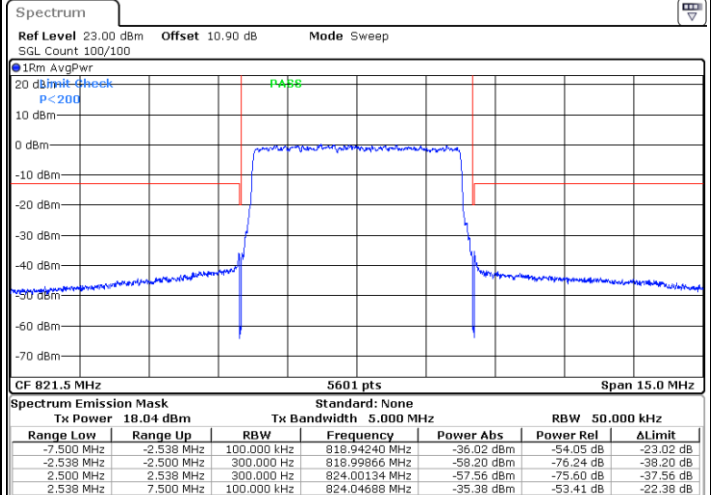

LTE Band 26 / 5MHz / 256QAM

Lowest Band Edge / 1 RB

Date: 9.AUG.2020 21:04:05

Highest Band Edge / 1 RB

Date: 9.AUG.2020 21:06:41

Lowest Band Edge / Full RB

Date: 9.AUG.2020 21:03:37

Highest Band Edge / Full RB

Date: 9.AUG.2020 21:05:41

LTE Band 26 / 10MHz / QPSK

Lowest Band Edge / 1 RB

Date: 13.AUG.2020 16:41:22

Highest Band Edge / 1 RB

Date: 13.AUG.2020 16:42:22

Band Edge / Full RB

Date: 1.AUG.2020 18:32:42