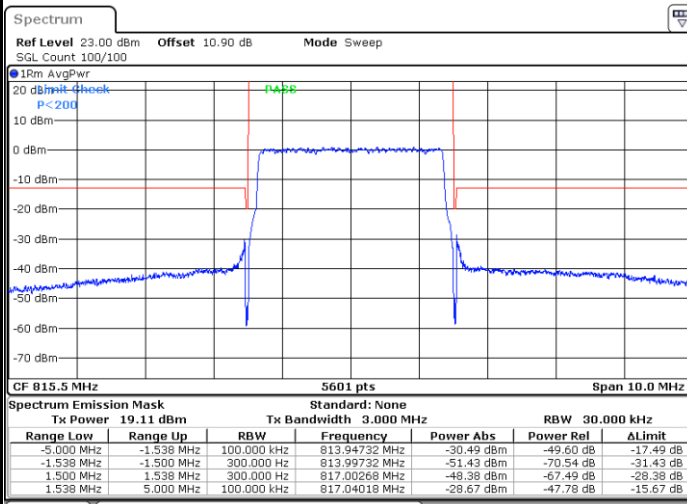

Date: 1.AUG.2020 18:24:16

Highest Band Edge / Full RB

Date: 1.AUG.2020 18:26:15

LTE Band 26 / 3MHz / 64QAM

Lowest Band Edge / 1 RB

Date: 13.AUG.2020 16:37:24

Highest Band Edge / 1 RB

Date: 13.AUG.2020 16:37:54

Lowest Band Edge / Full RB

Date: 1.AUG.2020 18:37:10

Highest Band Edge / Full RB

Date: 1.AUG.2020 18:38:09

LTE Band 26 / 3MHz / 256QAM

Lowest Band Edge / 1 RB

Date: 9.AUG.2020 20:58:32

Highest Band Edge / 1 RB