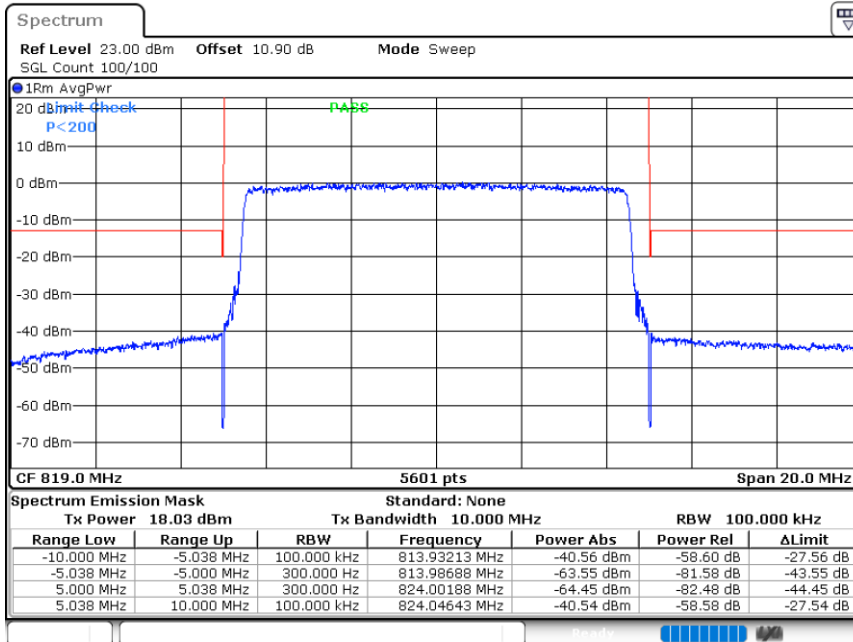

LTE Band 26 / 10MHz / 16QAM

Lowest Band Edge / 1 RB

Date: 13.AUG.2020 16:41:52

Highest Band Edge / 1 RB

Date: 13.AUG.2020 16:42:51

Band Edge / Full RB

Date: 1.AUG.2020 18:33:11

LTE Band 26 / 10MHz / 64QAM

Lowest Band Edge / 1 RB

Date: 13.AUG.2020 16:43:21

Highest Band Edge / 1 RB

Date: 13.AUG.2020 16:43:50

Band Edge / Full RB

Date: 1.AUG.2020 18:41:37

LTE Band 26 / 10MHz / 256QAM

Lowest Band Edge / 1 RB

Date: 9.AUG.2020 21:09:49

Highest Band Edge / 1 RB

Date: 9.AUG.2020 21:10:18

Band Edge / Full RB

Date: 9.AUG.2020 21:08:00

LTE Band 26 / 15MHz QPSK

Lowest Band Edge / 1 RB

Date: 13.AUG.2020 16:44:21

Lowest Band Edge / Full RB

Date: 1.AUG.2020 18:35:40

LTE Band 26 / 15MHz 16QAM

Lowest Band Edge / 1 RB

Date: 13.AUG.2020 16:44:50

Lowest Band Edge / Full RB

Date: 1.AUG.2020 18:36:09

LTE Band 26 / 15MHz / 64QAM