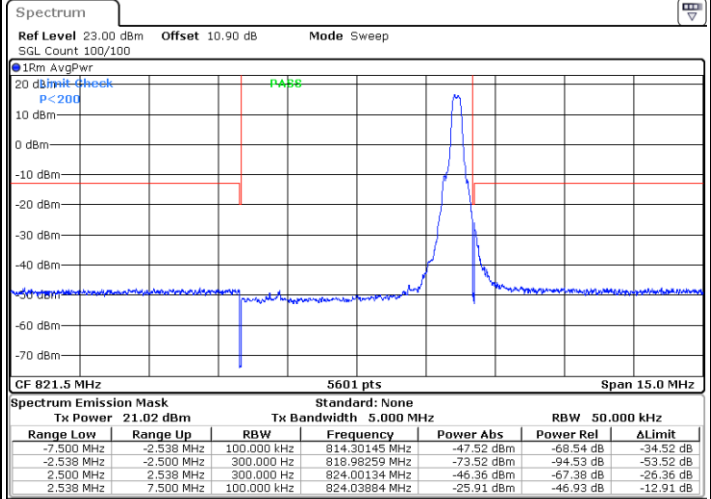

Highest Band Edge / 1 RB

Date: 13.AUG.2020 16:40:22

Lowest Band Edge / Full RB

Date: 1.AUG.2020 18:27:45

Highest Band Edge / Full RB

Date: 1.AUG.2020 18:29:43

LTE Band 26 / 5MHz / 16QAM

Lowest Band Edge / 1RB

Date: 13.AUG.2020 16:39:53

Highest Band Edge / 1 RB

Date: 13.AUG.2020 16:40:52

Lowest Band Edge / Full RB

Date: 1.AUG.2020 18:28:14

Highest Band Edge / Full RB

Date: 1.AUG.2020 18:30:13

LTE Band 26 / 5MHz / 64QAM

Lowest Band Edge / 1RB

Date: 13.AUG.2020 16:38:24

Highest Band Edge / 1 RB

Date: 13.AUG.2020 16:38:53

Lowest Band Edge / Full RB

Date: 1.AUG.2020 18:39:09

Highest Band Edge / Full RB

Date: 1.AUG.2020 18:40:08