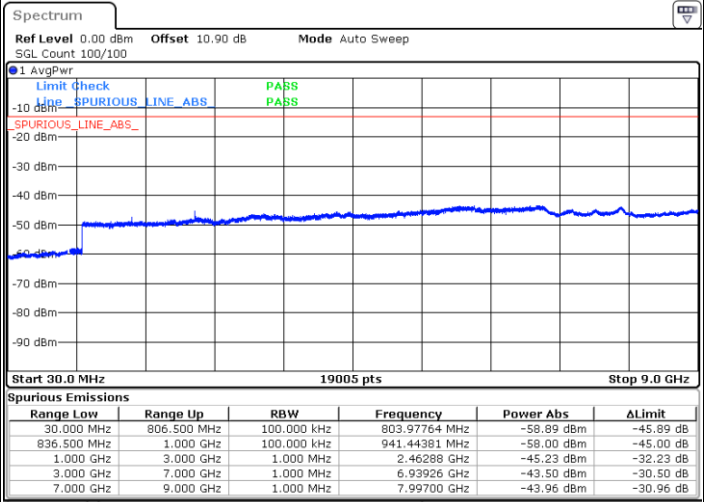

Date: 1.AUG.2020 18:57:40

Highest Channel / QPSK

Highest Channel / 16QAM

Date: 1.AUG.2020 18:59:09

Date: 1.AUG.2020 18:59:51

LTE Band 26 / 5MHz

Lowest Channel / QPSK

Lowest Channel / 16QAM

Date: 1.AUG.2020 19:01:20

Date: 1.AUG.2020 19:02:02

Middle Channel / QPSK

Middle Channel / 16QAM

Date: 1.AUG.2020 19:03:32

Date: 1.AUG.2020 19:04:14

LTE Band 26 / 5MHz

Highest Channel / QPSK

Date: 1.AUG.2020 19:05:43

Highest Channel / 16QAM

Date: 1.AUG.2020 19:06:25

LTE Band 26 / 10MHz

Middle Channel / QPSK

Date: 1.AUG.2020 19:07:54

Middle Channel / 16QAM

Date: 1.AUG.2020 19:08:36

LTE Band 26 / 1.4MHz

Lowest Channel / 64QAM

Middle Channel / 64QAM

Date: 1.AUG.2020 18:07:35

Date: 1.AUG.2020 18:08:41

Highest Channel / 64QAM

Date: 1.AUG.2020 18:09:47

LTE Band 26 / 3MHz