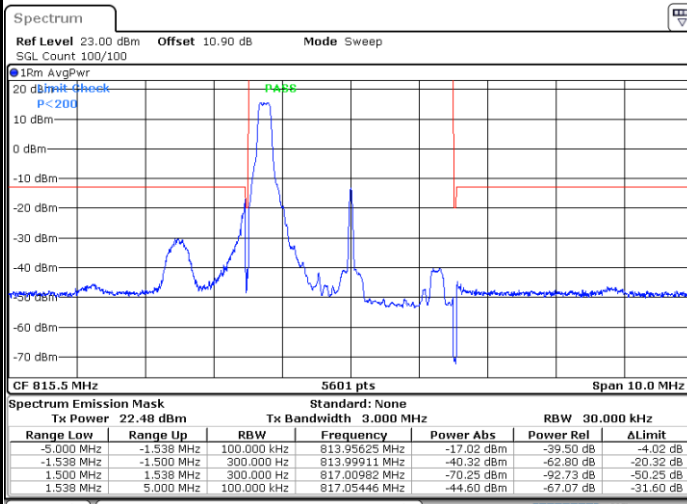

Highest Band Edge / Full RB

Date: 1.AUG.2020 18:25:46

LTE Band 26 / 3MHz / 16QAM

Lowest Band Edge / 1 RB

Date: 13.AUG.2020 16:35:54

Highest Band Edge / 1 RB

Date: 13.AUG.2020 16:36:54

Lowest Band Edge / Full RB

Date: 1.AUG.2020 18:24:16

Highest Band Edge / Full RB

Date: 1.AUG.2020 18:26:15

LTE Band 26 / 3MHz / 64QAM

Lowest Band Edge / 1 RB

Date: 13.AUG.2020 16:37:24

Highest Band Edge / 1 RB

Date: 13.AUG.2020 16:37:54