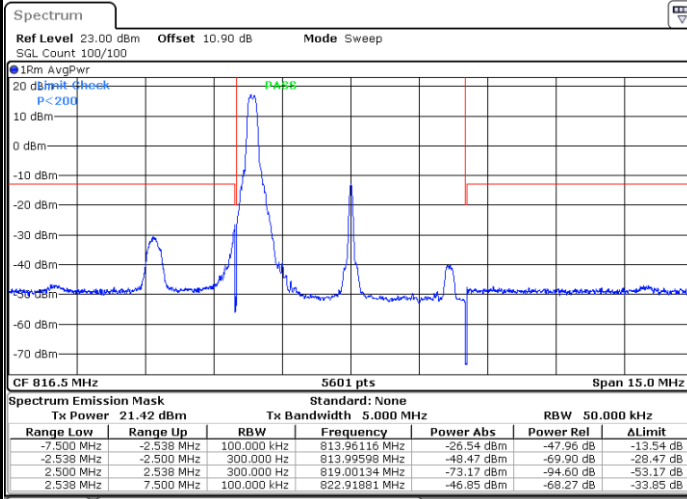

Highest Band Edge / 1 RB

Date: 13.AUG.2020 16:40:22

Lowest Band Edge / Full RB

Date: 1.AUG.2020 18:27:45

Highest Band Edge / Full RB

Date: 1.AUG.2020 18:29:43

LTE Band 26 / 5MHz / 16QAM

Lowest Band Edge / 1RB

Date: 13.AUG.2020 16:39:53

Highest Band Edge / 1 RB

Date: 13.AUG.2020 16:40:52

Lowest Band Edge / Full RB

Date: 1.AUG.2020 18:28:14

Highest Band Edge / Full RB

Date: 1.AUG.2020 18:30:13

LTE Band 26 / 5MHz / 64QAM

Lowest Band Edge / 1RB

Date: 13.AUG.2020 16:38:24

Highest Band Edge / 1 RB

Date: 13.AUG.2020 16:38:53

Lowest Band Edge / Full RB

Date: 1.AUG.2020 18:39:09

Highest Band Edge / Full RB

Date: 1.AUG.2020 18:40:08