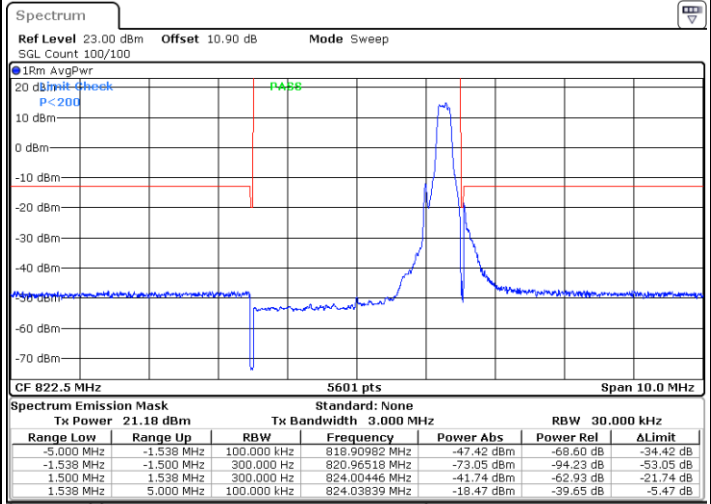

Date: 1.AUG.2020 18:24:16

Highest Band Edge / Full RB

Date: 1.AUG.2020 18:26:15

LTE Band 26 / 3MHz / 64QAM

Lowest Band Edge / 1 RB

Date: 13.AUG.2020 16:37:24

Highest Band Edge / 1 RB

Date: 13.AUG.2020 16:37:54

Lowest Band Edge / Full RB

Date: 1.AUG.2020 18:37:10

Highest Band Edge / Full RB

Date: 1.AUG.2020 18:38:09

LTE Band 26 / 3MHz / 256QAM

Lowest Band Edge / 1 RB

Date: 9.AUG.2020 20:58:32

Highest Band Edge / 1 RB

Date: 9.AUG.2020 21:01:04

Lowest Band Edge / Full RB

Date: 9.AUG.2020 20:58:06

Highest Band Edge / Full RB

Date: 9.AUG.2020 21:00:07

LTE Band 26 / 5MHz / QPSK

Lowest Band Edge / 1 RB

Date: 13.AUG.2020 16:39:23