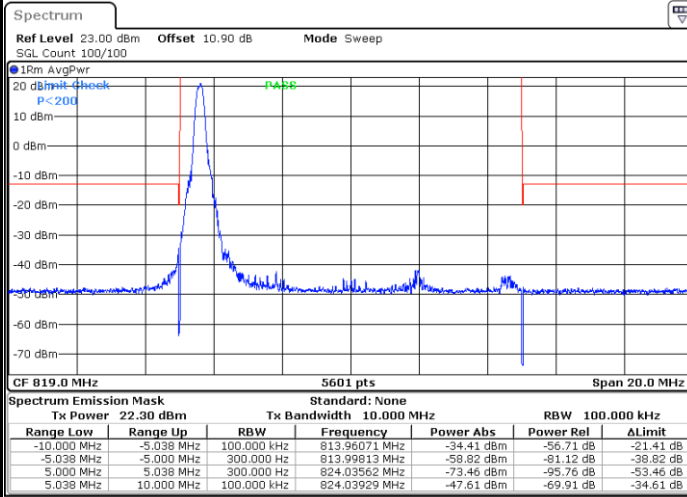

LTE Band 26 / 5MHz / 256QAM

Lowest Band Edge / 1 RB

Date: 9.AUG.2020 21:04:05

Highest Band Edge / 1 RB

Date: 9.AUG.2020 21:06:41

Lowest Band Edge / Full RB

Date: 9.AUG.2020 21:03:37

Highest Band Edge / Full RB

Date: 9.AUG.2020 21:05:41

LTE Band 26 / 10MHz / QPSK

Lowest Band Edge / 1 RB

Date: 13.AUG.2020 16:41:22

Highest Band Edge / 1 RB

Date: 13.AUG.2020 16:42:22

Band Edge / Full RB

Date: 1.AUG.2020 18:32:42

LTE Band 26 / 10MHz / 16QAM

Lowest Band Edge / 1 RB

Date: 13.AUG.2020 16:41:52

Highest Band Edge / 1 RB

Date: 13.AUG.2020 16:42:51

Band Edge / Full RB

Date: 1.AUG.2020 18:33:11

LTE Band 26 / 10MHz / 64QAM

Lowest Band Edge / 1 RB

Date: 13.AUG.2020 16:43:21

Highest Band Edge / 1 RB

Date: 13.AUG.2020 16:43:50

Band Edge / Full RB

Date: 1.AUG.2020 18:41:37

LTE Band 26 / 10MHz / 256QAM

Lowest Band Edge / 1 RB