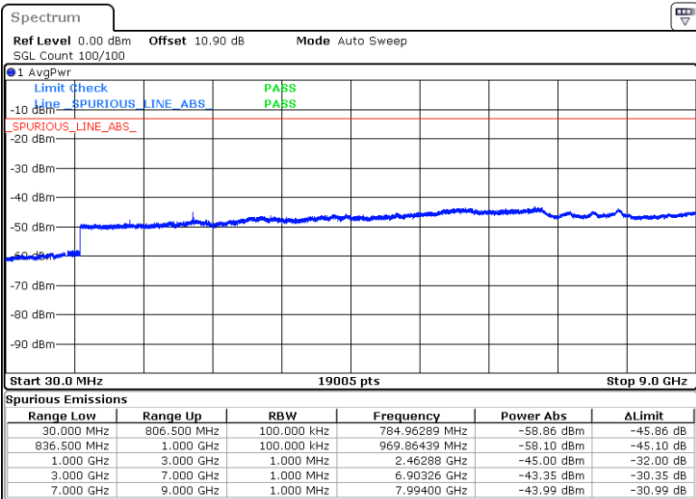

Date: 9.AUG.2020 21:11:58

Conducted Spurious Emission

LTE Band 26 / 1.4MHz

Highest Channel / QPSK

Highest Channel / 16QAM

Date: 1.AUG.2020 18:15:38

Date: 1.AUG.2020 18:16:20

LTE Band 26 / 3MHz

Lowest Channel / QPSK

Lowest Channel / 16QAM

Date: 1.AUG.2020 18:54:46

Date: 1.AUG.2020 18:55:28

LTE Band 26 / 3MHz

Middle Channel / QPSK

Middle Channel / 16QAM

Date: 1.AUG.2020 18:56:58

Date: 1.AUG.2020 18:57:40

Highest Channel / QPSK

Highest Channel / 16QAM

Date: 1.AUG.2020 18:59:09

Date: 1.AUG.2020 18:59:51

LTE Band 26 / 5MHz

Lowest Channel / QPSK

Lowest Channel / 16QAM

Date: 1.AUG.2020 19:01:20

Date: 1.AUG.2020 19:02:02

Middle Channel / QPSK

Middle Channel / 16QAM

Date: 1.AUG.2020 19:03:32

Date: 1.AUG.2020 19:04:14

LTE Band 26 / 5MHz

Highest Channel / QPSK