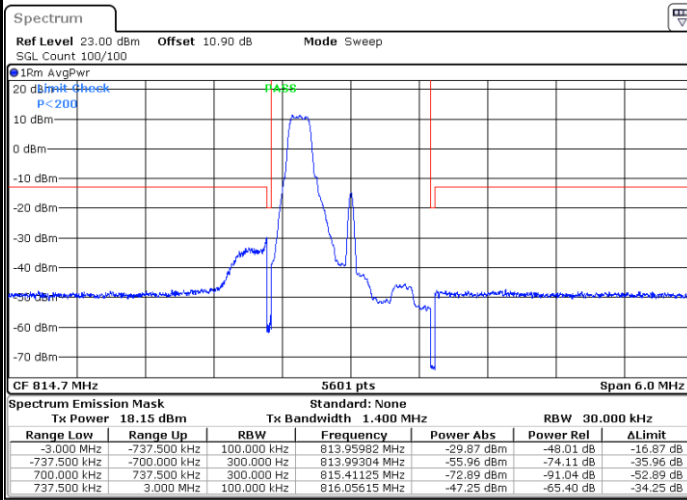

LTE Band 26 / 1.4MHz / 256QAM

Lowest Band Edge / 1 RB

Date: 9.AUG.2020 20:53:01

Highest Band Edge / 1 RB

Date: 9.AUG.2020 20:55:40

Lowest Band Edge / Full RB

Date: 9.AUG.2020 20:52:35

Highest Band Edge / Full RB

Date: 9.AUG.2020 20:54:39

LTE Band 26 / 3MHz / QPSK

Lowest Band Edge / 1RB

Date: 13.AUG.2020 16:35:24

Highest Band Edge / 1 RB

Date: 13.AUG.2020 16:36:24

Lowest Band Edge / Full RB

Date: 1.AUG.2020 18:23:46