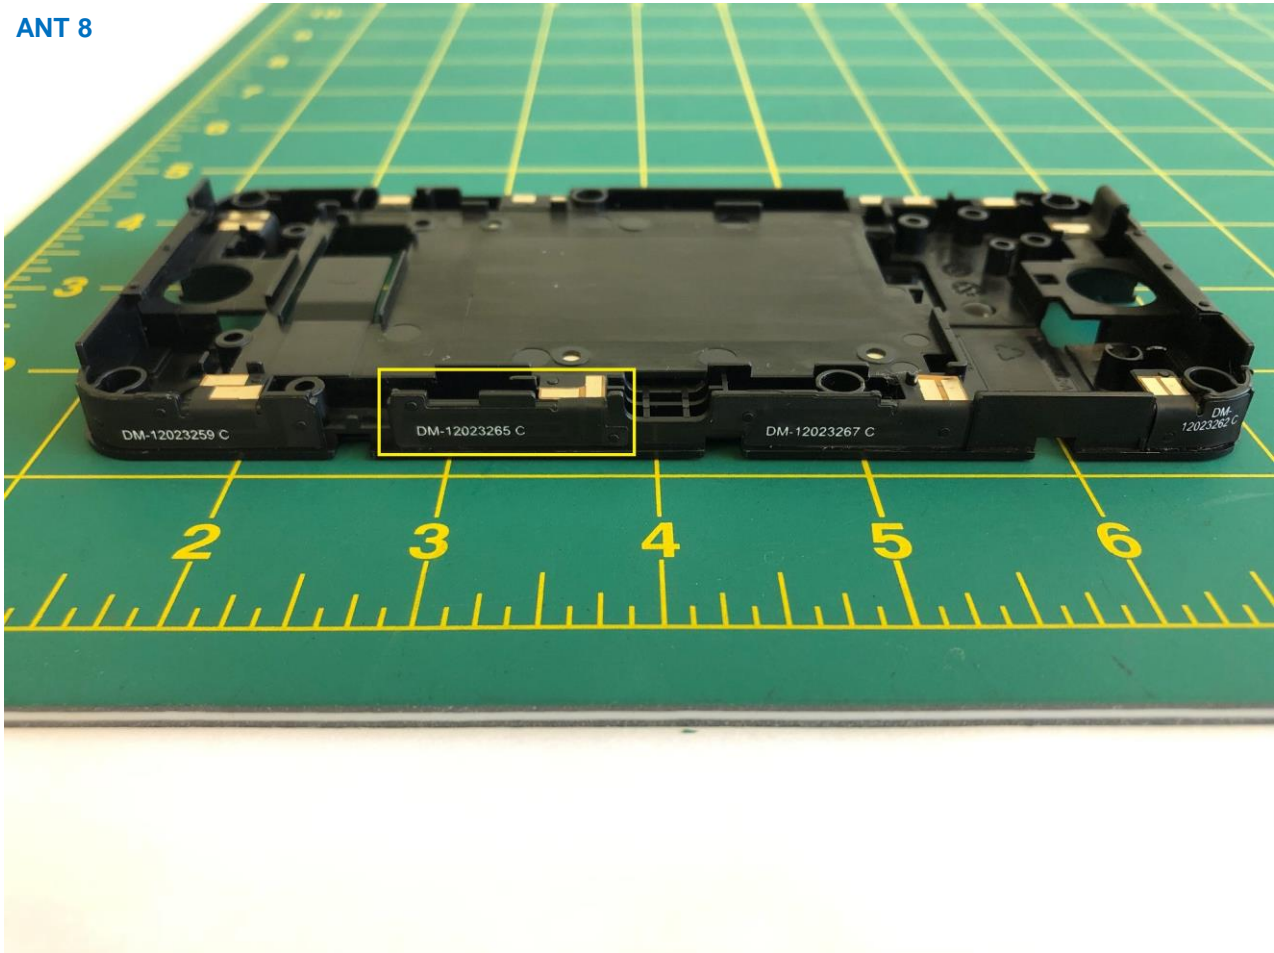

ANT 1

Brand Name: Inseego / Model Name: M2000A / Marketing Name: M2000

ANT 2

Brand Name: Inseego / Model Name: M2000A / Marketing Name: M2000

ANT 3

Brand Name: Inseego / Model Name: M2000A / Marketing Name: M2000

ANT 4

Brand Name: Inseego / Model Name: M2000A / Marketing Name: M2000

ANT 5

Brand Name: Insego / Model Name: M2000A / Marketing Name: M2000

ANT 6

Brand Name: Inseego / Model Name: M2000A / Marketing Name: M2000

ANT 7

Brand Name: Insego / Model Name: M2000A / Marketing Name: M2000

ANT 8

Brand Name: Insego / Model Name: M2000A / Marketing Name: M2000

WiFi 0 and GPS/GLNSS L1 Antenna

Brand Name: Inseego / Model Name: M2000A / Marketing Name: M2000