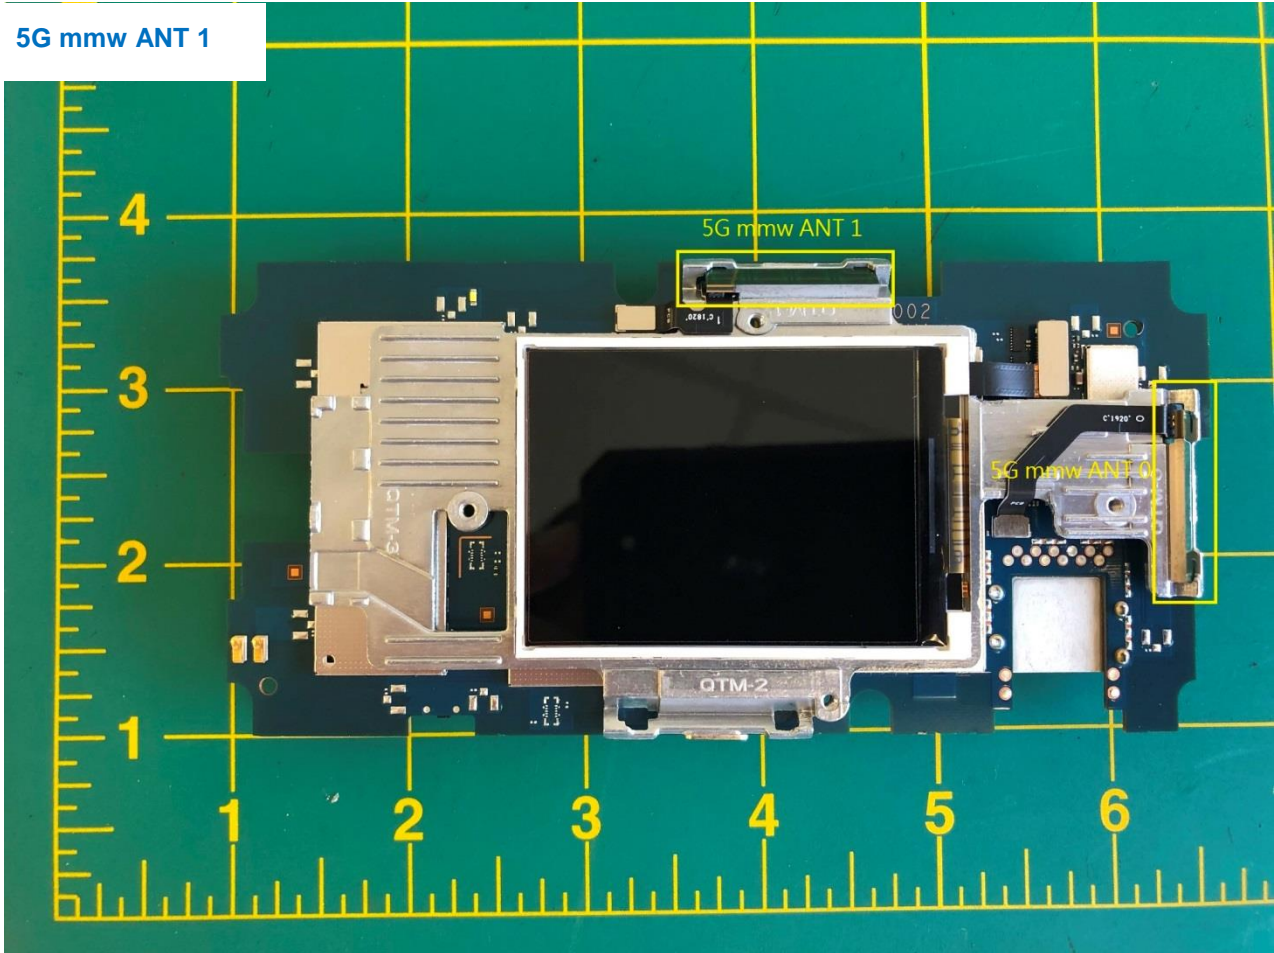

ANT 4

Brand Name: Inseego / Model Name: M2000A / Marketing Name: M2000

ANT 5

Brand Name: Insego / Model Name: M2000A / Marketing Name: M2000

ANT 6

Brand Name: Inseego / Model Name: M2000A / Marketing Name: M2000

ANT 7

Brand Name: Insego / Model Name: M2000A / Marketing Name: M2000

ANT 8

Brand Name: Insego / Model Name: M2000A / Marketing Name: M2000

WiFi 0 and GPS/GLNSS L1 Antenna

Brand Name: Inseego / Model Name: M2000A / Marketing Name: M2000

WiFi 1 and GPS Antenna

Brand Name: Inseego / Model Name: M2000A / Marketing Name: M2000

5G mmw ANT 1

————THE END————