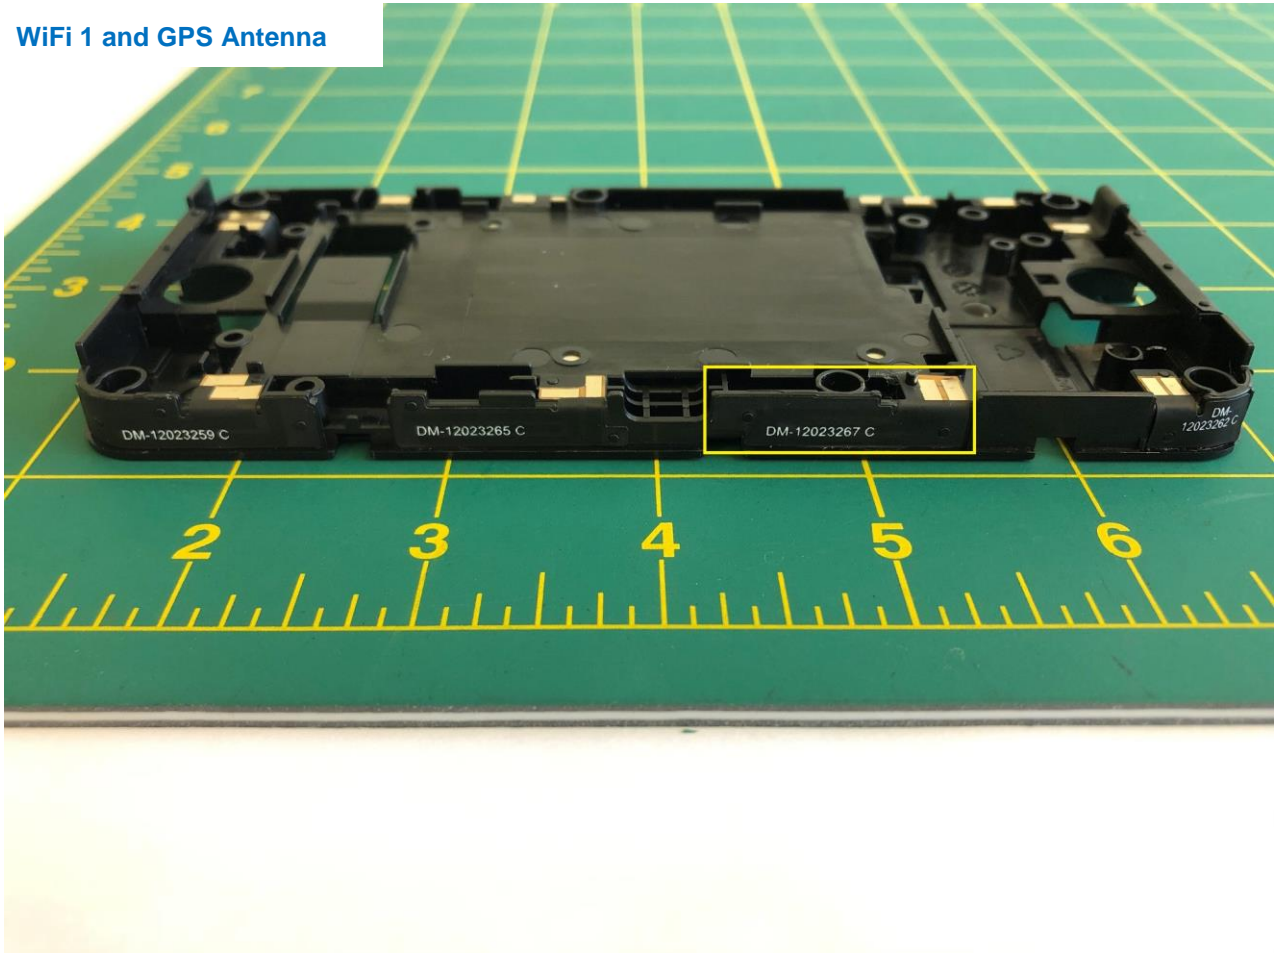

ANT 4

Brand Name: Inseego / Model Name: M2000A / Marketing Name: M2000

ANT 5

Brand Name: Insego / Model Name: M2000A / Marketing Name: M2000

ANT 6

Brand Name: Inseego / Model Name: M2000A / Marketing Name: M2000

ANT 7

Brand Name: Insego / Model Name: M2000A / Marketing Name: M2000

ANT 8

Brand Name: Insego / Model Name: M2000A / Marketing Name: M2000

WiFi 0 and GPS/GLNSS L1 Antenna

Brand Name: Inseego / Model Name: M2000A / Marketing Name: M2000

WiFi 1 and GPS Antenna

Brand Name: Inseego / Model Name: M2000A / Marketing Name: M2000

5G mmw ANT 1

————THE END————