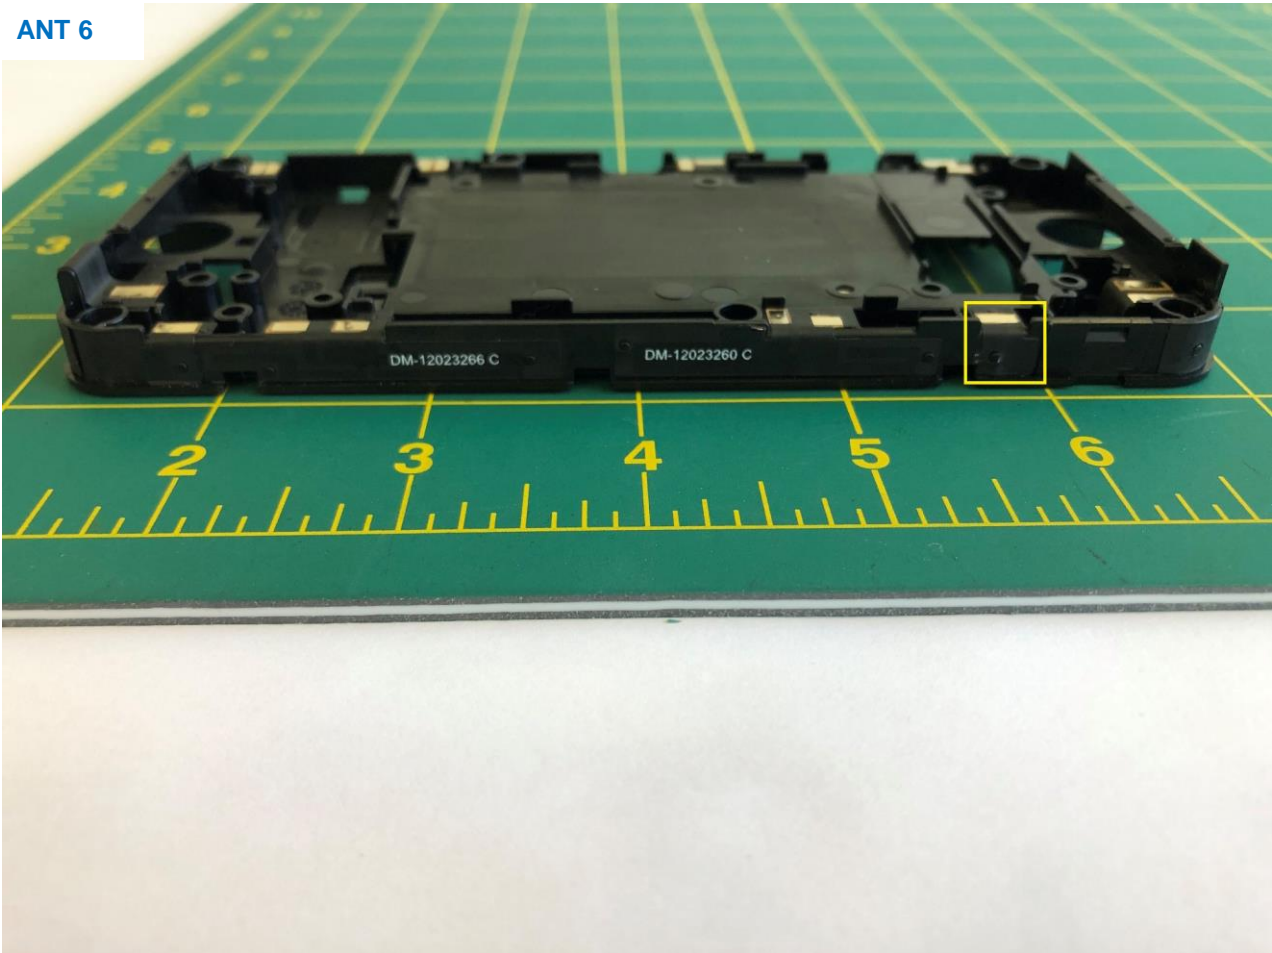

ANT 1

Brand Name: Inseego / Model Name: M2000A / Marketing Name: M2000

ANT 2

Brand Name: Inseego / Model Name: M2000A / Marketing Name: M2000

ANT 3

Brand Name: Inseego / Model Name: M2000A / Marketing Name: M2000

ANT 4

Brand Name: Inseego / Model Name: M2000A / Marketing Name: M2000

ANT 5

Brand Name: Insego / Model Name: M2000A / Marketing Name: M2000

ANT 6

Brand Name: Inseego / Model Name: M2000A / Marketing Name: M2000

ANT 7

Brand Name: Insego / Model Name: M2000A / Marketing Name: M2000

ANT 8

Brand Name: Insego / Model Name: M2000A / Marketing Name: M2000

WiFi 0 and GPS/GLNSS L1 Antenna

Brand Name: Inseego / Model Name: M2000A / Marketing Name: M2000