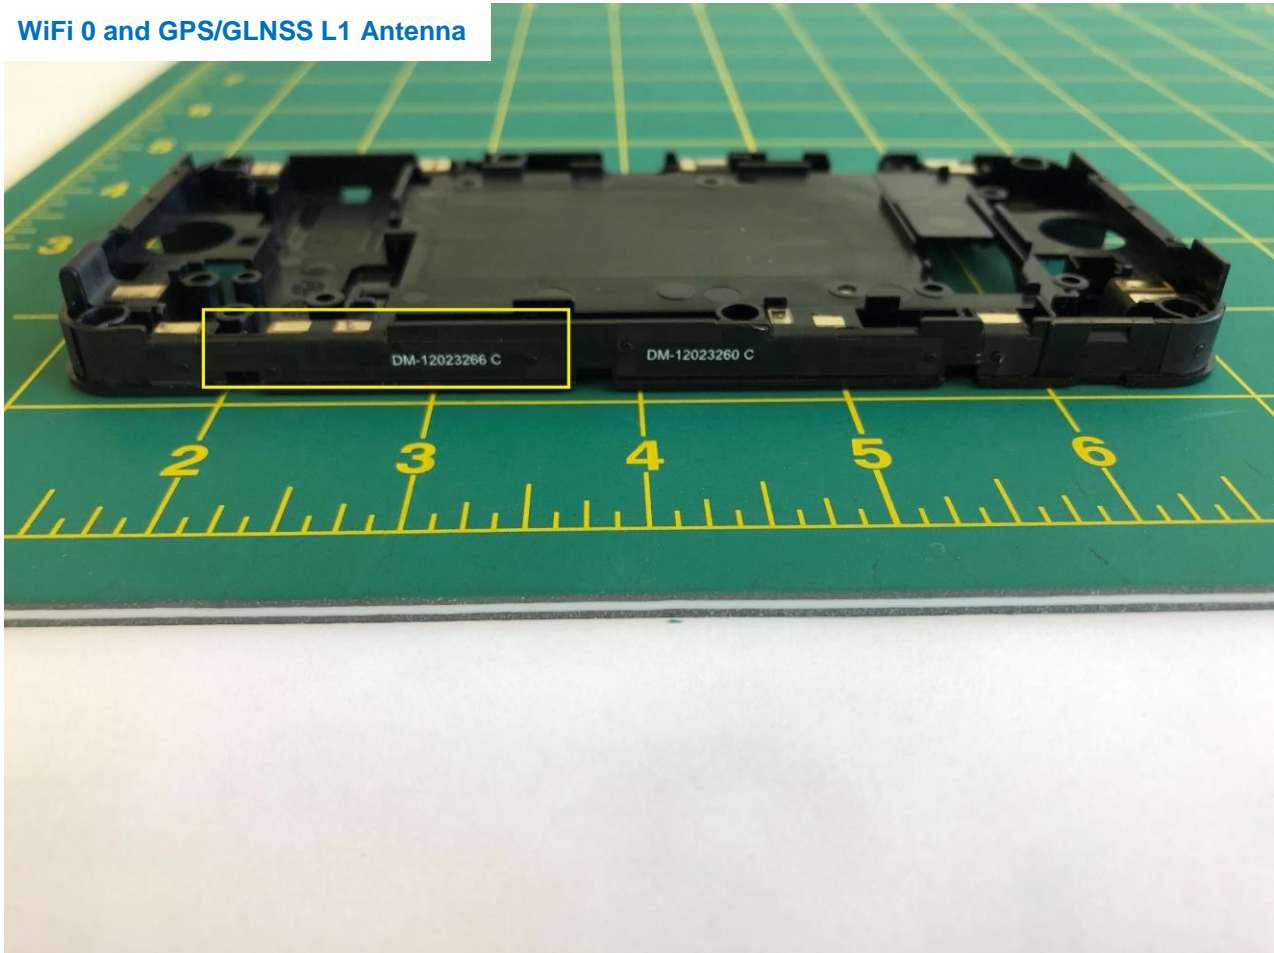

ANT 4

Brand Name: Inseego / Model Name: M2000A / Marketing Name: M2000

ANT 5

Brand Name: Insego / Model Name: M2000A / Marketing Name: M2000

ANT 6

Brand Name: Inseego / Model Name: M2000A / Marketing Name: M2000

ANT 7

Brand Name: Insego / Model Name: M2000A / Marketing Name: M2000

ANT 8

Brand Name: Insego / Model Name: M2000A / Marketing Name: M2000

WiFi 0 and GPS/GLNSS L1 Antenna

Brand Name: Inseego / Model Name: M2000A / Marketing Name: M2000

WiFi 1 and GPS Antenna

Brand Name: Inseego / Model Name: M2000A / Marketing Name: M2000

5G mmw ANT 1

————THE END————