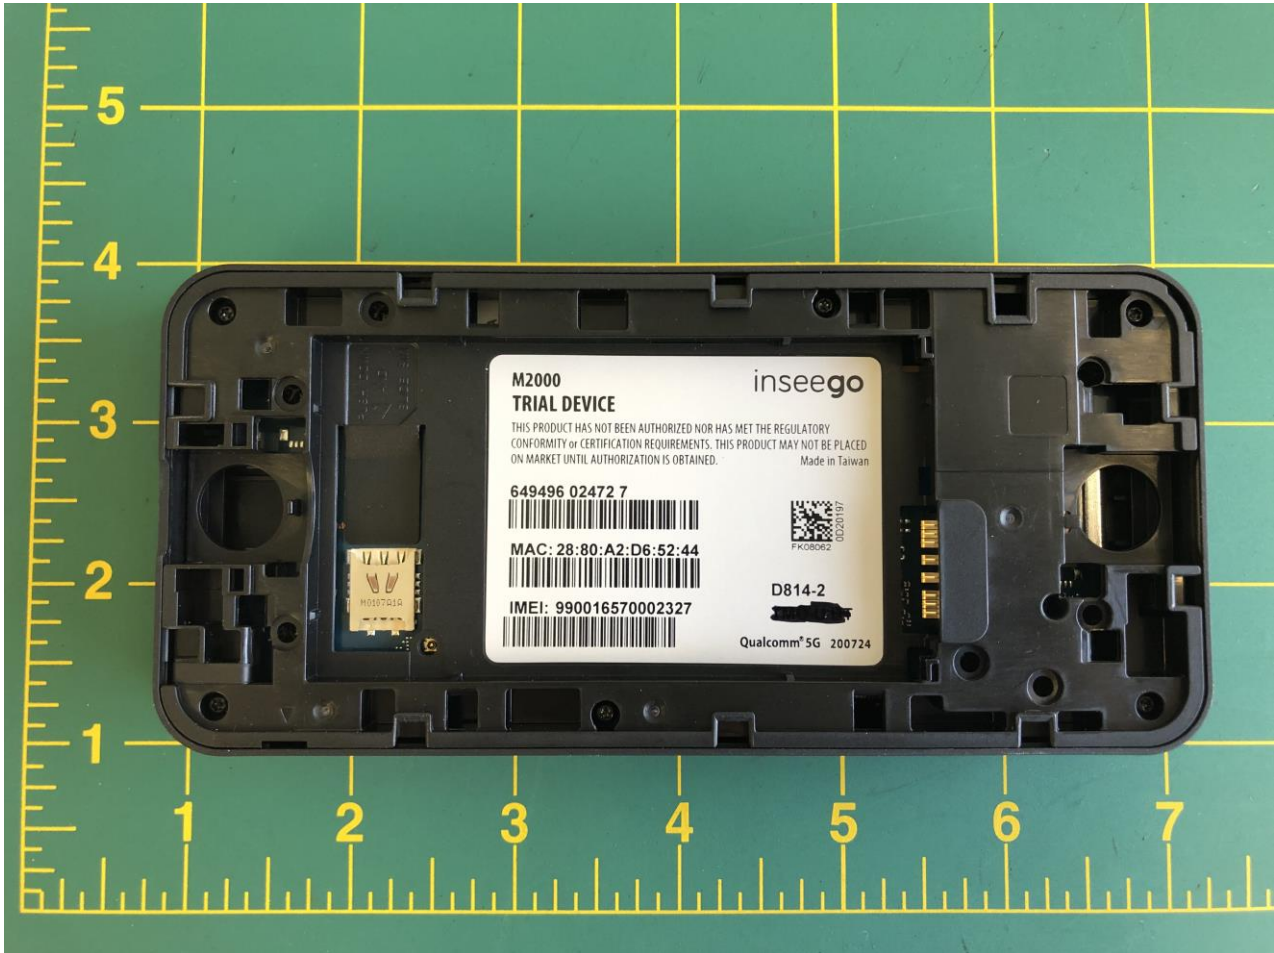

3. Internal Photograph of EUT

Brand Name: Inseego / Model Name: M2000A / Marketing Name: M2000

Brand Name: Inseego / Model Name: M2000A / Marketing Name: M2000

Brand Name: Inseego / Model Name: M2000A / Marketing Name: M2000

Brand Name: Inseego / Model Name: M2000A / Marketing Name: M2000

Brand Name: Inseego / Model Name: M2000A / Marketing Name: M2000

Brand Name: Inseego / Model Name: M2000A / Marketing Name: M2000

Brand Name: Inseego / Model Name: M2000A / Marketing Name: M2000