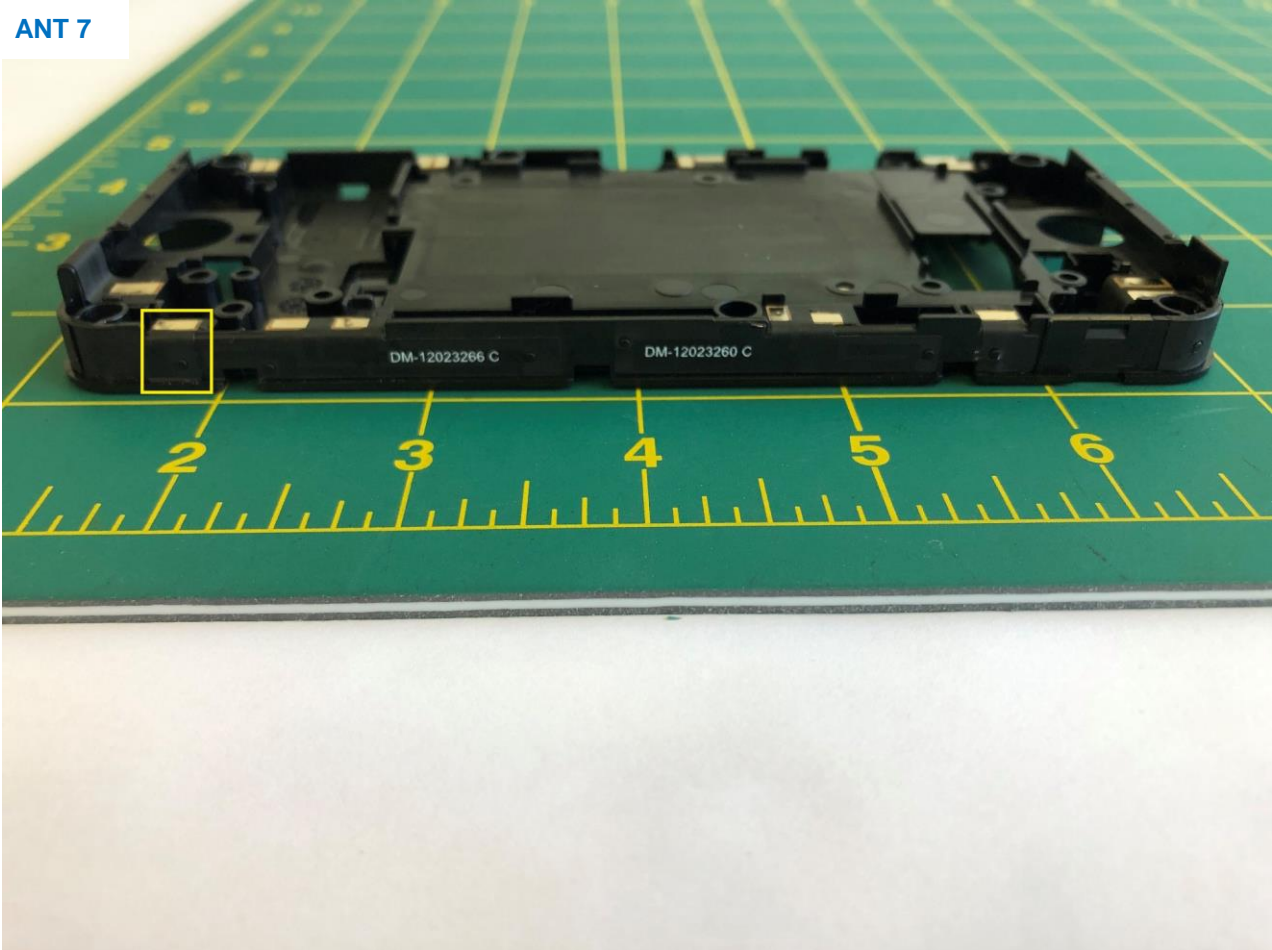

ANT 1

Brand Name: Inseego / Model Name: M2000A / Marketing Name: M2000

ANT 2

Brand Name: Inseego / Model Name: M2000A / Marketing Name: M2000

ANT 3

Brand Name: Inseego / Model Name: M2000A / Marketing Name: M2000

ANT 4

Brand Name: Inseego / Model Name: M2000A / Marketing Name: M2000

ANT 5

Brand Name: Insego / Model Name: M2000A / Marketing Name: M2000

ANT 6

Brand Name: Inseego / Model Name: M2000A / Marketing Name: M2000

ANT 7

Brand Name: Insego / Model Name: M2000A / Marketing Name: M2000

ANT 8

Brand Name: Insego / Model Name: M2000A / Marketing Name: M2000

WiFi 0 and GPS/GLNSS L1 Antenna

Brand Name: Inseego / Model Name: M2000A / Marketing Name: M2000