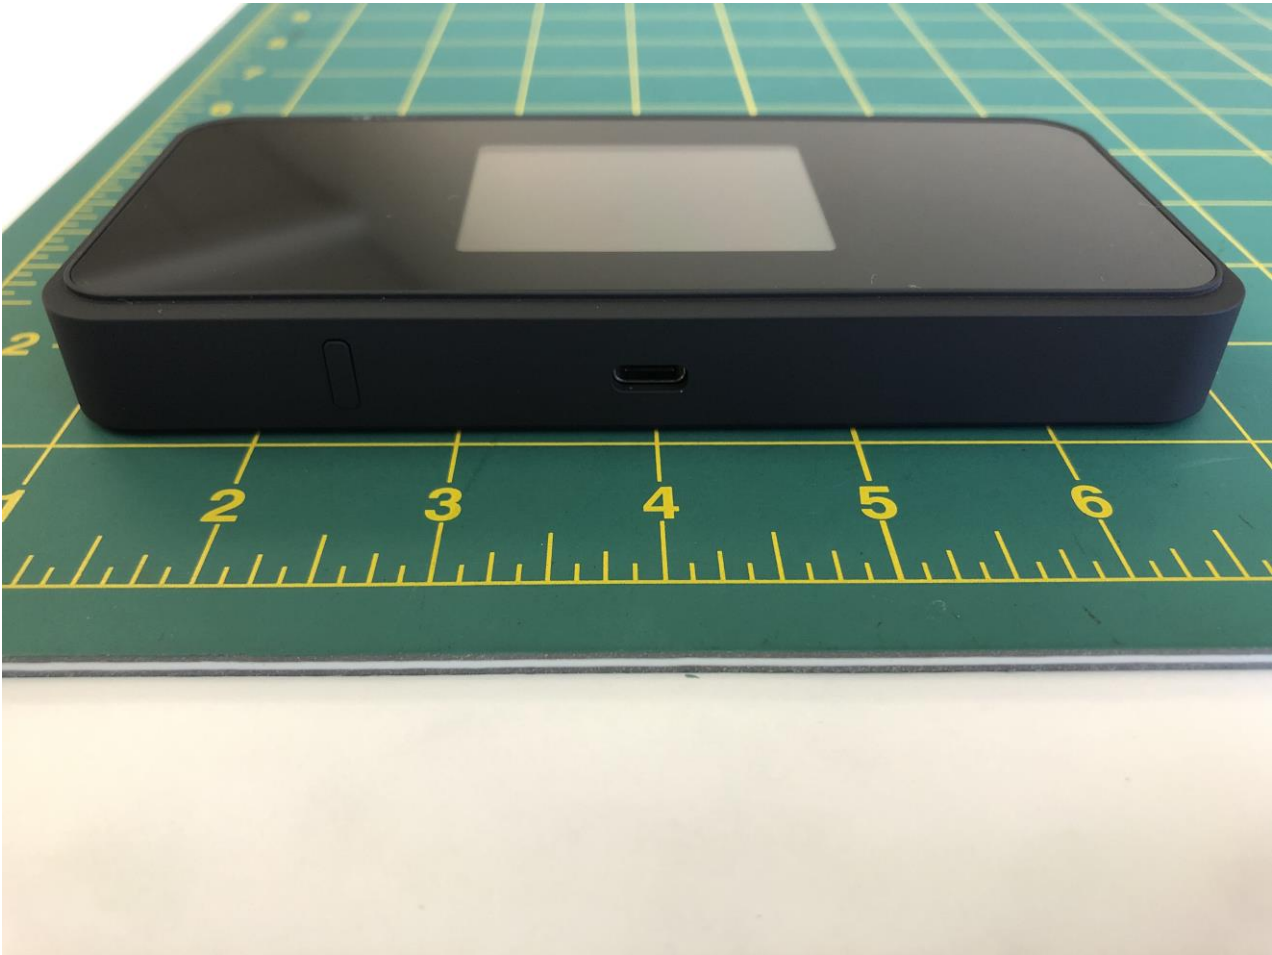

Brand Name: Inseego / Model Name: M2000A / Marketing Name: M2000