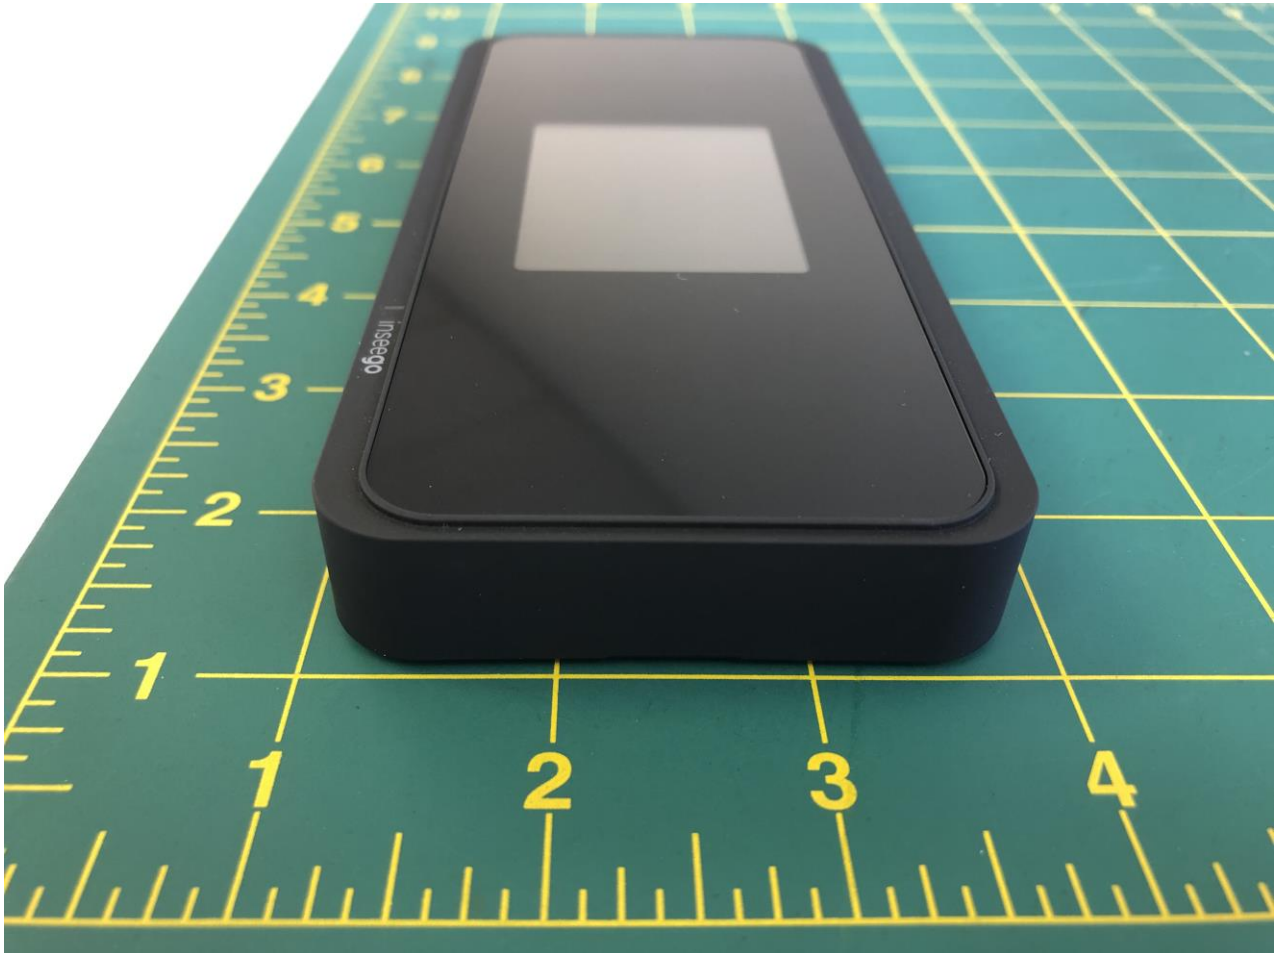

Brand Name: Insego / Model Name: M2000A / Marketing Name: M2000