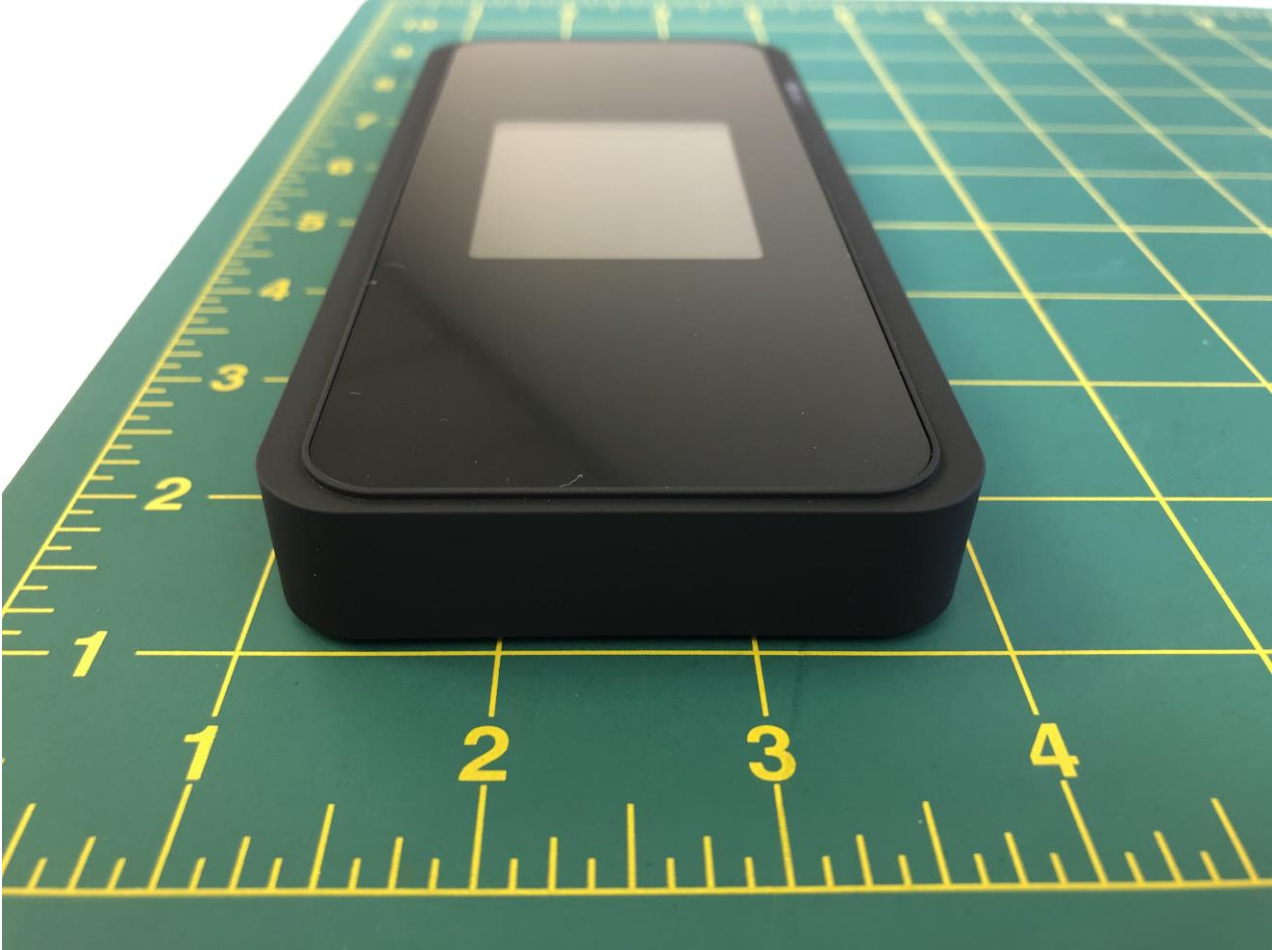

Brand Name: Insego / Model Name: M2000A / Marketing Name: M2000