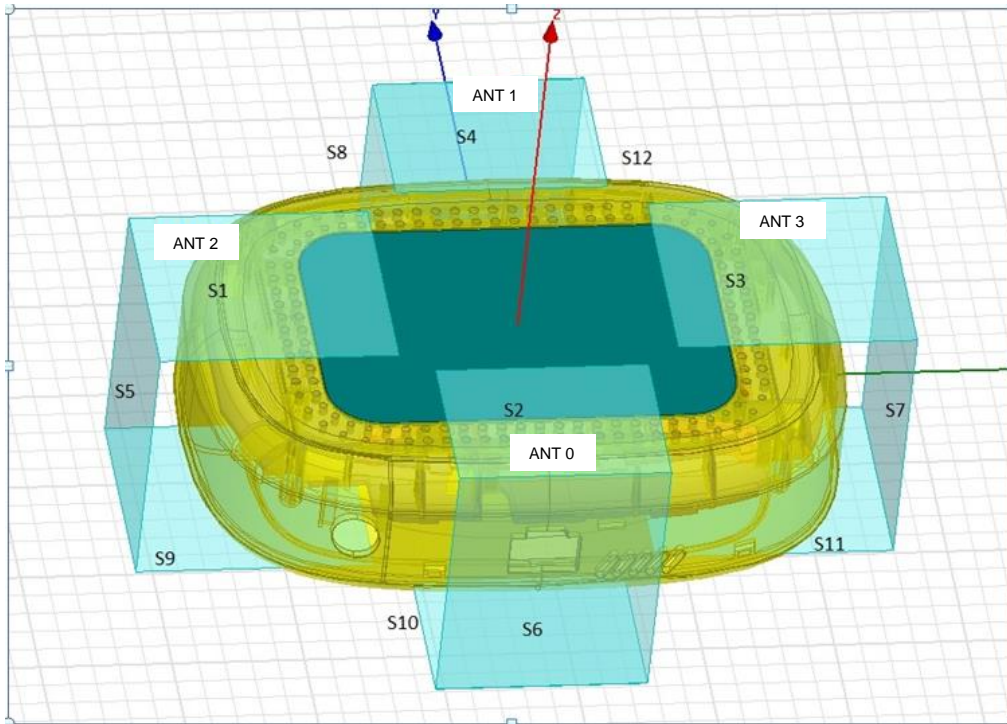

Appendix D. Antenna Location

(a) Top

Location of mmWave modules (Top)

(b) Back

(c) Bottom

(f) Front

(e) Right

123mm

90mm

31mm

(d) Left

Appendix D. Test Setup Photos

Front, Probe sensor to EUT surface distance 10mm

Back, Probe sensor to EUT surface distance 10mm

Left Side, Probe sensor to EUT surface distance 10mm

Right Side, Probe sensor to EUT surface distance 10mm

Bottom Side, Probe sensor to EUT surface distance 10mm

Top Side, Probe sensor to EUT surface distance 10mm