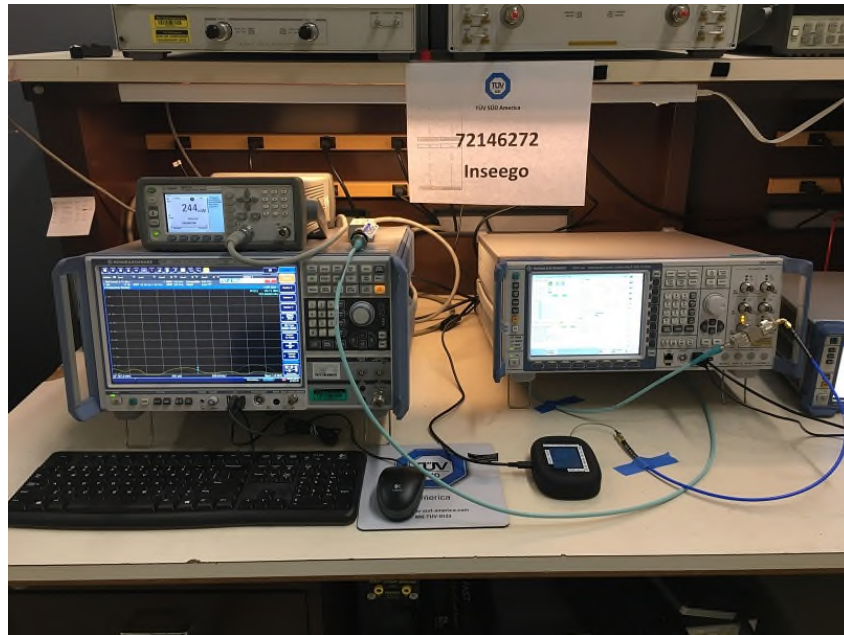

PHOTOGRAPHS OF TEST SET UP

Radiated Emissions Below 1GHz Front (Cell Transmission Mode)

Radiated Emissions Below 1GHz Rear (Cell Transmission Mode)

Radiated Emissions Above 1GHz Front (Cell Transmission Mode)

Radiated Emissions Above 1GHz Rear (Cell Transmission Mode)

Conducted Testing Front (Cell Transmit Mode)

Conducted Testing Rear (Cell Transmit Mode)

Conducted Testing Front (Standby and WiFi Transmit Mode)

Conducted Testing Rear (Standby and WiFi Transmit Mode)

Cell Conducted Testing

Cell Frequency Stability Testing

WiFi Conducted Testing