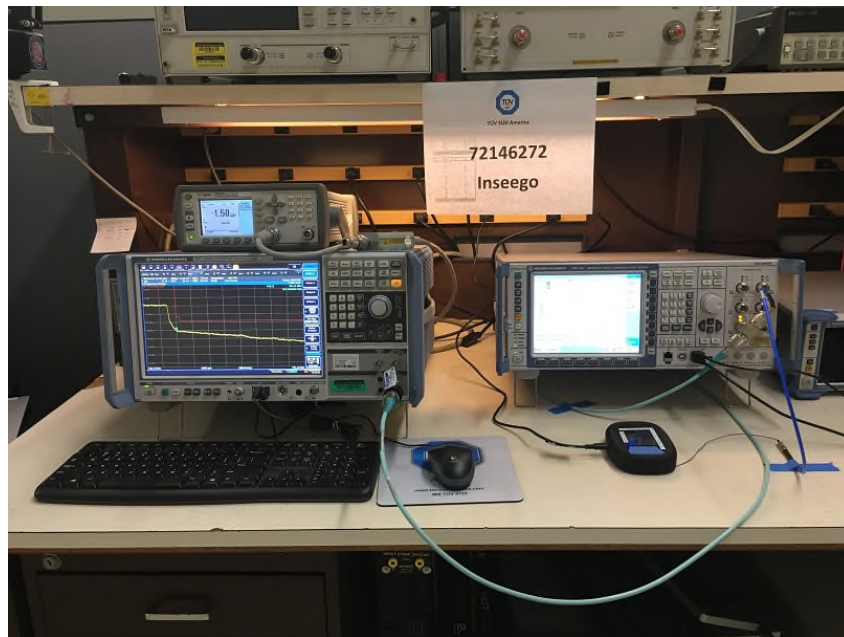

PHOTOGRAPHS OF TEST SET UP

Radiated Emissions Below 1GHz Front (Cell Transmission Mode)

Radiated Emissions Below 1GHz Rear (Cell Transmission Mode)

Radiated Emissions Above 1GHz Front (Cell Transmission Mode)

Radiated Emissions Above 1GHz Rear (Cell Transmission Mode)

Conducted Testing Front (Cell Transmit Mode)

Conducted Testing Rear (Cell Transmit Mode)

Conducted Testing Front (Standby and WiFi Transmit Mode)

Conducted Testing Rear (Standby and WiFi Transmit Mode)

Cell Conducted Testing

Cell Frequency Stability Testing

WiFi Conducted Testing