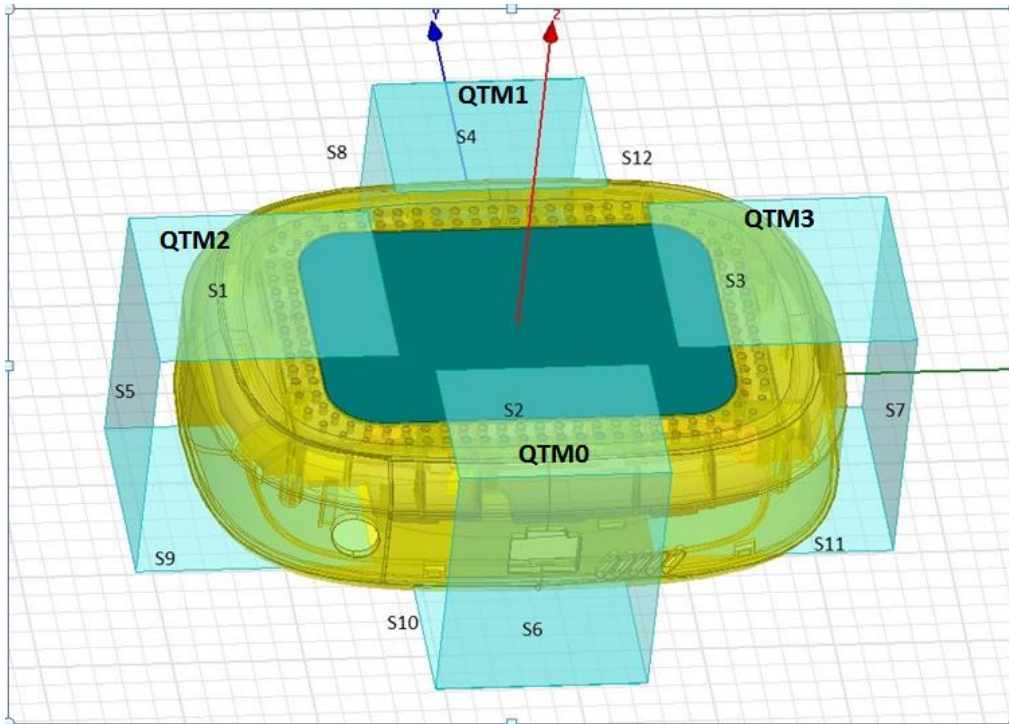

Appendix D. Antenna Location

(a) Top

Location of mmWave modules (Top)

(b) Back

(c) Bottom

(f) Front

(e) Right

123mm

90mm

31mm

(d) Left

Appendix D. Test Setup Photos

Front, Probe sensor to EUT surface distance 10mm

Back, Probe sensor to EUT surface distance 10mm

Left Side, Probe sensor to EUT surface distance 10mm

Right Side, Probe sensor to EUT surface distance 10mm

Bottom Side, Probe sensor to EUT surface distance 10mm

Top Side, Probe sensor to EUT surface distance 10mm