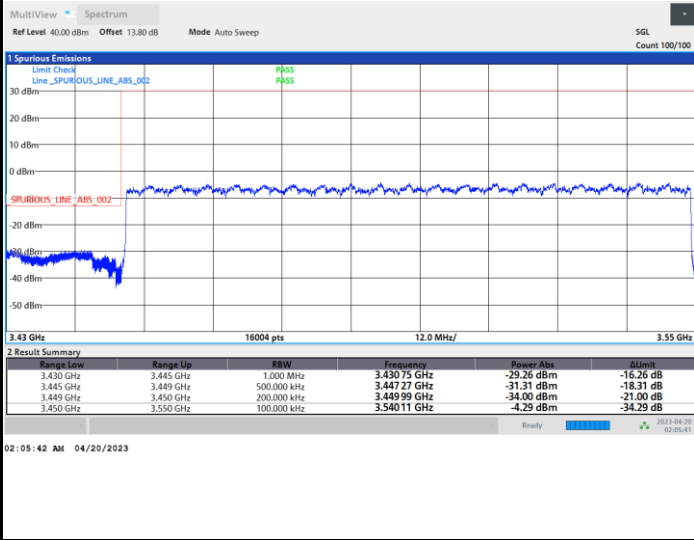

Lowest Band Edge / Full RB

Highest Band Edge / Full RB

FR1 n77 / 90MHz / CP OFDM / 256QAM

Lowest Band Edge / Full RB

Highest Band Edge / Full RB

FR1 n77 / 100MHz / CP OFDM / QPSK

Lowest Band Edge / Full RB

Highest Band Edge / Full RB

FR1 n77 / 100MHz / CP OFDM / 16QAM

Lowest Band Edge / Full RB

Highest Band Edge / Full RB

FR1 n77 / 100MHz / CP OFDM / 64QAM

Lowest Band Edge / Full RB

Highest Band Edge / Full RB

FR1 n77 / 100MHz / CP OFDM / 256QAM

Lowest Band Edge / Full RB

Highest Band Edge / Full RB

Conducted Spurious Emission

FR1 n77 / 10MHz / CP OFDM / QPSK / 1RB1

Lowest Channel

Middle Channel

Highest Channel

Frequency Stability