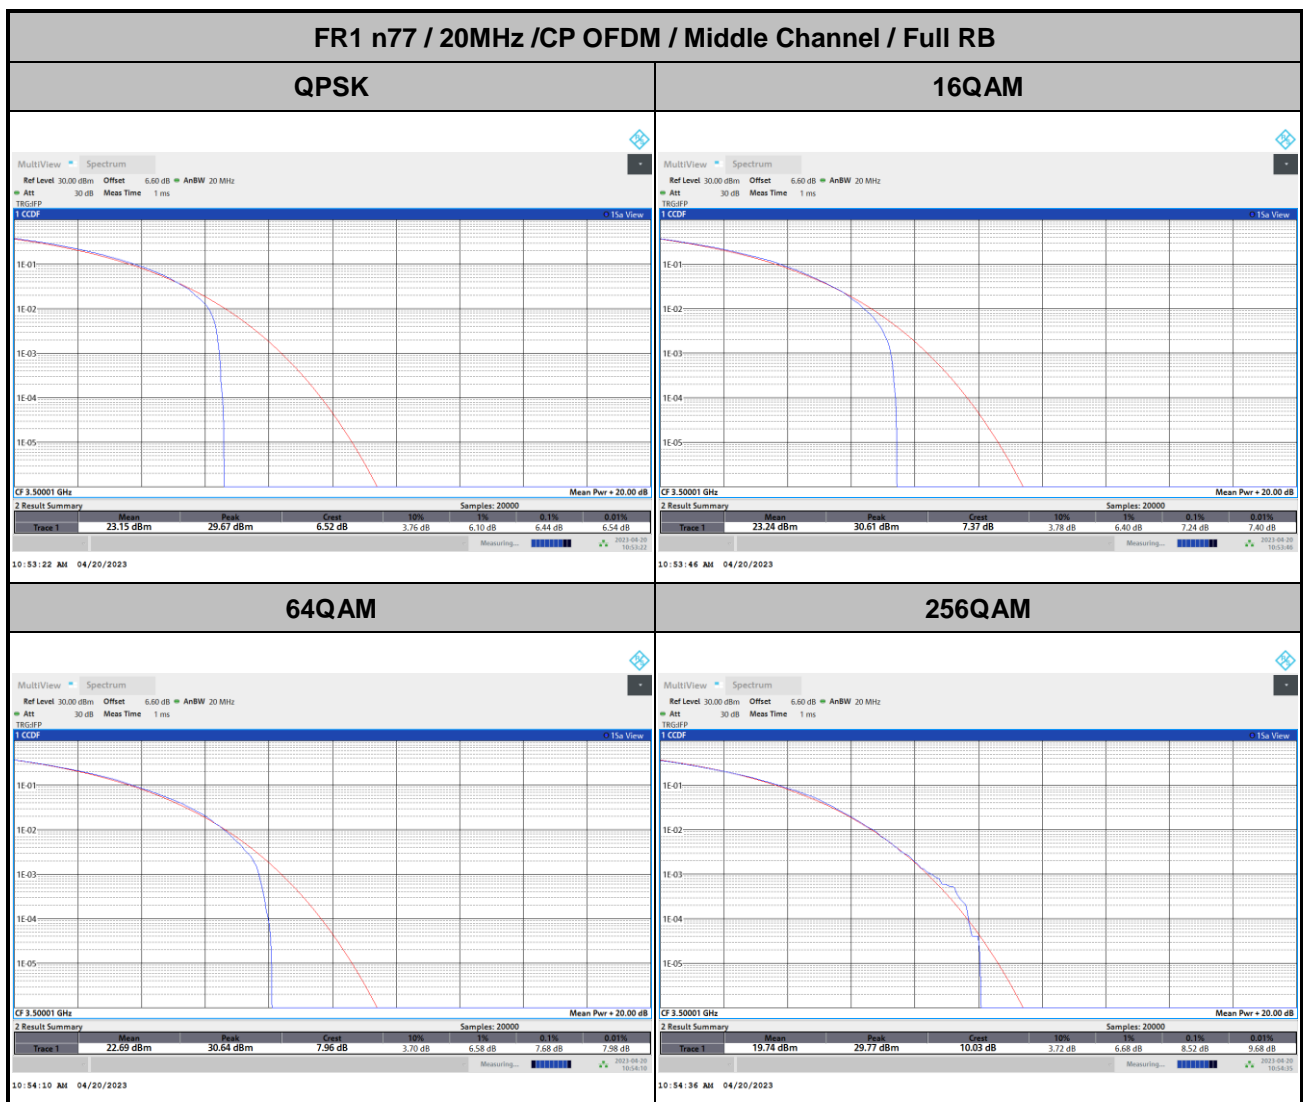

FR1 n77

<MIMO Mode_Ant. 6>

Peak-to-Average Ratio

Mode	FR1 n77 / 20MHz / CP OFDM				
Mod.	QPSK	16QAM	64QAM	256QAM	Limit: 13dB
RB Size	Full RB	Full RB	Full RB	Full RB	Result
Middle CH	6.44	7.24	7.68	8.52	PASS