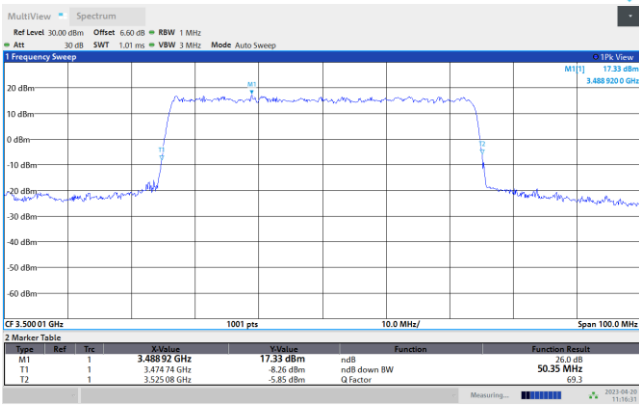

FR1 n77 / 40MHz / CP OFDM / Middle Channel / Full RB

QPSK

16QAM

64QAM

256QAM

FR1 n77 / 50MHz / CP OFDM / Middle Channel / Full RB

QPSK

16QAM