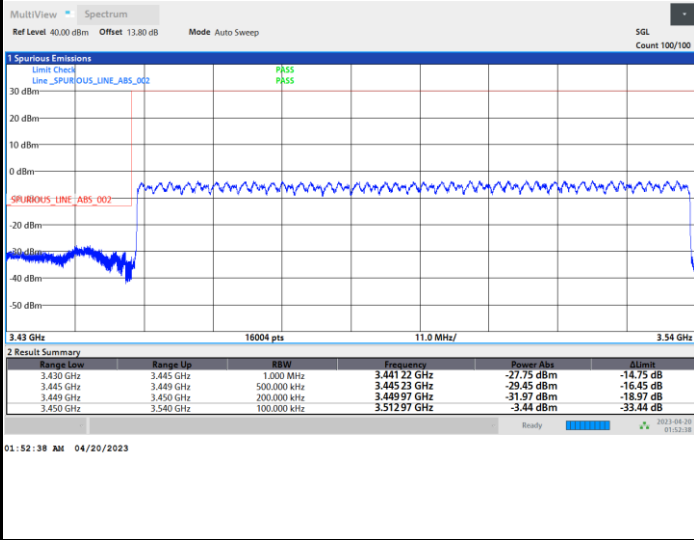

FR1 n77 / 90MHz / CP OFDM / QPSK

Lowest Band Edge / Full RB

Highest Band Edge / Full RB

FR1 n77 / 90MHz / CP OFDM / 16QAM

Lowest Band Edge / Full RB

Highest Band Edge / Full RB

FR1 n77 / 90MHz / CP OFDM / 64QAM

Lowest Band Edge / Full RB

Highest Band Edge / Full RB

FR1 n77 / 90MHz / CP OFDM / 256QAM

Lowest Band Edge / Full RB

Highest Band Edge / Full RB

FR1 n77 / 100MHz / CP OFDM / QPSK

Lowest Band Edge / Full RB

Highest Band Edge / Full RB