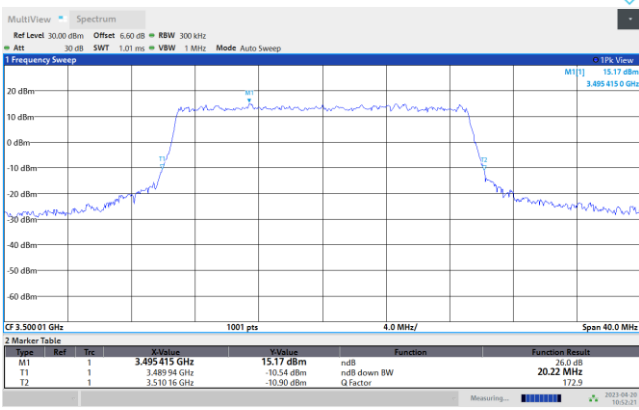

64QAM

256QAM