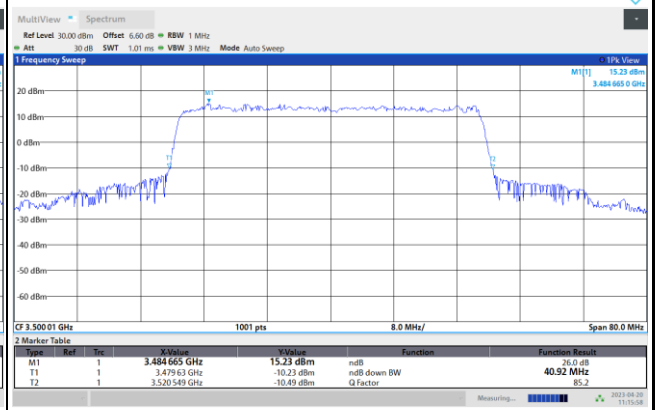

FR1 n77 / 40MHz / CP OFDM / Middle Channel / Full RB

QPSK

16QAM

64QAM

256QAM

FR1 n77 / 50MHz / CP OFDM / Middle Channel / Full RB

QPSK

16QAM