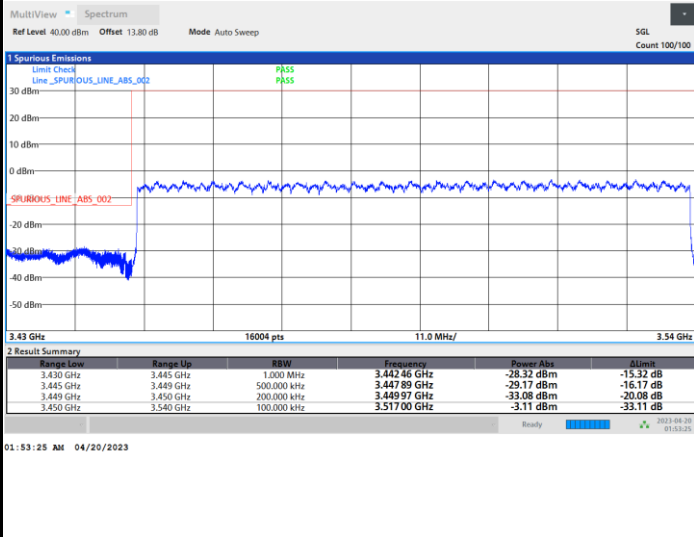

FR1 n77 / 90MHz / CP OFDM / QPSK

Lowest Band Edge / Full RB

Highest Band Edge / Full RB

FR1 n77 / 90MHz / CP OFDM / 16QAM

Lowest Band Edge / Full RB

Highest Band Edge / Full RB

FR1 n77 / 90MHz / CP OFDM / 64QAM

Lowest Band Edge / Full RB

Highest Band Edge / Full RB

FR1 n77 / 90MHz / CP OFDM / 256QAM

Lowest Band Edge / Full RB

Highest Band Edge / Full RB

FR1 n77 / 100MHz / CP OFDM / QPSK

Lowest Band Edge / Full RB

Highest Band Edge / Full RB