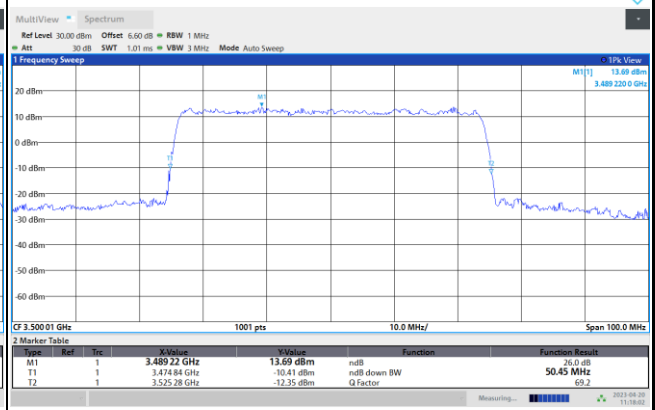

64QAM

256QAM