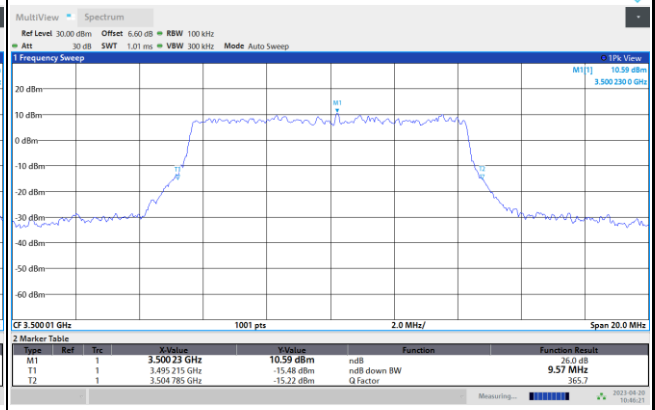

10:46:21 AM 04/20/2023