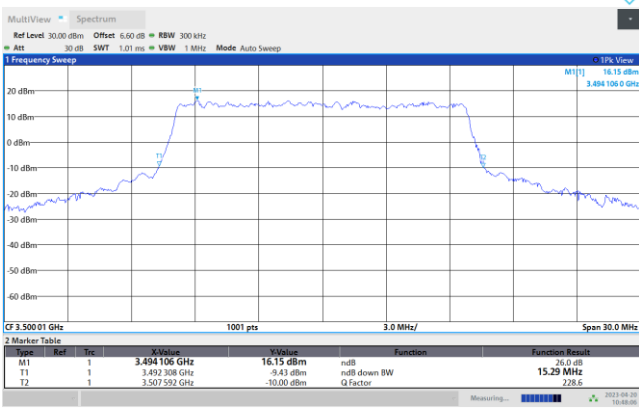

10:46:21 AM 04/20/2023

FR1 n77 / 15MHz / CP OFDM / Middle Channel / Full RB

QPSK

16QAM

64QAM

256QAM

FR1 n77 / 20MHz / CP OFDM / Middle Channel / Full RB

QPSK