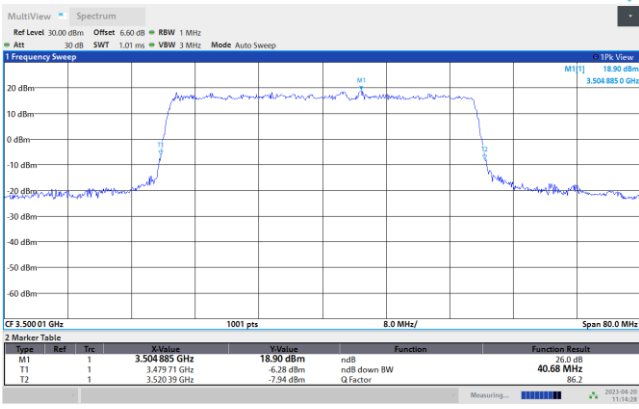

FR1 n77 / 40MHz / CP OFDM / Middle Channel / Full RB

QPSK

16QAM