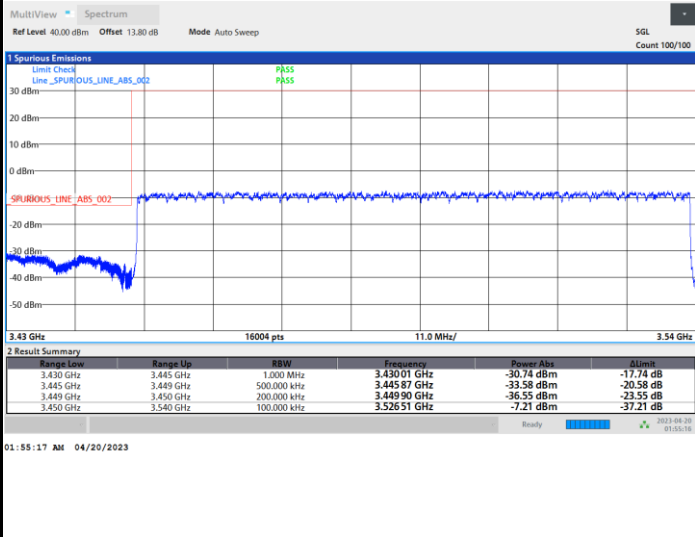

Lowest Band Edge / Full RB

Highest Band Edge / Full RB

FR1 n77 / 90MHz / CP OFDM / 256QAM

Lowest Band Edge / Full RB

Highest Band Edge / Full RB

FR1 n77 / 100MHz / CP OFDM / QPSK

Lowest Band Edge / Full RB

Highest Band Edge / Full RB

FR1 n77 / 100MHz / CP OFDM / 16QAM

Lowest Band Edge / Full RB

Highest Band Edge / Full RB

FR1 n77 / 100MHz / CP OFDM / 64QAM

Lowest Band Edge / Full RB

Highest Band Edge / Full RB

FR1 n77 / 100MHz / CP OFDM / 256QAM

Lowest Band Edge / Full RB

Highest Band Edge / Full RB

Conducted Spurious Emission

FR1 n77 / 10MHz / CP OFDM / QPSK / 1RB1

Lowest Channel

Middle Channel

Highest Channel

Frequency Stability