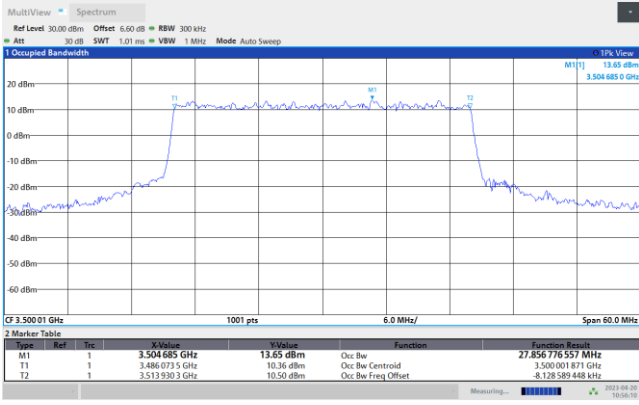

64QAM

256QAM