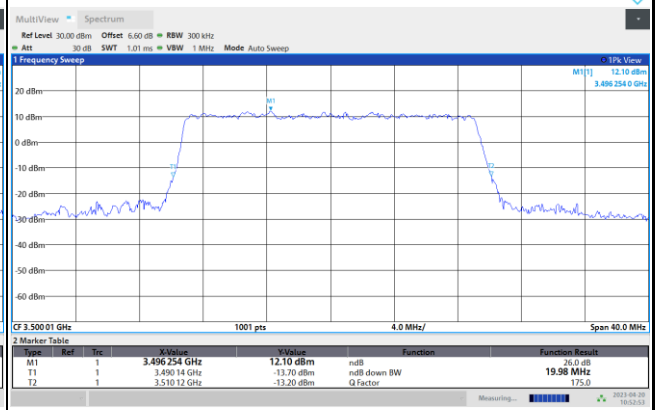

64QAM

256QAM