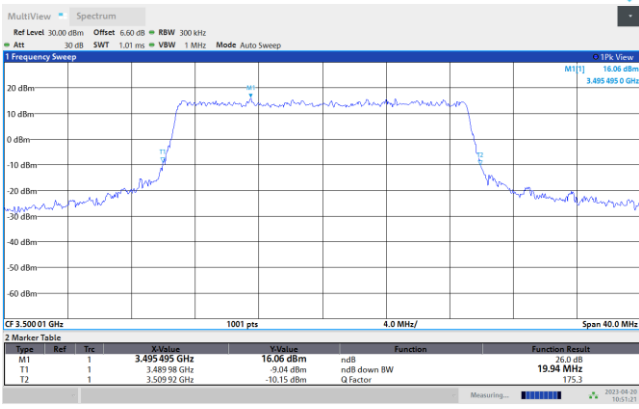

FR1 n77 / 20MHz / CP OFDM / Middle Channel / Full RB

QPSK

16QAM