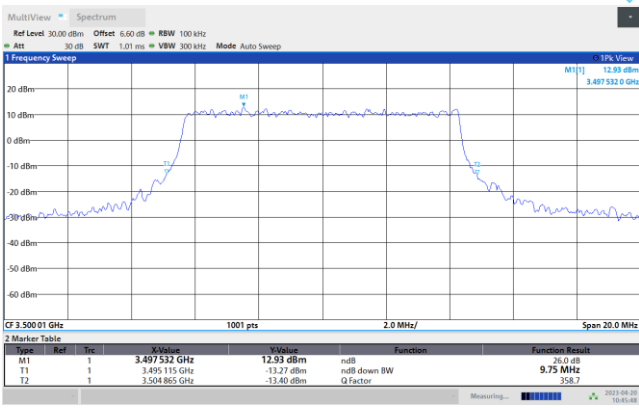

FR1 n77 / 10MHz / CP OFDM / Middle Channel / Full RB

QPSK

16QAM

10:44:48 AM 04/20/2023

10:45:19 AM 04/20/2023

64QAM

256QAM

10:45:49 AM 04/20/2023