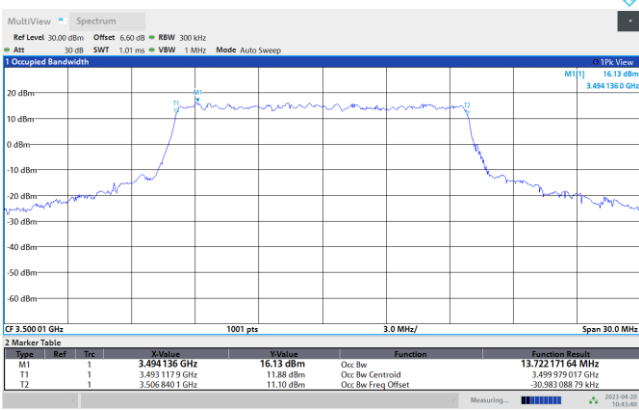

64QAM

256QAM