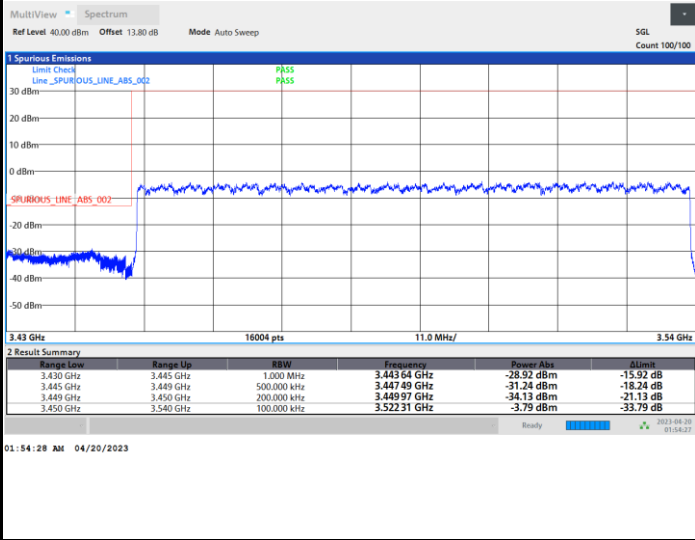

FR1 n77 / 90MHz / CP OFDM / QPSK

Lowest Band Edge / Full RB

Highest Band Edge / Full RB

FR1 n77 / 90MHz / CP OFDM / 16QAM

Lowest Band Edge / Full RB

Highest Band Edge / Full RB

FR1 n77 / 90MHz / CP OFDM / 64QAM

Lowest Band Edge / Full RB

Highest Band Edge / Full RB

FR1 n77 / 90MHz / CP OFDM / 256QAM

Lowest Band Edge / Full RB

Highest Band Edge / Full RB

FR1 n77 / 100MHz / CP OFDM / QPSK

Lowest Band Edge / Full RB

Highest Band Edge / Full RB

FR1 n77 / 100MHz / CP OFDM / 16QAM

Lowest Band Edge / Full RB

Highest Band Edge / Full RB

FR1 n77 / 100MHz / CP OFDM / 64QAM

Lowest Band Edge / Full RB

Highest Band Edge / Full RB

FR1 n77 / 100MHz / CP OFDM / 256QAM