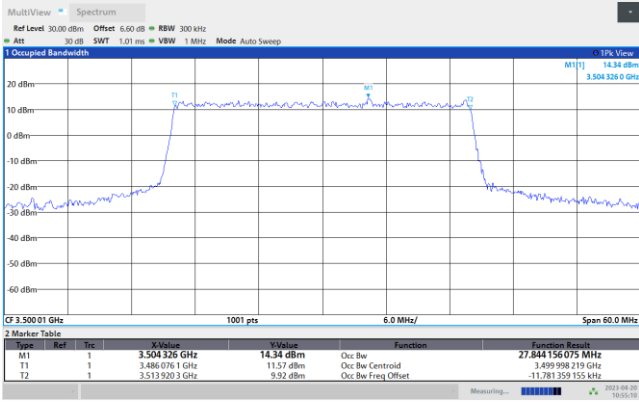

FR1 n77 / 30MHz / CP OFDM / Middle Channel / Full RB

QPSK

16QAM