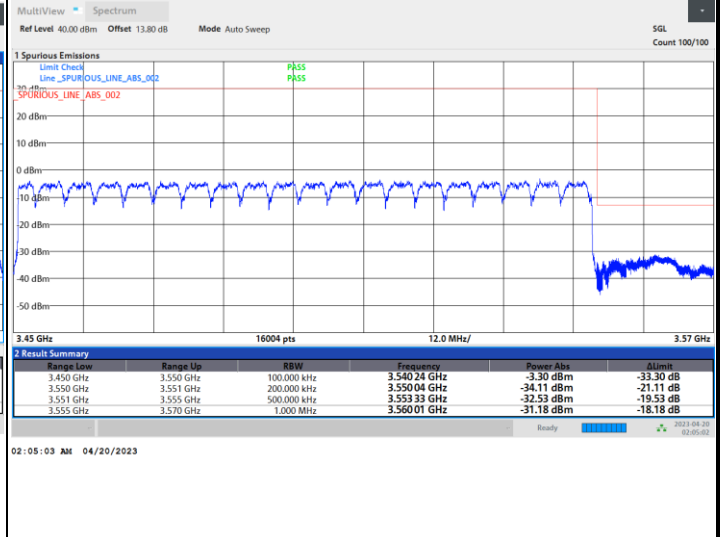

FR1 n77 / 90MHz / CP OFDM / QPSK

Lowest Band Edge / Full RB

Highest Band Edge / Full RB

FR1 n77 / 90MHz / CP OFDM / 16QAM

Lowest Band Edge / Full RB

Highest Band Edge / Full RB

FR1 n77 / 90MHz / CP OFDM / 64QAM

Lowest Band Edge / Full RB

Highest Band Edge / Full RB

FR1 n77 / 90MHz / CP OFDM / 256QAM

Lowest Band Edge / Full RB

Highest Band Edge / Full RB

FR1 n77 / 100MHz / CP OFDM / QPSK

Lowest Band Edge / Full RB

Highest Band Edge / Full RB

FR1 n77 / 100MHz / CP OFDM / 16QAM

Lowest Band Edge / Full RB

Highest Band Edge / Full RB

FR1 n77 / 100MHz / CP OFDM / 64QAM

Lowest Band Edge / Full RB

Highest Band Edge / Full RB

FR1 n77 / 100MHz / CP OFDM / 256QAM

Lowest Band Edge / Full RB

Highest Band Edge / Full RB

Conducted Spurious Emission

FR1 n77 / 10MHz / CP OFDM / QPSK / 1RB1

Lowest Channel

Middle Channel

Highest Channel

Frequency Stability