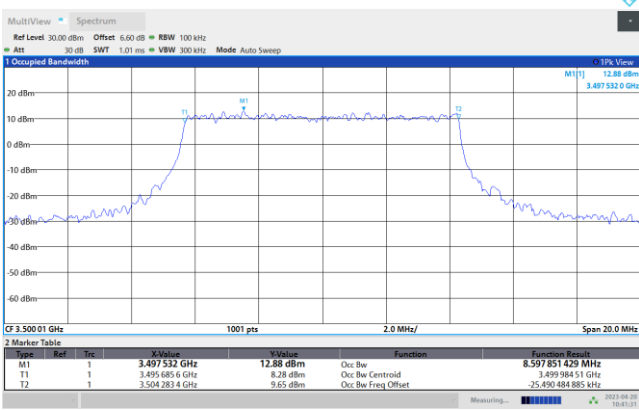

FR1 n77 / 10MHz / CP OFDM / Middle Channel / Full RB

QPSK

16QAM

64QAM

256QAM

FR1 n77 / 15MHz / CP OFDM / Middle Channel / Full RB

QPSK

16QAM