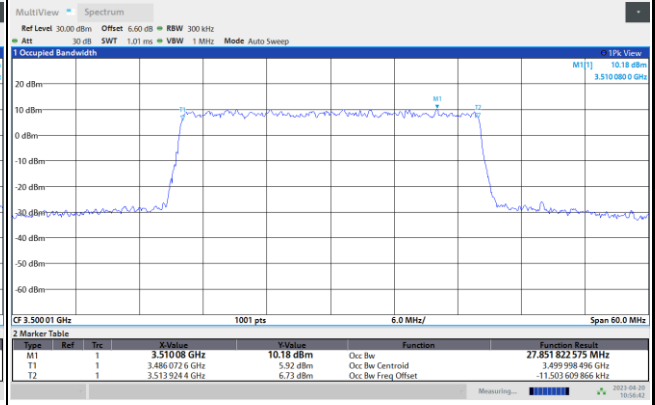

64QAM

256QAM