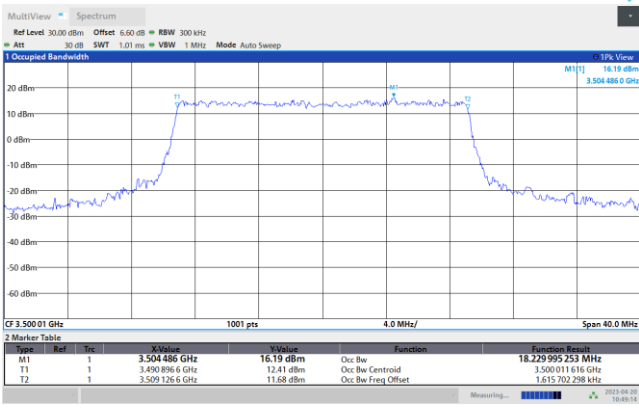

64QAM

256QAM

FR1 n77 / 20MHz / CP OFDM / Middle Channel / Full RB

QPSK

16QAM

64QAM

256QAM

FR1 n77 / 30MHz / CP OFDM / Middle Channel / Full RB