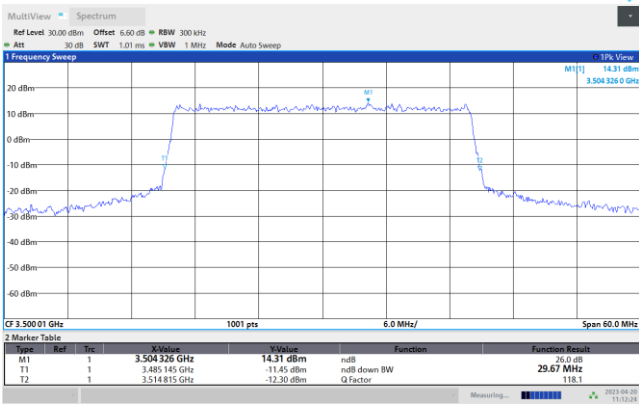

16QAM

64QAM

256QAM

FR1 n77 / 30MHz / CP OFDM / Middle Channel / Full RB

QPSK

16QAM

64QAM

256QAM