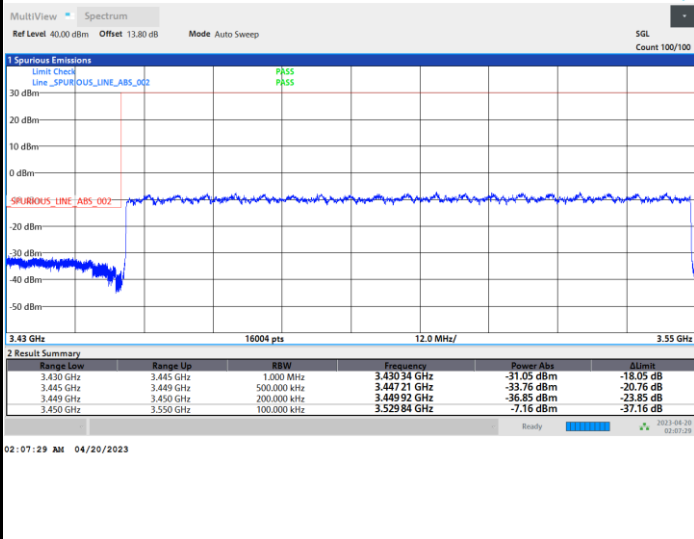

FR1 n77 / 100MHz / CP OFDM / 16QAM

Lowest Band Edge / Full RB

Highest Band Edge / Full RB

FR1 n77 / 100MHz / CP OFDM / 64QAM

Lowest Band Edge / Full RB

Highest Band Edge / Full RB

FR1 n77 / 100MHz / CP OFDM / 256QAM

Lowest Band Edge / Full RB

Highest Band Edge / Full RB

Conducted Spurious Emission

FR1 n77 / 10MHz / CP OFDM / QPSK / 1RB1

Lowest Channel

Middle Channel

Highest Channel

Frequency Stability