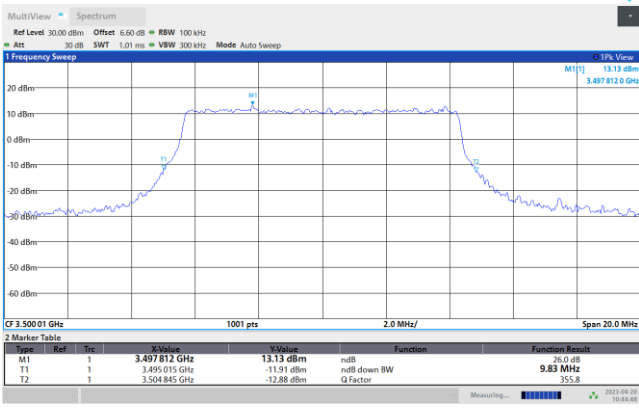

FR1 n77 / 10MHz / CP OFDM / Middle Channel / Full RB

QPSK

16QAM

10:44:48 AM 04/20/2023