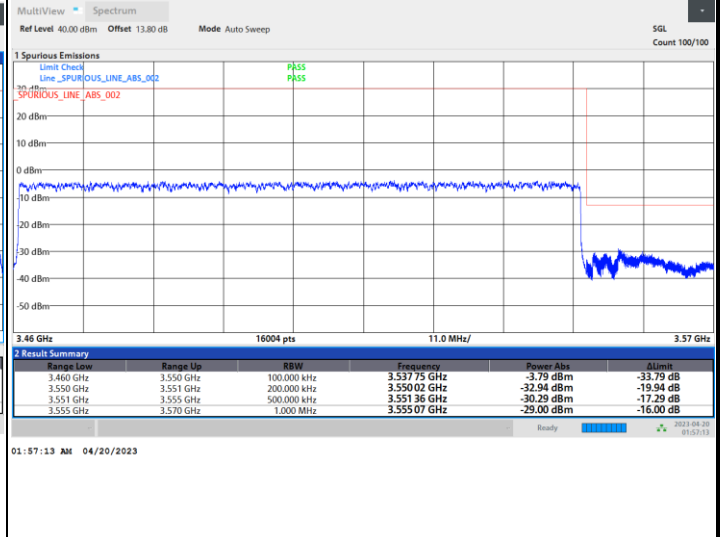

FR1 n77 / 90MHz / CP OFDM / QPSK

Lowest Band Edge / Full RB

Highest Band Edge / Full RB

FR1 n77 / 90MHz / CP OFDM / 16QAM

Lowest Band Edge / Full RB

Highest Band Edge / Full RB

FR1 n77 / 90MHz / CP OFDM / 64QAM

Lowest Band Edge / Full RB

Highest Band Edge / Full RB

FR1 n77 / 90MHz / CP OFDM / 256QAM

Lowest Band Edge / Full RB

Highest Band Edge / Full RB

FR1 n77 / 100MHz / CP OFDM / QPSK

Lowest Band Edge / Full RB

Highest Band Edge / Full RB

FR1 n77 / 100MHz / CP OFDM / 16QAM

Lowest Band Edge / Full RB

Highest Band Edge / Full RB

FR1 n77 / 100MHz / CP OFDM / 64QAM

Lowest Band Edge / Full RB

Highest Band Edge / Full RB

FR1 n77 / 100MHz / CP OFDM / 256QAM