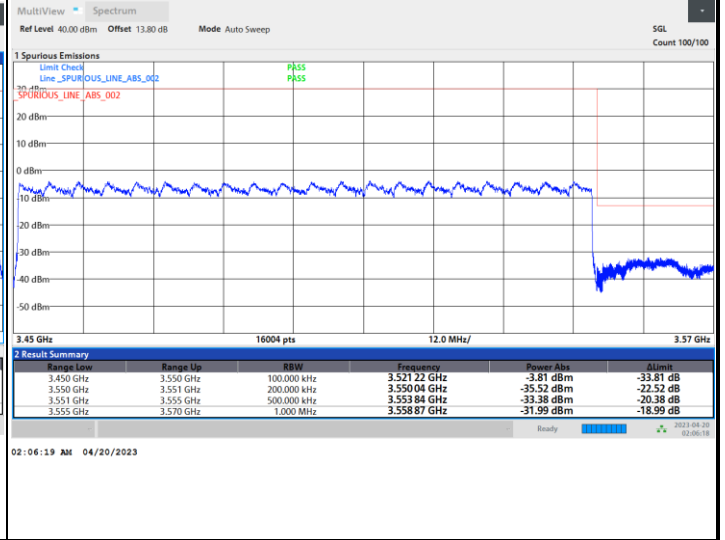

Lowest Band Edge / Full RB

Highest Band Edge / Full RB

FR1 n77 / 90MHz / CP OFDM / 256QAM

Lowest Band Edge / Full RB

Highest Band Edge / Full RB

FR1 n77 / 100MHz / CP OFDM / QPSK

Lowest Band Edge / Full RB

Highest Band Edge / Full RB

FR1 n77 / 100MHz / CP OFDM / 16QAM

Lowest Band Edge / Full RB

Highest Band Edge / Full RB

FR1 n77 / 100MHz / CP OFDM / 64QAM

Lowest Band Edge / Full RB

Highest Band Edge / Full RB

FR1 n77 / 100MHz / CP OFDM / 256QAM

Lowest Band Edge / Full RB

Highest Band Edge / Full RB

Conducted Spurious Emission

FR1 n77 / 10MHz / CP OFDM / QPSK / 1RB1

Lowest Channel

Middle Channel

Highest Channel

Frequency Stability