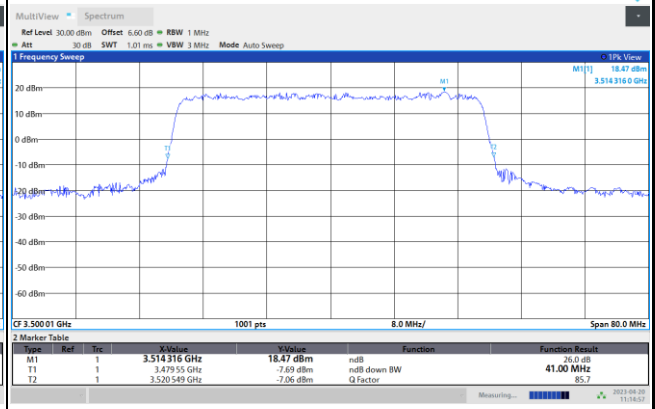

FR1 n77 / 40MHz / CP OFDM / Middle Channel / Full RB

QPSK

16QAM