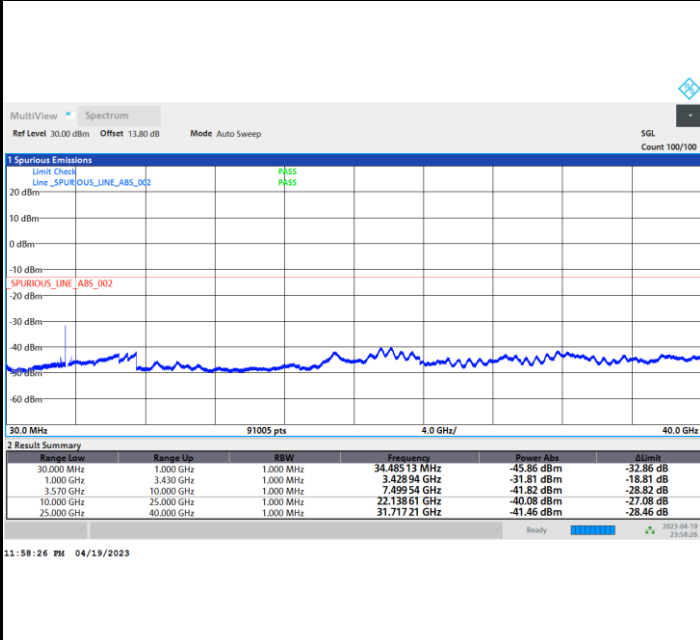

FR1 n77 / 100MHz / CP OFDM / 16QAM

Lowest Band Edge / Full RB

Highest Band Edge / Full RB

FR1 n77 / 100MHz / CP OFDM / 64QAM

Lowest Band Edge / Full RB

Highest Band Edge / Full RB

FR1 n77 / 100MHz / CP OFDM / 256QAM

Lowest Band Edge / Full RB

Highest Band Edge / Full RB

Conducted Spurious Emission

FR1 n77 / 10MHz / CP OFDM / QPSK / 1RB1

Lowest Channel

Middle Channel

Highest Channel

Frequency Stability

Note:

1. Normal Voltage = 12 V. ; Battery End Point (BEP) = 9 V. ; Maximum Voltage = 14 V.
2. The frequency fundamental emissions stay within the authorized frequency block.

FR1 n77

<MIMO Mode_Ant. 6>

Peak-to-Average Ratio