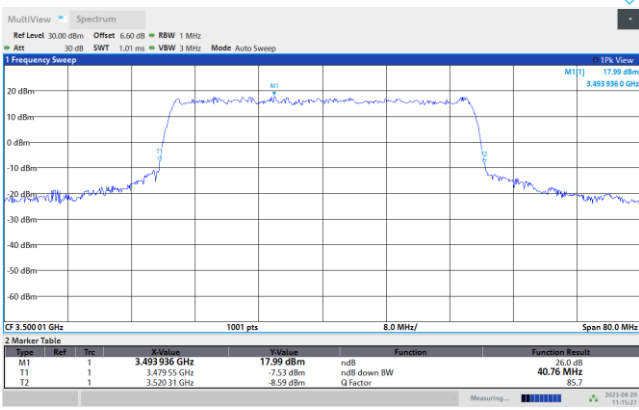

FR1 n77 / 40MHz / CP OFDM / Middle Channel / Full RB

QPSK

16QAM

64QAM

256QAM

FR1 n77 / 50MHz / CP OFDM / Middle Channel / Full RB

QPSK

16QAM