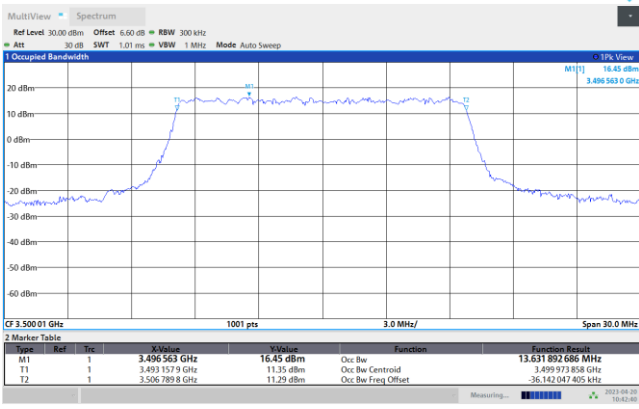

FR1 n77 / 10MHz / CP OFDM / Middle Channel / Full RB

QPSK

16QAM

64QAM

256QAM

FR1 n77 / 15MHz / CP OFDM / Middle Channel / Full RB

QPSK

16QAM