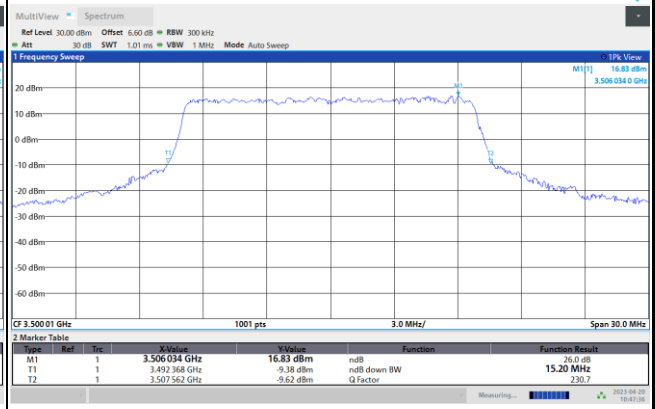

FR1 n77 / 15MHz / CP OFDM / Middle Channel / Full RB

QPSK

16QAM