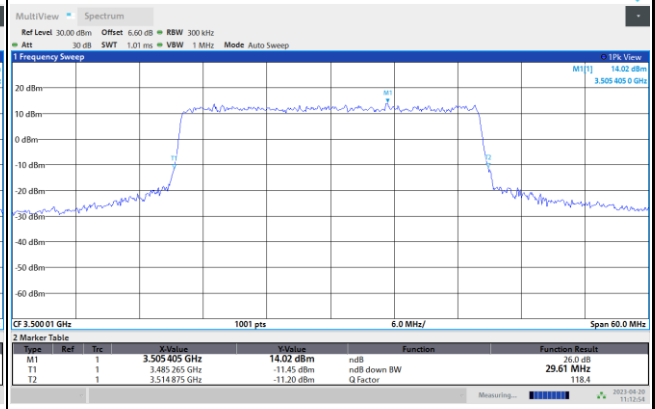

16QAM

64QAM

256QAM

FR1 n77 / 30MHz / CP OFDM / Middle Channel / Full RB

QPSK

16QAM

64QAM

256QAM