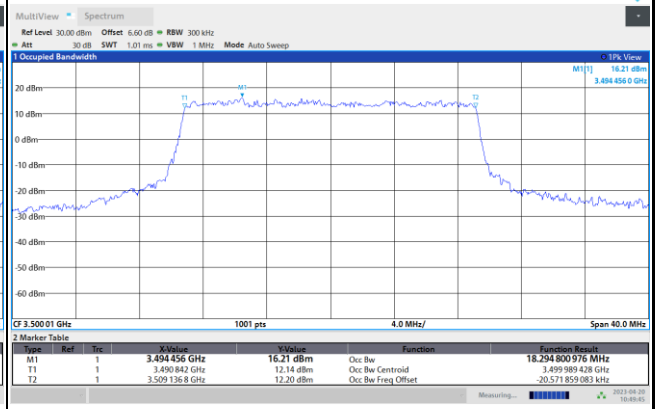

64QAM

256QAM

FR1 n77 / 20MHz / CP OFDM / Middle Channel / Full RB

QPSK

16QAM

64QAM

256QAM

FR1 n77 / 30MHz / CP OFDM / Middle Channel / Full RB