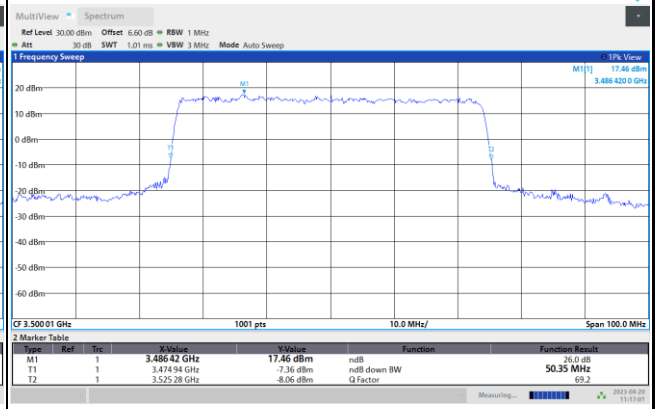

FR1 n77 / 40MHz / CP OFDM / Middle Channel / Full RB

QPSK

16QAM

64QAM

256QAM

FR1 n77 / 50MHz / CP OFDM / Middle Channel / Full RB

QPSK

16QAM