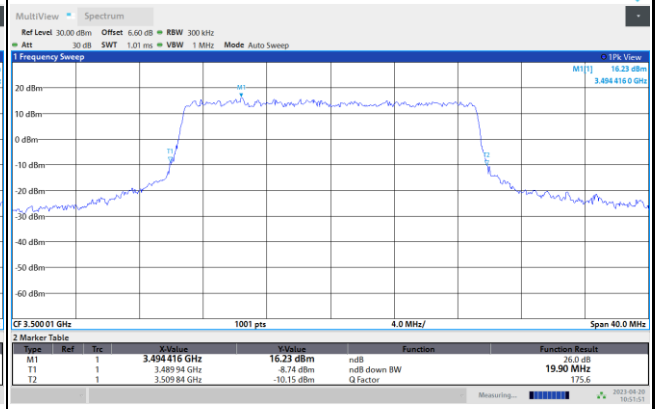

FR1 n77 / 20MHz / CP OFDM / Middle Channel / Full RB

QPSK

16QAM