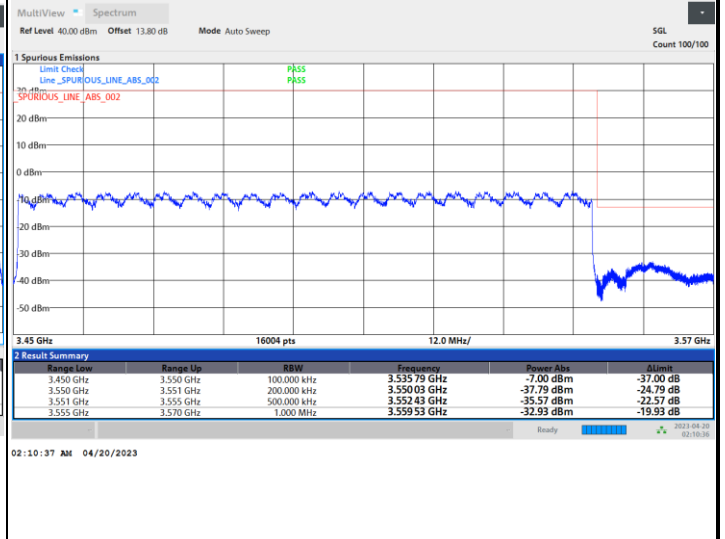

Lowest Band Edge / Full RB

Highest Band Edge / Full RB

FR1 n77 / 90MHz / CP OFDM / 256QAM

Lowest Band Edge / Full RB

Highest Band Edge / Full RB

FR1 n77 / 100MHz / CP OFDM / QPSK

Lowest Band Edge / Full RB

Highest Band Edge / Full RB

FR1 n77 / 100MHz / CP OFDM / 16QAM

Lowest Band Edge / Full RB

Highest Band Edge / Full RB

FR1 n77 / 100MHz / CP OFDM / 64QAM

Lowest Band Edge / Full RB

Highest Band Edge / Full RB

FR1 n77 / 100MHz / CP OFDM / 256QAM

Lowest Band Edge / Full RB

Highest Band Edge / Full RB

Conducted Spurious Emission

FR1 n77 / 10MHz / CP OFDM / QPSK / 1RB1

Lowest Channel

Middle Channel

Highest Channel

Frequency Stability