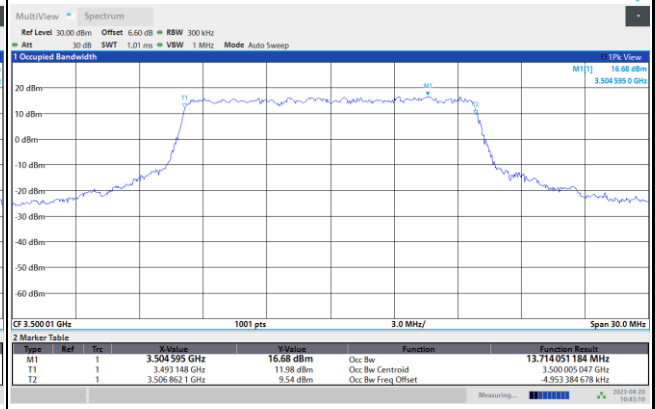

FR1 n77 / 10MHz / CP OFDM / Middle Channel / Full RB

QPSK

16QAM

64QAM

256QAM

FR1 n77 / 15MHz / CP OFDM / Middle Channel / Full RB

QPSK

16QAM