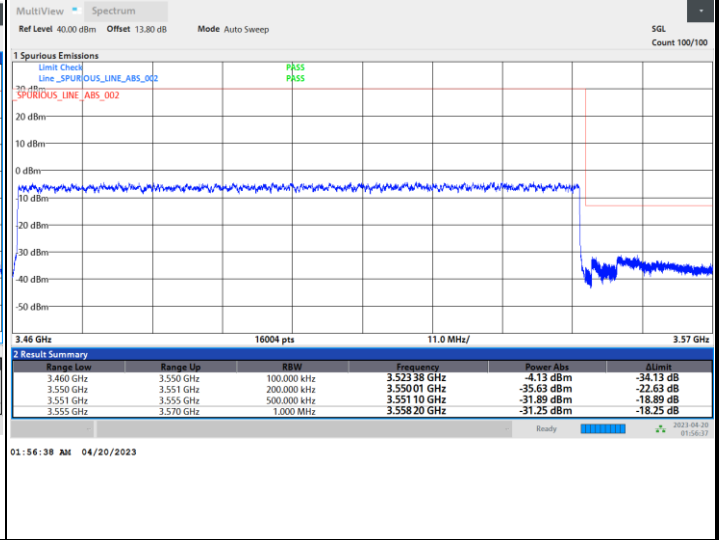

FR1 n77 / 90MHz / CP OFDM / QPSK

Lowest Band Edge / Full RB

Highest Band Edge / Full RB

FR1 n77 / 90MHz / CP OFDM / 16QAM

Lowest Band Edge / Full RB

Highest Band Edge / Full RB

FR1 n77 / 90MHz / CP OFDM / 64QAM

Lowest Band Edge / Full RB

Highest Band Edge / Full RB

FR1 n77 / 90MHz / CP OFDM / 256QAM

Lowest Band Edge / Full RB

Highest Band Edge / Full RB

FR1 n77 / 100MHz / CP OFDM / QPSK

Lowest Band Edge / Full RB

Highest Band Edge / Full RB

FR1 n77 / 100MHz / CP OFDM / 16QAM

Lowest Band Edge / Full RB

Highest Band Edge / Full RB

FR1 n77 / 100MHz / CP OFDM / 64QAM

Lowest Band Edge / Full RB

Highest Band Edge / Full RB

FR1 n77 / 100MHz / CP OFDM / 256QAM