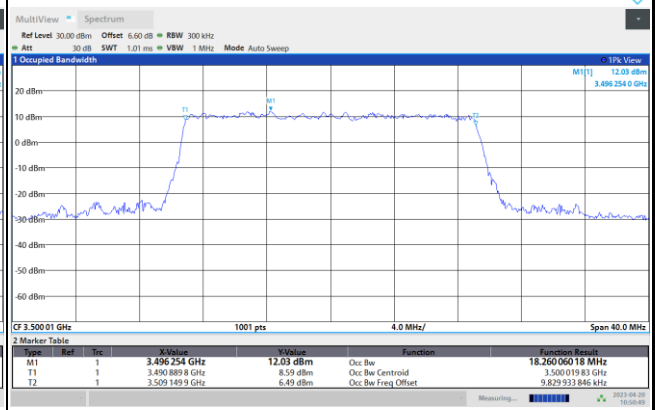

64QAM

256QAM

FR1 n77 / 20MHz / CP OFDM / Middle Channel / Full RB

QPSK

16QAM

64QAM

256QAM

FR1 n77 / 30MHz / CP OFDM / Middle Channel / Full RB