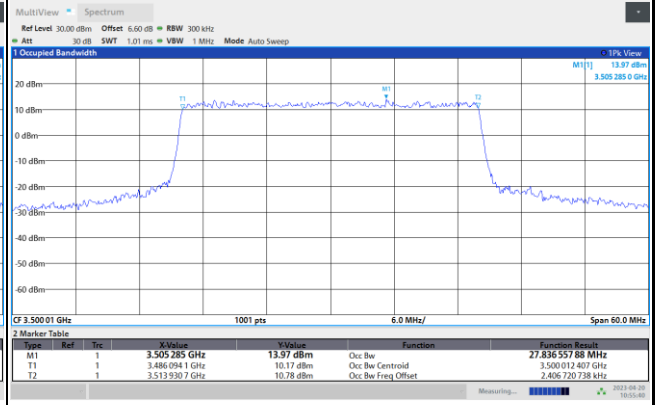

FR1 n77 / 30MHz / CP OFDM / Middle Channel / Full RB

QPSK

16QAM