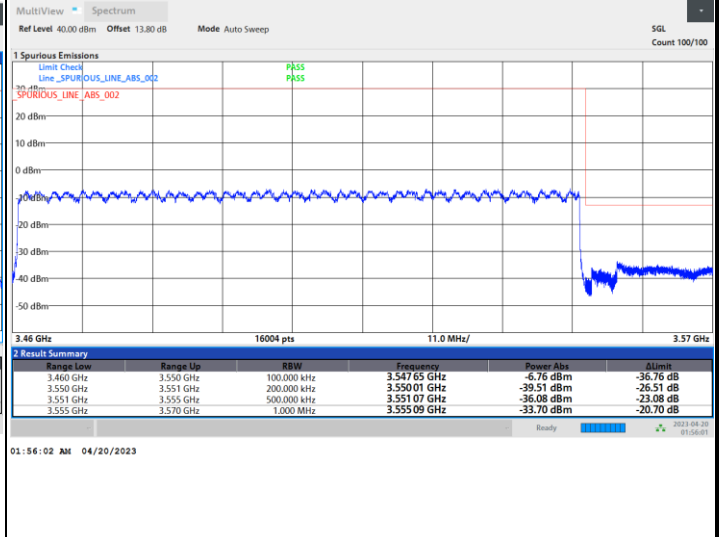

Lowest Band Edge / Full RB

Highest Band Edge / Full RB

FR1 n77 / 90MHz / CP OFDM / 256QAM

Lowest Band Edge / Full RB

Highest Band Edge / Full RB

FR1 n77 / 100MHz / CP OFDM / QPSK

Lowest Band Edge / Full RB

Highest Band Edge / Full RB

FR1 n77 / 100MHz / CP OFDM / 16QAM

Lowest Band Edge / Full RB

Highest Band Edge / Full RB

FR1 n77 / 100MHz / CP OFDM / 64QAM

Lowest Band Edge / Full RB

Highest Band Edge / Full RB

FR1 n77 / 100MHz / CP OFDM / 256QAM

Lowest Band Edge / Full RB

Highest Band Edge / Full RB

Conducted Spurious Emission

FR1 n77 / 10MHz / CP OFDM / QPSK / 1RB1

Lowest Channel

Middle Channel

Highest Channel

Frequency Stability