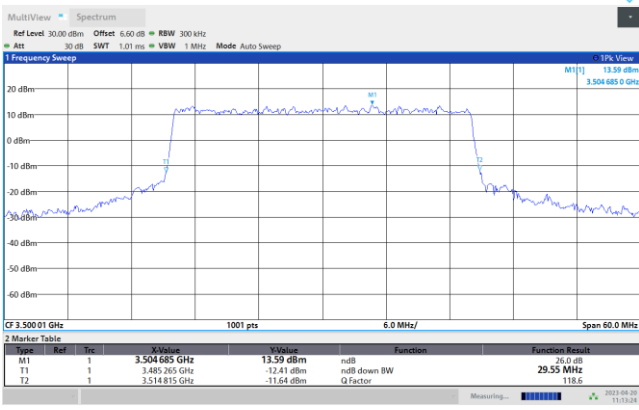

16QAM

64QAM

256QAM

FR1 n77 / 30MHz / CP OFDM / Middle Channel / Full RB

QPSK

16QAM

64QAM

256QAM