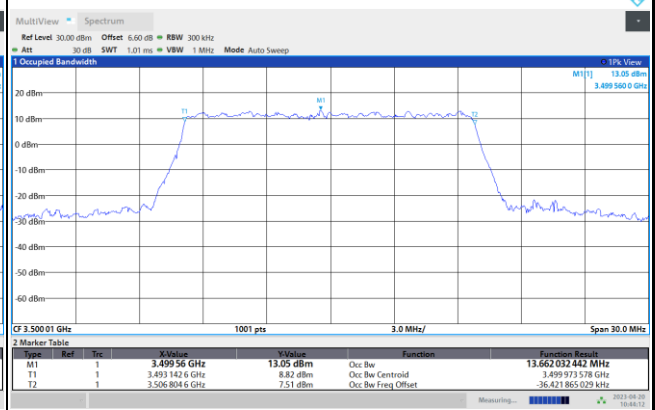

64QAM

256QAM