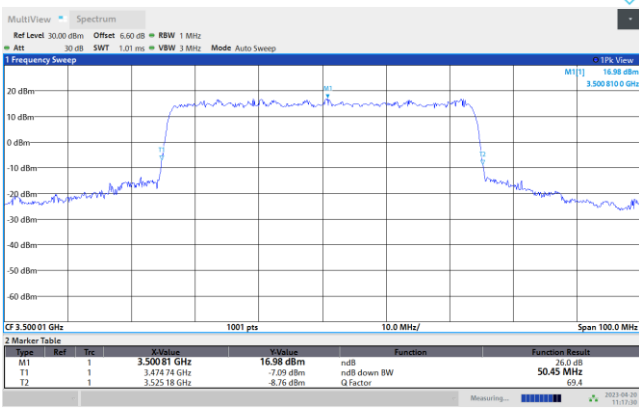

64QAM

256QAM