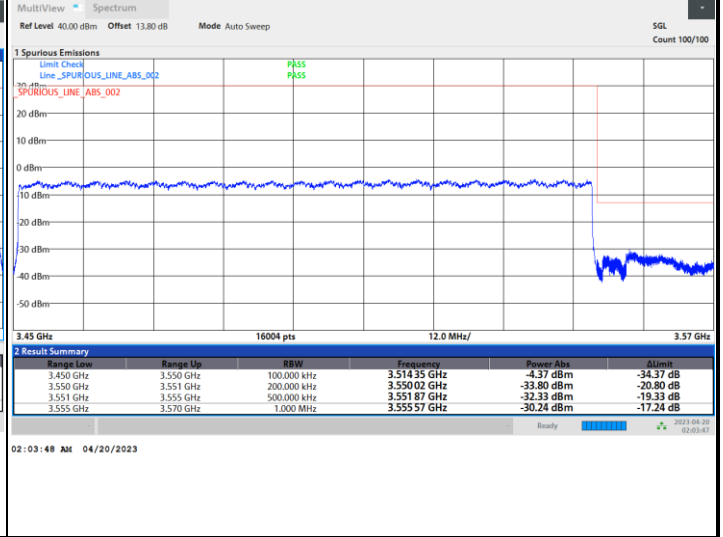

FR1 n77 / 90MHz / CP OFDM / QPSK

Lowest Band Edge / Full RB

Highest Band Edge / Full RB

FR1 n77 / 90MHz / CP OFDM / 16QAM

Lowest Band Edge / Full RB

Highest Band Edge / Full RB

FR1 n77 / 90MHz / CP OFDM / 64QAM

Lowest Band Edge / Full RB

Highest Band Edge / Full RB

FR1 n77 / 90MHz / CP OFDM / 256QAM

Lowest Band Edge / Full RB

Highest Band Edge / Full RB

FR1 n77 / 100MHz / CP OFDM / QPSK

Lowest Band Edge / Full RB

Highest Band Edge / Full RB

FR1 n77 / 100MHz / CP OFDM / 16QAM

Lowest Band Edge / Full RB

Highest Band Edge / Full RB

FR1 n77 / 100MHz / CP OFDM / 64QAM

Lowest Band Edge / Full RB

Highest Band Edge / Full RB

FR1 n77 / 100MHz / CP OFDM / 256QAM

Lowest Band Edge / Full RB

Highest Band Edge / Full RB

Conducted Spurious Emission

FR1 n77 / 10MHz / CP OFDM / QPSK / 1RB1

Lowest Channel

Middle Channel

Highest Channel

Frequency Stability