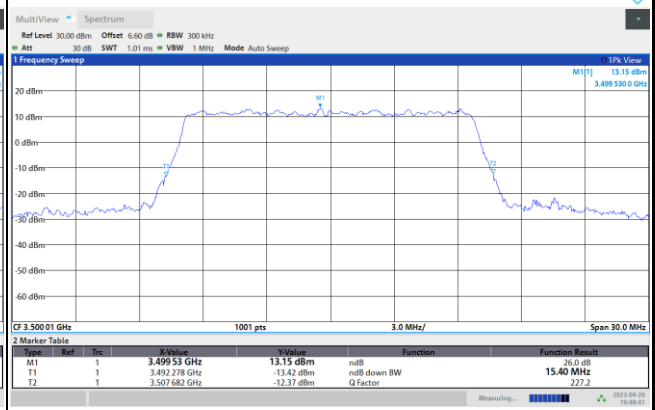

10:46:21 AM 04/20/2023

FR1 n77 / 15MHz / CP OFDM / Middle Channel / Full RB

QPSK

16QAM

64QAM

256QAM

FR1 n77 / 20MHz / CP OFDM / Middle Channel / Full RB

QPSK