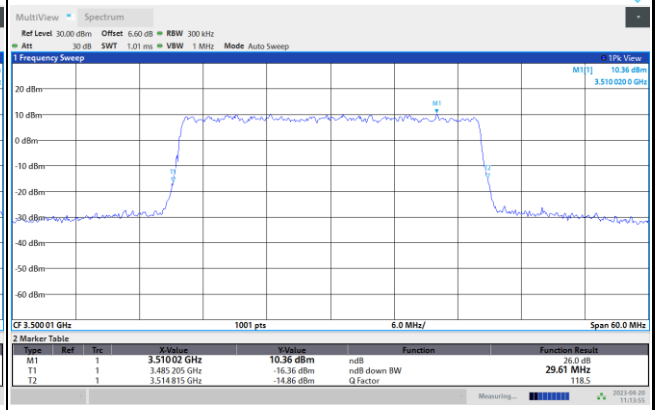

16QAM

64QAM

256QAM

FR1 n77 / 30MHz / CP OFDM / Middle Channel / Full RB

QPSK

16QAM

64QAM

256QAM