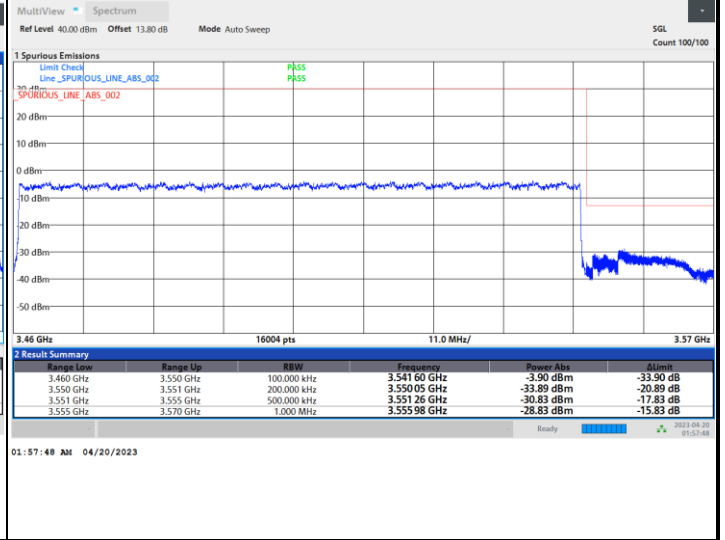

FR1 n77 / 90MHz / CP OFDM / QPSK

Lowest Band Edge / Full RB

Highest Band Edge / Full RB

FR1 n77 / 90MHz / CP OFDM / 16QAM

Lowest Band Edge / Full RB

Highest Band Edge / Full RB

FR1 n77 / 90MHz / CP OFDM / 64QAM

Lowest Band Edge / Full RB

Highest Band Edge / Full RB

FR1 n77 / 90MHz / CP OFDM / 256QAM

Lowest Band Edge / Full RB

Highest Band Edge / Full RB

FR1 n77 / 100MHz / CP OFDM / QPSK

Lowest Band Edge / Full RB

Highest Band Edge / Full RB

FR1 n77 / 100MHz / CP OFDM / 16QAM

Lowest Band Edge / Full RB

Highest Band Edge / Full RB

FR1 n77 / 100MHz / CP OFDM / 64QAM

Lowest Band Edge / Full RB

Highest Band Edge / Full RB

FR1 n77 / 100MHz / CP OFDM / 256QAM