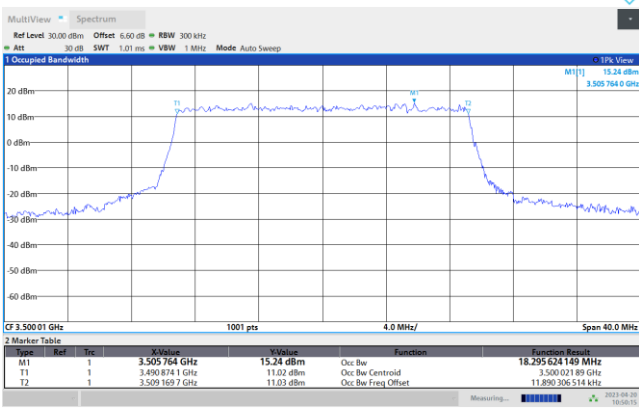

64QAM

256QAM

FR1 n77 / 20MHz / CP OFDM / Middle Channel / Full RB

QPSK

16QAM

64QAM

256QAM

FR1 n77 / 30MHz / CP OFDM / Middle Channel / Full RB