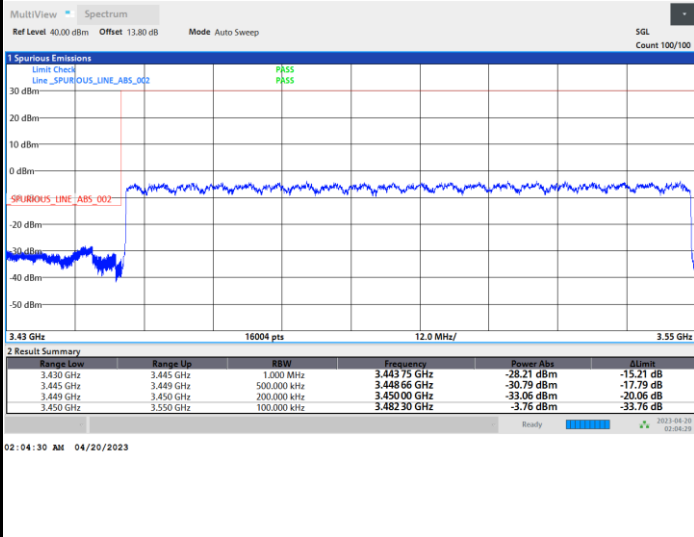

Lowest Band Edge / Full RB

Highest Band Edge / Full RB

FR1 n77 / 90MHz / CP OFDM / 256QAM

Lowest Band Edge / Full RB

Highest Band Edge / Full RB

FR1 n77 / 100MHz / CP OFDM / QPSK

Lowest Band Edge / Full RB

Highest Band Edge / Full RB

FR1 n77 / 100MHz / CP OFDM / 16QAM

Lowest Band Edge / Full RB

Highest Band Edge / Full RB

FR1 n77 / 100MHz / CP OFDM / 64QAM

Lowest Band Edge / Full RB

Highest Band Edge / Full RB

FR1 n77 / 100MHz / CP OFDM / 256QAM

Lowest Band Edge / Full RB

Highest Band Edge / Full RB

Conducted Spurious Emission

FR1 n77 / 10MHz / CP OFDM / QPSK / 1RB1

Lowest Channel

Middle Channel

Highest Channel

Frequency Stability