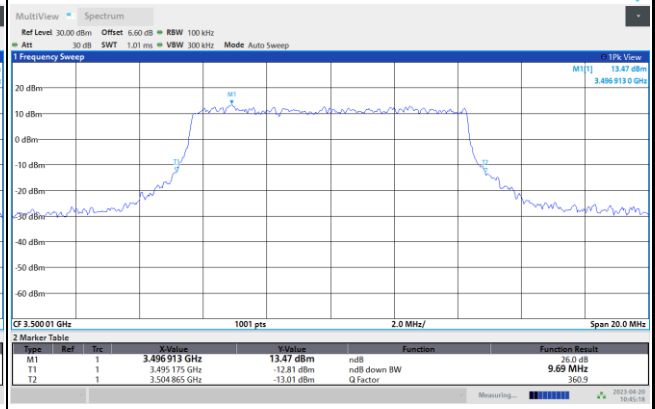

10:45:19 AM 04/20/2023