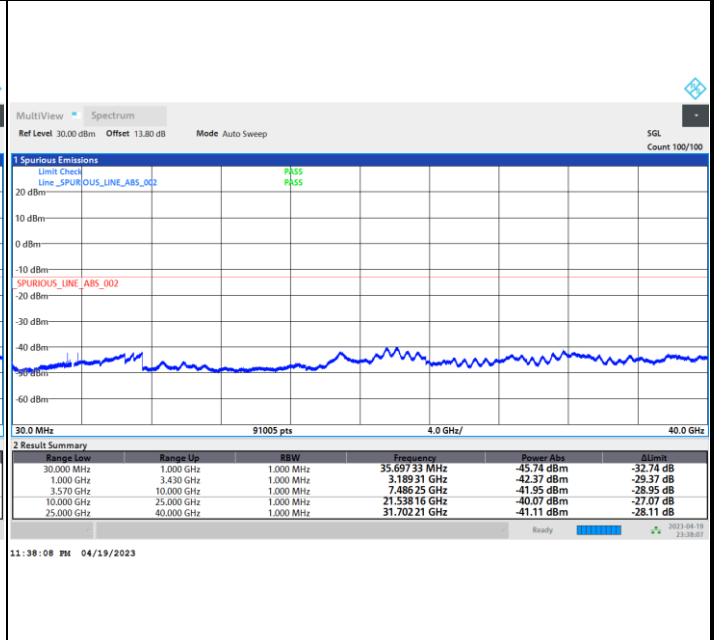

FR1 n77 / 100MHz / CP OFDM / 16QAM

Lowest Band Edge / Full RB

Highest Band Edge / Full RB

FR1 n77 / 100MHz / CP OFDM / 64QAM

Lowest Band Edge / Full RB

Highest Band Edge / Full RB

FR1 n77 / 100MHz / CP OFDM / 256QAM

Lowest Band Edge / Full RB

Highest Band Edge / Full RB

Conducted Spurious Emission

FR1 n77 / 10MHz / CP OFDM / QPSK / 1RB1

Lowest Channel

Middle Channel

Highest Channel

Frequency Stability

Note:

1. Normal Voltage = 12 V. ; Battery End Point (BEP) = 9 V. ; Maximum Voltage = 14 V.
2. The frequency fundamental emissions stay within the authorized frequency block.

FR1 n77

<MIMO Mode_Ant. 6>

Peak-to-Average Ratio