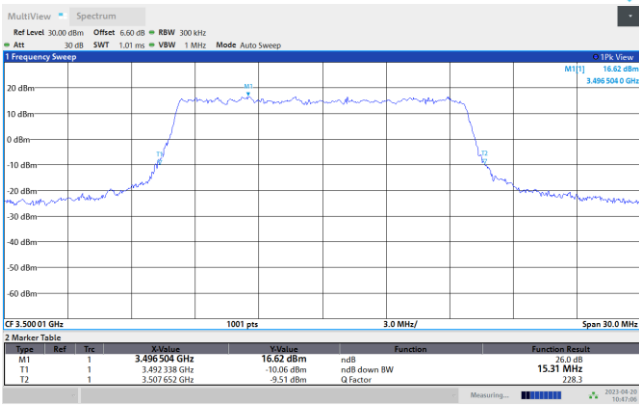

FR1 n77 / 15MHz / CP OFDM / Middle Channel / Full RB

QPSK

16QAM