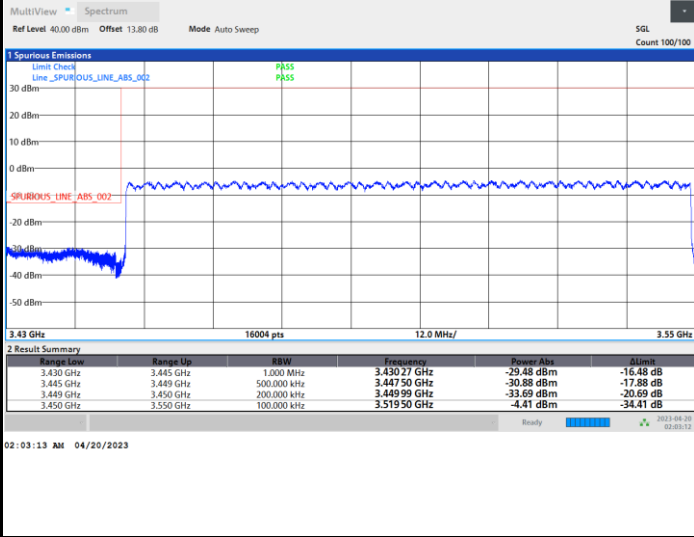

Lowest Band Edge / Full RB

Highest Band Edge / Full RB

FR1 n77 / 90MHz / CP OFDM / 256QAM

Lowest Band Edge / Full RB

Highest Band Edge / Full RB

FR1 n77 / 100MHz / CP OFDM / QPSK

Lowest Band Edge / Full RB

Highest Band Edge / Full RB

FR1 n77 / 100MHz / CP OFDM / 16QAM

Lowest Band Edge / Full RB

Highest Band Edge / Full RB

FR1 n77 / 100MHz / CP OFDM / 64QAM

Lowest Band Edge / Full RB

Highest Band Edge / Full RB

FR1 n77 / 100MHz / CP OFDM / 256QAM

Lowest Band Edge / Full RB

Highest Band Edge / Full RB

Conducted Spurious Emission

FR1 n77 / 10MHz / CP OFDM / QPSK / 1RB1

Lowest Channel

Middle Channel

Highest Channel

Frequency Stability