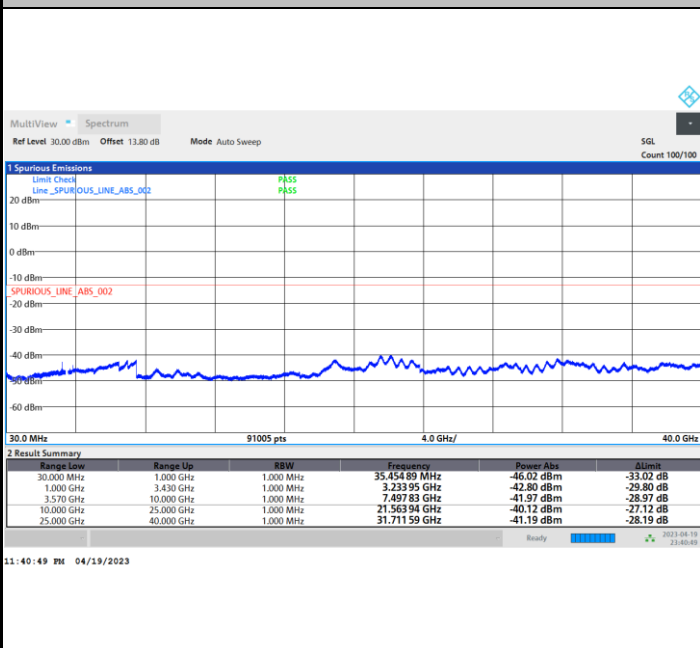

FR1 n77 / 100MHz / CP OFDM / 16QAM

Lowest Band Edge / Full RB

Highest Band Edge / Full RB

FR1 n77 / 100MHz / CP OFDM / 64QAM

Lowest Band Edge / Full RB

Highest Band Edge / Full RB

FR1 n77 / 100MHz / CP OFDM / 256QAM

Lowest Band Edge / Full RB

Highest Band Edge / Full RB

Conducted Spurious Emission

FR1 n77 / 10MHz / CP OFDM / QPSK / 1RB1

Lowest Channel

Middle Channel

Highest Channel

Frequency Stability