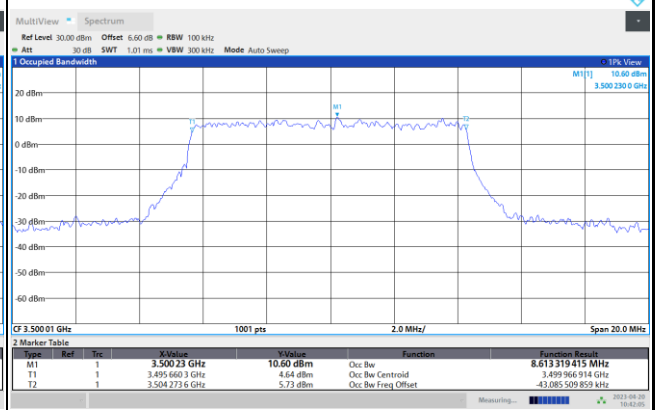

FR1 n77 / 10MHz / CP OFDM / Middle Channel / Full RB

QPSK

16QAM

64QAM

256QAM

FR1 n77 / 15MHz / CP OFDM / Middle Channel / Full RB

QPSK

16QAM