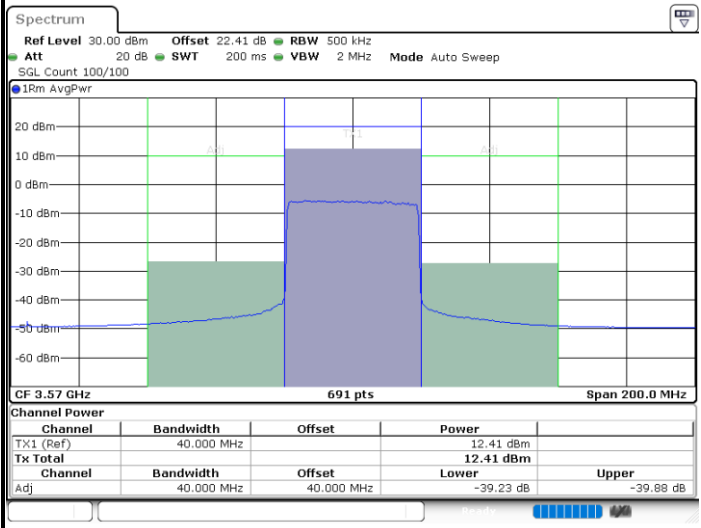

1RB0

1RBmax

Date: 3.OCT.2022 18:00:09

Date: 3.OCT.2022 18:13:20

Full RB

Date: 3.OCT.2022 18:17:25

FR1 n48 / 40MHz / CP OFDM / 64QAM

Middle Channel