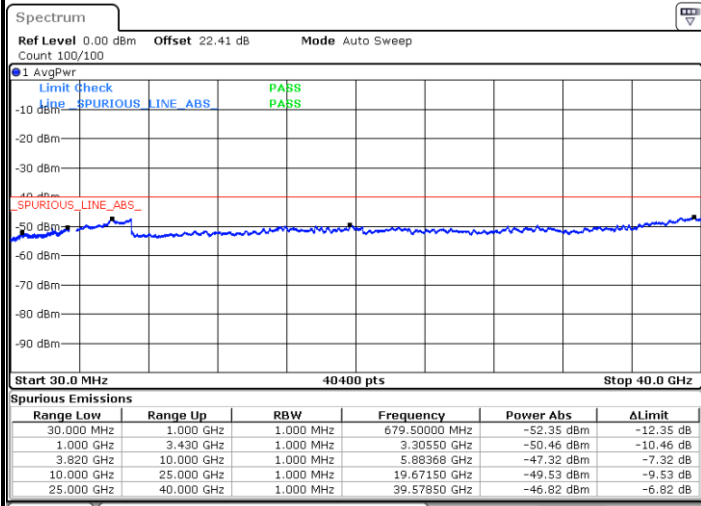

1RBmax

Full RB

FR1 n48 / 40MHz / CP OFDM / 256QAM

Highest Channel

1RB0

1RBmax

Full RB

Conducted Spurious Emission

FR1 n48 / 30MHz / CP OFDM / QPSK / 1RB1

Lowest Channel

Date: 3.OCT.2022 21:45:05

Middle Channel

Date: 3.OCT.2022 21:41:21

Highest Channel

Date: 3.OCT.2022 21:46:26

FR1 n48 / 40MHz / CP OFDM / QPSK / 1RB1