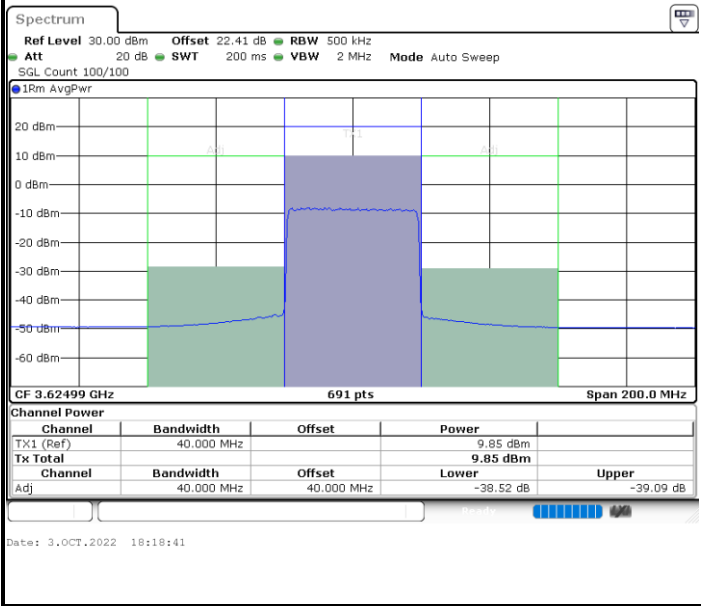

FR1 n48 / 40MHz / CP OFDM / 256QAM

Middle Channel

1RB0

1RBmax

Full RB