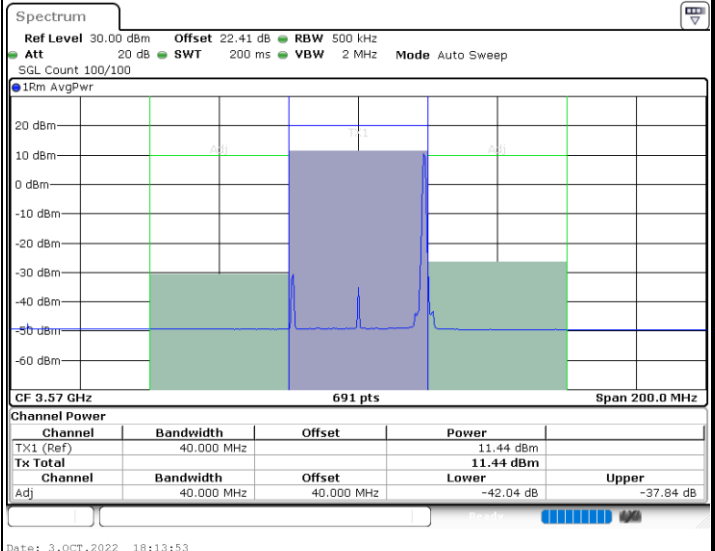

FR1 n48 / 40MHz / CP OFDM / 16QAM

Lowest Channel

1RB0

1RBmax