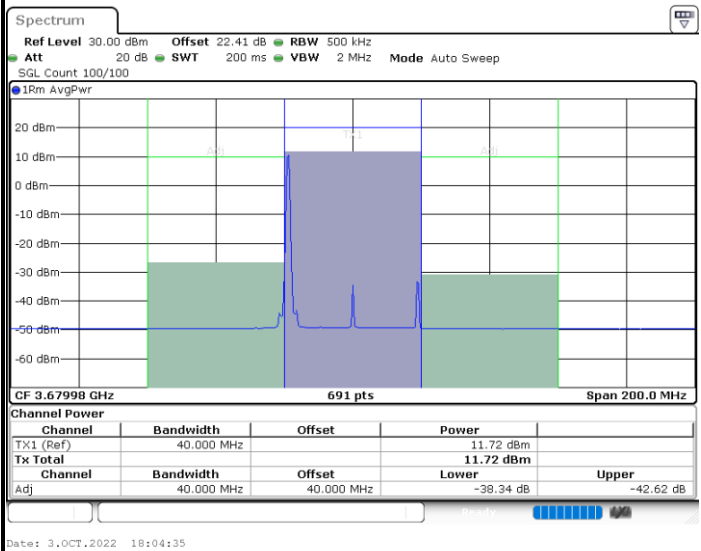

1RBmax

Full RB

FR1 n48 / 40MHz / CP OFDM / QPSK

Highest Channel

1RB0

1RBmax

Full RB

FR1 n48 / 40MHz / CP OFDM / 16QAM