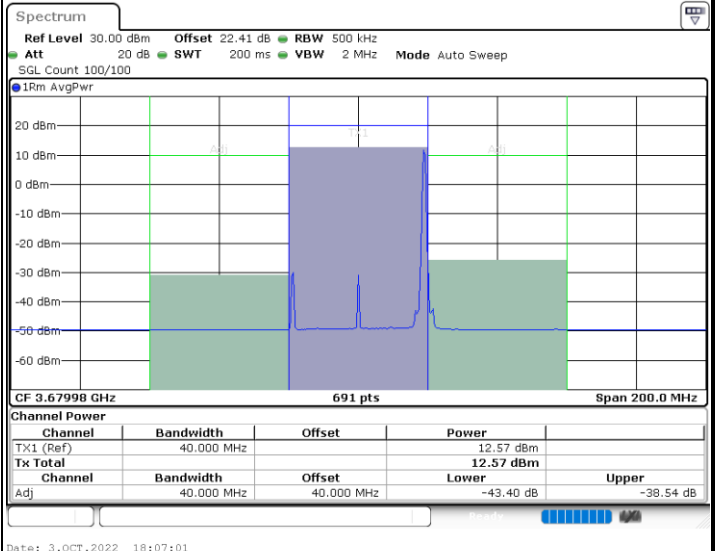

1RBmax

Full RB

FR1 n48 / 40MHz / CP OFDM / 256QAM

Highest Channel

1RB0

1RBmax

Full RB

Conducted Spurious Emission