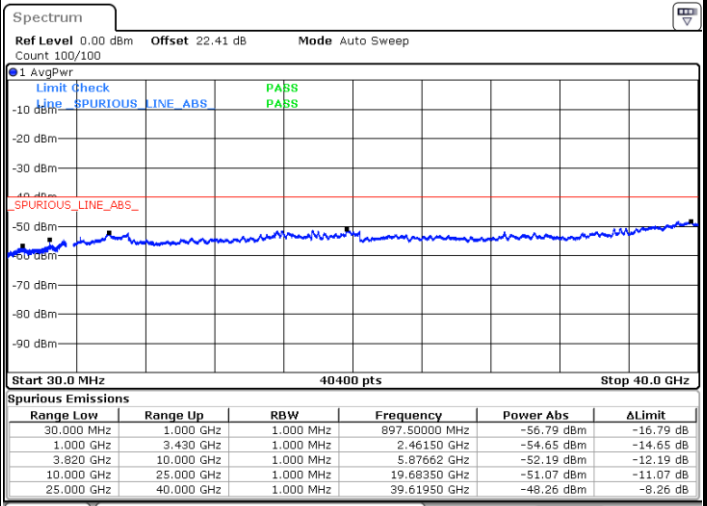

Middle Channel

Date: 3.OCT.2022 21:41:21