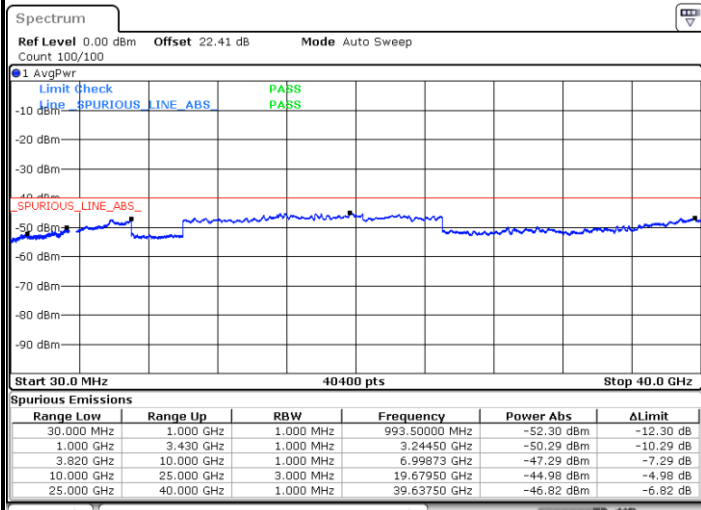

FR1 n48 / 30MHz / CP OFDM / QPSK / 1RB1

Lowest Channel

Date: 3.OCT.2022 21:45:05

Middle Channel

Date: 3.OCT.2022 21:41:21

Highest Channel

Date: 3.OCT.2022 21:46:26

FR1 n48 / 40MHz / CP OFDM / QPSK / 1RB1

Lowest Channel

Middle Channel

Date: 3.OCT.2022 21:28:09

Date: 3.OCT.2022 21:29:32

Highest Channel

Date: 3.OCT.2022 21:31:47

—THE END—