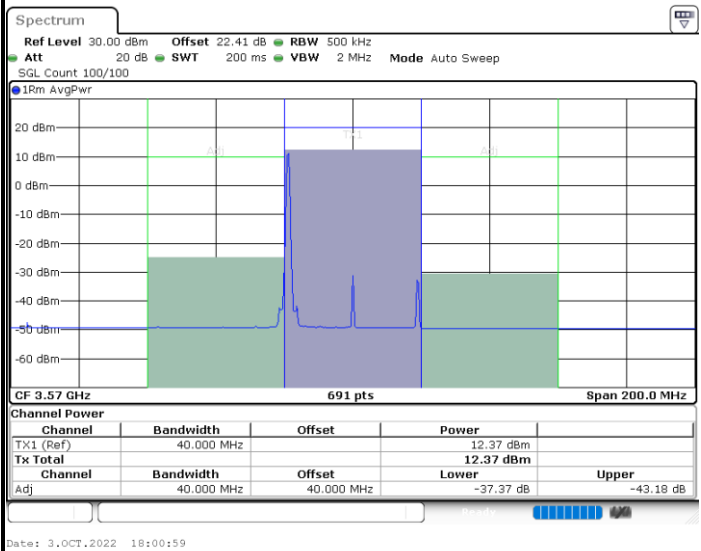

FR1 n48 / 40MHz / CP OFDM / 256QAM

Lowest Channel

1RB0

1RBmax