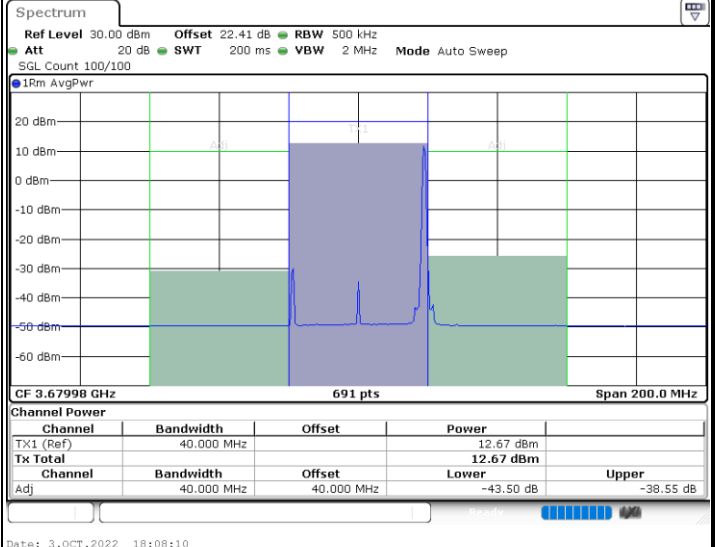

Full RB

FR1 n48 / 40MHz / CP OFDM / 16QAM

Highest Channel

1RB0

1RBmax

Full RB

FR1 n48 / 40MHz / CP OFDM / 64QAM

Lowest Channel