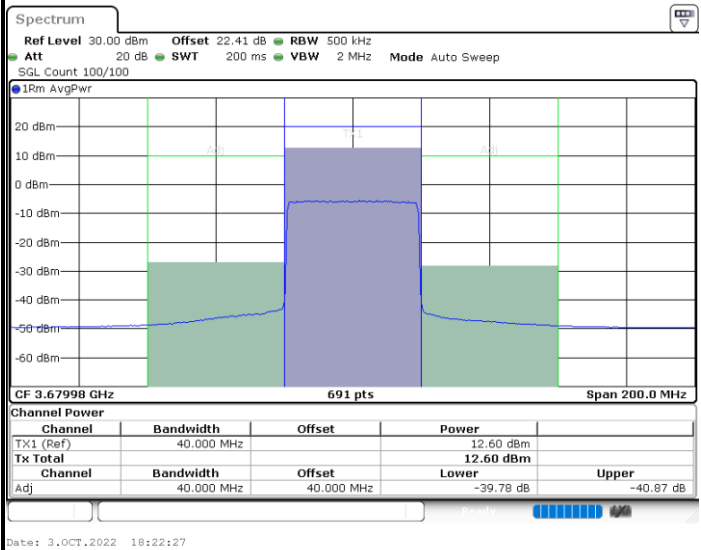

1RB0

1RBmax

Full RB

FR1 n48 / 40MHz / CP OFDM / 64QAM

Highest Channel

1RB0

1RBmax

Full RB