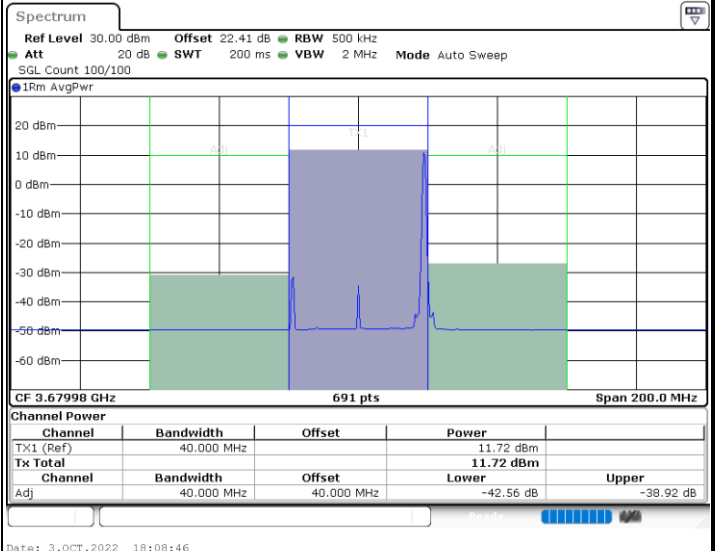

1RBmax

Full RB

FR1 n48 / 40MHz / CP OFDM / QPSK

Highest Channel

1RB0

1RBmax

Full RB

FR1 n48 / 40MHz / CP OFDM / 16QAM