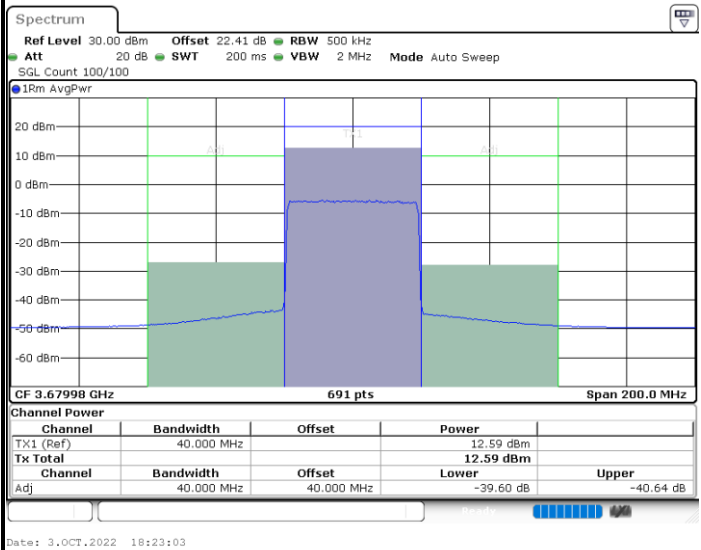

1RBmax

Full RB

FR1 n48 / 40MHz / CP OFDM / 256QAM

Highest Channel

1RB0

1RBmax

Full RB

Conducted Spurious Emission