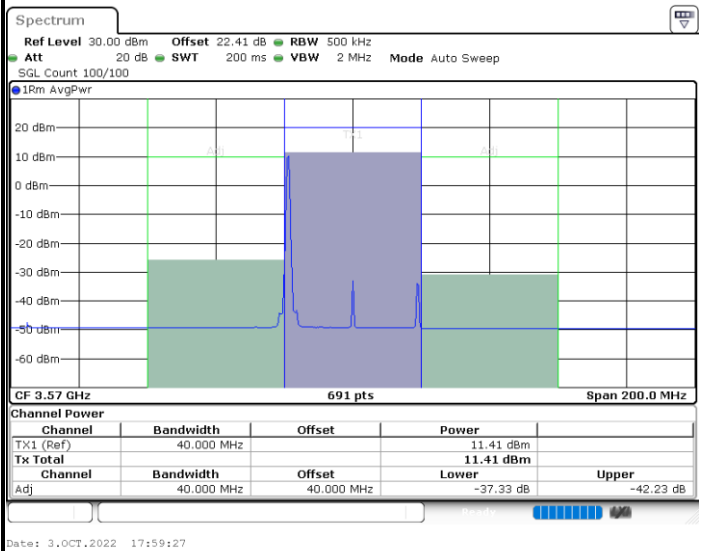

FR1 n48 / 40MHz / CP OFDM / 16QAM

Lowest Channel

1RB0

1RBmax