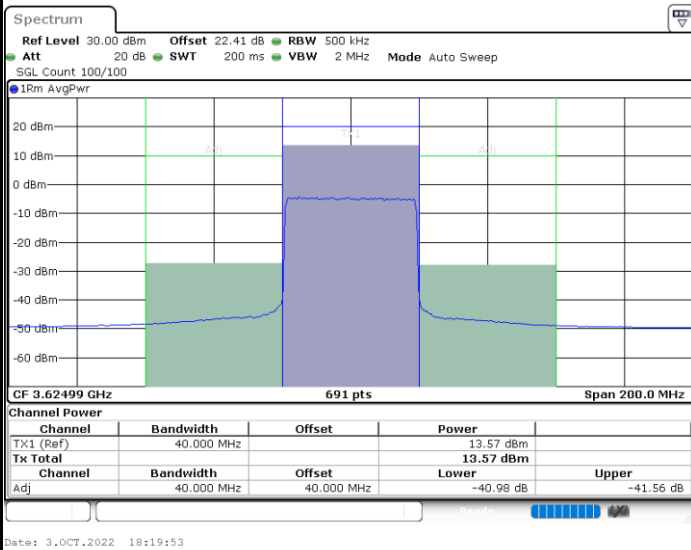

Full RB

FR1 n48 / 40MHz / CP OFDM / 16QAM

Highest Channel

1RB0

1RBmax

Full RB

FR1 n48 / 40MHz / CP OFDM / 64QAM

Lowest Channel