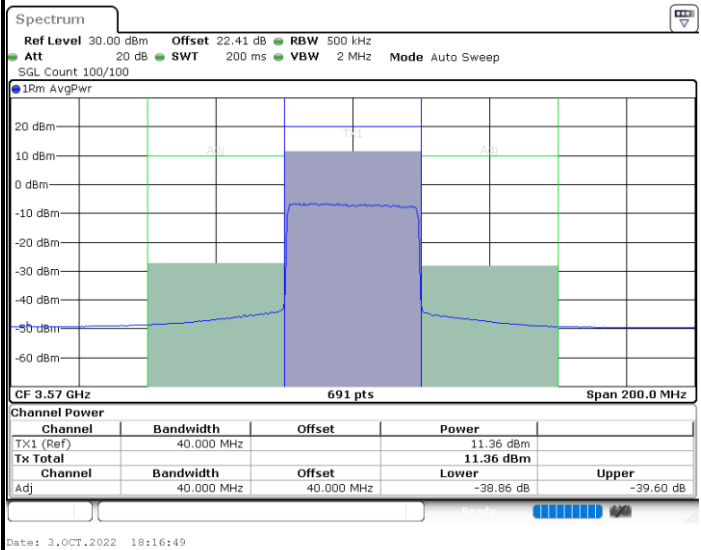

FR1 n48 / 40MHz / CP OFDM / 16QAM

Lowest Channel

1RB0

1RBmax

Full RB