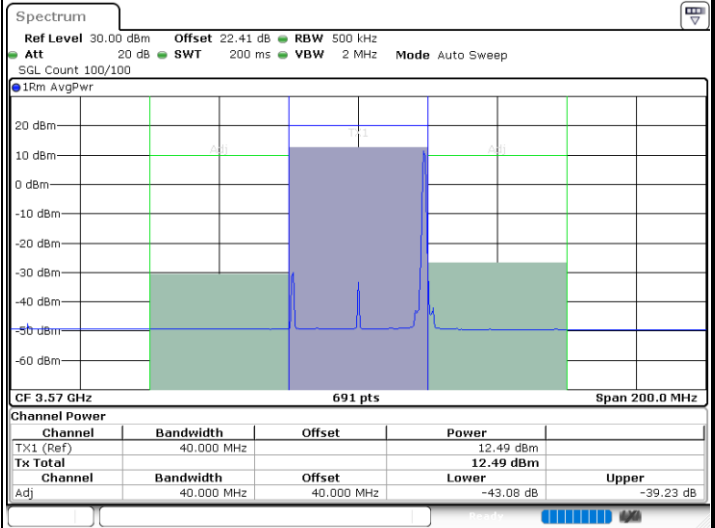

FR1 n48 / 40MHz / CP OFDM / 64QAM

Lowest Channel

1RB0

1RBmax

Date: 3.OCT.2022 18:00:09

Date: 3.OCT.2022 18:13:20