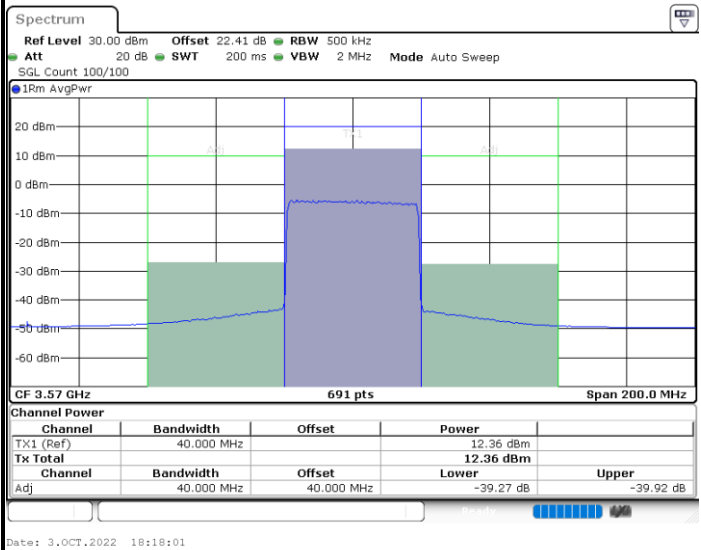

FR1 n48 / 40MHz / CP OFDM / 256QAM

Lowest Channel

1RB0

1RBmax

Full RB

FR1 n48 / 40MHz / CP OFDM / 256QAM

Middle Channel

1RB0