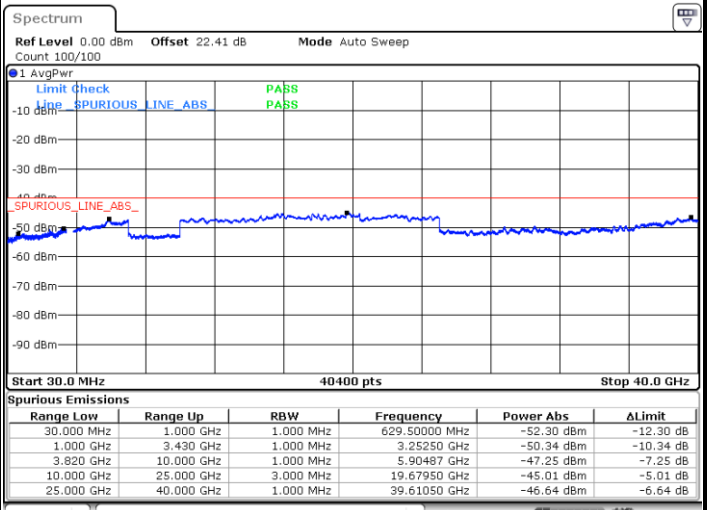

FR1 n48 / 30MHz / CP OFDM / QPSK / 1RB1

Lowest Channel

Date: 3.OCT.2022 21:45:05

Middle Channel

Date: 3.OCT.2022 21:41:21

Highest Channel

Date: 3.OCT.2022 21:46:26

FR1 n48 / 40MHz / CP OFDM / QPSK / 1RB1

Lowest Channel

Middle Channel

Date: 3.OCT.2022 21:28:09

Date: 3.OCT.2022 21:29:32

Highest Channel

Date: 3.OCT.2022 21:31:47

—THE END—