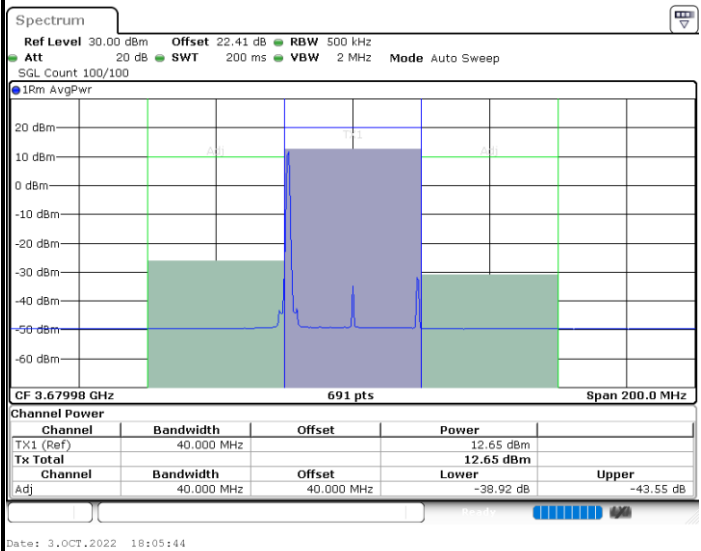

1RB0

1RBmax

Full RB

FR1 n48 / 40MHz / CP OFDM / 64QAM

Highest Channel

1RB0

1RBmax

Full RB