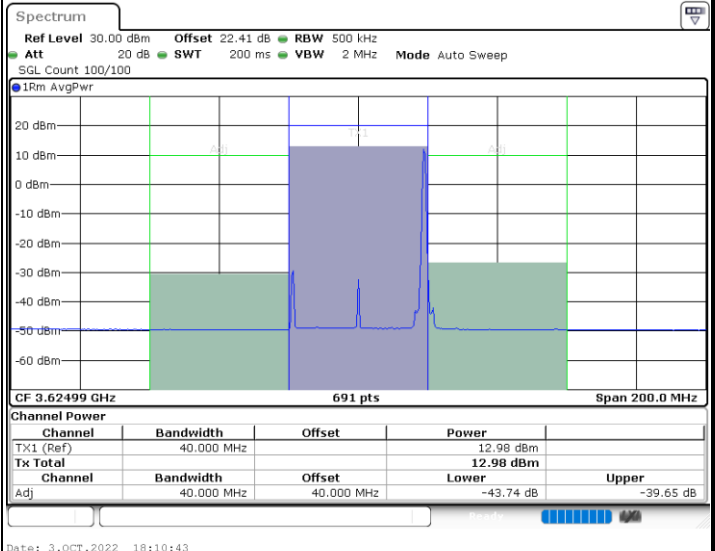

FR1 n48 / 40MHz / CP OFDM / 64QAM

Middle Channel

1RB0

1RBmax