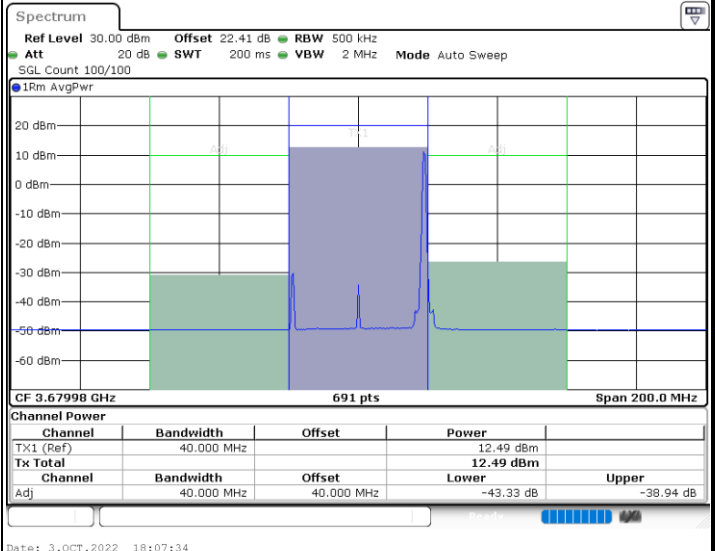

1RB0

1RBmax

Full RB

FR1 n48 / 40MHz / CP OFDM / 64QAM

Highest Channel

1RB0

1RBmax

Full RB