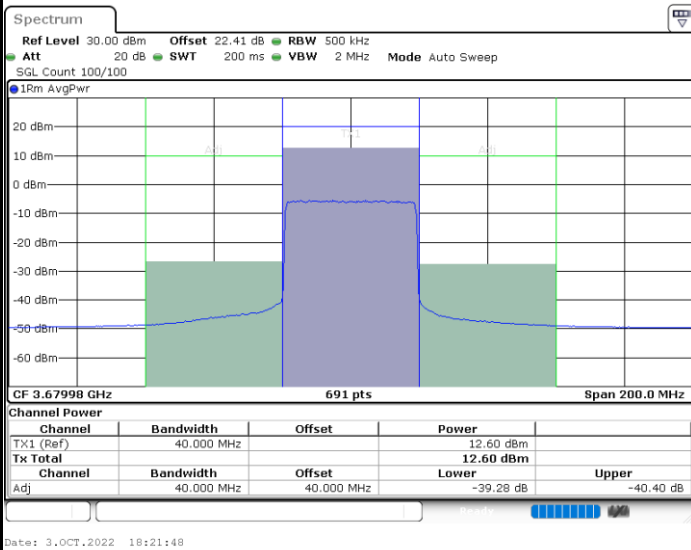

Full RB

FR1 n48 / 40MHz / CP OFDM / 16QAM

Highest Channel

1RB0

1RBmax

Full RB

FR1 n48 / 40MHz / CP OFDM / 64QAM

Lowest Channel