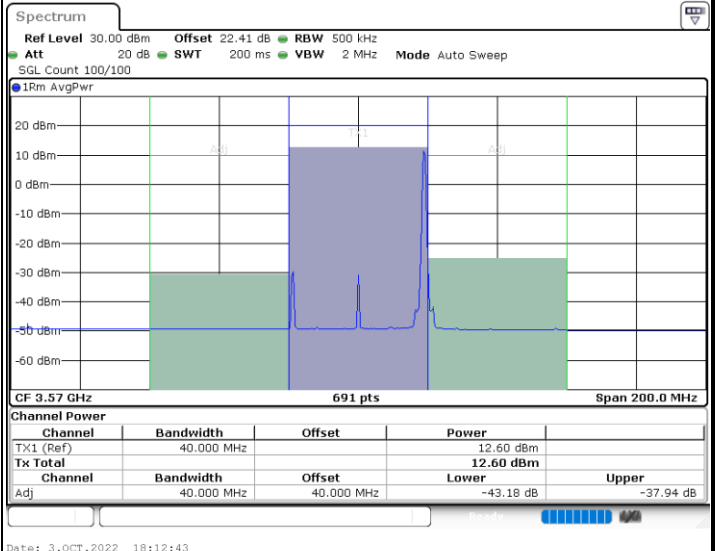

FR1 n48 / 40MHz / CP OFDM / 256QAM

Lowest Channel

1RB0

1RBmax