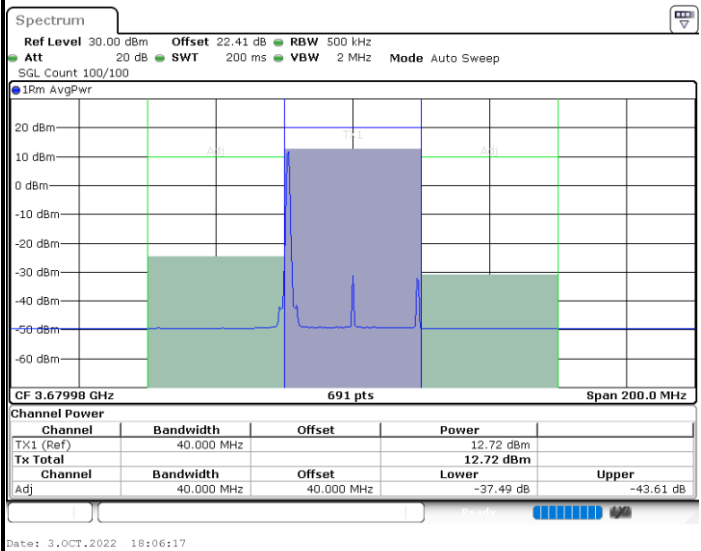

1RBmax

Full RB

FR1 n48 / 40MHz / CP OFDM / 256QAM

Highest Channel

1RB0

1RBmax

Full RB

Conducted Spurious Emission