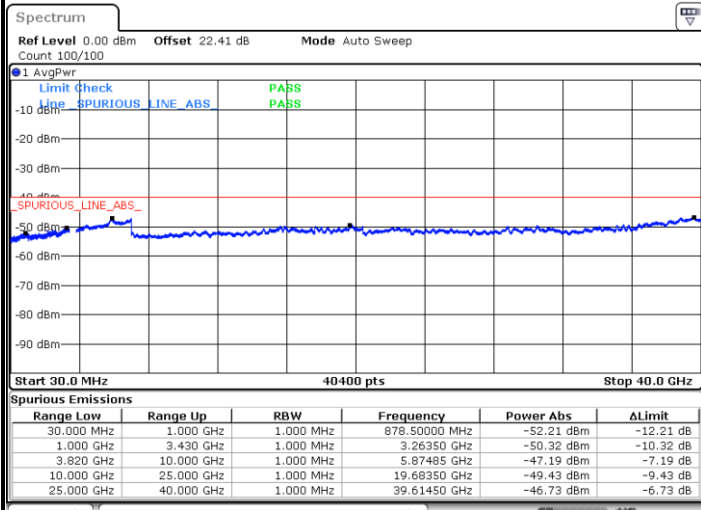

FR1 n48 / 30MHz / CP OFDM / QPSK / 1RB1

Lowest Channel

Date: 3.OCT.2022 21:45:05

Middle Channel

Date: 3.OCT.2022 21:41:21

Highest Channel

Date: 3.OCT.2022 21:46:26

FR1 n48 / 40MHz / CP OFDM / QPSK / 1RB1

Lowest Channel

Middle Channel

Date: 3.OCT.2022 21:28:09

Date: 3.OCT.2022 21:29:32

Highest Channel

Date: 3.OCT.2022 21:31:47

—THE END—