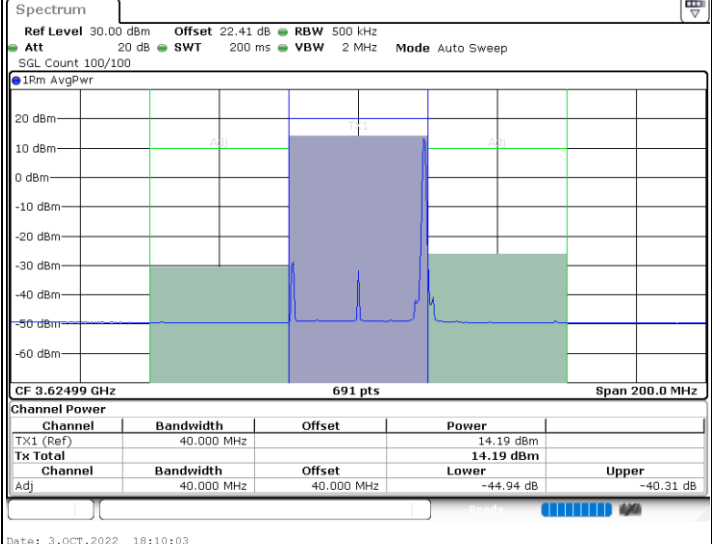

Full RB

FR1 n48 / 40MHz / CP OFDM / 16QAM

Highest Channel

1RB0

1RBmax

Full RB

FR1 n48 / 40MHz / CP OFDM / 64QAM

Lowest Channel