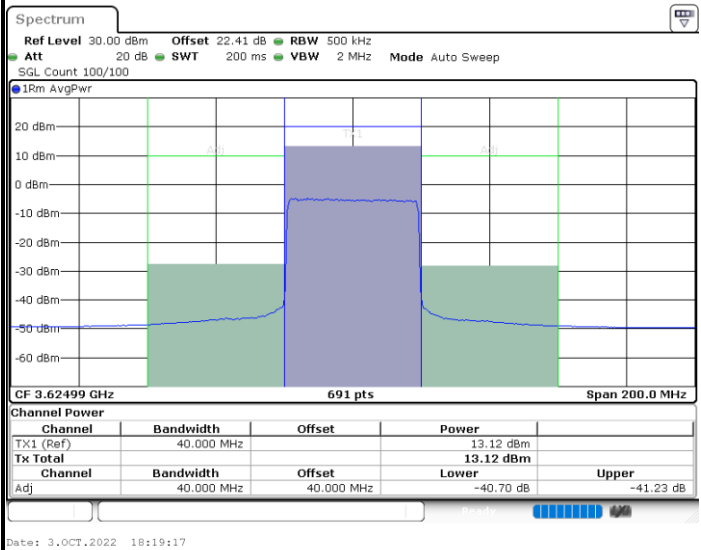

FR1 n48 / 40MHz / CP OFDM / 64QAM

Middle Channel

1RB0

1RBmax

Full RB