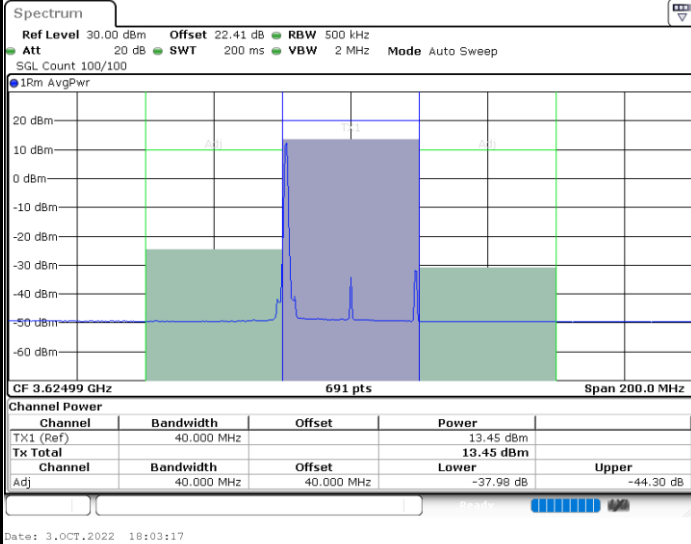

Full RB

FR1 n48 / 40MHz / CP OFDM / 16QAM

Highest Channel

1RB0

1RBmax

Full RB

FR1 n48 / 40MHz / CP OFDM / 64QAM

Lowest Channel