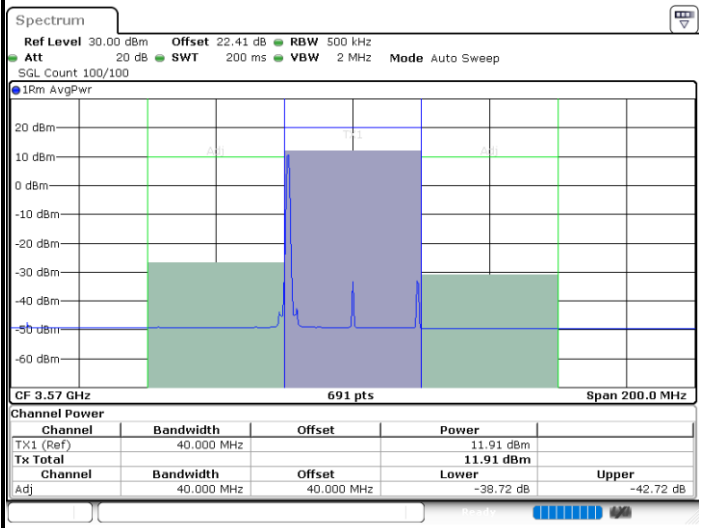

FR1 n48 / 40MHz / CP OFDM / 64QAM

Lowest Channel

1RB0

1RBmax

Date: 3.OCT.2022 18:00:09

Date: 3.OCT.2022 18:13:20