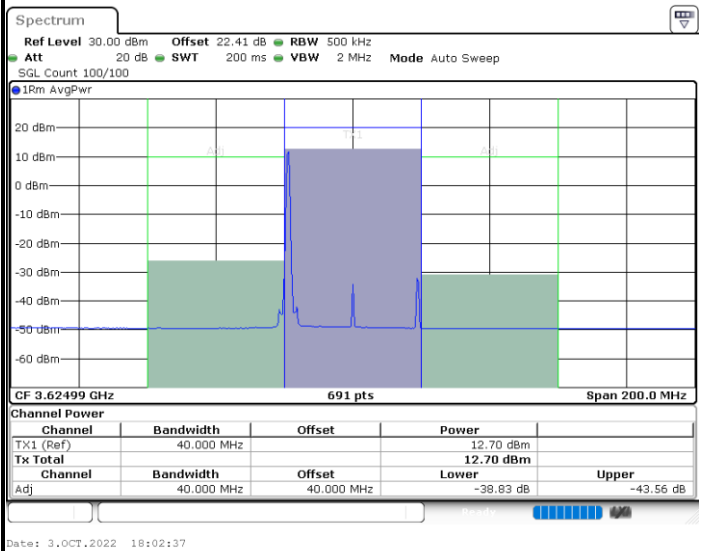

FR1 n48 / 40MHz / CP OFDM / 64QAM

Middle Channel

1RB0

1RBmax