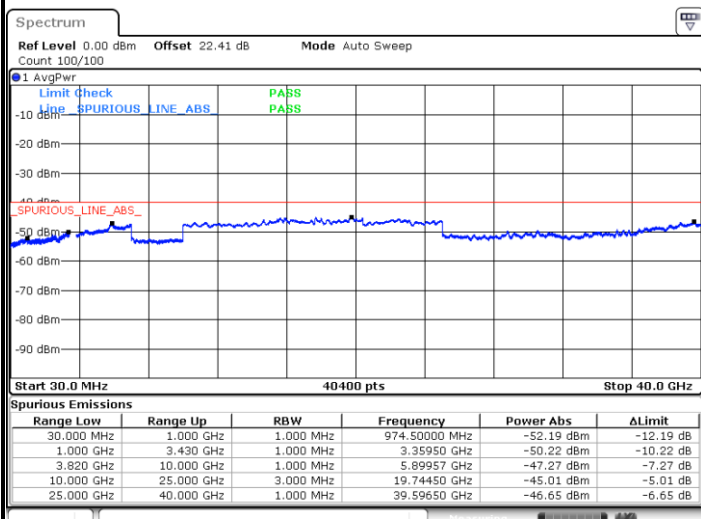

Lowest Channel

Middle Channel

Date: 3.OCT.2022 21:28:09

Date: 3.OCT.2022 21:29:32

Highest Channel

Date: 3.OCT.2022 21:31:47

—THE END—