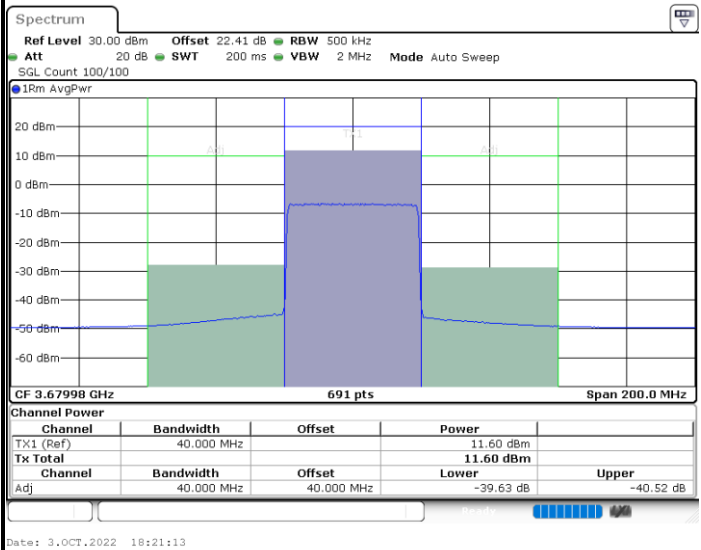

1RBmax

Full RB

FR1 n48 / 40MHz / CP OFDM / QPSK

Highest Channel

1RB0

1RBmax

Full RB

FR1 n48 / 40MHz / CP OFDM / 16QAM