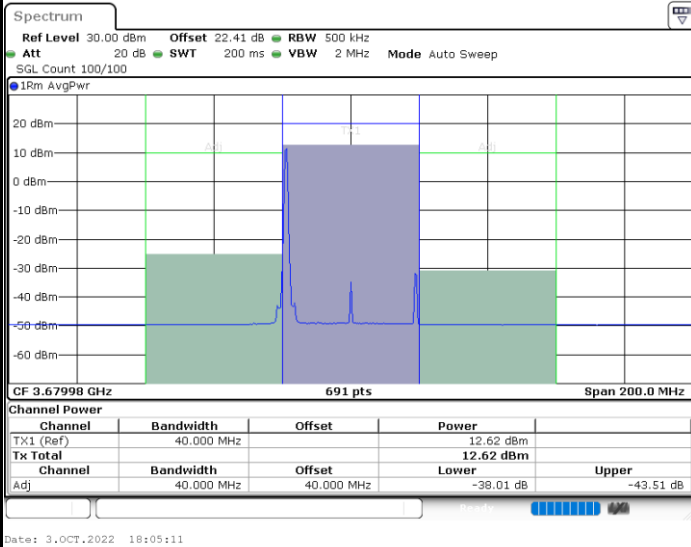

Full RB

FR1 n48 / 40MHz / CP OFDM / 16QAM

Highest Channel

1RB0

1RBmax

Full RB

FR1 n48 / 40MHz / CP OFDM / 64QAM

Lowest Channel