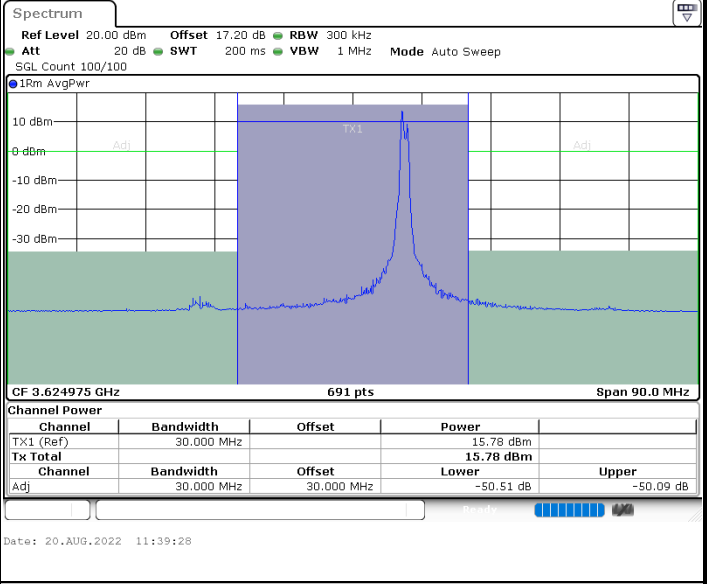

Date: 20.AUG.2022 10:09:35

Date: 20.AUG.2022 10:19:20

Highest Channel / FullIRB

N/A

Date: 20.AUG.2022 09:58:53

LTE Band 48C / 20MHz+5MHz

16QAM

Lowest Channel / 1RB0 and 1RB24

Lowest Channel / 1RB99 and 1RB0

Lowest Channel / FullIRB

N/A

LTE Band 48C / 20MHz+5MHz

16QAM

Middle Channel / 1RB0 and 1RB24

Middle Channel / 1RB99 and 1RB0

Middle Channel / FullIRB

N/A

LTE Band 48C / 20MHz+5MHz

16QAM

Highest Channel / 1RB0 and 1RB24

Highest Channel / 1RB99 and 1RB0

Highest Channel / FullIRB

N/A

LTE Band 48C / 20MHz+10MHz