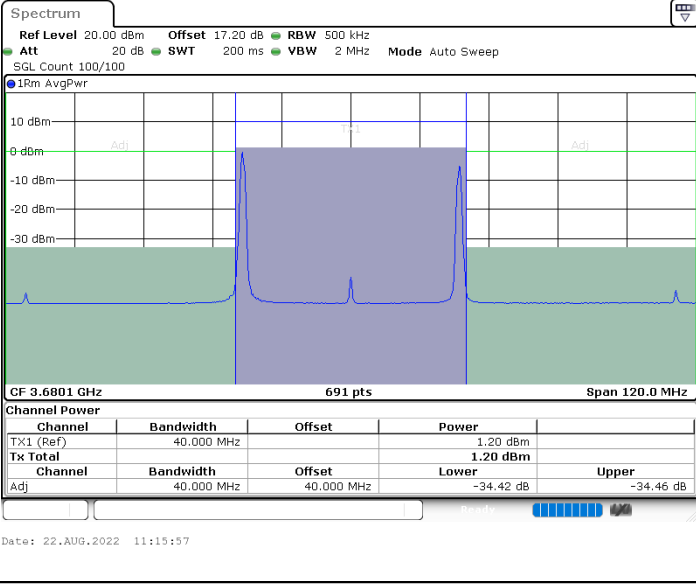

LTE Band 48C / 20MHz+20MHz

QPSK

Lowest Channel / 1RB0 and 1RB99

Lowest Channel / 1RB99 and 1RB0

Lowest Channel / FullIRB

N/A

LTE Band 48C / 20MHz+20MHz

QPSK

MiddleChannel / 1RB0 and 1RB99

Middle Channel / 1RB99 and 1RB0

Middle Channel / FullIRB

N/A

LTE Band 48C / 20MHz+20MHz

QPSK

Highest Channel / 1RB0 and 1RB99

Highest Channel / 1RB99 and 1RB0

Highest Channel / FullIRB

N/A

LTE Band 48C / 5MHz+20MHz

16QAM

Lowest Channel / 1RB0 and 1RB99

Lowest Channel / 1RB24 and 1RB0

Lowest Channel / FullIRB

N/A