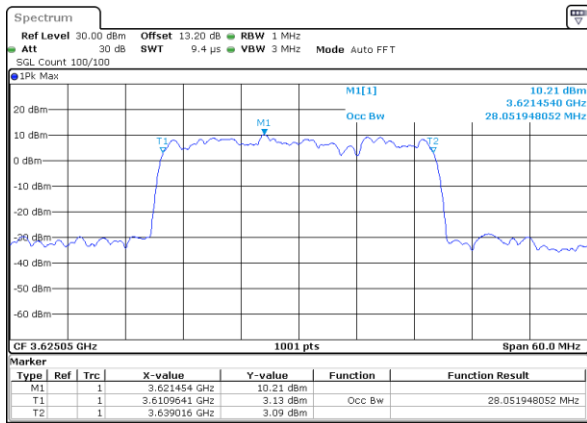

LTE Band 48C

16QAM

Middle Channel / 20MHz+20MHz

N/A

LTE Band 48C

64QAM

Middle Channel / 5MHz+20MHz

Date: 22.AUG.2022 13:52:05

Middle Channel / 10MHz+20MHz

Date: 22.AUG.2022 13:55:50

Middle Channel / 15MHz+20MHz

Date: 22.AUG.2022 13:59:35

Middle Channel / 20MHz+5MHz

Date: 22.AUG.2022 14:03:20

Middle Channel / 20MHz+10MHz

Date: 22.AUG.2022 14:07:03

Middle Channel / 20MHz+15MHz

Date: 22.AUG.2022 14:19:04

LTE Band 48C

64QAM

Middle Channel / 20MHz+20MHz

N/A

LTE Band 48C

256QAM