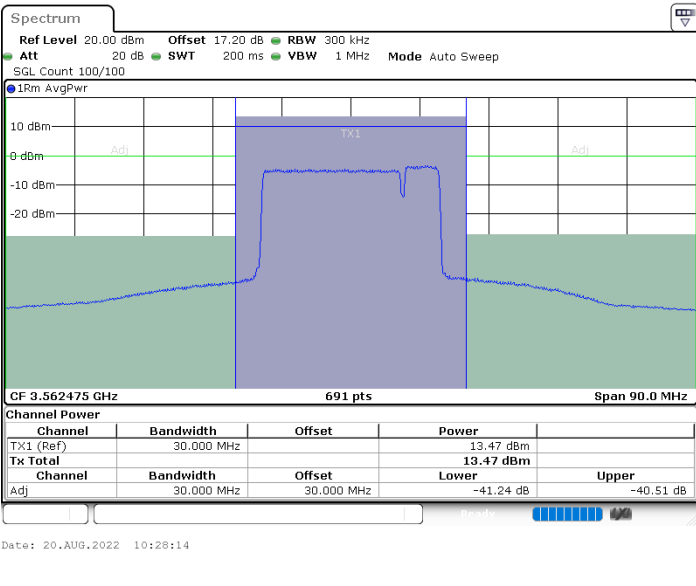

Middle Channel / 1RB0 and 1RB99

Middle Channel / 1RB74 and 1RB0

Middle Channel / FullIRB

N/A

LTE Band 48C / 15MHz+20MHz

16QAM

Highest Channel / 1RB0 and 1RB99

Highest Channel / 1RB74 and 1RB0

Date: 20.AUG.2022 10:09:35

Date: 20.AUG.2022 10:19:20

Highest Channel / FullIRB

N/A

Date: 20.AUG.2022 09:58:53

LTE Band 48C / 20MHz+5MHz

16QAM

Lowest Channel / 1RB0 and 1RB24

Lowest Channel / 1RB99 and 1RB0

Lowest Channel / FullIRB

N/A

LTE Band 48C / 20MHz+5MHz

16QAM

Middle Channel / 1RB0 and 1RB24

Middle Channel / 1RB99 and 1RB0

Middle Channel / FullIRB