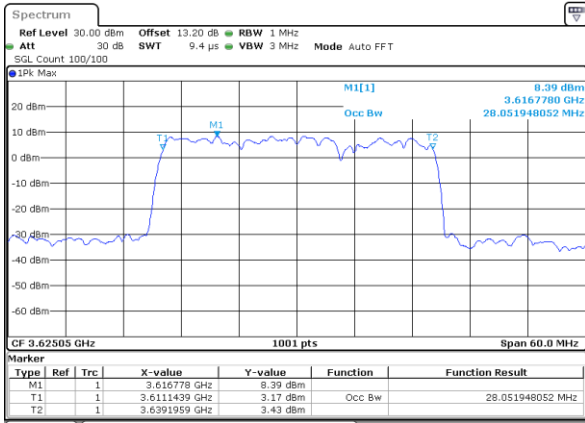

Middle Channel / 20MHz+20MHz

N/A

LTE Band 48C

16QAM

Middle Channel / 5MHz+20MHz

Date: 22.AUG.2022 13:51:37

Middle Channel / 10MHz+20MHz

Date: 22.AUG.2022 13:55:23

Middle Channel / 15MHz+20MHz

Date: 22.AUG.2022 13:59:08

Middle Channel / 20MHz+5MHz

Date: 22.AUG.2022 14:02:52

Middle Channel / 20MHz+10MHz

Date: 22.AUG.2022 14:06:35

Middle Channel / 20MHz+15MHz

Date: 22.AUG.2022 14:18:36

LTE Band 48C

16QAM

Middle Channel / 20MHz+20MHz

N/A

LTE Band 48C

64QAM

Middle Channel / 5MHz+20MHz

Date: 22.AUG.2022 13:52:05