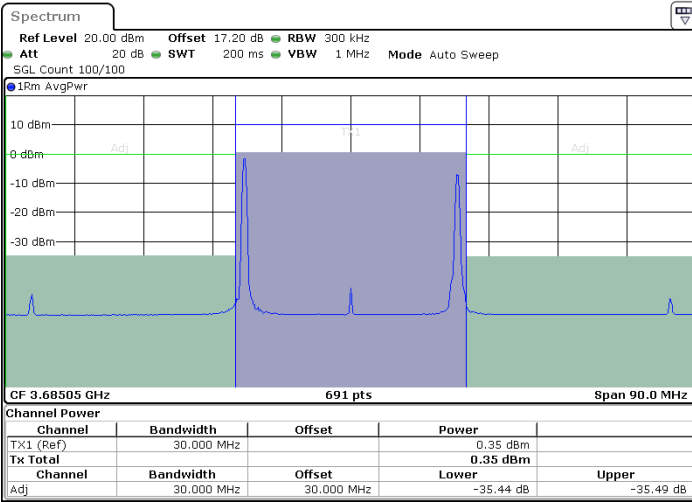

LTE Band 48C / 10MHz+20MHz

16QAM

Highest Channel / 1RB0 and 1RB99

Highest Channel / 1RB49 and 1RB0

Date: 20.AUG.2022 01:43:56

Date: 20.AUG.2022 01:53:45