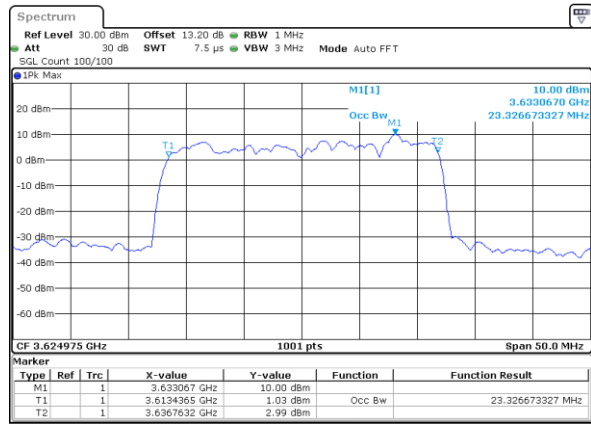

Middle Channel / 20MHz+15MHz

Date: 22.AUG.2022 14:19:04

LTE Band 48C

64QAM

Middle Channel / 20MHz+20MHz

N/A

LTE Band 48C

256QAM

Middle Channel / 5MHz+20MHz

Date: 22.AUG.2022 13:52:32

Middle Channel / 10MHz+20MHz

Date: 22.AUG.2022 13:56:18

Middle Channel / 15MHz+20MHz

Date: 22.AUG.2022 14:00:03

Middle Channel / 20MHz+5MHz

Date: 22.AUG.2022 14:03:48

Middle Channel / 20MHz+10MHz

Date: 22.AUG.2022 14:07:30

Middle Channel / 20MHz+15MHz

Date: 22.AUG.2022 14:19:31

**ACLR**

LTE Band 48C / 10MHz+20MHz

QPSK

Lowest Channel / 1RB0 and 1RB99