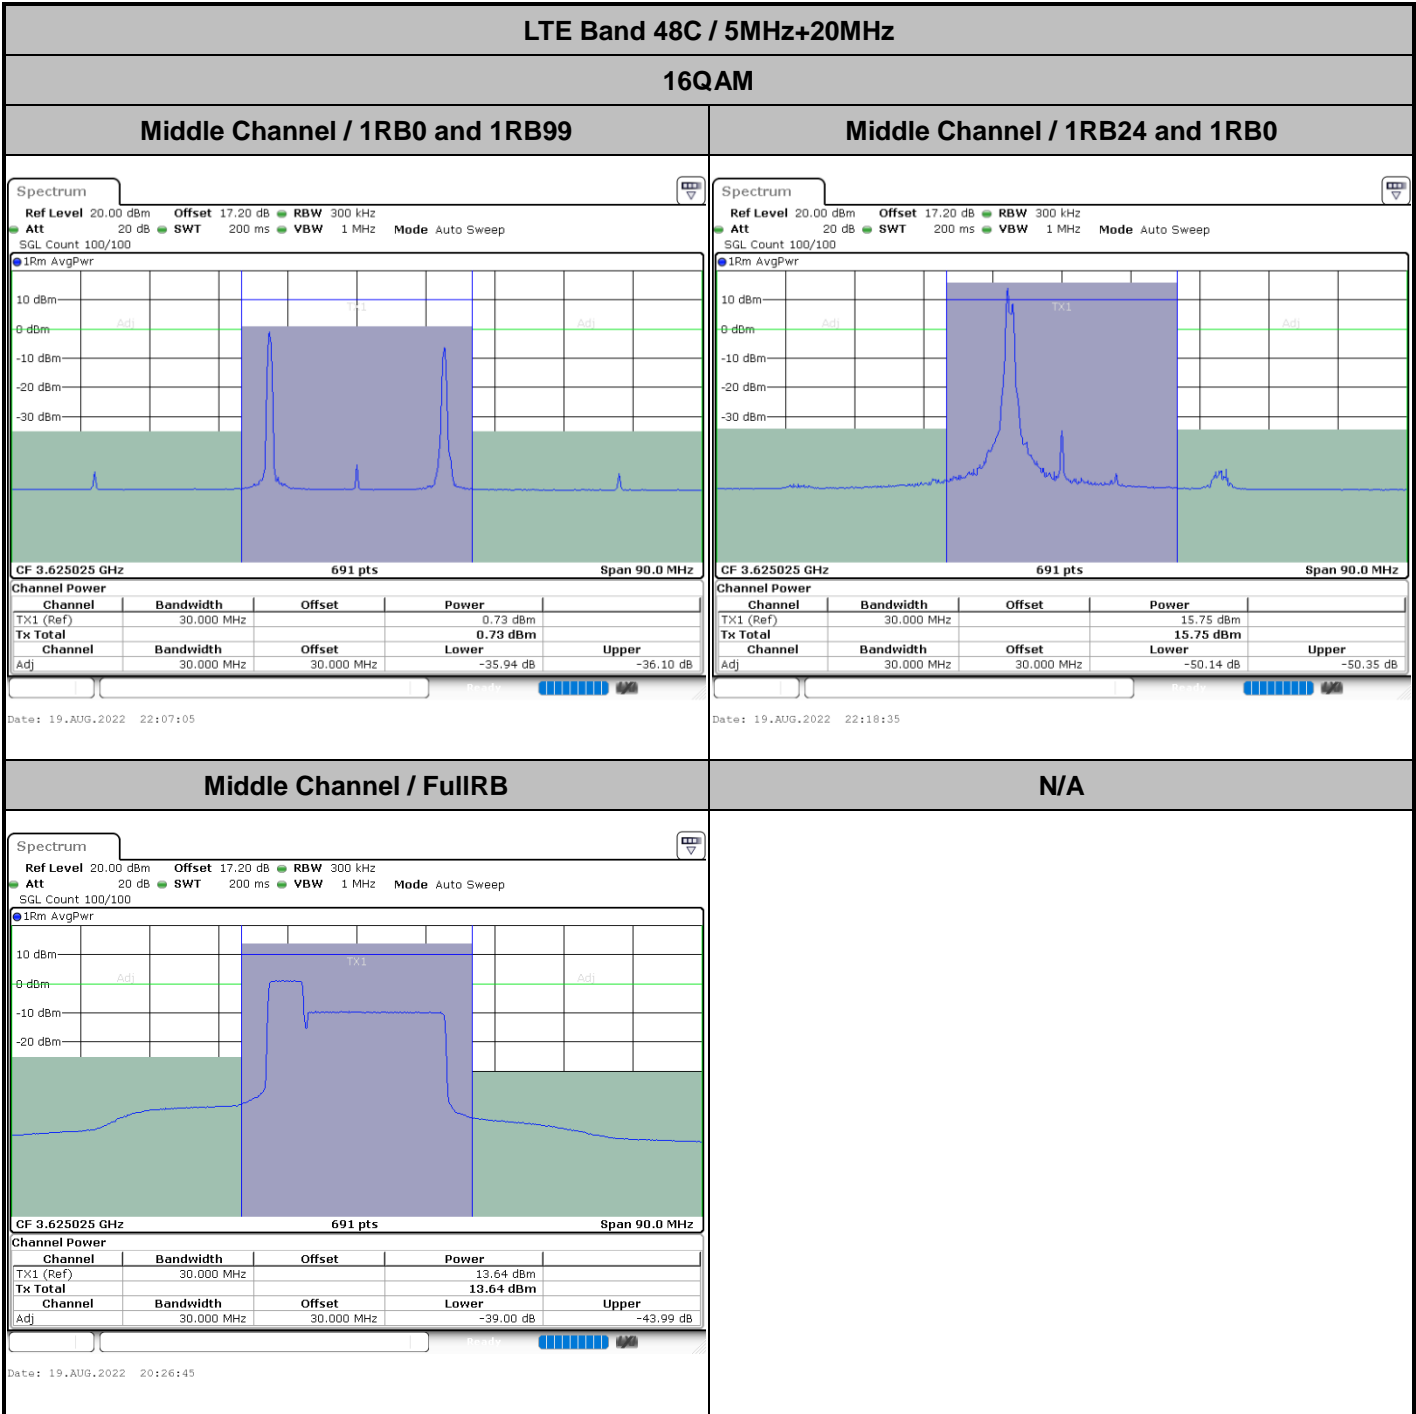

MiddleChannel / 1RB0 and 1RB99

Middle Channel / 1RB99 and 1RB0

Middle Channel / FullIRB

N/A

LTE Band 48C / 20MHz+20MHz

QPSK

Highest Channel / 1RB0 and 1RB99

Highest Channel / 1RB99 and 1RB0

Highest Channel / FullIRB

N/A

LTE Band 48C / 5MHz+20MHz

16QAM

Lowest Channel / 1RB0 and 1RB99

Lowest Channel / 1RB24 and 1RB0

Lowest Channel / FullIRB

N/A

LTE Band 48C / 5MHz+20MHz

16QAM

Highest Channel / 1RB0 and 1RB99

Highest Channel / 1RB24 and 1RB0

Date: 19.AUG.2022 17:15:21

Date: 19.AUG.2022 17:26:49

Highest Channel / FullIRB

N/A

Date: 19.AUG.2022 16:58:04

LTE Band 48C / 10MHz+20MHz

16QAM

Lowest Channel / 1RB0 and 1RB99

Lowest Channel / 1RB49 and 1RB0

Lowest Channel / FullIRB

N/A

LTE Band 48C / 10MHz+20MHz