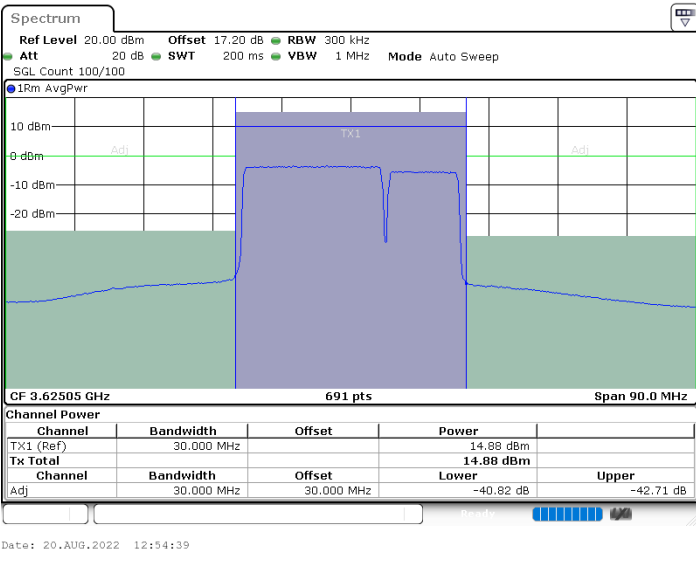

N/A

LTE Band 48C / 20MHz+10MHz

QPSK

Lowest Channel / 1RB0 and 1RB49

Lowest Channel / 1RB99 and 1RB0

Lowest Channel / FullIRB

N/A

LTE Band 48C / 20MHz+10MHz

QPSK

Middle Channel / 1RB0 and 1RB49

Middle Channel / 1RB99 and 1RB0

Middle Channel / FullIRB

N/A

LTE Band 48C / 20MHz+10MHz

QPSK

Highest Channel / 1RB0 and 1RB49

Highest Channel / 1RB99 and 1RB0

Highest Channel / FullIRB

N/A

LTE Band 48C / 20MHz+15MHz

QPSK

Lowest Channel / 1RB0 and 1RB74

Lowest Channel / 1RB99 and 1RB0

Date: 22.AUG.2022 09:41:57