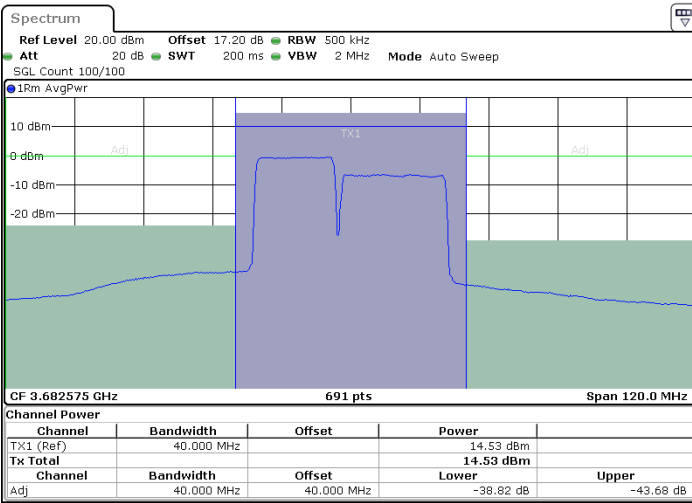

LTE Band 48C / 15MHz+20MHz

QPSK

Middle Channel / 1RB0 and 1RB99

Middle Channel / 1RB74 and 1RB0

Middle Channel / FullIRB

N/A

LTE Band 48C / 15MHz+20MHz

QPSK

Highest Channel / 1RB0 and 1RB99

Highest Channel / 1RB74 and 1RB0

Date: 20.AUG.2022 10:05:00

Date: 20.AUG.2022 10:13:48

Highest Channel / FullIRB

N/A

Date: 20.AUG.2022 09:58:05

LTE Band 48C / 20MHz+5MHz

QPSK

Lowest Channel / 1RB0 and 1RB24

Lowest Channel / 1RB99 and 1RB0

Lowest Channel / FullIRB

N/A

LTE Band 48C / 20MHz+5MHz

QPSK

Middle Channel / 1RB0 and 1RB24