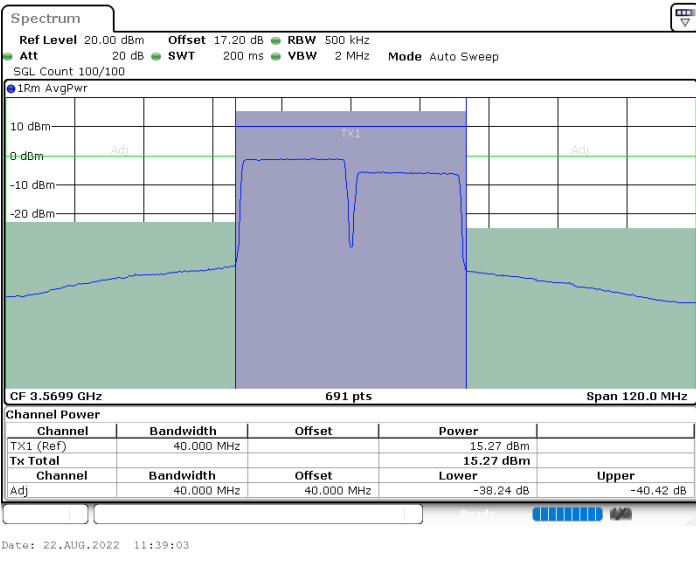

Middle Channel / FullIRB

N/A

LTE Band 48C / 20MHz+15MHz

QPSK

Highest Channel / 1RB0 and 1RB74

Highest Channel / 1RB99 and 1RB0

Highest Channel / FullIRB

N/A

LTE Band 48C / 20MHz+20MHz

QPSK

Lowest Channel / 1RB0 and 1RB99

Lowest Channel / 1RB99 and 1RB0

Lowest Channel / FullIRB

N/A

LTE Band 48C / 20MHz+20MHz

QPSK

MiddleChannel / 1RB0 and 1RB99

Middle Channel / 1RB99 and 1RB0

Middle Channel / FullIRB

N/A

LTE Band 48C / 20MHz+20MHz

QPSK

Highest Channel / 1RB0 and 1RB99

Highest Channel / 1RB99 and 1RB0