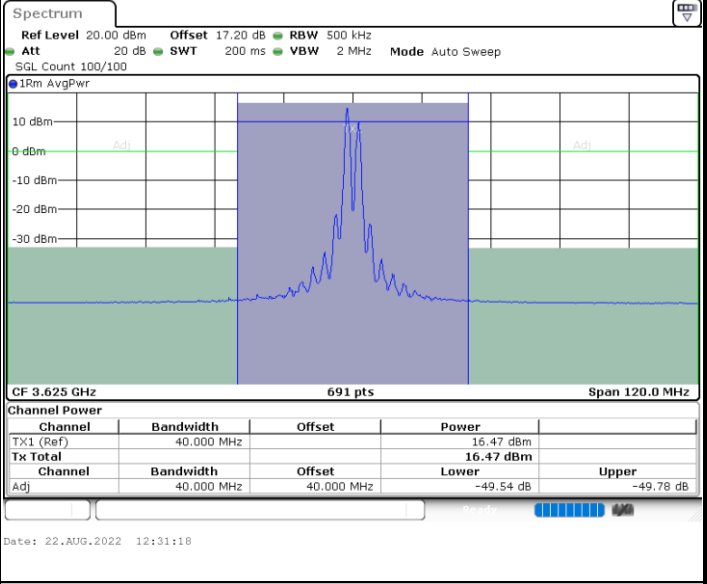

Middle Channel / 1RB99 and 1RB0

Middle Channel / FullIRB

N/A

LTE Band 48C / 20MHz+15MHz

16QAM

Highest Channel / 1RB0 and 1RB74

Highest Channel / 1RB99 and 1RB0

Highest Channel / FullIRB

N/A

LTE Band 48C / 20MHz+20MHz

16QAM

Lowest Channel / 1RB0 and 1RB99

Lowest Channel / 1RB99 and 1RB0

Lowest Channel / FullIRB

N/A

LTE Band 48C / 20MHz+20MHz

16QAM

MiddleChannel / 1RB0 and 1RB99

Middle Channel / 1RB99 and 1RB0

Middle Channel / FullIRB

N/A

LTE Band 48C / 20MHz+20MHz

16QAM

Highest Channel / 1RB0 and 1RB99