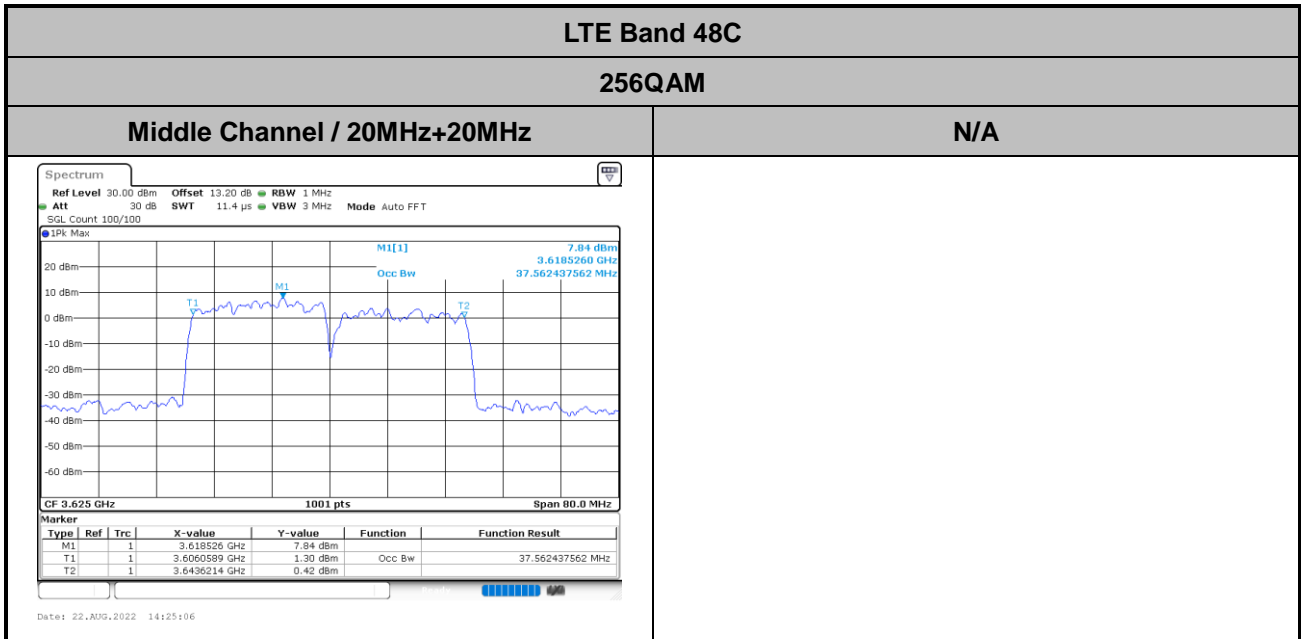

Middle Channel / 20MHz+10MHz

Date: 22.AUG.2022 14:07:30

Middle Channel / 20MHz+15MHz

Date: 22.AUG.2022 14:19:31

**ACLR**

LTE Band 48C / 10MHz+20MHz

QPSK

Lowest Channel / 1RB0 and 1RB99

Lowest Channel / 1RB49 and 1RB0

Lowest Channel / FullIRB

N/A

LTE Band 48C / 10MHz+20MHz

QPSK

Middle Channel / 1RB0 and 1RB99

Middle Channel / 1RB49 and 1RB0

Middle Channel / FullIRB