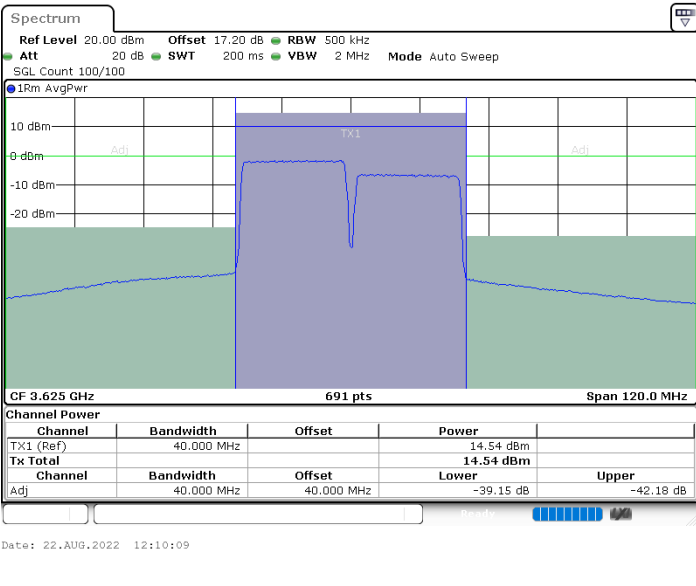

N/A

LTE Band 48C / 20MHz+20MHz

16QAM

Lowest Channel / 1RB0 and 1RB99

Lowest Channel / 1RB99 and 1RB0

Lowest Channel / FullIRB

N/A

LTE Band 48C / 20MHz+20MHz

16QAM

MiddleChannel / 1RB0 and 1RB99

Middle Channel / 1RB99 and 1RB0

Middle Channel / FullIRB

N/A

LTE Band 48C / 20MHz+20MHz

16QAM

Highest Channel / 1RB0 and 1RB99