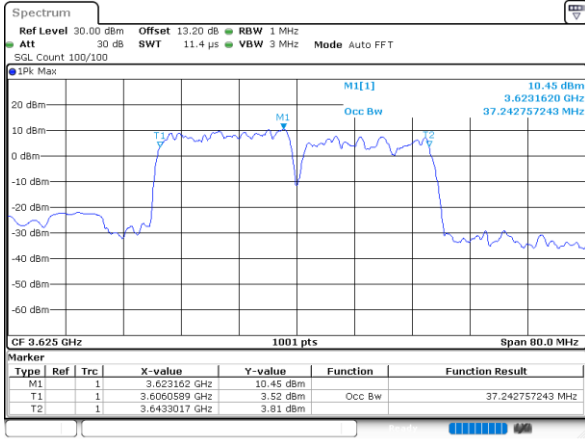

LTE Band 48C

QPSK

Middle Channel / 20MHz+20MHz

N/A