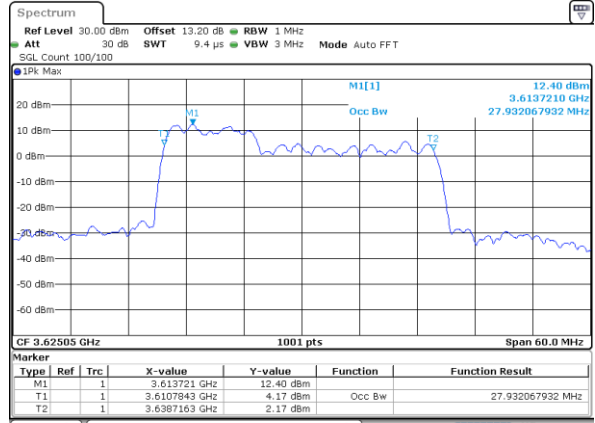

Middle Channel / 10MHz+20MHz

Date: 22.AUG.2022 13:55:50