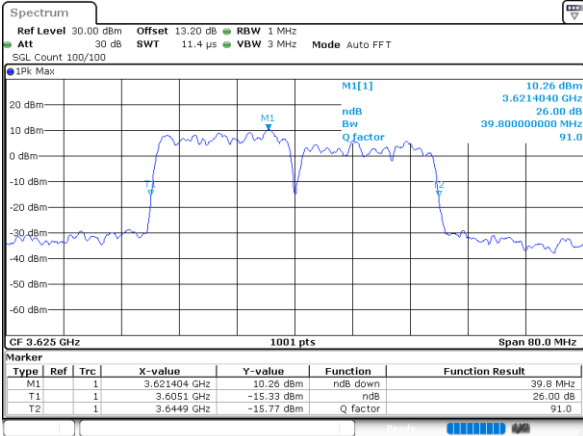

Middle Channel / 20MHz+10MHz

Date: 22.AUG.2022 14:08:53

Middle Channel / 20MHz+15MHz

Date: 22.AUG.2022 14:20:54

LTE Band 48C

64QAM

Middle Channel / 20MHz+20MHz

N/A