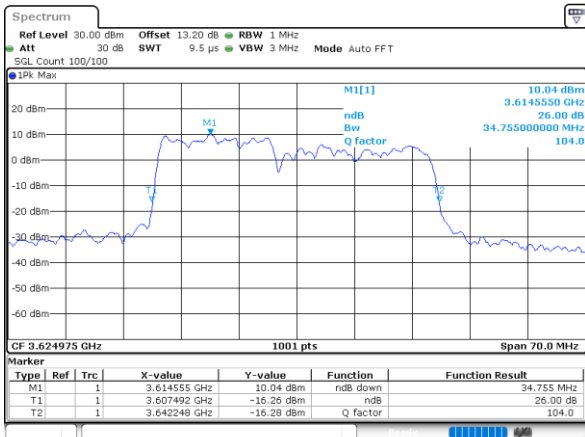

Middle Channel / 5MHz+20MHz

Date: 22.AUG.2022 13:53:56

Middle Channel / 10MHz+20MHz

Date: 22.AUG.2022 13:57:41

Middle Channel / 15MHz+20MHz

Date: 22.AUG.2022 14:01:26

Middle Channel / 20MHz+5MHz

Date: 22.AUG.2022 14:05:11

Middle Channel / 20MHz+10MHz

Date: 22.AUG.2022 14:08:53

Middle Channel / 20MHz+15MHz

Date: 22.AUG.2022 14:20:54

LTE Band 48C

64QAM

Middle Channel / 20MHz+20MHz

N/A