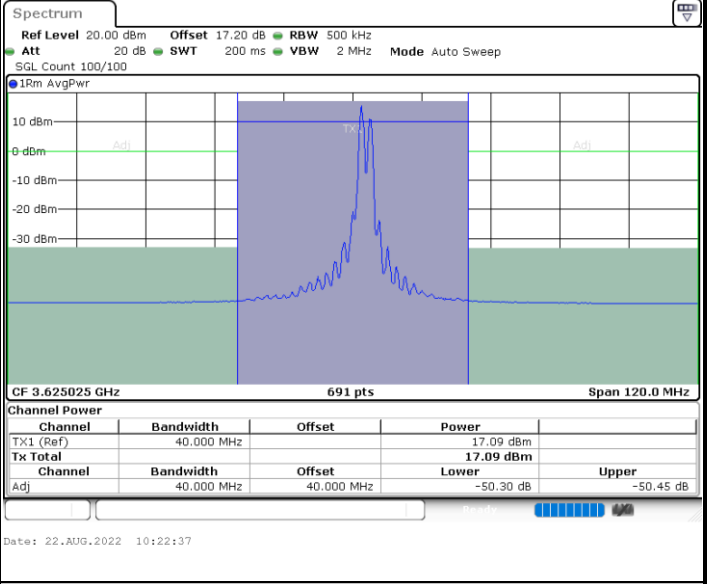

Highest Channel / 1RB99 and 1RB0

Highest Channel / FullIRB

N/A

LTE Band 48C / 20MHz+15MHz

QPSK

Lowest Channel / 1RB0 and 1RB74

Lowest Channel / 1RB99 and 1RB0

Date: 22.AUG.2022 09:41:57

Date: 22.AUG.2022 09:51:21

Lowest Channel / FullIRB

N/A

Date: 22.AUG.2022 09:34:33

LTE Band 48C / 20MHz+15MHz

QPSK

Middle Channel / 1RB0 and 1RB74

Middle Channel / 1RB99 and 1RB0

Middle Channel / FullIRB

N/A

LTE Band 48C / 20MHz+15MHz

QPSK

Highest Channel / 1RB0 and 1RB74

Highest Channel / 1RB99 and 1RB0

Highest Channel / FullIRB

N/A