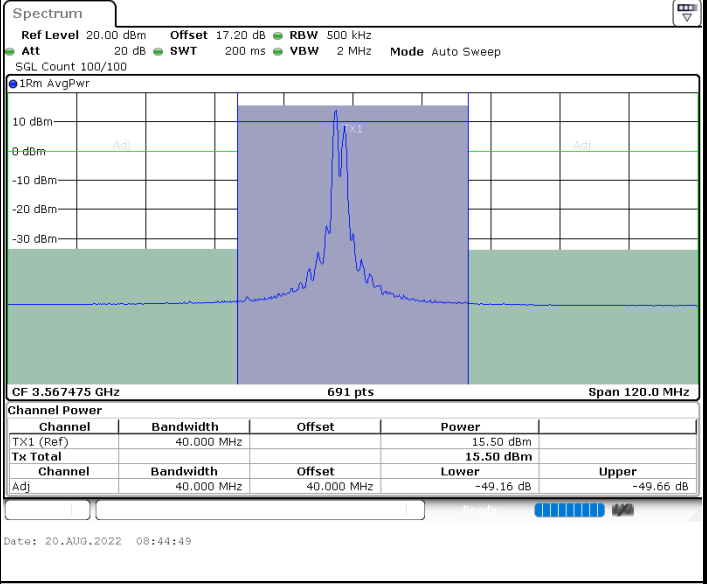

Date: 19.AUG.2022 16:58:04

LTE Band 48C / 10MHz+20MHz

16QAM

Lowest Channel / 1RB0 and 1RB99

Lowest Channel / 1RB49 and 1RB0

Lowest Channel / FullIRB

N/A

LTE Band 48C / 10MHz+20MHz

16QAM

Highest Channel / 1RB0 and 1RB99

Highest Channel / 1RB49 and 1RB0

Date: 20.AUG.2022 01:43:56

Date: 20.AUG.2022 01:53:45

Highest Channel / FullIRB

N/A

Date: 20.AUG.2022 01:18:43

LTE Band 48C / 15MHz+20MHz

16QAM

Lowest Channel / 1RB0 and 1RB99

Lowest Channel / 1RB74 and 1RB0

Lowest Channel / FullIRB

N/A

LTE Band 48C / 15MHz+20MHz

16QAM