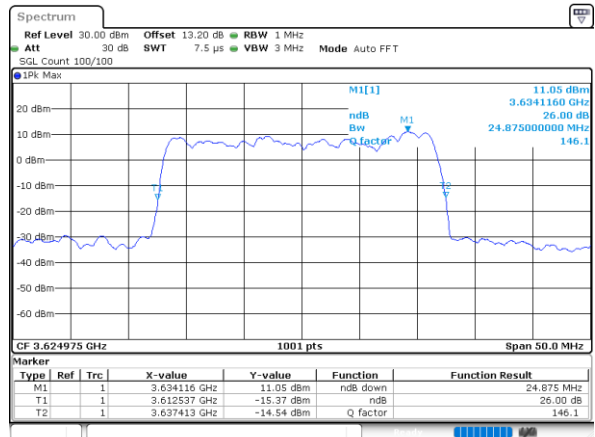

Middle Channel / 5MHz+20MHz

Date: 22.AUG.2022 13:53:56

Middle Channel / 10MHz+20MHz

Date: 22.AUG.2022 13:57:41

Middle Channel / 15MHz+20MHz

Date: 22.AUG.2022 14:01:26

Middle Channel / 20MHz+5MHz

Date: 22.AUG.2022 14:05:11