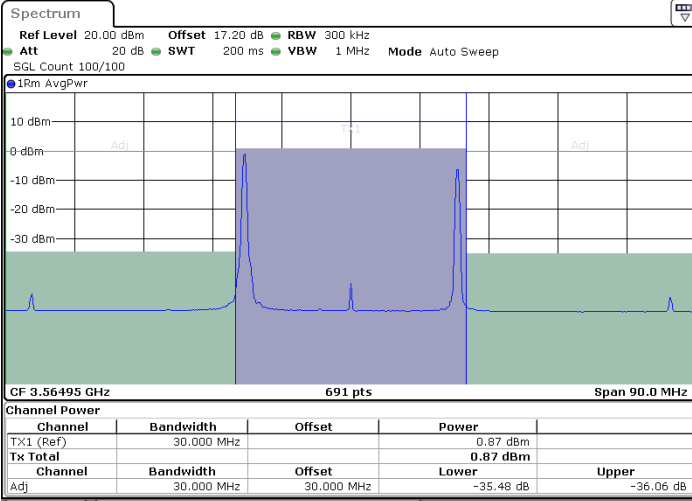

LTE Band 48C / 20MHz+10MHz

16QAM

Lowest Channel / 1RB0 and 1RB49

Lowest Channel / 1RB99 and 1RB0

Date: 20.AUG.2022 12:35:56

Date: 20.AUG.2022 12:45:40