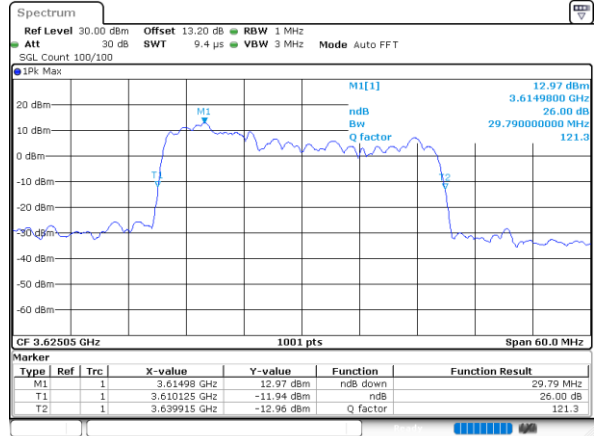

LTE Band 48C

16QAM

Middle Channel / 5MHz+20MHz

Date: 22.AUG.2022 13:53:20

Middle Channel / 10MHz+20MHz

Date: 22.AUG.2022 13:57:13

Middle Channel / 15MHz+20MHz

Date: 22.AUG.2022 14:00:58