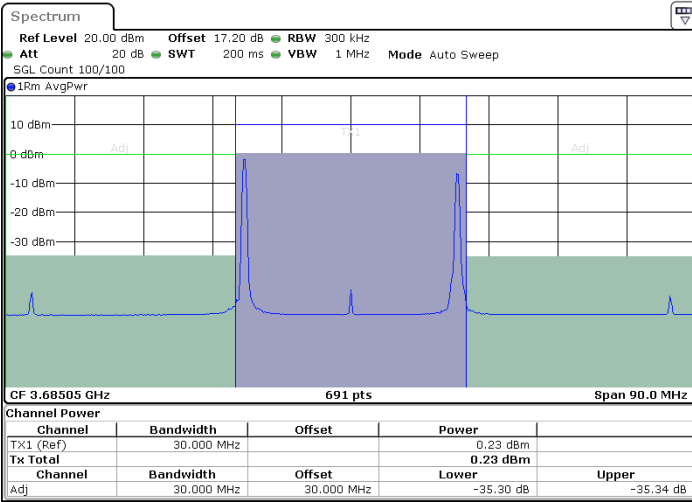

Lowest Channel / 1RB49 and 1RB0

Lowest Channel / FullIRB

N/A

LTE Band 48C / 10MHz+20MHz

QPSK

Middle Channel / 1RB0 and 1RB99

Middle Channel / 1RB49 and 1RB0

Middle Channel / FullIRB

N/A

LTE Band 48C / 10MHz+20MHz

QPSK

Highest Channel / 1RB0 and 1RB99

Highest Channel / 1RB49 and 1RB0

Date: 20.AUG.2022 01:39:17

Date: 20.AUG.2022 01:48:11

Highest Channel / FullIRB

N/A

Date: 20.AUG.2022 01:17:47

LTE Band 48C / 15MHz+20MHz

QPSK

Lowest Channel / 1RB0 and 1RB99

Lowest Channel / 1RB74 and 1RB0

Lowest Channel / FullIRB

N/A