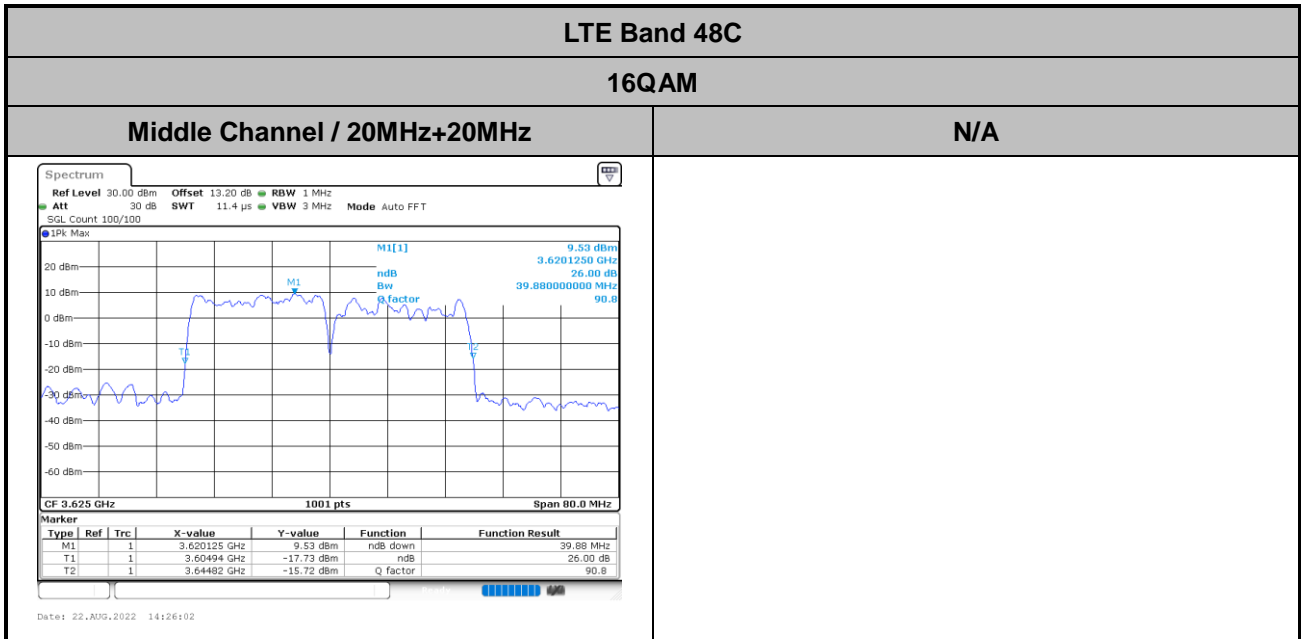

Middle Channel / 20MHz+5MHz

Date: 22.AUG.2022 14:04:44

Middle Channel / 20MHz+10MHz

Date: 22.AUG.2022 14:27:56

Middle Channel / 20MHz+15MHz

Date: 22.AUG.2022 14:20:27

LTE Band 48C

64QAM