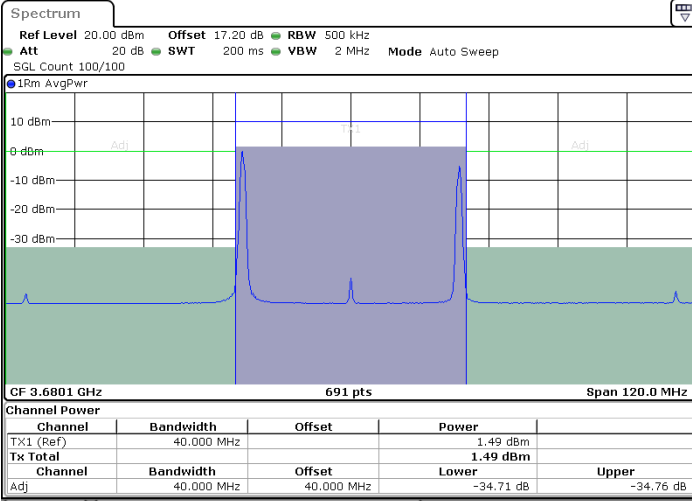

LTE Band 48C / 20MHz+20MHz

16QAM

Highest Channel / 1RB0 and 1RB99

Highest Channel / 1RB99 and 1RB0

Date: 22.AUG.2022 11:20:40

Date: 22.AUG.2022 11:30:45