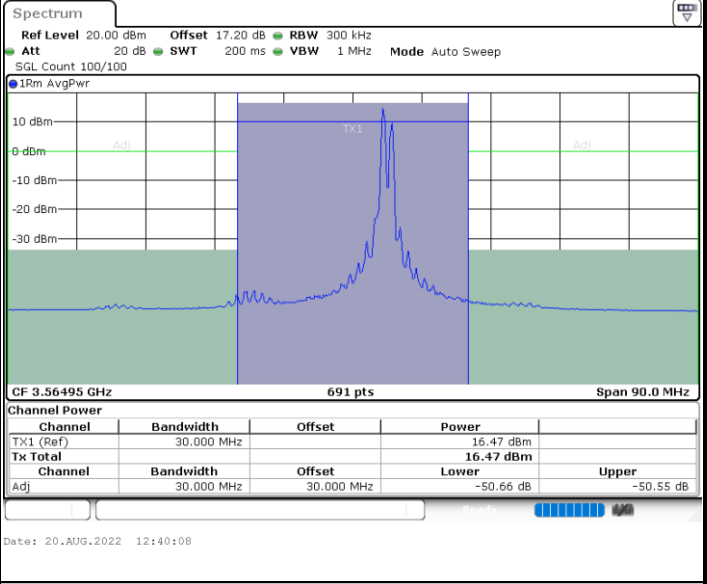

Middle Channel / 1RB99 and 1RB0

Middle Channel / FullIRB

N/A

LTE Band 48C / 20MHz+5MHz

QPSK

Highest Channel / 1RB0 and 1RB24

Highest Channel / 1RB99 and 1RB0

Highest Channel / FullIRB

N/A

LTE Band 48C / 20MHz+10MHz

QPSK

Lowest Channel / 1RB0 and 1RB49

Lowest Channel / 1RB99 and 1RB0

Lowest Channel / FullIRB

N/A

LTE Band 48C / 20MHz+10MHz

QPSK

Middle Channel / 1RB0 and 1RB49

Middle Channel / 1RB99 and 1RB0

Middle Channel / FullIRB

N/A

LTE Band 48C / 20MHz+10MHz

QPSK

Highest Channel / 1RB0 and 1RB49

Highest Channel / 1RB99 and 1RB0

Highest Channel / FullIRB

N/A

LTE Band 48C / 20MHz+15MHz

QPSK

Lowest Channel / 1RB0 and 1RB74

Lowest Channel / 1RB99 and 1RB0

Date: 22.AUG.2022 09:41:57