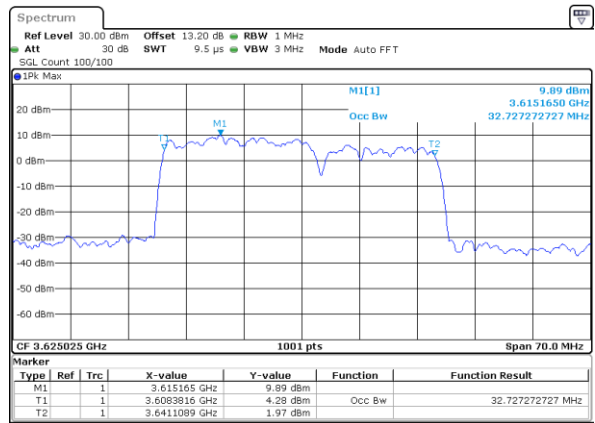

LTE Band 48C

16QAM

Middle Channel / 20MHz+20MHz

N/A

LTE Band 48C

64QAM

Middle Channel / 5MHz+20MHz

Date: 22.AUG.2022 13:52:05

Middle Channel / 10MHz+20MHz

Date: 22.AUG.2022 13:55:50

Middle Channel / 15MHz+20MHz

Date: 22.AUG.2022 13:59:35

Middle Channel / 20MHz+5MHz

Date: 22.AUG.2022 14:03:20

Middle Channel / 20MHz+10MHz

Date: 22.AUG.2022 14:07:03

Middle Channel / 20MHz+15MHz

Date: 22.AUG.2022 14:19:04

LTE Band 48C

64QAM

Middle Channel / 20MHz+20MHz

N/A

LTE Band 48C

256QAM