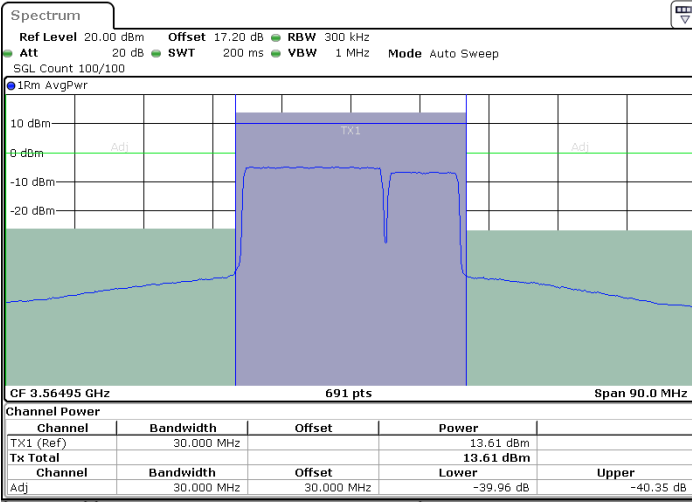

N/A

LTE Band 48C / 20MHz+5MHz

16QAM

Highest Channel / 1RB0 and 1RB24

Highest Channel / 1RB99 and 1RB0

Highest Channel / FullIRB

N/A

LTE Band 48C / 20MHz+10MHz

16QAM

Lowest Channel / 1RB0 and 1RB49

Lowest Channel / 1RB99 and 1RB0

Date: 20.AUG.2022 12:35:56

Date: 20.AUG.2022 12:45:40

Lowest Channel / FullIRB

N/A

Date: 20.AUG.2022 12:25:15

LTE Band 48C / 20MHz+10MHz

16QAM

Middle Channel / 1RB0 and 1RB49

Middle Channel / 1RB99 and 1RB0

Middle Channel / FullIRB

N/A

LTE Band 48C / 20MHz+10MHz

16QAM

Highest Channel / 1RB0 and 1RB49

Highest Channel / 1RB99 and 1RB0

Highest Channel / FullIRB

N/A

LTE Band 48C / 20MHz+15MHz

16QAM

Lowest Channel / 1RB0 and 1RB74

Lowest Channel / 1RB99 and 1RB0