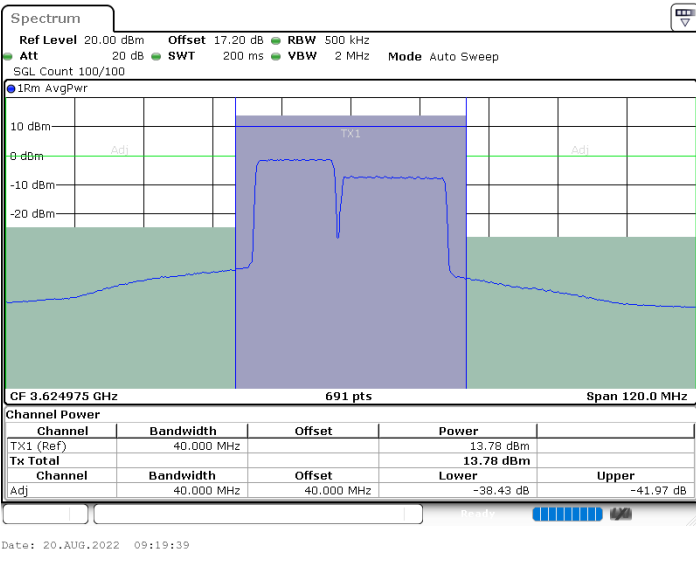

LTE Band 48C / 15MHz+20MHz

16QAM

Lowest Channel / 1RB0 and 1RB99

Lowest Channel / 1RB74 and 1RB0

Lowest Channel / FullIRB

N/A

LTE Band 48C / 15MHz+20MHz

16QAM

Middle Channel / 1RB0 and 1RB99

Middle Channel / 1RB74 and 1RB0

Middle Channel / FullIRB

N/A

LTE Band 48C / 15MHz+20MHz

16QAM

Highest Channel / 1RB0 and 1RB99

Highest Channel / 1RB74 and 1RB0