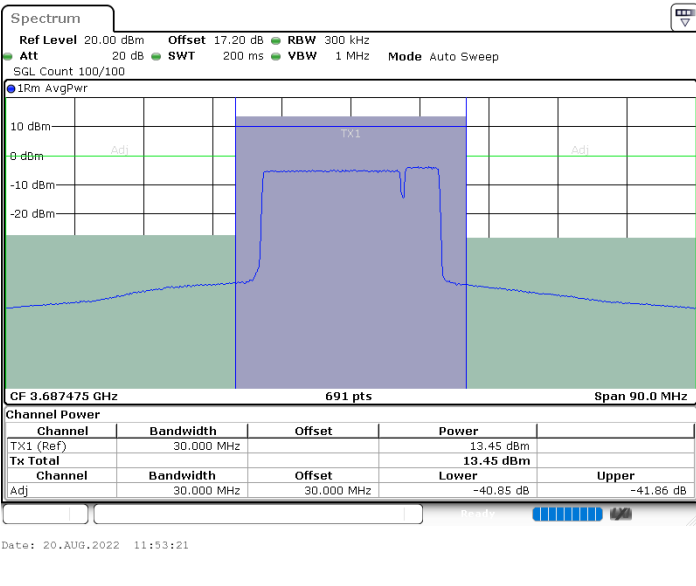

Lowest Channel / 1RB99 and 1RB0

Lowest Channel / FullIRB

N/A

LTE Band 48C / 20MHz+5MHz

16QAM

Middle Channel / 1RB0 and 1RB24

Middle Channel / 1RB99 and 1RB0

Middle Channel / FullIRB

N/A

LTE Band 48C / 20MHz+5MHz

16QAM

Highest Channel / 1RB0 and 1RB24

Highest Channel / 1RB99 and 1RB0

Highest Channel / FullIRB

N/A

LTE Band 48C / 20MHz+10MHz

16QAM

Lowest Channel / 1RB0 and 1RB49

Lowest Channel / 1RB99 and 1RB0

Date: 20.AUG.2022 12:35:56

Date: 20.AUG.2022 12:45:40

Lowest Channel / FullIRB

N/A

Date: 20.AUG.2022 12:25:15