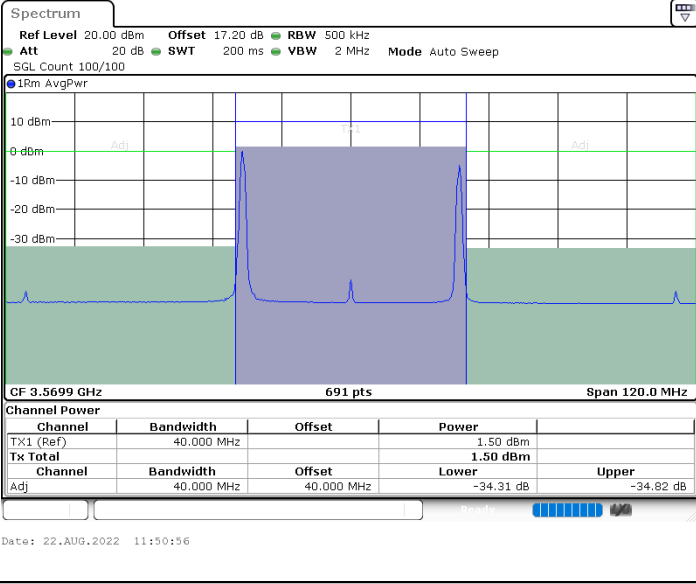

Middle Channel / 1RB99 and 1RB0

Middle Channel / FullIRB

N/A

LTE Band 48C / 20MHz+15MHz

16QAM

Highest Channel / 1RB0 and 1RB74

Highest Channel / 1RB99 and 1RB0

Highest Channel / FullIRB

N/A

LTE Band 48C / 20MHz+20MHz

16QAM

Lowest Channel / 1RB0 and 1RB99

Lowest Channel / 1RB99 and 1RB0

Lowest Channel / FullIRB

N/A

LTE Band 48C / 20MHz+20MHz

16QAM

MiddleChannel / 1RB0 and 1RB99

Middle Channel / 1RB99 and 1RB0

Middle Channel / FullIRB

N/A

LTE Band 48C / 20MHz+20MHz

16QAM

Highest Channel / 1RB0 and 1RB99