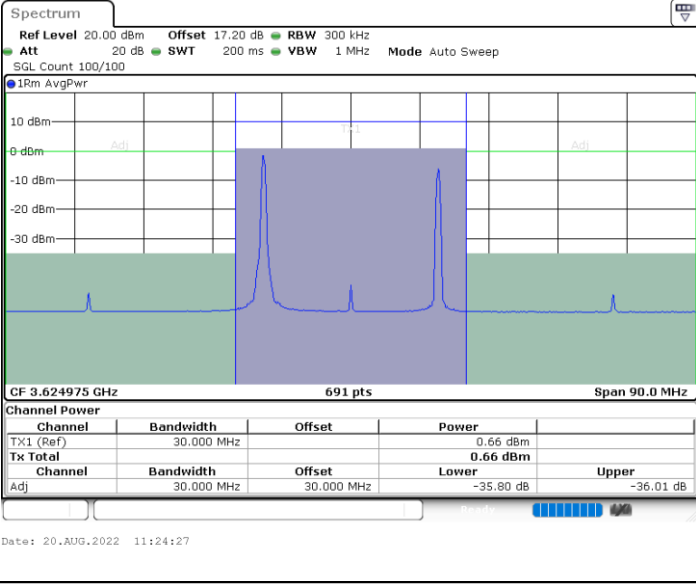

Highest Channel / 1RB0 and 1RB99

Highest Channel / 1RB74 and 1RB0

Date: 20.AUG.2022 10:05:00

Date: 20.AUG.2022 10:13:48

Highest Channel / FullIRB

N/A

Date: 20.AUG.2022 09:58:05

LTE Band 48C / 20MHz+5MHz

QPSK

Lowest Channel / 1RB0 and 1RB24

Lowest Channel / 1RB99 and 1RB0

Lowest Channel / FullIRB

N/A

LTE Band 48C / 20MHz+5MHz

QPSK

Middle Channel / 1RB0 and 1RB24

Middle Channel / 1RB99 and 1RB0

Middle Channel / FullIRB

N/A

LTE Band 48C / 20MHz+5MHz

QPSK

Highest Channel / 1RB0 and 1RB24

Highest Channel / 1RB99 and 1RB0

Highest Channel / FullIRB