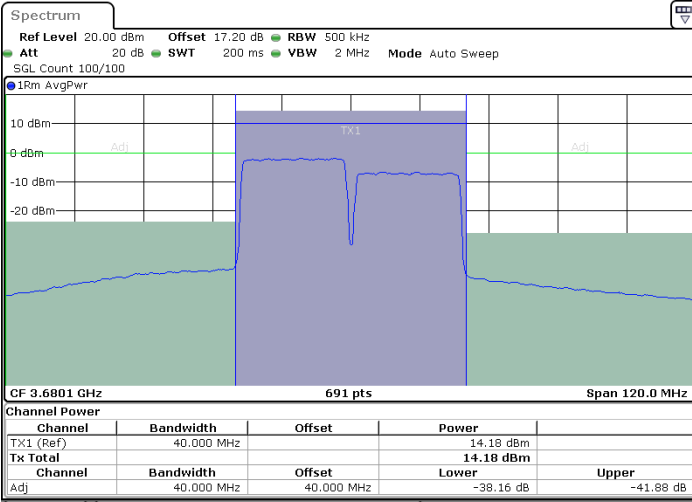

16QAM

MiddleChannel / 1RB0 and 1RB99

Middle Channel / 1RB99 and 1RB0

Middle Channel / FullIRB

N/A

LTE Band 48C / 20MHz+20MHz

16QAM

Highest Channel / 1RB0 and 1RB99

Highest Channel / 1RB99 and 1RB0

Date: 22.AUG.2022 11:20:40

Date: 22.AUG.2022 11:30:45

Highest Channel / FullIRB

N/A

Date: 22.AUG.2022 11:09:37