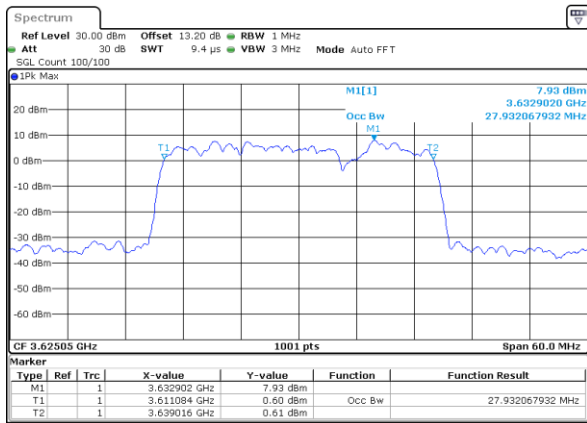

Middle Channel / 5MHz+20MHz

Date: 22.AUG.2022 13:52:32

Middle Channel / 10MHz+20MHz

Date: 22.AUG.2022 13:56:18

Middle Channel / 15MHz+20MHz

Date: 22.AUG.2022 14:00:03

Middle Channel / 20MHz+5MHz

Date: 22.AUG.2022 14:03:48

Middle Channel / 20MHz+10MHz

Date: 22.AUG.2022 14:07:30

Middle Channel / 20MHz+15MHz

Date: 22.AUG.2022 14:19:31

**ACLR**

LTE Band 48C / 10MHz+20MHz

QPSK

Lowest Channel / 1RB0 and 1RB99