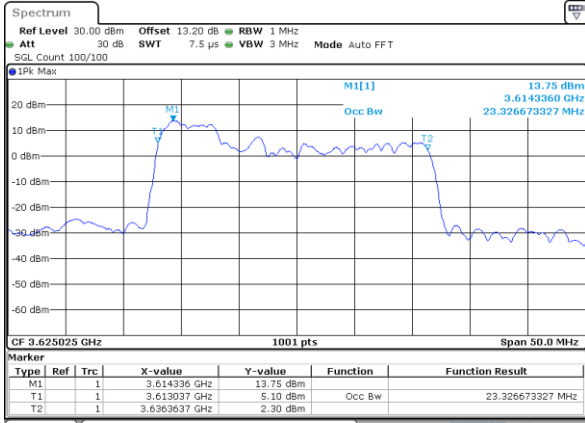

Middle Channel / 20MHz+5MHz

Date: 22.AUG.2022 14:02:25

Middle Channel / 20MHz+10MHz

Date: 22.AUG.2022 14:06:07

Middle Channel / 20MHz+15MHz

Date: 22.AUG.2022 14:18:08

LTE Band 48C

QPSK

Middle Channel / 20MHz+20MHz

N/A

LTE Band 48C

16QAM

Middle Channel / 5MHz+20MHz

Date: 22.AUG.2022 13:51:37

Middle Channel / 10MHz+20MHz

Date: 22.AUG.2022 13:55:23