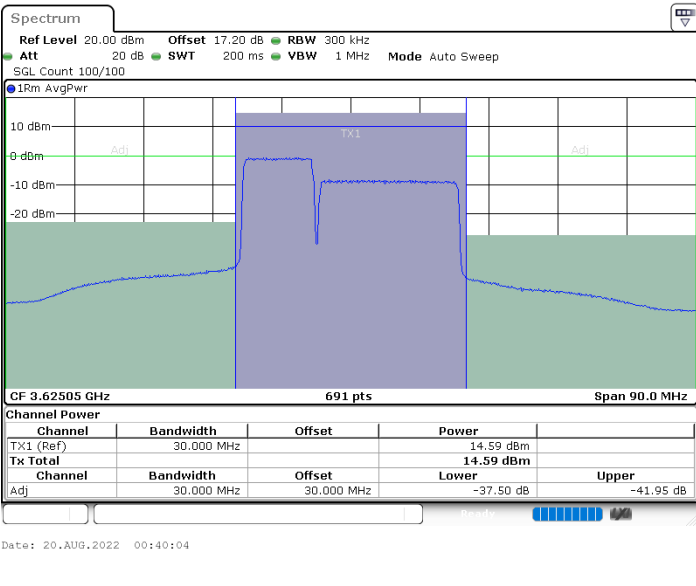

Lowest Channel / 1RB49 and 1RB0

Lowest Channel / FullIRB

N/A

LTE Band 48C / 10MHz+20MHz

QPSK

Middle Channel / 1RB0 and 1RB99

Middle Channel / 1RB49 and 1RB0

Middle Channel / FullIRB

N/A

LTE Band 48C / 10MHz+20MHz

QPSK

Highest Channel / 1RB0 and 1RB99

Highest Channel / 1RB49 and 1RB0

Date: 20.AUG.2022 01:39:17

Date: 20.AUG.2022 01:48:11

Highest Channel / FullIRB