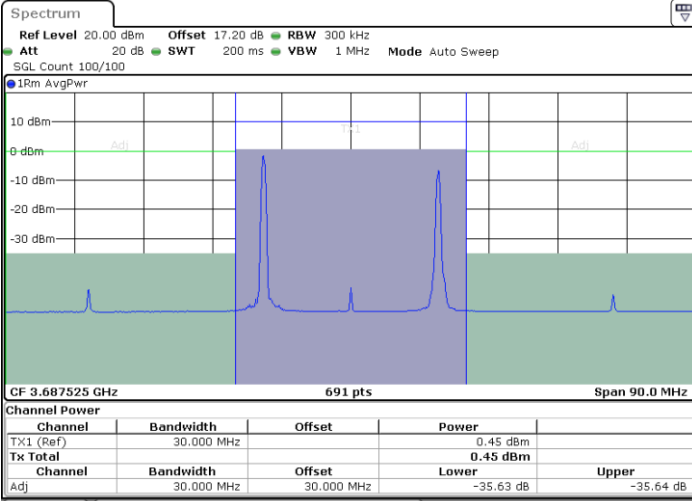

MiddleChannel / 1RB0 and 1RB99

Middle Channel / 1RB99 and 1RB0

Middle Channel / FullIRB

N/A

LTE Band 48C / 20MHz+20MHz

QPSK

Highest Channel / 1RB0 and 1RB99

Highest Channel / 1RB99 and 1RB0

Highest Channel / FullIRB

N/A

LTE Band 48C / 5MHz+20MHz

16QAM

Lowest Channel / 1RB0 and 1RB99

Lowest Channel / 1RB24 and 1RB0

Lowest Channel / FullIRB

N/A

LTE Band 48C / 5MHz+20MHz

16QAM

Highest Channel / 1RB0 and 1RB99

Highest Channel / 1RB24 and 1RB0

Date: 19.AUG.2022 17:15:21

Date: 19.AUG.2022 17:26:49

Highest Channel / FullIRB

N/A