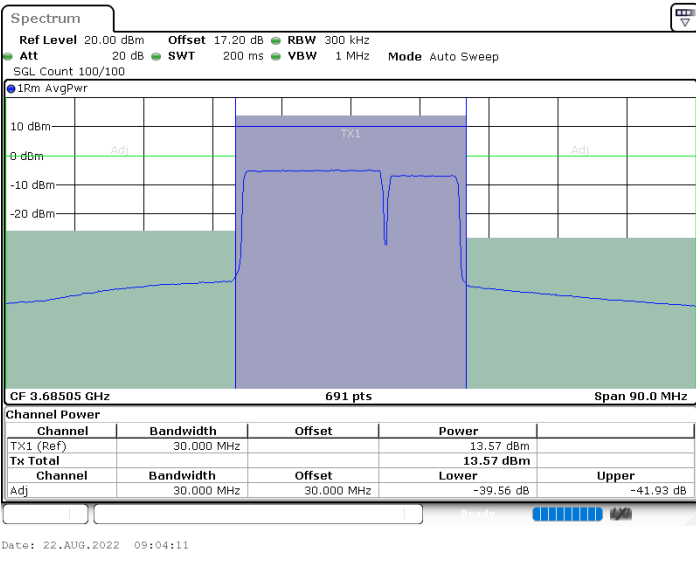

16QAM

Lowest Channel / 1RB0 and 1RB49

Lowest Channel / 1RB99 and 1RB0

Date: 20.AUG.2022 12:35:56

Date: 20.AUG.2022 12:45:40

Lowest Channel / FullIRB

N/A

Date: 20.AUG.2022 12:25:15

LTE Band 48C / 20MHz+10MHz

16QAM

Middle Channel / 1RB0 and 1RB49

Middle Channel / 1RB99 and 1RB0

Middle Channel / FullIRB

N/A

LTE Band 48C / 20MHz+10MHz

16QAM

Highest Channel / 1RB0 and 1RB49

Highest Channel / 1RB99 and 1RB0

Highest Channel / FullIRB

N/A

LTE Band 48C / 20MHz+15MHz

16QAM

Lowest Channel / 1RB0 and 1RB74

Lowest Channel / 1RB99 and 1RB0