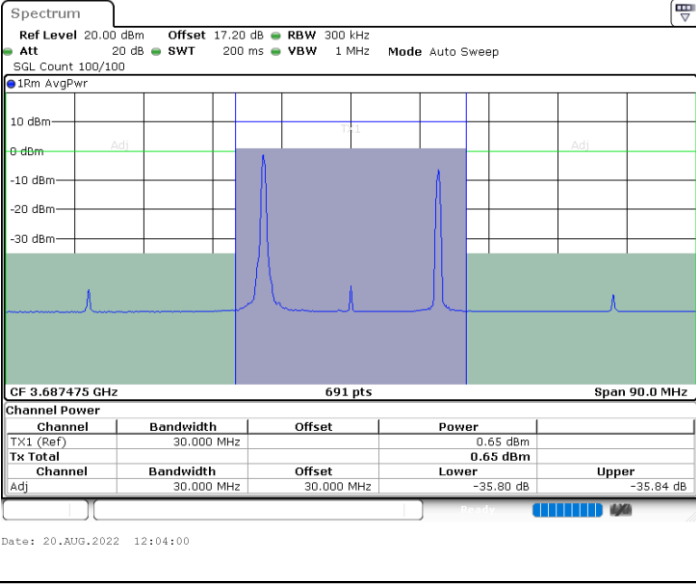

Lowest Channel / 1RB99 and 1RB0

Lowest Channel / FullIRB

N/A

LTE Band 48C / 20MHz+5MHz

16QAM

Middle Channel / 1RB0 and 1RB24

Middle Channel / 1RB99 and 1RB0

Middle Channel / FullIRB

N/A

LTE Band 48C / 20MHz+5MHz

16QAM

Highest Channel / 1RB0 and 1RB24

Highest Channel / 1RB99 and 1RB0

Highest Channel / FullIRB

N/A

LTE Band 48C / 20MHz+10MHz