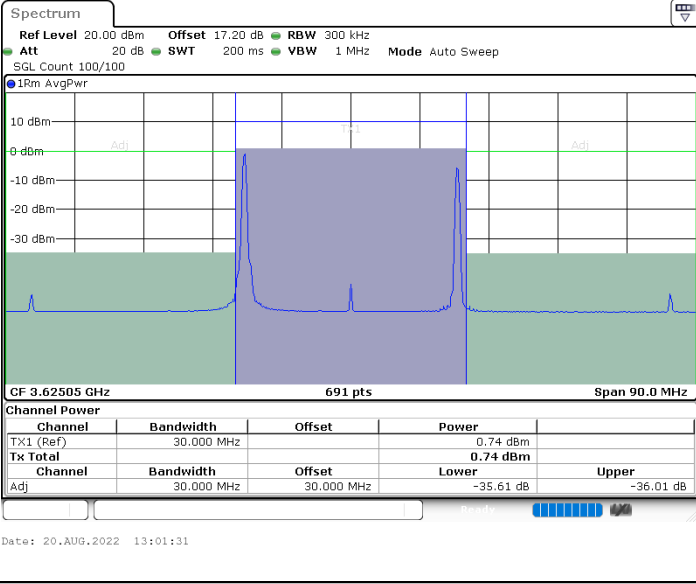

Middle Channel / 1RB99 and 1RB0

Middle Channel / FullIRB

N/A

LTE Band 48C / 20MHz+5MHz

QPSK

Highest Channel / 1RB0 and 1RB24

Highest Channel / 1RB99 and 1RB0

Highest Channel / FullIRB

N/A

LTE Band 48C / 20MHz+10MHz

QPSK

Lowest Channel / 1RB0 and 1RB49

Lowest Channel / 1RB99 and 1RB0

Lowest Channel / FullIRB

N/A

LTE Band 48C / 20MHz+10MHz

QPSK

Middle Channel / 1RB0 and 1RB49

Middle Channel / 1RB99 and 1RB0

Middle Channel / FullIRB

N/A

LTE Band 48C / 20MHz+10MHz

QPSK

Highest Channel / 1RB0 and 1RB49