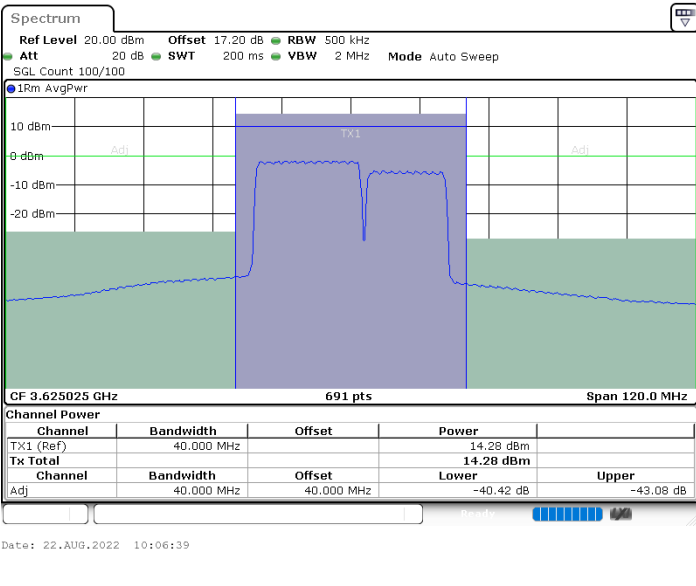

Highest Channel / 1RB0 and 1RB49

Highest Channel / 1RB99 and 1RB0

Highest Channel / FullIRB

N/A

LTE Band 48C / 20MHz+15MHz

16QAM

Lowest Channel / 1RB0 and 1RB74

Lowest Channel / 1RB99 and 1RB0

Date: 22.AUG.2022 09:46:48

Date: 22.AUG.2022 09:57:14

Lowest Channel / FullIRB

N/A

Date: 22.AUG.2022 09:35:23

LTE Band 48C / 20MHz+15MHz

16QAM

Middle Channel / 1RB0 and 1RB74

Middle Channel / 1RB99 and 1RB0

Middle Channel / FullIRB

N/A

LTE Band 48C / 20MHz+15MHz

16QAM

Highest Channel / 1RB0 and 1RB74

Highest Channel / 1RB99 and 1RB0

Highest Channel / FullIRB