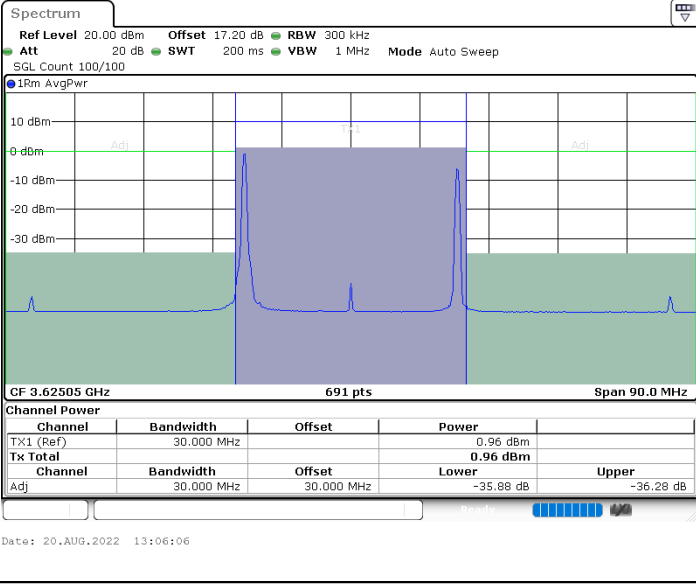

N/A

LTE Band 48C / 20MHz+5MHz

16QAM

Highest Channel / 1RB0 and 1RB24

Highest Channel / 1RB99 and 1RB0

Highest Channel / FullIRB

N/A

LTE Band 48C / 20MHz+10MHz

16QAM

Lowest Channel / 1RB0 and 1RB49

Lowest Channel / 1RB99 and 1RB0

Date: 20.AUG.2022 12:35:56

Date: 20.AUG.2022 12:45:40

Lowest Channel / FullIRB

N/A

Date: 20.AUG.2022 12:25:15

LTE Band 48C / 20MHz+10MHz

16QAM

Middle Channel / 1RB0 and 1RB49

Middle Channel / 1RB99 and 1RB0

Middle Channel / FullIRB

N/A

LTE Band 48C / 20MHz+10MHz

16QAM

Highest Channel / 1RB0 and 1RB49

Highest Channel / 1RB99 and 1RB0

Highest Channel / FullIRB

N/A

LTE Band 48C / 20MHz+15MHz

16QAM

Lowest Channel / 1RB0 and 1RB74

Lowest Channel / 1RB99 and 1RB0