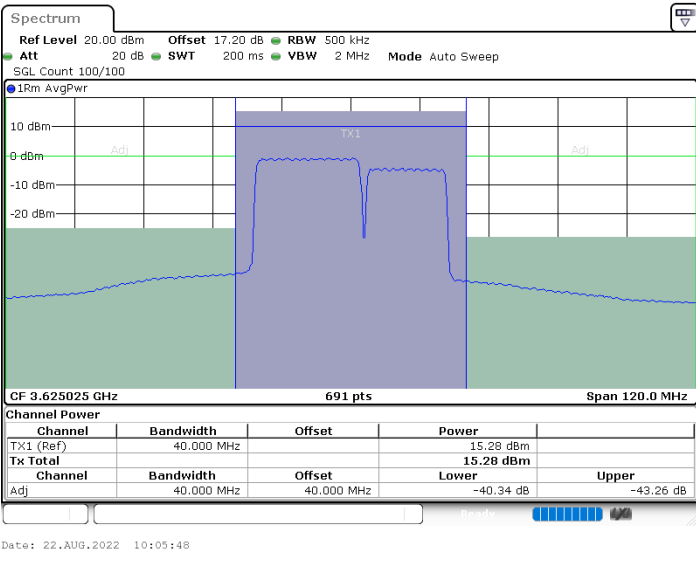

Highest Channel / 1RB99 and 1RB0

Highest Channel / FullIRB

N/A

LTE Band 48C / 20MHz+15MHz

QPSK

Lowest Channel / 1RB0 and 1RB74

Lowest Channel / 1RB99 and 1RB0

Date: 22.AUG.2022 09:41:57

Date: 22.AUG.2022 09:51:21

Lowest Channel / FullIRB

N/A

Date: 22.AUG.2022 09:34:33

LTE Band 48C / 20MHz+15MHz

QPSK

Middle Channel / 1RB0 and 1RB74

Middle Channel / 1RB99 and 1RB0

Middle Channel / FullIRB

N/A

LTE Band 48C / 20MHz+15MHz

QPSK

Highest Channel / 1RB0 and 1RB74

Highest Channel / 1RB99 and 1RB0

Highest Channel / FullIRB

N/A