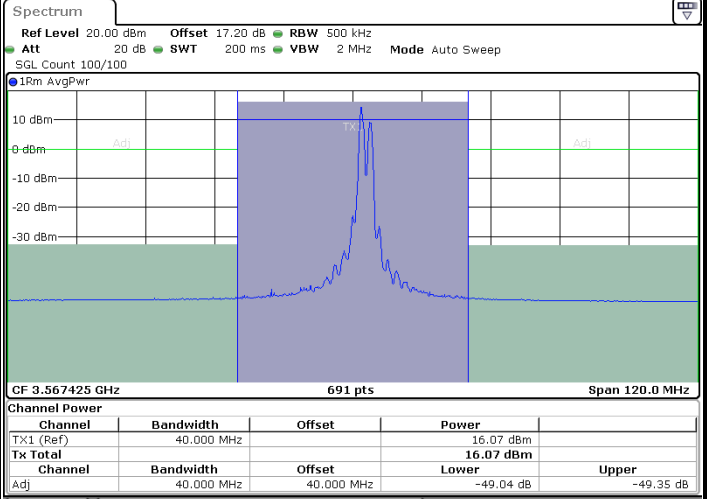

LTE Band 48C / 20MHz+10MHz

16QAM

Middle Channel / 1RB0 and 1RB49

Middle Channel / 1RB99 and 1RB0

Middle Channel / FullIRB

N/A

LTE Band 48C / 20MHz+10MHz

16QAM

Highest Channel / 1RB0 and 1RB49

Highest Channel / 1RB99 and 1RB0

Highest Channel / FullIRB

N/A

LTE Band 48C / 20MHz+15MHz

16QAM

Lowest Channel / 1RB0 and 1RB74

Lowest Channel / 1RB99 and 1RB0

Date: 22.AUG.2022 09:46:48

Date: 22.AUG.2022 09:57:14

Lowest Channel / FullIRB

N/A

Date: 22.AUG.2022 09:35:23

LTE Band 48C / 20MHz+15MHz

16QAM

Middle Channel / 1RB0 and 1RB74