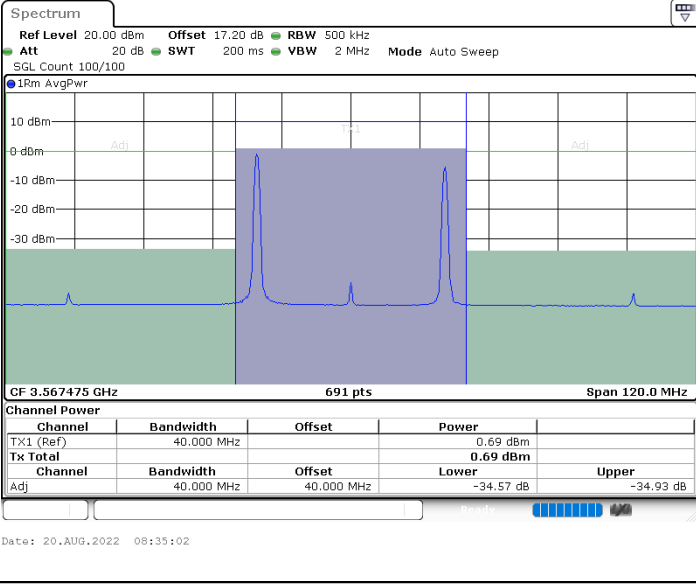

Date: 19.AUG.2022 16:58:04

LTE Band 48C / 10MHz+20MHz

16QAM

Lowest Channel / 1RB0 and 1RB99

Lowest Channel / 1RB49 and 1RB0

Lowest Channel / FullIRB

N/A

LTE Band 48C / 10MHz+20MHz

16QAM

Highest Channel / 1RB0 and 1RB99

Highest Channel / 1RB49 and 1RB0

Date: 20.AUG.2022 01:43:56

Date: 20.AUG.2022 01:53:45

Highest Channel / FullIRB

N/A

Date: 20.AUG.2022 01:18:43

LTE Band 48C / 15MHz+20MHz

16QAM

Lowest Channel / 1RB0 and 1RB99

Lowest Channel / 1RB74 and 1RB0

Lowest Channel / FullIRB

N/A

LTE Band 48C / 15MHz+20MHz

16QAM

Middle Channel / 1RB0 and 1RB99

Middle Channel / 1RB74 and 1RB0

Middle Channel / FullIRB

N/A

LTE Band 48C / 15MHz+20MHz

16QAM

Highest Channel / 1RB0 and 1RB99

Highest Channel / 1RB74 and 1RB0