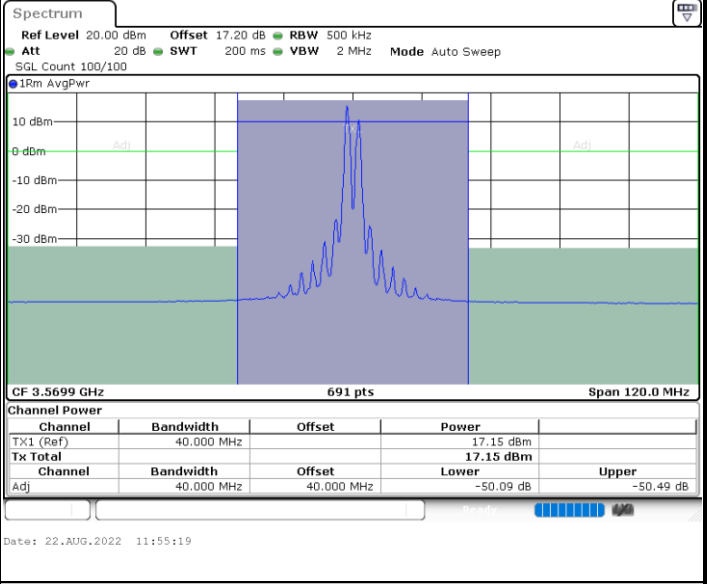

Date: 22.AUG.2022 09:51:21

Lowest Channel / FullIRB

N/A

Date: 22.AUG.2022 09:34:33

LTE Band 48C / 20MHz+15MHz

QPSK

Middle Channel / 1RB0 and 1RB74

Middle Channel / 1RB99 and 1RB0

Middle Channel / FullIRB

N/A

LTE Band 48C / 20MHz+15MHz

QPSK

Highest Channel / 1RB0 and 1RB74

Highest Channel / 1RB99 and 1RB0

Highest Channel / FullIRB

N/A

LTE Band 48C / 20MHz+20MHz

QPSK

Lowest Channel / 1RB0 and 1RB99

Lowest Channel / 1RB99 and 1RB0

Lowest Channel / FullIRB

N/A

LTE Band 48C / 20MHz+20MHz

QPSK