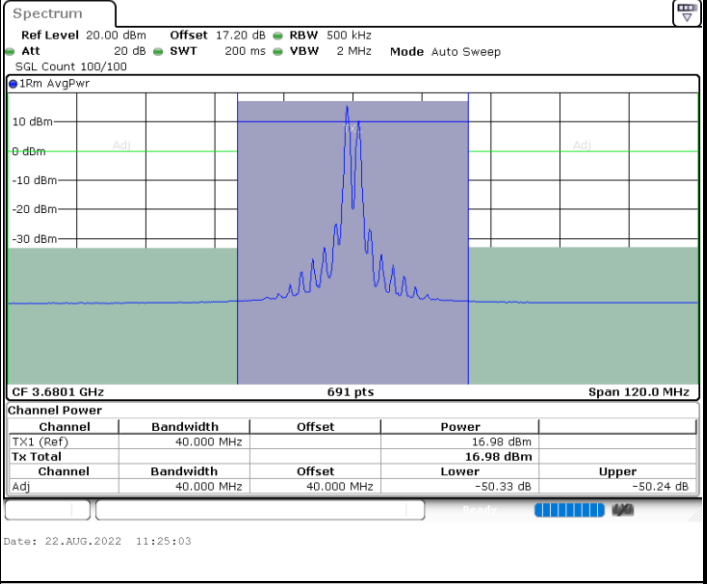

LTE Band 48C / 20MHz+20MHz

QPSK

Lowest Channel / 1RB0 and 1RB99

Lowest Channel / 1RB99 and 1RB0

Lowest Channel / FullIRB

N/A

LTE Band 48C / 20MHz+20MHz

QPSK

MiddleChannel / 1RB0 and 1RB99

Middle Channel / 1RB99 and 1RB0

Middle Channel / FullIRB

N/A

LTE Band 48C / 20MHz+20MHz

QPSK

Highest Channel / 1RB0 and 1RB99

Highest Channel / 1RB99 and 1RB0

Highest Channel / FullIRB

N/A

LTE Band 48C / 5MHz+20MHz

16QAM

Lowest Channel / 1RB0 and 1RB99

Lowest Channel / 1RB24 and 1RB0

Lowest Channel / FullIRB

N/A