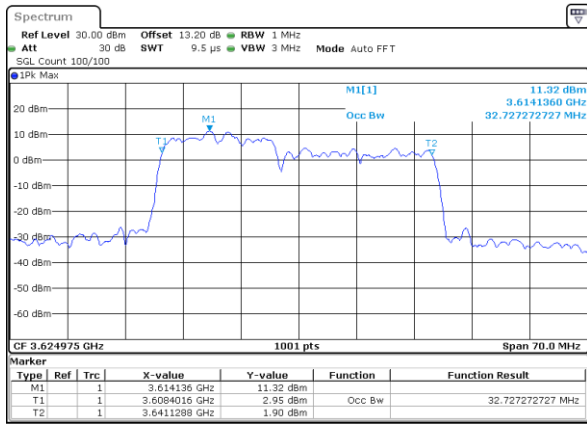

Middle Channel / 15MHz+20MHz

Date: 22.AUG.2022 13:59:35