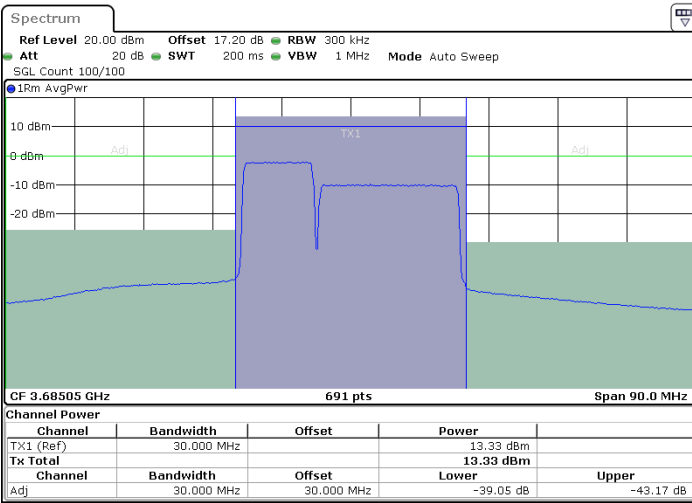

Date: 19.AUG.2022 16:58:04

LTE Band 48C / 10MHz+20MHz

16QAM

Lowest Channel / 1RB0 and 1RB99

Lowest Channel / 1RB49 and 1RB0

Lowest Channel / FullIRB

N/A

LTE Band 48C / 10MHz+20MHz

16QAM

Highest Channel / 1RB0 and 1RB99

Highest Channel / 1RB49 and 1RB0

Date: 20.AUG.2022 01:43:56

Date: 20.AUG.2022 01:53:45

Highest Channel / FullIRB

N/A

Date: 20.AUG.2022 01:18:43

LTE Band 48C / 15MHz+20MHz

16QAM

Lowest Channel / 1RB0 and 1RB99

Lowest Channel / 1RB74 and 1RB0

Lowest Channel / FullIRB

N/A

LTE Band 48C / 15MHz+20MHz

16QAM