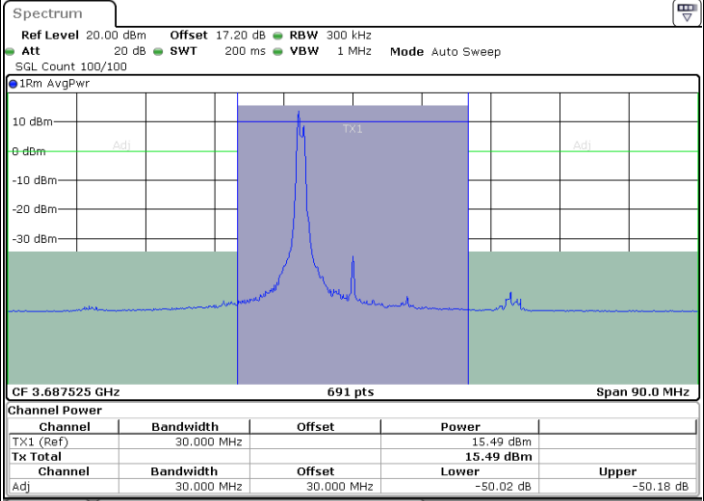

MiddleChannel / 1RB0 and 1RB99

Middle Channel / 1RB99 and 1RB0

Middle Channel / FullIRB

N/A

LTE Band 48C / 20MHz+20MHz

QPSK

Highest Channel / 1RB0 and 1RB99

Highest Channel / 1RB99 and 1RB0

Highest Channel / FullIRB

N/A

LTE Band 48C / 5MHz+20MHz

16QAM

Lowest Channel / 1RB0 and 1RB99

Lowest Channel / 1RB24 and 1RB0

Lowest Channel / FullIRB

N/A

LTE Band 48C / 5MHz+20MHz

16QAM

Highest Channel / 1RB0 and 1RB99

Highest Channel / 1RB24 and 1RB0

Date: 19.AUG.2022 17:15:21

Date: 19.AUG.2022 17:26:49

Highest Channel / FullIRB

N/A