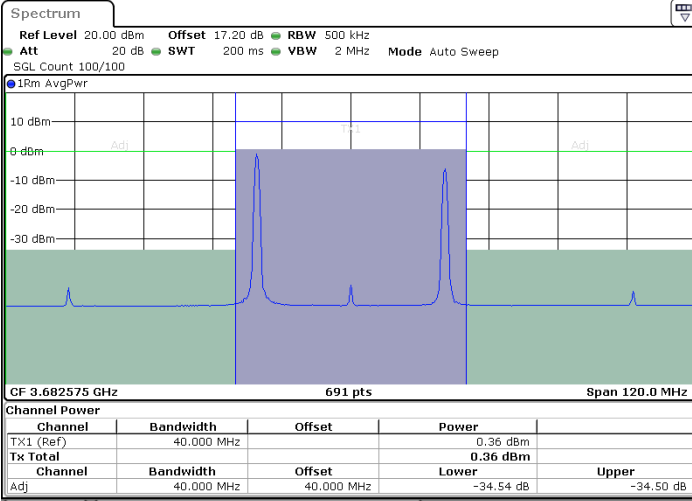

LTE Band 48C / 15MHz+20MHz

QPSK

Middle Channel / 1RB0 and 1RB99

Middle Channel / 1RB74 and 1RB0

Middle Channel / FullIRB

N/A

LTE Band 48C / 15MHz+20MHz

QPSK

Highest Channel / 1RB0 and 1RB99

Highest Channel / 1RB74 and 1RB0

Date: 20.AUG.2022 10:05:00

Date: 20.AUG.2022 10:13:48

Highest Channel / FullIRB

N/A

Date: 20.AUG.2022 09:58:05

LTE Band 48C / 20MHz+5MHz