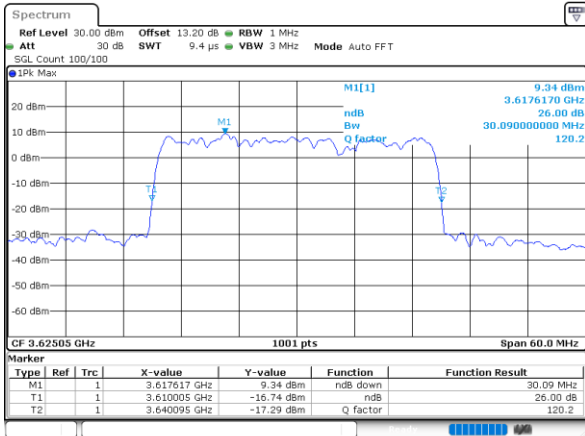

Middle Channel / 20MHz+10MHz

Date: 22.AUG.2022 14:27:56