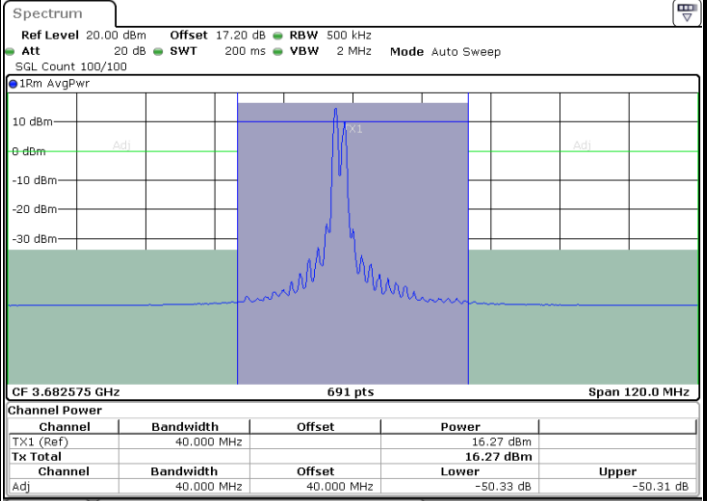

LTE Band 48C / 15MHz+20MHz

QPSK

Middle Channel / 1RB0 and 1RB99

Middle Channel / 1RB74 and 1RB0

Middle Channel / FullIRB

N/A

LTE Band 48C / 15MHz+20MHz

QPSK

Highest Channel / 1RB0 and 1RB99

Highest Channel / 1RB74 and 1RB0

Date: 20.AUG.2022 10:05:00

Date: 20.AUG.2022 10:13:48

Highest Channel / FullIRB

N/A

Date: 20.AUG.2022 09:58:05

LTE Band 48C / 20MHz+5MHz