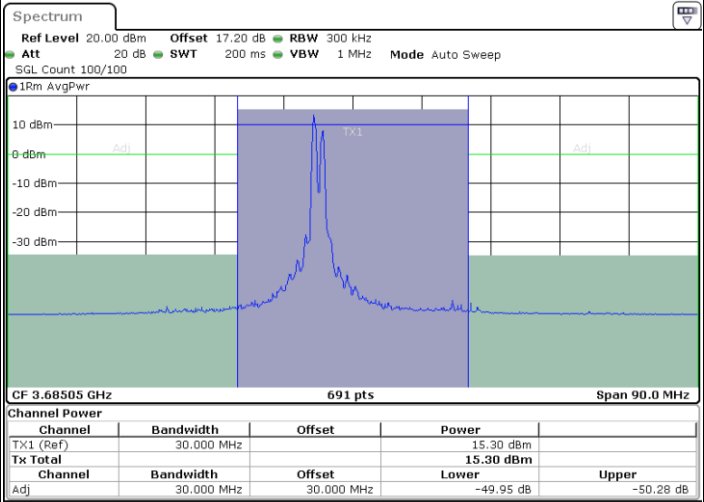

LTE Band 48C / 10MHz+20MHz

16QAM

Highest Channel / 1RB0 and 1RB99

Highest Channel / 1RB49 and 1RB0

Date: 20.AUG.2022 01:43:56

Date: 20.AUG.2022 01:53:45