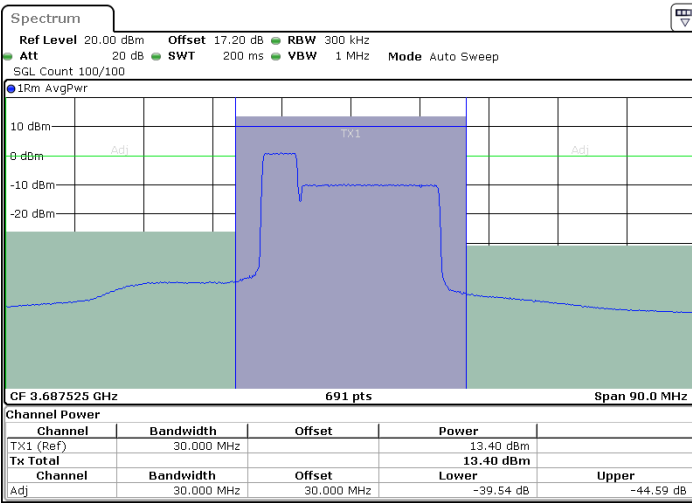

Highest Channel / FullIRB

N/A

LTE Band 48C / 5MHz+20MHz

16QAM

Lowest Channel / 1RB0 and 1RB99

Lowest Channel / 1RB24 and 1RB0

Lowest Channel / FullIRB

N/A

LTE Band 48C / 5MHz+20MHz

16QAM

Highest Channel / 1RB0 and 1RB99

Highest Channel / 1RB24 and 1RB0

Date: 19.AUG.2022 17:15:21

Date: 19.AUG.2022 17:26:49

Highest Channel / FullIRB

N/A

Date: 19.AUG.2022 16:58:04

LTE Band 48C / 10MHz+20MHz

16QAM

Lowest Channel / 1RB0 and 1RB99

Lowest Channel / 1RB49 and 1RB0

Lowest Channel / FullIRB

N/A

LTE Band 48C / 10MHz+20MHz