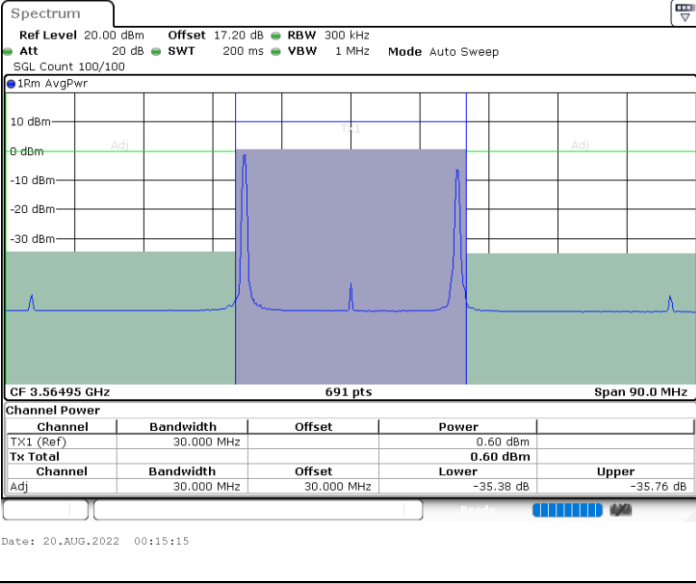

LTE Band 48C / 5MHz+20MHz

16QAM

Highest Channel / 1RB0 and 1RB99

Highest Channel / 1RB24 and 1RB0

Date: 19.AUG.2022 17:15:21

Date: 19.AUG.2022 17:26:49

Highest Channel / FullIRB

N/A

Date: 19.AUG.2022 16:58:04

LTE Band 48C / 10MHz+20MHz

16QAM

Lowest Channel / 1RB0 and 1RB99

Lowest Channel / 1RB49 and 1RB0

Lowest Channel / FullIRB

N/A

LTE Band 48C / 10MHz+20MHz