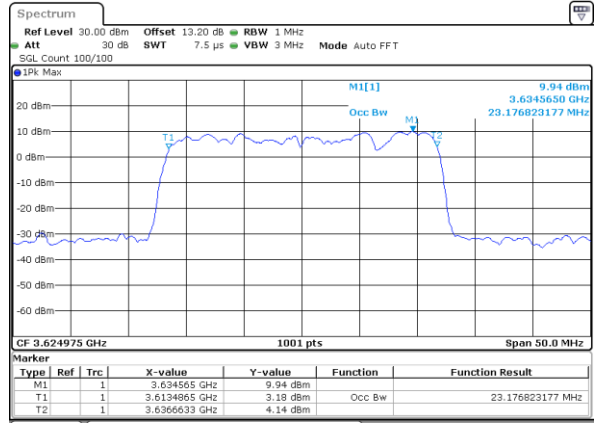

Middle Channel / 20MHz+5MHz

Date: 22.AUG.2022 14:02:52