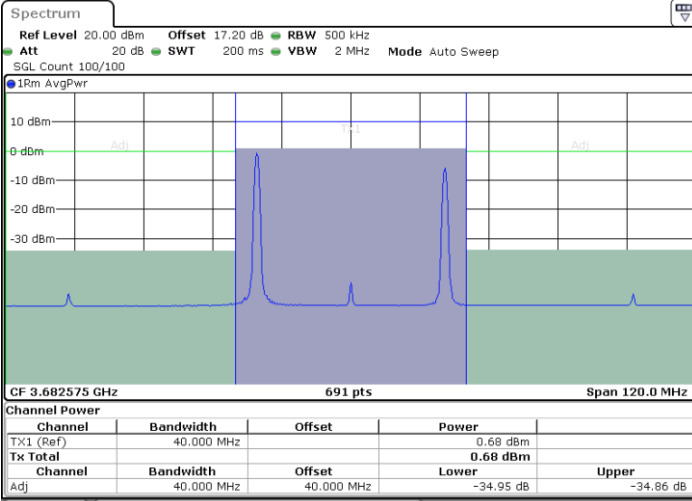

LTE Band 48C / 15MHz+20MHz

16QAM

Lowest Channel / 1RB0 and 1RB99

Lowest Channel / 1RB74 and 1RB0

Lowest Channel / FullIRB

N/A

LTE Band 48C / 15MHz+20MHz

16QAM

Middle Channel / 1RB0 and 1RB99

Middle Channel / 1RB74 and 1RB0

Middle Channel / FullIRB

N/A

LTE Band 48C / 15MHz+20MHz

16QAM

Highest Channel / 1RB0 and 1RB99

Highest Channel / 1RB74 and 1RB0

Date: 20.AUG.2022 10:09:35

Date: 20.AUG.2022 10:19:20

Highest Channel / FullIRB

N/A

Date: 20.AUG.2022 09:58:53

LTE Band 48C / 20MHz+5MHz

16QAM

Lowest Channel / 1RB0 and 1RB24