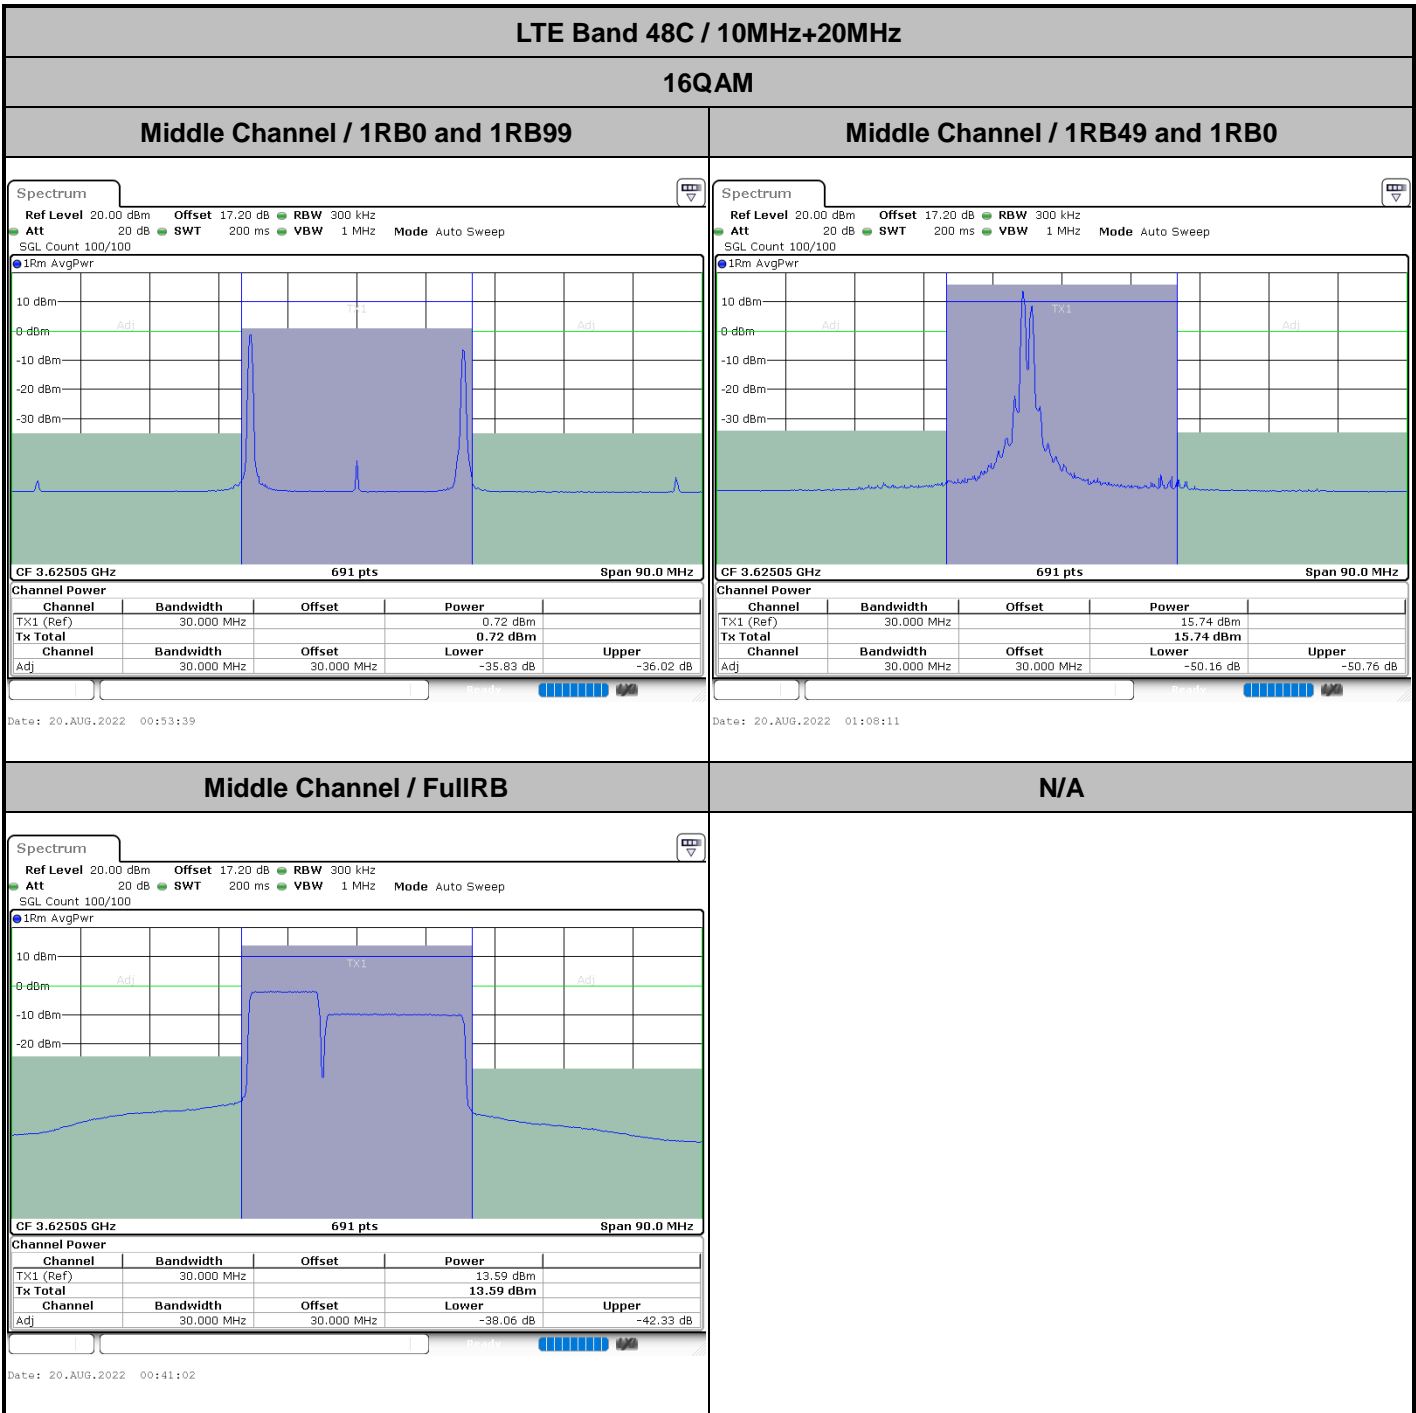

LTE Band 48C / 5MHz+20MHz

16QAM

Highest Channel / 1RB0 and 1RB99

Highest Channel / 1RB24 and 1RB0

Date: 19.AUG.2022 17:15:21

Date: 19.AUG.2022 17:26:49

Highest Channel / FullIRB

N/A

Date: 19.AUG.2022 16:58:04

LTE Band 48C / 10MHz+20MHz

16QAM

Lowest Channel / 1RB0 and 1RB99

Lowest Channel / 1RB49 and 1RB0

Lowest Channel / FullIRB

N/A

LTE Band 48C / 10MHz+20MHz

16QAM

Highest Channel / 1RB0 and 1RB99

Highest Channel / 1RB49 and 1RB0

Date: 20.AUG.2022 01:43:56

Date: 20.AUG.2022 01:53:45

Highest Channel / FullIRB

N/A

Date: 20.AUG.2022 01:18:43

LTE Band 48C / 15MHz+20MHz

16QAM

Lowest Channel / 1RB0 and 1RB99

Lowest Channel / 1RB74 and 1RB0

Lowest Channel / FullIRB

N/A

LTE Band 48C / 15MHz+20MHz

16QAM