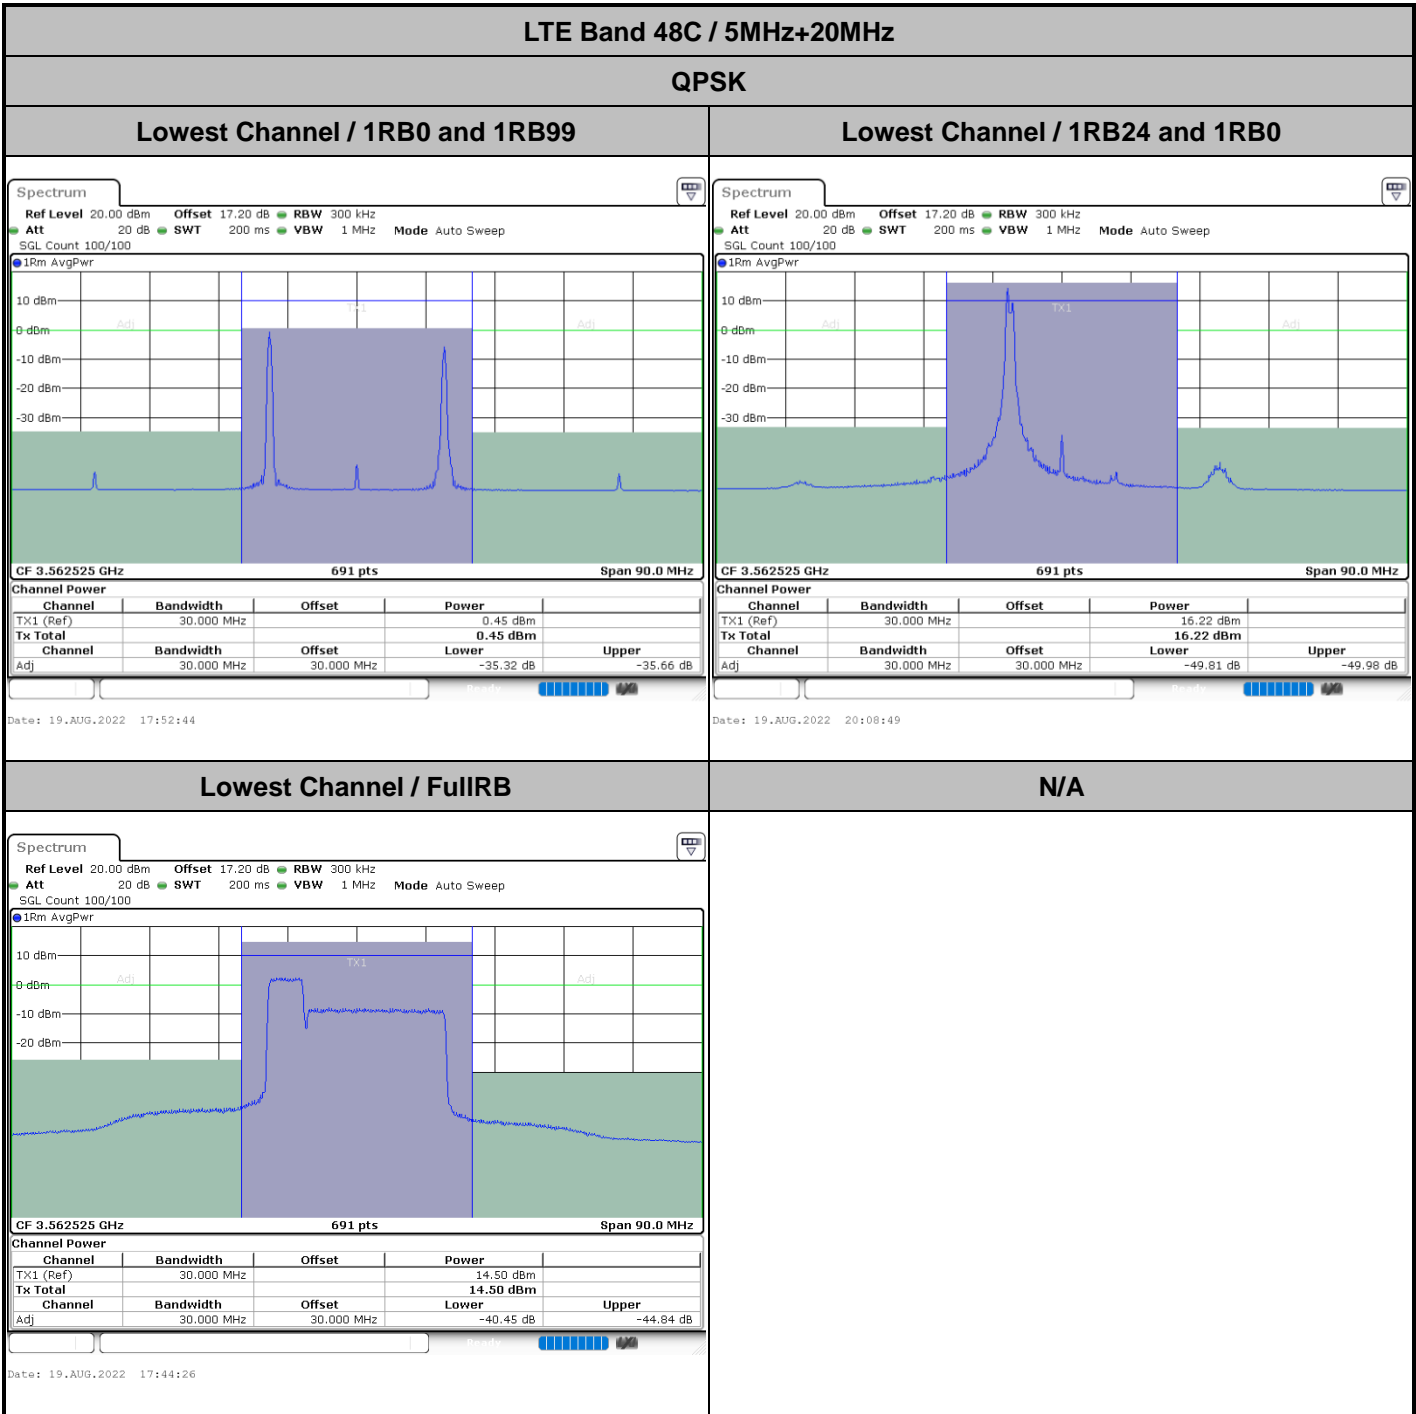

Middle Channel / 20MHz+10MHz

Date: 22.AUG.2022 14:07:30

Middle Channel / 20MHz+15MHz

Date: 22.AUG.2022 14:19:31

**ACLR**

LTE Band 48C / 10MHz+20MHz

QPSK

Lowest Channel / 1RB0 and 1RB99

Lowest Channel / 1RB49 and 1RB0

Lowest Channel / FullIRB

N/A

LTE Band 48C / 10MHz+20MHz

QPSK

Middle Channel / 1RB0 and 1RB99

Middle Channel / 1RB49 and 1RB0

Middle Channel / FullIRB

N/A

LTE Band 48C / 10MHz+20MHz

QPSK

Highest Channel / 1RB0 and 1RB99

Highest Channel / 1RB49 and 1RB0

Date: 20.AUG.2022 01:39:17

Date: 20.AUG.2022 01:48:11

Highest Channel / FullIRB