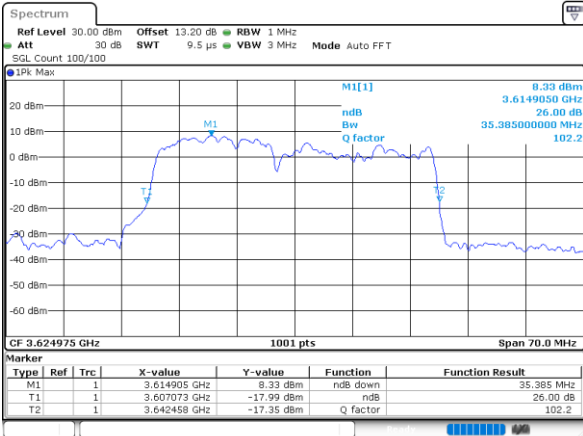

LTE Band 48C

256QAM

Middle Channel / 5MHz+20MHz

Date: 22.AUG.2022 13:54:23

Middle Channel / 10MHz+20MHz

Date: 22.AUG.2022 13:58:08

Middle Channel / 15MHz+20MHz

Date: 22.AUG.2022 14:01:53

Middle Channel / 20MHz+5MHz

Date: 22.AUG.2022 14:05:39

Middle Channel / 20MHz+10MHz

Date: 22.AUG.2022 14:09:21

Middle Channel / 20MHz+15MHz

Date: 22.AUG.2022 14:21:22

LTE Band 48C

256QAM