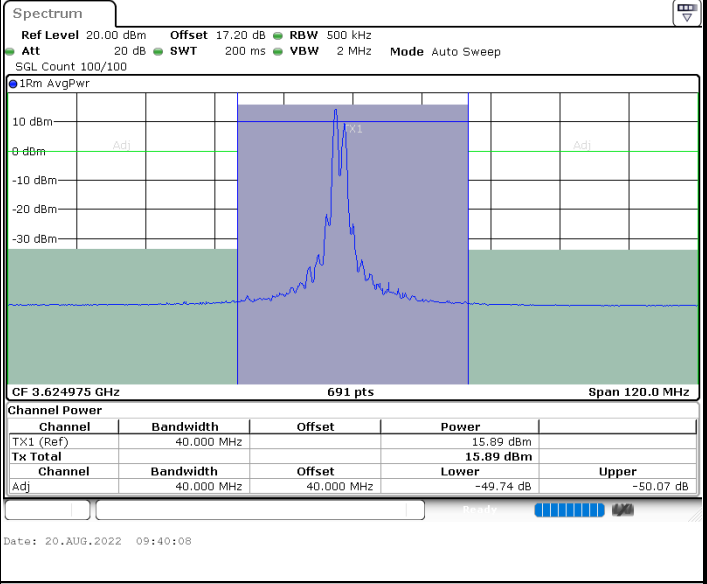

LTE Band 48C / 15MHz+20MHz

16QAM

Lowest Channel / 1RB0 and 1RB99

Lowest Channel / 1RB74 and 1RB0

Lowest Channel / FullIRB

N/A

LTE Band 48C / 15MHz+20MHz

16QAM

Middle Channel / 1RB0 and 1RB99

Middle Channel / 1RB74 and 1RB0

Middle Channel / FullIRB

N/A

LTE Band 48C / 15MHz+20MHz

16QAM

Highest Channel / 1RB0 and 1RB99

Highest Channel / 1RB74 and 1RB0