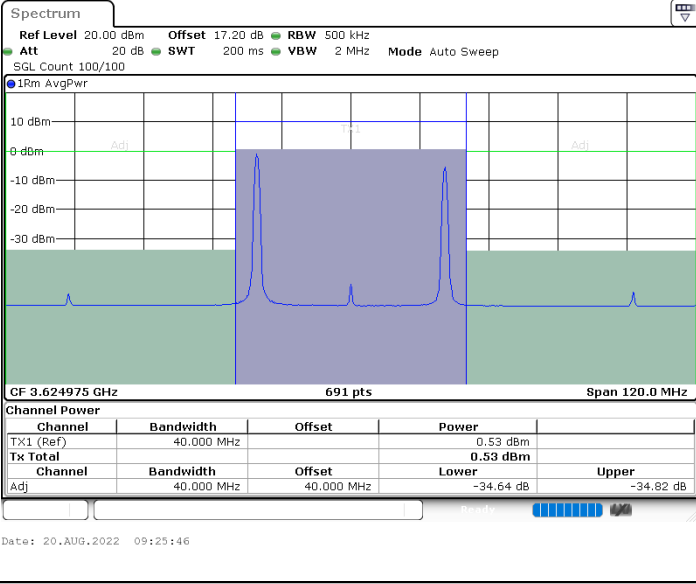

N/A

LTE Band 48C / 10MHz+20MHz

QPSK

Highest Channel / 1RB0 and 1RB99

Highest Channel / 1RB49 and 1RB0

Date: 20.AUG.2022 01:39:17

Date: 20.AUG.2022 01:48:11

Highest Channel / FullIRB

N/A

Date: 20.AUG.2022 01:17:47

LTE Band 48C / 15MHz+20MHz

QPSK

Lowest Channel / 1RB0 and 1RB99

Lowest Channel / 1RB74 and 1RB0

Lowest Channel / FullIRB

N/A

LTE Band 48C / 15MHz+20MHz

QPSK

Middle Channel / 1RB0 and 1RB99

Middle Channel / 1RB74 and 1RB0

Middle Channel / FullIRB

N/A

LTE Band 48C / 15MHz+20MHz

QPSK

Highest Channel / 1RB0 and 1RB99

Highest Channel / 1RB74 and 1RB0

Date: 20.AUG.2022 10:05:00

Date: 20.AUG.2022 10:13:48

Highest Channel / FullIRB

N/A

Date: 20.AUG.2022 09:58:05

LTE Band 48C / 20MHz+5MHz