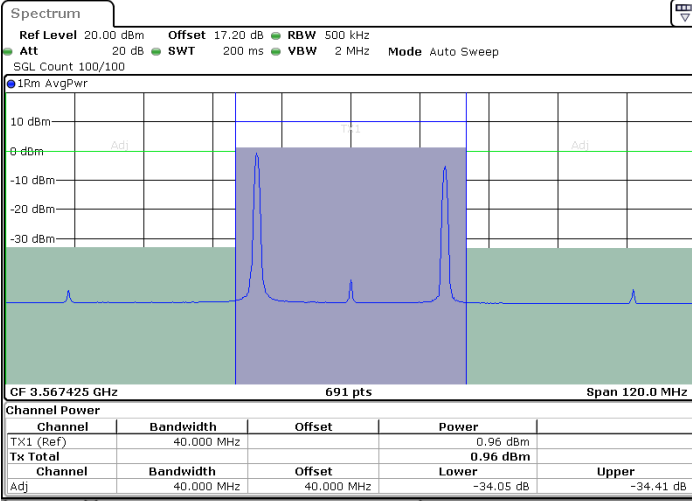

QPSK

Middle Channel / 1RB0 and 1RB49

Middle Channel / 1RB99 and 1RB0

Middle Channel / FullIRB

N/A

LTE Band 48C / 20MHz+10MHz

QPSK

Highest Channel / 1RB0 and 1RB49

Highest Channel / 1RB99 and 1RB0

Highest Channel / FullIRB

N/A

LTE Band 48C / 20MHz+15MHz

QPSK

Lowest Channel / 1RB0 and 1RB74

Lowest Channel / 1RB99 and 1RB0

Date: 22.AUG.2022 09:41:57

Date: 22.AUG.2022 09:51:21

Lowest Channel / FullIRB

N/A

Date: 22.AUG.2022 09:34:33

LTE Band 48C / 20MHz+15MHz

QPSK

Middle Channel / 1RB0 and 1RB74

Middle Channel / 1RB99 and 1RB0