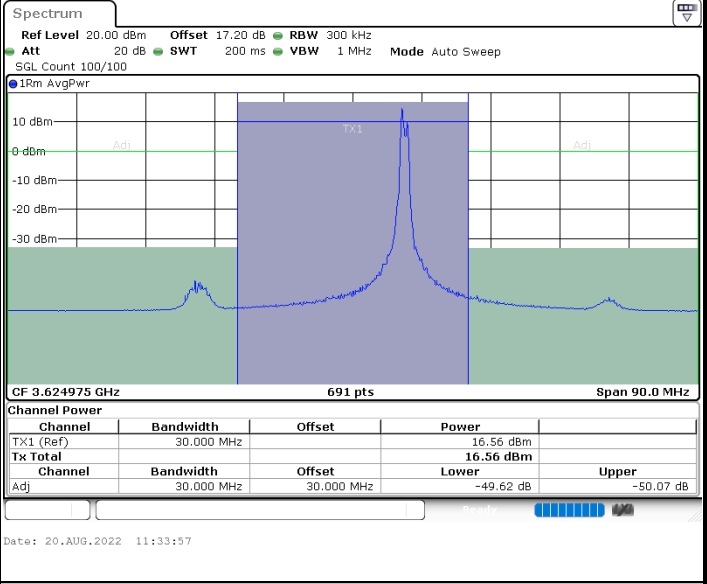

Highest Channel / 1RB0 and 1RB99

Highest Channel / 1RB74 and 1RB0

Date: 20.AUG.2022 10:05:00

Date: 20.AUG.2022 10:13:48

Highest Channel / FullIRB

N/A

Date: 20.AUG.2022 09:58:05

LTE Band 48C / 20MHz+5MHz

QPSK

Lowest Channel / 1RB0 and 1RB24

Lowest Channel / 1RB99 and 1RB0

Lowest Channel / FullIRB

N/A

LTE Band 48C / 20MHz+5MHz

QPSK

Middle Channel / 1RB0 and 1RB24

Middle Channel / 1RB99 and 1RB0

Middle Channel / FullIRB

N/A

LTE Band 48C / 20MHz+5MHz

QPSK

Highest Channel / 1RB0 and 1RB24

Highest Channel / 1RB99 and 1RB0

Highest Channel / FullIRB