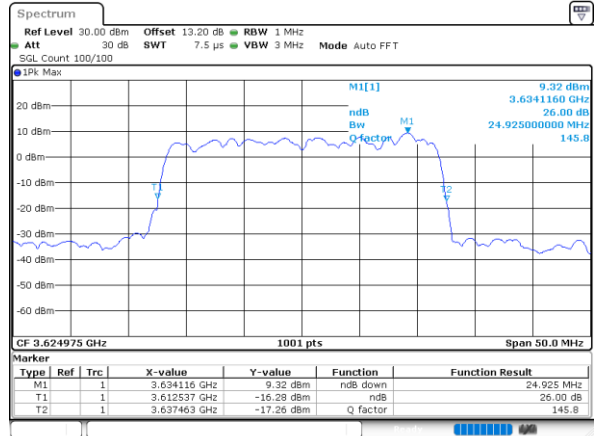

Middle Channel / 20MHz+5MHz

Date: 22.AUG.2022 14:05:39