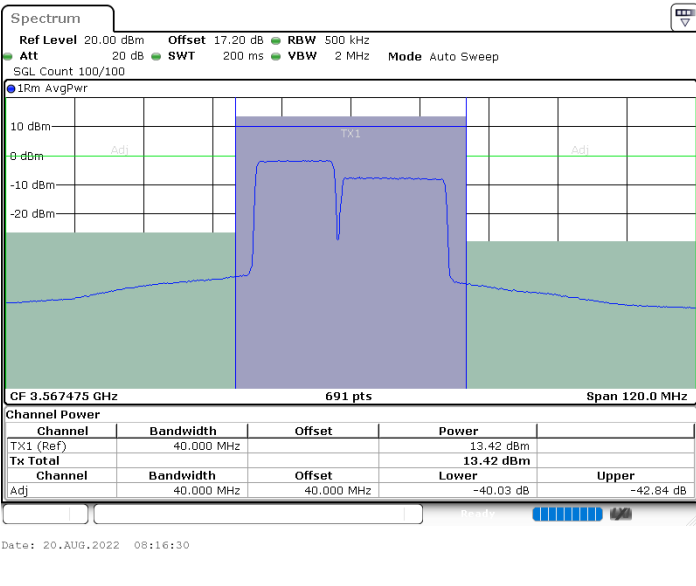

LTE Band 48C / 15MHz+20MHz

16QAM

Lowest Channel / 1RB0 and 1RB99

Lowest Channel / 1RB74 and 1RB0

Lowest Channel / FullIRB

N/A

LTE Band 48C / 15MHz+20MHz

16QAM

Middle Channel / 1RB0 and 1RB99

Middle Channel / 1RB74 and 1RB0

Middle Channel / FullIRB

N/A

LTE Band 48C / 15MHz+20MHz

16QAM

Highest Channel / 1RB0 and 1RB99

Highest Channel / 1RB74 and 1RB0