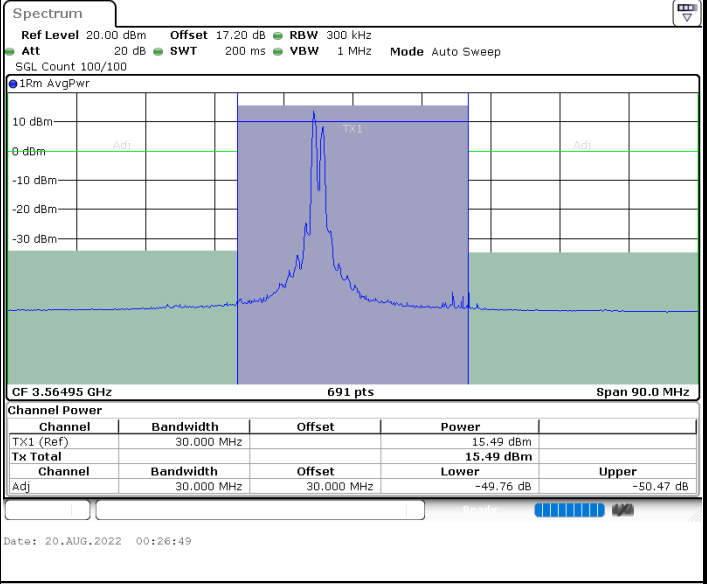

LTE Band 48C / 5MHz+20MHz

16QAM

Highest Channel / 1RB0 and 1RB99

Highest Channel / 1RB24 and 1RB0

Date: 19.AUG.2022 17:15:21

Date: 19.AUG.2022 17:26:49

Highest Channel / FullIRB

N/A

Date: 19.AUG.2022 16:58:04

LTE Band 48C / 10MHz+20MHz

16QAM

Lowest Channel / 1RB0 and 1RB99

Lowest Channel / 1RB49 and 1RB0

Lowest Channel / FullIRB

N/A

LTE Band 48C / 10MHz+20MHz