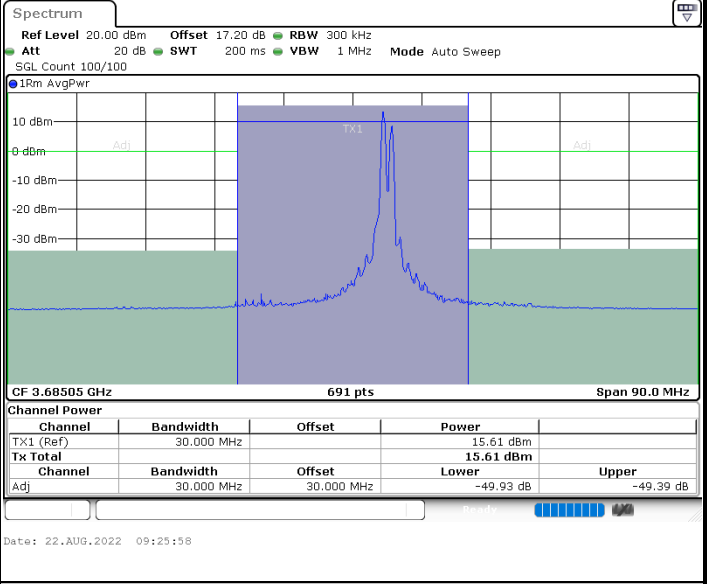

16QAM

Lowest Channel / 1RB0 and 1RB49

Lowest Channel / 1RB99 and 1RB0

Date: 20.AUG.2022 12:35:56

Date: 20.AUG.2022 12:45:40

Lowest Channel / FullIRB

N/A

Date: 20.AUG.2022 12:25:15

LTE Band 48C / 20MHz+10MHz

16QAM

Middle Channel / 1RB0 and 1RB49

Middle Channel / 1RB99 and 1RB0

Middle Channel / FullIRB

N/A

LTE Band 48C / 20MHz+10MHz

16QAM

Highest Channel / 1RB0 and 1RB49

Highest Channel / 1RB99 and 1RB0

Highest Channel / FullIRB

N/A

LTE Band 48C / 20MHz+15MHz

16QAM

Lowest Channel / 1RB0 and 1RB74

Lowest Channel / 1RB99 and 1RB0