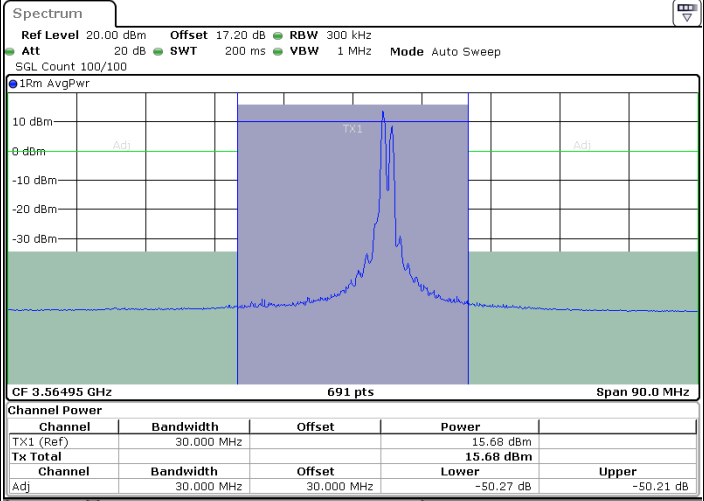

LTE Band 48C / 20MHz+10MHz

16QAM

Lowest Channel / 1RB0 and 1RB49

Lowest Channel / 1RB99 and 1RB0

Date: 20.AUG.2022 12:35:56

Date: 20.AUG.2022 12:45:40