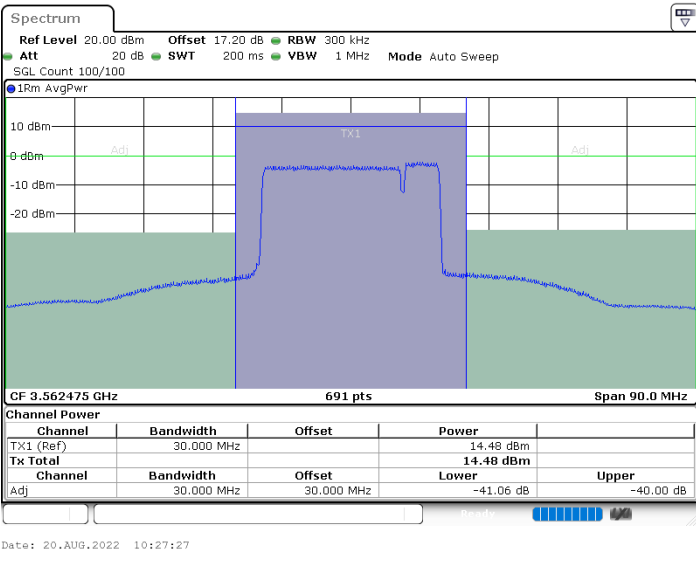

Highest Channel / 1RB0 and 1RB99

Highest Channel / 1RB74 and 1RB0

Date: 20.AUG.2022 10:05:00

Date: 20.AUG.2022 10:13:48

Highest Channel / FullIRB

N/A

Date: 20.AUG.2022 09:58:05

LTE Band 48C / 20MHz+5MHz

QPSK

Lowest Channel / 1RB0 and 1RB24

Lowest Channel / 1RB99 and 1RB0

Lowest Channel / FullIRB

N/A

LTE Band 48C / 20MHz+5MHz

QPSK

Middle Channel / 1RB0 and 1RB24

Middle Channel / 1RB99 and 1RB0

Middle Channel / FullIRB

N/A

LTE Band 48C / 20MHz+5MHz

QPSK

Highest Channel / 1RB0 and 1RB24

Highest Channel / 1RB99 and 1RB0

Highest Channel / FullIRB