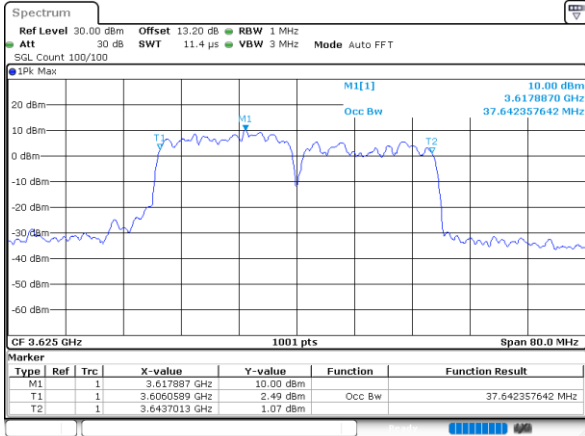

Middle Channel / 15MHz+20MHz

Date: 22.AUG.2022 13:59:08

Middle Channel / 20MHz+5MHz

Date: 22.AUG.2022 14:02:52

Middle Channel / 20MHz+10MHz

Date: 22.AUG.2022 14:06:35

Middle Channel / 20MHz+15MHz

Date: 22.AUG.2022 14:18:36

LTE Band 48C

16QAM

Middle Channel / 20MHz+20MHz

N/A

LTE Band 48C

64QAM

Middle Channel / 5MHz+20MHz

Date: 22.AUG.2022 13:52:05