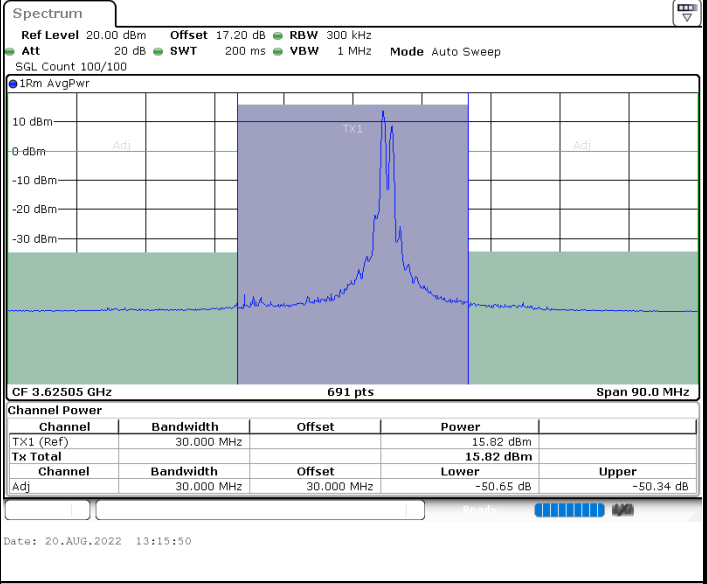

N/A

LTE Band 48C / 20MHz+5MHz

16QAM

Highest Channel / 1RB0 and 1RB24

Highest Channel / 1RB99 and 1RB0

Highest Channel / FullIRB

N/A

LTE Band 48C / 20MHz+10MHz

16QAM

Lowest Channel / 1RB0 and 1RB49

Lowest Channel / 1RB99 and 1RB0

Date: 20.AUG.2022 12:35:56

Date: 20.AUG.2022 12:45:40

Lowest Channel / FullIRB

N/A

Date: 20.AUG.2022 12:25:15

LTE Band 48C / 20MHz+10MHz

16QAM

Middle Channel / 1RB0 and 1RB49

Middle Channel / 1RB99 and 1RB0

Middle Channel / FullIRB

N/A

LTE Band 48C / 20MHz+10MHz

16QAM

Highest Channel / 1RB0 and 1RB49

Highest Channel / 1RB99 and 1RB0

Highest Channel / FullIRB

N/A

LTE Band 48C / 20MHz+15MHz

16QAM

Lowest Channel / 1RB0 and 1RB74

Lowest Channel / 1RB99 and 1RB0