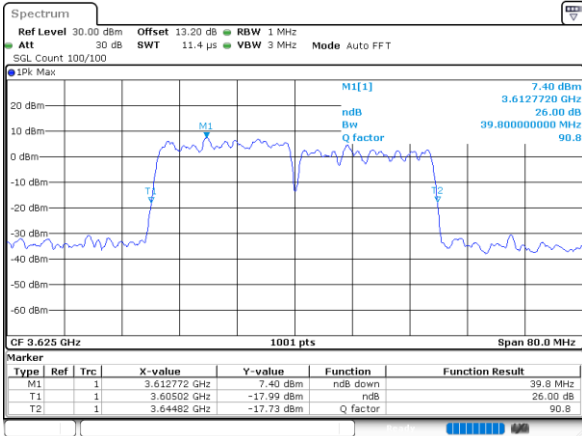

LTE Band 48C

256QAM

Middle Channel / 20MHz+20MHz

N/A