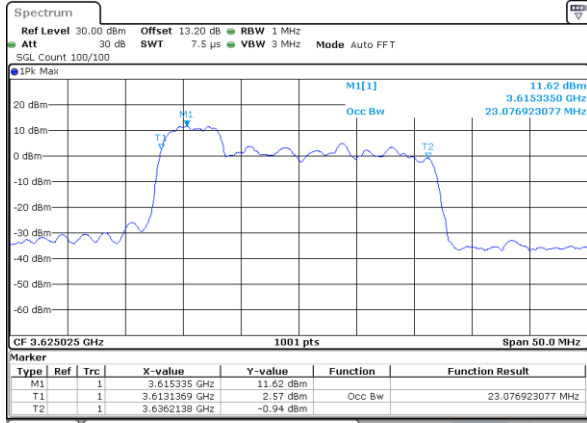

LTE Band 48C

256QAM

Middle Channel / 5MHz+20MHz

Date: 22.AUG.2022 13:52:32