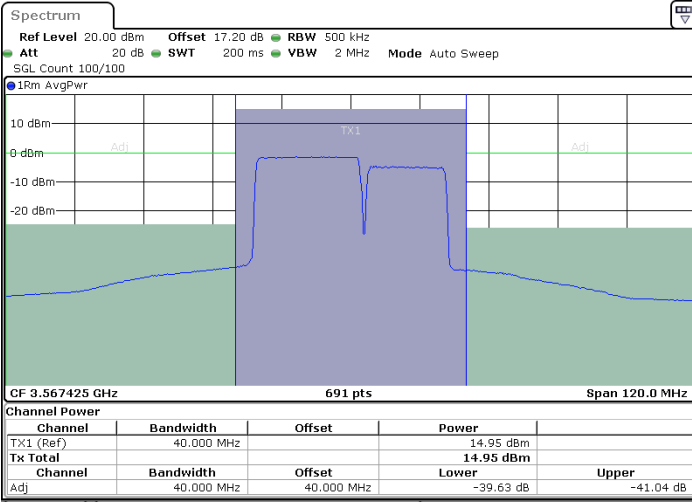

QPSK

Middle Channel / 1RB0 and 1RB49

Middle Channel / 1RB99 and 1RB0

Middle Channel / FullIRB

N/A

LTE Band 48C / 20MHz+10MHz

QPSK

Highest Channel / 1RB0 and 1RB49

Highest Channel / 1RB99 and 1RB0

Highest Channel / FullIRB

N/A

LTE Band 48C / 20MHz+15MHz

QPSK

Lowest Channel / 1RB0 and 1RB74

Lowest Channel / 1RB99 and 1RB0

Date: 22.AUG.2022 09:41:57

Date: 22.AUG.2022 09:51:21

Lowest Channel / FullIRB

N/A

Date: 22.AUG.2022 09:34:33

LTE Band 48C / 20MHz+15MHz

QPSK

Middle Channel / 1RB0 and 1RB74

Middle Channel / 1RB99 and 1RB0

Middle Channel / FullIRB

N/A

LTE Band 48C / 20MHz+15MHz

QPSK

Highest Channel / 1RB0 and 1RB74

Highest Channel / 1RB99 and 1RB0

Highest Channel / FullIRB

N/A