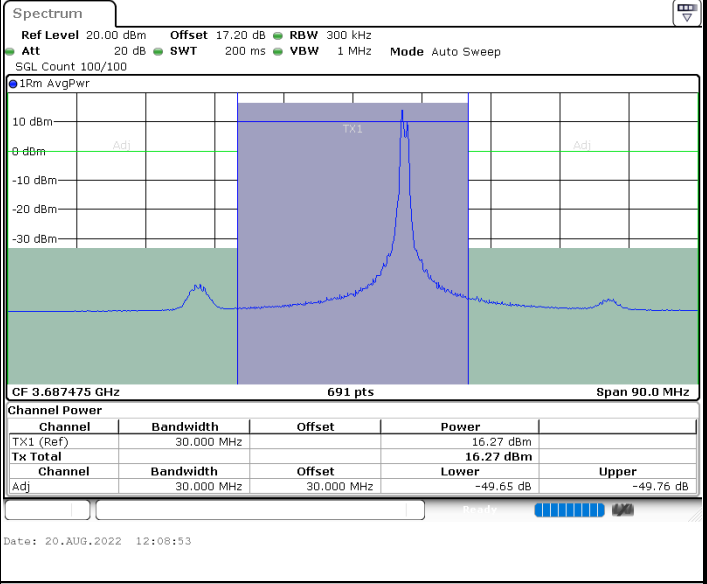

QPSK

Lowest Channel / 1RB0 and 1RB24

Lowest Channel / 1RB99 and 1RB0

Lowest Channel / FullIRB

N/A

LTE Band 48C / 20MHz+5MHz

QPSK

Middle Channel / 1RB0 and 1RB24

Middle Channel / 1RB99 and 1RB0

Middle Channel / FullIRB

N/A

LTE Band 48C / 20MHz+5MHz

QPSK

Highest Channel / 1RB0 and 1RB24

Highest Channel / 1RB99 and 1RB0

Highest Channel / FullIRB

N/A

LTE Band 48C / 20MHz+10MHz

QPSK

Lowest Channel / 1RB0 and 1RB49

Lowest Channel / 1RB99 and 1RB0

Lowest Channel / FullIRB

N/A

LTE Band 48C / 20MHz+10MHz