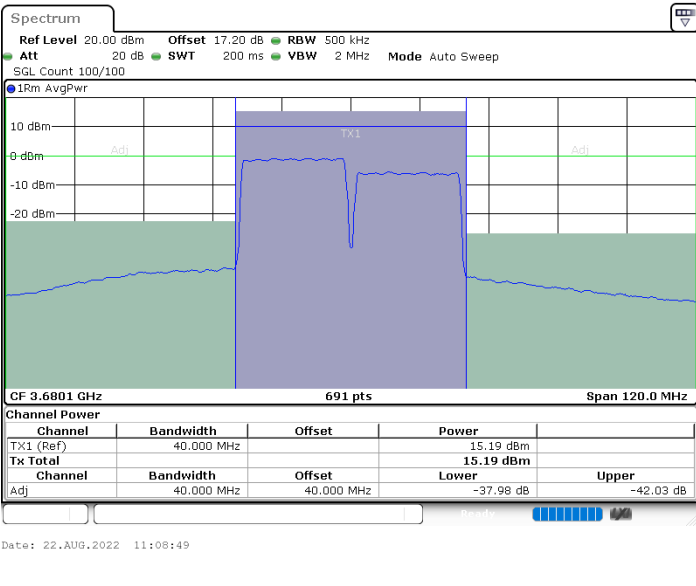

LTE Band 48C / 20MHz+20MHz

QPSK

Lowest Channel / 1RB0 and 1RB99

Lowest Channel / 1RB99 and 1RB0

Lowest Channel / FullIRB

N/A

LTE Band 48C / 20MHz+20MHz

QPSK

MiddleChannel / 1RB0 and 1RB99

Middle Channel / 1RB99 and 1RB0

Middle Channel / FullIRB

N/A

LTE Band 48C / 20MHz+20MHz

QPSK

Highest Channel / 1RB0 and 1RB99

Highest Channel / 1RB99 and 1RB0

Highest Channel / FullIRB

N/A

LTE Band 48C / 5MHz+20MHz

16QAM

Lowest Channel / 1RB0 and 1RB99

Lowest Channel / 1RB24 and 1RB0

Lowest Channel / FullIRB

N/A