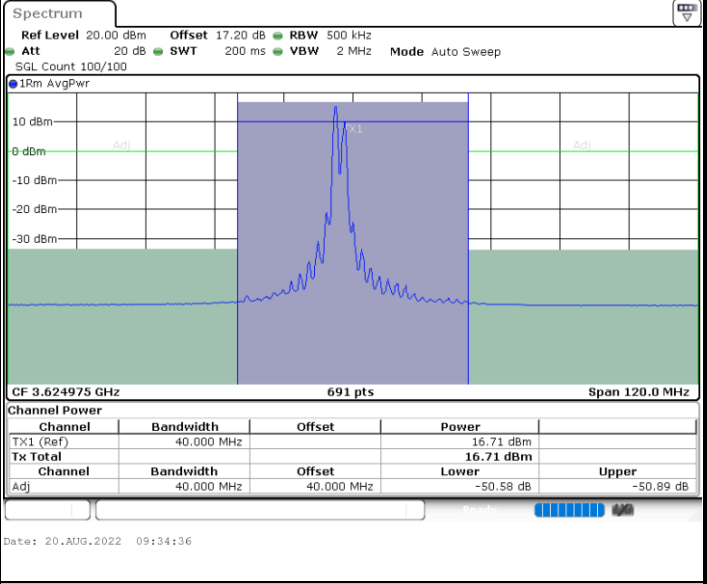

N/A

LTE Band 48C / 10MHz+20MHz

QPSK

Highest Channel / 1RB0 and 1RB99

Highest Channel / 1RB49 and 1RB0

Date: 20.AUG.2022 01:39:17

Date: 20.AUG.2022 01:48:11

Highest Channel / FullIRB

N/A

Date: 20.AUG.2022 01:17:47

LTE Band 48C / 15MHz+20MHz

QPSK

Lowest Channel / 1RB0 and 1RB99

Lowest Channel / 1RB74 and 1RB0

Lowest Channel / FullIRB

N/A

LTE Band 48C / 15MHz+20MHz

QPSK

Middle Channel / 1RB0 and 1RB99

Middle Channel / 1RB74 and 1RB0

Middle Channel / FullIRB

N/A

LTE Band 48C / 15MHz+20MHz

QPSK

Highest Channel / 1RB0 and 1RB99

Highest Channel / 1RB74 and 1RB0

Date: 20.AUG.2022 10:05:00

Date: 20.AUG.2022 10:13:48

Highest Channel / FullIRB

N/A

Date: 20.AUG.2022 09:58:05

LTE Band 48C / 20MHz+5MHz