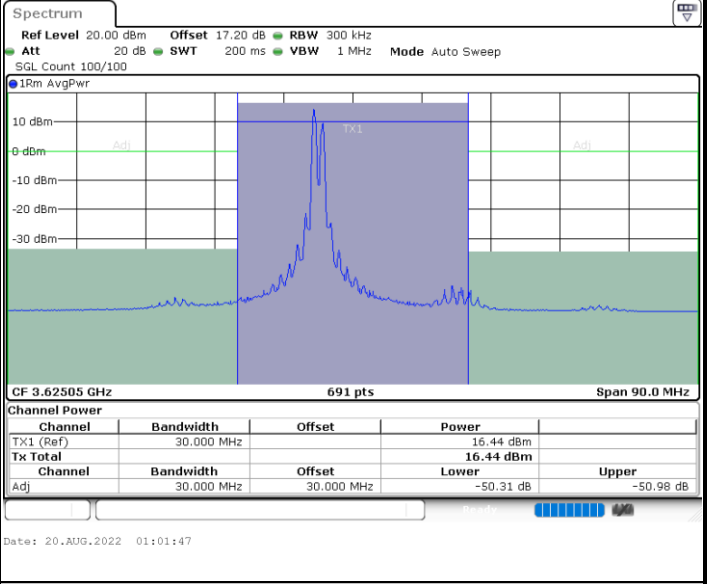

Lowest Channel / 1RB49 and 1RB0

Lowest Channel / FullIRB

N/A

LTE Band 48C / 10MHz+20MHz

QPSK

Middle Channel / 1RB0 and 1RB99

Middle Channel / 1RB49 and 1RB0

Middle Channel / FullIRB

N/A

LTE Band 48C / 10MHz+20MHz

QPSK

Highest Channel / 1RB0 and 1RB99

Highest Channel / 1RB49 and 1RB0

Date: 20.AUG.2022 01:39:17

Date: 20.AUG.2022 01:48:11

Highest Channel / FullIRB