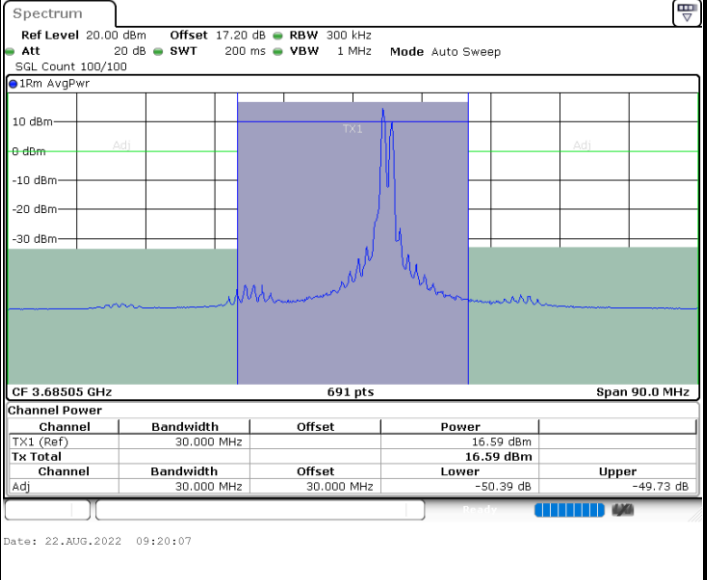

N/A

LTE Band 48C / 20MHz+10MHz

QPSK

Lowest Channel / 1RB0 and 1RB49

Lowest Channel / 1RB99 and 1RB0

Lowest Channel / FullIRB

N/A

LTE Band 48C / 20MHz+10MHz

QPSK

Middle Channel / 1RB0 and 1RB49

Middle Channel / 1RB99 and 1RB0

Middle Channel / FullIRB

N/A

LTE Band 48C / 20MHz+10MHz

QPSK

Highest Channel / 1RB0 and 1RB49

Highest Channel / 1RB99 and 1RB0

Highest Channel / FullIRB

N/A

LTE Band 48C / 20MHz+15MHz

QPSK

Lowest Channel / 1RB0 and 1RB74

Lowest Channel / 1RB99 and 1RB0

Date: 22.AUG.2022 09:41:57