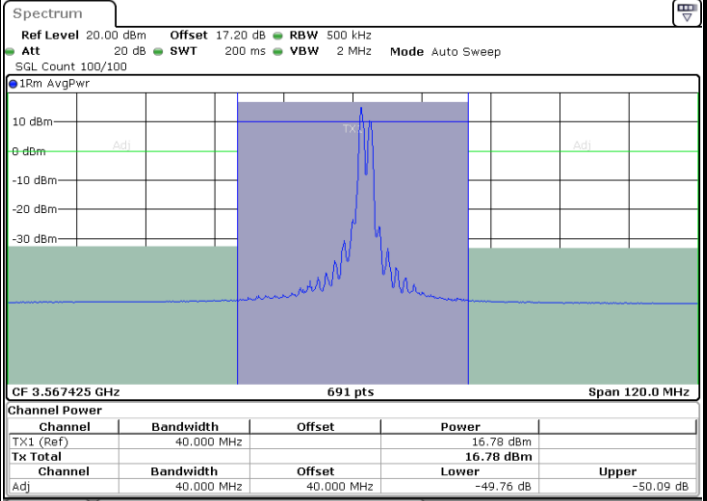

QPSK

Middle Channel / 1RB0 and 1RB49

Middle Channel / 1RB99 and 1RB0

Middle Channel / FullIRB

N/A

LTE Band 48C / 20MHz+10MHz

QPSK

Highest Channel / 1RB0 and 1RB49

Highest Channel / 1RB99 and 1RB0

Highest Channel / FullIRB

N/A

LTE Band 48C / 20MHz+15MHz

QPSK

Lowest Channel / 1RB0 and 1RB74

Lowest Channel / 1RB99 and 1RB0

Date: 22.AUG.2022 09:41:57

Date: 22.AUG.2022 09:51:21

Lowest Channel / FullIRB

N/A

Date: 22.AUG.2022 09:34:33

LTE Band 48C / 20MHz+15MHz

QPSK

Middle Channel / 1RB0 and 1RB74

Middle Channel / 1RB99 and 1RB0