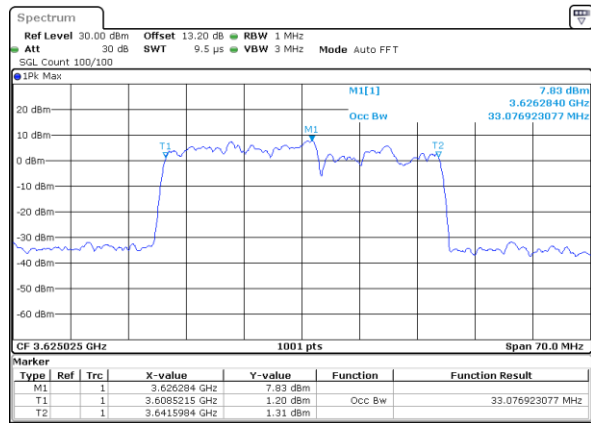

Middle Channel / 5MHz+20MHz

Date: 22.AUG.2022 13:52:32

Middle Channel / 10MHz+20MHz

Date: 22.AUG.2022 13:56:18

Middle Channel / 15MHz+20MHz

Date: 22.AUG.2022 14:00:03

Middle Channel / 20MHz+5MHz

Date: 22.AUG.2022 14:03:48

Middle Channel / 20MHz+10MHz

Date: 22.AUG.2022 14:07:30

Middle Channel / 20MHz+15MHz

Date: 22.AUG.2022 14:19:31

**ACLR**

LTE Band 48C / 10MHz+20MHz

QPSK

Lowest Channel / 1RB0 and 1RB99