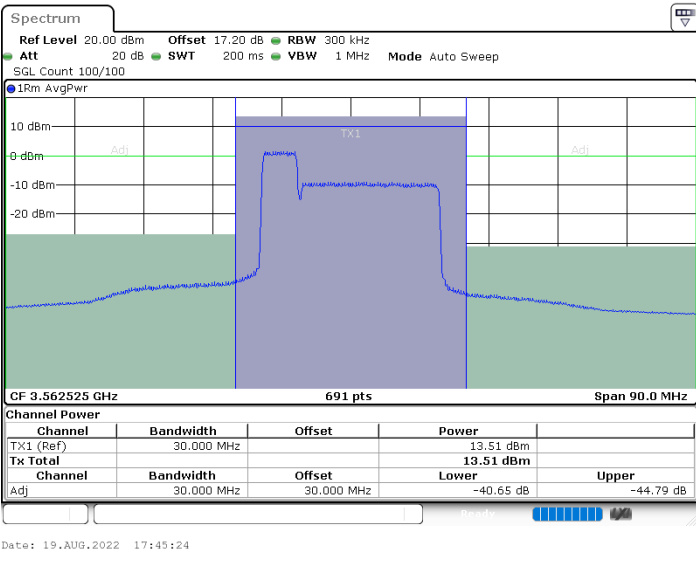

MiddleChannel / 1RB0 and 1RB99

Middle Channel / 1RB99 and 1RB0

Middle Channel / FullIRB

N/A

LTE Band 48C / 20MHz+20MHz

QPSK

Highest Channel / 1RB0 and 1RB99

Highest Channel / 1RB99 and 1RB0

Highest Channel / FullIRB

N/A

LTE Band 48C / 5MHz+20MHz

16QAM

Lowest Channel / 1RB0 and 1RB99

Lowest Channel / 1RB24 and 1RB0

Lowest Channel / FullIRB

N/A

LTE Band 48C / 5MHz+20MHz

16QAM

Highest Channel / 1RB0 and 1RB99

Highest Channel / 1RB24 and 1RB0

Date: 19.AUG.2022 17:15:21

Date: 19.AUG.2022 17:26:49

Highest Channel / FullIRB

N/A