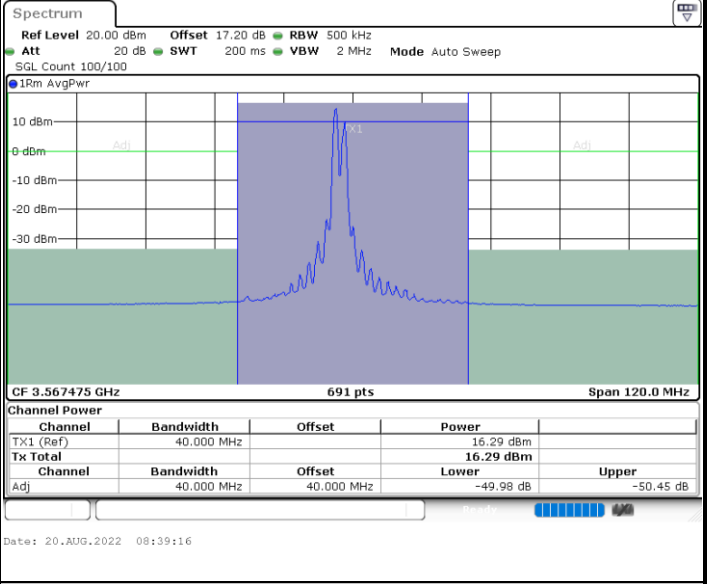

N/A

LTE Band 48C / 10MHz+20MHz

QPSK

Highest Channel / 1RB0 and 1RB99

Highest Channel / 1RB49 and 1RB0

Date: 20.AUG.2022 01:39:17

Date: 20.AUG.2022 01:48:11

Highest Channel / FullIRB

N/A

Date: 20.AUG.2022 01:17:47

LTE Band 48C / 15MHz+20MHz

QPSK

Lowest Channel / 1RB0 and 1RB99

Lowest Channel / 1RB74 and 1RB0

Lowest Channel / FullIRB

N/A

LTE Band 48C / 15MHz+20MHz

QPSK

Middle Channel / 1RB0 and 1RB99

Middle Channel / 1RB74 and 1RB0

Middle Channel / FullIRB

N/A

LTE Band 48C / 15MHz+20MHz

QPSK

Highest Channel / 1RB0 and 1RB99

Highest Channel / 1RB74 and 1RB0

Date: 20.AUG.2022 10:05:00

Date: 20.AUG.2022 10:13:48

Highest Channel / FullIRB

N/A

Date: 20.AUG.2022 09:58:05

LTE Band 48C / 20MHz+5MHz