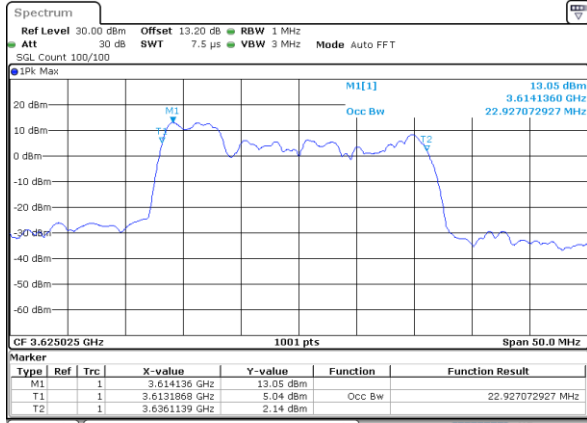

LTE Band 48C

16QAM

Middle Channel / 20MHz+20MHz

N/A

LTE Band 48C

64QAM

Middle Channel / 5MHz+20MHz

Date: 22.AUG.2022 13:52:05