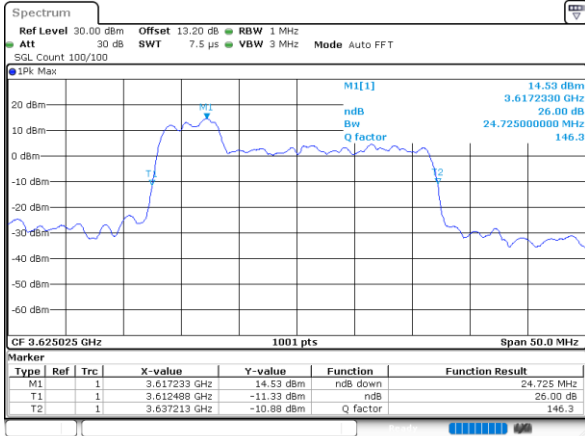

LTE Band 48C

64QAM

Middle Channel / 5MHz+20MHz

Date: 22.AUG.2022 13:53:56