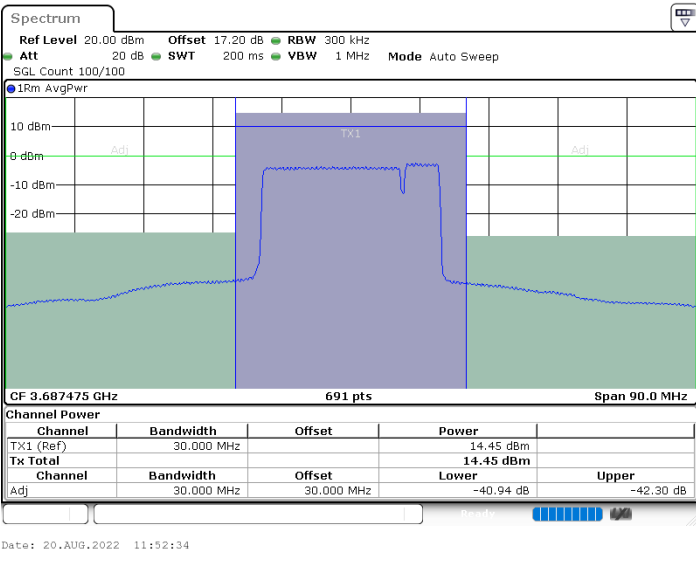

QPSK

Lowest Channel / 1RB0 and 1RB24

Lowest Channel / 1RB99 and 1RB0

Lowest Channel / FullIRB

N/A

LTE Band 48C / 20MHz+5MHz

QPSK

Middle Channel / 1RB0 and 1RB24

Middle Channel / 1RB99 and 1RB0

Middle Channel / FullIRB

N/A

LTE Band 48C / 20MHz+5MHz

QPSK

Highest Channel / 1RB0 and 1RB24

Highest Channel / 1RB99 and 1RB0

Highest Channel / FullIRB

N/A

LTE Band 48C / 20MHz+10MHz

QPSK

Lowest Channel / 1RB0 and 1RB49

Lowest Channel / 1RB99 and 1RB0

Lowest Channel / FullIRB

N/A

LTE Band 48C / 20MHz+10MHz