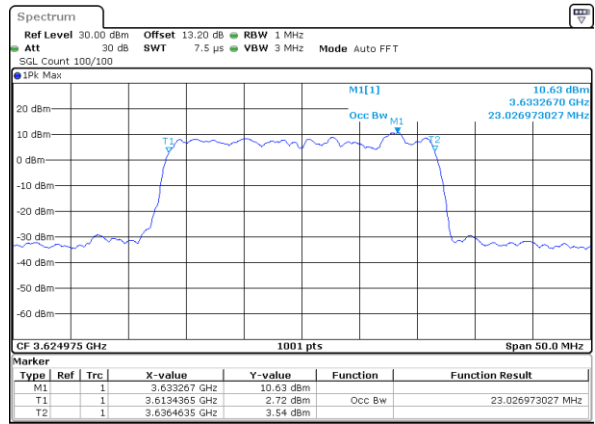

LTE Band 48C

16QAM

Middle Channel / 20MHz+20MHz

N/A

LTE Band 48C

64QAM

Middle Channel / 5MHz+20MHz

Date: 22.AUG.2022 13:52:05

Middle Channel / 10MHz+20MHz

Date: 22.AUG.2022 13:55:50

Middle Channel / 15MHz+20MHz

Date: 22.AUG.2022 13:59:35

Middle Channel / 20MHz+5MHz

Date: 22.AUG.2022 14:03:20

Middle Channel / 20MHz+10MHz

Date: 22.AUG.2022 14:07:03

Middle Channel / 20MHz+15MHz

Date: 22.AUG.2022 14:19:04

LTE Band 48C

64QAM

Middle Channel / 20MHz+20MHz

N/A

LTE Band 48C

256QAM