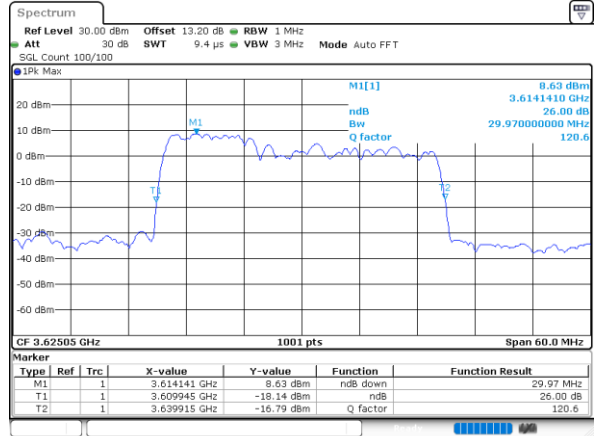

LTE Band 48C

256QAM

Middle Channel / 5MHz+20MHz

Date: 22.AUG.2022 13:54:23

Middle Channel / 10MHz+20MHz

Date: 22.AUG.2022 13:58:08

Middle Channel / 15MHz+20MHz

Date: 22.AUG.2022 14:01:53