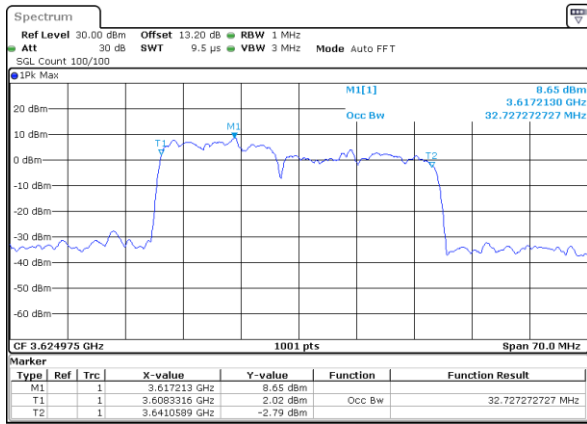

Middle Channel / 5MHz+20MHz

Date: 22.AUG.2022 13:52:32

Middle Channel / 10MHz+20MHz

Date: 22.AUG.2022 13:56:18

Middle Channel / 15MHz+20MHz

Date: 22.AUG.2022 14:00:03

Middle Channel / 20MHz+5MHz

Date: 22.AUG.2022 14:03:48

Middle Channel / 20MHz+10MHz

Date: 22.AUG.2022 14:07:30

Middle Channel / 20MHz+15MHz

Date: 22.AUG.2022 14:19:31

**ACLR**

LTE Band 48C / 10MHz+20MHz

QPSK

Lowest Channel / 1RB0 and 1RB99