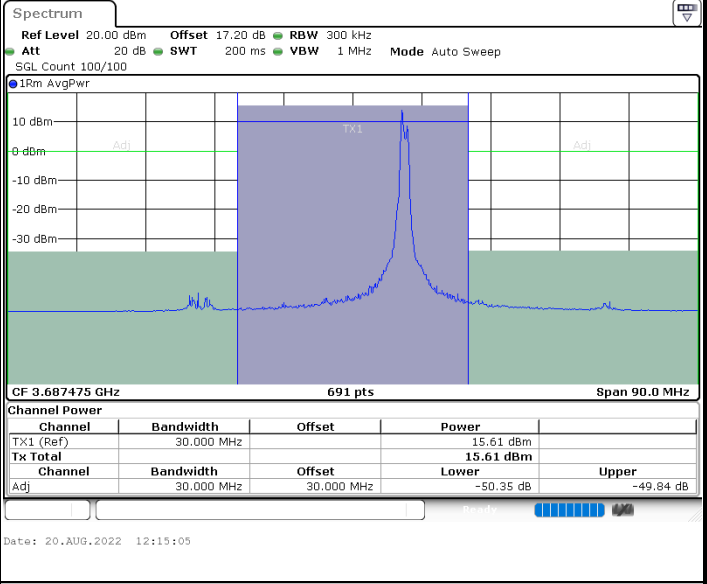

Lowest Channel / 1RB99 and 1RB0

Lowest Channel / FullIRB

N/A

LTE Band 48C / 20MHz+5MHz

16QAM

Middle Channel / 1RB0 and 1RB24

Middle Channel / 1RB99 and 1RB0

Middle Channel / FullIRB

N/A

LTE Band 48C / 20MHz+5MHz

16QAM

Highest Channel / 1RB0 and 1RB24

Highest Channel / 1RB99 and 1RB0

Highest Channel / FullIRB

N/A

LTE Band 48C / 20MHz+10MHz

16QAM

Lowest Channel / 1RB0 and 1RB49

Lowest Channel / 1RB99 and 1RB0

Date: 20.AUG.2022 12:35:56

Date: 20.AUG.2022 12:45:40

Lowest Channel / FullIRB

N/A

Date: 20.AUG.2022 12:25:15