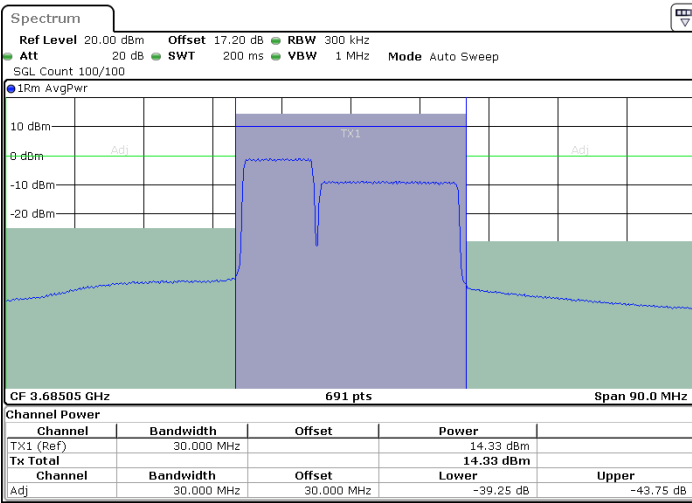

Lowest Channel / 1RB49 and 1RB0

Lowest Channel / FullIRB

N/A

LTE Band 48C / 10MHz+20MHz

QPSK

Middle Channel / 1RB0 and 1RB99

Middle Channel / 1RB49 and 1RB0

Middle Channel / FullIRB

N/A

LTE Band 48C / 10MHz+20MHz

QPSK

Highest Channel / 1RB0 and 1RB99

Highest Channel / 1RB49 and 1RB0

Date: 20.AUG.2022 01:39:17

Date: 20.AUG.2022 01:48:11

Highest Channel / FullIRB

N/A

Date: 20.AUG.2022 01:17:47

LTE Band 48C / 15MHz+20MHz

QPSK

Lowest Channel / 1RB0 and 1RB99

Lowest Channel / 1RB74 and 1RB0

Lowest Channel / FullIRB

N/A