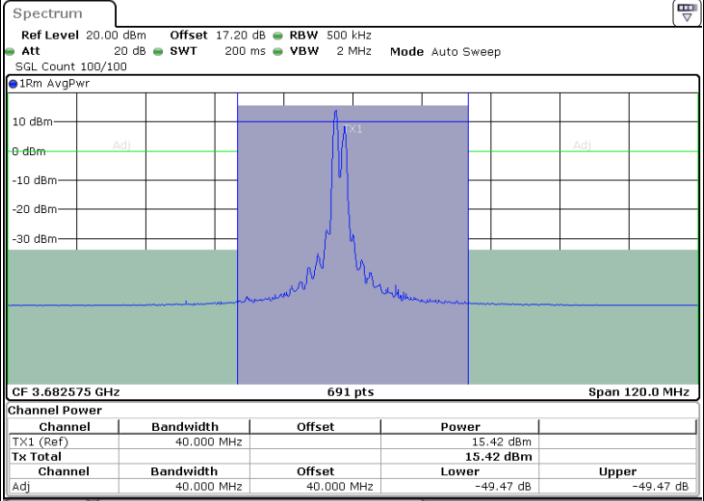

LTE Band 48C / 15MHz+20MHz

16QAM

Lowest Channel / 1RB0 and 1RB99

Lowest Channel / 1RB74 and 1RB0

Lowest Channel / FullIRB

N/A

LTE Band 48C / 15MHz+20MHz

16QAM

Middle Channel / 1RB0 and 1RB99

Middle Channel / 1RB74 and 1RB0

Middle Channel / FullIRB

N/A

LTE Band 48C / 15MHz+20MHz

16QAM

Highest Channel / 1RB0 and 1RB99

Highest Channel / 1RB74 and 1RB0

Date: 20.AUG.2022 10:09:35

Date: 20.AUG.2022 10:19:20

Highest Channel / FullIRB

N/A

Date: 20.AUG.2022 09:58:53

LTE Band 48C / 20MHz+5MHz

16QAM

Lowest Channel / 1RB0 and 1RB24