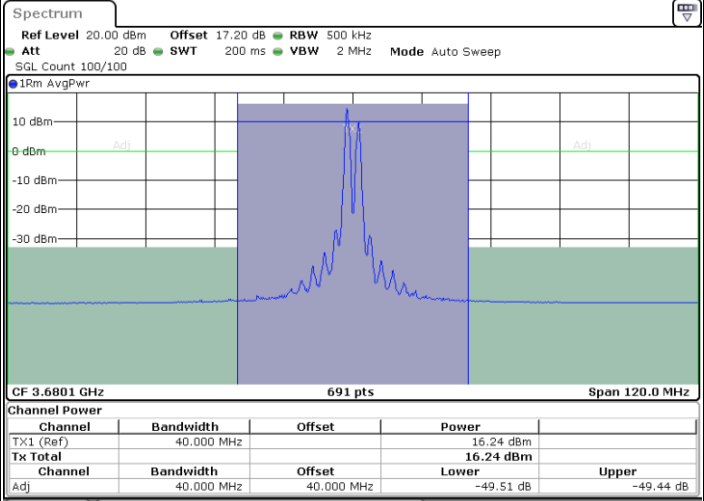

LTE Band 48C / 20MHz+20MHz

16QAM

Highest Channel / 1RB0 and 1RB99

Highest Channel / 1RB99 and 1RB0

Date: 22.AUG.2022 11:20:40

Date: 22.AUG.2022 11:30:45