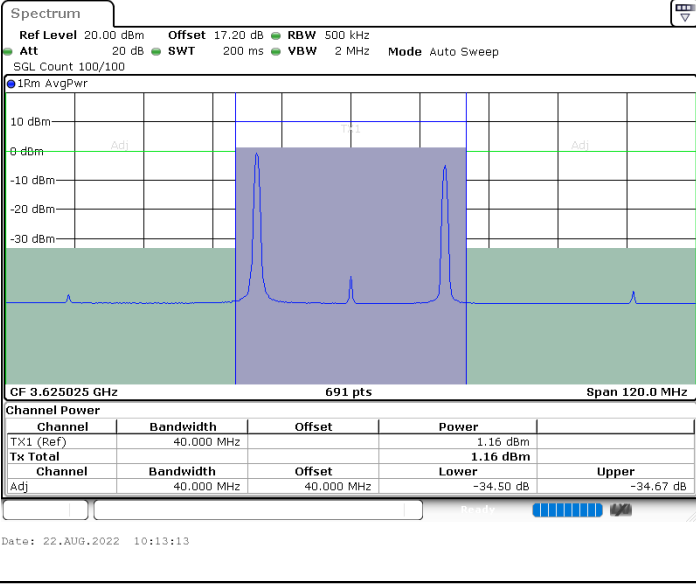

Highest Channel / 1RB99 and 1RB0

Highest Channel / FullIRB

N/A

LTE Band 48C / 20MHz+15MHz

QPSK

Lowest Channel / 1RB0 and 1RB74

Lowest Channel / 1RB99 and 1RB0

Date: 22.AUG.2022 09:41:57

Date: 22.AUG.2022 09:51:21

Lowest Channel / FullIRB

N/A

Date: 22.AUG.2022 09:34:33

LTE Band 48C / 20MHz+15MHz

QPSK

Middle Channel / 1RB0 and 1RB74

Middle Channel / 1RB99 and 1RB0

Middle Channel / FullIRB

N/A

LTE Band 48C / 20MHz+15MHz

QPSK

Highest Channel / 1RB0 and 1RB74

Highest Channel / 1RB99 and 1RB0

Highest Channel / FullIRB

N/A