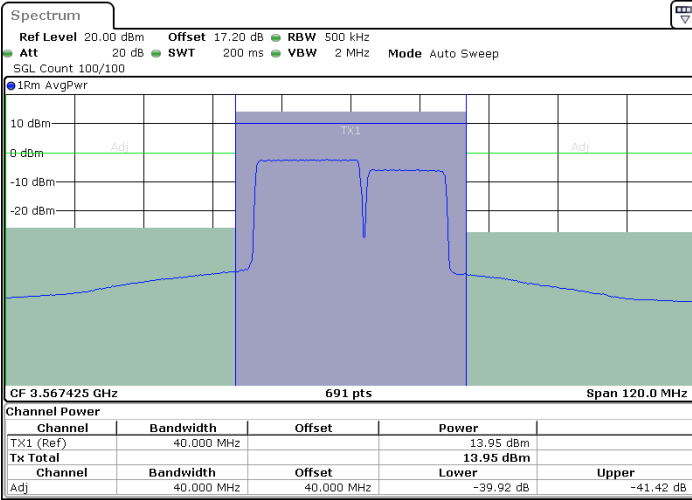

LTE Band 48C / 20MHz+10MHz

16QAM

Middle Channel / 1RB0 and 1RB49

Middle Channel / 1RB99 and 1RB0

Middle Channel / FullIRB

N/A

LTE Band 48C / 20MHz+10MHz

16QAM

Highest Channel / 1RB0 and 1RB49

Highest Channel / 1RB99 and 1RB0

Highest Channel / FullIRB

N/A

LTE Band 48C / 20MHz+15MHz

16QAM

Lowest Channel / 1RB0 and 1RB74

Lowest Channel / 1RB99 and 1RB0

Date: 22.AUG.2022 09:46:48

Date: 22.AUG.2022 09:57:14

Lowest Channel / FullIRB

N/A

Date: 22.AUG.2022 09:35:23

LTE Band 48C / 20MHz+15MHz

16QAM

Middle Channel / 1RB0 and 1RB74