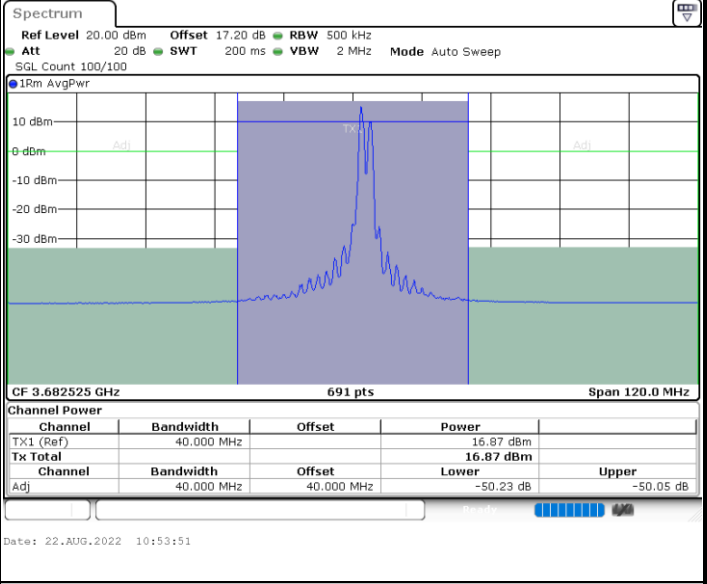

Date: 22.AUG.2022 09:51:21

Lowest Channel / FullIRB

N/A

Date: 22.AUG.2022 09:34:33

LTE Band 48C / 20MHz+15MHz

QPSK

Middle Channel / 1RB0 and 1RB74

Middle Channel / 1RB99 and 1RB0

Middle Channel / FullIRB

N/A

LTE Band 48C / 20MHz+15MHz

QPSK

Highest Channel / 1RB0 and 1RB74

Highest Channel / 1RB99 and 1RB0

Highest Channel / FullIRB

N/A

LTE Band 48C / 20MHz+20MHz

QPSK

Lowest Channel / 1RB0 and 1RB99

Lowest Channel / 1RB99 and 1RB0

Lowest Channel / FullIRB

N/A

LTE Band 48C / 20MHz+20MHz

QPSK