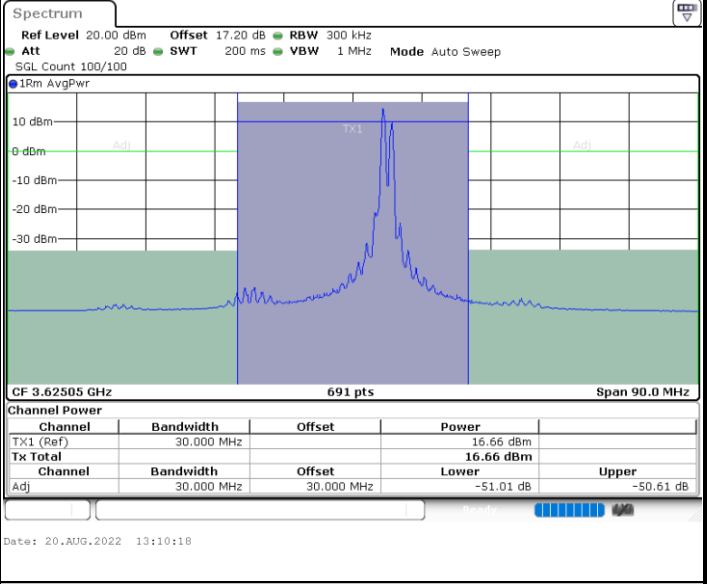

Middle Channel / 1RB99 and 1RB0

Middle Channel / FullIRB

N/A

LTE Band 48C / 20MHz+5MHz

QPSK

Highest Channel / 1RB0 and 1RB24

Highest Channel / 1RB99 and 1RB0

Highest Channel / FullIRB

N/A

LTE Band 48C / 20MHz+10MHz

QPSK

Lowest Channel / 1RB0 and 1RB49

Lowest Channel / 1RB99 and 1RB0

Lowest Channel / FullIRB

N/A

LTE Band 48C / 20MHz+10MHz

QPSK

Middle Channel / 1RB0 and 1RB49

Middle Channel / 1RB99 and 1RB0

Middle Channel / FullIRB

N/A

LTE Band 48C / 20MHz+10MHz

QPSK

Highest Channel / 1RB0 and 1RB49

Highest Channel / 1RB99 and 1RB0

Highest Channel / FullIRB

N/A

LTE Band 48C / 20MHz+15MHz

QPSK

Lowest Channel / 1RB0 and 1RB74

Lowest Channel / 1RB99 and 1RB0

Date: 22.AUG.2022 09:41:57