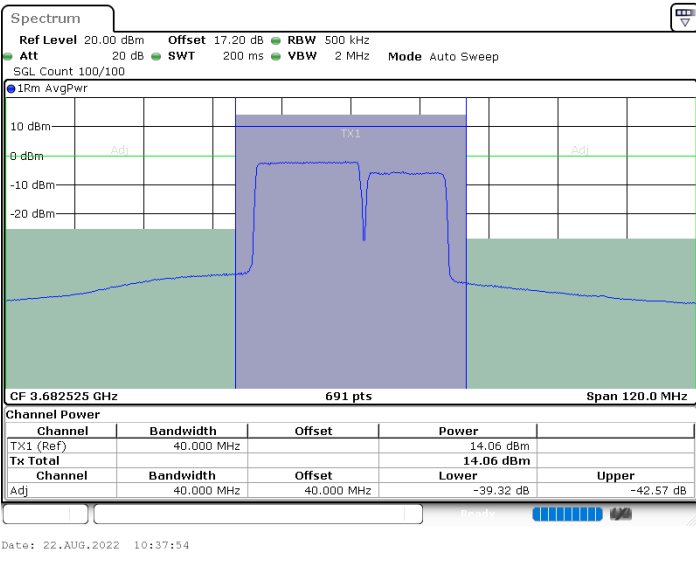

Date: 22.AUG.2022 09:46:48

Date: 22.AUG.2022 09:57:14

Lowest Channel / FullIRB

N/A

Date: 22.AUG.2022 09:35:23

LTE Band 48C / 20MHz+15MHz

16QAM

Middle Channel / 1RB0 and 1RB74

Middle Channel / 1RB99 and 1RB0

Middle Channel / FullIRB

N/A

LTE Band 48C / 20MHz+15MHz

16QAM

Highest Channel / 1RB0 and 1RB74

Highest Channel / 1RB99 and 1RB0

Highest Channel / FullIRB

N/A

LTE Band 48C / 20MHz+20MHz

16QAM

Lowest Channel / 1RB0 and 1RB99

Lowest Channel / 1RB99 and 1RB0

Lowest Channel / FullIRB

N/A

LTE Band 48C / 20MHz+20MHz