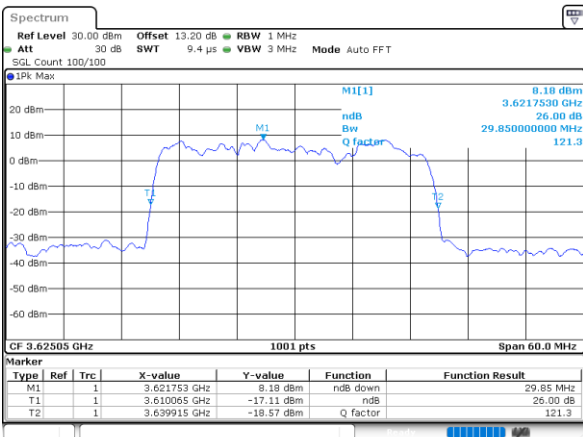

Middle Channel / 20MHz+10MHz

Date: 22.AUG.2022 14:09:21