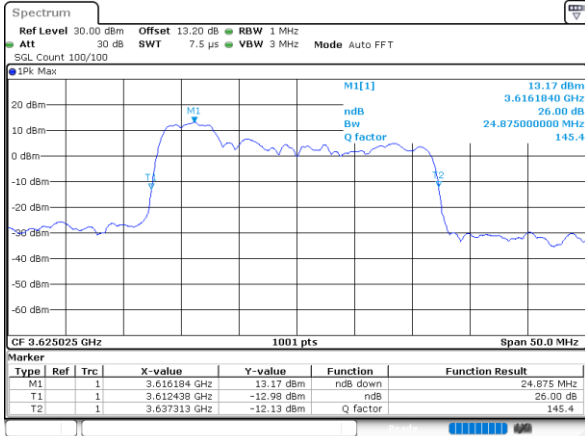

LTE Band 48C

16QAM

Middle Channel / 5MHz+20MHz

Date: 22.AUG.2022 13:53:20

Middle Channel / 10MHz+20MHz

Date: 22.AUG.2022 13:57:13

Middle Channel / 15MHz+20MHz

Date: 22.AUG.2022 14:00:58