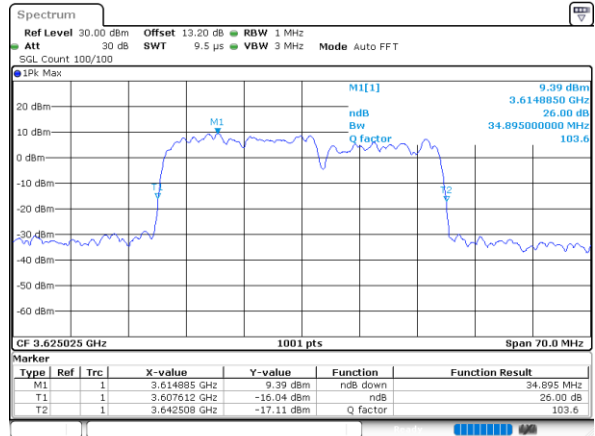

Middle Channel / 20MHz+5MHz

Date: 22.AUG.2022 14:04:44

Middle Channel / 20MHz+10MHz

Date: 22.AUG.2022 14:27:56

Middle Channel / 20MHz+15MHz

Date: 22.AUG.2022 14:20:27

LTE Band 48C

64QAM