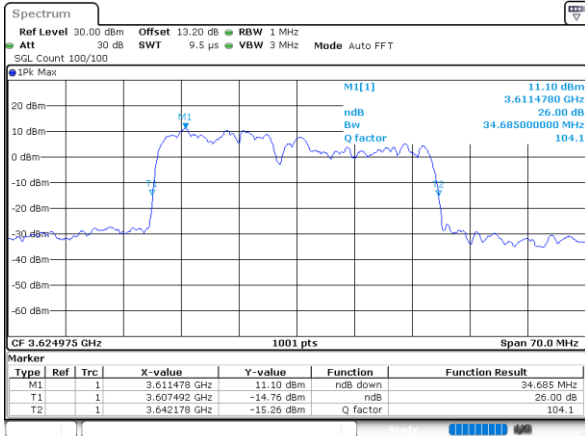

LTE Band 48C

16QAM

Middle Channel / 5MHz+20MHz

Date: 22.AUG.2022 13:53:20

Middle Channel / 10MHz+20MHz

Date: 22.AUG.2022 13:57:13

Middle Channel / 15MHz+20MHz

Date: 22.AUG.2022 14:00:58

Middle Channel / 20MHz+5MHz

Date: 22.AUG.2022 14:04:44

Middle Channel / 20MHz+10MHz

Date: 22.AUG.2022 14:27:56

Middle Channel / 20MHz+15MHz

Date: 22.AUG.2022 14:20:27

LTE Band 48C

64QAM