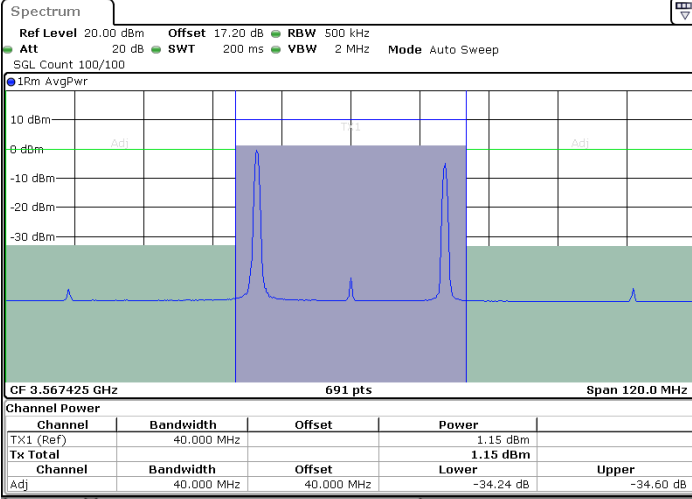

LTE Band 48C / 20MHz+10MHz

16QAM

Middle Channel / 1RB0 and 1RB49

Middle Channel / 1RB99 and 1RB0

Middle Channel / FullIRB

N/A

LTE Band 48C / 20MHz+10MHz

16QAM

Highest Channel / 1RB0 and 1RB49

Highest Channel / 1RB99 and 1RB0

Highest Channel / FullIRB

N/A

LTE Band 48C / 20MHz+15MHz

16QAM

Lowest Channel / 1RB0 and 1RB74

Lowest Channel / 1RB99 and 1RB0

Date: 22.AUG.2022 09:46:48

Date: 22.AUG.2022 09:57:14

Lowest Channel / FullIRB

N/A

Date: 22.AUG.2022 09:35:23

LTE Band 48C / 20MHz+15MHz

16QAM

Middle Channel / 1RB0 and 1RB74