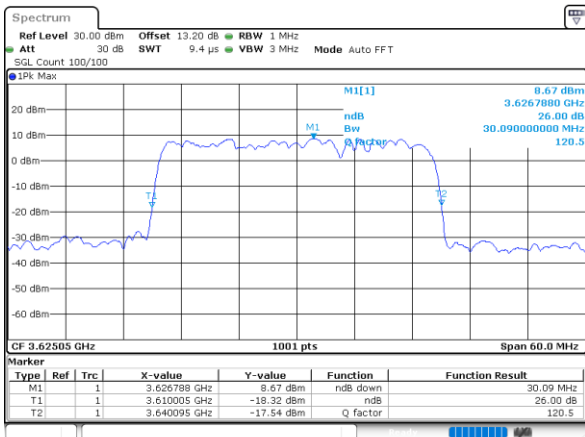

Middle Channel / 20MHz+10MHz

Date: 22.AUG.2022 14:08:53