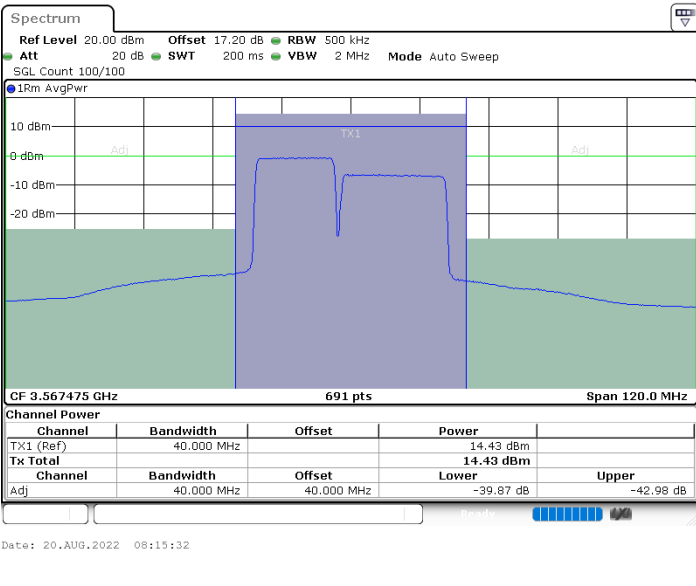

N/A

LTE Band 48C / 10MHz+20MHz

QPSK

Highest Channel / 1RB0 and 1RB99

Highest Channel / 1RB49 and 1RB0

Date: 20.AUG.2022 01:39:17

Date: 20.AUG.2022 01:48:11

Highest Channel / FullIRB

N/A

Date: 20.AUG.2022 01:17:47

LTE Band 48C / 15MHz+20MHz

QPSK

Lowest Channel / 1RB0 and 1RB99

Lowest Channel / 1RB74 and 1RB0

Lowest Channel / FullIRB

N/A

LTE Band 48C / 15MHz+20MHz

QPSK

Middle Channel / 1RB0 and 1RB99

Middle Channel / 1RB74 and 1RB0

Middle Channel / FullIRB

N/A

LTE Band 48C / 15MHz+20MHz

QPSK

Highest Channel / 1RB0 and 1RB99

Highest Channel / 1RB74 and 1RB0

Date: 20.AUG.2022 10:05:00

Date: 20.AUG.2022 10:13:48

Highest Channel / FullIRB

N/A

Date: 20.AUG.2022 09:58:05

LTE Band 48C / 20MHz+5MHz