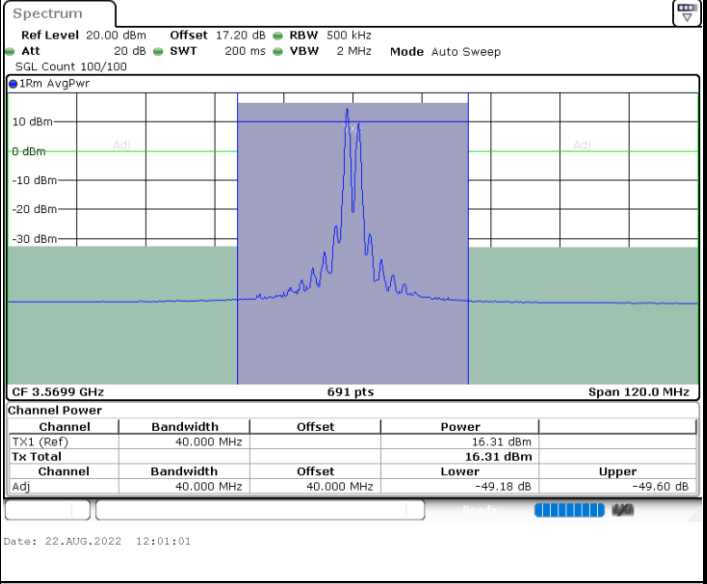

Middle Channel / 1RB99 and 1RB0

Middle Channel / FullIRB

N/A

LTE Band 48C / 20MHz+15MHz

16QAM

Highest Channel / 1RB0 and 1RB74

Highest Channel / 1RB99 and 1RB0

Highest Channel / FullIRB

N/A

LTE Band 48C / 20MHz+20MHz

16QAM

Lowest Channel / 1RB0 and 1RB99

Lowest Channel / 1RB99 and 1RB0

Lowest Channel / FullIRB

N/A

LTE Band 48C / 20MHz+20MHz

16QAM

MiddleChannel / 1RB0 and 1RB99

Middle Channel / 1RB99 and 1RB0

Middle Channel / FullIRB

N/A

LTE Band 48C / 20MHz+20MHz

16QAM

Highest Channel / 1RB0 and 1RB99