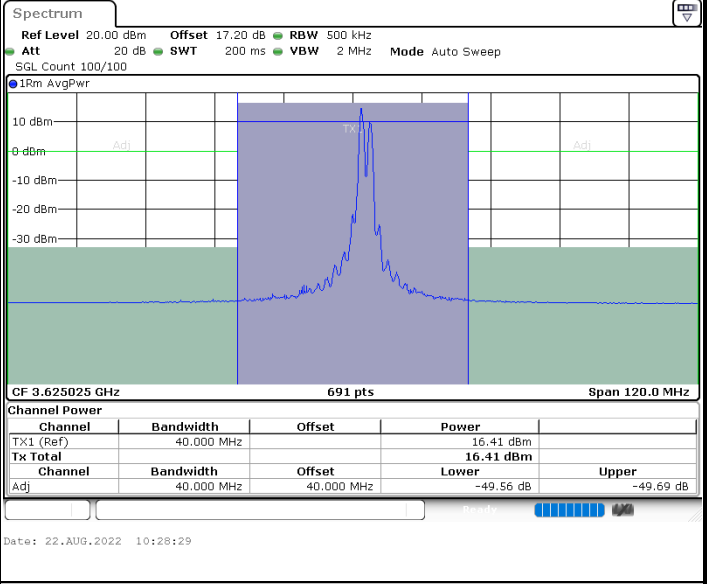

Highest Channel / 1RB0 and 1RB49

Highest Channel / 1RB99 and 1RB0

Highest Channel / FullIRB

N/A

LTE Band 48C / 20MHz+15MHz

16QAM

Lowest Channel / 1RB0 and 1RB74

Lowest Channel / 1RB99 and 1RB0

Date: 22.AUG.2022 09:46:48

Date: 22.AUG.2022 09:57:14

Lowest Channel / FullIRB

N/A

Date: 22.AUG.2022 09:35:23

LTE Band 48C / 20MHz+15MHz

16QAM

Middle Channel / 1RB0 and 1RB74

Middle Channel / 1RB99 and 1RB0

Middle Channel / FullIRB

N/A

LTE Band 48C / 20MHz+15MHz

16QAM

Highest Channel / 1RB0 and 1RB74

Highest Channel / 1RB99 and 1RB0

Highest Channel / FullIRB