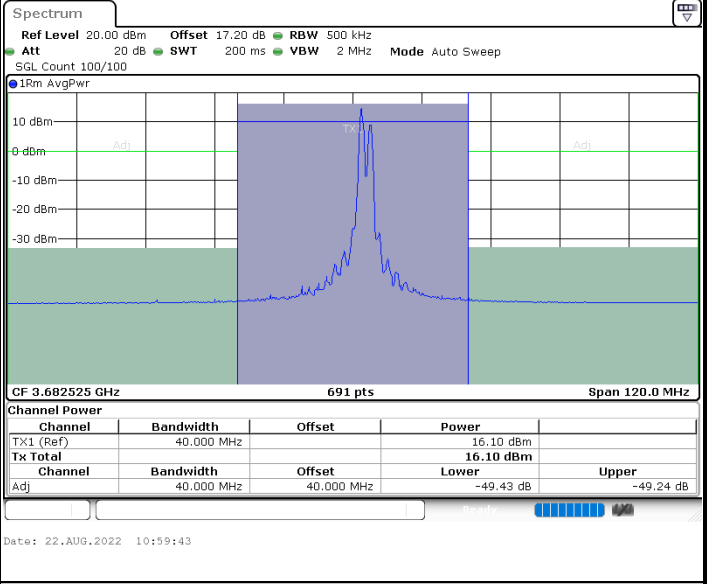

Date: 22.AUG.2022 09:46:48

Date: 22.AUG.2022 09:57:14

Lowest Channel / FullIRB

N/A

Date: 22.AUG.2022 09:35:23

LTE Band 48C / 20MHz+15MHz

16QAM

Middle Channel / 1RB0 and 1RB74

Middle Channel / 1RB99 and 1RB0

Middle Channel / FullIRB

N/A

LTE Band 48C / 20MHz+15MHz

16QAM

Highest Channel / 1RB0 and 1RB74

Highest Channel / 1RB99 and 1RB0

Highest Channel / FullIRB

N/A

LTE Band 48C / 20MHz+20MHz

16QAM

Lowest Channel / 1RB0 and 1RB99

Lowest Channel / 1RB99 and 1RB0

Lowest Channel / FullIRB

N/A

LTE Band 48C / 20MHz+20MHz