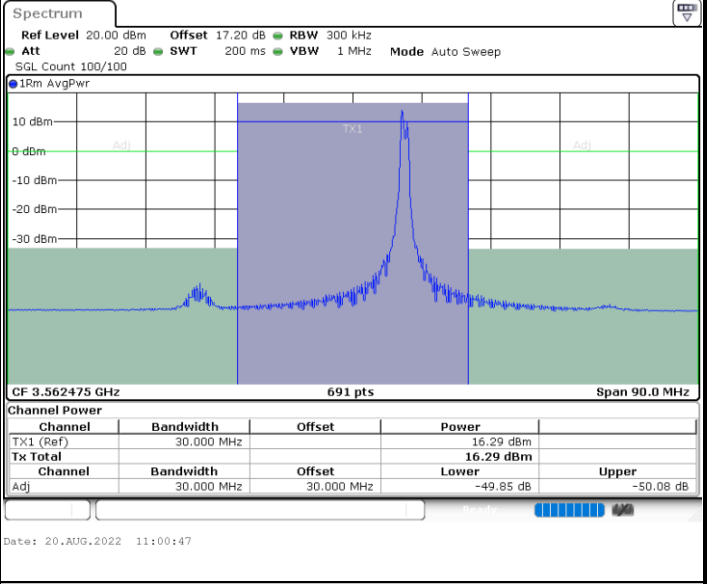

LTE Band 48C / 15MHz+20MHz

QPSK

Middle Channel / 1RB0 and 1RB99

Middle Channel / 1RB74 and 1RB0

Middle Channel / FullIRB

N/A

LTE Band 48C / 15MHz+20MHz

QPSK

Highest Channel / 1RB0 and 1RB99

Highest Channel / 1RB74 and 1RB0

Date: 20.AUG.2022 10:05:00

Date: 20.AUG.2022 10:13:48

Highest Channel / FullIRB

N/A

Date: 20.AUG.2022 09:58:05

LTE Band 48C / 20MHz+5MHz

QPSK

Lowest Channel / 1RB0 and 1RB24

Lowest Channel / 1RB99 and 1RB0

Lowest Channel / FullIRB

N/A

LTE Band 48C / 20MHz+5MHz

QPSK

Middle Channel / 1RB0 and 1RB24

Middle Channel / 1RB99 and 1RB0

Middle Channel / FullIRB

N/A

LTE Band 48C / 20MHz+5MHz

QPSK

Highest Channel / 1RB0 and 1RB24

Highest Channel / 1RB99 and 1RB0

Highest Channel / FullIRB