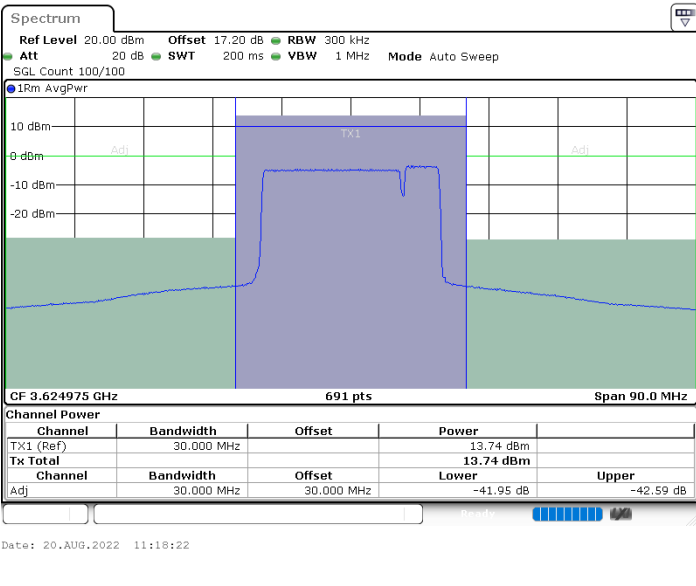

Date: 20.AUG.2022 10:09:35

Date: 20.AUG.2022 10:19:20

Highest Channel / FullIRB

N/A

Date: 20.AUG.2022 09:58:53

LTE Band 48C / 20MHz+5MHz

16QAM

Lowest Channel / 1RB0 and 1RB24

Lowest Channel / 1RB99 and 1RB0

Lowest Channel / FullIRB

N/A

LTE Band 48C / 20MHz+5MHz

16QAM

Middle Channel / 1RB0 and 1RB24

Middle Channel / 1RB99 and 1RB0

Middle Channel / FullIRB

N/A

LTE Band 48C / 20MHz+5MHz

16QAM

Highest Channel / 1RB0 and 1RB24

Highest Channel / 1RB99 and 1RB0

Highest Channel / FullIRB

N/A

LTE Band 48C / 20MHz+10MHz