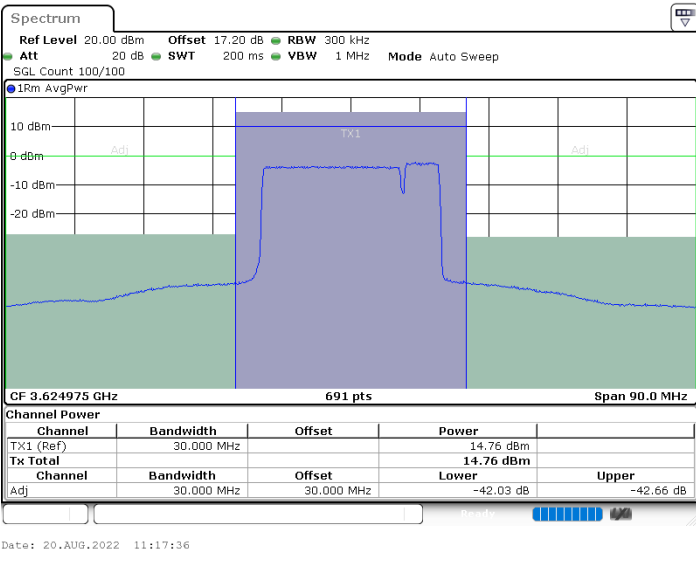

Highest Channel / 1RB0 and 1RB99

Highest Channel / 1RB74 and 1RB0

Date: 20.AUG.2022 10:05:00

Date: 20.AUG.2022 10:13:48

Highest Channel / FullIRB

N/A

Date: 20.AUG.2022 09:58:05

LTE Band 48C / 20MHz+5MHz

QPSK

Lowest Channel / 1RB0 and 1RB24

Lowest Channel / 1RB99 and 1RB0

Lowest Channel / FullIRB

N/A

LTE Band 48C / 20MHz+5MHz

QPSK

Middle Channel / 1RB0 and 1RB24

Middle Channel / 1RB99 and 1RB0

Middle Channel / FullIRB

N/A

LTE Band 48C / 20MHz+5MHz

QPSK

Highest Channel / 1RB0 and 1RB24

Highest Channel / 1RB99 and 1RB0

Highest Channel / FullIRB