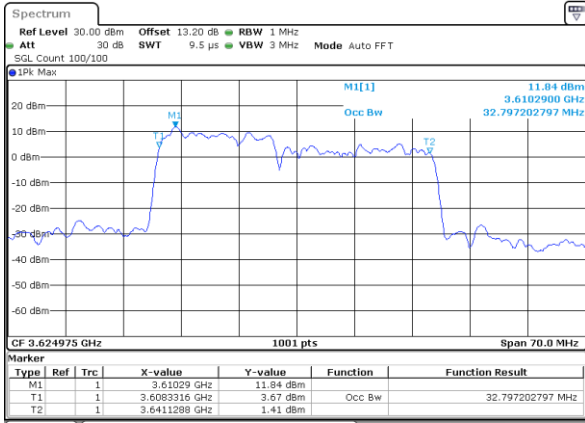

Middle Channel / 15MHz+20MHz

Date: 22.AUG.2022 13:59:08