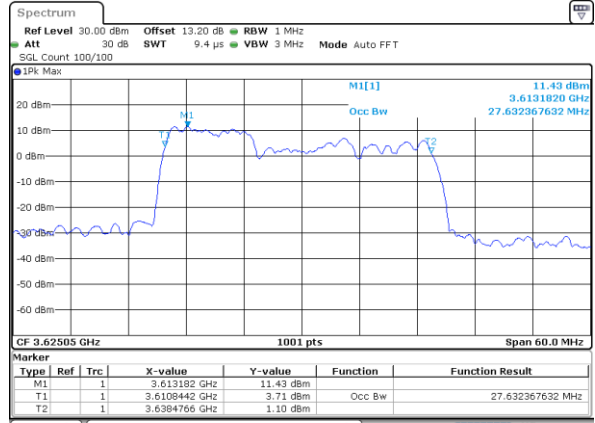

Middle Channel / 20MHz+5MHz

Date: 22.AUG.2022 14:02:25

Middle Channel / 20MHz+10MHz

Date: 22.AUG.2022 14:06:07

Middle Channel / 20MHz+15MHz

Date: 22.AUG.2022 14:18:08

LTE Band 48C

QPSK

Middle Channel / 20MHz+20MHz

N/A

LTE Band 48C

16QAM

Middle Channel / 5MHz+20MHz

Date: 22.AUG.2022 13:51:37

Middle Channel / 10MHz+20MHz

Date: 22.AUG.2022 13:55:23