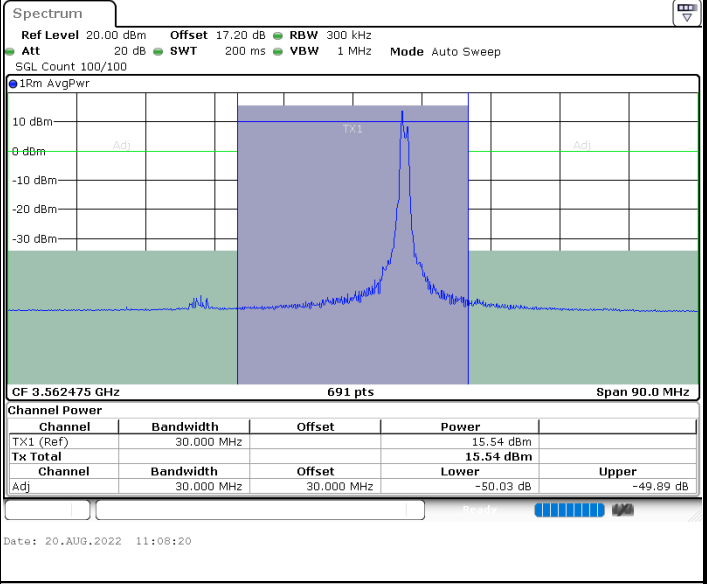

Middle Channel / 1RB0 and 1RB99

Middle Channel / 1RB74 and 1RB0

Middle Channel / FullIRB

N/A

LTE Band 48C / 15MHz+20MHz

16QAM

Highest Channel / 1RB0 and 1RB99

Highest Channel / 1RB74 and 1RB0

Date: 20.AUG.2022 10:09:35

Date: 20.AUG.2022 10:19:20

Highest Channel / FullIRB

N/A

Date: 20.AUG.2022 09:58:53

LTE Band 48C / 20MHz+5MHz

16QAM

Lowest Channel / 1RB0 and 1RB24

Lowest Channel / 1RB99 and 1RB0

Lowest Channel / FullIRB

N/A

LTE Band 48C / 20MHz+5MHz

16QAM

Middle Channel / 1RB0 and 1RB24

Middle Channel / 1RB99 and 1RB0

Middle Channel / FullIRB