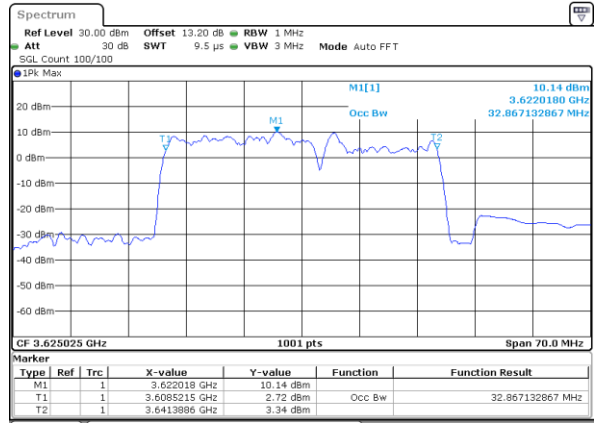

Middle Channel / 20MHz+20MHz

N/A

LTE Band 48C

16QAM

Middle Channel / 5MHz+20MHz

Date: 22.AUG.2022 13:51:37

Middle Channel / 10MHz+20MHz

Date: 22.AUG.2022 13:55:23

Middle Channel / 15MHz+20MHz

Date: 22.AUG.2022 13:59:08

Middle Channel / 20MHz+5MHz

Date: 22.AUG.2022 14:02:52

Middle Channel / 20MHz+10MHz

Date: 22.AUG.2022 14:06:35

Middle Channel / 20MHz+15MHz

Date: 22.AUG.2022 14:18:36

LTE Band 48C

16QAM

Middle Channel / 20MHz+20MHz

N/A

LTE Band 48C

64QAM

Middle Channel / 5MHz+20MHz

Date: 22.AUG.2022 13:52:05