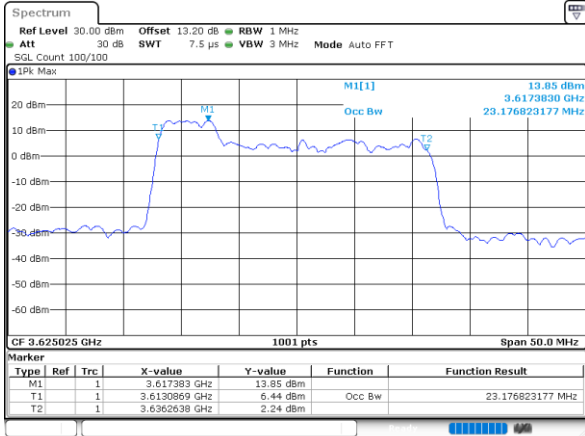

LTE Band 48C

QPSK

Middle Channel / 5MHz+20MHz

Date: 22.AUG.2022 13:51:10