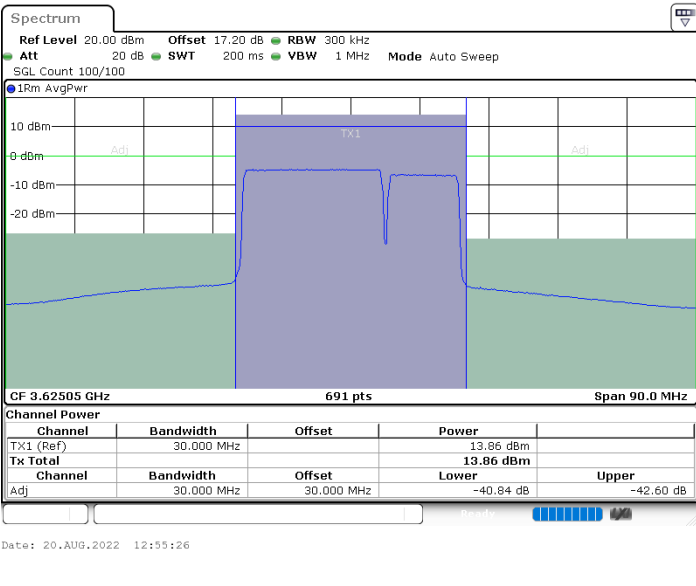

LTE Band 48C / 20MHz+10MHz

16QAM

Middle Channel / 1RB0 and 1RB49

Middle Channel / 1RB99 and 1RB0

Middle Channel / FullIRB

N/A

LTE Band 48C / 20MHz+10MHz

16QAM

Highest Channel / 1RB0 and 1RB49

Highest Channel / 1RB99 and 1RB0

Highest Channel / FullIRB

N/A

LTE Band 48C / 20MHz+15MHz

16QAM

Lowest Channel / 1RB0 and 1RB74

Lowest Channel / 1RB99 and 1RB0