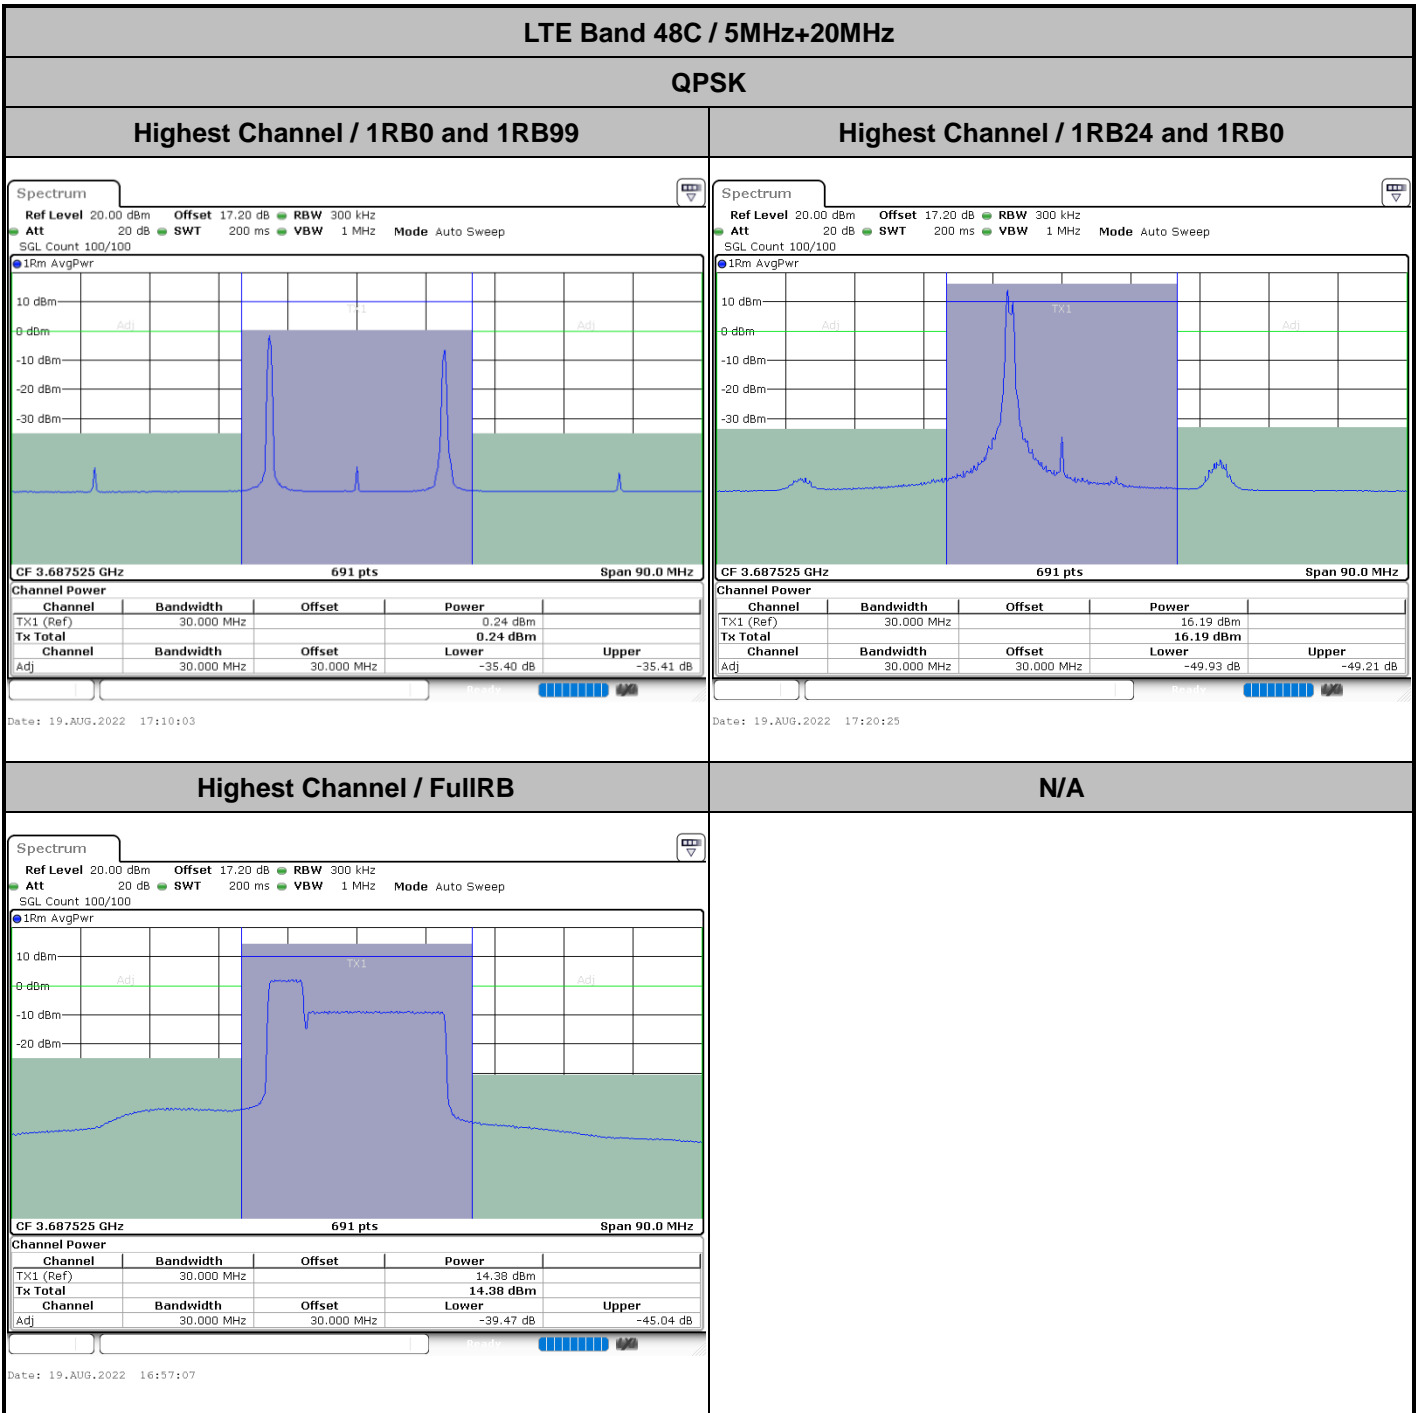

Middle Channel / 20MHz+10MHz

Date: 22.AUG.2022 14:07:30

Middle Channel / 20MHz+15MHz

Date: 22.AUG.2022 14:19:31

**ACLR**

LTE Band 48C / 10MHz+20MHz

QPSK

Lowest Channel / 1RB0 and 1RB99

Lowest Channel / 1RB49 and 1RB0

Lowest Channel / FullIRB

N/A

LTE Band 48C / 10MHz+20MHz

QPSK

Middle Channel / 1RB0 and 1RB99

Middle Channel / 1RB49 and 1RB0

Middle Channel / FullIRB

N/A

LTE Band 48C / 10MHz+20MHz

QPSK

Highest Channel / 1RB0 and 1RB99

Highest Channel / 1RB49 and 1RB0

Date: 20.AUG.2022 01:39:17

Date: 20.AUG.2022 01:48:11

Highest Channel / FullIRB