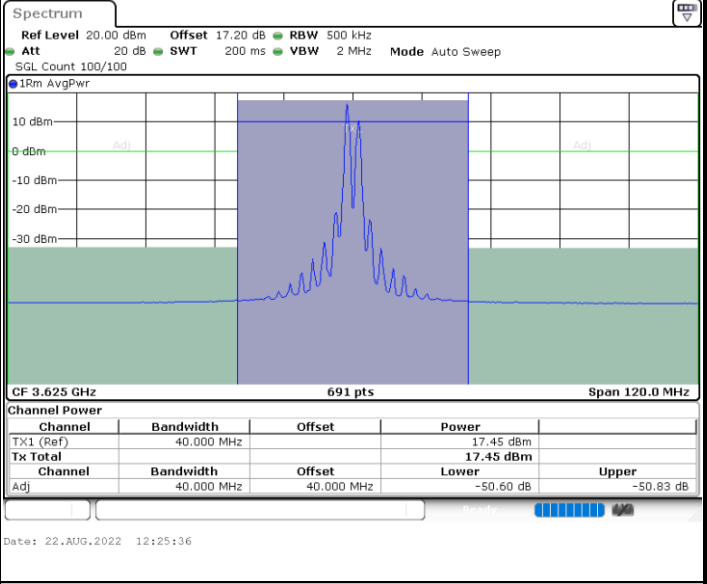

Middle Channel / FullIRB

N/A

LTE Band 48C / 20MHz+15MHz

QPSK

Highest Channel / 1RB0 and 1RB74

Highest Channel / 1RB99 and 1RB0

Highest Channel / FullIRB

N/A

LTE Band 48C / 20MHz+20MHz

QPSK

Lowest Channel / 1RB0 and 1RB99

Lowest Channel / 1RB99 and 1RB0

Lowest Channel / FullIRB

N/A

LTE Band 48C / 20MHz+20MHz

QPSK

MiddleChannel / 1RB0 and 1RB99

Middle Channel / 1RB99 and 1RB0

Middle Channel / FullIRB

N/A

LTE Band 48C / 20MHz+20MHz

QPSK

Highest Channel / 1RB0 and 1RB99

Highest Channel / 1RB99 and 1RB0

Highest Channel / FullIRB

N/A

LTE Band 48C / 5MHz+20MHz

16QAM

Lowest Channel / 1RB0 and 1RB99

Lowest Channel / 1RB24 and 1RB0

Lowest Channel / FullIRB

N/A