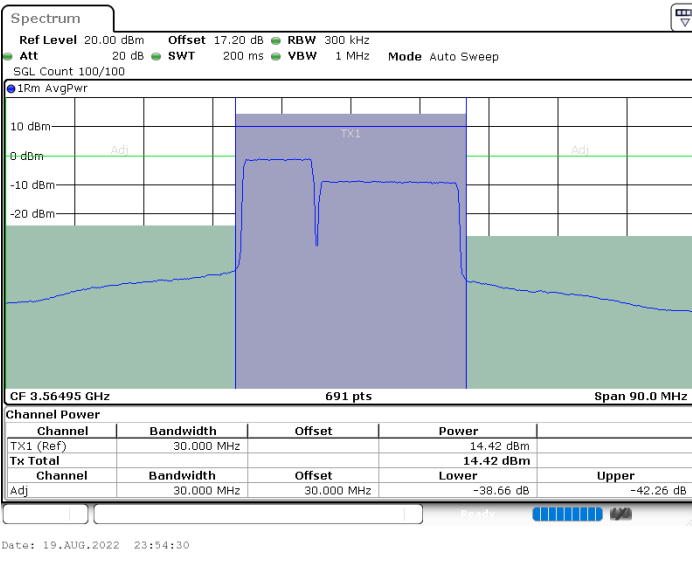

Middle Channel / 20MHz+10MHz

Date: 22.AUG.2022 14:07:30

Middle Channel / 20MHz+15MHz

Date: 22.AUG.2022 14:19:31

**ACLR**

LTE Band 48C / 10MHz+20MHz

QPSK

Lowest Channel / 1RB0 and 1RB99

Lowest Channel / 1RB49 and 1RB0

Lowest Channel / FullIRB

N/A

LTE Band 48C / 10MHz+20MHz

QPSK

Middle Channel / 1RB0 and 1RB99

Middle Channel / 1RB49 and 1RB0

Middle Channel / FullIRB