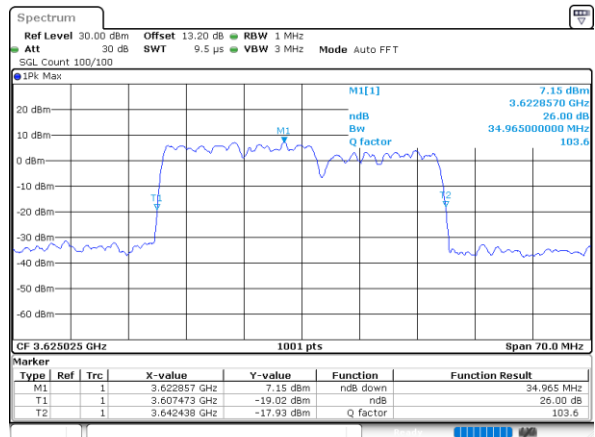

Middle Channel / 20MHz+5MHz

Date: 22.AUG.2022 14:05:39

Middle Channel / 20MHz+10MHz

Date: 22.AUG.2022 14:09:21

Middle Channel / 20MHz+15MHz

Date: 22.AUG.2022 14:21:22

LTE Band 48C

256QAM