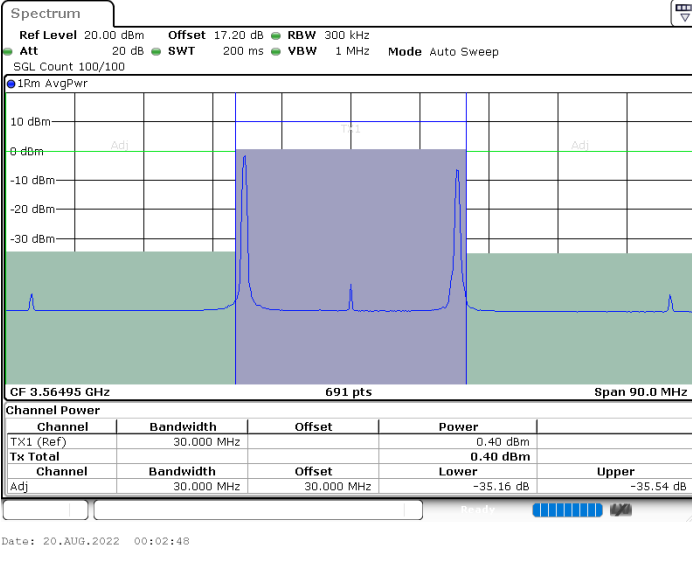

Middle Channel / 20MHz+10MHz

Date: 22.AUG.2022 14:07:30

Middle Channel / 20MHz+15MHz

Date: 22.AUG.2022 14:19:31

**ACLR**

LTE Band 48C / 10MHz+20MHz

QPSK

Lowest Channel / 1RB0 and 1RB99

Lowest Channel / 1RB49 and 1RB0

Lowest Channel / FullIRB

N/A

LTE Band 48C / 10MHz+20MHz

QPSK

Middle Channel / 1RB0 and 1RB99

Middle Channel / 1RB49 and 1RB0

Middle Channel / FullIRB