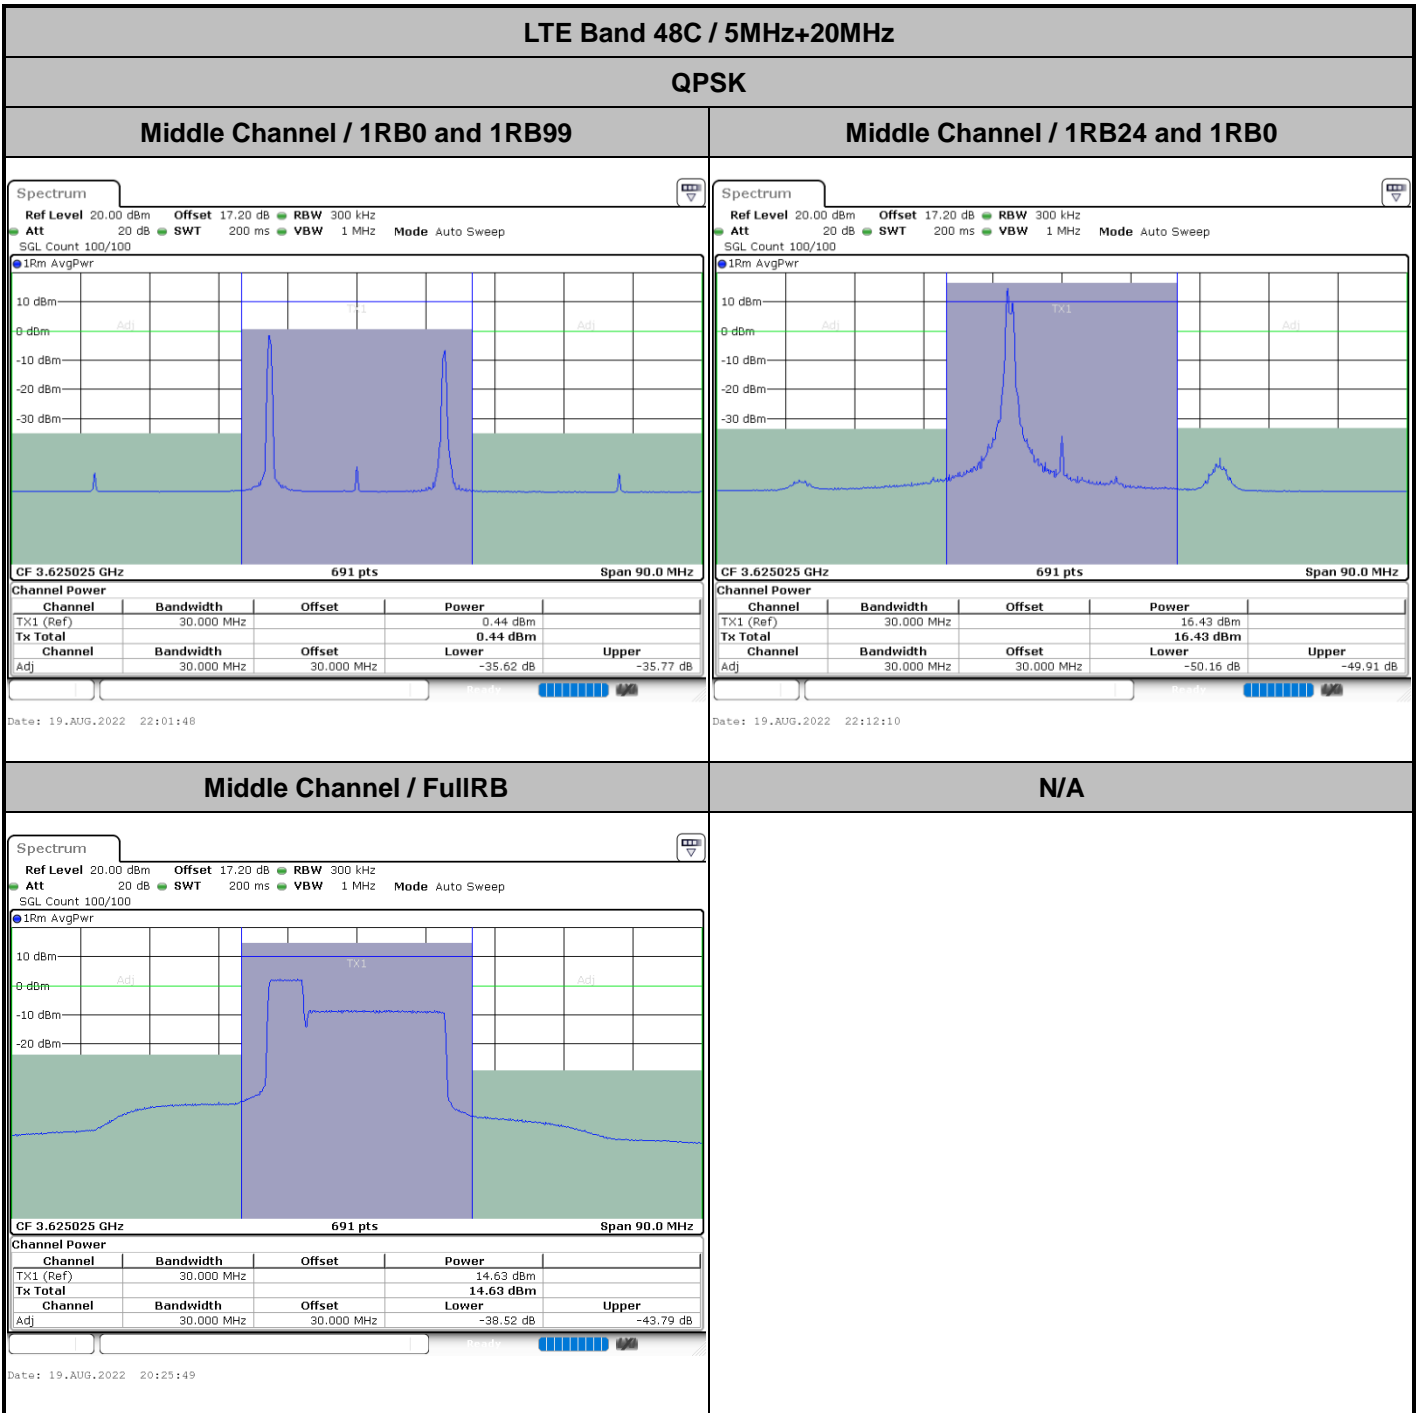

Middle Channel / 20MHz+10MHz

Date: 22.AUG.2022 14:07:30

Middle Channel / 20MHz+15MHz

Date: 22.AUG.2022 14:19:31

**ACLR**

LTE Band 48C / 10MHz+20MHz

QPSK

Lowest Channel / 1RB0 and 1RB99

Lowest Channel / 1RB49 and 1RB0

Lowest Channel / FullIRB

N/A

LTE Band 48C / 10MHz+20MHz

QPSK

Middle Channel / 1RB0 and 1RB99

Middle Channel / 1RB49 and 1RB0

Middle Channel / FullIRB

N/A

LTE Band 48C / 10MHz+20MHz

QPSK

Highest Channel / 1RB0 and 1RB99

Highest Channel / 1RB49 and 1RB0

Date: 20.AUG.2022 01:39:17

Date: 20.AUG.2022 01:48:11

Highest Channel / FullIRB