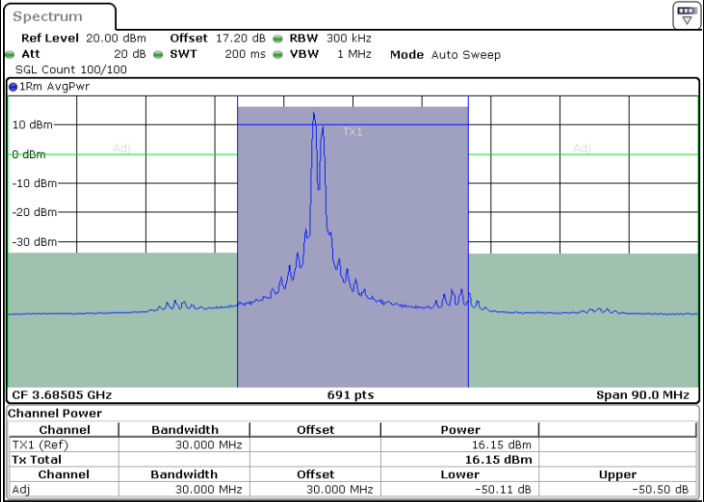

Lowest Channel / 1RB49 and 1RB0

Lowest Channel / FullIRB

N/A

LTE Band 48C / 10MHz+20MHz

QPSK

Middle Channel / 1RB0 and 1RB99

Middle Channel / 1RB49 and 1RB0

Middle Channel / FullIRB

N/A

LTE Band 48C / 10MHz+20MHz

QPSK

Highest Channel / 1RB0 and 1RB99

Highest Channel / 1RB49 and 1RB0

Date: 20.AUG.2022 01:39:17

Date: 20.AUG.2022 01:48:11

Highest Channel / FullIRB

N/A

Date: 20.AUG.2022 01:17:47

LTE Band 48C / 15MHz+20MHz

QPSK

Lowest Channel / 1RB0 and 1RB99

Lowest Channel / 1RB74 and 1RB0

Lowest Channel / FullIRB

N/A