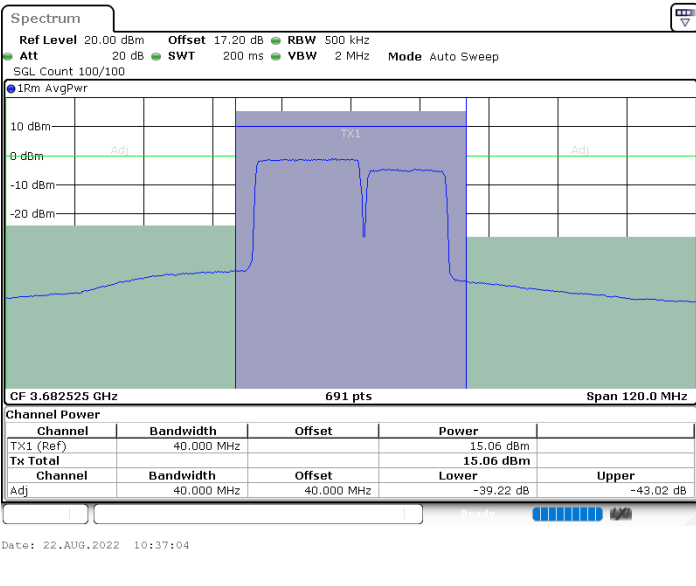

Date: 22.AUG.2022 09:51:21

Lowest Channel / FullIRB

N/A

Date: 22.AUG.2022 09:34:33

LTE Band 48C / 20MHz+15MHz

QPSK

Middle Channel / 1RB0 and 1RB74

Middle Channel / 1RB99 and 1RB0

Middle Channel / FullIRB

N/A

LTE Band 48C / 20MHz+15MHz

QPSK

Highest Channel / 1RB0 and 1RB74

Highest Channel / 1RB99 and 1RB0

Highest Channel / FullIRB

N/A

LTE Band 48C / 20MHz+20MHz

QPSK

Lowest Channel / 1RB0 and 1RB99

Lowest Channel / 1RB99 and 1RB0

Lowest Channel / FullIRB

N/A

LTE Band 48C / 20MHz+20MHz

QPSK