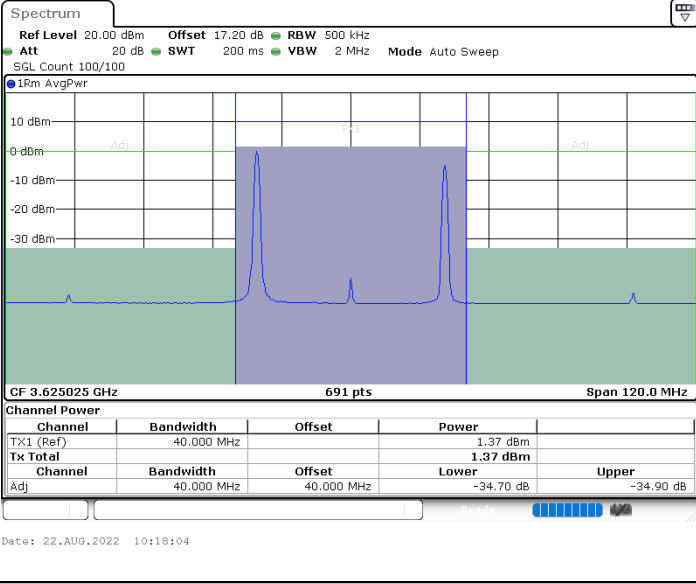

Highest Channel / 1RB0 and 1RB49

Highest Channel / 1RB99 and 1RB0

Highest Channel / FullIRB

N/A

LTE Band 48C / 20MHz+15MHz

16QAM

Lowest Channel / 1RB0 and 1RB74

Lowest Channel / 1RB99 and 1RB0

Date: 22.AUG.2022 09:46:48

Date: 22.AUG.2022 09:57:14

Lowest Channel / FullIRB

N/A

Date: 22.AUG.2022 09:35:23

LTE Band 48C / 20MHz+15MHz

16QAM

Middle Channel / 1RB0 and 1RB74

Middle Channel / 1RB99 and 1RB0

Middle Channel / FullIRB

N/A

LTE Band 48C / 20MHz+15MHz

16QAM

Highest Channel / 1RB0 and 1RB74

Highest Channel / 1RB99 and 1RB0

Highest Channel / FullIRB