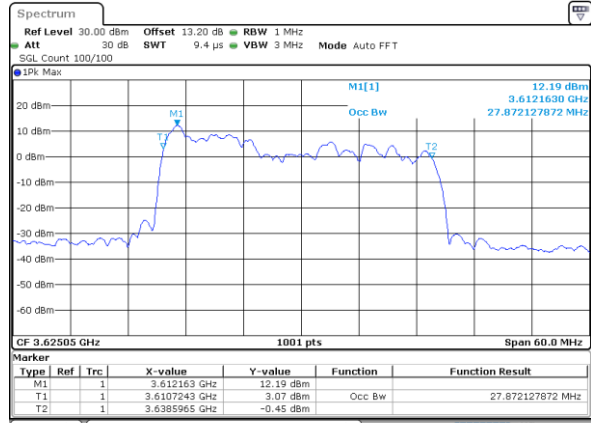

Middle Channel / 20MHz+15MHz

Date: 22.AUG.2022 14:19:04

LTE Band 48C

64QAM

Middle Channel / 20MHz+20MHz

N/A

LTE Band 48C

256QAM

Middle Channel / 5MHz+20MHz

Date: 22.AUG.2022 13:52:32

Middle Channel / 10MHz+20MHz

Date: 22.AUG.2022 13:56:18

Middle Channel / 15MHz+20MHz

Date: 22.AUG.2022 14:00:03

Middle Channel / 20MHz+5MHz

Date: 22.AUG.2022 14:03:48