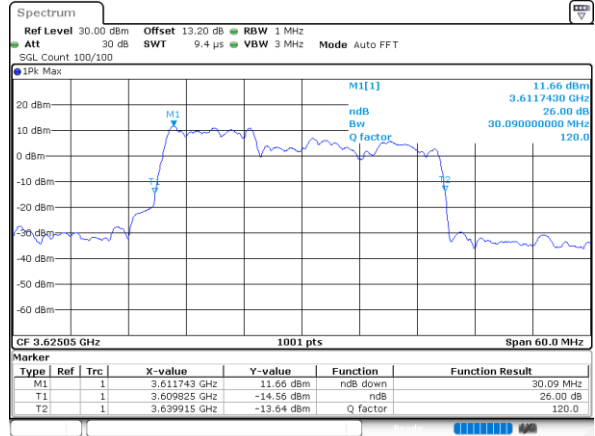

Middle Channel / 10MHz+20MHz

Date: 22.AUG.2022 13:57:41