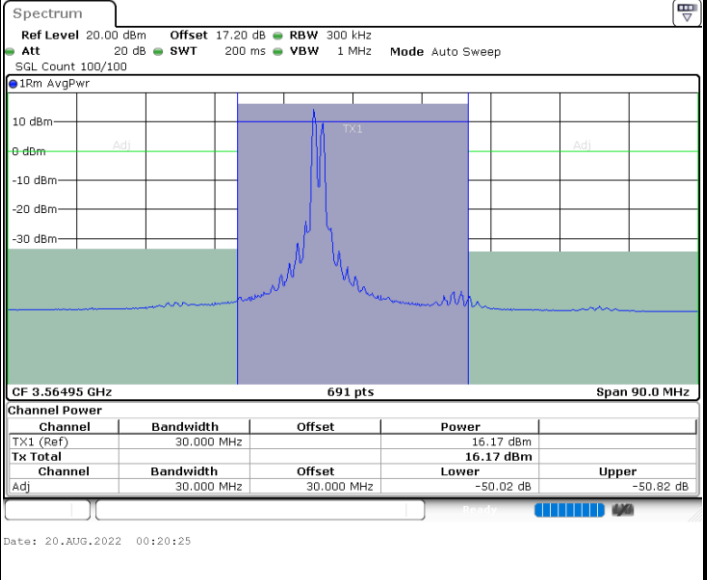

Middle Channel / 20MHz+10MHz

Date: 22.AUG.2022 14:07:30

Middle Channel / 20MHz+15MHz

Date: 22.AUG.2022 14:19:31

**ACLR**

LTE Band 48C / 10MHz+20MHz

QPSK

Lowest Channel / 1RB0 and 1RB99

Lowest Channel / 1RB49 and 1RB0

Lowest Channel / FullIRB

N/A

LTE Band 48C / 10MHz+20MHz

QPSK

Middle Channel / 1RB0 and 1RB99

Middle Channel / 1RB49 and 1RB0

Middle Channel / FullIRB