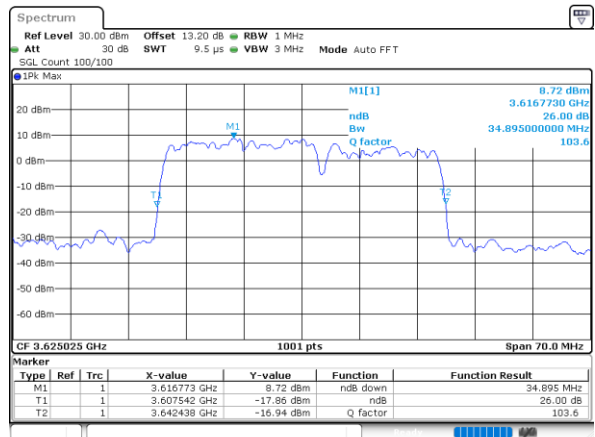

Middle Channel / 20MHz+15MHz

Date: 22.AUG.2022 14:20:54