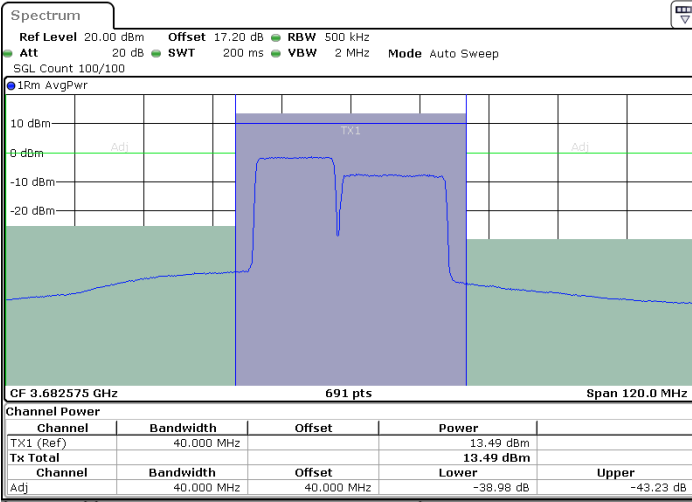

LTE Band 48C / 15MHz+20MHz

16QAM

Lowest Channel / 1RB0 and 1RB99

Lowest Channel / 1RB74 and 1RB0

Lowest Channel / FullIRB

N/A

LTE Band 48C / 15MHz+20MHz

16QAM

Middle Channel / 1RB0 and 1RB99

Middle Channel / 1RB74 and 1RB0

Middle Channel / FullIRB

N/A

LTE Band 48C / 15MHz+20MHz

16QAM

Highest Channel / 1RB0 and 1RB99

Highest Channel / 1RB74 and 1RB0

Date: 20.AUG.2022 10:09:35

Date: 20.AUG.2022 10:19:20

Highest Channel / FullIRB

N/A

Date: 20.AUG.2022 09:58:53

LTE Band 48C / 20MHz+5MHz

16QAM

Lowest Channel / 1RB0 and 1RB24