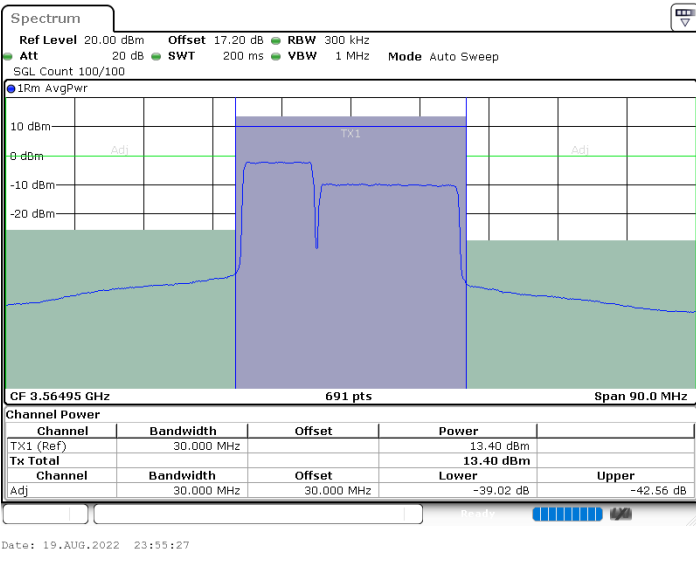

LTE Band 48C / 5MHz+20MHz

16QAM

Highest Channel / 1RB0 and 1RB99

Highest Channel / 1RB24 and 1RB0

Date: 19.AUG.2022 17:15:21

Date: 19.AUG.2022 17:26:49

Highest Channel / FullIRB

N/A

Date: 19.AUG.2022 16:58:04

LTE Band 48C / 10MHz+20MHz

16QAM

Lowest Channel / 1RB0 and 1RB99

Lowest Channel / 1RB49 and 1RB0

Lowest Channel / FullIRB

N/A

LTE Band 48C / 10MHz+20MHz