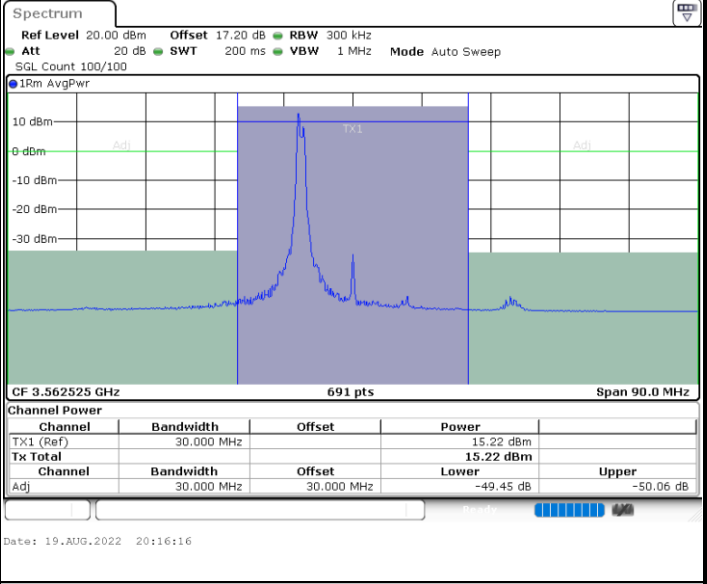

MiddleChannel / 1RB0 and 1RB99

Middle Channel / 1RB99 and 1RB0

Middle Channel / FullIRB

N/A

LTE Band 48C / 20MHz+20MHz

QPSK

Highest Channel / 1RB0 and 1RB99

Highest Channel / 1RB99 and 1RB0

Highest Channel / FullIRB

N/A

LTE Band 48C / 5MHz+20MHz

16QAM

Lowest Channel / 1RB0 and 1RB99

Lowest Channel / 1RB24 and 1RB0

Lowest Channel / FullIRB

N/A

LTE Band 48C / 5MHz+20MHz

16QAM

Highest Channel / 1RB0 and 1RB99

Highest Channel / 1RB24 and 1RB0

Date: 19.AUG.2022 17:15:21

Date: 19.AUG.2022 17:26:49

Highest Channel / FullIRB

N/A