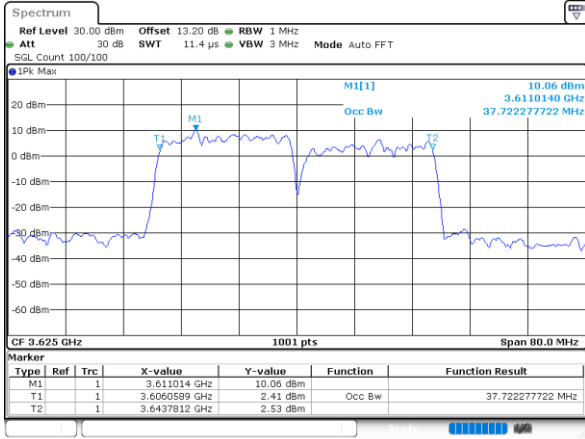

Middle Channel / 20MHz+15MHz

Date: 22.AUG.2022 14:19:04

LTE Band 48C

64QAM

Middle Channel / 20MHz+20MHz

N/A

LTE Band 48C

256QAM