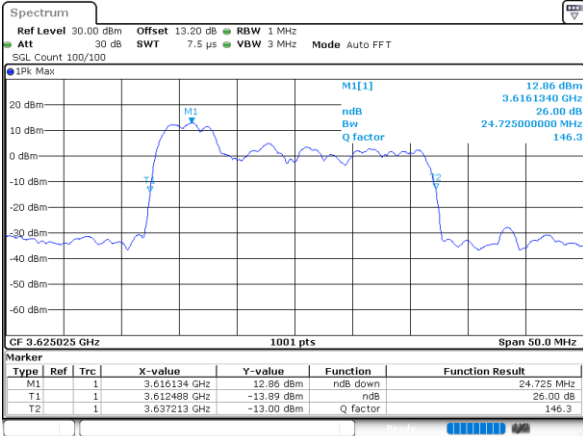

LTE Band 48C

256QAM

Middle Channel / 5MHz+20MHz

Date: 22.AUG.2022 13:54:23