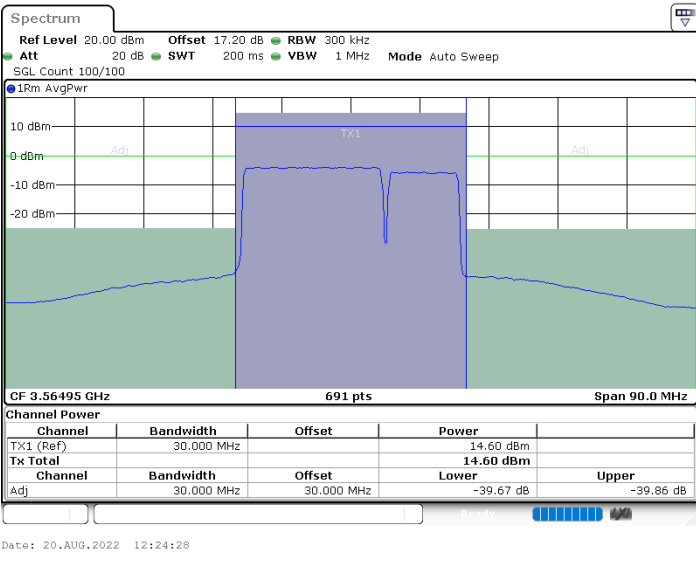

Middle Channel / 1RB99 and 1RB0

Middle Channel / FullIRB

N/A

LTE Band 48C / 20MHz+5MHz

QPSK

Highest Channel / 1RB0 and 1RB24

Highest Channel / 1RB99 and 1RB0

Highest Channel / FullIRB

N/A

LTE Band 48C / 20MHz+10MHz

QPSK

Lowest Channel / 1RB0 and 1RB49

Lowest Channel / 1RB99 and 1RB0

Lowest Channel / FullIRB

N/A

LTE Band 48C / 20MHz+10MHz

QPSK

Middle Channel / 1RB0 and 1RB49

Middle Channel / 1RB99 and 1RB0

Middle Channel / FullIRB

N/A

LTE Band 48C / 20MHz+10MHz

QPSK

Highest Channel / 1RB0 and 1RB49