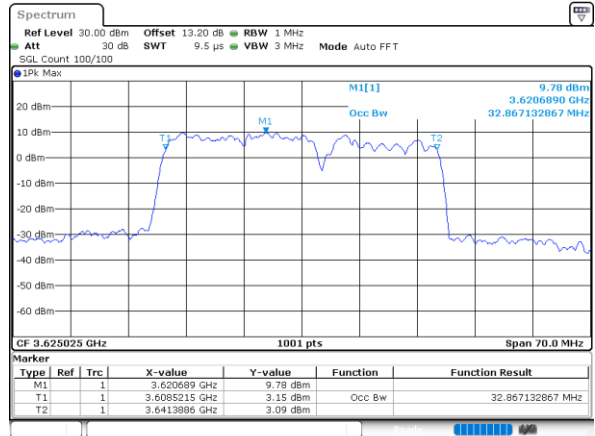

LTE Band 48C

QPSK

Middle Channel / 5MHz+20MHz

Date: 22.AUG.2022 13:51:10

Middle Channel / 10MHz+20MHz

Date: 22.AUG.2022 13:54:55

Middle Channel / 15MHz+20MHz

Date: 22.AUG.2022 13:58:40

Middle Channel / 20MHz+5MHz

Date: 22.AUG.2022 14:02:25

Middle Channel / 20MHz+10MHz

Date: 22.AUG.2022 14:06:07

Middle Channel / 20MHz+15MHz

Date: 22.AUG.2022 14:18:08

LTE Band 48C

QPSK

Middle Channel / 20MHz+20MHz

N/A

LTE Band 48C

16QAM

Middle Channel / 5MHz+20MHz

Date: 22.AUG.2022 13:51:37

Middle Channel / 10MHz+20MHz

Date: 22.AUG.2022 13:55:23