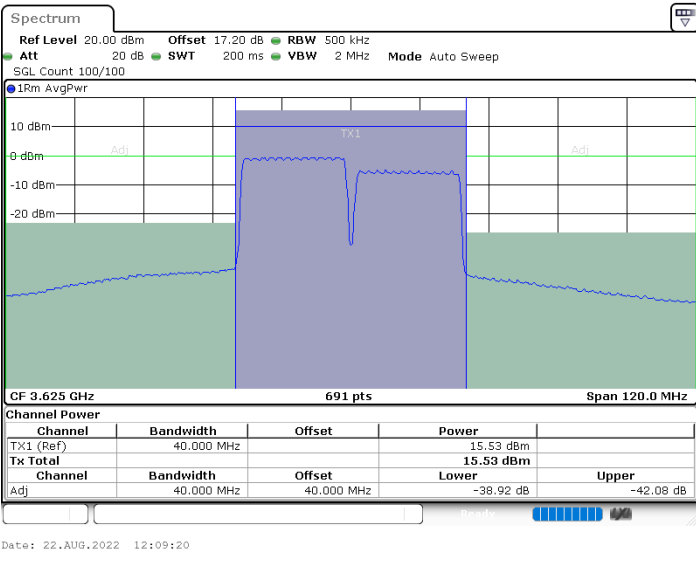

Middle Channel / FullIRB

N/A

LTE Band 48C / 20MHz+15MHz

QPSK

Highest Channel / 1RB0 and 1RB74

Highest Channel / 1RB99 and 1RB0

Highest Channel / FullIRB

N/A

LTE Band 48C / 20MHz+20MHz

QPSK

Lowest Channel / 1RB0 and 1RB99

Lowest Channel / 1RB99 and 1RB0

Lowest Channel / FullIRB

N/A

LTE Band 48C / 20MHz+20MHz

QPSK

MiddleChannel / 1RB0 and 1RB99

Middle Channel / 1RB99 and 1RB0

Middle Channel / FullIRB

N/A

LTE Band 48C / 20MHz+20MHz

QPSK

Highest Channel / 1RB0 and 1RB99

Highest Channel / 1RB99 and 1RB0