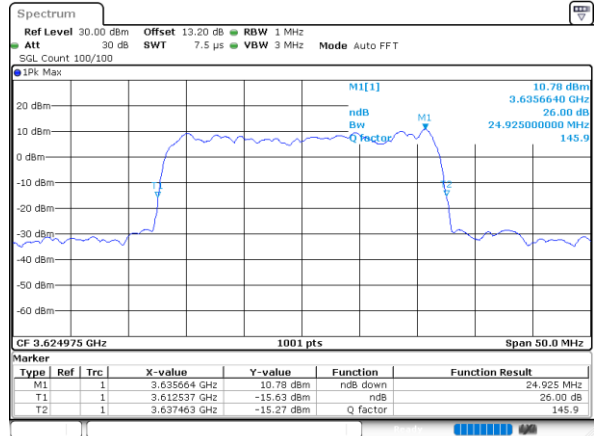

Middle Channel / 20MHz+5MHz

Date: 22.AUG.2022 14:04:44