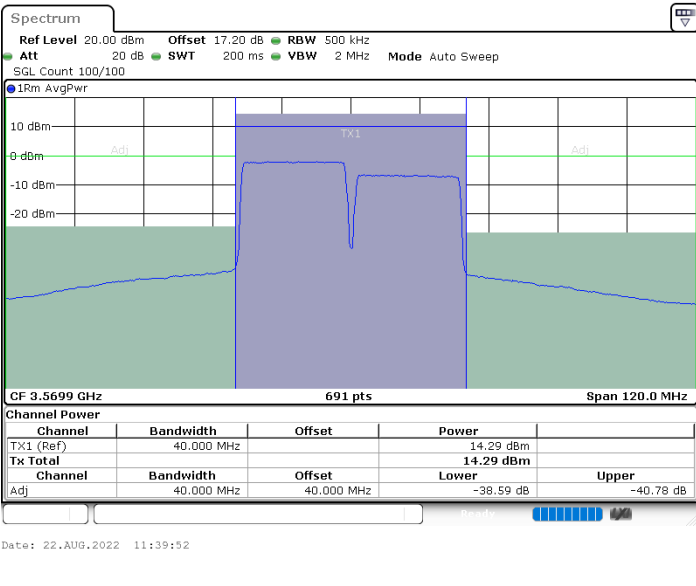

Middle Channel / 1RB99 and 1RB0

Middle Channel / FullIRB

N/A

LTE Band 48C / 20MHz+15MHz

16QAM

Highest Channel / 1RB0 and 1RB74

Highest Channel / 1RB99 and 1RB0

Highest Channel / FullIRB

N/A

LTE Band 48C / 20MHz+20MHz

16QAM

Lowest Channel / 1RB0 and 1RB99

Lowest Channel / 1RB99 and 1RB0

Lowest Channel / FullIRB

N/A

LTE Band 48C / 20MHz+20MHz

16QAM

MiddleChannel / 1RB0 and 1RB99

Middle Channel / 1RB99 and 1RB0

Middle Channel / FullIRB

N/A

LTE Band 48C / 20MHz+20MHz

16QAM

Highest Channel / 1RB0 and 1RB99