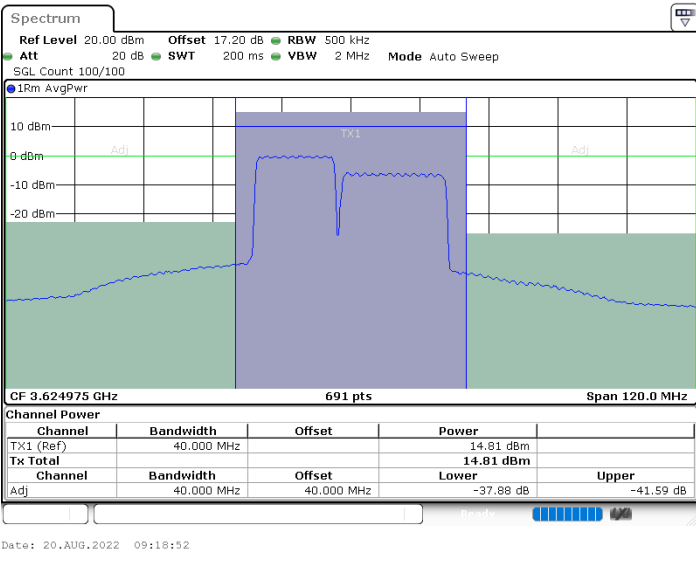

N/A

Date: 20.AUG.2022 01:17:47

LTE Band 48C / 15MHz+20MHz

QPSK

Lowest Channel / 1RB0 and 1RB99

Lowest Channel / 1RB74 and 1RB0

Lowest Channel / FullIRB

N/A

LTE Band 48C / 15MHz+20MHz

QPSK

Middle Channel / 1RB0 and 1RB99

Middle Channel / 1RB74 and 1RB0

Middle Channel / FullIRB

N/A

LTE Band 48C / 15MHz+20MHz

QPSK

Highest Channel / 1RB0 and 1RB99

Highest Channel / 1RB74 and 1RB0

Date: 20.AUG.2022 10:05:00

Date: 20.AUG.2022 10:13:48

Highest Channel / FullIRB

N/A

Date: 20.AUG.2022 09:58:05

LTE Band 48C / 20MHz+5MHz