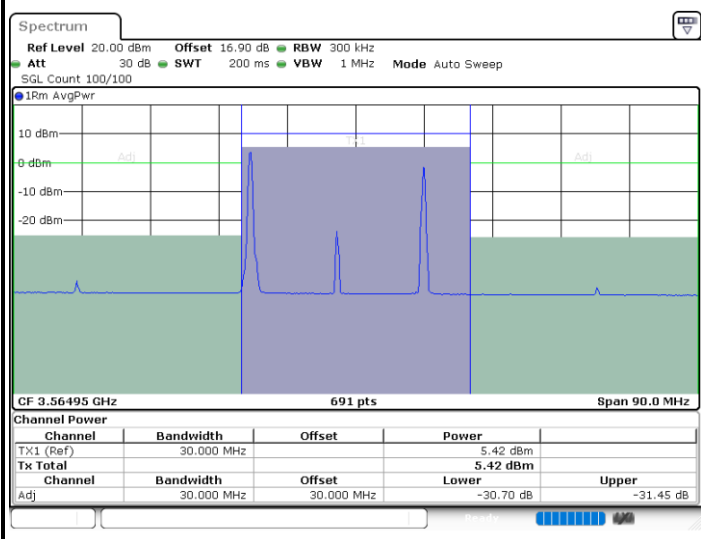

Date: 30.OCT.2020 11:09:39

Highest Channel / FullIRB

N/A

Date: 30.OCT.2020 11:04:12

LTE Band 48C / 20MHz+5MHz

256QAM

Lowest Channel / 1RB0 and 1RB24

Lowest Channel / 1RB99 and 1RB0