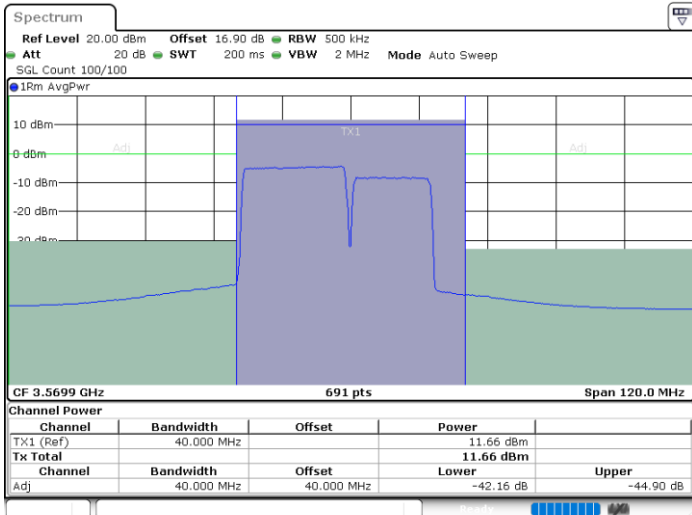

Middle Channel / FullRB

N/A

Date: 30.OCT.2020 14:33:05

LTE Band 48C / 20MHz+10MHz

256QAM

Highest Channel / 1RB0 and 1RB49

Highest Channel / 1RB99 and 1RB0

Date: 30.OCT.2020 15:23:04

Date: 30.OCT.2020 15:23:44

Highest Channel / FullIRB

N/A

Date: 30.OCT.2020 15:18:18

LTE Band 48C / 20MHz+15MHz

256QAM

Lowest Channel / 1RB0 and 1RB74

Lowest Channel / 1RB99 and 1RB0

Date: 29.OCT.2020 22:19:47

Date: 29.OCT.2020 22:24:35

Lowest Channel / FullIRB

N/A

Date: 29.OCT.2020 22:19:05

LTE Band 48C / 20MHz+15MHz

256QAM

Middle Channel / 1RB0 and 1RB74