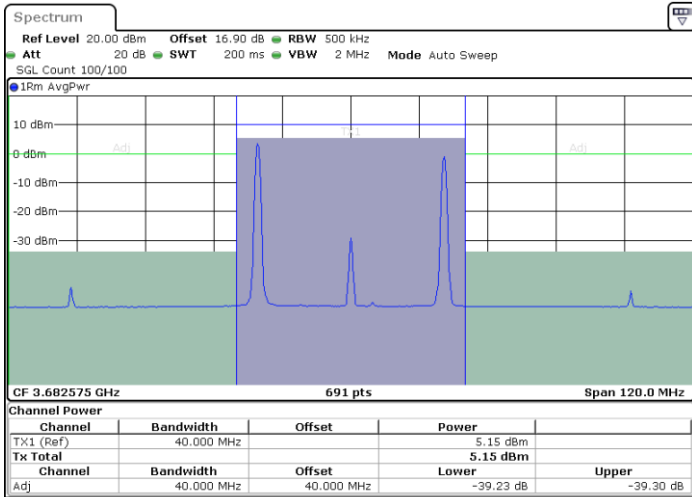

Date: 30.OCT.2020 10:41:11

LTE Band 48C / 15MHz+20MHz

64QAM

Highest Channel / 1RB0 and 1RB99

Highest Channel / 1RB74 and 1RB0

Date: 30.OCT.2020 11:08:18

Date: 30.OCT.2020 11:10:20

Highest Channel / FullIRB