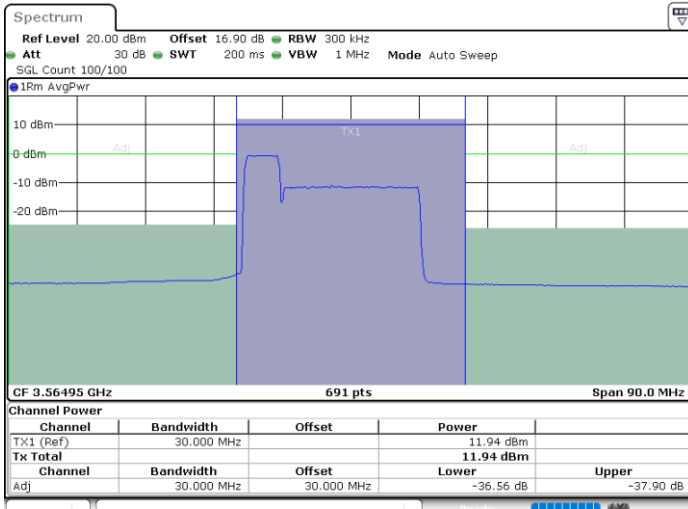

Highest Channel / 1RB99 and 1RB0

Date: 29.OCT.2020 21:05:07

Date: 29.OCT.2020 21:07:09

Highest Channel / FullIRB

N/A

Date: 29.OCT.2020 21:01:42

LTE Band 48C / 5MHz+20MHz

256QAM

Lowest Channel / 1RB0 and 1RB99

Lowest Channel / 1RB24 and 1RB0

Date: 30.OCT.2020 23:21:53

Date: 30.OCT.2020 23:22:34

Lowest Channel / FullRB

N/A

Date: 30.OCT.2020 23:21:12

LTE Band 48C / 5MHz+20MHz