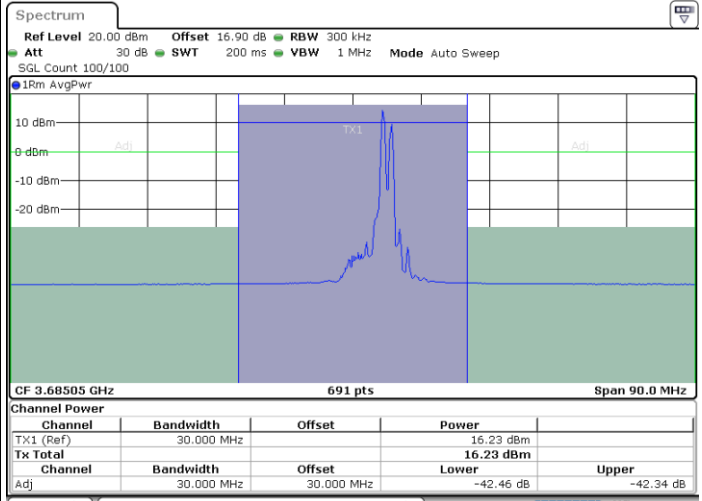

Date: 30.OCT.2020 15:24:25