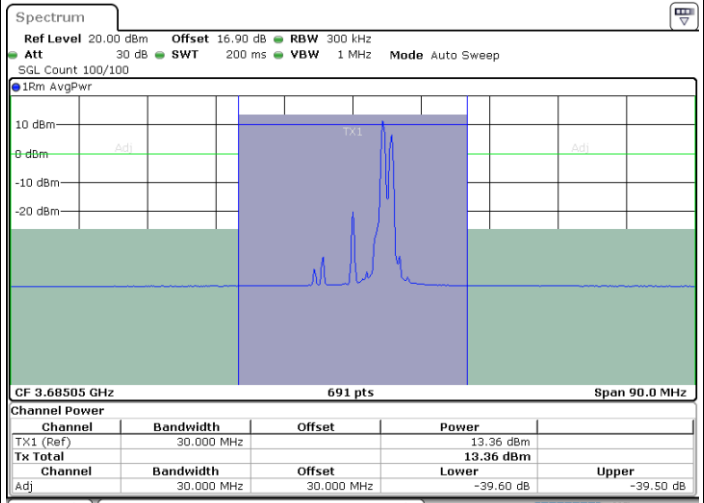

Middle Channel / FullRB

N/A

Date: 30.OCT.2020 14:33:05

LTE Band 48C / 20MHz+10MHz

256QAM

Highest Channel / 1RB0 and 1RB49

Highest Channel / 1RB99 and 1RB0

Date: 30.OCT.2020 15:23:04

Date: 30.OCT.2020 15:23:44

Highest Channel / FullIRB

N/A

Date: 30.OCT.2020 15:18:18

LTE Band 48C / 20MHz+15MHz

256QAM

Lowest Channel / 1RB0 and 1RB74

Lowest Channel / 1RB99 and 1RB0