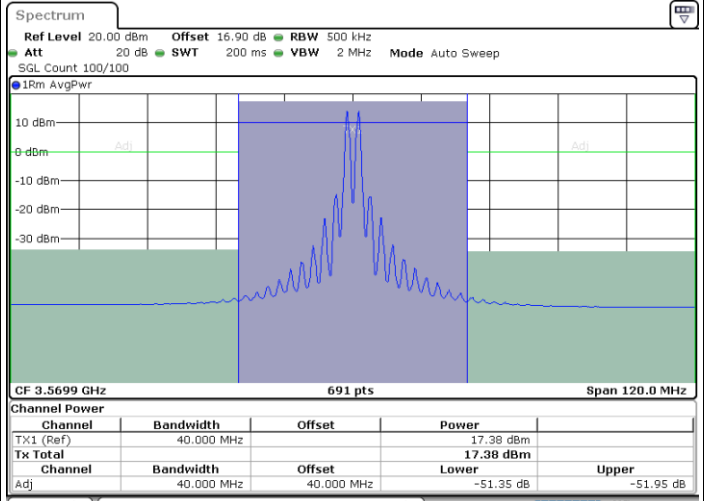

LTE Band 48C / 20MHz+15MHz

16QAM

Highest Channel / 1RB0 and 1RB74

Highest Channel / 1RB99 and 1RB0

Highest Channel / FullIRB

N/A

LTE Band 48C / 20MHz+20MHz

16QAM

Lowest Channel / 1RB0 and 1RB99

Lowest Channel / 1RB99 and 1RB0

Date: 29.OCT.2020 18:06:37

Date: 29.OCT.2020 18:08:40

Lowest Channel / FullIRB

N/A

Date: 29.OCT.2020 18:03:10

LTE Band 48C / 20MHz+20MHz