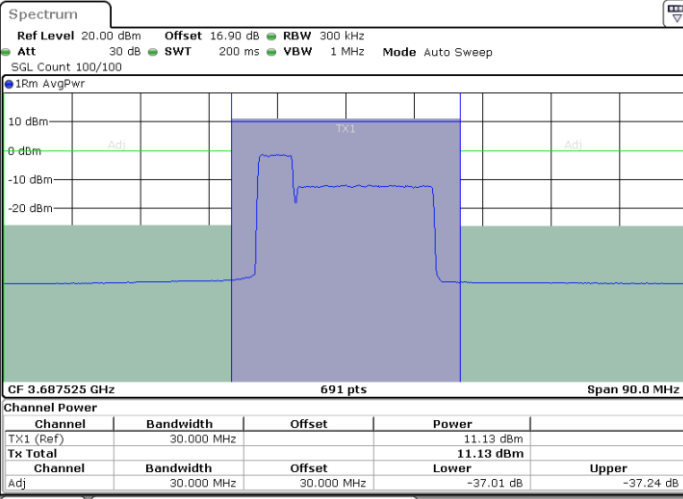

Middle Channel / FullRB

N/A

Date: 31.OCT.2020 00:15:07

LTE Band 48C / 5MHz+20MHz

64QAM

Highest Channel / 1RB0 and 1RB99

Highest Channel / 1RB24 and 1RB0

Date: 31.OCT.2020 01:18:21

Date: 31.OCT.2020 01:19:01

Highest Channel / FullIRB

N/A

Date: 31.OCT.2020 01:14:56

LTE Band 48C / 10MHz+20MHz

64QAM

Lowest Channel / 1RB0 and 1RB99

Lowest Channel / 1RB49 and 1RB0