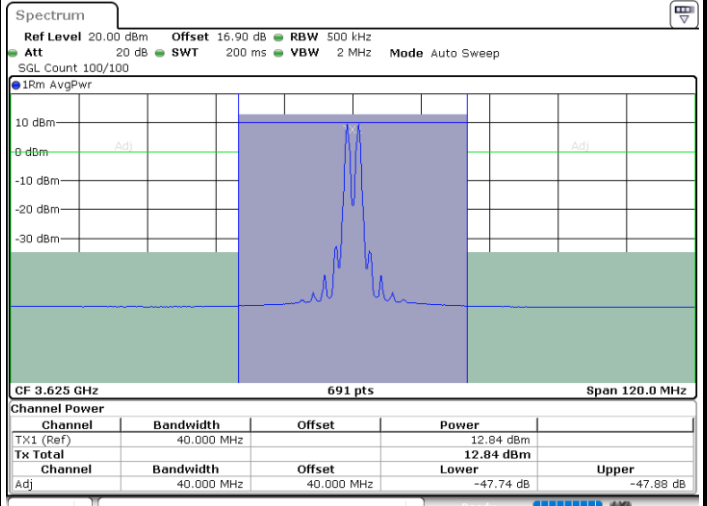

LTE Band 48C / 20MHz+20MHz

256QAM

MiddleChannel / 1RB0 and 1RB99

Middle Channel / 1RB99 and 1RB0

Date: 29.OCT.2020 20:02:22

Date: 29.OCT.2020 20:07:10

Middle Channel / FullRB

N/A

Date: 29.OCT.2020 20:01:40

LTE Band 48C / 20MHz+20MHz

256QAM

Highest Channel / 1RB0 and 1RB99

Highest Channel / 1RB99 and 1RB0

Date: 29.OCT.2020 21:05:48

Date: 29.OCT.2020 21:06:28

Highest Channel / FullIRB