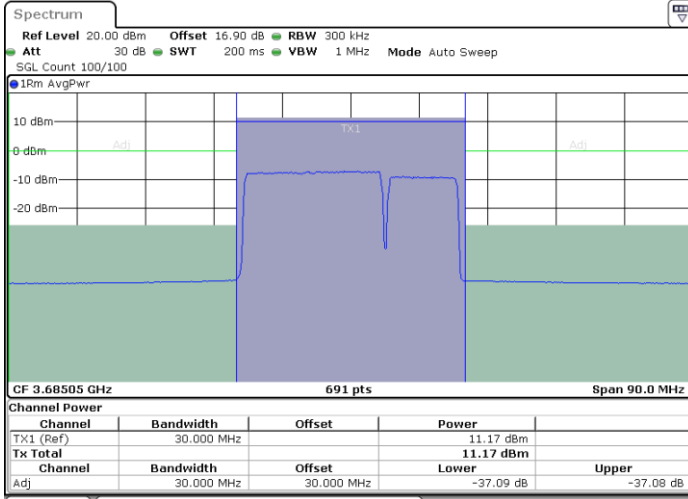

Highest Channel / FullIRB

N/A

Date: 30.OCT.2020 15:18:59