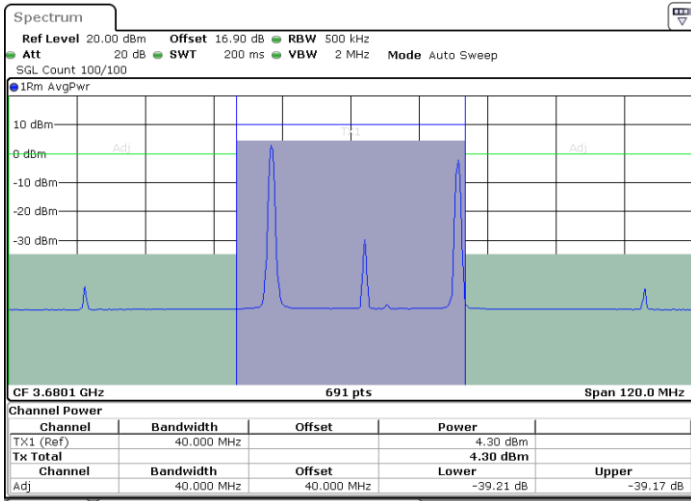

Middle Channel / 1RB99 and 1RB0

Date: 29.OCT.2020 23:20:29

Date: 29.OCT.2020 23:25:17

Middle Channel / FullRB

N/A

Date: 29.OCT.2020 23:19:47

LTE Band 48C / 20MHz+15MHz

256QAM

Highest Channel / 1RB0 and 1RB74

Highest Channel / 1RB99 and 1RB0

Date: 30.OCT.2020 00:19:03

Date: 30.OCT.2020 00:19:43

Highest Channel / FullIRB

N/A

Date: 30.OCT.2020 00:14:16

LTE Band 48C / 20MHz+20MHz