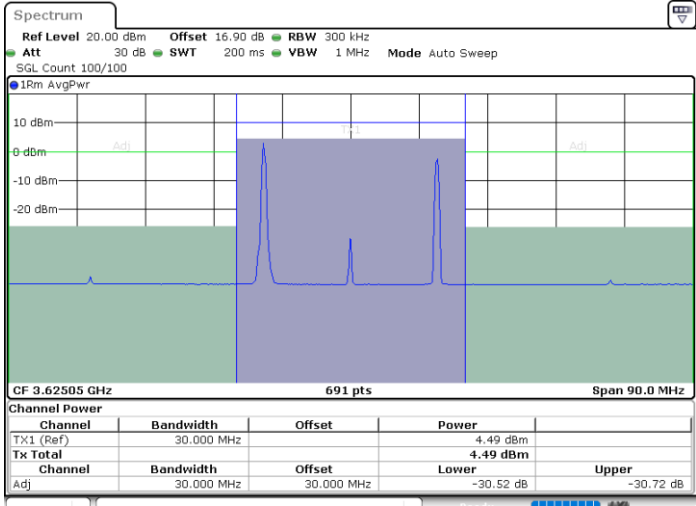

Lowest Channel / FullIRB

N/A

Date: 30.OCT.2020 19:24:28

LTE Band 48C / 20MHz+5MHz

64QAM

Middle Channel / 1RB0 and 1RB24

Middle Channel / 1RB99 and 1RB0

Date: 30.OCT.2020 20:48:29

Date: 30.OCT.2020 20:51:53

Middle Channel / FullRB

N/A

Date: 30.OCT.2020 20:47:48

LTE Band 48C / 20MHz+5MHz

64QAM

Highest Channel / 1RB0 and 1RB24

Highest Channel / 1RB99 and 1RB0