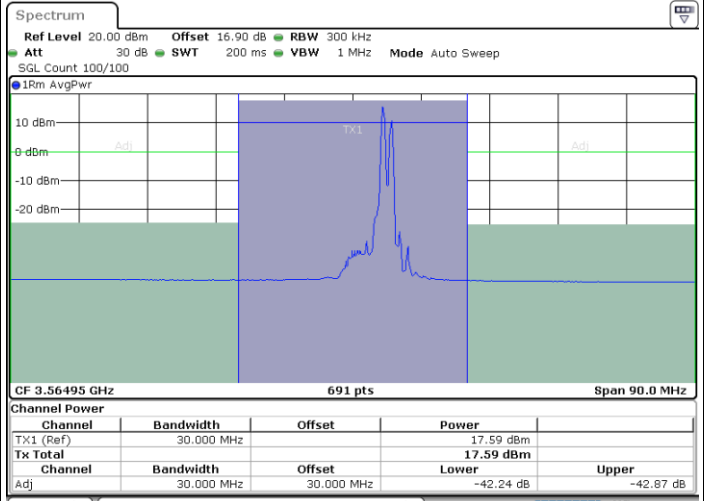

Date: 30.OCT.2020 20:51:53

Middle Channel / FullRB

N/A

Date: 30.OCT.2020 20:47:48

LTE Band 48C / 20MHz+5MHz

64QAM

Highest Channel / 1RB0 and 1RB24

Highest Channel / 1RB99 and 1RB0

Date: 30.OCT.2020 21:54:46

Date: 30.OCT.2020 21:55:27

Highest Channel / FullIRB

N/A

Date: 30.OCT.2020 21:51:22

LTE Band 48C / 20MHz+10MHz

64QAM

Lowest Channel / 1RB0 and 1RB49

Lowest Channel / 1RB99 and 1RB0

Date: 30.OCT.2020 12:32:38

Date: 30.OCT.2020 12:36:02

Lowest Channel / FullIRB

N/A

Date: 30.OCT.2020 12:30:35

LTE Band 48C / 20MHz+10MHz

64QAM