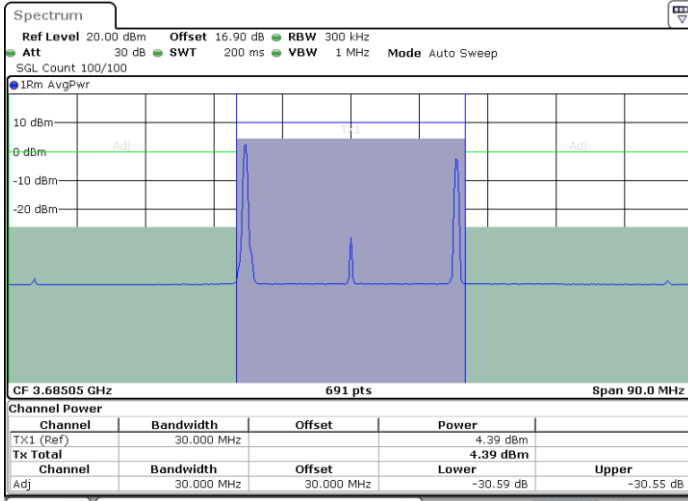

LTE Band 48C / 20MHz+10MHz

64QAM

Highest Channel / 1RB0 and 1RB49

Highest Channel / 1RB99 and 1RB0

Date: 30.OCT.2020 15:22:23