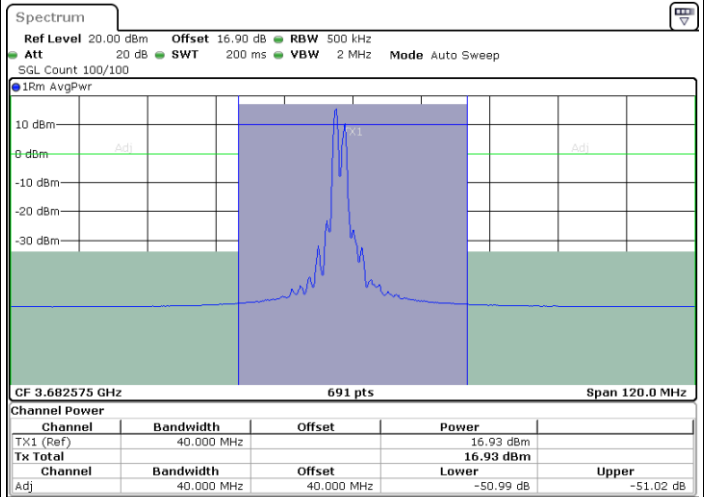

Date: 30.OCT.2020 10:41:11

LTE Band 48C / 15MHz+20MHz

64QAM

Highest Channel / 1RB0 and 1RB99

Highest Channel / 1RB74 and 1RB0

Date: 30.OCT.2020 11:08:18

Date: 30.OCT.2020 11:10:20

Highest Channel / FullIRB