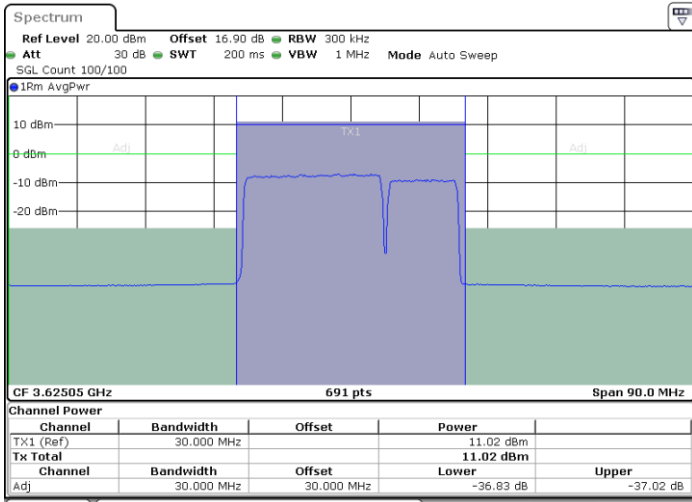

N/A

Date: 30.OCT.2020 12:31:16

LTE Band 48C / 20MHz+10MHz

256QAM

Middle Channel / 1RB0 and 1RB49

Middle Channel / 1RB99 and 1RB0

Date: 30.OCT.2020 14:33:46

Date: 30.OCT.2020 14:38:31

Middle Channel / FullRB

N/A

Date: 30.OCT.2020 14:33:05

LTE Band 48C / 20MHz+10MHz

256QAM

Highest Channel / 1RB0 and 1RB49

Highest Channel / 1RB99 and 1RB0

Date: 30.OCT.2020 15:23:04