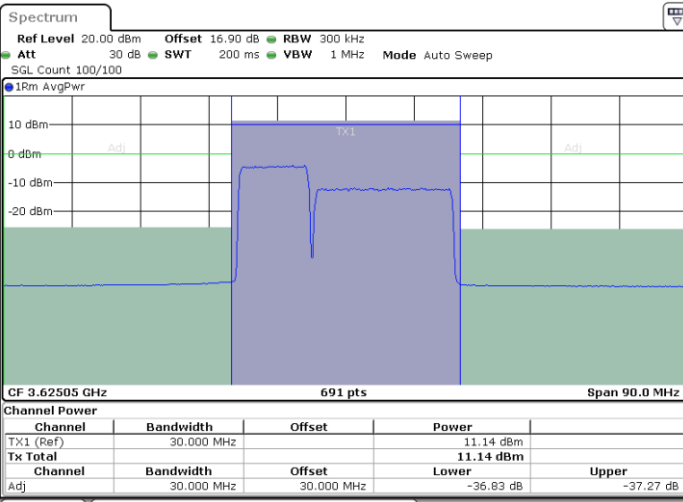

Middle Channel / FullRB

N/A

Date: 30.OCT.2020 17:20:41