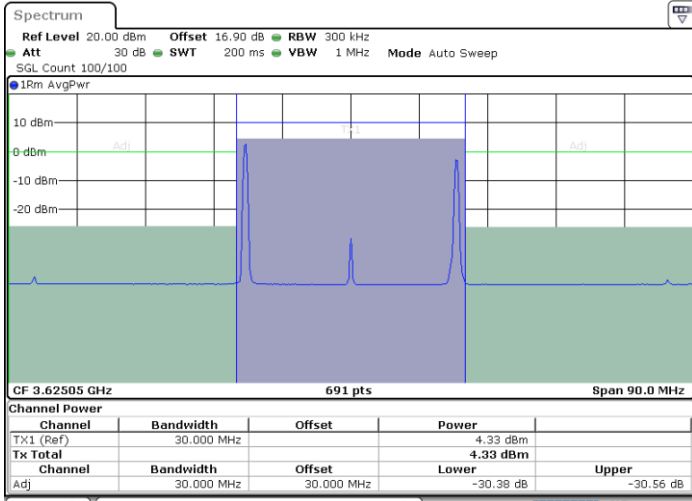

LTE Band 48C / 10MHz+20MHz

64QAM

Middle Channel / 1RB0 and 1RB99

Middle Channel / 1RB49 and 1RB0

Date: 30.OCT.2020 17:22:02