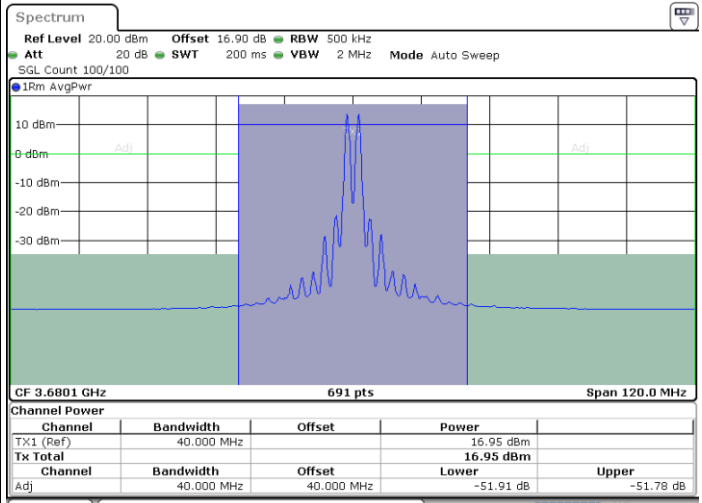

LTE Band 48C / 20MHz+20MHz

16QAM

Highest Channel / 1RB0 and 1RB99

Highest Channel / 1RB99 and 1RB0

Date: 29.OCT.2020 21:04:26

Date: 29.OCT.2020 21:07:50

Highest Channel / FullIRB

N/A