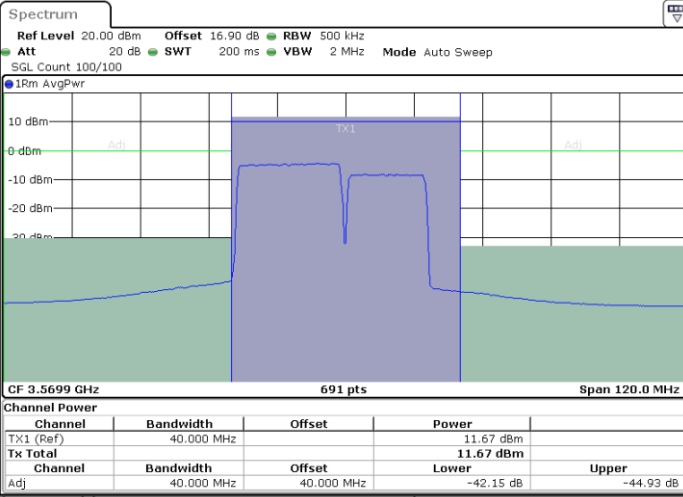

LTE Band 48C / 20MHz+15MHz

64QAM

Lowest Channel / 1RB0 and 1RB74

Lowest Channel / 1RB99 and 1RB0

Date: 29.OCT.2020 22:20:28

Date: 29.OCT.2020 22:23:54

Lowest Channel / FullIRB

N/A

Date: 29.OCT.2020 22:18:24

LTE Band 48C / 20MHz+15MHz

64QAM

Middle Channel / 1RB0 and 1RB74

Middle Channel / 1RB99 and 1RB0

Date: 29.OCT.2020 23:21:10

Date: 29.OCT.2020 23:24:36

Middle Channel / FullRB