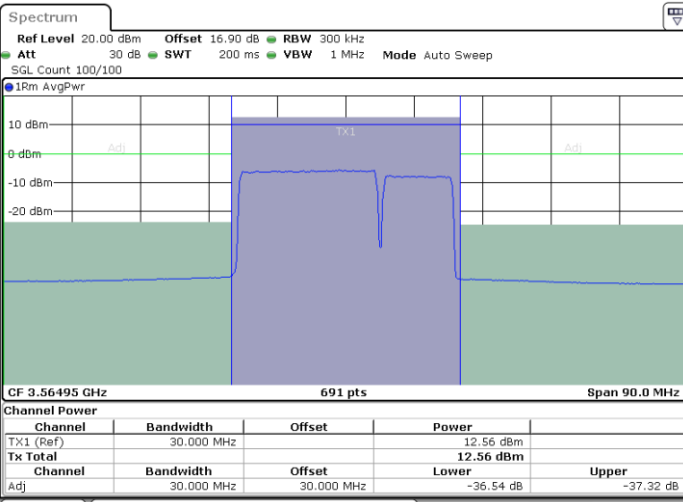

Date: 30.OCT.2020 21:54:46

Date: 30.OCT.2020 21:55:27

Highest Channel / FullIRB

N/A

Date: 30.OCT.2020 21:51:22

LTE Band 48C / 20MHz+10MHz

64QAM

Lowest Channel / 1RB0 and 1RB49

Lowest Channel / 1RB99 and 1RB0

Date: 30.OCT.2020 12:32:38

Date: 30.OCT.2020 12:36:02

Lowest Channel / FullIRB

N/A

Date: 30.OCT.2020 12:30:35

LTE Band 48C / 20MHz+10MHz

64QAM

Middle Channel / 1RB0 and 1RB49

Middle Channel / 1RB99 and 1RB0

Date: 30.OCT.2020 14:34:26

Date: 30.OCT.2020 14:37:50

Middle Channel / FullRB

N/A

Date: 30.OCT.2020 14:32:24

LTE Band 48C / 20MHz+10MHz