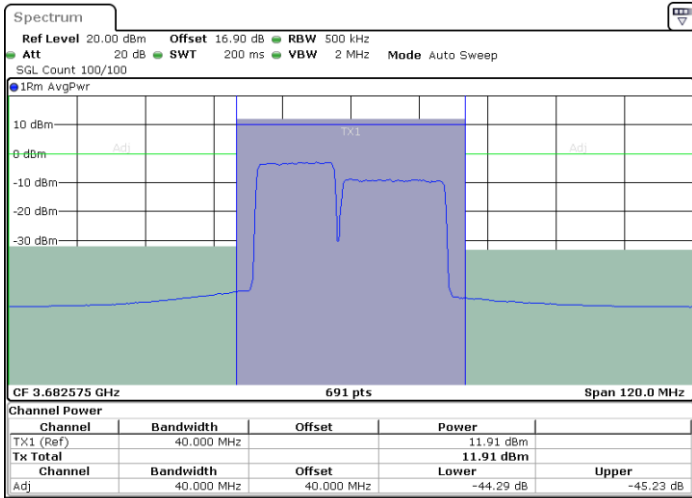

Highest Channel / FullIRB

N/A

Date: 30.OCT.2020 11:04:53