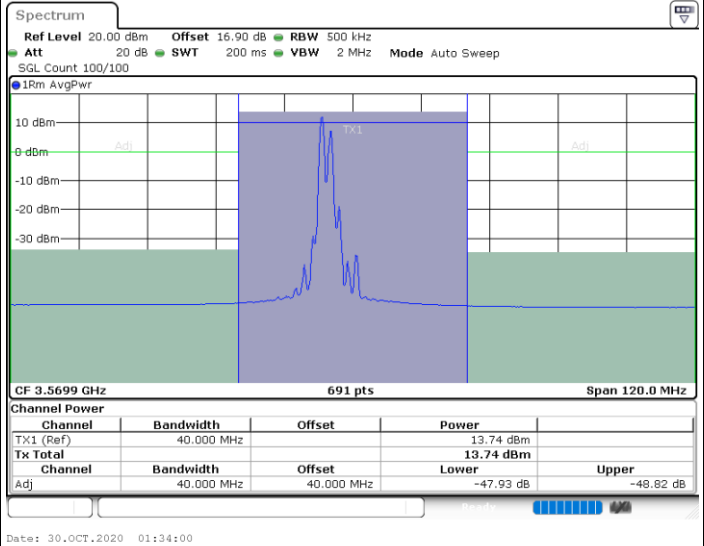

Date: 30.OCT.2020 18:24:40

Highest Channel / FullIRB

N/A

Date: 30.OCT.2020 18:19:14

LTE Band 48C / 15MHz+20MHz

256QAM

Lowest Channel / 1RB0 and 1RB99

Lowest Channel / 1RB74 and 1RB0