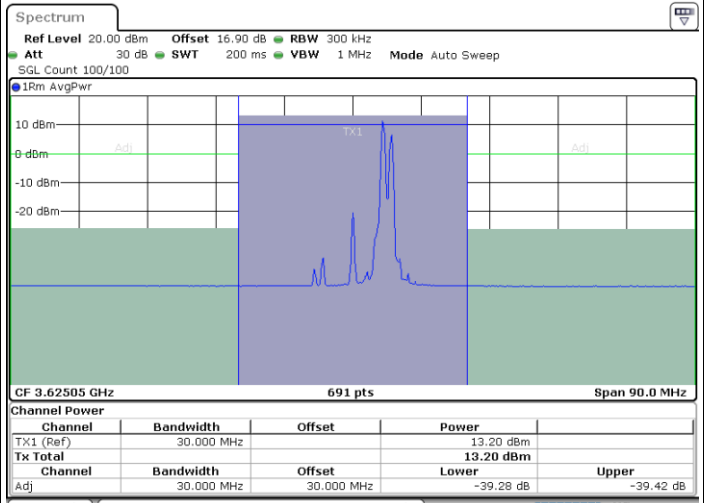

N/A

LTE Band 48C / 20MHz+10MHz

256QAM

Lowest Channel / 1RB0 and 1RB49

Lowest Channel / 1RB99 and 1RB0

Date: 30.OCT.2020 12:31:57

Date: 30.OCT.2020 12:36:43

Lowest Channel / FullIRB

N/A

Date: 30.OCT.2020 12:31:16

LTE Band 48C / 20MHz+10MHz

256QAM

Middle Channel / 1RB0 and 1RB49

Middle Channel / 1RB99 and 1RB0

Date: 30.OCT.2020 14:33:46

Date: 30.OCT.2020 14:38:31

Middle Channel / FullRB

N/A

Date: 30.OCT.2020 14:33:05

LTE Band 48C / 20MHz+10MHz

256QAM

Highest Channel / 1RB0 and 1RB49

Highest Channel / 1RB99 and 1RB0

Date: 30.OCT.2020 15:23:04