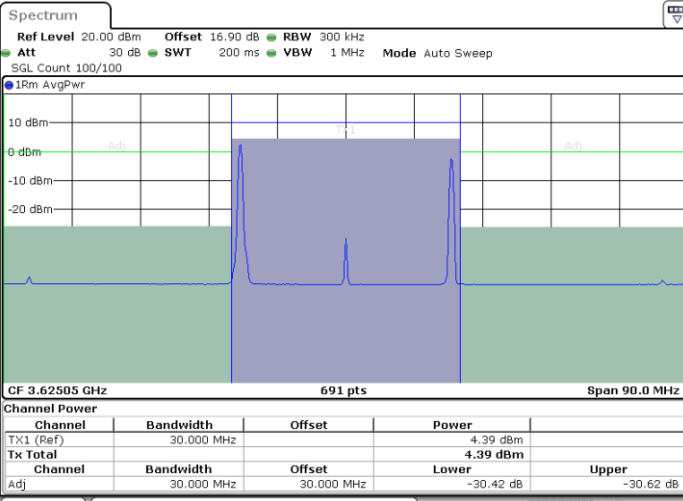

LTE Band 48C / 20MHz+10MHz

64QAM

Middle Channel / 1RB0 and 1RB49

Middle Channel / 1RB99 and 1RB0

Date: 30.OCT.2020 14:34:26

Date: 30.OCT.2020 14:37:50