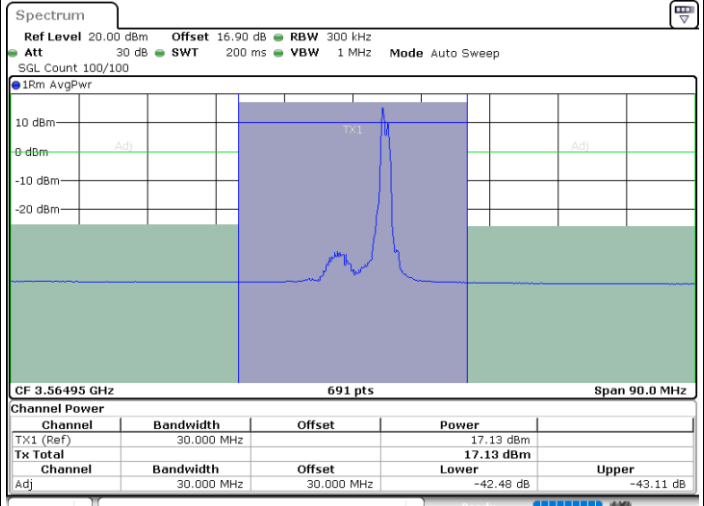

N/A

Date: 30.OCT.2020 11:04:53

LTE Band 48C / 20MHz+5MHz

64QAM

Lowest Channel / 1RB0 and 1RB24

Lowest Channel / 1RB99 and 1RB0

Date: 30.OCT.2020 19:25:09

Date: 30.OCT.2020 19:28:33