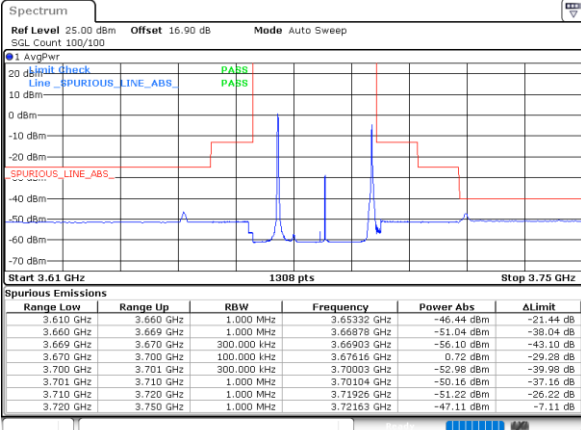

Date: 30.OCT.2020 23:39:36

LTE Band 48C / 5MHz+20MHz

QPSK

Highest Band Edge / 1RB0 and 1RB99

N/A

Date: 31.OCT.2020 00:45:40

Highest Band Edge / 1RB24 and 1RB0

N/A

Date: 31.OCT.2020 00:54:03

Highest Band Edge / Full RB

N/A

Date: 31.OCT.2020 01:32:39

LTE Band 48C / 10MHz+20MHz

QPSK

Lowest Band Edge / 1RB0 and 1RB99

Middle Band Edge / 1RB0 and 1RB99