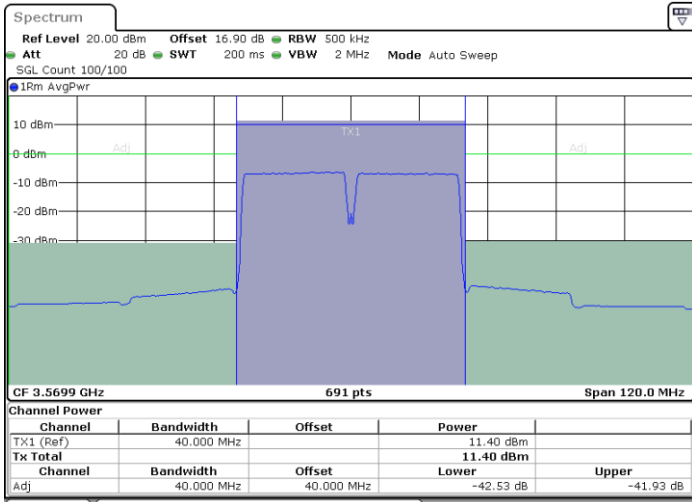

Highest Channel / 1RB0 and 1RB74

Highest Channel / 1RB99 and 1RB0

Date: 30.OCT.2020 00:19:03

Date: 30.OCT.2020 00:19:43

Highest Channel / FullIRB

N/A

Date: 30.OCT.2020 00:14:16

LTE Band 48C / 20MHz+20MHz

256QAM

Lowest Channel / 1RB0 and 1RB99

Lowest Channel / 1RB99 and 1RB0

Date: 29.OCT.2020 18:05:14

Date: 29.OCT.2020 18:10:02

Lowest Channel / FullIRB

N/A

Date: 29.OCT.2020 18:04:33

LTE Band 48C / 20MHz+20MHz

256QAM

MiddleChannel / 1RB0 and 1RB99

Middle Channel / 1RB99 and 1RB0

Date: 29.OCT.2020 20:02:22

Date: 29.OCT.2020 20:07:10

Middle Channel / FullRB

N/A