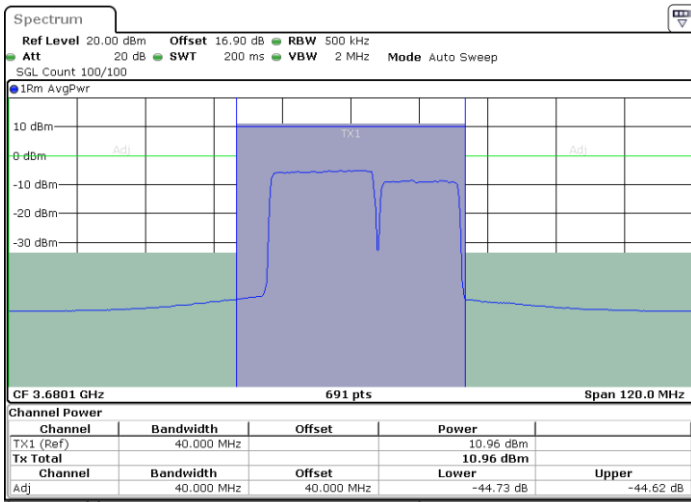

Highest Channel / 1RB0 and 1RB74

Highest Channel / 1RB99 and 1RB0

Date: 30.OCT.2020 00:19:03

Date: 30.OCT.2020 00:19:43

Highest Channel / FullIRB

N/A

Date: 30.OCT.2020 00:14:16

LTE Band 48C / 20MHz+20MHz