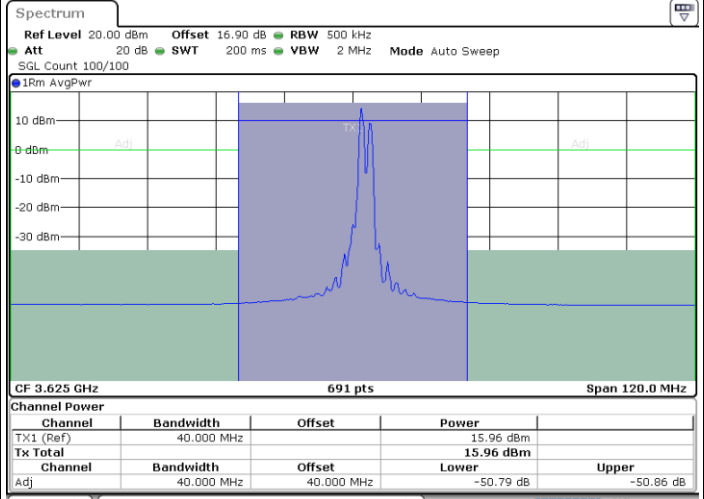

Date: 29.OCT.2020 22:18:24

LTE Band 48C / 20MHz+15MHz

64QAM

Middle Channel / 1RB0 and 1RB74

Middle Channel / 1RB99 and 1RB0

Date: 29.OCT.2020 23:21:10

Date: 29.OCT.2020 23:24:36

Middle Channel / FullRB

N/A

Date: 29.OCT.2020 23:19:06

LTE Band 48C / 20MHz+15MHz

64QAM

Highest Channel / 1RB0 and 1RB74

Highest Channel / 1RB99 and 1RB0

Date: 30.OCT.2020 00:18:22

Date: 30.OCT.2020 00:20:24