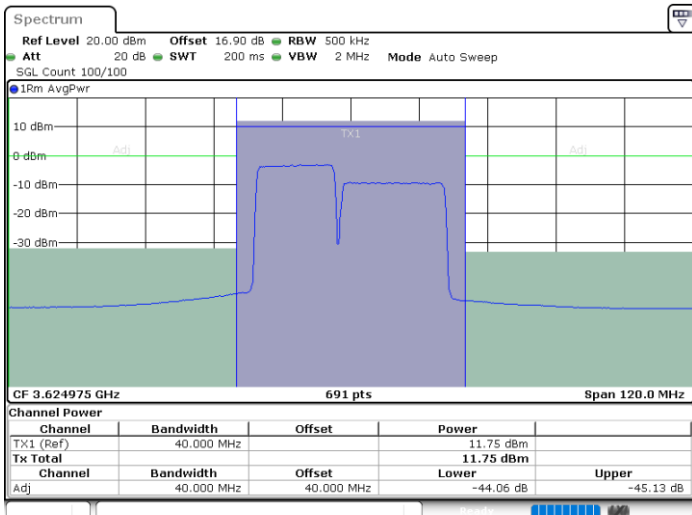

LTE Band 48C / 15MHz+20MHz

64QAM

Middle Channel / 1RB0 and 1RB99

Middle Channel / 1RB74 and 1RB0

Date: 30.OCT.2020 10:43:15

Date: 30.OCT.2020 10:46:40

Middle Channel / FullRB

N/A

Date: 30.OCT.2020 10:41:11

LTE Band 48C / 15MHz+20MHz

64QAM

Highest Channel / 1RB0 and 1RB99

Highest Channel / 1RB74 and 1RB0

Date: 30.OCT.2020 11:08:18

Date: 30.OCT.2020 11:10:20

Highest Channel / FullIRB