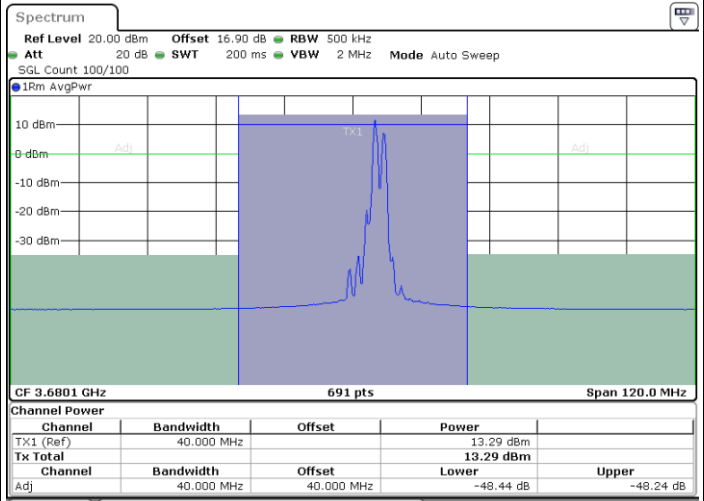

Date: 29.OCT.2020 22:19:47

Date: 29.OCT.2020 22:24:35

Lowest Channel / FullIRB

N/A

Date: 29.OCT.2020 22:19:05

LTE Band 48C / 20MHz+15MHz

256QAM

Middle Channel / 1RB0 and 1RB74

Middle Channel / 1RB99 and 1RB0

Date: 29.OCT.2020 23:20:29

Date: 29.OCT.2020 23:25:17

Middle Channel / FullRB

N/A

Date: 29.OCT.2020 23:19:47

LTE Band 48C / 20MHz+15MHz

256QAM

Highest Channel / 1RB0 and 1RB74

Highest Channel / 1RB99 and 1RB0

Date: 30.OCT.2020 00:19:03

Date: 30.OCT.2020 00:19:43

Highest Channel / FullIRB

N/A

Date: 30.OCT.2020 00:14:16

LTE Band 48C / 20MHz+20MHz