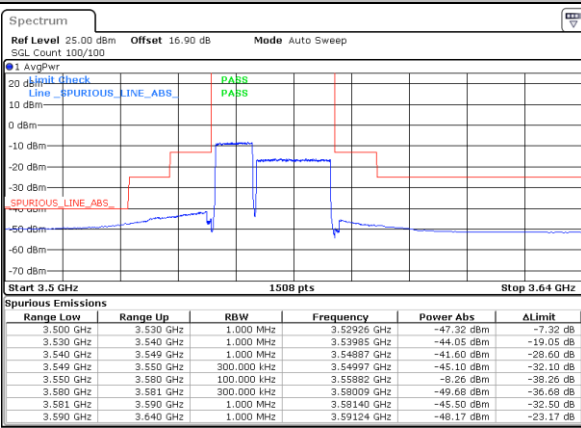

Lowest Band Edge / Full RB

Middle Band Edge / Full RB

Date: 30.OCT.2020 15:47:41