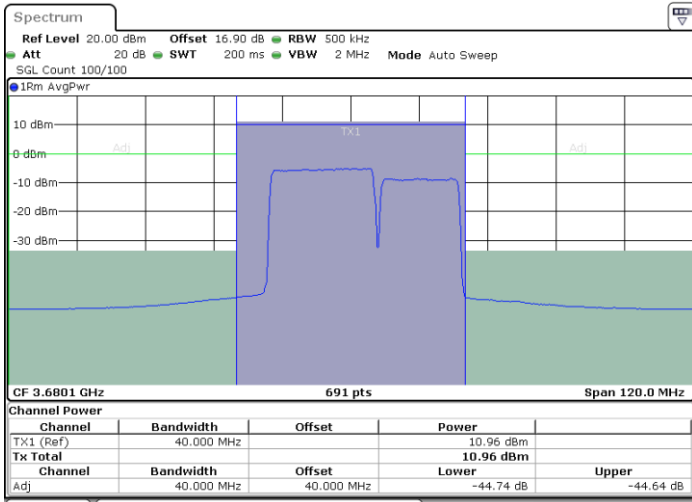

N/A

Date: 29.OCT.2020 23:19:06

LTE Band 48C / 20MHz+15MHz

64QAM

Highest Channel / 1RB0 and 1RB74

Highest Channel / 1RB99 and 1RB0

Date: 30.OCT.2020 00:18:22

Date: 30.OCT.2020 00:20:24

Highest Channel / FullIRB

N/A

Date: 30.OCT.2020 00:14:57

LTE Band 48C / 20MHz+20MHz

64QAM

Lowest Channel / 1RB0 and 1RB99

Lowest Channel / 1RB99 and 1RB0

Date: 29.OCT.2020 18:05:55