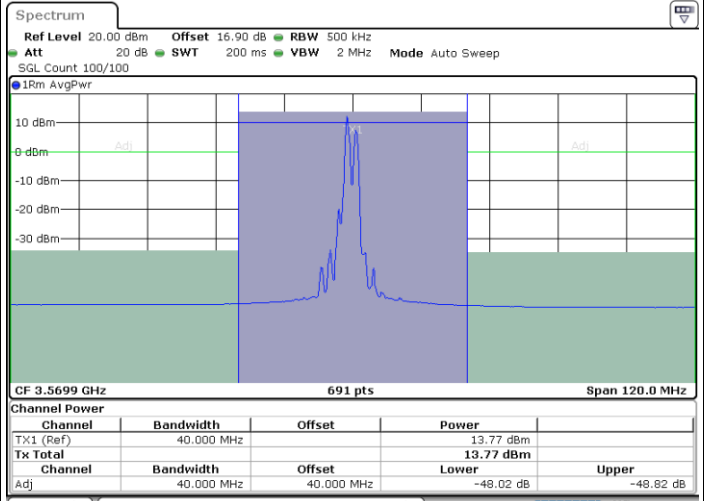

Middle Channel / FullRB

N/A

Date: 30.OCT.2020 14:33:05

LTE Band 48C / 20MHz+10MHz

256QAM

Highest Channel / 1RB0 and 1RB49

Highest Channel / 1RB99 and 1RB0

Date: 30.OCT.2020 15:23:04

Date: 30.OCT.2020 15:23:44

Highest Channel / FullIRB

N/A

Date: 30.OCT.2020 15:18:18

LTE Band 48C / 20MHz+15MHz

256QAM

Lowest Channel / 1RB0 and 1RB74

Lowest Channel / 1RB99 and 1RB0

Date: 29.OCT.2020 22:19:47

Date: 29.OCT.2020 22:24:35

Lowest Channel / FullIRB

N/A

Date: 29.OCT.2020 22:19:05

LTE Band 48C / 20MHz+15MHz

256QAM

Middle Channel / 1RB0 and 1RB74