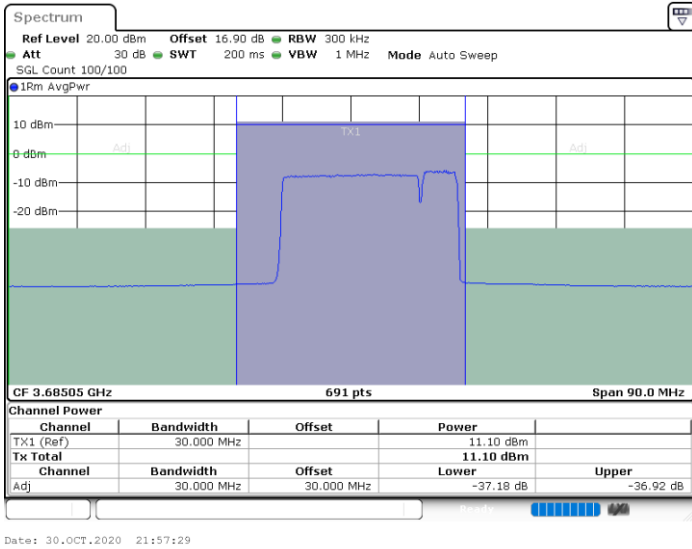

Middle Channel / FullRB

N/A

Date: 30.OCT.2020 20:52:34

LTE Band 48C / 20MHz+5MHz

256QAM

Highest Channel / 1RB0 and 1RB24

Highest Channel / 1RB99 and 1RB0

Highest Channel / FullIRB

N/A

LTE Band 48C / 20MHz+10MHz

256QAM

Lowest Channel / 1RB0 and 1RB49

Lowest Channel / 1RB99 and 1RB0

Date: 30.OCT.2020 12:31:57

Date: 30.OCT.2020 12:36:43

Lowest Channel / FullIRB