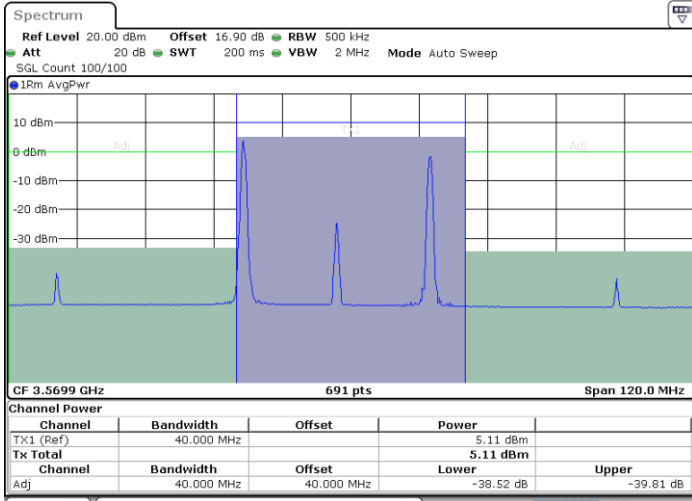

Date: 30.OCT.2020 15:23:44

Highest Channel / FullIRB

N/A

Date: 30.OCT.2020 15:18:18

LTE Band 48C / 20MHz+15MHz

256QAM

Lowest Channel / 1RB0 and 1RB74

Lowest Channel / 1RB99 and 1RB0