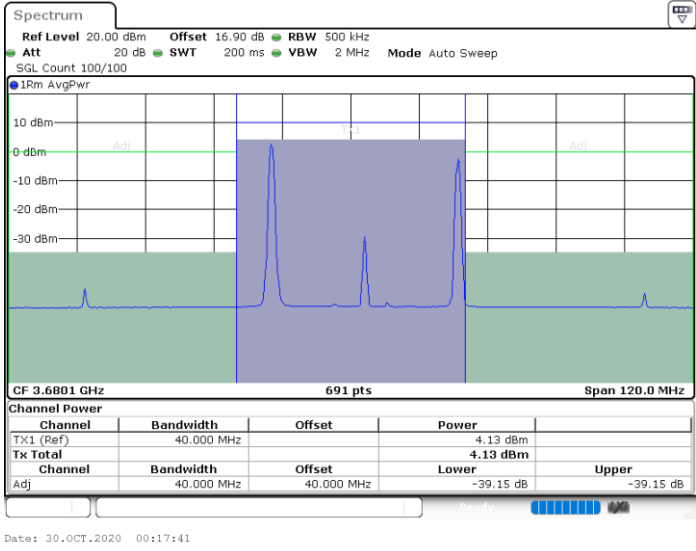

LTE Band 48C / 20MHz+15MHz

16QAM

Highest Channel / 1RB0 and 1RB74

Highest Channel / 1RB99 and 1RB0

Highest Channel / FullIRB

N/A

LTE Band 48C / 20MHz+20MHz

16QAM

Lowest Channel / 1RB0 and 1RB99

Lowest Channel / 1RB99 and 1RB0

Date: 29.OCT.2020 18:06:37

Date: 29.OCT.2020 18:08:40

Lowest Channel / FullIRB

N/A

Date: 29.OCT.2020 18:03:10

LTE Band 48C / 20MHz+20MHz