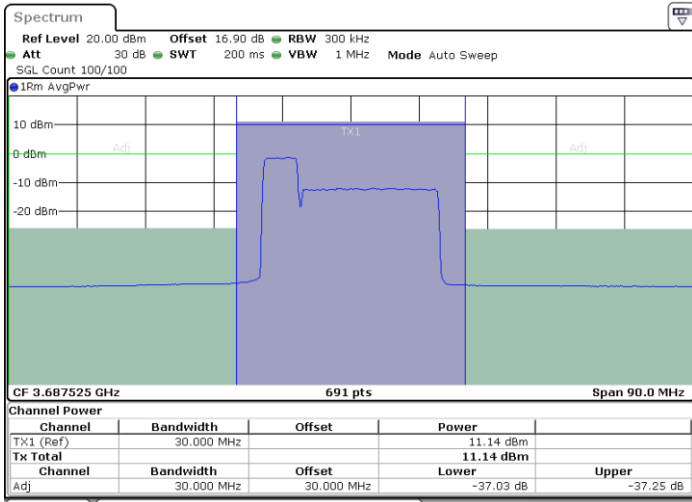

LTE Band 48C / 5MHz+20MHz

256QAM

Highest Channel / 1RB0 and 1RB99

Highest Channel / 1RB24 and 1RB0

Date: 31.OCT.2020 01:21:45

Date: 31.OCT.2020 01:22:25

Highest Channel / FullIRB

N/A

Date: 31.OCT.2020 01:21:04

LTE Band 48C / 10MHz+20MHz

256QAM

Lowest Channel / 1RB0 and 1RB99

Lowest Channel / 1RB49 and 1RB0

Date: 30.OCT.2020 16:24:37

Date: 30.OCT.2020 16:29:22

Lowest Channel / FullIRB