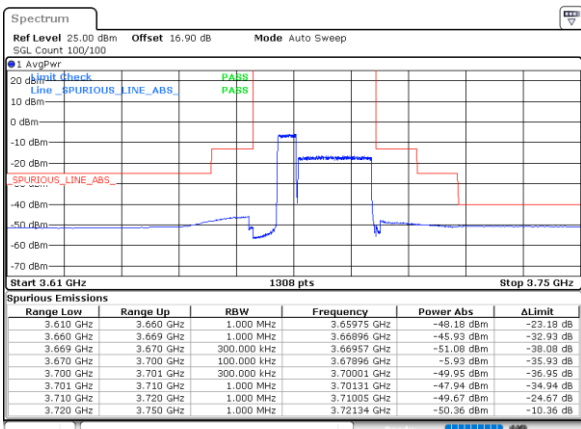

Date: 30.OCT.2020 23:39:36

LTE Band 48C / 5MHz+20MHz

QPSK

Highest Band Edge / 1RB0 and 1RB99

N/A

Date: 31.OCT.2020 00:45:40

Highest Band Edge / 1RB24 and 1RB0

N/A

Date: 31.OCT.2020 00:54:03

Highest Band Edge / Full RB

N/A

Date: 31.OCT.2020 01:32:39

LTE Band 48C / 10MHz+20MHz

QPSK

Lowest Band Edge / 1RB0 and 1RB99

Middle Band Edge / 1RB0 and 1RB99