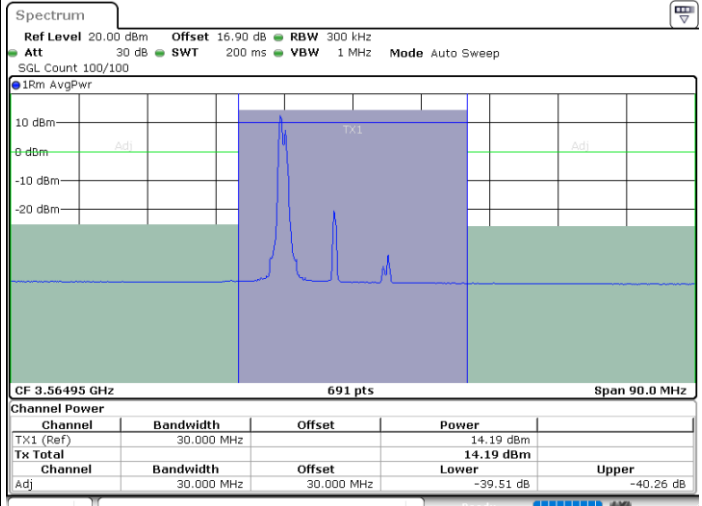

Highest Channel / 1RB99 and 1RB0

Date: 29.OCT.2020 21:05:07

Date: 29.OCT.2020 21:07:09

Highest Channel / FullIRB

N/A

Date: 29.OCT.2020 21:01:42

LTE Band 48C / 5MHz+20MHz

256QAM

Lowest Channel / 1RB0 and 1RB99

Lowest Channel / 1RB24 and 1RB0

Date: 30.OCT.2020 23:21:53

Date: 30.OCT.2020 23:22:34

Lowest Channel / FullRB

N/A

Date: 30.OCT.2020 23:21:12

LTE Band 48C / 5MHz+20MHz