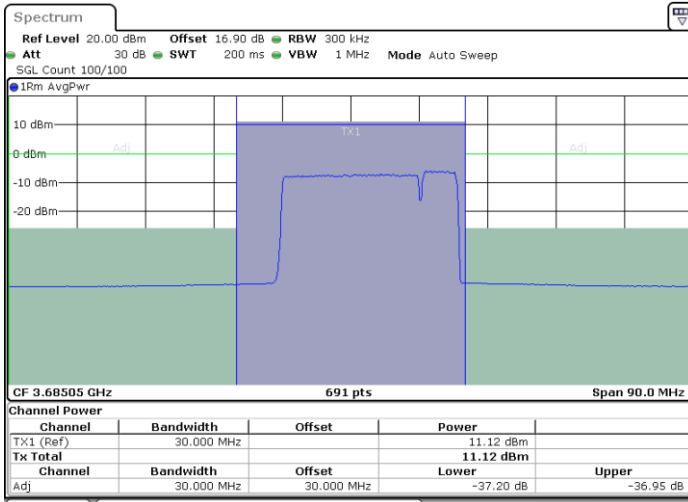

Date: 30.OCT.2020 20:51:53

Middle Channel / FullRB

N/A

Date: 30.OCT.2020 20:47:48

LTE Band 48C / 20MHz+5MHz

64QAM

Highest Channel / 1RB0 and 1RB24

Highest Channel / 1RB99 and 1RB0

Date: 30.OCT.2020 21:54:46

Date: 30.OCT.2020 21:55:27

Highest Channel / FullIRB

N/A

Date: 30.OCT.2020 21:51:22

LTE Band 48C / 20MHz+10MHz

64QAM

Lowest Channel / 1RB0 and 1RB49