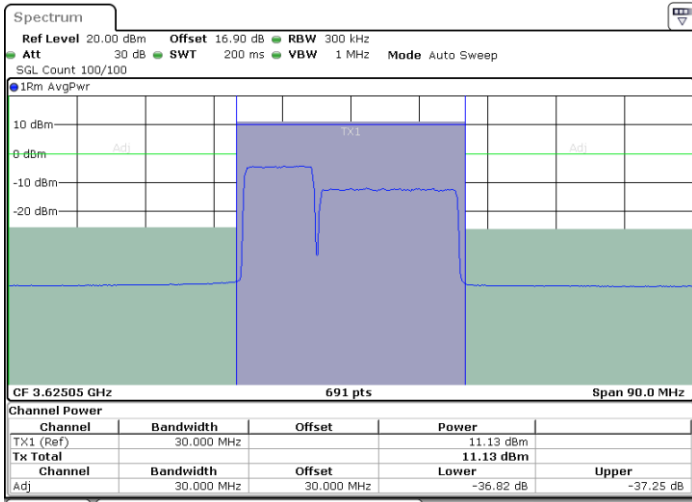

Middle Channel / 1RB49 and 1RB0

Date: 30.OCT.2020 17:22:02

Date: 30.OCT.2020 17:25:26

Middle Channel / FullRB

N/A

Date: 30.OCT.2020 17:20:00

LTE Band 48C / 10MHz+20MHz

64QAM

Highest Channel / 1RB0 and 1RB99

Highest Channel / 1RB49 and 1RB0

Date: 30.OCT.2020 18:23:19

Date: 30.OCT.2020 18:25:21

Highest Channel / FullRB

N/A

Date: 30.OCT.2020 18:19:55

LTE Band 48C / 15MHz+20MHz