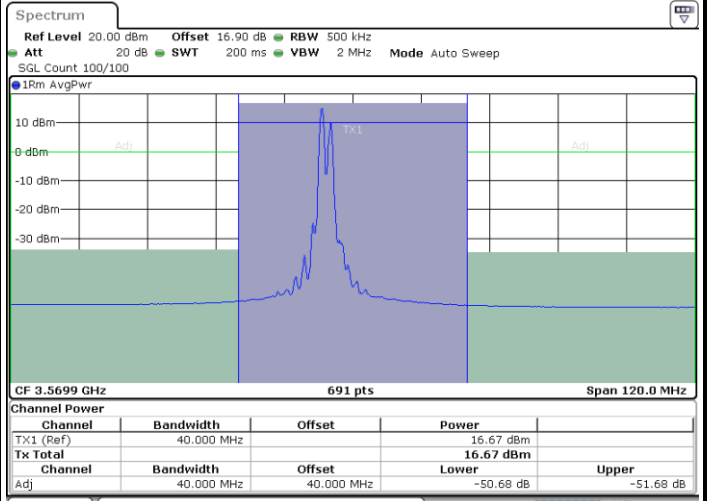

Date: 30.OCT.2020 01:33:19