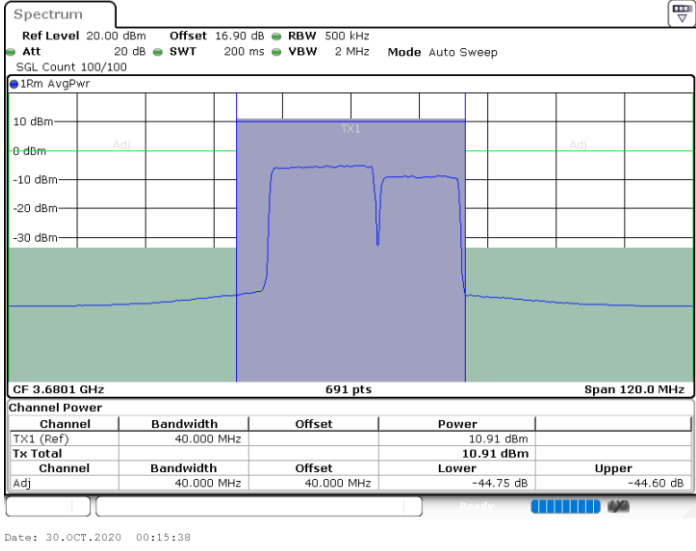

LTE Band 48C / 20MHz+15MHz

16QAM

Highest Channel / 1RB0 and 1RB74

Highest Channel / 1RB99 and 1RB0

Highest Channel / FullIRB

N/A

LTE Band 48C / 20MHz+20MHz

16QAM

Lowest Channel / 1RB0 and 1RB99

Lowest Channel / 1RB99 and 1RB0

Date: 29.OCT.2020 18:06:37

Date: 29.OCT.2020 18:08:40

Lowest Channel / FullIRB

N/A

Date: 29.OCT.2020 18:03:10

LTE Band 48C / 20MHz+20MHz