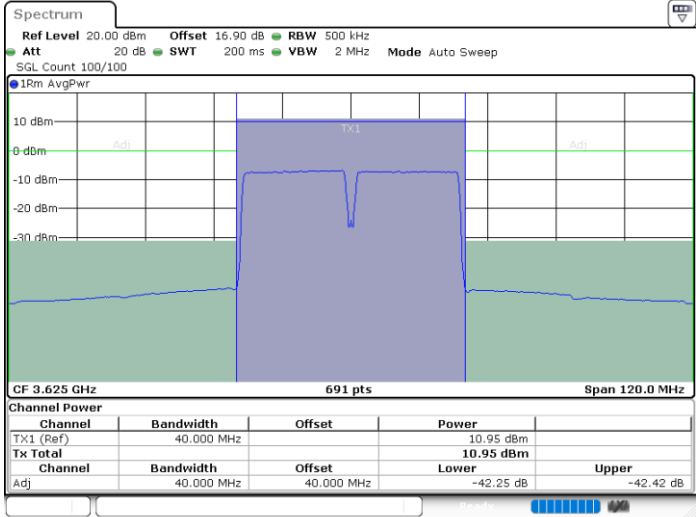

Highest Channel / 1RB0 and 1RB74

Highest Channel / 1RB99 and 1RB0

Date: 30.OCT.2020 00:19:03

Date: 30.OCT.2020 00:19:43

Highest Channel / FullIRB

N/A

Date: 30.OCT.2020 00:14:16

LTE Band 48C / 20MHz+20MHz

LTE Band 48C / 20MHz+20MHz

256QAM

MiddleChannel / 1RB0 and 1RB99

Middle Channel / 1RB99 and 1RB0

Date: 29.OCT.2020 20:02:22

Date: 29.OCT.2020 20:07:10

Middle Channel / FullRB

N/A

Date: 29.OCT.2020 20:01:40

LTE Band 48C / 20MHz+20MHz

256QAM

Highest Channel / 1RB0 and 1RB99

Highest Channel / 1RB99 and 1RB0

Date: 29.OCT.2020 21:05:48

Date: 29.OCT.2020 21:06:28

Highest Channel / FullIRB

N/A

Date: 29.OCT.2020 21:01:01

Conducted Band Edge

LTE Band 48C / 5MHz+20MHz

QPSK

Lowest Band Edge / 1RB0 and 1RB99

Middle Band Edge / 1RB0 and 1RB99

Date: 30.OCT.2020 22:49:13