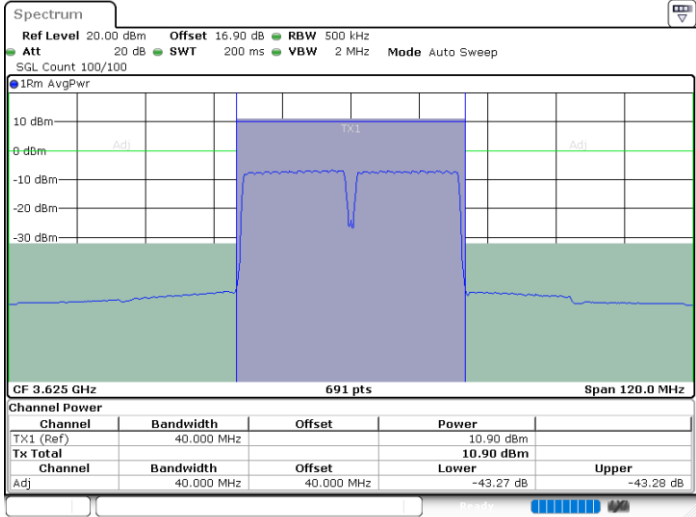

Middle Channel / FullIRB

N/A

Date: 29.OCT.2020 20:00:18