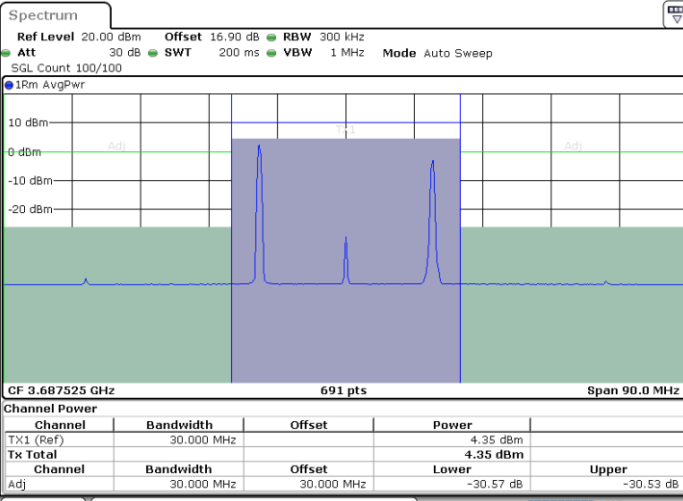

Middle Channel / FullRB

N/A

Date: 31.OCT.2020 00:15:07

LTE Band 48C / 5MHz+20MHz

64QAM

Highest Channel / 1RB0 and 1RB99

Highest Channel / 1RB24 and 1RB0

Date: 31.OCT.2020 01:18:21

Date: 31.OCT.2020 01:19:01

Highest Channel / FullIRB

N/A

Date: 31.OCT.2020 01:14:56

LTE Band 48C / 10MHz+20MHz

64QAM

Lowest Channel / 1RB0 and 1RB99

Lowest Channel / 1RB49 and 1RB0