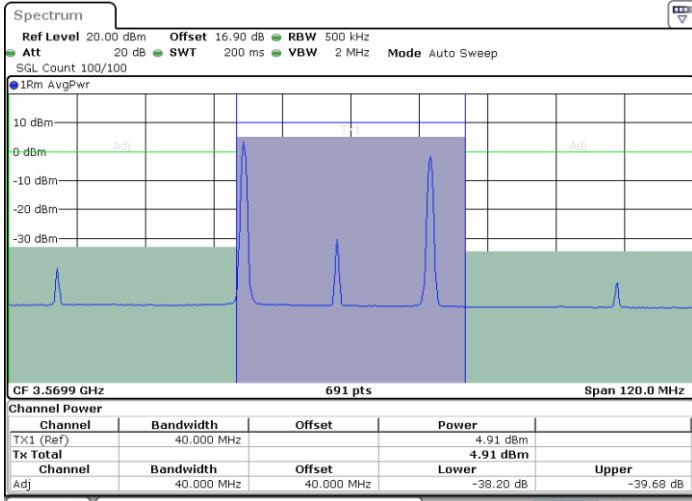

LTE Band 48C / 15MHz+20MHz

64QAM

Lowest Channel / 1RB0 and 1RB99

Lowest Channel / 1RB74 and 1RB0

Date: 30.OCT.2020 01:19:06