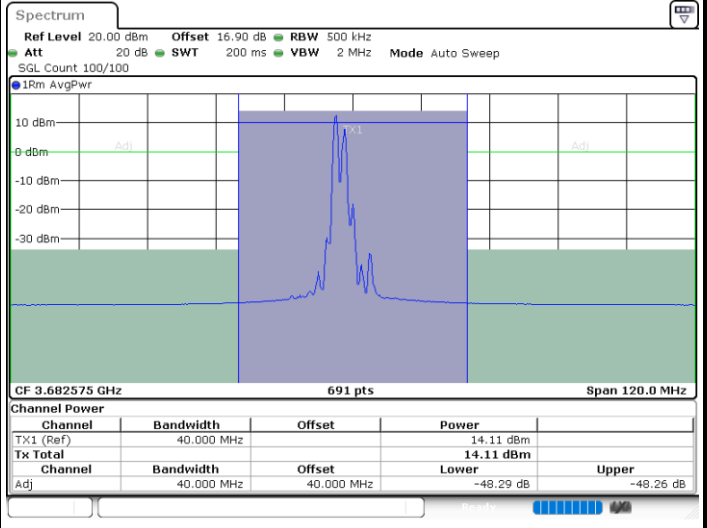

Middle Channel / FullRB

N/A

Date: 30.OCT.2020 10:41:52

LTE Band 48C / 15MHz+20MHz

256QAM

Highest Channel / 1RB0 and 1RB99

Highest Channel / 1RB74 and 1RB0

Date: 30.OCT.2020 11:08:58

Date: 30.OCT.2020 11:09:39

Highest Channel / FullIRB

N/A

Date: 30.OCT.2020 11:04:12

LTE Band 48C / 20MHz+5MHz

256QAM

Lowest Channel / 1RB0 and 1RB24

Lowest Channel / 1RB99 and 1RB0