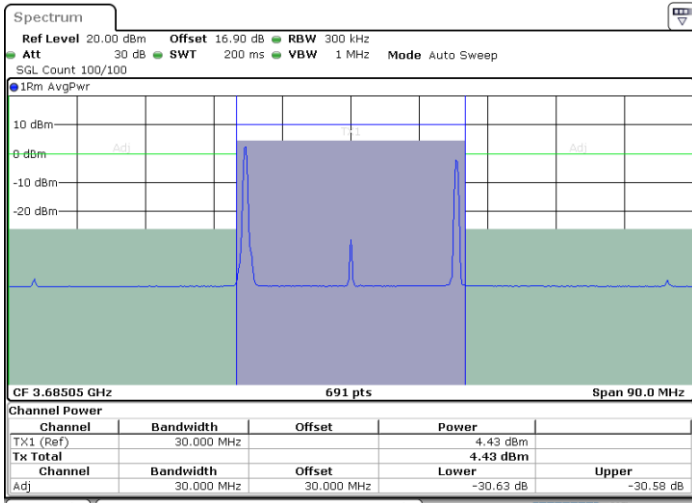

Middle Channel / FullRB

N/A

Date: 30.OCT.2020 14:33:05

LTE Band 48C / 20MHz+10MHz

256QAM

Highest Channel / 1RB0 and 1RB49

Highest Channel / 1RB99 and 1RB0

Date: 30.OCT.2020 15:23:04

Date: 30.OCT.2020 15:23:44

Highest Channel / FullIRB

N/A

Date: 30.OCT.2020 15:18:18

LTE Band 48C / 20MHz+15MHz

256QAM

Lowest Channel / 1RB0 and 1RB74

Lowest Channel / 1RB99 and 1RB0