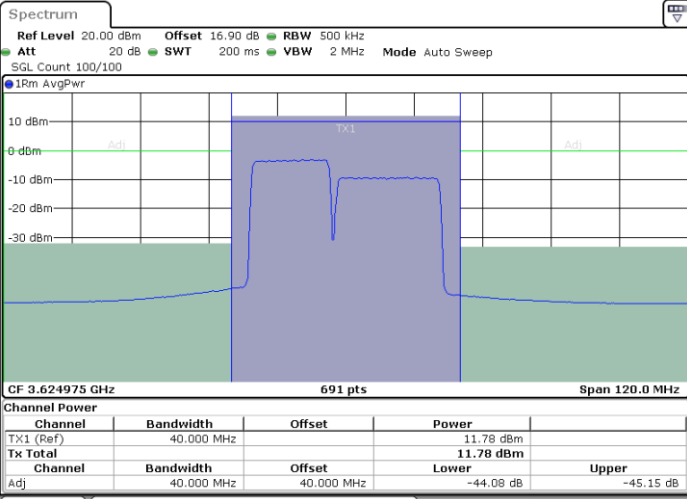

Date: 30.OCT.2020 18:24:40

Highest Channel / FullIRB

N/A

Date: 30.OCT.2020 18:19:14

LTE Band 48C / 15MHz+20MHz

256QAM

Lowest Channel / 1RB0 and 1RB99

Lowest Channel / 1RB74 and 1RB0

Lowest Channel / FullRB

N/A

LTE Band 48C / 15MHz+20MHz

256QAM

Middle Channel / 1RB0 and 1RB99

Middle Channel / 1RB74 and 1RB0

Date: 30.OCT.2020 10:42:33

Date: 30.OCT.2020 10:47:22

Middle Channel / FullRB

N/A

Date: 30.OCT.2020 10:41:52

LTE Band 48C / 15MHz+20MHz

256QAM

Highest Channel / 1RB0 and 1RB99

Highest Channel / 1RB74 and 1RB0

Date: 30.OCT.2020 11:08:58