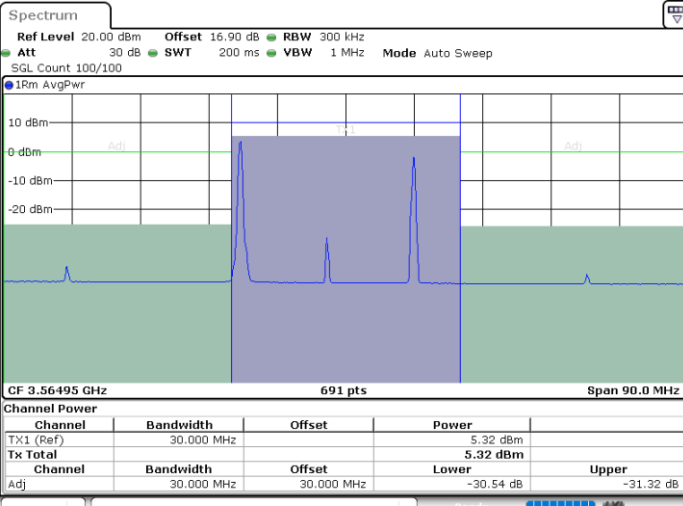

Date: 30.OCT.2020 10:41:11

LTE Band 48C / 15MHz+20MHz

64QAM

Highest Channel / 1RB0 and 1RB99

Highest Channel / 1RB74 and 1RB0

Date: 30.OCT.2020 11:08:18

Date: 30.OCT.2020 11:10:20

Highest Channel / FullIRB

N/A

Date: 30.OCT.2020 11:04:53

LTE Band 48C / 20MHz+5MHz

64QAM

Lowest Channel / 1RB0 and 1RB24

Lowest Channel / 1RB99 and 1RB0

Date: 30.OCT.2020 19:25:09

Date: 30.OCT.2020 19:28:33