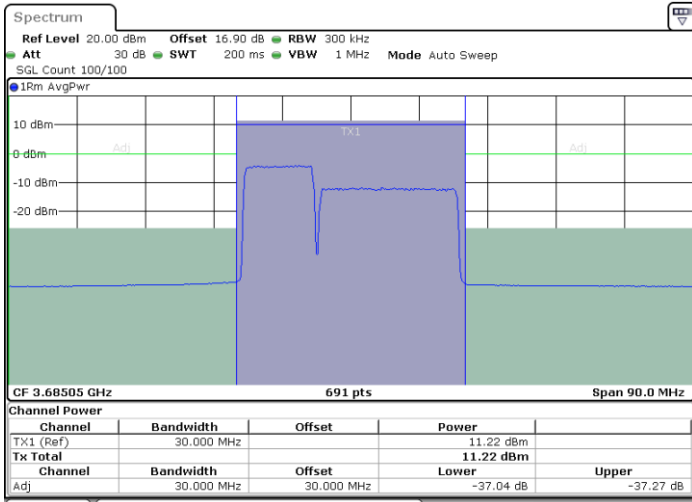

Highest Channel / 1RB0 and 1RB99

Highest Channel / 1RB49 and 1RB0

Date: 30.OCT.2020 18:23:19

Date: 30.OCT.2020 18:25:21

Highest Channel / FullRB

N/A

Date: 30.OCT.2020 18:19:55

LTE Band 48C / 15MHz+20MHz