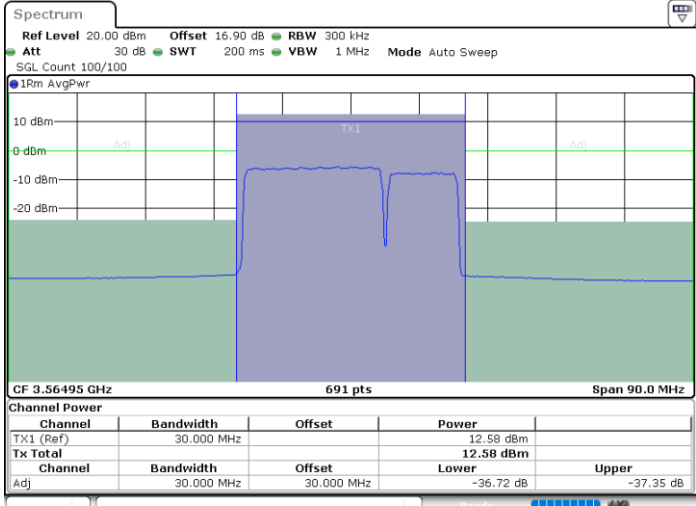

Lowest Channel / FullIRB

N/A

Date: 30.OCT.2020 12:31:16