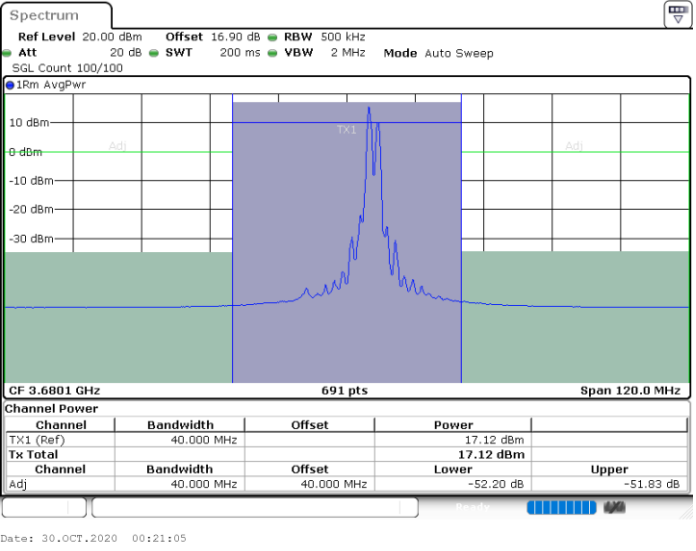

LTE Band 48C / 20MHz+15MHz

16QAM

Highest Channel / 1RB0 and 1RB74

Highest Channel / 1RB99 and 1RB0

Highest Channel / FullIRB

N/A

LTE Band 48C / 20MHz+20MHz

16QAM

Lowest Channel / 1RB0 and 1RB99

Lowest Channel / 1RB99 and 1RB0

Date: 29.OCT.2020 18:06:37

Date: 29.OCT.2020 18:08:40

Lowest Channel / FullIRB

N/A

Date: 29.OCT.2020 18:03:10

LTE Band 48C / 20MHz+20MHz