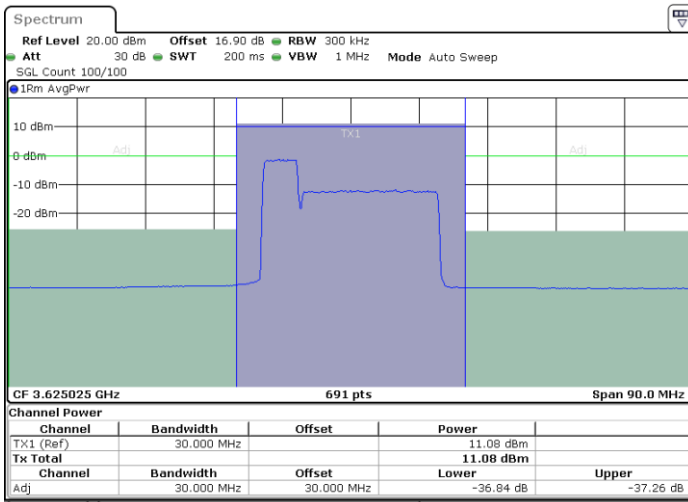

Middle Channel / FullRB

N/A

Date: 31.OCT.2020 00:19:52