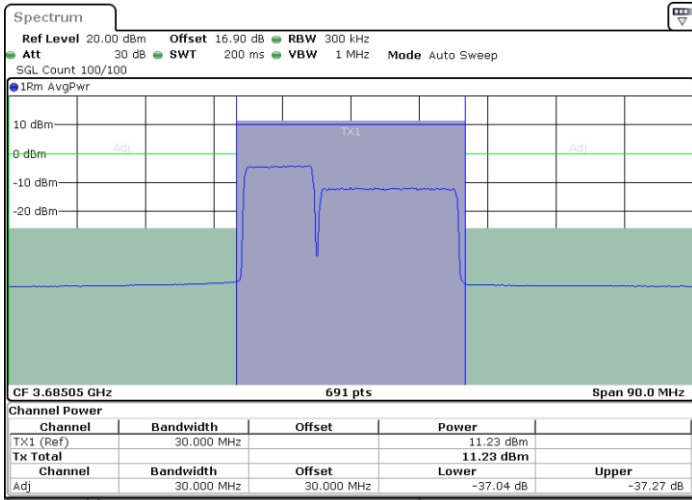

Middle Channel / FullRB

N/A

Date: 30.OCT.2020 17:20:41

LTE Band 48C / 10MHz+20MHz

256QAM

Highest Channel / 1RB0 and 1RB99

Highest Channel / 1RB49 and 1RB0

Date: 30.OCT.2020 18:24:00

Date: 30.OCT.2020 18:24:40

Highest Channel / FullIRB

N/A

Date: 30.OCT.2020 18:19:14

LTE Band 48C / 15MHz+20MHz

256QAM

Lowest Channel / 1RB0 and 1RB99

Lowest Channel / 1RB74 and 1RB0