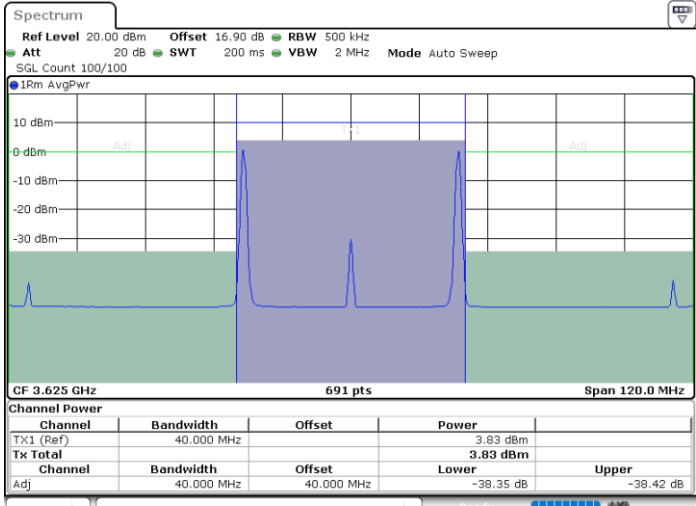

Highest Channel / FullIRB

N/A

Date: 30.OCT.2020 00:14:57

LTE Band 48C / 20MHz+20MHz

64QAM

Lowest Channel / 1RB0 and 1RB99

Lowest Channel / 1RB99 and 1RB0

Date: 29.OCT.2020 18:05:55

Date: 29.OCT.2020 18:09:21

Lowest Channel / FullIRB

N/A

Date: 29.OCT.2020 18:03:52

LTE Band 48C / 20MHz+20MHz

64QAM

MiddleChannel / 1RB0 and 1RB99

Middle Channel / 1RB99 and 1RB0

Date: 29.OCT.2020 20:03:03

Date: 29.OCT.2020 20:06:29

Middle Channel / FullIRB

N/A

Date: 29.OCT.2020 20:00:59

LTE Band 48C / 20MHz+20MHz

64QAM

Highest Channel / 1RB0 and 1RB99