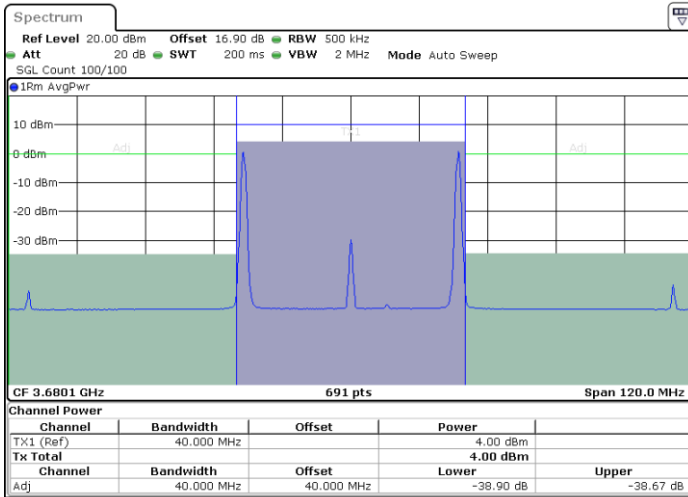

Date: 29.OCT.2020 20:03:03

Date: 29.OCT.2020 20:06:29

Middle Channel / FullIRB

N/A

Date: 29.OCT.2020 20:00:59

LTE Band 48C / 20MHz+20MHz

64QAM

Highest Channel / 1RB0 and 1RB99

Highest Channel / 1RB99 and 1RB0

Date: 29.OCT.2020 21:05:07

Date: 29.OCT.2020 21:07:09

Highest Channel / FullIRB

N/A

Date: 29.OCT.2020 21:01:42

LTE Band 48C / 5MHz+20MHz

256QAM