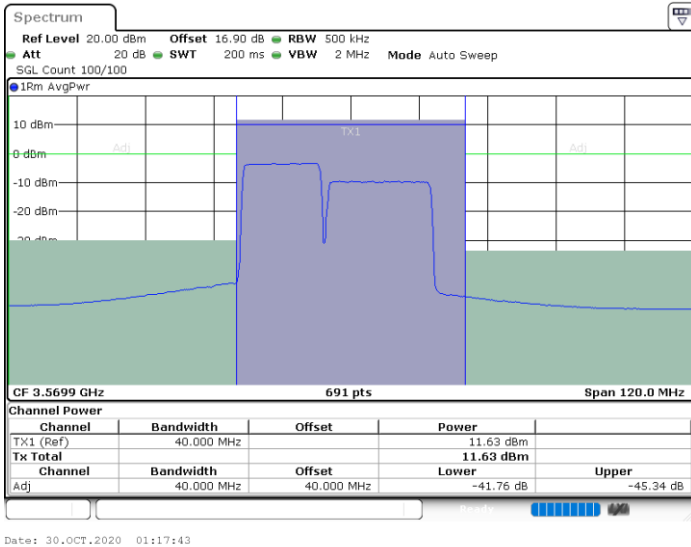

Lowest Channel / FullRB

N/A