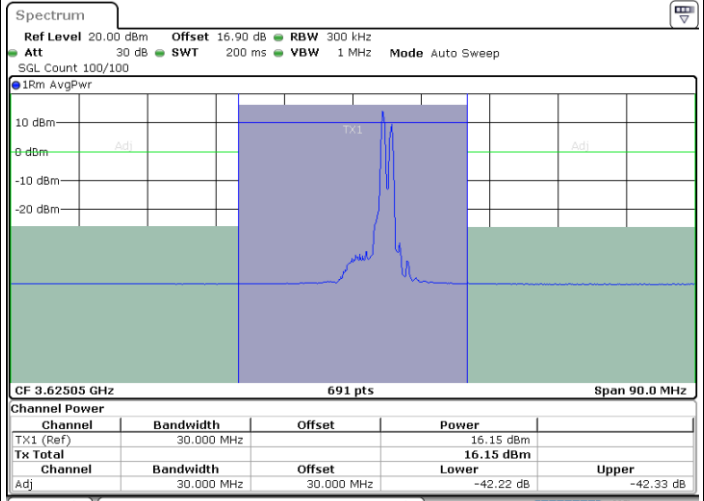

LTE Band 48C / 20MHz+10MHz

64QAM

Middle Channel / 1RB0 and 1RB49

Middle Channel / 1RB99 and 1RB0

Date: 30.OCT.2020 14:34:26

Date: 30.OCT.2020 14:37:50