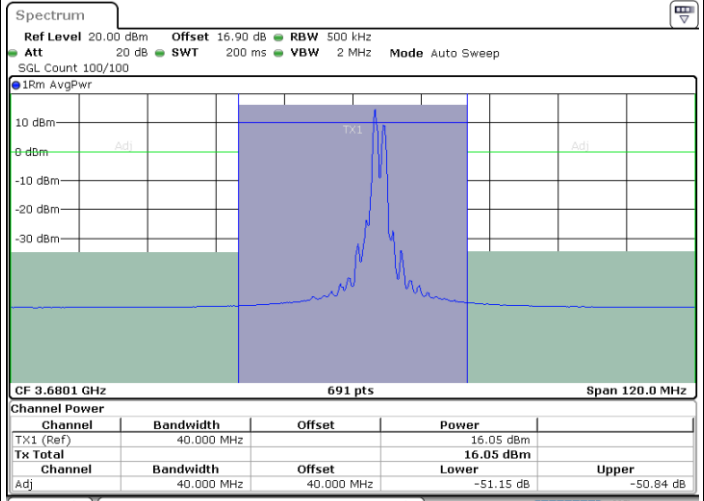

N/A

Date: 29.OCT.2020 23:19:06

LTE Band 48C / 20MHz+15MHz

64QAM

Highest Channel / 1RB0 and 1RB74

Highest Channel / 1RB99 and 1RB0

Date: 30.OCT.2020 00:18:22

Date: 30.OCT.2020 00:20:24

Highest Channel / FullIRB

N/A

Date: 30.OCT.2020 00:14:57

LTE Band 48C / 20MHz+20MHz

64QAM

Lowest Channel / 1RB0 and 1RB99

Lowest Channel / 1RB99 and 1RB0

Date: 29.OCT.2020 18:05:55