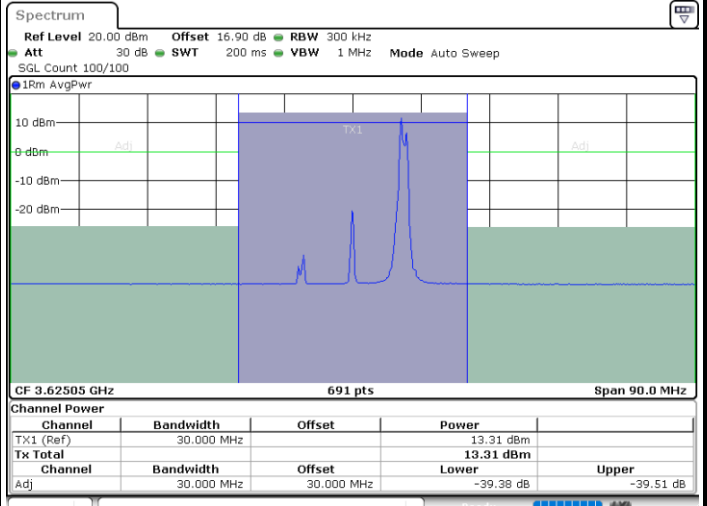

Date: 30.OCT.2020 11:09:39

Highest Channel / FullIRB

N/A

Date: 30.OCT.2020 11:04:12

LTE Band 48C / 20MHz+5MHz

256QAM

Lowest Channel / 1RB0 and 1RB24

Lowest Channel / 1RB99 and 1RB0

Lowest Channel / FullIRB

N/A

LTE Band 48C / 20MHz+5MHz

256QAM

Middle Channel / 1RB0 and 1RB24

Middle Channel / 1RB99 and 1RB0

Date: 30.OCT.2020 20:53:15

Date: 30.OCT.2020 20:53:55

Middle Channel / FullRB

N/A

Date: 30.OCT.2020 20:52:34

LTE Band 48C / 20MHz+5MHz

256QAM

Highest Channel / 1RB0 and 1RB24

Highest Channel / 1RB99 and 1RB0

Highest Channel / FullIRB