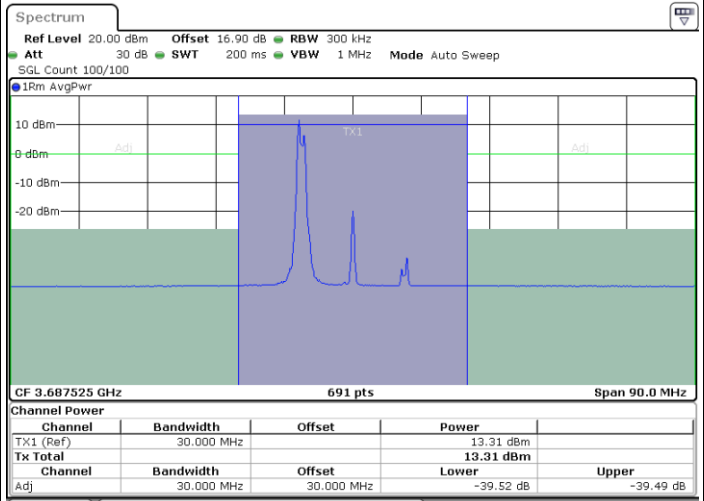

LTE Band 48C / 5MHz+20MHz

256QAM

Highest Channel / 1RB0 and 1RB99

Highest Channel / 1RB24 and 1RB0

Date: 31.OCT.2020 01:21:45

Date: 31.OCT.2020 01:22:25

Highest Channel / FullIRB

N/A

Date: 31.OCT.2020 01:21:04

LTE Band 48C / 10MHz+20MHz

256QAM

Lowest Channel / 1RB0 and 1RB99

Lowest Channel / 1RB49 and 1RB0

Date: 30.OCT.2020 16:24:37

Date: 30.OCT.2020 16:29:22

Lowest Channel / FullIRB