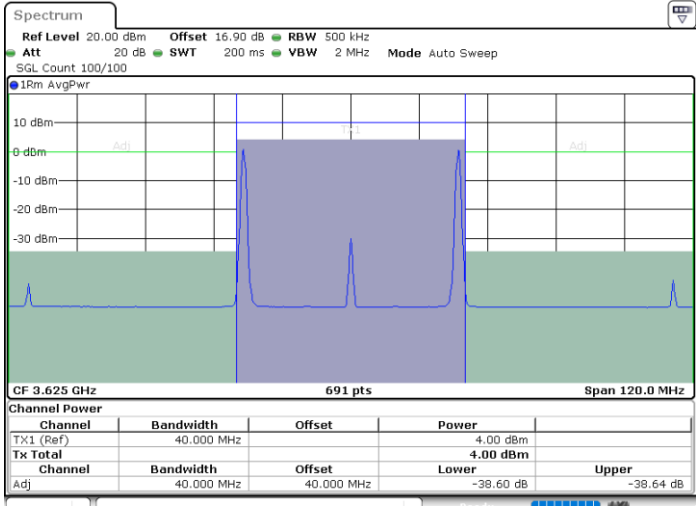

LTE Band 48C / 20MHz+20MHz

16QAM

MiddleChannel / 1RB0 and 1RB99

Middle Channel / 1RB99 and 1RB0

Date: 29.OCT.2020 20:03:44