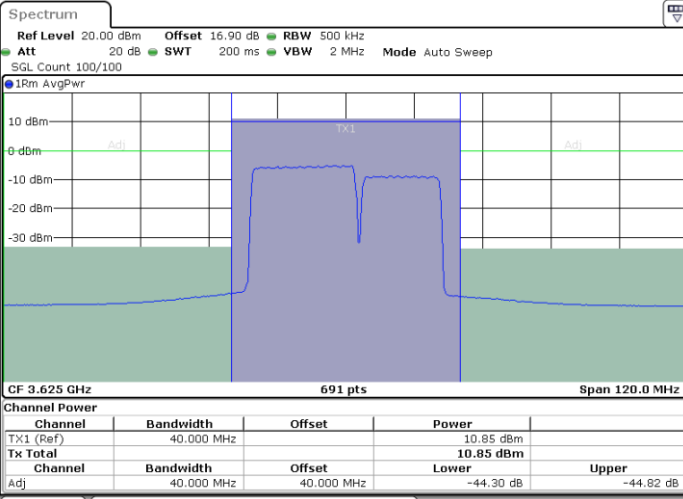

Date: 29.OCT.2020 22:18:24

LTE Band 48C / 20MHz+15MHz

64QAM

Middle Channel / 1RB0 and 1RB74

Middle Channel / 1RB99 and 1RB0

Date: 29.OCT.2020 23:21:10

Date: 29.OCT.2020 23:24:36

Middle Channel / FullRB

N/A

Date: 29.OCT.2020 23:19:06

LTE Band 48C / 20MHz+15MHz

64QAM

Highest Channel / 1RB0 and 1RB74

Highest Channel / 1RB99 and 1RB0

Date: 30.OCT.2020 00:18:22

Date: 30.OCT.2020 00:20:24