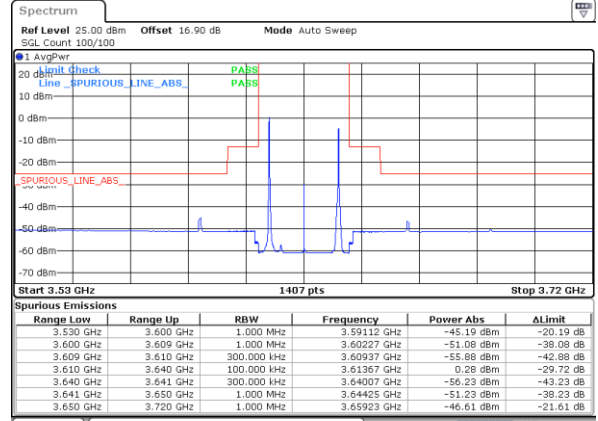

Date: 29.OCT.2020 20:01:40

LTE Band 48C / 20MHz+20MHz

256QAM

Highest Channel / 1RB0 and 1RB99

Highest Channel / 1RB99 and 1RB0

Date: 29.OCT.2020 21:05:48

Date: 29.OCT.2020 21:06:28

Highest Channel / FullIRB

N/A

Date: 29.OCT.2020 21:01:01

Conducted Band Edge

LTE Band 48C / 5MHz+20MHz

QPSK

Lowest Band Edge / 1RB0 and 1RB99

Middle Band Edge / 1RB0 and 1RB99

Date: 30.OCT.2020 22:49:13

Date: 30.OCT.2020 23:39:36

LTE Band 48C / 5MHz+20MHz

QPSK

Highest Band Edge / 1RB0 and 1RB99

N/A

Date: 31.OCT.2020 00:45:40

Highest Band Edge / 1RB24 and 1RB0

N/A