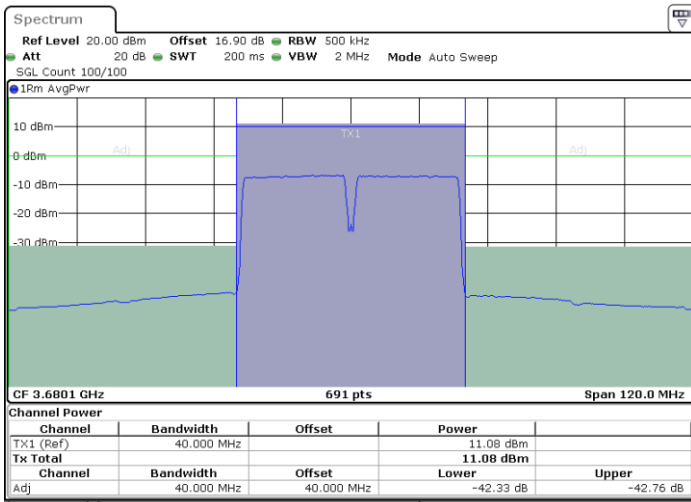

Date: 29.OCT.2020 20:01:40

LTE Band 48C / 20MHz+20MHz

256QAM

Highest Channel / 1RB0 and 1RB99

Highest Channel / 1RB99 and 1RB0

Date: 29.OCT.2020 21:05:48

Date: 29.OCT.2020 21:06:28

Highest Channel / FullIRB

N/A

Date: 29.OCT.2020 21:01:01

Conducted Band Edge

LTE Band 48C / 5MHz+20MHz

QPSK

Lowest Band Edge / 1RB0 and 1RB99

Middle Band Edge / 1RB0 and 1RB99

Date: 30.OCT.2020 22:49:13