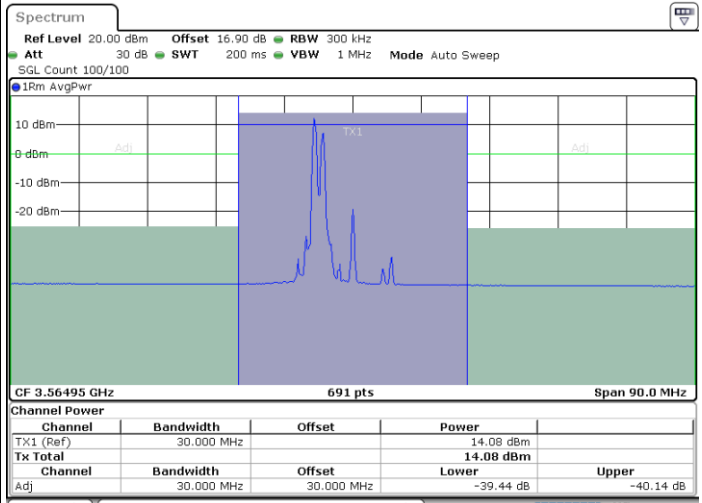

LTE Band 48C / 5MHz+20MHz

256QAM

Highest Channel / 1RB0 and 1RB99

Highest Channel / 1RB24 and 1RB0

Date: 31.OCT.2020 01:21:45

Date: 31.OCT.2020 01:22:25

Highest Channel / FullIRB

N/A

Date: 31.OCT.2020 01:21:04

LTE Band 48C / 10MHz+20MHz

256QAM

Lowest Channel / 1RB0 and 1RB99

Lowest Channel / 1RB49 and 1RB0

Date: 30.OCT.2020 16:24:37

Date: 30.OCT.2020 16:29:22

Lowest Channel / FullIRB