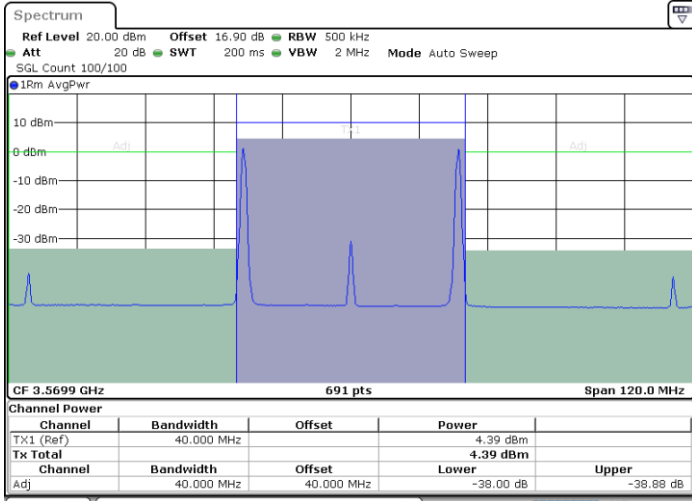

LTE Band 48C / 20MHz+15MHz

16QAM

Highest Channel / 1RB0 and 1RB74

Highest Channel / 1RB99 and 1RB0

Highest Channel / FullIRB

N/A

LTE Band 48C / 20MHz+20MHz

16QAM

Lowest Channel / 1RB0 and 1RB99

Lowest Channel / 1RB99 and 1RB0

Date: 29.OCT.2020 18:06:37

Date: 29.OCT.2020 18:08:40

Lowest Channel / FullIRB

N/A

Date: 29.OCT.2020 18:03:10

LTE Band 48C / 20MHz+20MHz