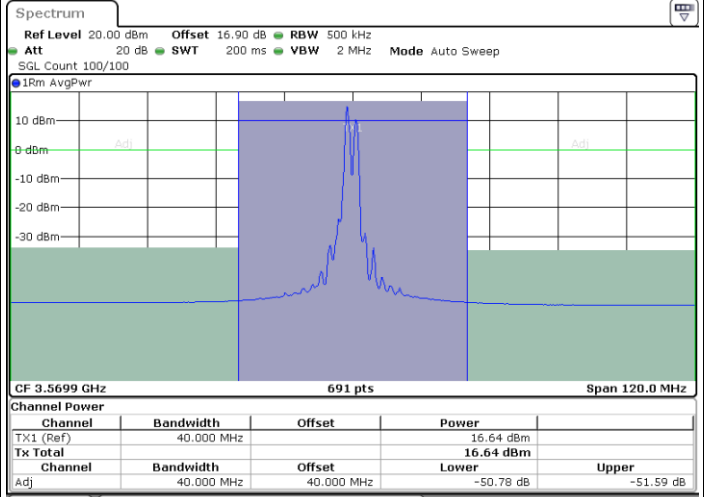

LTE Band 48C / 20MHz+15MHz

64QAM

Lowest Channel / 1RB0 and 1RB74

Lowest Channel / 1RB99 and 1RB0

Date: 29.OCT.2020 22:20:28

Date: 29.OCT.2020 22:23:54