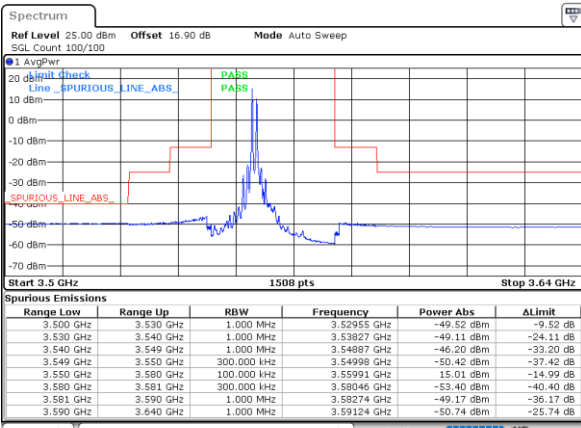

Lowest Band Edge / 1RB49 and 1RB0

Middle Band Edge / 1RB49 and 1RB0

Date: 30.OCT.2020 16:01:05