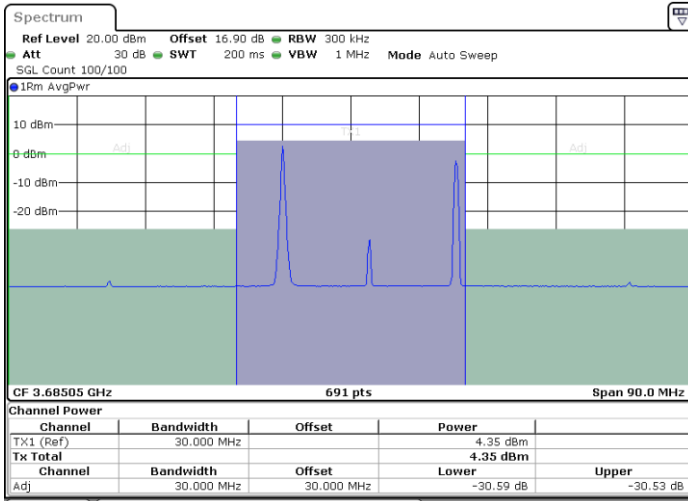

Date: 30.OCT.2020 20:51:53

Middle Channel / FullRB

N/A

Date: 30.OCT.2020 20:47:48

LTE Band 48C / 20MHz+5MHz

64QAM

Highest Channel / 1RB0 and 1RB24

Highest Channel / 1RB99 and 1RB0

Date: 30.OCT.2020 21:54:46

Date: 30.OCT.2020 21:55:27

Highest Channel / FullIRB

N/A

Date: 30.OCT.2020 21:51:22

LTE Band 48C / 20MHz+10MHz

64QAM

Lowest Channel / 1RB0 and 1RB49