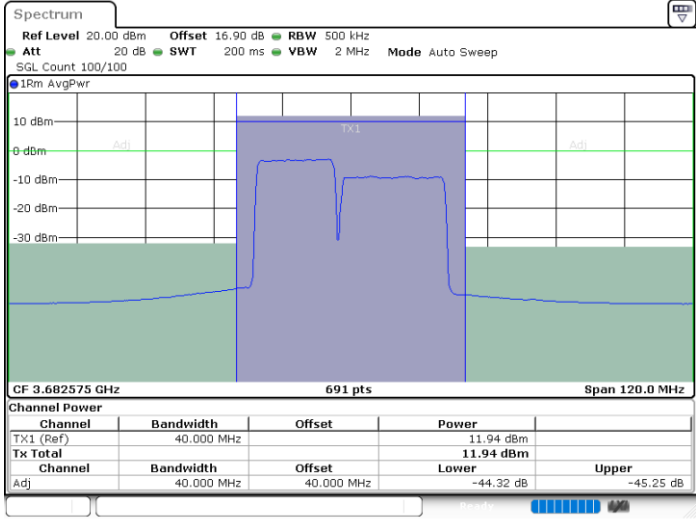

Middle Channel / FullRB

N/A

Date: 30.OCT.2020 10:41:52

LTE Band 48C / 15MHz+20MHz

256QAM

Highest Channel / 1RB0 and 1RB99

Highest Channel / 1RB74 and 1RB0

Date: 30.OCT.2020 11:08:58

Date: 30.OCT.2020 11:09:39

Highest Channel / FullIRB

N/A

Date: 30.OCT.2020 11:04:12

LTE Band 48C / 20MHz+5MHz

256QAM

Lowest Channel / 1RB0 and 1RB24

Lowest Channel / 1RB99 and 1RB0