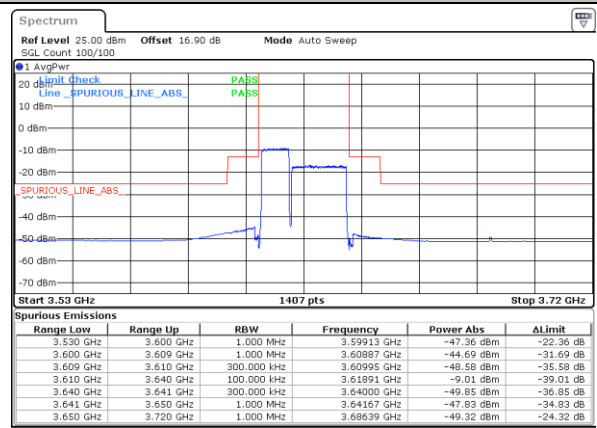

Date: 30.OCT.2020 16:40:56