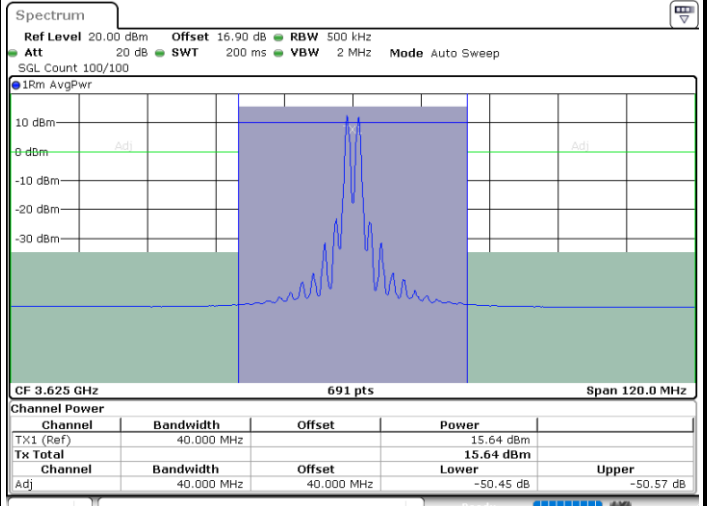

Highest Channel / FullIRB

N/A

Date: 30.OCT.2020 00:14:57

LTE Band 48C / 20MHz+20MHz

64QAM

Lowest Channel / 1RB0 and 1RB99

Lowest Channel / 1RB99 and 1RB0

Date: 29.OCT.2020 18:05:55

Date: 29.OCT.2020 18:09:21

Lowest Channel / FullIRB

N/A

Date: 29.OCT.2020 18:03:52

LTE Band 48C / 20MHz+20MHz

64QAM

MiddleChannel / 1RB0 and 1RB99

Middle Channel / 1RB99 and 1RB0

Date: 29.OCT.2020 20:03:03

Date: 29.OCT.2020 20:06:29

Middle Channel / FullIRB

N/A

Date: 29.OCT.2020 20:00:59

LTE Band 48C / 20MHz+20MHz

64QAM

Highest Channel / 1RB0 and 1RB99