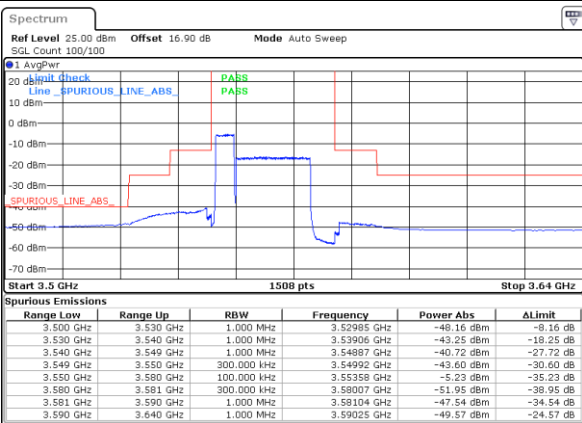

N/A

Date: 29.OCT.2020 21:01:01

Conducted Band Edge

LTE Band 48C / 5MHz+20MHz

QPSK

Lowest Band Edge / 1RB0 and 1RB99

Middle Band Edge / 1RB0 and 1RB99

Date: 30.OCT.2020 22:49:13

Date: 30.OCT.2020 23:47:58

Lowest Band Edge / 1RB24 and 1RB0

Middle Band Edge / 1RB24 and 1RB0

Date: 30.OCT.2020 22:50:53

Date: 30.OCT.2020 23:49:38

Lowest Band Edge / Full RB

Middle Band Edge / Full RB

Date: 30.OCT.2020 22:40:49

Date: 30.OCT.2020 23:39:36

LTE Band 48C / 5MHz+20MHz

QPSK

Highest Band Edge / 1RB0 and 1RB99

N/A

Date: 31.OCT.2020 00:45:40

Highest Band Edge / 1RB24 and 1RB0

N/A