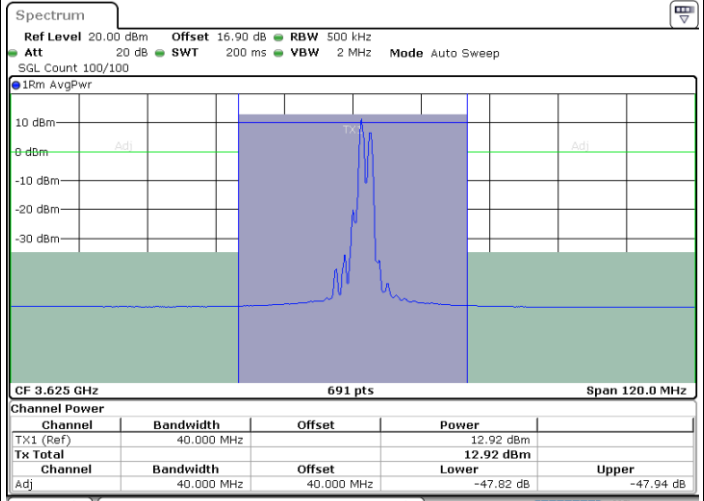

LTE Band 48C / 20MHz+15MHz

256QAM

Middle Channel / 1RB0 and 1RB74

Middle Channel / 1RB99 and 1RB0

Date: 29.OCT.2020 23:20:29

Date: 29.OCT.2020 23:25:17