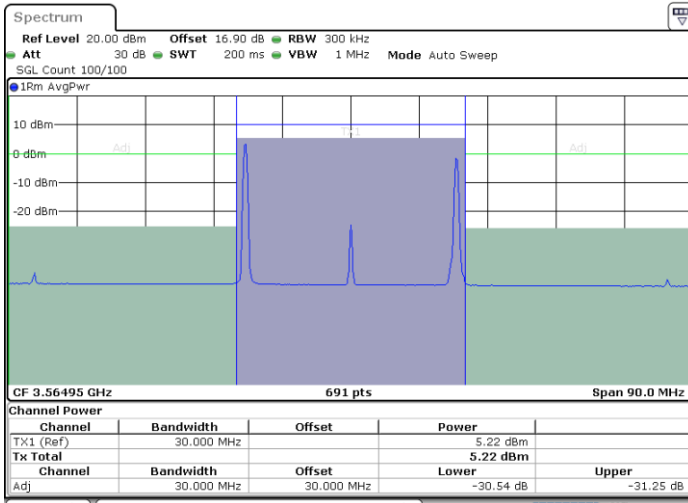

LTE Band 48C / 5MHz+20MHz

256QAM

Highest Channel / 1RB0 and 1RB99

Highest Channel / 1RB24 and 1RB0

Date: 31.OCT.2020 01:21:45

Date: 31.OCT.2020 01:22:25

Highest Channel / FullIRB

N/A

Date: 31.OCT.2020 01:21:04

LTE Band 48C / 10MHz+20MHz

256QAM

Lowest Channel / 1RB0 and 1RB99

Lowest Channel / 1RB49 and 1RB0

Date: 30.OCT.2020 16:24:37

Date: 30.OCT.2020 16:29:22

Lowest Channel / FullIRB