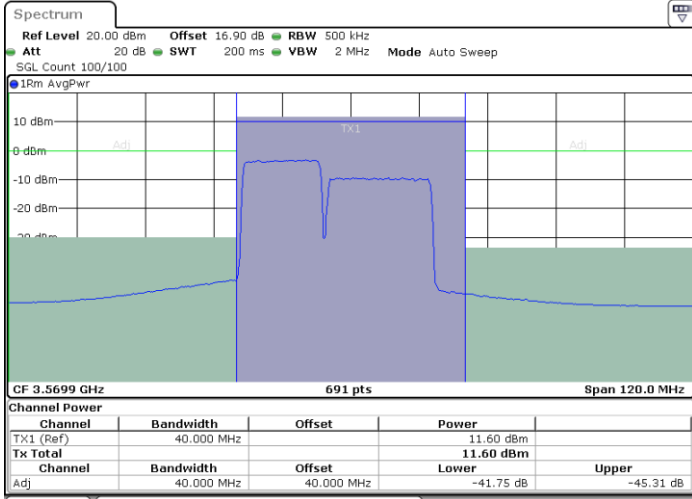

Lowest Channel / FullIRB

N/A

Date: 30.OCT.2020 01:17:02