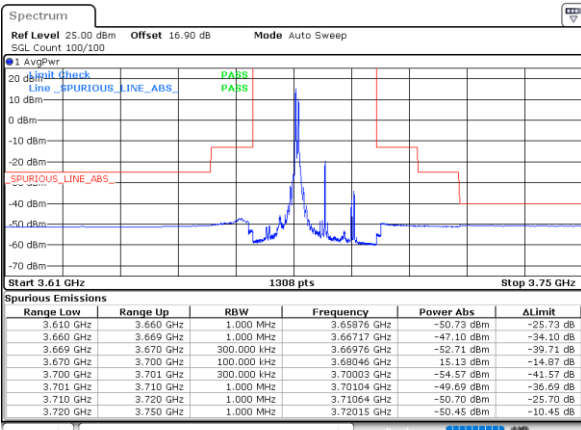

Date: 30.OCT.2020 23:39:36

LTE Band 48C / 5MHz+20MHz

QPSK

Highest Band Edge / 1RB0 and 1RB99

N/A

Date: 31.OCT.2020 00:45:40

Highest Band Edge / 1RB24 and 1RB0

N/A

Date: 31.OCT.2020 00:54:03

Highest Band Edge / Full RB

N/A

Date: 31.OCT.2020 01:32:39

LTE Band 48C / 10MHz+20MHz

QPSK

Lowest Band Edge / 1RB0 and 1RB99

Middle Band Edge / 1RB0 and 1RB99