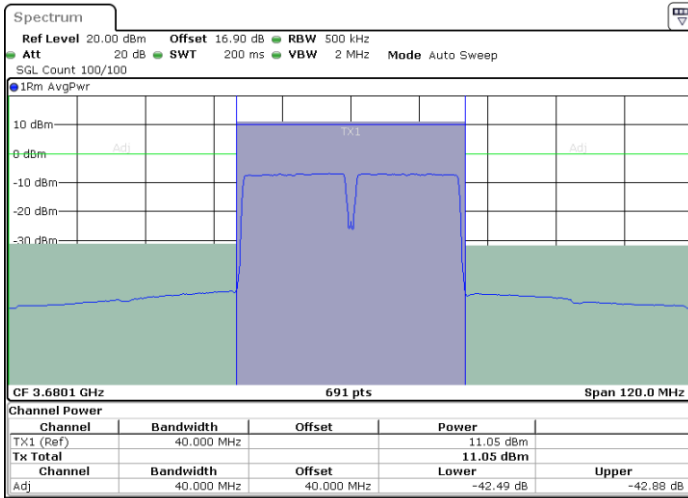

Date: 29.OCT.2020 20:03:03

Date: 29.OCT.2020 20:06:29

Middle Channel / FullIRB

N/A

Date: 29.OCT.2020 20:00:59

LTE Band 48C / 20MHz+20MHz

64QAM

Highest Channel / 1RB0 and 1RB99

Highest Channel / 1RB99 and 1RB0

Date: 29.OCT.2020 21:05:07

Date: 29.OCT.2020 21:07:09

Highest Channel / FullIRB

N/A

Date: 29.OCT.2020 21:01:42

LTE Band 48C / 5MHz+20MHz

256QAM

Lowest Channel / 1RB0 and 1RB99

Lowest Channel / 1RB24 and 1RB0

Date: 30.OCT.2020 23:21:53

Date: 30.OCT.2020 23:22:34

Lowest Channel / FullRB

N/A

Date: 30.OCT.2020 23:21:12

LTE Band 48C / 5MHz+20MHz