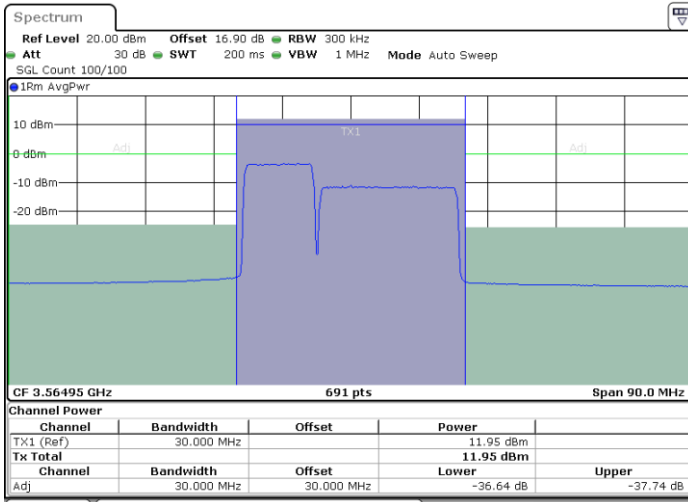

Lowest Channel / FullIRB

N/A

Date: 30.OCT.2020 16:23:56