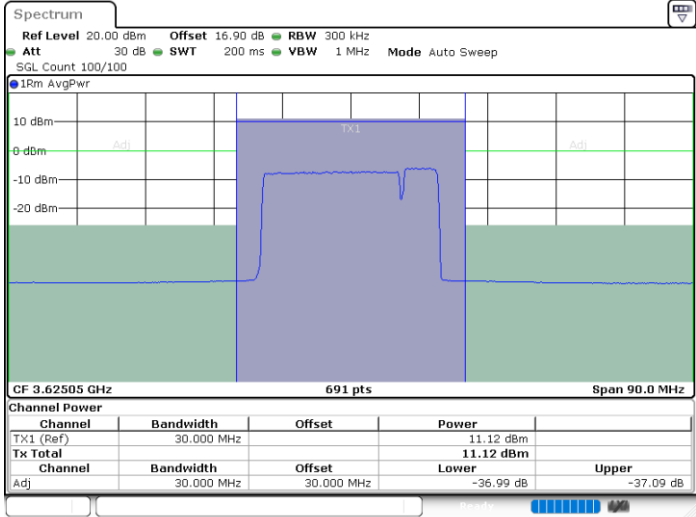

Lowest Channel / FullIRB

N/A

Date: 30.OCT.2020 19:24:28

LTE Band 48C / 20MHz+5MHz

64QAM

Middle Channel / 1RB0 and 1RB24

Middle Channel / 1RB99 and 1RB0

Date: 30.OCT.2020 20:48:29

Date: 30.OCT.2020 20:51:53

Middle Channel / FullRB

N/A

Date: 30.OCT.2020 20:47:48

LTE Band 48C / 20MHz+5MHz

64QAM

Highest Channel / 1RB0 and 1RB24

Highest Channel / 1RB99 and 1RB0