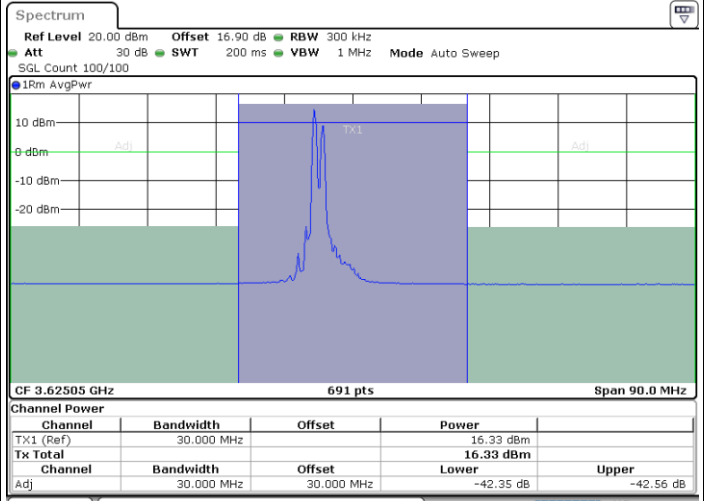

Date: 30.OCT.2020 17:25:26