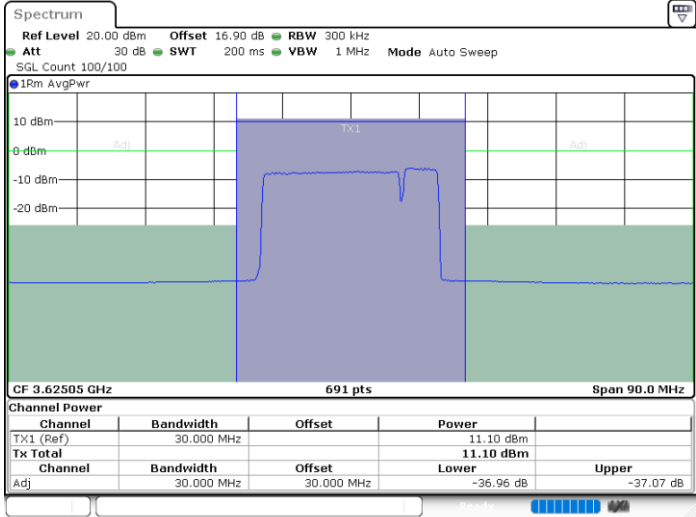

Date: 30.OCT.2020 11:09:39

Highest Channel / FullIRB

N/A

Date: 30.OCT.2020 11:04:12

LTE Band 48C / 20MHz+5MHz

256QAM

Lowest Channel / 1RB0 and 1RB24

Lowest Channel / 1RB99 and 1RB0

Lowest Channel / FullIRB

N/A

LTE Band 48C / 20MHz+5MHz

256QAM

Middle Channel / 1RB0 and 1RB24

Middle Channel / 1RB99 and 1RB0

Date: 30.OCT.2020 20:53:15

Date: 30.OCT.2020 20:53:55

Middle Channel / FullRB

N/A

Date: 30.OCT.2020 20:52:34

LTE Band 48C / 20MHz+5MHz

256QAM

Highest Channel / 1RB0 and 1RB24

Highest Channel / 1RB99 and 1RB0

Highest Channel / FullIRB