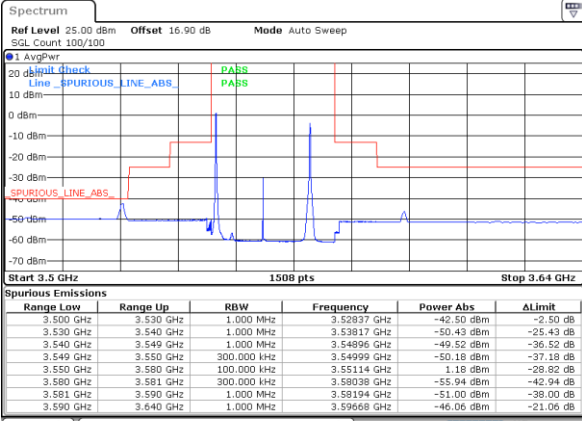

Date: 29.OCT.2020 20:01:40

LTE Band 48C / 20MHz+20MHz

256QAM

Highest Channel / 1RB0 and 1RB99

Highest Channel / 1RB99 and 1RB0

Date: 29.OCT.2020 21:05:48

Date: 29.OCT.2020 21:06:28

Highest Channel / FullIRB

N/A

Date: 29.OCT.2020 21:01:01

Conducted Band Edge

LTE Band 48C / 5MHz+20MHz

QPSK

Lowest Band Edge / 1RB0 and 1RB99

Middle Band Edge / 1RB0 and 1RB99

Date: 30.OCT.2020 22:49:13

Date: 30.OCT.2020 23:47:58

Lowest Band Edge / 1RB24 and 1RB0

Middle Band Edge / 1RB24 and 1RB0

Date: 30.OCT.2020 22:50:53

Date: 30.OCT.2020 23:49:38

Lowest Band Edge / Full RB

Middle Band Edge / Full RB

Date: 30.OCT.2020 22:40:49

Date: 30.OCT.2020 23:39:36

LTE Band 48C / 5MHz+20MHz

QPSK

Highest Band Edge / 1RB0 and 1RB99

N/A

Date: 31.OCT.2020 00:45:40

Highest Band Edge / 1RB24 and 1RB0

N/A