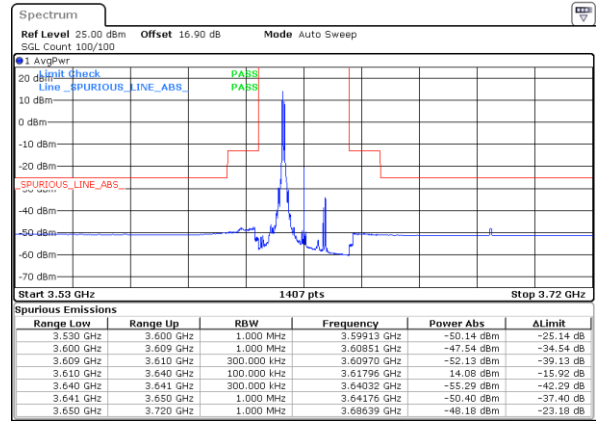

Lowest Band Edge / 1RB24 and 1RB0

Middle Band Edge / 1RB24 and 1RB0

Date: 30.OCT.2020 22:50:53

Date: 30.OCT.2020 23:49:38