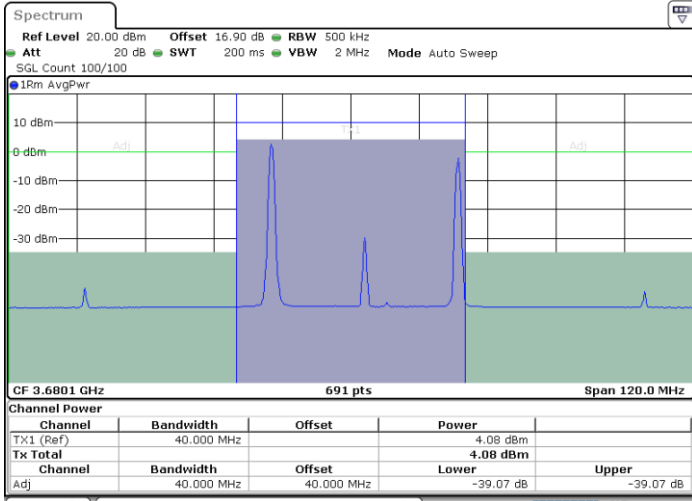

N/A

Date: 29.OCT.2020 23:19:06

LTE Band 48C / 20MHz+15MHz

64QAM

Highest Channel / 1RB0 and 1RB74

Highest Channel / 1RB99 and 1RB0

Date: 30.OCT.2020 00:18:22

Date: 30.OCT.2020 00:20:24

Highest Channel / FullIRB

N/A

Date: 30.OCT.2020 00:14:57

LTE Band 48C / 20MHz+20MHz

64QAM

Lowest Channel / 1RB0 and 1RB99

Lowest Channel / 1RB99 and 1RB0

Date: 29.OCT.2020 18:05:55