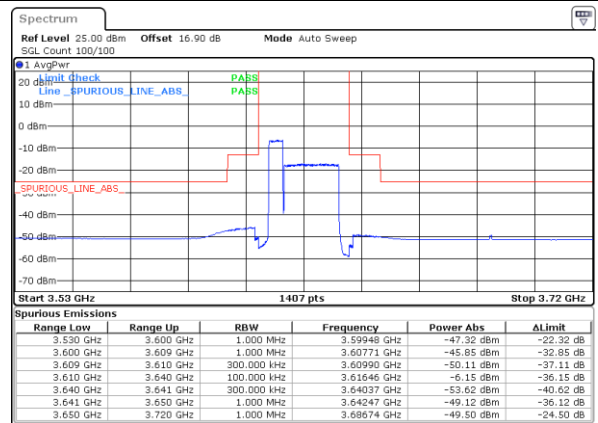

N/A

Date: 29.OCT.2020 21:01:01

Conducted Band Edge

LTE Band 48C / 5MHz+20MHz

QPSK

Lowest Band Edge / 1RB0 and 1RB99

Middle Band Edge / 1RB0 and 1RB99

Date: 30.OCT.2020 22:49:13

Date: 30.OCT.2020 23:47:58

Lowest Band Edge / 1RB24 and 1RB0

Middle Band Edge / 1RB24 and 1RB0

Date: 30.OCT.2020 22:50:53

Date: 30.OCT.2020 23:49:38

Lowest Band Edge / Full RB

Middle Band Edge / Full RB

Date: 30.OCT.2020 22:40:49

Date: 30.OCT.2020 23:39:36

LTE Band 48C / 5MHz+20MHz

QPSK

Highest Band Edge / 1RB0 and 1RB99

N/A

Date: 31.OCT.2020 00:45:40

Highest Band Edge / 1RB24 and 1RB0

N/A