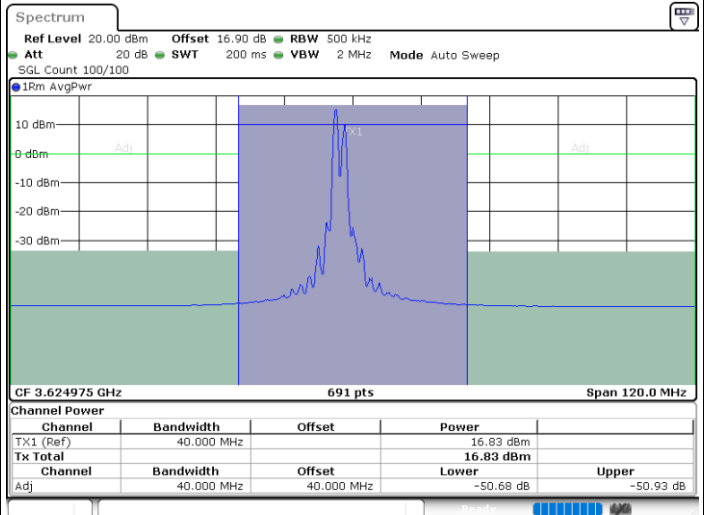

LTE Band 48C / 15MHz+20MHz

64QAM

Middle Channel / 1RB0 and 1RB99

Middle Channel / 1RB74 and 1RB0

Date: 30.OCT.2020 10:43:15

Date: 30.OCT.2020 10:46:40

Middle Channel / FullRB

N/A

Date: 30.OCT.2020 10:41:11

LTE Band 48C / 15MHz+20MHz

64QAM

Highest Channel / 1RB0 and 1RB99

Highest Channel / 1RB74 and 1RB0

Date: 30.OCT.2020 11:08:18

Date: 30.OCT.2020 11:10:20

Highest Channel / FullIRB