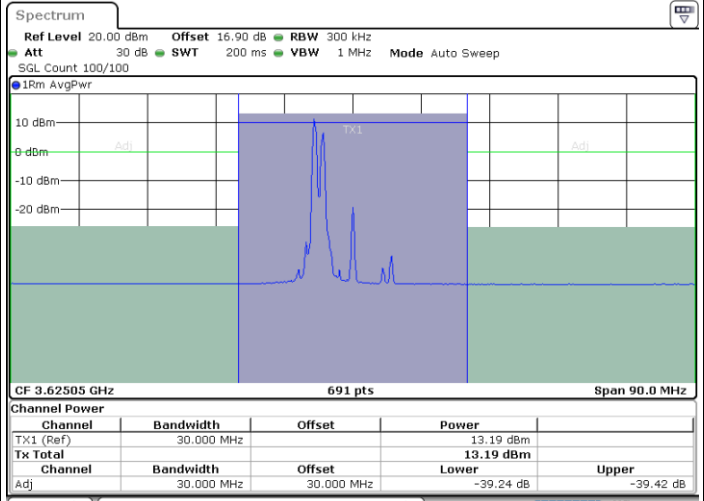

Date: 31.OCT.2020 01:21:04

LTE Band 48C / 10MHz+20MHz

256QAM

Lowest Channel / 1RB0 and 1RB99

Lowest Channel / 1RB49 and 1RB0

Date: 30.OCT.2020 16:24:37

Date: 30.OCT.2020 16:29:22

Lowest Channel / FullIRB

N/A

Date: 30.OCT.2020 16:23:56

LTE Band 48C / 10MHz+20MHz

256QAM

Middle Channel / 1RB0 and 1RB99

Middle Channel / 1RB49 and 1RB0

Date: 30.OCT.2020 17:21:21

Date: 30.OCT.2020 17:26:07

Middle Channel / FullRB

N/A

Date: 30.OCT.2020 17:20:41

LTE Band 48C / 10MHz+20MHz

256QAM

Highest Channel / 1RB0 and 1RB99

Highest Channel / 1RB49 and 1RB0

Date: 30.OCT.2020 18:24:00