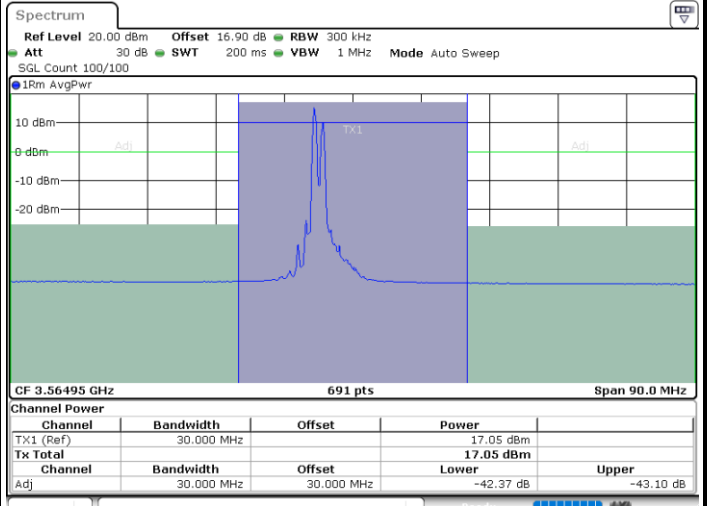

Date: 30.OCT.2020 16:28:42