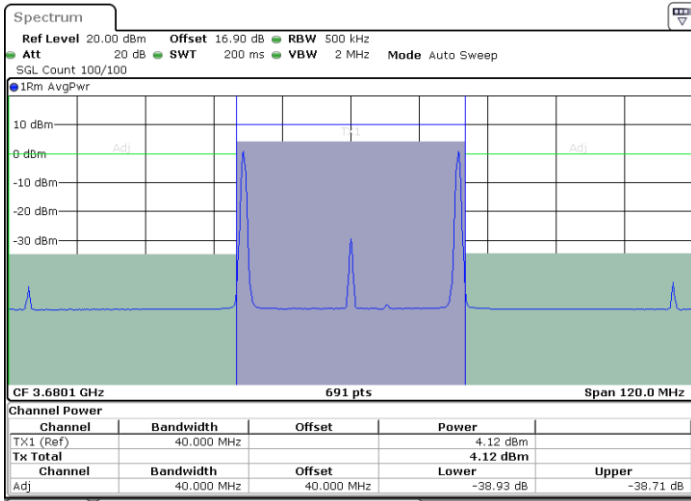

Date: 29.OCT.2020 20:01:40

LTE Band 48C / 20MHz+20MHz

256QAM

Highest Channel / 1RB0 and 1RB99

Highest Channel / 1RB99 and 1RB0

Date: 29.OCT.2020 21:05:48

Date: 29.OCT.2020 21:06:28

Highest Channel / FullIRB

N/A

Date: 29.OCT.2020 21:01:01

Conducted Band Edge

LTE Band 48C / 5MHz+20MHz

QPSK

Lowest Band Edge / 1RB0 and 1RB99

Middle Band Edge / 1RB0 and 1RB99

Date: 30.OCT.2020 22:49:13