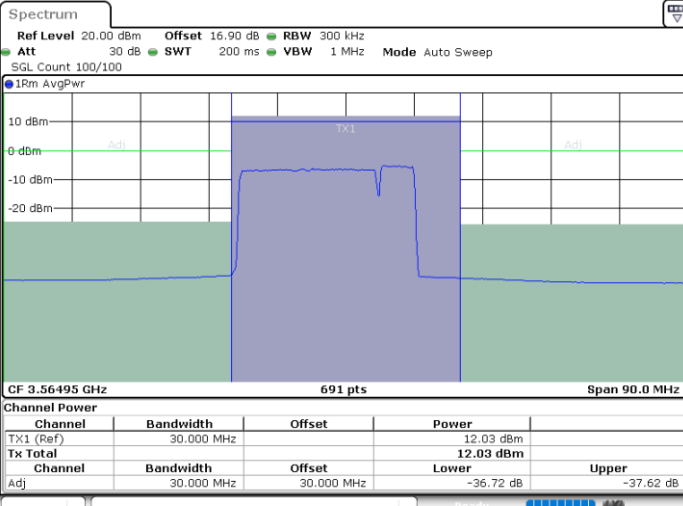

Date: 30.OCT.2020 10:41:11

LTE Band 48C / 15MHz+20MHz

64QAM

Highest Channel / 1RB0 and 1RB99

Highest Channel / 1RB74 and 1RB0

Date: 30.OCT.2020 11:08:18

Date: 30.OCT.2020 11:10:20

Highest Channel / FullIRB

N/A

Date: 30.OCT.2020 11:04:53

LTE Band 48C / 20MHz+5MHz

64QAM

Lowest Channel / 1RB0 and 1RB24

Lowest Channel / 1RB99 and 1RB0

Date: 30.OCT.2020 19:25:09

Date: 30.OCT.2020 19:28:33

Lowest Channel / FullIRB

N/A

Date: 30.OCT.2020 19:24:28

LTE Band 48C / 20MHz+5MHz

64QAM

Middle Channel / 1RB0 and 1RB24

Middle Channel / 1RB99 and 1RB0

Date: 30.OCT.2020 20:48:29