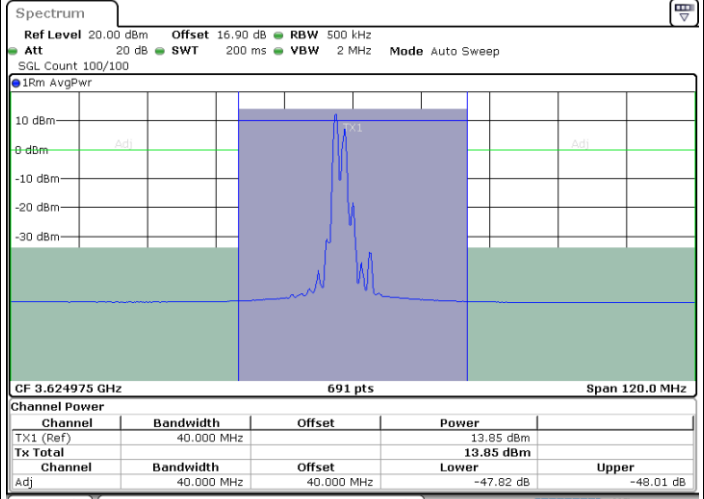

Date: 30.OCT.2020 18:24:40

Highest Channel / FullIRB

N/A

Date: 30.OCT.2020 18:19:14

LTE Band 48C / 15MHz+20MHz

256QAM

Lowest Channel / 1RB0 and 1RB99

Lowest Channel / 1RB74 and 1RB0

Lowest Channel / FullRB

N/A

LTE Band 48C / 15MHz+20MHz

256QAM

Middle Channel / 1RB0 and 1RB99

Middle Channel / 1RB74 and 1RB0

Date: 30.OCT.2020 10:42:33

Date: 30.OCT.2020 10:47:22