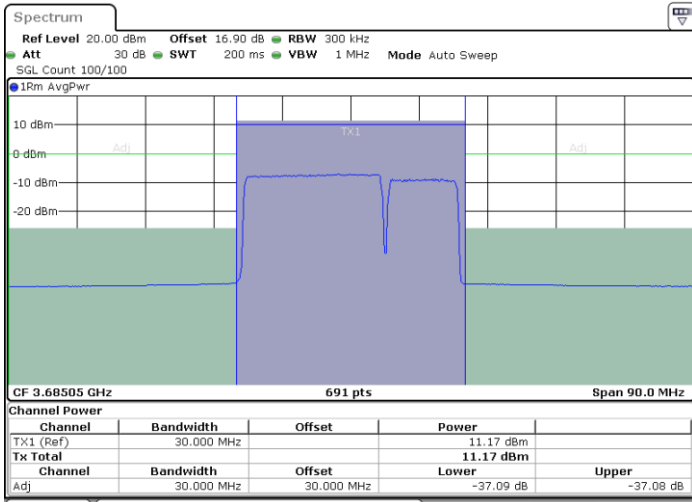

Middle Channel / FullRB

N/A

Date: 30.OCT.2020 14:33:05

LTE Band 48C / 20MHz+10MHz

256QAM

Highest Channel / 1RB0 and 1RB49

Highest Channel / 1RB99 and 1RB0

Date: 30.OCT.2020 15:23:04

Date: 30.OCT.2020 15:23:44

Highest Channel / FullIRB

N/A

Date: 30.OCT.2020 15:18:18

LTE Band 48C / 20MHz+15MHz

256QAM

Lowest Channel / 1RB0 and 1RB74

Lowest Channel / 1RB99 and 1RB0