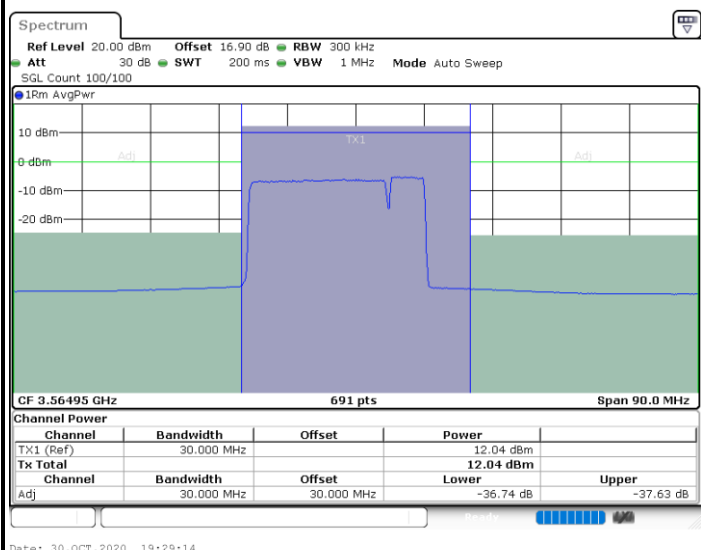

Date: 30.OCT.2020 11:09:39

Highest Channel / FullIRB

N/A

Date: 30.OCT.2020 11:04:12

LTE Band 48C / 20MHz+5MHz

256QAM

Lowest Channel / 1RB0 and 1RB24

Lowest Channel / 1RB99 and 1RB0

Lowest Channel / FullIRB

N/A

LTE Band 48C / 20MHz+5MHz

256QAM

Middle Channel / 1RB0 and 1RB24

Middle Channel / 1RB99 and 1RB0

Date: 30.OCT.2020 20:53:15

Date: 30.OCT.2020 20:53:55