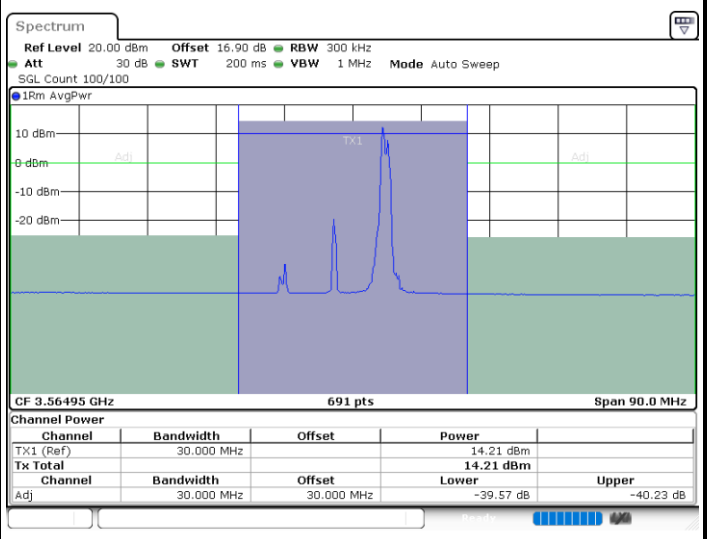

Date: 30.OCT.2020 11:09:39

Highest Channel / FullIRB

N/A

Date: 30.OCT.2020 11:04:12

LTE Band 48C / 20MHz+5MHz

256QAM

Lowest Channel / 1RB0 and 1RB24

Lowest Channel / 1RB99 and 1RB0