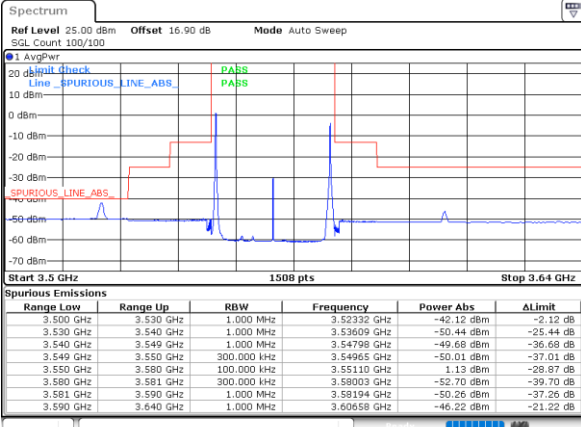

Date: 30.OCT.2020 23:39:36

LTE Band 48C / 5MHz+20MHz

QPSK

Highest Band Edge / 1RB0 and 1RB99

N/A

Date: 31.OCT.2020 00:45:40

Highest Band Edge / 1RB24 and 1RB0

N/A

Date: 31.OCT.2020 00:54:03

Highest Band Edge / Full RB

N/A

Date: 31.OCT.2020 01:32:39

LTE Band 48C / 10MHz+20MHz

QPSK

Lowest Band Edge / 1RB0 and 1RB99

Middle Band Edge / 1RB0 and 1RB99