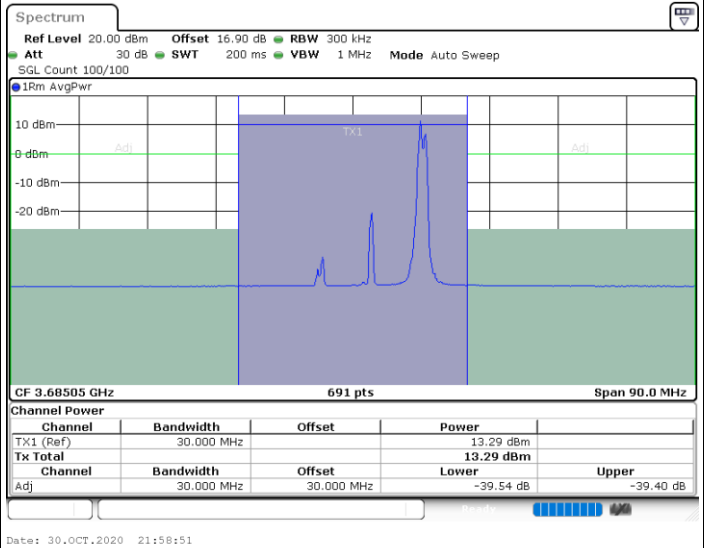

Middle Channel / FullRB

N/A

Date: 30.OCT.2020 20:52:34

LTE Band 48C / 20MHz+5MHz

256QAM

Highest Channel / 1RB0 and 1RB24

Highest Channel / 1RB99 and 1RB0

Highest Channel / FullIRB