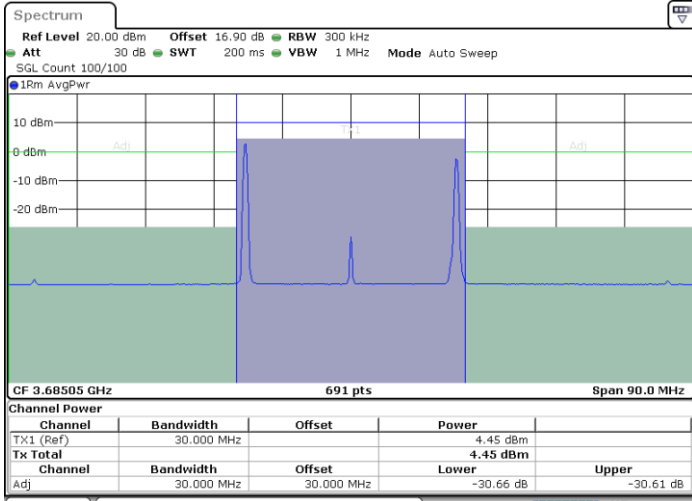

Middle Channel / 1RB49 and 1RB0

Date: 30.OCT.2020 17:22:02

Date: 30.OCT.2020 17:25:26

Middle Channel / FullRB

N/A

Date: 30.OCT.2020 17:20:00

LTE Band 48C / 10MHz+20MHz

64QAM

Highest Channel / 1RB0 and 1RB99

Highest Channel / 1RB49 and 1RB0

Date: 30.OCT.2020 18:23:19

Date: 30.OCT.2020 18:25:21

Highest Channel / FullRB

N/A

Date: 30.OCT.2020 18:19:55

LTE Band 48C / 15MHz+20MHz