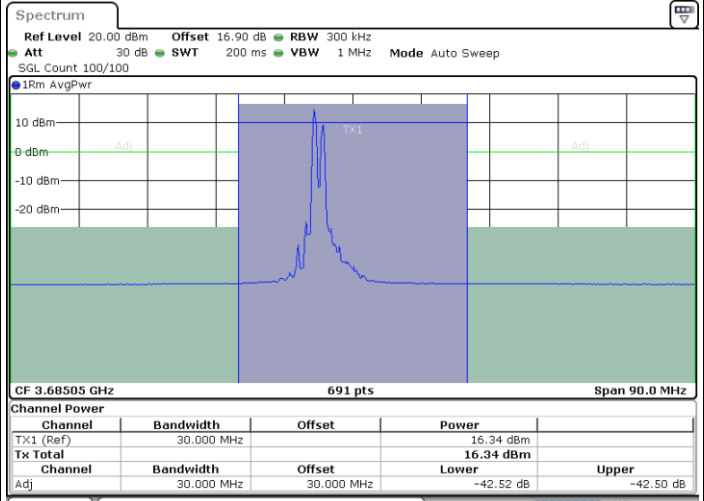

Middle Channel / 1RB49 and 1RB0

Date: 30.OCT.2020 17:22:02

Date: 30.OCT.2020 17:25:26

Middle Channel / FullRB

N/A

Date: 30.OCT.2020 17:20:00

LTE Band 48C / 10MHz+20MHz

64QAM

Highest Channel / 1RB0 and 1RB99

Highest Channel / 1RB49 and 1RB0

Date: 30.OCT.2020 18:23:19

Date: 30.OCT.2020 18:25:21

Highest Channel / FullRB

N/A

Date: 30.OCT.2020 18:19:55

LTE Band 48C / 15MHz+20MHz