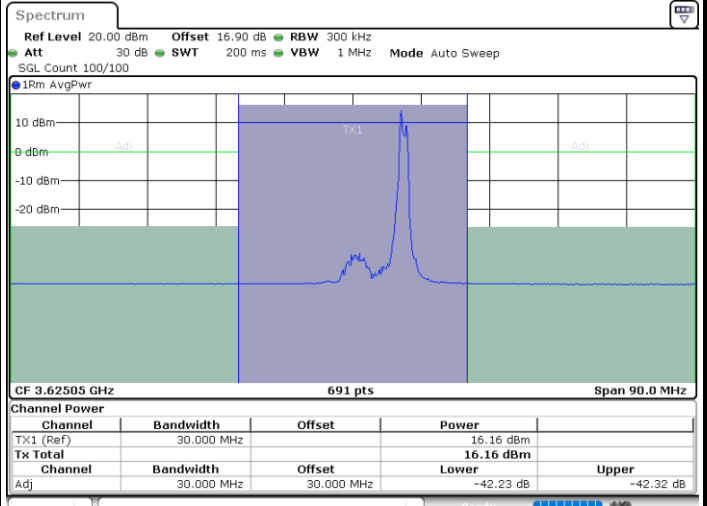

Lowest Channel / FullIRB

N/A

Date: 30.OCT.2020 19:24:28

LTE Band 48C / 20MHz+5MHz

64QAM

Middle Channel / 1RB0 and 1RB24

Middle Channel / 1RB99 and 1RB0

Date: 30.OCT.2020 20:48:29

Date: 30.OCT.2020 20:51:53

Middle Channel / FullRB

N/A

Date: 30.OCT.2020 20:47:48

LTE Band 48C / 20MHz+5MHz

64QAM

Highest Channel / 1RB0 and 1RB24

Highest Channel / 1RB99 and 1RB0