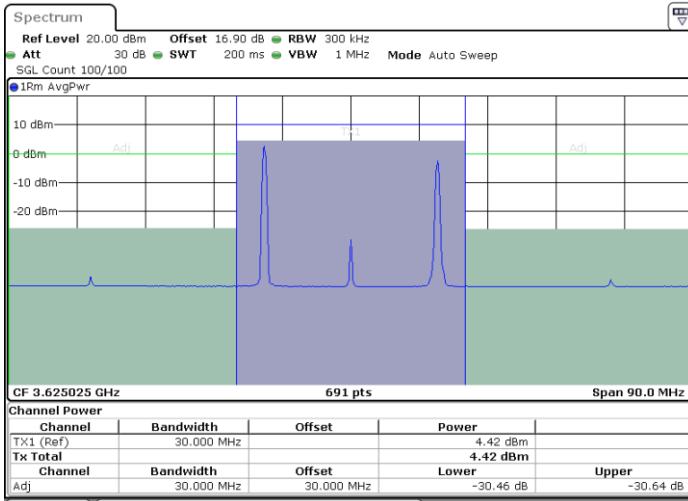

LTE Band 48C / 5MHz+20MHz

256QAM

Middle Channel / 1RB0 and 1RB99

Middle Channel / 1RB24 and 1RB0

Date: 31.OCT.2020 00:20:33