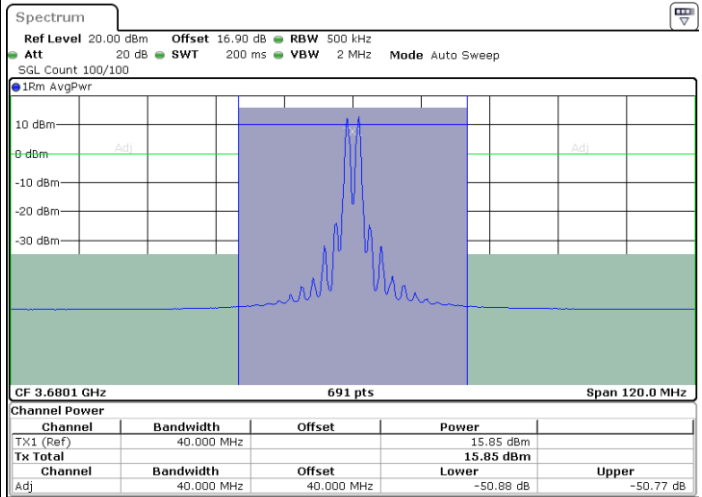

Date: 29.OCT.2020 20:03:03

Date: 29.OCT.2020 20:06:29

Middle Channel / FullIRB

N/A

Date: 29.OCT.2020 20:00:59

LTE Band 48C / 20MHz+20MHz

64QAM

Highest Channel / 1RB0 and 1RB99

Highest Channel / 1RB99 and 1RB0

Date: 29.OCT.2020 21:05:07

Date: 29.OCT.2020 21:07:09

Highest Channel / FullIRB

N/A

Date: 29.OCT.2020 21:01:42

LTE Band 48C / 5MHz+20MHz

256QAM