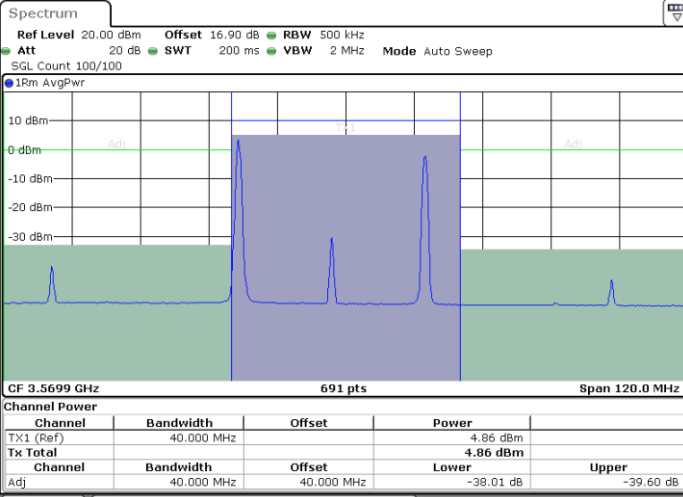

LTE Band 48C / 20MHz+15MHz

64QAM

Lowest Channel / 1RB0 and 1RB74

Lowest Channel / 1RB99 and 1RB0

Date: 29.OCT.2020 22:20:28

Date: 29.OCT.2020 22:23:54