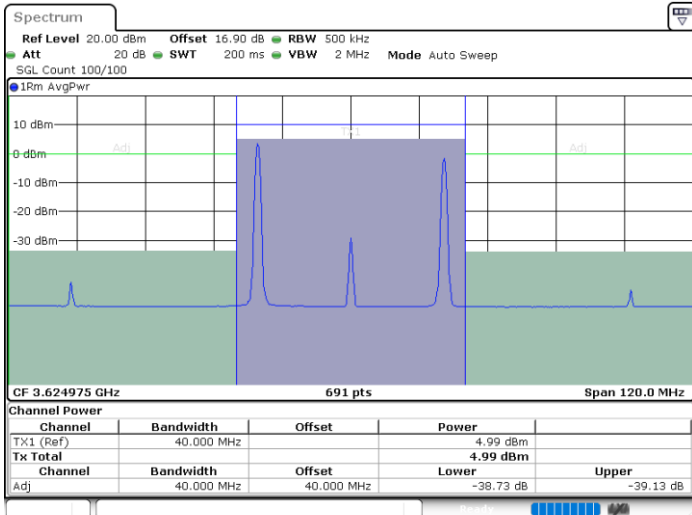

LTE Band 48C / 15MHz+20MHz

64QAM

Middle Channel / 1RB0 and 1RB99

Middle Channel / 1RB74 and 1RB0

Date: 30.OCT.2020 10:43:15