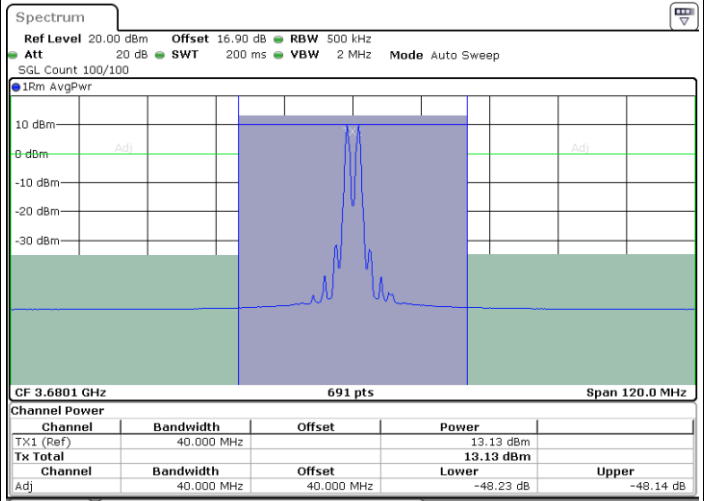

Date: 29.OCT.2020 20:01:40

LTE Band 48C / 20MHz+20MHz

256QAM

Highest Channel / 1RB0 and 1RB99

Highest Channel / 1RB99 and 1RB0

Date: 29.OCT.2020 21:05:48

Date: 29.OCT.2020 21:06:28

Highest Channel / FullIRB

N/A

Date: 29.OCT.2020 21:01:01

Conducted Band Edge

LTE Band 48C / 5MHz+20MHz

QPSK

Lowest Band Edge / 1RB0 and 1RB99

Middle Band Edge / 1RB0 and 1RB99

Date: 30.OCT.2020 22:49:13