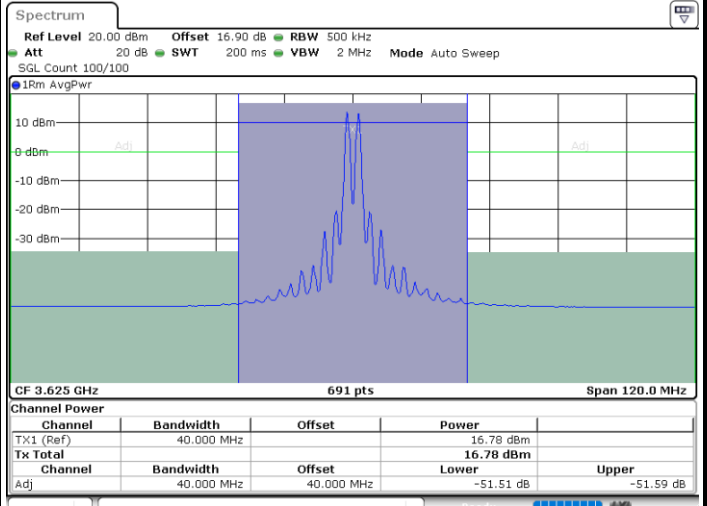

Date: 29.OCT.2020 20:05:48