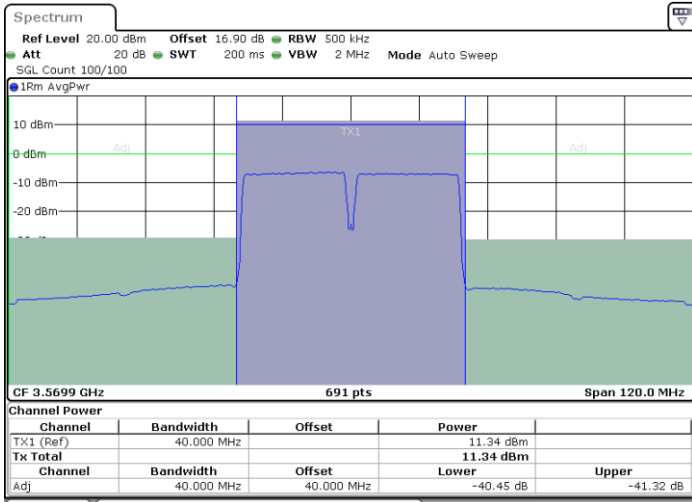

LTE Band 48C / 20MHz+15MHz

16QAM

Highest Channel / 1RB0 and 1RB74

Highest Channel / 1RB99 and 1RB0

Highest Channel / FullIRB

N/A

LTE Band 48C / 20MHz+20MHz

16QAM

Lowest Channel / 1RB0 and 1RB99

Lowest Channel / 1RB99 and 1RB0

Date: 29.OCT.2020 18:06:37

Date: 29.OCT.2020 18:08:40

Lowest Channel / FullIRB

N/A

Date: 29.OCT.2020 18:03:10

LTE Band 48C / 20MHz+20MHz