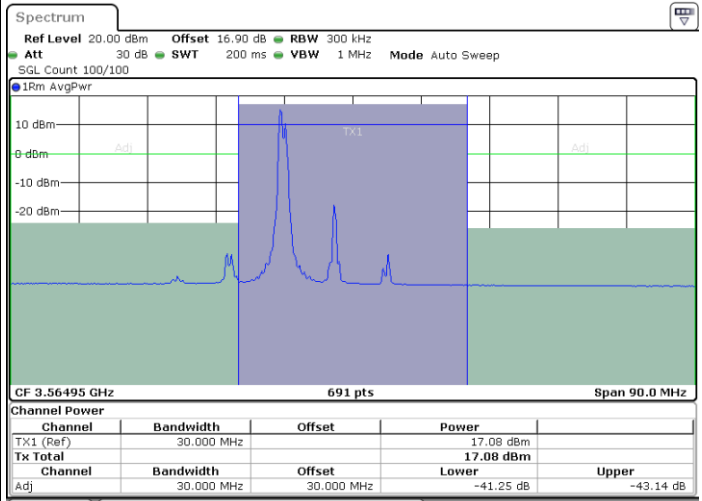

LTE Band 48C / 20MHz+20MHz

16QAM

Highest Channel / 1RB0 and 1RB99

Highest Channel / 1RB99 and 1RB0

Date: 29.OCT.2020 21:04:26

Date: 29.OCT.2020 21:07:50

Highest Channel / FullIRB

N/A

Date: 29.OCT.2020 21:02:23

LTE Band 48C / 5MHz+20MHz

64QAM

Lowest Channel / 1RB0 and 1RB99

Lowest Channel / 1RB24 and 1RB0

Date: 30.OCT.2020 23:17:07

Date: 30.OCT.2020 23:20:31

Lowest Channel / FullIRB