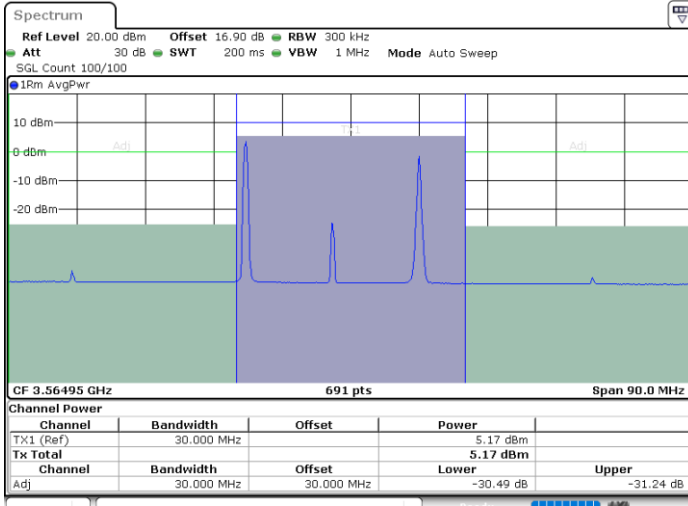

Highest Channel / 1RB99 and 1RB0

Date: 29.OCT.2020 21:05:07

Date: 29.OCT.2020 21:07:09

Highest Channel / FullIRB

N/A

Date: 29.OCT.2020 21:01:42

LTE Band 48C / 5MHz+20MHz

256QAM

Lowest Channel / 1RB0 and 1RB99

Lowest Channel / 1RB24 and 1RB0

Date: 30.OCT.2020 23:21:53

Date: 30.OCT.2020 23:22:34

Lowest Channel / FullRB

N/A

Date: 30.OCT.2020 23:21:12

LTE Band 48C / 5MHz+20MHz