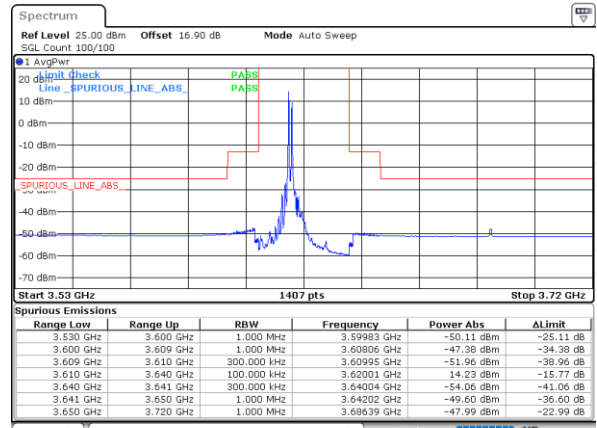

Date: 30.OCT.2020 16:54:20