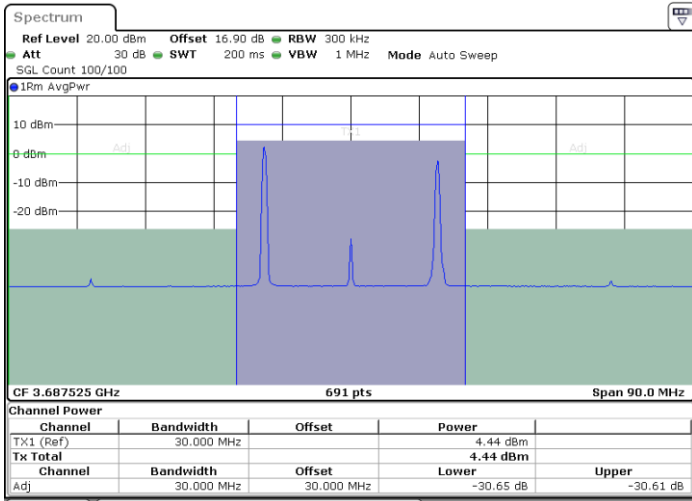

Lowest Channel / 1RB0 and 1RB99

Lowest Channel / 1RB24 and 1RB0

Date: 30.OCT.2020 23:21:53

Date: 30.OCT.2020 23:22:34

Lowest Channel / FullRB

N/A

Date: 30.OCT.2020 23:21:12

LTE Band 48C / 5MHz+20MHz

LTE Band 48C / 5MHz+20MHz

256QAM

Highest Channel / 1RB0 and 1RB99

Highest Channel / 1RB24 and 1RB0

Date: 31.OCT.2020 01:21:45

Date: 31.OCT.2020 01:22:25

Highest Channel / FullIRB

N/A