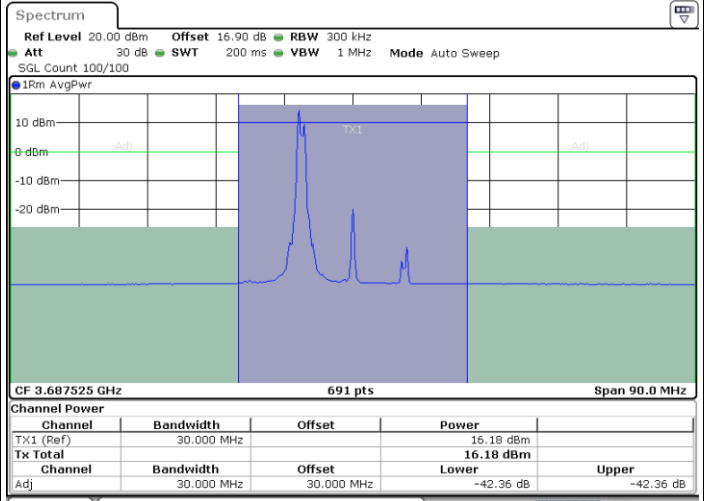

Middle Channel / FullRB

N/A

Date: 31.OCT.2020 00:15:07

LTE Band 48C / 5MHz+20MHz

64QAM

Highest Channel / 1RB0 and 1RB99

Highest Channel / 1RB24 and 1RB0

Date: 31.OCT.2020 01:18:21

Date: 31.OCT.2020 01:19:01

Highest Channel / FullIRB

N/A

Date: 31.OCT.2020 01:14:56

LTE Band 48C / 10MHz+20MHz

64QAM

Lowest Channel / 1RB0 and 1RB99

Lowest Channel / 1RB49 and 1RB0