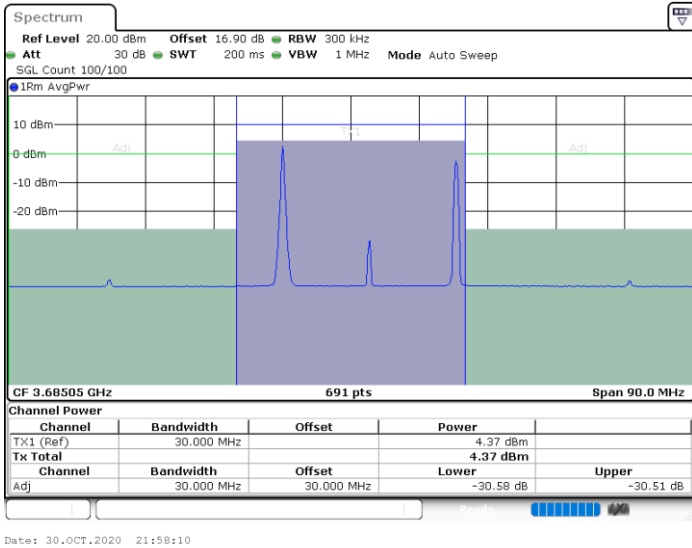

Middle Channel / FullRB

N/A

Date: 30.OCT.2020 20:52:34

LTE Band 48C / 20MHz+5MHz

256QAM

Highest Channel / 1RB0 and 1RB24

Highest Channel / 1RB99 and 1RB0

Highest Channel / FullIRB