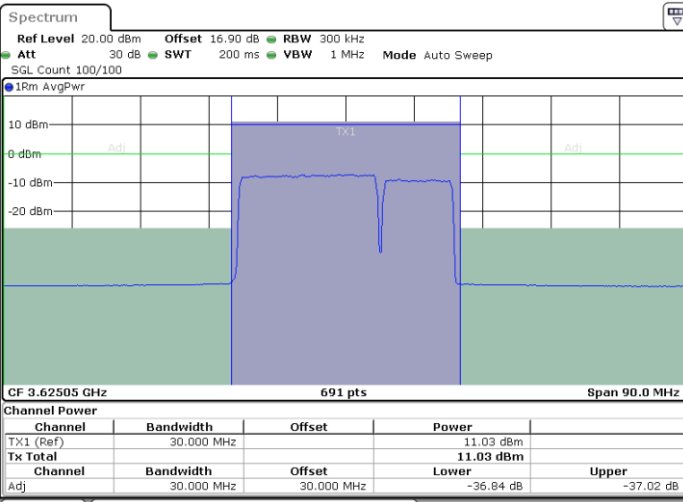

Middle Channel / 1RB0 and 1RB49

Middle Channel / 1RB99 and 1RB0

Date: 30.OCT.2020 14:34:26

Date: 30.OCT.2020 14:37:50

Middle Channel / FullRB

N/A

Date: 30.OCT.2020 14:32:24

LTE Band 48C / 20MHz+10MHz