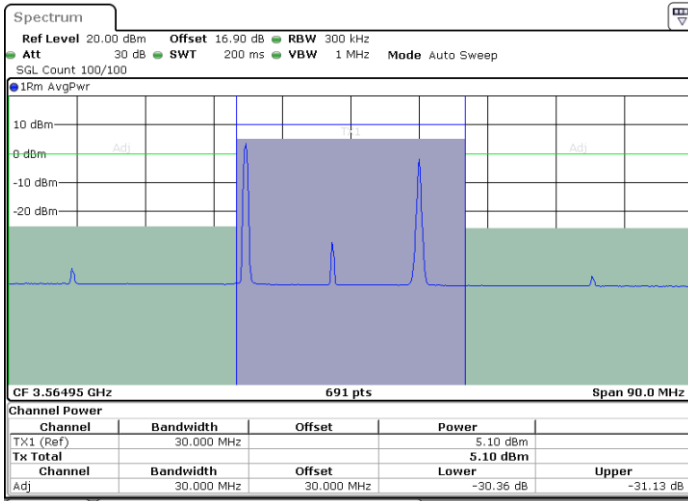

LTE Band 48C / 20MHz+20MHz

16QAM

Highest Channel / 1RB0 and 1RB99

Highest Channel / 1RB99 and 1RB0

Date: 29.OCT.2020 21:04:26

Date: 29.OCT.2020 21:07:50

Highest Channel / FullIRB

N/A

Date: 29.OCT.2020 21:02:23

LTE Band 48C / 5MHz+20MHz

64QAM

Lowest Channel / 1RB0 and 1RB99

Lowest Channel / 1RB24 and 1RB0

Date: 30.OCT.2020 23:17:07

Date: 30.OCT.2020 23:20:31

Lowest Channel / FullIRB