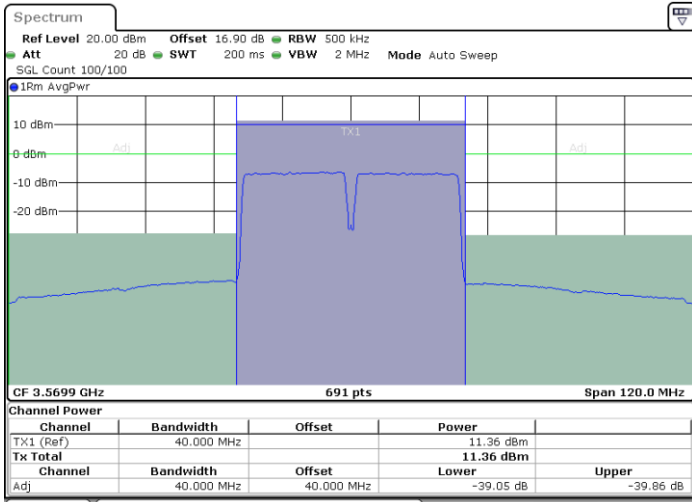

N/A

Date: 29.OCT.2020 23:19:06

LTE Band 48C / 20MHz+15MHz

64QAM

Highest Channel / 1RB0 and 1RB74

Highest Channel / 1RB99 and 1RB0

Date: 30.OCT.2020 00:18:22

Date: 30.OCT.2020 00:20:24

Highest Channel / FullIRB

N/A

Date: 30.OCT.2020 00:14:57

LTE Band 48C / 20MHz+20MHz

64QAM

Lowest Channel / 1RB0 and 1RB99

Lowest Channel / 1RB99 and 1RB0

Date: 29.OCT.2020 18:05:55

Date: 29.OCT.2020 18:09:21

Lowest Channel / FullIRB

N/A

Date: 29.OCT.2020 18:03:52

LTE Band 48C / 20MHz+20MHz

64QAM

MiddleChannel / 1RB0 and 1RB99

Middle Channel / 1RB99 and 1RB0