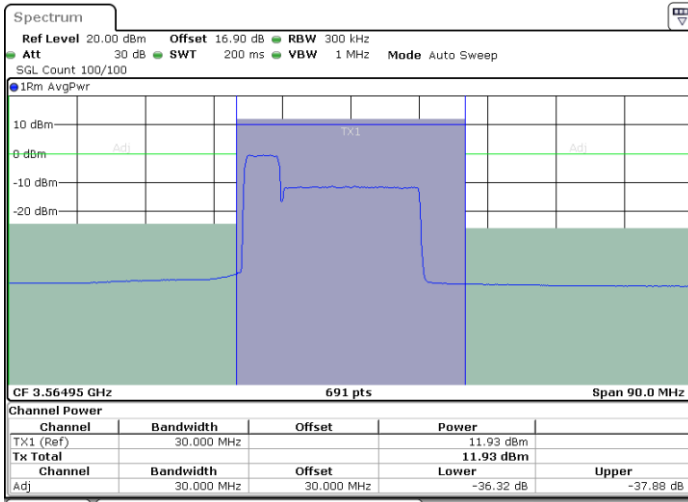

Lowest Channel / FullIRB

N/A

Date: 30.OCT.2020 23:16:26