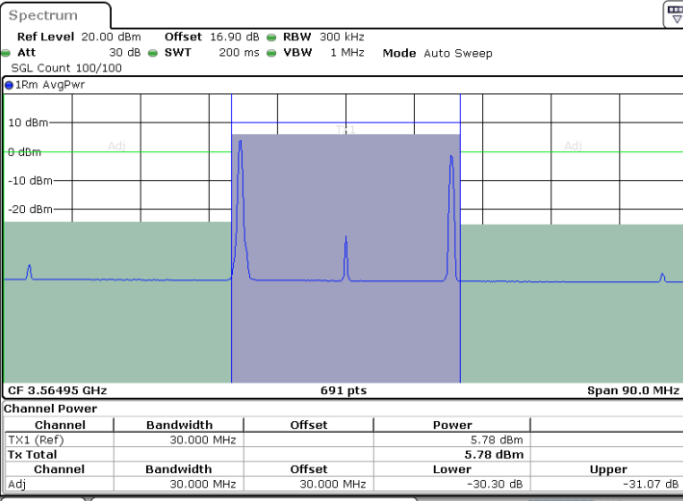

Date: 30.OCT.2020 21:54:46

Date: 30.OCT.2020 21:55:27

Highest Channel / FullIRB

N/A

Date: 30.OCT.2020 21:51:22

LTE Band 48C / 20MHz+10MHz

64QAM

Lowest Channel / 1RB0 and 1RB49

Lowest Channel / 1RB99 and 1RB0

Date: 30.OCT.2020 12:32:38

Date: 30.OCT.2020 12:36:02

Lowest Channel / FullIRB

N/A

Date: 30.OCT.2020 12:30:35

LTE Band 48C / 20MHz+10MHz

64QAM