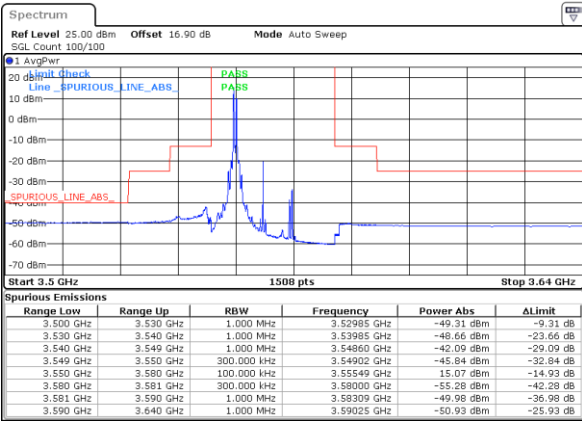

Date: 29.OCT.2020 20:01:40

LTE Band 48C / 20MHz+20MHz

256QAM

Highest Channel / 1RB0 and 1RB99

Highest Channel / 1RB99 and 1RB0

Date: 29.OCT.2020 21:05:48

Date: 29.OCT.2020 21:06:28

Highest Channel / FullIRB

N/A

Date: 29.OCT.2020 21:01:01

Conducted Band Edge

LTE Band 48C / 5MHz+20MHz

QPSK

Lowest Band Edge / 1RB0 and 1RB99

Middle Band Edge / 1RB0 and 1RB99

Date: 30.OCT.2020 22:49:13

Date: 30.OCT.2020 23:47:58

Lowest Band Edge / 1RB24 and 1RB0

Middle Band Edge / 1RB24 and 1RB0

Date: 30.OCT.2020 22:50:53

Date: 30.OCT.2020 23:49:38

Lowest Band Edge / Full RB

Middle Band Edge / Full RB

Date: 30.OCT.2020 22:40:49

Date: 30.OCT.2020 23:39:36

LTE Band 48C / 5MHz+20MHz

QPSK

Highest Band Edge / 1RB0 and 1RB99

N/A

Date: 31.OCT.2020 00:45:40

Highest Band Edge / 1RB24 and 1RB0

N/A