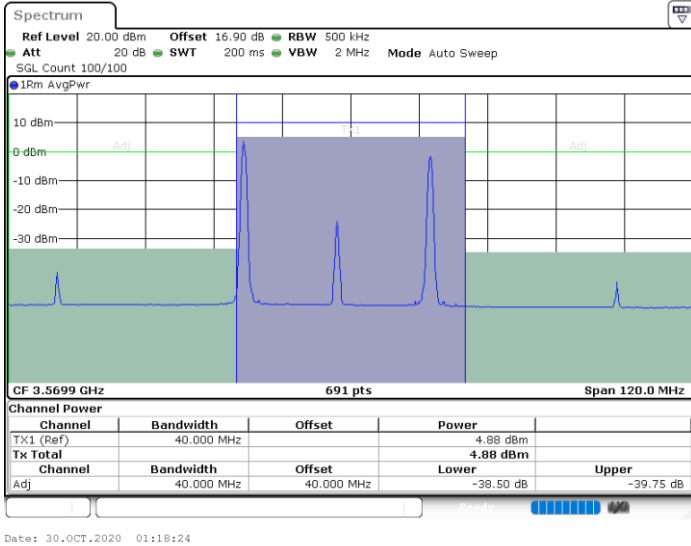

Date: 30.OCT.2020 18:24:40

Highest Channel / FullIRB

N/A

Date: 30.OCT.2020 18:19:14

LTE Band 48C / 15MHz+20MHz

256QAM

Lowest Channel / 1RB0 and 1RB99

Lowest Channel / 1RB74 and 1RB0