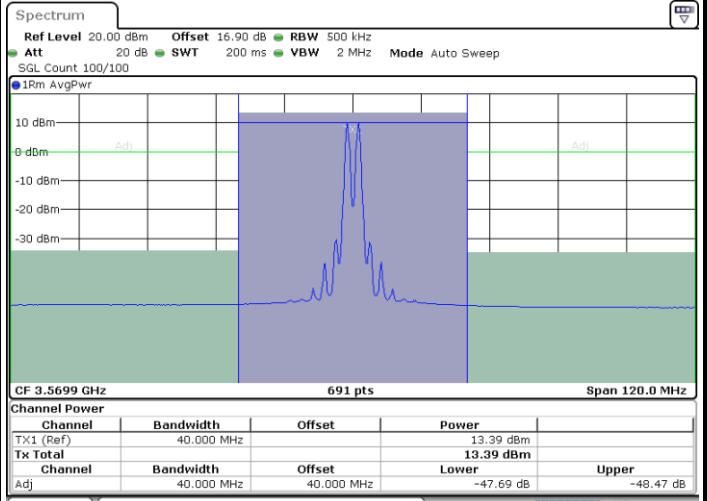

Date: 29.OCT.2020 18:10:02