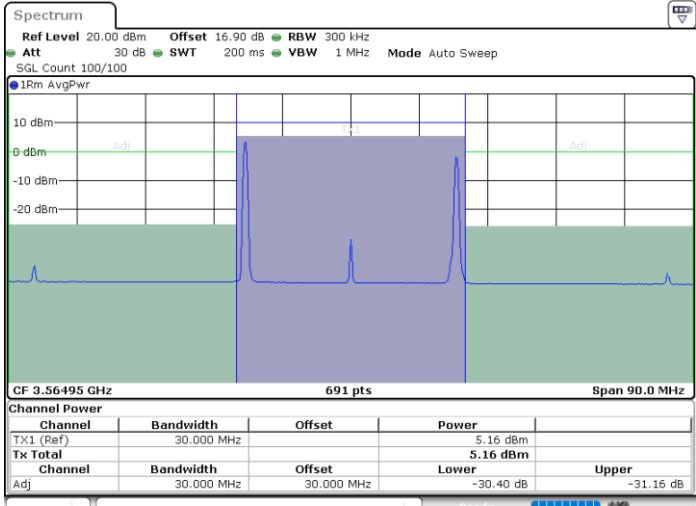

Date: 31.OCT.2020 01:19:01

Highest Channel / FullIRB

N/A

Date: 31.OCT.2020 01:14:56

LTE Band 48C / 10MHz+20MHz

64QAM

Lowest Channel / 1RB0 and 1RB99

Lowest Channel / 1RB49 and 1RB0