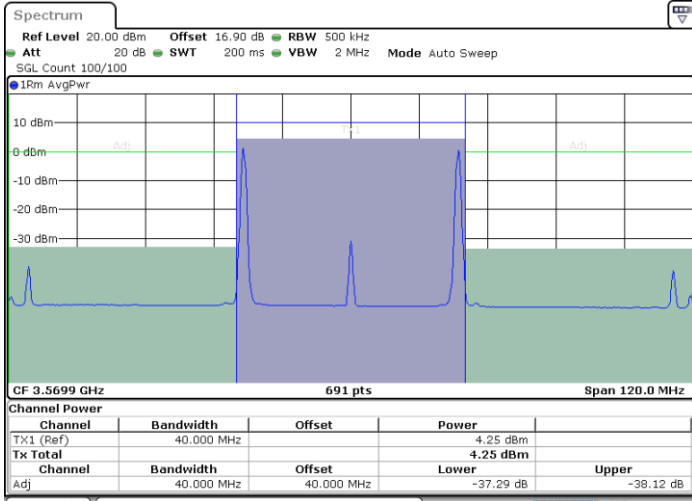

Highest Channel / FullIRB

N/A

Date: 30.OCT.2020 00:14:57

LTE Band 48C / 20MHz+20MHz

64QAM

Lowest Channel / 1RB0 and 1RB99

Lowest Channel / 1RB99 and 1RB0

Date: 29.OCT.2020 18:05:55