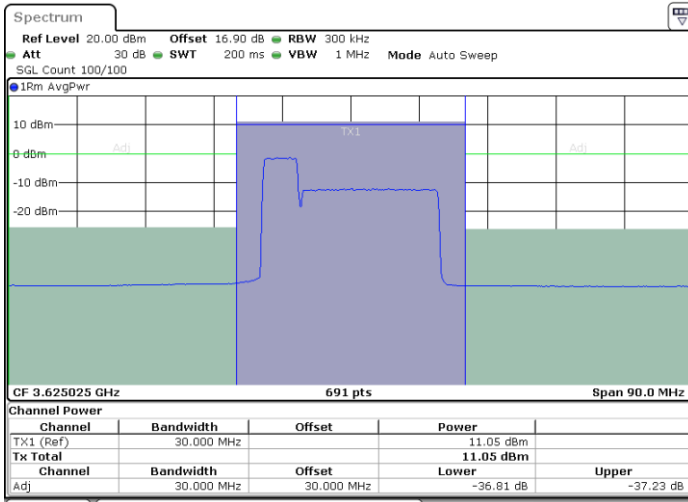

N/A

Date: 30.OCT.2020 23:16:26

LTE Band 48C / 5MHz+20MHz

64QAM

Middle Channel / 1RB0 and 1RB99

Middle Channel / 1RB24 and 1RB0

Date: 31.OCT.2020 00:15:48

Date: 31.OCT.2020 00:19:11

Middle Channel / FullRB

N/A

Date: 31.OCT.2020 00:15:07

LTE Band 48C / 5MHz+20MHz

64QAM

Highest Channel / 1RB0 and 1RB99

Highest Channel / 1RB24 and 1RB0

Date: 31.OCT.2020 01:18:21