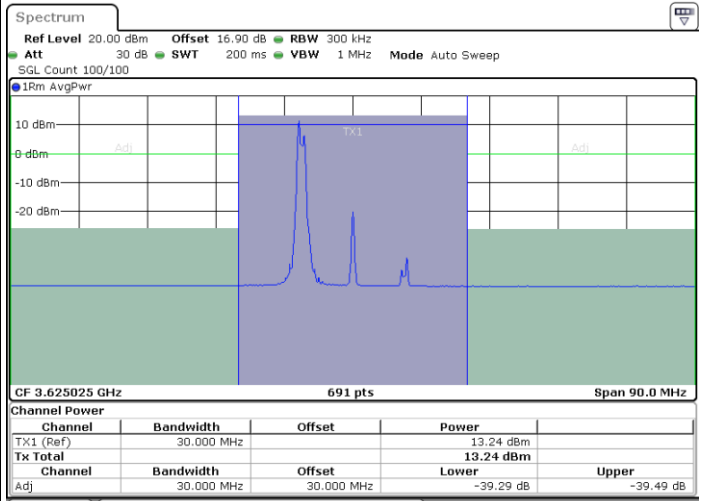

Date: 31.OCT.2020 00:21:14