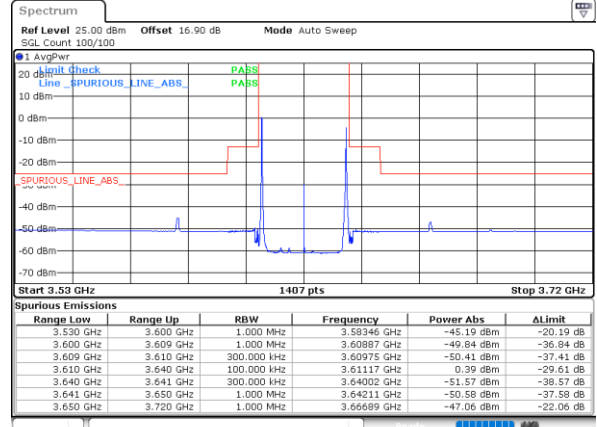

Date: 30.OCT.2020 16:52:40