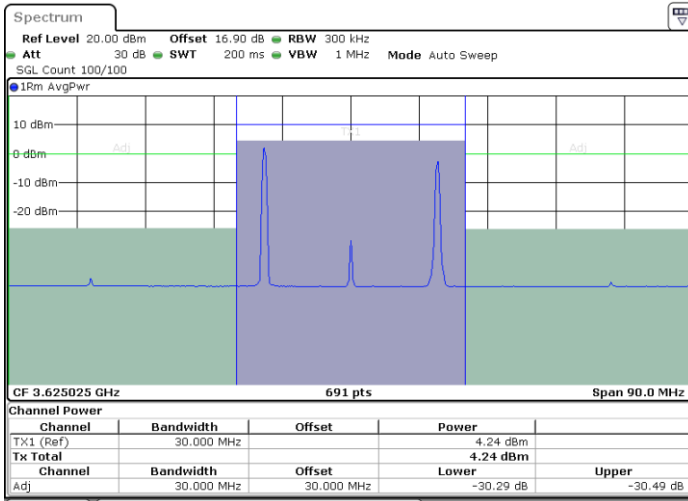

LTE Band 48C / 5MHz+20MHz

64QAM

Middle Channel / 1RB0 and 1RB99

Middle Channel / 1RB24 and 1RB0

Date: 31.OCT.2020 00:15:48