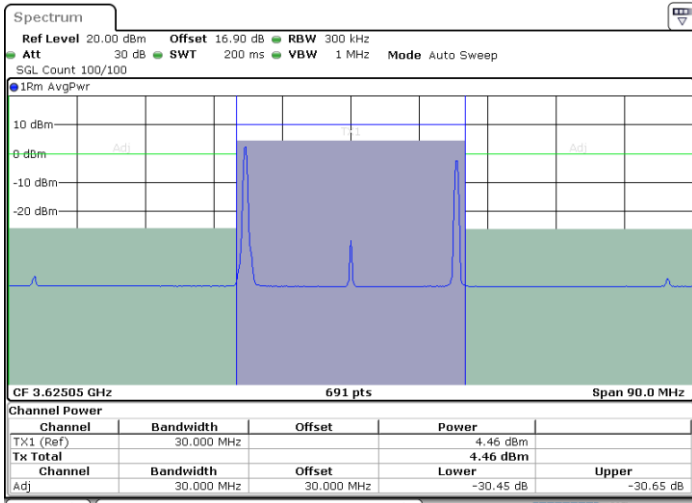

N/A

LTE Band 48C / 20MHz+10MHz

256QAM

Lowest Channel / 1RB0 and 1RB49

Lowest Channel / 1RB99 and 1RB0

Date: 30.OCT.2020 12:31:57

Date: 30.OCT.2020 12:36:43

Lowest Channel / FullIRB

N/A

Date: 30.OCT.2020 12:31:16

LTE Band 48C / 20MHz+10MHz

256QAM

Middle Channel / 1RB0 and 1RB49

Middle Channel / 1RB99 and 1RB0

Date: 30.OCT.2020 14:33:46

Date: 30.OCT.2020 14:38:31

Middle Channel / FullRB

N/A

Date: 30.OCT.2020 14:33:05

LTE Band 48C / 20MHz+10MHz

256QAM

Highest Channel / 1RB0 and 1RB49

Highest Channel / 1RB99 and 1RB0

Date: 30.OCT.2020 15:23:04