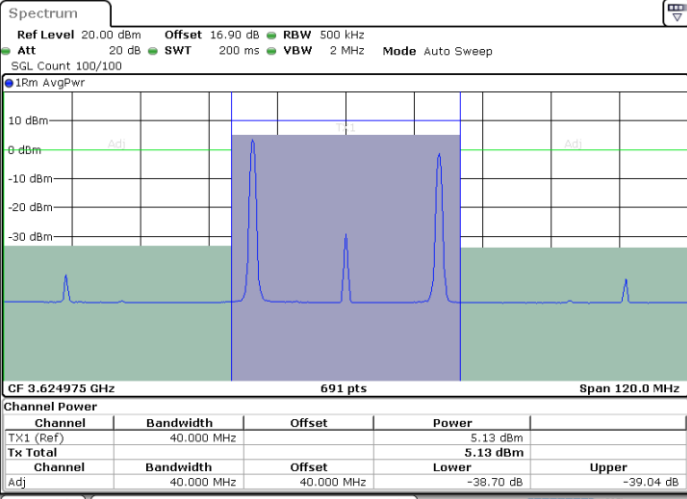

Lowest Channel / FullRB

N/A

LTE Band 48C / 15MHz+20MHz

256QAM

Middle Channel / 1RB0 and 1RB99

Middle Channel / 1RB74 and 1RB0

Date: 30.OCT.2020 10:42:33

Date: 30.OCT.2020 10:47:22