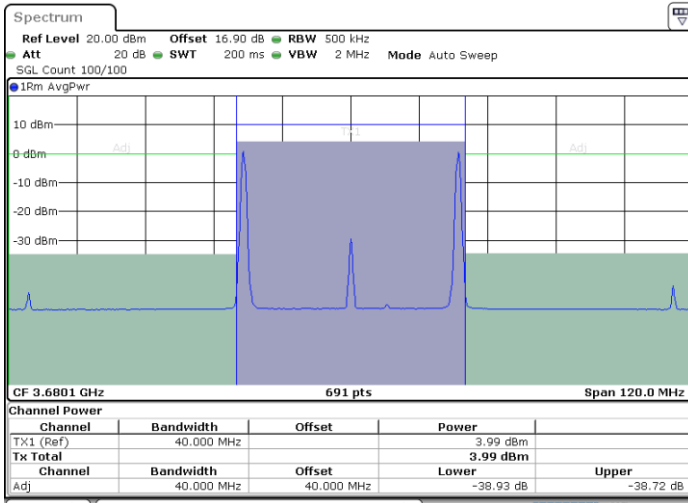

LTE Band 48C / 20MHz+20MHz

16QAM

Highest Channel / 1RB0 and 1RB99

Highest Channel / 1RB99 and 1RB0

Date: 29.OCT.2020 21:04:26

Date: 29.OCT.2020 21:07:50

Highest Channel / FullIRB

N/A