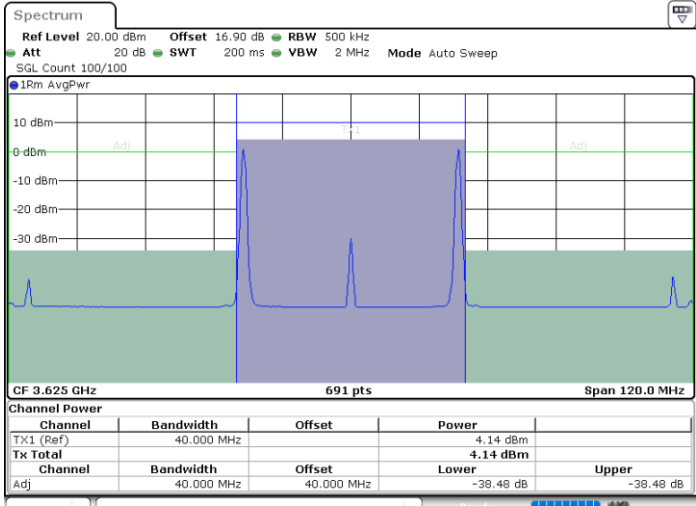

LTE Band 48C / 20MHz+20MHz

256QAM

MiddleChannel / 1RB0 and 1RB99

Middle Channel / 1RB99 and 1RB0

Date: 29.OCT.2020 20:02:22