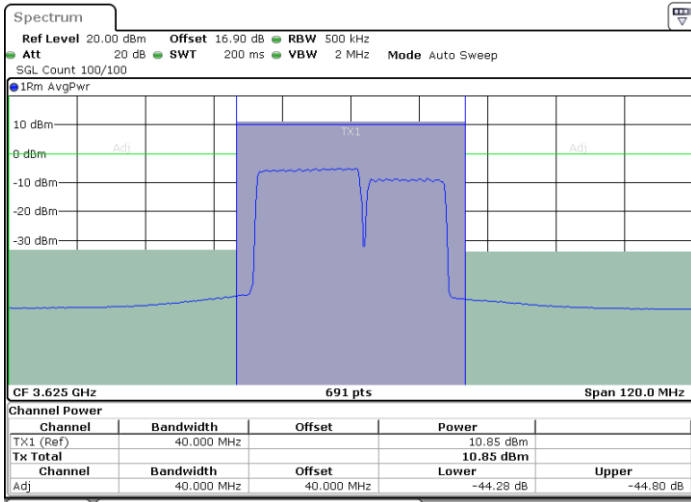

Middle Channel / 1RB99 and 1RB0

Date: 29.OCT.2020 23:20:29

Date: 29.OCT.2020 23:25:17

Middle Channel / FullRB

N/A

Date: 29.OCT.2020 23:19:47

LTE Band 48C / 20MHz+15MHz

256QAM

Highest Channel / 1RB0 and 1RB74

Highest Channel / 1RB99 and 1RB0

Date: 30.OCT.2020 00:19:03

Date: 30.OCT.2020 00:19:43

Highest Channel / FullIRB

N/A

Date: 30.OCT.2020 00:14:16

LTE Band 48C / 20MHz+20MHz