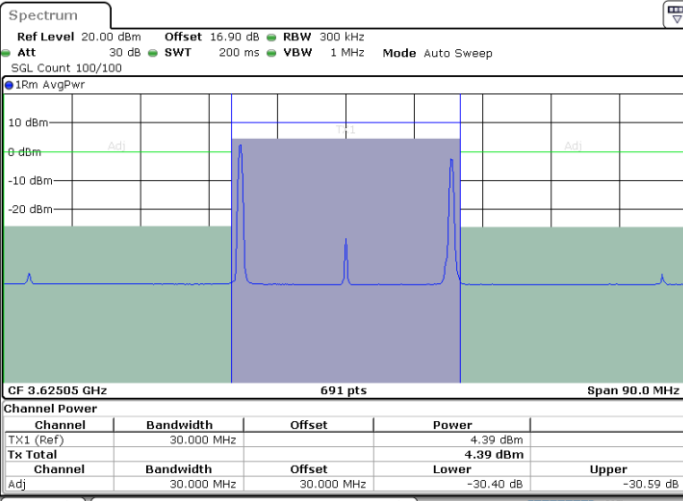

N/A

Date: 30.OCT.2020 16:23:56

LTE Band 48C / 10MHz+20MHz

256QAM

Middle Channel / 1RB0 and 1RB99

Middle Channel / 1RB49 and 1RB0

Date: 30.OCT.2020 17:21:21

Date: 30.OCT.2020 17:26:07