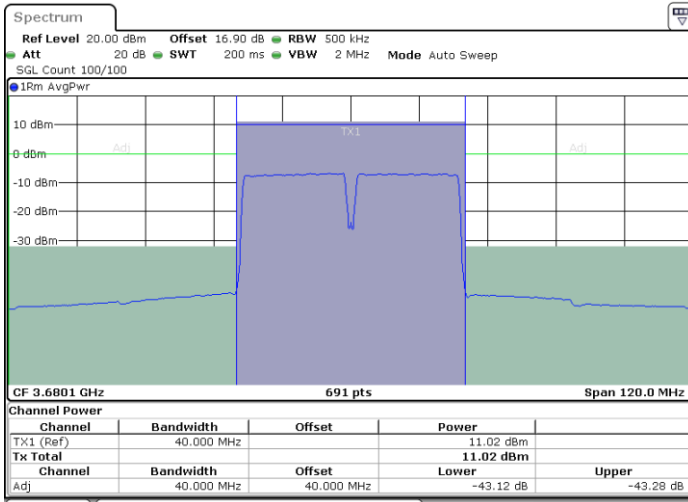

LTE Band 48C / 20MHz+20MHz

16QAM

Highest Channel / 1RB0 and 1RB99

Highest Channel / 1RB99 and 1RB0

Date: 29.OCT.2020 21:04:26

Date: 29.OCT.2020 21:07:50

Highest Channel / FullIRB

N/A