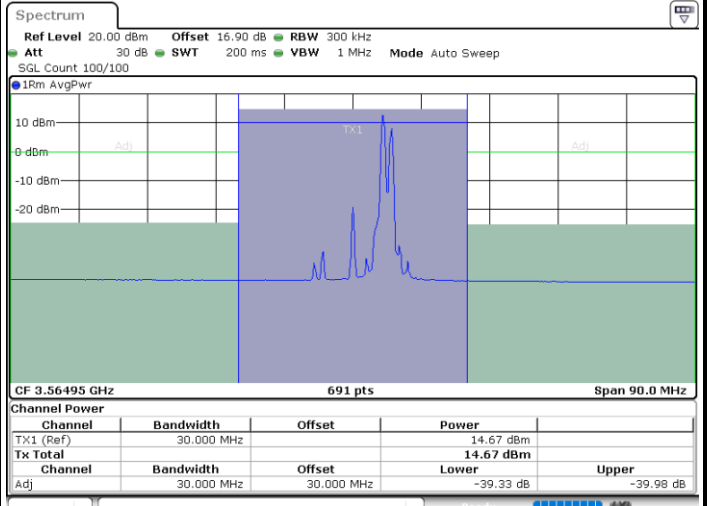

N/A

LTE Band 48C / 20MHz+10MHz

256QAM

Lowest Channel / 1RB0 and 1RB49

Lowest Channel / 1RB99 and 1RB0

Date: 30.OCT.2020 12:31:57

Date: 30.OCT.2020 12:36:43

Lowest Channel / FullIRB