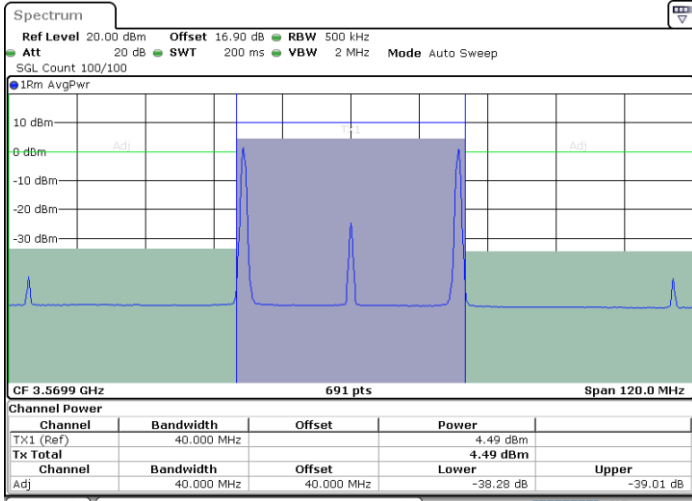

LTE Band 48C / 20MHz+20MHz

256QAM

Lowest Channel / 1RB0 and 1RB99

Lowest Channel / 1RB99 and 1RB0

Date: 29.OCT.2020 18:05:14