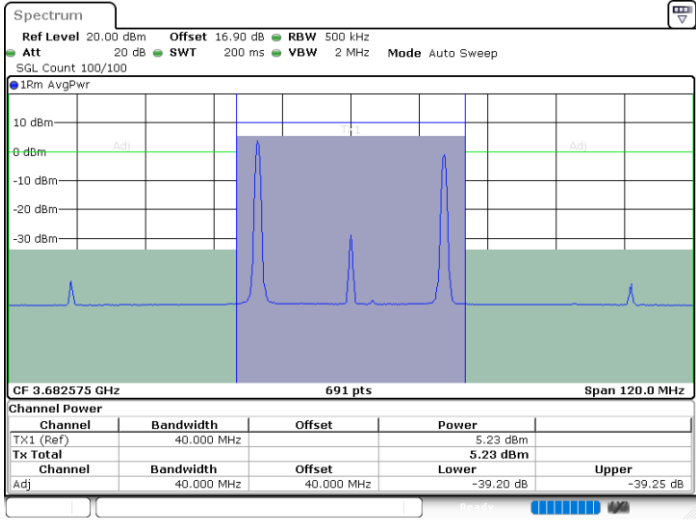

Middle Channel / FullRB

N/A

Date: 30.OCT.2020 10:41:52

LTE Band 48C / 15MHz+20MHz

256QAM

Highest Channel / 1RB0 and 1RB99

Highest Channel / 1RB74 and 1RB0

Date: 30.OCT.2020 11:08:58

Date: 30.OCT.2020 11:09:39

Highest Channel / FullIRB

N/A

Date: 30.OCT.2020 11:04:12

LTE Band 48C / 20MHz+5MHz

256QAM

Lowest Channel / 1RB0 and 1RB24

Lowest Channel / 1RB99 and 1RB0