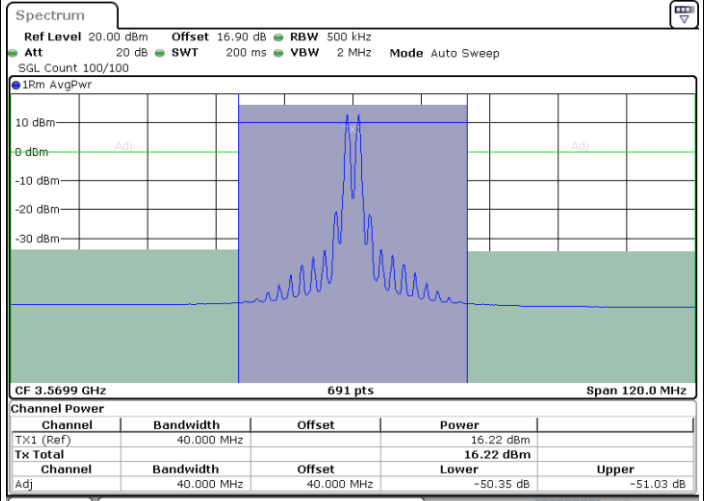

N/A

Date: 29.OCT.2020 23:19:06

LTE Band 48C / 20MHz+15MHz

64QAM

Highest Channel / 1RB0 and 1RB74

Highest Channel / 1RB99 and 1RB0

Date: 30.OCT.2020 00:18:22

Date: 30.OCT.2020 00:20:24

Highest Channel / FullIRB

N/A

Date: 30.OCT.2020 00:14:57

LTE Band 48C / 20MHz+20MHz

64QAM

Lowest Channel / 1RB0 and 1RB99

Lowest Channel / 1RB99 and 1RB0

Date: 29.OCT.2020 18:05:55