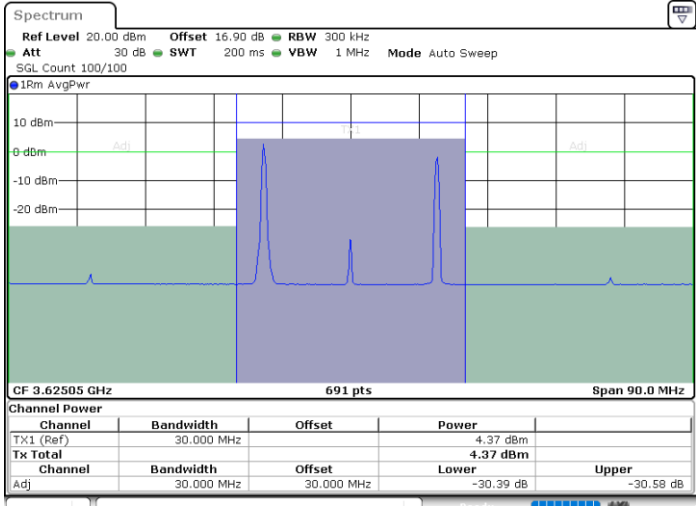

Date: 30.OCT.2020 11:09:39

Highest Channel / FullIRB

N/A

Date: 30.OCT.2020 11:04:12

LTE Band 48C / 20MHz+5MHz

256QAM

Lowest Channel / 1RB0 and 1RB24

Lowest Channel / 1RB99 and 1RB0

Lowest Channel / FullIRB

N/A

LTE Band 48C / 20MHz+5MHz

256QAM

Middle Channel / 1RB0 and 1RB24

Middle Channel / 1RB99 and 1RB0

Date: 30.OCT.2020 20:53:15

Date: 30.OCT.2020 20:53:55

Middle Channel / FullRB

N/A

Date: 30.OCT.2020 20:52:34

LTE Band 48C / 20MHz+5MHz

256QAM

Highest Channel / 1RB0 and 1RB24

Highest Channel / 1RB99 and 1RB0

Highest Channel / FullIRB