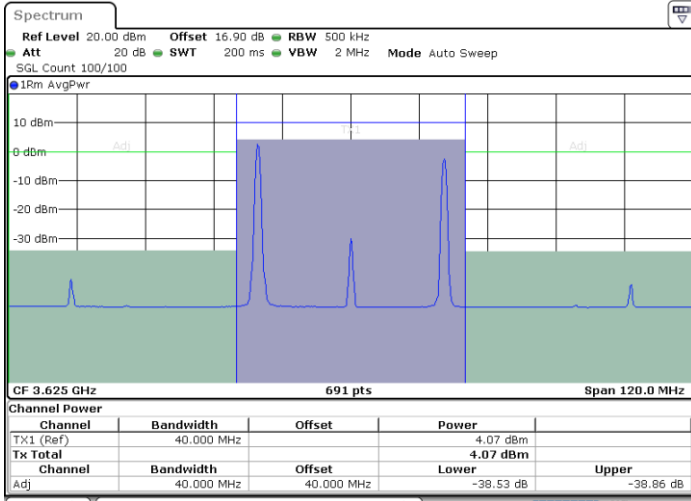

LTE Band 48C / 20MHz+15MHz

256QAM

Middle Channel / 1RB0 and 1RB74

Middle Channel / 1RB99 and 1RB0

Date: 29.OCT.2020 23:20:29

Date: 29.OCT.2020 23:25:17