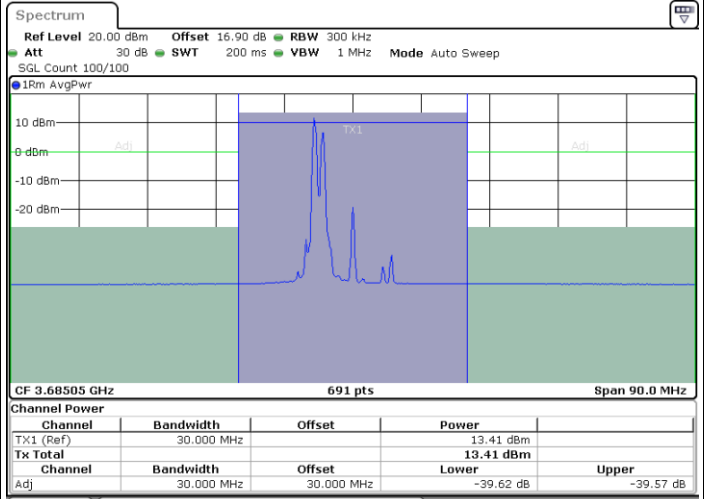

Middle Channel / FullRB

N/A

Date: 30.OCT.2020 17:20:41

LTE Band 48C / 10MHz+20MHz

256QAM

Highest Channel / 1RB0 and 1RB99

Highest Channel / 1RB49 and 1RB0

Date: 30.OCT.2020 18:24:00

Date: 30.OCT.2020 18:24:40

Highest Channel / FullIRB

N/A

Date: 30.OCT.2020 18:19:14

LTE Band 48C / 15MHz+20MHz

256QAM

Lowest Channel / 1RB0 and 1RB99

Lowest Channel / 1RB74 and 1RB0