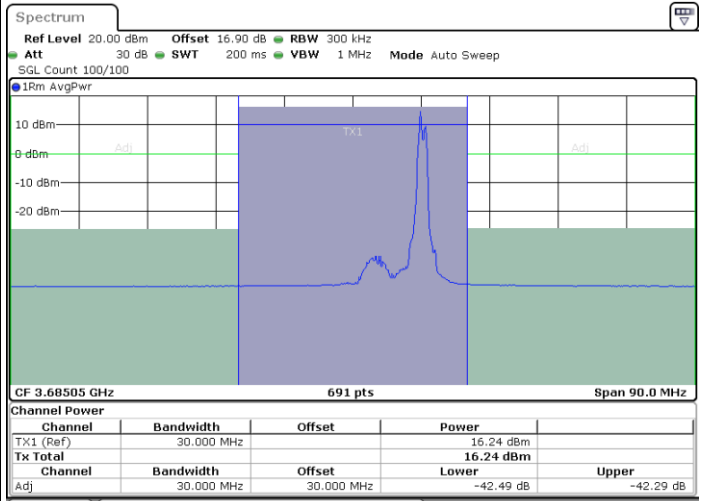

Date: 30.OCT.2020 20:51:53

Middle Channel / FullRB

N/A

Date: 30.OCT.2020 20:47:48

LTE Band 48C / 20MHz+5MHz

64QAM

Highest Channel / 1RB0 and 1RB24

Highest Channel / 1RB99 and 1RB0

Date: 30.OCT.2020 21:54:46

Date: 30.OCT.2020 21:55:27

Highest Channel / FullIRB

N/A

Date: 30.OCT.2020 21:51:22

LTE Band 48C / 20MHz+10MHz

64QAM

Lowest Channel / 1RB0 and 1RB49