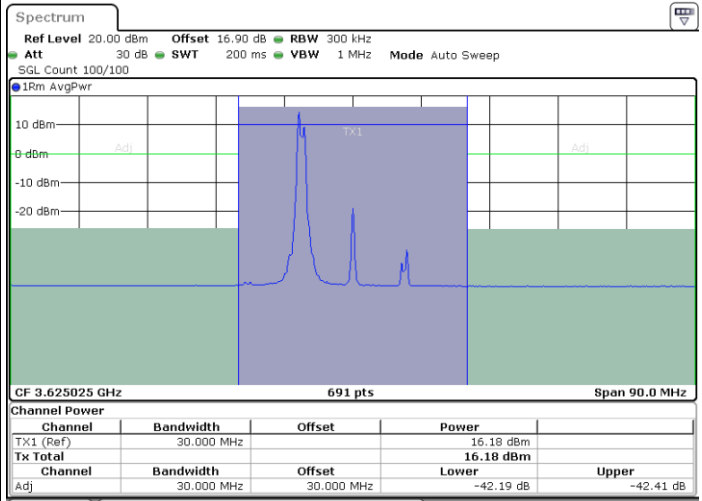

Date: 31.OCT.2020 00:19:11