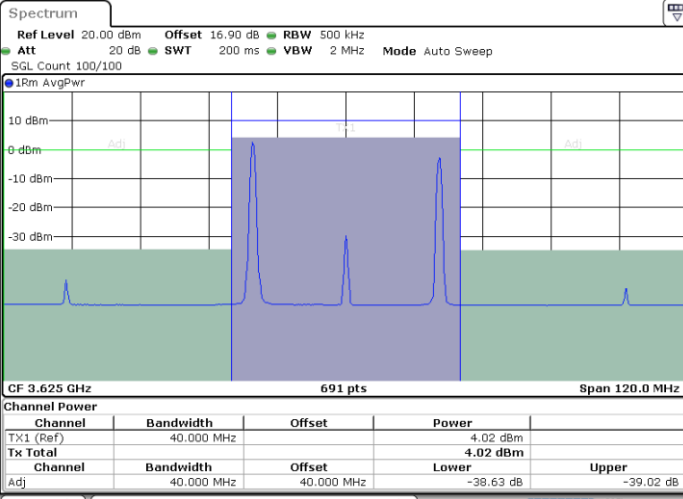

Date: 29.OCT.2020 22:18:24

LTE Band 48C / 20MHz+15MHz

64QAM

Middle Channel / 1RB0 and 1RB74

Middle Channel / 1RB99 and 1RB0

Date: 29.OCT.2020 23:21:10

Date: 29.OCT.2020 23:24:36

Middle Channel / FullRB

N/A

Date: 29.OCT.2020 23:19:06

LTE Band 48C / 20MHz+15MHz

64QAM

Highest Channel / 1RB0 and 1RB74

Highest Channel / 1RB99 and 1RB0

Date: 30.OCT.2020 00:18:22

Date: 30.OCT.2020 00:20:24