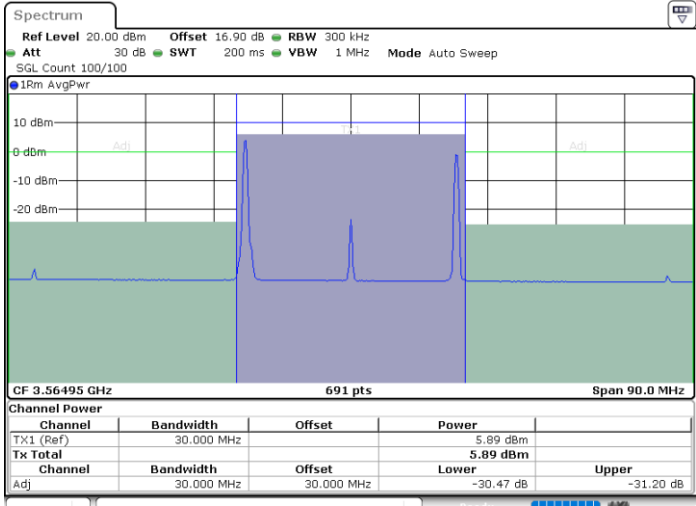

Middle Channel / FullRB

N/A

Date: 30.OCT.2020 20:52:34

LTE Band 48C / 20MHz+5MHz

256QAM

Highest Channel / 1RB0 and 1RB24

Highest Channel / 1RB99 and 1RB0

Highest Channel / FullIRB

N/A

LTE Band 48C / 20MHz+10MHz

256QAM

Lowest Channel / 1RB0 and 1RB49

Lowest Channel / 1RB99 and 1RB0

Date: 30.OCT.2020 12:31:57

Date: 30.OCT.2020 12:36:43

Lowest Channel / FullIRB