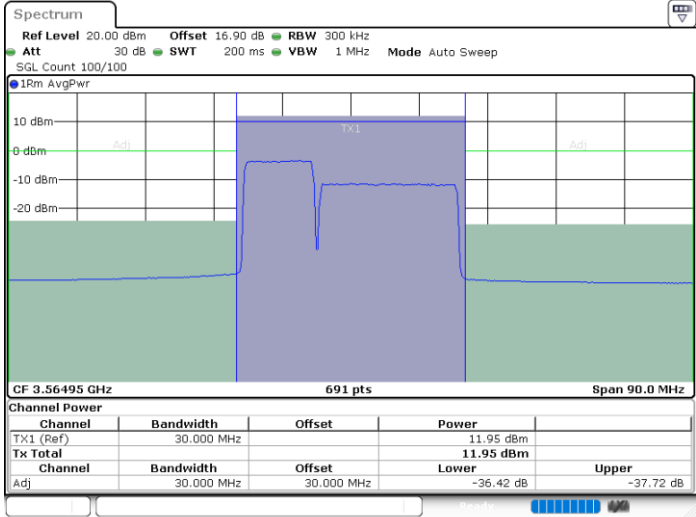

Middle Channel / FullRB

N/A

Date: 31.OCT.2020 00:15:07

LTE Band 48C / 5MHz+20MHz

64QAM

Highest Channel / 1RB0 and 1RB99

Highest Channel / 1RB24 and 1RB0

Date: 31.OCT.2020 01:18:21

Date: 31.OCT.2020 01:19:01

Highest Channel / FullIRB

N/A

Date: 31.OCT.2020 01:14:56

LTE Band 48C / 10MHz+20MHz

64QAM

Lowest Channel / 1RB0 and 1RB99

Lowest Channel / 1RB49 and 1RB0

Date: 30.OCT.2020 16:25:18

Date: 30.OCT.2020 16:28:42

Lowest Channel / FullIRB

N/A

Date: 30.OCT.2020 16:23:15

LTE Band 48C / 10MHz+20MHz

64QAM

Middle Channel / 1RB0 and 1RB99