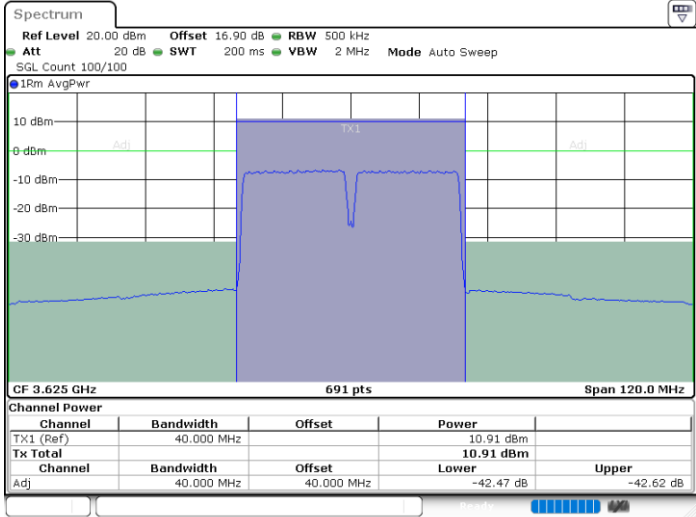

Highest Channel / FullIRB

N/A

Date: 30.OCT.2020 00:14:57

LTE Band 48C / 20MHz+20MHz

64QAM

Lowest Channel / 1RB0 and 1RB99

Lowest Channel / 1RB99 and 1RB0

Date: 29.OCT.2020 18:05:55

Date: 29.OCT.2020 18:09:21

Lowest Channel / FullIRB

N/A

Date: 29.OCT.2020 18:03:52

LTE Band 48C / 20MHz+20MHz

64QAM

MiddleChannel / 1RB0 and 1RB99

Middle Channel / 1RB99 and 1RB0

Date: 29.OCT.2020 20:03:03

Date: 29.OCT.2020 20:06:29

Middle Channel / FullIRB

N/A

Date: 29.OCT.2020 20:00:59

LTE Band 48C / 20MHz+20MHz

64QAM

Highest Channel / 1RB0 and 1RB99

Highest Channel / 1RB99 and 1RB0

Date: 29.OCT.2020 21:05:07

Date: 29.OCT.2020 21:07:09

Highest Channel / FullIRB

N/A

Date: 29.OCT.2020 21:01:42

LTE Band 48C / 5MHz+20MHz

256QAM