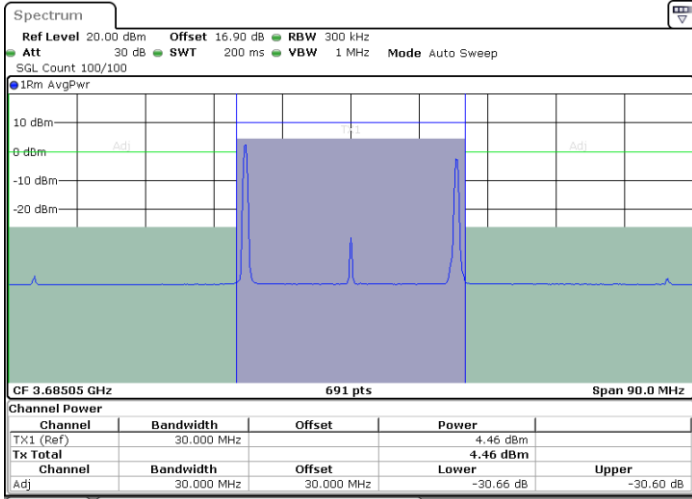

Middle Channel / FullRB

N/A

Date: 30.OCT.2020 17:20:41

LTE Band 48C / 10MHz+20MHz

256QAM

Highest Channel / 1RB0 and 1RB99

Highest Channel / 1RB49 and 1RB0

Date: 30.OCT.2020 18:24:00

Date: 30.OCT.2020 18:24:40

Highest Channel / FullIRB

N/A

Date: 30.OCT.2020 18:19:14

LTE Band 48C / 15MHz+20MHz

256QAM

Lowest Channel / 1RB0 and 1RB99

Lowest Channel / 1RB74 and 1RB0