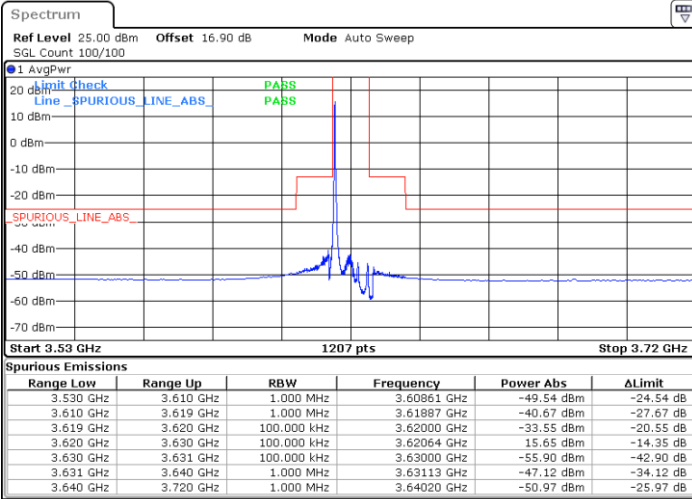

LTE Band 48 / 10MHz

QPSK

Lowest Channel / 1RB0

Lowest Channel / 1RBmax

Date: 27.SEP.2020 18:08:46

Date: 27.SEP.2020 18:32:33

Lowest Channel / FullIRB

N/A

Date: 27.SEP.2020 18:20:40

LTE Band 48 / 10MHz

QPSK

MiddleChannel / 1RB0

Middle Channel / 1RBmax

Date: 27.SEP.2020 18:10:06

Date: 27.SEP.2020 18:33:53

Middle Channel / FullRB

N/A

Date: 27.SEP.2020 18:21:59

LTE Band 48 / 10MHz

QPSK

Highest Channel / 1RB0

Highest Channel / 1RBmax

Date: 27.SEP.2020 18:16:42

Date: 27.SEP.2020 18:40:29

Highest Channel / FullIRB

N/A

Date: 27.SEP.2020 18:28:35

LTE Band 48 / 15MHz

QPSK

Lowest Channel / 1RB0

Lowest Channel / 1RBmax

Date: 27.SEP.2020 18:41:48