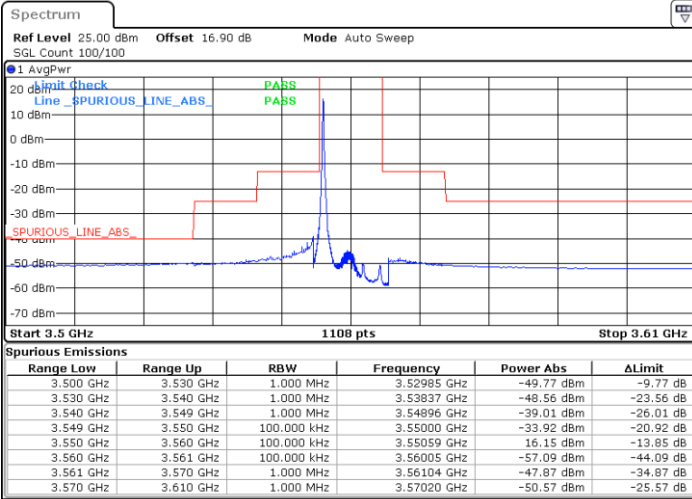

Middle Channel / FullRB

N/A

Date: 27.SEP.2020 17:47:36

LTE Band 48 / 5MHz

16QAM

Highest Channel / 1RB0

Highest Channel / 1RBmax

Date: 27.SEP.2020 17:39:40

Date: 27.SEP.2020 18:03:28

Highest Channel / FullRB

N/A

Date: 27.SEP.2020 17:51:34

LTE Band 48 / 10MHz

16QAM

Lowest Channel / 1RB0

Lowest Channel / 1RBmax

Date: 27.SEP.2020 18:07:27

Date: 27.SEP.2020 18:31:14

Lowest Channel / FullIRB

N/A

Date: 27.SEP.2020 18:19:21

LTE Band 48 / 10MHz

16QAM

MiddleChannel / 1RB0