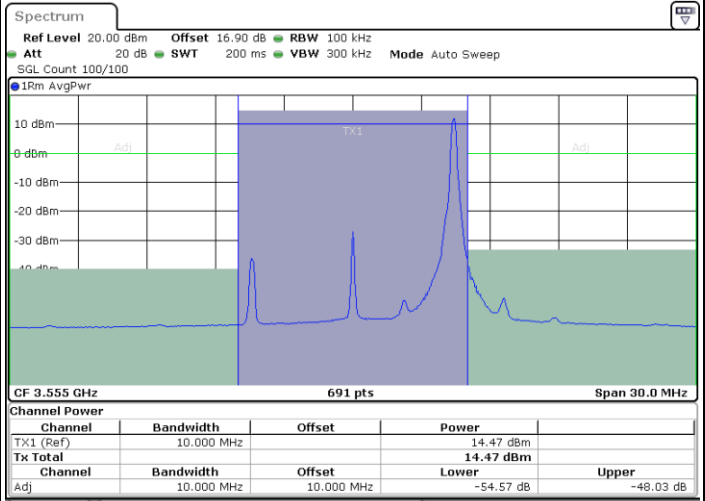

Date: 29.SEP.2020 11:36:23