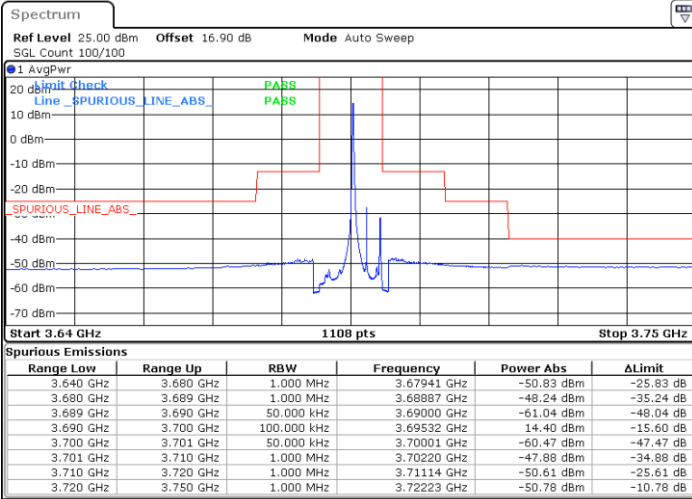

N/A

Date: 27.SEP.2020 17:43:38

LTE Band 48 / 5MHz

16QAM

Middle Channel / 1RB0

Middle Channel / 1RBmax

Date: 27.SEP.2020 17:35:43

Date: 27.SEP.2020 17:59:30

Middle Channel / FullRB

N/A

Date: 27.SEP.2020 17:47:36

LTE Band 48 / 5MHz

16QAM

Highest Channel / 1RB0

Highest Channel / 1RBmax

Date: 27.SEP.2020 17:39:40

Date: 27.SEP.2020 18:03:28

Highest Channel / FullRB

N/A

Date: 27.SEP.2020 17:51:34

LTE Band 48 / 10MHz

16QAM

Lowest Channel / 1RB0

Lowest Channel / 1RBmax