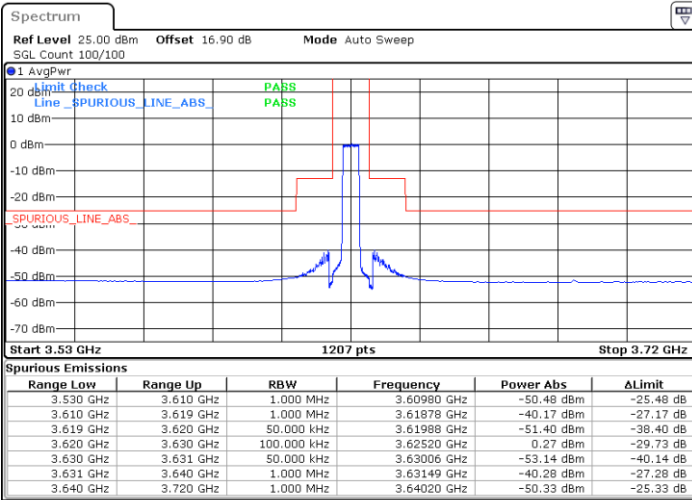

LTE Band 48 / 20MHz

QPSK

Highest Channel / 1RB0

Highest Channel / 1RBmax

Date: 27.SEP.2020 19:39:55

Date: 27.SEP.2020 19:51:49

Highest Channel / FullIRB

N/A

Date: 27.SEP.2020 19:28:01

LTE Band 48 / 5MHz

16QAM

Lowest Channel / 1RB0

Lowest Channel / 1RBmax

Date: 27.SEP.2020 17:31:45

Date: 27.SEP.2020 17:55:32

Lowest Channel / FullRB

N/A

Date: 27.SEP.2020 17:43:38

LTE Band 48 / 5MHz

16QAM

Middle Channel / 1RB0

Middle Channel / 1RBmax

Date: 27.SEP.2020 17:35:43

Date: 27.SEP.2020 17:59:30

Middle Channel / FullRB

N/A

Date: 27.SEP.2020 17:47:36

LTE Band 48 / 5MHz

16QAM

Highest Channel / 1RB0

Highest Channel / 1RBmax

Date: 27.SEP.2020 17:39:40