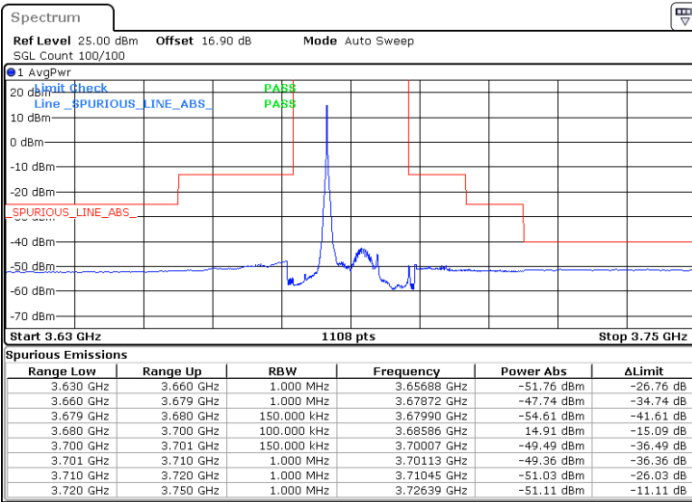

Date: 27.SEP.2020 19:05:34

Lowest Channel / FullIRB

N/A

Date: 27.SEP.2020 18:53:41

LTE Band 48 / 15MHz

QPSK

Middle Channel / 1RB0

Middle Channel / 1RBmax

Date: 27.SEP.2020 18:48:24

Date: 27.SEP.2020 19:12:09

Middle Channel / FullRB

N/A

Date: 27.SEP.2020 19:00:17

LTE Band 48 / 15MHz

QPSK

Highest Channel / 1RB0

Highest Channel / 1RBmax

Date: 27.SEP.2020 18:49:43

Date: 27.SEP.2020 19:13:28

Highest Channel / FullRB

N/A

Date: 27.SEP.2020 19:01:36

LTE Band 48 / 20MHz

QPSK

Lowest Channel / 1RB0

Lowest Channel / 1RBmax

Date: 27.SEP.2020 19:32:01

Date: 27.SEP.2020 19:43:55

Lowest Channel / FullIRB

N/A

Date: 27.SEP.2020 19:20:07

LTE Band 48 / 20MHz