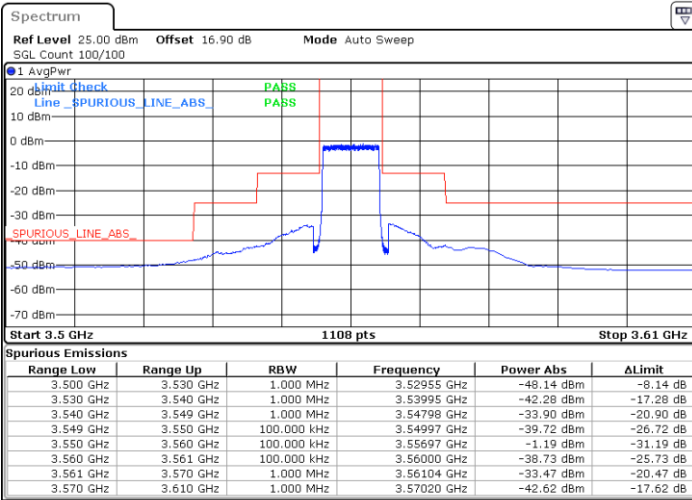

Middle Channel / FullRB

N/A

Date: 27.SEP.2020 17:47:36

LTE Band 48 / 5MHz

16QAM

Highest Channel / 1RB0

Highest Channel / 1RBmax

Date: 27.SEP.2020 17:39:40

Date: 27.SEP.2020 18:03:28

Highest Channel / FullRB

N/A

Date: 27.SEP.2020 17:51:34

LTE Band 48 / 10MHz

16QAM

Lowest Channel / 1RB0

Lowest Channel / 1RBmax

Date: 27.SEP.2020 18:07:27

Date: 27.SEP.2020 18:31:14

Lowest Channel / FullIRB

N/A

Date: 27.SEP.2020 18:19:21

LTE Band 48 / 10MHz

16QAM

MiddleChannel / 1RB0