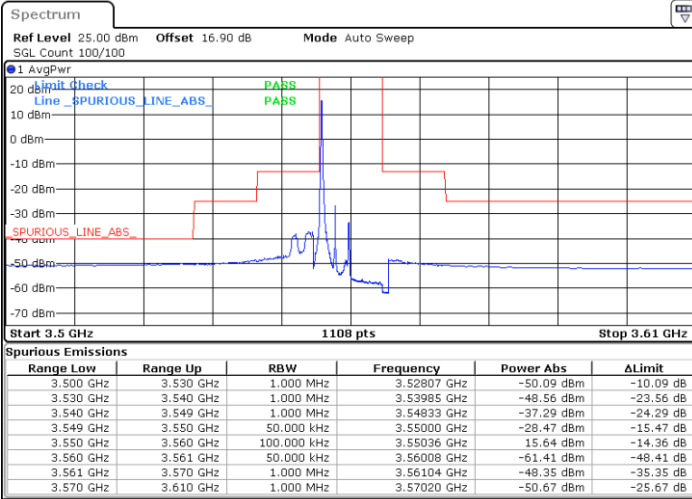

LTE Band 48 / 20MHz

QPSK

Highest Channel / 1RB0

Highest Channel / 1RBmax

Date: 27.SEP.2020 19:39:55

Date: 27.SEP.2020 19:51:49

Highest Channel / FullIRB

N/A

Date: 27.SEP.2020 19:28:01

LTE Band 48 / 5MHz

16QAM

Lowest Channel / 1RB0

Lowest Channel / 1RBmax

Date: 27.SEP.2020 17:31:45

Date: 27.SEP.2020 17:55:32

Lowest Channel / FullRB

N/A

Date: 27.SEP.2020 17:43:38

LTE Band 48 / 5MHz

16QAM

Middle Channel / 1RB0

Middle Channel / 1RBmax

Date: 27.SEP.2020 17:35:43

Date: 27.SEP.2020 17:59:30