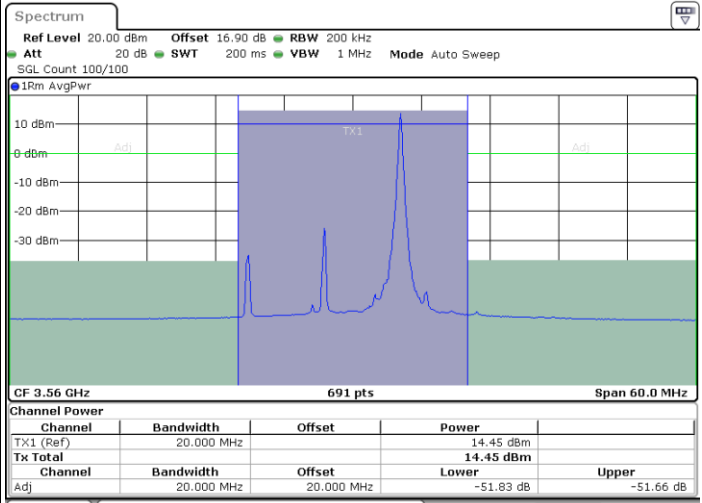

Date: 29.SEP.2020 14:30:43