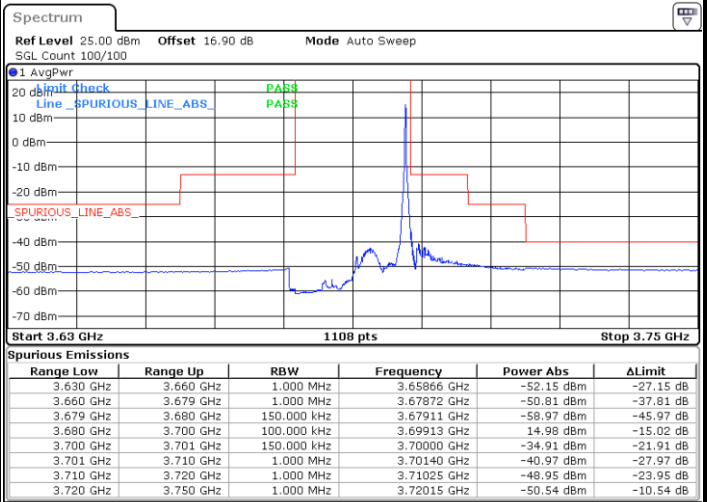

Date: 27.SEP.2020 19:05:34

Lowest Channel / FullIRB

N/A

Date: 27.SEP.2020 18:53:41

LTE Band 48 / 15MHz

QPSK

Middle Channel / 1RB0

Middle Channel / 1RBmax

Date: 27.SEP.2020 18:48:24

Date: 27.SEP.2020 19:12:09

Middle Channel / FullRB

N/A

Date: 27.SEP.2020 19:00:17

LTE Band 48 / 15MHz

QPSK

Highest Channel / 1RB0

Highest Channel / 1RBmax

Date: 27.SEP.2020 18:49:43

Date: 27.SEP.2020 19:13:28

Highest Channel / FullRB

N/A

Date: 27.SEP.2020 19:01:36

LTE Band 48 / 20MHz

QPSK

Lowest Channel / 1RB0

Lowest Channel / 1RBmax

Date: 27.SEP.2020 19:32:01

Date: 27.SEP.2020 19:43:55

Lowest Channel / FullIRB

N/A

Date: 27.SEP.2020 19:20:07

LTE Band 48 / 20MHz