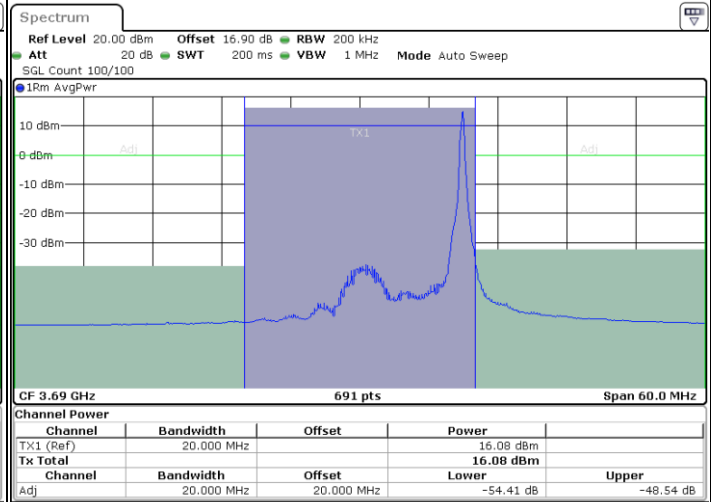

LTE Band 48 / 20MHz

64QAM

Highest Channel / 1RB0

Highest Channel / 1RBmax

Date: 27.SEP.2020 22:38:45

Date: 27.SEP.2020 22:43:12

Highest Channel / FullIRB

N/A