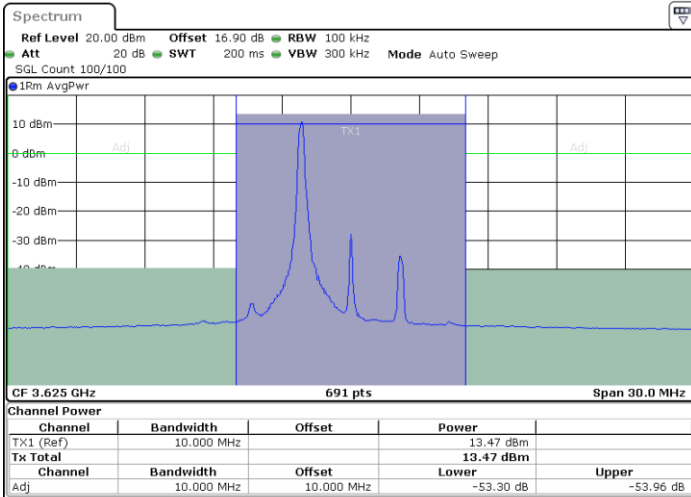

N/A

Date: 29.SEP.2020 11:04:49

LTE Band 48 / 5MHz

256QAM

Middle Channel / 1RB0

Middle Channel / 1RBmax

Date: 29.SEP.2020 10:59:19

Date: 29.SEP.2020 11:01:53

Middle Channel / FullIRB

N/A

Date: 29.SEP.2020 10:56:42

LTE Band 48 / 5MHz

256QAM

Highest Channel / 1RB0

Highest Channel / 1RBmax

Date: 29.SEP.2020 11:16:44