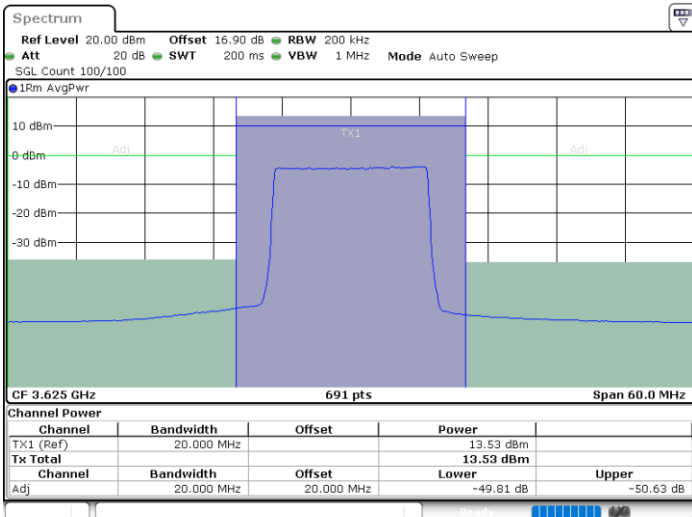

LTE Band 48 / 15MHz

256QAM

Middle Channel / 1RB0

Middle Channel / 1RBmax

Date: 29.SEP.2020 14:18:35

Date: 29.SEP.2020 14:21:47

Middle Channel / FullIRB

N/A

Date: 29.SEP.2020 14:15:29

LTE Band 48 / 15MHz

256QAM

Highest Channel / 1RB0

Highest Channel / 1RBmax

Date: 29.SEP.2020 14:36:21

Date: 29.SEP.2020 14:38:53

Highest Channel / FullIRB