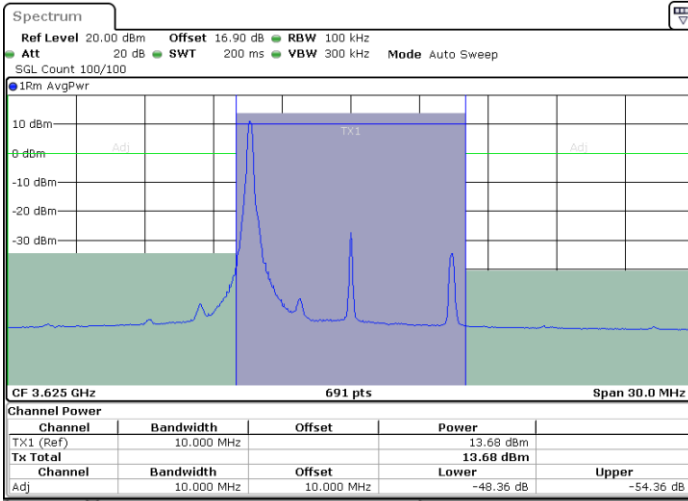

LTE Band 48 / 10MHz

256QAM

MiddleChannel / 1RB0

Middle Channel / 1RBmax

Date: 29.SEP.2020 11:25:57