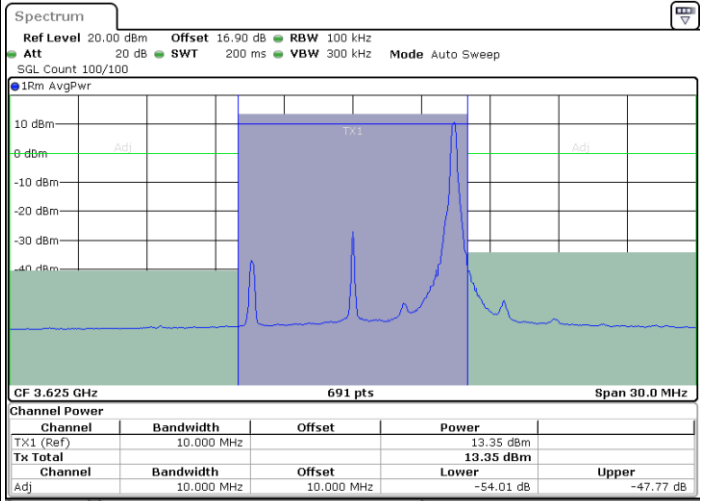

Date: 29.SEP.2020 11:28:47