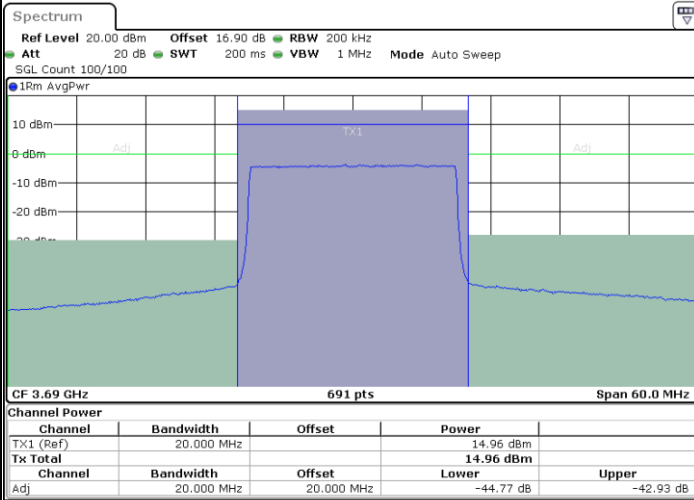

LTE Band 48 / 20MHz

64QAM

Highest Channel / 1RB0

Highest Channel / 1RBmax

Date: 27.SEP.2020 22:38:45

Date: 27.SEP.2020 22:43:12

Highest Channel / FullIRB

N/A

Date: 27.SEP.2020 22:34:17

LTE Band 48 / 5MHz

256QAM

Lowest Channel / 1RB0

Lowest Channel / 1RBmax

Date: 29.SEP.2020 11:07:08

Date: 29.SEP.2020 11:11:02

Lowest Channel / FullIRB