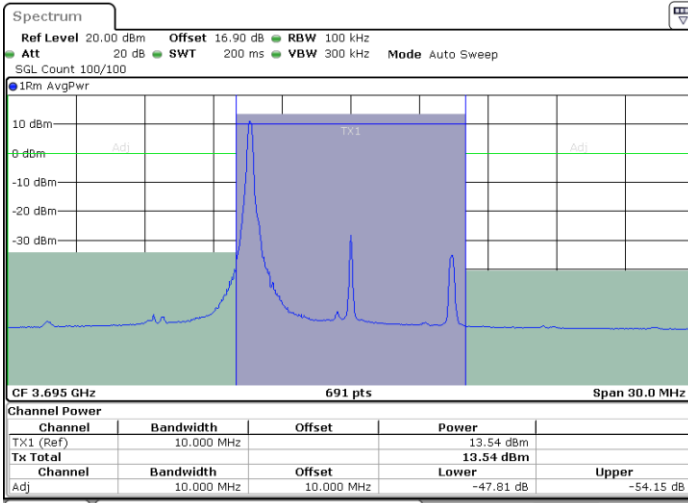

Middle Channel / 1RBmax

Date: 29.SEP.2020 11:25:57

Date: 29.SEP.2020 11:28:47

Middle Channel / FullIRB

N/A

Date: 29.SEP.2020 11:22:39

LTE Band 48 / 10MHz

256QAM

Highest Channel / 1RB0

Highest Channel / 1RBmax

Date: 29.SEP.2020 14:08:38

Date: 29.SEP.2020 14:11:01

Highest Channel / FullRB

N/A

Date: 29.SEP.2020 14:06:27

LTE Band 48 / 15MHz