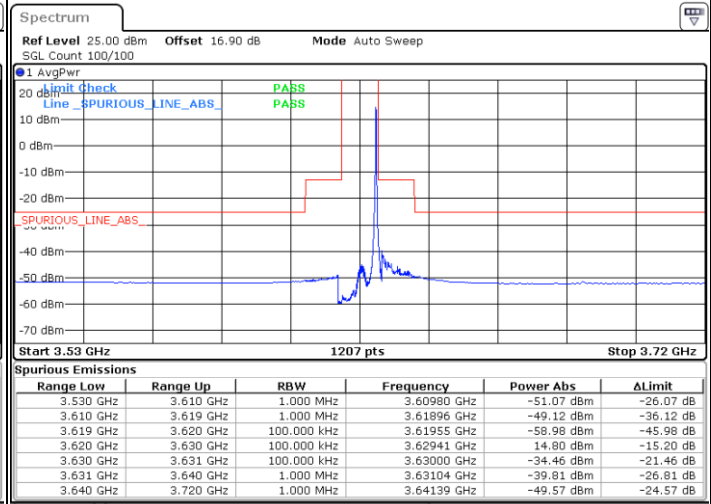

Date: 27.SEP.2020 18:03:28

Highest Channel / FullRB

N/A

Date: 27.SEP.2020 17:51:34

LTE Band 48 / 10MHz

16QAM

Lowest Channel / 1RB0

Lowest Channel / 1RBmax

Date: 27.SEP.2020 18:07:27

Date: 27.SEP.2020 18:31:14

Lowest Channel / FullIRB

N/A

Date: 27.SEP.2020 18:19:21

LTE Band 48 / 10MHz

16QAM

MiddleChannel / 1RB0

Middle Channel / 1RBmax

Date: 27.SEP.2020 18:11:25

Date: 27.SEP.2020 18:35:12

Middle Channel / FullRB

N/A

Date: 27.SEP.2020 18:23:18

LTE Band 48 / 10MHz

16QAM

Highest Channel / 1RB0

Highest Channel / 1RBmax

Date: 27.SEP.2020 18:15:22

Date: 27.SEP.2020 18:39:09

Highest Channel / FullIRB

N/A

Date: 27.SEP.2020 18:27:16

LTE Band 48 / 15MHz