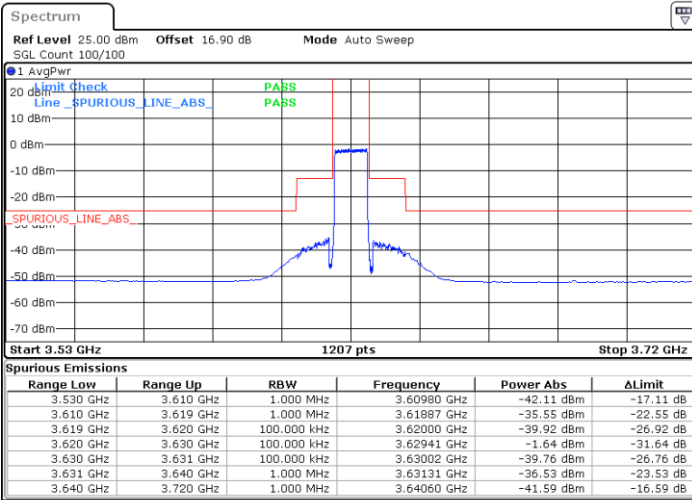

LTE Band 48 / 10MHz

QPSK

Lowest Channel / 1RB0

Lowest Channel / 1RBmax

Date: 27.SEP.2020 18:08:46

Date: 27.SEP.2020 18:32:33

Lowest Channel / FullIRB

N/A

Date: 27.SEP.2020 18:20:40

LTE Band 48 / 10MHz

QPSK

MiddleChannel / 1RB0

Middle Channel / 1RBmax

Date: 27.SEP.2020 18:10:06

Date: 27.SEP.2020 18:33:53

Middle Channel / FullRB

N/A

Date: 27.SEP.2020 18:21:59

LTE Band 48 / 10MHz

QPSK

Highest Channel / 1RB0

Highest Channel / 1RBmax

Date: 27.SEP.2020 18:16:42

Date: 27.SEP.2020 18:40:29

Highest Channel / FullIRB

N/A

Date: 27.SEP.2020 18:28:35

LTE Band 48 / 15MHz

QPSK

Lowest Channel / 1RB0

Lowest Channel / 1RBmax

Date: 27.SEP.2020 18:41:48