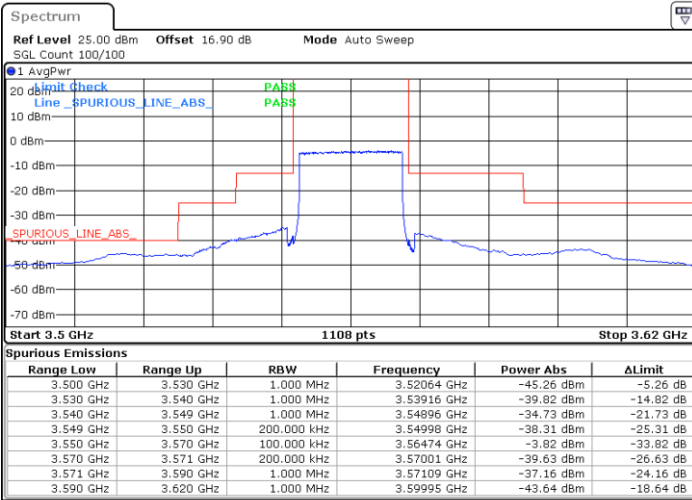

Highest Channel / 1RBmax

Date: 27.SEP.2020 18:49:43

Date: 27.SEP.2020 19:13:28

Highest Channel / FullRB

N/A

Date: 27.SEP.2020 19:01:36

LTE Band 48 / 20MHz

QPSK

Lowest Channel / 1RB0

Lowest Channel / 1RBmax

Date: 27.SEP.2020 19:32:01

Date: 27.SEP.2020 19:43:55

Lowest Channel / FullIRB

N/A

Date: 27.SEP.2020 19:20:07

LTE Band 48 / 20MHz

LTE Band 48 / 20MHz

QPSK

Highest Channel / 1RB0

Highest Channel / 1RBmax

Date: 27.SEP.2020 19:39:55

Date: 27.SEP.2020 19:51:49

Highest Channel / FullIRB

N/A