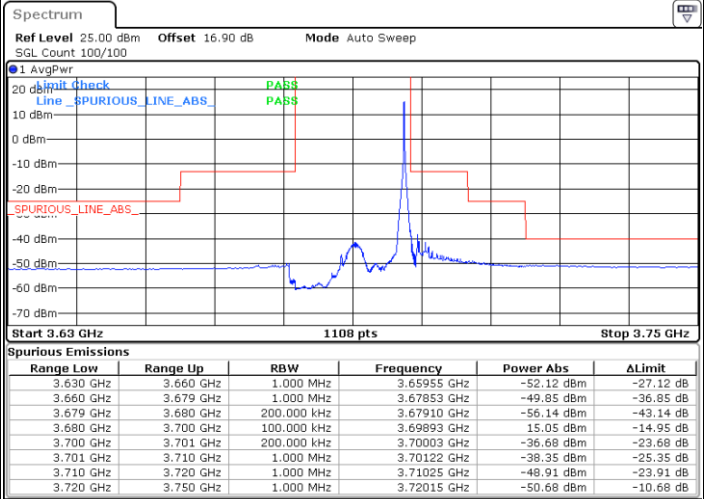

Highest Channel / 1RBmax

Date: 27.SEP.2020 18:49:43

Date: 27.SEP.2020 19:13:28

Highest Channel / FullRB

N/A

Date: 27.SEP.2020 19:01:36

LTE Band 48 / 20MHz

QPSK

Lowest Channel / 1RB0

Lowest Channel / 1RBmax

Date: 27.SEP.2020 19:32:01

Date: 27.SEP.2020 19:43:55

Lowest Channel / FullIRB

N/A

Date: 27.SEP.2020 19:20:07

LTE Band 48 / 20MHz

QPSK

Middle Channel / 1RB0

Middle Channel / 1RBmax

Date: 27.SEP.2020 19:33:20

Date: 27.SEP.2020 19:45:14

Middle Channel / FullRB

N/A

Date: 27.SEP.2020 19:21:26

LTE Band 48 / 20MHz

QPSK

Highest Channel / 1RB0

Highest Channel / 1RBmax

Date: 27.SEP.2020 19:39:55

Date: 27.SEP.2020 19:51:49

Highest Channel / FullIRB

N/A