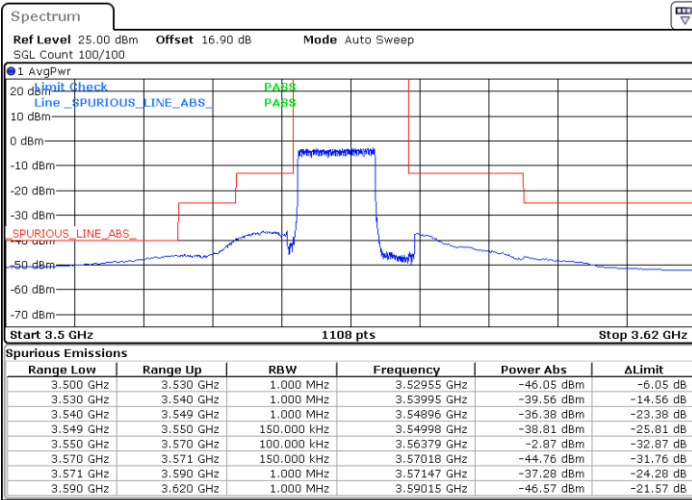

Highest Channel / 1RB0

Highest Channel / 1RBmax

Date: 27.SEP.2020 18:15:22

Date: 27.SEP.2020 18:39:09

Highest Channel / FullIRB

N/A

Date: 27.SEP.2020 18:27:16

LTE Band 48 / 15MHz

16QAM

Lowest Channel / 1RB0

Lowest Channel / 1RBmax

Date: 27.SEP.2020 18:43:08

Date: 27.SEP.2020 19:06:53

Lowest Channel / FullIRB

N/A

Date: 27.SEP.2020 18:55:01