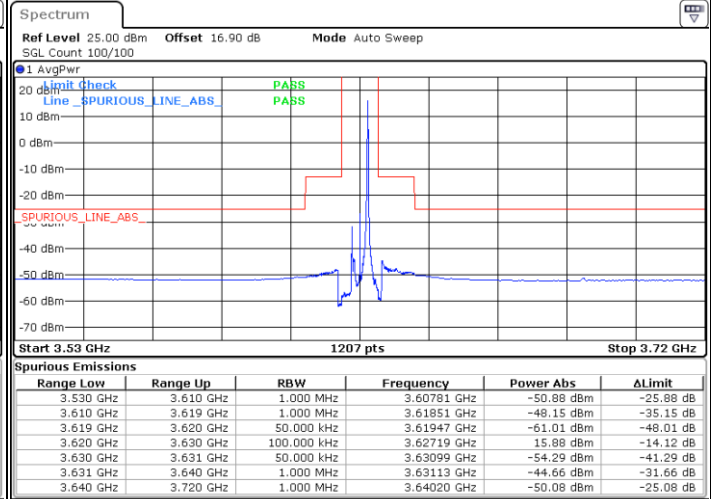

Date: 29.SEP.2020 14:49:41

Middle Channel / FullIRB

N/A

Date: 29.SEP.2020 14:42:30

LTE Band 48 / 20MHz

256QAM

Highest Channel / 1RB0

Highest Channel / 1RBmax

Date: 29.SEP.2020 15:27:44

Date: 29.SEP.2020 15:30:17

Highest Channel / FullIRB

N/A

Date: 29.SEP.2020 15:24:39

Conducted Band Edge

LTE Band 48 / 5MHz

QPSK

Middle Channel / 1RB0

Middle Channel / 1RBmax

Date: 27.SEP.2020 17:37:02

Date: 27.SEP.2020 18:00:50

Middle Channel / FullRB

N/A

Date: 27.SEP.2020 17:48:55

LTE Band 48 / 5MHz

QPSK

Highest Channel / 1RB0

Highest Channel / 1RBmax

Date: 27.SEP.2020 17:38:21

Date: 27.SEP.2020 18:02:08

Highest Channel / FullIRB

N/A

Date: 27.SEP.2020 17:50:15