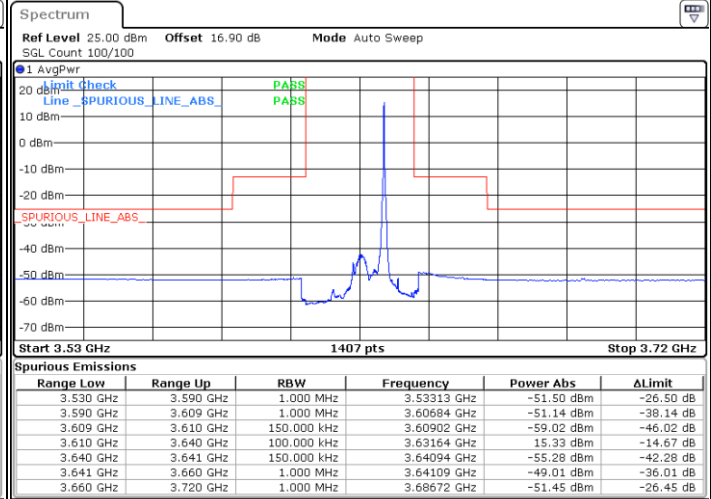

Highest Channel / FullIRB

N/A

Date: 27.SEP.2020 18:28:35

LTE Band 48 / 15MHz

QPSK

Lowest Channel / 1RB0

Lowest Channel / 1RBmax

Date: 27.SEP.2020 18:41:48

Date: 27.SEP.2020 19:05:34

Lowest Channel / FullIRB

N/A

Date: 27.SEP.2020 18:53:41

LTE Band 48 / 15MHz

QPSK

Middle Channel / 1RB0

Middle Channel / 1RBmax

Date: 27.SEP.2020 18:48:24

Date: 27.SEP.2020 19:12:09

Middle Channel / FullRB

N/A

Date: 27.SEP.2020 19:00:17

LTE Band 48 / 15MHz

QPSK

Highest Channel / 1RB0

Highest Channel / 1RBmax

Date: 27.SEP.2020 18:49:43

Date: 27.SEP.2020 19:13:28

Highest Channel / FullRB

N/A

Date: 27.SEP.2020 19:01:36

LTE Band 48 / 20MHz

QPSK