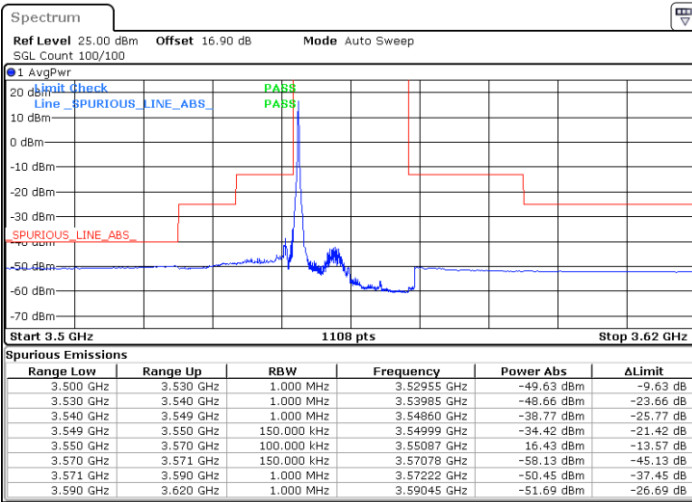

Highest Channel / 1RB0

Highest Channel / 1RBmax

Date: 27.SEP.2020 18:15:22

Date: 27.SEP.2020 18:39:09

Highest Channel / FullIRB

N/A

Date: 27.SEP.2020 18:27:16

LTE Band 48 / 15MHz

16QAM

Lowest Channel / 1RB0

Lowest Channel / 1RBmax

Date: 27.SEP.2020 18:43:08

Date: 27.SEP.2020 19:06:53

Lowest Channel / FullIRB

N/A

Date: 27.SEP.2020 18:55:01