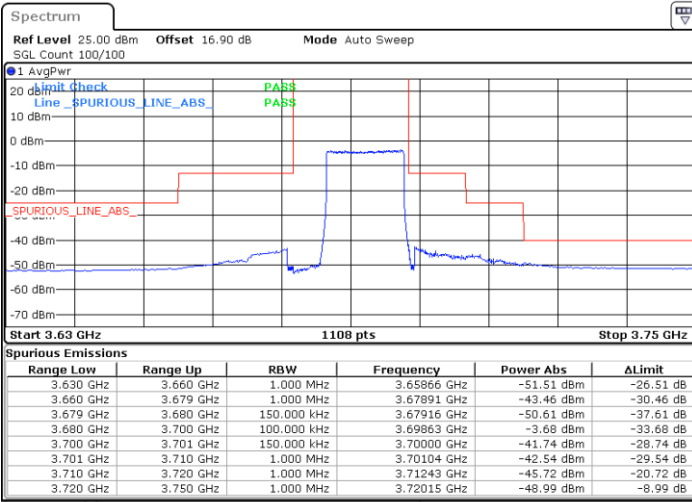

Date: 27.SEP.2020 18:48:24

Date: 27.SEP.2020 19:12:09

Middle Channel / FullRB

N/A

Date: 27.SEP.2020 19:00:17

LTE Band 48 / 15MHz

QPSK

Highest Channel / 1RB0

Highest Channel / 1RBmax

Date: 27.SEP.2020 18:49:43

Date: 27.SEP.2020 19:13:28

Highest Channel / FullRB

N/A

Date: 27.SEP.2020 19:01:36

LTE Band 48 / 20MHz

QPSK

Lowest Channel / 1RB0

Lowest Channel / 1RBmax

Date: 27.SEP.2020 19:32:01

Date: 27.SEP.2020 19:43:55

Lowest Channel / FullIRB

N/A

Date: 27.SEP.2020 19:20:07

LTE Band 48 / 20MHz