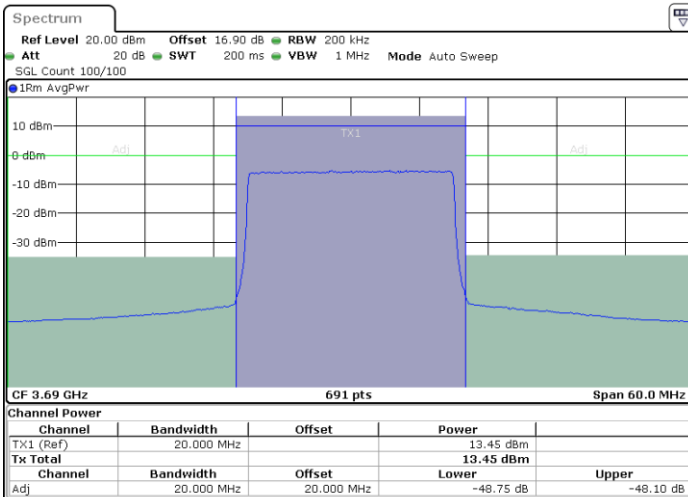

Lowest Channel / FullIRB

N/A

Date: 29.SEP.2020 15:13:42

LTE Band 48 / 20MHz

256QAM

Middle Channel / 1RB0

Middle Channel / 1RBmax

Date: 29.SEP.2020 14:45:48

Date: 29.SEP.2020 14:49:41

Middle Channel / FullIRB

N/A

Date: 29.SEP.2020 14:42:30

LTE Band 48 / 20MHz

256QAM

Highest Channel / 1RB0

Highest Channel / 1RBmax

Date: 29.SEP.2020 15:27:44

Date: 29.SEP.2020 15:30:17

Highest Channel / FullIRB

N/A

Date: 29.SEP.2020 15:24:39

Conducted Band Edge

LTE Band 48 / 5MHz

QPSK