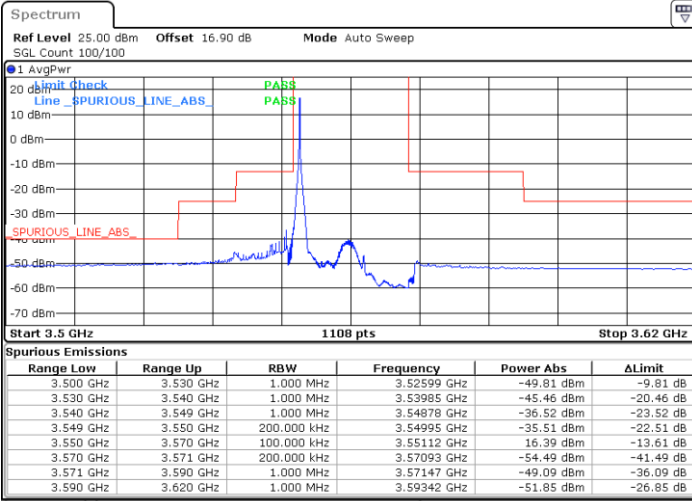

Date: 27.SEP.2020 18:48:24

Date: 27.SEP.2020 19:12:09

Middle Channel / FullRB

N/A

Date: 27.SEP.2020 19:00:17

LTE Band 48 / 15MHz

QPSK

Highest Channel / 1RB0

Highest Channel / 1RBmax

Date: 27.SEP.2020 18:49:43

Date: 27.SEP.2020 19:13:28

Highest Channel / FullRB

N/A

Date: 27.SEP.2020 19:01:36

LTE Band 48 / 20MHz

QPSK

Lowest Channel / 1RB0

Lowest Channel / 1RBmax

Date: 27.SEP.2020 19:32:01

Date: 27.SEP.2020 19:43:55

Lowest Channel / FullIRB

N/A

Date: 27.SEP.2020 19:20:07

LTE Band 48 / 20MHz