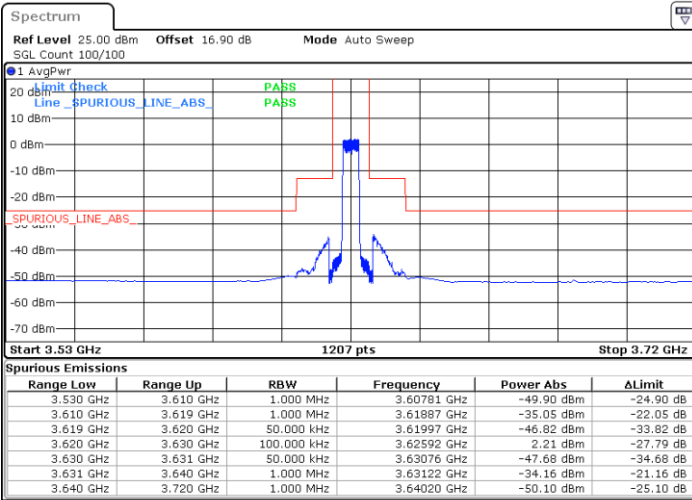

Date: 29.SEP.2020 15:27:44

Date: 29.SEP.2020 15:30:17

Highest Channel / FullIRB

N/A

Date: 29.SEP.2020 15:24:39

Conducted Band Edge

LTE Band 48 / 5MHz

QPSK

Middle Channel / 1RB0

Middle Channel / 1RBmax

Date: 27.SEP.2020 17:37:02

Date: 27.SEP.2020 18:00:50

Middle Channel / FullRB

N/A

Date: 27.SEP.2020 17:48:55

LTE Band 48 / 5MHz

QPSK

Highest Channel / 1RB0

Highest Channel / 1RBmax

Date: 27.SEP.2020 17:38:21

Date: 27.SEP.2020 18:02:08

Highest Channel / FullIRB

N/A

Date: 27.SEP.2020 17:50:15

LTE Band 48 / 10MHz

QPSK

Lowest Channel / 1RB0

Lowest Channel / 1RBmax

Date: 27.SEP.2020 18:08:46

Date: 27.SEP.2020 18:32:33

Lowest Channel / FullIRB

N/A