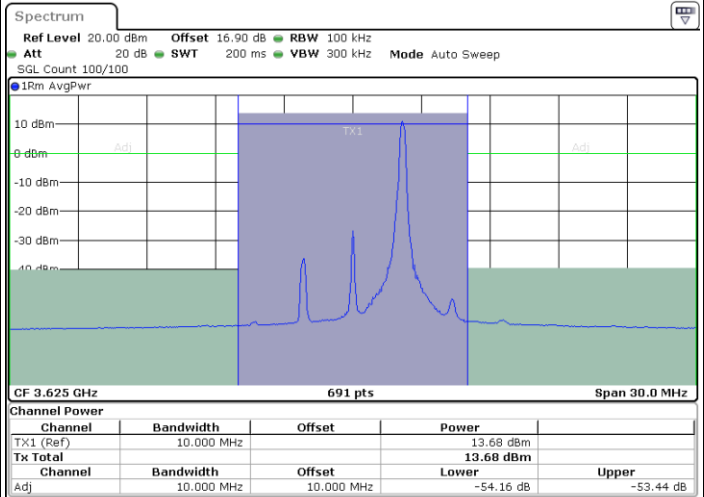

N/A

Date: 29.SEP.2020 11:04:49

LTE Band 48 / 5MHz

256QAM

Middle Channel / 1RB0

Middle Channel / 1RBmax

Date: 29.SEP.2020 10:59:19

Date: 29.SEP.2020 11:01:53

Middle Channel / FullIRB

N/A

Date: 29.SEP.2020 10:56:42

LTE Band 48 / 5MHz

256QAM

Highest Channel / 1RB0

Highest Channel / 1RBmax

Date: 29.SEP.2020 11:16:44