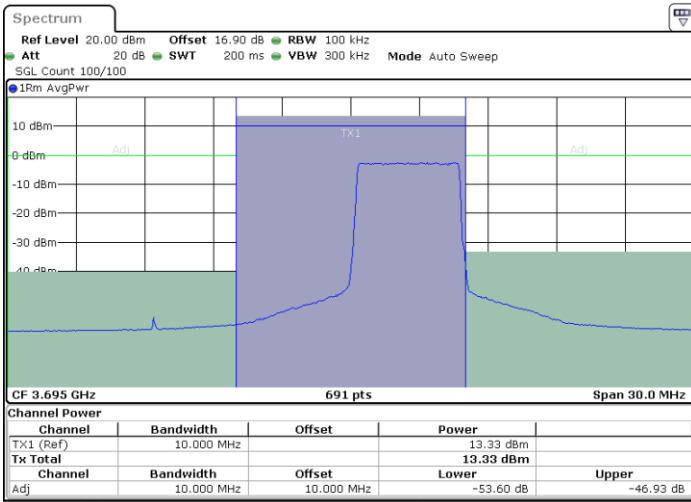

Middle Channel / FullIRB

N/A

Date: 29.SEP.2020 10:56:42

LTE Band 48 / 5MHz

256QAM

Highest Channel / 1RB0

Highest Channel / 1RBmax

Date: 29.SEP.2020 11:16:44

Date: 29.SEP.2020 11:19:12

Highest Channel / FullRB

N/A

Date: 29.SEP.2020 11:14:01

LTE Band 48 / 10MHz

256QAM

Lowest Channel / 1RB0

Lowest Channel / 1RBmax