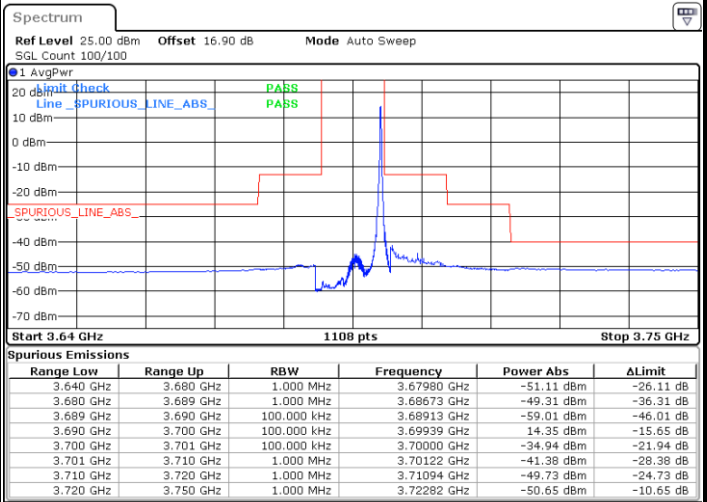

Date: 27.SEP.2020 18:03:28

Highest Channel / FullRB

N/A

Date: 27.SEP.2020 17:51:34

LTE Band 48 / 10MHz

16QAM

Lowest Channel / 1RB0

Lowest Channel / 1RBmax

Date: 27.SEP.2020 18:07:27

Date: 27.SEP.2020 18:31:14

Lowest Channel / FullIRB

N/A

Date: 27.SEP.2020 18:19:21

LTE Band 48 / 10MHz

16QAM

MiddleChannel / 1RB0

Middle Channel / 1RBmax

Date: 27.SEP.2020 18:11:25

Date: 27.SEP.2020 18:35:12

Middle Channel / FullRB

N/A

Date: 27.SEP.2020 18:23:18

LTE Band 48 / 10MHz

16QAM

Highest Channel / 1RB0

Highest Channel / 1RBmax

Date: 27.SEP.2020 18:15:22

Date: 27.SEP.2020 18:39:09

Highest Channel / FullIRB

N/A

Date: 27.SEP.2020 18:27:16

LTE Band 48 / 15MHz