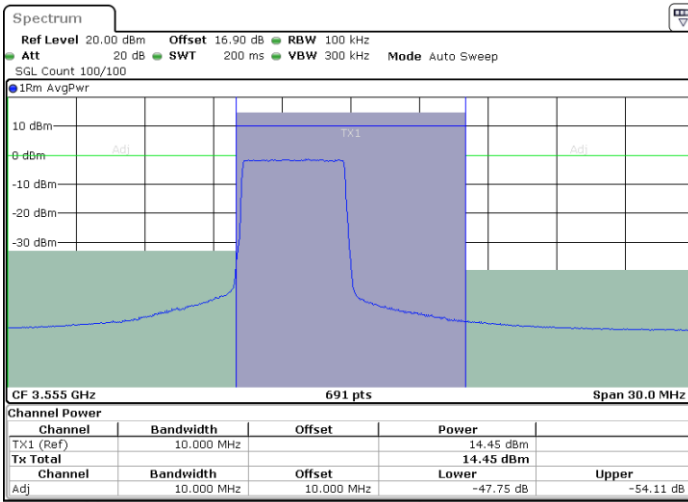

Lowest Channel / FullIRB

N/A

Date: 29.SEP.2020 11:04:49