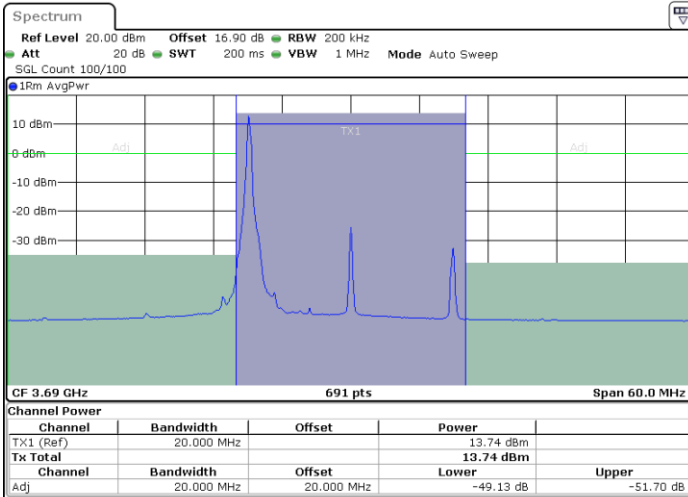

Date: 29.SEP.2020 14:49:41

Middle Channel / FullIRB

N/A

Date: 29.SEP.2020 14:42:30

LTE Band 48 / 20MHz

256QAM

Highest Channel / 1RB0

Highest Channel / 1RBmax

Date: 29.SEP.2020 15:27:44

Date: 29.SEP.2020 15:30:17

Highest Channel / FullIRB

N/A

Date: 29.SEP.2020 15:24:39

Conducted Band Edge

LTE Band 48 / 5MHz

QPSK