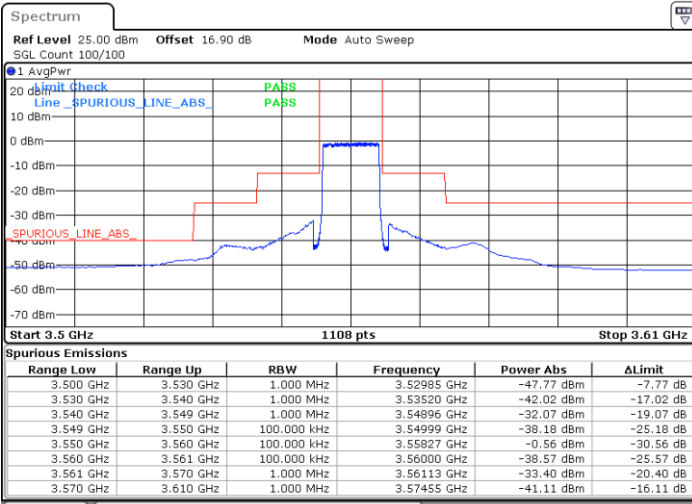

QPSK

Highest Channel / 1RB0

Highest Channel / 1RBmax

Date: 27.SEP.2020 17:38:21

Date: 27.SEP.2020 18:02:08

Highest Channel / FullIRB

N/A

Date: 27.SEP.2020 17:50:15

LTE Band 48 / 10MHz

QPSK

Lowest Channel / 1RB0

Lowest Channel / 1RBmax

Date: 27.SEP.2020 18:08:46

Date: 27.SEP.2020 18:32:33

Lowest Channel / FullIRB

N/A

Date: 27.SEP.2020 18:20:40

LTE Band 48 / 10MHz

QPSK

MiddleChannel / 1RB0

Middle Channel / 1RBmax

Date: 27.SEP.2020 18:10:06

Date: 27.SEP.2020 18:33:53

Middle Channel / FullRB

N/A

Date: 27.SEP.2020 18:21:59

LTE Band 48 / 10MHz

QPSK

Highest Channel / 1RB0

Highest Channel / 1RBmax

Date: 27.SEP.2020 18:16:42

Date: 27.SEP.2020 18:40:29