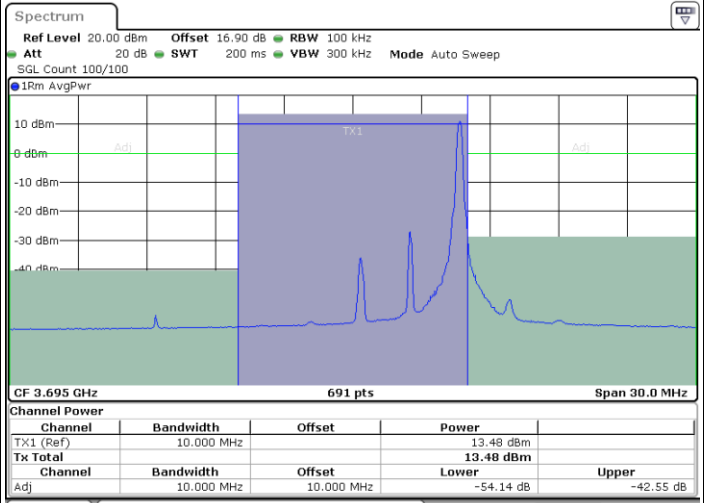

Middle Channel / FullIRB

N/A

Date: 29.SEP.2020 10:56:42

LTE Band 48 / 5MHz

256QAM

Highest Channel / 1RB0

Highest Channel / 1RBmax

Date: 29.SEP.2020 11:16:44

Date: 29.SEP.2020 11:19:12

Highest Channel / FullRB

N/A

Date: 29.SEP.2020 11:14:01

LTE Band 48 / 10MHz

256QAM

Lowest Channel / 1RB0

Lowest Channel / 1RBmax