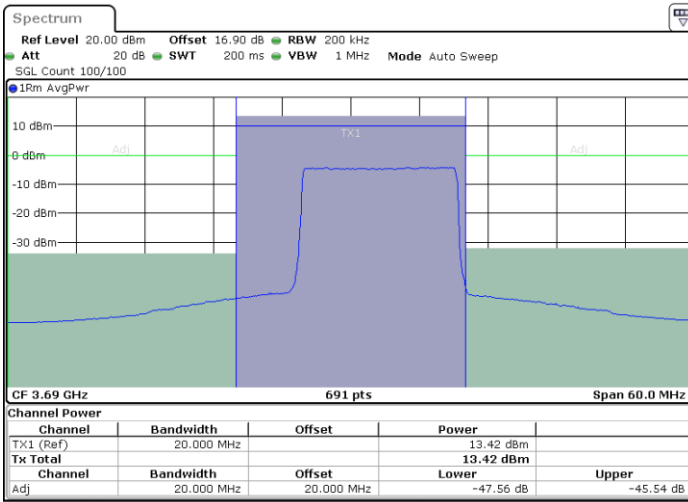

Date: 29.SEP.2020 14:15:29

LTE Band 48 / 15MHz

256QAM

Highest Channel / 1RB0

Highest Channel / 1RBmax

Date: 29.SEP.2020 14:36:21

Date: 29.SEP.2020 14:38:53

Highest Channel / FullIRB

N/A

Date: 29.SEP.2020 14:33:49

LTE Band 48 / 20MHz

256QAM

Lowest Channel / 1RB0

Lowest Channel / 1RBmax

Date: 29.SEP.2020 15:18:02

Date: 29.SEP.2020 15:20:43