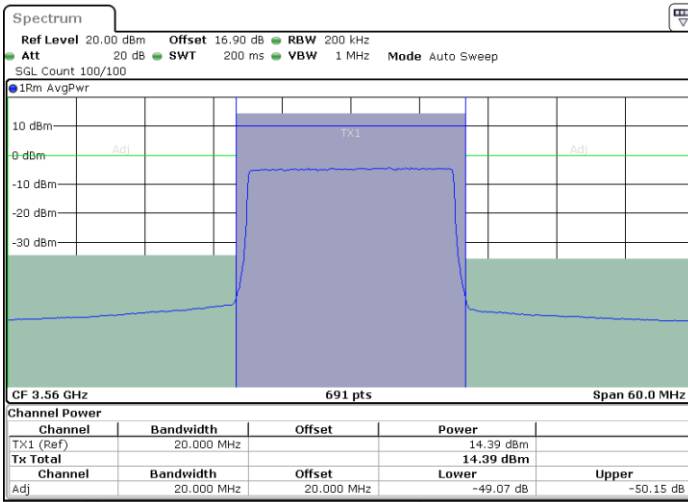

Date: 29.SEP.2020 14:15:29

LTE Band 48 / 15MHz

256QAM

Highest Channel / 1RB0

Highest Channel / 1RBmax

Date: 29.SEP.2020 14:36:21

Date: 29.SEP.2020 14:38:53

Highest Channel / FullIRB

N/A

Date: 29.SEP.2020 14:33:49

LTE Band 48 / 20MHz

256QAM

Lowest Channel / 1RB0

Lowest Channel / 1RBmax

Date: 29.SEP.2020 15:18:02

Date: 29.SEP.2020 15:20:43

Lowest Channel / FullIRB

N/A

Date: 29.SEP.2020 15:13:42

LTE Band 48 / 20MHz

256QAM

Middle Channel / 1RB0

Middle Channel / 1RBmax

Date: 29.SEP.2020 14:45:48