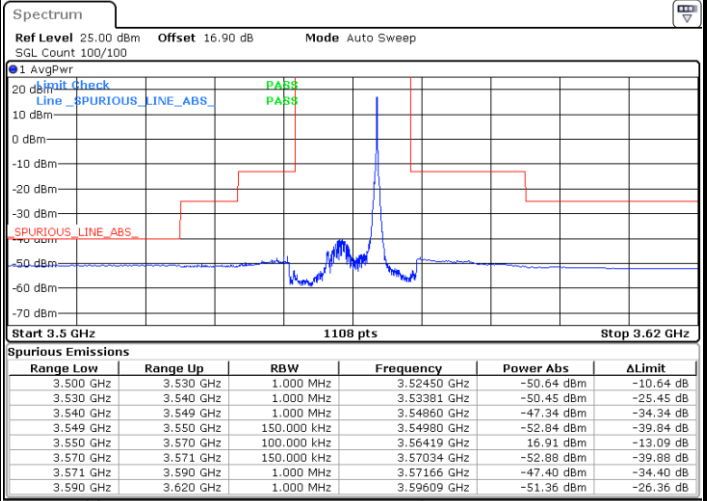

N/A

Date: 27.SEP.2020 18:21:59

LTE Band 48 / 10MHz

QPSK

Highest Channel / 1RB0

Highest Channel / 1RBmax

Date: 27.SEP.2020 18:16:42

Date: 27.SEP.2020 18:40:29

Highest Channel / FullIRB

N/A

Date: 27.SEP.2020 18:28:35

LTE Band 48 / 15MHz

QPSK

Lowest Channel / 1RB0

Lowest Channel / 1RBmax

Date: 27.SEP.2020 18:41:48

Date: 27.SEP.2020 19:05:34

Lowest Channel / FullIRB

N/A

Date: 27.SEP.2020 18:53:41

LTE Band 48 / 15MHz

QPSK

Middle Channel / 1RB0

Middle Channel / 1RBmax