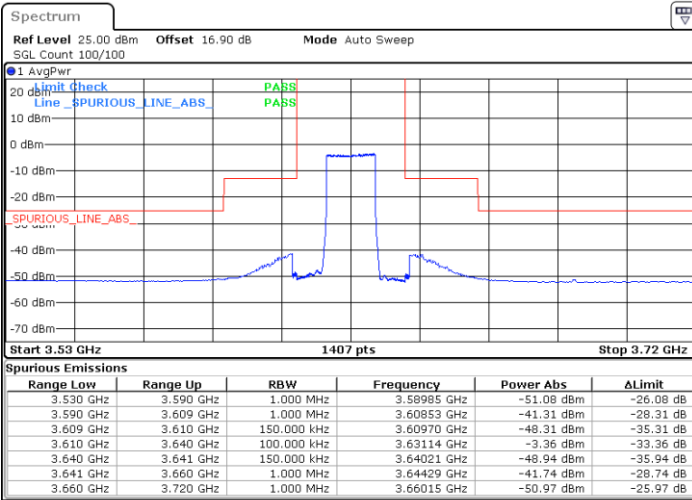

Highest Channel / FullIRB

N/A

Date: 27.SEP.2020 18:28:35

LTE Band 48 / 15MHz

QPSK

Lowest Channel / 1RB0

Lowest Channel / 1RBmax

Date: 27.SEP.2020 18:41:48

Date: 27.SEP.2020 19:05:34

Lowest Channel / FullIRB

N/A

Date: 27.SEP.2020 18:53:41

LTE Band 48 / 15MHz

QPSK

Middle Channel / 1RB0

Middle Channel / 1RBmax

Date: 27.SEP.2020 18:48:24

Date: 27.SEP.2020 19:12:09

Middle Channel / FullRB

N/A

Date: 27.SEP.2020 19:00:17

LTE Band 48 / 15MHz

QPSK

Highest Channel / 1RB0

Highest Channel / 1RBmax

Date: 27.SEP.2020 18:49:43

Date: 27.SEP.2020 19:13:28

Highest Channel / FullRB

N/A

Date: 27.SEP.2020 19:01:36

LTE Band 48 / 20MHz

QPSK