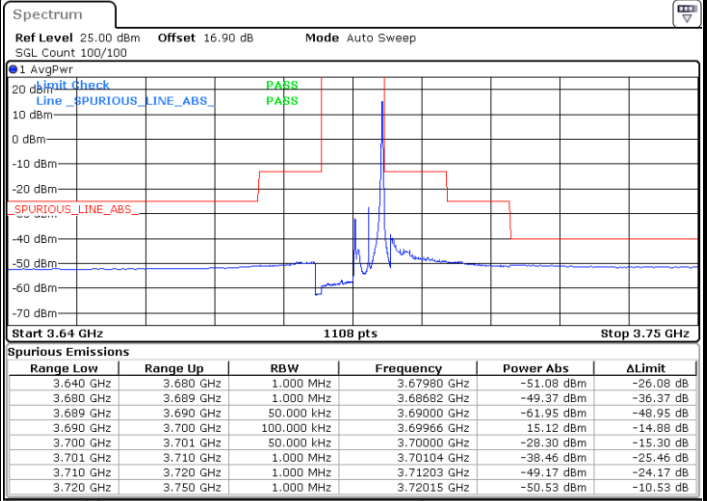

Date: 29.SEP.2020 15:27:44

Date: 29.SEP.2020 15:30:17

Highest Channel / FullIRB

N/A

Date: 29.SEP.2020 15:24:39

Conducted Band Edge

LTE Band 48 / 5MHz

QPSK

Middle Channel / 1RB0

Middle Channel / 1RBmax

Date: 27.SEP.2020 17:37:02

Date: 27.SEP.2020 18:00:50

Middle Channel / FullRB

N/A

Date: 27.SEP.2020 17:48:55

LTE Band 48 / 5MHz

QPSK

Highest Channel / 1RB0

Highest Channel / 1RBmax

Date: 27.SEP.2020 17:38:21

Date: 27.SEP.2020 18:02:08

Highest Channel / FullIRB

N/A

Date: 27.SEP.2020 17:50:15

LTE Band 48 / 10MHz

QPSK

Lowest Channel / 1RB0

Lowest Channel / 1RBmax

Date: 27.SEP.2020 18:08:46

Date: 27.SEP.2020 18:32:33

Lowest Channel / FullIRB

N/A