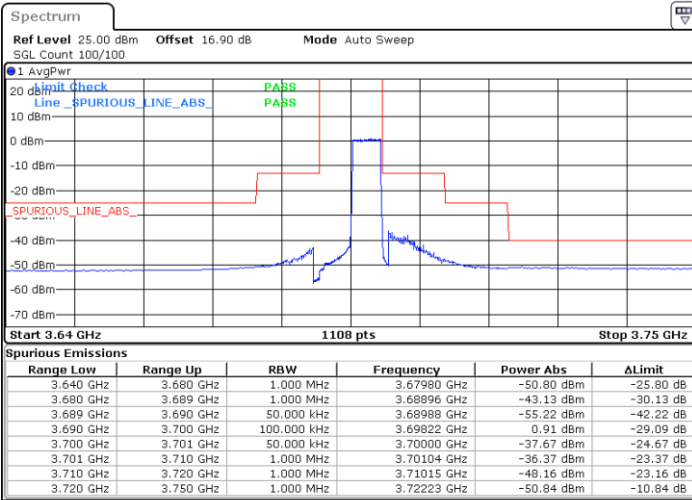

Middle Channel / 1RB0

Middle Channel / 1RBmax

Date: 27.SEP.2020 17:37:02

Date: 27.SEP.2020 18:00:50

Middle Channel / FullRB

N/A

Date: 27.SEP.2020 17:48:55

LTE Band 48 / 5MHz

QPSK

Highest Channel / 1RB0

Highest Channel / 1RBmax

Date: 27.SEP.2020 17:38:21

Date: 27.SEP.2020 18:02:08

Highest Channel / FullIRB

N/A

Date: 27.SEP.2020 17:50:15

LTE Band 48 / 10MHz

QPSK

Lowest Channel / 1RB0

Lowest Channel / 1RBmax

Date: 27.SEP.2020 18:08:46

Date: 27.SEP.2020 18:32:33

Lowest Channel / FullIRB

N/A