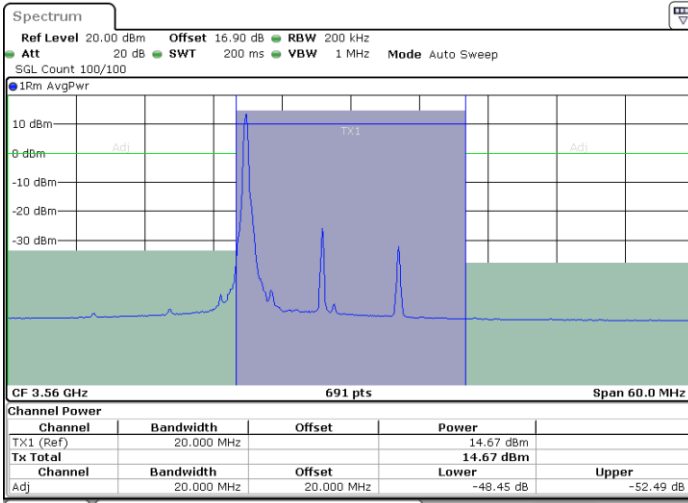

LTE Band 48 / 15MHz

256QAM

Lowest Channel / 1RB0

Lowest Channel / 1RBmax

Date: 29.SEP.2020 14:28:11