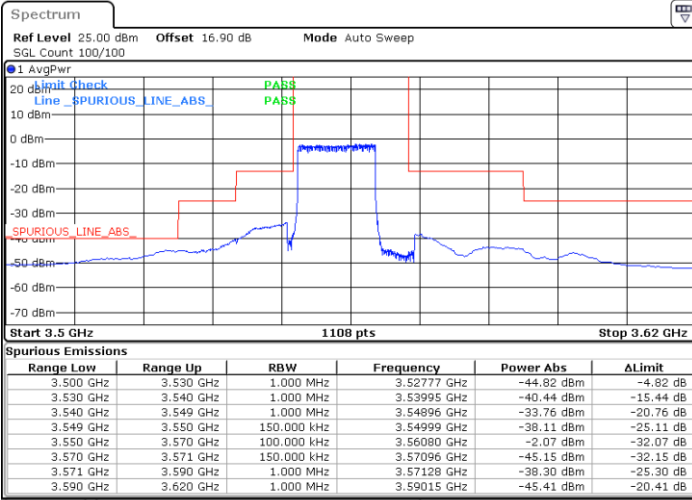

N/A

Date: 27.SEP.2020 18:21:59

LTE Band 48 / 10MHz

QPSK

Highest Channel / 1RB0

Highest Channel / 1RBmax

Date: 27.SEP.2020 18:16:42

Date: 27.SEP.2020 18:40:29

Highest Channel / FullIRB

N/A

Date: 27.SEP.2020 18:28:35

LTE Band 48 / 15MHz

QPSK

Lowest Channel / 1RB0

Lowest Channel / 1RBmax

Date: 27.SEP.2020 18:41:48

Date: 27.SEP.2020 19:05:34

Lowest Channel / FullIRB

N/A

Date: 27.SEP.2020 18:53:41

LTE Band 48 / 15MHz

QPSK

Middle Channel / 1RB0

Middle Channel / 1RBmax