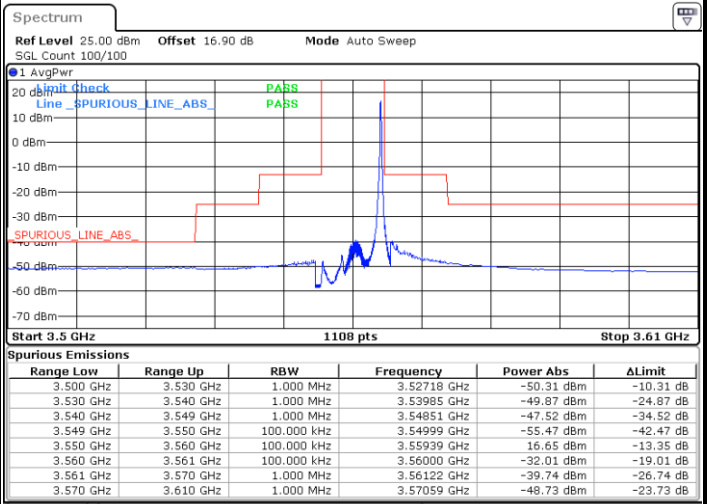

QPSK

Highest Channel / 1RB0

Highest Channel / 1RBmax

Date: 27.SEP.2020 17:38:21

Date: 27.SEP.2020 18:02:08

Highest Channel / FullIRB

N/A

Date: 27.SEP.2020 17:50:15

LTE Band 48 / 10MHz

QPSK

Lowest Channel / 1RB0

Lowest Channel / 1RBmax

Date: 27.SEP.2020 18:08:46

Date: 27.SEP.2020 18:32:33

Lowest Channel / FullIRB

N/A

Date: 27.SEP.2020 18:20:40

LTE Band 48 / 10MHz

QPSK

MiddleChannel / 1RB0

Middle Channel / 1RBmax

Date: 27.SEP.2020 18:10:06

Date: 27.SEP.2020 18:33:53

Middle Channel / FullRB

N/A

Date: 27.SEP.2020 18:21:59

LTE Band 48 / 10MHz

QPSK

Highest Channel / 1RB0

Highest Channel / 1RBmax

Date: 27.SEP.2020 18:16:42

Date: 27.SEP.2020 18:40:29