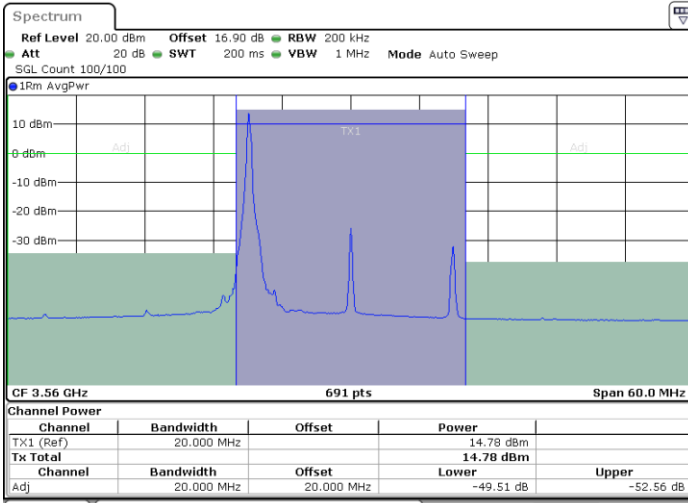

Date: 29.SEP.2020 14:15:29

LTE Band 48 / 15MHz

256QAM

Highest Channel / 1RB0

Highest Channel / 1RBmax

Date: 29.SEP.2020 14:36:21

Date: 29.SEP.2020 14:38:53

Highest Channel / FullIRB

N/A

Date: 29.SEP.2020 14:33:49

LTE Band 48 / 20MHz

256QAM

Lowest Channel / 1RB0

Lowest Channel / 1RBmax

Date: 29.SEP.2020 15:18:02

Date: 29.SEP.2020 15:20:43