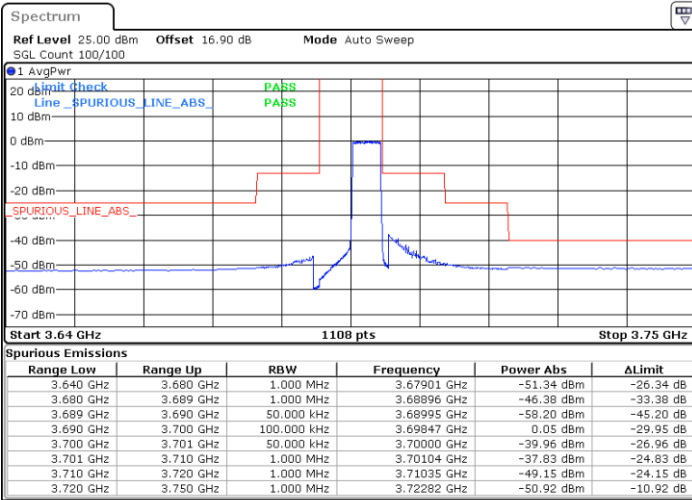

N/A

Date: 27.SEP.2020 17:43:38

LTE Band 48 / 5MHz

16QAM

Middle Channel / 1RB0

Middle Channel / 1RBmax

Date: 27.SEP.2020 17:35:43

Date: 27.SEP.2020 17:59:30

Middle Channel / FullRB

N/A

Date: 27.SEP.2020 17:47:36

LTE Band 48 / 5MHz

16QAM

Highest Channel / 1RB0

Highest Channel / 1RBmax

Date: 27.SEP.2020 17:39:40

Date: 27.SEP.2020 18:03:28

Highest Channel / FullRB

N/A

Date: 27.SEP.2020 17:51:34

LTE Band 48 / 10MHz

16QAM

Lowest Channel / 1RB0

Lowest Channel / 1RBmax