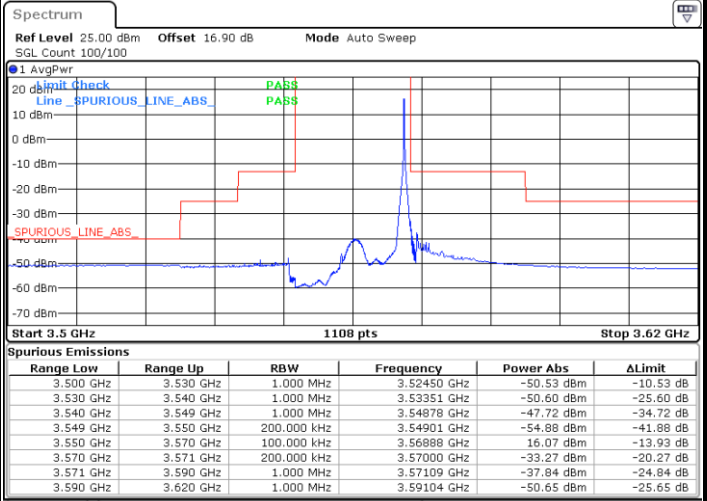

Date: 27.SEP.2020 19:05:34

Lowest Channel / FullIRB

N/A

Date: 27.SEP.2020 18:53:41

LTE Band 48 / 15MHz

QPSK

Middle Channel / 1RB0

Middle Channel / 1RBmax

Date: 27.SEP.2020 18:48:24

Date: 27.SEP.2020 19:12:09

Middle Channel / FullRB

N/A

Date: 27.SEP.2020 19:00:17

LTE Band 48 / 15MHz

QPSK

Highest Channel / 1RB0

Highest Channel / 1RBmax

Date: 27.SEP.2020 18:49:43

Date: 27.SEP.2020 19:13:28

Highest Channel / FullRB

N/A

Date: 27.SEP.2020 19:01:36

LTE Band 48 / 20MHz

QPSK

Lowest Channel / 1RB0

Lowest Channel / 1RBmax

Date: 27.SEP.2020 19:32:01

Date: 27.SEP.2020 19:43:55

Lowest Channel / FullIRB

N/A

Date: 27.SEP.2020 19:20:07

LTE Band 48 / 20MHz