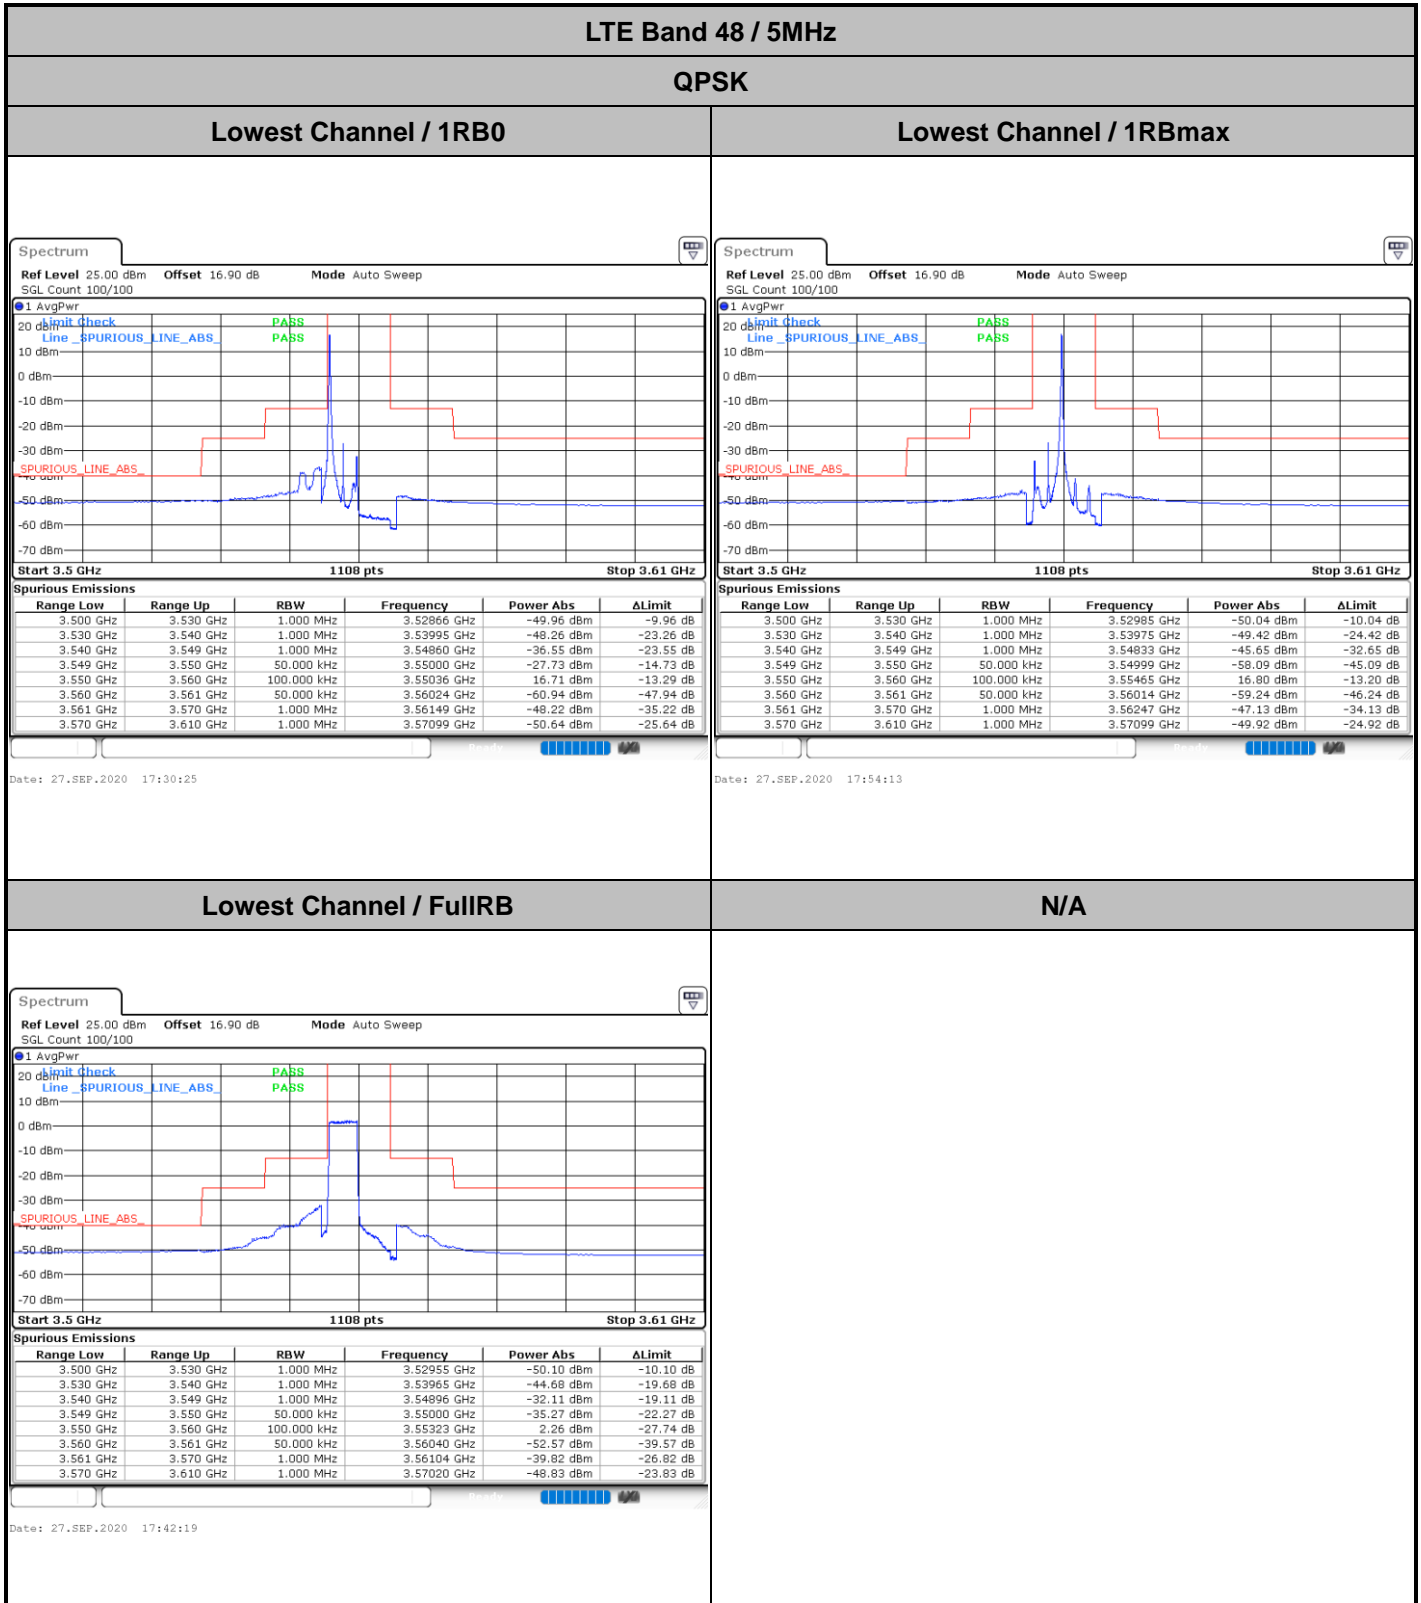

Date: 29.SEP.2020 15:27:44

Date: 29.SEP.2020 15:30:17

Highest Channel / FullIRB

N/A

Date: 29.SEP.2020 15:24:39

Conducted Band Edge

LTE Band 48 / 5MHz

QPSK

Middle Channel / 1RB0

Middle Channel / 1RBmax

Date: 27.SEP.2020 17:37:02

Date: 27.SEP.2020 18:00:50

Middle Channel / FullRB

N/A

Date: 27.SEP.2020 17:48:55

LTE Band 48 / 5MHz