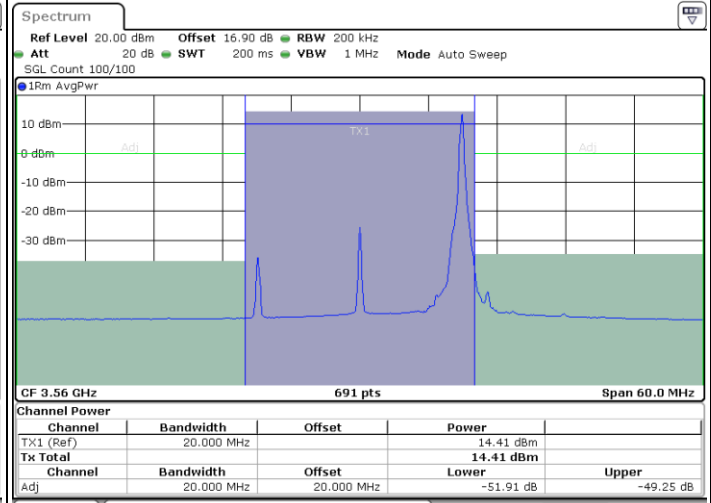

Date: 29.SEP.2020 14:15:29

LTE Band 48 / 15MHz

256QAM

Highest Channel / 1RB0

Highest Channel / 1RBmax

Date: 29.SEP.2020 14:36:21

Date: 29.SEP.2020 14:38:53

Highest Channel / FullIRB

N/A

Date: 29.SEP.2020 14:33:49

LTE Band 48 / 20MHz

256QAM

Lowest Channel / 1RB0

Lowest Channel / 1RBmax

Date: 29.SEP.2020 15:18:02

Date: 29.SEP.2020 15:20:43

Lowest Channel / FullIRB

N/A

Date: 29.SEP.2020 15:13:42

LTE Band 48 / 20MHz

256QAM

Middle Channel / 1RB0

Middle Channel / 1RBmax

Date: 29.SEP.2020 14:45:48