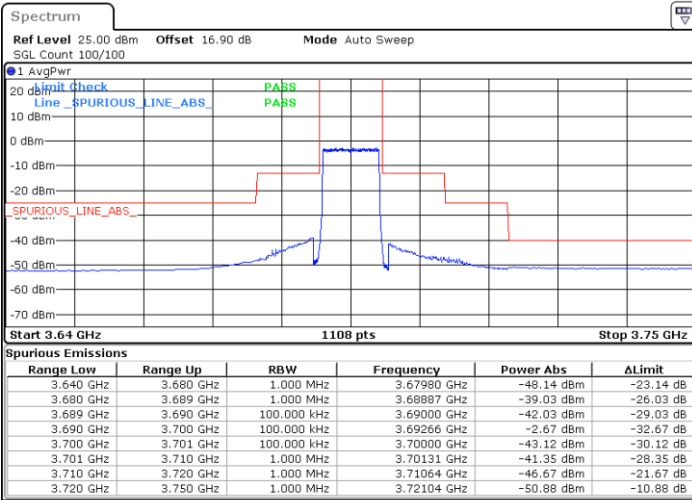

Middle Channel / 1RBmax

Date: 27.SEP.2020 18:11:25

Date: 27.SEP.2020 18:35:12

Middle Channel / FullRB

N/A

Date: 27.SEP.2020 18:23:18

LTE Band 48 / 10MHz

16QAM

Highest Channel / 1RB0

Highest Channel / 1RBmax

Date: 27.SEP.2020 18:15:22

Date: 27.SEP.2020 18:39:09

Highest Channel / FullIRB

N/A

Date: 27.SEP.2020 18:27:16

LTE Band 48 / 15MHz

16QAM

Lowest Channel / 1RB0

Lowest Channel / 1RBmax

Date: 27.SEP.2020 18:43:08

Date: 27.SEP.2020 19:06:53

Lowest Channel / FullIRB

N/A

Date: 27.SEP.2020 18:55:01