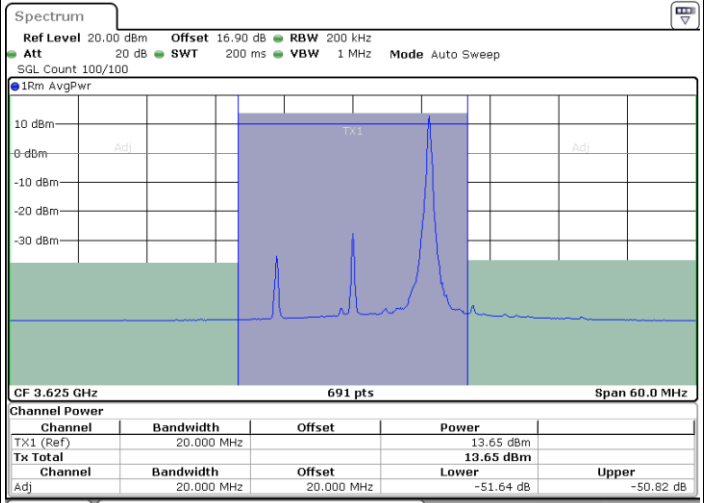

LTE Band 48 / 15MHz

256QAM

Middle Channel / 1RB0

Middle Channel / 1RBmax

Date: 29.SEP.2020 14:18:35

Date: 29.SEP.2020 14:21:47

Middle Channel / FullIRB

N/A

Date: 29.SEP.2020 14:15:29

LTE Band 48 / 15MHz

256QAM

Highest Channel / 1RB0

Highest Channel / 1RBmax

Date: 29.SEP.2020 14:36:21

Date: 29.SEP.2020 14:38:53

Highest Channel / FullIRB