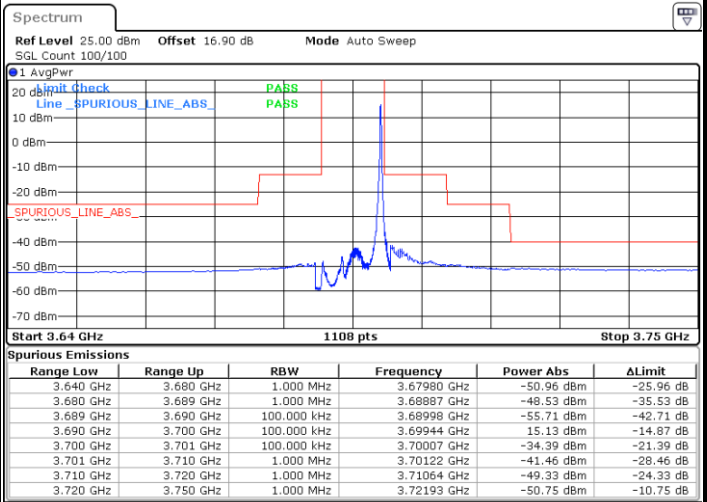

Date: 27.SEP.2020 18:20:40

LTE Band 48 / 10MHz

QPSK

MiddleChannel / 1RB0

Middle Channel / 1RBmax

Date: 27.SEP.2020 18:10:06

Date: 27.SEP.2020 18:33:53

Middle Channel / FullRB

N/A

Date: 27.SEP.2020 18:21:59

LTE Band 48 / 10MHz

QPSK

Highest Channel / 1RB0

Highest Channel / 1RBmax

Date: 27.SEP.2020 18:16:42

Date: 27.SEP.2020 18:40:29

Highest Channel / FullIRB

N/A

Date: 27.SEP.2020 18:28:35

LTE Band 48 / 15MHz

QPSK

Lowest Channel / 1RB0

Lowest Channel / 1RBmax

Date: 27.SEP.2020 18:41:48