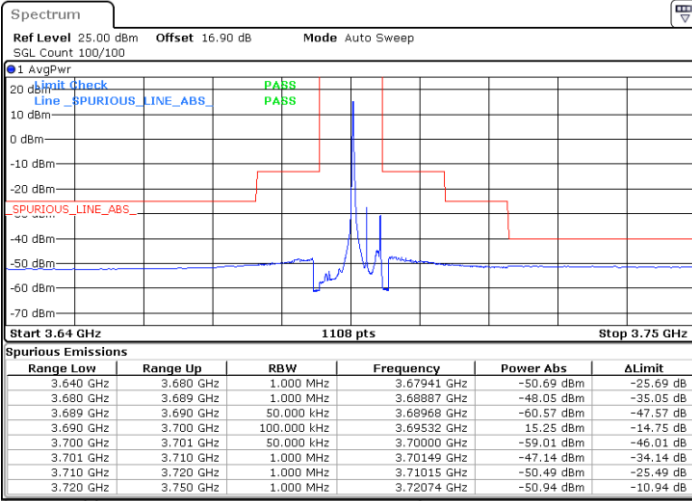

Date: 29.SEP.2020 15:27:44

Date: 29.SEP.2020 15:30:17

Highest Channel / FullIRB

N/A

Date: 29.SEP.2020 15:24:39

Conducted Band Edge

LTE Band 48 / 5MHz

QPSK

Middle Channel / 1RB0

Middle Channel / 1RBmax

Date: 27.SEP.2020 17:37:02

Date: 27.SEP.2020 18:00:50

Middle Channel / FullRB

N/A

Date: 27.SEP.2020 17:48:55

LTE Band 48 / 5MHz

QPSK

Highest Channel / 1RB0

Highest Channel / 1RBmax

Date: 27.SEP.2020 17:38:21

Date: 27.SEP.2020 18:02:08

Highest Channel / FullIRB

N/A

Date: 27.SEP.2020 17:50:15

LTE Band 48 / 10MHz

QPSK

Lowest Channel / 1RB0

Lowest Channel / 1RBmax

Date: 27.SEP.2020 18:08:46

Date: 27.SEP.2020 18:32:33

Lowest Channel / FullIRB

N/A