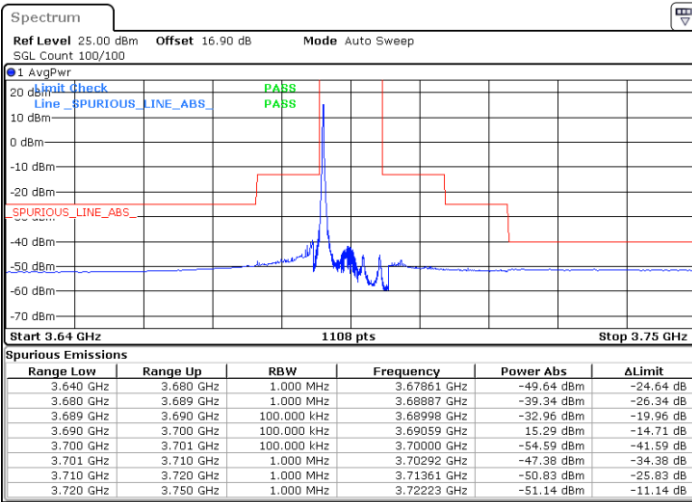

Date: 27.SEP.2020 18:20:40

LTE Band 48 / 10MHz

QPSK

MiddleChannel / 1RB0

Middle Channel / 1RBmax

Date: 27.SEP.2020 18:10:06

Date: 27.SEP.2020 18:33:53

Middle Channel / FullRB

N/A

Date: 27.SEP.2020 18:21:59

LTE Band 48 / 10MHz

QPSK

Highest Channel / 1RB0

Highest Channel / 1RBmax

Date: 27.SEP.2020 18:16:42

Date: 27.SEP.2020 18:40:29

Highest Channel / FullIRB

N/A

Date: 27.SEP.2020 18:28:35

LTE Band 48 / 15MHz

QPSK

Lowest Channel / 1RB0

Lowest Channel / 1RBmax

Date: 27.SEP.2020 18:41:48