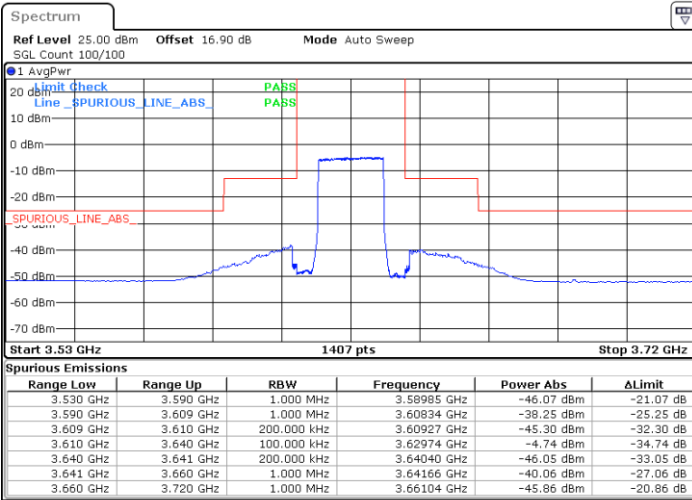

Highest Channel / 1RBmax

Date: 27.SEP.2020 18:49:43

Date: 27.SEP.2020 19:13:28

Highest Channel / FullRB

N/A

Date: 27.SEP.2020 19:01:36

LTE Band 48 / 20MHz

QPSK

Lowest Channel / 1RB0

Lowest Channel / 1RBmax

Date: 27.SEP.2020 19:32:01

Date: 27.SEP.2020 19:43:55

Lowest Channel / FullIRB

N/A

Date: 27.SEP.2020 19:20:07

LTE Band 48 / 20MHz

QPSK

Middle Channel / 1RB0

Middle Channel / 1RBmax

Date: 27.SEP.2020 19:33:20

Date: 27.SEP.2020 19:45:14

Middle Channel / FullRB

N/A

Date: 27.SEP.2020 19:21:26

LTE Band 48 / 20MHz

QPSK

Highest Channel / 1RB0

Highest Channel / 1RBmax

Date: 27.SEP.2020 19:39:55

Date: 27.SEP.2020 19:51:49

Highest Channel / FullIRB

N/A