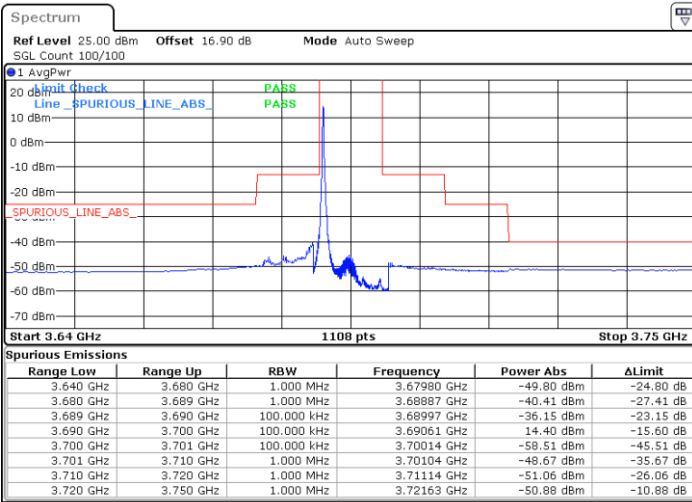

Date: 27.SEP.2020 18:07:27

Date: 27.SEP.2020 18:31:14

Lowest Channel / FullIRB

N/A

Date: 27.SEP.2020 18:19:21

LTE Band 48 / 10MHz

16QAM

MiddleChannel / 1RB0

Middle Channel / 1RBmax

Date: 27.SEP.2020 18:11:25

Date: 27.SEP.2020 18:35:12

Middle Channel / FullRB

N/A

Date: 27.SEP.2020 18:23:18

LTE Band 48 / 10MHz

16QAM

Highest Channel / 1RB0

Highest Channel / 1RBmax

Date: 27.SEP.2020 18:15:22

Date: 27.SEP.2020 18:39:09

Highest Channel / FullIRB

N/A

Date: 27.SEP.2020 18:27:16

LTE Band 48 / 15MHz