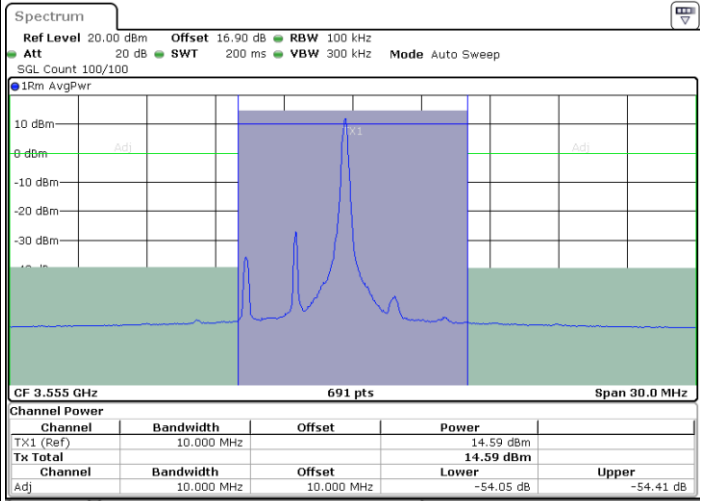

Date: 27.SEP.2020 22:34:17

LTE Band 48 / 5MHz

256QAM

Lowest Channel / 1RB0

Lowest Channel / 1RBmax

Date: 29.SEP.2020 11:07:08

Date: 29.SEP.2020 11:11:02

Lowest Channel / FullIRB