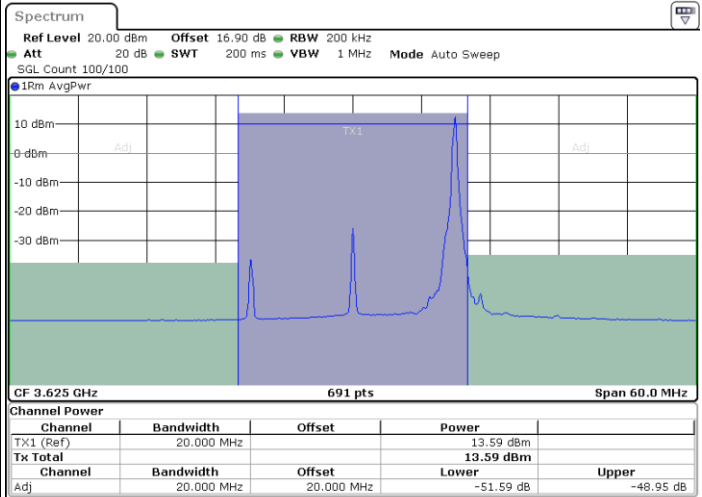

Lowest Channel / FullIRB

N/A

Date: 29.SEP.2020 15:13:42

LTE Band 48 / 20MHz

256QAM

Middle Channel / 1RB0

Middle Channel / 1RBmax

Date: 29.SEP.2020 14:45:48

Date: 29.SEP.2020 14:49:41

Middle Channel / FullIRB

N/A

Date: 29.SEP.2020 14:42:30

LTE Band 48 / 20MHz

256QAM

Highest Channel / 1RB0

Highest Channel / 1RBmax