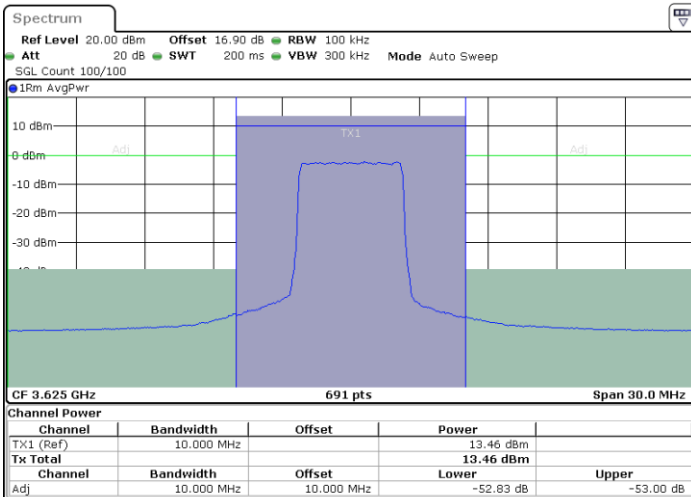

N/A

Date: 29.SEP.2020 11:04:49

LTE Band 48 / 5MHz

256QAM

Middle Channel / 1RB0

Middle Channel / 1RBmax

Date: 29.SEP.2020 10:59:19

Date: 29.SEP.2020 11:01:53

Middle Channel / FullIRB

N/A

Date: 29.SEP.2020 10:56:42

LTE Band 48 / 5MHz

256QAM

Highest Channel / 1RB0

Highest Channel / 1RBmax

Date: 29.SEP.2020 11:16:44