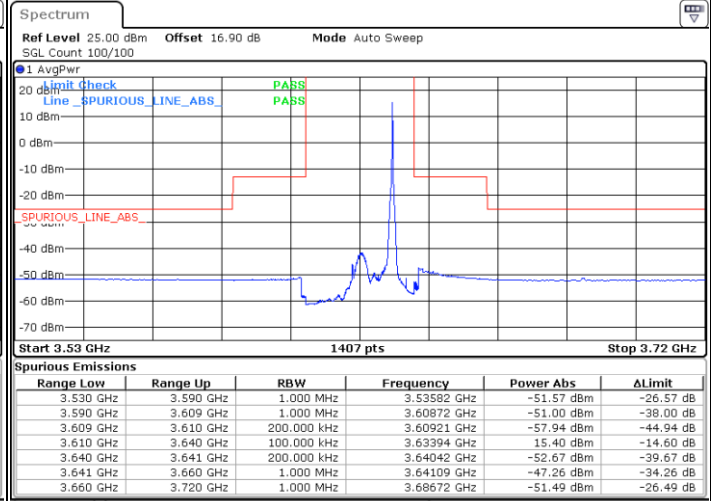

Date: 27.SEP.2020 19:45:14