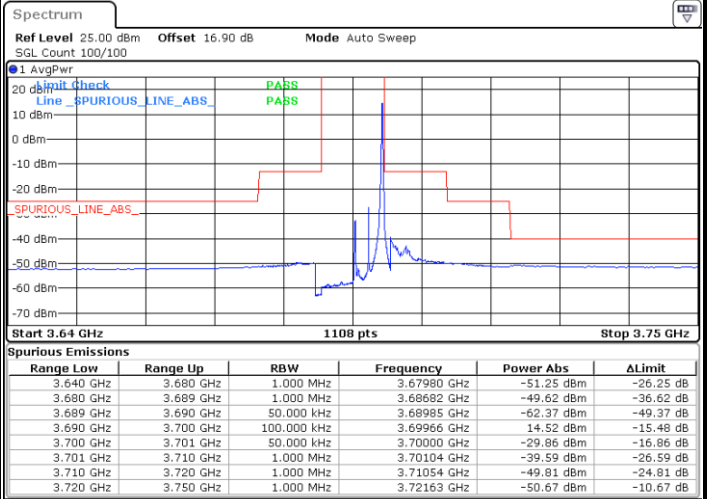

Date: 27.SEP.2020 19:28:01

LTE Band 48 / 5MHz

16QAM

Lowest Channel / 1RB0

Lowest Channel / 1RBmax

Date: 27.SEP.2020 17:31:45

Date: 27.SEP.2020 17:55:32

Lowest Channel / FullRB

N/A

Date: 27.SEP.2020 17:43:38

LTE Band 48 / 5MHz

16QAM

Middle Channel / 1RB0

Middle Channel / 1RBmax

Date: 27.SEP.2020 17:35:43

Date: 27.SEP.2020 17:59:30

Middle Channel / FullRB

N/A

Date: 27.SEP.2020 17:47:36

LTE Band 48 / 5MHz

16QAM

Highest Channel / 1RB0

Highest Channel / 1RBmax

Date: 27.SEP.2020 17:39:40

Date: 27.SEP.2020 18:03:28

Highest Channel / FullRB

N/A

Date: 27.SEP.2020 17:51:34

LTE Band 48 / 10MHz

16QAM

Lowest Channel / 1RB0

Lowest Channel / 1RBmax