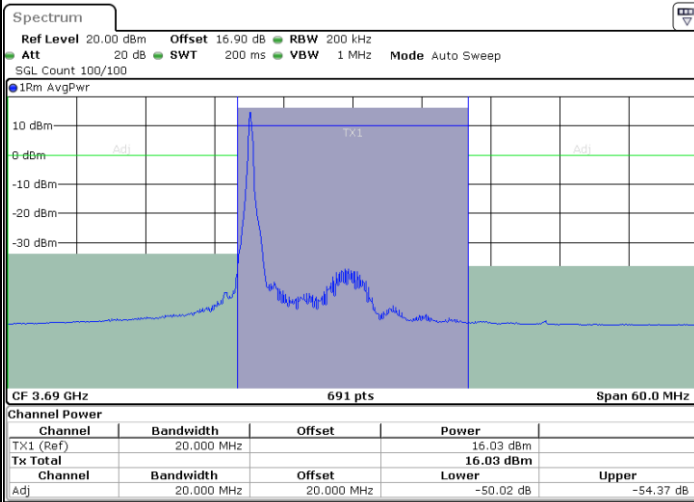

LTE Band 48 / 20MHz

64QAM

Highest Channel / 1RB0

Highest Channel / 1RBmax

Date: 27.SEP.2020 22:38:45

Date: 27.SEP.2020 22:43:12

Highest Channel / FullIRB

N/A

Date: 27.SEP.2020 22:34:17

LTE Band 48 / 5MHz

256QAM

Lowest Channel / 1RB0

Lowest Channel / 1RBmax

Date: 29.SEP.2020 11:07:08

Date: 29.SEP.2020 11:11:02

Lowest Channel / FullIRB