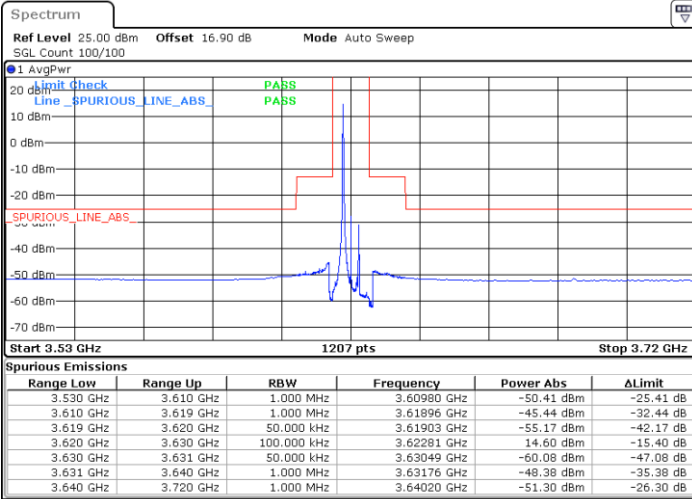

Date: 27.SEP.2020 19:28:01

LTE Band 48 / 5MHz

16QAM

Lowest Channel / 1RB0

Lowest Channel / 1RBmax

Date: 27.SEP.2020 17:31:45

Date: 27.SEP.2020 17:55:32

Lowest Channel / FullRB

N/A

Date: 27.SEP.2020 17:43:38

LTE Band 48 / 5MHz

16QAM

Middle Channel / 1RB0

Middle Channel / 1RBmax

Date: 27.SEP.2020 17:35:43

Date: 27.SEP.2020 17:59:30

Middle Channel / FullRB

N/A

Date: 27.SEP.2020 17:47:36

LTE Band 48 / 5MHz

16QAM

Highest Channel / 1RB0

Highest Channel / 1RBmax

Date: 27.SEP.2020 17:39:40

Date: 27.SEP.2020 18:03:28

Highest Channel / FullRB

N/A

Date: 27.SEP.2020 17:51:34

LTE Band 48 / 10MHz

16QAM

Lowest Channel / 1RB0

Lowest Channel / 1RBmax