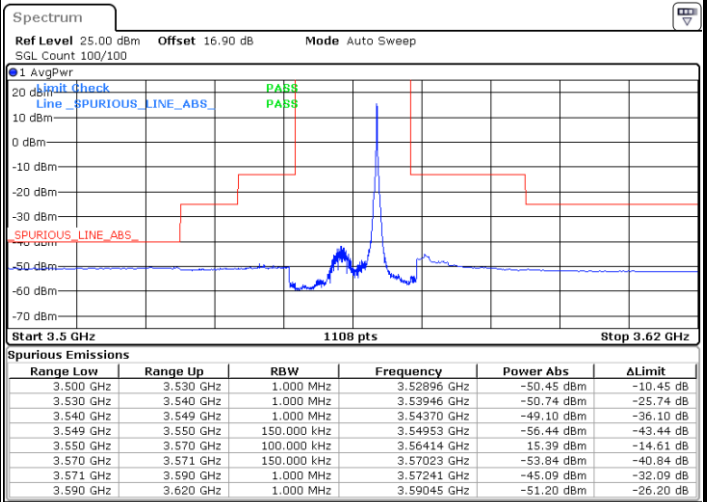

Highest Channel / 1RB0

Highest Channel / 1RBmax

Date: 27.SEP.2020 18:15:22

Date: 27.SEP.2020 18:39:09

Highest Channel / FullIRB

N/A

Date: 27.SEP.2020 18:27:16

LTE Band 48 / 15MHz

16QAM

Lowest Channel / 1RB0

Lowest Channel / 1RBmax

Date: 27.SEP.2020 18:43:08

Date: 27.SEP.2020 19:06:53

Lowest Channel / FullIRB

N/A

Date: 27.SEP.2020 18:55:01