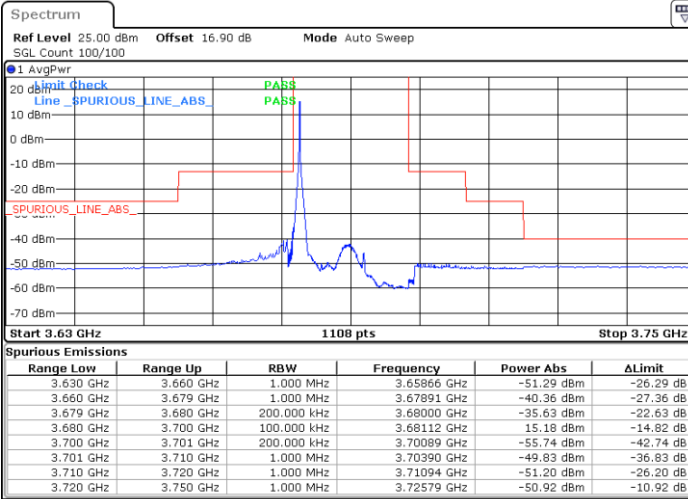

Highest Channel / 1RBmax

Date: 27.SEP.2020 18:49:43

Date: 27.SEP.2020 19:13:28

Highest Channel / FullRB

N/A

Date: 27.SEP.2020 19:01:36

LTE Band 48 / 20MHz

QPSK

Lowest Channel / 1RB0

Lowest Channel / 1RBmax

Date: 27.SEP.2020 19:32:01

Date: 27.SEP.2020 19:43:55

Lowest Channel / FullIRB

N/A

Date: 27.SEP.2020 19:20:07

LTE Band 48 / 20MHz

QPSK

Middle Channel / 1RB0

Middle Channel / 1RBmax

Date: 27.SEP.2020 19:33:20

Date: 27.SEP.2020 19:45:14

Middle Channel / FullRB

N/A

Date: 27.SEP.2020 19:21:26

LTE Band 48 / 20MHz

QPSK

Highest Channel / 1RB0

Highest Channel / 1RBmax

Date: 27.SEP.2020 19:39:55

Date: 27.SEP.2020 19:51:49

Highest Channel / FullIRB

N/A