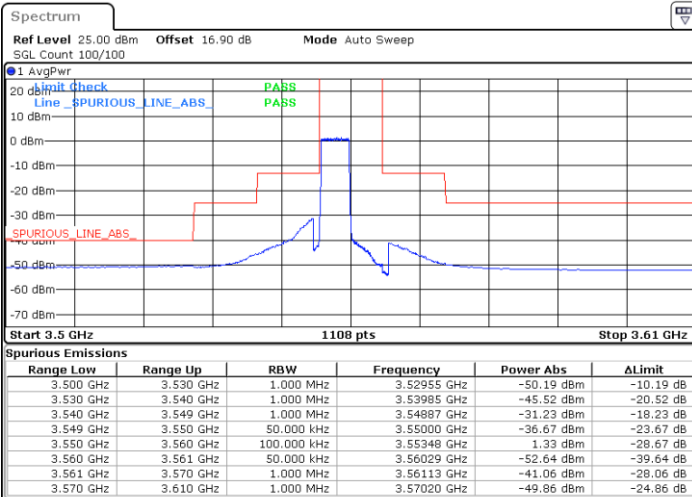

LTE Band 48 / 20MHz

QPSK

Highest Channel / 1RB0

Highest Channel / 1RBmax

Date: 27.SEP.2020 19:39:55

Date: 27.SEP.2020 19:51:49

Highest Channel / FullIRB

N/A

Date: 27.SEP.2020 19:28:01

LTE Band 48 / 5MHz

16QAM

Lowest Channel / 1RB0

Lowest Channel / 1RBmax

Date: 27.SEP.2020 17:31:45

Date: 27.SEP.2020 17:55:32

Lowest Channel / FullRB

N/A

Date: 27.SEP.2020 17:43:38

LTE Band 48 / 5MHz

16QAM

Middle Channel / 1RB0

Middle Channel / 1RBmax

Date: 27.SEP.2020 17:35:43

Date: 27.SEP.2020 17:59:30