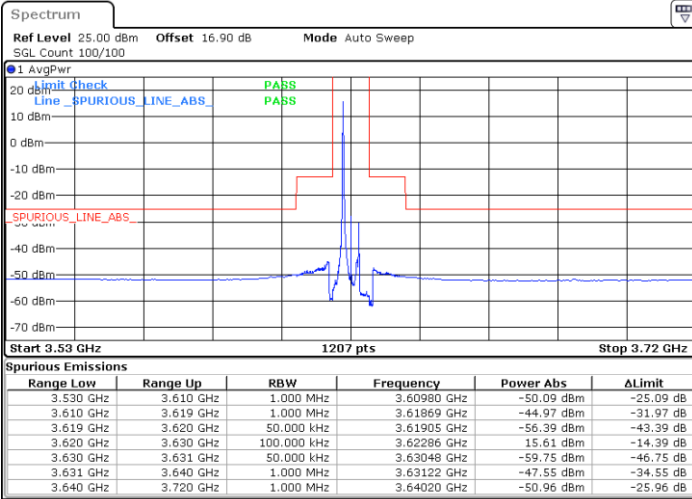

Date: 29.SEP.2020 14:49:41

Middle Channel / FullIRB

N/A

Date: 29.SEP.2020 14:42:30

LTE Band 48 / 20MHz

256QAM

Highest Channel / 1RB0

Highest Channel / 1RBmax

Date: 29.SEP.2020 15:27:44

Date: 29.SEP.2020 15:30:17

Highest Channel / FullIRB

N/A

Date: 29.SEP.2020 15:24:39

Conducted Band Edge

LTE Band 48 / 5MHz

QPSK

Middle Channel / 1RB0

Middle Channel / 1RBmax

Date: 27.SEP.2020 17:37:02

Date: 27.SEP.2020 18:00:50

Middle Channel / FullRB

N/A

Date: 27.SEP.2020 17:48:55

LTE Band 48 / 5MHz

QPSK

Highest Channel / 1RB0

Highest Channel / 1RBmax

Date: 27.SEP.2020 17:38:21

Date: 27.SEP.2020 18:02:08

Highest Channel / FullIRB

N/A

Date: 27.SEP.2020 17:50:15