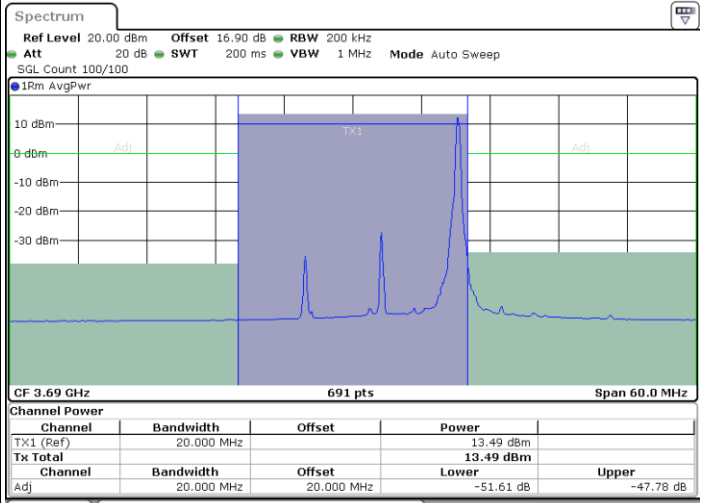

Date: 29.SEP.2020 14:15:29

LTE Band 48 / 15MHz

256QAM

Highest Channel / 1RB0

Highest Channel / 1RBmax

Date: 29.SEP.2020 14:36:21

Date: 29.SEP.2020 14:38:53

Highest Channel / FullIRB