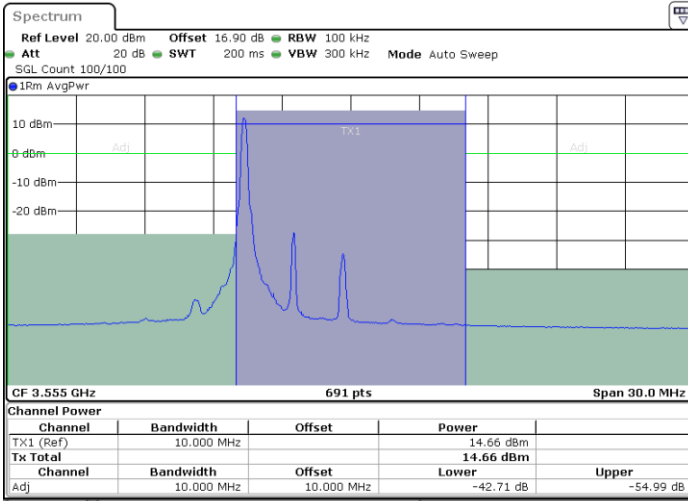

Date: 27.SEP.2020 22:34:17

LTE Band 48 / 5MHz

256QAM

Lowest Channel / 1RB0

Lowest Channel / 1RBmax

Date: 29.SEP.2020 11:07:08

Date: 29.SEP.2020 11:11:02

Lowest Channel / FullIRB