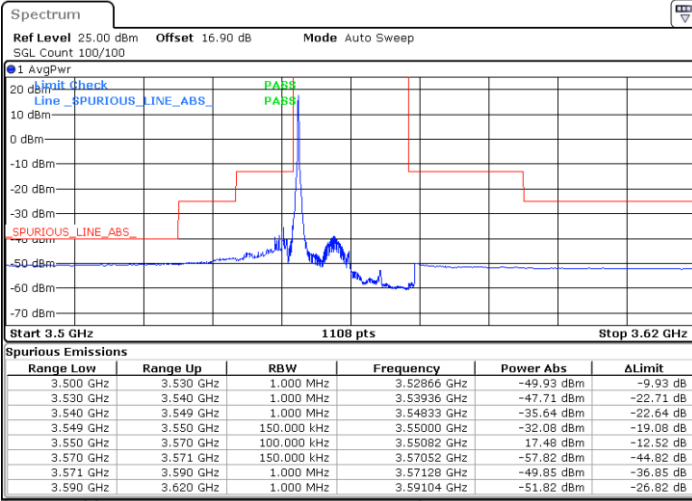

N/A

Date: 27.SEP.2020 18:21:59

LTE Band 48 / 10MHz

QPSK

Highest Channel / 1RB0

Highest Channel / 1RBmax

Date: 27.SEP.2020 18:16:42

Date: 27.SEP.2020 18:40:29

Highest Channel / FullIRB

N/A

Date: 27.SEP.2020 18:28:35

LTE Band 48 / 15MHz

QPSK

Lowest Channel / 1RB0

Lowest Channel / 1RBmax

Date: 27.SEP.2020 18:41:48

Date: 27.SEP.2020 19:05:34

Lowest Channel / FullIRB

N/A

Date: 27.SEP.2020 18:53:41

LTE Band 48 / 15MHz

QPSK

Middle Channel / 1RB0

Middle Channel / 1RBmax