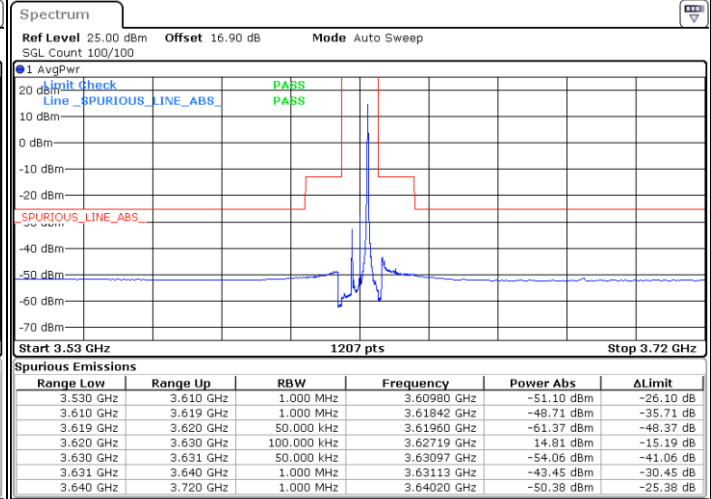

LTE Band 48 / 20MHz

QPSK

Highest Channel / 1RB0

Highest Channel / 1RBmax

Date: 27.SEP.2020 19:39:55

Date: 27.SEP.2020 19:51:49

Highest Channel / FullIRB

N/A

Date: 27.SEP.2020 19:28:01

LTE Band 48 / 5MHz

16QAM

Lowest Channel / 1RB0

Lowest Channel / 1RBmax

Date: 27.SEP.2020 17:31:45

Date: 27.SEP.2020 17:55:32

Lowest Channel / FullRB

N/A

Date: 27.SEP.2020 17:43:38

LTE Band 48 / 5MHz

16QAM

Middle Channel / 1RB0

Middle Channel / 1RBmax

Date: 27.SEP.2020 17:35:43

Date: 27.SEP.2020 17:59:30

Middle Channel / FullRB

N/A

Date: 27.SEP.2020 17:47:36

LTE Band 48 / 5MHz

16QAM

Highest Channel / 1RB0

Highest Channel / 1RBmax

Date: 27.SEP.2020 17:39:40