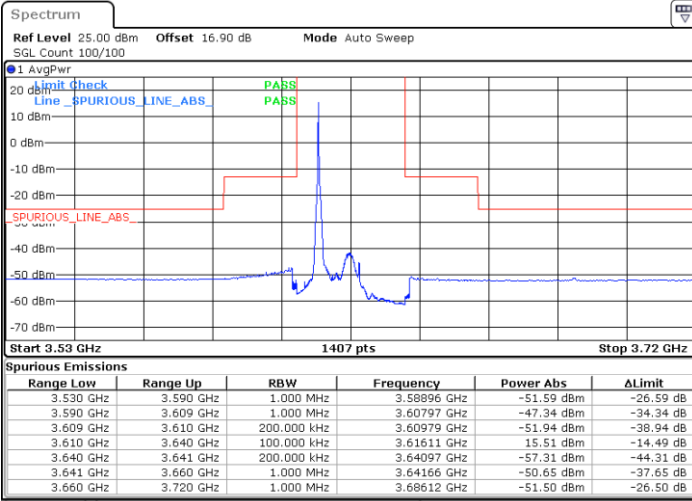

LTE Band 48 / 20MHz

QPSK

Middle Channel / 1RB0

Middle Channel / 1RBmax

Date: 27.SEP.2020 19:33:20