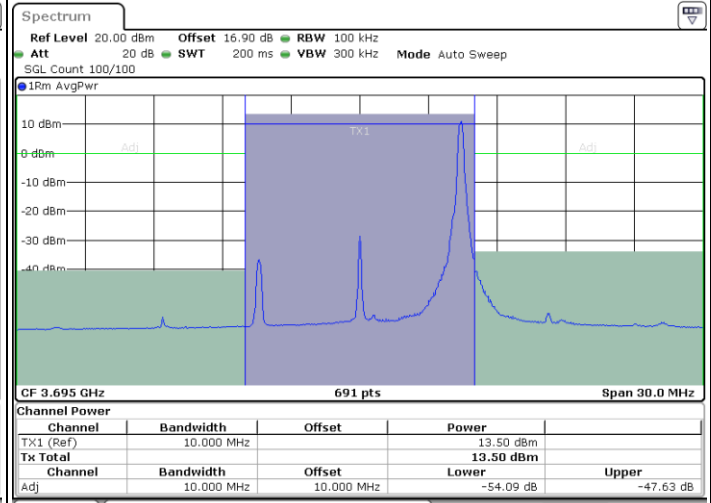

Middle Channel / 1RBmax

Date: 29.SEP.2020 11:25:57

Date: 29.SEP.2020 11:28:47

Middle Channel / FullIRB

N/A

Date: 29.SEP.2020 11:22:39

LTE Band 48 / 10MHz

256QAM

Highest Channel / 1RB0

Highest Channel / 1RBmax

Date: 29.SEP.2020 14:08:38

Date: 29.SEP.2020 14:11:01

Highest Channel / FullRB

N/A

Date: 29.SEP.2020 14:06:27

LTE Band 48 / 15MHz