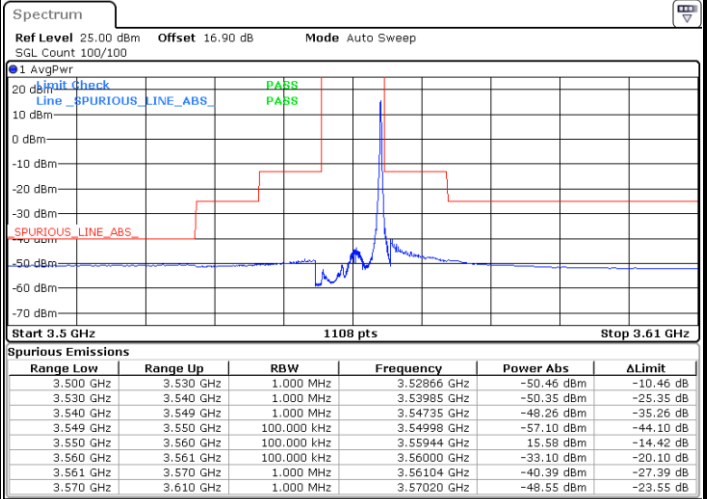

Middle Channel / FullRB

N/A

Date: 27.SEP.2020 17:47:36

LTE Band 48 / 5MHz

16QAM

Highest Channel / 1RB0

Highest Channel / 1RBmax

Date: 27.SEP.2020 17:39:40

Date: 27.SEP.2020 18:03:28

Highest Channel / FullRB

N/A

Date: 27.SEP.2020 17:51:34

LTE Band 48 / 10MHz

16QAM

Lowest Channel / 1RB0

Lowest Channel / 1RBmax

Date: 27.SEP.2020 18:07:27

Date: 27.SEP.2020 18:31:14

Lowest Channel / FullIRB

N/A

Date: 27.SEP.2020 18:19:21

LTE Band 48 / 10MHz

16QAM

MiddleChannel / 1RB0