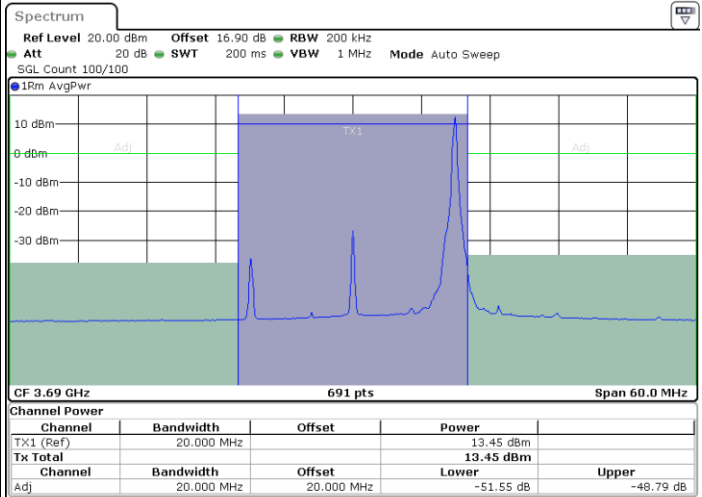

Date: 29.SEP.2020 14:49:41

Middle Channel / FullIRB

N/A

Date: 29.SEP.2020 14:42:30

LTE Band 48 / 20MHz

256QAM

Highest Channel / 1RB0

Highest Channel / 1RBmax

Date: 29.SEP.2020 15:27:44

Date: 29.SEP.2020 15:30:17

Highest Channel / FullIRB

N/A

Date: 29.SEP.2020 15:24:39

Conducted Band Edge

LTE Band 48 / 5MHz

QPSK