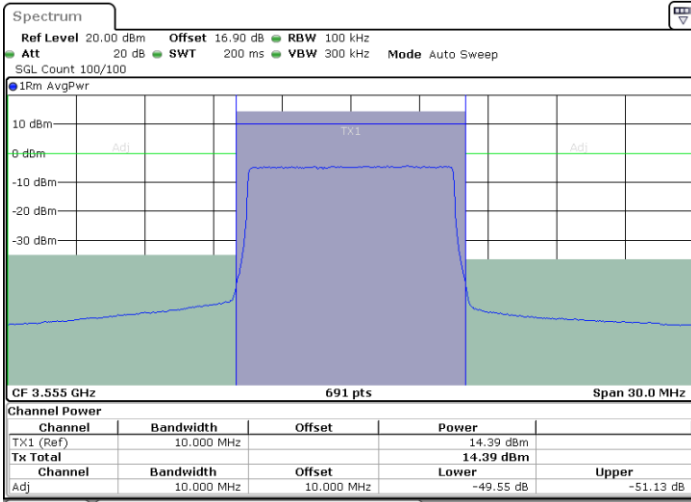

Lowest Channel / FullIRB

N/A

Date: 29.SEP.2020 11:31:32