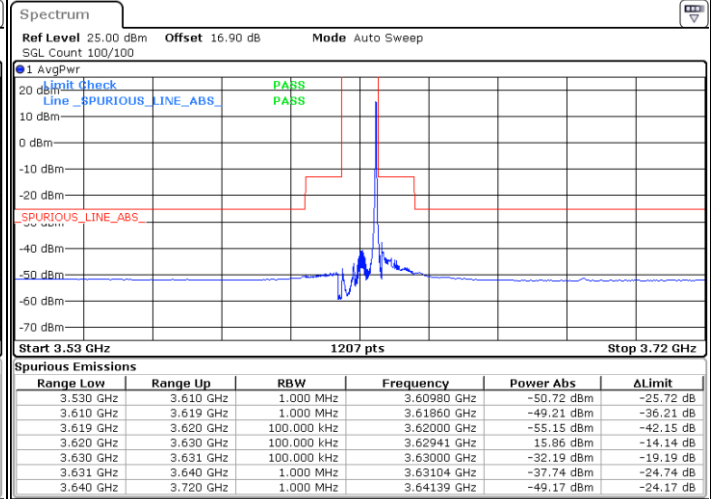

LTE Band 48 / 10MHz

QPSK

Lowest Channel / 1RB0

Lowest Channel / 1RBmax

Date: 27.SEP.2020 18:08:46

Date: 27.SEP.2020 18:32:33

Lowest Channel / FullIRB

N/A

Date: 27.SEP.2020 18:20:40

LTE Band 48 / 10MHz

QPSK

MiddleChannel / 1RB0

Middle Channel / 1RBmax

Date: 27.SEP.2020 18:10:06

Date: 27.SEP.2020 18:33:53

Middle Channel / FullRB

N/A

Date: 27.SEP.2020 18:21:59

LTE Band 48 / 10MHz

QPSK

Highest Channel / 1RB0

Highest Channel / 1RBmax

Date: 27.SEP.2020 18:16:42

Date: 27.SEP.2020 18:40:29

Highest Channel / FullIRB

N/A

Date: 27.SEP.2020 18:28:35

LTE Band 48 / 15MHz

QPSK

Lowest Channel / 1RB0

Lowest Channel / 1RBmax

Date: 27.SEP.2020 18:41:48