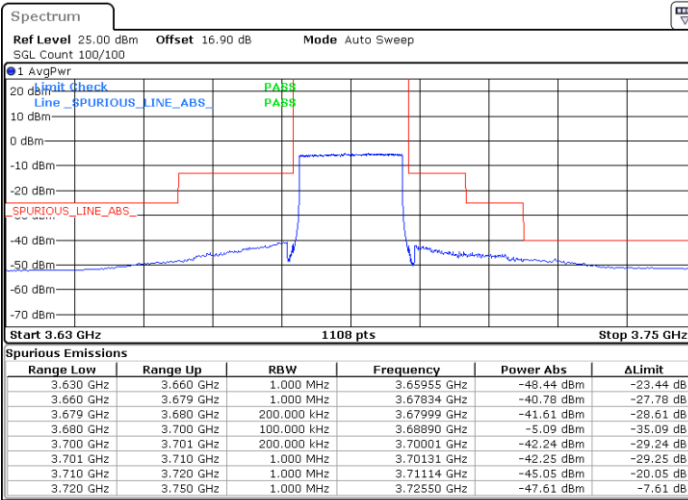

Lowest Channel / 1RB0

Lowest Channel / 1RBmax

Date: 27.SEP.2020 19:32:01

Date: 27.SEP.2020 19:43:55

Lowest Channel / FullIRB

N/A

Date: 27.SEP.2020 19:20:07

LTE Band 48 / 20MHz

LTE Band 48 / 20MHz

QPSK

Highest Channel / 1RB0

Highest Channel / 1RBmax

Date: 27.SEP.2020 19:39:55

Date: 27.SEP.2020 19:51:49

Highest Channel / FullIRB

N/A

Date: 27.SEP.2020 19:28:01

LTE Band 48 / 5MHz

16QAM

Lowest Channel / 1RB0

Lowest Channel / 1RBmax

Date: 27.SEP.2020 17:31:45

Date: 27.SEP.2020 17:55:32

Lowest Channel / FullRB