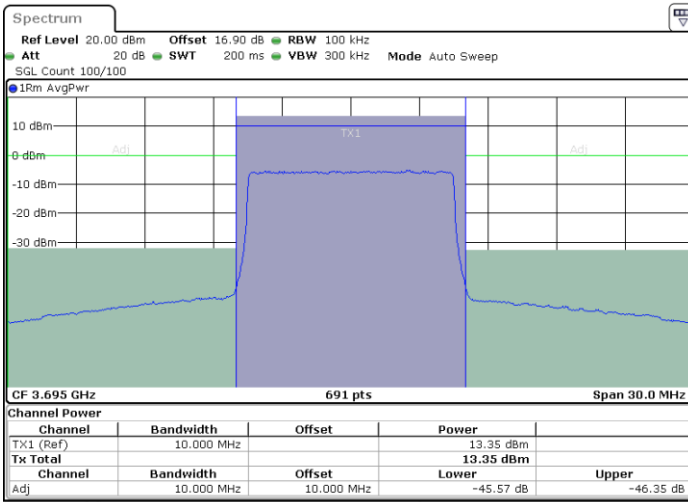

Highest Channel / 1RB0

Highest Channel / 1RBmax

Date: 29.SEP.2020 14:08:38

Date: 29.SEP.2020 14:11:01

Highest Channel / FullRB

N/A

Date: 29.SEP.2020 14:06:27

LTE Band 48 / 15MHz