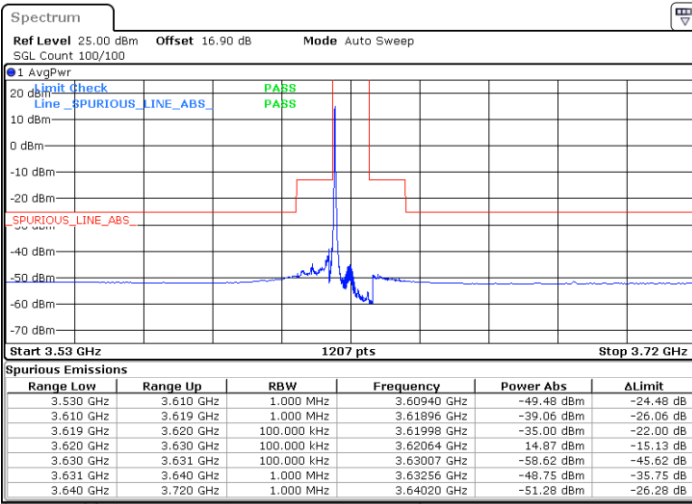

Date: 27.SEP.2020 18:03:28

Highest Channel / FullRB

N/A

Date: 27.SEP.2020 17:51:34

LTE Band 48 / 10MHz

16QAM

Lowest Channel / 1RB0

Lowest Channel / 1RBmax

Date: 27.SEP.2020 18:07:27

Date: 27.SEP.2020 18:31:14

Lowest Channel / FullIRB

N/A

Date: 27.SEP.2020 18:19:21

LTE Band 48 / 10MHz

16QAM

MiddleChannel / 1RB0

Middle Channel / 1RBmax

Date: 27.SEP.2020 18:11:25

Date: 27.SEP.2020 18:35:12

Middle Channel / FullRB

N/A

Date: 27.SEP.2020 18:23:18

LTE Band 48 / 10MHz

16QAM

Highest Channel / 1RB0

Highest Channel / 1RBmax

Date: 27.SEP.2020 18:15:22

Date: 27.SEP.2020 18:39:09

Highest Channel / FullIRB

N/A

Date: 27.SEP.2020 18:27:16

LTE Band 48 / 15MHz