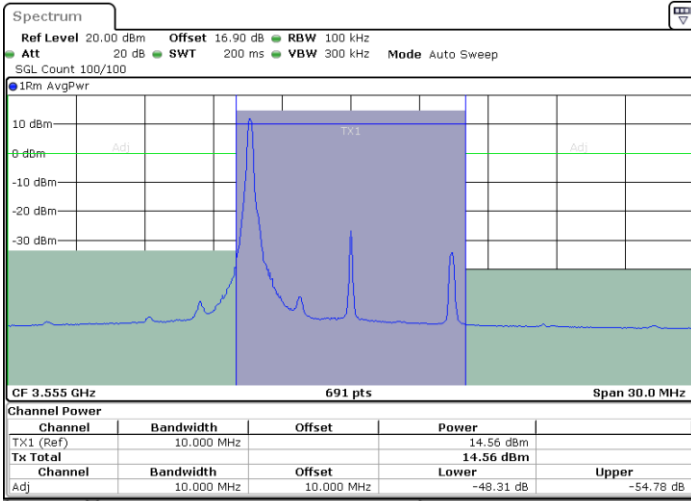

Date: 29.SEP.2020 11:19:12

Highest Channel / FullRB

N/A

Date: 29.SEP.2020 11:14:01

LTE Band 48 / 10MHz

256QAM

Lowest Channel / 1RB0

Lowest Channel / 1RBmax