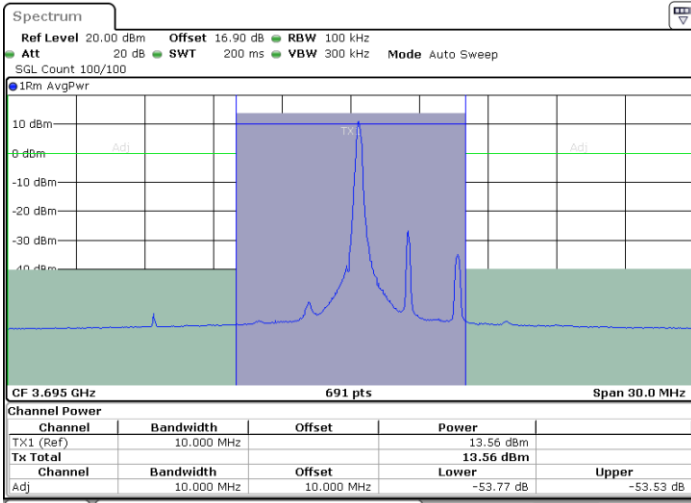

Middle Channel / FullIRB

N/A

Date: 29.SEP.2020 10:56:42

LTE Band 48 / 5MHz

256QAM

Highest Channel / 1RB0

Highest Channel / 1RBmax

Date: 29.SEP.2020 11:16:44

Date: 29.SEP.2020 11:19:12

Highest Channel / FullRB

N/A

Date: 29.SEP.2020 11:14:01

LTE Band 48 / 10MHz

256QAM

Lowest Channel / 1RB0

Lowest Channel / 1RBmax