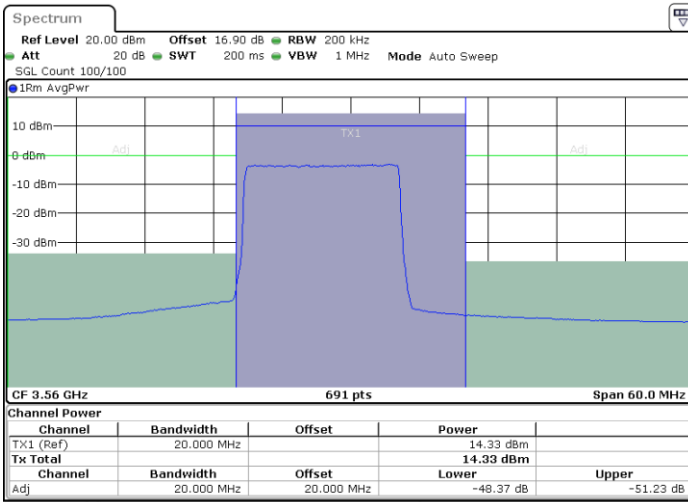

Highest Channel / 1RB0

Highest Channel / 1RBmax

Date: 29.SEP.2020 14:08:38

Date: 29.SEP.2020 14:11:01

Highest Channel / FullRB

N/A

Date: 29.SEP.2020 14:06:27

LTE Band 48 / 15MHz

256QAM

Lowest Channel / 1RB0

Lowest Channel / 1RBmax

Date: 29.SEP.2020 14:28:11

Date: 29.SEP.2020 14:30:43

Lowest Channel / FullIRB

N/A

Date: 29.SEP.2020 14:25:48

LTE Band 48 / 15MHz

256QAM

Middle Channel / 1RB0

Middle Channel / 1RBmax

Date: 29.SEP.2020 14:18:35

Date: 29.SEP.2020 14:21:47

Middle Channel / FullIRB

N/A