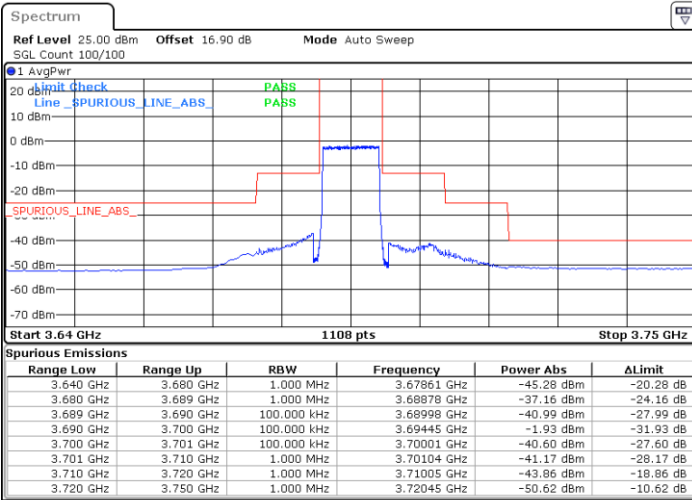

LTE Band 48 / 10MHz

QPSK

Lowest Channel / 1RB0

Lowest Channel / 1RBmax

Date: 27.SEP.2020 18:08:46

Date: 27.SEP.2020 18:32:33

Lowest Channel / FullIRB

N/A

Date: 27.SEP.2020 18:20:40

LTE Band 48 / 10MHz

QPSK

MiddleChannel / 1RB0

Middle Channel / 1RBmax

Date: 27.SEP.2020 18:10:06

Date: 27.SEP.2020 18:33:53

Middle Channel / FullRB

N/A

Date: 27.SEP.2020 18:21:59

LTE Band 48 / 10MHz

QPSK

Highest Channel / 1RB0

Highest Channel / 1RBmax

Date: 27.SEP.2020 18:16:42

Date: 27.SEP.2020 18:40:29

Highest Channel / FullIRB

N/A

Date: 27.SEP.2020 18:28:35

LTE Band 48 / 15MHz

QPSK

Lowest Channel / 1RB0

Lowest Channel / 1RBmax

Date: 27.SEP.2020 18:41:48