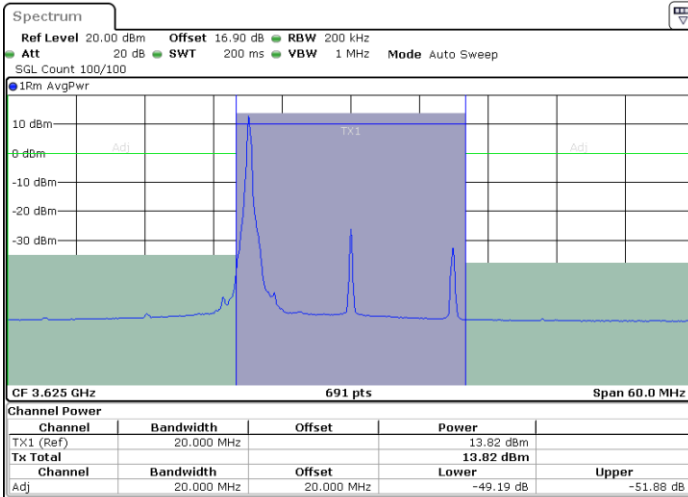

Lowest Channel / FullIRB

N/A

Date: 29.SEP.2020 15:13:42

LTE Band 48 / 20MHz

256QAM

Middle Channel / 1RB0

Middle Channel / 1RBmax

Date: 29.SEP.2020 14:45:48

Date: 29.SEP.2020 14:49:41

Middle Channel / FullIRB

N/A

Date: 29.SEP.2020 14:42:30

LTE Band 48 / 20MHz

256QAM

Highest Channel / 1RB0

Highest Channel / 1RBmax