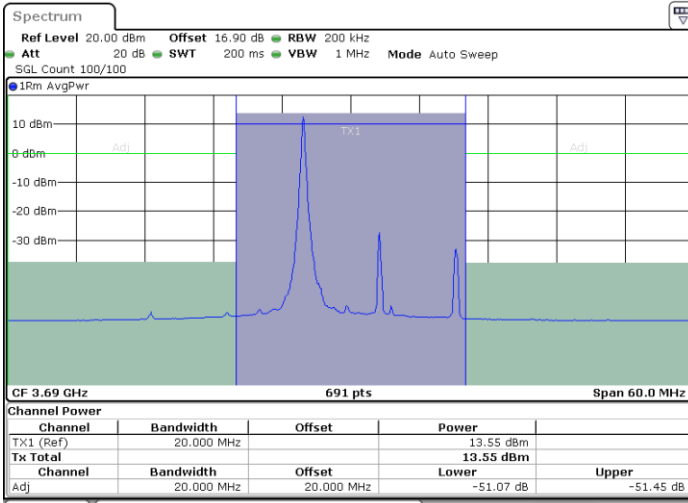

Date: 29.SEP.2020 14:15:29

LTE Band 48 / 15MHz

256QAM

Highest Channel / 1RB0

Highest Channel / 1RBmax

Date: 29.SEP.2020 14:36:21

Date: 29.SEP.2020 14:38:53

Highest Channel / FullIRB