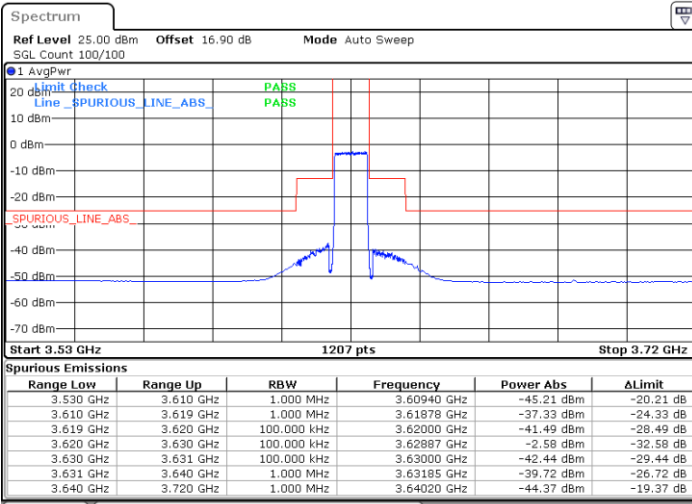

Date: 27.SEP.2020 18:07:27

Date: 27.SEP.2020 18:31:14

Lowest Channel / FullIRB

N/A

Date: 27.SEP.2020 18:19:21

LTE Band 48 / 10MHz

16QAM

MiddleChannel / 1RB0

Middle Channel / 1RBmax

Date: 27.SEP.2020 18:11:25

Date: 27.SEP.2020 18:35:12

Middle Channel / FullRB

N/A

Date: 27.SEP.2020 18:23:18

LTE Band 48 / 10MHz

16QAM

Highest Channel / 1RB0

Highest Channel / 1RBmax

Date: 27.SEP.2020 18:15:22

Date: 27.SEP.2020 18:39:09

Highest Channel / FullIRB

N/A

Date: 27.SEP.2020 18:27:16

LTE Band 48 / 15MHz