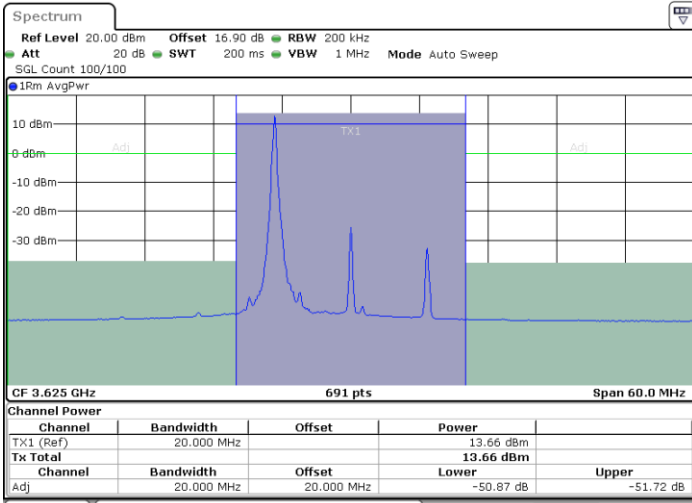

LTE Band 48 / 15MHz

256QAM

Middle Channel / 1RB0

Middle Channel / 1RBmax

Date: 29.SEP.2020 14:18:35