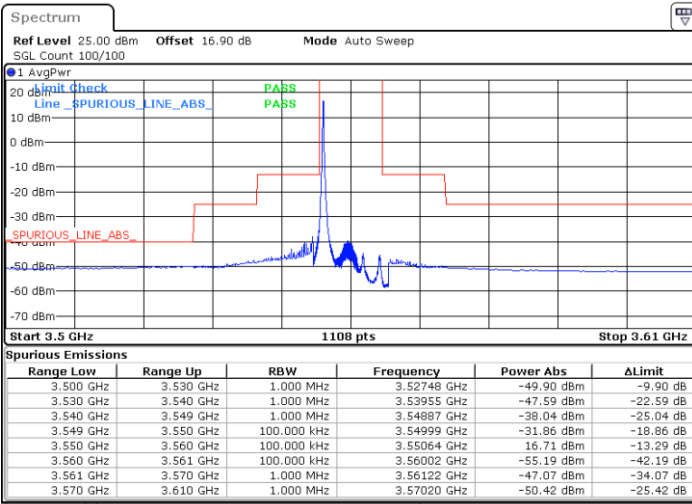

QPSK

Highest Channel / 1RB0

Highest Channel / 1RBmax

Date: 27.SEP.2020 17:38:21

Date: 27.SEP.2020 18:02:08

Highest Channel / FullIRB

N/A

Date: 27.SEP.2020 17:50:15

LTE Band 48 / 10MHz

QPSK

Lowest Channel / 1RB0

Lowest Channel / 1RBmax

Date: 27.SEP.2020 18:08:46

Date: 27.SEP.2020 18:32:33

Lowest Channel / FullIRB

N/A