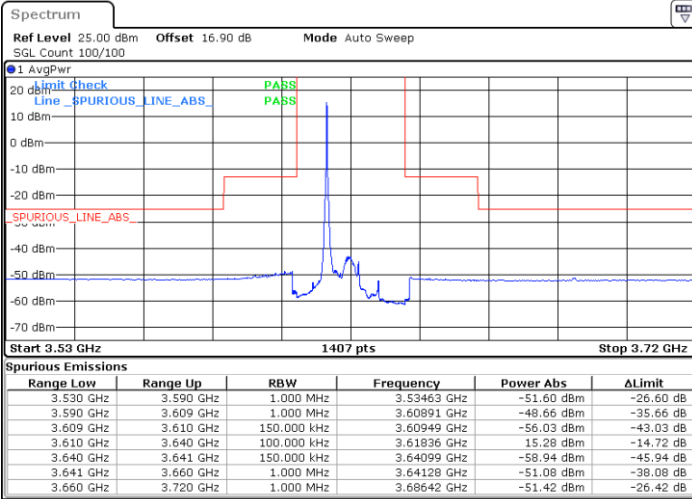

Highest Channel / FullIRB

N/A

Date: 27.SEP.2020 18:28:35

LTE Band 48 / 15MHz

QPSK

Lowest Channel / 1RB0

Lowest Channel / 1RBmax

Date: 27.SEP.2020 18:41:48

Date: 27.SEP.2020 19:05:34

Lowest Channel / FullIRB

N/A

Date: 27.SEP.2020 18:53:41

LTE Band 48 / 15MHz

QPSK

Middle Channel / 1RB0

Middle Channel / 1RBmax

Date: 27.SEP.2020 18:48:24

Date: 27.SEP.2020 19:12:09

Middle Channel / FullRB

N/A

Date: 27.SEP.2020 19:00:17

LTE Band 48 / 15MHz

QPSK

Highest Channel / 1RB0

Highest Channel / 1RBmax

Date: 27.SEP.2020 18:49:43

Date: 27.SEP.2020 19:13:28

Highest Channel / FullRB

N/A

Date: 27.SEP.2020 19:01:36

LTE Band 48 / 20MHz

QPSK