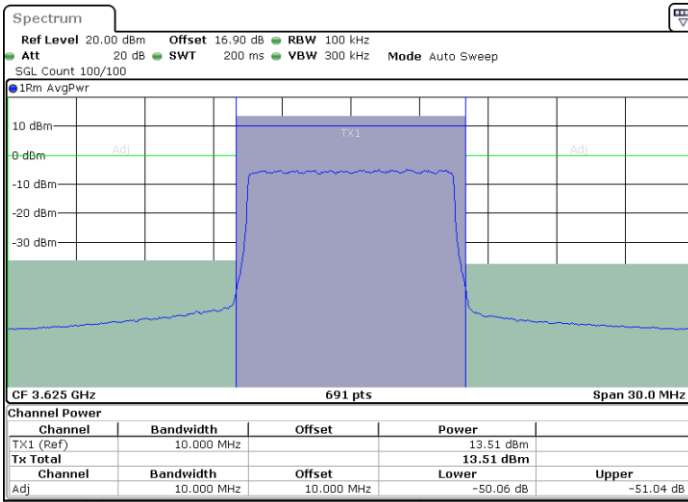

Middle Channel / 1RBmax

Date: 29.SEP.2020 11:25:57

Date: 29.SEP.2020 11:28:47

Middle Channel / FullIRB

N/A

Date: 29.SEP.2020 11:22:39

LTE Band 48 / 10MHz

256QAM

Highest Channel / 1RB0

Highest Channel / 1RBmax

Date: 29.SEP.2020 14:08:38

Date: 29.SEP.2020 14:11:01

Highest Channel / FullRB

N/A

Date: 29.SEP.2020 14:06:27

LTE Band 48 / 15MHz