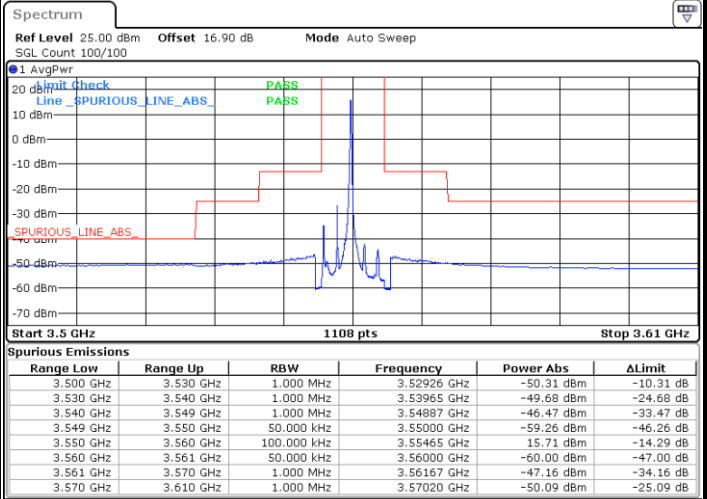

LTE Band 48 / 20MHz

QPSK

Highest Channel / 1RB0

Highest Channel / 1RBmax

Date: 27.SEP.2020 19:39:55

Date: 27.SEP.2020 19:51:49

Highest Channel / FullIRB

N/A

Date: 27.SEP.2020 19:28:01

LTE Band 48 / 5MHz

16QAM

Lowest Channel / 1RB0

Lowest Channel / 1RBmax

Date: 27.SEP.2020 17:31:45

Date: 27.SEP.2020 17:55:32

Lowest Channel / FullRB

N/A

Date: 27.SEP.2020 17:43:38

LTE Band 48 / 5MHz

16QAM

Middle Channel / 1RB0

Middle Channel / 1RBmax

Date: 27.SEP.2020 17:35:43

Date: 27.SEP.2020 17:59:30