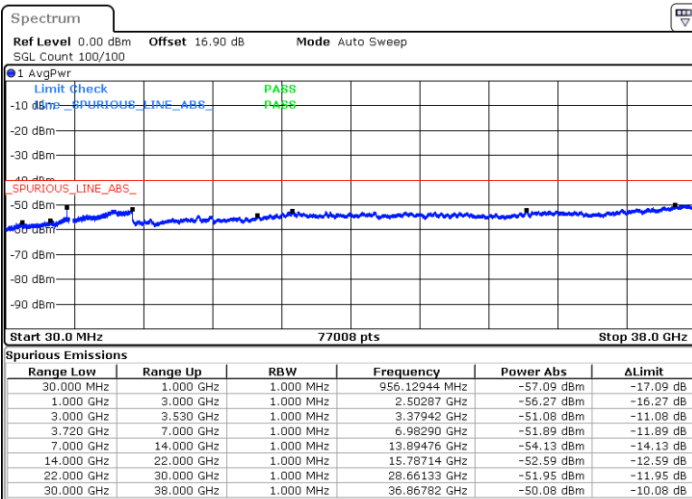

N/A

Date: 27.SEP.2020 21:07:05

LTE Band 48 / 20MHz

QPSK

Lowest Channel / 1RB0

Lowest Channel / 1RBmax

Date: 27.SEP.2020 21:31:50

Date: 27.SEP.2020 21:41:31

Lowest Channel / FullIRB

N/A

Date: 27.SEP.2020 21:22:10

LTE Band 48 / 20MHz

QPSK

Middle Channel / 1RB0

Middle Channel / 1RBmax

Date: 27.SEP.2020 21:32:54

Date: 27.SEP.2020 21:42:35

Middle Channel / FullRB

N/A

Date: 27.SEP.2020 21:23:14

LTE Band 48 / 20MHz

QPSK

Highest Channel / 1RB0

Highest Channel / 1RBmax

Date: 27.SEP.2020 21:38:17

Date: 27.SEP.2020 21:47:57

Highest Channel / FullIRB

N/A

Date: 27.SEP.2020 21:28:36

LTE Band 48 / 5MHz

16QAM

Lowest Channel / 1RB0