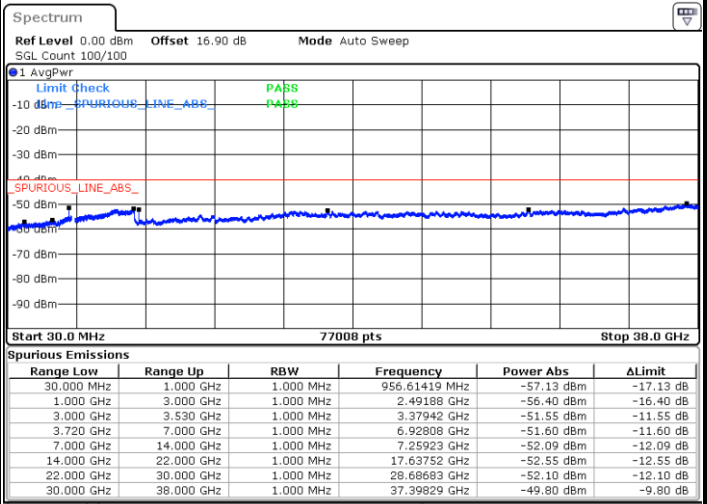

LTE Band 48 / 10MHz

16QAM

Lowest Channel / 1RB0

Lowest Channel / 1RBmax

Date: 27.SEP.2020 20:23:01

Date: 27.SEP.2020 20:42:22

Lowest Channel / FullIRB

N/A

Date: 27.SEP.2020 20:32:41

LTE Band 48 / 10MHz

16QAM

MiddleChannel / 1RB0

Middle Channel / 1RBmax

Date: 27.SEP.2020 20:26:14

Date: 27.SEP.2020 20:45:35

Middle Channel / FullRB

N/A

Date: 27.SEP.2020 20:35:54

LTE Band 48 / 10MHz

16QAM

Highest Channel / 1RB0

Highest Channel / 1RBmax

Date: 27.SEP.2020 20:29:27

Date: 27.SEP.2020 20:48:49

Highest Channel / FullIRB

N/A

Date: 27.SEP.2020 20:39:08

LTE Band 48 / 15MHz

16QAM

Lowest Channel / 1RB0

Lowest Channel / 1RBmax

Date: 27.SEP.2020 20:52:04