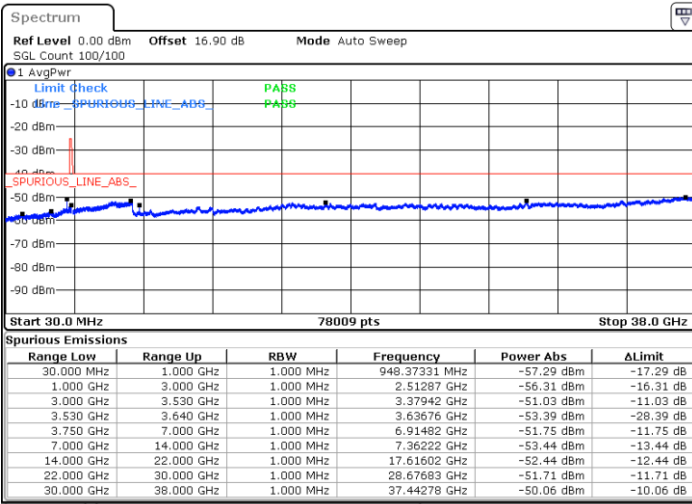

Lowest Channel / FullIRB

N/A

Date: 27.SEP.2020 21:22:10

LTE Band 48 / 20MHz

QPSK

Middle Channel / 1RB0

Middle Channel / 1RBmax

Date: 27.SEP.2020 21:32:54

Date: 27.SEP.2020 21:42:35

Middle Channel / FullRB

N/A

Date: 27.SEP.2020 21:23:14

LTE Band 48 / 20MHz

QPSK

Highest Channel / 1RB0

Highest Channel / 1RBmax

Date: 27.SEP.2020 21:38:17

Date: 27.SEP.2020 21:47:57

Highest Channel / FullIRB

N/A

Date: 27.SEP.2020 21:28:36

LTE Band 48 / 5MHz

16QAM

Lowest Channel / 1RB0

Lowest Channel / 1RBmax

Date: 27.SEP.2020 19:53:59

Date: 27.SEP.2020 20:13:20

Lowest Channel / FullIRB

N/A

Date: 27.SEP.2020 20:03:39

LTE Band 48 / 5MHz

16QAM