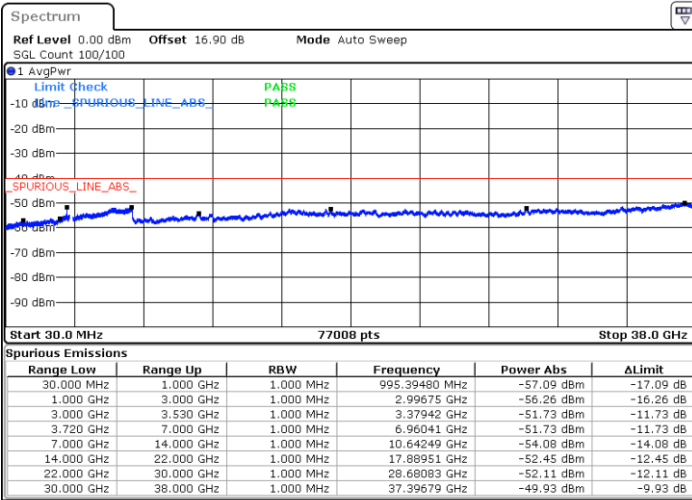

Highest Channel / FullIRB

N/A

Date: 27.SEP.2020 20:39:08

LTE Band 48 / 15MHz

16QAM

Lowest Channel / 1RB0

Lowest Channel / 1RBmax

Date: 27.SEP.2020 20:52:04

Date: 27.SEP.2020 21:11:25

Lowest Channel / FullIRB

N/A

Date: 27.SEP.2020 21:01:44

LTE Band 48 / 15MHz

16QAM

Middle Channel / 1RB0

Middle Channel / 1RBmax

Date: 27.SEP.2020 20:55:16

Date: 27.SEP.2020 21:14:37

Middle Channel / FullRB

N/A

Date: 27.SEP.2020 21:04:57

LTE Band 48 / 15MHz

16QAM

Highest Channel / 1RB0

Highest Channel / 1RBmax

Date: 27.SEP.2020 20:58:30

Date: 27.SEP.2020 21:17:51

Highest Channel / FullIRB

N/A

Date: 27.SEP.2020 21:08:10

LTE Band 48 / 20MHz

16QAM