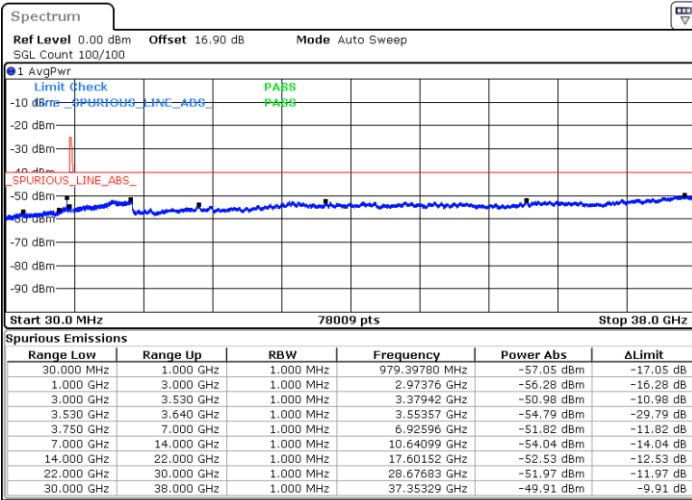

Middle Channel / 1RB0

Middle Channel / 1RBmax

Date: 27.SEP.2020 19:57:12

Date: 27.SEP.2020 20:16:33

Middle Channel / FullRB

N/A

Date: 27.SEP.2020 20:06:52

LTE Band 48 / 5MHz

16QAM

Highest Channel / 1RB0

Highest Channel / 1RBmax

Date: 27.SEP.2020 20:00:25

Date: 27.SEP.2020 20:19:46

Highest Channel / FullIRB

N/A

Date: 27.SEP.2020 20:10:05

LTE Band 48 / 10MHz

16QAM

Lowest Channel / 1RB0

Lowest Channel / 1RBmax

Date: 27.SEP.2020 20:23:01

Date: 27.SEP.2020 20:42:22

Lowest Channel / FullIRB

N/A