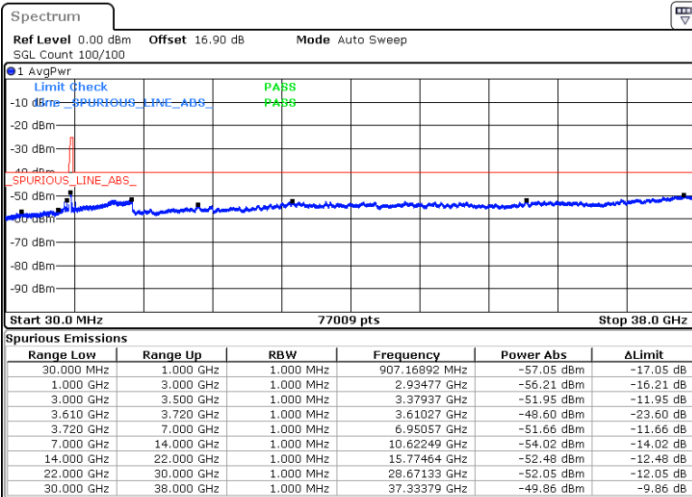

Date: 27.SEP.2020 21:06:01

LTE Band 48 / 15MHz

QPSK

Highest Channel / 1RB0

Highest Channel / 1RBmax

Date: 27.SEP.2020 20:57:25

Date: 27.SEP.2020 21:16:46

Highest Channel / FullIRB

N/A

Date: 27.SEP.2020 21:07:05

LTE Band 48 / 20MHz

QPSK

Lowest Channel / 1RB0

Lowest Channel / 1RBmax

Date: 27.SEP.2020 21:31:50

Date: 27.SEP.2020 21:41:31

Lowest Channel / FullIRB

N/A

Date: 27.SEP.2020 21:22:10

LTE Band 48 / 20MHz

QPSK

Middle Channel / 1RB0

Middle Channel / 1RBmax

Date: 27.SEP.2020 21:32:54

Date: 27.SEP.2020 21:42:35

Middle Channel / FullRB

N/A

Date: 27.SEP.2020 21:23:14

LTE Band 48 / 20MHz

QPSK

Highest Channel / 1RB0

Highest Channel / 1RBmax