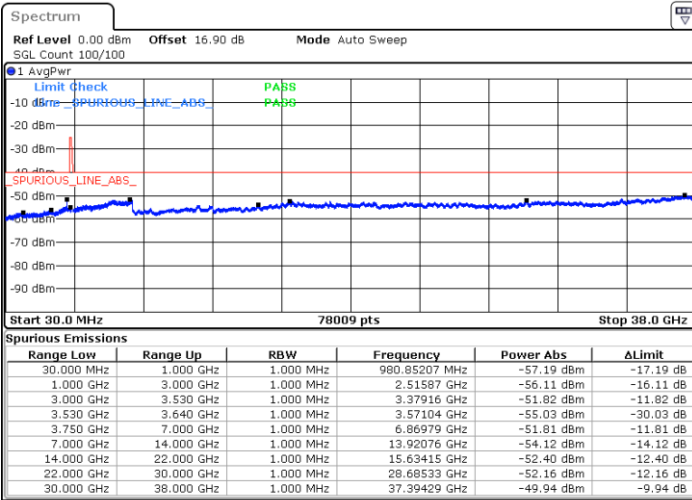

Middle Channel / 1RBmax

Date: 27.SEP.2020 20:25:10

Date: 27.SEP.2020 20:44:31

Middle Channel / FullRB

N/A

Date: 27.SEP.2020 20:34:50

LTE Band 48 / 10MHz

QPSK

Highest Channel / 1RB0

Highest Channel / 1RBmax

Date: 27.SEP.2020 20:30:32

Date: 27.SEP.2020 20:49:54

Highest Channel / FullIRB

N/A

Date: 27.SEP.2020 20:40:13

LTE Band 48 / 15MHz

QPSK

Lowest Channel / 1RB0

Lowest Channel / 1RBmax

Date: 27.SEP.2020 20:50:59

Date: 27.SEP.2020 21:10:20

Lowest Channel / FullIRB

N/A

Date: 27.SEP.2020 21:00:39