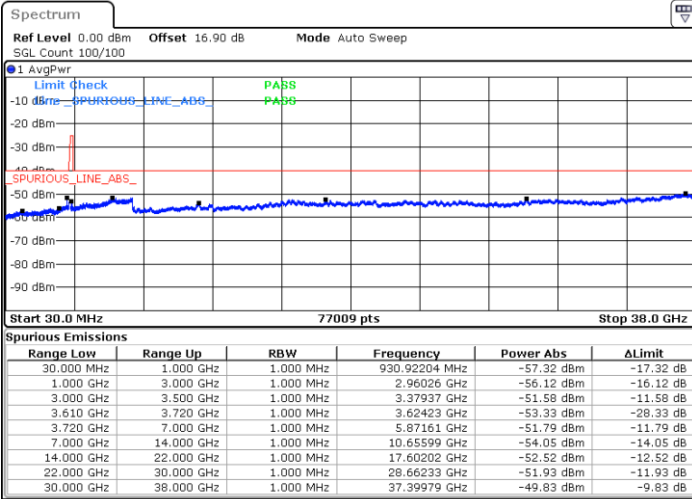

Date: 27.SEP.2020 21:06:01

LTE Band 48 / 15MHz

QPSK

Highest Channel / 1RB0

Highest Channel / 1RBmax

Date: 27.SEP.2020 20:57:25

Date: 27.SEP.2020 21:16:46

Highest Channel / FullIRB

N/A

Date: 27.SEP.2020 21:07:05

LTE Band 48 / 20MHz

QPSK

Lowest Channel / 1RB0

Lowest Channel / 1RBmax

Date: 27.SEP.2020 21:31:50

Date: 27.SEP.2020 21:41:31

Lowest Channel / FullIRB

N/A

Date: 27.SEP.2020 21:22:10

LTE Band 48 / 20MHz

QPSK

Middle Channel / 1RB0

Middle Channel / 1RBmax

Date: 27.SEP.2020 21:32:54

Date: 27.SEP.2020 21:42:35

Middle Channel / FullRB

N/A

Date: 27.SEP.2020 21:23:14

LTE Band 48 / 20MHz

QPSK

Highest Channel / 1RB0

Highest Channel / 1RBmax