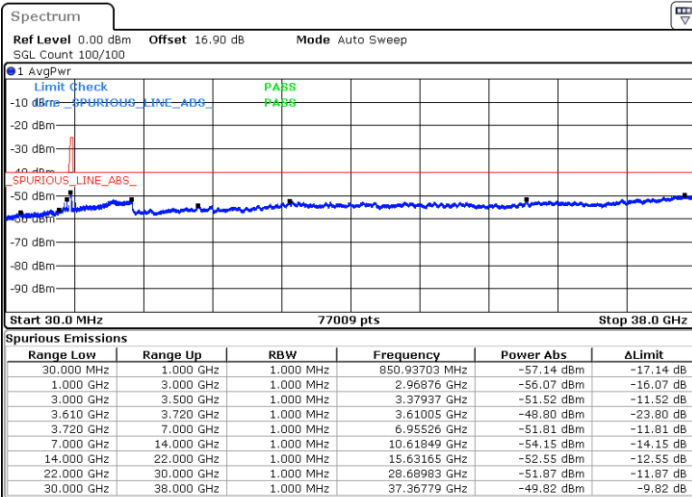

Highest Channel / 1RBmax

Date: 27.SEP.2020 20:58:30

Date: 27.SEP.2020 21:17:51

Highest Channel / FullIRB

N/A

Date: 27.SEP.2020 21:08:10

LTE Band 48 / 20MHz

16QAM

Lowest Channel / 1RB0

Lowest Channel / 1RBmax

Date: 27.SEP.2020 21:30:45

Date: 27.SEP.2020 21:40:26

Lowest Channel / FullIRB

N/A

Date: 27.SEP.2020 21:21:05

LTE Band 48 / 20MHz

LTE Band 48 / 20MHz

16QAM

Highest Channel / 1RB0

Highest Channel / 1RBmax

Date: 27.SEP.2020 21:37:12

Date: 27.SEP.2020 21:46:52

Highest Channel / FullIRB

N/A