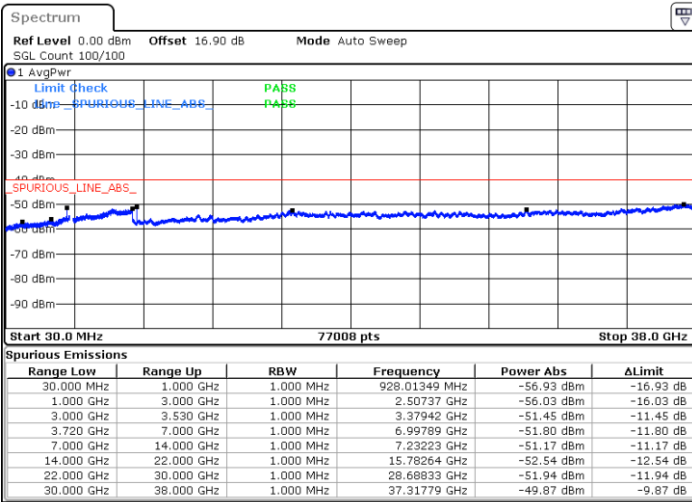

N/A

Date: 27.SEP.2020 21:07:05

LTE Band 48 / 20MHz

QPSK

Lowest Channel / 1RB0

Lowest Channel / 1RBmax

Date: 27.SEP.2020 21:31:50

Date: 27.SEP.2020 21:41:31

Lowest Channel / FullIRB

N/A

Date: 27.SEP.2020 21:22:10

LTE Band 48 / 20MHz

QPSK

Middle Channel / 1RB0

Middle Channel / 1RBmax

Date: 27.SEP.2020 21:32:54

Date: 27.SEP.2020 21:42:35

Middle Channel / FullRB

N/A

Date: 27.SEP.2020 21:23:14

LTE Band 48 / 20MHz

QPSK

Highest Channel / 1RB0

Highest Channel / 1RBmax

Date: 27.SEP.2020 21:38:17

Date: 27.SEP.2020 21:47:57

Highest Channel / FullIRB

N/A

Date: 27.SEP.2020 21:28:36

LTE Band 48 / 5MHz

16QAM

Lowest Channel / 1RB0