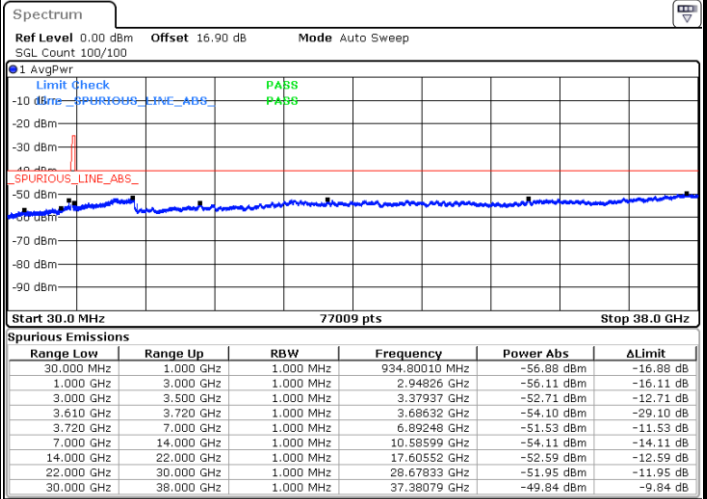

Date: 27.SEP.2020 21:06:01

LTE Band 48 / 15MHz

QPSK

Highest Channel / 1RB0

Highest Channel / 1RBmax

Date: 27.SEP.2020 20:57:25

Date: 27.SEP.2020 21:16:46

Highest Channel / FullIRB

N/A

Date: 27.SEP.2020 21:07:05

LTE Band 48 / 20MHz

QPSK

Lowest Channel / 1RB0

Lowest Channel / 1RBmax

Date: 27.SEP.2020 21:31:50

Date: 27.SEP.2020 21:41:31

Lowest Channel / FullIRB

N/A

Date: 27.SEP.2020 21:22:10

LTE Band 48 / 20MHz

QPSK

Middle Channel / 1RB0

Middle Channel / 1RBmax

Date: 27.SEP.2020 21:32:54

Date: 27.SEP.2020 21:42:35

Middle Channel / FullRB

N/A

Date: 27.SEP.2020 21:23:14

LTE Band 48 / 20MHz

QPSK

Highest Channel / 1RB0

Highest Channel / 1RBmax