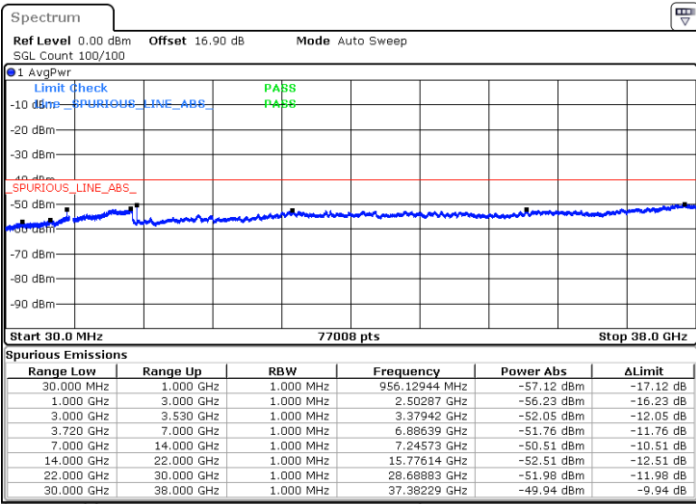

LTE Band 48 / 20MHz

256QAM

Highest Channel / 1RB0

Highest Channel / 1RBmax

Date: 29.SEP.2020 15:26:11

Date: 29.SEP.2020 15:28:50

Highest Channel / FullIRB

N/A

Date: 29.SEP.2020 15:22:40

Conducted Spurious Emission

LTE Band 48 / 5MHz

QPSK

Middle Channel / 1RB0

Middle Channel / 1RBmax

Date: 27.SEP.2020 19:58:15

Date: 27.SEP.2020 20:17:36

Middle Channel / FullRB

N/A

Date: 27.SEP.2020 20:07:56

LTE Band 48 / 5MHz

QPSK

Highest Channel / 1RB0

Highest Channel / 1RBmax

Date: 27.SEP.2020 19:59:20

Date: 27.SEP.2020 20:18:41

Highest Channel / FullIRB

N/A

Date: 27.SEP.2020 20:09:00

LTE Band 48 / 10MHz

QPSK

Lowest Channel / 1RB0

Lowest Channel / 1RBmax