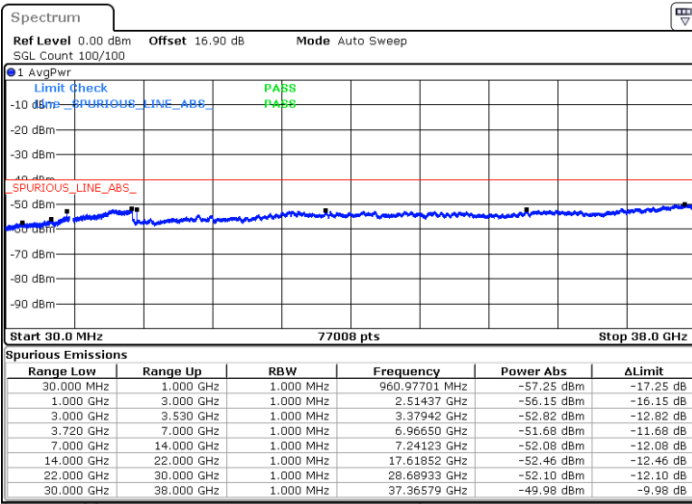

LTE Band 48 / 10MHz

16QAM

Lowest Channel / 1RB0

Lowest Channel / 1RBmax

Date: 27.SEP.2020 20:23:01

Date: 27.SEP.2020 20:42:22

Lowest Channel / FullIRB

N/A

Date: 27.SEP.2020 20:32:41

LTE Band 48 / 10MHz

16QAM

MiddleChannel / 1RB0

Middle Channel / 1RBmax

Date: 27.SEP.2020 20:26:14

Date: 27.SEP.2020 20:45:35

Middle Channel / FullRB

N/A

Date: 27.SEP.2020 20:35:54

LTE Band 48 / 10MHz

16QAM

Highest Channel / 1RB0

Highest Channel / 1RBmax

Date: 27.SEP.2020 20:29:27

Date: 27.SEP.2020 20:48:49

Highest Channel / FullIRB

N/A

Date: 27.SEP.2020 20:39:08

LTE Band 48 / 15MHz

16QAM

Lowest Channel / 1RB0

Lowest Channel / 1RBmax

Date: 27.SEP.2020 20:52:04