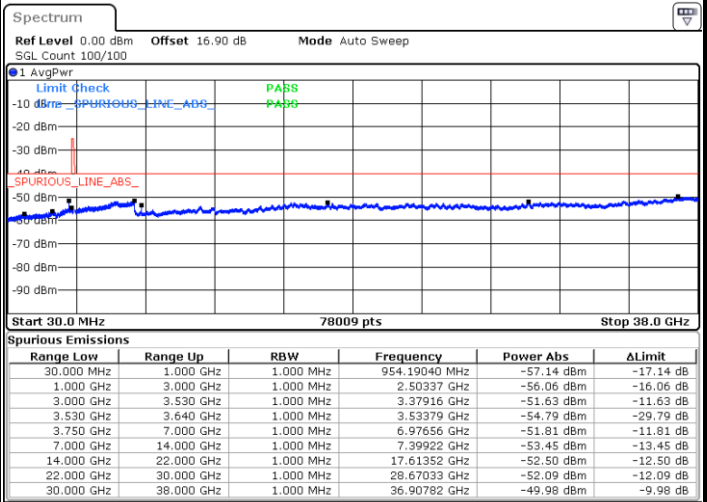

Date: 27.SEP.2020 20:24:06

Date: 27.SEP.2020 20:43:27

Lowest Channel / FullIRB

N/A

Date: 27.SEP.2020 20:33:46

LTE Band 48 / 10MHz

QPSK

MiddleChannel / 1RB0

Middle Channel / 1RBmax

Date: 27.SEP.2020 20:25:10

Date: 27.SEP.2020 20:44:31

Middle Channel / FullRB

N/A

Date: 27.SEP.2020 20:34:50

LTE Band 48 / 10MHz

QPSK

Highest Channel / 1RB0

Highest Channel / 1RBmax

Date: 27.SEP.2020 20:30:32

Date: 27.SEP.2020 20:49:54

Highest Channel / FullIRB

N/A

Date: 27.SEP.2020 20:40:13

LTE Band 48 / 15MHz