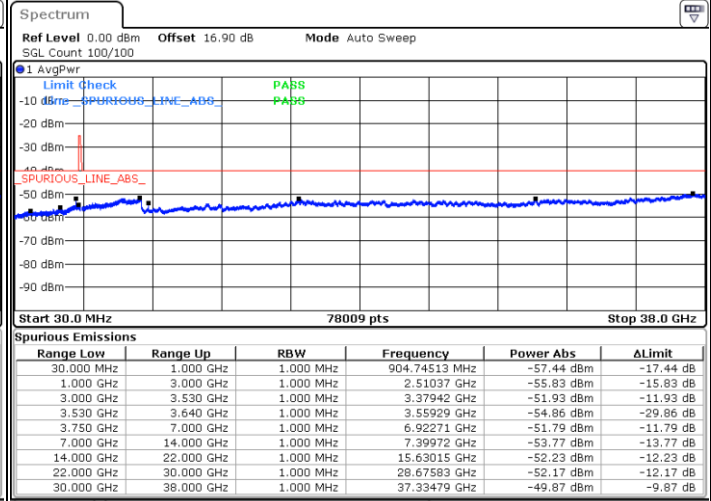

Middle Channel / FullRB

N/A

Date: 27.SEP.2020 20:07:56

LTE Band 48 / 5MHz

QPSK

Highest Channel / 1RB0

Highest Channel / 1RBmax

Date: 27.SEP.2020 19:59:20

Date: 27.SEP.2020 20:18:41

Highest Channel / FullIRB

N/A

Date: 27.SEP.2020 20:09:00

LTE Band 48 / 10MHz

QPSK

Lowest Channel / 1RB0

Lowest Channel / 1RBmax

Date: 27.SEP.2020 20:24:06

Date: 27.SEP.2020 20:43:27

Lowest Channel / FullIRB

N/A

Date: 27.SEP.2020 20:33:46

LTE Band 48 / 10MHz

QPSK

MiddleChannel / 1RB0