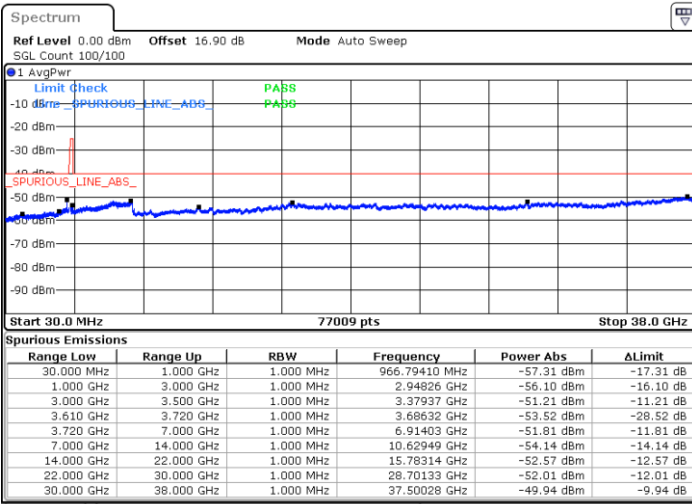

Date: 27.SEP.2020 21:11:25

Lowest Channel / FullIRB

N/A

Date: 27.SEP.2020 21:01:44

LTE Band 48 / 15MHz

16QAM

Middle Channel / 1RB0

Middle Channel / 1RBmax

Date: 27.SEP.2020 20:55:16

Date: 27.SEP.2020 21:14:37

Middle Channel / FullRB

N/A

Date: 27.SEP.2020 21:04:57

LTE Band 48 / 15MHz

16QAM

Highest Channel / 1RB0

Highest Channel / 1RBmax

Date: 27.SEP.2020 20:58:30

Date: 27.SEP.2020 21:17:51

Highest Channel / FullIRB

N/A

Date: 27.SEP.2020 21:08:10

LTE Band 48 / 20MHz

16QAM

Lowest Channel / 1RB0

Lowest Channel / 1RBmax

Date: 27.SEP.2020 21:30:45

Date: 27.SEP.2020 21:40:26

Lowest Channel / FullIRB

N/A

Date: 27.SEP.2020 21:21:05

LTE Band 48 / 20MHz