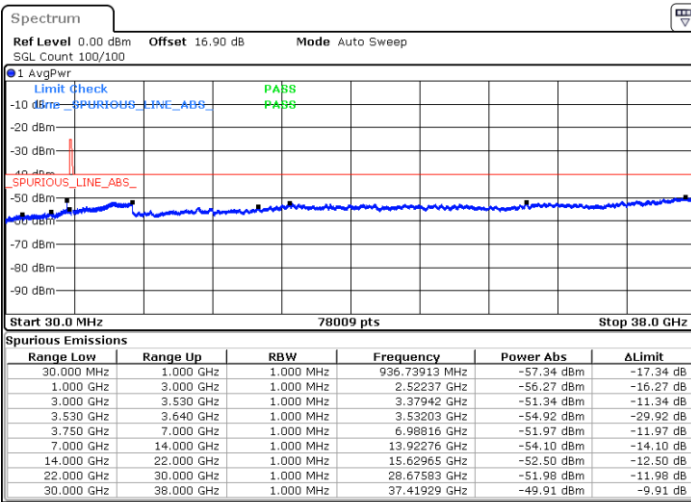

Date: 27.SEP.2020 20:32:41

LTE Band 48 / 10MHz

16QAM

MiddleChannel / 1RB0

Middle Channel / 1RBmax

Date: 27.SEP.2020 20:26:14

Date: 27.SEP.2020 20:45:35

Middle Channel / FullRB

N/A

Date: 27.SEP.2020 20:35:54

LTE Band 48 / 10MHz

16QAM

Highest Channel / 1RB0

Highest Channel / 1RBmax

Date: 27.SEP.2020 20:29:27

Date: 27.SEP.2020 20:48:49

Highest Channel / FullIRB

N/A

Date: 27.SEP.2020 20:39:08

LTE Band 48 / 15MHz

16QAM

Lowest Channel / 1RB0

Lowest Channel / 1RBmax

Date: 27.SEP.2020 20:52:04

Date: 27.SEP.2020 21:11:25

Lowest Channel / FullIRB

N/A

Date: 27.SEP.2020 21:01:44

LTE Band 48 / 15MHz

16QAM

Middle Channel / 1RB0

Middle Channel / 1RBmax