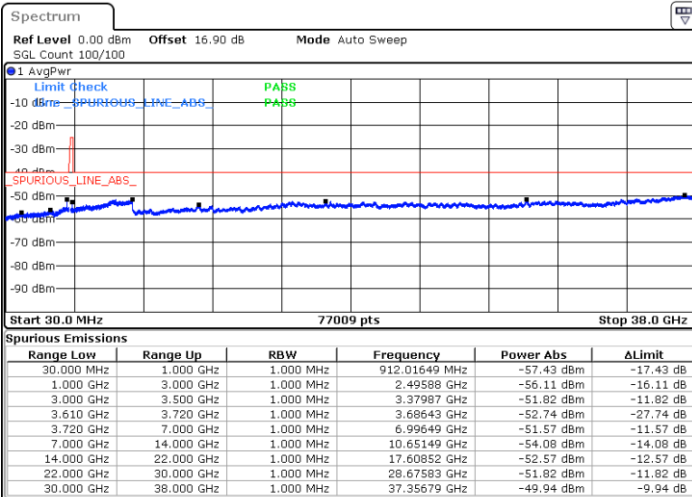

Lowest Channel / FullIRB

N/A

Date: 27.SEP.2020 20:04:44