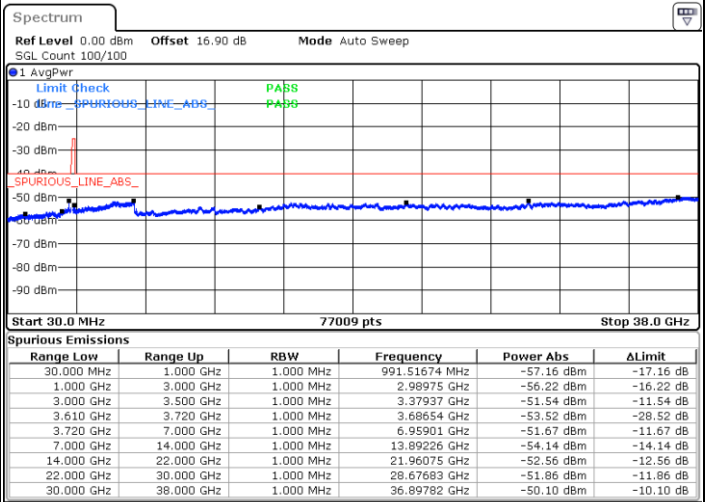

Middle Channel / 1RB0

Middle Channel / 1RBmax

Date: 27.SEP.2020 19:57:12

Date: 27.SEP.2020 20:16:33

Middle Channel / FullRB

N/A

Date: 27.SEP.2020 20:06:52

LTE Band 48 / 5MHz

16QAM

Highest Channel / 1RB0

Highest Channel / 1RBmax

Date: 27.SEP.2020 20:00:25

Date: 27.SEP.2020 20:19:46

Highest Channel / FullIRB

N/A

Date: 27.SEP.2020 20:10:05

LTE Band 48 / 10MHz

16QAM

Lowest Channel / 1RB0

Lowest Channel / 1RBmax

Date: 27.SEP.2020 20:23:01

Date: 27.SEP.2020 20:42:22

Lowest Channel / FullIRB

N/A