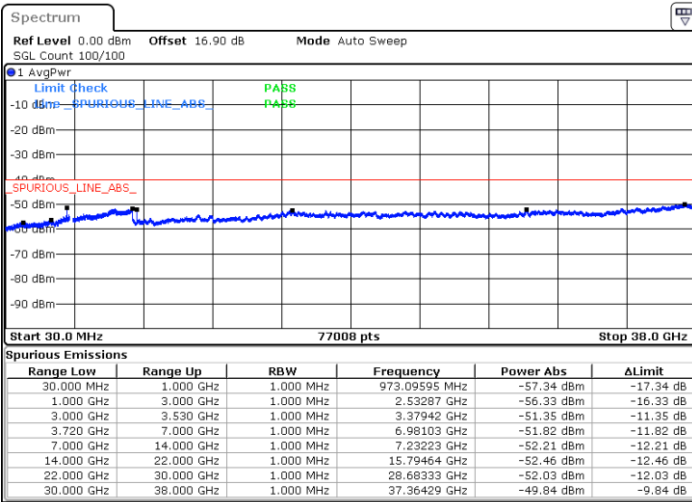

LTE Band 48 / 20MHz

16QAM

Middle Channel / 1RB0

Middle Channel / 1RBmax

Date: 27.SEP.2020 21:33:58