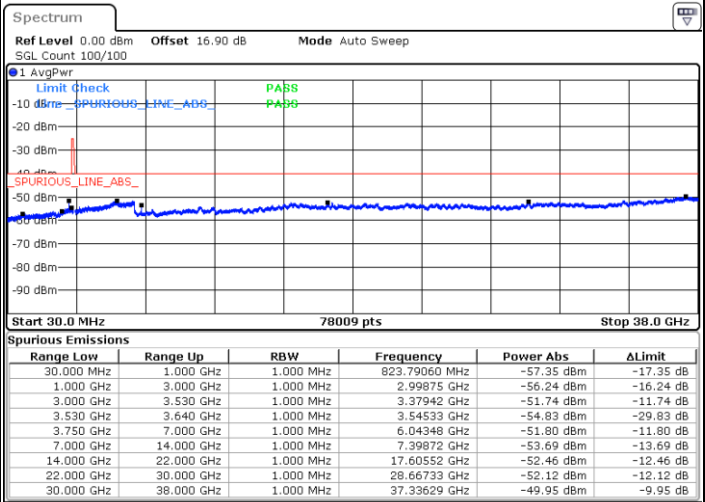

LTE Band 48 / 15MHz

QPSK

Middle Channel / 1RB0

Middle Channel / 1RBmax

Date: 27.SEP.2020 20:56:20

Date: 27.SEP.2020 21:15:41

Middle Channel / FullRB

N/A

Date: 27.SEP.2020 21:06:01

LTE Band 48 / 15MHz

QPSK

Highest Channel / 1RB0

Highest Channel / 1RBmax

Date: 27.SEP.2020 20:57:25

Date: 27.SEP.2020 21:16:46

Highest Channel / FullIRB

N/A

Date: 27.SEP.2020 21:07:05

LTE Band 48 / 20MHz

QPSK

Lowest Channel / 1RB0

Lowest Channel / 1RBmax

Date: 27.SEP.2020 21:31:50

Date: 27.SEP.2020 21:41:31

Lowest Channel / FullIRB

N/A

Date: 27.SEP.2020 21:22:10

LTE Band 48 / 20MHz

QPSK

Middle Channel / 1RB0

Middle Channel / 1RBmax

Date: 27.SEP.2020 21:32:54