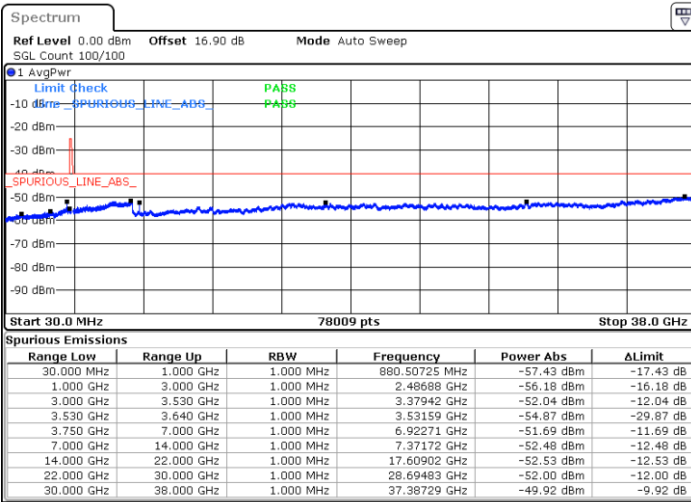

LTE Band 48 / 15MHz

QPSK

Middle Channel / 1RB0

Middle Channel / 1RBmax

Date: 27.SEP.2020 20:56:20

Date: 27.SEP.2020 21:15:41

Middle Channel / FullRB

N/A

Date: 27.SEP.2020 21:06:01

LTE Band 48 / 15MHz

QPSK

Highest Channel / 1RB0

Highest Channel / 1RBmax

Date: 27.SEP.2020 20:57:25

Date: 27.SEP.2020 21:16:46

Highest Channel / FullIRB

N/A

Date: 27.SEP.2020 21:07:05

LTE Band 48 / 20MHz

QPSK

Lowest Channel / 1RB0

Lowest Channel / 1RBmax

Date: 27.SEP.2020 21:31:50

Date: 27.SEP.2020 21:41:31

Lowest Channel / FullIRB

N/A

Date: 27.SEP.2020 21:22:10

LTE Band 48 / 20MHz

QPSK

Middle Channel / 1RB0

Middle Channel / 1RBmax

Date: 27.SEP.2020 21:32:54