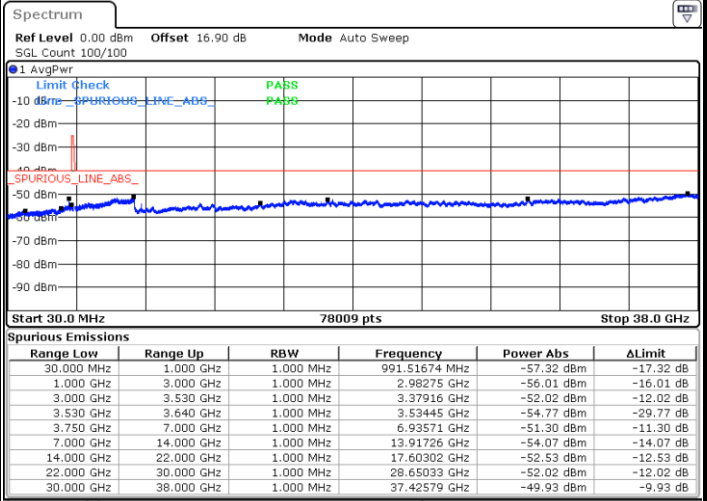

Date: 27.SEP.2020 21:11:25

Lowest Channel / FullIRB

N/A

Date: 27.SEP.2020 21:01:44

LTE Band 48 / 15MHz

16QAM

Middle Channel / 1RB0

Middle Channel / 1RBmax

Date: 27.SEP.2020 20:55:16

Date: 27.SEP.2020 21:14:37

Middle Channel / FullRB

N/A

Date: 27.SEP.2020 21:04:57

LTE Band 48 / 15MHz

16QAM

Highest Channel / 1RB0

Highest Channel / 1RBmax

Date: 27.SEP.2020 20:58:30

Date: 27.SEP.2020 21:17:51

Highest Channel / FullIRB

N/A

Date: 27.SEP.2020 21:08:10

LTE Band 48 / 20MHz

16QAM

Lowest Channel / 1RB0

Lowest Channel / 1RBmax

Date: 27.SEP.2020 21:30:45

Date: 27.SEP.2020 21:40:26

Lowest Channel / FullIRB

N/A

Date: 27.SEP.2020 21:21:05

LTE Band 48 / 20MHz