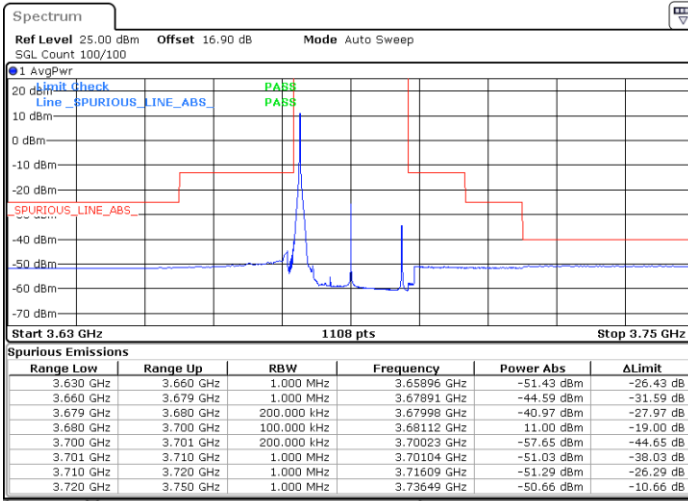

LTE Band 48 / 20MHz

256QAM

Highest Channel / 1RB0

Highest Channel / 1RBmax

Date: 29.SEP.2020 15:26:11

Date: 29.SEP.2020 15:28:50

Highest Channel / FullIRB

N/A