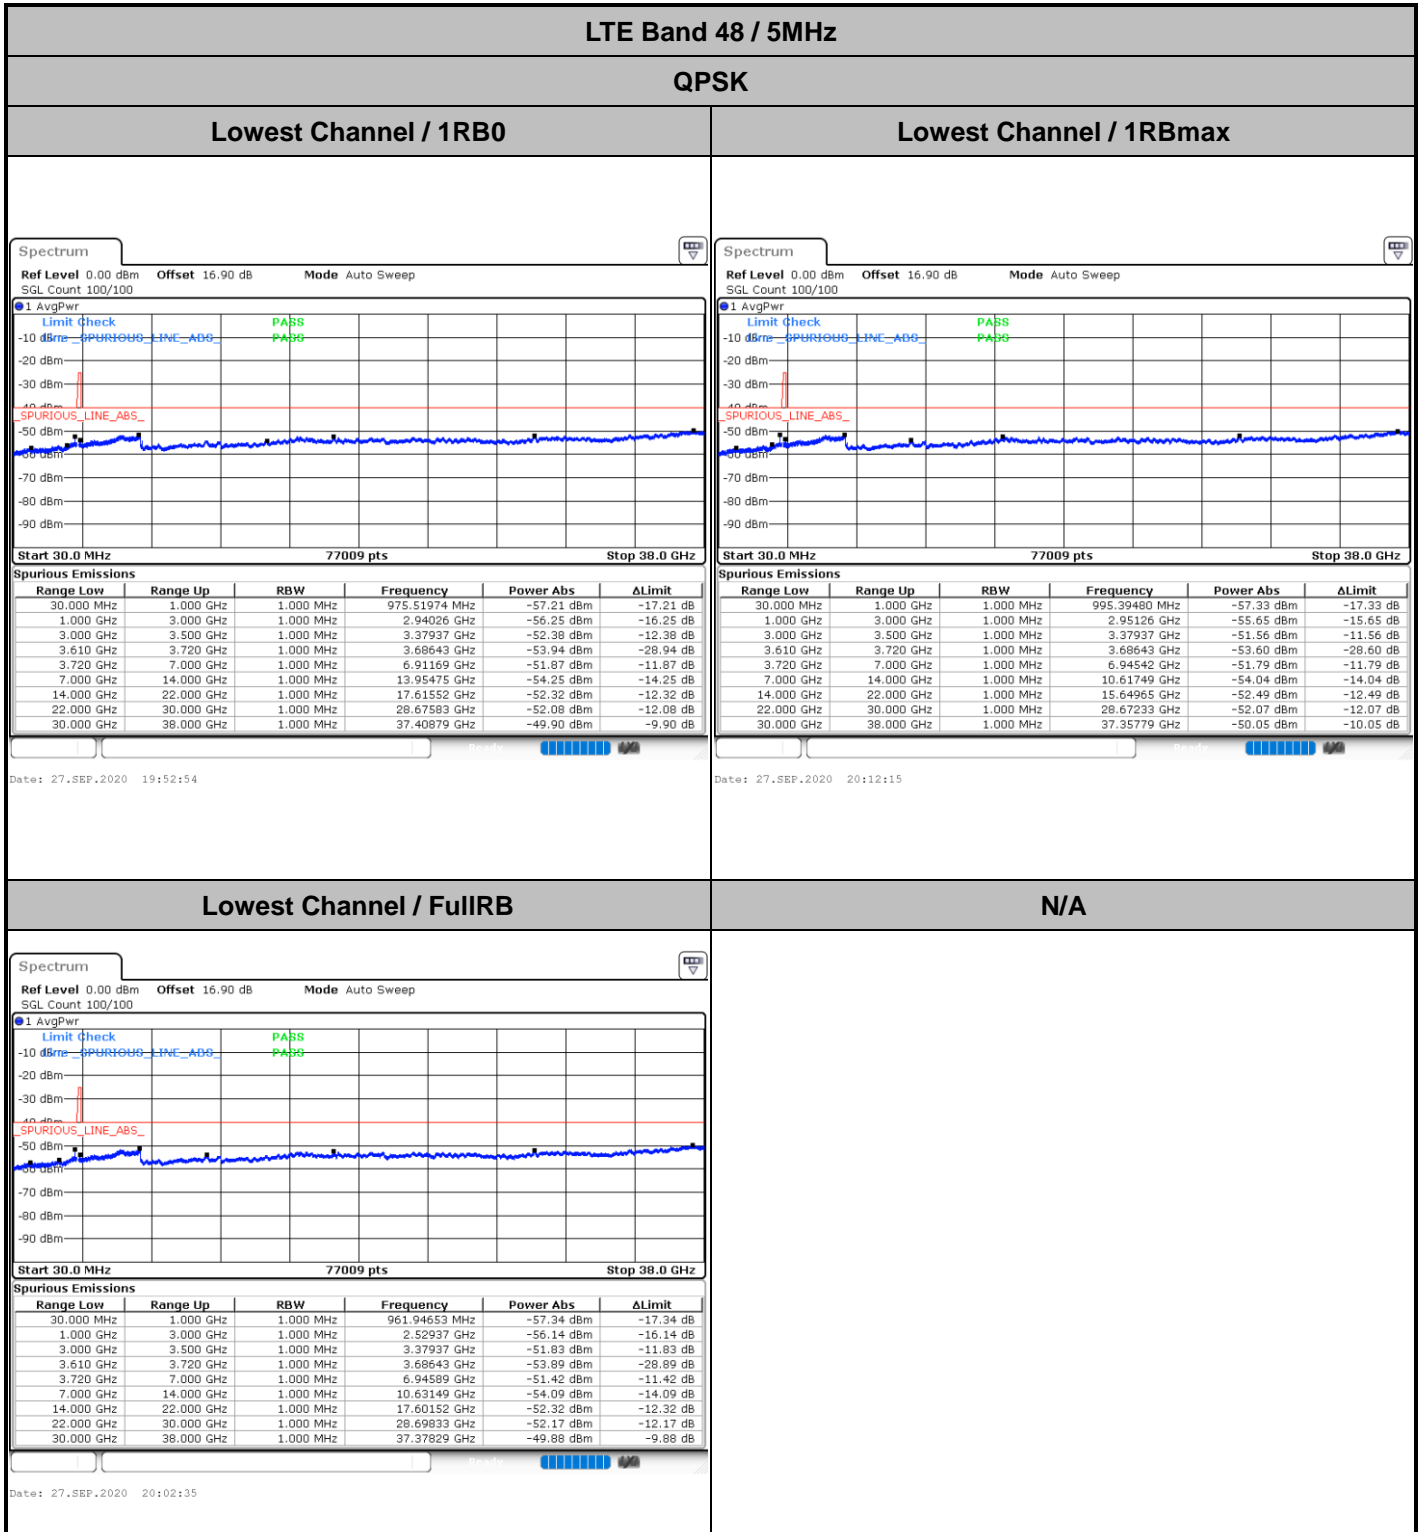

Conducted Spurious Emission