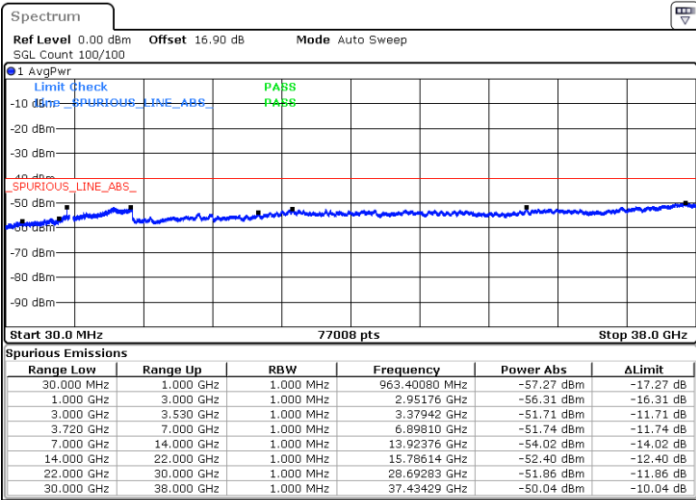

QPSK

Lowest Channel / 1RB0

Lowest Channel / 1RBmax

Date: 27.SEP.2020 20:50:59

Date: 27.SEP.2020 21:10:20

Lowest Channel / FullIRB

N/A

Date: 27.SEP.2020 21:00:39

LTE Band 48 / 15MHz

QPSK

Middle Channel / 1RB0

Middle Channel / 1RBmax

Date: 27.SEP.2020 20:56:20

Date: 27.SEP.2020 21:15:41

Middle Channel / FullRB

N/A

Date: 27.SEP.2020 21:06:01

LTE Band 48 / 15MHz

QPSK

Highest Channel / 1RB0

Highest Channel / 1RBmax

Date: 27.SEP.2020 20:57:25

Date: 27.SEP.2020 21:16:46

Highest Channel / FullIRB

N/A

Date: 27.SEP.2020 21:07:05

LTE Band 48 / 20MHz

QPSK

Lowest Channel / 1RB0

Lowest Channel / 1RBmax

Date: 27.SEP.2020 21:31:50

Date: 27.SEP.2020 21:41:31