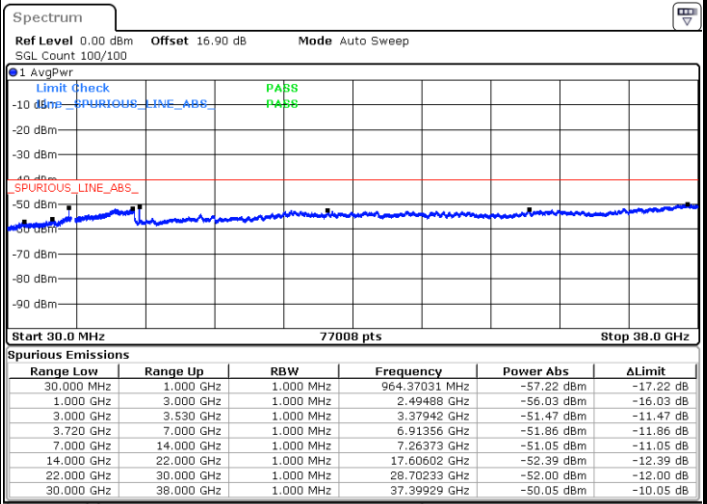

Highest Channel / 1RB0

Highest Channel / 1RBmax

Date: 27.SEP.2020 20:30:32

Date: 27.SEP.2020 20:49:54

Highest Channel / FullIRB

N/A

Date: 27.SEP.2020 20:40:13

LTE Band 48 / 15MHz

QPSK

Lowest Channel / 1RB0

Lowest Channel / 1RBmax

Date: 27.SEP.2020 20:50:59

Date: 27.SEP.2020 21:10:20

Lowest Channel / FullIRB

N/A

Date: 27.SEP.2020 21:00:39

LTE Band 48 / 15MHz

QPSK

Middle Channel / 1RB0

Middle Channel / 1RBmax

Date: 27.SEP.2020 20:56:20

Date: 27.SEP.2020 21:15:41

Middle Channel / FullRB

N/A

Date: 27.SEP.2020 21:06:01

LTE Band 48 / 15MHz

QPSK

Highest Channel / 1RB0

Highest Channel / 1RBmax

Date: 27.SEP.2020 20:57:25

Date: 27.SEP.2020 21:16:46

Highest Channel / FullIRB