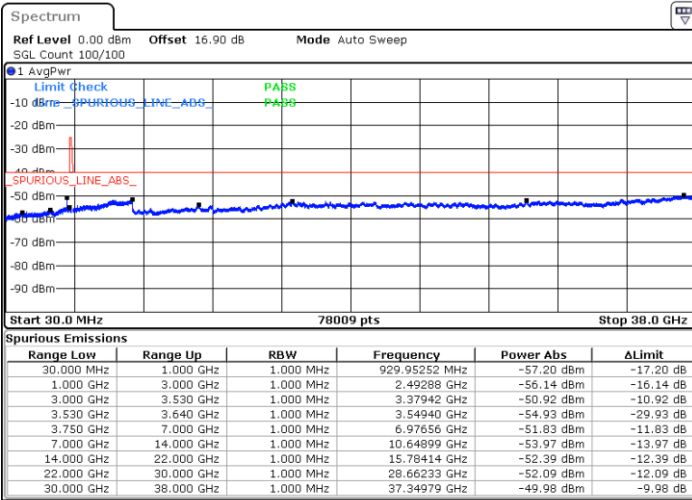

Date: 27.SEP.2020 20:55:16

Date: 27.SEP.2020 21:14:37

Middle Channel / FullRB

N/A

Date: 27.SEP.2020 21:04:57

LTE Band 48 / 15MHz

16QAM

Highest Channel / 1RB0

Highest Channel / 1RBmax

Date: 27.SEP.2020 20:58:30

Date: 27.SEP.2020 21:17:51

Highest Channel / FullIRB

N/A

Date: 27.SEP.2020 21:08:10

LTE Band 48 / 20MHz

16QAM

Lowest Channel / 1RB0

Lowest Channel / 1RBmax

Date: 27.SEP.2020 21:30:45

Date: 27.SEP.2020 21:40:26

Lowest Channel / FullIRB

N/A

Date: 27.SEP.2020 21:21:05

LTE Band 48 / 20MHz