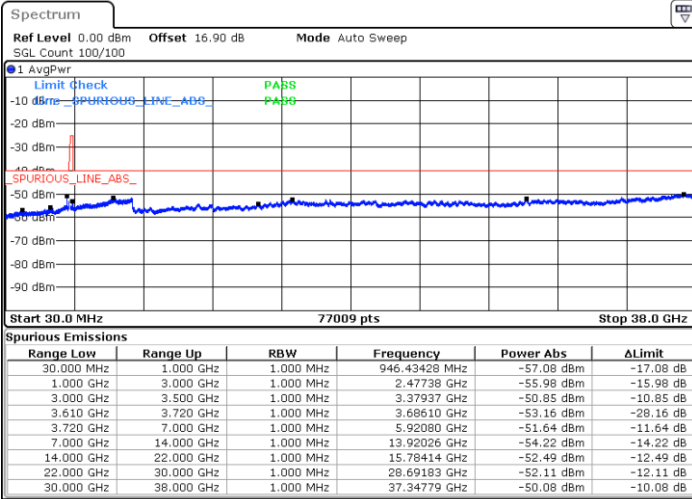

N/A

Date: 27.SEP.2020 20:35:54

LTE Band 48 / 10MHz

16QAM

Highest Channel / 1RB0

Highest Channel / 1RBmax

Date: 27.SEP.2020 20:29:27

Date: 27.SEP.2020 20:48:49

Highest Channel / FullIRB

N/A

Date: 27.SEP.2020 20:39:08

LTE Band 48 / 15MHz

16QAM

Lowest Channel / 1RB0

Lowest Channel / 1RBmax

Date: 27.SEP.2020 20:52:04

Date: 27.SEP.2020 21:11:25

Lowest Channel / FullIRB

N/A

Date: 27.SEP.2020 21:01:44

LTE Band 48 / 15MHz

16QAM

Middle Channel / 1RB0

Middle Channel / 1RBmax