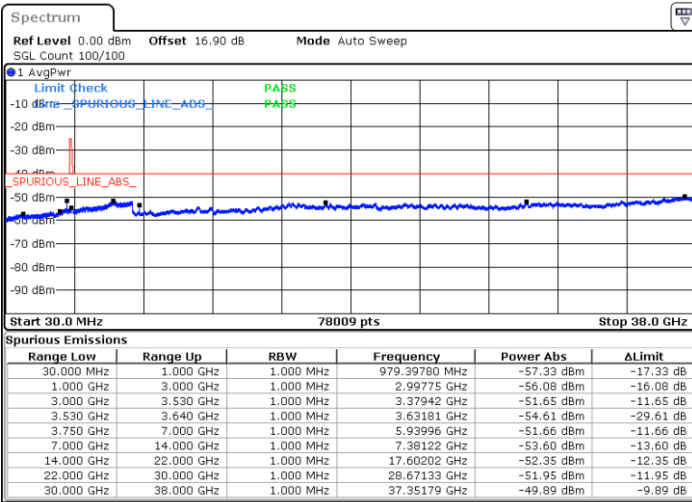

Date: 27.SEP.2020 20:24:06

Date: 27.SEP.2020 20:43:27

Lowest Channel / FullIRB

N/A

Date: 27.SEP.2020 20:33:46

LTE Band 48 / 10MHz

QPSK

MiddleChannel / 1RB0

Middle Channel / 1RBmax

Date: 27.SEP.2020 20:25:10

Date: 27.SEP.2020 20:44:31

Middle Channel / FullRB

N/A

Date: 27.SEP.2020 20:34:50

LTE Band 48 / 10MHz

QPSK

Highest Channel / 1RB0

Highest Channel / 1RBmax

Date: 27.SEP.2020 20:30:32

Date: 27.SEP.2020 20:49:54

Highest Channel / FullIRB

N/A

Date: 27.SEP.2020 20:40:13

LTE Band 48 / 15MHz

QPSK

Lowest Channel / 1RB0

Lowest Channel / 1RBmax

Date: 27.SEP.2020 20:50:59

Date: 27.SEP.2020 21:10:20

Lowest Channel / FullIRB

N/A

Date: 27.SEP.2020 21:00:39