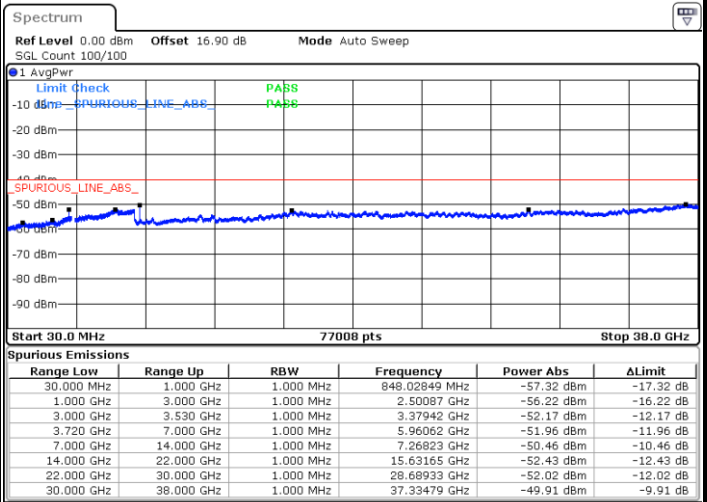

N/A

Date: 27.SEP.2020 21:07:05

LTE Band 48 / 20MHz

QPSK

Lowest Channel / 1RB0

Lowest Channel / 1RBmax

Date: 27.SEP.2020 21:31:50

Date: 27.SEP.2020 21:41:31

Lowest Channel / FullIRB

N/A

Date: 27.SEP.2020 21:22:10

LTE Band 48 / 20MHz

QPSK

Middle Channel / 1RB0

Middle Channel / 1RBmax

Date: 27.SEP.2020 21:32:54

Date: 27.SEP.2020 21:42:35

Middle Channel / FullRB

N/A

Date: 27.SEP.2020 21:23:14

LTE Band 48 / 20MHz

QPSK

Highest Channel / 1RB0

Highest Channel / 1RBmax

Date: 27.SEP.2020 21:38:17

Date: 27.SEP.2020 21:47:57

Highest Channel / FullIRB

N/A

Date: 27.SEP.2020 21:28:36

LTE Band 48 / 5MHz

16QAM

Lowest Channel / 1RB0