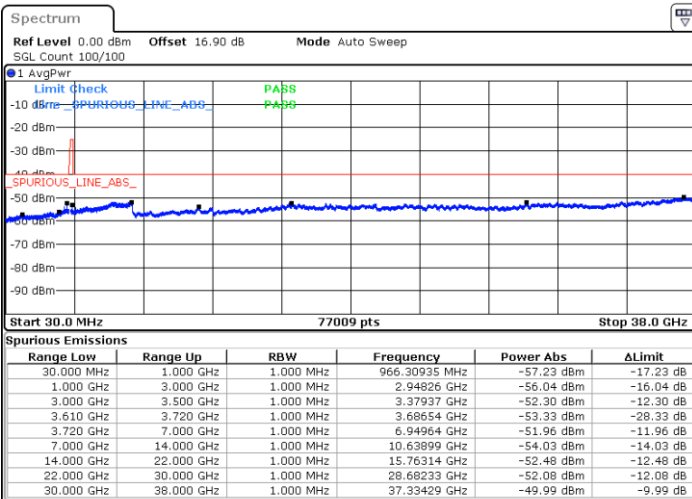

Middle Channel / FullRB

N/A

Date: 27.SEP.2020 20:07:56

LTE Band 48 / 5MHz

QPSK

Highest Channel / 1RB0

Highest Channel / 1RBmax

Date: 27.SEP.2020 19:59:20

Date: 27.SEP.2020 20:18:41

Highest Channel / FullIRB

N/A

Date: 27.SEP.2020 20:09:00

LTE Band 48 / 10MHz

QPSK

Lowest Channel / 1RB0

Lowest Channel / 1RBmax

Date: 27.SEP.2020 20:24:06

Date: 27.SEP.2020 20:43:27

Lowest Channel / FullIRB

N/A

Date: 27.SEP.2020 20:33:46

LTE Band 48 / 10MHz

QPSK

MiddleChannel / 1RB0

Highest Channel / 1RB0

Highest Channel / 1RBmax

Date: 27.SEP.2020 20:30:32

Date: 27.SEP.2020 20:49:54

Highest Channel / FullIRB

N/A

Date: 27.SEP.2020 20:40:13

LTE Band 48 / 15MHz