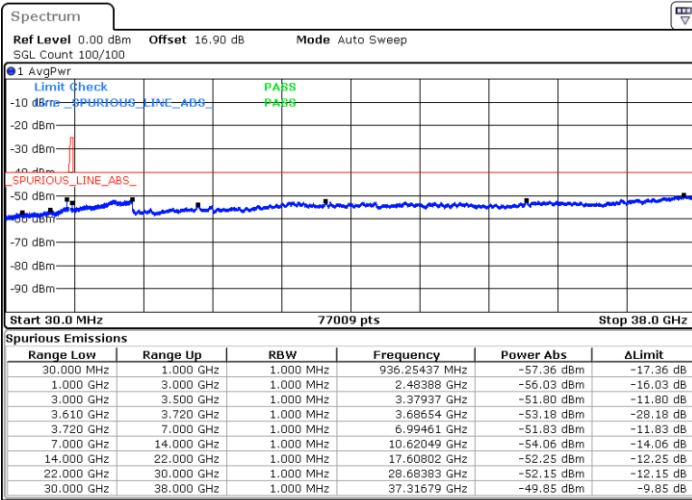

Date: 27.SEP.2020 21:38:17

Date: 27.SEP.2020 21:47:57

Highest Channel / FullIRB

N/A

Date: 27.SEP.2020 21:28:36

LTE Band 48 / 5MHz

16QAM

Lowest Channel / 1RB0

Lowest Channel / 1RBmax

Date: 27.SEP.2020 19:53:59

Date: 27.SEP.2020 20:13:20

Lowest Channel / FullIRB

N/A

Date: 27.SEP.2020 20:03:39

LTE Band 48 / 5MHz

16QAM

Middle Channel / 1RB0

Middle Channel / 1RBmax

Date: 27.SEP.2020 19:57:12

Date: 27.SEP.2020 20:16:33

Middle Channel / FullRB

N/A

Date: 27.SEP.2020 20:06:52

LTE Band 48 / 5MHz