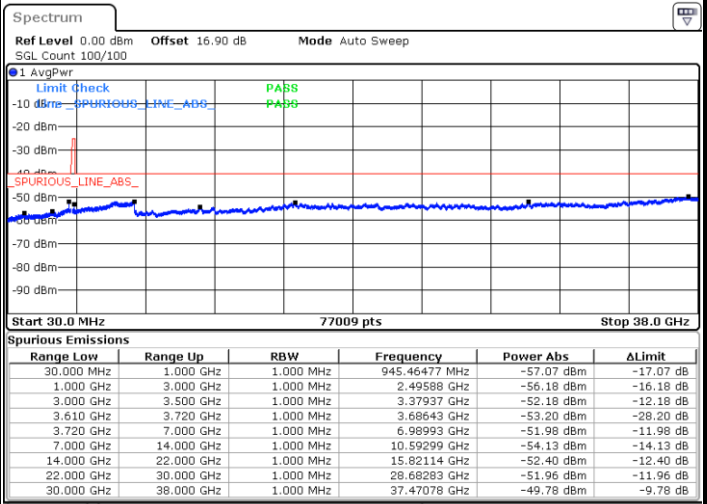

LTE Band 48 / 20MHz

16QAM

Highest Channel / 1RB0

Highest Channel / 1RBmax

Date: 27.SEP.2020 21:37:12

Date: 27.SEP.2020 21:46:52

Highest Channel / FullIRB

N/A

Date: 27.SEP.2020 21:27:31

LTE Band 48 / 5MHz

64QAM

Lowest Channel / 1RB0

Lowest Channel / 1RBmax

Date: 27.SEP.2020 19:55:04

Date: 27.SEP.2020 20:14:24

Lowest Channel / FullIRB