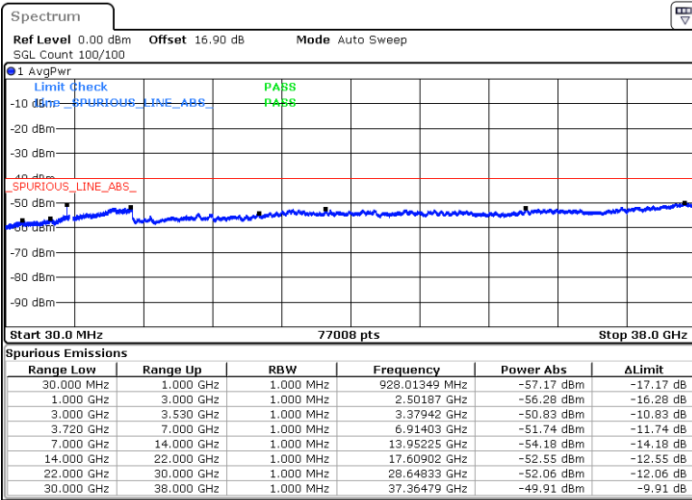

Lowest Channel / 1RB0

Lowest Channel / 1RBmax

Date: 27.SEP.2020 21:30:45

Date: 27.SEP.2020 21:40:26

Lowest Channel / FullIRB

N/A

Date: 27.SEP.2020 21:21:05

LTE Band 48 / 20MHz

16QAM

Middle Channel / 1RB0

Middle Channel / 1RBmax

Date: 27.SEP.2020 21:33:58

Date: 27.SEP.2020 21:43:39

Middle Channel / FullRB

N/A

Date: 27.SEP.2020 21:24:18

LTE Band 48 / 20MHz

16QAM

Highest Channel / 1RB0

Highest Channel / 1RBmax

Date: 27.SEP.2020 21:37:12

Date: 27.SEP.2020 21:46:52

Highest Channel / FullIRB

N/A

Date: 27.SEP.2020 21:27:31

LTE Band 48 / 5MHz

64QAM

Lowest Channel / 1RB0

Lowest Channel / 1RBmax

Date: 27.SEP.2020 19:55:04

Date: 27.SEP.2020 20:14:24

Lowest Channel / FullIRB