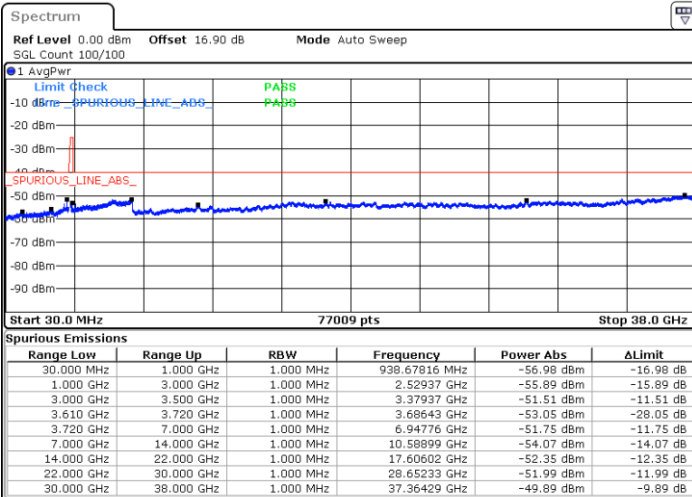

N/A

Date: 27.SEP.2020 20:35:54

LTE Band 48 / 10MHz

16QAM

Highest Channel / 1RB0

Highest Channel / 1RBmax

Date: 27.SEP.2020 20:29:27

Date: 27.SEP.2020 20:48:49

Highest Channel / FullIRB

N/A

Date: 27.SEP.2020 20:39:08

LTE Band 48 / 15MHz

16QAM

Lowest Channel / 1RB0

Lowest Channel / 1RBmax

Date: 27.SEP.2020 20:52:04

Date: 27.SEP.2020 21:11:25

Lowest Channel / FullIRB

N/A

Date: 27.SEP.2020 21:01:44

LTE Band 48 / 15MHz

16QAM

Middle Channel / 1RB0

Middle Channel / 1RBmax