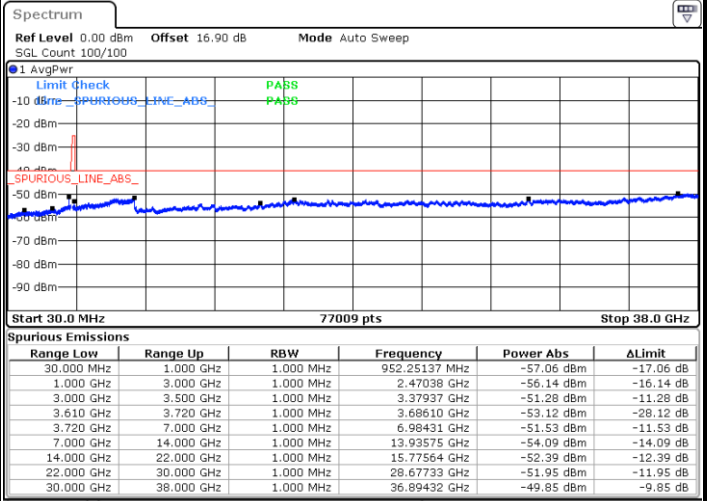

Date: 27.SEP.2020 21:42:35

Middle Channel / FullRB

N/A

Date: 27.SEP.2020 21:23:14

LTE Band 48 / 20MHz

QPSK

Highest Channel / 1RB0

Highest Channel / 1RBmax

Date: 27.SEP.2020 21:38:17

Date: 27.SEP.2020 21:47:57

Highest Channel / FullIRB

N/A

Date: 27.SEP.2020 21:28:36

LTE Band 48 / 5MHz

16QAM

Lowest Channel / 1RB0

Lowest Channel / 1RBmax

Date: 27.SEP.2020 19:53:59

Date: 27.SEP.2020 20:13:20

Lowest Channel / FullIRB

N/A

Date: 27.SEP.2020 20:03:39

LTE Band 48 / 5MHz

16QAM