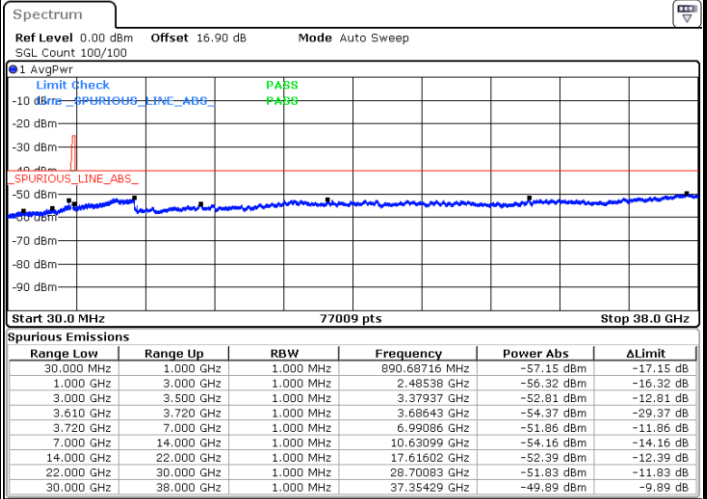

N/A

Date: 27.SEP.2020 20:35:54

LTE Band 48 / 10MHz

16QAM

Highest Channel / 1RB0

Highest Channel / 1RBmax

Date: 27.SEP.2020 20:29:27

Date: 27.SEP.2020 20:48:49

Highest Channel / FullIRB

N/A

Date: 27.SEP.2020 20:39:08

LTE Band 48 / 15MHz

16QAM

Lowest Channel / 1RB0

Lowest Channel / 1RBmax

Date: 27.SEP.2020 20:52:04

Date: 27.SEP.2020 21:11:25

Lowest Channel / FullIRB

N/A

Date: 27.SEP.2020 21:01:44

LTE Band 48 / 15MHz

16QAM

Middle Channel / 1RB0

Middle Channel / 1RBmax