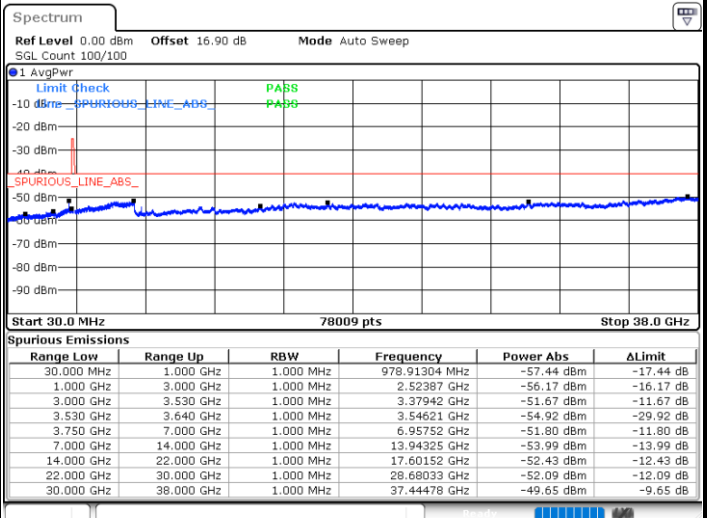

Lowest Channel / 1RB0

Lowest Channel / 1RBmax

Date: 27.SEP.2020 21:30:45

Date: 27.SEP.2020 21:40:26

Lowest Channel / FullIRB

N/A

Date: 27.SEP.2020 21:21:05

LTE Band 48 / 20MHz

16QAM

Middle Channel / 1RB0

Middle Channel / 1RBmax

Date: 27.SEP.2020 21:33:58

Date: 27.SEP.2020 21:43:39

Middle Channel / FullRB

N/A

Date: 27.SEP.2020 21:24:18

LTE Band 48 / 20MHz

16QAM

Highest Channel / 1RB0

Highest Channel / 1RBmax

Date: 27.SEP.2020 21:37:12

Date: 27.SEP.2020 21:46:52

Highest Channel / FullIRB

N/A

Date: 27.SEP.2020 21:27:31

LTE Band 48 / 5MHz

64QAM

Lowest Channel / 1RB0

Lowest Channel / 1RBmax

Date: 27.SEP.2020 19:55:04

Date: 27.SEP.2020 20:14:24

Lowest Channel / FullIRB