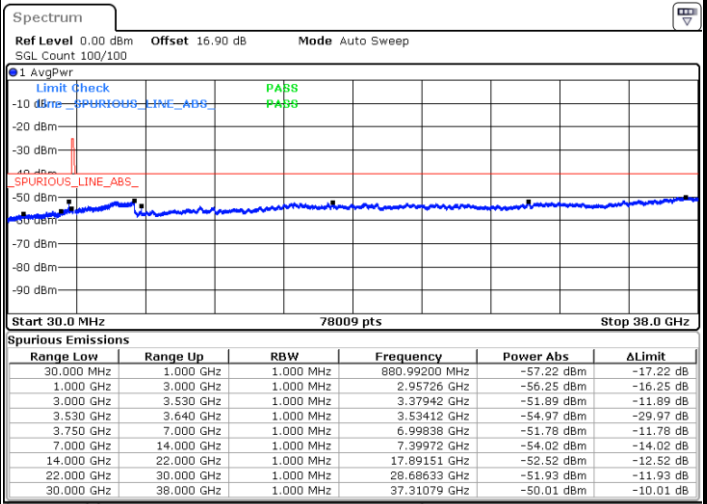

Lowest Channel / 1RBmax

Date: 27.SEP.2020 19:53:59

Date: 27.SEP.2020 20:13:20

Lowest Channel / FullIRB

N/A

Date: 27.SEP.2020 20:03:39

LTE Band 48 / 5MHz

16QAM

Middle Channel / 1RB0

Middle Channel / 1RBmax

Date: 27.SEP.2020 19:57:12

Date: 27.SEP.2020 20:16:33

Middle Channel / FullRB

N/A

Date: 27.SEP.2020 20:06:52

LTE Band 48 / 5MHz

16QAM

Highest Channel / 1RB0

Highest Channel / 1RBmax

Date: 27.SEP.2020 20:00:25

Date: 27.SEP.2020 20:19:46

Highest Channel / FullIRB

N/A

Date: 27.SEP.2020 20:10:05

LTE Band 48 / 10MHz

16QAM

Lowest Channel / 1RB0

Lowest Channel / 1RBmax

Date: 27.SEP.2020 20:23:01

Date: 27.SEP.2020 20:42:22

Lowest Channel / FullIRB

N/A