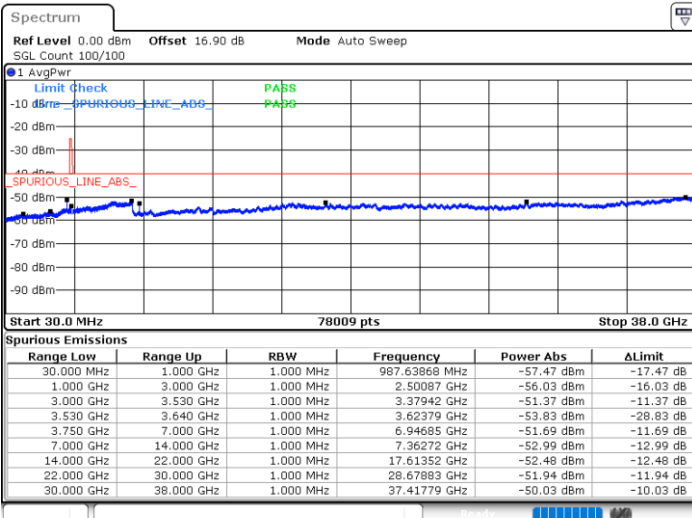

Lowest Channel / 1RB0

Lowest Channel / 1RBmax

Date: 27.SEP.2020 21:30:45

Date: 27.SEP.2020 21:40:26

Lowest Channel / FullIRB

N/A

Date: 27.SEP.2020 21:21:05

LTE Band 48 / 20MHz

16QAM

Middle Channel / 1RB0

Middle Channel / 1RBmax

Date: 27.SEP.2020 21:33:58

Date: 27.SEP.2020 21:43:39

Middle Channel / FullRB

N/A

Date: 27.SEP.2020 21:24:18

LTE Band 48 / 20MHz

16QAM

Highest Channel / 1RB0

Highest Channel / 1RBmax

Date: 27.SEP.2020 21:37:12

Date: 27.SEP.2020 21:46:52

Highest Channel / FullIRB

N/A

Date: 27.SEP.2020 21:27:31

LTE Band 48 / 5MHz

64QAM

Lowest Channel / 1RB0

Lowest Channel / 1RBmax

Date: 27.SEP.2020 19:55:04

Date: 27.SEP.2020 20:14:24

Lowest Channel / FullIRB