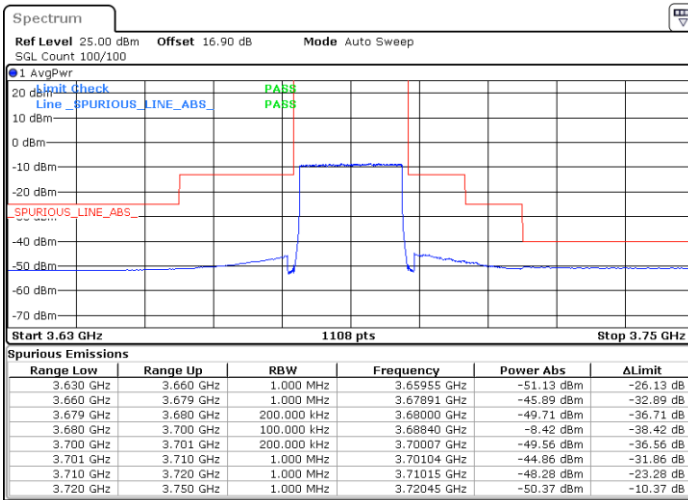

LTE Band 48 / 20MHz

256QAM

Highest Channel / 1RB0

Highest Channel / 1RBmax

Date: 29.SEP.2020 15:26:11

Date: 29.SEP.2020 15:28:50

Highest Channel / FullIRB

N/A

Middle Channel / FullRB

N/A

Date: 27.SEP.2020 20:07:56

LTE Band 48 / 5MHz

QPSK

Highest Channel / 1RB0

Highest Channel / 1RBmax

Date: 27.SEP.2020 19:59:20