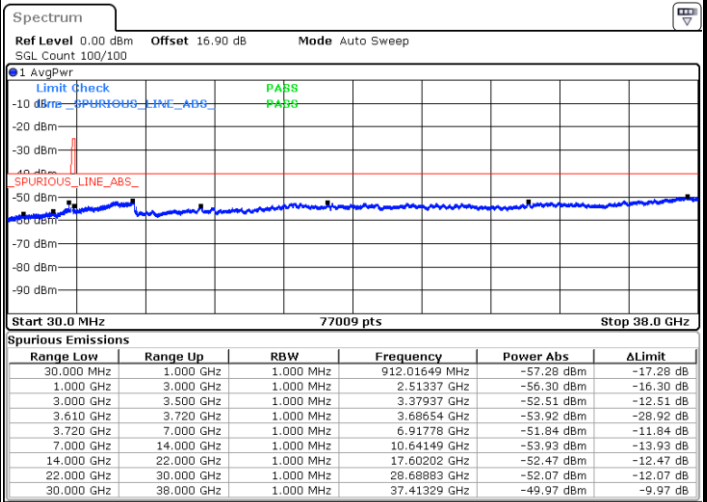

Middle Channel / FullRB

N/A

Date: 27.SEP.2020 20:07:56

LTE Band 48 / 5MHz

QPSK

Highest Channel / 1RB0

Highest Channel / 1RBmax

Date: 27.SEP.2020 19:59:20

Date: 27.SEP.2020 20:18:41

Highest Channel / FullIRB

N/A

Date: 27.SEP.2020 20:09:00

LTE Band 48 / 10MHz

QPSK

Lowest Channel / 1RB0

Lowest Channel / 1RBmax

Date: 27.SEP.2020 20:24:06

Date: 27.SEP.2020 20:43:27

Lowest Channel / FullIRB

N/A

Date: 27.SEP.2020 20:33:46

LTE Band 48 / 10MHz

QPSK

MiddleChannel / 1RB0