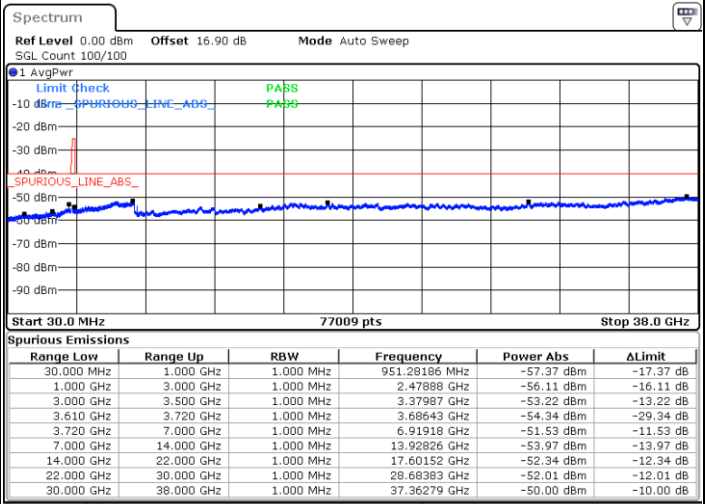

Highest Channel / 1RB0

Highest Channel / 1RBmax

Date: 27.SEP.2020 20:30:32

Date: 27.SEP.2020 20:49:54

Highest Channel / FullIRB

N/A

Date: 27.SEP.2020 20:40:13

LTE Band 48 / 15MHz

QPSK

Lowest Channel / 1RB0

Lowest Channel / 1RBmax

Date: 27.SEP.2020 20:50:59

Date: 27.SEP.2020 21:10:20

Lowest Channel / FullIRB

N/A

Date: 27.SEP.2020 21:00:39