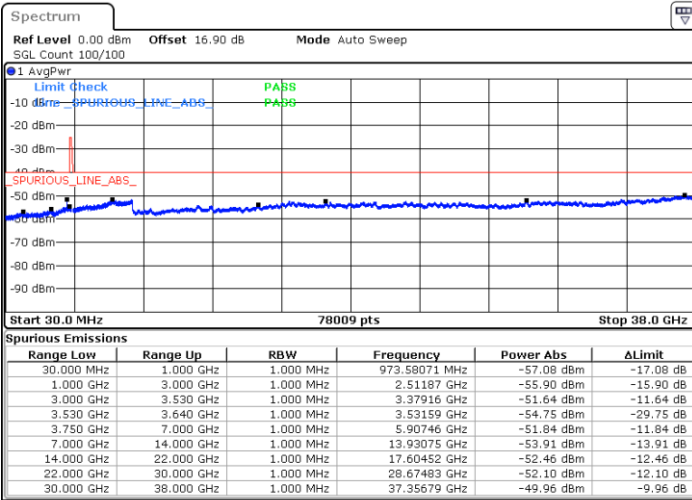

Middle Channel / FullRB

N/A

Date: 27.SEP.2020 20:07:56

LTE Band 48 / 5MHz

QPSK

Highest Channel / 1RB0

Highest Channel / 1RBmax

Date: 27.SEP.2020 19:59:20

Date: 27.SEP.2020 20:18:41

Highest Channel / FullIRB

N/A

Date: 27.SEP.2020 20:09:00

LTE Band 48 / 10MHz

QPSK

Lowest Channel / 1RB0

Lowest Channel / 1RBmax