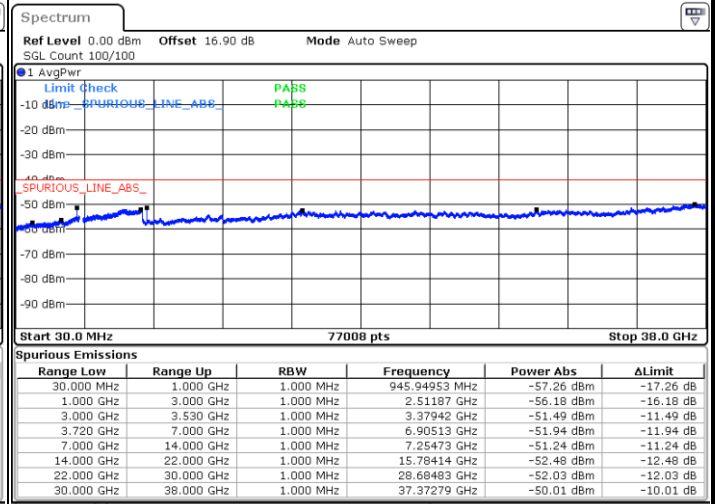

LTE Band 48 / 20MHz

256QAM

Highest Channel / 1RB0

Highest Channel / 1RBmax

Date: 29.SEP.2020 15:26:11

Date: 29.SEP.2020 15:28:50

Highest Channel / FullIRB

N/A

Date: 29.SEP.2020 15:22:40

Conducted Spurious Emission

LTE Band 48 / 5MHz

QPSK

Middle Channel / 1RB0

Middle Channel / 1RBmax

Date: 27.SEP.2020 19:58:15

Date: 27.SEP.2020 20:17:36

Middle Channel / FullRB

N/A

Date: 27.SEP.2020 20:07:56

LTE Band 48 / 5MHz

QPSK

Highest Channel / 1RB0

Highest Channel / 1RBmax

Date: 27.SEP.2020 19:59:20

Date: 27.SEP.2020 20:18:41

Highest Channel / FullIRB

N/A

Date: 27.SEP.2020 20:09:00

LTE Band 48 / 10MHz

QPSK

Lowest Channel / 1RB0

Lowest Channel / 1RBmax