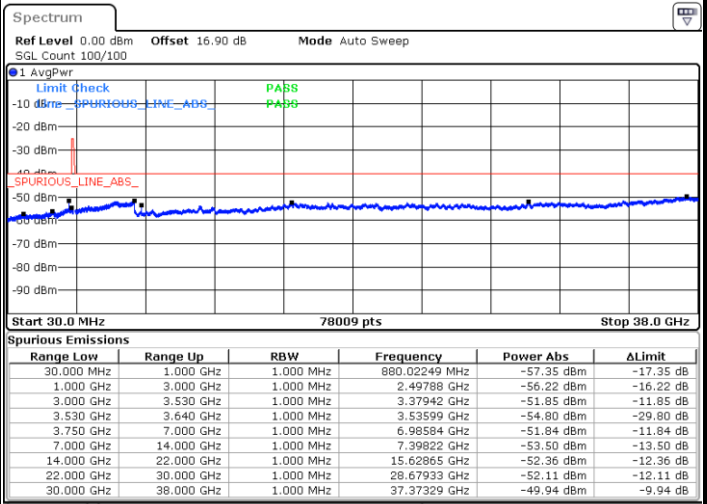

Lowest Channel / FullIRB

N/A

Date: 27.SEP.2020 21:22:10

LTE Band 48 / 20MHz

QPSK

Middle Channel / 1RB0

Middle Channel / 1RBmax

Date: 27.SEP.2020 21:32:54

Date: 27.SEP.2020 21:42:35

Middle Channel / FullRB

N/A

Date: 27.SEP.2020 21:23:14

LTE Band 48 / 20MHz

QPSK

Highest Channel / 1RB0

Highest Channel / 1RBmax

Date: 27.SEP.2020 21:38:17

Date: 27.SEP.2020 21:47:57

Highest Channel / FullIRB

N/A

Date: 27.SEP.2020 21:28:36

LTE Band 48 / 5MHz

16QAM

Lowest Channel / 1RB0

Lowest Channel / 1RBmax

Date: 27.SEP.2020 19:53:59

Date: 27.SEP.2020 20:13:20

Lowest Channel / FullIRB

N/A

Date: 27.SEP.2020 20:03:39

LTE Band 48 / 5MHz

16QAM