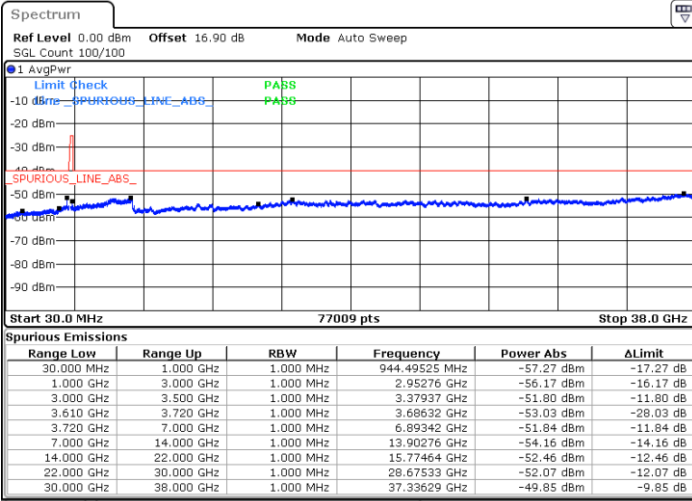

Date: 27.SEP.2020 21:42:35

Middle Channel / FullRB

N/A

Date: 27.SEP.2020 21:23:14

LTE Band 48 / 20MHz

QPSK

Highest Channel / 1RB0

Highest Channel / 1RBmax

Date: 27.SEP.2020 21:38:17

Date: 27.SEP.2020 21:47:57

Highest Channel / FullIRB

N/A

Date: 27.SEP.2020 21:28:36

LTE Band 48 / 5MHz

16QAM

Lowest Channel / 1RB0

Lowest Channel / 1RBmax

Date: 27.SEP.2020 19:53:59

Date: 27.SEP.2020 20:13:20

Lowest Channel / FullIRB

N/A

Date: 27.SEP.2020 20:03:39

LTE Band 48 / 5MHz

16QAM

Middle Channel / 1RB0

Middle Channel / 1RBmax

Date: 27.SEP.2020 19:57:12

Date: 27.SEP.2020 20:16:33

Middle Channel / FullRB

N/A

Date: 27.SEP.2020 20:06:52

LTE Band 48 / 5MHz