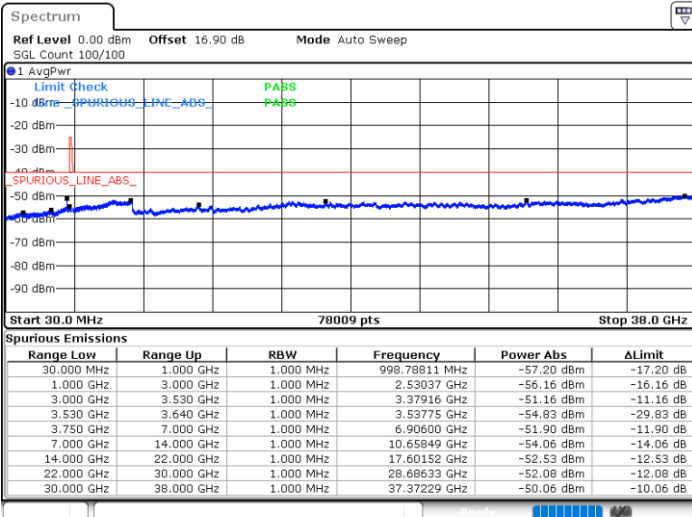

Lowest Channel / 1RB0

Lowest Channel / 1RBmax

Date: 27.SEP.2020 21:30:45

Date: 27.SEP.2020 21:40:26

Lowest Channel / FullIRB

N/A

Date: 27.SEP.2020 21:21:05

LTE Band 48 / 20MHz

LTE Band 48 / 20MHz

16QAM

Highest Channel / 1RB0

Highest Channel / 1RBmax

Date: 27.SEP.2020 21:37:12

Date: 27.SEP.2020 21:46:52

Highest Channel / FullIRB

N/A

Date: 27.SEP.2020 21:27:31

LTE Band 48 / 5MHz

64QAM

Lowest Channel / 1RB0

Lowest Channel / 1RBmax

Date: 27.SEP.2020 19:55:04

Date: 27.SEP.2020 20:14:24

Lowest Channel / FullIRB