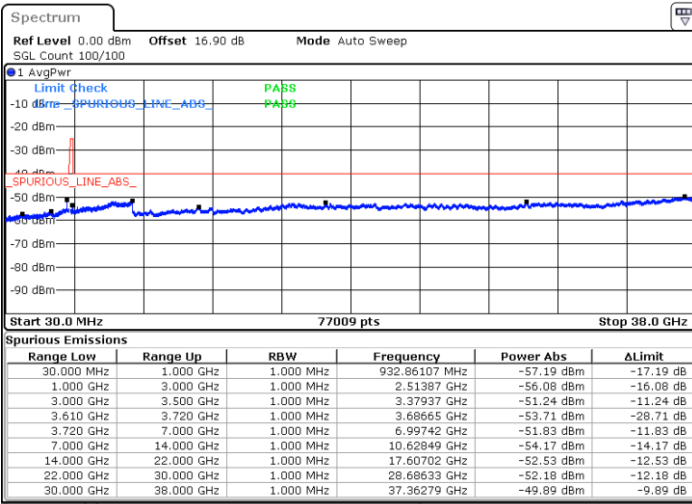

LTE Band 48 / 20MHz

16QAM

Highest Channel / 1RB0

Highest Channel / 1RBmax

Date: 27.SEP.2020 21:37:12

Date: 27.SEP.2020 21:46:52

Highest Channel / FullIRB

N/A

Date: 27.SEP.2020 21:27:31

LTE Band 48 / 5MHz

64QAM

Lowest Channel / 1RB0

Lowest Channel / 1RBmax

Date: 27.SEP.2020 19:55:04

Date: 27.SEP.2020 20:14:24

Lowest Channel / FullIRB