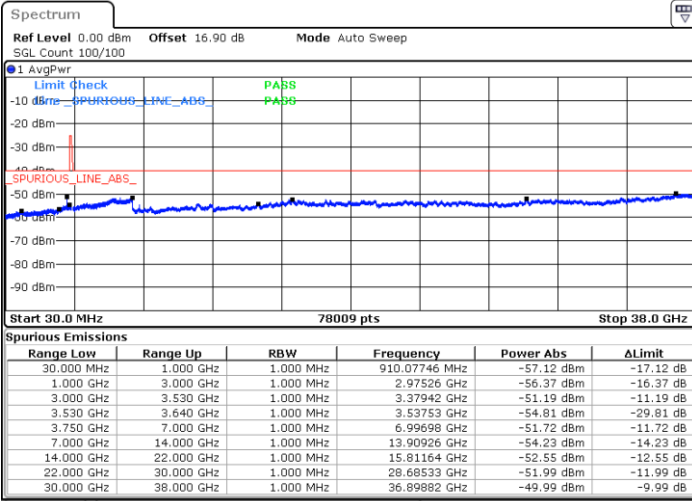

Date: 27.SEP.2020 21:11:25

Lowest Channel / FullIRB

N/A

Date: 27.SEP.2020 21:01:44

LTE Band 48 / 15MHz

16QAM

Middle Channel / 1RB0

Middle Channel / 1RBmax

Date: 27.SEP.2020 20:55:16

Date: 27.SEP.2020 21:14:37

Middle Channel / FullRB

N/A

Date: 27.SEP.2020 21:04:57

LTE Band 48 / 15MHz

16QAM

Highest Channel / 1RB0

Highest Channel / 1RBmax

Date: 27.SEP.2020 20:58:30

Date: 27.SEP.2020 21:17:51

Highest Channel / FullIRB

N/A

Date: 27.SEP.2020 21:08:10

LTE Band 48 / 20MHz

16QAM

Lowest Channel / 1RB0

Lowest Channel / 1RBmax

Date: 27.SEP.2020 21:30:45

Date: 27.SEP.2020 21:40:26

Lowest Channel / FullIRB

N/A

Date: 27.SEP.2020 21:21:05

LTE Band 48 / 20MHz