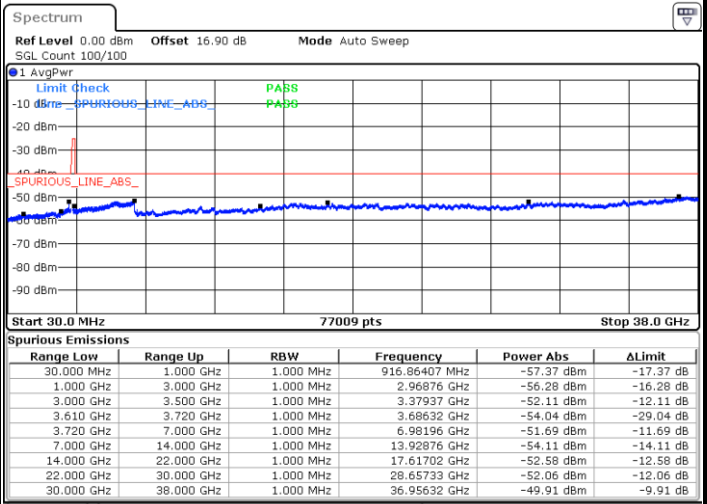

Date: 27.SEP.2020 20:55:16

Date: 27.SEP.2020 21:14:37

Middle Channel / FullRB

N/A

Date: 27.SEP.2020 21:04:57

LTE Band 48 / 15MHz

16QAM

Highest Channel / 1RB0

Highest Channel / 1RBmax

Date: 27.SEP.2020 20:58:30

Date: 27.SEP.2020 21:17:51

Highest Channel / FullIRB

N/A

Date: 27.SEP.2020 21:08:10

LTE Band 48 / 20MHz

16QAM

Lowest Channel / 1RB0

Lowest Channel / 1RBmax

Date: 27.SEP.2020 21:30:45

Date: 27.SEP.2020 21:40:26

Lowest Channel / FullIRB

N/A

Date: 27.SEP.2020 21:21:05

LTE Band 48 / 20MHz