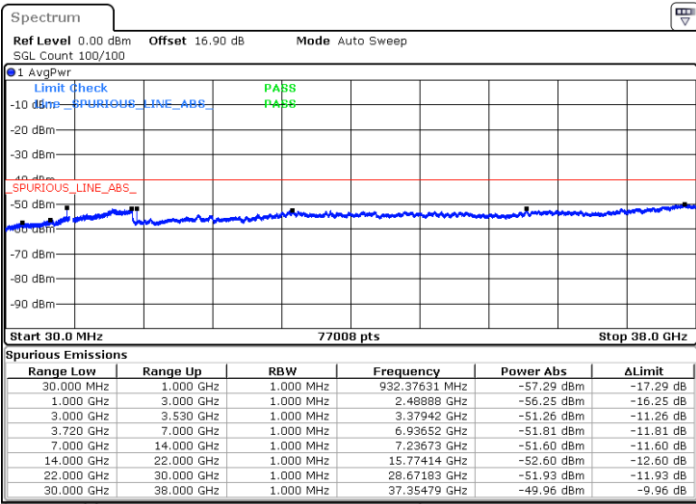

Highest Channel / 1RB0

Highest Channel / 1RBmax

Date: 27.SEP.2020 20:30:32

Date: 27.SEP.2020 20:49:54

Highest Channel / FullIRB

N/A

Date: 27.SEP.2020 20:40:13

LTE Band 48 / 15MHz

QPSK

Lowest Channel / 1RB0

Lowest Channel / 1RBmax

Date: 27.SEP.2020 20:50:59

Date: 27.SEP.2020 21:10:20

Lowest Channel / FullIRB

N/A

Date: 27.SEP.2020 21:00:39

LTE Band 48 / 15MHz

QPSK

Middle Channel / 1RB0

Middle Channel / 1RBmax

Date: 27.SEP.2020 20:56:20

Date: 27.SEP.2020 21:15:41

Middle Channel / FullRB

N/A

Date: 27.SEP.2020 21:06:01

LTE Band 48 / 15MHz

QPSK

Highest Channel / 1RB0

Highest Channel / 1RBmax

Date: 27.SEP.2020 20:57:25

Date: 27.SEP.2020 21:16:46

Highest Channel / FullIRB