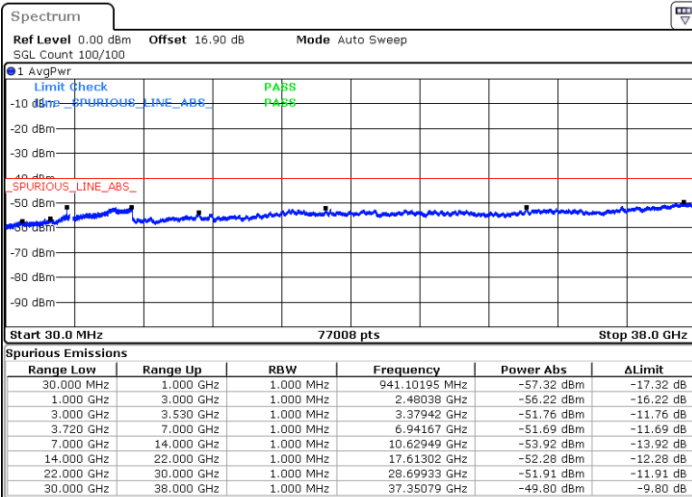

Date: 27.SEP.2020 20:24:06

Date: 27.SEP.2020 20:43:27

Lowest Channel / FullIRB

N/A

Date: 27.SEP.2020 20:33:46

LTE Band 48 / 10MHz

QPSK

MiddleChannel / 1RB0

Middle Channel / 1RBmax

Date: 27.SEP.2020 20:25:10

Date: 27.SEP.2020 20:44:31

Middle Channel / FullRB

N/A

Date: 27.SEP.2020 20:34:50

LTE Band 48 / 10MHz

QPSK

Highest Channel / 1RB0

Highest Channel / 1RBmax

Date: 27.SEP.2020 20:30:32

Date: 27.SEP.2020 20:49:54

Highest Channel / FullIRB

N/A

Date: 27.SEP.2020 20:40:13

LTE Band 48 / 15MHz

QPSK

Lowest Channel / 1RB0

Lowest Channel / 1RBmax

Date: 27.SEP.2020 20:50:59

Date: 27.SEP.2020 21:10:20

Lowest Channel / FullIRB

N/A

Date: 27.SEP.2020 21:00:39