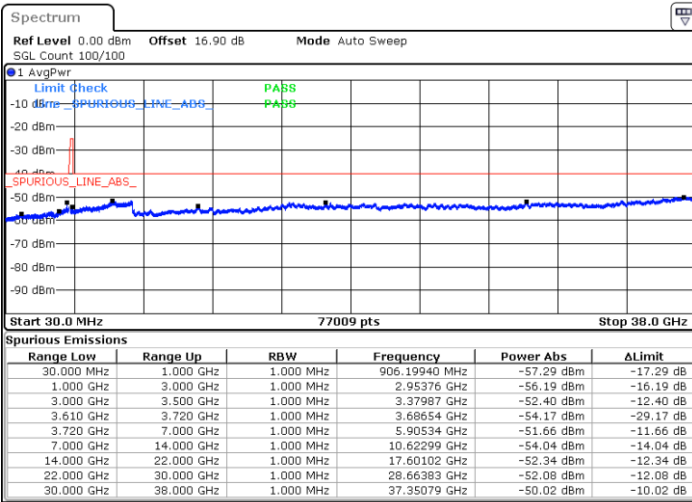

Middle Channel / FullRB

N/A

Date: 27.SEP.2020 20:07:56

LTE Band 48 / 5MHz

QPSK

Highest Channel / 1RB0

Highest Channel / 1RBmax

Date: 27.SEP.2020 19:59:20

Date: 27.SEP.2020 20:18:41

Highest Channel / FullIRB

N/A

Date: 27.SEP.2020 20:09:00

LTE Band 48 / 10MHz

QPSK

Lowest Channel / 1RB0

Lowest Channel / 1RBmax

Date: 27.SEP.2020 20:24:06

Date: 27.SEP.2020 20:43:27

Lowest Channel / FullIRB

N/A

Date: 27.SEP.2020 20:33:46

LTE Band 48 / 10MHz

QPSK

MiddleChannel / 1RB0