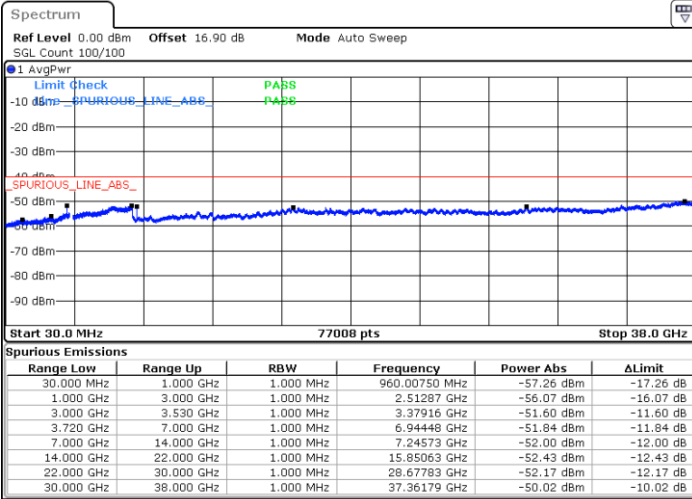

Date: 27.SEP.2020 21:38:17

Date: 27.SEP.2020 21:47:57

Highest Channel / FullIRB

N/A

Date: 27.SEP.2020 21:28:36

LTE Band 48 / 5MHz

16QAM

Lowest Channel / 1RB0

Lowest Channel / 1RBmax

Date: 27.SEP.2020 19:53:59

Date: 27.SEP.2020 20:13:20

Lowest Channel / FullIRB

N/A

Date: 27.SEP.2020 20:03:39

LTE Band 48 / 5MHz

16QAM

Middle Channel / 1RB0

Middle Channel / 1RBmax

Date: 27.SEP.2020 19:57:12

Date: 27.SEP.2020 20:16:33

Middle Channel / FullRB

N/A

Date: 27.SEP.2020 20:06:52

LTE Band 48 / 5MHz