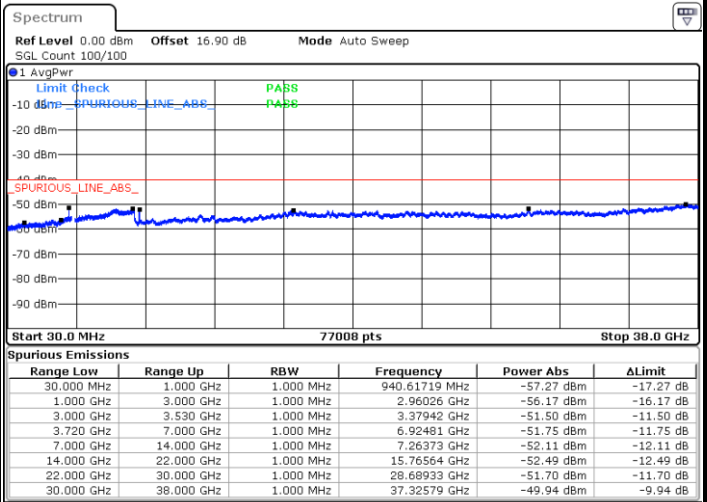

Highest Channel / FullIRB

N/A

Date: 27.SEP.2020 20:39:08

LTE Band 48 / 15MHz

16QAM

Lowest Channel / 1RB0

Lowest Channel / 1RBmax

Date: 27.SEP.2020 20:52:04

Date: 27.SEP.2020 21:11:25

Lowest Channel / FullIRB

N/A

Date: 27.SEP.2020 21:01:44

LTE Band 48 / 15MHz

16QAM

Middle Channel / 1RB0

Middle Channel / 1RBmax

Date: 27.SEP.2020 20:55:16

Date: 27.SEP.2020 21:14:37

Middle Channel / FullRB

N/A

Date: 27.SEP.2020 21:04:57

LTE Band 48 / 15MHz

16QAM

Highest Channel / 1RB0

Highest Channel / 1RBmax

Date: 27.SEP.2020 20:58:30

Date: 27.SEP.2020 21:17:51

Highest Channel / FullIRB

N/A

Date: 27.SEP.2020 21:08:10

LTE Band 48 / 20MHz

16QAM