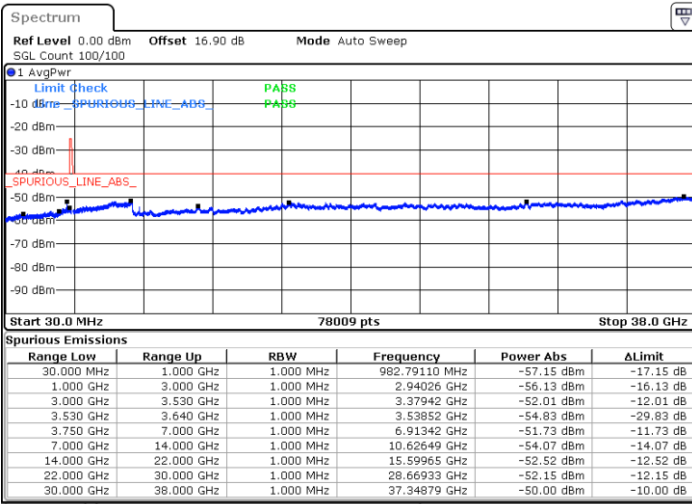

Lowest Channel / 1RBmax

Date: 27.SEP.2020 19:53:59

Date: 27.SEP.2020 20:13:20

Lowest Channel / FullIRB

N/A

Date: 27.SEP.2020 20:03:39

LTE Band 48 / 5MHz

16QAM

Middle Channel / 1RB0

Middle Channel / 1RBmax

Date: 27.SEP.2020 19:57:12

Date: 27.SEP.2020 20:16:33

Middle Channel / FullRB

N/A

Date: 27.SEP.2020 20:06:52

LTE Band 48 / 5MHz

16QAM

Highest Channel / 1RB0

Highest Channel / 1RBmax

Date: 27.SEP.2020 20:00:25

Date: 27.SEP.2020 20:19:46

Highest Channel / FullIRB

N/A

Date: 27.SEP.2020 20:10:05

LTE Band 48 / 10MHz

16QAM

Lowest Channel / 1RB0

Lowest Channel / 1RBmax

Date: 27.SEP.2020 20:23:01

Date: 27.SEP.2020 20:42:22

Lowest Channel / FullIRB

N/A