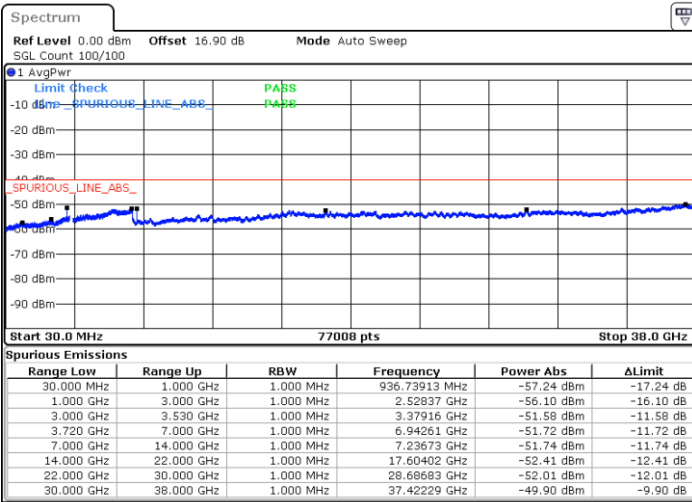

Highest Channel / FullIRB

N/A

Date: 27.SEP.2020 20:39:08

LTE Band 48 / 15MHz

16QAM

Lowest Channel / 1RB0

Lowest Channel / 1RBmax

Date: 27.SEP.2020 20:52:04

Date: 27.SEP.2020 21:11:25

Lowest Channel / FullIRB

N/A

Date: 27.SEP.2020 21:01:44

LTE Band 48 / 15MHz

16QAM

Middle Channel / 1RB0

Middle Channel / 1RBmax

Date: 27.SEP.2020 20:55:16

Date: 27.SEP.2020 21:14:37

Middle Channel / FullRB

N/A

Date: 27.SEP.2020 21:04:57

LTE Band 48 / 15MHz

16QAM

Highest Channel / 1RB0

Highest Channel / 1RBmax

Date: 27.SEP.2020 20:58:30

Date: 27.SEP.2020 21:17:51

Highest Channel / FullIRB

N/A

Date: 27.SEP.2020 21:08:10

LTE Band 48 / 20MHz

16QAM