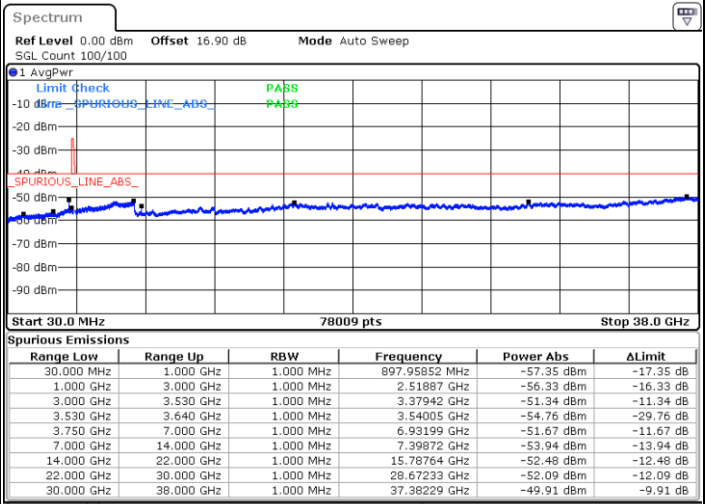

Date: 27.SEP.2020 20:32:41

LTE Band 48 / 10MHz

16QAM

MiddleChannel / 1RB0

Middle Channel / 1RBmax

Date: 27.SEP.2020 20:26:14

Date: 27.SEP.2020 20:45:35

Middle Channel / FullRB

N/A

Date: 27.SEP.2020 20:35:54

LTE Band 48 / 10MHz

16QAM

Highest Channel / 1RB0

Highest Channel / 1RBmax

Date: 27.SEP.2020 20:29:27

Date: 27.SEP.2020 20:48:49

Highest Channel / FullIRB

N/A

Date: 27.SEP.2020 20:39:08

LTE Band 48 / 15MHz

16QAM

Lowest Channel / 1RB0

Lowest Channel / 1RBmax

Date: 27.SEP.2020 20:52:04

Date: 27.SEP.2020 21:11:25

Lowest Channel / FullIRB

N/A

Date: 27.SEP.2020 21:01:44

LTE Band 48 / 15MHz

16QAM

Middle Channel / 1RB0

Middle Channel / 1RBmax