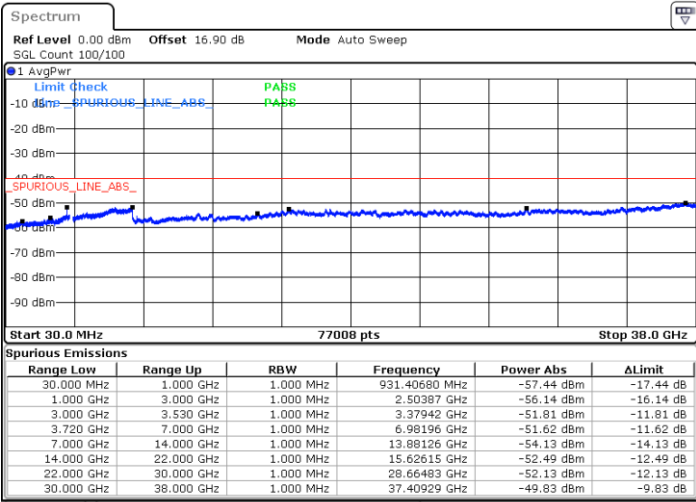

LTE Band 48 / 20MHz

256QAM

Highest Channel / 1RB0

Highest Channel / 1RBmax

Date: 29.SEP.2020 15:26:11

Date: 29.SEP.2020 15:28:50

Highest Channel / FullIRB

N/A

Date: 29.SEP.2020 15:22:40

Conducted Spurious Emission

LTE Band 48 / 5MHz

QPSK

Middle Channel / 1RB0

Middle Channel / 1RBmax

Date: 27.SEP.2020 19:58:15

Date: 27.SEP.2020 20:17:36

Middle Channel / FullRB

N/A

Date: 27.SEP.2020 20:07:56

LTE Band 48 / 5MHz

QPSK

Highest Channel / 1RB0

Highest Channel / 1RBmax

Date: 27.SEP.2020 19:59:20

Date: 27.SEP.2020 20:18:41

Highest Channel / FullIRB

N/A

Date: 27.SEP.2020 20:09:00

LTE Band 48 / 10MHz

QPSK

Lowest Channel / 1RB0

Lowest Channel / 1RBmax