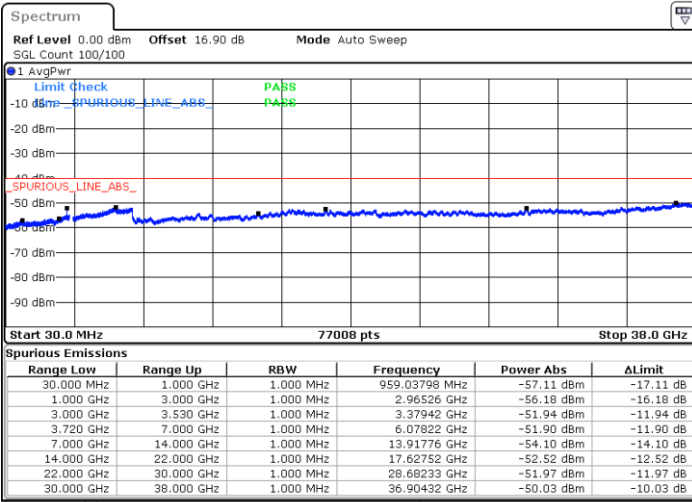

LTE Band 48 / 10MHz

16QAM

Lowest Channel / 1RB0

Lowest Channel / 1RBmax

Date: 27.SEP.2020 20:23:01

Date: 27.SEP.2020 20:42:22

Lowest Channel / FullIRB

N/A

Date: 27.SEP.2020 20:32:41

LTE Band 48 / 10MHz

16QAM

MiddleChannel / 1RB0

Middle Channel / 1RBmax

Date: 27.SEP.2020 20:26:14

Date: 27.SEP.2020 20:45:35

Middle Channel / FullRB

N/A

Date: 27.SEP.2020 20:35:54

LTE Band 48 / 10MHz

16QAM

Highest Channel / 1RB0

Highest Channel / 1RBmax

Date: 27.SEP.2020 20:29:27

Date: 27.SEP.2020 20:48:49

Highest Channel / FullIRB

N/A

Date: 27.SEP.2020 20:39:08

LTE Band 48 / 15MHz

16QAM

Lowest Channel / 1RB0

Lowest Channel / 1RBmax

Date: 27.SEP.2020 20:52:04