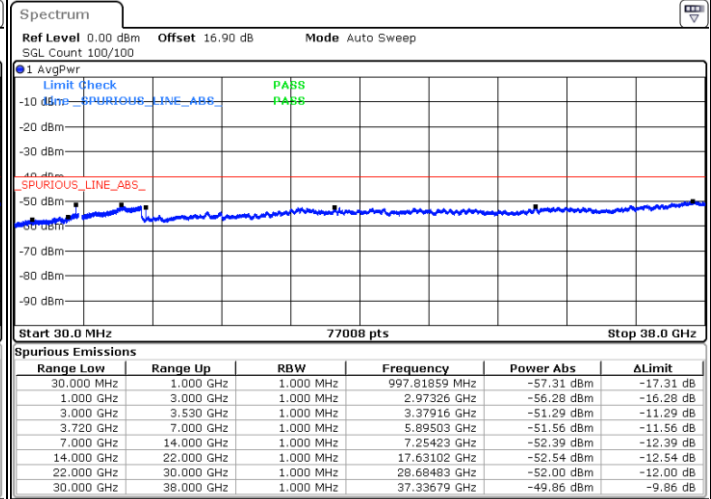

Date: 27.SEP.2020 21:38:17

Date: 27.SEP.2020 21:47:57

Highest Channel / FullIRB

N/A

Date: 27.SEP.2020 21:28:36

LTE Band 48 / 5MHz

16QAM

Lowest Channel / 1RB0

Lowest Channel / 1RBmax

Date: 27.SEP.2020 19:53:59

Date: 27.SEP.2020 20:13:20

Lowest Channel / FullIRB

N/A

Date: 27.SEP.2020 20:03:39

LTE Band 48 / 5MHz

16QAM

Middle Channel / 1RB0

Middle Channel / 1RBmax

Date: 27.SEP.2020 19:57:12

Date: 27.SEP.2020 20:16:33

Middle Channel / FullRB

N/A

Date: 27.SEP.2020 20:06:52

LTE Band 48 / 5MHz

16QAM

Highest Channel / 1RB0

Highest Channel / 1RBmax

Date: 27.SEP.2020 20:00:25

Date: 27.SEP.2020 20:19:46

Highest Channel / FullIRB

N/A

Date: 27.SEP.2020 20:10:05