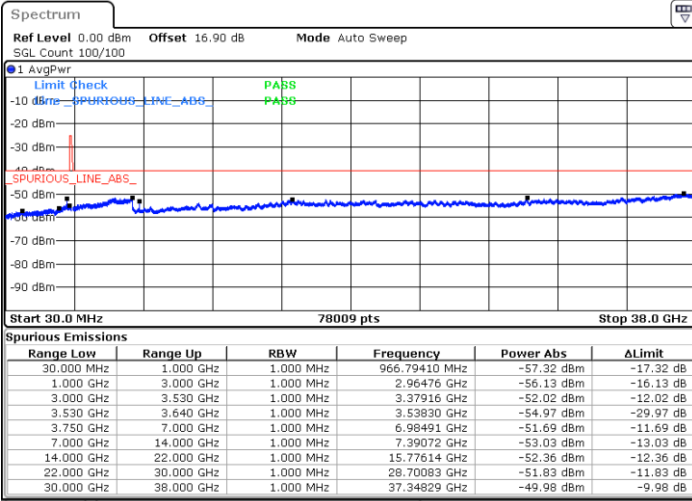

Middle Channel / FullRB

N/A

Date: 27.SEP.2020 20:07:56

LTE Band 48 / 5MHz

QPSK

Highest Channel / 1RB0

Highest Channel / 1RBmax

Date: 27.SEP.2020 19:59:20

Date: 27.SEP.2020 20:18:41

Highest Channel / FullIRB

N/A

Date: 27.SEP.2020 20:09:00

LTE Band 48 / 10MHz

QPSK

Lowest Channel / 1RB0

Lowest Channel / 1RBmax