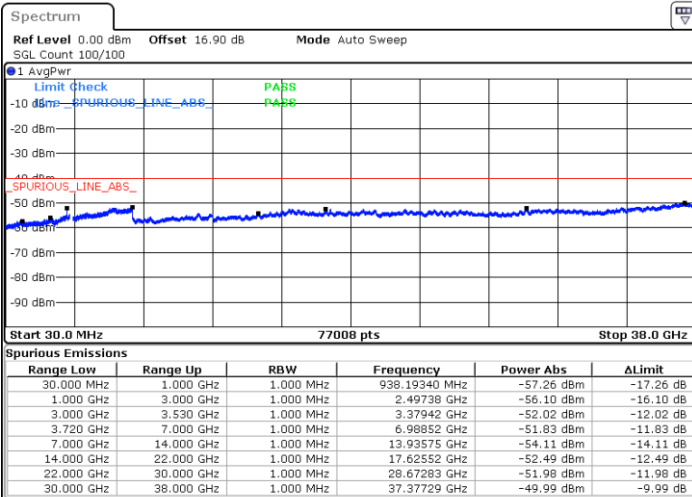

Lowest Channel / 1RBmax

Date: 27.SEP.2020 19:53:59

Date: 27.SEP.2020 20:13:20

Lowest Channel / FullIRB

N/A

Date: 27.SEP.2020 20:03:39

LTE Band 48 / 5MHz

16QAM

Middle Channel / 1RB0

Middle Channel / 1RBmax

Date: 27.SEP.2020 19:57:12

Date: 27.SEP.2020 20:16:33

Middle Channel / FullRB

N/A

Date: 27.SEP.2020 20:06:52

LTE Band 48 / 5MHz

16QAM

Highest Channel / 1RB0

Highest Channel / 1RBmax

Date: 27.SEP.2020 20:00:25

Date: 27.SEP.2020 20:19:46

Highest Channel / FullIRB

N/A

Date: 27.SEP.2020 20:10:05

LTE Band 48 / 10MHz

16QAM

Lowest Channel / 1RB0

Lowest Channel / 1RBmax

Date: 27.SEP.2020 20:23:01

Date: 27.SEP.2020 20:42:22

Lowest Channel / FullIRB

N/A