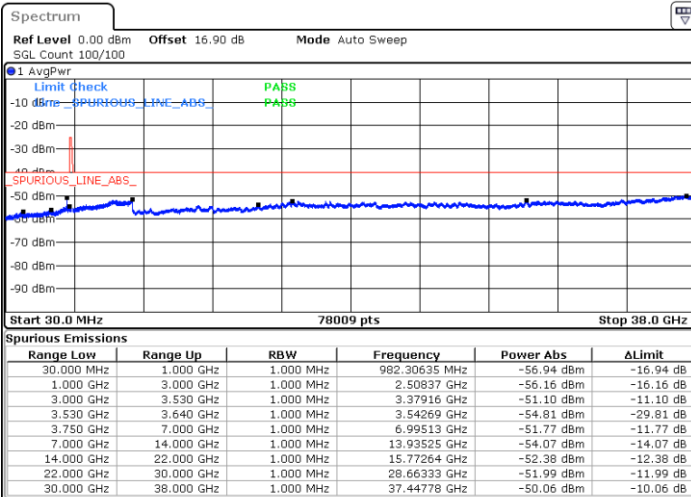

LTE Band 48 / 15MHz

QPSK

Middle Channel / 1RB0

Middle Channel / 1RBmax

Date: 27.SEP.2020 20:56:20

Date: 27.SEP.2020 21:15:41

Middle Channel / FullRB

N/A

Date: 27.SEP.2020 21:06:01

LTE Band 48 / 15MHz

QPSK

Highest Channel / 1RB0

Highest Channel / 1RBmax

Date: 27.SEP.2020 20:57:25

Date: 27.SEP.2020 21:16:46

Highest Channel / FullIRB

N/A

Date: 27.SEP.2020 21:07:05

LTE Band 48 / 20MHz

QPSK

Lowest Channel / 1RB0

Lowest Channel / 1RBmax

Date: 27.SEP.2020 21:31:50

Date: 27.SEP.2020 21:41:31

Lowest Channel / FullIRB

N/A

Date: 27.SEP.2020 21:22:10

LTE Band 48 / 20MHz

QPSK

Middle Channel / 1RB0

Middle Channel / 1RBmax

Date: 27.SEP.2020 21:32:54