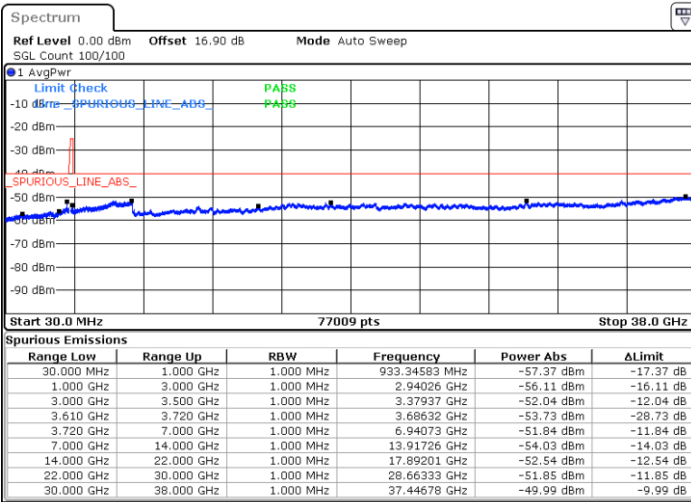

Middle Channel / 1RB0

Middle Channel / 1RBmax

Date: 27.SEP.2020 19:57:12

Date: 27.SEP.2020 20:16:33

Middle Channel / FullRB

N/A

Date: 27.SEP.2020 20:06:52

LTE Band 48 / 5MHz

16QAM

Highest Channel / 1RB0

Highest Channel / 1RBmax

Date: 27.SEP.2020 20:00:25

Date: 27.SEP.2020 20:19:46

Highest Channel / FullIRB

N/A

Date: 27.SEP.2020 20:10:05

LTE Band 48 / 10MHz

16QAM

Lowest Channel / 1RB0

Lowest Channel / 1RBmax

Date: 27.SEP.2020 20:23:01

Date: 27.SEP.2020 20:42:22

Lowest Channel / FullIRB

N/A

Date: 27.SEP.2020 20:32:41

LTE Band 48 / 10MHz

16QAM

MiddleChannel / 1RB0

Middle Channel / 1RBmax

Date: 27.SEP.2020 20:26:14

Date: 27.SEP.2020 20:45:35

Middle Channel / FullRB