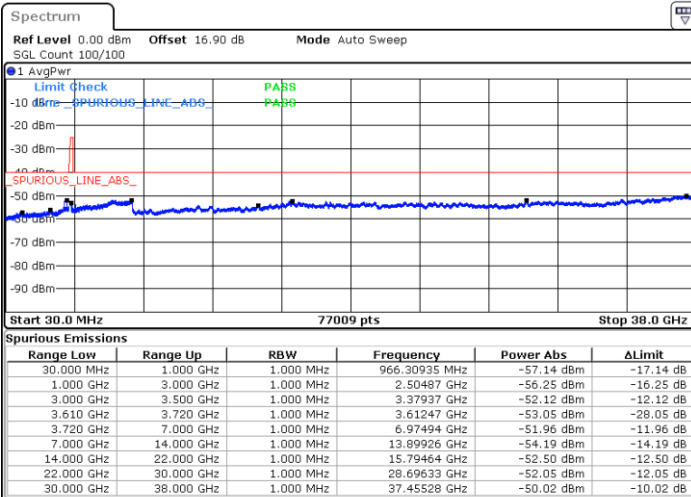

Highest Channel / 1RB0

Highest Channel / 1RBmax

Date: 27.SEP.2020 20:30:32

Date: 27.SEP.2020 20:49:54

Highest Channel / FullIRB

N/A

Date: 27.SEP.2020 20:40:13

LTE Band 48 / 15MHz

QPSK

Lowest Channel / 1RB0

Lowest Channel / 1RBmax

Date: 27.SEP.2020 20:50:59

Date: 27.SEP.2020 21:10:20

Lowest Channel / FullIRB

N/A

Date: 27.SEP.2020 21:00:39

LTE Band 48 / 15MHz

QPSK

Middle Channel / 1RB0

Middle Channel / 1RBmax

Date: 27.SEP.2020 20:56:20

Date: 27.SEP.2020 21:15:41

Middle Channel / FullRB

N/A

Date: 27.SEP.2020 21:06:01

LTE Band 48 / 15MHz

QPSK

Highest Channel / 1RB0

Highest Channel / 1RBmax

Date: 27.SEP.2020 20:57:25

Date: 27.SEP.2020 21:16:46

Highest Channel / FullIRB