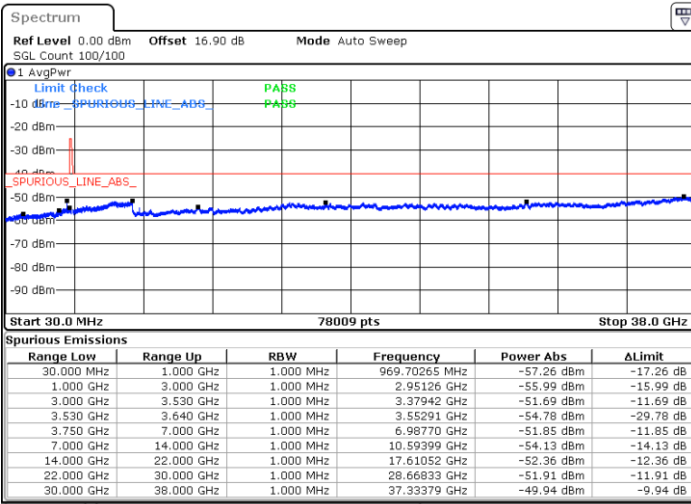

Date: 27.SEP.2020 20:32:41

LTE Band 48 / 10MHz

16QAM

MiddleChannel / 1RB0

Middle Channel / 1RBmax

Date: 27.SEP.2020 20:26:14

Date: 27.SEP.2020 20:45:35

Middle Channel / FullRB

N/A

Date: 27.SEP.2020 20:35:54

LTE Band 48 / 10MHz

16QAM

Highest Channel / 1RB0

Highest Channel / 1RBmax

Date: 27.SEP.2020 20:29:27

Date: 27.SEP.2020 20:48:49

Highest Channel / FullIRB

N/A

Date: 27.SEP.2020 20:39:08

LTE Band 48 / 15MHz

16QAM

Lowest Channel / 1RB0

Lowest Channel / 1RBmax

Date: 27.SEP.2020 20:52:04

Date: 27.SEP.2020 21:11:25

Lowest Channel / FullIRB

N/A

Date: 27.SEP.2020 21:01:44

LTE Band 48 / 15MHz

16QAM

Middle Channel / 1RB0

Middle Channel / 1RBmax