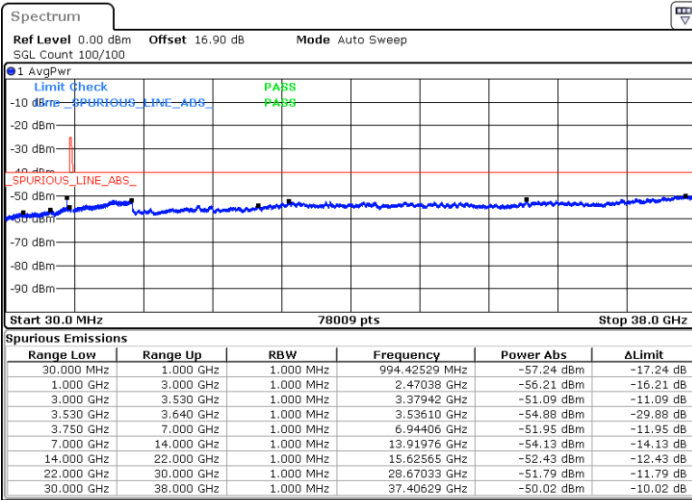

Lowest Channel / FullIRB

N/A

Date: 27.SEP.2020 21:22:10

LTE Band 48 / 20MHz

QPSK

Middle Channel / 1RB0

Middle Channel / 1RBmax

Date: 27.SEP.2020 21:32:54

Date: 27.SEP.2020 21:42:35

Middle Channel / FullRB

N/A

Date: 27.SEP.2020 21:23:14

LTE Band 48 / 20MHz

QPSK

Highest Channel / 1RB0

Highest Channel / 1RBmax

Date: 27.SEP.2020 21:38:17

Date: 27.SEP.2020 21:47:57

Highest Channel / FullIRB

N/A

Date: 27.SEP.2020 21:28:36

LTE Band 48 / 5MHz

16QAM

Lowest Channel / 1RB0

Lowest Channel / 1RBmax

Date: 27.SEP.2020 19:53:59

Date: 27.SEP.2020 20:13:20

Lowest Channel / FullIRB

N/A

Date: 27.SEP.2020 20:03:39

LTE Band 48 / 5MHz

16QAM