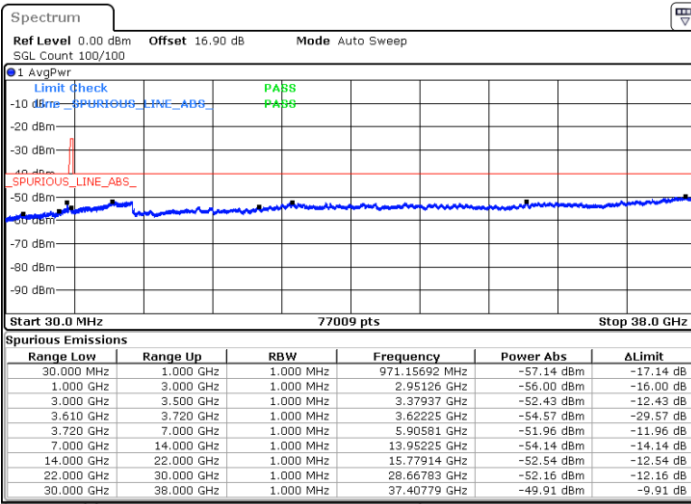

Middle Channel / 1RBmax

Date: 27.SEP.2020 20:25:10

Date: 27.SEP.2020 20:44:31

Middle Channel / FullRB

N/A

Date: 27.SEP.2020 20:34:50

LTE Band 48 / 10MHz

QPSK

Highest Channel / 1RB0

Highest Channel / 1RBmax

Date: 27.SEP.2020 20:30:32

Date: 27.SEP.2020 20:49:54

Highest Channel / FullIRB

N/A

Date: 27.SEP.2020 20:40:13

LTE Band 48 / 15MHz

QPSK

Lowest Channel / 1RB0

Lowest Channel / 1RBmax

Date: 27.SEP.2020 20:50:59

Date: 27.SEP.2020 21:10:20

Lowest Channel / FullIRB

N/A

Date: 27.SEP.2020 21:00:39

LTE Band 48 / 15MHz

QPSK

Middle Channel / 1RB0

Middle Channel / 1RBmax

Date: 27.SEP.2020 20:56:20

Date: 27.SEP.2020 21:15:41

Middle Channel / FullRB

N/A