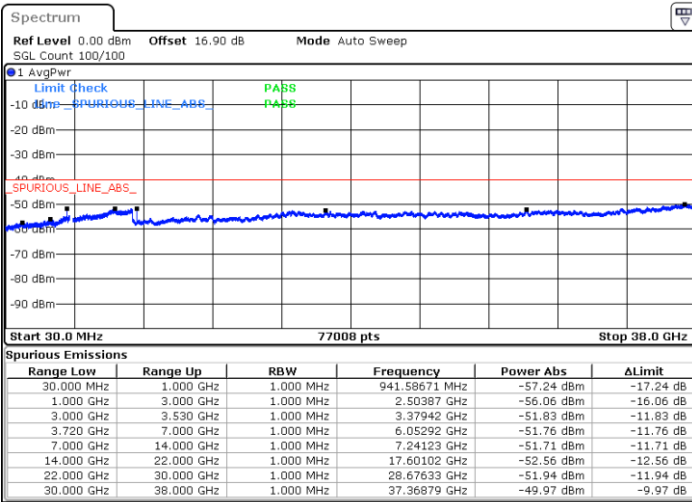

Date: 27.SEP.2020 20:18:41

Highest Channel / FullIRB

N/A

Date: 27.SEP.2020 20:09:00

LTE Band 48 / 10MHz

QPSK

Lowest Channel / 1RB0

Lowest Channel / 1RBmax

Date: 27.SEP.2020 20:24:06

Date: 27.SEP.2020 20:43:27

Lowest Channel / FullIRB

N/A

Date: 27.SEP.2020 20:33:46

LTE Band 48 / 10MHz

QPSK

MiddleChannel / 1RB0

Middle Channel / 1RBmax

Date: 27.SEP.2020 20:25:10

Date: 27.SEP.2020 20:44:31

Middle Channel / FullRB

N/A

Date: 27.SEP.2020 20:34:50

LTE Band 48 / 10MHz

QPSK

Highest Channel / 1RB0

Highest Channel / 1RBmax

Date: 27.SEP.2020 20:30:32

Date: 27.SEP.2020 20:49:54

Highest Channel / FullIRB

N/A

Date: 27.SEP.2020 20:40:13

LTE Band 48 / 15MHz