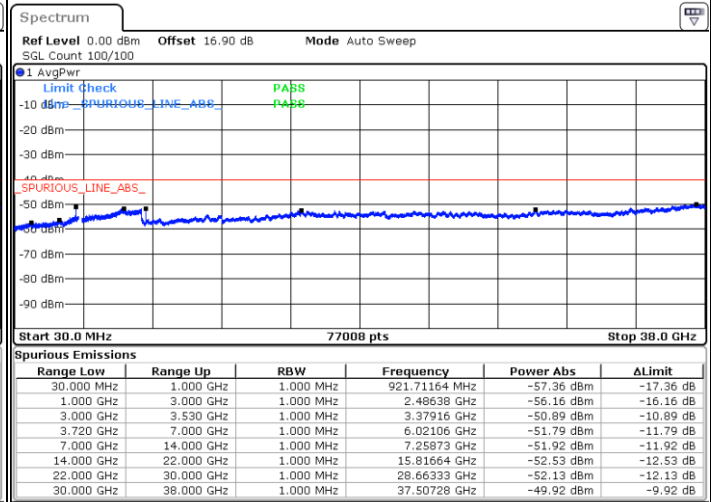

Date: 27.SEP.2020 20:18:41

Highest Channel / FullIRB

N/A

Date: 27.SEP.2020 20:09:00

LTE Band 48 / 10MHz

QPSK

Lowest Channel / 1RB0

Lowest Channel / 1RBmax

Date: 27.SEP.2020 20:24:06

Date: 27.SEP.2020 20:43:27

Lowest Channel / FullIRB

N/A

Date: 27.SEP.2020 20:33:46

LTE Band 48 / 10MHz

QPSK

MiddleChannel / 1RB0

Middle Channel / 1RBmax

Date: 27.SEP.2020 20:25:10

Date: 27.SEP.2020 20:44:31

Middle Channel / FullRB

N/A

Date: 27.SEP.2020 20:34:50

LTE Band 48 / 10MHz

QPSK

Highest Channel / 1RB0

Highest Channel / 1RBmax

Date: 27.SEP.2020 20:30:32

Date: 27.SEP.2020 20:49:54

Highest Channel / FullIRB

N/A

Date: 27.SEP.2020 20:40:13

LTE Band 48 / 15MHz