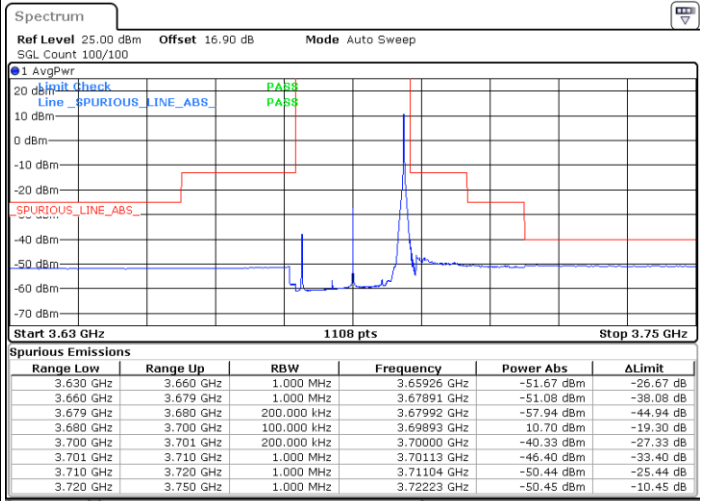

LTE Band 48 / 20MHz

256QAM

Highest Channel / 1RB0

Highest Channel / 1RBmax

Date: 29.SEP.2020 15:26:11

Date: 29.SEP.2020 15:28:50

Highest Channel / FullIRB

N/A

Date: 29.SEP.2020 15:22:40

Conducted Spurious Emission

LTE Band 48 / 5MHz

QPSK

Middle Channel / 1RB0

Middle Channel / 1RBmax

Date: 27.SEP.2020 19:58:15

Date: 27.SEP.2020 20:17:36

Middle Channel / FullRB

N/A

Date: 27.SEP.2020 20:07:56

LTE Band 48 / 5MHz

QPSK

Highest Channel / 1RB0

Highest Channel / 1RBmax

Date: 27.SEP.2020 19:59:20