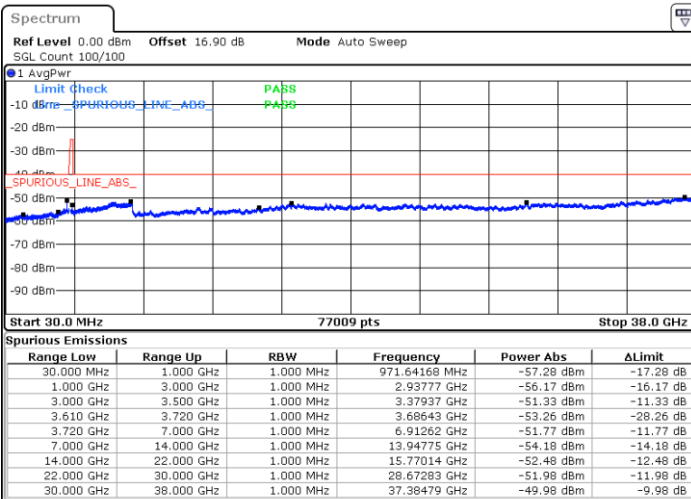

16QAM

Highest Channel / 1RB0

Highest Channel / 1RBmax

Date: 27.SEP.2020 20:00:25

Date: 27.SEP.2020 20:19:46

Highest Channel / FullIRB

N/A

Date: 27.SEP.2020 20:10:05

LTE Band 48 / 10MHz

16QAM

Lowest Channel / 1RB0

Lowest Channel / 1RBmax

Date: 27.SEP.2020 20:23:01

Date: 27.SEP.2020 20:42:22

Lowest Channel / FullIRB

N/A

Date: 27.SEP.2020 20:32:41

LTE Band 48 / 10MHz

16QAM

MiddleChannel / 1RB0

Middle Channel / 1RBmax

Date: 27.SEP.2020 20:26:14

Date: 27.SEP.2020 20:45:35

Middle Channel / FullRB

N/A

Date: 27.SEP.2020 20:35:54

LTE Band 48 / 10MHz

16QAM

Highest Channel / 1RB0

Highest Channel / 1RBmax

Date: 27.SEP.2020 20:29:27

Date: 27.SEP.2020 20:48:49