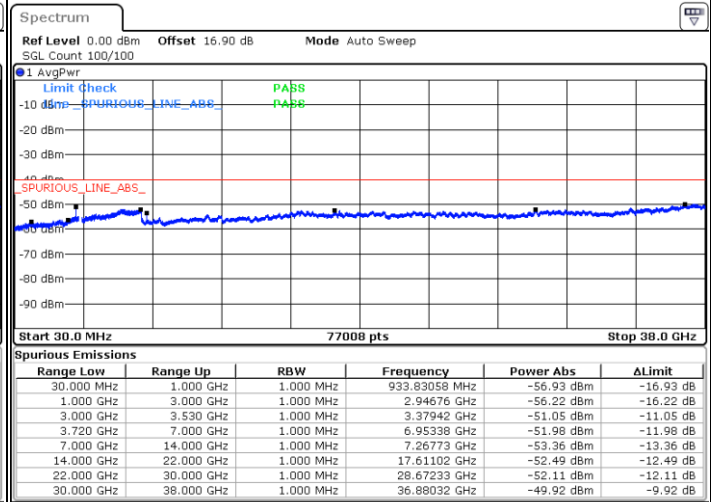

Date: 27.SEP.2020 21:43:39