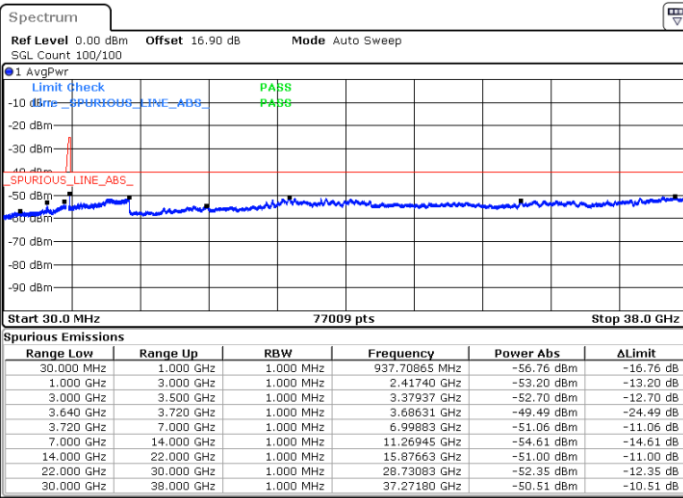

Highest Channel / 1RB24 and 1RB0

Date: 31.OCT.2020 01:13:00

Date: 31.OCT.2020 01:11:44

Highest Channel / FullRB

N/A

Date: 31.OCT.2020 01:14:15

LTE Band 48C / 10MHz+20MHz

256QAM

Lowest Channel / 1RB0 and 1RB99

Lowest Channel / 1RB49 and 1RB0

Date: 30.OCT.2020 16:16:11

Date: 30.OCT.2020 16:07:22

Lowest Channel / FullIRB

N/A

Date: 30.OCT.2020 16:17:26

LTE Band 48C / 10MHz+20MHz

LTE Band 48C / 10MHz+20MHz

256QAM

Highest Channel / 1RB0 and 1RB99

Highest Channel / 1RB49 and 1RB0

Date: 30.OCT.2020 18:09:42

Date: 30.OCT.2020 18:08:27

Highest Channel / FullIRB

N/A