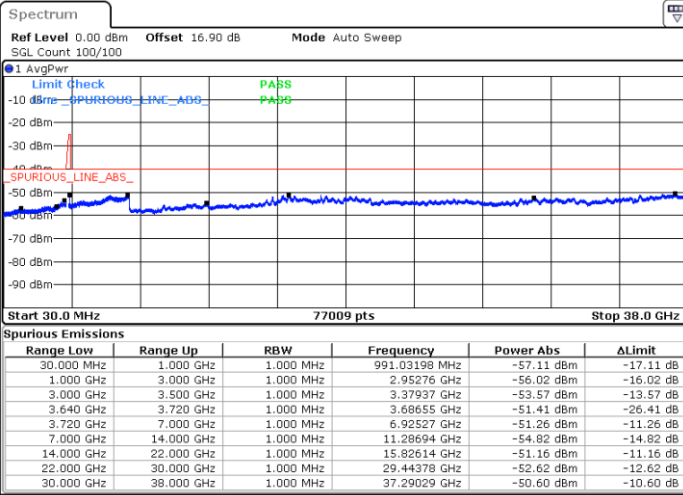

Date: 30.OCT.2020 15:10:02

Date: 30.OCT.2020 15:06:15

Highest Channel / FullRB

N/A

Date: 30.OCT.2020 15:16:22

LTE Band 48C / 20MHz+15MHz

64QAM

Lowest Channel / 1RB0 and 1RB74

Lowest Channel / 1RB99 and 1RB0

Date: 29.OCT.2020 22:03:44

Date: 29.OCT.2020 21:57:26

Lowest Channel / FullRB

N/A

Date: 29.OCT.2020 22:07:31

LTE Band 48C / 20MHz+15MHz

64QAM

Middle Channel / 1RB0 and 1RB74

Middle Channel / 1RB99 and 1RB0

Date: 29.OCT.2020 23:09:28

Date: 29.OCT.2020 23:15:46

Middle Channel / FullRB

N/A

Date: 29.OCT.2020 23:05:41

LTE Band 48C / 20MHz+15MHz