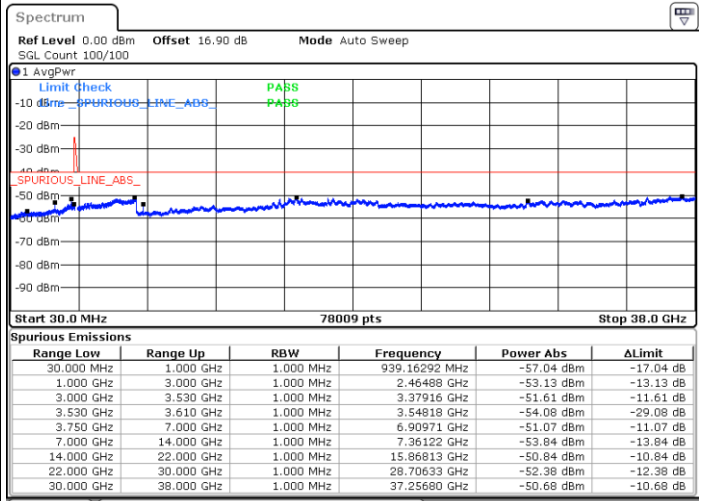

Lowest Channel / 1RB0 and 1RB99

Lowest Channel / 1RB24 and 1RB0

Date: 30.OCT.2020 23:06:50

Date: 30.OCT.2020 23:00:32

Lowest Channel / FullIRB

N/A

Date: 30.OCT.2020 23:08:05

LTE Band 48C / 5MHz+20MHz

LTE Band 48C / 5MHz+20MHz

64QAM

Highest Channel / 1RB0 and 1RB99

Highest Channel / 1RB24 and 1RB0

Date: 31.OCT.2020 01:04:08

Date: 31.OCT.2020 01:02:52

Highest Channel / FullRB

N/A

Date: 31.OCT.2020 01:10:28

LTE Band 48C / 10MHz+20MHz

64QAM

Lowest Channel / 1RB0 and 1RB99

Lowest Channel / 1RB49 and 1RB0

Date: 30.OCT.2020 16:14:55

Date: 30.OCT.2020 16:08:37

Lowest Channel / FullIRB