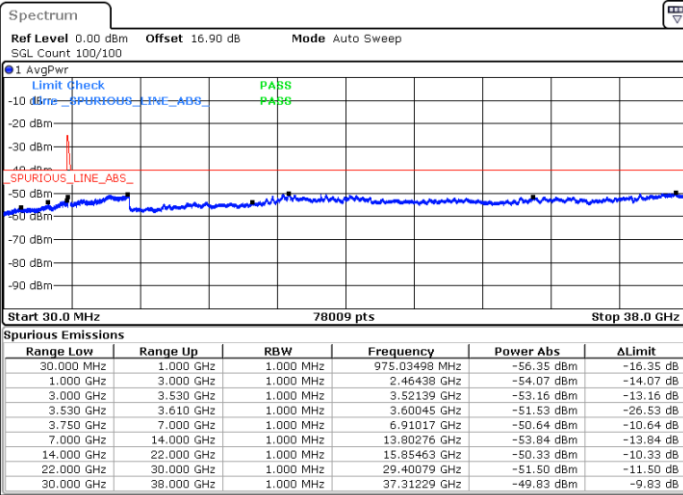

Date: 30.OCT.2020 01:08:40

Date: 30.OCT.2020 01:02:22

Lowest Channel / FullIRB

N/A

Date: 30.OCT.2020 01:12:27

LTE Band 48C / 15MHz+20MHz

64QAM

Middle Channel / 1RB0 and 1RB9

Middle Channel / 1RB74 and 1RB0

Date: 30.OCT.2020 09:32:04

Date: 30.OCT.2020 09:38:21

Middle Channel / FullRB

N/A

Date: 30.OCT.2020 09:28:17

LTE Band 48C / 15MHz+20MHz

64QAM

Highest Channel / 1RB0 and 1RB99

Highest Channel / 1RB74 and 1RB0

Date: 30.OCT.2020 10:55:55

Date: 30.OCT.2020 10:52:07

Highest Channel / FullRB

N/A

Date: 30.OCT.2020 11:02:15

LTE Band 48C / 20MHz+5MHz