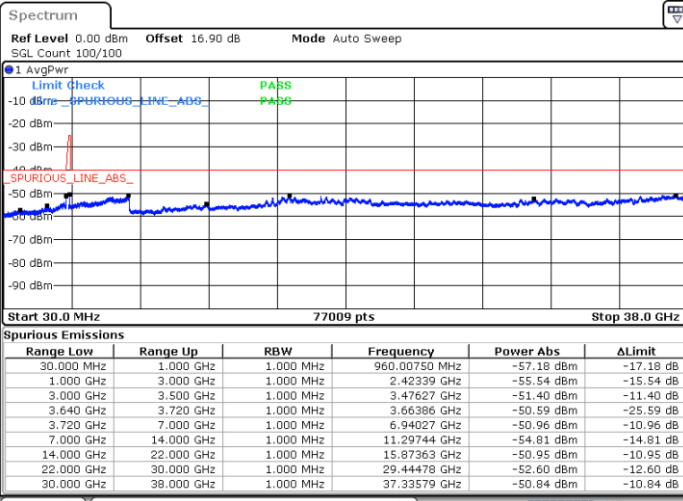

N/A

Date: 29.OCT.2020 23:04:26

LTE Band 48C / 20MHz+15MHz

16QAM

Highest Channel / 1RB0 and 1RB74

Highest Channel / 1RB99 and 1RB0

Date: 30.OCT.2020 00:07:15

Date: 30.OCT.2020 00:00:56

Highest Channel / FullIRB

N/A

Date: 30.OCT.2020 00:11:03

LTE Band 48C / 20MHz+20MHz

16QAM

Lowest Channel / 1RB0 and 1RB99

Lowest Channel / 1RB99 and 1RB0

Date: 29.OCT.2020 17:54:14

Date: 29.OCT.2020 17:50:27

Lowest Channel / FullIRB

N/A

Date: 29.OCT.2020 18:00:32

LTE Band 48C / 20MHz+20MHz

16QAM

MiddleChannel / 1RB0 and 1RB99

Middle Channel / 1RB99 and 1RB0