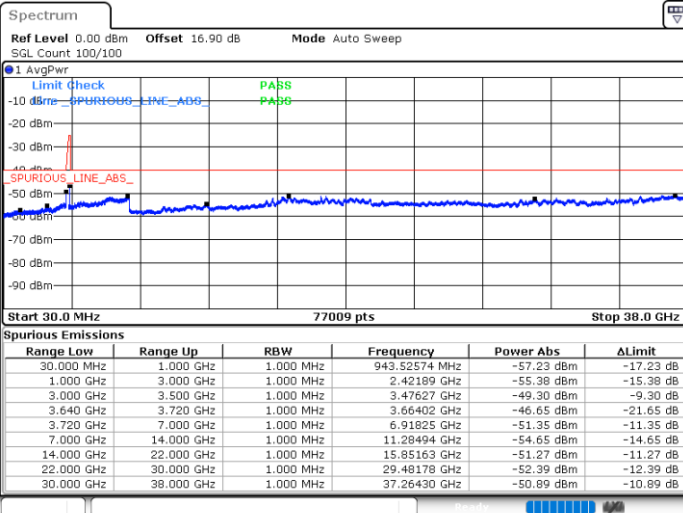

Lowest Channel / 1RB99 and 1RB0

Date: 29.OCT.2020 22:03:44

Date: 29.OCT.2020 21:57:26

Lowest Channel / FullRB

N/A

Date: 29.OCT.2020 22:07:31

LTE Band 48C / 20MHz+15MHz

64QAM

Middle Channel / 1RB0 and 1RB74

Middle Channel / 1RB99 and 1RB0

Date: 29.OCT.2020 23:09:28

Date: 29.OCT.2020 23:15:46

Middle Channel / FullRB

N/A

Date: 29.OCT.2020 23:05:41

LTE Band 48C / 20MHz+15MHz

64QAM

Highest Channel / 1RB0 and 1RB74

Highest Channel / 1RB99 and 1RB0

Date: 30.OCT.2020 00:05:59

Date: 30.OCT.2020 00:02:12

Highest Channel / FullRB

N/A

Date: 30.OCT.2020 00:12:19

LTE Band 48C / 20MHz+20MHz

64QAM

Lowest Channel / 1RB0 and 1RB99

Lowest Channel / 1RB99 and 1RB0

Date: 29.OCT.2020 17:55:29

Date: 29.OCT.2020 17:49:11

Lowest Channel / FullIRB

N/A