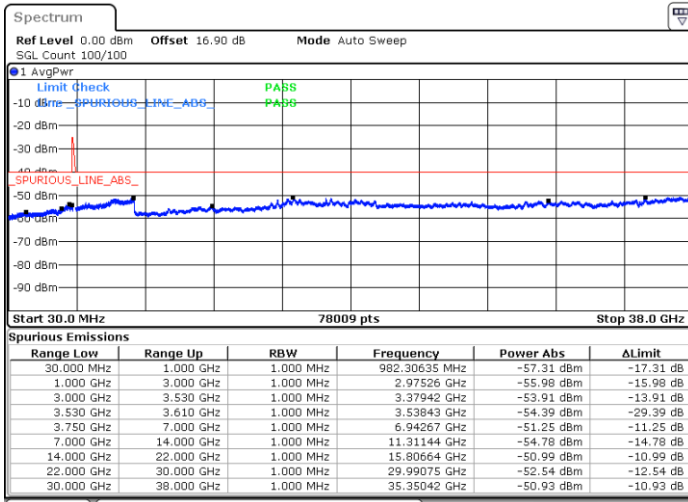

Middle Channel / 1RB0 and 1RB74

Middle Channel / 1RB99 and 1RB0

Date: 29.OCT.2020 23:09:28

Date: 29.OCT.2020 23:15:46

Middle Channel / FullRB

N/A

Date: 29.OCT.2020 23:05:41

LTE Band 48C / 20MHz+15MHz

64QAM

Highest Channel / 1RB0 and 1RB74

Highest Channel / 1RB99 and 1RB0

Date: 30.OCT.2020 00:05:59

Date: 30.OCT.2020 00:02:12

Highest Channel / FullRB

N/A

Date: 30.OCT.2020 00:12:19

LTE Band 48C / 20MHz+20MHz

64QAM

Lowest Channel / 1RB0 and 1RB99

Lowest Channel / 1RB99 and 1RB0

Date: 29.OCT.2020 17:55:29

Date: 29.OCT.2020 17:49:11

Lowest Channel / FullIRB

N/A