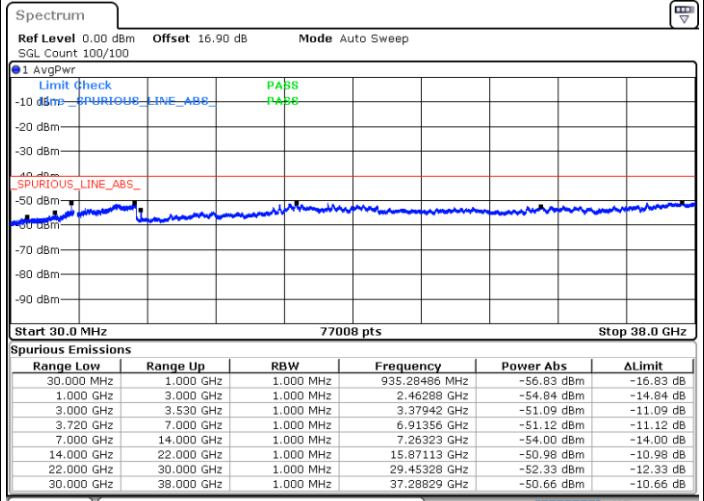

Highest Channel / 1RB0 and 1RB99

Highest Channel / 1RB74 and 1RB0

Date: 30.OCT.2020 10:55:55

Date: 30.OCT.2020 10:52:07

Highest Channel / FullRB

N/A

Date: 30.OCT.2020 11:02:15

LTE Band 48C / 20MHz+5MHz

64QAM

Lowest Channel / 1RB0 and 1RB24

Lowest Channel / 1RB99 and 1RB0

Date: 30.OCT.2020 19:14:52

Date: 30.OCT.2020 19:08:35

Lowest Channel / FullRB

N/A

Date: 30.OCT.2020 19:16:08

LTE Band 48C / 20MHz+5MHz

64QAM

Middle Channel / 1RB0 and 1RB24

Middle Channel / 1RB99 and 1RB0

Date: 30.OCT.2020 20:35:42

Date: 30.OCT.2020 20:41:59

Middle Channel / FullRB

N/A

Date: 30.OCT.2020 20:34:27

LTE Band 48C / 20MHz+5MHz

64QAM

Highest Channel / 1RB0 and 1RB24

Highest Channel / 1RB99 and 1RB0

Date: 30.OCT.2020 21:40:34

Date: 30.OCT.2020 21:39:18

Highest Channel / FullRB