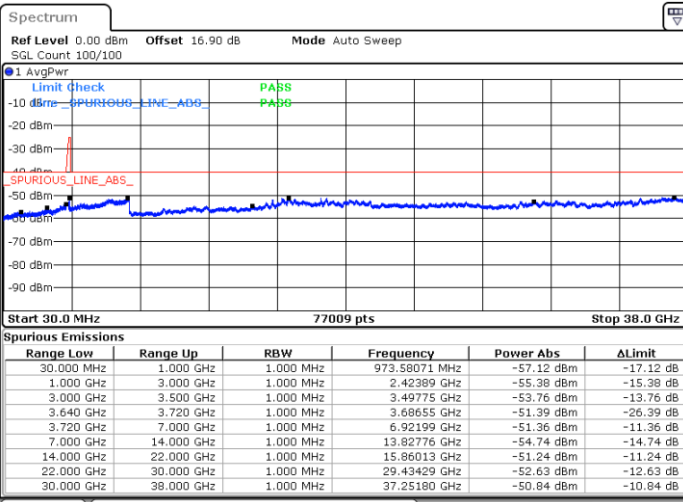

N/A

Date: 29.OCT.2020 23:04:26

LTE Band 48C / 20MHz+15MHz

16QAM

Highest Channel / 1RB0 and 1RB74

Highest Channel / 1RB99 and 1RB0

Date: 30.OCT.2020 00:07:15

Date: 30.OCT.2020 00:00:56

Highest Channel / FullIRB

N/A

Date: 30.OCT.2020 00:11:03

LTE Band 48C / 20MHz+20MHz

16QAM

Lowest Channel / 1RB0 and 1RB99

Lowest Channel / 1RB99 and 1RB0

Date: 29.OCT.2020 17:54:14

Date: 29.OCT.2020 17:50:27

Lowest Channel / FullIRB

N/A

Date: 29.OCT.2020 18:00:32

LTE Band 48C / 20MHz+20MHz

16QAM

MiddleChannel / 1RB0 and 1RB99

Middle Channel / 1RB99 and 1RB0

Date: 29.OCT.2020 19:52:37

Date: 29.OCT.2020 19:56:24

Middle Channel / FullRB

N/A

Date: 29.OCT.2020 19:46:19

LTE Band 48C / 20MHz+20MHz

16QAM

Highest Channel / 1RB0 and 1RB99