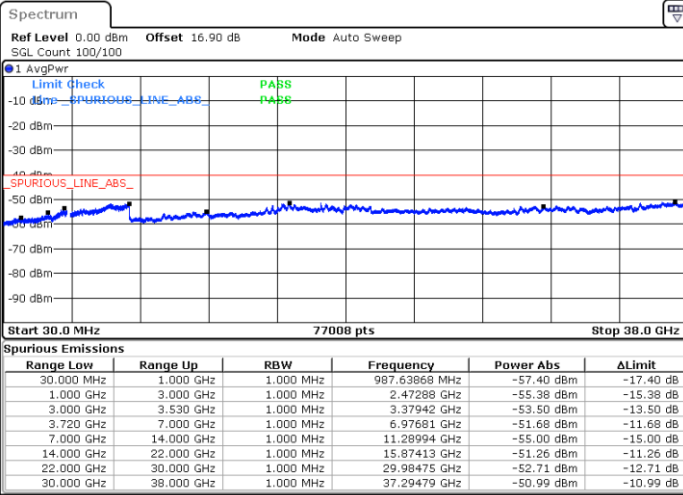

Middle Channel / FullRB

N/A

Date: 30.OCT.2020 09:29:32