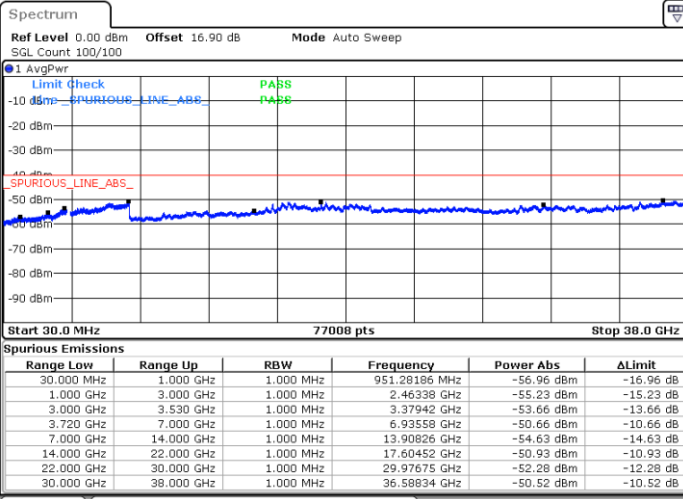

Highest Channel / 1RB0 and 1RB99

Highest Channel / 1RB74 and 1RB0

Date: 30.OCT.2020 10:55:55

Date: 30.OCT.2020 10:52:07

Highest Channel / FullRB

N/A

Date: 30.OCT.2020 11:02:15

LTE Band 48C / 20MHz+5MHz

LTE Band 48C / 20MHz+5MHz

64QAM

Middle Channel / 1RB0 and 1RB24

Middle Channel / 1RB99 and 1RB0

Date: 30.OCT.2020 20:35:42

Date: 30.OCT.2020 20:41:59

Middle Channel / FullRB

N/A

Date: 30.OCT.2020 20:34:27

LTE Band 48C / 20MHz+5MHz

64QAM

Highest Channel / 1RB0 and 1RB24

Highest Channel / 1RB99 and 1RB0

Date: 30.OCT.2020 21:40:34

Date: 30.OCT.2020 21:39:18

Highest Channel / FullRB

N/A

Date: 30.OCT.2020 21:46:53

LTE Band 48C / 20MHz+10MHz

64QAM

Lowest Channel / 1RB0 and 1RB49

Lowest Channel / 1RB99 and 1RB0

Date: 30.OCT.2020 12:22:14

Date: 30.OCT.2020 12:15:56