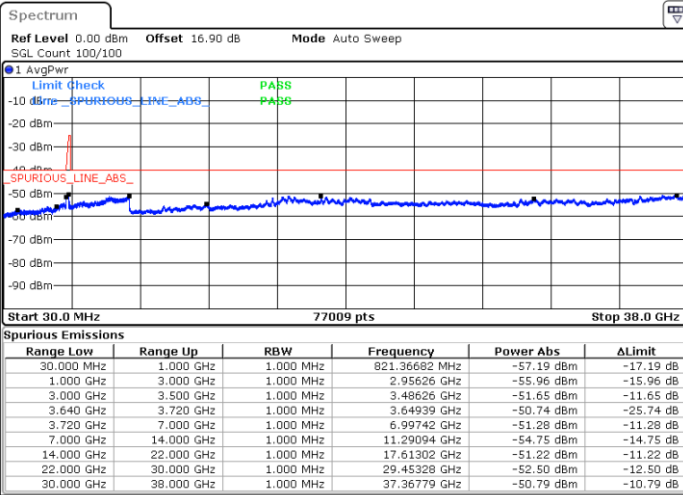

Date: 30.OCT.2020 14:29:05

Middle Channel / FullRB

N/A

Date: 30.OCT.2020 14:19:01

LTE Band 48C / 20MHz+10MHz

64QAM

Highest Channel / 1RB0 and 1RB49

Highest Channel / 1RB99 and 1RB0

Date: 30.OCT.2020 15:10:02

Date: 30.OCT.2020 15:06:15

Highest Channel / FullRB

N/A

Date: 30.OCT.2020 15:16:22

LTE Band 48C / 20MHz+15MHz

64QAM

Lowest Channel / 1RB0 and 1RB74

Lowest Channel / 1RB99 and 1RB0

Date: 29.OCT.2020 22:03:44

Date: 29.OCT.2020 21:57:26

Lowest Channel / FullRB

N/A

Date: 29.OCT.2020 22:07:31

LTE Band 48C / 20MHz+15MHz

64QAM