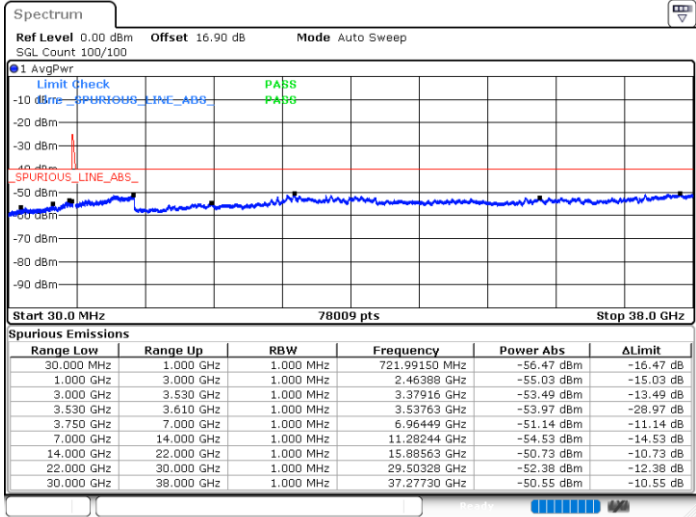

Date: 31.OCT.2020 00:11:49

Date: 31.OCT.2020 00:13:04

Middle Channel / FullRB

N/A

Date: 31.OCT.2020 00:10:33

LTE Band 48C / 5MHz+20MHz

256QAM

Highest Channel / 1RB0 and 1RB99

Highest Channel / 1RB24 and 1RB0

Date: 31.OCT.2020 01:13:00

Date: 31.OCT.2020 01:11:44

Highest Channel / FullRB

N/A

Date: 31.OCT.2020 01:14:15

LTE Band 48C / 10MHz+20MHz

256QAM

Lowest Channel / 1RB0 and 1RB99

Lowest Channel / 1RB49 and 1RB0

Date: 30.OCT.2020 16:16:11

Date: 30.OCT.2020 16:07:22

Lowest Channel / FullIRB

N/A

Date: 30.OCT.2020 16:17:26

LTE Band 48C / 10MHz+20MHz