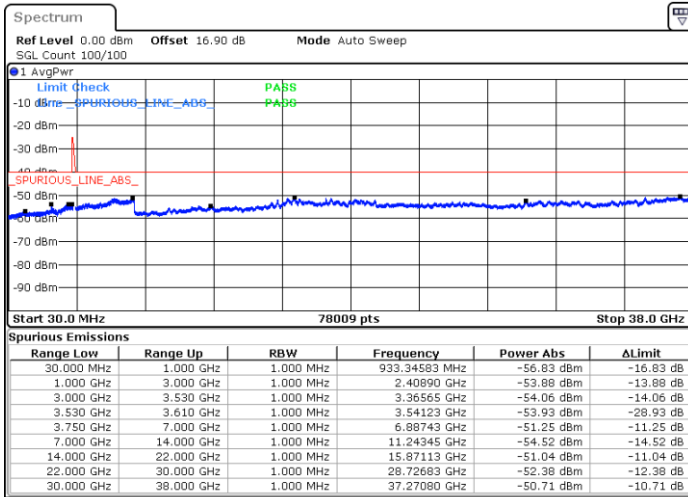

Lowest Channel / 1RB0 and 1RB99

Lowest Channel / 1RB49 and 1RB0

Date: 30.OCT.2020 16:16:11

Date: 30.OCT.2020 16:07:22

Lowest Channel / FullIRB

N/A

Date: 30.OCT.2020 16:17:26

LTE Band 48C / 10MHz+20MHz

256QAM

Middle Channel / 1RB0 and 1RB9

Middle Channel / 1RB49 and 1RB0

Date: 30.OCT.2020 17:05:39

Date: 30.OCT.2020 17:17:57

Middle Channel / FullRB

N/A

Date: 30.OCT.2020 17:04:24

LTE Band 48C / 10MHz+20MHz

256QAM

Highest Channel / 1RB0 and 1RB99

Highest Channel / 1RB49 and 1RB0

Date: 30.OCT.2020 18:09:42

Date: 30.OCT.2020 18:08:27

Highest Channel / FullIRB

N/A

Date: 30.OCT.2020 18:18:33

LTE Band 48C / 15MHz+20MHz

256QAM

Lowest Channel / 1RB0 and 1RB99

Lowest Channel / 1RB74 and 1RB0

Date: 30.OCT.2020 01:09:56

Date: 30.OCT.2020 01:01:06

Lowest Channel / FullIRB