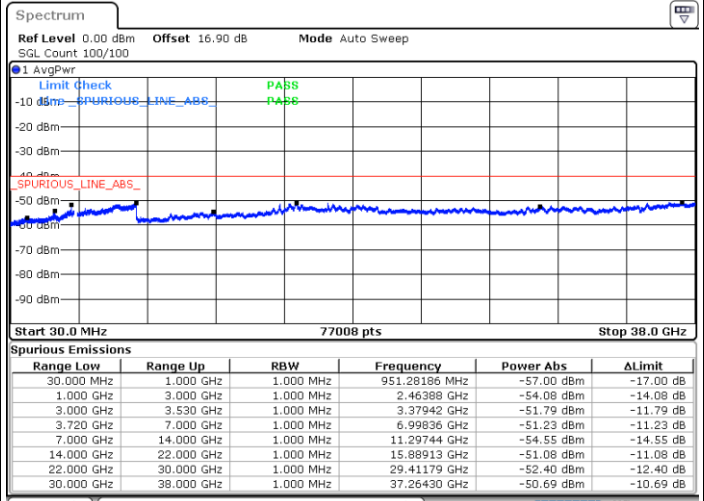

LTE Band 48C / 10MHz+20MHz

256QAM

Middle Channel / 1RB0 and 1RB9

Middle Channel / 1RB49 and 1RB0

Date: 30.OCT.2020 17:05:39

Date: 30.OCT.2020 17:17:57