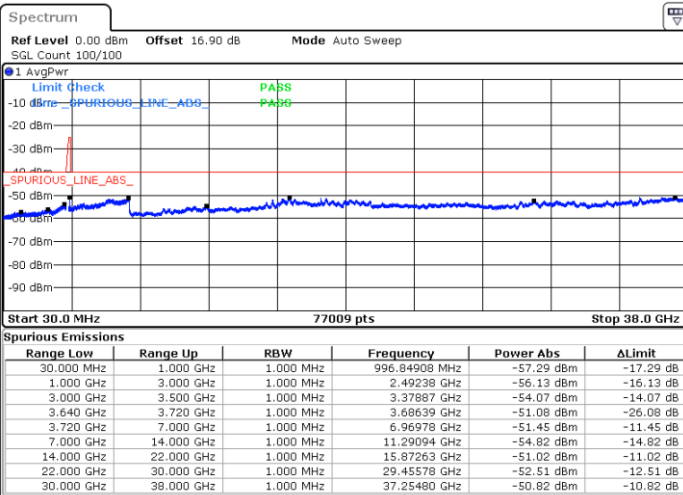

LTE Band 48C / 10MHz+20MHz

256QAM

Highest Channel / 1RB0 and 1RB99

Highest Channel / 1RB49 and 1RB0

Date: 30.OCT.2020 18:09:42

Date: 30.OCT.2020 18:08:27

Highest Channel / FullIRB

N/A

Date: 30.OCT.2020 18:18:33

LTE Band 48C / 15MHz+20MHz

256QAM

Lowest Channel / 1RB0 and 1RB99

Lowest Channel / 1RB74 and 1RB0

Date: 30.OCT.2020 01:09:56

Date: 30.OCT.2020 01:01:06

Lowest Channel / FullIRB

N/A

Date: 30.OCT.2020 01:11:11

LTE Band 48C / 15MHz+20MHz

256QAM

Middle Channel / 1RB0 and 1RB9

Middle Channel / 1RB74 and 1RB0

Date: 30.OCT.2020 09:30:48

Date: 30.OCT.2020 09:39:36