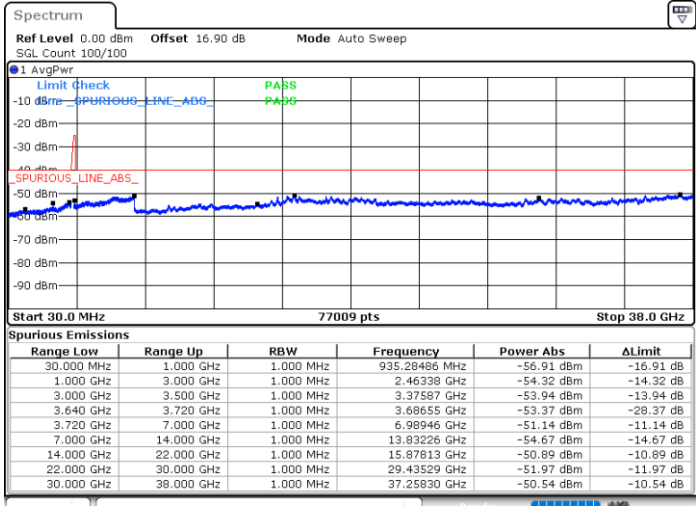

LTE Band 48C / 20MHz+5MHz

64QAM

Lowest Channel / 1RB0 and 1RB24

Lowest Channel / 1RB99 and 1RB0

Date: 30.OCT.2020 19:14:52

Date: 30.OCT.2020 19:08:35