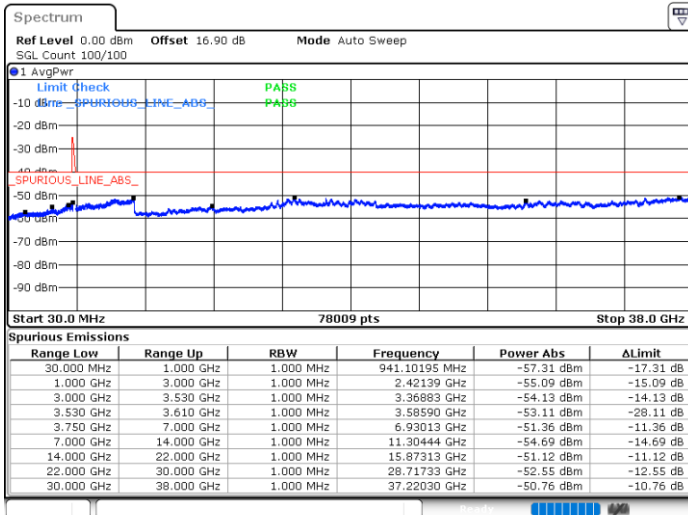

Date: 29.OCT.2020 17:50:27

Lowest Channel / FullIRB

N/A

Date: 29.OCT.2020 18:00:32

LTE Band 48C / 20MHz+20MHz

16QAM

MiddleChannel / 1RB0 and 1RB99

Middle Channel / 1RB99 and 1RB0

Date: 29.OCT.2020 19:52:37

Date: 29.OCT.2020 19:56:24

Middle Channel / FullRB

N/A

Date: 29.OCT.2020 19:46:19

LTE Band 48C / 20MHz+20MHz

16QAM

Highest Channel / 1RB0 and 1RB99

Highest Channel / 1RB99 and 1RB0

Date: 29.OCT.2020 20:54:00

Date: 29.OCT.2020 20:47:41

Highest Channel / FullRB

N/A

Date: 29.OCT.2020 20:57:48

LTE Band 48C / 5MHz+20MHz

64QAM

Lowest Channel / 1RB0 and 1RB99

Lowest Channel / 1RB24 and 1RB0

Date: 30.OCT.2020 23:06:50

Date: 30.OCT.2020 23:00:32

Lowest Channel / FullIRB

N/A

Date: 30.OCT.2020 23:08:05

LTE Band 48C / 5MHz+20MHz