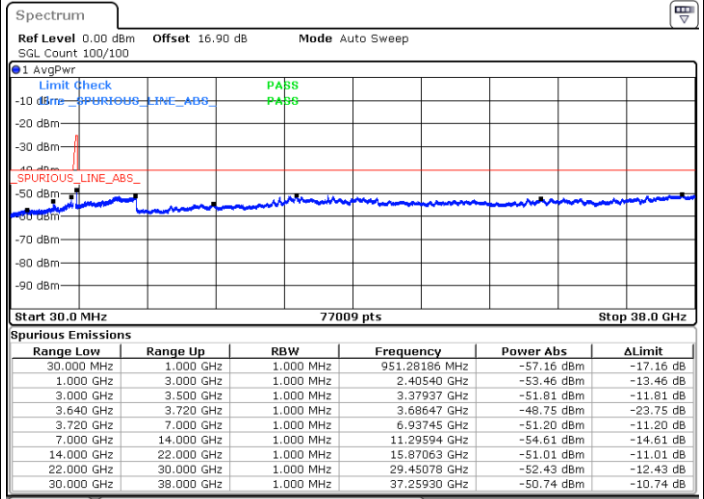

Date: 31.OCT.2020 00:11:49

Date: 31.OCT.2020 00:13:04

Middle Channel / FullRB

N/A

Date: 31.OCT.2020 00:10:33

LTE Band 48C / 5MHz+20MHz

256QAM

Highest Channel / 1RB0 and 1RB99

Highest Channel / 1RB24 and 1RB0

Date: 31.OCT.2020 01:13:00

Date: 31.OCT.2020 01:11:44

Highest Channel / FullRB

N/A

Date: 31.OCT.2020 01:14:15

LTE Band 48C / 10MHz+20MHz

256QAM

Lowest Channel / 1RB0 and 1RB99

Lowest Channel / 1RB49 and 1RB0

Date: 30.OCT.2020 16:16:11

Date: 30.OCT.2020 16:07:22

Lowest Channel / FullIRB

N/A

Date: 30.OCT.2020 16:17:26

LTE Band 48C / 10MHz+20MHz