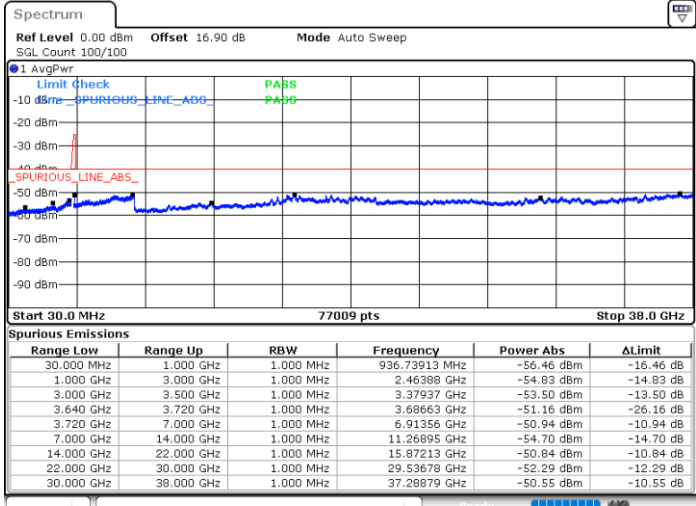

Highest Channel / 1RB0 and 1RB99

Highest Channel / 1RB74 and 1RB0

Date: 30.OCT.2020 10:55:55

Date: 30.OCT.2020 10:52:07

Highest Channel / FullRB

N/A

Date: 30.OCT.2020 11:02:15

LTE Band 48C / 20MHz+5MHz

64QAM

Lowest Channel / 1RB0 and 1RB24

Lowest Channel / 1RB99 and 1RB0

Date: 30.OCT.2020 19:14:52

Date: 30.OCT.2020 19:08:35

Lowest Channel / FullRB

N/A

Date: 30.OCT.2020 19:16:08

LTE Band 48C / 20MHz+5MHz

64QAM

Middle Channel / 1RB0 and 1RB24

Middle Channel / 1RB99 and 1RB0

Date: 30.OCT.2020 20:35:42

Date: 30.OCT.2020 20:41:59

Middle Channel / FullRB

N/A

Date: 30.OCT.2020 20:34:27

LTE Band 48C / 20MHz+5MHz

64QAM

Highest Channel / 1RB0 and 1RB24

Highest Channel / 1RB99 and 1RB0

Date: 30.OCT.2020 21:40:34

Date: 30.OCT.2020 21:39:18

Highest Channel / FullRB