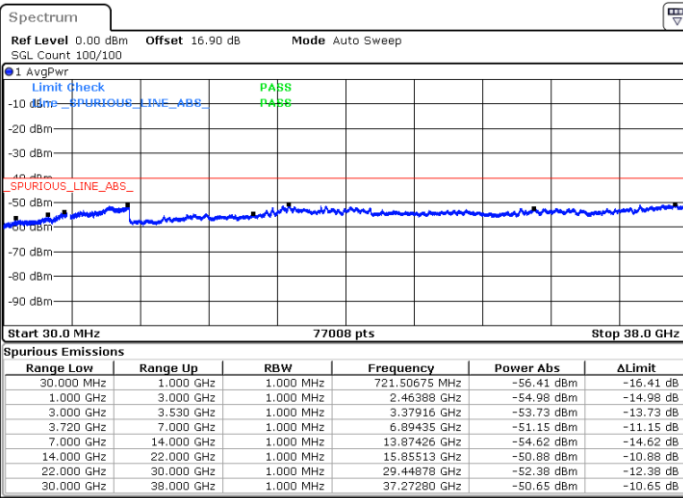

Lowest Channel / 1RB0 and 1RB99

Lowest Channel / 1RB24 and 1RB0

Date: 30.OCT.2020 23:06:50

Date: 30.OCT.2020 23:00:32

Lowest Channel / FullIRB

N/A

Date: 30.OCT.2020 23:08:05

LTE Band 48C / 5MHz+20MHz

64QAM

Middle Channel / 1RB0 and 1RB9

Middle Channel / 1RB24 and 1RB0

Date: 31.OCT.2020 00:03:01

Date: 31.OCT.2020 00:09:18

Middle Channel / FullRB

N/A

Date: 31.OCT.2020 00:01:45

LTE Band 48C / 5MHz+20MHz

64QAM

Highest Channel / 1RB0 and 1RB99

Highest Channel / 1RB24 and 1RB0

Date: 31.OCT.2020 01:04:08

Date: 31.OCT.2020 01:02:52

Highest Channel / FullRB

N/A

Date: 31.OCT.2020 01:10:28

LTE Band 48C / 10MHz+20MHz

64QAM

Lowest Channel / 1RB0 and 1RB99

Lowest Channel / 1RB49 and 1RB0

Date: 30.OCT.2020 16:14:55

Date: 30.OCT.2020 16:08:37

Lowest Channel / FullIRB