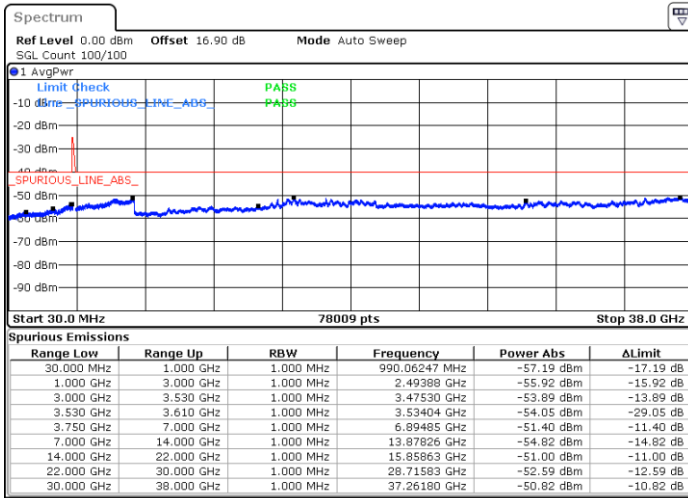

Date: 29.OCT.2020 22:08:47

LTE Band 48C / 20MHz+15MHz

16QAM

Middle Channel / 1RB0 and 1RB74

Middle Channel / 1RB99 and 1RB0

Date: 29.OCT.2020 23:10:44

Date: 29.OCT.2020 23:14:30

Middle Channel / FullRB

N/A

Date: 29.OCT.2020 23:04:26

LTE Band 48C / 20MHz+15MHz

16QAM

Highest Channel / 1RB0 and 1RB74

Highest Channel / 1RB99 and 1RB0

Date: 30.OCT.2020 00:07:15

Date: 30.OCT.2020 00:00:56

Highest Channel / FullIRB

N/A

Date: 30.OCT.2020 00:11:03

LTE Band 48C / 20MHz+20MHz

16QAM

Lowest Channel / 1RB0 and 1RB99

Lowest Channel / 1RB99 and 1RB0

Date: 29.OCT.2020 17:54:14

Date: 29.OCT.2020 17:50:27

Lowest Channel / FullIRB

N/A

Date: 29.OCT.2020 18:00:32

LTE Band 48C / 20MHz+20MHz

16QAM

MiddleChannel / 1RB0 and 1RB99

Middle Channel / 1RB99 and 1RB0