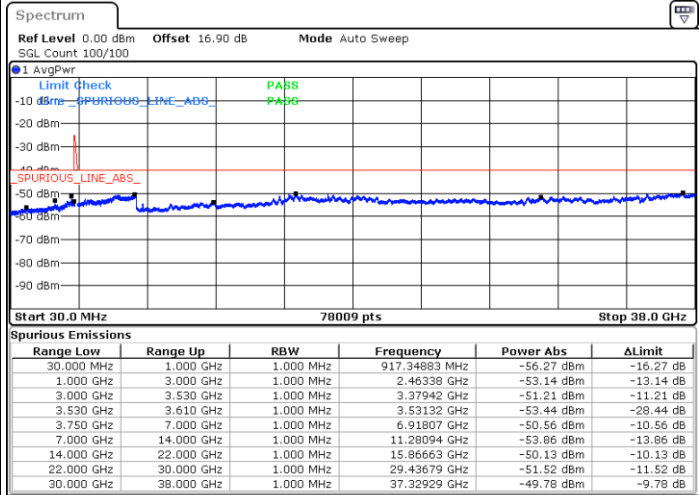

Date: 30.OCT.2020 01:08:40

Date: 30.OCT.2020 01:02:22

Lowest Channel / FullIRB

N/A

Date: 30.OCT.2020 01:12:27

LTE Band 48C / 15MHz+20MHz

64QAM

Middle Channel / 1RB0 and 1RB9

Middle Channel / 1RB74 and 1RB0

Date: 30.OCT.2020 09:32:04

Date: 30.OCT.2020 09:38:21

Middle Channel / FullRB

N/A

Date: 30.OCT.2020 09:28:17

LTE Band 48C / 15MHz+20MHz

64QAM

Highest Channel / 1RB0 and 1RB99

Highest Channel / 1RB74 and 1RB0

Date: 30.OCT.2020 10:55:55

Date: 30.OCT.2020 10:52:07

Highest Channel / FullRB

N/A

Date: 30.OCT.2020 11:02:15

LTE Band 48C / 20MHz+5MHz