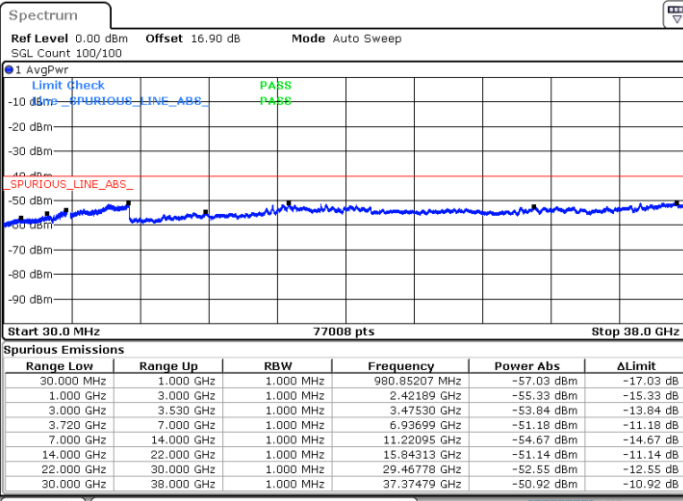

LTE Band 48C / 20MHz+20MHz

64QAM

Lowest Channel / 1RB0 and 1RB99

Lowest Channel / 1RB99 and 1RB0

Date: 29.OCT.2020 17:55:29

Date: 29.OCT.2020 17:49:11

Lowest Channel / FullIRB

N/A

Date: 29.OCT.2020 17:59:17

LTE Band 48C / 20MHz+20MHz

64QAM

MiddleChannel / 1RB0 and 1RB99

Middle Channel / 1RB99 and 1RB0

Date: 29.OCT.2020 19:51:22

Date: 29.OCT.2020 19:57:39

Middle Channel / FullRB

N/A

Date: 29.OCT.2020 19:47:35

LTE Band 48C / 20MHz+20MHz

64QAM

Highest Channel / 1RB0 and 1RB99

Highest Channel / 1RB99 and 1RB0

Date: 29.OCT.2020 20:52:44

Date: 29.OCT.2020 20:48:57

Highest Channel / FullIRB

N/A

Date: 29.OCT.2020 20:59:04

LTE Band 48C / 5MHz+20MHz

256QAM

Lowest Channel / 1RB0 and 1RB99

Lowest Channel / 1RB24 and 1RB0

Date: 30.OCT.2020 23:13:08