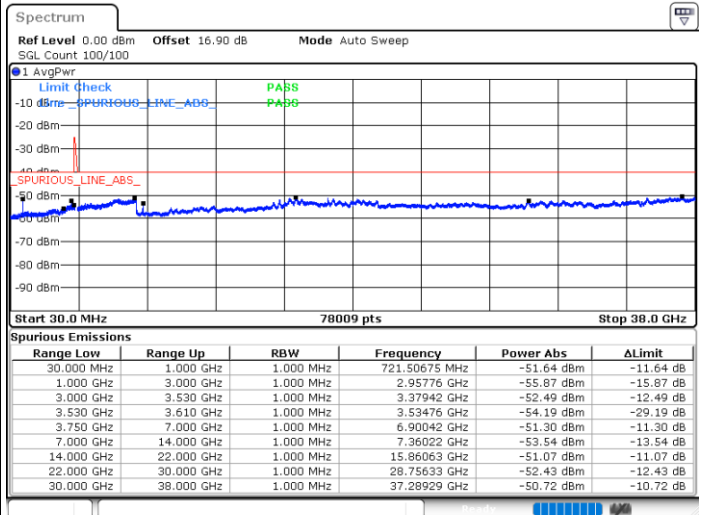

Date: 29.OCT.2020 17:50:27

Lowest Channel / FullIRB

N/A

Date: 29.OCT.2020 18:00:32

LTE Band 48C / 20MHz+20MHz

16QAM

MiddleChannel / 1RB0 and 1RB99

Middle Channel / 1RB99 and 1RB0

Date: 29.OCT.2020 19:52:37

Date: 29.OCT.2020 19:56:24

Middle Channel / FullRB

N/A

Date: 29.OCT.2020 19:46:19

LTE Band 48C / 20MHz+20MHz

16QAM

Highest Channel / 1RB0 and 1RB99

Highest Channel / 1RB99 and 1RB0

Date: 29.OCT.2020 20:54:00

Date: 29.OCT.2020 20:47:41

Highest Channel / FullRB

N/A

Date: 29.OCT.2020 20:57:48

LTE Band 48C / 5MHz+20MHz

64QAM

Lowest Channel / 1RB0 and 1RB99

Lowest Channel / 1RB24 and 1RB0

Date: 30.OCT.2020 23:06:50

Date: 30.OCT.2020 23:00:32

Lowest Channel / FullIRB

N/A

Date: 30.OCT.2020 23:08:05

LTE Band 48C / 5MHz+20MHz