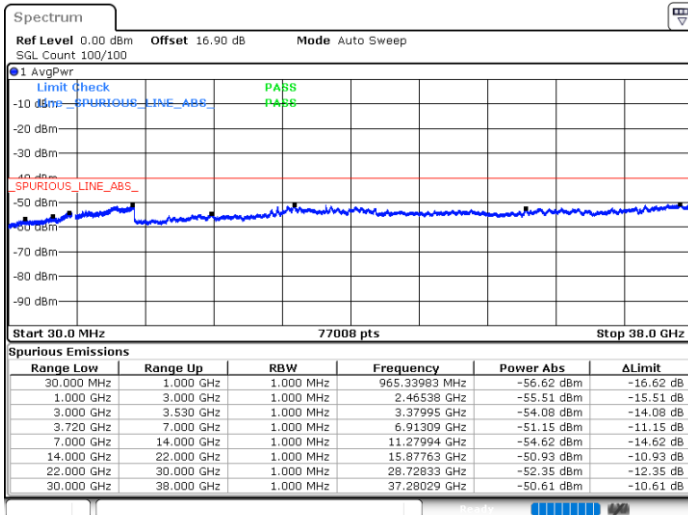

Highest Channel / FullIRB

N/A

Date: 29.OCT.2020 20:59:04

LTE Band 48C / 5MHz+20MHz

256QAM

Lowest Channel / 1RB0 and 1RB99

Lowest Channel / 1RB24 and 1RB0

Date: 30.OCT.2020 23:13:08

Date: 30.OCT.2020 23:11:53

Lowest Channel / FullIRB

N/A

Date: 30.OCT.2020 23:14:24

LTE Band 48C / 5MHz+20MHz

256QAM

Middle Channel / 1RB0 and 1RB9

Middle Channel / 1RB24 and 1RB0

Date: 31.OCT.2020 00:11:49

Date: 31.OCT.2020 00:13:04

Middle Channel / FullRB

N/A

Date: 31.OCT.2020 00:10:33

LTE Band 48C / 5MHz+20MHz

256QAM

Highest Channel / 1RB0 and 1RB99

Highest Channel / 1RB24 and 1RB0

Date: 31.OCT.2020 01:13:00

Date: 31.OCT.2020 01:11:44

Highest Channel / FullRB

N/A

Date: 31.OCT.2020 01:14:15

LTE Band 48C / 10MHz+20MHz

256QAM