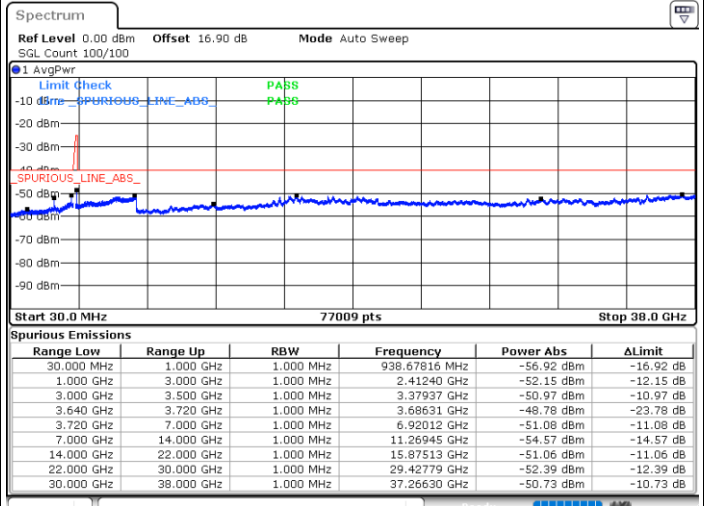

LTE Band 48C / 5MHz+20MHz

64QAM

Highest Channel / 1RB0 and 1RB99

Highest Channel / 1RB24 and 1RB0

Date: 31.OCT.2020 01:04:08

Date: 31.OCT.2020 01:02:52

Highest Channel / FullRB

N/A

Date: 31.OCT.2020 01:10:28

LTE Band 48C / 10MHz+20MHz

64QAM

Lowest Channel / 1RB0 and 1RB99

Lowest Channel / 1RB49 and 1RB0

Date: 30.OCT.2020 16:14:55

Date: 30.OCT.2020 16:08:37

Lowest Channel / FullIRB

N/A

Date: 30.OCT.2020 16:18:42

LTE Band 48C / 10MHz+20MHz

64QAM

Middle Channel / 1RB0 and 1RB9

Middle Channel / 1RB49 and 1RB0

Date: 30.OCT.2020 17:06:55

Date: 30.OCT.2020 17:16:42

Middle Channel / FullRB

N/A

Date: 30.OCT.2020 17:03:08

LTE Band 48C / 10MHz+20MHz

64QAM

Highest Channel / 1RB0 and 1RB99

Highest Channel / 1RB49 and 1RB0

Date: 30.OCT.2020 18:10:58