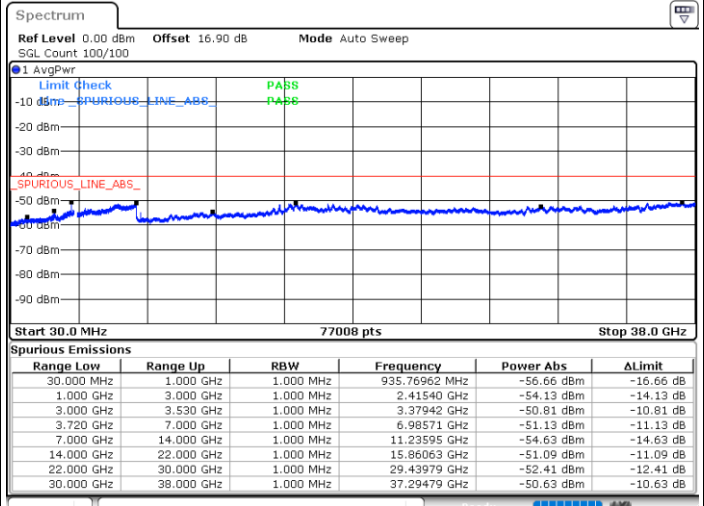

Date: 31.OCT.2020 01:10:28

LTE Band 48C / 10MHz+20MHz

64QAM

Lowest Channel / 1RB0 and 1RB99

Lowest Channel / 1RB49 and 1RB0

Date: 30.OCT.2020 16:14:55

Date: 30.OCT.2020 16:08:37

Lowest Channel / FullIRB

N/A

Date: 30.OCT.2020 16:18:42

LTE Band 48C / 10MHz+20MHz

64QAM

Middle Channel / 1RB0 and 1RB9

Middle Channel / 1RB49 and 1RB0

Date: 30.OCT.2020 17:06:55

Date: 30.OCT.2020 17:16:42

Middle Channel / FullRB

N/A

Date: 30.OCT.2020 17:03:08

LTE Band 48C / 10MHz+20MHz

64QAM

Highest Channel / 1RB0 and 1RB99

Highest Channel / 1RB49 and 1RB0

Date: 30.OCT.2020 18:10:58

Date: 30.OCT.2020 18:07:11

Highest Channel / FullRB

N/A

Date: 30.OCT.2020 18:17:18

LTE Band 48C / 15MHz+20MHz

64QAM

Lowest Channel / 1RB0 and 1RB99

Lowest Channel / 1RB74 and 1RB0