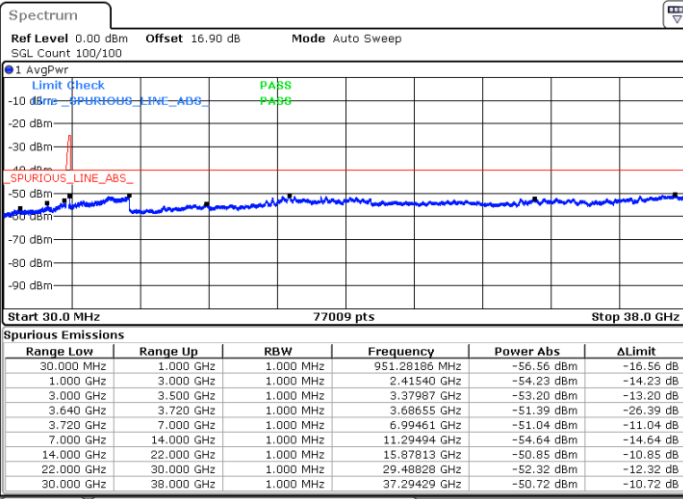

Date: 30.OCT.2020 23:11:53

Lowest Channel / FullIRB

N/A

Date: 30.OCT.2020 23:14:24

LTE Band 48C / 5MHz+20MHz

256QAM

Middle Channel / 1RB0 and 1RB9

Middle Channel / 1RB24 and 1RB0

Date: 31.OCT.2020 00:11:49

Date: 31.OCT.2020 00:13:04

Middle Channel / FullRB

N/A

Date: 31.OCT.2020 00:10:33

LTE Band 48C / 5MHz+20MHz

256QAM

Highest Channel / 1RB0 and 1RB99

Highest Channel / 1RB24 and 1RB0

Date: 31.OCT.2020 01:13:00

Date: 31.OCT.2020 01:11:44

Highest Channel / FullRB

N/A

Date: 31.OCT.2020 01:14:15

LTE Band 48C / 10MHz+20MHz

256QAM

Lowest Channel / 1RB0 and 1RB99

Lowest Channel / 1RB49 and 1RB0

Date: 30.OCT.2020 16:16:11

Date: 30.OCT.2020 16:07:22

Lowest Channel / FullIRB

N/A

Date: 30.OCT.2020 16:17:26

LTE Band 48C / 10MHz+20MHz