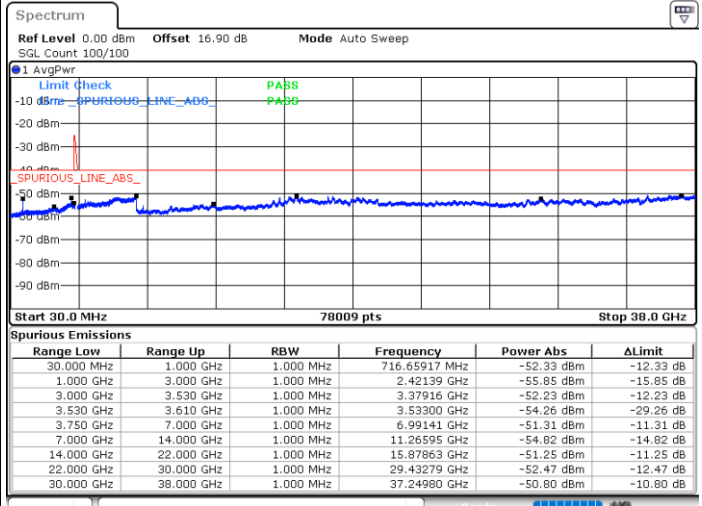

Date: 29.OCT.2020 17:59:17

LTE Band 48C / 20MHz+20MHz

64QAM

MiddleChannel / 1RB0 and 1RB99

Middle Channel / 1RB99 and 1RB0

Date: 29.OCT.2020 19:51:22

Date: 29.OCT.2020 19:57:39

Middle Channel / FullRB

N/A

Date: 29.OCT.2020 19:47:35

LTE Band 48C / 20MHz+20MHz

64QAM

Highest Channel / 1RB0 and 1RB99

Highest Channel / 1RB99 and 1RB0

Date: 29.OCT.2020 20:52:44

Date: 29.OCT.2020 20:48:57

Highest Channel / FullIRB

N/A

Date: 29.OCT.2020 20:59:04

LTE Band 48C / 5MHz+20MHz

256QAM

Lowest Channel / 1RB0 and 1RB99

Lowest Channel / 1RB24 and 1RB0

Date: 30.OCT.2020 23:13:08