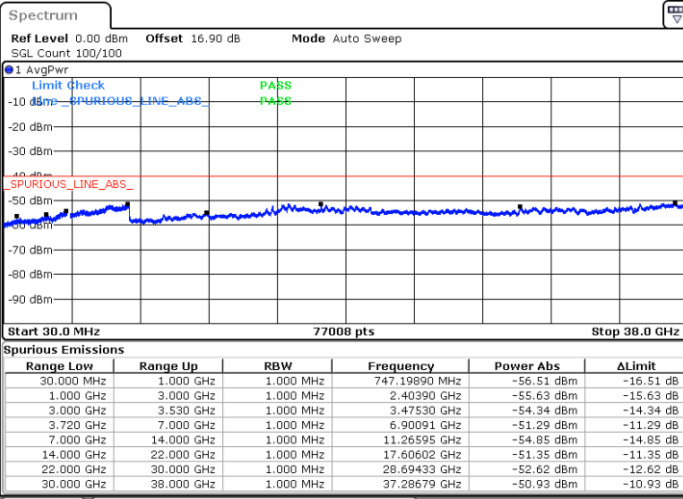

LTE Band 48C / 10MHz+20MHz

256QAM

Highest Channel / 1RB0 and 1RB99

Highest Channel / 1RB49 and 1RB0

Date: 30.OCT.2020 18:09:42

Date: 30.OCT.2020 18:08:27

Highest Channel / FullIRB

N/A

Date: 30.OCT.2020 18:18:33

LTE Band 48C / 15MHz+20MHz

256QAM

Lowest Channel / 1RB0 and 1RB99

Lowest Channel / 1RB74 and 1RB0

Date: 30.OCT.2020 01:09:56

Date: 30.OCT.2020 01:01:06

Lowest Channel / FullIRB

N/A

Date: 30.OCT.2020 01:11:11

LTE Band 48C / 15MHz+20MHz

256QAM

Middle Channel / 1RB0 and 1RB9

Middle Channel / 1RB74 and 1RB0

Date: 30.OCT.2020 09:30:48

Date: 30.OCT.2020 09:39:36