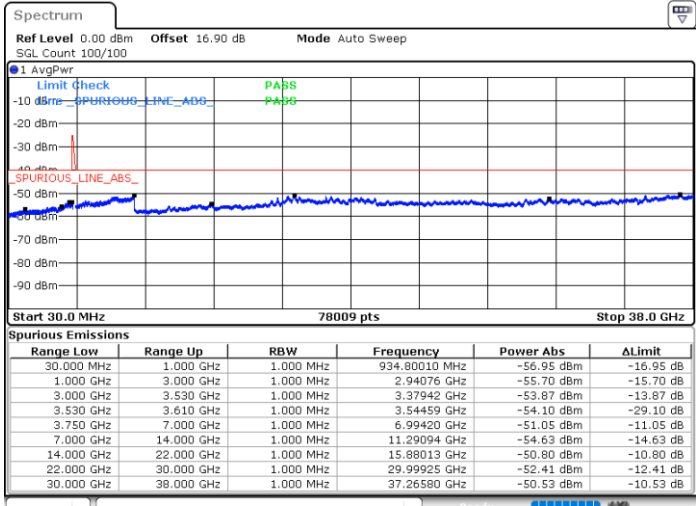

Date: 30.OCT.2020 23:11:53

Lowest Channel / FullIRB

N/A

Date: 30.OCT.2020 23:14:24

LTE Band 48C / 5MHz+20MHz

256QAM

Middle Channel / 1RB0 and 1RB9

Middle Channel / 1RB24 and 1RB0

Date: 31.OCT.2020 00:11:49

Date: 31.OCT.2020 00:13:04

Middle Channel / FullRB

N/A

Date: 31.OCT.2020 00:10:33

LTE Band 48C / 5MHz+20MHz

256QAM

Highest Channel / 1RB0 and 1RB99

Highest Channel / 1RB24 and 1RB0

Date: 31.OCT.2020 01:13:00

Date: 31.OCT.2020 01:11:44

Highest Channel / FullRB

N/A

Date: 31.OCT.2020 01:14:15

LTE Band 48C / 10MHz+20MHz

256QAM

Lowest Channel / 1RB0 and 1RB99

Lowest Channel / 1RB49 and 1RB0

Date: 30.OCT.2020 16:16:11

Date: 30.OCT.2020 16:07:22

Lowest Channel / FullIRB

N/A

Date: 30.OCT.2020 16:17:26

LTE Band 48C / 10MHz+20MHz