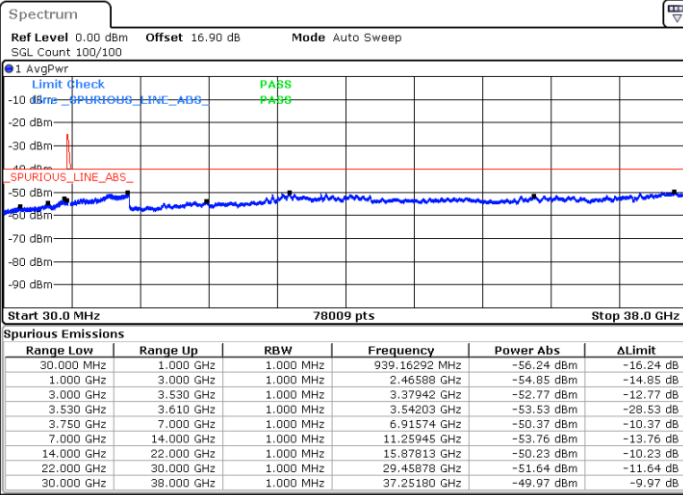

Highest Channel / 1RB0 and 1RB99

Highest Channel / 1RB74 and 1RB0

Date: 30.OCT.2020 10:55:55

Date: 30.OCT.2020 10:52:07

Highest Channel / FullRB

N/A

Date: 30.OCT.2020 11:02:15

LTE Band 48C / 20MHz+5MHz