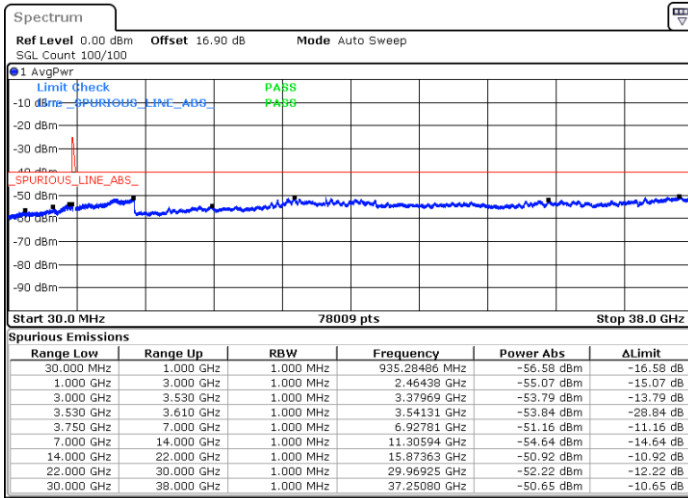

Lowest Channel / 1RB0 and 1RB99

Lowest Channel / 1RB49 and 1RB0

Date: 30.OCT.2020 16:16:11

Date: 30.OCT.2020 16:07:22

Lowest Channel / FullIRB

N/A

Date: 30.OCT.2020 16:17:26

LTE Band 48C / 10MHz+20MHz

LTE Band 48C / 10MHz+20MHz

256QAM

Highest Channel / 1RB0 and 1RB99

Highest Channel / 1RB49 and 1RB0

Date: 30.OCT.2020 18:09:42

Date: 30.OCT.2020 18:08:27

Highest Channel / FullIRB

N/A

Date: 30.OCT.2020 18:18:33

LTE Band 48C / 15MHz+20MHz

256QAM

Lowest Channel / 1RB0 and 1RB99

Lowest Channel / 1RB74 and 1RB0

Date: 30.OCT.2020 01:09:56

Date: 30.OCT.2020 01:01:06

Lowest Channel / FullIRB