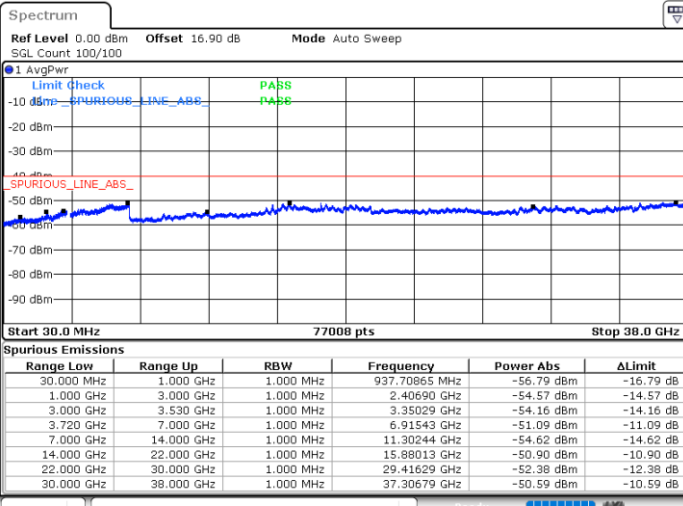

Date: 31.OCT.2020 01:10:28

LTE Band 48C / 10MHz+20MHz

64QAM

Lowest Channel / 1RB0 and 1RB99

Lowest Channel / 1RB49 and 1RB0

Date: 30.OCT.2020 16:14:55

Date: 30.OCT.2020 16:08:37

Lowest Channel / FullIRB

N/A

Date: 30.OCT.2020 16:18:42

LTE Band 48C / 10MHz+20MHz

64QAM

Middle Channel / 1RB0 and 1RB9

Middle Channel / 1RB49 and 1RB0

Date: 30.OCT.2020 17:06:55

Date: 30.OCT.2020 17:16:42

Middle Channel / FullRB

N/A

Date: 30.OCT.2020 17:03:08

LTE Band 48C / 10MHz+20MHz

64QAM

Highest Channel / 1RB0 and 1RB99

Highest Channel / 1RB49 and 1RB0

Date: 30.OCT.2020 18:10:58

Date: 30.OCT.2020 18:07:11

Highest Channel / FullRB

N/A

Date: 30.OCT.2020 18:17:18

LTE Band 48C / 15MHz+20MHz

64QAM

Lowest Channel / 1RB0 and 1RB99

Lowest Channel / 1RB74 and 1RB0