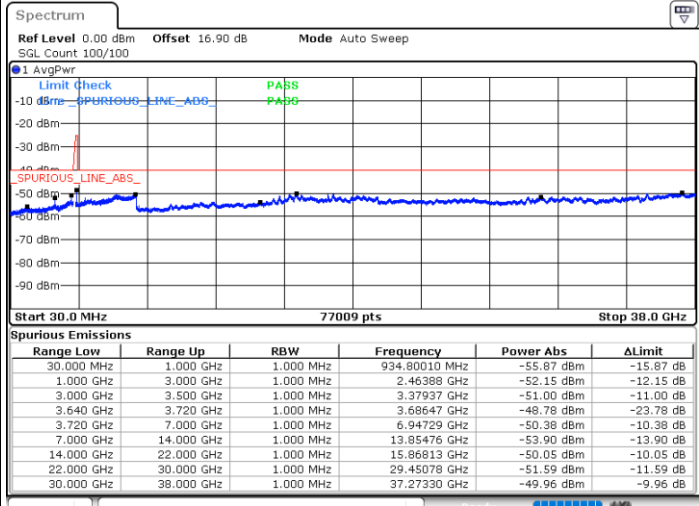

Date: 30.OCT.2020 20:34:27

LTE Band 48C / 20MHz+5MHz

64QAM

Highest Channel / 1RB0 and 1RB24

Highest Channel / 1RB99 and 1RB0

Date: 30.OCT.2020 21:40:34

Date: 30.OCT.2020 21:39:18

Highest Channel / FullRB

N/A

Date: 30.OCT.2020 21:46:53

LTE Band 48C / 20MHz+10MHz

64QAM

Lowest Channel / 1RB0 and 1RB49

Lowest Channel / 1RB99 and 1RB0

Date: 30.OCT.2020 12:22:14

Date: 30.OCT.2020 12:15:56

Lowest Channel / FullIRB

N/A

Date: 30.OCT.2020 12:26:01

LTE Band 48C / 20MHz+10MHz

64QAM

Middle Channel / 1RB0 and 1RB49

Middle Channel / 1RB99 and 1RB0

Date: 30.OCT.2020 14:22:48

Date: 30.OCT.2020 14:29:05

Middle Channel / FullRB

N/A

Date: 30.OCT.2020 14:19:01

LTE Band 48C / 20MHz+10MHz

64QAM

Highest Channel / 1RB0 and 1RB49

Highest Channel / 1RB99 and 1RB0