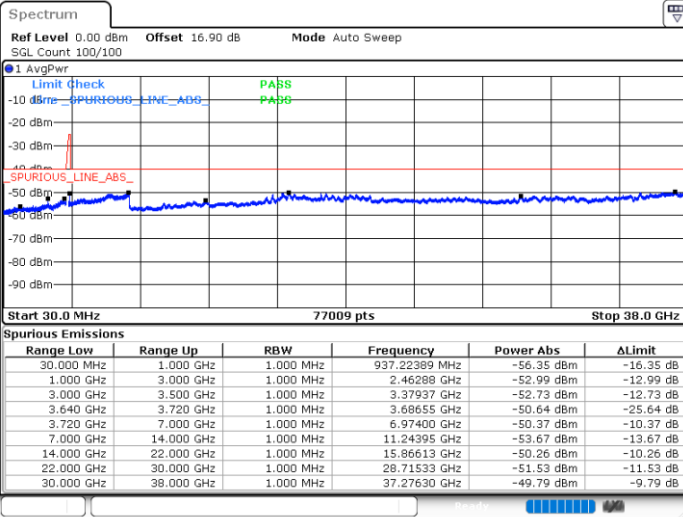

Date: 30.OCT.2020 20:34:27

LTE Band 48C / 20MHz+5MHz

64QAM

Highest Channel / 1RB0 and 1RB24

Highest Channel / 1RB99 and 1RB0

Date: 30.OCT.2020 21:40:34

Date: 30.OCT.2020 21:39:18

Highest Channel / FullRB

N/A

Date: 30.OCT.2020 21:46:53

LTE Band 48C / 20MHz+10MHz

64QAM

Lowest Channel / 1RB0 and 1RB49

Lowest Channel / 1RB99 and 1RB0

Date: 30.OCT.2020 12:22:14

Date: 30.OCT.2020 12:15:56

Lowest Channel / FullIRB

N/A

Date: 30.OCT.2020 12:26:01

LTE Band 48C / 20MHz+10MHz

64QAM

Middle Channel / 1RB0 and 1RB49

Middle Channel / 1RB99 and 1RB0

Date: 30.OCT.2020 14:22:48

Date: 30.OCT.2020 14:29:05

Middle Channel / FullRB

N/A

Date: 30.OCT.2020 14:19:01

LTE Band 48C / 20MHz+10MHz

64QAM

Highest Channel / 1RB0 and 1RB49

Highest Channel / 1RB99 and 1RB0