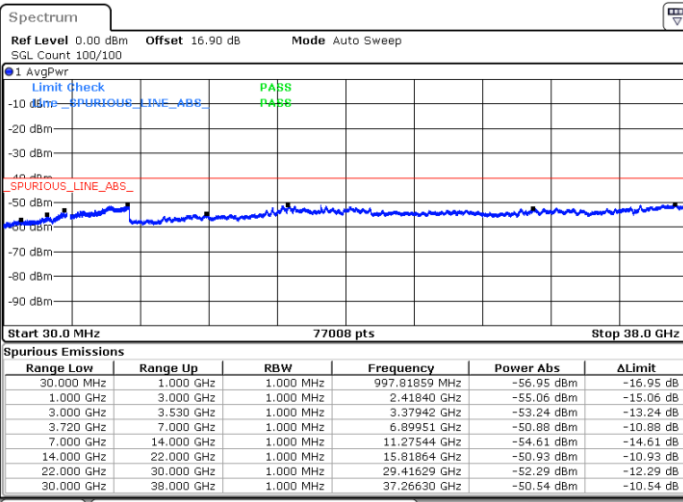

Lowest Channel / 1RB0 and 1RB99

Lowest Channel / 1RB49 and 1RB0

Date: 30.OCT.2020 16:16:11

Date: 30.OCT.2020 16:07:22

Lowest Channel / FullIRB

N/A

Date: 30.OCT.2020 16:17:26

LTE Band 48C / 10MHz+20MHz

256QAM

Middle Channel / 1RB0 and 1RB9

Middle Channel / 1RB49 and 1RB0

Date: 30.OCT.2020 17:05:39

Date: 30.OCT.2020 17:17:57

Middle Channel / FullRB

N/A

Date: 30.OCT.2020 17:04:24

LTE Band 48C / 10MHz+20MHz

256QAM

Highest Channel / 1RB0 and 1RB99

Highest Channel / 1RB49 and 1RB0

Date: 30.OCT.2020 18:09:42

Date: 30.OCT.2020 18:08:27

Highest Channel / FullIRB

N/A

Date: 30.OCT.2020 18:18:33

LTE Band 48C / 15MHz+20MHz

256QAM

Lowest Channel / 1RB0 and 1RB99

Lowest Channel / 1RB74 and 1RB0

Date: 30.OCT.2020 01:09:56

Date: 30.OCT.2020 01:01:06

Lowest Channel / FullIRB