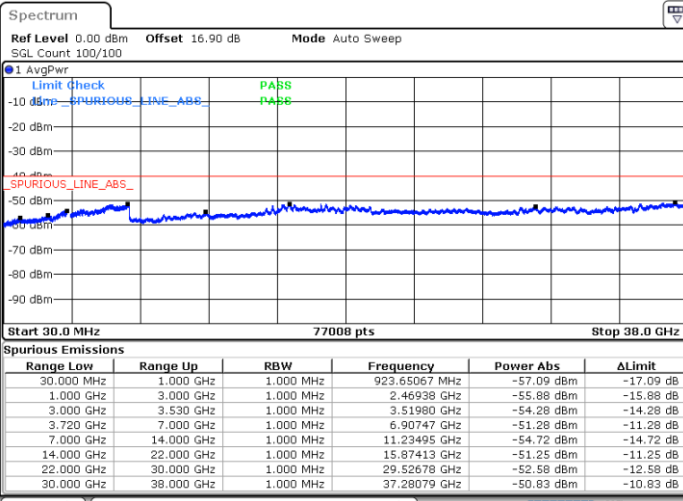

Date: 30.OCT.2020 15:10:02

Date: 30.OCT.2020 15:06:15

Highest Channel / FullRB

N/A

Date: 30.OCT.2020 15:16:22

LTE Band 48C / 20MHz+15MHz

64QAM

Lowest Channel / 1RB0 and 1RB74

Lowest Channel / 1RB99 and 1RB0

Date: 29.OCT.2020 22:03:44

Date: 29.OCT.2020 21:57:26

Lowest Channel / FullRB

N/A

Date: 29.OCT.2020 22:07:31

LTE Band 48C / 20MHz+15MHz

64QAM

Middle Channel / 1RB0 and 1RB74

Middle Channel / 1RB99 and 1RB0

Date: 29.OCT.2020 23:09:28

Date: 29.OCT.2020 23:15:46

Middle Channel / FullRB

N/A

Date: 29.OCT.2020 23:05:41

LTE Band 48C / 20MHz+15MHz