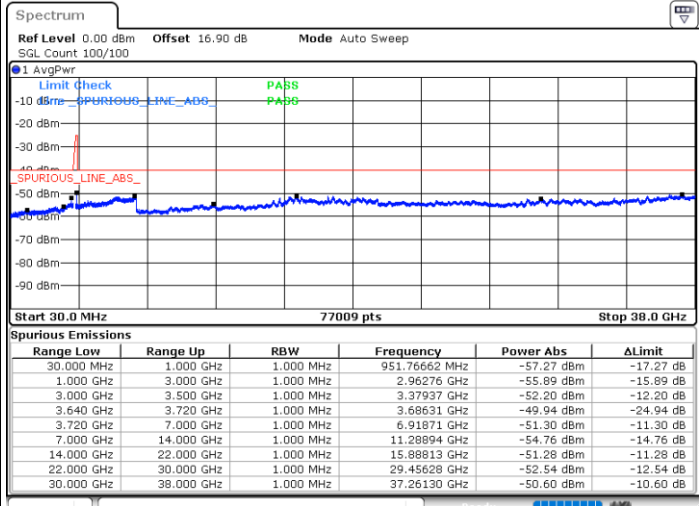

LTE Band 48C / 20MHz+15MHz

16QAM

Lowest Channel / 1RB0 and 1RB74

Lowest Channel / 1RB99 and 1RB0

Date: 29.OCT.2020 22:02:29

Date: 29.OCT.2020 21:58:42

Lowest Channel / FullIRB

N/A

Date: 29.OCT.2020 22:08:47

LTE Band 48C / 20MHz+15MHz

16QAM

Middle Channel / 1RB0 and 1RB74

Middle Channel / 1RB99 and 1RB0

Date: 29.OCT.2020 23:10:44

Date: 29.OCT.2020 23:14:30

Middle Channel / FullRB

N/A

Date: 29.OCT.2020 23:04:26

LTE Band 48C / 20MHz+15MHz

16QAM

Highest Channel / 1RB0 and 1RB74

Highest Channel / 1RB99 and 1RB0

Date: 30.OCT.2020 00:07:15

Date: 30.OCT.2020 00:00:56