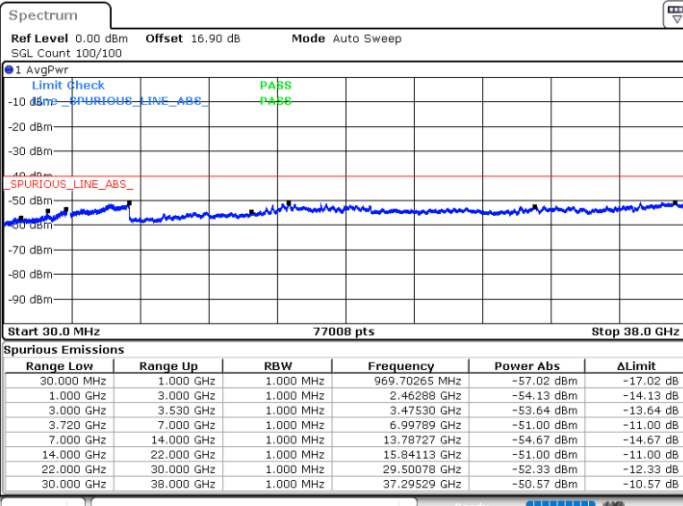

N/A

Date: 30.OCT.2020 21:46:53

LTE Band 48C / 20MHz+10MHz

64QAM

Lowest Channel / 1RB0 and 1RB49

Lowest Channel / 1RB99 and 1RB0

Date: 30.OCT.2020 12:22:14

Date: 30.OCT.2020 12:15:56

Lowest Channel / FullIRB

N/A

Date: 30.OCT.2020 12:26:01

LTE Band 48C / 20MHz+10MHz

64QAM

Middle Channel / 1RB0 and 1RB49

Middle Channel / 1RB99 and 1RB0

Date: 30.OCT.2020 14:22:48

Date: 30.OCT.2020 14:29:05

Middle Channel / FullRB

N/A

Date: 30.OCT.2020 14:19:01

LTE Band 48C / 20MHz+10MHz

64QAM

Highest Channel / 1RB0 and 1RB49

Highest Channel / 1RB99 and 1RB0

Date: 30.OCT.2020 15:10:02

Date: 30.OCT.2020 15:06:15

Highest Channel / FullRB

N/A

Date: 30.OCT.2020 15:16:22

LTE Band 48C / 20MHz+15MHz

64QAM

Lowest Channel / 1RB0 and 1RB74