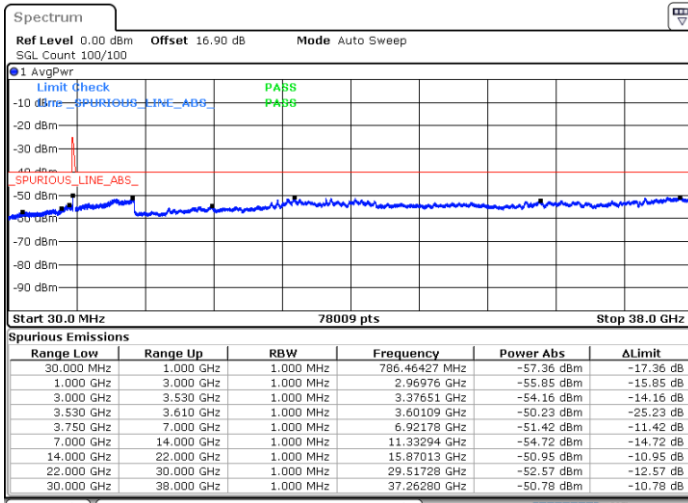

Lowest Channel / 1RB99 and 1RB0

Date: 29.OCT.2020 22:03:44

Date: 29.OCT.2020 21:57:26

Lowest Channel / FullRB

N/A

Date: 29.OCT.2020 22:07:31

LTE Band 48C / 20MHz+15MHz

64QAM

Middle Channel / 1RB0 and 1RB74

Middle Channel / 1RB99 and 1RB0

Date: 29.OCT.2020 23:09:28

Date: 29.OCT.2020 23:15:46

Middle Channel / FullRB

N/A

Date: 29.OCT.2020 23:05:41

LTE Band 48C / 20MHz+15MHz

64QAM

Highest Channel / 1RB0 and 1RB74

Highest Channel / 1RB99 and 1RB0

Date: 30.OCT.2020 00:05:59

Date: 30.OCT.2020 00:02:12

Highest Channel / FullRB

N/A

Date: 30.OCT.2020 00:12:19

LTE Band 48C / 20MHz+20MHz

64QAM

Lowest Channel / 1RB0 and 1RB99

Lowest Channel / 1RB99 and 1RB0

Date: 29.OCT.2020 17:55:29

Date: 29.OCT.2020 17:49:11

Lowest Channel / FullIRB

N/A