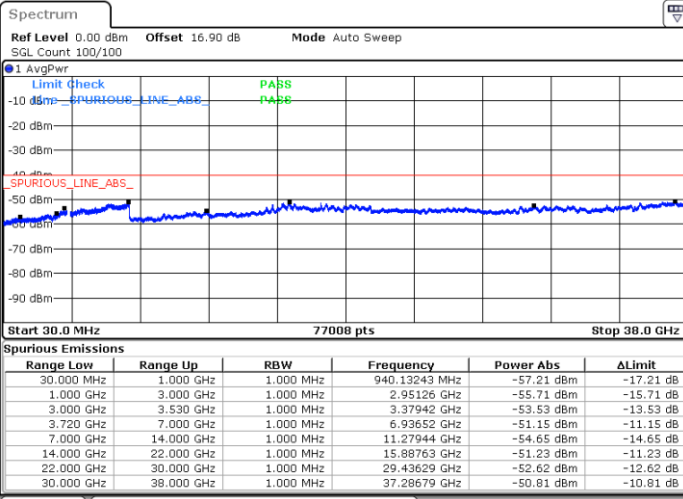

Lowest Channel / 1RB99 and 1RB0

Date: 29.OCT.2020 22:03:44

Date: 29.OCT.2020 21:57:26

Lowest Channel / FullRB

N/A

Date: 29.OCT.2020 22:07:31

LTE Band 48C / 20MHz+15MHz

64QAM

Middle Channel / 1RB0 and 1RB74

Middle Channel / 1RB99 and 1RB0

Date: 29.OCT.2020 23:09:28

Date: 29.OCT.2020 23:15:46

Middle Channel / FullRB

N/A

Date: 29.OCT.2020 23:05:41

LTE Band 48C / 20MHz+15MHz

64QAM

Highest Channel / 1RB0 and 1RB74

Highest Channel / 1RB99 and 1RB0

Date: 30.OCT.2020 00:05:59

Date: 30.OCT.2020 00:02:12

Highest Channel / FullRB

N/A

Date: 30.OCT.2020 00:12:19

LTE Band 48C / 20MHz+20MHz

64QAM

Lowest Channel / 1RB0 and 1RB99

Lowest Channel / 1RB99 and 1RB0

Date: 29.OCT.2020 17:55:29

Date: 29.OCT.2020 17:49:11

Lowest Channel / FullIRB

N/A