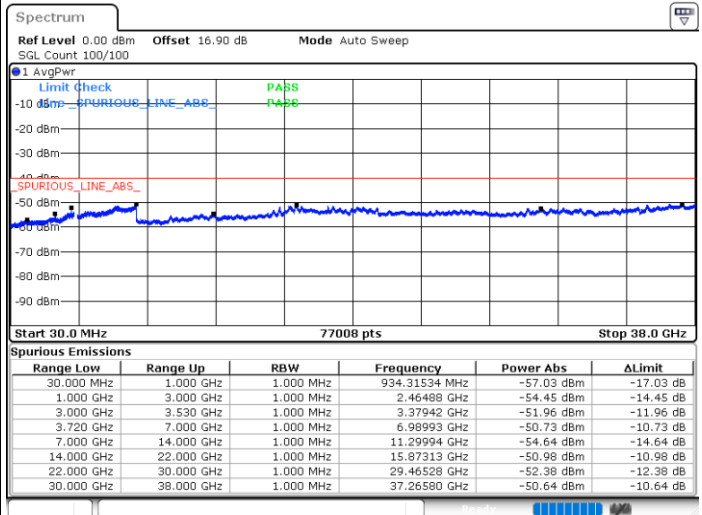

Highest Channel / FullIRB

N/A

Date: 29.OCT.2020 20:59:04

LTE Band 48C / 5MHz+20MHz

256QAM

Lowest Channel / 1RB0 and 1RB99

Lowest Channel / 1RB24 and 1RB0

Date: 30.OCT.2020 23:13:08

Date: 30.OCT.2020 23:11:53

Lowest Channel / FullIRB

N/A

Date: 30.OCT.2020 23:14:24

LTE Band 48C / 5MHz+20MHz

256QAM

Middle Channel / 1RB0 and 1RB9

Middle Channel / 1RB24 and 1RB0

Date: 31.OCT.2020 00:11:49

Date: 31.OCT.2020 00:13:04

Middle Channel / FullRB

N/A

Date: 31.OCT.2020 00:10:33

LTE Band 48C / 5MHz+20MHz

256QAM

Highest Channel / 1RB0 and 1RB99

Highest Channel / 1RB24 and 1RB0

Date: 31.OCT.2020 01:13:00

Date: 31.OCT.2020 01:11:44

Highest Channel / FullRB

N/A

Date: 31.OCT.2020 01:14:15

LTE Band 48C / 10MHz+20MHz

256QAM