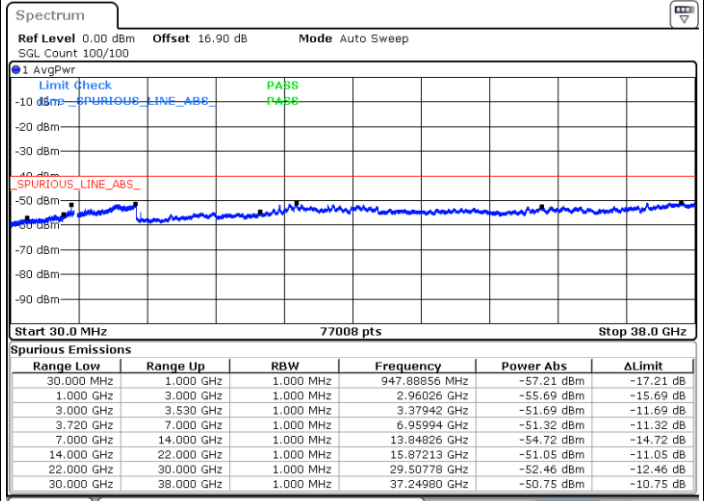

Date: 30.OCT.2020 15:10:02

Date: 30.OCT.2020 15:06:15

Highest Channel / FullRB

N/A

Date: 30.OCT.2020 15:16:22

LTE Band 48C / 20MHz+15MHz

64QAM

Lowest Channel / 1RB0 and 1RB74

Lowest Channel / 1RB99 and 1RB0

Date: 29.OCT.2020 22:03:44

Date: 29.OCT.2020 21:57:26

Lowest Channel / FullRB

N/A

Date: 29.OCT.2020 22:07:31

LTE Band 48C / 20MHz+15MHz

64QAM

Middle Channel / 1RB0 and 1RB74

Middle Channel / 1RB99 and 1RB0

Date: 29.OCT.2020 23:09:28

Date: 29.OCT.2020 23:15:46

Middle Channel / FullRB

N/A

Date: 29.OCT.2020 23:05:41

LTE Band 48C / 20MHz+15MHz