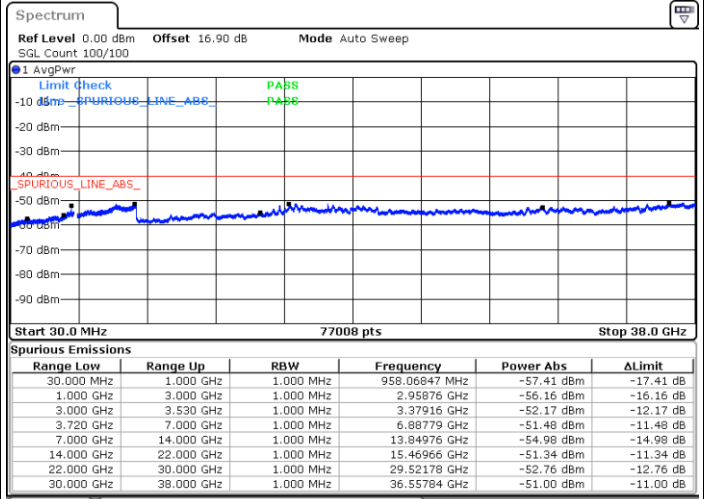

LTE Band 48C / 10MHz+20MHz

256QAM

Highest Channel / 1RB0 and 1RB99

Highest Channel / 1RB49 and 1RB0

Date: 30.OCT.2020 18:09:42

Date: 30.OCT.2020 18:08:27

Highest Channel / FullIRB

N/A

Date: 30.OCT.2020 18:18:33

LTE Band 48C / 15MHz+20MHz

256QAM

Lowest Channel / 1RB0 and 1RB99

Lowest Channel / 1RB74 and 1RB0

Date: 30.OCT.2020 01:09:56

Date: 30.OCT.2020 01:01:06

Lowest Channel / FullIRB

N/A

Date: 30.OCT.2020 01:11:11

LTE Band 48C / 15MHz+20MHz

256QAM

Middle Channel / 1RB0 and 1RB9

Middle Channel / 1RB74 and 1RB0

Date: 30.OCT.2020 09:30:48

Date: 30.OCT.2020 09:39:36