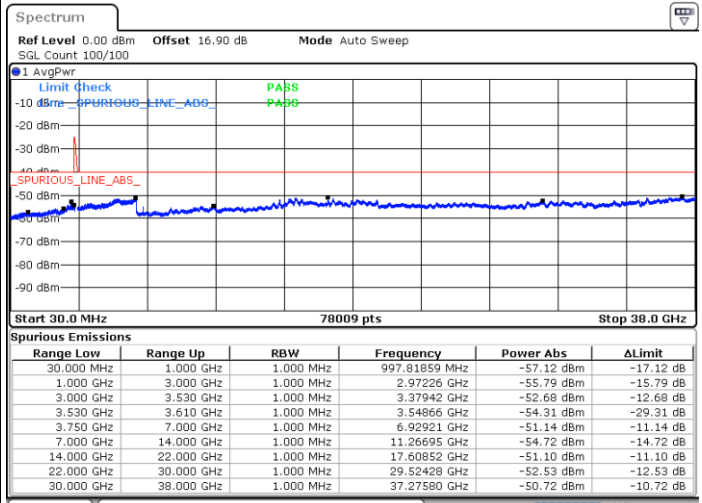

Lowest Channel / 1RB99 and 1RB0

Date: 29.OCT.2020 22:03:44

Date: 29.OCT.2020 21:57:26

Lowest Channel / FullRB

N/A

Date: 29.OCT.2020 22:07:31

LTE Band 48C / 20MHz+15MHz

64QAM

Middle Channel / 1RB0 and 1RB74

Middle Channel / 1RB99 and 1RB0

Date: 29.OCT.2020 23:09:28

Date: 29.OCT.2020 23:15:46

Middle Channel / FullRB

N/A

Date: 29.OCT.2020 23:05:41

LTE Band 48C / 20MHz+15MHz

64QAM

Highest Channel / 1RB0 and 1RB74

Highest Channel / 1RB99 and 1RB0

Date: 30.OCT.2020 00:05:59

Date: 30.OCT.2020 00:02:12

Highest Channel / FullRB

N/A

Date: 30.OCT.2020 00:12:19

LTE Band 48C / 20MHz+20MHz

64QAM

Lowest Channel / 1RB0 and 1RB99

Lowest Channel / 1RB99 and 1RB0

Date: 29.OCT.2020 17:55:29

Date: 29.OCT.2020 17:49:11

Lowest Channel / FullIRB

N/A