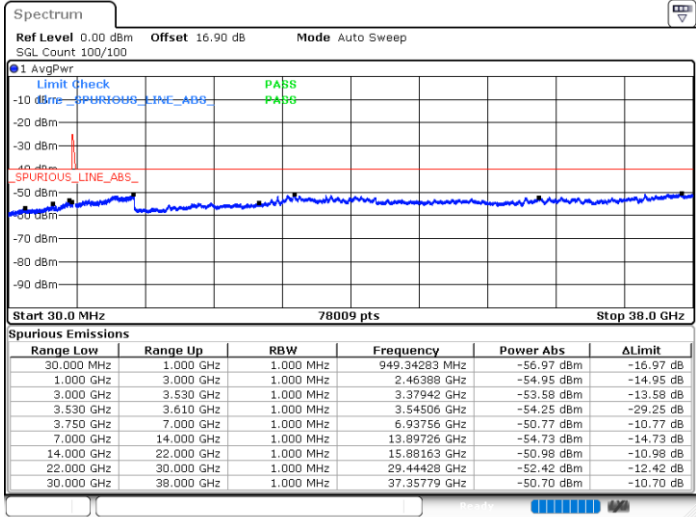

Lowest Channel / FullIRB

N/A

Date: 30.OCT.2020 12:26:01

LTE Band 48C / 20MHz+10MHz

64QAM

Middle Channel / 1RB0 and 1RB49

Middle Channel / 1RB99 and 1RB0

Date: 30.OCT.2020 14:22:48

Date: 30.OCT.2020 14:29:05

Middle Channel / FullRB

N/A

Date: 30.OCT.2020 14:19:01

LTE Band 48C / 20MHz+10MHz

64QAM

Highest Channel / 1RB0 and 1RB49

Highest Channel / 1RB99 and 1RB0

Date: 30.OCT.2020 15:10:02

Date: 30.OCT.2020 15:06:15

Highest Channel / FullRB

N/A

Date: 30.OCT.2020 15:16:22

LTE Band 48C / 20MHz+15MHz

64QAM

Lowest Channel / 1RB0 and 1RB74

Lowest Channel / 1RB99 and 1RB0

Date: 29.OCT.2020 22:03:44

Date: 29.OCT.2020 21:57:26

Lowest Channel / FullRB

N/A

Date: 29.OCT.2020 22:07:31

LTE Band 48C / 20MHz+15MHz

64QAM