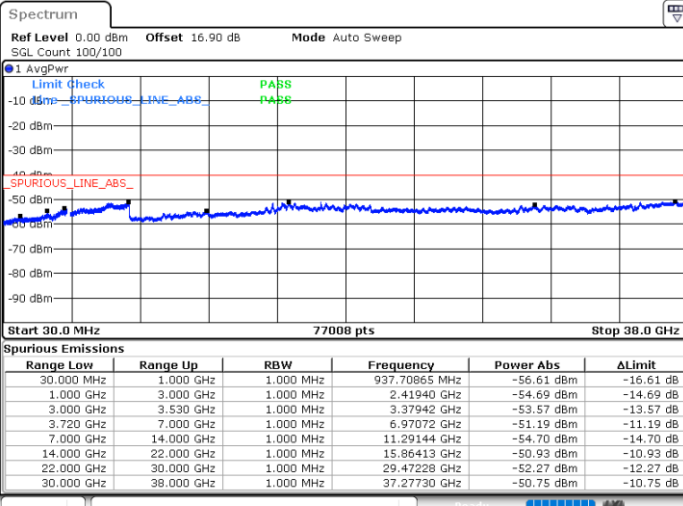

Date: 31.OCT.2020 01:10:28

LTE Band 48C / 10MHz+20MHz

64QAM

Lowest Channel / 1RB0 and 1RB99

Lowest Channel / 1RB49 and 1RB0

Date: 30.OCT.2020 16:14:55

Date: 30.OCT.2020 16:08:37

Lowest Channel / FullIRB

N/A

Date: 30.OCT.2020 16:18:42

LTE Band 48C / 10MHz+20MHz

64QAM

Middle Channel / 1RB0 and 1RB9

Middle Channel / 1RB49 and 1RB0

Date: 30.OCT.2020 17:06:55

Date: 30.OCT.2020 17:16:42

Middle Channel / FullRB

N/A

Date: 30.OCT.2020 17:03:08

LTE Band 48C / 10MHz+20MHz

64QAM

Highest Channel / 1RB0 and 1RB99

Highest Channel / 1RB49 and 1RB0

Date: 30.OCT.2020 18:10:58

Date: 30.OCT.2020 18:07:11

Highest Channel / FullRB

N/A

Date: 30.OCT.2020 18:17:18

LTE Band 48C / 15MHz+20MHz

64QAM

Lowest Channel / 1RB0 and 1RB99

Lowest Channel / 1RB74 and 1RB0