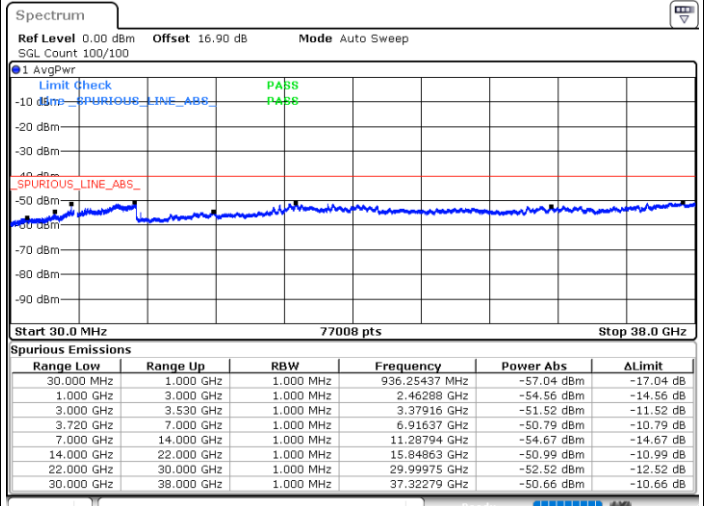

N/A

Date: 30.OCT.2020 21:46:53

LTE Band 48C / 20MHz+10MHz

64QAM

Lowest Channel / 1RB0 and 1RB49

Lowest Channel / 1RB99 and 1RB0

Date: 30.OCT.2020 12:22:14

Date: 30.OCT.2020 12:15:56

Lowest Channel / FullIRB

N/A

Date: 30.OCT.2020 12:26:01

LTE Band 48C / 20MHz+10MHz

64QAM

Middle Channel / 1RB0 and 1RB49

Middle Channel / 1RB99 and 1RB0

Date: 30.OCT.2020 14:22:48

Date: 30.OCT.2020 14:29:05

Middle Channel / FullRB

N/A

Date: 30.OCT.2020 14:19:01

LTE Band 48C / 20MHz+10MHz

64QAM

Highest Channel / 1RB0 and 1RB49

Highest Channel / 1RB99 and 1RB0

Date: 30.OCT.2020 15:10:02

Date: 30.OCT.2020 15:06:15

Highest Channel / FullRB

N/A

Date: 30.OCT.2020 15:16:22

LTE Band 48C / 20MHz+15MHz

64QAM

Lowest Channel / 1RB0 and 1RB74