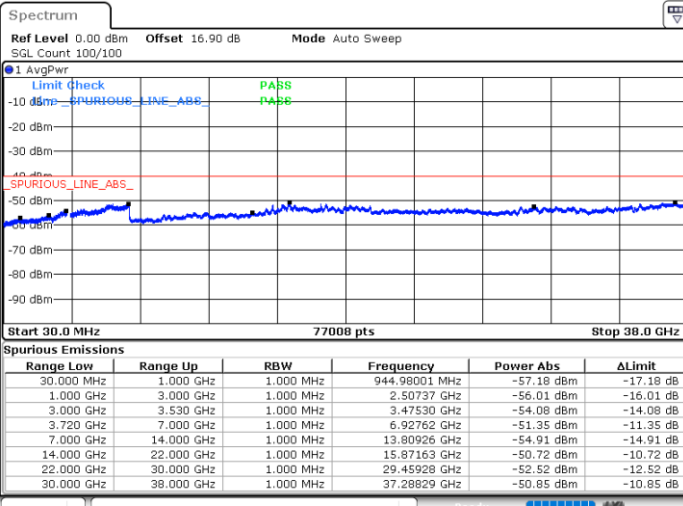

LTE Band 48C / 20MHz+15MHz

16QAM

Lowest Channel / 1RB0 and 1RB74

Lowest Channel / 1RB99 and 1RB0

Date: 29.OCT.2020 22:02:29

Date: 29.OCT.2020 21:58:42

Lowest Channel / FullIRB

N/A

Date: 29.OCT.2020 22:08:47

LTE Band 48C / 20MHz+15MHz

16QAM

Middle Channel / 1RB0 and 1RB74

Middle Channel / 1RB99 and 1RB0

Date: 29.OCT.2020 23:10:44

Date: 29.OCT.2020 23:14:30

Middle Channel / FullRB

N/A

Date: 29.OCT.2020 23:04:26

LTE Band 48C / 20MHz+15MHz

16QAM

Highest Channel / 1RB0 and 1RB74

Highest Channel / 1RB99 and 1RB0

Date: 30.OCT.2020 00:07:15

Date: 30.OCT.2020 00:00:56

Highest Channel / FullIRB

N/A

Date: 30.OCT.2020 00:11:03

LTE Band 48C / 20MHz+20MHz

16QAM

Lowest Channel / 1RB0 and 1RB99

Lowest Channel / 1RB99 and 1RB0

Date: 29.OCT.2020 17:54:14