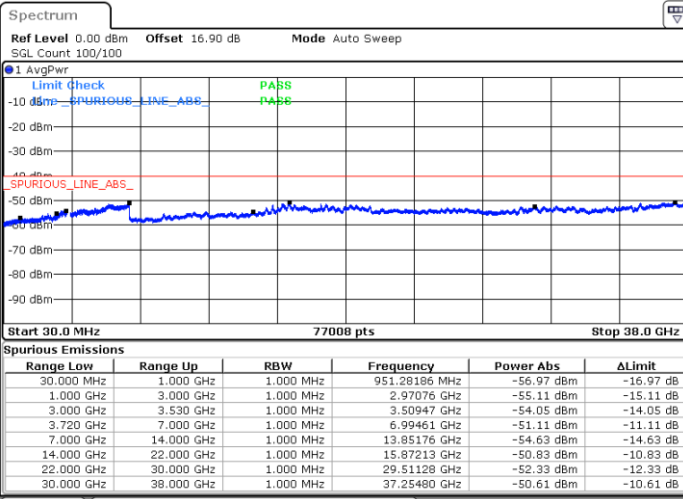

LTE Band 48C / 5MHz+20MHz

64QAM

Middle Channel / 1RB0 and 1RB9

Middle Channel / 1RB24 and 1RB0

Date: 31.OCT.2020 00:03:01

Date: 31.OCT.2020 00:09:18