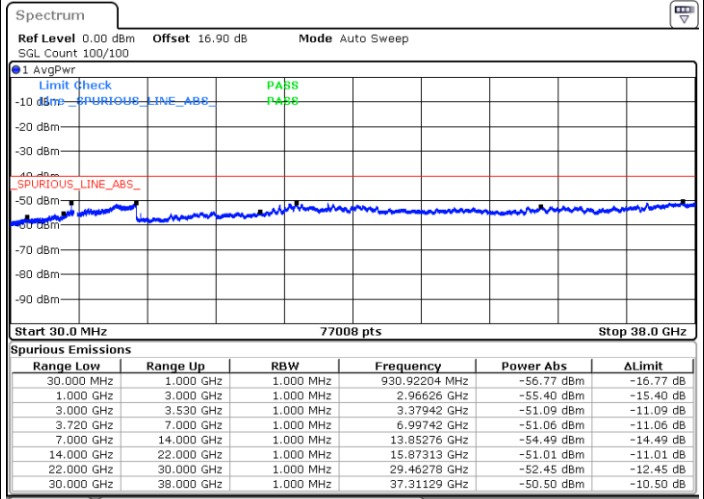

LTE Band 48C / 5MHz+20MHz

64QAM

Middle Channel / 1RB0 and 1RB9

Middle Channel / 1RB24 and 1RB0

Date: 31.OCT.2020 00:03:01

Date: 31.OCT.2020 00:09:18