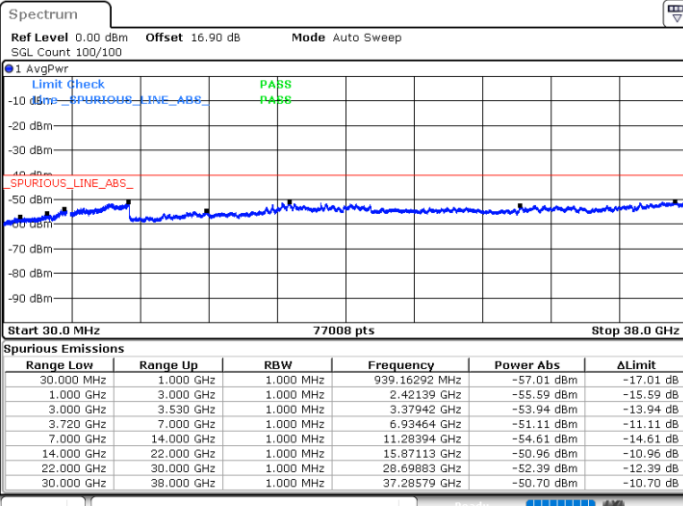

Highest Channel / FullIRB

N/A

Date: 30.OCT.2020 00:11:03

LTE Band 48C / 20MHz+20MHz

16QAM

Lowest Channel / 1RB0 and 1RB99

Lowest Channel / 1RB99 and 1RB0

Date: 29.OCT.2020 17:54:14

Date: 29.OCT.2020 17:50:27

Lowest Channel / FullIRB

N/A

Date: 29.OCT.2020 18:00:32

LTE Band 48C / 20MHz+20MHz

16QAM

MiddleChannel / 1RB0 and 1RB99

Middle Channel / 1RB99 and 1RB0

Date: 29.OCT.2020 19:52:37

Date: 29.OCT.2020 19:56:24

Middle Channel / FullRB

N/A

Date: 29.OCT.2020 19:46:19

LTE Band 48C / 20MHz+20MHz

16QAM

Highest Channel / 1RB0 and 1RB99

Highest Channel / 1RB99 and 1RB0

Date: 29.OCT.2020 20:54:00

Date: 29.OCT.2020 20:47:41

Highest Channel / FullRB

N/A

Date: 29.OCT.2020 20:57:48

LTE Band 48C / 5MHz+20MHz

64QAM