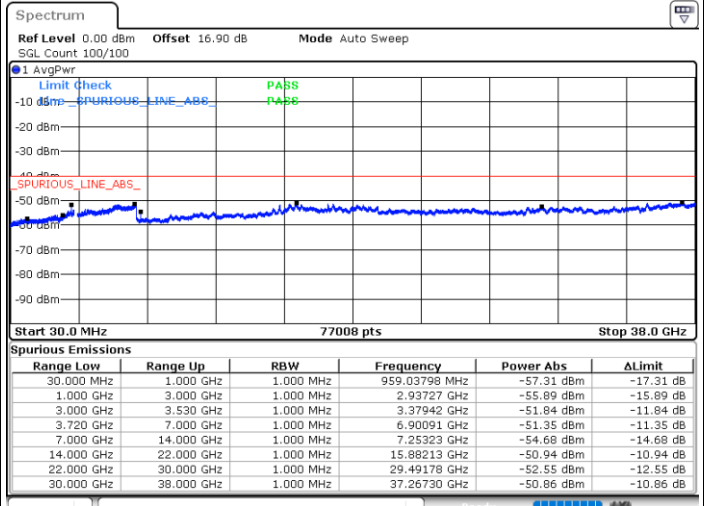

LTE Band 48C / 20MHz+15MHz

16QAM

Lowest Channel / 1RB0 and 1RB74

Lowest Channel / 1RB99 and 1RB0

Date: 29.OCT.2020 22:02:29

Date: 29.OCT.2020 21:58:42

Lowest Channel / FullIRB

N/A

Date: 29.OCT.2020 22:08:47

LTE Band 48C / 20MHz+15MHz

16QAM

Middle Channel / 1RB0 and 1RB74

Middle Channel / 1RB99 and 1RB0

Date: 29.OCT.2020 23:10:44

Date: 29.OCT.2020 23:14:30

Middle Channel / FullRB

N/A

Date: 29.OCT.2020 23:04:26

LTE Band 48C / 20MHz+15MHz

16QAM

Highest Channel / 1RB0 and 1RB74

Highest Channel / 1RB99 and 1RB0

Date: 30.OCT.2020 00:07:15

Date: 30.OCT.2020 00:00:56

Highest Channel / FullIRB

N/A

Date: 30.OCT.2020 00:11:03

LTE Band 48C / 20MHz+20MHz

16QAM

Lowest Channel / 1RB0 and 1RB99

Lowest Channel / 1RB99 and 1RB0

Date: 29.OCT.2020 17:54:14