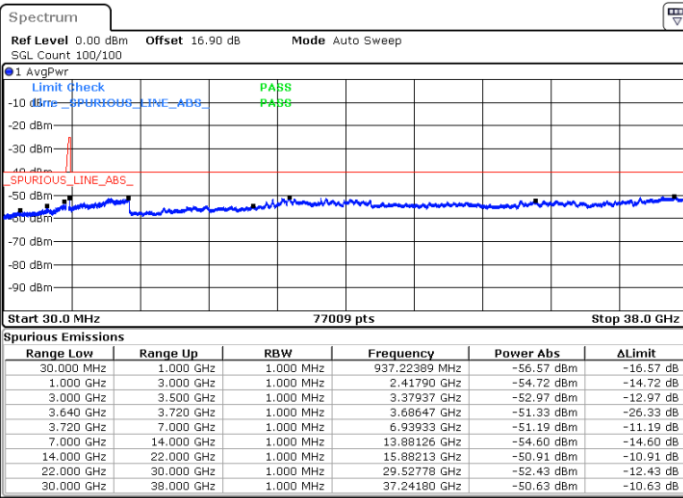

LTE Band 48C / 5MHz+20MHz

64QAM

Highest Channel / 1RB0 and 1RB99

Highest Channel / 1RB24 and 1RB0

Date: 31.OCT.2020 01:04:08

Date: 31.OCT.2020 01:02:52

Highest Channel / FullRB

N/A

Date: 31.OCT.2020 01:10:28

LTE Band 48C / 10MHz+20MHz

64QAM

Lowest Channel / 1RB0 and 1RB99

Lowest Channel / 1RB49 and 1RB0

Date: 30.OCT.2020 16:14:55

Date: 30.OCT.2020 16:08:37

Lowest Channel / FullIRB

N/A

Date: 30.OCT.2020 16:18:42

LTE Band 48C / 10MHz+20MHz

64QAM

Middle Channel / 1RB0 and 1RB9

Middle Channel / 1RB49 and 1RB0

Date: 30.OCT.2020 17:06:55

Date: 30.OCT.2020 17:16:42

Middle Channel / FullRB

N/A

Date: 30.OCT.2020 17:03:08

LTE Band 48C / 10MHz+20MHz

64QAM

Highest Channel / 1RB0 and 1RB99

Highest Channel / 1RB49 and 1RB0

Date: 30.OCT.2020 18:10:58