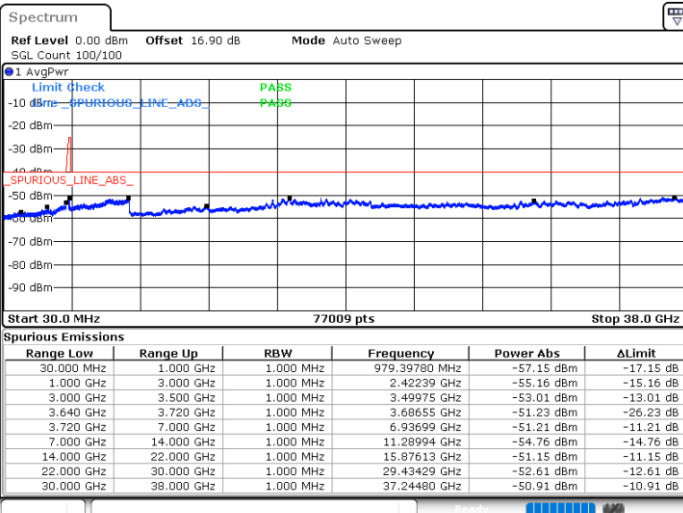

64QAM

Highest Channel / 1RB0 and 1RB74

Highest Channel / 1RB99 and 1RB0

Date: 30.OCT.2020 00:05:59

Date: 30.OCT.2020 00:02:12

Highest Channel / FullRB

N/A

Date: 30.OCT.2020 00:12:19

LTE Band 48C / 20MHz+20MHz

64QAM

Lowest Channel / 1RB0 and 1RB99

Lowest Channel / 1RB99 and 1RB0

Date: 29.OCT.2020 17:55:29

Date: 29.OCT.2020 17:49:11

Lowest Channel / FullIRB

N/A

Date: 29.OCT.2020 17:59:17

LTE Band 48C / 20MHz+20MHz

64QAM

MiddleChannel / 1RB0 and 1RB99

Middle Channel / 1RB99 and 1RB0

Date: 29.OCT.2020 19:51:22

Date: 29.OCT.2020 19:57:39

Middle Channel / FullRB

N/A

Date: 29.OCT.2020 19:47:35

LTE Band 48C / 20MHz+20MHz

64QAM

Highest Channel / 1RB0 and 1RB99

Highest Channel / 1RB99 and 1RB0

Date: 29.OCT.2020 20:52:44

Date: 29.OCT.2020 20:48:57