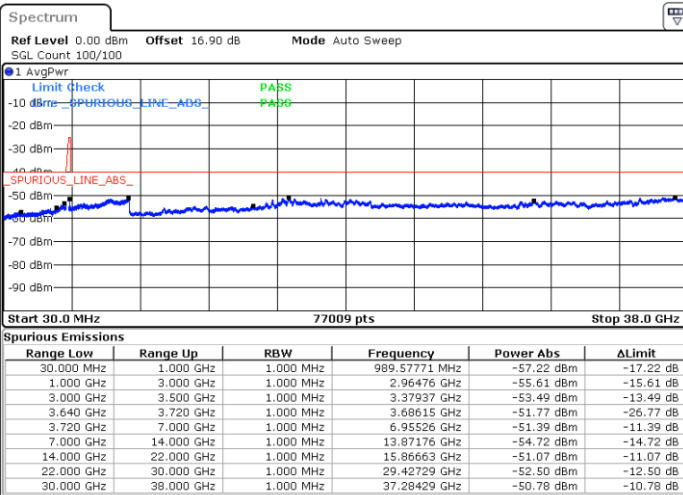

Middle Channel / FullRB

N/A

Date: 30.OCT.2020 17:03:08

LTE Band 48C / 10MHz+20MHz

64QAM

Highest Channel / 1RB0 and 1RB99

Highest Channel / 1RB49 and 1RB0

Date: 30.OCT.2020 18:10:58

Date: 30.OCT.2020 18:07:11

Highest Channel / FullRB

N/A

Date: 30.OCT.2020 18:17:18

LTE Band 48C / 15MHz+20MHz

64QAM

Lowest Channel / 1RB0 and 1RB99

Lowest Channel / 1RB74 and 1RB0

Date: 30.OCT.2020 01:08:40

Date: 30.OCT.2020 01:02:22

Lowest Channel / FullIRB

N/A

Date: 30.OCT.2020 01:12:27

LTE Band 48C / 15MHz+20MHz

64QAM

Middle Channel / 1RB0 and 1RB9