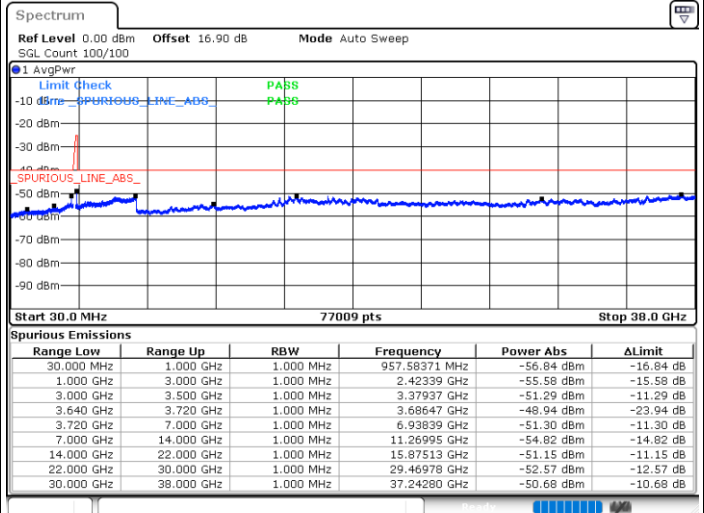

Middle Channel / 1RB0 and 1RB74

Middle Channel / 1RB99 and 1RB0

Date: 29.OCT.2020 23:09:28

Date: 29.OCT.2020 23:15:46

Middle Channel / FullRB

N/A

Date: 29.OCT.2020 23:05:41

LTE Band 48C / 20MHz+15MHz

64QAM

Highest Channel / 1RB0 and 1RB74

Highest Channel / 1RB99 and 1RB0

Date: 30.OCT.2020 00:05:59

Date: 30.OCT.2020 00:02:12

Highest Channel / FullRB

N/A

Date: 30.OCT.2020 00:12:19

LTE Band 48C / 20MHz+20MHz

64QAM

Lowest Channel / 1RB0 and 1RB99

Lowest Channel / 1RB99 and 1RB0

Date: 29.OCT.2020 17:55:29

Date: 29.OCT.2020 17:49:11

Lowest Channel / FullIRB

N/A