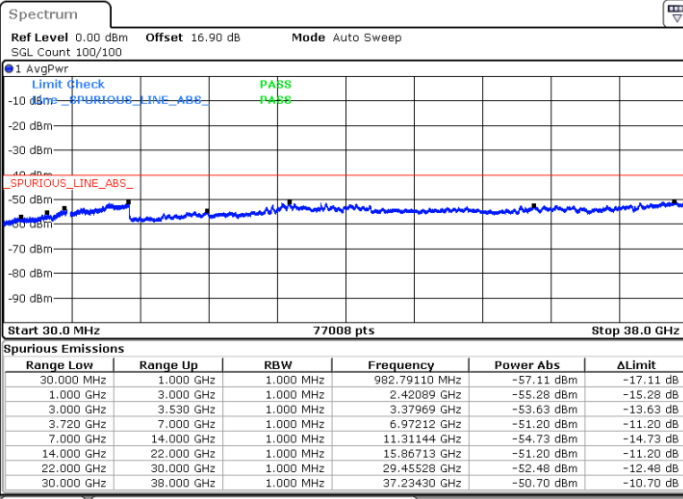

LTE Band 48C / 20MHz+20MHz

64QAM

Lowest Channel / 1RB0 and 1RB99

Lowest Channel / 1RB99 and 1RB0

Date: 29.OCT.2020 17:55:29

Date: 29.OCT.2020 17:49:11

Lowest Channel / FullIRB

N/A

Date: 29.OCT.2020 17:59:17

LTE Band 48C / 20MHz+20MHz

64QAM

MiddleChannel / 1RB0 and 1RB99

Middle Channel / 1RB99 and 1RB0

Date: 29.OCT.2020 19:51:22

Date: 29.OCT.2020 19:57:39

Middle Channel / FullRB

N/A

Date: 29.OCT.2020 19:47:35

LTE Band 48C / 20MHz+20MHz

64QAM

Highest Channel / 1RB0 and 1RB99

Highest Channel / 1RB99 and 1RB0

Date: 29.OCT.2020 20:52:44

Date: 29.OCT.2020 20:48:57

Highest Channel / FullIRB

N/A

Date: 29.OCT.2020 20:59:04

LTE Band 48C / 5MHz+20MHz

256QAM

Lowest Channel / 1RB0 and 1RB99

Lowest Channel / 1RB24 and 1RB0

Date: 30.OCT.2020 23:13:08