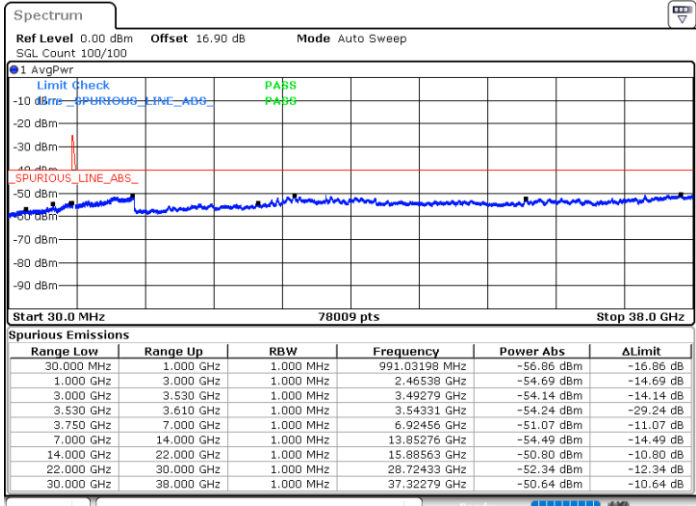

Lowest Channel / FullIRB

N/A

Date: 30.OCT.2020 12:26:01

LTE Band 48C / 20MHz+10MHz

64QAM

Middle Channel / 1RB0 and 1RB49

Middle Channel / 1RB99 and 1RB0

Date: 30.OCT.2020 14:22:48

Date: 30.OCT.2020 14:29:05

Middle Channel / FullRB

N/A

Date: 30.OCT.2020 14:19:01

LTE Band 48C / 20MHz+10MHz

64QAM

Highest Channel / 1RB0 and 1RB49

Highest Channel / 1RB99 and 1RB0

Date: 30.OCT.2020 15:10:02

Date: 30.OCT.2020 15:06:15

Highest Channel / FullRB

N/A

Date: 30.OCT.2020 15:16:22

LTE Band 48C / 20MHz+15MHz

64QAM

Lowest Channel / 1RB0 and 1RB74

Lowest Channel / 1RB99 and 1RB0

Date: 29.OCT.2020 22:03:44

Date: 29.OCT.2020 21:57:26

Lowest Channel / FullRB

N/A

Date: 29.OCT.2020 22:07:31

LTE Band 48C / 20MHz+15MHz

64QAM