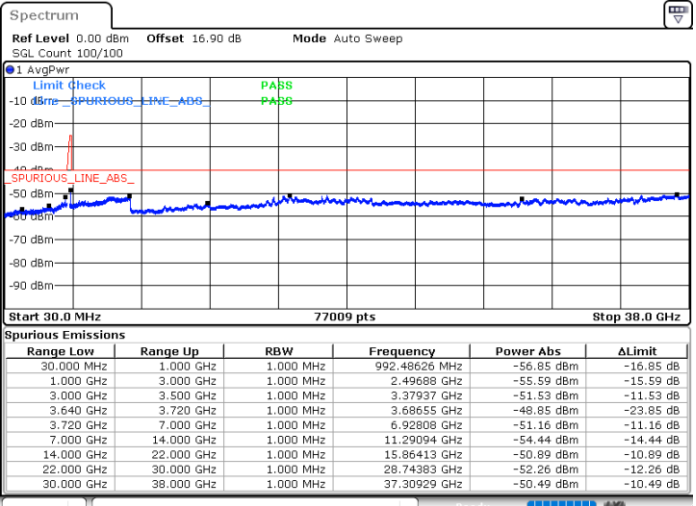

LTE Band 48C / 20MHz+5MHz

64QAM

Lowest Channel / 1RB0 and 1RB24

Lowest Channel / 1RB99 and 1RB0

Date: 30.OCT.2020 19:14:52

Date: 30.OCT.2020 19:08:35