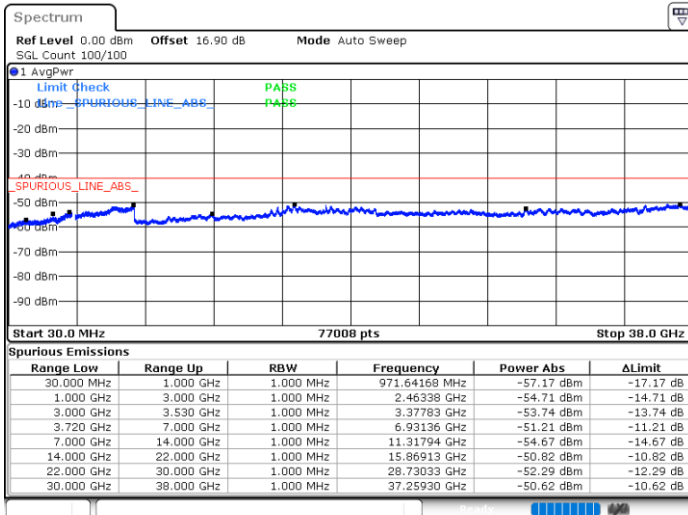

Highest Channel / FullIRB

N/A

Date: 29.OCT.2020 20:59:04

LTE Band 48C / 5MHz+20MHz

256QAM

Lowest Channel / 1RB0 and 1RB99

Lowest Channel / 1RB24 and 1RB0

Date: 30.OCT.2020 23:13:08

Date: 30.OCT.2020 23:11:53

Lowest Channel / FullIRB

N/A

Date: 30.OCT.2020 23:14:24

LTE Band 48C / 5MHz+20MHz

256QAM

Middle Channel / 1RB0 and 1RB9

Middle Channel / 1RB24 and 1RB0

Date: 31.OCT.2020 00:11:49

Date: 31.OCT.2020 00:13:04

Middle Channel / FullRB

N/A

Date: 31.OCT.2020 00:10:33

LTE Band 48C / 5MHz+20MHz

256QAM

Highest Channel / 1RB0 and 1RB99

Highest Channel / 1RB24 and 1RB0

Date: 31.OCT.2020 01:13:00

Date: 31.OCT.2020 01:11:44

Highest Channel / FullRB

N/A

Date: 31.OCT.2020 01:14:15

LTE Band 48C / 10MHz+20MHz

256QAM