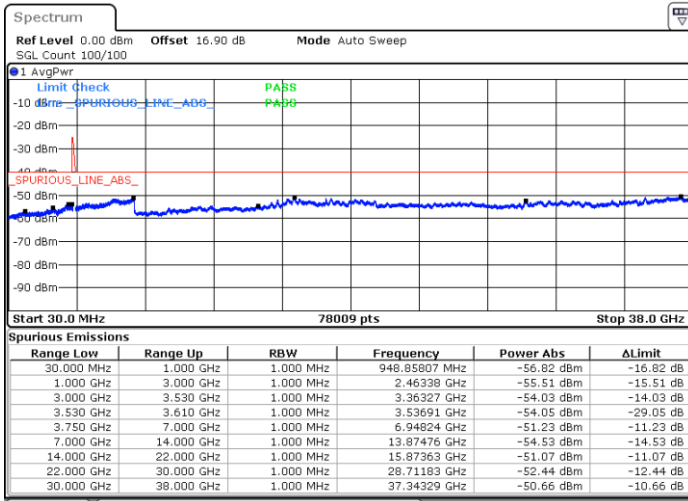

Lowest Channel / 1RB0 and 1RB99

Lowest Channel / 1RB24 and 1RB0

Date: 30.OCT.2020 23:06:50

Date: 30.OCT.2020 23:00:32

Lowest Channel / FullIRB

N/A

Date: 30.OCT.2020 23:08:05

LTE Band 48C / 5MHz+20MHz

LTE Band 48C / 5MHz+20MHz

64QAM

Highest Channel / 1RB0 and 1RB99

Highest Channel / 1RB24 and 1RB0

Date: 31.OCT.2020 01:04:08

Date: 31.OCT.2020 01:02:52

Highest Channel / FullRB

N/A

Date: 31.OCT.2020 01:10:28

LTE Band 48C / 10MHz+20MHz

64QAM

Lowest Channel / 1RB0 and 1RB99

Lowest Channel / 1RB49 and 1RB0

Date: 30.OCT.2020 16:14:55

Date: 30.OCT.2020 16:08:37

Lowest Channel / FullIRB