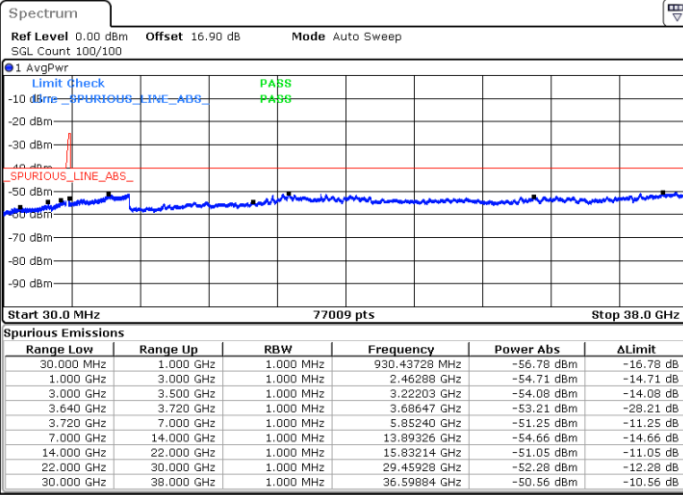

Date: 29.OCT.2020 19:52:37

Date: 29.OCT.2020 19:56:24

Middle Channel / FullRB

N/A

Date: 29.OCT.2020 19:46:19

LTE Band 48C / 20MHz+20MHz

16QAM

Highest Channel / 1RB0 and 1RB99

Highest Channel / 1RB99 and 1RB0

Date: 29.OCT.2020 20:54:00

Date: 29.OCT.2020 20:47:41

Highest Channel / FullRB

N/A

Date: 29.OCT.2020 20:57:48

LTE Band 48C / 5MHz+20MHz

64QAM

Lowest Channel / 1RB0 and 1RB99

Lowest Channel / 1RB24 and 1RB0

Date: 30.OCT.2020 23:06:50

Date: 30.OCT.2020 23:00:32

Lowest Channel / FullIRB

N/A

Date: 30.OCT.2020 23:08:05

LTE Band 48C / 5MHz+20MHz