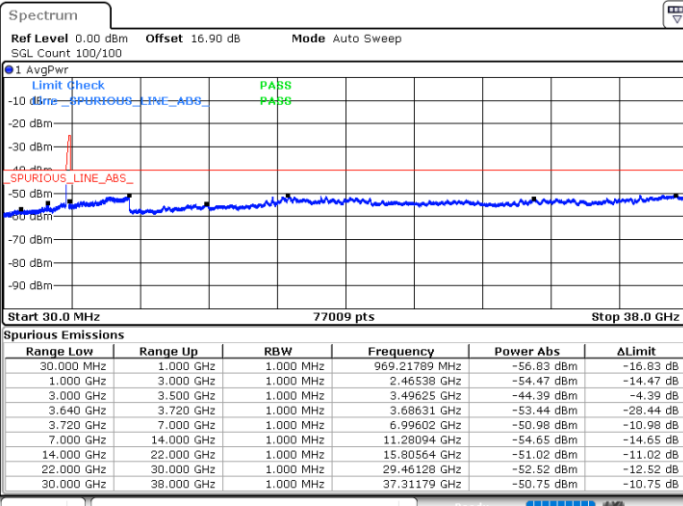

LTE Band 48C / 5MHz+20MHz

64QAM

Highest Channel / 1RB0 and 1RB99

Highest Channel / 1RB24 and 1RB0

Date: 31.OCT.2020 01:04:08

Date: 31.OCT.2020 01:02:52

Highest Channel / FullRB

N/A

Date: 31.OCT.2020 01:10:28

LTE Band 48C / 10MHz+20MHz

64QAM

Lowest Channel / 1RB0 and 1RB99

Lowest Channel / 1RB49 and 1RB0

Date: 30.OCT.2020 16:14:55

Date: 30.OCT.2020 16:08:37

Lowest Channel / FullIRB

N/A

Date: 30.OCT.2020 16:18:42

LTE Band 48C / 10MHz+20MHz

64QAM

Middle Channel / 1RB0 and 1RB9

Middle Channel / 1RB49 and 1RB0

Date: 30.OCT.2020 17:06:55

Date: 30.OCT.2020 17:16:42

Middle Channel / FullRB

N/A

Date: 30.OCT.2020 17:03:08

LTE Band 48C / 10MHz+20MHz

64QAM

Highest Channel / 1RB0 and 1RB99

Highest Channel / 1RB49 and 1RB0

Date: 30.OCT.2020 18:10:58