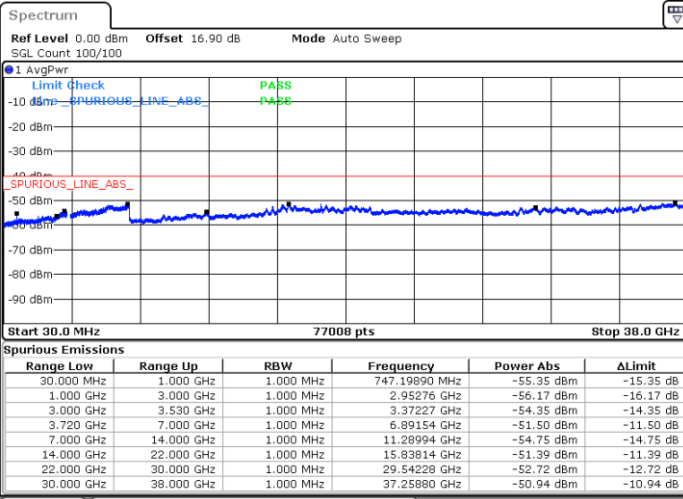

Date: 30.OCT.2020 18:07:11

Highest Channel / FullRB

N/A

Date: 30.OCT.2020 18:17:18

LTE Band 48C / 15MHz+20MHz

64QAM

Lowest Channel / 1RB0 and 1RB99

Lowest Channel / 1RB74 and 1RB0

Date: 30.OCT.2020 01:08:40

Date: 30.OCT.2020 01:02:22

Lowest Channel / FullIRB

N/A

Date: 30.OCT.2020 01:12:27

LTE Band 48C / 15MHz+20MHz

64QAM

Middle Channel / 1RB0 and 1RB9

Middle Channel / 1RB74 and 1RB0

Date: 30.OCT.2020 09:32:04

Date: 30.OCT.2020 09:38:21

Middle Channel / FullRB

N/A

Date: 30.OCT.2020 09:28:17

LTE Band 48C / 15MHz+20MHz

64QAM

Highest Channel / 1RB0 and 1RB99

Highest Channel / 1RB74 and 1RB0

Date: 30.OCT.2020 10:55:55

Date: 30.OCT.2020 10:52:07

Highest Channel / FullRB

N/A

Date: 30.OCT.2020 11:02:15

LTE Band 48C / 20MHz+5MHz