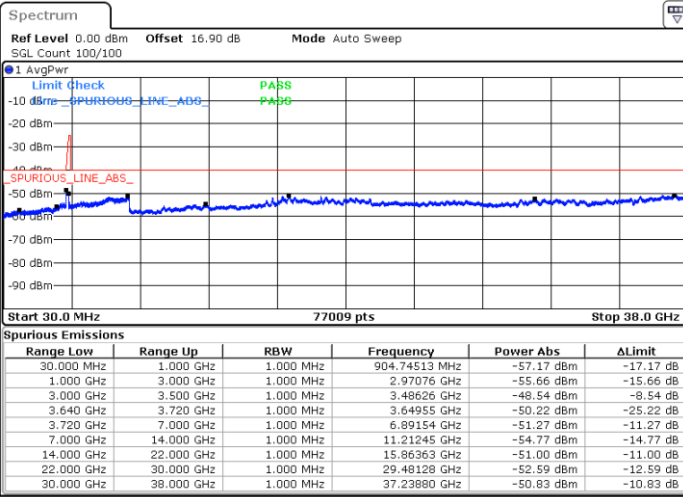

Middle Channel / FullRB

N/A

Date: 30.OCT.2020 17:03:08

LTE Band 48C / 10MHz+20MHz

64QAM

Highest Channel / 1RB0 and 1RB99

Highest Channel / 1RB49 and 1RB0

Date: 30.OCT.2020 18:10:58

Date: 30.OCT.2020 18:07:11

Highest Channel / FullRB

N/A

Date: 30.OCT.2020 18:17:18

LTE Band 48C / 15MHz+20MHz

64QAM

Lowest Channel / 1RB0 and 1RB99

Lowest Channel / 1RB74 and 1RB0

Date: 30.OCT.2020 01:08:40

Date: 30.OCT.2020 01:02:22

Lowest Channel / FullIRB

N/A

Date: 30.OCT.2020 01:12:27

LTE Band 48C / 15MHz+20MHz

64QAM

Middle Channel / 1RB0 and 1RB9

Highest Channel / 1RB0 and 1RB99

Highest Channel / 1RB74 and 1RB0

Date: 30.OCT.2020 10:55:55

Date: 30.OCT.2020 10:52:07

Highest Channel / FullRB

N/A

Date: 30.OCT.2020 11:02:15

LTE Band 48C / 20MHz+5MHz