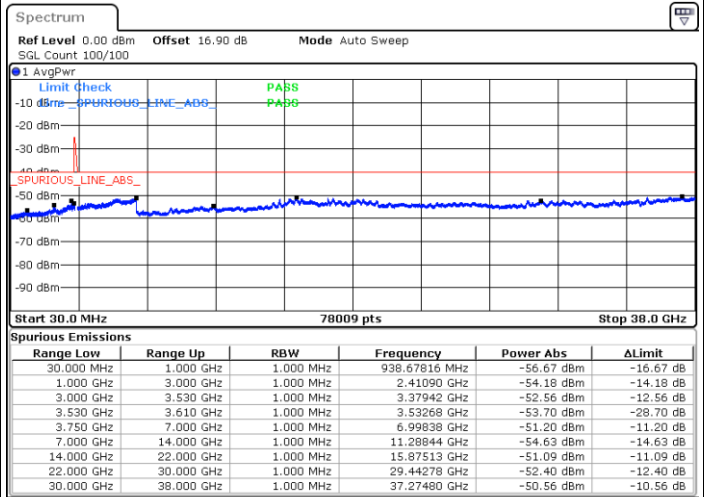

Lowest Channel / 1RB0 and 1RB99

Lowest Channel / 1RB49 and 1RB0

Date: 30.OCT.2020 16:16:11

Date: 30.OCT.2020 16:07:22

Lowest Channel / FullIRB

N/A

Date: 30.OCT.2020 16:17:26

LTE Band 48C / 10MHz+20MHz

256QAM

Middle Channel / 1RB0 and 1RB9

Middle Channel / 1RB49 and 1RB0

Date: 30.OCT.2020 17:05:39

Date: 30.OCT.2020 17:17:57

Middle Channel / FullRB

N/A

Date: 30.OCT.2020 17:04:24

LTE Band 48C / 10MHz+20MHz

256QAM

Highest Channel / 1RB0 and 1RB99

Highest Channel / 1RB49 and 1RB0

Date: 30.OCT.2020 18:09:42

Date: 30.OCT.2020 18:08:27

Highest Channel / FullIRB

N/A

Date: 30.OCT.2020 18:18:33

LTE Band 48C / 15MHz+20MHz

256QAM

Lowest Channel / 1RB0 and 1RB99

Lowest Channel / 1RB74 and 1RB0

Date: 30.OCT.2020 01:09:56

Date: 30.OCT.2020 01:01:06

Lowest Channel / FullIRB