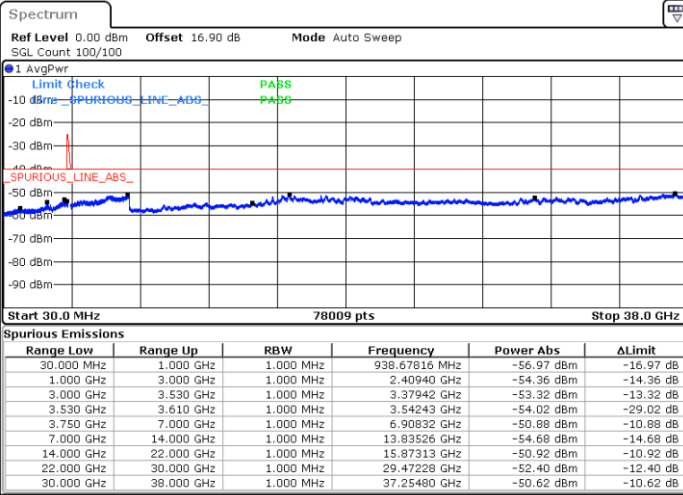

Middle Channel / FullRB

N/A

Date: 30.OCT.2020 17:03:08

LTE Band 48C / 10MHz+20MHz

64QAM

Highest Channel / 1RB0 and 1RB99

Highest Channel / 1RB49 and 1RB0

Date: 30.OCT.2020 18:10:58

Date: 30.OCT.2020 18:07:11

Highest Channel / FullRB

N/A

Date: 30.OCT.2020 18:17:18

LTE Band 48C / 15MHz+20MHz

64QAM

Lowest Channel / 1RB0 and 1RB99

Lowest Channel / 1RB74 and 1RB0