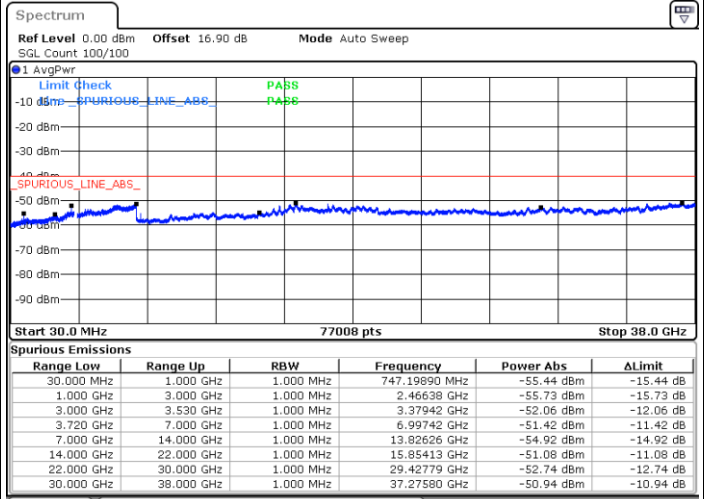

Date: 30.OCT.2020 18:07:11

Highest Channel / FullRB

N/A

Date: 30.OCT.2020 18:17:18

LTE Band 48C / 15MHz+20MHz

64QAM

Lowest Channel / 1RB0 and 1RB99

Lowest Channel / 1RB74 and 1RB0

Date: 30.OCT.2020 01:08:40

Date: 30.OCT.2020 01:02:22

Lowest Channel / FullIRB

N/A

Date: 30.OCT.2020 01:12:27

LTE Band 48C / 15MHz+20MHz

64QAM

Middle Channel / 1RB0 and 1RB9

Middle Channel / 1RB74 and 1RB0

Date: 30.OCT.2020 09:32:04

Date: 30.OCT.2020 09:38:21

Middle Channel / FullRB

N/A

Date: 30.OCT.2020 09:28:17

LTE Band 48C / 15MHz+20MHz

64QAM

Highest Channel / 1RB0 and 1RB99

Highest Channel / 1RB74 and 1RB0

Date: 30.OCT.2020 10:55:55

Date: 30.OCT.2020 10:52:07

Highest Channel / FullRB

N/A

Date: 30.OCT.2020 11:02:15

LTE Band 48C / 20MHz+5MHz