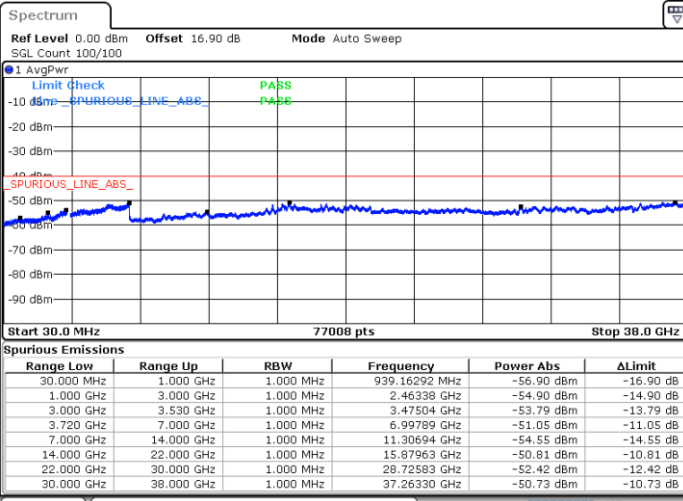

Highest Channel / 1RB0 and 1RB99

Highest Channel / 1RB74 and 1RB0

Date: 30.OCT.2020 10:55:55

Date: 30.OCT.2020 10:52:07

Highest Channel / FullRB

N/A

Date: 30.OCT.2020 11:02:15

LTE Band 48C / 20MHz+5MHz

64QAM

Lowest Channel / 1RB0 and 1RB24

Lowest Channel / 1RB99 and 1RB0

Date: 30.OCT.2020 19:14:52

Date: 30.OCT.2020 19:08:35

Lowest Channel / FullRB

N/A

Date: 30.OCT.2020 19:16:08

LTE Band 48C / 20MHz+5MHz

64QAM

Middle Channel / 1RB0 and 1RB24

Middle Channel / 1RB99 and 1RB0

Date: 30.OCT.2020 20:35:42

Date: 30.OCT.2020 20:41:59

Middle Channel / FullRB

N/A

Date: 30.OCT.2020 20:34:27

LTE Band 48C / 20MHz+5MHz

64QAM

Highest Channel / 1RB0 and 1RB24

Highest Channel / 1RB99 and 1RB0

Date: 30.OCT.2020 21:40:34

Date: 30.OCT.2020 21:39:18

Highest Channel / FullRB