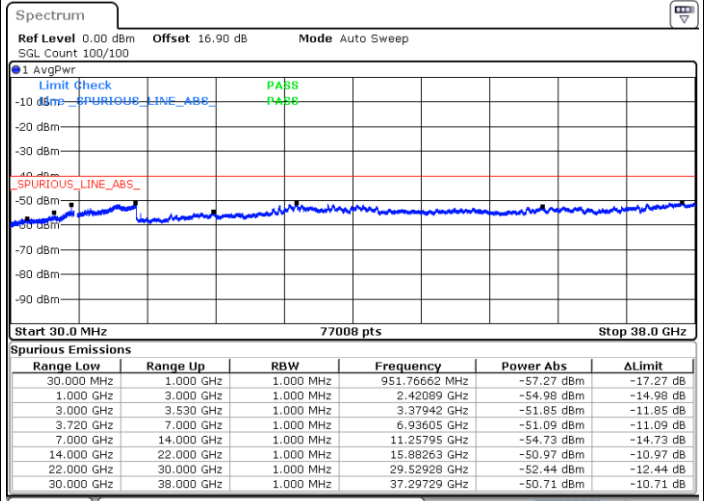

LTE Band 48C / 20MHz+20MHz

64QAM

Lowest Channel / 1RB0 and 1RB99

Lowest Channel / 1RB99 and 1RB0

Date: 29.OCT.2020 17:55:29

Date: 29.OCT.2020 17:49:11

Lowest Channel / FullIRB

N/A

Date: 29.OCT.2020 17:59:17

LTE Band 48C / 20MHz+20MHz

64QAM

MiddleChannel / 1RB0 and 1RB99

Middle Channel / 1RB99 and 1RB0

Date: 29.OCT.2020 19:51:22

Date: 29.OCT.2020 19:57:39

Middle Channel / FullRB

N/A

Date: 29.OCT.2020 19:47:35

LTE Band 48C / 20MHz+20MHz

64QAM

Highest Channel / 1RB0 and 1RB99

Highest Channel / 1RB99 and 1RB0

Date: 29.OCT.2020 20:52:44

Date: 29.OCT.2020 20:48:57

Highest Channel / FullIRB

N/A

Date: 29.OCT.2020 20:59:04

LTE Band 48C / 5MHz+20MHz

256QAM

Lowest Channel / 1RB0 and 1RB99

Lowest Channel / 1RB24 and 1RB0

Date: 30.OCT.2020 23:13:08