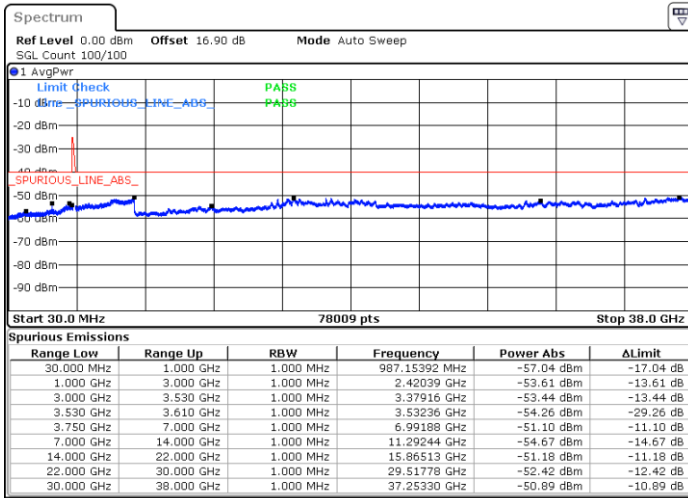

Date: 29.OCT.2020 17:59:17

LTE Band 48C / 20MHz+20MHz

64QAM

MiddleChannel / 1RB0 and 1RB99

Middle Channel / 1RB99 and 1RB0

Date: 29.OCT.2020 19:51:22

Date: 29.OCT.2020 19:57:39

Middle Channel / FullRB

N/A

Date: 29.OCT.2020 19:47:35

LTE Band 48C / 20MHz+20MHz

64QAM

Highest Channel / 1RB0 and 1RB99

Highest Channel / 1RB99 and 1RB0

Date: 29.OCT.2020 20:52:44

Date: 29.OCT.2020 20:48:57

Highest Channel / FullIRB

N/A

Date: 29.OCT.2020 20:59:04

LTE Band 48C / 5MHz+20MHz

256QAM

Lowest Channel / 1RB0 and 1RB99

Lowest Channel / 1RB24 and 1RB0

Date: 30.OCT.2020 23:13:08