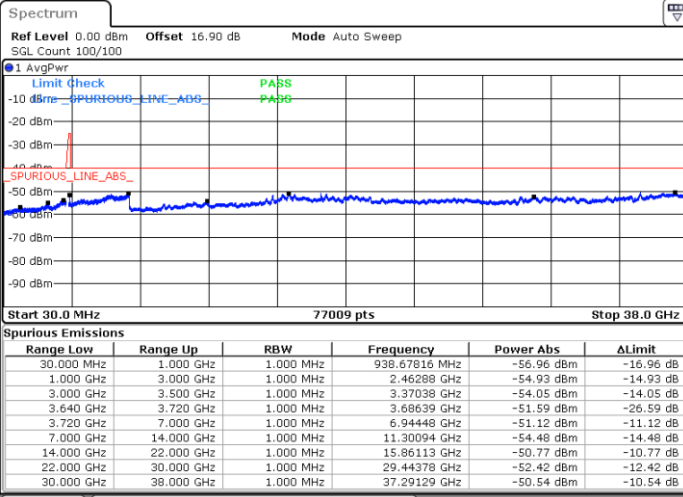

N/A

Date: 29.OCT.2020 19:47:35

LTE Band 48C / 20MHz+20MHz

64QAM

Highest Channel / 1RB0 and 1RB99

Highest Channel / 1RB99 and 1RB0

Date: 29.OCT.2020 20:52:44

Date: 29.OCT.2020 20:48:57

Highest Channel / FullIRB

N/A

Date: 29.OCT.2020 20:59:04

LTE Band 48C / 5MHz+20MHz

256QAM

Lowest Channel / 1RB0 and 1RB99

Lowest Channel / 1RB24 and 1RB0

Date: 30.OCT.2020 23:13:08

Date: 30.OCT.2020 23:11:53

Lowest Channel / FullIRB

N/A

Date: 30.OCT.2020 23:14:24

LTE Band 48C / 5MHz+20MHz

256QAM

Middle Channel / 1RB0 and 1RB9

Middle Channel / 1RB24 and 1RB0

Date: 31.OCT.2020 00:11:49

Date: 31.OCT.2020 00:13:04

Middle Channel / FullRB

N/A

Date: 31.OCT.2020 00:10:33

LTE Band 48C / 5MHz+20MHz

256QAM

Highest Channel / 1RB0 and 1RB99