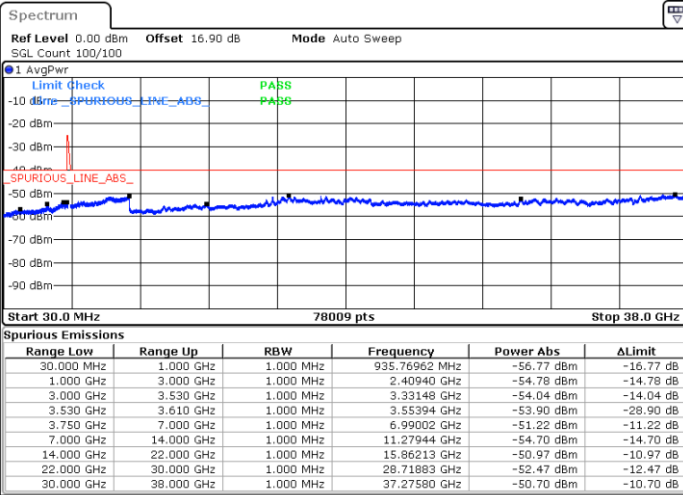

N/A

Date: 30.OCT.2020 16:18:42

LTE Band 48C / 10MHz+20MHz

64QAM

Middle Channel / 1RB0 and 1RB9

Middle Channel / 1RB49 and 1RB0

Date: 30.OCT.2020 17:06:55

Date: 30.OCT.2020 17:16:42

Middle Channel / FullRB

N/A

Date: 30.OCT.2020 17:03:08

LTE Band 48C / 10MHz+20MHz

64QAM

Highest Channel / 1RB0 and 1RB99

Highest Channel / 1RB49 and 1RB0

Date: 30.OCT.2020 18:10:58

Date: 30.OCT.2020 18:07:11

Highest Channel / FullRB

N/A

Date: 30.OCT.2020 18:17:18

LTE Band 48C / 15MHz+20MHz

64QAM

Lowest Channel / 1RB0 and 1RB99

Lowest Channel / 1RB74 and 1RB0

Date: 30.OCT.2020 01:08:40

Date: 30.OCT.2020 01:02:22

Lowest Channel / FullIRB

N/A

Date: 30.OCT.2020 01:12:27

LTE Band 48C / 15MHz+20MHz

64QAM

Middle Channel / 1RB0 and 1RB9