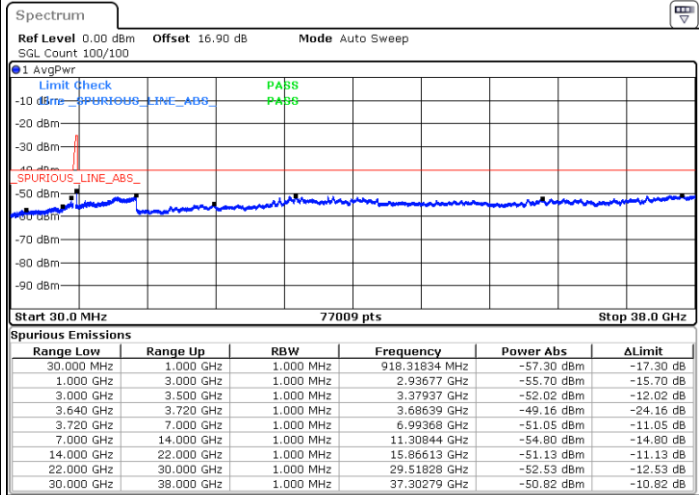

Date: 30.OCT.2020 14:29:05

Middle Channel / FullRB

N/A

Date: 30.OCT.2020 14:19:01

LTE Band 48C / 20MHz+10MHz

64QAM

Highest Channel / 1RB0 and 1RB49

Highest Channel / 1RB99 and 1RB0

Date: 30.OCT.2020 15:10:02

Date: 30.OCT.2020 15:06:15

Highest Channel / FullRB

N/A

Date: 30.OCT.2020 15:16:22

LTE Band 48C / 20MHz+15MHz

64QAM

Lowest Channel / 1RB0 and 1RB74

Lowest Channel / 1RB99 and 1RB0

Date: 29.OCT.2020 22:03:44

Date: 29.OCT.2020 21:57:26

Lowest Channel / FullRB

N/A

Date: 29.OCT.2020 22:07:31

LTE Band 48C / 20MHz+15MHz

64QAM