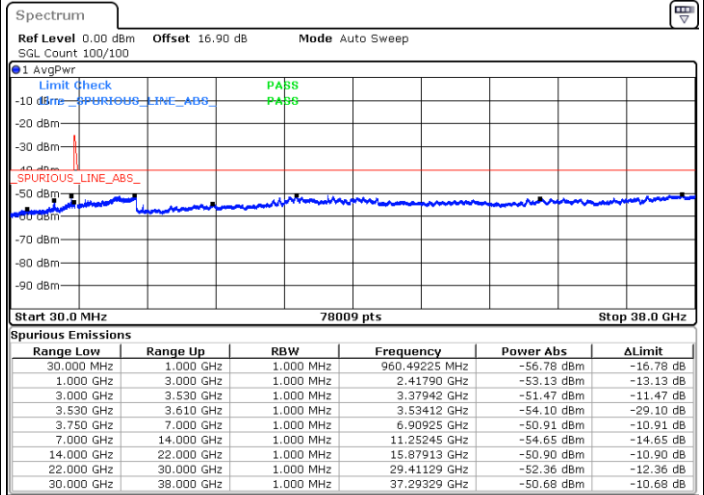

N/A

Date: 30.OCT.2020 16:18:42

LTE Band 48C / 10MHz+20MHz

64QAM

Middle Channel / 1RB0 and 1RB9

Middle Channel / 1RB49 and 1RB0

Date: 30.OCT.2020 17:06:55

Date: 30.OCT.2020 17:16:42

Middle Channel / FullRB

N/A

Date: 30.OCT.2020 17:03:08

LTE Band 48C / 10MHz+20MHz

64QAM

Highest Channel / 1RB0 and 1RB99

Highest Channel / 1RB49 and 1RB0

Date: 30.OCT.2020 18:10:58

Date: 30.OCT.2020 18:07:11

Highest Channel / FullRB

N/A

Date: 30.OCT.2020 18:17:18

LTE Band 48C / 15MHz+20MHz

64QAM

Lowest Channel / 1RB0 and 1RB99

Lowest Channel / 1RB74 and 1RB0

Date: 30.OCT.2020 01:08:40

Date: 30.OCT.2020 01:02:22

Lowest Channel / FullIRB

N/A

Date: 30.OCT.2020 01:12:27

LTE Band 48C / 15MHz+20MHz

64QAM

Middle Channel / 1RB0 and 1RB9