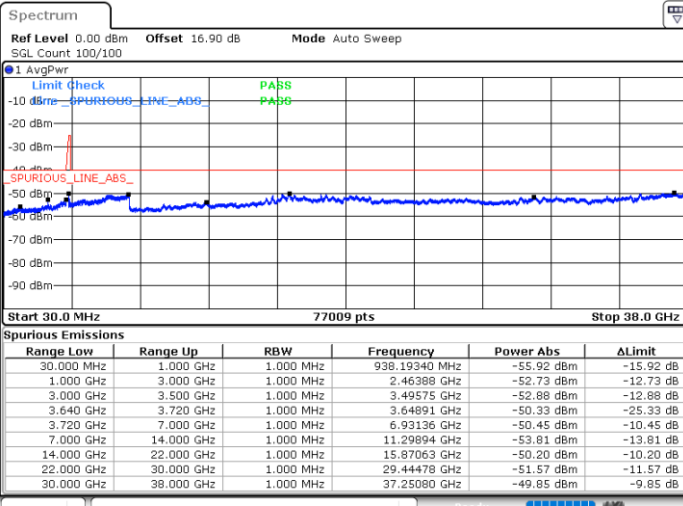

Date: 30.OCT.2020 20:34:27

LTE Band 48C / 20MHz+5MHz

64QAM

Highest Channel / 1RB0 and 1RB24

Highest Channel / 1RB99 and 1RB0

Date: 30.OCT.2020 21:40:34

Date: 30.OCT.2020 21:39:18

Highest Channel / FullRB

N/A

Date: 30.OCT.2020 21:46:53

LTE Band 48C / 20MHz+10MHz

64QAM

Lowest Channel / 1RB0 and 1RB49

Lowest Channel / 1RB99 and 1RB0

Date: 30.OCT.2020 12:22:14

Date: 30.OCT.2020 12:15:56

Lowest Channel / FullIRB

N/A

Date: 30.OCT.2020 12:26:01

LTE Band 48C / 20MHz+10MHz

64QAM

Middle Channel / 1RB0 and 1RB49

Middle Channel / 1RB99 and 1RB0

Date: 30.OCT.2020 14:22:48

Date: 30.OCT.2020 14:29:05

Middle Channel / FullRB

N/A

Date: 30.OCT.2020 14:19:01

LTE Band 48C / 20MHz+10MHz

64QAM

Highest Channel / 1RB0 and 1RB49

Highest Channel / 1RB99 and 1RB0