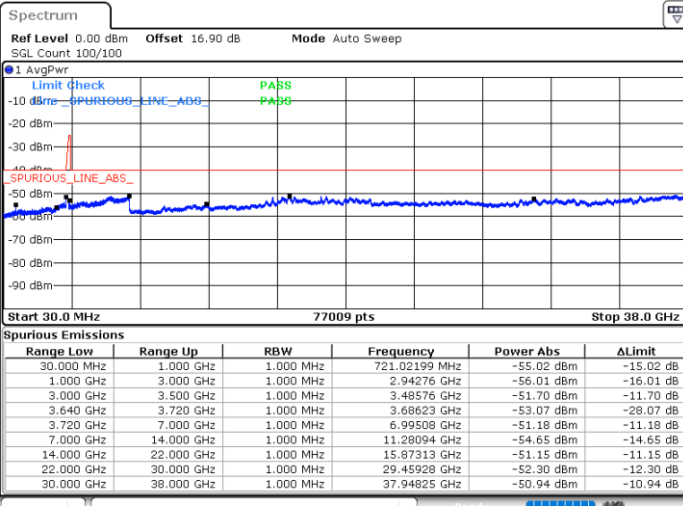

LTE Band 48C / 20MHz+15MHz

16QAM

Lowest Channel / 1RB0 and 1RB74

Lowest Channel / 1RB99 and 1RB0

Date: 29.OCT.2020 22:02:29

Date: 29.OCT.2020 21:58:42

Lowest Channel / FullIRB

N/A

Date: 29.OCT.2020 22:08:47

LTE Band 48C / 20MHz+15MHz

16QAM

Middle Channel / 1RB0 and 1RB74

Middle Channel / 1RB99 and 1RB0

Date: 29.OCT.2020 23:10:44

Date: 29.OCT.2020 23:14:30

Middle Channel / FullRB

N/A

Date: 29.OCT.2020 23:04:26

LTE Band 48C / 20MHz+15MHz

16QAM

Highest Channel / 1RB0 and 1RB74

Highest Channel / 1RB99 and 1RB0

Date: 30.OCT.2020 00:07:15

Date: 30.OCT.2020 00:00:56