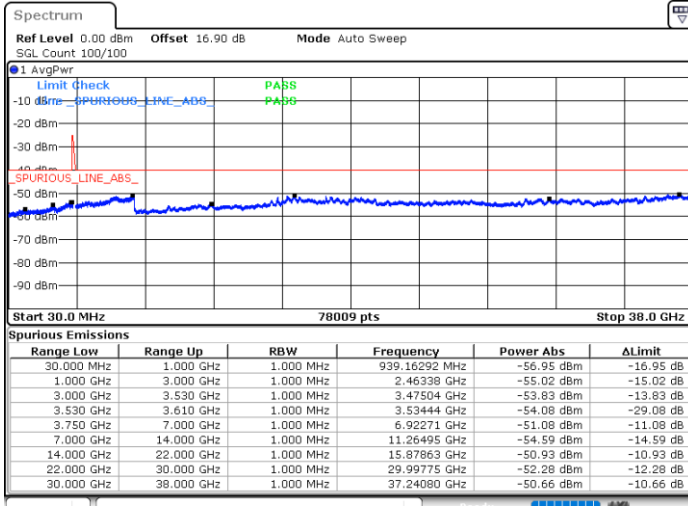

LTE Band 48C / 20MHz+5MHz

64QAM

Middle Channel / 1RB0 and 1RB24

Middle Channel / 1RB99 and 1RB0

Date: 30.OCT.2020 20:35:42

Date: 30.OCT.2020 20:41:59

Middle Channel / FullRB

N/A

Date: 30.OCT.2020 20:34:27

LTE Band 48C / 20MHz+5MHz

64QAM

Highest Channel / 1RB0 and 1RB24

Highest Channel / 1RB99 and 1RB0

Date: 30.OCT.2020 21:40:34

Date: 30.OCT.2020 21:39:18

Highest Channel / FullRB

N/A

Date: 30.OCT.2020 21:46:53

LTE Band 48C / 20MHz+10MHz

64QAM

Lowest Channel / 1RB0 and 1RB49

Lowest Channel / 1RB99 and 1RB0

Date: 30.OCT.2020 12:22:14

Date: 30.OCT.2020 12:15:56