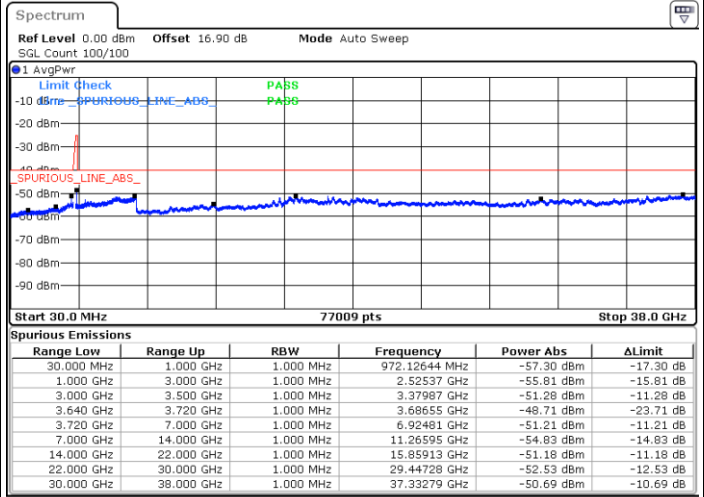

Middle Channel / FullRB

N/A

Date: 30.OCT.2020 17:03:08

LTE Band 48C / 10MHz+20MHz

64QAM

Highest Channel / 1RB0 and 1RB99

Highest Channel / 1RB49 and 1RB0

Date: 30.OCT.2020 18:10:58

Date: 30.OCT.2020 18:07:11

Highest Channel / FullRB

N/A

Date: 30.OCT.2020 18:17:18

LTE Band 48C / 15MHz+20MHz

64QAM

Lowest Channel / 1RB0 and 1RB99

Lowest Channel / 1RB74 and 1RB0

Date: 30.OCT.2020 01:08:40

Date: 30.OCT.2020 01:02:22

Lowest Channel / FullIRB

N/A

Date: 30.OCT.2020 01:12:27

LTE Band 48C / 15MHz+20MHz

64QAM

Middle Channel / 1RB0 and 1RB9