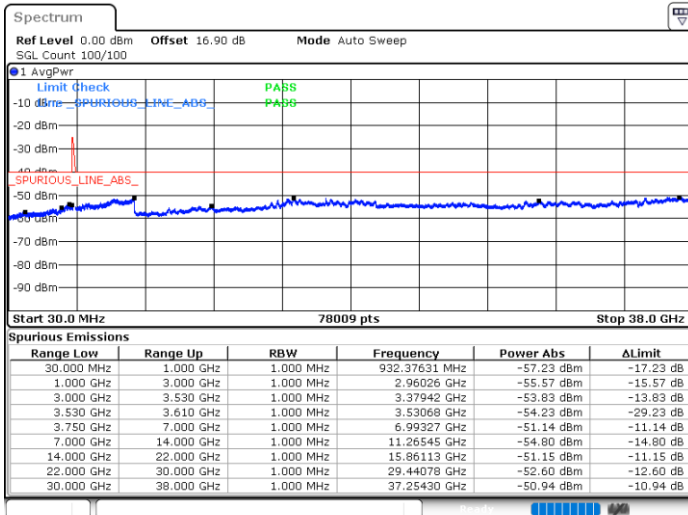

Date: 29.OCT.2020 19:52:37

Date: 29.OCT.2020 19:56:24

Middle Channel / FullRB

N/A

Date: 29.OCT.2020 19:46:19

LTE Band 48C / 20MHz+20MHz

16QAM

Highest Channel / 1RB0 and 1RB99

Highest Channel / 1RB99 and 1RB0

Date: 29.OCT.2020 20:54:00

Date: 29.OCT.2020 20:47:41

Highest Channel / FullRB

N/A

Date: 29.OCT.2020 20:57:48

LTE Band 48C / 5MHz+20MHz

64QAM

Lowest Channel / 1RB0 and 1RB99

Lowest Channel / 1RB24 and 1RB0

Date: 30.OCT.2020 23:06:50

Date: 30.OCT.2020 23:00:32

Lowest Channel / FullIRB

N/A

Date: 30.OCT.2020 23:08:05

LTE Band 48C / 5MHz+20MHz