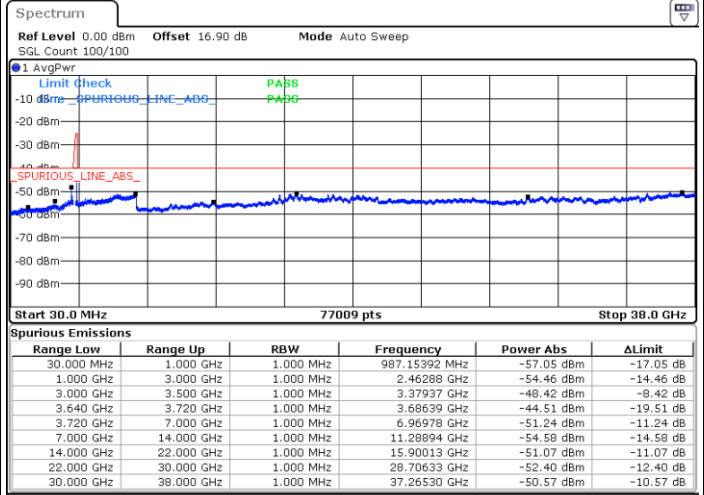

Date: 29.OCT.2020 19:52:37

Date: 29.OCT.2020 19:56:24

Middle Channel / FullRB

N/A

Date: 29.OCT.2020 19:46:19

LTE Band 48C / 20MHz+20MHz

16QAM

Highest Channel / 1RB0 and 1RB99

Highest Channel / 1RB99 and 1RB0

Date: 29.OCT.2020 20:54:00

Date: 29.OCT.2020 20:47:41

Highest Channel / FullRB

N/A

Date: 29.OCT.2020 20:57:48

LTE Band 48C / 5MHz+20MHz

64QAM

Lowest Channel / 1RB0 and 1RB99

Lowest Channel / 1RB24 and 1RB0

Date: 30.OCT.2020 23:06:50

Date: 30.OCT.2020 23:00:32

Lowest Channel / FullIRB

N/A

Date: 30.OCT.2020 23:08:05

LTE Band 48C / 5MHz+20MHz