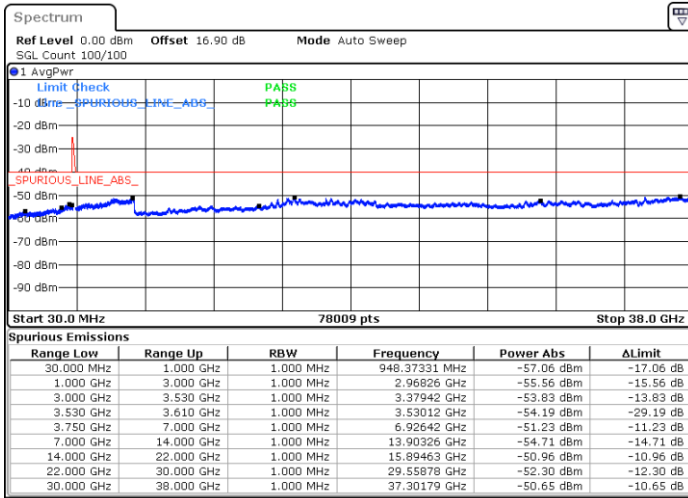

LTE Band 48C / 20MHz+5MHz

64QAM

Middle Channel / 1RB0 and 1RB24

Middle Channel / 1RB99 and 1RB0

Date: 30.OCT.2020 20:35:42

Date: 30.OCT.2020 20:41:59

Middle Channel / FullRB

N/A

Date: 30.OCT.2020 20:34:27

LTE Band 48C / 20MHz+5MHz

64QAM

Highest Channel / 1RB0 and 1RB24

Highest Channel / 1RB99 and 1RB0

Date: 30.OCT.2020 21:40:34

Date: 30.OCT.2020 21:39:18

Highest Channel / FullRB

N/A

Date: 30.OCT.2020 21:46:53

LTE Band 48C / 20MHz+10MHz

64QAM

Lowest Channel / 1RB0 and 1RB49

Lowest Channel / 1RB99 and 1RB0

Date: 30.OCT.2020 12:22:14

Date: 30.OCT.2020 12:15:56

Lowest Channel / FullIRB

N/A

Date: 30.OCT.2020 12:26:01

LTE Band 48C / 20MHz+10MHz

64QAM

Middle Channel / 1RB0 and 1RB49

Middle Channel / 1RB99 and 1RB0

Date: 30.OCT.2020 14:22:48