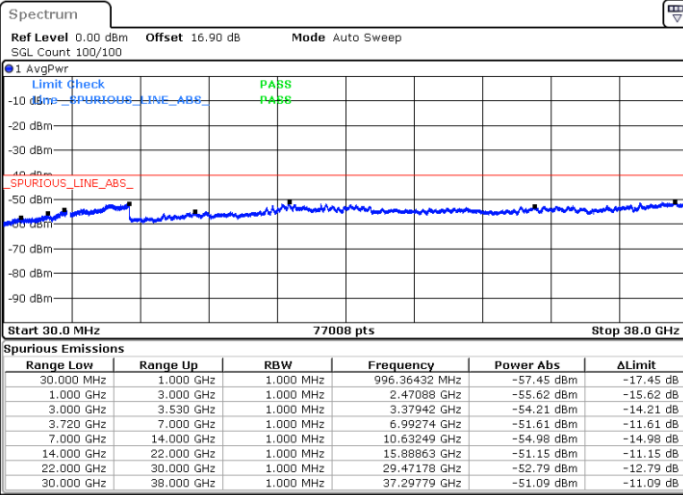

Date: 30.OCT.2020 01:08:40

Date: 30.OCT.2020 01:02:22

Lowest Channel / FullIRB

N/A

Date: 30.OCT.2020 01:12:27

LTE Band 48C / 15MHz+20MHz

64QAM

Middle Channel / 1RB0 and 1RB9

Middle Channel / 1RB74 and 1RB0

Date: 30.OCT.2020 09:32:04

Date: 30.OCT.2020 09:38:21

Middle Channel / FullRB

N/A

Date: 30.OCT.2020 09:28:17

LTE Band 48C / 15MHz+20MHz

64QAM

Highest Channel / 1RB0 and 1RB99

Highest Channel / 1RB74 and 1RB0

Date: 30.OCT.2020 10:55:55

Date: 30.OCT.2020 10:52:07

Highest Channel / FullRB

N/A

Date: 30.OCT.2020 11:02:15

LTE Band 48C / 20MHz+5MHz