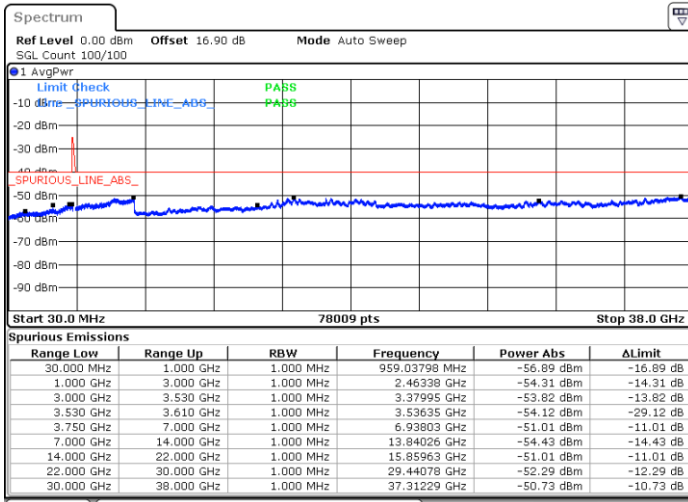

Lowest Channel / 1RB0 and 1RB99

Lowest Channel / 1RB24 and 1RB0

Date: 30.OCT.2020 23:06:50

Date: 30.OCT.2020 23:00:32

Lowest Channel / FullIRB

N/A

Date: 30.OCT.2020 23:08:05

LTE Band 48C / 5MHz+20MHz

LTE Band 48C / 5MHz+20MHz

64QAM

Highest Channel / 1RB0 and 1RB99

Highest Channel / 1RB24 and 1RB0

Date: 31.OCT.2020 01:04:08

Date: 31.OCT.2020 01:02:52

Highest Channel / FullRB

N/A

Date: 31.OCT.2020 01:10:28

LTE Band 48C / 10MHz+20MHz

64QAM

Lowest Channel / 1RB0 and 1RB99

Lowest Channel / 1RB49 and 1RB0

Date: 30.OCT.2020 16:14:55

Date: 30.OCT.2020 16:08:37

Lowest Channel / FullIRB