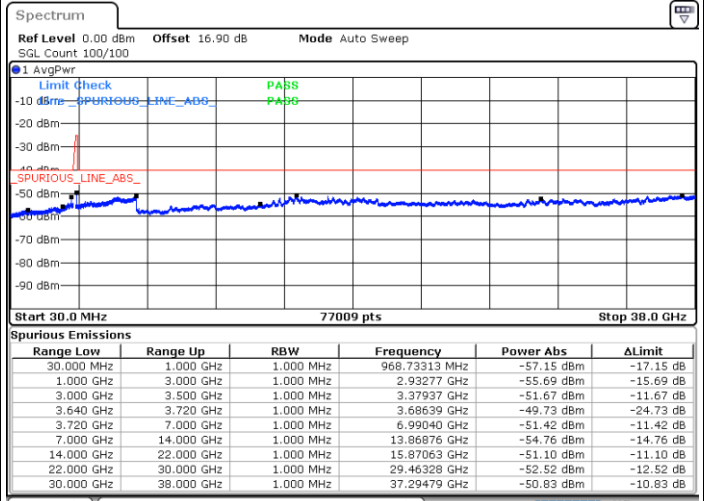

N/A

Date: 29.OCT.2020 23:04:26

LTE Band 48C / 20MHz+15MHz

16QAM

Highest Channel / 1RB0 and 1RB74

Highest Channel / 1RB99 and 1RB0

Date: 30.OCT.2020 00:07:15

Date: 30.OCT.2020 00:00:56

Highest Channel / FullIRB

N/A

Date: 30.OCT.2020 00:11:03

LTE Band 48C / 20MHz+20MHz

16QAM

Lowest Channel / 1RB0 and 1RB99

Lowest Channel / 1RB99 and 1RB0

Date: 29.OCT.2020 17:54:14

Date: 29.OCT.2020 17:50:27

Lowest Channel / FullIRB

N/A

Date: 29.OCT.2020 18:00:32

LTE Band 48C / 20MHz+20MHz

16QAM

MiddleChannel / 1RB0 and 1RB99

Middle Channel / 1RB99 and 1RB0

Date: 29.OCT.2020 19:52:37

Date: 29.OCT.2020 19:56:24

Middle Channel / FullRB

N/A

Date: 29.OCT.2020 19:46:19

LTE Band 48C / 20MHz+20MHz

16QAM

Highest Channel / 1RB0 and 1RB99