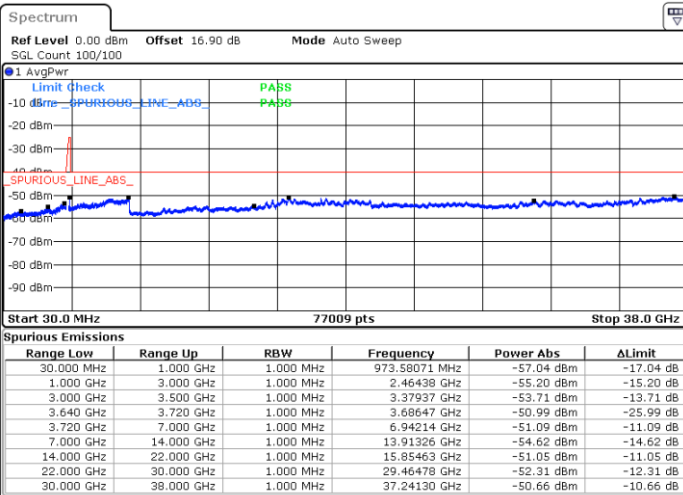

Highest Channel / 1RB99 and 1RB0

Date: 29.OCT.2020 20:54:00

Date: 29.OCT.2020 20:47:41

Highest Channel / FullRB

N/A

Date: 29.OCT.2020 20:57:48

LTE Band 48C / 5MHz+20MHz

64QAM

Lowest Channel / 1RB0 and 1RB99

Lowest Channel / 1RB24 and 1RB0

Date: 30.OCT.2020 23:06:50

Date: 30.OCT.2020 23:00:32

Lowest Channel / FullIRB

N/A

Date: 30.OCT.2020 23:08:05

LTE Band 48C / 5MHz+20MHz

LTE Band 48C / 5MHz+20MHz

64QAM

Highest Channel / 1RB0 and 1RB99

Highest Channel / 1RB24 and 1RB0

Date: 31.OCT.2020 01:04:08

Date: 31.OCT.2020 01:02:52

Highest Channel / FullRB

N/A