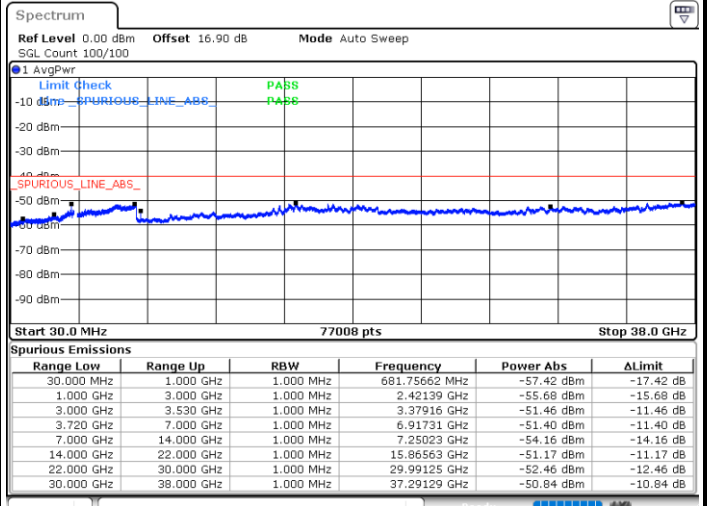

Highest Channel / FullIRB

N/A

Date: 30.OCT.2020 00:11:03

LTE Band 48C / 20MHz+20MHz

16QAM

Lowest Channel / 1RB0 and 1RB99

Lowest Channel / 1RB99 and 1RB0

Date: 29.OCT.2020 17:54:14

Date: 29.OCT.2020 17:50:27

Lowest Channel / FullIRB

N/A

Date: 29.OCT.2020 18:00:32

LTE Band 48C / 20MHz+20MHz

16QAM

MiddleChannel / 1RB0 and 1RB99

Middle Channel / 1RB99 and 1RB0

Date: 29.OCT.2020 19:52:37

Date: 29.OCT.2020 19:56:24

Middle Channel / FullRB

N/A

Date: 29.OCT.2020 19:46:19

LTE Band 48C / 20MHz+20MHz

16QAM

Highest Channel / 1RB0 and 1RB99

Highest Channel / 1RB99 and 1RB0

Date: 29.OCT.2020 20:54:00

Date: 29.OCT.2020 20:47:41

Highest Channel / FullRB

N/A

Date: 29.OCT.2020 20:57:48

LTE Band 48C / 5MHz+20MHz

64QAM