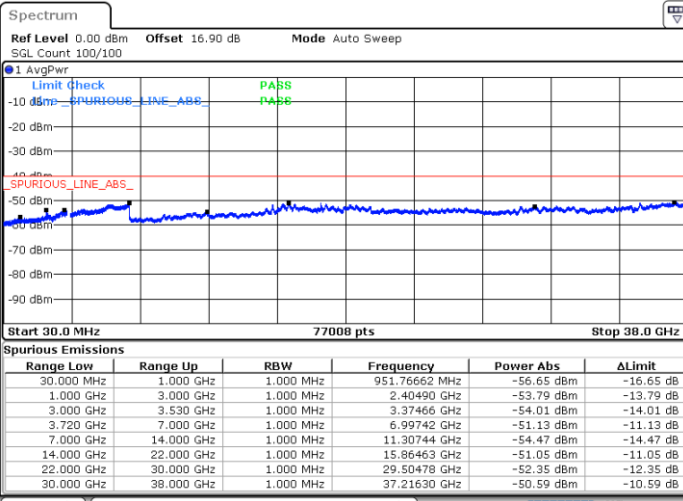

LTE Band 48C / 10MHz+20MHz

256QAM

Middle Channel / 1RB0 and 1RB9

Middle Channel / 1RB49 and 1RB0

Date: 30.OCT.2020 17:05:39

Date: 30.OCT.2020 17:17:57