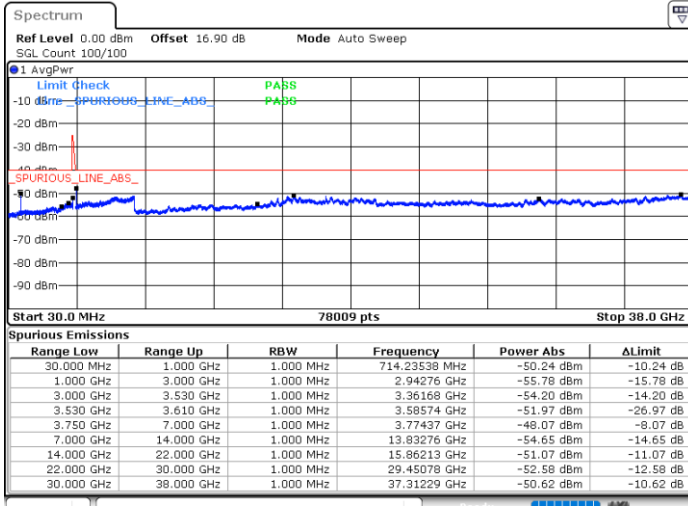

Date: 29.OCT.2020 17:59:17

LTE Band 48C / 20MHz+20MHz

64QAM

MiddleChannel / 1RB0 and 1RB99

Middle Channel / 1RB99 and 1RB0

Date: 29.OCT.2020 19:51:22

Date: 29.OCT.2020 19:57:39

Middle Channel / FullRB

N/A

Date: 29.OCT.2020 19:47:35

LTE Band 48C / 20MHz+20MHz

64QAM

Highest Channel / 1RB0 and 1RB99

Highest Channel / 1RB99 and 1RB0

Date: 29.OCT.2020 20:52:44

Date: 29.OCT.2020 20:48:57

Highest Channel / FullIRB

N/A

Date: 29.OCT.2020 20:59:04

LTE Band 48C / 5MHz+20MHz

256QAM

Lowest Channel / 1RB0 and 1RB99

Lowest Channel / 1RB24 and 1RB0

Date: 30.OCT.2020 23:13:08