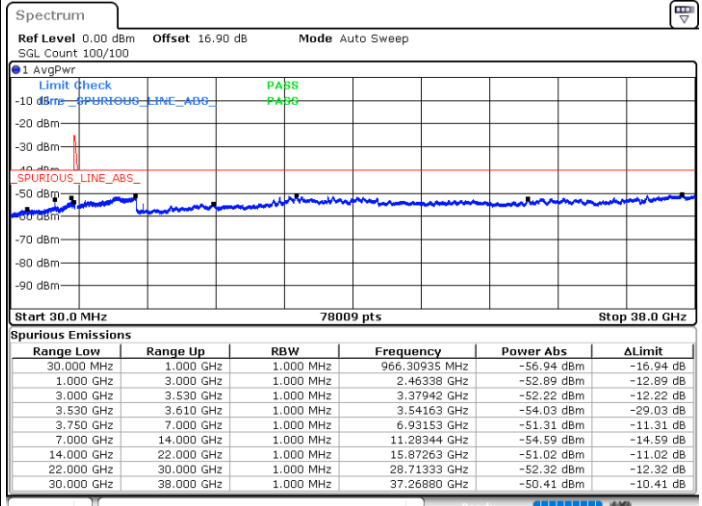

LTE Band 48C / 20MHz+5MHz

64QAM

Middle Channel / 1RB0 and 1RB24

Middle Channel / 1RB99 and 1RB0

Date: 30.OCT.2020 20:35:42

Date: 30.OCT.2020 20:41:59

Middle Channel / FullRB

N/A

Date: 30.OCT.2020 20:34:27

LTE Band 48C / 20MHz+5MHz

64QAM

Highest Channel / 1RB0 and 1RB24

Highest Channel / 1RB99 and 1RB0

Date: 30.OCT.2020 21:40:34

Date: 30.OCT.2020 21:39:18

Highest Channel / FullRB

N/A

Date: 30.OCT.2020 21:46:53

LTE Band 48C / 20MHz+10MHz

64QAM

Lowest Channel / 1RB0 and 1RB49

Lowest Channel / 1RB99 and 1RB0

Date: 30.OCT.2020 12:22:14

Date: 30.OCT.2020 12:15:56