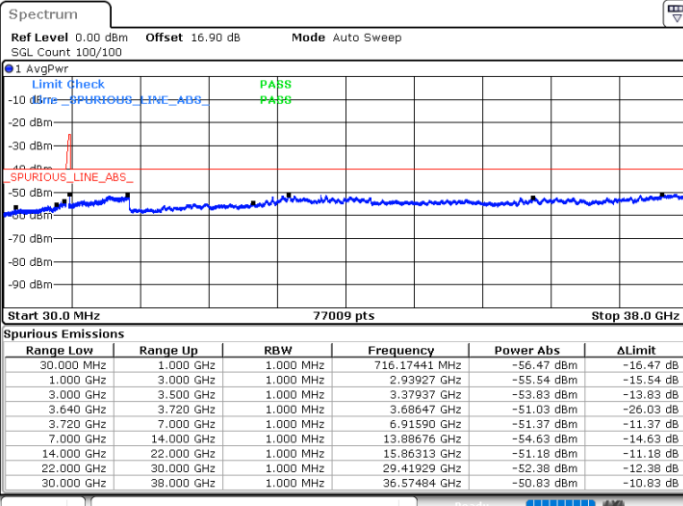

LTE Band 48C / 20MHz+15MHz

16QAM

Lowest Channel / 1RB0 and 1RB74

Lowest Channel / 1RB99 and 1RB0

Date: 29.OCT.2020 22:02:29

Date: 29.OCT.2020 21:58:42

Lowest Channel / FullIRB

N/A

Date: 29.OCT.2020 22:08:47

LTE Band 48C / 20MHz+15MHz

16QAM

Middle Channel / 1RB0 and 1RB74

Middle Channel / 1RB99 and 1RB0

Date: 29.OCT.2020 23:10:44

Date: 29.OCT.2020 23:14:30

Middle Channel / FullRB

N/A

Date: 29.OCT.2020 23:04:26

LTE Band 48C / 20MHz+15MHz

16QAM

Highest Channel / 1RB0 and 1RB74

Highest Channel / 1RB99 and 1RB0

Date: 30.OCT.2020 00:07:15

Date: 30.OCT.2020 00:00:56