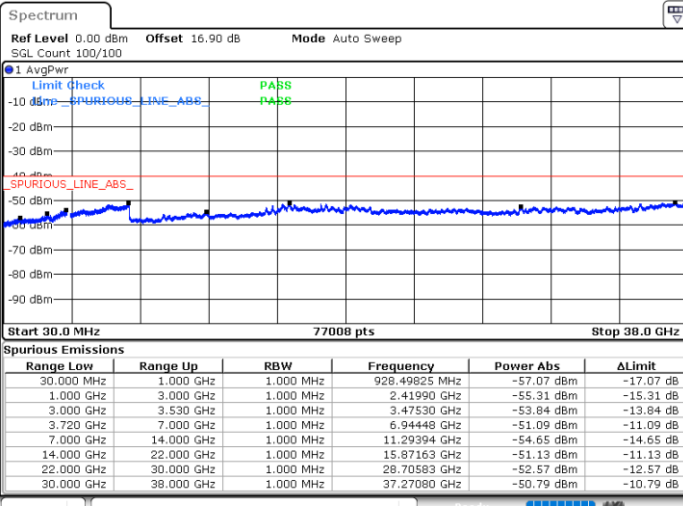

Highest Channel / FullIRB

N/A

Date: 30.OCT.2020 00:11:03

LTE Band 48C / 20MHz+20MHz

16QAM

Lowest Channel / 1RB0 and 1RB99

Lowest Channel / 1RB99 and 1RB0

Date: 29.OCT.2020 17:54:14

Date: 29.OCT.2020 17:50:27

Lowest Channel / FullIRB

N/A

Date: 29.OCT.2020 18:00:32

LTE Band 48C / 20MHz+20MHz

16QAM

MiddleChannel / 1RB0 and 1RB99

Middle Channel / 1RB99 and 1RB0

Date: 29.OCT.2020 19:52:37

Date: 29.OCT.2020 19:56:24

Middle Channel / FullRB

N/A

Date: 29.OCT.2020 19:46:19

LTE Band 48C / 20MHz+20MHz

16QAM

Highest Channel / 1RB0 and 1RB99

Highest Channel / 1RB99 and 1RB0

Date: 29.OCT.2020 20:54:00

Date: 29.OCT.2020 20:47:41

Highest Channel / FullRB

N/A

Date: 29.OCT.2020 20:57:48

LTE Band 48C / 5MHz+20MHz

64QAM