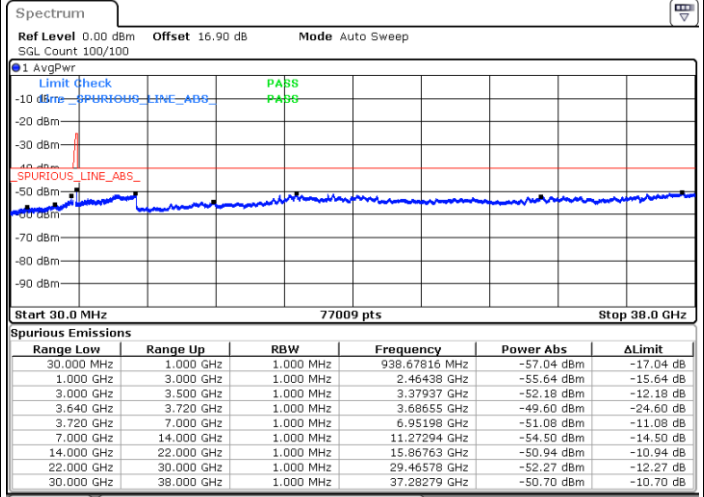

N/A

Date: 29.OCT.2020 19:47:35

LTE Band 48C / 20MHz+20MHz

64QAM

Highest Channel / 1RB0 and 1RB99

Highest Channel / 1RB99 and 1RB0

Date: 29.OCT.2020 20:52:44

Date: 29.OCT.2020 20:48:57

Highest Channel / FullIRB

N/A

Date: 29.OCT.2020 20:59:04

LTE Band 48C / 5MHz+20MHz

256QAM

Lowest Channel / 1RB0 and 1RB99

Lowest Channel / 1RB24 and 1RB0

Date: 30.OCT.2020 23:13:08

Date: 30.OCT.2020 23:11:53

Lowest Channel / FullIRB

N/A

Date: 30.OCT.2020 23:14:24

LTE Band 48C / 5MHz+20MHz

256QAM

Middle Channel / 1RB0 and 1RB9

Middle Channel / 1RB24 and 1RB0

Date: 31.OCT.2020 00:11:49

Date: 31.OCT.2020 00:13:04

Middle Channel / FullRB

N/A

Date: 31.OCT.2020 00:10:33

LTE Band 48C / 5MHz+20MHz

256QAM

Highest Channel / 1RB0 and 1RB99