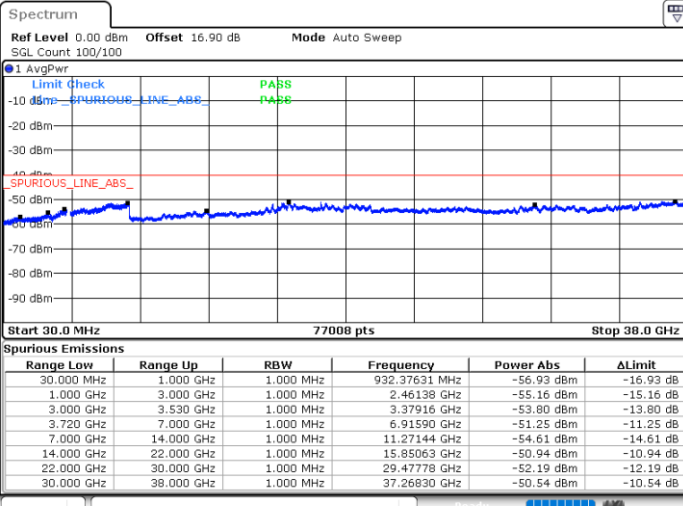

N/A

Date: 30.OCT.2020 21:46:53

LTE Band 48C / 20MHz+10MHz

64QAM

Lowest Channel / 1RB0 and 1RB49

Lowest Channel / 1RB99 and 1RB0

Date: 30.OCT.2020 12:22:14

Date: 30.OCT.2020 12:15:56

Lowest Channel / FullIRB

N/A

Date: 30.OCT.2020 12:26:01

LTE Band 48C / 20MHz+10MHz

64QAM

Middle Channel / 1RB0 and 1RB49

Middle Channel / 1RB99 and 1RB0

Date: 30.OCT.2020 14:22:48

Date: 30.OCT.2020 14:29:05

Middle Channel / FullRB

N/A

Date: 30.OCT.2020 14:19:01

LTE Band 48C / 20MHz+10MHz

64QAM

Highest Channel / 1RB0 and 1RB49

Highest Channel / 1RB99 and 1RB0

Date: 30.OCT.2020 15:10:02

Date: 30.OCT.2020 15:06:15

Highest Channel / FullRB

N/A

Date: 30.OCT.2020 15:16:22

LTE Band 48C / 20MHz+15MHz

64QAM

Lowest Channel / 1RB0 and 1RB74