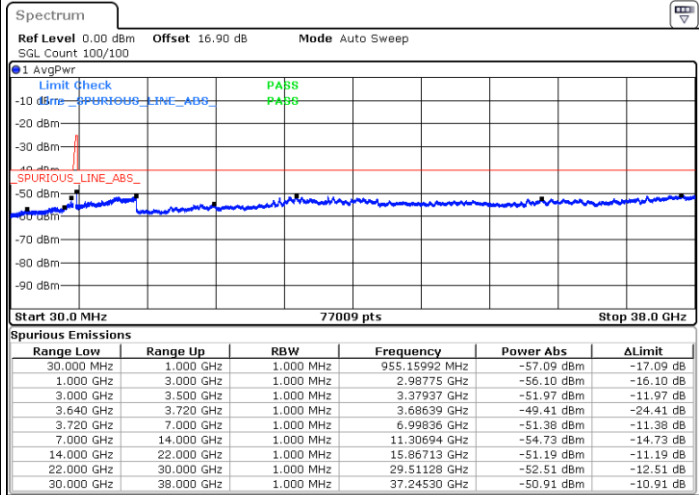

LTE Band 48C / 10MHz+20MHz

256QAM

Highest Channel / 1RB0 and 1RB99

Highest Channel / 1RB49 and 1RB0

Date: 30.OCT.2020 18:09:42

Date: 30.OCT.2020 18:08:27

Highest Channel / FullIRB

N/A

Date: 30.OCT.2020 18:18:33

LTE Band 48C / 15MHz+20MHz

256QAM

Lowest Channel / 1RB0 and 1RB99

Lowest Channel / 1RB74 and 1RB0

Date: 30.OCT.2020 01:09:56

Date: 30.OCT.2020 01:01:06

Lowest Channel / FullIRB

N/A

Date: 30.OCT.2020 01:11:11

LTE Band 48C / 15MHz+20MHz

256QAM

Middle Channel / 1RB0 and 1RB9

Middle Channel / 1RB74 and 1RB0

Date: 30.OCT.2020 09:30:48

Date: 30.OCT.2020 09:39:36