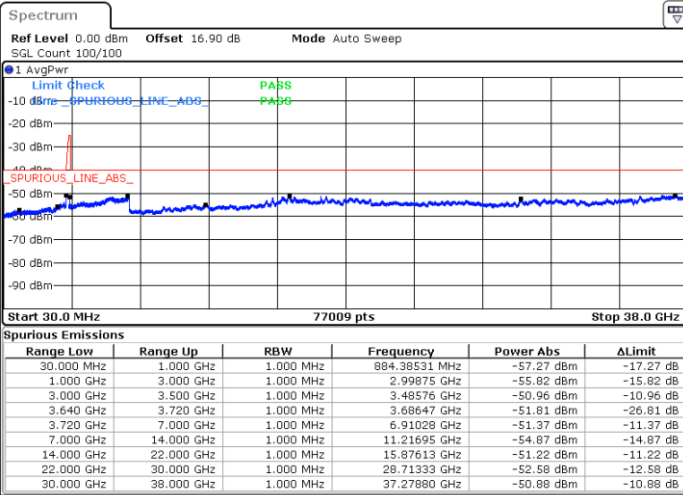

LTE Band 48C / 10MHz+20MHz

256QAM

Highest Channel / 1RB0 and 1RB99

Highest Channel / 1RB49 and 1RB0

Date: 30.OCT.2020 18:09:42

Date: 30.OCT.2020 18:08:27

Highest Channel / FullIRB

N/A

Date: 30.OCT.2020 18:18:33

LTE Band 48C / 15MHz+20MHz

256QAM

Lowest Channel / 1RB0 and 1RB99

Lowest Channel / 1RB74 and 1RB0

Date: 30.OCT.2020 01:09:56

Date: 30.OCT.2020 01:01:06

Lowest Channel / FullIRB

N/A

Date: 30.OCT.2020 01:11:11

LTE Band 48C / 15MHz+20MHz

256QAM

Middle Channel / 1RB0 and 1RB9

Middle Channel / 1RB74 and 1RB0

Date: 30.OCT.2020 09:30:48

Date: 30.OCT.2020 09:39:36