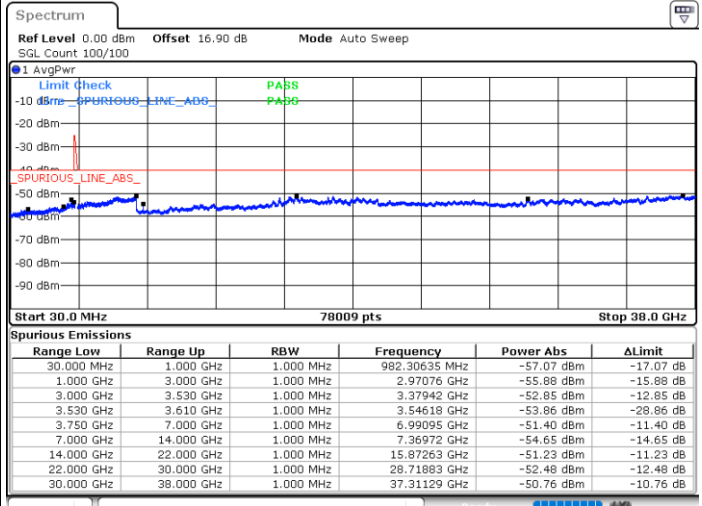

Date: 29.OCT.2020 22:08:47

LTE Band 48C / 20MHz+15MHz

16QAM

Middle Channel / 1RB0 and 1RB74

Middle Channel / 1RB99 and 1RB0

Date: 29.OCT.2020 23:10:44

Date: 29.OCT.2020 23:14:30

Middle Channel / FullRB

N/A

Date: 29.OCT.2020 23:04:26

LTE Band 48C / 20MHz+15MHz

16QAM

Highest Channel / 1RB0 and 1RB74

Highest Channel / 1RB99 and 1RB0

Date: 30.OCT.2020 00:07:15

Date: 30.OCT.2020 00:00:56

Highest Channel / FullIRB

N/A

Date: 30.OCT.2020 00:11:03

LTE Band 48C / 20MHz+20MHz

16QAM

Lowest Channel / 1RB0 and 1RB99

Lowest Channel / 1RB99 and 1RB0

Date: 29.OCT.2020 17:54:14

Date: 29.OCT.2020 17:50:27

Lowest Channel / FullIRB

N/A

Date: 29.OCT.2020 18:00:32

LTE Band 48C / 20MHz+20MHz

16QAM

MiddleChannel / 1RB0 and 1RB99

Middle Channel / 1RB99 and 1RB0