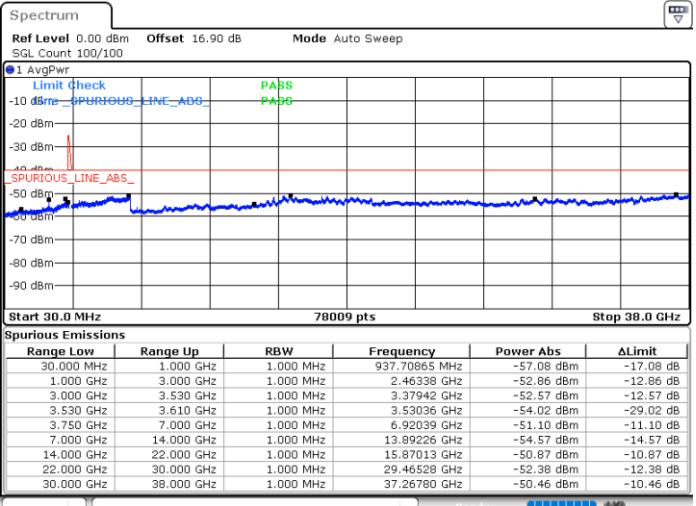

Date: 30.OCT.2020 23:11:53

Lowest Channel / FullIRB

N/A

Date: 30.OCT.2020 23:14:24

LTE Band 48C / 5MHz+20MHz

256QAM

Middle Channel / 1RB0 and 1RB9

Middle Channel / 1RB24 and 1RB0

Date: 31.OCT.2020 00:11:49

Date: 31.OCT.2020 00:13:04

Middle Channel / FullRB

N/A

Date: 31.OCT.2020 00:10:33

LTE Band 48C / 5MHz+20MHz

256QAM

Highest Channel / 1RB0 and 1RB99

Highest Channel / 1RB24 and 1RB0

Date: 31.OCT.2020 01:13:00

Date: 31.OCT.2020 01:11:44

Highest Channel / FullRB

N/A

Date: 31.OCT.2020 01:14:15

LTE Band 48C / 10MHz+20MHz

256QAM

Lowest Channel / 1RB0 and 1RB99

Lowest Channel / 1RB49 and 1RB0

Date: 30.OCT.2020 16:16:11

Date: 30.OCT.2020 16:07:22

Lowest Channel / FullIRB

N/A

Date: 30.OCT.2020 16:17:26

LTE Band 48C / 10MHz+20MHz