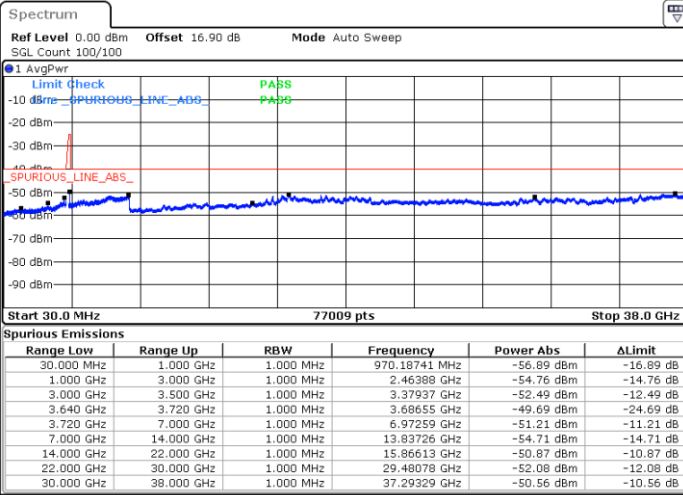

N/A

Date: 29.OCT.2020 19:47:35

LTE Band 48C / 20MHz+20MHz

64QAM

Highest Channel / 1RB0 and 1RB99

Highest Channel / 1RB99 and 1RB0

Date: 29.OCT.2020 20:52:44

Date: 29.OCT.2020 20:48:57

Highest Channel / FullIRB

N/A

Date: 29.OCT.2020 20:59:04

LTE Band 48C / 5MHz+20MHz

256QAM

Lowest Channel / 1RB0 and 1RB99

Lowest Channel / 1RB24 and 1RB0

Date: 30.OCT.2020 23:13:08

Date: 30.OCT.2020 23:11:53

Lowest Channel / FullIRB

N/A

Date: 30.OCT.2020 23:14:24

LTE Band 48C / 5MHz+20MHz

256QAM

Middle Channel / 1RB0 and 1RB9

Middle Channel / 1RB24 and 1RB0