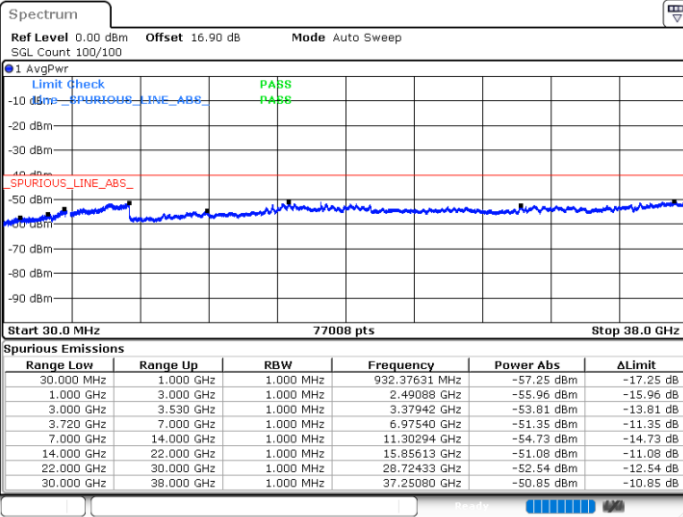

LTE Band 48C / 20MHz+15MHz

16QAM

Lowest Channel / 1RB0 and 1RB74

Lowest Channel / 1RB99 and 1RB0

Date: 29.OCT.2020 22:02:29

Date: 29.OCT.2020 21:58:42

Lowest Channel / FullIRB

N/A

Date: 29.OCT.2020 22:08:47

LTE Band 48C / 20MHz+15MHz

16QAM

Middle Channel / 1RB0 and 1RB74

Middle Channel / 1RB99 and 1RB0

Date: 29.OCT.2020 23:10:44

Date: 29.OCT.2020 23:14:30

Middle Channel / FullRB

N/A

Date: 29.OCT.2020 23:04:26

LTE Band 48C / 20MHz+15MHz

16QAM

Highest Channel / 1RB0 and 1RB74

Highest Channel / 1RB99 and 1RB0

Date: 30.OCT.2020 00:07:15

Date: 30.OCT.2020 00:00:56

Highest Channel / FullIRB

N/A

Date: 30.OCT.2020 00:11:03

LTE Band 48C / 20MHz+20MHz

16QAM

Lowest Channel / 1RB0 and 1RB99

Lowest Channel / 1RB99 and 1RB0

Date: 29.OCT.2020 17:54:14