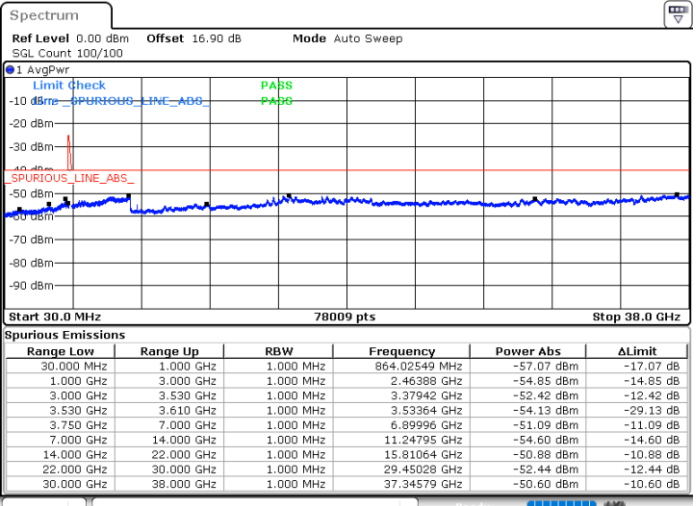

Lowest Channel / FullIRB

N/A

Date: 30.OCT.2020 12:26:01

LTE Band 48C / 20MHz+10MHz

64QAM

Middle Channel / 1RB0 and 1RB49

Middle Channel / 1RB99 and 1RB0

Date: 30.OCT.2020 14:22:48

Date: 30.OCT.2020 14:29:05

Middle Channel / FullRB

N/A

Date: 30.OCT.2020 14:19:01

LTE Band 48C / 20MHz+10MHz

64QAM

Highest Channel / 1RB0 and 1RB49

Highest Channel / 1RB99 and 1RB0

Date: 30.OCT.2020 15:10:02

Date: 30.OCT.2020 15:06:15

Highest Channel / FullRB

N/A

Date: 30.OCT.2020 15:16:22

LTE Band 48C / 20MHz+15MHz

64QAM

Lowest Channel / 1RB0 and 1RB74

Lowest Channel / 1RB99 and 1RB0

Date: 29.OCT.2020 22:03:44

Date: 29.OCT.2020 21:57:26

Lowest Channel / FullRB

N/A

Date: 29.OCT.2020 22:07:31

LTE Band 48C / 20MHz+15MHz

64QAM