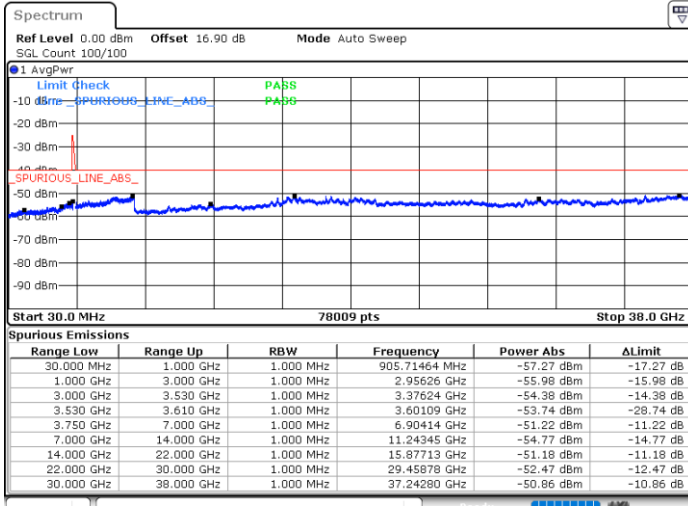

N/A

Date: 29.OCT.2020 23:04:26

LTE Band 48C / 20MHz+15MHz

16QAM

Highest Channel / 1RB0 and 1RB74

Highest Channel / 1RB99 and 1RB0

Date: 30.OCT.2020 00:07:15

Date: 30.OCT.2020 00:00:56

Highest Channel / FullIRB

N/A

Date: 30.OCT.2020 00:11:03

LTE Band 48C / 20MHz+20MHz

16QAM

Lowest Channel / 1RB0 and 1RB99

Lowest Channel / 1RB99 and 1RB0

Date: 29.OCT.2020 17:54:14