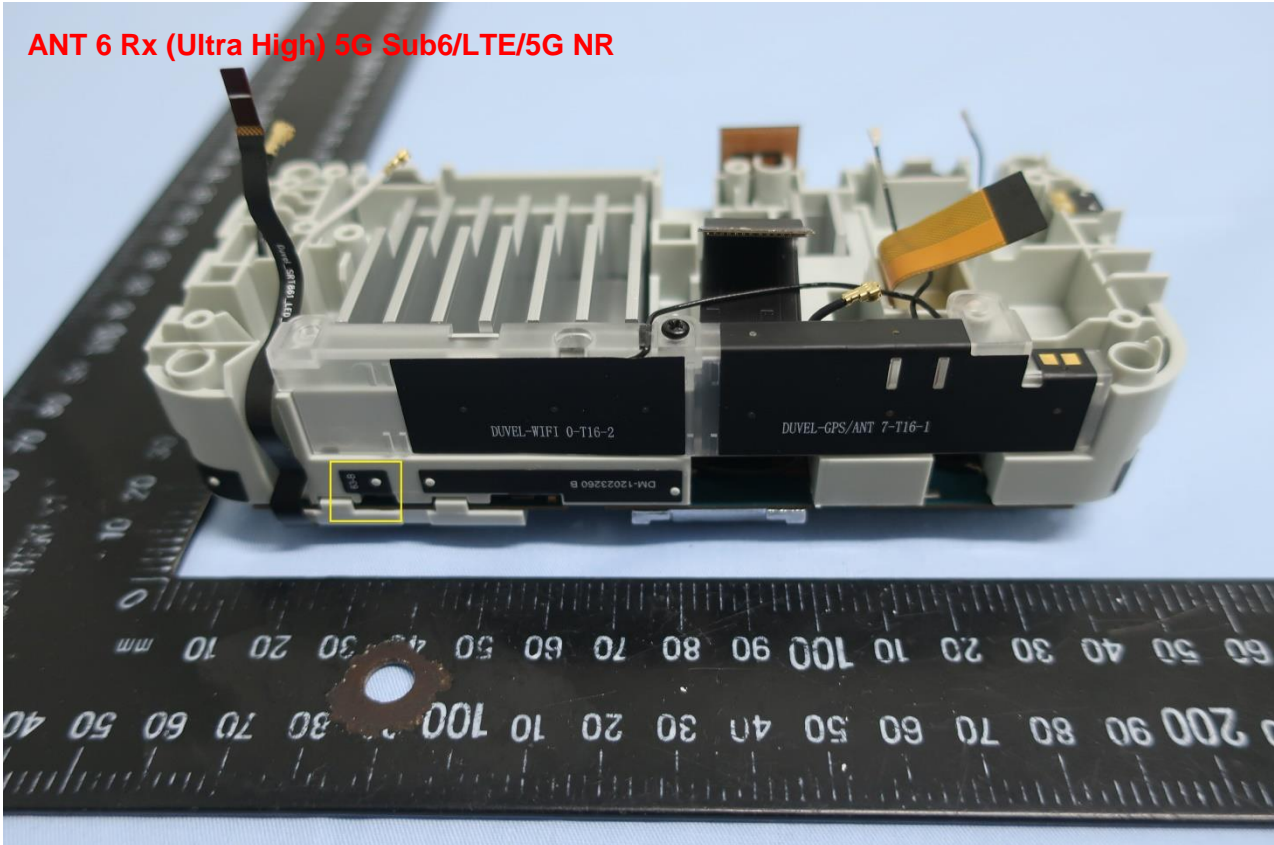

Brand Name: Inseego / Model Name: FX2000-3, FX2000e-3

Brand Name: Inseego / Model Name: FX2000-3, FX2000e-3

Brand Name: Inseego / Model Name: FX2000-3, FX2000e-3

Brand Name: Insego / Model Name: FX2000-3, FX2000e-3

Brand Name: Inseego / Model Name: FX2000-3, FX2000e-3

Brand Name: Inseego / Model Name: FX2000-3, FX2000e-3

Brand Name: Inseego / Model Name: FX2000-3, FX2000e-3

ANT 1 Tx/Rx (Low/Mid/High) LTE/5G NR

Brand Name: Inseego / Model Name: FX2000-3, FX2000e-3

ANT 2 Rx (Mid/High) LTE/5G NR/LAA

Brand Name: Inseego / Model Name: FX2000-3, FX2000e-3

ANT 3 Rx (Mid/High) LTE/5G NR/LAA

Brand Name: Inseego / Model Name: FX2000-3, FX2000e-3

Brand Name: Inseego / Model Name: FX2000-3, FX2000e-3

ANT 5 Tx/Rx 5G

Brand Name: Inseego / Model Name: FX2000-3, FX2000e-3

ANT 6 Rx (Ultra High) 5G Sub6/LTE/5G NR

Brand Name: Inseego / Model Name: FX2000-3, FX2000e-3

Brand Name: Inseego / Model Name: FX2000-3, FX2000e-3