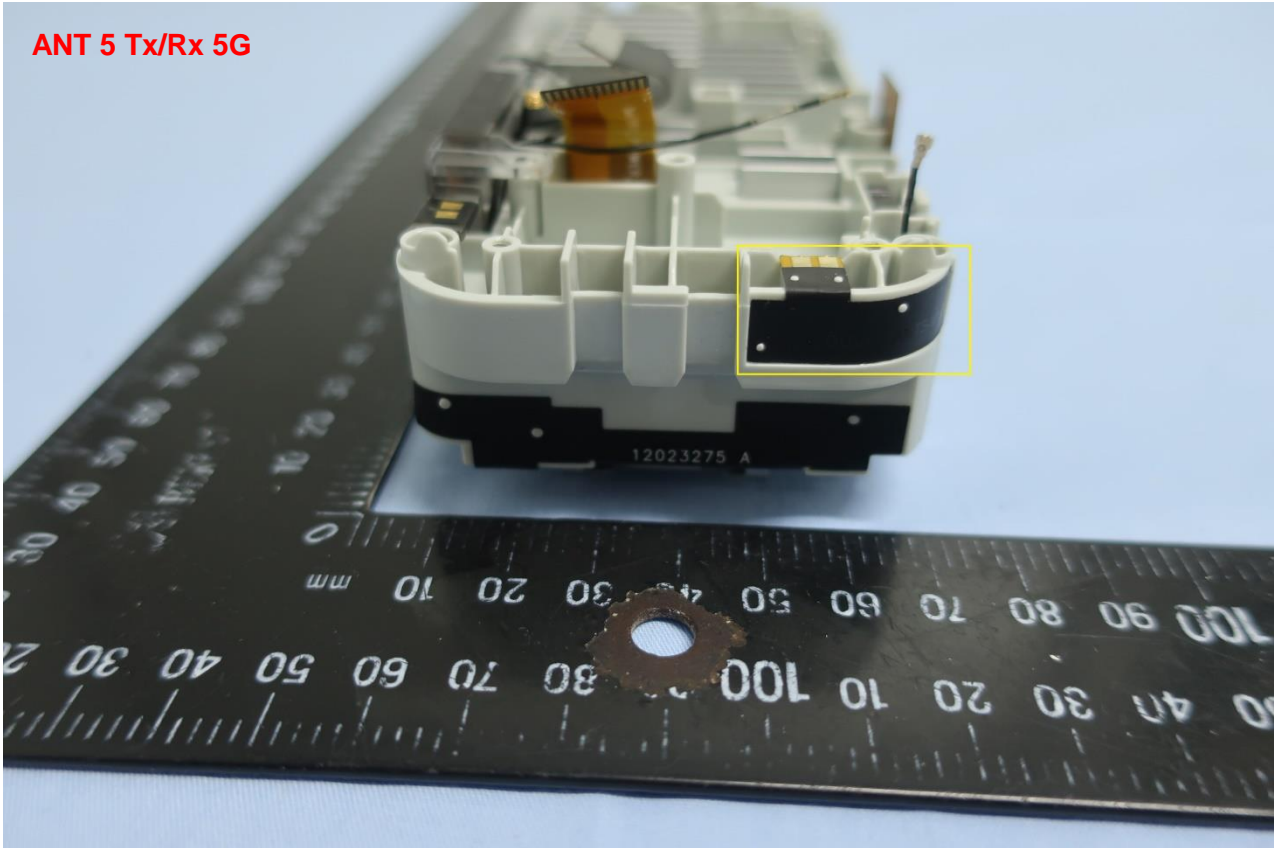

ANT 2 Rx (Mid/High) LTE/5G NR/LAA

Brand Name: Inseego / Model Name: FX2000-3, FX2000e-3

ANT 3 Rx (Mid/High) LTE/5G NR/LAA

Brand Name: Inseego / Model Name: FX2000-3, FX2000e-3

Brand Name: Inseego / Model Name: FX2000-3, FX2000e-3

ANT 5 Tx/Rx 5G

Brand Name: Inseego / Model Name: FX2000-3, FX2000e-3

ANT 6 Rx (Ultra High) 5G Sub6/LTE/5G NR

Brand Name: Inseego / Model Name: FX2000-3, FX2000e-3

Brand Name: Inseego / Model Name: FX2000-3, FX2000e-3