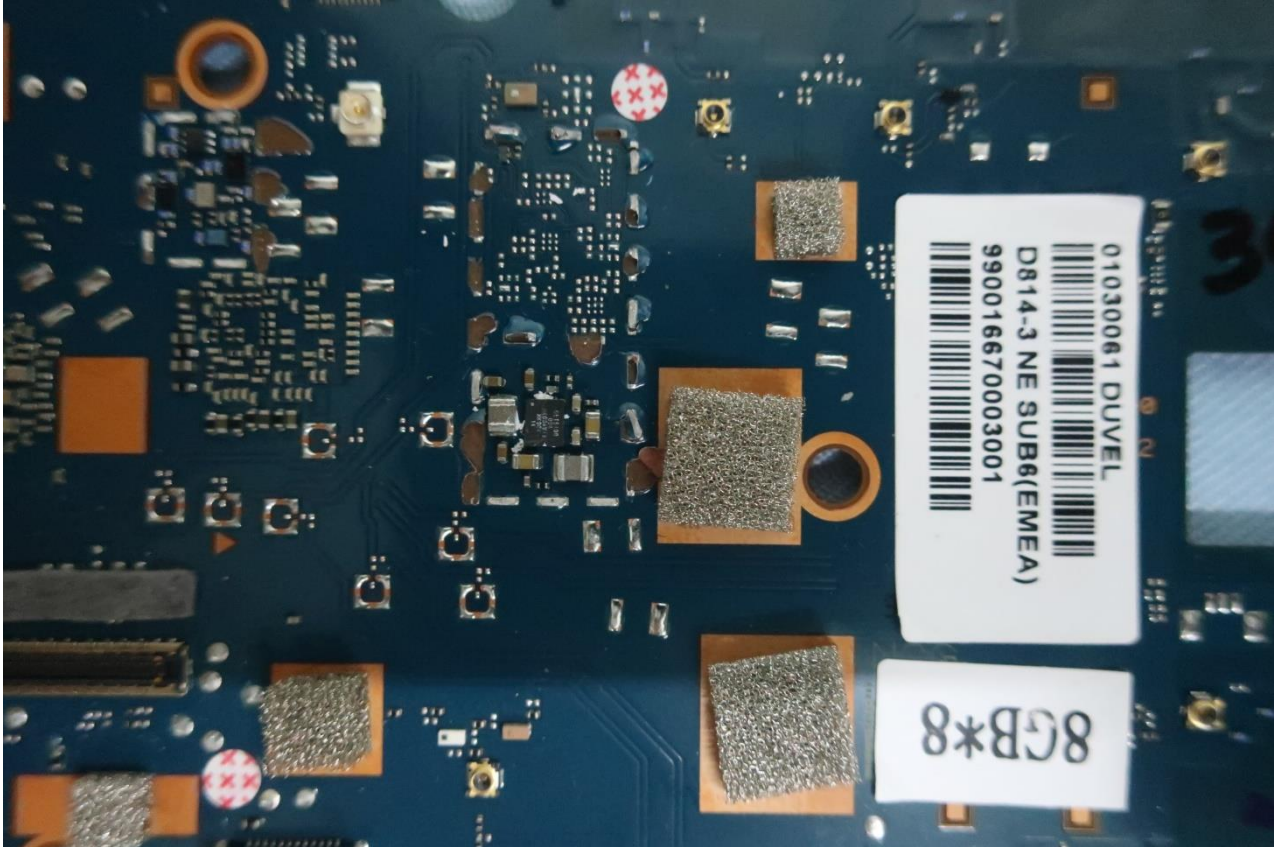

Brand Name: Inseego / Model Name: FX2000-3, FX2000e-3

Brand Name: Inseego / Model Name: FX2000-3, FX2000e-3

Brand Name: Inseego / Model Name: FX2000-3, FX2000e-3

Brand Name: Insego / Model Name: FX2000-3, FX2000e-3

Brand Name: Inseego / Model Name: FX2000-3, FX2000e-3

Brand Name: Inseego / Model Name: FX2000-3, FX2000e-3

Brand Name: Inseego / Model Name: FX2000-3, FX2000e-3

ANT 1 Tx/Rx (Low/Mid/High) LTE/5G NR

Brand Name: Inseego / Model Name: FX2000-3, FX2000e-3

ANT 2 Rx (Mid/High) LTE/5G NR/LAA

Brand Name: Inseego / Model Name: FX2000-3, FX2000e-3

ANT 3 Rx (Mid/High) LTE/5G NR/LAA

Brand Name: Inseego / Model Name: FX2000-3, FX2000e-3

Brand Name: Inseego / Model Name: FX2000-3, FX2000e-3