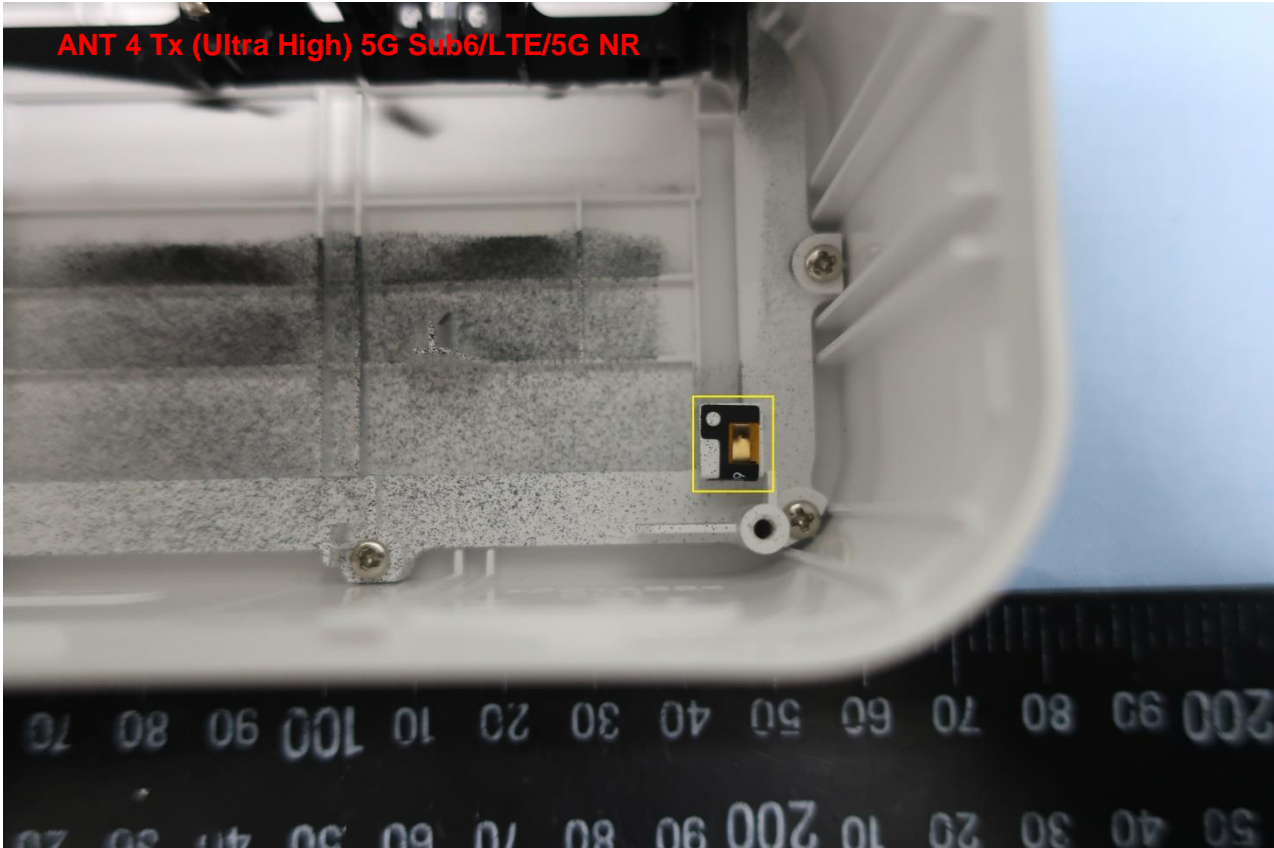

ANT 2 Rx (Mid/High) LTE/5G NR/LAA

Brand Name: Inseego / Model Name: FX2000-3, FX2000e-3

ANT 3 Rx (Mid/High) LTE/5G NR/LAA

Brand Name: Inseego / Model Name: FX2000-3, FX2000e-3

Brand Name: Inseego / Model Name: FX2000-3, FX2000e-3

ANT 5 Tx/Rx 5G

Brand Name: Inseego / Model Name: FX2000-3, FX2000e-3

ANT 6 Rx (Ultra High) 5G Sub6/LTE/5G NR

Brand Name: Inseego / Model Name: FX2000-3, FX2000e-3

Brand Name: Inseego / Model Name: FX2000-3, FX2000e-3