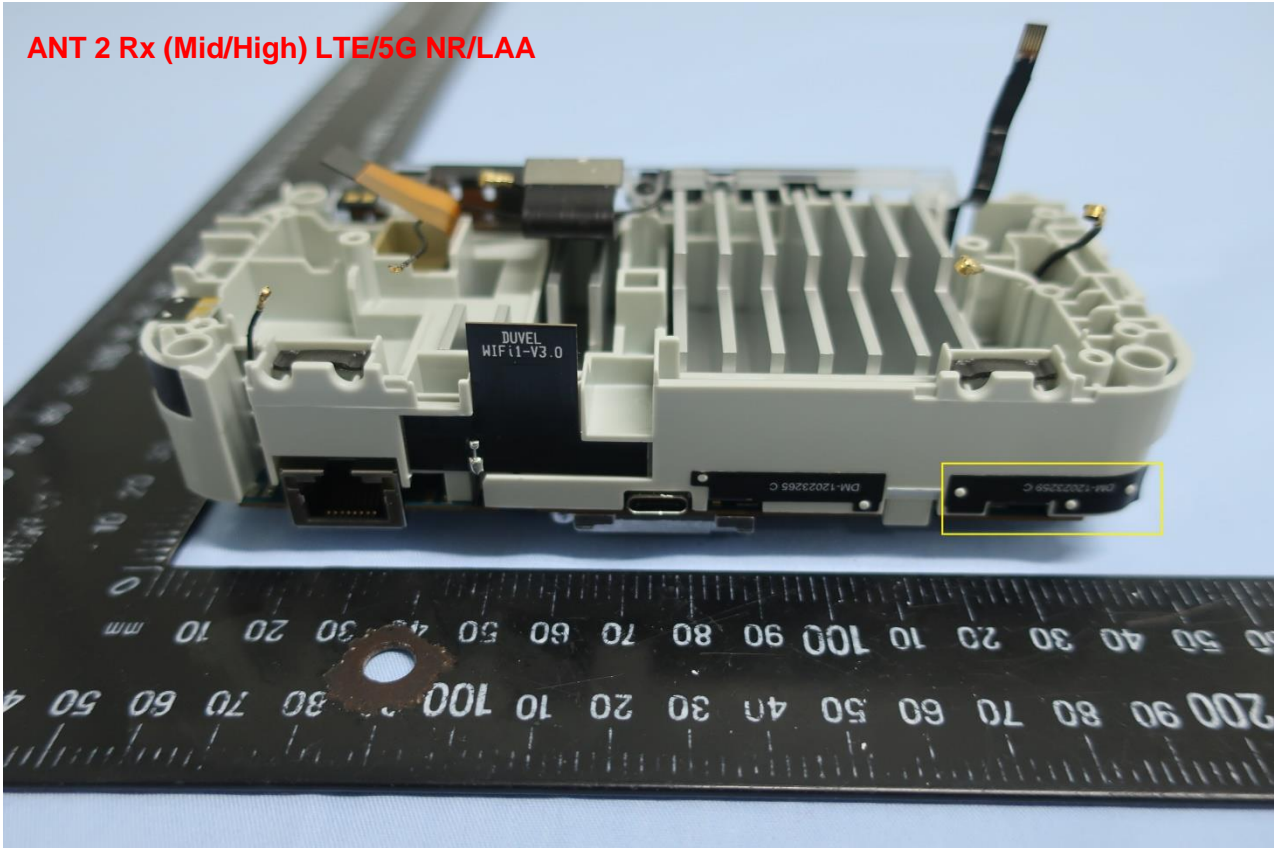

Brand Name: Inseego / Model Name: FX2000-3, FX2000e-3

Brand Name: Inseego / Model Name: FX2000-3, FX2000e-3

Brand Name: Inseego / Model Name: FX2000-3, FX2000e-3

Brand Name: Insego / Model Name: FX2000-3, FX2000e-3

Brand Name: Inseego / Model Name: FX2000-3, FX2000e-3

Brand Name: Inseego / Model Name: FX2000-3, FX2000e-3

Brand Name: Inseego / Model Name: FX2000-3, FX2000e-3

ANT 1 Tx/Rx (Low/Mid/High) LTE/5G NR

Brand Name: Inseego / Model Name: FX2000-3, FX2000e-3

ANT 2 Rx (Mid/High) LTE/5G NR/LAA

Brand Name: Inseego / Model Name: FX2000-3, FX2000e-3

ANT 3 Rx (Mid/High) LTE/5G NR/LAA

Brand Name: Inseego / Model Name: FX2000-3, FX2000e-3

Brand Name: Inseego / Model Name: FX2000-3, FX2000e-3

ANT 5 Tx/Rx 5G

Brand Name: Inseego / Model Name: FX2000-3, FX2000e-3

ANT 6 Rx (Ultra High) 5G Sub6/LTE/5G NR

Brand Name: Inseego / Model Name: FX2000-3, FX2000e-3

Brand Name: Inseego / Model Name: FX2000-3, FX2000e-3