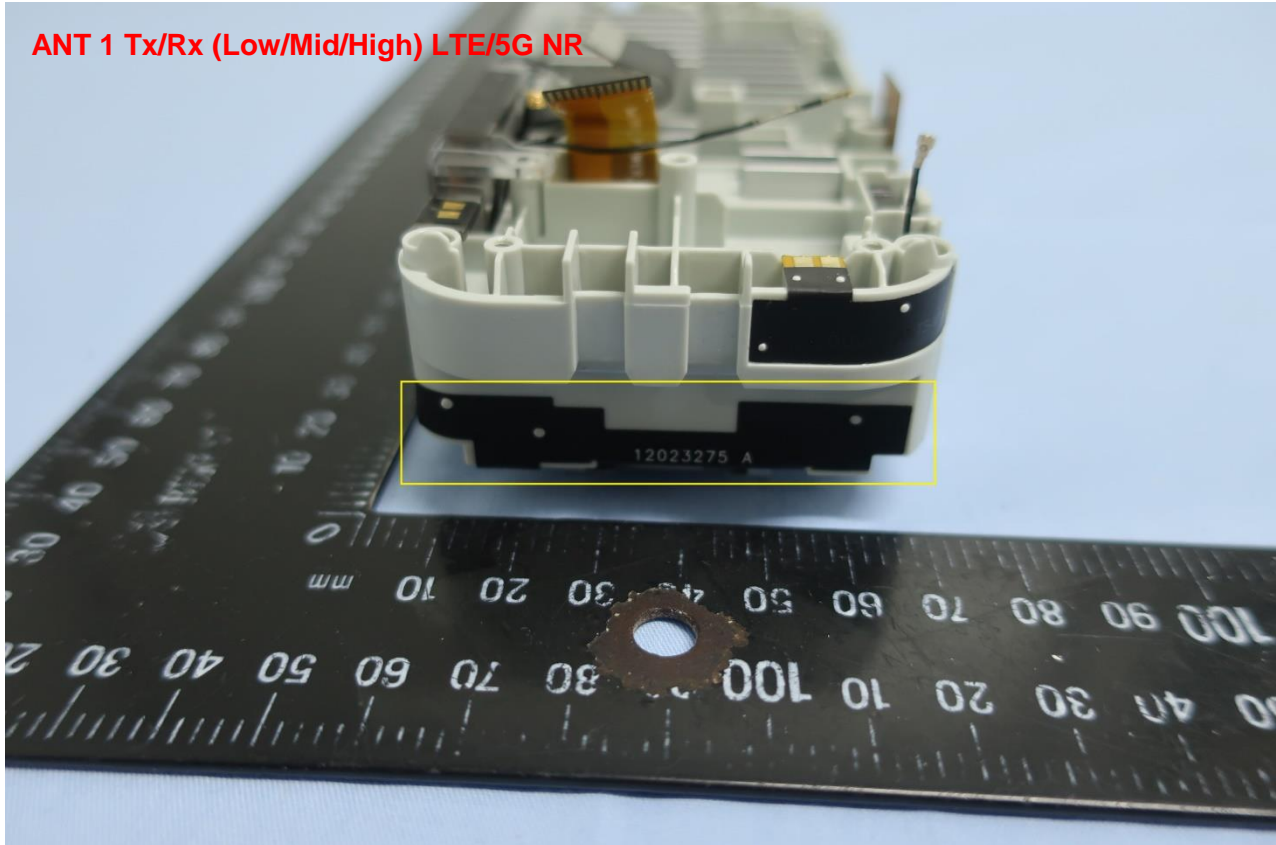

Brand Name: Inseego / Model Name: FX2000-3, FX2000e-3

Brand Name: Inseego / Model Name: FX2000-3, FX2000e-3

Brand Name: Inseego / Model Name: FX2000-3, FX2000e-3

ANT 1 Tx/Rx (Low/Mid/High) LTE/5G NR

Brand Name: Inseego / Model Name: FX2000-3, FX2000e-3

ANT 2 Rx (Mid/High) LTE/5G NR/LAA

Brand Name: Inseego / Model Name: FX2000-3, FX2000e-3

ANT 3 Rx (Mid/High) LTE/5G NR/LAA

Brand Name: Inseego / Model Name: FX2000-3, FX2000e-3

Brand Name: Inseego / Model Name: FX2000-3, FX2000e-3

ANT 5 Tx/Rx 5G

Brand Name: Inseego / Model Name: FX2000-3, FX2000e-3

ANT 6 Rx (Ultra High) 5G Sub6/LTE/5G NR

Brand Name: Inseego / Model Name: FX2000-3, FX2000e-3

Brand Name: Inseego / Model Name: FX2000-3, FX2000e-3