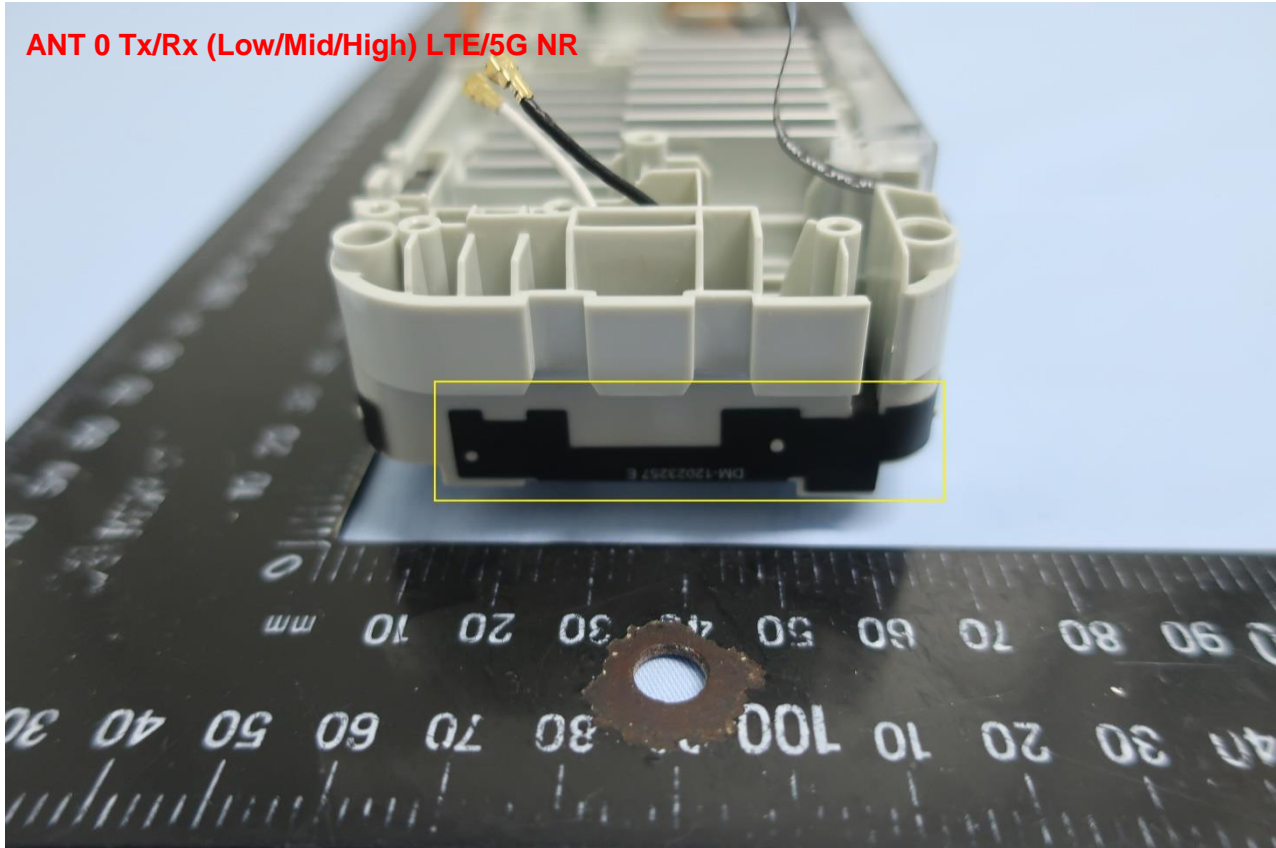

Brand Name: Inseego / Model Name: FX2000-3, FX2000e-3

Brand Name: Inseego / Model Name: FX2000-3, FX2000e-3

Brand Name: Inseego / Model Name: FX2000-3, FX2000e-3

Brand Name: Insego / Model Name: FX2000-3, FX2000e-3

Brand Name: Inseego / Model Name: FX2000-3, FX2000e-3

Brand Name: Inseego / Model Name: FX2000-3, FX2000e-3

Brand Name: Inseego / Model Name: FX2000-3, FX2000e-3

ANT 1 Tx/Rx (Low/Mid/High) LTE/5G NR

Brand Name: Inseego / Model Name: FX2000-3, FX2000e-3