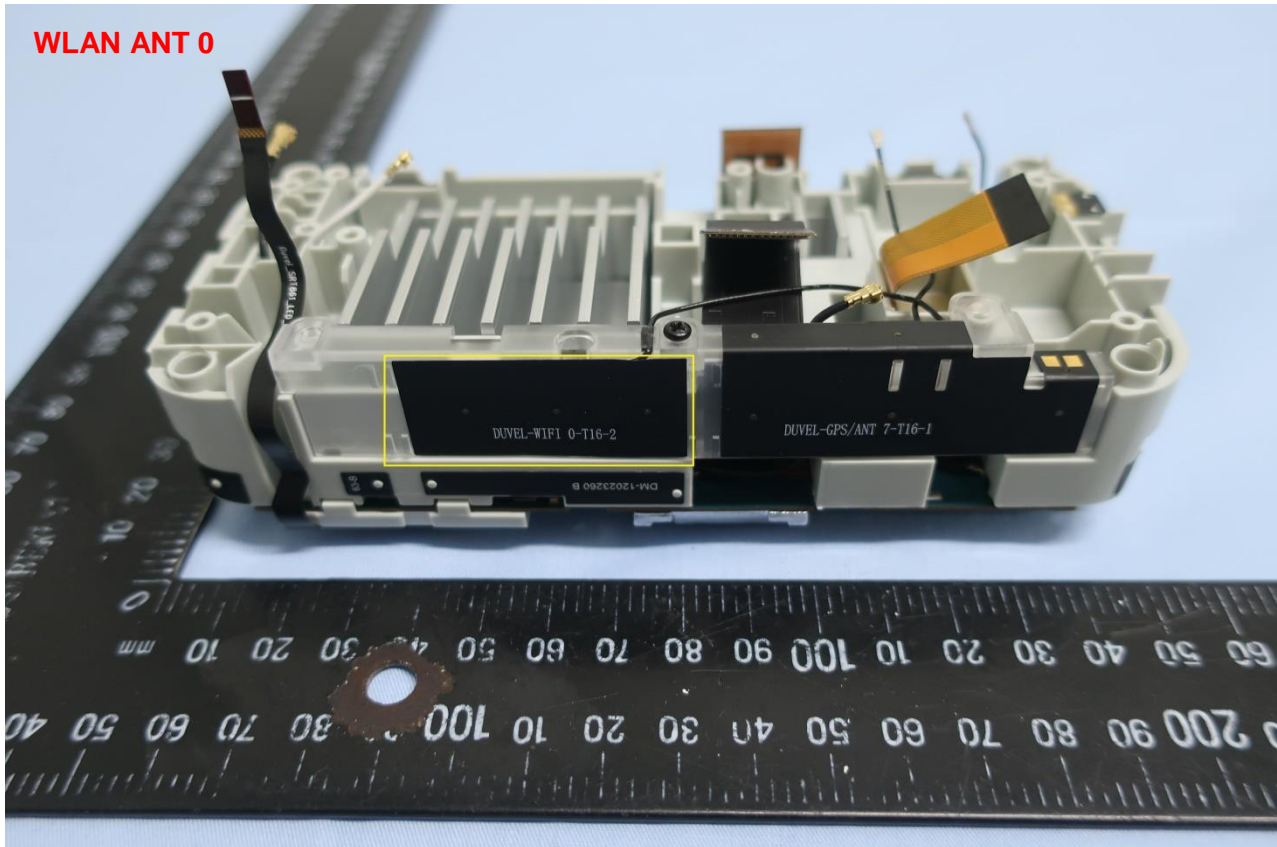

Brand Name: Inseego / Model Name: FX2000-3, FX2000e-3

Brand Name: Inseego / Model Name: FX2000-3, FX2000e-3

Brand Name: Inseego / Model Name: FX2000-3, FX2000e-3

ANT 1 Tx/Rx (Low/Mid/High) LTE/5G NR

Brand Name: Inseego / Model Name: FX2000-3, FX2000e-3

ANT 2 Rx (Mid/High) LTE/5G NR/LAA

Brand Name: Inseego / Model Name: FX2000-3, FX2000e-3

ANT 3 Rx (Mid/High) LTE/5G NR/LAA

Brand Name: Inseego / Model Name: FX2000-3, FX2000e-3

Brand Name: Inseego / Model Name: FX2000-3, FX2000e-3

ANT 5 Tx/Rx 5G

Brand Name: Inseego / Model Name: FX2000-3, FX2000e-3

ANT 6 Rx (Ultra High) 5G Sub6/LTE/5G NR

Brand Name: Inseego / Model Name: FX2000-3, FX2000e-3

Brand Name: Inseego / Model Name: FX2000-3, FX2000e-3

ANT 8 Tx/Rx (Mid/High) LTE/5G NR

Brand Name: Inseego / Model Name: FX2000-3, FX2000e-3

Brand Name: Inseego / Model Name: FX2000-3, FX2000e-3

WLAN ANT 1