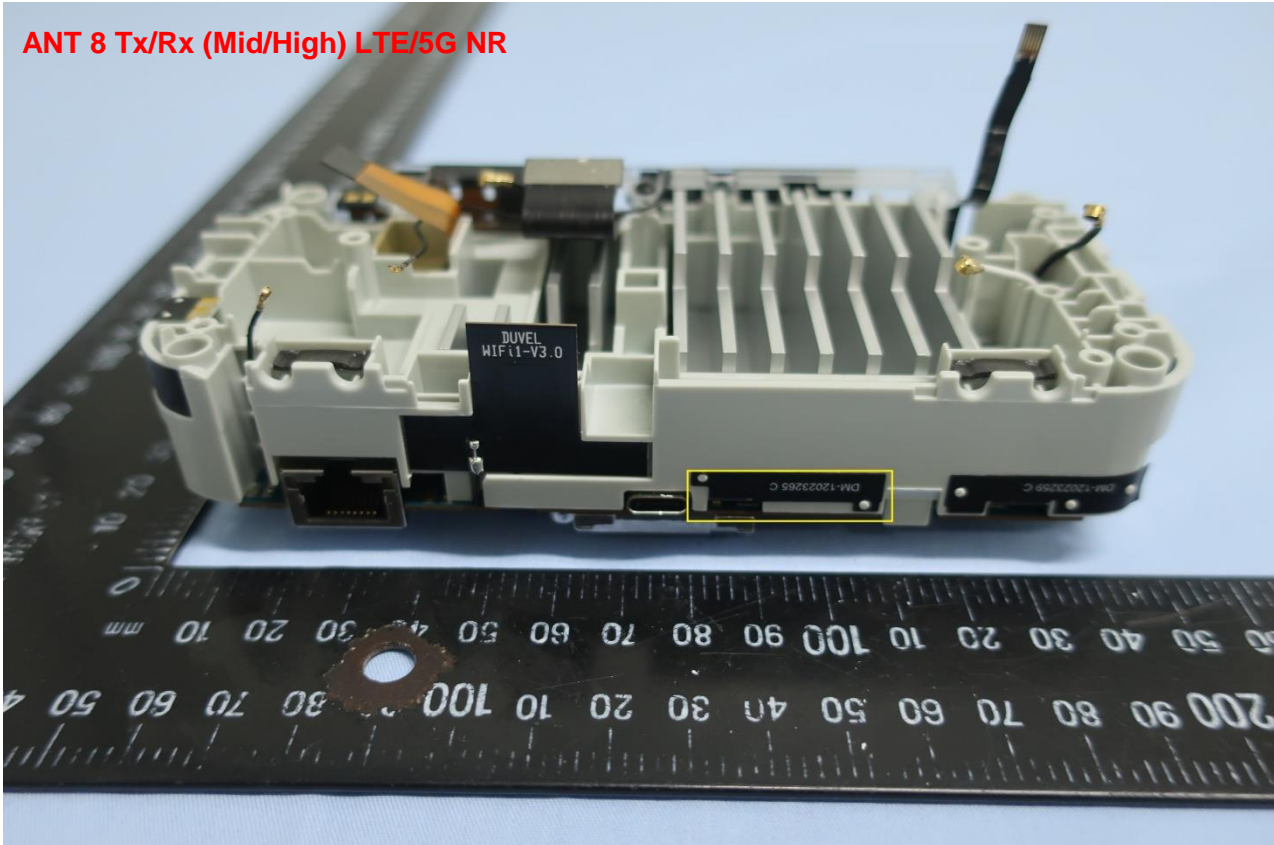

Brand Name: Inseego / Model Name: FX2000-3, FX2000e-3

Brand Name: Inseego / Model Name: FX2000-3, FX2000e-3

Brand Name: Inseego / Model Name: FX2000-3, FX2000e-3

ANT 1 Tx/Rx (Low/Mid/High) LTE/5G NR

Brand Name: Inseego / Model Name: FX2000-3, FX2000e-3

ANT 2 Rx (Mid/High) LTE/5G NR/LAA

Brand Name: Inseego / Model Name: FX2000-3, FX2000e-3

ANT 3 Rx (Mid/High) LTE/5G NR/LAA

Brand Name: Inseego / Model Name: FX2000-3, FX2000e-3

Brand Name: Inseego / Model Name: FX2000-3, FX2000e-3

ANT 5 Tx/Rx 5G

Brand Name: Inseego / Model Name: FX2000-3, FX2000e-3

ANT 6 Rx (Ultra High) 5G Sub6/LTE/5G NR

Brand Name: Inseego / Model Name: FX2000-3, FX2000e-3

Brand Name: Inseego / Model Name: FX2000-3, FX2000e-3

ANT 8 Tx/Rx (Mid/High) LTE/5G NR

Brand Name: Inseego / Model Name: FX2000-3, FX2000e-3

Brand Name: Inseego / Model Name: FX2000-3, FX2000e-3

WLAN ANT 1