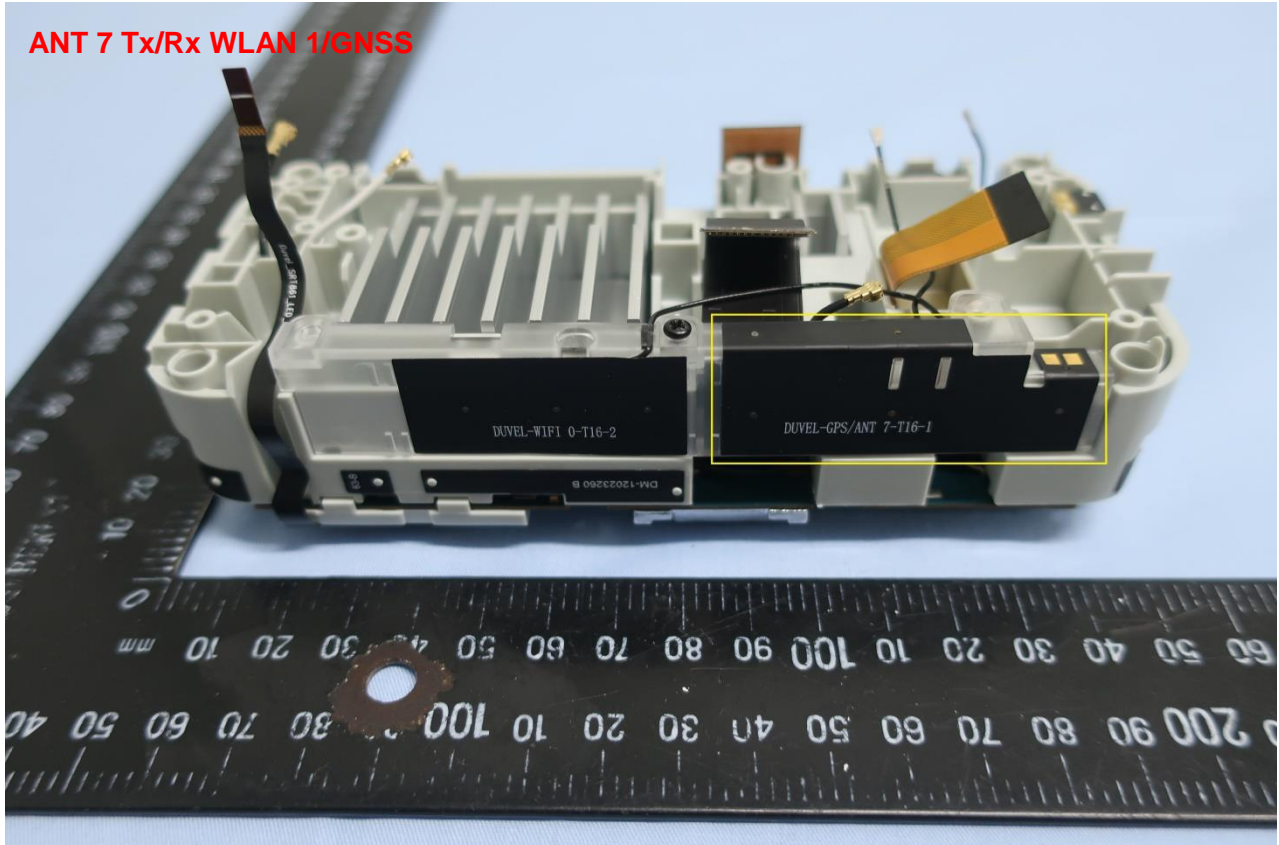

Brand Name: Inseego / Model Name: FX2000-3, FX2000e-3

Brand Name: Inseego / Model Name: FX2000-3, FX2000e-3

Brand Name: Inseego / Model Name: FX2000-3, FX2000e-3

ANT 1 Tx/Rx (Low/Mid/High) LTE/5G NR

Brand Name: Inseego / Model Name: FX2000-3, FX2000e-3

ANT 2 Rx (Mid/High) LTE/5G NR/LAA

Brand Name: Inseego / Model Name: FX2000-3, FX2000e-3

ANT 3 Rx (Mid/High) LTE/5G NR/LAA

Brand Name: Inseego / Model Name: FX2000-3, FX2000e-3

Brand Name: Inseego / Model Name: FX2000-3, FX2000e-3

ANT 5 Tx/Rx 5G

Brand Name: Inseego / Model Name: FX2000-3, FX2000e-3

ANT 6 Rx (Ultra High) 5G Sub6/LTE/5G NR

Brand Name: Inseego / Model Name: FX2000-3, FX2000e-3

Brand Name: Inseego / Model Name: FX2000-3, FX2000e-3

ANT 8 Tx/Rx (Mid/High) LTE/5G NR

Brand Name: Inseego / Model Name: FX2000-3, FX2000e-3

Brand Name: Inseego / Model Name: FX2000-3, FX2000e-3

WLAN ANT 1