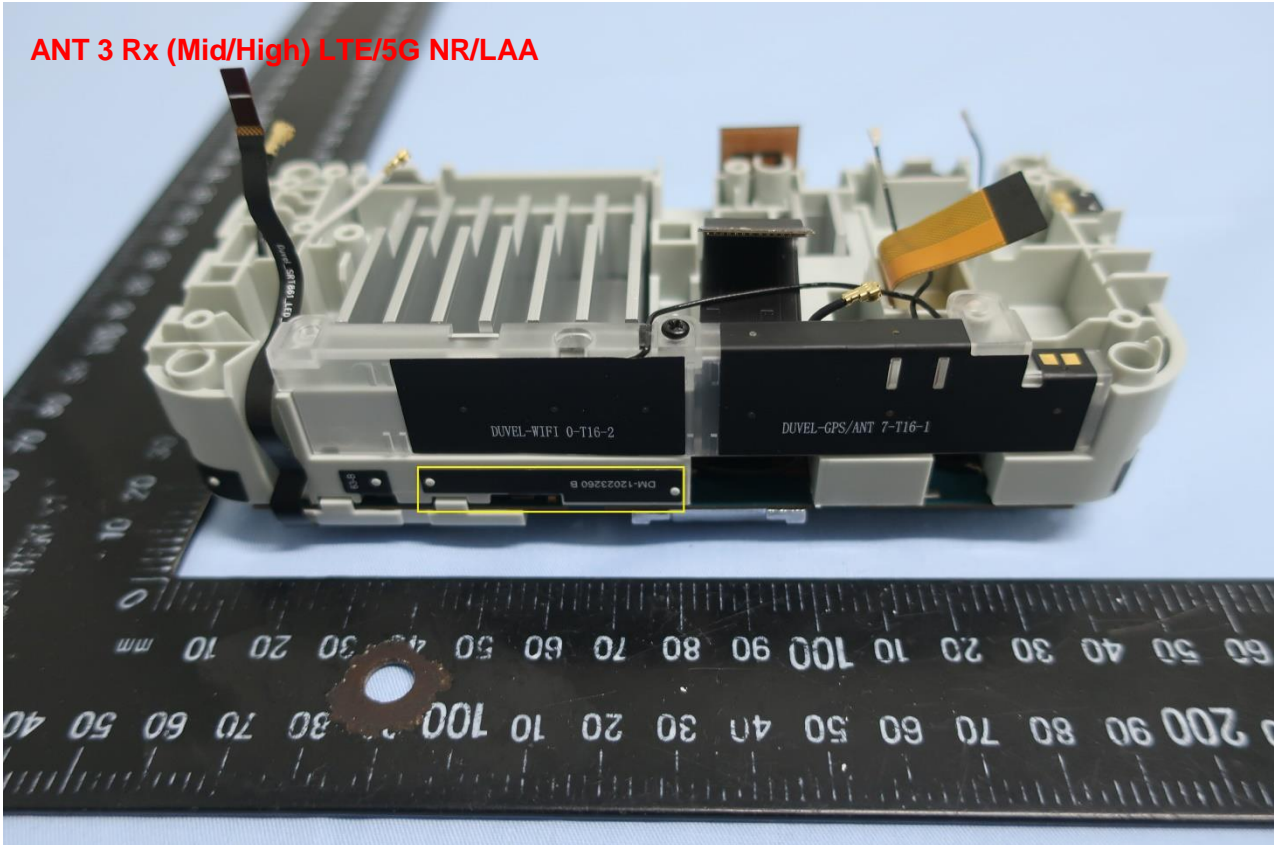

Brand Name: Inseego / Model Name: FX2000-3, FX2000e-3

Brand Name: Inseego / Model Name: FX2000-3, FX2000e-3

Brand Name: Inseego / Model Name: FX2000-3, FX2000e-3

Brand Name: Insego / Model Name: FX2000-3, FX2000e-3

Brand Name: Inseego / Model Name: FX2000-3, FX2000e-3

Brand Name: Inseego / Model Name: FX2000-3, FX2000e-3

Brand Name: Inseego / Model Name: FX2000-3, FX2000e-3

ANT 1 Tx/Rx (Low/Mid/High) LTE/5G NR

Brand Name: Inseego / Model Name: FX2000-3, FX2000e-3

ANT 2 Rx (Mid/High) LTE/5G NR/LAA

Brand Name: Inseego / Model Name: FX2000-3, FX2000e-3

ANT 3 Rx (Mid/High) LTE/5G NR/LAA

Brand Name: Inseego / Model Name: FX2000-3, FX2000e-3

Brand Name: Inseego / Model Name: FX2000-3, FX2000e-3

ANT 5 Tx/Rx 5G

Brand Name: Inseego / Model Name: FX2000-3, FX2000e-3

ANT 6 Rx (Ultra High) 5G Sub6/LTE/5G NR

Brand Name: Inseego / Model Name: FX2000-3, FX2000e-3

Brand Name: Inseego / Model Name: FX2000-3, FX2000e-3