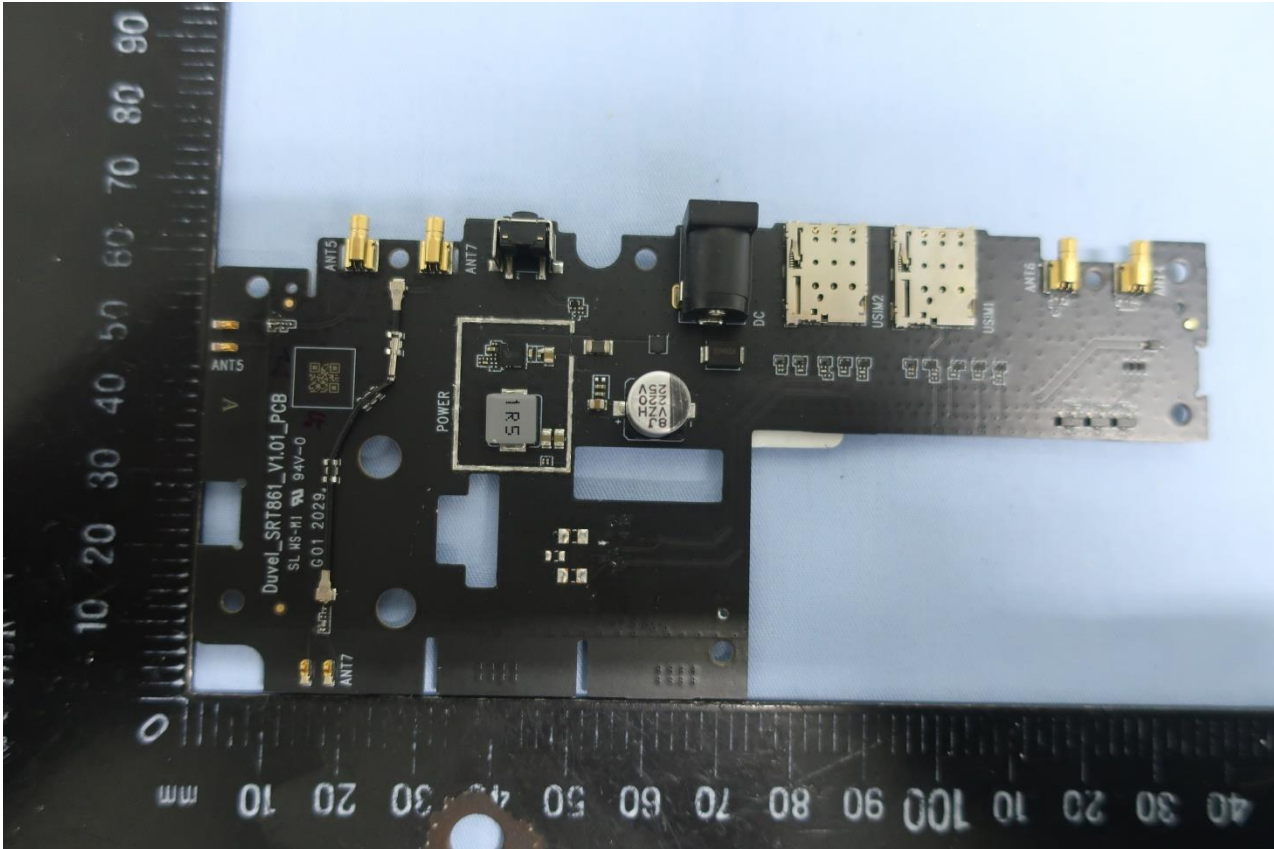

3. Internal Photograph of EUT

Brand Name: Inseego / Model Name: FX2000-3, FX2000e-3

Brand Name: Inseego / Model Name: FX2000-3, FX2000e-3

Brand Name: Inseego / Model Name: FX2000-3, FX2000e-3

Brand Name: Inseego / Model Name: FX2000-3, FX2000e-3

Brand Name: Inseego / Model Name: FX2000-3, FX2000e-3

Brand Name: Inseego / Model Name: FX2000-3, FX2000e-3

Brand Name: Inseego / Model Name: FX2000-3, FX2000e-3

Brand Name: Inseego / Model Name: FX2000-3, FX2000e-3