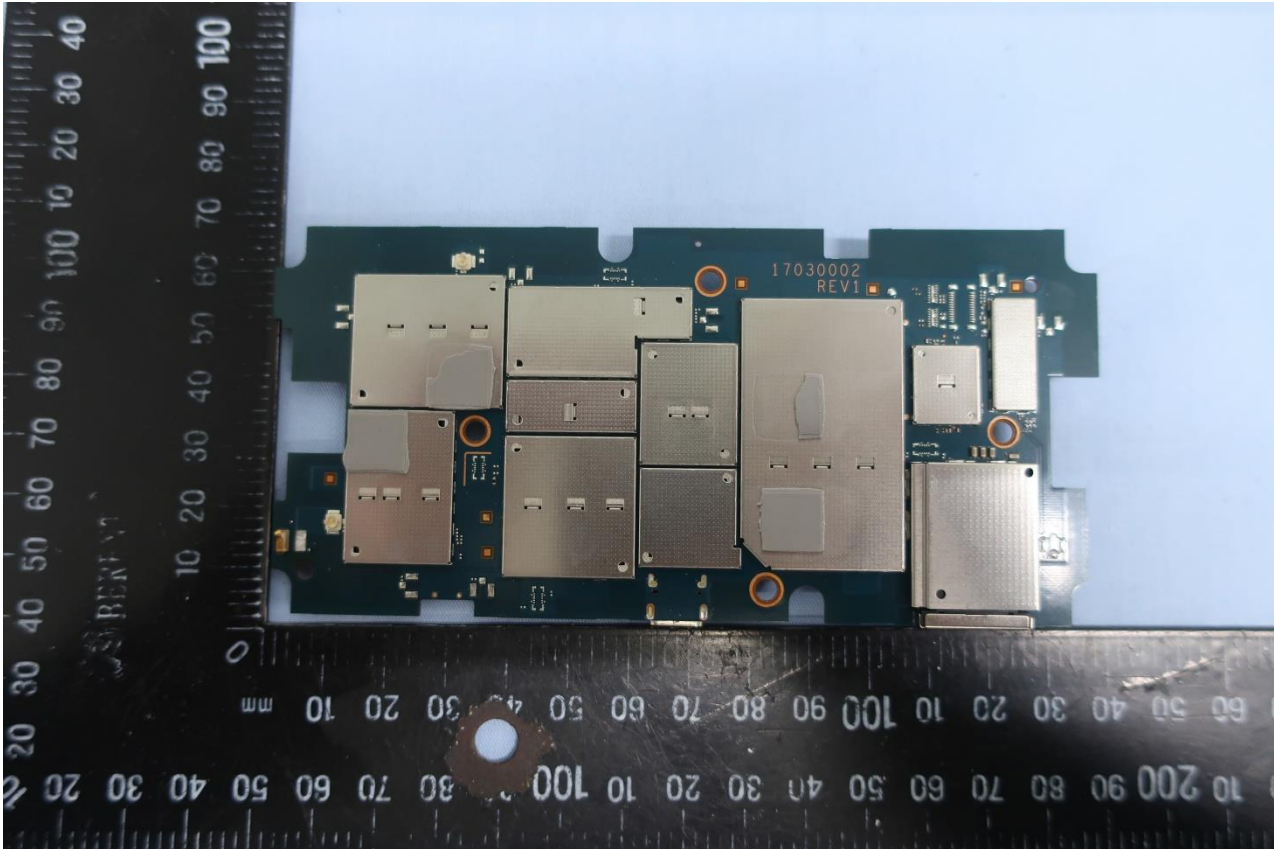

3. Internal Photograph of EUT

Brand Name: Inseego / Model Name: FX2000-3, FX2000e-3

Brand Name: Inseego / Model Name: FX2000-3, FX2000e-3

Brand Name: Inseego / Model Name: FX2000-3, FX2000e-3

Brand Name: Inseego / Model Name: FX2000-3, FX2000e-3

Brand Name: Inseego / Model Name: FX2000-3, FX2000e-3

Brand Name: Inseego / Model Name: FX2000-3, FX2000e-3

Brand Name: Inseego / Model Name: FX2000-3, FX2000e-3

Brand Name: Inseego / Model Name: FX2000-3, FX2000e-3

Brand Name: Inseego / Model Name: FX2000-3, FX2000e-3

Brand Name: Inseego / Model Name: FX2000-3, FX2000e-3

Brand Name: Insego / Model Name: FX2000-3, FX2000e-3

Brand Name: Inseego / Model Name: FX2000-3, FX2000e-3