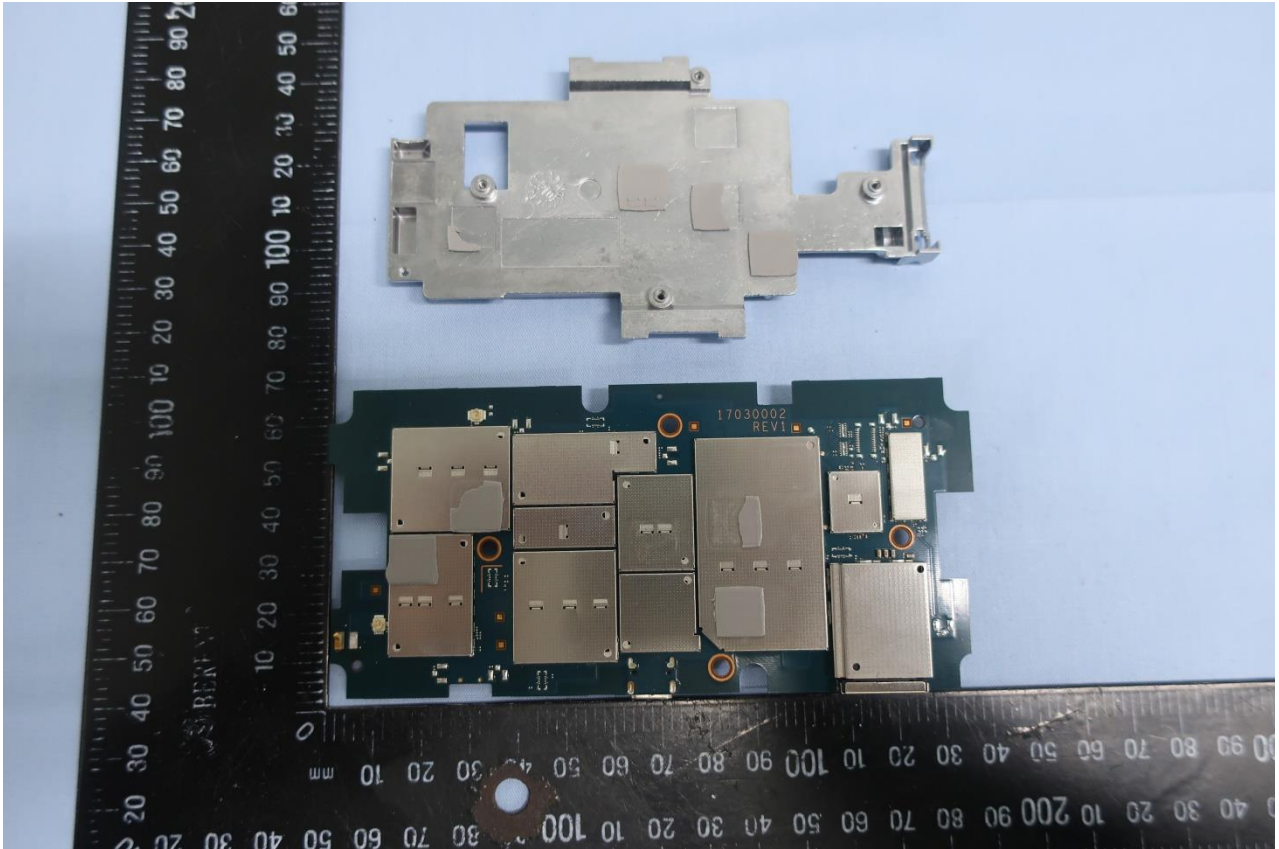

Brand Name: Inseego / Model Name: FX2000-3, FX2000e-3