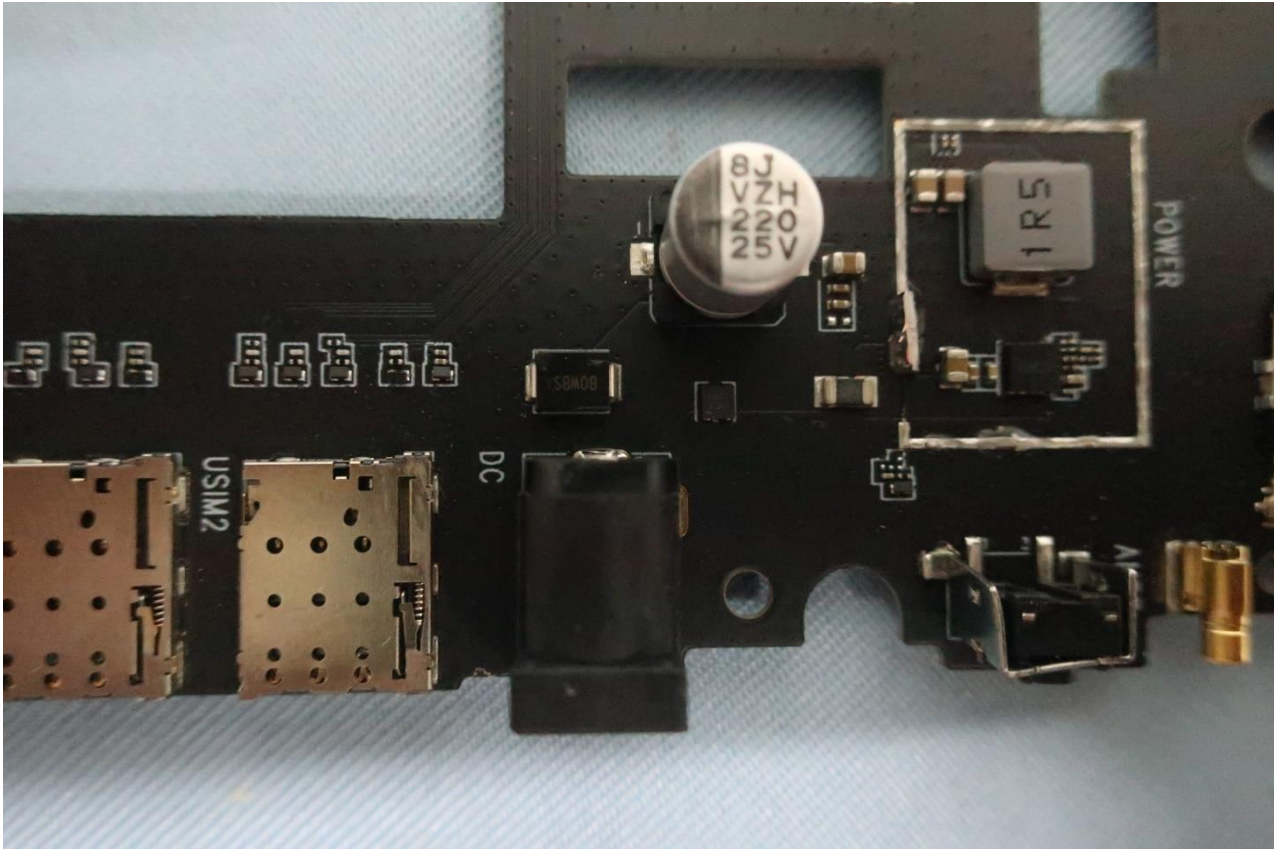

3. Internal Photograph of EUT

Brand Name: Inseego / Model Name: FX2000-3, FX2000e-3

Brand Name: Inseego / Model Name: FX2000-3, FX2000e-3

Brand Name: Inseego / Model Name: FX2000-3, FX2000e-3

Brand Name: Inseego / Model Name: FX2000-3, FX2000e-3

Brand Name: Inseego / Model Name: FX2000-3, FX2000e-3

Brand Name: Inseego / Model Name: FX2000-3, FX2000e-3

Brand Name: Inseego / Model Name: FX2000-3, FX2000e-3

Brand Name: Inseego / Model Name: FX2000-3, FX2000e-3