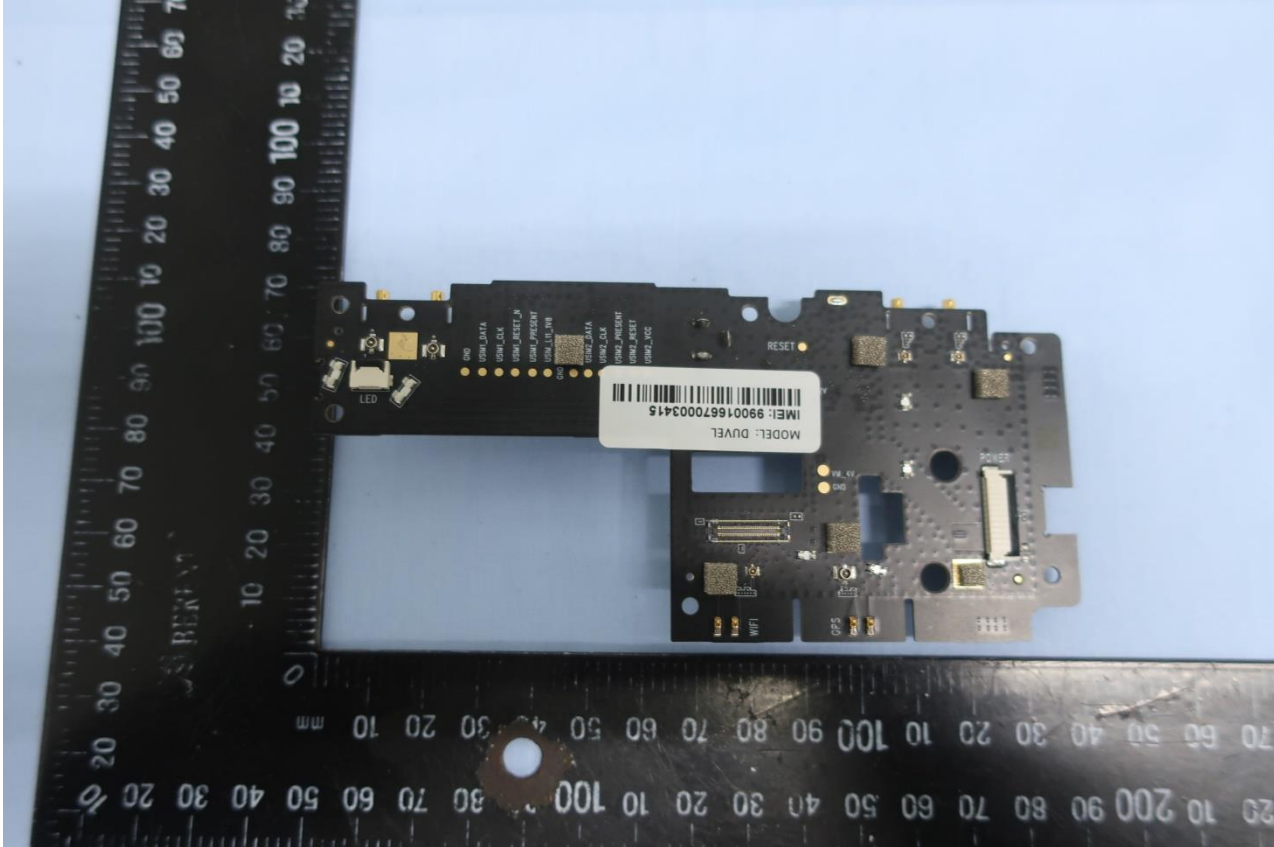

3. Internal Photograph of EUT

Brand Name: Inseego / Model Name: FX2000-3, FX2000e-3

Brand Name: Inseego / Model Name: FX2000-3, FX2000e-3

Brand Name: Inseego / Model Name: FX2000-3, FX2000e-3

Brand Name: Inseego / Model Name: FX2000-3, FX2000e-3

Brand Name: Inseego / Model Name: FX2000-3, FX2000e-3

Brand Name: Inseego / Model Name: FX2000-3, FX2000e-3

Brand Name: Inseego / Model Name: FX2000-3, FX2000e-3

Brand Name: Inseego / Model Name: FX2000-3, FX2000e-3