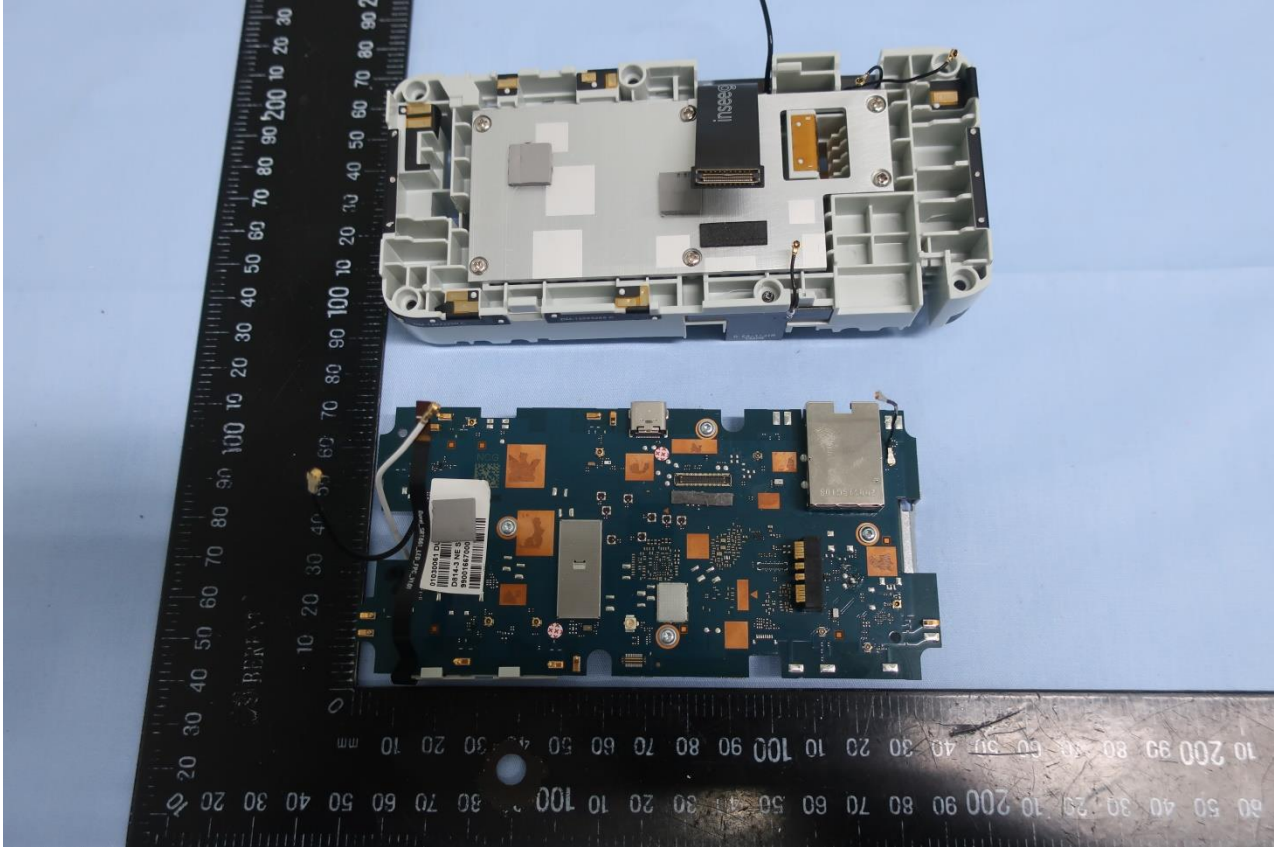

3. Internal Photograph of EUT

Brand Name: Inseego / Model Name: FX2000-3, FX2000e-3

Brand Name: Inseego / Model Name: FX2000-3, FX2000e-3

Brand Name: Inseego / Model Name: FX2000-3, FX2000e-3

Brand Name: Inseego / Model Name: FX2000-3, FX2000e-3

Brand Name: Inseego / Model Name: FX2000-3, FX2000e-3

Brand Name: Inseego / Model Name: FX2000-3, FX2000e-3

Brand Name: Inseego / Model Name: FX2000-3, FX2000e-3

Brand Name: Inseego / Model Name: FX2000-3, FX2000e-3

Brand Name: Inseego / Model Name: FX2000-3, FX2000e-3

Brand Name: Inseego / Model Name: FX2000-3, FX2000e-3

Brand Name: Insego / Model Name: FX2000-3, FX2000e-3

Brand Name: Inseego / Model Name: FX2000-3, FX2000e-3