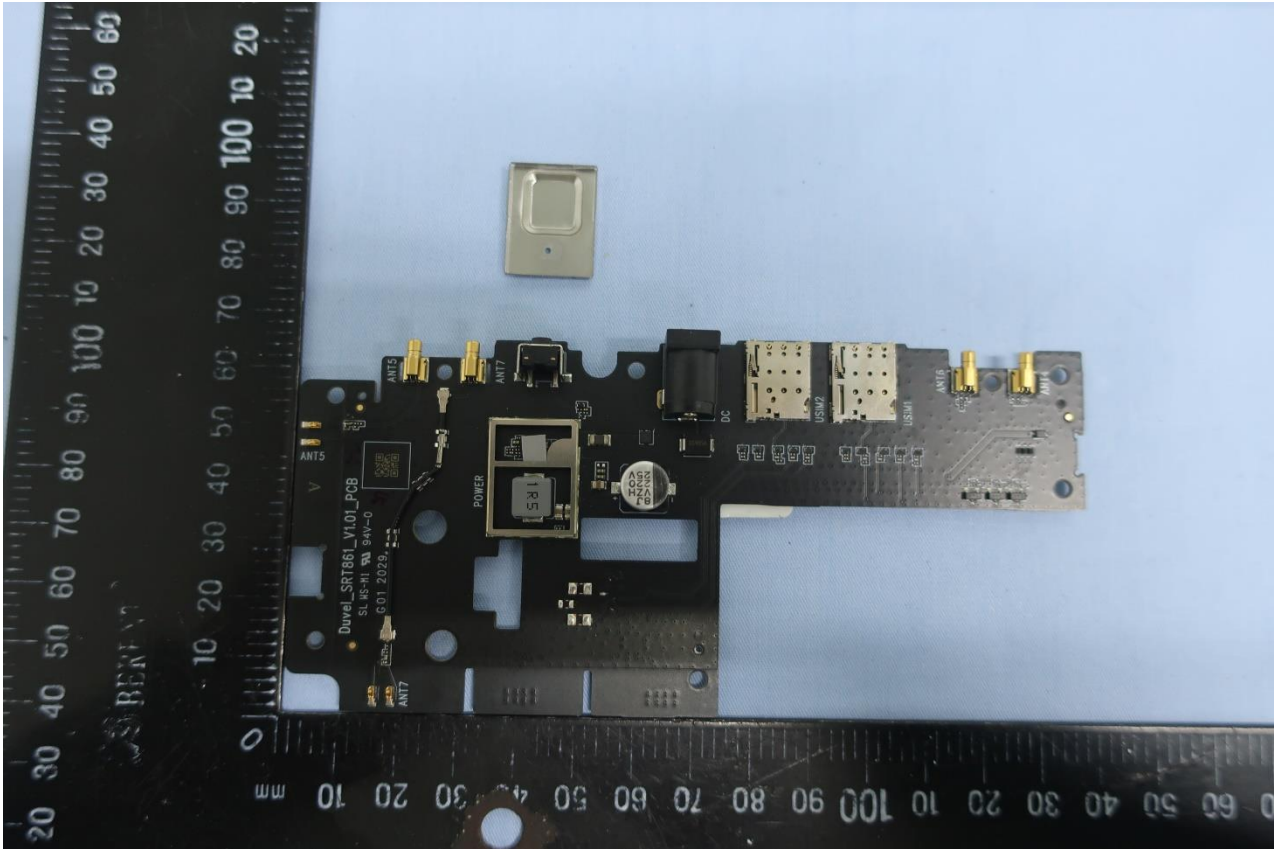

3. Internal Photograph of EUT

Brand Name: Inseego / Model Name: FX2000-3, FX2000e-3

Brand Name: Inseego / Model Name: FX2000-3, FX2000e-3

Brand Name: Inseego / Model Name: FX2000-3, FX2000e-3

Brand Name: Inseego / Model Name: FX2000-3, FX2000e-3

Brand Name: Inseego / Model Name: FX2000-3, FX2000e-3

Brand Name: Inseego / Model Name: FX2000-3, FX2000e-3

Brand Name: Inseego / Model Name: FX2000-3, FX2000e-3

Brand Name: Inseego / Model Name: FX2000-3, FX2000e-3