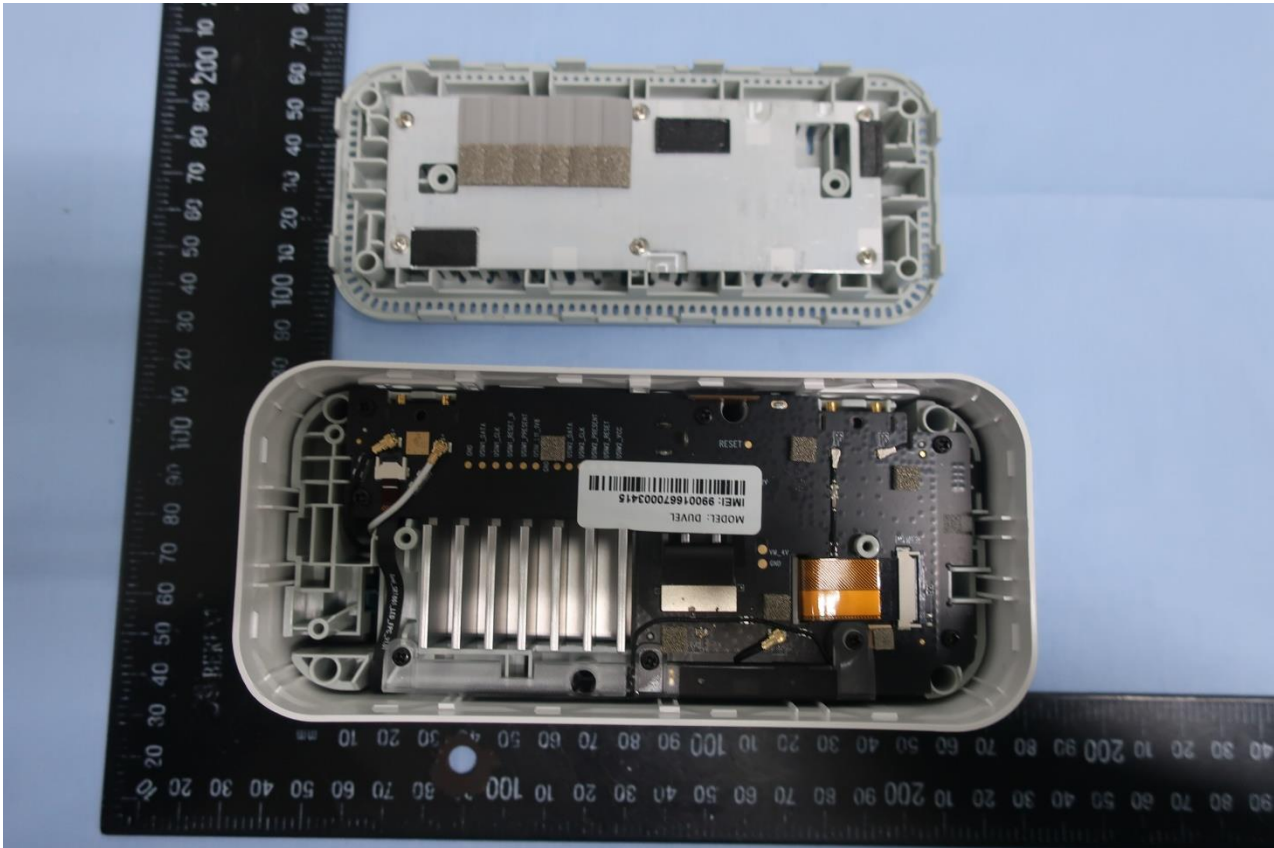

3. Internal Photograph of EUT

Brand Name: Inseego / Model Name: FX2000-3, FX2000e-3

Brand Name: Inseego / Model Name: FX2000-3, FX2000e-3

Brand Name: Inseego / Model Name: FX2000-3, FX2000e-3

Brand Name: Inseego / Model Name: FX2000-3, FX2000e-3

Brand Name: Inseego / Model Name: FX2000-3, FX2000e-3

Brand Name: Inseego / Model Name: FX2000-3, FX2000e-3

Brand Name: Inseego / Model Name: FX2000-3, FX2000e-3

Brand Name: Inseego / Model Name: FX2000-3, FX2000e-3