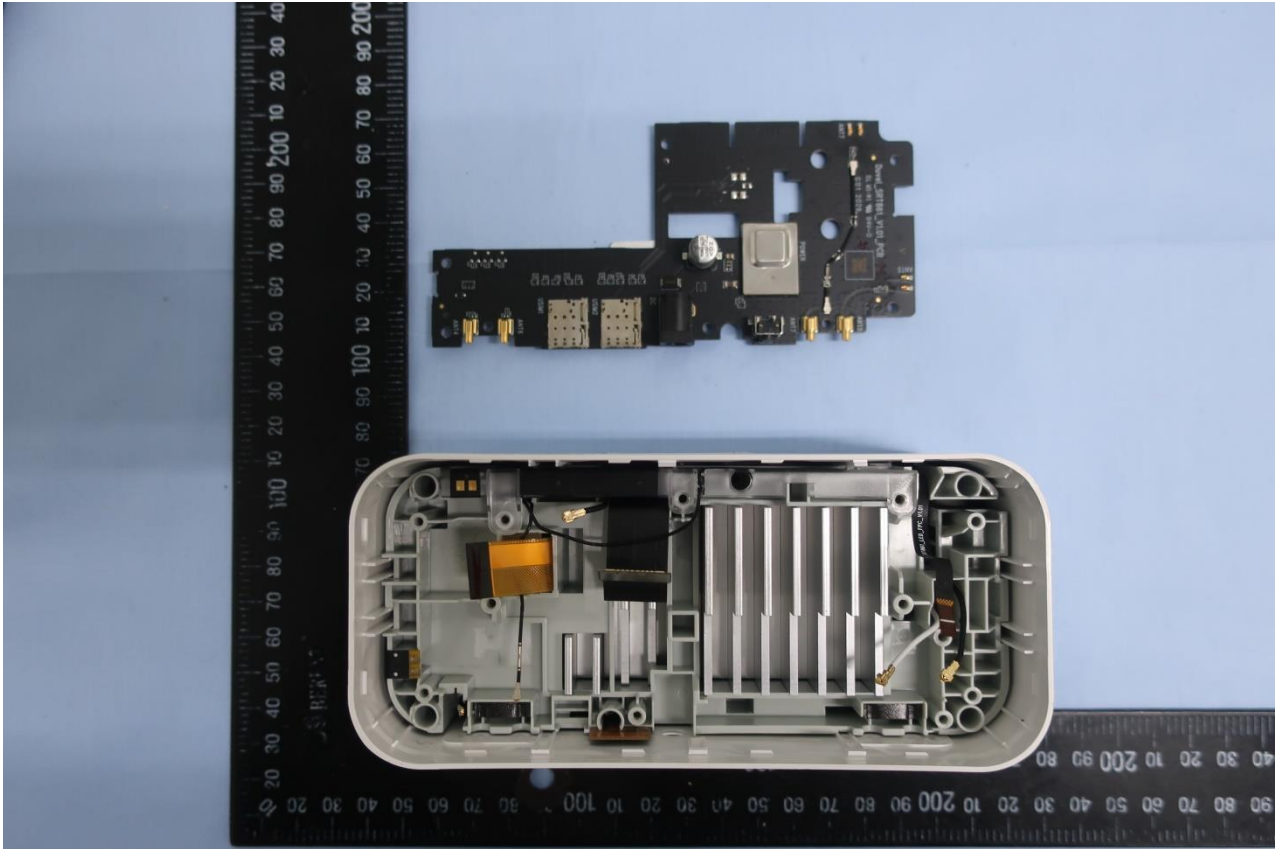

3. Internal Photograph of EUT

Brand Name: Inseego / Model Name: FX2000-3, FX2000e-3

Brand Name: Inseego / Model Name: FX2000-3, FX2000e-3

Brand Name: Inseego / Model Name: FX2000-3, FX2000e-3

Brand Name: Inseego / Model Name: FX2000-3, FX2000e-3

Brand Name: Inseego / Model Name: FX2000-3, FX2000e-3

Brand Name: Inseego / Model Name: FX2000-3, FX2000e-3

Brand Name: Inseego / Model Name: FX2000-3, FX2000e-3

Brand Name: Inseego / Model Name: FX2000-3, FX2000e-3