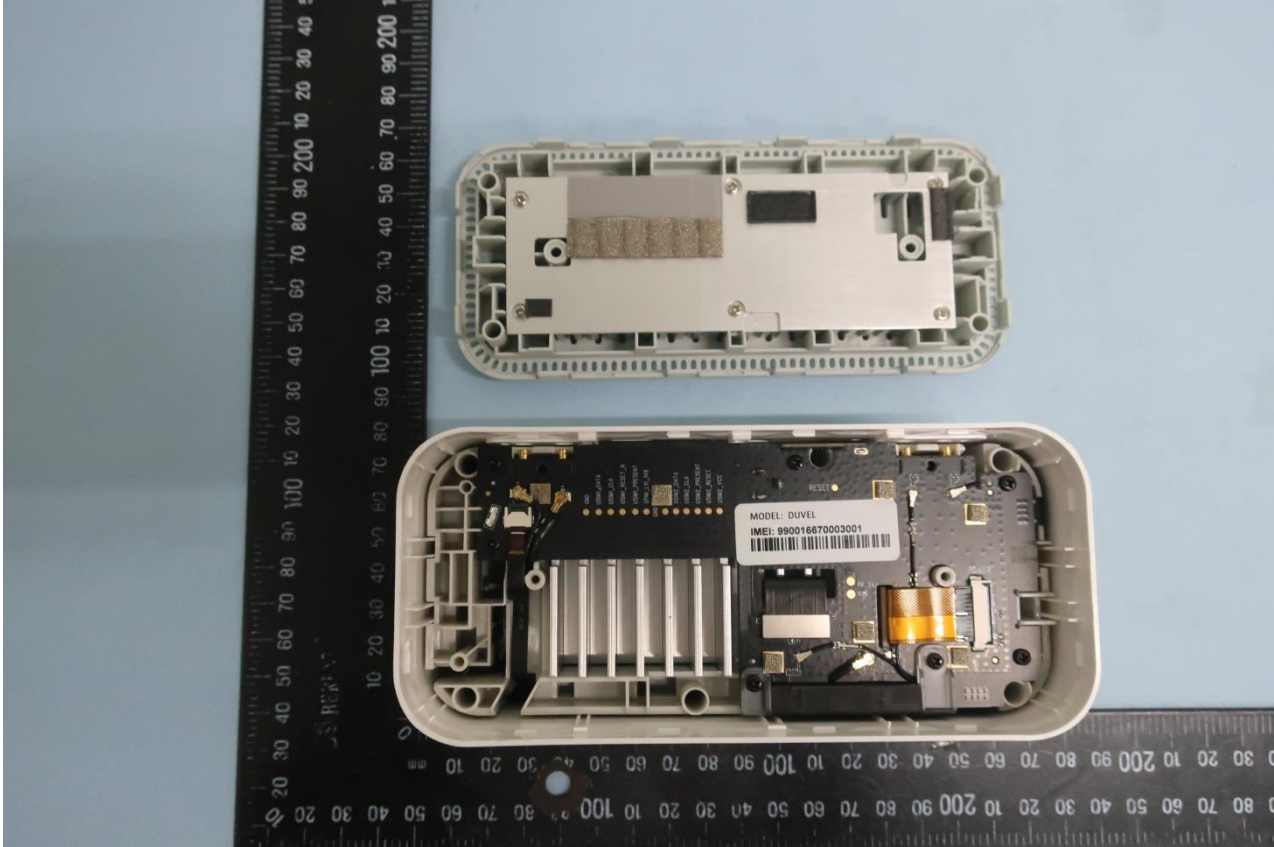

3. Internal Photograph of EUT

Brand Name: Inseego / Model Name: FX2000-3, FX2000e-3

Brand Name: Inseego / Model Name: FX2000-3, FX2000e-3

Brand Name: Inseego / Model Name: FX2000-3, FX2000e-3

Brand Name: Inseego / Model Name: FX2000-3, FX2000e-3

Brand Name: Inseego / Model Name: FX2000-3, FX2000e-3

Brand Name: Inseego / Model Name: FX2000-3, FX2000e-3

Brand Name: Inseego / Model Name: FX2000-3, FX2000e-3

Brand Name: Inseego / Model Name: FX2000-3, FX2000e-3