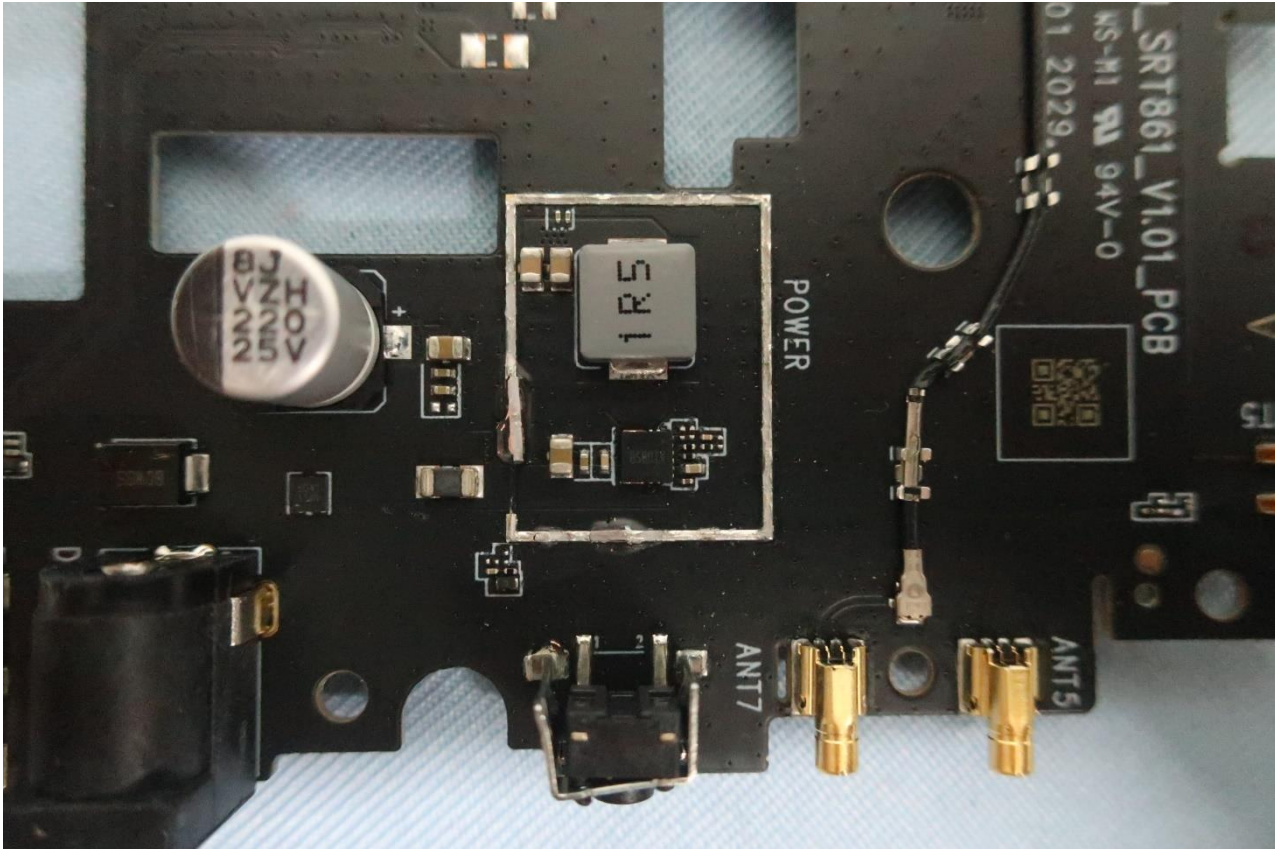

3. Internal Photograph of EUT

Brand Name: Inseego / Model Name: FX2000-3, FX2000e-3

Brand Name: Inseego / Model Name: FX2000-3, FX2000e-3

Brand Name: Inseego / Model Name: FX2000-3, FX2000e-3

Brand Name: Inseego / Model Name: FX2000-3, FX2000e-3

Brand Name: Inseego / Model Name: FX2000-3, FX2000e-3

Brand Name: Inseego / Model Name: FX2000-3, FX2000e-3

Brand Name: Inseego / Model Name: FX2000-3, FX2000e-3

Brand Name: Inseego / Model Name: FX2000-3, FX2000e-3