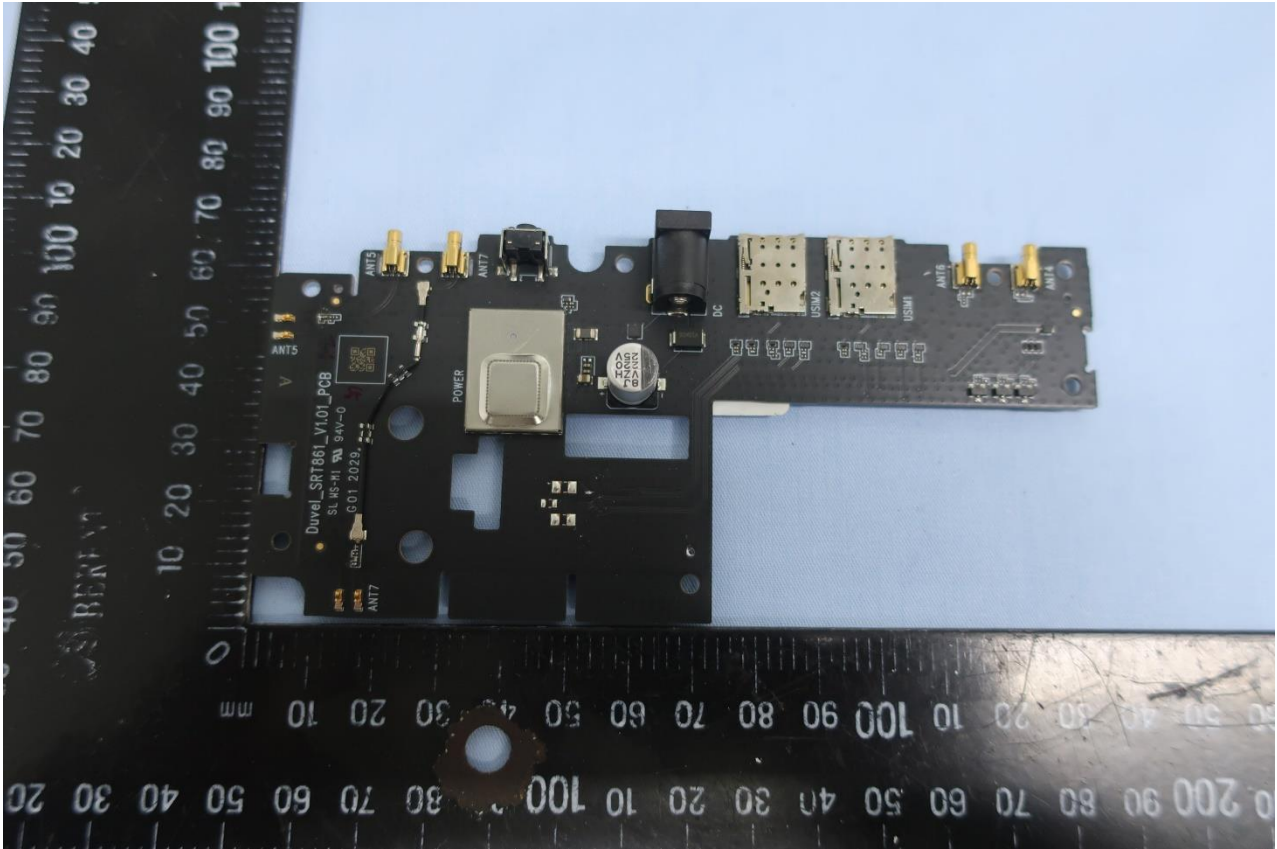

3. Internal Photograph of EUT

Brand Name: Inseego / Model Name: FX2000-3, FX2000e-3

Brand Name: Inseego / Model Name: FX2000-3, FX2000e-3

Brand Name: Inseego / Model Name: FX2000-3, FX2000e-3

Brand Name: Inseego / Model Name: FX2000-3, FX2000e-3

Brand Name: Inseego / Model Name: FX2000-3, FX2000e-3

Brand Name: Inseego / Model Name: FX2000-3, FX2000e-3

Brand Name: Inseego / Model Name: FX2000-3, FX2000e-3

Brand Name: Inseego / Model Name: FX2000-3, FX2000e-3