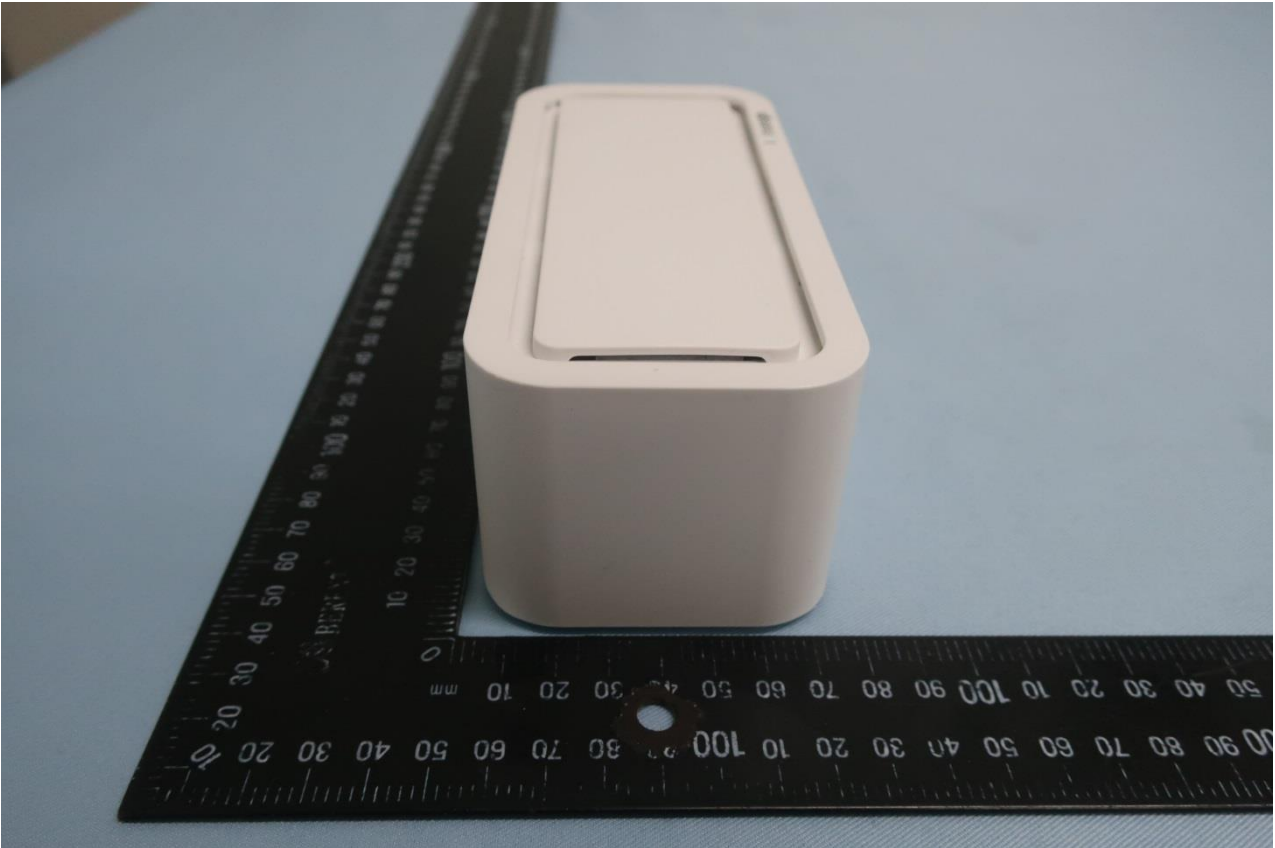

## 1. External Photograph of EUT

Brand Name: Inseego / Model Name: FX2000-3, FX2000e-3

Brand Name: Inseego / Model Name: FX2000-3, FX2000e-3

**Brand Name: Inseego / Model Name: FX2000-3, FX2000e-3**

Brand Name: Inseego / Model Name: FX2000-3, FX2000e-3

Brand Name: Inseego / Model Name: FX2000-3, FX2000e-3

**Brand Name: Inseego / Model Name: FX2000-3, FX2000e-3**

Brand Name: Inseego / Model Name: FX2000-3, FX2000e-3

## 2. Photograph of Accessory

Brand Name: Inseego / Model Name: FX2000-3, FX2000e-3

### List of Accessory:

Specification of Accessory				
AC Adapter	Brand Name	Sunun	Model Name	SA24V-120200U
	Power Rating	I/P: 100-240 Vac, 800mA, O/P: 12Vdc, 2000mA		
	AC Power Cord Type	1.22 meter, shielded cable, without ferrite core		
RJ45 Cable	Category	6	In/Out door	In Door USE
	Signal Line Type	1.8 meter, shielded or non-shielded cable		