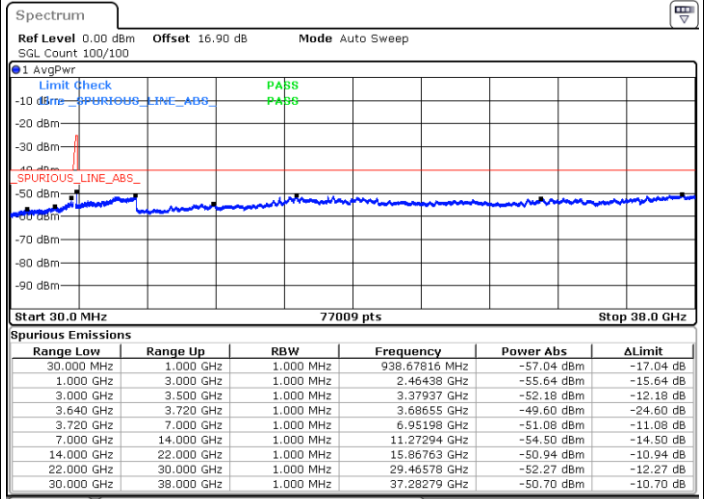

N/A

Date: 29.OCT.2020 19:47:35

LTE Band 48C / 20MHz+20MHz

64QAM

Highest Channel / 1RB0 and 1RB99

Highest Channel / 1RB99 and 1RB0

Date: 29.OCT.2020 20:52:44

Date: 29.OCT.2020 20:48:57

Highest Channel / FullIRB

N/A

Date: 29.OCT.2020 20:59:04

LTE Band 48C / 5MHz+20MHz

256QAM

Lowest Channel / 1RB0 and 1RB99

Lowest Channel / 1RB24 and 1RB0

Date: 30.OCT.2020 23:13:08

Date: 30.OCT.2020 23:11:53

Lowest Channel / FullIRB

N/A

Date: 30.OCT.2020 23:14:24

LTE Band 48C / 5MHz+20MHz

256QAM

Middle Channel / 1RB0 and 1RB9

Middle Channel / 1RB24 and 1RB0

Date: 31.OCT.2020 00:11:49

Date: 31.OCT.2020 00:13:04

Middle Channel / FullRB

N/A

Date: 31.OCT.2020 00:10:33

LTE Band 48C / 5MHz+20MHz

256QAM

Highest Channel / 1RB0 and 1RB99