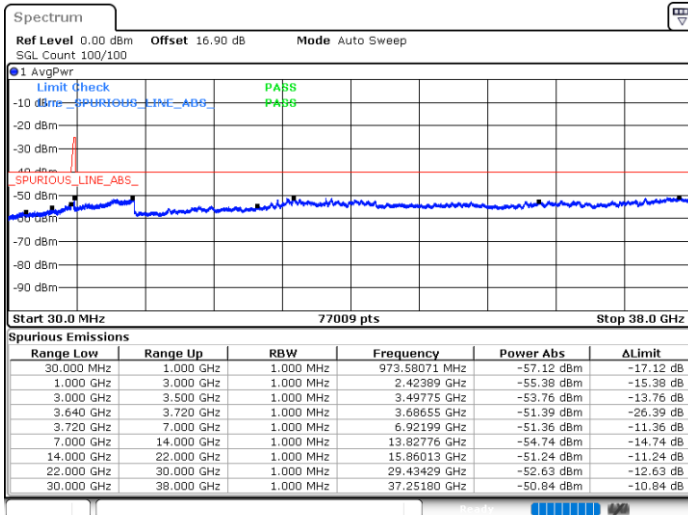

N/A

Date: 29.OCT.2020 23:04:26

LTE Band 48C / 20MHz+15MHz

16QAM

Highest Channel / 1RB0 and 1RB74

Highest Channel / 1RB99 and 1RB0

Date: 30.OCT.2020 00:07:15

Date: 30.OCT.2020 00:00:56

Highest Channel / FullRB

N/A

Date: 30.OCT.2020 00:11:03

LTE Band 48C / 20MHz+20MHz

16QAM

Lowest Channel / 1RB0 and 1RB99

Lowest Channel / 1RB99 and 1RB0

Date: 29.OCT.2020 17:54:14

Date: 29.OCT.2020 17:50:27

Lowest Channel / FullIRB

N/A

Date: 29.OCT.2020 18:00:32

LTE Band 48C / 20MHz+20MHz

16QAM

MiddleChannel / 1RB0 and 1RB99

Middle Channel / 1RB99 and 1RB0

Date: 29.OCT.2020 19:52:37

Date: 29.OCT.2020 19:56:24

Middle Channel / FullRB

N/A

Date: 29.OCT.2020 19:46:19

LTE Band 48C / 20MHz+20MHz

16QAM

Highest Channel / 1RB0 and 1RB99