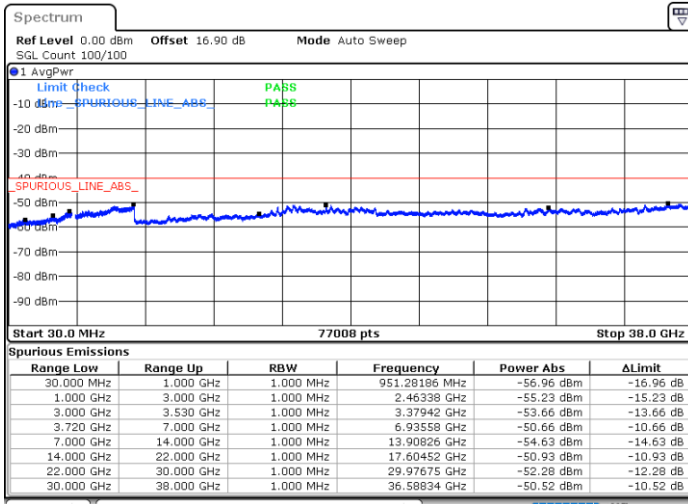

Highest Channel / 1RB0 and 1RB99

Highest Channel / 1RB74 and 1RB0

Date: 30.OCT.2020 10:55:55

Date: 30.OCT.2020 10:52:07

Highest Channel / FullRB

N/A

Date: 30.OCT.2020 11:02:15

LTE Band 48C / 20MHz+5MHz

LTE Band 48C / 20MHz+5MHz

64QAM

Middle Channel / 1RB0 and 1RB24

Middle Channel / 1RB99 and 1RB0

Date: 30.OCT.2020 20:35:42

Date: 30.OCT.2020 20:41:59

Middle Channel / FullRB

N/A

Date: 30.OCT.2020 20:34:27

LTE Band 48C / 20MHz+5MHz

64QAM

Highest Channel / 1RB0 and 1RB24

Highest Channel / 1RB99 and 1RB0

Date: 30.OCT.2020 21:40:34

Date: 30.OCT.2020 21:39:18

Highest Channel / FullRB