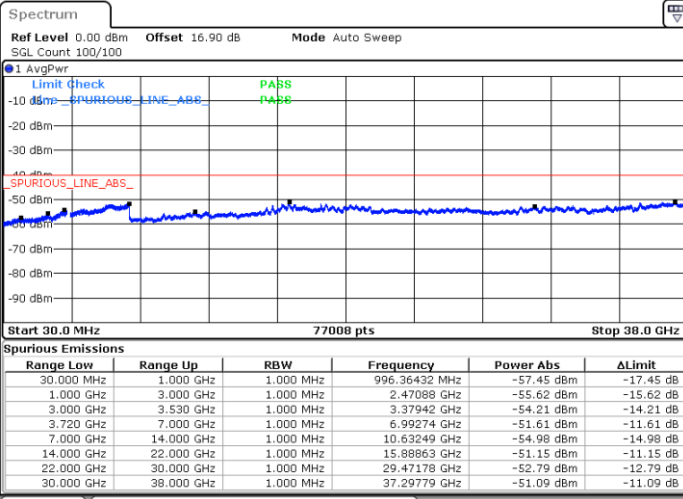

Date: 30.OCT.2020 01:08:40

Date: 30.OCT.2020 01:02:22

Lowest Channel / FullIRB

N/A

Date: 30.OCT.2020 01:12:27

LTE Band 48C / 15MHz+20MHz

64QAM

Middle Channel / 1RB0 and 1RB9

Middle Channel / 1RB74 and 1RB0

Date: 30.OCT.2020 09:32:04

Date: 30.OCT.2020 09:38:21

Middle Channel / FullRB

N/A

Date: 30.OCT.2020 09:28:17

LTE Band 48C / 15MHz+20MHz

64QAM

Highest Channel / 1RB0 and 1RB99

Highest Channel / 1RB74 and 1RB0

Date: 30.OCT.2020 10:55:55

Date: 30.OCT.2020 10:52:07

Highest Channel / FullRB

N/A

Date: 30.OCT.2020 11:02:15

LTE Band 48C / 20MHz+5MHz