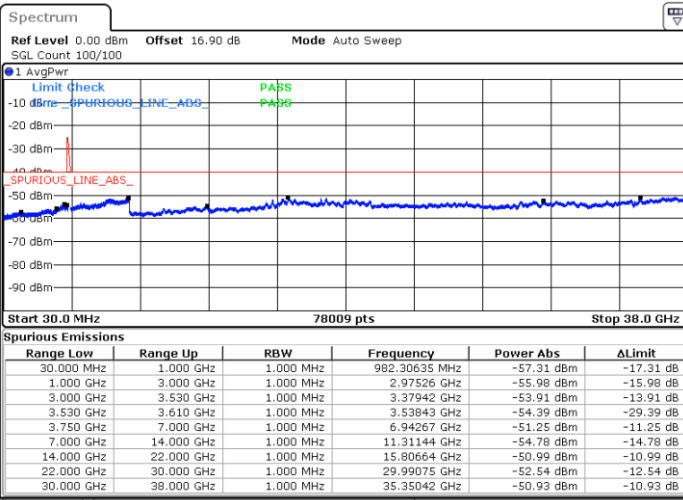

Middle Channel / 1RB0 and 1RB74

Middle Channel / 1RB99 and 1RB0

Date: 29.OCT.2020 23:09:28

Date: 29.OCT.2020 23:15:46

Middle Channel / FullRB

N/A

Date: 29.OCT.2020 23:05:41

LTE Band 48C / 20MHz+15MHz

64QAM

Highest Channel / 1RB0 and 1RB74

Highest Channel / 1RB99 and 1RB0

Date: 30.OCT.2020 00:05:59

Date: 30.OCT.2020 00:02:12

Highest Channel / FullRB

N/A

Date: 30.OCT.2020 00:12:19

LTE Band 48C / 20MHz+20MHz

64QAM

Lowest Channel / 1RB0 and 1RB99

Lowest Channel / 1RB99 and 1RB0

Date: 29.OCT.2020 17:55:29

Date: 29.OCT.2020 17:49:11

Lowest Channel / FullIRB

N/A