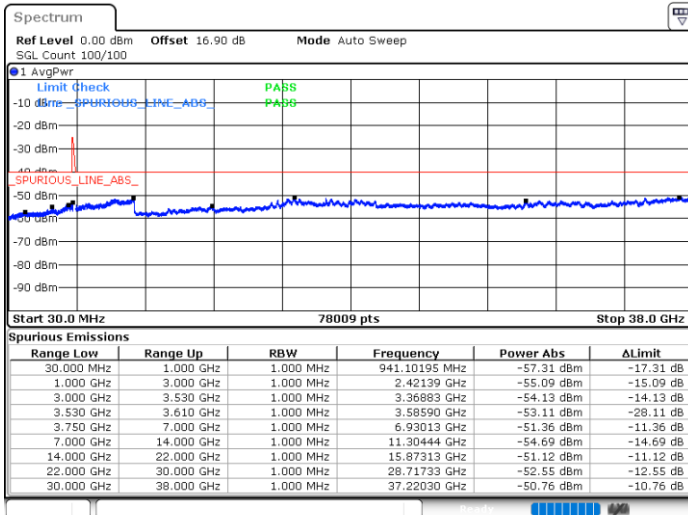

Date: 29.OCT.2020 17:50:27

Lowest Channel / FullIRB

N/A

Date: 29.OCT.2020 18:00:32

LTE Band 48C / 20MHz+20MHz

16QAM

MiddleChannel / 1RB0 and 1RB99

Middle Channel / 1RB99 and 1RB0

Date: 29.OCT.2020 19:52:37

Date: 29.OCT.2020 19:56:24

Middle Channel / FullRB

N/A

Date: 29.OCT.2020 19:46:19

LTE Band 48C / 20MHz+20MHz

16QAM

Highest Channel / 1RB0 and 1RB99

Highest Channel / 1RB99 and 1RB0

Date: 29.OCT.2020 20:54:00

Date: 29.OCT.2020 20:47:41

Highest Channel / FullRB

N/A

Date: 29.OCT.2020 20:57:48

LTE Band 48C / 5MHz+20MHz

64QAM

Lowest Channel / 1RB0 and 1RB99

Lowest Channel / 1RB24 and 1RB0

Date: 30.OCT.2020 23:06:50

Date: 30.OCT.2020 23:00:32

Lowest Channel / FullRB

N/A

Date: 30.OCT.2020 23:08:05

LTE Band 48C / 5MHz+20MHz