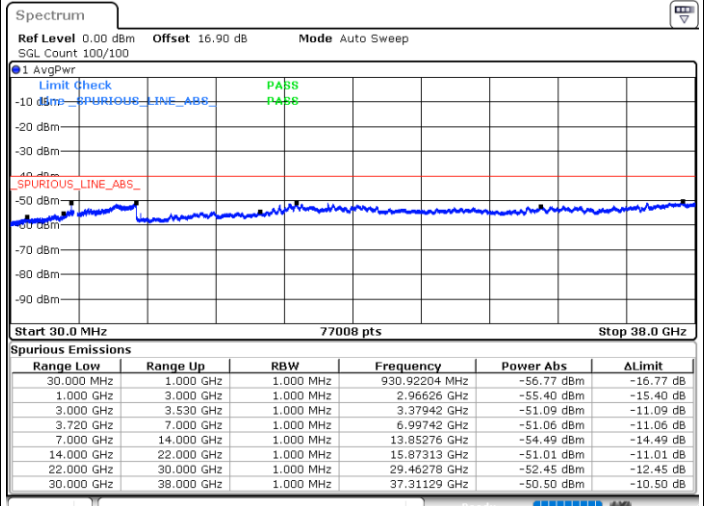

LTE Band 48C / 5MHz+20MHz

64QAM

Middle Channel / 1RB0 and 1RB9

Middle Channel / 1RB24 and 1RB0

Date: 31.OCT.2020 00:03:01

Date: 31.OCT.2020 00:09:18