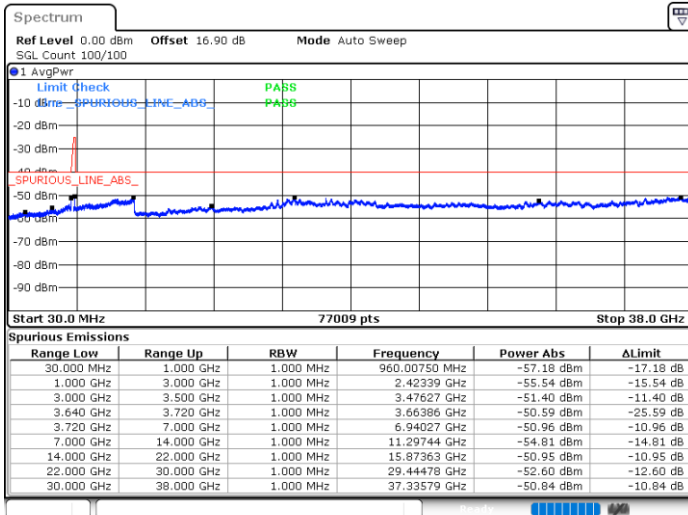

N/A

Date: 29.OCT.2020 23:04:26

LTE Band 48C / 20MHz+15MHz

16QAM

Highest Channel / 1RB0 and 1RB74

Highest Channel / 1RB99 and 1RB0

Date: 30.OCT.2020 00:07:15

Date: 30.OCT.2020 00:00:56

Highest Channel / FullRB

N/A

Date: 30.OCT.2020 00:11:03

LTE Band 48C / 20MHz+20MHz

16QAM

Lowest Channel / 1RB0 and 1RB99

Lowest Channel / 1RB99 and 1RB0

Date: 29.OCT.2020 17:54:14

Date: 29.OCT.2020 17:50:27

Lowest Channel / FullIRB

N/A

Date: 29.OCT.2020 18:00:32

LTE Band 48C / 20MHz+20MHz

16QAM

MiddleChannel / 1RB0 and 1RB99

Middle Channel / 1RB99 and 1RB0

Date: 29.OCT.2020 19:52:37

Date: 29.OCT.2020 19:56:24

Middle Channel / FullRB

N/A

Date: 29.OCT.2020 19:46:19

LTE Band 48C / 20MHz+20MHz

16QAM

Highest Channel / 1RB0 and 1RB99