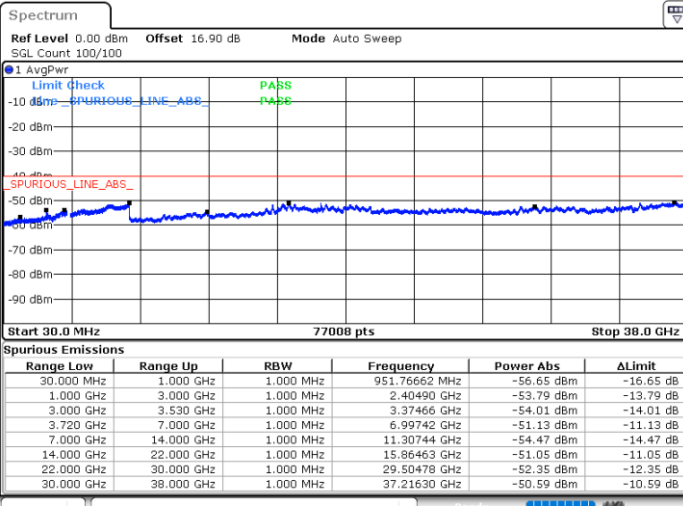

LTE Band 48C / 10MHz+20MHz

256QAM

Middle Channel / 1RB0 and 1RB9

Middle Channel / 1RB49 and 1RB0

Date: 30.OCT.2020 17:05:39

Date: 30.OCT.2020 17:17:57