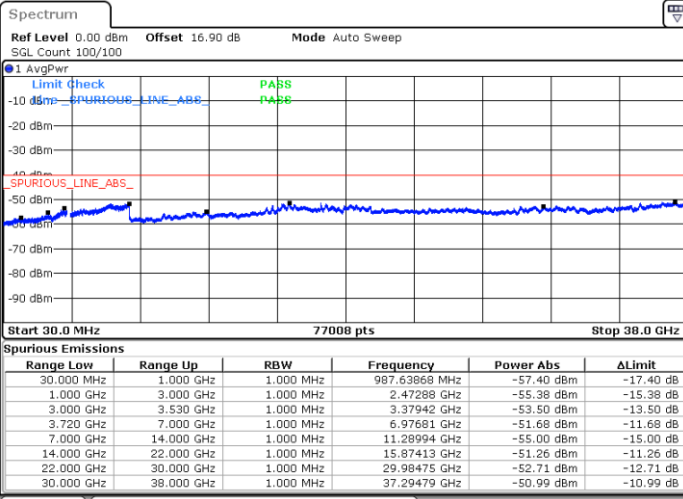

Middle Channel / FullRB

N/A

Date: 30.OCT.2020 09:29:32