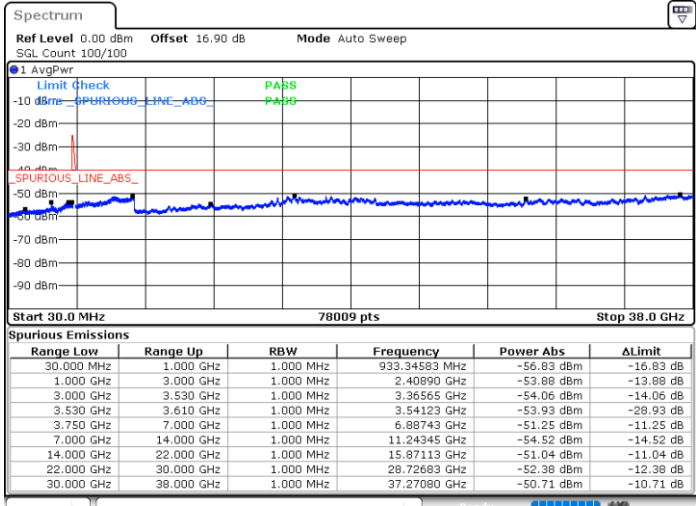

Lowest Channel / 1RB0 and 1RB99

Lowest Channel / 1RB49 and 1RB0

Date: 30.OCT.2020 16:16:11

Date: 30.OCT.2020 16:07:22

Lowest Channel / FullIRB

N/A

Date: 30.OCT.2020 16:17:26

LTE Band 48C / 10MHz+20MHz

256QAM

Middle Channel / 1RB0 and 1RB9

Middle Channel / 1RB49 and 1RB0

Date: 30.OCT.2020 17:05:39

Date: 30.OCT.2020 17:17:57

Middle Channel / FullRB

N/A

Date: 30.OCT.2020 17:04:24

LTE Band 48C / 10MHz+20MHz

256QAM

Highest Channel / 1RB0 and 1RB99

Highest Channel / 1RB49 and 1RB0

Date: 30.OCT.2020 18:09:42

Date: 30.OCT.2020 18:08:27

Highest Channel / FullIRB

N/A

Date: 30.OCT.2020 18:18:33

LTE Band 48C / 15MHz+20MHz

256QAM

Lowest Channel / 1RB0 and 1RB99

Lowest Channel / 1RB74 and 1RB0

Date: 30.OCT.2020 01:09:56

Date: 30.OCT.2020 01:01:06

Lowest Channel / FullIRB