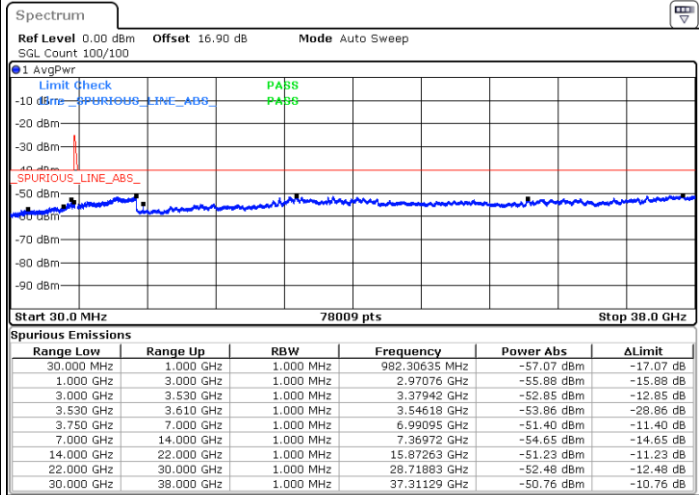

Date: 29.OCT.2020 22:08:47

LTE Band 48C / 20MHz+15MHz

16QAM

Middle Channel / 1RB0 and 1RB74

Middle Channel / 1RB99 and 1RB0

Date: 29.OCT.2020 23:10:44

Date: 29.OCT.2020 23:14:30

Middle Channel / FullRB

N/A

Date: 29.OCT.2020 23:04:26

LTE Band 48C / 20MHz+15MHz

16QAM

Highest Channel / 1RB0 and 1RB74

Highest Channel / 1RB99 and 1RB0

Date: 30.OCT.2020 00:07:15

Date: 30.OCT.2020 00:00:56

Highest Channel / FullRB

N/A

Date: 30.OCT.2020 00:11:03

LTE Band 48C / 20MHz+20MHz

16QAM

Lowest Channel / 1RB0 and 1RB99

Lowest Channel / 1RB99 and 1RB0

Date: 29.OCT.2020 17:54:14

Date: 29.OCT.2020 17:50:27

Lowest Channel / FullIRB

N/A

Date: 29.OCT.2020 18:00:32

LTE Band 48C / 20MHz+20MHz

16QAM

MiddleChannel / 1RB0 and 1RB99

Middle Channel / 1RB99 and 1RB0