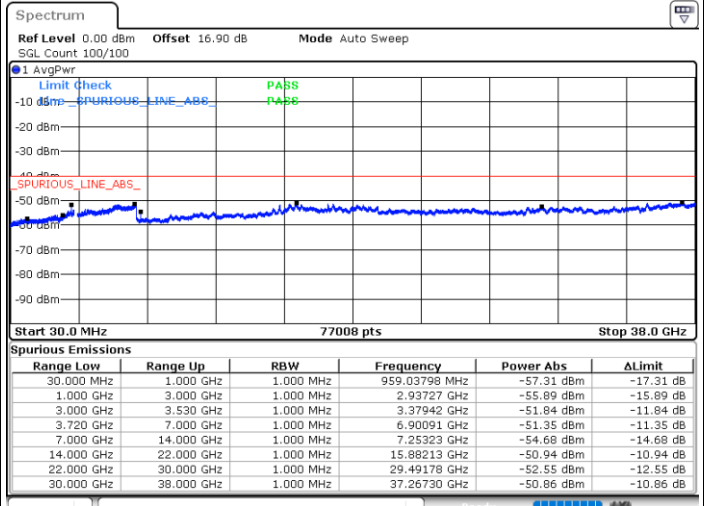

LTE Band 48C / 20MHz+15MHz

16QAM

Lowest Channel / 1RB0 and 1RB74

Lowest Channel / 1RB99 and 1RB0

Date: 29.OCT.2020 22:02:29

Date: 29.OCT.2020 21:58:42

Lowest Channel / FullIRB

N/A

Date: 29.OCT.2020 22:08:47

LTE Band 48C / 20MHz+15MHz

16QAM

Middle Channel / 1RB0 and 1RB74

Middle Channel / 1RB99 and 1RB0

Date: 29.OCT.2020 23:10:44

Date: 29.OCT.2020 23:14:30

Middle Channel / FullRB

N/A

Date: 29.OCT.2020 23:04:26

LTE Band 48C / 20MHz+15MHz

16QAM

Highest Channel / 1RB0 and 1RB74

Highest Channel / 1RB99 and 1RB0

Date: 30.OCT.2020 00:07:15

Date: 30.OCT.2020 00:00:56

Highest Channel / FullRB

N/A

Date: 30.OCT.2020 00:11:03

LTE Band 48C / 20MHz+20MHz

16QAM

Lowest Channel / 1RB0 and 1RB99

Lowest Channel / 1RB99 and 1RB0

Date: 29.OCT.2020 17:54:14