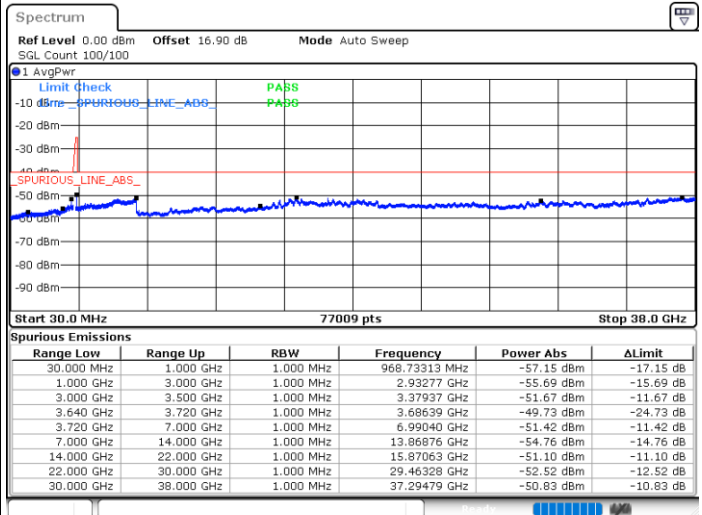

N/A

Date: 29.OCT.2020 23:04:26

LTE Band 48C / 20MHz+15MHz

16QAM

Highest Channel / 1RB0 and 1RB74

Highest Channel / 1RB99 and 1RB0

Date: 30.OCT.2020 00:07:15

Date: 30.OCT.2020 00:00:56

Highest Channel / FullRB

N/A

Date: 30.OCT.2020 00:11:03

LTE Band 48C / 20MHz+20MHz

16QAM

Lowest Channel / 1RB0 and 1RB99

Lowest Channel / 1RB99 and 1RB0

Date: 29.OCT.2020 17:54:14

Date: 29.OCT.2020 17:50:27

Lowest Channel / FullIRB

N/A

Date: 29.OCT.2020 18:00:32

LTE Band 48C / 20MHz+20MHz

16QAM

MiddleChannel / 1RB0 and 1RB99

Middle Channel / 1RB99 and 1RB0