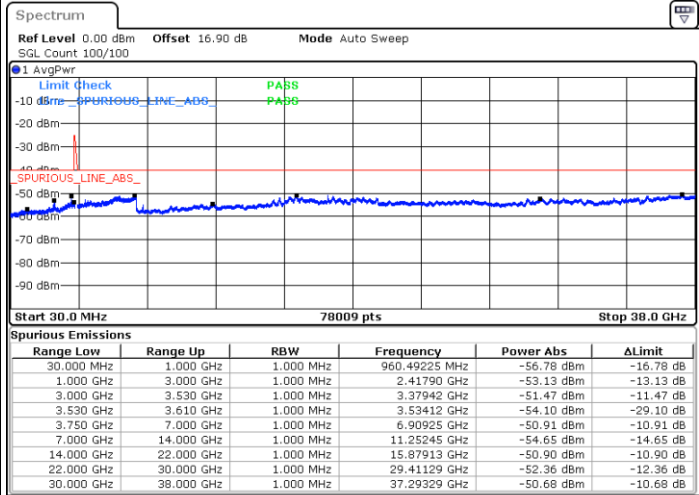

N/A

Date: 30.OCT.2020 16:18:42

LTE Band 48C / 10MHz+20MHz

64QAM

Middle Channel / 1RB0 and 1RB9

Middle Channel / 1RB49 and 1RB0

Date: 30.OCT.2020 17:06:55

Date: 30.OCT.2020 17:16:42

Middle Channel / FullRB

N/A

Date: 30.OCT.2020 17:03:08

LTE Band 48C / 10MHz+20MHz

64QAM

Highest Channel / 1RB0 and 1RB99

Highest Channel / 1RB49 and 1RB0

Date: 30.OCT.2020 18:10:58

Date: 30.OCT.2020 18:07:11

Highest Channel / FullRB

N/A

Date: 30.OCT.2020 18:17:18

LTE Band 48C / 15MHz+20MHz

64QAM

Lowest Channel / 1RB0 and 1RB99

Lowest Channel / 1RB74 and 1RB0

Date: 30.OCT.2020 01:08:40

Date: 30.OCT.2020 01:02:22

Lowest Channel / FullIRB

N/A

Date: 30.OCT.2020 01:12:27

LTE Band 48C / 15MHz+20MHz

64QAM

Middle Channel / 1RB0 and 1RB9