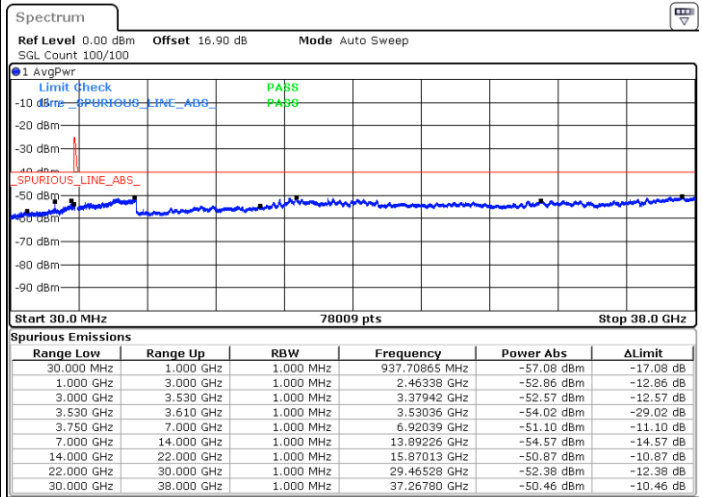

Date: 30.OCT.2020 23:11:53

Lowest Channel / FullIRB

N/A

Date: 30.OCT.2020 23:14:24

LTE Band 48C / 5MHz+20MHz

256QAM

Middle Channel / 1RB0 and 1RB9

Middle Channel / 1RB24 and 1RB0

Date: 31.OCT.2020 00:11:49

Date: 31.OCT.2020 00:13:04

Middle Channel / FullRB

N/A

Date: 31.OCT.2020 00:10:33

LTE Band 48C / 5MHz+20MHz

256QAM

Highest Channel / 1RB0 and 1RB99

Highest Channel / 1RB24 and 1RB0

Date: 31.OCT.2020 01:13:00

Date: 31.OCT.2020 01:11:44

Highest Channel / FullRB

N/A

Date: 31.OCT.2020 01:14:15

LTE Band 48C / 10MHz+20MHz

256QAM

Lowest Channel / 1RB0 and 1RB99

Lowest Channel / 1RB49 and 1RB0

Date: 30.OCT.2020 16:16:11

Date: 30.OCT.2020 16:07:22

Lowest Channel / FullIRB

N/A

Date: 30.OCT.2020 16:17:26

LTE Band 48C / 10MHz+20MHz