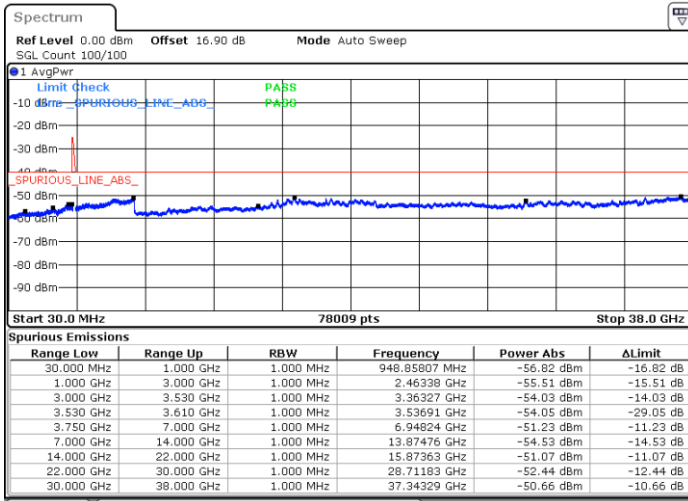

Lowest Channel / 1RB0 and 1RB99

Lowest Channel / 1RB24 and 1RB0

Date: 30.OCT.2020 23:06:50

Date: 30.OCT.2020 23:00:32

Lowest Channel / FullRB

N/A

Date: 30.OCT.2020 23:08:05

LTE Band 48C / 5MHz+20MHz

LTE Band 48C / 5MHz+20MHz

64QAM

Highest Channel / 1RB0 and 1RB99

Highest Channel / 1RB24 and 1RB0

Date: 31.OCT.2020 01:04:08

Date: 31.OCT.2020 01:02:52

Highest Channel / FullRB

N/A

Date: 31.OCT.2020 01:10:28

LTE Band 48C / 10MHz+20MHz

64QAM

Lowest Channel / 1RB0 and 1RB99

Lowest Channel / 1RB49 and 1RB0

Date: 30.OCT.2020 16:14:55

Date: 30.OCT.2020 16:08:37

Lowest Channel / FullIRB