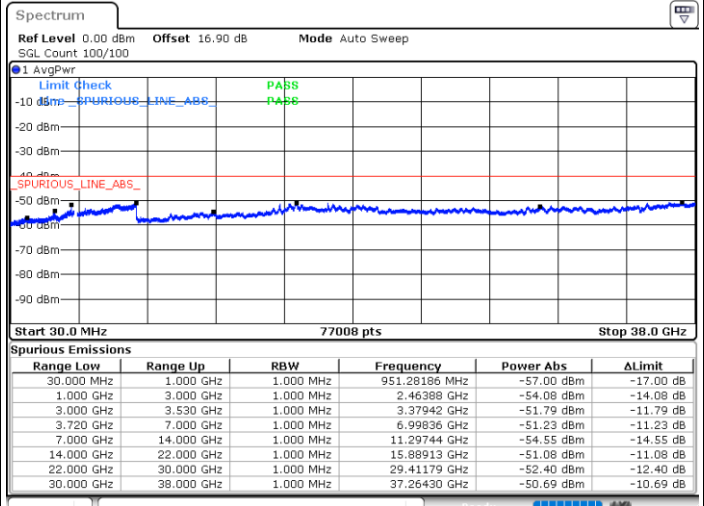

LTE Band 48C / 10MHz+20MHz

256QAM

Middle Channel / 1RB0 and 1RB9

Middle Channel / 1RB49 and 1RB0

Date: 30.OCT.2020 17:05:39

Date: 30.OCT.2020 17:17:57