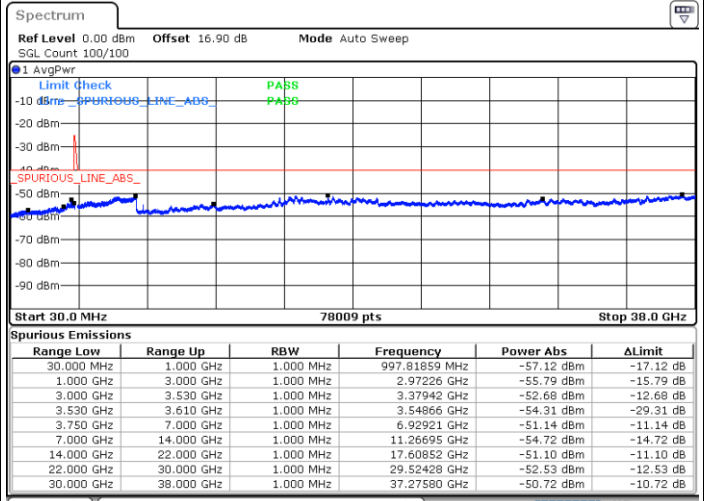

Date: 30.OCT.2020 15:10:02

Date: 30.OCT.2020 15:06:15

Highest Channel / FullRB

N/A

Date: 30.OCT.2020 15:16:22

LTE Band 48C / 20MHz+15MHz

64QAM

Lowest Channel / 1RB0 and 1RB74

Lowest Channel / 1RB99 and 1RB0

Date: 29.OCT.2020 22:03:44

Date: 29.OCT.2020 21:57:26

Lowest Channel / FullRB

N/A

Date: 29.OCT.2020 22:07:31

LTE Band 48C / 20MHz+15MHz

64QAM

Middle Channel / 1RB0 and 1RB74

Middle Channel / 1RB99 and 1RB0

Date: 29.OCT.2020 23:09:28

Date: 29.OCT.2020 23:15:46

Middle Channel / FullRB

N/A

Date: 29.OCT.2020 23:05:41

LTE Band 48C / 20MHz+15MHz

64QAM

Highest Channel / 1RB0 and 1RB74

Highest Channel / 1RB99 and 1RB0

Date: 30.OCT.2020 00:05:59

Date: 30.OCT.2020 00:02:12

Highest Channel / FullRB

N/A

Date: 30.OCT.2020 00:12:19