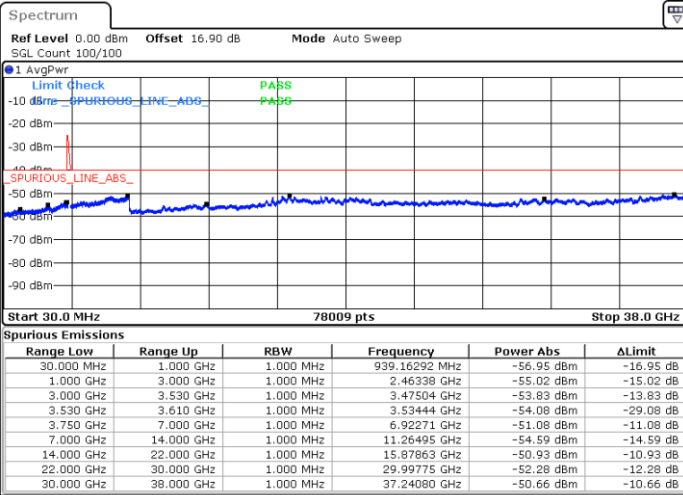

LTE Band 48C / 20MHz+5MHz

64QAM

Middle Channel / 1RB0 and 1RB24

Middle Channel / 1RB99 and 1RB0

Date: 30.OCT.2020 20:35:42

Date: 30.OCT.2020 20:41:59

Middle Channel / FullRB

N/A

Date: 30.OCT.2020 20:34:27

LTE Band 48C / 20MHz+5MHz

64QAM

Highest Channel / 1RB0 and 1RB24

Highest Channel / 1RB99 and 1RB0

Date: 30.OCT.2020 21:40:34

Date: 30.OCT.2020 21:39:18

Highest Channel / FullRB

N/A

Date: 30.OCT.2020 21:46:53

LTE Band 48C / 20MHz+10MHz

64QAM

Lowest Channel / 1RB0 and 1RB49

Lowest Channel / 1RB99 and 1RB0

Date: 30.OCT.2020 12:22:14

Date: 30.OCT.2020 12:15:56

Lowest Channel / FullIRB

N/A

Date: 30.OCT.2020 12:26:01

LTE Band 48C / 20MHz+10MHz

64QAM

Middle Channel / 1RB0 and 1RB49

Middle Channel / 1RB99 and 1RB0

Date: 30.OCT.2020 14:22:48