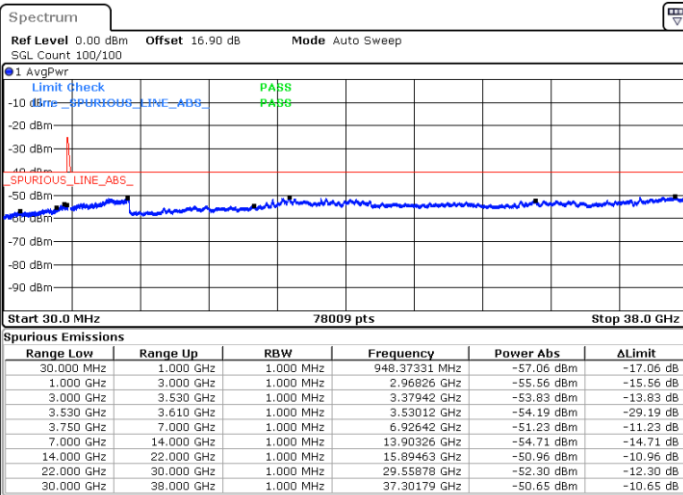

LTE Band 48C / 20MHz+5MHz

64QAM

Middle Channel / 1RB0 and 1RB24

Middle Channel / 1RB99 and 1RB0

Date: 30.OCT.2020 20:35:42

Date: 30.OCT.2020 20:41:59

Middle Channel / FullRB

N/A

Date: 30.OCT.2020 20:34:27

LTE Band 48C / 20MHz+5MHz

64QAM

Highest Channel / 1RB0 and 1RB24

Highest Channel / 1RB99 and 1RB0

Date: 30.OCT.2020 21:40:34

Date: 30.OCT.2020 21:39:18

Highest Channel / FullRB

N/A

Date: 30.OCT.2020 21:46:53

LTE Band 48C / 20MHz+10MHz

64QAM

Lowest Channel / 1RB0 and 1RB49

Lowest Channel / 1RB99 and 1RB0

Date: 30.OCT.2020 12:22:14

Date: 30.OCT.2020 12:15:56