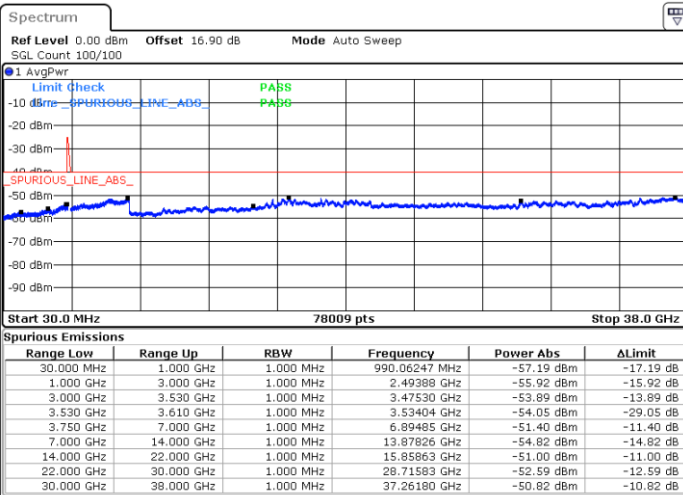

Date: 29.OCT.2020 22:08:47

LTE Band 48C / 20MHz+15MHz

16QAM

Middle Channel / 1RB0 and 1RB74

Middle Channel / 1RB99 and 1RB0

Date: 29.OCT.2020 23:10:44

Date: 29.OCT.2020 23:14:30

Middle Channel / FullRB

N/A

Date: 29.OCT.2020 23:04:26

LTE Band 48C / 20MHz+15MHz

16QAM

Highest Channel / 1RB0 and 1RB74

Highest Channel / 1RB99 and 1RB0

Date: 30.OCT.2020 00:07:15

Date: 30.OCT.2020 00:00:56

Highest Channel / FullRB

N/A

Date: 30.OCT.2020 00:11:03

LTE Band 48C / 20MHz+20MHz

16QAM

Lowest Channel / 1RB0 and 1RB99

Lowest Channel / 1RB99 and 1RB0

Date: 29.OCT.2020 17:54:14

Date: 29.OCT.2020 17:50:27

Lowest Channel / FullIRB

N/A

Date: 29.OCT.2020 18:00:32

LTE Band 48C / 20MHz+20MHz

16QAM

MiddleChannel / 1RB0 and 1RB99

Middle Channel / 1RB99 and 1RB0