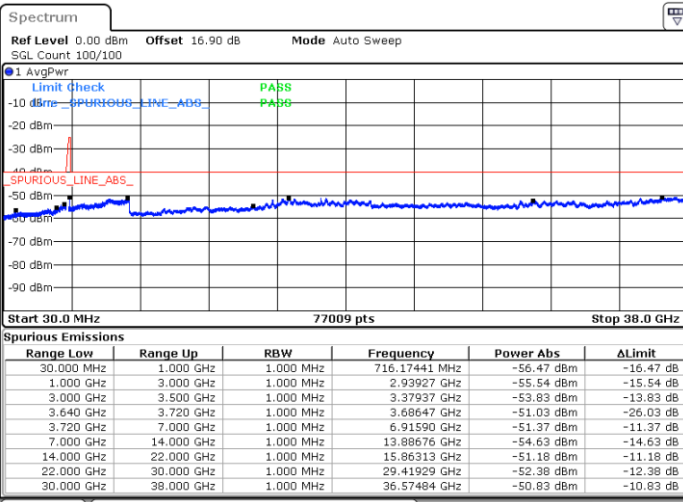

LTE Band 48C / 20MHz+15MHz

16QAM

Lowest Channel / 1RB0 and 1RB74

Lowest Channel / 1RB99 and 1RB0

Date: 29.OCT.2020 22:02:29

Date: 29.OCT.2020 21:58:42

Lowest Channel / FullIRB

N/A

Date: 29.OCT.2020 22:08:47

LTE Band 48C / 20MHz+15MHz

16QAM

Middle Channel / 1RB0 and 1RB74

Middle Channel / 1RB99 and 1RB0

Date: 29.OCT.2020 23:10:44

Date: 29.OCT.2020 23:14:30

Middle Channel / FullRB

N/A

Date: 29.OCT.2020 23:04:26

LTE Band 48C / 20MHz+15MHz

16QAM

Highest Channel / 1RB0 and 1RB74

Highest Channel / 1RB99 and 1RB0

Date: 30.OCT.2020 00:07:15

Date: 30.OCT.2020 00:00:56