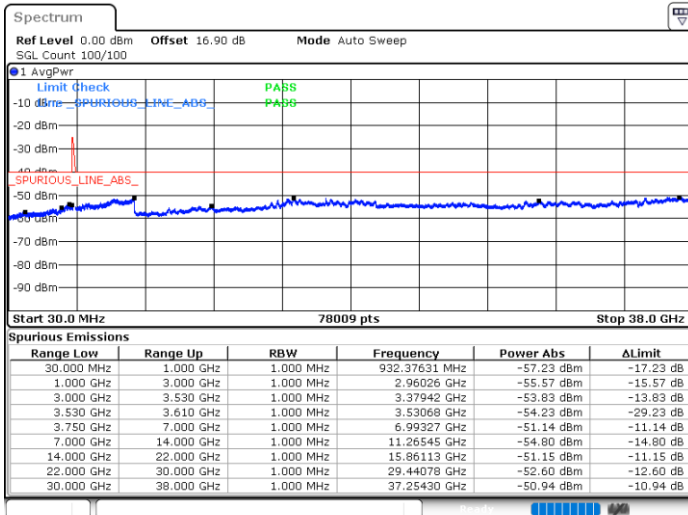

Date: 29.OCT.2020 19:52:37

Date: 29.OCT.2020 19:56:24

Middle Channel / FullRB

N/A

Date: 29.OCT.2020 19:46:19

LTE Band 48C / 20MHz+20MHz

16QAM

Highest Channel / 1RB0 and 1RB99

Highest Channel / 1RB99 and 1RB0

Date: 29.OCT.2020 20:54:00

Date: 29.OCT.2020 20:47:41

Highest Channel / FullRB

N/A

Date: 29.OCT.2020 20:57:48

LTE Band 48C / 5MHz+20MHz

64QAM

Lowest Channel / 1RB0 and 1RB99

Lowest Channel / 1RB24 and 1RB0

Date: 30.OCT.2020 23:06:50

Date: 30.OCT.2020 23:00:32

Lowest Channel / FullRB

N/A

Date: 30.OCT.2020 23:08:05

LTE Band 48C / 5MHz+20MHz