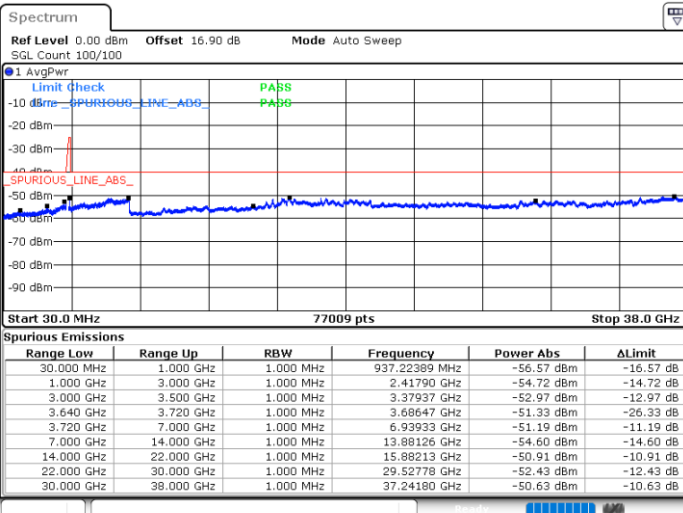

LTE Band 48C / 5MHz+20MHz

64QAM

Highest Channel / 1RB0 and 1RB99

Highest Channel / 1RB24 and 1RB0

Date: 31.OCT.2020 01:04:08

Date: 31.OCT.2020 01:02:52

Highest Channel / FullRB

N/A

Date: 31.OCT.2020 01:10:28

LTE Band 48C / 10MHz+20MHz

64QAM

Lowest Channel / 1RB0 and 1RB99

Lowest Channel / 1RB49 and 1RB0

Date: 30.OCT.2020 16:14:55

Date: 30.OCT.2020 16:08:37

Lowest Channel / FullIRB

N/A

Date: 30.OCT.2020 16:18:42

LTE Band 48C / 10MHz+20MHz

64QAM

Middle Channel / 1RB0 and 1RB9

Middle Channel / 1RB49 and 1RB0

Date: 30.OCT.2020 17:06:55

Date: 30.OCT.2020 17:16:42

Middle Channel / FullRB

N/A

Date: 30.OCT.2020 17:03:08

LTE Band 48C / 10MHz+20MHz

64QAM

Highest Channel / 1RB0 and 1RB99

Highest Channel / 1RB49 and 1RB0

Date: 30.OCT.2020 18:10:58