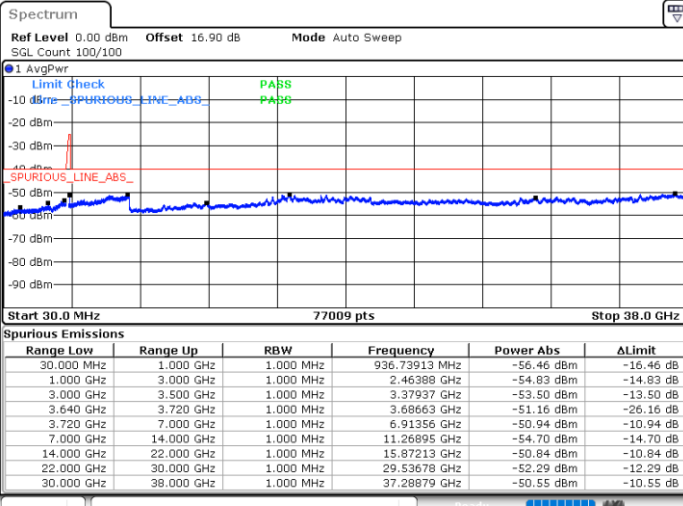

Highest Channel / 1RB0 and 1RB99

Highest Channel / 1RB74 and 1RB0

Date: 30.OCT.2020 10:55:55

Date: 30.OCT.2020 10:52:07

Highest Channel / FullRB

N/A

Date: 30.OCT.2020 11:02:15

LTE Band 48C / 20MHz+5MHz

64QAM

Lowest Channel / 1RB0 and 1RB24

Lowest Channel / 1RB99 and 1RB0

Date: 30.OCT.2020 19:14:52

Date: 30.OCT.2020 19:08:35

Lowest Channel / FullRB

N/A

Date: 30.OCT.2020 19:16:08

LTE Band 48C / 20MHz+5MHz

64QAM

Middle Channel / 1RB0 and 1RB24

Middle Channel / 1RB99 and 1RB0

Date: 30.OCT.2020 20:35:42

Date: 30.OCT.2020 20:41:59

Middle Channel / FullRB

N/A

Date: 30.OCT.2020 20:34:27

LTE Band 48C / 20MHz+5MHz

64QAM

Highest Channel / 1RB0 and 1RB24

Highest Channel / 1RB99 and 1RB0

Date: 30.OCT.2020 21:40:34

Date: 30.OCT.2020 21:39:18

Highest Channel / FullRB