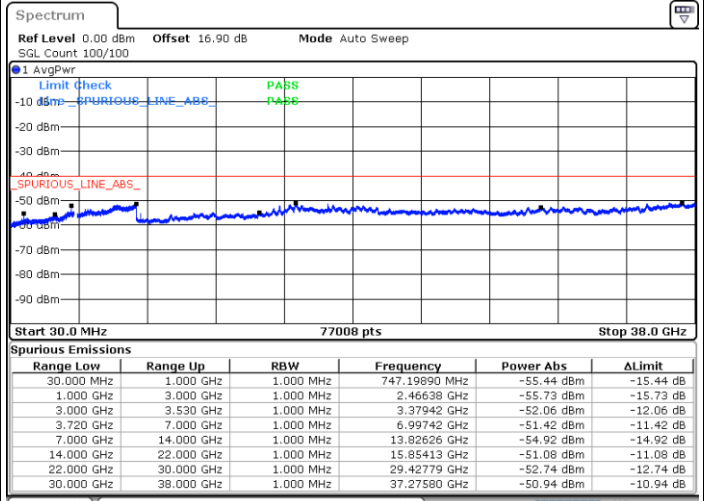

Date: 30.OCT.2020 18:07:11

Highest Channel / FullRB

N/A

Date: 30.OCT.2020 18:17:18

LTE Band 48C / 15MHz+20MHz

64QAM

Lowest Channel / 1RB0 and 1RB99

Lowest Channel / 1RB74 and 1RB0

Date: 30.OCT.2020 01:08:40

Date: 30.OCT.2020 01:02:22

Lowest Channel / FullIRB

N/A

Date: 30.OCT.2020 01:12:27

LTE Band 48C / 15MHz+20MHz

64QAM

Middle Channel / 1RB0 and 1RB9

Middle Channel / 1RB74 and 1RB0

Date: 30.OCT.2020 09:32:04

Date: 30.OCT.2020 09:38:21

Middle Channel / FullRB

N/A

Date: 30.OCT.2020 09:28:17

LTE Band 48C / 15MHz+20MHz

64QAM

Highest Channel / 1RB0 and 1RB99

Highest Channel / 1RB74 and 1RB0

Date: 30.OCT.2020 10:55:55

Date: 30.OCT.2020 10:52:07

Highest Channel / FullRB

N/A

Date: 30.OCT.2020 11:02:15

LTE Band 48C / 20MHz+5MHz