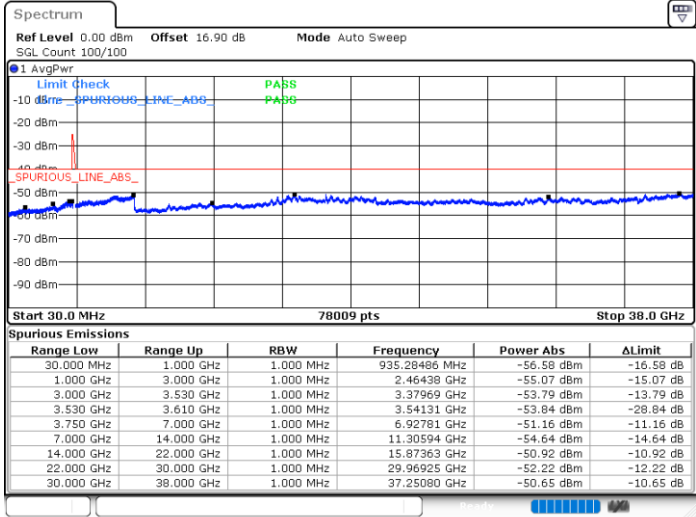

Lowest Channel / 1RB0 and 1RB99

Lowest Channel / 1RB49 and 1RB0

Date: 30.OCT.2020 16:16:11

Date: 30.OCT.2020 16:07:22

Lowest Channel / FullIRB

N/A

Date: 30.OCT.2020 16:17:26

LTE Band 48C / 10MHz+20MHz

LTE Band 48C / 10MHz+20MHz

256QAM

Highest Channel / 1RB0 and 1RB99

Highest Channel / 1RB49 and 1RB0

Date: 30.OCT.2020 18:09:42

Date: 30.OCT.2020 18:08:27

Highest Channel / FullIRB

N/A

Date: 30.OCT.2020 18:18:33

LTE Band 48C / 15MHz+20MHz

256QAM

Lowest Channel / 1RB0 and 1RB99

Lowest Channel / 1RB74 and 1RB0

Date: 30.OCT.2020 01:09:56

Date: 30.OCT.2020 01:01:06

Lowest Channel / FullIRB