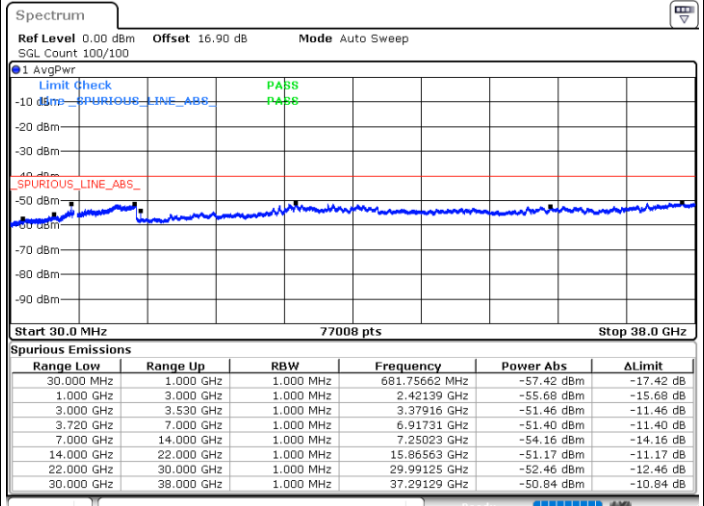

Highest Channel / FullRB

N/A

Date: 30.OCT.2020 00:11:03

LTE Band 48C / 20MHz+20MHz

16QAM

Lowest Channel / 1RB0 and 1RB99

Lowest Channel / 1RB99 and 1RB0

Date: 29.OCT.2020 17:54:14

Date: 29.OCT.2020 17:50:27

Lowest Channel / FullIRB

N/A

Date: 29.OCT.2020 18:00:32

LTE Band 48C / 20MHz+20MHz

16QAM

MiddleChannel / 1RB0 and 1RB99

Middle Channel / 1RB99 and 1RB0

Date: 29.OCT.2020 19:52:37

Date: 29.OCT.2020 19:56:24

Middle Channel / FullRB

N/A

Date: 29.OCT.2020 19:46:19

LTE Band 48C / 20MHz+20MHz

16QAM

Highest Channel / 1RB0 and 1RB99

Highest Channel / 1RB99 and 1RB0

Date: 29.OCT.2020 20:54:00

Date: 29.OCT.2020 20:47:41

Highest Channel / FullRB

N/A

Date: 29.OCT.2020 20:57:48

LTE Band 48C / 5MHz+20MHz

64QAM