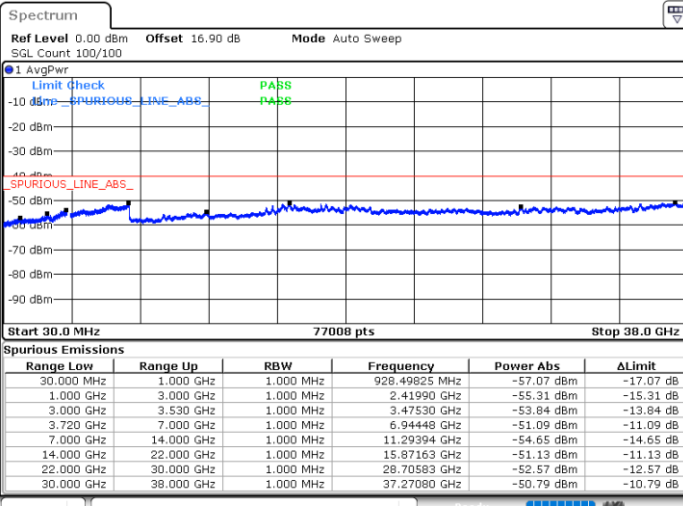

Highest Channel / FullRB

N/A

Date: 30.OCT.2020 00:11:03

LTE Band 48C / 20MHz+20MHz

16QAM

Lowest Channel / 1RB0 and 1RB99

Lowest Channel / 1RB99 and 1RB0

Date: 29.OCT.2020 17:54:14

Date: 29.OCT.2020 17:50:27

Lowest Channel / FullIRB

N/A

Date: 29.OCT.2020 18:00:32

LTE Band 48C / 20MHz+20MHz

16QAM

MiddleChannel / 1RB0 and 1RB99

Middle Channel / 1RB99 and 1RB0

Date: 29.OCT.2020 19:52:37

Date: 29.OCT.2020 19:56:24

Middle Channel / FullRB

N/A

Date: 29.OCT.2020 19:46:19

LTE Band 48C / 20MHz+20MHz

16QAM

Highest Channel / 1RB0 and 1RB99

Highest Channel / 1RB99 and 1RB0

Date: 29.OCT.2020 20:54:00

Date: 29.OCT.2020 20:47:41

Highest Channel / FullRB

N/A

Date: 29.OCT.2020 20:57:48

LTE Band 48C / 5MHz+20MHz

64QAM