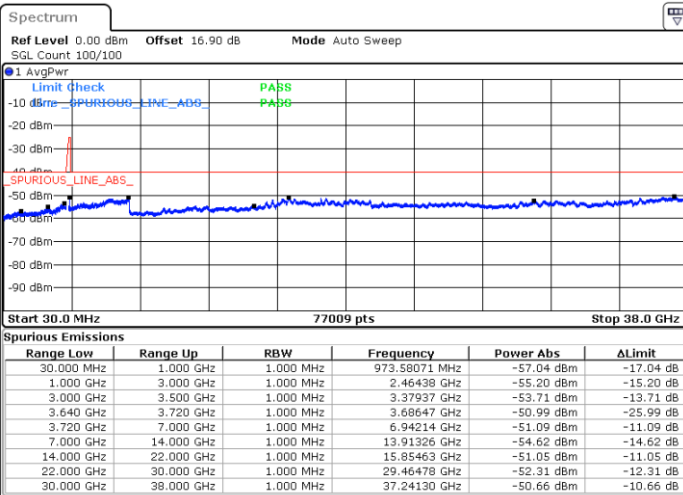

Highest Channel / 1RB99 and 1RB0

Date: 29.OCT.2020 20:54:00

Date: 29.OCT.2020 20:47:41

Highest Channel / FullRB

N/A

Date: 29.OCT.2020 20:57:48

LTE Band 48C / 5MHz+20MHz

64QAM

Lowest Channel / 1RB0 and 1RB99

Lowest Channel / 1RB24 and 1RB0

Date: 30.OCT.2020 23:06:50

Date: 30.OCT.2020 23:00:32

Lowest Channel / FullRB

N/A

Date: 30.OCT.2020 23:08:05

LTE Band 48C / 5MHz+20MHz

LTE Band 48C / 5MHz+20MHz

64QAM

Highest Channel / 1RB0 and 1RB99

Highest Channel / 1RB24 and 1RB0

Date: 31.OCT.2020 01:04:08

Date: 31.OCT.2020 01:02:52

Highest Channel / FullRB

N/A