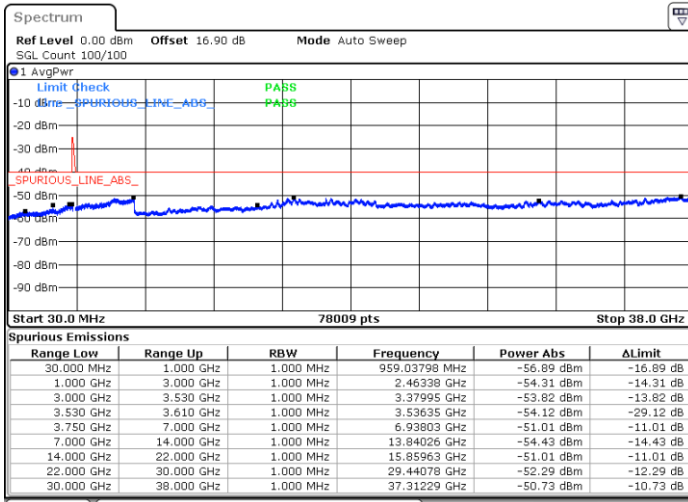

LTE Band 48C / 5MHz+20MHz

64QAM

Highest Channel / 1RB0 and 1RB99

Highest Channel / 1RB24 and 1RB0

Date: 31.OCT.2020 01:04:08

Date: 31.OCT.2020 01:02:52

Highest Channel / FullRB

N/A

Date: 31.OCT.2020 01:10:28

LTE Band 48C / 10MHz+20MHz

64QAM

Lowest Channel / 1RB0 and 1RB99

Lowest Channel / 1RB49 and 1RB0

Date: 30.OCT.2020 16:14:55

Date: 30.OCT.2020 16:08:37

Lowest Channel / FullIRB