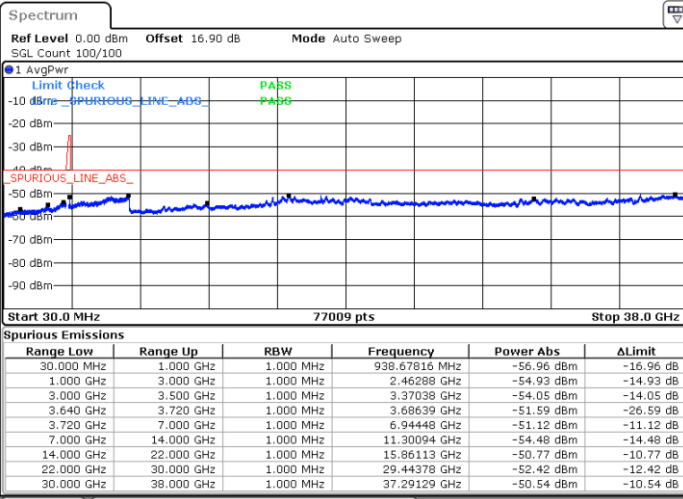

N/A

Date: 29.OCT.2020 19:47:35

LTE Band 48C / 20MHz+20MHz

64QAM

Highest Channel / 1RB0 and 1RB99

Highest Channel / 1RB99 and 1RB0

Date: 29.OCT.2020 20:52:44

Date: 29.OCT.2020 20:48:57

Highest Channel / FullIRB

N/A

Date: 29.OCT.2020 20:59:04

LTE Band 48C / 5MHz+20MHz

256QAM

Lowest Channel / 1RB0 and 1RB99

Lowest Channel / 1RB24 and 1RB0

Date: 30.OCT.2020 23:13:08

Date: 30.OCT.2020 23:11:53

Lowest Channel / FullIRB

N/A

Date: 30.OCT.2020 23:14:24

LTE Band 48C / 5MHz+20MHz

256QAM

Middle Channel / 1RB0 and 1RB9

Middle Channel / 1RB24 and 1RB0

Date: 31.OCT.2020 00:11:49

Date: 31.OCT.2020 00:13:04

Middle Channel / FullRB

N/A

Date: 31.OCT.2020 00:10:33

LTE Band 48C / 5MHz+20MHz

256QAM

Highest Channel / 1RB0 and 1RB99