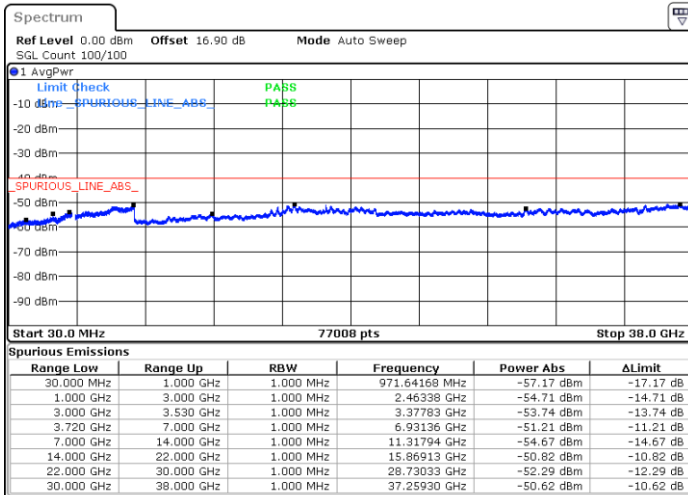

Highest Channel / FullIRB

N/A

Date: 29.OCT.2020 20:59:04

LTE Band 48C / 5MHz+20MHz

256QAM

Lowest Channel / 1RB0 and 1RB99

Lowest Channel / 1RB24 and 1RB0

Date: 30.OCT.2020 23:13:08

Date: 30.OCT.2020 23:11:53

Lowest Channel / FullIRB

N/A

Date: 30.OCT.2020 23:14:24

LTE Band 48C / 5MHz+20MHz

256QAM

Middle Channel / 1RB0 and 1RB9

Middle Channel / 1RB24 and 1RB0

Date: 31.OCT.2020 00:11:49

Date: 31.OCT.2020 00:13:04

Middle Channel / FullRB

N/A

Date: 31.OCT.2020 00:10:33

LTE Band 48C / 5MHz+20MHz

256QAM

Highest Channel / 1RB0 and 1RB99

Highest Channel / 1RB24 and 1RB0

Date: 31.OCT.2020 01:13:00

Date: 31.OCT.2020 01:11:44

Highest Channel / FullRB

N/A

Date: 31.OCT.2020 01:14:15

LTE Band 48C / 10MHz+20MHz

256QAM