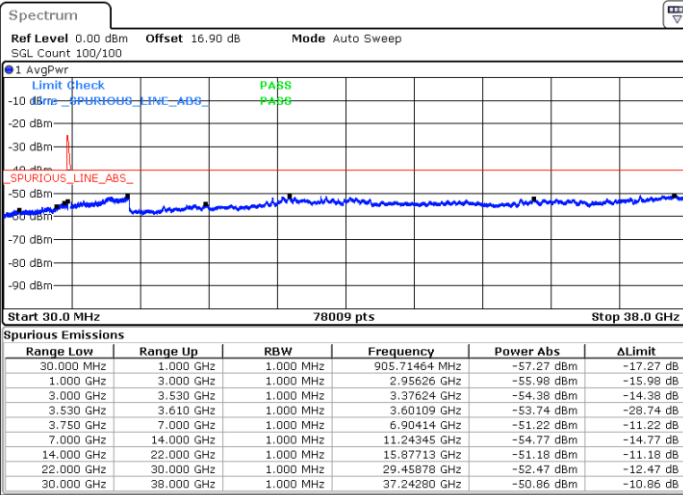

N/A

Date: 29.OCT.2020 23:04:26

LTE Band 48C / 20MHz+15MHz

16QAM

Highest Channel / 1RB0 and 1RB74

Highest Channel / 1RB99 and 1RB0

Date: 30.OCT.2020 00:07:15

Date: 30.OCT.2020 00:00:56

Highest Channel / FullRB

N/A

Date: 30.OCT.2020 00:11:03

LTE Band 48C / 20MHz+20MHz

16QAM

Lowest Channel / 1RB0 and 1RB99

Lowest Channel / 1RB99 and 1RB0

Date: 29.OCT.2020 17:54:14

Date: 29.OCT.2020 17:50:27

Lowest Channel / FullIRB

N/A

Date: 29.OCT.2020 18:00:32

LTE Band 48C / 20MHz+20MHz

16QAM

MiddleChannel / 1RB0 and 1RB99

Middle Channel / 1RB99 and 1RB0