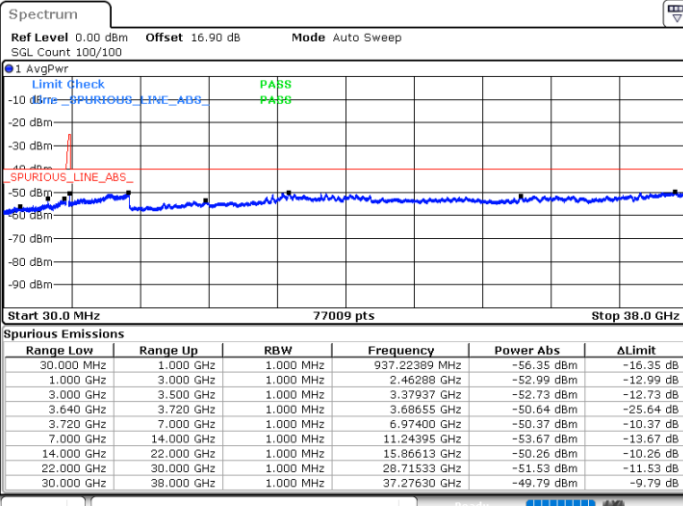

Date: 30.OCT.2020 20:34:27

LTE Band 48C / 20MHz+5MHz

64QAM

Highest Channel / 1RB0 and 1RB24

Highest Channel / 1RB99 and 1RB0

Date: 30.OCT.2020 21:40:34

Date: 30.OCT.2020 21:39:18

Highest Channel / FullRB

N/A

Date: 30.OCT.2020 21:46:53

LTE Band 48C / 20MHz+10MHz

64QAM

Lowest Channel / 1RB0 and 1RB49

Lowest Channel / 1RB99 and 1RB0

Date: 30.OCT.2020 12:22:14

Date: 30.OCT.2020 12:15:56

Lowest Channel / FullIRB

N/A

Date: 30.OCT.2020 12:26:01

LTE Band 48C / 20MHz+10MHz

64QAM

Middle Channel / 1RB0 and 1RB49

Middle Channel / 1RB99 and 1RB0

Date: 30.OCT.2020 14:22:48

Date: 30.OCT.2020 14:29:05

Middle Channel / FullRB

N/A

Date: 30.OCT.2020 14:19:01

LTE Band 48C / 20MHz+10MHz

64QAM

Highest Channel / 1RB0 and 1RB49

Highest Channel / 1RB99 and 1RB0