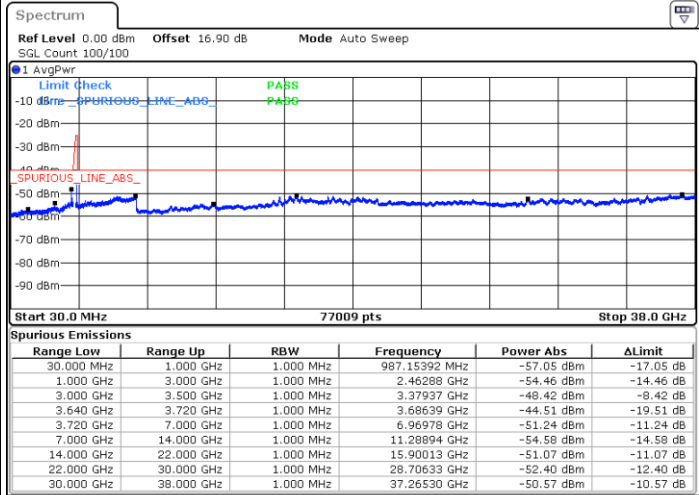

Date: 29.OCT.2020 19:52:37

Date: 29.OCT.2020 19:56:24

Middle Channel / FullRB

N/A

Date: 29.OCT.2020 19:46:19

LTE Band 48C / 20MHz+20MHz

16QAM

Highest Channel / 1RB0 and 1RB99

Highest Channel / 1RB99 and 1RB0

Date: 29.OCT.2020 20:54:00

Date: 29.OCT.2020 20:47:41

Highest Channel / FullRB

N/A

Date: 29.OCT.2020 20:57:48

LTE Band 48C / 5MHz+20MHz

64QAM

Lowest Channel / 1RB0 and 1RB99

Lowest Channel / 1RB24 and 1RB0

Date: 30.OCT.2020 23:06:50

Date: 30.OCT.2020 23:00:32

Lowest Channel / FullRB

N/A

Date: 30.OCT.2020 23:08:05

LTE Band 48C / 5MHz+20MHz