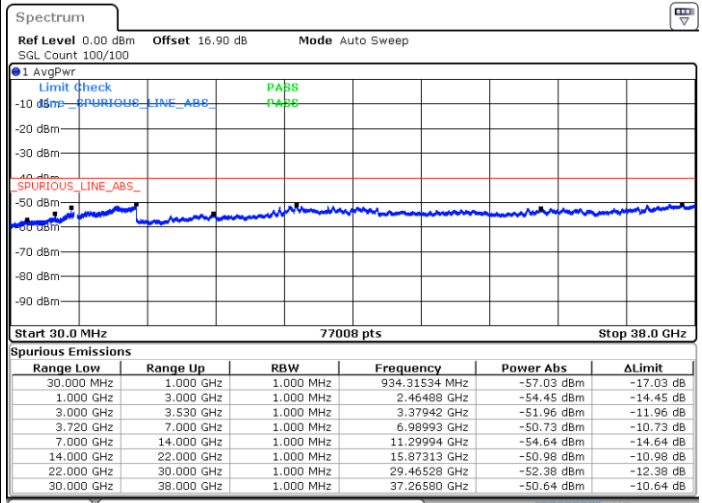

Highest Channel / FullIRB

N/A

Date: 29.OCT.2020 20:59:04

LTE Band 48C / 5MHz+20MHz

256QAM

Lowest Channel / 1RB0 and 1RB99

Lowest Channel / 1RB24 and 1RB0

Date: 30.OCT.2020 23:13:08

Date: 30.OCT.2020 23:11:53

Lowest Channel / FullIRB

N/A

Date: 30.OCT.2020 23:14:24

LTE Band 48C / 5MHz+20MHz

256QAM

Middle Channel / 1RB0 and 1RB9

Middle Channel / 1RB24 and 1RB0

Date: 31.OCT.2020 00:11:49

Date: 31.OCT.2020 00:13:04

Middle Channel / FullRB

N/A

Date: 31.OCT.2020 00:10:33

LTE Band 48C / 5MHz+20MHz

256QAM

Highest Channel / 1RB0 and 1RB99

Highest Channel / 1RB24 and 1RB0

Date: 31.OCT.2020 01:13:00

Date: 31.OCT.2020 01:11:44

Highest Channel / FullRB

N/A

Date: 31.OCT.2020 01:14:15

LTE Band 48C / 10MHz+20MHz

256QAM