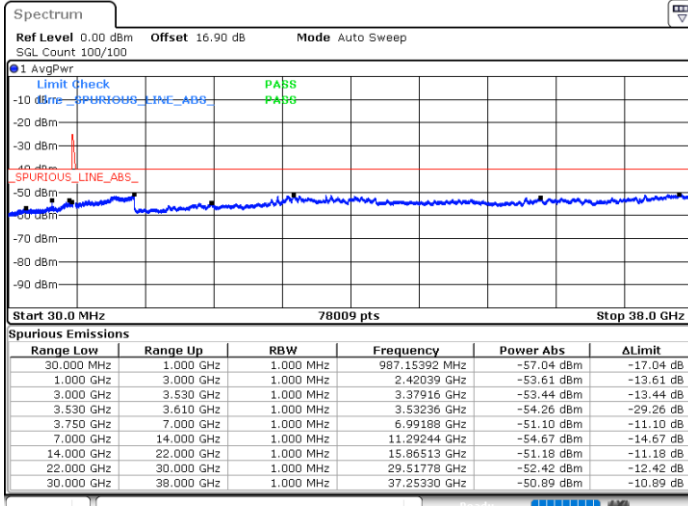

Date: 29.OCT.2020 17:59:17

LTE Band 48C / 20MHz+20MHz

64QAM

MiddleChannel / 1RB0 and 1RB99

Middle Channel / 1RB99 and 1RB0

Date: 29.OCT.2020 19:51:22

Date: 29.OCT.2020 19:57:39

Middle Channel / FullRB

N/A

Date: 29.OCT.2020 19:47:35

LTE Band 48C / 20MHz+20MHz

64QAM

Highest Channel / 1RB0 and 1RB99

Highest Channel / 1RB99 and 1RB0

Date: 29.OCT.2020 20:52:44

Date: 29.OCT.2020 20:48:57

Highest Channel / FullIRB

N/A

Date: 29.OCT.2020 20:59:04

LTE Band 48C / 5MHz+20MHz

256QAM

Lowest Channel / 1RB0 and 1RB99

Lowest Channel / 1RB24 and 1RB0

Date: 30.OCT.2020 23:13:08