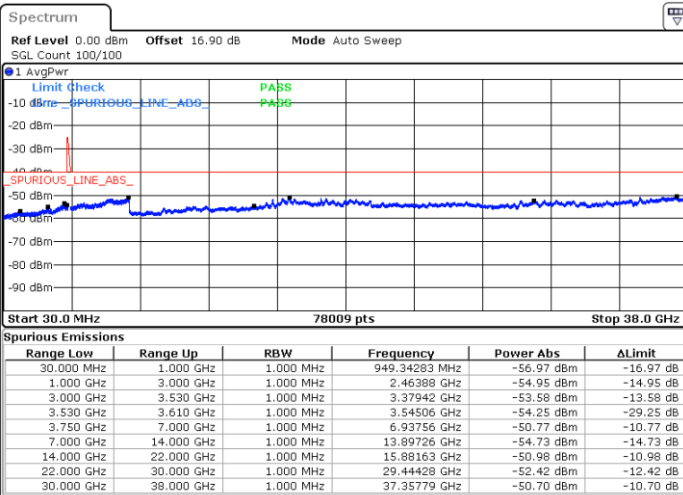

Lowest Channel / FullIRB

N/A

Date: 30.OCT.2020 12:26:01

LTE Band 48C / 20MHz+10MHz

64QAM

Middle Channel / 1RB0 and 1RB49

Middle Channel / 1RB99 and 1RB0

Date: 30.OCT.2020 14:22:48

Date: 30.OCT.2020 14:29:05

Middle Channel / FullRB

N/A

Date: 30.OCT.2020 14:19:01

LTE Band 48C / 20MHz+10MHz

64QAM

Highest Channel / 1RB0 and 1RB49

Highest Channel / 1RB99 and 1RB0

Date: 30.OCT.2020 15:10:02

Date: 30.OCT.2020 15:06:15

Highest Channel / FullRB

N/A

Date: 30.OCT.2020 15:16:22

LTE Band 48C / 20MHz+15MHz

64QAM

Lowest Channel / 1RB0 and 1RB74

Lowest Channel / 1RB99 and 1RB0

Date: 29.OCT.2020 22:03:44

Date: 29.OCT.2020 21:57:26

Lowest Channel / FullRB

N/A

Date: 29.OCT.2020 22:07:31

LTE Band 48C / 20MHz+15MHz

64QAM