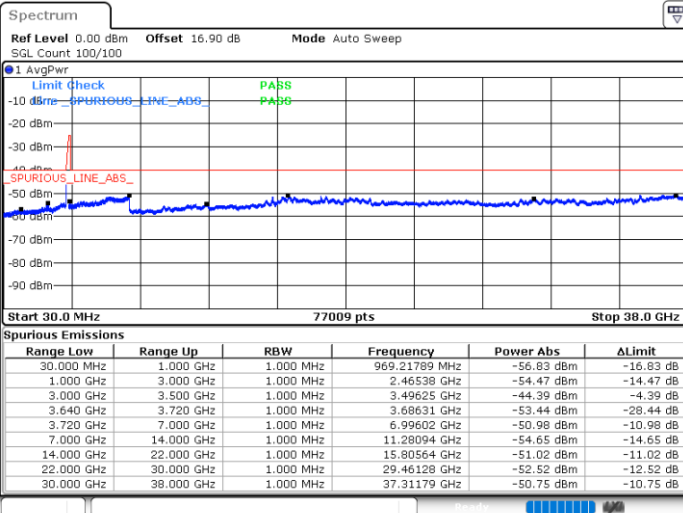

LTE Band 48C / 5MHz+20MHz

64QAM

Highest Channel / 1RB0 and 1RB99

Highest Channel / 1RB24 and 1RB0

Date: 31.OCT.2020 01:04:08

Date: 31.OCT.2020 01:02:52

Highest Channel / FullRB

N/A

Date: 31.OCT.2020 01:10:28

LTE Band 48C / 10MHz+20MHz

64QAM

Lowest Channel / 1RB0 and 1RB99

Lowest Channel / 1RB49 and 1RB0

Date: 30.OCT.2020 16:14:55

Date: 30.OCT.2020 16:08:37

Lowest Channel / FullIRB

N/A

Date: 30.OCT.2020 16:18:42

LTE Band 48C / 10MHz+20MHz

64QAM

Middle Channel / 1RB0 and 1RB9

Middle Channel / 1RB49 and 1RB0

Date: 30.OCT.2020 17:06:55

Date: 30.OCT.2020 17:16:42

Middle Channel / FullRB

N/A

Date: 30.OCT.2020 17:03:08

LTE Band 48C / 10MHz+20MHz

64QAM

Highest Channel / 1RB0 and 1RB99

Highest Channel / 1RB49 and 1RB0

Date: 30.OCT.2020 18:10:58