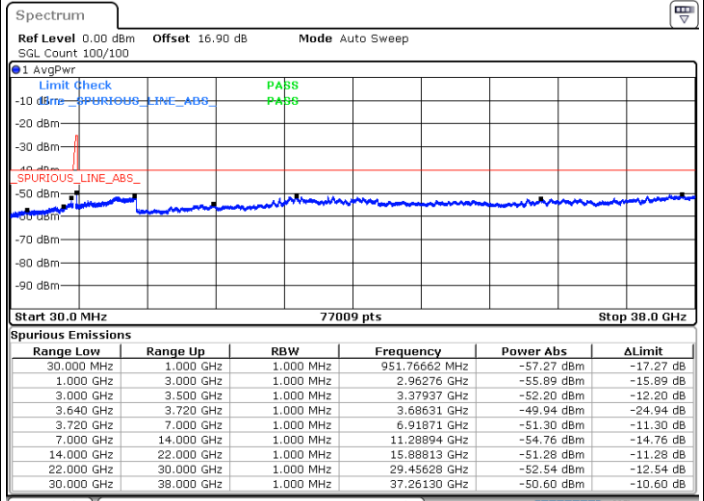

LTE Band 48C / 20MHz+15MHz

16QAM

Lowest Channel / 1RB0 and 1RB74

Lowest Channel / 1RB99 and 1RB0

Date: 29.OCT.2020 22:02:29

Date: 29.OCT.2020 21:58:42

Lowest Channel / FullIRB

N/A

Date: 29.OCT.2020 22:08:47

LTE Band 48C / 20MHz+15MHz

16QAM

Middle Channel / 1RB0 and 1RB74

Middle Channel / 1RB99 and 1RB0

Date: 29.OCT.2020 23:10:44

Date: 29.OCT.2020 23:14:30

Middle Channel / FullRB

N/A

Date: 29.OCT.2020 23:04:26

LTE Band 48C / 20MHz+15MHz

16QAM

Highest Channel / 1RB0 and 1RB74

Highest Channel / 1RB99 and 1RB0

Date: 30.OCT.2020 00:07:15

Date: 30.OCT.2020 00:00:56