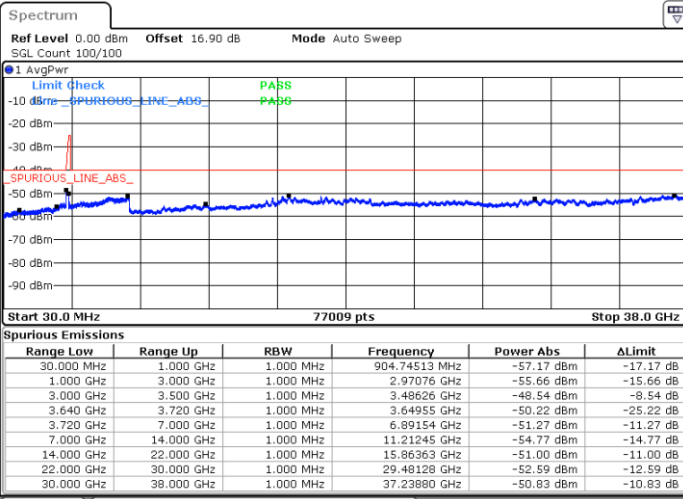

Middle Channel / FullRB

N/A

Date: 30.OCT.2020 17:03:08

LTE Band 48C / 10MHz+20MHz

64QAM

Highest Channel / 1RB0 and 1RB99

Highest Channel / 1RB49 and 1RB0

Date: 30.OCT.2020 18:10:58

Date: 30.OCT.2020 18:07:11

Highest Channel / FullRB

N/A

Date: 30.OCT.2020 18:17:18

LTE Band 48C / 15MHz+20MHz

64QAM

Lowest Channel / 1RB0 and 1RB99

Lowest Channel / 1RB74 and 1RB0

Date: 30.OCT.2020 01:08:40

Date: 30.OCT.2020 01:02:22

Lowest Channel / FullIRB

N/A

Date: 30.OCT.2020 01:12:27

LTE Band 48C / 15MHz+20MHz

64QAM

Middle Channel / 1RB0 and 1RB9

Highest Channel / 1RB0 and 1RB99

Highest Channel / 1RB74 and 1RB0

Date: 30.OCT.2020 10:55:55

Date: 30.OCT.2020 10:52:07

Highest Channel / FullRB

N/A

Date: 30.OCT.2020 11:02:15

LTE Band 48C / 20MHz+5MHz