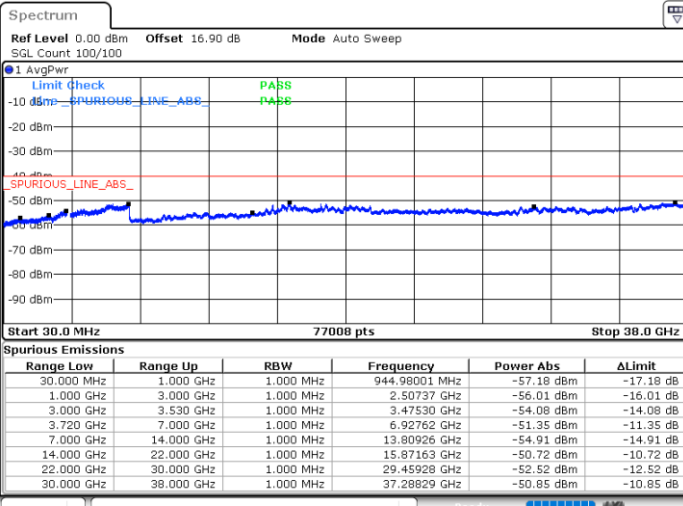

LTE Band 48C / 20MHz+15MHz

16QAM

Lowest Channel / 1RB0 and 1RB74

Lowest Channel / 1RB99 and 1RB0

Date: 29.OCT.2020 22:02:29

Date: 29.OCT.2020 21:58:42

Lowest Channel / FullIRB

N/A

Date: 29.OCT.2020 22:08:47

LTE Band 48C / 20MHz+15MHz

16QAM

Middle Channel / 1RB0 and 1RB74

Middle Channel / 1RB99 and 1RB0

Date: 29.OCT.2020 23:10:44

Date: 29.OCT.2020 23:14:30

Middle Channel / FullRB

N/A

Date: 29.OCT.2020 23:04:26

LTE Band 48C / 20MHz+15MHz

16QAM

Highest Channel / 1RB0 and 1RB74

Highest Channel / 1RB99 and 1RB0

Date: 30.OCT.2020 00:07:15

Date: 30.OCT.2020 00:00:56

Highest Channel / FullRB

N/A

Date: 30.OCT.2020 00:11:03

LTE Band 48C / 20MHz+20MHz

16QAM

Lowest Channel / 1RB0 and 1RB99

Lowest Channel / 1RB99 and 1RB0

Date: 29.OCT.2020 17:54:14