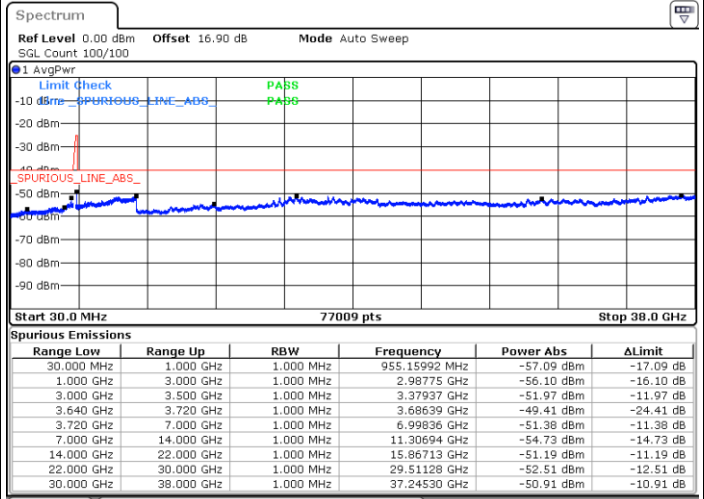

LTE Band 48C / 10MHz+20MHz

256QAM

Highest Channel / 1RB0 and 1RB99

Highest Channel / 1RB49 and 1RB0

Date: 30.OCT.2020 18:09:42

Date: 30.OCT.2020 18:08:27

Highest Channel / FullIRB

N/A

Date: 30.OCT.2020 18:18:33

LTE Band 48C / 15MHz+20MHz

256QAM

Lowest Channel / 1RB0 and 1RB99

Lowest Channel / 1RB74 and 1RB0

Date: 30.OCT.2020 01:09:56

Date: 30.OCT.2020 01:01:06

Lowest Channel / FullIRB

N/A

Date: 30.OCT.2020 01:11:11

LTE Band 48C / 15MHz+20MHz

256QAM

Middle Channel / 1RB0 and 1RB9

Middle Channel / 1RB74 and 1RB0

Date: 30.OCT.2020 09:30:48

Date: 30.OCT.2020 09:39:36