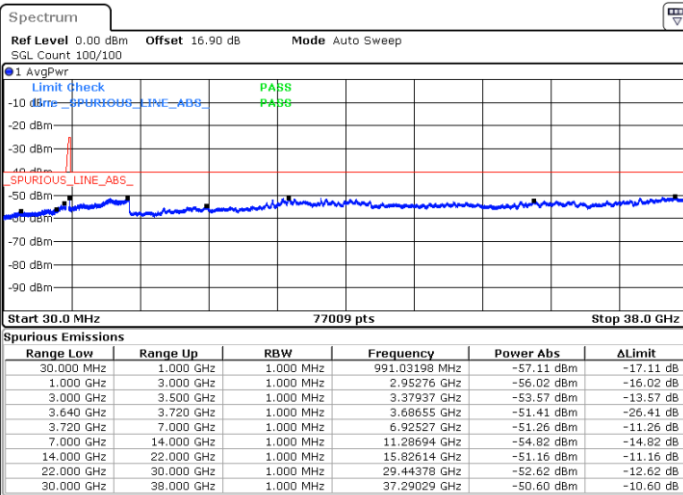

Date: 30.OCT.2020 15:10:02

Date: 30.OCT.2020 15:06:15

Highest Channel / FullRB

N/A

Date: 30.OCT.2020 15:16:22

LTE Band 48C / 20MHz+15MHz

64QAM

Lowest Channel / 1RB0 and 1RB74

Lowest Channel / 1RB99 and 1RB0

Date: 29.OCT.2020 22:03:44

Date: 29.OCT.2020 21:57:26

Lowest Channel / FullRB

N/A

Date: 29.OCT.2020 22:07:31

LTE Band 48C / 20MHz+15MHz

64QAM

Middle Channel / 1RB0 and 1RB74

Middle Channel / 1RB99 and 1RB0

Date: 29.OCT.2020 23:09:28

Date: 29.OCT.2020 23:15:46

Middle Channel / FullRB

N/A

Date: 29.OCT.2020 23:05:41

LTE Band 48C / 20MHz+15MHz