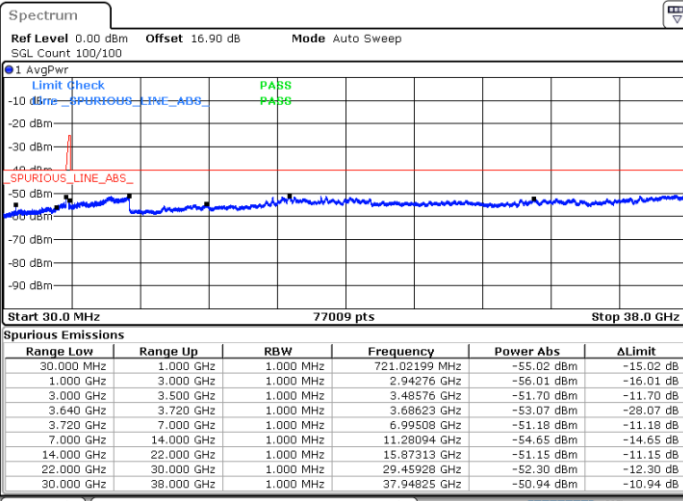

LTE Band 48C / 20MHz+15MHz

16QAM

Lowest Channel / 1RB0 and 1RB74

Lowest Channel / 1RB99 and 1RB0

Date: 29.OCT.2020 22:02:29

Date: 29.OCT.2020 21:58:42

Lowest Channel / FullIRB

N/A

Date: 29.OCT.2020 22:08:47

LTE Band 48C / 20MHz+15MHz

16QAM

Middle Channel / 1RB0 and 1RB74

Middle Channel / 1RB99 and 1RB0

Date: 29.OCT.2020 23:10:44

Date: 29.OCT.2020 23:14:30

Middle Channel / FullRB

N/A

Date: 29.OCT.2020 23:04:26

LTE Band 48C / 20MHz+15MHz

16QAM

Highest Channel / 1RB0 and 1RB74

Highest Channel / 1RB99 and 1RB0

Date: 30.OCT.2020 00:07:15

Date: 30.OCT.2020 00:00:56