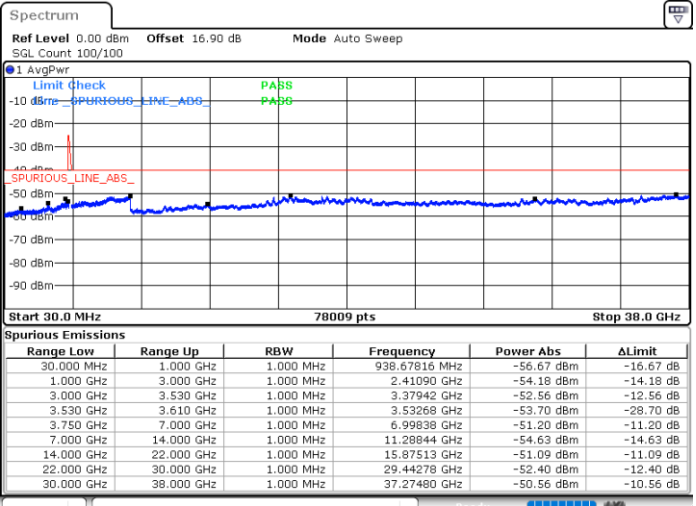

Lowest Channel / 1RB0 and 1RB99

Lowest Channel / 1RB49 and 1RB0

Date: 30.OCT.2020 16:16:11

Date: 30.OCT.2020 16:07:22

Lowest Channel / FullIRB

N/A

Date: 30.OCT.2020 16:17:26

LTE Band 48C / 10MHz+20MHz

256QAM

Middle Channel / 1RB0 and 1RB9

Middle Channel / 1RB49 and 1RB0

Date: 30.OCT.2020 17:05:39

Date: 30.OCT.2020 17:17:57

Middle Channel / FullRB

N/A

Date: 30.OCT.2020 17:04:24

LTE Band 48C / 10MHz+20MHz

256QAM

Highest Channel / 1RB0 and 1RB99

Highest Channel / 1RB49 and 1RB0

Date: 30.OCT.2020 18:09:42

Date: 30.OCT.2020 18:08:27

Highest Channel / FullIRB

N/A

Date: 30.OCT.2020 18:18:33

LTE Band 48C / 15MHz+20MHz

256QAM

Lowest Channel / 1RB0 and 1RB99

Lowest Channel / 1RB74 and 1RB0

Date: 30.OCT.2020 01:09:56

Date: 30.OCT.2020 01:01:06

Lowest Channel / FullIRB