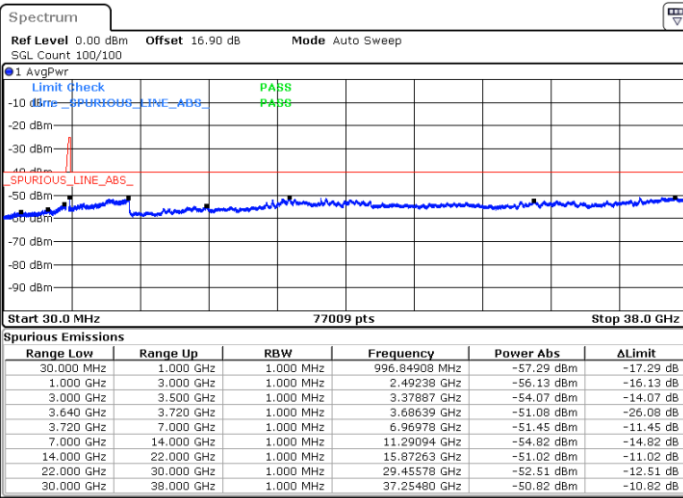

LTE Band 48C / 10MHz+20MHz

256QAM

Highest Channel / 1RB0 and 1RB99

Highest Channel / 1RB49 and 1RB0

Date: 30.OCT.2020 18:09:42

Date: 30.OCT.2020 18:08:27

Highest Channel / FullIRB

N/A

Date: 30.OCT.2020 18:18:33

LTE Band 48C / 15MHz+20MHz

256QAM

Lowest Channel / 1RB0 and 1RB99

Lowest Channel / 1RB74 and 1RB0

Date: 30.OCT.2020 01:09:56

Date: 30.OCT.2020 01:01:06

Lowest Channel / FullIRB

N/A

Date: 30.OCT.2020 01:11:11

LTE Band 48C / 15MHz+20MHz

256QAM

Middle Channel / 1RB0 and 1RB9

Middle Channel / 1RB74 and 1RB0

Date: 30.OCT.2020 09:30:48

Date: 30.OCT.2020 09:39:36