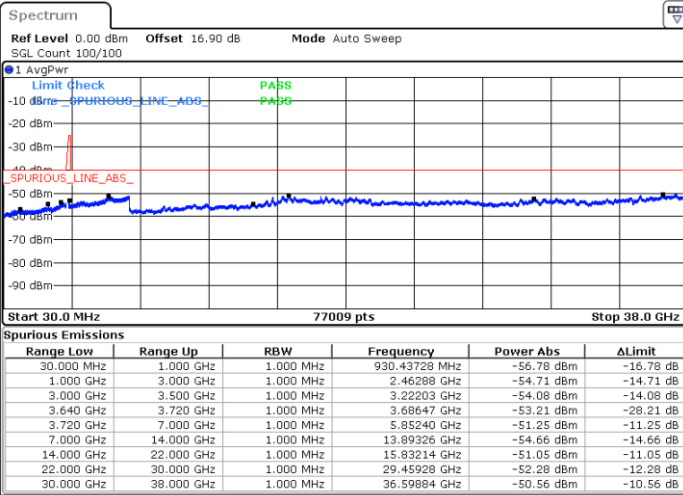

Date: 29.OCT.2020 19:52:37

Date: 29.OCT.2020 19:56:24

Middle Channel / FullRB

N/A

Date: 29.OCT.2020 19:46:19

LTE Band 48C / 20MHz+20MHz

16QAM

Highest Channel / 1RB0 and 1RB99

Highest Channel / 1RB99 and 1RB0

Date: 29.OCT.2020 20:54:00

Date: 29.OCT.2020 20:47:41

Highest Channel / FullRB

N/A

Date: 29.OCT.2020 20:57:48

LTE Band 48C / 5MHz+20MHz

64QAM

Lowest Channel / 1RB0 and 1RB99

Lowest Channel / 1RB24 and 1RB0

Date: 30.OCT.2020 23:06:50

Date: 30.OCT.2020 23:00:32

Lowest Channel / FullRB

N/A

Date: 30.OCT.2020 23:08:05

LTE Band 48C / 5MHz+20MHz