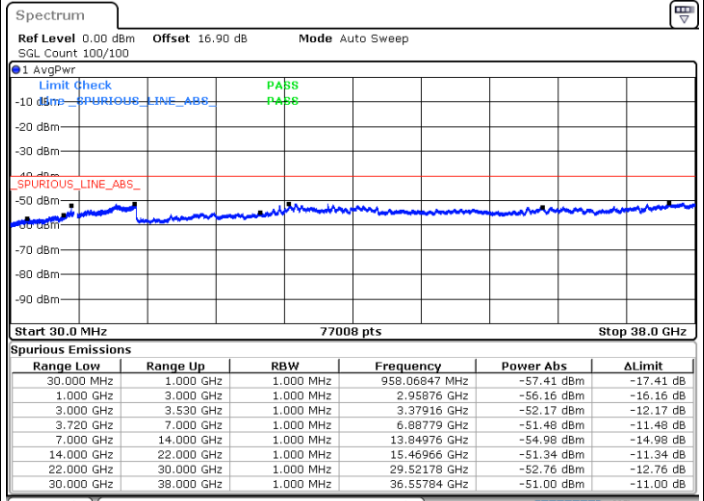

Date: 30.OCT.2020 18:18:33

LTE Band 48C / 15MHz+20MHz

256QAM

Lowest Channel / 1RB0 and 1RB99

Lowest Channel / 1RB74 and 1RB0

Date: 30.OCT.2020 01:09:56

Date: 30.OCT.2020 01:01:06

Lowest Channel / FullIRB

N/A

Date: 30.OCT.2020 01:11:11

LTE Band 48C / 15MHz+20MHz

256QAM

Middle Channel / 1RB0 and 1RB9

Middle Channel / 1RB74 and 1RB0

Date: 30.OCT.2020 09:30:48

Date: 30.OCT.2020 09:39:36