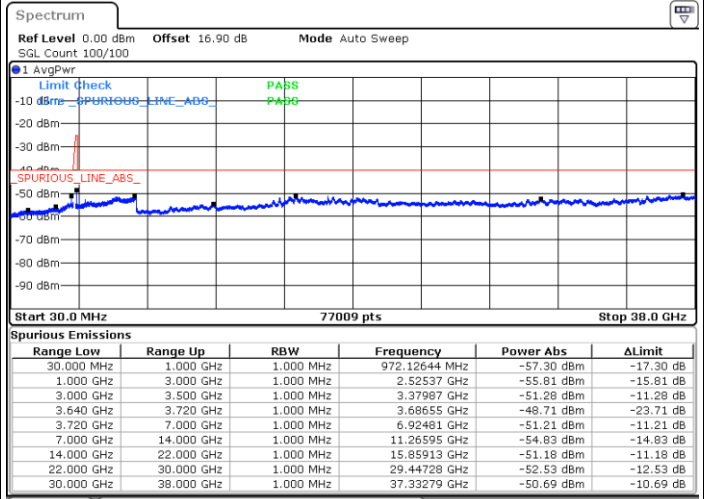

Middle Channel / FullRB

N/A

Date: 30.OCT.2020 17:03:08

LTE Band 48C / 10MHz+20MHz

64QAM

Highest Channel / 1RB0 and 1RB99

Highest Channel / 1RB49 and 1RB0

Date: 30.OCT.2020 18:10:58

Date: 30.OCT.2020 18:07:11

Highest Channel / FullRB

N/A

Date: 30.OCT.2020 18:17:18

LTE Band 48C / 15MHz+20MHz

64QAM

Lowest Channel / 1RB0 and 1RB99

Lowest Channel / 1RB74 and 1RB0

Date: 30.OCT.2020 01:08:40

Date: 30.OCT.2020 01:02:22

Lowest Channel / FullIRB

N/A

Date: 30.OCT.2020 01:12:27

LTE Band 48C / 15MHz+20MHz

64QAM

Middle Channel / 1RB0 and 1RB9