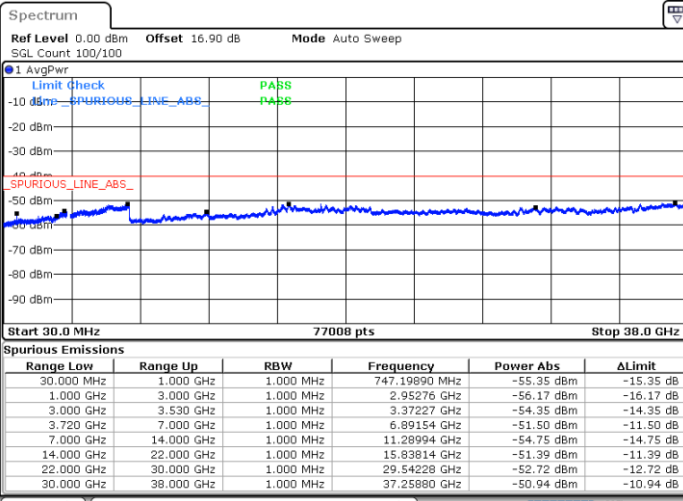

Date: 30.OCT.2020 18:07:11

Highest Channel / FullRB

N/A

Date: 30.OCT.2020 18:17:18

LTE Band 48C / 15MHz+20MHz

64QAM

Lowest Channel / 1RB0 and 1RB99

Lowest Channel / 1RB74 and 1RB0

Date: 30.OCT.2020 01:08:40

Date: 30.OCT.2020 01:02:22

Lowest Channel / FullIRB

N/A

Date: 30.OCT.2020 01:12:27

LTE Band 48C / 15MHz+20MHz

64QAM

Middle Channel / 1RB0 and 1RB9

Middle Channel / 1RB74 and 1RB0

Date: 30.OCT.2020 09:32:04

Date: 30.OCT.2020 09:38:21

Middle Channel / FullRB

N/A

Date: 30.OCT.2020 09:28:17

LTE Band 48C / 15MHz+20MHz

64QAM

Highest Channel / 1RB0 and 1RB99

Highest Channel / 1RB74 and 1RB0

Date: 30.OCT.2020 10:55:55

Date: 30.OCT.2020 10:52:07

Highest Channel / FullRB

N/A

Date: 30.OCT.2020 11:02:15

LTE Band 48C / 20MHz+5MHz