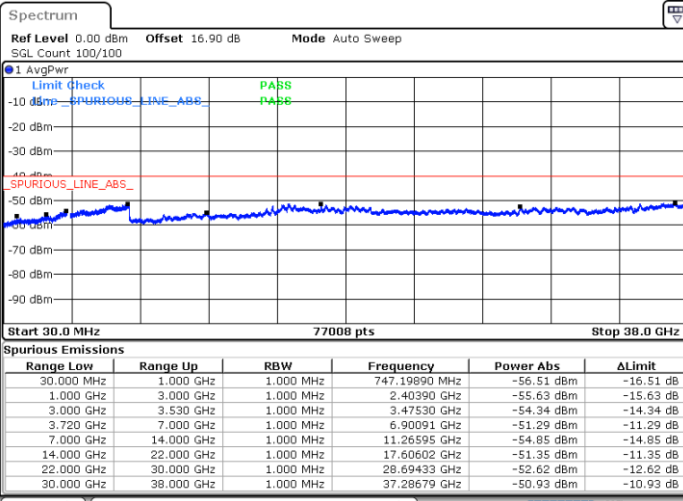

LTE Band 48C / 10MHz+20MHz

256QAM

Highest Channel / 1RB0 and 1RB99

Highest Channel / 1RB49 and 1RB0

Date: 30.OCT.2020 18:09:42

Date: 30.OCT.2020 18:08:27

Highest Channel / FullIRB

N/A

Date: 30.OCT.2020 18:18:33

LTE Band 48C / 15MHz+20MHz

256QAM

Lowest Channel / 1RB0 and 1RB99

Lowest Channel / 1RB74 and 1RB0

Date: 30.OCT.2020 01:09:56

Date: 30.OCT.2020 01:01:06

Lowest Channel / FullIRB

N/A

Date: 30.OCT.2020 01:11:11

LTE Band 48C / 15MHz+20MHz

256QAM

Middle Channel / 1RB0 and 1RB9

Middle Channel / 1RB74 and 1RB0

Date: 30.OCT.2020 09:30:48

Date: 30.OCT.2020 09:39:36