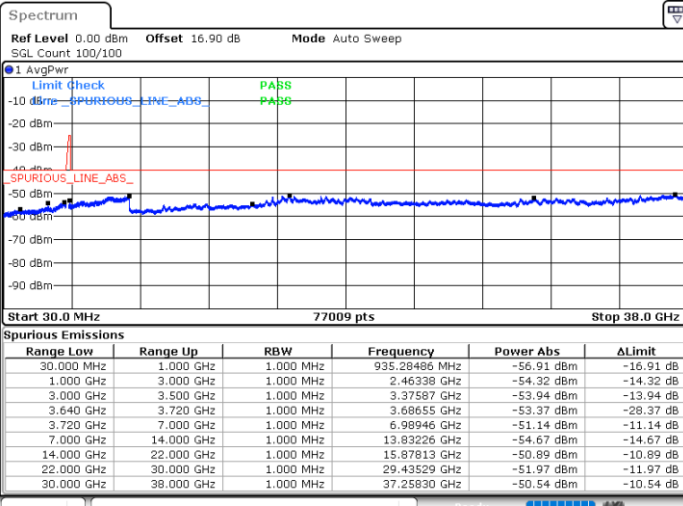

LTE Band 48C / 20MHz+5MHz

64QAM

Lowest Channel / 1RB0 and 1RB24

Lowest Channel / 1RB99 and 1RB0

Date: 30.OCT.2020 19:14:52

Date: 30.OCT.2020 19:08:35