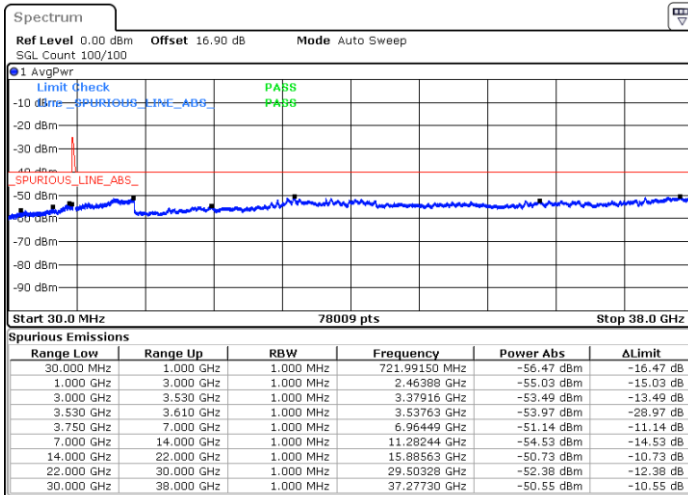

Date: 31.OCT.2020 00:11:49

Date: 31.OCT.2020 00:13:04

Middle Channel / FullRB

N/A

Date: 31.OCT.2020 00:10:33

LTE Band 48C / 5MHz+20MHz

256QAM

Highest Channel / 1RB0 and 1RB99

Highest Channel / 1RB24 and 1RB0

Date: 31.OCT.2020 01:13:00

Date: 31.OCT.2020 01:11:44

Highest Channel / FullRB

N/A

Date: 31.OCT.2020 01:14:15

LTE Band 48C / 10MHz+20MHz

256QAM

Lowest Channel / 1RB0 and 1RB99

Lowest Channel / 1RB49 and 1RB0

Date: 30.OCT.2020 16:16:11

Date: 30.OCT.2020 16:07:22

Lowest Channel / FullIRB

N/A

Date: 30.OCT.2020 16:17:26

LTE Band 48C / 10MHz+20MHz