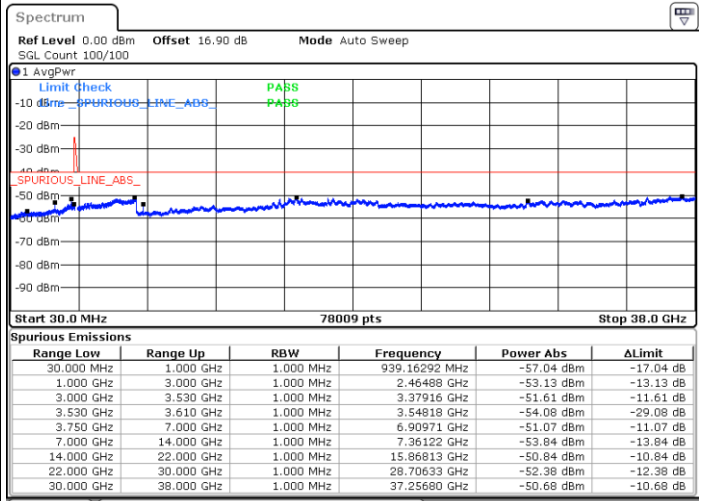

Lowest Channel / 1RB0 and 1RB99

Lowest Channel / 1RB24 and 1RB0

Date: 30.OCT.2020 23:06:50

Date: 30.OCT.2020 23:00:32

Lowest Channel / FullRB

N/A

Date: 30.OCT.2020 23:08:05

LTE Band 48C / 5MHz+20MHz

LTE Band 48C / 5MHz+20MHz

64QAM

Highest Channel / 1RB0 and 1RB99

Highest Channel / 1RB24 and 1RB0

Date: 31.OCT.2020 01:04:08

Date: 31.OCT.2020 01:02:52

Highest Channel / FullRB

N/A

Date: 31.OCT.2020 01:10:28

LTE Band 48C / 10MHz+20MHz

64QAM

Lowest Channel / 1RB0 and 1RB99

Lowest Channel / 1RB49 and 1RB0

Date: 30.OCT.2020 16:14:55

Date: 30.OCT.2020 16:08:37

Lowest Channel / FullIRB