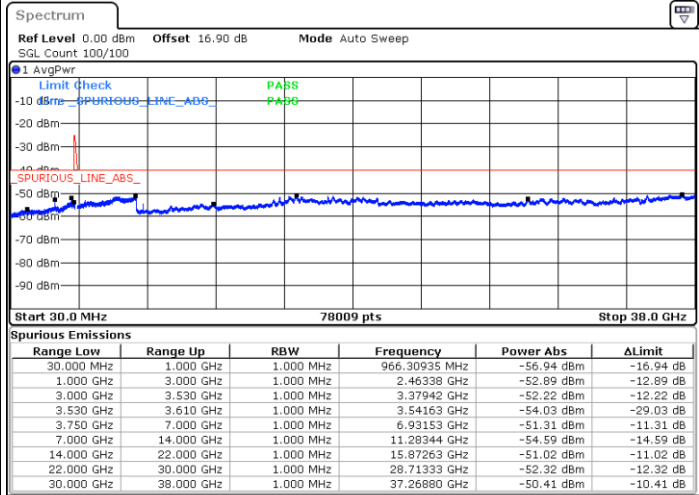

LTE Band 48C / 20MHz+5MHz

64QAM

Middle Channel / 1RB0 and 1RB24

Middle Channel / 1RB99 and 1RB0

Date: 30.OCT.2020 20:35:42

Date: 30.OCT.2020 20:41:59

Middle Channel / FullRB

N/A

Date: 30.OCT.2020 20:34:27

LTE Band 48C / 20MHz+5MHz

64QAM

Highest Channel / 1RB0 and 1RB24

Highest Channel / 1RB99 and 1RB0

Date: 30.OCT.2020 21:40:34

Date: 30.OCT.2020 21:39:18

Highest Channel / FullRB

N/A

Date: 30.OCT.2020 21:46:53

LTE Band 48C / 20MHz+10MHz

64QAM

Lowest Channel / 1RB0 and 1RB49

Lowest Channel / 1RB99 and 1RB0

Date: 30.OCT.2020 12:22:14

Date: 30.OCT.2020 12:15:56

Lowest Channel / FullIRB

N/A

Date: 30.OCT.2020 12:26:01

LTE Band 48C / 20MHz+10MHz

64QAM

Middle Channel / 1RB0 and 1RB49

Middle Channel / 1RB99 and 1RB0

Date: 30.OCT.2020 14:22:48