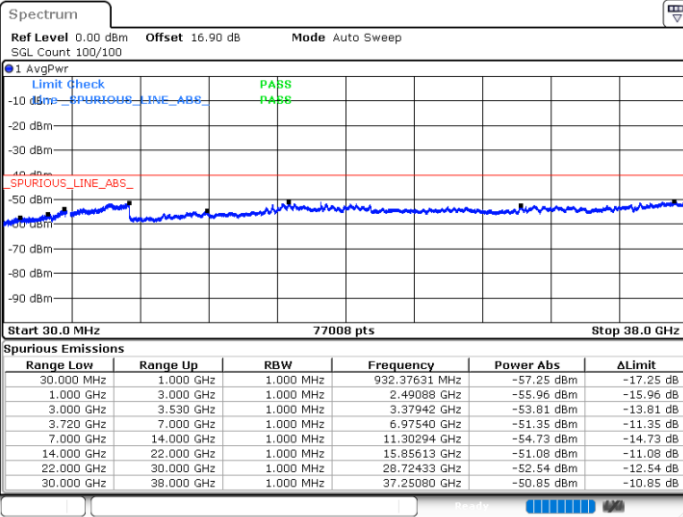

LTE Band 48C / 20MHz+15MHz

16QAM

Lowest Channel / 1RB0 and 1RB74

Lowest Channel / 1RB99 and 1RB0

Date: 29.OCT.2020 22:02:29

Date: 29.OCT.2020 21:58:42

Lowest Channel / FullIRB

N/A

Date: 29.OCT.2020 22:08:47

LTE Band 48C / 20MHz+15MHz

16QAM

Middle Channel / 1RB0 and 1RB74

Middle Channel / 1RB99 and 1RB0

Date: 29.OCT.2020 23:10:44

Date: 29.OCT.2020 23:14:30

Middle Channel / FullRB

N/A

Date: 29.OCT.2020 23:04:26

LTE Band 48C / 20MHz+15MHz

16QAM

Highest Channel / 1RB0 and 1RB74

Highest Channel / 1RB99 and 1RB0

Date: 30.OCT.2020 00:07:15

Date: 30.OCT.2020 00:00:56

Highest Channel / FullRB

N/A

Date: 30.OCT.2020 00:11:03

LTE Band 48C / 20MHz+20MHz

16QAM

Lowest Channel / 1RB0 and 1RB99

Lowest Channel / 1RB99 and 1RB0

Date: 29.OCT.2020 17:54:14