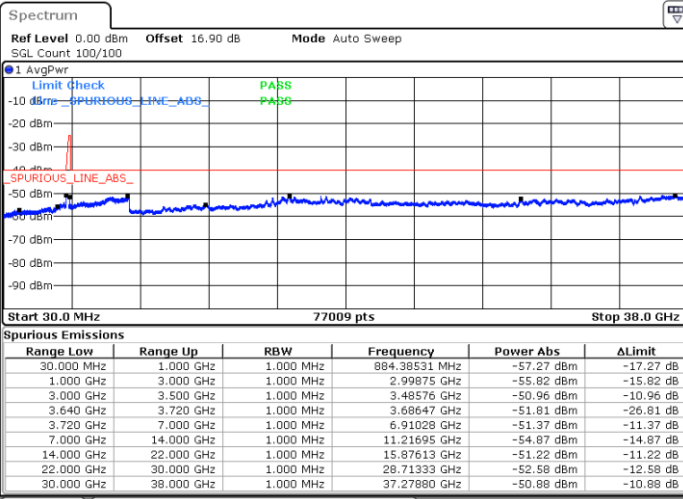

LTE Band 48C / 10MHz+20MHz

256QAM

Highest Channel / 1RB0 and 1RB99

Highest Channel / 1RB49 and 1RB0

Date: 30.OCT.2020 18:09:42

Date: 30.OCT.2020 18:08:27

Highest Channel / FullIRB

N/A

Date: 30.OCT.2020 18:18:33

LTE Band 48C / 15MHz+20MHz

256QAM

Lowest Channel / 1RB0 and 1RB99

Lowest Channel / 1RB74 and 1RB0

Date: 30.OCT.2020 01:09:56

Date: 30.OCT.2020 01:01:06

Lowest Channel / FullIRB

N/A

Date: 30.OCT.2020 01:11:11

LTE Band 48C / 15MHz+20MHz

256QAM

Middle Channel / 1RB0 and 1RB9

Middle Channel / 1RB74 and 1RB0

Date: 30.OCT.2020 09:30:48

Date: 30.OCT.2020 09:39:36