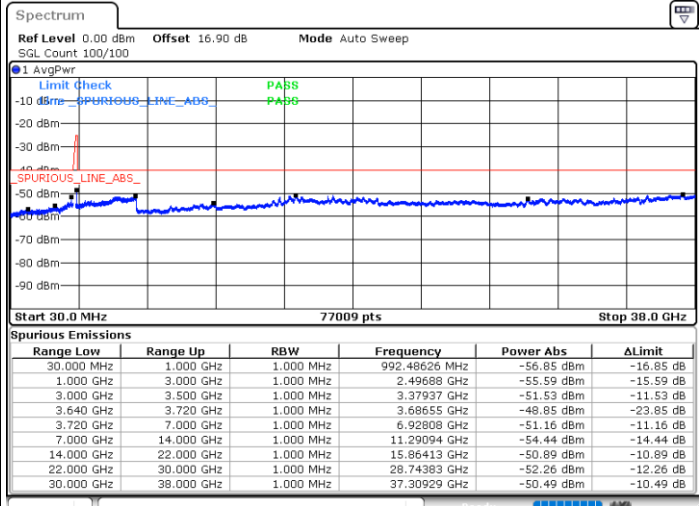

LTE Band 48C / 20MHz+5MHz

64QAM

Lowest Channel / 1RB0 and 1RB24

Lowest Channel / 1RB99 and 1RB0

Date: 30.OCT.2020 19:14:52

Date: 30.OCT.2020 19:08:35