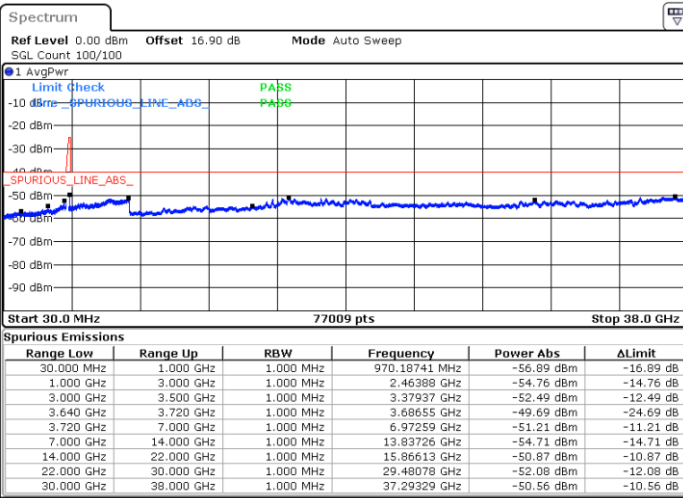

N/A

Date: 29.OCT.2020 19:47:35

LTE Band 48C / 20MHz+20MHz

64QAM

Highest Channel / 1RB0 and 1RB99

Highest Channel / 1RB99 and 1RB0

Date: 29.OCT.2020 20:52:44

Date: 29.OCT.2020 20:48:57

Highest Channel / FullIRB

N/A

Date: 29.OCT.2020 20:59:04

LTE Band 48C / 5MHz+20MHz

256QAM

Lowest Channel / 1RB0 and 1RB99

Lowest Channel / 1RB24 and 1RB0

Date: 30.OCT.2020 23:13:08

Date: 30.OCT.2020 23:11:53

Lowest Channel / FullIRB

N/A

Date: 30.OCT.2020 23:14:24

LTE Band 48C / 5MHz+20MHz

256QAM

Middle Channel / 1RB0 and 1RB9

Middle Channel / 1RB24 and 1RB0

Date: 31.OCT.2020 00:11:49

Date: 31.OCT.2020 00:13:04

Middle Channel / FullRB

N/A

Date: 31.OCT.2020 00:10:33

LTE Band 48C / 5MHz+20MHz

256QAM

Highest Channel / 1RB0 and 1RB99