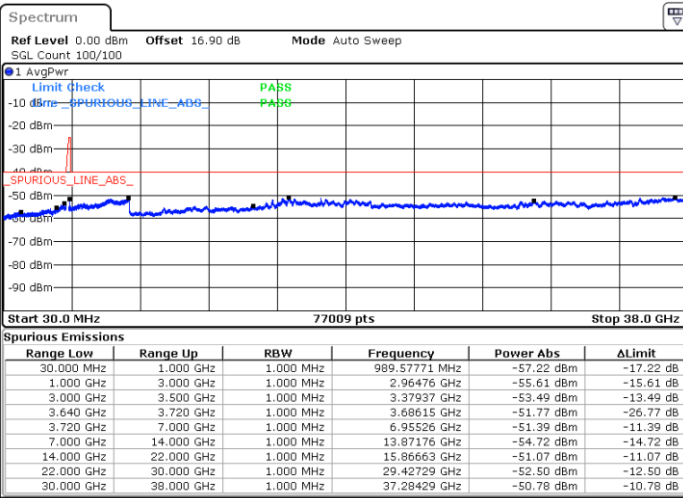

Middle Channel / FullRB

N/A

Date: 30.OCT.2020 17:03:08

LTE Band 48C / 10MHz+20MHz

64QAM

Highest Channel / 1RB0 and 1RB99

Highest Channel / 1RB49 and 1RB0

Date: 30.OCT.2020 18:10:58

Date: 30.OCT.2020 18:07:11

Highest Channel / FullRB

N/A

Date: 30.OCT.2020 18:17:18

LTE Band 48C / 15MHz+20MHz

64QAM

Lowest Channel / 1RB0 and 1RB99

Lowest Channel / 1RB74 and 1RB0

Date: 30.OCT.2020 01:08:40

Date: 30.OCT.2020 01:02:22

Lowest Channel / FullIRB

N/A

Date: 30.OCT.2020 01:12:27

LTE Band 48C / 15MHz+20MHz

64QAM

Middle Channel / 1RB0 and 1RB9

Highest Channel / 1RB0 and 1RB99

Highest Channel / 1RB74 and 1RB0

Date: 30.OCT.2020 10:55:55

Date: 30.OCT.2020 10:52:07

Highest Channel / FullRB

N/A

Date: 30.OCT.2020 11:02:15

LTE Band 48C / 20MHz+5MHz