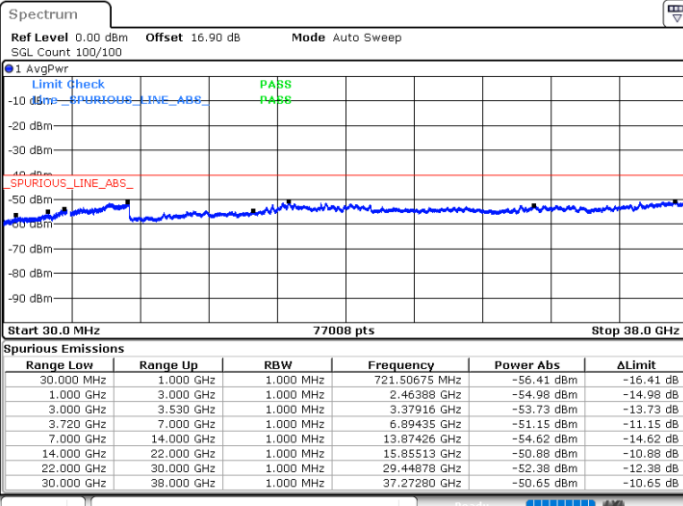

Lowest Channel / 1RB0 and 1RB99

Lowest Channel / 1RB24 and 1RB0

Date: 30.OCT.2020 23:06:50

Date: 30.OCT.2020 23:00:32

Lowest Channel / FullRB

N/A

Date: 30.OCT.2020 23:08:05

LTE Band 48C / 5MHz+20MHz

64QAM

Middle Channel / 1RB0 and 1RB9

Middle Channel / 1RB24 and 1RB0

Date: 31.OCT.2020 00:03:01

Date: 31.OCT.2020 00:09:18

Middle Channel / FullRB

N/A

Date: 31.OCT.2020 00:01:45

LTE Band 48C / 5MHz+20MHz

64QAM

Highest Channel / 1RB0 and 1RB99

Highest Channel / 1RB24 and 1RB0

Date: 31.OCT.2020 01:04:08

Date: 31.OCT.2020 01:02:52

Highest Channel / FullRB

N/A

Date: 31.OCT.2020 01:10:28

LTE Band 48C / 10MHz+20MHz

64QAM

Lowest Channel / 1RB0 and 1RB99

Lowest Channel / 1RB49 and 1RB0

Date: 30.OCT.2020 16:14:55

Date: 30.OCT.2020 16:08:37

Lowest Channel / FullIRB