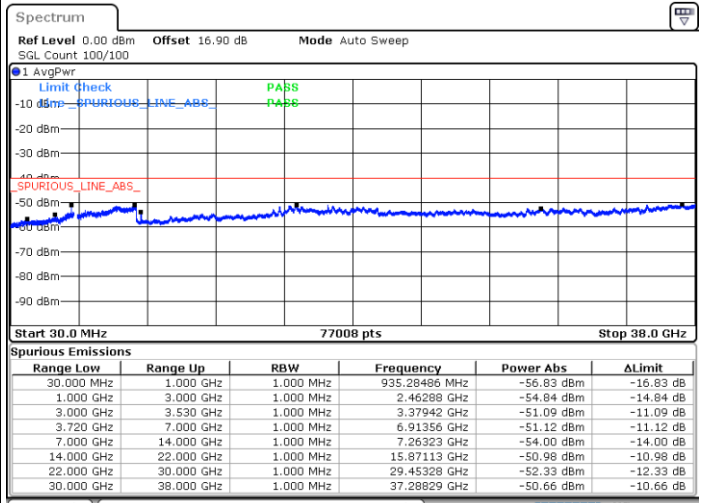

Highest Channel / 1RB0 and 1RB99

Highest Channel / 1RB74 and 1RB0

Date: 30.OCT.2020 10:55:55

Date: 30.OCT.2020 10:52:07

Highest Channel / FullRB

N/A

Date: 30.OCT.2020 11:02:15

LTE Band 48C / 20MHz+5MHz

64QAM

Lowest Channel / 1RB0 and 1RB24

Lowest Channel / 1RB99 and 1RB0

Date: 30.OCT.2020 19:14:52

Date: 30.OCT.2020 19:08:35

Lowest Channel / FullRB

N/A

Date: 30.OCT.2020 19:16:08

LTE Band 48C / 20MHz+5MHz

64QAM

Middle Channel / 1RB0 and 1RB24

Middle Channel / 1RB99 and 1RB0

Date: 30.OCT.2020 20:35:42

Date: 30.OCT.2020 20:41:59

Middle Channel / FullRB

N/A

Date: 30.OCT.2020 20:34:27

LTE Band 48C / 20MHz+5MHz

64QAM

Highest Channel / 1RB0 and 1RB24

Highest Channel / 1RB99 and 1RB0

Date: 30.OCT.2020 21:40:34

Date: 30.OCT.2020 21:39:18

Highest Channel / FullRB