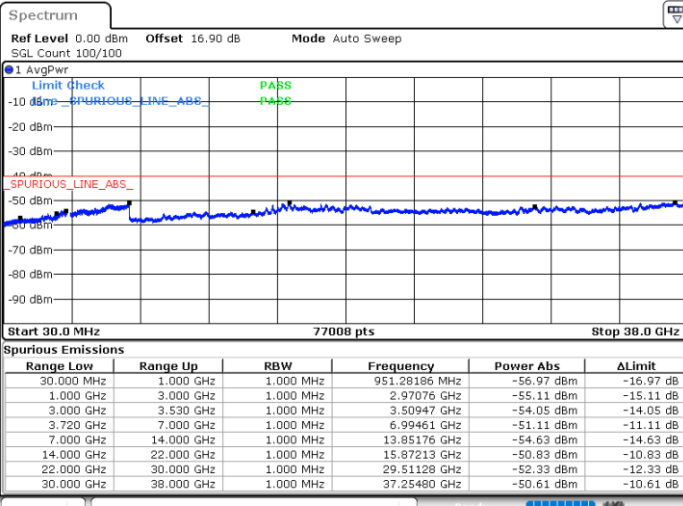

LTE Band 48C / 5MHz+20MHz

64QAM

Middle Channel / 1RB0 and 1RB9

Middle Channel / 1RB24 and 1RB0

Date: 31.OCT.2020 00:03:01

Date: 31.OCT.2020 00:09:18