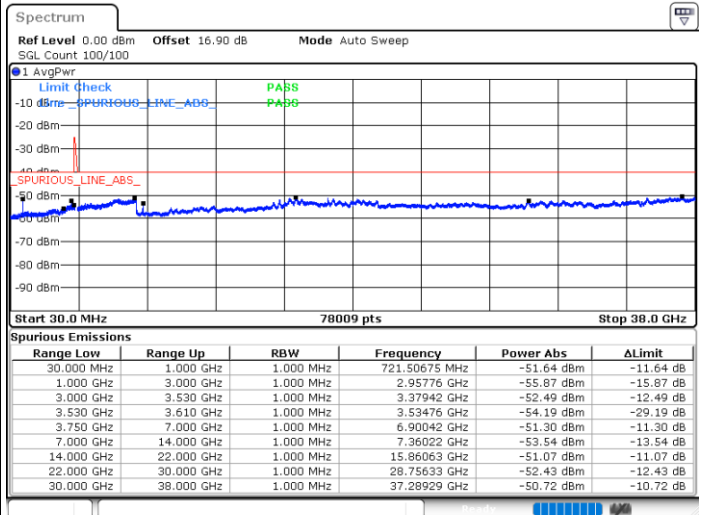

Date: 29.OCT.2020 17:50:27

Lowest Channel / FullIRB

N/A

Date: 29.OCT.2020 18:00:32

LTE Band 48C / 20MHz+20MHz

16QAM

MiddleChannel / 1RB0 and 1RB99

Middle Channel / 1RB99 and 1RB0

Date: 29.OCT.2020 19:52:37

Date: 29.OCT.2020 19:56:24

Middle Channel / FullRB

N/A

Date: 29.OCT.2020 19:46:19

LTE Band 48C / 20MHz+20MHz

16QAM

Highest Channel / 1RB0 and 1RB99

Highest Channel / 1RB99 and 1RB0

Date: 29.OCT.2020 20:54:00

Date: 29.OCT.2020 20:47:41

Highest Channel / FullRB

N/A

Date: 29.OCT.2020 20:57:48

LTE Band 48C / 5MHz+20MHz

64QAM

Lowest Channel / 1RB0 and 1RB99

Lowest Channel / 1RB24 and 1RB0

Date: 30.OCT.2020 23:06:50

Date: 30.OCT.2020 23:00:32

Lowest Channel / FullRB

N/A

Date: 30.OCT.2020 23:08:05

LTE Band 48C / 5MHz+20MHz