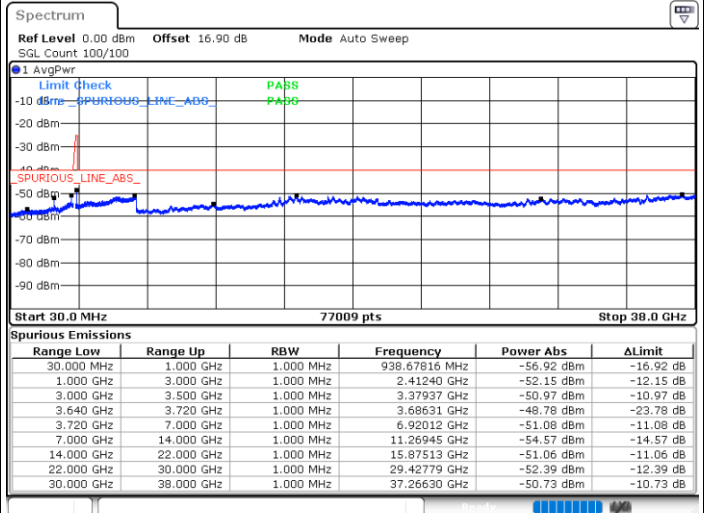

LTE Band 48C / 5MHz+20MHz

64QAM

Highest Channel / 1RB0 and 1RB99

Highest Channel / 1RB24 and 1RB0

Date: 31.OCT.2020 01:04:08

Date: 31.OCT.2020 01:02:52

Highest Channel / FullRB

N/A

Date: 31.OCT.2020 01:10:28

LTE Band 48C / 10MHz+20MHz

64QAM

Lowest Channel / 1RB0 and 1RB99

Lowest Channel / 1RB49 and 1RB0

Date: 30.OCT.2020 16:14:55

Date: 30.OCT.2020 16:08:37

Lowest Channel / FullIRB

N/A

Date: 30.OCT.2020 16:18:42

LTE Band 48C / 10MHz+20MHz

64QAM

Middle Channel / 1RB0 and 1RB9

Middle Channel / 1RB49 and 1RB0

Date: 30.OCT.2020 17:06:55

Date: 30.OCT.2020 17:16:42

Middle Channel / FullRB

N/A

Date: 30.OCT.2020 17:03:08

LTE Band 48C / 10MHz+20MHz

64QAM

Highest Channel / 1RB0 and 1RB99

Highest Channel / 1RB49 and 1RB0

Date: 30.OCT.2020 18:10:58