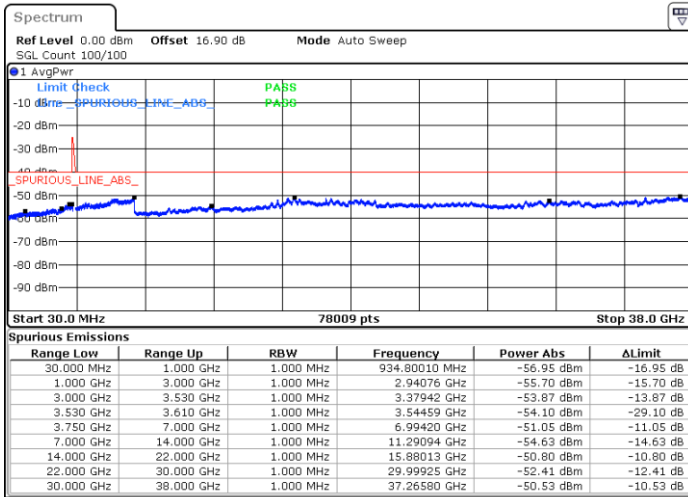

Date: 30.OCT.2020 23:11:53

Lowest Channel / FullIRB

N/A

Date: 30.OCT.2020 23:14:24

LTE Band 48C / 5MHz+20MHz

256QAM

Middle Channel / 1RB0 and 1RB9

Middle Channel / 1RB24 and 1RB0

Date: 31.OCT.2020 00:11:49

Date: 31.OCT.2020 00:13:04

Middle Channel / FullRB

N/A

Date: 31.OCT.2020 00:10:33

LTE Band 48C / 5MHz+20MHz

256QAM

Highest Channel / 1RB0 and 1RB99

Highest Channel / 1RB24 and 1RB0

Date: 31.OCT.2020 01:13:00

Date: 31.OCT.2020 01:11:44

Highest Channel / FullRB

N/A

Date: 31.OCT.2020 01:14:15

LTE Band 48C / 10MHz+20MHz

256QAM

Lowest Channel / 1RB0 and 1RB99

Lowest Channel / 1RB49 and 1RB0

Date: 30.OCT.2020 16:16:11

Date: 30.OCT.2020 16:07:22

Lowest Channel / FullIRB

N/A

Date: 30.OCT.2020 16:17:26

LTE Band 48C / 10MHz+20MHz