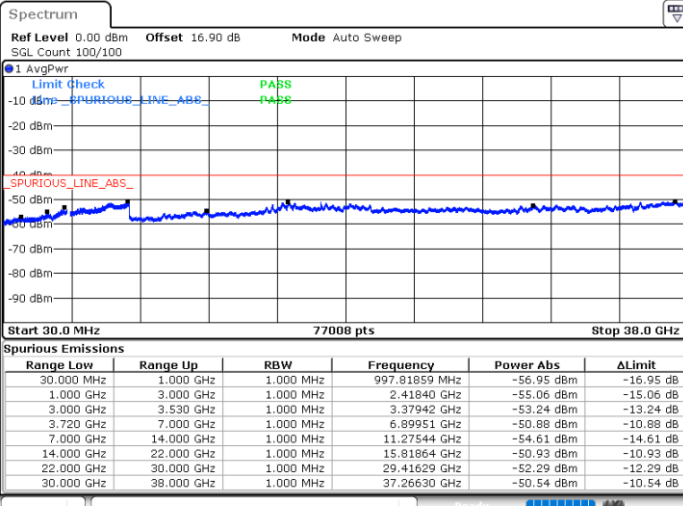

Highest Channel / 1RB24 and 1RB0

Date: 31.OCT.2020 01:13:00

Date: 31.OCT.2020 01:11:44

Highest Channel / FullRB

N/A

Date: 31.OCT.2020 01:14:15

LTE Band 48C / 10MHz+20MHz

256QAM

Lowest Channel / 1RB0 and 1RB99

Lowest Channel / 1RB49 and 1RB0

Date: 30.OCT.2020 16:16:11

Date: 30.OCT.2020 16:07:22

Lowest Channel / FullIRB

N/A

Date: 30.OCT.2020 16:17:26

LTE Band 48C / 10MHz+20MHz

256QAM

Middle Channel / 1RB0 and 1RB9

Middle Channel / 1RB49 and 1RB0

Date: 30.OCT.2020 17:05:39

Date: 30.OCT.2020 17:17:57

Middle Channel / FullRB

N/A

Date: 30.OCT.2020 17:04:24

LTE Band 48C / 10MHz+20MHz

256QAM

Highest Channel / 1RB0 and 1RB99

Highest Channel / 1RB49 and 1RB0

Date: 30.OCT.2020 18:09:42

Date: 30.OCT.2020 18:08:27

Highest Channel / FullIRB

N/A