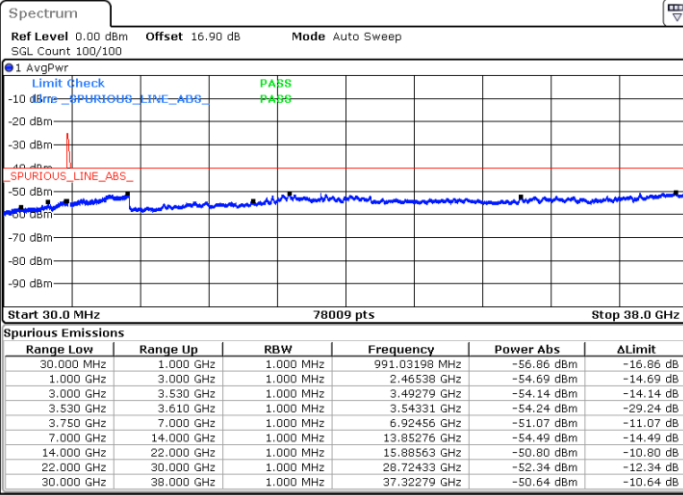

Lowest Channel / FullIRB

N/A

Date: 30.OCT.2020 12:26:01

LTE Band 48C / 20MHz+10MHz

64QAM

Middle Channel / 1RB0 and 1RB49

Middle Channel / 1RB99 and 1RB0

Date: 30.OCT.2020 14:22:48

Date: 30.OCT.2020 14:29:05

Middle Channel / FullRB

N/A

Date: 30.OCT.2020 14:19:01

LTE Band 48C / 20MHz+10MHz

64QAM

Highest Channel / 1RB0 and 1RB49

Highest Channel / 1RB99 and 1RB0

Date: 30.OCT.2020 15:10:02

Date: 30.OCT.2020 15:06:15

Highest Channel / FullRB

N/A

Date: 30.OCT.2020 15:16:22

LTE Band 48C / 20MHz+15MHz

64QAM

Lowest Channel / 1RB0 and 1RB74

Lowest Channel / 1RB99 and 1RB0

Date: 29.OCT.2020 22:03:44

Date: 29.OCT.2020 21:57:26

Lowest Channel / FullRB

N/A

Date: 29.OCT.2020 22:07:31

LTE Band 48C / 20MHz+15MHz

64QAM