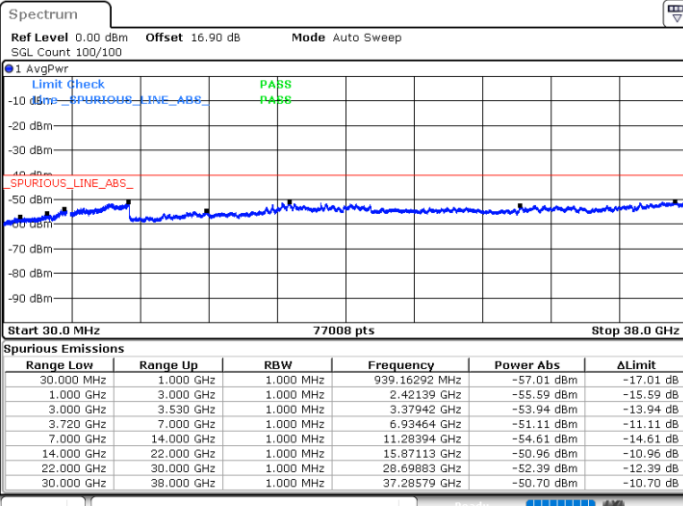

Highest Channel / FullRB

N/A

Date: 30.OCT.2020 00:11:03

LTE Band 48C / 20MHz+20MHz

16QAM

Lowest Channel / 1RB0 and 1RB99

Lowest Channel / 1RB99 and 1RB0

Date: 29.OCT.2020 17:54:14

Date: 29.OCT.2020 17:50:27

Lowest Channel / FullIRB

N/A

Date: 29.OCT.2020 18:00:32

LTE Band 48C / 20MHz+20MHz

16QAM

MiddleChannel / 1RB0 and 1RB99

Middle Channel / 1RB99 and 1RB0

Date: 29.OCT.2020 19:52:37

Date: 29.OCT.2020 19:56:24

Middle Channel / FullRB

N/A

Date: 29.OCT.2020 19:46:19

LTE Band 48C / 20MHz+20MHz

16QAM

Highest Channel / 1RB0 and 1RB99

Highest Channel / 1RB99 and 1RB0

Date: 29.OCT.2020 20:54:00

Date: 29.OCT.2020 20:47:41

Highest Channel / FullRB

N/A

Date: 29.OCT.2020 20:57:48

LTE Band 48C / 5MHz+20MHz

64QAM