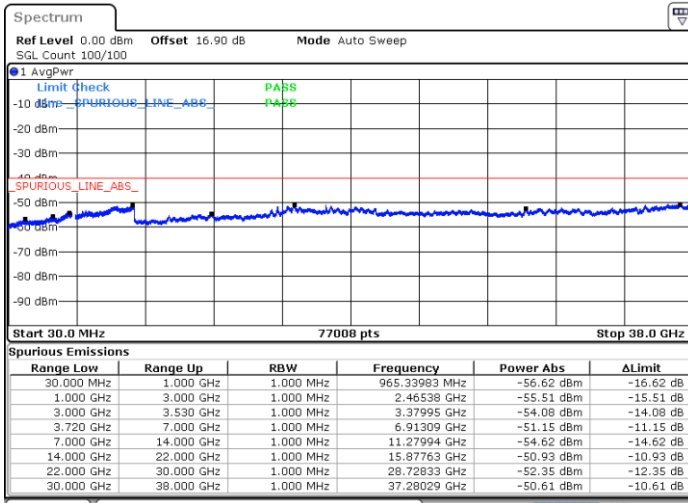

Highest Channel / FullIRB

N/A

Date: 29.OCT.2020 20:59:04

LTE Band 48C / 5MHz+20MHz

256QAM

Lowest Channel / 1RB0 and 1RB99

Lowest Channel / 1RB24 and 1RB0

Date: 30.OCT.2020 23:13:08

Date: 30.OCT.2020 23:11:53

Lowest Channel / FullIRB

N/A

Date: 30.OCT.2020 23:14:24

LTE Band 48C / 5MHz+20MHz

256QAM

Middle Channel / 1RB0 and 1RB9

Middle Channel / 1RB24 and 1RB0

Date: 31.OCT.2020 00:11:49

Date: 31.OCT.2020 00:13:04

Middle Channel / FullRB

N/A

Date: 31.OCT.2020 00:10:33

LTE Band 48C / 5MHz+20MHz

256QAM

Highest Channel / 1RB0 and 1RB99

Highest Channel / 1RB24 and 1RB0

Date: 31.OCT.2020 01:13:00

Date: 31.OCT.2020 01:11:44

Highest Channel / FullRB

N/A

Date: 31.OCT.2020 01:14:15

LTE Band 48C / 10MHz+20MHz

256QAM