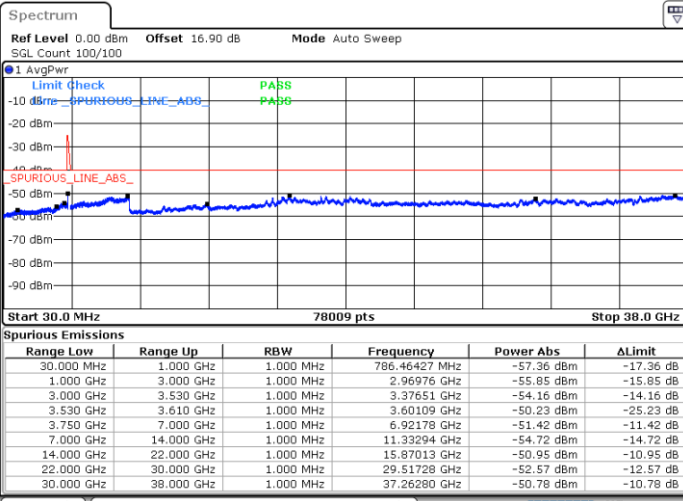

Lowest Channel / 1RB99 and 1RB0

Date: 29.OCT.2020 22:03:44

Date: 29.OCT.2020 21:57:26

Lowest Channel / FullRB

N/A

Date: 29.OCT.2020 22:07:31

LTE Band 48C / 20MHz+15MHz

64QAM

Middle Channel / 1RB0 and 1RB74

Middle Channel / 1RB99 and 1RB0

Date: 29.OCT.2020 23:09:28

Date: 29.OCT.2020 23:15:46

Middle Channel / FullRB

N/A

Date: 29.OCT.2020 23:05:41

LTE Band 48C / 20MHz+15MHz

64QAM

Highest Channel / 1RB0 and 1RB74

Highest Channel / 1RB99 and 1RB0

Date: 30.OCT.2020 00:05:59

Date: 30.OCT.2020 00:02:12

Highest Channel / FullRB

N/A

Date: 30.OCT.2020 00:12:19

LTE Band 48C / 20MHz+20MHz

64QAM

Lowest Channel / 1RB0 and 1RB99

Lowest Channel / 1RB99 and 1RB0

Date: 29.OCT.2020 17:55:29

Date: 29.OCT.2020 17:49:11

Lowest Channel / FullIRB

N/A