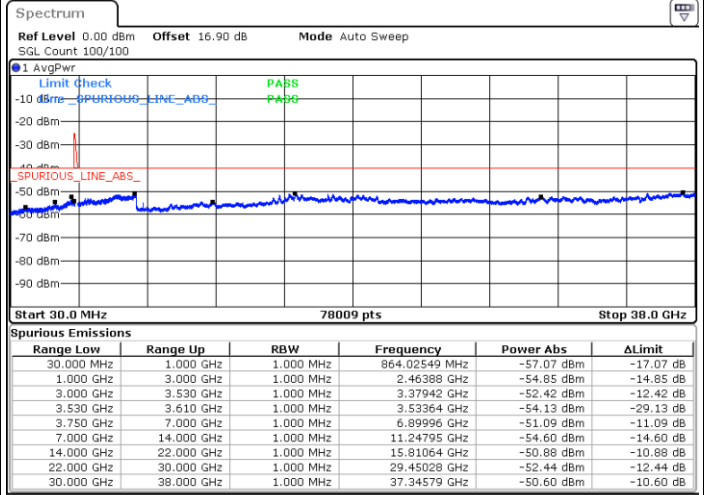

Lowest Channel / FullIRB

N/A

Date: 30.OCT.2020 12:26:01

LTE Band 48C / 20MHz+10MHz

64QAM

Middle Channel / 1RB0 and 1RB49

Middle Channel / 1RB99 and 1RB0

Date: 30.OCT.2020 14:22:48

Date: 30.OCT.2020 14:29:05

Middle Channel / FullRB

N/A

Date: 30.OCT.2020 14:19:01

LTE Band 48C / 20MHz+10MHz

64QAM

Highest Channel / 1RB0 and 1RB49

Highest Channel / 1RB99 and 1RB0

Date: 30.OCT.2020 15:10:02

Date: 30.OCT.2020 15:06:15

Highest Channel / FullRB

N/A

Date: 30.OCT.2020 15:16:22

LTE Band 48C / 20MHz+15MHz

64QAM

Lowest Channel / 1RB0 and 1RB74

Lowest Channel / 1RB99 and 1RB0

Date: 29.OCT.2020 22:03:44

Date: 29.OCT.2020 21:57:26

Lowest Channel / FullRB

N/A

Date: 29.OCT.2020 22:07:31

LTE Band 48C / 20MHz+15MHz

64QAM