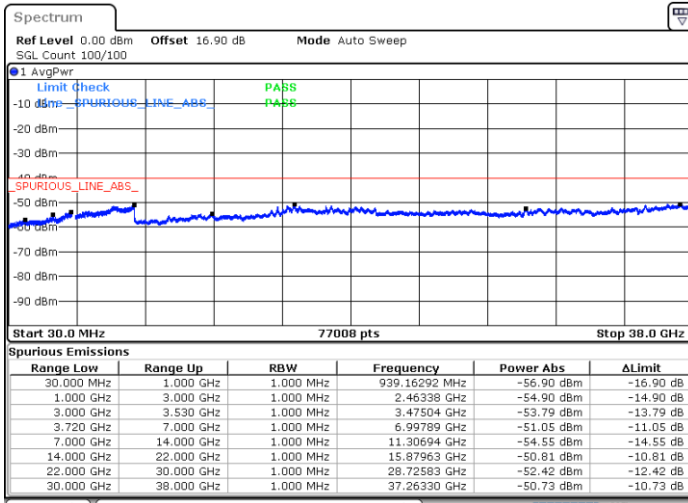

Highest Channel / 1RB0 and 1RB99

Highest Channel / 1RB74 and 1RB0

Date: 30.OCT.2020 10:55:55

Date: 30.OCT.2020 10:52:07

Highest Channel / FullRB

N/A

Date: 30.OCT.2020 11:02:15

LTE Band 48C / 20MHz+5MHz

64QAM

Lowest Channel / 1RB0 and 1RB24

Lowest Channel / 1RB99 and 1RB0

Date: 30.OCT.2020 19:14:52

Date: 30.OCT.2020 19:08:35

Lowest Channel / FullRB

N/A

Date: 30.OCT.2020 19:16:08

LTE Band 48C / 20MHz+5MHz

64QAM

Middle Channel / 1RB0 and 1RB24

Middle Channel / 1RB99 and 1RB0

Date: 30.OCT.2020 20:35:42

Date: 30.OCT.2020 20:41:59

Middle Channel / FullRB

N/A

Date: 30.OCT.2020 20:34:27

LTE Band 48C / 20MHz+5MHz

64QAM

Highest Channel / 1RB0 and 1RB24

Highest Channel / 1RB99 and 1RB0

Date: 30.OCT.2020 21:40:34

Date: 30.OCT.2020 21:39:18

Highest Channel / FullRB