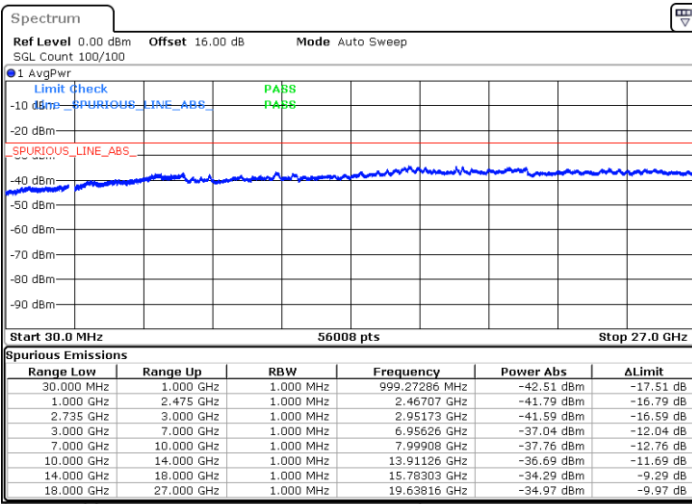

LTE Band 41C / 20MHz+15MHz

64QAM

Middle Channel / 1RB0 and 1RB74

Middle Channel / 1RB99 and 1RB0

Date: 7.OCT.2020 11:34:50