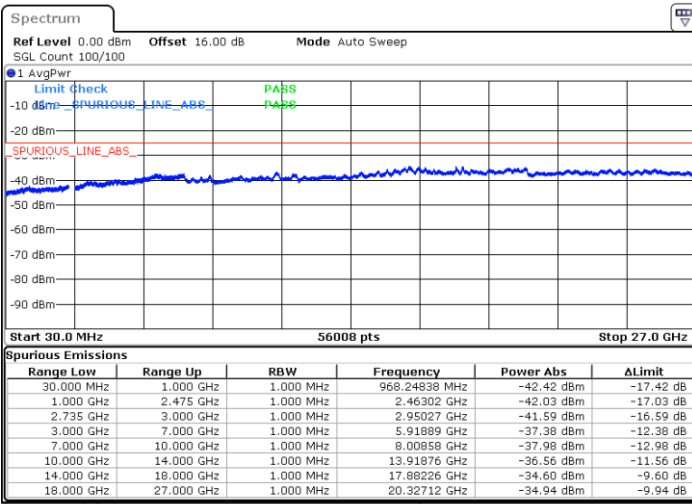

Lowest Channel / FullRB

N/A

Date: 6.OCT.2020 09:26:19

LTE Band 41C / 15MHz+15MHz

64QAM

Middle Channel / 1RB0 and 1RB74

Middle Channel / 1RB74 and 1RB0

Date: 6.OCT.2020 16:29:09

Date: 6.OCT.2020 16:34:16

Middle Channel / FullIRB

N/A

Date: 6.OCT.2020 16:26:04

LTE Band 41C / 15MHz+15MHz

64QAM

Highest Channel / 1RB0 and 1RB74

Highest Channel / 1RB74 and 1RB0

Date: 6.OCT.2020 16:50:32

Date: 6.OCT.2020 16:47:27

Highest Channel / FullIRB

N/A

Date: 6.OCT.2020 16:55:39

LTE Band 41C / 15MHz+20MHz

64QAM

Lowest Channel / 1RB0 and 1RB99

Lowest Channel / 1RB74 and 1RB0

Date: 7.OCT.2020 09:48:57

Date: 7.OCT.2020 09:43:50

Lowest Channel / FullIRB

N/A

Date: 7.OCT.2020 09:52:03

LTE Band 41C / 15MHz+20MHz

64QAM