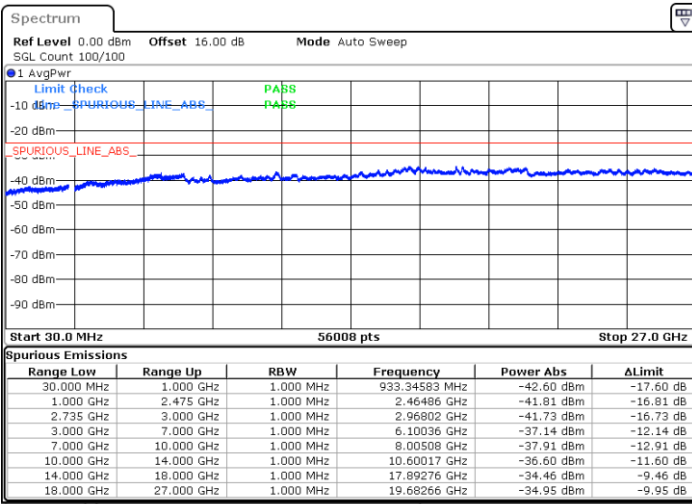

Date: 5.OCT.2020 17:21:23

Date: 5.OCT.2020 17:26:30

Middle Channel / FullIRB

N/A

Date: 5.OCT.2020 17:18:19

LTE Band 41C / 20MHz+10MHz

64QAM

Highest Channel / 1RB0 and 1RB49

Highest Channel / 1RB99 and 1RB0

Date: 6.OCT.2020 08:38:17

Date: 6.OCT.2020 08:35:12

Highest Channel / FullIRB

N/A

Date: 6.OCT.2020 08:43:25

LTE Band 41C / 20MHz+15MHz

64QAM

Lowest Channel / 1RB0 and 1RB74

Lowest Channel / 1RB99 and 1RB0

Date: 7.OCT.2020 11:09:15

Date: 7.OCT.2020 11:04:07

Lowest Channel / FullRB

N/A

Date: 7.OCT.2020 11:12:20

LTE Band 41C / 20MHz+15MHz