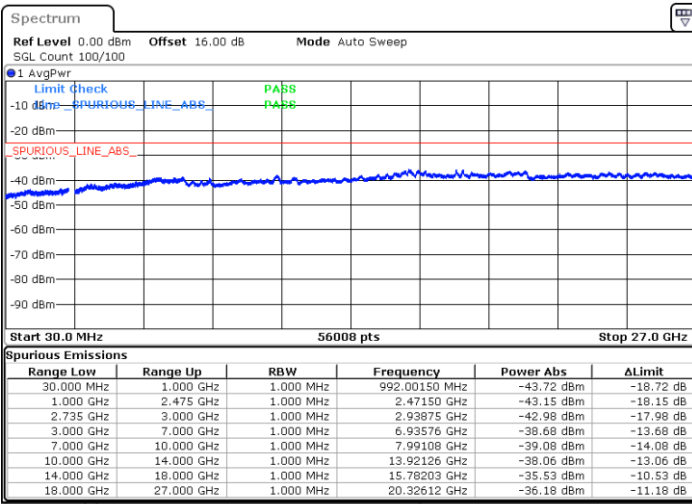

Date: 5.OCT.2020 08:49:20

LTE Band 41C / 20MHz+5MHz

64QAM

Middle Channel / 1RB0 and 1RB24

Middle Channel / 1RB99 and 1RB0

Date: 5.OCT.2020 09:11:34

Date: 5.OCT.2020 09:16:42

Middle Channel / FullIRB

N/A

Date: 5.OCT.2020 09:08:30

LTE Band 41C / 20MHz+5MHz

64QAM

Highest Channel / 1RB0 and 1RB24

Highest Channel / 1RB99 and 1RB0

Date: 5.OCT.2020 09:34:35

Date: 5.OCT.2020 09:31:30

Highest Channel / FullIRB

N/A

Date: 5.OCT.2020 09:39:42

LTE Band 41C / 20MHz+10MHz

64QAM

Lowest Channel / 1RB0 and 1RB49

Lowest Channel / 1RB99 and 1RB0

Date: 5.OCT.2020 17:02:56