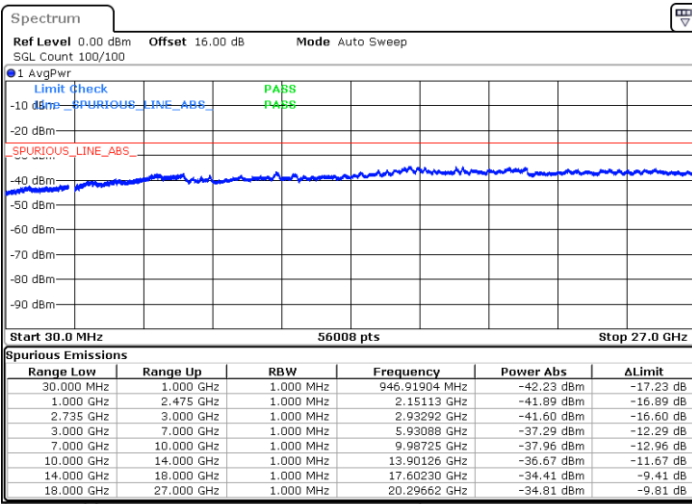

Lowest Channel / 1RB74 and 1RB0

Date: 7.OCT.2020 09:48:57

Date: 7.OCT.2020 09:43:50

Lowest Channel / FullIRB

N/A

Date: 7.OCT.2020 09:52:03

LTE Band 41C / 15MHz+20MHz

64QAM

Middle Channel / 1RB0 and 1RB99

Middle Channel / 1RB74 and 1RB0

Date: 7.OCT.2020 10:08:44

Date: 7.OCT.2020 10:13:52

Middle Channel / FullIRB

N/A

Date: 7.OCT.2020 10:05:40

LTE Band 41C / 15MHz+20MHz

64QAM

Highest Channel / 1RB0 and 1RB99

Highest Channel / 1RB74 and 1RB0

Date: 7.OCT.2020 10:30:30

Date: 7.OCT.2020 10:27:25

Highest Channel / FullIRB

N/A

Date: 7.OCT.2020 10:35:38