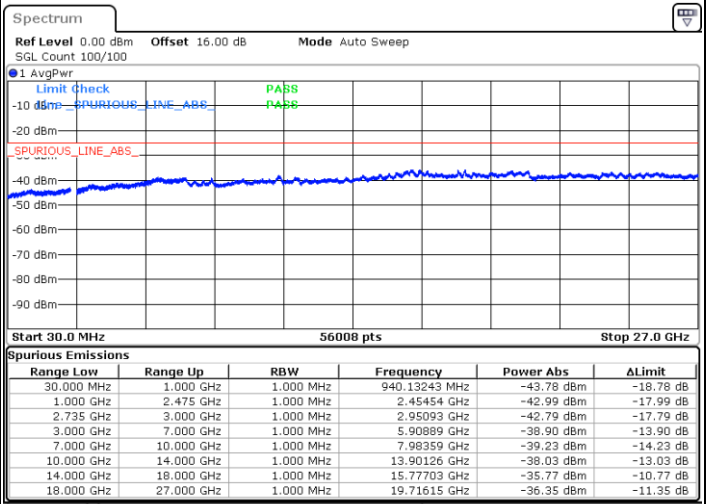

Date: 5.OCT.2020 11:12:52

Highest Channel / FullIRB

N/A

Date: 5.OCT.2020 11:21:04

LTE Band 41C / 10MHz+20MHz

64QAM

Lowest Channel / 1RB0 and 1RB99

Lowest Channel / 1RB49 and 1RB0

Date: 5.OCT.2020 15:26:29

Date: 5.OCT.2020 15:21:22

Lowest Channel / FullIRB

N/A

Date: 5.OCT.2020 15:28:33

LTE Band 41C / 10MHz+20MHz

64QAM

Middle Channel / 1RB0 and 1RB99

Middle Channel / 1RB49 and 1RB0

Date: 5.OCT.2020 15:44:41

Date: 5.OCT.2020 15:49:48

Middle Channel / FullIRB

N/A

Date: 5.OCT.2020 15:41:36

LTE Band 41C / 10MHz+20MHz

64QAM

Highest Channel / 1RB0 and 1RB99

Highest Channel / 1RB49 and 1RB0

Date: 5.OCT.2020 16:19:13

Date: 5.OCT.2020 16:16:09

Highest Channel / FullIRB

N/A

Date: 5.OCT.2020 16:24:20

LTE Band 41C / 15MHz+10MHz