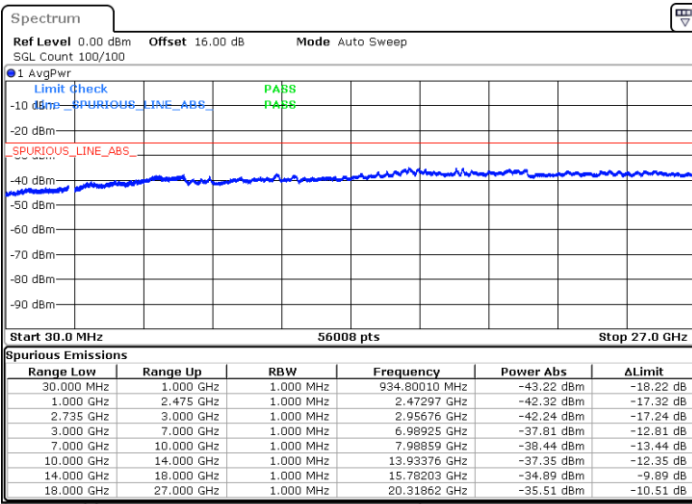

N/A

Date: 4.OCT.2020 18:03:10

LTE Band 41C / 20MHz+20MHz

64QAM

MiddleChannel / 1RB0 and 1RB99

Middle Channel / 1RB99 and 1RB0

Date: 4.OCT.2020 18:38:03

Date: 4.OCT.2020 18:43:10

Middle Channel / FullIRB

N/A

Date: 4.OCT.2020 18:34:59

LTE Band 41C / 20MHz+20MHz

64QAM

Highest Channel / 1RB0 and 1RB99

Highest Channel / 1RB99 and 1RB0

Date: 4.OCT.2020 19:20:22

Date: 4.OCT.2020 19:17:17

Highest Channel / FullIRB

N/A

Date: 4.OCT.2020 19:25:29

LTE Band 41C / 5MHz+20MHz

256QAM

Lowest Channel / 1RB0 and 1RB99

Lowest Channel / 1RB24 and 1RB0