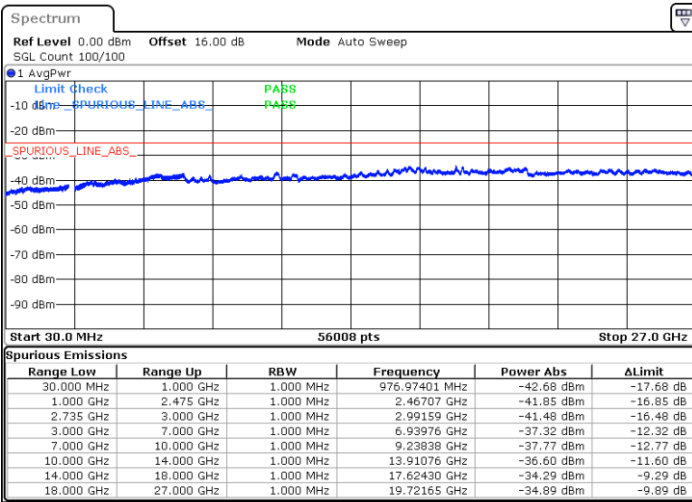

Highest Channel / 1RB99 and 1RB0

Date: 6.OCT.2020 08:38:17

Date: 6.OCT.2020 08:35:12

Highest Channel / FullIRB

N/A

Date: 6.OCT.2020 08:43:25

LTE Band 41C / 20MHz+15MHz

64QAM

Lowest Channel / 1RB0 and 1RB74

Lowest Channel / 1RB99 and 1RB0

Date: 7.OCT.2020 11:09:15

Date: 7.OCT.2020 11:04:07

Lowest Channel / FullRB

N/A

Date: 7.OCT.2020 11:12:20

LTE Band 41C / 20MHz+15MHz

64QAM

Middle Channel / 1RB0 and 1RB74

Middle Channel / 1RB99 and 1RB0

Date: 7.OCT.2020 11:34:50

Date: 7.OCT.2020 11:39:58

Middle Channel / FullIRB

N/A

Date: 7.OCT.2020 11:31:46

LTE Band 41C / 20MHz+15MHz

64QAM

Highest Channel / 1RB0 and 1RB74

Highest Channel / 1RB99 and 1RB0

Date: 7.OCT.2020 11:59:32

Date: 7.OCT.2020 11:56:27

Highest Channel / FullIRB

N/A