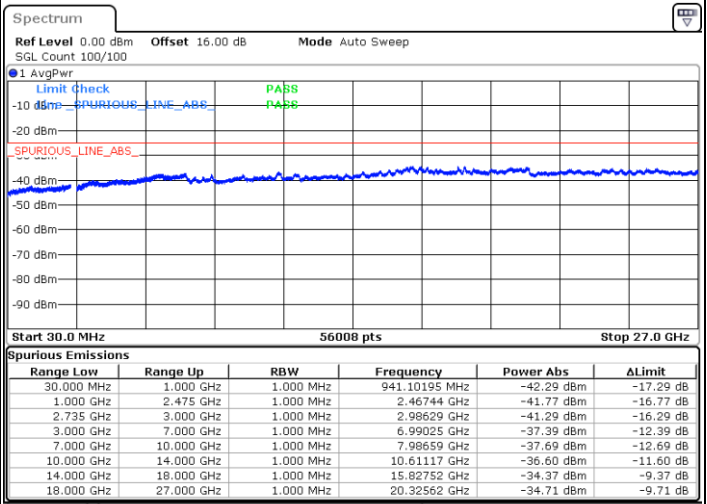

Date: 7.OCT.2020 11:39:58