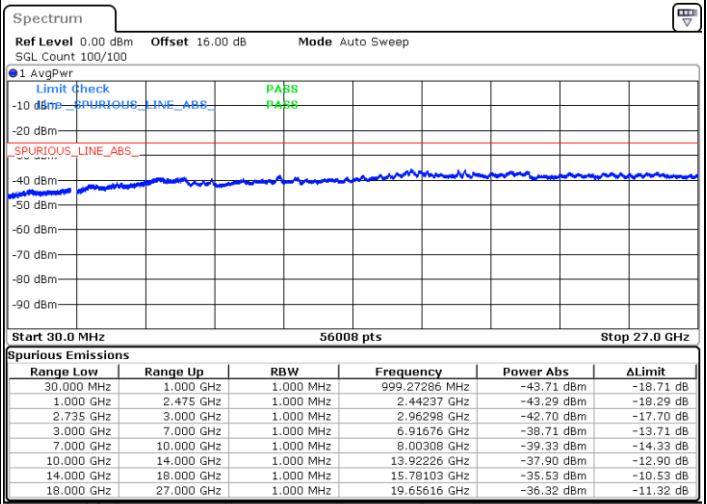

Highest Channel / 1RB0 and 1RB99

Highest Channel / 1RB49 and 1RB0

Date: 5.OCT.2020 16:19:13

Date: 5.OCT.2020 16:16:09

Highest Channel / FullIRB

N/A

Date: 5.OCT.2020 16:24:20

LTE Band 41C / 15MHz+10MHz

64QAM

Lowest Channel / 1RB0 and 1RB49

Lowest Channel / 1RB74 and 1RB0

Date: 5.OCT.2020 13:25:58

Date: 5.OCT.2020 13:20:51

Lowest Channel / FullIRB

N/A

Date: 5.OCT.2020 13:29:02

LTE Band 41C / 15MHz+10MHz

64QAM

Middle Channel / 1RB0 and 1RB49

Middle Channel / 1RB74 and 1RB0

Date: 5.OCT.2020 13:46:12

Date: 5.OCT.2020 13:51:19

Middle Channel / FullIRB

N/A

Date: 5.OCT.2020 13:43:08

LTE Band 41C / 15MHz+10MHz

64QAM

Highest Channel / 1RB0 and 1RB49

Highest Channel / 1RB74 and 1RB0

Date: 5.OCT.2020 14:31:19

Date: 5.OCT.2020 14:28:15

Highest Channel / FullIRB