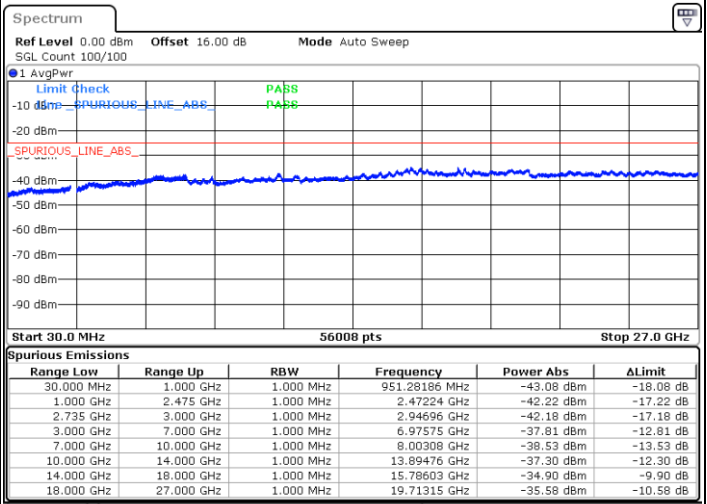

Middle Channel / FullIRB

N/A

Date: 4.OCT.2020 18:34:59

LTE Band 41C / 20MHz+20MHz

64QAM

Highest Channel / 1RB0 and 1RB99

Highest Channel / 1RB99 and 1RB0

Date: 4.OCT.2020 19:20:22

Date: 4.OCT.2020 19:17:17

Highest Channel / FullIRB

N/A

Date: 4.OCT.2020 19:25:29

LTE Band 41C / 5MHz+20MHz

256QAM

Lowest Channel / 1RB0 and 1RB99

Lowest Channel / 1RB24 and 1RB0