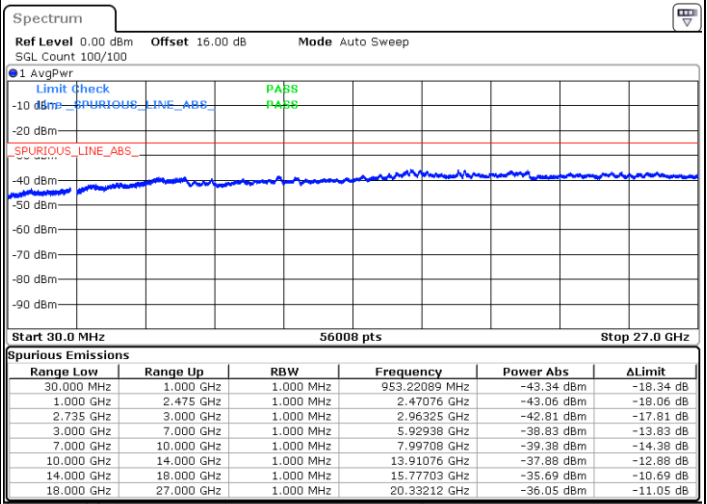

Highest Channel / FullIRB

N/A

Date: 5.OCT.2020 09:39:42

LTE Band 41C / 20MHz+10MHz

64QAM

Lowest Channel / 1RB0 and 1RB49

Lowest Channel / 1RB99 and 1RB0

Date: 5.OCT.2020 17:02:56

Date: 5.OCT.2020 16:57:49

Lowest Channel / FullIRB

N/A

Date: 5.OCT.2020 17:06:01

LTE Band 41C / 20MHz+10MHz

64QAM

Middle Channel / 1RB0 and 1RB49

Middle Channel / 1RB99 and 1RB0

Date: 5.OCT.2020 17:21:23

Date: 5.OCT.2020 17:26:30

Middle Channel / FullIRB

N/A

Date: 5.OCT.2020 17:18:19

LTE Band 41C / 20MHz+10MHz

64QAM

Highest Channel / 1RB0 and 1RB49

Highest Channel / 1RB99 and 1RB0

Date: 6.OCT.2020 08:38:17

Date: 6.OCT.2020 08:35:12

Highest Channel / FullIRB

N/A

Date: 6.OCT.2020 08:43:25

LTE Band 41C / 20MHz+15MHz

64QAM