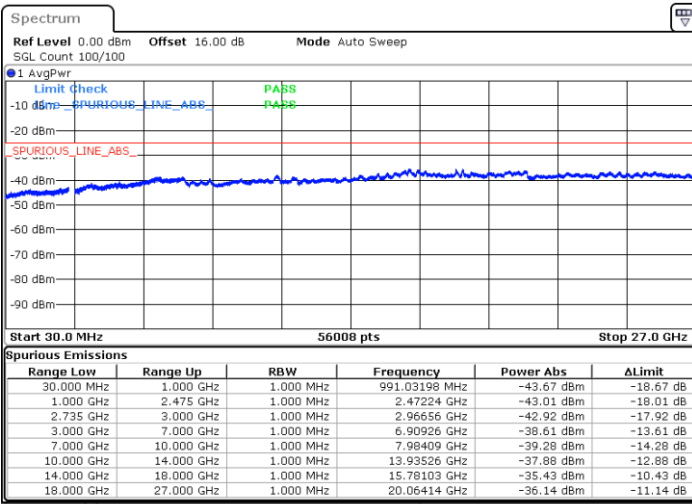

Middle Channel / 1RB0 and 1RB99

Middle Channel / 1RB74 and 1RB0

Date: 7.OCT.2020 10:08:44

Date: 7.OCT.2020 10:13:52

Middle Channel / FullIRB

N/A

Date: 7.OCT.2020 10:05:40

LTE Band 41C / 15MHz+20MHz

64QAM

Highest Channel / 1RB0 and 1RB99

Highest Channel / 1RB74 and 1RB0

Date: 7.OCT.2020 10:30:30

Date: 7.OCT.2020 10:27:25

Highest Channel / FullIRB

N/A

Date: 7.OCT.2020 10:35:38

LTE Band 41C / 20MHz+5MHz

64QAM

Lowest Channel / 1RB0 and 1RB24

Lowest Channel / 1RB99 and 1RB0

Date: 5.OCT.2020 08:46:16

Date: 5.OCT.2020 08:41:08

Lowest Channel / FullIRB

N/A