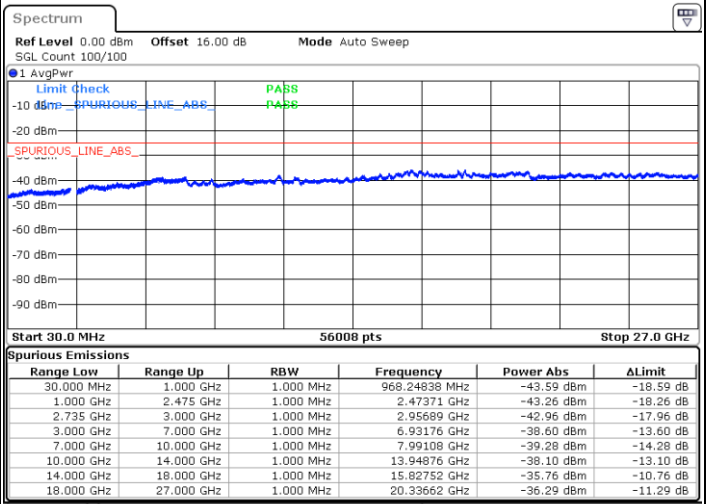

Date: 5.OCT.2020 15:26:29

Date: 5.OCT.2020 15:21:22

Lowest Channel / FullIRB

N/A

Date: 5.OCT.2020 15:28:33

LTE Band 41C / 10MHz+20MHz

64QAM

Middle Channel / 1RB0 and 1RB99

Middle Channel / 1RB49 and 1RB0

Date: 5.OCT.2020 15:44:41

Date: 5.OCT.2020 15:49:48

Middle Channel / FullIRB

N/A

Date: 5.OCT.2020 15:41:36

LTE Band 41C / 10MHz+20MHz

64QAM

Highest Channel / 1RB0 and 1RB99

Highest Channel / 1RB49 and 1RB0

Date: 5.OCT.2020 16:19:13

Date: 5.OCT.2020 16:16:09

Highest Channel / FullIRB

N/A

Date: 5.OCT.2020 16:24:20

LTE Band 41C / 15MHz+10MHz