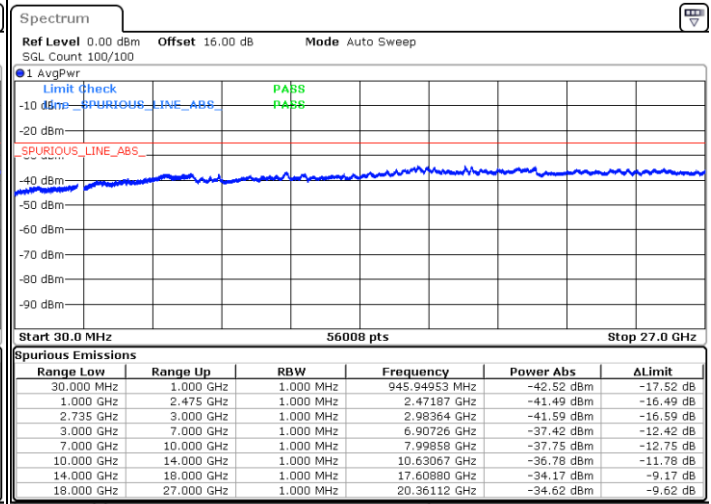

Lowest Channel / 1RB0 and 1RB74

Lowest Channel / 1RB99 and 1RB0

Date: 7.OCT.2020 11:09:15

Date: 7.OCT.2020 11:04:07

Lowest Channel / FullRB

N/A

Date: 7.OCT.2020 11:12:20

LTE Band 41C / 20MHz+15MHz

LTE Band 41C / 20MHz+15MHz

64QAM

Highest Channel / 1RB0 and 1RB74

Highest Channel / 1RB99 and 1RB0

Date: 7.OCT.2020 11:59:32

Date: 7.OCT.2020 11:56:27

Highest Channel / FullIRB

N/A

Date: 7.OCT.2020 12:04:39

LTE Band 41C / 20MHz+20MHz

64QAM

Lowest Channel / 1RB0 and 1RB99

Lowest Channel / 1RB99 and 1RB0

Date: 4.OCT.2020 18:00:06

Date: 4.OCT.2020 17:54:59

Lowest Channel / FullIRB