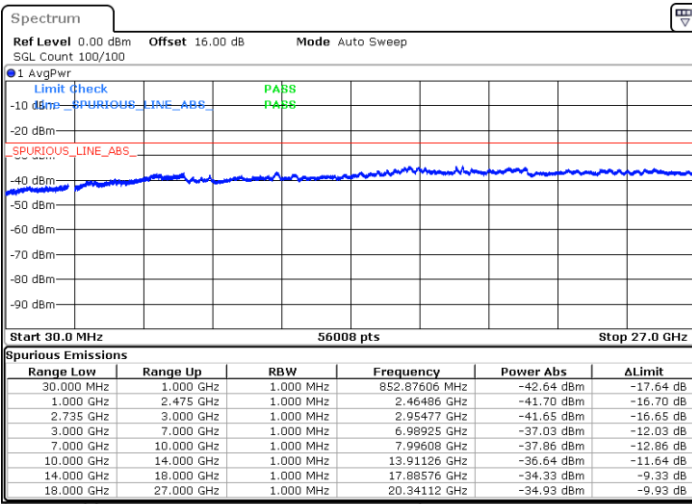

Date: 6.OCT.2020 16:50:32

Date: 6.OCT.2020 16:47:27

Highest Channel / FullIRB

N/A

Date: 6.OCT.2020 16:55:39

LTE Band 41C / 15MHz+20MHz

64QAM

Lowest Channel / 1RB0 and 1RB99

Lowest Channel / 1RB74 and 1RB0

Date: 7.OCT.2020 09:48:57

Date: 7.OCT.2020 09:43:50

Lowest Channel / FullIRB

N/A

Date: 7.OCT.2020 09:52:03

LTE Band 41C / 15MHz+20MHz

64QAM

Middle Channel / 1RB0 and 1RB99

Middle Channel / 1RB74 and 1RB0

Date: 7.OCT.2020 10:08:44

Date: 7.OCT.2020 10:13:52

Middle Channel / FullIRB

N/A

Date: 7.OCT.2020 10:05:40

LTE Band 41C / 15MHz+20MHz