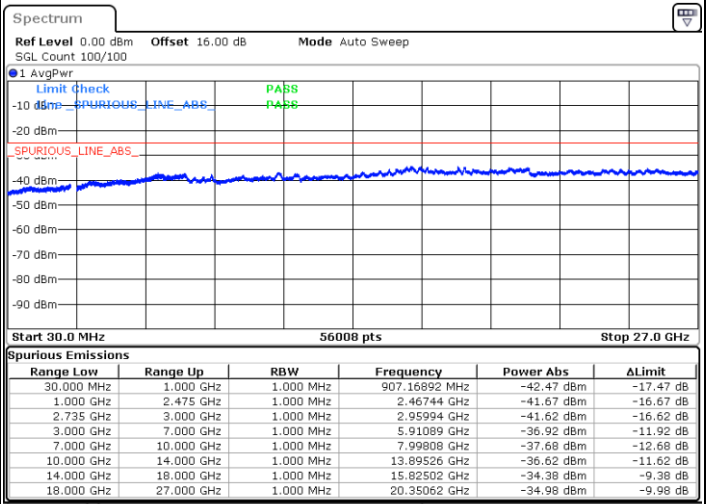

Date: 6.OCT.2020 16:50:32

Date: 6.OCT.2020 16:47:27

Highest Channel / FullIRB

N/A

Date: 6.OCT.2020 16:55:39

LTE Band 41C / 15MHz+20MHz

64QAM

Lowest Channel / 1RB0 and 1RB99

Lowest Channel / 1RB74 and 1RB0

Date: 7.OCT.2020 09:48:57

Date: 7.OCT.2020 09:43:50

Lowest Channel / FullIRB

N/A

Date: 7.OCT.2020 09:52:03

LTE Band 41C / 15MHz+20MHz

64QAM

Middle Channel / 1RB0 and 1RB99

Middle Channel / 1RB74 and 1RB0

Date: 7.OCT.2020 10:08:44

Date: 7.OCT.2020 10:13:52

Middle Channel / FullIRB

N/A

Date: 7.OCT.2020 10:05:40

LTE Band 41C / 15MHz+20MHz