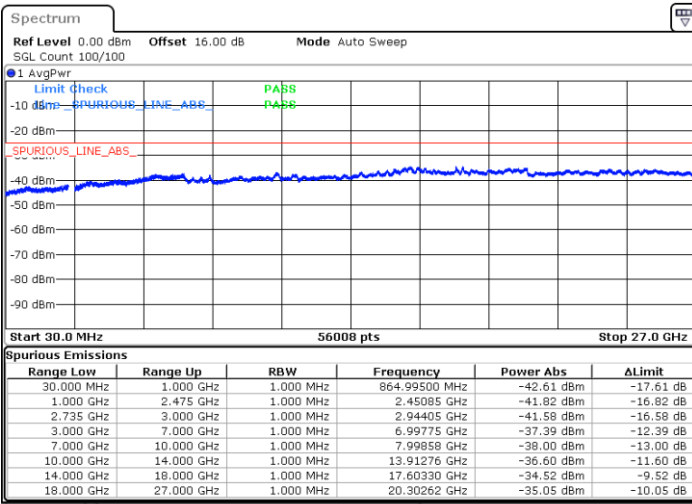

Date: 5.OCT.2020 13:43:08

LTE Band 41C / 15MHz+10MHz

64QAM

Highest Channel / 1RB0 and 1RB49

Highest Channel / 1RB74 and 1RB0

Date: 5.OCT.2020 14:31:19

Date: 5.OCT.2020 14:28:15

Highest Channel / FullIRB

N/A

Date: 5.OCT.2020 14:36:27

LTE Band 41C / 15MHz+15MHz

64QAM

Lowest Channel / 1RB0 and 1RB74

Lowest Channel / 1RB74 and 1RB0

Date: 6.OCT.2020 09:23:14

Date: 6.OCT.2020 09:18:07

Lowest Channel / FullRB

N/A

Date: 6.OCT.2020 09:26:19

LTE Band 41C / 15MHz+15MHz

64QAM

Middle Channel / 1RB0 and 1RB74

Middle Channel / 1RB74 and 1RB0

Date: 6.OCT.2020 16:29:09

Date: 6.OCT.2020 16:34:16

Middle Channel / FullIRB

N/A

Date: 6.OCT.2020 16:26:04

LTE Band 41C / 15MHz+15MHz

64QAM

Highest Channel / 1RB0 and 1RB74

Highest Channel / 1RB74 and 1RB0