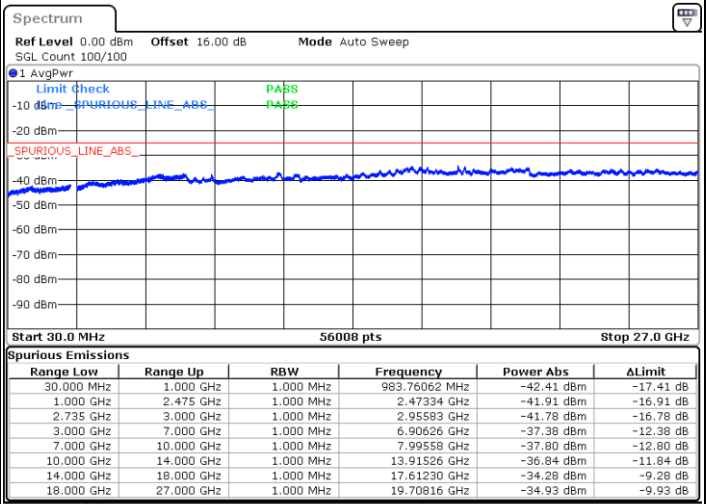

Date: 5.OCT.2020 16:57:49

Lowest Channel / FullIRB

N/A

Date: 5.OCT.2020 17:06:01

LTE Band 41C / 20MHz+10MHz

64QAM

Middle Channel / 1RB0 and 1RB49

Middle Channel / 1RB99 and 1RB0

Date: 5.OCT.2020 17:21:23

Date: 5.OCT.2020 17:26:30

Middle Channel / FullIRB

N/A

Date: 5.OCT.2020 17:18:19

LTE Band 41C / 20MHz+10MHz

64QAM

Highest Channel / 1RB0 and 1RB49

Highest Channel / 1RB99 and 1RB0

Date: 6.OCT.2020 08:38:17

Date: 6.OCT.2020 08:35:12

Highest Channel / FullIRB

N/A

Date: 6.OCT.2020 08:43:25

LTE Band 41C / 20MHz+15MHz

64QAM

Lowest Channel / 1RB0 and 1RB74

Lowest Channel / 1RB99 and 1RB0

Date: 7.OCT.2020 11:09:15

Date: 7.OCT.2020 11:04:07

Lowest Channel / FullRB

N/A

Date: 7.OCT.2020 11:12:20

LTE Band 41C / 20MHz+15MHz