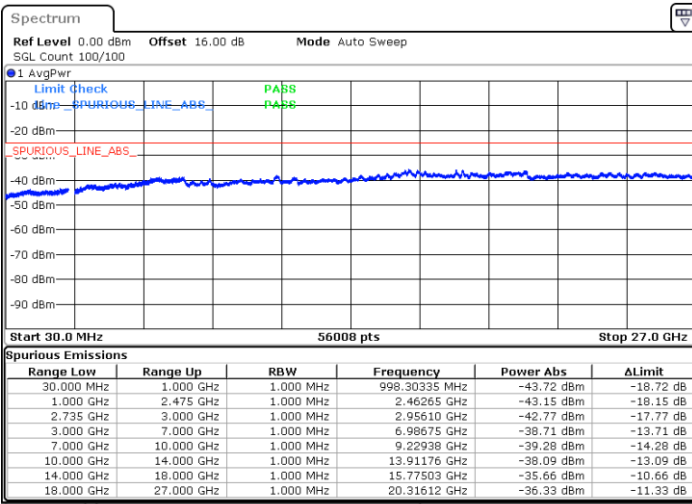

Middle Channel / FullIRB

N/A

Date: 5.OCT.2020 10:50:13

LTE Band 41C / 10MHz+15MHz

64QAM

Highest Channel / 1RB0 and 1RB74

Highest Channel / 1RB49 and 1RB0

Date: 5.OCT.2020 11:15:56

Date: 5.OCT.2020 11:12:52

Highest Channel / FullIRB

N/A

Date: 5.OCT.2020 11:21:04

LTE Band 41C / 10MHz+20MHz

64QAM

Lowest Channel / 1RB0 and 1RB99

Lowest Channel / 1RB49 and 1RB0

Date: 5.OCT.2020 15:26:29

Date: 5.OCT.2020 15:21:22

Lowest Channel / FullIRB

N/A

Date: 5.OCT.2020 15:28:33

LTE Band 41C / 10MHz+20MHz

64QAM

Middle Channel / 1RB0 and 1RB99