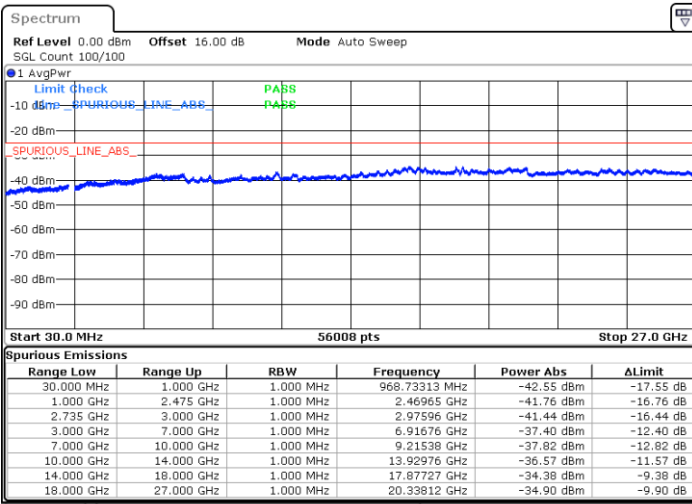

Lowest Channel / 1RB74 and 1RB0

Date: 7.OCT.2020 09:48:57

Date: 7.OCT.2020 09:43:50

Lowest Channel / FullIRB

N/A

Date: 7.OCT.2020 09:52:03

LTE Band 41C / 15MHz+20MHz

64QAM

Middle Channel / 1RB0 and 1RB99

Middle Channel / 1RB74 and 1RB0

Date: 7.OCT.2020 10:08:44

Date: 7.OCT.2020 10:13:52

Middle Channel / FullIRB

N/A

Date: 7.OCT.2020 10:05:40

LTE Band 41C / 15MHz+20MHz

64QAM

Highest Channel / 1RB0 and 1RB99

Highest Channel / 1RB74 and 1RB0

Date: 7.OCT.2020 10:30:30

Date: 7.OCT.2020 10:27:25

Highest Channel / FullIRB

N/A

Date: 7.OCT.2020 10:35:38