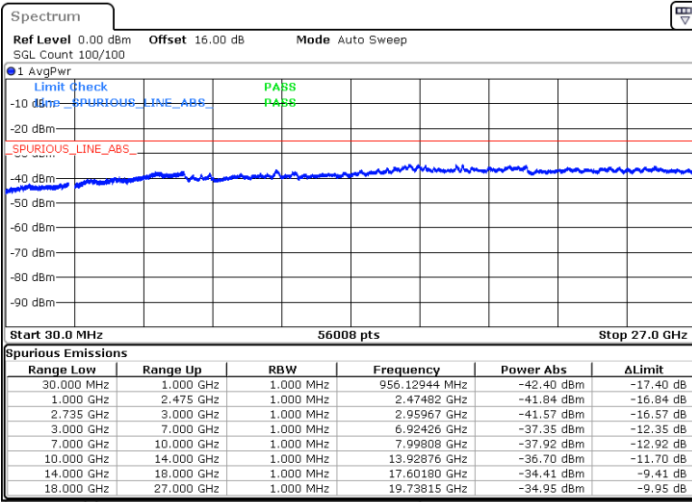

Highest Channel / 1RB99 and 1RB0

Date: 6.OCT.2020 08:38:17

Date: 6.OCT.2020 08:35:12

Highest Channel / FullIRB

N/A

Date: 6.OCT.2020 08:43:25

LTE Band 41C / 20MHz+15MHz

64QAM

Lowest Channel / 1RB0 and 1RB74

Lowest Channel / 1RB99 and 1RB0

Date: 7.OCT.2020 11:09:15

Date: 7.OCT.2020 11:04:07

Lowest Channel / FullRB

N/A

Date: 7.OCT.2020 11:12:20

LTE Band 41C / 20MHz+15MHz

64QAM

Middle Channel / 1RB0 and 1RB74

Middle Channel / 1RB99 and 1RB0

Date: 7.OCT.2020 11:34:50

Date: 7.OCT.2020 11:39:58

Middle Channel / FullIRB

N/A

Date: 7.OCT.2020 11:31:46

LTE Band 41C / 20MHz+15MHz

64QAM

Highest Channel / 1RB0 and 1RB74

Highest Channel / 1RB99 and 1RB0

Date: 7.OCT.2020 11:59:32

Date: 7.OCT.2020 11:56:27

Highest Channel / FullIRB

N/A