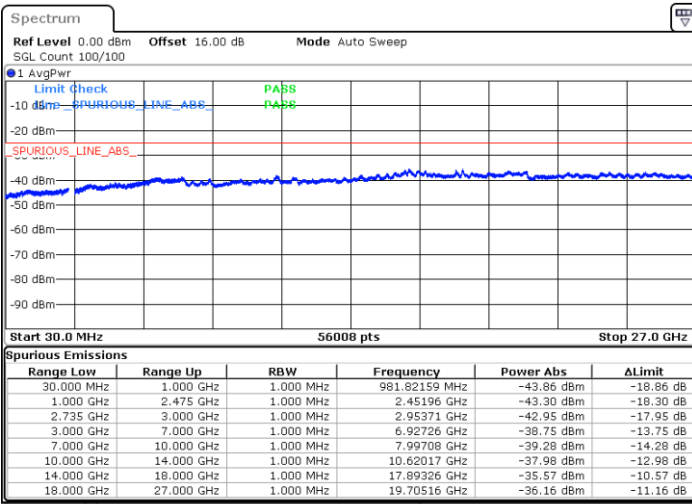

Highest Channel / 1RB0 and 1RB99

Highest Channel / 1RB49 and 1RB0

Date: 5.OCT.2020 16:19:13

Date: 5.OCT.2020 16:16:09

Highest Channel / FullIRB

N/A

Date: 5.OCT.2020 16:24:20

LTE Band 41C / 15MHz+10MHz

64QAM

Lowest Channel / 1RB0 and 1RB49

Lowest Channel / 1RB74 and 1RB0

Date: 5.OCT.2020 13:25:58

Date: 5.OCT.2020 13:20:51

Lowest Channel / FullIRB

N/A

Date: 5.OCT.2020 13:29:02

LTE Band 41C / 15MHz+10MHz

64QAM

Middle Channel / 1RB0 and 1RB49

Middle Channel / 1RB74 and 1RB0

Date: 5.OCT.2020 13:46:12

Date: 5.OCT.2020 13:51:19

Middle Channel / FullIRB

N/A

Date: 5.OCT.2020 13:43:08

LTE Band 41C / 15MHz+10MHz

64QAM

Highest Channel / 1RB0 and 1RB49

Highest Channel / 1RB74 and 1RB0

Date: 5.OCT.2020 14:31:19

Date: 5.OCT.2020 14:28:15

Highest Channel / FullIRB