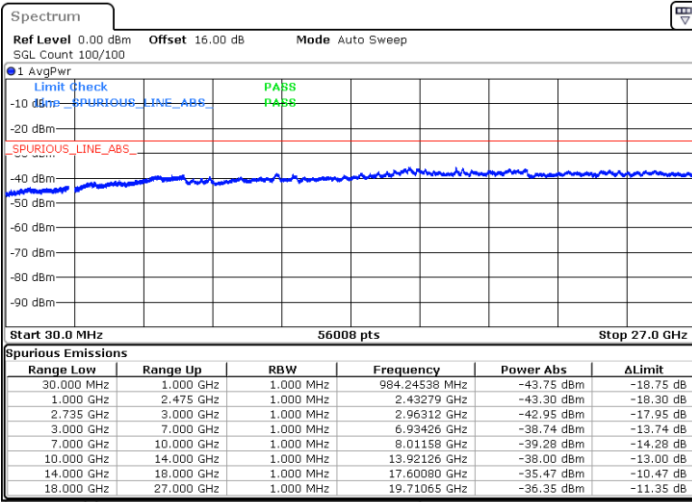

LTE Band 41C / 15MHz+10MHz

64QAM

Middle Channel / 1RB0 and 1RB49

Middle Channel / 1RB74 and 1RB0

Date: 5.OCT.2020 13:46:12

Date: 5.OCT.2020 13:51:19

Middle Channel / FullIRB

N/A

Date: 5.OCT.2020 13:43:08

LTE Band 41C / 15MHz+10MHz

64QAM

Highest Channel / 1RB0 and 1RB49

Highest Channel / 1RB74 and 1RB0

Date: 5.OCT.2020 14:31:19

Date: 5.OCT.2020 14:28:15

Highest Channel / FullIRB

N/A

Date: 5.OCT.2020 14:36:27

LTE Band 41C / 15MHz+15MHz

64QAM

Lowest Channel / 1RB0 and 1RB74

Lowest Channel / 1RB74 and 1RB0

Date: 6.OCT.2020 09:23:14

Date: 6.OCT.2020 09:18:07