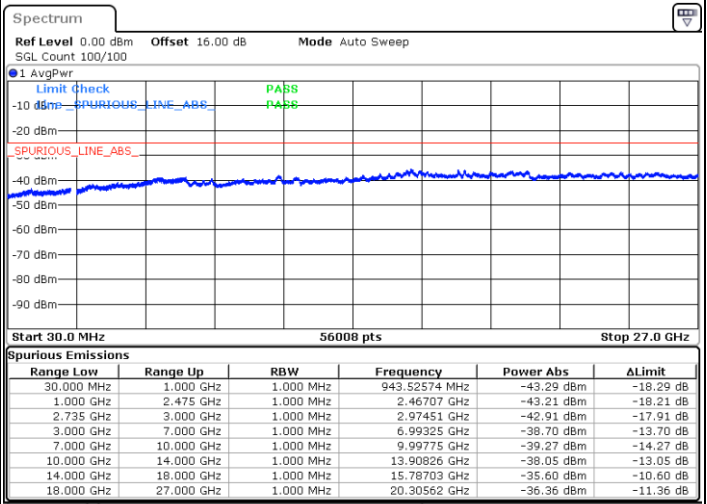

LTE Band 41C / 5MHz+20MHz

64QAM

Highest Channel / 1RB0 and 1RB99

Highest Channel / 1RB24 and 1RB0

Date: 4.OCT.2020 21:39:58

Date: 4.OCT.2020 21:36:54

Highest Channel / FullIRB

N/A

Date: 4.OCT.2020 21:45:05

LTE Band 41C / 10MHz+15MHz

64QAM

Lowest Channel / 1RB0 and 1RB74

Lowest Channel / 1RB49 and 1RB0

Date: 5.OCT.2020 10:38:12

Date: 5.OCT.2020 10:33:05

Lowest Channel / FullIRB

N/A

Date: 5.OCT.2020 10:41:17

LTE Band 41C / 10MHz+15MHz

64QAM

MiddleChannel / 1RB0 and 1RB74

Middle Channel / 1RB49 and 1RB0

Date: 5.OCT.2020 10:53:18

Date: 5.OCT.2020 10:58:26

Middle Channel / FullIRB

N/A

Date: 5.OCT.2020 10:50:13

LTE Band 41C / 10MHz+15MHz

64QAM

Highest Channel / 1RB0 and 1RB74

Highest Channel / 1RB49 and 1RB0

Date: 5.OCT.2020 11:15:56