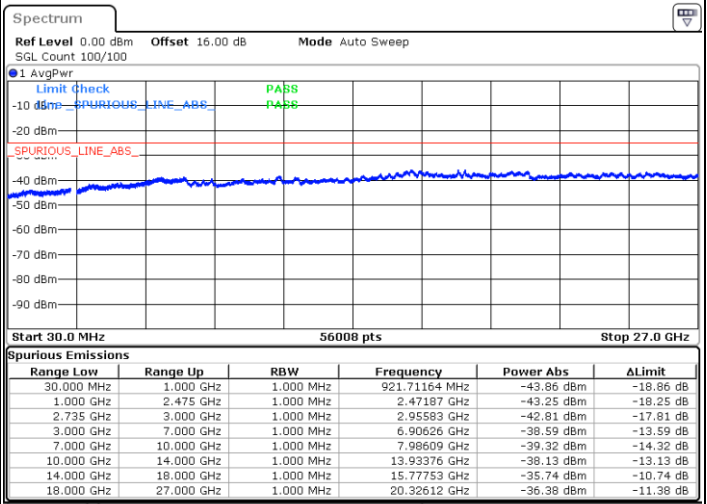

N/A

Date: 5.OCT.2020 09:08:30

LTE Band 41C / 20MHz+5MHz

64QAM

Highest Channel / 1RB0 and 1RB24

Highest Channel / 1RB99 and 1RB0

Date: 5.OCT.2020 09:34:35

Date: 5.OCT.2020 09:31:30

Highest Channel / FullIRB

N/A

Date: 5.OCT.2020 09:39:42

LTE Band 41C / 20MHz+10MHz

64QAM

Lowest Channel / 1RB0 and 1RB49

Lowest Channel / 1RB99 and 1RB0

Date: 5.OCT.2020 17:02:56

Date: 5.OCT.2020 16:57:49

Lowest Channel / FullIRB

N/A

Date: 5.OCT.2020 17:06:01

LTE Band 41C / 20MHz+10MHz

64QAM

Middle Channel / 1RB0 and 1RB49

Middle Channel / 1RB99 and 1RB0