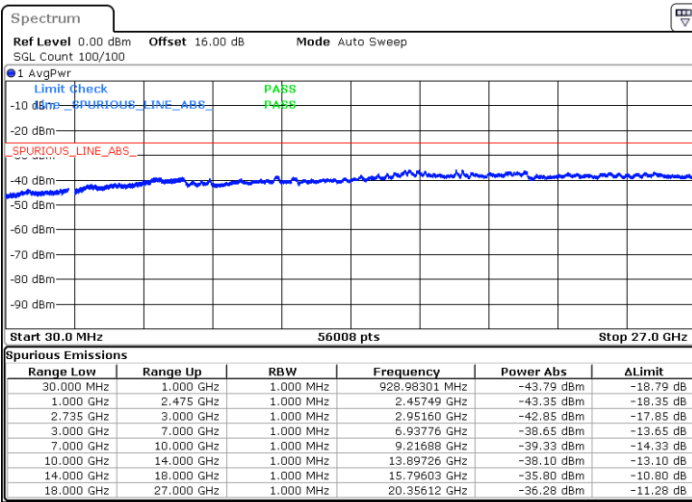

N/A

Date: 5.OCT.2020 09:08:30

LTE Band 41C / 20MHz+5MHz

64QAM

Highest Channel / 1RB0 and 1RB24

Highest Channel / 1RB99 and 1RB0

Date: 5.OCT.2020 09:34:35

Date: 5.OCT.2020 09:31:30

Highest Channel / FullIRB

N/A

Date: 5.OCT.2020 09:39:42

LTE Band 41C / 20MHz+10MHz

64QAM

Lowest Channel / 1RB0 and 1RB49

Lowest Channel / 1RB99 and 1RB0

Date: 5.OCT.2020 17:02:56

Date: 5.OCT.2020 16:57:49

Lowest Channel / FullIRB

N/A

Date: 5.OCT.2020 17:06:01

LTE Band 41C / 20MHz+10MHz

64QAM

Middle Channel / 1RB0 and 1RB49

Middle Channel / 1RB99 and 1RB0

Date: 5.OCT.2020 17:21:23

Date: 5.OCT.2020 17:26:30

Middle Channel / FullIRB

N/A

Date: 5.OCT.2020 17:18:19

LTE Band 41C / 20MHz+10MHz

64QAM

Highest Channel / 1RB0 and 1RB49