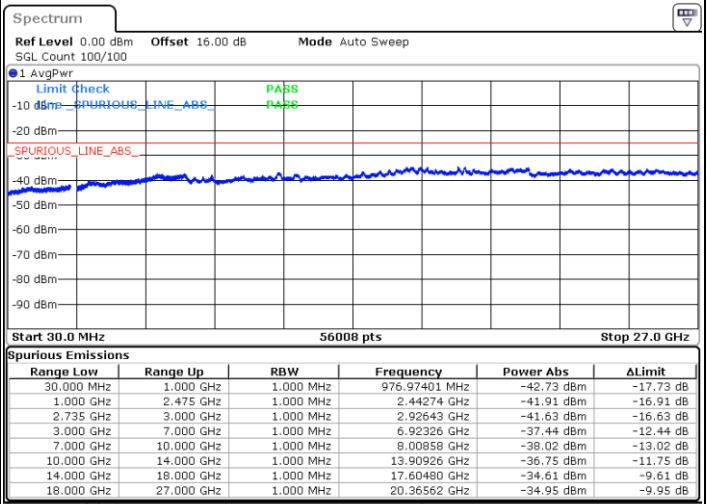

Lowest Channel / FullRB

N/A

Date: 6.OCT.2020 09:26:19

LTE Band 41C / 15MHz+15MHz

64QAM

Middle Channel / 1RB0 and 1RB74

Middle Channel / 1RB74 and 1RB0

Date: 6.OCT.2020 16:29:09

Date: 6.OCT.2020 16:34:16

Middle Channel / FullIRB

N/A

Date: 6.OCT.2020 16:26:04

LTE Band 41C / 15MHz+15MHz

64QAM

Highest Channel / 1RB0 and 1RB74

Highest Channel / 1RB74 and 1RB0

Date: 6.OCT.2020 16:50:32

Date: 6.OCT.2020 16:47:27

Highest Channel / FullIRB

N/A

Date: 6.OCT.2020 16:55:39

LTE Band 41C / 15MHz+20MHz

64QAM

Lowest Channel / 1RB0 and 1RB99

Lowest Channel / 1RB74 and 1RB0

Date: 7.OCT.2020 09:48:57

Date: 7.OCT.2020 09:43:50

Lowest Channel / FullIRB

N/A

Date: 7.OCT.2020 09:52:03

LTE Band 41C / 15MHz+20MHz

64QAM