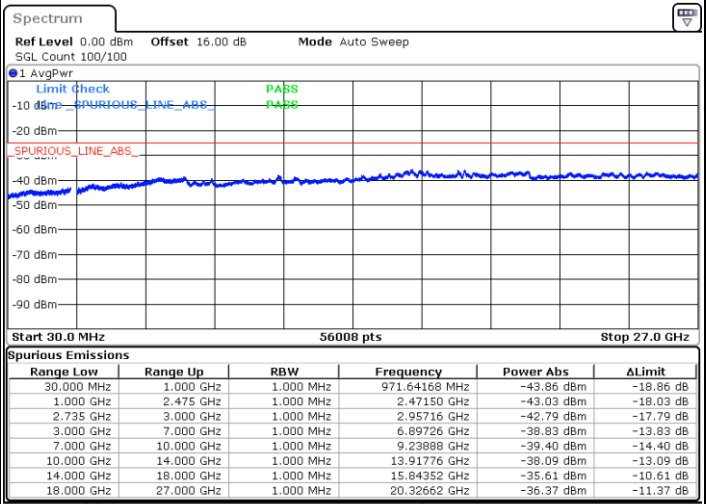

Middle Channel / FullIRB

N/A

Date: 5.OCT.2020 10:50:13

LTE Band 41C / 10MHz+15MHz

64QAM

Highest Channel / 1RB0 and 1RB74

Highest Channel / 1RB49 and 1RB0

Date: 5.OCT.2020 11:15:56

Date: 5.OCT.2020 11:12:52

Highest Channel / FullIRB

N/A

Date: 5.OCT.2020 11:21:04

LTE Band 41C / 10MHz+20MHz

64QAM

Lowest Channel / 1RB0 and 1RB99

Lowest Channel / 1RB49 and 1RB0

Date: 5.OCT.2020 15:26:29

Date: 5.OCT.2020 15:21:22

Lowest Channel / FullIRB

N/A

Date: 5.OCT.2020 15:28:33

LTE Band 41C / 10MHz+20MHz

64QAM

Middle Channel / 1RB0 and 1RB99

Highest Channel / 1RB0 and 1RB99

Highest Channel / 1RB49 and 1RB0

Date: 5.OCT.2020 16:19:13

Date: 5.OCT.2020 16:16:09

Highest Channel / FullIRB

N/A

Date: 5.OCT.2020 16:24:20

LTE Band 41C / 15MHz+10MHz