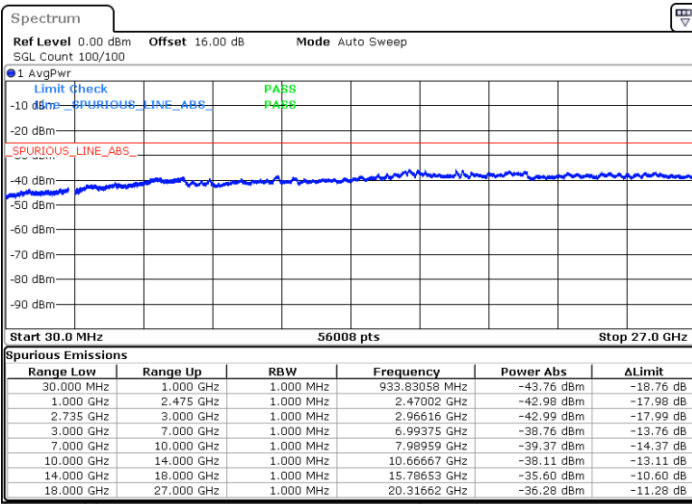

Date: 4.OCT.2020 21:45:05

LTE Band 41C / 10MHz+15MHz

64QAM

Lowest Channel / 1RB0 and 1RB74

Lowest Channel / 1RB49 and 1RB0

Date: 5.OCT.2020 10:38:12

Date: 5.OCT.2020 10:33:05

Lowest Channel / FullIRB

N/A

Date: 5.OCT.2020 10:41:17

LTE Band 41C / 10MHz+15MHz

64QAM

MiddleChannel / 1RB0 and 1RB74

Middle Channel / 1RB49 and 1RB0

Date: 5.OCT.2020 10:53:18

Date: 5.OCT.2020 10:58:26

Middle Channel / FullIRB

N/A

Date: 5.OCT.2020 10:50:13

LTE Band 41C / 10MHz+15MHz

64QAM

Highest Channel / 1RB0 and 1RB74

Highest Channel / 1RB49 and 1RB0

Date: 5.OCT.2020 11:15:56

Date: 5.OCT.2020 11:12:52

Highest Channel / FullIRB

N/A

Date: 5.OCT.2020 11:21:04

LTE Band 41C / 10MHz+20MHz

64QAM

Lowest Channel / 1RB0 and 1RB99

Lowest Channel / 1RB49 and 1RB0