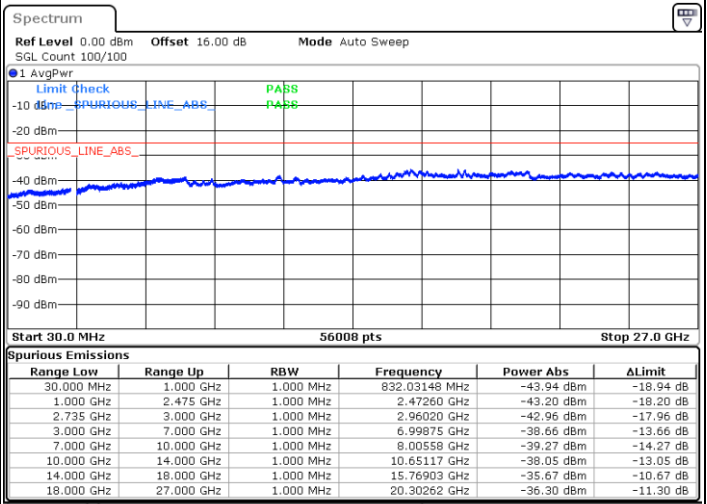

LTE Band 41C / 20MHz+5MHz

64QAM

Lowest Channel / 1RB0 and 1RB24

Lowest Channel / 1RB99 and 1RB0

Date: 5.OCT.2020 08:46:16

Date: 5.OCT.2020 08:41:08

Lowest Channel / FullIRB

N/A

Date: 5.OCT.2020 08:49:20

LTE Band 41C / 20MHz+5MHz

64QAM

Middle Channel / 1RB0 and 1RB24

Middle Channel / 1RB99 and 1RB0

Date: 5.OCT.2020 09:11:34

Date: 5.OCT.2020 09:16:42

Middle Channel / FullIRB

N/A

Date: 5.OCT.2020 09:08:30

LTE Band 41C / 20MHz+5MHz

64QAM

Highest Channel / 1RB0 and 1RB24

Highest Channel / 1RB99 and 1RB0

Date: 5.OCT.2020 09:34:35

Date: 5.OCT.2020 09:31:30

Highest Channel / FullIRB

N/A

Date: 5.OCT.2020 09:39:42

LTE Band 41C / 20MHz+10MHz

64QAM

Lowest Channel / 1RB0 and 1RB49

Lowest Channel / 1RB99 and 1RB0

Date: 5.OCT.2020 17:02:56