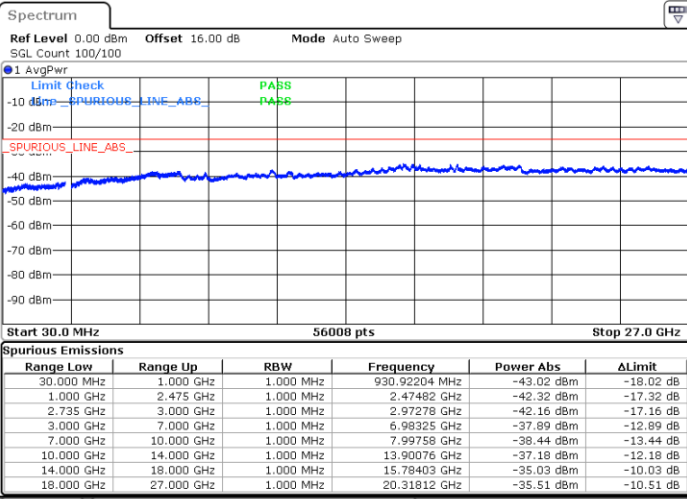

Middle Channel / FullIRB

N/A

Date: 4.OCT.2020 18:34:59

LTE Band 41C / 20MHz+20MHz

64QAM

Highest Channel / 1RB0 and 1RB99

Highest Channel / 1RB99 and 1RB0

Date: 4.OCT.2020 19:20:22

Date: 4.OCT.2020 19:17:17

Highest Channel / FullIRB

N/A

Date: 4.OCT.2020 19:25:29

LTE Band 41C / 5MHz+20MHz

256QAM

Lowest Channel / 1RB0 and 1RB99

Lowest Channel / 1RB24 and 1RB0