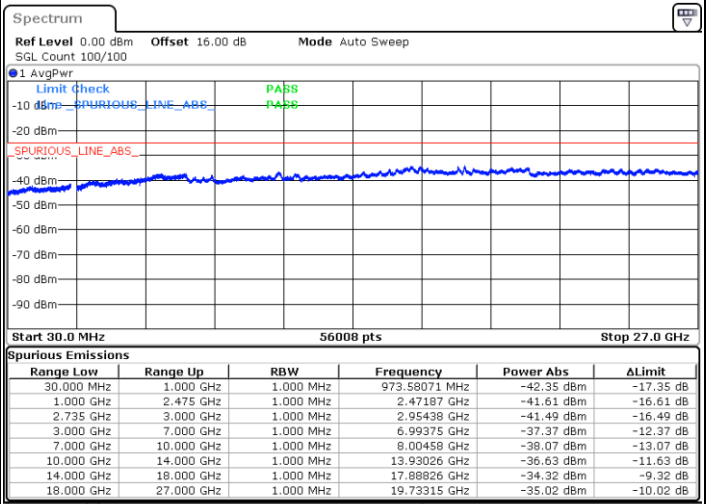

Date: 6.OCT.2020 16:34:16

Middle Channel / FullIRB

N/A

Date: 6.OCT.2020 16:26:04

LTE Band 41C / 15MHz+15MHz

64QAM

Highest Channel / 1RB0 and 1RB74

Highest Channel / 1RB74 and 1RB0

Date: 6.OCT.2020 16:50:32

Date: 6.OCT.2020 16:47:27

Highest Channel / FullIRB

N/A

Date: 6.OCT.2020 16:55:39

LTE Band 41C / 15MHz+20MHz

64QAM

Lowest Channel / 1RB0 and 1RB99

Lowest Channel / 1RB74 and 1RB0

Date: 7.OCT.2020 09:48:57

Date: 7.OCT.2020 09:43:50

Lowest Channel / FullIRB

N/A

Date: 7.OCT.2020 09:52:03

LTE Band 41C / 15MHz+20MHz

64QAM