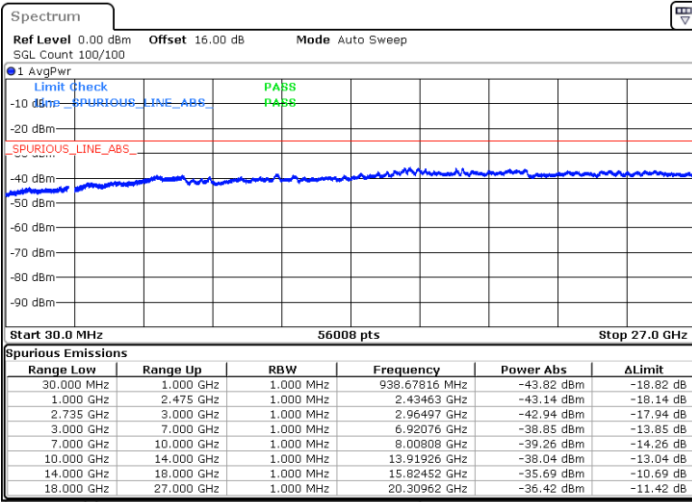

Date: 5.OCT.2020 15:26:29

Date: 5.OCT.2020 15:21:22

Lowest Channel / FullIRB

N/A

Date: 5.OCT.2020 15:28:33

LTE Band 41C / 10MHz+20MHz

64QAM

Middle Channel / 1RB0 and 1RB99

Middle Channel / 1RB49 and 1RB0

Date: 5.OCT.2020 15:44:41

Date: 5.OCT.2020 15:49:48

Middle Channel / FullIRB

N/A

Date: 5.OCT.2020 15:41:36

LTE Band 41C / 10MHz+20MHz

64QAM

Highest Channel / 1RB0 and 1RB99

Highest Channel / 1RB49 and 1RB0

Date: 5.OCT.2020 16:19:13

Date: 5.OCT.2020 16:16:09

Highest Channel / FullIRB

N/A

Date: 5.OCT.2020 16:24:20

LTE Band 41C / 15MHz+10MHz