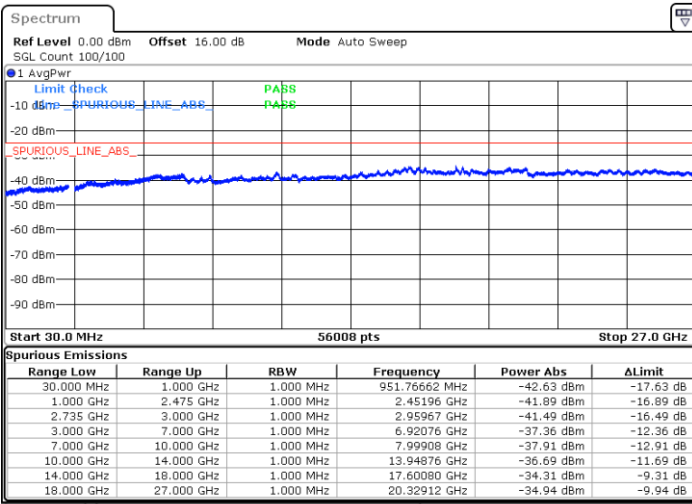

Date: 5.OCT.2020 16:57:49

Lowest Channel / FullIRB

N/A

Date: 5.OCT.2020 17:06:01

LTE Band 41C / 20MHz+10MHz

64QAM

Middle Channel / 1RB0 and 1RB49

Middle Channel / 1RB99 and 1RB0

Date: 5.OCT.2020 17:21:23

Date: 5.OCT.2020 17:26:30

Middle Channel / FullIRB

N/A

Date: 5.OCT.2020 17:18:19

LTE Band 41C / 20MHz+10MHz

64QAM

Highest Channel / 1RB0 and 1RB49

Highest Channel / 1RB99 and 1RB0

Date: 6.OCT.2020 08:38:17

Date: 6.OCT.2020 08:35:12

Highest Channel / FullIRB

N/A

Date: 6.OCT.2020 08:43:25

LTE Band 41C / 20MHz+15MHz

64QAM

Lowest Channel / 1RB0 and 1RB74

Lowest Channel / 1RB99 and 1RB0

Date: 7.OCT.2020 11:09:15

Date: 7.OCT.2020 11:04:07

Lowest Channel / FullRB

N/A

Date: 7.OCT.2020 11:12:20

LTE Band 41C / 20MHz+15MHz