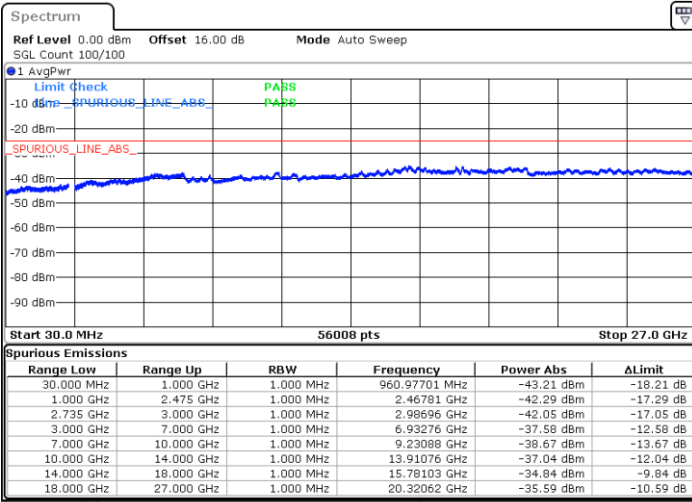

Date: 7.OCT.2020 12:04:39

LTE Band 41C / 20MHz+20MHz

64QAM

Lowest Channel / 1RB0 and 1RB99

Lowest Channel / 1RB99 and 1RB0

Date: 4.OCT.2020 18:00:06

Date: 4.OCT.2020 17:54:59

Lowest Channel / FullIRB

N/A

Date: 4.OCT.2020 18:03:10

LTE Band 41C / 20MHz+20MHz

64QAM

MiddleChannel / 1RB0 and 1RB99

Middle Channel / 1RB99 and 1RB0

Date: 4.OCT.2020 18:38:03

Date: 4.OCT.2020 18:43:10

Middle Channel / FullIRB

N/A

Date: 4.OCT.2020 18:34:59

LTE Band 41C / 20MHz+20MHz

64QAM

Highest Channel / 1RB0 and 1RB99

Highest Channel / 1RB99 and 1RB0

Date: 4.OCT.2020 19:20:22

Date: 4.OCT.2020 19:17:17

Highest Channel / FullIRB

N/A

Date: 4.OCT.2020 19:25:29

LTE Band 41C / 5MHz+20MHz

256QAM

Lowest Channel / 1RB0 and 1RB99

Lowest Channel / 1RB24 and 1RB0