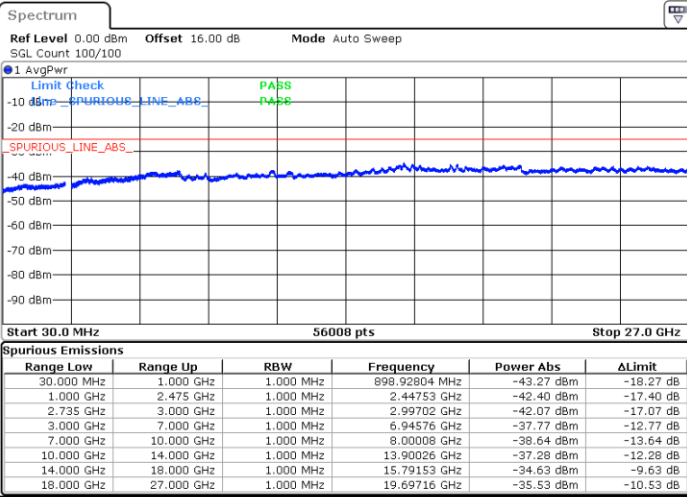

Lowest Channel / FullIRB

N/A

Date: 4.OCT.2020 21:14:05