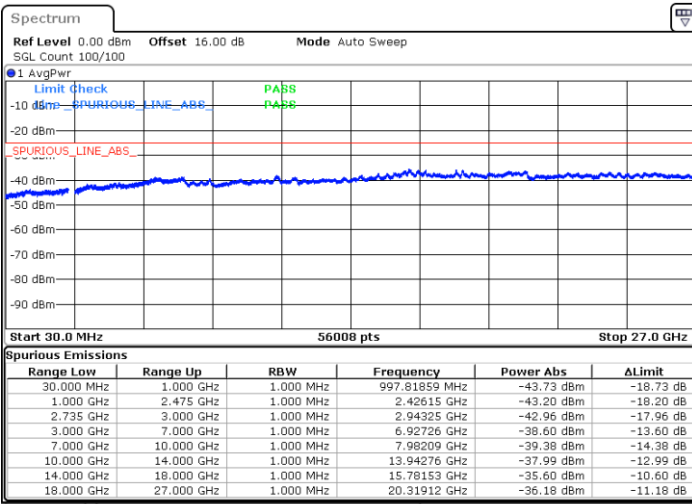

LTE Band 41C / 15MHz+10MHz

64QAM

Middle Channel / 1RB0 and 1RB49

Middle Channel / 1RB74 and 1RB0

Date: 5.OCT.2020 13:46:12

Date: 5.OCT.2020 13:51:19

Middle Channel / FullIRB

N/A

Date: 5.OCT.2020 13:43:08

LTE Band 41C / 15MHz+10MHz

64QAM

Highest Channel / 1RB0 and 1RB49

Highest Channel / 1RB74 and 1RB0

Date: 5.OCT.2020 14:31:19

Date: 5.OCT.2020 14:28:15

Highest Channel / FullIRB