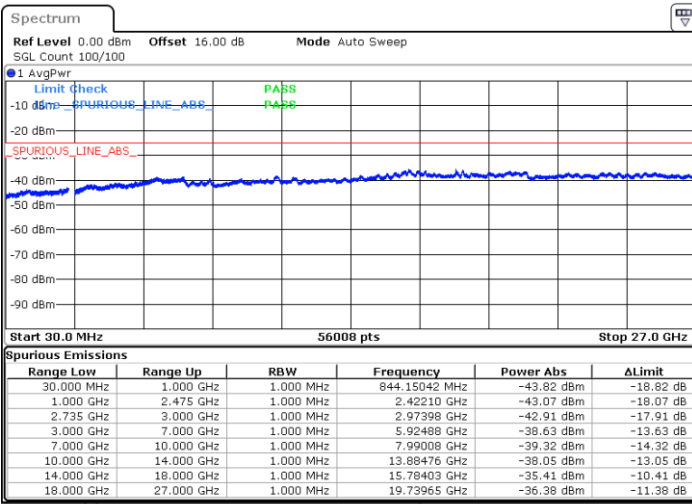

Date: 5.OCT.2020 15:26:29

Date: 5.OCT.2020 15:21:22

Lowest Channel / FullIRB

N/A

Date: 5.OCT.2020 15:28:33

LTE Band 41C / 10MHz+20MHz

64QAM

Middle Channel / 1RB0 and 1RB99

Middle Channel / 1RB49 and 1RB0

Date: 5.OCT.2020 15:44:41

Date: 5.OCT.2020 15:49:48

Middle Channel / FullIRB

N/A

Date: 5.OCT.2020 15:41:36

LTE Band 41C / 10MHz+20MHz

64QAM

Highest Channel / 1RB0 and 1RB99

Highest Channel / 1RB49 and 1RB0

Date: 5.OCT.2020 16:19:13

Date: 5.OCT.2020 16:16:09

Highest Channel / FullIRB

N/A

Date: 5.OCT.2020 16:24:20

LTE Band 41C / 15MHz+10MHz