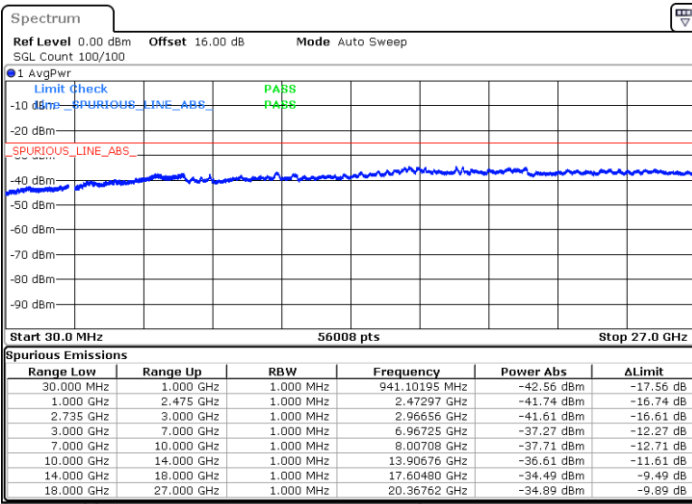

Lowest Channel / 1RB0 and 1RB74

Lowest Channel / 1RB99 and 1RB0

Date: 7.OCT.2020 11:09:15

Date: 7.OCT.2020 11:04:07

Lowest Channel / FullRB

N/A

Date: 7.OCT.2020 11:12:20

LTE Band 41C / 20MHz+15MHz

64QAM

Middle Channel / 1RB0 and 1RB74

Middle Channel / 1RB99 and 1RB0

Date: 7.OCT.2020 11:34:50

Date: 7.OCT.2020 11:39:58

Middle Channel / FullIRB

N/A

Date: 7.OCT.2020 11:31:46

LTE Band 41C / 20MHz+15MHz

64QAM

Highest Channel / 1RB0 and 1RB74

Highest Channel / 1RB99 and 1RB0

Date: 7.OCT.2020 11:59:32

Date: 7.OCT.2020 11:56:27

Highest Channel / FullIRB

N/A

Date: 7.OCT.2020 12:04:39

LTE Band 41C / 20MHz+20MHz

64QAM

Lowest Channel / 1RB0 and 1RB99

Lowest Channel / 1RB99 and 1RB0

Date: 4.OCT.2020 18:00:06

Date: 4.OCT.2020 17:54:59

Lowest Channel / FullIRB