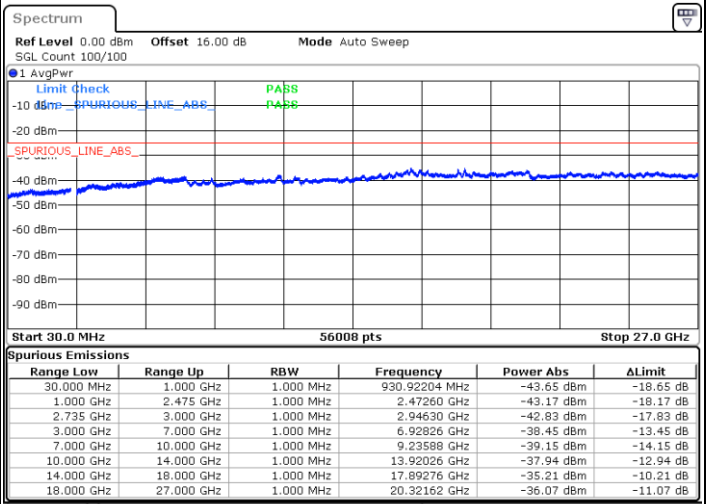

Middle Channel / 1RB0 and 1RB99

Middle Channel / 1RB74 and 1RB0

Date: 7.OCT.2020 10:08:44

Date: 7.OCT.2020 10:13:52

Middle Channel / FullIRB

N/A

Date: 7.OCT.2020 10:05:40

LTE Band 41C / 15MHz+20MHz

64QAM

Highest Channel / 1RB0 and 1RB99

Highest Channel / 1RB74 and 1RB0

Date: 7.OCT.2020 10:30:30

Date: 7.OCT.2020 10:27:25

Highest Channel / FullIRB

N/A

Date: 7.OCT.2020 10:35:38

LTE Band 41C / 20MHz+5MHz

64QAM

Lowest Channel / 1RB0 and 1RB24

Lowest Channel / 1RB99 and 1RB0

Date: 5.OCT.2020 08:46:16

Date: 5.OCT.2020 08:41:08

Lowest Channel / FullIRB

N/A