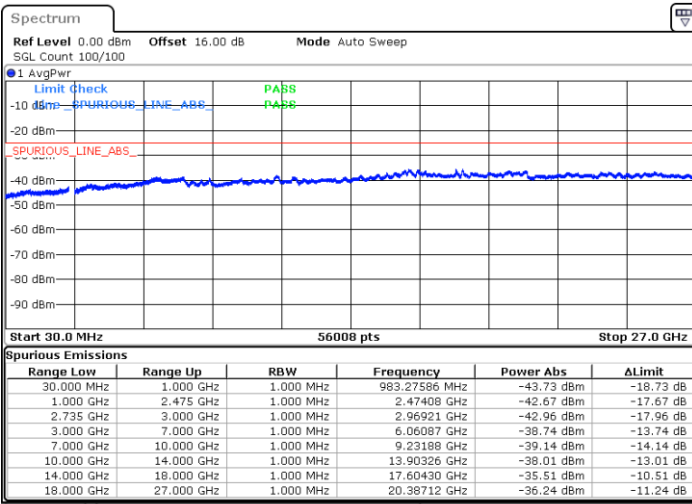

Highest Channel / 1RB0 and 1RB99

Highest Channel / 1RB49 and 1RB0

Date: 5.OCT.2020 16:19:13

Date: 5.OCT.2020 16:16:09

Highest Channel / FullIRB

N/A

Date: 5.OCT.2020 16:24:20

LTE Band 41C / 15MHz+10MHz

64QAM

Lowest Channel / 1RB0 and 1RB49

Lowest Channel / 1RB74 and 1RB0

Date: 5.OCT.2020 13:25:58

Date: 5.OCT.2020 13:20:51

Lowest Channel / FullIRB

N/A

Date: 5.OCT.2020 13:29:02