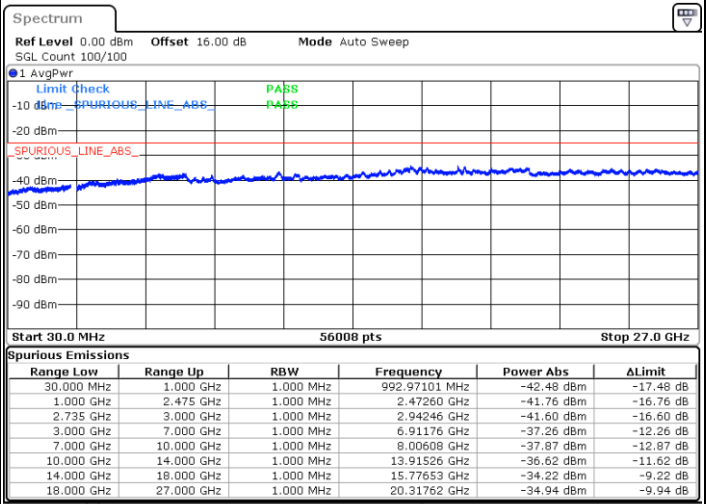

Date: 5.OCT.2020 17:21:23

Date: 5.OCT.2020 17:26:30

Middle Channel / FullIRB

N/A

Date: 5.OCT.2020 17:18:19

LTE Band 41C / 20MHz+10MHz

64QAM

Highest Channel / 1RB0 and 1RB49

Highest Channel / 1RB99 and 1RB0

Date: 6.OCT.2020 08:38:17

Date: 6.OCT.2020 08:35:12

Highest Channel / FullIRB

N/A

Date: 6.OCT.2020 08:43:25

LTE Band 41C / 20MHz+15MHz

64QAM

Lowest Channel / 1RB0 and 1RB74

Lowest Channel / 1RB99 and 1RB0

Date: 7.OCT.2020 11:09:15

Date: 7.OCT.2020 11:04:07

Lowest Channel / FullRB

N/A

Date: 7.OCT.2020 11:12:20

LTE Band 41C / 20MHz+15MHz