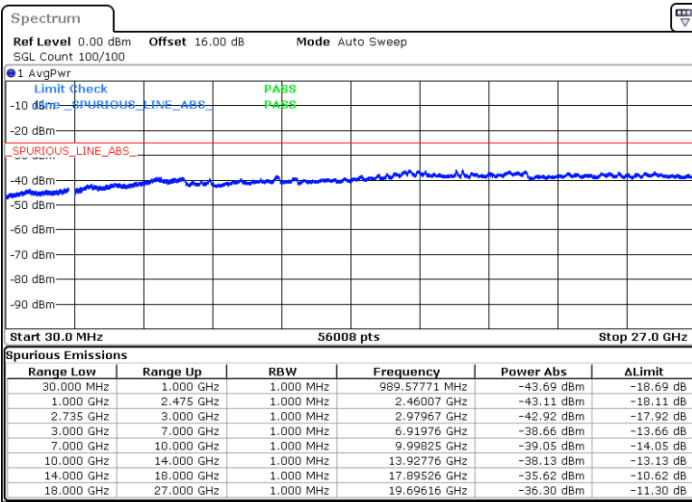

Date: 5.OCT.2020 08:49:20

LTE Band 41C / 20MHz+5MHz

64QAM

Middle Channel / 1RB0 and 1RB24

Middle Channel / 1RB99 and 1RB0

Date: 5.OCT.2020 09:11:34

Date: 5.OCT.2020 09:16:42

Middle Channel / FullIRB

N/A

Date: 5.OCT.2020 09:08:30

LTE Band 41C / 20MHz+5MHz

64QAM

Highest Channel / 1RB0 and 1RB24

Highest Channel / 1RB99 and 1RB0

Date: 5.OCT.2020 09:34:35

Date: 5.OCT.2020 09:31:30

Highest Channel / FullIRB

N/A

Date: 5.OCT.2020 09:39:42

LTE Band 41C / 20MHz+10MHz

64QAM

Lowest Channel / 1RB0 and 1RB49

Lowest Channel / 1RB99 and 1RB0

Date: 5.OCT.2020 17:02:56