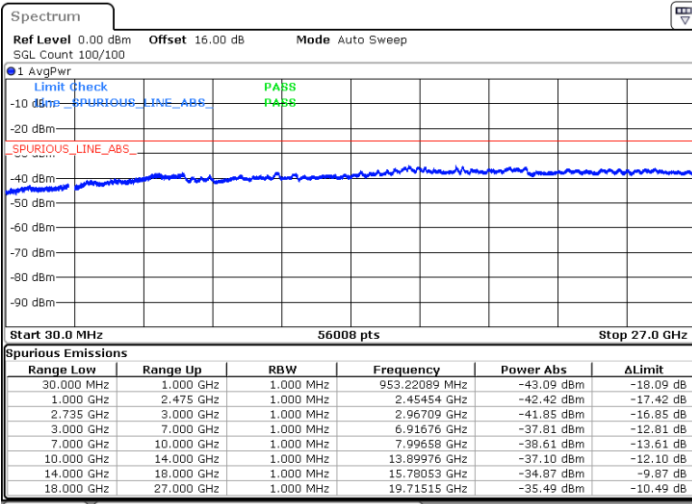

LTE Band 41C / 5MHz+20MHz

64QAM

Highest Channel / 1RB0 and 1RB99

Highest Channel / 1RB24 and 1RB0

Date: 4.OCT.2020 21:39:58

Date: 4.OCT.2020 21:36:54

Highest Channel / FullIRB

N/A

Date: 4.OCT.2020 21:45:05

LTE Band 41C / 10MHz+15MHz

64QAM

Lowest Channel / 1RB0 and 1RB74

Lowest Channel / 1RB49 and 1RB0

Date: 5.OCT.2020 10:38:12

Date: 5.OCT.2020 10:33:05

Lowest Channel / FullIRB