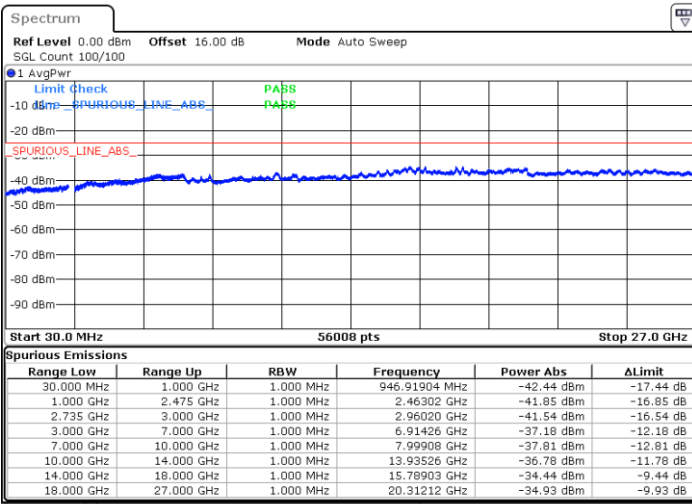

N/A

Date: 5.OCT.2020 14:36:27

LTE Band 41C / 15MHz+15MHz

64QAM

Lowest Channel / 1RB0 and 1RB74

Lowest Channel / 1RB74 and 1RB0

Date: 6.OCT.2020 09:23:14

Date: 6.OCT.2020 09:18:07

Lowest Channel / FullRB

N/A

Date: 6.OCT.2020 09:26:19

LTE Band 41C / 15MHz+15MHz

64QAM

Middle Channel / 1RB0 and 1RB74

Middle Channel / 1RB74 and 1RB0

Date: 6.OCT.2020 16:29:09

Date: 6.OCT.2020 16:34:16

Middle Channel / FullIRB

N/A

Date: 6.OCT.2020 16:26:04

LTE Band 41C / 15MHz+15MHz

64QAM

Highest Channel / 1RB0 and 1RB74

Highest Channel / 1RB74 and 1RB0

Date: 6.OCT.2020 16:50:32

Date: 6.OCT.2020 16:47:27

Highest Channel / FullIRB

N/A

Date: 6.OCT.2020 16:55:39

LTE Band 41C / 15MHz+20MHz

64QAM

Lowest Channel / 1RB0 and 1RB99