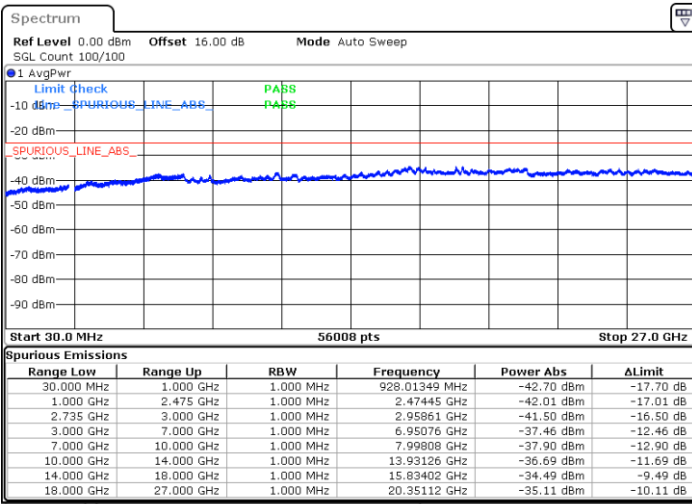

Date: 5.OCT.2020 13:43:08

LTE Band 41C / 15MHz+10MHz

64QAM

Highest Channel / 1RB0 and 1RB49

Highest Channel / 1RB74 and 1RB0

Date: 5.OCT.2020 14:31:19

Date: 5.OCT.2020 14:28:15

Highest Channel / FullIRB

N/A

Date: 5.OCT.2020 14:36:27

LTE Band 41C / 15MHz+15MHz

64QAM

Lowest Channel / 1RB0 and 1RB74

Lowest Channel / 1RB74 and 1RB0

Date: 6.OCT.2020 09:23:14

Date: 6.OCT.2020 09:18:07

Lowest Channel / FullRB

N/A

Date: 6.OCT.2020 09:26:19

LTE Band 41C / 15MHz+15MHz

64QAM

Middle Channel / 1RB0 and 1RB74

Middle Channel / 1RB74 and 1RB0

Date: 6.OCT.2020 16:29:09

Date: 6.OCT.2020 16:34:16

Middle Channel / FullIRB

N/A

Date: 6.OCT.2020 16:26:04

LTE Band 41C / 15MHz+15MHz

64QAM

Highest Channel / 1RB0 and 1RB74

Highest Channel / 1RB74 and 1RB0