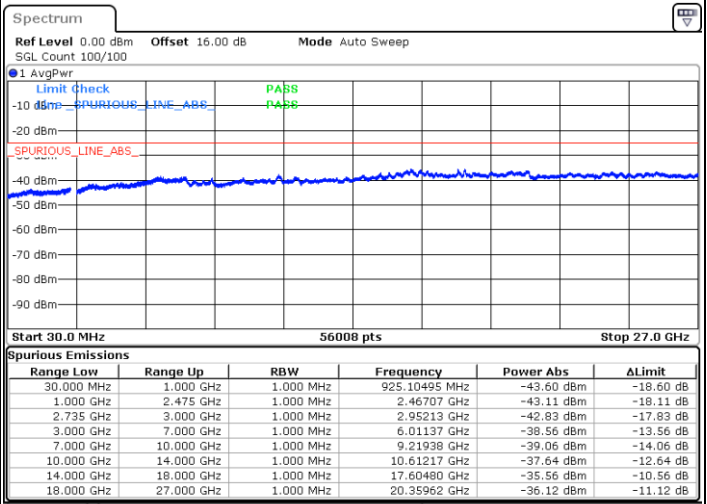

Highest Channel / 1RB0 and 1RB99

Highest Channel / 1RB49 and 1RB0

Date: 5.OCT.2020 16:19:13

Date: 5.OCT.2020 16:16:09

Highest Channel / FullIRB

N/A

Date: 5.OCT.2020 16:24:20

LTE Band 41C / 15MHz+10MHz

64QAM

Lowest Channel / 1RB0 and 1RB49

Lowest Channel / 1RB74 and 1RB0

Date: 5.OCT.2020 13:25:58

Date: 5.OCT.2020 13:20:51

Lowest Channel / FullIRB

N/A

Date: 5.OCT.2020 13:29:02