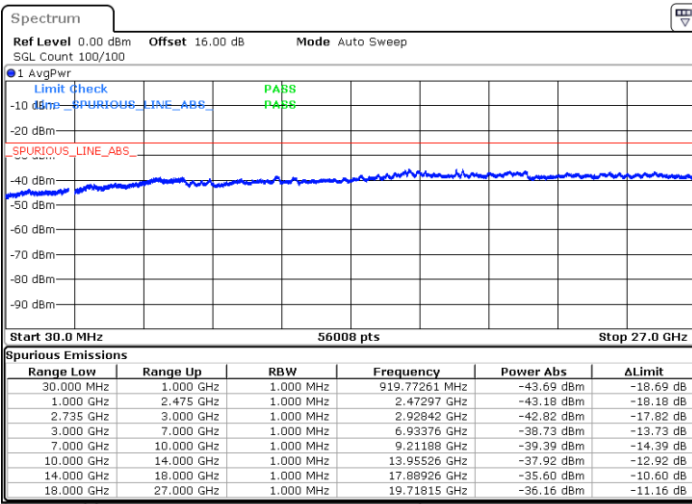

Highest Channel / FullIRB

N/A

Date: 5.OCT.2020 09:39:42

LTE Band 41C / 20MHz+10MHz

64QAM

Lowest Channel / 1RB0 and 1RB49

Lowest Channel / 1RB99 and 1RB0

Date: 5.OCT.2020 17:02:56

Date: 5.OCT.2020 16:57:49

Lowest Channel / FullIRB

N/A

Date: 5.OCT.2020 17:06:01

LTE Band 41C / 20MHz+10MHz

64QAM

Middle Channel / 1RB0 and 1RB49

Middle Channel / 1RB99 and 1RB0

Date: 5.OCT.2020 17:21:23

Date: 5.OCT.2020 17:26:30

Middle Channel / FullIRB

N/A

Date: 5.OCT.2020 17:18:19

LTE Band 41C / 20MHz+10MHz

64QAM

Highest Channel / 1RB0 and 1RB49

Highest Channel / 1RB99 and 1RB0

Date: 6.OCT.2020 08:38:17

Date: 6.OCT.2020 08:35:12

Highest Channel / FullIRB

N/A

Date: 6.OCT.2020 08:43:25

LTE Band 41C / 20MHz+15MHz

64QAM