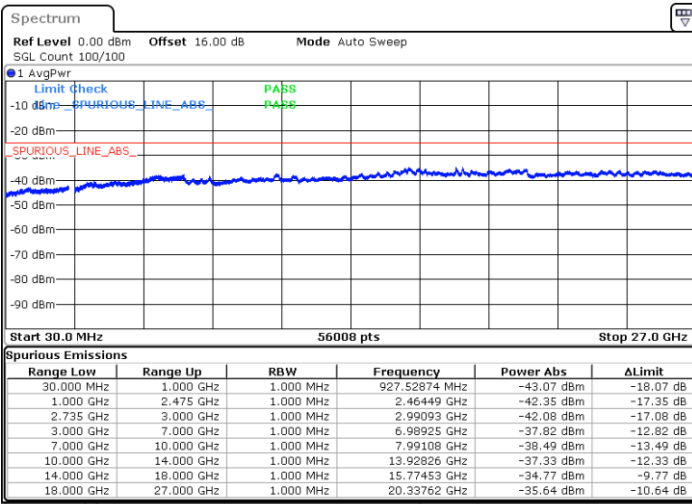

LTE Band 41C / 20MHz+15MHz

64QAM

Highest Channel / 1RB0 and 1RB74

Highest Channel / 1RB99 and 1RB0

Date: 7.OCT.2020 11:59:32

Date: 7.OCT.2020 11:56:27

Highest Channel / FullIRB

N/A

Date: 7.OCT.2020 12:04:39

LTE Band 41C / 20MHz+20MHz

64QAM

Lowest Channel / 1RB0 and 1RB99

Lowest Channel / 1RB99 and 1RB0

Date: 4.OCT.2020 18:00:06

Date: 4.OCT.2020 17:54:59

Lowest Channel / FullIRB

N/A

Date: 4.OCT.2020 18:03:10

LTE Band 41C / 20MHz+20MHz

64QAM

MiddleChannel / 1RB0 and 1RB99

Middle Channel / 1RB99 and 1RB0

Date: 4.OCT.2020 18:38:03

Date: 4.OCT.2020 18:43:10