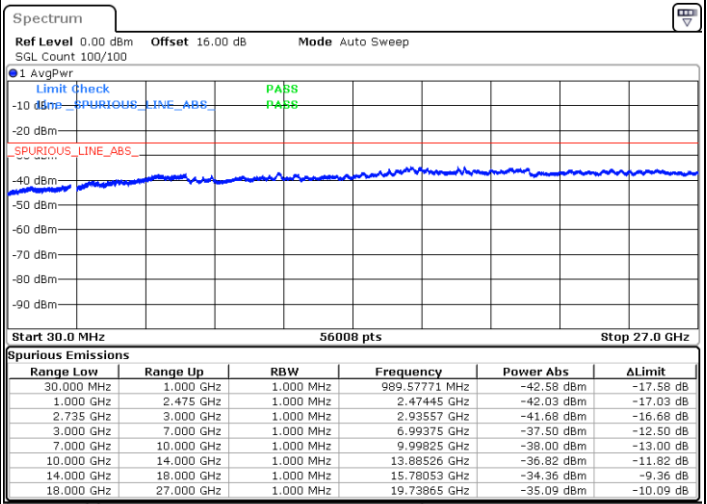

Date: 5.OCT.2020 13:43:08

LTE Band 41C / 15MHz+10MHz

64QAM

Highest Channel / 1RB0 and 1RB49

Highest Channel / 1RB74 and 1RB0

Date: 5.OCT.2020 14:31:19

Date: 5.OCT.2020 14:28:15

Highest Channel / FullIRB

N/A

Date: 5.OCT.2020 14:36:27

LTE Band 41C / 15MHz+15MHz

64QAM

Lowest Channel / 1RB0 and 1RB74

Lowest Channel / 1RB74 and 1RB0

Date: 6.OCT.2020 09:23:14

Date: 6.OCT.2020 09:18:07

Lowest Channel / FullRB

N/A

Date: 6.OCT.2020 09:26:19

LTE Band 41C / 15MHz+15MHz

64QAM

Middle Channel / 1RB0 and 1RB74

Middle Channel / 1RB74 and 1RB0

Date: 6.OCT.2020 16:29:09

Date: 6.OCT.2020 16:34:16

Middle Channel / FullIRB

N/A

Date: 6.OCT.2020 16:26:04

LTE Band 41C / 15MHz+15MHz

64QAM

Highest Channel / 1RB0 and 1RB74

Highest Channel / 1RB74 and 1RB0