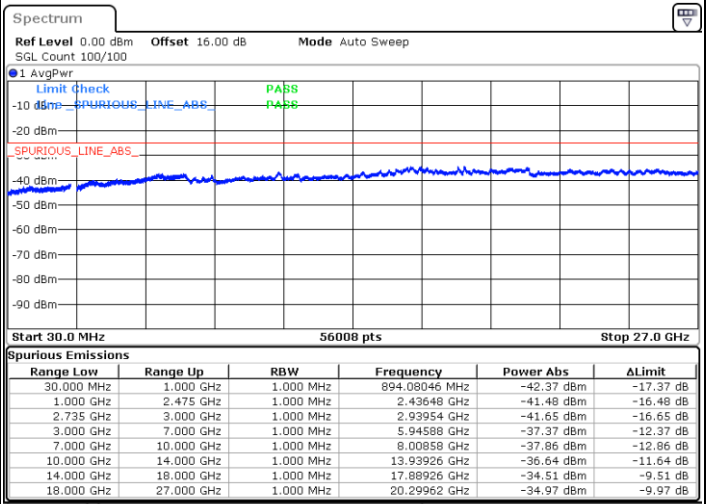

Lowest Channel / 1RB74 and 1RB0

Date: 7.OCT.2020 09:48:57

Date: 7.OCT.2020 09:43:50

Lowest Channel / FullIRB

N/A

Date: 7.OCT.2020 09:52:03

LTE Band 41C / 15MHz+20MHz

64QAM

Middle Channel / 1RB0 and 1RB99

Middle Channel / 1RB74 and 1RB0

Date: 7.OCT.2020 10:08:44

Date: 7.OCT.2020 10:13:52

Middle Channel / FullIRB

N/A

Date: 7.OCT.2020 10:05:40

LTE Band 41C / 15MHz+20MHz

64QAM

Highest Channel / 1RB0 and 1RB99

Highest Channel / 1RB74 and 1RB0

Date: 7.OCT.2020 10:30:30

Date: 7.OCT.2020 10:27:25

Highest Channel / FullIRB

N/A

Date: 7.OCT.2020 10:35:38