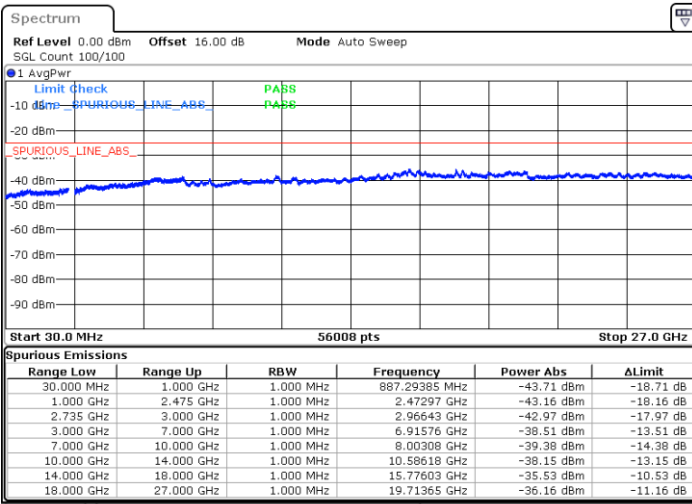

LTE Band 41C / 20MHz+5MHz

64QAM

Lowest Channel / 1RB0 and 1RB24

Lowest Channel / 1RB99 and 1RB0

Date: 5.OCT.2020 08:46:16

Date: 5.OCT.2020 08:41:08

Lowest Channel / FullIRB

N/A

Date: 5.OCT.2020 08:49:20

LTE Band 41C / 20MHz+5MHz

64QAM

Middle Channel / 1RB0 and 1RB24

Middle Channel / 1RB99 and 1RB0

Date: 5.OCT.2020 09:11:34

Date: 5.OCT.2020 09:16:42

Middle Channel / FullIRB

N/A

Date: 5.OCT.2020 09:08:30

LTE Band 41C / 20MHz+5MHz

64QAM

Highest Channel / 1RB0 and 1RB24

Highest Channel / 1RB99 and 1RB0

Date: 5.OCT.2020 09:34:35

Date: 5.OCT.2020 09:31:30

Highest Channel / FullIRB

N/A

Date: 5.OCT.2020 09:39:42

LTE Band 41C / 20MHz+10MHz

64QAM

Lowest Channel / 1RB0 and 1RB49

Lowest Channel / 1RB99 and 1RB0

Date: 5.OCT.2020 17:02:56