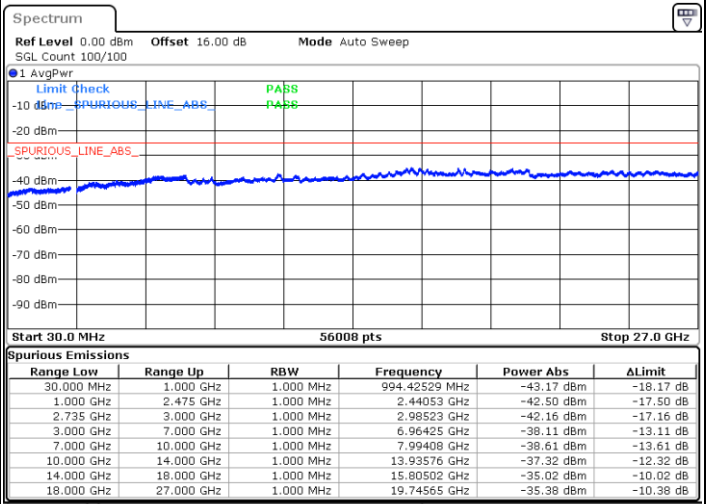

Date: 7.OCT.2020 12:04:39

LTE Band 41C / 20MHz+20MHz

64QAM

Lowest Channel / 1RB0 and 1RB99

Lowest Channel / 1RB99 and 1RB0

Date: 4.OCT.2020 18:00:06

Date: 4.OCT.2020 17:54:59

Lowest Channel / FullIRB

N/A

Date: 4.OCT.2020 18:03:10

LTE Band 41C / 20MHz+20MHz

64QAM

MiddleChannel / 1RB0 and 1RB99

Middle Channel / 1RB99 and 1RB0

Date: 4.OCT.2020 18:38:03

Date: 4.OCT.2020 18:43:10

Middle Channel / FullIRB

N/A

Date: 4.OCT.2020 18:34:59

LTE Band 41C / 20MHz+20MHz

64QAM

Highest Channel / 1RB0 and 1RB99

Highest Channel / 1RB99 and 1RB0

Date: 4.OCT.2020 19:20:22

Date: 4.OCT.2020 19:17:17

Highest Channel / FullIRB

N/A

Date: 4.OCT.2020 19:25:29

LTE Band 41C / 5MHz+20MHz

256QAM

Lowest Channel / 1RB0 and 1RB99

Lowest Channel / 1RB24 and 1RB0