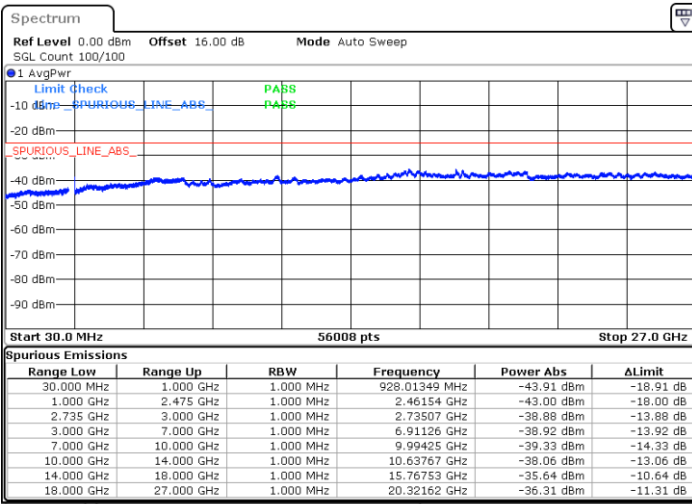

Middle Channel / FullIRB

N/A

Date: 5.OCT.2020 10:50:13

LTE Band 41C / 10MHz+15MHz

64QAM

Highest Channel / 1RB0 and 1RB74

Highest Channel / 1RB49 and 1RB0

Date: 5.OCT.2020 11:15:56

Date: 5.OCT.2020 11:12:52

Highest Channel / FullIRB

N/A

Date: 5.OCT.2020 11:21:04

LTE Band 41C / 10MHz+20MHz

64QAM

Lowest Channel / 1RB0 and 1RB99

Lowest Channel / 1RB49 and 1RB0

Date: 5.OCT.2020 15:26:29

Date: 5.OCT.2020 15:21:22

Lowest Channel / FullIRB

N/A

Date: 5.OCT.2020 15:28:33

LTE Band 41C / 10MHz+20MHz

64QAM

Middle Channel / 1RB0 and 1RB99