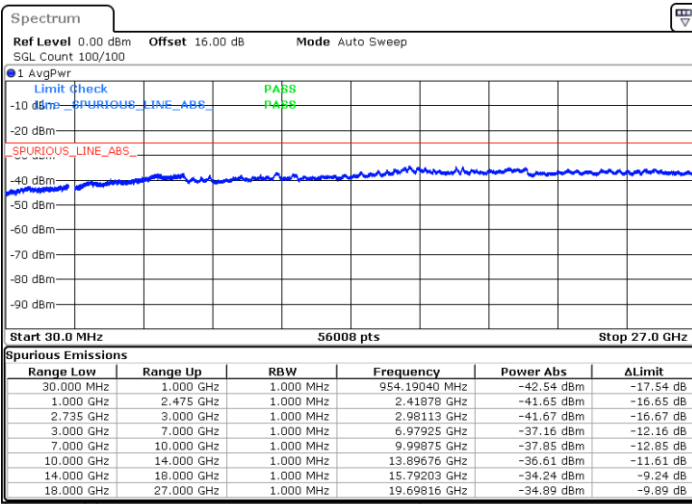

Date: 6.OCT.2020 16:34:16

Middle Channel / FullIRB

N/A

Date: 6.OCT.2020 16:26:04

LTE Band 41C / 15MHz+15MHz

64QAM

Highest Channel / 1RB0 and 1RB74

Highest Channel / 1RB74 and 1RB0

Date: 6.OCT.2020 16:50:32

Date: 6.OCT.2020 16:47:27

Highest Channel / FullIRB

N/A

Date: 6.OCT.2020 16:55:39

LTE Band 41C / 15MHz+20MHz

64QAM

Lowest Channel / 1RB0 and 1RB99

Lowest Channel / 1RB74 and 1RB0

Date: 7.OCT.2020 09:48:57

Date: 7.OCT.2020 09:43:50

Lowest Channel / FullIRB

N/A

Date: 7.OCT.2020 09:52:03

LTE Band 41C / 15MHz+20MHz

64QAM