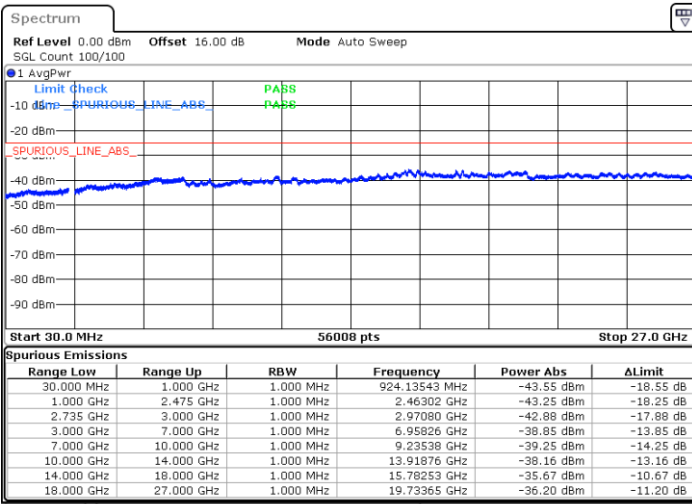

LTE Band 41C / 5MHz+20MHz

64QAM

Highest Channel / 1RB0 and 1RB99

Highest Channel / 1RB24 and 1RB0

Date: 4.OCT.2020 21:39:58

Date: 4.OCT.2020 21:36:54

Highest Channel / FullIRB

N/A

Date: 4.OCT.2020 21:45:05

LTE Band 41C / 10MHz+15MHz

64QAM

Lowest Channel / 1RB0 and 1RB74

Lowest Channel / 1RB49 and 1RB0

Date: 5.OCT.2020 10:38:12

Date: 5.OCT.2020 10:33:05

Lowest Channel / FullIRB

N/A

Date: 5.OCT.2020 10:41:17

LTE Band 41C / 10MHz+15MHz

64QAM

MiddleChannel / 1RB0 and 1RB74

Middle Channel / 1RB49 and 1RB0

Date: 5.OCT.2020 10:53:18

Date: 5.OCT.2020 10:58:26

Middle Channel / FullIRB

N/A

Date: 5.OCT.2020 10:50:13

LTE Band 41C / 10MHz+15MHz

64QAM

Highest Channel / 1RB0 and 1RB74

Highest Channel / 1RB49 and 1RB0

Date: 5.OCT.2020 11:15:56