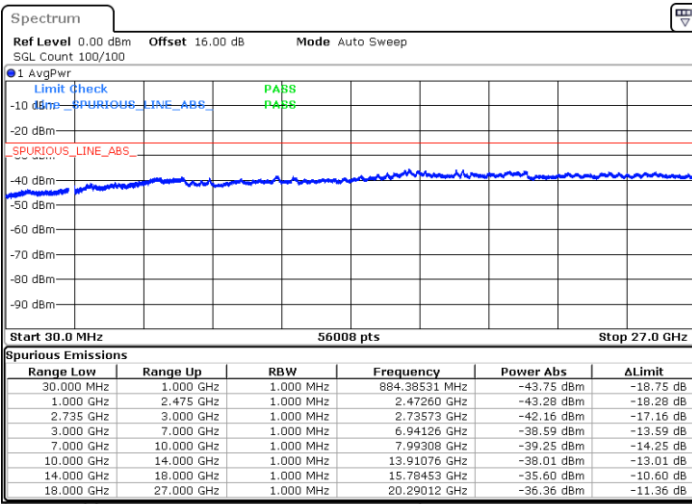

LTE Band 41C / 15MHz+10MHz

64QAM

Middle Channel / 1RB0 and 1RB49

Middle Channel / 1RB74 and 1RB0

Date: 5.OCT.2020 13:46:12

Date: 5.OCT.2020 13:51:19

Middle Channel / FullIRB

N/A

Date: 5.OCT.2020 13:43:08

LTE Band 41C / 15MHz+10MHz

64QAM

Highest Channel / 1RB0 and 1RB49

Highest Channel / 1RB74 and 1RB0

Date: 5.OCT.2020 14:31:19

Date: 5.OCT.2020 14:28:15

Highest Channel / FullIRB

N/A

Date: 5.OCT.2020 14:36:27

LTE Band 41C / 15MHz+15MHz

64QAM

Lowest Channel / 1RB0 and 1RB74

Lowest Channel / 1RB74 and 1RB0

Date: 6.OCT.2020 09:23:14

Date: 6.OCT.2020 09:18:07