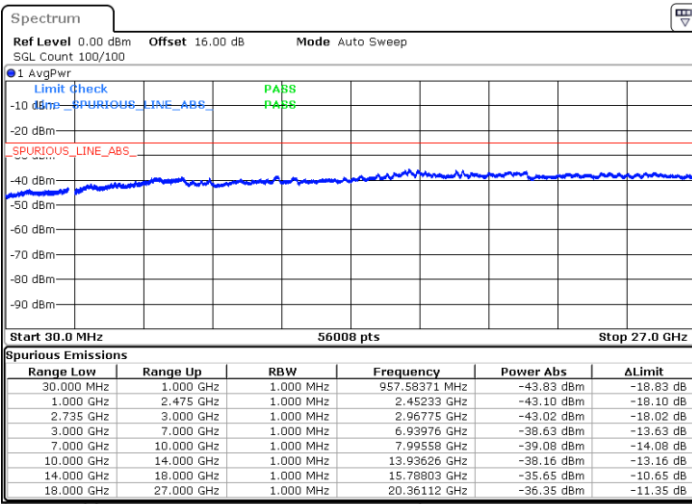

N/A

Date: 5.OCT.2020 09:08:30

LTE Band 41C / 20MHz+5MHz

64QAM

Highest Channel / 1RB0 and 1RB24

Highest Channel / 1RB99 and 1RB0

Date: 5.OCT.2020 09:34:35

Date: 5.OCT.2020 09:31:30

Highest Channel / FullIRB

N/A

Date: 5.OCT.2020 09:39:42

LTE Band 41C / 20MHz+10MHz

64QAM

Lowest Channel / 1RB0 and 1RB49

Lowest Channel / 1RB99 and 1RB0

Date: 5.OCT.2020 17:02:56

Date: 5.OCT.2020 16:57:49

Lowest Channel / FullIRB

N/A

Date: 5.OCT.2020 17:06:01

LTE Band 41C / 20MHz+10MHz

64QAM

Middle Channel / 1RB0 and 1RB49

Middle Channel / 1RB99 and 1RB0