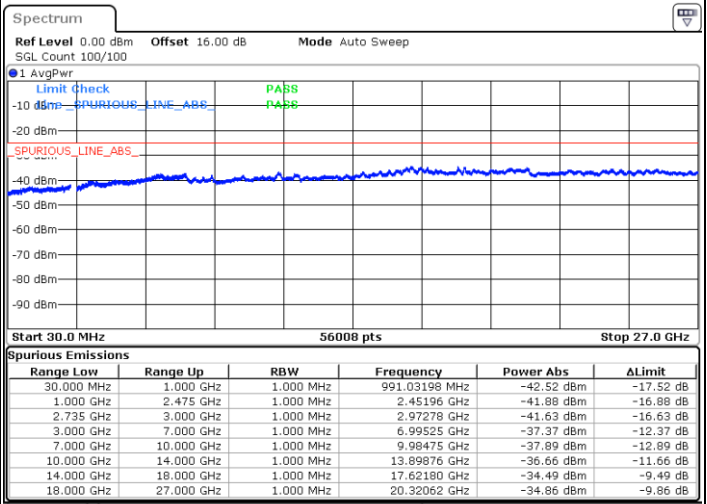

N/A

Date: 5.OCT.2020 14:36:27

LTE Band 41C / 15MHz+15MHz

64QAM

Lowest Channel / 1RB0 and 1RB74

Lowest Channel / 1RB74 and 1RB0

Date: 6.OCT.2020 09:23:14

Date: 6.OCT.2020 09:18:07

Lowest Channel / FullRB

N/A

Date: 6.OCT.2020 09:26:19

LTE Band 41C / 15MHz+15MHz

64QAM

Middle Channel / 1RB0 and 1RB74

Middle Channel / 1RB74 and 1RB0

Date: 6.OCT.2020 16:29:09

Date: 6.OCT.2020 16:34:16

Middle Channel / FullIRB

N/A

Date: 6.OCT.2020 16:26:04

LTE Band 41C / 15MHz+15MHz

64QAM

Highest Channel / 1RB0 and 1RB74

Highest Channel / 1RB74 and 1RB0

Date: 6.OCT.2020 16:50:32

Date: 6.OCT.2020 16:47:27

Highest Channel / FullIRB

N/A

Date: 6.OCT.2020 16:55:39

LTE Band 41C / 15MHz+20MHz

64QAM

Lowest Channel / 1RB0 and 1RB99