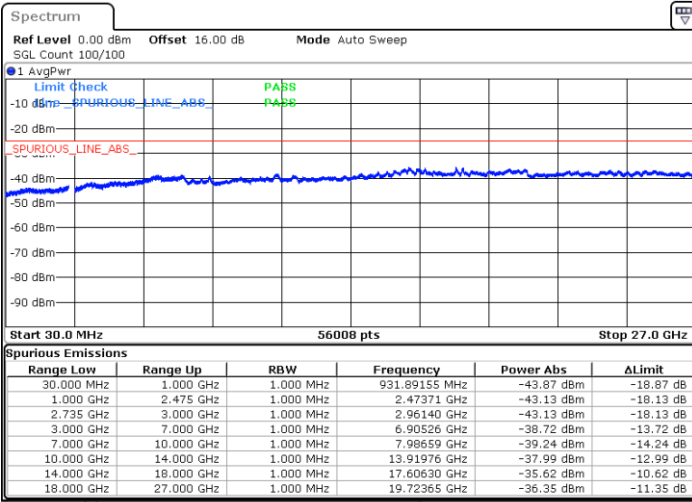

Middle Channel / FullIRB

N/A

Date: 5.OCT.2020 10:50:13

LTE Band 41C / 10MHz+15MHz

64QAM

Highest Channel / 1RB0 and 1RB74

Highest Channel / 1RB49 and 1RB0

Date: 5.OCT.2020 11:15:56

Date: 5.OCT.2020 11:12:52

Highest Channel / FullIRB

N/A

Date: 5.OCT.2020 11:21:04

LTE Band 41C / 10MHz+20MHz

64QAM

Lowest Channel / 1RB0 and 1RB99

Lowest Channel / 1RB49 and 1RB0

Date: 5.OCT.2020 15:26:29

Date: 5.OCT.2020 15:21:22

Lowest Channel / FullIRB

N/A

Date: 5.OCT.2020 15:28:33

LTE Band 41C / 10MHz+20MHz

64QAM

Middle Channel / 1RB0 and 1RB99