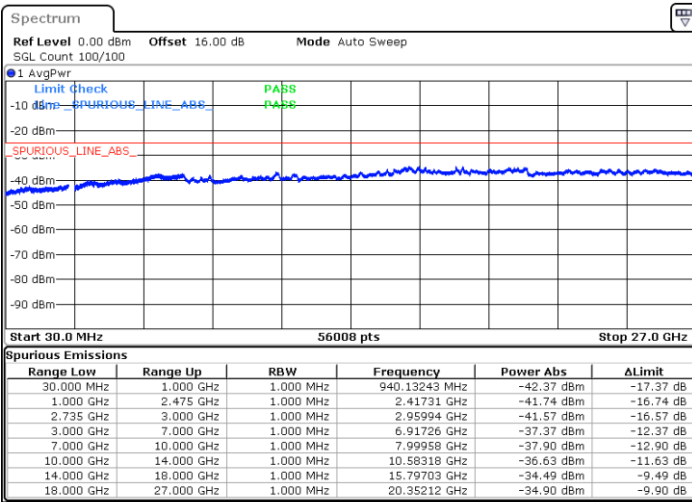

Middle Channel / 1RB0 and 1RB99

Middle Channel / 1RB74 and 1RB0

Date: 7.OCT.2020 10:08:44

Date: 7.OCT.2020 10:13:52

Middle Channel / FullIRB

N/A

Date: 7.OCT.2020 10:05:40

LTE Band 41C / 15MHz+20MHz

64QAM

Highest Channel / 1RB0 and 1RB99

Highest Channel / 1RB74 and 1RB0

Date: 7.OCT.2020 10:30:30

Date: 7.OCT.2020 10:27:25

Highest Channel / FullIRB

N/A

Date: 7.OCT.2020 10:35:38

LTE Band 41C / 20MHz+5MHz

64QAM

Lowest Channel / 1RB0 and 1RB24

Lowest Channel / 1RB99 and 1RB0

Date: 5.OCT.2020 08:46:16

Date: 5.OCT.2020 08:41:08

Lowest Channel / FullIRB

N/A