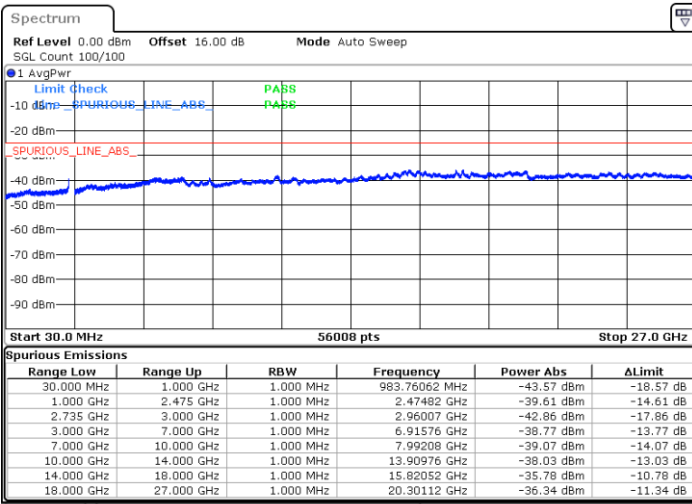

Middle Channel / FullIRB

N/A

Date: 5.OCT.2020 10:50:13

LTE Band 41C / 10MHz+15MHz

64QAM

Highest Channel / 1RB0 and 1RB74

Highest Channel / 1RB49 and 1RB0

Date: 5.OCT.2020 11:15:56

Date: 5.OCT.2020 11:12:52

Highest Channel / FullIRB

N/A

Date: 5.OCT.2020 11:21:04

LTE Band 41C / 10MHz+20MHz

64QAM

Lowest Channel / 1RB0 and 1RB99

Lowest Channel / 1RB49 and 1RB0

Date: 5.OCT.2020 15:26:29

Date: 5.OCT.2020 15:21:22

Lowest Channel / FullIRB

N/A

Date: 5.OCT.2020 15:28:33

LTE Band 41C / 10MHz+20MHz

64QAM

Middle Channel / 1RB0 and 1RB99