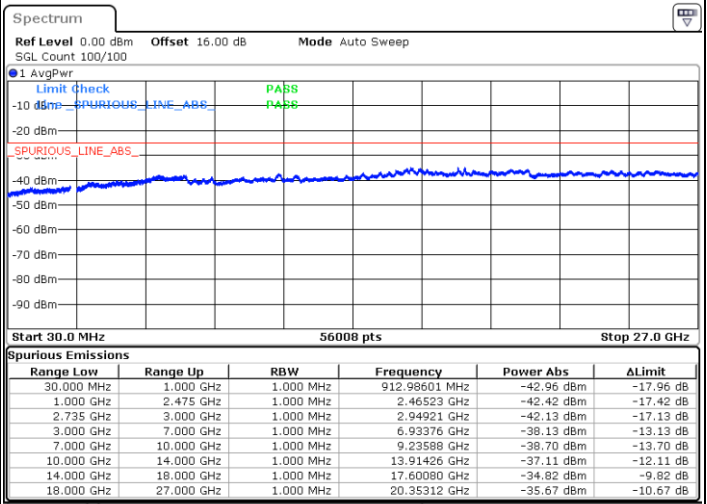

LTE Band 41C / 5MHz+20MHz

64QAM

Highest Channel / 1RB0 and 1RB99

Highest Channel / 1RB24 and 1RB0

Date: 4.OCT.2020 21:39:58

Date: 4.OCT.2020 21:36:54

Highest Channel / FullIRB

N/A

Date: 4.OCT.2020 21:45:05

LTE Band 41C / 10MHz+15MHz

64QAM

Lowest Channel / 1RB0 and 1RB74

Lowest Channel / 1RB49 and 1RB0

Date: 5.OCT.2020 10:38:12

Date: 5.OCT.2020 10:33:05

Lowest Channel / FullIRB