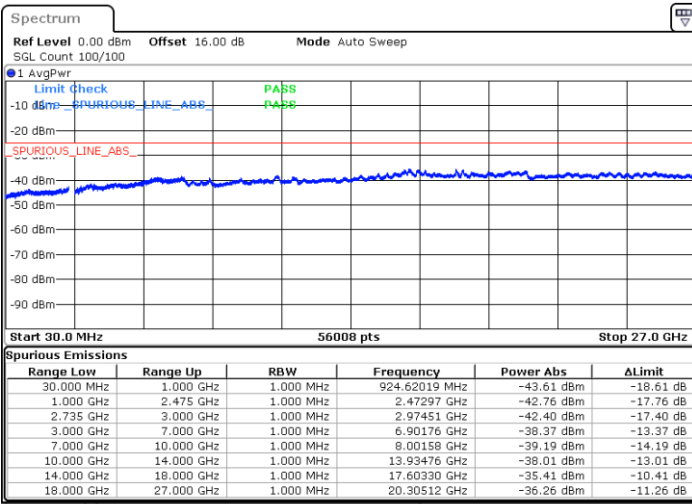

LTE Band 41C / 20MHz+5MHz

64QAM

Lowest Channel / 1RB0 and 1RB24

Lowest Channel / 1RB99 and 1RB0

Date: 5.OCT.2020 08:46:16

Date: 5.OCT.2020 08:41:08

Lowest Channel / FullIRB

N/A

Date: 5.OCT.2020 08:49:20

LTE Band 41C / 20MHz+5MHz

64QAM

Middle Channel / 1RB0 and 1RB24

Middle Channel / 1RB99 and 1RB0

Date: 5.OCT.2020 09:11:34

Date: 5.OCT.2020 09:16:42

Middle Channel / FullIRB