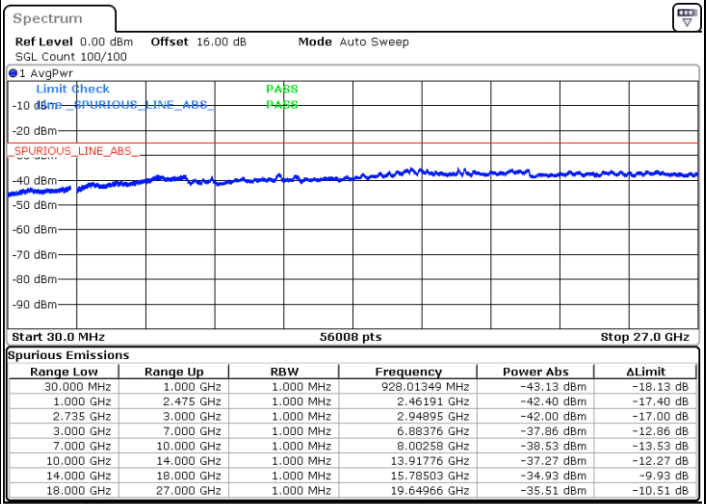

LTE Band 41C / 20MHz+15MHz

64QAM

Highest Channel / 1RB0 and 1RB74

Highest Channel / 1RB99 and 1RB0

Date: 7.OCT.2020 11:59:32

Date: 7.OCT.2020 11:56:27

Highest Channel / FullIRB

N/A

Date: 7.OCT.2020 12:04:39

LTE Band 41C / 20MHz+20MHz

64QAM

Lowest Channel / 1RB0 and 1RB99

Lowest Channel / 1RB99 and 1RB0

Date: 4.OCT.2020 18:00:06

Date: 4.OCT.2020 17:54:59

Lowest Channel / FullIRB

N/A

Date: 4.OCT.2020 18:03:10

LTE Band 41C / 20MHz+20MHz

64QAM

MiddleChannel / 1RB0 and 1RB99

Middle Channel / 1RB99 and 1RB0

Date: 4.OCT.2020 18:38:03

Date: 4.OCT.2020 18:43:10