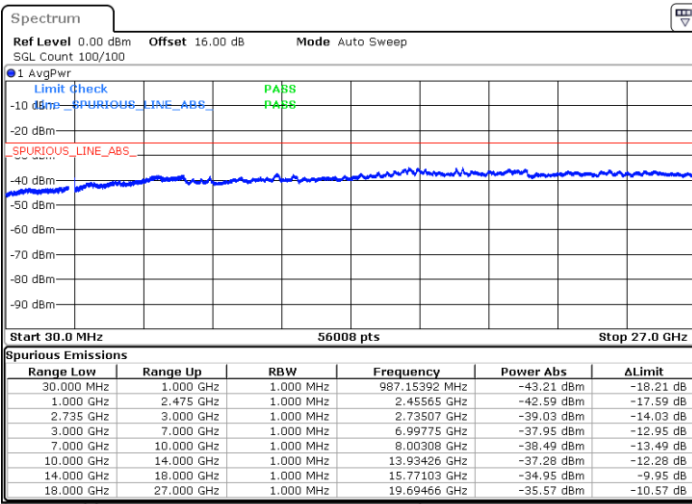

LTE Band 41C / 5MHz+20MHz

64QAM

Highest Channel / 1RB0 and 1RB99

Highest Channel / 1RB24 and 1RB0

Date: 4.OCT.2020 21:39:58

Date: 4.OCT.2020 21:36:54

Highest Channel / FullIRB

N/A

Date: 4.OCT.2020 21:45:05

LTE Band 41C / 10MHz+15MHz

64QAM

Lowest Channel / 1RB0 and 1RB74

Lowest Channel / 1RB49 and 1RB0

Date: 5.OCT.2020 10:38:12

Date: 5.OCT.2020 10:33:05

Lowest Channel / FullIRB