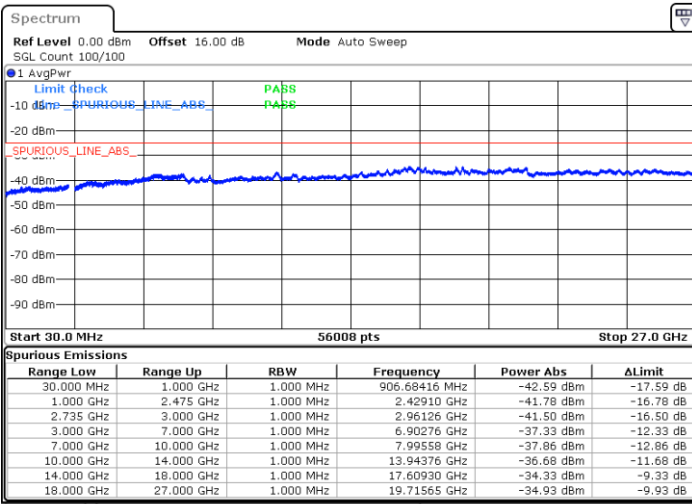

Date: 6.OCT.2020 16:50:32

Date: 6.OCT.2020 16:47:27

Highest Channel / FullIRB

N/A

Date: 6.OCT.2020 16:55:39

LTE Band 41C / 15MHz+20MHz

64QAM

Lowest Channel / 1RB0 and 1RB99

Lowest Channel / 1RB74 and 1RB0

Date: 7.OCT.2020 09:48:57

Date: 7.OCT.2020 09:43:50

Lowest Channel / FullIRB

N/A

Date: 7.OCT.2020 09:52:03

LTE Band 41C / 15MHz+20MHz

64QAM

Middle Channel / 1RB0 and 1RB99

Middle Channel / 1RB74 and 1RB0

Date: 7.OCT.2020 10:08:44

Date: 7.OCT.2020 10:13:52

Middle Channel / FullIRB

N/A

Date: 7.OCT.2020 10:05:40

LTE Band 41C / 15MHz+20MHz