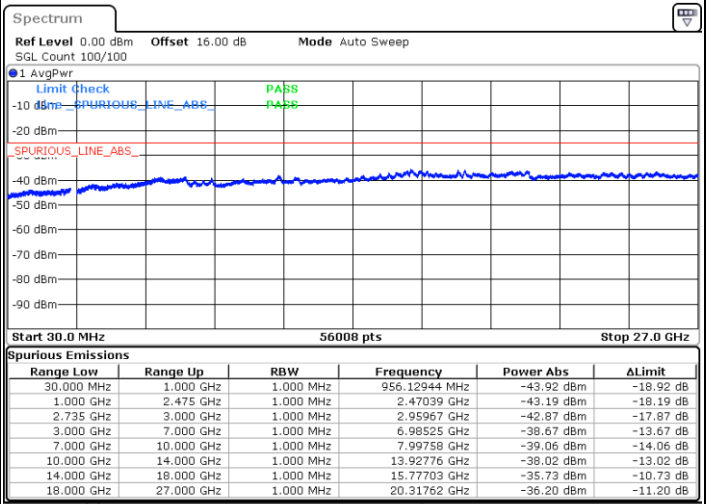

LTE Band 41C / 15MHz+10MHz

64QAM

Middle Channel / 1RB0 and 1RB49

Middle Channel / 1RB74 and 1RB0

Date: 5.OCT.2020 13:46:12

Date: 5.OCT.2020 13:51:19

Middle Channel / FullIRB

N/A

Date: 5.OCT.2020 13:43:08

LTE Band 41C / 15MHz+10MHz

64QAM

Highest Channel / 1RB0 and 1RB49

Highest Channel / 1RB74 and 1RB0

Date: 5.OCT.2020 14:31:19

Date: 5.OCT.2020 14:28:15

Highest Channel / FullIRB

N/A

Date: 5.OCT.2020 14:36:27

LTE Band 41C / 15MHz+15MHz

64QAM

Lowest Channel / 1RB0 and 1RB74

Lowest Channel / 1RB74 and 1RB0

Date: 6.OCT.2020 09:23:14

Date: 6.OCT.2020 09:18:07