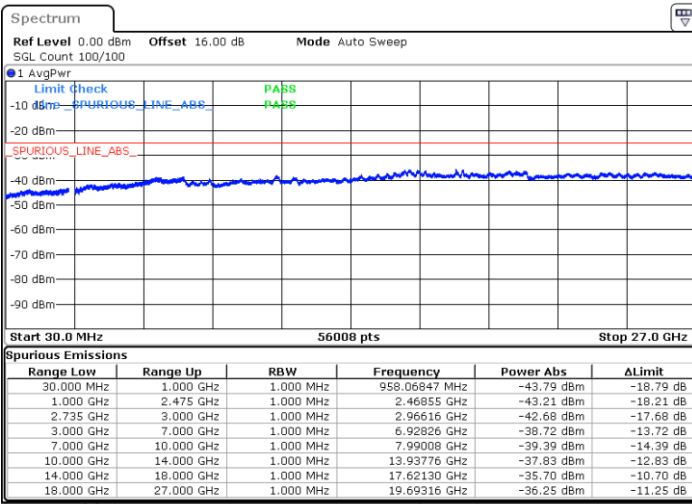

Highest Channel / FullIRB

N/A

Date: 5.OCT.2020 09:39:42

LTE Band 41C / 20MHz+10MHz

64QAM

Lowest Channel / 1RB0 and 1RB49

Lowest Channel / 1RB99 and 1RB0

Date: 5.OCT.2020 17:02:56

Date: 5.OCT.2020 16:57:49

Lowest Channel / FullIRB

N/A

Date: 5.OCT.2020 17:06:01

LTE Band 41C / 20MHz+10MHz

64QAM

Middle Channel / 1RB0 and 1RB49

Middle Channel / 1RB99 and 1RB0

Date: 5.OCT.2020 17:21:23

Date: 5.OCT.2020 17:26:30

Middle Channel / FullIRB

N/A

Date: 5.OCT.2020 17:18:19

LTE Band 41C / 20MHz+10MHz

64QAM

Highest Channel / 1RB0 and 1RB49

Highest Channel / 1RB99 and 1RB0

Date: 6.OCT.2020 08:38:17

Date: 6.OCT.2020 08:35:12

Highest Channel / FullIRB

N/A

Date: 6.OCT.2020 08:43:25

LTE Band 41C / 20MHz+15MHz

64QAM