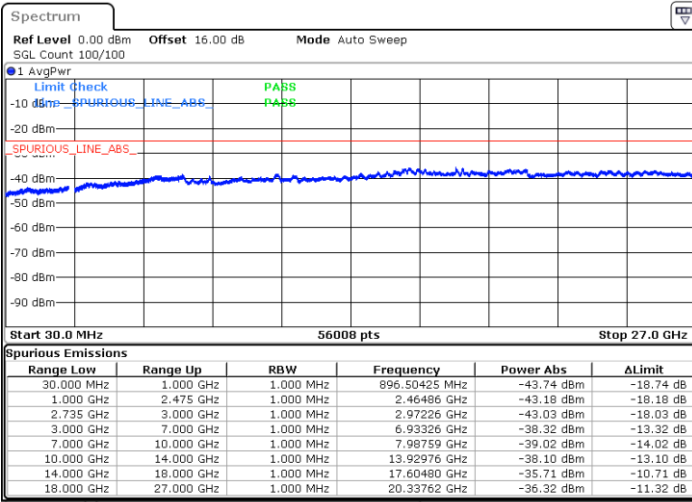

Middle Channel / 1RB49 and 1RB0

Date: 5.OCT.2020 15:44:41

Date: 5.OCT.2020 15:49:48

Middle Channel / FullIRB

N/A

Date: 5.OCT.2020 15:41:36

LTE Band 41C / 10MHz+20MHz

64QAM

Highest Channel / 1RB0 and 1RB99

Highest Channel / 1RB49 and 1RB0

Date: 5.OCT.2020 16:19:13

Date: 5.OCT.2020 16:16:09

Highest Channel / FullIRB

N/A

Date: 5.OCT.2020 16:24:20

LTE Band 41C / 15MHz+10MHz

64QAM

Lowest Channel / 1RB0 and 1RB49

Lowest Channel / 1RB74 and 1RB0

Date: 5.OCT.2020 13:25:58

Date: 5.OCT.2020 13:20:51

Lowest Channel / FullIRB

N/A

Date: 5.OCT.2020 13:29:02