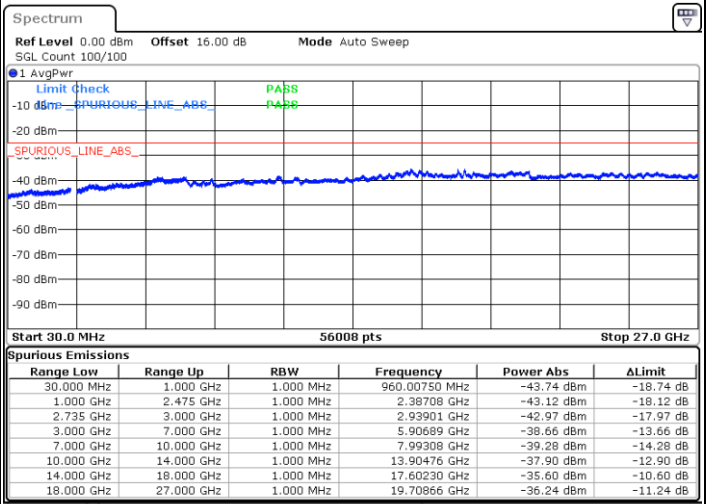

Date: 5.OCT.2020 08:49:20

LTE Band 41C / 20MHz+5MHz

64QAM

Middle Channel / 1RB0 and 1RB24

Middle Channel / 1RB99 and 1RB0

Date: 5.OCT.2020 09:11:34

Date: 5.OCT.2020 09:16:42

Middle Channel / FullIRB

N/A

Date: 5.OCT.2020 09:08:30

LTE Band 41C / 20MHz+5MHz

64QAM

Highest Channel / 1RB0 and 1RB24

Highest Channel / 1RB99 and 1RB0

Date: 5.OCT.2020 09:34:35

Date: 5.OCT.2020 09:31:30

Highest Channel / FullIRB

N/A

Date: 5.OCT.2020 09:39:42

LTE Band 41C / 20MHz+10MHz

64QAM

Lowest Channel / 1RB0 and 1RB49

Lowest Channel / 1RB99 and 1RB0

Date: 5.OCT.2020 17:02:56