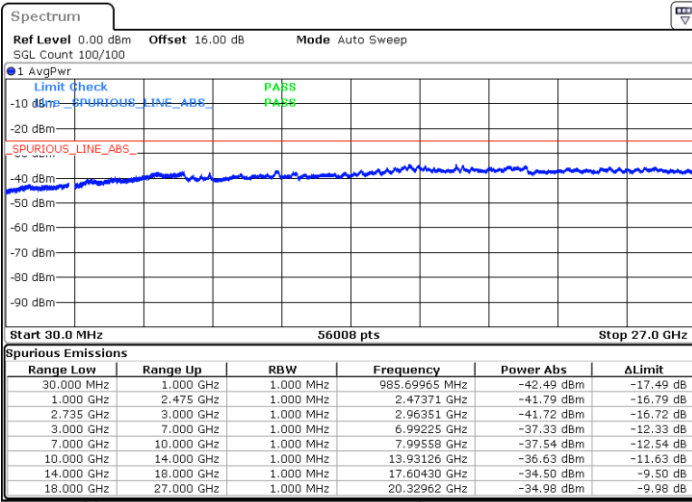

Lowest Channel / FullRB

N/A

Date: 6.OCT.2020 09:26:19

LTE Band 41C / 15MHz+15MHz

64QAM

Middle Channel / 1RB0 and 1RB74

Middle Channel / 1RB74 and 1RB0

Date: 6.OCT.2020 16:29:09

Date: 6.OCT.2020 16:34:16

Middle Channel / FullIRB

N/A

Date: 6.OCT.2020 16:26:04

LTE Band 41C / 15MHz+15MHz

64QAM

Highest Channel / 1RB0 and 1RB74

Highest Channel / 1RB74 and 1RB0

Date: 6.OCT.2020 16:50:32

Date: 6.OCT.2020 16:47:27

Highest Channel / FullIRB

N/A

Date: 6.OCT.2020 16:55:39

LTE Band 41C / 15MHz+20MHz

64QAM

Lowest Channel / 1RB0 and 1RB99

Lowest Channel / 1RB74 and 1RB0

Date: 7.OCT.2020 09:48:57

Date: 7.OCT.2020 09:43:50

Lowest Channel / FullIRB

N/A

Date: 7.OCT.2020 09:52:03

LTE Band 41C / 15MHz+20MHz

64QAM