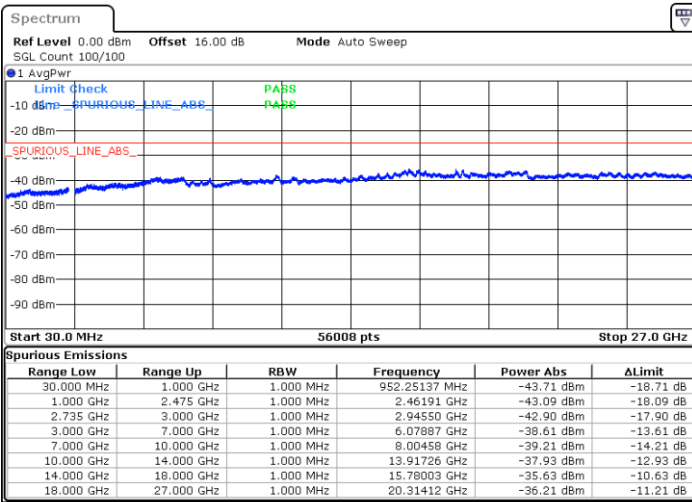

Highest Channel / 1RB0 and 1RB99

Highest Channel / 1RB49 and 1RB0

Date: 5.OCT.2020 16:19:13

Date: 5.OCT.2020 16:16:09

Highest Channel / FullIRB

N/A

Date: 5.OCT.2020 16:24:20

LTE Band 41C / 15MHz+10MHz

64QAM

Lowest Channel / 1RB0 and 1RB49

Lowest Channel / 1RB74 and 1RB0

Date: 5.OCT.2020 13:25:58

Date: 5.OCT.2020 13:20:51

Lowest Channel / FullIRB

N/A

Date: 5.OCT.2020 13:29:02

LTE Band 41C / 15MHz+10MHz

64QAM

Middle Channel / 1RB0 and 1RB49

Middle Channel / 1RB74 and 1RB0

Date: 5.OCT.2020 13:46:12

Date: 5.OCT.2020 13:51:19

Middle Channel / FullIRB

N/A

Date: 5.OCT.2020 13:43:08

LTE Band 41C / 15MHz+10MHz

64QAM

Highest Channel / 1RB0 and 1RB49

Highest Channel / 1RB74 and 1RB0

Date: 5.OCT.2020 14:31:19

Date: 5.OCT.2020 14:28:15

Highest Channel / FullIRB