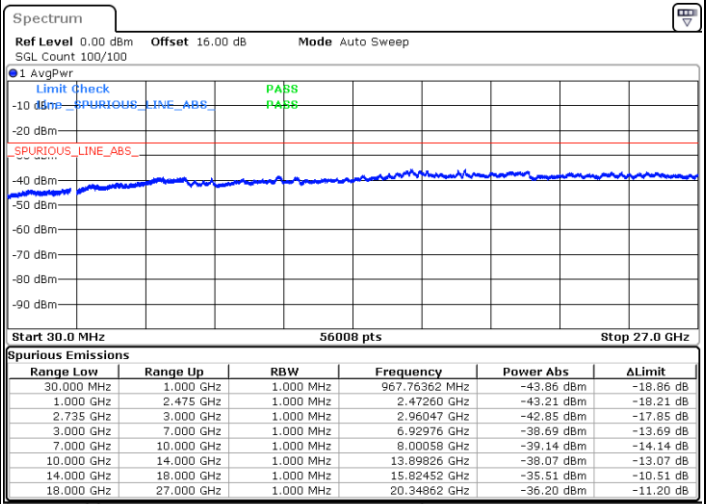

Date: 4.OCT.2020 21:45:05

LTE Band 41C / 10MHz+15MHz

64QAM

Lowest Channel / 1RB0 and 1RB74

Lowest Channel / 1RB49 and 1RB0

Date: 5.OCT.2020 10:38:12

Date: 5.OCT.2020 10:33:05

Lowest Channel / FullIRB

N/A

Date: 5.OCT.2020 10:41:17

LTE Band 41C / 10MHz+15MHz

64QAM

MiddleChannel / 1RB0 and 1RB74

Middle Channel / 1RB49 and 1RB0

Date: 5.OCT.2020 10:53:18

Date: 5.OCT.2020 10:58:26

Middle Channel / FullIRB

N/A

Date: 5.OCT.2020 10:50:13

LTE Band 41C / 10MHz+15MHz

64QAM

Highest Channel / 1RB0 and 1RB74

Highest Channel / 1RB49 and 1RB0

Date: 5.OCT.2020 11:15:56

Date: 5.OCT.2020 11:12:52

Highest Channel / FullIRB

N/A

Date: 5.OCT.2020 11:21:04

LTE Band 41C / 10MHz+20MHz

64QAM

Lowest Channel / 1RB0 and 1RB99

Lowest Channel / 1RB49 and 1RB0