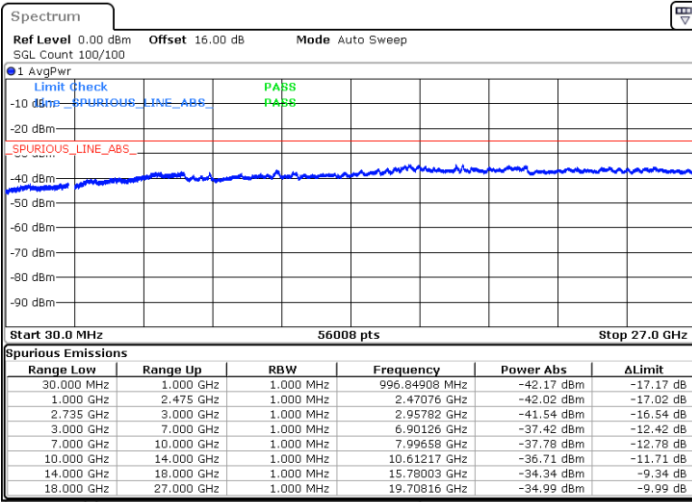

Date: 5.OCT.2020 17:21:23

Date: 5.OCT.2020 17:26:30

Middle Channel / FullIRB

N/A

Date: 5.OCT.2020 17:18:19

LTE Band 41C / 20MHz+10MHz

64QAM

Highest Channel / 1RB0 and 1RB49

Highest Channel / 1RB99 and 1RB0

Date: 6.OCT.2020 08:38:17

Date: 6.OCT.2020 08:35:12

Highest Channel / FullIRB

N/A

Date: 6.OCT.2020 08:43:25

LTE Band 41C / 20MHz+15MHz

64QAM

Lowest Channel / 1RB0 and 1RB74

Lowest Channel / 1RB99 and 1RB0

Date: 7.OCT.2020 11:09:15

Date: 7.OCT.2020 11:04:07

Lowest Channel / FullRB

N/A

Date: 7.OCT.2020 11:12:20

LTE Band 41C / 20MHz+15MHz