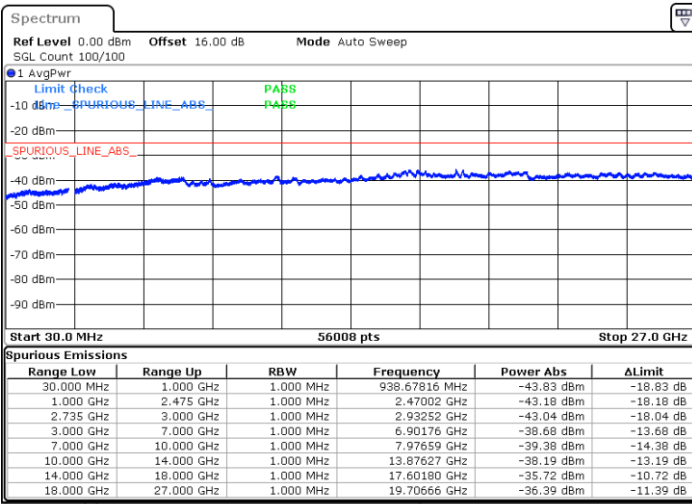

Date: 4.OCT.2020 21:45:05

LTE Band 41C / 10MHz+15MHz

64QAM

Lowest Channel / 1RB0 and 1RB74

Lowest Channel / 1RB49 and 1RB0

Date: 5.OCT.2020 10:38:12

Date: 5.OCT.2020 10:33:05

Lowest Channel / FullIRB

N/A

Date: 5.OCT.2020 10:41:17

LTE Band 41C / 10MHz+15MHz

64QAM

MiddleChannel / 1RB0 and 1RB74

Middle Channel / 1RB49 and 1RB0

Date: 5.OCT.2020 10:53:18

Date: 5.OCT.2020 10:58:26

Middle Channel / FullIRB

N/A

Date: 5.OCT.2020 10:50:13

LTE Band 41C / 10MHz+15MHz

64QAM

Highest Channel / 1RB0 and 1RB74

Highest Channel / 1RB49 and 1RB0

Date: 5.OCT.2020 11:15:56

Date: 5.OCT.2020 11:12:52

Highest Channel / FullIRB

N/A

Date: 5.OCT.2020 11:21:04

LTE Band 41C / 10MHz+20MHz

64QAM

Lowest Channel / 1RB0 and 1RB99

Lowest Channel / 1RB49 and 1RB0