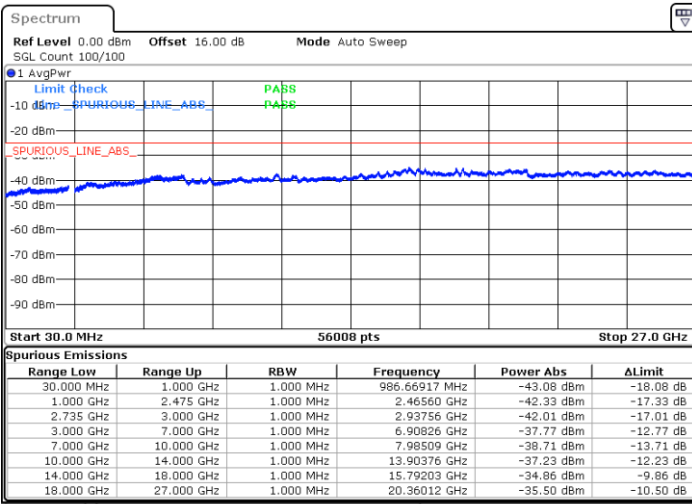

Date: 7.OCT.2020 12:04:39

LTE Band 41C / 20MHz+20MHz

64QAM

Lowest Channel / 1RB0 and 1RB99

Lowest Channel / 1RB99 and 1RB0

Date: 4.OCT.2020 18:00:06

Date: 4.OCT.2020 17:54:59

Lowest Channel / FullIRB

N/A

Date: 4.OCT.2020 18:03:10

LTE Band 41C / 20MHz+20MHz

64QAM

MiddleChannel / 1RB0 and 1RB99

Middle Channel / 1RB99 and 1RB0

Date: 4.OCT.2020 18:38:03

Date: 4.OCT.2020 18:43:10

Middle Channel / FullIRB

N/A

Date: 4.OCT.2020 18:34:59

LTE Band 41C / 20MHz+20MHz

64QAM

Highest Channel / 1RB0 and 1RB99

Highest Channel / 1RB99 and 1RB0

Date: 4.OCT.2020 19:20:22

Date: 4.OCT.2020 19:17:17

Highest Channel / FullIRB

N/A

Date: 4.OCT.2020 19:25:29

LTE Band 41C / 5MHz+20MHz

256QAM

Lowest Channel / 1RB0 and 1RB99

Lowest Channel / 1RB24 and 1RB0