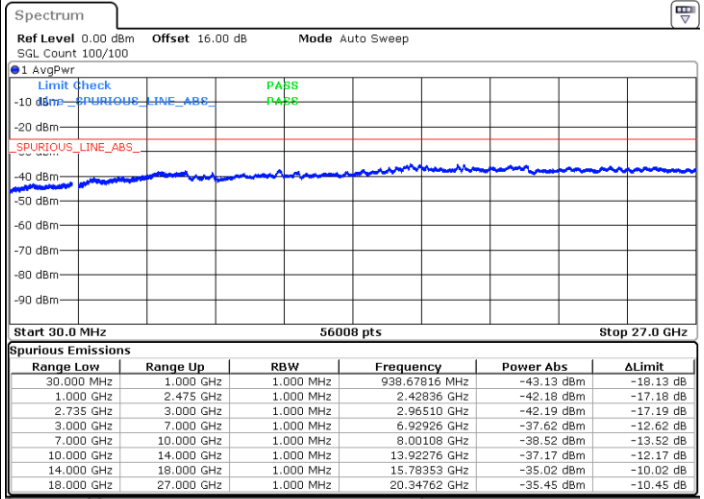

Middle Channel / FullIRB

N/A

Date: 4.OCT.2020 18:34:59

LTE Band 41C / 20MHz+20MHz

64QAM

Highest Channel / 1RB0 and 1RB99

Highest Channel / 1RB99 and 1RB0

Date: 4.OCT.2020 19:20:22

Date: 4.OCT.2020 19:17:17

Highest Channel / FullIRB

N/A

Date: 4.OCT.2020 19:25:29

LTE Band 41C / 5MHz+20MHz

256QAM

Lowest Channel / 1RB0 and 1RB99

Lowest Channel / 1RB24 and 1RB0