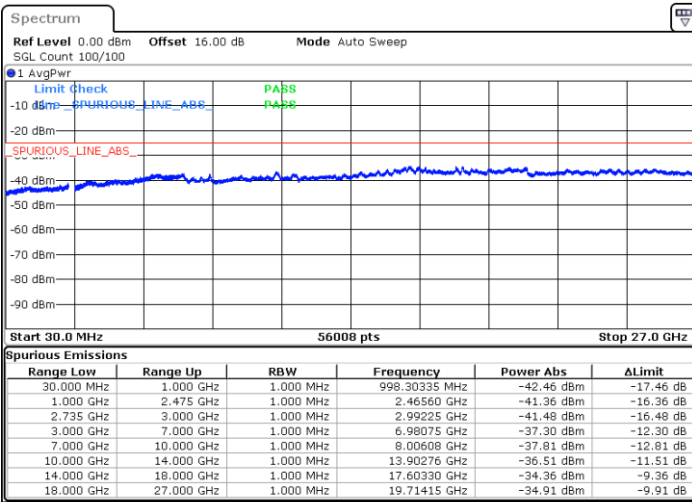

Lowest Channel / 1RB0 and 1RB74

Lowest Channel / 1RB99 and 1RB0

Date: 7.OCT.2020 11:09:15

Date: 7.OCT.2020 11:04:07

Lowest Channel / FullRB

N/A

Date: 7.OCT.2020 11:12:20

LTE Band 41C / 20MHz+15MHz

LTE Band 41C / 20MHz+15MHz

64QAM

Highest Channel / 1RB0 and 1RB74

Highest Channel / 1RB99 and 1RB0

Date: 7.OCT.2020 11:59:32

Date: 7.OCT.2020 11:56:27

Highest Channel / FullIRB

N/A

Date: 7.OCT.2020 12:04:39

LTE Band 41C / 20MHz+20MHz

64QAM

Lowest Channel / 1RB0 and 1RB99

Lowest Channel / 1RB99 and 1RB0

Date: 4.OCT.2020 18:00:06

Date: 4.OCT.2020 17:54:59

Lowest Channel / FullIRB