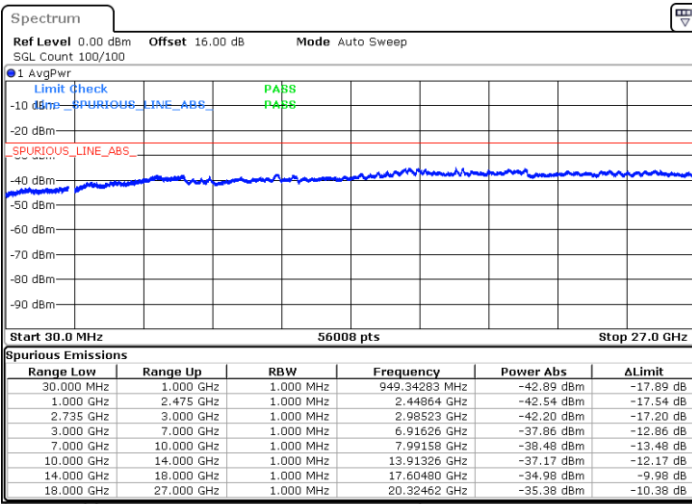

LTE Band 41C / 20MHz+15MHz

64QAM

Highest Channel / 1RB0 and 1RB74

Highest Channel / 1RB99 and 1RB0

Date: 7.OCT.2020 11:59:32

Date: 7.OCT.2020 11:56:27

Highest Channel / FullIRB

N/A

Date: 7.OCT.2020 12:04:39

LTE Band 41C / 20MHz+20MHz

64QAM

Lowest Channel / 1RB0 and 1RB99

Lowest Channel / 1RB99 and 1RB0

Date: 4.OCT.2020 18:00:06

Date: 4.OCT.2020 17:54:59

Lowest Channel / FullIRB

N/A

Date: 4.OCT.2020 18:03:10

LTE Band 41C / 20MHz+20MHz

64QAM

MiddleChannel / 1RB0 and 1RB99

Middle Channel / 1RB99 and 1RB0

Date: 4.OCT.2020 18:38:03

Date: 4.OCT.2020 18:43:10