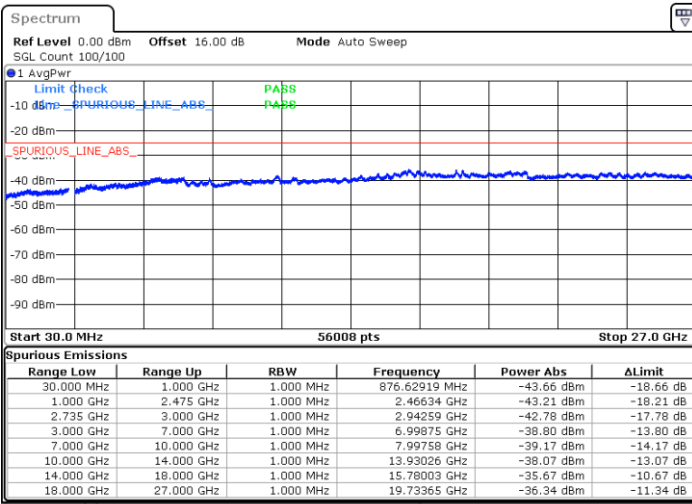

Date: 5.OCT.2020 11:12:52

Highest Channel / FullIRB

N/A

Date: 5.OCT.2020 11:21:04

LTE Band 41C / 10MHz+20MHz

64QAM

Lowest Channel / 1RB0 and 1RB99

Lowest Channel / 1RB49 and 1RB0

Date: 5.OCT.2020 15:26:29

Date: 5.OCT.2020 15:21:22

Lowest Channel / FullIRB

N/A

Date: 5.OCT.2020 15:28:33

LTE Band 41C / 10MHz+20MHz

64QAM

Middle Channel / 1RB0 and 1RB99

Middle Channel / 1RB49 and 1RB0

Date: 5.OCT.2020 15:44:41

Date: 5.OCT.2020 15:49:48

Middle Channel / FullIRB

N/A

Date: 5.OCT.2020 15:41:36

LTE Band 41C / 10MHz+20MHz

64QAM

Highest Channel / 1RB0 and 1RB99

Highest Channel / 1RB49 and 1RB0

Date: 5.OCT.2020 16:19:13

Date: 5.OCT.2020 16:16:09

Highest Channel / FullIRB

N/A

Date: 5.OCT.2020 16:24:20

LTE Band 41C / 15MHz+10MHz