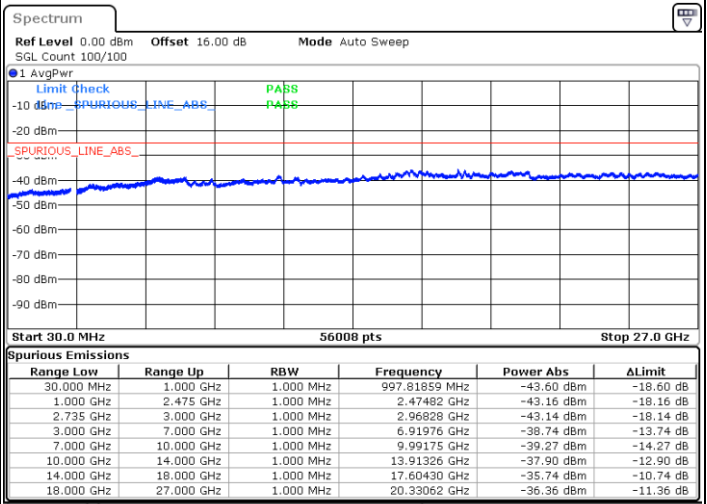

Middle Channel / FullIRB

N/A

Date: 5.OCT.2020 10:50:13

LTE Band 41C / 10MHz+15MHz

64QAM

Highest Channel / 1RB0 and 1RB74

Highest Channel / 1RB49 and 1RB0

Date: 5.OCT.2020 11:15:56

Date: 5.OCT.2020 11:12:52

Highest Channel / FullIRB

N/A

Date: 5.OCT.2020 11:21:04

LTE Band 41C / 10MHz+20MHz

64QAM

Lowest Channel / 1RB0 and 1RB99

Lowest Channel / 1RB49 and 1RB0

Date: 5.OCT.2020 15:26:29

Date: 5.OCT.2020 15:21:22

Lowest Channel / FullIRB

N/A

Date: 5.OCT.2020 15:28:33

LTE Band 41C / 10MHz+20MHz

64QAM

Middle Channel / 1RB0 and 1RB99