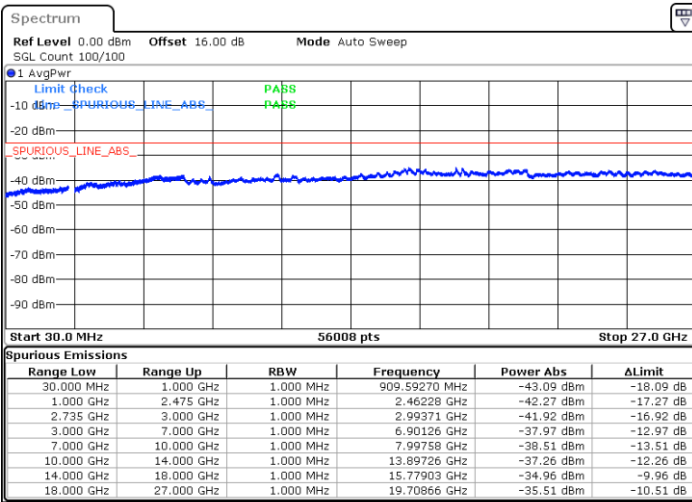

Date: 7.OCT.2020 12:04:39

LTE Band 41C / 20MHz+20MHz

64QAM

Lowest Channel / 1RB0 and 1RB99

Lowest Channel / 1RB99 and 1RB0

Date: 4.OCT.2020 18:00:06

Date: 4.OCT.2020 17:54:59

Lowest Channel / FullIRB

N/A

Date: 4.OCT.2020 18:03:10

LTE Band 41C / 20MHz+20MHz

64QAM

MiddleChannel / 1RB0 and 1RB99

Middle Channel / 1RB99 and 1RB0

Date: 4.OCT.2020 18:38:03

Date: 4.OCT.2020 18:43:10

Middle Channel / FullIRB

N/A

Date: 4.OCT.2020 18:34:59

LTE Band 41C / 20MHz+20MHz

64QAM

Highest Channel / 1RB0 and 1RB99

Highest Channel / 1RB99 and 1RB0

Date: 4.OCT.2020 19:20:22

Date: 4.OCT.2020 19:17:17

Highest Channel / FullIRB

N/A

Date: 4.OCT.2020 19:25:29

LTE Band 41C / 5MHz+20MHz

256QAM

Lowest Channel / 1RB0 and 1RB99

Lowest Channel / 1RB24 and 1RB0