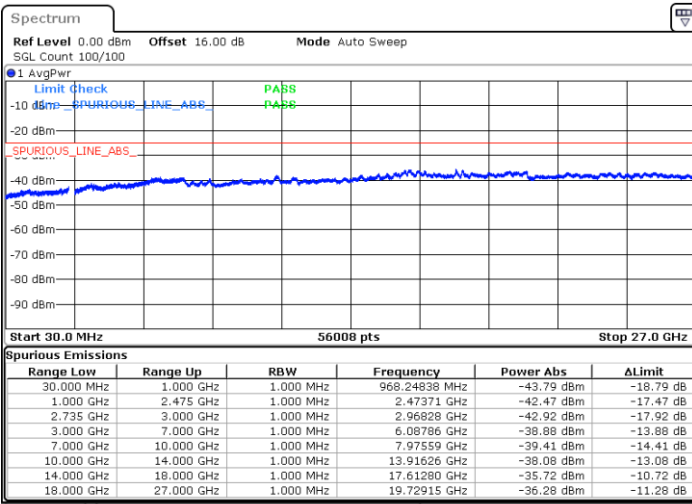

LTE Band 41C / 5MHz+20MHz

64QAM

Highest Channel / 1RB0 and 1RB99

Highest Channel / 1RB24 and 1RB0

Date: 4.OCT.2020 21:39:58

Date: 4.OCT.2020 21:36:54

Highest Channel / FullIRB

N/A

Date: 4.OCT.2020 21:45:05

LTE Band 41C / 10MHz+15MHz

64QAM

Lowest Channel / 1RB0 and 1RB74

Lowest Channel / 1RB49 and 1RB0

Date: 5.OCT.2020 10:38:12

Date: 5.OCT.2020 10:33:05

Lowest Channel / FullIRB

N/A

Date: 5.OCT.2020 10:41:17

LTE Band 41C / 10MHz+15MHz

64QAM

MiddleChannel / 1RB0 and 1RB74

Middle Channel / 1RB49 and 1RB0

Date: 5.OCT.2020 10:53:18

Date: 5.OCT.2020 10:58:26

Middle Channel / FullIRB

N/A

Date: 5.OCT.2020 10:50:13

LTE Band 41C / 10MHz+15MHz

64QAM

Highest Channel / 1RB0 and 1RB74

Highest Channel / 1RB49 and 1RB0

Date: 5.OCT.2020 11:15:56