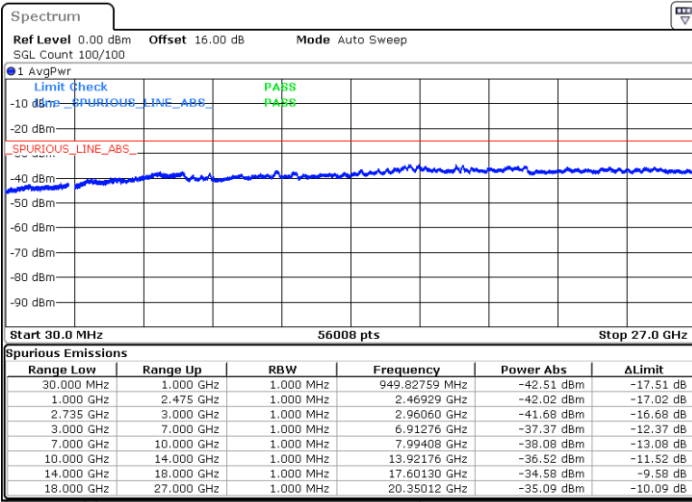

N/A

Date: 5.OCT.2020 14:36:27

LTE Band 41C / 15MHz+15MHz

64QAM

Lowest Channel / 1RB0 and 1RB74

Lowest Channel / 1RB74 and 1RB0

Date: 6.OCT.2020 09:23:14

Date: 6.OCT.2020 09:18:07

Lowest Channel / FullRB

N/A

Date: 6.OCT.2020 09:26:19

LTE Band 41C / 15MHz+15MHz

64QAM

Middle Channel / 1RB0 and 1RB74

Middle Channel / 1RB74 and 1RB0

Date: 6.OCT.2020 16:29:09

Date: 6.OCT.2020 16:34:16

Middle Channel / FullIRB

N/A

Date: 6.OCT.2020 16:26:04

LTE Band 41C / 15MHz+15MHz

64QAM

Highest Channel / 1RB0 and 1RB74

Highest Channel / 1RB74 and 1RB0

Date: 6.OCT.2020 16:50:32

Date: 6.OCT.2020 16:47:27

Highest Channel / FullIRB

N/A

Date: 6.OCT.2020 16:55:39

LTE Band 41C / 15MHz+20MHz

64QAM

Lowest Channel / 1RB0 and 1RB99