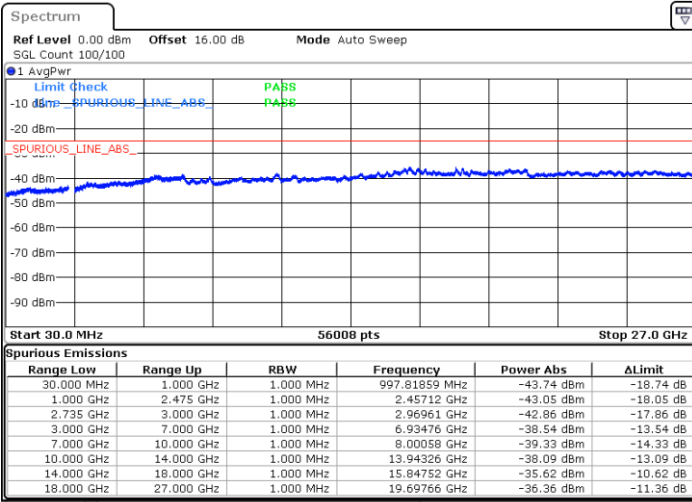

LTE Band 41C / 20MHz+5MHz

64QAM

Lowest Channel / 1RB0 and 1RB24

Lowest Channel / 1RB99 and 1RB0

Date: 5.OCT.2020 08:46:16

Date: 5.OCT.2020 08:41:08

Lowest Channel / FullIRB

N/A

Date: 5.OCT.2020 08:49:20

LTE Band 41C / 20MHz+5MHz

64QAM

Middle Channel / 1RB0 and 1RB24

Middle Channel / 1RB99 and 1RB0

Date: 5.OCT.2020 09:11:34

Date: 5.OCT.2020 09:16:42

Middle Channel / FullIRB

N/A

Date: 5.OCT.2020 09:08:30

LTE Band 41C / 20MHz+5MHz

64QAM

Highest Channel / 1RB0 and 1RB24

Highest Channel / 1RB99 and 1RB0

Date: 5.OCT.2020 09:34:35

Date: 5.OCT.2020 09:31:30

Highest Channel / FullIRB

N/A

Date: 5.OCT.2020 09:39:42

LTE Band 41C / 20MHz+10MHz

64QAM

Lowest Channel / 1RB0 and 1RB49

Lowest Channel / 1RB99 and 1RB0

Date: 5.OCT.2020 17:02:56