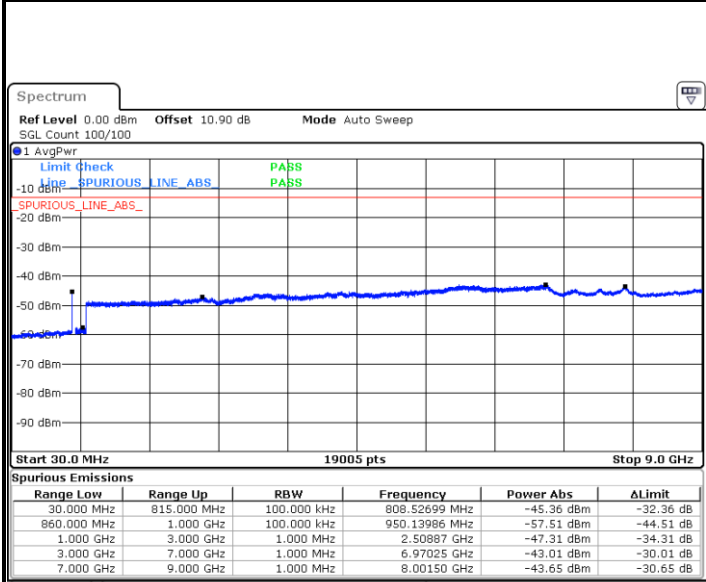

N/A

Date: 4.OCT.2020 16:03:08

LTE Band 5B / 10MHz+10MHz

QPSK

Lowest Channel / 1RB0 and 1RB49

Lowest Channel / 1RB49 and 1RB0

Date: 4.OCT.2020 16:34:27

Date: 4.OCT.2020 16:33:52

Lowest Channel / FullIRB

N/A

Date: 4.OCT.2020 16:38:37

LTE Band 5B / 10MHz+10MHz

QPSK

Middle Channel / 1RB0 and 1RB49

Date: 4.OCT.2020 16:53:57

Middle Channel / 1RB49 and 1RB0

Date: 4.OCT.2020 16:54:32

Middle Channel / FullIRB

Date: 4.OCT.2020 16:49:47

N/A

LTE Band 5B / 10MHz+10MHz

QPSK

Highest Channel / 1RB0 and 1RB49

Highest Channel / 1RB49 and 1RB0

Date: 4.OCT.2020 17:35:16

Date: 4.OCT.2020 17:25:06

Highest Channel / FullIRB

N/A

Date: 4.OCT.2020 17:35:51

LTE Band 5B / 5MHz+10MHz

16QAM

Lowest Channel / 1RB0 and 1RB49