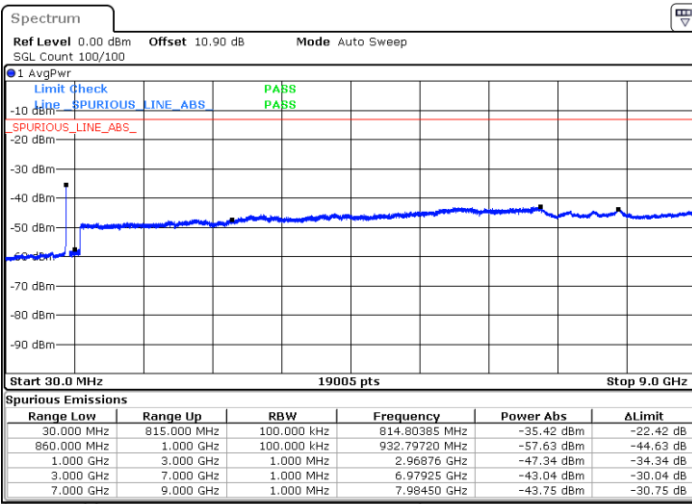

Middle Channel / FullIRB

N/A

Date: 4.OCT.2020 15:25:39

LTE Band 5B / 10MHz+5MHz

64QAM

Highest Channel / 1RB0 and 1RB24

Highest Channel / 1RB49 and 1RB0

Date: 4.OCT.2020 16:01:21

Date: 4.OCT.2020 15:59:34

Highest Channel / FullIRB

N/A

Date: 4.OCT.2020 16:04:20

LTE Band 5B / 10MHz+10MHz

64QAM

Lowest Channel / 1RB0 and 1RB49

Lowest Channel / 1RB49 and 1RB0

Date: 4.OCT.2020 16:35:38

Date: 4.OCT.2020 16:32:40

Lowest Channel / FullIRB

N/A

Date: 4.OCT.2020 16:37:26

LTE Band 5B / 10MHz+10MHz

64QAM

Middle Channel / 1RB0 and 1RB49