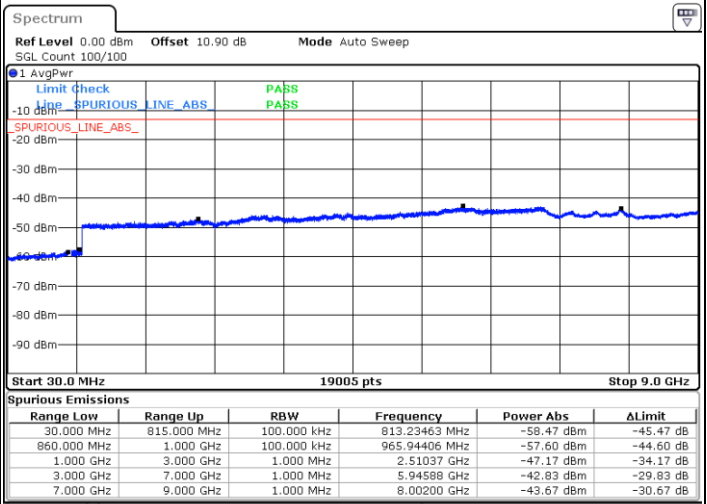

Date: 4.OCT.2020 16:33:16

Lowest Channel / FullIRB

N/A

Date: 4.OCT.2020 16:38:02

LTE Band 5B / 10MHz+10MHz

16QAM

Middle Channel / 1RB0 and 1RB49

Middle Channel / 1RB49 and 1RB0

Date: 4.OCT.2020 16:53:21

Date: 4.OCT.2020 16:55:08

Middle Channel / FullIRB

N/A

Date: 4.OCT.2020 16:50:23

LTE Band 5B / 10MHz+10MHz

16QAM

Highest Channel / 1RB0 and 1RB49

Highest Channel / 1RB49 and 1RB0

Date: 4.OCT.2020 17:34:40

Date: 4.OCT.2020 17:25:42

Highest Channel / FullIRB

N/A

Date: 4.OCT.2020 17:36:27

LTE Band 5B / 5MHz+10MHz

64QAM

Lowest Channel / 1RB0 and 1RB49

Lowest Channel / 1RB24 and 1RB0

Date: 4.OCT.2020 13:31:22

Date: 4.OCT.2020 13:28:24

Lowest Channel / FullIRB

N/A

Date: 4.OCT.2020 13:33:10

LTE Band 5B / 5MHz+10MHz