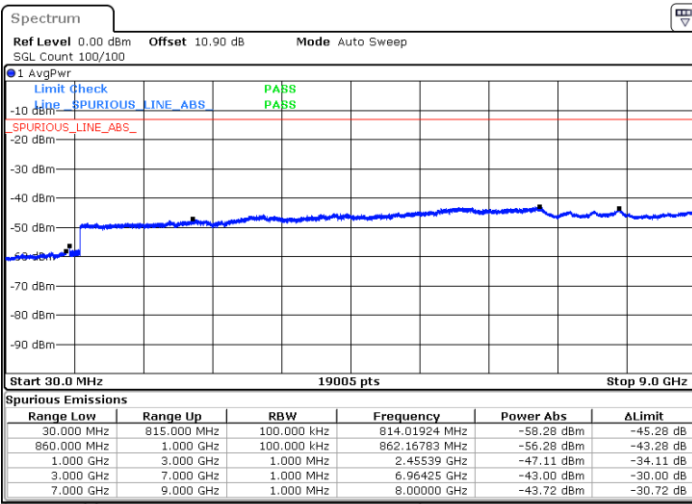

Lowest Channel / 1RB24 and 1RB0

Date: 4.OCT.2020 13:30:47

Date: 4.OCT.2020 13:29:00

Lowest Channel / FullIRB

N/A

Date: 4.OCT.2020 13:33:45

LTE Band 5B / 5MHz+10MHz

16QAM

Middle Channel / 1RB0 and 1RB49

Middle Channel / 1RB24 and 1RB0

Date: 4.OCT.2020 13:45:26

Date: 4.OCT.2020 13:47:13

Middle Channel / FullIRB

N/A

Date: 4.OCT.2020 13:42:28

LTE Band 5B / 5MHz+10MHz

16QAM

Highest Channel / 1RB0 and 1RB49

Highest Channel / 1RB24 and 1RB0

Date: 4.OCT.2020 14:19:40

Date: 4.OCT.2020 14:16:41

Highest Channel / FullIRB

N/A

Date: 4.OCT.2020 14:21:27