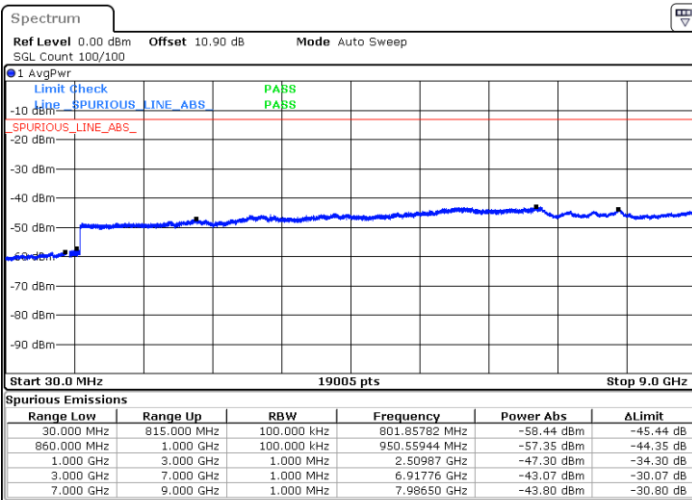

Highest Channel / 1RB0 and 1RB49

Highest Channel / 1RB24 and 1RB0

Date: 4.OCT.2020 14:20:16

Date: 4.OCT.2020 14:16:06

Highest Channel / FullIRB

N/A

Date: 4.OCT.2020 14:20:51

LTE Band 5B / 10MHz+5MHz

QPSK

Lowest Channel / 1RB0 and 1RB24

Lowest Channel / 1RB49 and 1RB0

Date: 4.OCT.2020 14:56:03

Date: 4.OCT.2020 14:55:28

Lowest Channel / FullIRB

N/A

Date: 4.OCT.2020 15:00:13

LTE Band 5B / 10MHz+5MHz

QPSK

Middle Channel / 1RB0 and 1RB24

Middle Channel / 1RB49 and 1RB0

Date: 4.OCT.2020 15:28:38

Date: 4.OCT.2020 15:29:13

Middle Channel / FullIRB

N/A

Date: 4.OCT.2020 15:24:28

LTE Band 5B / 10MHz+5MHz

QPSK

Highest Channel / 1RB0 and 1RB24

Highest Channel / 1RB49 and 1RB0

Date: 4.OCT.2020 16:02:33

Date: 4.OCT.2020 15:58:23

Highest Channel / FullIRB