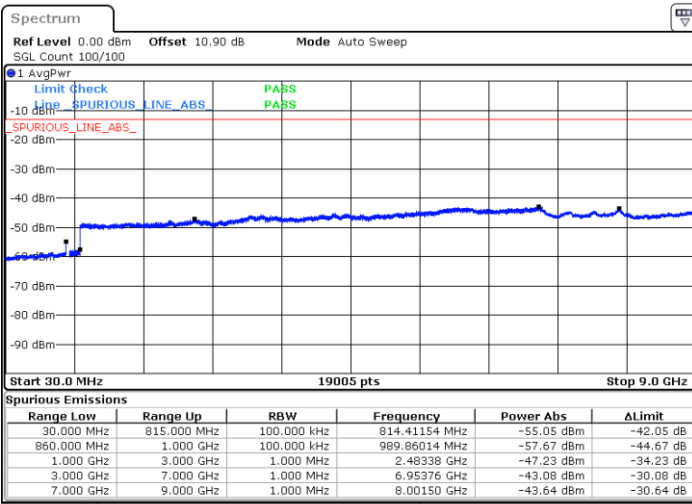

Middle Channel / 1RB0 and 1RB49

Middle Channel / 1RB24 and 1RB0

Date: 4.OCT.2020 13:45:26

Date: 4.OCT.2020 13:47:13

Middle Channel / FullIRB

N/A

Date: 4.OCT.2020 13:42:28

LTE Band 5B / 5MHz+10MHz

16QAM

Highest Channel / 1RB0 and 1RB49

Highest Channel / 1RB24 and 1RB0

Date: 4.OCT.2020 14:19:40

Date: 4.OCT.2020 14:16:41

Highest Channel / FullIRB

N/A

Date: 4.OCT.2020 14:21:27

LTE Band 5B / 10MHz+5MHz

16QAM

Lowest Channel / 1RB0 and 1RB24

Lowest Channel / 1RB49 and 1RB0

Date: 4.OCT.2020 14:56:39

Date: 4.OCT.2020 14:54:52

Lowest Channel / FullIRB

N/A