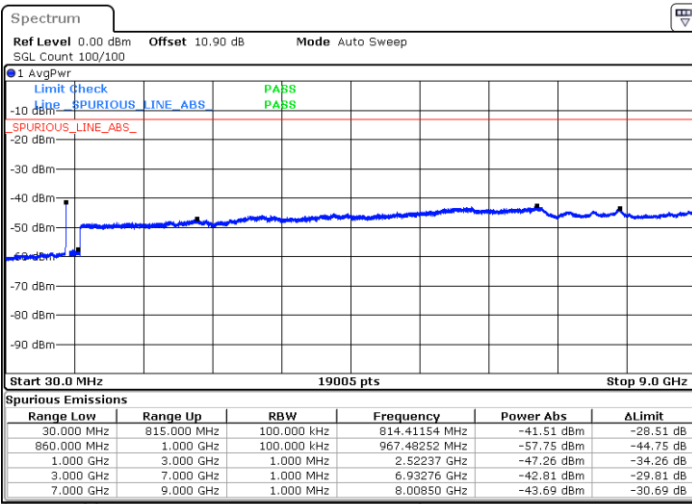

Date: 4.OCT.2020 16:53:21

Date: 4.OCT.2020 16:55:08

Middle Channel / FullIRB

N/A

Date: 4.OCT.2020 16:50:23

LTE Band 5B / 10MHz+10MHz

16QAM

Highest Channel / 1RB0 and 1RB49

Highest Channel / 1RB49 and 1RB0

Date: 4.OCT.2020 17:34:40

Date: 4.OCT.2020 17:25:42

Highest Channel / FullIRB

N/A

Date: 4.OCT.2020 17:36:27

LTE Band 5B / 5MHz+10MHz

64QAM

Lowest Channel / 1RB0 and 1RB49

Lowest Channel / 1RB24 and 1RB0

Date: 4.OCT.2020 13:31:22

Date: 4.OCT.2020 13:28:24

Lowest Channel / FullIRB

N/A

Date: 4.OCT.2020 13:33:10

LTE Band 5B / 5MHz+10MHz