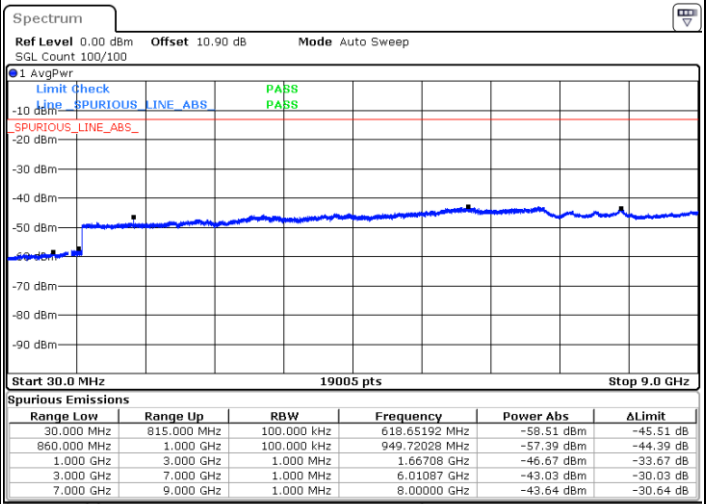

Middle Channel / 1RB24 and 1RB0

Date: 4.OCT.2020 13:46:02

Date: 4.OCT.2020 13:46:37

Middle Channel / FullIRB

N/A

Date: 4.OCT.2020 13:41:52

LTE Band 5B / 5MHz+10MHz

QPSK

Highest Channel / 1RB0 and 1RB49

Highest Channel / 1RB24 and 1RB0

Date: 4.OCT.2020 14:20:16

Date: 4.OCT.2020 14:16:06

Highest Channel / FullIRB

N/A

Date: 4.OCT.2020 14:20:51

LTE Band 5B / 10MHz+5MHz

QPSK

Lowest Channel / 1RB0 and 1RB24

Lowest Channel / 1RB49 and 1RB0

Date: 4.OCT.2020 14:56:03

Date: 4.OCT.2020 14:55:28

Lowest Channel / FullIRB

N/A

Date: 4.OCT.2020 15:00:13

LTE Band 5B / 10MHz+5MHz

QPSK

Middle Channel / 1RB0 and 1RB24

Middle Channel / 1RB49 and 1RB0

Date: 4.OCT.2020 15:28:38

Date: 4.OCT.2020 15:29:13

Middle Channel / FullIRB

N/A