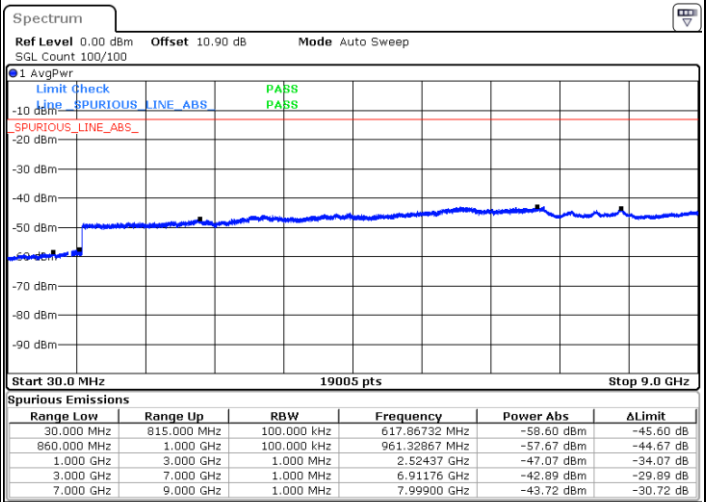

Date: 4.OCT.2020 14:22:03

LTE Band 5B / 10MHz+5MHz

64QAM

Lowest Channel / 1RB0 and 1RB24

Lowest Channel / 1RB49 and 1RB0

Date: 4.OCT.2020 14:57:15

Date: 4.OCT.2020 14:54:16

Lowest Channel / FullIRB

N/A

Date: 4.OCT.2020 14:59:02

LTE Band 5B / 10MHz+5MHz

64QAM

Middle Channel / 1RB0 and 1RB24

Middle Channel / 1RB49 and 1RB0

Date: 4.OCT.2020 15:27:26

Date: 4.OCT.2020 15:30:25

Middle Channel / FullIRB

N/A

Date: 4.OCT.2020 15:25:39

LTE Band 5B / 10MHz+5MHz

64QAM

Highest Channel / 1RB0 and 1RB24

Highest Channel / 1RB49 and 1RB0

Date: 4.OCT.2020 16:01:21

Date: 4.OCT.2020 15:59:34

Highest Channel / FullIRB

N/A

Date: 4.OCT.2020 16:04:20

LTE Band 5B / 10MHz+10MHz

64QAM

Lowest Channel / 1RB0 and 1RB49

Lowest Channel / 1RB49 and 1RB0