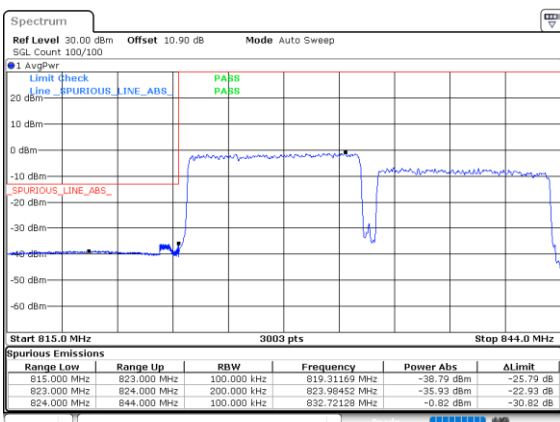

Highest Band Edge / 1RB0 and 1RB24

Lowest Band Edge / 1RB49 and 1RB0

Highest Band Edge / 1RB49 and 1RB0

Lowest Band Edge / Full RB

Highest Band Edge / Full RB

LTE Band 5B / 10MHz+10MHz

256QAM

Lowest Band Edge / 1RB0 and 1RB49

Date: 4.OCT.2020 16:18:32

Highest Band Edge / 1RB0 and 1RB49

Date: 4.OCT.2020 17:17:07

Lowest Band Edge / 1RB49 and 1RB0

Date: 4.OCT.2020 16:31:29

Highest Band Edge / 1RB49 and 1RB0

Date: 4.OCT.2020 17:18:58

Lowest Band Edge / Full RB

Date: 4.OCT.2020 16:16:41

Highest Band Edge / Full RB

Date: 4.OCT.2020 17:04:11

Conducted Spurious Emission

LTE Band 5B / 5MHz+10MHz

QPSK

Middle Channel / 1RB0 and 1RB49