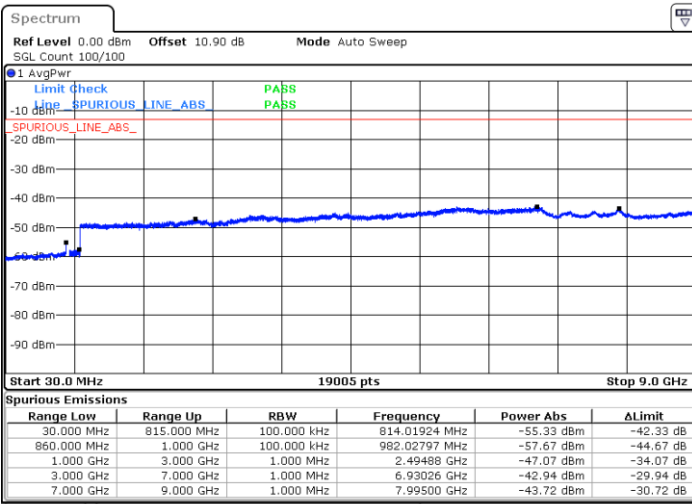

Lowest Channel / 1RB0 and 1RB49

Lowest Channel / 1RB24 and 1RB0

Date: 4.OCT.2020 13:31:22

Date: 4.OCT.2020 13:28:24

Lowest Channel / FullIRB

N/A

Date: 4.OCT.2020 13:33:10

LTE Band 5B / 5MHz+10MHz

LTE Band 5B / 5MHz+10MHz

64QAM

Highest Channel / 1RB0 and 1RB49

Highest Channel / 1RB24 and 1RB0

Date: 4.OCT.2020 14:19:04

Date: 4.OCT.2020 14:17:17

Highest Channel / FullIRB

N/A

Date: 4.OCT.2020 14:22:03

LTE Band 5B / 10MHz+5MHz

64QAM

Lowest Channel / 1RB0 and 1RB24

Lowest Channel / 1RB49 and 1RB0

Date: 4.OCT.2020 14:57:15

Date: 4.OCT.2020 14:54:16

Lowest Channel / FullIRB