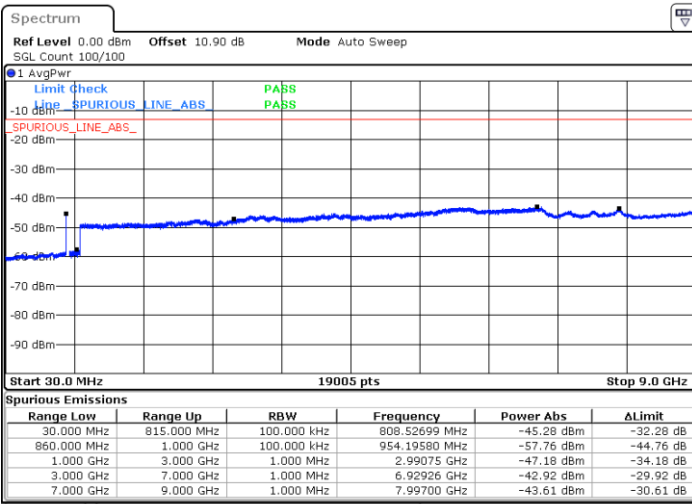

Highest Channel / FullIRB

N/A

Date: 4.OCT.2020 16:03:44

LTE Band 5B / 10MHz+10MHz

16QAM

Lowest Channel / 1RB0 and 1RB49

Lowest Channel / 1RB49 and 1RB0

Date: 4.OCT.2020 16:35:03

Date: 4.OCT.2020 16:33:16

Lowest Channel / FullIRB

N/A

Date: 4.OCT.2020 16:38:02

LTE Band 5B / 10MHz+10MHz

16QAM

Middle Channel / 1RB0 and 1RB49

Middle Channel / 1RB49 and 1RB0

Date: 4.OCT.2020 16:53:21

Date: 4.OCT.2020 16:55:08

Middle Channel / FullIRB

N/A

Date: 4.OCT.2020 16:50:23

LTE Band 5B / 10MHz+10MHz

16QAM

Highest Channel / 1RB0 and 1RB49

Highest Channel / 1RB49 and 1RB0

Date: 4.OCT.2020 17:34:40

Date: 4.OCT.2020 17:25:42

Highest Channel / FullIRB

N/A

Date: 4.OCT.2020 17:36:27

LTE Band 5B / 5MHz+10MHz

64QAM