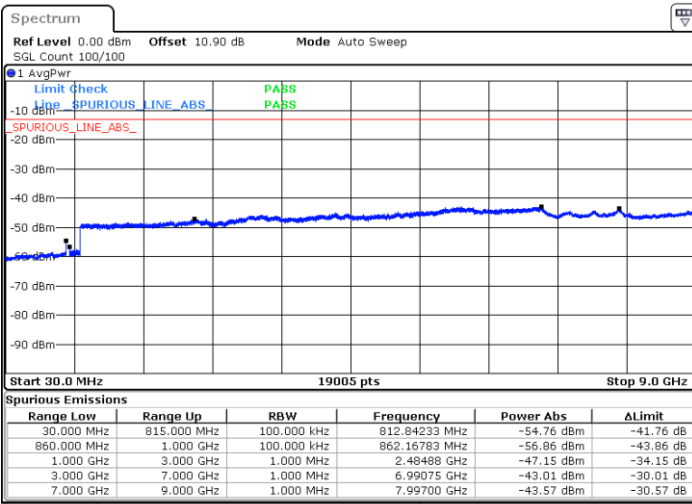

Date: 4.OCT.2020 14:22:03

LTE Band 5B / 10MHz+5MHz

64QAM

Lowest Channel / 1RB0 and 1RB24

Lowest Channel / 1RB49 and 1RB0

Date: 4.OCT.2020 14:57:15

Date: 4.OCT.2020 14:54:16

Lowest Channel / FullIRB

N/A

Date: 4.OCT.2020 14:59:02

LTE Band 5B / 10MHz+5MHz

64QAM

Middle Channel / 1RB0 and 1RB24

Middle Channel / 1RB49 and 1RB0

Date: 4.OCT.2020 15:27:26

Date: 4.OCT.2020 15:30:25

Middle Channel / FullIRB

N/A

Date: 4.OCT.2020 15:25:39

LTE Band 5B / 10MHz+5MHz

64QAM

Highest Channel / 1RB0 and 1RB24

Highest Channel / 1RB49 and 1RB0

Date: 4.OCT.2020 16:01:21

Date: 4.OCT.2020 15:59:34

Highest Channel / FullIRB

N/A

Date: 4.OCT.2020 16:04:20

LTE Band 5B / 10MHz+10MHz

64QAM

Lowest Channel / 1RB0 and 1RB49

Lowest Channel / 1RB49 and 1RB0