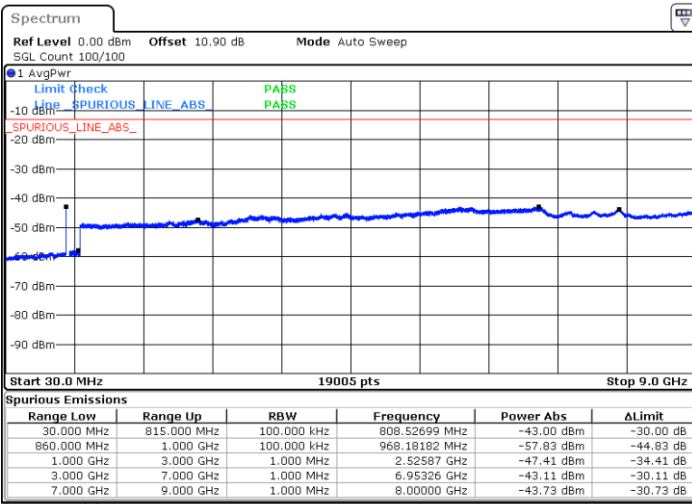

Middle Channel / FullIRB

N/A

Date: 4.OCT.2020 15:25:39

LTE Band 5B / 10MHz+5MHz

64QAM

Highest Channel / 1RB0 and 1RB24

Highest Channel / 1RB49 and 1RB0

Date: 4.OCT.2020 16:01:21

Date: 4.OCT.2020 15:59:34

Highest Channel / FullIRB

N/A

Date: 4.OCT.2020 16:04:20

LTE Band 5B / 10MHz+10MHz

64QAM

Lowest Channel / 1RB0 and 1RB49

Lowest Channel / 1RB49 and 1RB0

Date: 4.OCT.2020 16:35:38

Date: 4.OCT.2020 16:32:40

Lowest Channel / FullIRB

N/A

Date: 4.OCT.2020 16:37:26

LTE Band 5B / 10MHz+10MHz

64QAM

Middle Channel / 1RB0 and 1RB49

Middle Channel / 1RB49 and 1RB0

Date: 4.OCT.2020 16:52:46

Date: 4.OCT.2020 16:55:44

Middle Channel / FullIRB

N/A

Date: 4.OCT.2020 16:50:59

LTE Band 5B / 10MHz+10MHz

64QAM