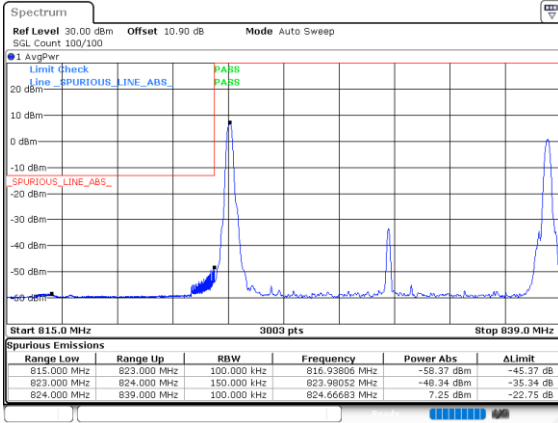

LTE Band 5B / 5MHz+10MHz

256QAM

Lowest Band Edge / 1RB0 and 1RB49

Date: 4.OCT.2020 13:14:16