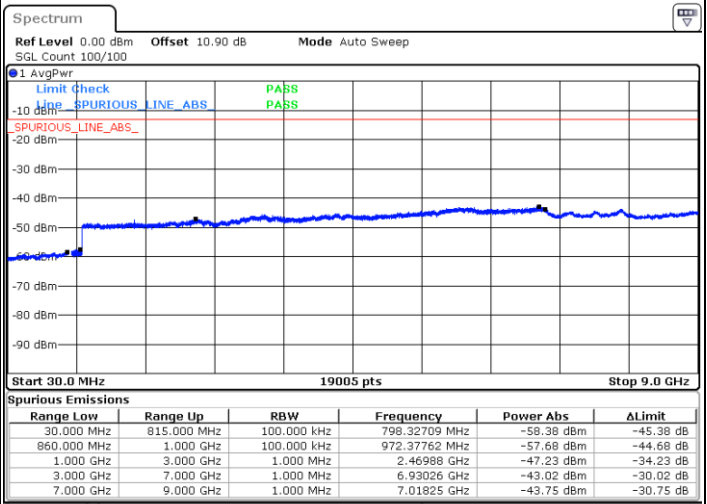

Date: 4.OCT.2020 15:59:34

Highest Channel / FullIRB

N/A

Date: 4.OCT.2020 16:04:20

LTE Band 5B / 10MHz+10MHz

64QAM

Lowest Channel / 1RB0 and 1RB49

Lowest Channel / 1RB49 and 1RB0

Date: 4.OCT.2020 16:35:38

Date: 4.OCT.2020 16:32:40

Lowest Channel / FullIRB

N/A

Date: 4.OCT.2020 16:37:26

LTE Band 5B / 10MHz+10MHz

64QAM

Middle Channel / 1RB0 and 1RB49

Middle Channel / 1RB49 and 1RB0

Date: 4.OCT.2020 16:52:46

Date: 4.OCT.2020 16:55:44

Middle Channel / FullIRB

N/A

Date: 4.OCT.2020 16:50:59

LTE Band 5B / 10MHz+10MHz

64QAM

Highest Channel / 1RB0 and 1RB49

Highest Channel / 1RB49 and 1RB0

Date: 4.OCT.2020 17:30:48

Date: 4.OCT.2020 17:29:01

Highest Channel / FullIRB

N/A

Date: 4.OCT.2020 17:37:03