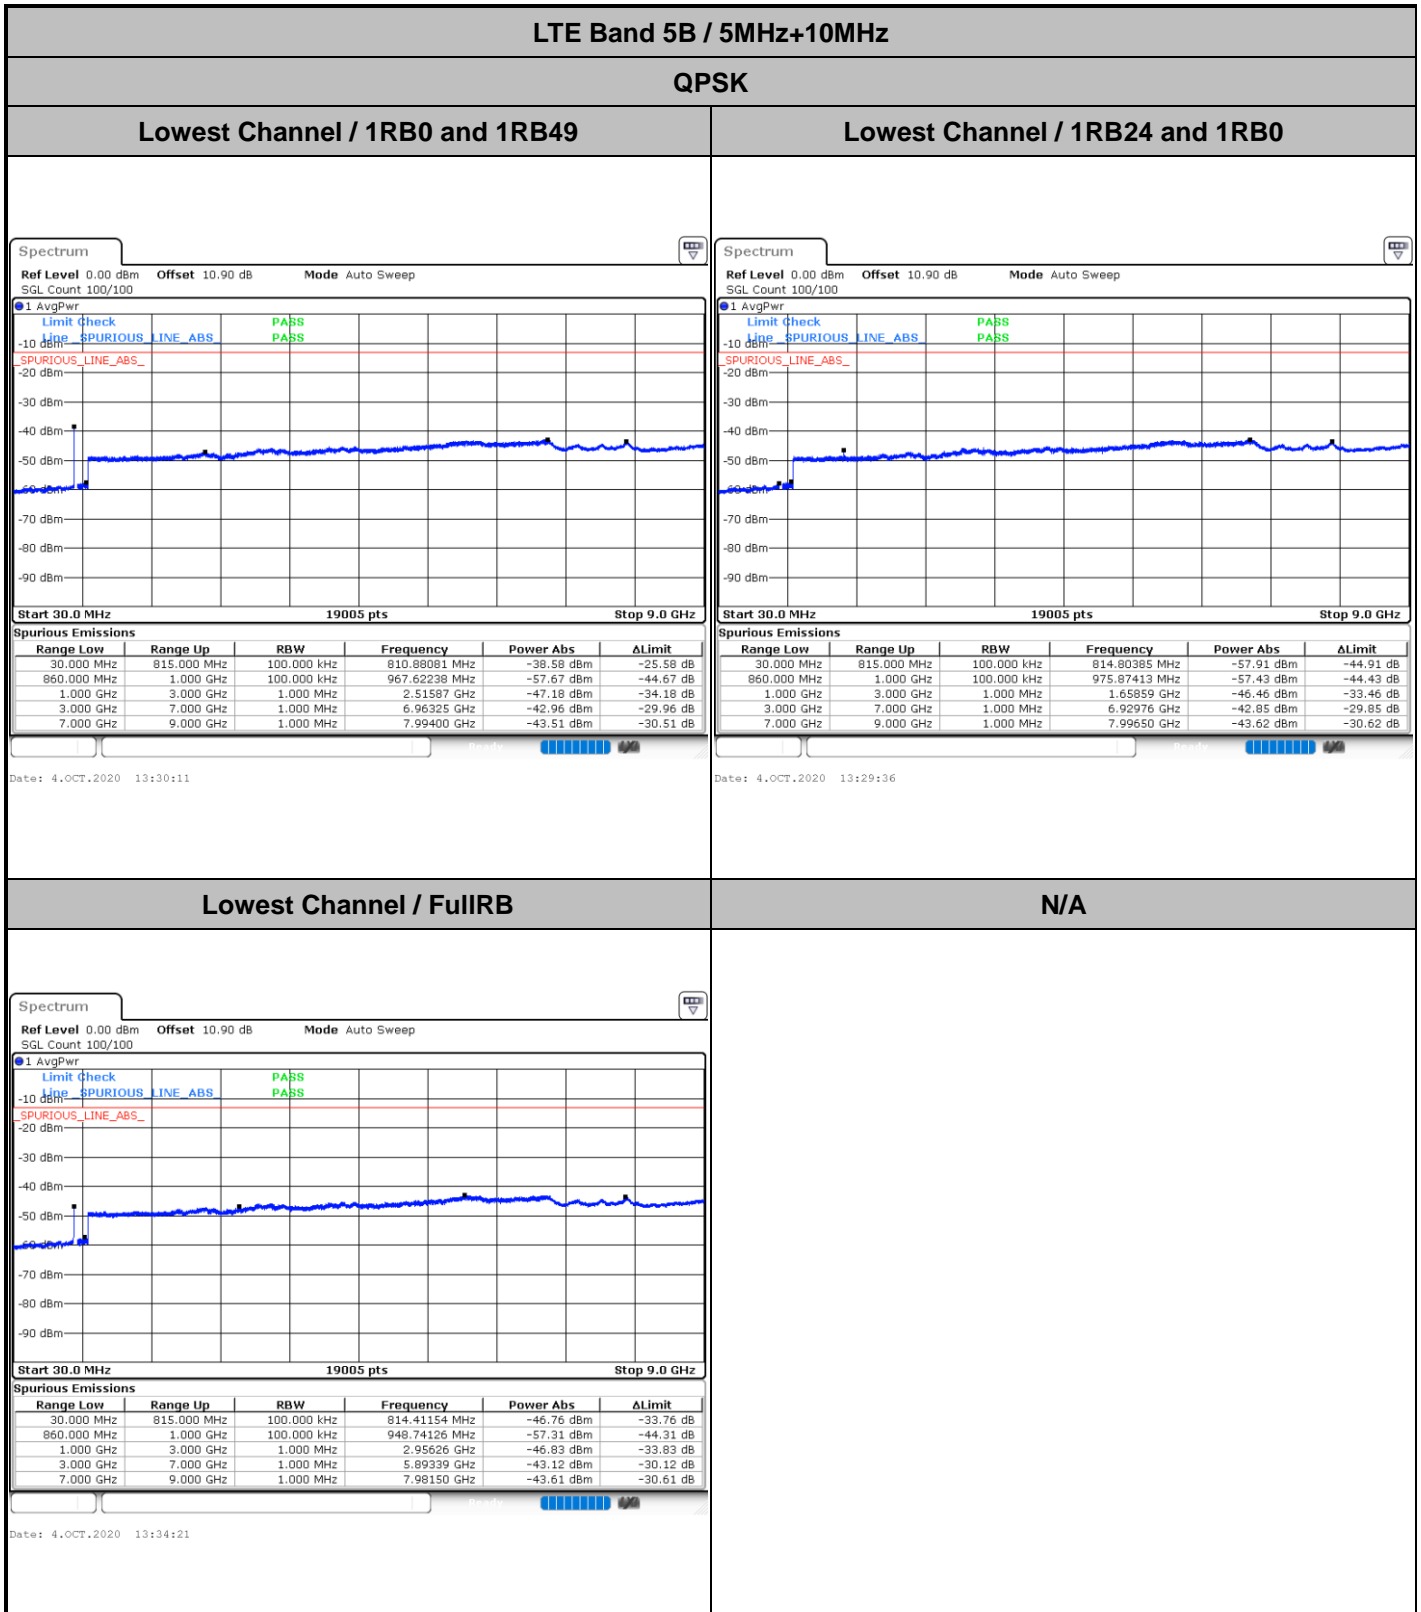

Lowest Band Edge / Full RB

Date: 4.OCT.2020 16:16:41

Highest Band Edge / Full RB

Date: 4.OCT.2020 17:04:11

Conducted Spurious Emission

LTE Band 5B / 5MHz+10MHz

QPSK

Middle Channel / 1RB0 and 1RB49

Middle Channel / 1RB24 and 1RB0

Date: 4.OCT.2020 13:46:02

Date: 4.OCT.2020 13:46:37

Middle Channel / FullIRB

N/A

Date: 4.OCT.2020 13:41:52

LTE Band 5B / 5MHz+10MHz

QPSK

Highest Channel / 1RB0 and 1RB49

Highest Channel / 1RB24 and 1RB0

Date: 4.OCT.2020 14:20:16

Date: 4.OCT.2020 14:16:06

Highest Channel / FullIRB

N/A

Date: 4.OCT.2020 14:20:51

LTE Band 5B / 10MHz+5MHz