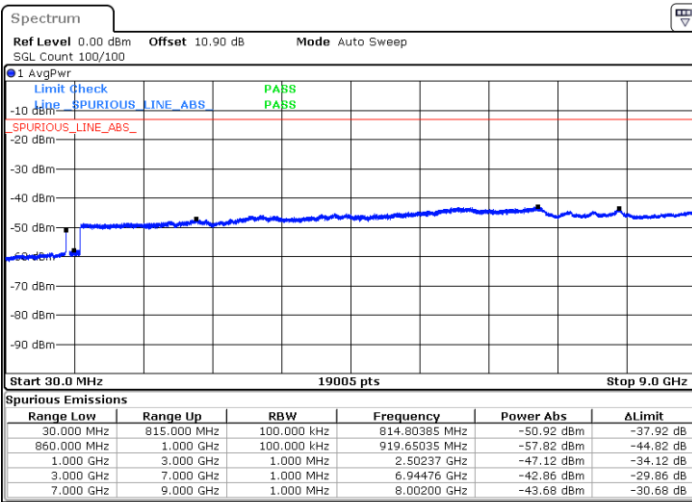

LTE Band 5B / 5MHz+10MHz

64QAM

Highest Channel / 1RB0 and 1RB49

Highest Channel / 1RB24 and 1RB0

Date: 4.OCT.2020 14:19:04

Date: 4.OCT.2020 14:17:17

Highest Channel / FullIRB

N/A

Date: 4.OCT.2020 14:22:03

LTE Band 5B / 10MHz+5MHz

64QAM

Lowest Channel / 1RB0 and 1RB24

Lowest Channel / 1RB49 and 1RB0

Date: 4.OCT.2020 14:57:15

Date: 4.OCT.2020 14:54:16

Lowest Channel / FullIRB

N/A

Date: 4.OCT.2020 14:59:02

LTE Band 5B / 10MHz+5MHz

64QAM

Middle Channel / 1RB0 and 1RB24

Middle Channel / 1RB49 and 1RB0

Date: 4.OCT.2020 15:27:26

Date: 4.OCT.2020 15:30:25

Middle Channel / FullIRB

N/A

Date: 4.OCT.2020 15:25:39

LTE Band 5B / 10MHz+5MHz

64QAM

Highest Channel / 1RB0 and 1RB24

Highest Channel / 1RB49 and 1RB0

Date: 4.OCT.2020 16:01:21