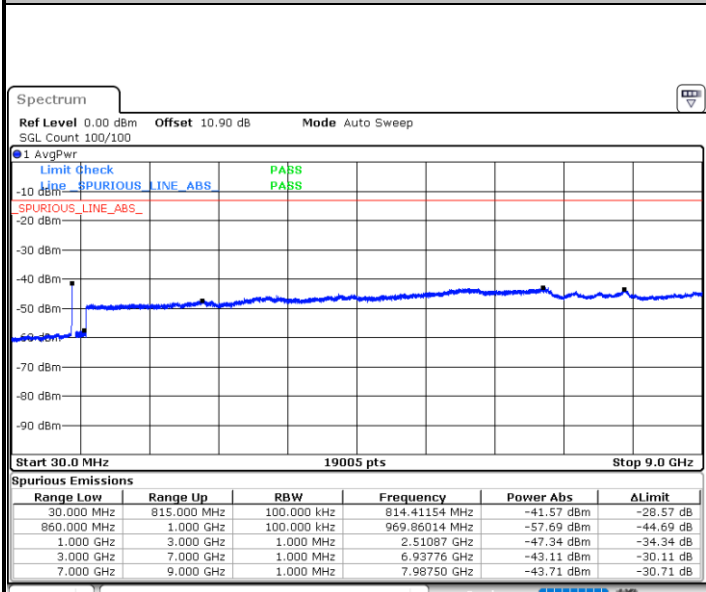

N/A

Date: 4.OCT.2020 16:03:08

LTE Band 5B / 10MHz+10MHz

QPSK

Lowest Channel / 1RB0 and 1RB49

Lowest Channel / 1RB49 and 1RB0

Date: 4.OCT.2020 16:34:27

Date: 4.OCT.2020 16:33:52

Lowest Channel / FullIRB

N/A

Date: 4.OCT.2020 16:38:37

LTE Band 5B / 10MHz+10MHz

QPSK

Middle Channel / 1RB0 and 1RB49

Date: 4.OCT.2020 16:53:57

Middle Channel / 1RB49 and 1RB0

Date: 4.OCT.2020 16:54:32

Middle Channel / FullIRB

Date: 4.OCT.2020 16:49:47

N/A

LTE Band 5B / 10MHz+10MHz

QPSK

Highest Channel / 1RB0 and 1RB49

Highest Channel / 1RB49 and 1RB0

Date: 4.OCT.2020 17:35:16

Date: 4.OCT.2020 17:25:06

Highest Channel / FullIRB

N/A

Date: 4.OCT.2020 17:35:51

LTE Band 5B / 5MHz+10MHz

16QAM

Lowest Channel / 1RB0 and 1RB49