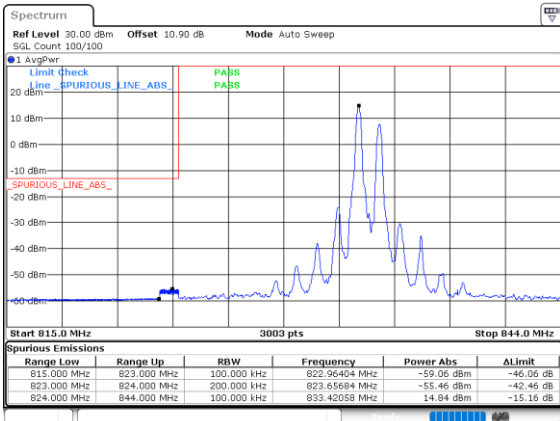

Lowest Band Edge / 1RB49 and 1RB0

Date: 4.OCT.2020 16:31:29