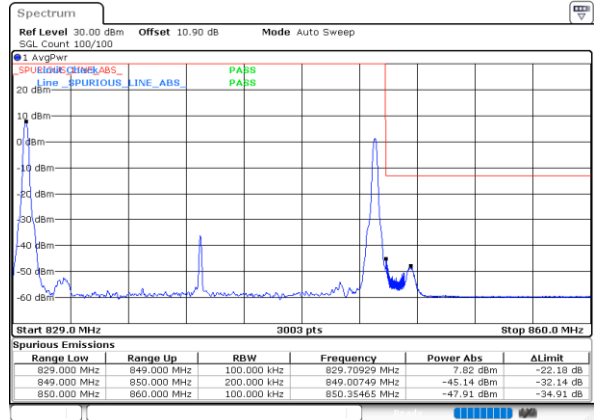

LTE Band 5B / 10MHz+10MHz

64QAM

Lowest Band Edge / 1RB0 and 1RB49

Date: 4.OCT.2020 16:20:23

Highest Band Edge / 1RB0 and 1RB49

Date: 4.OCT.2020 17:15:16

Lowest Band Edge / 1RB49 and 1RB0

Date: 4.OCT.2020 16:29:38

Highest Band Edge / 1RB49 and 1RB0

Date: 4.OCT.2020 17:20:49

Lowest Band Edge / Full RB

Date: 4.OCT.2020 16:14:50

Highest Band Edge / Full RB

Date: 4.OCT.2020 17:06:02

LTE Band 5B / 5MHz+10MHz

256QAM