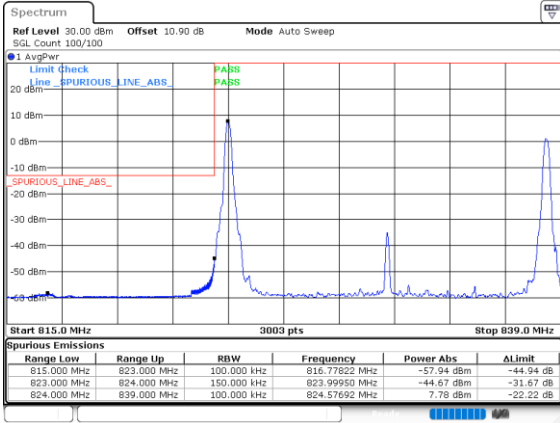

Date: 4.OCT.2020 14:09:58

Lowest Band Edge / Full RB

Date: 4.OCT.2020 13:12:25

Highest Band Edge / Full RB

Date: 4.OCT.2020 13:55:12

LTE Band 5B / 10MHz+5MHz

256QAM

Lowest Band Edge / 1RB0 and 1RB24

Highest Band Edge / 1RB0 and 1RB24

Lowest Band Edge / 1RB49 and 1RB0

Highest Band Edge / 1RB49 and 1RB0

Lowest Band Edge / Full RB

Highest Band Edge / Full RB

LTE Band 5B / 10MHz+10MHz

256QAM

Lowest Band Edge / 1RB0 and 1RB49