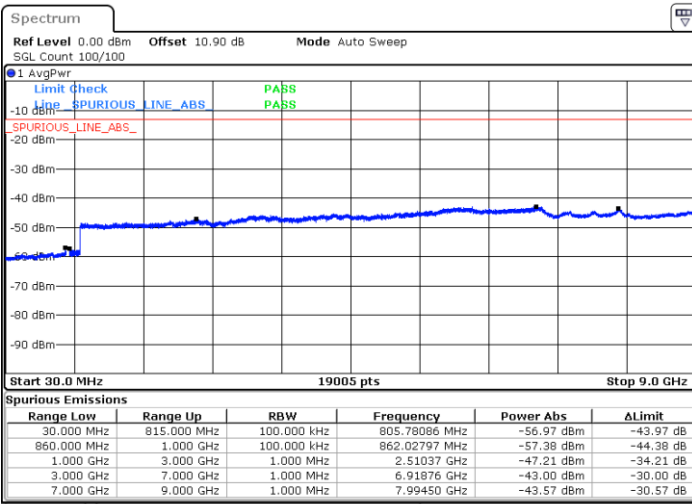

Middle Channel / FullIRB

N/A

Date: 4.OCT.2020 15:25:39

LTE Band 5B / 10MHz+5MHz

64QAM

Highest Channel / 1RB0 and 1RB24

Highest Channel / 1RB49 and 1RB0

Date: 4.OCT.2020 16:01:21

Date: 4.OCT.2020 15:59:34

Highest Channel / FullIRB

N/A

Date: 4.OCT.2020 16:04:20

LTE Band 5B / 10MHz+10MHz

64QAM

Lowest Channel / 1RB0 and 1RB49

Lowest Channel / 1RB49 and 1RB0

Date: 4.OCT.2020 16:35:38

Date: 4.OCT.2020 16:32:40

Lowest Channel / FullIRB

N/A

Date: 4.OCT.2020 16:37:26

LTE Band 5B / 10MHz+10MHz

64QAM

Middle Channel / 1RB0 and 1RB49