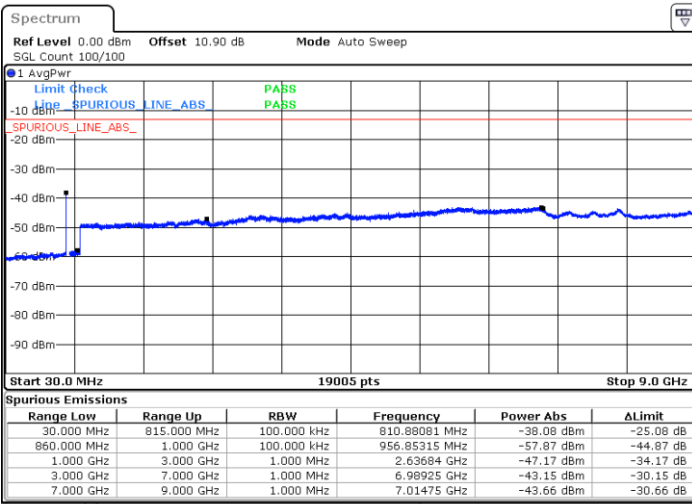

Middle Channel / 1RB0 and 1RB49

Middle Channel / 1RB24 and 1RB0

Date: 4.OCT.2020 13:45:26

Date: 4.OCT.2020 13:47:13

Middle Channel / FullIRB

N/A

Date: 4.OCT.2020 13:42:28

LTE Band 5B / 5MHz+10MHz

16QAM

Highest Channel / 1RB0 and 1RB49

Highest Channel / 1RB24 and 1RB0

Date: 4.OCT.2020 14:19:40

Date: 4.OCT.2020 14:16:41

Highest Channel / FullIRB

N/A

Date: 4.OCT.2020 14:21:27

LTE Band 5B / 10MHz+5MHz

16QAM

Lowest Channel / 1RB0 and 1RB24

Lowest Channel / 1RB49 and 1RB0

Date: 4.OCT.2020 14:56:39

Date: 4.OCT.2020 14:54:52

Lowest Channel / FullIRB

N/A