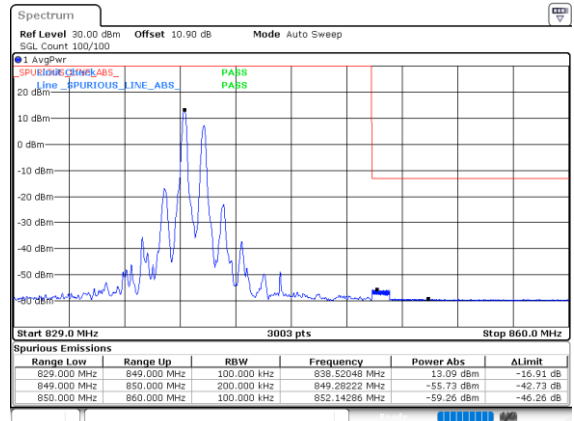

Highest Band Edge / 1RB0 and 1RB24

Lowest Band Edge / 1RB49 and 1RB0

Highest Band Edge / 1RB49 and 1RB0

Lowest Band Edge / Full RB

Highest Band Edge / Full RB

LTE Band 5B / 10MHz+10MHz

256QAM

Lowest Band Edge / 1RB0 and 1RB49

Date: 4.OCT.2020 16:18:32

Highest Band Edge / 1RB0 and 1RB49

Date: 4.OCT.2020 17:17:07

Lowest Band Edge / 1RB49 and 1RB0

Date: 4.OCT.2020 16:31:29

Highest Band Edge / 1RB49 and 1RB0

Date: 4.OCT.2020 17:18:58

Lowest Band Edge / Full RB

Date: 4.OCT.2020 16:16:41

Highest Band Edge / Full RB

Date: 4.OCT.2020 17:04:11

Conducted Spurious Emission

LTE Band 5B / 5MHz+10MHz

QPSK

Middle Channel / 1RB0 and 1RB49