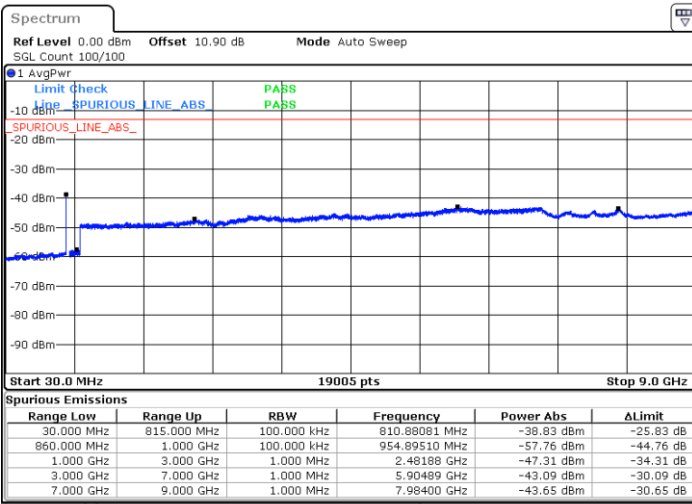

Date: 4.OCT.2020 16:54:32

Middle Channel / FullIRB

Date: 4.OCT.2020 16:49:47

N/A

LTE Band 5B / 10MHz+10MHz

QPSK

Highest Channel / 1RB0 and 1RB49

Highest Channel / 1RB49 and 1RB0

Date: 4.OCT.2020 17:35:16

Date: 4.OCT.2020 17:25:06

Highest Channel / FullIRB

N/A

Date: 4.OCT.2020 17:35:51

LTE Band 5B / 5MHz+10MHz

16QAM

Lowest Channel / 1RB0 and 1RB49

Lowest Channel / 1RB24 and 1RB0

Date: 4.OCT.2020 13:30:47

Date: 4.OCT.2020 13:29:00

Lowest Channel / FullIRB

N/A

Date: 4.OCT.2020 13:33:45

LTE Band 5B / 5MHz+10MHz

16QAM