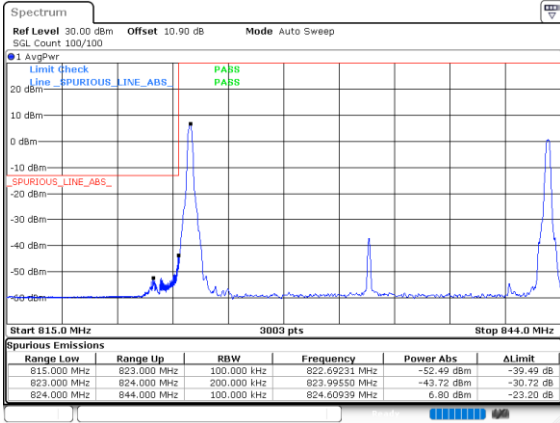

Highest Band Edge / 1RB0 and 1RB24

Lowest Band Edge / 1RB49 and 1RB0

Highest Band Edge / 1RB49 and 1RB0

Lowest Band Edge / Full RB

Highest Band Edge / Full RB

LTE Band 5B / 10MHz+10MHz

256QAM

Lowest Band Edge / 1RB0 and 1RB49

Lowest Band Edge / Full RB

Date: 4.OCT.2020 16:16:41

Highest Band Edge / Full RB

Date: 4.OCT.2020 17:04:11

Conducted Spurious Emission

LTE Band 5B / 5MHz+10MHz

QPSK

Middle Channel / 1RB0 and 1RB49