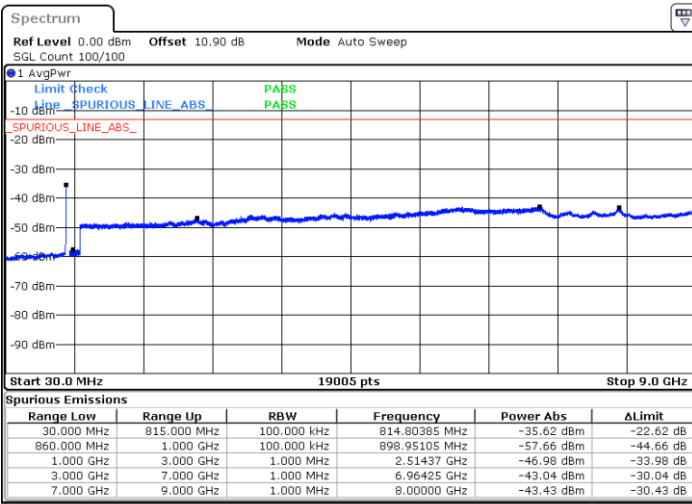

N/A

Date: 4.OCT.2020 15:25:04

LTE Band 5B / 10MHz+5MHz

16QAM

Highest Channel / 1RB0 and 1RB24

Highest Channel / 1RB49 and 1RB0

Date: 4.OCT.2020 16:01:57

Date: 4.OCT.2020 15:58:59

Highest Channel / FullIRB

N/A

Date: 4.OCT.2020 16:03:44

LTE Band 5B / 10MHz+10MHz

16QAM

Lowest Channel / 1RB0 and 1RB49

Lowest Channel / 1RB49 and 1RB0

Date: 4.OCT.2020 16:35:03

Date: 4.OCT.2020 16:33:16

Lowest Channel / FullIRB

N/A

Date: 4.OCT.2020 16:38:02

LTE Band 5B / 10MHz+10MHz

16QAM

Middle Channel / 1RB0 and 1RB49

Middle Channel / 1RB49 and 1RB0

Date: 4.OCT.2020 16:53:21

Date: 4.OCT.2020 16:55:08

Middle Channel / FullIRB

N/A

Date: 4.OCT.2020 16:50:23

LTE Band 5B / 10MHz+10MHz

16QAM

Highest Channel / 1RB0 and 1RB49