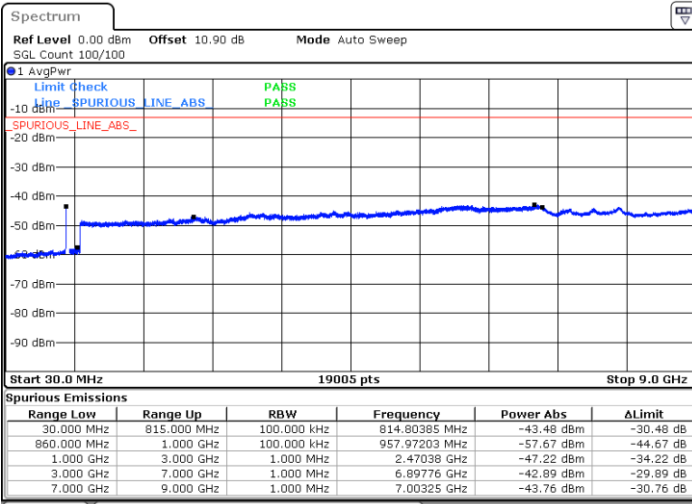

Middle Channel / 1RB49 and 1RB0

Date: 4.OCT.2020 16:52:46

Date: 4.OCT.2020 16:55:44

Middle Channel / FullIRB

N/A

Date: 4.OCT.2020 16:50:59

LTE Band 5B / 10MHz+10MHz

64QAM

Highest Channel / 1RB0 and 1RB49

Highest Channel / 1RB49 and 1RB0

Date: 4.OCT.2020 17:30:48

Date: 4.OCT.2020 17:29:01

Highest Channel / FullIRB

N/A

Date: 4.OCT.2020 17:37:03