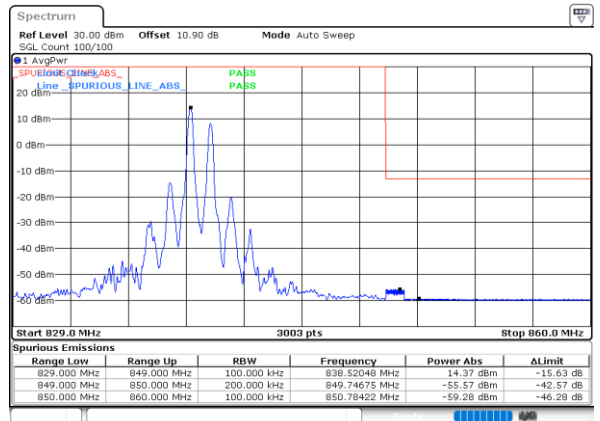

LTE Band 5B / 10MHz+10MHz

64QAM

Lowest Band Edge / 1RB0 and 1RB49

Date: 4.OCT.2020 16:20:23

Highest Band Edge / 1RB0 and 1RB49

Date: 4.OCT.2020 17:15:16

Lowest Band Edge / 1RB49 and 1RB0

Date: 4.OCT.2020 16:29:38

Highest Band Edge / 1RB49 and 1RB0

Date: 4.OCT.2020 17:20:49

Lowest Band Edge / Full RB

Date: 4.OCT.2020 16:14:50

Highest Band Edge / Full RB

Date: 4.OCT.2020 17:06:02

LTE Band 5B / 5MHz+10MHz

256QAM