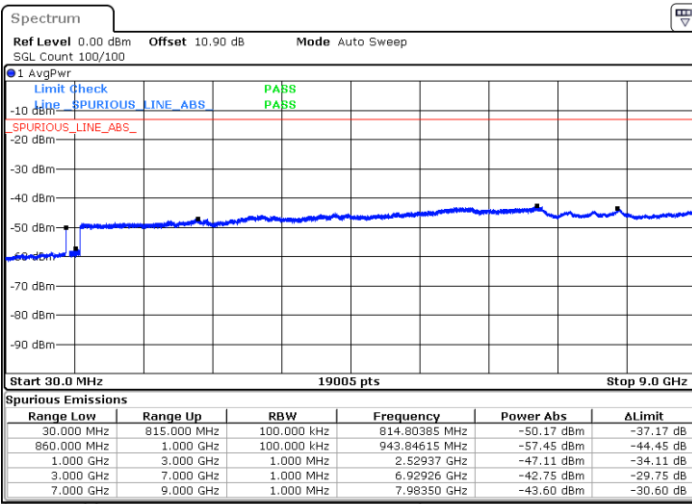

Highest Channel / 1RB49 and 1RB0

Date: 4.OCT.2020 17:34:40

Date: 4.OCT.2020 17:25:42

Highest Channel / FullIRB

N/A

Date: 4.OCT.2020 17:36:27

LTE Band 5B / 5MHz+10MHz

64QAM

Lowest Channel / 1RB0 and 1RB49

Lowest Channel / 1RB24 and 1RB0

Date: 4.OCT.2020 13:31:22

Date: 4.OCT.2020 13:28:24

Lowest Channel / FullIRB

N/A

Date: 4.OCT.2020 13:33:10

LTE Band 5B / 5MHz+10MHz

64QAM

Middle Channel / 1RB0 and 1RB49

Middle Channel / 1RB24 and 1RB0

Date: 4.OCT.2020 13:44:51

Date: 4.OCT.2020 13:47:49

Middle Channel / FullIRB

N/A

Date: 4.OCT.2020 13:43:04

LTE Band 5B / 5MHz+10MHz

64QAM

Highest Channel / 1RB0 and 1RB49

Highest Channel / 1RB24 and 1RB0

Date: 4.OCT.2020 14:19:04

Date: 4.OCT.2020 14:17:17

Highest Channel / FullIRB

N/A