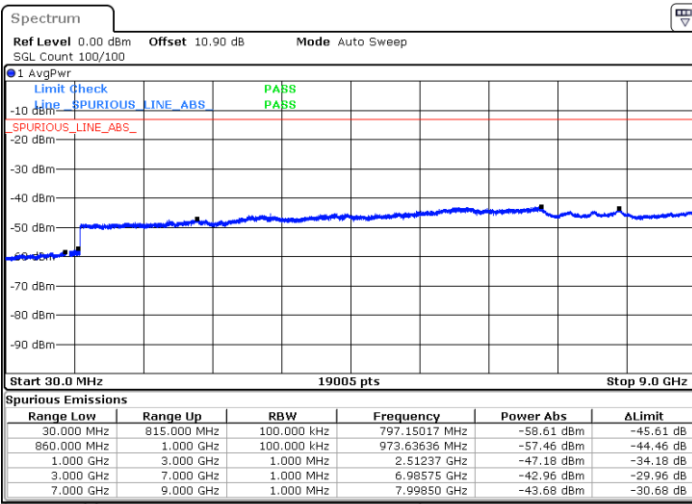

Date: 4.OCT.2020 15:24:28

LTE Band 5B / 10MHz+5MHz

QPSK

Highest Channel / 1RB0 and 1RB24

Highest Channel / 1RB49 and 1RB0

Date: 4.OCT.2020 16:02:33

Date: 4.OCT.2020 15:58:23

Highest Channel / FullIRB

N/A

Date: 4.OCT.2020 16:03:08

LTE Band 5B / 10MHz+10MHz

QPSK

Lowest Channel / 1RB0 and 1RB49

Lowest Channel / 1RB49 and 1RB0

Date: 4.OCT.2020 16:34:27

Date: 4.OCT.2020 16:33:52

Lowest Channel / FullIRB

N/A

Date: 4.OCT.2020 16:38:37

LTE Band 5B / 10MHz+10MHz

QPSK

Middle Channel / 1RB0 and 1RB49

Date: 4.OCT.2020 16:53:57

Middle Channel / 1RB49 and 1RB0

Date: 4.OCT.2020 16:54:32

Middle Channel / FullIRB

Date: 4.OCT.2020 16:49:47

N/A

LTE Band 5B / 10MHz+10MHz

QPSK

Highest Channel / 1RB0 and 1RB49

Highest Channel / 1RB49 and 1RB0