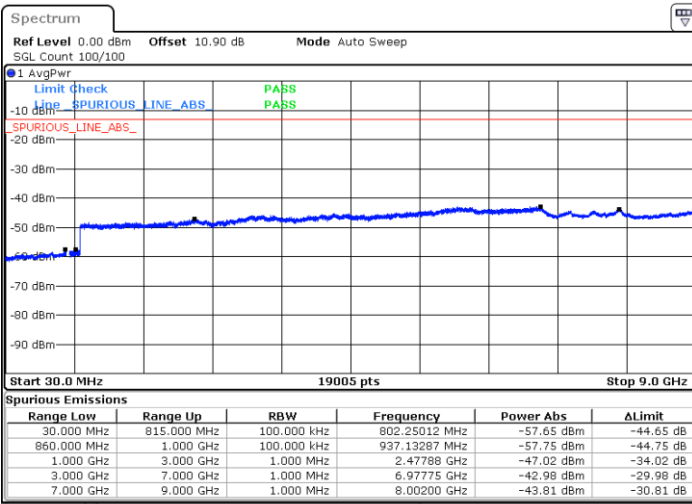

LTE Band 5B / 10MHz+5MHz

16QAM

Lowest Channel / 1RB0 and 1RB24

Lowest Channel / 1RB49 and 1RB0

Date: 4.OCT.2020 14:56:39

Date: 4.OCT.2020 14:54:52

Lowest Channel / FullIRB

N/A

Date: 4.OCT.2020 14:59:38

LTE Band 5B / 10MHz+5MHz

16QAM

Middle Channel / 1RB0 and 1RB24

Middle Channel / 1RB49 and 1RB0

Date: 4.OCT.2020 15:28:02

Date: 4.OCT.2020 15:29:49

Middle Channel / FullIRB

N/A

Date: 4.OCT.2020 15:25:04

LTE Band 5B / 10MHz+5MHz

16QAM

Highest Channel / 1RB0 and 1RB24

Highest Channel / 1RB49 and 1RB0

Date: 4.OCT.2020 16:01:57

Date: 4.OCT.2020 15:58:59

Highest Channel / FullIRB

N/A

Date: 4.OCT.2020 16:03:44

LTE Band 5B / 10MHz+10MHz

16QAM

Lowest Channel / 1RB0 and 1RB49

Lowest Channel / 1RB49 and 1RB0

Date: 4.OCT.2020 16:35:03