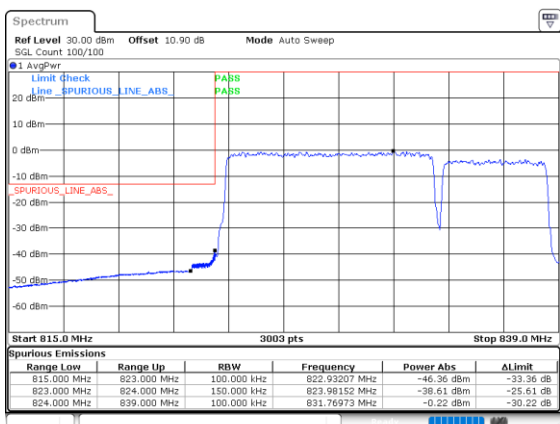

Date: 4.OCT.2020 14:09:58

Lowest Band Edge / Full RB

Date: 4.OCT.2020 13:12:25

Highest Band Edge / Full RB

Date: 4.OCT.2020 13:55:12

LTE Band 5B / 10MHz+5MHz

256QAM

Lowest Band Edge / 1RB0 and 1RB24

Highest Band Edge / 1RB0 and 1RB24

Lowest Band Edge / 1RB49 and 1RB0

Highest Band Edge / 1RB49 and 1RB0

Lowest Band Edge / Full RB

Highest Band Edge / Full RB

LTE Band 5B / 10MHz+10MHz

256QAM

Lowest Band Edge / 1RB0 and 1RB49

Lowest Band Edge / Full RB

Date: 4.OCT.2020 16:16:41

Highest Band Edge / Full RB

Date: 4.OCT.2020 17:04:11

Conducted Spurious Emission

LTE Band 5B / 5MHz+10MHz

QPSK

Middle Channel / 1RB0 and 1RB49