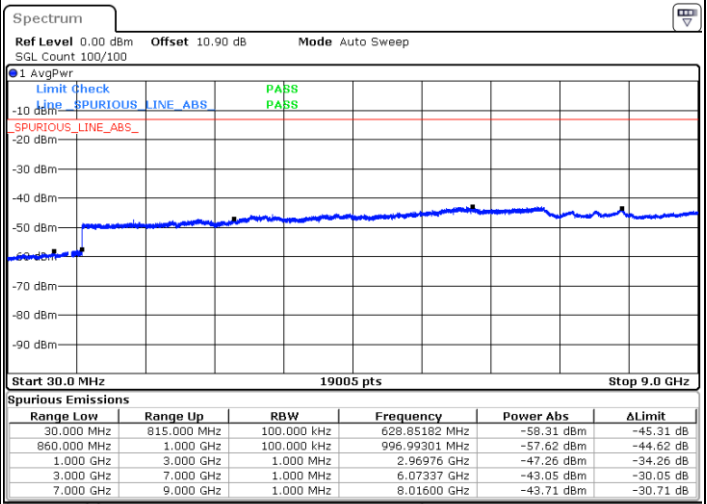

Date: 4.OCT.2020 15:24:28

LTE Band 5B / 10MHz+5MHz

QPSK

Highest Channel / 1RB0 and 1RB24

Highest Channel / 1RB49 and 1RB0

Date: 4.OCT.2020 16:02:33

Date: 4.OCT.2020 15:58:23

Highest Channel / FullIRB

N/A

Date: 4.OCT.2020 16:03:08

LTE Band 5B / 10MHz+10MHz

QPSK

Lowest Channel / 1RB0 and 1RB49

Lowest Channel / 1RB49 and 1RB0

Date: 4.OCT.2020 16:34:27

Date: 4.OCT.2020 16:33:52

Lowest Channel / FullIRB

N/A

Date: 4.OCT.2020 16:38:37

LTE Band 5B / 10MHz+10MHz

QPSK

Middle Channel / 1RB0 and 1RB49

Date: 4.OCT.2020 16:53:57

Middle Channel / 1RB49 and 1RB0

Date: 4.OCT.2020 16:54:32

Middle Channel / FullIRB

Date: 4.OCT.2020 16:49:47

N/A

LTE Band 5B / 10MHz+10MHz

QPSK

Highest Channel / 1RB0 and 1RB49

Highest Channel / 1RB49 and 1RB0