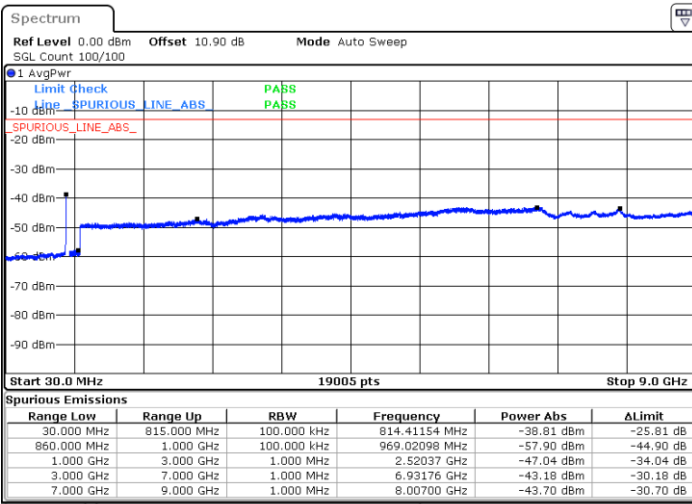

Lowest Channel / FullIRB

N/A

Date: 4.OCT.2020 16:38:37

LTE Band 5B / 10MHz+10MHz

QPSK

Middle Channel / 1RB0 and 1RB49

Date: 4.OCT.2020 16:53:57

Middle Channel / 1RB49 and 1RB0

Date: 4.OCT.2020 16:54:32

Middle Channel / FullIRB

Date: 4.OCT.2020 16:49:47

N/A

LTE Band 5B / 10MHz+10MHz

QPSK

Highest Channel / 1RB0 and 1RB49

Highest Channel / 1RB49 and 1RB0

Date: 4.OCT.2020 17:35:16

Date: 4.OCT.2020 17:25:06

Highest Channel / FullIRB

N/A

Date: 4.OCT.2020 17:35:51

LTE Band 5B / 5MHz+10MHz

16QAM

Lowest Channel / 1RB0 and 1RB49

Lowest Channel / 1RB24 and 1RB0

Date: 4.OCT.2020 13:30:47

Date: 4.OCT.2020 13:29:00

Lowest Channel / FullIRB

N/A

Date: 4.OCT.2020 13:33:45

LTE Band 5B / 5MHz+10MHz

16QAM