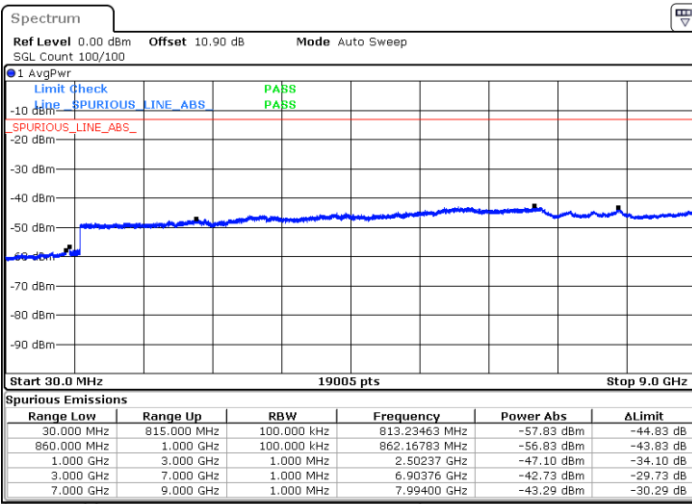

Highest Channel / 1RB49 and 1RB0

Date: 4.OCT.2020 17:34:40

Date: 4.OCT.2020 17:25:42

Highest Channel / FullIRB

N/A

Date: 4.OCT.2020 17:36:27

LTE Band 5B / 5MHz+10MHz

64QAM

Lowest Channel / 1RB0 and 1RB49

Lowest Channel / 1RB24 and 1RB0

Date: 4.OCT.2020 13:31:22

Date: 4.OCT.2020 13:28:24

Lowest Channel / FullIRB

N/A

Date: 4.OCT.2020 13:33:10

LTE Band 5B / 5MHz+10MHz

64QAM

Middle Channel / 1RB0 and 1RB49

Middle Channel / 1RB24 and 1RB0

Date: 4.OCT.2020 13:44:51

Date: 4.OCT.2020 13:47:49

Middle Channel / FullIRB

N/A

Date: 4.OCT.2020 13:43:04

LTE Band 5B / 5MHz+10MHz

64QAM

Highest Channel / 1RB0 and 1RB49

Highest Channel / 1RB24 and 1RB0

Date: 4.OCT.2020 14:19:04

Date: 4.OCT.2020 14:17:17

Highest Channel / FullIRB

N/A