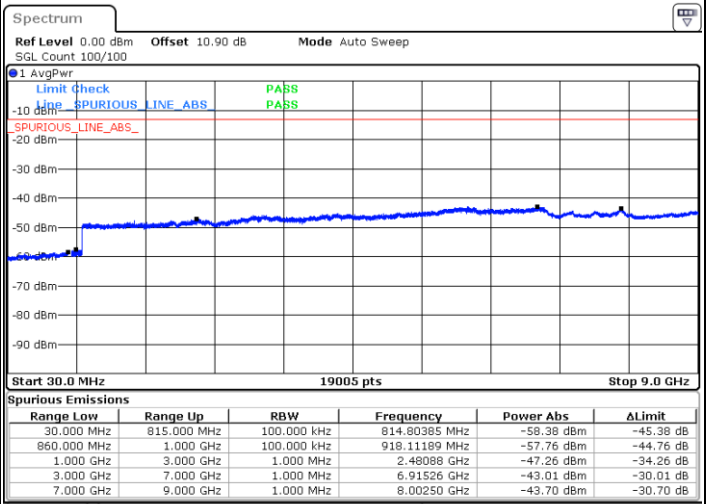

Middle Channel / FullIRB

N/A

Date: 4.OCT.2020 15:25:39

LTE Band 5B / 10MHz+5MHz

64QAM

Highest Channel / 1RB0 and 1RB24

Highest Channel / 1RB49 and 1RB0

Date: 4.OCT.2020 16:01:21

Date: 4.OCT.2020 15:59:34

Highest Channel / FullIRB

N/A

Date: 4.OCT.2020 16:04:20

LTE Band 5B / 10MHz+10MHz

64QAM

Lowest Channel / 1RB0 and 1RB49

Lowest Channel / 1RB49 and 1RB0

Date: 4.OCT.2020 16:35:38

Date: 4.OCT.2020 16:32:40

Lowest Channel / FullIRB

N/A

Date: 4.OCT.2020 16:37:26

LTE Band 5B / 10MHz+10MHz

64QAM

Middle Channel / 1RB0 and 1RB49

Middle Channel / 1RB49 and 1RB0

Date: 4.OCT.2020 16:52:46

Date: 4.OCT.2020 16:55:44

Middle Channel / FullIRB

N/A

Date: 4.OCT.2020 16:50:59

LTE Band 5B / 10MHz+10MHz

64QAM