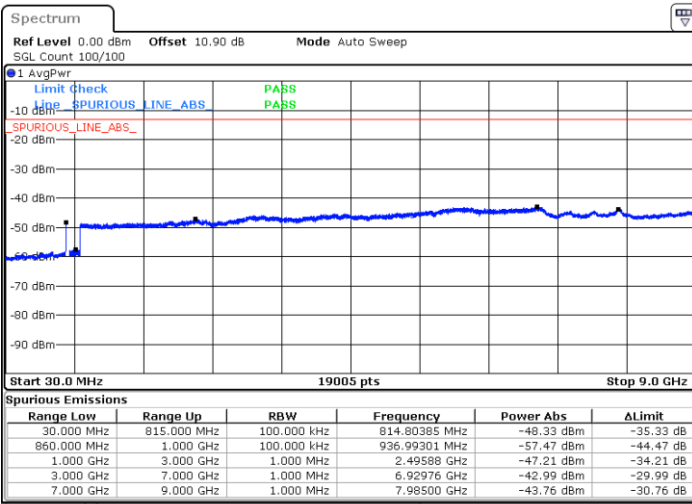

LTE Band 5B / 5MHz+10MHz

64QAM

Highest Channel / 1RB0 and 1RB49

Highest Channel / 1RB24 and 1RB0

Date: 4.OCT.2020 14:19:04

Date: 4.OCT.2020 14:17:17

Highest Channel / FullIRB

N/A

Date: 4.OCT.2020 14:22:03

LTE Band 5B / 10MHz+5MHz

64QAM

Lowest Channel / 1RB0 and 1RB24

Lowest Channel / 1RB49 and 1RB0

Date: 4.OCT.2020 14:57:15

Date: 4.OCT.2020 14:54:16

Lowest Channel / FullIRB

N/A

Date: 4.OCT.2020 14:59:02

LTE Band 5B / 10MHz+5MHz

64QAM

Middle Channel / 1RB0 and 1RB24

Middle Channel / 1RB49 and 1RB0

Date: 4.OCT.2020 15:27:26

Date: 4.OCT.2020 15:30:25

Middle Channel / FullIRB

N/A

Date: 4.OCT.2020 15:25:39

LTE Band 5B / 10MHz+5MHz

64QAM

Highest Channel / 1RB0 and 1RB24

Highest Channel / 1RB49 and 1RB0

Date: 4.OCT.2020 16:01:21