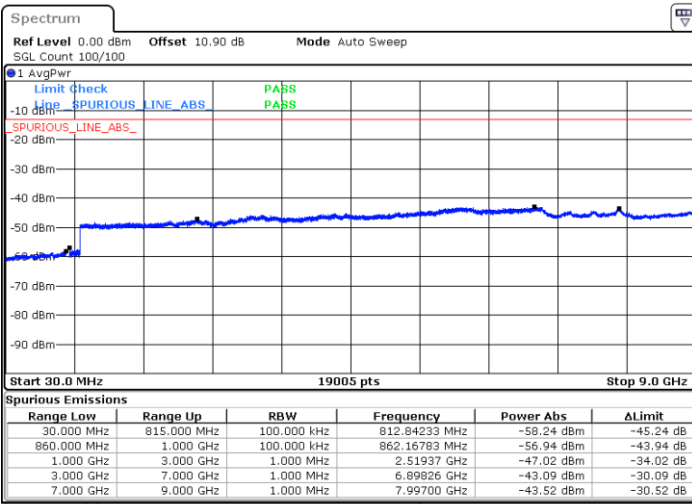

Lowest Band Edge / Full RB

Date: 4.OCT.2020 16:16:41

Highest Band Edge / Full RB

Date: 4.OCT.2020 17:04:11

Conducted Spurious Emission

LTE Band 5B / 5MHz+10MHz

QPSK

Middle Channel / 1RB0 and 1RB49

Middle Channel / 1RB24 and 1RB0

Date: 4.OCT.2020 13:46:02

Date: 4.OCT.2020 13:46:37

Middle Channel / FullIRB

N/A

Date: 4.OCT.2020 13:41:52

LTE Band 5B / 5MHz+10MHz

QPSK

Highest Channel / 1RB0 and 1RB49

Highest Channel / 1RB24 and 1RB0

Date: 4.OCT.2020 14:20:16

Date: 4.OCT.2020 14:16:06

Highest Channel / FullIRB

N/A

Date: 4.OCT.2020 14:20:51

LTE Band 5B / 10MHz+5MHz