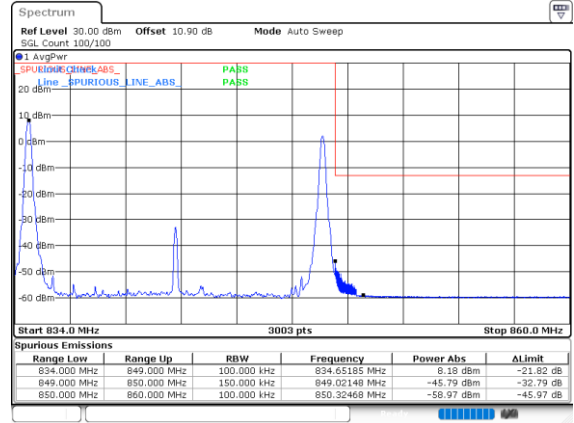

Highest Band Edge / 1RB0 and 1RB49

Date: 4.OCT.2020 14:08:08