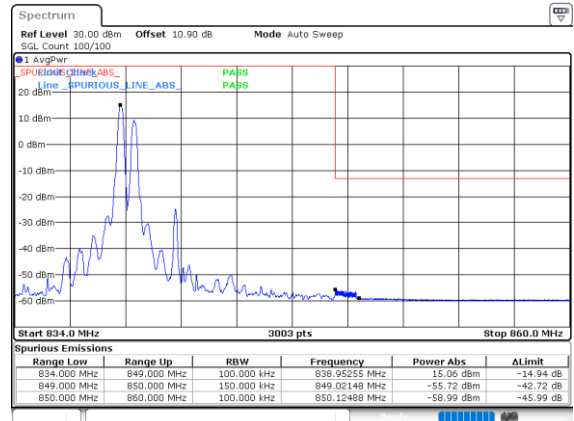

Highest Band Edge / 1RB49 and 1RB0

Date: 4.OCT.2020 17:20:49

Lowest Band Edge / Full RB

Date: 4.OCT.2020 16:14:50

Highest Band Edge / Full RB

Date: 4.OCT.2020 17:06:02

LTE Band 5B / 5MHz+10MHz

256QAM

Lowest Band Edge / 1RB0 and 1RB49

Date: 4.OCT.2020 13:14:16

Highest Band Edge / 1RB0 and 1RB49

Date: 4.OCT.2020 14:08:08

Lowest Band Edge / 1RB24 and 1RB0

Date: 4.OCT.2020 13:27:13

Highest Band Edge / 1RB24 and 1RB0

Date: 4.OCT.2020 14:09:58

Lowest Band Edge / Full RB

Date: 4.OCT.2020 13:12:25

Highest Band Edge / Full RB

Date: 4.OCT.2020 13:55:12

LTE Band 5B / 10MHz+5MHz

256QAM

Lowest Band Edge / 1RB0 and 1RB24

Highest Band Edge / 1RB0 and 1RB24

Lowest Band Edge / 1RB49 and 1RB0

Highest Band Edge / 1RB49 and 1RB0

Lowest Band Edge / Full RB

Highest Band Edge / Full RB

LTE Band 5B / 10MHz+10MHz

256QAM

Lowest Band Edge / 1RB0 and 1RB49