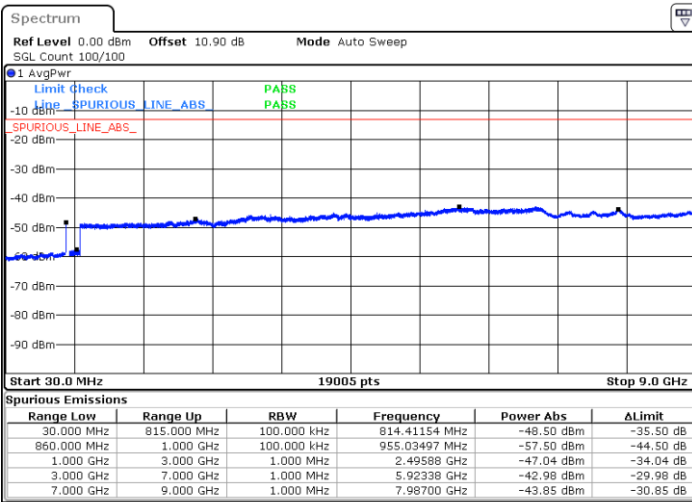

Lowest Band Edge / Full RB

Date: 4.OCT.2020 16:16:41

Highest Band Edge / Full RB

Date: 4.OCT.2020 17:04:11

Conducted Spurious Emission

LTE Band 5B / 5MHz+10MHz

QPSK

Middle Channel / 1RB0 and 1RB49

Middle Channel / 1RB24 and 1RB0

Date: 4.OCT.2020 13:46:02

Date: 4.OCT.2020 13:46:37

Middle Channel / FullIRB

N/A

Date: 4.OCT.2020 13:41:52

LTE Band 5B / 5MHz+10MHz

QPSK

Highest Channel / 1RB0 and 1RB49

Highest Channel / 1RB24 and 1RB0

Date: 4.OCT.2020 14:20:16

Date: 4.OCT.2020 14:16:06

Highest Channel / FullIRB

N/A

Date: 4.OCT.2020 14:20:51

LTE Band 5B / 10MHz+5MHz