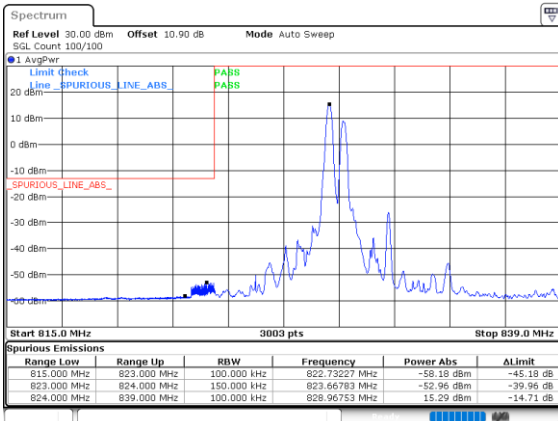

Highest Band Edge / 1RB49 and 1RB0

Date: 4.OCT.2020 17:20:49

Lowest Band Edge / Full RB

Date: 4.OCT.2020 16:14:50

Highest Band Edge / Full RB

Date: 4.OCT.2020 17:06:02

LTE Band 5B / 5MHz+10MHz

256QAM

Lowest Band Edge / 1RB0 and 1RB49

Date: 4.OCT.2020 13:14:16

Highest Band Edge / 1RB0 and 1RB49

Date: 4.OCT.2020 14:08:08

Lowest Band Edge / 1RB24 and 1RB0

Date: 4.OCT.2020 13:27:13

Highest Band Edge / 1RB24 and 1RB0

Date: 4.OCT.2020 14:09:58

Lowest Band Edge / Full RB

Date: 4.OCT.2020 13:12:25

Highest Band Edge / Full RB

Date: 4.OCT.2020 13:55:12

LTE Band 5B / 10MHz+5MHz

256QAM

Lowest Band Edge / 1RB0 and 1RB24

Highest Band Edge / 1RB0 and 1RB24

Lowest Band Edge / 1RB49 and 1RB0

Highest Band Edge / 1RB49 and 1RB0

Lowest Band Edge / Full RB

Highest Band Edge / Full RB

LTE Band 5B / 10MHz+10MHz

256QAM

Lowest Band Edge / 1RB0 and 1RB49