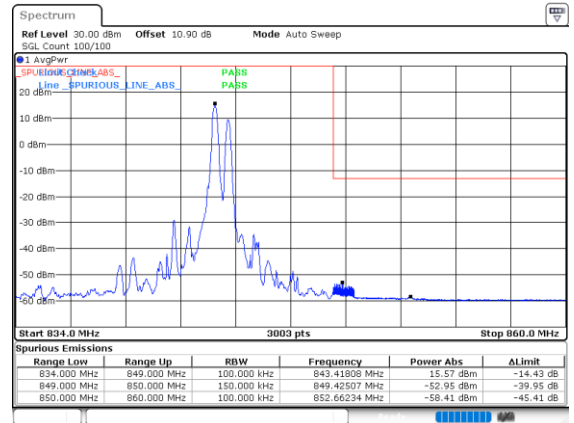

Date: 4.OCT.2020 14:09:58

Lowest Band Edge / Full RB

Date: 4.OCT.2020 13:12:25

Highest Band Edge / Full RB

Date: 4.OCT.2020 13:55:12

LTE Band 5B / 10MHz+5MHz

256QAM

Lowest Band Edge / 1RB0 and 1RB24

Highest Band Edge / 1RB0 and 1RB24

Lowest Band Edge / 1RB49 and 1RB0

Highest Band Edge / 1RB49 and 1RB0

Lowest Band Edge / Full RB

Highest Band Edge / Full RB

LTE Band 5B / 10MHz+10MHz

256QAM

Lowest Band Edge / 1RB0 and 1RB49