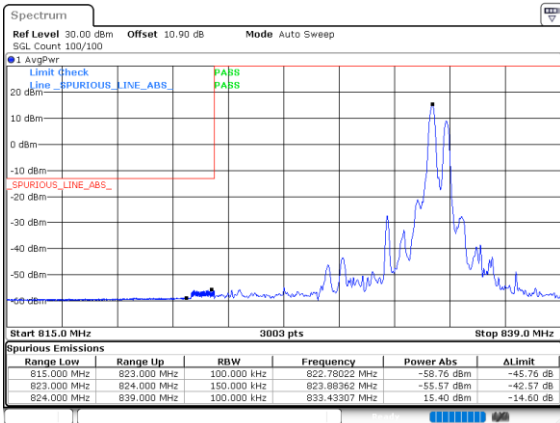

Date: 4.OCT.2020 14:09:58

Lowest Band Edge / Full RB

Date: 4.OCT.2020 13:12:25

Highest Band Edge / Full RB

Date: 4.OCT.2020 13:55:12

LTE Band 5B / 10MHz+5MHz

256QAM

Lowest Band Edge / 1RB0 and 1RB24

Highest Band Edge / 1RB0 and 1RB24

Lowest Band Edge / 1RB49 and 1RB0

Highest Band Edge / 1RB49 and 1RB0

Lowest Band Edge / Full RB

Highest Band Edge / Full RB

LTE Band 5B / 10MHz+10MHz

256QAM

Lowest Band Edge / 1RB0 and 1RB49