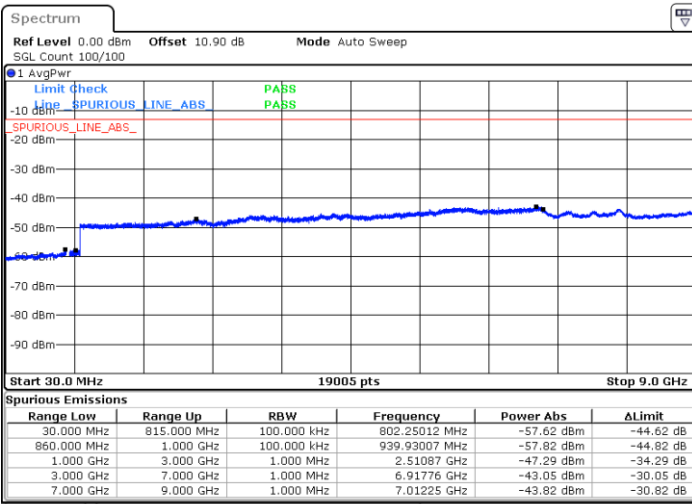

LTE Band 5B / 5MHz+10MHz

64QAM

Middle Channel / 1RB0 and 1RB49

Middle Channel / 1RB24 and 1RB0

Date: 4.OCT.2020 13:44:51

Date: 4.OCT.2020 13:47:49