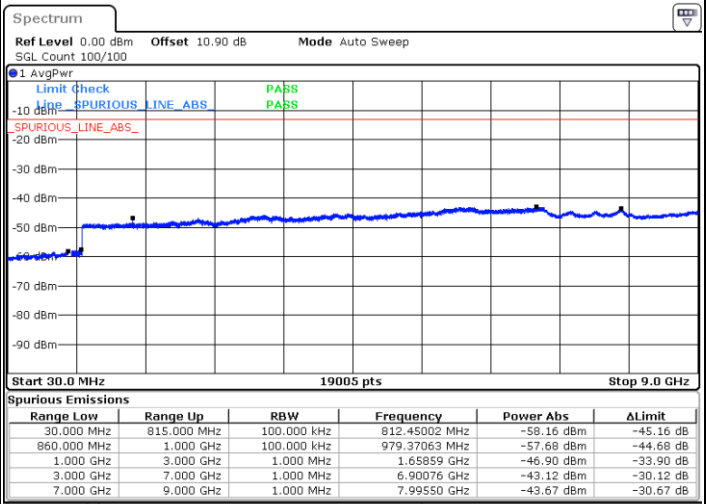

Lowest Channel / FullIRB

N/A

Date: 4.OCT.2020 16:38:37

LTE Band 5B / 10MHz+10MHz

QPSK

Middle Channel / 1RB0 and 1RB49

Date: 4.OCT.2020 16:53:57

Middle Channel / 1RB49 and 1RB0

Date: 4.OCT.2020 16:54:32

Middle Channel / FullIRB

Date: 4.OCT.2020 16:49:47

N/A

LTE Band 5B / 10MHz+10MHz

QPSK

Highest Channel / 1RB0 and 1RB49

Highest Channel / 1RB49 and 1RB0

Date: 4.OCT.2020 17:35:16

Date: 4.OCT.2020 17:25:06

Highest Channel / FullIRB

N/A

Date: 4.OCT.2020 17:35:51

LTE Band 5B / 5MHz+10MHz

16QAM

Lowest Channel / 1RB0 and 1RB49

Lowest Channel / 1RB24 and 1RB0

Date: 4.OCT.2020 13:30:47

Date: 4.OCT.2020 13:29:00

Lowest Channel / FullIRB

N/A

Date: 4.OCT.2020 13:33:45

LTE Band 5B / 5MHz+10MHz

16QAM