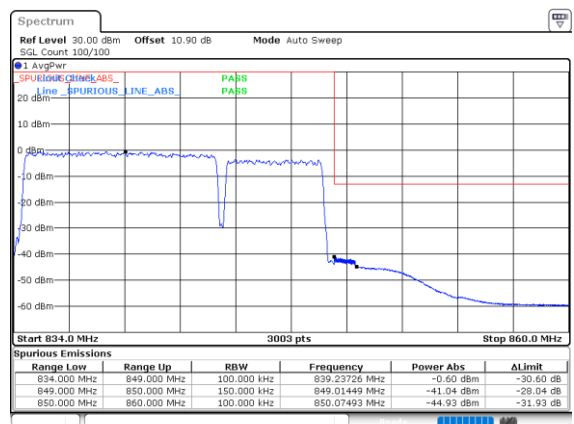

Highest Band Edge / 1RB0 and 1RB24

Lowest Band Edge / 1RB49 and 1RB0

Highest Band Edge / 1RB49 and 1RB0

Lowest Band Edge / Full RB

Highest Band Edge / Full RB

LTE Band 5B / 10MHz+10MHz

256QAM

Lowest Band Edge / 1RB0 and 1RB49