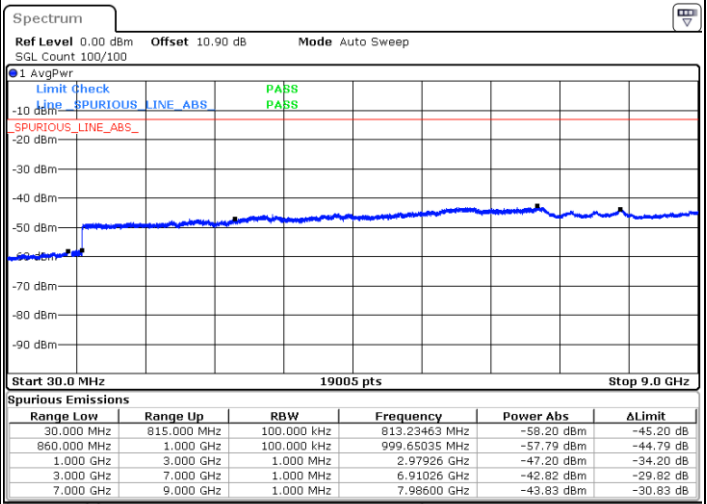

Middle Channel / FullIRB

N/A

Date: 4.OCT.2020 15:25:39

LTE Band 5B / 10MHz+5MHz

64QAM

Highest Channel / 1RB0 and 1RB24

Highest Channel / 1RB49 and 1RB0

Date: 4.OCT.2020 16:01:21

Date: 4.OCT.2020 15:59:34

Highest Channel / FullIRB

N/A

Date: 4.OCT.2020 16:04:20

LTE Band 5B / 10MHz+10MHz

64QAM

Lowest Channel / 1RB0 and 1RB49

Lowest Channel / 1RB49 and 1RB0

Date: 4.OCT.2020 16:35:38

Date: 4.OCT.2020 16:32:40

Lowest Channel / FullIRB

N/A

Date: 4.OCT.2020 16:37:26

LTE Band 5B / 10MHz+10MHz

64QAM

Middle Channel / 1RB0 and 1RB49