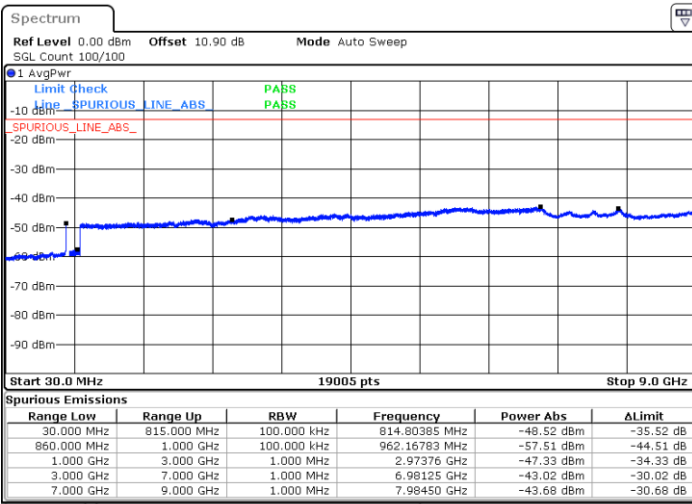

LTE Band 5B / 10MHz+5MHz

16QAM

Lowest Channel / 1RB0 and 1RB24

Lowest Channel / 1RB49 and 1RB0

Date: 4.OCT.2020 14:56:39

Date: 4.OCT.2020 14:54:52

Lowest Channel / FullIRB

N/A

Date: 4.OCT.2020 14:59:38

LTE Band 5B / 10MHz+5MHz

16QAM

Middle Channel / 1RB0 and 1RB24

Middle Channel / 1RB49 and 1RB0

Date: 4.OCT.2020 15:28:02

Date: 4.OCT.2020 15:29:49

Middle Channel / FullIRB