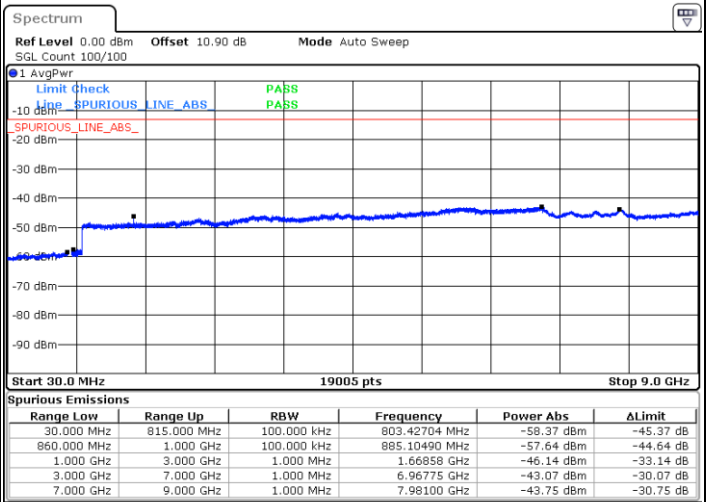

Date: 4.OCT.2020 16:54:32

Middle Channel / FullIRB

Date: 4.OCT.2020 16:49:47

N/A

LTE Band 5B / 10MHz+10MHz

QPSK

Highest Channel / 1RB0 and 1RB49

Highest Channel / 1RB49 and 1RB0

Date: 4.OCT.2020 17:35:16

Date: 4.OCT.2020 17:25:06

Highest Channel / FullIRB

N/A

Date: 4.OCT.2020 17:35:51

LTE Band 5B / 5MHz+10MHz

16QAM

Lowest Channel / 1RB0 and 1RB49

Lowest Channel / 1RB24 and 1RB0

Date: 4.OCT.2020 13:30:47

Date: 4.OCT.2020 13:29:00

Lowest Channel / FullIRB

N/A

Date: 4.OCT.2020 13:33:45

LTE Band 5B / 5MHz+10MHz

16QAM

Middle Channel / 1RB0 and 1RB49

Middle Channel / 1RB24 and 1RB0

Date: 4.OCT.2020 13:45:26

Date: 4.OCT.2020 13:47:13

Middle Channel / FullIRB

N/A

Date: 4.OCT.2020 13:42:28

LTE Band 5B / 5MHz+10MHz