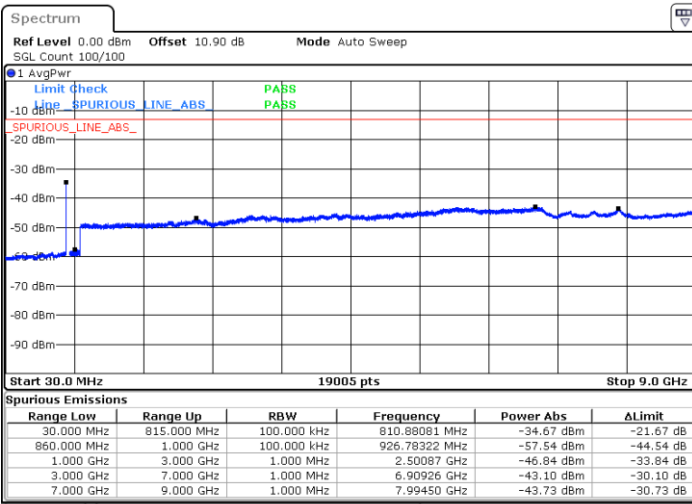

LTE Band 5B / 5MHz+10MHz

64QAM

Highest Channel / 1RB0 and 1RB49

Highest Channel / 1RB24 and 1RB0

Date: 4.OCT.2020 14:19:04

Date: 4.OCT.2020 14:17:17

Highest Channel / FullIRB

N/A

Date: 4.OCT.2020 14:22:03

LTE Band 5B / 10MHz+5MHz

64QAM

Lowest Channel / 1RB0 and 1RB24

Lowest Channel / 1RB49 and 1RB0

Date: 4.OCT.2020 14:57:15

Date: 4.OCT.2020 14:54:16

Lowest Channel / FullIRB

N/A

Date: 4.OCT.2020 14:59:02

LTE Band 5B / 10MHz+5MHz

64QAM

Middle Channel / 1RB0 and 1RB24

Middle Channel / 1RB49 and 1RB0

Date: 4.OCT.2020 15:27:26

Date: 4.OCT.2020 15:30:25

Middle Channel / FullIRB

N/A

Date: 4.OCT.2020 15:25:39

LTE Band 5B / 10MHz+5MHz

64QAM

Highest Channel / 1RB0 and 1RB24

Highest Channel / 1RB49 and 1RB0

Date: 4.OCT.2020 16:01:21