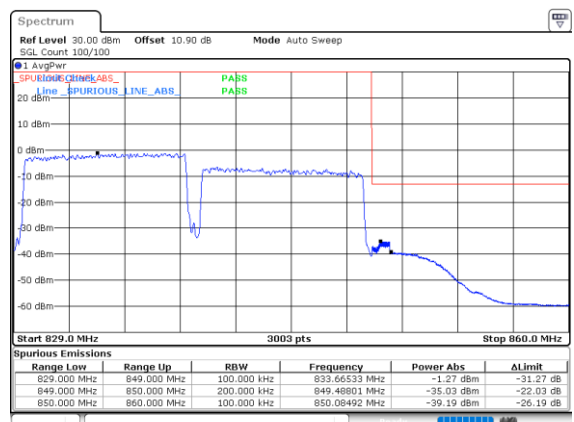

Highest Band Edge / 1RB0 and 1RB24

Lowest Band Edge / 1RB49 and 1RB0

Highest Band Edge / 1RB49 and 1RB0

Lowest Band Edge / Full RB

Highest Band Edge / Full RB

LTE Band 5B / 10MHz+10MHz

256QAM

Lowest Band Edge / 1RB0 and 1RB49

Date: 4.OCT.2020 16:18:32

Highest Band Edge / 1RB0 and 1RB49

Date: 4.OCT.2020 17:17:07

Lowest Band Edge / 1RB49 and 1RB0

Date: 4.OCT.2020 16:31:29

Highest Band Edge / 1RB49 and 1RB0

Date: 4.OCT.2020 17:18:58

Lowest Band Edge / Full RB

Date: 4.OCT.2020 16:16:41

Highest Band Edge / Full RB

Date: 4.OCT.2020 17:04:11

Conducted Spurious Emission

LTE Band 5B / 5MHz+10MHz

QPSK

Middle Channel / 1RB0 and 1RB49