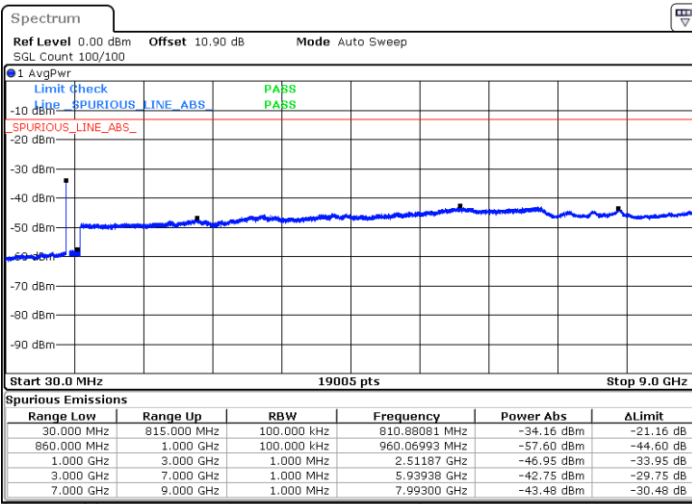

Date: 4.OCT.2020 15:59:34

Highest Channel / FullIRB

N/A

Date: 4.OCT.2020 16:04:20

LTE Band 5B / 10MHz+10MHz

64QAM

Lowest Channel / 1RB0 and 1RB49

Lowest Channel / 1RB49 and 1RB0

Date: 4.OCT.2020 16:35:38

Date: 4.OCT.2020 16:32:40

Lowest Channel / FullIRB

N/A

Date: 4.OCT.2020 16:37:26

LTE Band 5B / 10MHz+10MHz

64QAM

Middle Channel / 1RB0 and 1RB49

Middle Channel / 1RB49 and 1RB0

Date: 4.OCT.2020 16:52:46

Date: 4.OCT.2020 16:55:44

Middle Channel / FullIRB

N/A

Date: 4.OCT.2020 16:50:59

LTE Band 5B / 10MHz+10MHz

64QAM

Highest Channel / 1RB0 and 1RB49

Highest Channel / 1RB49 and 1RB0

Date: 4.OCT.2020 17:30:48

Date: 4.OCT.2020 17:29:01

Highest Channel / FullIRB

N/A

Date: 4.OCT.2020 17:37:03