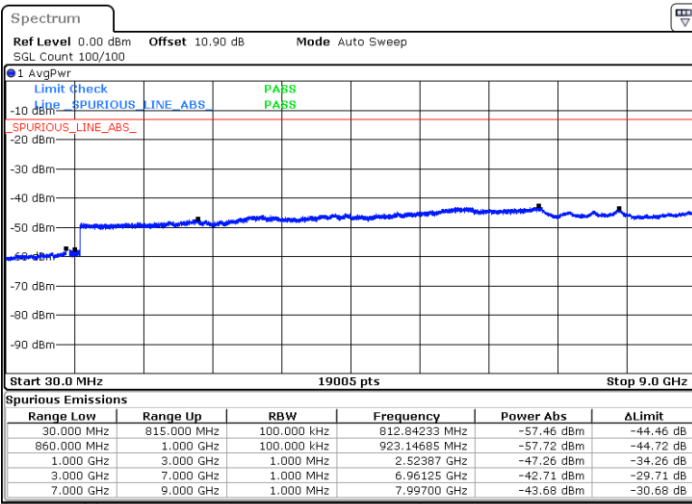

Date: 4.OCT.2020 14:59:38

LTE Band 5B / 10MHz+5MHz

16QAM

Middle Channel / 1RB0 and 1RB24

Middle Channel / 1RB49 and 1RB0

Date: 4.OCT.2020 15:28:02

Date: 4.OCT.2020 15:29:49

Middle Channel / FullIRB

N/A

Date: 4.OCT.2020 15:25:04

LTE Band 5B / 10MHz+5MHz

16QAM

Highest Channel / 1RB0 and 1RB24

Highest Channel / 1RB49 and 1RB0

Date: 4.OCT.2020 16:01:57

Date: 4.OCT.2020 15:58:59

Highest Channel / FullIRB

N/A

Date: 4.OCT.2020 16:03:44

LTE Band 5B / 10MHz+10MHz

16QAM

Lowest Channel / 1RB0 and 1RB49

Lowest Channel / 1RB49 and 1RB0

Date: 4.OCT.2020 16:35:03