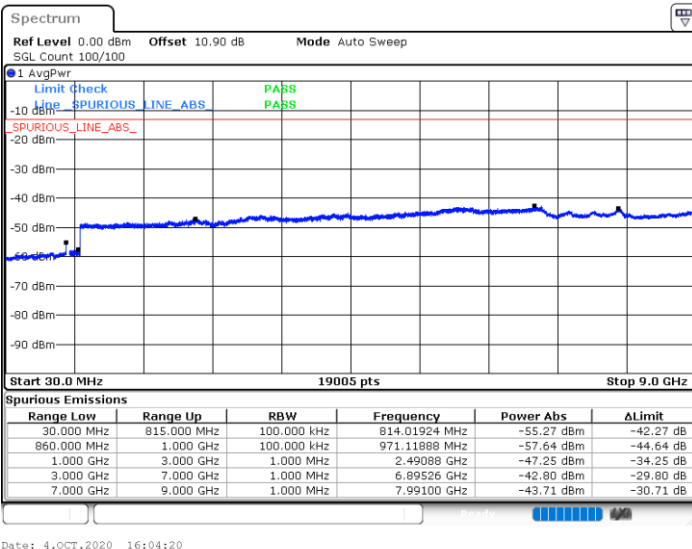

Date: 4.OCT.2020 14:22:03

LTE Band 5B / 10MHz+5MHz

64QAM

Lowest Channel / 1RB0 and 1RB24

Lowest Channel / 1RB49 and 1RB0

Date: 4.OCT.2020 14:57:15

Date: 4.OCT.2020 14:54:16

Lowest Channel / FullIRB

N/A

Date: 4.OCT.2020 14:59:02

LTE Band 5B / 10MHz+5MHz

64QAM

Middle Channel / 1RB0 and 1RB24

Middle Channel / 1RB49 and 1RB0

Date: 4.OCT.2020 15:27:26

Date: 4.OCT.2020 15:30:25

Middle Channel / FullIRB

N/A

Date: 4.OCT.2020 15:25:39

LTE Band 5B / 10MHz+5MHz

64QAM

Highest Channel / 1RB0 and 1RB24

Highest Channel / 1RB49 and 1RB0

Date: 4.OCT.2020 16:01:21

Date: 4.OCT.2020 15:59:34

Highest Channel / FullIRB

N/A

Date: 4.OCT.2020 16:04:20

LTE Band 5B / 10MHz+10MHz

64QAM

Lowest Channel / 1RB0 and 1RB49

Lowest Channel / 1RB49 and 1RB0