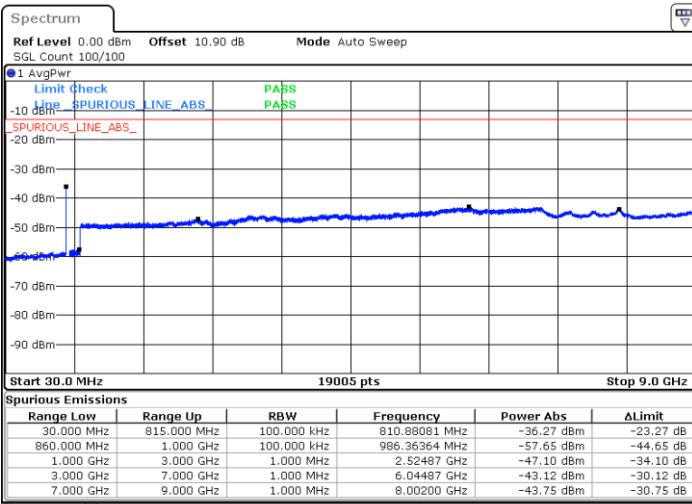

Lowest Channel / FullIRB

N/A

Date: 4.OCT.2020 16:38:37

LTE Band 5B / 10MHz+10MHz

QPSK

Middle Channel / 1RB0 and 1RB49

Date: 4.OCT.2020 16:53:57

Middle Channel / 1RB49 and 1RB0

Date: 4.OCT.2020 16:54:32

Middle Channel / FullIRB

Date: 4.OCT.2020 16:49:47

N/A

LTE Band 5B / 10MHz+10MHz

QPSK

Highest Channel / 1RB0 and 1RB49

Highest Channel / 1RB49 and 1RB0

Date: 4.OCT.2020 17:35:16

Date: 4.OCT.2020 17:25:06

Highest Channel / FullIRB

N/A

Date: 4.OCT.2020 17:35:51

LTE Band 5B / 5MHz+10MHz

16QAM

Lowest Channel / 1RB0 and 1RB49

Lowest Channel / 1RB24 and 1RB0

Date: 4.OCT.2020 13:30:47

Date: 4.OCT.2020 13:29:00

Lowest Channel / FullIRB

N/A

Date: 4.OCT.2020 13:33:45

LTE Band 5B / 5MHz+10MHz

16QAM