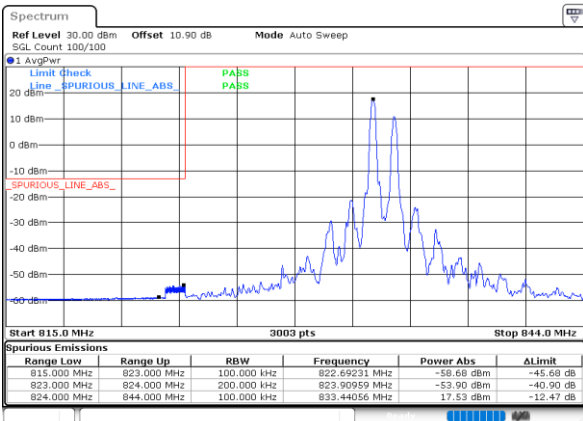

LTE Band 5B / 10MHz+10MHz

64QAM

Lowest Band Edge / 1RB0 and 1RB49

Date: 4.OCT.2020 16:20:23

Highest Band Edge / 1RB0 and 1RB49

Date: 4.OCT.2020 17:15:16

Lowest Band Edge / 1RB49 and 1RB0

Date: 4.OCT.2020 16:29:38

Highest Band Edge / 1RB49 and 1RB0

Date: 4.OCT.2020 17:20:49

Lowest Band Edge / Full RB

Date: 4.OCT.2020 16:14:50

Highest Band Edge / Full RB

Date: 4.OCT.2020 17:06:02

LTE Band 5B / 5MHz+10MHz

256QAM