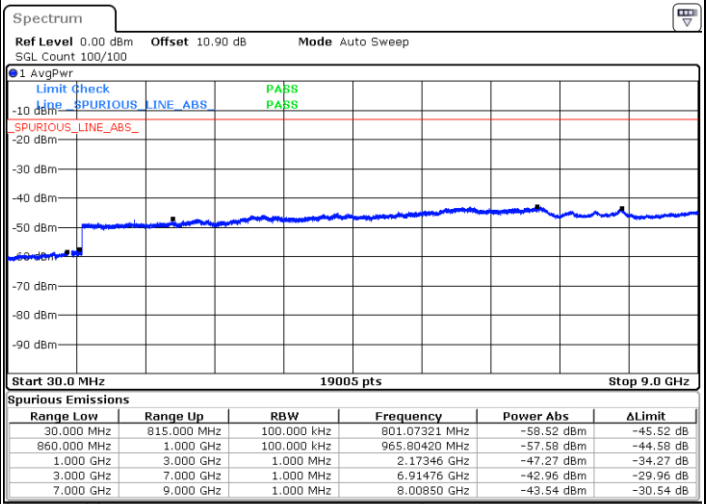

Lowest Channel / 1RB24 and 1RB0

Date: 4.OCT.2020 13:30:47

Date: 4.OCT.2020 13:29:00

Lowest Channel / FullIRB

N/A

Date: 4.OCT.2020 13:33:45

LTE Band 5B / 5MHz+10MHz

16QAM

Middle Channel / 1RB0 and 1RB49

Middle Channel / 1RB24 and 1RB0

Date: 4.OCT.2020 13:45:26

Date: 4.OCT.2020 13:47:13

Middle Channel / FullIRB

N/A

Date: 4.OCT.2020 13:42:28

LTE Band 5B / 5MHz+10MHz

16QAM

Highest Channel / 1RB0 and 1RB49

Highest Channel / 1RB24 and 1RB0

Date: 4.OCT.2020 14:19:40

Date: 4.OCT.2020 14:16:41

Highest Channel / FullIRB

N/A

Date: 4.OCT.2020 14:21:27

LTE Band 5B / 10MHz+5MHz

16QAM

Lowest Channel / 1RB0 and 1RB24

Lowest Channel / 1RB49 and 1RB0

Date: 4.OCT.2020 14:56:39

Date: 4.OCT.2020 14:54:52

Lowest Channel / FullIRB

N/A