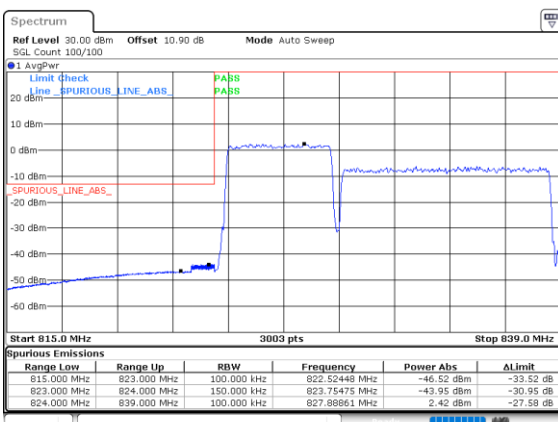

Highest Band Edge / 1RB49 and 1RB0

Date: 4.OCT.2020 17:20:49

Lowest Band Edge / Full RB

Date: 4.OCT.2020 16:14:50

Highest Band Edge / Full RB

Date: 4.OCT.2020 17:06:02

LTE Band 5B / 5MHz+10MHz

256QAM

Lowest Band Edge / 1RB0 and 1RB49

Date: 4.OCT.2020 13:14:16

Highest Band Edge / 1RB0 and 1RB49

Date: 4.OCT.2020 14:08:08

Lowest Band Edge / 1RB24 and 1RB0

Date: 4.OCT.2020 13:27:13

Highest Band Edge / 1RB24 and 1RB0

Date: 4.OCT.2020 14:09:58

Lowest Band Edge / Full RB

Date: 4.OCT.2020 13:12:25

Highest Band Edge / Full RB

Date: 4.OCT.2020 13:55:12

LTE Band 5B / 10MHz+5MHz

256QAM

Lowest Band Edge / 1RB0 and 1RB24

Highest Band Edge / 1RB0 and 1RB24

Lowest Band Edge / 1RB49 and 1RB0

Highest Band Edge / 1RB49 and 1RB0

Lowest Band Edge / Full RB

Highest Band Edge / Full RB

LTE Band 5B / 10MHz+10MHz

256QAM

Lowest Band Edge / 1RB0 and 1RB49