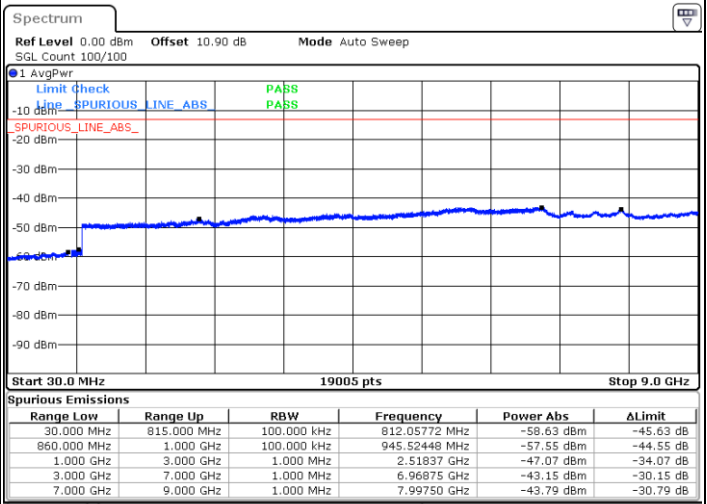

Date: 4.OCT.2020 14:22:03

LTE Band 5B / 10MHz+5MHz

64QAM

Lowest Channel / 1RB0 and 1RB24

Lowest Channel / 1RB49 and 1RB0

Date: 4.OCT.2020 14:57:15

Date: 4.OCT.2020 14:54:16

Lowest Channel / FullIRB

N/A

Date: 4.OCT.2020 14:59:02

LTE Band 5B / 10MHz+5MHz

64QAM

Middle Channel / 1RB0 and 1RB24

Middle Channel / 1RB49 and 1RB0

Date: 4.OCT.2020 15:27:26

Date: 4.OCT.2020 15:30:25

Middle Channel / FullIRB

N/A

Date: 4.OCT.2020 15:25:39

LTE Band 5B / 10MHz+5MHz

64QAM

Highest Channel / 1RB0 and 1RB24

Highest Channel / 1RB49 and 1RB0

Date: 4.OCT.2020 16:01:21

Date: 4.OCT.2020 15:59:34

Highest Channel / FullIRB

N/A

Date: 4.OCT.2020 16:04:20

LTE Band 5B / 10MHz+10MHz

64QAM

Lowest Channel / 1RB0 and 1RB49

Lowest Channel / 1RB49 and 1RB0