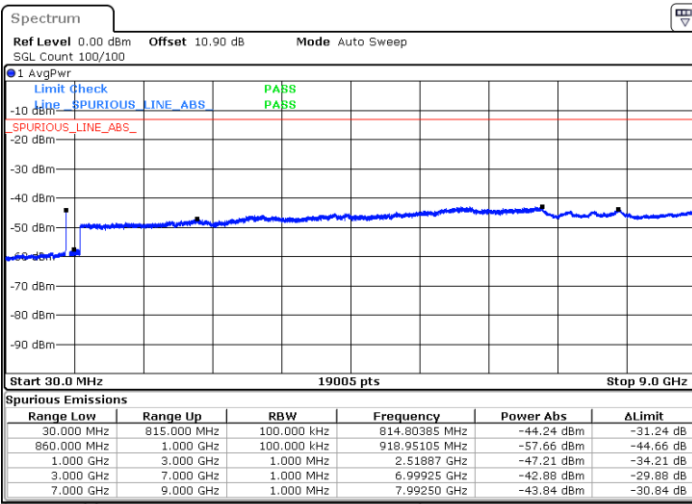

Highest Channel / 1RB0 and 1RB49

Highest Channel / 1RB24 and 1RB0

Date: 4.OCT.2020 14:20:16

Date: 4.OCT.2020 14:16:06

Highest Channel / FullIRB

N/A

Date: 4.OCT.2020 14:20:51

LTE Band 5B / 10MHz+5MHz

QPSK

Lowest Channel / 1RB0 and 1RB24

Lowest Channel / 1RB49 and 1RB0

Date: 4.OCT.2020 14:56:03

Date: 4.OCT.2020 14:55:28

Lowest Channel / FullIRB

N/A

Date: 4.OCT.2020 15:00:13

LTE Band 5B / 10MHz+5MHz

QPSK

Middle Channel / 1RB0 and 1RB24

Middle Channel / 1RB49 and 1RB0

Date: 4.OCT.2020 15:28:38

Date: 4.OCT.2020 15:29:13

Middle Channel / FullIRB

N/A

Date: 4.OCT.2020 15:24:28

LTE Band 5B / 10MHz+5MHz

QPSK

Highest Channel / 1RB0 and 1RB24

Highest Channel / 1RB49 and 1RB0

Date: 4.OCT.2020 16:02:33

Date: 4.OCT.2020 15:58:23

Highest Channel / FullIRB