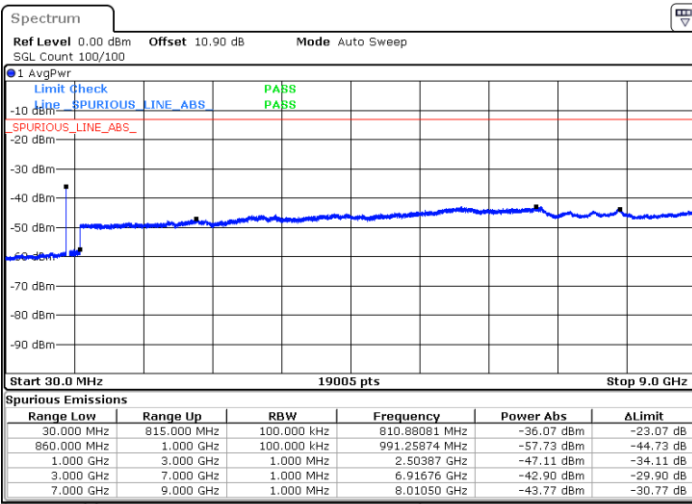

Date: 4.OCT.2020 16:33:16

Lowest Channel / FullIRB

N/A

Date: 4.OCT.2020 16:38:02

LTE Band 5B / 10MHz+10MHz

16QAM

Middle Channel / 1RB0 and 1RB49

Middle Channel / 1RB49 and 1RB0

Date: 4.OCT.2020 16:53:21

Date: 4.OCT.2020 16:55:08

Middle Channel / FullIRB

N/A

Date: 4.OCT.2020 16:50:23

LTE Band 5B / 10MHz+10MHz

16QAM

Highest Channel / 1RB0 and 1RB49

Highest Channel / 1RB49 and 1RB0

Date: 4.OCT.2020 17:34:40

Date: 4.OCT.2020 17:25:42

Highest Channel / FullIRB

N/A

Date: 4.OCT.2020 17:36:27

LTE Band 5B / 5MHz+10MHz

64QAM

Lowest Channel / 1RB0 and 1RB49

Lowest Channel / 1RB24 and 1RB0

Date: 4.OCT.2020 13:31:22

Date: 4.OCT.2020 13:28:24

Lowest Channel / FullIRB

N/A

Date: 4.OCT.2020 13:33:10

LTE Band 5B / 5MHz+10MHz