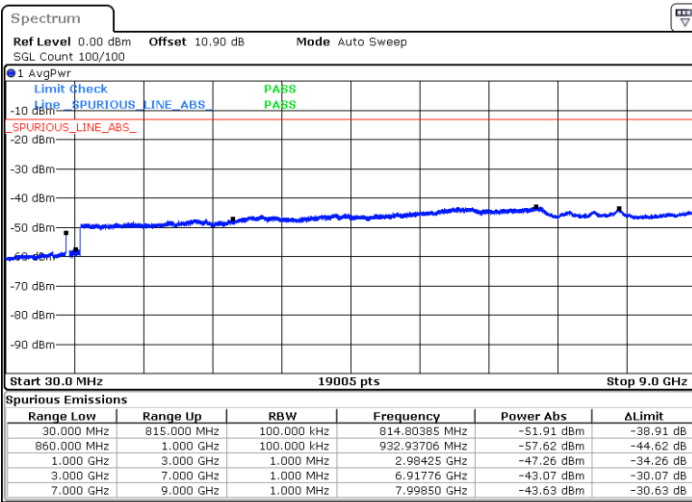

LTE Band 5B / 10MHz+5MHz

QPSK

Middle Channel / 1RB0 and 1RB24

Middle Channel / 1RB49 and 1RB0

Date: 4.OCT.2020 15:28:38

Date: 4.OCT.2020 15:29:13

Middle Channel / FullIRB

N/A

Date: 4.OCT.2020 15:24:28

LTE Band 5B / 10MHz+5MHz

QPSK

Highest Channel / 1RB0 and 1RB24

Highest Channel / 1RB49 and 1RB0

Date: 4.OCT.2020 16:02:33

Date: 4.OCT.2020 15:58:23

Highest Channel / FullIRB

N/A

Date: 4.OCT.2020 16:03:08

LTE Band 5B / 10MHz+10MHz

QPSK

Lowest Channel / 1RB0 and 1RB49

Lowest Channel / 1RB49 and 1RB0

Date: 4.OCT.2020 16:34:27

Date: 4.OCT.2020 16:33:52

Lowest Channel / FullIRB

N/A

Date: 4.OCT.2020 16:38:37

LTE Band 5B / 10MHz+10MHz

QPSK

Middle Channel / 1RB0 and 1RB49

Date: 4.OCT.2020 16:53:57

Middle Channel / 1RB49 and 1RB0