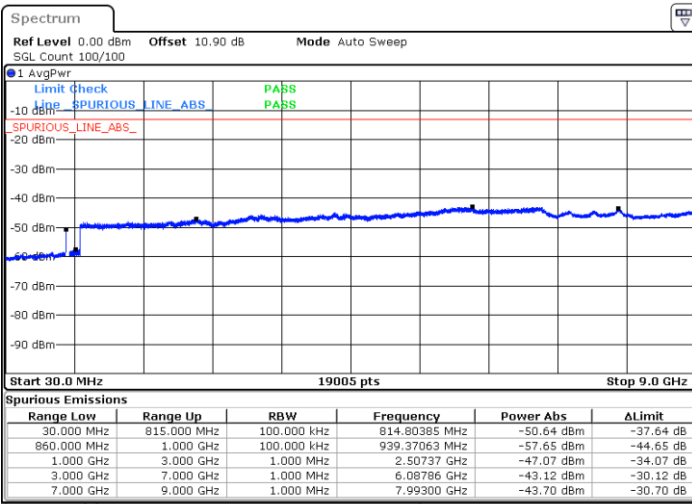

LTE Band 5B / 10MHz+5MHz

16QAM

Lowest Channel / 1RB0 and 1RB24

Lowest Channel / 1RB49 and 1RB0

Date: 4.OCT.2020 14:56:39

Date: 4.OCT.2020 14:54:52

Lowest Channel / FullIRB

N/A

Date: 4.OCT.2020 14:59:38

LTE Band 5B / 10MHz+5MHz

16QAM

Middle Channel / 1RB0 and 1RB24

Middle Channel / 1RB49 and 1RB0

Date: 4.OCT.2020 15:28:02

Date: 4.OCT.2020 15:29:49

Middle Channel / FullIRB

N/A

Date: 4.OCT.2020 15:25:04

LTE Band 5B / 10MHz+5MHz

16QAM

Highest Channel / 1RB0 and 1RB24

Highest Channel / 1RB49 and 1RB0

Date: 4.OCT.2020 16:01:57

Date: 4.OCT.2020 15:58:59

Highest Channel / FullIRB

N/A

Date: 4.OCT.2020 16:03:44

LTE Band 5B / 10MHz+10MHz

16QAM

Lowest Channel / 1RB0 and 1RB49

Lowest Channel / 1RB49 and 1RB0

Date: 4.OCT.2020 16:35:03