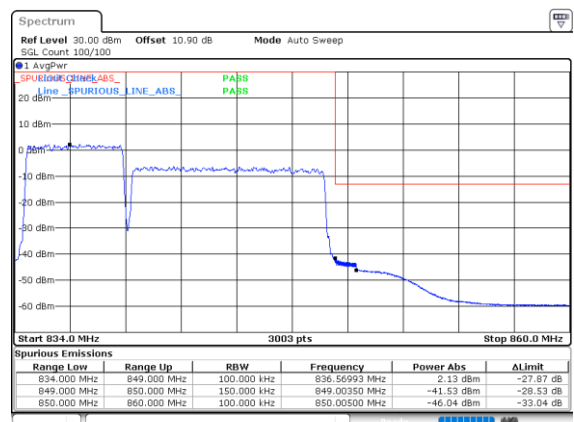

Highest Band Edge / 1RB49 and 1RB0

Date: 4.OCT.2020 17:20:49

Lowest Band Edge / Full RB

Date: 4.OCT.2020 16:14:50

Highest Band Edge / Full RB

Date: 4.OCT.2020 17:06:02

LTE Band 5B / 5MHz+10MHz

256QAM

Lowest Band Edge / 1RB0 and 1RB49

Date: 4.OCT.2020 13:14:16

Highest Band Edge / 1RB0 and 1RB49

Date: 4.OCT.2020 14:08:08

Lowest Band Edge / 1RB24 and 1RB0

Date: 4.OCT.2020 13:27:13

Highest Band Edge / 1RB24 and 1RB0

Date: 4.OCT.2020 14:09:58

Lowest Band Edge / Full RB

Date: 4.OCT.2020 13:12:25

Highest Band Edge / Full RB

Date: 4.OCT.2020 13:55:12

LTE Band 5B / 10MHz+5MHz

256QAM

Lowest Band Edge / 1RB0 and 1RB24

Highest Band Edge / 1RB0 and 1RB24

Lowest Band Edge / 1RB49 and 1RB0

Highest Band Edge / 1RB49 and 1RB0

Lowest Band Edge / Full RB

Highest Band Edge / Full RB

LTE Band 5B / 10MHz+10MHz

256QAM

Lowest Band Edge / 1RB0 and 1RB49