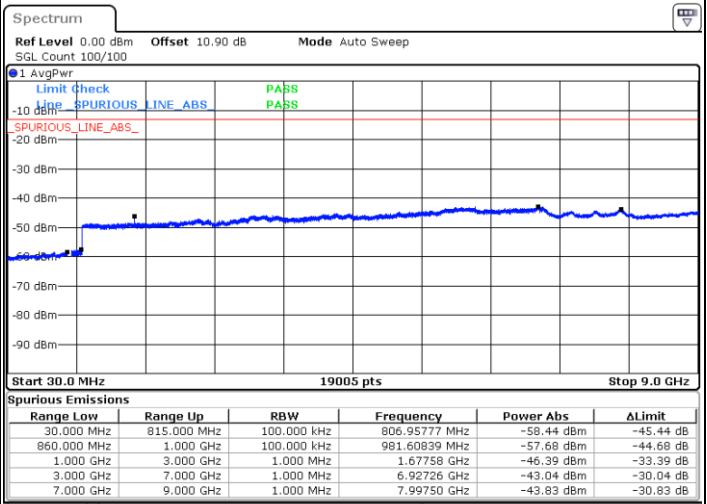

LTE Band 5B / 10MHz+5MHz

16QAM

Lowest Channel / 1RB0 and 1RB24

Lowest Channel / 1RB49 and 1RB0

Date: 4.OCT.2020 14:56:39

Date: 4.OCT.2020 14:54:52

Lowest Channel / FullIRB

N/A

Date: 4.OCT.2020 14:59:38

LTE Band 5B / 10MHz+5MHz

16QAM

Middle Channel / 1RB0 and 1RB24

Middle Channel / 1RB49 and 1RB0

Date: 4.OCT.2020 15:28:02

Date: 4.OCT.2020 15:29:49

Middle Channel / FullIRB

N/A

Date: 4.OCT.2020 15:25:04

LTE Band 5B / 10MHz+5MHz

16QAM

Highest Channel / 1RB0 and 1RB24

Highest Channel / 1RB49 and 1RB0

Date: 4.OCT.2020 16:01:57

Date: 4.OCT.2020 15:58:59

Highest Channel / FullIRB

N/A

Date: 4.OCT.2020 16:03:44

LTE Band 5B / 10MHz+10MHz

16QAM

Lowest Channel / 1RB0 and 1RB49

Lowest Channel / 1RB49 and 1RB0

Date: 4.OCT.2020 16:35:03