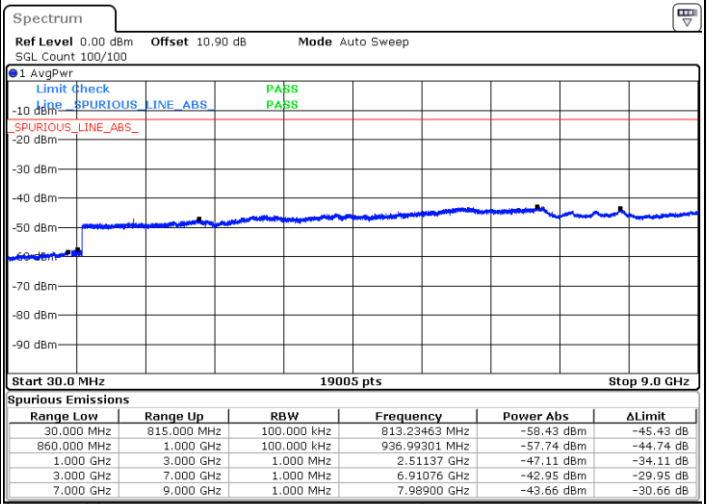

LTE Band 5B / 10MHz+5MHz

16QAM

Lowest Channel / 1RB0 and 1RB24

Lowest Channel / 1RB49 and 1RB0

Date: 4.OCT.2020 14:56:39

Date: 4.OCT.2020 14:54:52

Lowest Channel / FullIRB

N/A

Date: 4.OCT.2020 14:59:38

LTE Band 5B / 10MHz+5MHz

16QAM

Middle Channel / 1RB0 and 1RB24

Middle Channel / 1RB49 and 1RB0

Date: 4.OCT.2020 15:28:02

Date: 4.OCT.2020 15:29:49

Middle Channel / FullIRB

N/A

Date: 4.OCT.2020 15:25:04

LTE Band 5B / 10MHz+5MHz

16QAM

Highest Channel / 1RB0 and 1RB24

Highest Channel / 1RB49 and 1RB0

Date: 4.OCT.2020 16:01:57

Date: 4.OCT.2020 15:58:59