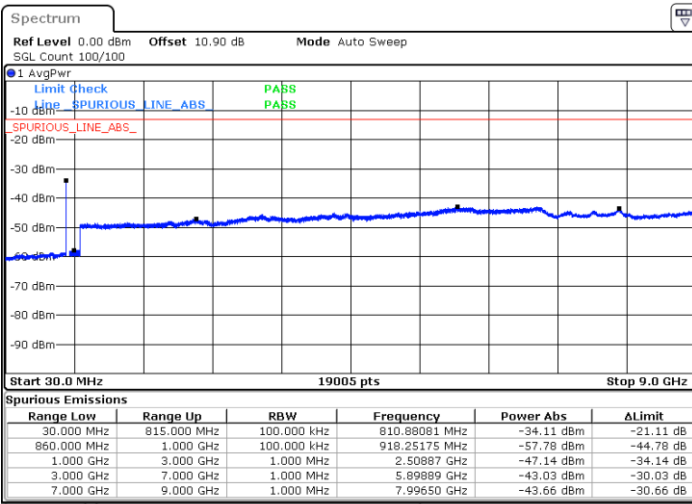

Date: 4.OCT.2020 16:53:21

Date: 4.OCT.2020 16:55:08

Middle Channel / FullIRB

N/A

Date: 4.OCT.2020 16:50:23

LTE Band 5B / 10MHz+10MHz

16QAM

Highest Channel / 1RB0 and 1RB49

Highest Channel / 1RB49 and 1RB0

Date: 4.OCT.2020 17:34:40

Date: 4.OCT.2020 17:25:42

Highest Channel / FullIRB

N/A

Date: 4.OCT.2020 17:36:27

LTE Band 5B / 5MHz+10MHz

64QAM

Lowest Channel / 1RB0 and 1RB49

Lowest Channel / 1RB24 and 1RB0

Date: 4.OCT.2020 13:31:22

Date: 4.OCT.2020 13:28:24

Lowest Channel / FullIRB

N/A

Date: 4.OCT.2020 13:33:10

LTE Band 5B / 5MHz+10MHz