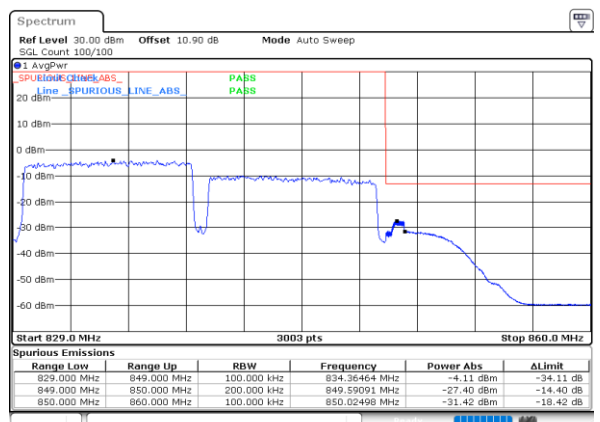

LTE Band 5B / 10MHz+10MHz

64QAM

Lowest Band Edge / 1RB0 and 1RB49

Date: 4.OCT.2020 16:20:23

Highest Band Edge / 1RB0 and 1RB49

Date: 4.OCT.2020 17:15:16

Lowest Band Edge / 1RB49 and 1RB0

Date: 4.OCT.2020 16:29:38

Highest Band Edge / 1RB49 and 1RB0

Date: 4.OCT.2020 17:20:49

Lowest Band Edge / Full RB

Date: 4.OCT.2020 16:14:50

Highest Band Edge / Full RB

Date: 4.OCT.2020 17:06:02

LTE Band 5B / 5MHz+10MHz

256QAM