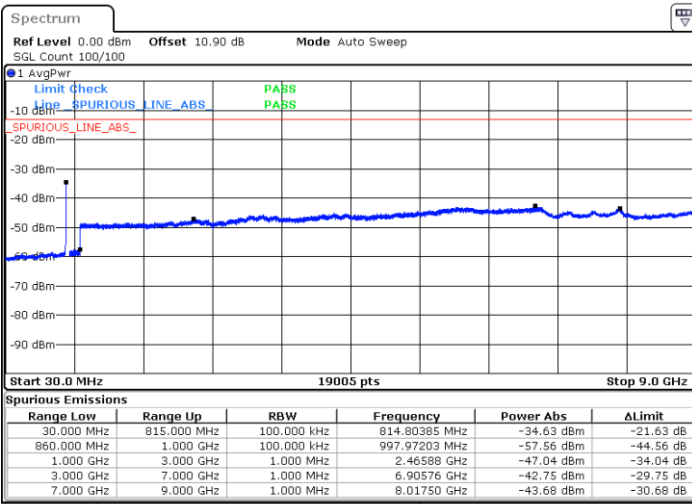

Date: 4.OCT.2020 15:24:28

LTE Band 5B / 10MHz+5MHz

QPSK

Highest Channel / 1RB0 and 1RB24

Highest Channel / 1RB49 and 1RB0

Date: 4.OCT.2020 16:02:33

Date: 4.OCT.2020 15:58:23

Highest Channel / FullIRB

N/A

Date: 4.OCT.2020 16:03:08

LTE Band 5B / 10MHz+10MHz

QPSK

Lowest Channel / 1RB0 and 1RB49

Lowest Channel / 1RB49 and 1RB0

Date: 4.OCT.2020 16:34:27

Date: 4.OCT.2020 16:33:52

Lowest Channel / FullIRB

N/A

Date: 4.OCT.2020 16:38:37

LTE Band 5B / 10MHz+10MHz

QPSK

Middle Channel / 1RB0 and 1RB49

Date: 4.OCT.2020 16:53:57

Middle Channel / 1RB49 and 1RB0

Date: 4.OCT.2020 16:54:32

Middle Channel / FullIRB

Date: 4.OCT.2020 16:49:47

N/A

LTE Band 5B / 10MHz+10MHz

QPSK

Highest Channel / 1RB0 and 1RB49

Highest Channel / 1RB49 and 1RB0