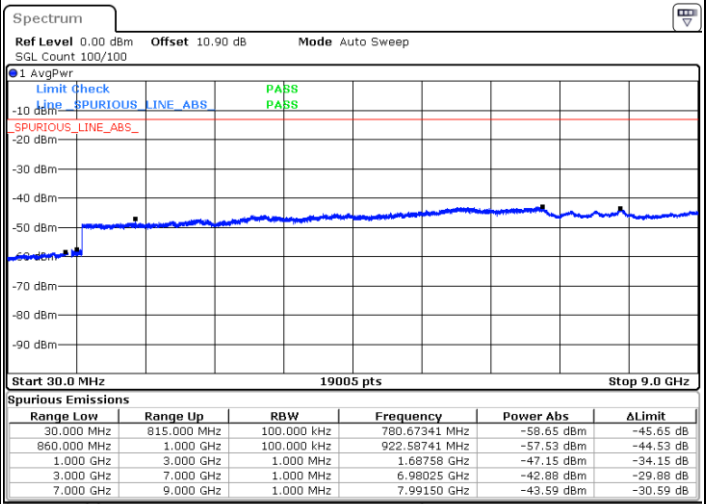

Date: 4.OCT.2020 14:59:38

LTE Band 5B / 10MHz+5MHz

16QAM

Middle Channel / 1RB0 and 1RB24

Middle Channel / 1RB49 and 1RB0

Date: 4.OCT.2020 15:28:02

Date: 4.OCT.2020 15:29:49

Middle Channel / FullIRB

N/A

Date: 4.OCT.2020 15:25:04

LTE Band 5B / 10MHz+5MHz

16QAM

Highest Channel / 1RB0 and 1RB24

Highest Channel / 1RB49 and 1RB0

Date: 4.OCT.2020 16:01:57

Date: 4.OCT.2020 15:58:59

Highest Channel / FullIRB

N/A

Date: 4.OCT.2020 16:03:44

LTE Band 5B / 10MHz+10MHz

16QAM

Lowest Channel / 1RB0 and 1RB49

Lowest Channel / 1RB49 and 1RB0

Date: 4.OCT.2020 16:35:03

Date: 4.OCT.2020 16:33:16

Lowest Channel / FullIRB

N/A

Date: 4.OCT.2020 16:38:02

LTE Band 5B / 10MHz+10MHz

16QAM

Middle Channel / 1RB0 and 1RB49

Middle Channel / 1RB49 and 1RB0