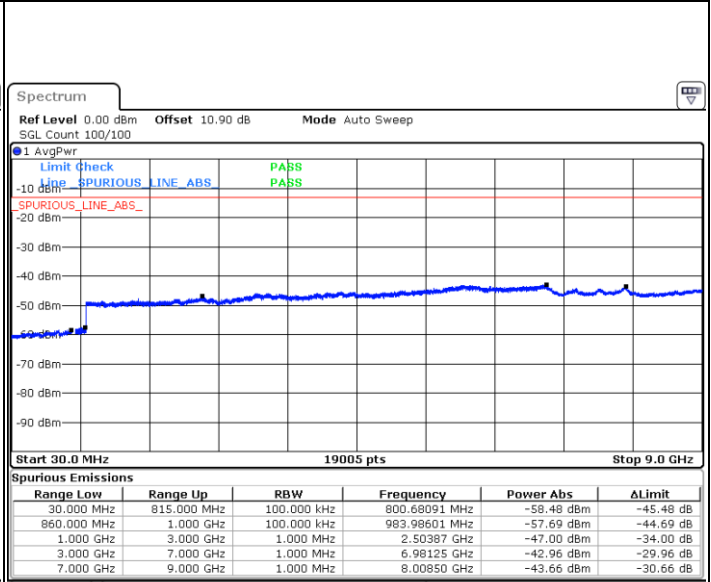

N/A

Date: 4.OCT.2020 16:03:08

LTE Band 5B / 10MHz+10MHz

QPSK

Lowest Channel / 1RB0 and 1RB49

Lowest Channel / 1RB49 and 1RB0

Date: 4.OCT.2020 16:34:27

Date: 4.OCT.2020 16:33:52

Lowest Channel / FullIRB

N/A

Date: 4.OCT.2020 16:38:37

LTE Band 5B / 10MHz+10MHz

QPSK

Middle Channel / 1RB0 and 1RB49

Date: 4.OCT.2020 16:53:57

Middle Channel / 1RB49 and 1RB0

Date: 4.OCT.2020 16:54:32

Middle Channel / FullIRB

Date: 4.OCT.2020 16:49:47

N/A

LTE Band 5B / 10MHz+10MHz

QPSK

Highest Channel / 1RB0 and 1RB49

Highest Channel / 1RB49 and 1RB0

Date: 4.OCT.2020 17:35:16

Date: 4.OCT.2020 17:25:06

Highest Channel / FullIRB

N/A

Date: 4.OCT.2020 17:35:51

LTE Band 5B / 5MHz+10MHz

16QAM

Lowest Channel / 1RB0 and 1RB49