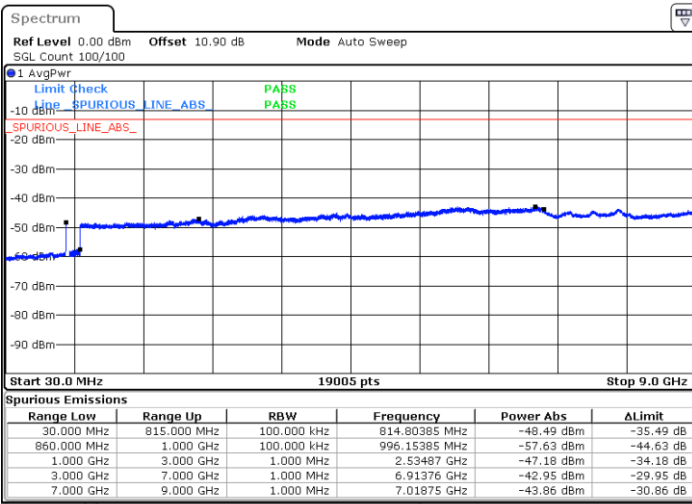

Highest Channel / 1RB49 and 1RB0

Date: 4.OCT.2020 17:34:40

Date: 4.OCT.2020 17:25:42

Highest Channel / FullIRB

N/A

Date: 4.OCT.2020 17:36:27

LTE Band 5B / 5MHz+10MHz

64QAM

Lowest Channel / 1RB0 and 1RB49

Lowest Channel / 1RB24 and 1RB0

Date: 4.OCT.2020 13:31:22

Date: 4.OCT.2020 13:28:24

Lowest Channel / FullIRB

N/A

Date: 4.OCT.2020 13:33:10

LTE Band 5B / 5MHz+10MHz

LTE Band 5B / 5MHz+10MHz

64QAM

Highest Channel / 1RB0 and 1RB49

Highest Channel / 1RB24 and 1RB0

Date: 4.OCT.2020 14:19:04

Date: 4.OCT.2020 14:17:17

Highest Channel / FullIRB

N/A