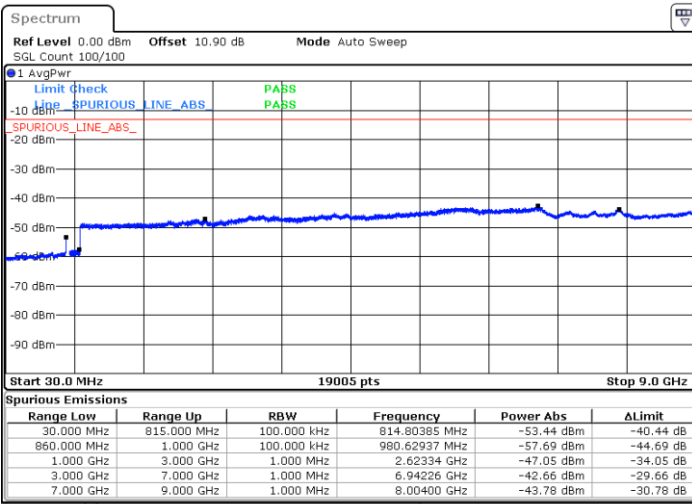

Middle Channel / 1RB24 and 1RB0

Date: 4.OCT.2020 13:46:02

Date: 4.OCT.2020 13:46:37

Middle Channel / FullIRB

N/A

Date: 4.OCT.2020 13:41:52

LTE Band 5B / 5MHz+10MHz

QPSK

Highest Channel / 1RB0 and 1RB49

Highest Channel / 1RB24 and 1RB0

Date: 4.OCT.2020 14:20:16

Date: 4.OCT.2020 14:16:06

Highest Channel / FullIRB

N/A

Date: 4.OCT.2020 14:20:51

LTE Band 5B / 10MHz+5MHz

QPSK

Lowest Channel / 1RB0 and 1RB24

Lowest Channel / 1RB49 and 1RB0

Date: 4.OCT.2020 14:56:03

Date: 4.OCT.2020 14:55:28

Lowest Channel / FullIRB

N/A

Date: 4.OCT.2020 15:00:13

LTE Band 5B / 10MHz+5MHz

QPSK

Middle Channel / 1RB0 and 1RB24

Middle Channel / 1RB49 and 1RB0

Date: 4.OCT.2020 15:28:38

Date: 4.OCT.2020 15:29:13

Middle Channel / FullIRB

N/A