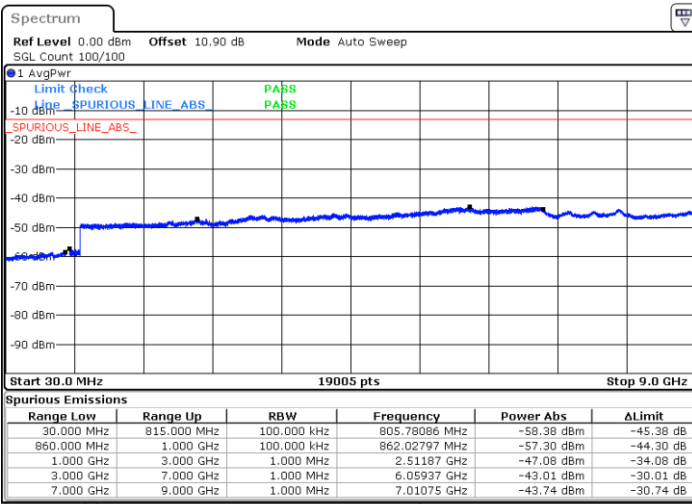

N/A

Date: 4.OCT.2020 15:25:04

LTE Band 5B / 10MHz+5MHz

16QAM

Highest Channel / 1RB0 and 1RB24

Highest Channel / 1RB49 and 1RB0

Date: 4.OCT.2020 16:01:57

Date: 4.OCT.2020 15:58:59

Highest Channel / FullIRB

N/A

Date: 4.OCT.2020 16:03:44

LTE Band 5B / 10MHz+10MHz

16QAM

Lowest Channel / 1RB0 and 1RB49

Lowest Channel / 1RB49 and 1RB0

Date: 4.OCT.2020 16:35:03

Date: 4.OCT.2020 16:33:16

Lowest Channel / FullIRB

N/A

Date: 4.OCT.2020 16:38:02

LTE Band 5B / 10MHz+10MHz

16QAM

Middle Channel / 1RB0 and 1RB49

Middle Channel / 1RB49 and 1RB0

Date: 4.OCT.2020 16:53:21

Date: 4.OCT.2020 16:55:08

Middle Channel / FullIRB

N/A

Date: 4.OCT.2020 16:50:23

LTE Band 5B / 10MHz+10MHz

16QAM

Highest Channel / 1RB0 and 1RB49