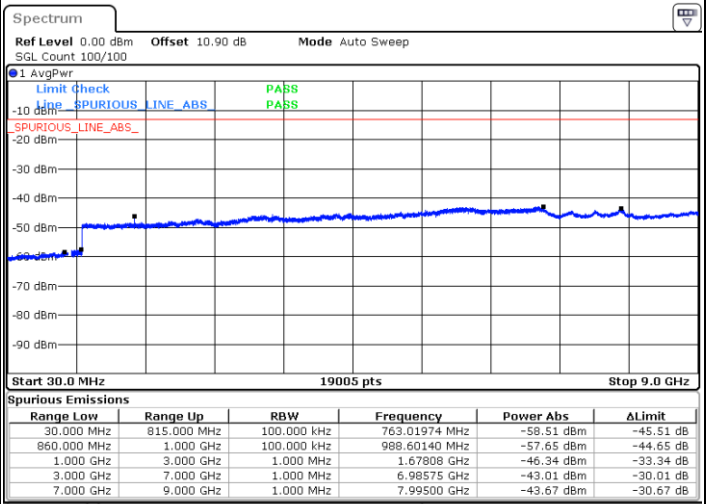

Lowest Band Edge / Full RB

Date: 4.OCT.2020 16:16:41

Highest Band Edge / Full RB

Date: 4.OCT.2020 17:04:11

Conducted Spurious Emission

LTE Band 5B / 5MHz+10MHz

QPSK

Middle Channel / 1RB0 and 1RB49

Middle Channel / 1RB24 and 1RB0

Date: 4.OCT.2020 13:46:02

Date: 4.OCT.2020 13:46:37

Middle Channel / FullIRB

N/A

Date: 4.OCT.2020 13:41:52

LTE Band 5B / 5MHz+10MHz

QPSK

Highest Channel / 1RB0 and 1RB49

Highest Channel / 1RB24 and 1RB0

Date: 4.OCT.2020 14:20:16

Date: 4.OCT.2020 14:16:06

Highest Channel / FullIRB

N/A

Date: 4.OCT.2020 14:20:51

LTE Band 5B / 10MHz+5MHz