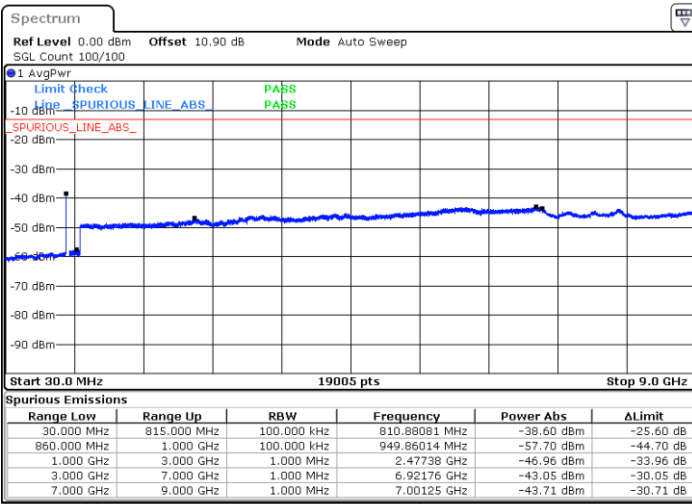

Middle Channel / 1RB24 and 1RB0

Date: 4.OCT.2020 13:46:02

Date: 4.OCT.2020 13:46:37

Middle Channel / FullIRB

N/A

Date: 4.OCT.2020 13:41:52

LTE Band 5B / 5MHz+10MHz

QPSK

Highest Channel / 1RB0 and 1RB49

Highest Channel / 1RB24 and 1RB0

Date: 4.OCT.2020 14:20:16

Date: 4.OCT.2020 14:16:06

Highest Channel / FullIRB

N/A

Date: 4.OCT.2020 14:20:51

LTE Band 5B / 10MHz+5MHz

QPSK

Lowest Channel / 1RB0 and 1RB24

Lowest Channel / 1RB49 and 1RB0

Date: 4.OCT.2020 14:56:03

Date: 4.OCT.2020 14:55:28

Lowest Channel / FullIRB

N/A

Date: 4.OCT.2020 15:00:13

LTE Band 5B / 10MHz+5MHz

QPSK

Middle Channel / 1RB0 and 1RB24

Middle Channel / 1RB49 and 1RB0

Date: 4.OCT.2020 15:28:38

Date: 4.OCT.2020 15:29:13

Middle Channel / FullIRB

N/A