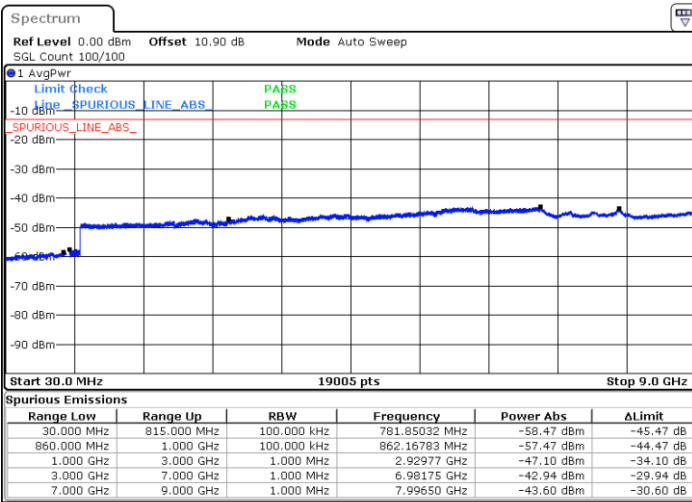

LTE Band 5B / 10MHz+5MHz

QPSK

Middle Channel / 1RB0 and 1RB24

Middle Channel / 1RB49 and 1RB0

Date: 4.OCT.2020 15:28:38

Date: 4.OCT.2020 15:29:13

Middle Channel / FullIRB

N/A

Date: 4.OCT.2020 15:24:28

LTE Band 5B / 10MHz+5MHz

QPSK

Highest Channel / 1RB0 and 1RB24

Highest Channel / 1RB49 and 1RB0

Date: 4.OCT.2020 16:02:33

Date: 4.OCT.2020 15:58:23

Highest Channel / FullIRB

N/A

Date: 4.OCT.2020 16:03:08

LTE Band 5B / 10MHz+10MHz

QPSK

Lowest Channel / 1RB0 and 1RB49

Lowest Channel / 1RB49 and 1RB0

Date: 4.OCT.2020 16:34:27

Date: 4.OCT.2020 16:33:52

Lowest Channel / FullIRB

N/A

Date: 4.OCT.2020 16:38:37

LTE Band 5B / 10MHz+10MHz

QPSK

Middle Channel / 1RB0 and 1RB49

Date: 4.OCT.2020 16:53:57

Middle Channel / 1RB49 and 1RB0