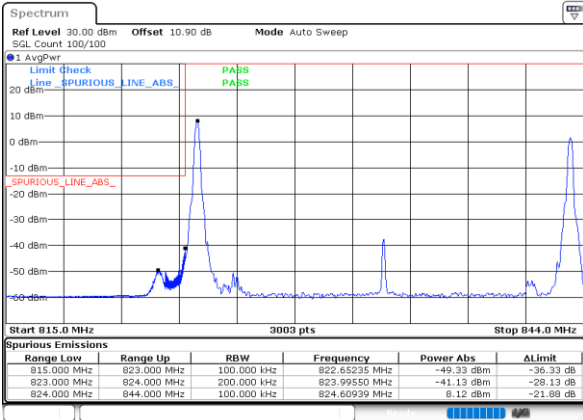

LTE Band 5B / 10MHz+10MHz

64QAM

Lowest Band Edge / 1RB0 and 1RB49

Date: 4.OCT.2020 16:20:23

Highest Band Edge / 1RB0 and 1RB49

Date: 4.OCT.2020 17:15:16

Lowest Band Edge / 1RB49 and 1RB0

Date: 4.OCT.2020 16:29:38

Highest Band Edge / 1RB49 and 1RB0

Date: 4.OCT.2020 17:20:49

Lowest Band Edge / Full RB

Date: 4.OCT.2020 16:14:50

Highest Band Edge / Full RB

Date: 4.OCT.2020 17:06:02

LTE Band 5B / 5MHz+10MHz

256QAM