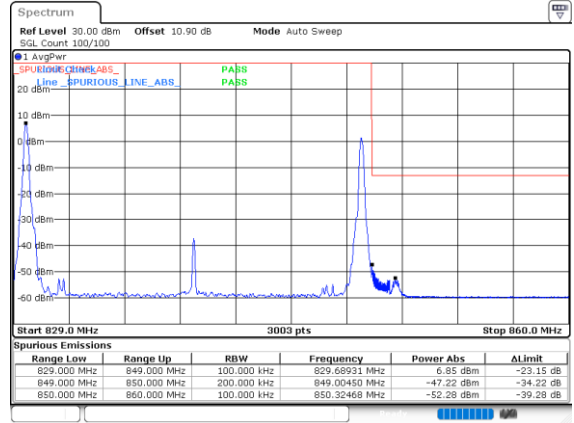

Highest Band Edge / 1RB0 and 1RB49

Date: 4.OCT.2020 17:17:07