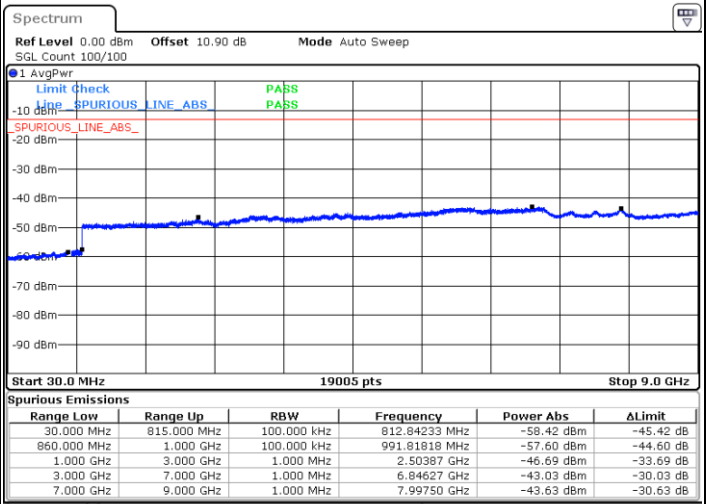

N/A

Date: 4.OCT.2020 15:25:04

LTE Band 5B / 10MHz+5MHz

16QAM

Highest Channel / 1RB0 and 1RB24

Highest Channel / 1RB49 and 1RB0

Date: 4.OCT.2020 16:01:57

Date: 4.OCT.2020 15:58:59

Highest Channel / FullIRB

N/A

Date: 4.OCT.2020 16:03:44

LTE Band 5B / 10MHz+10MHz

16QAM

Lowest Channel / 1RB0 and 1RB49

Lowest Channel / 1RB49 and 1RB0

Date: 4.OCT.2020 16:35:03

Date: 4.OCT.2020 16:33:16

Lowest Channel / FullIRB

N/A

Date: 4.OCT.2020 16:38:02

LTE Band 5B / 10MHz+10MHz

16QAM

Middle Channel / 1RB0 and 1RB49

Middle Channel / 1RB49 and 1RB0

Date: 4.OCT.2020 16:53:21

Date: 4.OCT.2020 16:55:08

Middle Channel / FullIRB

N/A

Date: 4.OCT.2020 16:50:23

LTE Band 5B / 10MHz+10MHz

16QAM

Highest Channel / 1RB0 and 1RB49