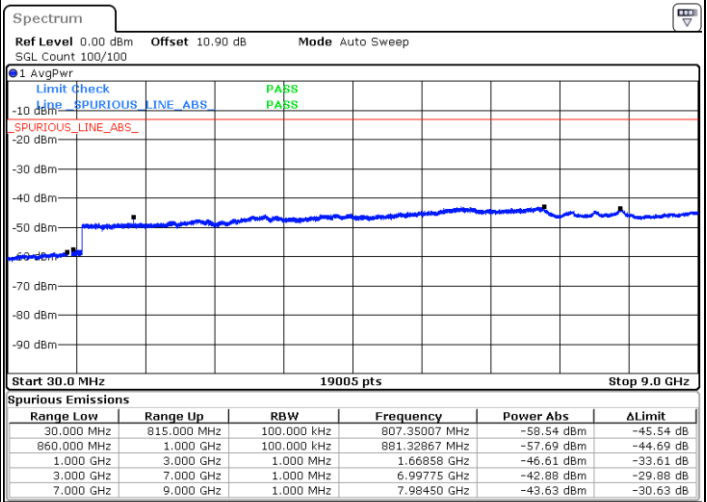

Lowest Band Edge / Full RB

Date: 4.OCT.2020 16:16:41

Highest Band Edge / Full RB

Date: 4.OCT.2020 17:04:11

Conducted Spurious Emission

LTE Band 5B / 5MHz+10MHz

QPSK

Middle Channel / 1RB0 and 1RB49

Middle Channel / 1RB24 and 1RB0

Date: 4.OCT.2020 13:46:02

Date: 4.OCT.2020 13:46:37

Middle Channel / FullIRB

N/A

Date: 4.OCT.2020 13:41:52

LTE Band 5B / 5MHz+10MHz

QPSK

Highest Channel / 1RB0 and 1RB49

Highest Channel / 1RB24 and 1RB0

Date: 4.OCT.2020 14:20:16

Date: 4.OCT.2020 14:16:06

Highest Channel / FullIRB

N/A

Date: 4.OCT.2020 14:20:51

LTE Band 5B / 10MHz+5MHz