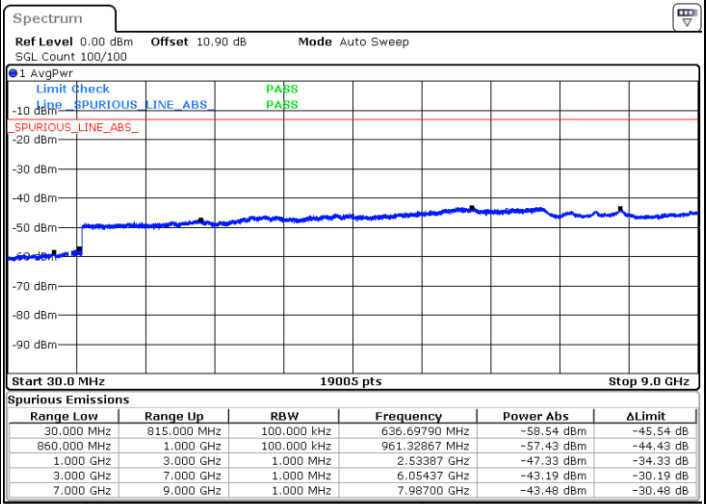

Lowest Channel / 1RB0 and 1RB49

Lowest Channel / 1RB24 and 1RB0

Date: 4.OCT.2020 13:31:22

Date: 4.OCT.2020 13:28:24

Lowest Channel / FullIRB

N/A

Date: 4.OCT.2020 13:33:10

LTE Band 5B / 5MHz+10MHz

64QAM

Middle Channel / 1RB0 and 1RB49

Middle Channel / 1RB24 and 1RB0

Date: 4.OCT.2020 13:44:51

Date: 4.OCT.2020 13:47:49

Middle Channel / FullIRB

N/A

Date: 4.OCT.2020 13:43:04

LTE Band 5B / 5MHz+10MHz

64QAM

Highest Channel / 1RB0 and 1RB49

Highest Channel / 1RB24 and 1RB0

Date: 4.OCT.2020 14:19:04

Date: 4.OCT.2020 14:17:17

Highest Channel / FullIRB

N/A

Date: 4.OCT.2020 14:22:03

LTE Band 5B / 10MHz+5MHz

64QAM

Lowest Channel / 1RB0 and 1RB24

Lowest Channel / 1RB49 and 1RB0

Date: 4.OCT.2020 14:57:15

Date: 4.OCT.2020 14:54:16

Lowest Channel / FullIRB