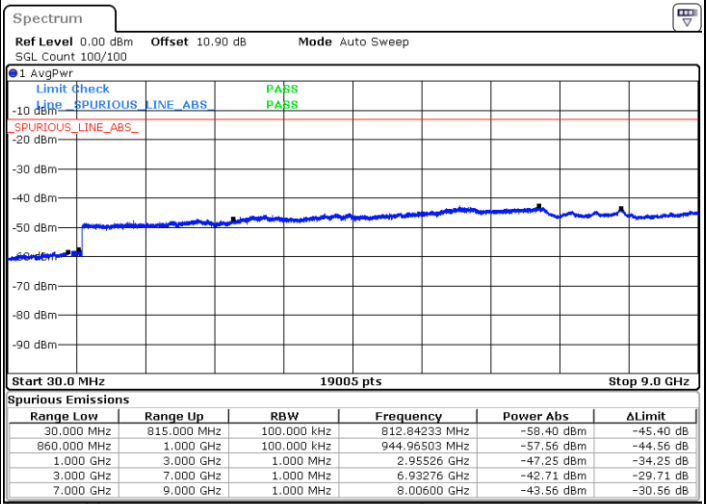

LTE Band 5B / 5MHz+10MHz

64QAM

Highest Channel / 1RB0 and 1RB49

Highest Channel / 1RB24 and 1RB0

Date: 4.OCT.2020 14:19:04

Date: 4.OCT.2020 14:17:17

Highest Channel / FullIRB

N/A

Date: 4.OCT.2020 14:22:03

LTE Band 5B / 10MHz+5MHz

64QAM

Lowest Channel / 1RB0 and 1RB24

Lowest Channel / 1RB49 and 1RB0

Date: 4.OCT.2020 14:57:15

Date: 4.OCT.2020 14:54:16

Lowest Channel / FullIRB

N/A

Date: 4.OCT.2020 14:59:02

LTE Band 5B / 10MHz+5MHz

64QAM

Middle Channel / 1RB0 and 1RB24

Middle Channel / 1RB49 and 1RB0

Date: 4.OCT.2020 15:27:26

Date: 4.OCT.2020 15:30:25

Middle Channel / FullIRB

N/A

Date: 4.OCT.2020 15:25:39

LTE Band 5B / 10MHz+5MHz

64QAM

Highest Channel / 1RB0 and 1RB24

Highest Channel / 1RB49 and 1RB0

Date: 4.OCT.2020 16:01:21