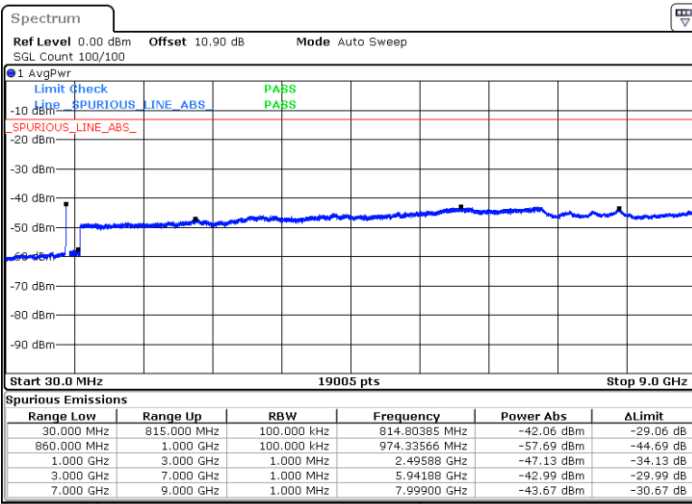

Date: 4.OCT.2020 15:59:34

Highest Channel / FullIRB

N/A

Date: 4.OCT.2020 16:04:20

LTE Band 5B / 10MHz+10MHz

64QAM

Lowest Channel / 1RB0 and 1RB49

Lowest Channel / 1RB49 and 1RB0

Date: 4.OCT.2020 16:35:38

Date: 4.OCT.2020 16:32:40

Lowest Channel / FullIRB

N/A

Date: 4.OCT.2020 16:37:26

LTE Band 5B / 10MHz+10MHz

64QAM

Middle Channel / 1RB0 and 1RB49

Middle Channel / 1RB49 and 1RB0

Date: 4.OCT.2020 16:52:46

Date: 4.OCT.2020 16:55:44

Middle Channel / FullIRB

N/A

Date: 4.OCT.2020 16:50:59

LTE Band 5B / 10MHz+10MHz

64QAM

Highest Channel / 1RB0 and 1RB49

Highest Channel / 1RB49 and 1RB0

Date: 4.OCT.2020 17:30:48

Date: 4.OCT.2020 17:29:01

Highest Channel / FullIRB

N/A

Date: 4.OCT.2020 17:37:03