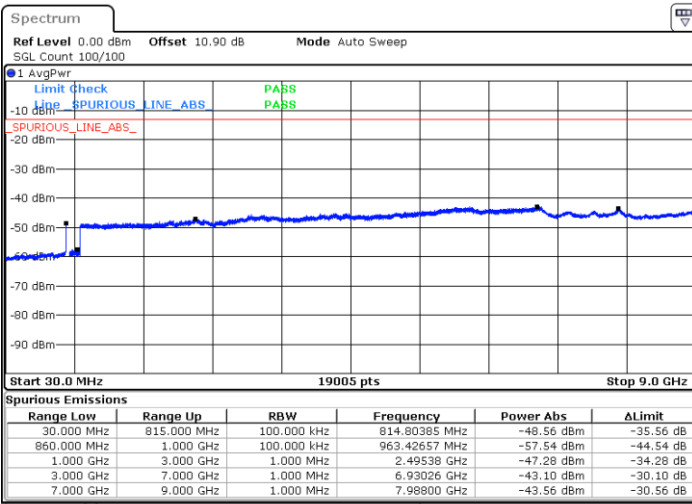

Date: 4.OCT.2020 16:54:32

Middle Channel / FullIRB

Date: 4.OCT.2020 16:49:47

N/A

LTE Band 5B / 10MHz+10MHz

QPSK

Highest Channel / 1RB0 and 1RB49

Highest Channel / 1RB49 and 1RB0

Date: 4.OCT.2020 17:35:16

Date: 4.OCT.2020 17:25:06

Highest Channel / FullIRB

N/A

Date: 4.OCT.2020 17:35:51

LTE Band 5B / 5MHz+10MHz

16QAM

Lowest Channel / 1RB0 and 1RB49

Lowest Channel / 1RB24 and 1RB0

Date: 4.OCT.2020 13:30:47

Date: 4.OCT.2020 13:29:00

Lowest Channel / FullIRB

N/A

Date: 4.OCT.2020 13:33:45

LTE Band 5B / 5MHz+10MHz

16QAM

Middle Channel / 1RB0 and 1RB49

Middle Channel / 1RB24 and 1RB0

Date: 4.OCT.2020 13:45:26

Date: 4.OCT.2020 13:47:13

Middle Channel / FullIRB

N/A

Date: 4.OCT.2020 13:42:28

LTE Band 5B / 5MHz+10MHz