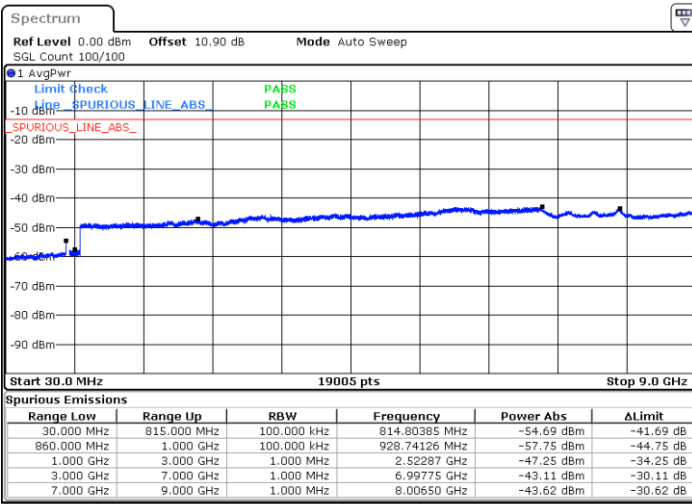

Date: 4.OCT.2020 14:59:38

LTE Band 5B / 10MHz+5MHz

16QAM

Middle Channel / 1RB0 and 1RB24

Middle Channel / 1RB49 and 1RB0

Date: 4.OCT.2020 15:28:02

Date: 4.OCT.2020 15:29:49

Middle Channel / FullIRB

N/A

Date: 4.OCT.2020 15:25:04

LTE Band 5B / 10MHz+5MHz

16QAM

Highest Channel / 1RB0 and 1RB24

Highest Channel / 1RB49 and 1RB0

Date: 4.OCT.2020 16:01:57

Date: 4.OCT.2020 15:58:59

Highest Channel / FullIRB

N/A

Date: 4.OCT.2020 16:03:44

LTE Band 5B / 10MHz+10MHz

16QAM

Lowest Channel / 1RB0 and 1RB49

Lowest Channel / 1RB49 and 1RB0

Date: 4.OCT.2020 16:35:03