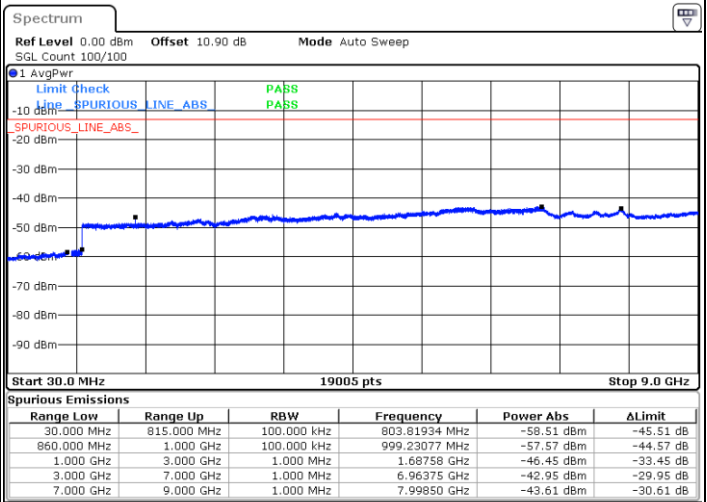

LTE Band 5B / 10MHz+5MHz

QPSK

Middle Channel / 1RB0 and 1RB24

Middle Channel / 1RB49 and 1RB0

Date: 4.OCT.2020 15:28:38

Date: 4.OCT.2020 15:29:13

Middle Channel / FullIRB

N/A

Date: 4.OCT.2020 15:24:28

LTE Band 5B / 10MHz+5MHz

QPSK

Highest Channel / 1RB0 and 1RB24

Highest Channel / 1RB49 and 1RB0

Date: 4.OCT.2020 16:02:33

Date: 4.OCT.2020 15:58:23

Highest Channel / FullIRB

N/A

Date: 4.OCT.2020 16:03:08

LTE Band 5B / 10MHz+10MHz

QPSK

Lowest Channel / 1RB0 and 1RB49

Lowest Channel / 1RB49 and 1RB0

Date: 4.OCT.2020 16:34:27

Date: 4.OCT.2020 16:33:52

Lowest Channel / FullIRB

N/A

Date: 4.OCT.2020 16:38:37

LTE Band 5B / 10MHz+10MHz

QPSK

Middle Channel / 1RB0 and 1RB49

Date: 4.OCT.2020 16:53:57

Middle Channel / 1RB49 and 1RB0