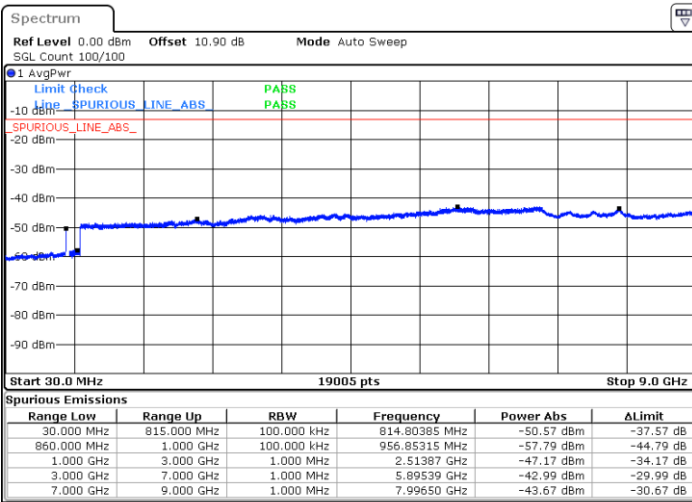

Lowest Channel / 1RB24 and 1RB0

Date: 4.OCT.2020 13:30:47

Date: 4.OCT.2020 13:29:00

Lowest Channel / FullIRB

N/A

Date: 4.OCT.2020 13:33:45

LTE Band 5B / 5MHz+10MHz

16QAM

Middle Channel / 1RB0 and 1RB49

Middle Channel / 1RB24 and 1RB0

Date: 4.OCT.2020 13:45:26

Date: 4.OCT.2020 13:47:13

Middle Channel / FullIRB

N/A

Date: 4.OCT.2020 13:42:28

LTE Band 5B / 5MHz+10MHz

16QAM

Highest Channel / 1RB0 and 1RB49

Highest Channel / 1RB24 and 1RB0

Date: 4.OCT.2020 14:19:40

Date: 4.OCT.2020 14:16:41

Highest Channel / FullIRB

N/A

Date: 4.OCT.2020 14:21:27

LTE Band 5B / 10MHz+5MHz

16QAM

Lowest Channel / 1RB0 and 1RB24

Lowest Channel / 1RB49 and 1RB0

Date: 4.OCT.2020 14:56:39

Date: 4.OCT.2020 14:54:52

Lowest Channel / FullIRB

N/A