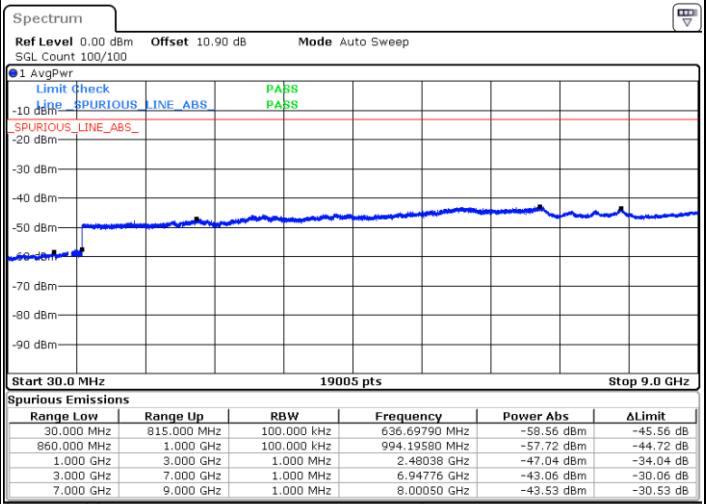

Highest Channel / FullIRB

N/A

Date: 4.OCT.2020 16:03:44

LTE Band 5B / 10MHz+10MHz

16QAM

Lowest Channel / 1RB0 and 1RB49

Lowest Channel / 1RB49 and 1RB0

Date: 4.OCT.2020 16:35:03

Date: 4.OCT.2020 16:33:16

Lowest Channel / FullIRB

N/A

Date: 4.OCT.2020 16:38:02

LTE Band 5B / 10MHz+10MHz

16QAM

Middle Channel / 1RB0 and 1RB49

Middle Channel / 1RB49 and 1RB0

Date: 4.OCT.2020 16:53:21

Date: 4.OCT.2020 16:55:08

Middle Channel / FullIRB

N/A

Date: 4.OCT.2020 16:50:23

LTE Band 5B / 10MHz+10MHz

16QAM

Highest Channel / 1RB0 and 1RB49

Highest Channel / 1RB49 and 1RB0

Date: 4.OCT.2020 17:34:40

Date: 4.OCT.2020 17:25:42

Highest Channel / FullIRB

N/A

Date: 4.OCT.2020 17:36:27

LTE Band 5B / 5MHz+10MHz

64QAM