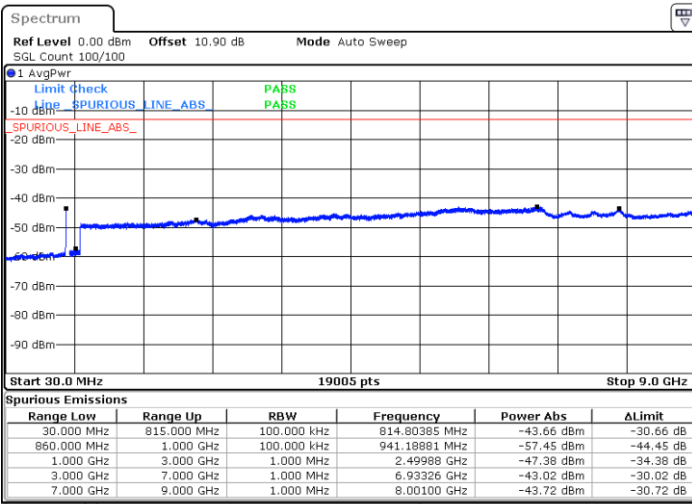

Highest Channel / FullIRB

N/A

Date: 4.OCT.2020 16:03:44

LTE Band 5B / 10MHz+10MHz

16QAM

Lowest Channel / 1RB0 and 1RB49

Lowest Channel / 1RB49 and 1RB0

Date: 4.OCT.2020 16:35:03

Date: 4.OCT.2020 16:33:16

Lowest Channel / FullIRB

N/A

Date: 4.OCT.2020 16:38:02

LTE Band 5B / 10MHz+10MHz

16QAM

Middle Channel / 1RB0 and 1RB49

Middle Channel / 1RB49 and 1RB0

Date: 4.OCT.2020 16:53:21

Date: 4.OCT.2020 16:55:08

Middle Channel / FullIRB

N/A

Date: 4.OCT.2020 16:50:23

LTE Band 5B / 10MHz+10MHz

16QAM

Highest Channel / 1RB0 and 1RB49

Highest Channel / 1RB49 and 1RB0

Date: 4.OCT.2020 17:34:40

Date: 4.OCT.2020 17:25:42

Highest Channel / FullIRB

N/A

Date: 4.OCT.2020 17:36:27

LTE Band 5B / 5MHz+10MHz

64QAM