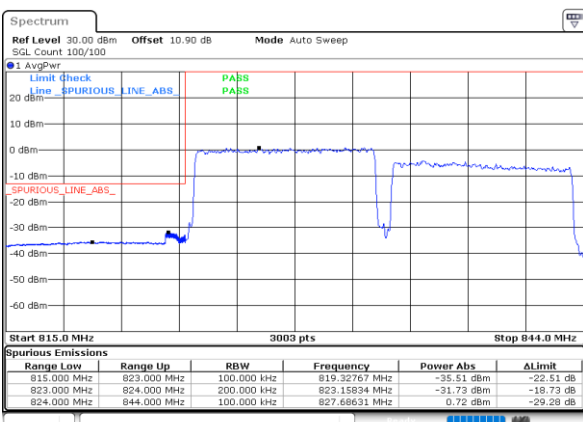

LTE Band 5B / 10MHz+10MHz

64QAM

Lowest Band Edge / 1RB0 and 1RB49

Date: 4.OCT.2020 16:20:23

Highest Band Edge / 1RB0 and 1RB49

Date: 4.OCT.2020 17:15:16

Lowest Band Edge / 1RB49 and 1RB0

Date: 4.OCT.2020 16:29:38

Highest Band Edge / 1RB49 and 1RB0

Date: 4.OCT.2020 17:20:49

Lowest Band Edge / Full RB

Date: 4.OCT.2020 16:14:50

Highest Band Edge / Full RB

Date: 4.OCT.2020 17:06:02

LTE Band 5B / 5MHz+10MHz

256QAM