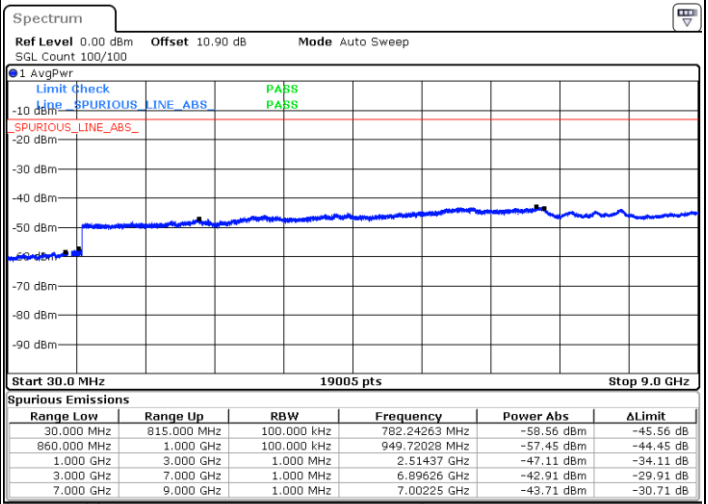

Date: 4.OCT.2020 16:53:21

Date: 4.OCT.2020 16:55:08

Middle Channel / FullIRB

N/A

Date: 4.OCT.2020 16:50:23

LTE Band 5B / 10MHz+10MHz

16QAM

Highest Channel / 1RB0 and 1RB49

Highest Channel / 1RB49 and 1RB0

Date: 4.OCT.2020 17:34:40

Date: 4.OCT.2020 17:25:42

Highest Channel / FullIRB

N/A

Date: 4.OCT.2020 17:36:27

LTE Band 5B / 5MHz+10MHz

64QAM

Lowest Channel / 1RB0 and 1RB49

Lowest Channel / 1RB24 and 1RB0

Date: 4.OCT.2020 13:31:22

Date: 4.OCT.2020 13:28:24

Lowest Channel / FullIRB

N/A

Date: 4.OCT.2020 13:33:10

LTE Band 5B / 5MHz+10MHz