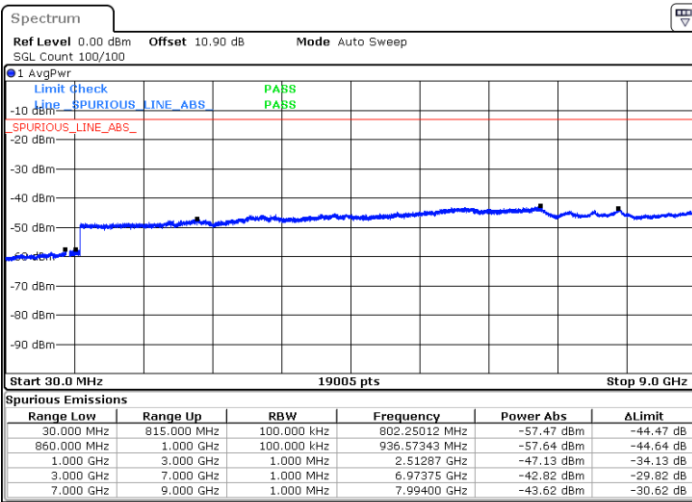

LTE Band 5B / 5MHz+10MHz

64QAM

Highest Channel / 1RB0 and 1RB49

Highest Channel / 1RB24 and 1RB0

Date: 4.OCT.2020 14:19:04

Date: 4.OCT.2020 14:17:17

Highest Channel / FullIRB

N/A

Date: 4.OCT.2020 14:22:03

LTE Band 5B / 10MHz+5MHz

64QAM

Lowest Channel / 1RB0 and 1RB24

Lowest Channel / 1RB49 and 1RB0

Date: 4.OCT.2020 14:57:15

Date: 4.OCT.2020 14:54:16

Lowest Channel / FullIRB

N/A

Date: 4.OCT.2020 14:59:02

LTE Band 5B / 10MHz+5MHz

64QAM

Middle Channel / 1RB0 and 1RB24

Middle Channel / 1RB49 and 1RB0

Date: 4.OCT.2020 15:27:26

Date: 4.OCT.2020 15:30:25

Middle Channel / FullIRB

N/A

Date: 4.OCT.2020 15:25:39

LTE Band 5B / 10MHz+5MHz

64QAM

Highest Channel / 1RB0 and 1RB24

Highest Channel / 1RB49 and 1RB0

Date: 4.OCT.2020 16:01:21