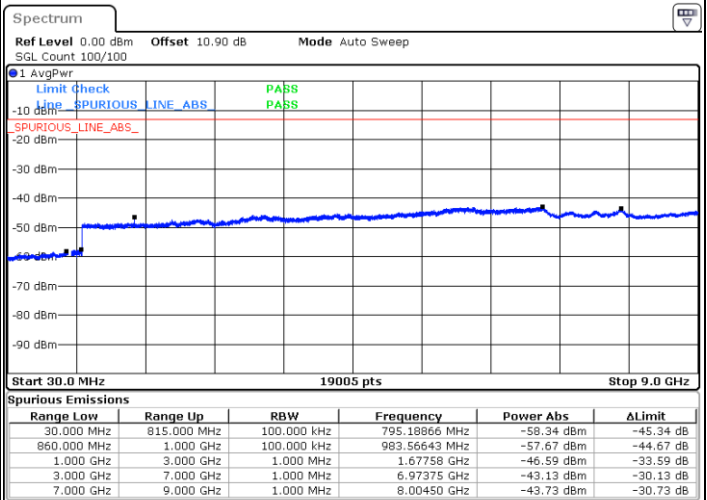

Highest Channel / 1RB0 and 1RB49

Highest Channel / 1RB24 and 1RB0

Date: 4.OCT.2020 14:20:16

Date: 4.OCT.2020 14:16:06

Highest Channel / FullIRB

N/A

Date: 4.OCT.2020 14:20:51

LTE Band 5B / 10MHz+5MHz

QPSK

Lowest Channel / 1RB0 and 1RB24

Lowest Channel / 1RB49 and 1RB0

Date: 4.OCT.2020 14:56:03

Date: 4.OCT.2020 14:55:28

Lowest Channel / FullIRB

N/A

Date: 4.OCT.2020 15:00:13

LTE Band 5B / 10MHz+5MHz

QPSK

Middle Channel / 1RB0 and 1RB24

Middle Channel / 1RB49 and 1RB0

Date: 4.OCT.2020 15:28:38

Date: 4.OCT.2020 15:29:13

Middle Channel / FullIRB

N/A

Date: 4.OCT.2020 15:24:28

LTE Band 5B / 10MHz+5MHz

QPSK

Highest Channel / 1RB0 and 1RB24

Highest Channel / 1RB49 and 1RB0

Date: 4.OCT.2020 16:02:33

Date: 4.OCT.2020 15:58:23

Highest Channel / FullIRB