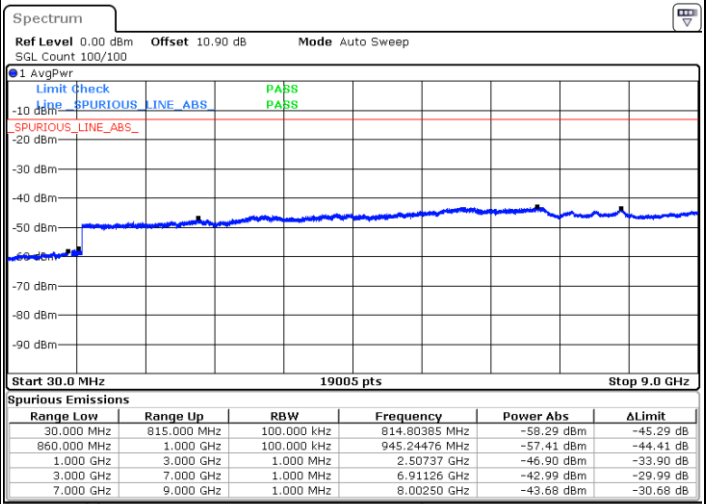

LTE Band 5B / 5MHz+10MHz

64QAM

Middle Channel / 1RB0 and 1RB49

Middle Channel / 1RB24 and 1RB0

Date: 4.OCT.2020 13:44:51

Date: 4.OCT.2020 13:47:49