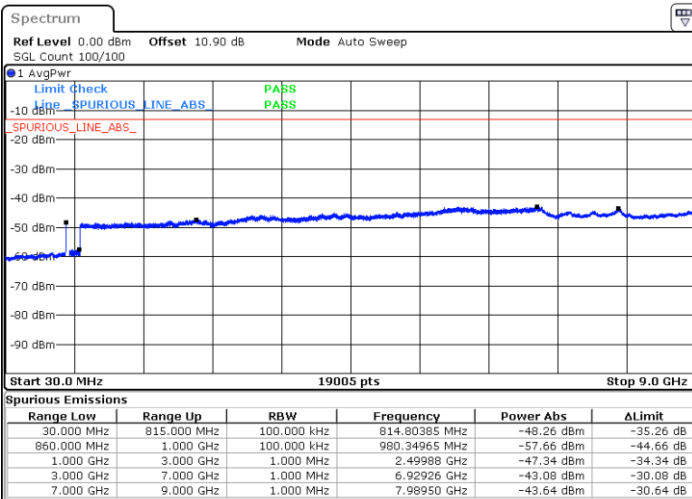

Highest Channel / 1RB0 and 1RB49

Highest Channel / 1RB24 and 1RB0

Date: 4.OCT.2020 14:20:16

Date: 4.OCT.2020 14:16:06

Highest Channel / FullIRB

N/A

Date: 4.OCT.2020 14:20:51

LTE Band 5B / 10MHz+5MHz

QPSK

Lowest Channel / 1RB0 and 1RB24

Lowest Channel / 1RB49 and 1RB0

Date: 4.OCT.2020 14:56:03

Date: 4.OCT.2020 14:55:28

Lowest Channel / FullIRB

N/A

Date: 4.OCT.2020 15:00:13

LTE Band 5B / 10MHz+5MHz

QPSK

Middle Channel / 1RB0 and 1RB24

Middle Channel / 1RB49 and 1RB0

Date: 4.OCT.2020 15:28:38

Date: 4.OCT.2020 15:29:13

Middle Channel / FullIRB

N/A

Date: 4.OCT.2020 15:24:28

LTE Band 5B / 10MHz+5MHz

QPSK

Highest Channel / 1RB0 and 1RB24

Highest Channel / 1RB49 and 1RB0

Date: 4.OCT.2020 16:02:33

Date: 4.OCT.2020 15:58:23

Highest Channel / FullIRB