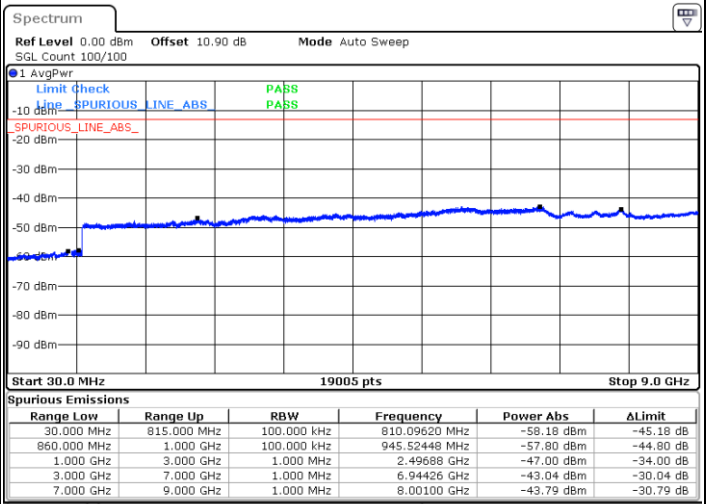

Lowest Channel / FullIRB

N/A

Date: 4.OCT.2020 16:38:37

LTE Band 5B / 10MHz+10MHz

QPSK

Middle Channel / 1RB0 and 1RB49

Date: 4.OCT.2020 16:53:57

Middle Channel / 1RB49 and 1RB0

Date: 4.OCT.2020 16:54:32

Middle Channel / FullIRB

Date: 4.OCT.2020 16:49:47

N/A

LTE Band 5B / 10MHz+10MHz

QPSK

Highest Channel / 1RB0 and 1RB49

Highest Channel / 1RB49 and 1RB0

Date: 4.OCT.2020 17:35:16

Date: 4.OCT.2020 17:25:06

Highest Channel / FullIRB

N/A

Date: 4.OCT.2020 17:35:51

LTE Band 5B / 5MHz+10MHz

16QAM

Lowest Channel / 1RB0 and 1RB49

Lowest Channel / 1RB24 and 1RB0

Date: 4.OCT.2020 13:30:47

Date: 4.OCT.2020 13:29:00

Lowest Channel / FullIRB

N/A

Date: 4.OCT.2020 13:33:45

LTE Band 5B / 5MHz+10MHz

16QAM