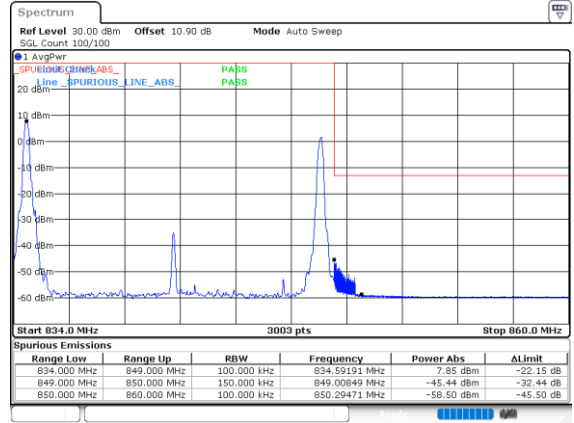

Date: 4.OCT.2020 14:09:58

Lowest Band Edge / Full RB

Date: 4.OCT.2020 13:12:25

Highest Band Edge / Full RB

Date: 4.OCT.2020 13:55:12

LTE Band 5B / 10MHz+5MHz

256QAM

Lowest Band Edge / 1RB0 and 1RB24

Highest Band Edge / 1RB0 and 1RB24

Lowest Band Edge / 1RB49 and 1RB0

Highest Band Edge / 1RB49 and 1RB0

Lowest Band Edge / Full RB

Highest Band Edge / Full RB

LTE Band 5B / 10MHz+10MHz

256QAM

Lowest Band Edge / 1RB0 and 1RB49