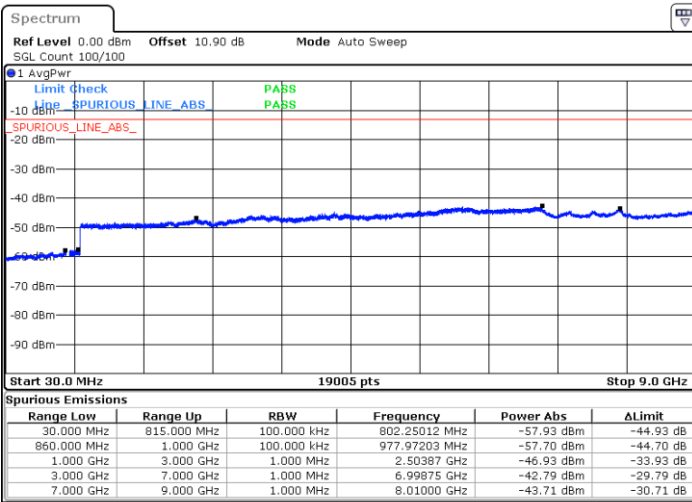

Date: 4.OCT.2020 16:54:32

Middle Channel / FullIRB

Date: 4.OCT.2020 16:49:47

N/A

LTE Band 5B / 10MHz+10MHz

QPSK

Highest Channel / 1RB0 and 1RB49

Highest Channel / 1RB49 and 1RB0

Date: 4.OCT.2020 17:35:16

Date: 4.OCT.2020 17:25:06

Highest Channel / FullIRB

N/A

Date: 4.OCT.2020 17:35:51

LTE Band 5B / 5MHz+10MHz

16QAM

Lowest Channel / 1RB0 and 1RB49

Lowest Channel / 1RB24 and 1RB0

Date: 4.OCT.2020 13:30:47

Date: 4.OCT.2020 13:29:00

Lowest Channel / FullIRB

N/A

Date: 4.OCT.2020 13:33:45

LTE Band 5B / 5MHz+10MHz

16QAM

Middle Channel / 1RB0 and 1RB49

Middle Channel / 1RB24 and 1RB0

Date: 4.OCT.2020 13:45:26

Date: 4.OCT.2020 13:47:13

Middle Channel / FullIRB

N/A

Date: 4.OCT.2020 13:42:28

LTE Band 5B / 5MHz+10MHz