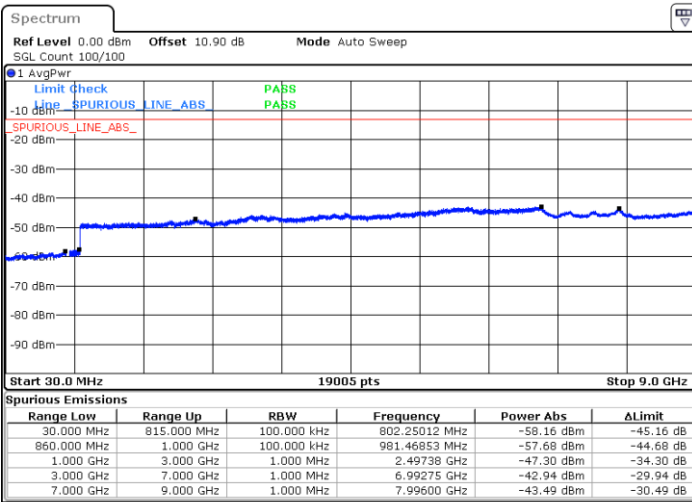

Highest Band Edge / 1RB0 and 1RB24

Lowest Band Edge / 1RB49 and 1RB0

Highest Band Edge / 1RB49 and 1RB0

Lowest Band Edge / Full RB

Highest Band Edge / Full RB

LTE Band 5B / 10MHz+10MHz

256QAM

Lowest Band Edge / 1RB0 and 1RB49

Lowest Band Edge / Full RB

Date: 4.OCT.2020 16:16:41

Highest Band Edge / Full RB

Date: 4.OCT.2020 17:04:11

Conducted Spurious Emission

LTE Band 5B / 5MHz+10MHz

QPSK

Middle Channel / 1RB0 and 1RB49

Middle Channel / 1RB24 and 1RB0

Date: 4.OCT.2020 13:46:02

Date: 4.OCT.2020 13:46:37

Middle Channel / FullIRB

N/A

Date: 4.OCT.2020 13:41:52

LTE Band 5B / 5MHz+10MHz

QPSK

Highest Channel / 1RB0 and 1RB49

Highest Channel / 1RB24 and 1RB0

Date: 4.OCT.2020 14:20:16

Date: 4.OCT.2020 14:16:06

Highest Channel / FullIRB

N/A

Date: 4.OCT.2020 14:20:51

LTE Band 5B / 10MHz+5MHz