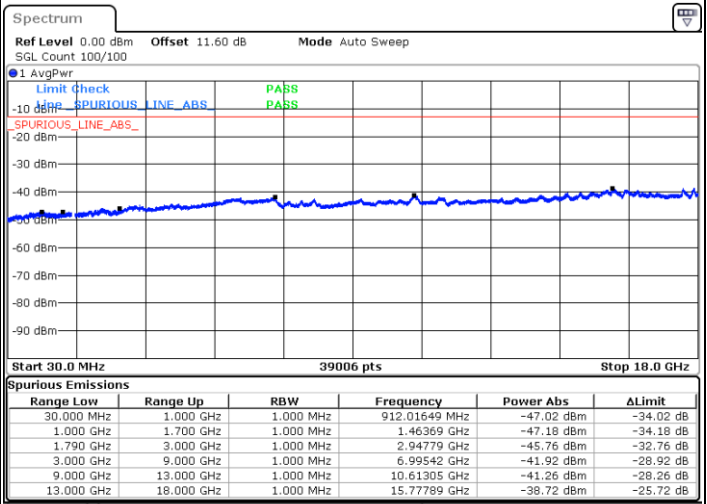

N/A

Date: 8.OCT.2020 12:18:55

LTE Band 66B / 5MHz+15MHz

16QAM

Highest Channel / 1RB0 and 1RB74

Highest Channel / 1RB24 and 1RB0

Date: 8.OCT.2020 12:53:39

Date: 8.OCT.2020 12:46:32

Highest Channel / FullIRB

N/A

Date: 8.OCT.2020 12:56:14

LTE Band 66B / 10MHz+5MHz

16QAM

Lowest Channel / 1RB0 and 1RB24

Lowest Channel / 1RB49 and 1RB0

Date: 8.OCT.2020 09:47:39

Date: 8.OCT.2020 09:45:05

Lowest Channel / FullIRB

N/A

Date: 8.OCT.2020 09:51:57

LTE Band 66B / 10MHz+5MHz

16QAM

Middle Channel / 1RB0 and 1RB24

Middle Channel / 1RB49 and 1RB0