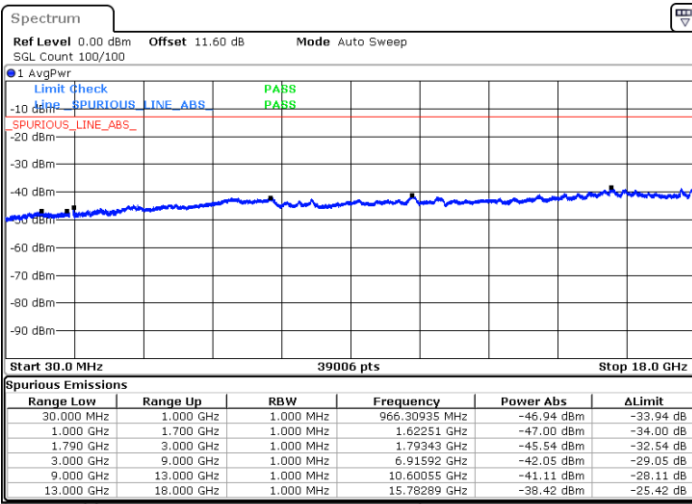

N/A

Date: 8.OCT.2020 09:52:48

LTE Band 66B / 10MHz+5MHz

QPSK

Middle Channel / 1RB0 and 1RB24

Middle Channel / 1RB49 and 1RB0

Date: 8.OCT.2020 10:03:19

Date: 8.OCT.2020 10:04:10

Middle Channel / FullIRB

N/A

Date: 8.OCT.2020 09:57:19

LTE Band 66B / 10MHz+5MHz

QPSK

Highest Channel / 1RB0 and 1RB24

Highest Channel / 1RB49 and 1RB0

Date: 8.OCT.2020 10:22:42

Date: 8.OCT.2020 10:16:41

Highest Channel / FullIRB

N/A

Date: 8.OCT.2020 10:23:33

LTE Band 66B / 10MHz+10MHz

QPSK

Lowest Channel / 1RB0 and 1RB49

Lowest Channel / 1RB49 and 1RB0

Date: 8.OCT.2020 10:43:10

Date: 8.OCT.2020 10:42:19

Lowest Channel / FullIRB

N/A

Date: 8.OCT.2020 10:49:11

LTE Band 66B / 10MHz+10MHz

QPSK

Middle Channel / 1RB0 and 1RB49