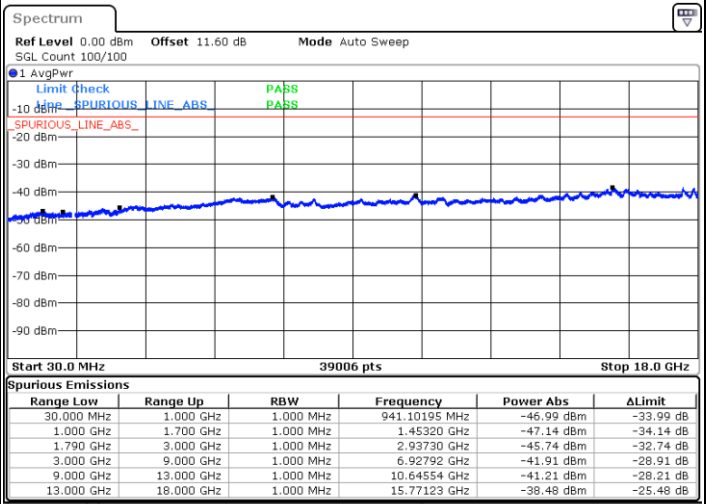

Highest Channel / 1RB0 and 1RB49

Highest Channel / 1RB49 and 1RB0

Date: 8.OCT.2020 11:26:06

Date: 8.OCT.2020 11:20:05

Highest Channel / FullIRB

N/A

Date: 8.OCT.2020 11:26:58

LTE Band 66B / 15MHz+5MHz

QPSK

Lowest Channel / 1RB0 and 1RB24

Lowest Channel / 1RB74 and 1RB0

Date: 8.OCT.2020 13:12:26

Date: 8.OCT.2020 13:11:35

Lowest Channel / FullIRB

N/A

Date: 8.OCT.2020 13:18:26

LTE Band 66B / 15MHz+5MHz

QPSK

Middle Channel / 1RB0 and 1RB24

Middle Channel / 1RB74 and 1RB0

Date: 8.OCT.2020 14:25:03

Date: 8.OCT.2020 14:25:54

Middle Channel / FullIRB

N/A

Date: 8.OCT.2020 14:19:02

LTE Band 66B / 15MHz+5MHz

QPSK

Highest Channel / 1RB0 and 1RB24

Highest Channel / 1RB74 and 1RB0

Date: 8.OCT.2020 14:44:39

Date: 8.OCT.2020 14:38:39

Highest Channel / FullIRB