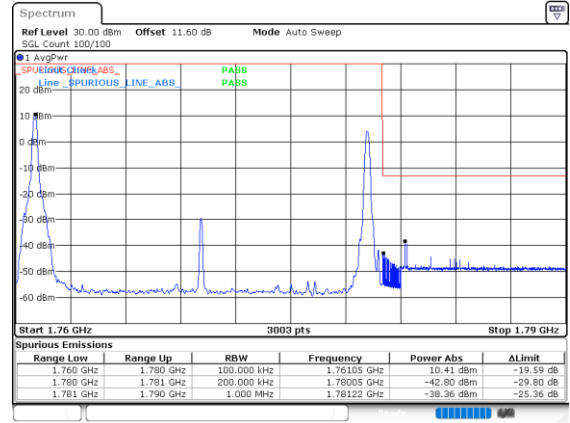

LTE Band 66B / 10MHz+10MHz

256QAM

Lowest Band Edge / 1RB0 and 1RB49

Highest Band Edge / 1RB0 and 1RB49

Lowest Band Edge / 1RB49 and 1RB0

Highest Band Edge / 1RB49 and 1RB0

Lowest Band Edge / Full RB

Highest Band Edge / Full RB

LTE Band 66B / 15MHz+5MHz

256QAM

Lowest Band Edge / 1RB0 and 1RB24

Highest Band Edge / 1RB0 and 1RB24

Lowest Band Edge / 1RB74 and 1RB0

Highest Band Edge / 1RB74 and 1RB0

Lowest Band Edge / Full RB

Highest Band Edge / Full RB