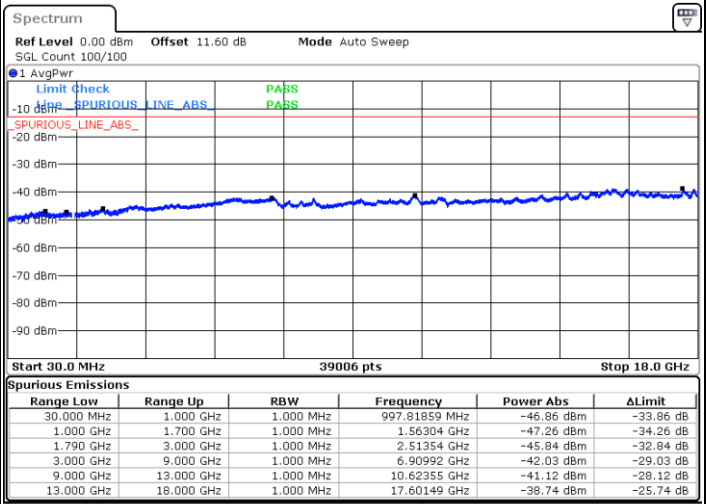

Conducted Spurious Emission

LTE Band 66B / 5MHz+5MHz

QPSK

MiddleChannel / 1RB0 and 1RB24

Middle Channel / 1RB24 and 1RB0

Date: 7.OCT.2020 17:12:54

Date: 7.OCT.2020 17:13:51

Middle Channel / FullIRB

N/A

Date: 7.OCT.2020 17:06:18

LTE Band 66B / 5MHz+5MHz

QPSK

Highest Channel / 1RB0 and 1RB24

Highest Channel / 1RB24 and 1RB0

Date: 7.OCT.2020 17:32:51

Date: 7.OCT.2020 17:26:51

Highest Channel / FullIRB

N/A

Date: 7.OCT.2020 17:33:43

LTE Band 66B / 5MHz+10MHz

QPSK

Lowest Channel / 1RB0 and 1RB49

Lowest Channel / 1RB24 and 1RB0

Date: 7.OCT.2020 17:49:48

Date: 7.OCT.2020 17:48:57

Lowest Channel / FullIRB

N/A

Date: 7.OCT.2020 17:55:49

LTE Band 66B / 5MHz+10MHz

QPSK

Middle Channel / 1RB0 and 1RB49

Middle Channel / 1RB24 and 1RB0