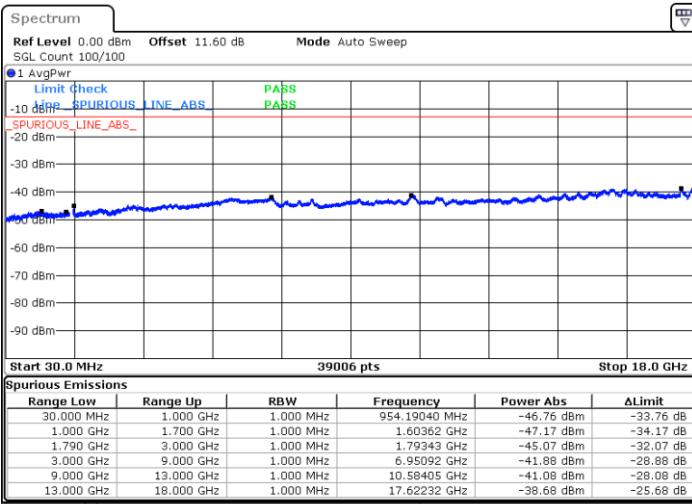

Date: 7.OCT.2020 17:48:57

Lowest Channel / FullIRB

N/A

Date: 7.OCT.2020 17:55:49

LTE Band 66B / 5MHz+10MHz

QPSK

Middle Channel / 1RB0 and 1RB49

Middle Channel / 1RB24 and 1RB0

Date: 7.OCT.2020 18:26:26

Date: 7.OCT.2020 18:27:17

Middle Channel / FullIRB

N/A

Date: 7.OCT.2020 18:20:25

LTE Band 66B / 5MHz+10MHz

QPSK

Highest Channel / 1RB0 and 1RB49

Highest Channel / 1RB24 and 1RB0

Date: 7.OCT.2020 18:11:36

Date: 7.OCT.2020 18:05:36

Highest Channel / FullIRB

N/A

Date: 7.OCT.2020 18:12:28

LTE Band 66B / 5MHz+15MHz

QPSK

Lowest Channel / 1RB0 and 1RB74

Lowest Channel / 1RB24 and 1RB0

Date: 8.OCT.2020 12:07:02

Date: 8.OCT.2020 12:06:11

Lowest Channel / FullIRB

N/A

Date: 8.OCT.2020 12:13:03

LTE Band 66B / 5MHz+15MHz