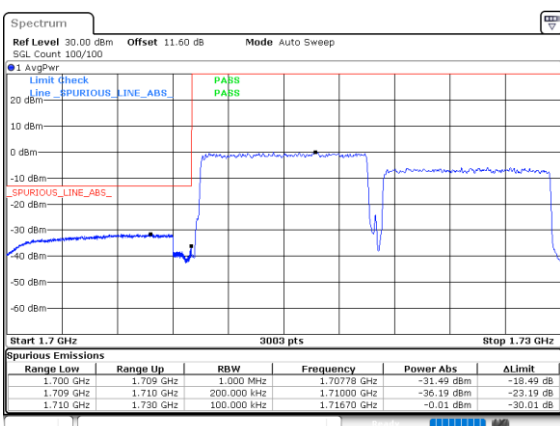

LTE Band 66B / 10MHz+10MHz

256QAM

Lowest Band Edge / 1RB0 and 1RB49

Highest Band Edge / 1RB0 and 1RB49

Lowest Band Edge / 1RB49 and 1RB0

Highest Band Edge / 1RB49 and 1RB0

Lowest Band Edge / Full RB

Highest Band Edge / Full RB

LTE Band 66B / 15MHz+5MHz

256QAM

Lowest Band Edge / 1RB0 and 1RB24

Highest Band Edge / 1RB0 and 1RB24

Lowest Band Edge / 1RB74 and 1RB0

Highest Band Edge / 1RB74 and 1RB0

Lowest Band Edge / Full RB

Highest Band Edge / Full RB