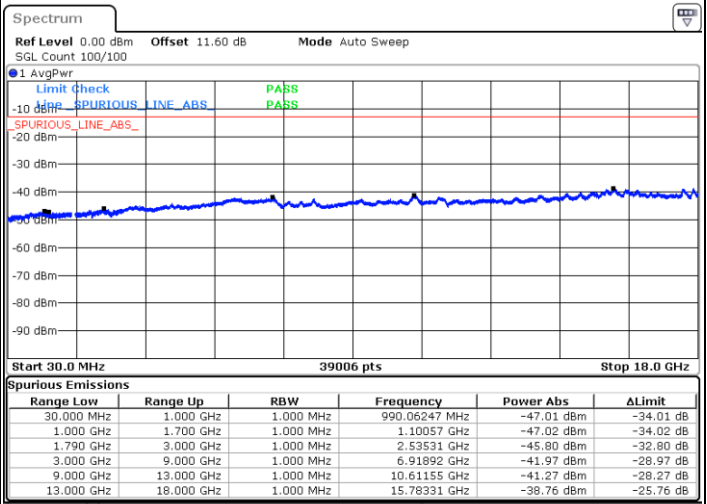

Date: 8.OCT.2020 12:24:55