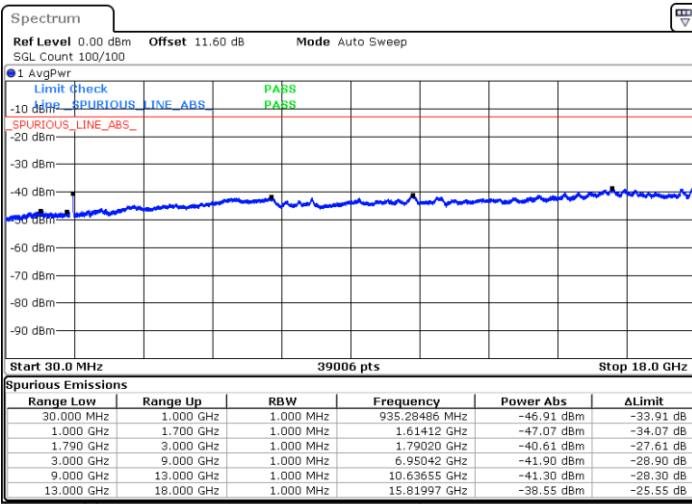

Lowest Channel / 1RB24 and 1RB0

Date: 7.OCT.2020 17:50:40

Date: 7.OCT.2020 17:48:06

Lowest Channel / FullIRB

N/A

Date: 7.OCT.2020 17:54:58

LTE Band 66B / 5MHz+10MHz

16QAM

Middle Channel / 1RB0 and 1RB49

Middle Channel / 1RB24 and 1RB0

Date: 7.OCT.2020 18:25:35

Date: 7.OCT.2020 18:28:09

Middle Channel / FullIRB

N/A

Date: 7.OCT.2020 18:21:17

LTE Band 66B / 5MHz+10MHz

16QAM

Highest Channel / 1RB0 and 1RB49

Highest Channel / 1RB24 and 1RB0

Date: 7.OCT.2020 18:10:45

Date: 7.OCT.2020 18:06:28

Highest Channel / FullIRB

N/A

Date: 7.OCT.2020 18:13:19

LTE Band 66B / 5MHz+15MHz

16QAM

Lowest Channel / 1RB0 and 1RB74

Lowest Channel / 1RB24 and 1RB0

Date: 8.OCT.2020 12:07:53

Date: 8.OCT.2020 12:05:19

Lowest Channel / FullIRB

N/A