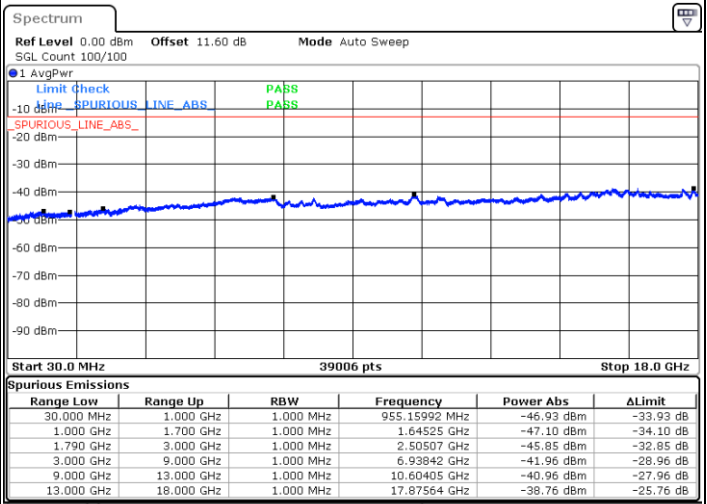

Lowest Channel / FullIRB

N/A

Date: 7.OCT.2020 16:58:34

LTE Band 66B / 5MHz+5MHz

16QAM

MiddleChannel / 1RB0 and 1RB24

Middle Channel / 1RB24 and 1RB0

Date: 7.OCT.2020 17:11:58

Date: 7.OCT.2020 17:14:47

Middle Channel / FullIRB

N/A

Date: 7.OCT.2020 17:07:15

LTE Band 66B / 5MHz+5MHz

16QAM

Highest Channel / 1RB0 and 1RB24

Highest Channel / 1RB24 and 1RB0

Date: 7.OCT.2020 17:32:00

Date: 7.OCT.2020 17:27:42

Highest Channel / FullIRB

N/A

Date: 7.OCT.2020 17:34:34

LTE Band 66B / 5MHz+10MHz

16QAM

Lowest Channel / 1RB0 and 1RB49

Lowest Channel / 1RB24 and 1RB0

Date: 7.OCT.2020 17:50:40

Date: 7.OCT.2020 17:48:06

Lowest Channel / FullIRB

N/A

Date: 7.OCT.2020 17:54:58

LTE Band 66B / 5MHz+10MHz

16QAM