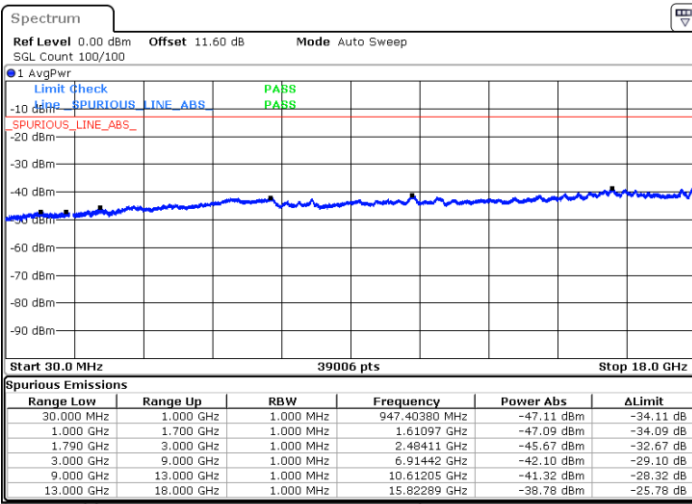

LTE Band 66B / 5MHz+15MHz

QPSK

Middle Channel / 1RB0 and 1RB74

Middle Channel / 1RB24 and 1RB0

Date: 8.OCT.2020 12:24:04