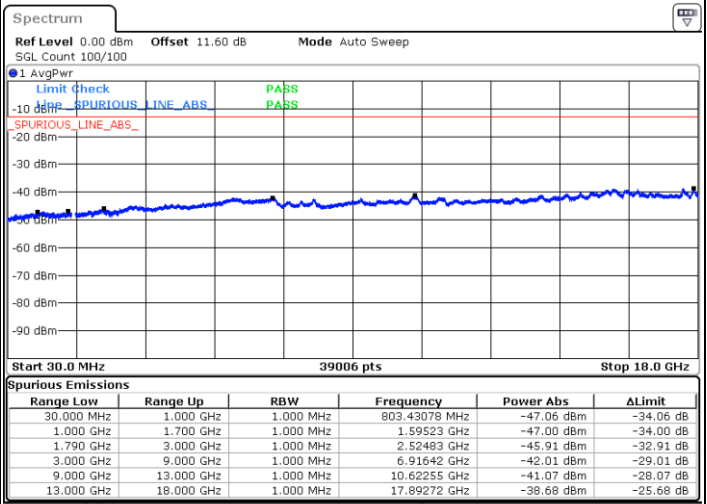

Lowest Channel / 1RB0 and 1RB74

Lowest Channel / 1RB24 and 1RB0

Date: 8.OCT.2020 12:07:02

Date: 8.OCT.2020 12:06:11

Lowest Channel / FullIRB

N/A

Date: 8.OCT.2020 12:13:03

LTE Band 66B / 5MHz+15MHz

QPSK

Middle Channel / 1RB0 and 1RB74

Middle Channel / 1RB24 and 1RB0

Date: 8.OCT.2020 12:24:04

Date: 8.OCT.2020 12:24:55

Middle Channel / FullIRB

N/A

Date: 8.OCT.2020 12:18:03

LTE Band 66B / 5MHz+15MHz

QPSK

Highest Channel / 1RB0 and 1RB74

Highest Channel / 1RB24 and 1RB0

Date: 8.OCT.2020 12:54:31

Date: 8.OCT.2020 12:45:40

Highest Channel / FullIRB

N/A

Date: 8.OCT.2020 12:55:22

LTE Band 66B / 10MHz+5MHz

QPSK

Lowest Channel / 1RB0 and 1RB24

Lowest Channel / 1RB49 and 1RB0

Date: 8.OCT.2020 09:46:48

Date: 8.OCT.2020 09:45:56

Lowest Channel / FullIRB