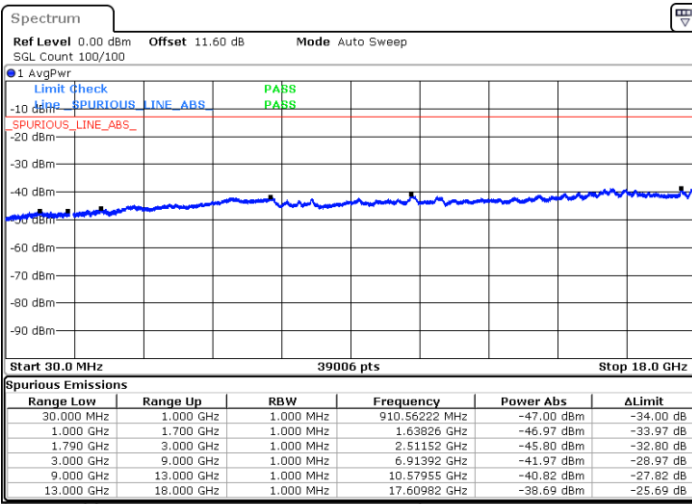

LTE Band 66B / 15MHz+5MHz

256QAM

Lowest Band Edge / 1RB0 and 1RB24

Highest Band Edge / 1RB0 and 1RB24

Lowest Band Edge / 1RB74 and 1RB0

Highest Band Edge / 1RB74 and 1RB0

Lowest Band Edge / Full RB

Highest Band Edge / Full RB

Conducted Spurious Emission

LTE Band 66B / 5MHz+5MHz

QPSK

MiddleChannel / 1RB0 and 1RB24

Middle Channel / 1RB24 and 1RB0

Date: 7.OCT.2020 17:12:54

Date: 7.OCT.2020 17:13:51

Middle Channel / FullIRB

N/A

Date: 7.OCT.2020 17:06:18

LTE Band 66B / 5MHz+5MHz

QPSK

Highest Channel / 1RB0 and 1RB24

Highest Channel / 1RB24 and 1RB0

Date: 7.OCT.2020 17:32:51

Date: 7.OCT.2020 17:26:51

Highest Channel / FullIRB

N/A

Date: 7.OCT.2020 17:33:43

LTE Band 66B / 5MHz+10MHz

QPSK

Lowest Channel / 1RB0 and 1RB49

Lowest Channel / 1RB24 and 1RB0

Date: 7.OCT.2020 17:49:48