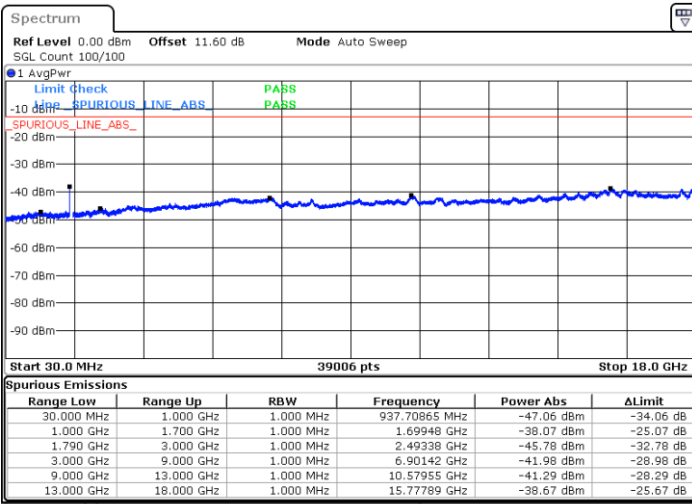

LTE Band 66B / 5MHz+15MHz

QPSK

Highest Channel / 1RB0 and 1RB74

Highest Channel / 1RB24 and 1RB0

Date: 8.OCT.2020 12:54:31

Date: 8.OCT.2020 12:45:40

Highest Channel / FullIRB

N/A

Date: 8.OCT.2020 12:55:22

LTE Band 66B / 10MHz+5MHz

QPSK

Lowest Channel / 1RB0 and 1RB24

Lowest Channel / 1RB49 and 1RB0

Date: 8.OCT.2020 09:46:48

Date: 8.OCT.2020 09:45:56

Lowest Channel / FullIRB

N/A

Date: 8.OCT.2020 09:52:48

LTE Band 66B / 10MHz+5MHz

QPSK

Middle Channel / 1RB0 and 1RB24

Middle Channel / 1RB49 and 1RB0

Date: 8.OCT.2020 10:03:19

Date: 8.OCT.2020 10:04:10

Middle Channel / FullIRB

N/A

Date: 8.OCT.2020 09:57:19

LTE Band 66B / 10MHz+5MHz

QPSK

Highest Channel / 1RB0 and 1RB24

Highest Channel / 1RB49 and 1RB0

Date: 8.OCT.2020 10:22:42