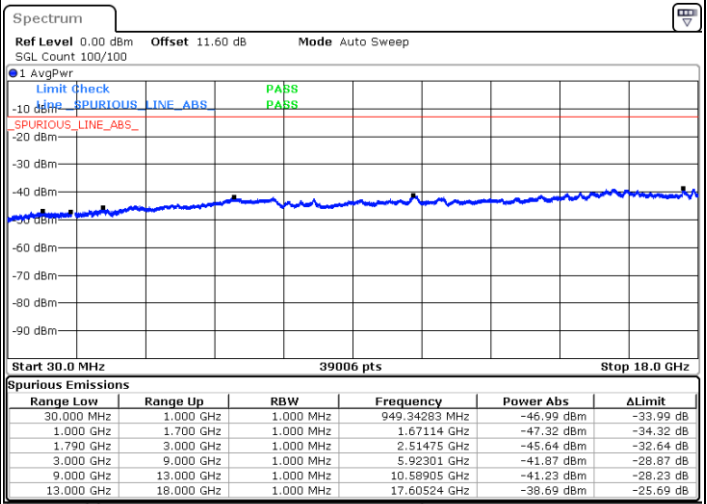

N/A

Date: 8.OCT.2020 09:52:48

LTE Band 66B / 10MHz+5MHz

QPSK

Middle Channel / 1RB0 and 1RB24

Middle Channel / 1RB49 and 1RB0

Date: 8.OCT.2020 10:03:19

Date: 8.OCT.2020 10:04:10

Middle Channel / FullIRB

N/A

Date: 8.OCT.2020 09:57:19

LTE Band 66B / 10MHz+5MHz

QPSK

Highest Channel / 1RB0 and 1RB24

Highest Channel / 1RB49 and 1RB0

Date: 8.OCT.2020 10:22:42

Date: 8.OCT.2020 10:16:41

Highest Channel / FullIRB

N/A

Date: 8.OCT.2020 10:23:33

LTE Band 66B / 10MHz+10MHz

QPSK

Lowest Channel / 1RB0 and 1RB49

Lowest Channel / 1RB49 and 1RB0

Date: 8.OCT.2020 10:43:10

Date: 8.OCT.2020 10:42:19

Lowest Channel / FullIRB

N/A

Date: 8.OCT.2020 10:49:11

LTE Band 66B / 10MHz+10MHz

QPSK

Middle Channel / 1RB0 and 1RB49