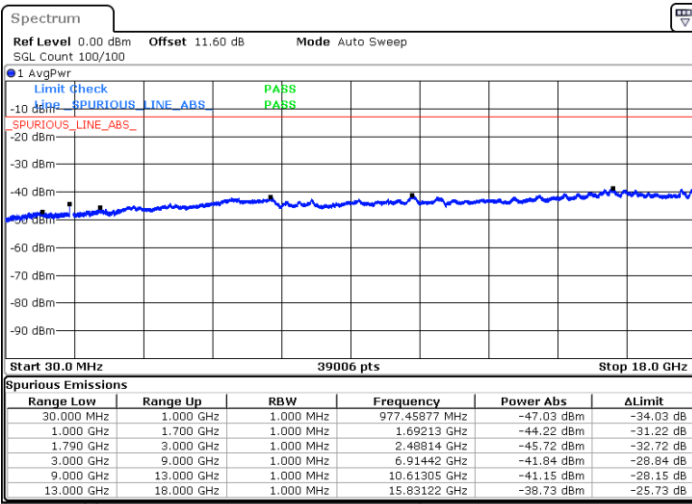

Middle Channel / FullIRB

N/A

Date: 8.OCT.2020 09:57:19

LTE Band 66B / 10MHz+5MHz

QPSK

Highest Channel / 1RB0 and 1RB24

Highest Channel / 1RB49 and 1RB0

Date: 8.OCT.2020 10:22:42

Date: 8.OCT.2020 10:16:41

Highest Channel / FullIRB

N/A

Date: 8.OCT.2020 10:23:33

LTE Band 66B / 10MHz+10MHz

QPSK

Lowest Channel / 1RB0 and 1RB49

Lowest Channel / 1RB49 and 1RB0

Date: 8.OCT.2020 10:43:10

Date: 8.OCT.2020 10:42:19

Lowest Channel / FullIRB

N/A

Date: 8.OCT.2020 10:49:11

LTE Band 66B / 10MHz+10MHz

QPSK

Middle Channel / 1RB0 and 1RB49