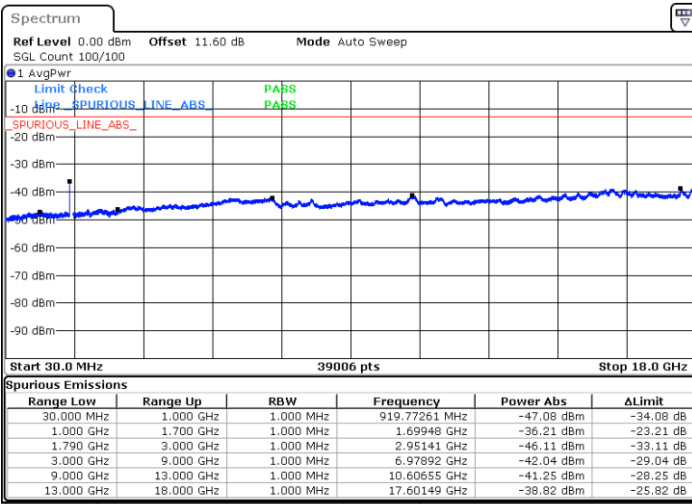

Middle Channel / FullIRB

N/A

Date: 8.OCT.2020 09:57:19

LTE Band 66B / 10MHz+5MHz

QPSK

Highest Channel / 1RB0 and 1RB24

Highest Channel / 1RB49 and 1RB0

Date: 8.OCT.2020 10:22:42

Date: 8.OCT.2020 10:16:41

Highest Channel / FullIRB

N/A

Date: 8.OCT.2020 10:23:33

LTE Band 66B / 10MHz+10MHz

QPSK

Lowest Channel / 1RB0 and 1RB49

Lowest Channel / 1RB49 and 1RB0

Date: 8.OCT.2020 10:43:10

Date: 8.OCT.2020 10:42:19

Lowest Channel / FullIRB

N/A

Date: 8.OCT.2020 10:49:11

LTE Band 66B / 10MHz+10MHz

QPSK

Middle Channel / 1RB0 and 1RB49