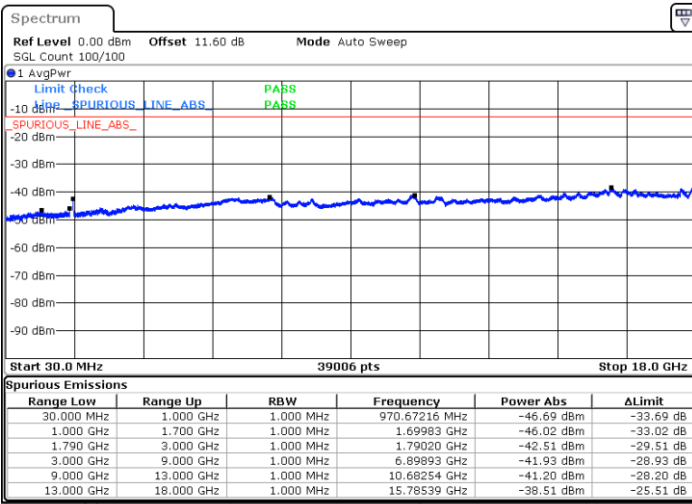

Highest Channel / 1RB0 and 1RB49

Highest Channel / 1RB49 and 1RB0

Date: 8.OCT.2020 11:26:06

Date: 8.OCT.2020 11:20:05

Highest Channel / FullIRB

N/A

Date: 8.OCT.2020 11:26:58

LTE Band 66B / 15MHz+5MHz

QPSK

Lowest Channel / 1RB0 and 1RB24

Lowest Channel / 1RB74 and 1RB0

Date: 8.OCT.2020 13:12:26

Date: 8.OCT.2020 13:11:35

Lowest Channel / FullIRB

N/A

Date: 8.OCT.2020 13:18:26

LTE Band 66B / 15MHz+5MHz

QPSK

Middle Channel / 1RB0 and 1RB24

Middle Channel / 1RB74 and 1RB0

Date: 8.OCT.2020 14:25:03

Date: 8.OCT.2020 14:25:54

Middle Channel / FullIRB

N/A

Date: 8.OCT.2020 14:19:02

LTE Band 66B / 15MHz+5MHz

QPSK

Highest Channel / 1RB0 and 1RB24

Highest Channel / 1RB74 and 1RB0

Date: 8.OCT.2020 14:44:39

Date: 8.OCT.2020 14:38:39

Highest Channel / FullIRB