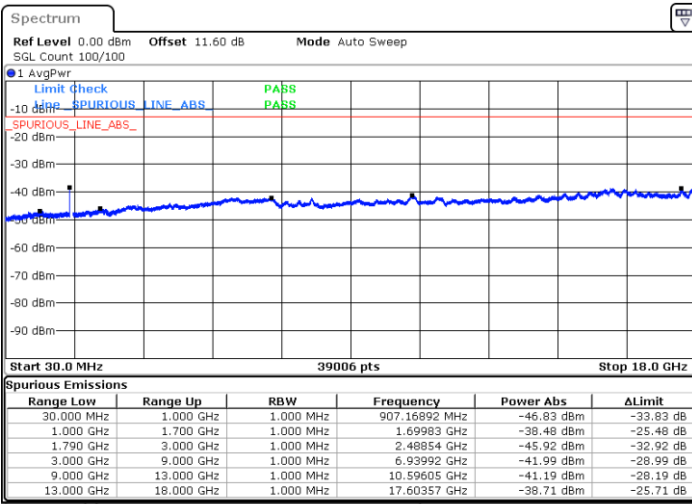

Date: 7.OCT.2020 17:14:47

Middle Channel / FullIRB

N/A

Date: 7.OCT.2020 17:07:15

LTE Band 66B / 5MHz+5MHz

16QAM

Highest Channel / 1RB0 and 1RB24

Highest Channel / 1RB24 and 1RB0

Date: 7.OCT.2020 17:32:00

Date: 7.OCT.2020 17:27:42

Highest Channel / FullIRB

N/A

Date: 7.OCT.2020 17:34:34

LTE Band 66B / 5MHz+10MHz

16QAM

Lowest Channel / 1RB0 and 1RB49

Lowest Channel / 1RB24 and 1RB0

Date: 7.OCT.2020 17:50:40

Date: 7.OCT.2020 17:48:06

Lowest Channel / FullIRB

N/A

Date: 7.OCT.2020 17:54:58

LTE Band 66B / 5MHz+10MHz

16QAM

Middle Channel / 1RB0 and 1RB49

Middle Channel / 1RB24 and 1RB0

Date: 7.OCT.2020 18:25:35

Date: 7.OCT.2020 18:28:09

Middle Channel / FullIRB

N/A

Date: 7.OCT.2020 18:21:17

LTE Band 66B / 5MHz+10MHz