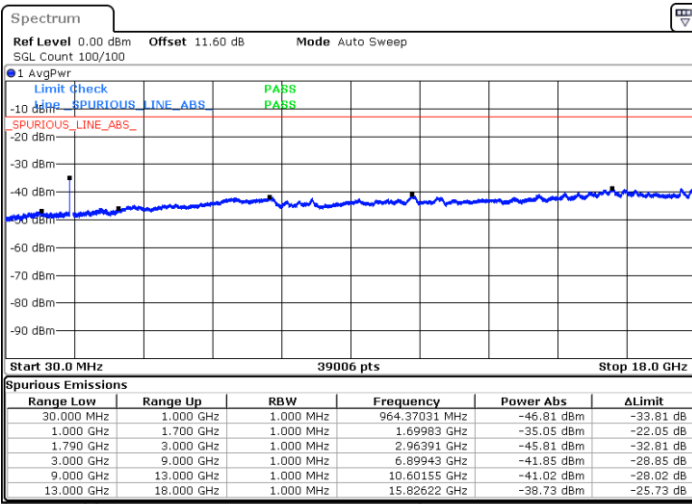

N/A

Date: 7.OCT.2020 17:06:18

LTE Band 66B / 5MHz+5MHz

QPSK

Highest Channel / 1RB0 and 1RB24

Highest Channel / 1RB24 and 1RB0

Date: 7.OCT.2020 17:32:51

Date: 7.OCT.2020 17:26:51

Highest Channel / FullIRB

N/A

Date: 7.OCT.2020 17:33:43

LTE Band 66B / 5MHz+10MHz

QPSK

Lowest Channel / 1RB0 and 1RB49

Lowest Channel / 1RB24 and 1RB0

Date: 7.OCT.2020 17:49:48

Date: 7.OCT.2020 17:48:57

Lowest Channel / FullIRB

N/A

Date: 7.OCT.2020 17:55:49

LTE Band 66B / 5MHz+10MHz

QPSK

Middle Channel / 1RB0 and 1RB49

Middle Channel / 1RB24 and 1RB0

Date: 7.OCT.2020 18:26:26

Date: 7.OCT.2020 18:27:17

Middle Channel / FullIRB

N/A

Date: 7.OCT.2020 18:20:25

LTE Band 66B / 5MHz+10MHz

QPSK

Highest Channel / 1RB0 and 1RB49