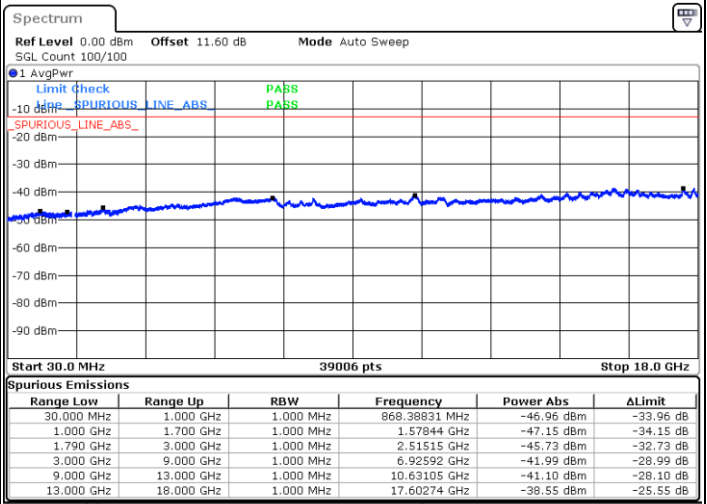

Date: 8.OCT.2020 14:19:02

LTE Band 66B / 15MHz+5MHz

QPSK

Highest Channel / 1RB0 and 1RB24

Highest Channel / 1RB74 and 1RB0

Date: 8.OCT.2020 14:44:39

Date: 8.OCT.2020 14:38:39

Highest Channel / FullIRB

N/A

Date: 8.OCT.2020 14:45:30

LTE Band 66B / 5MHz+5MHz

16QAM

Lowest Channel / 1RB0 and 1RB24

Lowest Channel / 1RB24 and 1RB0

Date: 7.OCT.2020 16:53:51

Date: 7.OCT.2020 16:51:02

Lowest Channel / FullIRB

N/A

Date: 7.OCT.2020 16:58:34

LTE Band 66B / 5MHz+5MHz

16QAM

MiddleChannel / 1RB0 and 1RB24

Middle Channel / 1RB24 and 1RB0

Date: 7.OCT.2020 17:11:58

Date: 7.OCT.2020 17:14:47

Middle Channel / FullIRB

N/A

Date: 7.OCT.2020 17:07:15

LTE Band 66B / 5MHz+5MHz

16QAM

Highest Channel / 1RB0 and 1RB24

Highest Channel / 1RB24 and 1RB0