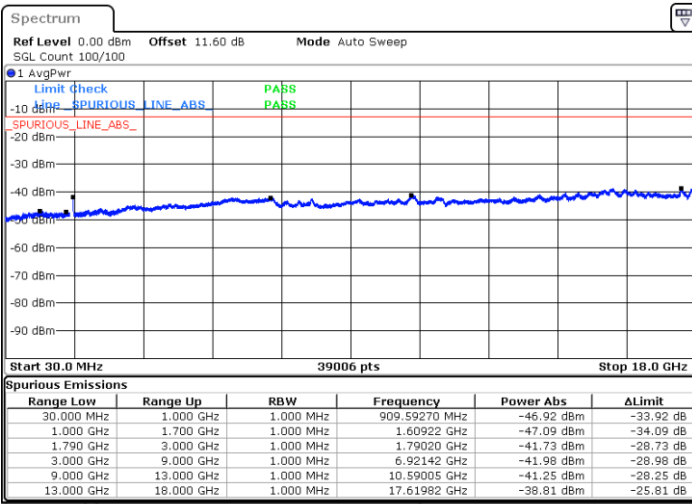

Lowest Channel / FullIRB

N/A

Date: 7.OCT.2020 16:58:34

LTE Band 66B / 5MHz+5MHz

16QAM

MiddleChannel / 1RB0 and 1RB24

Middle Channel / 1RB24 and 1RB0

Date: 7.OCT.2020 17:11:58

Date: 7.OCT.2020 17:14:47

Middle Channel / FullIRB

N/A

Date: 7.OCT.2020 17:07:15

LTE Band 66B / 5MHz+5MHz

16QAM

Highest Channel / 1RB0 and 1RB24

Highest Channel / 1RB24 and 1RB0

Date: 7.OCT.2020 17:32:00

Date: 7.OCT.2020 17:27:42

Highest Channel / FullIRB

N/A

Date: 7.OCT.2020 17:34:34

LTE Band 66B / 5MHz+10MHz

16QAM

Lowest Channel / 1RB0 and 1RB49

Lowest Channel / 1RB24 and 1RB0

Date: 7.OCT.2020 17:50:40

Date: 7.OCT.2020 17:48:06

Lowest Channel / FullIRB

N/A

Date: 7.OCT.2020 17:54:58

LTE Band 66B / 5MHz+10MHz

16QAM