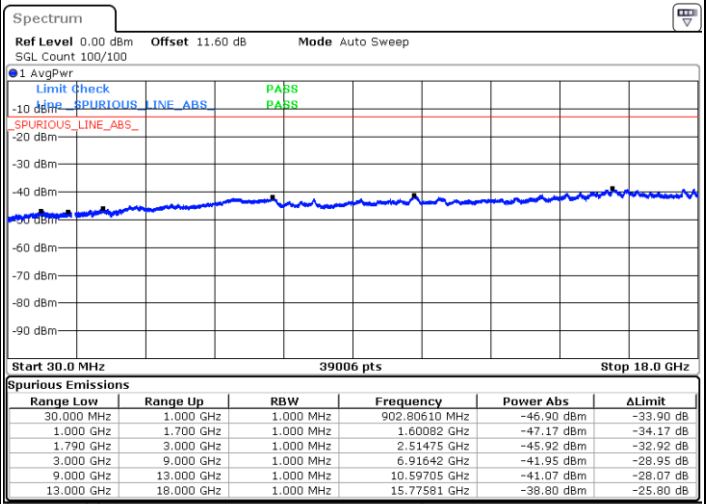

Date: 8.OCT.2020 10:16:41

Highest Channel / FullIRB

N/A

Date: 8.OCT.2020 10:23:33

LTE Band 66B / 10MHz+10MHz

QPSK

Lowest Channel / 1RB0 and 1RB49

Lowest Channel / 1RB49 and 1RB0

Date: 8.OCT.2020 10:43:10

Date: 8.OCT.2020 10:42:19

Lowest Channel / FullIRB

N/A

Date: 8.OCT.2020 10:49:11

LTE Band 66B / 10MHz+10MHz

QPSK

Middle Channel / 1RB0 and 1RB49

Middle Channel / 1RB49 and 1RB0

Date: 8.OCT.2020 11:03:20

Date: 8.OCT.2020 11:04:11

Middle Channel / FullIRB

N/A

Date: 8.OCT.2020 10:57:19

LTE Band 66B / 10MHz+10MHz

QPSK

Highest Channel / 1RB0 and 1RB49

Highest Channel / 1RB49 and 1RB0

Date: 8.OCT.2020 11:26:06

Date: 8.OCT.2020 11:20:05

Highest Channel / FullIRB

N/A

Date: 8.OCT.2020 11:26:58

LTE Band 66B / 15MHz+5MHz