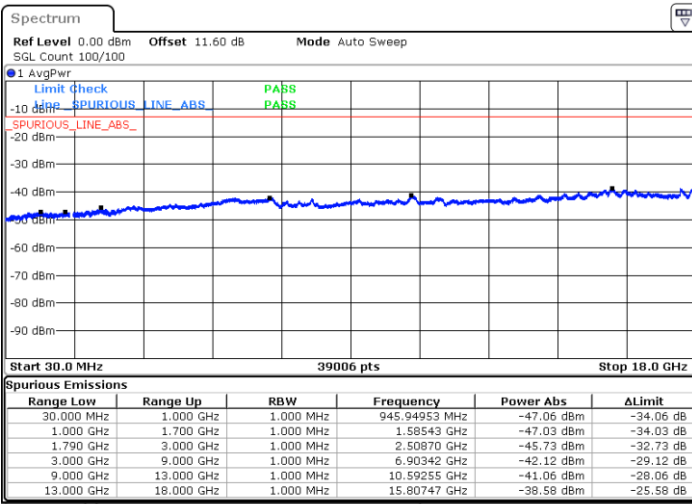

Highest Channel / 1RB24 and 1RB0

Date: 7.OCT.2020 18:11:36

Date: 7.OCT.2020 18:05:36

Highest Channel / FullIRB

N/A

Date: 7.OCT.2020 18:12:28

LTE Band 66B / 5MHz+15MHz

QPSK

Lowest Channel / 1RB0 and 1RB74

Lowest Channel / 1RB24 and 1RB0

Date: 8.OCT.2020 12:07:02

Date: 8.OCT.2020 12:06:11

Lowest Channel / FullIRB

N/A

Date: 8.OCT.2020 12:13:03

LTE Band 66B / 5MHz+15MHz

QPSK

Middle Channel / 1RB0 and 1RB74

Middle Channel / 1RB24 and 1RB0

Date: 8.OCT.2020 12:24:04

Date: 8.OCT.2020 12:24:55

Middle Channel / FullIRB

N/A

Date: 8.OCT.2020 12:18:03

LTE Band 66B / 5MHz+15MHz

QPSK

Highest Channel / 1RB0 and 1RB74

Highest Channel / 1RB24 and 1RB0

Date: 8.OCT.2020 12:54:31

Date: 8.OCT.2020 12:45:40

Highest Channel / FullIRB

N/A