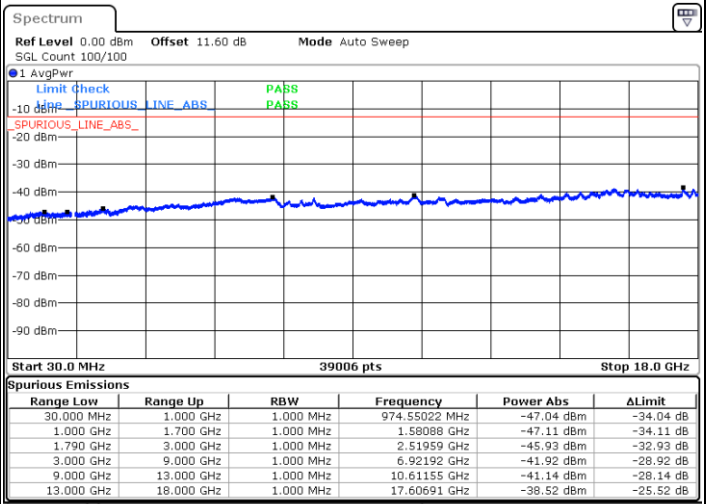

N/A

Date: 8.OCT.2020 14:45:30

LTE Band 66B / 5MHz+5MHz

16QAM

Lowest Channel / 1RB0 and 1RB24

Lowest Channel / 1RB24 and 1RB0

Date: 7.OCT.2020 16:53:51

Date: 7.OCT.2020 16:51:02

Lowest Channel / FullIRB

N/A

Date: 7.OCT.2020 16:58:34

LTE Band 66B / 5MHz+5MHz

16QAM

MiddleChannel / 1RB0 and 1RB24

Middle Channel / 1RB24 and 1RB0

Date: 7.OCT.2020 17:11:58

Date: 7.OCT.2020 17:14:47

Middle Channel / FullIRB

N/A

Date: 7.OCT.2020 17:07:15

LTE Band 66B / 5MHz+5MHz

16QAM

Highest Channel / 1RB0 and 1RB24

Highest Channel / 1RB24 and 1RB0

Date: 7.OCT.2020 17:32:00

Date: 7.OCT.2020 17:27:42

Highest Channel / FullIRB

N/A

Date: 7.OCT.2020 17:34:34

LTE Band 66B / 5MHz+10MHz

16QAM

Lowest Channel / 1RB0 and 1RB49