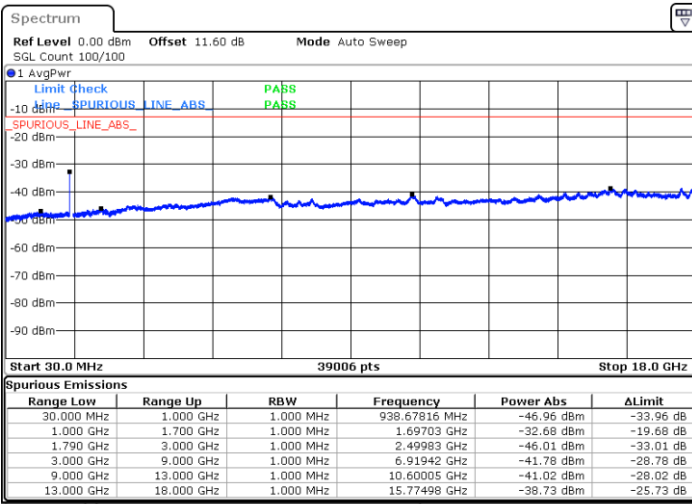

N/A

Date: 7.OCT.2020 17:06:18

LTE Band 66B / 5MHz+5MHz

QPSK

Highest Channel / 1RB0 and 1RB24

Highest Channel / 1RB24 and 1RB0

Date: 7.OCT.2020 17:32:51

Date: 7.OCT.2020 17:26:51

Highest Channel / FullIRB

N/A

Date: 7.OCT.2020 17:33:43

LTE Band 66B / 5MHz+10MHz

QPSK

Lowest Channel / 1RB0 and 1RB49

Lowest Channel / 1RB24 and 1RB0

Date: 7.OCT.2020 17:49:48

Date: 7.OCT.2020 17:48:57

Lowest Channel / FullIRB

N/A

Date: 7.OCT.2020 17:55:49

LTE Band 66B / 5MHz+10MHz

QPSK

Middle Channel / 1RB0 and 1RB49

Middle Channel / 1RB24 and 1RB0

Date: 7.OCT.2020 18:26:26

Date: 7.OCT.2020 18:27:17

Middle Channel / FullIRB

N/A

Date: 7.OCT.2020 18:20:25

LTE Band 66B / 5MHz+10MHz

QPSK

Highest Channel / 1RB0 and 1RB49