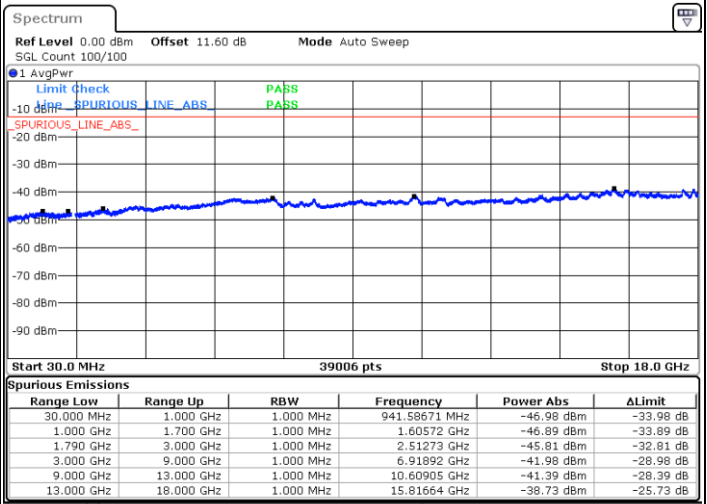

Date: 8.OCT.2020 10:05:02