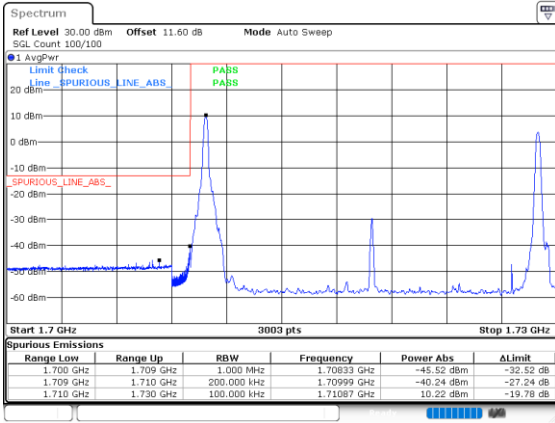

LTE Band 66B / 10MHz+10MHz

256QAM

Lowest Band Edge / 1RB0 and 1RB49

Highest Band Edge / 1RB0 and 1RB49

Lowest Band Edge / 1RB49 and 1RB0

Highest Band Edge / 1RB49 and 1RB0

Lowest Band Edge / Full RB

Highest Band Edge / Full RB

LTE Band 66B / 15MHz+5MHz

256QAM

Lowest Band Edge / 1RB0 and 1RB24

Highest Band Edge / 1RB0 and 1RB24

Lowest Band Edge / 1RB74 and 1RB0

Highest Band Edge / 1RB74 and 1RB0

Lowest Band Edge / Full RB

Highest Band Edge / Full RB