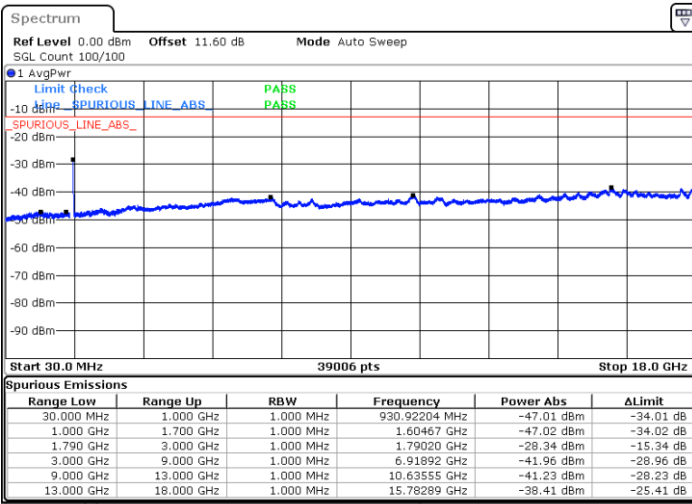

LTE Band 66B / 15MHz+5MHz

QPSK

Middle Channel / 1RB0 and 1RB24

Middle Channel / 1RB74 and 1RB0

Date: 8.OCT.2020 14:25:03

Date: 8.OCT.2020 14:25:54

Middle Channel / FullIRB

N/A

Date: 8.OCT.2020 14:19:02

LTE Band 66B / 15MHz+5MHz

QPSK

Highest Channel / 1RB0 and 1RB24

Highest Channel / 1RB74 and 1RB0

Date: 8.OCT.2020 14:44:39

Date: 8.OCT.2020 14:38:39

Highest Channel / FullIRB

N/A

Date: 8.OCT.2020 14:45:30

LTE Band 66B / 5MHz+5MHz

16QAM

Lowest Channel / 1RB0 and 1RB24

Lowest Channel / 1RB24 and 1RB0

Date: 7.OCT.2020 16:53:51

Date: 7.OCT.2020 16:51:02