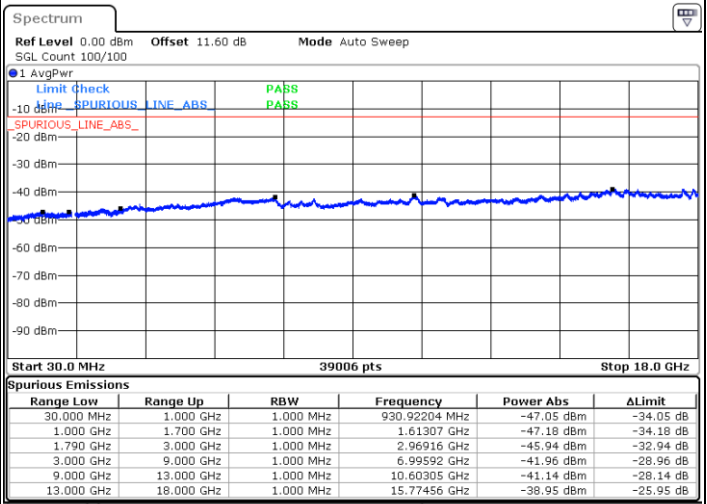

LTE Band 66B / 5MHz+15MHz

16QAM

Lowest Channel / 1RB0 and 1RB74

Lowest Channel / 1RB24 and 1RB0

Date: 8.OCT.2020 12:07:53

Date: 8.OCT.2020 12:05:19

Lowest Channel / FullIRB

N/A

Date: 8.OCT.2020 12:12:11

LTE Band 66B / 5MHz+15MHz

16QAM

Middle Channel / 1RB0 and 1RB74

Middle Channel / 1RB24 and 1RB0

Date: 8.OCT.2020 12:23:13

Date: 8.OCT.2020 12:25:47

Middle Channel / FullIRB

N/A

Date: 8.OCT.2020 12:18:55

LTE Band 66B / 5MHz+15MHz

16QAM

Highest Channel / 1RB0 and 1RB74

Highest Channel / 1RB24 and 1RB0

Date: 8.OCT.2020 12:53:39

Date: 8.OCT.2020 12:46:32

Highest Channel / FullIRB

N/A

Date: 8.OCT.2020 12:56:14

LTE Band 66B / 10MHz+5MHz

16QAM

Lowest Channel / 1RB0 and 1RB24

Lowest Channel / 1RB49 and 1RB0

Date: 8.OCT.2020 09:47:39