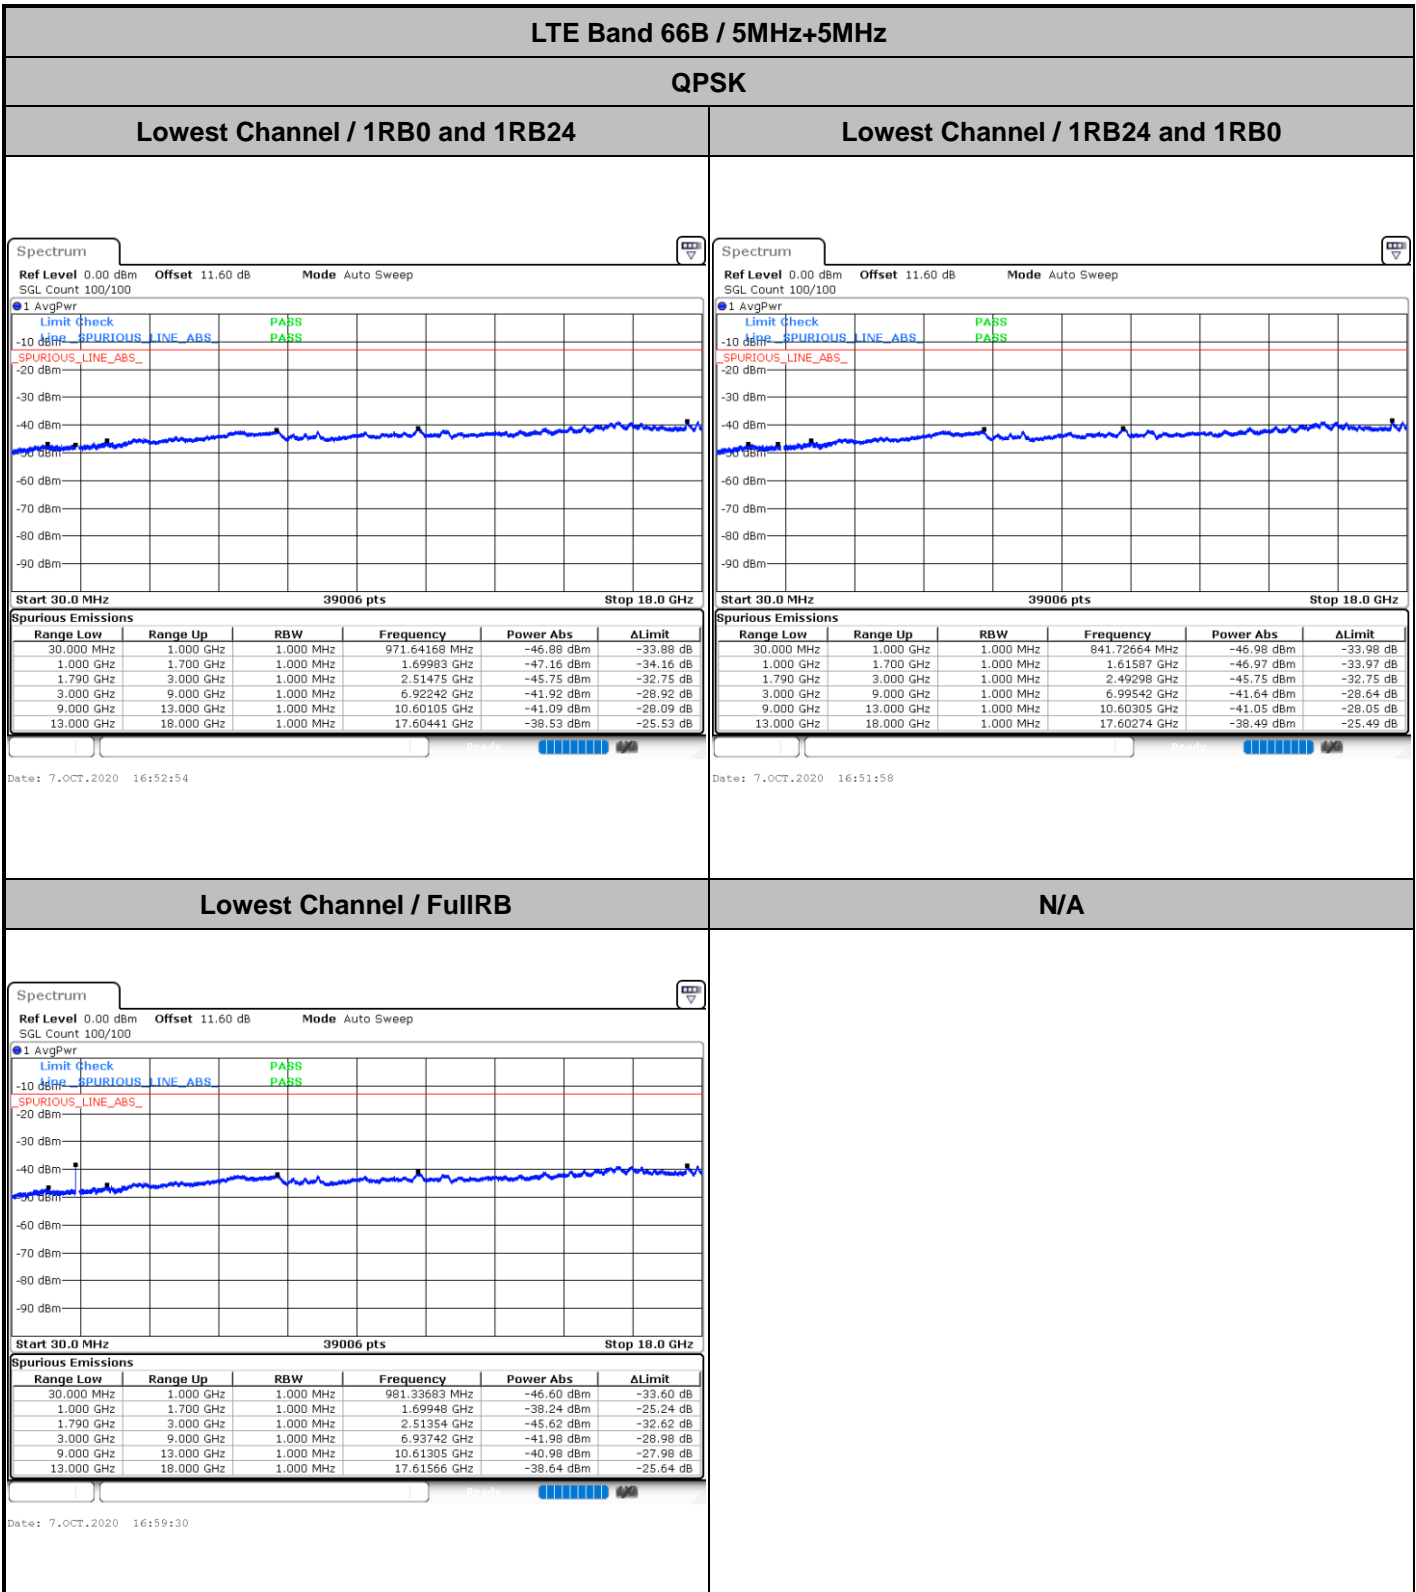

LTE Band 66B / 10MHz+10MHz

256QAM

Lowest Band Edge / 1RB0 and 1RB49

Highest Band Edge / 1RB0 and 1RB49

Lowest Band Edge / 1RB49 and 1RB0

Highest Band Edge / 1RB49 and 1RB0

Lowest Band Edge / Full RB

Highest Band Edge / Full RB

LTE Band 66B / 15MHz+5MHz

256QAM

Lowest Band Edge / 1RB0 and 1RB24

Highest Band Edge / 1RB0 and 1RB24

Lowest Band Edge / 1RB74 and 1RB0

Highest Band Edge / 1RB74 and 1RB0

Lowest Band Edge / Full RB

Highest Band Edge / Full RB

Conducted Spurious Emission

LTE Band 66B / 5MHz+5MHz

QPSK

MiddleChannel / 1RB0 and 1RB24

Middle Channel / 1RB24 and 1RB0

Date: 7.OCT.2020 17:12:54

Date: 7.OCT.2020 17:13:51

Middle Channel / FullIRB