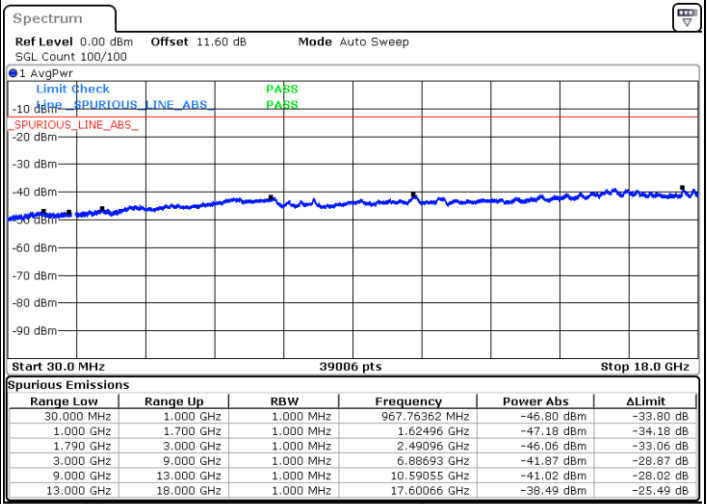

LTE Band 66B / 15MHz+5MHz

256QAM

Lowest Band Edge / 1RB0 and 1RB24

Highest Band Edge / 1RB0 and 1RB24

Lowest Band Edge / 1RB74 and 1RB0

Highest Band Edge / 1RB74 and 1RB0

Lowest Band Edge / Full RB

Highest Band Edge / Full RB

Conducted Spurious Emission

LTE Band 66B / 5MHz+5MHz

QPSK

MiddleChannel / 1RB0 and 1RB24

Middle Channel / 1RB24 and 1RB0

Date: 7.OCT.2020 17:12:54

Date: 7.OCT.2020 17:13:51

Middle Channel / FullIRB

N/A

Date: 7.OCT.2020 17:06:18

LTE Band 66B / 5MHz+5MHz

QPSK

Highest Channel / 1RB0 and 1RB24

Highest Channel / 1RB24 and 1RB0

Date: 7.OCT.2020 17:32:51

Date: 7.OCT.2020 17:26:51

Highest Channel / FullIRB

N/A

Date: 7.OCT.2020 17:33:43

LTE Band 66B / 5MHz+10MHz

QPSK

Lowest Channel / 1RB0 and 1RB49

Lowest Channel / 1RB24 and 1RB0

Date: 7.OCT.2020 17:49:48