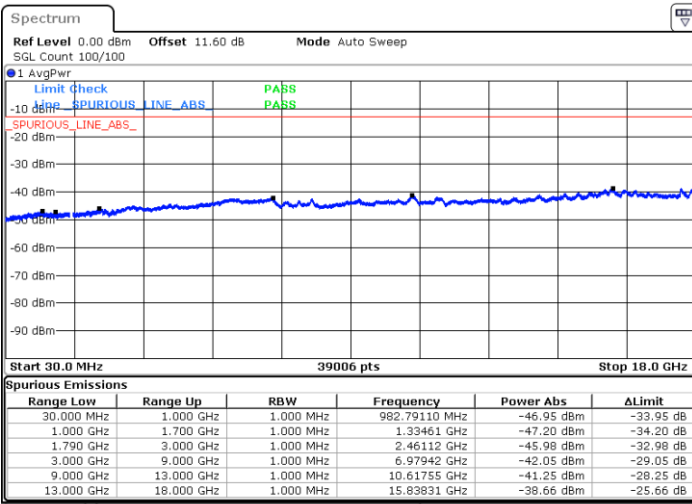

LTE Band 66B / 5MHz+15MHz

16QAM

Lowest Channel / 1RB0 and 1RB74

Lowest Channel / 1RB24 and 1RB0

Date: 8.OCT.2020 12:07:53

Date: 8.OCT.2020 12:05:19

Lowest Channel / FullIRB

N/A

Date: 8.OCT.2020 12:12:11

LTE Band 66B / 5MHz+15MHz

16QAM

Middle Channel / 1RB0 and 1RB74

Middle Channel / 1RB24 and 1RB0

Date: 8.OCT.2020 12:23:13

Date: 8.OCT.2020 12:25:47

Middle Channel / FullIRB

N/A

Date: 8.OCT.2020 12:18:55

LTE Band 66B / 5MHz+15MHz

16QAM

Highest Channel / 1RB0 and 1RB74

Highest Channel / 1RB24 and 1RB0

Date: 8.OCT.2020 12:53:39

Date: 8.OCT.2020 12:46:32

Highest Channel / FullIRB

N/A

Date: 8.OCT.2020 12:56:14

LTE Band 66B / 10MHz+5MHz

16QAM

Lowest Channel / 1RB0 and 1RB24

Lowest Channel / 1RB49 and 1RB0

Date: 8.OCT.2020 09:47:39