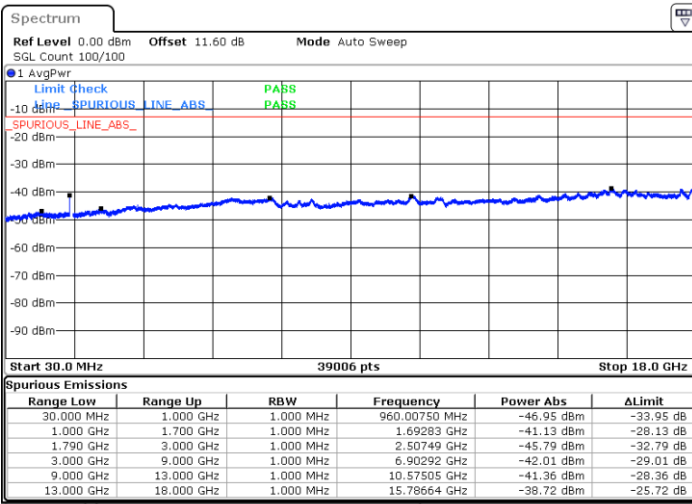

Date: 7.OCT.2020 18:26:26

Date: 7.OCT.2020 18:27:17

Middle Channel / FullIRB

N/A

Date: 7.OCT.2020 18:20:25

LTE Band 66B / 5MHz+10MHz

QPSK

Highest Channel / 1RB0 and 1RB49

Highest Channel / 1RB24 and 1RB0

Date: 7.OCT.2020 18:11:36

Date: 7.OCT.2020 18:05:36

Highest Channel / FullIRB

N/A

Date: 7.OCT.2020 18:12:28

LTE Band 66B / 5MHz+15MHz

QPSK

Lowest Channel / 1RB0 and 1RB74

Lowest Channel / 1RB24 and 1RB0

Date: 8.OCT.2020 12:07:02

Date: 8.OCT.2020 12:06:11

Lowest Channel / FullIRB

N/A

Date: 8.OCT.2020 12:13:03

LTE Band 66B / 5MHz+15MHz