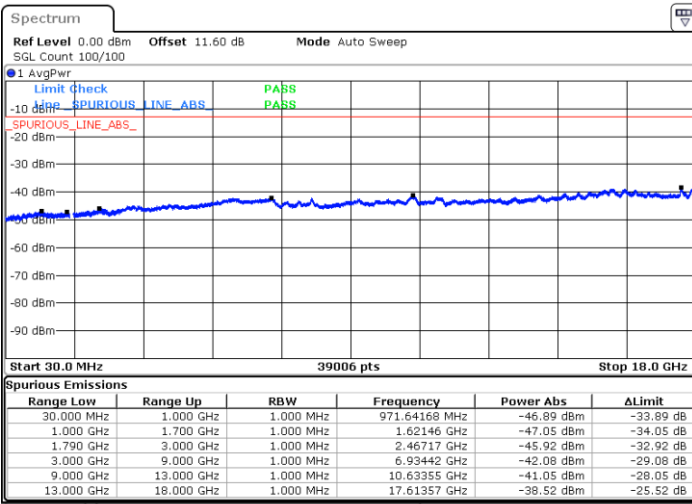

LTE Band 66B / 5MHz+15MHz

16QAM

Lowest Channel / 1RB0 and 1RB74

Lowest Channel / 1RB24 and 1RB0

Date: 8.OCT.2020 12:07:53

Date: 8.OCT.2020 12:05:19

Lowest Channel / FullIRB

N/A

Date: 8.OCT.2020 12:12:11

LTE Band 66B / 5MHz+15MHz

16QAM

Middle Channel / 1RB0 and 1RB74

Middle Channel / 1RB24 and 1RB0

Date: 8.OCT.2020 12:23:13

Date: 8.OCT.2020 12:25:47

Middle Channel / FullIRB

N/A

Date: 8.OCT.2020 12:18:55

LTE Band 66B / 5MHz+15MHz

16QAM

Highest Channel / 1RB0 and 1RB74

Highest Channel / 1RB24 and 1RB0

Date: 8.OCT.2020 12:53:39

Date: 8.OCT.2020 12:46:32

Highest Channel / FullIRB

N/A

Date: 8.OCT.2020 12:56:14

LTE Band 66B / 10MHz+5MHz

16QAM

Lowest Channel / 1RB0 and 1RB24

Lowest Channel / 1RB49 and 1RB0

Date: 8.OCT.2020 09:47:39