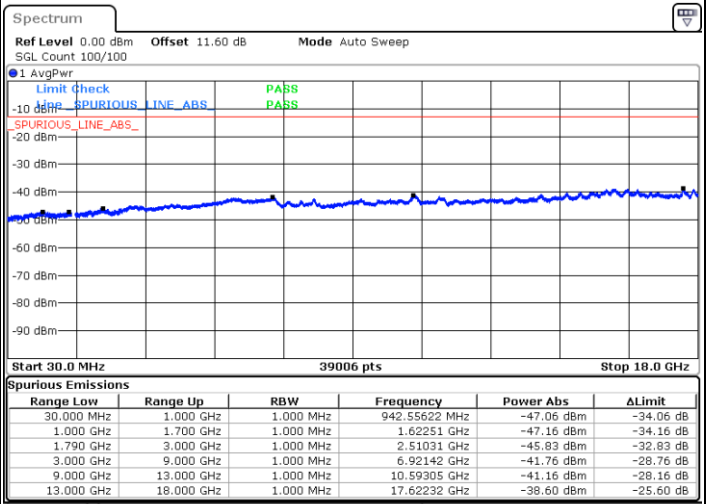

Date: 7.OCT.2020 17:48:57

Lowest Channel / FullIRB

N/A

Date: 7.OCT.2020 17:55:49

LTE Band 66B / 5MHz+10MHz

QPSK

Middle Channel / 1RB0 and 1RB49

Middle Channel / 1RB24 and 1RB0

Date: 7.OCT.2020 18:26:26

Date: 7.OCT.2020 18:27:17

Middle Channel / FullIRB

N/A

Date: 7.OCT.2020 18:20:25

LTE Band 66B / 5MHz+10MHz

QPSK

Highest Channel / 1RB0 and 1RB49

Highest Channel / 1RB24 and 1RB0

Date: 7.OCT.2020 18:11:36

Date: 7.OCT.2020 18:05:36

Highest Channel / FullIRB

N/A

Date: 7.OCT.2020 18:12:28

LTE Band 66B / 5MHz+15MHz

QPSK

Lowest Channel / 1RB0 and 1RB74

Lowest Channel / 1RB24 and 1RB0

Date: 8.OCT.2020 12:07:02

Date: 8.OCT.2020 12:06:11

Lowest Channel / FullIRB

N/A

Date: 8.OCT.2020 12:13:03

LTE Band 66B / 5MHz+15MHz