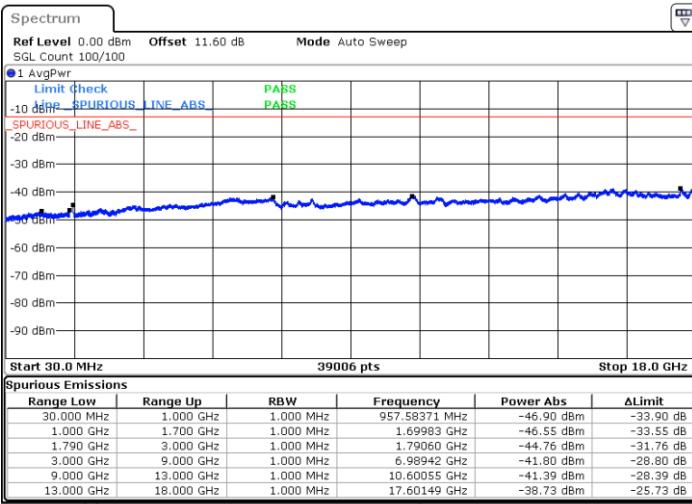

LTE Band 66B / 5MHz+15MHz

16QAM

Lowest Channel / 1RB0 and 1RB74

Lowest Channel / 1RB24 and 1RB0

Date: 8.OCT.2020 12:07:53

Date: 8.OCT.2020 12:05:19

Lowest Channel / FullIRB

N/A

Date: 8.OCT.2020 12:12:11

LTE Band 66B / 5MHz+15MHz

16QAM

Middle Channel / 1RB0 and 1RB74

Middle Channel / 1RB24 and 1RB0

Date: 8.OCT.2020 12:23:13

Date: 8.OCT.2020 12:25:47

Middle Channel / FullIRB

N/A

Date: 8.OCT.2020 12:18:55

LTE Band 66B / 5MHz+15MHz

16QAM

Highest Channel / 1RB0 and 1RB74

Highest Channel / 1RB24 and 1RB0

Date: 8.OCT.2020 12:53:39

Date: 8.OCT.2020 12:46:32

Highest Channel / FullIRB

N/A

Date: 8.OCT.2020 12:56:14

LTE Band 66B / 10MHz+5MHz

16QAM

Lowest Channel / 1RB0 and 1RB24

Lowest Channel / 1RB49 and 1RB0

Date: 8.OCT.2020 09:47:39