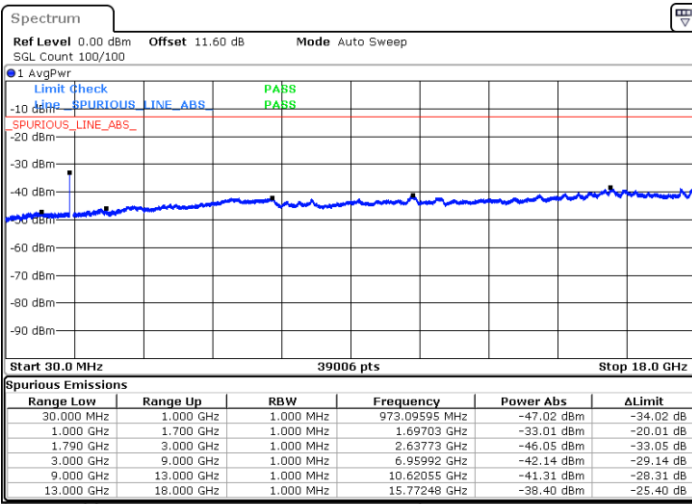

N/A

Date: 8.OCT.2020 12:18:55

LTE Band 66B / 5MHz+15MHz

16QAM

Highest Channel / 1RB0 and 1RB74

Highest Channel / 1RB24 and 1RB0

Date: 8.OCT.2020 12:53:39

Date: 8.OCT.2020 12:46:32

Highest Channel / FullIRB

N/A

Date: 8.OCT.2020 12:56:14

LTE Band 66B / 10MHz+5MHz

16QAM

Lowest Channel / 1RB0 and 1RB24

Lowest Channel / 1RB49 and 1RB0

Date: 8.OCT.2020 09:47:39

Date: 8.OCT.2020 09:45:05

Lowest Channel / FullIRB

N/A

Date: 8.OCT.2020 09:51:57

LTE Band 66B / 10MHz+5MHz

16QAM

Middle Channel / 1RB0 and 1RB24

Middle Channel / 1RB49 and 1RB0