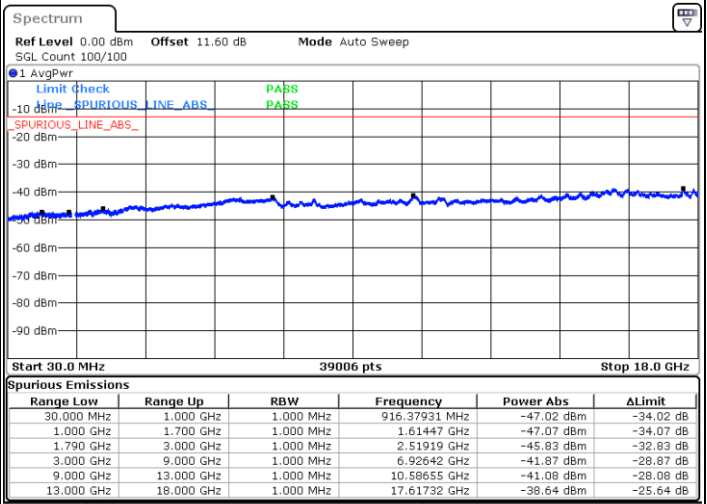

Date: 7.OCT.2020 17:32:00

Date: 7.OCT.2020 17:27:42

Highest Channel / FullIRB

N/A

Date: 7.OCT.2020 17:34:34

LTE Band 66B / 5MHz+10MHz

16QAM

Lowest Channel / 1RB0 and 1RB49

Lowest Channel / 1RB24 and 1RB0

Date: 7.OCT.2020 17:50:40

Date: 7.OCT.2020 17:48:06

Lowest Channel / FullIRB

N/A

Date: 7.OCT.2020 17:54:58

LTE Band 66B / 5MHz+10MHz

16QAM

Middle Channel / 1RB0 and 1RB49

Middle Channel / 1RB24 and 1RB0

Date: 7.OCT.2020 18:25:35

Date: 7.OCT.2020 18:28:09

Middle Channel / FullIRB

N/A

Date: 7.OCT.2020 18:21:17

LTE Band 66B / 5MHz+10MHz