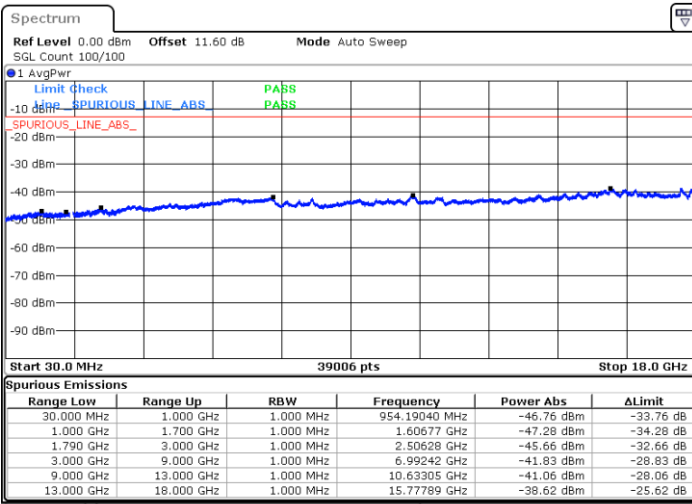

N/A

Date: 8.OCT.2020 14:45:30

LTE Band 66B / 5MHz+5MHz

16QAM

Lowest Channel / 1RB0 and 1RB24

Lowest Channel / 1RB24 and 1RB0

Date: 7.OCT.2020 16:53:51

Date: 7.OCT.2020 16:51:02

Lowest Channel / FullIRB

N/A

Date: 7.OCT.2020 16:58:34

LTE Band 66B / 5MHz+5MHz

16QAM

MiddleChannel / 1RB0 and 1RB24

Middle Channel / 1RB24 and 1RB0

Date: 7.OCT.2020 17:11:58

Date: 7.OCT.2020 17:14:47

Middle Channel / FullIRB

N/A

Date: 7.OCT.2020 17:07:15

LTE Band 66B / 5MHz+5MHz

16QAM

Highest Channel / 1RB0 and 1RB24

Highest Channel / 1RB24 and 1RB0

Date: 7.OCT.2020 17:32:00

Date: 7.OCT.2020 17:27:42

Highest Channel / FullIRB

N/A

Date: 7.OCT.2020 17:34:34

LTE Band 66B / 5MHz+10MHz

16QAM

Lowest Channel / 1RB0 and 1RB49