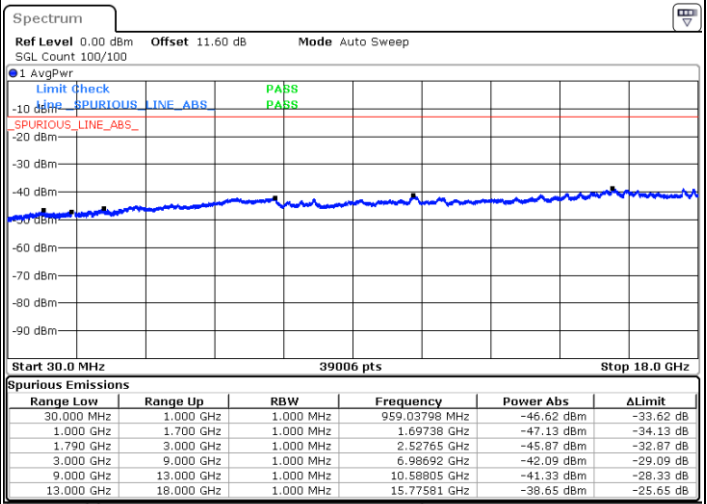

16QAM

Highest Channel / 1RB0 and 1RB49

Highest Channel / 1RB24 and 1RB0

Date: 7.OCT.2020 18:10:45

Date: 7.OCT.2020 18:06:28

Highest Channel / FullIRB

N/A

Date: 7.OCT.2020 18:13:19

LTE Band 66B / 5MHz+15MHz

16QAM

Lowest Channel / 1RB0 and 1RB74

Lowest Channel / 1RB24 and 1RB0

Date: 8.OCT.2020 12:07:53

Date: 8.OCT.2020 12:05:19

Lowest Channel / FullIRB

N/A

Date: 8.OCT.2020 12:12:11

LTE Band 66B / 5MHz+15MHz

16QAM

Middle Channel / 1RB0 and 1RB74

Middle Channel / 1RB24 and 1RB0

Date: 8.OCT.2020 12:23:13

Date: 8.OCT.2020 12:25:47

Middle Channel / FullIRB

N/A

Date: 8.OCT.2020 12:18:55

LTE Band 66B / 5MHz+15MHz

16QAM

Highest Channel / 1RB0 and 1RB74

Highest Channel / 1RB24 and 1RB0

Date: 8.OCT.2020 12:53:39

Date: 8.OCT.2020 12:46:32