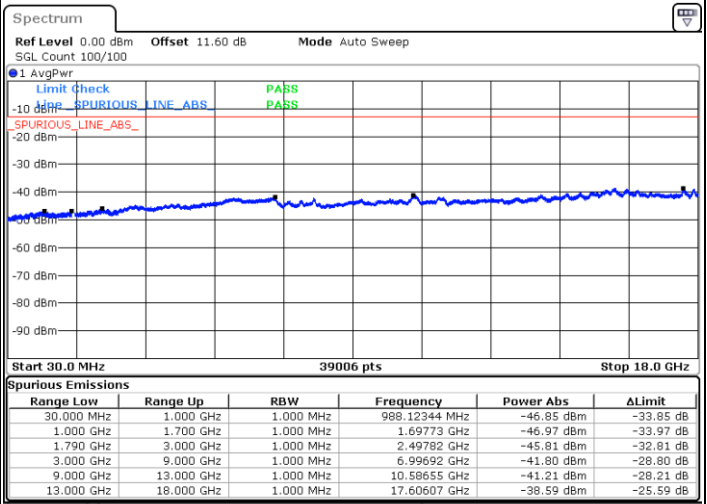

N/A

Date: 7.OCT.2020 17:06:18

LTE Band 66B / 5MHz+5MHz

QPSK

Highest Channel / 1RB0 and 1RB24

Highest Channel / 1RB24 and 1RB0

Date: 7.OCT.2020 17:32:51

Date: 7.OCT.2020 17:26:51

Highest Channel / FullIRB

N/A

Date: 7.OCT.2020 17:33:43

LTE Band 66B / 5MHz+10MHz

QPSK

Lowest Channel / 1RB0 and 1RB49

Lowest Channel / 1RB24 and 1RB0

Date: 7.OCT.2020 17:49:48

Date: 7.OCT.2020 17:48:57

Lowest Channel / FullIRB

N/A

Date: 7.OCT.2020 17:55:49

LTE Band 66B / 5MHz+10MHz

QPSK

Middle Channel / 1RB0 and 1RB49

Middle Channel / 1RB24 and 1RB0

Date: 7.OCT.2020 18:26:26

Date: 7.OCT.2020 18:27:17

Middle Channel / FullIRB

N/A

Date: 7.OCT.2020 18:20:25

LTE Band 66B / 5MHz+10MHz

QPSK

Highest Channel / 1RB0 and 1RB49