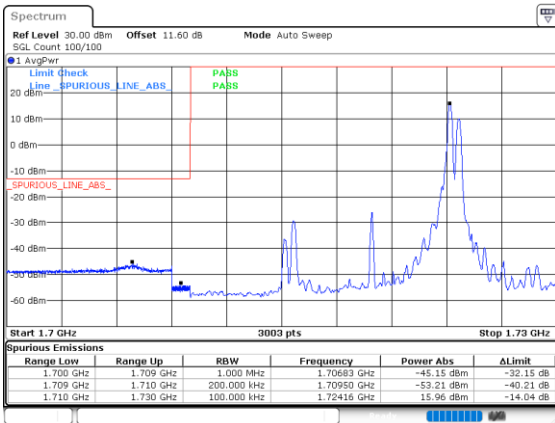

LTE Band 66B / 10MHz+10MHz

256QAM

Lowest Band Edge / 1RB0 and 1RB49

Highest Band Edge / 1RB0 and 1RB49

Lowest Band Edge / 1RB49 and 1RB0

Highest Band Edge / 1RB49 and 1RB0

Lowest Band Edge / Full RB

Highest Band Edge / Full RB

LTE Band 66B / 15MHz+5MHz

256QAM

Lowest Band Edge / 1RB0 and 1RB24

Highest Band Edge / 1RB0 and 1RB24

Lowest Band Edge / 1RB74 and 1RB0

Highest Band Edge / 1RB74 and 1RB0

Lowest Band Edge / Full RB

Highest Band Edge / Full RB

Conducted Spurious Emission

LTE Band 66B / 5MHz+5MHz

QPSK

MiddleChannel / 1RB0 and 1RB24

Middle Channel / 1RB24 and 1RB0

Date: 7.OCT.2020 17:12:54

Date: 7.OCT.2020 17:13:51

Middle Channel / FullIRB

N/A

Date: 7.OCT.2020 17:06:18

LTE Band 66B / 5MHz+5MHz

QPSK

Highest Channel / 1RB0 and 1RB24

Highest Channel / 1RB24 and 1RB0

Date: 7.OCT.2020 17:32:51

Date: 7.OCT.2020 17:26:51