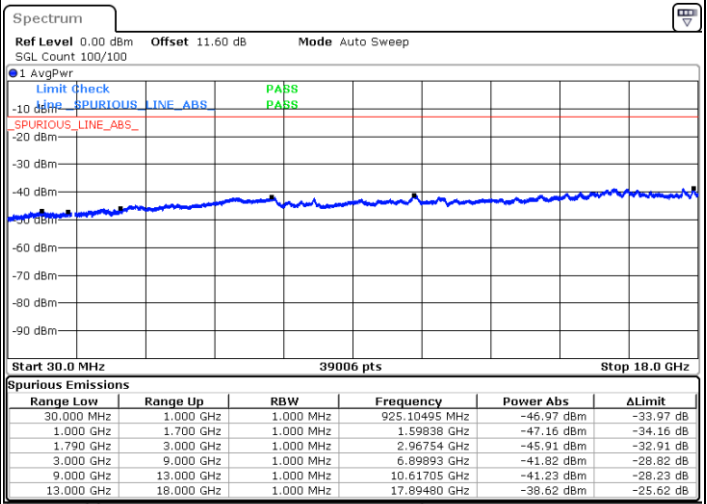

Date: 7.OCT.2020 17:32:00

Date: 7.OCT.2020 17:27:42

Highest Channel / FullIRB

N/A

Date: 7.OCT.2020 17:34:34

LTE Band 66B / 5MHz+10MHz

16QAM

Lowest Channel / 1RB0 and 1RB49

Lowest Channel / 1RB24 and 1RB0

Date: 7.OCT.2020 17:50:40

Date: 7.OCT.2020 17:48:06

Lowest Channel / FullIRB

N/A

Date: 7.OCT.2020 17:54:58

LTE Band 66B / 5MHz+10MHz

16QAM

Middle Channel / 1RB0 and 1RB49

Middle Channel / 1RB24 and 1RB0

Date: 7.OCT.2020 18:25:35

Date: 7.OCT.2020 18:28:09

Middle Channel / FullIRB

N/A

Date: 7.OCT.2020 18:21:17

LTE Band 66B / 5MHz+10MHz

16QAM

Highest Channel / 1RB0 and 1RB49

Highest Channel / 1RB24 and 1RB0

Date: 7.OCT.2020 18:10:45

Date: 7.OCT.2020 18:06:28

Highest Channel / FullIRB

N/A

Date: 7.OCT.2020 18:13:19