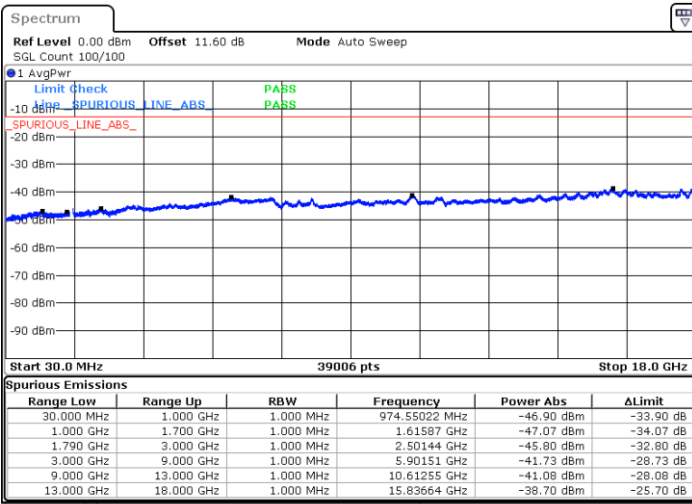

Date: 7.OCT.2020 17:32:00

Date: 7.OCT.2020 17:27:42

Highest Channel / FullIRB

N/A

Date: 7.OCT.2020 17:34:34

LTE Band 66B / 5MHz+10MHz

16QAM

Lowest Channel / 1RB0 and 1RB49

Lowest Channel / 1RB24 and 1RB0

Date: 7.OCT.2020 17:50:40

Date: 7.OCT.2020 17:48:06

Lowest Channel / FullIRB

N/A

Date: 7.OCT.2020 17:54:58

LTE Band 66B / 5MHz+10MHz

16QAM

Middle Channel / 1RB0 and 1RB49

Middle Channel / 1RB24 and 1RB0

Date: 7.OCT.2020 18:25:35

Date: 7.OCT.2020 18:28:09

Middle Channel / FullIRB

N/A

Date: 7.OCT.2020 18:21:17

LTE Band 66B / 5MHz+10MHz

16QAM

Highest Channel / 1RB0 and 1RB49

Highest Channel / 1RB24 and 1RB0

Date: 7.OCT.2020 18:10:45

Date: 7.OCT.2020 18:06:28

Highest Channel / FullIRB

N/A

Date: 7.OCT.2020 18:13:19