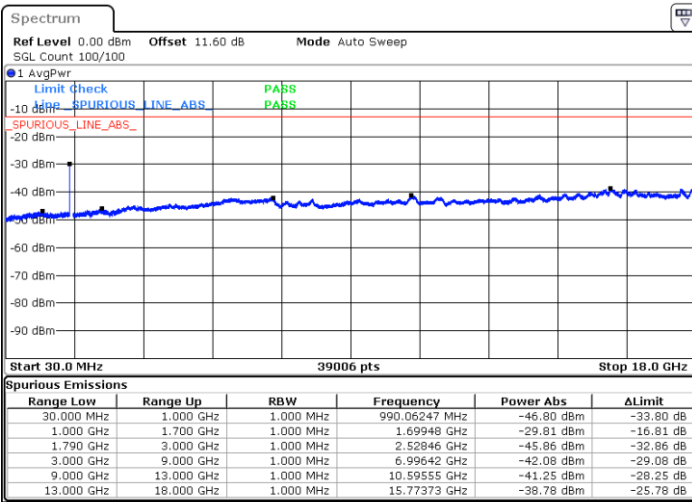

Highest Channel / 1RB24 and 1RB0

Date: 7.OCT.2020 18:11:36

Date: 7.OCT.2020 18:05:36

Highest Channel / FullIRB

N/A

Date: 7.OCT.2020 18:12:28

LTE Band 66B / 5MHz+15MHz

QPSK

Lowest Channel / 1RB0 and 1RB74

Lowest Channel / 1RB24 and 1RB0

Date: 8.OCT.2020 12:07:02

Date: 8.OCT.2020 12:06:11

Lowest Channel / FullIRB

N/A

Date: 8.OCT.2020 12:13:03

LTE Band 66B / 5MHz+15MHz

LTE Band 66B / 5MHz+15MHz

QPSK

Highest Channel / 1RB0 and 1RB74

Highest Channel / 1RB24 and 1RB0

Date: 8.OCT.2020 12:54:31

Date: 8.OCT.2020 12:45:40

Highest Channel / FullIRB

N/A