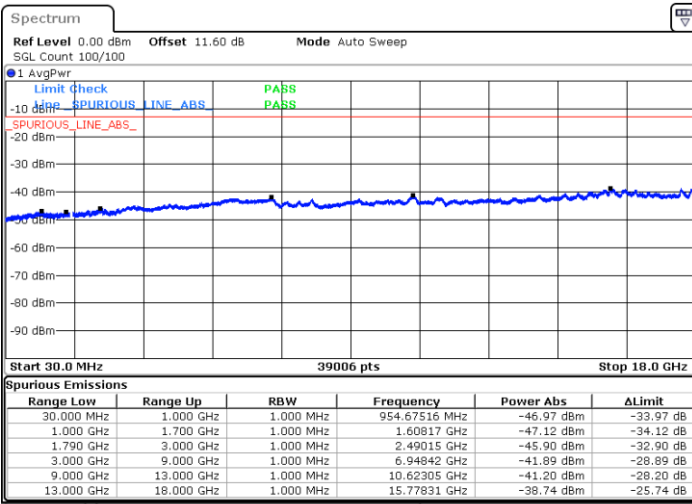

Date: 8.OCT.2020 12:55:22

LTE Band 66B / 10MHz+5MHz

QPSK

Lowest Channel / 1RB0 and 1RB24

Lowest Channel / 1RB49 and 1RB0

Date: 8.OCT.2020 09:46:48

Date: 8.OCT.2020 09:45:56

Lowest Channel / FullIRB

N/A

Date: 8.OCT.2020 09:52:48

LTE Band 66B / 10MHz+5MHz

QPSK

Middle Channel / 1RB0 and 1RB24

Middle Channel / 1RB49 and 1RB0

Date: 8.OCT.2020 10:03:19

Date: 8.OCT.2020 10:04:10

Middle Channel / FullIRB

N/A

Date: 8.OCT.2020 09:57:19

LTE Band 66B / 10MHz+5MHz

QPSK

Highest Channel / 1RB0 and 1RB24

Highest Channel / 1RB49 and 1RB0

Date: 8.OCT.2020 10:22:42

Date: 8.OCT.2020 10:16:41

Highest Channel / FullIRB

N/A

Date: 8.OCT.2020 10:23:33

LTE Band 66B / 10MHz+10MHz

QPSK

Lowest Channel / 1RB0 and 1RB49

Lowest Channel / 1RB49 and 1RB0