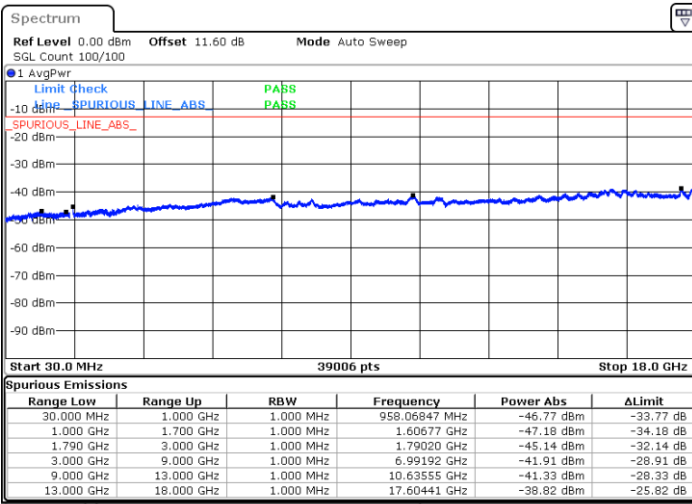

Middle Channel / FullIRB

N/A

Date: 8.OCT.2020 09:58:10