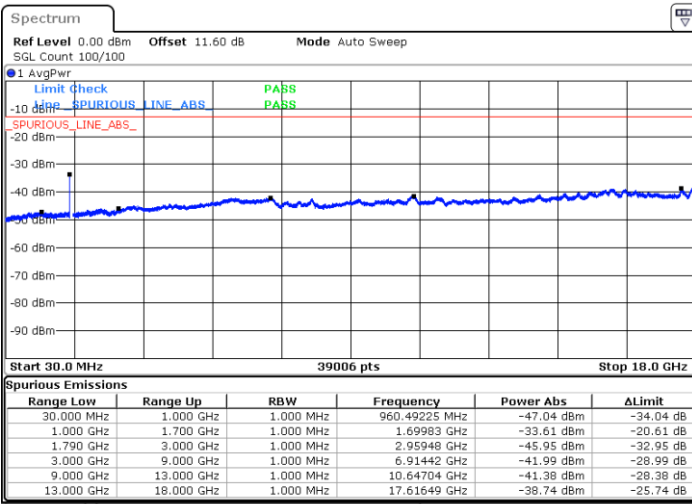

16QAM

Highest Channel / 1RB0 and 1RB49

Highest Channel / 1RB24 and 1RB0

Date: 7.OCT.2020 18:10:45

Date: 7.OCT.2020 18:06:28

Highest Channel / FullIRB

N/A

Date: 7.OCT.2020 18:13:19

LTE Band 66B / 5MHz+15MHz

16QAM

Lowest Channel / 1RB0 and 1RB74

Lowest Channel / 1RB24 and 1RB0

Date: 8.OCT.2020 12:07:53

Date: 8.OCT.2020 12:05:19

Lowest Channel / FullIRB

N/A

Date: 8.OCT.2020 12:12:11

LTE Band 66B / 5MHz+15MHz

16QAM

Middle Channel / 1RB0 and 1RB74

Middle Channel / 1RB24 and 1RB0

Date: 8.OCT.2020 12:23:13

Date: 8.OCT.2020 12:25:47

Middle Channel / FullIRB

N/A

Date: 8.OCT.2020 12:18:55

LTE Band 66B / 5MHz+15MHz

16QAM

Highest Channel / 1RB0 and 1RB74

Highest Channel / 1RB24 and 1RB0

Date: 8.OCT.2020 12:53:39

Date: 8.OCT.2020 12:46:32