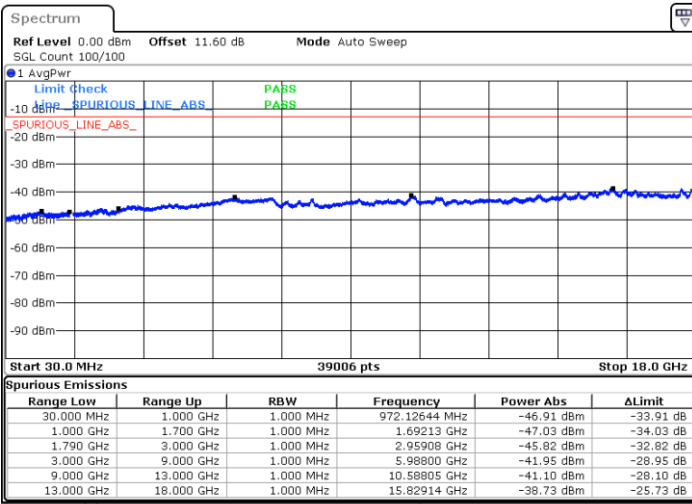

Date: 8.OCT.2020 14:19:02

LTE Band 66B / 15MHz+5MHz

QPSK

Highest Channel / 1RB0 and 1RB24

Highest Channel / 1RB74 and 1RB0

Date: 8.OCT.2020 14:44:39

Date: 8.OCT.2020 14:38:39

Highest Channel / FullIRB

N/A

Date: 8.OCT.2020 14:45:30

LTE Band 66B / 5MHz+5MHz

16QAM

Lowest Channel / 1RB0 and 1RB24

Lowest Channel / 1RB24 and 1RB0

Date: 7.OCT.2020 16:53:51

Date: 7.OCT.2020 16:51:02

Lowest Channel / FullIRB

N/A

Date: 7.OCT.2020 16:58:34

LTE Band 66B / 5MHz+5MHz

16QAM

MiddleChannel / 1RB0 and 1RB24

Middle Channel / 1RB24 and 1RB0

Date: 7.OCT.2020 17:11:58

Date: 7.OCT.2020 17:14:47

Middle Channel / FullIRB

N/A

Date: 7.OCT.2020 17:07:15

LTE Band 66B / 5MHz+5MHz

16QAM

Highest Channel / 1RB0 and 1RB24

Highest Channel / 1RB24 and 1RB0