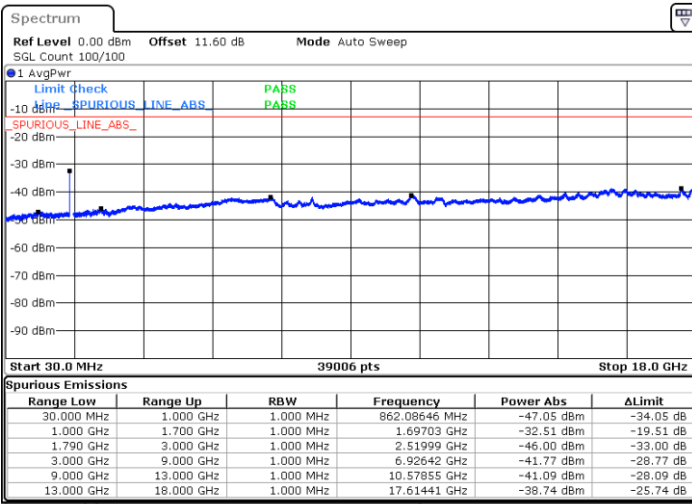

Date: 7.OCT.2020 17:14:47

Middle Channel / FullIRB

N/A

Date: 7.OCT.2020 17:07:15

LTE Band 66B / 5MHz+5MHz

16QAM

Highest Channel / 1RB0 and 1RB24

Highest Channel / 1RB24 and 1RB0

Date: 7.OCT.2020 17:32:00

Date: 7.OCT.2020 17:27:42

Highest Channel / FullIRB

N/A

Date: 7.OCT.2020 17:34:34

LTE Band 66B / 5MHz+10MHz

16QAM

Lowest Channel / 1RB0 and 1RB49

Lowest Channel / 1RB24 and 1RB0

Date: 7.OCT.2020 17:50:40

Date: 7.OCT.2020 17:48:06

Lowest Channel / FullIRB

N/A

Date: 7.OCT.2020 17:54:58

LTE Band 66B / 5MHz+10MHz

16QAM