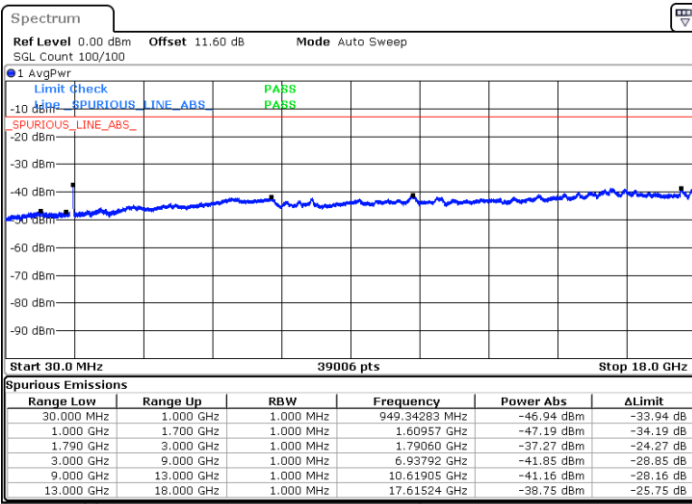

Date: 7.OCT.2020 18:26:26

Date: 7.OCT.2020 18:27:17

Middle Channel / FullIRB

N/A

Date: 7.OCT.2020 18:20:25

LTE Band 66B / 5MHz+10MHz

QPSK

Highest Channel / 1RB0 and 1RB49

Highest Channel / 1RB24 and 1RB0

Date: 7.OCT.2020 18:11:36

Date: 7.OCT.2020 18:05:36

Highest Channel / FullIRB

N/A

Date: 7.OCT.2020 18:12:28

LTE Band 66B / 5MHz+15MHz

QPSK

Lowest Channel / 1RB0 and 1RB74

Lowest Channel / 1RB24 and 1RB0

Date: 8.OCT.2020 12:07:02

Date: 8.OCT.2020 12:06:11

Lowest Channel / FullIRB

N/A

Date: 8.OCT.2020 12:13:03

LTE Band 66B / 5MHz+15MHz