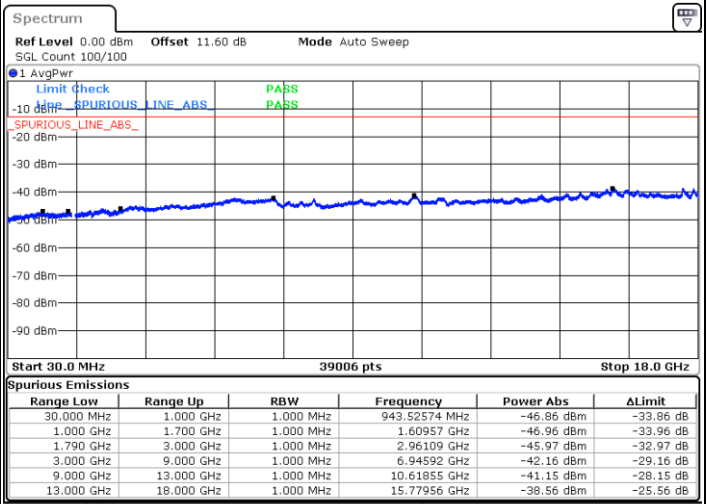

Date: 8.OCT.2020 12:55:22

LTE Band 66B / 10MHz+5MHz

QPSK

Lowest Channel / 1RB0 and 1RB24

Lowest Channel / 1RB49 and 1RB0

Date: 8.OCT.2020 09:46:48

Date: 8.OCT.2020 09:45:56

Lowest Channel / FullIRB

N/A

Date: 8.OCT.2020 09:52:48

LTE Band 66B / 10MHz+5MHz

QPSK

Middle Channel / 1RB0 and 1RB24

Middle Channel / 1RB49 and 1RB0

Date: 8.OCT.2020 10:03:19

Date: 8.OCT.2020 10:04:10

Middle Channel / FullIRB

N/A

Date: 8.OCT.2020 09:57:19

LTE Band 66B / 10MHz+5MHz

QPSK

Highest Channel / 1RB0 and 1RB24

Highest Channel / 1RB49 and 1RB0

Date: 8.OCT.2020 10:22:42

Date: 8.OCT.2020 10:16:41

Highest Channel / FullIRB

N/A

Date: 8.OCT.2020 10:23:33

LTE Band 66B / 10MHz+10MHz

QPSK

Lowest Channel / 1RB0 and 1RB49

Lowest Channel / 1RB49 and 1RB0