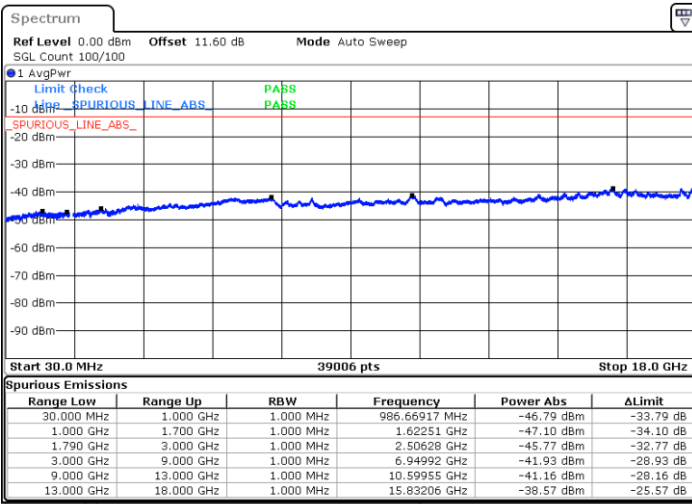

LTE Band 66B / 15MHz+5MHz

256QAM

Lowest Band Edge / 1RB0 and 1RB24

Highest Band Edge / 1RB0 and 1RB24

Lowest Band Edge / 1RB74 and 1RB0

Highest Band Edge / 1RB74 and 1RB0

Lowest Band Edge / Full RB

Highest Band Edge / Full RB

Conducted Spurious Emission

LTE Band 66B / 5MHz+5MHz

QPSK

MiddleChannel / 1RB0 and 1RB24

Middle Channel / 1RB24 and 1RB0

Date: 7.OCT.2020 17:12:54

Date: 7.OCT.2020 17:13:51

Middle Channel / FullIRB

N/A

Date: 7.OCT.2020 17:06:18

LTE Band 66B / 5MHz+5MHz

QPSK

Highest Channel / 1RB0 and 1RB24

Highest Channel / 1RB24 and 1RB0

Date: 7.OCT.2020 17:32:51

Date: 7.OCT.2020 17:26:51

Highest Channel / FullIRB

N/A

Date: 7.OCT.2020 17:33:43

LTE Band 66B / 5MHz+10MHz

QPSK

Lowest Channel / 1RB0 and 1RB49

Lowest Channel / 1RB24 and 1RB0

Date: 7.OCT.2020 17:49:48