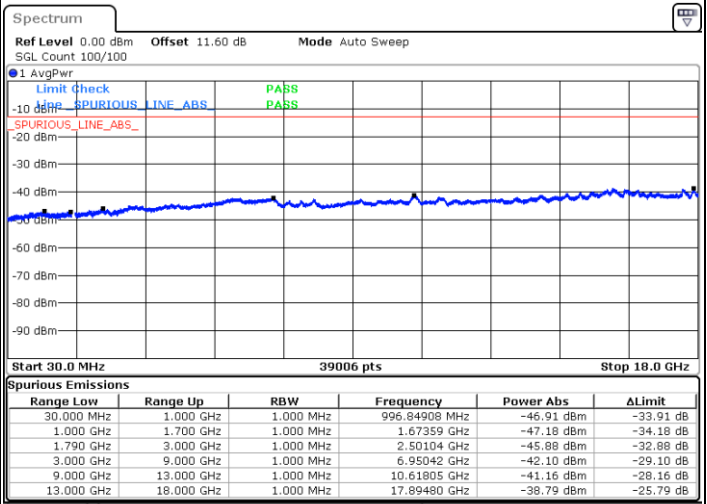

LTE Band 66B / 15MHz+5MHz

QPSK

Middle Channel / 1RB0 and 1RB24

Middle Channel / 1RB74 and 1RB0

Date: 8.OCT.2020 14:25:03

Date: 8.OCT.2020 14:25:54

Middle Channel / FullIRB

N/A

Date: 8.OCT.2020 14:19:02

LTE Band 66B / 15MHz+5MHz

QPSK

Highest Channel / 1RB0 and 1RB24

Highest Channel / 1RB74 and 1RB0

Date: 8.OCT.2020 14:44:39

Date: 8.OCT.2020 14:38:39

Highest Channel / FullIRB

N/A

Date: 8.OCT.2020 14:45:30

LTE Band 66B / 5MHz+5MHz

16QAM

Lowest Channel / 1RB0 and 1RB24

Lowest Channel / 1RB24 and 1RB0

Date: 7.OCT.2020 16:53:51

Date: 7.OCT.2020 16:51:02