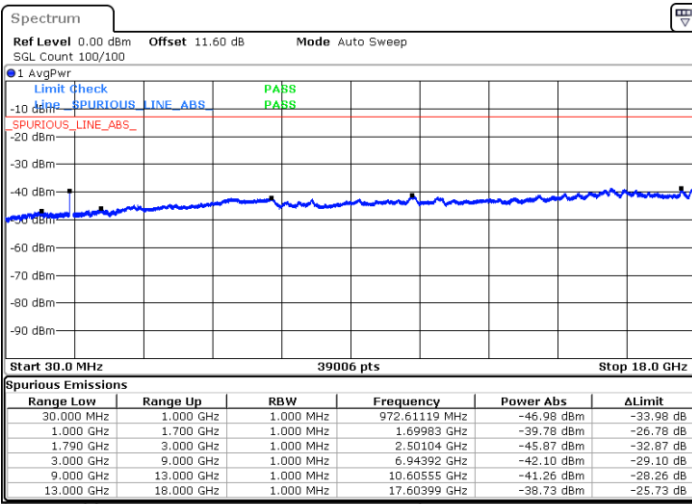

N/A

Date: 8.OCT.2020 12:18:55

LTE Band 66B / 5MHz+15MHz

16QAM

Highest Channel / 1RB0 and 1RB74

Highest Channel / 1RB24 and 1RB0

Date: 8.OCT.2020 12:53:39

Date: 8.OCT.2020 12:46:32

Highest Channel / FullIRB

N/A

Date: 8.OCT.2020 12:56:14

LTE Band 66B / 10MHz+5MHz

16QAM

Lowest Channel / 1RB0 and 1RB24

Lowest Channel / 1RB49 and 1RB0

Date: 8.OCT.2020 09:47:39

Date: 8.OCT.2020 09:45:05

Lowest Channel / FullIRB

N/A

Date: 8.OCT.2020 09:51:57

LTE Band 66B / 10MHz+5MHz

16QAM

Middle Channel / 1RB0 and 1RB24

Middle Channel / 1RB49 and 1RB0