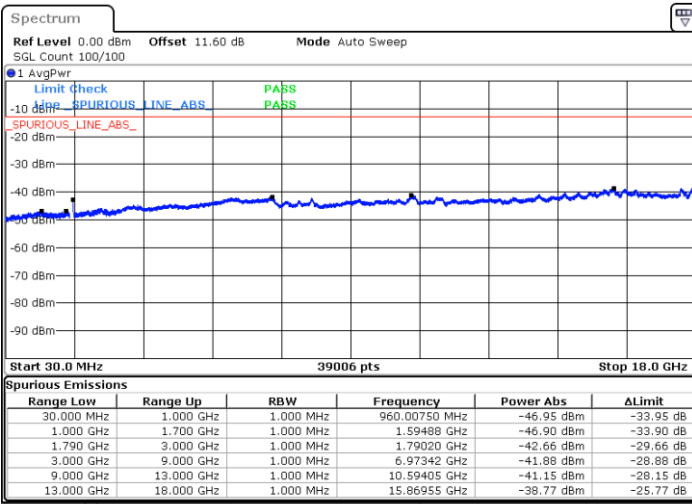

Conducted Spurious Emission

LTE Band 66B / 5MHz+5MHz

QPSK

MiddleChannel / 1RB0 and 1RB24

Middle Channel / 1RB24 and 1RB0

Date: 7.OCT.2020 17:12:54

Date: 7.OCT.2020 17:13:51

Middle Channel / FullIRB

N/A

Date: 7.OCT.2020 17:06:18

LTE Band 66B / 5MHz+5MHz

QPSK

Highest Channel / 1RB0 and 1RB24

Highest Channel / 1RB24 and 1RB0

Date: 7.OCT.2020 17:32:51

Date: 7.OCT.2020 17:26:51

Highest Channel / FullIRB

N/A

Date: 7.OCT.2020 17:33:43

LTE Band 66B / 5MHz+10MHz

QPSK

Lowest Channel / 1RB0 and 1RB49

Lowest Channel / 1RB24 and 1RB0

Date: 7.OCT.2020 17:49:48

Date: 7.OCT.2020 17:48:57

Lowest Channel / FullIRB

N/A

Date: 7.OCT.2020 17:55:49

LTE Band 66B / 5MHz+10MHz

QPSK

Middle Channel / 1RB0 and 1RB49

Middle Channel / 1RB24 and 1RB0