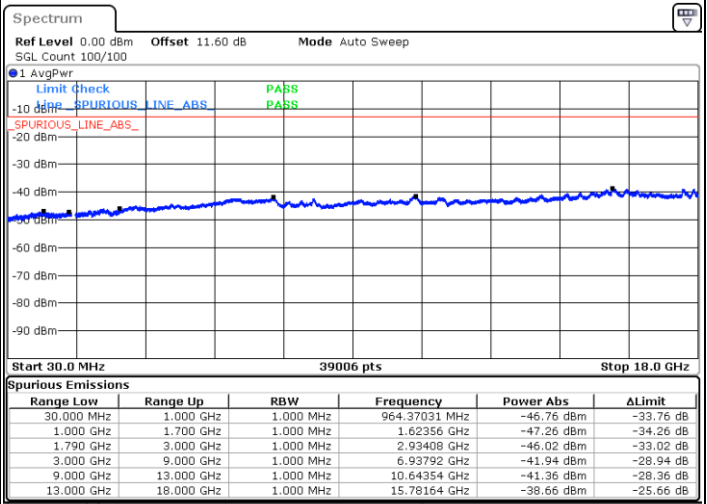

Middle Channel / FullIRB

N/A

Date: 8.OCT.2020 09:57:19

LTE Band 66B / 10MHz+5MHz

QPSK

Highest Channel / 1RB0 and 1RB24

Highest Channel / 1RB49 and 1RB0

Date: 8.OCT.2020 10:22:42

Date: 8.OCT.2020 10:16:41

Highest Channel / FullIRB

N/A

Date: 8.OCT.2020 10:23:33

LTE Band 66B / 10MHz+10MHz

QPSK

Lowest Channel / 1RB0 and 1RB49

Lowest Channel / 1RB49 and 1RB0

Date: 8.OCT.2020 10:43:10

Date: 8.OCT.2020 10:42:19

Lowest Channel / FullIRB

N/A

Date: 8.OCT.2020 10:49:11

LTE Band 66B / 10MHz+10MHz

QPSK

Middle Channel / 1RB0 and 1RB49