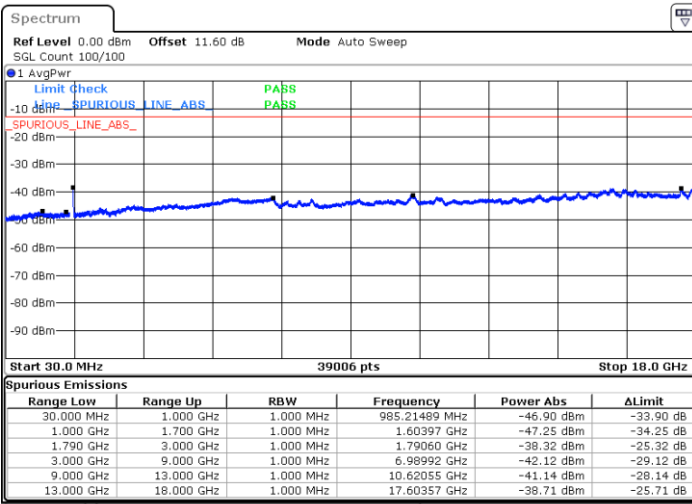

LTE Band 66B / 5MHz+15MHz

QPSK

Highest Channel / 1RB0 and 1RB74

Highest Channel / 1RB24 and 1RB0

Date: 8.OCT.2020 12:54:31

Date: 8.OCT.2020 12:45:40

Highest Channel / FullIRB

N/A

Date: 8.OCT.2020 12:55:22

LTE Band 66B / 10MHz+5MHz

QPSK

Lowest Channel / 1RB0 and 1RB24

Lowest Channel / 1RB49 and 1RB0

Date: 8.OCT.2020 09:46:48

Date: 8.OCT.2020 09:45:56

Lowest Channel / FullIRB