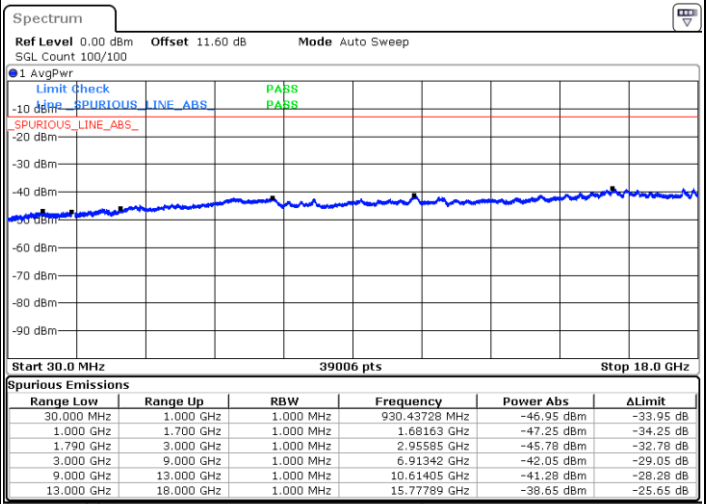

LTE Band 66B / 5MHz+15MHz

16QAM

Lowest Channel / 1RB0 and 1RB74

Lowest Channel / 1RB24 and 1RB0

Date: 8.OCT.2020 12:07:53

Date: 8.OCT.2020 12:05:19

Lowest Channel / FullIRB

N/A

Date: 8.OCT.2020 12:12:11

LTE Band 66B / 5MHz+15MHz

16QAM

Middle Channel / 1RB0 and 1RB74

Middle Channel / 1RB24 and 1RB0

Date: 8.OCT.2020 12:23:13

Date: 8.OCT.2020 12:25:47

Middle Channel / FullIRB

N/A

Date: 8.OCT.2020 12:18:55

LTE Band 66B / 5MHz+15MHz

16QAM

Highest Channel / 1RB0 and 1RB74

Highest Channel / 1RB24 and 1RB0

Date: 8.OCT.2020 12:53:39

Date: 8.OCT.2020 12:46:32

Highest Channel / FullIRB

N/A

Date: 8.OCT.2020 12:56:14

LTE Band 66B / 10MHz+5MHz

16QAM

Lowest Channel / 1RB0 and 1RB24

Lowest Channel / 1RB49 and 1RB0

Date: 8.OCT.2020 09:47:39