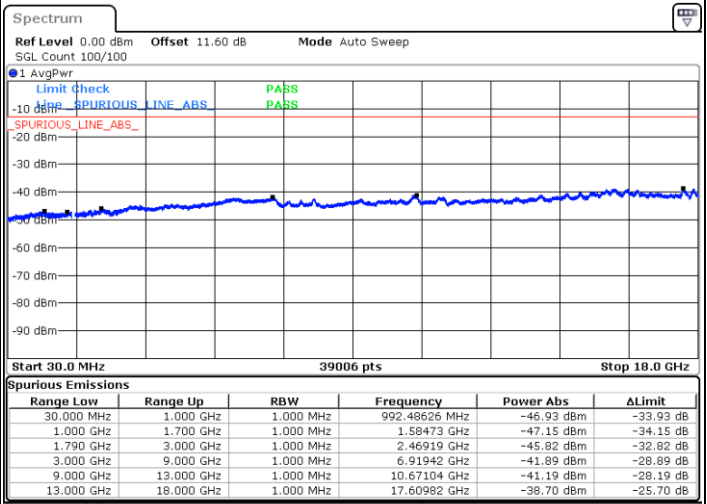

Date: 7.OCT.2020 17:14:47

Middle Channel / FullIRB

N/A

Date: 7.OCT.2020 17:07:15

LTE Band 66B / 5MHz+5MHz

16QAM

Highest Channel / 1RB0 and 1RB24

Highest Channel / 1RB24 and 1RB0

Date: 7.OCT.2020 17:32:00

Date: 7.OCT.2020 17:27:42

Highest Channel / FullIRB

N/A

Date: 7.OCT.2020 17:34:34

LTE Band 66B / 5MHz+10MHz

16QAM

Lowest Channel / 1RB0 and 1RB49

Lowest Channel / 1RB24 and 1RB0

Date: 7.OCT.2020 17:50:40

Date: 7.OCT.2020 17:48:06

Lowest Channel / FullIRB

N/A

Date: 7.OCT.2020 17:54:58

LTE Band 66B / 5MHz+10MHz

16QAM