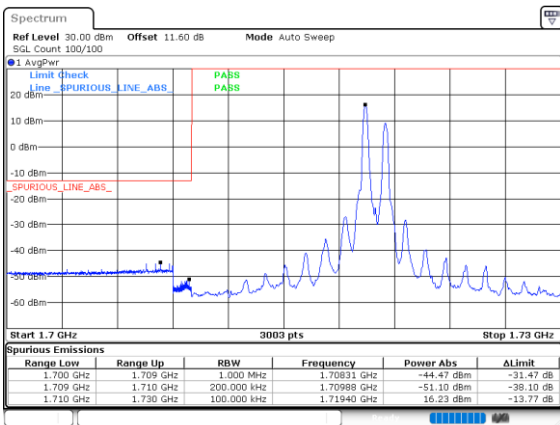

LTE Band 66B / 10MHz+10MHz

256QAM

Lowest Band Edge / 1RB0 and 1RB49

Highest Band Edge / 1RB0 and 1RB49

Lowest Band Edge / 1RB49 and 1RB0

Highest Band Edge / 1RB49 and 1RB0

Lowest Band Edge / Full RB

Highest Band Edge / Full RB

LTE Band 66B / 15MHz+5MHz

256QAM

Lowest Band Edge / 1RB0 and 1RB24

Highest Band Edge / 1RB0 and 1RB24

Lowest Band Edge / 1RB74 and 1RB0

Highest Band Edge / 1RB74 and 1RB0

Lowest Band Edge / Full RB

Highest Band Edge / Full RB