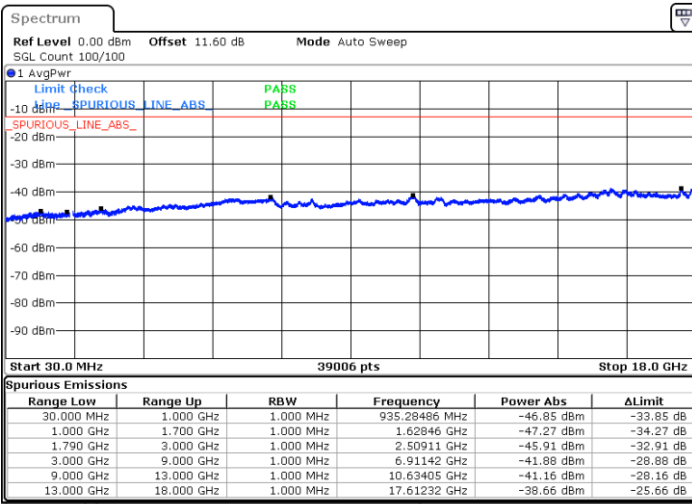

N/A

Date: 8.OCT.2020 12:18:55

LTE Band 66B / 5MHz+15MHz

16QAM

Highest Channel / 1RB0 and 1RB74

Highest Channel / 1RB24 and 1RB0

Date: 8.OCT.2020 12:53:39

Date: 8.OCT.2020 12:46:32

Highest Channel / FullIRB

N/A

Date: 8.OCT.2020 12:56:14

LTE Band 66B / 10MHz+5MHz

16QAM

Lowest Channel / 1RB0 and 1RB24

Lowest Channel / 1RB49 and 1RB0

Date: 8.OCT.2020 09:47:39

Date: 8.OCT.2020 09:45:05

Lowest Channel / FullIRB

N/A

Date: 8.OCT.2020 09:51:57

LTE Band 66B / 10MHz+5MHz

16QAM

Middle Channel / 1RB0 and 1RB24

Middle Channel / 1RB49 and 1RB0