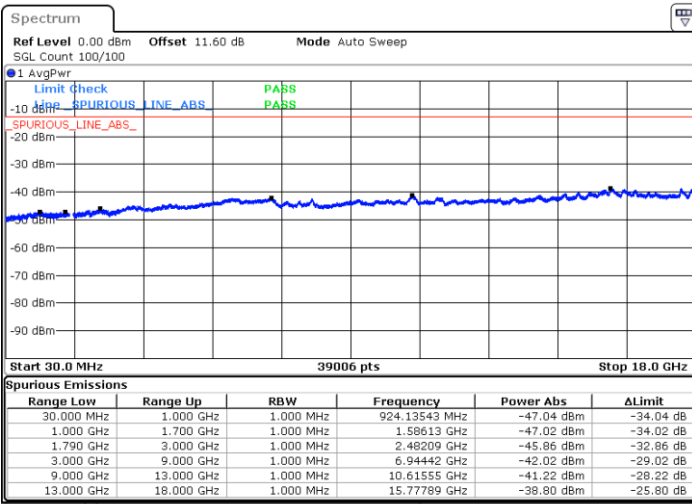

Date: 8.OCT.2020 10:16:41

Highest Channel / FullIRB

N/A

Date: 8.OCT.2020 10:23:33

LTE Band 66B / 10MHz+10MHz

QPSK

Lowest Channel / 1RB0 and 1RB49

Lowest Channel / 1RB49 and 1RB0

Date: 8.OCT.2020 10:43:10

Date: 8.OCT.2020 10:42:19

Lowest Channel / FullIRB

N/A

Date: 8.OCT.2020 10:49:11

LTE Band 66B / 10MHz+10MHz

QPSK

Middle Channel / 1RB0 and 1RB49

Middle Channel / 1RB49 and 1RB0

Date: 8.OCT.2020 11:03:20

Date: 8.OCT.2020 11:04:11

Middle Channel / FullIRB

N/A

Date: 8.OCT.2020 10:57:19

LTE Band 66B / 10MHz+10MHz

QPSK

Highest Channel / 1RB0 and 1RB49

Highest Channel / 1RB49 and 1RB0

Date: 8.OCT.2020 11:26:06

Date: 8.OCT.2020 11:20:05

Highest Channel / FullIRB

N/A

Date: 8.OCT.2020 11:26:58

LTE Band 66B / 15MHz+5MHz