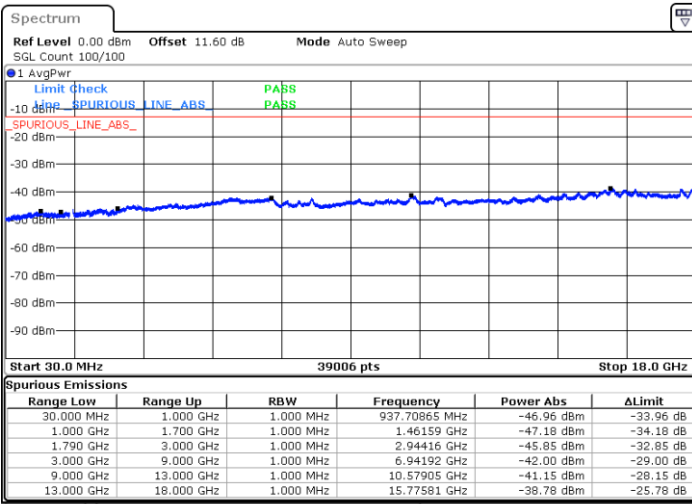

Highest Channel / FullIRB

N/A

Date: 7.OCT.2020 17:33:43

LTE Band 66B / 5MHz+10MHz

QPSK

Lowest Channel / 1RB0 and 1RB49

Lowest Channel / 1RB24 and 1RB0

Date: 7.OCT.2020 17:49:48

Date: 7.OCT.2020 17:48:57

Lowest Channel / FullIRB

N/A

Date: 7.OCT.2020 17:55:49

LTE Band 66B / 5MHz+10MHz

QPSK

Middle Channel / 1RB0 and 1RB49

Middle Channel / 1RB24 and 1RB0

Date: 7.OCT.2020 18:26:26

Date: 7.OCT.2020 18:27:17

Middle Channel / FullIRB

N/A

Date: 7.OCT.2020 18:20:25

LTE Band 66B / 5MHz+10MHz

QPSK

Highest Channel / 1RB0 and 1RB49

Highest Channel / 1RB24 and 1RB0

Date: 7.OCT.2020 18:11:36

Date: 7.OCT.2020 18:05:36

Highest Channel / FullIRB

N/A

Date: 7.OCT.2020 18:12:28

LTE Band 66B / 5MHz+15MHz

QPSK