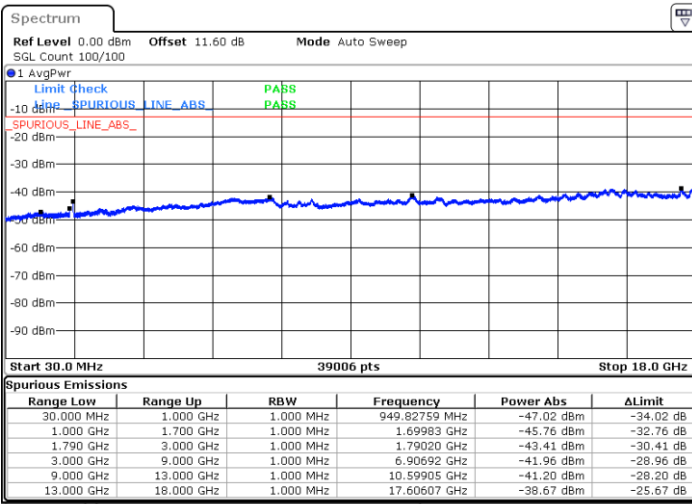

Date: 8.OCT.2020 10:16:41

Highest Channel / FullIRB

N/A

Date: 8.OCT.2020 10:23:33

LTE Band 66B / 10MHz+10MHz

QPSK

Lowest Channel / 1RB0 and 1RB49

Lowest Channel / 1RB49 and 1RB0

Date: 8.OCT.2020 10:43:10

Date: 8.OCT.2020 10:42:19

Lowest Channel / FullIRB

N/A

Date: 8.OCT.2020 10:49:11

LTE Band 66B / 10MHz+10MHz

QPSK

Middle Channel / 1RB0 and 1RB49

Middle Channel / 1RB49 and 1RB0

Date: 8.OCT.2020 11:03:20

Date: 8.OCT.2020 11:04:11

Middle Channel / FullIRB

N/A

Date: 8.OCT.2020 10:57:19

LTE Band 66B / 10MHz+10MHz

QPSK

Highest Channel / 1RB0 and 1RB49

Highest Channel / 1RB49 and 1RB0

Date: 8.OCT.2020 11:26:06

Date: 8.OCT.2020 11:20:05

Highest Channel / FullIRB

N/A

Date: 8.OCT.2020 11:26:58

LTE Band 66B / 15MHz+5MHz