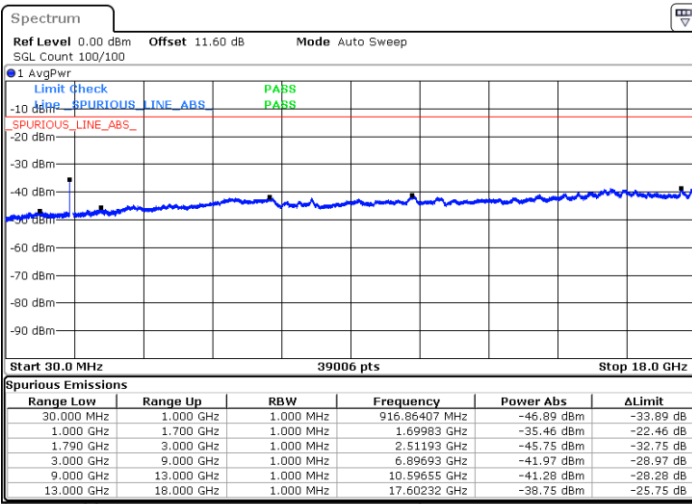

Highest Channel / 1RB0 and 1RB49

Highest Channel / 1RB49 and 1RB0

Date: 8.OCT.2020 11:26:06

Date: 8.OCT.2020 11:20:05

Highest Channel / FullIRB

N/A

Date: 8.OCT.2020 11:26:58

LTE Band 66B / 15MHz+5MHz

QPSK

Lowest Channel / 1RB0 and 1RB24

Lowest Channel / 1RB74 and 1RB0

Date: 8.OCT.2020 13:12:26

Date: 8.OCT.2020 13:11:35

Lowest Channel / FullIRB

N/A

Date: 8.OCT.2020 13:18:26

LTE Band 66B / 15MHz+5MHz

QPSK

Middle Channel / 1RB0 and 1RB24

Middle Channel / 1RB74 and 1RB0

Date: 8.OCT.2020 14:25:03

Date: 8.OCT.2020 14:25:54

Middle Channel / FullIRB

N/A

Date: 8.OCT.2020 14:19:02

LTE Band 66B / 15MHz+5MHz

QPSK

Highest Channel / 1RB0 and 1RB24

Highest Channel / 1RB74 and 1RB0

Date: 8.OCT.2020 14:44:39

Date: 8.OCT.2020 14:38:39

Highest Channel / FullIRB