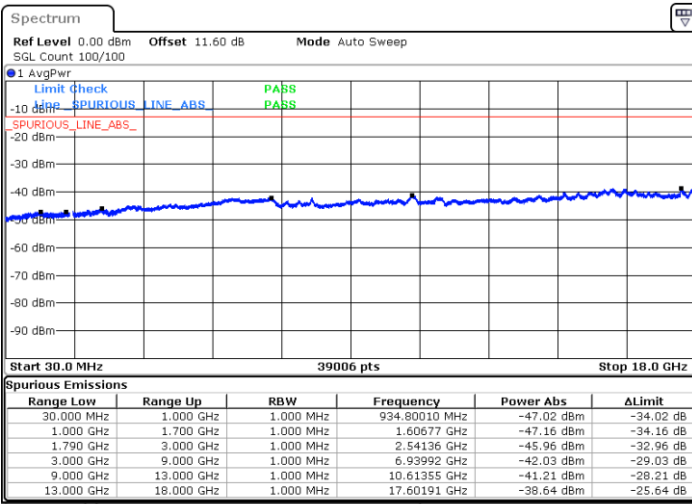

Highest Channel / FullIRB

N/A

Date: 7.OCT.2020 17:33:43

LTE Band 66B / 5MHz+10MHz

QPSK

Lowest Channel / 1RB0 and 1RB49

Lowest Channel / 1RB24 and 1RB0

Date: 7.OCT.2020 17:49:48

Date: 7.OCT.2020 17:48:57

Lowest Channel / FullIRB

N/A

Date: 7.OCT.2020 17:55:49

LTE Band 66B / 5MHz+10MHz

QPSK

Middle Channel / 1RB0 and 1RB49

Middle Channel / 1RB24 and 1RB0

Date: 7.OCT.2020 18:26:26

Date: 7.OCT.2020 18:27:17

Middle Channel / FullIRB

N/A

Date: 7.OCT.2020 18:20:25

LTE Band 66B / 5MHz+10MHz

QPSK

Highest Channel / 1RB0 and 1RB49

Highest Channel / 1RB24 and 1RB0

Date: 7.OCT.2020 18:11:36

Date: 7.OCT.2020 18:05:36

Highest Channel / FullIRB

N/A

Date: 7.OCT.2020 18:12:28

LTE Band 66B / 5MHz+15MHz

QPSK