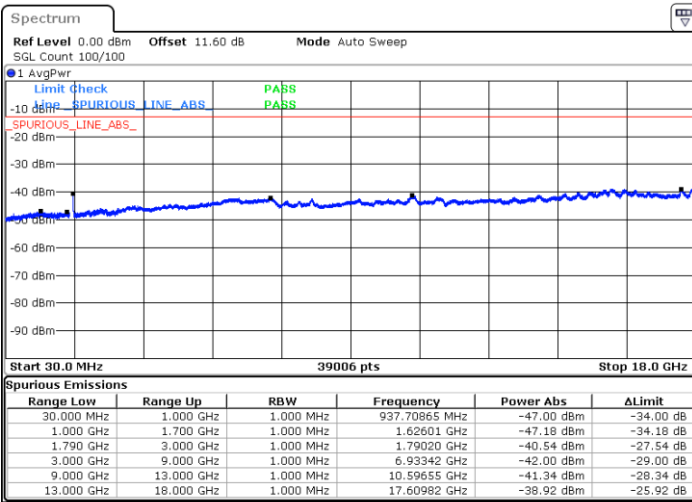

LTE Band 66B / 5MHz+15MHz

16QAM

Lowest Channel / 1RB0 and 1RB74

Lowest Channel / 1RB24 and 1RB0

Date: 8.OCT.2020 12:07:53

Date: 8.OCT.2020 12:05:19

Lowest Channel / FullIRB

N/A

Date: 8.OCT.2020 12:12:11

LTE Band 66B / 5MHz+15MHz

16QAM

Middle Channel / 1RB0 and 1RB74

Middle Channel / 1RB24 and 1RB0

Date: 8.OCT.2020 12:23:13

Date: 8.OCT.2020 12:25:47

Middle Channel / FullIRB

N/A

Date: 8.OCT.2020 12:18:55

LTE Band 66B / 5MHz+15MHz

16QAM

Highest Channel / 1RB0 and 1RB74

Highest Channel / 1RB24 and 1RB0

Date: 8.OCT.2020 12:53:39

Date: 8.OCT.2020 12:46:32

Highest Channel / FullIRB

N/A

Date: 8.OCT.2020 12:56:14

LTE Band 66B / 10MHz+5MHz

16QAM

Lowest Channel / 1RB0 and 1RB24

Lowest Channel / 1RB49 and 1RB0

Date: 8.OCT.2020 09:47:39