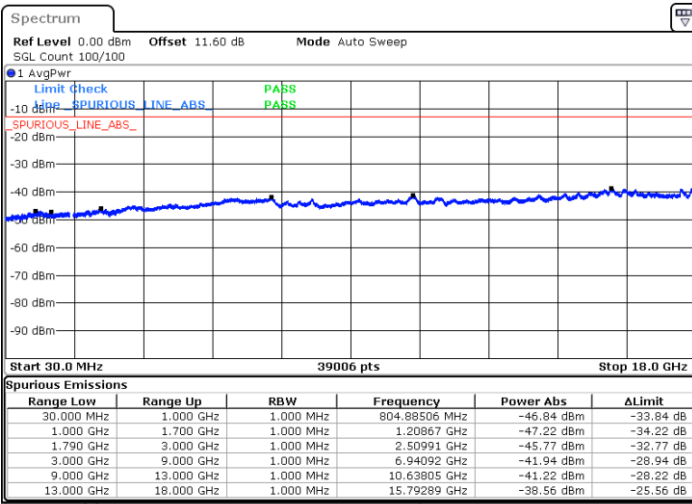

Highest Channel / 1RB0 and 1RB49

Highest Channel / 1RB49 and 1RB0

Date: 8.OCT.2020 11:26:06

Date: 8.OCT.2020 11:20:05

Highest Channel / FullIRB

N/A

Date: 8.OCT.2020 11:26:58

LTE Band 66B / 15MHz+5MHz

QPSK

Lowest Channel / 1RB0 and 1RB24

Lowest Channel / 1RB74 and 1RB0

Date: 8.OCT.2020 13:12:26

Date: 8.OCT.2020 13:11:35

Lowest Channel / FullIRB

N/A

Date: 8.OCT.2020 13:18:26

LTE Band 66B / 15MHz+5MHz

QPSK

Middle Channel / 1RB0 and 1RB24

Middle Channel / 1RB74 and 1RB0

Date: 8.OCT.2020 14:25:03

Date: 8.OCT.2020 14:25:54

Middle Channel / FullIRB

N/A

Date: 8.OCT.2020 14:19:02

LTE Band 66B / 15MHz+5MHz

QPSK

Highest Channel / 1RB0 and 1RB24

Highest Channel / 1RB74 and 1RB0

Date: 8.OCT.2020 14:44:39

Date: 8.OCT.2020 14:38:39

Highest Channel / FullIRB