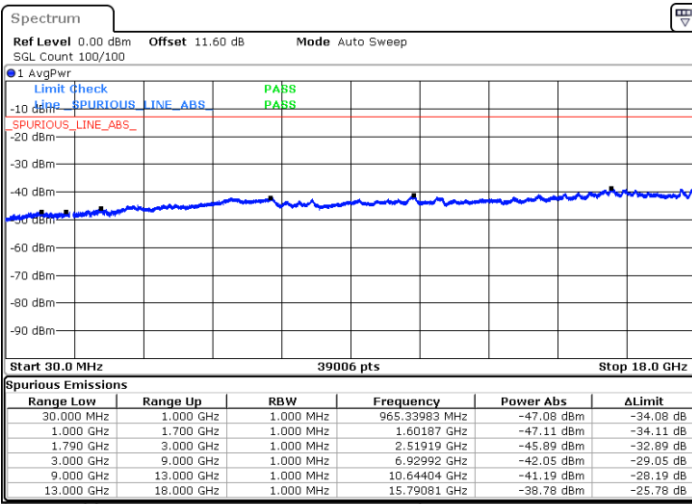

LTE Band 66B / 15MHz+5MHz

QPSK

Middle Channel / 1RB0 and 1RB24

Middle Channel / 1RB74 and 1RB0

Date: 8.OCT.2020 14:25:03

Date: 8.OCT.2020 14:25:54

Middle Channel / FullIRB

N/A

Date: 8.OCT.2020 14:19:02

LTE Band 66B / 15MHz+5MHz

QPSK

Highest Channel / 1RB0 and 1RB24

Highest Channel / 1RB74 and 1RB0

Date: 8.OCT.2020 14:44:39

Date: 8.OCT.2020 14:38:39

Highest Channel / FullIRB

N/A

Date: 8.OCT.2020 14:45:30

LTE Band 66B / 5MHz+5MHz

16QAM

Lowest Channel / 1RB0 and 1RB24

Lowest Channel / 1RB24 and 1RB0

Date: 7.OCT.2020 16:53:51

Date: 7.OCT.2020 16:51:02