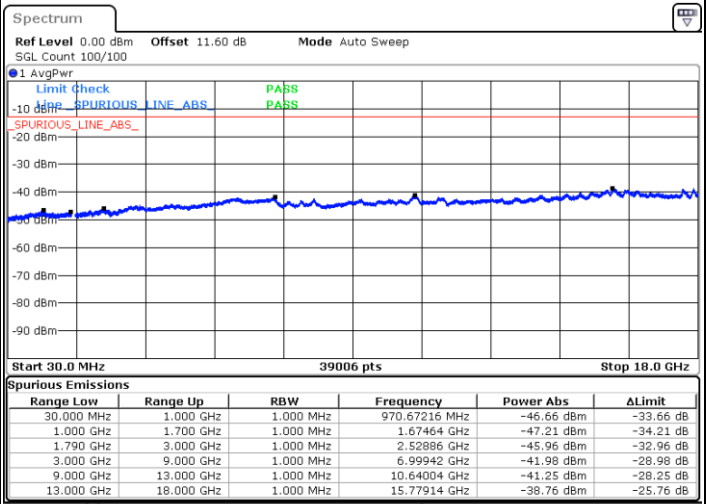

LTE Band 66B / 5MHz+15MHz

QPSK

Highest Channel / 1RB0 and 1RB74

Highest Channel / 1RB24 and 1RB0

Date: 8.OCT.2020 12:54:31

Date: 8.OCT.2020 12:45:40

Highest Channel / FullIRB

N/A

Date: 8.OCT.2020 12:55:22

LTE Band 66B / 10MHz+5MHz

QPSK

Lowest Channel / 1RB0 and 1RB24

Lowest Channel / 1RB49 and 1RB0

Date: 8.OCT.2020 09:46:48

Date: 8.OCT.2020 09:45:56

Lowest Channel / FullIRB

N/A

Date: 8.OCT.2020 09:52:48

LTE Band 66B / 10MHz+5MHz

QPSK

Middle Channel / 1RB0 and 1RB24

Middle Channel / 1RB49 and 1RB0

Date: 8.OCT.2020 10:03:19

Date: 8.OCT.2020 10:04:10

Middle Channel / FullIRB

N/A

Date: 8.OCT.2020 09:57:19

LTE Band 66B / 10MHz+5MHz

QPSK

Highest Channel / 1RB0 and 1RB24

Highest Channel / 1RB49 and 1RB0

Date: 8.OCT.2020 10:22:42