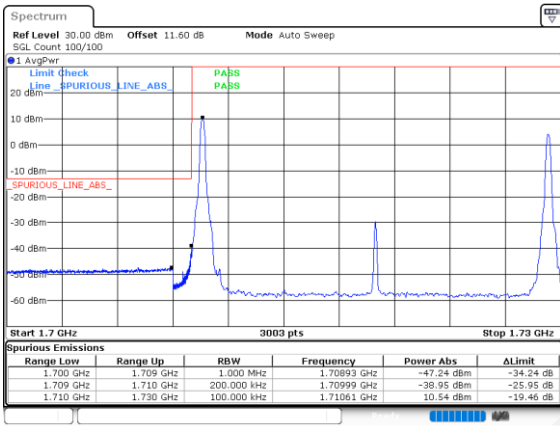

LTE Band 66B / 10MHz+10MHz

256QAM

Lowest Band Edge / 1RB0 and 1RB49

Highest Band Edge / 1RB0 and 1RB49

Lowest Band Edge / 1RB49 and 1RB0

Highest Band Edge / 1RB49 and 1RB0

Lowest Band Edge / Full RB

Highest Band Edge / Full RB

LTE Band 66B / 15MHz+5MHz

256QAM

Lowest Band Edge / 1RB0 and 1RB24

Highest Band Edge / 1RB0 and 1RB24

Lowest Band Edge / 1RB74 and 1RB0

Highest Band Edge / 1RB74 and 1RB0

Lowest Band Edge / Full RB

Highest Band Edge / Full RB