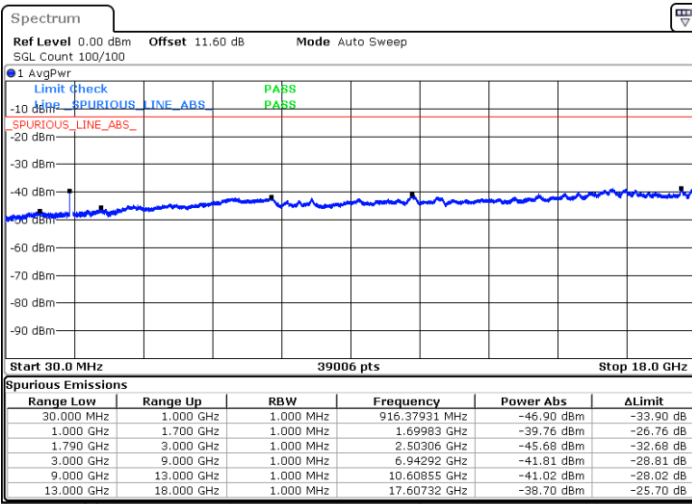

Date: 8.OCT.2020 14:19:02

LTE Band 66B / 15MHz+5MHz

QPSK

Highest Channel / 1RB0 and 1RB24

Highest Channel / 1RB74 and 1RB0

Date: 8.OCT.2020 14:44:39

Date: 8.OCT.2020 14:38:39

Highest Channel / FullIRB

N/A

Date: 8.OCT.2020 14:45:30

LTE Band 66B / 5MHz+5MHz

16QAM

Lowest Channel / 1RB0 and 1RB24

Lowest Channel / 1RB24 and 1RB0

Date: 7.OCT.2020 16:53:51

Date: 7.OCT.2020 16:51:02

Lowest Channel / FullIRB

N/A

Date: 7.OCT.2020 16:58:34

LTE Band 66B / 5MHz+5MHz

16QAM

MiddleChannel / 1RB0 and 1RB24

Middle Channel / 1RB24 and 1RB0

Date: 7.OCT.2020 17:11:58

Date: 7.OCT.2020 17:14:47

Middle Channel / FullIRB

N/A

Date: 7.OCT.2020 17:07:15

LTE Band 66B / 5MHz+5MHz

16QAM

Highest Channel / 1RB0 and 1RB24

Highest Channel / 1RB24 and 1RB0