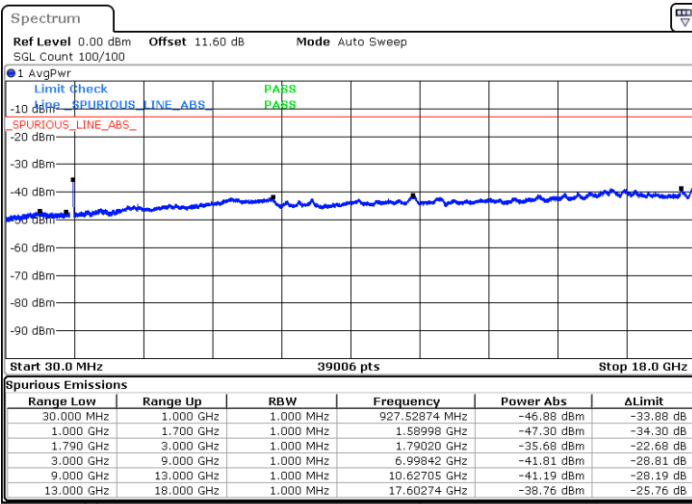

N/A

Date: 8.OCT.2020 09:52:48

LTE Band 66B / 10MHz+5MHz

QPSK

Middle Channel / 1RB0 and 1RB24

Middle Channel / 1RB49 and 1RB0

Date: 8.OCT.2020 10:03:19

Date: 8.OCT.2020 10:04:10

Middle Channel / FullIRB

N/A

Date: 8.OCT.2020 09:57:19

LTE Band 66B / 10MHz+5MHz

QPSK

Highest Channel / 1RB0 and 1RB24

Highest Channel / 1RB49 and 1RB0

Date: 8.OCT.2020 10:22:42

Date: 8.OCT.2020 10:16:41

Highest Channel / FullIRB

N/A

Date: 8.OCT.2020 10:23:33

LTE Band 66B / 10MHz+10MHz

QPSK

Lowest Channel / 1RB0 and 1RB49

Lowest Channel / 1RB49 and 1RB0

Date: 8.OCT.2020 10:43:10

Date: 8.OCT.2020 10:42:19

Lowest Channel / FullIRB

N/A

Date: 8.OCT.2020 10:49:11

LTE Band 66B / 10MHz+10MHz

QPSK

Middle Channel / 1RB0 and 1RB49