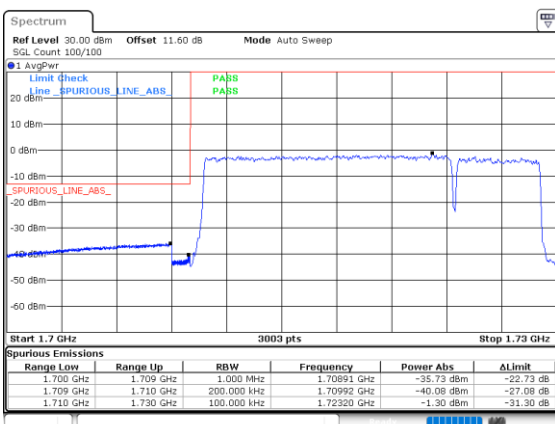

LTE Band 66B / 10MHz+10MHz

256QAM

Lowest Band Edge / 1RB0 and 1RB49

Highest Band Edge / 1RB0 and 1RB49

Lowest Band Edge / 1RB49 and 1RB0

Highest Band Edge / 1RB49 and 1RB0

Lowest Band Edge / Full RB

Highest Band Edge / Full RB

LTE Band 66B / 15MHz+5MHz

256QAM

Lowest Band Edge / 1RB0 and 1RB24

Highest Band Edge / 1RB0 and 1RB24

Lowest Band Edge / 1RB74 and 1RB0

Highest Band Edge / 1RB74 and 1RB0

Lowest Band Edge / Full RB

Highest Band Edge / Full RB

Conducted Spurious Emission

LTE Band 66B / 5MHz+5MHz

QPSK

MiddleChannel / 1RB0 and 1RB24

Middle Channel / 1RB24 and 1RB0

Date: 7.OCT.2020 17:12:54

Date: 7.OCT.2020 17:13:51

Middle Channel / FullIRB