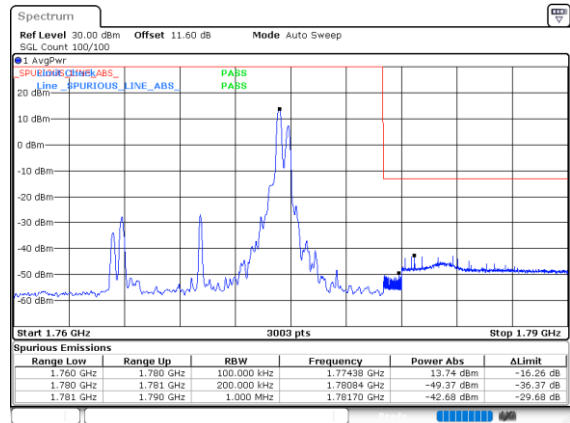

LTE Band 66B / 10MHz+10MHz

256QAM

Lowest Band Edge / 1RB0 and 1RB49

Highest Band Edge / 1RB0 and 1RB49

Lowest Band Edge / 1RB49 and 1RB0

Highest Band Edge / 1RB49 and 1RB0

Lowest Band Edge / Full RB

Highest Band Edge / Full RB

LTE Band 66B / 15MHz+5MHz

256QAM

Lowest Band Edge / 1RB0 and 1RB24

Highest Band Edge / 1RB0 and 1RB24

Lowest Band Edge / 1RB74 and 1RB0

Highest Band Edge / 1RB74 and 1RB0

Lowest Band Edge / Full RB

Highest Band Edge / Full RB

Conducted Spurious Emission

LTE Band 66B / 5MHz+5MHz

QPSK

MiddleChannel / 1RB0 and 1RB24

Middle Channel / 1RB24 and 1RB0

Date: 7.OCT.2020 17:12:54

Date: 7.OCT.2020 17:13:51

Middle Channel / FullIRB

N/A

Date: 7.OCT.2020 17:06:18

LTE Band 66B / 5MHz+5MHz

QPSK

Highest Channel / 1RB0 and 1RB24

Highest Channel / 1RB24 and 1RB0

Date: 7.OCT.2020 17:32:51

Date: 7.OCT.2020 17:26:51