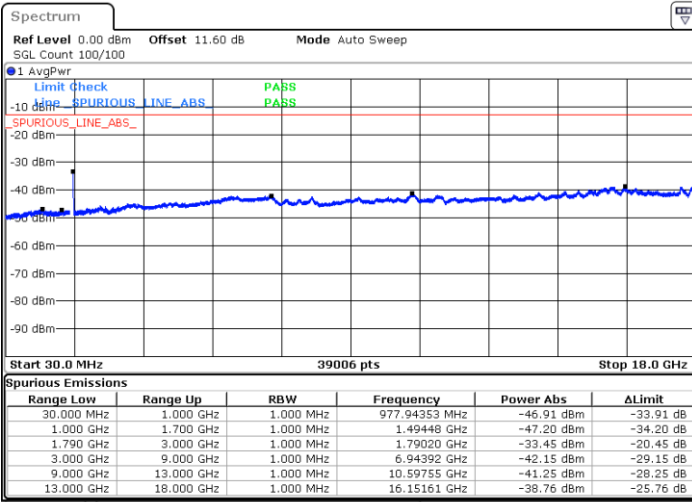

Date: 8.OCT.2020 10:43:10

Date: 8.OCT.2020 10:42:19

Lowest Channel / FullIRB

N/A

Date: 8.OCT.2020 10:49:11

LTE Band 66B / 10MHz+10MHz

QPSK

Middle Channel / 1RB0 and 1RB49

Middle Channel / 1RB49 and 1RB0

Date: 8.OCT.2020 11:03:20

Date: 8.OCT.2020 11:04:11

Middle Channel / FullIRB

N/A

Date: 8.OCT.2020 10:57:19

LTE Band 66B / 10MHz+10MHz

QPSK

Highest Channel / 1RB0 and 1RB49

Highest Channel / 1RB49 and 1RB0

Date: 8.OCT.2020 11:26:06

Date: 8.OCT.2020 11:20:05

Highest Channel / FullIRB

N/A

Date: 8.OCT.2020 11:26:58

LTE Band 66B / 15MHz+5MHz

QPSK

Lowest Channel / 1RB0 and 1RB24

Lowest Channel / 1RB74 and 1RB0

Date: 8.OCT.2020 13:12:26

Date: 8.OCT.2020 13:11:35

Lowest Channel / FullIRB

N/A

Date: 8.OCT.2020 13:18:26