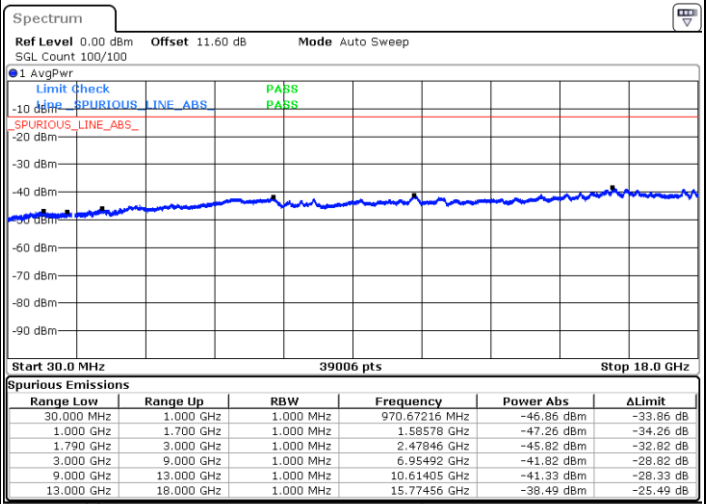

Date: 7.OCT.2020 18:26:26

Date: 7.OCT.2020 18:27:17

Middle Channel / FullIRB

N/A

Date: 7.OCT.2020 18:20:25

LTE Band 66B / 5MHz+10MHz

QPSK

Highest Channel / 1RB0 and 1RB49

Highest Channel / 1RB24 and 1RB0

Date: 7.OCT.2020 18:11:36

Date: 7.OCT.2020 18:05:36

Highest Channel / FullIRB

N/A

Date: 7.OCT.2020 18:12:28

LTE Band 66B / 5MHz+15MHz

QPSK

Lowest Channel / 1RB0 and 1RB74

Lowest Channel / 1RB24 and 1RB0

Date: 8.OCT.2020 12:07:02

Date: 8.OCT.2020 12:06:11

Lowest Channel / FullIRB

N/A

Date: 8.OCT.2020 12:13:03

LTE Band 66B / 5MHz+15MHz