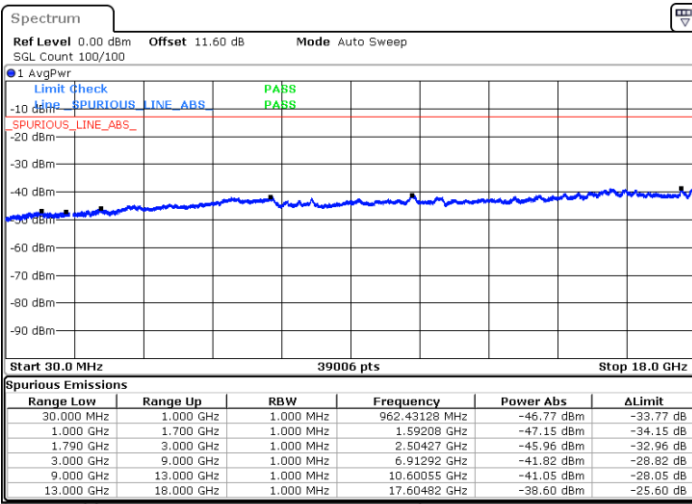

N/A

Date: 8.OCT.2020 14:45:30

LTE Band 66B / 5MHz+5MHz

16QAM

Lowest Channel / 1RB0 and 1RB24

Lowest Channel / 1RB24 and 1RB0

Date: 7.OCT.2020 16:53:51

Date: 7.OCT.2020 16:51:02

Lowest Channel / FullIRB

N/A

Date: 7.OCT.2020 16:58:34

LTE Band 66B / 5MHz+5MHz

16QAM

MiddleChannel / 1RB0 and 1RB24

Middle Channel / 1RB24 and 1RB0

Date: 7.OCT.2020 17:11:58

Date: 7.OCT.2020 17:14:47

Middle Channel / FullIRB

N/A

Date: 7.OCT.2020 17:07:15

LTE Band 66B / 5MHz+5MHz

16QAM

Highest Channel / 1RB0 and 1RB24

Highest Channel / 1RB24 and 1RB0

Date: 7.OCT.2020 17:32:00

Date: 7.OCT.2020 17:27:42

Highest Channel / FullIRB

N/A

Date: 7.OCT.2020 17:34:34

LTE Band 66B / 5MHz+10MHz

16QAM

Lowest Channel / 1RB0 and 1RB49