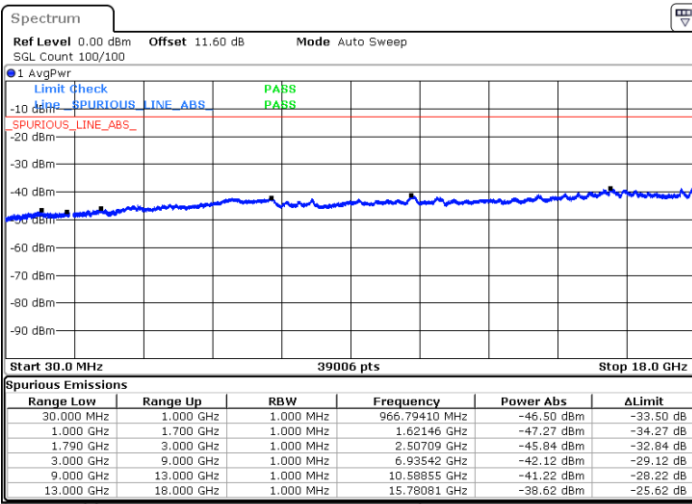

Date: 8.OCT.2020 10:16:41

Highest Channel / FullIRB

N/A

Date: 8.OCT.2020 10:23:33

LTE Band 66B / 10MHz+10MHz

QPSK

Lowest Channel / 1RB0 and 1RB49

Lowest Channel / 1RB49 and 1RB0

Date: 8.OCT.2020 10:43:10

Date: 8.OCT.2020 10:42:19

Lowest Channel / FullIRB

N/A

Date: 8.OCT.2020 10:49:11

LTE Band 66B / 10MHz+10MHz

QPSK

Middle Channel / 1RB0 and 1RB49

Middle Channel / 1RB49 and 1RB0

Date: 8.OCT.2020 11:03:20

Date: 8.OCT.2020 11:04:11

Middle Channel / FullIRB

N/A

Date: 8.OCT.2020 10:57:19

LTE Band 66B / 10MHz+10MHz

QPSK

Highest Channel / 1RB0 and 1RB49

Highest Channel / 1RB49 and 1RB0

Date: 8.OCT.2020 11:26:06

Date: 8.OCT.2020 11:20:05

Highest Channel / FullIRB

N/A

Date: 8.OCT.2020 11:26:58

LTE Band 66B / 15MHz+5MHz