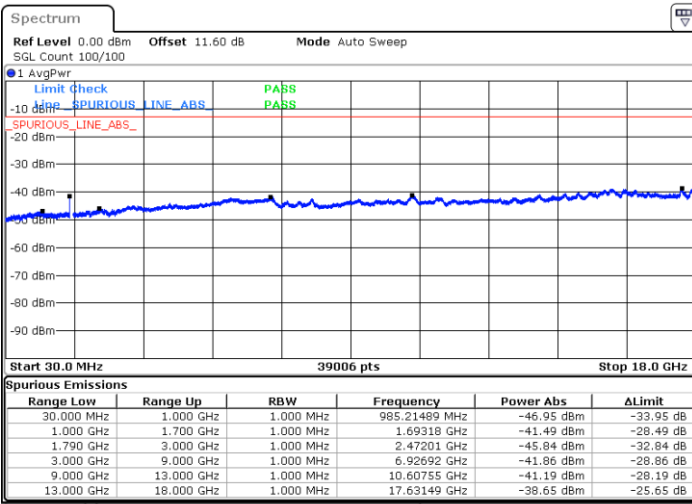

Date: 8.OCT.2020 10:43:10

Date: 8.OCT.2020 10:42:19

Lowest Channel / FullIRB

N/A

Date: 8.OCT.2020 10:49:11

LTE Band 66B / 10MHz+10MHz

QPSK

Middle Channel / 1RB0 and 1RB49

Middle Channel / 1RB49 and 1RB0

Date: 8.OCT.2020 11:03:20

Date: 8.OCT.2020 11:04:11

Middle Channel / FullIRB

N/A

Date: 8.OCT.2020 10:57:19

LTE Band 66B / 10MHz+10MHz

QPSK

Highest Channel / 1RB0 and 1RB49

Highest Channel / 1RB49 and 1RB0

Date: 8.OCT.2020 11:26:06

Date: 8.OCT.2020 11:20:05

Highest Channel / FullIRB

N/A

Date: 8.OCT.2020 11:26:58

LTE Band 66B / 15MHz+5MHz

QPSK

Lowest Channel / 1RB0 and 1RB24

Lowest Channel / 1RB74 and 1RB0

Date: 8.OCT.2020 13:12:26

Date: 8.OCT.2020 13:11:35

Lowest Channel / FullIRB

N/A

Date: 8.OCT.2020 13:18:26