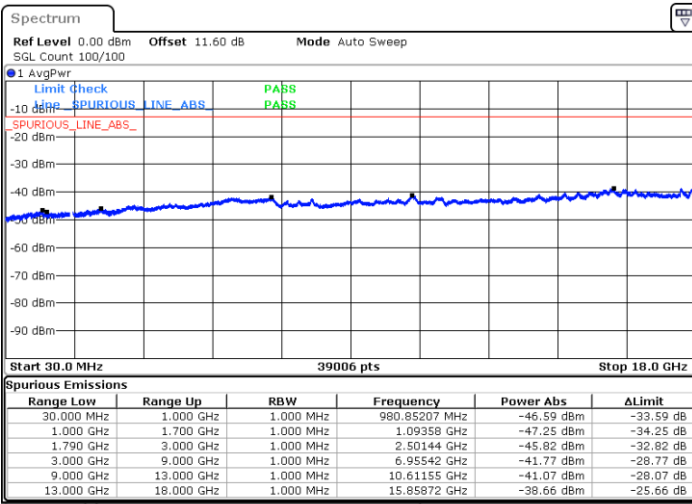

Date: 7.OCT.2020 17:14:47

Middle Channel / FullIRB

N/A

Date: 7.OCT.2020 17:07:15

LTE Band 66B / 5MHz+5MHz

16QAM

Highest Channel / 1RB0 and 1RB24

Highest Channel / 1RB24 and 1RB0

Date: 7.OCT.2020 17:32:00

Date: 7.OCT.2020 17:27:42

Highest Channel / FullIRB

N/A

Date: 7.OCT.2020 17:34:34

LTE Band 66B / 5MHz+10MHz

16QAM

Lowest Channel / 1RB0 and 1RB49

Lowest Channel / 1RB24 and 1RB0

Date: 7.OCT.2020 17:50:40

Date: 7.OCT.2020 17:48:06

Lowest Channel / FullIRB

N/A

Date: 7.OCT.2020 17:54:58

LTE Band 66B / 5MHz+10MHz

16QAM

Middle Channel / 1RB0 and 1RB49

Middle Channel / 1RB24 and 1RB0

Date: 7.OCT.2020 18:25:35

Date: 7.OCT.2020 18:28:09

Middle Channel / FullIRB

N/A

Date: 7.OCT.2020 18:21:17

LTE Band 66B / 5MHz+10MHz