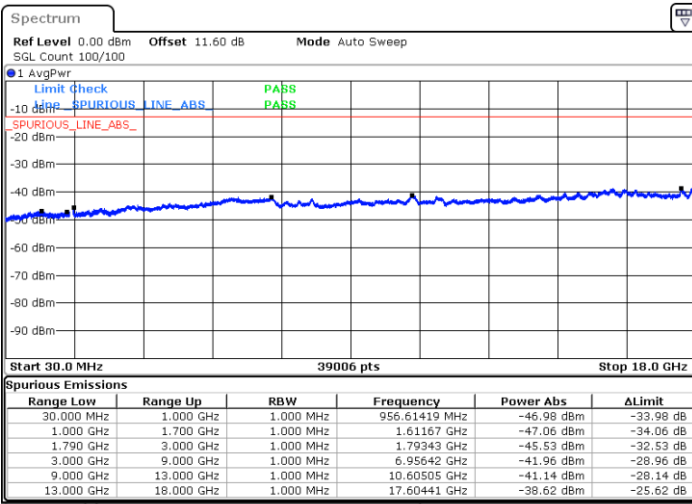

Date: 7.OCT.2020 17:32:00

Date: 7.OCT.2020 17:27:42

Highest Channel / FullIRB

N/A

Date: 7.OCT.2020 17:34:34

LTE Band 66B / 5MHz+10MHz

16QAM

Lowest Channel / 1RB0 and 1RB49

Lowest Channel / 1RB24 and 1RB0

Date: 7.OCT.2020 17:50:40

Date: 7.OCT.2020 17:48:06

Lowest Channel / FullIRB

N/A

Date: 7.OCT.2020 17:54:58

LTE Band 66B / 5MHz+10MHz

16QAM

Middle Channel / 1RB0 and 1RB49

Middle Channel / 1RB24 and 1RB0

Date: 7.OCT.2020 18:25:35

Date: 7.OCT.2020 18:28:09

Middle Channel / FullIRB

N/A

Date: 7.OCT.2020 18:21:17

LTE Band 66B / 5MHz+10MHz

16QAM

Highest Channel / 1RB0 and 1RB49

Highest Channel / 1RB24 and 1RB0

Date: 7.OCT.2020 18:10:45

Date: 7.OCT.2020 18:06:28

Highest Channel / FullIRB

N/A

Date: 7.OCT.2020 18:13:19