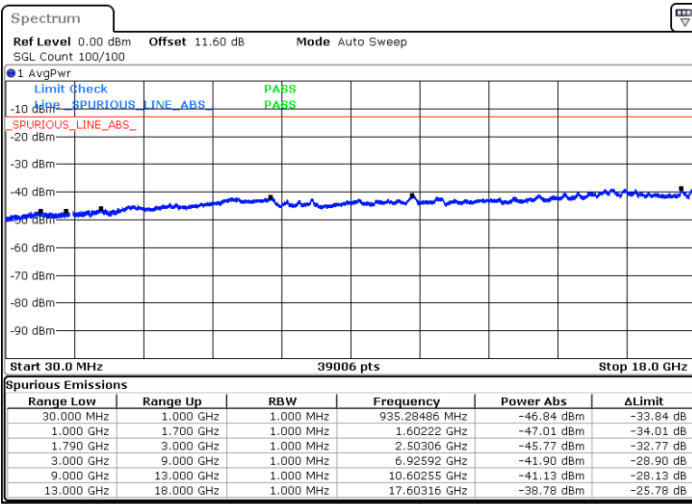

Conducted Spurious Emission

LTE Band 66B / 5MHz+5MHz

QPSK

MiddleChannel / 1RB0 and 1RB24

Middle Channel / 1RB24 and 1RB0

Date: 7.OCT.2020 17:12:54

Date: 7.OCT.2020 17:13:51

Middle Channel / FullIRB

N/A

Date: 7.OCT.2020 17:06:18

LTE Band 66B / 5MHz+5MHz

QPSK

Highest Channel / 1RB0 and 1RB24

Highest Channel / 1RB24 and 1RB0

Date: 7.OCT.2020 17:32:51

Date: 7.OCT.2020 17:26:51

Highest Channel / FullIRB

N/A

Date: 7.OCT.2020 17:33:43

LTE Band 66B / 5MHz+10MHz

QPSK

Lowest Channel / 1RB0 and 1RB49

Lowest Channel / 1RB24 and 1RB0

Date: 7.OCT.2020 17:49:48

Date: 7.OCT.2020 17:48:57

Lowest Channel / FullIRB

N/A

Date: 7.OCT.2020 17:55:49

LTE Band 66B / 5MHz+10MHz

QPSK

Middle Channel / 1RB0 and 1RB49

Middle Channel / 1RB24 and 1RB0