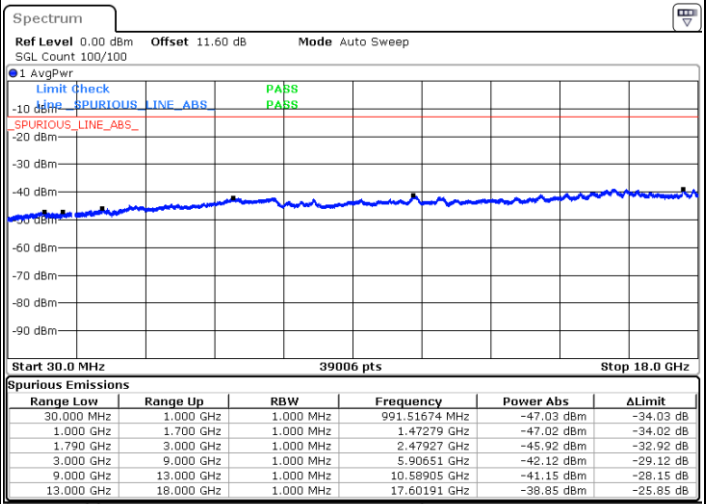

Date: 8.OCT.2020 10:16:41

Highest Channel / FullIRB

N/A

Date: 8.OCT.2020 10:23:33

LTE Band 66B / 10MHz+10MHz

QPSK

Lowest Channel / 1RB0 and 1RB49

Lowest Channel / 1RB49 and 1RB0

Date: 8.OCT.2020 10:43:10

Date: 8.OCT.2020 10:42:19

Lowest Channel / FullIRB

N/A

Date: 8.OCT.2020 10:49:11

LTE Band 66B / 10MHz+10MHz

QPSK

Middle Channel / 1RB0 and 1RB49

Middle Channel / 1RB49 and 1RB0

Date: 8.OCT.2020 11:03:20

Date: 8.OCT.2020 11:04:11

Middle Channel / FullIRB

N/A

Date: 8.OCT.2020 10:57:19

LTE Band 66B / 10MHz+10MHz

QPSK

Highest Channel / 1RB0 and 1RB49

Highest Channel / 1RB49 and 1RB0

Date: 8.OCT.2020 11:26:06

Date: 8.OCT.2020 11:20:05

Highest Channel / FullIRB

N/A

Date: 8.OCT.2020 11:26:58

LTE Band 66B / 15MHz+5MHz