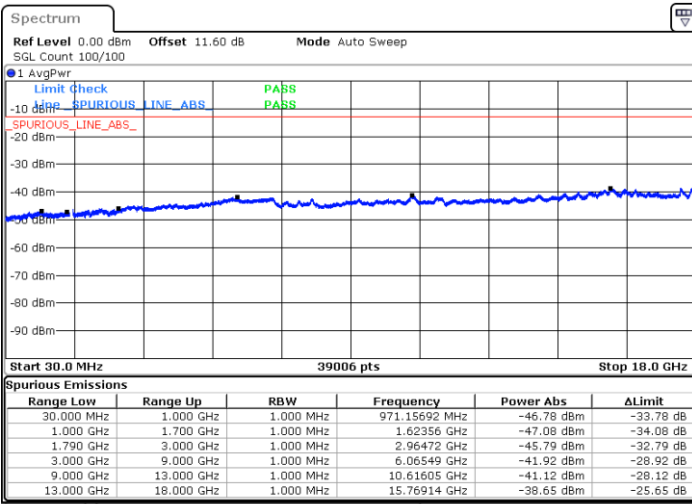

Lowest Channel / FullIRB

N/A

Date: 7.OCT.2020 16:58:34

LTE Band 66B / 5MHz+5MHz

16QAM

MiddleChannel / 1RB0 and 1RB24

Middle Channel / 1RB24 and 1RB0

Date: 7.OCT.2020 17:11:58

Date: 7.OCT.2020 17:14:47

Middle Channel / FullIRB

N/A

Date: 7.OCT.2020 17:07:15

LTE Band 66B / 5MHz+5MHz

16QAM

Highest Channel / 1RB0 and 1RB24

Highest Channel / 1RB24 and 1RB0

Date: 7.OCT.2020 17:32:00

Date: 7.OCT.2020 17:27:42

Highest Channel / FullIRB

N/A

Date: 7.OCT.2020 17:34:34

LTE Band 66B / 5MHz+10MHz

16QAM

Lowest Channel / 1RB0 and 1RB49

Lowest Channel / 1RB24 and 1RB0

Date: 7.OCT.2020 17:50:40

Date: 7.OCT.2020 17:48:06

Lowest Channel / FullIRB

N/A

Date: 7.OCT.2020 17:54:58

LTE Band 66B / 5MHz+10MHz

16QAM