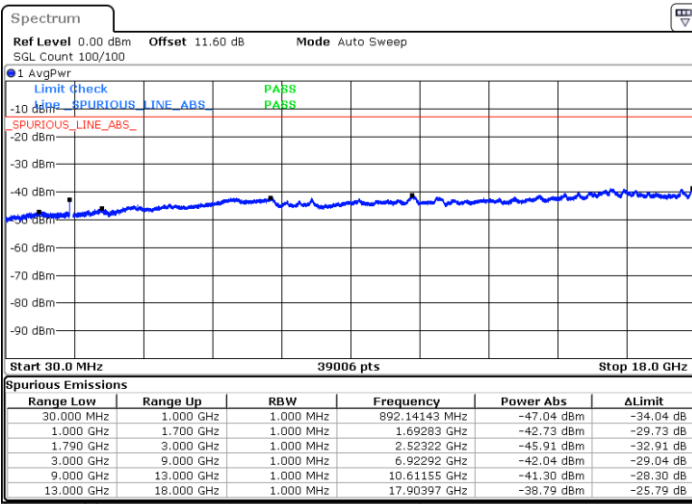

Lowest Channel / 1RB24 and 1RB0

Date: 7.OCT.2020 17:50:40

Date: 7.OCT.2020 17:48:06

Lowest Channel / FullIRB

N/A

Date: 7.OCT.2020 17:54:58

LTE Band 66B / 5MHz+10MHz

16QAM

Middle Channel / 1RB0 and 1RB49

Middle Channel / 1RB24 and 1RB0

Date: 7.OCT.2020 18:25:35

Date: 7.OCT.2020 18:28:09

Middle Channel / FullIRB

N/A

Date: 7.OCT.2020 18:21:17

LTE Band 66B / 5MHz+10MHz

16QAM

Highest Channel / 1RB0 and 1RB49

Highest Channel / 1RB24 and 1RB0

Date: 7.OCT.2020 18:10:45

Date: 7.OCT.2020 18:06:28

Highest Channel / FullIRB

N/A

Date: 7.OCT.2020 18:13:19

LTE Band 66B / 5MHz+15MHz

16QAM

Lowest Channel / 1RB0 and 1RB74

Lowest Channel / 1RB24 and 1RB0

Date: 8.OCT.2020 12:07:53

Date: 8.OCT.2020 12:05:19

Lowest Channel / FullIRB

N/A