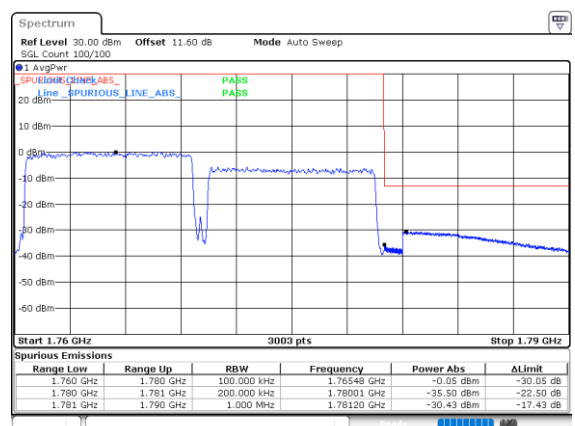

LTE Band 66B / 10MHz+10MHz

256QAM

Lowest Band Edge / 1RB0 and 1RB49

Highest Band Edge / 1RB0 and 1RB49

Lowest Band Edge / 1RB49 and 1RB0

Highest Band Edge / 1RB49 and 1RB0

Lowest Band Edge / Full RB

Highest Band Edge / Full RB

LTE Band 66B / 15MHz+5MHz

256QAM

Lowest Band Edge / 1RB0 and 1RB24

Highest Band Edge / 1RB0 and 1RB24

Lowest Band Edge / 1RB74 and 1RB0

Highest Band Edge / 1RB74 and 1RB0

Lowest Band Edge / Full RB

Highest Band Edge / Full RB