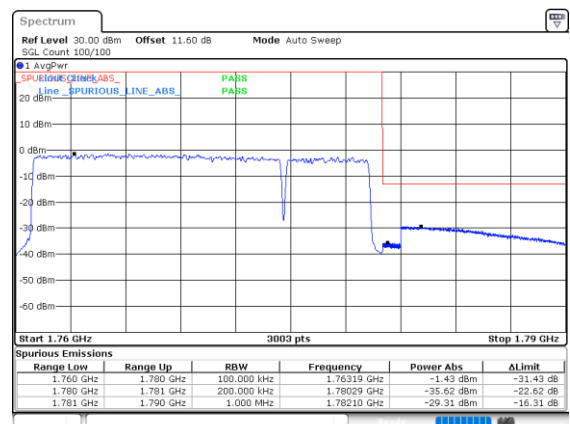

LTE Band 66B / 10MHz+10MHz

256QAM

Lowest Band Edge / 1RB0 and 1RB49

Highest Band Edge / 1RB0 and 1RB49

Lowest Band Edge / 1RB49 and 1RB0

Highest Band Edge / 1RB49 and 1RB0

Lowest Band Edge / Full RB

Highest Band Edge / Full RB

LTE Band 66B / 15MHz+5MHz

256QAM

Lowest Band Edge / 1RB0 and 1RB24

Highest Band Edge / 1RB0 and 1RB24

Lowest Band Edge / 1RB74 and 1RB0

Highest Band Edge / 1RB74 and 1RB0

Lowest Band Edge / Full RB

Highest Band Edge / Full RB

Conducted Spurious Emission

LTE Band 66B / 5MHz+5MHz

QPSK

MiddleChannel / 1RB0 and 1RB24

Middle Channel / 1RB24 and 1RB0

Date: 7.OCT.2020 17:12:54

Date: 7.OCT.2020 17:13:51

Middle Channel / FullIRB