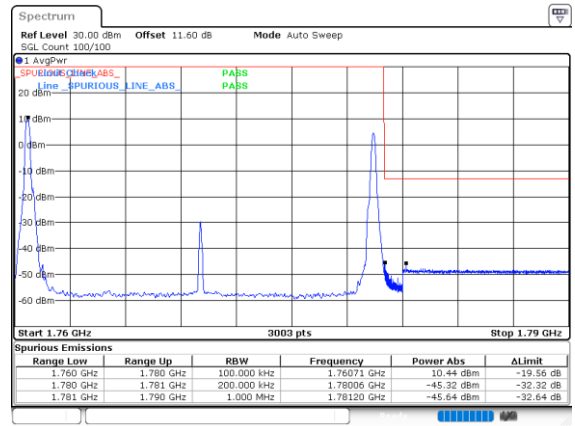

LTE Band 66B / 10MHz+10MHz

256QAM

Lowest Band Edge / 1RB0 and 1RB49

Highest Band Edge / 1RB0 and 1RB49

Lowest Band Edge / 1RB49 and 1RB0

Highest Band Edge / 1RB49 and 1RB0

Lowest Band Edge / Full RB

Highest Band Edge / Full RB

LTE Band 66B / 15MHz+5MHz

256QAM

Lowest Band Edge / 1RB0 and 1RB24

Highest Band Edge / 1RB0 and 1RB24

Lowest Band Edge / 1RB74 and 1RB0

Highest Band Edge / 1RB74 and 1RB0

Lowest Band Edge / Full RB

Highest Band Edge / Full RB