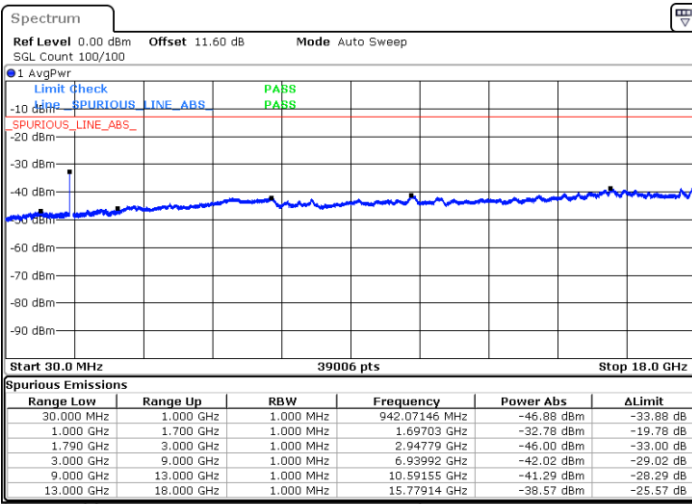

LTE Band 66B / 5MHz+15MHz

QPSK

Highest Channel / 1RB0 and 1RB74

Highest Channel / 1RB24 and 1RB0

Date: 8.OCT.2020 12:54:31

Date: 8.OCT.2020 12:45:40

Highest Channel / FullIRB

N/A

Date: 8.OCT.2020 12:55:22

LTE Band 66B / 10MHz+5MHz

QPSK

Lowest Channel / 1RB0 and 1RB24

Lowest Channel / 1RB49 and 1RB0

Date: 8.OCT.2020 09:46:48

Date: 8.OCT.2020 09:45:56

Lowest Channel / FullIRB

N/A

Date: 8.OCT.2020 09:52:48

LTE Band 66B / 10MHz+5MHz

QPSK

Middle Channel / 1RB0 and 1RB24

Middle Channel / 1RB49 and 1RB0

Date: 8.OCT.2020 10:03:19

Date: 8.OCT.2020 10:04:10

Middle Channel / FullIRB

N/A

Date: 8.OCT.2020 09:57:19

LTE Band 66B / 10MHz+5MHz

QPSK

Highest Channel / 1RB0 and 1RB24

Highest Channel / 1RB49 and 1RB0

Date: 8.OCT.2020 10:22:42