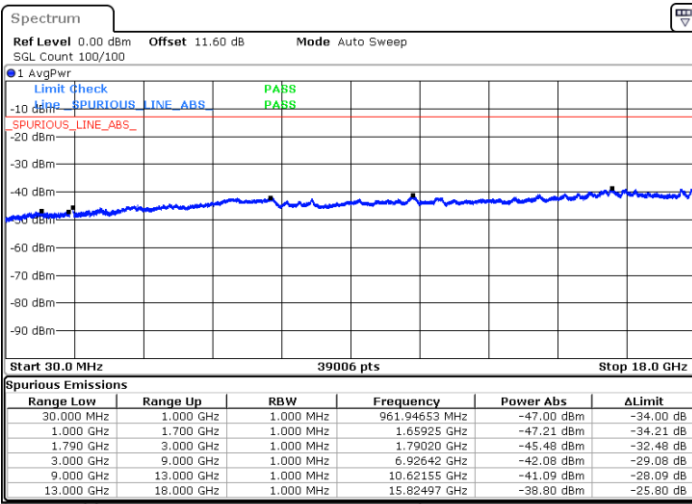

Date: 8.OCT.2020 12:55:22

LTE Band 66B / 10MHz+5MHz

QPSK

Lowest Channel / 1RB0 and 1RB24

Lowest Channel / 1RB49 and 1RB0

Date: 8.OCT.2020 09:46:48

Date: 8.OCT.2020 09:45:56

Lowest Channel / FullIRB

N/A

Date: 8.OCT.2020 09:52:48

LTE Band 66B / 10MHz+5MHz

QPSK

Middle Channel / 1RB0 and 1RB24

Middle Channel / 1RB49 and 1RB0

Date: 8.OCT.2020 10:03:19

Date: 8.OCT.2020 10:04:10

Middle Channel / FullIRB

N/A

Date: 8.OCT.2020 09:57:19

LTE Band 66B / 10MHz+5MHz

QPSK

Highest Channel / 1RB0 and 1RB24

Highest Channel / 1RB49 and 1RB0

Date: 8.OCT.2020 10:22:42

Date: 8.OCT.2020 10:16:41

Highest Channel / FullIRB

N/A

Date: 8.OCT.2020 10:23:33

LTE Band 66B / 10MHz+10MHz

QPSK

Lowest Channel / 1RB0 and 1RB49

Lowest Channel / 1RB49 and 1RB0