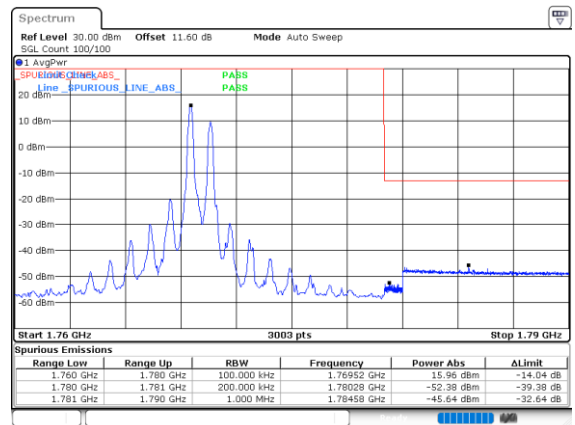

LTE Band 66B / 10MHz+10MHz

256QAM

Lowest Band Edge / 1RB0 and 1RB49

Highest Band Edge / 1RB0 and 1RB49

Lowest Band Edge / 1RB49 and 1RB0

Highest Band Edge / 1RB49 and 1RB0

Lowest Band Edge / Full RB

Highest Band Edge / Full RB

LTE Band 66B / 15MHz+5MHz

256QAM

Lowest Band Edge / 1RB0 and 1RB24

Highest Band Edge / 1RB0 and 1RB24

Lowest Band Edge / 1RB74 and 1RB0

Highest Band Edge / 1RB74 and 1RB0

Lowest Band Edge / Full RB

Highest Band Edge / Full RB