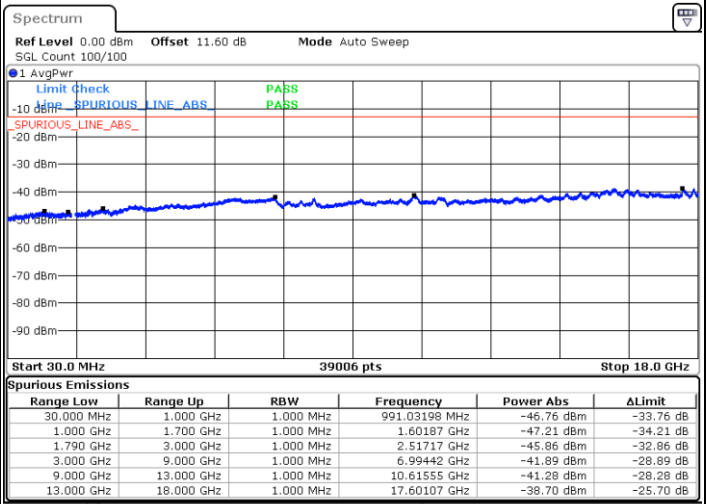

Highest Channel / FullIRB

N/A

Date: 7.OCT.2020 17:33:43

LTE Band 66B / 5MHz+10MHz

QPSK

Lowest Channel / 1RB0 and 1RB49

Lowest Channel / 1RB24 and 1RB0

Date: 7.OCT.2020 17:49:48

Date: 7.OCT.2020 17:48:57

Lowest Channel / FullIRB

N/A

Date: 7.OCT.2020 17:55:49

LTE Band 66B / 5MHz+10MHz

QPSK

Middle Channel / 1RB0 and 1RB49

Middle Channel / 1RB24 and 1RB0

Date: 7.OCT.2020 18:26:26

Date: 7.OCT.2020 18:27:17

Middle Channel / FullIRB

N/A

Date: 7.OCT.2020 18:20:25

LTE Band 66B / 5MHz+10MHz

QPSK

Highest Channel / 1RB0 and 1RB49

Highest Channel / 1RB24 and 1RB0

Date: 7.OCT.2020 18:11:36

Date: 7.OCT.2020 18:05:36

Highest Channel / FullIRB

N/A

Date: 7.OCT.2020 18:12:28

LTE Band 66B / 5MHz+15MHz

QPSK