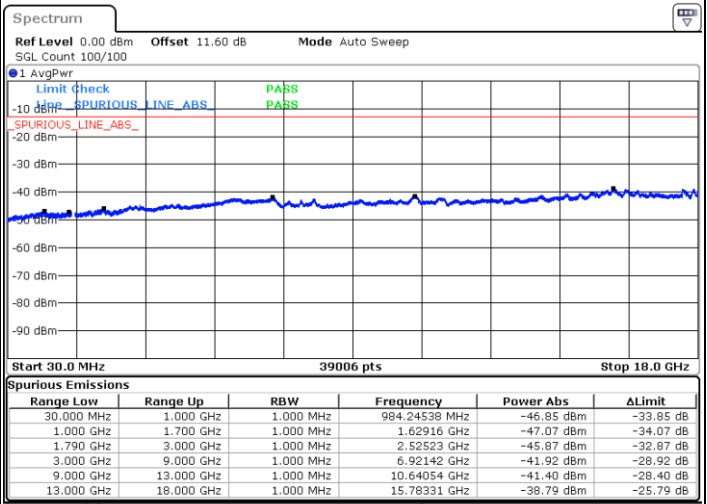

Middle Channel / 1RB49 and 1RB0

Date: 8.OCT.2020 11:03:20

Date: 8.OCT.2020 11:04:11

Middle Channel / FullIRB

N/A

Date: 8.OCT.2020 10:57:19

LTE Band 66B / 10MHz+10MHz

QPSK

Highest Channel / 1RB0 and 1RB49

Highest Channel / 1RB49 and 1RB0

Date: 8.OCT.2020 11:26:06

Date: 8.OCT.2020 11:20:05

Highest Channel / FullIRB

N/A

Date: 8.OCT.2020 11:26:58

LTE Band 66B / 15MHz+5MHz

QPSK

Lowest Channel / 1RB0 and 1RB24

Lowest Channel / 1RB74 and 1RB0

Date: 8.OCT.2020 13:12:26

Date: 8.OCT.2020 13:11:35

Lowest Channel / FullIRB

N/A

Date: 8.OCT.2020 13:18:26