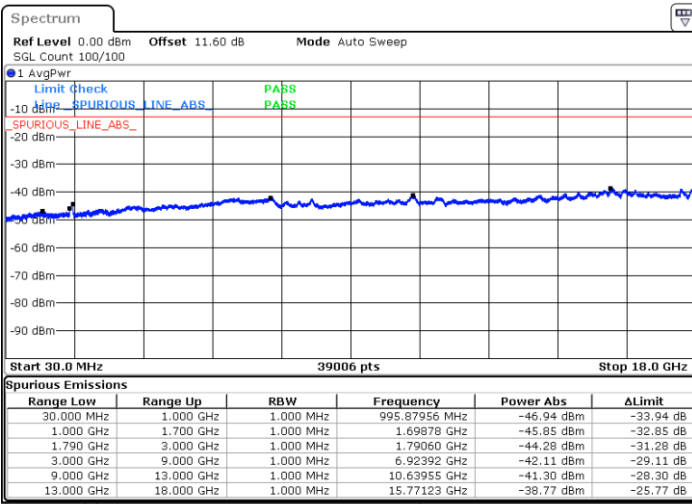

Highest Channel / 1RB24 and 1RB0

Date: 7.OCT.2020 18:11:36

Date: 7.OCT.2020 18:05:36

Highest Channel / FullIRB

N/A

Date: 7.OCT.2020 18:12:28

LTE Band 66B / 5MHz+15MHz

QPSK

Lowest Channel / 1RB0 and 1RB74

Lowest Channel / 1RB24 and 1RB0

Date: 8.OCT.2020 12:07:02

Date: 8.OCT.2020 12:06:11

Lowest Channel / FullIRB

N/A

Date: 8.OCT.2020 12:13:03

LTE Band 66B / 5MHz+15MHz

QPSK

Middle Channel / 1RB0 and 1RB74

Middle Channel / 1RB24 and 1RB0

Date: 8.OCT.2020 12:24:04

Date: 8.OCT.2020 12:24:55

Middle Channel / FullIRB

N/A

Date: 8.OCT.2020 12:18:03

LTE Band 66B / 5MHz+15MHz

QPSK

Highest Channel / 1RB0 and 1RB74

Highest Channel / 1RB24 and 1RB0

Date: 8.OCT.2020 12:54:31

Date: 8.OCT.2020 12:45:40

Highest Channel / FullIRB

N/A