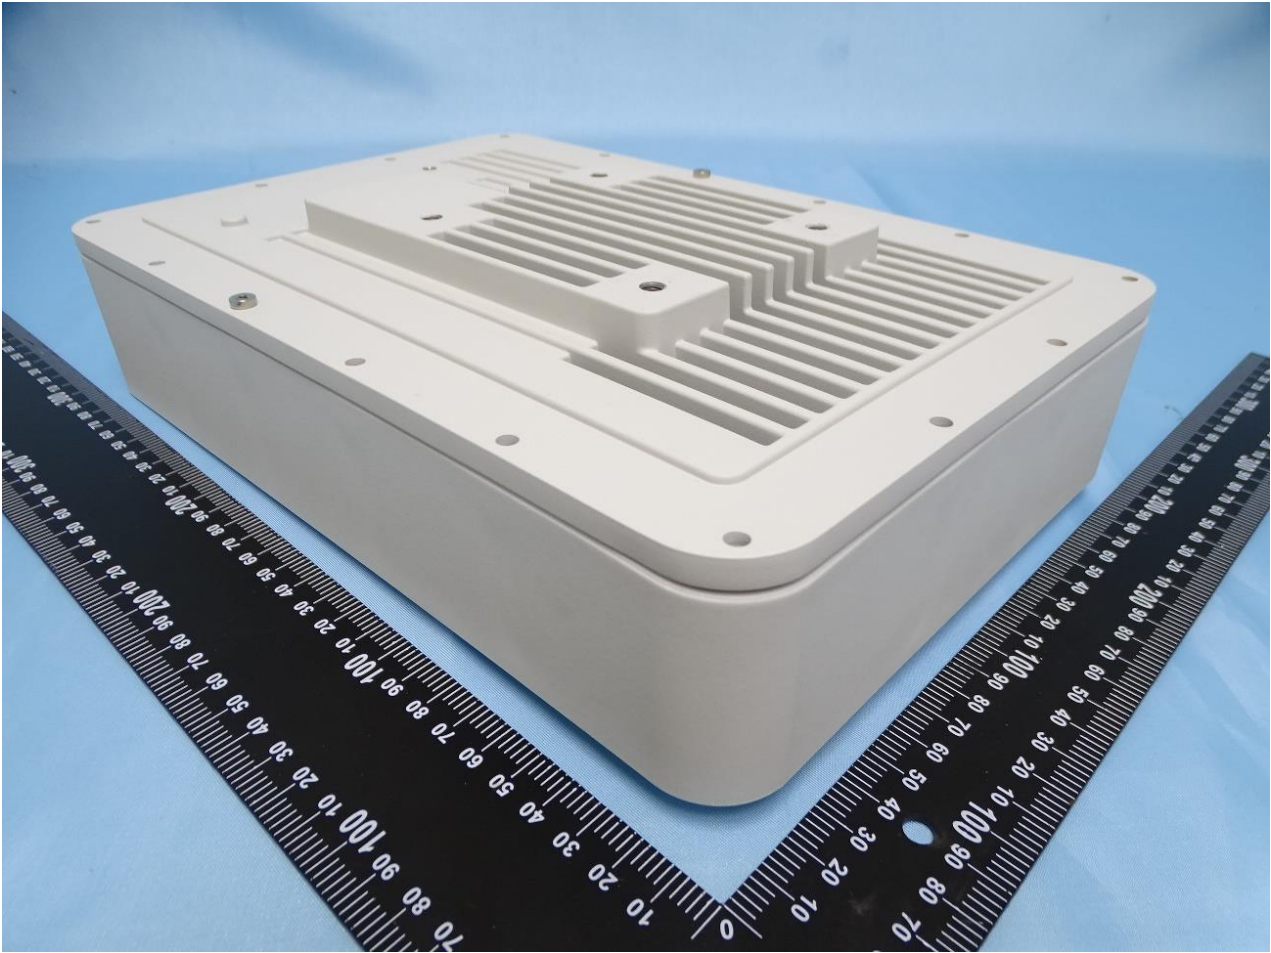

**1. External Photograph of EUT**

**Brand Name: Inseego / Model Name: FW3000 / Marketing Name: FW3000**

## 2. Photograph of Accessory

**Brand Name: Inseego / Model Name: FW3000 / Marketing Name: FW3000**

Specification of Accessory		
PoE Power Supply	Brand Name	Inseego
	Model Name	GRT-480125A-5G
Power Cable	Brand Name	KEMP ELECTRIC MFG. CO. LTD
	Model Name	211.1375150202