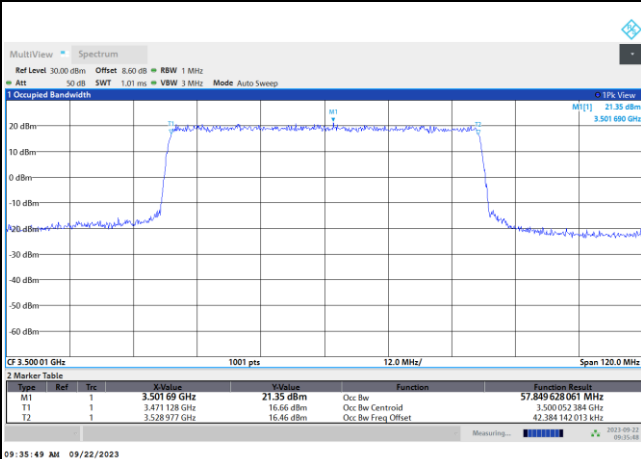

16QAM

64QAM

256QAM

5G-FR1 SA UL MIMO n77 (PC1.5) / 60MHz / CP OFDM / Middle Channel / Full RB

QPSK

09:35:49 AM 09/22/2023

16QAM

09:36:33 AM 09/22/2023