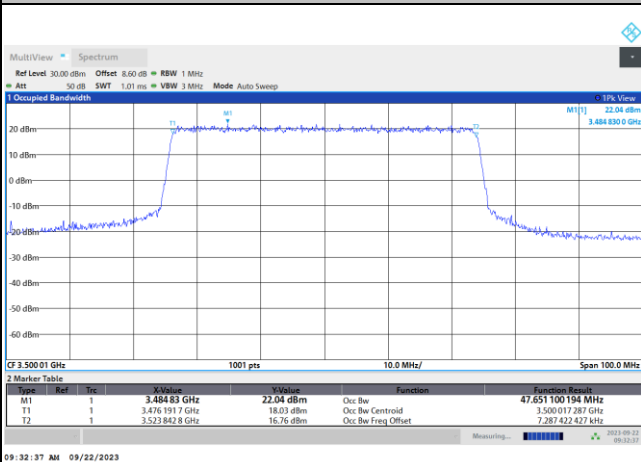

16QAM

09:30:10 AM 09/22/2023

64QAM

09:30:55 AM 09/22/2023

256QAM

09:31:46 AM 09/22/2023

5G-FR1 SA UL MIMO n77 (PC1.5) / 50MHz / CP OFDM / Middle Channel / Full RB

QPSK