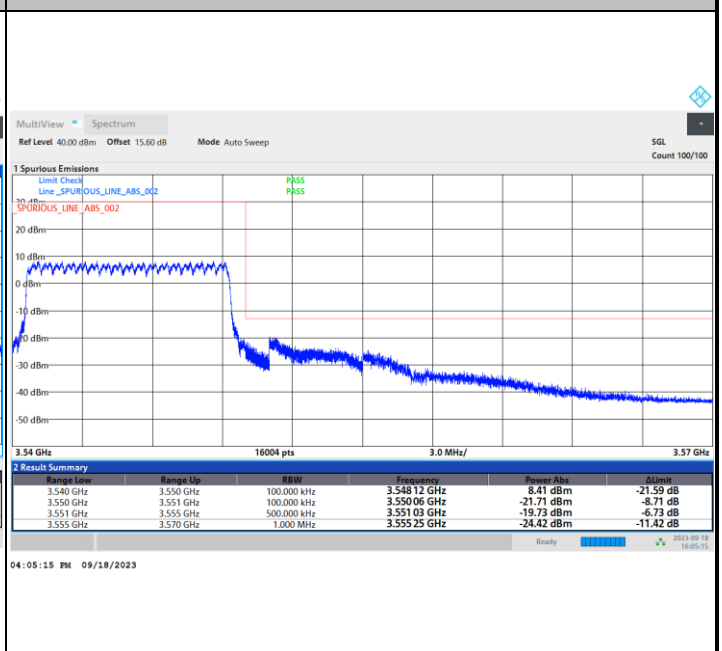

Conducted Band Edge

5G-FR1 SA UL MIMO n77 (PC1.5) / 10MHz / CP OFDM / QPSK

Lowest Band Edge / 1RB0

Highest Band Edge / 1RBmax

Lowest Band Edge / Full RB

Highest Band Edge / Full RB

5G-FR1 SA UL MIMO n77 (PC1.5) / 10MHz / CP OFDM / 16QAM

Lowest Band Edge / 1RB0

Highest Band Edge / 1RBmax

Lowest Band Edge / Full RB

Highest Band Edge / Full RB

5G-FR1 SA UL MIMO n77 (PC1.5) / 10MHz / CP OFDM / 64QAM

Lowest Band Edge / 1RB0

Highest Band Edge / 1RBmax

Lowest Band Edge / Full RB

Highest Band Edge / Full RB

5G-FR1 SA UL MIMO n77 (PC1.5) / 10MHz / CP OFDM / 256QAM

Lowest Band Edge / 1RB0

Highest Band Edge / 1RBmax

Lowest Band Edge / Full RB

Highest Band Edge / Full RB