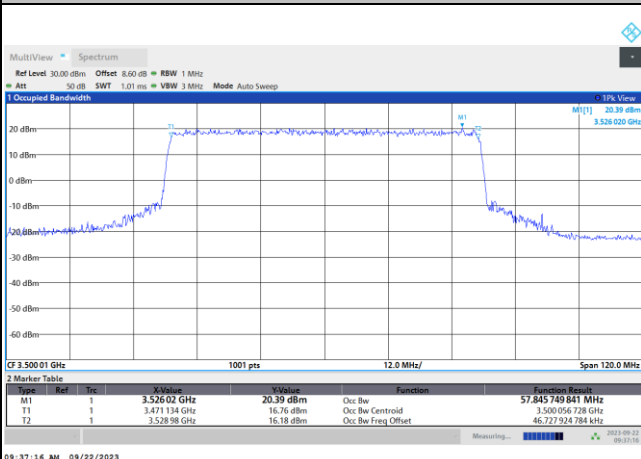

64QAM

09:37:14 AM 09/22/2023