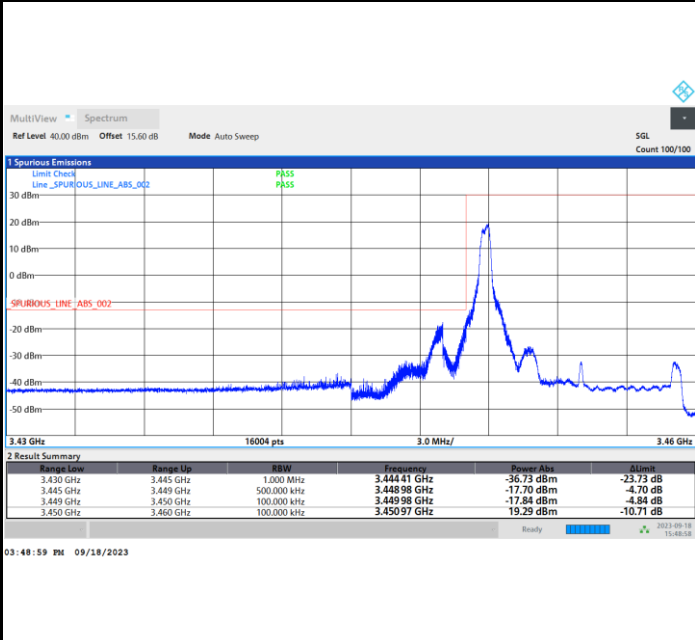

Conducted Band Edge

5G-FR1 SA UL MIMO n77 (PC1.5) / 10MHz / CP OFDM / QPSK

Lowest Band Edge / 1RB0

Highest Band Edge / 1RBmax

Lowest Band Edge / Full RB

Highest Band Edge / Full RB

5G-FR1 SA UL MIMO n77 (PC1.5) / 10MHz / CP OFDM / 16QAM

Lowest Band Edge / 1RB0

Highest Band Edge / 1RBmax

Lowest Band Edge / Full RB

Highest Band Edge / Full RB

5G-FR1 SA UL MIMO n77 (PC1.5) / 10MHz / CP OFDM / 64QAM

Lowest Band Edge / 1RB0

Highest Band Edge / 1RBmax

Lowest Band Edge / Full RB

Highest Band Edge / Full RB

5G-FR1 SA UL MIMO n77 (PC1.5) / 10MHz / CP OFDM / 256QAM

Lowest Band Edge / 1RB0

Highest Band Edge / 1RBmax

Lowest Band Edge / Full RB

Highest Band Edge / Full RB