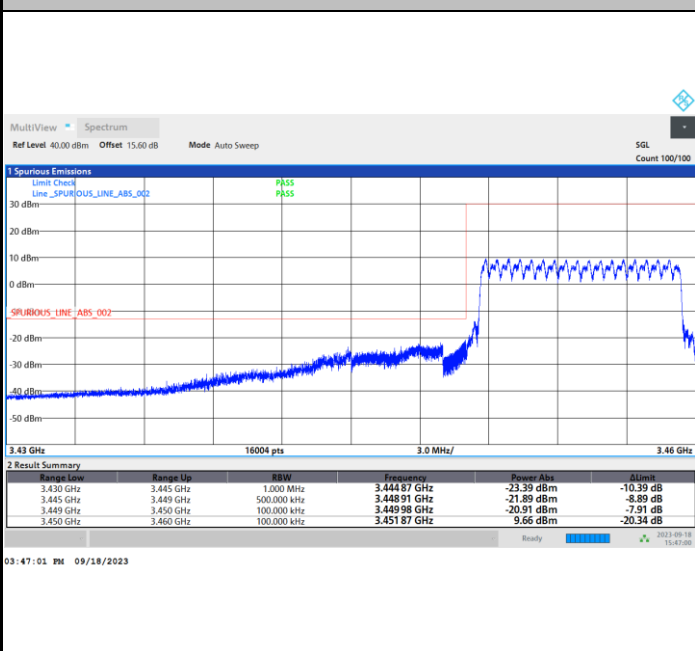

Conducted Band Edge

5G-FR1 SA UL MIMO n77 (PC1.5) / 10MHz / CP OFDM / QPSK

Lowest Band Edge / 1RB0

Highest Band Edge / 1RBmax

Lowest Band Edge / Full RB

Highest Band Edge / Full RB

5G-FR1 SA UL MIMO n77 (PC1.5) / 10MHz / CP OFDM / 16QAM

Lowest Band Edge / 1RB0

Highest Band Edge / 1RBmax

Lowest Band Edge / Full RB

Highest Band Edge / Full RB

5G-FR1 SA UL MIMO n77 (PC1.5) / 10MHz / CP OFDM / 64QAM

Lowest Band Edge / 1RB0

Highest Band Edge / 1RBmax

Lowest Band Edge / Full RB

Highest Band Edge / Full RB

5G-FR1 SA UL MIMO n77 (PC1.5) / 10MHz / CP OFDM / 256QAM

Lowest Band Edge / 1RB0

Highest Band Edge / 1RBmax

Lowest Band Edge / Full RB

Highest Band Edge / Full RB