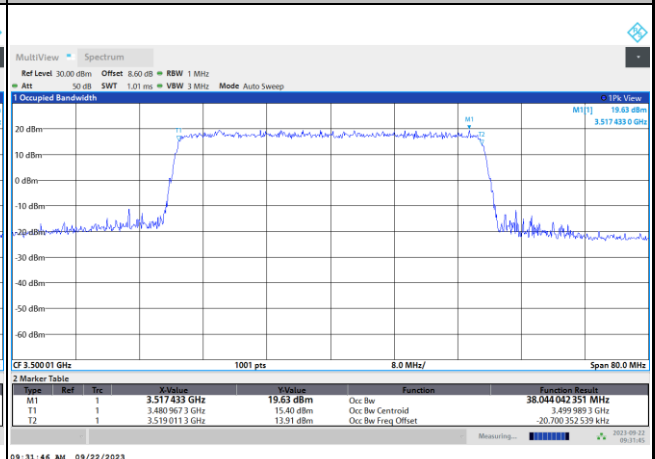

16QAM

09:30:10 AM 09/22/2023

64QAM

09:30:55 AM 09/22/2023

256QAM

09:31:46 AM 09/22/2023

5G-FR1 SA UL MIMO n77 (PC1.5) / 50MHz / CP OFDM / Middle Channel / Full RB

QPSK