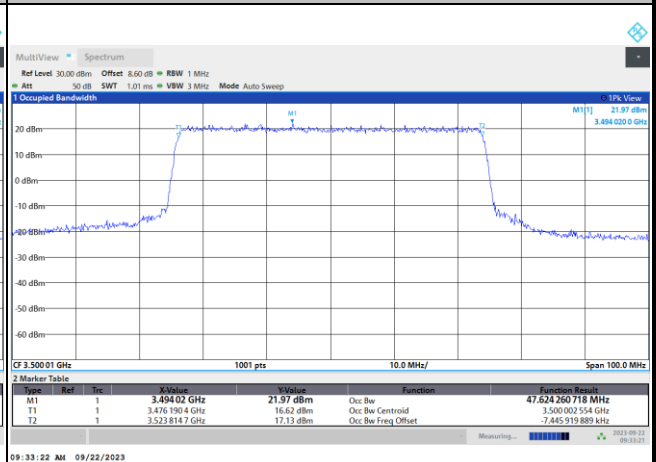

5G-FR1 SA UL MIMO n77 (PC1.5) / 50MHz / CP OFDM / Middle Channel / Full RB

QPSK

16QAM

64QAM

256QAM