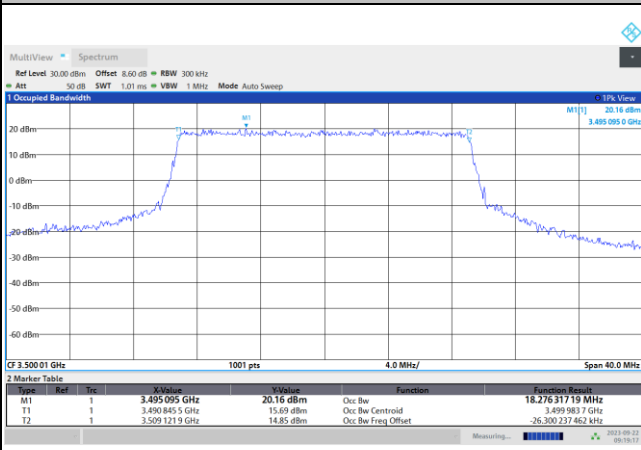

16QAM

09:14:20 AM 09/22/2023

64QAM

09:15:04 AM 09/22/2023

256QAM

09:15:55 AM 09/22/2023

5G-FR1 SA UL MIMO n77 (PC1.5) / 20MHz / CP OFDM / Middle Channel / Full RB

QPSK