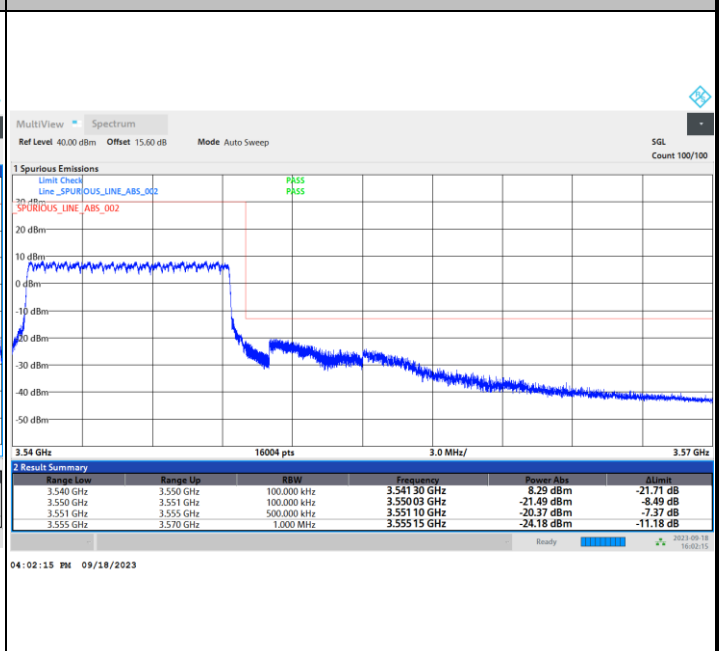

Conducted Band Edge

5G-FR1 SA UL MIMO n77 (PC1.5) / 10MHz / CP OFDM / QPSK

Lowest Band Edge / 1RB0

Highest Band Edge / 1RBmax

Lowest Band Edge / Full RB

Highest Band Edge / Full RB

5G-FR1 SA UL MIMO n77 (PC1.5) / 10MHz / CP OFDM / 16QAM

Lowest Band Edge / 1RB0

Highest Band Edge / 1RBmax

Lowest Band Edge / Full RB

Highest Band Edge / Full RB

5G-FR1 SA UL MIMO n77 (PC1.5) / 10MHz / CP OFDM / 64QAM

Lowest Band Edge / 1RB0

Highest Band Edge / 1RBmax

Lowest Band Edge / Full RB

Highest Band Edge / Full RB

5G-FR1 SA UL MIMO n77 (PC1.5) / 10MHz / CP OFDM / 256QAM

Lowest Band Edge / 1RB0

Highest Band Edge / 1RBmax

Lowest Band Edge / Full RB

Highest Band Edge / Full RB