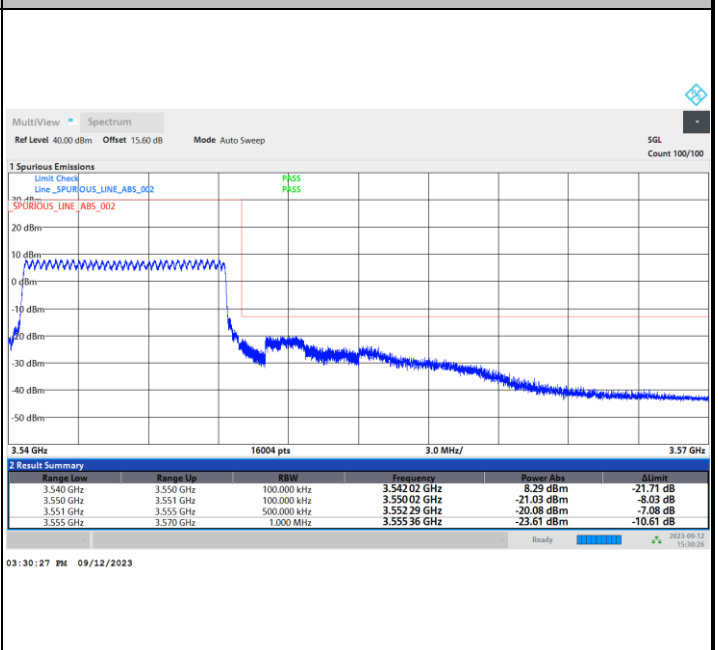

Conducted Band Edge

5G-FR1 SA UL MIMO n77 (PC1.5) / 10MHz / CP OFDM / QPSK

Lowest Band Edge / 1RB0

Highest Band Edge / 1RBmax

Lowest Band Edge / Full RB

Highest Band Edge / Full RB

5G-FR1 SA UL MIMO n77 (PC1.5) / 10MHz / CP OFDM / 16QAM

Lowest Band Edge / 1RB0

Highest Band Edge / 1RBmax

Lowest Band Edge / Full RB

Highest Band Edge / Full RB

5G-FR1 SA UL MIMO n77 (PC1.5) / 10MHz / CP OFDM / 64QAM

Lowest Band Edge / 1RB0

Highest Band Edge / 1RBmax

Lowest Band Edge / Full RB

Highest Band Edge / Full RB

5G-FR1 SA UL MIMO n77 (PC1.5) / 10MHz / CP OFDM / 256QAM

Lowest Band Edge / 1RB0

Highest Band Edge / 1RBmax

Lowest Band Edge / Full RB

Highest Band Edge / Full RB