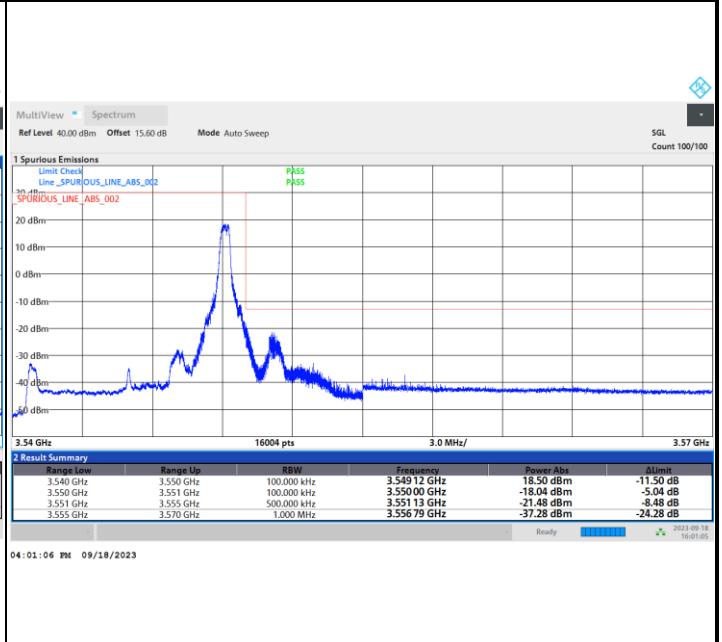

Conducted Band Edge

5G-FR1 SA UL MIMO n77 (PC1.5) / 10MHz / CP OFDM / QPSK

Lowest Band Edge / 1RB0

Highest Band Edge / 1RBmax

Lowest Band Edge / Full RB

Highest Band Edge / Full RB

5G-FR1 SA UL MIMO n77 (PC1.5) / 10MHz / CP OFDM / 16QAM

Lowest Band Edge / 1RB0

Highest Band Edge / 1RBmax

Lowest Band Edge / Full RB

Highest Band Edge / Full RB

5G-FR1 SA UL MIMO n77 (PC1.5) / 10MHz / CP OFDM / 64QAM

Lowest Band Edge / 1RB0

Highest Band Edge / 1RBmax

Lowest Band Edge / Full RB

Highest Band Edge / Full RB

5G-FR1 SA UL MIMO n77 (PC1.5) / 10MHz / CP OFDM / 256QAM

Lowest Band Edge / 1RB0

Highest Band Edge / 1RBmax

Lowest Band Edge / Full RB

Highest Band Edge / Full RB