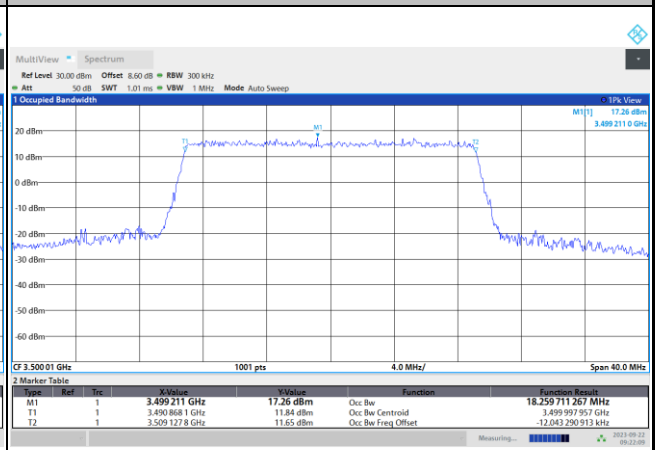

5G-FR1 SA UL MIMO n77 (PC1.5) / 20MHz / CP OFDM / Middle Channel / Full RB

QPSK

16QAM

64QAM

256QAM