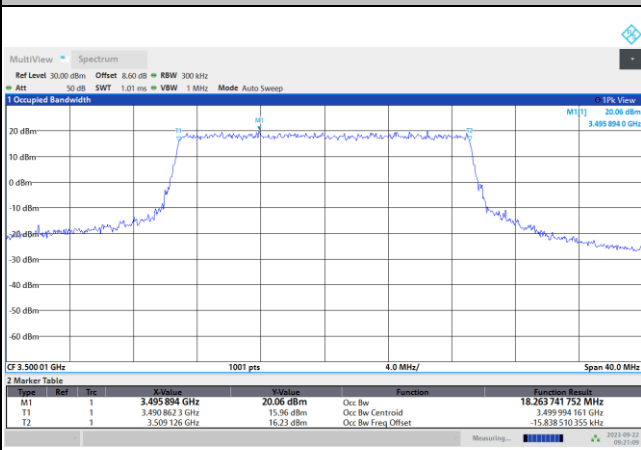

5G-FR1 SA UL MIMO n77 (PC1.5) / 20MHz / CP OFDM / Middle Channel / Full RB

QPSK

16QAM

64QAM

256QAM