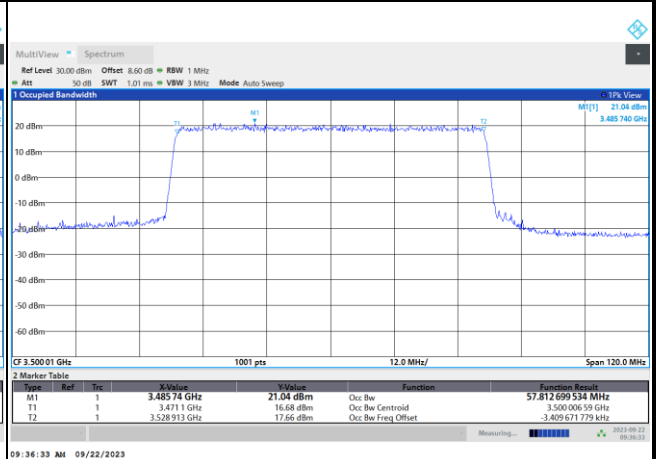

16QAM

64QAM

256QAM

5G-FR1 SA UL MIMO n77 (PC1.5) / 60MHz / CP OFDM / Middle Channel / Full RB

QPSK

09:35:49 AM 09/22/2023

16QAM

09:36:33 AM 09/22/2023