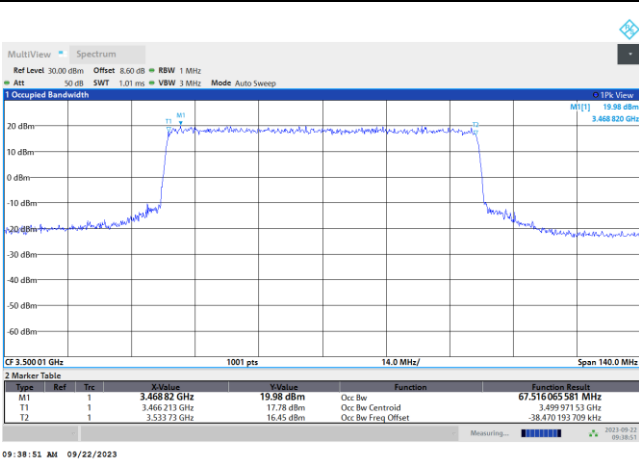

64QAM

09:37:14 AM 09/22/2023

256QAM

09:38:01 AM 09/22/2023

5G-FR1 SA UL MIMO n77 (PC1.5) / 70MHz / CP OFDM / Middle Channel / Full RB

QPSK

16QAM

64QAM