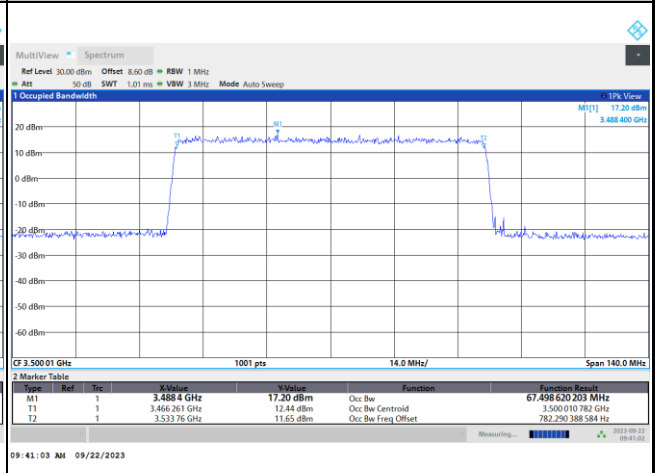

5G-FR1 SA UL MIMO n77 (PC1.5) / 70MHz / CP OFDM / Middle Channel / Full RB

QPSK

16QAM

64QAM

256QAM