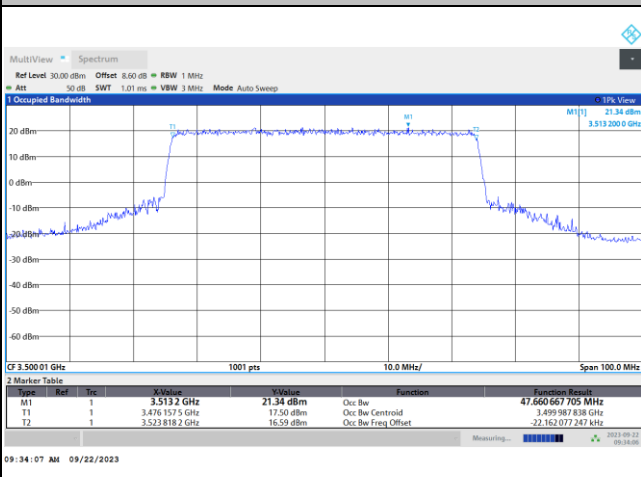

5G-FR1 SA UL MIMO n77 (PC1.5) / 50MHz / CP OFDM / Middle Channel / Full RB

QPSK

16QAM

64QAM

256QAM