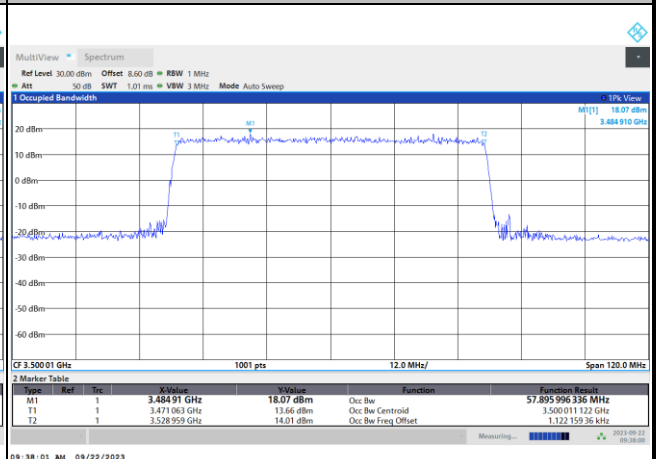

256QAM

09:38:01 AM 09/22/2023