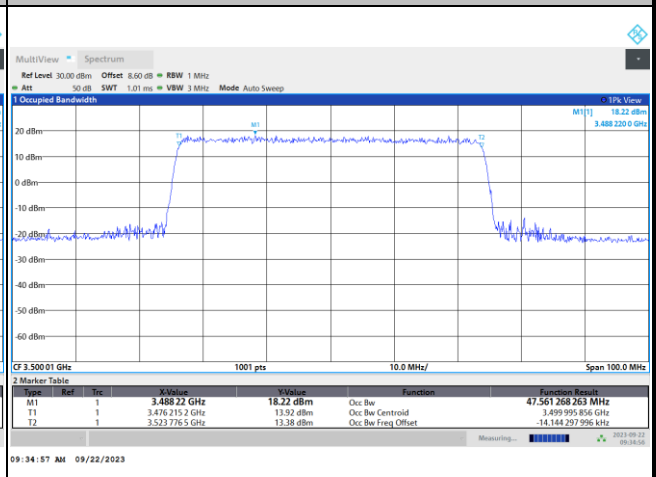

5G-FR1 SA UL MIMO n77 (PC1.5) / 50MHz / CP OFDM / Middle Channel / Full RB

QPSK

16QAM

64QAM

256QAM