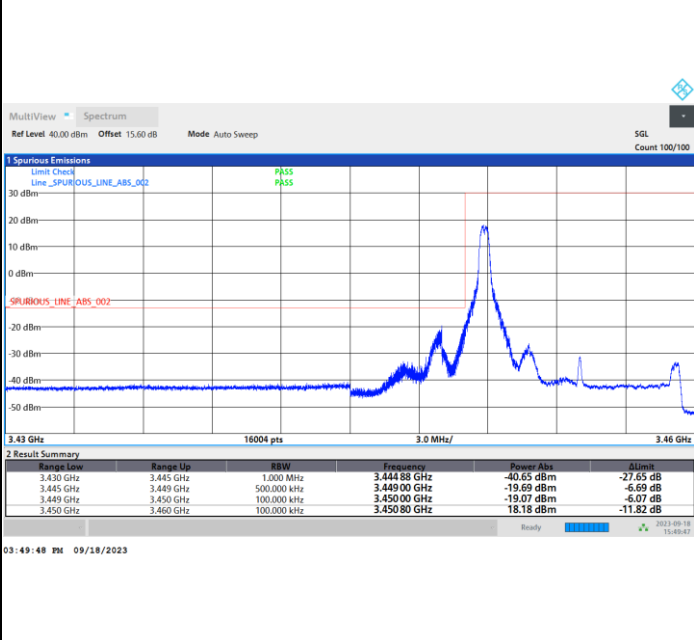

Lowest Band Edge / 1RB0

Highest Band Edge / 1RBmax

Lowest Band Edge / Full RB

Highest Band Edge / Full RB

5G-FR1 SA UL MIMO n77 (PC1.5) / 10MHz / CP OFDM / 64QAM

Lowest Band Edge / 1RB0

Highest Band Edge / 1RBmax

Lowest Band Edge / Full RB

Highest Band Edge / Full RB

5G-FR1 SA UL MIMO n77 (PC1.5) / 10MHz / CP OFDM / 256QAM

Lowest Band Edge / 1RB0

Highest Band Edge / 1RBmax

Lowest Band Edge / Full RB

Highest Band Edge / Full RB