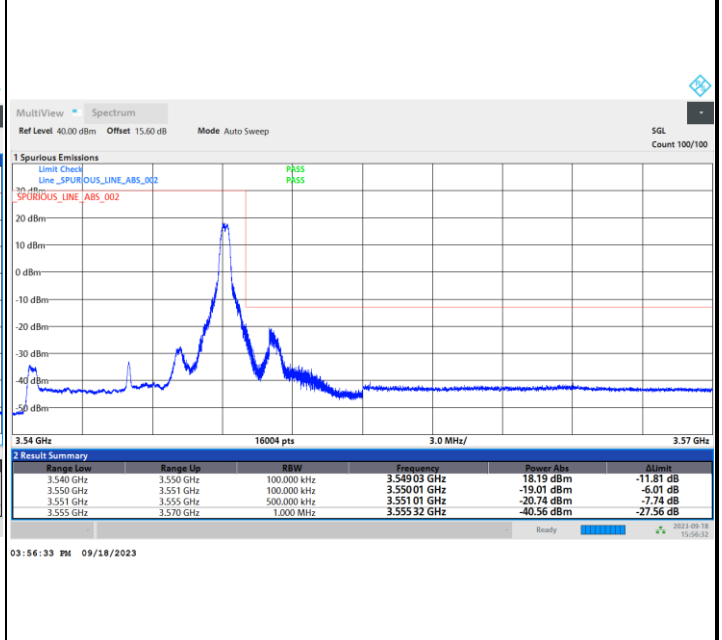

Lowest Band Edge / 1RB0

Highest Band Edge / 1RBmax

Lowest Band Edge / Full RB

Highest Band Edge / Full RB

5G-FR1 SA UL MIMO n77 (PC1.5) / 10MHz / CP OFDM / 64QAM

Lowest Band Edge / 1RB0

Highest Band Edge / 1RBmax

Lowest Band Edge / Full RB

Highest Band Edge / Full RB

5G-FR1 SA UL MIMO n77 (PC1.5) / 10MHz / CP OFDM / 256QAM

Lowest Band Edge / 1RB0

Highest Band Edge / 1RBmax

Lowest Band Edge / Full RB

Highest Band Edge / Full RB