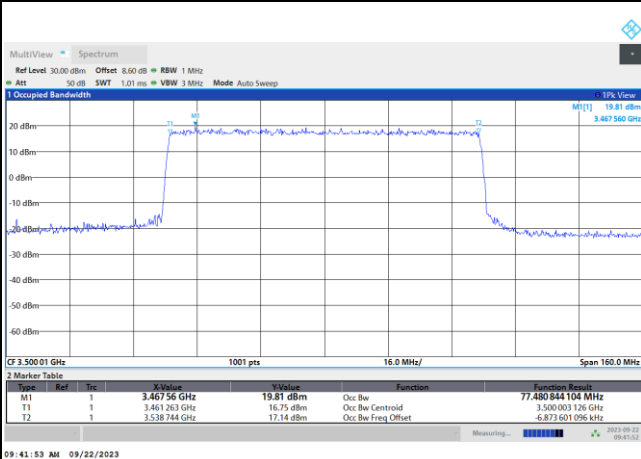

5G-FR1 SA UL MIMO n77 (PC1.5) / 80MHz / CP OFDM / Middle Channel / Full RB

QPSK