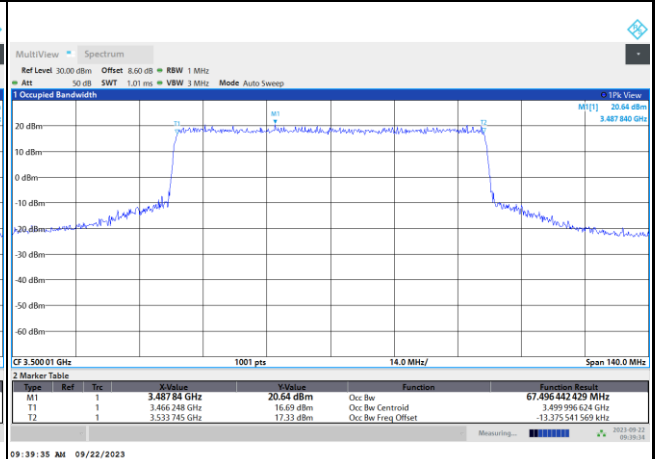

64QAM

09:37:14 AM 09/22/2023

256QAM

09:38:01 AM 09/22/2023

5G-FR1 SA UL MIMO n77 (PC1.5) / 70MHz / CP OFDM / Middle Channel / Full RB

QPSK

16QAM

64QAM