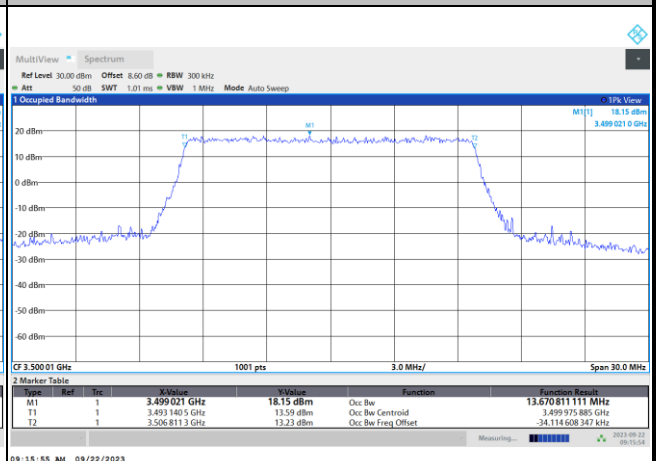

16QAM

09:14:20 AM 09/22/2023

64QAM

09:15:04 AM 09/22/2023

256QAM

09:15:55 AM 09/22/2023

5G-FR1 SA UL MIMO n77 (PC1.5) / 20MHz / CP OFDM / Middle Channel / Full RB

QPSK