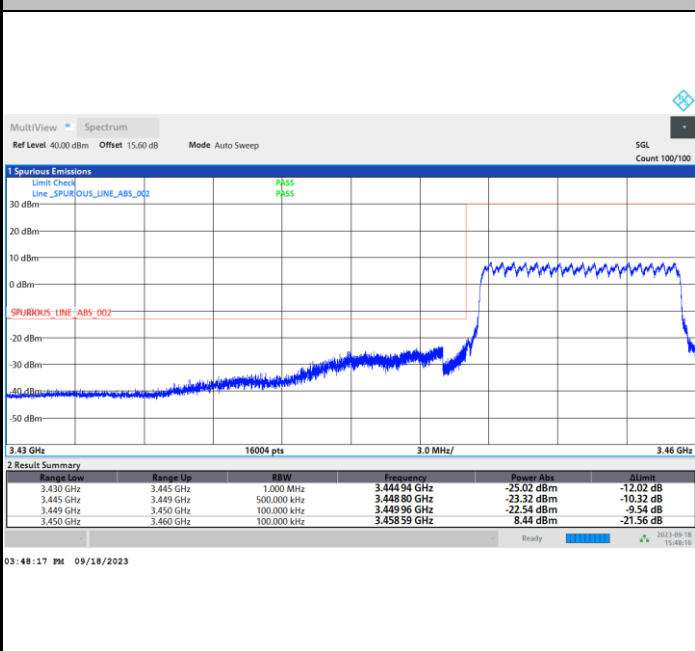

Conducted Band Edge

5G-FR1 SA UL MIMO n77 (PC1.5) / 10MHz / CP OFDM / QPSK

Lowest Band Edge / 1RB0

Highest Band Edge / 1RBmax

Lowest Band Edge / Full RB

Highest Band Edge / Full RB

5G-FR1 SA UL MIMO n77 (PC1.5) / 10MHz / CP OFDM / 16QAM

Lowest Band Edge / 1RB0

Highest Band Edge / 1RBmax

Lowest Band Edge / Full RB

Highest Band Edge / Full RB

5G-FR1 SA UL MIMO n77 (PC1.5) / 10MHz / CP OFDM / 64QAM

Lowest Band Edge / 1RB0

Highest Band Edge / 1RBmax

Lowest Band Edge / Full RB

Highest Band Edge / Full RB

5G-FR1 SA UL MIMO n77 (PC1.5) / 10MHz / CP OFDM / 256QAM

Lowest Band Edge / 1RB0

Highest Band Edge / 1RBmax

Lowest Band Edge / Full RB

Highest Band Edge / Full RB