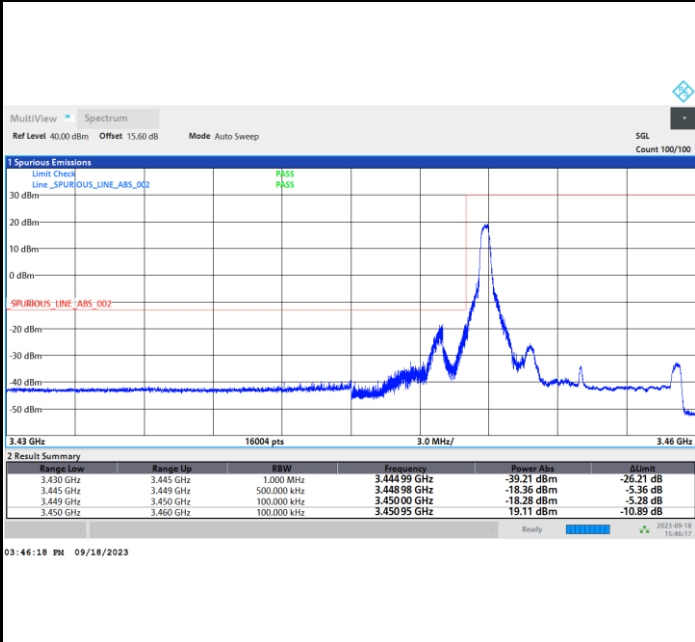

Conducted Band Edge

5G-FR1 SA UL MIMO n77 (PC1.5) / 10MHz / CP OFDM / QPSK

Lowest Band Edge / 1RB0

Highest Band Edge / 1RBmax

Lowest Band Edge / Full RB

Highest Band Edge / Full RB

5G-FR1 SA UL MIMO n77 (PC1.5) / 10MHz / CP OFDM / 16QAM

Lowest Band Edge / 1RB0

Highest Band Edge / 1RBmax

Lowest Band Edge / Full RB

Highest Band Edge / Full RB

5G-FR1 SA UL MIMO n77 (PC1.5) / 10MHz / CP OFDM / 64QAM

Lowest Band Edge / 1RB0

Highest Band Edge / 1RBmax

Lowest Band Edge / Full RB

Highest Band Edge / Full RB

5G-FR1 SA UL MIMO n77 (PC1.5) / 10MHz / CP OFDM / 256QAM

Lowest Band Edge / 1RB0

Highest Band Edge / 1RBmax

Lowest Band Edge / Full RB

Highest Band Edge / Full RB