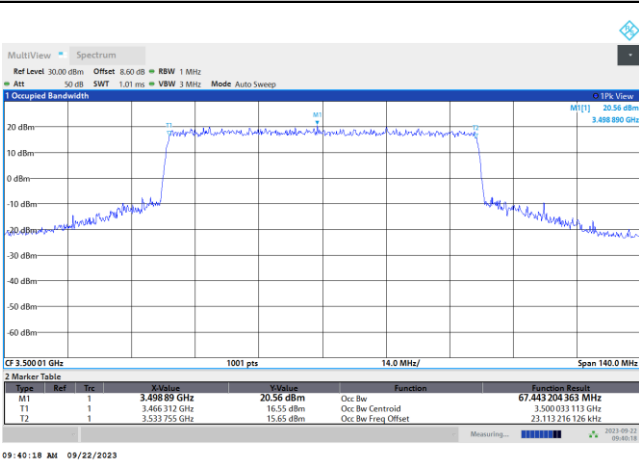

64QAM

09:37:14 AM 09/22/2023

256QAM

09:38:01 AM 09/22/2023

5G-FR1 SA UL MIMO n77 (PC1.5) / 70MHz / CP OFDM / Middle Channel / Full RB

QPSK

16QAM

64QAM