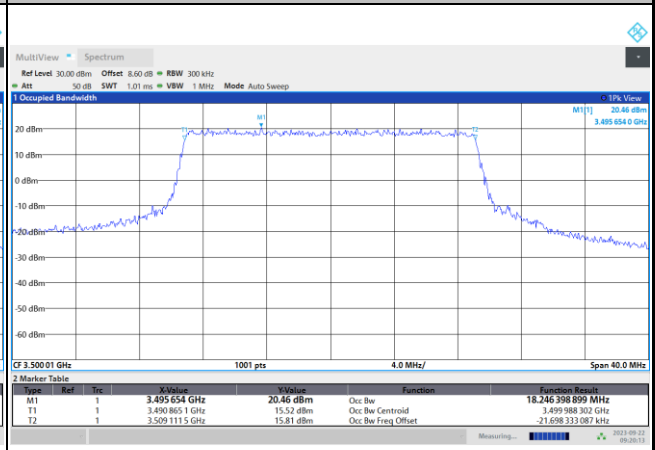

5G-FR1 SA UL MIMO n77 (PC1.5) / 20MHz / CP OFDM / Middle Channel / Full RB

QPSK

16QAM

64QAM

256QAM