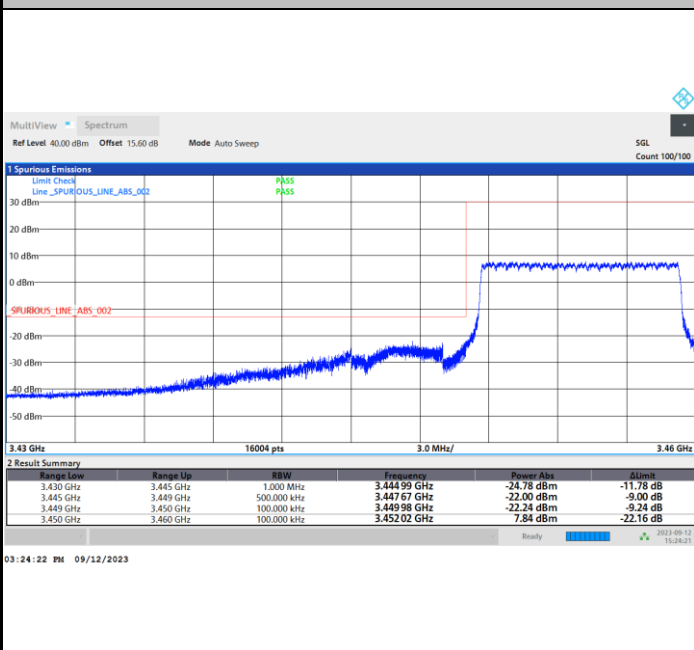

Conducted Band Edge

5G-FR1 SA UL MIMO n77 (PC1.5) / 10MHz / CP OFDM / QPSK

Lowest Band Edge / 1RB0

Highest Band Edge / 1RBmax

Lowest Band Edge / Full RB

Highest Band Edge / Full RB

5G-FR1 SA UL MIMO n77 (PC1.5) / 10MHz / CP OFDM / 16QAM

Lowest Band Edge / 1RB0

Highest Band Edge / 1RBmax

Lowest Band Edge / Full RB

Highest Band Edge / Full RB

5G-FR1 SA UL MIMO n77 (PC1.5) / 10MHz / CP OFDM / 64QAM

Lowest Band Edge / 1RB0

Highest Band Edge / 1RBmax

Lowest Band Edge / Full RB

Highest Band Edge / Full RB

5G-FR1 SA UL MIMO n77 (PC1.5) / 10MHz / CP OFDM / 256QAM

Lowest Band Edge / 1RB0

Highest Band Edge / 1RBmax

Lowest Band Edge / Full RB

Highest Band Edge / Full RB