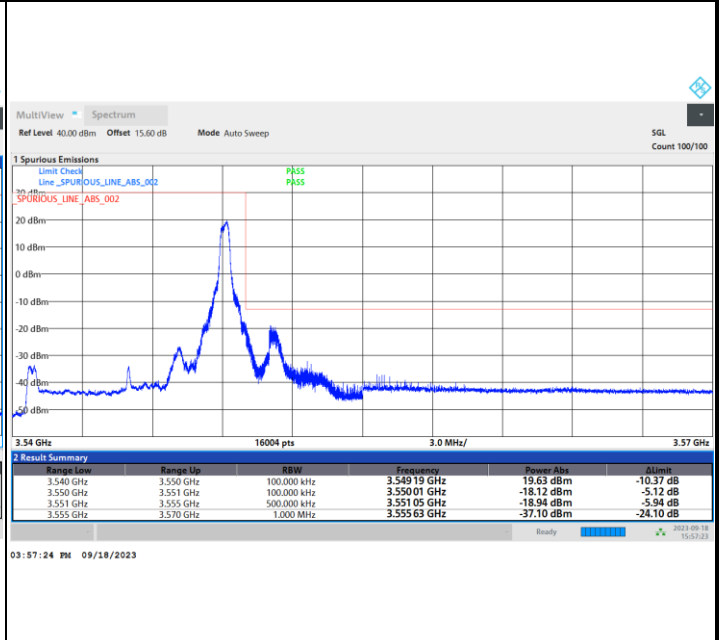

Conducted Band Edge

5G-FR1 SA UL MIMO n77 (PC1.5) / 10MHz / CP OFDM / QPSK

Lowest Band Edge / 1RB0

Highest Band Edge / 1RBmax

Lowest Band Edge / Full RB

Highest Band Edge / Full RB

5G-FR1 SA UL MIMO n77 (PC1.5) / 10MHz / CP OFDM / 16QAM

Lowest Band Edge / 1RB0

Highest Band Edge / 1RBmax

Lowest Band Edge / Full RB

Highest Band Edge / Full RB

5G-FR1 SA UL MIMO n77 (PC1.5) / 10MHz / CP OFDM / 64QAM

Lowest Band Edge / 1RB0

Highest Band Edge / 1RBmax

Lowest Band Edge / Full RB

Highest Band Edge / Full RB

5G-FR1 SA UL MIMO n77 (PC1.5) / 10MHz / CP OFDM / 256QAM

Lowest Band Edge / 1RB0

Highest Band Edge / 1RBmax

Lowest Band Edge / Full RB

Highest Band Edge / Full RB