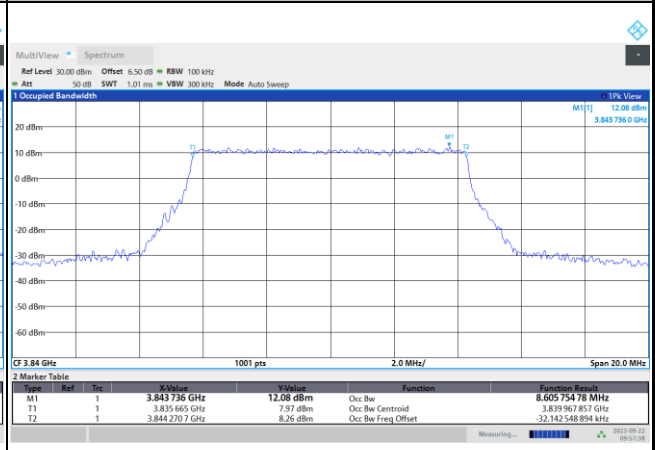

5G-FR1 SA UL MIMO n77 (PC1.5) / 10MHz / CP OFDM / Middle Channel / Full RB

QPSK

09:55:27 AM 09/22/2023

16QAM

09:56:10 AM 09/22/2023

64QAM

09:56:53 AM 09/22/2023

256QAM