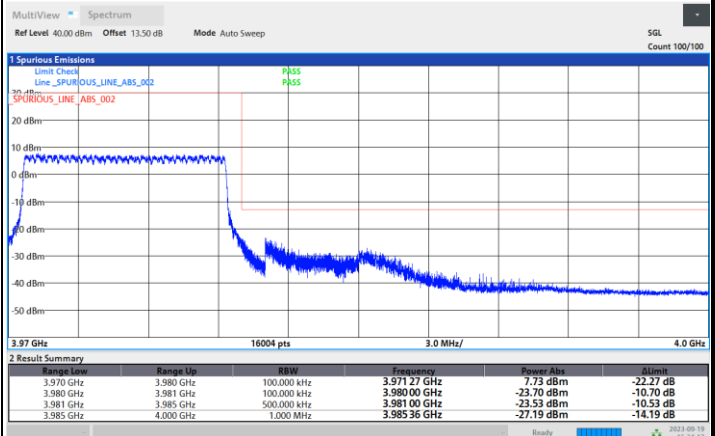

Conducted Band Edge

5G-FR1 SA UL MIMO n77 (PC1.5) / 10MHz / CP OFDM / QPSK

Lowest Band Edge / 1RB0

Highest Band Edge / 1RBmax

Lowest Band Edge / Full RB

Highest Band Edge / Full RB

5G-FR1 SA UL MIMO n77 (PC1.5) / 10MHz / CP OFDM / 16QAM

Lowest Band Edge / 1RB0

Highest Band Edge / 1RBmax

Lowest Band Edge / Full RB

Highest Band Edge / Full RB

5G-FR1 SA UL MIMO n77 (PC1.5) / 10MHz / CP OFDM / 64QAM

Lowest Band Edge / 1RB0

Highest Band Edge / 1RBmax

Lowest Band Edge / Full RB

Highest Band Edge / Full RB

5G-FR1 SA UL MIMO n77 (PC1.5) / 10MHz / CP OFDM / 256QAM

Lowest Band Edge / 1RB0

Highest Band Edge / 1RBmax

Lowest Band Edge / Full RB

Highest Band Edge / Full RB