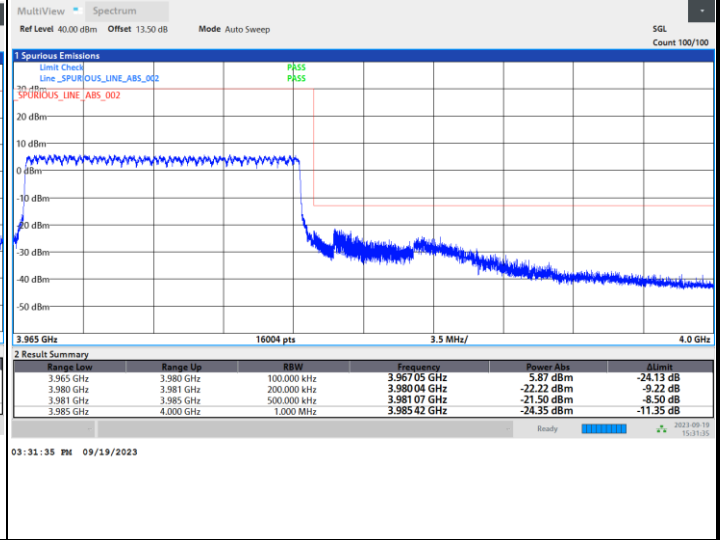

Lowest Band Edge / Full RB

Highest Band Edge / Full RB

5G-FR1 SA UL MIMO n77 (PC1.5) / 10MHz / CP OFDM / 256QAM

Lowest Band Edge / 1RB0

Highest Band Edge / 1RBmax

Lowest Band Edge / Full RB

Highest Band Edge / Full RB

5G-FR1 SA UL MIMO n77 (PC1.5) / 15MHz / CP OFDM / QPSK

Lowest Band Edge / Full RB

Highest Band Edge / Full RB

5G-FR1 SA UL MIMO n77 (PC1.5) / 15MHz / CP OFDM / 16QAM

Lowest Band Edge / Full RB

Highest Band Edge / Full RB

5G-FR1 SA UL MIMO n77 (PC1.5) / 15MHz / CP OFDM / 64QAM

Lowest Band Edge / Full RB

Highest Band Edge / Full RB

5G-FR1 SA UL MIMO n77 (PC1.5) / 15MHz / CP OFDM / 256QAM

Lowest Band Edge / Full RB

Highest Band Edge / Full RB