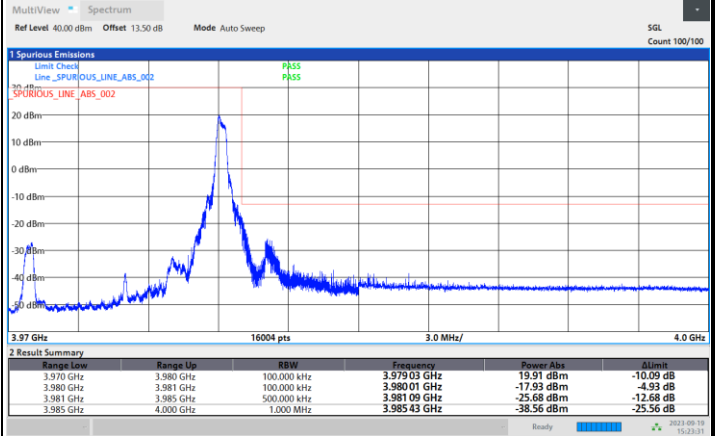

Conducted Band Edge

5G-FR1 SA UL MIMO n77 (PC1.5) / 10MHz / CP OFDM / QPSK

Lowest Band Edge / 1RB0

Highest Band Edge / 1RBmax

Lowest Band Edge / Full RB

Highest Band Edge / Full RB

5G-FR1 SA UL MIMO n77 (PC1.5) / 10MHz / CP OFDM / 16QAM

Lowest Band Edge / 1RB0

Highest Band Edge / 1RBmax

Lowest Band Edge / Full RB

Highest Band Edge / Full RB

5G-FR1 SA UL MIMO n77 (PC1.5) / 10MHz / CP OFDM / 64QAM

Lowest Band Edge / 1RB0

Highest Band Edge / 1RBmax

Lowest Band Edge / Full RB

Highest Band Edge / Full RB

5G-FR1 SA UL MIMO n77 (PC1.5) / 10MHz / CP OFDM / 256QAM

Lowest Band Edge / 1RB0

Highest Band Edge / 1RBmax

Lowest Band Edge / Full RB

Highest Band Edge / Full RB