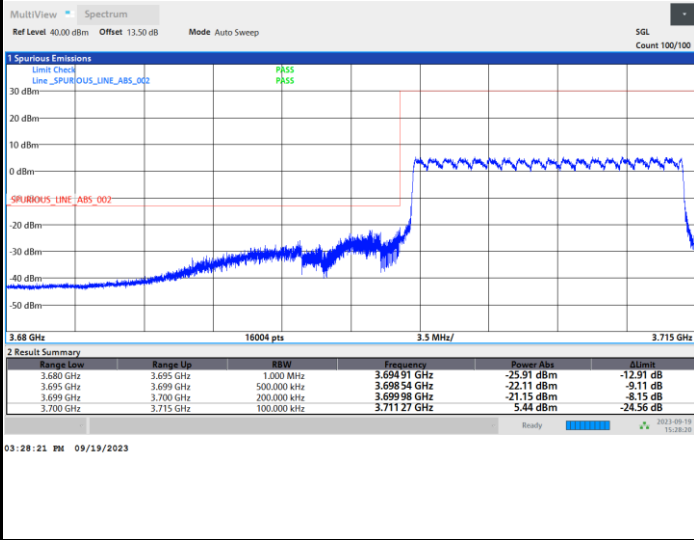

Lowest Band Edge / Full RB

Highest Band Edge / Full RB

5G-FR1 SA UL MIMO n77 (PC1.5) / 10MHz / CP OFDM / 256QAM

Lowest Band Edge / 1RB0

Highest Band Edge / 1RBmax

Lowest Band Edge / Full RB

Highest Band Edge / Full RB

5G-FR1 SA UL MIMO n77 (PC1.5) / 15MHz / CP OFDM / QPSK

Lowest Band Edge / Full RB

Highest Band Edge / Full RB

5G-FR1 SA UL MIMO n77 (PC1.5) / 15MHz / CP OFDM / 16QAM

Lowest Band Edge / Full RB

Highest Band Edge / Full RB

5G-FR1 SA UL MIMO n77 (PC1.5) / 15MHz / CP OFDM / 64QAM

Lowest Band Edge / Full RB

Highest Band Edge / Full RB

5G-FR1 SA UL MIMO n77 (PC1.5) / 15MHz / CP OFDM / 256QAM

Lowest Band Edge / Full RB

Highest Band Edge / Full RB