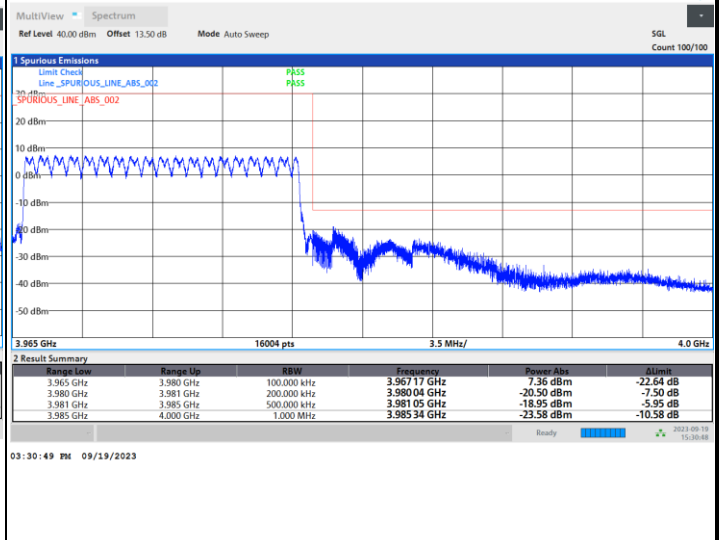

Lowest Band Edge / Full RB

Highest Band Edge / Full RB

5G-FR1 SA UL MIMO n77 (PC1.5) / 10MHz / CP OFDM / 256QAM

Lowest Band Edge / 1RB0

Highest Band Edge / 1RBmax

Lowest Band Edge / Full RB

Highest Band Edge / Full RB

5G-FR1 SA UL MIMO n77 (PC1.5) / 15MHz / CP OFDM / QPSK

Lowest Band Edge / Full RB

Highest Band Edge / Full RB

5G-FR1 SA UL MIMO n77 (PC1.5) / 15MHz / CP OFDM / 16QAM

Lowest Band Edge / Full RB

Highest Band Edge / Full RB

5G-FR1 SA UL MIMO n77 (PC1.5) / 15MHz / CP OFDM / 64QAM

Lowest Band Edge / Full RB

Highest Band Edge / Full RB

5G-FR1 SA UL MIMO n77 (PC1.5) / 15MHz / CP OFDM / 256QAM

Lowest Band Edge / Full RB

Highest Band Edge / Full RB