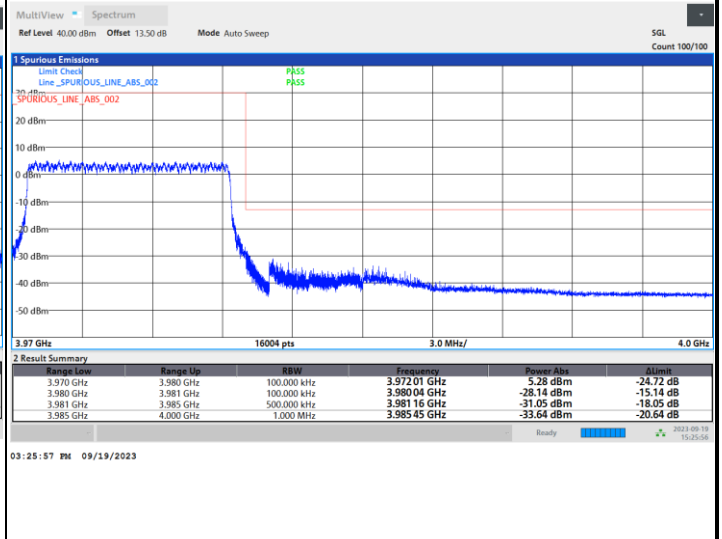

Lowest Band Edge / 1RB0

Highest Band Edge / 1RBmax

Lowest Band Edge / Full RB

Highest Band Edge / Full RB

5G-FR1 SA UL MIMO n77 (PC1.5) / 10MHz / CP OFDM / 64QAM

Lowest Band Edge / 1RB0

Highest Band Edge / 1RBmax

Lowest Band Edge / Full RB

Highest Band Edge / Full RB

5G-FR1 SA UL MIMO n77 (PC1.5) / 10MHz / CP OFDM / 256QAM

Lowest Band Edge / 1RB0

Highest Band Edge / 1RBmax

Lowest Band Edge / Full RB

Highest Band Edge / Full RB

5G-FR1 SA UL MIMO n77 (PC1.5) / 15MHz / CP OFDM / QPSK

Lowest Band Edge / Full RB

Highest Band Edge / Full RB

5G-FR1 SA UL MIMO n77 (PC1.5) / 15MHz / CP OFDM / 16QAM

Lowest Band Edge / Full RB

Highest Band Edge / Full RB