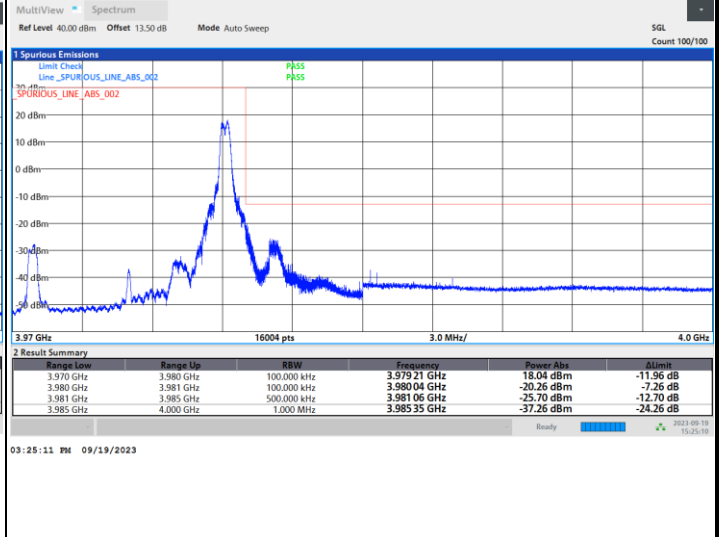

Lowest Band Edge / 1RB0

Highest Band Edge / 1RBmax

Lowest Band Edge / Full RB

Highest Band Edge / Full RB

5G-FR1 SA UL MIMO n77 (PC1.5) / 10MHz / CP OFDM / 64QAM

Lowest Band Edge / 1RB0

Highest Band Edge / 1RBmax

Lowest Band Edge / Full RB

Highest Band Edge / Full RB

5G-FR1 SA UL MIMO n77 (PC1.5) / 10MHz / CP OFDM / 256QAM

Lowest Band Edge / 1RB0

Highest Band Edge / 1RBmax

Lowest Band Edge / Full RB

Highest Band Edge / Full RB

5G-FR1 SA UL MIMO n77 (PC1.5) / 15MHz / CP OFDM / QPSK

Lowest Band Edge / Full RB

Highest Band Edge / Full RB

5G-FR1 SA UL MIMO n77 (PC1.5) / 15MHz / CP OFDM / 16QAM

Lowest Band Edge / Full RB

Highest Band Edge / Full RB