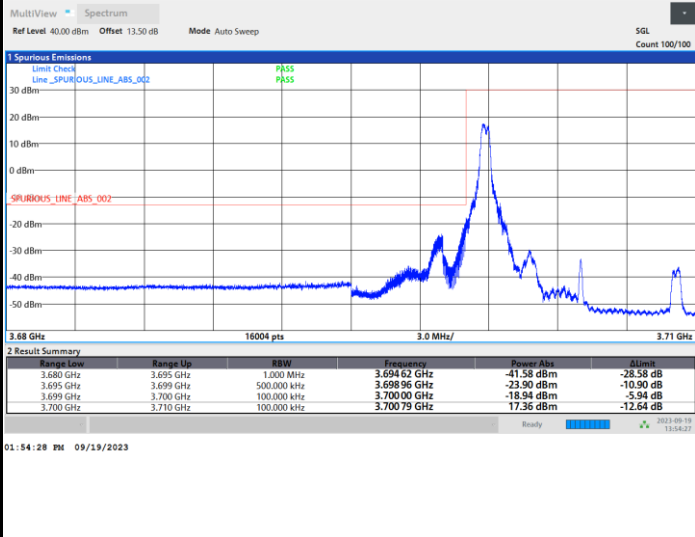

Lowest Band Edge / 1RB0

Highest Band Edge / 1RBmax

Lowest Band Edge / Full RB

Highest Band Edge / Full RB

5G-FR1 SA UL MIMO n77 (PC1.5) / 10MHz / CP OFDM / 64QAM

Lowest Band Edge / 1RB0

Highest Band Edge / 1RBmax

Lowest Band Edge / Full RB

Highest Band Edge / Full RB

5G-FR1 SA UL MIMO n77 (PC1.5) / 10MHz / CP OFDM / 256QAM

Lowest Band Edge / 1RB0

Highest Band Edge / 1RBmax

Lowest Band Edge / Full RB

Highest Band Edge / Full RB

5G-FR1 SA UL MIMO n77 (PC1.5) / 15MHz / CP OFDM / QPSK

Lowest Band Edge / Full RB

Highest Band Edge / Full RB

5G-FR1 SA UL MIMO n77 (PC1.5) / 15MHz / CP OFDM / 16QAM

Lowest Band Edge / Full RB

Highest Band Edge / Full RB