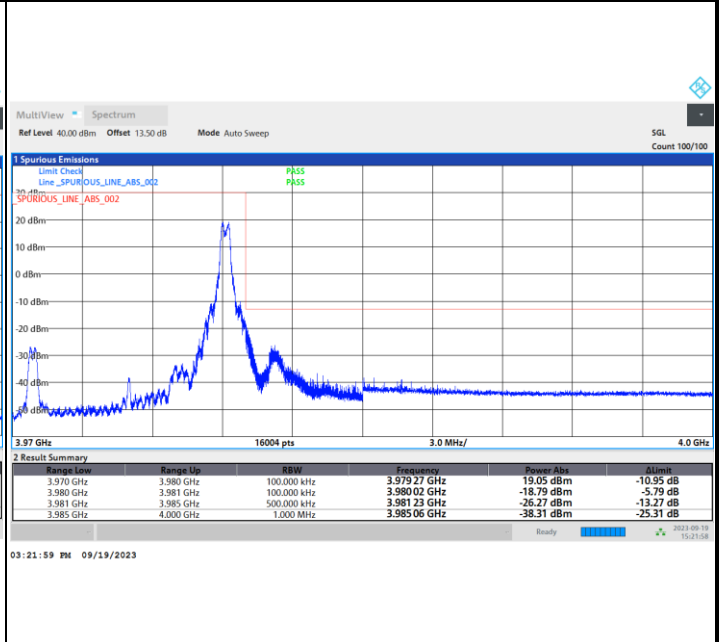

Conducted Band Edge

5G-FR1 SA UL MIMO n77 (PC1.5) / 10MHz / CP OFDM / QPSK

Lowest Band Edge / 1RB0

Highest Band Edge / 1RBmax

Lowest Band Edge / Full RB

Highest Band Edge / Full RB

5G-FR1 SA UL MIMO n77 (PC1.5) / 10MHz / CP OFDM / 16QAM

Lowest Band Edge / 1RB0

Highest Band Edge / 1RBmax

Lowest Band Edge / Full RB

Highest Band Edge / Full RB

5G-FR1 SA UL MIMO n77 (PC1.5) / 10MHz / CP OFDM / 64QAM

Lowest Band Edge / 1RB0

Highest Band Edge / 1RBmax

Lowest Band Edge / Full RB

Highest Band Edge / Full RB

5G-FR1 SA UL MIMO n77 (PC1.5) / 10MHz / CP OFDM / 256QAM

Lowest Band Edge / 1RB0

Highest Band Edge / 1RBmax

Lowest Band Edge / Full RB

Highest Band Edge / Full RB