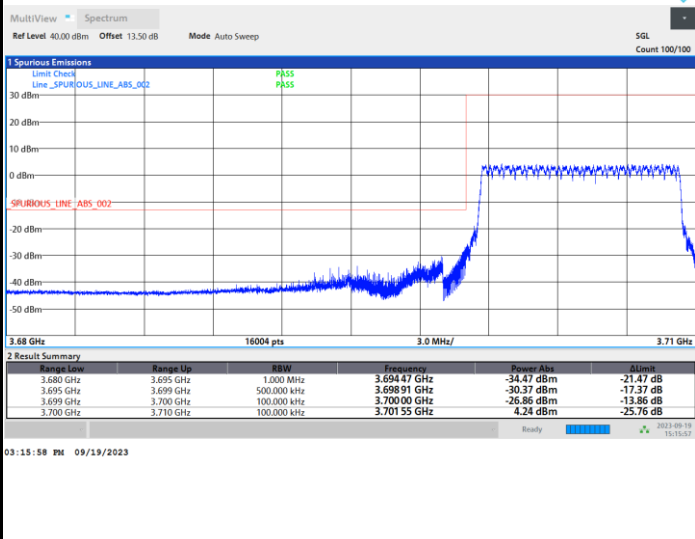

Lowest Band Edge / 1RB0

Highest Band Edge / 1RBmax

Lowest Band Edge / Full RB

Highest Band Edge / Full RB

5G-FR1 SA UL MIMO n77 (PC1.5) / 10MHz / CP OFDM / 64QAM

Lowest Band Edge / 1RB0

Highest Band Edge / 1RBmax

Lowest Band Edge / Full RB

Highest Band Edge / Full RB

5G-FR1 SA UL MIMO n77 (PC1.5) / 10MHz / CP OFDM / 256QAM

Lowest Band Edge / 1RB0

Highest Band Edge / 1RBmax

Lowest Band Edge / Full RB

Highest Band Edge / Full RB

5G-FR1 SA UL MIMO n77 (PC1.5) / 15MHz / CP OFDM / QPSK

Lowest Band Edge / Full RB

Highest Band Edge / Full RB

5G-FR1 SA UL MIMO n77 (PC1.5) / 15MHz / CP OFDM / 16QAM

Lowest Band Edge / Full RB

Highest Band Edge / Full RB