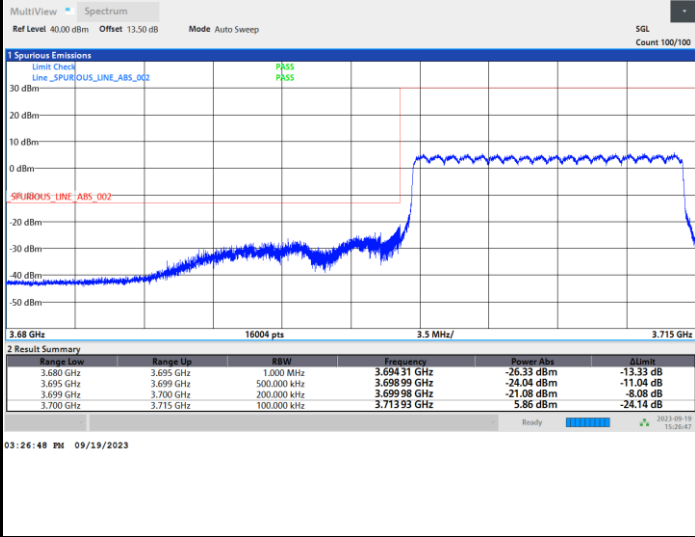

Lowest Band Edge / 1RB0

Highest Band Edge / 1RBmax

Lowest Band Edge / Full RB

Highest Band Edge / Full RB

5G-FR1 SA UL MIMO n77 (PC1.5) / 10MHz / CP OFDM / 64QAM

Lowest Band Edge / 1RB0

Highest Band Edge / 1RBmax

Lowest Band Edge / Full RB

Highest Band Edge / Full RB

5G-FR1 SA UL MIMO n77 (PC1.5) / 10MHz / CP OFDM / 256QAM

Lowest Band Edge / 1RB0

Highest Band Edge / 1RBmax

Lowest Band Edge / Full RB

Highest Band Edge / Full RB

5G-FR1 SA UL MIMO n77 (PC1.5) / 15MHz / CP OFDM / QPSK

Lowest Band Edge / Full RB

Highest Band Edge / Full RB

5G-FR1 SA UL MIMO n77 (PC1.5) / 15MHz / CP OFDM / 16QAM

Lowest Band Edge / Full RB

Highest Band Edge / Full RB