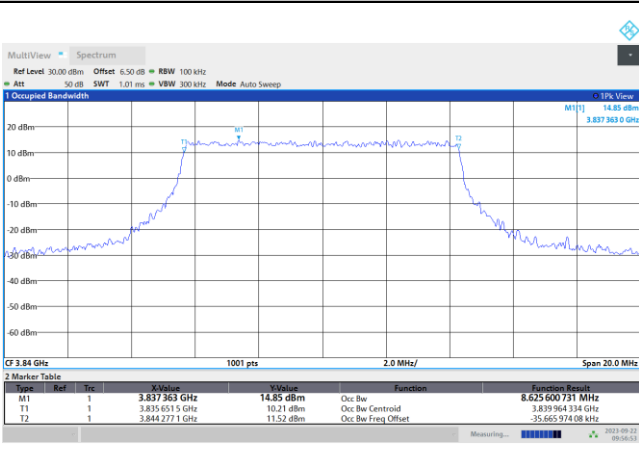

5G-FR1 SA UL MIMO n77 (PC1.5) / 10MHz / CP OFDM / Middle Channel / Full RB

QPSK

09:55:27 AM 09/22/2023

16QAM

09:56:10 AM 09/22/2023

64QAM

09:56:53 AM 09/22/2023

256QAM