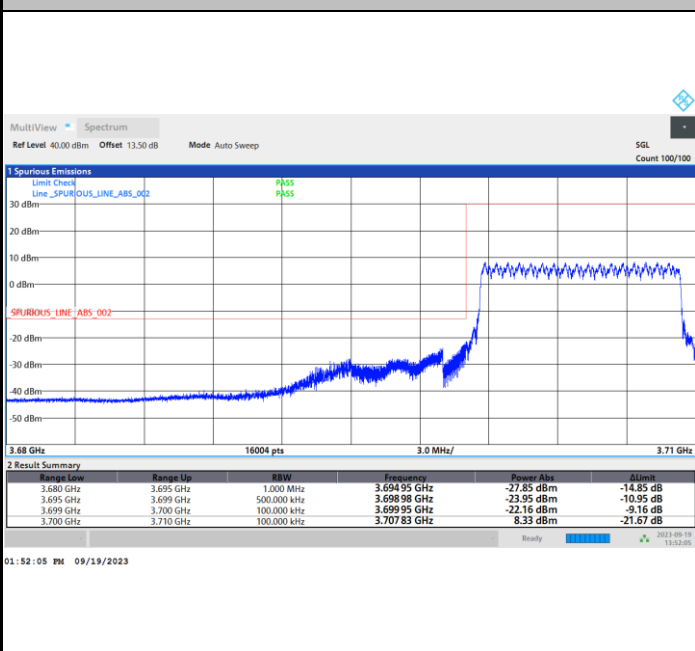

Conducted Band Edge

5G-FR1 SA UL MIMO n77 (PC1.5) / 10MHz / CP OFDM / QPSK

Lowest Band Edge / 1RB0

Highest Band Edge / 1RBmax

Lowest Band Edge / Full RB

Highest Band Edge / Full RB

5G-FR1 SA UL MIMO n77 (PC1.5) / 10MHz / CP OFDM / 16QAM

Lowest Band Edge / 1RB0

Highest Band Edge / 1RBmax

Lowest Band Edge / Full RB

Highest Band Edge / Full RB

5G-FR1 SA UL MIMO n77 (PC1.5) / 10MHz / CP OFDM / 64QAM

Lowest Band Edge / 1RB0

Highest Band Edge / 1RBmax

Lowest Band Edge / Full RB

Highest Band Edge / Full RB

5G-FR1 SA UL MIMO n77 (PC1.5) / 10MHz / CP OFDM / 256QAM

Lowest Band Edge / 1RB0

Highest Band Edge / 1RBmax

Lowest Band Edge / Full RB

Highest Band Edge / Full RB