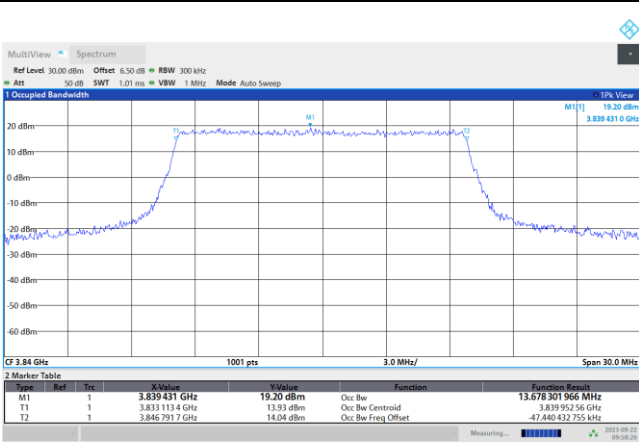

5G-FR1 SA UL MIMO n77 (PC1.5) / 15MHz / CP OFDM / Middle Channel / Full RB

QPSK