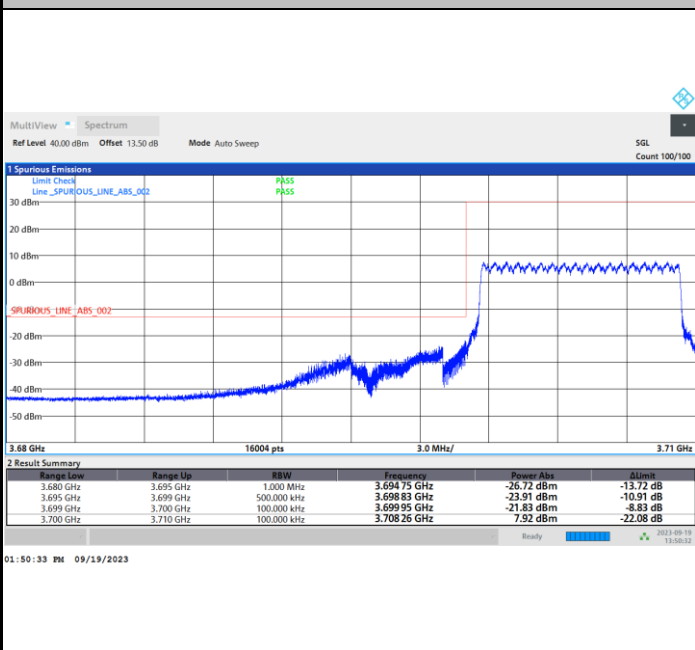

Conducted Band Edge

5G-FR1 SA UL MIMO n77 (PC1.5) / 10MHz / CP OFDM / QPSK

Lowest Band Edge / 1RB0

Highest Band Edge / 1RBmax

Lowest Band Edge / Full RB

Highest Band Edge / Full RB

5G-FR1 SA UL MIMO n77 (PC1.5) / 10MHz / CP OFDM / 16QAM

Lowest Band Edge / 1RB0

Highest Band Edge / 1RBmax

Lowest Band Edge / Full RB

Highest Band Edge / Full RB

5G-FR1 SA UL MIMO n77 (PC1.5) / 10MHz / CP OFDM / 64QAM

Lowest Band Edge / 1RB0

Highest Band Edge / 1RBmax

Lowest Band Edge / Full RB

Highest Band Edge / Full RB

5G-FR1 SA UL MIMO n77 (PC1.5) / 10MHz / CP OFDM / 256QAM

Lowest Band Edge / 1RB0

Highest Band Edge / 1RBmax

Lowest Band Edge / Full RB

Highest Band Edge / Full RB