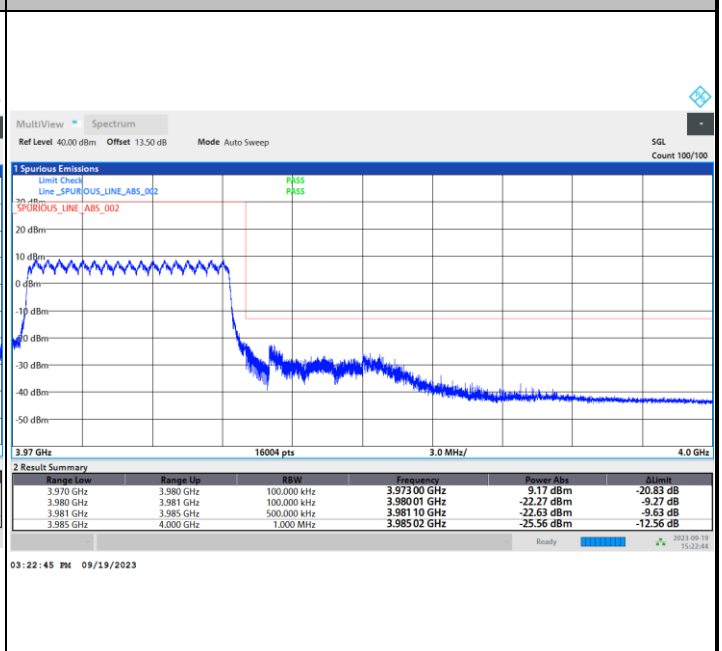

Conducted Band Edge

5G-FR1 SA UL MIMO n77 (PC1.5) / 10MHz / CP OFDM / QPSK

Lowest Band Edge / 1RB0

Highest Band Edge / 1RBmax

Lowest Band Edge / Full RB

Highest Band Edge / Full RB

5G-FR1 SA UL MIMO n77 (PC1.5) / 10MHz / CP OFDM / 16QAM

Lowest Band Edge / 1RB0

Highest Band Edge / 1RBmax

Lowest Band Edge / Full RB

Highest Band Edge / Full RB

5G-FR1 SA UL MIMO n77 (PC1.5) / 10MHz / CP OFDM / 64QAM

Lowest Band Edge / 1RB0

Highest Band Edge / 1RBmax

Lowest Band Edge / Full RB

Highest Band Edge / Full RB

5G-FR1 SA UL MIMO n77 (PC1.5) / 10MHz / CP OFDM / 256QAM

Lowest Band Edge / 1RB0

Highest Band Edge / 1RBmax

Lowest Band Edge / Full RB

Highest Band Edge / Full RB