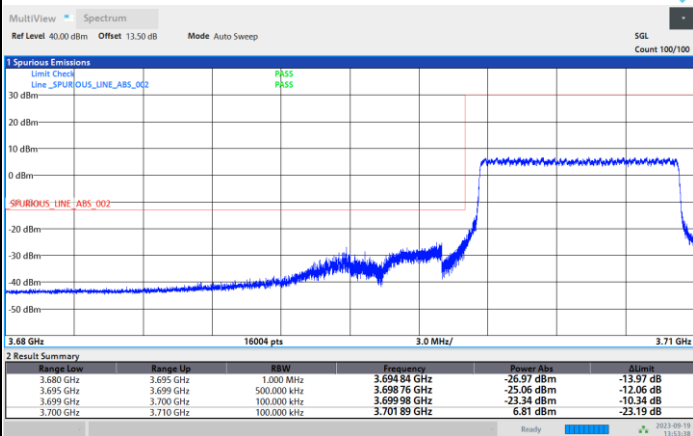

Conducted Band Edge

5G-FR1 SA UL MIMO n77 (PC1.5) / 10MHz / CP OFDM / QPSK

Lowest Band Edge / 1RB0

Highest Band Edge / 1RBmax

Lowest Band Edge / Full RB

Highest Band Edge / Full RB

5G-FR1 SA UL MIMO n77 (PC1.5) / 10MHz / CP OFDM / 16QAM

Lowest Band Edge / 1RB0

Highest Band Edge / 1RBmax

Lowest Band Edge / Full RB

Highest Band Edge / Full RB

5G-FR1 SA UL MIMO n77 (PC1.5) / 10MHz / CP OFDM / 64QAM

Lowest Band Edge / 1RB0

Highest Band Edge / 1RBmax

Lowest Band Edge / Full RB

Highest Band Edge / Full RB

5G-FR1 SA UL MIMO n77 (PC1.5) / 10MHz / CP OFDM / 256QAM

Lowest Band Edge / 1RB0

Highest Band Edge / 1RBmax

Lowest Band Edge / Full RB

Highest Band Edge / Full RB