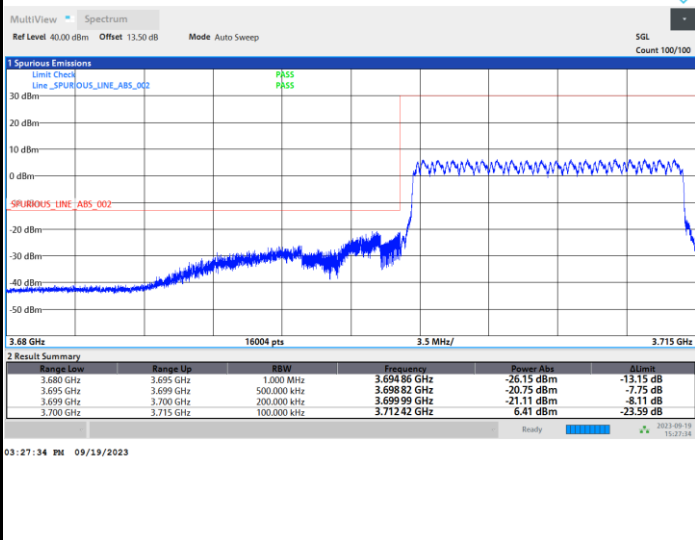

Lowest Band Edge / Full RB

Highest Band Edge / Full RB

5G-FR1 SA UL MIMO n77 (PC1.5) / 10MHz / CP OFDM / 256QAM

Lowest Band Edge / 1RB0

Highest Band Edge / 1RBmax

Lowest Band Edge / Full RB

Highest Band Edge / Full RB

5G-FR1 SA UL MIMO n77 (PC1.5) / 15MHz / CP OFDM / QPSK

Lowest Band Edge / Full RB

Highest Band Edge / Full RB

5G-FR1 SA UL MIMO n77 (PC1.5) / 15MHz / CP OFDM / 16QAM

Lowest Band Edge / Full RB

Highest Band Edge / Full RB

5G-FR1 SA UL MIMO n77 (PC1.5) / 15MHz / CP OFDM / 64QAM

Lowest Band Edge / Full RB

Highest Band Edge / Full RB

5G-FR1 SA UL MIMO n77 (PC1.5) / 15MHz / CP OFDM / 256QAM

Lowest Band Edge / Full RB

Highest Band Edge / Full RB