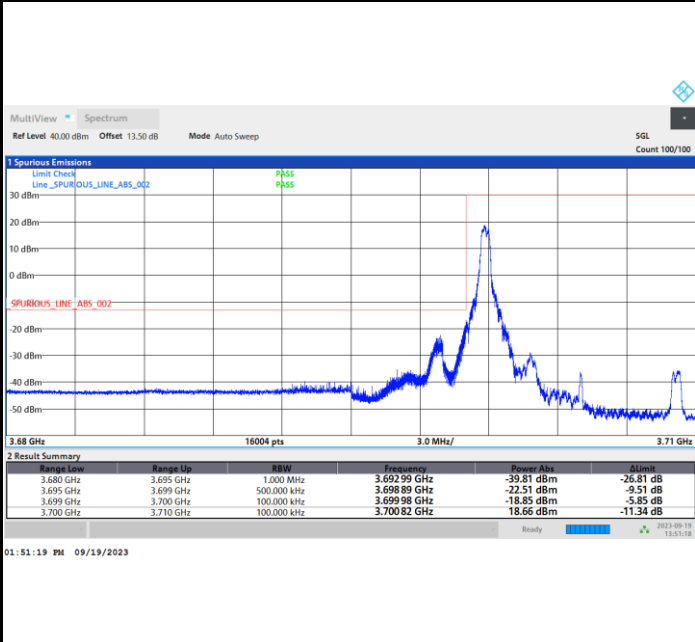

Conducted Band Edge

5G-FR1 SA UL MIMO n77 (PC1.5) / 10MHz / CP OFDM / QPSK

Lowest Band Edge / 1RB0

Highest Band Edge / 1RBmax

Lowest Band Edge / Full RB

Highest Band Edge / Full RB

5G-FR1 SA UL MIMO n77 (PC1.5) / 10MHz / CP OFDM / 16QAM

Lowest Band Edge / 1RB0

Highest Band Edge / 1RBmax

Lowest Band Edge / Full RB

Highest Band Edge / Full RB

5G-FR1 SA UL MIMO n77 (PC1.5) / 10MHz / CP OFDM / 64QAM

Lowest Band Edge / 1RB0

Highest Band Edge / 1RBmax

Lowest Band Edge / Full RB

Highest Band Edge / Full RB

5G-FR1 SA UL MIMO n77 (PC1.5) / 10MHz / CP OFDM / 256QAM

Lowest Band Edge / 1RB0

Highest Band Edge / 1RBmax

Lowest Band Edge / Full RB

Highest Band Edge / Full RB