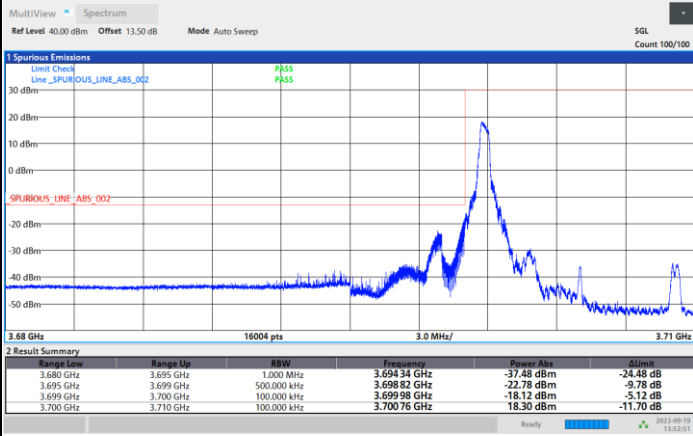

Conducted Band Edge

5G-FR1 SA UL MIMO n77 (PC1.5) / 10MHz / CP OFDM / QPSK

Lowest Band Edge / 1RB0

Highest Band Edge / 1RBmax

Lowest Band Edge / Full RB

Highest Band Edge / Full RB

5G-FR1 SA UL MIMO n77 (PC1.5) / 10MHz / CP OFDM / 16QAM

Lowest Band Edge / 1RB0

Highest Band Edge / 1RBmax

Lowest Band Edge / Full RB

Highest Band Edge / Full RB

5G-FR1 SA UL MIMO n77 (PC1.5) / 10MHz / CP OFDM / 64QAM

Lowest Band Edge / 1RB0

Highest Band Edge / 1RBmax

Lowest Band Edge / Full RB

Highest Band Edge / Full RB

5G-FR1 SA UL MIMO n77 (PC1.5) / 10MHz / CP OFDM / 256QAM

Lowest Band Edge / 1RB0

Highest Band Edge / 1RBmax

Lowest Band Edge / Full RB

Highest Band Edge / Full RB