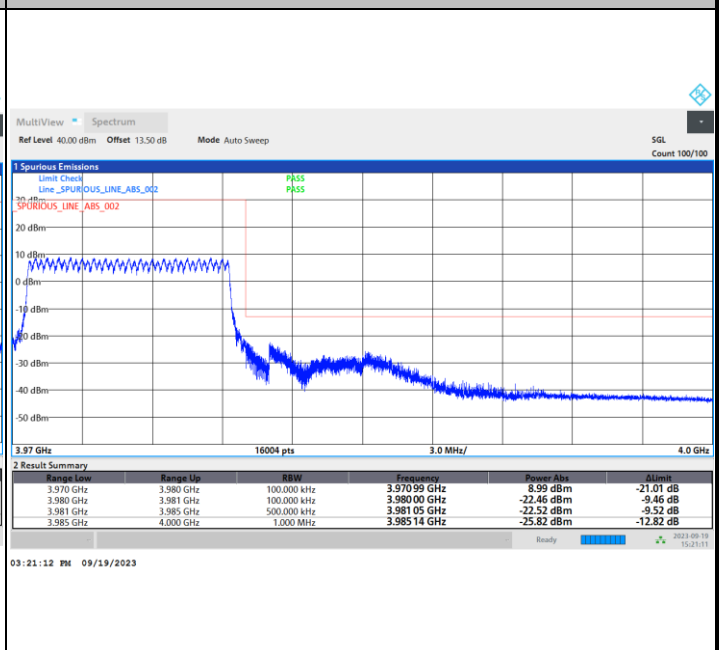

Conducted Band Edge

5G-FR1 SA UL MIMO n77 (PC1.5) / 10MHz / CP OFDM / QPSK

Lowest Band Edge / 1RB0

Highest Band Edge / 1RBmax

Lowest Band Edge / Full RB

Highest Band Edge / Full RB

5G-FR1 SA UL MIMO n77 (PC1.5) / 10MHz / CP OFDM / 16QAM

Lowest Band Edge / 1RB0

Highest Band Edge / 1RBmax

Lowest Band Edge / Full RB

Highest Band Edge / Full RB

5G-FR1 SA UL MIMO n77 (PC1.5) / 10MHz / CP OFDM / 64QAM

Lowest Band Edge / 1RB0

Highest Band Edge / 1RBmax

Lowest Band Edge / Full RB

Highest Band Edge / Full RB

5G-FR1 SA UL MIMO n77 (PC1.5) / 10MHz / CP OFDM / 256QAM

Lowest Band Edge / 1RB0

Highest Band Edge / 1RBmax

Lowest Band Edge / Full RB

Highest Band Edge / Full RB