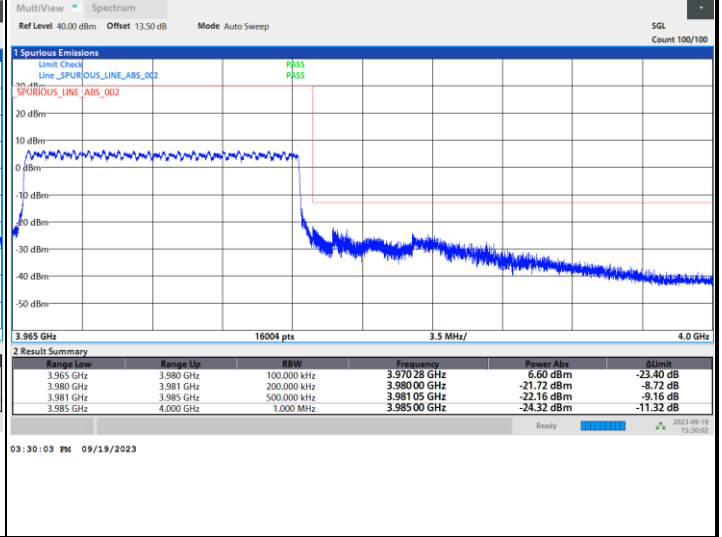

Lowest Band Edge / 1RB0

Highest Band Edge / 1RBmax

Lowest Band Edge / Full RB

Highest Band Edge / Full RB

5G-FR1 SA UL MIMO n77 (PC1.5) / 10MHz / CP OFDM / 64QAM

Lowest Band Edge / 1RB0

Highest Band Edge / 1RBmax

Lowest Band Edge / Full RB

Highest Band Edge / Full RB

5G-FR1 SA UL MIMO n77 (PC1.5) / 10MHz / CP OFDM / 256QAM

Lowest Band Edge / 1RB0

Highest Band Edge / 1RBmax

Lowest Band Edge / Full RB

Highest Band Edge / Full RB

5G-FR1 SA UL MIMO n77 (PC1.5) / 15MHz / CP OFDM / QPSK

Lowest Band Edge / Full RB

Highest Band Edge / Full RB

5G-FR1 SA UL MIMO n77 (PC1.5) / 15MHz / CP OFDM / 16QAM

Lowest Band Edge / Full RB

Highest Band Edge / Full RB