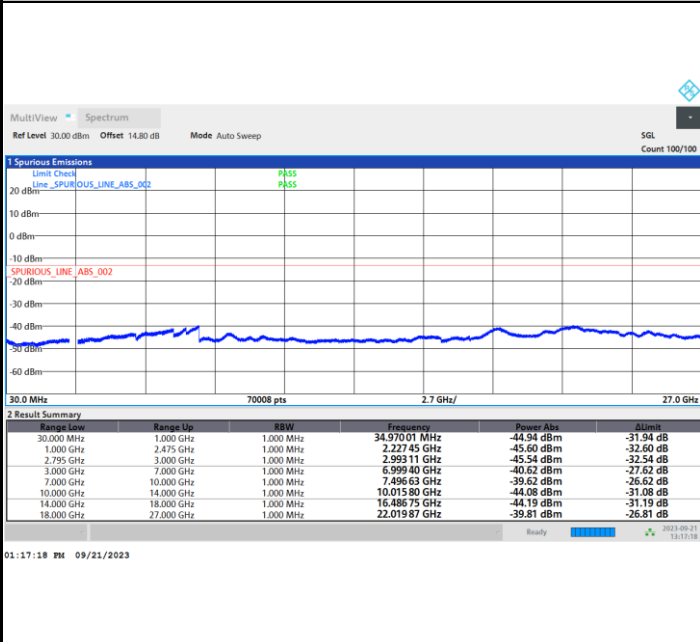

5G-FR1 SA UL MIMO n41 (PC2) / 100MHz / CP OFDM / QPSK

Lowest Band Edge / Full RB

Highest Band Edge / Full RB

5G-FR1 SA UL MIMO n41 (PC2) / 100MHz / CP OFDM / 16QAM

Lowest Band Edge / Full RB

Highest Band Edge / Full RB

5G-FR1 SA UL MIMO n41 (PC2) / 100MHz / CP OFDM / 64QAM

Lowest Band Edge / Full RB

Highest Band Edge / Full RB

5G-FR1 SA UL MIMO n41 (PC2) / 100MHz / CP OFDM / 256QAM

Lowest Band Edge / Full RB

Highest Band Edge / Full RB

Conducted Spurious Emission

5G-FR1 SA UL MIMO n41 (PC2) / 10MHz / CP OFDM / QPSK / 1RB1

Lowest Channel

Middle Channel

Highest Channel

Frequency Stability

Test Conditions		5G-FR1 SA UL MIMO n41 (PC2) (QPSK) / Middle Channel	Limit
Temperature (°C)	Voltage (Volt)	BW 20MHz	Note 2.
		Deviation (ppm)	Result
50	Normal Voltage	0.0016	PASS
40	Normal Voltage	0.0003	
30	Normal Voltage	0.0022	
20(Ref.)	Normal Voltage	0.0000	
10	Normal Voltage	0.0016	
0	Normal Voltage	0.0017	
-10	Normal Voltage	0.0030	
-20	Normal Voltage	0.0005	
-30	Normal Voltage	0.0023	
20	Maximum Voltage	0.0054	
20	Normal Voltage	0.0000	
20	Minimum Voltage	0.0017	