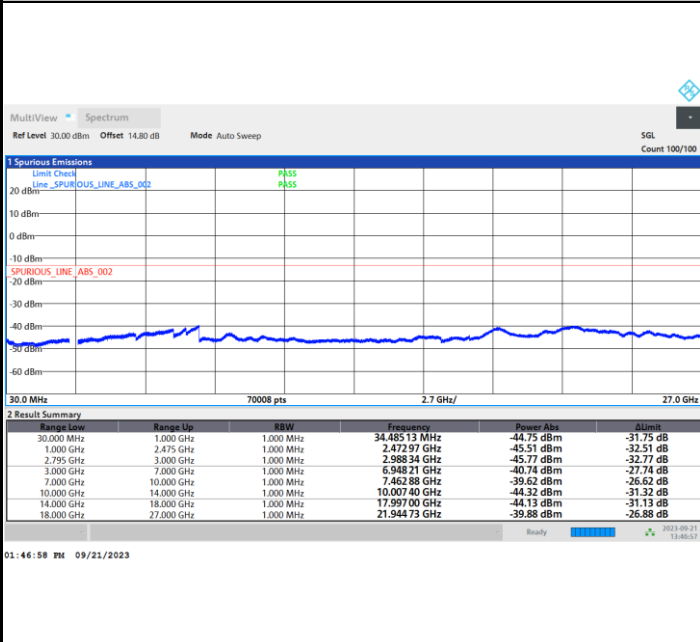

5G-FR1 SA UL MIMO n41 (PC2) / 100MHz / CP OFDM / 64QAM

Lowest Band Edge / Full RB

Highest Band Edge / Full RB

5G-FR1 SA UL MIMO n41 (PC2) / 100MHz / CP OFDM / 256QAM

Lowest Band Edge / Full RB

Highest Band Edge / Full RB

Conducted Spurious Emission

5G-FR1 SA UL MIMO n41 (PC2) / 10MHz / CP OFDM / QPSK / 1RB1

Lowest Channel

Middle Channel

Highest Channel

Frequency Stability

Test Conditions		5G-FR1 SA UL MIMO n41 (PC2) (QPSK) / Middle Channel	Limit
Temperature (°C)	Voltage (Volt)	BW 20MHz	Note 2.
		Deviation (ppm)	Result
50	Normal Voltage	0.0016	PASS
40	Normal Voltage	0.0003	
30	Normal Voltage	0.0022	
20(Ref.)	Normal Voltage	0.0000	
10	Normal Voltage	0.0016	
0	Normal Voltage	0.0017	
-10	Normal Voltage	0.0030	
-20	Normal Voltage	0.0005	
-30	Normal Voltage	0.0023	
20	Maximum Voltage	0.0054	
20	Normal Voltage	0.0000	
20	Minimum Voltage	0.0017	