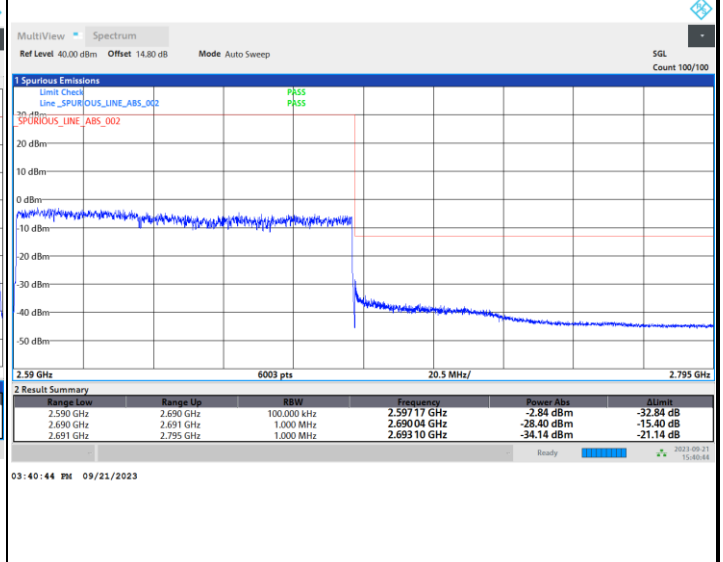

5G-FR1 SA UL MIMO n41 (PC2) / 90MHz / CP OFDM / 64QAM

Lowest Band Edge / Full RB

Highest Band Edge / Full RB

5G-FR1 SA UL MIMO n41 (PC2) / 90MHz / CP OFDM / 256QAM

Lowest Band Edge / Full RB

Highest Band Edge / Full RB

5G-FR1 SA UL MIMO n41 (PC2) / 100MHz / CP OFDM / QPSK

Lowest Band Edge / Full RB

Highest Band Edge / Full RB

5G-FR1 SA UL MIMO n41 (PC2) / 100MHz / CP OFDM / 16QAM

Lowest Band Edge / Full RB

Highest Band Edge / Full RB

5G-FR1 SA UL MIMO n41 (PC2) / 100MHz / CP OFDM / 64QAM

Lowest Band Edge / Full RB

Highest Band Edge / Full RB

5G-FR1 SA UL MIMO n41 (PC2) / 100MHz / CP OFDM / 256QAM

Lowest Band Edge / Full RB

Highest Band Edge / Full RB

Conducted Spurious Emission

5G-FR1 SA UL MIMO n41 (PC2) / 10MHz / CP OFDM / QPSK / 1RB1

Lowest Channel

Middle Channel

Highest Channel

Frequency Stability

Test Conditions		5G-FR1 SA UL MIMO n41 (PC2) (QPSK) / Middle Channel	Limit
Temperature (°C)	Voltage (Volt)	BW 20MHz	Note 2.
		Deviation (ppm)	Result
50	Normal Voltage	0.0016	PASS
40	Normal Voltage	0.0003	
30	Normal Voltage	0.0022	
20(Ref.)	Normal Voltage	0.0000	
10	Normal Voltage	0.0016	
0	Normal Voltage	0.0017	
-10	Normal Voltage	0.0030	
-20	Normal Voltage	0.0005	
-30	Normal Voltage	0.0023	
20	Maximum Voltage	0.0054	
20	Normal Voltage	0.0000	
20	Minimum Voltage	0.0017	