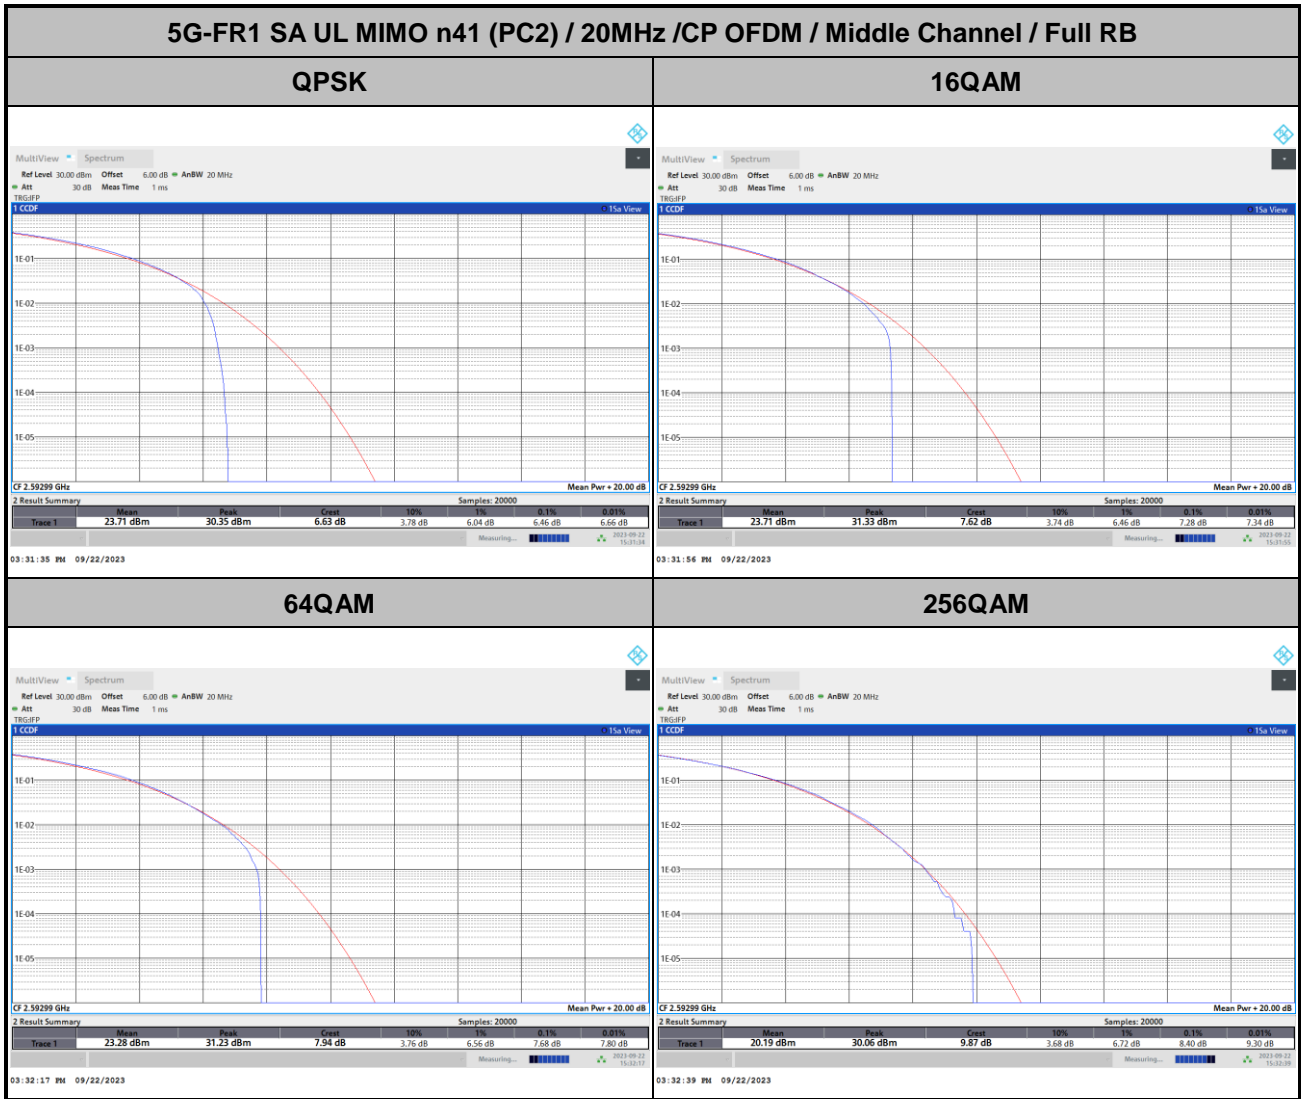

MIMO <Ant. 13>

Peak-to-Average Ratio

Mode	5G-FR1 SA UL MIMO n41 (PC2) / 20MHz / CP OFDM				
Mod.	QPSK	16QAM	64QAM	256QAM	Limit: 13dB
RB Size	Full RB	Full RB	Full RB	Full RB	Result
Middle CH	6.46	7.28	7.68	8.40	PASS