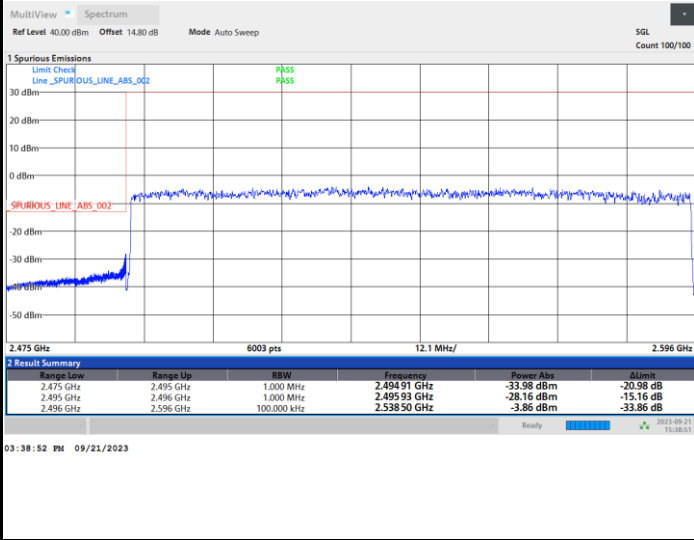

5G-FR1 SA UL MIMO n41 (PC2) / 90MHz / CP OFDM / 64QAM

Lowest Band Edge / Full RB

Highest Band Edge / Full RB

5G-FR1 SA UL MIMO n41 (PC2) / 90MHz / CP OFDM / 256QAM

Lowest Band Edge / Full RB

Highest Band Edge / Full RB

5G-FR1 SA UL MIMO n41 (PC2) / 100MHz / CP OFDM / QPSK

Lowest Band Edge / Full RB

Highest Band Edge / Full RB

5G-FR1 SA UL MIMO n41 (PC2) / 100MHz / CP OFDM / 16QAM

Lowest Band Edge / Full RB

Highest Band Edge / Full RB

5G-FR1 SA UL MIMO n41 (PC2) / 100MHz / CP OFDM / 64QAM

Lowest Band Edge / Full RB

Highest Band Edge / Full RB

5G-FR1 SA UL MIMO n41 (PC2) / 100MHz / CP OFDM / 256QAM

Lowest Band Edge / Full RB

Highest Band Edge / Full RB

Conducted Spurious Emission

5G-FR1 SA UL MIMO n41 (PC2) / 10MHz / CP OFDM / QPSK / 1RB1

Lowest Channel

Middle Channel

Highest Channel

Frequency Stability

Test Conditions		5G-FR1 SA UL MIMO n41 (PC2) (QPSK) / Middle Channel	Limit
Temperature (°C)	Voltage (Volt)	BW 20MHz	Note 2.
		Deviation (ppm)	Result
50	Normal Voltage	0.0016	PASS
40	Normal Voltage	0.0003	
30	Normal Voltage	0.0022	
20(Ref.)	Normal Voltage	0.0000	
10	Normal Voltage	0.0016	
0	Normal Voltage	0.0017	
-10	Normal Voltage	0.0030	
-20	Normal Voltage	0.0005	
-30	Normal Voltage	0.0023	
20	Maximum Voltage	0.0054	
20	Normal Voltage	0.0000	
20	Minimum Voltage	0.0017	