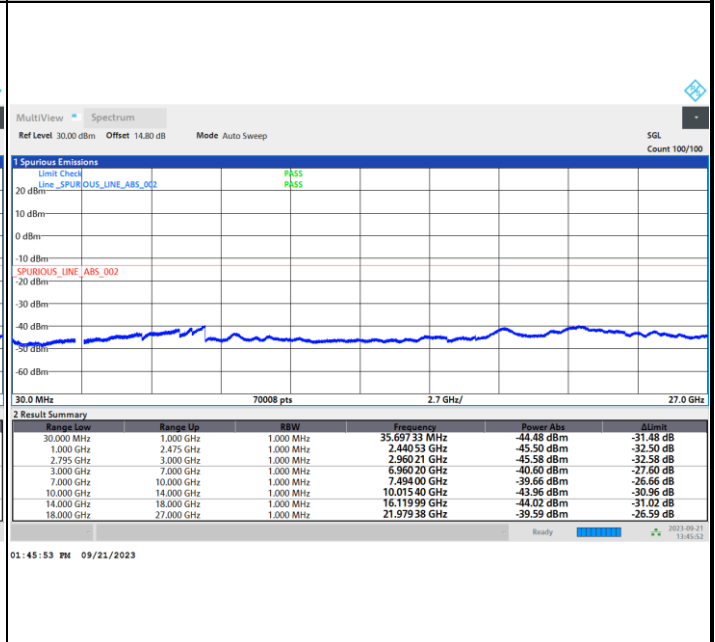

5G-FR1 SA UL MIMO n41 (PC2) / 100MHz / CP OFDM / QPSK

Lowest Band Edge / Full RB

Highest Band Edge / Full RB

5G-FR1 SA UL MIMO n41 (PC2) / 100MHz / CP OFDM / 16QAM

Lowest Band Edge / Full RB

Highest Band Edge / Full RB

5G-FR1 SA UL MIMO n41 (PC2) / 100MHz / CP OFDM / 64QAM

Lowest Band Edge / Full RB

Highest Band Edge / Full RB

5G-FR1 SA UL MIMO n41 (PC2) / 100MHz / CP OFDM / 256QAM

Lowest Band Edge / Full RB

Highest Band Edge / Full RB

Conducted Spurious Emission

5G-FR1 SA UL MIMO n41 (PC2) / 10MHz / CP OFDM / QPSK / 1RB1

Lowest Channel

Middle Channel

Highest Channel

Frequency Stability

Test Conditions		5G-FR1 SA UL MIMO n41 (PC2) (QPSK) / Middle Channel	Limit
Temperature (°C)	Voltage (Volt)	BW 20MHz	Note 2.
		Deviation (ppm)	Result
50	Normal Voltage	0.0016	PASS
40	Normal Voltage	0.0003	
30	Normal Voltage	0.0022	
20(Ref.)	Normal Voltage	0.0000	
10	Normal Voltage	0.0016	
0	Normal Voltage	0.0017	
-10	Normal Voltage	0.0030	
-20	Normal Voltage	0.0005	
-30	Normal Voltage	0.0023	
20	Maximum Voltage	0.0054	
20	Normal Voltage	0.0000	
20	Minimum Voltage	0.0017	