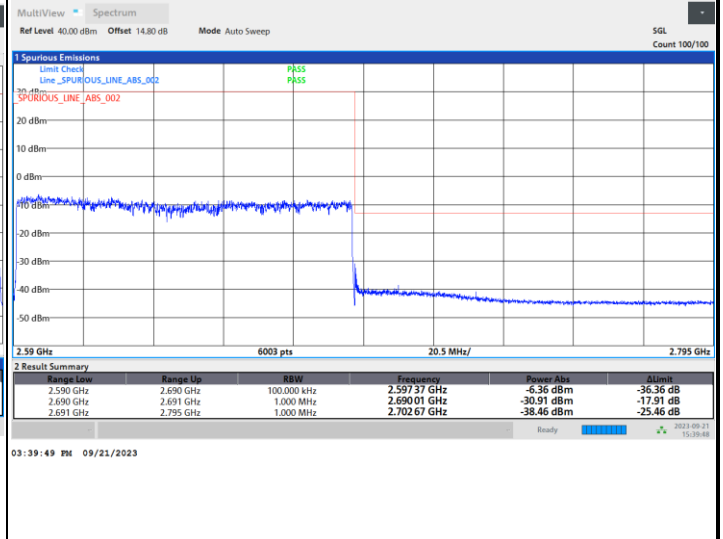

5G-FR1 SA UL MIMO n41 (PC2) / 100MHz / CP OFDM / QPSK

Lowest Band Edge / Full RB

Highest Band Edge / Full RB

5G-FR1 SA UL MIMO n41 (PC2) / 100MHz / CP OFDM / 16QAM

Lowest Band Edge / Full RB

Highest Band Edge / Full RB

5G-FR1 SA UL MIMO n41 (PC2) / 100MHz / CP OFDM / 64QAM

Lowest Band Edge / Full RB

Highest Band Edge / Full RB

5G-FR1 SA UL MIMO n41 (PC2) / 100MHz / CP OFDM / 256QAM

Lowest Band Edge / Full RB

Highest Band Edge / Full RB

Conducted Spurious Emission

5G-FR1 SA UL MIMO n41 (PC2) / 10MHz / CP OFDM / QPSK / 1RB1

Lowest Channel

Middle Channel

Highest Channel

Frequency Stability

Test Conditions		5G-FR1 SA UL MIMO n41 (PC2) (QPSK) / Middle Channel	Limit
Temperature (°C)	Voltage (Volt)	BW 20MHz	Note 2.
		Deviation (ppm)	Result
50	Normal Voltage	0.0016	PASS
40	Normal Voltage	0.0003	
30	Normal Voltage	0.0022	
20(Ref.)	Normal Voltage	0.0000	
10	Normal Voltage	0.0016	
0	Normal Voltage	0.0017	
-10	Normal Voltage	0.0030	
-20	Normal Voltage	0.0005	
-30	Normal Voltage	0.0023	
20	Maximum Voltage	0.0054	
20	Normal Voltage	0.0000	
20	Minimum Voltage	0.0017	