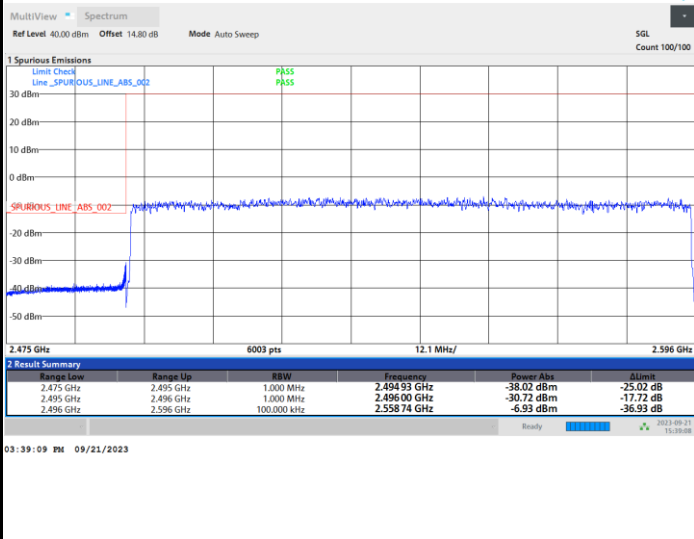

5G-FR1 SA UL MIMO n41 (PC2) / 100MHz / CP OFDM / QPSK

Lowest Band Edge / Full RB

Highest Band Edge / Full RB

5G-FR1 SA UL MIMO n41 (PC2) / 100MHz / CP OFDM / 16QAM

Lowest Band Edge / Full RB

Highest Band Edge / Full RB

5G-FR1 SA UL MIMO n41 (PC2) / 100MHz / CP OFDM / 64QAM

Lowest Band Edge / Full RB

Highest Band Edge / Full RB

5G-FR1 SA UL MIMO n41 (PC2) / 100MHz / CP OFDM / 256QAM

Lowest Band Edge / Full RB

Highest Band Edge / Full RB

Conducted Spurious Emission

5G-FR1 SA UL MIMO n41 (PC2) / 10MHz / CP OFDM / QPSK / 1RB1

Lowest Channel

Middle Channel

Highest Channel

Frequency Stability

Test Conditions		5G-FR1 SA UL MIMO n41 (PC2) (QPSK) / Middle Channel	Limit
Temperature (°C)	Voltage (Volt)	BW 20MHz	Note 2.
		Deviation (ppm)	Result
50	Normal Voltage	0.0016	PASS
40	Normal Voltage	0.0003	
30	Normal Voltage	0.0022	
20(Ref.)	Normal Voltage	0.0000	
10	Normal Voltage	0.0016	
0	Normal Voltage	0.0017	
-10	Normal Voltage	0.0030	
-20	Normal Voltage	0.0005	
-30	Normal Voltage	0.0023	
20	Maximum Voltage	0.0054	
20	Normal Voltage	0.0000	
20	Minimum Voltage	0.0017	