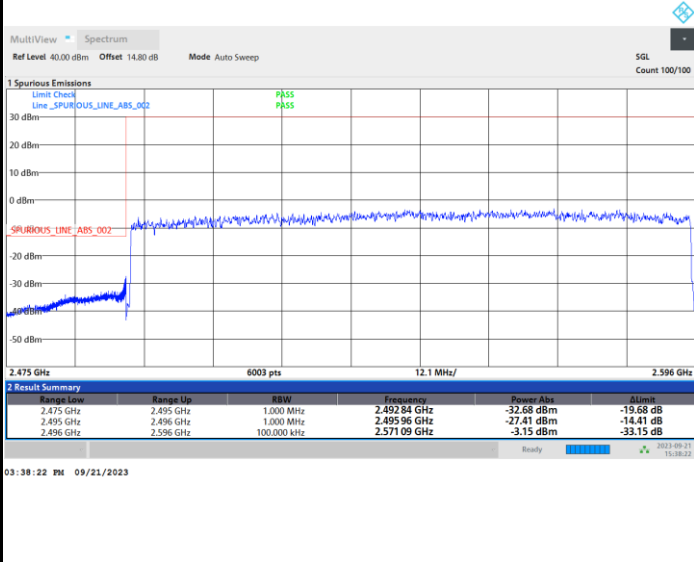

5G-FR1 SA UL MIMO n41 (PC2) / 90MHz / CP OFDM / 64QAM

Lowest Band Edge / Full RB

Highest Band Edge / Full RB

5G-FR1 SA UL MIMO n41 (PC2) / 90MHz / CP OFDM / 256QAM

Lowest Band Edge / Full RB

Highest Band Edge / Full RB

5G-FR1 SA UL MIMO n41 (PC2) / 100MHz / CP OFDM / QPSK

Lowest Band Edge / Full RB

Highest Band Edge / Full RB

5G-FR1 SA UL MIMO n41 (PC2) / 100MHz / CP OFDM / 16QAM

Lowest Band Edge / Full RB

Highest Band Edge / Full RB

5G-FR1 SA UL MIMO n41 (PC2) / 100MHz / CP OFDM / 64QAM

Lowest Band Edge / Full RB

Highest Band Edge / Full RB

5G-FR1 SA UL MIMO n41 (PC2) / 100MHz / CP OFDM / 256QAM

Lowest Band Edge / Full RB

Highest Band Edge / Full RB

Conducted Spurious Emission

5G-FR1 SA UL MIMO n41 (PC2) / 10MHz / CP OFDM / QPSK / 1RB1

Lowest Channel

Middle Channel

Highest Channel

Frequency Stability

Test Conditions		5G-FR1 SA UL MIMO n41 (PC2) (QPSK) / Middle Channel	Limit
Temperature (°C)	Voltage (Volt)	BW 20MHz	Note 2.
		Deviation (ppm)	Result
50	Normal Voltage	0.0016	PASS
40	Normal Voltage	0.0003	
30	Normal Voltage	0.0022	
20(Ref.)	Normal Voltage	0.0000	
10	Normal Voltage	0.0016	
0	Normal Voltage	0.0017	
-10	Normal Voltage	0.0030	
-20	Normal Voltage	0.0005	
-30	Normal Voltage	0.0023	
20	Maximum Voltage	0.0054	
20	Normal Voltage	0.0000	
20	Minimum Voltage	0.0017	