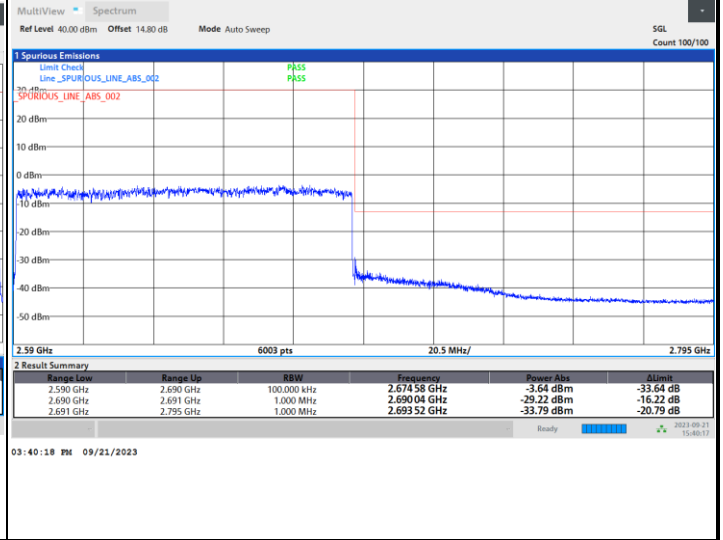

5G-FR1 SA UL MIMO n41 (PC2) / 90MHz / CP OFDM / 64QAM

Lowest Band Edge / Full RB

Highest Band Edge / Full RB

5G-FR1 SA UL MIMO n41 (PC2) / 90MHz / CP OFDM / 256QAM

Lowest Band Edge / Full RB

Highest Band Edge / Full RB

5G-FR1 SA UL MIMO n41 (PC2) / 100MHz / CP OFDM / QPSK

Lowest Band Edge / Full RB

Highest Band Edge / Full RB

5G-FR1 SA UL MIMO n41 (PC2) / 100MHz / CP OFDM / 16QAM

Lowest Band Edge / Full RB

Highest Band Edge / Full RB

5G-FR1 SA UL MIMO n41 (PC2) / 100MHz / CP OFDM / 64QAM

Lowest Band Edge / Full RB

Highest Band Edge / Full RB

5G-FR1 SA UL MIMO n41 (PC2) / 100MHz / CP OFDM / 256QAM

Lowest Band Edge / Full RB

Highest Band Edge / Full RB

Conducted Spurious Emission

5G-FR1 SA UL MIMO n41 (PC2) / 10MHz / CP OFDM / QPSK / 1RB1

Lowest Channel

Middle Channel

Highest Channel

Frequency Stability

Test Conditions		5G-FR1 SA UL MIMO n41 (PC2) (QPSK) / Middle Channel	Limit
Temperature (°C)	Voltage (Volt)	BW 20MHz	Note 2.
		Deviation (ppm)	Result
50	Normal Voltage	0.0016	PASS
40	Normal Voltage	0.0003	
30	Normal Voltage	0.0022	
20(Ref.)	Normal Voltage	0.0000	
10	Normal Voltage	0.0016	
0	Normal Voltage	0.0017	
-10	Normal Voltage	0.0030	
-20	Normal Voltage	0.0005	
-30	Normal Voltage	0.0023	
20	Maximum Voltage	0.0054	
20	Normal Voltage	0.0000	
20	Minimum Voltage	0.0017	