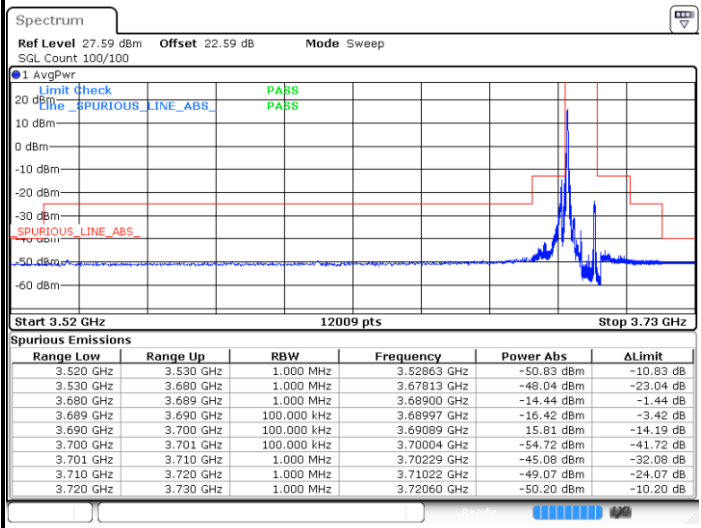

FR1 n48 / 10MHz / CP OFDM / 64QAM

Highest Channel

1RB0

1RBmax

Date: 27.SEP.2023 20:40:53

Date: 27.SEP.2023 20:42:14