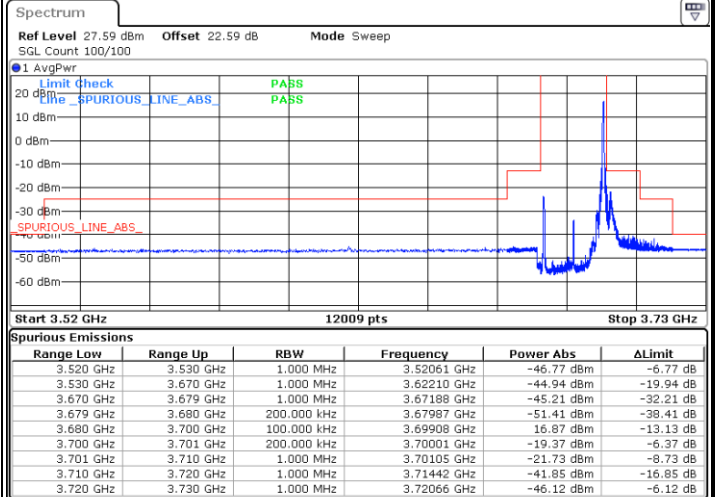

FR1 n48 / 20MHz / CP OFDM / QPSK

Highest Channel

1RB0

1RBmax

Date: 27.SEP.2023 23:32:28

Date: 27.SEP.2023 23:28:29