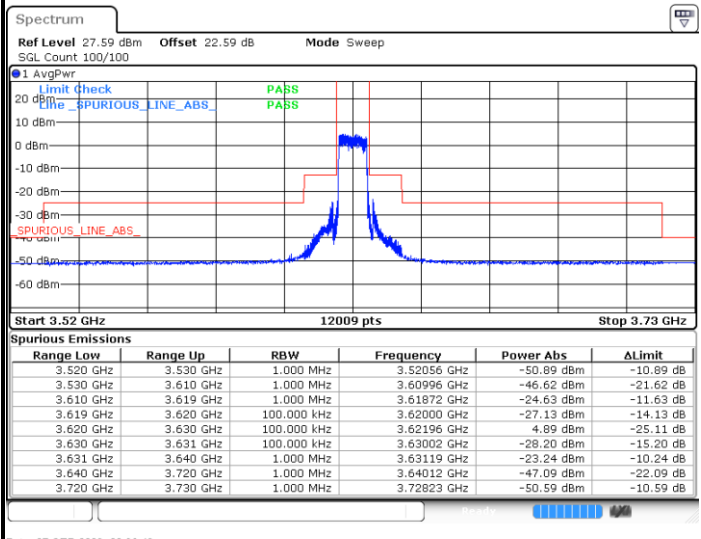

FR1 n48 / 10MHz / CP OFDM / 64QAM

Middle Channel

1RB0

1RBmax

Date: 27.SEP.2023 20:32:31

Date: 27.SEP.2023 20:34:16

Full RB

Date: 27.SEP.2023 20:36:49