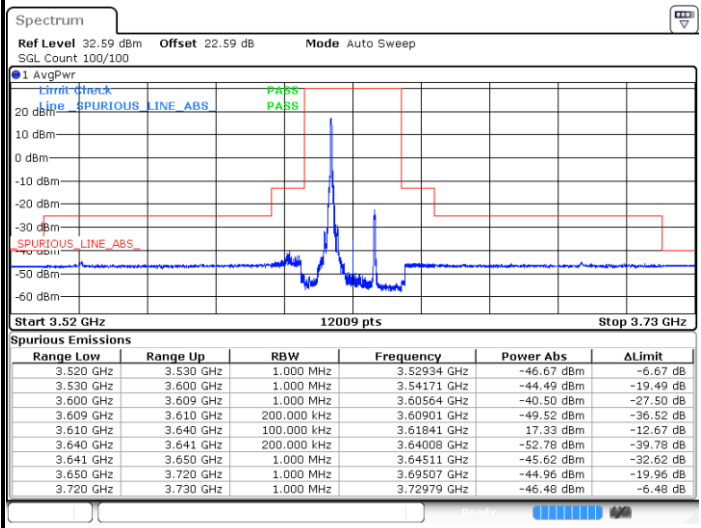

FR1 n48 / 15MHz / CP OFDM / 16QAM

Middle Channel

1RB0

1RBmax

Date: 27.SEP.2023 20:58:25

Date: 27.SEP.2023 22:57:04