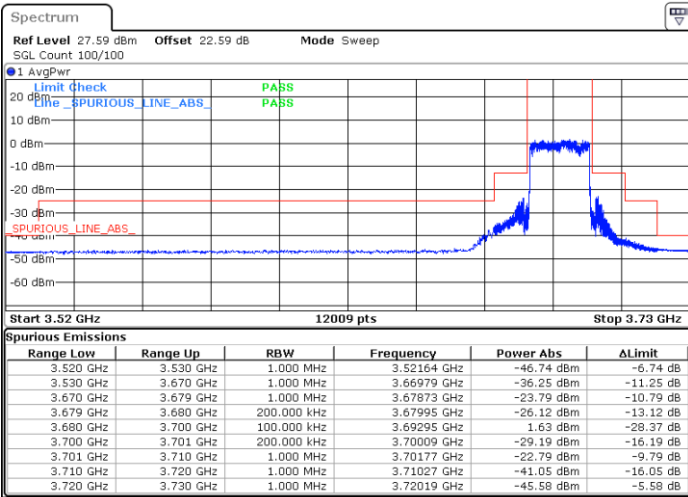

FR1 n48 / 20MHz / CP OFDM / QPSK

Highest Channel

1RB0

1RBmax

Date: 27.SEP.2023 23:32:28

Date: 27.SEP.2023 23:28:29

Full RB

Date: 27.SEP.2023 23:28:00