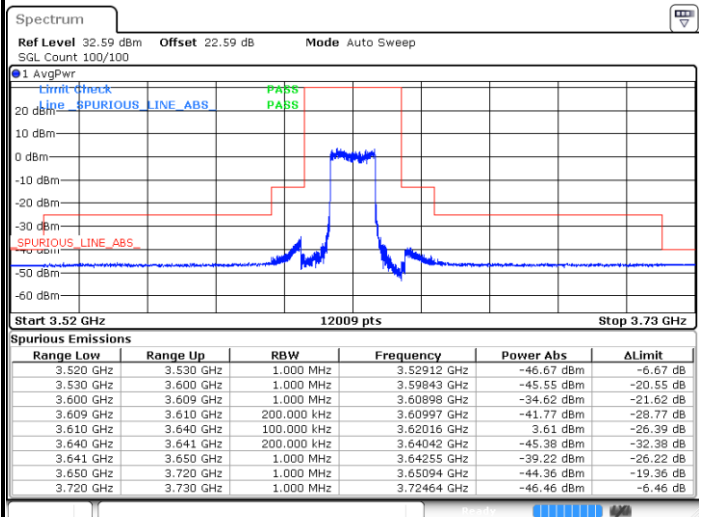

FR1 n48 / 15MHz / CP OFDM / 64QAM

Middle Channel

1RB0

1RBmax

Date: 27.SEP.2023 20:58:47

Date: 27.SEP.2023 22:52:36

Full RB

Date: 27.SEP.2023 20:56:46