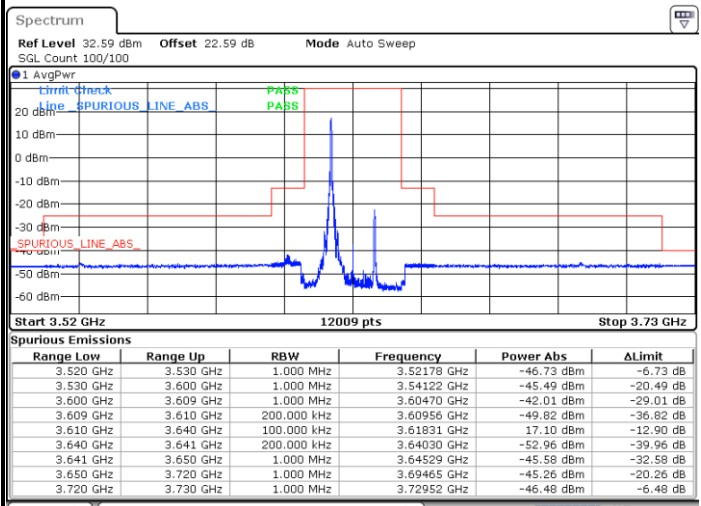

FR1 n48 / 15MHz / CP OFDM / 64QAM

Middle Channel

1RB0

1RBmax

Date: 27.SEP.2023 20:58:47