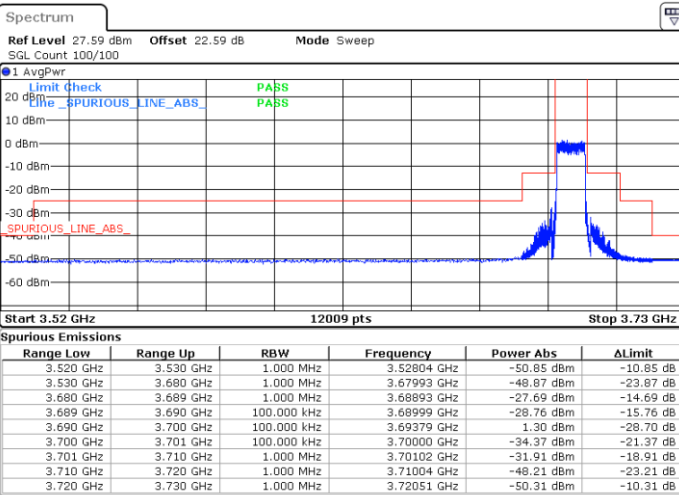

FR1 n48 / 10MHz / CP OFDM / 256QAM

Highest Channel

1RB0

1RBmax

Date: 27.SEP.2023 20:41:16

Date: 27.SEP.2023 20:41:48

Full RB

Date: 27.SEP.2023 20:38:17