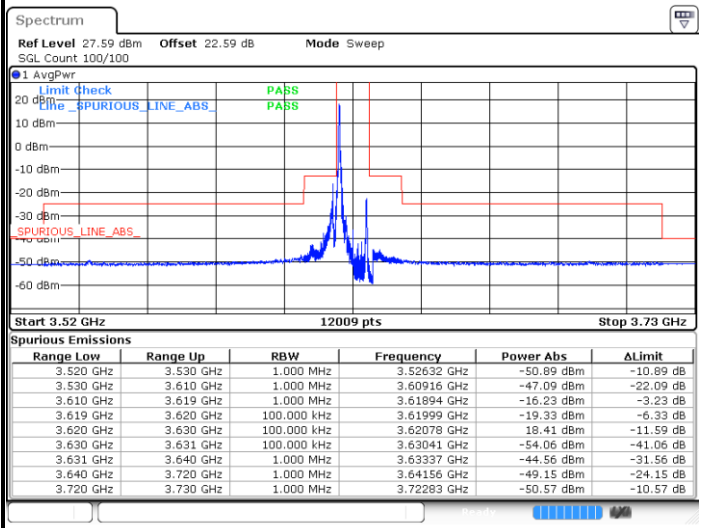

FR1 n48 / 10MHz / CP OFDM / 16QAM

Middle Channel

1RB0

1RBmax

Date: 27.SEP.2023 20:32:03

Date: 27.SEP.2023 20:34:45

Full RB

Date: 27.SEP.2023 20:36:21