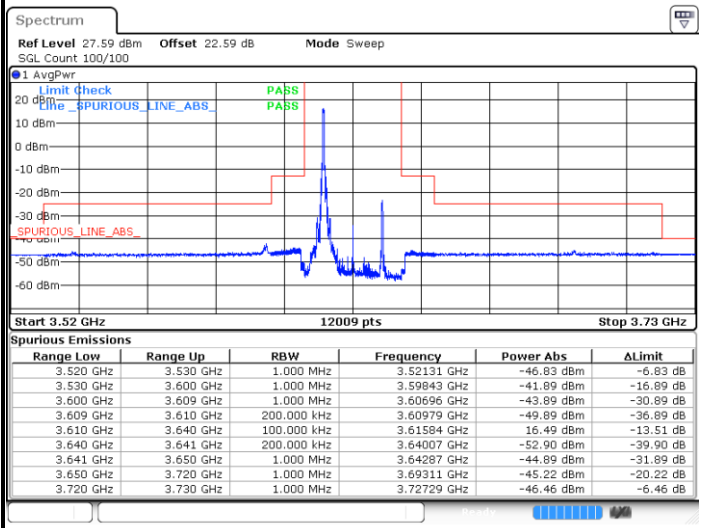

FR1 n48 / 20MHz / CP OFDM / 64QAM

Middle Channel

1RB0

1RBmax

Date: 27.SEP.2023 23:21:40

Date: 27.SEP.2023 23:23:12