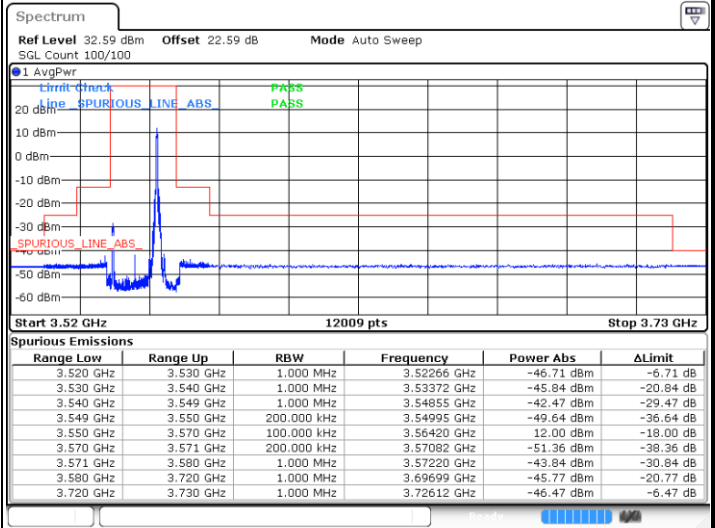

FR1 n48 / 15MHz / CP OFDM / 64QAM

Lowest Channel

1RB0

1RBmax

Date: 27.SEP.2023 20:50:25

Date: 27.SEP.2023 20:52:35

Full RB

Date: 27.SEP.2023 20:55:12