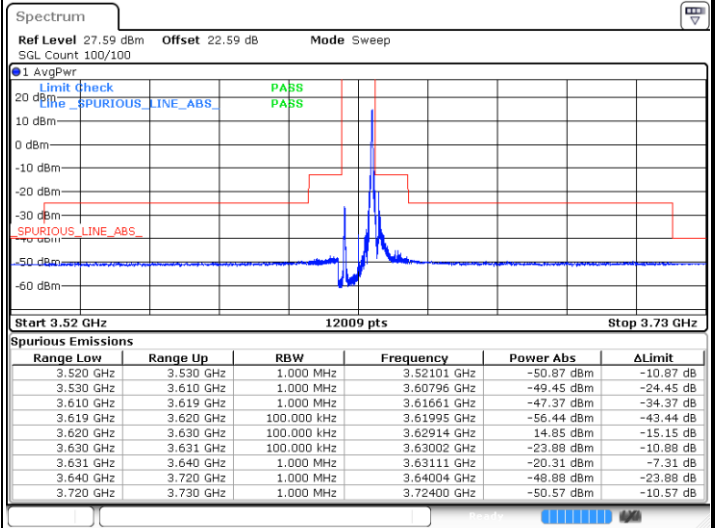

FR1 n48 / 10MHz / CP OFDM / 256QAM

Middle Channel

1RB0

1RBmax

Date: 27.SEP.2023 20:33:02

Date: 27.SEP.2023 20:33:45