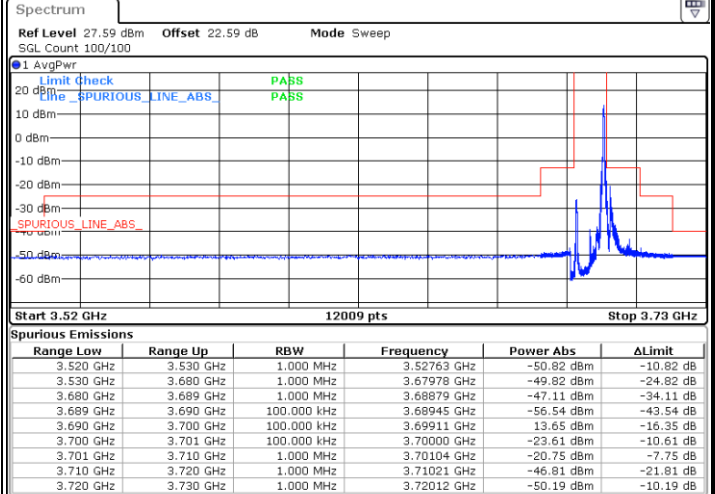

FR1 n48 / 10MHz / CP OFDM / 256QAM

Highest Channel

1RB0

1RBmax

Date: 27.SEP.2023 20:41:16

Date: 27.SEP.2023 20:41:48