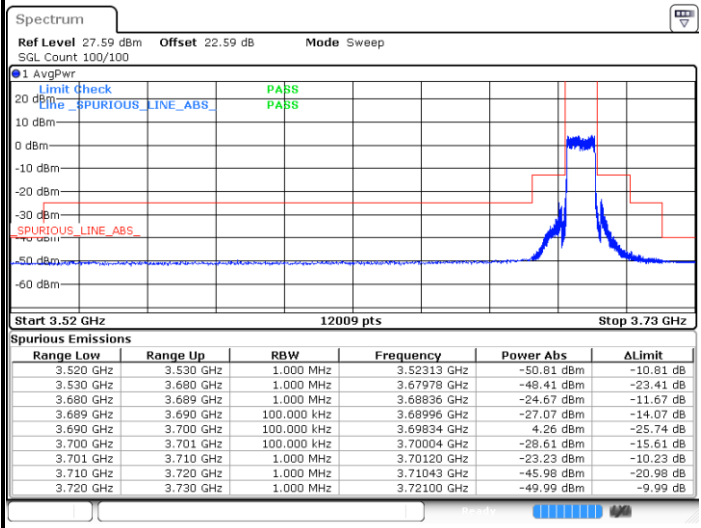

FR1 n48 / 10MHz / CP OFDM / 64QAM

Highest Channel

1RB0

1RBmax

Date: 27.SEP.2023 20:40:53

Date: 27.SEP.2023 20:42:14

Full RB

Date: 27.SEP.2023 20:38:43