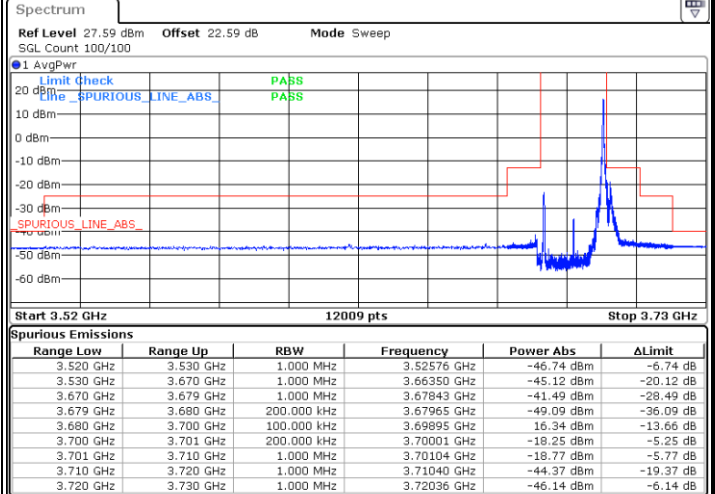

FR1 n48 / 20MHz / CP OFDM / 16QAM

Highest Channel

1RB0

1RBmax

Date: 27.SEP.2023 23:32:01

Date: 27.SEP.2023 23:28:59