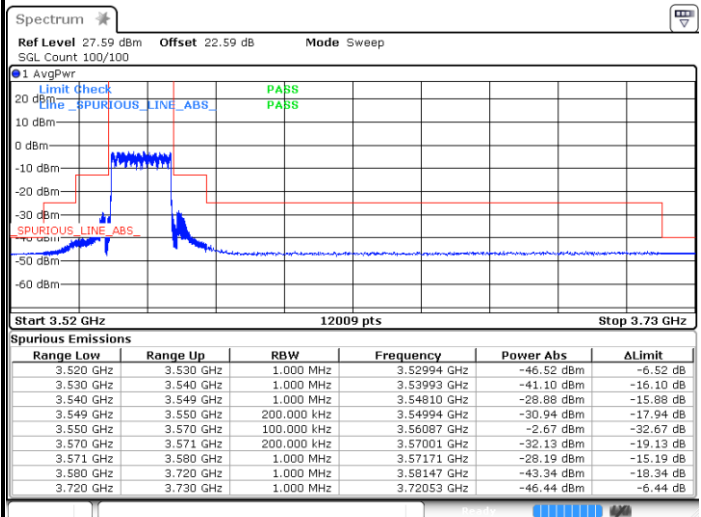

FR1 n48 / 20MHz / CP OFDM / 64QAM

Lowest Channel

1RB0

1RBmax

Date: 27.SEP.2023 23:12:29

Date: 27.SEP.2023 23:14:41

Full RB

Date: 27.SEP.2023 23:10:56