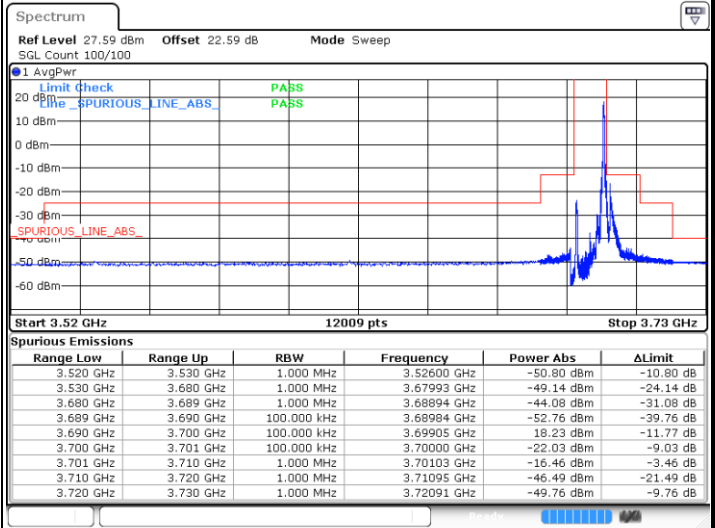

FR1 n48 / 10MHz / CP OFDM / 16QAM

Highest Channel

1RB0

1RBmax

Date: 27.SEP.2023 20:40:31

Date: 27.SEP.2023 20:42:44