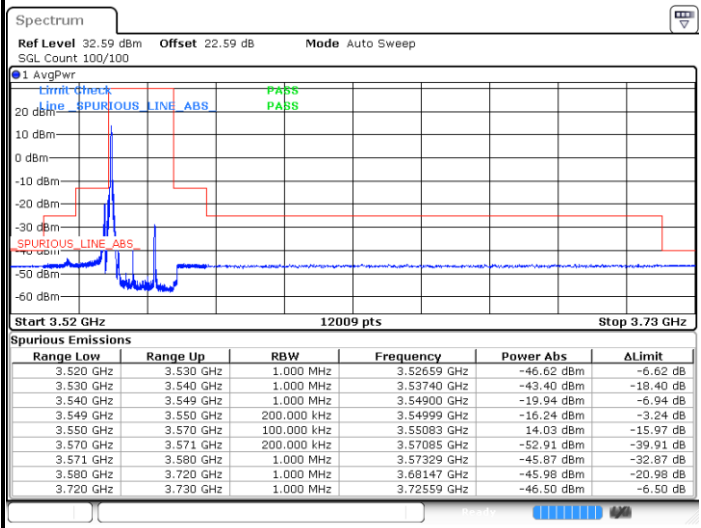

FR1 n48 / 15MHz / CP OFDM / 64QAM

Lowest Channel

1RB0

1RBmax

Date: 27.SEP.2023 20:50:25