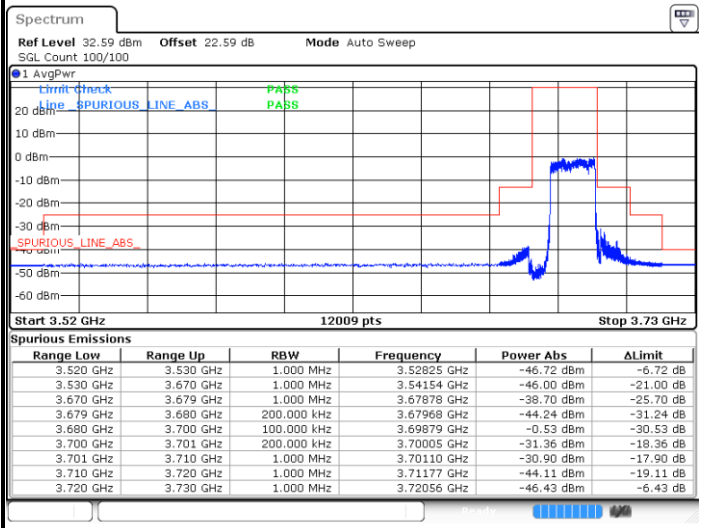

FR1 n48 / 15MHz / CP OFDM / 256QAM

Highest Channel

1RB0

1RBmax

Date: 27.SEP.2023 23:02:48

Date: 27.SEP.2023 23:02:15

Full RB

Date: 27.SEP.2023 23:06:13