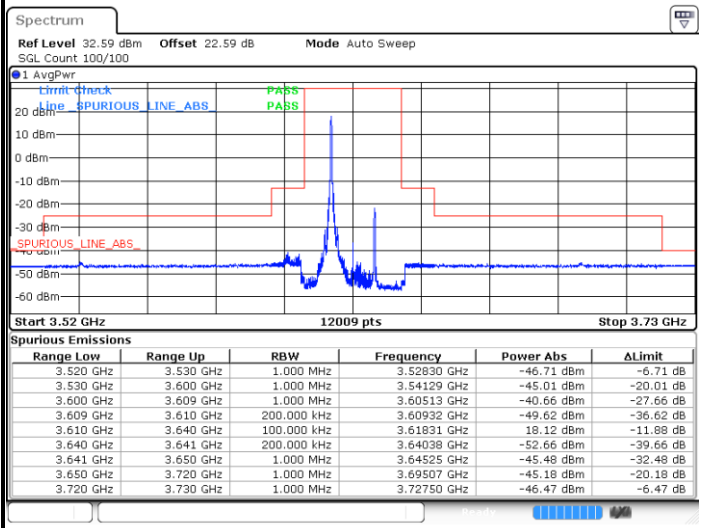

FR1 n48 / 15MHz / CP OFDM / QPSK

Middle Channel

1RB0

1RBmax

Date: 27.SEP.2023 20:58:05

Date: 27.SEP.2023 22:57:32