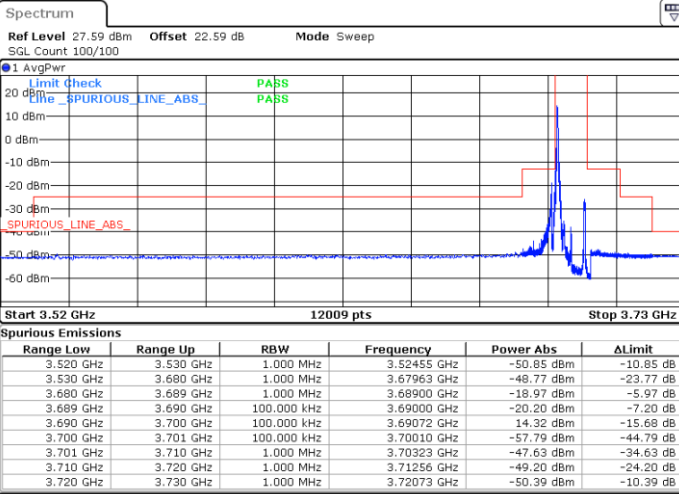

FR1 n48 / 10MHz / CP OFDM / 256QAM

Highest Channel

1RB0

1RBmax

Date: 27.SEP.2023 20:41:16

Date: 27.SEP.2023 20:41:48