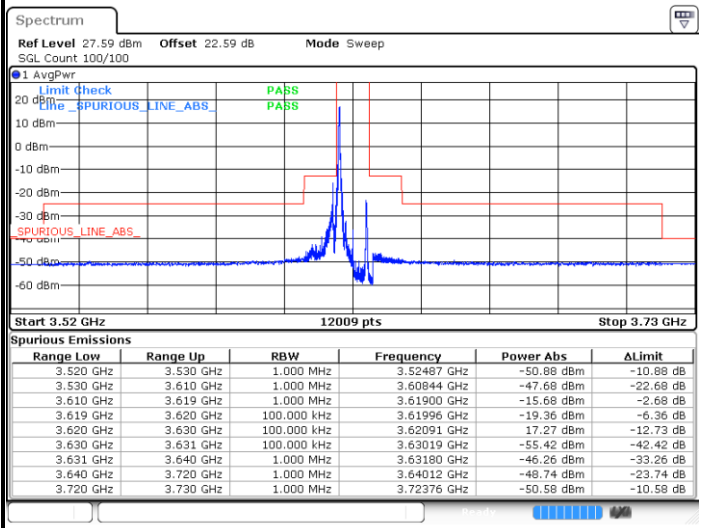

FR1 n48 / 10MHz / CP OFDM / 64QAM

Middle Channel

1RB0

1RBmax

Date: 27.SEP.2023 20:32:31

Date: 27.SEP.2023 20:34:16