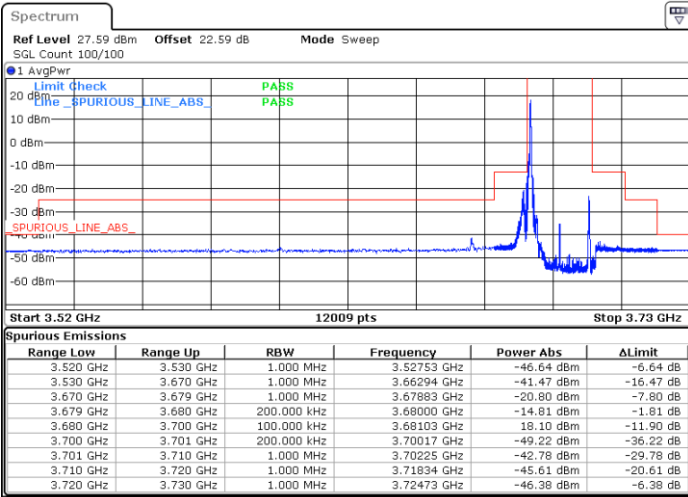

FR1 n48 / 20MHz / CP OFDM / 64QAM

Highest Channel

1RB0

1RBmax

Date: 27.SEP.2023 23:30:49

Date: 27.SEP.2023 23:29:33