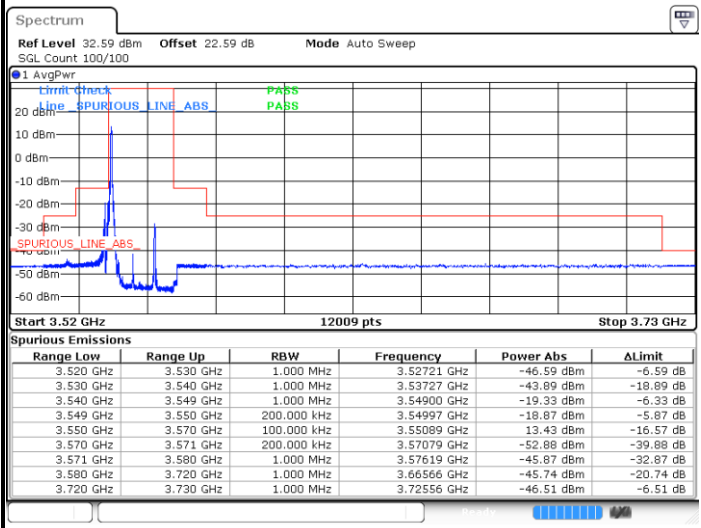

FR1 n48 / 15MHz / CP OFDM / 256QAM

Lowest Channel

1RB0

1RBmax

Date: 27.SEP.2023 20:50:52

Date: 27.SEP.2023 20:51:30