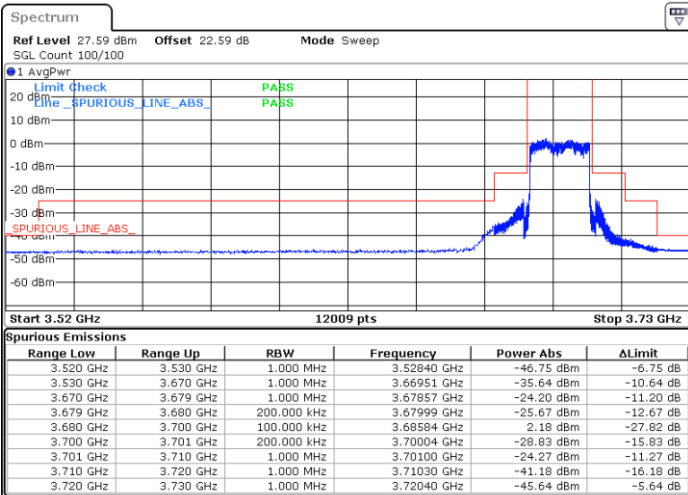

FR1 n48 / 20MHz / CP OFDM / 16QAM

Highest Channel

1RB0

1RBmax

Date: 27.SEP.2023 23:32:01

Date: 27.SEP.2023 23:28:59

Full RB

Date: 27.SEP.2023 23:27:34