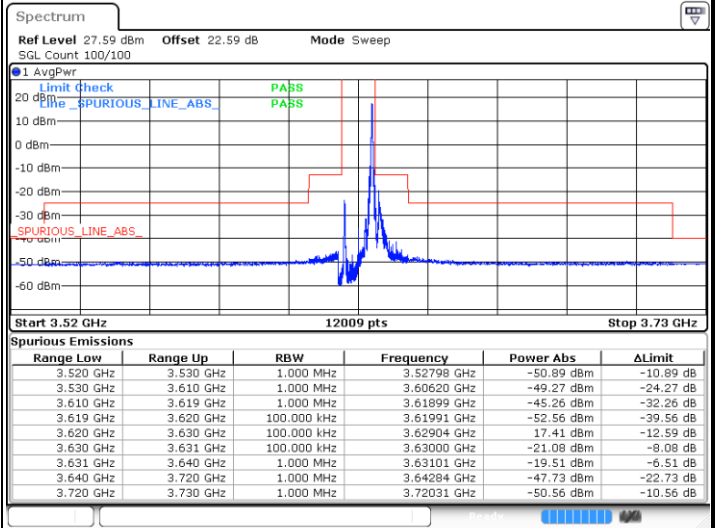

FR1 n48 / 10MHz / CP OFDM / 64QAM

Middle Channel

1RB0

1RBmax

Date: 27.SEP.2023 20:32:31

Date: 27.SEP.2023 20:34:16