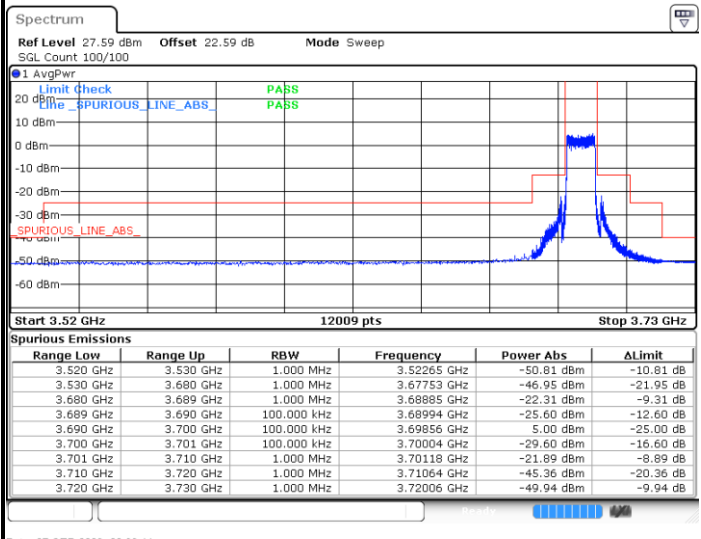

FR1 n48 / 10MHz / CP OFDM / 16QAM

Highest Channel

1RB0

1RBmax

Date: 27.SEP.2023 20:40:31

Date: 27.SEP.2023 20:42:44

Full RB

Date: 27.SEP.2023 20:39:11