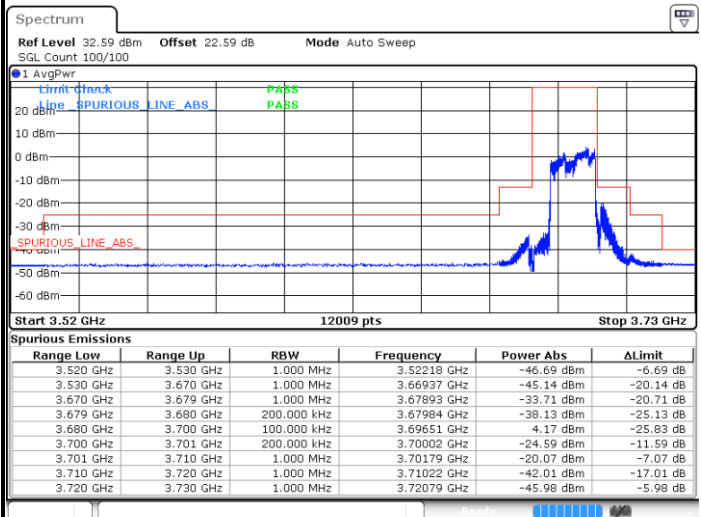

FR1 n48 / 15MHz / CP OFDM / 64QAM

Highest Channel

1RB0

1RBmax

Date: 27.SEP.2023 23:03:12

Date: 27.SEP.2023 23:01:46

Full RB

Date: 27.SEP.2023 23:05:34