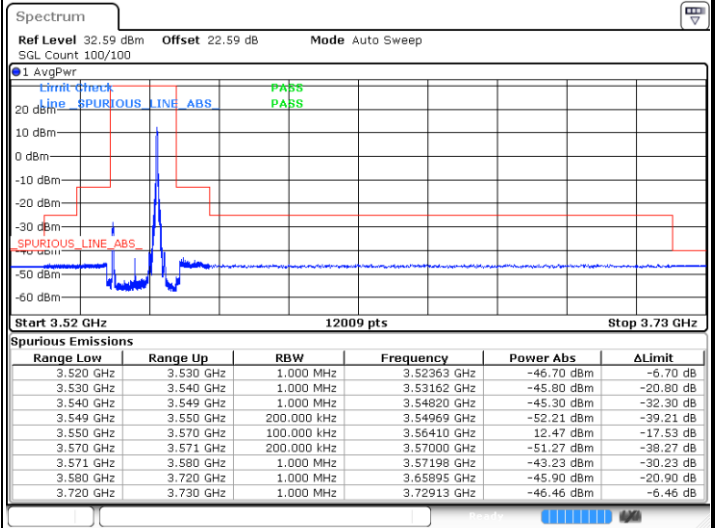

FR1 n48 / 15MHz / CP OFDM / 16QAM

Lowest Channel

1RB0

1RBmax

Date: 27.SEP.2023 20:50:00

Date: 27.SEP.2023 20:53:22