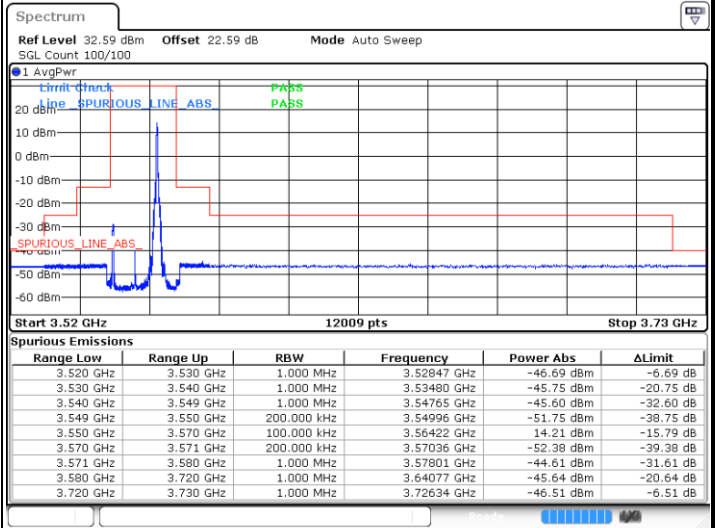

FR1 n48 / 15MHz / CP OFDM / 256QAM

Lowest Channel

1RB0

1RBmax

Date: 27.SEP.2023 20:50:52

Date: 27.SEP.2023 20:51:30