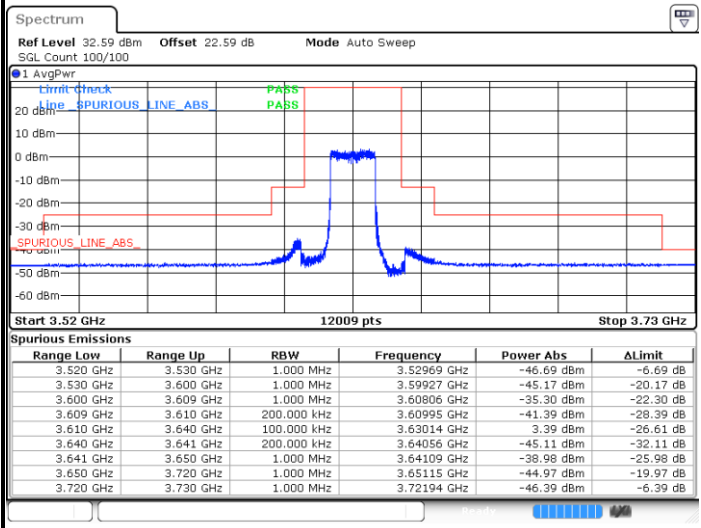

FR1 n48 / 15MHz / CP OFDM / QPSK

Middle Channel

1RB0

1RBmax

Date: 27.SEP.2023 20:58:05

Date: 27.SEP.2023 22:57:32

Full RB

Date: 27.SEP.2023 20:57:34