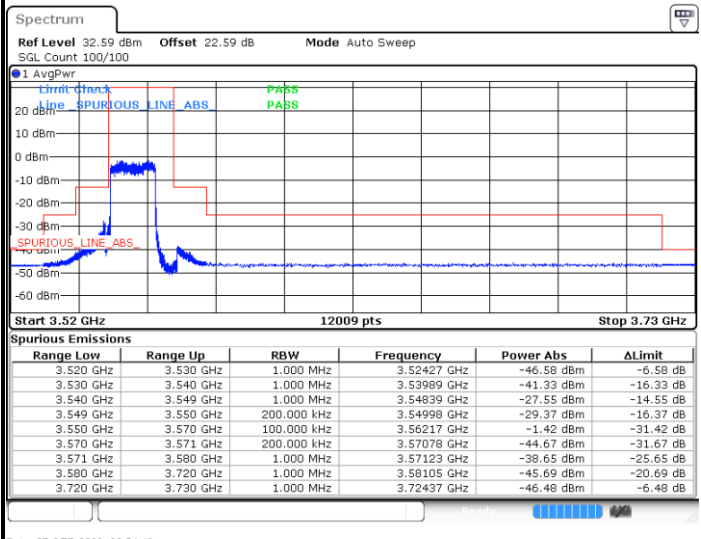

FR1 n48 / 15MHz / CP OFDM / 16QAM

Lowest Channel

1RB0

1RBmax

Date: 27.SEP.2023 20:50:00

Date: 27.SEP.2023 20:53:22

Full RB

Date: 27.SEP.2023 20:54:49