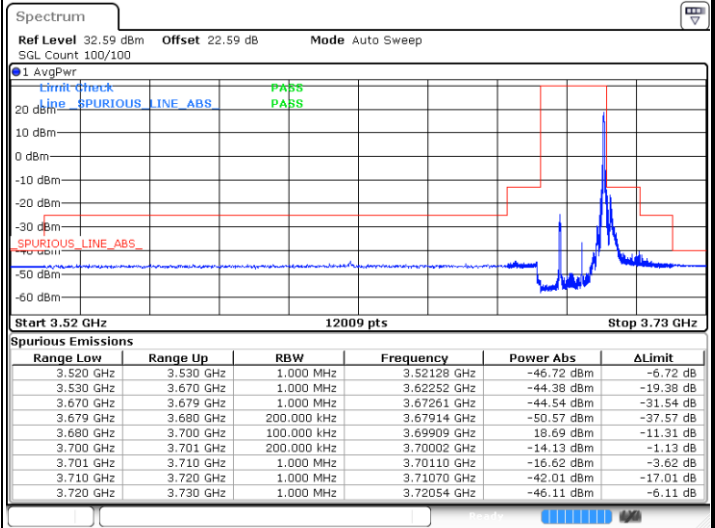

FR1 n48 / 15MHz / CP OFDM / 16QAM

Highest Channel

1RB0

1RBmax

Date: 27.SEP.2023 23:03:42

Date: 27.SEP.2023 23:00:32