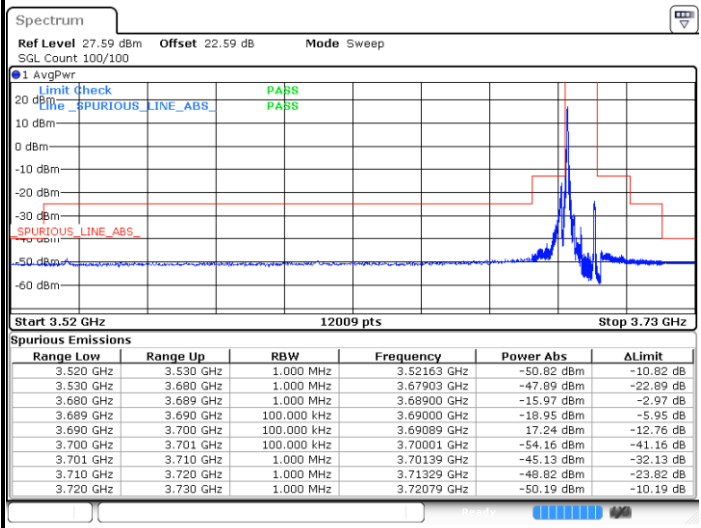

FR1 n48 / 10MHz / CP OFDM / 16QAM

Highest Channel

1RB0

1RBmax

Date: 27.SEP.2023 20:40:31

Date: 27.SEP.2023 20:42:44