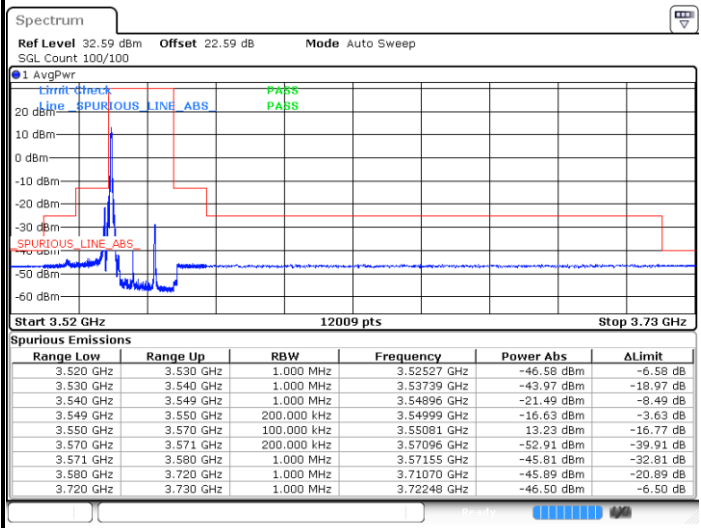

FR1 n48 / 15MHz / CP OFDM / 16QAM

Lowest Channel

1RB0

1RBmax

Date: 27.SEP.2023 20:50:00

Date: 27.SEP.2023 20:53:22