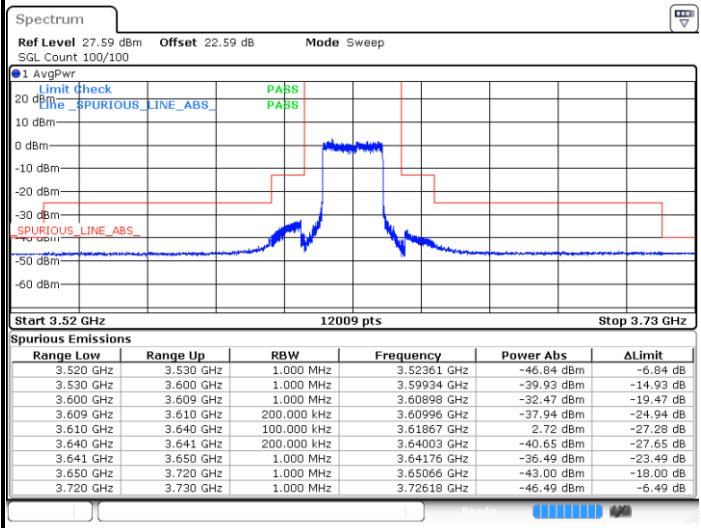

FR1 n48 / 20MHz / CP OFDM / QPSK

Middle Channel

1RB0

1RBmax

Date: 27.SEP.2023 23:20:46

Date: 27.SEP.2023 23:24:06

Full RB

Date: 27.SEP.2023 23:24:36