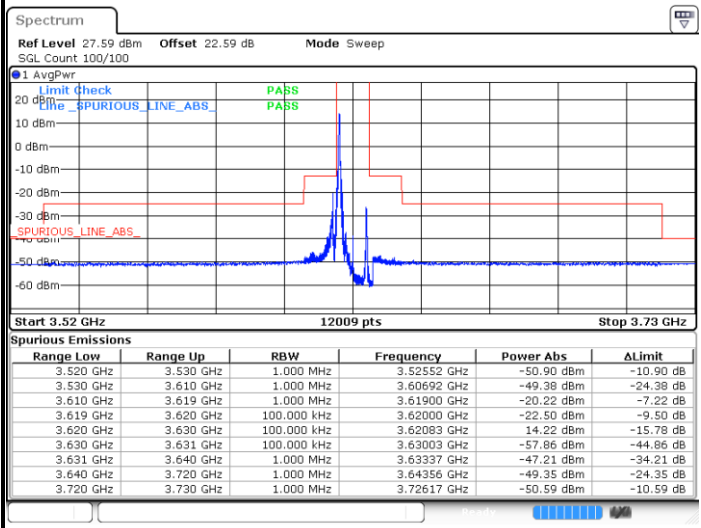

FR1 n48 / 10MHz / CP OFDM / 256QAM

Middle Channel

1RB0

1RBmax

Date: 27.SEP.2023 20:33:02

Date: 27.SEP.2023 20:33:45