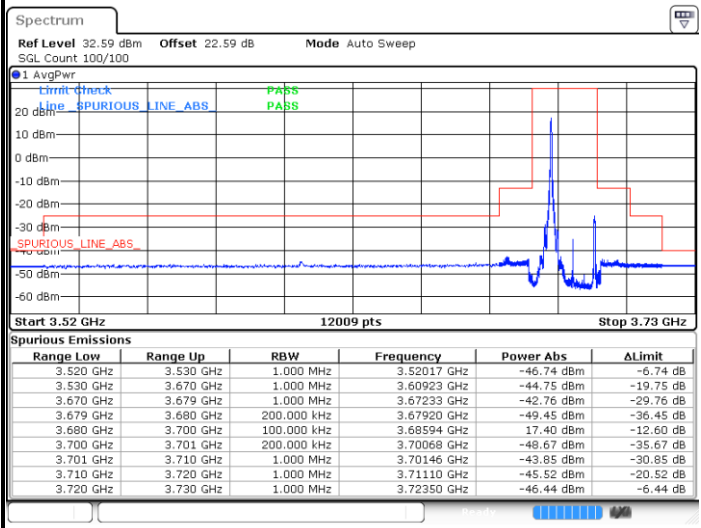

FR1 n48 / 15MHz / CP OFDM / 64QAM

Highest Channel

1RB0

1RBmax

Date: 27.SEP.2023 23:03:12