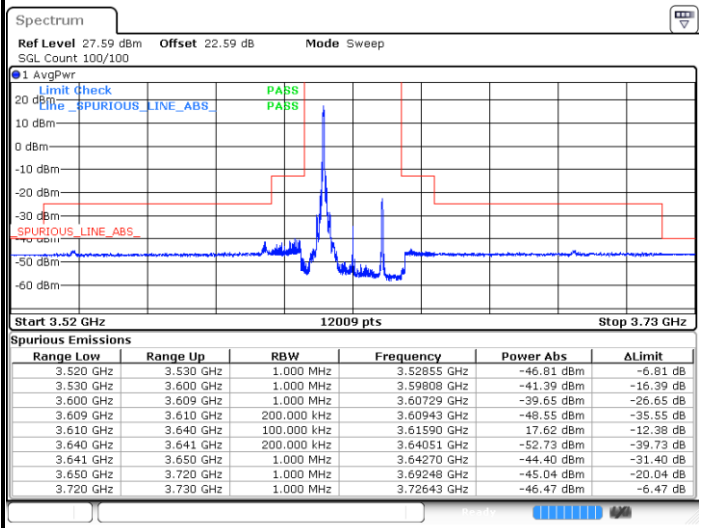

FR1 n48 / 20MHz / CP OFDM / QPSK

Middle Channel

1RB0

1RBmax

Date: 27.SEP.2023 23:20:46

Date: 27.SEP.2023 23:24:06