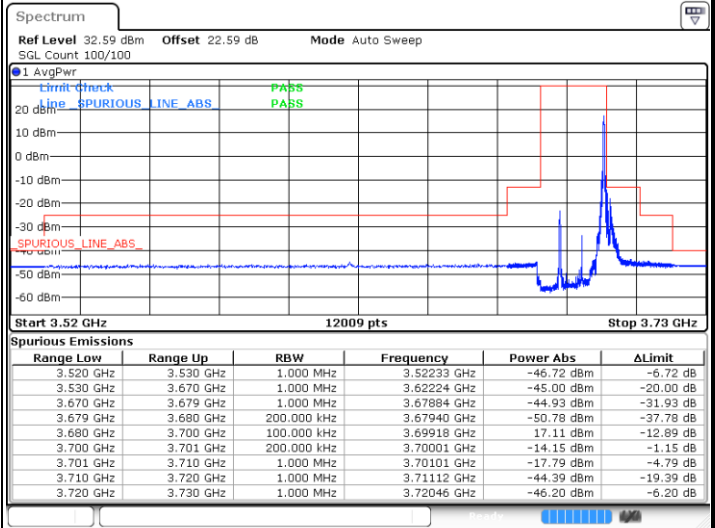

FR1 n48 / 15MHz / CP OFDM / 64QAM

Highest Channel

1RB0

1RBmax

Date: 27.SEP.2023 23:03:12

Date: 27.SEP.2023 23:01:46

Full RB

Date: 27.SEP.2023 23:05:34