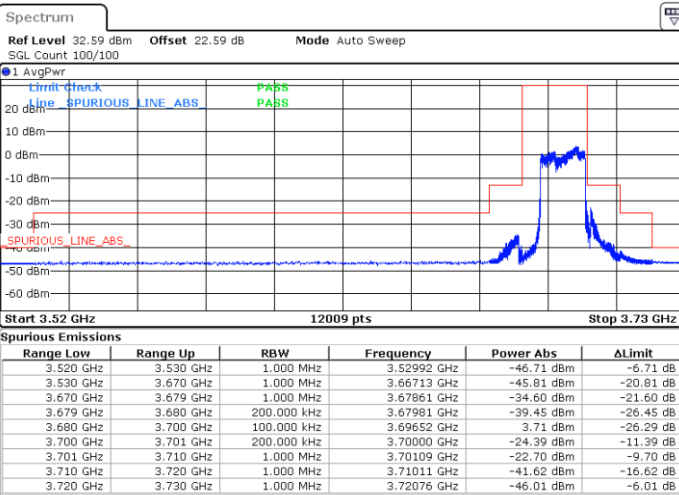

FR1 n48 / 15MHz / CP OFDM / QPSK

Highest Channel

1RB0

1RBmax

Date: 27.SEP.2023 23:04:11

Date: 27.SEP.2023 22:59:09

Full RB

Date: 27.SEP.2023 23:04:43