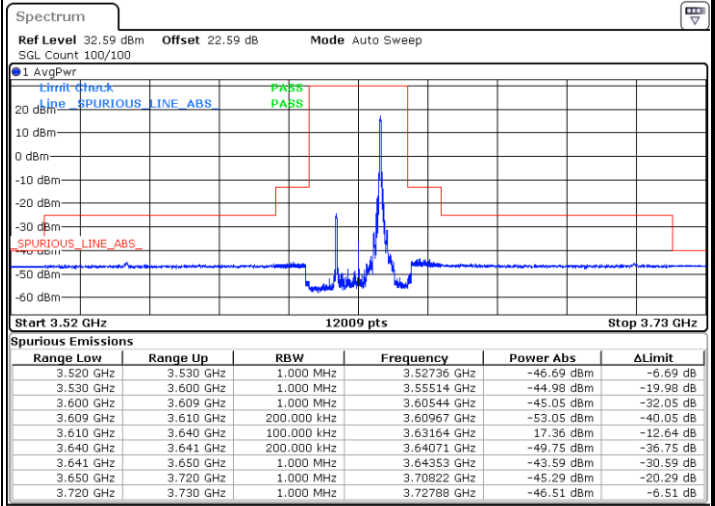

FR1 n48 / 15MHz / CP OFDM / 64QAM

Middle Channel

1RB0

1RBmax

Date: 27.SEP.2023 20:58:47

Date: 27.SEP.2023 22:52:36

Full RB

Date: 27.SEP.2023 20:56:46