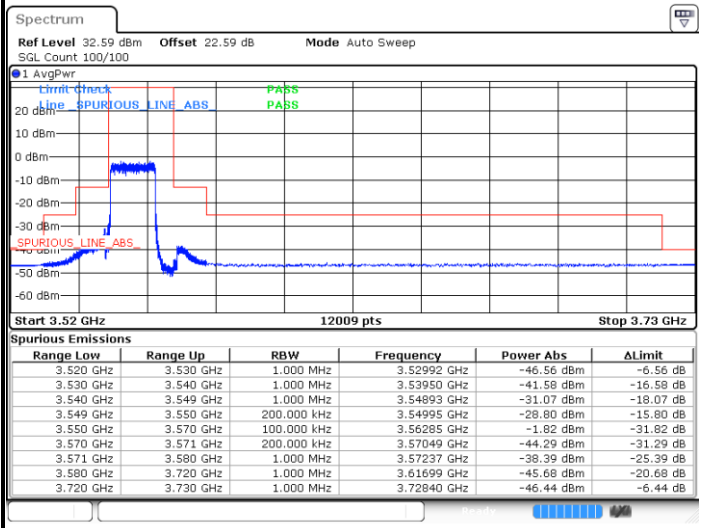

FR1 n48 / 15MHz / CP OFDM / QPSK

Lowest Channel

1RB0

1RBmax

Date: 27.SEP.2023 20:49:24

Date: 27.SEP.2023 20:53:49

Full RB

Date: 27.SEP.2023 20:54:21