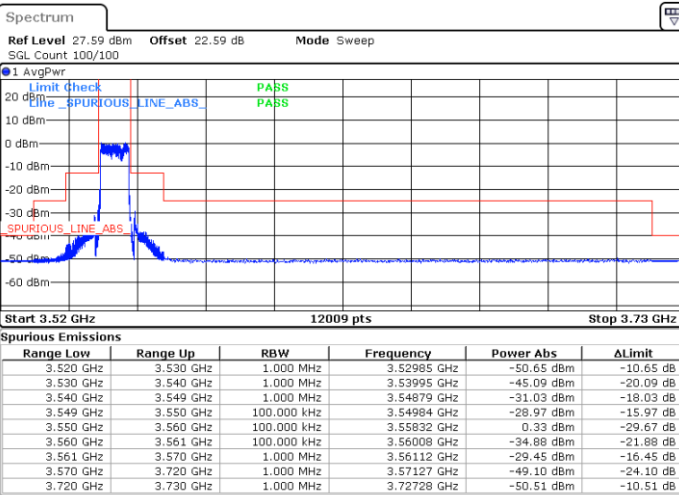

FR1 n48 / 10MHz / CP OFDM / 256QAM

Lowest Channel

1RB0

1RBmax

Date: 27.SEP.2023 20:19:21

Date: 27.SEP.2023 20:24:41

Full RB

Date: 27.SEP.2023 20:18:24