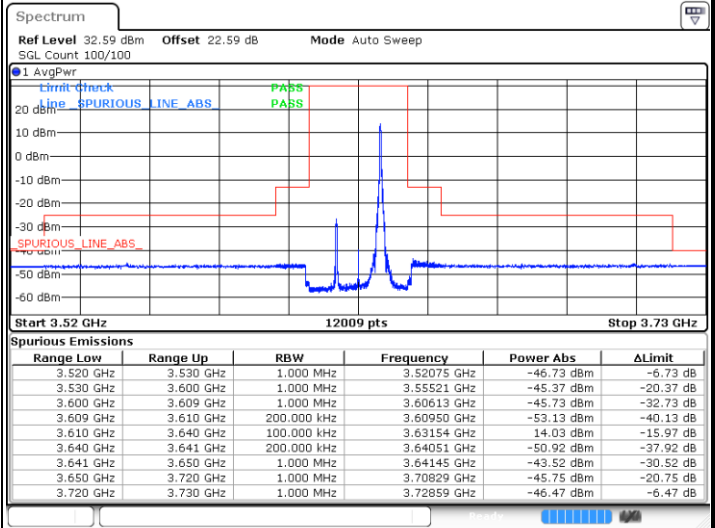

FR1 n48 / 15MHz / CP OFDM / 256QAM

Middle Channel

1RB0

1RBmax

Date: 27.SEP.2023 20:59:36

Date: 27.SEP.2023 22:49:51

Full RB

Date: 27.SEP.2023 20:56:23