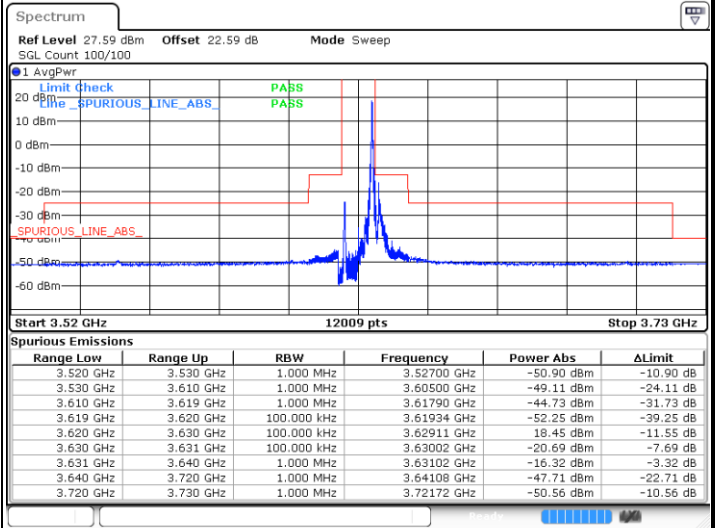

FR1 n48 / 10MHz / CP OFDM / 16QAM

Middle Channel

1RB0

1RBmax

Date: 27.SEP.2023 20:32:03

Date: 27.SEP.2023 20:34:45

Full RB

Date: 27.SEP.2023 20:36:21