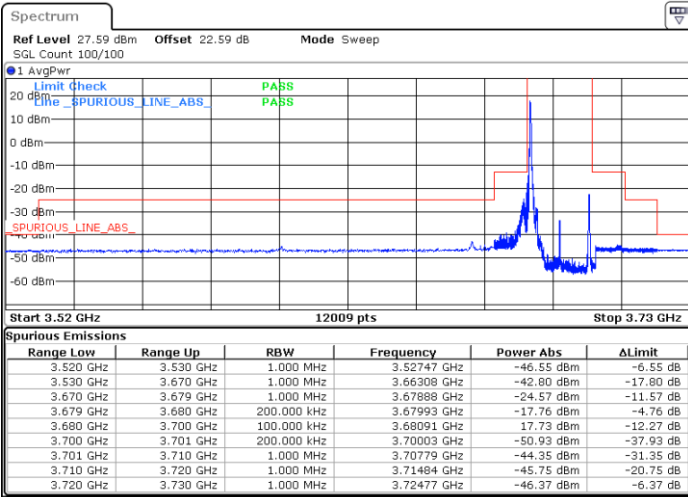

FR1 n48 / 20MHz / CP OFDM / QPSK

Highest Channel

1RB0

1RBmax

Date: 27.SEP.2023 23:32:28

Date: 27.SEP.2023 23:28:29