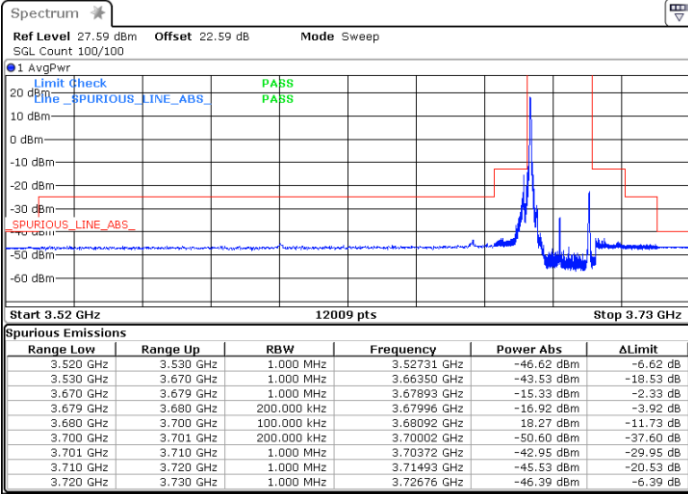

FR1 n48 / 20MHz / CP OFDM / 16QAM

Highest Channel

1RB0

1RBmax

Date: 27.SEP.2023 23:32:01

Date: 27.SEP.2023 23:28:59