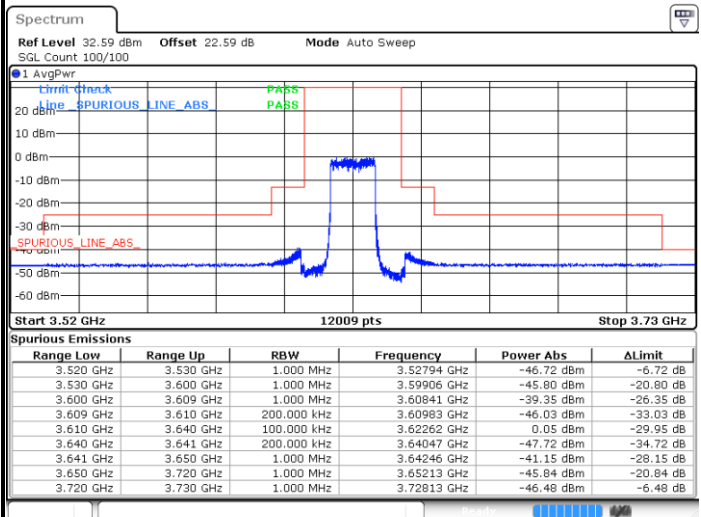

FR1 n48 / 15MHz / CP OFDM / 256QAM

Middle Channel

1RB0

1RBmax

Date: 27.SEP.2023 20:59:36

Date: 27.SEP.2023 22:49:51

Full RB

Date: 27.SEP.2023 20:56:23