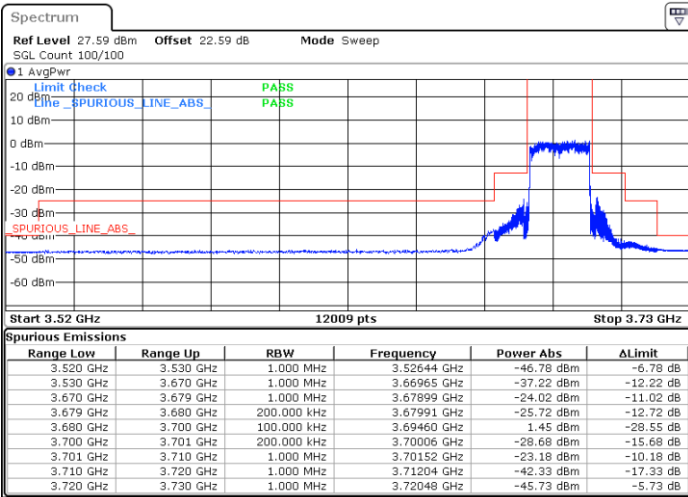

FR1 n48 / 20MHz / CP OFDM / 64QAM

Highest Channel

1RB0

1RBmax

Date: 27.SEP.2023 23:30:49

Date: 27.SEP.2023 23:29:33

Full RB

Date: 27.SEP.2023 23:27:12