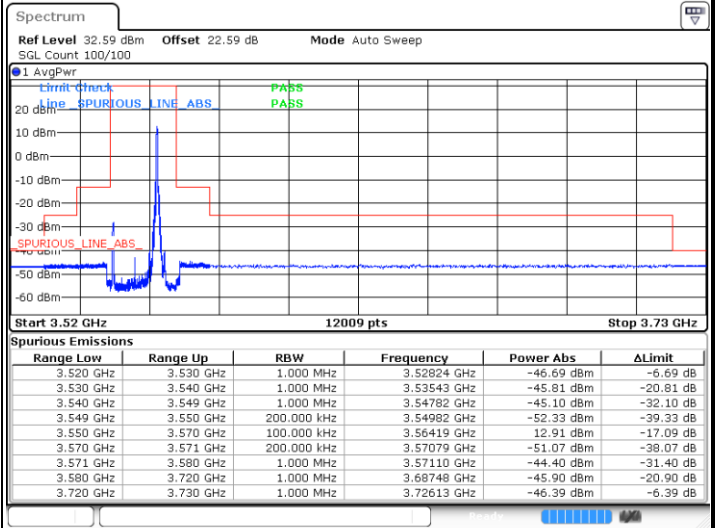

FR1 n48 / 15MHz / CP OFDM / QPSK

Lowest Channel

1RB0

1RBmax

Date: 27.SEP.2023 20:49:24

Date: 27.SEP.2023 20:53:49