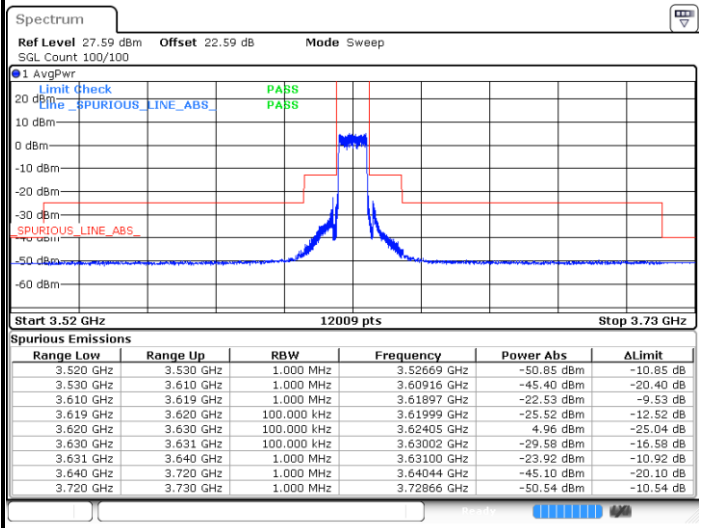

FR1 n48 / 10MHz / CP OFDM / 16QAM

Middle Channel

1RB0

1RBmax

Date: 27.SEP.2023 20:32:03

Date: 27.SEP.2023 20:34:45

Full RB

Date: 27.SEP.2023 20:36:21