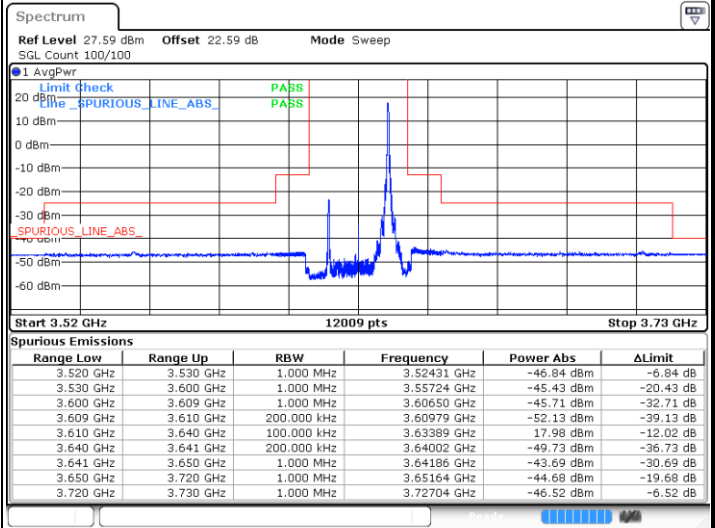

FR1 n48 / 20MHz / CP OFDM / 16QAM

Middle Channel

1RB0

1RBmax

Date: 27.SEP.2023 23:21:13

Date: 27.SEP.2023 23:23:40