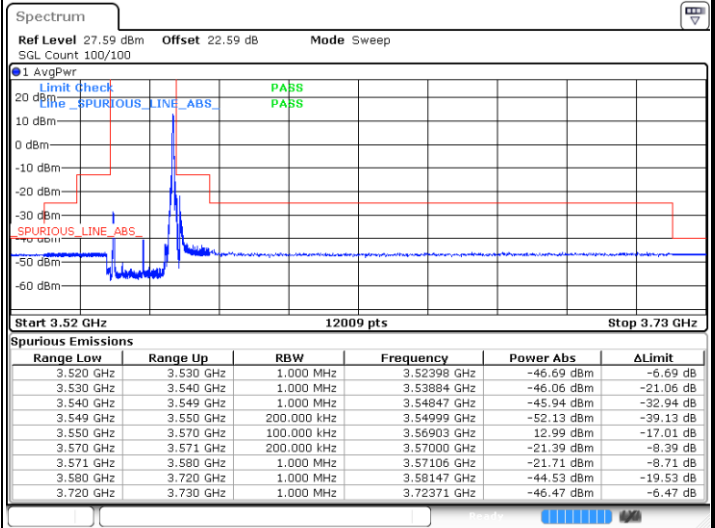

FR1 n48 / 20MHz / CP OFDM / QPSK

Lowest Channel

1RB0

1RBmax

Date: 27.SEP.2023 23:13:21

Date: 27.SEP.2023 23:13:53