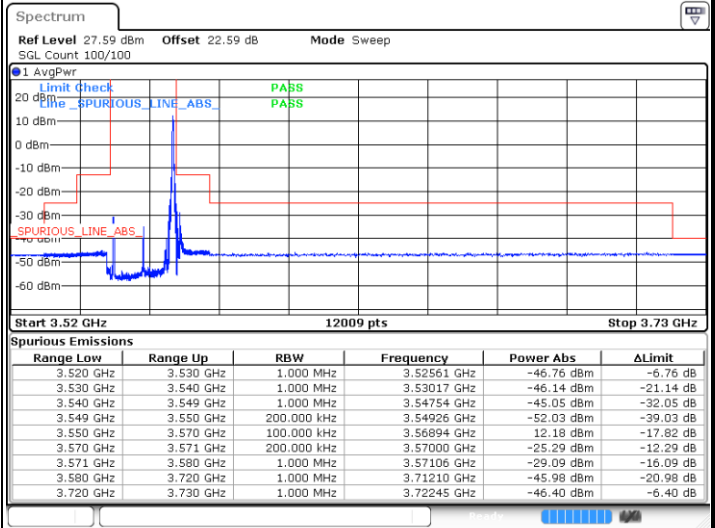

FR1 n48 / 20MHz / CP OFDM / 16QAM

Lowest Channel

1RB0

1RBmax

Date: 27.SEP.2023 23:13:00

Date: 27.SEP.2023 23:14:19