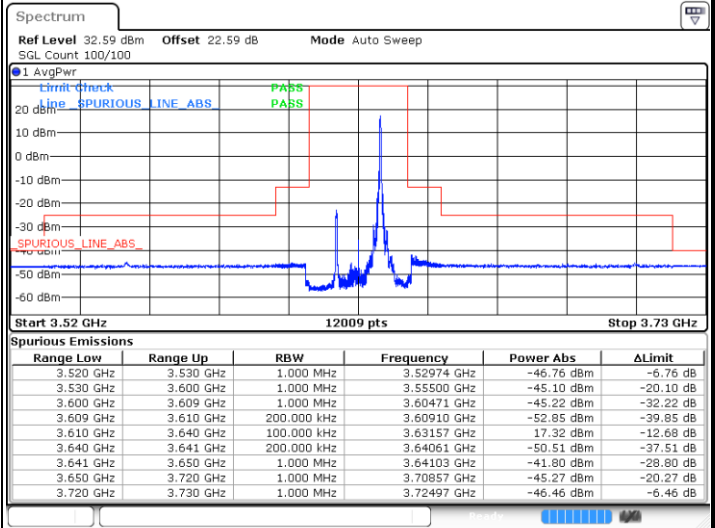

FR1 n48 / 15MHz / CP OFDM / QPSK

Middle Channel

1RB0

1RBmax

Date: 27.SEP.2023 20:58:05

Date: 27.SEP.2023 22:57:32