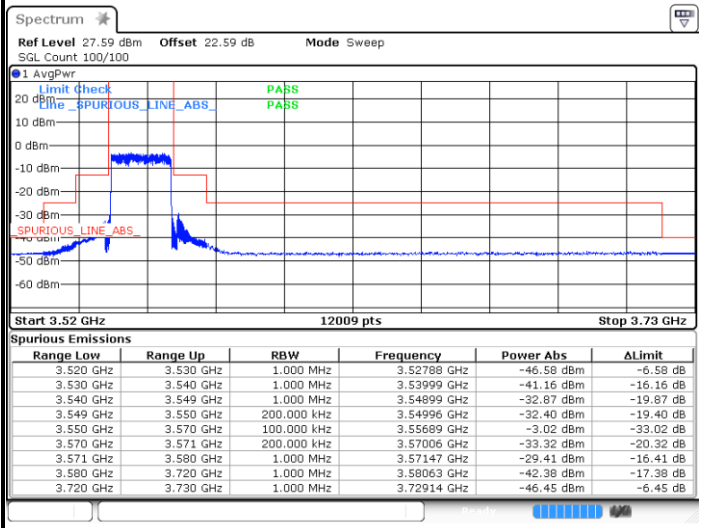

FR1 n48 / 20MHz / CP OFDM / QPSK

Lowest Channel

1RB0

1RBmax

Date: 27.SEP.2023 23:13:21

Date: 27.SEP.2023 23:13:53

Full RB

Date: 27.SEP.2023 23:09:35