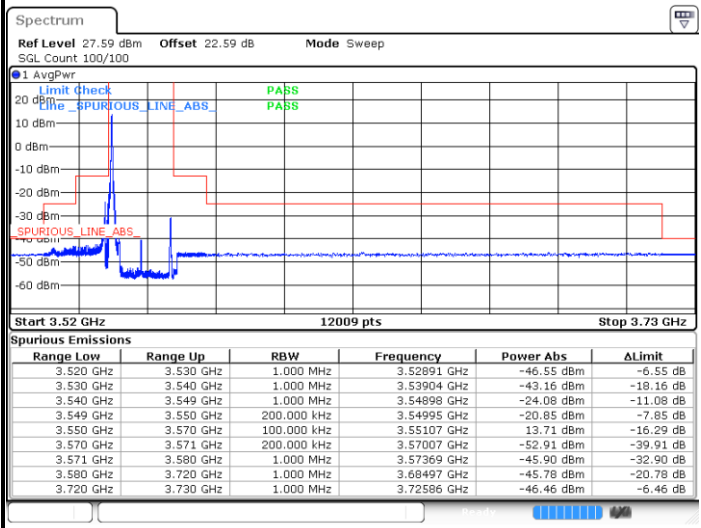

FR1 n48 / 20MHz / CP OFDM / QPSK

Lowest Channel

1RB0

1RBmax

Date: 27.SEP.2023 23:13:21

Date: 27.SEP.2023 23:13:53