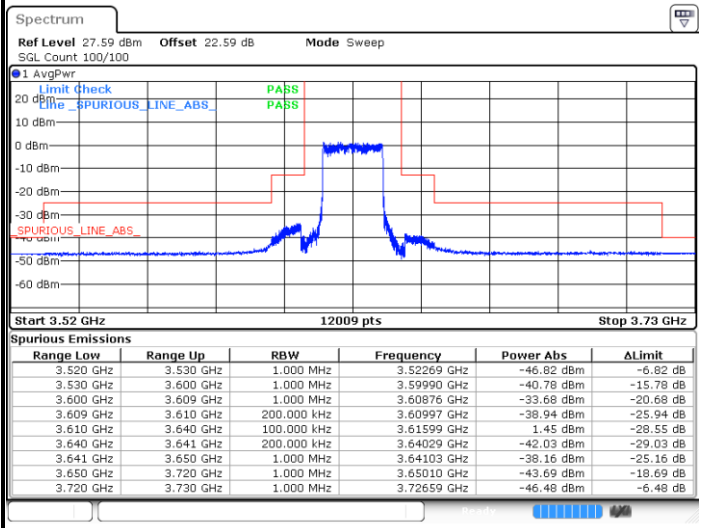

FR1 n48 / 20MHz / CP OFDM / 64QAM

Middle Channel

1RB0

1RBmax

Date: 27.SEP.2023 23:21:40

Date: 27.SEP.2023 23:23:12

Full RB

Date: 27.SEP.2023 23:25:32