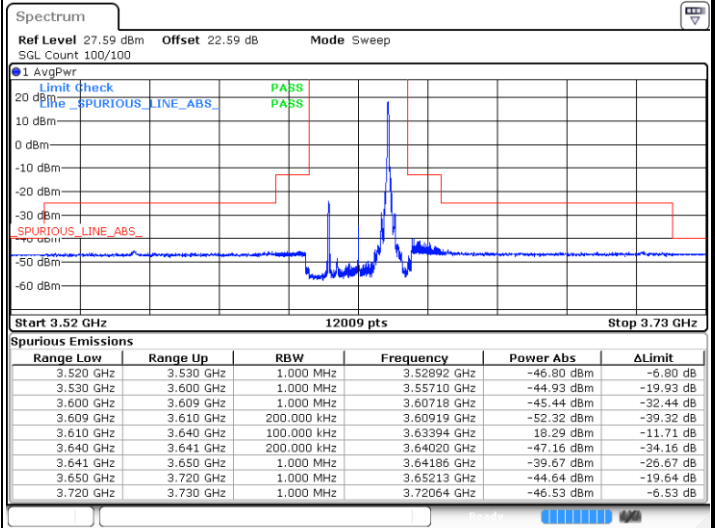

FR1 n48 / 20MHz / CP OFDM / QPSK

Middle Channel

1RB0

1RBmax

Date: 27.SEP.2023 23:20:46

Date: 27.SEP.2023 23:24:06