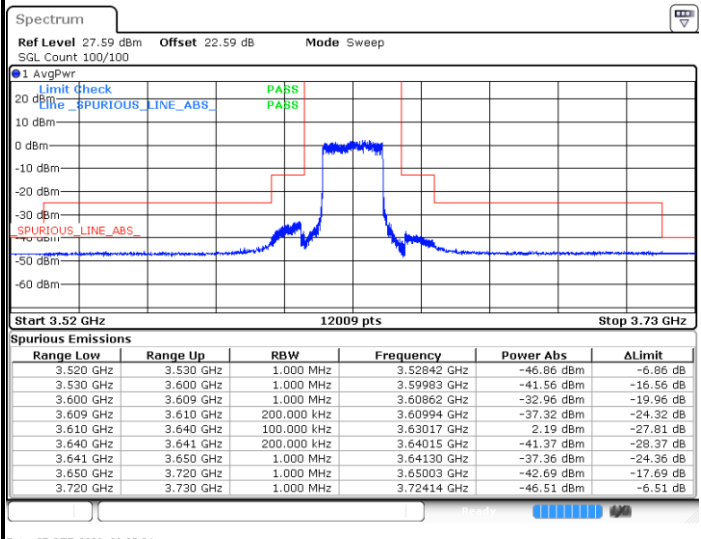

FR1 n48 / 20MHz / CP OFDM / 16QAM

Middle Channel

1RB0

1RBmax

Date: 27.SEP.2023 23:21:13

Date: 27.SEP.2023 23:23:40

Full RB

Date: 27.SEP.2023 23:25:04