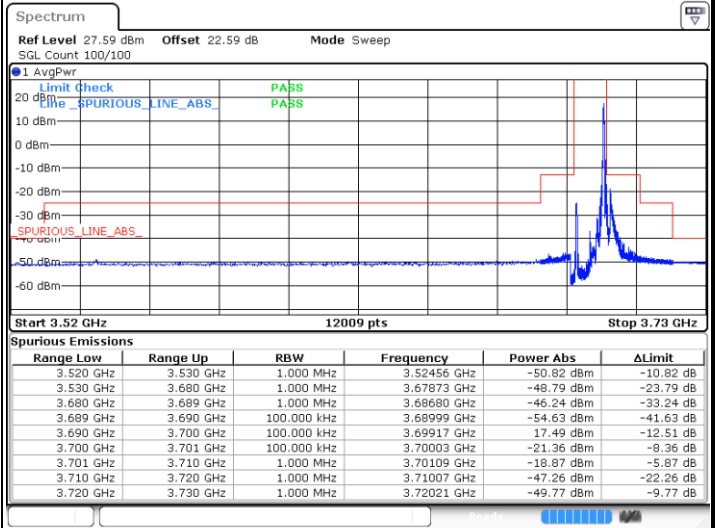

FR1 n48 / 10MHz / CP OFDM / 64QAM

Highest Channel

1RB0

1RBmax

Date: 27.SEP.2023 20:40:53

Date: 27.SEP.2023 20:42:14