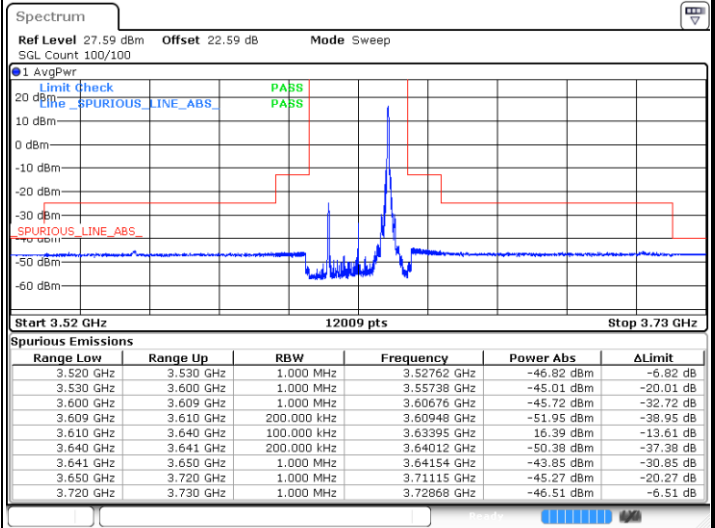

FR1 n48 / 20MHz / CP OFDM / 64QAM

Middle Channel

1RB0

1RBmax

Date: 27.SEP.2023 23:21:40

Date: 27.SEP.2023 23:23:12