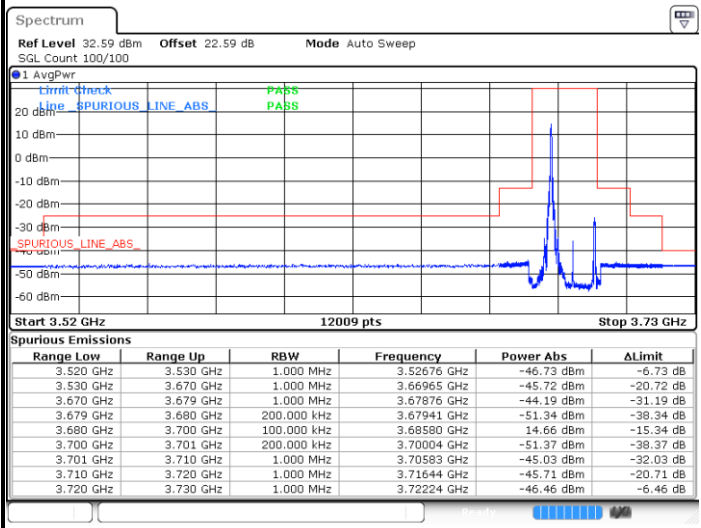

FR1 n48 / 15MHz / CP OFDM / 256QAM

Highest Channel

1RB0

1RBmax

Date: 27.SEP.2023 23:02:48

Date: 27.SEP.2023 23:02:15