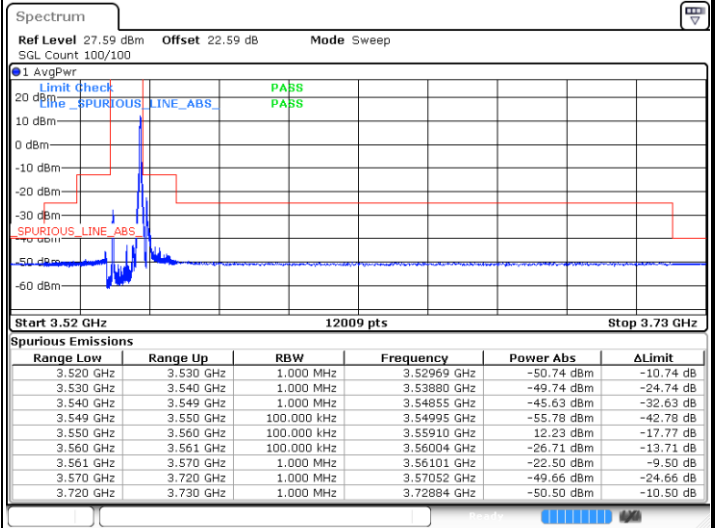

FR1 n48 / 10MHz / CP OFDM / 64QAM

Lowest Channel

1RB0

1RBmax

Date: 27.SEP.2023 20:21:51

Date: 27.SEP.2023 20:24:17