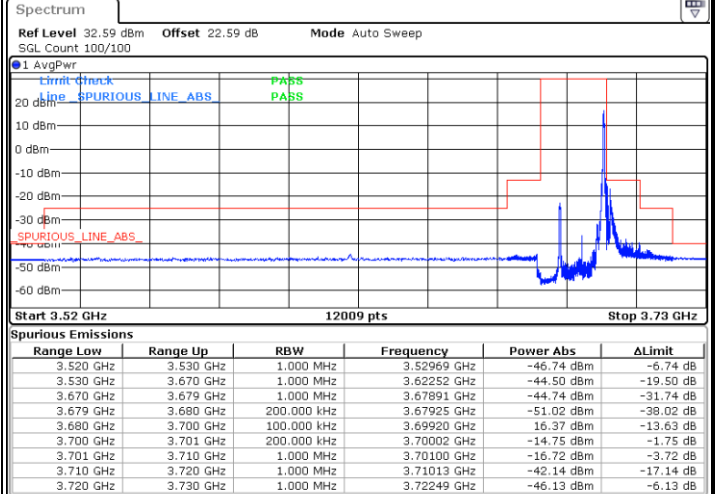

FR1 n48 / 15MHz / CP OFDM / QPSK

Highest Channel

1RB0

1RBmax

Date: 27.SEP.2023 23:04:11

Date: 27.SEP.2023 22:59:09