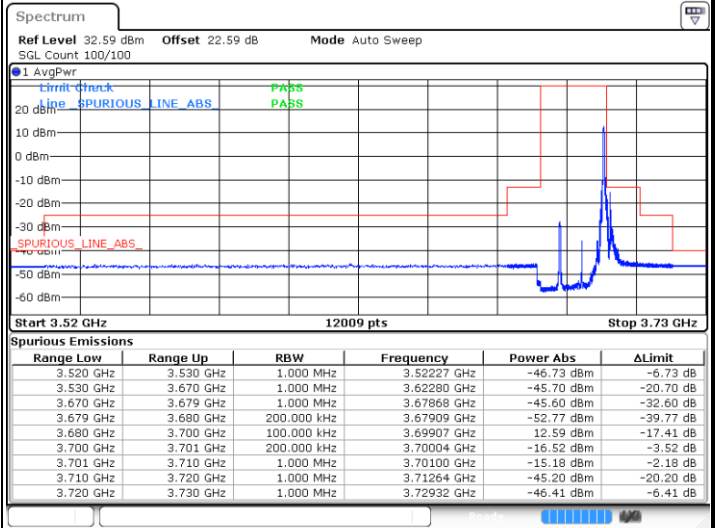

FR1 n48 / 15MHz / CP OFDM / 256QAM

Highest Channel

1RB0

1RBmax

Date: 27.SEP.2023 23:02:48

Date: 27.SEP.2023 23:02:15