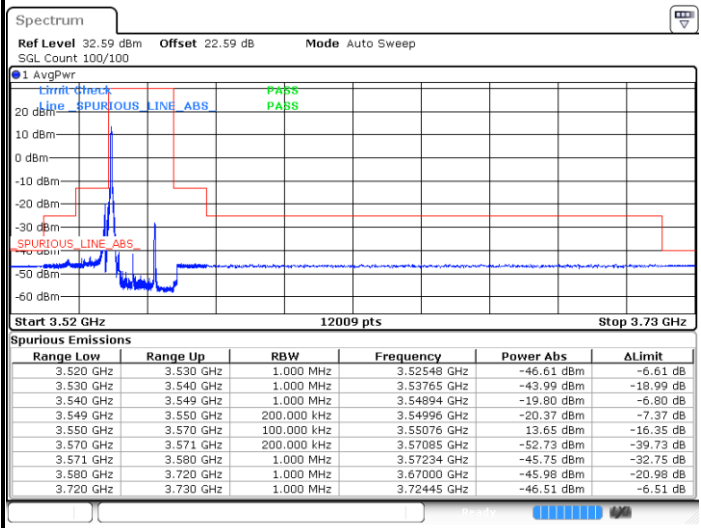

FR1 n48 / 15MHz / CP OFDM / QPSK

Lowest Channel

1RB0

1RBmax

Date: 27.SEP.2023 20:49:24

Date: 27.SEP.2023 20:53:49