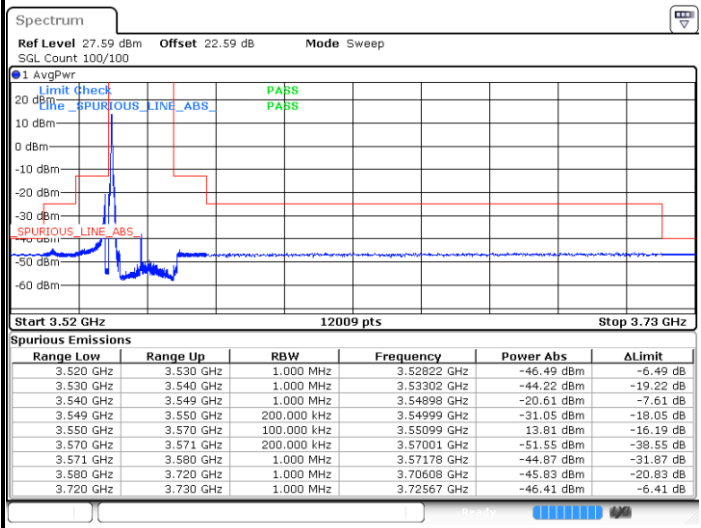

FR1 n48 / 20MHz / CP OFDM / 16QAM

Lowest Channel

1RB0

1RBmax

Date: 27.SEP.2023 23:13:00

Date: 27.SEP.2023 23:14:19