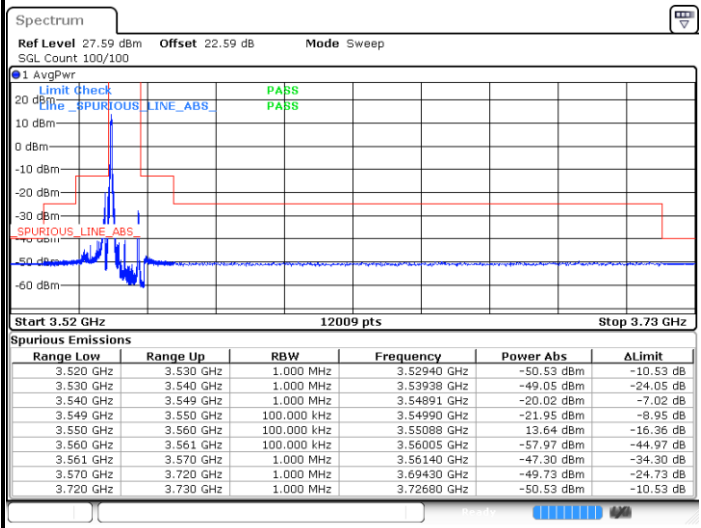

FR1 n48 / 10MHz / CP OFDM / 64QAM

Lowest Channel

1RB0

1RBmax

Date: 27.SEP.2023 20:21:51

Date: 27.SEP.2023 20:24:17