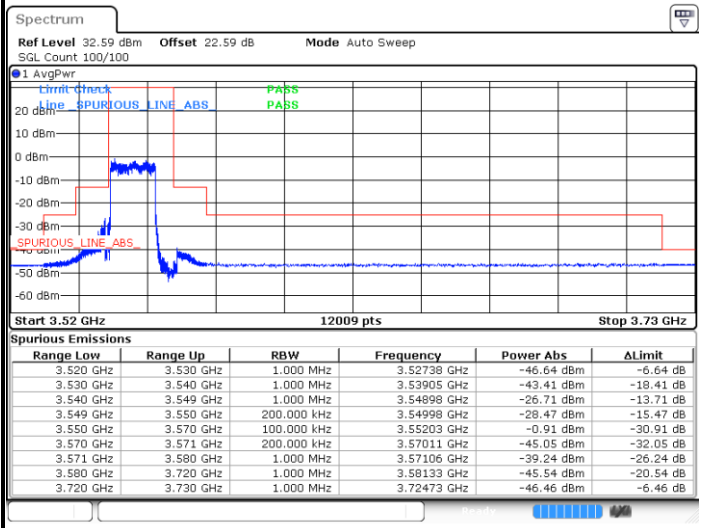

FR1 n48 / 15MHz / CP OFDM / 64QAM

Lowest Channel

1RB0

1RBmax

Date: 27.SEP.2023 20:50:25

Date: 27.SEP.2023 20:52:35

Full RB

Date: 27.SEP.2023 20:55:12