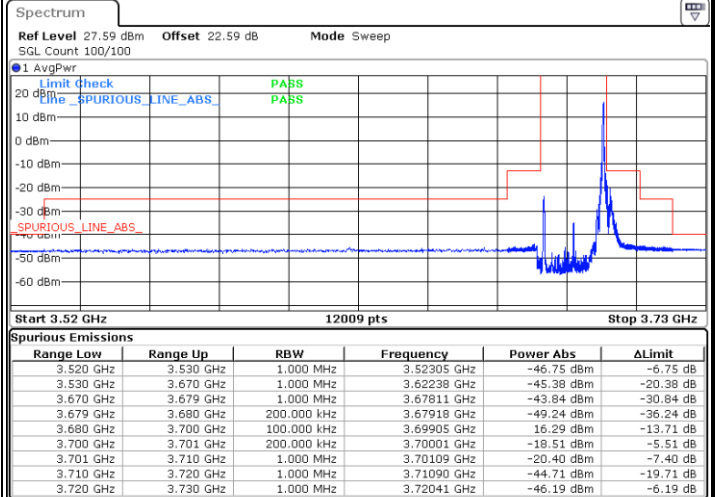

FR1 n48 / 20MHz / CP OFDM / 64QAM

Highest Channel

1RB0

1RBmax

Date: 27.SEP.2023 23:30:49

Date: 27.SEP.2023 23:29:33