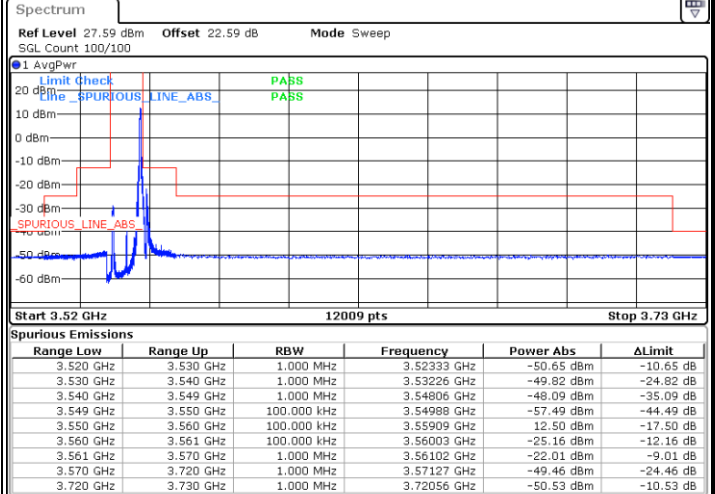

FR1 n48 / 10MHz / CP OFDM / 256QAM

Lowest Channel

1RB0

1RBmax

Date: 27.SEP.2023 20:19:21

Date: 27.SEP.2023 20:24:41