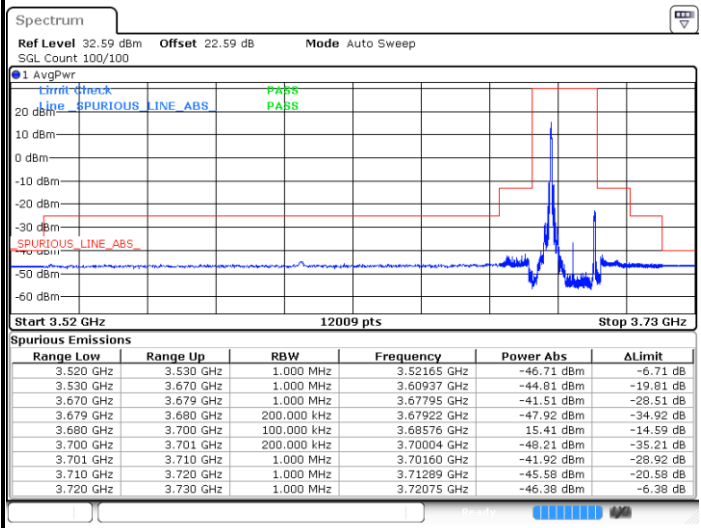

FR1 n48 / 15MHz / CP OFDM / 16QAM

Highest Channel

1RB0

1RBmax

Date: 27.SEP.2023 23:03:42

Date: 27.SEP.2023 23:00:32