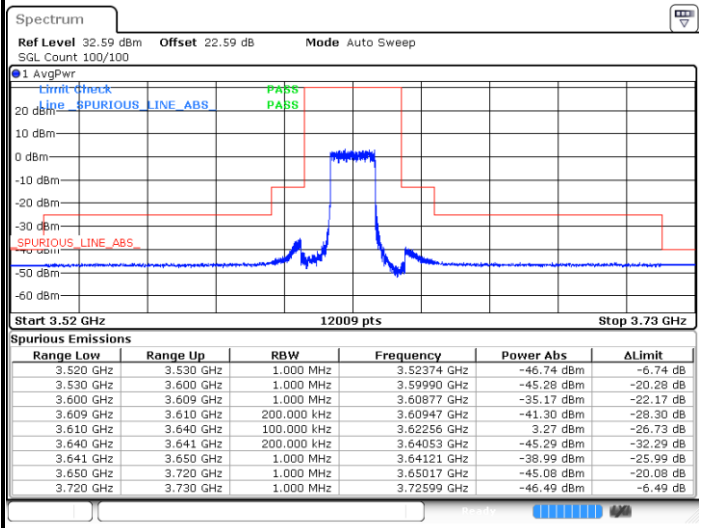

FR1 n48 / 15MHz / CP OFDM / 16QAM

Middle Channel

1RB0

1RBmax

Date: 27.SEP.2023 20:58:25

Date: 27.SEP.2023 22:57:04

Full RB

Date: 27.SEP.2023 20:57:09