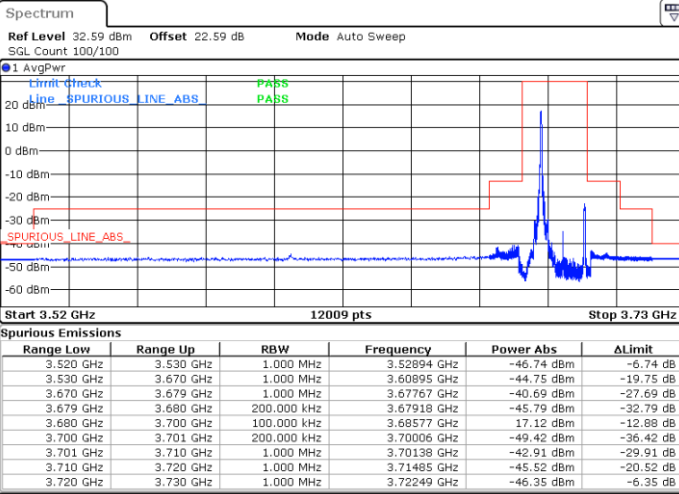

FR1 n48 / 15MHz / CP OFDM / QPSK

Highest Channel

1RB0

1RBmax

Date: 27.SEP.2023 23:04:11

Date: 27.SEP.2023 22:59:09