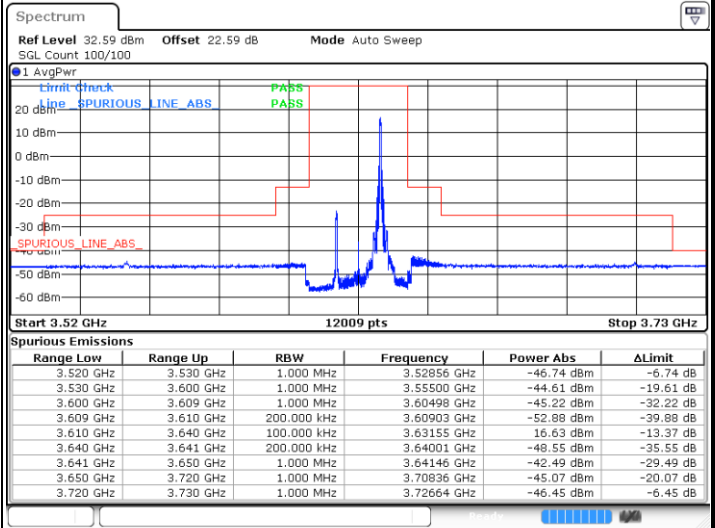

FR1 n48 / 15MHz / CP OFDM / 16QAM

Middle Channel

1RB0

1RBmax

Date: 27.SEP.2023 20:58:25

Date: 27.SEP.2023 22:57:04