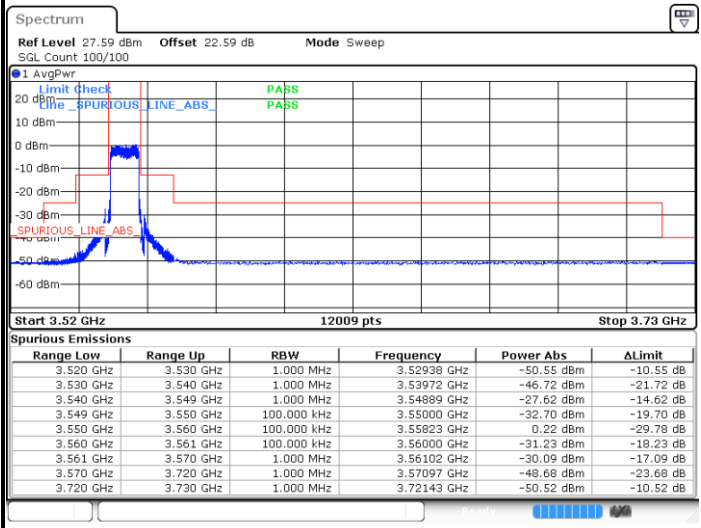

FR1 n48 / 10MHz / CP OFDM / 64QAM

Lowest Channel

1RB0

1RBmax

Date: 27.SEP.2023 20:21:51

Date: 27.SEP.2023 20:24:17

Full RB

Date: 27.SEP.2023 20:17:58