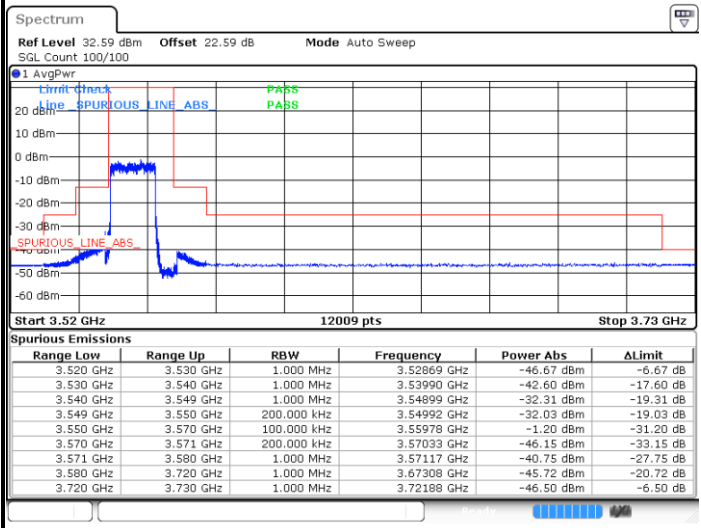

FR1 n48 / 15MHz / CP OFDM / 256QAM

Lowest Channel

1RB0

1RBmax

Date: 27.SEP.2023 20:50:52

Date: 27.SEP.2023 20:51:30

Full RB

Date: 27.SEP.2023 20:55:37