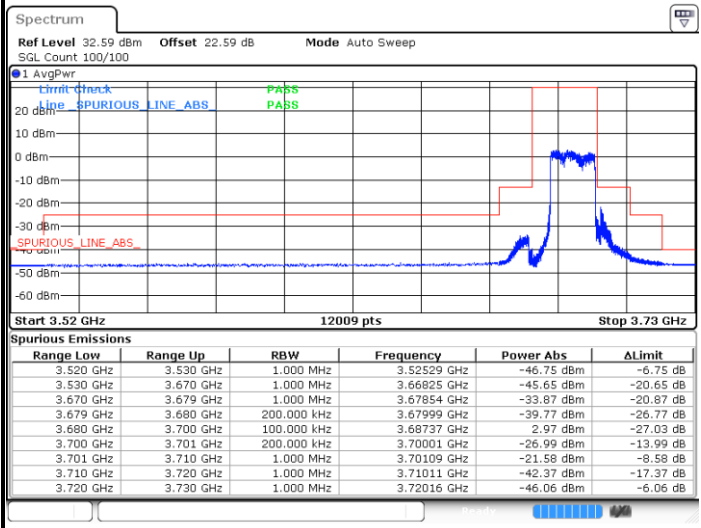

FR1 n48 / 15MHz / CP OFDM / 16QAM

Highest Channel

1RB0

1RBmax

Date: 27.SEP.2023 23:03:42

Date: 27.SEP.2023 23:00:32

Full RB

Date: 27.SEP.2023 23:05:08