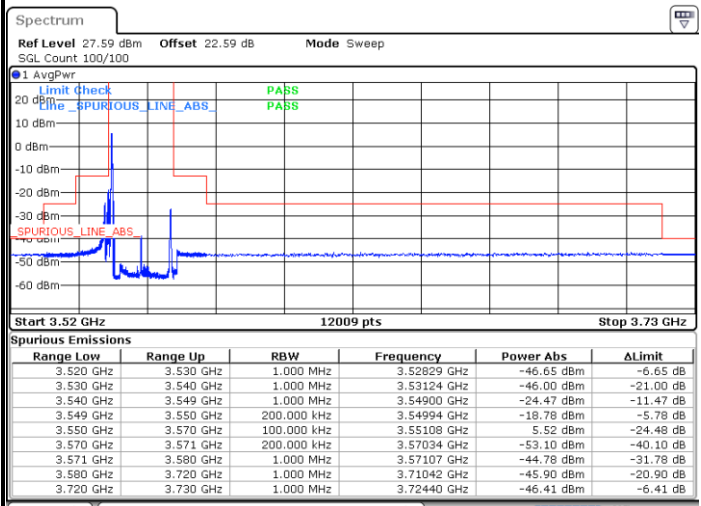

FR1 n48 / 20MHz / CP OFDM / 64QAM

Lowest Channel

1RB0

1RBmax

Date: 27.SEP.2023 23:12:29

Date: 27.SEP.2023 23:14:41