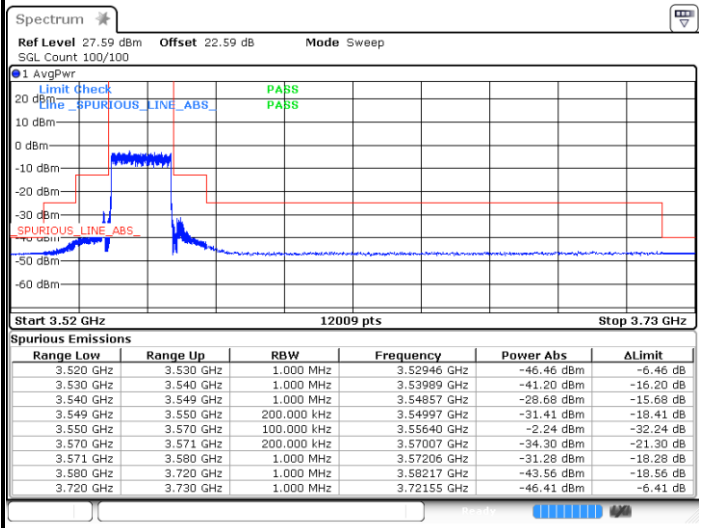

FR1 n48 / 20MHz / CP OFDM / 16QAM

Lowest Channel

1RB0

1RBmax

Date: 27.SEP.2023 23:13:00

Date: 27.SEP.2023 23:14:19

Full RB

Date: 27.SEP.2023 23:10:25