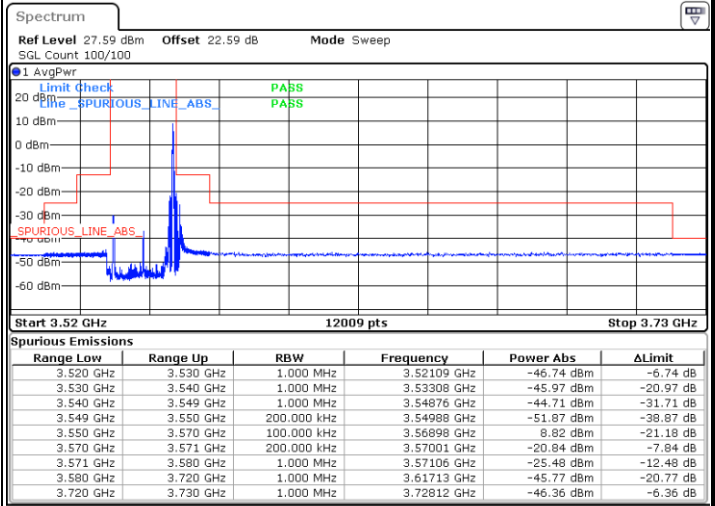

FR1 n48 / 20MHz / CP OFDM / 64QAM

Lowest Channel

1RB0

1RBmax

Date: 27.SEP.2023 23:12:29

Date: 27.SEP.2023 23:14:41