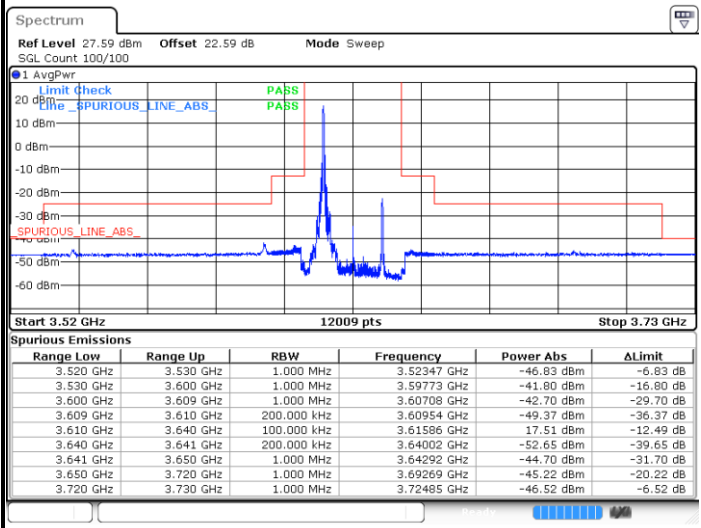

FR1 n48 / 20MHz / CP OFDM / 16QAM

Middle Channel

1RB0

1RBmax

Date: 27.SEP.2023 23:21:13

Date: 27.SEP.2023 23:23:40