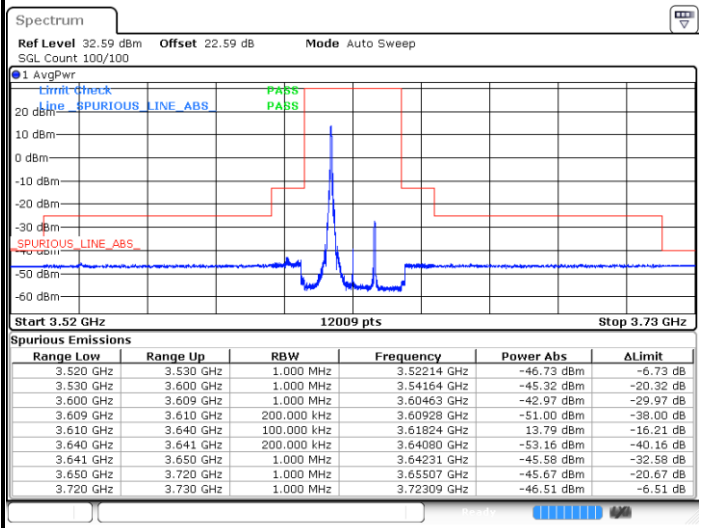

FR1 n48 / 15MHz / CP OFDM / 256QAM

Middle Channel

1RB0

1RBmax

Date: 27.SEP.2023 20:59:36