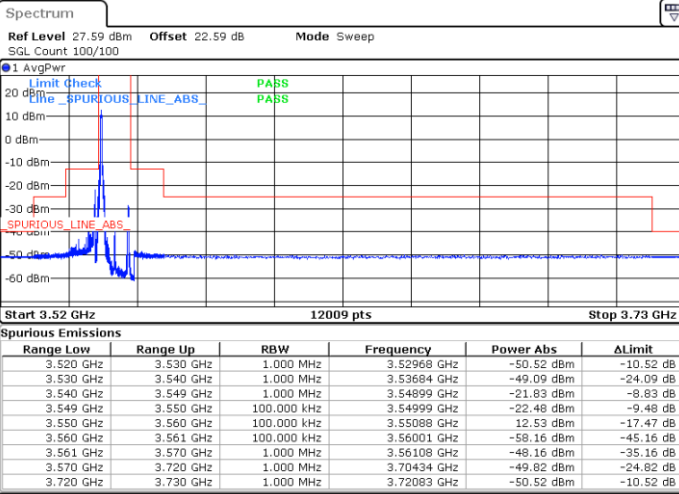

FR1 n48 / 10MHz / CP OFDM / 256QAM

Lowest Channel

1RB0

1RBmax

Date: 27.SEP.2023 20:19:21

Date: 27.SEP.2023 20:24:41