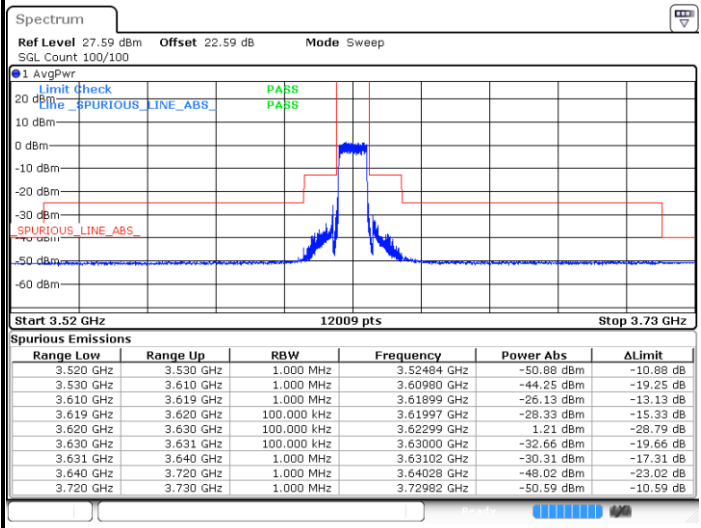

FR1 n48 / 10MHz / CP OFDM / 256QAM

Middle Channel

1RB0

1RBmax

Date: 27.SEP.2023 20:33:02

Date: 27.SEP.2023 20:33:45

Full RB

Date: 27.SEP.2023 20:37:35