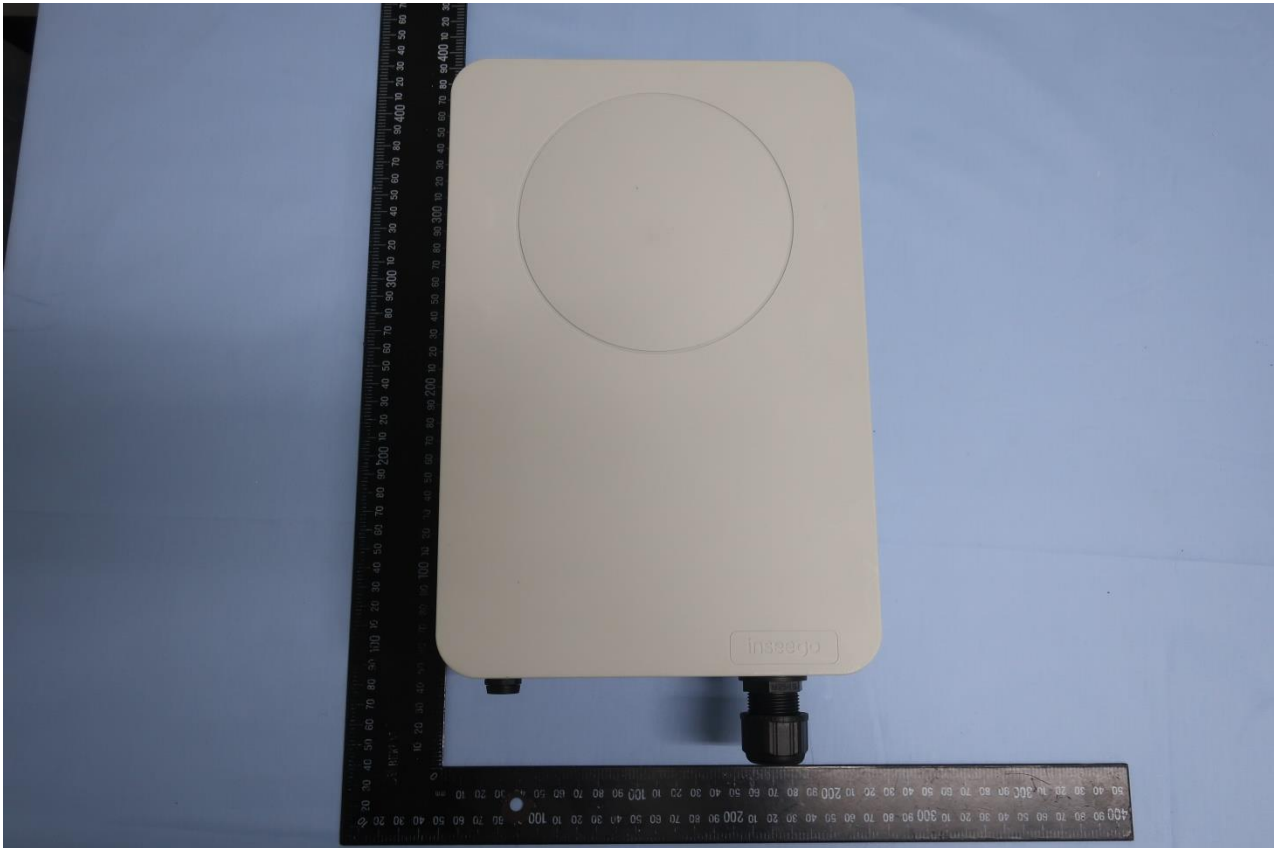

1. External Photograph of EUT

Brand Name: Inseego / Model Name: FW2010-1, FW2010e-1

Brand Name: Inseego / Model Name: FW2010-1, FW2010e-1

Brand Name: Inseego / Model Name: FW2010-1, FW2010e-1

Brand Name: Inseego / Model Name: FW2010-1, FW2010e-1

Specification of Accessory				
AC Adapter	Brand Name	TOPOW	Model Name	TPT90S56POE-MG
	Power Rating	I/P: 100-240 Vac, 1.8A, O/P: 56Vdc, 1.61A		
	AC Power Cord Type	1.05meter, non-shielded cable, without ferrite core		