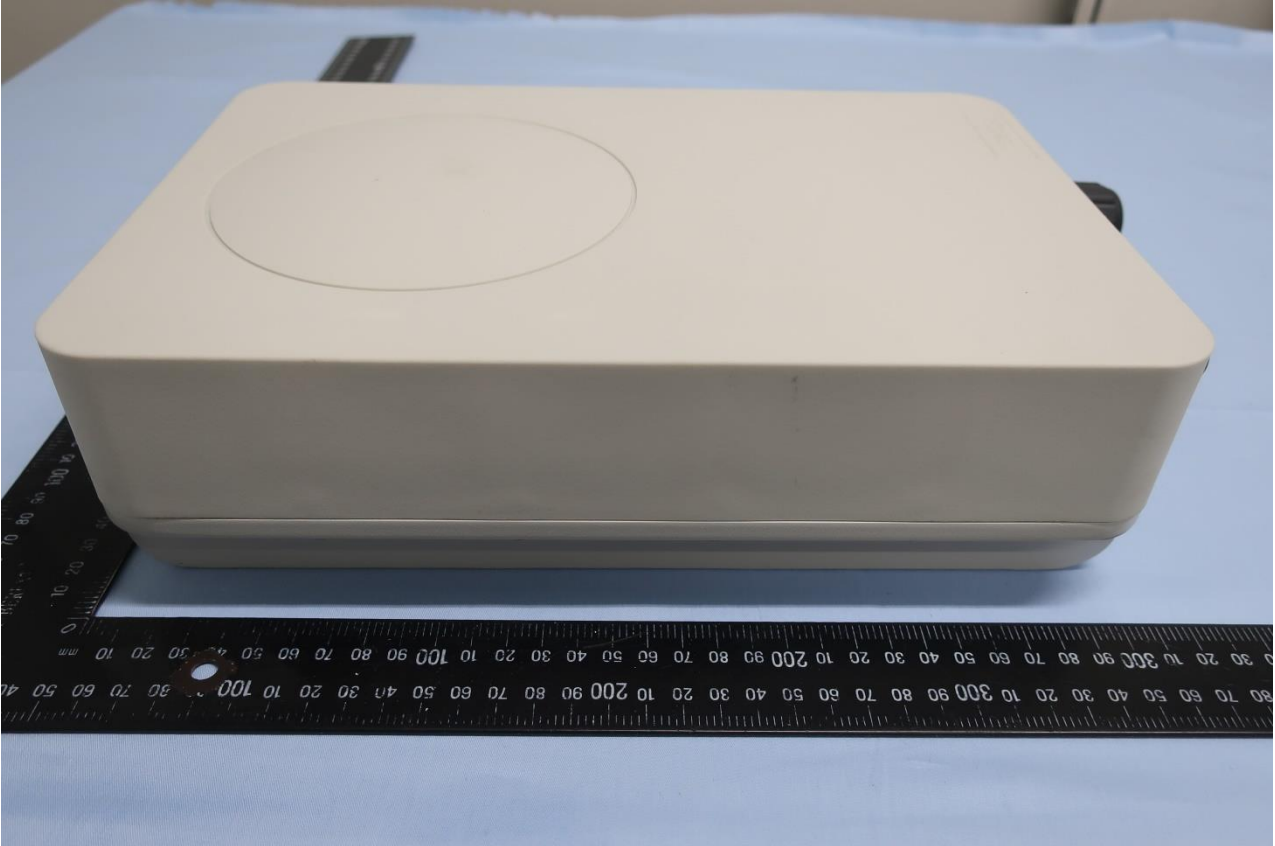

1. External Photograph of EUT

Brand Name: Inseego / Model Name: FW2010-1, FW2010e-1

Brand Name: Inseego / Model Name: FW2010-1, FW2010e-1

Brand Name: Inseego / Model Name: FW2010-1, FW2010e-1

Brand Name: Inseego / Model Name: FW2010-1, FW2010e-1

Brand Name: Inseego / Model Name: FW2010-1, FW2010e-1

Brand Name: Insego / Model Name: FW2010-1, FW2010e-1

2. Photograph of Accessory

Brand Name: Inseego / Model Name: FW2010-1, FW2010e-1

List of Accessory:

Specification of Accessory				
AC Adapter	Brand Name	TOPOW	Model Name	TPT90S56POE-MG
	Power Rating	I/P: 100-240 Vac, 1.8A, O/P: 56Vdc, 1.61A		
	AC Power Cord Type	1.05meter, non-shielded cable, without ferrite core		