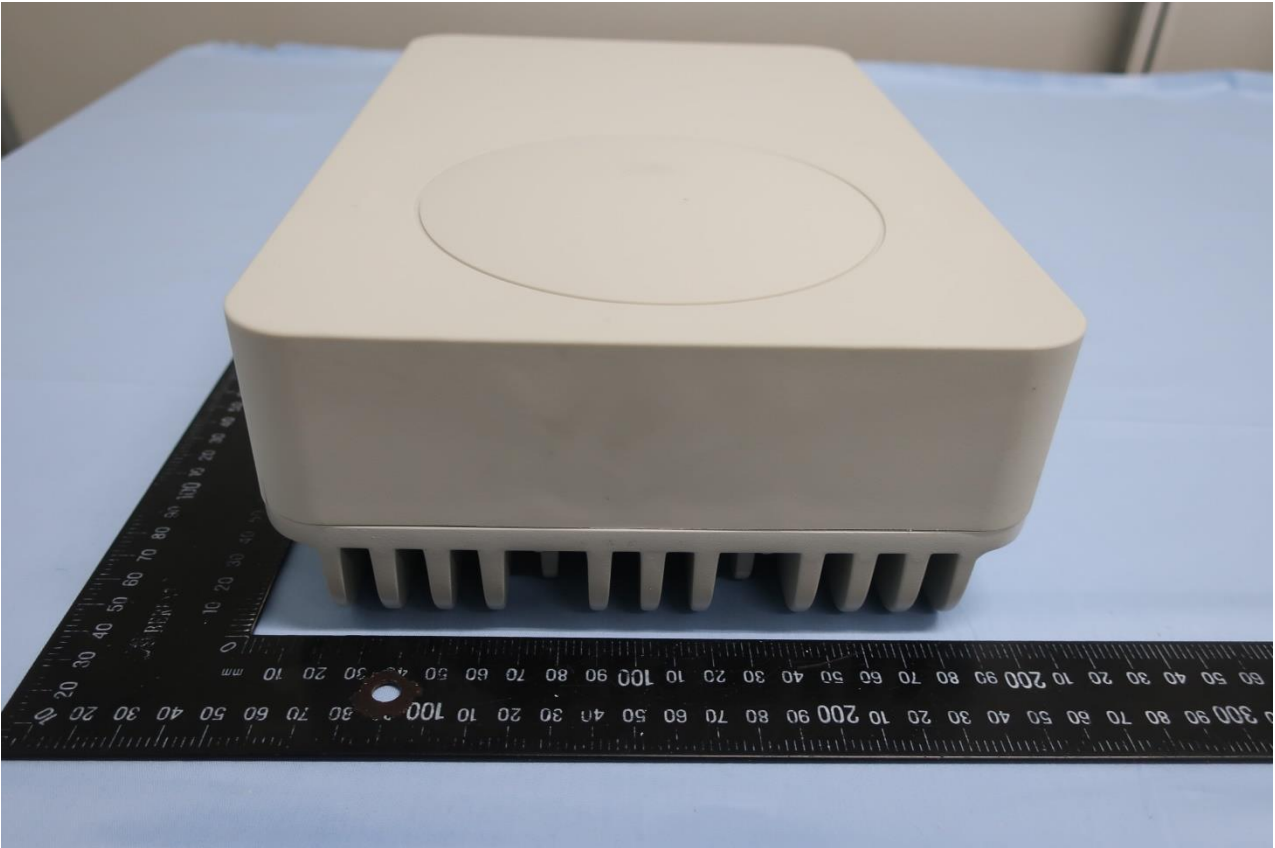

1. External Photograph of EUT

Brand Name: Inseego / Model Name: FW2010-1, FW2010e-1

Brand Name: Inseego / Model Name: FW2010-1, FW2010e-1

Brand Name: Inseego / Model Name: FW2010-1, FW2010e-1

Brand Name: Inseego / Model Name: FW2010-1, FW2010e-1

Brand Name: Inseego / Model Name: FW2010-1, FW2010e-1

Brand Name: Insego / Model Name: FW2010-1, FW2010e-1

2. Photograph of Accessory

Brand Name: Inseego / Model Name: FW2010-1, FW2010e-1

List of Accessory:

Specification of Accessory				
AC Adapter	Brand Name	TOPOW	Model Name	TPT90S56POE-MG
	Power Rating	I/P: 100-240 Vac, 1.8A, O/P: 56Vdc, 1.61A		
	AC Power Cord Type	1.05meter, non-shielded cable, without ferrite core		