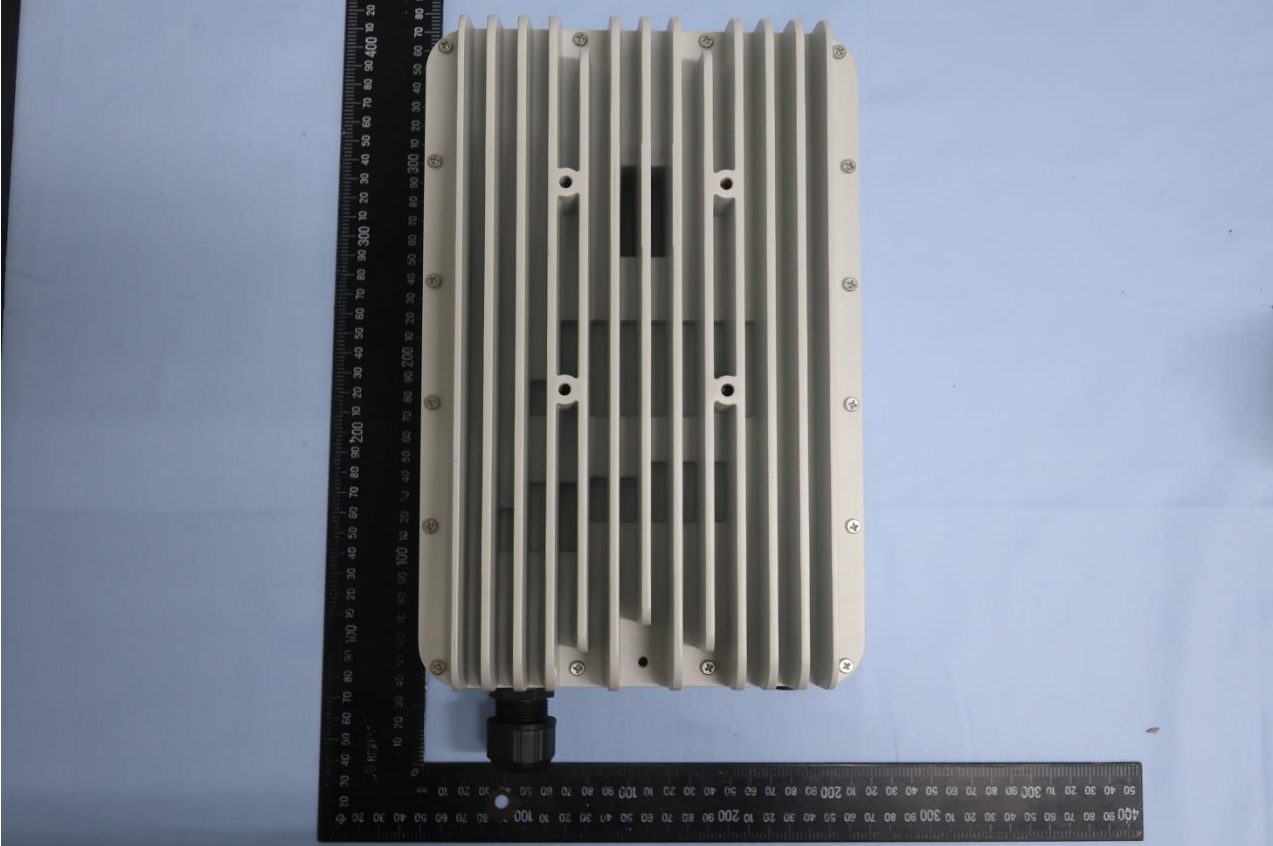

1. External Photograph of EUT

Brand Name: Inseego / Model Name: FW2010-1, FW2010e-1

Brand Name: Inseego / Model Name: FW2010-1, FW2010e-1

Brand Name: Inseego / Model Name: FW2010-1, FW2010e-1

Brand Name: Inseego / Model Name: FW2010-1, FW2010e-1

Brand Name: Inseego / Model Name: FW2010-1, FW2010e-1

Brand Name: Insego / Model Name: FW2010-1, FW2010e-1

2. Photograph of Accessory

Brand Name: Inseego / Model Name: FW2010-1, FW2010e-1

List of Accessory:

Specification of Accessory				
AC Adapter	Brand Name	TOPOW	Model Name	TPT90S56POE-MG
	Power Rating	I/P: 100-240 Vac, 1.8A, O/P: 56Vdc, 1.61A		
	AC Power Cord Type	1.05meter, non-shielded cable, without ferrite core		