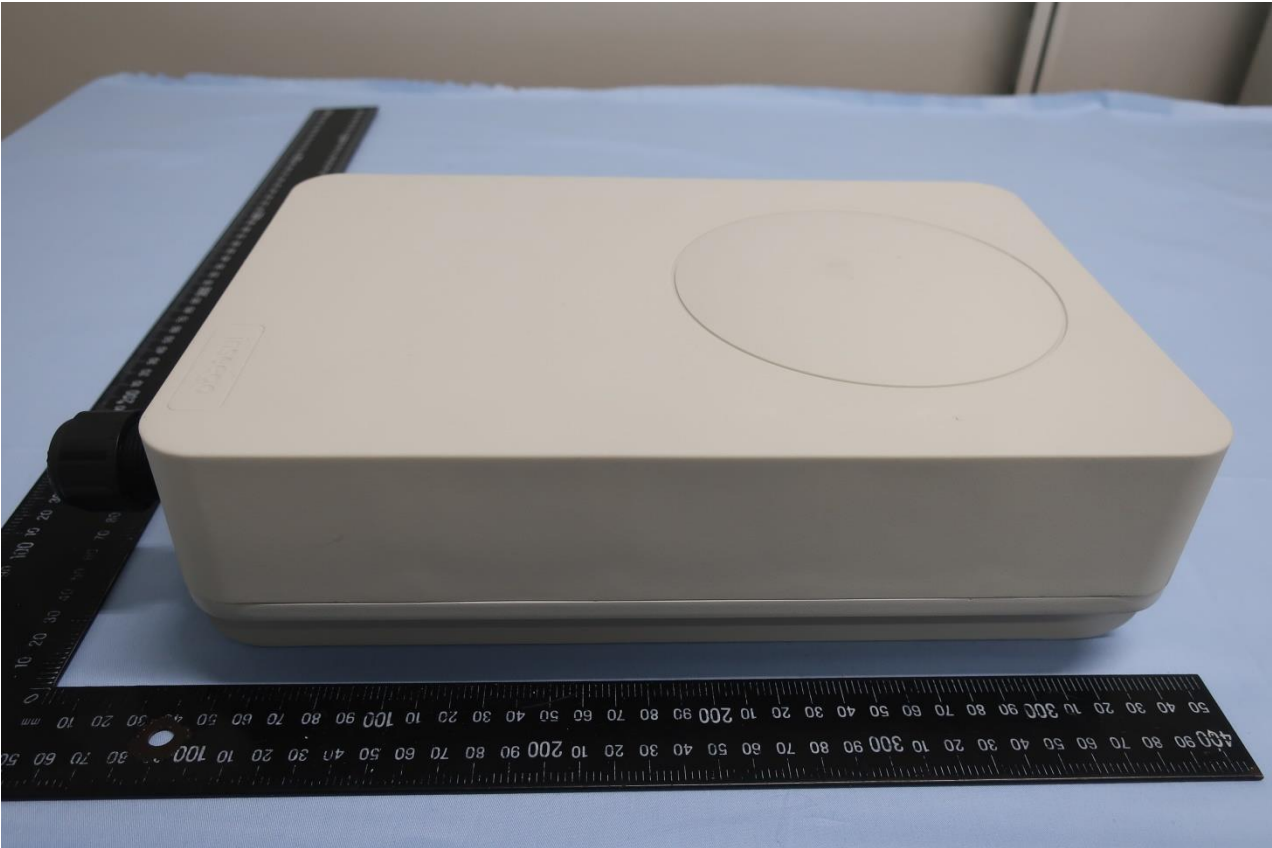

1. External Photograph of EUT

Brand Name: Inseego / Model Name: FW2010-1, FW2010e-1

Brand Name: Inseego / Model Name: FW2010-1, FW2010e-1

Brand Name: Inseego / Model Name: FW2010-1, FW2010e-1

Brand Name: Inseego / Model Name: FW2010-1, FW2010e-1

Brand Name: Inseego / Model Name: FW2010-1, FW2010e-1

Brand Name: Insego / Model Name: FW2010-1, FW2010e-1

2. Photograph of Accessory

Brand Name: Inseego / Model Name: FW2010-1, FW2010e-1

List of Accessory:

Specification of Accessory				
AC Adapter	Brand Name	TOPOW	Model Name	TPT90S56POE-MG
	Power Rating	I/P: 100-240 Vac, 1.8A, O/P: 56Vdc, 1.61A		
	AC Power Cord Type	1.05meter, non-shielded cable, without ferrite core		