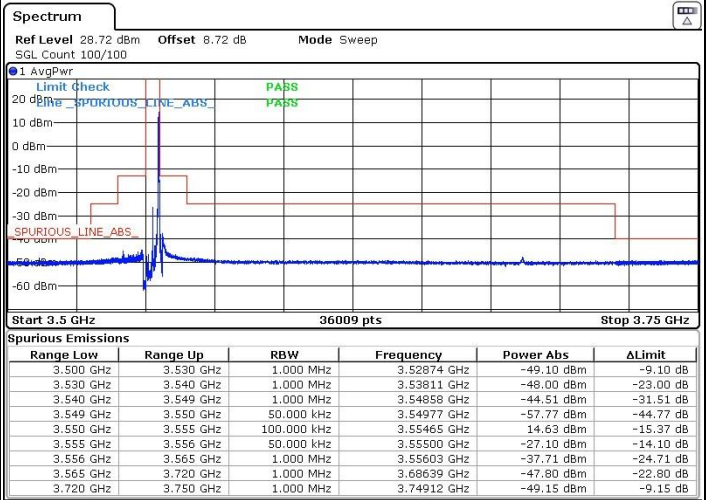

LTE Band 48 / 20MHz

16QAM

Middle Channel / 1RB0

Middle Channel / 1RBmax

Date: 12.MAR.2021 17:02:28

Date: 12.MAR.2021 17:03:16

Middle Channel / Full RB

Date: 12.MAR.2021 16:59:20

LTE Band 48 / 20MHz

16QAM

Highest Channel / 1RB0

Highest Channel / 1RBmax

Date: 12.MAR.2021 17:11:46

Date: 12.MAR.2021 17:14:45

Highest Channel / Full RB

Date: 12.MAR.2021 17:08:00

LTE Band 48 / 5MHz

64QAM

Lowest Channel / 1RB0

Lowest Channel / 1RBmax

Date: 12.MAR.2021 14:33:25

Date: 12.MAR.2021 14:36:16

Lowest Channel / Full RB

Date: 12.MAR.2021 14:28:19