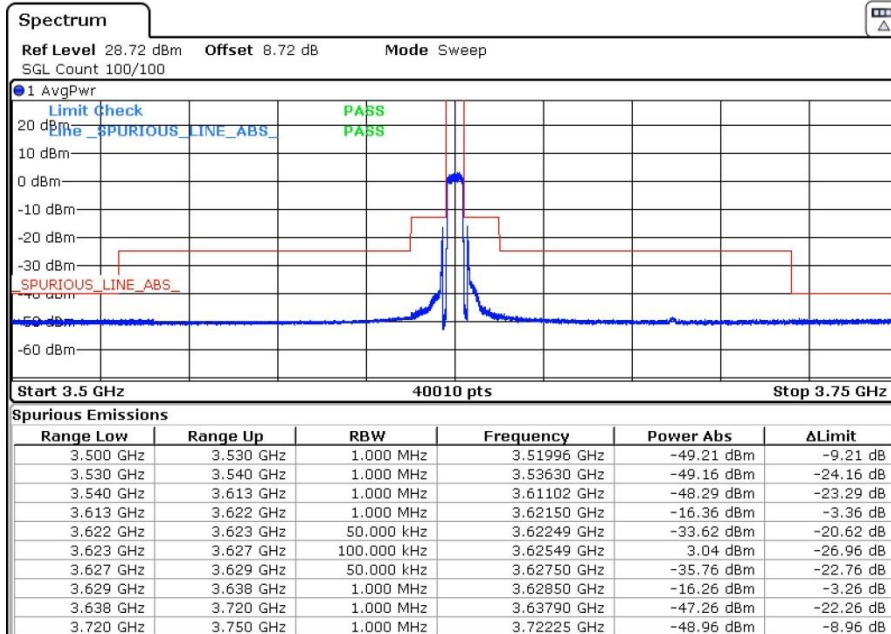

LTE Band 48 / 5MHz

16QAM

Middle Channel / 1RB0

Middle Channel / 1RBmax

Date: 12.MAR.2021 14:58:26

Date: 12.MAR.2021 15:02:39

Middle Channel / Full RB

Date: 12.MAR.2021 14:53:09

LTE Band 48 / 5MHz

16QAM

Highest Channel / 1RB0

Highest Channel / 1RBmax

Date: 12.MAR.2021 15:09:57

Date: 12.MAR.2021 15:10:43

Highest Channel / Full RB

Date: 12.MAR.2021 15:08:07