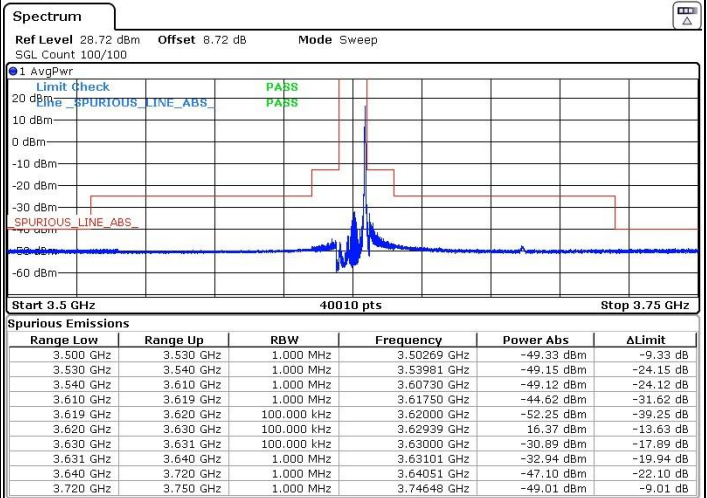

LTE Band 48 / 5MHz

64QAM

Highest Channel / 1RB0

Highest Channel / 1RBmax

Date: 12.MAR.2021 15:09:57

Date: 12.MAR.2021 15:10:43

Highest Channel / Full RB

Date: 12.MAR.2021 15:07:20

LTE Band 48 / 10MHz

64QAM

Lowest Channel / 1RB0

Lowest Channel / 1RBmax

Date: 12.MAR.2021 15:23:59

Date: 12.MAR.2021 15:24:38

Lowest Channel / Full RB

Date: 12.MAR.2021 15:20:12

LTE Band 48 / 10MHz

64QAM

Middle Channel / 1RB0

Middle Channel / 1RBmax

Date: 12.MAR.2021 15:35:22

Date: 12.MAR.2021 15:37:17

Middle Channel / Full RB

Date: 12.MAR.2021 15:32:20