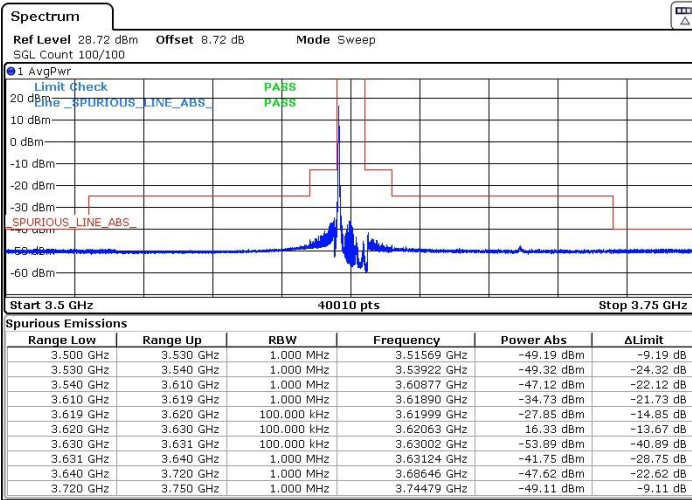

LTE Band 48 / 5MHz

16QAM

Highest Channel / 1RB0

Highest Channel / 1RBmax

Date: 12.MAR.2021 15:09:57

Date: 12.MAR.2021 15:10:43

Highest Channel / Full RB

Date: 12.MAR.2021 15:08:07

LTE Band 48 / 10MHz

16QAM

Lowest Channel / 1RB0

Lowest Channel / 1RBmax

Date: 12.MAR.2021 15:23:59

Date: 12.MAR.2021 15:24:38

Lowest Channel / Full RB

Date: 12.MAR.2021 15:20:12

LTE Band 48 / 10MHz

16QAM

MiddleChannel / 1RB0

Middle Channel / 1RBmax

Date: 12.MAR.2021 15:36:31

Date: 12.MAR.2021 15:37:17

Middle Channel / Full RB

Date: 12.MAR.2021 15:32:20

LTE Band 48 / 10MHz

16QAM

Highest Channel / 1RB0

Highest Channel / 1RBmax

Date: 12.MAR.2021 15:48:19

Date: 12.MAR.2021 15:48:52

Highest Channel / Full RB

Date: 12.MAR.2021 15:45:19