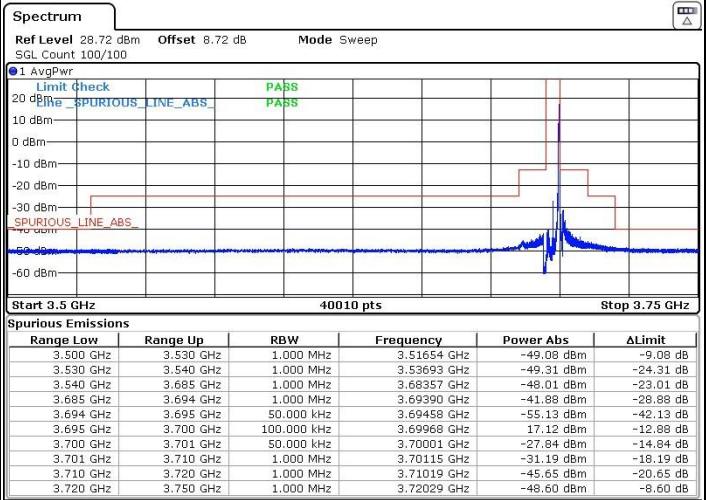

LTE Band 48 / 5MHz

64QAM

Lowest Channel / 1RB0

Lowest Channel / 1RBmax

Date: 12.MAR.2021 14:33:25

Date: 12.MAR.2021 14:36:16

Lowest Channel / Full RB

Date: 12.MAR.2021 14:28:19

LTE Band 48 / 5MHz

64QAM

Middle Channel / 1RB0

Middle Channel / 1RBmax

Date: 12.MAR.2021 14:58:26

Date: 12.MAR.2021 15:02:39

Middle Channel / Full RB

Date: 12.MAR.2021 14:53:09

LTE Band 48 / 5MHz

64QAM

Highest Channel / 1RB0

Highest Channel / 1RBmax

Date: 12.MAR.2021 15:09:57

Date: 12.MAR.2021 15:10:43

Highest Channel / Full RB

Date: 12.MAR.2021 15:07:20

LTE Band 48 / 10MHz

64QAM

Lowest Channel / 1RB0

Lowest Channel / 1RBmax

Date: 12.MAR.2021 15:23:59

Date: 12.MAR.2021 15:24:38

Lowest Channel / Full RB

Date: 12.MAR.2021 15:20:12