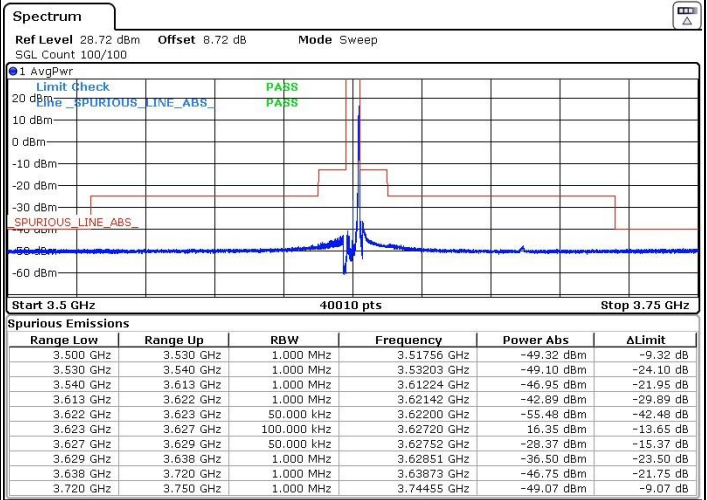

LTE Band 48 / 20MHz

16QAM

Highest Channel / 1RB0

Highest Channel / 1RBmax

Date: 12.MAR.2021 17:11:46

Date: 12.MAR.2021 17:14:45

Highest Channel / Full RB

Date: 12.MAR.2021 17:08:00

LTE Band 48 / 5MHz

64QAM

Lowest Channel / 1RB0

Lowest Channel / 1RBmax

Date: 12.MAR.2021 14:33:25

Date: 12.MAR.2021 14:36:16

Lowest Channel / Full RB

Date: 12.MAR.2021 14:28:19

LTE Band 48 / 5MHz

64QAM

Middle Channel / 1RB0

Middle Channel / 1RBmax

Date: 12.MAR.2021 14:58:26

Date: 12.MAR.2021 15:02:39

Middle Channel / Full RB

Date: 12.MAR.2021 14:53:09

LTE Band 48 / 5MHz

64QAM

Highest Channel / 1RB0

Highest Channel / 1RBmax

Date: 12.MAR.2021 15:09:57

Date: 12.MAR.2021 15:10:43

Highest Channel / Full RB

Date: 12.MAR.2021 15:07:20