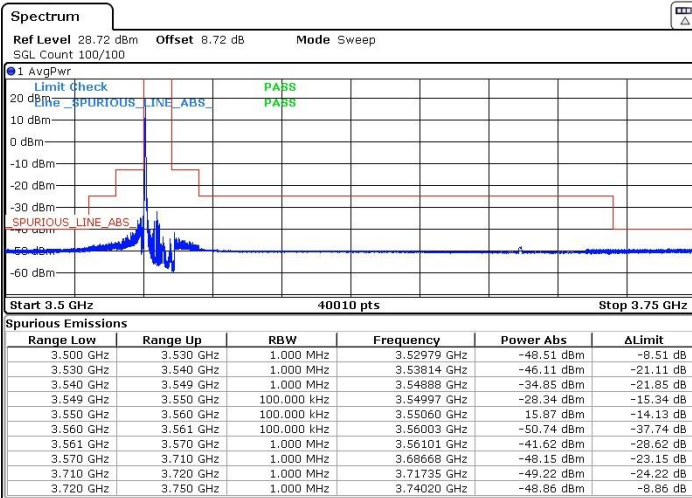

LTE Band 48 / 5MHz

64QAM

Middle Channel / 1RB0

Middle Channel / 1RBmax

Date: 12.MAR.2021 14:58:26

Date: 12.MAR.2021 15:02:39

Middle Channel / Full RB

Date: 12.MAR.2021 14:53:09

LTE Band 48 / 5MHz

64QAM

Highest Channel / 1RB0

Highest Channel / 1RBmax

Date: 12.MAR.2021 15:09:57

Date: 12.MAR.2021 15:10:43

Highest Channel / Full RB

Date: 12.MAR.2021 15:07:20

LTE Band 48 / 10MHz

64QAM

Lowest Channel / 1RB0

Lowest Channel / 1RBmax

Date: 12.MAR.2021 15:23:59

Date: 12.MAR.2021 15:24:38

Lowest Channel / Full RB

Date: 12.MAR.2021 15:20:12

LTE Band 48 / 10MHz

64QAM

Middle Channel / 1RB0

Middle Channel / 1RBmax

Date: 12.MAR.2021 15:35:22

Date: 12.MAR.2021 15:37:17

Middle Channel / Full RB

Date: 12.MAR.2021 15:32:20