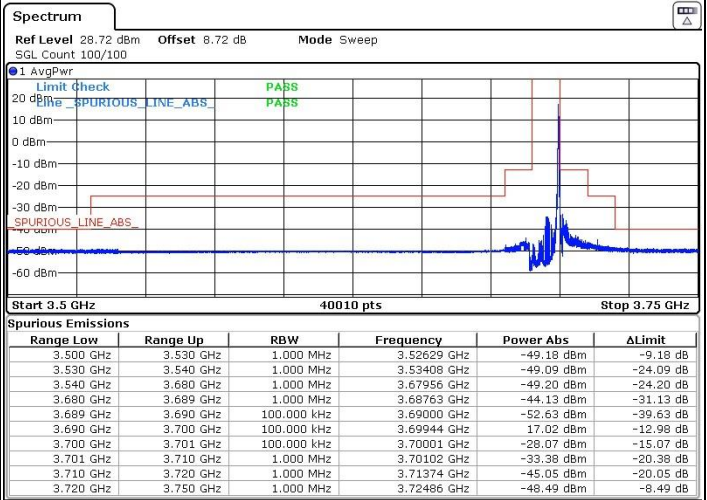

LTE Band 48 / 10MHz

16QAM

Lowest Channel / 1RB0

Lowest Channel / 1RBmax

Date: 12.MAR.2021 15:23:59

Date: 12.MAR.2021 15:24:38

Lowest Channel / Full RB

Date: 12.MAR.2021 15:20:12

LTE Band 48 / 10MHz

16QAM

MiddleChannel / 1RB0

Middle Channel / 1RBmax

Date: 12.MAR.2021 15:36:31

Date: 12.MAR.2021 15:37:17

Middle Channel / Full RB

Date: 12.MAR.2021 15:32:20

LTE Band 48 / 10MHz

16QAM

Highest Channel / 1RB0

Highest Channel / 1RBmax

Date: 12.MAR.2021 15:48:19

Date: 12.MAR.2021 15:48:52

Highest Channel / Full RB

Date: 12.MAR.2021 15:45:19

LTE Band 48 / 15MHz

16QAM

Lowest Channel / 1RB0

Lowest Channel / 1RBmax

Date: 19.MAR.2021 09:24:30

Date: 19.MAR.2021 09:26:36

Lowest Channel / Full RB

Date: 19.MAR.2021 09:22:44