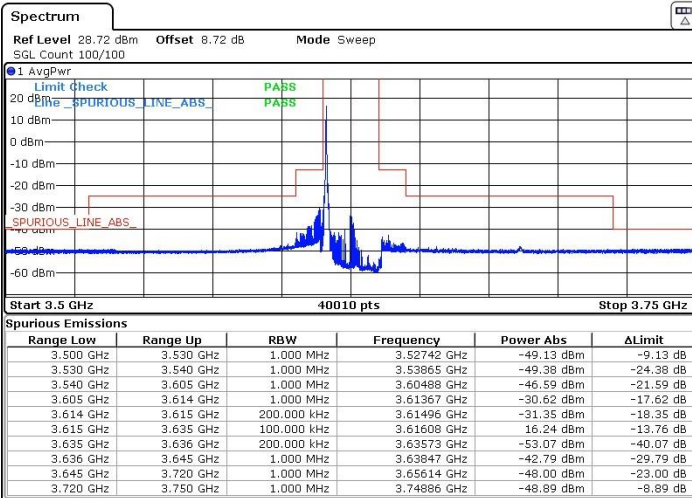

LTE Band 48 / 15MHz

16QAM

Highest Channel / 1RB0

Highest Channel / 1RBmax

Date: 12.MAR.2021 16:42:48

Date: 12.MAR.2021 16:43:17

Highest Channel / Full RB

Date: 12.MAR.2021 16:40:01

LTE Band 48 / 20MHz

16QAM

Lowest Channel / 1RB0

Lowest Channel / 1RBmax

Date: 19.MAR.2021 09:36:23

Date: 19.MAR.2021 09:38:10

Lowest Channel / Full RB

Date: 19.MAR.2021 09:35:04

LTE Band 48 / 20MHz

16QAM

Middle Channel / 1RB0

Middle Channel / 1RBmax

Date: 12.MAR.2021 17:02:28

Date: 12.MAR.2021 17:03:16

Middle Channel / Full RB

Date: 12.MAR.2021 16:59:20

LTE Band 48 / 20MHz

16QAM

Highest Channel / 1RB0

Highest Channel / 1RBmax

Date: 12.MAR.2021 17:11:46

Date: 12.MAR.2021 17:14:45

Highest Channel / Full RB

Date: 12.MAR.2021 17:08:00