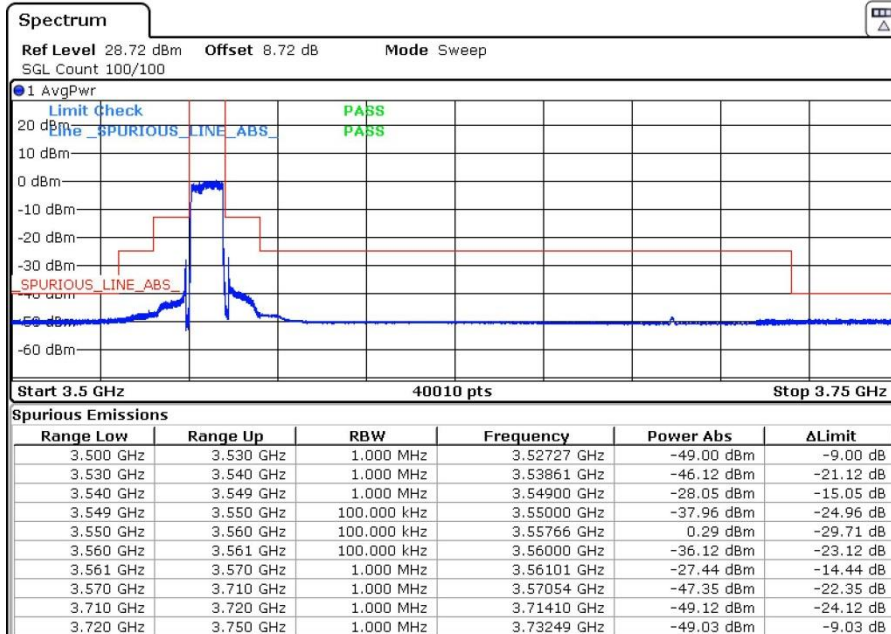

LTE Band 48 / 5MHz

64QAM

Highest Channel / 1RB0

Highest Channel / 1RBmax

Date: 12.MAR.2021 15:09:57

Date: 12.MAR.2021 15:10:43

Highest Channel / Full RB

Date: 12.MAR.2021 15:07:20

LTE Band 48 / 10MHz

64QAM

Lowest Channel / 1RB0

Lowest Channel / 1RBmax

Date: 12.MAR.2021 15:23:59

Date: 12.MAR.2021 15:24:38

Lowest Channel / Full RB

Date: 12.MAR.2021 15:20:12

LTE Band 48 / 10MHz

64QAM

Middle Channel / 1RB0

Middle Channel / 1RBmax

Date: 12.MAR.2021 15:35:22

Date: 12.MAR.2021 15:37:17

Middle Channel / Full RB

Date: 12.MAR.2021 15:32:20