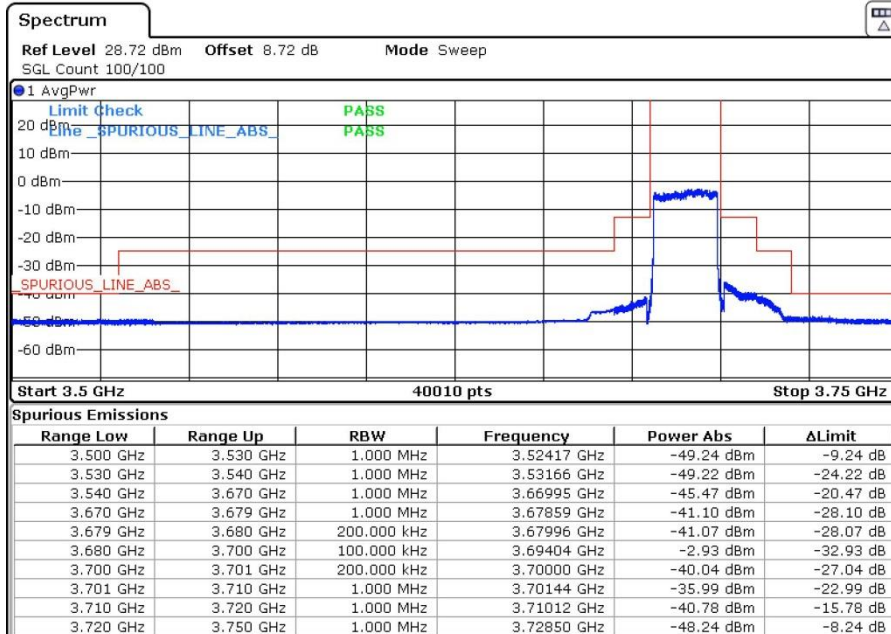

LTE Band 48 / 20MHz

16QAM

Middle Channel / 1RB0

Middle Channel / 1RBmax

Date: 12.MAR.2021 17:02:28

Date: 12.MAR.2021 17:03:16

Middle Channel / Full RB

Date: 12.MAR.2021 16:59:20

LTE Band 48 / 20MHz

16QAM

Highest Channel / 1RB0

Highest Channel / 1RBmax

Date: 12.MAR.2021 17:11:46

Date: 12.MAR.2021 17:14:45

Highest Channel / Full RB

Date: 12.MAR.2021 17:08:00

LTE Band 48 / 5MHz

64QAM

Lowest Channel / 1RB0

Lowest Channel / 1RBmax

Date: 12.MAR.2021 14:33:25

Date: 12.MAR.2021 14:36:16

Lowest Channel / Full RB

Date: 12.MAR.2021 14:28:19

LTE Band 48 / 5MHz

64QAM

Middle Channel / 1RB0

Middle Channel / 1RBmax

Date: 12.MAR.2021 14:58:26

Date: 12.MAR.2021 15:02:39

Middle Channel / Full RB

Date: 12.MAR.2021 14:53:09