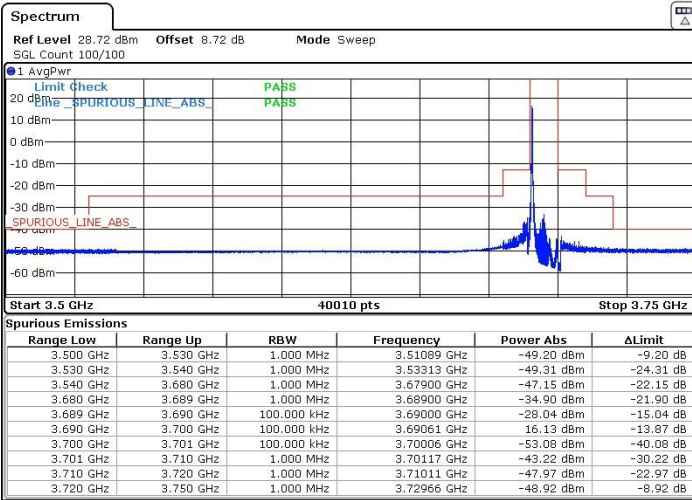

LTE Band 48 / 10MHz

16QAM

Lowest Channel / 1RB0

Lowest Channel / 1RBmax

Date: 12.MAR.2021 15:23:59

Date: 12.MAR.2021 15:24:38

Lowest Channel / Full RB

Date: 12.MAR.2021 15:20:12

LTE Band 48 / 10MHz

16QAM

MiddleChannel / 1RB0

Middle Channel / 1RBmax

Date: 12.MAR.2021 15:36:31

Date: 12.MAR.2021 15:37:17

Middle Channel / Full RB

Date: 12.MAR.2021 15:32:20

LTE Band 48 / 10MHz

16QAM

Highest Channel / 1RB0

Highest Channel / 1RBmax

Date: 12.MAR.2021 15:48:19

Date: 12.MAR.2021 15:48:52

Highest Channel / Full RB

Date: 12.MAR.2021 15:45:19

LTE Band 48 / 15MHz

16QAM

Lowest Channel / 1RB0

Lowest Channel / 1RBmax

Date: 19.MAR.2021 09:24:30

Date: 19.MAR.2021 09:26:36

Lowest Channel / Full RB

Date: 19.MAR.2021 09:22:44