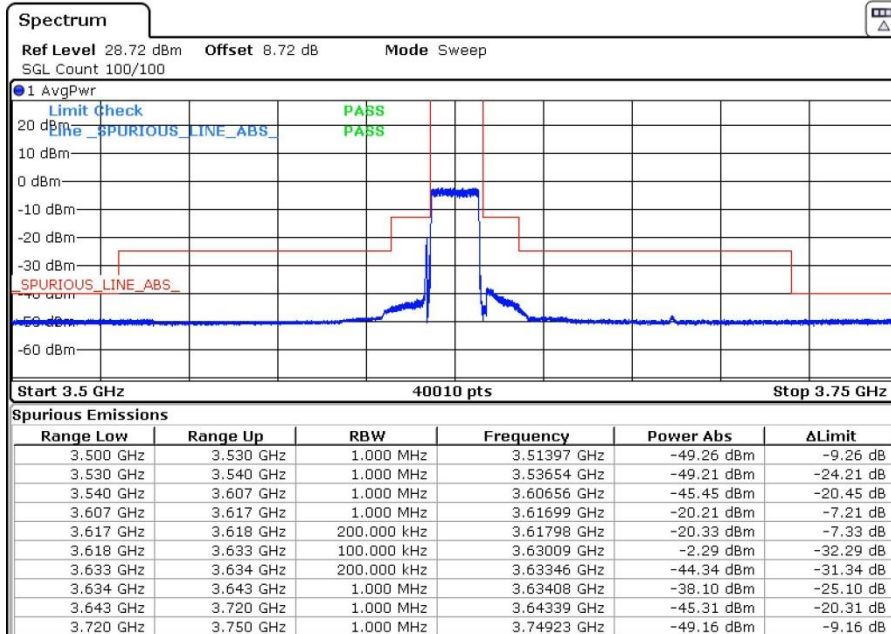

LTE Band 48 / 15MHz

16QAM

Lowest Channel / 1RB0

Lowest Channel / 1RBmax

Date: 19.MAR.2021 09:24:30

Date: 19.MAR.2021 09:26:36

Lowest Channel / Full RB

Date: 19.MAR.2021 09:22:44

LTE Band 48 / 15MHz

16QAM

Middle Channel / 1RB0

Middle Channel / 1RBmax

Date: 12.MAR.2021 16:23:43

Date: 12.MAR.2021 16:26:12

Middle Channel / Full RB

Date: 12.MAR.2021 16:14:35

LTE Band 48 / 15MHz

16QAM

Highest Channel / 1RB0

Highest Channel / 1RBmax

Date: 12.MAR.2021 16:42:48

Date: 12.MAR.2021 16:43:17

Highest Channel / Full RB

Date: 12.MAR.2021 16:40:01

LTE Band 48 / 20MHz

16QAM

Lowest Channel / 1RB0

Lowest Channel / 1RBmax

Date: 19.MAR.2021 09:36:23

Date: 19.MAR.2021 09:38:10

Lowest Channel / Full RB

Date: 19.MAR.2021 09:35:04