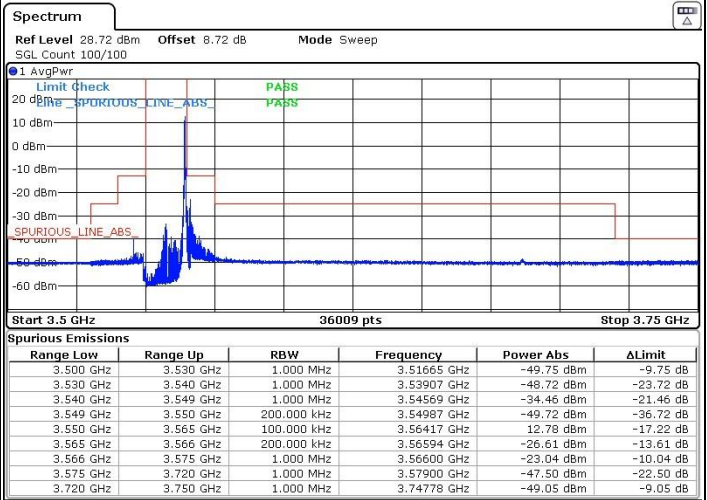

LTE Band 48 / 10MHz

16QAM

MiddleChannel / 1RB0

Middle Channel / 1RBmax

Date: 12.MAR.2021 15:36:31

Date: 12.MAR.2021 15:37:17

Middle Channel / Full RB

Date: 12.MAR.2021 15:32:20

LTE Band 48 / 10MHz

16QAM

Highest Channel / 1RB0

Highest Channel / 1RBmax

Date: 12.MAR.2021 15:48:19

Date: 12.MAR.2021 15:48:52

Highest Channel / Full RB

Date: 12.MAR.2021 15:45:19

LTE Band 48 / 15MHz

16QAM

Lowest Channel / 1RB0

Lowest Channel / 1RBmax

Date: 19.MAR.2021 09:24:30

Date: 19.MAR.2021 09:26:36

Lowest Channel / Full RB

Date: 19.MAR.2021 09:22:44