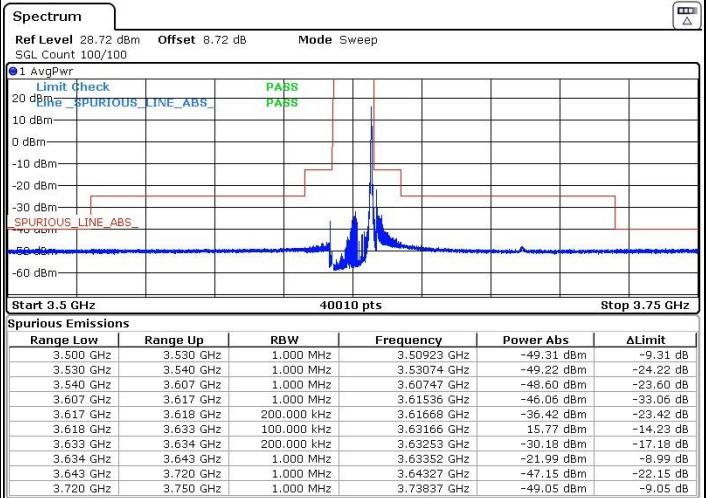

LTE Band 48 / 10MHz

16QAM

Highest Channel / 1RB0

Highest Channel / 1RBmax

Date: 12.MAR.2021 15:48:19

Date: 12.MAR.2021 15:48:52

Highest Channel / Full RB

Date: 12.MAR.2021 15:45:19

LTE Band 48 / 15MHz

16QAM

Lowest Channel / 1RB0

Lowest Channel / 1RBmax

Date: 19.MAR.2021 09:24:30

Date: 19.MAR.2021 09:26:36

Lowest Channel / Full RB

Date: 19.MAR.2021 09:22:44

LTE Band 48 / 15MHz

16QAM

Middle Channel / 1RB0

Middle Channel / 1RBmax

Date: 12.MAR.2021 16:23:43

Date: 12.MAR.2021 16:26:12

Middle Channel / Full RB

Date: 12.MAR.2021 16:14:35

LTE Band 48 / 15MHz

16QAM

Highest Channel / 1RB0

Highest Channel / 1RBmax

Date: 12.MAR.2021 16:42:48

Date: 12.MAR.2021 16:43:17

Highest Channel / Full RB

Date: 12.MAR.2021 16:40:01