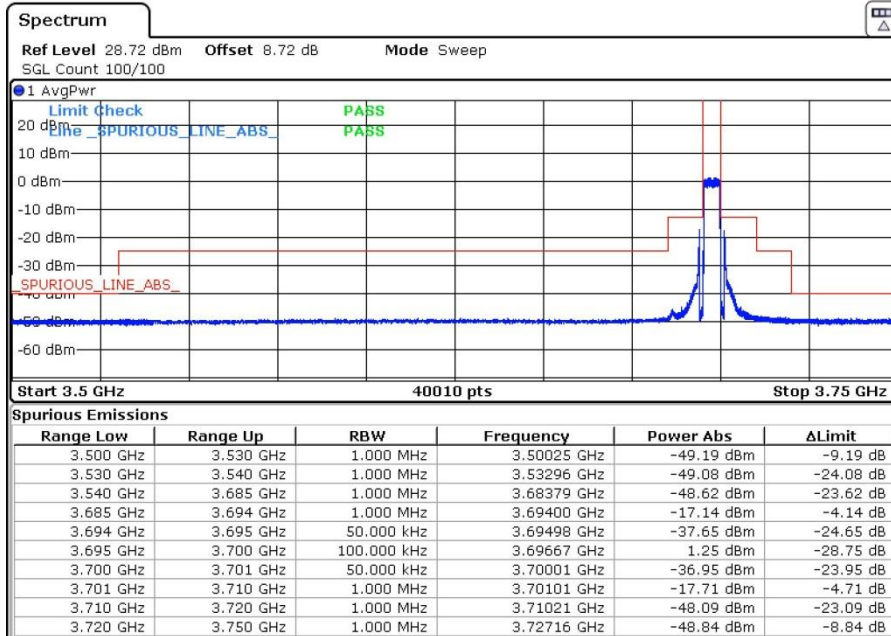

LTE Band 48 / 5MHz

64QAM

Middle Channel / 1RB0

Middle Channel / 1RBmax

Date: 12.MAR.2021 14:58:26

Date: 12.MAR.2021 15:02:39

Middle Channel / Full RB

Date: 12.MAR.2021 14:53:09

LTE Band 48 / 5MHz

64QAM

Highest Channel / 1RB0

Highest Channel / 1RBmax

Date: 12.MAR.2021 15:09:57

Date: 12.MAR.2021 15:10:43

Highest Channel / Full RB

Date: 12.MAR.2021 15:07:20

LTE Band 48 / 10MHz

64QAM

Lowest Channel / 1RB0

Lowest Channel / 1RBmax

Date: 12.MAR.2021 15:23:59

Date: 12.MAR.2021 15:24:38

Lowest Channel / Full RB

Date: 12.MAR.2021 15:20:12

LTE Band 48 / 10MHz

64QAM

Middle Channel / 1RB0

Middle Channel / 1RBmax

Date: 12.MAR.2021 15:35:22

Date: 12.MAR.2021 15:37:17

Middle Channel / Full RB

Date: 12.MAR.2021 15:32:20