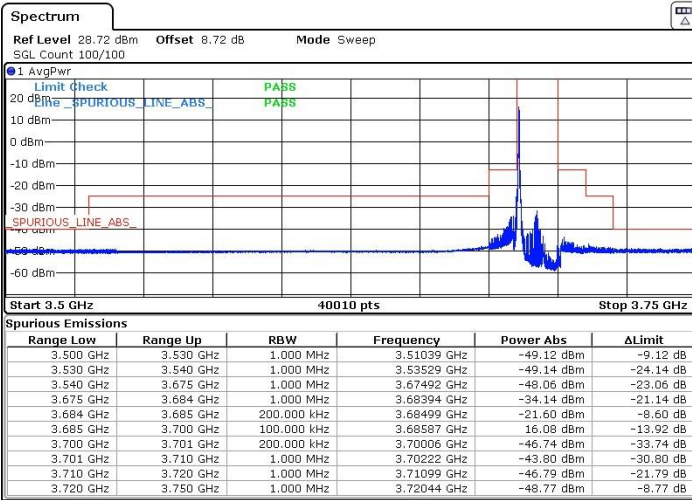

LTE Band 48 / 15MHz

16QAM

Lowest Channel / 1RB0

Lowest Channel / 1RBmax

Date: 19.MAR.2021 09:24:30

Date: 19.MAR.2021 09:26:36

Lowest Channel / Full RB

Date: 19.MAR.2021 09:22:44

LTE Band 48 / 15MHz

16QAM

Middle Channel / 1RB0

Middle Channel / 1RBmax

Date: 12.MAR.2021 16:23:43

Date: 12.MAR.2021 16:26:12

Middle Channel / Full RB

Date: 12.MAR.2021 16:14:35

LTE Band 48 / 15MHz

16QAM

Highest Channel / 1RB0

Highest Channel / 1RBmax

Date: 12.MAR.2021 16:42:48

Date: 12.MAR.2021 16:43:17

Highest Channel / Full RB

Date: 12.MAR.2021 16:40:01

LTE Band 48 / 20MHz

16QAM

Lowest Channel / 1RB0

Lowest Channel / 1RBmax

Date: 19.MAR.2021 09:36:23

Date: 19.MAR.2021 09:38:10

Lowest Channel / Full RB

Date: 19.MAR.2021 09:35:04