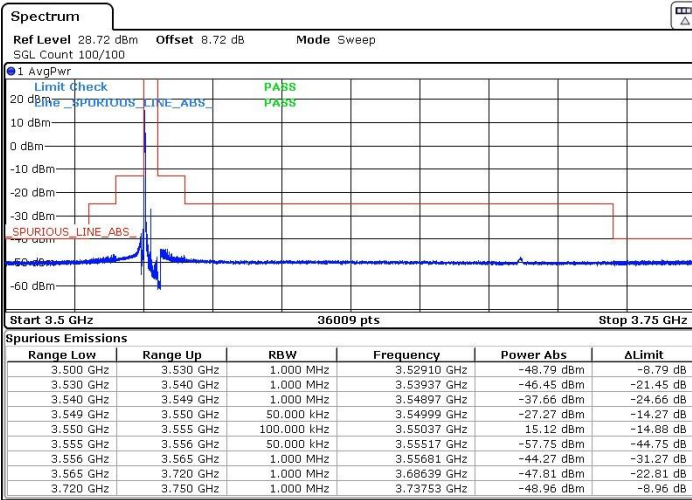

LTE Band 48 / 20MHz

16QAM

Middle Channel / 1RB0

Middle Channel / 1RBmax

Date: 12.MAR.2021 17:02:28

Date: 12.MAR.2021 17:03:16

Middle Channel / Full RB

Date: 12.MAR.2021 16:59:20

LTE Band 48 / 20MHz

16QAM

Highest Channel / 1RB0

Highest Channel / 1RBmax

Date: 12.MAR.2021 17:11:46

Date: 12.MAR.2021 17:14:45

Highest Channel / Full RB

Date: 12.MAR.2021 17:08:00

LTE Band 48 / 5MHz

64QAM

Lowest Channel / 1RB0

Lowest Channel / 1RBmax

Date: 12.MAR.2021 14:33:25

Date: 12.MAR.2021 14:36:16

Lowest Channel / Full RB

Date: 12.MAR.2021 14:28:19

LTE Band 48 / 5MHz

64QAM

Middle Channel / 1RB0

Middle Channel / 1RBmax

Date: 12.MAR.2021 14:58:26

Date: 12.MAR.2021 15:02:39

Middle Channel / Full RB

Date: 12.MAR.2021 14:53:09