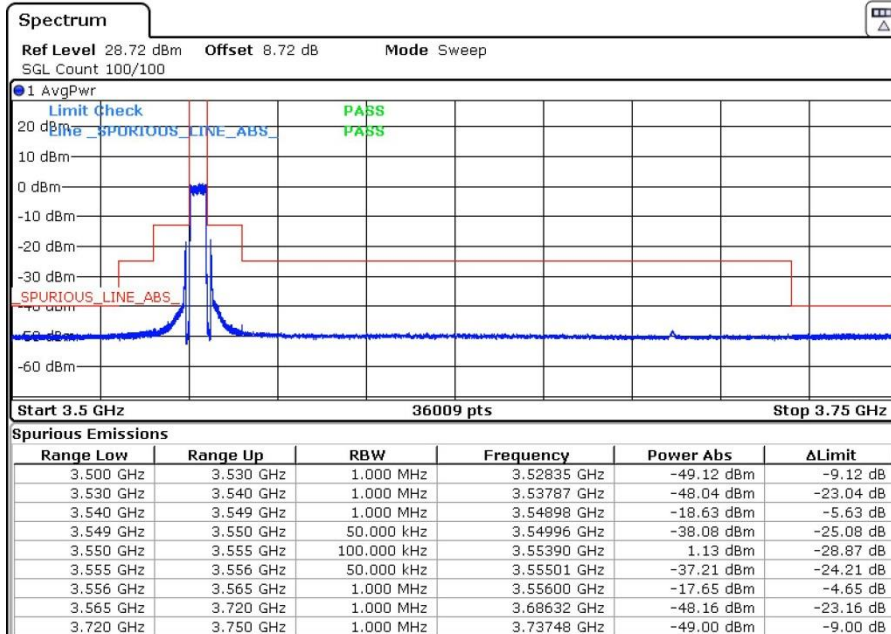

LTE Band 48 / 20MHz

16QAM

Highest Channel / 1RB0

Highest Channel / 1RBmax

Date: 12.MAR.2021 17:11:46

Date: 12.MAR.2021 17:14:45

Highest Channel / Full RB

Date: 12.MAR.2021 17:08:00

LTE Band 48 / 5MHz

64QAM

Lowest Channel / 1RB0

Lowest Channel / 1RBmax

Date: 12.MAR.2021 14:33:25

Date: 12.MAR.2021 14:36:16

Lowest Channel / Full RB

Date: 12.MAR.2021 14:28:19

LTE Band 48 / 5MHz

64QAM

Middle Channel / 1RB0

Middle Channel / 1RBmax

Date: 12.MAR.2021 14:58:26

Date: 12.MAR.2021 15:02:39

Middle Channel / Full RB

Date: 12.MAR.2021 14:53:09

LTE Band 48 / 5MHz

64QAM

Highest Channel / 1RB0

Highest Channel / 1RBmax

Date: 12.MAR.2021 15:09:57

Date: 12.MAR.2021 15:10:43

Highest Channel / Full RB

Date: 12.MAR.2021 15:07:20