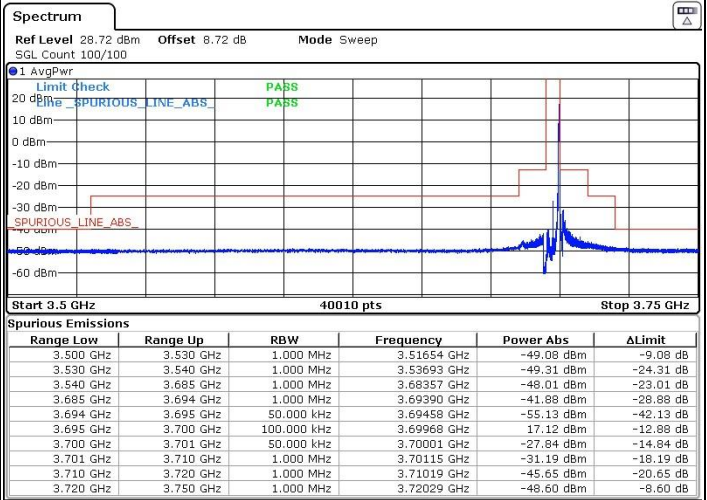

LTE Band 48 / 5MHz

16QAM

Lowest Channel / 1RB0

Lowest Channel / 1RBmax

Date: 12.MAR.2021 14:32:25

Date: 12.MAR.2021 14:35:40

Lowest Channel / Full RB

Date: 12.MAR.2021 14:24:02

LTE Band 48 / 5MHz

16QAM

Middle Channel / 1RB0

Middle Channel / 1RBmax

Date: 12.MAR.2021 14:58:26

Date: 12.MAR.2021 15:02:39

Middle Channel / Full RB

Date: 12.MAR.2021 14:53:09

LTE Band 48 / 5MHz

16QAM

Highest Channel / 1RB0

Highest Channel / 1RBmax

Date: 12.MAR.2021 15:09:57

Date: 12.MAR.2021 15:10:43

Highest Channel / Full RB

Date: 12.MAR.2021 15:08:07

LTE Band 48 / 10MHz

16QAM

Lowest Channel / 1RB0

Lowest Channel / 1RBmax

Date: 12.MAR.2021 15:23:59

Date: 12.MAR.2021 15:24:38

Lowest Channel / Full RB

Date: 12.MAR.2021 15:20:12