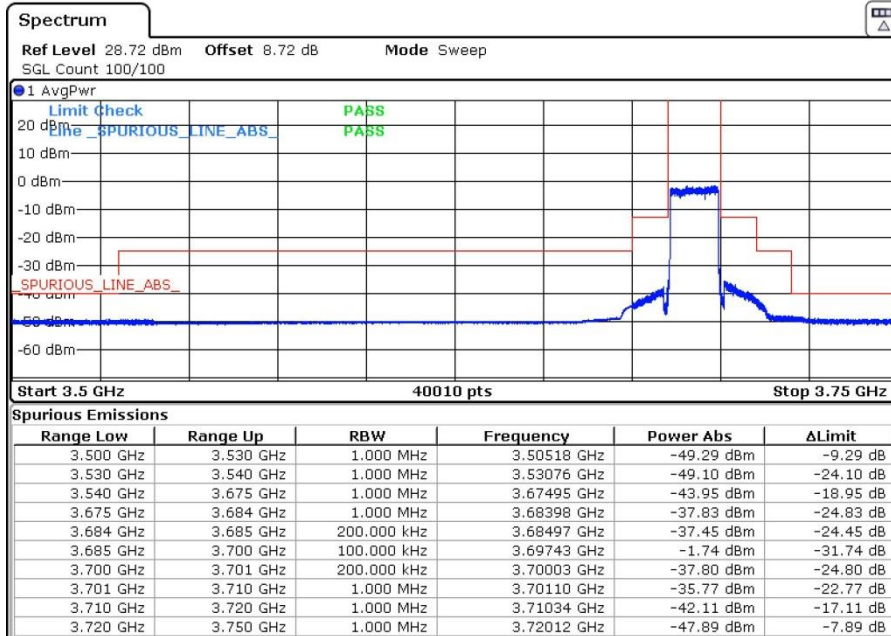

LTE Band 48 / 15MHz

16QAM

Middle Channel / 1RB0

Middle Channel / 1RBmax

Date: 12.MAR.2021 16:23:43

Date: 12.MAR.2021 16:26:12

Middle Channel / Full RB

Date: 12.MAR.2021 16:14:35

LTE Band 48 / 15MHz

16QAM

Highest Channel / 1RB0

Highest Channel / 1RBmax

Date: 12.MAR.2021 16:42:48

Date: 12.MAR.2021 16:43:17

Highest Channel / Full RB

Date: 12.MAR.2021 16:40:01

LTE Band 48 / 20MHz

16QAM

Lowest Channel / 1RB0

Lowest Channel / 1RBmax

Date: 19.MAR.2021 09:36:23

Date: 19.MAR.2021 09:38:10

Lowest Channel / Full RB

Date: 19.MAR.2021 09:35:04

LTE Band 48 / 20MHz

16QAM

Middle Channel / 1RB0

Middle Channel / 1RBmax

Date: 12.MAR.2021 17:02:28

Date: 12.MAR.2021 17:03:16

Middle Channel / Full RB

Date: 12.MAR.2021 16:59:20