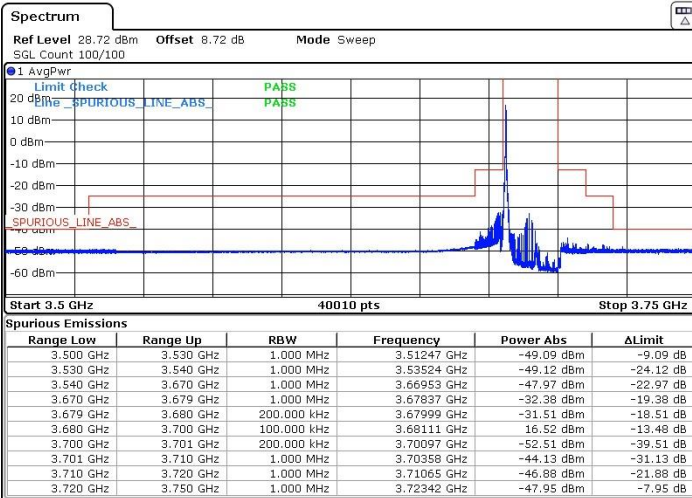

LTE Band 48 / 20MHz

16QAM

Lowest Channel / 1RB0

Lowest Channel / 1RBmax

Date: 19.MAR.2021 09:36:23

Date: 19.MAR.2021 09:38:10

Lowest Channel / Full RB

Date: 19.MAR.2021 09:35:04

LTE Band 48 / 20MHz

16QAM

Middle Channel / 1RB0

Middle Channel / 1RBmax

Date: 12.MAR.2021 17:02:28

Date: 12.MAR.2021 17:03:16

Middle Channel / Full RB

Date: 12.MAR.2021 16:59:20

LTE Band 48 / 20MHz

16QAM

Highest Channel / 1RB0

Highest Channel / 1RBmax

Date: 12.MAR.2021 17:11:46

Date: 12.MAR.2021 17:14:45

Highest Channel / Full RB

Date: 12.MAR.2021 17:08:00

LTE Band 48 / 5MHz

64QAM

Lowest Channel / 1RB0

Lowest Channel / 1RBmax

Date: 12.MAR.2021 14:33:25

Date: 12.MAR.2021 14:36:16

Lowest Channel / Full RB

Date: 12.MAR.2021 14:28:19