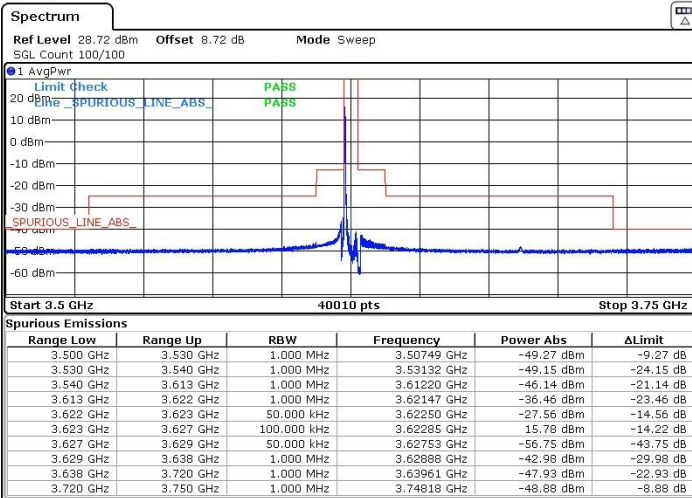

LTE Band 48 / 5MHz

16QAM

Middle Channel / 1RB0

Middle Channel / 1RBmax

Date: 12.MAR.2021 14:58:26

Date: 12.MAR.2021 15:02:39