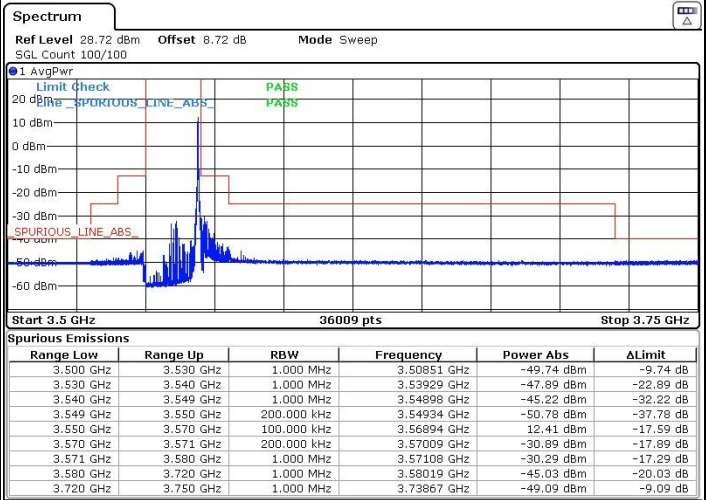

LTE Band 48 / 15MHz

16QAM

Highest Channel / 1RB0

Highest Channel / 1RBmax

Date: 12.MAR.2021 16:42:48

Date: 12.MAR.2021 16:43:17

Highest Channel / Full RB

Date: 12.MAR.2021 16:40:01

LTE Band 48 / 20MHz

16QAM

Lowest Channel / 1RB0

Lowest Channel / 1RBmax

Date: 19.MAR.2021 09:36:23

Date: 19.MAR.2021 09:38:10

Lowest Channel / Full RB

Date: 19.MAR.2021 09:35:04

LTE Band 48 / 20MHz

16QAM

Middle Channel / 1RB0

Middle Channel / 1RBmax

Date: 12.MAR.2021 17:02:28

Date: 12.MAR.2021 17:03:16

Middle Channel / Full RB

Date: 12.MAR.2021 16:59:20