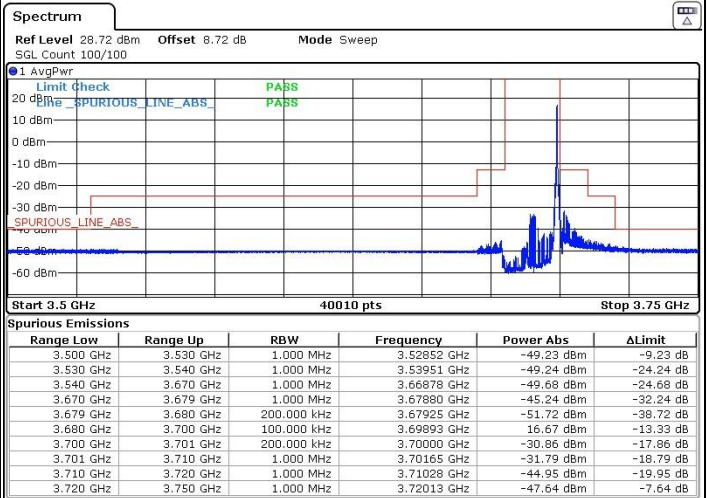

LTE Band 48 / 20MHz

16QAM

Lowest Channel / 1RB0

Lowest Channel / 1RBmax

Date: 19.MAR.2021 09:36:23

Date: 19.MAR.2021 09:38:10

Lowest Channel / Full RB

Date: 19.MAR.2021 09:35:04

LTE Band 48 / 20MHz

16QAM

Middle Channel / 1RB0

Middle Channel / 1RBmax

Date: 12.MAR.2021 17:02:28

Date: 12.MAR.2021 17:03:16

Middle Channel / Full RB

Date: 12.MAR.2021 16:59:20

LTE Band 48 / 20MHz

16QAM

Highest Channel / 1RB0

Highest Channel / 1RBmax

Date: 12.MAR.2021 17:11:46

Date: 12.MAR.2021 17:14:45

Highest Channel / Full RB

Date: 12.MAR.2021 17:08:00

LTE Band 48 / 5MHz

64QAM

Lowest Channel / 1RB0

Lowest Channel / 1RBmax

Date: 12.MAR.2021 14:33:25

Date: 12.MAR.2021 14:36:16

Lowest Channel / Full RB

Date: 12.MAR.2021 14:28:19