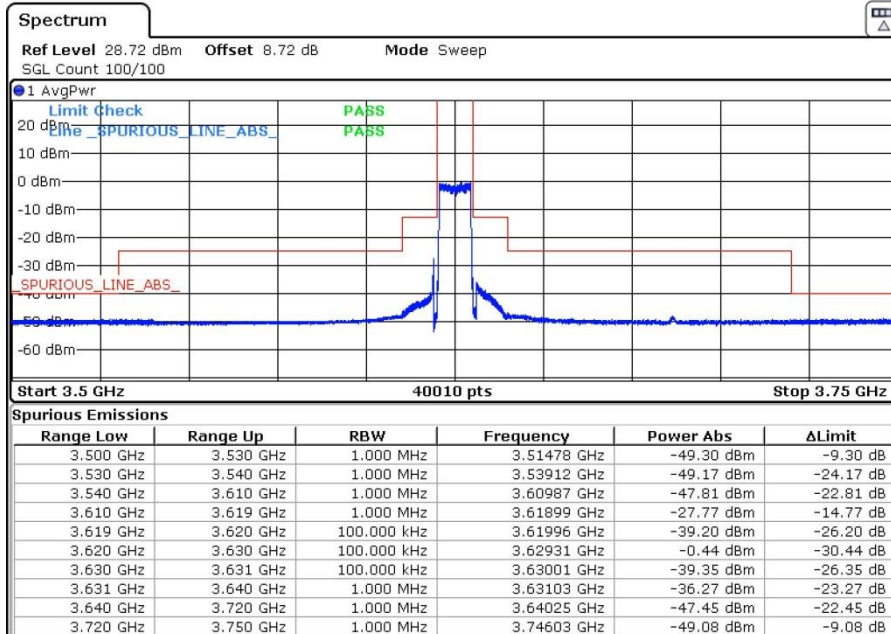

LTE Band 48 / 5MHz

64QAM

Highest Channel / 1RB0

Highest Channel / 1RBmax

Date: 12.MAR.2021 15:09:57

Date: 12.MAR.2021 15:10:43

Highest Channel / Full RB

Date: 12.MAR.2021 15:07:20

LTE Band 48 / 10MHz

64QAM

Lowest Channel / 1RB0

Lowest Channel / 1RBmax

Date: 12.MAR.2021 15:23:59

Date: 12.MAR.2021 15:24:38

Lowest Channel / Full RB

Date: 12.MAR.2021 15:20:12

LTE Band 48 / 10MHz

64QAM

Middle Channel / 1RB0

Middle Channel / 1RBmax

Date: 12.MAR.2021 15:35:22

Date: 12.MAR.2021 15:37:17

Middle Channel / Full RB

Date: 12.MAR.2021 15:32:20