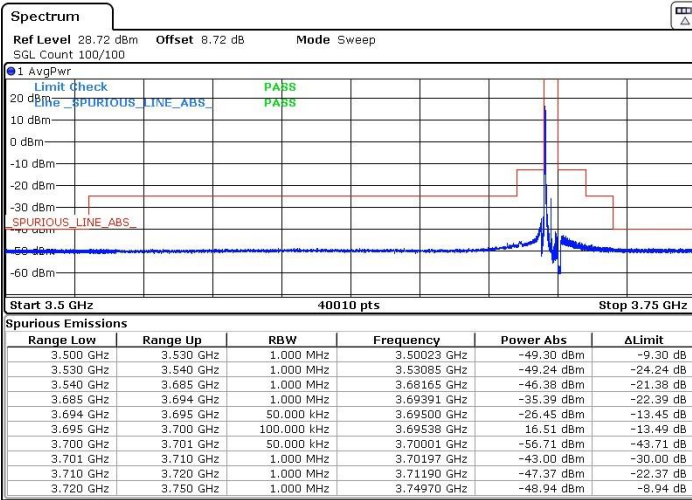

LTE Band 48 / 5MHz

16QAM

Lowest Channel / 1RB0

Lowest Channel / 1RBmax

Date: 12.MAR.2021 14:32:25

Date: 12.MAR.2021 14:35:40

Lowest Channel / Full RB

Date: 12.MAR.2021 14:24:02

LTE Band 48 / 5MHz

16QAM

Middle Channel / 1RB0

Middle Channel / 1RBmax

Date: 12.MAR.2021 14:58:26

Date: 12.MAR.2021 15:02:39

Middle Channel / Full RB

Date: 12.MAR.2021 14:53:09

LTE Band 48 / 5MHz

16QAM

Highest Channel / 1RB0

Highest Channel / 1RBmax

Date: 12.MAR.2021 15:09:57

Date: 12.MAR.2021 15:10:43

Highest Channel / Full RB

Date: 12.MAR.2021 15:08:07

LTE Band 48 / 10MHz

16QAM

Lowest Channel / 1RB0

Lowest Channel / 1RBmax

Date: 12.MAR.2021 15:23:59

Date: 12.MAR.2021 15:24:38

Lowest Channel / Full RB

Date: 12.MAR.2021 15:20:12