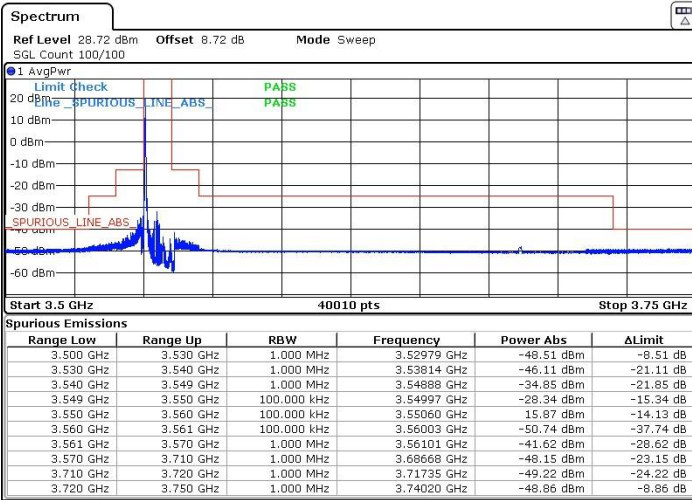

LTE Band 48 / 5MHz

16QAM

Highest Channel / 1RB0

Highest Channel / 1RBmax

Date: 12.MAR.2021 15:09:57

Date: 12.MAR.2021 15:10:43

Highest Channel / Full RB

Date: 12.MAR.2021 15:08:07

LTE Band 48 / 10MHz

16QAM

Lowest Channel / 1RB0

Lowest Channel / 1RBmax

Date: 12.MAR.2021 15:23:59

Date: 12.MAR.2021 15:24:38

Lowest Channel / Full RB

Date: 12.MAR.2021 15:20:12