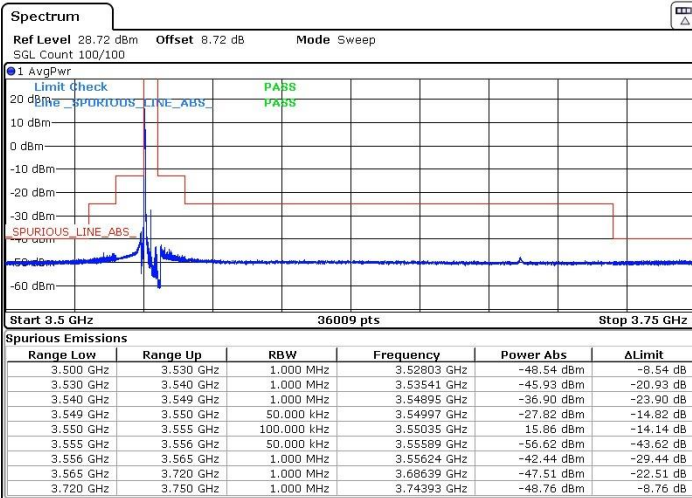

LTE Band 48 / 5MHz

16QAM

Lowest Channel / 1RB0

Lowest Channel / 1RBmax

Date: 12.MAR.2021 14:32:25

Date: 12.MAR.2021 14:35:40

Lowest Channel / Full RB

Date: 12.MAR.2021 14:24:02

LTE Band 48 / 5MHz

16QAM

Middle Channel / 1RB0

Middle Channel / 1RBmax

Date: 12.MAR.2021 14:58:26

Date: 12.MAR.2021 15:02:39

Middle Channel / Full RB

Date: 12.MAR.2021 14:53:09

LTE Band 48 / 5MHz

16QAM

Highest Channel / 1RB0

Highest Channel / 1RBmax

Date: 12.MAR.2021 15:09:57

Date: 12.MAR.2021 15:10:43

Highest Channel / Full RB

Date: 12.MAR.2021 15:08:07