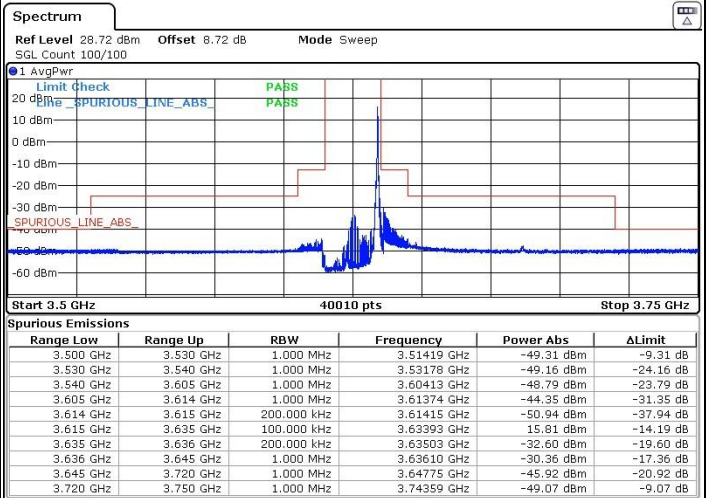

LTE Band 48 / 15MHz

16QAM

Highest Channel / 1RB0

Highest Channel / 1RBmax

Date: 12.MAR.2021 16:42:48

Date: 12.MAR.2021 16:43:17

Highest Channel / Full RB

Date: 12.MAR.2021 16:40:01

LTE Band 48 / 20MHz

16QAM

Lowest Channel / 1RB0

Lowest Channel / 1RBmax

Date: 19.MAR.2021 09:36:23

Date: 19.MAR.2021 09:38:10

Lowest Channel / Full RB

Date: 19.MAR.2021 09:35:04

LTE Band 48 / 20MHz

16QAM

Middle Channel / 1RB0

Middle Channel / 1RBmax

Date: 12.MAR.2021 17:02:28

Date: 12.MAR.2021 17:03:16

Middle Channel / Full RB

Date: 12.MAR.2021 16:59:20

LTE Band 48 / 20MHz

16QAM

Highest Channel / 1RB0

Highest Channel / 1RBmax

Date: 12.MAR.2021 17:11:46

Date: 12.MAR.2021 17:14:45

Highest Channel / Full RB

Date: 12.MAR.2021 17:08:00