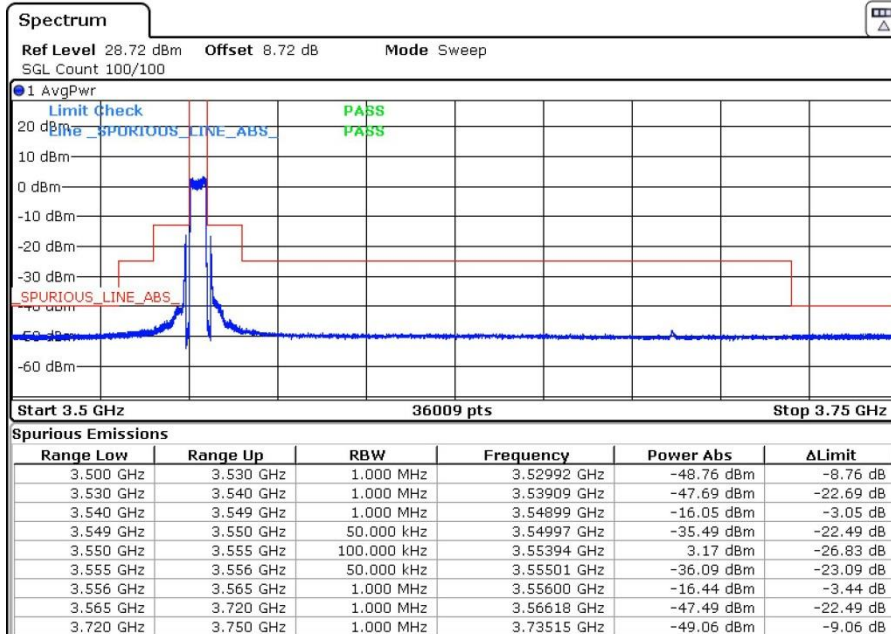

LTE Band 48 / 5MHz

16QAM

Lowest Channel / 1RB0

Lowest Channel / 1RBmax

Date: 12.MAR.2021 14:32:25

Date: 12.MAR.2021 14:35:40

Lowest Channel / Full RB

Date: 12.MAR.2021 14:24:02

LTE Band 48 / 5MHz

16QAM

Middle Channel / 1RB0

Middle Channel / 1RBmax

Date: 12.MAR.2021 14:58:26

Date: 12.MAR.2021 15:02:39

Middle Channel / Full RB

Date: 12.MAR.2021 14:53:09

LTE Band 48 / 5MHz

16QAM

Highest Channel / 1RB0

Highest Channel / 1RBmax

Date: 12.MAR.2021 15:09:57

Date: 12.MAR.2021 15:10:43

Highest Channel / Full RB

Date: 12.MAR.2021 15:08:07