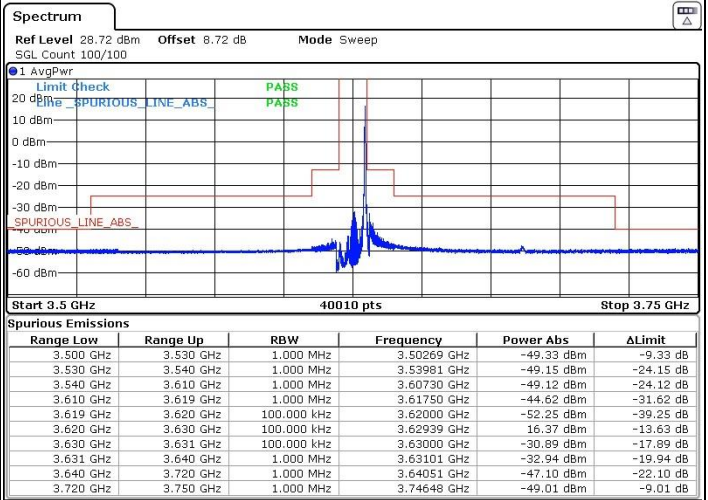

LTE Band 48 / 5MHz

16QAM

Highest Channel / 1RB0

Highest Channel / 1RBmax

Date: 12.MAR.2021 15:09:57

Date: 12.MAR.2021 15:10:43

Highest Channel / Full RB

Date: 12.MAR.2021 15:08:07

LTE Band 48 / 10MHz

16QAM

Lowest Channel / 1RB0

Lowest Channel / 1RBmax

Date: 12.MAR.2021 15:23:59

Date: 12.MAR.2021 15:24:38

Lowest Channel / Full RB

Date: 12.MAR.2021 15:20:12

LTE Band 48 / 10MHz

16QAM

MiddleChannel / 1RB0

Middle Channel / 1RBmax

Date: 12.MAR.2021 15:36:31

Date: 12.MAR.2021 15:37:17

Middle Channel / Full RB

Date: 12.MAR.2021 15:32:20

LTE Band 48 / 10MHz

16QAM

Highest Channel / 1RB0

Highest Channel / 1RBmax

Date: 12.MAR.2021 15:48:19

Date: 12.MAR.2021 15:48:52

Highest Channel / Full RB

Date: 12.MAR.2021 15:45:19