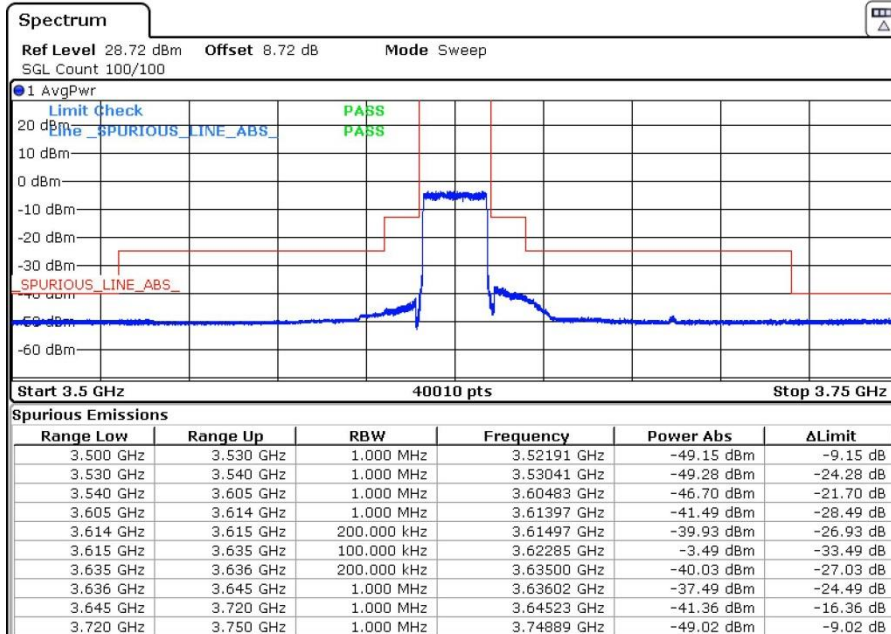

LTE Band 48 / 20MHz

16QAM

Lowest Channel / 1RB0

Lowest Channel / 1RBmax

Date: 19.MAR.2021 09:36:23

Date: 19.MAR.2021 09:38:10

Lowest Channel / Full RB

Date: 19.MAR.2021 09:35:04

LTE Band 48 / 20MHz

16QAM

Middle Channel / 1RB0

Middle Channel / 1RBmax

Date: 12.MAR.2021 17:02:28

Date: 12.MAR.2021 17:03:16

Middle Channel / Full RB

Date: 12.MAR.2021 16:59:20

LTE Band 48 / 20MHz

16QAM

Highest Channel / 1RB0

Highest Channel / 1RBmax

Date: 12.MAR.2021 17:11:46

Date: 12.MAR.2021 17:14:45

Highest Channel / Full RB

Date: 12.MAR.2021 17:08:00

LTE Band 48 / 5MHz

64QAM

Lowest Channel / 1RB0

Lowest Channel / 1RBmax

Date: 12.MAR.2021 14:33:25

Date: 12.MAR.2021 14:36:16

Lowest Channel / Full RB

Date: 12.MAR.2021 14:28:19