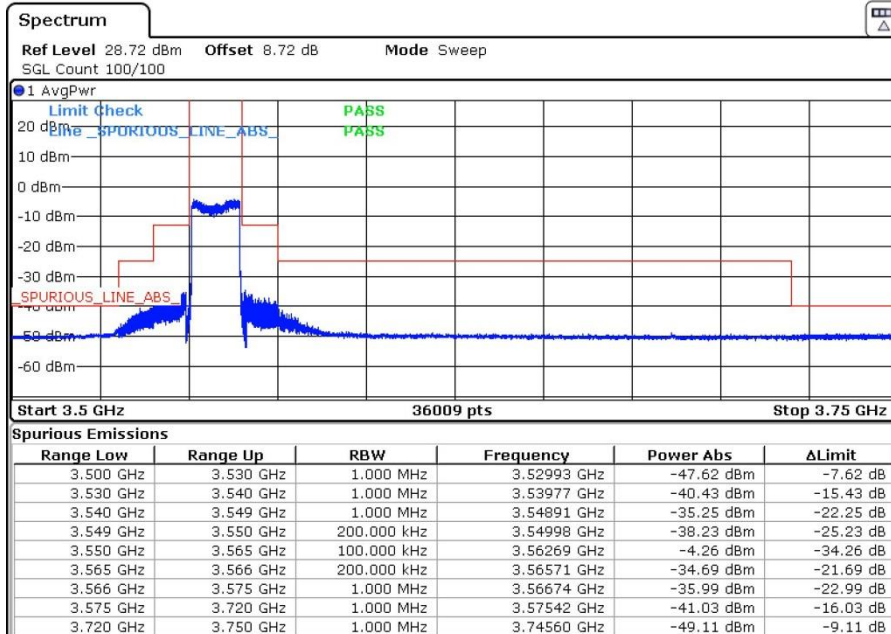

LTE Band 48 / 10MHz

16QAM

Highest Channel / 1RB0

Highest Channel / 1RBmax

Date: 12.MAR.2021 15:48:19

Date: 12.MAR.2021 15:48:52

Highest Channel / Full RB

Date: 12.MAR.2021 15:45:19

LTE Band 48 / 15MHz

16QAM

Lowest Channel / 1RB0

Lowest Channel / 1RBmax

Date: 19.MAR.2021 09:24:30

Date: 19.MAR.2021 09:26:36

Lowest Channel / Full RB

Date: 19.MAR.2021 09:22:44

LTE Band 48 / 15MHz

16QAM

Middle Channel / 1RB0

Middle Channel / 1RBmax

Date: 12.MAR.2021 16:23:43

Date: 12.MAR.2021 16:26:12

Middle Channel / Full RB

Date: 12.MAR.2021 16:14:35

LTE Band 48 / 15MHz

16QAM

Highest Channel / 1RB0

Highest Channel / 1RBmax

Date: 12.MAR.2021 16:42:48

Date: 12.MAR.2021 16:43:17

Highest Channel / Full RB

Date: 12.MAR.2021 16:40:01