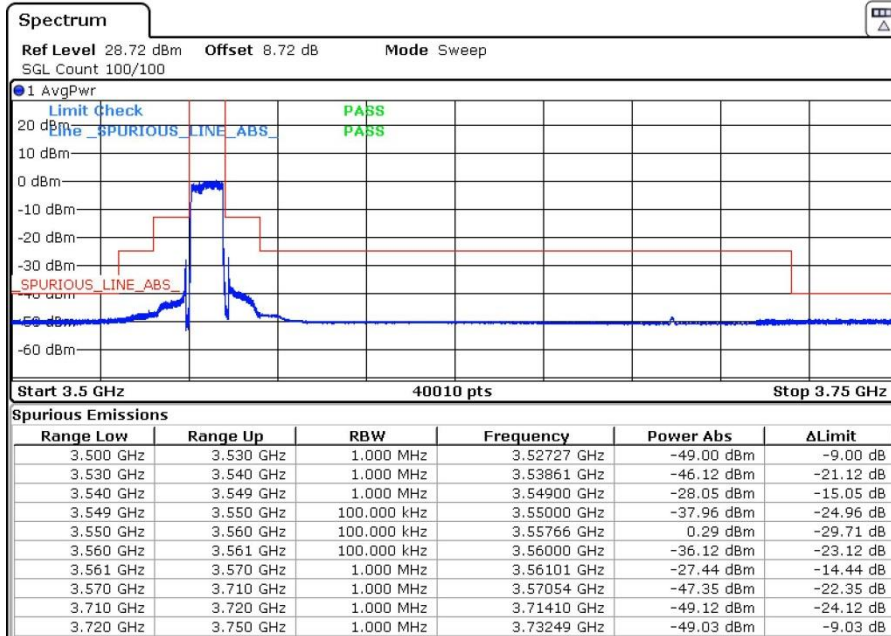

LTE Band 48 / 5MHz

16QAM

Highest Channel / 1RB0

Highest Channel / 1RBmax

Date: 12.MAR.2021 15:09:57

Date: 12.MAR.2021 15:10:43

Highest Channel / Full RB

Date: 12.MAR.2021 15:08:07

LTE Band 48 / 10MHz

16QAM

Lowest Channel / 1RB0

Lowest Channel / 1RBmax

Date: 12.MAR.2021 15:23:59

Date: 12.MAR.2021 15:24:38

Lowest Channel / Full RB

Date: 12.MAR.2021 15:20:12

LTE Band 48 / 10MHz

16QAM

MiddleChannel / 1RB0

Middle Channel / 1RBmax

Date: 12.MAR.2021 15:36:31

Date: 12.MAR.2021 15:37:17

Middle Channel / Full RB

Date: 12.MAR.2021 15:32:20

LTE Band 48 / 10MHz

16QAM

Highest Channel / 1RB0

Highest Channel / 1RBmax

Date: 12.MAR.2021 15:48:19

Date: 12.MAR.2021 15:48:52

Highest Channel / Full RB

Date: 12.MAR.2021 15:45:19