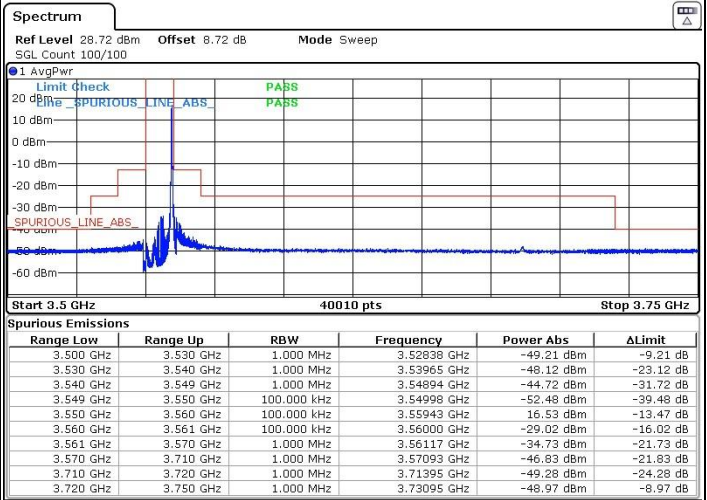

LTE Band 48 / 5MHz

16QAM

Highest Channel / 1RB0

Highest Channel / 1RBmax

Date: 12.MAR.2021 15:09:57

Date: 12.MAR.2021 15:10:43

Highest Channel / Full RB

Date: 12.MAR.2021 15:08:07

LTE Band 48 / 10MHz

16QAM

Lowest Channel / 1RB0

Lowest Channel / 1RBmax

Date: 12.MAR.2021 15:23:59

Date: 12.MAR.2021 15:24:38

Lowest Channel / Full RB

Date: 12.MAR.2021 15:20:12