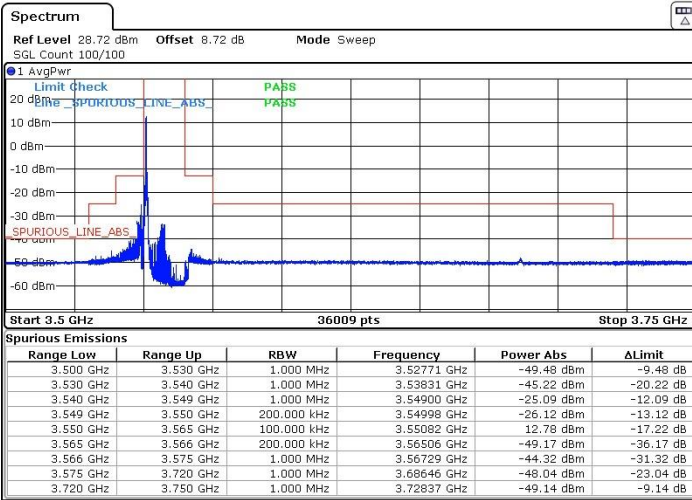

LTE Band 48 / 10MHz

16QAM

MiddleChannel / 1RB0

Middle Channel / 1RBmax

Date: 12.MAR.2021 15:36:31

Date: 12.MAR.2021 15:37:17

Middle Channel / Full RB

Date: 12.MAR.2021 15:32:20

LTE Band 48 / 10MHz

16QAM

Highest Channel / 1RB0

Highest Channel / 1RBmax

Date: 12.MAR.2021 15:48:19

Date: 12.MAR.2021 15:48:52

Highest Channel / Full RB

Date: 12.MAR.2021 15:45:19

LTE Band 48 / 15MHz

16QAM

Lowest Channel / 1RB0

Lowest Channel / 1RBmax

Date: 19.MAR.2021 09:24:30

Date: 19.MAR.2021 09:26:36

Lowest Channel / Full RB

Date: 19.MAR.2021 09:22:44