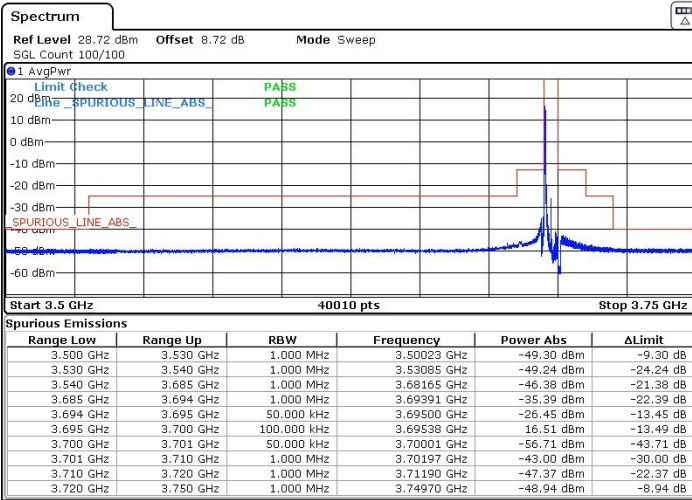

LTE Band 48 / 5MHz

64QAM

Lowest Channel / 1RB0

Lowest Channel / 1RBmax

Date: 12.MAR.2021 14:33:25

Date: 12.MAR.2021 14:36:16

Lowest Channel / Full RB

Date: 12.MAR.2021 14:28:19

LTE Band 48 / 5MHz

64QAM

Middle Channel / 1RB0

Middle Channel / 1RBmax

Date: 12.MAR.2021 14:58:26

Date: 12.MAR.2021 15:02:39

Middle Channel / Full RB

Date: 12.MAR.2021 14:53:09

LTE Band 48 / 5MHz

64QAM

Highest Channel / 1RB0

Highest Channel / 1RBmax

Date: 12.MAR.2021 15:09:57

Date: 12.MAR.2021 15:10:43

Highest Channel / Full RB

Date: 12.MAR.2021 15:07:20

LTE Band 48 / 10MHz

64QAM

Lowest Channel / 1RB0

Lowest Channel / 1RBmax

Date: 12.MAR.2021 15:23:59

Date: 12.MAR.2021 15:24:38

Lowest Channel / Full RB

Date: 12.MAR.2021 15:20:12