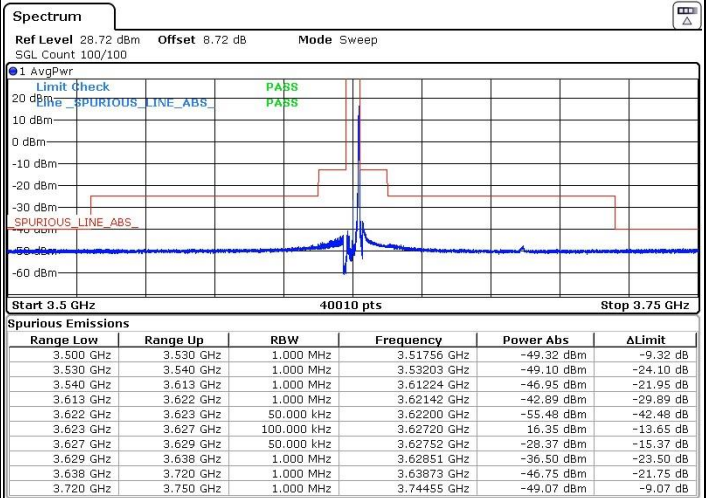

LTE Band 48 / 5MHz

16QAM

Lowest Channel / 1RB0

Lowest Channel / 1RBmax

Date: 12.MAR.2021 14:32:25

Date: 12.MAR.2021 14:35:40

Lowest Channel / Full RB

Date: 12.MAR.2021 14:24:02

LTE Band 48 / 5MHz

16QAM

Middle Channel / 1RB0

Middle Channel / 1RBmax

Date: 12.MAR.2021 14:58:26

Date: 12.MAR.2021 15:02:39

Middle Channel / Full RB

Date: 12.MAR.2021 14:53:09

LTE Band 48 / 5MHz

16QAM

Highest Channel / 1RB0

Highest Channel / 1RBmax

Date: 12.MAR.2021 15:09:57

Date: 12.MAR.2021 15:10:43

Highest Channel / Full RB

Date: 12.MAR.2021 15:08:07