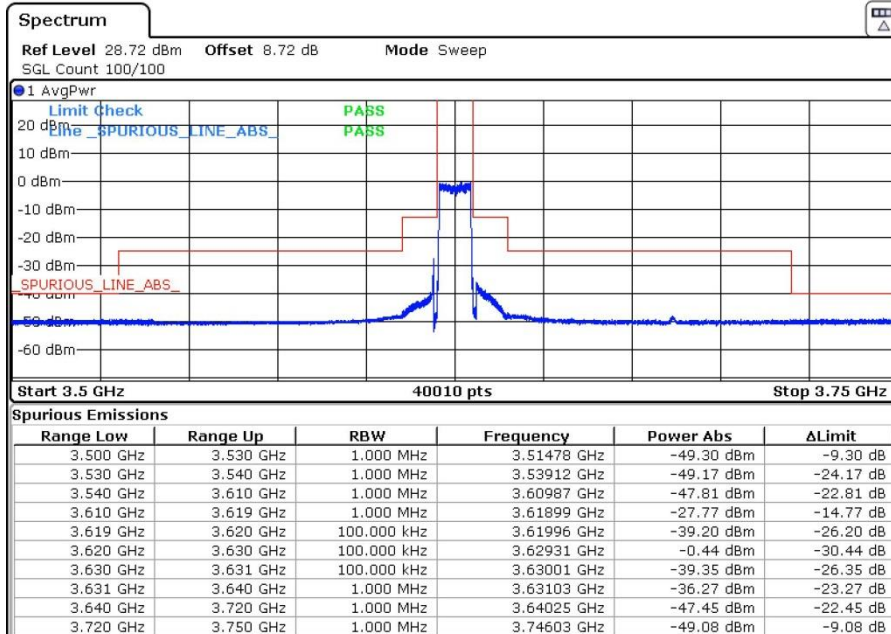

LTE Band 48 / 10MHz

16QAM

Lowest Channel / 1RB0

Lowest Channel / 1RBmax

Date: 12.MAR.2021 15:23:59

Date: 12.MAR.2021 15:24:38

Lowest Channel / Full RB

Date: 12.MAR.2021 15:20:12

LTE Band 48 / 10MHz

16QAM

MiddleChannel / 1RB0

Middle Channel / 1RBmax

Date: 12.MAR.2021 15:36:31

Date: 12.MAR.2021 15:37:17

Middle Channel / Full RB

Date: 12.MAR.2021 15:32:20

LTE Band 48 / 10MHz

16QAM

Highest Channel / 1RB0

Highest Channel / 1RBmax

Date: 12.MAR.2021 15:48:19

Date: 12.MAR.2021 15:48:52

Highest Channel / Full RB

Date: 12.MAR.2021 15:45:19