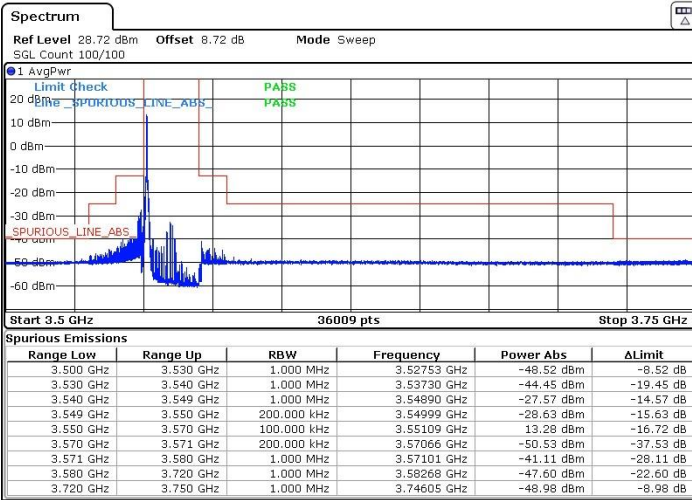

LTE Band 48 / 15MHz

16QAM

Highest Channel / 1RB0

Highest Channel / 1RBmax

Date: 12.MAR.2021 16:42:48

Date: 12.MAR.2021 16:43:17

Highest Channel / Full RB

Date: 12.MAR.2021 16:40:01

LTE Band 48 / 20MHz

16QAM

Lowest Channel / 1RB0

Lowest Channel / 1RBmax

Date: 19.MAR.2021 09:36:23

Date: 19.MAR.2021 09:38:10

Lowest Channel / Full RB

Date: 19.MAR.2021 09:35:04

LTE Band 48 / 20MHz

16QAM

Middle Channel / 1RB0

Middle Channel / 1RBmax

Date: 12.MAR.2021 17:02:28

Date: 12.MAR.2021 17:03:16

Middle Channel / Full RB

Date: 12.MAR.2021 16:59:20