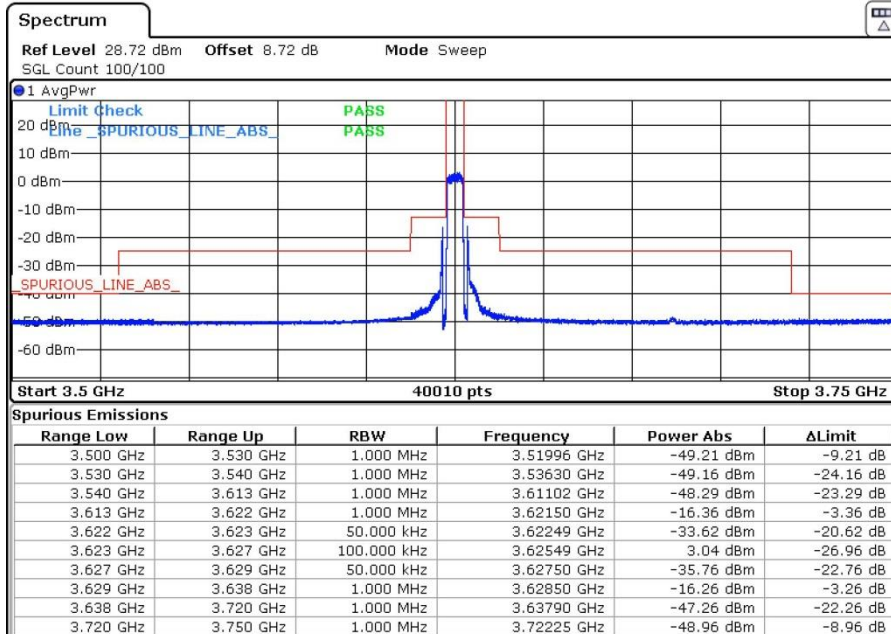

LTE Band 48 / 5MHz

64QAM

Lowest Channel / 1RB0

Lowest Channel / 1RBmax

Date: 12.MAR.2021 14:33:25

Date: 12.MAR.2021 14:36:16

Lowest Channel / Full RB

Date: 12.MAR.2021 14:28:19

LTE Band 48 / 5MHz

64QAM

Middle Channel / 1RB0

Middle Channel / 1RBmax

Date: 12.MAR.2021 14:58:26

Date: 12.MAR.2021 15:02:39

Middle Channel / Full RB

Date: 12.MAR.2021 14:53:09

LTE Band 48 / 5MHz

64QAM

Highest Channel / 1RB0

Highest Channel / 1RBmax

Date: 12.MAR.2021 15:09:57

Date: 12.MAR.2021 15:10:43

Highest Channel / Full RB

Date: 12.MAR.2021 15:07:20

LTE Band 48 / 10MHz

64QAM

Lowest Channel / 1RB0

Lowest Channel / 1RBmax

Date: 12.MAR.2021 15:23:59

Date: 12.MAR.2021 15:24:38

Lowest Channel / Full RB

Date: 12.MAR.2021 15:20:12