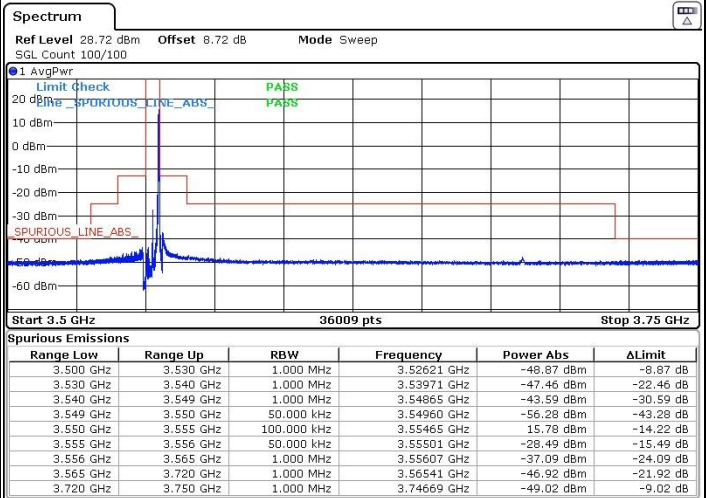

LTE Band 48 / 5MHz

16QAM

Lowest Channel / 1RB0

Lowest Channel / 1RBmax

Date: 12.MAR.2021 14:32:25

Date: 12.MAR.2021 14:35:40

Lowest Channel / Full RB

Date: 12.MAR.2021 14:24:02

LTE Band 48 / 5MHz

16QAM

Middle Channel / 1RB0

Middle Channel / 1RBmax

Date: 12.MAR.2021 14:58:26

Date: 12.MAR.2021 15:02:39

Middle Channel / Full RB

Date: 12.MAR.2021 14:53:09

LTE Band 48 / 5MHz

16QAM

Highest Channel / 1RB0

Highest Channel / 1RBmax

Date: 12.MAR.2021 15:09:57

Date: 12.MAR.2021 15:10:43

Highest Channel / Full RB

Date: 12.MAR.2021 15:08:07