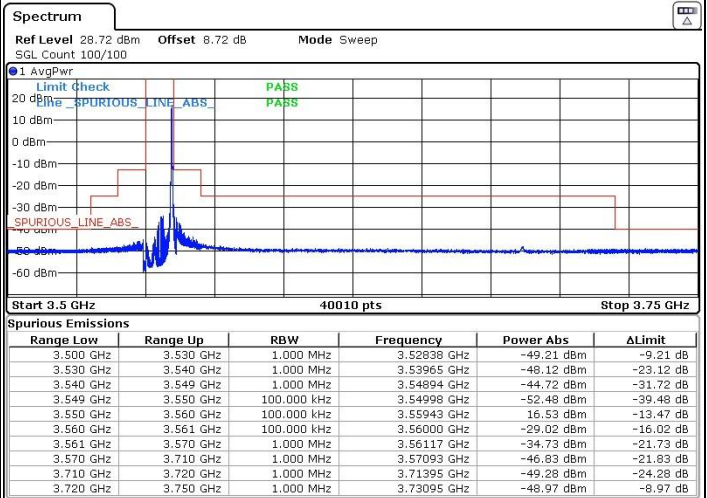

LTE Band 48 / 5MHz

64QAM

Middle Channel / 1RB0

Middle Channel / 1RBmax

Date: 12.MAR.2021 14:58:26

Date: 12.MAR.2021 15:02:39

Middle Channel / Full RB

Date: 12.MAR.2021 14:53:09

LTE Band 48 / 5MHz

64QAM

Highest Channel / 1RB0

Highest Channel / 1RBmax

Date: 12.MAR.2021 15:09:57

Date: 12.MAR.2021 15:10:43

Highest Channel / Full RB

Date: 12.MAR.2021 15:07:20

LTE Band 48 / 10MHz

64QAM

Lowest Channel / 1RB0

Lowest Channel / 1RBmax

Date: 12.MAR.2021 15:23:59

Date: 12.MAR.2021 15:24:38

Lowest Channel / Full RB

Date: 12.MAR.2021 15:20:12

LTE Band 48 / 10MHz

64QAM

Middle Channel / 1RB0

Middle Channel / 1RBmax

Date: 12.MAR.2021 15:35:22

Date: 12.MAR.2021 15:37:17

Middle Channel / Full RB

Date: 12.MAR.2021 15:32:20