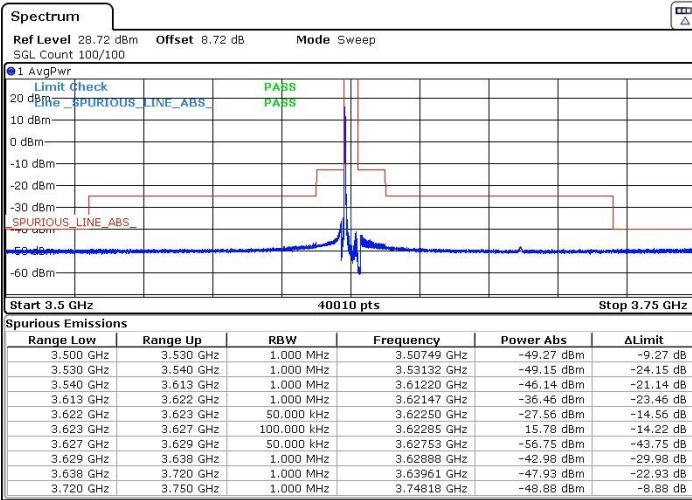

LTE Band 48 / 20MHz

16QAM

Highest Channel / 1RB0

Highest Channel / 1RBmax

Date: 12.MAR.2021 17:11:46

Date: 12.MAR.2021 17:14:45

Highest Channel / Full RB

Date: 12.MAR.2021 17:08:00

LTE Band 48 / 5MHz

64QAM

Lowest Channel / 1RB0

Lowest Channel / 1RBmax

Date: 12.MAR.2021 14:33:25

Date: 12.MAR.2021 14:36:16

Lowest Channel / Full RB

Date: 12.MAR.2021 14:28:19

LTE Band 48 / 5MHz

64QAM

Middle Channel / 1RB0

Middle Channel / 1RBmax

Date: 12.MAR.2021 14:58:26

Date: 12.MAR.2021 15:02:39

Middle Channel / Full RB

Date: 12.MAR.2021 14:53:09

LTE Band 48 / 5MHz

64QAM

Highest Channel / 1RB0

Highest Channel / 1RBmax

Date: 12.MAR.2021 15:09:57

Date: 12.MAR.2021 15:10:43

Highest Channel / Full RB

Date: 12.MAR.2021 15:07:20