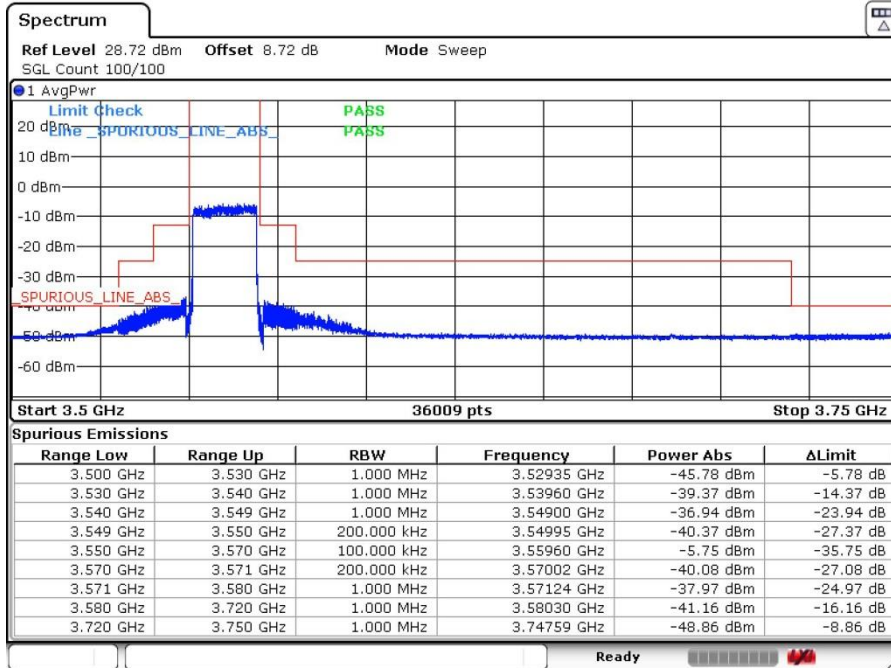

LTE Band 48 / 15MHz

16QAM

Highest Channel / 1RB0

Highest Channel / 1RBmax

Date: 12.MAR.2021 16:42:48

Date: 12.MAR.2021 16:43:17

Highest Channel / Full RB

Date: 12.MAR.2021 16:40:01

LTE Band 48 / 20MHz

16QAM

Lowest Channel / 1RB0

Lowest Channel / 1RBmax

Date: 19.MAR.2021 09:36:23

Date: 19.MAR.2021 09:38:10

Lowest Channel / Full RB

Date: 19.MAR.2021 09:35:04

LTE Band 48 / 20MHz

16QAM

Middle Channel / 1RB0

Middle Channel / 1RBmax

Date: 12.MAR.2021 17:02:28

Date: 12.MAR.2021 17:03:16

Middle Channel / Full RB

Date: 12.MAR.2021 16:59:20

LTE Band 48 / 20MHz

16QAM

Highest Channel / 1RB0

Highest Channel / 1RBmax

Date: 12.MAR.2021 17:11:46

Date: 12.MAR.2021 17:14:45

Highest Channel / Full RB

Date: 12.MAR.2021 17:08:00