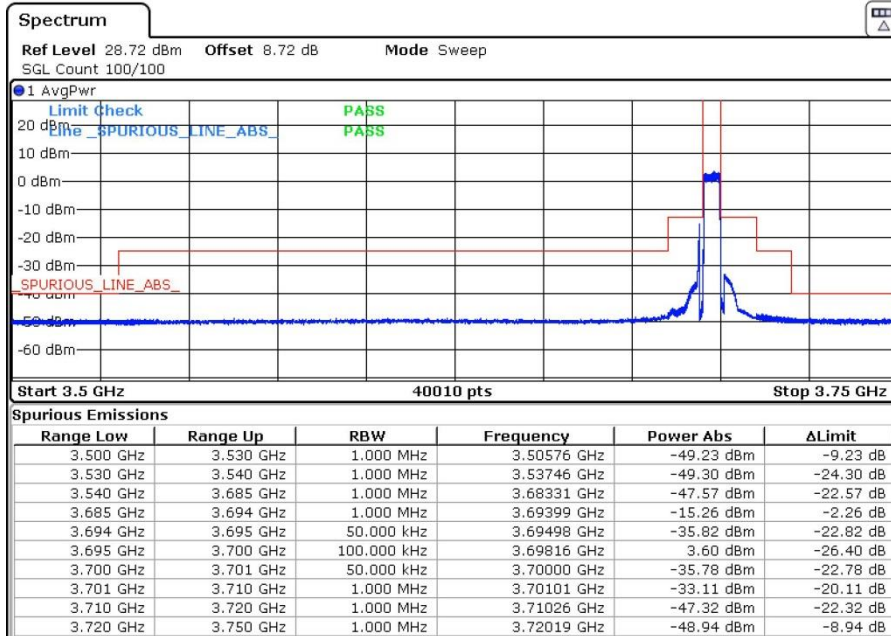

LTE Band 48 / 5MHz

16QAM

Highest Channel / 1RB0

Highest Channel / 1RBmax

Date: 12.MAR.2021 15:09:57

Date: 12.MAR.2021 15:10:43

Highest Channel / Full RB

Date: 12.MAR.2021 15:08:07

LTE Band 48 / 10MHz

16QAM

Lowest Channel / 1RB0

Lowest Channel / 1RBmax

Date: 12.MAR.2021 15:23:59

Date: 12.MAR.2021 15:24:38

Lowest Channel / Full RB

Date: 12.MAR.2021 15:20:12