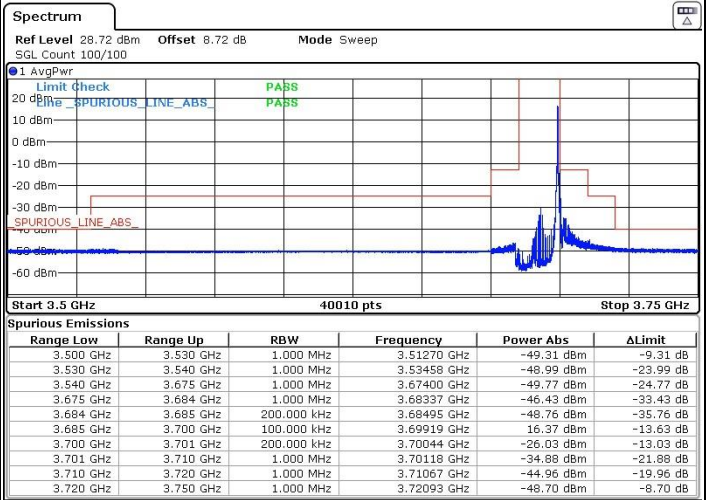

LTE Band 48 / 15MHz

16QAM

Lowest Channel / 1RB0

Lowest Channel / 1RBmax

Date: 19.MAR.2021 09:24:30

Date: 19.MAR.2021 09:26:36

Lowest Channel / Full RB

Date: 19.MAR.2021 09:22:44

LTE Band 48 / 15MHz

16QAM

Middle Channel / 1RB0

Middle Channel / 1RBmax

Date: 12.MAR.2021 16:23:43

Date: 12.MAR.2021 16:26:12

Middle Channel / Full RB

Date: 12.MAR.2021 16:14:35

LTE Band 48 / 15MHz

16QAM

Highest Channel / 1RB0

Highest Channel / 1RBmax

Date: 12.MAR.2021 16:42:48

Date: 12.MAR.2021 16:43:17

Highest Channel / Full RB

Date: 12.MAR.2021 16:40:01

LTE Band 48 / 20MHz

16QAM

Lowest Channel / 1RB0

Lowest Channel / 1RBmax

Date: 19.MAR.2021 09:36:23

Date: 19.MAR.2021 09:38:10

Lowest Channel / Full RB

Date: 19.MAR.2021 09:35:04