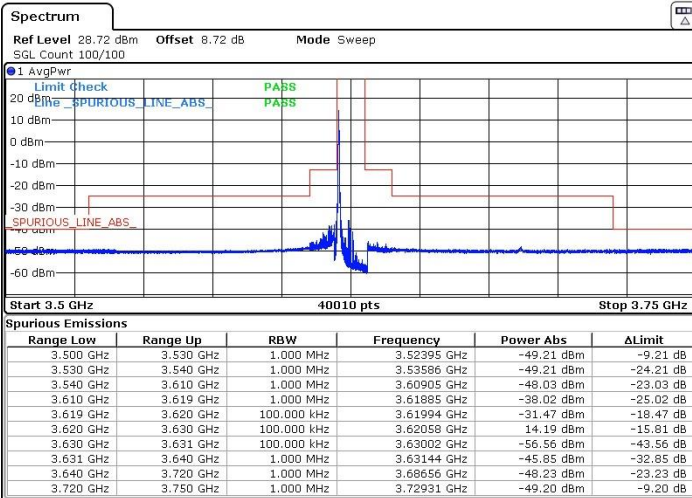

LTE Band 48 / 5MHz

64QAM

Highest Channel / 1RB0

Highest Channel / 1RBmax

Date: 12.MAR.2021 15:09:57

Date: 12.MAR.2021 15:10:43

Highest Channel / Full RB

Date: 12.MAR.2021 15:07:20

LTE Band 48 / 10MHz

64QAM

Lowest Channel / 1RB0

Lowest Channel / 1RBmax

Date: 12.MAR.2021 15:23:59

Date: 12.MAR.2021 15:24:38

Lowest Channel / Full RB

Date: 12.MAR.2021 15:20:12

LTE Band 48 / 10MHz

64QAM

Middle Channel / 1RB0

Middle Channel / 1RBmax

Date: 12.MAR.2021 15:35:22

Date: 12.MAR.2021 15:37:17

Middle Channel / Full RB

Date: 12.MAR.2021 15:32:20