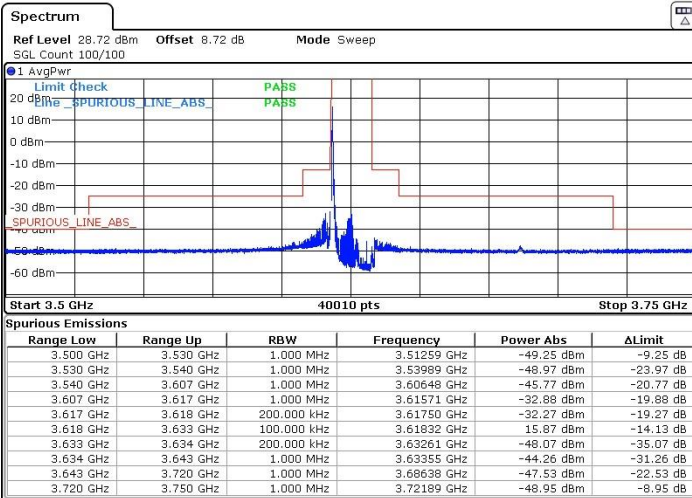

LTE Band 48 / 10MHz

16QAM

Highest Channel / 1RB0

Highest Channel / 1RBmax

Date: 12.MAR.2021 15:48:19

Date: 12.MAR.2021 15:48:52

Highest Channel / Full RB

Date: 12.MAR.2021 15:45:19

LTE Band 48 / 15MHz

16QAM

Lowest Channel / 1RB0

Lowest Channel / 1RBmax

Date: 19.MAR.2021 09:24:30

Date: 19.MAR.2021 09:26:36

Lowest Channel / Full RB

Date: 19.MAR.2021 09:22:44

LTE Band 48 / 15MHz

16QAM

Middle Channel / 1RB0

Middle Channel / 1RBmax

Date: 12.MAR.2021 16:23:43

Date: 12.MAR.2021 16:26:12

Middle Channel / Full RB

Date: 12.MAR.2021 16:14:35

LTE Band 48 / 15MHz

16QAM

Highest Channel / 1RB0

Highest Channel / 1RBmax

Date: 12.MAR.2021 16:42:48

Date: 12.MAR.2021 16:43:17

Highest Channel / Full RB

Date: 12.MAR.2021 16:40:01