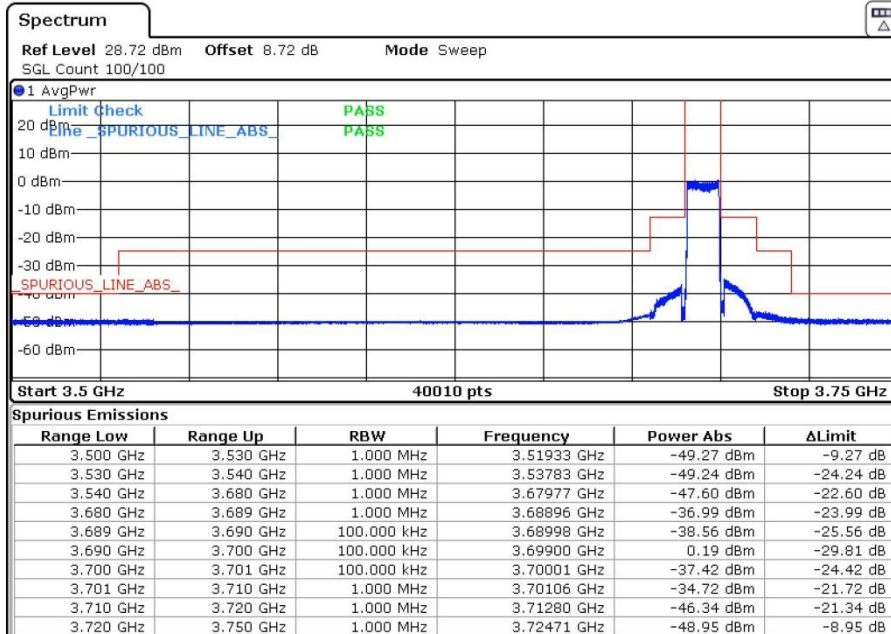

LTE Band 48 / 10MHz

16QAM

MiddleChannel / 1RB0

Middle Channel / 1RBmax

Date: 12.MAR.2021 15:36:31

Date: 12.MAR.2021 15:37:17

Middle Channel / Full RB

Date: 12.MAR.2021 15:32:20

LTE Band 48 / 10MHz

16QAM

Highest Channel / 1RB0

Highest Channel / 1RBmax

Date: 12.MAR.2021 15:48:19

Date: 12.MAR.2021 15:48:52

Highest Channel / Full RB

Date: 12.MAR.2021 15:45:19

LTE Band 48 / 15MHz

16QAM

Lowest Channel / 1RB0

Lowest Channel / 1RBmax

Date: 19.MAR.2021 09:24:30

Date: 19.MAR.2021 09:26:36

Lowest Channel / Full RB

Date: 19.MAR.2021 09:22:44