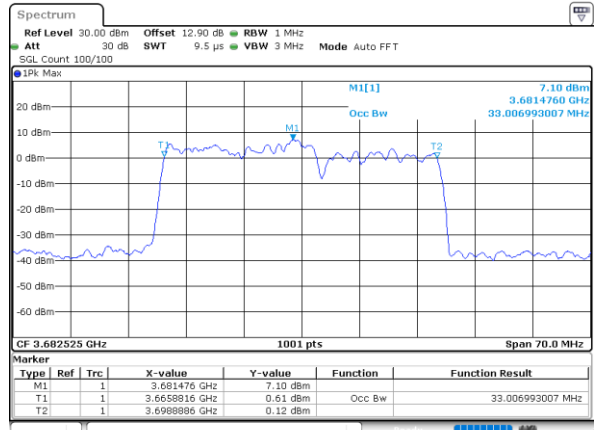

Highest Channel / 20MHz+5MHz

Date: 30.OCT.2020 22:01:45

LTE Band 48C

16QAM

Lowest Channel / 20MHz+10MHz

Date: 30.OCT.2020 13:44:01

Lowest Channel / 20MHz+15MHz

Date: 29.OCT.2020 22:26:29

Middle Channel / 20MHz+10MHz

Date: 30.OCT.2020 13:53:28

Middle Channel / 20MHz+15MHz

Date: 29.OCT.2020 23:29:08

Highest Channel / 20MHz+10MHz

Date: 30.OCT.2020 15:30:55

Highest Channel / 20MHz+15MHz

Date: 30.OCT.2020 00:25:08

LTE Band 48C

256QAM

Lowest Channel / 20MHz+20MHz

N/A

Date: 29.OCT.2020 19:12:34

Middle Channel / 20MHz+20MHz

N/A

Date: 29.OCT.2020 20:09:34

Highest Channel / 20MHz+20MHz

N/A

Date: 29.OCT.2020 21:19:54

ACLR

LTE Band 48C / 5MHz+20MHz

QPSK

Middle Channel / 1RB0 and 1RB99

Middle Channel / 1RB24 and 1RB0