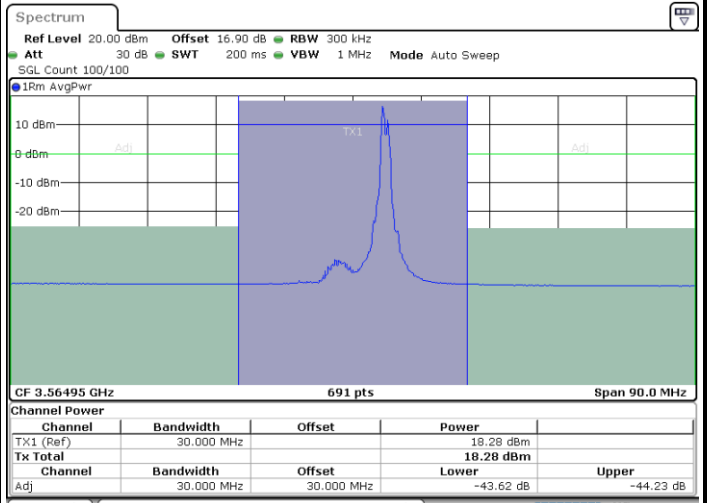

Date: 30.OCT.2020 10:43:56

Date: 30.OCT.2020 10:45:59

Middle Channel / FullRB

N/A

Date: 30.OCT.2020 10:40:30

LTE Band 48C / 15MHz+20MHz

16QAM

Highest Channel / 1RB0 and 1RB99

Highest Channel / 1RB74 and 1RB0

Date: 30.OCT.2020 11:07:37

Date: 30.OCT.2020 11:11:01

Highest Channel / FullIRB

N/A

Date: 30.OCT.2020 11:05:34

LTE Band 48C / 20MHz+5MHz

16QAM

Lowest Channel / 1RB0 and 1RB24

Lowest Channel / 1RB99 and 1RB0

Date: 30.OCT.2020 19:25:50

Date: 30.OCT.2020 19:27:52

Lowest Channel / FullIRB

N/A

Date: 30.OCT.2020 19:23:48

LTE Band 48C / 20MHz+5MHz