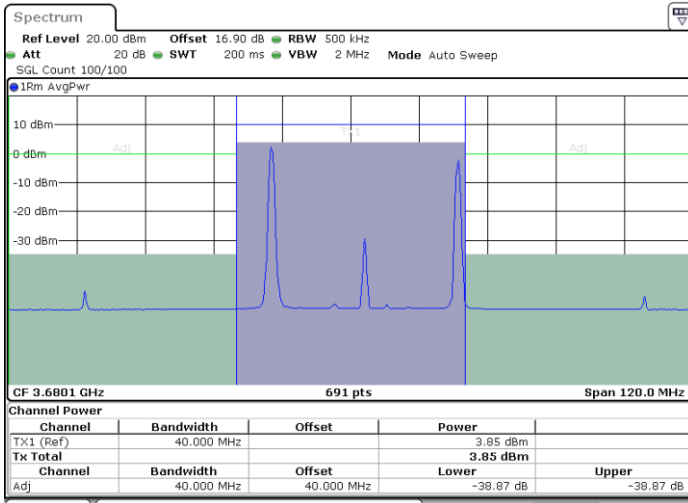

Date: 29.OCT.2020 23:23:13

Middle Channel / FullRB

N/A

Date: 29.OCT.2020 23:17:43

LTE Band 48C / 20MHz+15MHz

QPSK

Highest Channel / 1RB0 and 1RB74

Highest Channel / 1RB99 and 1RB0

Date: 30.OCT.2020 00:17:00

Date: 30.OCT.2020 00:21:46

Highest Channel / FullIRB

N/A

Date: 30.OCT.2020 00:16:19

LTE Band 48C / 20MHz+20MHz

QPSK

Lowest Channel / 1RB0 and 1RB99