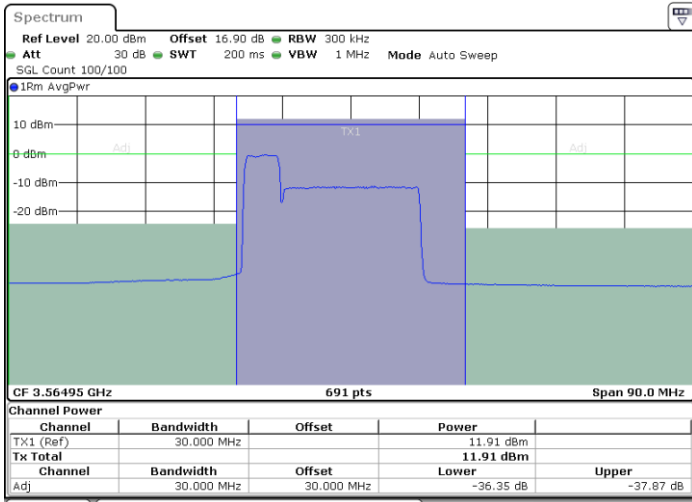

QPSK

Highest Channel / 1RB0 and 1RB99

Highest Channel / 1RB99 and 1RB0

Highest Channel / FullIRB

N/A

LTE Band 48C / 5MHz+20MHz

16QAM

Lowest Channel / 1RB0 and 1RB99

Lowest Channel / 1RB24 and 1RB0

Date: 30.OCT.2020 23:17:48

Date: 30.OCT.2020 23:19:50

Lowest Channel / FullIRB

N/A

Date: 30.OCT.2020 23:15:45

LTE Band 48C / 5MHz+20MHz

16QAM

Middle Channel / 1RB0 and 1RB99

Middle Channel / 1RB24 and 1RB0

Date: 31.OCT.2020 00:16:29

Date: 31.OCT.2020 00:18:31

Middle Channel / FullRB

N/A

Date: 31.OCT.2020 00:14:26

LTE Band 48C / 5MHz+20MHz