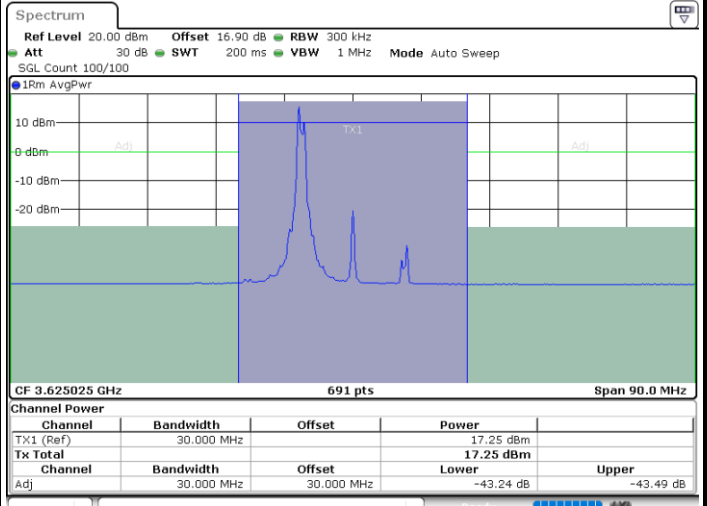

QPSK

Highest Channel / 1RB0 and 1RB99

Highest Channel / 1RB99 and 1RB0

Highest Channel / FullIRB

N/A

LTE Band 48C / 5MHz+20MHz

16QAM

Lowest Channel / 1RB0 and 1RB99

Lowest Channel / 1RB24 and 1RB0

Date: 30.OCT.2020 23:17:48

Date: 30.OCT.2020 23:19:50

Lowest Channel / FullIRB

N/A

Date: 30.OCT.2020 23:15:45

LTE Band 48C / 5MHz+20MHz

16QAM

Middle Channel / 1RB0 and 1RB99

Middle Channel / 1RB24 and 1RB0

Date: 31.OCT.2020 00:16:29

Date: 31.OCT.2020 00:18:31

Middle Channel / FullRB

N/A

Date: 31.OCT.2020 00:14:26

LTE Band 48C / 5MHz+20MHz