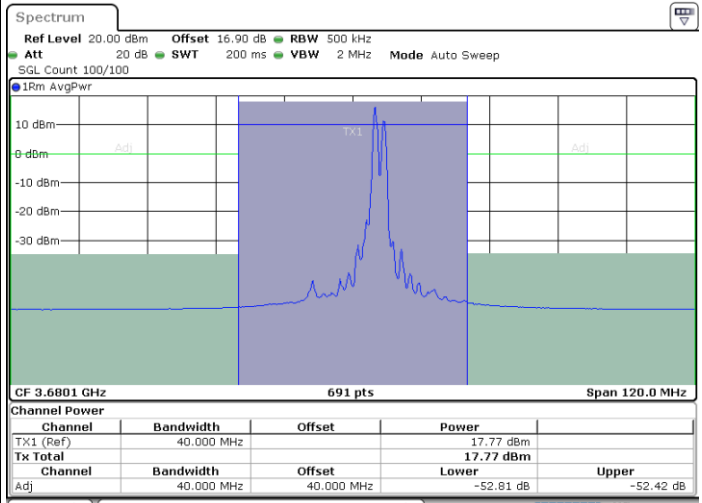

Lowest Channel / FullIRB

N/A

Date: 29.OCT.2020 22:17:01

LTE Band 48C / 20MHz+15MHz

QPSK

Middle Channel / 1RB0 and 1RB74

Middle Channel / 1RB99 and 1RB0

Date: 29.OCT.2020 23:22:32

Date: 29.OCT.2020 23:23:13

Middle Channel / FullRB

N/A

Date: 29.OCT.2020 23:17:43

LTE Band 48C / 20MHz+15MHz

QPSK

Highest Channel / 1RB0 and 1RB74

Highest Channel / 1RB99 and 1RB0

Date: 30.OCT.2020 00:17:00

Date: 30.OCT.2020 00:21:46

Highest Channel / FullIRB

N/A

Date: 30.OCT.2020 00:16:19

LTE Band 48C / 20MHz+20MHz

QPSK

Lowest Channel / 1RB0 and 1RB99