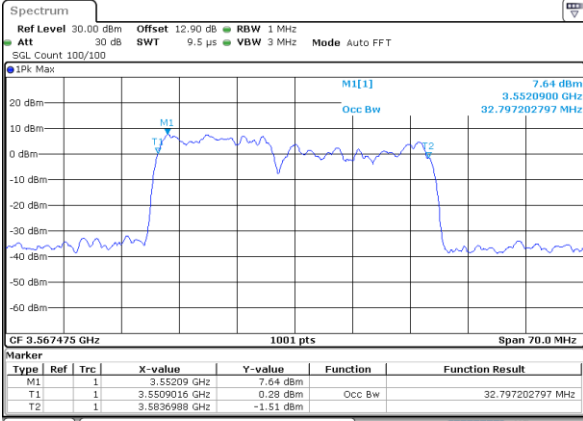

Highest Channel / 5MHz+20MHz

Date: 31.OCT.2020 00:34:43

Highest Channel / 10MHz+20MHz

Date: 30.OCT.2020 17:41:15

LTE Band 48C

256QAM

Lowest Channel / 15MHz+20MHz

Date: 30.OCT.2020 01:36:19

Lowest Channel / 20MHz+5MHz

Date: 30.OCT.2020 19:42:06

Middle Channel / 15MHz+20MHz

Date: 30.OCT.2020 09:57:58

Middle Channel / 20MHz+5MHz

Date: 30.OCT.2020 21:02:45

Highest Channel / 15MHz+20MHz

Date: 30.OCT.2020 10:24:17