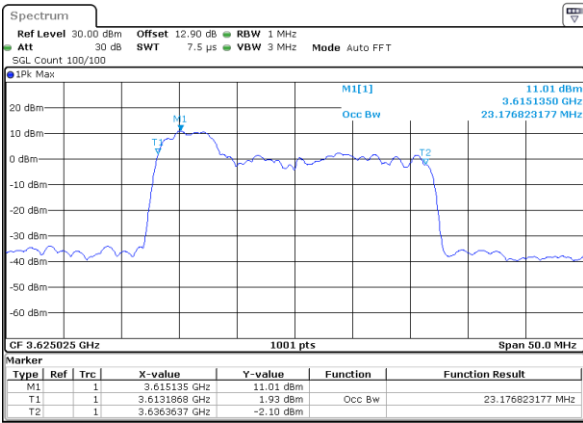

Date: 29.OCT.2020 21:19:09

LTE Band 48C

64QAM

Lowest Channel / 5MHz+20MHz

Date: 30.OCT.2020 23:25:55

Lowest Channel / 10MHz+20MHz

Date: 30.OCT.2020 15:42:52

Middle Channel / 5MHz+20MHz

Date: 31.OCT.2020 00:26:45

Middle Channel / 10MHz+20MHz

Date: 30.OCT.2020 17:28:33

Highest Channel / 5MHz+20MHz

Date: 31.OCT.2020 00:33:34

Highest Channel / 10MHz+20MHz

Date: 30.OCT.2020 17:40:08

LTE Band 48C