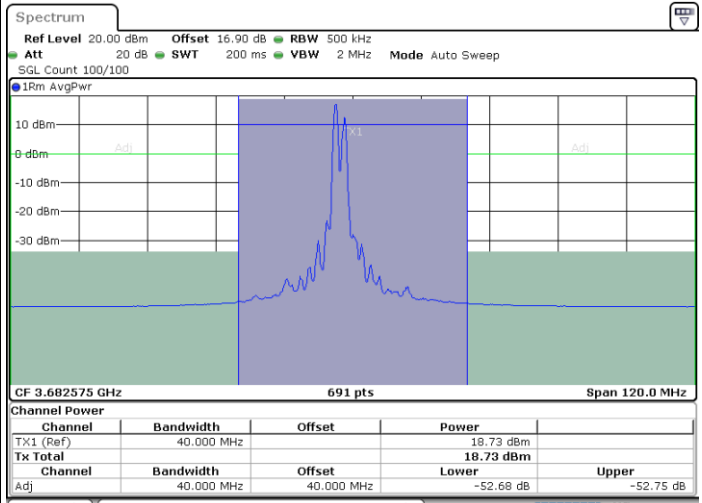

Middle Channel / FullRB

N/A

Date: 30.OCT.2020 10:39:48

LTE Band 48C / 15MHz+20MHz

QPSK

Highest Channel / 1RB0 and 1RB99

Highest Channel / 1RB74 and 1RB0

Date: 30.OCT.2020 11:06:56

Date: 30.OCT.2020 11:11:42

Highest Channel / FullIRB

N/A

Date: 30.OCT.2020 11:06:15

LTE Band 48C / 20MHz+5MHz

QPSK

Lowest Channel / 1RB0 and 1RB24

Lowest Channel / 1RB99 and 1RB0