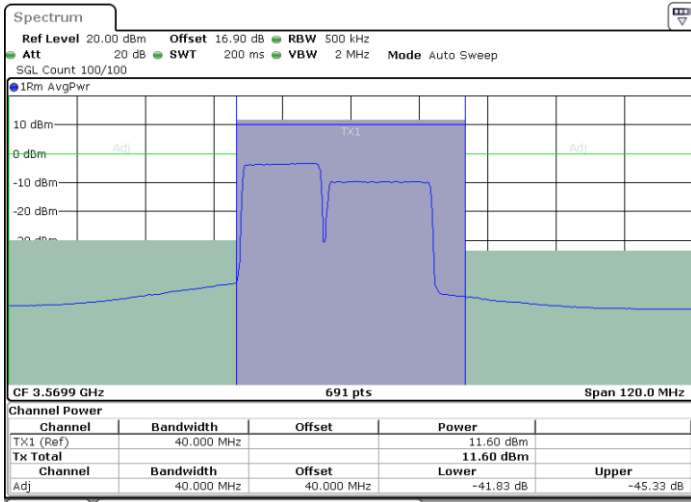

N/A

Date: 30.OCT.2020 17:19:19

LTE Band 48C / 10MHz+20MHz

16QAM

Highest Channel / 1RB0 and 1RB99

Highest Channel / 1RB49 and 1RB0

Date: 30.OCT.2020 18:22:38

Date: 30.OCT.2020 18:26:01

Highest Channel / FullIRB

N/A

Date: 30.OCT.2020 18:20:36

LTE Band 48C / 15MHz+20MHz

16QAM

Lowest Channel / 1RB0 and 1RB99

Lowest Channel / 1RB74 and 1RB0

Date: 30.OCT.2020 01:19:47

Date: 30.OCT.2020 01:32:37

Lowest Channel / FullRB

N/A

Date: 30.OCT.2020 01:16:21

LTE Band 48C / 15MHz+20MHz

16QAM

Middle Channel / 1RB0 and 1RB99

Middle Channel / 1RB74 and 1RB0