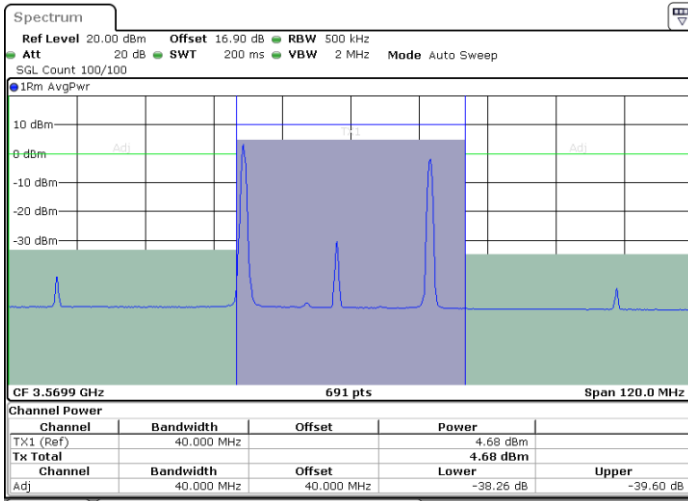

Date: 30.OCT.2020 14:31:02

LTE Band 48C / 20MHz+10MHz

QPSK

Highest Channel / 1RB0 and 1RB49

Highest Channel / 1RB99 and 1RB0

Date: 30.OCT.2020 15:21:01

Date: 30.OCT.2020 15:25:47

Highest Channel / FullIRB

N/A

Date: 30.OCT.2020 15:20:21

LTE Band 48C / 20MHz+15MHz

QPSK

Lowest Channel / 1RB0 and 1RB74

Lowest Channel / 1RB99 and 1RB0

Date: 29.OCT.2020 22:21:50

Date: 29.OCT.2020 22:22:31