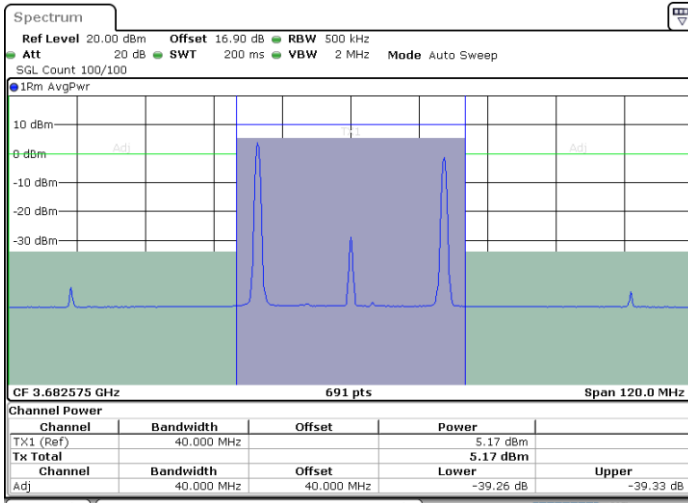

Date: 30.OCT.2020 01:32:37

Lowest Channel / FullRB

N/A

Date: 30.OCT.2020 01:16:21

LTE Band 48C / 15MHz+20MHz

16QAM

Middle Channel / 1RB0 and 1RB99

Middle Channel / 1RB74 and 1RB0

Date: 30.OCT.2020 10:43:56

Date: 30.OCT.2020 10:45:59

Middle Channel / FullRB

N/A

Date: 30.OCT.2020 10:40:30

LTE Band 48C / 15MHz+20MHz

16QAM

Highest Channel / 1RB0 and 1RB99

Highest Channel / 1RB74 and 1RB0

Date: 30.OCT.2020 11:07:37

Date: 30.OCT.2020 11:11:01

Highest Channel / FullIRB

N/A

Date: 30.OCT.2020 11:05:34

LTE Band 48C / 20MHz+5MHz

16QAM

Lowest Channel / 1RB0 and 1RB24

Lowest Channel / 1RB99 and 1RB0

Date: 30.OCT.2020 19:25:50

Date: 30.OCT.2020 19:27:52

Lowest Channel / FullIRB

N/A

Date: 30.OCT.2020 19:23:48

LTE Band 48C / 20MHz+5MHz