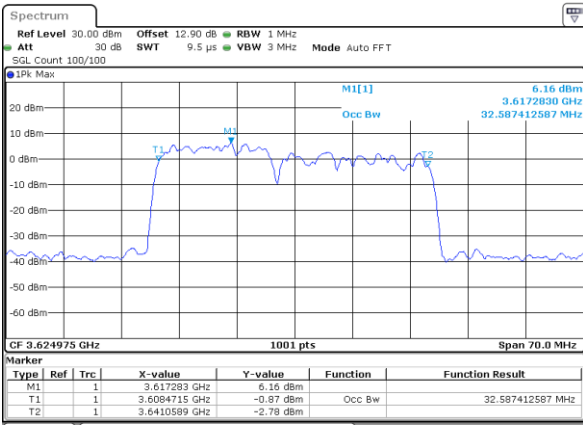

Date: 31.OCT.2020 00:26:45

Middle Channel / 10MHz+20MHz

Date: 30.OCT.2020 17:28:33

Highest Channel / 5MHz+20MHz

Date: 31.OCT.2020 00:33:34

Highest Channel / 10MHz+20MHz

Date: 30.OCT.2020 17:40:08

LTE Band 48C

64QAM

Lowest Channel / 15MHz+20MHz

Date: 30.OCT.2020 01:35:57

Lowest Channel / 20MHz+5MHz

Date: 30.OCT.2020 19:41:43

Middle Channel / 15MHz+20MHz

Date: 30.OCT.2020 09:57:35

Middle Channel / 20MHz+5MHz

Date: 30.OCT.2020 21:02:22

Highest Channel / 15MHz+20MHz

Date: 30.OCT.2020 10:23:10

Highest Channel / 20MHz+5MHz

Date: 30.OCT.2020 22:00:38

LTE Band 48C

64QAM

Lowest Channel / 20MHz+10MHz