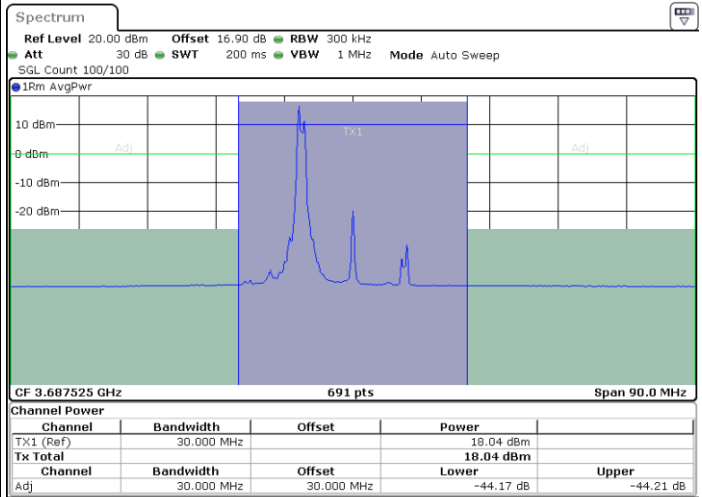

Highest Channel / 20MHz+20MHz

N/A

Date: 29.OCT.2020 21:19:54

ACLR

LTE Band 48C / 5MHz+20MHz

QPSK

Middle Channel / 1RB0 and 1RB99

Middle Channel / 1RB24 and 1RB0

Date: 31.OCT.2020 00:17:09

Date: 31.OCT.2020 00:17:50

Middle Channel / FullRB

N/A

Date: 31.OCT.2020 00:13:45

LTE Band 48C / 5MHz+20MHz

QPSK

Highest Channel / 1RB0 and 1RB99

Highest Channel / 1RB24 and 1RB0

Date: 31.OCT.2020 01:16:59

Date: 31.OCT.2020 01:20:23

Highest Channel / FullIRB

N/A

Date: 31.OCT.2020 01:16:18

LTE Band 48C / 10MHz+20MHz

QPSK