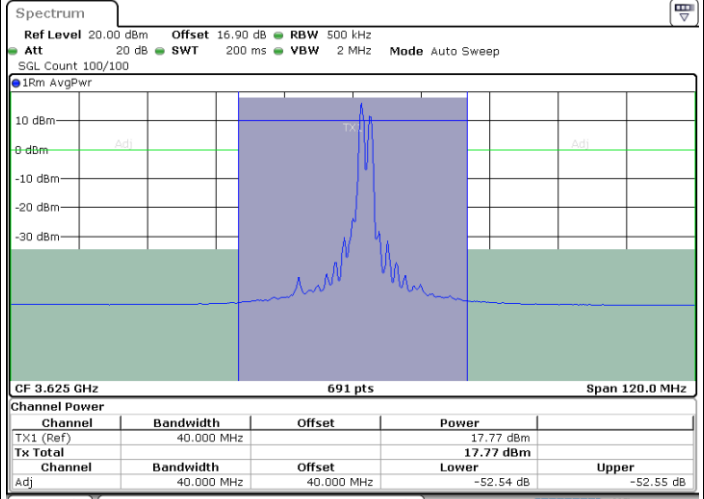

Lowest Channel / FullIRB

N/A

Date: 29.OCT.2020 22:17:01

LTE Band 48C / 20MHz+15MHz

QPSK

Middle Channel / 1RB0 and 1RB74

Middle Channel / 1RB99 and 1RB0

Date: 29.OCT.2020 23:22:32

Date: 29.OCT.2020 23:23:13

Middle Channel / FullRB

N/A

Date: 29.OCT.2020 23:17:43

LTE Band 48C / 20MHz+15MHz

QPSK

Highest Channel / 1RB0 and 1RB74

Highest Channel / 1RB99 and 1RB0