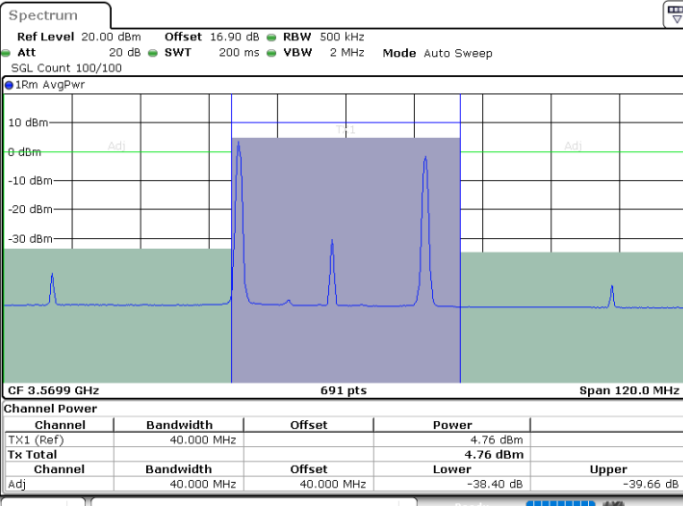

LTE Band 48C / 10MHz+20MHz

QPSK

Highest Channel / 1RB0 and 1RB99

Highest Channel / 1RB49 and 1RB0

Date: 30.OCT.2020 18:21:57

Date: 30.OCT.2020 18:26:42

Highest Channel / FullIRB

N/A

Date: 30.OCT.2020 18:21:17

LTE Band 48C / 15MHz+20MHz

QPSK

Lowest Channel / 1RB0 and 1RB99

Lowest Channel / 1RB74 and 1RB0

Date: 30.OCT.2020 01:20:28

Date: 30.OCT.2020 01:21:09

Lowest Channel / FullIRB