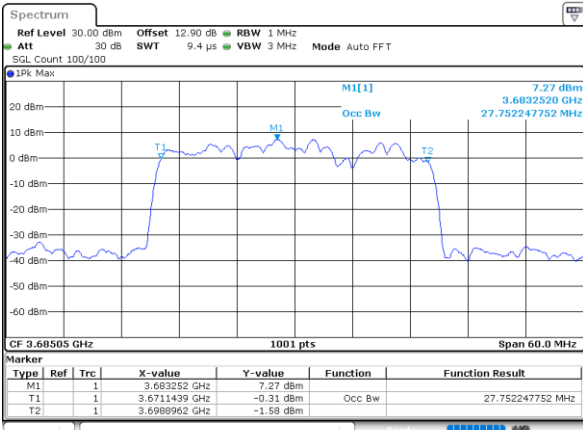

Highest Channel / 20MHz+5MHz

Date: 30.OCT.2020 22:01:45

LTE Band 48C

16QAM

Lowest Channel / 20MHz+10MHz

Date: 30.OCT.2020 13:44:01

Lowest Channel / 20MHz+15MHz

Date: 29.OCT.2020 22:26:29

Middle Channel / 20MHz+10MHz

Date: 30.OCT.2020 13:53:28

Middle Channel / 20MHz+15MHz

Date: 29.OCT.2020 23:29:08

Highest Channel / 20MHz+10MHz

Date: 30.OCT.2020 15:30:55

Highest Channel / 20MHz+15MHz

Date: 30.OCT.2020 00:25:08

LTE Band 48C

256QAM

Lowest Channel / 20MHz+20MHz

N/A

Date: 29.OCT.2020 19:12:34

Middle Channel / 20MHz+20MHz

N/A

Date: 29.OCT.2020 20:09:34

Highest Channel / 20MHz+20MHz

N/A

Date: 29.OCT.2020 21:19:54

ACLR

LTE Band 48C / 5MHz+20MHz

QPSK

Middle Channel / 1RB0 and 1RB99

Middle Channel / 1RB24 and 1RB0