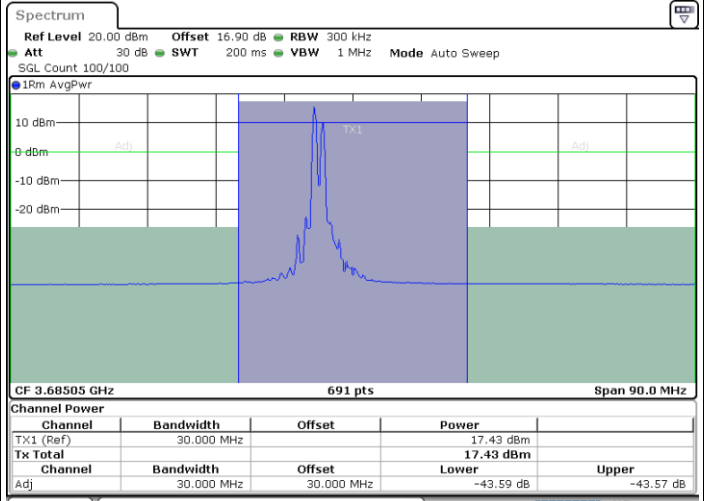

Date: 30.OCT.2020 16:22:34

LTE Band 48C / 10MHz+20MHz

16QAM

Middle Channel / 1RB0 and 1RB99

Middle Channel / 1RB49 and 1RB0

Date: 30.OCT.2020 17:22:43

Date: 30.OCT.2020 17:24:45

Middle Channel / FullRB

N/A

Date: 30.OCT.2020 17:19:19

LTE Band 48C / 10MHz+20MHz

16QAM

Highest Channel / 1RB0 and 1RB99

Highest Channel / 1RB49 and 1RB0

Date: 30.OCT.2020 18:22:38

Date: 30.OCT.2020 18:26:01

Highest Channel / FullIRB

N/A

Date: 30.OCT.2020 18:20:36

LTE Band 48C / 15MHz+20MHz

16QAM

Lowest Channel / 1RB0 and 1RB99

Lowest Channel / 1RB74 and 1RB0

Date: 30.OCT.2020 01:19:47