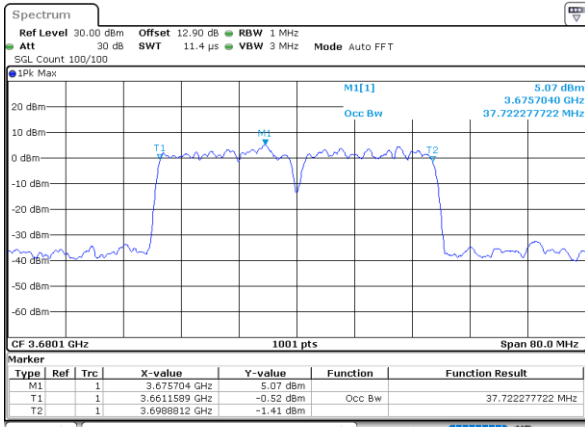

LTE Band 48C

256QAM

Lowest Channel / 20MHz+20MHz

N/A

Date: 29.OCT.2020 19:12:34

Middle Channel / 20MHz+20MHz

N/A

Date: 29.OCT.2020 20:09:34

Highest Channel / 20MHz+20MHz

N/A

Date: 29.OCT.2020 21:19:54

ACLR

LTE Band 48C / 5MHz+20MHz

QPSK

Middle Channel / 1RB0 and 1RB99

Middle Channel / 1RB24 and 1RB0