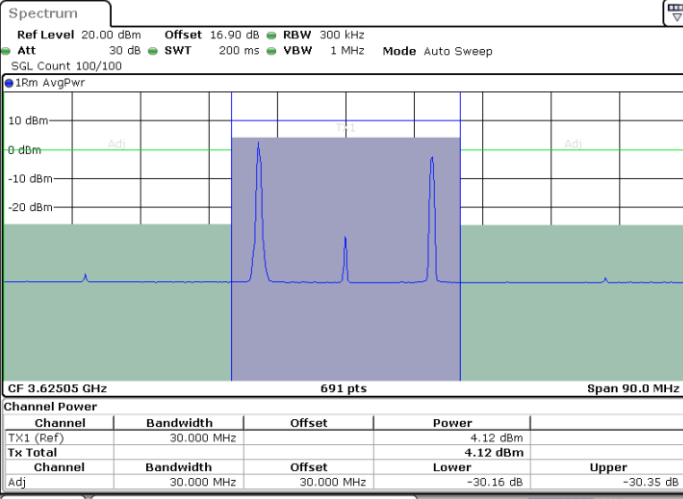

LTE Band 48C / 20MHz+5MHz

QPSK

Middle Channel / 1RB0 and 1RB24

Middle Channel / 1RB99 and 1RB0

Date: 30.OCT.2020 20:49:51

Date: 30.OCT.2020 20:50:31