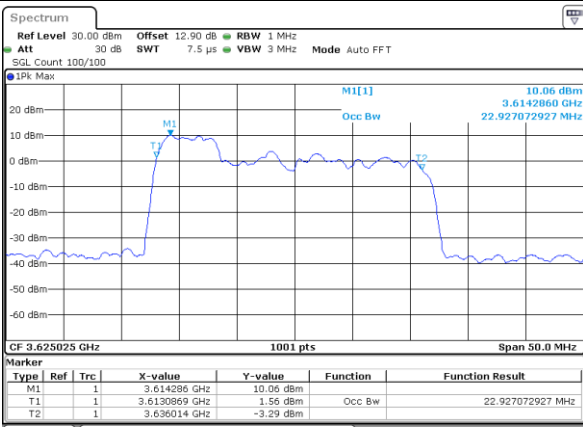

Middle Channel / 20MHz+20MHz

N/A

Date: 29.OCT.2020 20:09:12

Highest Channel / 20MHz+20MHz

N/A

Date: 29.OCT.2020 21:18:47

LTE Band 48C

256QAM

Lowest Channel / 5MHz+20MHz

Date: 30.OCT.2020 23:26:17

Lowest Channel / 10MHz+20MHz

Date: 30.OCT.2020 15:43:14

Middle Channel / 5MHz+20MHz

Date: 31.OCT.2020 00:27:07

Middle Channel / 10MHz+20MHz

Date: 30.OCT.2020 17:28:56

Highest Channel / 5MHz+20MHz

Date: 31.OCT.2020 00:34:43

Highest Channel / 10MHz+20MHz

Date: 30.OCT.2020 17:41:15

LTE Band 48C

256QAM

Lowest Channel / 15MHz+20MHz

Date: 30.OCT.2020 01:36:19