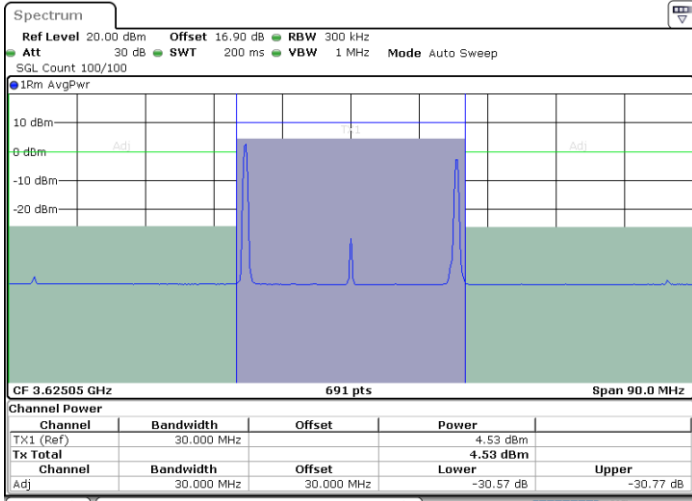

LTE Band 48C / 10MHz+20MHz

16QAM

Lowest Channel / 1RB0 and 1RB99

Lowest Channel / 1RB49 and 1RB0

Date: 30.OCT.2020 16:25:59

Date: 30.OCT.2020 16:28:01

Lowest Channel / FullIRB

N/A

Date: 30.OCT.2020 16:22:34

LTE Band 48C / 10MHz+20MHz

16QAM

Middle Channel / 1RB0 and 1RB99

Middle Channel / 1RB49 and 1RB0

Date: 30.OCT.2020 17:22:43

Date: 30.OCT.2020 17:24:45

Middle Channel / FullRB

N/A

Date: 30.OCT.2020 17:19:19

LTE Band 48C / 10MHz+20MHz

16QAM

Highest Channel / 1RB0 and 1RB99

Highest Channel / 1RB49 and 1RB0

Date: 30.OCT.2020 18:22:38

Date: 30.OCT.2020 18:26:01

Highest Channel / FullIRB

N/A

Date: 30.OCT.2020 18:20:36

LTE Band 48C / 15MHz+20MHz

16QAM

Lowest Channel / 1RB0 and 1RB99

Lowest Channel / 1RB74 and 1RB0

Date: 30.OCT.2020 01:19:47