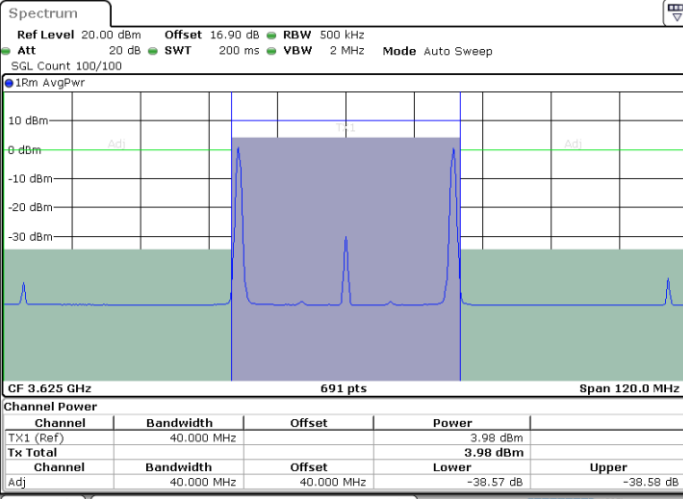

Date: 30.OCT.2020 00:17:00

Date: 30.OCT.2020 00:21:46

Highest Channel / FullIRB

N/A

Date: 30.OCT.2020 00:16:19

LTE Band 48C / 20MHz+20MHz

QPSK

Lowest Channel / 1RB0 and 1RB99

Lowest Channel / 1RB99 and 1RB0

Date: 29.OCT.2020 18:07:18

Date: 29.OCT.2020 18:07:59

Lowest Channel / FullIRB

N/A

Date: 29.OCT.2020 18:02:29

LTE Band 48C / 20MHz+20MHz

QPSK

MiddleChannel / 1RB0 and 1RB99

Middle Channel / 1RB99 and 1RB0

Date: 29.OCT.2020 20:04:25

Date: 29.OCT.2020 20:05:06

Middle Channel / FullIRB

N/A

Date: 29.OCT.2020 19:59:36

LTE Band 48C / 20MHz+20MHz