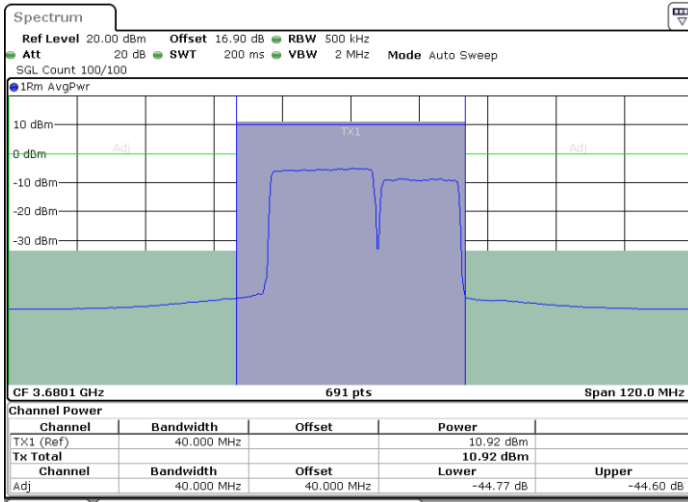

Date: 29.OCT.2020 23:23:13

Middle Channel / FullRB

N/A

Date: 29.OCT.2020 23:17:43

LTE Band 48C / 20MHz+15MHz

QPSK

Highest Channel / 1RB0 and 1RB74

Highest Channel / 1RB99 and 1RB0

Date: 30.OCT.2020 00:17:00

Date: 30.OCT.2020 00:21:46

Highest Channel / FullIRB

N/A

Date: 30.OCT.2020 00:16:19

LTE Band 48C / 20MHz+20MHz

QPSK

Lowest Channel / 1RB0 and 1RB99