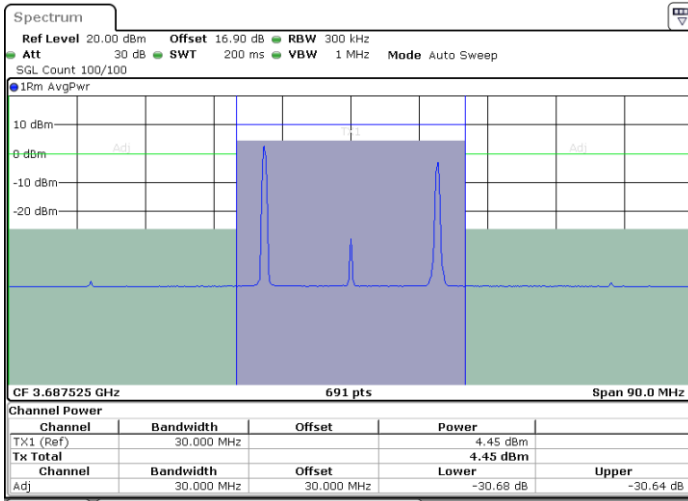

LTE Band 48C / 5MHz+20MHz

16QAM

Highest Channel / 1RB0 and 1RB99

Highest Channel / 1RB24 and 1RB0

Date: 31.OCT.2020 01:17:40