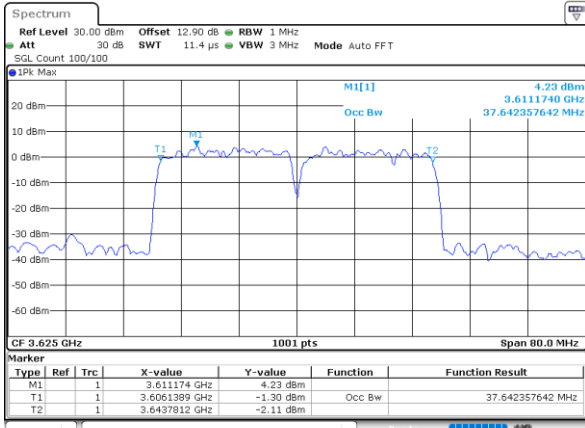

LTE Band 48C

256QAM

Lowest Channel / 20MHz+20MHz

N/A

Date: 29.OCT.2020 19:12:34

Middle Channel / 20MHz+20MHz

N/A

Date: 29.OCT.2020 20:09:34

Highest Channel / 20MHz+20MHz

N/A

Date: 29.OCT.2020 21:19:54

ACLR

LTE Band 48C / 5MHz+20MHz

QPSK

Middle Channel / 1RB0 and 1RB99

Middle Channel / 1RB24 and 1RB0