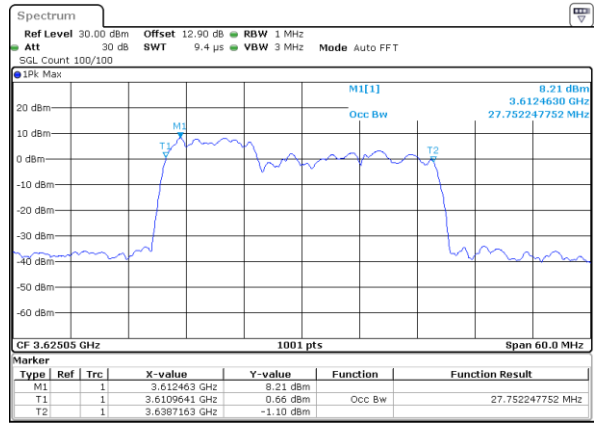

Middle Channel / 20MHz+15MHz

Date: 29.OCT.2020 23:28:24

Highest Channel / 20MHz+10MHz

Date: 30.OCT.2020 15:30:11

Highest Channel / 20MHz+15MHz

Date: 30.OCT.2020 00:24:23

LTE Band 48C

16QAM

Lowest Channel / 20MHz+20MHz

N/A

Date: 29.OCT.2020 19:11:49

Middle Channel / 20MHz+20MHz

N/A

Date: 29.OCT.2020 20:08:50

Highest Channel / 20MHz+20MHz

N/A

Date: 29.OCT.2020 21:19:09

LTE Band 48C

64QAM

Lowest Channel / 5MHz+20MHz

Date: 30.OCT.2020 23:25:55

Lowest Channel / 10MHz+20MHz

Date: 30.OCT.2020 15:42:52

Middle Channel / 5MHz+20MHz

Date: 31.OCT.2020 00:26:45

Middle Channel / 10MHz+20MHz

Date: 30.OCT.2020 17:28:33

Highest Channel / 5MHz+20MHz

Date: 31.OCT.2020 00:33:34

Highest Channel / 10MHz+20MHz

Date: 30.OCT.2020 17:40:08

LTE Band 48C