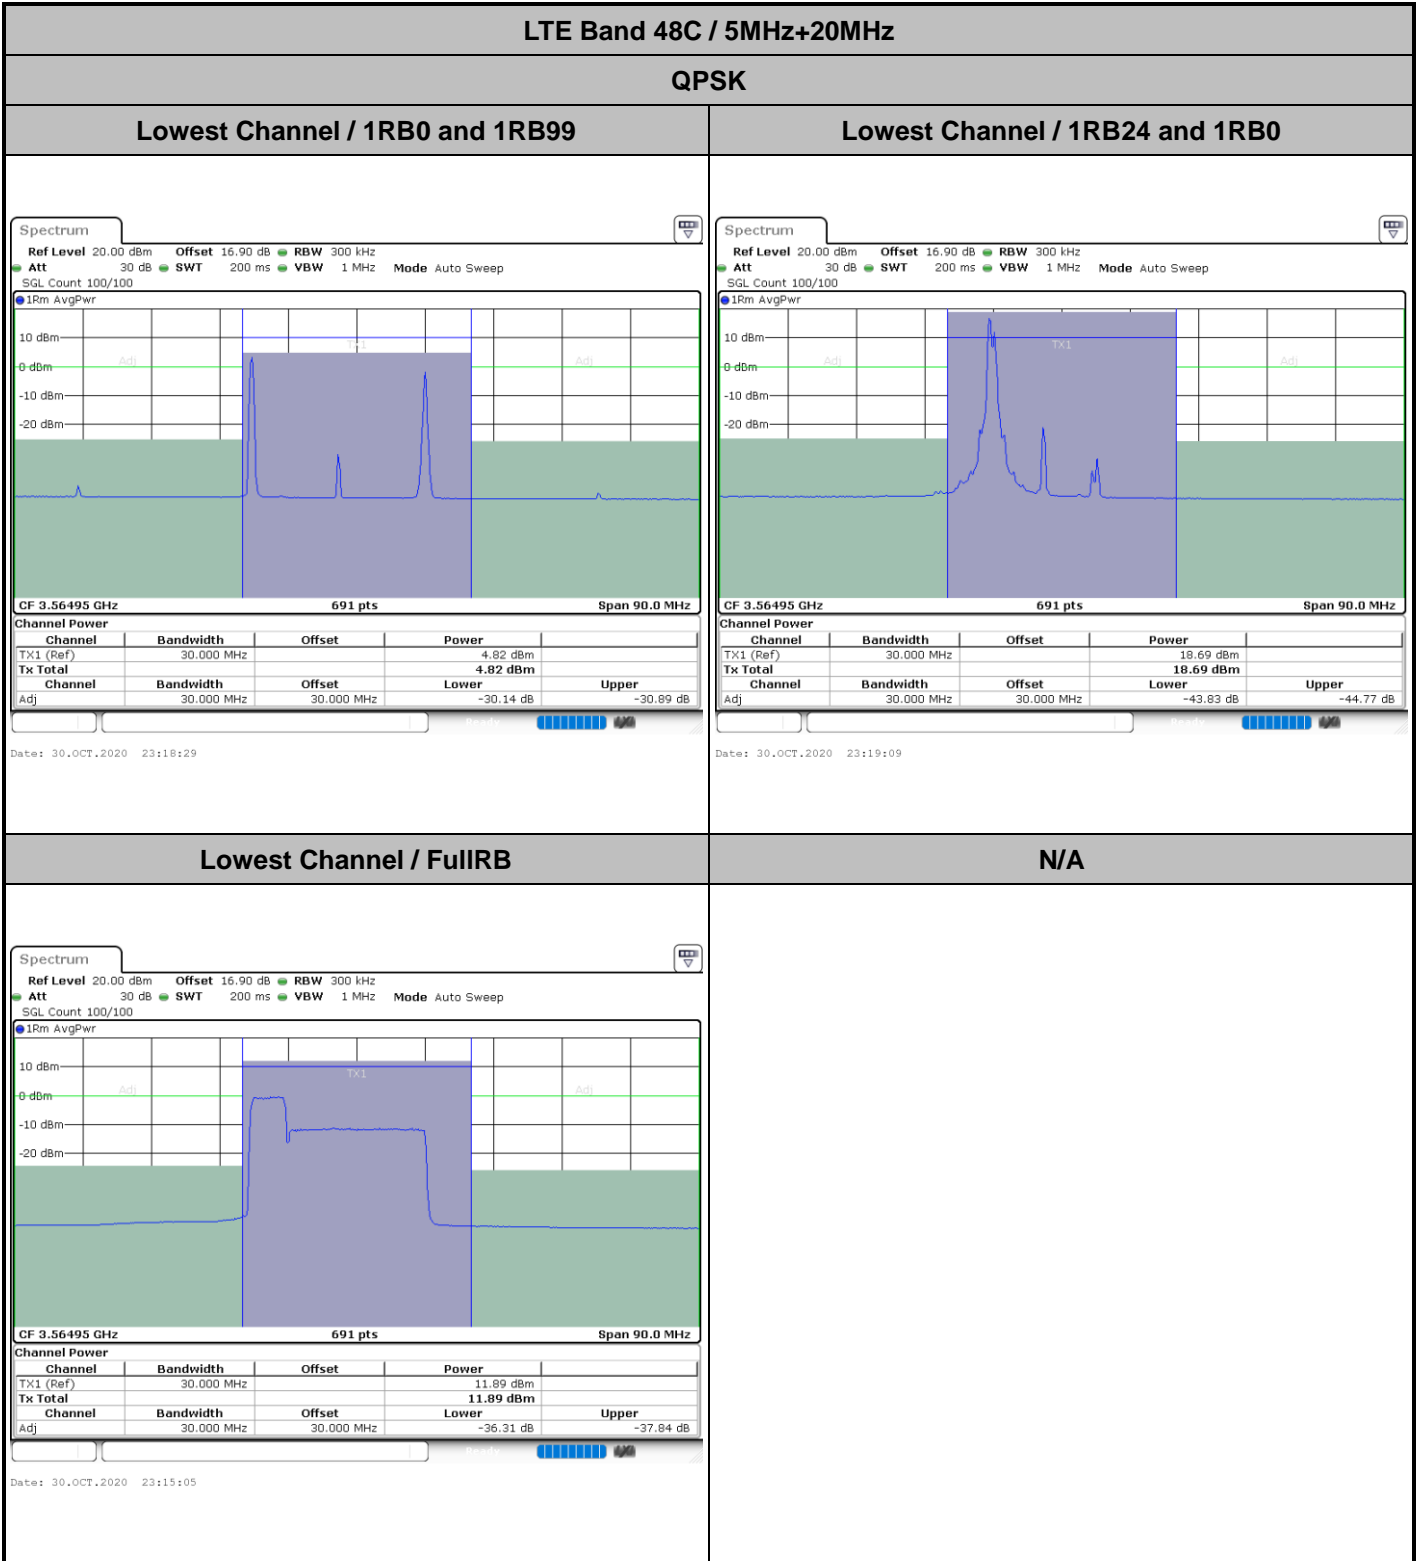

Highest Channel / 20MHz+20MHz

N/A

Date: 29.OCT.2020 21:19:54

ACLR

LTE Band 48C / 5MHz+20MHz

QPSK

Middle Channel / 1RB0 and 1RB99

Middle Channel / 1RB24 and 1RB0

Date: 31.OCT.2020 00:17:09

Date: 31.OCT.2020 00:17:50

Middle Channel / FullRB

N/A

Date: 31.OCT.2020 00:13:45

LTE Band 48C / 5MHz+20MHz

QPSK

Highest Channel / 1RB0 and 1RB99