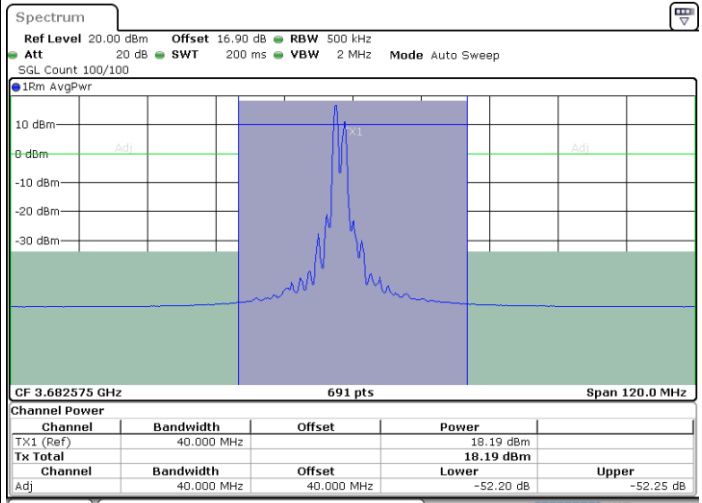

Date: 30.OCT.2020 01:32:37

Lowest Channel / FullRB

N/A

Date: 30.OCT.2020 01:16:21

LTE Band 48C / 15MHz+20MHz

16QAM

Middle Channel / 1RB0 and 1RB99

Middle Channel / 1RB74 and 1RB0

Date: 30.OCT.2020 10:43:56

Date: 30.OCT.2020 10:45:59

Middle Channel / FullRB

N/A

Date: 30.OCT.2020 10:40:30

LTE Band 48C / 15MHz+20MHz

16QAM

Highest Channel / 1RB0 and 1RB99

Highest Channel / 1RB74 and 1RB0

Date: 30.OCT.2020 11:07:37

Date: 30.OCT.2020 11:11:01

Highest Channel / FullIRB

N/A

Date: 30.OCT.2020 11:05:34

LTE Band 48C / 20MHz+5MHz

16QAM

Lowest Channel / 1RB0 and 1RB24

Lowest Channel / 1RB99 and 1RB0

Date: 30.OCT.2020 19:25:50

Date: 30.OCT.2020 19:27:52

Lowest Channel / FullIRB

N/A

Date: 30.OCT.2020 19:23:48

LTE Band 48C / 20MHz+5MHz