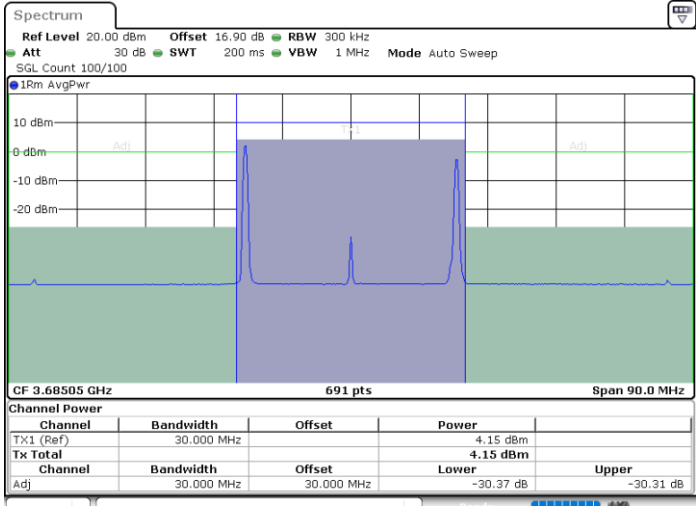

Lowest Channel / 1RB0 and 1RB99

Lowest Channel / 1RB49 and 1RB0

Date: 30.OCT.2020 16:26:39

Date: 30.OCT.2020 16:27:20

Lowest Channel / FullRB

N/A

Date: 30.OCT.2020 16:21:54

LTE Band 48C / 10MHz+20MHz

LTE Band 48C / 10MHz+20MHz

QPSK

Highest Channel / 1RB0 and 1RB99

Highest Channel / 1RB49 and 1RB0

Date: 30.OCT.2020 18:21:57

Date: 30.OCT.2020 18:26:42

Highest Channel / FullIRB

N/A