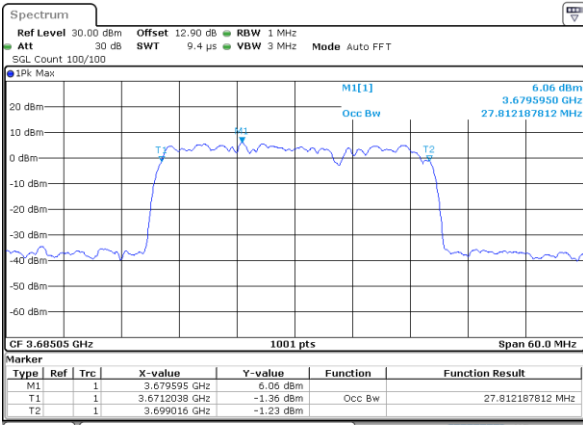

LTE Band 48C

16QAM

Lowest Channel / 20MHz+10MHz

Date: 30.OCT.2020 13:43:17

Lowest Channel / 20MHz+15MHz

Date: 29.OCT.2020 22:25:44

Middle Channel / 20MHz+10MHz

Date: 30.OCT.2020 13:52:44

Middle Channel / 20MHz+15MHz

Date: 29.OCT.2020 23:28:24

Highest Channel / 20MHz+10MHz

Date: 30.OCT.2020 15:30:11

Highest Channel / 20MHz+15MHz

Date: 30.OCT.2020 00:24:23

LTE Band 48C

16QAM