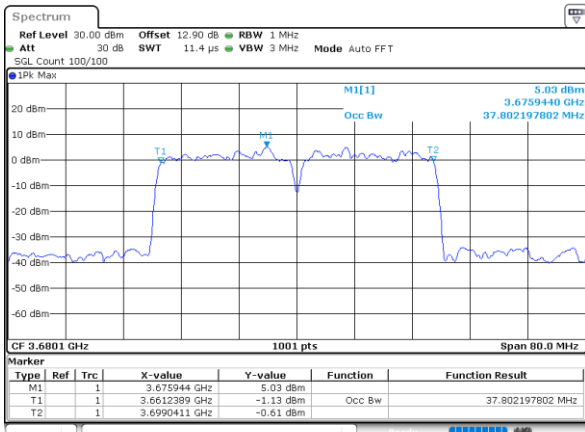

Lowest Channel / 20MHz+20MHz

N/A

Date: 29.OCT.2020 19:11:49

Middle Channel / 20MHz+20MHz

N/A

Date: 29.OCT.2020 20:08:50

Highest Channel / 20MHz+20MHz

N/A