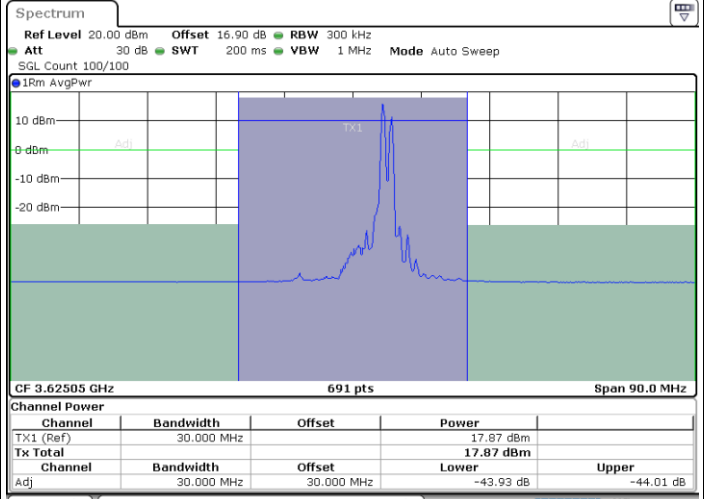

LTE Band 48C / 20MHz+10MHz

QPSK

Middle Channel / 1RB0 and 1RB49

Middle Channel / 1RB99 and 1RB0

Date: 30.OCT.2020 14:35:48

Date: 30.OCT.2020 14:36:28