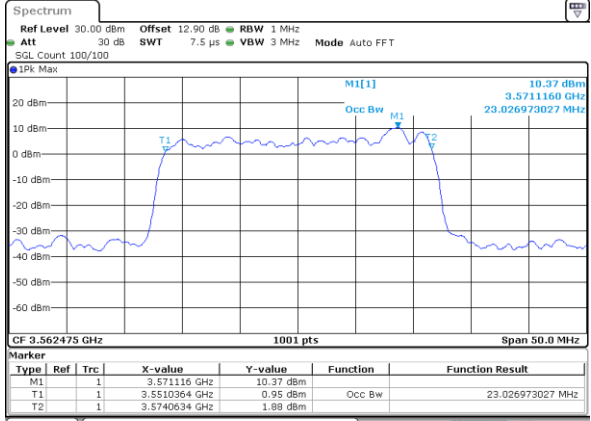

Lowest Channel / 5MHz+20MHz

Date: 30.OCT.2020 23:26:17

Lowest Channel / 10MHz+20MHz

Date: 30.OCT.2020 15:43:14

Middle Channel / 5MHz+20MHz

Date: 31.OCT.2020 00:27:07

Middle Channel / 10MHz+20MHz

Date: 30.OCT.2020 17:28:56

Highest Channel / 5MHz+20MHz

Date: 31.OCT.2020 00:34:43

Highest Channel / 10MHz+20MHz

Date: 30.OCT.2020 17:41:15

LTE Band 48C

256QAM

Lowest Channel / 15MHz+20MHz

Date: 30.OCT.2020 01:36:19

Lowest Channel / 20MHz+5MHz

Date: 30.OCT.2020 19:42:06

Middle Channel / 15MHz+20MHz

Date: 30.OCT.2020 09:57:58

Middle Channel / 20MHz+5MHz

Date: 30.OCT.2020 21:02:45

Highest Channel / 15MHz+20MHz

Date: 30.OCT.2020 10:24:17

Highest Channel / 20MHz+5MHz

Date: 30.OCT.2020 22:01:45

LTE Band 48C

16QAM

Lowest Channel / 20MHz+10MHz

Date: 30.OCT.2020 13:44:01

Lowest Channel / 20MHz+15MHz

Date: 29.OCT.2020 22:26:29