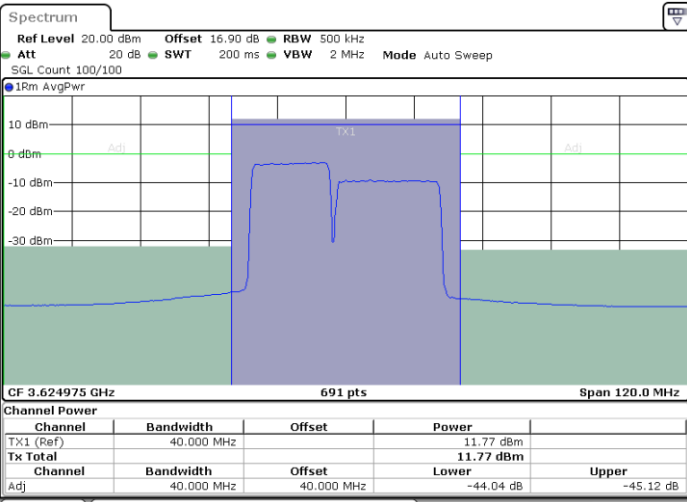

Date: 30.OCT.2020 18:21:17

LTE Band 48C / 15MHz+20MHz

QPSK

Lowest Channel / 1RB0 and 1RB99

Lowest Channel / 1RB74 and 1RB0

Date: 30.OCT.2020 01:20:28

Date: 30.OCT.2020 01:21:09

Lowest Channel / FullIRB

N/A

Date: 30.OCT.2020 01:15:40

LTE Band 48C / 15MHz+20MHz

QPSK

Middle Channel / 1RB0 and 1RB99

Middle Channel / 1RB74 and 1RB0

Date: 30.OCT.2020 10:44:37

Date: 30.OCT.2020 10:45:18

Middle Channel / FullRB

N/A

Date: 30.OCT.2020 10:39:48

LTE Band 48C / 15MHz+20MHz

QPSK

Highest Channel / 1RB0 and 1RB99

Highest Channel / 1RB74 and 1RB0

Date: 30.OCT.2020 11:06:56

Date: 30.OCT.2020 11:11:42

Highest Channel / FullIRB

N/A

Date: 30.OCT.2020 11:06:15

LTE Band 48C / 20MHz+5MHz

QPSK

Lowest Channel / 1RB0 and 1RB24

Lowest Channel / 1RB99 and 1RB0