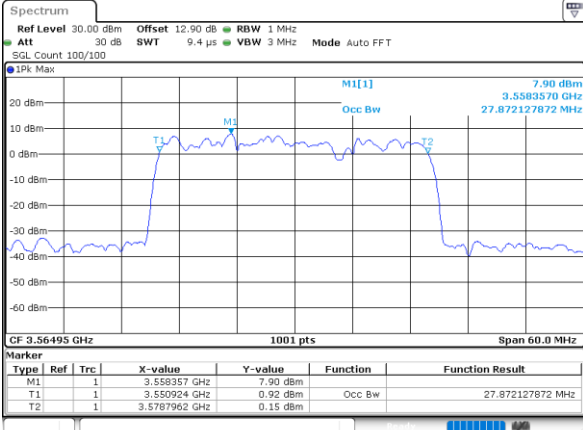

Highest Channel / 20MHz+5MHz

Date: 30.OCT.2020 22:01:45

LTE Band 48C

16QAM

Lowest Channel / 20MHz+10MHz

Date: 30.OCT.2020 13:44:01

Lowest Channel / 20MHz+15MHz

Date: 29.OCT.2020 22:26:29

Middle Channel / 20MHz+10MHz

Date: 30.OCT.2020 13:53:28

Middle Channel / 20MHz+15MHz

Date: 29.OCT.2020 23:29:08

Highest Channel / 20MHz+10MHz

Date: 30.OCT.2020 15:30:55

Highest Channel / 20MHz+15MHz

Date: 30.OCT.2020 00:25:08