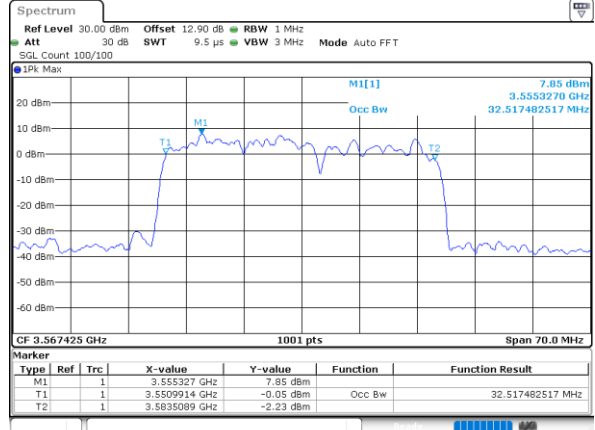

Highest Channel / 20MHz+5MHz

Date: 30.OCT.2020 22:01:45

LTE Band 48C

16QAM

Lowest Channel / 20MHz+10MHz

Date: 30.OCT.2020 13:44:01

Lowest Channel / 20MHz+15MHz

Date: 29.OCT.2020 22:26:29