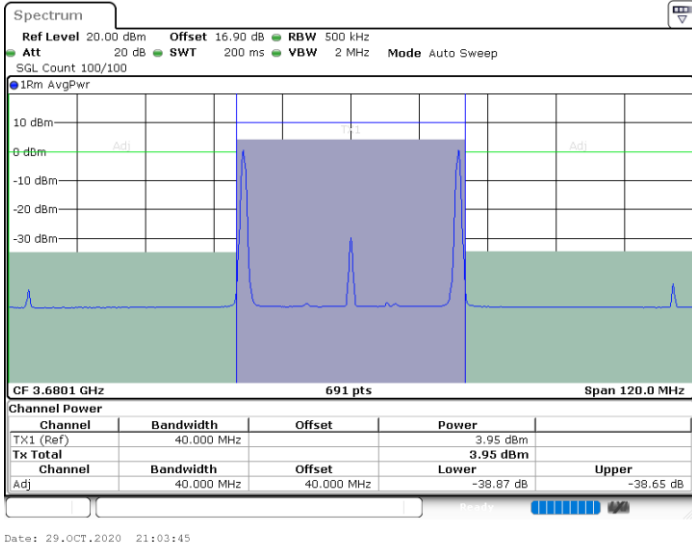

Lowest Channel / 1RB99 and 1RB0

Date: 29.OCT.2020 18:07:18

Date: 29.OCT.2020 18:07:59

Lowest Channel / FullIRB

N/A

Date: 29.OCT.2020 18:02:29

LTE Band 48C / 20MHz+20MHz

QPSK

MiddleChannel / 1RB0 and 1RB99

Middle Channel / 1RB99 and 1RB0

Date: 29.OCT.2020 20:04:25

Date: 29.OCT.2020 20:05:06

Middle Channel / FullIRB

N/A

Date: 29.OCT.2020 19:59:36

LTE Band 48C / 20MHz+20MHz

QPSK

Highest Channel / 1RB0 and 1RB99

Highest Channel / 1RB99 and 1RB0

Highest Channel / FullIRB

N/A

LTE Band 48C / 5MHz+20MHz

16QAM

Lowest Channel / 1RB0 and 1RB99