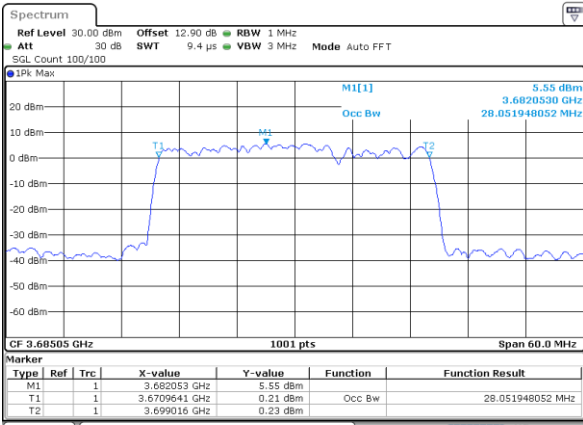

Date: 30.OCT.2020 21:02:22

Highest Channel / 15MHz+20MHz

Date: 30.OCT.2020 10:23:10

Highest Channel / 20MHz+5MHz

Date: 30.OCT.2020 22:00:38

LTE Band 48C

64QAM

Lowest Channel / 20MHz+10MHz

Date: 30.OCT.2020 13:43:39

Lowest Channel / 20MHz+15MHz

Date: 29.OCT.2020 22:26:07

Middle Channel / 20MHz+10MHz

Date: 30.OCT.2020 13:53:06

Middle Channel / 20MHz+15MHz

Date: 29.OCT.2020 23:28:46

Highest Channel / 20MHz+10MHz

Date: 30.OCT.2020 15:29:48

Highest Channel / 20MHz+15MHz

Date: 30.OCT.2020 00:24:01

LTE Band 48C

64QAM

Lowest Channel / 20MHz+20MHz

N/A

Date: 29.OCT.2020 19:12:11