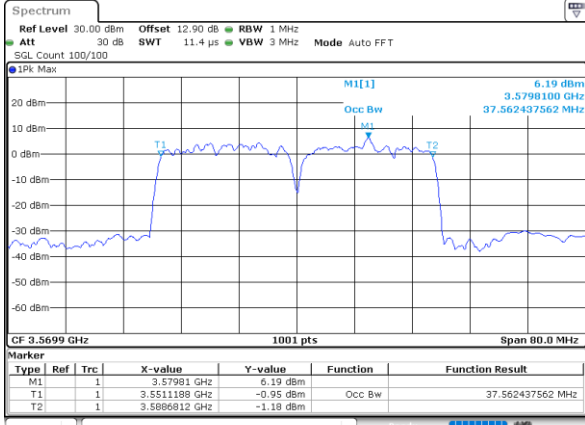

Date: 30.OCT.2020 15:29:48

Highest Channel / 20MHz+15MHz

Date: 30.OCT.2020 00:24:01

LTE Band 48C

64QAM

Lowest Channel / 20MHz+20MHz

N/A

Date: 29.OCT.2020 19:12:11

Middle Channel / 20MHz+20MHz

N/A

Date: 29.OCT.2020 20:09:12

Highest Channel / 20MHz+20MHz

N/A

Date: 29.OCT.2020 21:18:47

LTE Band 48C

256QAM