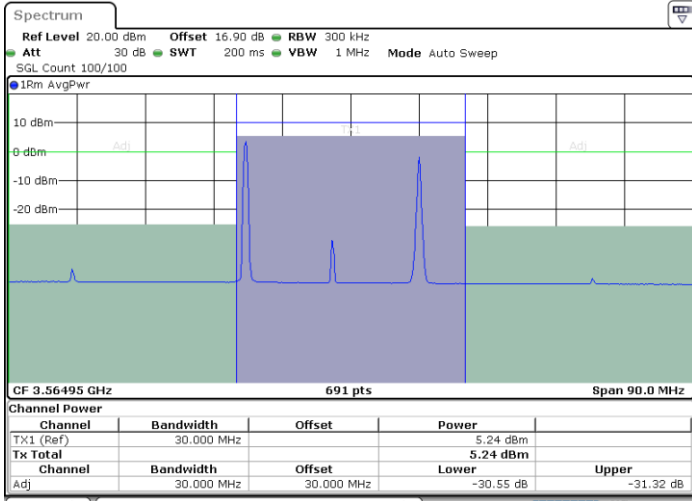

MiddleChannel / 1RB0 and 1RB99

Middle Channel / 1RB99 and 1RB0

Date: 29.OCT.2020 20:04:25

Date: 29.OCT.2020 20:05:06

Middle Channel / FullIRB

N/A

Date: 29.OCT.2020 19:59:36

LTE Band 48C / 20MHz+20MHz

QPSK

Highest Channel / 1RB0 and 1RB99

Highest Channel / 1RB99 and 1RB0

Highest Channel / FullIRB

N/A

LTE Band 48C / 5MHz+20MHz

16QAM

Lowest Channel / 1RB0 and 1RB99

Lowest Channel / 1RB24 and 1RB0

Date: 30.OCT.2020 23:17:48

Date: 30.OCT.2020 23:19:50

Lowest Channel / FullIRB

N/A

Date: 30.OCT.2020 23:15:45

LTE Band 48C / 5MHz+20MHz

16QAM