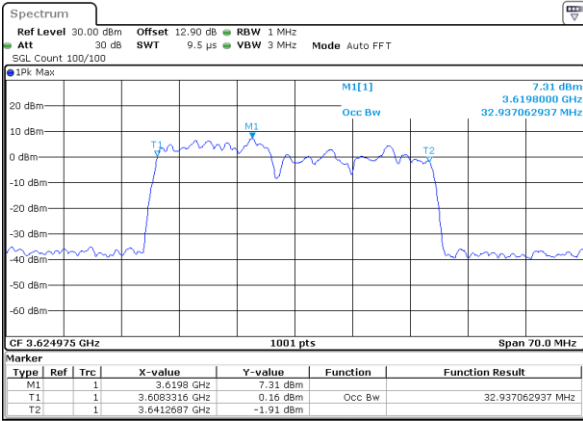

Lowest Channel / 5MHz+20MHz

Date: 30.OCT.2020 23:26:17

Lowest Channel / 10MHz+20MHz

Date: 30.OCT.2020 15:43:14

Middle Channel / 5MHz+20MHz

Date: 31.OCT.2020 00:27:07

Middle Channel / 10MHz+20MHz

Date: 30.OCT.2020 17:28:56

Highest Channel / 5MHz+20MHz

Date: 31.OCT.2020 00:34:43

Highest Channel / 10MHz+20MHz

Date: 30.OCT.2020 17:41:15

LTE Band 48C

256QAM

Lowest Channel / 15MHz+20MHz

Date: 30.OCT.2020 01:36:19

Lowest Channel / 20MHz+5MHz

Date: 30.OCT.2020 19:42:06

Middle Channel / 15MHz+20MHz

Date: 30.OCT.2020 09:57:58

Middle Channel / 20MHz+5MHz

Date: 30.OCT.2020 21:02:45

Highest Channel / 15MHz+20MHz

Date: 30.OCT.2020 10:24:17

Highest Channel / 20MHz+5MHz

Date: 30.OCT.2020 22:01:45

LTE Band 48C

16QAM

Lowest Channel / 20MHz+10MHz

Date: 30.OCT.2020 13:44:01

Lowest Channel / 20MHz+15MHz

Date: 29.OCT.2020 22:26:29