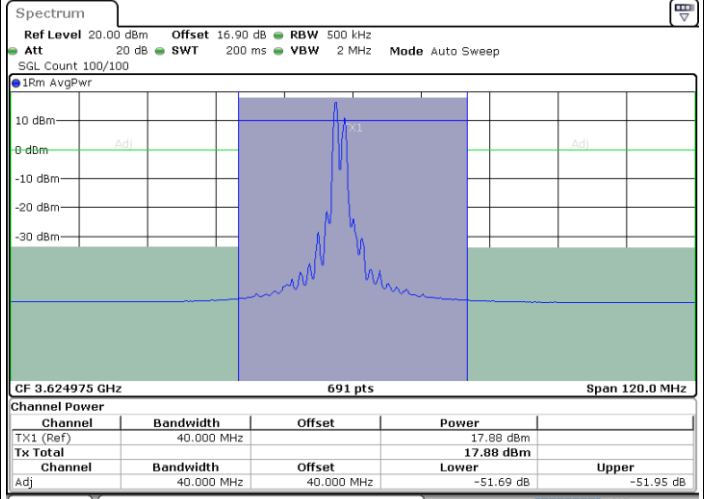

Highest Channel / FullIRB

N/A

Date: 30.OCT.2020 18:20:36

LTE Band 48C / 15MHz+20MHz

16QAM

Lowest Channel / 1RB0 and 1RB99

Lowest Channel / 1RB74 and 1RB0

Date: 30.OCT.2020 01:19:47

Date: 30.OCT.2020 01:32:37

Lowest Channel / FullRB

N/A

Date: 30.OCT.2020 01:16:21

LTE Band 48C / 15MHz+20MHz

16QAM

Middle Channel / 1RB0 and 1RB99

Middle Channel / 1RB74 and 1RB0

Date: 30.OCT.2020 10:43:56

Date: 30.OCT.2020 10:45:59

Middle Channel / FullRB

N/A

Date: 30.OCT.2020 10:40:30

LTE Band 48C / 15MHz+20MHz

16QAM

Highest Channel / 1RB0 and 1RB99