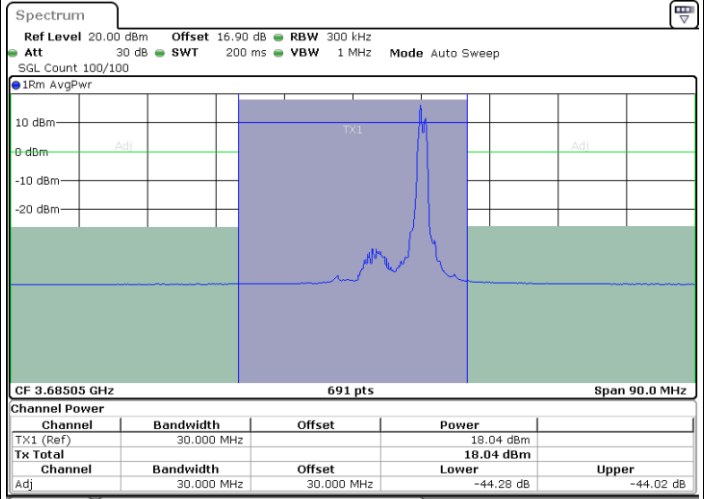

Middle Channel / 1RB99 and 1RB0

Date: 30.OCT.2020 20:49:51

Date: 30.OCT.2020 20:50:31

Middle Channel / FullRB

N/A

Date: 30.OCT.2020 20:46:27

LTE Band 48C / 20MHz+5MHz

QPSK

Highest Channel / 1RB0 and 1RB24

Highest Channel / 1RB99 and 1RB0

Date: 30.OCT.2020 21:53:25

Date: 30.OCT.2020 21:56:48

Highest Channel / FullIRB

N/A

Date: 30.OCT.2020 21:52:44

LTE Band 48C / 20MHz+10MHz