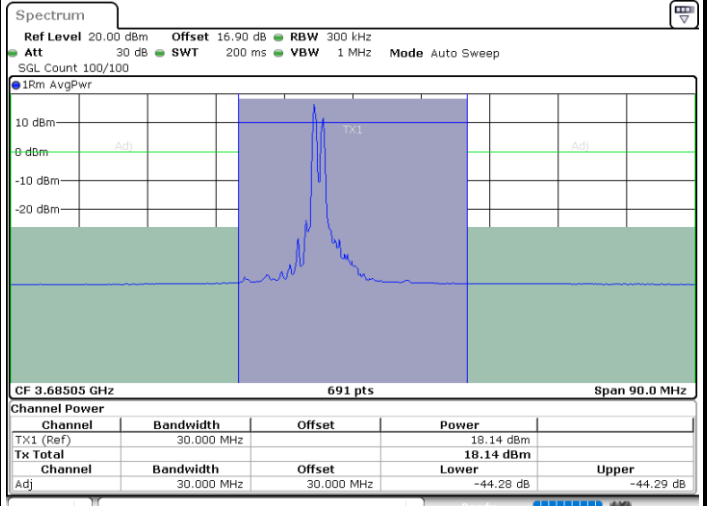

Lowest Channel / 1RB0 and 1RB99

Lowest Channel / 1RB49 and 1RB0

Date: 30.OCT.2020 16:26:39

Date: 30.OCT.2020 16:27:20

Lowest Channel / FullRB

N/A

Date: 30.OCT.2020 16:21:54

LTE Band 48C / 10MHz+20MHz

LTE Band 48C / 10MHz+20MHz

QPSK

Highest Channel / 1RB0 and 1RB99

Highest Channel / 1RB49 and 1RB0

Date: 30.OCT.2020 18:21:57

Date: 30.OCT.2020 18:26:42

Highest Channel / FullIRB

N/A