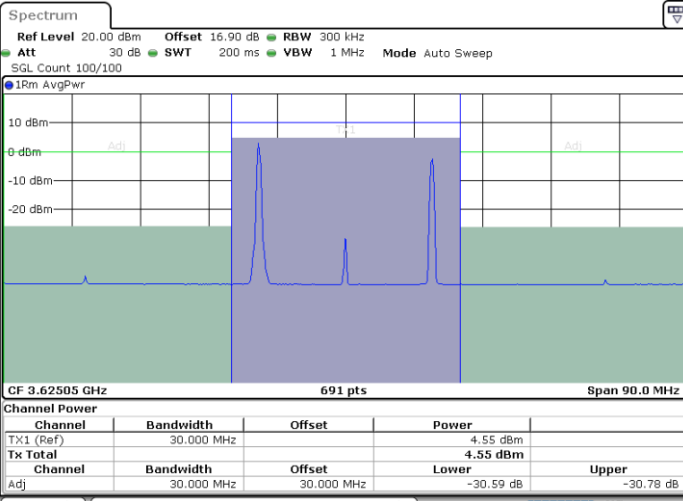

LTE Band 48C / 20MHz+5MHz

16QAM

Middle Channel / 1RB0 and 1RB24

Middle Channel / 1RB99 and 1RB0

Date: 30.OCT.2020 20:49:10

Date: 30.OCT.2020 20:51:12