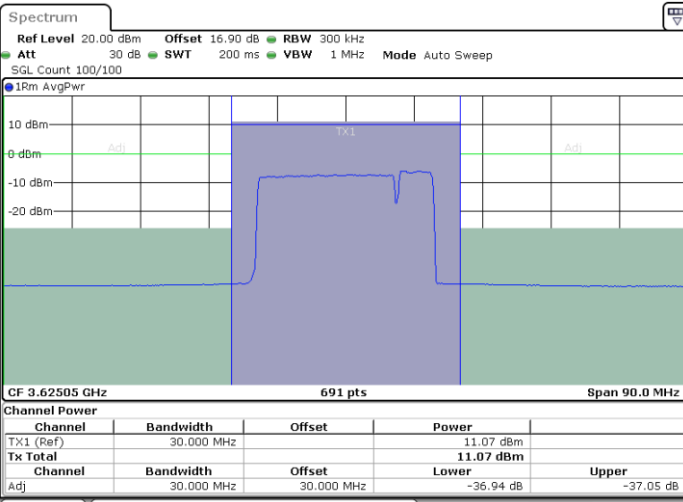

Middle Channel / FullRB

N/A

Date: 30.OCT.2020 20:47:08