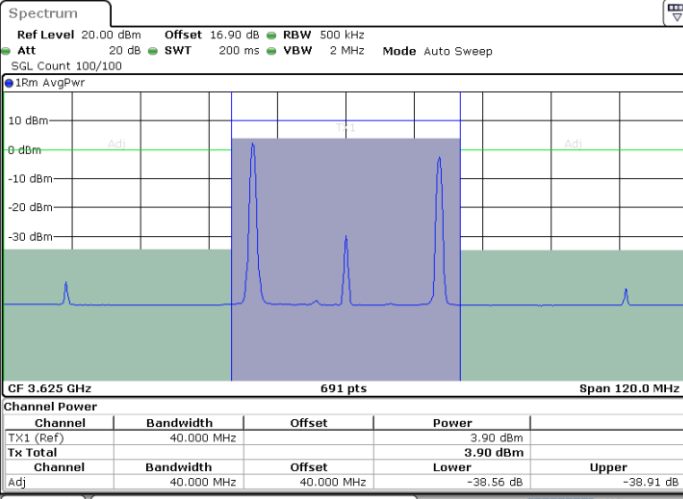

Lowest Channel / FullIRB

N/A

Date: 29.OCT.2020 22:17:01

LTE Band 48C / 20MHz+15MHz

QPSK

Middle Channel / 1RB0 and 1RB74

Middle Channel / 1RB99 and 1RB0

Date: 29.OCT.2020 23:22:32

Date: 29.OCT.2020 23:23:13

Middle Channel / FullRB

N/A

Date: 29.OCT.2020 23:17:43

LTE Band 48C / 20MHz+15MHz

QPSK

Highest Channel / 1RB0 and 1RB74

Highest Channel / 1RB99 and 1RB0