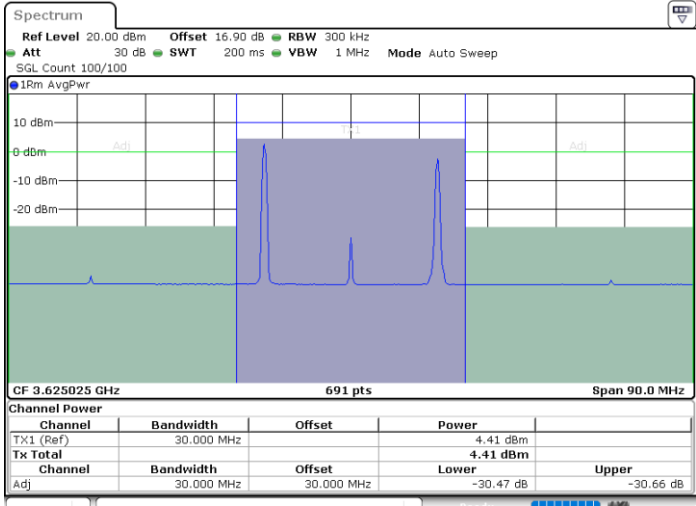

QPSK

Highest Channel / 1RB0 and 1RB99

Highest Channel / 1RB99 and 1RB0

Highest Channel / FullIRB

N/A

LTE Band 48C / 5MHz+20MHz

16QAM

Lowest Channel / 1RB0 and 1RB99

Lowest Channel / 1RB24 and 1RB0

Date: 30.OCT.2020 23:17:48

Date: 30.OCT.2020 23:19:50

Lowest Channel / FullIRB

N/A

Date: 30.OCT.2020 23:15:45

LTE Band 48C / 5MHz+20MHz

16QAM

Middle Channel / 1RB0 and 1RB99

Middle Channel / 1RB24 and 1RB0

Date: 31.OCT.2020 00:16:29

Date: 31.OCT.2020 00:18:31

Middle Channel / FullRB

N/A

Date: 31.OCT.2020 00:14:26

LTE Band 48C / 5MHz+20MHz