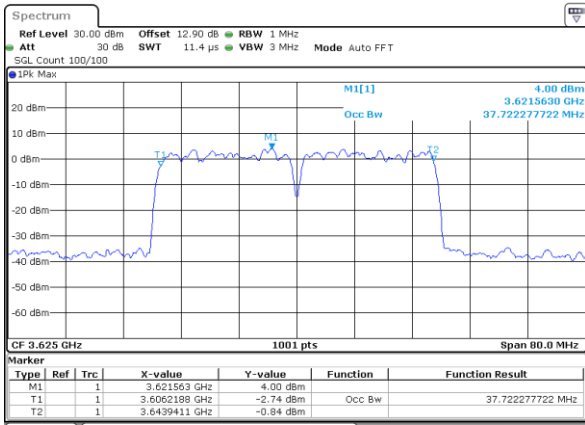

Date: 30.OCT.2020 15:29:48

Highest Channel / 20MHz+15MHz

Date: 30.OCT.2020 00:24:01

LTE Band 48C

64QAM

Lowest Channel / 20MHz+20MHz

N/A

Date: 29.OCT.2020 19:12:11

Middle Channel / 20MHz+20MHz

N/A

Date: 29.OCT.2020 20:09:12

Highest Channel / 20MHz+20MHz

N/A

Date: 29.OCT.2020 21:18:47

LTE Band 48C

256QAM