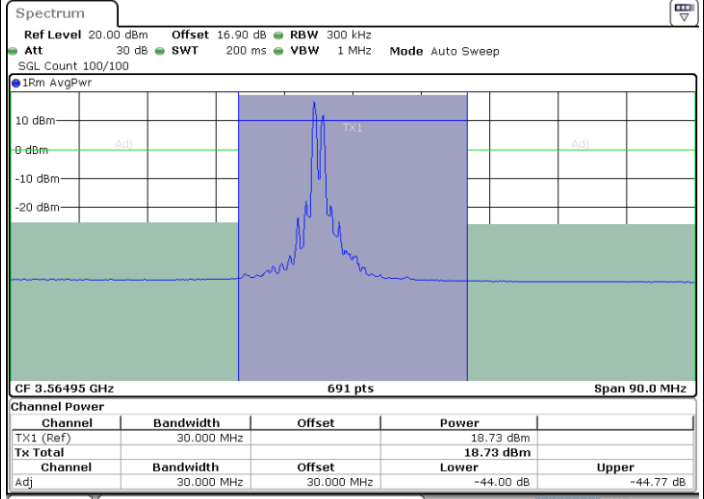

Highest Channel / 1RB24 and 1RB0

Date: 31.OCT.2020 01:16:59

Date: 31.OCT.2020 01:20:23

Highest Channel / FullIRB

N/A

Date: 31.OCT.2020 01:16:18

LTE Band 48C / 10MHz+20MHz

QPSK

Lowest Channel / 1RB0 and 1RB99

Lowest Channel / 1RB49 and 1RB0

Date: 30.OCT.2020 16:26:39

Date: 30.OCT.2020 16:27:20

Lowest Channel / FullRB

N/A

Date: 30.OCT.2020 16:21:54

LTE Band 48C / 10MHz+20MHz