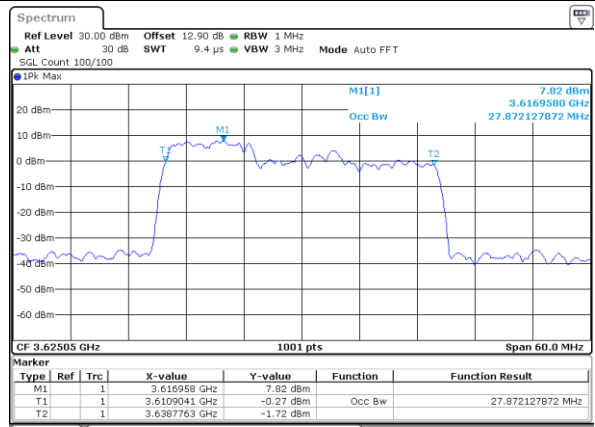

Middle Channel / 20MHz+20MHz

N/A

Date: 29.OCT.2020 20:09:12

Highest Channel / 20MHz+20MHz

N/A

Date: 29.OCT.2020 21:18:47

LTE Band 48C

256QAM

Lowest Channel / 5MHz+20MHz

Date: 30.OCT.2020 23:26:17

Lowest Channel / 10MHz+20MHz

Date: 30.OCT.2020 15:43:14

Middle Channel / 5MHz+20MHz

Date: 31.OCT.2020 00:27:07

Middle Channel / 10MHz+20MHz

Date: 30.OCT.2020 17:28:56

Highest Channel / 5MHz+20MHz

Date: 31.OCT.2020 00:34:43

Highest Channel / 10MHz+20MHz

Date: 30.OCT.2020 17:41:15

LTE Band 48C

256QAM

Lowest Channel / 15MHz+20MHz

Date: 30.OCT.2020 01:36:19