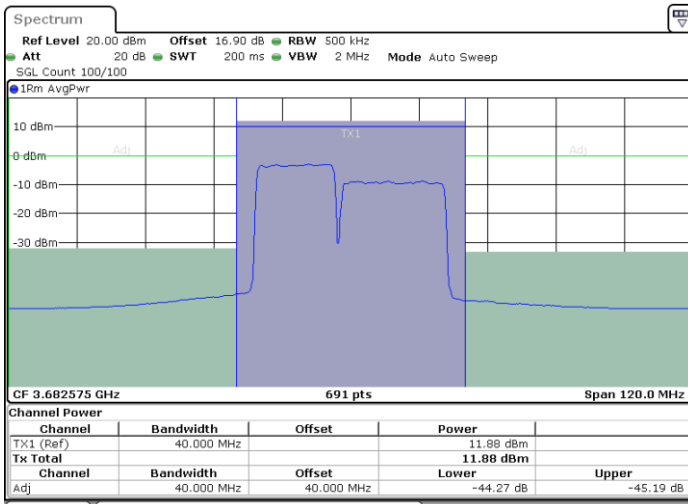

Middle Channel / FullRB

N/A

Date: 30.OCT.2020 10:39:48

LTE Band 48C / 15MHz+20MHz

QPSK

Highest Channel / 1RB0 and 1RB99

Highest Channel / 1RB74 and 1RB0

Date: 30.OCT.2020 11:06:56

Date: 30.OCT.2020 11:11:42

Highest Channel / FullIRB

N/A

Date: 30.OCT.2020 11:06:15

LTE Band 48C / 20MHz+5MHz

QPSK

Lowest Channel / 1RB0 and 1RB24

Lowest Channel / 1RB99 and 1RB0