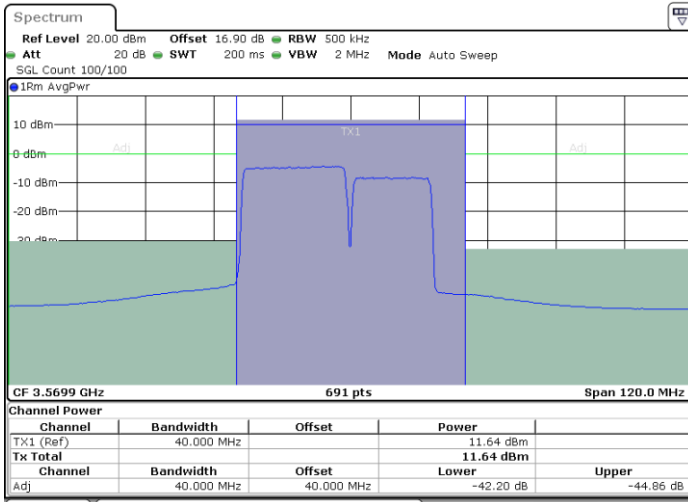

Date: 30.OCT.2020 14:31:02

LTE Band 48C / 20MHz+10MHz

QPSK

Highest Channel / 1RB0 and 1RB49

Highest Channel / 1RB99 and 1RB0

Date: 30.OCT.2020 15:21:01

Date: 30.OCT.2020 15:25:47

Highest Channel / FullIRB

N/A

Date: 30.OCT.2020 15:20:21

LTE Band 48C / 20MHz+15MHz

QPSK

Lowest Channel / 1RB0 and 1RB74

Lowest Channel / 1RB99 and 1RB0

Date: 29.OCT.2020 22:21:50

Date: 29.OCT.2020 22:22:31

Lowest Channel / FullIRB

N/A

Date: 29.OCT.2020 22:17:01

LTE Band 48C / 20MHz+15MHz

QPSK

Middle Channel / 1RB0 and 1RB74

Middle Channel / 1RB99 and 1RB0

Date: 29.OCT.2020 23:22:32