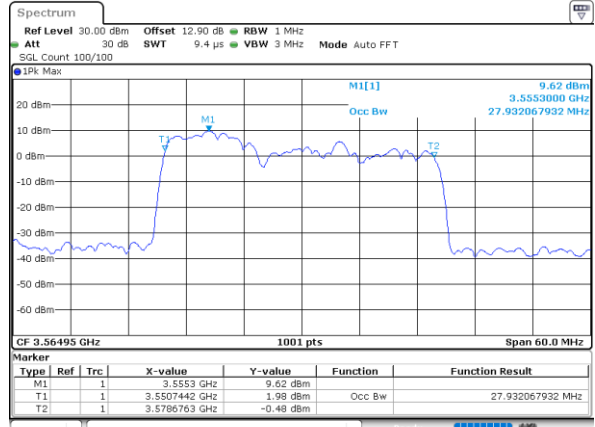

Date: 30.OCT.2020 15:29:48

Highest Channel / 20MHz+15MHz

Date: 30.OCT.2020 00:24:01

LTE Band 48C

64QAM

Lowest Channel / 20MHz+20MHz

N/A

Date: 29.OCT.2020 19:12:11

Middle Channel / 20MHz+20MHz

N/A

Date: 29.OCT.2020 20:09:12

Highest Channel / 20MHz+20MHz

N/A

Date: 29.OCT.2020 21:18:47

LTE Band 48C

256QAM

Lowest Channel / 5MHz+20MHz

Date: 30.OCT.2020 23:26:17

Lowest Channel / 10MHz+20MHz

Date: 30.OCT.2020 15:43:14

Middle Channel / 5MHz+20MHz

Date: 31.OCT.2020 00:27:07

Middle Channel / 10MHz+20MHz

Date: 30.OCT.2020 17:28:56

Highest Channel / 5MHz+20MHz

Date: 31.OCT.2020 00:34:43

Highest Channel / 10MHz+20MHz

Date: 30.OCT.2020 17:41:15

LTE Band 48C

256QAM

Lowest Channel / 15MHz+20MHz

Date: 30.OCT.2020 01:36:19