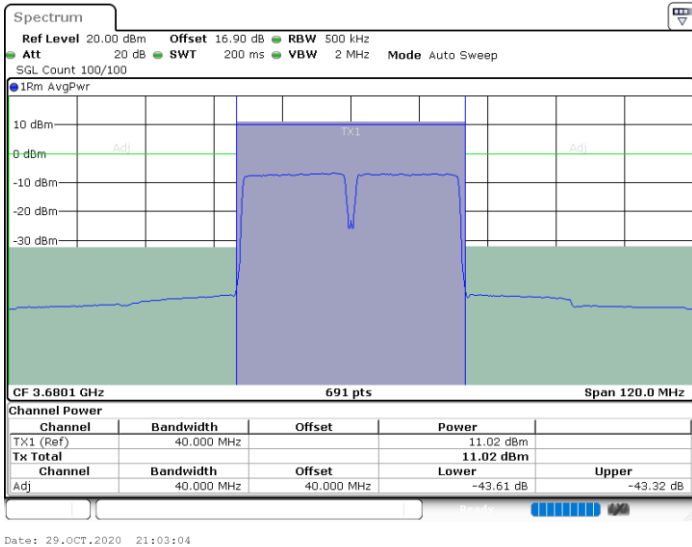

MiddleChannel / 1RB0 and 1RB99

Middle Channel / 1RB99 and 1RB0

Date: 29.OCT.2020 20:04:25

Date: 29.OCT.2020 20:05:06

Middle Channel / FullIRB

N/A

Date: 29.OCT.2020 19:59:36

LTE Band 48C / 20MHz+20MHz

QPSK

Highest Channel / 1RB0 and 1RB99

Highest Channel / 1RB99 and 1RB0

Highest Channel / FullIRB

N/A

LTE Band 48C / 5MHz+20MHz

16QAM

Lowest Channel / 1RB0 and 1RB99

Lowest Channel / 1RB24 and 1RB0

Date: 30.OCT.2020 23:17:48

Date: 30.OCT.2020 23:19:50

Lowest Channel / FullIRB

N/A

Date: 30.OCT.2020 23:15:45

LTE Band 48C / 5MHz+20MHz

16QAM