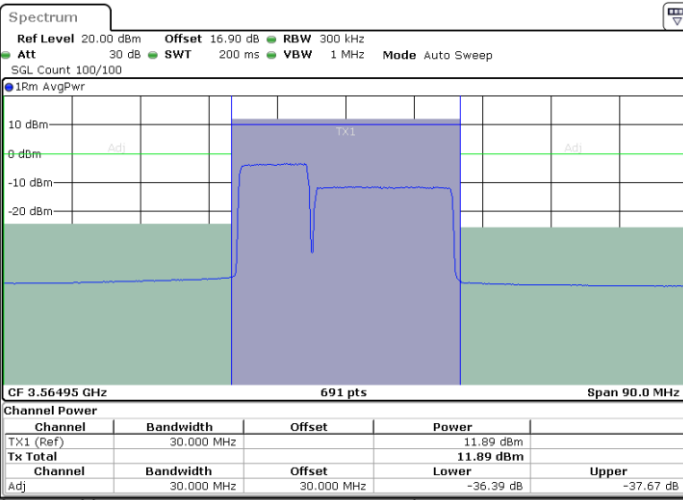

Highest Channel / 1RB24 and 1RB0

Date: 31.OCT.2020 01:16:59

Date: 31.OCT.2020 01:20:23

Highest Channel / FullIRB

N/A

Date: 31.OCT.2020 01:16:18

LTE Band 48C / 10MHz+20MHz

QPSK

Lowest Channel / 1RB0 and 1RB99

Lowest Channel / 1RB49 and 1RB0

Date: 30.OCT.2020 16:26:39

Date: 30.OCT.2020 16:27:20

Lowest Channel / FullRB

N/A

Date: 30.OCT.2020 16:21:54

LTE Band 48C / 10MHz+20MHz