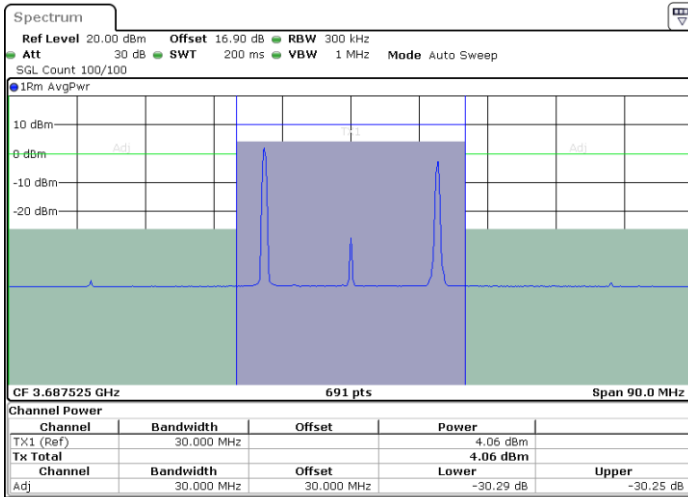

Highest Channel / 20MHz+20MHz

N/A

Date: 29.OCT.2020 21:19:54

ACLR

LTE Band 48C / 5MHz+20MHz

QPSK

Middle Channel / 1RB0 and 1RB99

Middle Channel / 1RB24 and 1RB0

Date: 31.OCT.2020 00:17:09

Date: 31.OCT.2020 00:17:50

Middle Channel / FullRB

N/A

Date: 31.OCT.2020 00:13:45

LTE Band 48C / 5MHz+20MHz

QPSK

Highest Channel / 1RB0 and 1RB99

Highest Channel / 1RB24 and 1RB0

Date: 31.OCT.2020 01:16:59

Date: 31.OCT.2020 01:20:23

Highest Channel / FullIRB

N/A

Date: 31.OCT.2020 01:16:18

LTE Band 48C / 10MHz+20MHz

QPSK