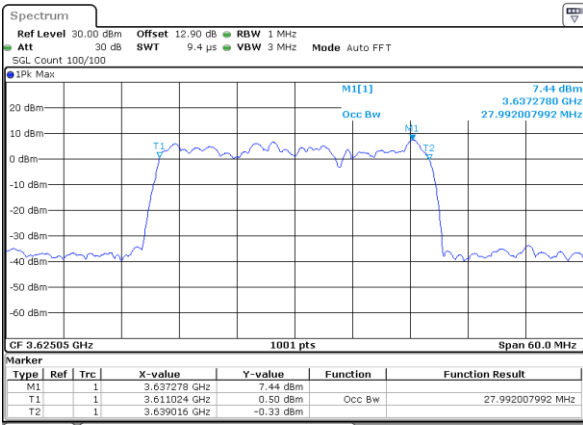

Middle Channel / 20MHz+10MHz

Date: 30.OCT.2020 13:53:06