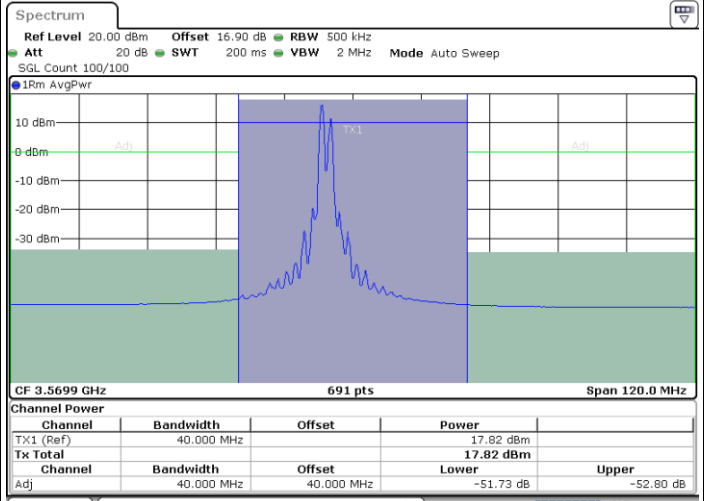

N/A

Date: 30.OCT.2020 17:19:19

LTE Band 48C / 10MHz+20MHz

16QAM

Highest Channel / 1RB0 and 1RB99

Highest Channel / 1RB49 and 1RB0

Date: 30.OCT.2020 18:22:38

Date: 30.OCT.2020 18:26:01

Highest Channel / FullIRB

N/A

Date: 30.OCT.2020 18:20:36

LTE Band 48C / 15MHz+20MHz

16QAM

Lowest Channel / 1RB0 and 1RB99

Lowest Channel / 1RB74 and 1RB0

Date: 30.OCT.2020 01:19:47

Date: 30.OCT.2020 01:32:37

Lowest Channel / FullRB

N/A

Date: 30.OCT.2020 01:16:21

LTE Band 48C / 15MHz+20MHz

16QAM

Middle Channel / 1RB0 and 1RB99

Middle Channel / 1RB74 and 1RB0