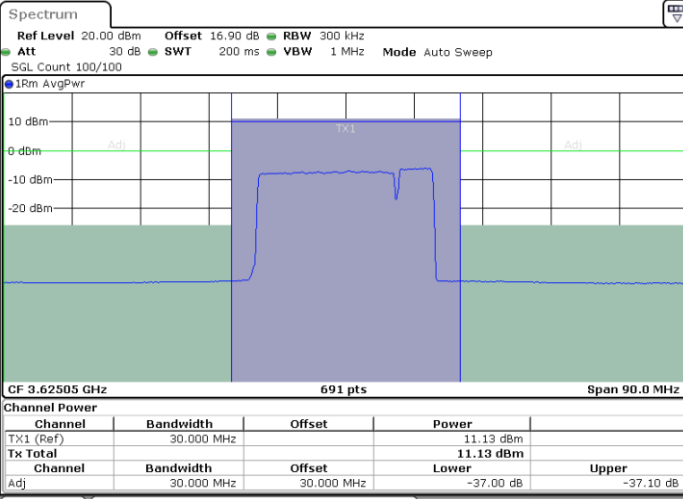

Middle Channel / 1RB99 and 1RB0

Date: 30.OCT.2020 20:49:51

Date: 30.OCT.2020 20:50:31

Middle Channel / FullRB

N/A

Date: 30.OCT.2020 20:46:27

LTE Band 48C / 20MHz+5MHz

QPSK

Highest Channel / 1RB0 and 1RB24

Highest Channel / 1RB99 and 1RB0

Date: 30.OCT.2020 21:53:25

Date: 30.OCT.2020 21:56:48

Highest Channel / FullIRB

N/A

Date: 30.OCT.2020 21:52:44

LTE Band 48C / 20MHz+10MHz