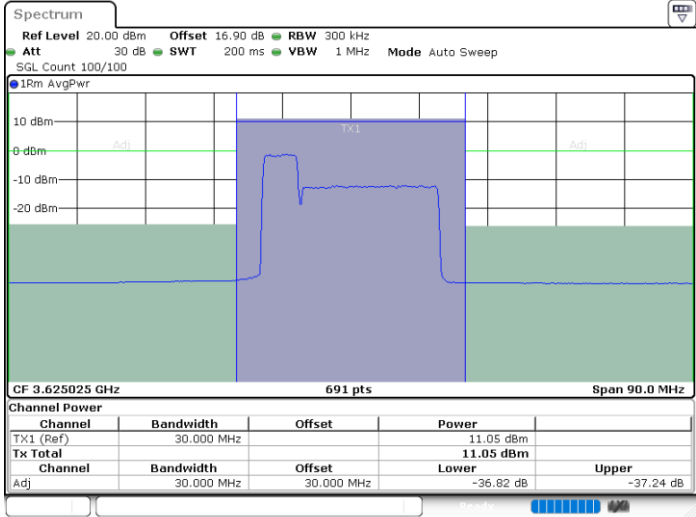

Lowest Channel / 1RB24 and 1RB0

Date: 30.OCT.2020 23:17:48

Date: 30.OCT.2020 23:19:50

Lowest Channel / FullIRB

N/A

Date: 30.OCT.2020 23:15:45

LTE Band 48C / 5MHz+20MHz

16QAM

Middle Channel / 1RB0 and 1RB99

Middle Channel / 1RB24 and 1RB0

Date: 31.OCT.2020 00:16:29

Date: 31.OCT.2020 00:18:31

Middle Channel / FullRB

N/A

Date: 31.OCT.2020 00:14:26

LTE Band 48C / 5MHz+20MHz