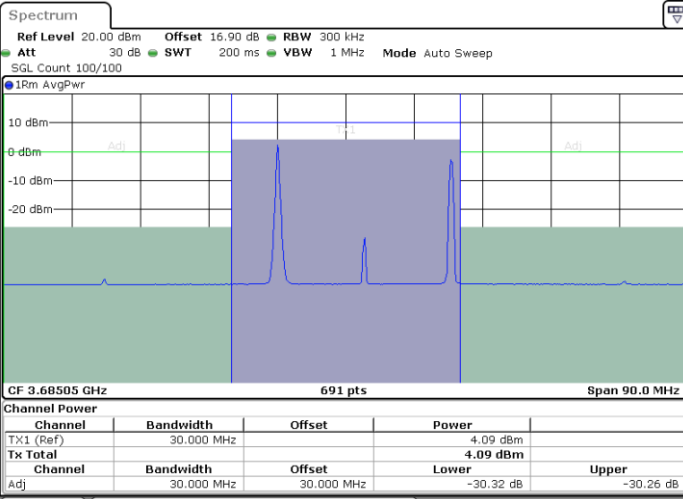

Middle Channel / 1RB99 and 1RB0

Date: 30.OCT.2020 20:49:51

Date: 30.OCT.2020 20:50:31

Middle Channel / FullRB

N/A

Date: 30.OCT.2020 20:46:27

LTE Band 48C / 20MHz+5MHz

QPSK

Highest Channel / 1RB0 and 1RB24

Highest Channel / 1RB99 and 1RB0

Date: 30.OCT.2020 21:53:25

Date: 30.OCT.2020 21:56:48

Highest Channel / FullIRB

N/A

Date: 30.OCT.2020 21:52:44

LTE Band 48C / 20MHz+10MHz