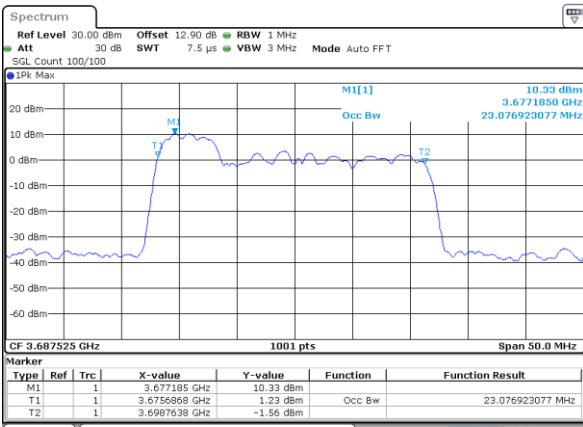

Middle Channel / 20MHz+20MHz

N/A

Date: 29.OCT.2020 20:09:12

Highest Channel / 20MHz+20MHz

N/A

Date: 29.OCT.2020 21:18:47

LTE Band 48C

256QAM

Lowest Channel / 5MHz+20MHz

Date: 30.OCT.2020 23:26:17

Lowest Channel / 10MHz+20MHz

Date: 30.OCT.2020 15:43:14

Middle Channel / 5MHz+20MHz

Date: 31.OCT.2020 00:27:07

Middle Channel / 10MHz+20MHz

Date: 30.OCT.2020 17:28:56

Highest Channel / 5MHz+20MHz

Date: 31.OCT.2020 00:34:43

Highest Channel / 10MHz+20MHz

Date: 30.OCT.2020 17:41:15

LTE Band 48C

256QAM

Lowest Channel / 15MHz+20MHz

Date: 30.OCT.2020 01:36:19