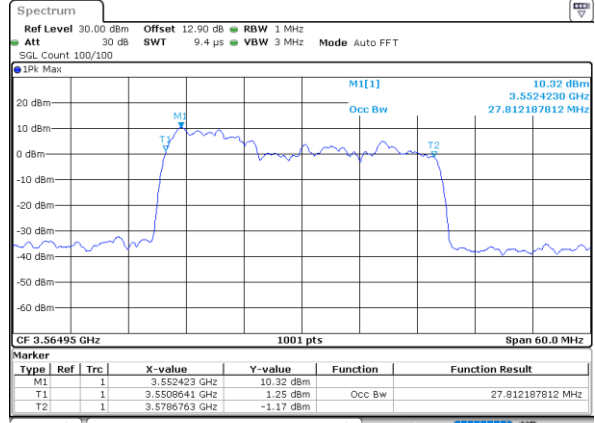

Lowest Channel / 20MHz+20MHz

N/A

Date: 29.OCT.2020 19:11:49

Middle Channel / 20MHz+20MHz

N/A

Date: 29.OCT.2020 20:08:50

Highest Channel / 20MHz+20MHz

N/A

Date: 29.OCT.2020 21:19:09

LTE Band 48C

64QAM

Lowest Channel / 5MHz+20MHz

Date: 30.OCT.2020 23:25:55

Lowest Channel / 10MHz+20MHz

Date: 30.OCT.2020 15:42:52

Middle Channel / 5MHz+20MHz

Date: 31.OCT.2020 00:26:45

Middle Channel / 10MHz+20MHz

Date: 30.OCT.2020 17:28:33

Highest Channel / 5MHz+20MHz

Date: 31.OCT.2020 00:33:34

Highest Channel / 10MHz+20MHz

Date: 30.OCT.2020 17:40:08

LTE Band 48C