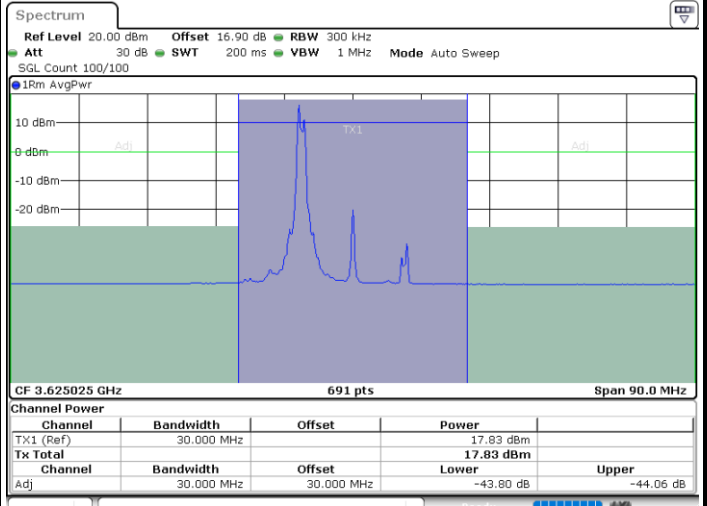

Highest Channel / 20MHz+20MHz

N/A

Date: 29.OCT.2020 21:19:54

ACLR

LTE Band 48C / 5MHz+20MHz

QPSK

Middle Channel / 1RB0 and 1RB99

Middle Channel / 1RB24 and 1RB0

Date: 31.OCT.2020 00:17:09

Date: 31.OCT.2020 00:17:50

Middle Channel / FullRB

N/A

Date: 31.OCT.2020 00:13:45

LTE Band 48C / 5MHz+20MHz

QPSK

Highest Channel / 1RB0 and 1RB99