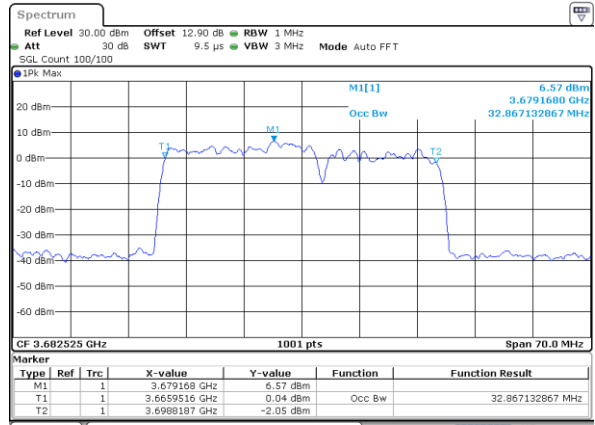

Date: 30.OCT.2020 21:02:22

Highest Channel / 15MHz+20MHz

Date: 30.OCT.2020 10:23:10

Highest Channel / 20MHz+5MHz

Date: 30.OCT.2020 22:00:38

LTE Band 48C

64QAM

Lowest Channel / 20MHz+10MHz

Date: 30.OCT.2020 13:43:39

Lowest Channel / 20MHz+15MHz

Date: 29.OCT.2020 22:26:07

Middle Channel / 20MHz+10MHz

Date: 30.OCT.2020 13:53:06

Middle Channel / 20MHz+15MHz

Date: 29.OCT.2020 23:28:46

Highest Channel / 20MHz+10MHz

Date: 30.OCT.2020 15:29:48

Highest Channel / 20MHz+15MHz

Date: 30.OCT.2020 00:24:01

LTE Band 48C

64QAM

Lowest Channel / 20MHz+20MHz

N/A

Date: 29.OCT.2020 19:12:11