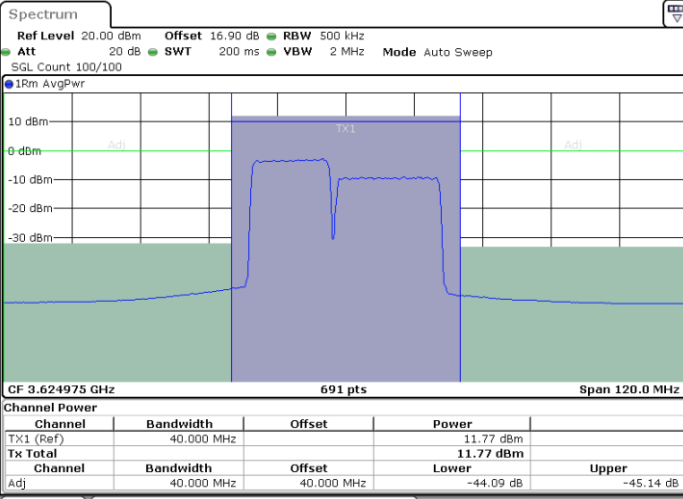

Highest Channel / FullIRB

N/A

Date: 30.OCT.2020 18:20:36

LTE Band 48C / 15MHz+20MHz

16QAM

Lowest Channel / 1RB0 and 1RB99

Lowest Channel / 1RB74 and 1RB0

Date: 30.OCT.2020 01:19:47

Date: 30.OCT.2020 01:32:37

Lowest Channel / FullRB

N/A

Date: 30.OCT.2020 01:16:21

LTE Band 48C / 15MHz+20MHz

16QAM

Middle Channel / 1RB0 and 1RB99

Middle Channel / 1RB74 and 1RB0

Date: 30.OCT.2020 10:43:56

Date: 30.OCT.2020 10:45:59

Middle Channel / FullRB

N/A

Date: 30.OCT.2020 10:40:30

LTE Band 48C / 15MHz+20MHz

16QAM

Highest Channel / 1RB0 and 1RB99