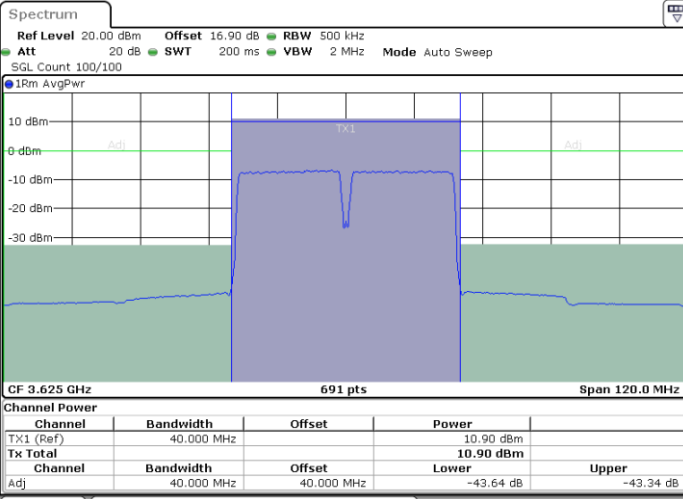

Lowest Channel / 1RB99 and 1RB0

Date: 29.OCT.2020 18:07:18

Date: 29.OCT.2020 18:07:59

Lowest Channel / FullIRB

N/A

Date: 29.OCT.2020 18:02:29

LTE Band 48C / 20MHz+20MHz

QPSK

MiddleChannel / 1RB0 and 1RB99

Middle Channel / 1RB99 and 1RB0

Date: 29.OCT.2020 20:04:25

Date: 29.OCT.2020 20:05:06

Middle Channel / FullIRB

N/A

Date: 29.OCT.2020 19:59:36

LTE Band 48C / 20MHz+20MHz

QPSK

Highest Channel / 1RB0 and 1RB99

Highest Channel / 1RB99 and 1RB0

Highest Channel / FullIRB

N/A

LTE Band 48C / 5MHz+20MHz

16QAM

Lowest Channel / 1RB0 and 1RB99