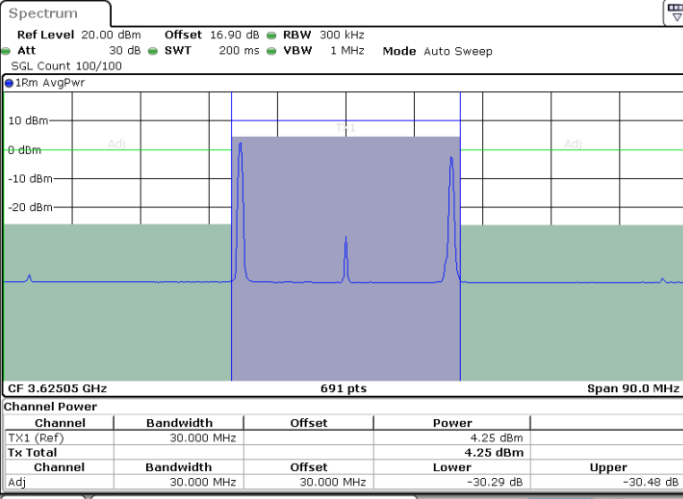

LTE Band 48C / 10MHz+20MHz

QPSK

Middle Channel / 1RB0 and 1RB99

Middle Channel / 1RB49 and 1RB0

Date: 30.OCT.2020 17:23:24

Date: 30.OCT.2020 17:24:04