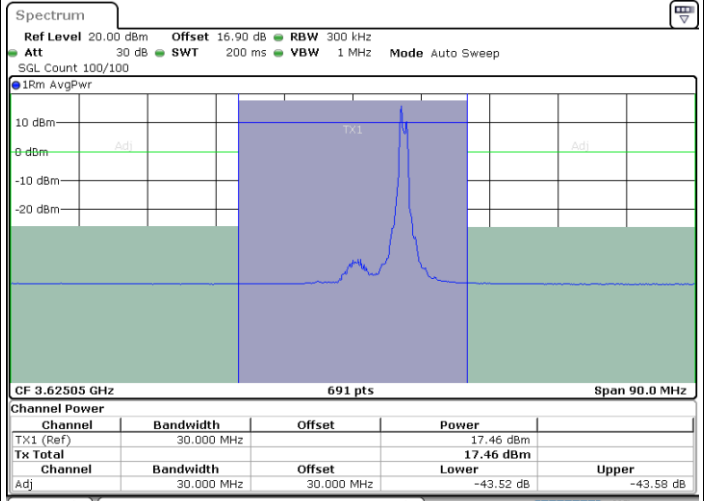

LTE Band 48C / 20MHz+5MHz

16QAM

Middle Channel / 1RB0 and 1RB24

Middle Channel / 1RB99 and 1RB0

Date: 30.OCT.2020 20:49:10

Date: 30.OCT.2020 20:51:12