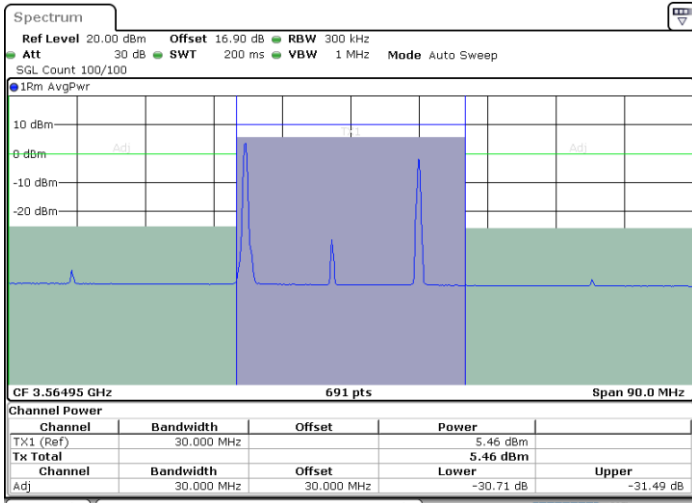

Date: 30.OCT.2020 10:43:56

Date: 30.OCT.2020 10:45:59

Middle Channel / FullRB

N/A

Date: 30.OCT.2020 10:40:30

LTE Band 48C / 15MHz+20MHz

16QAM

Highest Channel / 1RB0 and 1RB99

Highest Channel / 1RB74 and 1RB0

Date: 30.OCT.2020 11:07:37

Date: 30.OCT.2020 11:11:01

Highest Channel / FullIRB

N/A

Date: 30.OCT.2020 11:05:34

LTE Band 48C / 20MHz+5MHz

16QAM

Lowest Channel / 1RB0 and 1RB24

Lowest Channel / 1RB99 and 1RB0

Date: 30.OCT.2020 19:25:50

Date: 30.OCT.2020 19:27:52

Lowest Channel / FullIRB

N/A

Date: 30.OCT.2020 19:23:48

LTE Band 48C / 20MHz+5MHz