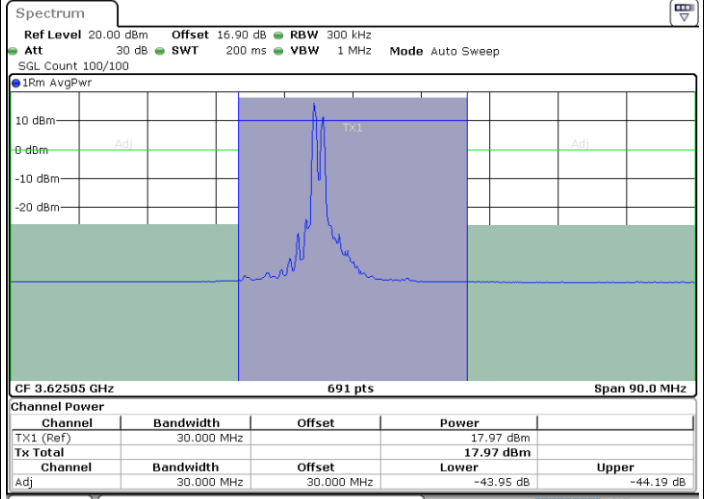

LTE Band 48C / 10MHz+20MHz

QPSK

Middle Channel / 1RB0 and 1RB99

Middle Channel / 1RB49 and 1RB0

Date: 30.OCT.2020 17:23:24

Date: 30.OCT.2020 17:24:04