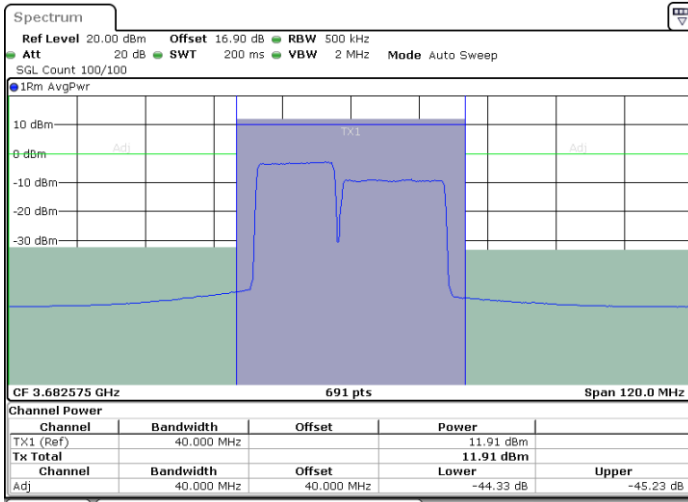

Highest Channel / 1RB74 and 1RB0

Date: 30.OCT.2020 11:07:37

Date: 30.OCT.2020 11:11:01

Highest Channel / FullIRB

N/A

Date: 30.OCT.2020 11:05:34

LTE Band 48C / 20MHz+5MHz

16QAM

Lowest Channel / 1RB0 and 1RB24

Lowest Channel / 1RB99 and 1RB0

Date: 30.OCT.2020 19:25:50

Date: 30.OCT.2020 19:27:52

Lowest Channel / FullIRB

N/A

Date: 30.OCT.2020 19:23:48

LTE Band 48C / 20MHz+5MHz