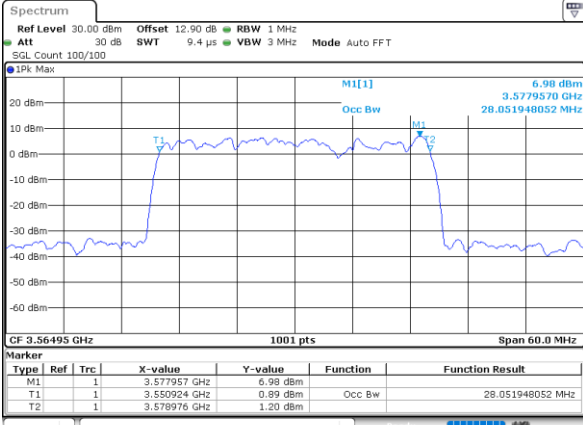

LTE Band 48C

16QAM

Lowest Channel / 20MHz+10MHz

Date: 30.OCT.2020 13:43:17

Lowest Channel / 20MHz+15MHz

Date: 29.OCT.2020 22:25:44

Middle Channel / 20MHz+10MHz

Date: 30.OCT.2020 13:52:44

Middle Channel / 20MHz+15MHz

Date: 29.OCT.2020 23:28:24

Highest Channel / 20MHz+10MHz

Date: 30.OCT.2020 15:30:11

Highest Channel / 20MHz+15MHz

Date: 30.OCT.2020 00:24:23

LTE Band 48C

16QAM