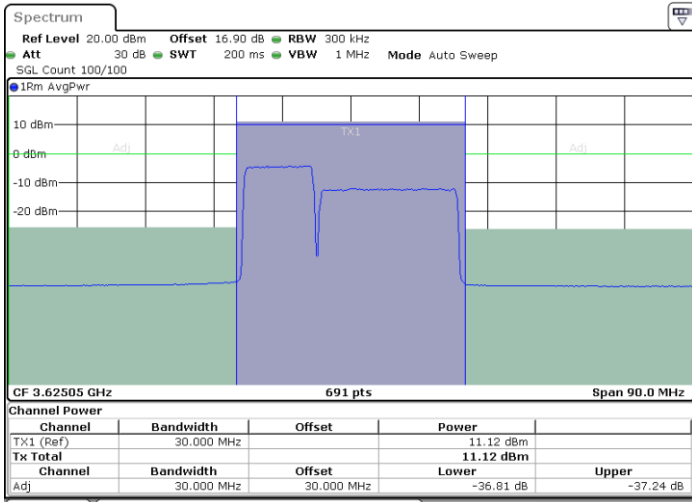

LTE Band 48C / 10MHz+20MHz

16QAM

Lowest Channel / 1RB0 and 1RB99

Lowest Channel / 1RB49 and 1RB0

Date: 30.OCT.2020 16:25:59

Date: 30.OCT.2020 16:28:01

Lowest Channel / FullIRB

N/A

Date: 30.OCT.2020 16:22:34

LTE Band 48C / 10MHz+20MHz

16QAM

Middle Channel / 1RB0 and 1RB99

Middle Channel / 1RB49 and 1RB0

Date: 30.OCT.2020 17:22:43

Date: 30.OCT.2020 17:24:45

Middle Channel / FullRB

N/A

Date: 30.OCT.2020 17:19:19

LTE Band 48C / 10MHz+20MHz

16QAM

Highest Channel / 1RB0 and 1RB99

Highest Channel / 1RB49 and 1RB0

Date: 30.OCT.2020 18:22:38

Date: 30.OCT.2020 18:26:01