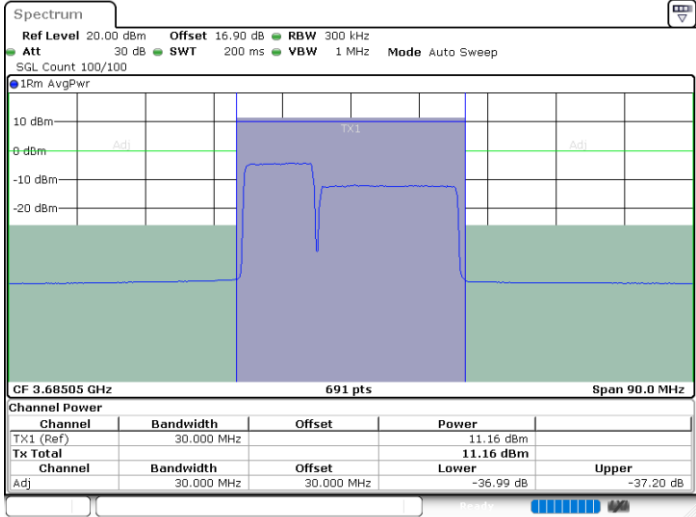

LTE Band 48C / 10MHz+20MHz

QPSK

Highest Channel / 1RB0 and 1RB99

Highest Channel / 1RB49 and 1RB0

Date: 30.OCT.2020 18:21:57

Date: 30.OCT.2020 18:26:42

Highest Channel / FullIRB

N/A

Date: 30.OCT.2020 18:21:17

LTE Band 48C / 15MHz+20MHz

QPSK

Lowest Channel / 1RB0 and 1RB99

Lowest Channel / 1RB74 and 1RB0

Date: 30.OCT.2020 01:20:28

Date: 30.OCT.2020 01:21:09

Lowest Channel / FullIRB