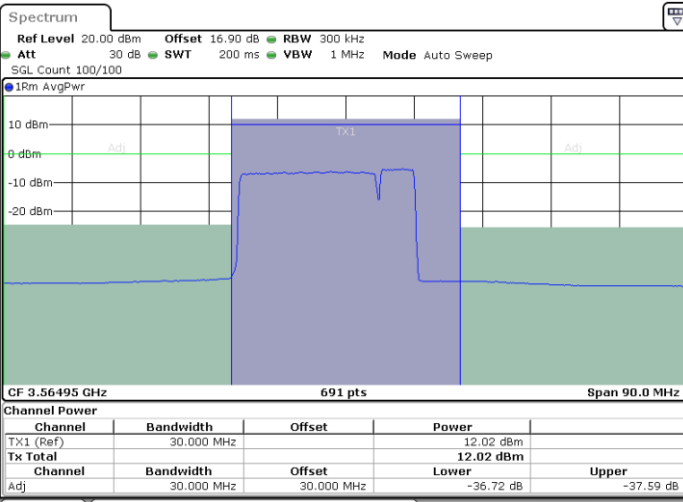

Middle Channel / FullRB

N/A

Date: 30.OCT.2020 10:39:48

LTE Band 48C / 15MHz+20MHz

QPSK

Highest Channel / 1RB0 and 1RB99

Highest Channel / 1RB74 and 1RB0

Date: 30.OCT.2020 11:06:56

Date: 30.OCT.2020 11:11:42

Highest Channel / FullIRB

N/A

Date: 30.OCT.2020 11:06:15

LTE Band 48C / 20MHz+5MHz

QPSK

Lowest Channel / 1RB0 and 1RB24

Lowest Channel / 1RB99 and 1RB0

Date: 30.OCT.2020 19:26:31

Date: 30.OCT.2020 19:27:11

Lowest Channel / FullIRB

N/A

Date: 30.OCT.2020 19:23:07

LTE Band 48C / 20MHz+5MHz

QPSK

Middle Channel / 1RB0 and 1RB24