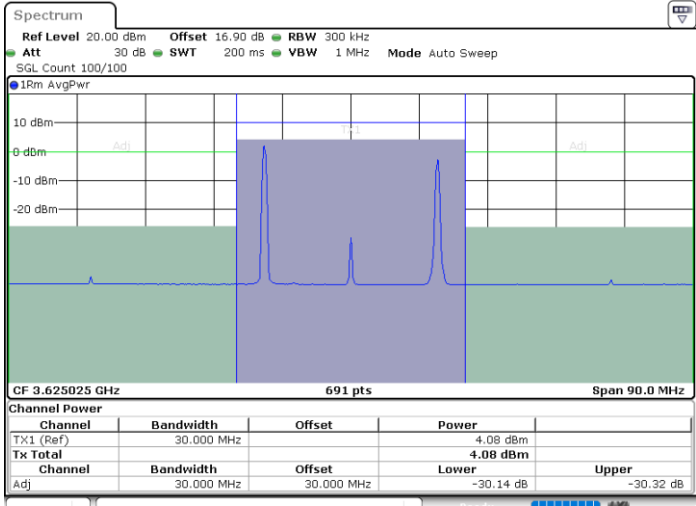

Highest Channel / 20MHz+20MHz

N/A

Date: 29.OCT.2020 21:19:54

ACLR

LTE Band 48C / 5MHz+20MHz

QPSK

Middle Channel / 1RB0 and 1RB99

Middle Channel / 1RB24 and 1RB0

Date: 31.OCT.2020 00:17:09

Date: 31.OCT.2020 00:17:50

Middle Channel / FullRB

N/A

Date: 31.OCT.2020 00:13:45

LTE Band 48C / 5MHz+20MHz

QPSK

Highest Channel / 1RB0 and 1RB99