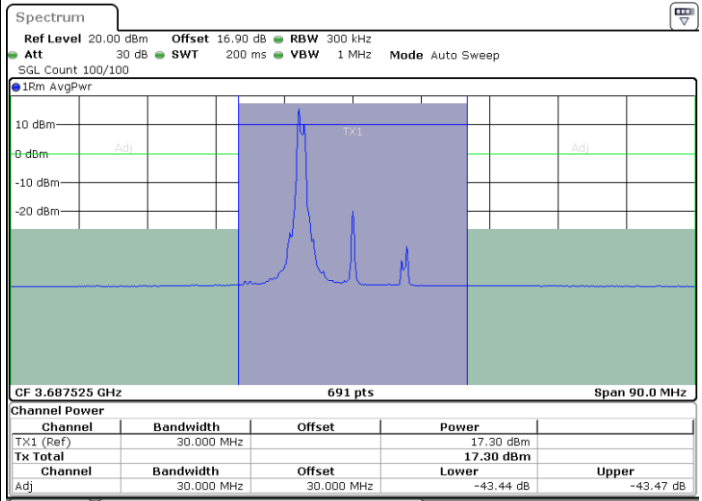

Date: 31.OCT.2020 01:19:42