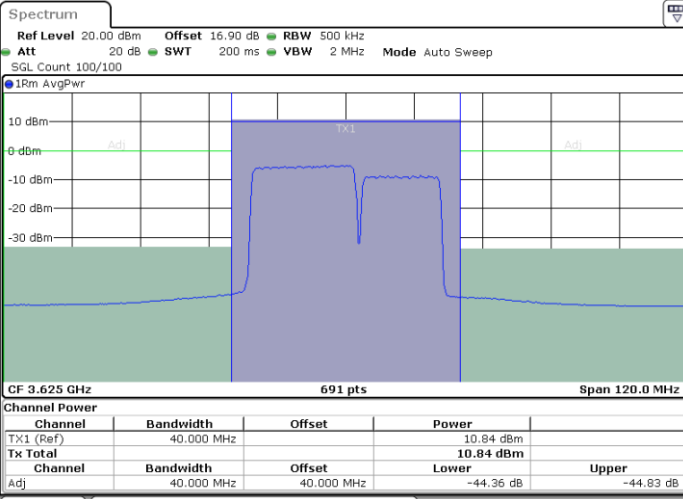

Lowest Channel / FullIRB

N/A

Date: 29.OCT.2020 22:17:01

LTE Band 48C / 20MHz+15MHz

QPSK

Middle Channel / 1RB0 and 1RB74

Middle Channel / 1RB99 and 1RB0

Date: 29.OCT.2020 23:22:32

Date: 29.OCT.2020 23:23:13

Middle Channel / FullRB

N/A

Date: 29.OCT.2020 23:17:43

LTE Band 48C / 20MHz+15MHz

QPSK

Highest Channel / 1RB0 and 1RB74

Highest Channel / 1RB99 and 1RB0