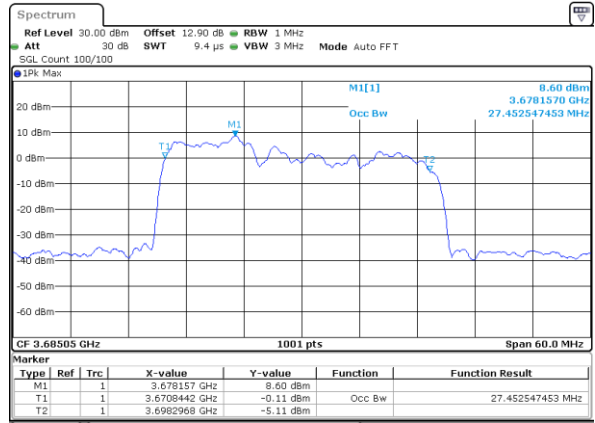

Date: 29.OCT.2020 21:19:09

LTE Band 48C

64QAM

Lowest Channel / 5MHz+20MHz

Date: 30.OCT.2020 23:25:55

Lowest Channel / 10MHz+20MHz

Date: 30.OCT.2020 15:42:52

Middle Channel / 5MHz+20MHz

Date: 31.OCT.2020 00:26:45

Middle Channel / 10MHz+20MHz

Date: 30.OCT.2020 17:28:33

Highest Channel / 5MHz+20MHz

Date: 31.OCT.2020 00:33:34

Highest Channel / 10MHz+20MHz

Date: 30.OCT.2020 17:40:08

LTE Band 48C

Date: 30.OCT.2020 21:02:22

Highest Channel / 15MHz+20MHz

Date: 30.OCT.2020 10:23:10

Highest Channel / 20MHz+5MHz

Date: 30.OCT.2020 22:00:38

LTE Band 48C

64QAM

Lowest Channel / 20MHz+10MHz