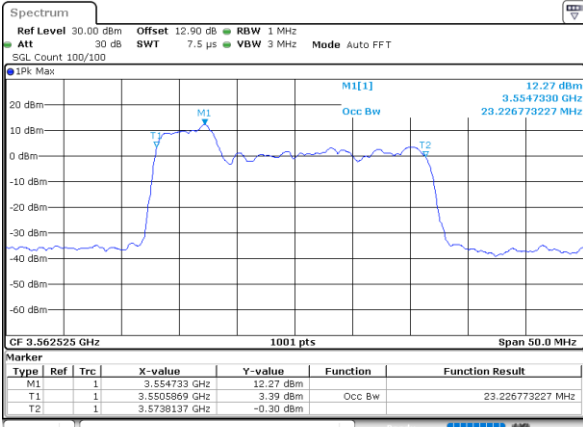

Date: 30.OCT.2020 15:29:48

Highest Channel / 20MHz+15MHz

Date: 30.OCT.2020 00:24:01

LTE Band 48C

64QAM

Lowest Channel / 20MHz+20MHz

N/A

Date: 29.OCT.2020 19:12:11

Middle Channel / 20MHz+20MHz

N/A

Date: 29.OCT.2020 20:09:12

Highest Channel / 20MHz+20MHz

N/A

Date: 29.OCT.2020 21:18:47

LTE Band 48C

256QAM

Lowest Channel / 5MHz+20MHz

Date: 30.OCT.2020 23:26:17

Lowest Channel / 10MHz+20MHz

Date: 30.OCT.2020 15:43:14

Middle Channel / 5MHz+20MHz

Date: 31.OCT.2020 00:27:07

Middle Channel / 10MHz+20MHz

Date: 30.OCT.2020 17:28:56