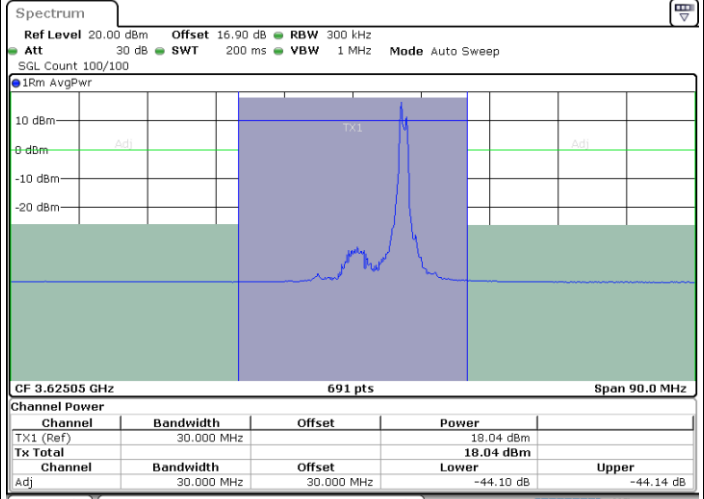

LTE Band 48C / 20MHz+5MHz

QPSK

Middle Channel / 1RB0 and 1RB24

Middle Channel / 1RB99 and 1RB0

Date: 30.OCT.2020 20:49:51

Date: 30.OCT.2020 20:50:31