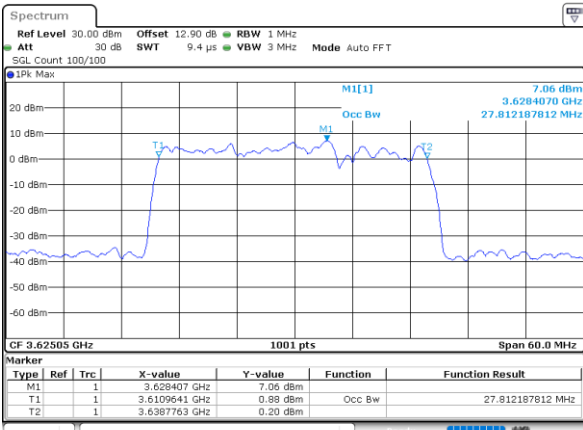

Highest Channel / 20MHz+5MHz

Date: 30.OCT.2020 22:01:45

LTE Band 48C

16QAM

Lowest Channel / 20MHz+10MHz

Date: 30.OCT.2020 13:44:01

Lowest Channel / 20MHz+15MHz

Date: 29.OCT.2020 22:26:29

Middle Channel / 20MHz+10MHz

Date: 30.OCT.2020 13:53:28

Middle Channel / 20MHz+15MHz

Date: 29.OCT.2020 23:29:08

Highest Channel / 20MHz+10MHz

Date: 30.OCT.2020 15:30:55

Highest Channel / 20MHz+15MHz

Date: 30.OCT.2020 00:25:08