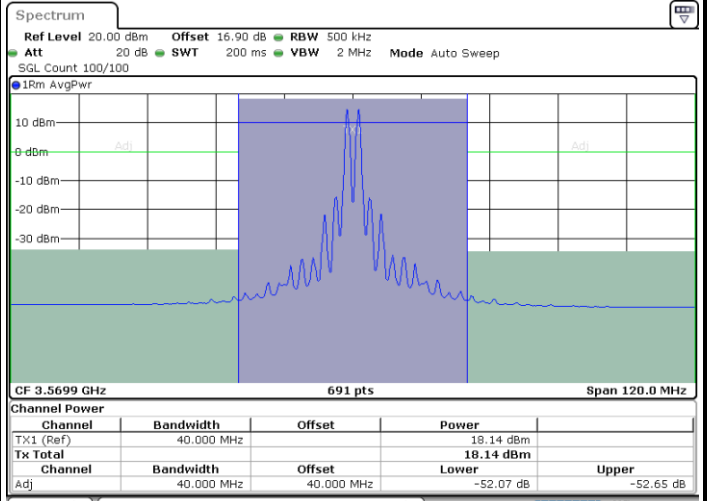

Date: 29.OCT.2020 23:23:13

Middle Channel / FullRB

N/A

Date: 29.OCT.2020 23:17:43

LTE Band 48C / 20MHz+15MHz

QPSK

Highest Channel / 1RB0 and 1RB74

Highest Channel / 1RB99 and 1RB0

Date: 30.OCT.2020 00:17:00

Date: 30.OCT.2020 00:21:46

Highest Channel / FullIRB

N/A

Date: 30.OCT.2020 00:16:19

LTE Band 48C / 20MHz+20MHz

QPSK

Lowest Channel / 1RB0 and 1RB99

Lowest Channel / 1RB99 and 1RB0

Date: 29.OCT.2020 18:07:18

Date: 29.OCT.2020 18:07:59

Lowest Channel / FullIRB

N/A

Date: 29.OCT.2020 18:02:29

LTE Band 48C / 20MHz+20MHz

QPSK