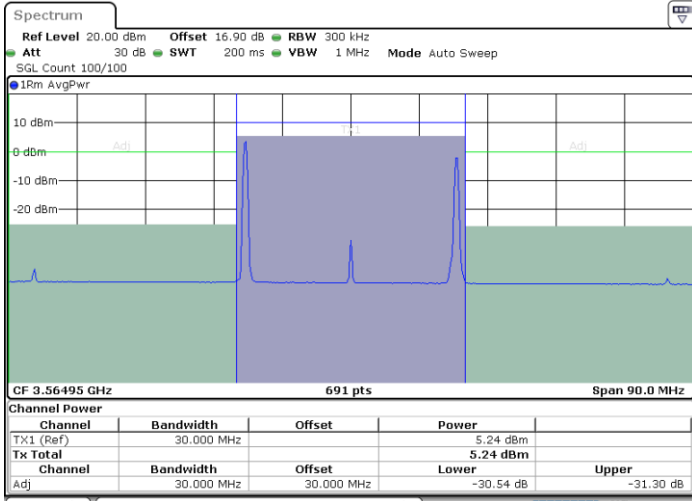

Middle Channel / 1RB0 and 1RB99

Middle Channel / 1RB24 and 1RB0

Date: 31.OCT.2020 00:16:29

Date: 31.OCT.2020 00:18:31

Middle Channel / FullRB

N/A

Date: 31.OCT.2020 00:14:26

LTE Band 48C / 5MHz+20MHz

16QAM

Highest Channel / 1RB0 and 1RB99

Highest Channel / 1RB24 and 1RB0

Date: 31.OCT.2020 01:17:40

Date: 31.OCT.2020 01:19:42

Highest Channel / FullRB

N/A

Date: 31.OCT.2020 01:15:37

LTE Band 48C / 10MHz+20MHz

16QAM

Lowest Channel / 1RB0 and 1RB99

Lowest Channel / 1RB49 and 1RB0

Date: 30.OCT.2020 16:25:59

Date: 30.OCT.2020 16:28:01

Lowest Channel / FullIRB

N/A