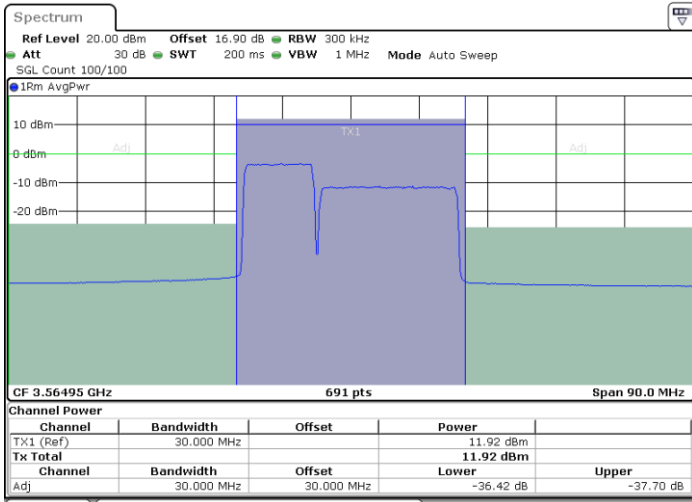

LTE Band 48C / 10MHz+20MHz

16QAM

Lowest Channel / 1RB0 and 1RB99

Lowest Channel / 1RB49 and 1RB0

Date: 30.OCT.2020 16:25:59

Date: 30.OCT.2020 16:28:01

Lowest Channel / FullIRB

N/A

Date: 30.OCT.2020 16:22:34

LTE Band 48C / 10MHz+20MHz

16QAM

Middle Channel / 1RB0 and 1RB99

Middle Channel / 1RB49 and 1RB0

Date: 30.OCT.2020 17:22:43

Date: 30.OCT.2020 17:24:45

Middle Channel / FullRB