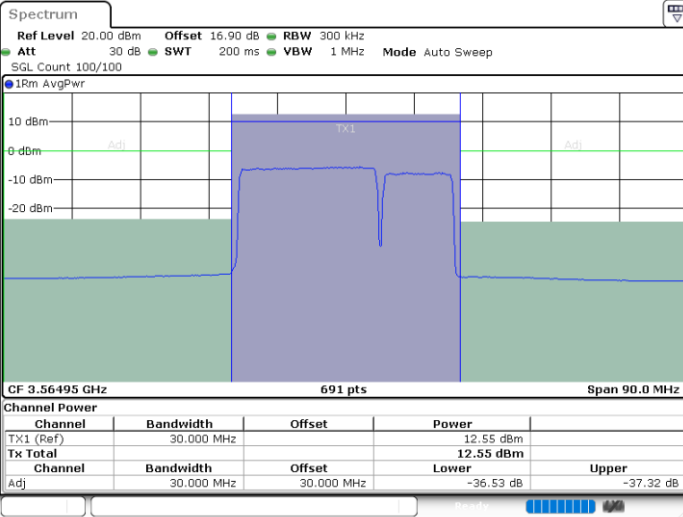

Highest Channel / 1RB0 and 1RB24

Highest Channel / 1RB99 and 1RB0

Date: 30.OCT.2020 21:53:25

Date: 30.OCT.2020 21:56:48

Highest Channel / FullIRB

N/A

Date: 30.OCT.2020 21:52:44

LTE Band 48C / 20MHz+10MHz

QPSK

Lowest Channel / 1RB0 and 1RB49

Lowest Channel / 1RB99 and 1RB0

Date: 30.OCT.2020 12:33:59

Date: 30.OCT.2020 12:34:40

Lowest Channel / FullIRB

N/A

Date: 30.OCT.2020 12:29:13

LTE Band 48C / 20MHz+10MHz

QPSK

Middle Channel / 1RB0 and 1RB49

Middle Channel / 1RB99 and 1RB0

Date: 30.OCT.2020 14:35:48

Date: 30.OCT.2020 14:36:28

Middle Channel / FullRB

N/A

Date: 30.OCT.2020 14:31:02

LTE Band 48C / 20MHz+10MHz

QPSK

Highest Channel / 1RB0 and 1RB49

Highest Channel / 1RB99 and 1RB0

Date: 30.OCT.2020 15:21:01

Date: 30.OCT.2020 15:25:47

Highest Channel / FullIRB