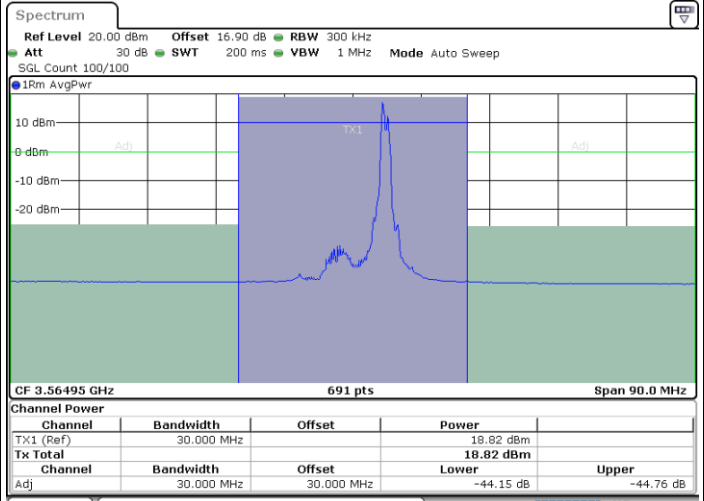

Middle Channel / FullRB

N/A

Date: 30.OCT.2020 10:39:48

LTE Band 48C / 15MHz+20MHz

QPSK

Highest Channel / 1RB0 and 1RB99

Highest Channel / 1RB74 and 1RB0

Date: 30.OCT.2020 11:06:56

Date: 30.OCT.2020 11:11:42

Highest Channel / FullIRB

N/A

Date: 30.OCT.2020 11:06:15

LTE Band 48C / 20MHz+5MHz

QPSK

Lowest Channel / 1RB0 and 1RB24

Lowest Channel / 1RB99 and 1RB0

Date: 30.OCT.2020 19:26:31

Date: 30.OCT.2020 19:27:11

Lowest Channel / FullIRB

N/A

Date: 30.OCT.2020 19:23:07

LTE Band 48C / 20MHz+5MHz

QPSK

Middle Channel / 1RB0 and 1RB24