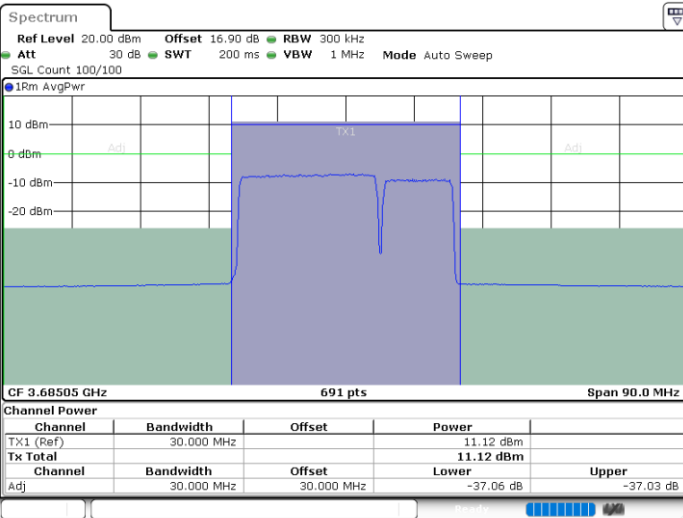

Date: 30.OCT.2020 14:31:02

LTE Band 48C / 20MHz+10MHz

QPSK

Highest Channel / 1RB0 and 1RB49

Highest Channel / 1RB99 and 1RB0

Date: 30.OCT.2020 15:21:01

Date: 30.OCT.2020 15:25:47

Highest Channel / FullIRB

N/A

Date: 30.OCT.2020 15:20:21

LTE Band 48C / 20MHz+15MHz

QPSK

Lowest Channel / 1RB0 and 1RB74

Lowest Channel / 1RB99 and 1RB0

Date: 29.OCT.2020 22:21:50

Date: 29.OCT.2020 22:22:31