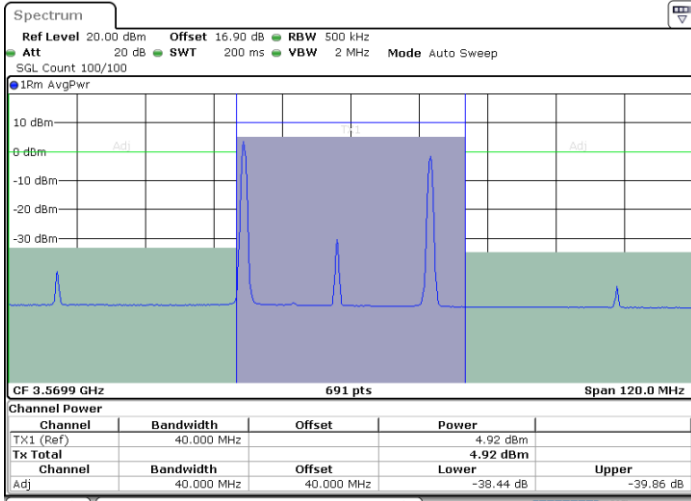

N/A

Date: 30.OCT.2020 17:19:19

LTE Band 48C / 10MHz+20MHz

16QAM

Highest Channel / 1RB0 and 1RB99

Highest Channel / 1RB49 and 1RB0

Date: 30.OCT.2020 18:22:38

Date: 30.OCT.2020 18:26:01

Highest Channel / FullIRB

N/A

Date: 30.OCT.2020 18:20:36

LTE Band 48C / 15MHz+20MHz

16QAM

Lowest Channel / 1RB0 and 1RB99

Lowest Channel / 1RB74 and 1RB0

Date: 30.OCT.2020 01:19:47

Date: 30.OCT.2020 01:32:37

Lowest Channel / FullRB

N/A

Date: 30.OCT.2020 01:16:21

LTE Band 48C / 15MHz+20MHz

16QAM

Middle Channel / 1RB0 and 1RB99

Middle Channel / 1RB74 and 1RB0