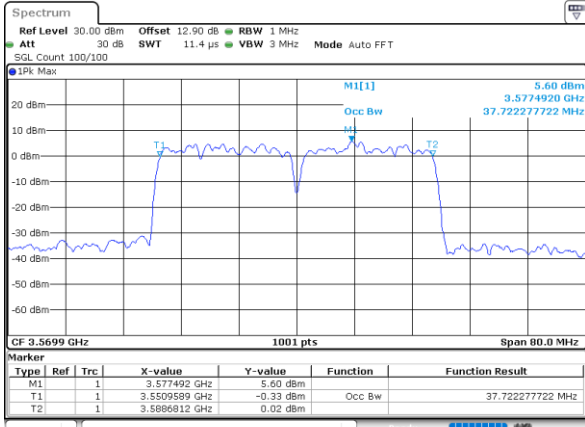

LTE Band 48C

16QAM

Lowest Channel / 20MHz+20MHz

N/A

Date: 29.OCT.2020 19:11:49