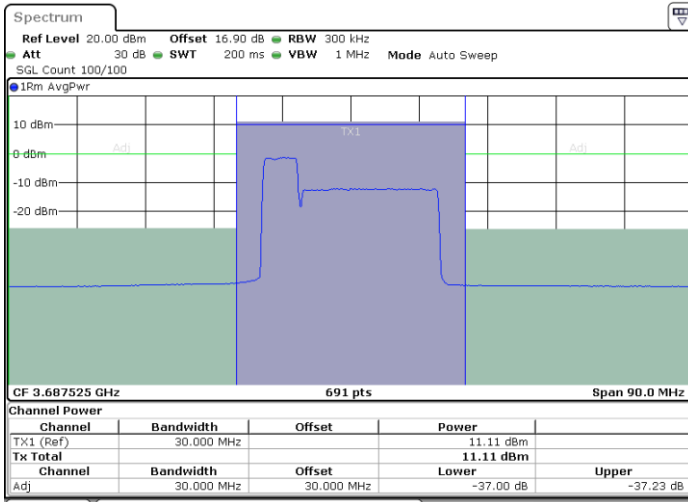

Middle Channel / 1RB0 and 1RB99

Middle Channel / 1RB24 and 1RB0

Date: 31.OCT.2020 00:16:29

Date: 31.OCT.2020 00:18:31

Middle Channel / FullRB

N/A

Date: 31.OCT.2020 00:14:26

LTE Band 48C / 5MHz+20MHz

16QAM

Highest Channel / 1RB0 and 1RB99

Highest Channel / 1RB24 and 1RB0

Date: 31.OCT.2020 01:17:40

Date: 31.OCT.2020 01:19:42

Highest Channel / FullRB

N/A

Date: 31.OCT.2020 01:15:37

LTE Band 48C / 10MHz+20MHz

16QAM

Lowest Channel / 1RB0 and 1RB99

Lowest Channel / 1RB49 and 1RB0

Date: 30.OCT.2020 16:25:59

Date: 30.OCT.2020 16:28:01

Lowest Channel / FullIRB

N/A