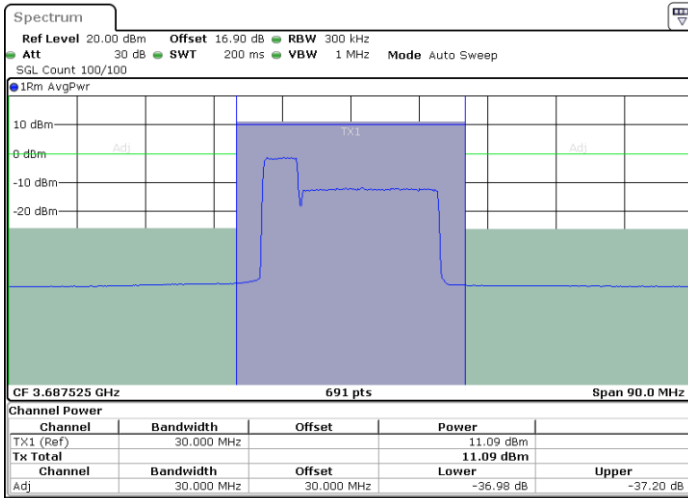

Date: 31.OCT.2020 00:17:09

Date: 31.OCT.2020 00:17:50

Middle Channel / FullRB

N/A

Date: 31.OCT.2020 00:13:45

LTE Band 48C / 5MHz+20MHz

QPSK

Highest Channel / 1RB0 and 1RB99

Highest Channel / 1RB24 and 1RB0

Date: 31.OCT.2020 01:16:59

Date: 31.OCT.2020 01:20:23

Highest Channel / FullIRB

N/A

Date: 31.OCT.2020 01:16:18

LTE Band 48C / 10MHz+20MHz

QPSK

Lowest Channel / 1RB0 and 1RB99

Lowest Channel / 1RB49 and 1RB0

Date: 30.OCT.2020 16:26:39

Date: 30.OCT.2020 16:27:20

Lowest Channel / FullRB

N/A

Date: 30.OCT.2020 16:21:54

LTE Band 48C / 10MHz+20MHz