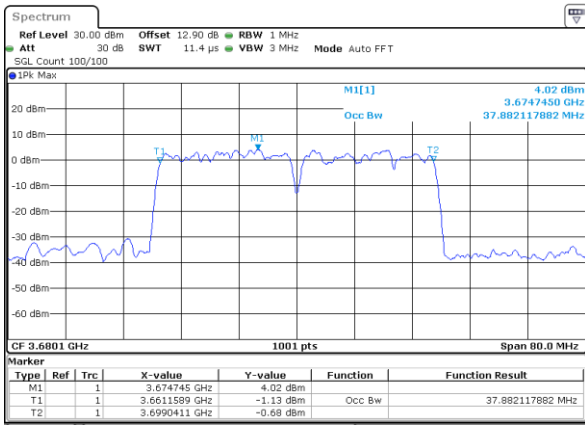

Date: 30.OCT.2020 15:29:48

Highest Channel / 20MHz+15MHz

Date: 30.OCT.2020 00:24:01

LTE Band 48C

64QAM

Lowest Channel / 20MHz+20MHz

N/A

Date: 29.OCT.2020 19:12:11

Middle Channel / 20MHz+20MHz

N/A

Date: 29.OCT.2020 20:09:12

Highest Channel / 20MHz+20MHz

N/A

Date: 29.OCT.2020 21:18:47

LTE Band 48C

256QAM