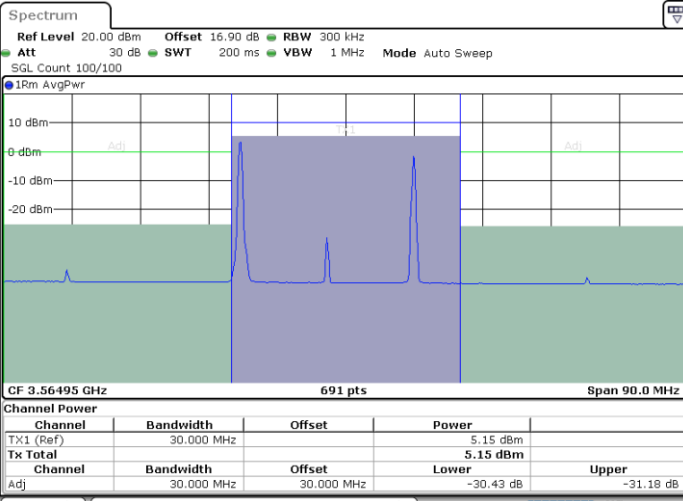

Date: 30.OCT.2020 11:11:42

Highest Channel / FullIRB

N/A

Date: 30.OCT.2020 11:06:15

LTE Band 48C / 20MHz+5MHz

QPSK

Lowest Channel / 1RB0 and 1RB24

Lowest Channel / 1RB99 and 1RB0

Date: 30.OCT.2020 19:26:31

Date: 30.OCT.2020 19:27:11

Lowest Channel / FullIRB

N/A

Date: 30.OCT.2020 19:23:07

LTE Band 48C / 20MHz+5MHz

QPSK

Middle Channel / 1RB0 and 1RB24