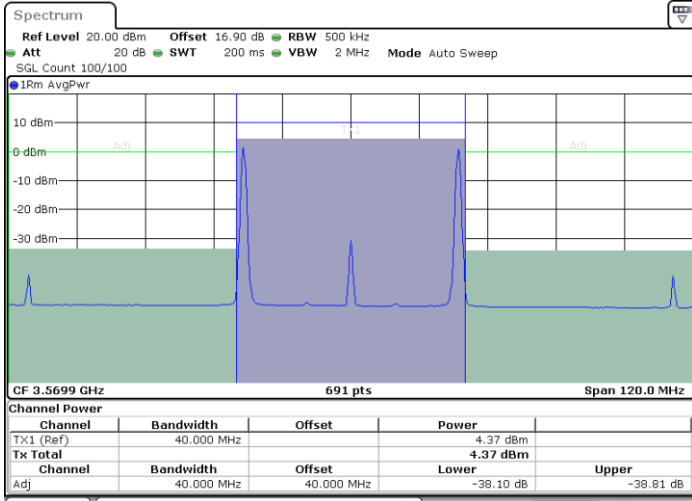

Date: 29.OCT.2020 23:23:13

Middle Channel / FullRB

N/A

Date: 29.OCT.2020 23:17:43

LTE Band 48C / 20MHz+15MHz

QPSK

Highest Channel / 1RB0 and 1RB74

Highest Channel / 1RB99 and 1RB0

Date: 30.OCT.2020 00:17:00

Date: 30.OCT.2020 00:21:46

Highest Channel / FullIRB

N/A

Date: 30.OCT.2020 00:16:19

LTE Band 48C / 20MHz+20MHz

QPSK

Lowest Channel / 1RB0 and 1RB99

Lowest Channel / 1RB99 and 1RB0

Date: 29.OCT.2020 18:07:18

Date: 29.OCT.2020 18:07:59

Lowest Channel / FullIRB

N/A

Date: 29.OCT.2020 18:02:29

LTE Band 48C / 20MHz+20MHz

QPSK