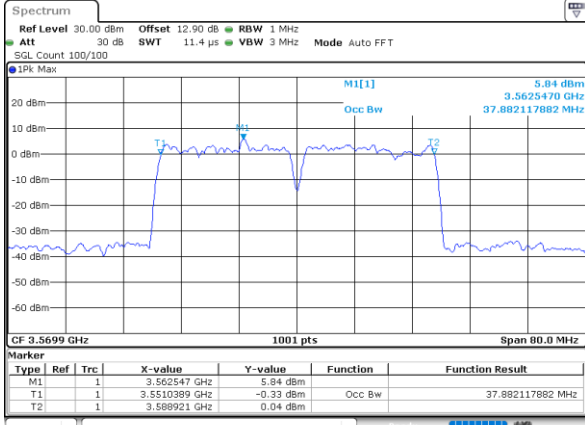

Highest Channel / 20MHz+5MHz

Date: 30.OCT.2020 22:01:45

LTE Band 48C

16QAM

Lowest Channel / 20MHz+10MHz

Date: 30.OCT.2020 13:44:01

Lowest Channel / 20MHz+15MHz

Date: 29.OCT.2020 22:26:29

Middle Channel / 20MHz+10MHz

Date: 30.OCT.2020 13:53:28

Middle Channel / 20MHz+15MHz

Date: 29.OCT.2020 23:29:08

Highest Channel / 20MHz+10MHz

Date: 30.OCT.2020 15:30:55

Highest Channel / 20MHz+15MHz

Date: 30.OCT.2020 00:25:08

LTE Band 48C

256QAM

Lowest Channel / 20MHz+20MHz

N/A

Date: 29.OCT.2020 19:12:34

Middle Channel / 20MHz+20MHz

N/A

Date: 29.OCT.2020 20:09:34

Highest Channel / 20MHz+20MHz

N/A

Date: 29.OCT.2020 21:19:54

ACLR

LTE Band 48C / 5MHz+20MHz

QPSK

Middle Channel / 1RB0 and 1RB99

Middle Channel / 1RB24 and 1RB0