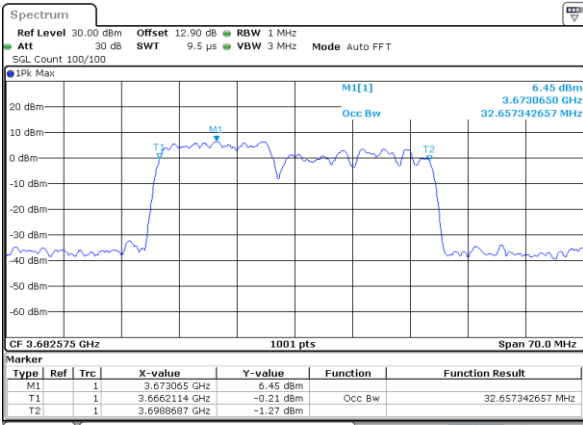

Date: 31.OCT.2020 00:26:45

Middle Channel / 10MHz+20MHz

Date: 30.OCT.2020 17:28:33

Highest Channel / 5MHz+20MHz

Date: 31.OCT.2020 00:33:34

Highest Channel / 10MHz+20MHz

Date: 30.OCT.2020 17:40:08

LTE Band 48C

Date: 30.OCT.2020 21:02:22

Highest Channel / 15MHz+20MHz

Date: 30.OCT.2020 10:23:10

Highest Channel / 20MHz+5MHz

Date: 30.OCT.2020 22:00:38

LTE Band 48C

64QAM

Lowest Channel / 20MHz+10MHz