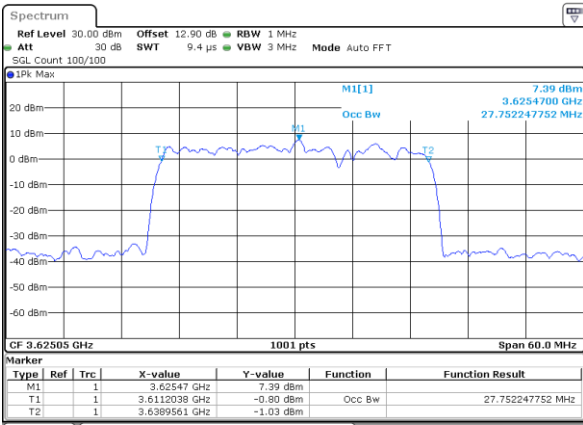

LTE Band 48C

16QAM

Lowest Channel / 20MHz+10MHz

Date: 30.OCT.2020 13:43:17

Lowest Channel / 20MHz+15MHz

Date: 29.OCT.2020 22:25:44

Middle Channel / 20MHz+10MHz

Date: 30.OCT.2020 13:52:44

Middle Channel / 20MHz+15MHz

Date: 29.OCT.2020 23:28:24

Highest Channel / 20MHz+10MHz

Date: 30.OCT.2020 15:30:11

Highest Channel / 20MHz+15MHz

Date: 30.OCT.2020 00:24:23

LTE Band 48C

16QAM