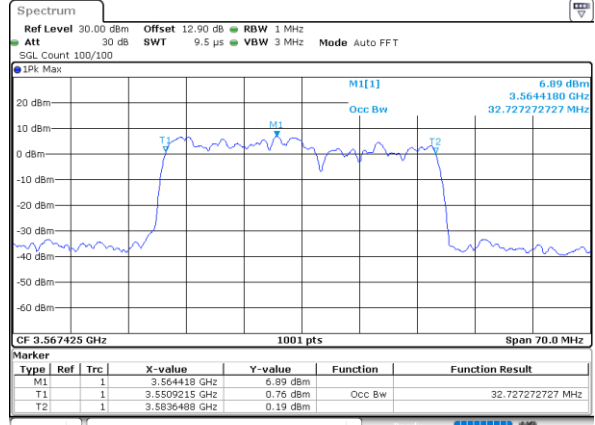

Date: 30.OCT.2020 21:02:22

Highest Channel / 15MHz+20MHz

Date: 30.OCT.2020 10:23:10

Highest Channel / 20MHz+5MHz

Date: 30.OCT.2020 22:00:38

LTE Band 48C

64QAM

Lowest Channel / 20MHz+10MHz

Date: 30.OCT.2020 13:43:39

Lowest Channel / 20MHz+15MHz

Date: 29.OCT.2020 22:26:07

Middle Channel / 20MHz+10MHz

Date: 30.OCT.2020 13:53:06

Middle Channel / 20MHz+15MHz

Date: 29.OCT.2020 23:28:46

Highest Channel / 20MHz+10MHz

Date: 30.OCT.2020 15:29:48

Highest Channel / 20MHz+15MHz

Date: 30.OCT.2020 00:24:01

LTE Band 48C

64QAM

Lowest Channel / 20MHz+20MHz

N/A

Date: 29.OCT.2020 19:12:11