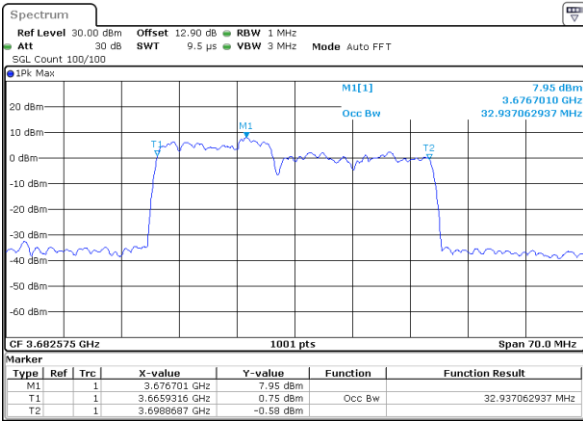

Highest Channel / 5MHz+20MHz

Date: 31.OCT.2020 00:34:43

Highest Channel / 10MHz+20MHz

Date: 30.OCT.2020 17:41:15

LTE Band 48C

256QAM

Lowest Channel / 15MHz+20MHz

Date: 30.OCT.2020 01:36:19

Lowest Channel / 20MHz+5MHz

Date: 30.OCT.2020 19:42:06

Middle Channel / 15MHz+20MHz

Date: 30.OCT.2020 09:57:58

Middle Channel / 20MHz+5MHz

Date: 30.OCT.2020 21:02:45

Highest Channel / 15MHz+20MHz

Date: 30.OCT.2020 10:24:17

Highest Channel / 20MHz+5MHz

Date: 30.OCT.2020 22:01:45

LTE Band 48C

16QAM

Lowest Channel / 20MHz+10MHz

Date: 30.OCT.2020 13:44:01

Lowest Channel / 20MHz+15MHz

Date: 29.OCT.2020 22:26:29