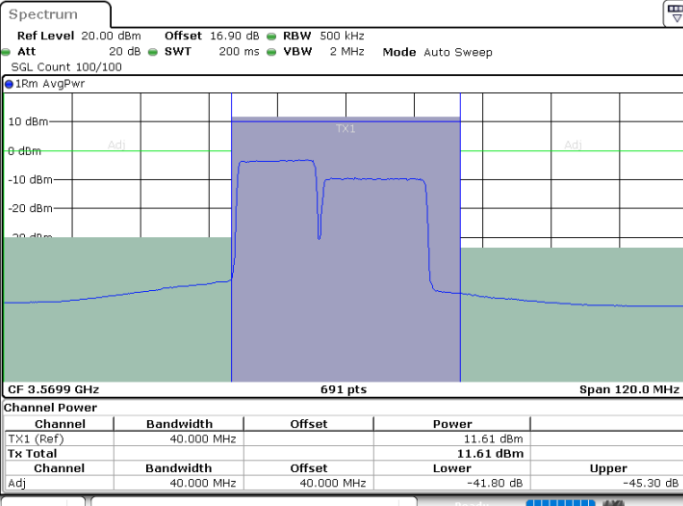

Lowest Channel / FullIRB

N/A

Date: 30.OCT.2020 01:15:40