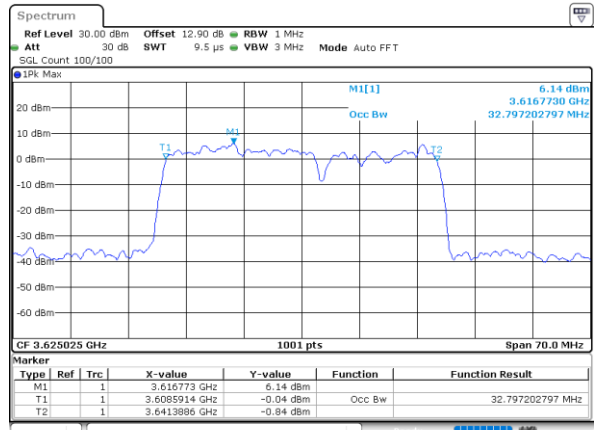

Highest Channel / 20MHz+5MHz

Date: 30.OCT.2020 22:01:45

LTE Band 48C

16QAM

Lowest Channel / 20MHz+10MHz

Date: 30.OCT.2020 13:44:01

Lowest Channel / 20MHz+15MHz

Date: 29.OCT.2020 22:26:29

Middle Channel / 20MHz+10MHz

Date: 30.OCT.2020 13:53:28

Middle Channel / 20MHz+15MHz

Date: 29.OCT.2020 23:29:08

Highest Channel / 20MHz+10MHz

Date: 30.OCT.2020 15:30:55

Highest Channel / 20MHz+15MHz

Date: 30.OCT.2020 00:25:08