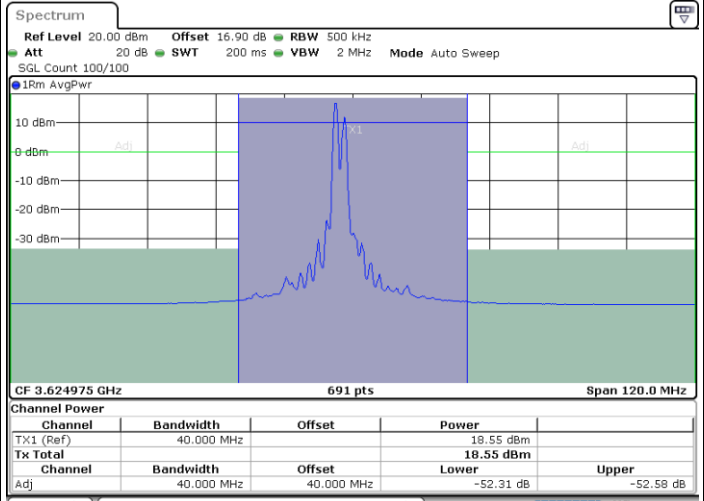

Date: 30.OCT.2020 18:21:17

LTE Band 48C / 15MHz+20MHz

QPSK

Lowest Channel / 1RB0 and 1RB99

Lowest Channel / 1RB74 and 1RB0

Date: 30.OCT.2020 01:20:28

Date: 30.OCT.2020 01:21:09

Lowest Channel / FullIRB

N/A

Date: 30.OCT.2020 01:15:40

LTE Band 48C / 15MHz+20MHz

QPSK

Middle Channel / 1RB0 and 1RB99

Middle Channel / 1RB74 and 1RB0

Date: 30.OCT.2020 10:44:37

Date: 30.OCT.2020 10:45:18

Middle Channel / FullRB

N/A

Date: 30.OCT.2020 10:39:48

LTE Band 48C / 15MHz+20MHz

QPSK

Highest Channel / 1RB0 and 1RB99

Highest Channel / 1RB74 and 1RB0

Date: 30.OCT.2020 11:06:56