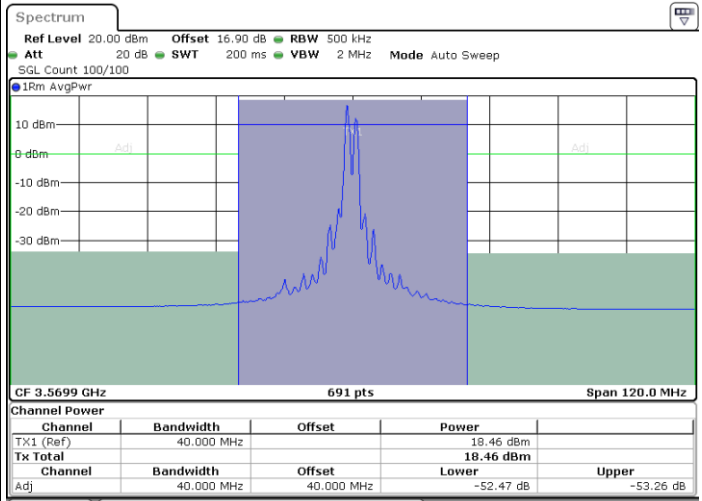

Date: 30.OCT.2020 14:31:02

LTE Band 48C / 20MHz+10MHz

QPSK

Highest Channel / 1RB0 and 1RB49

Highest Channel / 1RB99 and 1RB0

Date: 30.OCT.2020 15:21:01

Date: 30.OCT.2020 15:25:47

Highest Channel / FullIRB

N/A

Date: 30.OCT.2020 15:20:21

LTE Band 48C / 20MHz+15MHz

QPSK

Lowest Channel / 1RB0 and 1RB74

Lowest Channel / 1RB99 and 1RB0

Date: 29.OCT.2020 22:21:50

Date: 29.OCT.2020 22:22:31

Lowest Channel / FullIRB

N/A

Date: 29.OCT.2020 22:17:01

LTE Band 48C / 20MHz+15MHz

QPSK

Middle Channel / 1RB0 and 1RB74

Middle Channel / 1RB99 and 1RB0

Date: 29.OCT.2020 23:22:32