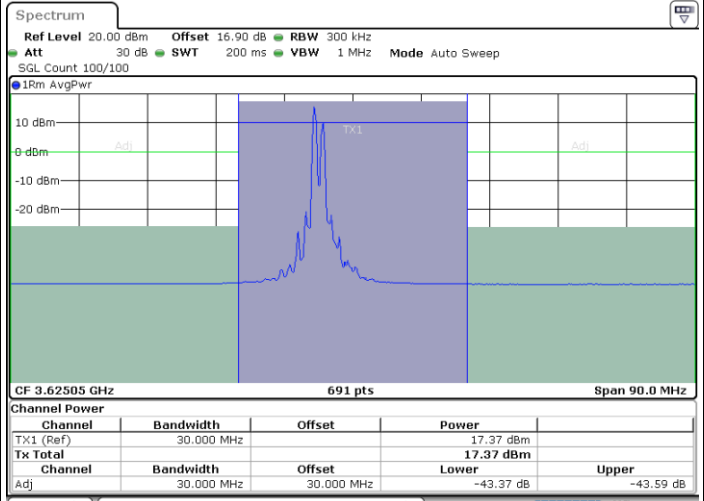

LTE Band 48C / 10MHz+20MHz

16QAM

Lowest Channel / 1RB0 and 1RB99

Lowest Channel / 1RB49 and 1RB0

Date: 30.OCT.2020 16:25:59

Date: 30.OCT.2020 16:28:01

Lowest Channel / FullIRB

N/A

Date: 30.OCT.2020 16:22:34

LTE Band 48C / 10MHz+20MHz

16QAM

Middle Channel / 1RB0 and 1RB99

Middle Channel / 1RB49 and 1RB0

Date: 30.OCT.2020 17:22:43

Date: 30.OCT.2020 17:24:45

Middle Channel / FullRB

N/A

Date: 30.OCT.2020 17:19:19

LTE Band 48C / 10MHz+20MHz

16QAM

Highest Channel / 1RB0 and 1RB99

Highest Channel / 1RB49 and 1RB0

Date: 30.OCT.2020 18:22:38

Date: 30.OCT.2020 18:26:01