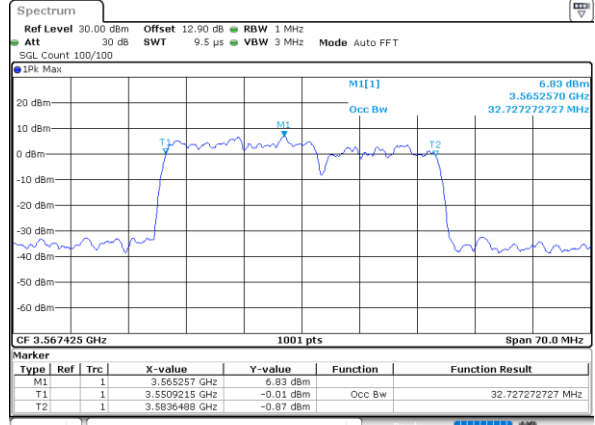

LTE Band 48C

16QAM

Lowest Channel / 20MHz+10MHz

Date: 30.OCT.2020 13:43:17

Lowest Channel / 20MHz+15MHz

Date: 29.OCT.2020 22:25:44

Middle Channel / 20MHz+10MHz

Date: 30.OCT.2020 13:52:44

Middle Channel / 20MHz+15MHz

Date: 29.OCT.2020 23:28:24

Highest Channel / 20MHz+10MHz

Date: 30.OCT.2020 15:30:11

Highest Channel / 20MHz+15MHz

Date: 30.OCT.2020 00:24:23

LTE Band 48C

16QAM