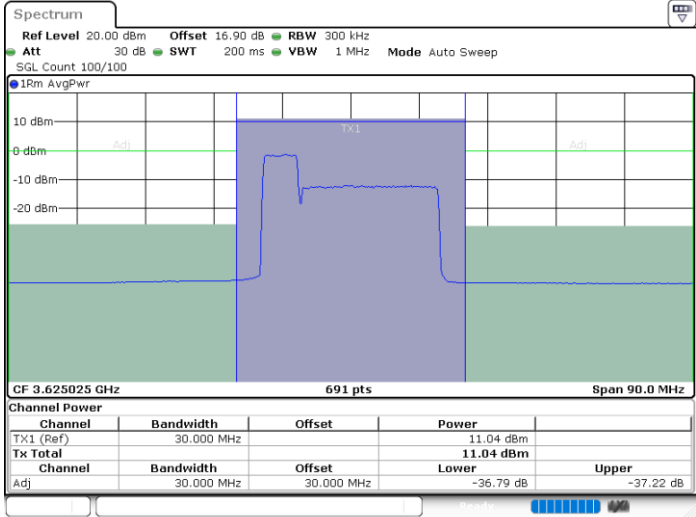

Highest Channel / 20MHz+20MHz

N/A

Date: 29.OCT.2020 21:19:54

ACLR

LTE Band 48C / 5MHz+20MHz

QPSK

Middle Channel / 1RB0 and 1RB99

Middle Channel / 1RB24 and 1RB0

Date: 31.OCT.2020 00:17:09

Date: 31.OCT.2020 00:17:50

Middle Channel / FullRB

N/A

Date: 31.OCT.2020 00:13:45

LTE Band 48C / 5MHz+20MHz

QPSK

Highest Channel / 1RB0 and 1RB99

Highest Channel / 1RB24 and 1RB0

Date: 31.OCT.2020 01:16:59

Date: 31.OCT.2020 01:20:23

Highest Channel / FullIRB

N/A

Date: 31.OCT.2020 01:16:18

LTE Band 48C / 10MHz+20MHz

QPSK