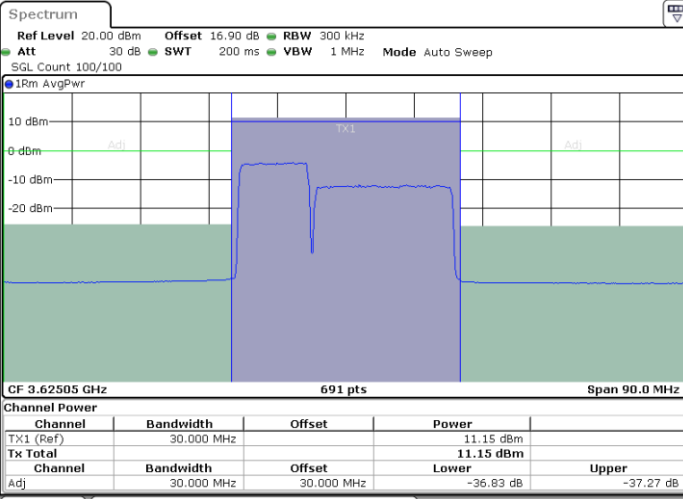

Middle Channel / FullRB

N/A

Date: 30.OCT.2020 17:18:38