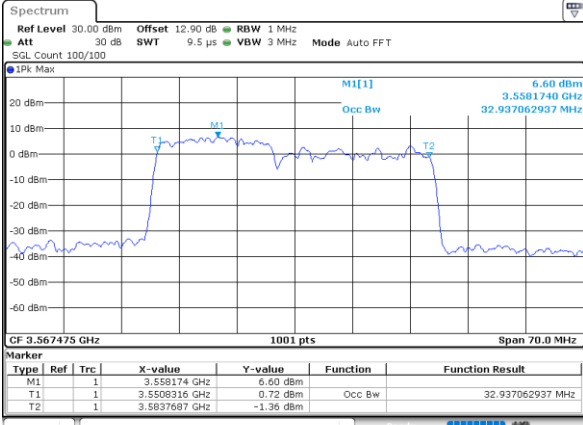

LTE Band 48C

64QAM

Lowest Channel / 15MHz+20MHz

Date: 30.OCT.2020 01:35:57