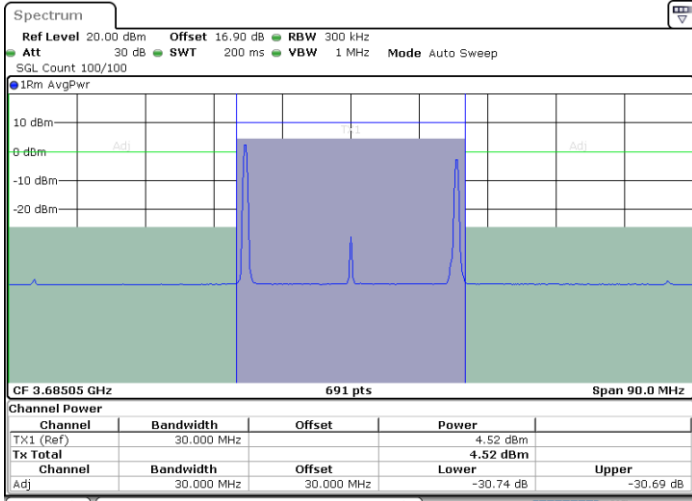

Date: 30.OCT.2020 16:22:34

LTE Band 48C / 10MHz+20MHz

16QAM

Middle Channel / 1RB0 and 1RB99

Middle Channel / 1RB49 and 1RB0

Date: 30.OCT.2020 17:22:43

Date: 30.OCT.2020 17:24:45

Middle Channel / FullRB

N/A

Date: 30.OCT.2020 17:19:19

LTE Band 48C / 10MHz+20MHz

16QAM

Highest Channel / 1RB0 and 1RB99

Highest Channel / 1RB49 and 1RB0

Date: 30.OCT.2020 18:22:38

Date: 30.OCT.2020 18:26:01

Highest Channel / FullIRB

N/A

Date: 30.OCT.2020 18:20:36

LTE Band 48C / 15MHz+20MHz

16QAM

Lowest Channel / 1RB0 and 1RB99

Lowest Channel / 1RB74 and 1RB0

Date: 30.OCT.2020 01:19:47