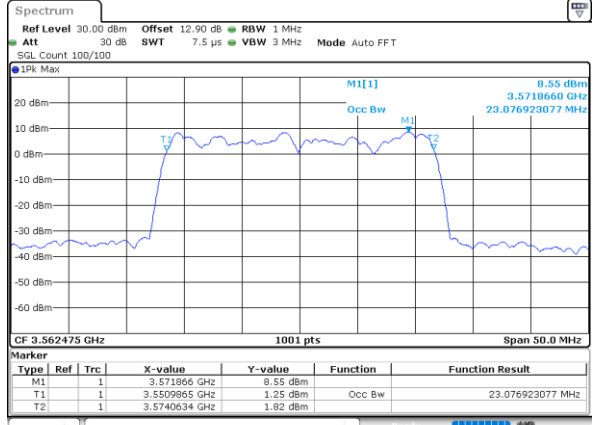

Lowest Channel / 20MHz+5MHz

Date: 30.OCT.2020 19:41:43