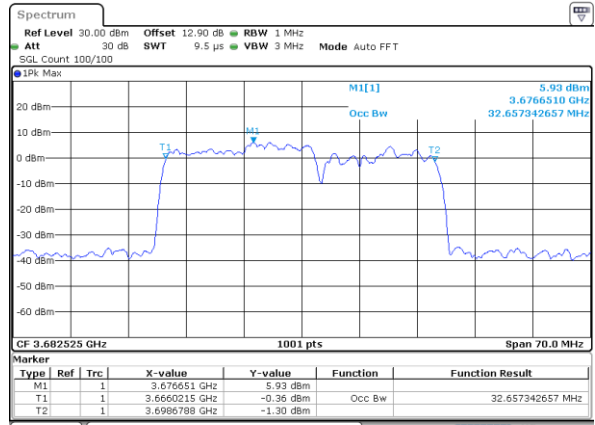

LTE Band 48C

16QAM

Lowest Channel / 20MHz+10MHz

Date: 30.OCT.2020 13:43:17

Lowest Channel / 20MHz+15MHz

Date: 29.OCT.2020 22:25:44

Middle Channel / 20MHz+10MHz

Date: 30.OCT.2020 13:52:44

Middle Channel / 20MHz+15MHz

Date: 29.OCT.2020 23:28:24

Highest Channel / 20MHz+10MHz

Date: 30.OCT.2020 15:30:11

Highest Channel / 20MHz+15MHz

Date: 30.OCT.2020 00:24:23

LTE Band 48C

16QAM