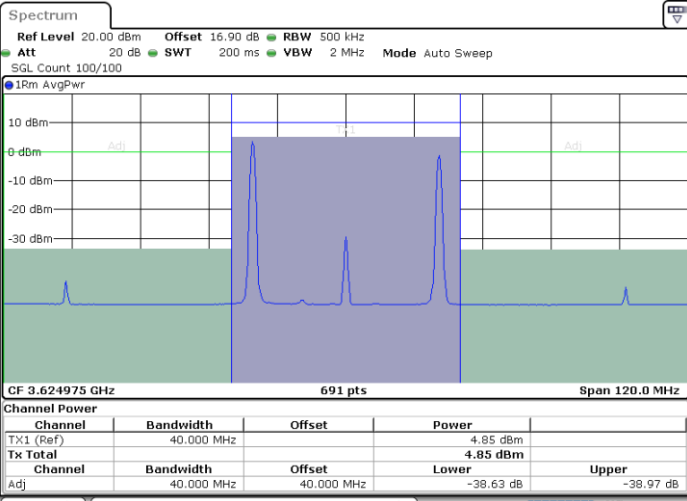

N/A

Date: 30.OCT.2020 01:15:40

LTE Band 48C / 15MHz+20MHz

QPSK

Middle Channel / 1RB0 and 1RB99

Middle Channel / 1RB74 and 1RB0

Date: 30.OCT.2020 10:44:37

Date: 30.OCT.2020 10:45:18