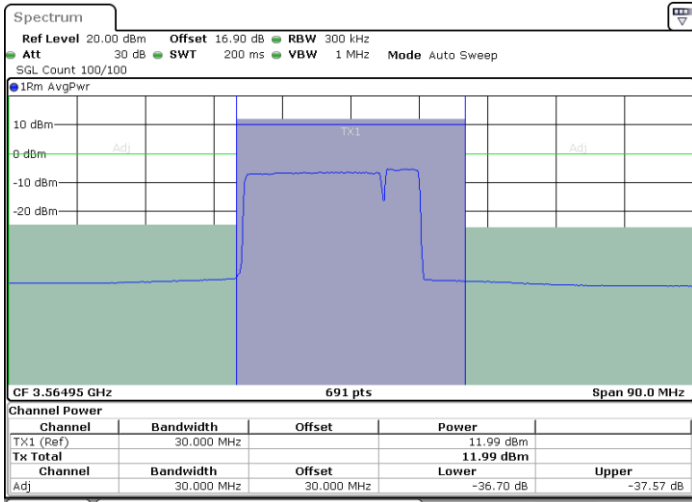

Highest Channel / 1RB74 and 1RB0

Date: 30.OCT.2020 11:07:37

Date: 30.OCT.2020 11:11:01

Highest Channel / FullIRB

N/A

Date: 30.OCT.2020 11:05:34

LTE Band 48C / 20MHz+5MHz

16QAM

Lowest Channel / 1RB0 and 1RB24

Lowest Channel / 1RB99 and 1RB0

Date: 30.OCT.2020 19:25:50

Date: 30.OCT.2020 19:27:52

Lowest Channel / FullIRB

N/A

Date: 30.OCT.2020 19:23:48

LTE Band 48C / 20MHz+5MHz