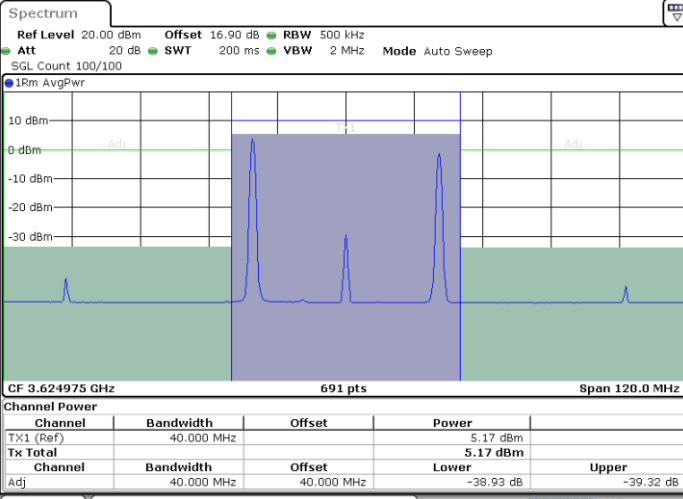

Highest Channel / FullIRB

N/A

Date: 30.OCT.2020 18:20:36

LTE Band 48C / 15MHz+20MHz

16QAM

Lowest Channel / 1RB0 and 1RB99

Lowest Channel / 1RB74 and 1RB0

Date: 30.OCT.2020 01:19:47

Date: 30.OCT.2020 01:32:37

Lowest Channel / FullRB

N/A

Date: 30.OCT.2020 01:16:21

LTE Band 48C / 15MHz+20MHz

16QAM

Middle Channel / 1RB0 and 1RB99

Middle Channel / 1RB74 and 1RB0

Date: 30.OCT.2020 10:43:56

Date: 30.OCT.2020 10:45:59

Middle Channel / FullRB

N/A

Date: 30.OCT.2020 10:40:30

LTE Band 48C / 15MHz+20MHz

16QAM

Highest Channel / 1RB0 and 1RB99