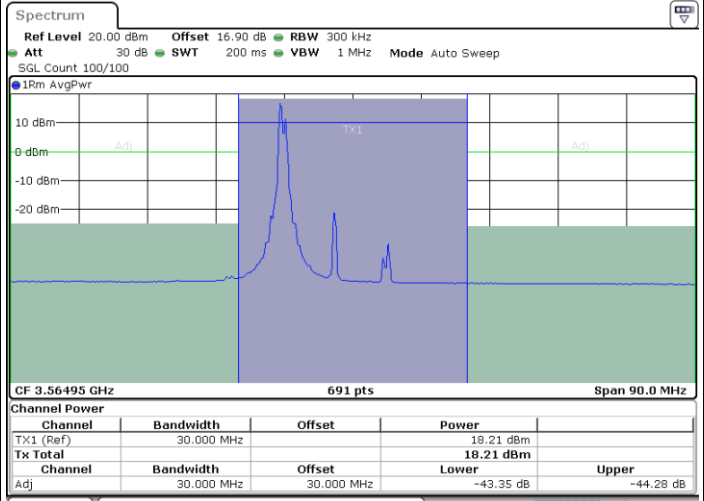

QPSK

Highest Channel / 1RB0 and 1RB99

Highest Channel / 1RB99 and 1RB0

Highest Channel / FullIRB

N/A

LTE Band 48C / 5MHz+20MHz

16QAM

Lowest Channel / 1RB0 and 1RB99

Lowest Channel / 1RB24 and 1RB0

Date: 30.OCT.2020 23:17:48

Date: 30.OCT.2020 23:19:50

Lowest Channel / FullIRB

N/A

Date: 30.OCT.2020 23:15:45

LTE Band 48C / 5MHz+20MHz

16QAM