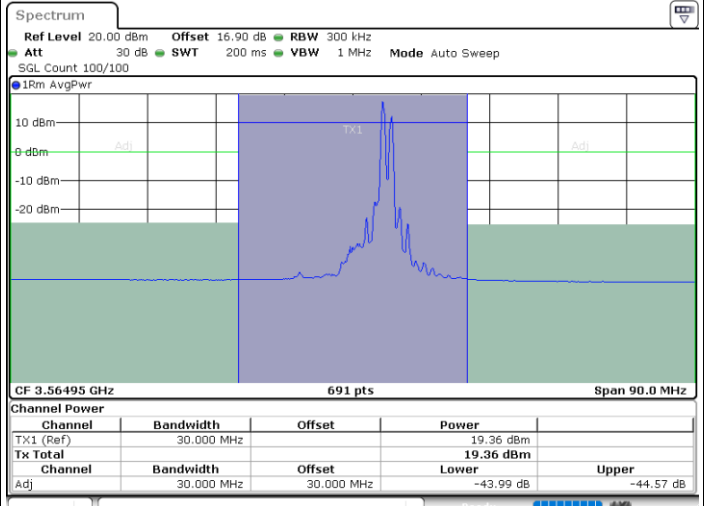

LTE Band 48C / 20MHz+10MHz

QPSK

Lowest Channel / 1RB0 and 1RB49

Lowest Channel / 1RB99 and 1RB0

Date: 30.OCT.2020 12:33:59

Date: 30.OCT.2020 12:34:40