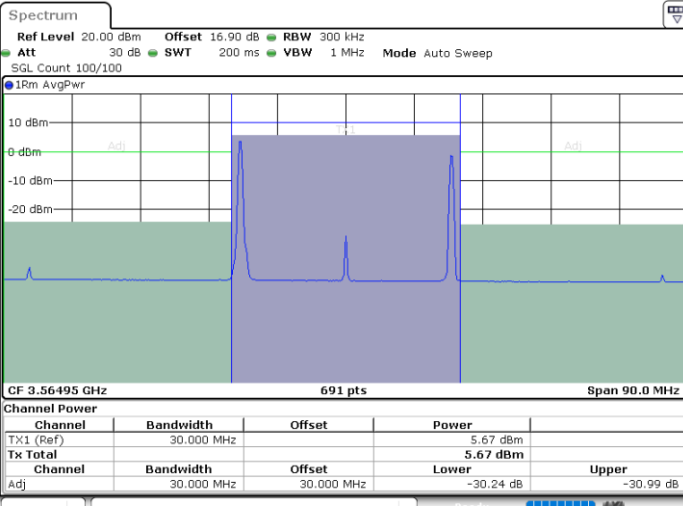

Highest Channel / 1RB0 and 1RB24

Highest Channel / 1RB99 and 1RB0

Date: 30.OCT.2020 21:53:25

Date: 30.OCT.2020 21:56:48

Highest Channel / FullIRB

N/A

Date: 30.OCT.2020 21:52:44

LTE Band 48C / 20MHz+10MHz

QPSK

Lowest Channel / 1RB0 and 1RB49

Lowest Channel / 1RB99 and 1RB0

Date: 30.OCT.2020 12:33:59

Date: 30.OCT.2020 12:34:40

Lowest Channel / FullIRB

N/A

Date: 30.OCT.2020 12:29:13