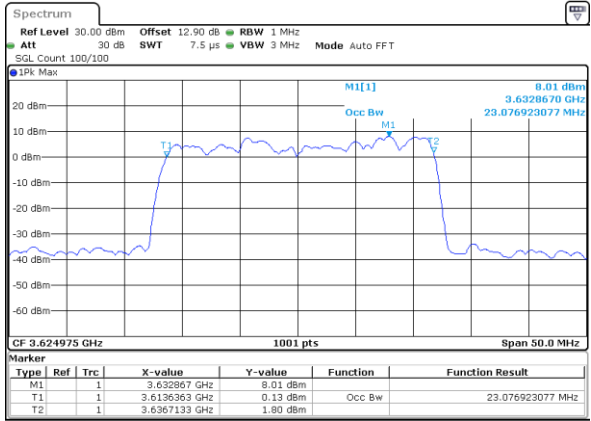

Highest Channel / 5MHz+20MHz

Date: 31.OCT.2020 00:34:43

Highest Channel / 10MHz+20MHz

Date: 30.OCT.2020 17:41:15

LTE Band 48C

256QAM

Lowest Channel / 15MHz+20MHz

Date: 30.OCT.2020 01:36:19

Lowest Channel / 20MHz+5MHz

Date: 30.OCT.2020 19:42:06

Middle Channel / 15MHz+20MHz

Date: 30.OCT.2020 09:57:58

Middle Channel / 20MHz+5MHz

Date: 30.OCT.2020 21:02:45

Highest Channel / 15MHz+20MHz

Date: 30.OCT.2020 10:24:17

Highest Channel / 20MHz+5MHz

Date: 30.OCT.2020 22:01:45

LTE Band 48C

16QAM

Lowest Channel / 20MHz+10MHz

Date: 30.OCT.2020 13:44:01

Lowest Channel / 20MHz+15MHz

Date: 29.OCT.2020 22:26:29