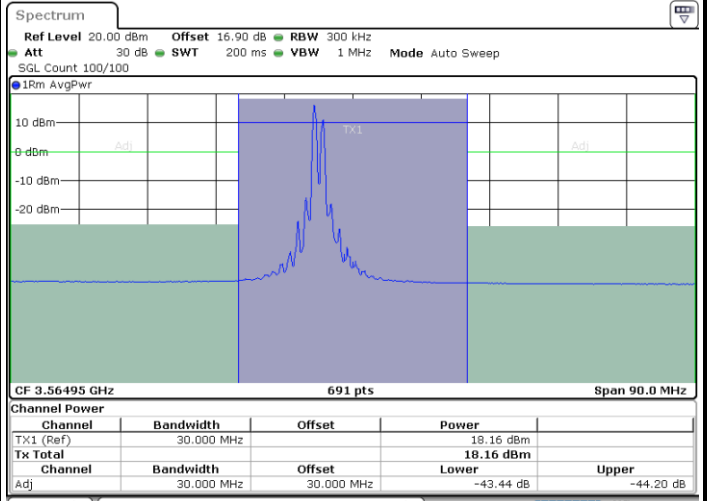

LTE Band 48C / 10MHz+20MHz

16QAM

Lowest Channel / 1RB0 and 1RB99

Lowest Channel / 1RB49 and 1RB0

Date: 30.OCT.2020 16:25:59

Date: 30.OCT.2020 16:28:01

Lowest Channel / FullIRB

N/A

Date: 30.OCT.2020 16:22:34

LTE Band 48C / 10MHz+20MHz

16QAM

Middle Channel / 1RB0 and 1RB99

Middle Channel / 1RB49 and 1RB0

Date: 30.OCT.2020 17:22:43

Date: 30.OCT.2020 17:24:45

Middle Channel / FullRB