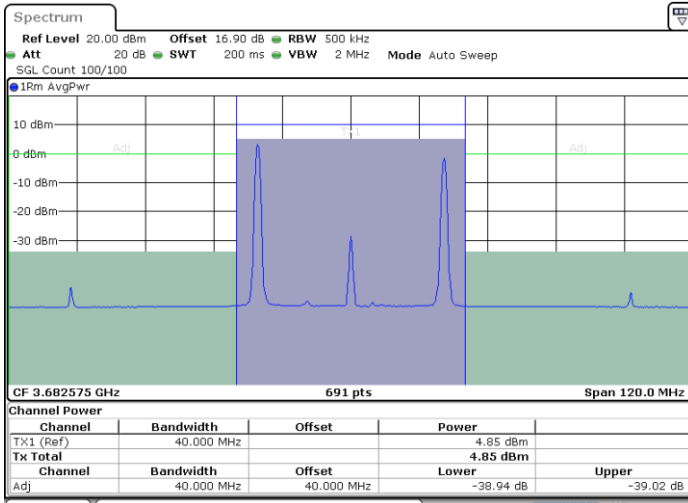

Middle Channel / FullRB

N/A

Date: 30.OCT.2020 10:39:48

LTE Band 48C / 15MHz+20MHz

QPSK

Highest Channel / 1RB0 and 1RB99

Highest Channel / 1RB74 and 1RB0

Date: 30.OCT.2020 11:06:56

Date: 30.OCT.2020 11:11:42

Highest Channel / FullIRB

N/A

Date: 30.OCT.2020 11:06:15

LTE Band 48C / 20MHz+5MHz

QPSK

Lowest Channel / 1RB0 and 1RB24

Lowest Channel / 1RB99 and 1RB0