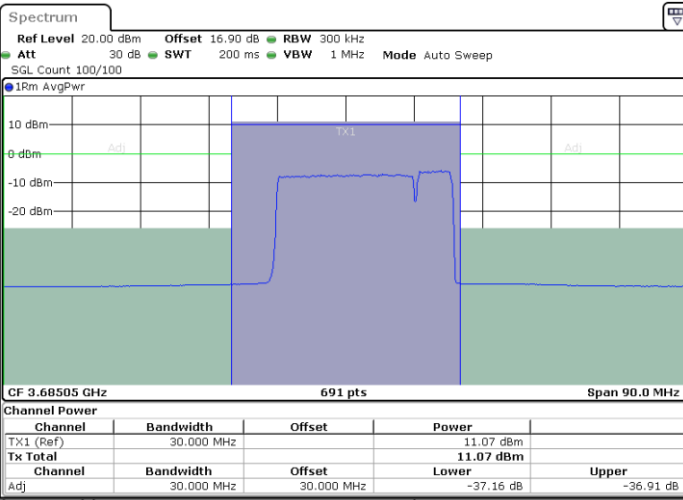

Highest Channel / 1RB0 and 1RB24

Highest Channel / 1RB99 and 1RB0

Date: 30.OCT.2020 21:53:25

Date: 30.OCT.2020 21:56:48

Highest Channel / FullIRB

N/A

Date: 30.OCT.2020 21:52:44

LTE Band 48C / 20MHz+10MHz