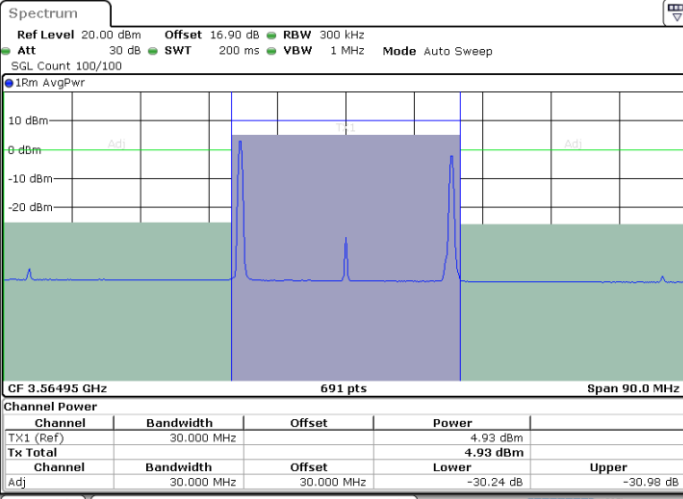

Highest Channel / 1RB24 and 1RB0

Date: 31.OCT.2020 01:16:59

Date: 31.OCT.2020 01:20:23

Highest Channel / FullIRB

N/A

Date: 31.OCT.2020 01:16:18

LTE Band 48C / 10MHz+20MHz

QPSK

Lowest Channel / 1RB0 and 1RB99

Lowest Channel / 1RB49 and 1RB0

Date: 30.OCT.2020 16:26:39

Date: 30.OCT.2020 16:27:20

Lowest Channel / FullRB

N/A

Date: 30.OCT.2020 16:21:54

LTE Band 48C / 10MHz+20MHz