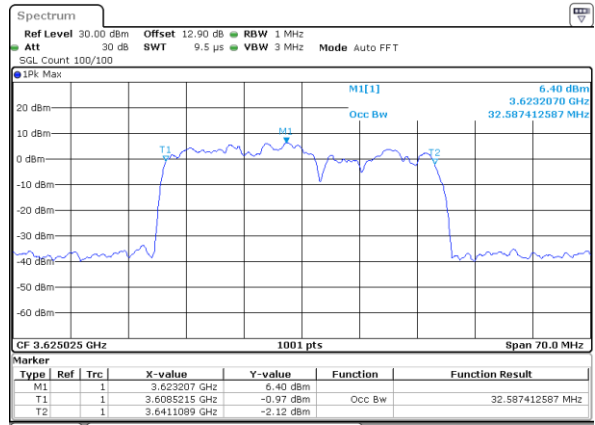

Date: 30.OCT.2020 21:02:22

Highest Channel / 15MHz+20MHz

Date: 30.OCT.2020 10:23:10

Highest Channel / 20MHz+5MHz

Date: 30.OCT.2020 22:00:38

LTE Band 48C

64QAM

Lowest Channel / 20MHz+10MHz

Date: 30.OCT.2020 13:43:39

Lowest Channel / 20MHz+15MHz

Date: 29.OCT.2020 22:26:07

Middle Channel / 20MHz+10MHz

Date: 30.OCT.2020 13:53:06

Middle Channel / 20MHz+15MHz

Date: 29.OCT.2020 23:28:46

Highest Channel / 20MHz+10MHz

Date: 30.OCT.2020 15:29:48

Highest Channel / 20MHz+15MHz

Date: 30.OCT.2020 00:24:01

LTE Band 48C

64QAM

Lowest Channel / 20MHz+20MHz

N/A

Date: 29.OCT.2020 19:12:11

Middle Channel / 20MHz+20MHz

N/A

Date: 29.OCT.2020 20:09:12

Highest Channel / 20MHz+20MHz

N/A

Date: 29.OCT.2020 21:18:47

LTE Band 48C

256QAM