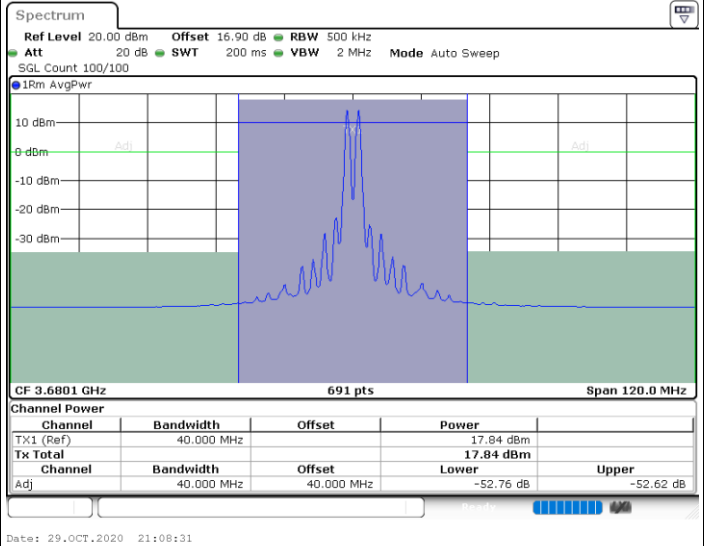

Lowest Channel / 1RB99 and 1RB0

Date: 29.OCT.2020 18:07:18

Date: 29.OCT.2020 18:07:59

Lowest Channel / FullIRB

N/A

Date: 29.OCT.2020 18:02:29

LTE Band 48C / 20MHz+20MHz

QPSK

MiddleChannel / 1RB0 and 1RB99

Middle Channel / 1RB99 and 1RB0

Date: 29.OCT.2020 20:04:25

Date: 29.OCT.2020 20:05:06

Middle Channel / FullIRB

N/A

Date: 29.OCT.2020 19:59:36

LTE Band 48C / 20MHz+20MHz

QPSK

Highest Channel / 1RB0 and 1RB99

Highest Channel / 1RB99 and 1RB0

Highest Channel / FullIRB

N/A

LTE Band 48C / 5MHz+20MHz

16QAM

Lowest Channel / 1RB0 and 1RB99