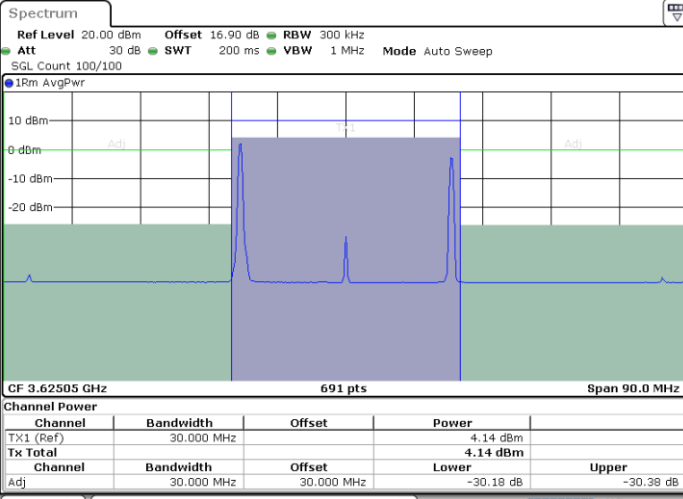

LTE Band 48C / 20MHz+10MHz

QPSK

Middle Channel / 1RB0 and 1RB49

Middle Channel / 1RB99 and 1RB0

Date: 30.OCT.2020 14:35:48

Date: 30.OCT.2020 14:36:28