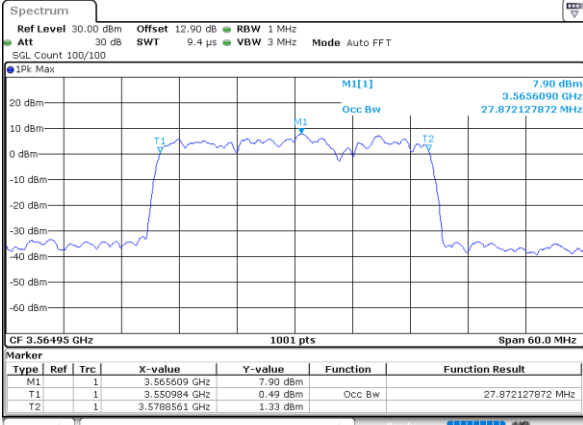

Date: 30.OCT.2020 21:02:22

Highest Channel / 15MHz+20MHz

Date: 30.OCT.2020 10:23:10

Highest Channel / 20MHz+5MHz

Date: 30.OCT.2020 22:00:38

LTE Band 48C

64QAM

Lowest Channel / 20MHz+10MHz

Date: 30.OCT.2020 13:43:39

Lowest Channel / 20MHz+15MHz

Date: 29.OCT.2020 22:26:07

Middle Channel / 20MHz+10MHz

Date: 30.OCT.2020 13:53:06

Middle Channel / 20MHz+15MHz

Date: 29.OCT.2020 23:28:46

Highest Channel / 20MHz+10MHz