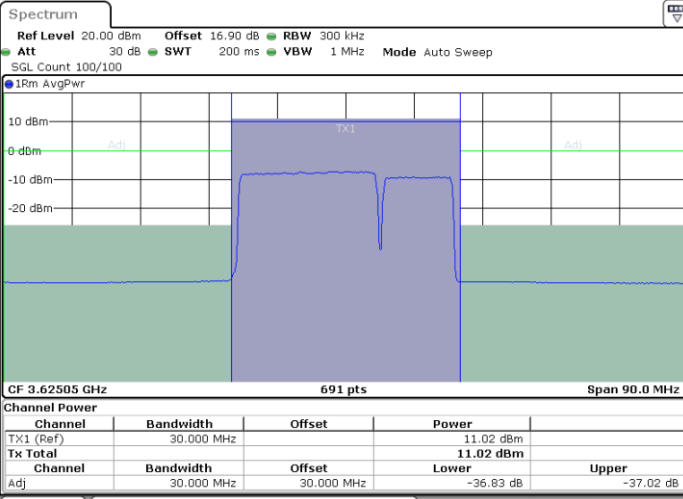

LTE Band 48C / 20MHz+10MHz

QPSK

Middle Channel / 1RB0 and 1RB49

Middle Channel / 1RB99 and 1RB0

Date: 30.OCT.2020 14:35:48

Date: 30.OCT.2020 14:36:28

Middle Channel / FullRB

N/A

Date: 30.OCT.2020 14:31:02

LTE Band 48C / 20MHz+10MHz

QPSK

Highest Channel / 1RB0 and 1RB49

Highest Channel / 1RB99 and 1RB0

Date: 30.OCT.2020 15:21:01

Date: 30.OCT.2020 15:25:47

Highest Channel / FullIRB