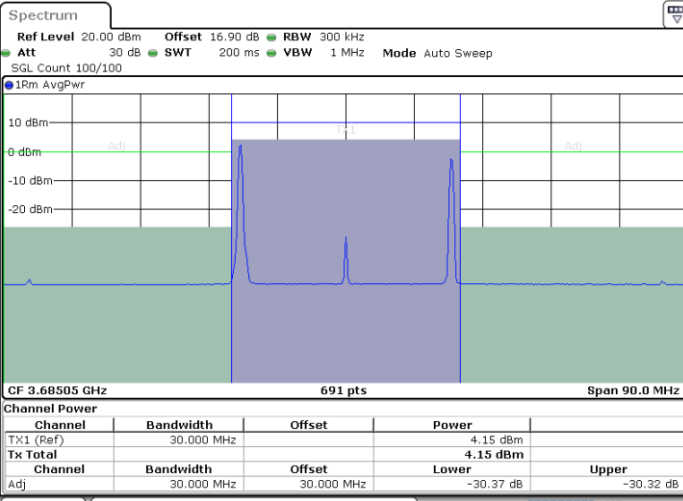

Date: 30.OCT.2020 14:31:02

LTE Band 48C / 20MHz+10MHz

QPSK

Highest Channel / 1RB0 and 1RB49

Highest Channel / 1RB99 and 1RB0

Date: 30.OCT.2020 15:21:01

Date: 30.OCT.2020 15:25:47

Highest Channel / FullIRB