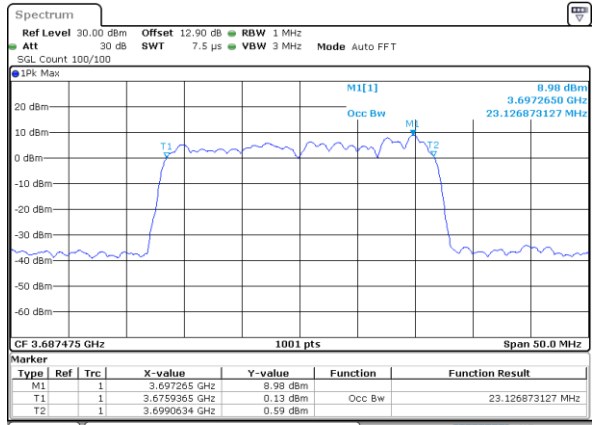

Date: 31.OCT.2020 00:26:45

Middle Channel / 10MHz+20MHz

Date: 30.OCT.2020 17:28:33

Highest Channel / 5MHz+20MHz

Date: 31.OCT.2020 00:33:34

Highest Channel / 10MHz+20MHz

Date: 30.OCT.2020 17:40:08

LTE Band 48C

64QAM

Lowest Channel / 15MHz+20MHz

Date: 30.OCT.2020 01:35:57

Lowest Channel / 20MHz+5MHz

Date: 30.OCT.2020 19:41:43

Middle Channel / 15MHz+20MHz

Date: 30.OCT.2020 09:57:35

Middle Channel / 20MHz+5MHz

Date: 30.OCT.2020 21:02:22

Highest Channel / 15MHz+20MHz

Date: 30.OCT.2020 10:23:10

Highest Channel / 20MHz+5MHz

Date: 30.OCT.2020 22:00:38

LTE Band 48C

64QAM

Lowest Channel / 20MHz+10MHz