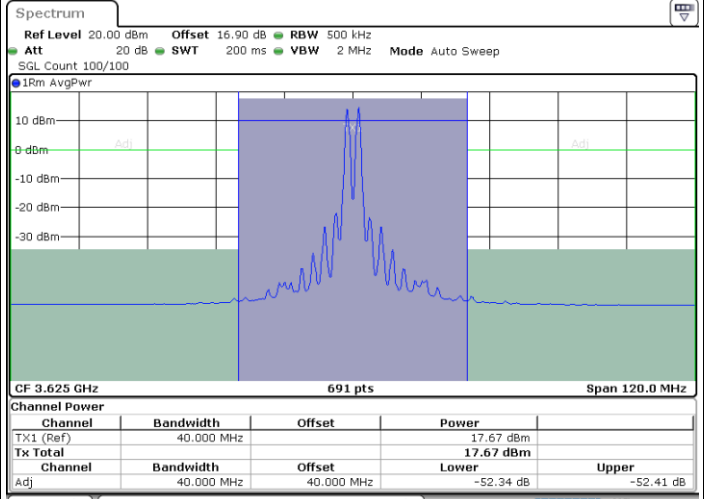

Date: 30.OCT.2020 00:17:00

Date: 30.OCT.2020 00:21:46

Highest Channel / FullIRB

N/A

Date: 30.OCT.2020 00:16:19

LTE Band 48C / 20MHz+20MHz

QPSK

Lowest Channel / 1RB0 and 1RB99

Lowest Channel / 1RB99 and 1RB0

Date: 29.OCT.2020 18:07:18

Date: 29.OCT.2020 18:07:59

Lowest Channel / FullIRB

N/A

Date: 29.OCT.2020 18:02:29

LTE Band 48C / 20MHz+20MHz

QPSK

MiddleChannel / 1RB0 and 1RB99

Middle Channel / 1RB99 and 1RB0

Date: 29.OCT.2020 20:04:25

Date: 29.OCT.2020 20:05:06

Middle Channel / FullIRB

N/A

Date: 29.OCT.2020 19:59:36

LTE Band 48C / 20MHz+20MHz