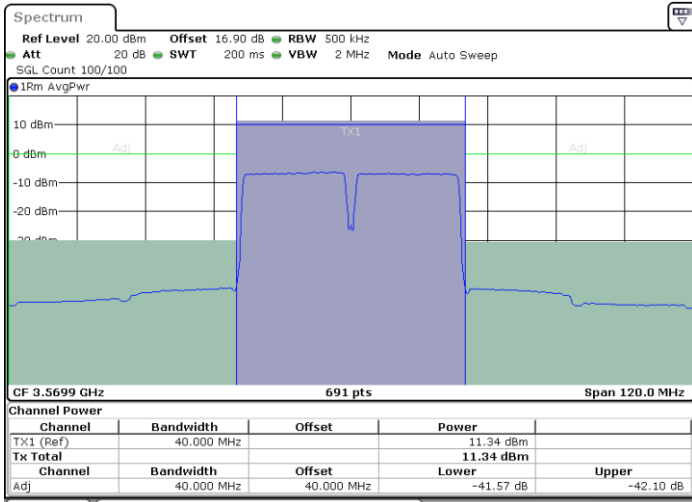

Date: 30.OCT.2020 00:17:00

Date: 30.OCT.2020 00:21:46

Highest Channel / FullIRB

N/A

Date: 30.OCT.2020 00:16:19

LTE Band 48C / 20MHz+20MHz

QPSK

Lowest Channel / 1RB0 and 1RB99

Lowest Channel / 1RB99 and 1RB0

Date: 29.OCT.2020 18:07:18

Date: 29.OCT.2020 18:07:59

Lowest Channel / FullIRB

N/A

Date: 29.OCT.2020 18:02:29

LTE Band 48C / 20MHz+20MHz

QPSK

MiddleChannel / 1RB0 and 1RB99

Middle Channel / 1RB99 and 1RB0

Date: 29.OCT.2020 20:04:25

Date: 29.OCT.2020 20:05:06

Middle Channel / FullIRB

N/A

Date: 29.OCT.2020 19:59:36

LTE Band 48C / 20MHz+20MHz