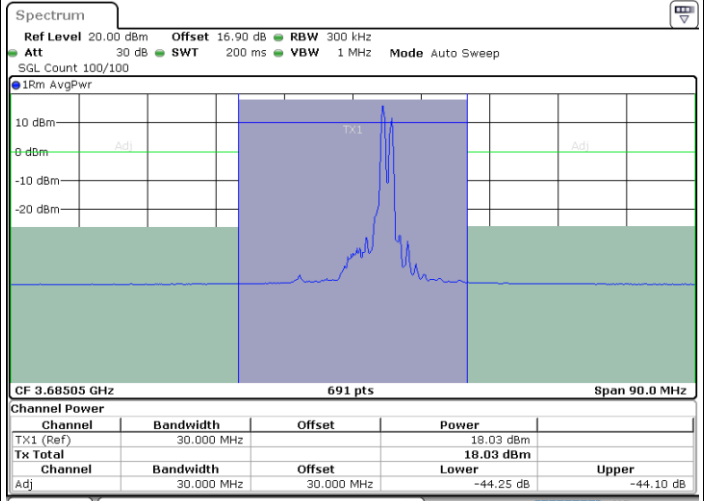

Date: 30.OCT.2020 14:31:02

LTE Band 48C / 20MHz+10MHz

QPSK

Highest Channel / 1RB0 and 1RB49

Highest Channel / 1RB99 and 1RB0

Date: 30.OCT.2020 15:21:01

Date: 30.OCT.2020 15:25:47

Highest Channel / FullIRB

N/A

Date: 30.OCT.2020 15:20:21

LTE Band 48C / 20MHz+15MHz

QPSK

Lowest Channel / 1RB0 and 1RB74

Lowest Channel / 1RB99 and 1RB0

Date: 29.OCT.2020 22:21:50

Date: 29.OCT.2020 22:22:31