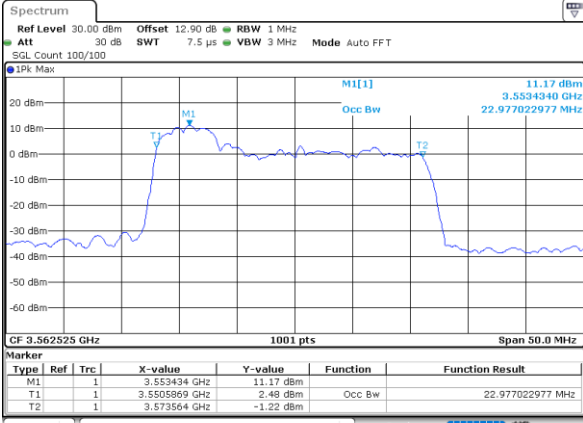

Middle Channel / 20MHz+15MHz

Date: 29.OCT.2020 23:28:24

Highest Channel / 20MHz+10MHz

Date: 30.OCT.2020 15:30:11

Highest Channel / 20MHz+15MHz

Date: 30.OCT.2020 00:24:23

LTE Band 48C

16QAM

Lowest Channel / 20MHz+20MHz

N/A

Date: 29.OCT.2020 19:11:49

Middle Channel / 20MHz+20MHz

N/A

Date: 29.OCT.2020 20:08:50

Highest Channel / 20MHz+20MHz

N/A

Date: 29.OCT.2020 21:19:09

LTE Band 48C

64QAM

Lowest Channel / 5MHz+20MHz

Date: 30.OCT.2020 23:25:55

Lowest Channel / 10MHz+20MHz

Date: 30.OCT.2020 15:42:52

Middle Channel / 5MHz+20MHz

Date: 31.OCT.2020 00:26:45

Middle Channel / 10MHz+20MHz

Date: 30.OCT.2020 17:28:33

Highest Channel / 5MHz+20MHz

Date: 31.OCT.2020 00:33:34

Highest Channel / 10MHz+20MHz

Date: 30.OCT.2020 17:40:08

LTE Band 48C