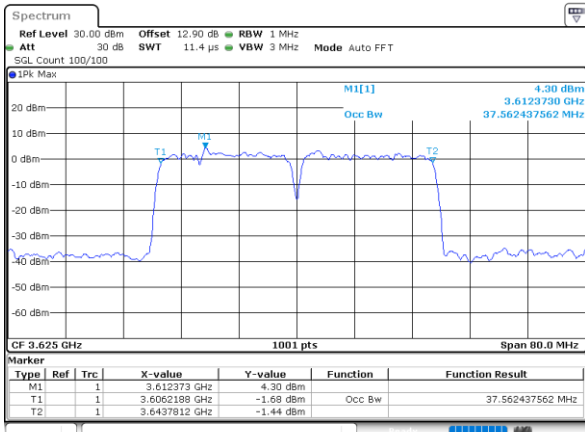

Lowest Channel / 20MHz+20MHz

N/A

Date: 29.OCT.2020 19:11:49

Middle Channel / 20MHz+20MHz

N/A

Date: 29.OCT.2020 20:08:50

Highest Channel / 20MHz+20MHz

N/A

Date: 29.OCT.2020 21:19:09

LTE Band 48C

64QAM

Lowest Channel / 5MHz+20MHz

Date: 30.OCT.2020 23:25:55

Lowest Channel / 10MHz+20MHz

Date: 30.OCT.2020 15:42:52

Middle Channel / 5MHz+20MHz