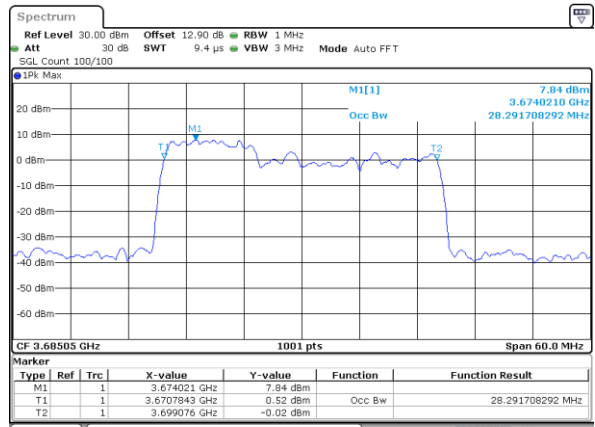

Middle Channel / 20MHz+20MHz

N/A

Date: 29.OCT.2020 20:09:12

Highest Channel / 20MHz+20MHz

N/A

Date: 29.OCT.2020 21:18:47

LTE Band 48C

256QAM

Lowest Channel / 5MHz+20MHz

Date: 30.OCT.2020 23:26:17

Lowest Channel / 10MHz+20MHz

Date: 30.OCT.2020 15:43:14

Middle Channel / 5MHz+20MHz

Date: 31.OCT.2020 00:27:07

Middle Channel / 10MHz+20MHz

Date: 30.OCT.2020 17:28:56

Highest Channel / 5MHz+20MHz

Date: 31.OCT.2020 00:34:43

Highest Channel / 10MHz+20MHz

Date: 30.OCT.2020 17:41:15

LTE Band 48C

256QAM

Lowest Channel / 15MHz+20MHz

Date: 30.OCT.2020 01:36:19