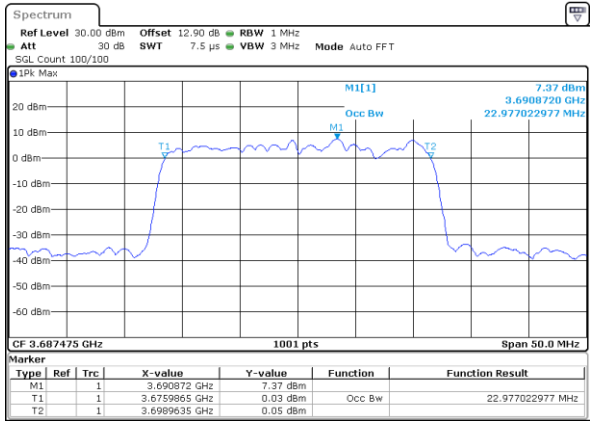

Highest Channel / 5MHz+20MHz

Date: 31.OCT.2020 00:34:43

Highest Channel / 10MHz+20MHz

Date: 30.OCT.2020 17:41:15

LTE Band 48C

256QAM

Lowest Channel / 15MHz+20MHz

Date: 30.OCT.2020 01:36:19

Lowest Channel / 20MHz+5MHz

Date: 30.OCT.2020 19:42:06

Middle Channel / 15MHz+20MHz

Date: 30.OCT.2020 09:57:58

Middle Channel / 20MHz+5MHz

Date: 30.OCT.2020 21:02:45

Highest Channel / 15MHz+20MHz

Date: 30.OCT.2020 10:24:17

Highest Channel / 20MHz+5MHz

Date: 30.OCT.2020 22:01:45

LTE Band 48C

16QAM

Lowest Channel / 20MHz+10MHz

Date: 30.OCT.2020 13:44:01

Lowest Channel / 20MHz+15MHz

Date: 29.OCT.2020 22:26:29