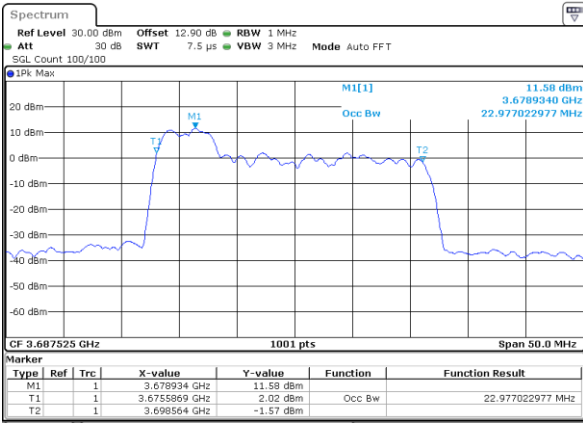

Date: 29.OCT.2020 21:19:09

LTE Band 48C

64QAM

Lowest Channel / 5MHz+20MHz

Date: 30.OCT.2020 23:25:55

Lowest Channel / 10MHz+20MHz

Date: 30.OCT.2020 15:42:52

Middle Channel / 5MHz+20MHz

Date: 31.OCT.2020 00:26:45

Middle Channel / 10MHz+20MHz

Date: 30.OCT.2020 17:28:33

Highest Channel / 5MHz+20MHz

Date: 31.OCT.2020 00:33:34

Highest Channel / 10MHz+20MHz

Date: 30.OCT.2020 17:40:08

LTE Band 48C