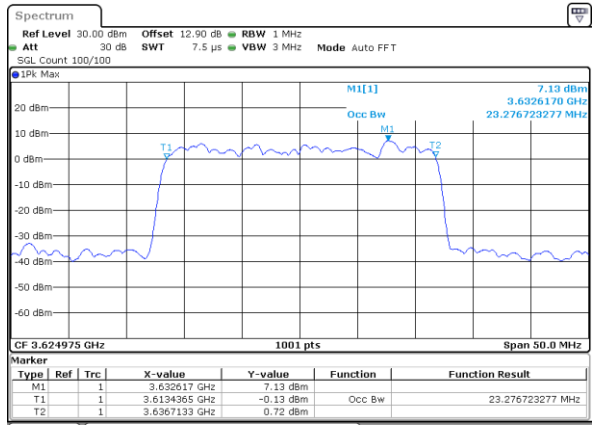

Date: 31.OCT.2020 00:26:45

Middle Channel / 10MHz+20MHz

Date: 30.OCT.2020 17:28:33

Highest Channel / 5MHz+20MHz

Date: 31.OCT.2020 00:33:34

Highest Channel / 10MHz+20MHz

Date: 30.OCT.2020 17:40:08

LTE Band 48C

64QAM

Lowest Channel / 15MHz+20MHz

Date: 30.OCT.2020 01:35:57

Lowest Channel / 20MHz+5MHz

Date: 30.OCT.2020 19:41:43

Middle Channel / 15MHz+20MHz

Date: 30.OCT.2020 09:57:35

Middle Channel / 20MHz+5MHz

Date: 30.OCT.2020 21:02:22

Highest Channel / 15MHz+20MHz

Date: 30.OCT.2020 10:23:10

Highest Channel / 20MHz+5MHz

Date: 30.OCT.2020 22:00:38

LTE Band 48C

64QAM

Lowest Channel / 20MHz+10MHz