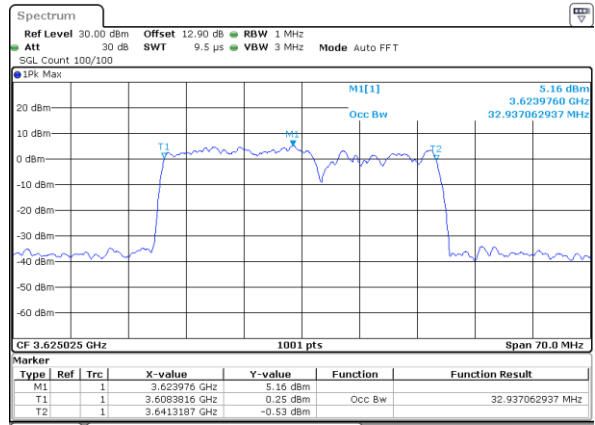

LTE Band 48C

16QAM

Lowest Channel / 20MHz+10MHz

Date: 30.OCT.2020 13:43:17

Lowest Channel / 20MHz+15MHz

Date: 29.OCT.2020 22:25:44

Middle Channel / 20MHz+10MHz

Date: 30.OCT.2020 13:52:44

Middle Channel / 20MHz+15MHz

Date: 29.OCT.2020 23:28:24

Highest Channel / 20MHz+10MHz

Date: 30.OCT.2020 15:30:11

Highest Channel / 20MHz+15MHz

Date: 30.OCT.2020 00:24:23

LTE Band 48C

16QAM