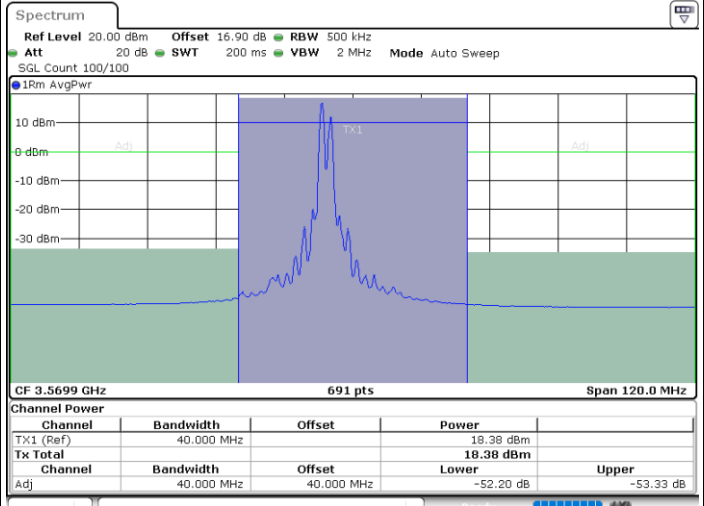

LTE Band 48C / 10MHz+20MHz

QPSK

Highest Channel / 1RB0 and 1RB99

Highest Channel / 1RB49 and 1RB0

Date: 30.OCT.2020 18:21:57

Date: 30.OCT.2020 18:26:42

Highest Channel / FullIRB

N/A

Date: 30.OCT.2020 18:21:17

LTE Band 48C / 15MHz+20MHz

QPSK

Lowest Channel / 1RB0 and 1RB99

Lowest Channel / 1RB74 and 1RB0

Date: 30.OCT.2020 01:20:28

Date: 30.OCT.2020 01:21:09

Lowest Channel / FullIRB