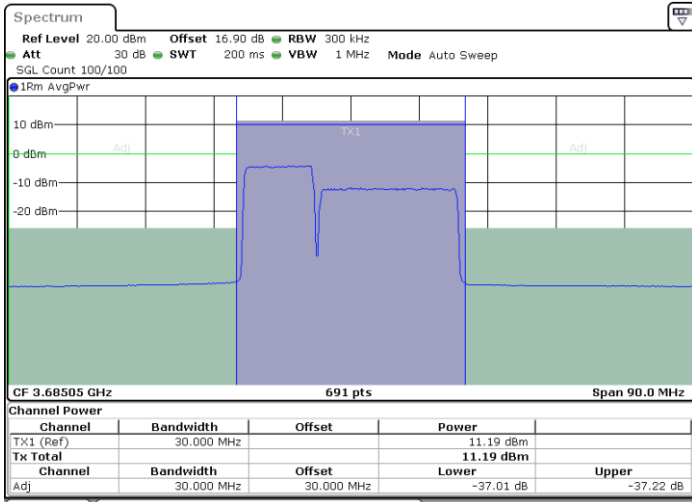

Date: 30.OCT.2020 16:22:34

LTE Band 48C / 10MHz+20MHz

16QAM

Middle Channel / 1RB0 and 1RB99

Middle Channel / 1RB49 and 1RB0

Date: 30.OCT.2020 17:22:43

Date: 30.OCT.2020 17:24:45

Middle Channel / FullRB

N/A

Date: 30.OCT.2020 17:19:19

LTE Band 48C / 10MHz+20MHz

16QAM

Highest Channel / 1RB0 and 1RB99

Highest Channel / 1RB49 and 1RB0

Date: 30.OCT.2020 18:22:38

Date: 30.OCT.2020 18:26:01

Highest Channel / FullIRB

N/A

Date: 30.OCT.2020 18:20:36

LTE Band 48C / 15MHz+20MHz

16QAM

Lowest Channel / 1RB0 and 1RB99

Lowest Channel / 1RB74 and 1RB0

Date: 30.OCT.2020 01:19:47