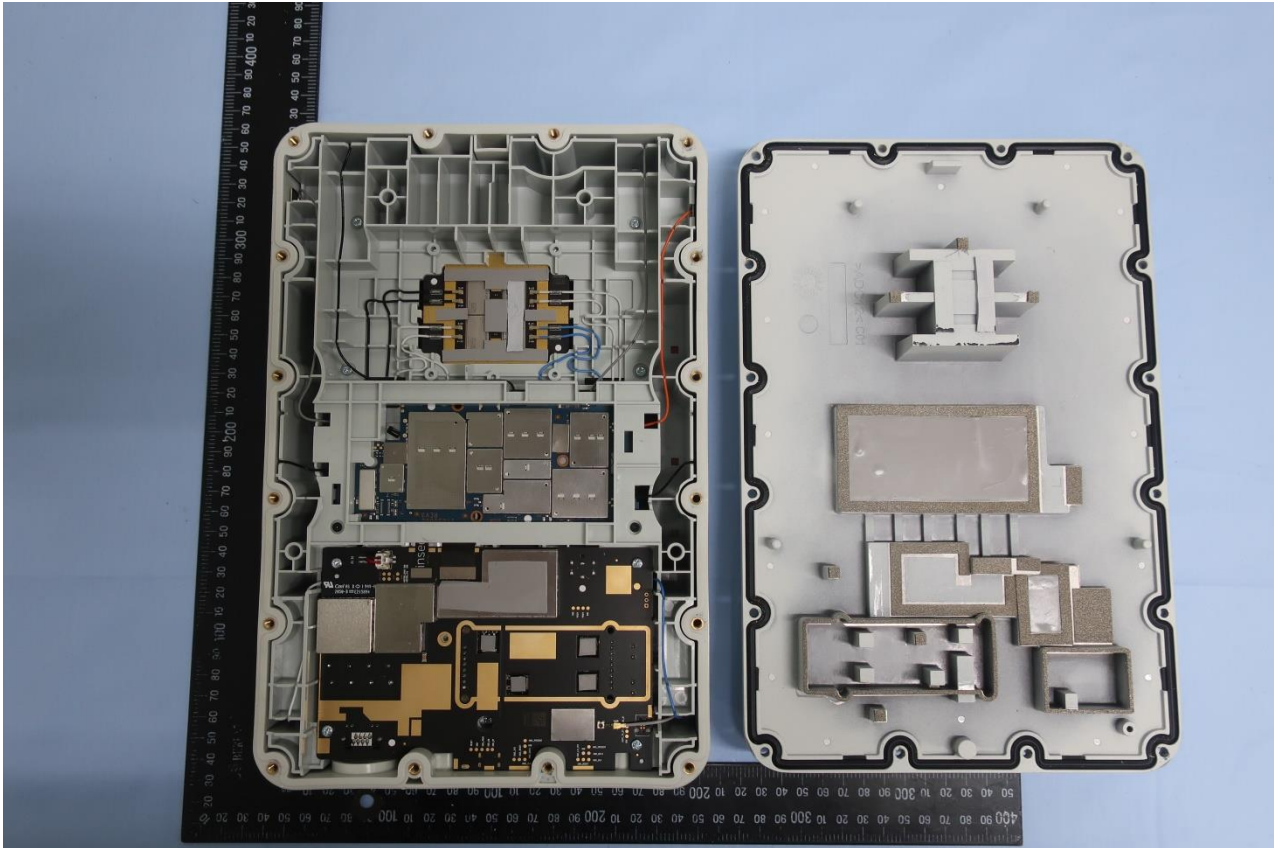

3. Internal Photograph of EUT

Brand Name: Inseego / Model Name: FW2010-1, FW2010e-1

Brand Name: Inseego / Model Name: FW2010-1, FW2010e-1

Brand Name: Inseego / Model Name: FW2010-1, FW2010e-1

Brand Name: Inseego / Model Name: FW2010-1, FW2010e-1

Brand Name: Insego / Model Name: FW2010-1, FW2010e-1

Brand Name: Insego / Model Name: FW2010-1, FW2010e-1

Brand Name: Inseego / Model Name: FW2010-1, FW2010e-1

Brand Name: Insego / Model Name: FW2010-1, FW2010e-1