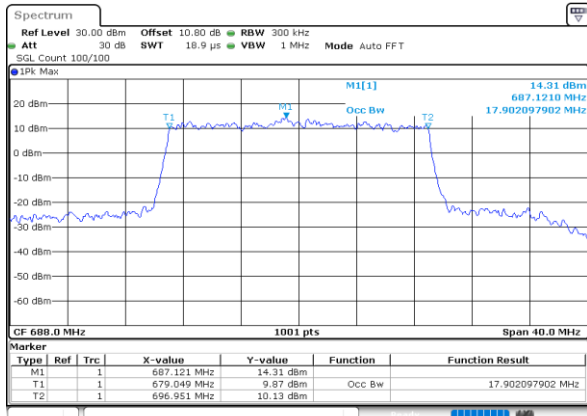

Date: 27.SEP.2020 14:05:27

Middle Channel / 15MHz / 16QAM

Date: 27.SEP.2020 14:05:38

Highest Channel / 15MHz / QPSK

Date: 27.SEP.2020 14:06:59

Highest Channel / 15MHz / 16QAM

Date: 27.SEP.2020 14:07:11

LTE Band 71

Lowest Channel / 20MHz / QPSK

Date: 27.SEP.2020 14:15:31

Lowest Channel / 20MHz / 16QAM

Date: 27.SEP.2020 14:15:43

Middle Channel / 20MHz / QPSK

Date: 27.SEP.2020 14:19:19

Middle Channel / 20MHz / 16QAM

Date: 27.SEP.2020 14:19:30

Highest Channel / 20MHz / QPSK

Date: 27.SEP.2020 14:20:52

Highest Channel / 20MHz / 16QAM

Date: 27.SEP.2020 14:21:03

LTE Band 71

Lowest Channel / 5MHz / 64QAM

Date: 27_SEP.2020 13:42:52

Lowest Channel / 10MHz / 64QAM