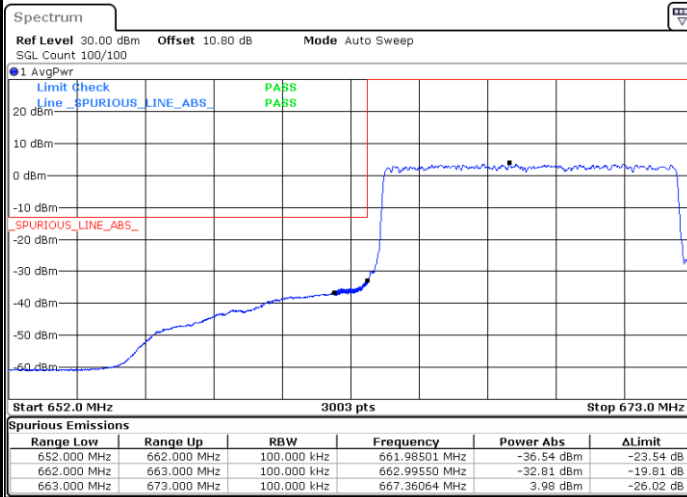

Date: 27.SEP.2020 13:46:23

Lowest Band Edge / Full RB

Date: 27.SEP.2020 13:44:13

Highest Band Edge / Full RB

Date: 27.SEP.2020 13:46:58

LTE Band 71 / 5MHz / 256QAM

Lowest Band Edge / 1RB

Date: 29.SEP.2020 09:38:53

Highest Band Edge / 1 RB

Date: 29.SEP.2020 09:41:27

Lowest Band Edge / Full RB

Date: 29.SEP.2020 09:38:18

Highest Band Edge / Full RB

Date: 29.SEP.2020 09:40:19

LTE Band 71 / 10MHz / QPSK

Lowest Band Edge / 1 RB

Date: 27.SEP.2020 13:48:45

Highest Band Edge / 1 RB

Date: 27.SEP.2020 13:54:10

Lowest Band Edge / Full RB

Date: 27.SEP.2020 13:49:53

Highest Band Edge / Full RB

Date: 27.SEP.2020 13:55:21

LTE Band 71 / 10MHz / 16QAM

Lowest Band Edge / 1 RB

Date: 27.SEP.2020 13:49:19

Highest Band Edge / 1 RB

Date: 27.SEP.2020 13:54:46

Lowest Band Edge / Full RB

Date: 27.SEP.2020 13:50:27

Highest Band Edge / Full RB

Date: 27.SEP.2020 13:55:57