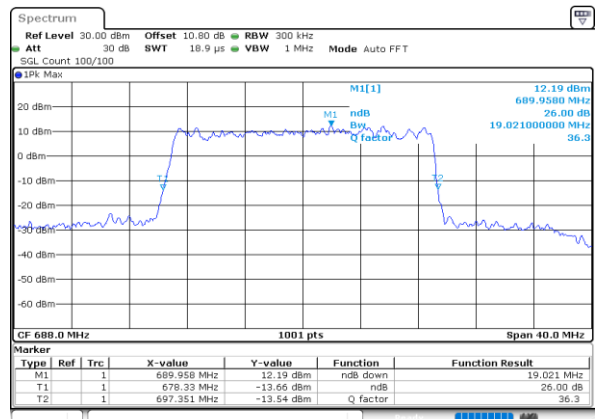

Highest Channel / 20MHz / 64QAM

Date: 27_SEP.2020 14:27:35