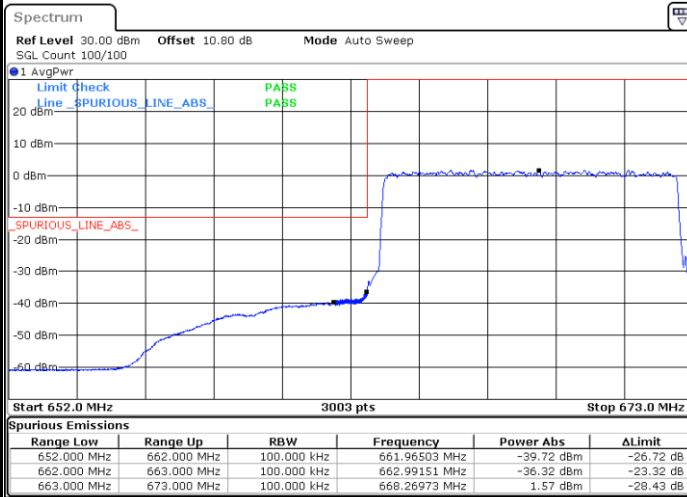

Lowest Band Edge / 1 RB

Date: 27.SEP.2020 13:49:19

Highest Band Edge / 1 RB

Date: 27.SEP.2020 13:54:46

Lowest Band Edge / Full RB

Date: 27.SEP.2020 13:50:27

Highest Band Edge / Full RB

Date: 27.SEP.2020 13:55:57

LTE Band 71 / 10MHz / 64QAM

Lowest Band Edge / 1 RB

Date: 27.SEP.2020 13:57:42

Highest Band Edge / 1 RB

Date: 27.SEP.2020 14:00:26

Lowest Band Edge / Full RB

Date: 27.SEP.2020 13:58:16

Highest Band Edge / Full RB

Date: 27.SEP.2020 14:01:01

LTE Band 71 / 10MHz / 256QAM

Lowest Band Edge / 1RB

Date: 29.SEP.2020 09:44:43

Highest Band Edge / 1 RB

Date: 29.SEP.2020 09:47:03

Lowest Band Edge / Full RB

Date: 29.SEP.2020 09:44:07

Highest Band Edge / Full RB

Date: 29.SEP.2020 09:46:05

LTE Band 71 / 15MHz / QPSK

Lowest Band Edge / 1 RB

Date: 27_SEP.2020 14:02:47

Highest Band Edge / 1 RB

Date: 27_SEP.2020 14:08:10

Lowest Band Edge / Full RB