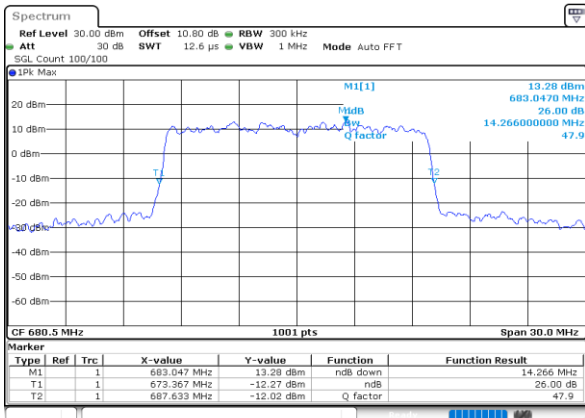

LTE Band 71

Lowest Channel / 15MHz / 64QAM

Date: 27_SEP.2020 14:11:05

Lowest Channel / 20MHz / 64QAM

Date: 27_SEP.2020 14:24:56

Middle Channel / 15MHz / 64QAM

Date: 27_SEP.2020 14:12:59

Middle Channel / 20MHz / 64QAM

Date: 27_SEP.2020 14:26:49

Highest Channel / 15MHz / 64QAM

Date: 27_SEP.2020 14:13:46

Highest Channel / 20MHz / 64QAM

Date: 27_SEP.2020 14:27:35

LTE Band 71

Lowest Channel / 5MHz / 256QAM

Date: 29_SEP.2020 09:37:42