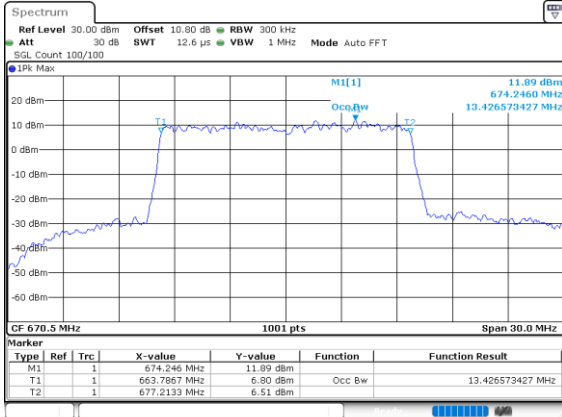

Date: 29.SEP.2020 09:39:29

Highest Channel / 10MHz / 256QAM

Date: 29.SEP.2020 09:45:23

LTE Band 71

Lowest Channel / 15MHz / 256QAM

Date: 29_SEP.2020 09:48:22

Lowest Channel / 20MHz / 256QAM

Date: 29_SEP.2020 09:54:23

Date: 29_SEP.2020 09:56:41

Conducted Band Edge

LTE Band 71 / 5MHz / QPSK

Lowest Band Edge / 1 RB

Date: 27_SEP.2020 13:34:37

Highest Band Edge / 1 RB

Date: 27_SEP.2020 13:40:05

Lowest Band Edge / Full RB