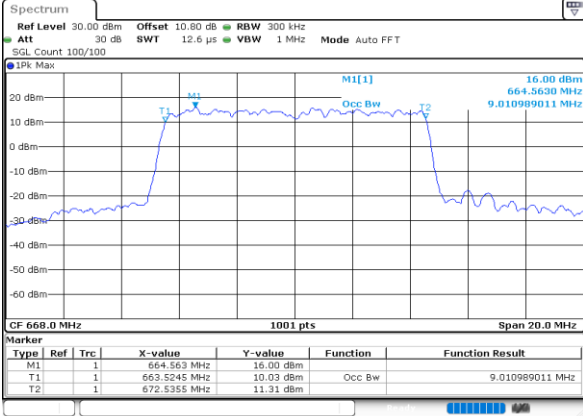

Date: 27_SEP.2020 13:37:13

Highest Channel / 5MHz / QPSK

Date: 27_SEP.2020 13:38:54

Highest Channel / 5MHz / 16QAM

Date: 27_SEP.2020 13:39:06

LTE Band 71

Lowest Channel / 10MHz / QPSK

Date: 27.SEP.2020 13:47:35