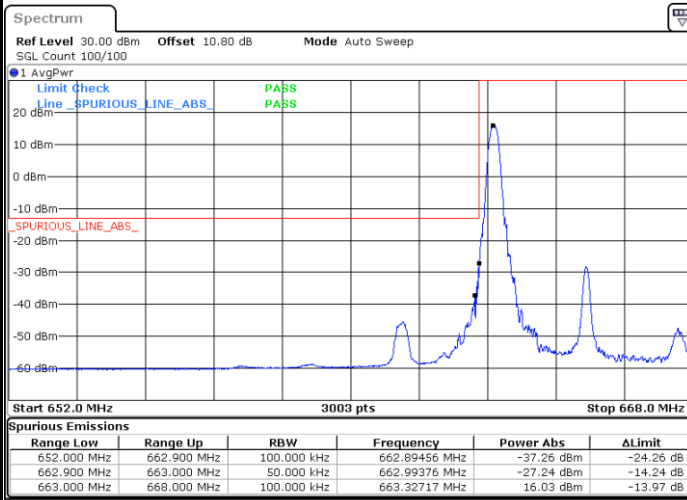

Lowest Band Edge / Full RB

Date: 27.SEP.2020 13:36:22

Highest Band Edge / Full RB

Date: 27.SEP.2020 13:41:52

LTE Band 71 / 5MHz / 64QAM

Lowest Band Edge / 1RB

Date: 27.SEP.2020 13:43:39

Highest Band Edge / 1 RB

Date: 27.SEP.2020 13:46:23

Lowest Band Edge / Full RB

Date: 27.SEP.2020 13:44:13

Highest Band Edge / Full RB

Date: 27.SEP.2020 13:46:58

LTE Band 71 / 5MHz / 256QAM

Lowest Band Edge / 1RB

Date: 29.SEP.2020 09:38:53

Highest Band Edge / 1 RB

Date: 29.SEP.2020 09:41:27

Lowest Band Edge / Full RB

Date: 29.SEP.2020 09:38:18

Highest Band Edge / Full RB

Date: 29.SEP.2020 09:40:19

LTE Band 71 / 10MHz / QPSK

Lowest Band Edge / 1 RB

Date: 27.SEP.2020 13:48:45

Highest Band Edge / 1 RB

Date: 27.SEP.2020 13:54:10

Lowest Band Edge / Full RB

Date: 27.SEP.2020 13:49:53

Highest Band Edge / Full RB

Date: 27.SEP.2020 13:55:21

LTE Band 71 / 10MHz / 16QAM