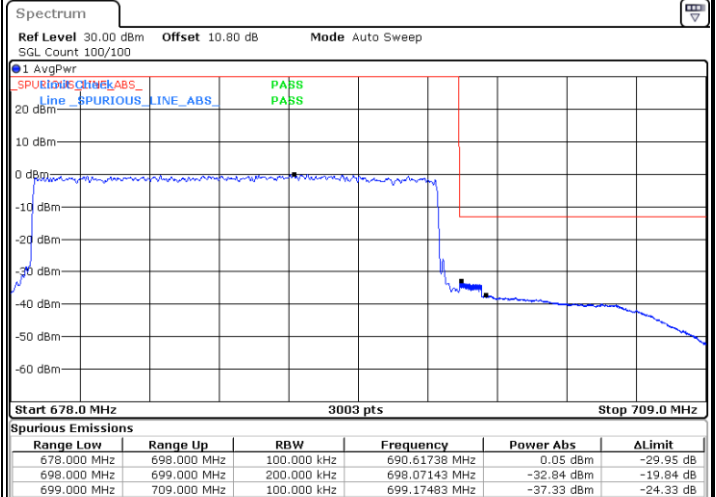

Highest Band Edge / 1 RB

Date: 29_SEP.2020 09:52:18

Lowest Band Edge / Full RB

Date: 29_SEP.2020 09:49:07

Highest Band Edge / Full RB

Date: 29_SEP.2020 09:51:13

LTE Band 71 / 20MHz / QPSK

Lowest Band Edge / 1 RB

Highest Band Edge / 1 RB

Date: 27.SEP.2020 14:16:40

Date: 27.SEP.2020 14:22:02

Lowest Band Edge / Full RB

Highest Band Edge / Full RB

Date: 27.SEP.2020 14:17:46

Date: 27.SEP.2020 14:23:44

LTE Band 71 / 20MHz / 16QAM

Lowest Band Edge / 1 RB

Date: 27.SEP.2020 14:17:13

Highest Band Edge / 1RB

Date: 27.SEP.2020 14:22:36

Lowest Band Edge / Full RB

Date: 27.SEP.2020 14:18:20

Highest Band Edge / Full RB

Date: 27.SEP.2020 14:23:10