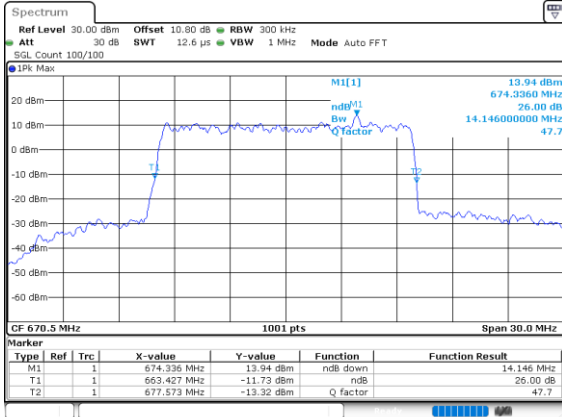

Date: 29_SEP.2020 09:39:34

Highest Channel / 10MHz / 256QAM

Date: 29_SEP.2020 09:45:28

LTE Band 71

Lowest Channel / 15MHz / 256QAM

Date: 29_SEP.2020 09:48:28

Lowest Channel / 20MHz / 256QAM

Date: 29_SEP.2020 09:54:29