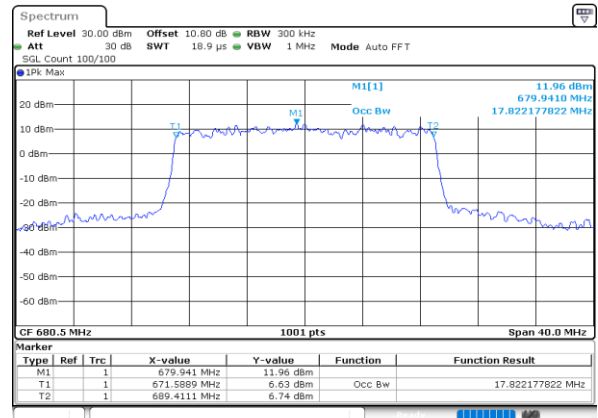

Date: 27_SEP.2020 13:59:38

LTE Band 71

Lowest Channel / 15MHz / 64QAM

Date: 27_SEP.2020 14:10:53

Lowest Channel / 20MHz / 64QAM

Date: 27_SEP.2020 14:24:44

Middle Channel / 15MHz / 64QAM

Date: 27_SEP.2020 14:12:40

Middle Channel / 20MHz / 64QAM

Date: 27_SEP.2020 14:26:38

Highest Channel / 15MHz / 64QAM

Date: 27_SEP.2020 14:13:34

Highest Channel / 20MHz / 64QAM

Date: 27_SEP.2020 14:27:24

LTE Band 71

Lowest Channel / 5MHz / 256QAM