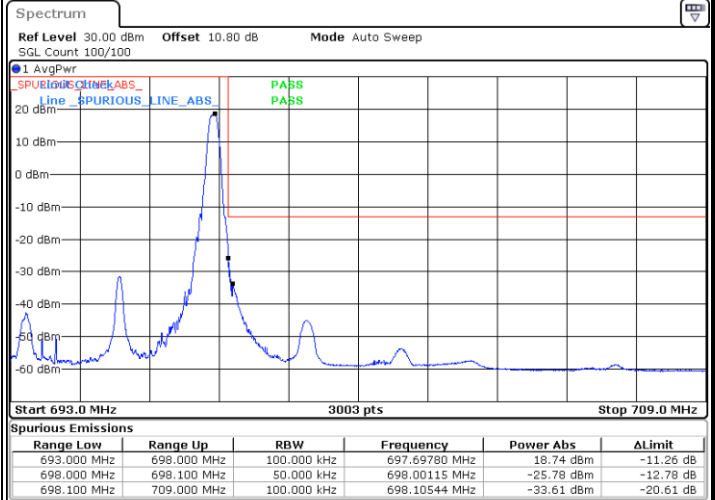

Date: 27_SEP.2020 13:35:47

Highest Band Edge / Full RB

Date: 27_SEP.2020 13:41:17

LTE Band 71 / 5MHz / 16QAM

Lowest Band Edge / 1 RB

Date: 27.SEP.2020 13:35:12

Highest Band Edge / 1 RB

Date: 27.SEP.2020 13:40:41

Lowest Band Edge / Full RB

Date: 27.SEP.2020 13:36:22

Highest Band Edge / Full RB

Date: 27.SEP.2020 13:41:52

LTE Band 71 / 5MHz / 64QAM

Lowest Band Edge / 1RB

Date: 27.SEP.2020 13:43:39

Highest Band Edge / 1 RB

Date: 27.SEP.2020 13:46:23

Lowest Band Edge / Full RB

Date: 27.SEP.2020 13:44:13

Highest Band Edge / Full RB

Date: 27.SEP.2020 13:46:58

LTE Band 71 / 5MHz / 256QAM

Lowest Band Edge / 1RB

Date: 29.SEP.2020 09:38:53

Highest Band Edge / 1 RB

Date: 29.SEP.2020 09:41:27

Lowest Band Edge / Full RB

Date: 29.SEP.2020 09:38:18

Highest Band Edge / Full RB

Date: 29.SEP.2020 09:40:19

LTE Band 71 / 10MHz / QPSK

Lowest Band Edge / 1 RB