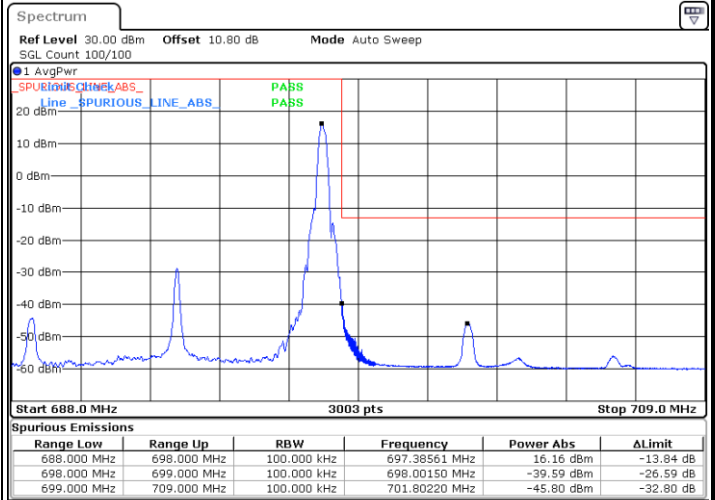

LTE Band 71 / 10MHz / 64QAM

Lowest Band Edge / 1 RB

Date: 27.SEP.2020 13:57:42

Highest Band Edge / 1 RB

Date: 27.SEP.2020 14:00:26

Lowest Band Edge / Full RB

Date: 27.SEP.2020 13:58:16

Highest Band Edge / Full RB

Date: 27.SEP.2020 14:01:01

LTE Band 71 / 10MHz / 256QAM

Lowest Band Edge / 1RB

Date: 29.SEP.2020 09:44:43

Highest Band Edge / 1 RB

Date: 29.SEP.2020 09:47:03

Lowest Band Edge / Full RB

Date: 29.SEP.2020 09:44:07

Highest Band Edge / Full RB

Date: 29.SEP.2020 09:46:05

LTE Band 71 / 15MHz / QPSK

Lowest Band Edge / 1 RB

Date: 27_SEP.2020 14:02:47

Highest Band Edge / 1 RB

Date: 27_SEP.2020 14:08:10

Lowest Band Edge / Full RB

Date: 27_SEP.2020 14:03:54

Highest Band Edge / Full RB

Date: 27_SEP.2020 14:09:19

LTE Band 71 / 15MHz / 16QAM

Lowest Band Edge / 1 RB

Date: 27.SEP.2020 14:03:20

Highest Band Edge / 1 RB

Date: 27.SEP.2020 14:08:44