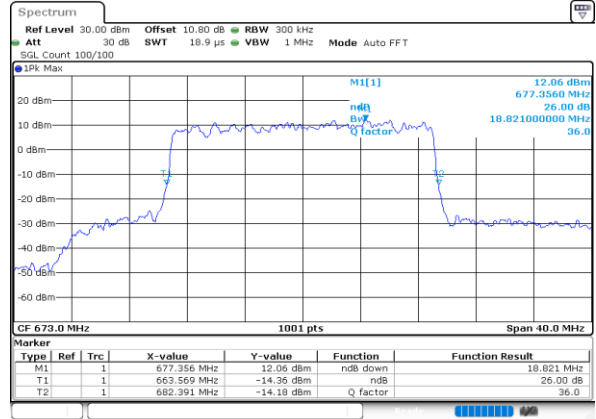

LTE Band 71

Lowest Channel / 15MHz / 64QAM

Date: 27_SEP.2020 14:11:05

Lowest Channel / 20MHz / 64QAM

Date: 27_SEP.2020 14:24:56

Middle Channel / 15MHz / 64QAM

Date: 27_SEP.2020 14:12:59

Middle Channel / 20MHz / 64QAM

Date: 27_SEP.2020 14:26:49

Highest Channel / 15MHz / 64QAM

Date: 27_SEP.2020 14:13:46

Highest Channel / 20MHz / 64QAM

Date: 27_SEP.2020 14:27:35

LTE Band 71

Lowest Channel / 5MHz / 256QAM

Date: 29_SEP.2020 09:37:42