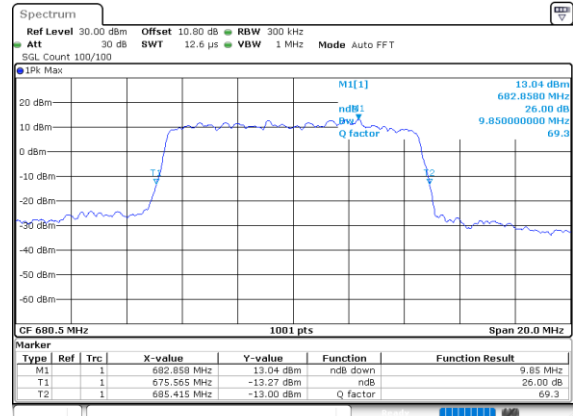

Date: 27_SEP.2020 14:26:49

Highest Channel / 15MHz / 64QAM

Date: 27_SEP.2020 14:13:46

Highest Channel / 20MHz / 64QAM

Date: 27_SEP.2020 14:27:35

LTE Band 71

Lowest Channel / 5MHz / 256QAM

Date: 29_SEP.2020 09:37:42

Lowest Channel / 10MHz / 256QAM

Date: 29_SEP.2020 09:43:36

Middle Channel / 5MHz / 256QAM

Date: 29_SEP.2020 09:36:49

Middle Channel / 10MHz / 256QAM

Date: 29_SEP.2020 09:42:43

Highest Channel / 5MHz / 256QAM

Date: 29_SEP.2020 09:39:34

Highest Channel / 10MHz / 256QAM

Date: 29_SEP.2020 09:45:28

LTE Band 71

Lowest Channel / 15MHz / 256QAM

Date: 29_SEP.2020 09:48:28

Lowest Channel / 20MHz / 256QAM

Date: 29_SEP.2020 09:54:29