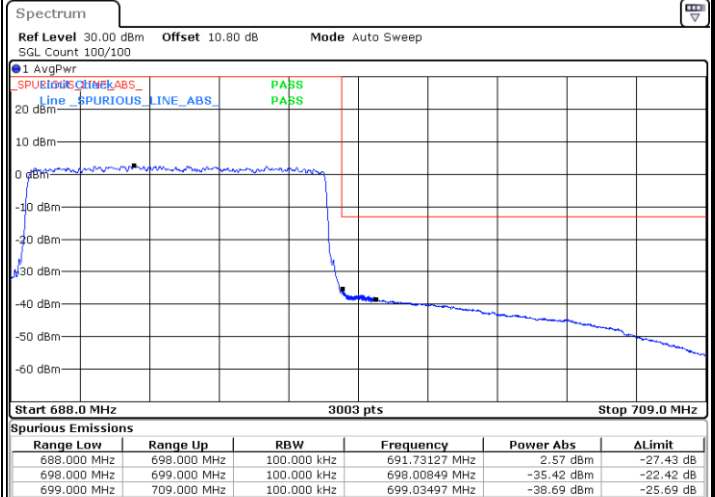

Date: 27.SEP.2020 13:48:45

Highest Band Edge / 1 RB

Date: 27.SEP.2020 13:54:10

Lowest Band Edge / Full RB

Date: 27.SEP.2020 13:49:53

Highest Band Edge / Full RB

Date: 27.SEP.2020 13:55:21

LTE Band 71 / 10MHz / 16QAM

Lowest Band Edge / 1 RB

Date: 27.SEP.2020 13:49:19

Highest Band Edge / 1 RB

Date: 27.SEP.2020 13:54:46

Lowest Band Edge / Full RB

Date: 27.SEP.2020 13:50:27

Highest Band Edge / Full RB

Date: 27.SEP.2020 13:55:57

LTE Band 71 / 10MHz / 64QAM

Lowest Band Edge / 1 RB

Date: 27.SEP.2020 13:57:42

Highest Band Edge / 1 RB

Date: 27.SEP.2020 14:00:26

Lowest Band Edge / Full RB

Date: 27.SEP.2020 13:58:16

Highest Band Edge / Full RB

Date: 27.SEP.2020 14:01:01

LTE Band 71 / 10MHz / 256QAM

Lowest Band Edge / 1RB

Date: 29.SEP.2020 09:44:43

Highest Band Edge / 1 RB

Date: 29.SEP.2020 09:47:03

Lowest Band Edge / Full RB

Date: 29.SEP.2020 09:44:07