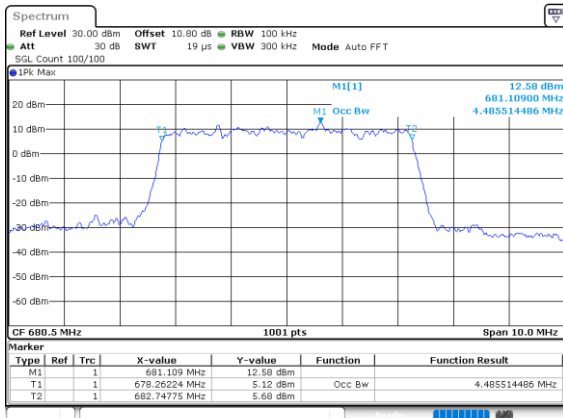

Middle Channel / 5MHz / 256QAM

Date: 29.SEP.2020 09:36:43