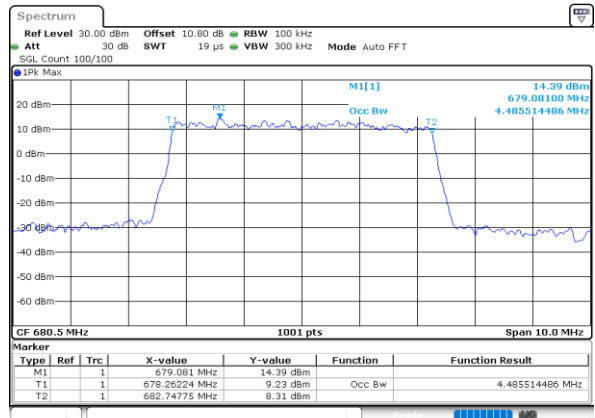

LTE Band 71

Lowest Channel / 5MHz / QPSK

Date: 27_SEP.2020 13:33:27

Lowest Channel / 5MHz / 16QAM

Date: 27_SEP.2020 13:33:19

Middle Channel / 5MHz / QPSK

Date: 27_SEP.2020 13:37:21

Middle Channel / 5MHz / 16QAM

Date: 27_SEP.2020 13:37:13

Highest Channel / 5MHz / QPSK

Date: 27_SEP.2020 13:38:54

Highest Channel / 5MHz / 16QAM

Date: 27_SEP.2020 13:39:06

LTE Band 71

Lowest Channel / 10MHz / QPSK

Date: 27.SEP.2020 13:47:35