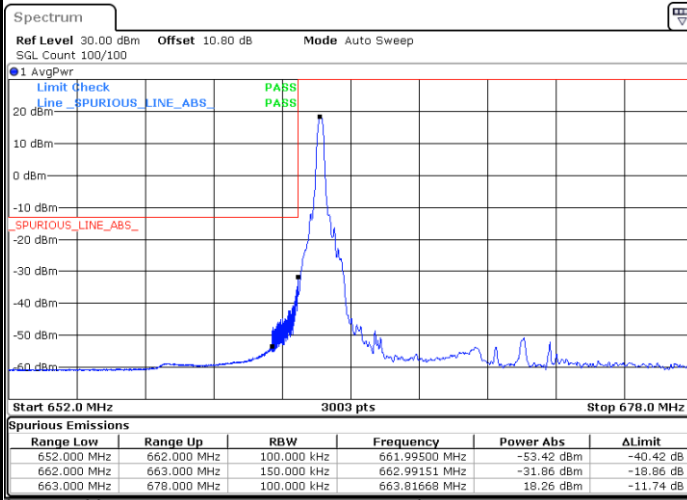

Date: 27_SEP.2020 14:03:54

Highest Band Edge / Full RB

Date: 27_SEP.2020 14:09:19

LTE Band 71 / 15MHz / 16QAM

Lowest Band Edge / 1 RB

Date: 27.SEP.2020 14:03:20

Highest Band Edge / 1 RB

Date: 27.SEP.2020 14:08:44

Lowest Band Edge / Full RB

Date: 27.SEP.2020 14:04:27

Highest Band Edge / Full RB

Date: 27.SEP.2020 14:09:53

LTE Band 71 / 15MHz / 64QAM

Lowest Band Edge / 1 RB

Date: 27.SEP.2020 14:11:39

Highest Band Edge / 1 RB

Date: 27.SEP.2020 14:14:21

Lowest Band Edge / Full RB

Date: 27.SEP.2020 14:12:12

Highest Band Edge / Full RB

Date: 27.SEP.2020 14:14:55

LTE Band 71 / 15MHz / 256QAM

Lowest Band Edge / 1RB

Date: 29_SEP.2020 09:50:09

Highest Band Edge / 1 RB

Date: 29_SEP.2020 09:52:18

Lowest Band Edge / Full RB

Date: 29_SEP.2020 09:49:07

Highest Band Edge / Full RB

Date: 29_SEP.2020 09:51:13

LTE Band 71 / 20MHz / QPSK

Lowest Band Edge / 1 RB