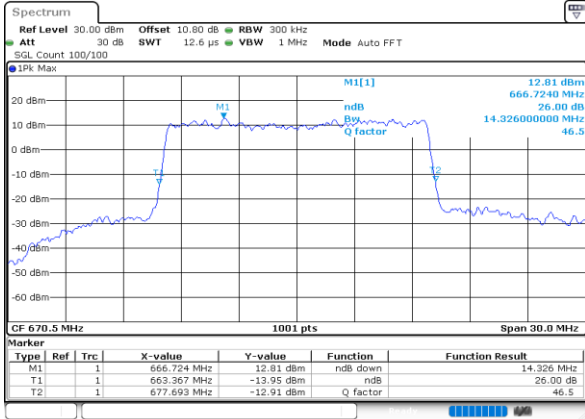

LTE Band 71

Lowest Channel / 15MHz / 64QAM

Date: 27_SEP.2020 14:11:05

Lowest Channel / 20MHz / 64QAM

Date: 27_SEP.2020 14:24:56

Middle Channel / 15MHz / 64QAM

Date: 27_SEP.2020 14:12:59

Middle Channel / 20MHz / 64QAM

Date: 27_SEP.2020 14:26:49

Highest Channel / 15MHz / 64QAM

Date: 27_SEP.2020 14:13:46

Highest Channel / 20MHz / 64QAM

Date: 27_SEP.2020 14:27:35

LTE Band 71

Lowest Channel / 5MHz / 256QAM

Date: 29_SEP.2020 09:37:42