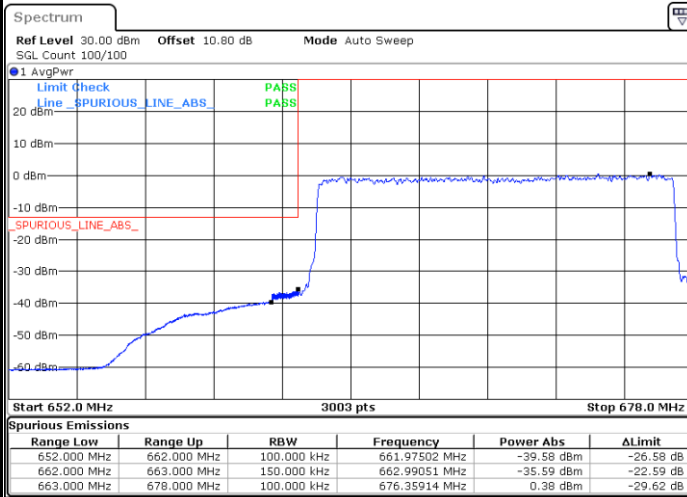

Date: 27_SEP.2020 14:03:54

Highest Band Edge / Full RB

Date: 27_SEP.2020 14:09:19

LTE Band 71 / 15MHz / 16QAM

Lowest Band Edge / 1 RB

Date: 27.SEP.2020 14:03:20

Highest Band Edge / 1 RB

Date: 27.SEP.2020 14:08:44

Lowest Band Edge / Full RB

Date: 27.SEP.2020 14:04:27

Highest Band Edge / Full RB

Date: 27.SEP.2020 14:09:53

LTE Band 71 / 15MHz / 64QAM

Lowest Band Edge / 1 RB

Date: 27.SEP.2020 14:11:39

Highest Band Edge / 1 RB

Date: 27.SEP.2020 14:14:21

Lowest Band Edge / Full RB

Date: 27.SEP.2020 14:12:12

Highest Band Edge / Full RB

Date: 27.SEP.2020 14:14:55

LTE Band 71 / 15MHz / 256QAM

Lowest Band Edge / 1RB

Date: 29_SEP.2020 09:50:09

Highest Band Edge / 1 RB

Date: 29_SEP.2020 09:52:18

Lowest Band Edge / Full RB

Date: 29_SEP.2020 09:49:07

Highest Band Edge / Full RB

Date: 29_SEP.2020 09:51:13

LTE Band 71 / 20MHz / QPSK

Lowest Band Edge / 1 RB