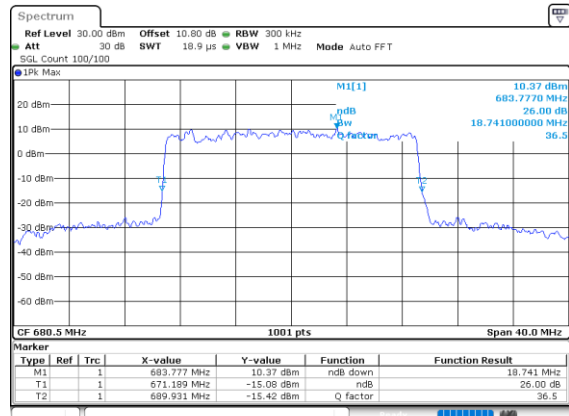

Middle Channel / 20MHz / 256QAM

Date: 29_SEP.2020 09:52:53