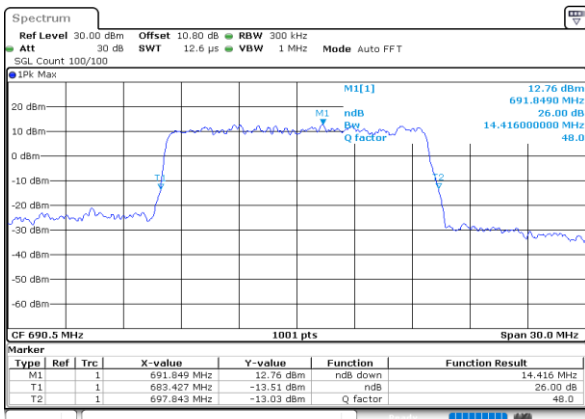

LTE Band 71

Lowest Channel / 15MHz / 64QAM

Date: 27_SEP.2020 14:11:05

Lowest Channel / 20MHz / 64QAM

Date: 27_SEP.2020 14:24:56

Middle Channel / 15MHz / 64QAM

Date: 27_SEP.2020 14:12:59

Middle Channel / 20MHz / 64QAM

Date: 27_SEP.2020 14:26:49

Highest Channel / 15MHz / 64QAM

Date: 27_SEP.2020 14:13:46

Highest Channel / 20MHz / 64QAM

Date: 27_SEP.2020 14:27:35

LTE Band 71

Lowest Channel / 5MHz / 256QAM

Date: 29_SEP.2020 09:37:42