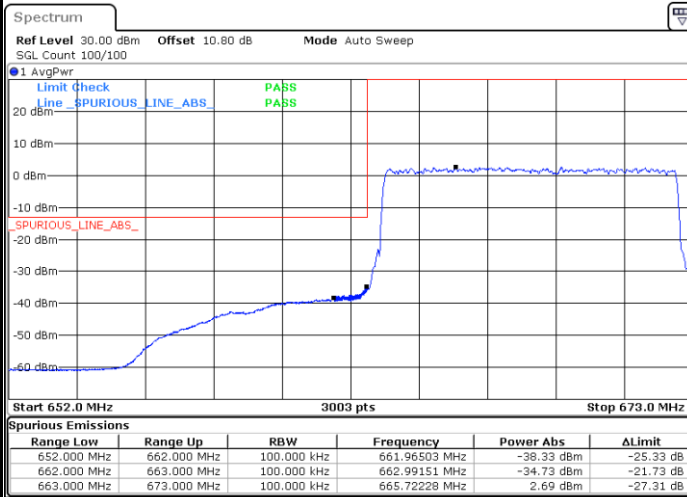

Date: 27.SEP.2020 13:48:45

Highest Band Edge / 1 RB

Date: 27.SEP.2020 13:54:10

Lowest Band Edge / Full RB

Date: 27.SEP.2020 13:49:53

Highest Band Edge / Full RB

Date: 27.SEP.2020 13:55:21

LTE Band 71 / 10MHz / 16QAM

Lowest Band Edge / 1 RB

Date: 27.SEP.2020 13:49:19

Highest Band Edge / 1 RB

Date: 27.SEP.2020 13:54:46

Lowest Band Edge / Full RB

Date: 27.SEP.2020 13:50:27

Highest Band Edge / Full RB

Date: 27.SEP.2020 13:55:57

LTE Band 71 / 10MHz / 64QAM

Lowest Band Edge / 1 RB

Date: 27.SEP.2020 13:57:42

Highest Band Edge / 1 RB

Date: 27.SEP.2020 14:00:26

Lowest Band Edge / Full RB

Date: 27.SEP.2020 13:58:16

Highest Band Edge / Full RB

Date: 27.SEP.2020 14:01:01

LTE Band 71 / 10MHz / 256QAM

Lowest Band Edge / 1RB

Date: 29.SEP.2020 09:44:43

Highest Band Edge / 1 RB

Date: 29.SEP.2020 09:47:03

Lowest Band Edge / Full RB

Date: 29.SEP.2020 09:44:07