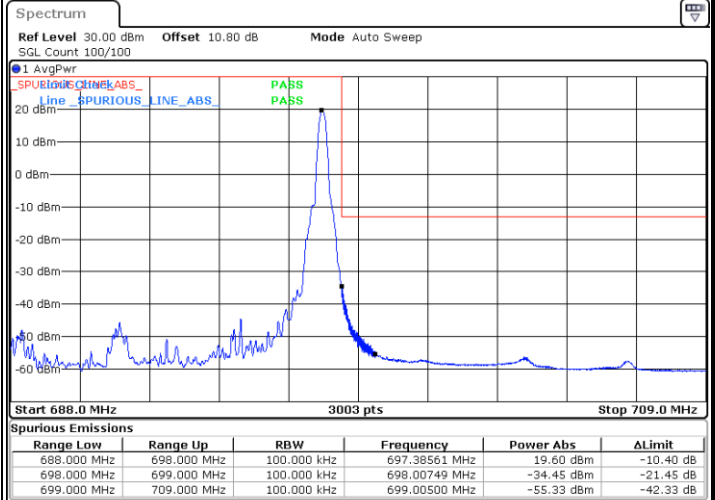

Highest Band Edge / 1 RB

Date: 29.SEP.2020 09:41:27

Lowest Band Edge / Full RB

Date: 29.SEP.2020 09:38:18

Highest Band Edge / Full RB

Date: 29.SEP.2020 09:40:19

LTE Band 71 / 10MHz / QPSK

Lowest Band Edge / 1 RB

Date: 27.SEP.2020 13:48:45

Highest Band Edge / 1 RB

Date: 27.SEP.2020 13:54:10

Lowest Band Edge / Full RB

Date: 27.SEP.2020 13:49:53

Highest Band Edge / Full RB

Date: 27.SEP.2020 13:55:21

LTE Band 71 / 10MHz / 16QAM

Lowest Band Edge / 1 RB

Date: 27.SEP.2020 13:49:19

Highest Band Edge / 1 RB

Date: 27.SEP.2020 13:54:46

Lowest Band Edge / Full RB

Date: 27.SEP.2020 13:50:27

Highest Band Edge / Full RB

Date: 27.SEP.2020 13:55:57

LTE Band 71 / 10MHz / 64QAM

Lowest Band Edge / 1 RB

Date: 27.SEP.2020 13:57:42

Highest Band Edge / 1 RB

Date: 27.SEP.2020 14:00:26

Lowest Band Edge / Full RB

Date: 27.SEP.2020 13:58:16

Highest Band Edge / Full RB