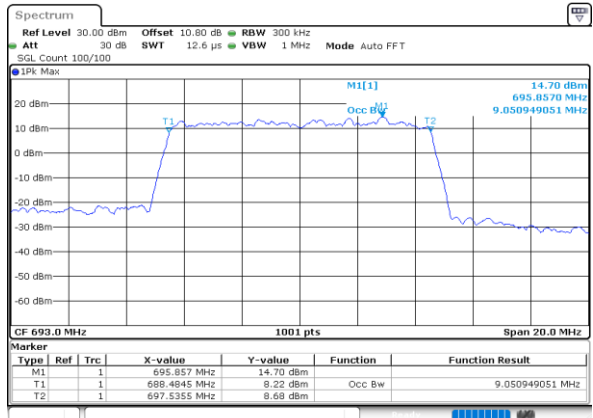

Highest Channel / 20MHz / QPSK

Date: 27.SEP.2020 14:20:52

Highest Channel / 20MHz / 16QAM

Date: 27.SEP.2020 14:21:03

LTE Band 71

Lowest Channel / 5MHz / 64QAM

Date: 27_SEP.2020 13:42:52

Lowest Channel / 10MHz / 64QAM

Date: 27_SEP.2020 13:56:56

Middle Channel / 5MHz / 64QAM

Date: 27_SEP.2020 13:44:49

Middle Channel / 10MHz / 64QAM

Date: 27_SEP.2020 13:58:52

Highest Channel / 5MHz / 64QAM

Date: 27_SEP.2020 13:45:35

Highest Channel / 10MHz / 64QAM

Date: 27_SEP.2020 13:59:38

LTE Band 71

Lowest Channel / 15MHz / 64QAM

Date: 27_SEP.2020 14:10:53

Lowest Channel / 20MHz / 64QAM

Date: 27_SEP.2020 14:24:44

Middle Channel / 15MHz / 64QAM

Date: 27_SEP.2020 14:12:40