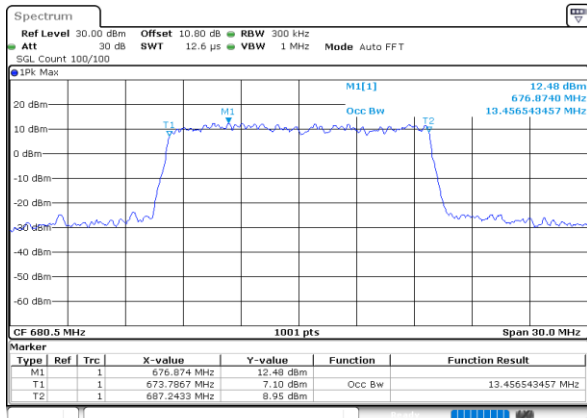

Date: 27_SEP.2020 13:59:38

LTE Band 71

Lowest Channel / 15MHz / 64QAM

Date: 27_SEP.2020 14:10:53

Lowest Channel / 20MHz / 64QAM

Date: 27_SEP.2020 14:24:44

Middle Channel / 15MHz / 64QAM

Date: 27_SEP.2020 14:12:40

Middle Channel / 20MHz / 64QAM

Date: 27_SEP.2020 14:26:38

Highest Channel / 15MHz / 64QAM

Date: 27_SEP.2020 14:13:34

Highest Channel / 20MHz / 64QAM

Date: 27_SEP.2020 14:27:24

LTE Band 71

Lowest Channel / 5MHz / 256QAM