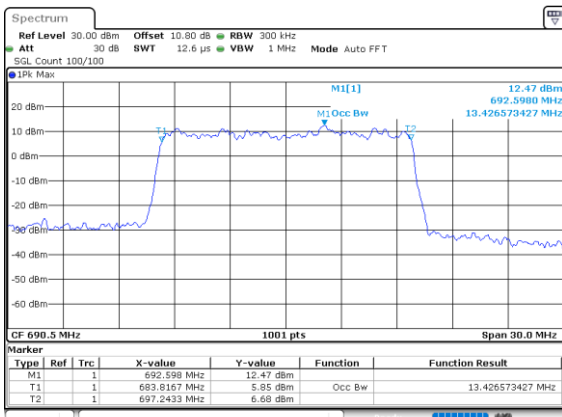

Date: 29.SEP.2020 09:39:29

Highest Channel / 10MHz / 256QAM

Date: 29.SEP.2020 09:45:23

LTE Band 71

Lowest Channel / 15MHz / 256QAM

Date: 29_SEP.2020 09:48:22

Lowest Channel / 20MHz / 256QAM

Date: 29_SEP.2020 09:54:23

Middle Channel / 15MHz / 256QAM

Date: 29_SEP.2020 09:47:27

Middle Channel / 20MHz / 256QAM

Date: 29_SEP.2020 09:52:47

Highest Channel / 15MHz / 256QAM

Date: 29_SEP.2020 09:50:37

Highest Channel / 20MHz / 256QAM

Date: 29_SEP.2020 09:56:41

Conducted Band Edge

LTE Band 71 / 5MHz / QPSK

Lowest Band Edge / 1 RB

Date: 27_SEP.2020 13:34:37

Highest Band Edge / 1 RB

Date: 27_SEP.2020 13:40:05

Lowest Band Edge / Full RB