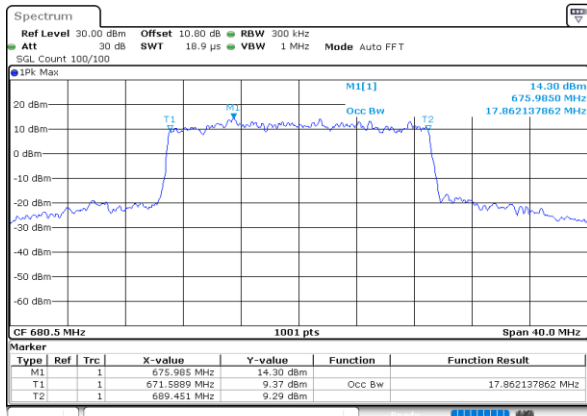

Date: 27.SEP.2020 14:05:27

Middle Channel / 15MHz / 16QAM

Date: 27.SEP.2020 14:05:38

Highest Channel / 15MHz / QPSK

Date: 27.SEP.2020 14:06:59

Highest Channel / 15MHz / 16QAM

Date: 27.SEP.2020 14:07:11

LTE Band 71

Lowest Channel / 20MHz / QPSK

Date: 27.SEP.2020 14:15:31

Lowest Channel / 20MHz / 16QAM

Date: 27.SEP.2020 14:15:43

Middle Channel / 20MHz / QPSK

Date: 27.SEP.2020 14:19:19

Middle Channel / 20MHz / 16QAM

Date: 27.SEP.2020 14:19:30

Highest Channel / 20MHz / QPSK

Date: 27.SEP.2020 14:20:52

Highest Channel / 20MHz / 16QAM

Date: 27.SEP.2020 14:21:03

LTE Band 71

Lowest Channel / 5MHz / 64QAM

Date: 27_SEP.2020 13:42:52

Lowest Channel / 10MHz / 64QAM