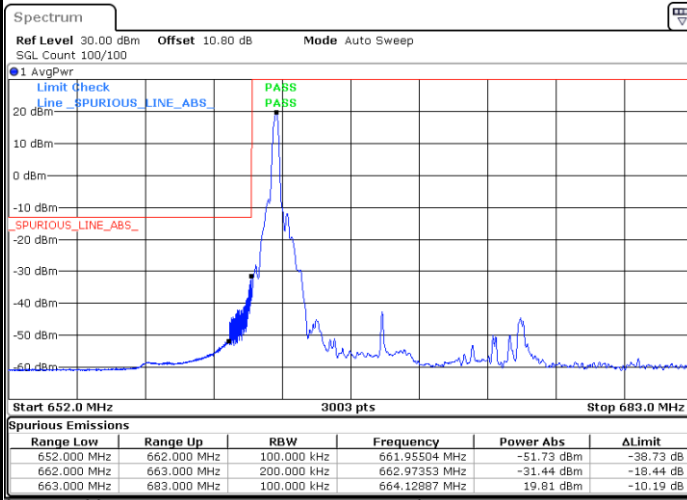

Highest Band Edge / 1 RB

Date: 29_SEP.2020 09:52:18

Lowest Band Edge / Full RB

Date: 29_SEP.2020 09:49:07

Highest Band Edge / Full RB

Date: 29_SEP.2020 09:51:13

LTE Band 71 / 20MHz / QPSK

Lowest Band Edge / 1 RB

Highest Band Edge / 1 RB

Date: 27.SEP.2020 14:16:40

Date: 27.SEP.2020 14:22:02

Lowest Band Edge / Full RB

Highest Band Edge / Full RB

Date: 27.SEP.2020 14:17:46

Date: 27.SEP.2020 14:23:44

LTE Band 71 / 20MHz / 16QAM

Lowest Band Edge / 1 RB

Date: 27.SEP.2020 14:17:13

Highest Band Edge / 1RB

Date: 27.SEP.2020 14:22:36

Lowest Band Edge / Full RB

Date: 27.SEP.2020 14:18:20

Highest Band Edge / Full RB

Date: 27.SEP.2020 14:23:10