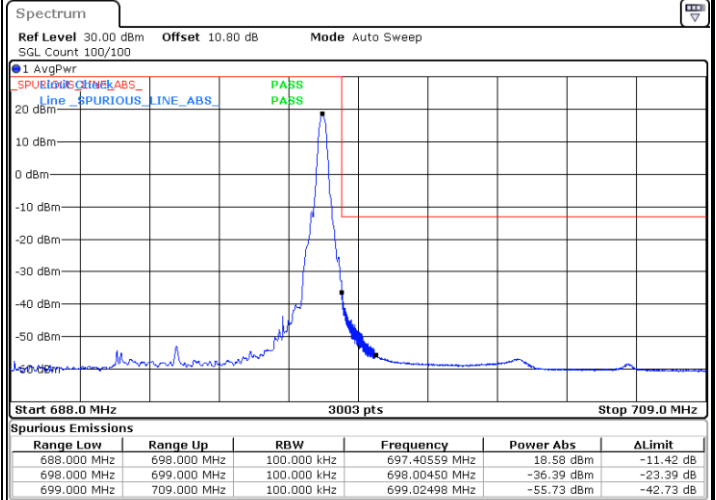

Date: 27.SEP.2020 13:48:45

Highest Band Edge / 1 RB

Date: 27.SEP.2020 13:54:10

Lowest Band Edge / Full RB

Date: 27.SEP.2020 13:49:53

Highest Band Edge / Full RB

Date: 27.SEP.2020 13:55:21

LTE Band 71 / 10MHz / 16QAM

Lowest Band Edge / 1 RB

Date: 27.SEP.2020 13:49:19

Highest Band Edge / 1 RB

Date: 27.SEP.2020 13:54:46

Lowest Band Edge / Full RB

Date: 27.SEP.2020 13:50:27

Highest Band Edge / Full RB

Date: 27.SEP.2020 13:55:57

LTE Band 71 / 10MHz / 64QAM

Lowest Band Edge / 1 RB

Date: 27.SEP.2020 13:57:42

Highest Band Edge / 1 RB

Date: 27.SEP.2020 14:00:26

Lowest Band Edge / Full RB

Date: 27.SEP.2020 13:58:16

Highest Band Edge / Full RB

Date: 27.SEP.2020 14:01:01

LTE Band 71 / 10MHz / 256QAM

Lowest Band Edge / 1RB

Date: 29.SEP.2020 09:44:43

Highest Band Edge / 1 RB

Date: 29.SEP.2020 09:47:03

Lowest Band Edge / Full RB

Date: 29.SEP.2020 09:44:07