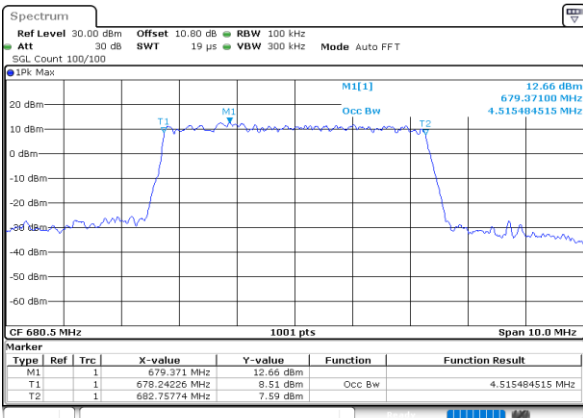

Middle Channel / 5MHz / 64QAM

Date: 27_SEP.2020 13:44:49