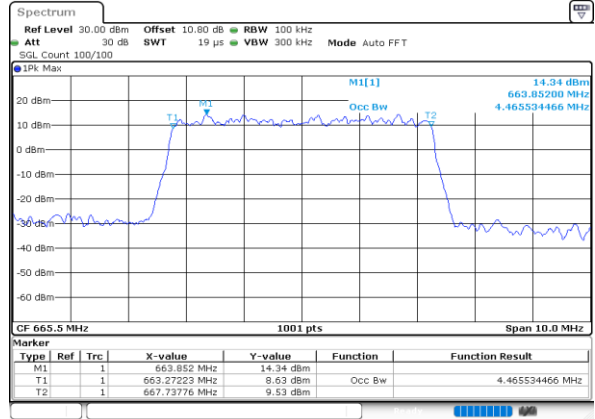

Lowest Channel / 5MHz / 16QAM

Date: 27_SEP.2020 13:33:19