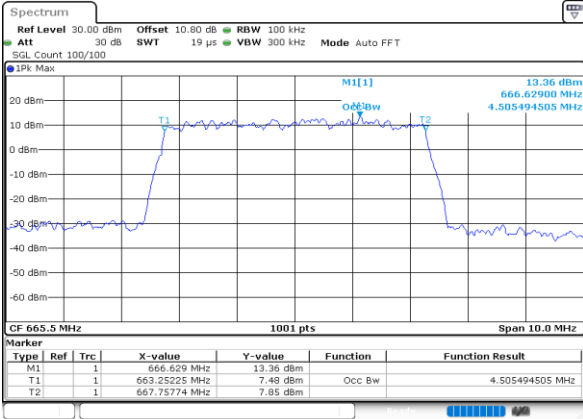

Highest Channel / 20MHz / QPSK

Date: 27.SEP.2020 14:20:52

Highest Channel / 20MHz / 16QAM

Date: 27.SEP.2020 14:21:03

LTE Band 71

Lowest Channel / 5MHz / 64QAM

Date: 27_SEP.2020 13:42:52

Lowest Channel / 10MHz / 64QAM

Date: 27_SEP.2020 13:56:56

Middle Channel / 5MHz / 64QAM

Date: 27_SEP.2020 13:44:49

Middle Channel / 10MHz / 64QAM

Date: 27_SEP.2020 13:58:52

Highest Channel / 5MHz / 64QAM

Date: 27_SEP.2020 13:45:35

Highest Channel / 10MHz / 64QAM