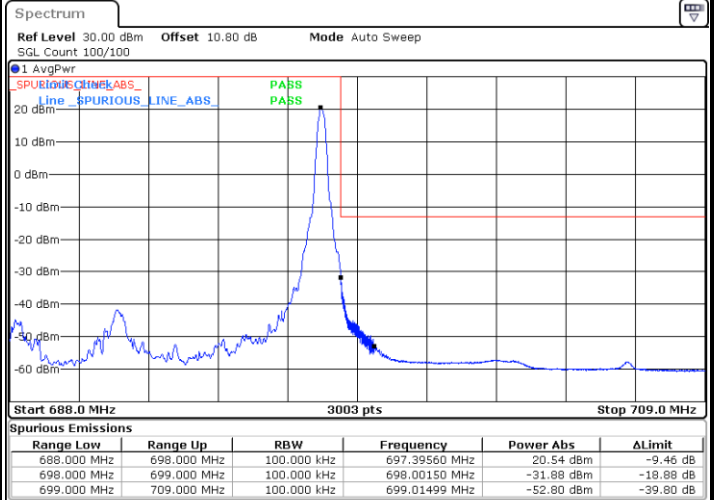

Date: 27.SEP.2020 13:46:23

Lowest Band Edge / Full RB

Date: 27.SEP.2020 13:44:13

Highest Band Edge / Full RB

Date: 27.SEP.2020 13:46:58

LTE Band 71 / 5MHz / 256QAM

Lowest Band Edge / 1RB

Date: 29.SEP.2020 09:38:53

Highest Band Edge / 1 RB

Date: 29.SEP.2020 09:41:27

Lowest Band Edge / Full RB

Date: 29.SEP.2020 09:38:18

Highest Band Edge / Full RB

Date: 29.SEP.2020 09:40:19

LTE Band 71 / 10MHz / QPSK

Lowest Band Edge / 1 RB

Date: 27.SEP.2020 13:48:45

Highest Band Edge / 1 RB

Date: 27.SEP.2020 13:54:10

Lowest Band Edge / Full RB

Date: 27.SEP.2020 13:49:53

Highest Band Edge / Full RB

Date: 27.SEP.2020 13:55:21

LTE Band 71 / 10MHz / 16QAM

Lowest Band Edge / 1 RB

Date: 27.SEP.2020 13:49:19

Highest Band Edge / 1 RB

Date: 27.SEP.2020 13:54:46

Lowest Band Edge / Full RB

Date: 27.SEP.2020 13:50:27

Highest Band Edge / Full RB

Date: 27.SEP.2020 13:55:57