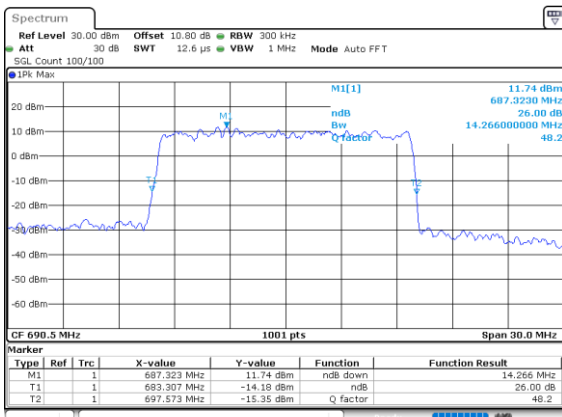

Highest Channel / 15MHz / 256QAM

Date: 29_SEP.2020 09:50:42