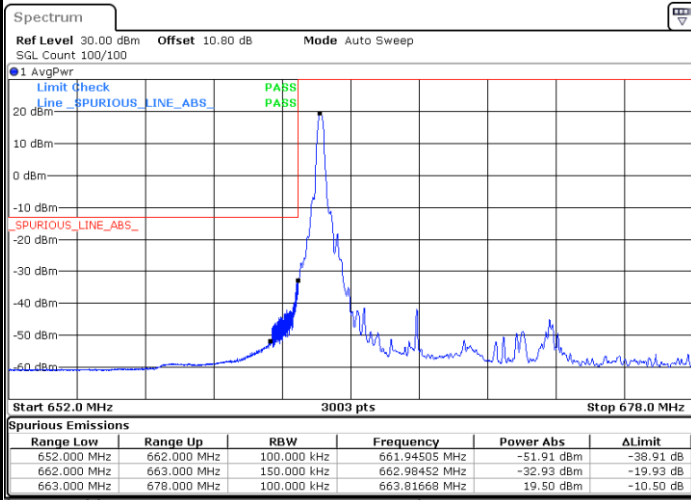

Highest Band Edge / Full RB

Date: 29.SEP.2020 09:46:05

LTE Band 71 / 15MHz / QPSK

Lowest Band Edge / 1 RB

Date: 27_SEP.2020 14:02:47

Highest Band Edge / 1 RB

Date: 27_SEP.2020 14:08:10

Lowest Band Edge / Full RB

Date: 27_SEP.2020 14:03:54

Highest Band Edge / Full RB

Date: 27_SEP.2020 14:09:19

LTE Band 71 / 15MHz / 16QAM

Lowest Band Edge / 1 RB

Date: 27.SEP.2020 14:03:20

Highest Band Edge / 1 RB

Date: 27.SEP.2020 14:08:44

Lowest Band Edge / Full RB

Date: 27.SEP.2020 14:04:27

Highest Band Edge / Full RB

Date: 27.SEP.2020 14:09:53

LTE Band 71 / 15MHz / 64QAM

Lowest Band Edge / 1 RB

Date: 27.SEP.2020 14:11:39

Highest Band Edge / 1 RB

Date: 27.SEP.2020 14:14:21

Lowest Band Edge / Full RB

Date: 27.SEP.2020 14:12:12

Highest Band Edge / Full RB

Date: 27.SEP.2020 14:14:55

LTE Band 71 / 15MHz / 256QAM

Lowest Band Edge / 1RB

Date: 29_SEP.2020 09:50:09