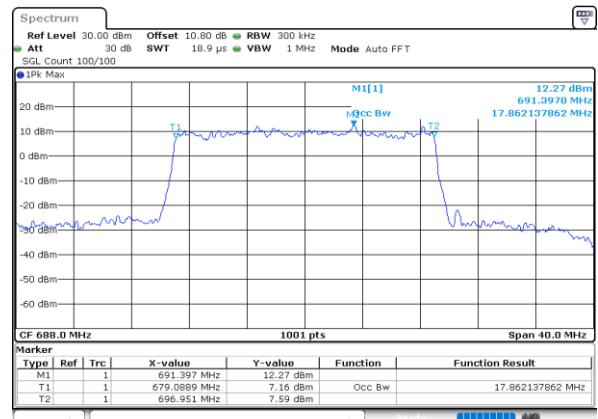

Middle Channel / 20MHz / 64QAM

Date: 27_SEP.2020 14:26:38

Highest Channel / 15MHz / 64QAM

Date: 27_SEP.2020 14:13:34

Highest Channel / 20MHz / 64QAM

Date: 27_SEP.2020 14:27:24

LTE Band 71

Lowest Channel / 5MHz / 256QAM