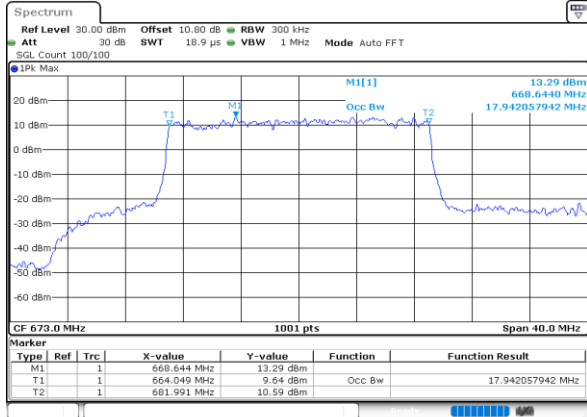

LTE Band 71

Lowest Channel / 20MHz / QPSK

Date: 27.SEP.2020 14:15:31