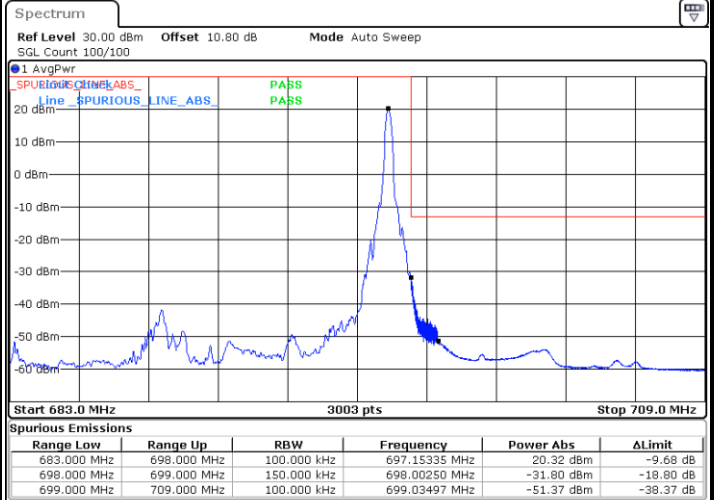

Date: 27.SEP.2020 14:01:01

LTE Band 71 / 10MHz / 256QAM

Lowest Band Edge / 1RB

Date: 29.SEP.2020 09:44:43

Highest Band Edge / 1 RB

Date: 29.SEP.2020 09:47:03

Lowest Band Edge / Full RB

Date: 29.SEP.2020 09:44:07

Highest Band Edge / Full RB

Date: 29.SEP.2020 09:46:05

LTE Band 71 / 15MHz / QPSK

Lowest Band Edge / 1 RB

Date: 27_SEP.2020 14:02:47

Highest Band Edge / 1 RB

Date: 27_SEP.2020 14:08:10

Lowest Band Edge / Full RB

Date: 27_SEP.2020 14:03:54

Highest Band Edge / Full RB

Date: 27_SEP.2020 14:09:19

LTE Band 71 / 15MHz / 16QAM

Lowest Band Edge / 1 RB

Date: 27.SEP.2020 14:03:20

Highest Band Edge / 1 RB

Date: 27.SEP.2020 14:08:44

Lowest Band Edge / Full RB

Date: 27.SEP.2020 14:04:27

Highest Band Edge / Full RB

Date: 27.SEP.2020 14:09:53

LTE Band 71 / 15MHz / 64QAM

Lowest Band Edge / 1 RB

Date: 27.SEP.2020 14:11:39

Highest Band Edge / 1 RB