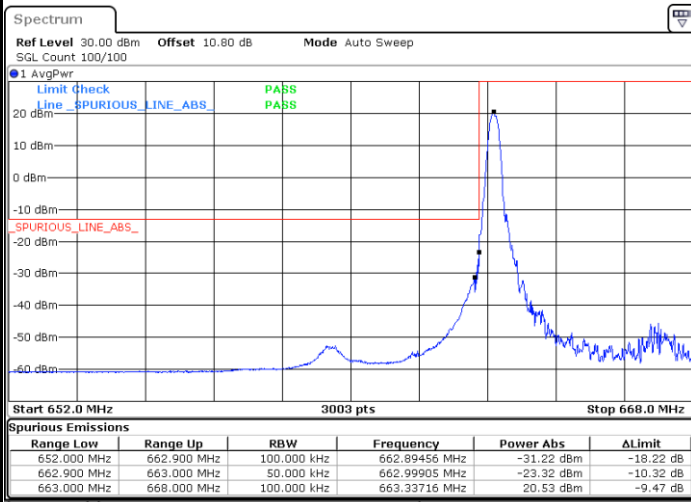

Date: 29_SEP.2020 09:56:41

Conducted Band Edge

LTE Band 71 / 5MHz / QPSK

Lowest Band Edge / 1 RB

Date: 27_SEP.2020 13:34:37

Highest Band Edge / 1 RB

Date: 27_SEP.2020 13:40:05

Lowest Band Edge / Full RB

Date: 27_SEP.2020 13:35:47

Highest Band Edge / Full RB

Date: 27_SEP.2020 13:41:17

LTE Band 71 / 5MHz / 16QAM

Lowest Band Edge / 1 RB

Date: 27.SEP.2020 13:35:12

Highest Band Edge / 1 RB

Date: 27.SEP.2020 13:40:41

Lowest Band Edge / Full RB

Date: 27.SEP.2020 13:36:22

Highest Band Edge / Full RB

Date: 27.SEP.2020 13:41:52

LTE Band 71 / 5MHz / 64QAM

Lowest Band Edge / 1RB

Date: 27.SEP.2020 13:43:39

Highest Band Edge / 1 RB

Date: 27.SEP.2020 13:46:23

Lowest Band Edge / Full RB

Date: 27.SEP.2020 13:44:13

Highest Band Edge / Full RB

Date: 27.SEP.2020 13:46:58

LTE Band 71 / 5MHz / 256QAM

Lowest Band Edge / 1RB

Date: 29.SEP.2020 09:38:53