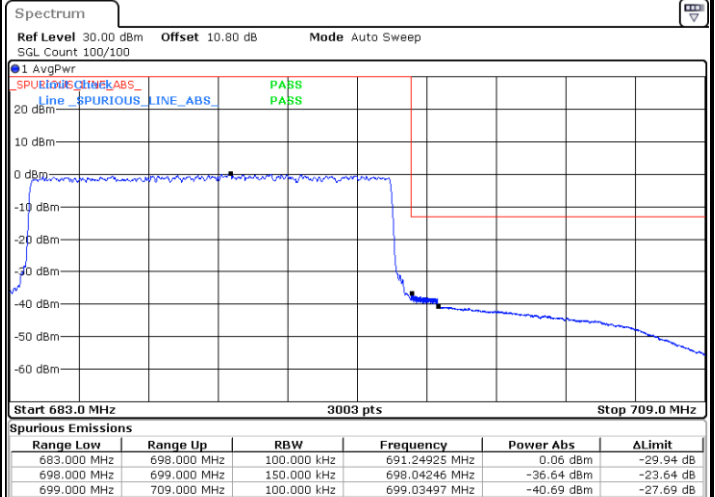

Date: 27_SEP.2020 14:03:54

Highest Band Edge / Full RB

Date: 27_SEP.2020 14:09:19

LTE Band 71 / 15MHz / 16QAM

Lowest Band Edge / 1 RB

Date: 27.SEP.2020 14:03:20

Highest Band Edge / 1 RB

Date: 27.SEP.2020 14:08:44

Lowest Band Edge / Full RB

Date: 27.SEP.2020 14:04:27

Highest Band Edge / Full RB

Date: 27.SEP.2020 14:09:53

LTE Band 71 / 15MHz / 64QAM

Lowest Band Edge / 1 RB

Date: 27.SEP.2020 14:11:39

Highest Band Edge / 1 RB

Date: 27.SEP.2020 14:14:21

Lowest Band Edge / Full RB

Date: 27.SEP.2020 14:12:12

Highest Band Edge / Full RB

Date: 27.SEP.2020 14:14:55

LTE Band 71 / 15MHz / 256QAM

Lowest Band Edge / 1RB

Date: 29_SEP.2020 09:50:09

Highest Band Edge / 1 RB

Date: 29_SEP.2020 09:52:18

Lowest Band Edge / Full RB

Date: 29_SEP.2020 09:49:07

Highest Band Edge / Full RB

Date: 29_SEP.2020 09:51:13

LTE Band 71 / 20MHz / QPSK

Lowest Band Edge / 1 RB