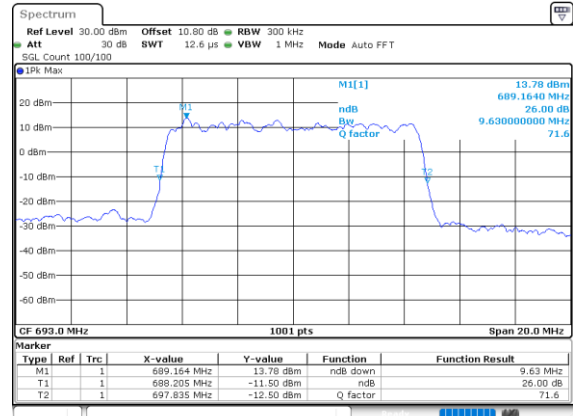

Highest Channel / 10MHz / 256QAM

Date: 29_SEP.2020 09:45:28