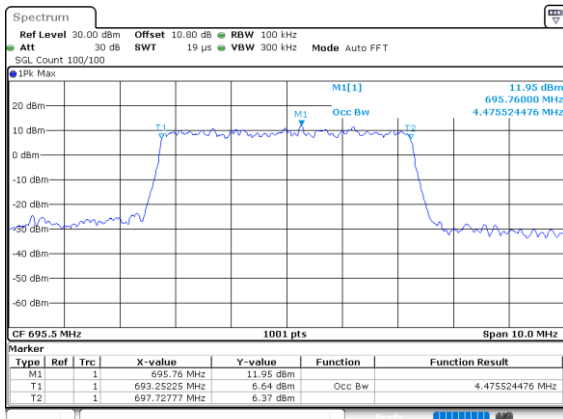

Middle Channel / 20MHz / 64QAM

Date: 27_SEP.2020 14:26:38

Highest Channel / 15MHz / 64QAM

Date: 27_SEP.2020 14:13:34

Highest Channel / 20MHz / 64QAM

Date: 27_SEP.2020 14:27:24

LTE Band 71

Lowest Channel / 5MHz / 256QAM

Date: 29.SEP.2020 09:37:37

Lowest Channel / 10MHz / 256QAM

Date: 29.SEP.2020 09:43:31

Middle Channel / 5MHz / 256QAM

Date: 29.SEP.2020 09:36:43

Middle Channel / 10MHz / 256QAM

Date: 29.SEP.2020 09:42:38

Highest Channel / 5MHz / 256QAM

Date: 29.SEP.2020 09:39:29

Highest Channel / 10MHz / 256QAM

Date: 29.SEP.2020 09:45:23

LTE Band 71

Lowest Channel / 15MHz / 256QAM

Date: 29_SEP.2020 09:48:22

Lowest Channel / 20MHz / 256QAM

Date: 29_SEP.2020 09:54:23