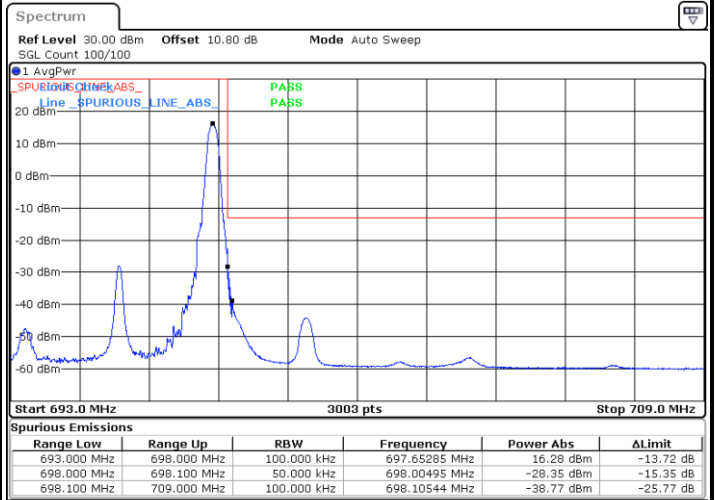

Lowest Band Edge / Full RB

Date: 27.SEP.2020 13:36:22

Highest Band Edge / Full RB

Date: 27.SEP.2020 13:41:52

LTE Band 71 / 5MHz / 64QAM

Lowest Band Edge / 1RB

Date: 27.SEP.2020 13:43:39

Highest Band Edge / 1 RB

Date: 27.SEP.2020 13:46:23

Lowest Band Edge / Full RB

Date: 27.SEP.2020 13:44:13

Highest Band Edge / Full RB

Date: 27.SEP.2020 13:46:58

LTE Band 71 / 5MHz / 256QAM

Lowest Band Edge / 1RB

Date: 29.SEP.2020 09:38:53

Highest Band Edge / 1 RB

Date: 29.SEP.2020 09:41:27

Lowest Band Edge / Full RB

Date: 29.SEP.2020 09:38:18

Highest Band Edge / Full RB

Date: 29.SEP.2020 09:40:19

LTE Band 71 / 10MHz / QPSK

Lowest Band Edge / 1 RB

Date: 27.SEP.2020 13:48:45

Highest Band Edge / 1 RB

Date: 27.SEP.2020 13:54:10

Lowest Band Edge / Full RB

Date: 27.SEP.2020 13:49:53

Highest Band Edge / Full RB

Date: 27.SEP.2020 13:55:21

LTE Band 71 / 10MHz / 16QAM