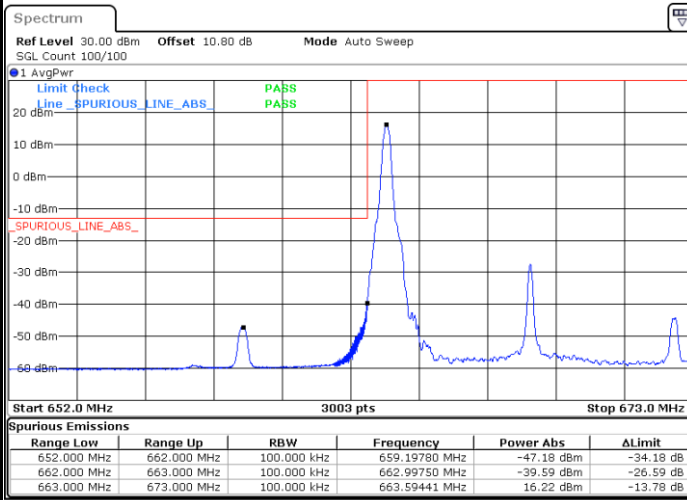

Lowest Band Edge / 1 RB

Date: 27.SEP.2020 13:49:19

Highest Band Edge / 1 RB

Date: 27.SEP.2020 13:54:46

Lowest Band Edge / Full RB

Date: 27.SEP.2020 13:50:27

Highest Band Edge / Full RB

Date: 27.SEP.2020 13:55:57

LTE Band 71 / 10MHz / 64QAM

Lowest Band Edge / 1 RB

Date: 27.SEP.2020 13:57:42

Highest Band Edge / 1 RB

Date: 27.SEP.2020 14:00:26

Lowest Band Edge / Full RB

Date: 27.SEP.2020 13:58:16

Highest Band Edge / Full RB

Date: 27.SEP.2020 14:01:01

LTE Band 71 / 10MHz / 256QAM

Lowest Band Edge / 1RB

Date: 29.SEP.2020 09:44:43

Highest Band Edge / 1 RB

Date: 29.SEP.2020 09:47:03

Lowest Band Edge / Full RB

Date: 29.SEP.2020 09:44:07

Highest Band Edge / Full RB

Date: 29.SEP.2020 09:46:05

LTE Band 71 / 15MHz / QPSK

Lowest Band Edge / 1 RB

Date: 27_SEP.2020 14:02:47

Highest Band Edge / 1 RB

Date: 27_SEP.2020 14:08:10

Lowest Band Edge / Full RB