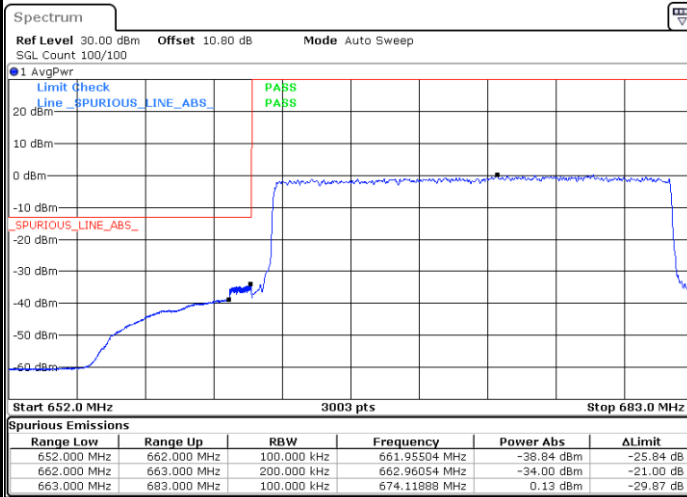

Highest Band Edge / 1 RB

Date: 29_SEP.2020 09:52:18

Lowest Band Edge / Full RB

Date: 29_SEP.2020 09:49:07

Highest Band Edge / Full RB

Date: 29_SEP.2020 09:51:13

LTE Band 71 / 20MHz / QPSK

Lowest Band Edge / 1 RB

Highest Band Edge / 1 RB

Date: 27.SEP.2020 14:16:40

Date: 27.SEP.2020 14:22:02

Lowest Band Edge / Full RB

Highest Band Edge / Full RB

Date: 27.SEP.2020 14:17:46

Date: 27.SEP.2020 14:23:44

LTE Band 71 / 20MHz / 16QAM

Lowest Band Edge / 1 RB

Date: 27.SEP.2020 14:17:13

Highest Band Edge / 1RB

Date: 27.SEP.2020 14:22:36

Lowest Band Edge / Full RB

Date: 27.SEP.2020 14:18:20

Highest Band Edge / Full RB

Date: 27.SEP.2020 14:23:10