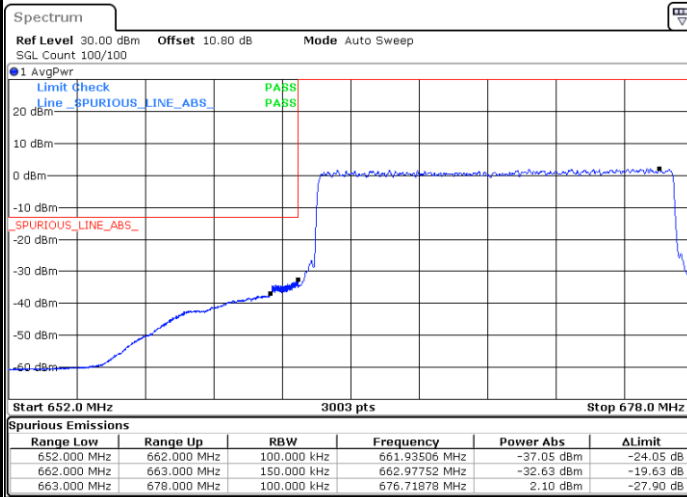

Date: 27.SEP.2020 14:01:01

LTE Band 71 / 10MHz / 256QAM

Lowest Band Edge / 1RB

Date: 29.SEP.2020 09:44:43

Highest Band Edge / 1 RB

Date: 29.SEP.2020 09:47:03

Lowest Band Edge / Full RB

Date: 29.SEP.2020 09:44:07

Highest Band Edge / Full RB

Date: 29.SEP.2020 09:46:05

LTE Band 71 / 15MHz / QPSK

Lowest Band Edge / 1 RB

Date: 27_SEP.2020 14:02:47

Highest Band Edge / 1 RB

Date: 27_SEP.2020 14:08:10

Lowest Band Edge / Full RB

Date: 27_SEP.2020 14:03:54

Highest Band Edge / Full RB

Date: 27_SEP.2020 14:09:19

LTE Band 71 / 15MHz / 16QAM

Lowest Band Edge / 1 RB

Date: 27.SEP.2020 14:03:20

Highest Band Edge / 1 RB

Date: 27.SEP.2020 14:08:44

Lowest Band Edge / Full RB

Date: 27.SEP.2020 14:04:27

Highest Band Edge / Full RB

Date: 27.SEP.2020 14:09:53

LTE Band 71 / 15MHz / 64QAM

Lowest Band Edge / 1 RB

Date: 27.SEP.2020 14:11:39

Highest Band Edge / 1 RB