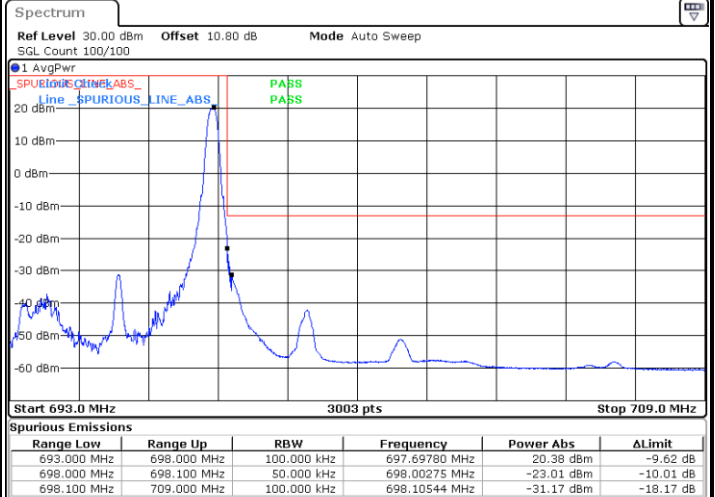

Middle Channel / 15MHz / 256QAM

Date: 29_SEP.2020 09:47:27

Middle Channel / 20MHz / 256QAM

Date: 29_SEP.2020 09:52:47

Highest Channel / 15MHz / 256QAM

Date: 29_SEP.2020 09:50:37

Highest Channel / 20MHz / 256QAM

Date: 29_SEP.2020 09:56:41

Conducted Band Edge

LTE Band 71 / 5MHz / QPSK

Lowest Band Edge / 1 RB

Date: 27_SEP.2020 13:34:37

Highest Band Edge / 1 RB

Date: 27_SEP.2020 13:40:05

Lowest Band Edge / Full RB

Date: 27_SEP.2020 13:35:47

Highest Band Edge / Full RB

Date: 27_SEP.2020 13:41:17

LTE Band 71 / 5MHz / 16QAM

Lowest Band Edge / 1 RB

Date: 27.SEP.2020 13:35:12

Highest Band Edge / 1 RB

Date: 27.SEP.2020 13:40:41

Lowest Band Edge / Full RB

Date: 27.SEP.2020 13:36:22

Highest Band Edge / Full RB

Date: 27.SEP.2020 13:41:52

LTE Band 71 / 5MHz / 64QAM

Lowest Band Edge / 1RB

Date: 27.SEP.2020 13:43:39

Highest Band Edge / 1 RB