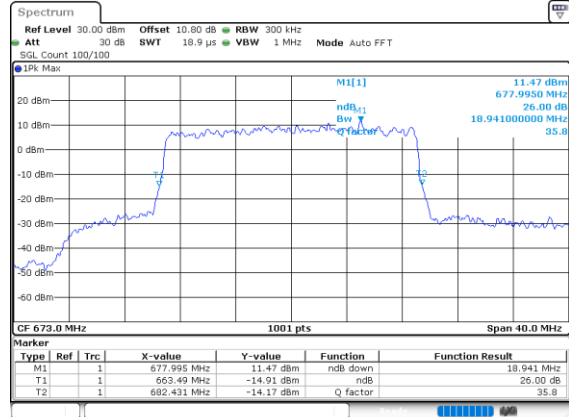

Date: 29_SEP.2020 09:39:34

Highest Channel / 10MHz / 256QAM

Date: 29_SEP.2020 09:45:28

LTE Band 71

Lowest Channel / 15MHz / 256QAM

Date: 29_SEP.2020 09:48:28

Lowest Channel / 20MHz / 256QAM

Date: 29_SEP.2020 09:54:29