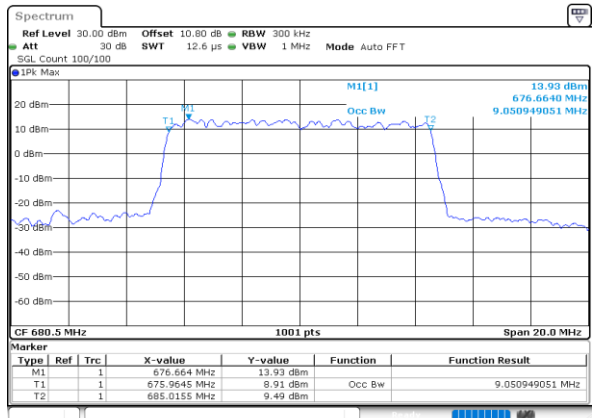

Middle Channel / 10MHz / 64QAM

Date: 27_SEP.2020 13:58:52