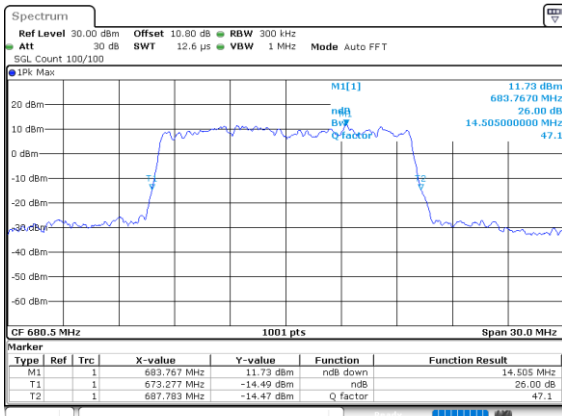

Middle Channel / 15MHz / 256QAM

Date: 29_SEP.2020 09:47:32