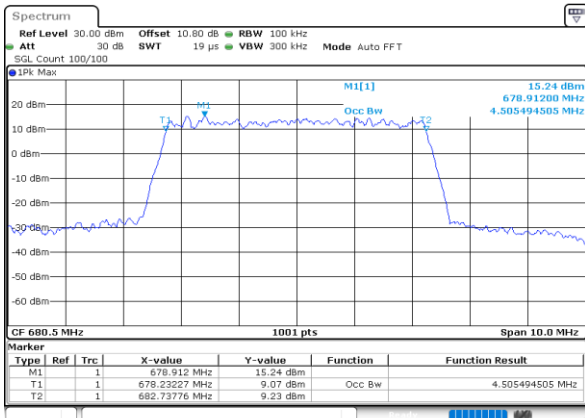

Date: 29_SEP.2020 09:56:47

Occupied Bandwidth

Mode	LTE Band 71 : 99%OBW(MHz)											
BW	-		-		5MHz		10MHz		15MHz		20MHz	
Mod.	-	-	-	-	QPSK	16QAM	QPSK	16QAM	QPSK	16QAM	QPSK	16QAM
Lowest CH	-	-	-	-	4.50	4.47	9.01	9.01	13.43	13.49	17.94	17.86
Middle CH	-	-	-	-	4.51	4.49	9.03	9.05	13.40	13.40	17.86	17.82
Highest CH	-	-	-	-	4.50	4.51	8.99	8.95	13.43	13.46	17.90	17.90
Mode	LTE Band 71 : 99%OBW(MHz)											
BW	-		-		5MHz		10MHz		15MHz		20MHz	
Mod.	-	-	-	-	64QAM	256 QAM	64QAM	256 QAM	64QAM	256 QAM	64QAM	256 QAM
Lowest CH	-	-	-	-	4.51	4.49	9.03	9.03	13.40	13.43	17.86	17.78
Middle CH	-	-	-	-	4.52	4.49	8.69	8.99	13.46	13.40	17.82	17.86
Highest CH	-	-	-	-	4.51	4.48	9.05	9.01	13.40	13.43	17.86	17.82

LTE Band 71

Lowest Channel / 5MHz / QPSK

Date: 27_SEP.2020 13:33:27

Lowest Channel / 5MHz / 16QAM

Date: 27_SEP.2020 13:33:19

Middle Channel / 5MHz / QPSK

Date: 27_SEP.2020 13:37:21

Middle Channel / 5MHz / 16QAM

Date: 27_SEP.2020 13:37:13

Highest Channel / 5MHz / QPSK

Date: 27_SEP.2020 13:38:54

Highest Channel / 5MHz / 16QAM

Date: 27_SEP.2020 13:39:06

LTE Band 71

Lowest Channel / 10MHz / QPSK

Date: 27.SEP.2020 13:47:35