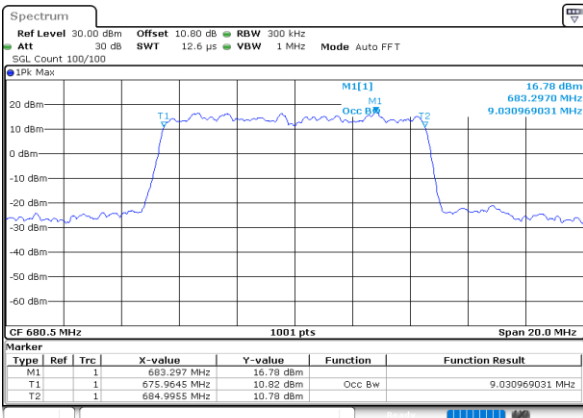

Middle Channel / 10MHz / QPSK

Date: 27.SEP.2020 13:51:26