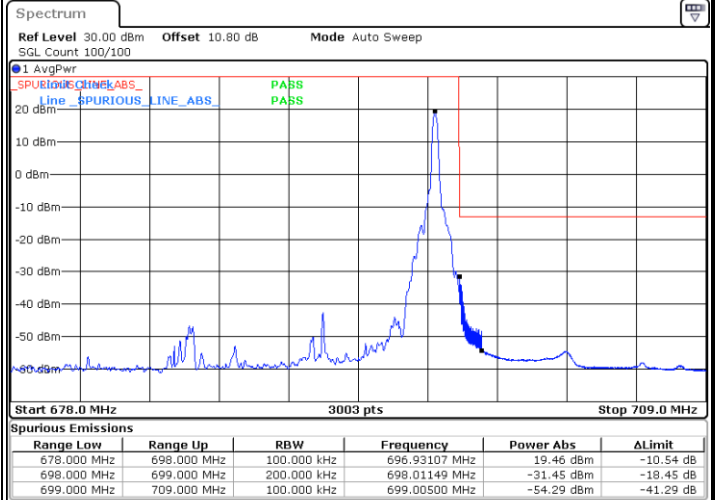

Date: 27.SEP.2020 14:14:21

Lowest Band Edge / Full RB

Date: 27.SEP.2020 14:12:12

Highest Band Edge / Full RB

Date: 27.SEP.2020 14:14:55

LTE Band 71 / 15MHz / 256QAM

Lowest Band Edge / 1RB

Date: 29_SEP.2020 09:50:09

Highest Band Edge / 1 RB

Date: 29_SEP.2020 09:52:18

Lowest Band Edge / Full RB

Date: 29_SEP.2020 09:49:07

Highest Band Edge / Full RB

Date: 29_SEP.2020 09:51:13

LTE Band 71 / 20MHz / QPSK

Lowest Band Edge / 1 RB

Highest Band Edge / 1 RB

Date: 27.SEP.2020 14:16:40

Date: 27.SEP.2020 14:22:02

Lowest Band Edge / Full RB

Highest Band Edge / Full RB

Date: 27.SEP.2020 14:17:46

Date: 27.SEP.2020 14:23:44

LTE Band 71 / 20MHz / 16QAM

Lowest Band Edge / 1 RB

Date: 27.SEP.2020 14:17:13

Highest Band Edge / 1RB

Date: 27.SEP.2020 14:22:36

Lowest Band Edge / Full RB

Date: 27.SEP.2020 14:18:20

Highest Band Edge / Full RB

Date: 27.SEP.2020 14:23:10