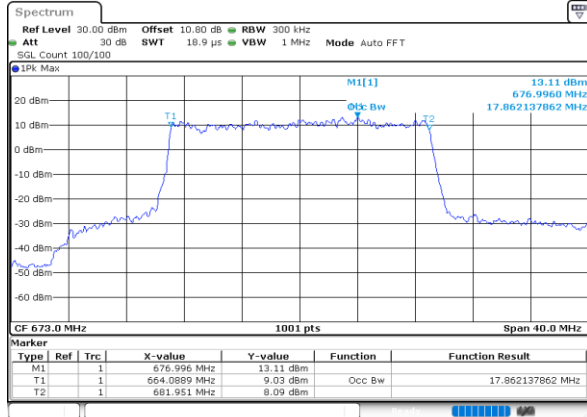

Lowest Channel / 20MHz / 16QAM

Date: 27.SEP.2020 14:15:43