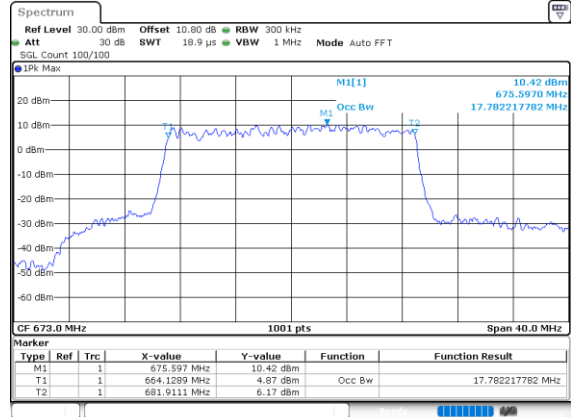

Date: 29.SEP.2020 09:39:29

Highest Channel / 10MHz / 256QAM

Date: 29.SEP.2020 09:45:23

LTE Band 71

Lowest Channel / 15MHz / 256QAM

Date: 29_SEP.2020 09:48:22

Lowest Channel / 20MHz / 256QAM

Date: 29_SEP.2020 09:54:23

Date: 29_SEP.2020 09:56:41

Conducted Band Edge

LTE Band 71 / 5MHz / QPSK

Lowest Band Edge / 1 RB

Date: 27_SEP.2020 13:34:37

Highest Band Edge / 1 RB

Date: 27_SEP.2020 13:40:05

Lowest Band Edge / Full RB