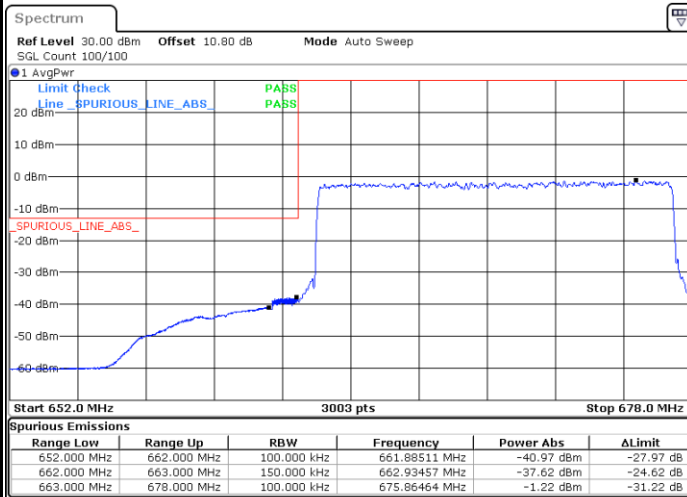

Lowest Band Edge / Full RB

Date: 27.SEP.2020 14:04:27

Highest Band Edge / Full RB

Date: 27.SEP.2020 14:09:53

LTE Band 71 / 15MHz / 64QAM

Lowest Band Edge / 1 RB

Date: 27.SEP.2020 14:11:39

Highest Band Edge / 1 RB

Date: 27.SEP.2020 14:14:21

Lowest Band Edge / Full RB

Date: 27.SEP.2020 14:12:12

Highest Band Edge / Full RB

Date: 27.SEP.2020 14:14:55

LTE Band 71 / 15MHz / 256QAM

Lowest Band Edge / 1RB

Date: 29_SEP.2020 09:50:09

Highest Band Edge / 1 RB

Date: 29_SEP.2020 09:52:18

Lowest Band Edge / Full RB

Date: 29_SEP.2020 09:49:07

Highest Band Edge / Full RB

Date: 29_SEP.2020 09:51:13

LTE Band 71 / 20MHz / QPSK

Lowest Band Edge / 1 RB

Highest Band Edge / 1 RB

Date: 27.SEP.2020 14:16:40

Date: 27.SEP.2020 14:22:02

Lowest Band Edge / Full RB

Highest Band Edge / Full RB

Date: 27.SEP.2020 14:17:46

Date: 27.SEP.2020 14:23:44

LTE Band 71 / 20MHz / 16QAM