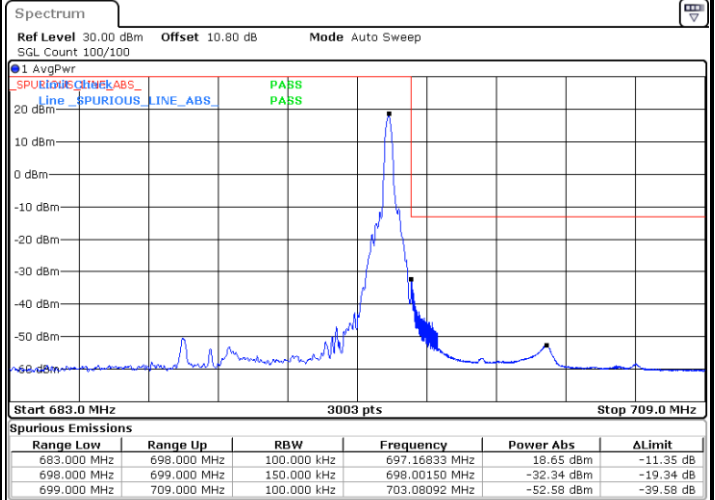

Date: 27_SEP.2020 14:03:54

Highest Band Edge / Full RB

Date: 27_SEP.2020 14:09:19

LTE Band 71 / 15MHz / 16QAM

Lowest Band Edge / 1 RB

Date: 27.SEP.2020 14:03:20

Highest Band Edge / 1 RB

Date: 27.SEP.2020 14:08:44

Lowest Band Edge / Full RB

Date: 27.SEP.2020 14:04:27

Highest Band Edge / Full RB

Date: 27.SEP.2020 14:09:53

LTE Band 71 / 15MHz / 64QAM

Lowest Band Edge / 1 RB

Date: 27.SEP.2020 14:11:39

Highest Band Edge / 1 RB

Date: 27.SEP.2020 14:14:21

Lowest Band Edge / Full RB

Date: 27.SEP.2020 14:12:12

Highest Band Edge / Full RB

Date: 27.SEP.2020 14:14:55

LTE Band 71 / 15MHz / 256QAM

Lowest Band Edge / 1RB

Date: 29_SEP.2020 09:50:09

Highest Band Edge / 1 RB

Date: 29_SEP.2020 09:52:18

Lowest Band Edge / Full RB

Date: 29_SEP.2020 09:49:07

Highest Band Edge / Full RB

Date: 29_SEP.2020 09:51:13

LTE Band 71 / 20MHz / QPSK

Lowest Band Edge / 1 RB