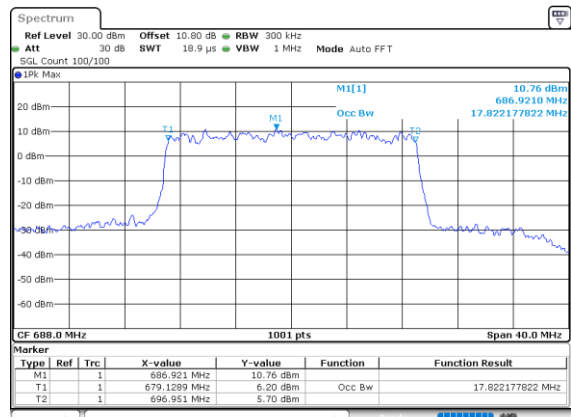

Middle Channel / 15MHz / 256QAM

Date: 29_SEP.2020 09:47:27

Middle Channel / 20MHz / 256QAM

Date: 29_SEP.2020 09:52:47

Highest Channel / 15MHz / 256QAM

Date: 29_SEP.2020 09:50:37

Highest Channel / 20MHz / 256QAM

Date: 29_SEP.2020 09:56:41

Conducted Band Edge

LTE Band 71 / 5MHz / QPSK

Lowest Band Edge / 1 RB

Date: 27_SEP.2020 13:34:37

Highest Band Edge / 1 RB

Date: 27_SEP.2020 13:40:05

Lowest Band Edge / Full RB