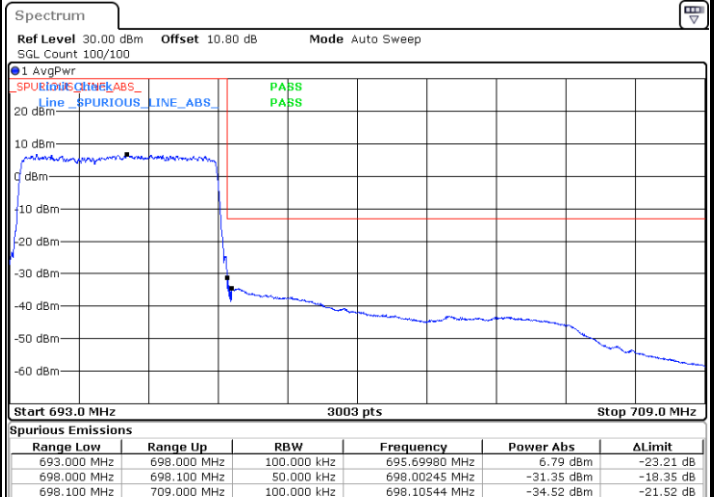

Middle Channel / 15MHz / 256QAM

Date: 29_SEP.2020 09:47:27

Middle Channel / 20MHz / 256QAM

Date: 29_SEP.2020 09:52:47

Highest Channel / 15MHz / 256QAM

Date: 29_SEP.2020 09:50:37

Highest Channel / 20MHz / 256QAM

Date: 29_SEP.2020 09:56:41

Conducted Band Edge

LTE Band 71 / 5MHz / QPSK

Lowest Band Edge / 1 RB

Date: 27_SEP.2020 13:34:37

Highest Band Edge / 1 RB

Date: 27_SEP.2020 13:40:05

Lowest Band Edge / Full RB

Date: 27_SEP.2020 13:35:47

Highest Band Edge / Full RB

Date: 27_SEP.2020 13:41:17

LTE Band 71 / 5MHz / 16QAM

Lowest Band Edge / 1 RB

Date: 27.SEP.2020 13:35:12

Highest Band Edge / 1 RB

Date: 27.SEP.2020 13:40:41

Lowest Band Edge / Full RB

Date: 27.SEP.2020 13:36:22

Highest Band Edge / Full RB

Date: 27.SEP.2020 13:41:52

LTE Band 71 / 5MHz / 64QAM

Lowest Band Edge / 1RB

Date: 27.SEP.2020 13:43:39

Highest Band Edge / 1 RB