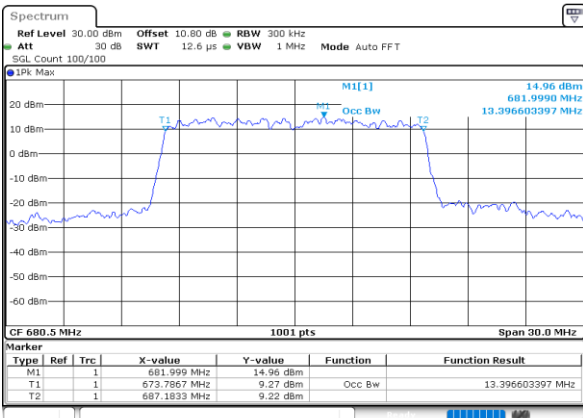

Highest Channel / 10MHz / 16QAM

Date: 27.SEP.2020 13:53:10

LTE Band 71

Lowest Channel / 15MHz / QPSK

Date: 27.SEP.2020 14:01:37

Lowest Channel / 15MHz / 16QAM

Date: 27.SEP.2020 14:01:49

Middle Channel / 15MHz / QPSK

Date: 27.SEP.2020 14:05:27

Middle Channel / 15MHz / 16QAM

Date: 27.SEP.2020 14:05:38

Highest Channel / 15MHz / QPSK

Date: 27.SEP.2020 14:06:59

Highest Channel / 15MHz / 16QAM

Date: 27.SEP.2020 14:07:11

LTE Band 71