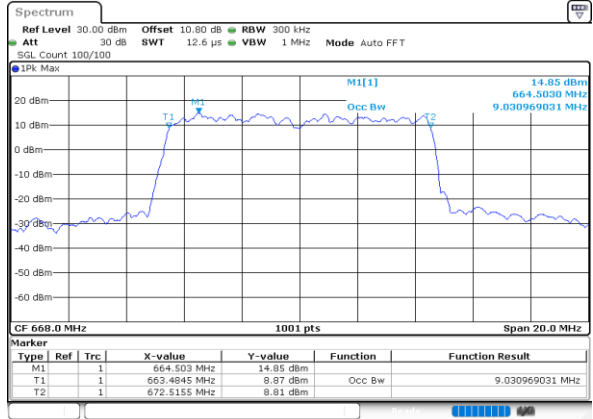

Highest Channel / 20MHz / QPSK

Date: 27.SEP.2020 14:20:52

Highest Channel / 20MHz / 16QAM

Date: 27.SEP.2020 14:21:03

LTE Band 71

Lowest Channel / 5MHz / 64QAM

Date: 27_SEP.2020 13:42:52

Lowest Channel / 10MHz / 64QAM