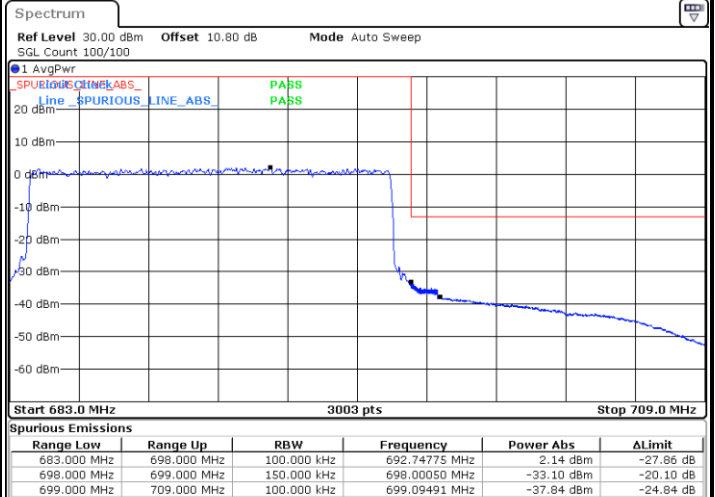

Date: 27.SEP.2020 14:01:01

LTE Band 71 / 10MHz / 256QAM

Lowest Band Edge / 1RB

Date: 29.SEP.2020 09:44:43

Highest Band Edge / 1 RB

Date: 29.SEP.2020 09:47:03

Lowest Band Edge / Full RB

Date: 29.SEP.2020 09:44:07

Highest Band Edge / Full RB

Date: 29.SEP.2020 09:46:05

LTE Band 71 / 15MHz / QPSK

Lowest Band Edge / 1 RB

Date: 27_SEP.2020 14:02:47

Highest Band Edge / 1 RB

Date: 27_SEP.2020 14:08:10

Lowest Band Edge / Full RB

Date: 27_SEP.2020 14:03:54

Highest Band Edge / Full RB

Date: 27_SEP.2020 14:09:19

LTE Band 71 / 15MHz / 16QAM

Lowest Band Edge / 1 RB

Date: 27.SEP.2020 14:03:20

Highest Band Edge / 1 RB

Date: 27.SEP.2020 14:08:44

Lowest Band Edge / Full RB

Date: 27.SEP.2020 14:04:27

Highest Band Edge / Full RB

Date: 27.SEP.2020 14:09:53

LTE Band 71 / 15MHz / 64QAM

Lowest Band Edge / 1 RB

Date: 27.SEP.2020 14:11:39

Highest Band Edge / 1 RB