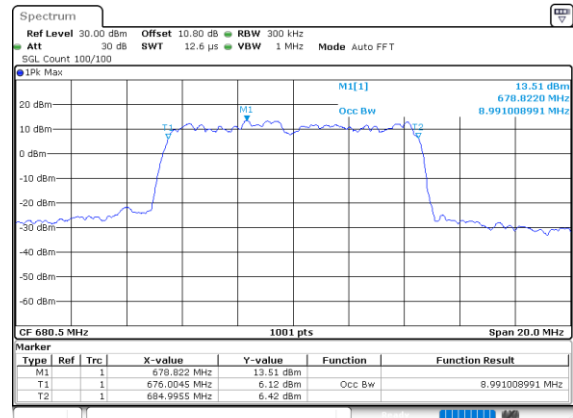

Date: 29.SEP.2020 09:37:37

Lowest Channel / 10MHz / 256QAM

Date: 29.SEP.2020 09:43:31

Middle Channel / 5MHz / 256QAM

Date: 29.SEP.2020 09:36:43

Middle Channel / 10MHz / 256QAM

Date: 29.SEP.2020 09:42:38

Highest Channel / 5MHz / 256QAM

Date: 29.SEP.2020 09:39:29

Highest Channel / 10MHz / 256QAM

Date: 29.SEP.2020 09:45:23

LTE Band 71

Lowest Channel / 15MHz / 256QAM

Date: 29_SEP.2020 09:48:22

Lowest Channel / 20MHz / 256QAM

Date: 29_SEP.2020 09:54:23