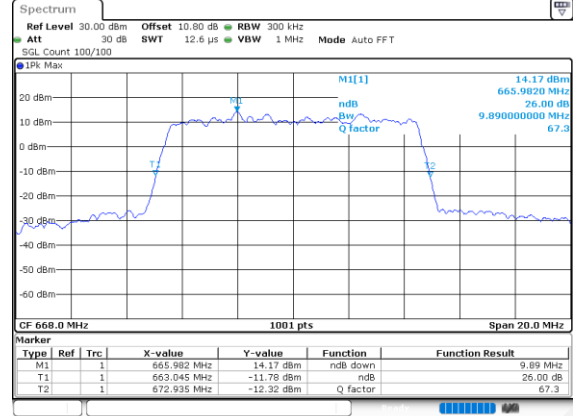

Lowest Channel / 10MHz / 256QAM

Date: 29_SEP.2020 09:43:36