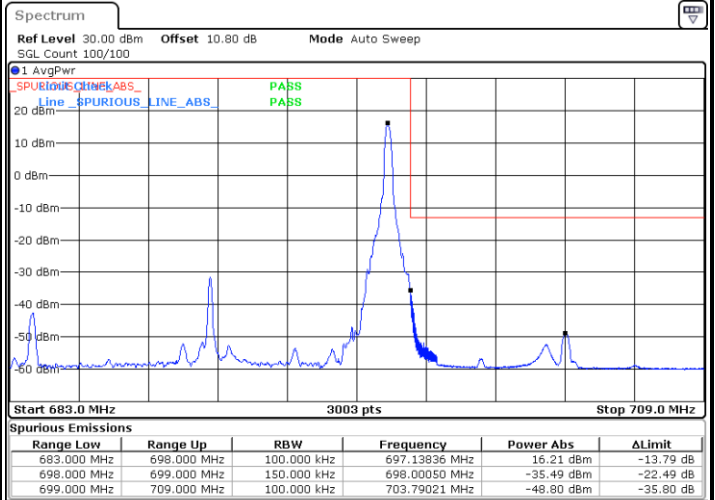

Lowest Band Edge / Full RB

Date: 27.SEP.2020 14:04:27

Highest Band Edge / Full RB

Date: 27.SEP.2020 14:09:53

LTE Band 71 / 15MHz / 64QAM

Lowest Band Edge / 1 RB

Date: 27.SEP.2020 14:11:39

Highest Band Edge / 1 RB

Date: 27.SEP.2020 14:14:21

Lowest Band Edge / Full RB

Date: 27.SEP.2020 14:12:12

Highest Band Edge / Full RB

Date: 27.SEP.2020 14:14:55

LTE Band 71 / 15MHz / 256QAM

Lowest Band Edge / 1RB

Date: 29_SEP.2020 09:50:09

Highest Band Edge / 1 RB

Date: 29_SEP.2020 09:52:18

Lowest Band Edge / Full RB

Date: 29_SEP.2020 09:49:07

Highest Band Edge / Full RB

Date: 29_SEP.2020 09:51:13

LTE Band 71 / 20MHz / QPSK

Lowest Band Edge / 1 RB

Highest Band Edge / 1 RB

Date: 27.SEP.2020 14:16:40

Date: 27.SEP.2020 14:22:02

Lowest Band Edge / Full RB

Highest Band Edge / Full RB

Date: 27.SEP.2020 14:17:46

Date: 27.SEP.2020 14:23:44

LTE Band 71 / 20MHz / 16QAM