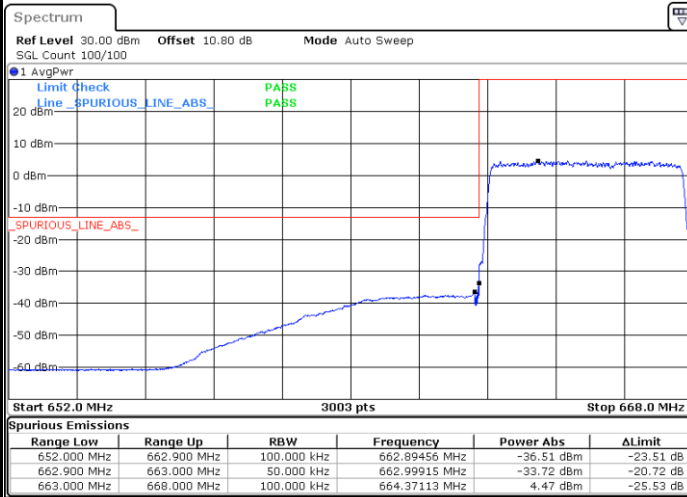

Date: 27_SEP.2020 13:35:47

Highest Band Edge / Full RB

Date: 27_SEP.2020 13:41:17

LTE Band 71 / 5MHz / 16QAM

Lowest Band Edge / 1 RB

Date: 27.SEP.2020 13:35:12

Highest Band Edge / 1 RB

Date: 27.SEP.2020 13:40:41

Lowest Band Edge / Full RB

Date: 27.SEP.2020 13:36:22

Highest Band Edge / Full RB

Date: 27.SEP.2020 13:41:52

LTE Band 71 / 5MHz / 64QAM

Lowest Band Edge / 1RB

Date: 27.SEP.2020 13:43:39

Highest Band Edge / 1 RB

Date: 27.SEP.2020 13:46:23

Lowest Band Edge / Full RB

Date: 27.SEP.2020 13:44:13

Highest Band Edge / Full RB

Date: 27.SEP.2020 13:46:58

LTE Band 71 / 5MHz / 256QAM

Lowest Band Edge / 1RB

Date: 29.SEP.2020 09:38:53

Highest Band Edge / 1 RB

Date: 29.SEP.2020 09:41:27

Lowest Band Edge / Full RB

Date: 29.SEP.2020 09:38:18

Highest Band Edge / Full RB

Date: 29.SEP.2020 09:40:19

LTE Band 71 / 10MHz / QPSK

Lowest Band Edge / 1 RB