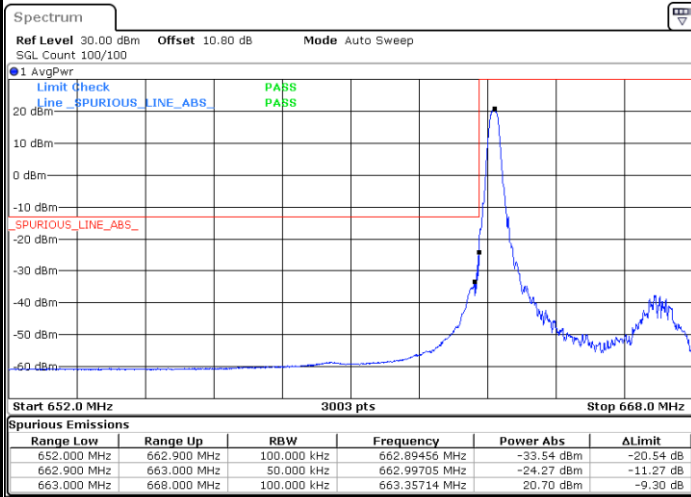

Date: 29.SEP.2020 09:39:29

Highest Channel / 10MHz / 256QAM

Date: 29.SEP.2020 09:45:23

LTE Band 71

Lowest Channel / 15MHz / 256QAM

Date: 29_SEP.2020 09:48:22

Lowest Channel / 20MHz / 256QAM

Date: 29_SEP.2020 09:54:23

Middle Channel / 15MHz / 256QAM

Date: 29_SEP.2020 09:47:27

Middle Channel / 20MHz / 256QAM

Date: 29_SEP.2020 09:52:47

Highest Channel / 15MHz / 256QAM

Date: 29_SEP.2020 09:50:37

Highest Channel / 20MHz / 256QAM

Date: 29_SEP.2020 09:56:41

Conducted Band Edge

LTE Band 71 / 5MHz / QPSK

Lowest Band Edge / 1 RB

Date: 27_SEP.2020 13:34:37

Highest Band Edge / 1 RB

Date: 27_SEP.2020 13:40:05

Lowest Band Edge / Full RB

Date: 27_SEP.2020 13:35:47

Highest Band Edge / Full RB

Date: 27_SEP.2020 13:41:17

LTE Band 71 / 5MHz / 16QAM

Lowest Band Edge / 1 RB

Date: 27.SEP.2020 13:35:12

Highest Band Edge / 1 RB

Date: 27.SEP.2020 13:40:41