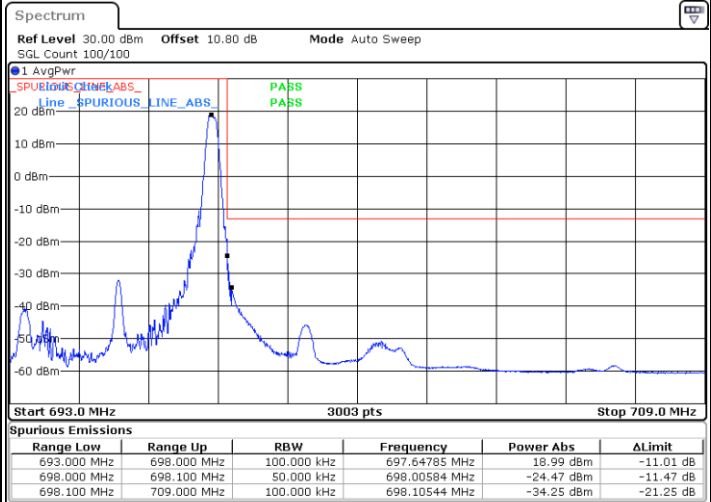

Date: 29_SEP.2020 09:56:41

Conducted Band Edge

LTE Band 71 / 5MHz / QPSK

Lowest Band Edge / 1 RB

Date: 27_SEP.2020 13:34:37

Highest Band Edge / 1 RB

Date: 27_SEP.2020 13:40:05

Lowest Band Edge / Full RB

Date: 27_SEP.2020 13:35:47

Highest Band Edge / Full RB

Date: 27_SEP.2020 13:41:17

LTE Band 71 / 5MHz / 16QAM

Lowest Band Edge / 1 RB

Date: 27.SEP.2020 13:35:12

Highest Band Edge / 1 RB

Date: 27.SEP.2020 13:40:41

Lowest Band Edge / Full RB

Date: 27.SEP.2020 13:36:22

Highest Band Edge / Full RB

Date: 27.SEP.2020 13:41:52

LTE Band 71 / 5MHz / 64QAM

Lowest Band Edge / 1RB

Date: 27.SEP.2020 13:43:39

Highest Band Edge / 1 RB

Date: 27.SEP.2020 13:46:23

Lowest Band Edge / Full RB

Date: 27.SEP.2020 13:44:13

Highest Band Edge / Full RB

Date: 27.SEP.2020 13:46:58

LTE Band 71 / 5MHz / 256QAM

Lowest Band Edge / 1RB

Date: 29.SEP.2020 09:38:53