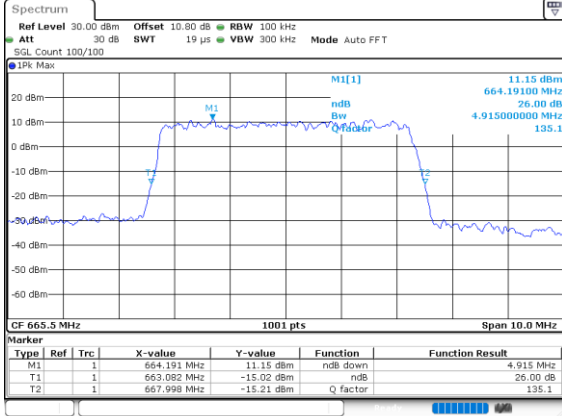

Date: 27_SEP.2020 14:26:49

Highest Channel / 15MHz / 64QAM

Date: 27_SEP.2020 14:13:46

Highest Channel / 20MHz / 64QAM

Date: 27_SEP.2020 14:27:35

LTE Band 71

Lowest Channel / 5MHz / 256QAM

Date: 29_SEP.2020 09:37:42