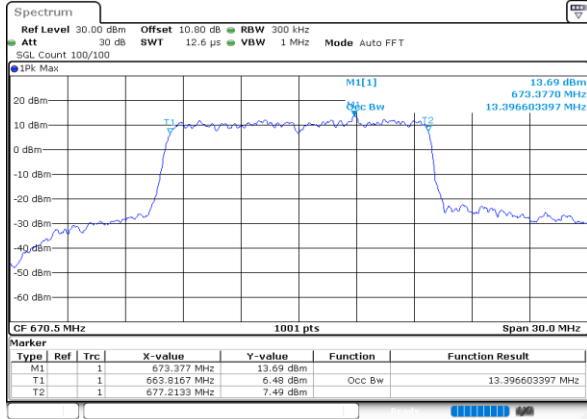

Highest Channel / 20MHz / QPSK

Date: 27.SEP.2020 14:20:52

Highest Channel / 20MHz / 16QAM

Date: 27.SEP.2020 14:21:03

LTE Band 71

Lowest Channel / 5MHz / 64QAM

Date: 27_SEP.2020 13:42:52

Lowest Channel / 10MHz / 64QAM

Date: 27_SEP.2020 13:56:56

Middle Channel / 5MHz / 64QAM

Date: 27_SEP.2020 13:44:49

Middle Channel / 10MHz / 64QAM

Date: 27_SEP.2020 13:58:52

Highest Channel / 5MHz / 64QAM

Date: 27_SEP.2020 13:45:35

Highest Channel / 10MHz / 64QAM

Date: 27_SEP.2020 13:59:38

LTE Band 71

Lowest Channel / 15MHz / 64QAM

Date: 27_SEP.2020 14:10:53

Lowest Channel / 20MHz / 64QAM

Date: 27_SEP.2020 14:24:44

Middle Channel / 15MHz / 64QAM

Date: 27_SEP.2020 14:12:40