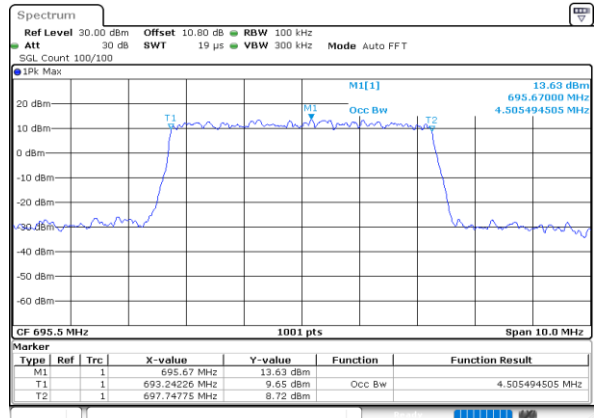

LTE Band 71

Lowest Channel / 5MHz / QPSK

Date: 27_SEP.2020 13:33:27

Lowest Channel / 5MHz / 16QAM

Date: 27_SEP.2020 13:33:19

Middle Channel / 5MHz / QPSK

Date: 27_SEP.2020 13:37:21

Middle Channel / 5MHz / 16QAM

Date: 27_SEP.2020 13:37:13

Highest Channel / 5MHz / QPSK

Date: 27_SEP.2020 13:38:54

Highest Channel / 5MHz / 16QAM

Date: 27_SEP.2020 13:39:06

LTE Band 71

Lowest Channel / 10MHz / QPSK

Date: 27.SEP.2020 13:47:35