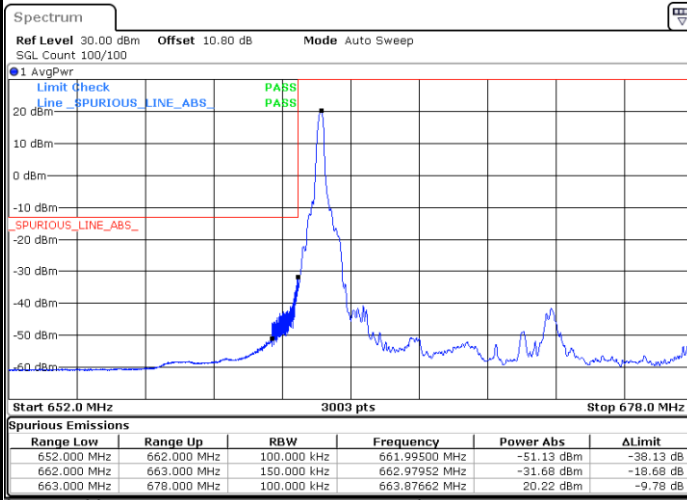

Date: 27.SEP.2020 14:01:01

LTE Band 71 / 10MHz / 256QAM

Lowest Band Edge / 1RB

Date: 29.SEP.2020 09:44:43

Highest Band Edge / 1 RB

Date: 29.SEP.2020 09:47:03

Lowest Band Edge / Full RB

Date: 29.SEP.2020 09:44:07

Highest Band Edge / Full RB

Date: 29.SEP.2020 09:46:05

LTE Band 71 / 15MHz / QPSK

Lowest Band Edge / 1 RB

Date: 27_SEP.2020 14:02:47

Highest Band Edge / 1 RB

Date: 27_SEP.2020 14:08:10

Lowest Band Edge / Full RB

Date: 27_SEP.2020 14:03:54

Highest Band Edge / Full RB

Date: 27_SEP.2020 14:09:19

LTE Band 71 / 15MHz / 16QAM

Lowest Band Edge / 1 RB

Date: 27.SEP.2020 14:03:20

Highest Band Edge / 1 RB

Date: 27.SEP.2020 14:08:44

Lowest Band Edge / Full RB

Date: 27.SEP.2020 14:04:27

Highest Band Edge / Full RB

Date: 27.SEP.2020 14:09:53

LTE Band 71 / 15MHz / 64QAM

Lowest Band Edge / 1 RB

Date: 27.SEP.2020 14:11:39

Highest Band Edge / 1 RB