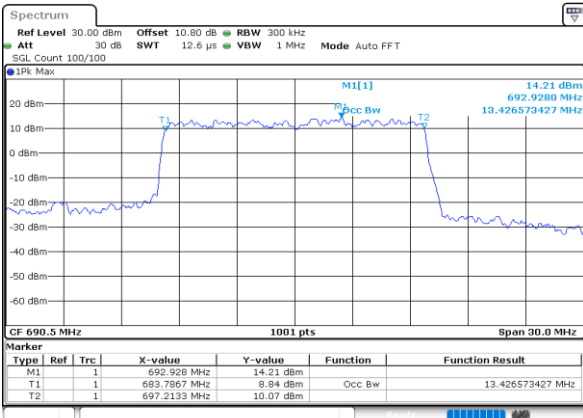

Highest Channel / 10MHz / 16QAM

Date: 27.SEP.2020 13:53:10

LTE Band 71

Lowest Channel / 15MHz / QPSK

Date: 27.SEP.2020 14:01:37

Lowest Channel / 15MHz / 16QAM

Date: 27.SEP.2020 14:01:49

Middle Channel / 15MHz / QPSK

Date: 27.SEP.2020 14:05:27

Middle Channel / 15MHz / 16QAM

Date: 27.SEP.2020 14:05:38

Highest Channel / 15MHz / QPSK

Date: 27.SEP.2020 14:06:59

Highest Channel / 15MHz / 16QAM

Date: 27.SEP.2020 14:07:11

LTE Band 71