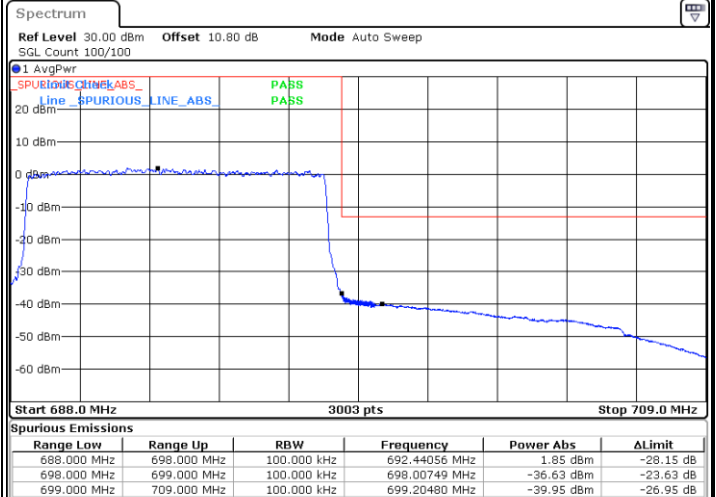

Lowest Band Edge / 1 RB

Date: 27.SEP.2020 13:49:19

Highest Band Edge / 1 RB

Date: 27.SEP.2020 13:54:46

Lowest Band Edge / Full RB

Date: 27.SEP.2020 13:50:27

Highest Band Edge / Full RB

Date: 27.SEP.2020 13:55:57

LTE Band 71 / 10MHz / 64QAM

Lowest Band Edge / 1 RB

Date: 27.SEP.2020 13:57:42

Highest Band Edge / 1 RB

Date: 27.SEP.2020 14:00:26

Lowest Band Edge / Full RB

Date: 27.SEP.2020 13:58:16

Highest Band Edge / Full RB

Date: 27.SEP.2020 14:01:01

LTE Band 71 / 10MHz / 256QAM

Lowest Band Edge / 1RB

Date: 29.SEP.2020 09:44:43

Highest Band Edge / 1 RB

Date: 29.SEP.2020 09:47:03

Lowest Band Edge / Full RB

Date: 29.SEP.2020 09:44:07

Highest Band Edge / Full RB

Date: 29.SEP.2020 09:46:05

LTE Band 71 / 15MHz / QPSK

Lowest Band Edge / 1 RB

Date: 27_SEP.2020 14:02:47

Highest Band Edge / 1 RB

Date: 27_SEP.2020 14:08:10

Lowest Band Edge / Full RB