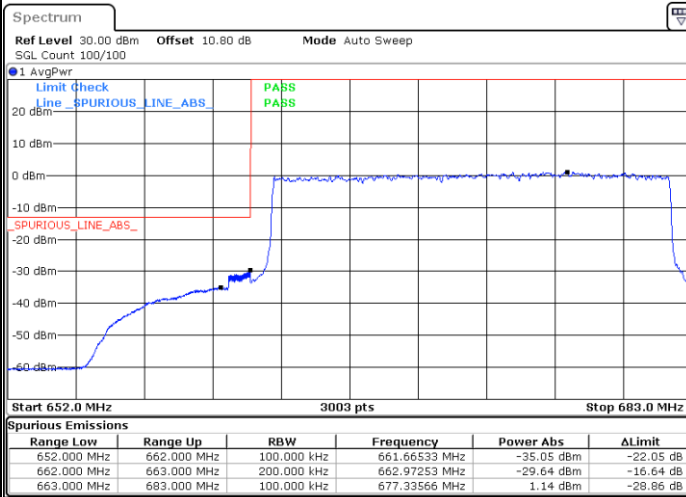

Date: 27.SEP.2020 14:14:21

Lowest Band Edge / Full RB

Date: 27.SEP.2020 14:12:12

Highest Band Edge / Full RB

Date: 27.SEP.2020 14:14:55

LTE Band 71 / 15MHz / 256QAM

Lowest Band Edge / 1RB

Date: 29_SEP.2020 09:50:09

Highest Band Edge / 1 RB

Date: 29_SEP.2020 09:52:18

Lowest Band Edge / Full RB

Date: 29_SEP.2020 09:49:07

Highest Band Edge / Full RB

Date: 29_SEP.2020 09:51:13

LTE Band 71 / 20MHz / QPSK

Lowest Band Edge / 1 RB

Highest Band Edge / 1 RB

Date: 27.SEP.2020 14:16:40

Date: 27.SEP.2020 14:22:02

Lowest Band Edge / Full RB

Highest Band Edge / Full RB

Date: 27.SEP.2020 14:17:46

Date: 27.SEP.2020 14:23:44

LTE Band 71 / 20MHz / 16QAM

Lowest Band Edge / 1 RB

Date: 27.SEP.2020 14:17:13

Highest Band Edge / 1RB

Date: 27.SEP.2020 14:22:36

Lowest Band Edge / Full RB

Date: 27.SEP.2020 14:18:20

Highest Band Edge / Full RB

Date: 27.SEP.2020 14:23:10