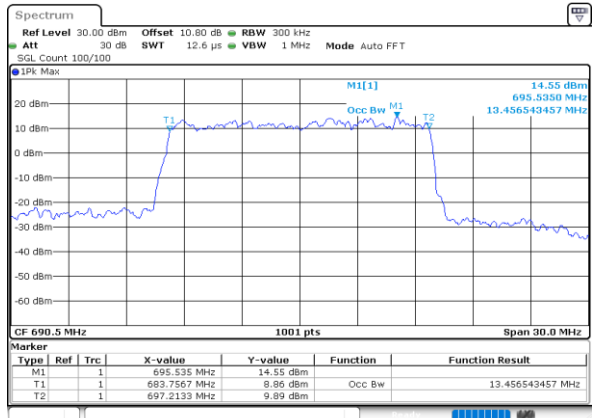

Highest Channel / 10MHz / 16QAM

Date: 27.SEP.2020 13:53:10

LTE Band 71

Lowest Channel / 15MHz / QPSK

Date: 27.SEP.2020 14:01:37

Lowest Channel / 15MHz / 16QAM

Date: 27.SEP.2020 14:01:49

Middle Channel / 15MHz / QPSK

Date: 27.SEP.2020 14:05:27

Middle Channel / 15MHz / 16QAM

Date: 27.SEP.2020 14:05:38

Highest Channel / 15MHz / QPSK

Date: 27.SEP.2020 14:06:59

Highest Channel / 15MHz / 16QAM

Date: 27.SEP.2020 14:07:11

LTE Band 71