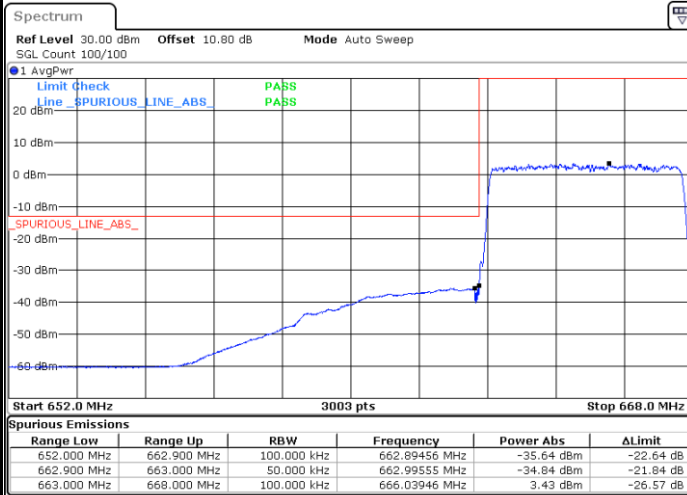

Lowest Band Edge / Full RB

Date: 27.SEP.2020 13:36:22

Highest Band Edge / Full RB

Date: 27.SEP.2020 13:41:52

LTE Band 71 / 5MHz / 64QAM

Lowest Band Edge / 1RB

Date: 27.SEP.2020 13:43:39

Highest Band Edge / 1 RB

Date: 27.SEP.2020 13:46:23

Lowest Band Edge / Full RB

Date: 27.SEP.2020 13:44:13

Highest Band Edge / Full RB

Date: 27.SEP.2020 13:46:58

LTE Band 71 / 5MHz / 256QAM

Lowest Band Edge / 1RB

Date: 29.SEP.2020 09:38:53

Highest Band Edge / 1 RB

Date: 29.SEP.2020 09:41:27

Lowest Band Edge / Full RB

Date: 29.SEP.2020 09:38:18

Highest Band Edge / Full RB

Date: 29.SEP.2020 09:40:19

LTE Band 71 / 10MHz / QPSK

Lowest Band Edge / 1 RB

Date: 27.SEP.2020 13:48:45

Highest Band Edge / 1 RB

Date: 27.SEP.2020 13:54:10

Lowest Band Edge / Full RB

Date: 27.SEP.2020 13:49:53

Highest Band Edge / Full RB

Date: 27.SEP.2020 13:55:21

LTE Band 71 / 10MHz / 16QAM