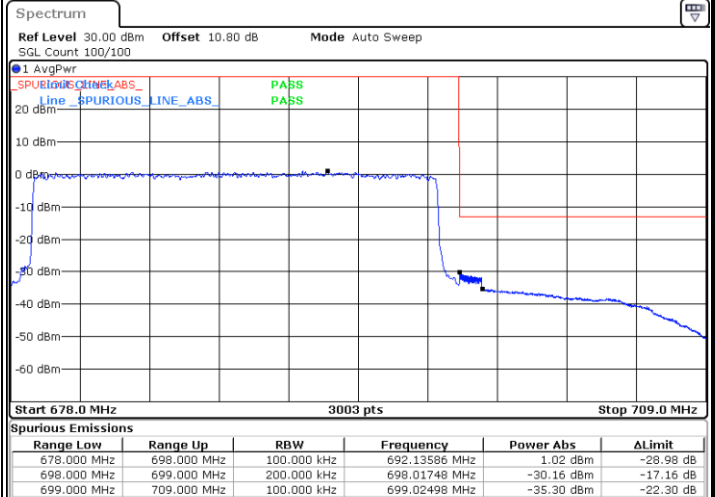

Date: 27.SEP.2020 14:14:21

Lowest Band Edge / Full RB

Date: 27.SEP.2020 14:12:12

Highest Band Edge / Full RB

Date: 27.SEP.2020 14:14:55

LTE Band 71 / 15MHz / 256QAM

Lowest Band Edge / 1RB

Date: 29_SEP.2020 09:50:09

Highest Band Edge / 1 RB

Date: 29_SEP.2020 09:52:18

Lowest Band Edge / Full RB

Date: 29_SEP.2020 09:49:07

Highest Band Edge / Full RB

Date: 29_SEP.2020 09:51:13

LTE Band 71 / 20MHz / QPSK

Lowest Band Edge / 1 RB

Highest Band Edge / 1 RB

Date: 27.SEP.2020 14:16:40

Date: 27.SEP.2020 14:22:02

Lowest Band Edge / Full RB

Highest Band Edge / Full RB

Date: 27.SEP.2020 14:17:46

Date: 27.SEP.2020 14:23:44

LTE Band 71 / 20MHz / 16QAM

Lowest Band Edge / 1 RB

Date: 27.SEP.2020 14:17:13

Highest Band Edge / 1RB

Date: 27.SEP.2020 14:22:36

Lowest Band Edge / Full RB

Date: 27.SEP.2020 14:18:20

Highest Band Edge / Full RB

Date: 27.SEP.2020 14:23:10