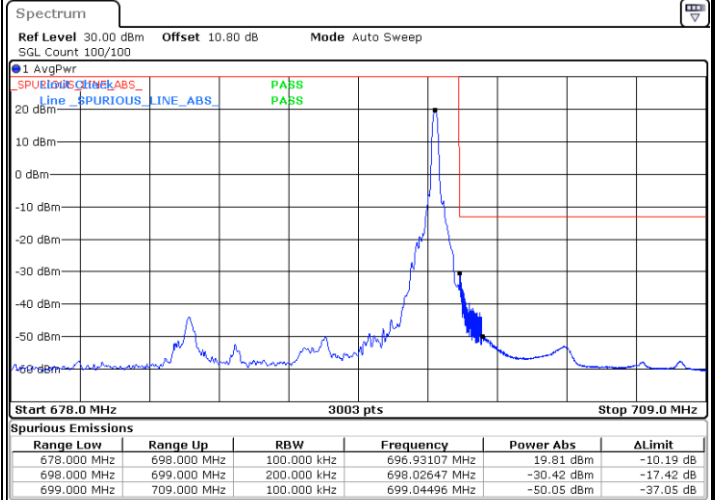

Lowest Band Edge / Full RB

Date: 27.SEP.2020 14:04:27

Highest Band Edge / Full RB

Date: 27.SEP.2020 14:09:53

LTE Band 71 / 15MHz / 64QAM

Lowest Band Edge / 1 RB

Date: 27.SEP.2020 14:11:39

Highest Band Edge / 1 RB

Date: 27.SEP.2020 14:14:21

Lowest Band Edge / Full RB

Date: 27.SEP.2020 14:12:12

Highest Band Edge / Full RB

Date: 27.SEP.2020 14:14:55

LTE Band 71 / 15MHz / 256QAM

Lowest Band Edge / 1RB

Date: 29_SEP.2020 09:50:09

Highest Band Edge / 1 RB

Date: 29_SEP.2020 09:52:18

Lowest Band Edge / Full RB

Date: 29_SEP.2020 09:49:07

Highest Band Edge / Full RB

Date: 29_SEP.2020 09:51:13

LTE Band 71 / 20MHz / QPSK

Lowest Band Edge / 1 RB

Highest Band Edge / 1 RB

Date: 27.SEP.2020 14:16:40

Date: 27.SEP.2020 14:22:02

Lowest Band Edge / Full RB

Highest Band Edge / Full RB

Date: 27.SEP.2020 14:17:46

Date: 27.SEP.2020 14:23:44

LTE Band 71 / 20MHz / 16QAM