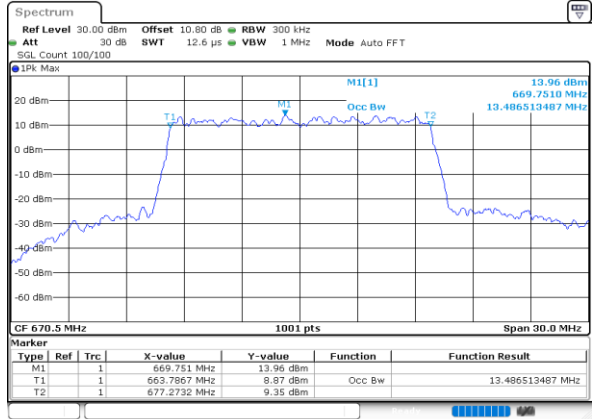

Highest Channel / 10MHz / 16QAM

Date: 27.SEP.2020 13:53:10

LTE Band 71

Lowest Channel / 15MHz / QPSK

Date: 27.SEP.2020 14:01:37

Lowest Channel / 15MHz / 16QAM

Date: 27.SEP.2020 14:01:49

Middle Channel / 15MHz / QPSK

Date: 27.SEP.2020 14:05:27

Middle Channel / 15MHz / 16QAM

Date: 27.SEP.2020 14:05:38

Highest Channel / 15MHz / QPSK

Date: 27.SEP.2020 14:06:59

Highest Channel / 15MHz / 16QAM

Date: 27.SEP.2020 14:07:11

LTE Band 71