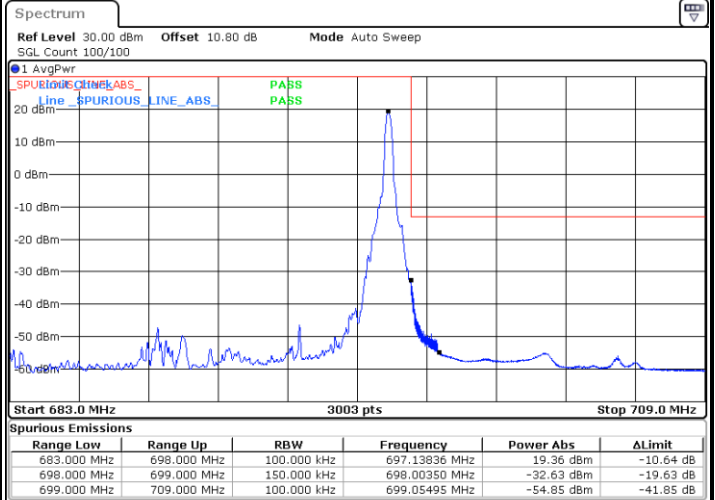

Highest Band Edge / Full RB

Date: 29.SEP.2020 09:46:05

LTE Band 71 / 15MHz / QPSK

Lowest Band Edge / 1 RB

Date: 27_SEP.2020 14:02:47

Highest Band Edge / 1 RB

Date: 27_SEP.2020 14:08:10

Lowest Band Edge / Full RB

Date: 27_SEP.2020 14:03:54

Highest Band Edge / Full RB

Date: 27_SEP.2020 14:09:19

LTE Band 71 / 15MHz / 16QAM

Lowest Band Edge / 1 RB

Date: 27.SEP.2020 14:03:20

Highest Band Edge / 1 RB

Date: 27.SEP.2020 14:08:44

Lowest Band Edge / Full RB

Date: 27.SEP.2020 14:04:27

Highest Band Edge / Full RB

Date: 27.SEP.2020 14:09:53

LTE Band 71 / 15MHz / 64QAM

Lowest Band Edge / 1 RB

Date: 27.SEP.2020 14:11:39

Highest Band Edge / 1 RB

Date: 27.SEP.2020 14:14:21

Lowest Band Edge / Full RB

Date: 27.SEP.2020 14:12:12

Highest Band Edge / Full RB

Date: 27.SEP.2020 14:14:55

LTE Band 71 / 15MHz / 256QAM

Lowest Band Edge / 1RB

Date: 29_SEP.2020 09:50:09