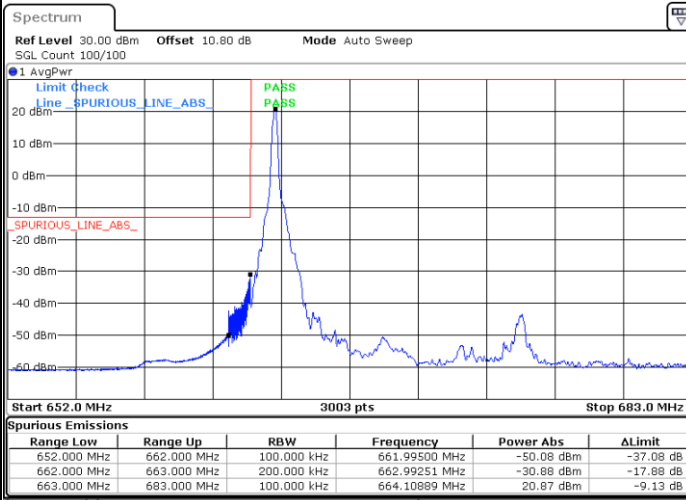

Lowest Band Edge / Full RB

Date: 27.SEP.2020 14:04:27

Highest Band Edge / Full RB

Date: 27.SEP.2020 14:09:53

LTE Band 71 / 15MHz / 64QAM

Lowest Band Edge / 1 RB

Date: 27.SEP.2020 14:11:39

Highest Band Edge / 1 RB

Date: 27.SEP.2020 14:14:21

Lowest Band Edge / Full RB

Date: 27.SEP.2020 14:12:12

Highest Band Edge / Full RB

Date: 27.SEP.2020 14:14:55

LTE Band 71 / 15MHz / 256QAM

Lowest Band Edge / 1RB

Date: 29_SEP.2020 09:50:09

Highest Band Edge / 1 RB

Date: 29_SEP.2020 09:52:18

Lowest Band Edge / Full RB

Date: 29_SEP.2020 09:49:07

Highest Band Edge / Full RB

Date: 29_SEP.2020 09:51:13

LTE Band 71 / 20MHz / QPSK

Lowest Band Edge / 1 RB

Highest Band Edge / 1 RB

Date: 27.SEP.2020 14:16:40

Date: 27.SEP.2020 14:22:02

Lowest Band Edge / Full RB

Highest Band Edge / Full RB

Date: 27.SEP.2020 14:17:46

Date: 27.SEP.2020 14:23:44

LTE Band 71 / 20MHz / 16QAM