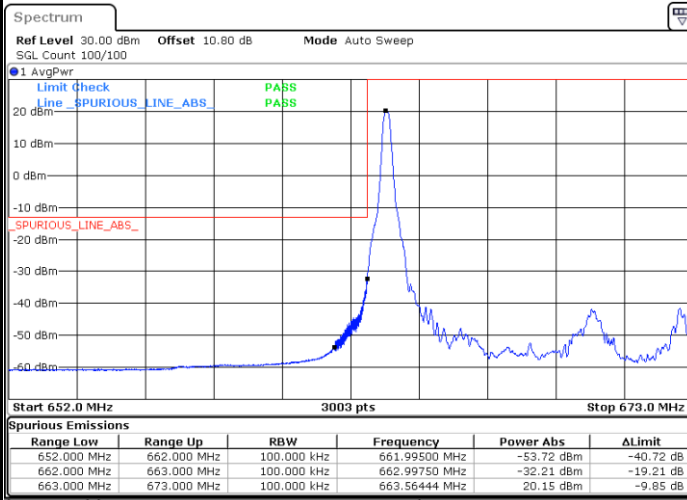

Date: 27.SEP.2020 13:46:23

Lowest Band Edge / Full RB

Date: 27.SEP.2020 13:44:13

Highest Band Edge / Full RB

Date: 27.SEP.2020 13:46:58

LTE Band 71 / 5MHz / 256QAM

Lowest Band Edge / 1RB

Date: 29.SEP.2020 09:38:53

Highest Band Edge / 1 RB

Date: 29.SEP.2020 09:41:27

Lowest Band Edge / Full RB

Date: 29.SEP.2020 09:38:18

Highest Band Edge / Full RB

Date: 29.SEP.2020 09:40:19

LTE Band 71 / 10MHz / QPSK

Lowest Band Edge / 1 RB

Date: 27.SEP.2020 13:48:45

Highest Band Edge / 1 RB

Date: 27.SEP.2020 13:54:10

Lowest Band Edge / Full RB

Date: 27.SEP.2020 13:49:53

Highest Band Edge / Full RB

Date: 27.SEP.2020 13:55:21

LTE Band 71 / 10MHz / 16QAM