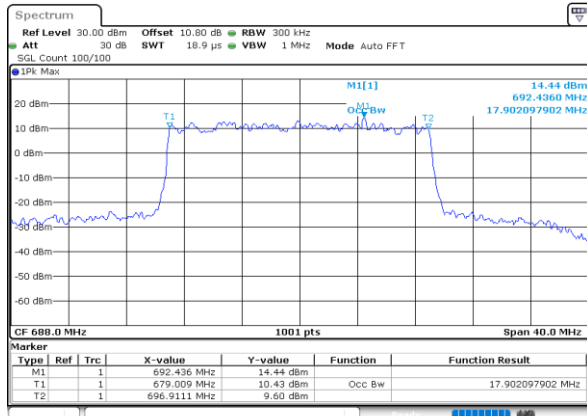

Date: 27.SEP.2020 14:05:27

Middle Channel / 15MHz / 16QAM

Date: 27.SEP.2020 14:05:38

Highest Channel / 15MHz / QPSK

Date: 27.SEP.2020 14:06:59

Highest Channel / 15MHz / 16QAM

Date: 27.SEP.2020 14:07:11

LTE Band 71

Lowest Channel / 20MHz / QPSK

Date: 27.SEP.2020 14:15:31

Lowest Channel / 20MHz / 16QAM

Date: 27.SEP.2020 14:15:43

Middle Channel / 20MHz / QPSK

Date: 27.SEP.2020 14:19:19

Middle Channel / 20MHz / 16QAM

Date: 27.SEP.2020 14:19:30

Highest Channel / 20MHz / QPSK

Date: 27.SEP.2020 14:20:52

Highest Channel / 20MHz / 16QAM

Date: 27.SEP.2020 14:21:03

LTE Band 71

Lowest Channel / 5MHz / 64QAM

Date: 27_SEP.2020 13:42:52

Lowest Channel / 10MHz / 64QAM