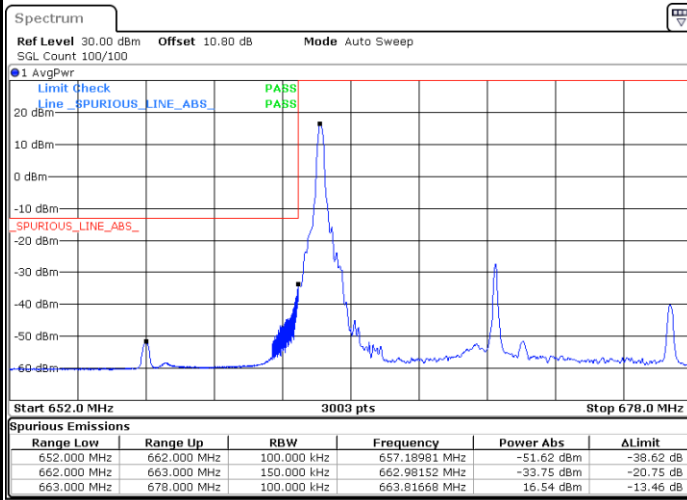

Lowest Band Edge / Full RB

Date: 27.SEP.2020 14:04:27

Highest Band Edge / Full RB

Date: 27.SEP.2020 14:09:53

LTE Band 71 / 15MHz / 64QAM

Lowest Band Edge / 1 RB

Date: 27.SEP.2020 14:11:39

Highest Band Edge / 1 RB

Date: 27.SEP.2020 14:14:21

Lowest Band Edge / Full RB

Date: 27.SEP.2020 14:12:12

Highest Band Edge / Full RB

Date: 27.SEP.2020 14:14:55

LTE Band 71 / 15MHz / 256QAM

Lowest Band Edge / 1RB

Date: 29_SEP.2020 09:50:09

Highest Band Edge / 1 RB

Date: 29_SEP.2020 09:52:18

Lowest Band Edge / Full RB

Date: 29_SEP.2020 09:49:07

Highest Band Edge / Full RB

Date: 29_SEP.2020 09:51:13

LTE Band 71 / 20MHz / QPSK

Lowest Band Edge / 1 RB

Highest Band Edge / 1 RB

Date: 27.SEP.2020 14:16:40

Date: 27.SEP.2020 14:22:02

Lowest Band Edge / Full RB

Highest Band Edge / Full RB

Date: 27.SEP.2020 14:17:46

Date: 27.SEP.2020 14:23:44

LTE Band 71 / 20MHz / 16QAM