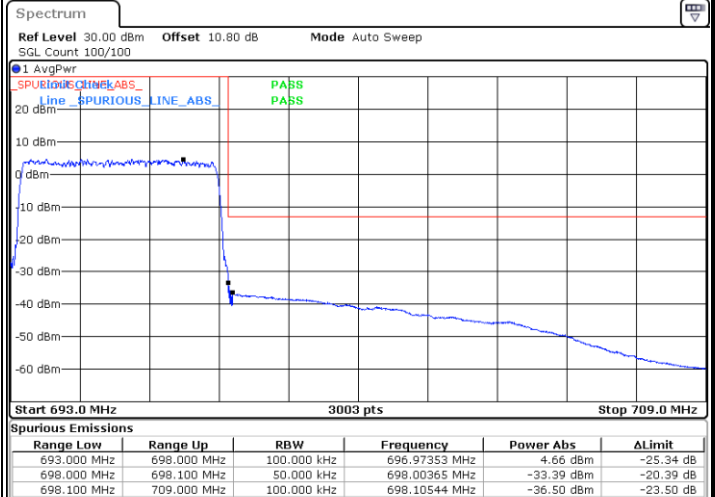

Date: 27_SEP.2020 13:35:47

Highest Band Edge / Full RB

Date: 27_SEP.2020 13:41:17

LTE Band 71 / 5MHz / 16QAM

Lowest Band Edge / 1 RB

Date: 27.SEP.2020 13:35:12

Highest Band Edge / 1 RB

Date: 27.SEP.2020 13:40:41

Lowest Band Edge / Full RB

Date: 27.SEP.2020 13:36:22

Highest Band Edge / Full RB

Date: 27.SEP.2020 13:41:52

LTE Band 71 / 5MHz / 64QAM

Lowest Band Edge / 1RB

Date: 27.SEP.2020 13:43:39

Highest Band Edge / 1 RB

Date: 27.SEP.2020 13:46:23

Lowest Band Edge / Full RB

Date: 27.SEP.2020 13:44:13

Highest Band Edge / Full RB

Date: 27.SEP.2020 13:46:58

LTE Band 71 / 5MHz / 256QAM

Lowest Band Edge / 1RB

Date: 29.SEP.2020 09:38:53

Highest Band Edge / 1 RB

Date: 29.SEP.2020 09:41:27

Lowest Band Edge / Full RB

Date: 29.SEP.2020 09:38:18

Highest Band Edge / Full RB

Date: 29.SEP.2020 09:40:19

LTE Band 71 / 10MHz / QPSK

Lowest Band Edge / 1 RB