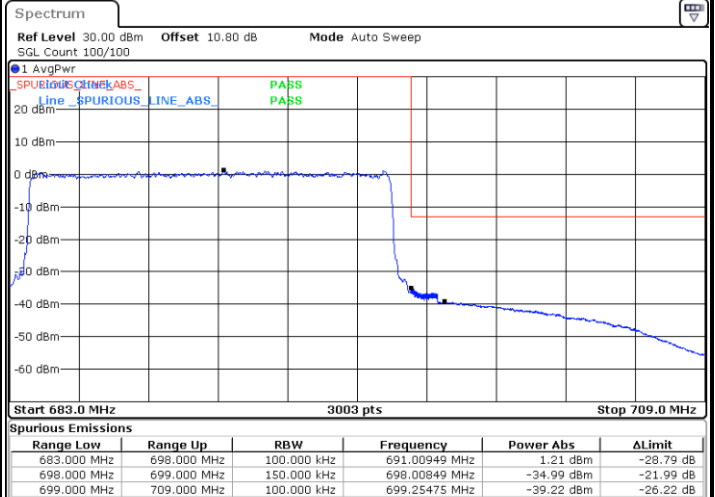

Highest Band Edge / Full RB

Date: 29.SEP.2020 09:46:05

LTE Band 71 / 15MHz / QPSK

Lowest Band Edge / 1 RB

Date: 27_SEP.2020 14:02:47

Highest Band Edge / 1 RB

Date: 27_SEP.2020 14:08:10

Lowest Band Edge / Full RB

Date: 27_SEP.2020 14:03:54

Highest Band Edge / Full RB

Date: 27_SEP.2020 14:09:19

LTE Band 71 / 15MHz / 16QAM

Lowest Band Edge / 1 RB

Date: 27.SEP.2020 14:03:20

Highest Band Edge / 1 RB

Date: 27.SEP.2020 14:08:44

Lowest Band Edge / Full RB

Date: 27.SEP.2020 14:04:27

Highest Band Edge / Full RB

Date: 27.SEP.2020 14:09:53

LTE Band 71 / 15MHz / 64QAM

Lowest Band Edge / 1 RB

Date: 27.SEP.2020 14:11:39

Highest Band Edge / 1 RB

Date: 27.SEP.2020 14:14:21

Lowest Band Edge / Full RB

Date: 27.SEP.2020 14:12:12

Highest Band Edge / Full RB

Date: 27.SEP.2020 14:14:55

LTE Band 71 / 15MHz / 256QAM

Lowest Band Edge / 1RB

Date: 29_SEP.2020 09:50:09