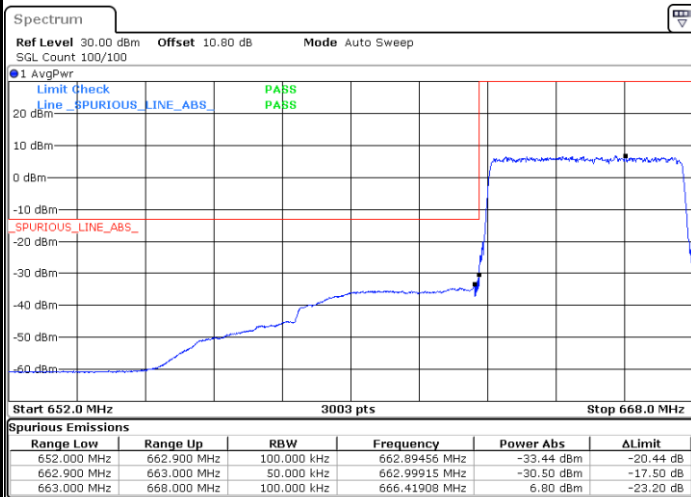

Middle Channel / 15MHz / 256QAM

Date: 29_SEP.2020 09:47:27

Middle Channel / 20MHz / 256QAM

Date: 29_SEP.2020 09:52:47

Highest Channel / 15MHz / 256QAM

Date: 29_SEP.2020 09:50:37

Highest Channel / 20MHz / 256QAM

Date: 29_SEP.2020 09:56:41

Conducted Band Edge

LTE Band 71 / 5MHz / QPSK

Lowest Band Edge / 1 RB

Date: 27_SEP.2020 13:34:37

Highest Band Edge / 1 RB

Date: 27_SEP.2020 13:40:05

Lowest Band Edge / Full RB

Date: 27_SEP.2020 13:35:47

Highest Band Edge / Full RB

Date: 27_SEP.2020 13:41:17

LTE Band 71 / 5MHz / 16QAM

Lowest Band Edge / 1 RB

Date: 27.SEP.2020 13:35:12

Highest Band Edge / 1 RB

Date: 27.SEP.2020 13:40:41

Lowest Band Edge / Full RB

Date: 27.SEP.2020 13:36:22

Highest Band Edge / Full RB

Date: 27.SEP.2020 13:41:52

LTE Band 71 / 5MHz / 64QAM

Lowest Band Edge / 1RB

Date: 27.SEP.2020 13:43:39

Highest Band Edge / 1 RB