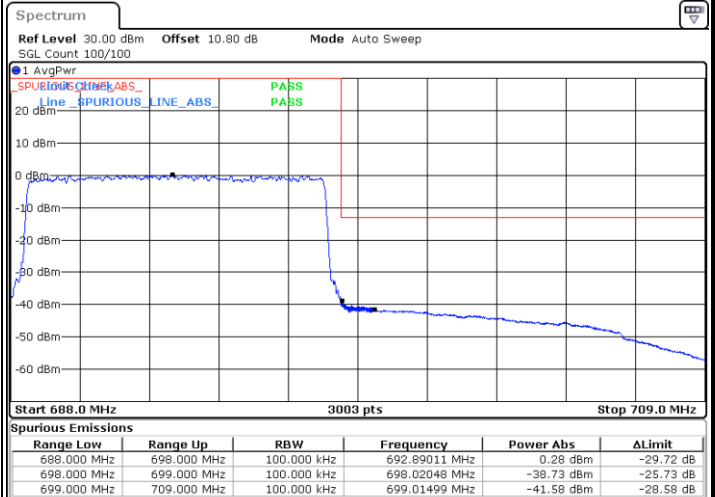

LTE Band 71 / 10MHz / 64QAM

Lowest Band Edge / 1 RB

Date: 27.SEP.2020 13:57:42

Highest Band Edge / 1 RB

Date: 27.SEP.2020 14:00:26

Lowest Band Edge / Full RB

Date: 27.SEP.2020 13:58:16

Highest Band Edge / Full RB

Date: 27.SEP.2020 14:01:01

LTE Band 71 / 10MHz / 256QAM

Lowest Band Edge / 1RB

Date: 29.SEP.2020 09:44:43

Highest Band Edge / 1 RB

Date: 29.SEP.2020 09:47:03

Lowest Band Edge / Full RB

Date: 29.SEP.2020 09:44:07

Highest Band Edge / Full RB

Date: 29.SEP.2020 09:46:05

LTE Band 71 / 15MHz / QPSK

Lowest Band Edge / 1 RB

Date: 27_SEP.2020 14:02:47

Highest Band Edge / 1 RB

Date: 27_SEP.2020 14:08:10

Lowest Band Edge / Full RB

Date: 27_SEP.2020 14:03:54

Highest Band Edge / Full RB

Date: 27_SEP.2020 14:09:19

LTE Band 71 / 15MHz / 16QAM

Lowest Band Edge / 1 RB

Date: 27.SEP.2020 14:03:20

Highest Band Edge / 1 RB

Date: 27.SEP.2020 14:08:44