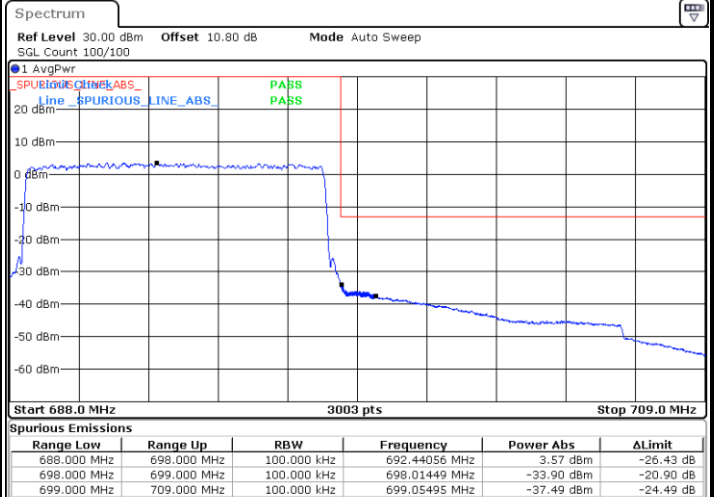

Highest Band Edge / 1 RB

Date: 29.SEP.2020 09:41:27

Lowest Band Edge / Full RB

Date: 29.SEP.2020 09:38:18

Highest Band Edge / Full RB

Date: 29.SEP.2020 09:40:19

LTE Band 71 / 10MHz / QPSK

Lowest Band Edge / 1 RB

Date: 27.SEP.2020 13:48:45

Highest Band Edge / 1 RB

Date: 27.SEP.2020 13:54:10

Lowest Band Edge / Full RB

Date: 27.SEP.2020 13:49:53

Highest Band Edge / Full RB

Date: 27.SEP.2020 13:55:21

LTE Band 71 / 10MHz / 16QAM

Lowest Band Edge / 1 RB

Date: 27.SEP.2020 13:49:19

Highest Band Edge / 1 RB

Date: 27.SEP.2020 13:54:46

Lowest Band Edge / Full RB

Date: 27.SEP.2020 13:50:27

Highest Band Edge / Full RB

Date: 27.SEP.2020 13:55:57

LTE Band 71 / 10MHz / 64QAM

Lowest Band Edge / 1 RB

Date: 27.SEP.2020 13:57:42

Highest Band Edge / 1 RB

Date: 27.SEP.2020 14:00:26

Lowest Band Edge / Full RB

Date: 27.SEP.2020 13:58:16

Highest Band Edge / Full RB