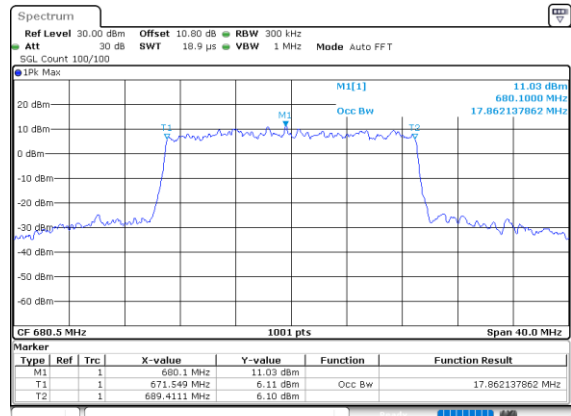

Middle Channel / 20MHz / 256QAM

Date: 29_SEP.2020 09:52:47