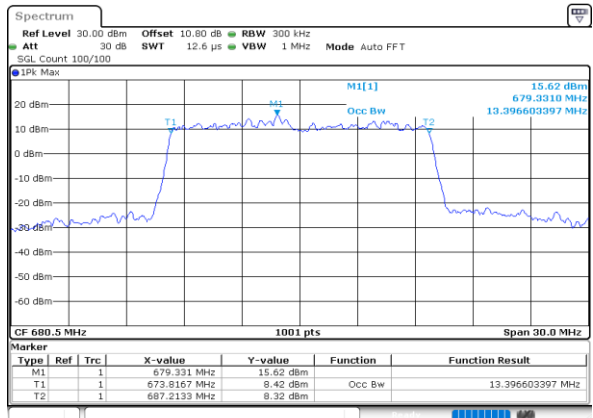

Highest Channel / 10MHz / 16QAM

Date: 27.SEP.2020 13:53:10

LTE Band 71

Lowest Channel / 15MHz / QPSK

Date: 27.SEP.2020 14:01:37

Lowest Channel / 15MHz / 16QAM

Date: 27.SEP.2020 14:01:49

Middle Channel / 15MHz / QPSK

Date: 27.SEP.2020 14:05:27

Middle Channel / 15MHz / 16QAM

Date: 27.SEP.2020 14:05:38

Highest Channel / 15MHz / QPSK

Date: 27.SEP.2020 14:06:59

Highest Channel / 15MHz / 16QAM

Date: 27.SEP.2020 14:07:11

LTE Band 71