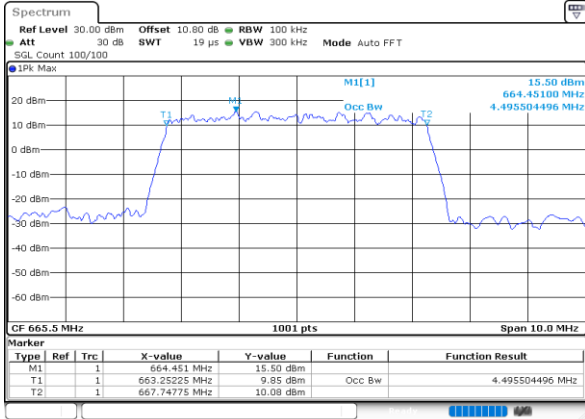

LTE Band 71

Lowest Channel / 5MHz / QPSK

Date: 27_SEP.2020 13:33:27