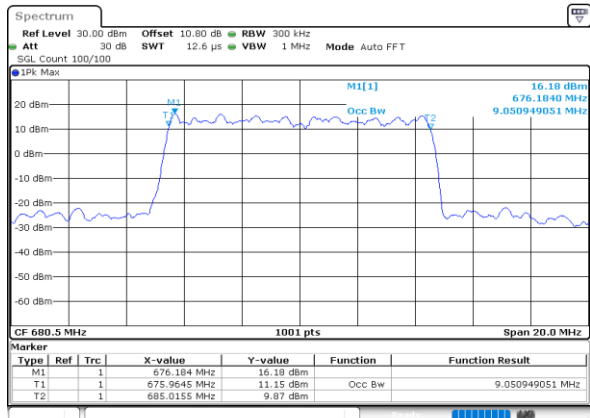

Date: 27_SEP.2020 13:37:13

Highest Channel / 5MHz / QPSK

Date: 27_SEP.2020 13:38:54

Highest Channel / 5MHz / 16QAM

Date: 27_SEP.2020 13:39:06

LTE Band 71

Lowest Channel / 10MHz / QPSK

Date: 27.SEP.2020 13:47:35

Lowest Channel / 10MHz / 16QAM

Date: 27.SEP.2020 13:47:46

Middle Channel / 10MHz / QPSK

Date: 27.SEP.2020 13:51:26

Middle Channel / 10MHz / 16QAM

Date: 27.SEP.2020 13:51:37

Highest Channel / 10MHz / QPSK

Date: 27.SEP.2020 13:52:59

Highest Channel / 10MHz / 16QAM

Date: 27.SEP.2020 13:53:10

LTE Band 71

Lowest Channel / 15MHz / QPSK

Date: 27.SEP.2020 14:01:37

Lowest Channel / 15MHz / 16QAM

Date: 27.SEP.2020 14:01:49

Middle Channel / 15MHz / QPSK