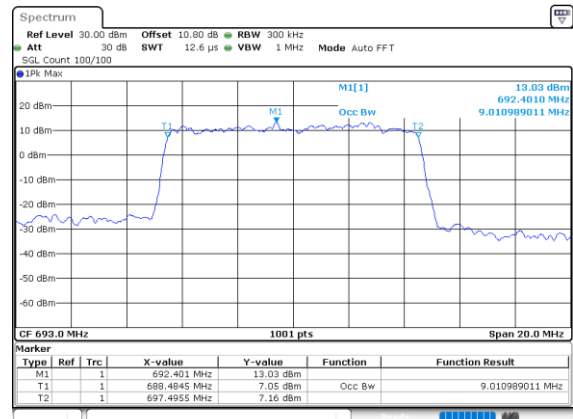

Middle Channel / 20MHz / 64QAM

Date: 27_SEP.2020 14:26:38

Highest Channel / 15MHz / 64QAM

Date: 27_SEP.2020 14:13:34

Highest Channel / 20MHz / 64QAM

Date: 27_SEP.2020 14:27:24

LTE Band 71

Lowest Channel / 5MHz / 256QAM

Date: 29.SEP.2020 09:37:37

Lowest Channel / 10MHz / 256QAM

Date: 29.SEP.2020 09:43:31

Middle Channel / 5MHz / 256QAM

Date: 29.SEP.2020 09:36:43

Middle Channel / 10MHz / 256QAM

Date: 29.SEP.2020 09:42:38

Highest Channel / 5MHz / 256QAM

Date: 29.SEP.2020 09:39:29

Highest Channel / 10MHz / 256QAM

Date: 29.SEP.2020 09:45:23

LTE Band 71

Lowest Channel / 15MHz / 256QAM

Date: 29_SEP.2020 09:48:22

Lowest Channel / 20MHz / 256QAM

Date: 29_SEP.2020 09:54:23