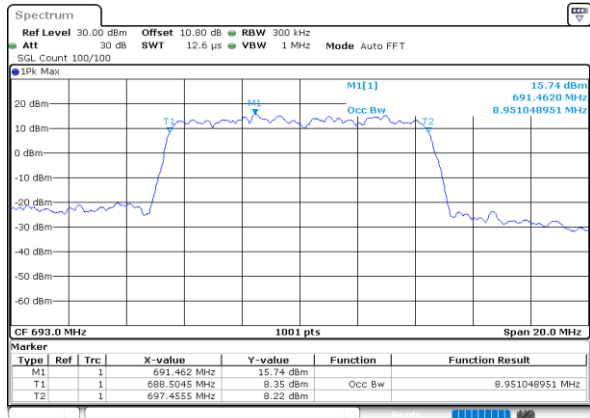

Date: 27_SEP.2020 13:37:13

Highest Channel / 5MHz / QPSK

Date: 27_SEP.2020 13:38:54

Highest Channel / 5MHz / 16QAM

Date: 27_SEP.2020 13:39:06

LTE Band 71

Lowest Channel / 10MHz / QPSK

Date: 27.SEP.2020 13:47:35

Lowest Channel / 10MHz / 16QAM

Date: 27.SEP.2020 13:47:46

Middle Channel / 10MHz / QPSK

Date: 27.SEP.2020 13:51:26

Middle Channel / 10MHz / 16QAM

Date: 27.SEP.2020 13:51:37

Highest Channel / 10MHz / QPSK

Date: 27.SEP.2020 13:52:59

Highest Channel / 10MHz / 16QAM

Date: 27.SEP.2020 13:53:10

LTE Band 71

Lowest Channel / 15MHz / QPSK

Date: 27.SEP.2020 14:01:37

Lowest Channel / 15MHz / 16QAM

Date: 27.SEP.2020 14:01:49

Middle Channel / 15MHz / QPSK