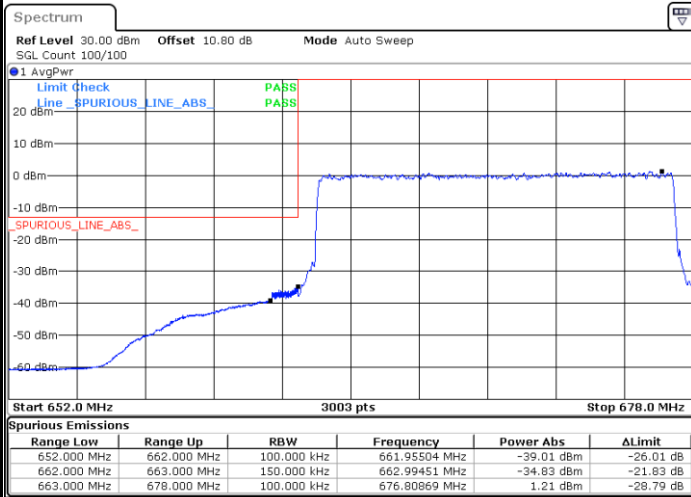

Highest Band Edge / Full RB

Date: 29.SEP.2020 09:46:05

LTE Band 71 / 15MHz / QPSK

Lowest Band Edge / 1 RB

Date: 27_SEP.2020 14:02:47

Highest Band Edge / 1 RB

Date: 27_SEP.2020 14:08:10

Lowest Band Edge / Full RB

Date: 27_SEP.2020 14:03:54

Highest Band Edge / Full RB

Date: 27_SEP.2020 14:09:19

LTE Band 71 / 15MHz / 16QAM

Lowest Band Edge / 1 RB

Date: 27.SEP.2020 14:03:20

Highest Band Edge / 1 RB

Date: 27.SEP.2020 14:08:44

Lowest Band Edge / Full RB

Date: 27.SEP.2020 14:04:27

Highest Band Edge / Full RB

Date: 27.SEP.2020 14:09:53

LTE Band 71 / 15MHz / 64QAM

Lowest Band Edge / 1 RB

Date: 27.SEP.2020 14:11:39

Highest Band Edge / 1 RB

Date: 27.SEP.2020 14:14:21

Lowest Band Edge / Full RB

Date: 27.SEP.2020 14:12:12

Highest Band Edge / Full RB

Date: 27.SEP.2020 14:14:55

LTE Band 71 / 15MHz / 256QAM

Lowest Band Edge / 1RB

Date: 29_SEP.2020 09:50:09