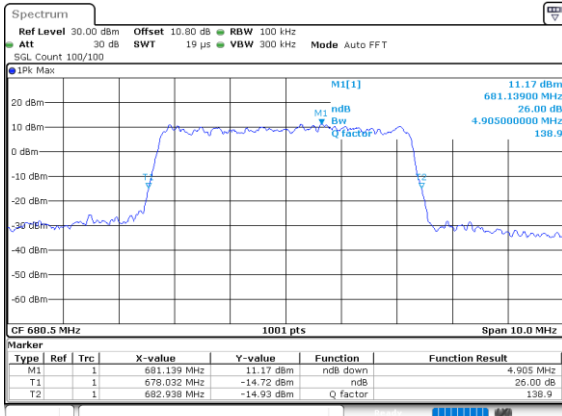

Middle Channel / 5MHz / 256QAM

Date: 29_SEP.2020 09:36:49