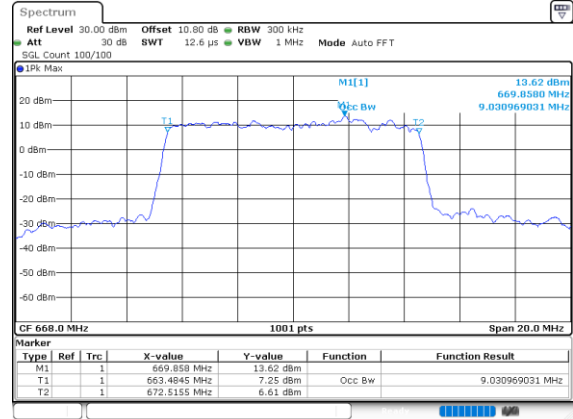

Middle Channel / 20MHz / 64QAM

Date: 27_SEP.2020 14:26:38

Highest Channel / 15MHz / 64QAM

Date: 27_SEP.2020 14:13:34

Highest Channel / 20MHz / 64QAM

Date: 27_SEP.2020 14:27:24

LTE Band 71

Lowest Channel / 5MHz / 256QAM

Date: 29.SEP.2020 09:37:37

Lowest Channel / 10MHz / 256QAM

Date: 29.SEP.2020 09:43:31

Middle Channel / 5MHz / 256QAM

Date: 29.SEP.2020 09:36:43

Middle Channel / 10MHz / 256QAM

Date: 29.SEP.2020 09:42:38

Highest Channel / 5MHz / 256QAM