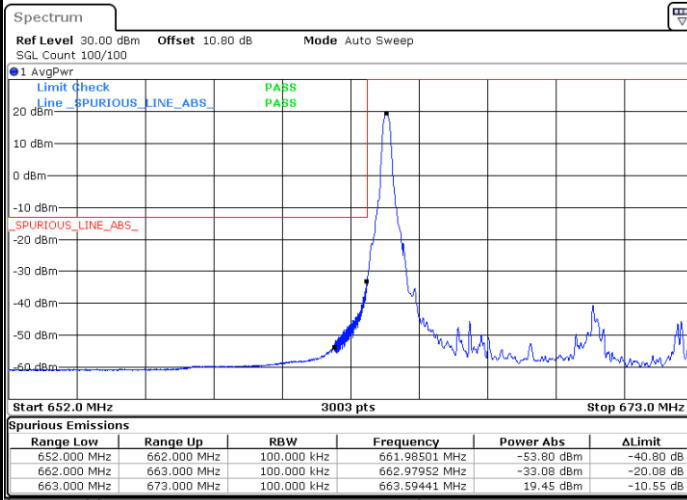

Highest Band Edge / 1 RB

Date: 29.SEP.2020 09:41:27

Lowest Band Edge / Full RB

Date: 29.SEP.2020 09:38:18

Highest Band Edge / Full RB

Date: 29.SEP.2020 09:40:19

LTE Band 71 / 10MHz / QPSK

Lowest Band Edge / 1 RB

Date: 27.SEP.2020 13:48:45

Highest Band Edge / 1 RB

Date: 27.SEP.2020 13:54:10

Lowest Band Edge / Full RB

Date: 27.SEP.2020 13:49:53

Highest Band Edge / Full RB

Date: 27.SEP.2020 13:55:21

LTE Band 71 / 10MHz / 16QAM

Lowest Band Edge / 1 RB

Date: 27.SEP.2020 13:49:19

Highest Band Edge / 1 RB

Date: 27.SEP.2020 13:54:46

Lowest Band Edge / Full RB

Date: 27.SEP.2020 13:50:27

Highest Band Edge / Full RB

Date: 27.SEP.2020 13:55:57

LTE Band 71 / 10MHz / 64QAM

Lowest Band Edge / 1 RB

Date: 27.SEP.2020 13:57:42

Highest Band Edge / 1 RB

Date: 27.SEP.2020 14:00:26

Lowest Band Edge / Full RB

Date: 27.SEP.2020 13:58:16

Highest Band Edge / Full RB