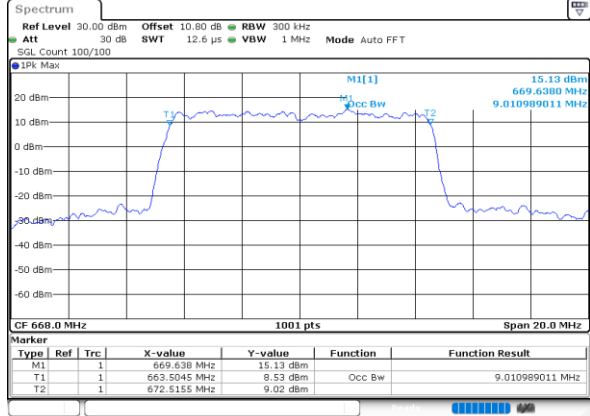

Lowest Channel / 10MHz / 16QAM

Date: 27.SEP.2020 13:47:46