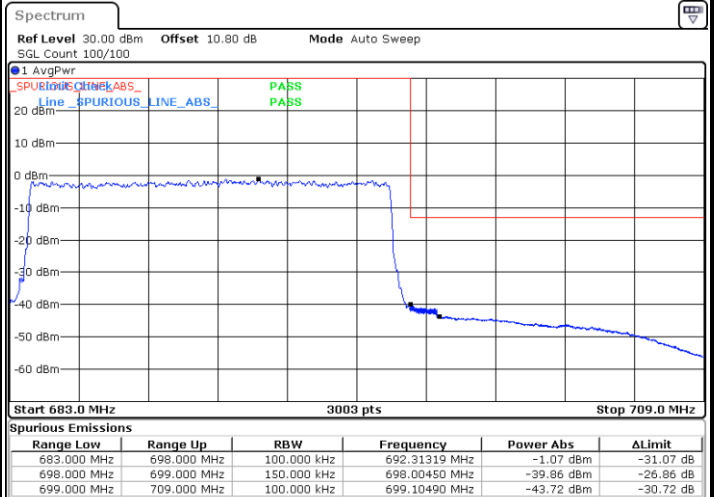

Lowest Band Edge / Full RB

Date: 27.SEP.2020 14:04:27

Highest Band Edge / Full RB

Date: 27.SEP.2020 14:09:53

LTE Band 71 / 15MHz / 64QAM

Lowest Band Edge / 1 RB

Date: 27.SEP.2020 14:11:39

Highest Band Edge / 1 RB

Date: 27.SEP.2020 14:14:21

Lowest Band Edge / Full RB

Date: 27.SEP.2020 14:12:12

Highest Band Edge / Full RB

Date: 27.SEP.2020 14:14:55

LTE Band 71 / 15MHz / 256QAM

Lowest Band Edge / 1RB

Date: 29_SEP.2020 09:50:09

Highest Band Edge / 1 RB

Date: 29_SEP.2020 09:52:18

Lowest Band Edge / Full RB

Date: 29_SEP.2020 09:49:07

Highest Band Edge / Full RB

Date: 29_SEP.2020 09:51:13

LTE Band 71 / 20MHz / QPSK

Lowest Band Edge / 1 RB

Highest Band Edge / 1 RB

Date: 27.SEP.2020 14:16:40

Date: 27.SEP.2020 14:22:02

Lowest Band Edge / Full RB

Highest Band Edge / Full RB

Date: 27.SEP.2020 14:17:46

Date: 27.SEP.2020 14:23:44

LTE Band 71 / 20MHz / 16QAM