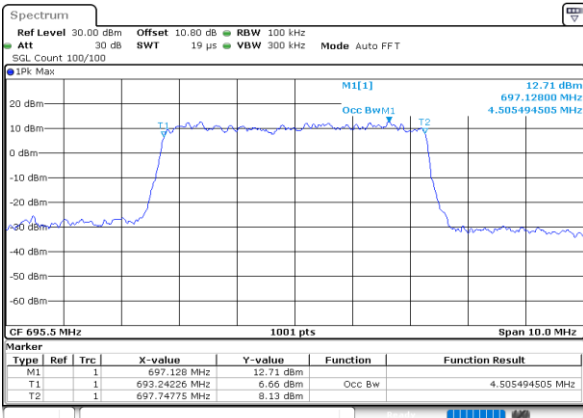

Highest Channel / 20MHz / QPSK

Date: 27.SEP.2020 14:20:52

Highest Channel / 20MHz / 16QAM

Date: 27.SEP.2020 14:21:03

LTE Band 71

Lowest Channel / 5MHz / 64QAM

Date: 27_SEP.2020 13:42:52

Lowest Channel / 10MHz / 64QAM

Date: 27_SEP.2020 13:56:56

Middle Channel / 5MHz / 64QAM

Date: 27_SEP.2020 13:44:49

Middle Channel / 10MHz / 64QAM

Date: 27_SEP.2020 13:58:52

Highest Channel / 5MHz / 64QAM

Date: 27_SEP.2020 13:45:35

Highest Channel / 10MHz / 64QAM

Date: 27_SEP.2020 13:59:38

LTE Band 71

Lowest Channel / 15MHz / 64QAM

Date: 27_SEP.2020 14:10:53

Lowest Channel / 20MHz / 64QAM

Date: 27_SEP.2020 14:24:44

Middle Channel / 15MHz / 64QAM

Date: 27_SEP.2020 14:12:40