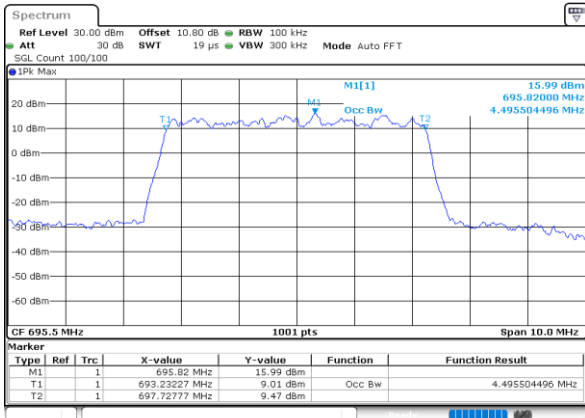

Date: 29_SEP.2020 09:56:47

Occupied Bandwidth

Mode	LTE Band 71 : 99%OBW(MHz)											
BW	-		-		5MHz		10MHz		15MHz		20MHz	
Mod.	-	-	-	-	QPSK	16QAM	QPSK	16QAM	QPSK	16QAM	QPSK	16QAM
Lowest CH	-	-	-	-	4.50	4.47	9.01	9.01	13.43	13.49	17.94	17.86
Middle CH	-	-	-	-	4.51	4.49	9.03	9.05	13.40	13.40	17.86	17.82
Highest CH	-	-	-	-	4.50	4.51	8.99	8.95	13.43	13.46	17.90	17.90
Mode	LTE Band 71 : 99%OBW(MHz)											
BW	-		-		5MHz		10MHz		15MHz		20MHz	
Mod.	-	-	-	-	64QAM	256 QAM	64QAM	256 QAM	64QAM	256 QAM	64QAM	256 QAM
Lowest CH	-	-	-	-	4.51	4.49	9.03	9.03	13.40	13.43	17.86	17.78
Middle CH	-	-	-	-	4.52	4.49	8.69	8.99	13.46	13.40	17.82	17.86
Highest CH	-	-	-	-	4.51	4.48	9.05	9.01	13.40	13.43	17.86	17.82

LTE Band 71

Lowest Channel / 5MHz / QPSK

Date: 27_SEP.2020 13:33:27

Lowest Channel / 5MHz / 16QAM

Date: 27_SEP.2020 13:33:19

Middle Channel / 5MHz / QPSK

Date: 27_SEP.2020 13:37:21

Middle Channel / 5MHz / 16QAM

Date: 27_SEP.2020 13:37:13

Highest Channel / 5MHz / QPSK

Date: 27_SEP.2020 13:38:54

Highest Channel / 5MHz / 16QAM

Date: 27_SEP.2020 13:39:06

LTE Band 71

Lowest Channel / 10MHz / QPSK

Date: 27.SEP.2020 13:47:35