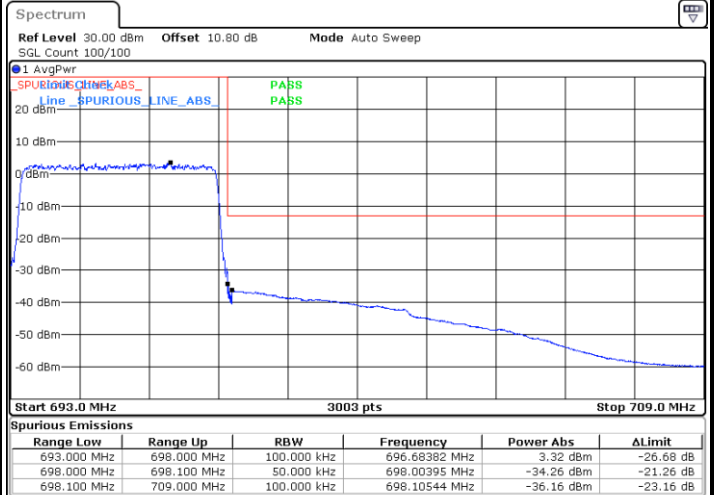

Lowest Band Edge / Full RB

Date: 27.SEP.2020 13:36:22

Highest Band Edge / Full RB

Date: 27.SEP.2020 13:41:52

LTE Band 71 / 5MHz / 64QAM

Lowest Band Edge / 1RB

Date: 27.SEP.2020 13:43:39

Highest Band Edge / 1 RB

Date: 27.SEP.2020 13:46:23

Lowest Band Edge / Full RB

Date: 27.SEP.2020 13:44:13

Highest Band Edge / Full RB

Date: 27.SEP.2020 13:46:58

LTE Band 71 / 5MHz / 256QAM

Lowest Band Edge / 1RB

Date: 29.SEP.2020 09:38:53

Highest Band Edge / 1 RB

Date: 29.SEP.2020 09:41:27

Lowest Band Edge / Full RB

Date: 29.SEP.2020 09:38:18

Highest Band Edge / Full RB

Date: 29.SEP.2020 09:40:19

LTE Band 71 / 10MHz / QPSK

Lowest Band Edge / 1 RB

Date: 27.SEP.2020 13:48:45

Highest Band Edge / 1 RB

Date: 27.SEP.2020 13:54:10

Lowest Band Edge / Full RB

Date: 27.SEP.2020 13:49:53

Highest Band Edge / Full RB

Date: 27.SEP.2020 13:55:21

LTE Band 71 / 10MHz / 16QAM