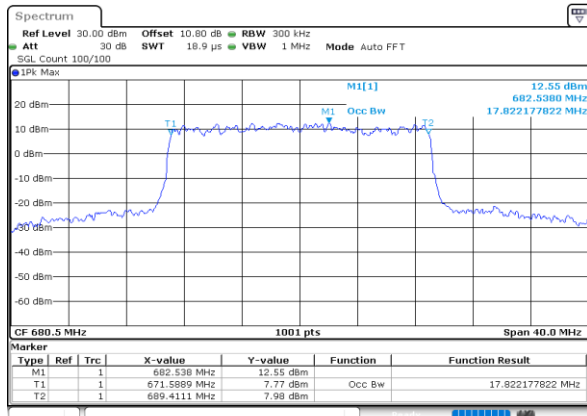

Date: 27.SEP.2020 14:05:27

Middle Channel / 15MHz / 16QAM

Date: 27.SEP.2020 14:05:38

Highest Channel / 15MHz / QPSK

Date: 27.SEP.2020 14:06:59

Highest Channel / 15MHz / 16QAM

Date: 27.SEP.2020 14:07:11

LTE Band 71

Lowest Channel / 20MHz / QPSK

Date: 27.SEP.2020 14:15:31

Lowest Channel / 20MHz / 16QAM

Date: 27.SEP.2020 14:15:43

Middle Channel / 20MHz / QPSK

Date: 27.SEP.2020 14:19:19

Middle Channel / 20MHz / 16QAM

Date: 27.SEP.2020 14:19:30

Highest Channel / 20MHz / QPSK

Date: 27.SEP.2020 14:20:52

Highest Channel / 20MHz / 16QAM

Date: 27.SEP.2020 14:21:03

LTE Band 71

Lowest Channel / 5MHz / 64QAM

Date: 27_SEP.2020 13:42:52

Lowest Channel / 10MHz / 64QAM