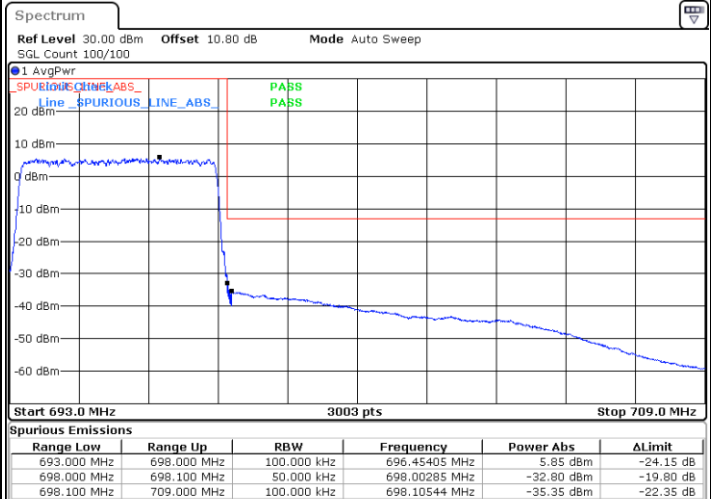

Date: 29_SEP.2020 09:56:41

Conducted Band Edge

LTE Band 71 / 5MHz / QPSK

Lowest Band Edge / 1 RB

Date: 27_SEP.2020 13:34:37

Highest Band Edge / 1 RB

Date: 27_SEP.2020 13:40:05

Lowest Band Edge / Full RB

Date: 27_SEP.2020 13:35:47

Highest Band Edge / Full RB

Date: 27_SEP.2020 13:41:17

LTE Band 71 / 5MHz / 16QAM

Lowest Band Edge / 1 RB

Date: 27.SEP.2020 13:35:12

Highest Band Edge / 1 RB

Date: 27.SEP.2020 13:40:41

Lowest Band Edge / Full RB

Date: 27.SEP.2020 13:36:22

Highest Band Edge / Full RB

Date: 27.SEP.2020 13:41:52

LTE Band 71 / 5MHz / 64QAM

Lowest Band Edge / 1RB

Date: 27.SEP.2020 13:43:39

Highest Band Edge / 1 RB

Date: 27.SEP.2020 13:46:23

Lowest Band Edge / Full RB

Date: 27.SEP.2020 13:44:13

Highest Band Edge / Full RB

Date: 27.SEP.2020 13:46:58

LTE Band 71 / 5MHz / 256QAM

Lowest Band Edge / 1RB

Date: 29.SEP.2020 09:38:53