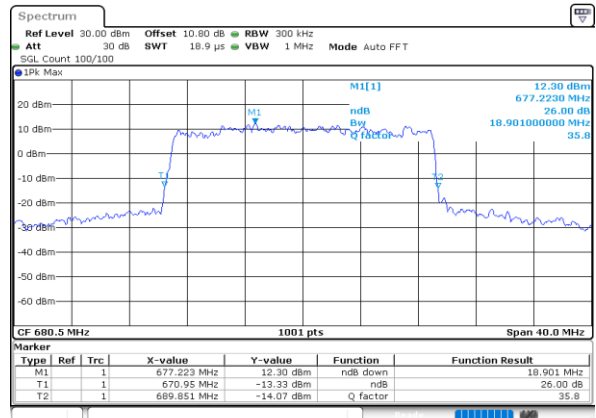

LTE Band 71

Lowest Channel / 15MHz / 64QAM

Date: 27_SEP.2020 14:11:05

Lowest Channel / 20MHz / 64QAM

Date: 27_SEP.2020 14:24:56

Middle Channel / 15MHz / 64QAM

Date: 27_SEP.2020 14:12:59

Middle Channel / 20MHz / 64QAM

Date: 27_SEP.2020 14:26:49

Highest Channel / 15MHz / 64QAM

Date: 27_SEP.2020 14:13:46

Highest Channel / 20MHz / 64QAM

Date: 27_SEP.2020 14:27:35

LTE Band 71

Lowest Channel / 5MHz / 256QAM

Date: 29_SEP.2020 09:37:42