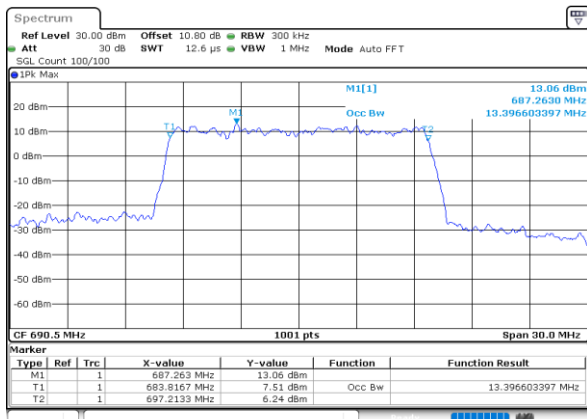

Date: 27_SEP.2020 13:59:38

LTE Band 71

Lowest Channel / 15MHz / 64QAM

Date: 27_SEP.2020 14:10:53

Lowest Channel / 20MHz / 64QAM

Date: 27_SEP.2020 14:24:44

Middle Channel / 15MHz / 64QAM

Date: 27_SEP.2020 14:12:40

Middle Channel / 20MHz / 64QAM

Date: 27_SEP.2020 14:26:38

Highest Channel / 15MHz / 64QAM

Date: 27_SEP.2020 14:13:34

Highest Channel / 20MHz / 64QAM

Date: 27_SEP.2020 14:27:24

LTE Band 71

Lowest Channel / 5MHz / 256QAM