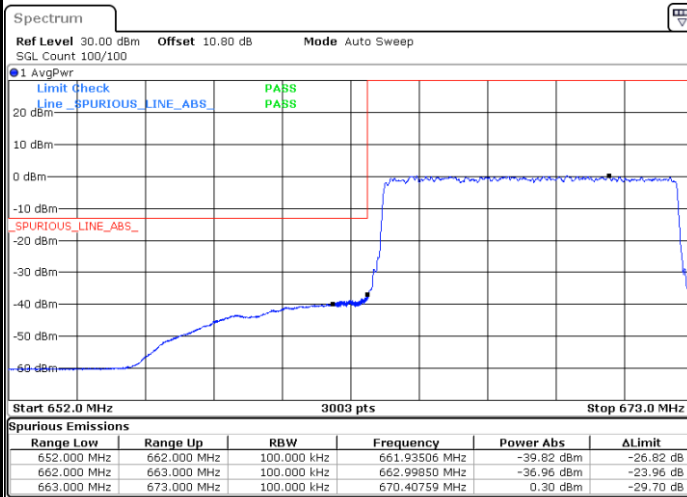

LTE Band 71 / 10MHz / 64QAM

Lowest Band Edge / 1 RB

Date: 27.SEP.2020 13:57:42

Highest Band Edge / 1 RB

Date: 27.SEP.2020 14:00:26

Lowest Band Edge / Full RB

Date: 27.SEP.2020 13:58:16

Highest Band Edge / Full RB

Date: 27.SEP.2020 14:01:01

LTE Band 71 / 10MHz / 256QAM

Lowest Band Edge / 1RB

Date: 29.SEP.2020 09:44:43

Highest Band Edge / 1 RB

Date: 29.SEP.2020 09:47:03

Lowest Band Edge / Full RB

Date: 29.SEP.2020 09:44:07

Highest Band Edge / Full RB

Date: 29.SEP.2020 09:46:05

LTE Band 71 / 15MHz / QPSK

Lowest Band Edge / 1 RB

Date: 27_SEP.2020 14:02:47

Highest Band Edge / 1 RB

Date: 27_SEP.2020 14:08:10

Lowest Band Edge / Full RB

Date: 27_SEP.2020 14:03:54

Highest Band Edge / Full RB

Date: 27_SEP.2020 14:09:19

LTE Band 71 / 15MHz / 16QAM

Lowest Band Edge / 1 RB

Date: 27.SEP.2020 14:03:20

Highest Band Edge / 1 RB

Date: 27.SEP.2020 14:08:44