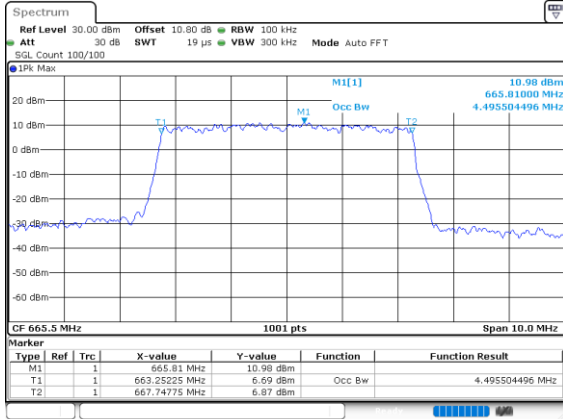

Middle Channel / 20MHz / 64QAM

Date: 27_SEP.2020 14:26:38

Highest Channel / 15MHz / 64QAM

Date: 27_SEP.2020 14:13:34

Highest Channel / 20MHz / 64QAM

Date: 27_SEP.2020 14:27:24

LTE Band 71

Lowest Channel / 5MHz / 256QAM