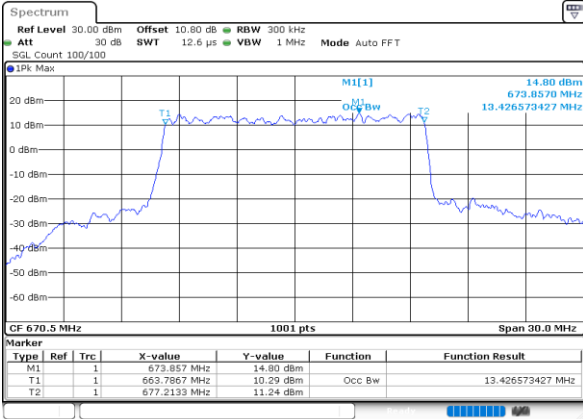

Highest Channel / 10MHz / 16QAM

Date: 27.SEP.2020 13:53:10

LTE Band 71

Lowest Channel / 15MHz / QPSK

Date: 27.SEP.2020 14:01:37

Lowest Channel / 15MHz / 16QAM

Date: 27.SEP.2020 14:01:49

Middle Channel / 15MHz / QPSK

Date: 27.SEP.2020 14:05:27

Middle Channel / 15MHz / 16QAM

Date: 27.SEP.2020 14:05:38

Highest Channel / 15MHz / QPSK

Date: 27.SEP.2020 14:06:59

Highest Channel / 15MHz / 16QAM

Date: 27.SEP.2020 14:07:11

LTE Band 71