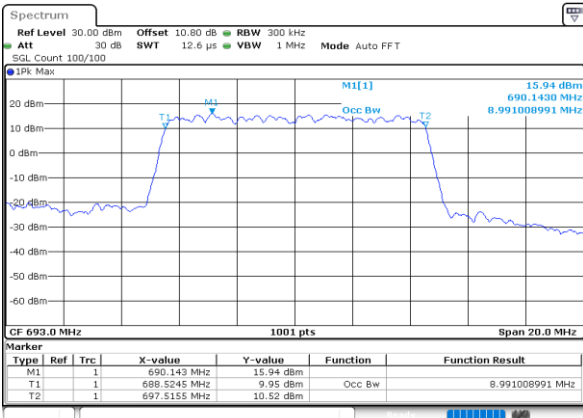

Date: 27_SEP.2020 13:37:13

Highest Channel / 5MHz / QPSK

Date: 27_SEP.2020 13:38:54

Highest Channel / 5MHz / 16QAM

Date: 27_SEP.2020 13:39:06

LTE Band 71

Lowest Channel / 10MHz / QPSK

Date: 27.SEP.2020 13:47:35

Lowest Channel / 10MHz / 16QAM

Date: 27.SEP.2020 13:47:46

Middle Channel / 10MHz / QPSK

Date: 27.SEP.2020 13:51:26

Middle Channel / 10MHz / 16QAM

Date: 27.SEP.2020 13:51:37

Highest Channel / 10MHz / QPSK

Date: 27.SEP.2020 13:52:59

Highest Channel / 10MHz / 16QAM

Date: 27.SEP.2020 13:53:10

LTE Band 71

Lowest Channel / 15MHz / QPSK

Date: 27.SEP.2020 14:01:37

Lowest Channel / 15MHz / 16QAM

Date: 27.SEP.2020 14:01:49

Middle Channel / 15MHz / QPSK

Date: 27.SEP.2020 14:05:27

Middle Channel / 15MHz / 16QAM

Date: 27.SEP.2020 14:05:38

Highest Channel / 15MHz / QPSK

Date: 27.SEP.2020 14:06:59

Highest Channel / 15MHz / 16QAM

Date: 27.SEP.2020 14:07:11

LTE Band 71