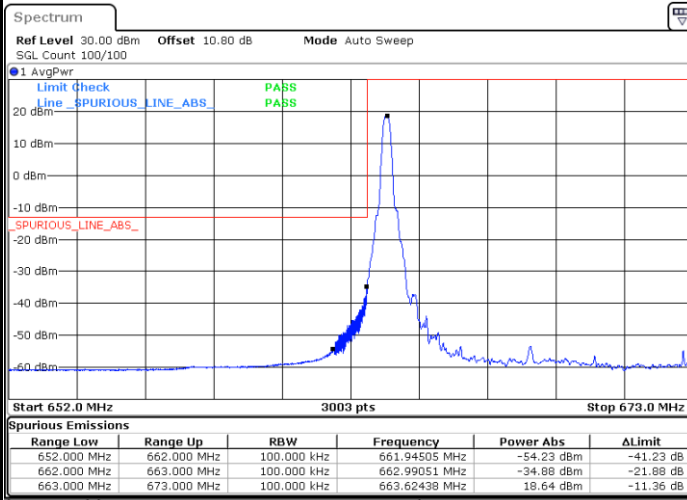

Date: 27.SEP.2020 13:48:45

Highest Band Edge / 1 RB

Date: 27.SEP.2020 13:54:10

Lowest Band Edge / Full RB

Date: 27.SEP.2020 13:49:53

Highest Band Edge / Full RB

Date: 27.SEP.2020 13:55:21

LTE Band 71 / 10MHz / 16QAM

Lowest Band Edge / 1 RB

Date: 27.SEP.2020 13:49:19

Highest Band Edge / 1 RB

Date: 27.SEP.2020 13:54:46

Lowest Band Edge / Full RB

Date: 27.SEP.2020 13:50:27

Highest Band Edge / Full RB

Date: 27.SEP.2020 13:55:57

LTE Band 71 / 10MHz / 64QAM

Lowest Band Edge / 1 RB

Date: 27.SEP.2020 13:57:42

Highest Band Edge / 1 RB

Date: 27.SEP.2020 14:00:26

Lowest Band Edge / Full RB

Date: 27.SEP.2020 13:58:16

Highest Band Edge / Full RB

Date: 27.SEP.2020 14:01:01

LTE Band 71 / 10MHz / 256QAM

Lowest Band Edge / 1RB

Date: 29.SEP.2020 09:44:43

Highest Band Edge / 1 RB

Date: 29.SEP.2020 09:47:03

Lowest Band Edge / Full RB

Date: 29.SEP.2020 09:44:07