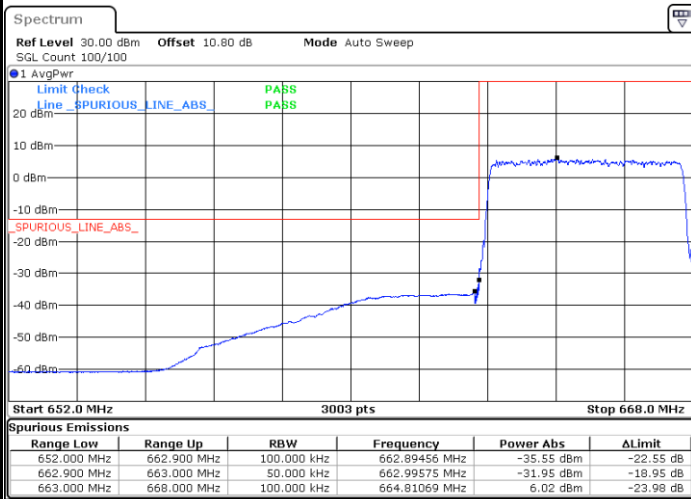

Date: 29_SEP.2020 09:56:41

Conducted Band Edge

LTE Band 71 / 5MHz / QPSK

Lowest Band Edge / 1 RB

Date: 27_SEP.2020 13:34:37

Highest Band Edge / 1 RB

Date: 27_SEP.2020 13:40:05

Lowest Band Edge / Full RB

Date: 27_SEP.2020 13:35:47

Highest Band Edge / Full RB

Date: 27_SEP.2020 13:41:17

LTE Band 71 / 5MHz / 16QAM

Lowest Band Edge / 1 RB

Date: 27.SEP.2020 13:35:12

Highest Band Edge / 1 RB

Date: 27.SEP.2020 13:40:41

Lowest Band Edge / Full RB

Date: 27.SEP.2020 13:36:22

Highest Band Edge / Full RB

Date: 27.SEP.2020 13:41:52

LTE Band 71 / 5MHz / 64QAM

Lowest Band Edge / 1RB

Date: 27.SEP.2020 13:43:39

Highest Band Edge / 1 RB

Date: 27.SEP.2020 13:46:23

Lowest Band Edge / Full RB

Date: 27.SEP.2020 13:44:13

Highest Band Edge / Full RB

Date: 27.SEP.2020 13:46:58

LTE Band 71 / 5MHz / 256QAM

Lowest Band Edge / 1RB

Date: 29.SEP.2020 09:38:53