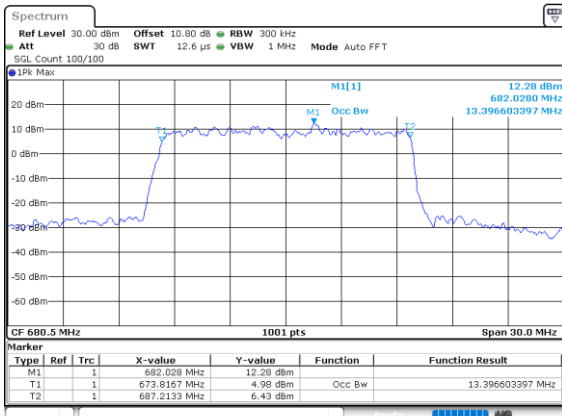

Middle Channel / 15MHz / 256QAM

Date: 29_SEP.2020 09:47:27