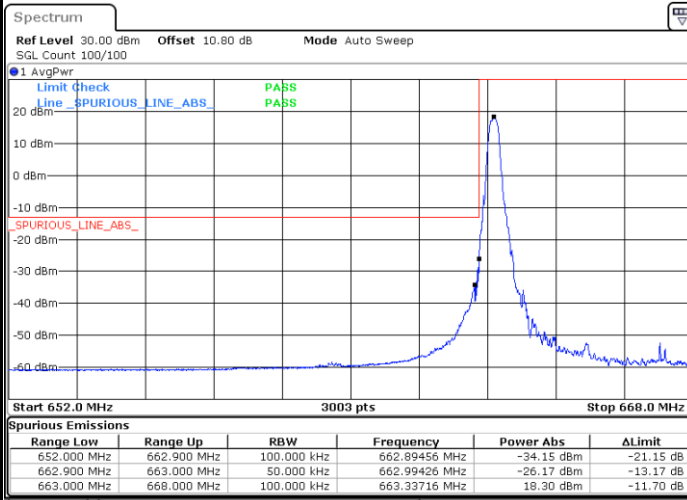

Date: 27_SEP.2020 13:35:47

Highest Band Edge / Full RB

Date: 27_SEP.2020 13:41:17

LTE Band 71 / 5MHz / 16QAM

Lowest Band Edge / 1 RB

Date: 27.SEP.2020 13:35:12

Highest Band Edge / 1 RB

Date: 27.SEP.2020 13:40:41

Lowest Band Edge / Full RB

Date: 27.SEP.2020 13:36:22

Highest Band Edge / Full RB

Date: 27.SEP.2020 13:41:52

LTE Band 71 / 5MHz / 64QAM

Lowest Band Edge / 1RB

Date: 27.SEP.2020 13:43:39

Highest Band Edge / 1 RB

Date: 27.SEP.2020 13:46:23

Lowest Band Edge / Full RB

Date: 27.SEP.2020 13:44:13

Highest Band Edge / Full RB

Date: 27.SEP.2020 13:46:58

LTE Band 71 / 5MHz / 256QAM

Lowest Band Edge / 1RB

Date: 29.SEP.2020 09:38:53

Highest Band Edge / 1 RB

Date: 29.SEP.2020 09:41:27

Lowest Band Edge / Full RB

Date: 29.SEP.2020 09:38:18

Highest Band Edge / Full RB

Date: 29.SEP.2020 09:40:19

LTE Band 71 / 10MHz / QPSK

Lowest Band Edge / 1 RB