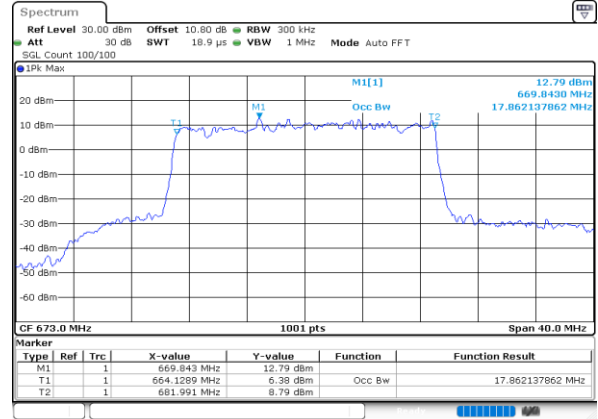

Date: 27_SEP.2020 13:59:38

LTE Band 71

Lowest Channel / 15MHz / 64QAM

Date: 27_SEP.2020 14:10:53

Lowest Channel / 20MHz / 64QAM

Date: 27_SEP.2020 14:24:44

Middle Channel / 15MHz / 64QAM

Date: 27_SEP.2020 14:12:40

Middle Channel / 20MHz / 64QAM

Date: 27_SEP.2020 14:26:38

Highest Channel / 15MHz / 64QAM

Date: 27_SEP.2020 14:13:34

Highest Channel / 20MHz / 64QAM

Date: 27_SEP.2020 14:27:24

LTE Band 71

Lowest Channel / 5MHz / 256QAM