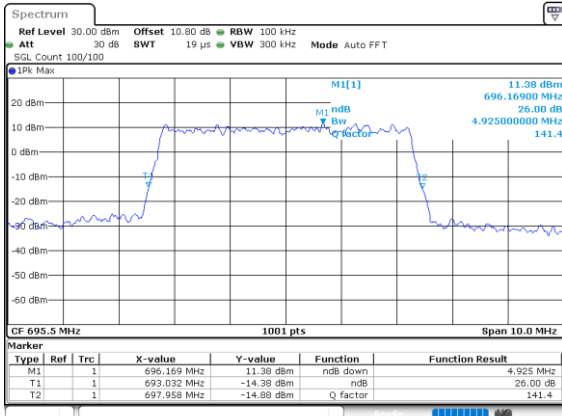

Lowest Channel / 10MHz / 256QAM

Date: 29_SEP.2020 09:43:36

Middle Channel / 5MHz / 256QAM

Date: 29_SEP.2020 09:36:49

Middle Channel / 10MHz / 256QAM

Date: 29_SEP.2020 09:42:43

Highest Channel / 5MHz / 256QAM