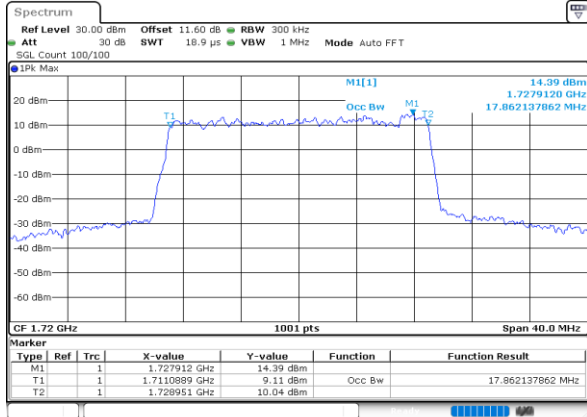

Highest Channel / 10MHz / QPSK

Date: 27\_SEP.2020 12:34:53

Highest Channel / 10MHz / 16QAM

Date: 27\_SEP.2020 12:35:05

LTE Band 66

Lowest Channel / 15MHz / QPSK

Date: 27\_SEP.2020 12:50:05

Lowest Channel / 15MHz / 16QAM

Date: 27\_SEP.2020 12:50:17

Middle Channel / 15MHz / QPSK

Date: 27\_SEP.2020 12:54:23

Middle Channel / 15MHz / 16QAM

Date: 27\_SEP.2020 12:54:35

Highest Channel / 15MHz / QPSK

Date: 27\_SEP.2020 12:56:42

Highest Channel / 15MHz / 16QAM

Date: 27\_SEP.2020 12:56:54

LTE Band 66

Lowest Channel / 20MHz / QPSK

Date: 27.SEP.2020 13:01:01

Lowest Channel / 20MHz / 16QAM

Date: 27.SEP.2020 13:01:13

Middle Channel / 20MHz / QPSK

Date: 27.SEP.2020 13:05:19