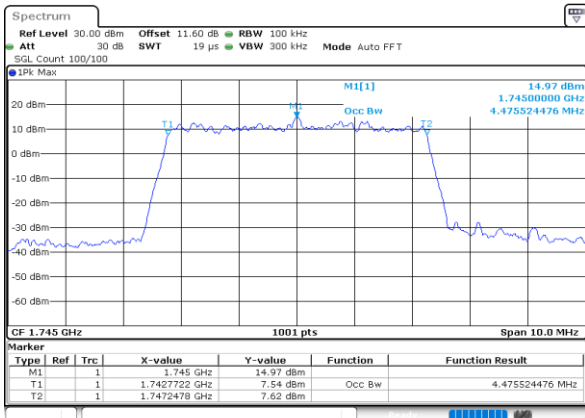

Date: 27.SEP.2020 11:51:05

Highest Channel / 3MHz / 64QAM

Date: 27.SEP.2020 12:07:12

LTE Band 66

Lowest Channel / 5MHz / 64QAM

Date: 27.SEP.2020 12:09:31

Lowest Channel / 10MHz / 64QAM

Date: 27.SEP.2020 12:13:11

Middle Channel / 5MHz / 64QAM

Date: 27.SEP.2020 12:11:39

Middle Channel / 10MHz / 64QAM

Date: 27.SEP.2020 12:14:120

Highest Channel / 5MHz / 64QAM

Date: 27.SEP.2020 12:12:49

Highest Channel / 10MHz / 64QAM

Date: 27.SEP.2020 12:14:219