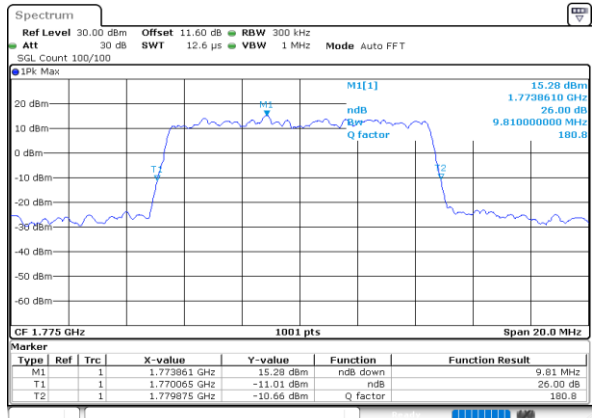

Date: 27\_SEP.2020 12:06:15

Highest Channel / 1.4MHz / 64QAM

Date: 27\_SEP.2020 11:51:16

Highest Channel / 3MHz / 64QAM

Date: 27\_SEP.2020 12:07:24

LTE Band 66

Lowest Channel / 5MHz / 64QAM

Date: 27\_SEP.2020 12:09:42

Lowest Channel / 10MHz / 64QAM

Date: 27\_SEP.2020 12:13:23

Middle Channel / 5MHz / 64QAM

Date: 27\_SEP.2020 12:11:51

Middle Channel / 10MHz / 64QAM

Date: 27\_SEP.2020 12:14:13

Highest Channel / 5MHz / 64QAM

Date: 27\_SEP.2020 12:13:00

Highest Channel / 10MHz / 64QAM

Date: 27\_SEP.2020 12:14:40

LTE Band 66

Lowest Channel / 15MHz / 64QAM

Date: 27\_SEP.2020 12:44:50

Lowest Channel / 20MHz / 64QAM

Date: 27\_SEP.2020 13:11:08