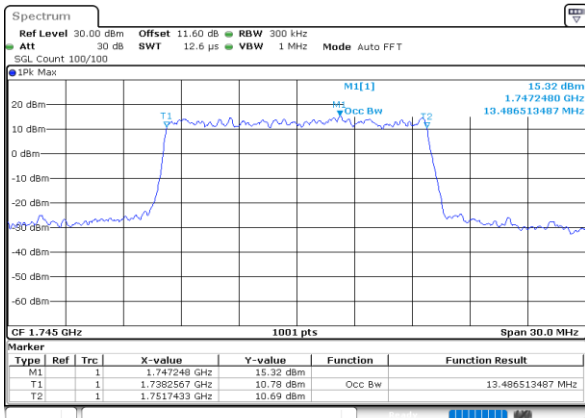

Middle Channel / 15MHz / QPSK

Date: 27_SEP.2020 12:54:23