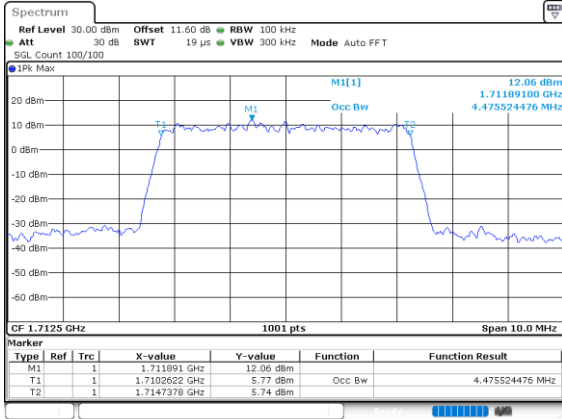

Date: 29\_SEP.2020 09:00:47

Highest Channel / 3MHz / 256QAM

Date: 29\_SEP.2020 09:09:22

LTE Band 66

Lowest Channel / 5MHz / 256QAM

Date: 29.SEP.2020 09:13:20

Lowest Channel / 10MHz / 256QAM

Date: 29.SEP.2020 09:19:05