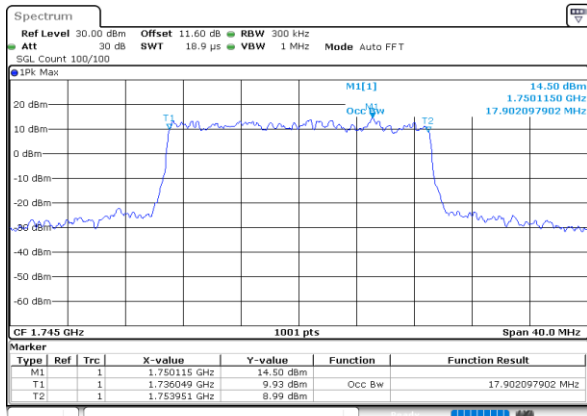

Date: 27\_SEP.2020 12:56:54

LTE Band 66

Lowest Channel / 20MHz / QPSK

Date: 27.SEP.2020 13:01:01

Lowest Channel / 20MHz / 16QAM

Date: 27.SEP.2020 13:01:13

Middle Channel / 20MHz / QPSK

Date: 27.SEP.2020 13:05:19

Middle Channel / 20MHz / 16QAM

Date: 27.SEP.2020 13:05:31

Highest Channel / 20MHz / QPSK

Date: 27.SEP.2020 13:07:38

Highest Channel / 20MHz / 16QAM

Date: 27.SEP.2020 13:07:50

LTE Band 66

Lowest Channel / 1.4MHz / 64QAM