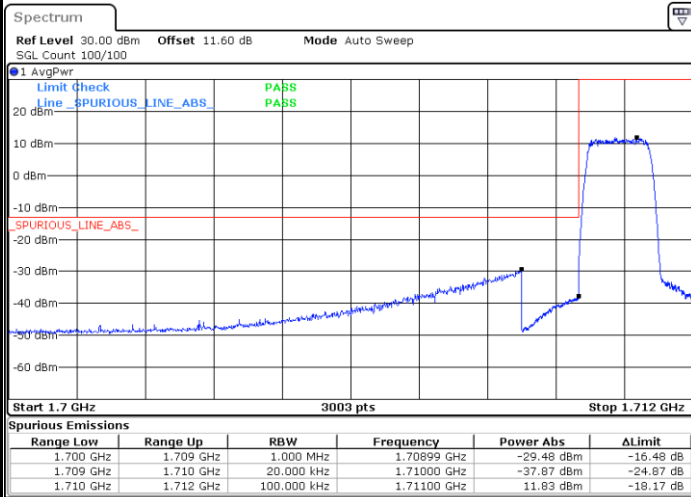

Middle Channel / 20MHz / 256QAM

Date: 29\_SEP.2020 09:29:57

Highest Channel / 15MHz / 256QAM

Date: 29\_SEP.2020 09:28:09

Highest Channel / 20MHz / 256QAM

Date: 29\_SEP.2020 09:33:12

# Conducted Band Edge

LTE Band 66 / 1.4MHz / 16QAM

Lowest Band Edge / 1 RB

Date: 27.SEP.2020 11:30:16

Highest Band Edge / 1 RB

Date: 27.SEP.2020 11:34:29

Lowest Band Edge / Full RB

Date: 27.SEP.2020 11:32:23

Highest Band Edge / Full RB

Date: 27.SEP.2020 11:36:34

LTE Band 66 / 1.4MHz / 64QAM

Lowest Band Edge / 1 RB

Date: 27.SEP.2020 11:37:38

Highest Band Edge / 1 RB

Date: 27.SEP.2020 11:39:44

Lowest Band Edge / Full RB

Date: 27.SEP.2020 11:38:41

Highest Band Edge / Full RB

Date: 27.SEP.2020 11:40:47

LTE Band 66 / 1.4MHz / 256QAM

Lowest Band Edge / 1 RB

Date: 29.SEP.2020 09:00:21

Highest Band Edge / 1 RB

Date: 29.SEP.2020 09:04:01