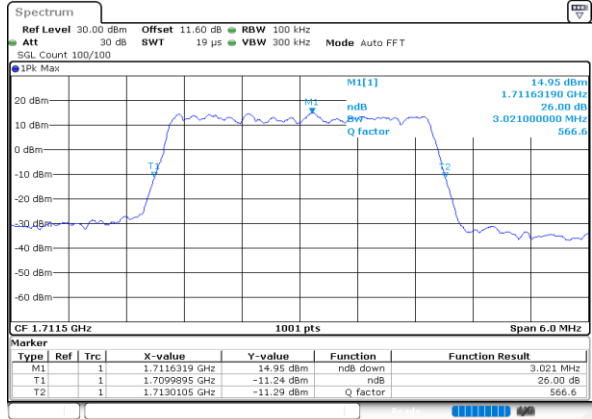

LTE Band 66

Lowest Channel / 1.4MHz / 64QAM

Date: 27\_SEP.2020 11:48:58

Lowest Channel / 3MHz / 64QAM

Date: 27\_SEP.2020 12:03:57

Middle Channel / 1.4MHz / 64QAM

Date: 27\_SEP.2020 11:50:07

Middle Channel / 3MHz / 64QAM

Date: 27\_SEP.2020 12:06:15

Highest Channel / 1.4MHz / 64QAM

Date: 27\_SEP.2020 11:51:16

Highest Channel / 3MHz / 64QAM

Date: 27\_SEP.2020 12:07:24

LTE Band 66

Lowest Channel / 5MHz / 64QAM

Date: 27\_SEP.2020 12:09:42