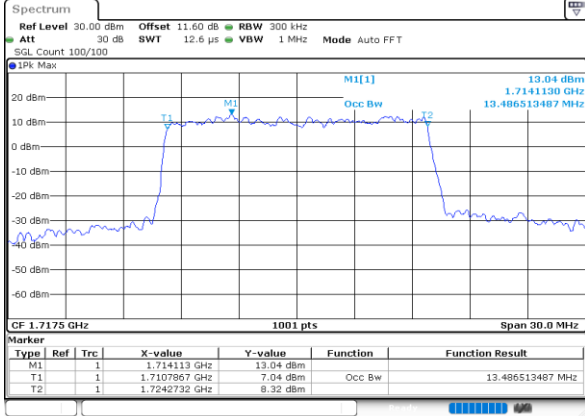

Date: 27.SEP.2020 11:51:05

Highest Channel / 3MHz / 64QAM

Date: 27.SEP.2020 12:07:12

LTE Band 66

Lowest Channel / 5MHz / 64QAM

Date: 27.SEP.2020 12:09:31

Lowest Channel / 10MHz / 64QAM

Date: 27.SEP.2020 12:13:11

Middle Channel / 5MHz / 64QAM

Date: 27.SEP.2020 12:11:39

Middle Channel / 10MHz / 64QAM

Date: 27.SEP.2020 12:14:120

Highest Channel / 5MHz / 64QAM

Date: 27.SEP.2020 12:12:49

Highest Channel / 10MHz / 64QAM

Date: 27.SEP.2020 12:14:219

LTE Band 66

Lowest Channel / 15MHz / 64QAM

Date: 27.SEP.2020 12:44:38

Lowest Channel / 20MHz / 64QAM

Date: 27.SEP.2020 13:11:56

Middle Channel / 15MHz / 64QAM

Date: 27.SEP.2020 12:46:47

Middle Channel / 20MHz / 64QAM

Date: 27.SEP.2020 13:11:05

Highest Channel / 15MHz / 64QAM

Date: 27.SEP.2020 12:47:56

Highest Channel / 20MHz / 64QAM

Date: 27.SEP.2020 13:15:14

LTE Band 66

Lowest Channel / 1.4MHz / 256QAM

Date: 29\_SEP.2020 08:55:03