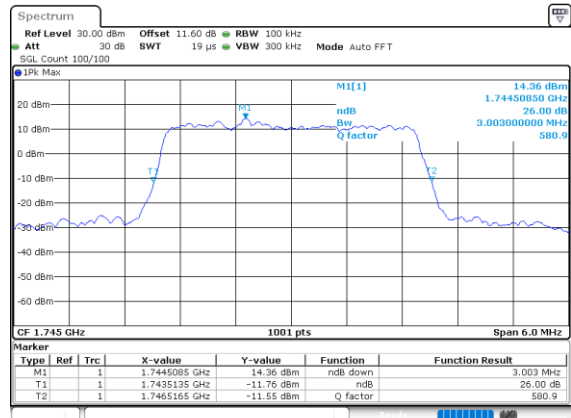

Middle Channel / 3MHz / 256QAM

Date: 29_SEP.2020 09:04:43