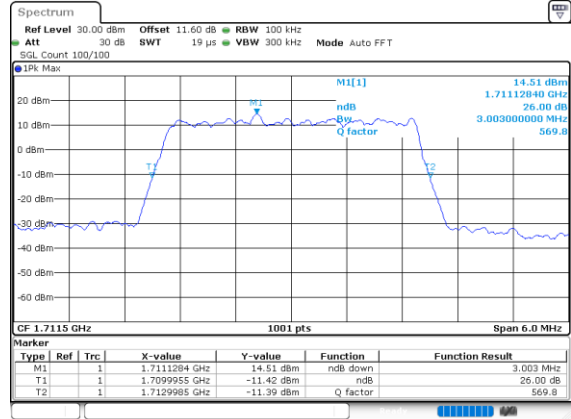

Date: 27\_SEP.2020 13:15:26

LTE Band 66

Lowest Channel / 1.4MHz / 256QAM

Date: 29\_SEP.2020 08:55:08

Lowest Channel / 3MHz / 256QAM

Date: 29\_SEP.2020 09:05:54

Middle Channel / 1.4MHz / 256QAM

Date: 29\_SEP.2020 08:53:33