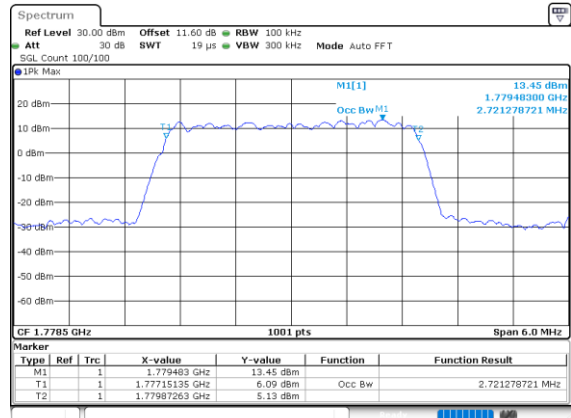

Date: 27.SEP.2020 13:11:05

Highest Channel / 15MHz / 64QAM

Date: 27.SEP.2020 12:47:56

Highest Channel / 20MHz / 64QAM

Date: 27.SEP.2020 13:15:14

LTE Band 66

Lowest Channel / 1.4MHz / 256QAM

Date: 29\_SEP.2020 08:55:03

Lowest Channel / 3MHz / 256QAM

Date: 29\_SEP.2020 09:05:48

Middle Channel / 1.4MHz / 256QAM

Date: 29\_SEP.2020 08:53:26

Middle Channel / 3MHz / 256QAM

Date: 29\_SEP.2020 09:04:38

Highest Channel / 1.4MHz / 256QAM

Date: 29\_SEP.2020 09:00:47

Highest Channel / 3MHz / 256QAM

Date: 29\_SEP.2020 09:09:22

LTE Band 66

Lowest Channel / 5MHz / 256QAM

Date: 29.SEP.2020 09:13:20

Lowest Channel / 10MHz / 256QAM

Date: 29.SEP.2020 09:19:05