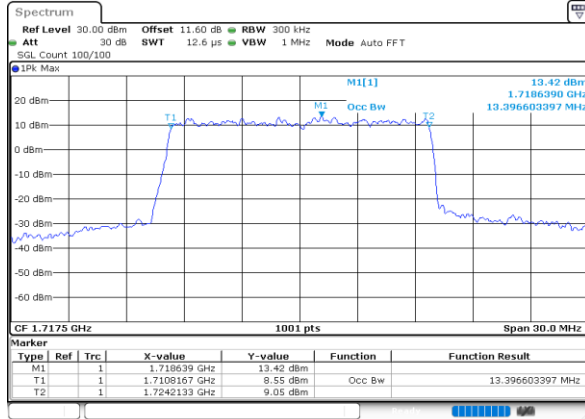

Highest Channel / 10MHz / QPSK

Date: 27\_SEP.2020 12:34:53

Highest Channel / 10MHz / 16QAM

Date: 27\_SEP.2020 12:35:05

LTE Band 66

Lowest Channel / 15MHz / QPSK

Date: 27\_SEP.2020 12:50:05

Lowest Channel / 15MHz / 16QAM