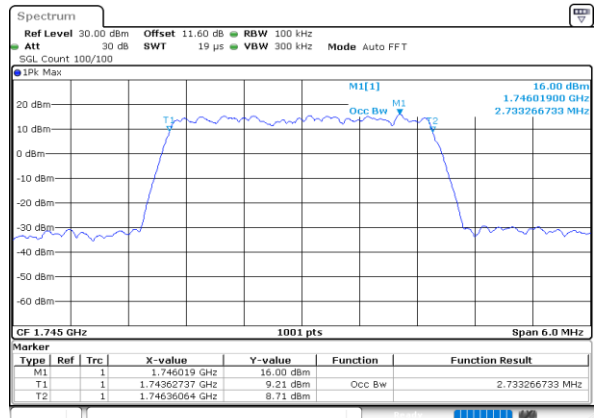

Date: 27.SEP.2020 11:44:21

Highest Channel / 1.4MHz / QPSK

Date: 27.SEP.2020 11:46:28

Highest Channel / 1.4MHz / 16QAM

Date: 27.SEP.2020 11:46:39

LTE Band 66

Lowest Channel / 3MHz / QPSK

Date: 27.SEP.2020 11:52:15

Lowest Channel / 3MHz / 16QAM

Date: 27.SEP.2020 11:52:26

Middle Channel / 3MHz / QPSK

Date: 27.SEP.2020 11:56:50

Middle Channel / 3MHz / 16QAM

Date: 27.SEP.2020 11:57:02

Highest Channel / 3MHz / QPSK

Date: 27.SEP.2020 11:59:09

Highest Channel / 3MHz / 16QAM

Date: 27.SEP.2020 11:59:21

LTE Band 66

Lowest Channel / 5MHz / QPSK

Date: 27-SEP-2020 12:14:50

Lowest Channel / 5MHz / 16QAM

Date: 27-SEP-2020 12:15:10

Middle Channel / 5MHz / QPSK