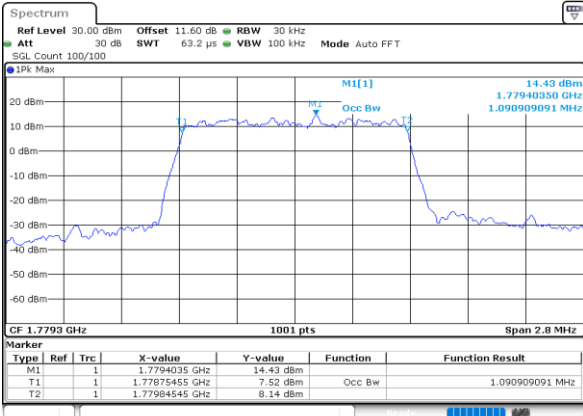

Middle Channel / 20MHz / 16QAM

Date: 27.SEP.2020 13:05:31

Highest Channel / 20MHz / QPSK

Date: 27.SEP.2020 13:07:38

Highest Channel / 20MHz / 16QAM

Date: 27.SEP.2020 13:07:50

LTE Band 66

Lowest Channel / 1.4MHz / 64QAM

Date: 27.SEP.2020 11:48:46

Lowest Channel / 3MHz / 64QAM

Date: 27.SEP.2020 12:03:45

Middle Channel / 20MHz / 64QAM

Date: 27.SEP.2020 11:49:56

Middle Channel / 3MHz / 64QAM

Date: 27.SEP.2020 12:06:03

Highest Channel / 20MHz / 64QAM

Date: 27.SEP.2020 11:51:05

Highest Channel / 3MHz / 64QAM

Date: 27.SEP.2020 12:07:12

LTE Band 66

Lowest Channel / 5MHz / 64QAM

Date: 27.SEP.2020 12:09:31

Lowest Channel / 10MHz / 64QAM

Date: 27.SEP.2020 12:13:11