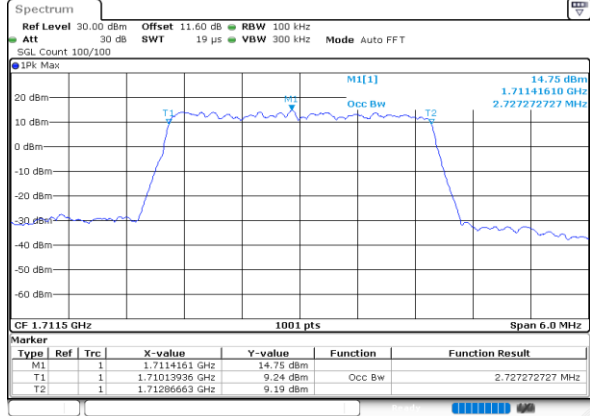

Date: 27\_SEP.2020 12:56:54

LTE Band 66

Lowest Channel / 20MHz / QPSK

Date: 27.SEP.2020 13:01:01

Lowest Channel / 20MHz / 16QAM

Date: 27.SEP.2020 13:01:13

Middle Channel / 20MHz / QPSK

Date: 27.SEP.2020 13:05:19

Middle Channel / 20MHz / 16QAM

Date: 27.SEP.2020 13:05:31

Highest Channel / 20MHz / QPSK

Date: 27.SEP.2020 13:07:38

Highest Channel / 20MHz / 16QAM

Date: 27.SEP.2020 13:07:50

LTE Band 66

Lowest Channel / 1.4MHz / 64QAM

Date: 27.SEP.2020 11:48:46

Lowest Channel / 3MHz / 64QAM

Date: 27.SEP.2020 12:03:45

Middle Channel / 20MHz / 64QAM

Date: 27.SEP.2020 11:49:56

Middle Channel / 3MHz / 64QAM

Date: 27.SEP.2020 12:06:03

Highest Channel / 20MHz / 64QAM