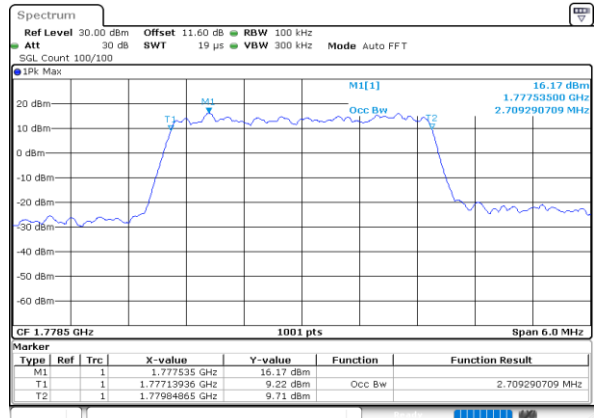

Date: 27.SEP.2020 11:44:21

Highest Channel / 1.4MHz / QPSK

Date: 27.SEP.2020 11:46:28

Highest Channel / 1.4MHz / 16QAM

Date: 27.SEP.2020 11:46:39

LTE Band 66

Lowest Channel / 3MHz / QPSK

Date: 27.SEP.2020 11:52:15

Lowest Channel / 3MHz / 16QAM

Date: 27.SEP.2020 11:52:26

Middle Channel / 3MHz / QPSK

Date: 27.SEP.2020 11:56:50

Middle Channel / 3MHz / 16QAM

Date: 27.SEP.2020 11:57:02

Highest Channel / 3MHz / QPSK

Date: 27.SEP.2020 11:59:09

Highest Channel / 3MHz / 16QAM

Date: 27.SEP.2020 11:59:21

LTE Band 66

Lowest Channel / 5MHz / QPSK

Date: 27-SEP-2020 12:14:50

Lowest Channel / 5MHz / 16QAM

Date: 27-SEP-2020 12:15:10

Middle Channel / 5MHz / QPSK