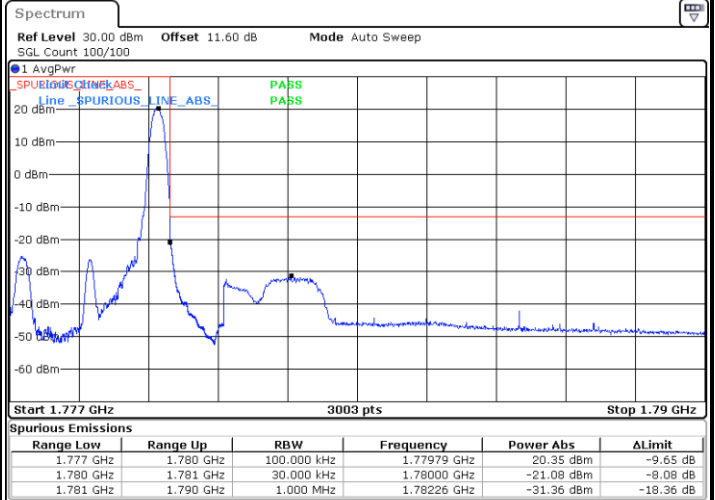

Highest Band Edge / Full RB

Date: 27.SEP.2020 11:36:34

LTE Band 66 / 1.4MHz / 64QAM

Lowest Band Edge / 1 RB

Date: 27.SEP.2020 11:37:38

Highest Band Edge / 1 RB

Date: 27.SEP.2020 11:39:44

Lowest Band Edge / Full RB

Date: 27.SEP.2020 11:38:41

Highest Band Edge / Full RB

Date: 27.SEP.2020 11:40:47

LTE Band 66 / 1.4MHz / 256QAM

Lowest Band Edge / 1 RB

Date: 29.SEP.2020 09:00:21

Highest Band Edge / 1 RB

Date: 29.SEP.2020 09:04:01

Lowest Band Edge / Full RB

Date: 29.SEP.2020 08:56:12

Highest Band Edge / Full RB

Date: 29.SEP.2020 09:01:59

LTE Band 66 / 3MHz / QPSK

Lowest Band Edge / 1RB

Date: 27.SEP.2020 11:53:24

Highest Band Edge / 1 RB

Date: 27.SEP.2020 12:00:19

Lowest Band Edge / Full RB

Date: 27.SEP.2020 11:54:33

Highest Band Edge / Full RB

Date: 27.SEP.2020 12:01:28