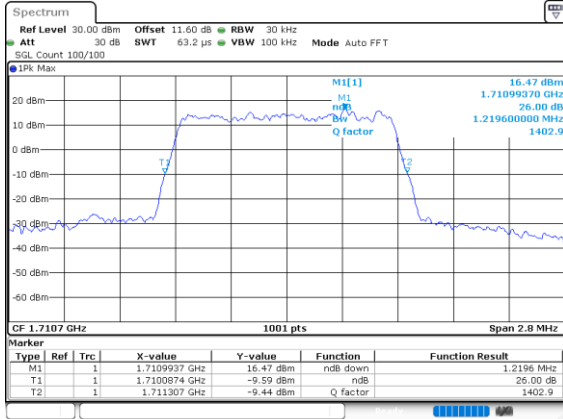

LTE Band 66

Lowest Channel / 1.4MHz / 256QAM

Date: 29_SEP.2020 08:55:08