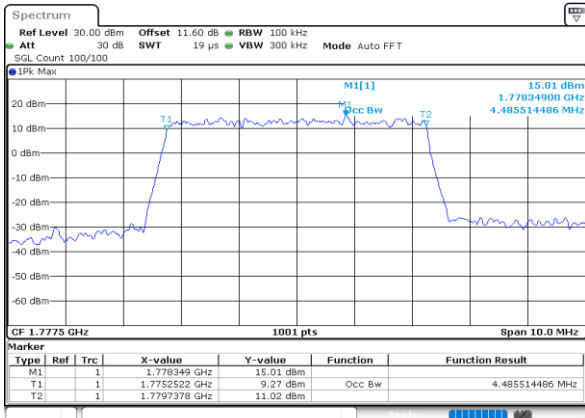

Highest Channel / 3MHz / 16QAM

Date: 27.SEP.2020 11:59:21

LTE Band 66

Lowest Channel / 5MHz / QPSK

Date: 27-SEP-2020 12:14:50

Lowest Channel / 5MHz / 16QAM

Date: 27-SEP-2020 12:15:10

Middle Channel / 5MHz / QPSK

Date: 27-SEP-2020 12:19:16

Middle Channel / 5MHz / 16QAM

Date: 27-SEP-2020 12:19:28

Highest Channel / 5MHz / QPSK

Date: 27-SEP-2020 12:21:35

Highest Channel / 5MHz / 16QAM

Date: 27-SEP-2020 12:21:47

LTE Band 66