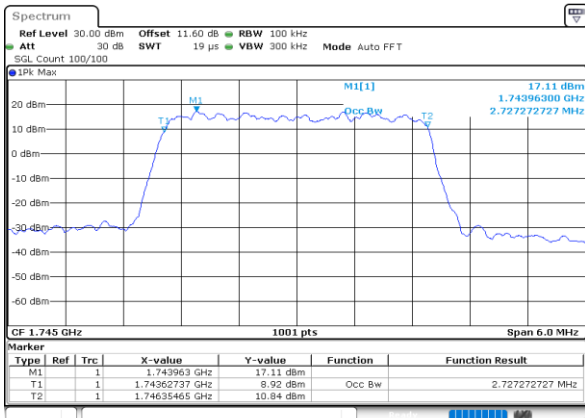

LTE Band 66

Lowest Channel / 1.4MHz / QPSK

Date: 27.SEP.2020 11:41:50

Lowest Channel / 1.4MHz / 16QAM

Date: 27.SEP.2020 11:42:02

Middle Channel / 1.4MHz / QPSK

Date: 27.SEP.2020 11:44:09

Middle Channel / 1.4MHz / 16QAM

Date: 27.SEP.2020 11:44:21

Highest Channel / 1.4MHz / QPSK

Date: 27.SEP.2020 11:46:28

Highest Channel / 1.4MHz / 16QAM

Date: 27.SEP.2020 11:46:39

LTE Band 66

Lowest Channel / 3MHz / QPSK

Date: 27.SEP.2020 11:52:15

Lowest Channel / 3MHz / 16QAM

Date: 27.SEP.2020 11:52:26

Middle Channel / 3MHz / QPSK

Date: 27.SEP.2020 11:56:50

Middle Channel / 3MHz / 16QAM

Date: 27.SEP.2020 11:57:02

Highest Channel / 3MHz / QPSK

Date: 27.SEP.2020 11:59:09

Highest Channel / 3MHz / 16QAM

Date: 27.SEP.2020 11:59:21

LTE Band 66

Lowest Channel / 5MHz / QPSK

Date: 27-SEP-2020 12:14:50

Lowest Channel / 5MHz / 16QAM

Date: 27-SEP-2020 12:15:10

Middle Channel / 5MHz / QPSK