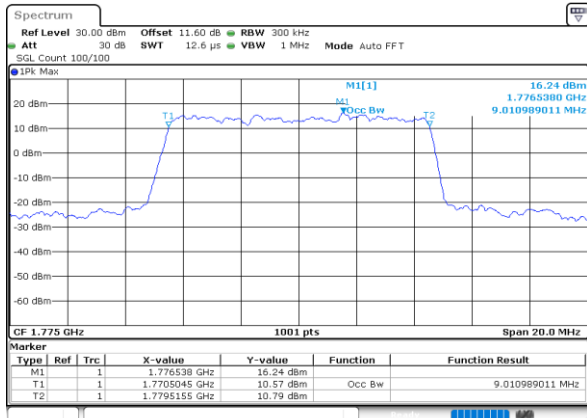

Date: 27-SEP-2020 12:19:16

Middle Channel / 5MHz / 16QAM

Date: 27-SEP-2020 12:19:28

Highest Channel / 5MHz / QPSK

Date: 27-SEP-2020 12:21:35

Highest Channel / 5MHz / 16QAM

Date: 27-SEP-2020 12:21:47

LTE Band 66

Lowest Channel / 10MHz / QPSK

Date: 27\_SEP.2020 12:25:53

Lowest Channel / 10MHz / 16QAM

Date: 27\_SEP.2020 13:21:00

Middle Channel / 10MHz / QPSK

Date: 27\_SEP.2020 12:32:34

Middle Channel / 10MHz / 16QAM

Date: 27\_SEP.2020 12:32:46

Highest Channel / 10MHz / QPSK

Date: 27\_SEP.2020 12:34:53

Highest Channel / 10MHz / 16QAM

Date: 27\_SEP.2020 12:35:05

LTE Band 66

Lowest Channel / 15MHz / QPSK

Date: 27\_SEP.2020 12:50:05

Lowest Channel / 15MHz / 16QAM