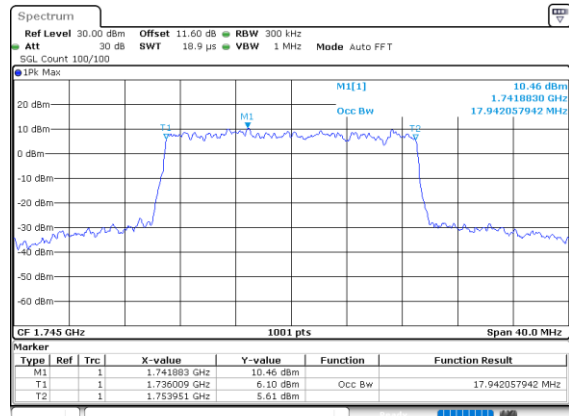

Date: 29.SEP.2020 09:20:46

LTE Band 66

Lowest Channel / 15MHz / 256QAM

Date: 29\_SEP.2020 09:23:45

Lowest Channel / 20MHz / 256QAM

Date: 29\_SEP.2020 09:31:24

Middle Channel / 15MHz / 256QAM

Date: 29\_SEP.2020 09:22:32

Middle Channel / 20MHz / 256QAM

Date: 29\_SEP.2020 09:29:57

Highest Channel / 15MHz / 256QAM

Date: 29\_SEP.2020 09:28:09

Highest Channel / 20MHz / 256QAM

Date: 29\_SEP.2020 09:33:12

# Conducted Band Edge

LTE Band 66 / 1.4MHz / 16QAM

Lowest Band Edge / 1 RB

Date: 27.SEP.2020 11:30:16

Highest Band Edge / 1 RB

Date: 27.SEP.2020 11:34:29

Lowest Band Edge / Full RB

Date: 27.SEP.2020 11:32:23