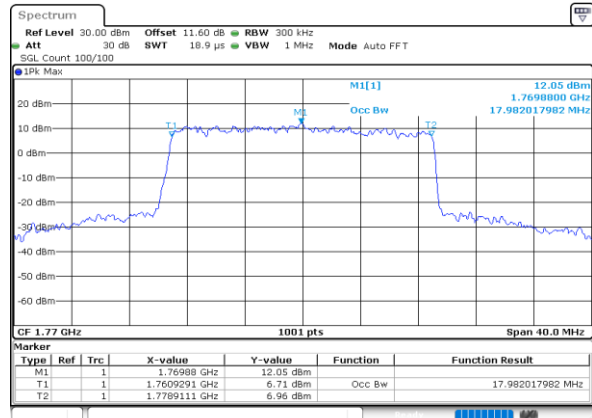

LTE Band 66

Lowest Channel / 15MHz / 64QAM

Date: 27.SEP.2020 12:44:38

Lowest Channel / 20MHz / 64QAM

Date: 27.SEP.2020 13:11:56

Middle Channel / 15MHz / 64QAM

Date: 27.SEP.2020 12:46:47

Middle Channel / 20MHz / 64QAM

Date: 27.SEP.2020 13:11:05

Highest Channel / 15MHz / 64QAM

Date: 27.SEP.2020 12:47:56

Highest Channel / 20MHz / 64QAM

Date: 27.SEP.2020 13:15:14

LTE Band 66

Lowest Channel / 1.4MHz / 256QAM

Date: 29\_SEP.2020 08:55:03