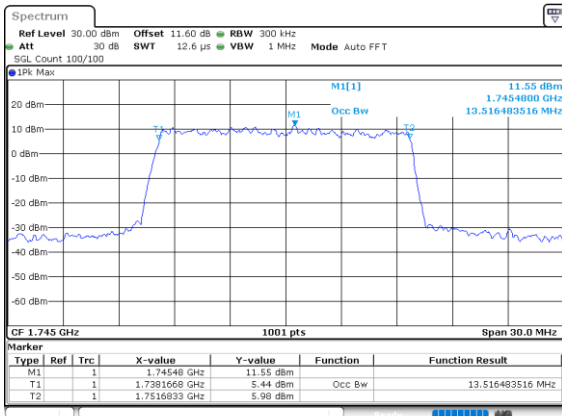

Date: 29.SEP.2020 09:20:46

LTE Band 66

Lowest Channel / 15MHz / 256QAM

Date: 29\_SEP.2020 09:23:45

Lowest Channel / 20MHz / 256QAM

Date: 29\_SEP.2020 09:31:24

Middle Channel / 15MHz / 256QAM

Date: 29\_SEP.2020 09:22:32

# Conducted Band Edge

LTE Band 66 / 1.4MHz / 16QAM

Lowest Band Edge / 1 RB

Date: 27.SEP.2020 11:30:16

Highest Band Edge / 1 RB

Date: 27.SEP.2020 11:34:29

Lowest Band Edge / Full RB

Date: 27.SEP.2020 11:32:23