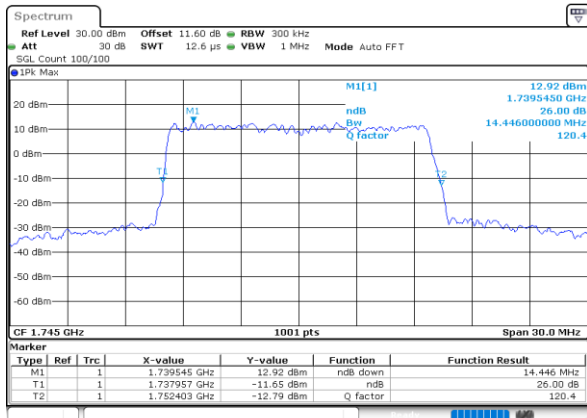

Middle Channel / 15MHz / 64QAM

Date: 27_SEP.2020 12:46:59