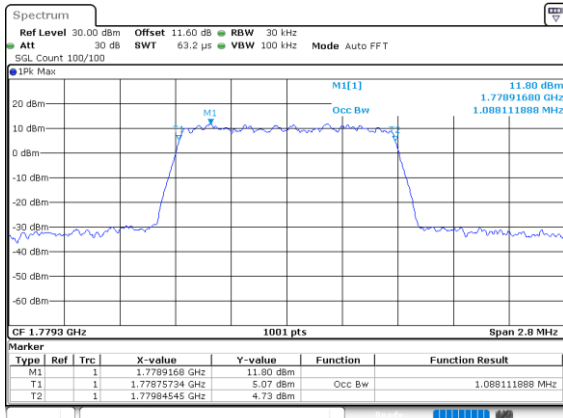

Date: 27.SEP.2020 13:11:05

Highest Channel / 15MHz / 64QAM

Date: 27.SEP.2020 12:47:56

Highest Channel / 20MHz / 64QAM

Date: 27.SEP.2020 13:15:14

LTE Band 66

Lowest Channel / 1.4MHz / 256QAM

Date: 29\_SEP.2020 08:55:03

Lowest Channel / 3MHz / 256QAM

Date: 29\_SEP.2020 09:05:48

Middle Channel / 1.4MHz / 256QAM

Date: 29\_SEP.2020 08:53:26

Middle Channel / 3MHz / 256QAM

Date: 29\_SEP.2020 09:04:38

Highest Channel / 1.4MHz / 256QAM

Date: 29\_SEP.2020 09:00:47

Highest Channel / 3MHz / 256QAM

Date: 29\_SEP.2020 09:09:22

LTE Band 66

Lowest Channel / 5MHz / 256QAM

Date: 29.SEP.2020 09:13:20

Lowest Channel / 10MHz / 256QAM

Date: 29.SEP.2020 09:19:05