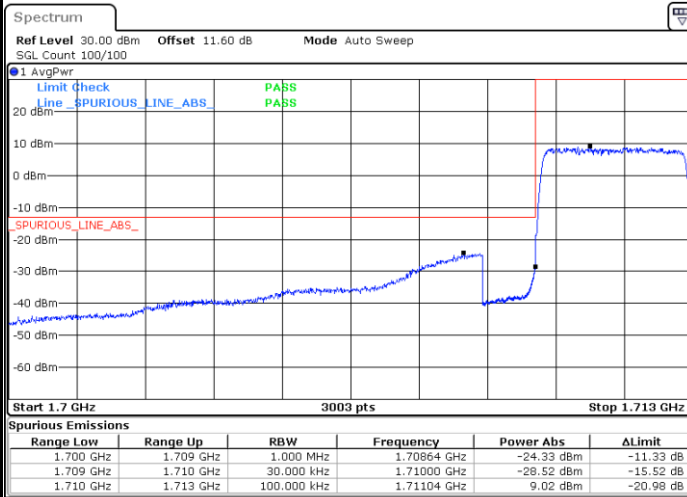

Highest Band Edge / Full RB

Date: 27.SEP.2020 11:36:34

LTE Band 66 / 1.4MHz / 64QAM

Lowest Band Edge / 1 RB

Date: 27.SEP.2020 11:37:38

Highest Band Edge / 1 RB

Date: 27.SEP.2020 11:39:44

Lowest Band Edge / Full RB

Date: 27.SEP.2020 11:38:41

Highest Band Edge / Full RB

Date: 27.SEP.2020 11:40:47

LTE Band 66 / 1.4MHz / 256QAM

Lowest Band Edge / 1 RB

Date: 29.SEP.2020 09:00:21

Highest Band Edge / 1 RB

Date: 29.SEP.2020 09:04:01

Lowest Band Edge / Full RB

Date: 29.SEP.2020 08:56:12

Highest Band Edge / Full RB

Date: 29.SEP.2020 09:01:59

LTE Band 66 / 3MHz / QPSK

Lowest Band Edge / 1RB

Date: 27.SEP.2020 11:53:24

Highest Band Edge / 1 RB

Date: 27.SEP.2020 12:00:19

Lowest Band Edge / Full RB

Date: 27.SEP.2020 11:54:33

Highest Band Edge / Full RB

Date: 27.SEP.2020 12:01:28