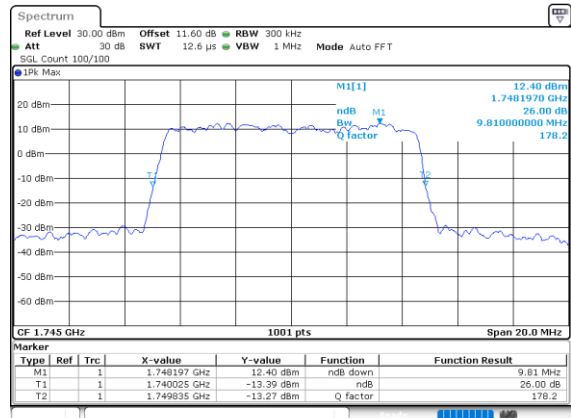

Date: 29.SEP.2020 09:13:25

Lowest Channel / 10MHz / 256QAM

Date: 29.SEP.2020 09:19:10

Middle Channel / 5MHz / 256QAM

Date: 29.SEP.2020 09:12:06

Middle Channel / 10MHz / 256QAM

Date: 29.SEP.2020 09:17:11

Highest Channel / 5MHz / 256QAM

Date: 29.SEP.2020 09:15:12

Highest Channel / 10MHz / 256QAM

Date: 29.SEP.2020 09:20:51

LTE Band 66

Lowest Channel / 15MHz / 256QAM

Lowest Channel / 20MHz / 256QAM

Middle Channel / 15MHz / 256QAM

Middle Channel / 20MHz / 256QAM