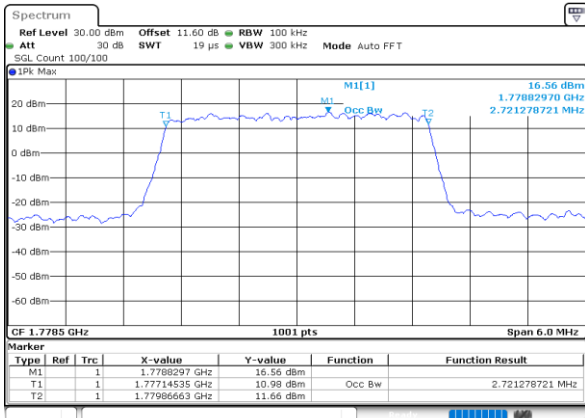

Date: 27.SEP.2020 11:44:21

Highest Channel / 1.4MHz / QPSK

Date: 27.SEP.2020 11:46:28

Highest Channel / 1.4MHz / 16QAM

Date: 27.SEP.2020 11:46:39

LTE Band 66

Lowest Channel / 3MHz / QPSK

Date: 27.SEP.2020 11:52:15

Lowest Channel / 3MHz / 16QAM

Date: 27.SEP.2020 11:52:26

Middle Channel / 3MHz / QPSK

Date: 27.SEP.2020 11:56:50

Middle Channel / 3MHz / 16QAM

Date: 27.SEP.2020 11:57:02

Highest Channel / 3MHz / QPSK

Date: 27.SEP.2020 11:59:09

Highest Channel / 3MHz / 16QAM

Date: 27.SEP.2020 11:59:21

LTE Band 66

Lowest Channel / 5MHz / QPSK

Date: 27-SEP-2020 12:14:50

Lowest Channel / 5MHz / 16QAM

Date: 27-SEP-2020 12:15:10

Middle Channel / 5MHz / QPSK

Date: 27-SEP-2020 12:19:16

Middle Channel / 5MHz / 16QAM

Date: 27-SEP-2020 12:19:28

Highest Channel / 5MHz / QPSK

Date: 27-SEP-2020 12:21:35

Highest Channel / 5MHz / 16QAM

Date: 27-SEP-2020 12:21:47

LTE Band 66