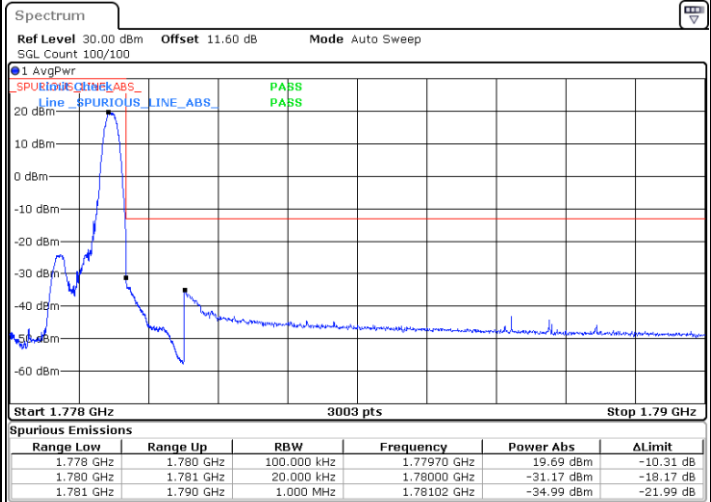

Middle Channel / 20MHz / 256QAM

Date: 29\_SEP.2020 09:29:57

Highest Channel / 15MHz / 256QAM

Date: 29\_SEP.2020 09:28:09

Highest Channel / 20MHz / 256QAM

Date: 29\_SEP.2020 09:33:12

# Conducted Band Edge

LTE Band 66 / 1.4MHz / 16QAM

Lowest Band Edge / 1 RB

Date: 27.SEP.2020 11:30:16

Highest Band Edge / 1 RB

Date: 27.SEP.2020 11:34:29

Lowest Band Edge / Full RB

Date: 27.SEP.2020 11:32:23

Highest Band Edge / Full RB

Date: 27.SEP.2020 11:36:34

LTE Band 66 / 1.4MHz / 64QAM

Lowest Band Edge / 1 RB

Date: 27.SEP.2020 11:37:38

Highest Band Edge / 1 RB

Date: 27.SEP.2020 11:39:44

Lowest Band Edge / Full RB

Date: 27.SEP.2020 11:38:41

Highest Band Edge / Full RB

Date: 27.SEP.2020 11:40:47

LTE Band 66 / 1.4MHz / 256QAM

Lowest Band Edge / 1 RB

Date: 29.SEP.2020 09:00:21

Highest Band Edge / 1 RB

Date: 29.SEP.2020 09:04:01