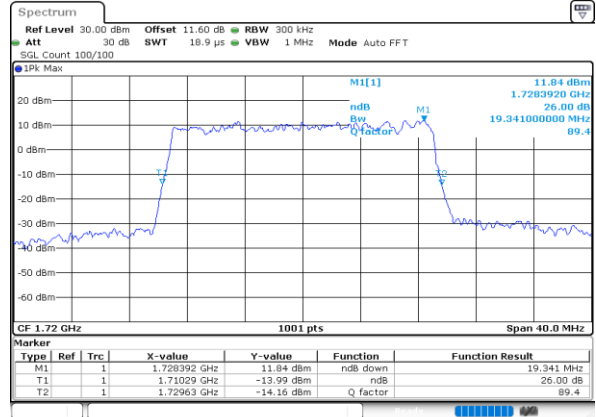

Date: 27\_SEP.2020 12:13:00

Highest Channel / 10MHz / 64QAM

Date: 27\_SEP.2020 12:14:40

LTE Band 66

Lowest Channel / 15MHz / 64QAM

Date: 27\_SEP.2020 12:44:50

Lowest Channel / 20MHz / 64QAM

Date: 27\_SEP.2020 13:11:08