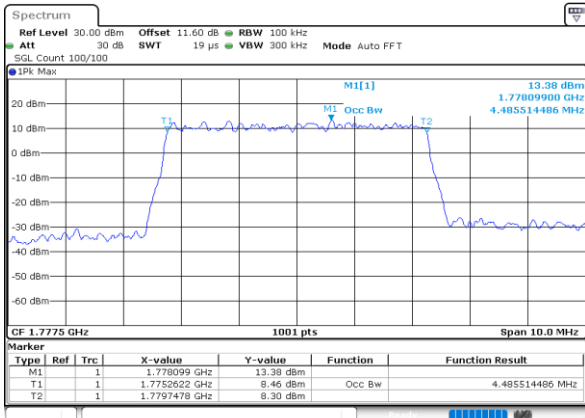

Date: 27.SEP.2020 11:51:05

Highest Channel / 3MHz / 64QAM

Date: 27.SEP.2020 12:07:12

LTE Band 66

Lowest Channel / 5MHz / 64QAM

Date: 27.SEP.2020 12:09:31

Lowest Channel / 10MHz / 64QAM

Date: 27.SEP.2020 12:13:11

Middle Channel / 5MHz / 64QAM

Date: 27.SEP.2020 12:11:39

Middle Channel / 10MHz / 64QAM

Date: 27.SEP.2020 12:14:120

Highest Channel / 5MHz / 64QAM

Date: 27.SEP.2020 12:12:49

Highest Channel / 10MHz / 64QAM

Date: 27.SEP.2020 12:14:219

LTE Band 66

Lowest Channel / 15MHz / 64QAM

Date: 27.SEP.2020 12:44:38

Lowest Channel / 20MHz / 64QAM

Date: 27.SEP.2020 13:11:56

Middle Channel / 15MHz / 64QAM

Date: 27.SEP.2020 12:46:47

Middle Channel / 20MHz / 64QAM