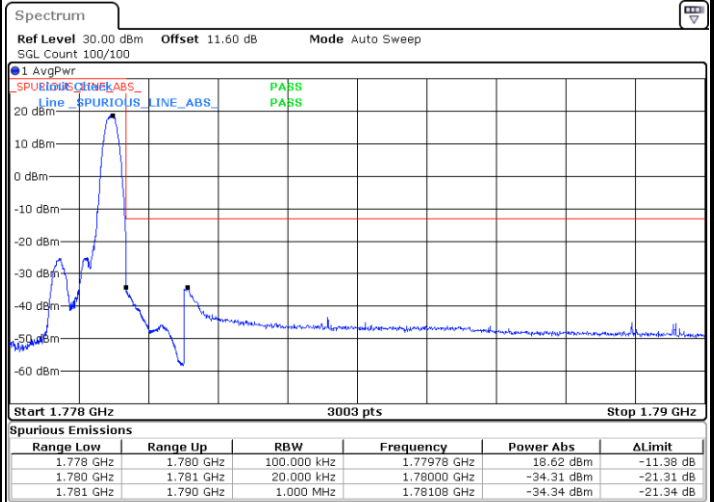

# Conducted Band Edge

LTE Band 66 / 1.4MHz / 16QAM

Lowest Band Edge / 1 RB

Date: 27.SEP.2020 11:30:16

Highest Band Edge / 1 RB

Date: 27.SEP.2020 11:34:29

Lowest Band Edge / Full RB

Date: 27.SEP.2020 11:32:23

Highest Band Edge / Full RB

Date: 27.SEP.2020 11:36:34

LTE Band 66 / 1.4MHz / 64QAM

Lowest Band Edge / 1 RB

Date: 27.SEP.2020 11:37:38

Highest Band Edge / 1 RB

Date: 27.SEP.2020 11:39:44

Lowest Band Edge / Full RB

Date: 27.SEP.2020 11:38:41

Highest Band Edge / Full RB

Date: 27.SEP.2020 11:40:47

LTE Band 66 / 1.4MHz / 256QAM

Lowest Band Edge / 1 RB

Date: 29.SEP.2020 09:00:21

Highest Band Edge / 1 RB

Date: 29.SEP.2020 09:04:01

Lowest Band Edge / Full RB

Date: 29.SEP.2020 08:56:12

Highest Band Edge / Full RB

Date: 29.SEP.2020 09:01:59

LTE Band 66 / 3MHz / QPSK

Lowest Band Edge / 1RB

Date: 27.SEP.2020 11:53:24

Highest Band Edge / 1 RB