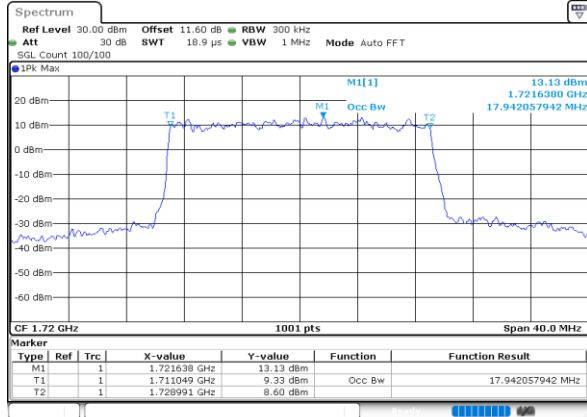

Date: 27\_SEP.2020 12:56:54

LTE Band 66

Lowest Channel / 20MHz / QPSK

Date: 27.SEP.2020 13:01:01

Lowest Channel / 20MHz / 16QAM

Date: 27.SEP.2020 13:01:13

Middle Channel / 20MHz / QPSK

Date: 27.SEP.2020 13:05:19

Middle Channel / 20MHz / 16QAM

Date: 27.SEP.2020 13:05:31

Highest Channel / 20MHz / QPSK

Date: 27.SEP.2020 13:07:38

Highest Channel / 20MHz / 16QAM

Date: 27.SEP.2020 13:07:50

LTE Band 66

Lowest Channel / 1.4MHz / 64QAM