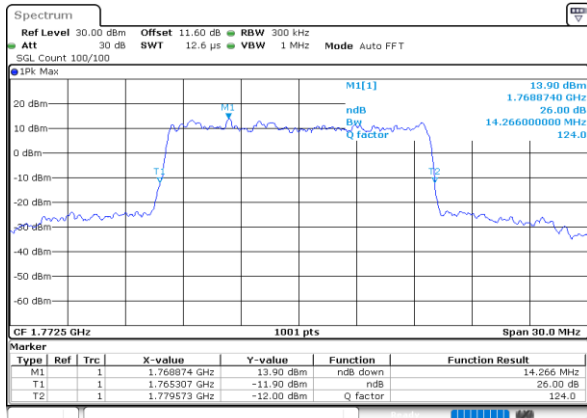

Date: 27\_SEP.2020 12:13:00

Highest Channel / 10MHz / 64QAM

Date: 27\_SEP.2020 12:14:40

LTE Band 66

Lowest Channel / 15MHz / 64QAM

Date: 27\_SEP.2020 12:44:50

Lowest Channel / 20MHz / 64QAM

Date: 27\_SEP.2020 13:11:08

Middle Channel / 15MHz / 64QAM

Date: 27\_SEP.2020 12:46:59

Middle Channel / 20MHz / 64QAM

Date: 27\_SEP.2020 13:11:16

Highest Channel / 15MHz / 64QAM

Date: 27\_SEP.2020 12:48:09

Highest Channel / 20MHz / 64QAM

Date: 27\_SEP.2020 13:15:26

LTE Band 66

Lowest Channel / 1.4MHz / 256QAM

Date: 29\_SEP.2020 08:55:08

Lowest Channel / 3MHz / 256QAM

Date: 29\_SEP.2020 09:05:54

Middle Channel / 1.4MHz / 256QAM

Date: 29\_SEP.2020 08:53:33