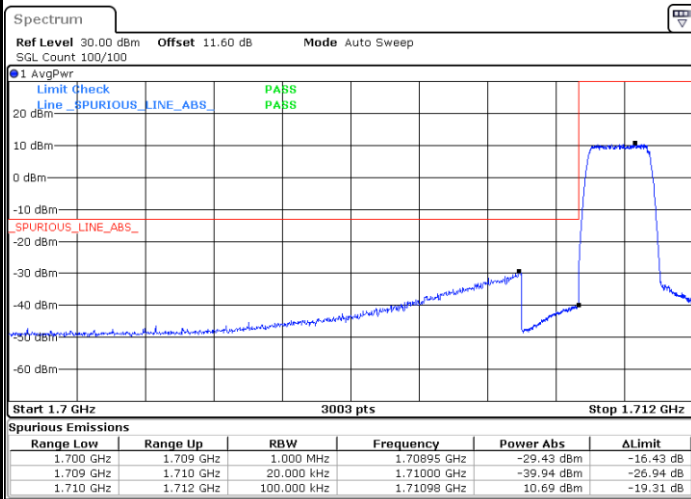

# Conducted Band Edge

LTE Band 66 / 1.4MHz / 16QAM

Lowest Band Edge / 1 RB

Date: 27.SEP.2020 11:30:16

Highest Band Edge / 1 RB

Date: 27.SEP.2020 11:34:29

Lowest Band Edge / Full RB

Date: 27.SEP.2020 11:32:23

Highest Band Edge / Full RB

Date: 27.SEP.2020 11:36:34

LTE Band 66 / 1.4MHz / 64QAM

Lowest Band Edge / 1 RB

Date: 27.SEP.2020 11:37:38

Highest Band Edge / 1 RB

Date: 27.SEP.2020 11:39:44

Lowest Band Edge / Full RB

Date: 27.SEP.2020 11:38:41

Highest Band Edge / Full RB

Date: 27.SEP.2020 11:40:47

LTE Band 66 / 1.4MHz / 256QAM

Lowest Band Edge / 1 RB

Date: 29.SEP.2020 09:00:21

Highest Band Edge / 1 RB

Date: 29.SEP.2020 09:04:01

Lowest Band Edge / Full RB

Date: 29.SEP.2020 08:56:12

Highest Band Edge / Full RB

Date: 29.SEP.2020 09:01:59

LTE Band 66 / 3MHz / QPSK

Lowest Band Edge / 1RB

Date: 27.SEP.2020 11:53:24

Highest Band Edge / 1 RB