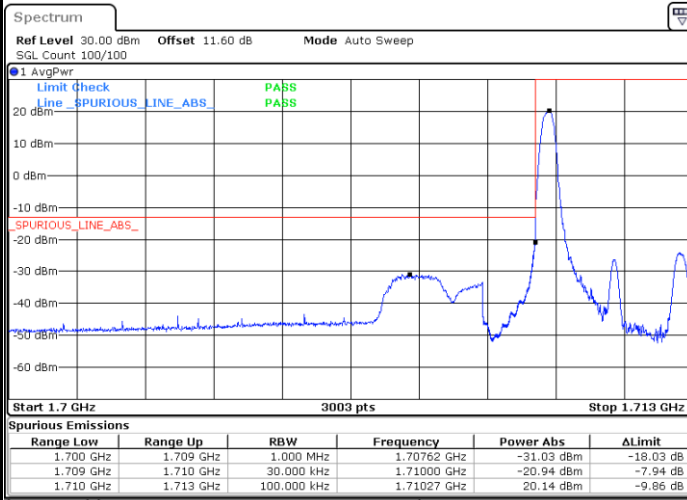

Highest Band Edge / Full RB

Date: 27.SEP.2020 11:36:34

LTE Band 66 / 1.4MHz / 64QAM

Lowest Band Edge / 1 RB

Date: 27.SEP.2020 11:37:38

Highest Band Edge / 1 RB

Date: 27.SEP.2020 11:39:44

Lowest Band Edge / Full RB

Date: 27.SEP.2020 11:38:41

Highest Band Edge / Full RB

Date: 27.SEP.2020 11:40:47

LTE Band 66 / 1.4MHz / 256QAM

Lowest Band Edge / 1 RB

Date: 29.SEP.2020 09:00:21

Highest Band Edge / 1 RB

Date: 29.SEP.2020 09:04:01

Lowest Band Edge / Full RB

Date: 29.SEP.2020 08:56:12

Highest Band Edge / Full RB

Date: 29.SEP.2020 09:01:59

LTE Band 66 / 3MHz / QPSK

Lowest Band Edge / 1RB

Date: 27.SEP.2020 11:53:24

Highest Band Edge / 1 RB

Date: 27.SEP.2020 12:00:19

Lowest Band Edge / Full RB

Date: 27.SEP.2020 11:54:33

Highest Band Edge / Full RB

Date: 27.SEP.2020 12:01:28