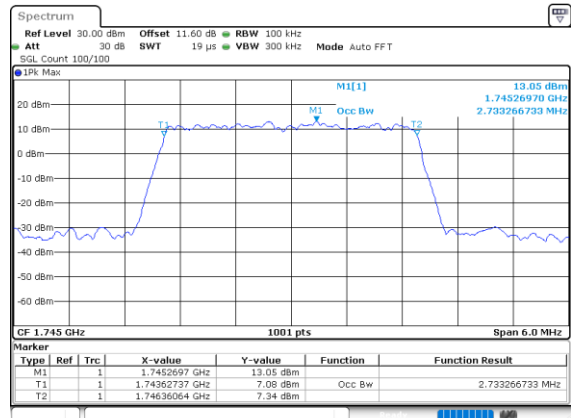

Date: 27.SEP.2020 13:11:05

Highest Channel / 15MHz / 64QAM

Date: 27.SEP.2020 12:47:56

Highest Channel / 20MHz / 64QAM

Date: 27.SEP.2020 13:15:14

LTE Band 66

Lowest Channel / 1.4MHz / 256QAM

Date: 29\_SEP.2020 08:55:03

Lowest Channel / 3MHz / 256QAM

Date: 29\_SEP.2020 09:05:48

Middle Channel / 1.4MHz / 256QAM

Date: 29\_SEP.2020 08:53:26

Middle Channel / 3MHz / 256QAM

Date: 29\_SEP.2020 09:04:38

Highest Channel / 1.4MHz / 256QAM

Date: 29\_SEP.2020 09:00:47

Highest Channel / 3MHz / 256QAM

Date: 29\_SEP.2020 09:09:22

LTE Band 66

Lowest Channel / 5MHz / 256QAM

Date: 29.SEP.2020 09:13:20

Lowest Channel / 10MHz / 256QAM

Date: 29.SEP.2020 09:19:05