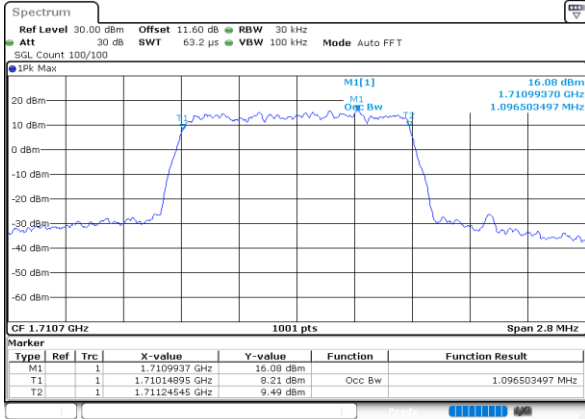

Highest Channel / 15MHz / 256QAM

Highest Channel / 20MHz / 256QAM

**Occupied Bandwidth**

Mode	LTE Band 66 : 99%OBW(MHz)											
BW	1.4MHz		3MHz		5MHz		10MHz		15MHz		20MHz	
Mod.	QPSK	16QAM	QPSK	16QAM	QPSK	16QAM	QPSK	16QAM	QPSK	16QAM	QPSK	16QAM
Lowest CH	1.10	1.07	2.72	2.70	4.48	4.50	9.03	8.97	13.43	13.40	17.86	17.94
Middle CH	1.09	1.09	2.73	2.73	4.48	4.49	8.97	8.99	13.49	13.46	17.90	17.90
Highest CH	1.08	1.08	2.72	2.71	4.49	4.51	9.01	8.99	13.49	13.46	17.82	17.86
Mode	LTE Band 66 : 99%OBW(MHz)											
BW	1.4MHz		3MHz		5MHz		10MHz		15MHz		20MHz	
Mod.	64QAM	256 QAM	64QAM	256 QAM	64QAM	256 QAM	64QAM	256 QAM	64QAM	256 QAM	64QAM	256 QAM
Lowest CH	1.09	1.09	2.73	2.72	4.49	4.48	9.01	9.03	13.49	13.52	17.86	17.94
Middle CH	1.09	1.09	2.73	2.73	4.48	4.49	8.95	9.07	13.55	13.52	17.90	17.94
Highest CH	1.09	1.09	2.72	2.72	4.49	4.47	9.01	8.99	13.49	13.37	17.98	17.90

LTE Band 66

Lowest Channel / 1.4MHz / QPSK

Date: 27.SEP.2020 11:41:50

Lowest Channel / 1.4MHz / 16QAM

Date: 27.SEP.2020 11:42:02

Middle Channel / 1.4MHz / QPSK

Date: 27.SEP.2020 11:44:09

Middle Channel / 1.4MHz / 16QAM

Date: 27.SEP.2020 11:44:21

Highest Channel / 1.4MHz / QPSK

Date: 27.SEP.2020 11:46:28

Highest Channel / 1.4MHz / 16QAM

Date: 27.SEP.2020 11:46:39

LTE Band 66

Lowest Channel / 3MHz / QPSK

Date: 27.SEP.2020 11:52:15