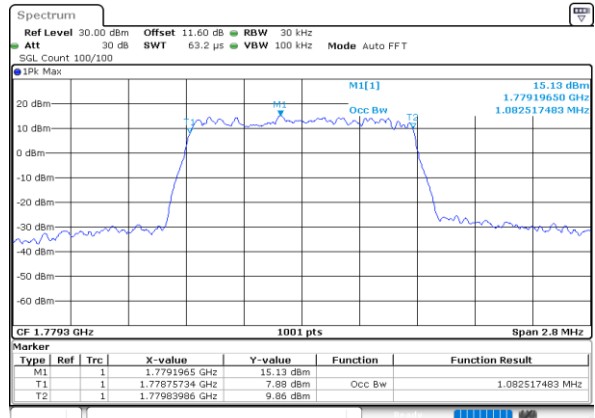

LTE Band 66

Lowest Channel / 1.4MHz / QPSK

Date: 27.SEP.2020 11:41:50

Lowest Channel / 1.4MHz / 16QAM

Date: 27.SEP.2020 11:42:02

Middle Channel / 1.4MHz / QPSK

Date: 27.SEP.2020 11:44:09

Middle Channel / 1.4MHz / 16QAM

Date: 27.SEP.2020 11:44:21

Highest Channel / 1.4MHz / QPSK

Date: 27.SEP.2020 11:46:28

Highest Channel / 1.4MHz / 16QAM

Date: 27.SEP.2020 11:46:39

LTE Band 66

Lowest Channel / 3MHz / QPSK

Date: 27.SEP.2020 11:52:15