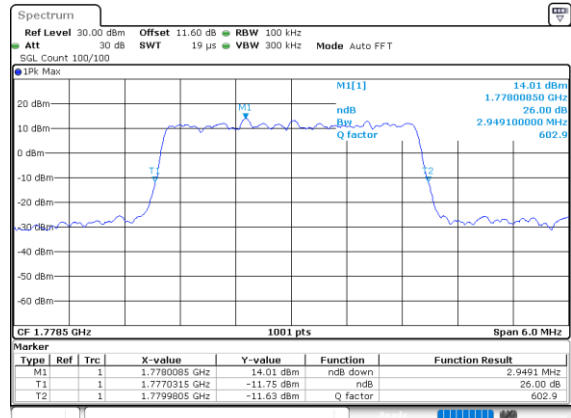

Middle Channel / 3MHz / 256QAM

Date: 29\_SEP.2020 09:04:43

Highest Channel / 1.4MHz / 256QAM

Date: 29\_SEP.2020 09:00:52

Highest Channel / 3MHz / 256QAM

Date: 29\_SEP.2020 09:09:27

LTE Band 66

Lowest Channel / 5MHz / 256QAM