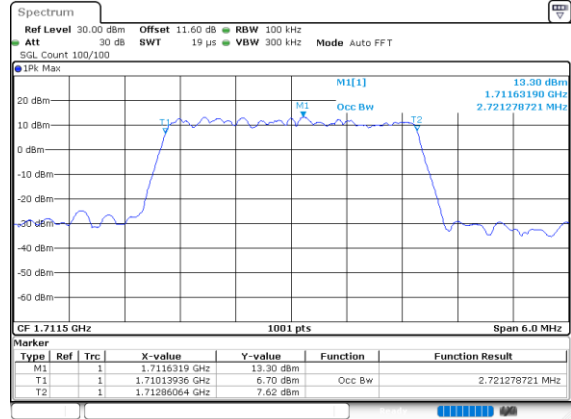

Lowest Channel / 3MHz / 256QAM

Date: 29_SEP.2020 09:05:48