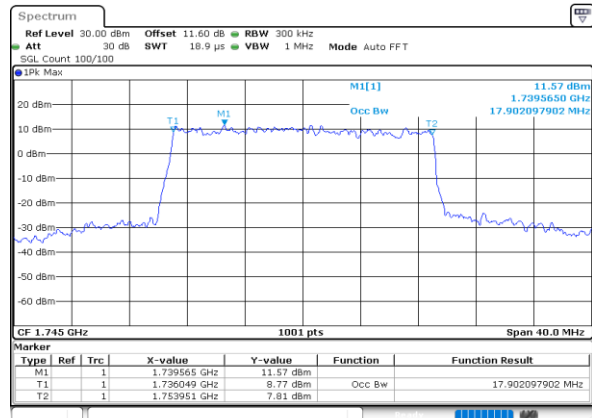

LTE Band 66

Lowest Channel / 15MHz / 64QAM

Date: 27.SEP.2020 12:44:38

Lowest Channel / 20MHz / 64QAM

Date: 27.SEP.2020 13:11:56

Middle Channel / 15MHz / 64QAM

Date: 27.SEP.2020 12:46:47

Middle Channel / 20MHz / 64QAM

Date: 27.SEP.2020 13:11:05

Highest Channel / 15MHz / 64QAM

Date: 27.SEP.2020 12:47:56

Highest Channel / 20MHz / 64QAM

Date: 27.SEP.2020 13:15:14

LTE Band 66

Lowest Channel / 1.4MHz / 256QAM

Date: 29\_SEP.2020 08:55:03