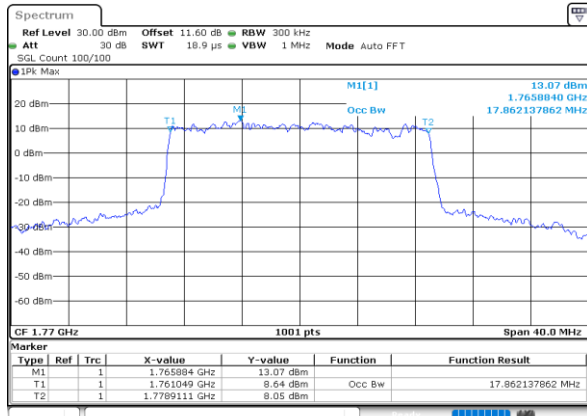

Date: 27\_SEP.2020 12:56:54

LTE Band 66

Lowest Channel / 20MHz / QPSK

Date: 27.SEP.2020 13:01:01

Lowest Channel / 20MHz / 16QAM

Date: 27.SEP.2020 13:01:13

Middle Channel / 20MHz / QPSK

Date: 27.SEP.2020 13:05:19

Middle Channel / 20MHz / 16QAM

Date: 27.SEP.2020 13:05:31

Highest Channel / 20MHz / QPSK

Date: 27.SEP.2020 13:07:38

Highest Channel / 20MHz / 16QAM

Date: 27.SEP.2020 13:07:50

LTE Band 66

Lowest Channel / 1.4MHz / 64QAM

Date: 27.SEP.2020 11:48:46

Lowest Channel / 3MHz / 64QAM

Date: 27.SEP.2020 12:03:45

Middle Channel / 20MHz / 64QAM

Date: 27.SEP.2020 11:49:56

Middle Channel / 3MHz / 64QAM

Date: 27.SEP.2020 12:06:03

Highest Channel / 20MHz / 64QAM

Date: 27.SEP.2020 11:51:05

Highest Channel / 3MHz / 64QAM

Date: 27.SEP.2020 12:07:12

LTE Band 66

Lowest Channel / 5MHz / 64QAM

Date: 27.SEP.2020 12:09:31

Lowest Channel / 10MHz / 64QAM

Date: 27.SEP.2020 12:13:11