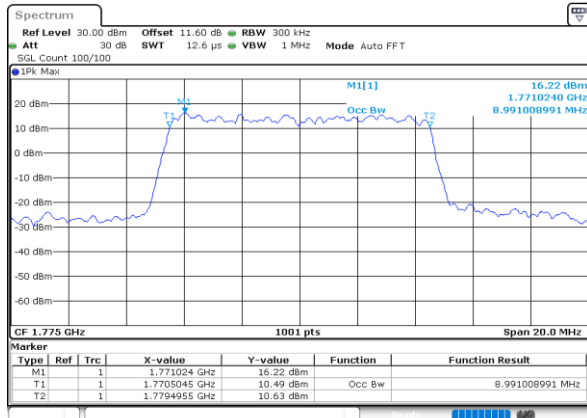

Date: 27-SEP-2020 12:19:16

Middle Channel / 5MHz / 16QAM

Date: 27-SEP-2020 12:19:28

Highest Channel / 5MHz / QPSK

Date: 27-SEP-2020 12:21:35

Highest Channel / 5MHz / 16QAM

Date: 27-SEP-2020 12:21:47

LTE Band 66

Lowest Channel / 10MHz / QPSK

Date: 27\_SEP.2020 12:25:53

Lowest Channel / 10MHz / 16QAM

Date: 27\_SEP.2020 13:21:00

Middle Channel / 10MHz / QPSK

Date: 27\_SEP.2020 12:32:34

Middle Channel / 10MHz / 16QAM

Date: 27\_SEP.2020 12:32:46

Highest Channel / 10MHz / QPSK

Date: 27\_SEP.2020 12:34:53

Highest Channel / 10MHz / 16QAM

Date: 27\_SEP.2020 12:35:05

LTE Band 66

Lowest Channel / 15MHz / QPSK

Date: 27\_SEP.2020 12:50:05

Lowest Channel / 15MHz / 16QAM