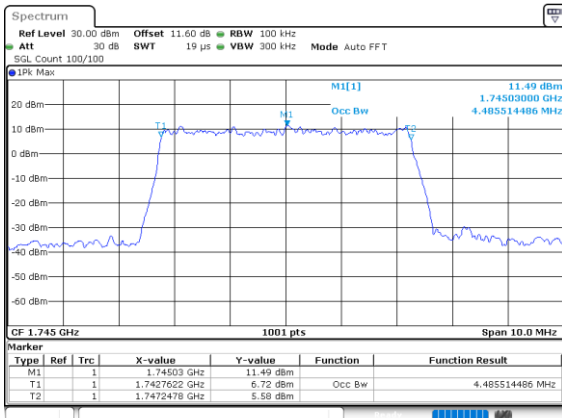

Middle Channel / 5MHz / 256QAM

Date: 29.SEP.2020 09:11:58