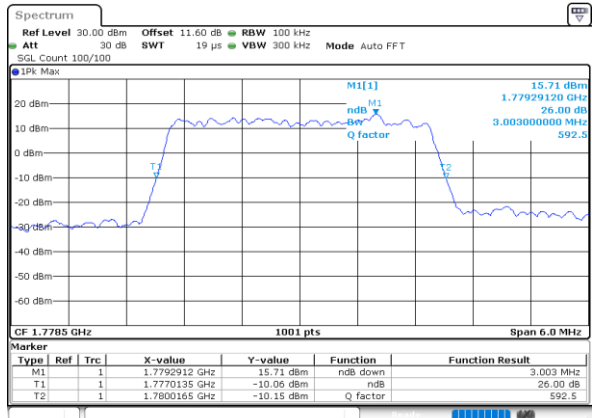

LTE Band 66

Lowest Channel / 1.4MHz / 64QAM

Date: 27\_SEP.2020 11:48:58

Lowest Channel / 3MHz / 64QAM

Date: 27\_SEP.2020 12:03:57

Middle Channel / 1.4MHz / 64QAM

Date: 27\_SEP.2020 11:50:07

Middle Channel / 3MHz / 64QAM

Date: 27\_SEP.2020 12:06:15

Highest Channel / 1.4MHz / 64QAM

Date: 27\_SEP.2020 11:51:16

Highest Channel / 3MHz / 64QAM

Date: 27\_SEP.2020 12:07:24

LTE Band 66

Lowest Channel / 5MHz / 64QAM

Date: 27\_SEP.2020 12:09:42