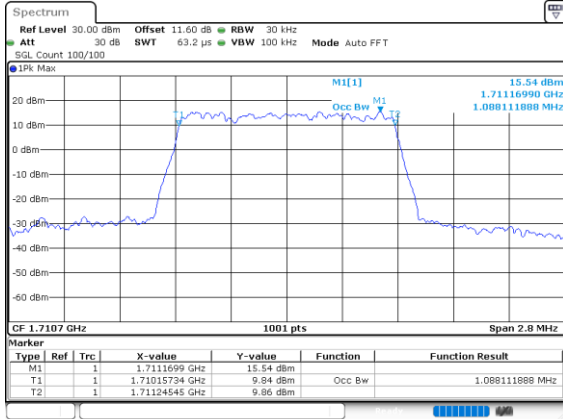

LTE Band 66

Lowest Channel / 15MHz / 64QAM

Date: 27.SEP.2020 12:44:38

Lowest Channel / 20MHz / 64QAM

Date: 27.SEP.2020 13:11:56

Middle Channel / 15MHz / 64QAM

Date: 27.SEP.2020 12:46:47

Middle Channel / 20MHz / 64QAM

Date: 27.SEP.2020 13:11:05

Highest Channel / 15MHz / 64QAM

Date: 27.SEP.2020 12:47:56

Highest Channel / 20MHz / 64QAM

Date: 27.SEP.2020 13:15:14

LTE Band 66

Lowest Channel / 1.4MHz / 256QAM

Date: 29\_SEP.2020 08:55:03