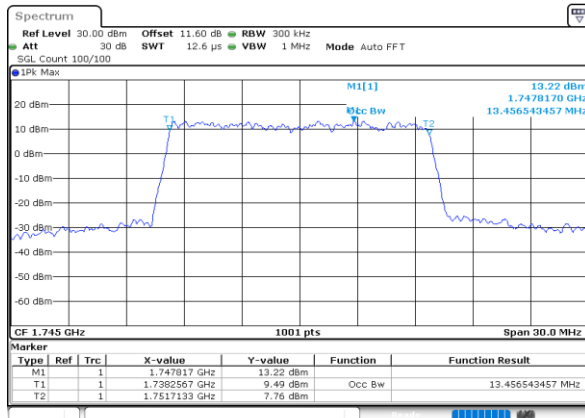

Middle Channel / 15MHz / 16QAM

Date: 27_SEP.2020 12:54:35