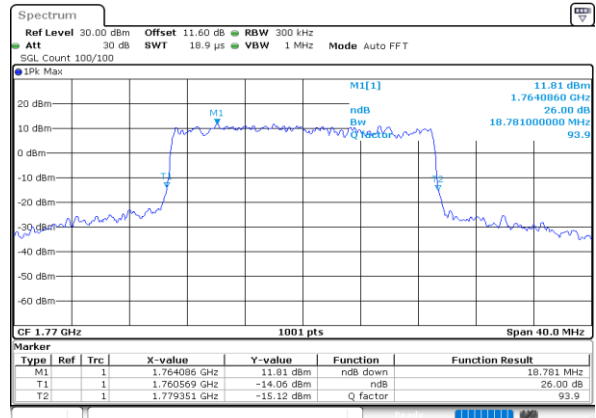

Middle Channel / 15MHz / 64QAM

Date: 27\_SEP.2020 12:46:59

Middle Channel / 20MHz / 64QAM

Date: 27\_SEP.2020 13:11:16

Highest Channel / 15MHz / 64QAM

Date: 27\_SEP.2020 12:48:09

Highest Channel / 20MHz / 64QAM