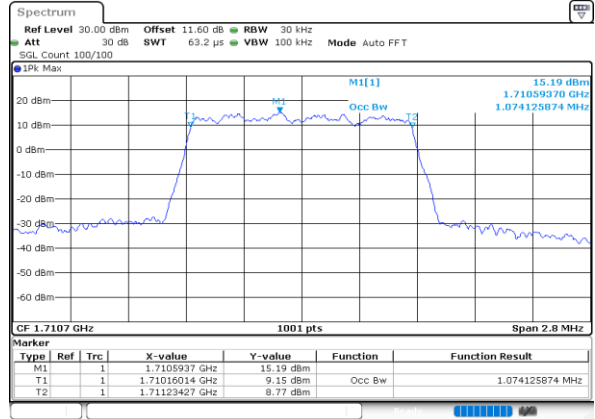

Highest Channel / 15MHz / 256QAM

Highest Channel / 20MHz / 256QAM

**Occupied Bandwidth**

Mode	LTE Band 66 : 99%OBW(MHz)											
BW	1.4MHz		3MHz		5MHz		10MHz		15MHz		20MHz	
Mod.	QPSK	16QAM	QPSK	16QAM	QPSK	16QAM	QPSK	16QAM	QPSK	16QAM	QPSK	16QAM
Lowest CH	1.10	1.07	2.72	2.70	4.48	4.50	9.03	8.97	13.43	13.40	17.86	17.94
Middle CH	1.09	1.09	2.73	2.73	4.48	4.49	8.97	8.99	13.49	13.46	17.90	17.90
Highest CH	1.08	1.08	2.72	2.71	4.49	4.51	9.01	8.99	13.49	13.46	17.82	17.86
Mode	LTE Band 66 : 99%OBW(MHz)											
BW	1.4MHz		3MHz		5MHz		10MHz		15MHz		20MHz	
Mod.	64QAM	256 QAM	64QAM	256 QAM	64QAM	256 QAM	64QAM	256 QAM	64QAM	256 QAM	64QAM	256 QAM
Lowest CH	1.09	1.09	2.73	2.72	4.49	4.48	9.01	9.03	13.49	13.52	17.86	17.94
Middle CH	1.09	1.09	2.73	2.73	4.48	4.49	8.95	9.07	13.55	13.52	17.90	17.94
Highest CH	1.09	1.09	2.72	2.72	4.49	4.47	9.01	8.99	13.49	13.37	17.98	17.90

LTE Band 66

Lowest Channel / 1.4MHz / QPSK

Date: 27.SEP.2020 11:41:50

Lowest Channel / 1.4MHz / 16QAM

Date: 27.SEP.2020 11:42:02

Middle Channel / 1.4MHz / QPSK

Date: 27.SEP.2020 11:44:09

Middle Channel / 1.4MHz / 16QAM

Date: 27.SEP.2020 11:44:21

Highest Channel / 1.4MHz / QPSK

Date: 27.SEP.2020 11:46:28

Highest Channel / 1.4MHz / 16QAM

Date: 27.SEP.2020 11:46:39

LTE Band 66

Lowest Channel / 3MHz / QPSK

Date: 27.SEP.2020 11:52:15