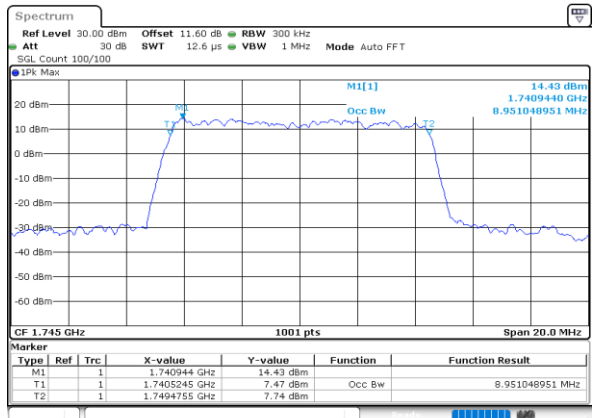

Middle Channel / 10MHz / 64QAM

Date: 27.SEP.2020 12:14:120