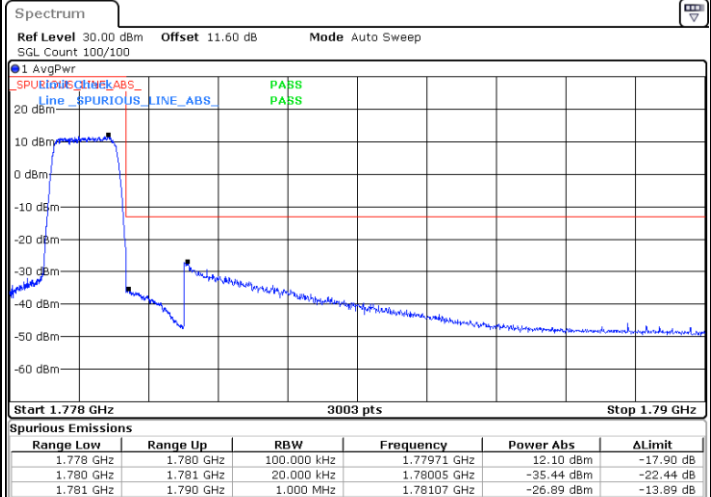

Middle Channel / 20MHz / 256QAM

Date: 29\_SEP.2020 09:29:57

Highest Channel / 15MHz / 256QAM

Date: 29\_SEP.2020 09:28:09

Highest Channel / 20MHz / 256QAM

Date: 29\_SEP.2020 09:33:12

# Conducted Band Edge

LTE Band 66 / 1.4MHz / 16QAM

Lowest Band Edge / 1 RB

Date: 27.SEP.2020 11:30:16

Highest Band Edge / 1 RB

Date: 27.SEP.2020 11:34:29

Lowest Band Edge / Full RB

Date: 27.SEP.2020 11:32:23

Highest Band Edge / Full RB

Date: 27.SEP.2020 11:36:34

LTE Band 66 / 1.4MHz / 64QAM

Lowest Band Edge / 1 RB

Date: 27.SEP.2020 11:37:38

Highest Band Edge / 1 RB

Date: 27.SEP.2020 11:39:44

Lowest Band Edge / Full RB

Date: 27.SEP.2020 11:38:41

Highest Band Edge / Full RB

Date: 27.SEP.2020 11:40:47

LTE Band 66 / 1.4MHz / 256QAM

Lowest Band Edge / 1 RB

Date: 29.SEP.2020 09:00:21

Highest Band Edge / 1 RB

Date: 29.SEP.2020 09:04:01