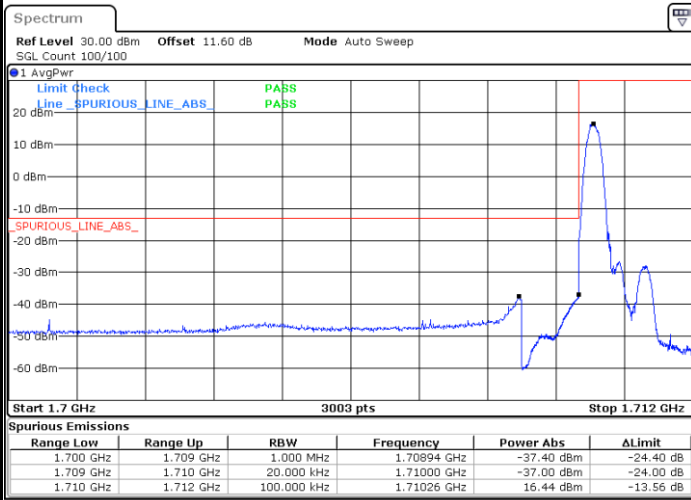

# Conducted Band Edge

LTE Band 66 / 1.4MHz / 16QAM

Lowest Band Edge / 1 RB

Date: 27.SEP.2020 11:30:16

Highest Band Edge / 1 RB

Date: 27.SEP.2020 11:34:29

Lowest Band Edge / Full RB

Date: 27.SEP.2020 11:32:23

Highest Band Edge / Full RB

Date: 27.SEP.2020 11:36:34

LTE Band 66 / 1.4MHz / 64QAM

Lowest Band Edge / 1 RB

Date: 27.SEP.2020 11:37:38

Highest Band Edge / 1 RB

Date: 27.SEP.2020 11:39:44

Lowest Band Edge / Full RB

Date: 27.SEP.2020 11:38:41

Highest Band Edge / Full RB

Date: 27.SEP.2020 11:40:47

LTE Band 66 / 1.4MHz / 256QAM

Lowest Band Edge / 1 RB

Date: 29.SEP.2020 09:00:21

Highest Band Edge / 1 RB

Date: 29.SEP.2020 09:04:01

Lowest Band Edge / Full RB

Date: 29.SEP.2020 08:56:12

Highest Band Edge / Full RB

Date: 29.SEP.2020 09:01:59

LTE Band 66 / 3MHz / QPSK

Lowest Band Edge / 1RB

Date: 27.SEP.2020 11:53:24

Highest Band Edge / 1 RB