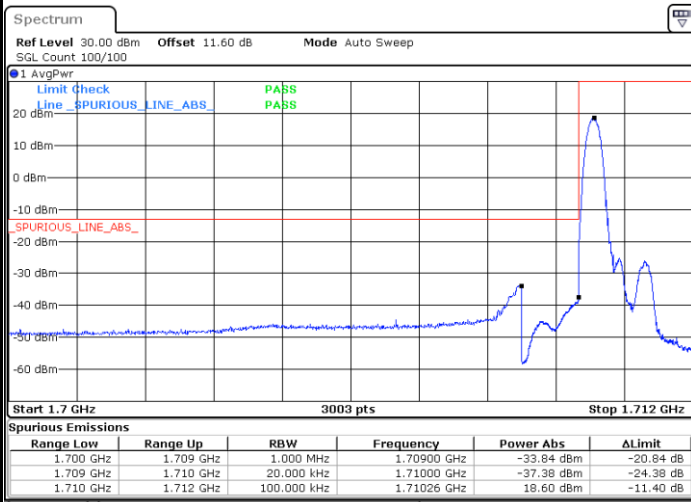

# Conducted Band Edge

LTE Band 66 / 1.4MHz / 16QAM

Lowest Band Edge / 1 RB

Date: 27.SEP.2020 11:30:16

Highest Band Edge / 1 RB

Date: 27.SEP.2020 11:34:29

Lowest Band Edge / Full RB

Date: 27.SEP.2020 11:32:23

Highest Band Edge / Full RB

Date: 27.SEP.2020 11:36:34

LTE Band 66 / 1.4MHz / 64QAM

Lowest Band Edge / 1 RB

Date: 27.SEP.2020 11:37:38

Highest Band Edge / 1 RB

Date: 27.SEP.2020 11:39:44

Lowest Band Edge / Full RB

Date: 27.SEP.2020 11:38:41

Highest Band Edge / Full RB

Date: 27.SEP.2020 11:40:47

LTE Band 66 / 1.4MHz / 256QAM

Lowest Band Edge / 1 RB

Date: 29.SEP.2020 09:00:21

Highest Band Edge / 1 RB

Date: 29.SEP.2020 09:04:01

Lowest Band Edge / Full RB

Date: 29.SEP.2020 08:56:12

Highest Band Edge / Full RB

Date: 29.SEP.2020 09:01:59

LTE Band 66 / 3MHz / QPSK

Lowest Band Edge / 1RB

Date: 27.SEP.2020 11:53:24

Highest Band Edge / 1 RB