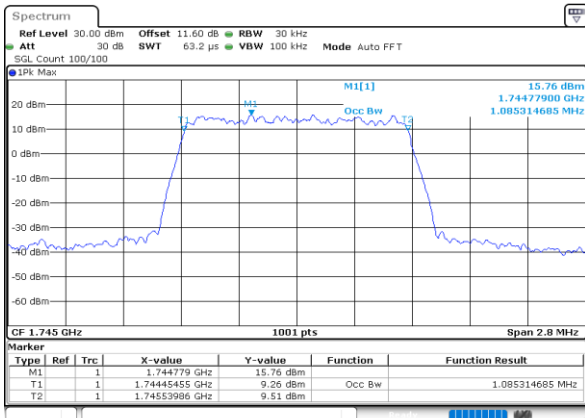

LTE Band 66

Lowest Channel / 1.4MHz / QPSK

Date: 27.SEP.2020 11:41:50

Lowest Channel / 1.4MHz / 16QAM

Date: 27.SEP.2020 11:42:02

Middle Channel / 1.4MHz / QPSK

Date: 27.SEP.2020 11:44:09

Middle Channel / 1.4MHz / 16QAM

Date: 27.SEP.2020 11:44:21

Highest Channel / 1.4MHz / QPSK

Date: 27.SEP.2020 11:46:28

Highest Channel / 1.4MHz / 16QAM

Date: 27.SEP.2020 11:46:39

LTE Band 66

Lowest Channel / 3MHz / QPSK

Date: 27.SEP.2020 11:52:15