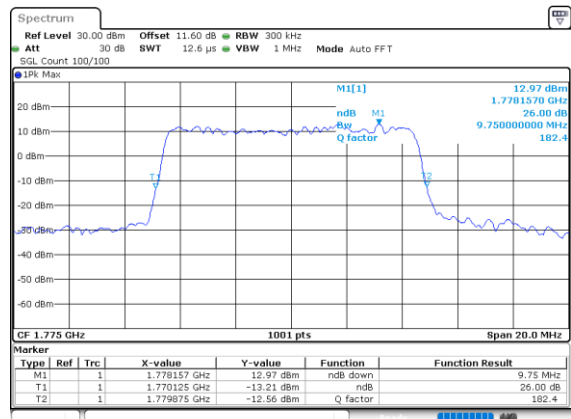

Highest Channel / 10MHz / 256QAM

Date: 29.SEP.2020 09:20:51