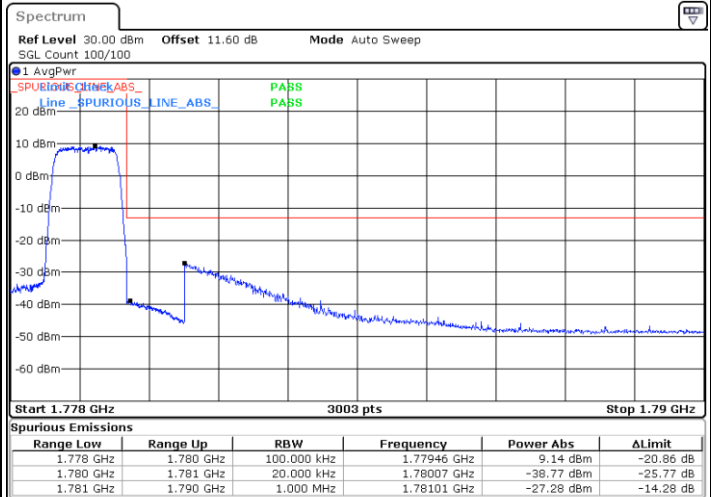

# Conducted Band Edge

LTE Band 66 / 1.4MHz / 16QAM

Lowest Band Edge / 1 RB

Date: 27.SEP.2020 11:30:16

Highest Band Edge / 1 RB

Date: 27.SEP.2020 11:34:29

Lowest Band Edge / Full RB

Date: 27.SEP.2020 11:32:23

Highest Band Edge / Full RB

Date: 27.SEP.2020 11:36:34

LTE Band 66 / 1.4MHz / 64QAM

Lowest Band Edge / 1 RB

Date: 27.SEP.2020 11:37:38

Highest Band Edge / 1 RB

Date: 27.SEP.2020 11:39:44

Lowest Band Edge / Full RB

Date: 27.SEP.2020 11:38:41

Highest Band Edge / Full RB

Date: 27.SEP.2020 11:40:47

LTE Band 66 / 1.4MHz / 256QAM

Lowest Band Edge / 1 RB

Date: 29.SEP.2020 09:00:21

Highest Band Edge / 1 RB

Date: 29.SEP.2020 09:04:01

Lowest Band Edge / Full RB

Date: 29.SEP.2020 08:56:12

Highest Band Edge / Full RB

Date: 29.SEP.2020 09:01:59

LTE Band 66 / 3MHz / QPSK

Lowest Band Edge / 1RB

Date: 27.SEP.2020 11:53:24

Highest Band Edge / 1 RB