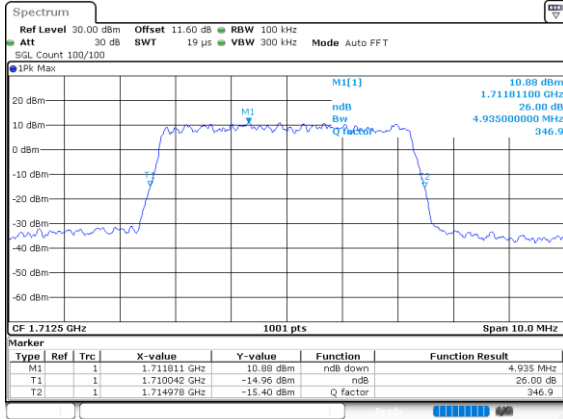

Middle Channel / 3MHz / 256QAM

Date: 29\_SEP.2020 09:04:43

Highest Channel / 1.4MHz / 256QAM

Date: 29\_SEP.2020 09:00:52

Highest Channel / 3MHz / 256QAM

Date: 29\_SEP.2020 09:09:27

LTE Band 66

Lowest Channel / 5MHz / 256QAM