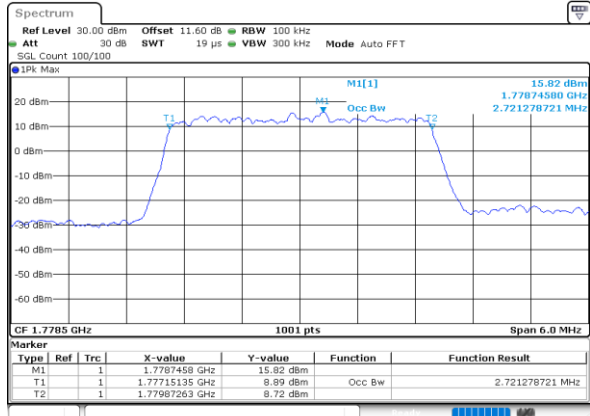

Middle Channel / 20MHz / 16QAM

Date: 27.SEP.2020 13:05:31

Highest Channel / 20MHz / QPSK

Date: 27.SEP.2020 13:07:38

Highest Channel / 20MHz / 16QAM

Date: 27.SEP.2020 13:07:50

LTE Band 66

Lowest Channel / 1.4MHz / 64QAM

Date: 27.SEP.2020 11:48:46

Lowest Channel / 3MHz / 64QAM

Date: 27.SEP.2020 12:03:45

Middle Channel / 20MHz / 64QAM

Date: 27.SEP.2020 11:49:56

Middle Channel / 3MHz / 64QAM

Date: 27.SEP.2020 12:06:03

Highest Channel / 20MHz / 64QAM

Date: 27.SEP.2020 11:51:05

Highest Channel / 3MHz / 64QAM

Date: 27.SEP.2020 12:07:12

LTE Band 66

Lowest Channel / 5MHz / 64QAM

Date: 27.SEP.2020 12:09:31

Lowest Channel / 10MHz / 64QAM

Date: 27.SEP.2020 12:13:11