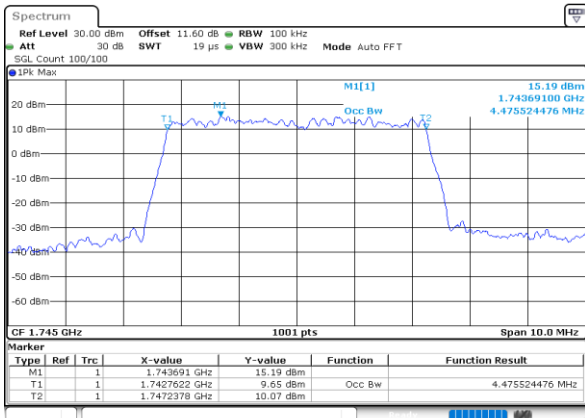

Highest Channel / 3MHz / 16QAM

Date: 27.SEP.2020 11:59:21

LTE Band 66

Lowest Channel / 5MHz / QPSK

Date: 27-SEP-2020 12:14:50

Lowest Channel / 5MHz / 16QAM

Date: 27-SEP-2020 12:15:10

Middle Channel / 5MHz / QPSK

Date: 27-SEP-2020 12:19:16

Middle Channel / 5MHz / 16QAM

Date: 27-SEP-2020 12:19:28

Highest Channel / 5MHz / QPSK

Date: 27-SEP-2020 12:21:35

Highest Channel / 5MHz / 16QAM

Date: 27-SEP-2020 12:21:47

LTE Band 66