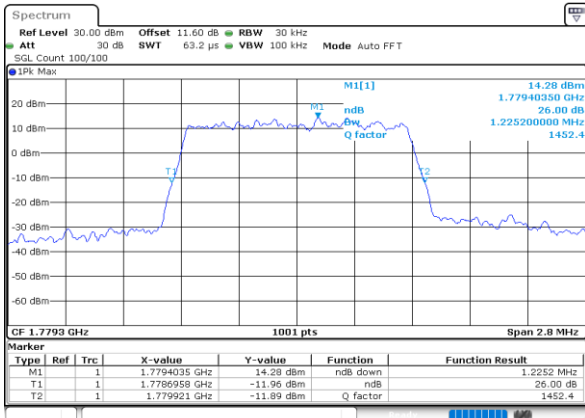

LTE Band 66

Lowest Channel / 1.4MHz / 64QAM

Date: 27\_SEP.2020 11:48:58

Lowest Channel / 3MHz / 64QAM

Date: 27\_SEP.2020 12:03:57

Middle Channel / 1.4MHz / 64QAM

Date: 27\_SEP.2020 11:50:07

Middle Channel / 3MHz / 64QAM

Date: 27\_SEP.2020 12:06:15

Highest Channel / 1.4MHz / 64QAM

Date: 27\_SEP.2020 11:51:16

Highest Channel / 3MHz / 64QAM

Date: 27\_SEP.2020 12:07:24

LTE Band 66

Lowest Channel / 5MHz / 64QAM

Date: 27\_SEP.2020 12:09:42