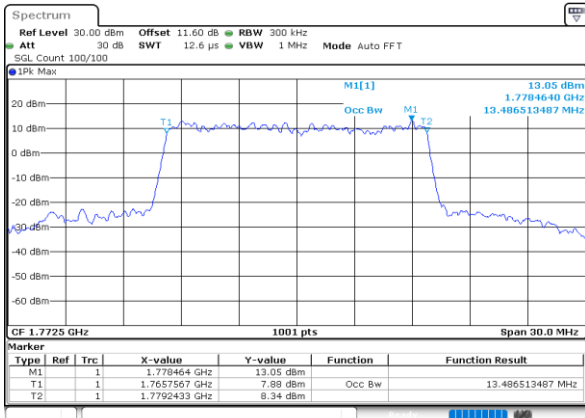

Middle Channel / 5MHz / 64QAM

Date: 27.SEP.2020 12:11:39

Middle Channel / 10MHz / 64QAM

Date: 27.SEP.2020 12:14:120

Highest Channel / 5MHz / 64QAM

Date: 27.SEP.2020 12:12:49

Highest Channel / 10MHz / 64QAM

Date: 27.SEP.2020 12:14:219

LTE Band 66

Lowest Channel / 15MHz / 64QAM

Date: 27.SEP.2020 12:44:38

Lowest Channel / 20MHz / 64QAM

Date: 27.SEP.2020 13:11:56

Middle Channel / 15MHz / 64QAM

Date: 27.SEP.2020 12:46:47

Middle Channel / 20MHz / 64QAM

Date: 27.SEP.2020 13:11:05

Highest Channel / 15MHz / 64QAM

Date: 27.SEP.2020 12:47:56

Highest Channel / 20MHz / 64QAM

Date: 27.SEP.2020 13:15:14

LTE Band 66

Lowest Channel / 1.4MHz / 256QAM

Date: 29\_SEP.2020 08:55:03