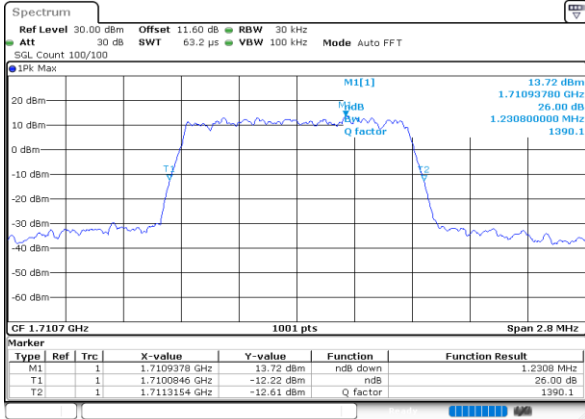

LTE Band 66

Lowest Channel / 1.4MHz / 64QAM

Date: 27\_SEP.2020 11:48:58

Lowest Channel / 3MHz / 64QAM

Date: 27\_SEP.2020 12:03:57

Middle Channel / 1.4MHz / 64QAM

Date: 27\_SEP.2020 11:50:07

Middle Channel / 3MHz / 64QAM

Date: 27\_SEP.2020 12:06:15

Highest Channel / 1.4MHz / 64QAM

Date: 27\_SEP.2020 11:51:16

Highest Channel / 3MHz / 64QAM

Date: 27\_SEP.2020 12:07:24

LTE Band 66

Lowest Channel / 5MHz / 64QAM

Date: 27\_SEP.2020 12:09:42