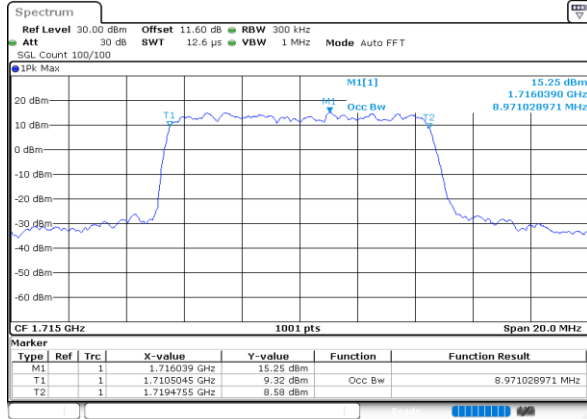

Lowest Channel / 10MHz / 16QAM

Date: 27_SEP.2020 13:21:00