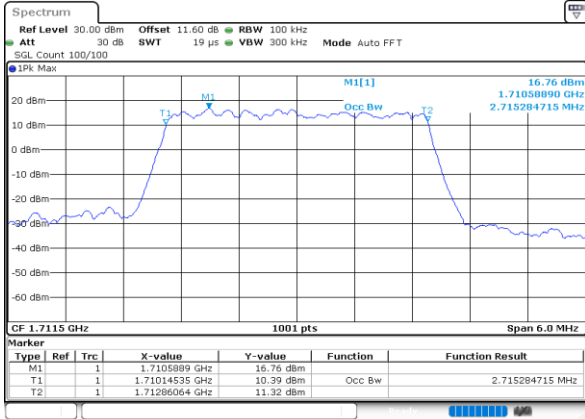

LTE Band 66

Lowest Channel / 1.4MHz / QPSK

Date: 27.SEP.2020 11:41:50

Lowest Channel / 1.4MHz / 16QAM

Date: 27.SEP.2020 11:42:02

Middle Channel / 1.4MHz / QPSK

Date: 27.SEP.2020 11:44:09

Middle Channel / 1.4MHz / 16QAM

Date: 27.SEP.2020 11:44:21

Highest Channel / 1.4MHz / QPSK

Date: 27.SEP.2020 11:46:28

Highest Channel / 1.4MHz / 16QAM

Date: 27.SEP.2020 11:46:39

LTE Band 66

Lowest Channel / 3MHz / QPSK

Date: 27.SEP.2020 11:52:15