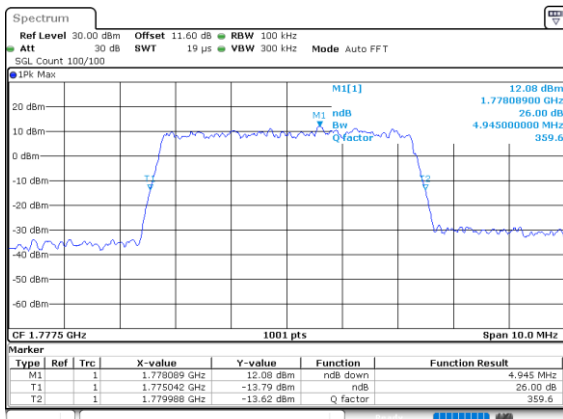

Date: 29.SEP.2020 09:13:25

Lowest Channel / 10MHz / 256QAM

Date: 29.SEP.2020 09:19:10

Middle Channel / 5MHz / 256QAM

Date: 29.SEP.2020 09:12:06

Middle Channel / 10MHz / 256QAM

Date: 29.SEP.2020 09:17:11

Highest Channel / 5MHz / 256QAM