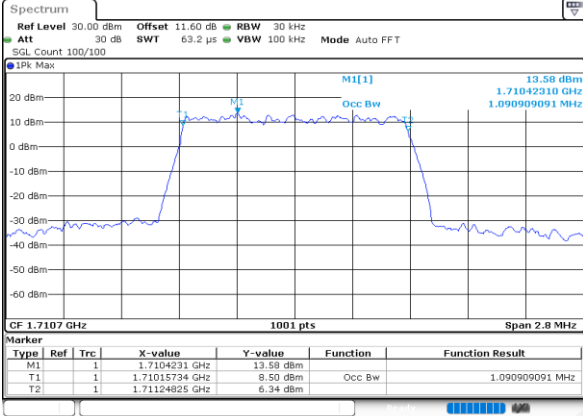

Date: 27\_SEP.2020 12:56:54

LTE Band 66

Lowest Channel / 20MHz / QPSK

Date: 27.SEP.2020 13:01:01

Lowest Channel / 20MHz / 16QAM

Date: 27.SEP.2020 13:01:13

Middle Channel / 20MHz / QPSK

Date: 27.SEP.2020 13:05:19

Middle Channel / 20MHz / 16QAM

Date: 27.SEP.2020 13:05:31

Highest Channel / 20MHz / QPSK

Date: 27.SEP.2020 13:07:38

Highest Channel / 20MHz / 16QAM

Date: 27.SEP.2020 13:07:50

LTE Band 66

Lowest Channel / 1.4MHz / 64QAM

Date: 27.SEP.2020 11:48:46

Lowest Channel / 3MHz / 64QAM

Date: 27.SEP.2020 12:03:45

Middle Channel / 20MHz / 64QAM

Date: 27.SEP.2020 11:49:56

Middle Channel / 3MHz / 64QAM

Date: 27.SEP.2020 12:06:03

Highest Channel / 20MHz / 64QAM