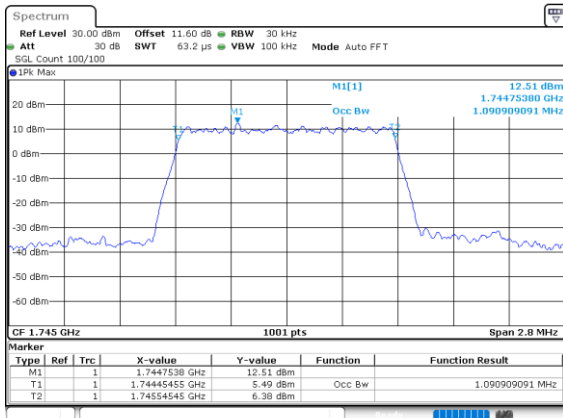

Middle Channel / 1.4MHz / 256QAM

Date: 29_SEP.2020 08:53:26