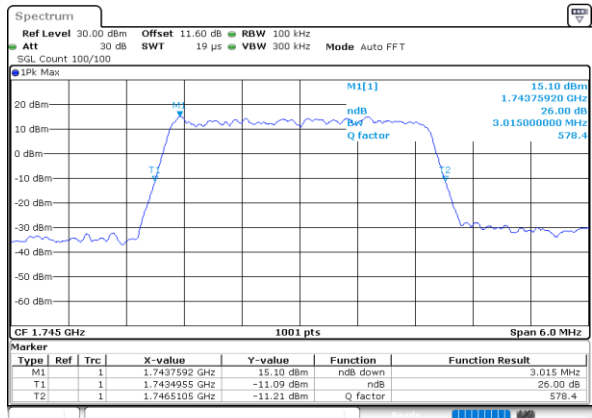

LTE Band 66

Lowest Channel / 1.4MHz / 64QAM

Date: 27\_SEP.2020 11:48:58

Lowest Channel / 3MHz / 64QAM

Date: 27\_SEP.2020 12:03:57

Middle Channel / 1.4MHz / 64QAM

Date: 27\_SEP.2020 11:50:07

Middle Channel / 3MHz / 64QAM

Date: 27\_SEP.2020 12:06:15

Highest Channel / 1.4MHz / 64QAM

Date: 27\_SEP.2020 11:51:16

Highest Channel / 3MHz / 64QAM

Date: 27\_SEP.2020 12:07:24

LTE Band 66

Lowest Channel / 5MHz / 64QAM

Date: 27\_SEP.2020 12:09:42