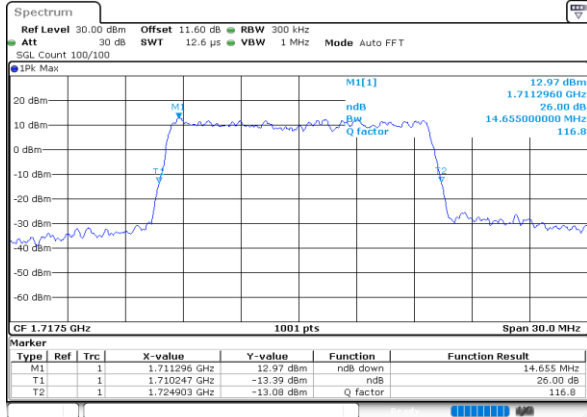

Date: 27\_SEP.2020 12:13:00

Highest Channel / 10MHz / 64QAM

Date: 27\_SEP.2020 12:14:40

LTE Band 66

Lowest Channel / 15MHz / 64QAM

Date: 27\_SEP.2020 12:44:50

Lowest Channel / 20MHz / 64QAM

Date: 27\_SEP.2020 13:11:08