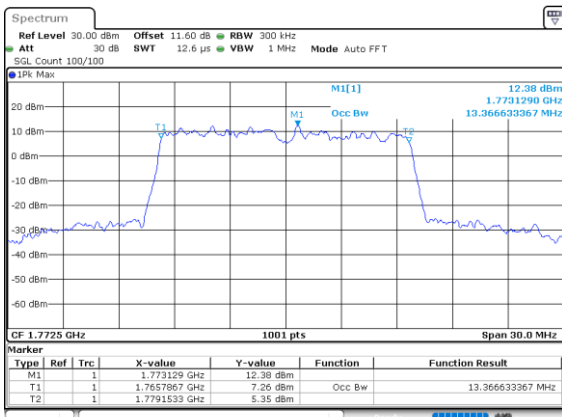

Date: 29.SEP.2020 09:20:46

LTE Band 66

Lowest Channel / 15MHz / 256QAM

Date: 29\_SEP.2020 09:23:45

Lowest Channel / 20MHz / 256QAM

Date: 29\_SEP.2020 09:31:24

Middle Channel / 15MHz / 256QAM

Date: 29\_SEP.2020 09:22:32

Middle Channel / 20MHz / 256QAM

Date: 29\_SEP.2020 09:29:57

Highest Channel / 15MHz / 256QAM

Date: 29\_SEP.2020 09:28:09

Highest Channel / 20MHz / 256QAM

Date: 29\_SEP.2020 09:33:12

# Conducted Band Edge

LTE Band 66 / 1.4MHz / 16QAM

Lowest Band Edge / 1 RB

Date: 27.SEP.2020 11:30:16

Highest Band Edge / 1 RB

Date: 27.SEP.2020 11:34:29

Lowest Band Edge / Full RB

Date: 27.SEP.2020 11:32:23