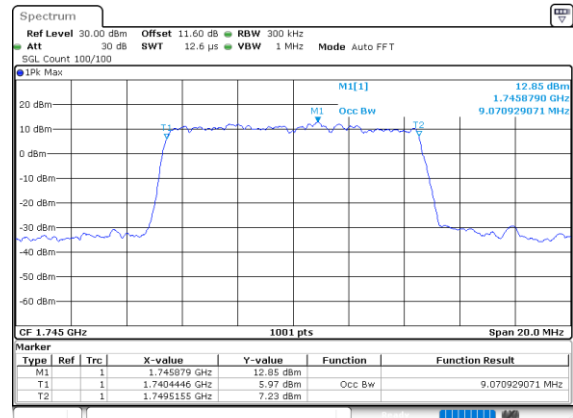

Middle Channel / 10MHz / 256QAM

Date: 29.SEP.2020 09:17:00