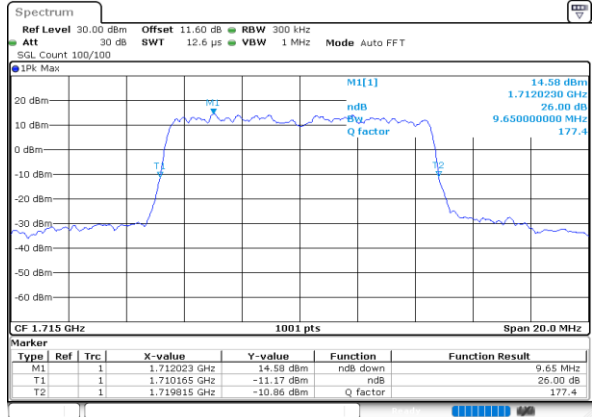

Lowest Channel / 10MHz / 64QAM

Date: 27_SEP.2020 12:13:23