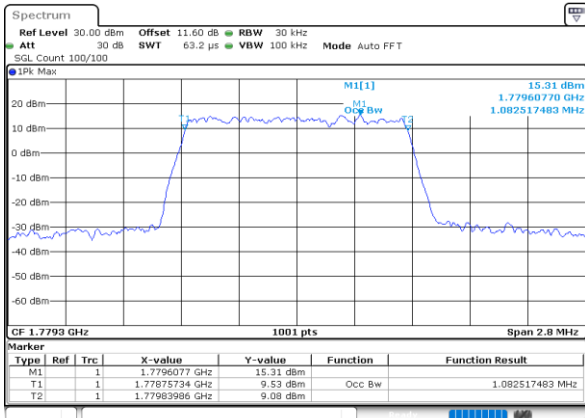

Highest Channel / 15MHz / 256QAM

Highest Channel / 20MHz / 256QAM

**Occupied Bandwidth**

Mode	LTE Band 66 : 99%OBW(MHz)											
BW	1.4MHz		3MHz		5MHz		10MHz		15MHz		20MHz	
Mod.	QPSK	16QAM	QPSK	16QAM	QPSK	16QAM	QPSK	16QAM	QPSK	16QAM	QPSK	16QAM
Lowest CH	1.10	1.07	2.72	2.70	4.48	4.50	9.03	8.97	13.43	13.40	17.86	17.94
Middle CH	1.09	1.09	2.73	2.73	4.48	4.49	8.97	8.99	13.49	13.46	17.90	17.90
Highest CH	1.08	1.08	2.72	2.71	4.49	4.51	9.01	8.99	13.49	13.46	17.82	17.86
Mode	LTE Band 66 : 99%OBW(MHz)											
BW	1.4MHz		3MHz		5MHz		10MHz		15MHz		20MHz	
Mod.	64QAM	256 QAM	64QAM	256 QAM	64QAM	256 QAM	64QAM	256 QAM	64QAM	256 QAM	64QAM	256 QAM
Lowest CH	1.09	1.09	2.73	2.72	4.49	4.48	9.01	9.03	13.49	13.52	17.86	17.94
Middle CH	1.09	1.09	2.73	2.73	4.48	4.49	8.95	9.07	13.55	13.52	17.90	17.94
Highest CH	1.09	1.09	2.72	2.72	4.49	4.47	9.01	8.99	13.49	13.37	17.98	17.90

LTE Band 66

Lowest Channel / 1.4MHz / QPSK

Date: 27.SEP.2020 11:41:50

Lowest Channel / 1.4MHz / 16QAM

Date: 27.SEP.2020 11:42:02

Middle Channel / 1.4MHz / QPSK

Date: 27.SEP.2020 11:44:09

Middle Channel / 1.4MHz / 16QAM

Date: 27.SEP.2020 11:44:21

Highest Channel / 1.4MHz / QPSK

Date: 27.SEP.2020 11:46:28

Highest Channel / 1.4MHz / 16QAM

Date: 27.SEP.2020 11:46:39

LTE Band 66

Lowest Channel / 3MHz / QPSK

Date: 27.SEP.2020 11:52:15