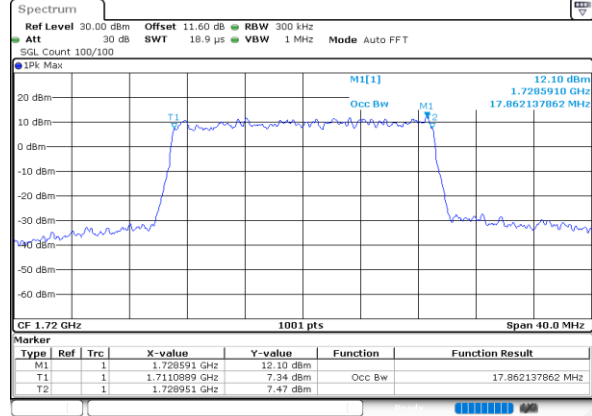

Date: 27.SEP.2020 11:51:05

Highest Channel / 3MHz / 64QAM

Date: 27.SEP.2020 12:07:12

LTE Band 66

Lowest Channel / 5MHz / 64QAM

Date: 27.SEP.2020 12:09:31

Lowest Channel / 10MHz / 64QAM

Date: 27.SEP.2020 12:13:11

Middle Channel / 5MHz / 64QAM

Date: 27.SEP.2020 12:11:39

Middle Channel / 10MHz / 64QAM

Date: 27.SEP.2020 12:14:120

Highest Channel / 5MHz / 64QAM

Date: 27.SEP.2020 12:12:49

Highest Channel / 10MHz / 64QAM

Date: 27.SEP.2020 12:14:219

LTE Band 66

Lowest Channel / 15MHz / 64QAM

Date: 27.SEP.2020 12:44:38

Lowest Channel / 20MHz / 64QAM

Date: 27.SEP.2020 13:11:56

Middle Channel / 15MHz / 64QAM

Date: 27.SEP.2020 12:46:47

Middle Channel / 20MHz / 64QAM