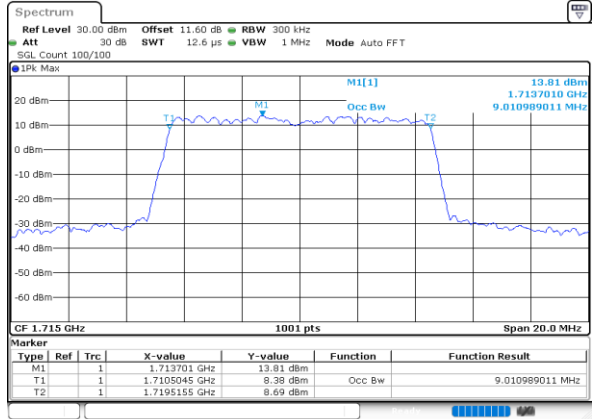

Date: 27.SEP.2020 11:51:05

Highest Channel / 3MHz / 64QAM

Date: 27.SEP.2020 12:07:12

LTE Band 66

Lowest Channel / 5MHz / 64QAM

Date: 27.SEP.2020 12:09:31

Lowest Channel / 10MHz / 64QAM

Date: 27.SEP.2020 12:13:11

Middle Channel / 5MHz / 64QAM

Date: 27.SEP.2020 12:11:39

Middle Channel / 10MHz / 64QAM

Date: 27.SEP.2020 12:14:120

Highest Channel / 5MHz / 64QAM

Date: 27.SEP.2020 12:12:49

Highest Channel / 10MHz / 64QAM

Date: 27.SEP.2020 12:14:219