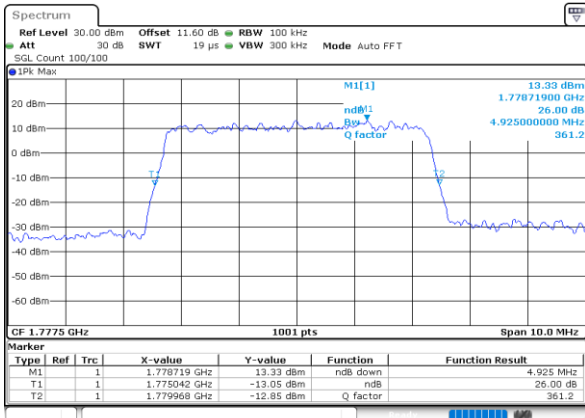

Date: 27\_SEP.2020 12:06:15

Highest Channel / 1.4MHz / 64QAM

Date: 27\_SEP.2020 11:51:16

Highest Channel / 3MHz / 64QAM

Date: 27\_SEP.2020 12:07:24

LTE Band 66

Lowest Channel / 5MHz / 64QAM

Date: 27\_SEP.2020 12:09:42

Lowest Channel / 10MHz / 64QAM

Date: 27\_SEP.2020 12:13:23

Middle Channel / 5MHz / 64QAM

Date: 27\_SEP.2020 12:11:51

Middle Channel / 10MHz / 64QAM

Date: 27\_SEP.2020 12:14:13

Highest Channel / 5MHz / 64QAM

Date: 27\_SEP.2020 12:13:00

Highest Channel / 10MHz / 64QAM

Date: 27\_SEP.2020 12:14:40

LTE Band 66

Lowest Channel / 15MHz / 64QAM

Date: 27\_SEP.2020 12:44:50

Lowest Channel / 20MHz / 64QAM

Date: 27\_SEP.2020 13:11:08