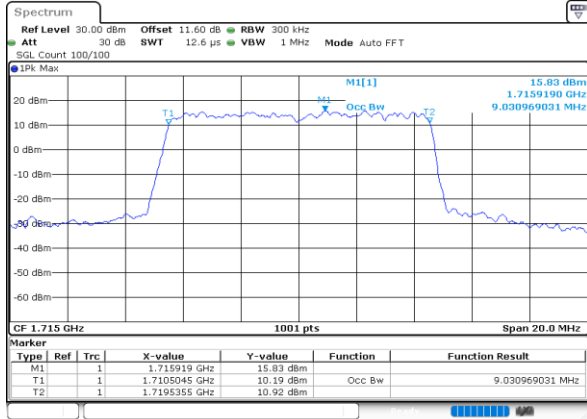

LTE Band 66

Lowest Channel / 10MHz / QPSK

Date: 27_SEP.2020 12:25:53