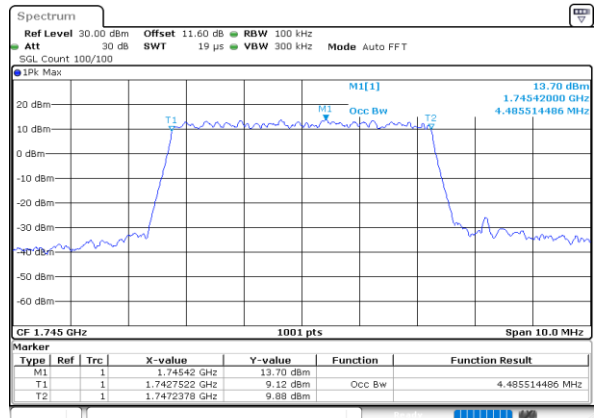

Highest Channel / 3MHz / 16QAM

Date: 27.SEP.2020 11:59:21

LTE Band 66

Lowest Channel / 5MHz / QPSK

Date: 27-SEP-2020 12:14:50

Lowest Channel / 5MHz / 16QAM

Date: 27-SEP-2020 12:15:10

Middle Channel / 5MHz / QPSK

Date: 27-SEP-2020 12:19:16

Middle Channel / 5MHz / 16QAM

Date: 27-SEP-2020 12:19:28

Highest Channel / 5MHz / QPSK

Date: 27-SEP-2020 12:21:35

Highest Channel / 5MHz / 16QAM

Date: 27-SEP-2020 12:21:47

LTE Band 66