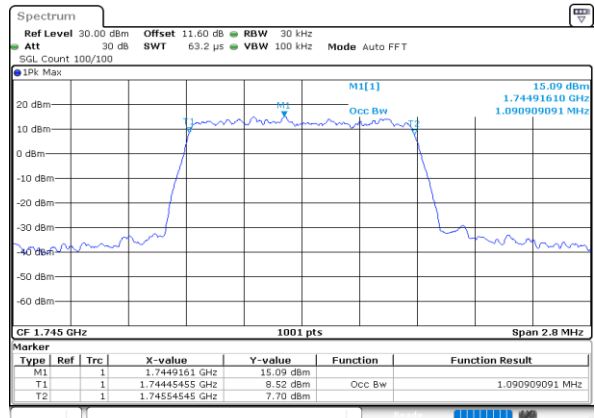

LTE Band 66

Lowest Channel / 1.4MHz / QPSK

Date: 27.SEP.2020 11:41:50

Lowest Channel / 1.4MHz / 16QAM

Date: 27.SEP.2020 11:42:02

Middle Channel / 1.4MHz / QPSK

Date: 27.SEP.2020 11:44:09

Middle Channel / 1.4MHz / 16QAM

Date: 27.SEP.2020 11:44:21

Highest Channel / 1.4MHz / QPSK

Date: 27.SEP.2020 11:46:28

Highest Channel / 1.4MHz / 16QAM

Date: 27.SEP.2020 11:46:39

LTE Band 66

Lowest Channel / 3MHz / QPSK

Date: 27.SEP.2020 11:52:15