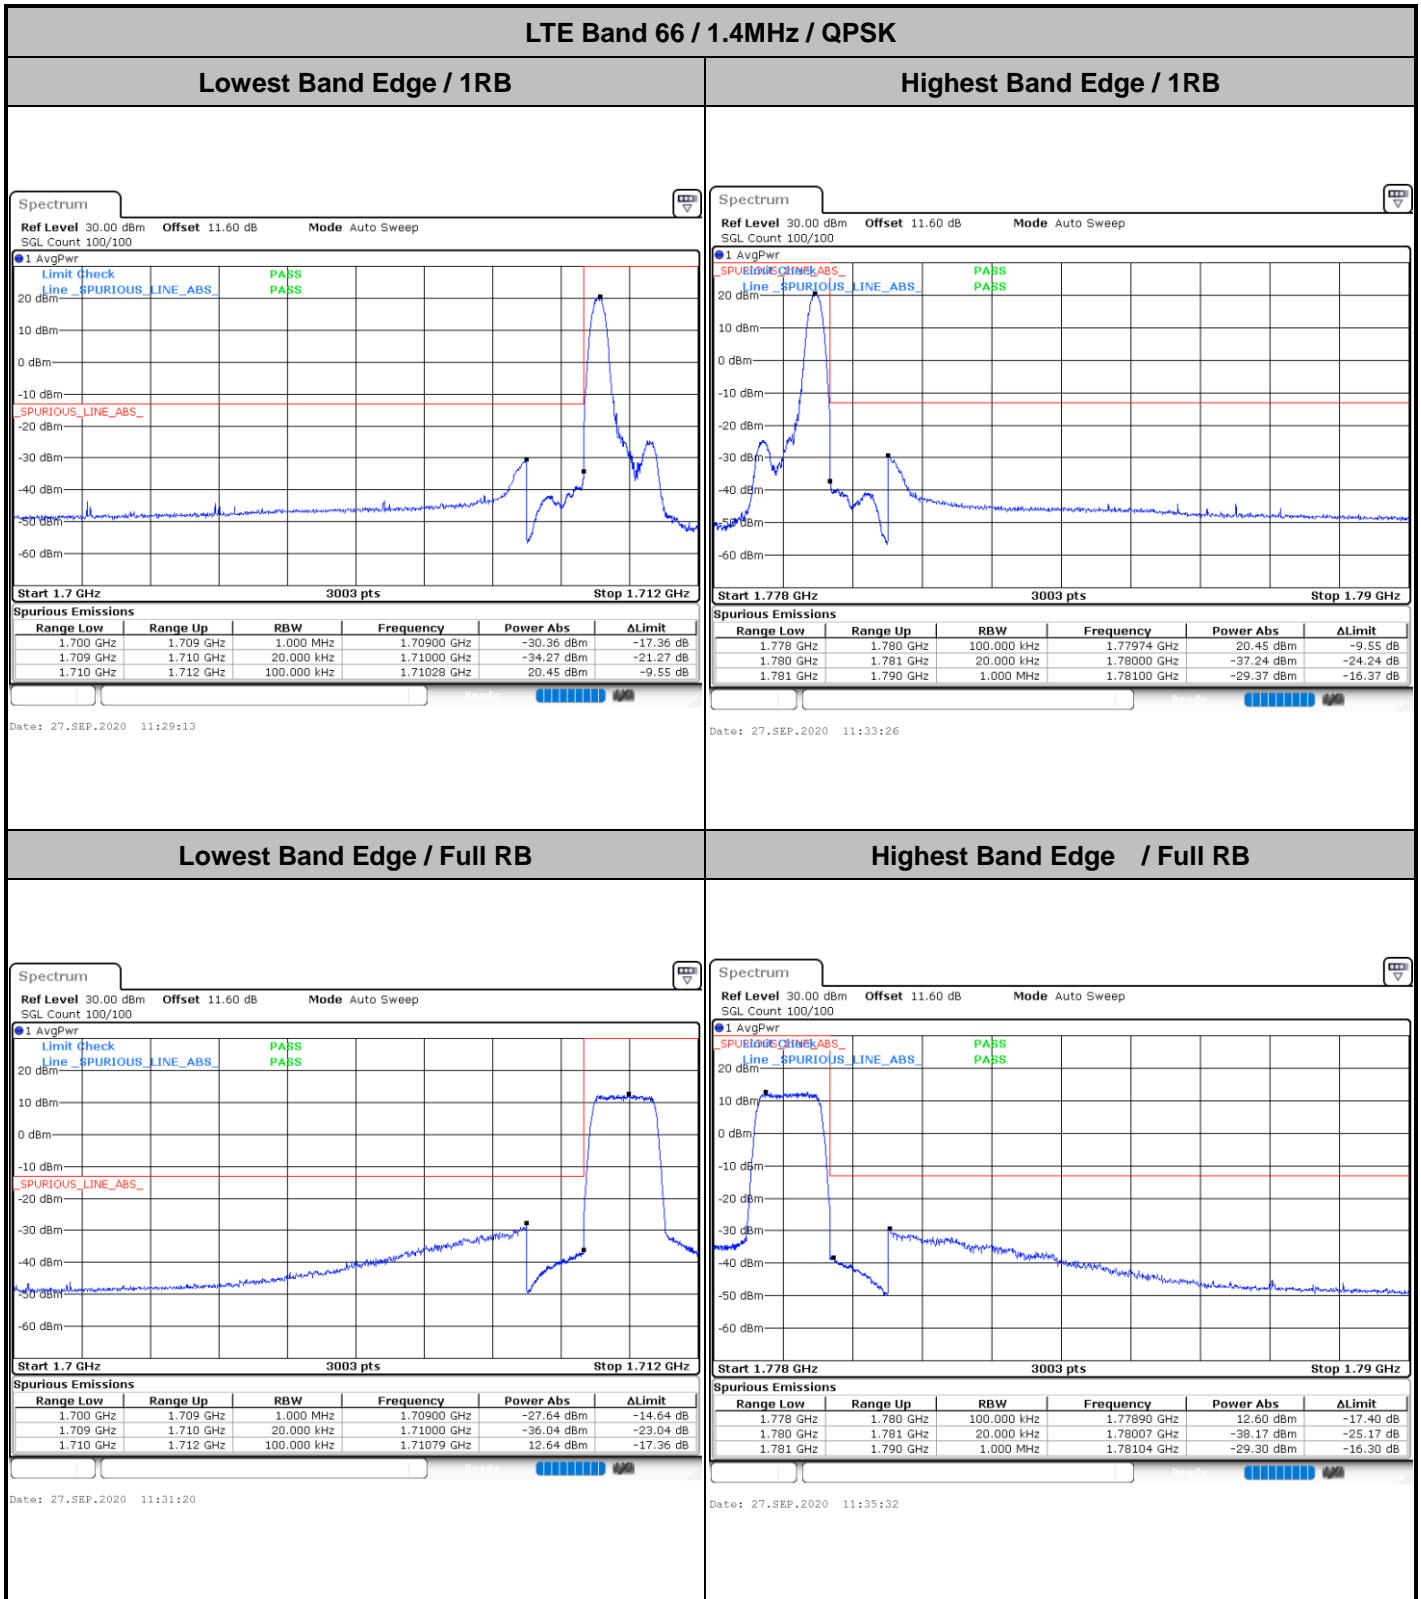

Date: 29.SEP.2020 09:20:46

LTE Band 66

Lowest Channel / 15MHz / 256QAM

Date: 29\_SEP.2020 09:23:45

Lowest Channel / 20MHz / 256QAM

Date: 29\_SEP.2020 09:31:24

Middle Channel / 15MHz / 256QAM

Date: 29\_SEP.2020 09:22:32

Middle Channel / 20MHz / 256QAM

Date: 29\_SEP.2020 09:29:57

Highest Channel / 15MHz / 256QAM

Date: 29\_SEP.2020 09:28:09

Highest Channel / 20MHz / 256QAM

Date: 29\_SEP.2020 09:33:12

# Conducted Band Edge

LTE Band 66 / 1.4MHz / 16QAM

Lowest Band Edge / 1 RB

Date: 27.SEP.2020 11:30:16

Highest Band Edge / 1 RB

Date: 27.SEP.2020 11:34:29

Lowest Band Edge / Full RB

Date: 27.SEP.2020 11:32:23

Highest Band Edge / Full RB

Date: 27.SEP.2020 11:36:34

LTE Band 66 / 1.4MHz / 64QAM

Lowest Band Edge / 1 RB

Date: 27.SEP.2020 11:37:38

Highest Band Edge / 1 RB

Date: 27.SEP.2020 11:39:44

Lowest Band Edge / Full RB