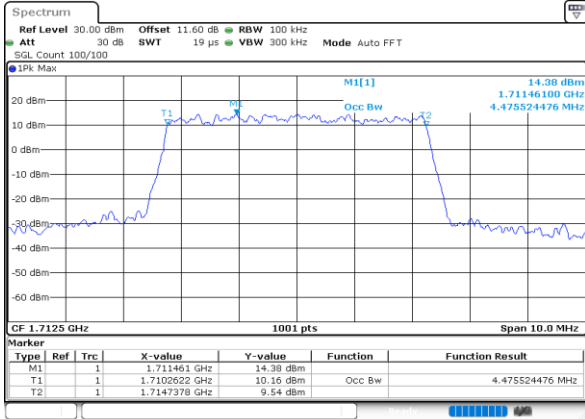

Highest Channel / 3MHz / 16QAM

Date: 27.SEP.2020 11:59:21

LTE Band 66

Lowest Channel / 5MHz / QPSK

Date: 27-SEP-2020 12:14:50

Lowest Channel / 5MHz / 16QAM

Date: 27-SEP-2020 12:15:10

Middle Channel / 5MHz / QPSK

Date: 27-SEP-2020 12:19:16

Middle Channel / 5MHz / 16QAM

Date: 27-SEP-2020 12:19:28

Highest Channel / 5MHz / QPSK

Date: 27-SEP-2020 12:21:35

Highest Channel / 5MHz / 16QAM

Date: 27-SEP-2020 12:21:47

LTE Band 66