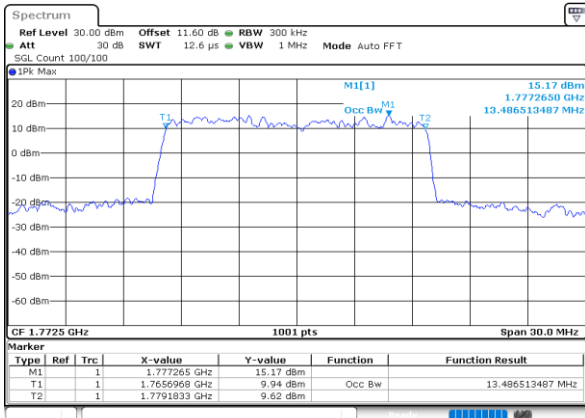

Highest Channel / 10MHz / QPSK

Date: 27\_SEP.2020 12:34:53

Highest Channel / 10MHz / 16QAM

Date: 27\_SEP.2020 12:35:05

LTE Band 66

Lowest Channel / 15MHz / QPSK

Date: 27\_SEP.2020 12:50:05

Lowest Channel / 15MHz / 16QAM

Date: 27\_SEP.2020 12:50:17

Middle Channel / 15MHz / QPSK

Date: 27\_SEP.2020 12:54:23

Middle Channel / 15MHz / 16QAM

Date: 27\_SEP.2020 12:54:35

Highest Channel / 15MHz / QPSK

Date: 27\_SEP.2020 12:56:42

Highest Channel / 15MHz / 16QAM

Date: 27\_SEP.2020 12:56:54

LTE Band 66

Lowest Channel / 20MHz / QPSK

Date: 27.SEP.2020 13:01:01

Lowest Channel / 20MHz / 16QAM

Date: 27.SEP.2020 13:01:13

Middle Channel / 20MHz / QPSK

Date: 27.SEP.2020 13:05:19

Middle Channel / 20MHz / 16QAM

Date: 27.SEP.2020 13:05:31

Highest Channel / 20MHz / QPSK

Date: 27.SEP.2020 13:07:38

Highest Channel / 20MHz / 16QAM

Date: 27.SEP.2020 13:07:50

LTE Band 66

Lowest Channel / 1.4MHz / 64QAM