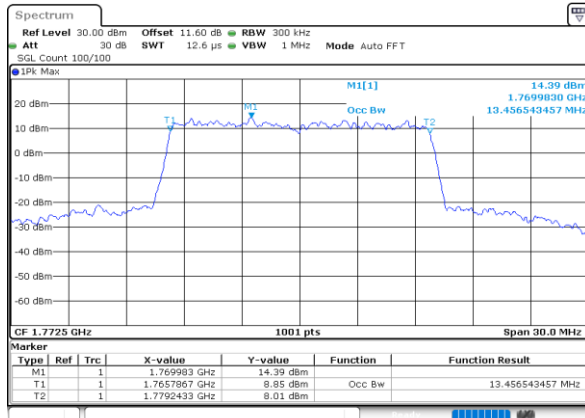

Highest Channel / 10MHz / QPSK

Date: 27\_SEP.2020 12:34:53

Highest Channel / 10MHz / 16QAM

Date: 27\_SEP.2020 12:35:05

LTE Band 66

Lowest Channel / 15MHz / QPSK

Date: 27\_SEP.2020 12:50:05

Lowest Channel / 15MHz / 16QAM

Date: 27\_SEP.2020 12:50:17

Middle Channel / 15MHz / QPSK

Date: 27\_SEP.2020 12:54:23

Middle Channel / 15MHz / 16QAM

Date: 27\_SEP.2020 12:54:35

Highest Channel / 15MHz / QPSK

Date: 27\_SEP.2020 12:56:42

Highest Channel / 15MHz / 16QAM

Date: 27\_SEP.2020 12:56:54

LTE Band 66

Lowest Channel / 20MHz / QPSK

Date: 27.SEP.2020 13:01:01

Lowest Channel / 20MHz / 16QAM

Date: 27.SEP.2020 13:01:13

Middle Channel / 20MHz / QPSK

Date: 27.SEP.2020 13:05:19

Middle Channel / 20MHz / 16QAM

Date: 27.SEP.2020 13:05:31

Highest Channel / 20MHz / QPSK

Date: 27.SEP.2020 13:07:38

Highest Channel / 20MHz / 16QAM

Date: 27.SEP.2020 13:07:50

LTE Band 66

Lowest Channel / 1.4MHz / 64QAM