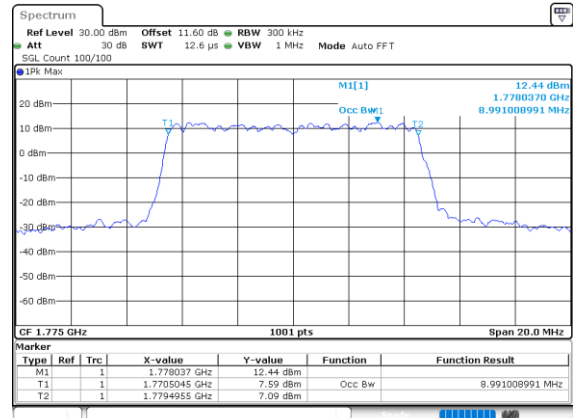

Date: 29\_SEP.2020 09:00:47

Highest Channel / 3MHz / 256QAM

Date: 29\_SEP.2020 09:09:22

LTE Band 66

Lowest Channel / 5MHz / 256QAM

Date: 29.SEP.2020 09:13:20

Lowest Channel / 10MHz / 256QAM

Date: 29.SEP.2020 09:19:05

Middle Channel / 5MHz / 256QAM

Date: 29.SEP.2020 09:11:58

Middle Channel / 10MHz / 256QAM

Date: 29.SEP.2020 09:17:00

Highest Channel / 5MHz / 256QAM

Date: 29.SEP.2020 09:15:05

Highest Channel / 10MHz / 256QAM

Date: 29.SEP.2020 09:20:46

LTE Band 66

Lowest Channel / 15MHz / 256QAM

Date: 29\_SEP.2020 09:23:45

Lowest Channel / 20MHz / 256QAM

Date: 29\_SEP.2020 09:31:24

Middle Channel / 15MHz / 256QAM

Date: 29\_SEP.2020 09:22:32