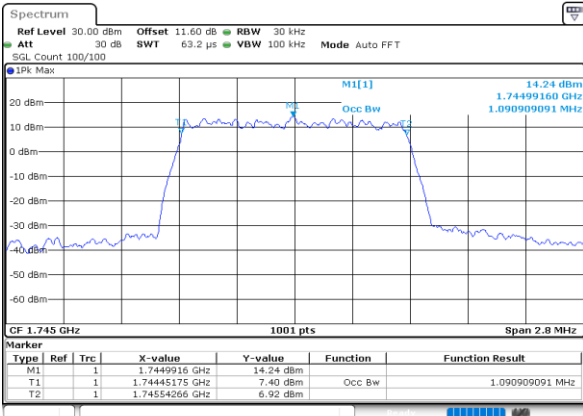

Date: 27\_SEP.2020 12:56:54

LTE Band 66

Lowest Channel / 20MHz / QPSK

Date: 27.SEP.2020 13:01:01

Lowest Channel / 20MHz / 16QAM

Date: 27.SEP.2020 13:01:13

Middle Channel / 20MHz / QPSK

Date: 27.SEP.2020 13:05:19

Middle Channel / 20MHz / 16QAM

Date: 27.SEP.2020 13:05:31

Highest Channel / 20MHz / QPSK

Date: 27.SEP.2020 13:07:38

Highest Channel / 20MHz / 16QAM

Date: 27.SEP.2020 13:07:50

LTE Band 66

Lowest Channel / 1.4MHz / 64QAM

Date: 27.SEP.2020 11:48:46

Lowest Channel / 3MHz / 64QAM

Date: 27.SEP.2020 12:03:45

Middle Channel / 20MHz / 64QAM

Date: 27.SEP.2020 11:49:56

Middle Channel / 3MHz / 64QAM

Date: 27.SEP.2020 12:06:03

Highest Channel / 20MHz / 64QAM