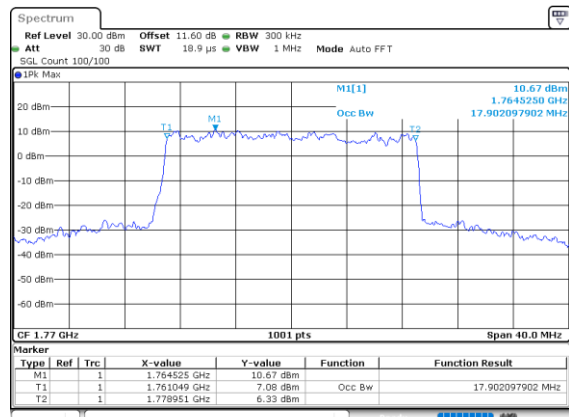

Date: 29.SEP.2020 09:20:46

LTE Band 66

Lowest Channel / 15MHz / 256QAM

Date: 29\_SEP.2020 09:23:45

Lowest Channel / 20MHz / 256QAM

Date: 29\_SEP.2020 09:31:24

Middle Channel / 15MHz / 256QAM

Date: 29\_SEP.2020 09:22:32

Middle Channel / 20MHz / 256QAM

Date: 29\_SEP.2020 09:29:57

Highest Channel / 15MHz / 256QAM

Date: 29\_SEP.2020 09:28:09

Highest Channel / 20MHz / 256QAM

Date: 29\_SEP.2020 09:33:12

# Conducted Band Edge

LTE Band 66 / 1.4MHz / 16QAM

Lowest Band Edge / 1 RB

Date: 27.SEP.2020 11:30:16

Highest Band Edge / 1 RB

Date: 27.SEP.2020 11:34:29

Lowest Band Edge / Full RB

Date: 27.SEP.2020 11:32:23

Highest Band Edge / Full RB

Date: 27.SEP.2020 11:36:34

LTE Band 66 / 1.4MHz / 64QAM

Lowest Band Edge / 1 RB

Date: 27.SEP.2020 11:37:38

Highest Band Edge / 1 RB

Date: 27.SEP.2020 11:39:44

Lowest Band Edge / Full RB