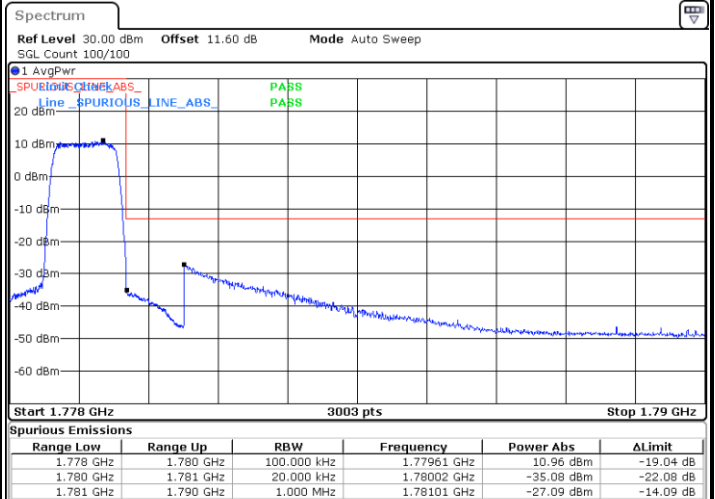

# Conducted Band Edge

LTE Band 66 / 1.4MHz / 16QAM

Lowest Band Edge / 1 RB

Date: 27.SEP.2020 11:30:16

Highest Band Edge / 1 RB

Date: 27.SEP.2020 11:34:29

Lowest Band Edge / Full RB

Date: 27.SEP.2020 11:32:23

Highest Band Edge / Full RB

Date: 27.SEP.2020 11:36:34

LTE Band 66 / 1.4MHz / 64QAM

Lowest Band Edge / 1 RB

Date: 27.SEP.2020 11:37:38

Highest Band Edge / 1 RB

Date: 27.SEP.2020 11:39:44

Lowest Band Edge / Full RB

Date: 27.SEP.2020 11:38:41

Highest Band Edge / Full RB

Date: 27.SEP.2020 11:40:47

LTE Band 66 / 1.4MHz / 256QAM

Lowest Band Edge / 1 RB

Date: 29.SEP.2020 09:00:21

Highest Band Edge / 1 RB

Date: 29.SEP.2020 09:04:01

Lowest Band Edge / Full RB

Date: 29.SEP.2020 08:56:12

Highest Band Edge / Full RB

Date: 29.SEP.2020 09:01:59

LTE Band 66 / 3MHz / QPSK

Lowest Band Edge / 1RB

Date: 27.SEP.2020 11:53:24

Highest Band Edge / 1 RB