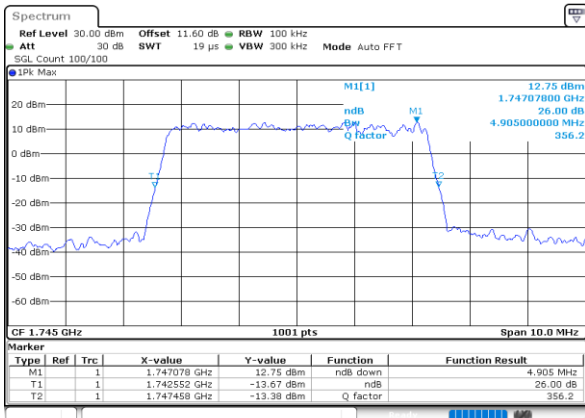

Middle Channel / 5MHz / 64QAM

Date: 27_SEP.2020 12:11:51