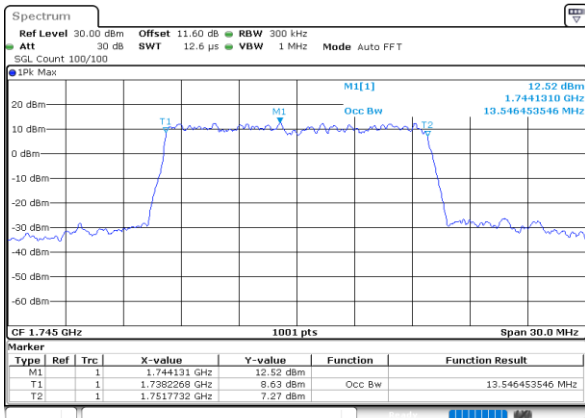

LTE Band 66

Lowest Channel / 15MHz / 64QAM

Date: 27.SEP.2020 12:44:38

Lowest Channel / 20MHz / 64QAM

Date: 27.SEP.2020 13:11:56

Middle Channel / 15MHz / 64QAM

Date: 27.SEP.2020 12:46:47

Middle Channel / 20MHz / 64QAM

Date: 27.SEP.2020 13:11:05

Highest Channel / 15MHz / 64QAM

Date: 27.SEP.2020 12:47:56

Highest Channel / 20MHz / 64QAM

Date: 27.SEP.2020 13:15:14

LTE Band 66

Lowest Channel / 1.4MHz / 256QAM

Date: 29\_SEP.2020 08:55:03