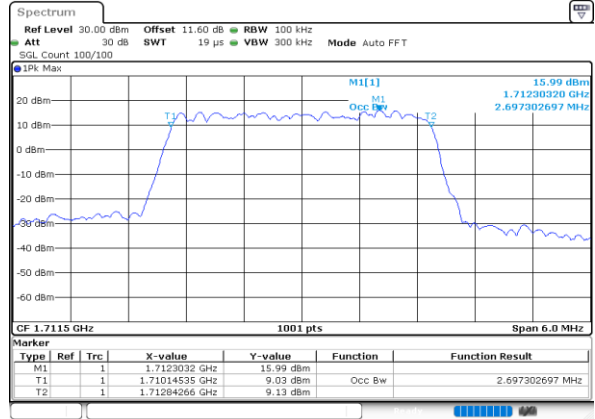

Lowest Channel / 3MHz / 16QAM

Date: 27.SEP.2020 11:52:26