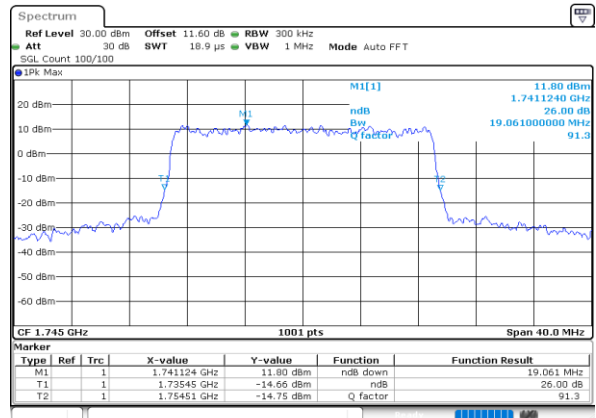

Middle Channel / 20MHz / 64QAM

Date: 27_SEP.2020 13:11:16