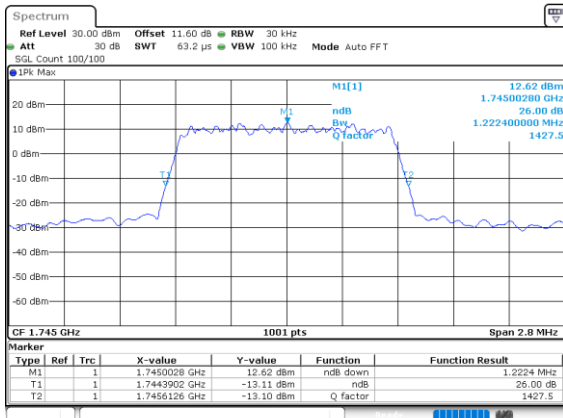

Date: 27\_SEP.2020 13:15:26

LTE Band 66

Lowest Channel / 1.4MHz / 256QAM

Date: 29\_SEP.2020 08:55:08

Lowest Channel / 3MHz / 256QAM

Date: 29\_SEP.2020 09:05:54

Middle Channel / 1.4MHz / 256QAM

Date: 29\_SEP.2020 08:53:33