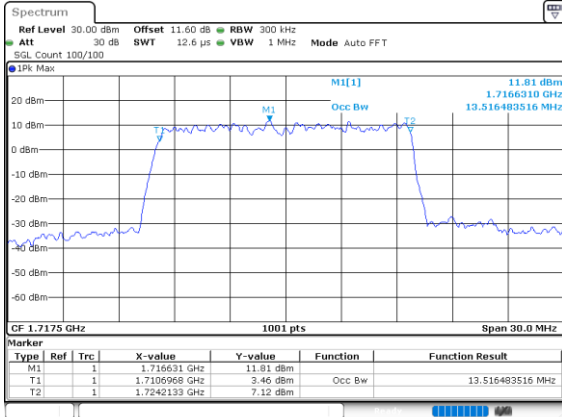

Date: 29\_SEP.2020 09:00:47

Highest Channel / 3MHz / 256QAM

Date: 29\_SEP.2020 09:09:22

LTE Band 66

Lowest Channel / 5MHz / 256QAM

Date: 29.SEP.2020 09:13:20

Lowest Channel / 10MHz / 256QAM

Date: 29.SEP.2020 09:19:05

Middle Channel / 5MHz / 256QAM

Date: 29.SEP.2020 09:11:58

Middle Channel / 10MHz / 256QAM

Date: 29.SEP.2020 09:17:00

Highest Channel / 5MHz / 256QAM

Date: 29.SEP.2020 09:15:05

Highest Channel / 10MHz / 256QAM

Date: 29.SEP.2020 09:20:46

LTE Band 66

Lowest Channel / 15MHz / 256QAM

Date: 29\_SEP.2020 09:23:45

Lowest Channel / 20MHz / 256QAM

Date: 29\_SEP.2020 09:31:24

Middle Channel / 15MHz / 256QAM

Date: 29\_SEP.2020 09:22:32