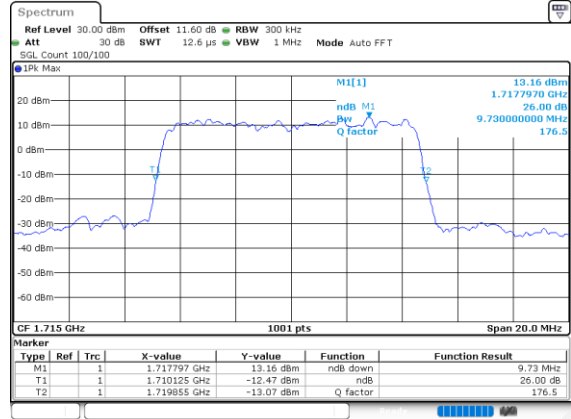

Lowest Channel / 10MHz / 256QAM

Date: 29.SEP.2020 09:19:10