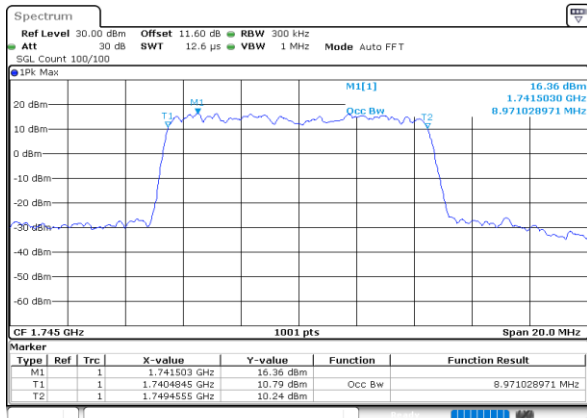

Date: 27-SEP-2020 12:19:16

Middle Channel / 5MHz / 16QAM

Date: 27-SEP-2020 12:19:28

Highest Channel / 5MHz / QPSK

Date: 27-SEP-2020 12:21:35

Highest Channel / 5MHz / 16QAM

Date: 27-SEP-2020 12:21:47

LTE Band 66

Lowest Channel / 10MHz / QPSK

Date: 27\_SEP.2020 12:25:53

Lowest Channel / 10MHz / 16QAM

Date: 27\_SEP.2020 13:21:00

Middle Channel / 10MHz / QPSK

Date: 27\_SEP.2020 12:32:34

Middle Channel / 10MHz / 16QAM

Date: 27\_SEP.2020 12:32:46

Highest Channel / 10MHz / QPSK

Date: 27\_SEP.2020 12:34:53

Highest Channel / 10MHz / 16QAM

Date: 27\_SEP.2020 12:35:05

LTE Band 66

Lowest Channel / 15MHz / QPSK

Date: 27\_SEP.2020 12:50:05

Lowest Channel / 15MHz / 16QAM