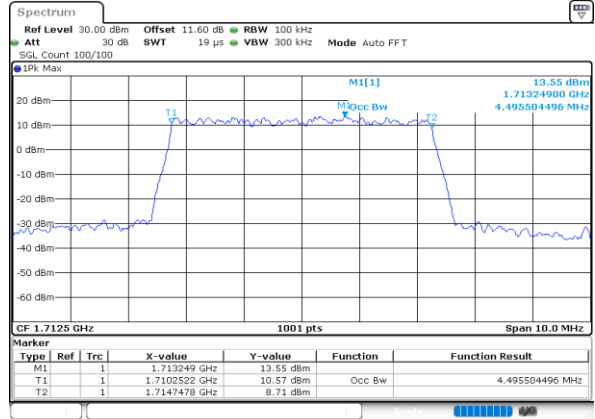

Highest Channel / 3MHz / 16QAM

Date: 27.SEP.2020 11:59:21

LTE Band 66

Lowest Channel / 5MHz / QPSK

Date: 27-SEP-2020 12:14:50

Lowest Channel / 5MHz / 16QAM

Date: 27-SEP-2020 12:15:10

Middle Channel / 5MHz / QPSK

Date: 27-SEP-2020 12:19:16

Middle Channel / 5MHz / 16QAM

Date: 27-SEP-2020 12:19:28

Highest Channel / 5MHz / QPSK

Date: 27-SEP-2020 12:21:35

Highest Channel / 5MHz / 16QAM

Date: 27-SEP-2020 12:21:47

LTE Band 66