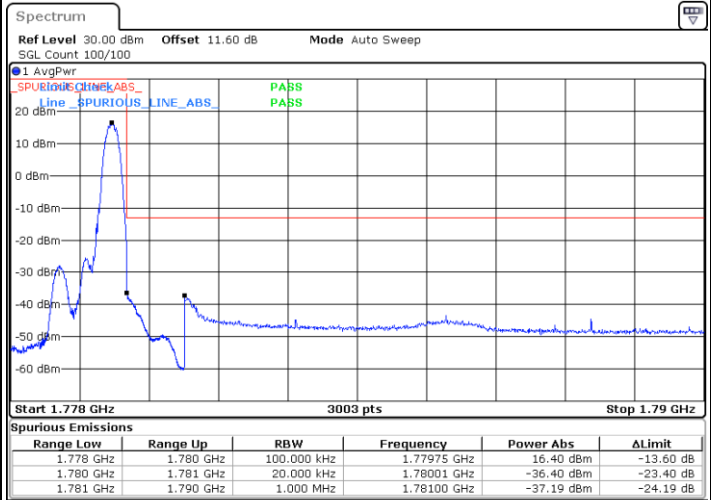

# Conducted Band Edge

LTE Band 66 / 1.4MHz / 16QAM

Lowest Band Edge / 1 RB

Date: 27.SEP.2020 11:30:16

Highest Band Edge / 1 RB

Date: 27.SEP.2020 11:34:29

Lowest Band Edge / Full RB

Date: 27.SEP.2020 11:32:23

Highest Band Edge / Full RB

Date: 27.SEP.2020 11:36:34

LTE Band 66 / 1.4MHz / 64QAM

Lowest Band Edge / 1 RB

Date: 27.SEP.2020 11:37:38

Highest Band Edge / 1 RB

Date: 27.SEP.2020 11:39:44

Lowest Band Edge / Full RB

Date: 27.SEP.2020 11:38:41

Highest Band Edge / Full RB

Date: 27.SEP.2020 11:40:47

LTE Band 66 / 1.4MHz / 256QAM

Lowest Band Edge / 1 RB

Date: 29.SEP.2020 09:00:21

Highest Band Edge / 1 RB

Date: 29.SEP.2020 09:04:01

Lowest Band Edge / Full RB

Date: 29.SEP.2020 08:56:12

Highest Band Edge / Full RB

Date: 29.SEP.2020 09:01:59

LTE Band 66 / 3MHz / QPSK

Lowest Band Edge / 1RB

Date: 27.SEP.2020 11:53:24

Highest Band Edge / 1 RB