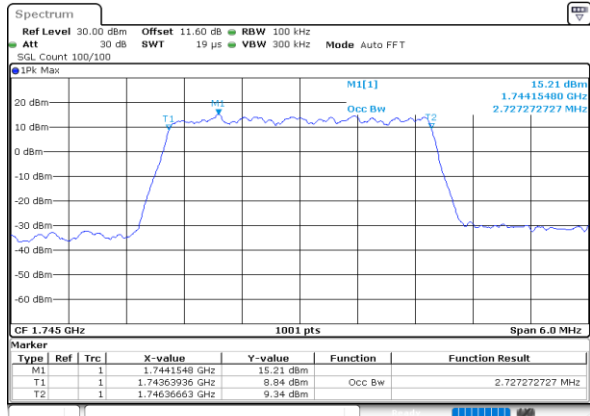

Middle Channel / 20MHz / 16QAM

Date: 27.SEP.2020 13:05:31

Highest Channel / 20MHz / QPSK

Date: 27.SEP.2020 13:07:38

Highest Channel / 20MHz / 16QAM

Date: 27.SEP.2020 13:07:50

LTE Band 66

Lowest Channel / 1.4MHz / 64QAM

Date: 27.SEP.2020 11:48:46

Lowest Channel / 3MHz / 64QAM

Date: 27.SEP.2020 12:03:45

Middle Channel / 20MHz / 64QAM

Date: 27.SEP.2020 11:49:56

Middle Channel / 3MHz / 64QAM

Date: 27.SEP.2020 12:06:03

Highest Channel / 20MHz / 64QAM

Date: 27.SEP.2020 11:51:05

Highest Channel / 3MHz / 64QAM

Date: 27.SEP.2020 12:07:12

LTE Band 66

Lowest Channel / 5MHz / 64QAM

Date: 27.SEP.2020 12:09:31

Lowest Channel / 10MHz / 64QAM

Date: 27.SEP.2020 12:13:11