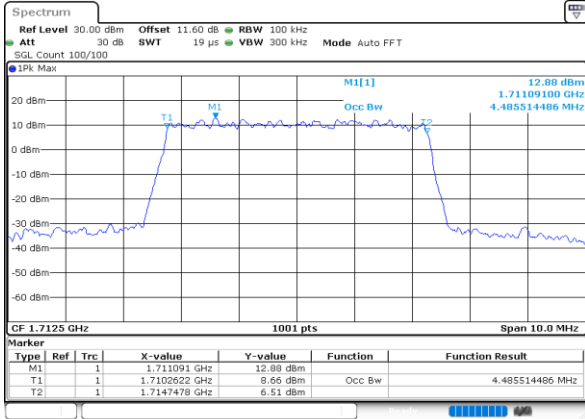

Date: 27.SEP.2020 11:48:46

Lowest Channel / 3MHz / 64QAM

Date: 27.SEP.2020 12:03:45

Middle Channel / 20MHz / 64QAM

Date: 27.SEP.2020 11:49:56

Middle Channel / 3MHz / 64QAM

Date: 27.SEP.2020 12:06:03

Highest Channel / 20MHz / 64QAM

Date: 27.SEP.2020 11:51:05

Highest Channel / 3MHz / 64QAM

Date: 27.SEP.2020 12:07:12

LTE Band 66

Lowest Channel / 5MHz / 64QAM

Date: 27.SEP.2020 12:09:31

Lowest Channel / 10MHz / 64QAM

Date: 27.SEP.2020 12:13:11

Middle Channel / 5MHz / 64QAM

Date: 27.SEP.2020 12:11:39

Middle Channel / 10MHz / 64QAM

Date: 27.SEP.2020 12:14:120

Highest Channel / 5MHz / 64QAM

Date: 27.SEP.2020 12:12:49

Highest Channel / 10MHz / 64QAM

Date: 27.SEP.2020 12:14:219