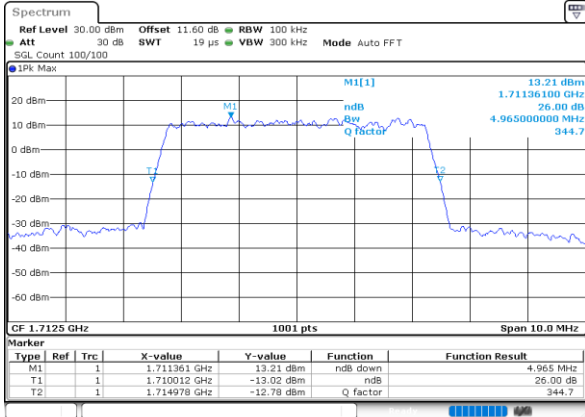

LTE Band 66

Lowest Channel / 1.4MHz / 64QAM

Date: 27\_SEP.2020 11:48:58

Lowest Channel / 3MHz / 64QAM

Date: 27\_SEP.2020 12:03:57

Middle Channel / 1.4MHz / 64QAM

Date: 27\_SEP.2020 11:50:07

Middle Channel / 3MHz / 64QAM

Date: 27\_SEP.2020 12:06:15

Highest Channel / 1.4MHz / 64QAM

Date: 27\_SEP.2020 11:51:16

Highest Channel / 3MHz / 64QAM

Date: 27\_SEP.2020 12:07:24

LTE Band 66

Lowest Channel / 5MHz / 64QAM

Date: 27\_SEP.2020 12:09:42