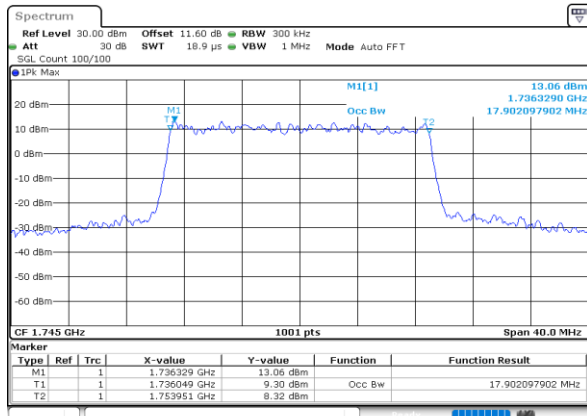

Date: 27\_SEP.2020 12:56:54

LTE Band 66

Lowest Channel / 20MHz / QPSK

Date: 27.SEP.2020 13:01:01

Lowest Channel / 20MHz / 16QAM

Date: 27.SEP.2020 13:01:13

Middle Channel / 20MHz / QPSK

Date: 27.SEP.2020 13:05:19

Middle Channel / 20MHz / 16QAM

Date: 27.SEP.2020 13:05:31

Highest Channel / 20MHz / QPSK

Date: 27.SEP.2020 13:07:38

Highest Channel / 20MHz / 16QAM

Date: 27.SEP.2020 13:07:50

LTE Band 66

Lowest Channel / 1.4MHz / 64QAM