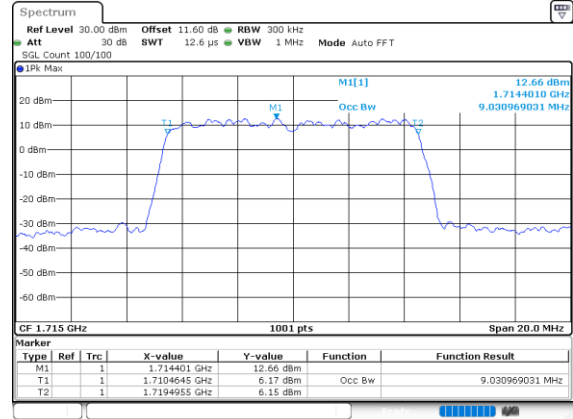

Date: 29\_SEP.2020 09:00:47

Highest Channel / 3MHz / 256QAM

Date: 29\_SEP.2020 09:09:22

LTE Band 66

Lowest Channel / 5MHz / 256QAM

Date: 29.SEP.2020 09:13:20

Lowest Channel / 10MHz / 256QAM

Date: 29.SEP.2020 09:19:05

Middle Channel / 5MHz / 256QAM

Date: 29.SEP.2020 09:11:58

Middle Channel / 10MHz / 256QAM

Date: 29.SEP.2020 09:17:00

Highest Channel / 5MHz / 256QAM

Date: 29.SEP.2020 09:15:05

Highest Channel / 10MHz / 256QAM