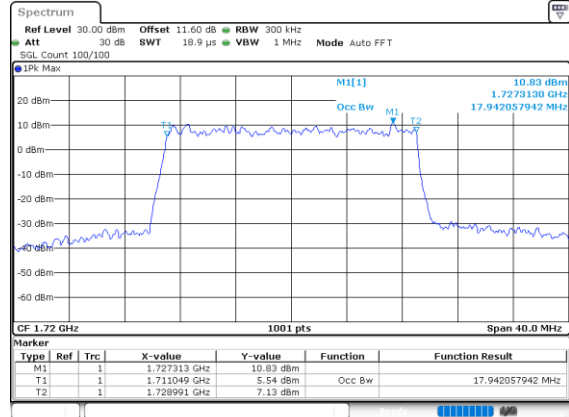

Date: 29.SEP.2020 09:20:46

LTE Band 66

Lowest Channel / 15MHz / 256QAM

Date: 29\_SEP.2020 09:23:45

Lowest Channel / 20MHz / 256QAM

Date: 29\_SEP.2020 09:31:24

Middle Channel / 15MHz / 256QAM

Date: 29\_SEP.2020 09:22:32

Middle Channel / 20MHz / 256QAM

Date: 29\_SEP.2020 09:29:57

Highest Channel / 15MHz / 256QAM

Date: 29\_SEP.2020 09:28:09

Highest Channel / 20MHz / 256QAM

Date: 29\_SEP.2020 09:33:12

# Conducted Band Edge

LTE Band 66 / 1.4MHz / 16QAM

Lowest Band Edge / 1 RB

Date: 27.SEP.2020 11:30:16

Highest Band Edge / 1 RB

Date: 27.SEP.2020 11:34:29

Lowest Band Edge / Full RB

Date: 27.SEP.2020 11:32:23