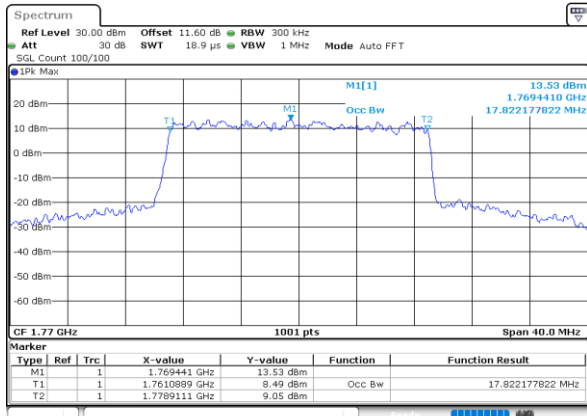

Date: 27\_SEP.2020 12:56:54

LTE Band 66

Lowest Channel / 20MHz / QPSK

Date: 27.SEP.2020 13:01:01

Lowest Channel / 20MHz / 16QAM

Date: 27.SEP.2020 13:01:13

Middle Channel / 20MHz / QPSK

Date: 27.SEP.2020 13:05:19

Middle Channel / 20MHz / 16QAM

Date: 27.SEP.2020 13:05:31

Highest Channel / 20MHz / QPSK

Date: 27.SEP.2020 13:07:38

Highest Channel / 20MHz / 16QAM

Date: 27.SEP.2020 13:07:50

LTE Band 66

Lowest Channel / 1.4MHz / 64QAM