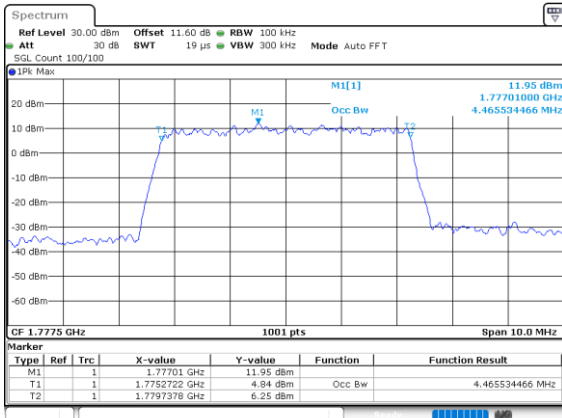

Date: 29\_SEP.2020 09:00:47

Highest Channel / 3MHz / 256QAM

Date: 29\_SEP.2020 09:09:22

LTE Band 66

Lowest Channel / 5MHz / 256QAM

Date: 29.SEP.2020 09:13:20

Lowest Channel / 10MHz / 256QAM

Date: 29.SEP.2020 09:19:05

Middle Channel / 5MHz / 256QAM

Date: 29.SEP.2020 09:11:58

Middle Channel / 10MHz / 256QAM

Date: 29.SEP.2020 09:17:00

Highest Channel / 5MHz / 256QAM

Date: 29.SEP.2020 09:15:05

Highest Channel / 10MHz / 256QAM

Date: 29.SEP.2020 09:20:46

LTE Band 66

Lowest Channel / 15MHz / 256QAM

Date: 29\_SEP.2020 09:23:45

Lowest Channel / 20MHz / 256QAM

Date: 29\_SEP.2020 09:31:24

Middle Channel / 15MHz / 256QAM

Date: 29\_SEP.2020 09:22:32