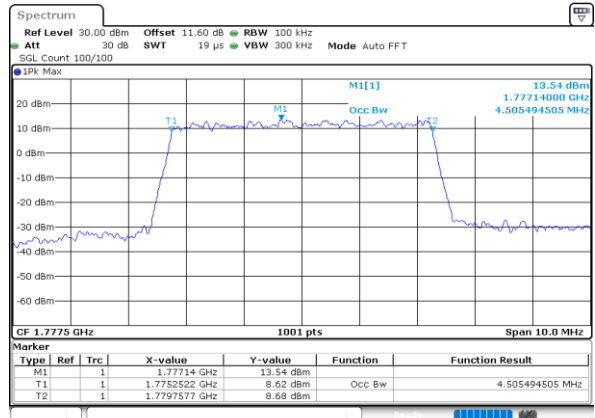

Highest Channel / 3MHz / 16QAM

Date: 27.SEP.2020 11:59:21

LTE Band 66

Lowest Channel / 5MHz / QPSK

Date: 27-SEP-2020 12:14:50

Lowest Channel / 5MHz / 16QAM

Date: 27-SEP-2020 12:15:10

Middle Channel / 5MHz / QPSK

Date: 27-SEP-2020 12:19:16

Middle Channel / 5MHz / 16QAM

Date: 27-SEP-2020 12:19:28

Highest Channel / 5MHz / QPSK

Date: 27-SEP-2020 12:21:35

Highest Channel / 5MHz / 16QAM

Date: 27-SEP-2020 12:21:47

LTE Band 66