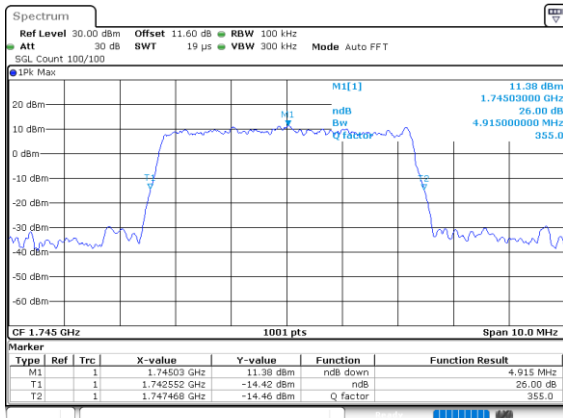

Middle Channel / 5MHz / 256QAM

Date: 29.SEP.2020 09:12:06