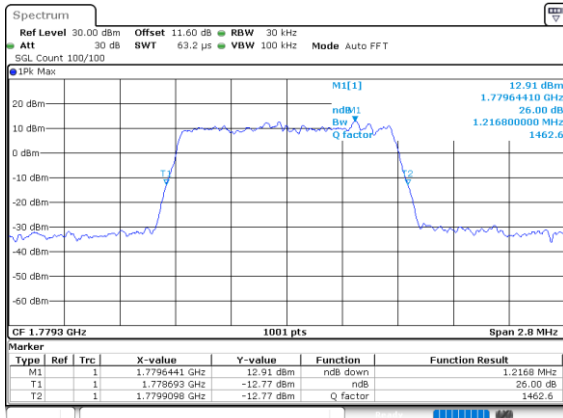

Date: 27\_SEP.2020 13:15:26

LTE Band 66

Lowest Channel / 1.4MHz / 256QAM

Date: 29\_SEP.2020 08:55:08

Lowest Channel / 3MHz / 256QAM

Date: 29\_SEP.2020 09:05:54

Middle Channel / 1.4MHz / 256QAM

Date: 29\_SEP.2020 08:53:33

Middle Channel / 3MHz / 256QAM

Date: 29\_SEP.2020 09:04:43

Highest Channel / 1.4MHz / 256QAM

Date: 29\_SEP.2020 09:00:52

Highest Channel / 3MHz / 256QAM

Date: 29\_SEP.2020 09:09:27

LTE Band 66

Lowest Channel / 5MHz / 256QAM