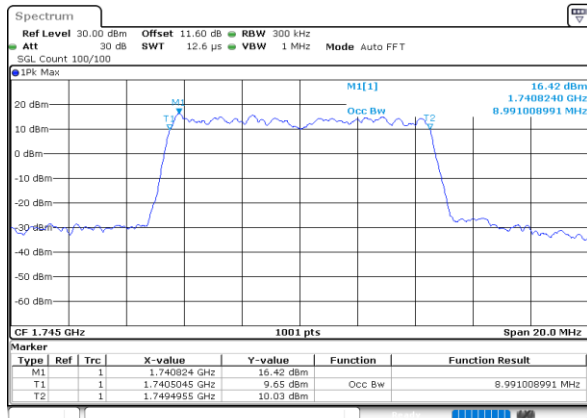

Date: 27-SEP-2020 12:19:16

Middle Channel / 5MHz / 16QAM

Date: 27-SEP-2020 12:19:28

Highest Channel / 5MHz / QPSK

Date: 27-SEP-2020 12:21:35

Highest Channel / 5MHz / 16QAM

Date: 27-SEP-2020 12:21:47

LTE Band 66

Lowest Channel / 10MHz / QPSK

Date: 27\_SEP.2020 12:25:53

Lowest Channel / 10MHz / 16QAM

Date: 27\_SEP.2020 13:21:00

Middle Channel / 10MHz / QPSK

Date: 27\_SEP.2020 12:32:34

Middle Channel / 10MHz / 16QAM

Date: 27\_SEP.2020 12:32:46

Highest Channel / 10MHz / QPSK

Date: 27\_SEP.2020 12:34:53

Highest Channel / 10MHz / 16QAM

Date: 27\_SEP.2020 12:35:05

LTE Band 66

Lowest Channel / 15MHz / QPSK

Date: 27\_SEP.2020 12:50:05

Lowest Channel / 15MHz / 16QAM