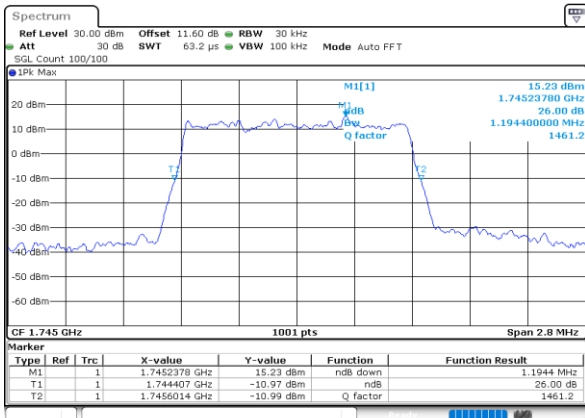

LTE Band 66

Lowest Channel / 1.4MHz / 64QAM

Date: 27\_SEP.2020 11:48:58

Lowest Channel / 3MHz / 64QAM

Date: 27\_SEP.2020 12:03:57

Middle Channel / 1.4MHz / 64QAM

Date: 27\_SEP.2020 11:50:07

Middle Channel / 3MHz / 64QAM

Date: 27\_SEP.2020 12:06:15

Highest Channel / 1.4MHz / 64QAM

Date: 27\_SEP.2020 11:51:16

Highest Channel / 3MHz / 64QAM

Date: 27\_SEP.2020 12:07:24

LTE Band 66

Lowest Channel / 5MHz / 64QAM

Date: 27\_SEP.2020 12:09:42