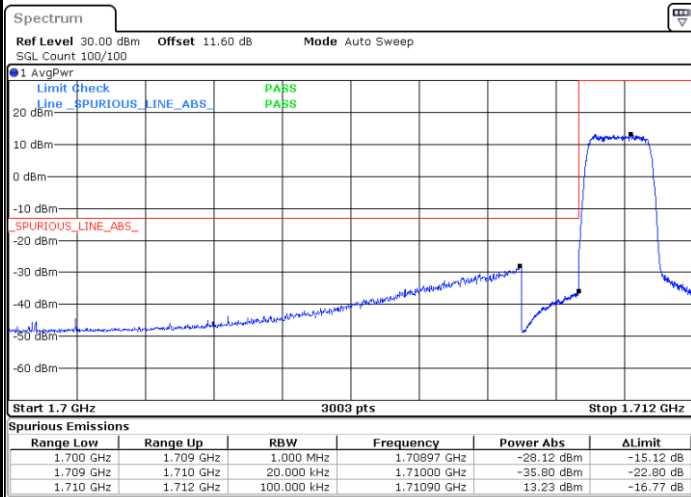

# Conducted Band Edge

LTE Band 66 / 1.4MHz / 16QAM

Lowest Band Edge / 1 RB

Date: 27.SEP.2020 11:30:16

Highest Band Edge / 1 RB

Date: 27.SEP.2020 11:34:29

Lowest Band Edge / Full RB

Date: 27.SEP.2020 11:32:23

Highest Band Edge / Full RB

Date: 27.SEP.2020 11:36:34

LTE Band 66 / 1.4MHz / 64QAM

Lowest Band Edge / 1 RB

Date: 27.SEP.2020 11:37:38

Highest Band Edge / 1 RB

Date: 27.SEP.2020 11:39:44

Lowest Band Edge / Full RB

Date: 27.SEP.2020 11:38:41

Highest Band Edge / Full RB

Date: 27.SEP.2020 11:40:47

LTE Band 66 / 1.4MHz / 256QAM

Lowest Band Edge / 1 RB

Date: 29.SEP.2020 09:00:21

Highest Band Edge / 1 RB

Date: 29.SEP.2020 09:04:01

Lowest Band Edge / Full RB

Date: 29.SEP.2020 08:56:12

Highest Band Edge / Full RB

Date: 29.SEP.2020 09:01:59

LTE Band 66 / 3MHz / QPSK

Lowest Band Edge / 1RB

Date: 27.SEP.2020 11:53:24

Highest Band Edge / 1 RB