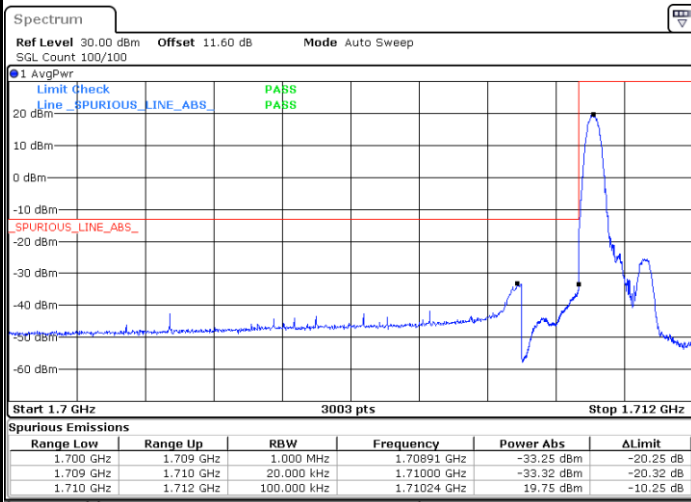

Date: 29.SEP.2020 09:20:46

LTE Band 66

Lowest Channel / 15MHz / 256QAM

Date: 29\_SEP.2020 09:23:45

Lowest Channel / 20MHz / 256QAM

Date: 29\_SEP.2020 09:31:24

Middle Channel / 15MHz / 256QAM

Date: 29\_SEP.2020 09:22:32

Middle Channel / 20MHz / 256QAM

Date: 29\_SEP.2020 09:29:57

Highest Channel / 15MHz / 256QAM

Date: 29\_SEP.2020 09:28:09

Highest Channel / 20MHz / 256QAM

Date: 29\_SEP.2020 09:33:12

# Conducted Band Edge

LTE Band 66 / 1.4MHz / 16QAM

Lowest Band Edge / 1 RB

Date: 27.SEP.2020 11:30:16

Highest Band Edge / 1 RB

Date: 27.SEP.2020 11:34:29

Lowest Band Edge / Full RB

Date: 27.SEP.2020 11:32:23

Highest Band Edge / Full RB

Date: 27.SEP.2020 11:36:34

LTE Band 66 / 1.4MHz / 64QAM

Lowest Band Edge / 1 RB

Date: 27.SEP.2020 11:37:38

Highest Band Edge / 1 RB

Date: 27.SEP.2020 11:39:44

Lowest Band Edge / Full RB