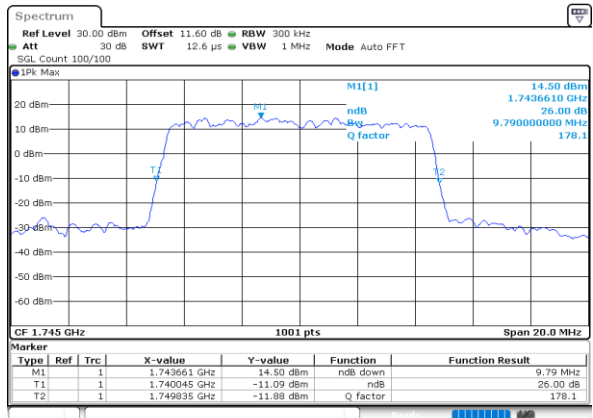

Date: 27\_SEP.2020 12:06:15

Highest Channel / 1.4MHz / 64QAM

Date: 27\_SEP.2020 11:51:16

Highest Channel / 3MHz / 64QAM

Date: 27\_SEP.2020 12:07:24

LTE Band 66

Lowest Channel / 5MHz / 64QAM

Date: 27\_SEP.2020 12:09:42

Lowest Channel / 10MHz / 64QAM

Date: 27\_SEP.2020 12:13:23

Middle Channel / 5MHz / 64QAM

Date: 27\_SEP.2020 12:11:51

Middle Channel / 10MHz / 64QAM

Date: 27\_SEP.2020 12:14:13

Highest Channel / 5MHz / 64QAM

Date: 27\_SEP.2020 12:13:00

Highest Channel / 10MHz / 64QAM

Date: 27\_SEP.2020 12:14:40

LTE Band 66

Lowest Channel / 15MHz / 64QAM

Date: 27\_SEP.2020 12:44:50

Lowest Channel / 20MHz / 64QAM

Date: 27\_SEP.2020 13:11:08