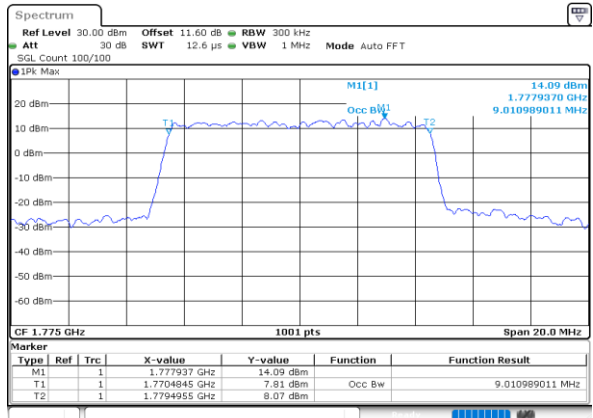

Date: 27.SEP.2020 11:51:05

Highest Channel / 3MHz / 64QAM

Date: 27.SEP.2020 12:07:12

LTE Band 66

Lowest Channel / 5MHz / 64QAM

Date: 27.SEP.2020 12:09:31

Lowest Channel / 10MHz / 64QAM

Date: 27.SEP.2020 12:13:11

Middle Channel / 5MHz / 64QAM

Date: 27.SEP.2020 12:11:39

Middle Channel / 10MHz / 64QAM

Date: 27.SEP.2020 12:14:120

Highest Channel / 5MHz / 64QAM

Date: 27.SEP.2020 12:12:49

Highest Channel / 10MHz / 64QAM

Date: 27.SEP.2020 12:14:219

LTE Band 66

Lowest Channel / 15MHz / 64QAM

Date: 27.SEP.2020 12:44:38

Lowest Channel / 20MHz / 64QAM

Date: 27.SEP.2020 13:11:56

Middle Channel / 15MHz / 64QAM

Date: 27.SEP.2020 12:46:47

Middle Channel / 20MHz / 64QAM

Date: 27.SEP.2020 13:11:05

Highest Channel / 15MHz / 64QAM

Date: 27.SEP.2020 12:47:56

Highest Channel / 20MHz / 64QAM

Date: 27.SEP.2020 13:15:14

LTE Band 66

Lowest Channel / 1.4MHz / 256QAM

Date: 29\_SEP.2020 08:55:03