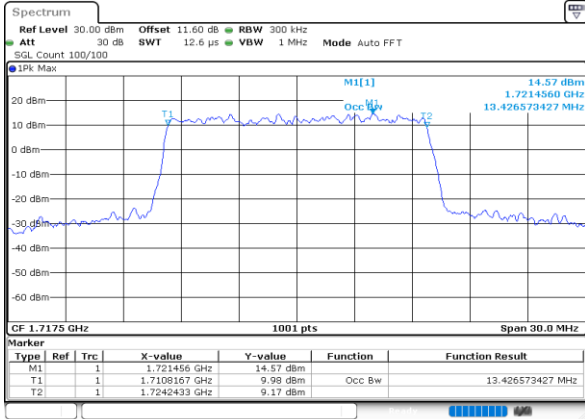

Highest Channel / 10MHz / QPSK

Date: 27\_SEP.2020 12:34:53

Highest Channel / 10MHz / 16QAM

Date: 27\_SEP.2020 12:35:05

LTE Band 66

Lowest Channel / 15MHz / QPSK

Date: 27\_SEP.2020 12:50:05

Lowest Channel / 15MHz / 16QAM