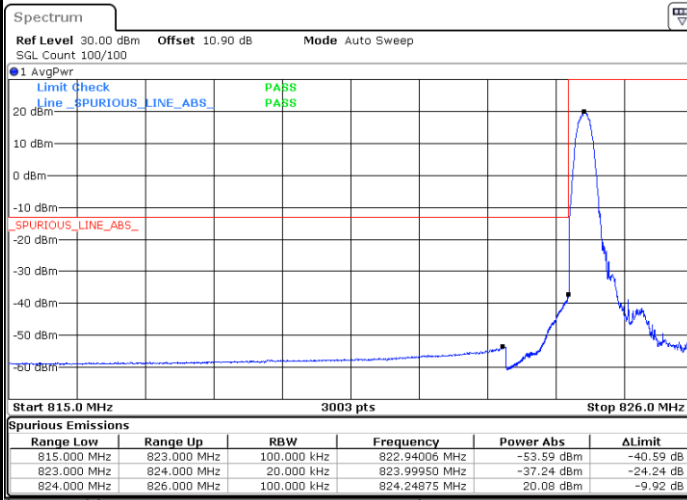

Date: 28\_SEP.2020 13:19:02

LTE Band 26

Lowest Channel / 15MHz / 256QAM

Middle Channel / 15MHz / 256QAM

Highest Channel / 15MHz / 256QAM

# Conducted Band Edge

LTE Band 26 / 1.4MHz / 16QAM

Lowest Band Edge / 1 RB

Highest Band Edge / 1 RB

Date: 23.SEP.2020 14:41:26

Date: 23.SEP.2020 14:46:26

Lowest Band Edge / Full RB

Highest Band Edge / Full RB

Date: 23.SEP.2020 14:39:47

Date: 23.SEP.2020 14:48:06

LTE Band 26 / 1.4MHz / 64QAM

Lowest Band Edge / 1 RB

Date: 23.SEP.2020 15:49:37

Highest Band Edge / 1 RB

Date: 23.SEP.2020 15:51:17

Lowest Band Edge / Full RB