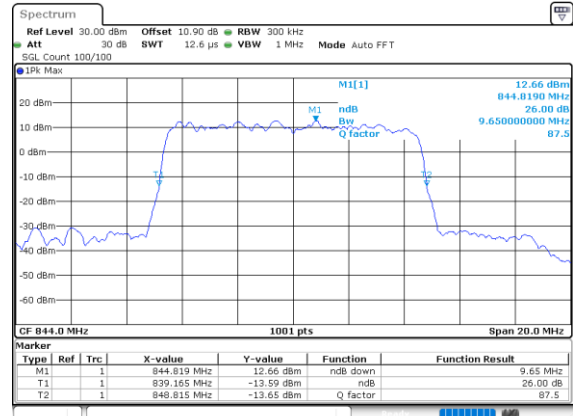

Date: 26.SEP.2020 11:22:38

Highest Channel / 1.4MHz / 256QAM

Date: 26.SEP.2020 11:18:38

Highest Channel / 3MHz / 256QAM

Date: 26.SEP.2020 11:27:05

LTE Band 26

Lowest Channel / 5MHz / 256QAM

Date: 28.SEP.2020 11:34:48

Lowest Channel / 10MHz / 256QAM

Date: 28.SEP.2020 13:17:18

Middle Channel / 5MHz / 256QAM

Date: 28.SEP.2020 11:30:55

Middle Channel / 10MHz / 256QAM

Date: 28.SEP.2020 13:16:17

Highest Channel / 5MHz / 256QAM

Date: 28.SEP.2020 11:36:58

Highest Channel / 10MHz / 256QAM

Date: 28.SEP.2020 13:19:07

LTE Band 26

Lowest Channel / 15MHz / 256QAM

Date: 28,SEP,2020 13:22:47

Middle Channel / 15MHz / 256QAM

Date: 28,SEP,2020 13:21:40