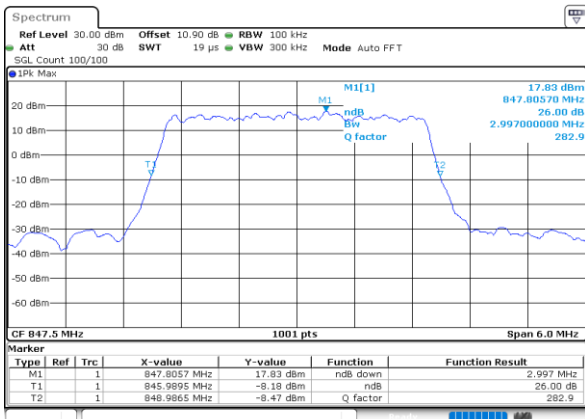

Date: 23\_SEP.2020 15:58:49

Highest Channel / 1.4MHz / QPSK

Date: 23\_SEP.2020 16:01:09

Highest Channel / 1.4MHz / 16QAM

Date: 23\_SEP.2020 16:00:57

LTE Band 26

Lowest Channel / 3MHz / QPSK

Date: 23\_SEP.2020 16:13:12

Lowest Channel / 3MHz / 16QAM

Date: 23\_SEP.2020 16:13:01

Middle Channel / 3MHz / QPSK

Date: 23\_SEP.2020 16:18:46

Middle Channel / 3MHz / 16QAM

Date: 23\_SEP.2020 16:18:34

Highest Channel / 3MHz / QPSK

Date: 23\_SEP.2020 16:20:53

Highest Channel / 3MHz / 16QAM

Date: 23\_SEP.2020 16:20:42

LTE Band 26

Lowest Channel / 5MHz / QPSK

Date: 23\_SEP.2020 16:26:42

Lowest Channel / 5MHz / 16QAM

Date: 23\_SEP.2020 16:26:30

Middle Channel / 5MHz / QPSK