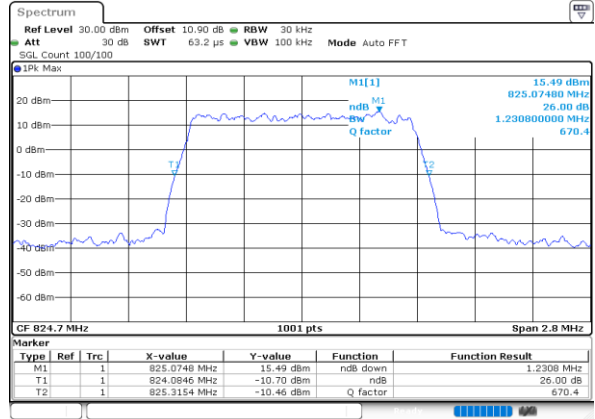

LTE Band 26

Lowest Channel / 1.4MHz / QPSK

Date: 23\_SEP.2020 15:56:53

Lowest Channel / 1.4MHz / 16QAM

Date: 23\_SEP.2020 15:56:42

Middle Channel / 1.4MHz / QPSK

Date: 23\_SEP.2020 15:59:01

Middle Channel / 1.4MHz / 16QAM

Date: 23\_SEP.2020 15:58:49

Highest Channel / 1.4MHz / QPSK

Date: 23\_SEP.2020 16:01:09

Highest Channel / 1.4MHz / 16QAM

Date: 23\_SEP.2020 16:00:57

LTE Band 26

Lowest Channel / 3MHz / QPSK

Date: 23\_SEP.2020 16:13:12