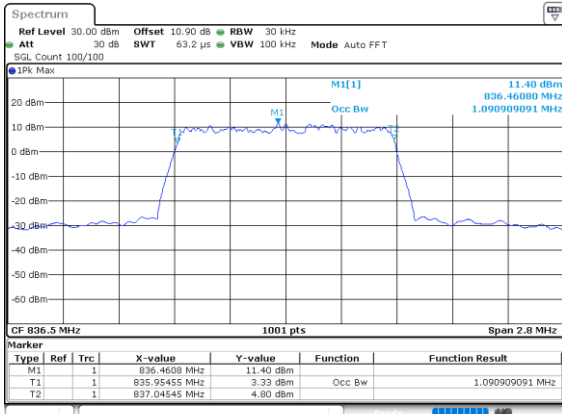

Middle Channel / 10MHz / 64QAM

Date: 24.SEP.2020 13:51:02

Highest Channel / 5MHz / 64QAM

Date: 23.SEP.2020 16:41:18

Highest Channel / 10MHz / 64QAM

Date: 24.SEP.2020 13:51:53

LTE Band 26

Lowest Channel / 15MHz / 64QAM

Date: 24.SEP.2020 13:53:55

Middle Channel / 15MHz / 64QAM

Date: 24.SEP.2020 13:55:43

Highest Channel / 15MHz / 64QAM

Date: 24.SEP.2020 13:56:35

LTE Band 26

Lowest Channel / 1.4MHz / 256QAM

Date: 28.SEP.2020 11:14:56

Lowest Channel / 3MHz / 256QAM

Date: 28.SEP.2020 11:24:16

Middle Channel / 1.4MHz / 256QAM

Date: 28.SEP.2020 11:13:25

Middle Channel / 3MHz / 256QAM

Date: 28.SEP.2020 11:22:31

Highest Channel / 1.4MHz / 256QAM