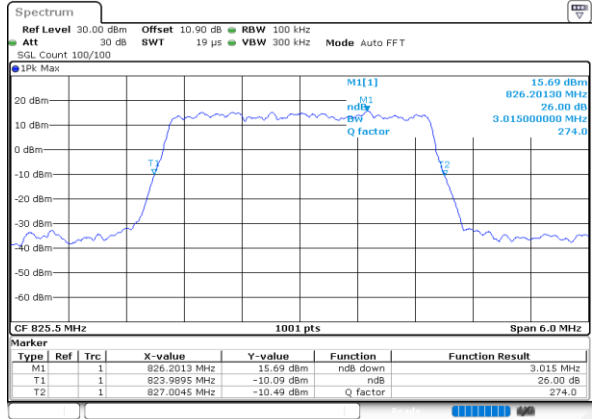

Date: 24.SEP.2020 14:04:17

LTE Band 26

Lowest Channel / 1.4MHz / 64QAM

Date: 23\_SEP.2020 16:02:53

Lowest Channel / 3MHz / 64QAM

Date: 23\_SEP.2020 16:06:05

Middle Channel / 1.4MHz / 64QAM

Date: 23\_SEP.2020 16:03:57

Middle Channel / 3MHz / 64QAM

Date: 23\_SEP.2020 16:08:51

Highest Channel / 1.4MHz / 64QAM

Date: 23\_SEP.2020 16:05:01

Highest Channel / 3MHz / 64QAM

Date: 23\_SEP.2020 16:09:54

LTE Band 26

Lowest Channel / 5MHz / 64QAM