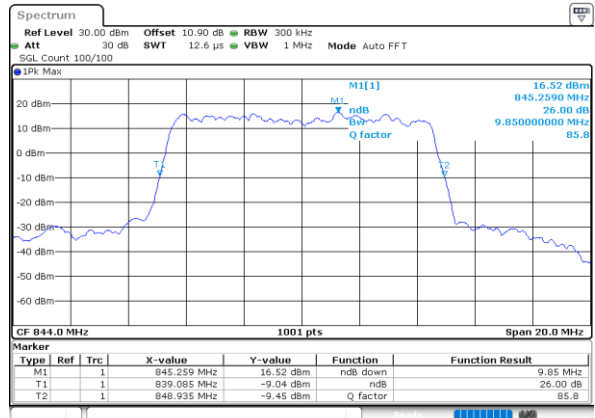

Lowest Channel / 10MHz / QPSK

Date: 23\_SEP.2020 16:44:19

Lowest Channel / 10MHz / 16QAM

Date: 23\_SEP.2020 16:44:08

Middle Channel / 10MHz / QPSK

Date: 23\_SEP.2020 16:49:06

Middle Channel / 10MHz / 16QAM

Date: 23\_SEP.2020 16:48:55

Highest Channel / 10MHz / QPSK

Date: 23\_SEP.2020 16:51:14

Highest Channel / 10MHz / 16QAM

Date: 23\_SEP.2020 16:51:02

LTE Band 26

Lowest Channel / 15MHz / QPSK

Date: 24.SEP.2020 13:59:08

Lowest Channel / 15MHz / 16QAM