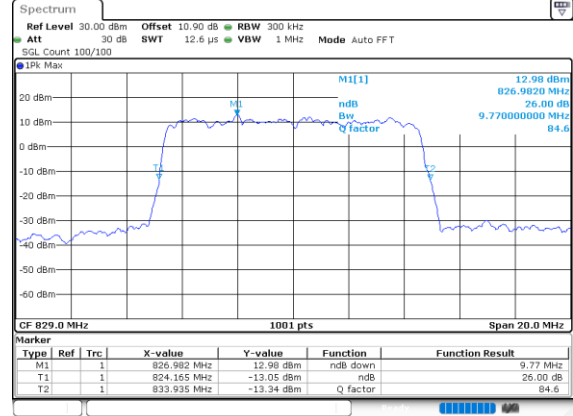

Lowest Channel / 10MHz / 256QAM

Date: 28.SEP.2020 13:17:18