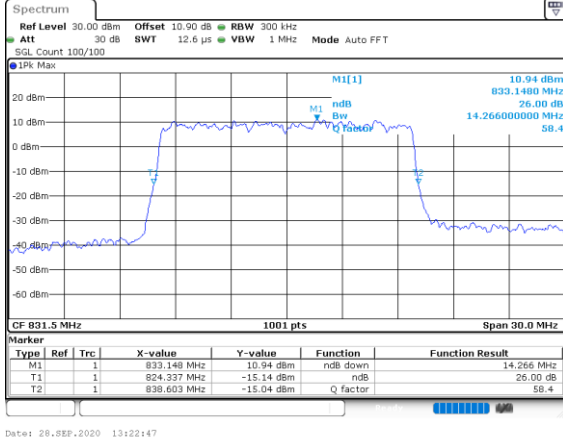

Date: 28.SEP.2020 11:36:58

Highest Channel / 10MHz / 256QAM

Date: 28.SEP.2020 13:19:07

LTE Band 26

Lowest Channel / 15MHz / 256QAM

Date: 28,SEP,2020 13:22:47

Middle Channel / 15MHz / 256QAM

Date: 28,SEP,2020 13:21:40