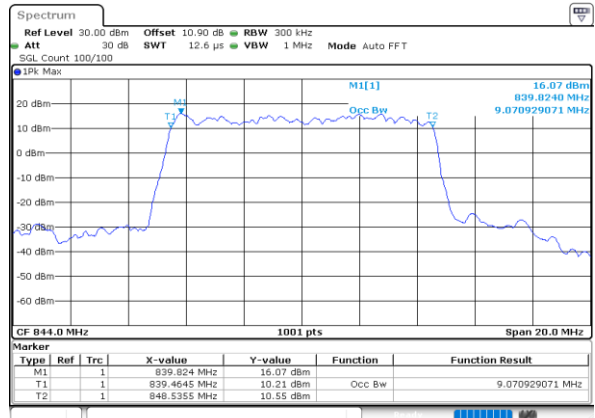

Date: 23.SEP.2020 16:30:53

Middle Channel / 5MHz / 16QAM

Date: 23.SEP.2020 16:31:05

Highest Channel / 5MHz / QPSK

Date: 23.SEP.2020 16:33:00

Highest Channel / 5MHz / 16QAM

Date: 23.SEP.2020 16:33:12

LTE Band 26

Lowest Channel / 10MHz / QPSK

Lowest Channel / 10MHz / 16QAM

Middle Channel / 10MHz / QPSK

Middle Channel / 10MHz / 16QAM

Highest Channel / 10MHz / QPSK

Highest Channel / 10MHz / 16QAM

LTE Band 26

Lowest Channel / 15MHz / QPSK

Date: 24.SEP.2020 13:58:33

Lowest Channel / 15MHz / 16QAM

Date: 24.SEP.2020 13:58:45

Middle Channel / 15MHz / QPSK

Date: 24.SEP.2020 14:02:11

Middle Channel / 15MHz / 16QAM

Date: 24.SEP.2020 14:02:23

Highest Channel / 15MHz / QPSK