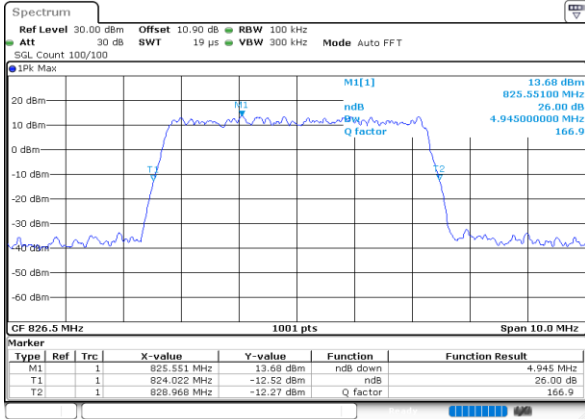

Middle Channel / 3MHz / 64QAM

Date: 23\_SEP.2020 16:08:51

Highest Channel / 1.4MHz / 64QAM

Date: 23\_SEP.2020 16:05:01

Highest Channel / 3MHz / 64QAM

Date: 23\_SEP.2020 16:09:54

LTE Band 26

Lowest Channel / 5MHz / 64QAM

Date: 23.SEP.2020 16:38:03

Lowest Channel / 10MHz / 64QAM

Date: 24.SEP.2020 13:14:22

Middle Channel / 5MHz / 64QAM

Date: 23.SEP.2020 16:40:26

Middle Channel / 10MHz / 64QAM

Date: 24.SEP.2020 13:15:14

Highest Channel / 5MHz / 64QAM