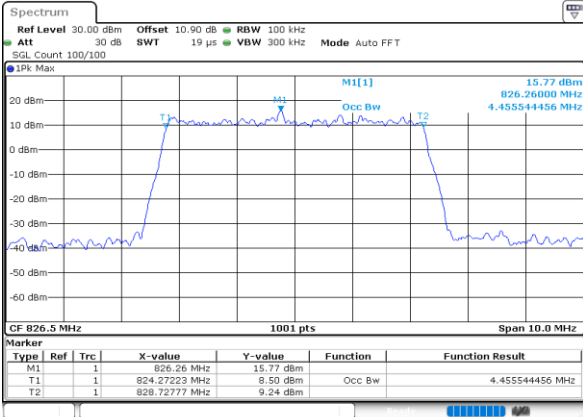

Date: 24.SEP.2020 14:03:53

Highest Channel / 15MHz / 16QAM

Date: 24.SEP.2020 14:04:05

LTE Band 26

Lowest Channel / 1.4MHz / 64QAM

Date: 23.SEP.2020 16:02:41

Lowest Channel / 3MHz / 64QAM

Date: 23.SEP.2020 16:05:53

Middle Channel / 1.4MHz / 64QAM

Date: 23.SEP.2020 16:03:45

Middle Channel / 3MHz / 64QAM

Date: 23.SEP.2020 16:08:39

Highest Channel / 1.4MHz / 64QAM

Date: 23.SEP.2020 16:04:49

Highest Channel / 3MHz / 64QAM

Date: 23.SEP.2020 16:09:43

LTE Band 26

Lowest Channel / 5MHz / 64QAM

Date: 23.SEP.2020 16:37:51

Lowest Channel / 10MHz / 64QAM

Date: 24.SEP.2020 13:49:10

Middle Channel / 5MHz / 64QAM

Date: 23.SEP.2020 16:40:14