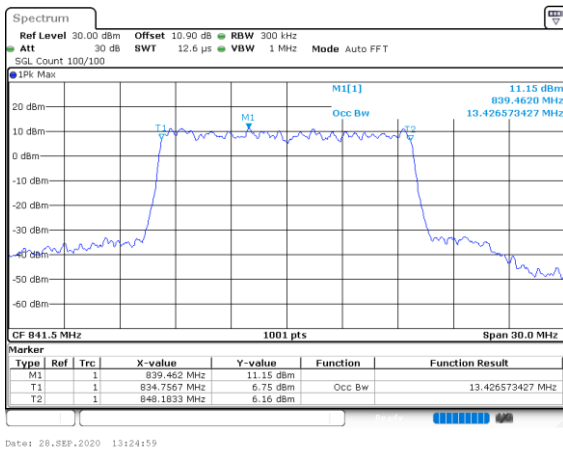

Date: 28\_SEP.2020 13:19:02

LTE Band 26

Lowest Channel / 15MHz / 256QAM

Middle Channel / 15MHz / 256QAM

Highest Channel / 15MHz / 256QAM

# Conducted Band Edge

LTE Band 26 / 1.4MHz / 16QAM

Lowest Band Edge / 1 RB

Highest Band Edge / 1 RB

Date: 23.SEP.2020 14:41:26

Date: 23.SEP.2020 14:46:26

Lowest Band Edge / Full RB

Highest Band Edge / Full RB

Date: 23.SEP.2020 14:39:47

Date: 23.SEP.2020 14:48:06

LTE Band 26 / 1.4MHz / 64QAM

Lowest Band Edge / 1 RB

Date: 23.SEP.2020 15:49:37

Highest Band Edge / 1 RB

Date: 23.SEP.2020 15:51:17

Lowest Band Edge / Full RB