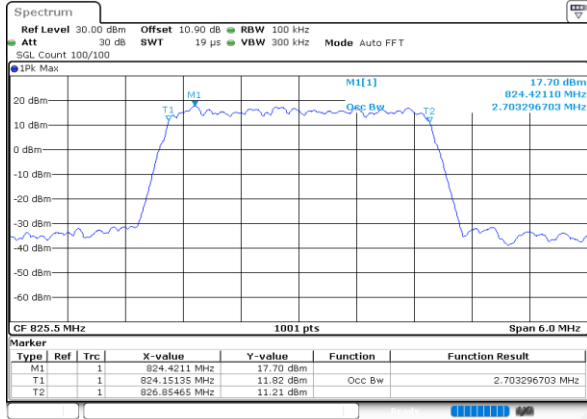

Date: 23.SEP.2020 15:58:38

Highest Channel / 1.4MHz / QPSK

Date: 23.SEP.2020 16:00:34

Highest Channel / 1.4MHz / 16QAM

Date: 23.SEP.2020 16:00:45

LTE Band 26

Lowest Channel / 3MHz / QPSK

Date: 23\_SEP.2020 16:12:37