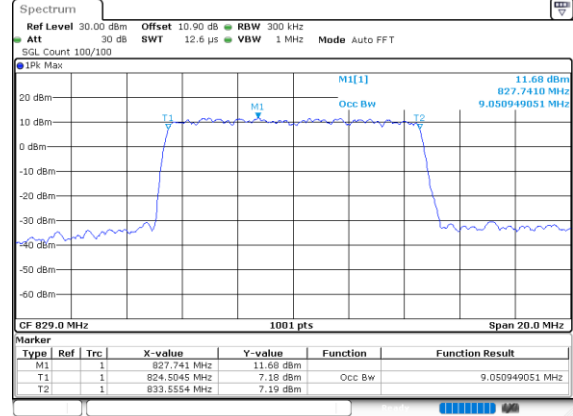

Date: 28.SEP.2020 11:18:33

Highest Channel / 3MHz / 256QAM

Date: 28.SEP.2020 11:27:01

LTE Band 26

Lowest Channel / 5MHz / 256QAM

Date: 28\_SEP.2020 11:34:43

Lowest Channel / 10MHz / 256QAM

Date: 28\_SEP.2020 13:17:12