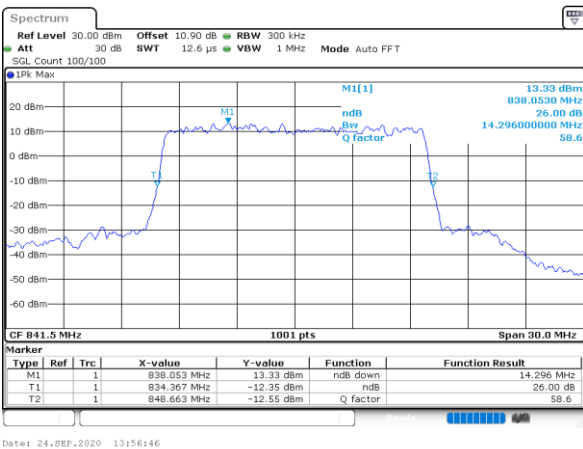

Date: 23.SEP.2020 16:41:30

Highest Channel / 10MHz / 64QAM

Date: 24.SEP.2020 13:15:20

LTE Band 26

Lowest Channel / 15MHz / 64QAM

Middle Channel / 15MHz / 64QAM

Highest Channel / 15MHz / 64QAM

LTE Band 26