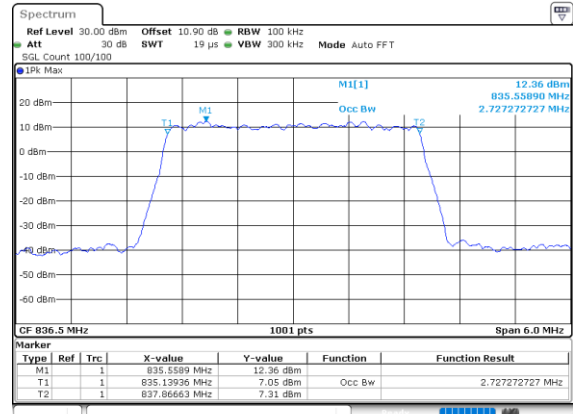

Date: 24.SEP.2020 13:53:55

Middle Channel / 15MHz / 64QAM

Date: 24.SEP.2020 13:55:43

Highest Channel / 15MHz / 64QAM

Date: 24.SEP.2020 13:56:35

LTE Band 26

Lowest Channel / 1.4MHz / 256QAM

Date: 28.SEP.2020 11:14:56

Lowest Channel / 3MHz / 256QAM

Date: 28.SEP.2020 11:24:16

Middle Channel / 1.4MHz / 256QAM

Date: 28.SEP.2020 11:13:25

Middle Channel / 3MHz / 256QAM

Date: 28.SEP.2020 11:22:31

Highest Channel / 1.4MHz / 256QAM

Date: 28.SEP.2020 11:18:33

Highest Channel / 3MHz / 256QAM

Date: 28.SEP.2020 11:27:01

LTE Band 26

Lowest Channel / 5MHz / 256QAM

Date: 28\_SEP.2020 11:34:43

Lowest Channel / 10MHz / 256QAM

Date: 28\_SEP.2020 13:17:12