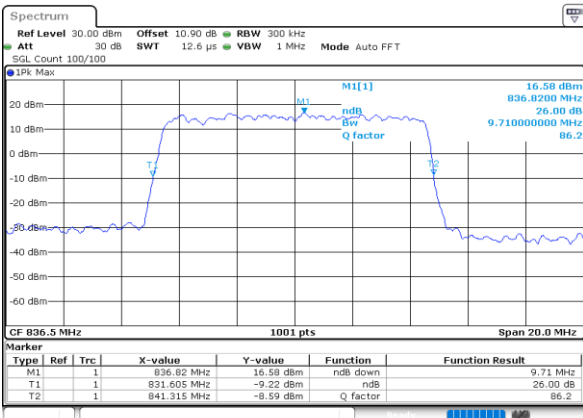

Lowest Channel / 10MHz / QPSK

Date: 23\_SEP.2020 16:44:19

Lowest Channel / 10MHz / 16QAM

Date: 23\_SEP.2020 16:44:08

Middle Channel / 10MHz / QPSK

Date: 23\_SEP.2020 16:49:06

Middle Channel / 10MHz / 16QAM

Date: 23\_SEP.2020 16:48:55

Highest Channel / 10MHz / QPSK

Date: 23\_SEP.2020 16:51:14

Highest Channel / 10MHz / 16QAM

Date: 23\_SEP.2020 16:51:02

LTE Band 26

Lowest Channel / 15MHz / QPSK

Date: 24.SEP.2020 13:59:08

Lowest Channel / 15MHz / 16QAM