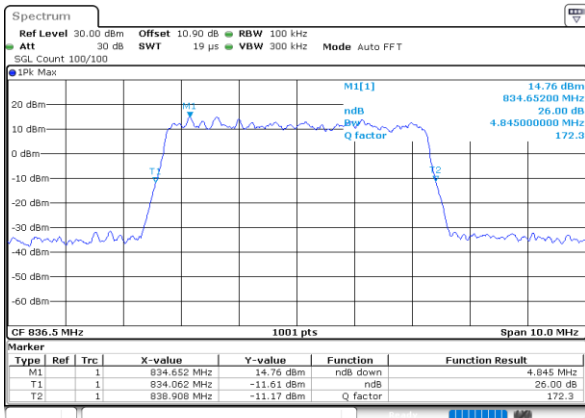

Middle Channel / 3MHz / 64QAM

Date: 23\_SEP.2020 16:08:51

Highest Channel / 1.4MHz / 64QAM

Date: 23\_SEP.2020 16:05:01

Highest Channel / 3MHz / 64QAM

Date: 23\_SEP.2020 16:09:54

LTE Band 26

Lowest Channel / 5MHz / 64QAM

Date: 23.SEP.2020 16:38:03

Lowest Channel / 10MHz / 64QAM

Date: 24.SEP.2020 13:14:22

Middle Channel / 5MHz / 64QAM

Date: 23.SEP.2020 16:40:26

Middle Channel / 10MHz / 64QAM

Date: 24.SEP.2020 13:15:14

Highest Channel / 5MHz / 64QAM