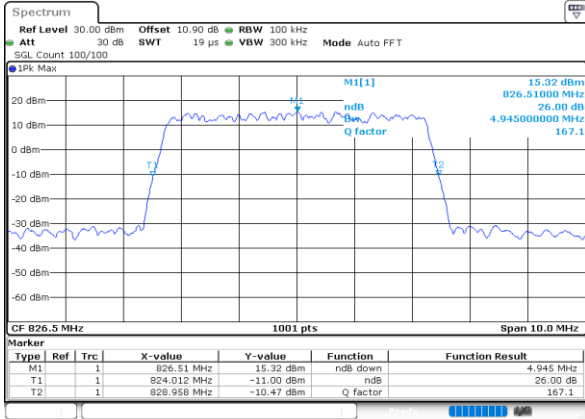

Highest Channel / 3MHz / 16QAM

Date: 23\_SEP.2020 16:20:42

LTE Band 26

Lowest Channel / 5MHz / QPSK

Date: 23\_SEP.2020 16:26:42

Lowest Channel / 5MHz / 16QAM

Date: 23\_SEP.2020 16:26:30

Middle Channel / 5MHz / QPSK