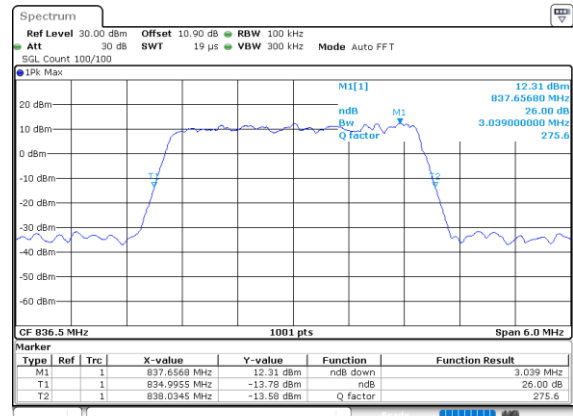

Lowest Channel / 1.4MHz / 256QAM

Date: 26.SEP.2020 11:15:01

Lowest Channel / 3MHz / 256QAM

Date: 26.SEP.2020 11:24:26

Middle Channel / 1.4MHz / 256QAM

Date: 26.SEP.2020 11:13:31

Middle Channel / 3MHz / 256QAM

Date: 26.SEP.2020 11:22:38

Highest Channel / 1.4MHz / 256QAM

Date: 26.SEP.2020 11:18:38

Highest Channel / 3MHz / 256QAM

Date: 26.SEP.2020 11:27:05

LTE Band 26

Lowest Channel / 5MHz / 256QAM

Date: 28.SEP.2020 11:34:48