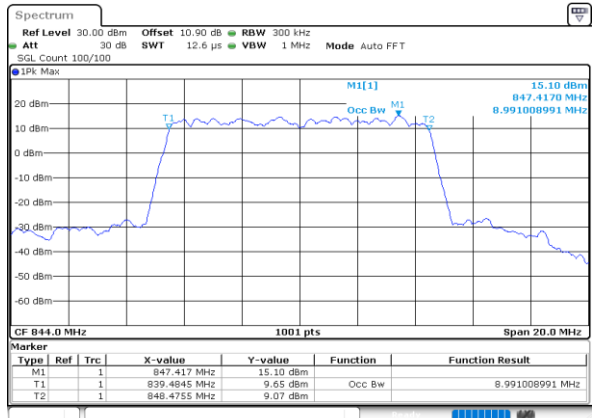

Date: 23.SEP.2020 16:09:43

LTE Band 26

Lowest Channel / 5MHz / 64QAM

Date: 23.SEP.2020 16:37:51

Lowest Channel / 10MHz / 64QAM

Date: 24.SEP.2020 13:49:10

Middle Channel / 5MHz / 64QAM

Date: 23.SEP.2020 16:40:14

Middle Channel / 10MHz / 64QAM

Date: 24.SEP.2020 13:51:02

Highest Channel / 5MHz / 64QAM

Date: 23.SEP.2020 16:41:18

Highest Channel / 10MHz / 64QAM

Date: 24.SEP.2020 13:51:53

LTE Band 26

Lowest Channel / 15MHz / 64QAM

Date: 24.SEP.2020 13:53:55

Middle Channel / 15MHz / 64QAM

Date: 24.SEP.2020 13:55:43

Highest Channel / 15MHz / 64QAM

Date: 24.SEP.2020 13:56:35

LTE Band 26

Lowest Channel / 1.4MHz / 256QAM

Date: 28.SEP.2020 11:14:56