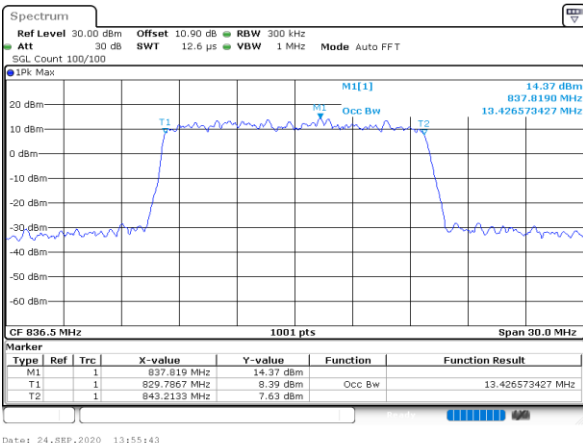

Middle Channel / 10MHz / 64QAM

Date: 24.SEP.2020 13:51:02

Highest Channel / 5MHz / 64QAM

Date: 23.SEP.2020 16:41:18

Highest Channel / 10MHz / 64QAM

Date: 24.SEP.2020 13:51:53

LTE Band 26

Lowest Channel / 15MHz / 64QAM

Date: 24.SEP.2020 13:53:55

Middle Channel / 15MHz / 64QAM

Date: 24.SEP.2020 13:55:43

Highest Channel / 15MHz / 64QAM

Date: 24.SEP.2020 13:56:35

LTE Band 26

Lowest Channel / 1.4MHz / 256QAM

Date: 28.SEP.2020 11:14:56