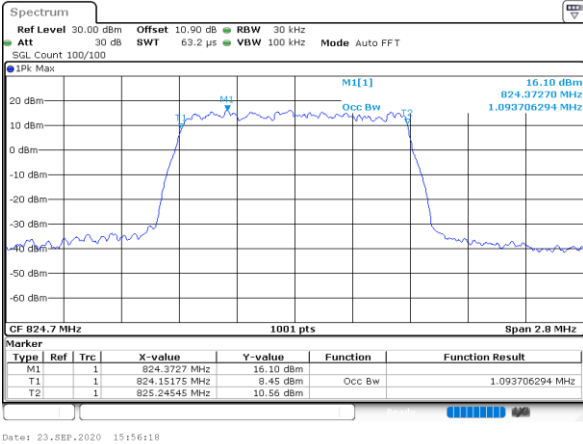

Date: 28.SEP.2020 11:36:58

Highest Channel / 10MHz / 256QAM

Date: 28.SEP.2020 13:19:07

LTE Band 26

Lowest Channel / 15MHz / 256QAM

Date: 28,SEP,2020 13:22:47

Middle Channel / 15MHz / 256QAM

Date: 28,SEP,2020 13:21:40

Highest Channel / 15MHz / 256QAM

Date: 28,SEP,2020 13:25:05

**Occupied Bandwidth**

Mode	LTE Band 26 : 99%OBW(MHz)											
BW	1.4MHz		3MHz		5MHz		10MHz		15MHz		-	
Mod.	QPSK	16QAM	QPSK	16QAM	QPSK	16QAM	QPSK	16QAM	QPSK	16QAM	-	-
Lowest CH	1.09	1.09	2.70	2.70	4.49	4.50	9.03	9.07	13.43	13.46	-	-
Middle CH	1.09	1.09	2.73	2.72	4.48	4.47	8.97	9.01	13.43	13.40	-	-
Highest CH	1.09	1.09	2.72	2.71	4.50	4.50	9.05	9.07	13.46	13.37	-	-
Mode	LTE Band 26 : 99%OBW(MHz)											
BW	1.4MHz		3MHz		5MHz		10MHz		15MHz		-	
Mod.	64QAM	256 QAM	64QAM	256 QAM	64QAM	256 QAM	64QAM	256 QAM	64QAM	256 QAM	-	-
Lowest CH	1.09	1.08	2.72	2.73	4.46	4.47	9.01	9.05	13.46	13.40	-	-
Middle CH	1.09	1.09	2.73	2.73	4.50	4.48	8.99	9.01	13.43	13.46	-	-
Highest CH	1.10	1.09	2.72	2.73	4.51	4.50	8.99	9.01	13.46	13.43	-	-

LTE Band 26

Lowest Channel / 1.4MHz / QPSK

Date: 23.SEP.2020 15:56:18

Lowest Channel / 1.4MHz / 16QAM

Date: 23.SEP.2020 15:56:30

Middle Channel / 1.4MHz / QPSK

Date: 23.SEP.2020 15:58:26

Middle Channel / 1.4MHz / 16QAM