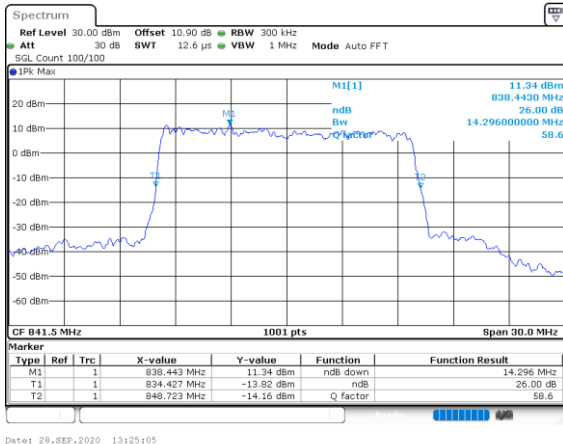

Highest Channel / 15MHz / 256QAM

Date: 28,SEP,2020 13:25:05