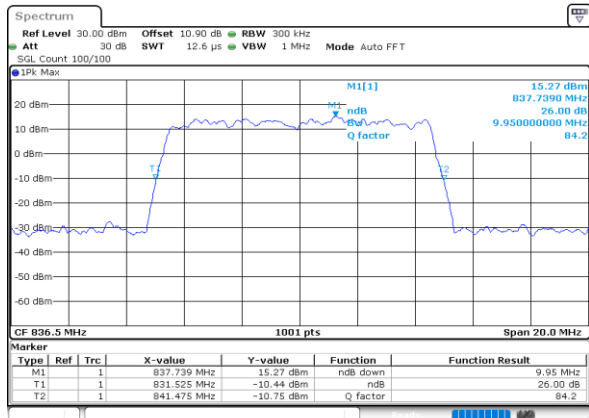

Date: 23.SEP.2020 16:38:03

Lowest Channel / 10MHz / 64QAM

Date: 24.SEP.2020 13:14:22

Middle Channel / 5MHz / 64QAM

Date: 23.SEP.2020 16:40:26

Middle Channel / 10MHz / 64QAM

Date: 24.SEP.2020 13:15:14

Highest Channel / 5MHz / 64QAM

Date: 23.SEP.2020 16:41:30

Highest Channel / 10MHz / 64QAM

Date: 24.SEP.2020 13:15:20

LTE Band 26

Lowest Channel / 15MHz / 64QAM

Middle Channel / 15MHz / 64QAM

Highest Channel / 15MHz / 64QAM

LTE Band 26