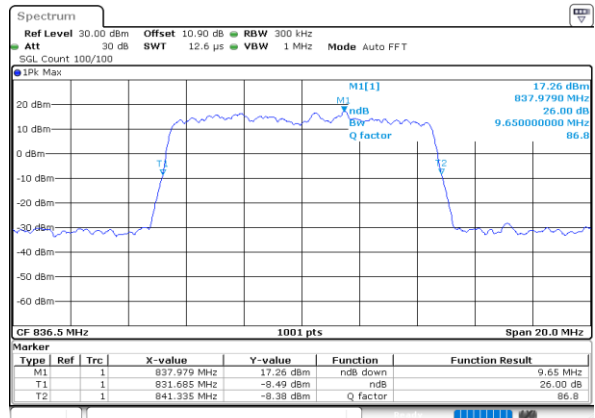

Middle Channel / 10MHz / 16QAM

Date: 23_SEP.2020 16:48:55