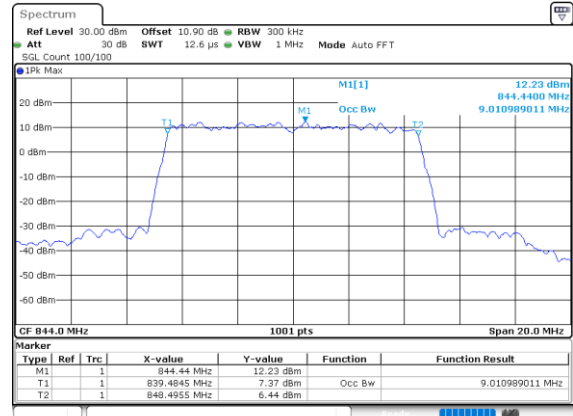

Date: 28.SEP.2020 11:18:33

Highest Channel / 3MHz / 256QAM

Date: 28.SEP.2020 11:27:01

LTE Band 26

Lowest Channel / 5MHz / 256QAM

Date: 28\_SEP.2020 11:34:43

Lowest Channel / 10MHz / 256QAM

Date: 28\_SEP.2020 13:17:12

Middle Channel / 5MHz / 256QAM

Date: 28\_SEP.2020 11:30:50

Middle Channel / 10MHz / 256QAM

Date: 28\_SEP.2020 13:16:09

Highest Channel / 5MHz / 256QAM

Date: 28\_SEP.2020 11:36:48

Highest Channel / 10MHz / 256QAM

Date: 28\_SEP.2020 13:19:02

LTE Band 26

Lowest Channel / 15MHz / 256QAM

Middle Channel / 15MHz / 256QAM

Highest Channel / 15MHz / 256QAM

# Conducted Band Edge

LTE Band 26 / 1.4MHz / 16QAM

Lowest Band Edge / 1 RB

Highest Band Edge / 1 RB

Date: 23.SEP.2020 14:41:26

Date: 23.SEP.2020 14:46:26

Lowest Band Edge / Full RB

Highest Band Edge / Full RB