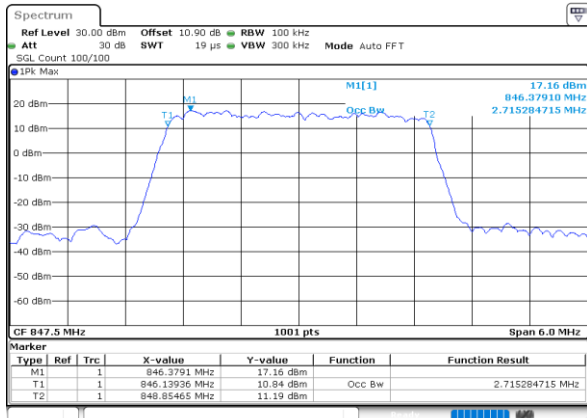

Date: 23.SEP.2020 15:58:38

Highest Channel / 1.4MHz / QPSK

Date: 23.SEP.2020 16:00:34

Highest Channel / 1.4MHz / 16QAM

Date: 23.SEP.2020 16:00:45

LTE Band 26

Lowest Channel / 3MHz / QPSK

Date: 23\_SEP.2020 16:12:37

Lowest Channel / 3MHz / 16QAM

Date: 23\_SEP.2020 16:12:49

Middle Channel / 3MHz / QPSK

Date: 23\_SEP.2020 16:18:10

Middle Channel / 3MHz / 16QAM

Date: 23\_SEP.2020 16:18:22

Highest Channel / 3MHz / QPSK

Date: 23\_SEP.2020 16:20:18

Highest Channel / 3MHz / 16QAM

Date: 23\_SEP.2020 16:20:30

LTE Band 26

Lowest Channel / 5MHz / QPSK

Date: 23.SEP.2020 16:26:06

Lowest Channel / 5MHz / 16QAM

Date: 23.SEP.2020 16:26:18

Middle Channel / 5MHz / QPSK