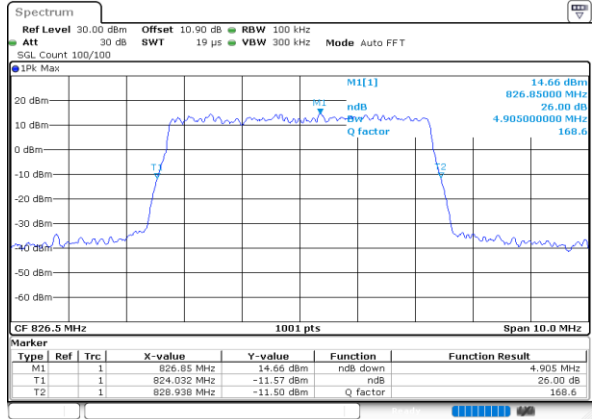

Highest Channel / 3MHz / 16QAM

Date: 23\_SEP.2020 16:20:42

LTE Band 26

Lowest Channel / 5MHz / QPSK

Date: 23\_SEP.2020 16:26:42

Lowest Channel / 5MHz / 16QAM

Date: 23\_SEP.2020 16:26:30

Middle Channel / 5MHz / QPSK

Date: 23\_SEP.2020 16:31:29

Middle Channel / 5MHz / 16QAM

Date: 23\_SEP.2020 16:31:17

Highest Channel / 5MHz / QPSK

Date: 23\_SEP.2020 16:33:36

Highest Channel / 5MHz / 16QAM

Date: 23\_SEP.2020 16:33:24

LTE Band 26