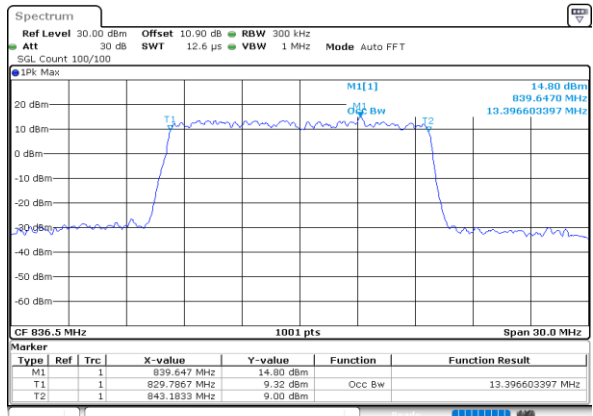

Date: 24.SEP.2020 13:58:33

Lowest Channel / 15MHz / 16QAM

Date: 24.SEP.2020 13:58:45

Middle Channel / 15MHz / QPSK

Date: 24.SEP.2020 14:02:11

Middle Channel / 15MHz / 16QAM

Date: 24.SEP.2020 14:02:23

Highest Channel / 15MHz / QPSK

Date: 24.SEP.2020 14:03:53

Highest Channel / 15MHz / 16QAM

Date: 24.SEP.2020 14:04:05

LTE Band 26

Lowest Channel / 1.4MHz / 64QAM

Date: 23.SEP.2020 16:02:41

Lowest Channel / 3MHz / 64QAM

Date: 23.SEP.2020 16:05:53