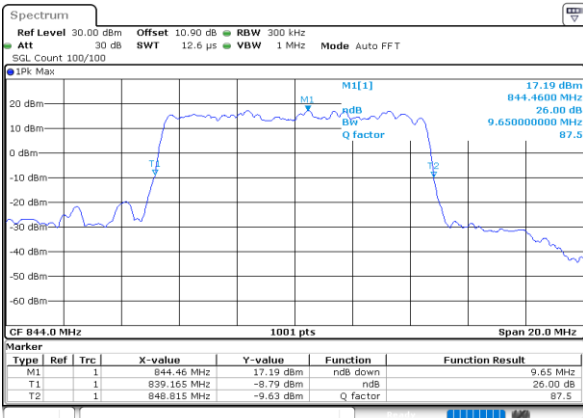

Date: 23\_SEP.2020 16:31:29

Middle Channel / 5MHz / 16QAM

Date: 23\_SEP.2020 16:31:17

Highest Channel / 5MHz / QPSK

Date: 23\_SEP.2020 16:33:36

Highest Channel / 5MHz / 16QAM

Date: 23\_SEP.2020 16:33:24

LTE Band 26

Lowest Channel / 10MHz / QPSK

Date: 23\_SEP.2020 16:44:19

Lowest Channel / 10MHz / 16QAM

Date: 23\_SEP.2020 16:44:08

Middle Channel / 10MHz / QPSK

Date: 23\_SEP.2020 16:49:06

Middle Channel / 10MHz / 16QAM

Date: 23\_SEP.2020 16:48:55

Highest Channel / 10MHz / QPSK

Date: 23\_SEP.2020 16:51:14

Highest Channel / 10MHz / 16QAM

Date: 23\_SEP.2020 16:51:02

LTE Band 26

Lowest Channel / 15MHz / QPSK

Date: 24.SEP.2020 13:59:08

Lowest Channel / 15MHz / 16QAM