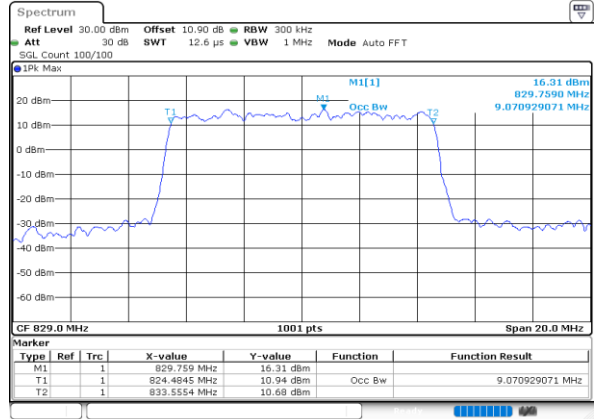

Date: 23.SEP.2020 16:30:53

Middle Channel / 5MHz / 16QAM

Date: 23.SEP.2020 16:31:05

Highest Channel / 5MHz / QPSK

Date: 23.SEP.2020 16:33:00

Highest Channel / 5MHz / 16QAM

Date: 23.SEP.2020 16:33:12

LTE Band 26

Lowest Channel / 10MHz / QPSK

Lowest Channel / 10MHz / 16QAM

Middle Channel / 10MHz / QPSK

Middle Channel / 10MHz / 16QAM

Highest Channel / 10MHz / QPSK

Highest Channel / 10MHz / 16QAM

LTE Band 26

Lowest Channel / 15MHz / QPSK