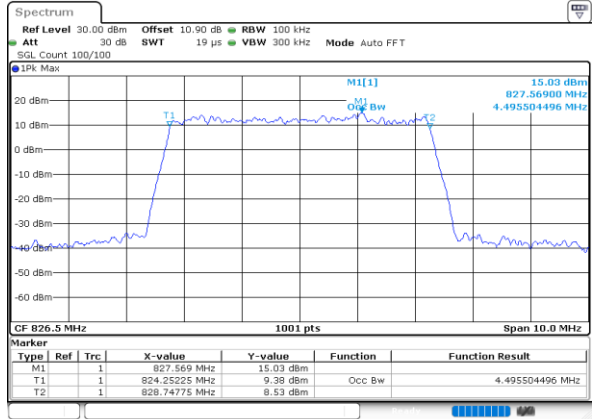

Highest Channel / 3MHz / 16QAM

Date: 23\_SEP.2020 16:20:30

LTE Band 26

Lowest Channel / 5MHz / QPSK

Date: 23.SEP.2020 16:26:06

Lowest Channel / 5MHz / 16QAM

Date: 23.SEP.2020 16:26:18

Middle Channel / 5MHz / QPSK

Date: 23.SEP.2020 16:30:53

Middle Channel / 5MHz / 16QAM

Date: 23.SEP.2020 16:31:05

Highest Channel / 5MHz / QPSK

Date: 23.SEP.2020 16:33:00

Highest Channel / 5MHz / 16QAM

Date: 23.SEP.2020 16:33:12

LTE Band 26