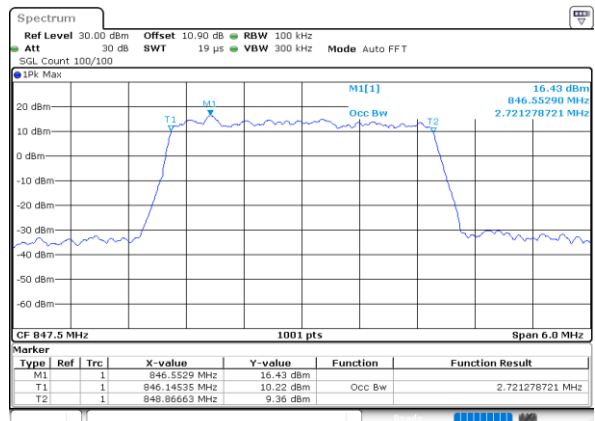

Date: 24.SEP.2020 14:03:53

Highest Channel / 15MHz / 16QAM

Date: 24.SEP.2020 14:04:05

LTE Band 26

Lowest Channel / 1.4MHz / 64QAM

Date: 23.SEP.2020 16:02:41

Lowest Channel / 3MHz / 64QAM

Date: 23.SEP.2020 16:05:53

Middle Channel / 1.4MHz / 64QAM

Date: 23.SEP.2020 16:03:45

Middle Channel / 3MHz / 64QAM

Date: 23.SEP.2020 16:08:39

Highest Channel / 1.4MHz / 64QAM

Date: 23.SEP.2020 16:04:49

Highest Channel / 3MHz / 64QAM

Date: 23.SEP.2020 16:09:43

LTE Band 26

Lowest Channel / 5MHz / 64QAM

Date: 23.SEP.2020 16:37:51

Lowest Channel / 10MHz / 64QAM

Date: 24.SEP.2020 13:49:10

Middle Channel / 5MHz / 64QAM

Date: 23.SEP.2020 16:40:14