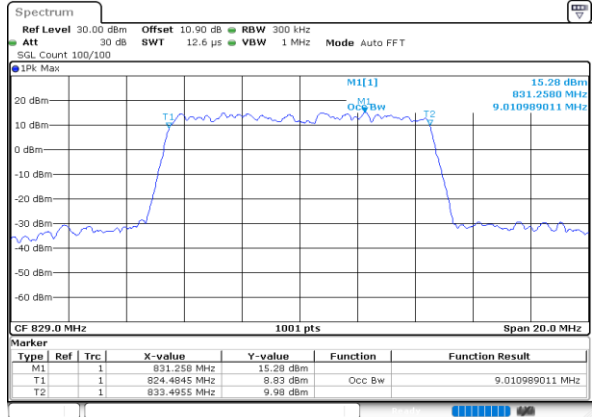

Middle Channel / 1.4MHz / 64QAM

Date: 23.SEP.2020 16:03:45

Middle Channel / 3MHz / 64QAM

Date: 23.SEP.2020 16:08:39

Highest Channel / 1.4MHz / 64QAM

Date: 23.SEP.2020 16:04:49

Highest Channel / 3MHz / 64QAM

Date: 23.SEP.2020 16:09:43

LTE Band 26

Lowest Channel / 5MHz / 64QAM

Date: 23.SEP.2020 16:37:51

Lowest Channel / 10MHz / 64QAM

Date: 24.SEP.2020 13:49:10

Middle Channel / 5MHz / 64QAM

Date: 23.SEP.2020 16:40:14

Middle Channel / 10MHz / 64QAM

Date: 24.SEP.2020 13:51:02

Highest Channel / 5MHz / 64QAM

Date: 23.SEP.2020 16:41:18

Highest Channel / 10MHz / 64QAM

Date: 24.SEP.2020 13:51:53

LTE Band 26

Lowest Channel / 15MHz / 64QAM

Date: 24.SEP.2020 13:53:55

Middle Channel / 15MHz / 64QAM

Date: 24.SEP.2020 13:55:43

Highest Channel / 15MHz / 64QAM

Date: 24.SEP.2020 13:56:35

LTE Band 26

Lowest Channel / 1.4MHz / 256QAM

Date: 28.SEP.2020 11:14:56