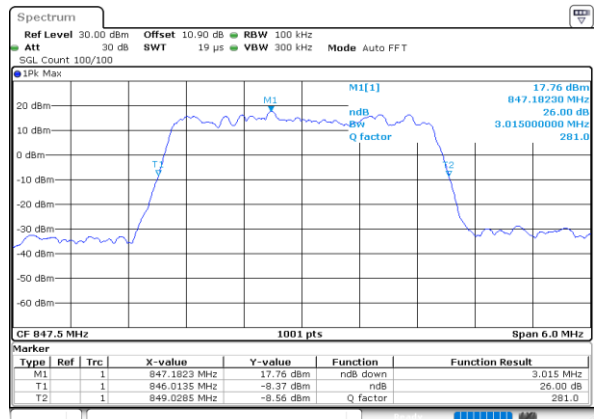

Lowest Channel / 3MHz / 16QAM

Date: 23\_SEP.2020 16:13:01

Middle Channel / 3MHz / QPSK

Date: 23\_SEP.2020 16:18:46

Middle Channel / 3MHz / 16QAM

Date: 23\_SEP.2020 16:18:34

Highest Channel / 3MHz / QPSK

Date: 23\_SEP.2020 16:20:53

Highest Channel / 3MHz / 16QAM

Date: 23\_SEP.2020 16:20:42

LTE Band 26

Lowest Channel / 5MHz / QPSK

Date: 23\_SEP.2020 16:26:42

Lowest Channel / 5MHz / 16QAM

Date: 23\_SEP.2020 16:26:30

Middle Channel / 5MHz / QPSK