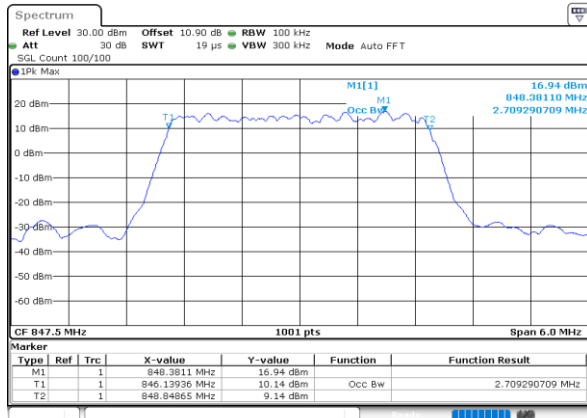

Date: 23.SEP.2020 15:58:38

Highest Channel / 1.4MHz / QPSK

Date: 23.SEP.2020 16:00:34

Highest Channel / 1.4MHz / 16QAM

Date: 23.SEP.2020 16:00:45

LTE Band 26

Lowest Channel / 3MHz / QPSK

Date: 23\_SEP.2020 16:12:37

Lowest Channel / 3MHz / 16QAM

Date: 23\_SEP.2020 16:12:49

Middle Channel / 3MHz / QPSK

Date: 23\_SEP.2020 16:18:10

Middle Channel / 3MHz / 16QAM

Date: 23\_SEP.2020 16:18:22

Highest Channel / 3MHz / QPSK

Date: 23\_SEP.2020 16:20:18

Highest Channel / 3MHz / 16QAM

Date: 23\_SEP.2020 16:20:30

LTE Band 26

Lowest Channel / 5MHz / QPSK

Date: 23.SEP.2020 16:26:06

Lowest Channel / 5MHz / 16QAM

Date: 23.SEP.2020 16:26:18

Middle Channel / 5MHz / QPSK