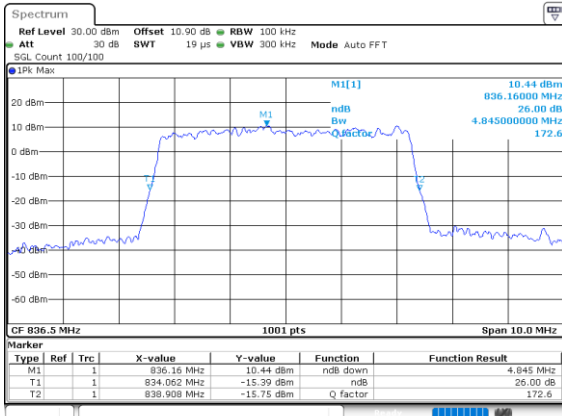

Middle Channel / 5MHz / 256QAM

Date: 28.SEP.2020 11:30:55