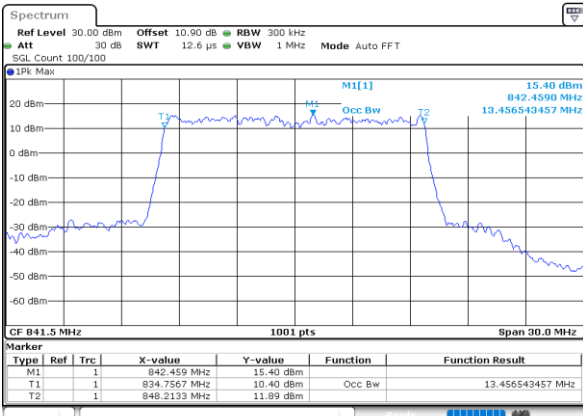

Lowest Channel / 10MHz / QPSK

Lowest Channel / 10MHz / 16QAM

Middle Channel / 10MHz / QPSK

Middle Channel / 10MHz / 16QAM

Highest Channel / 10MHz / QPSK

Highest Channel / 10MHz / 16QAM

LTE Band 26

Lowest Channel / 15MHz / QPSK

Date: 24.SEP.2020 13:58:33

Lowest Channel / 15MHz / 16QAM

Date: 24.SEP.2020 13:58:45

Middle Channel / 15MHz / QPSK

Date: 24.SEP.2020 14:02:11

Middle Channel / 15MHz / 16QAM

Date: 24.SEP.2020 14:02:23

Highest Channel / 15MHz / QPSK

Date: 24.SEP.2020 14:03:53

Highest Channel / 15MHz / 16QAM

Date: 24.SEP.2020 14:04:05

LTE Band 26

Lowest Channel / 1.4MHz / 64QAM

Date: 23.SEP.2020 16:02:41

Lowest Channel / 3MHz / 64QAM

Date: 23.SEP.2020 16:05:53