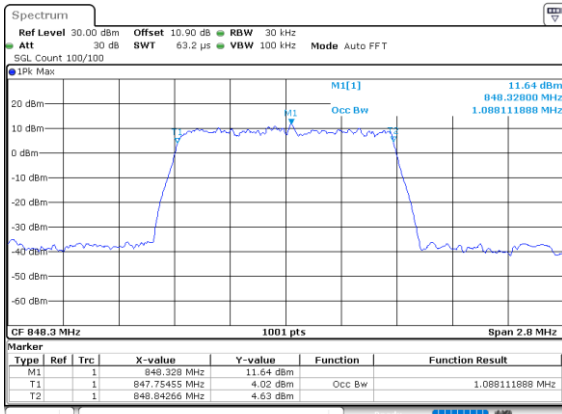

Date: 24.SEP.2020 13:53:55

Middle Channel / 15MHz / 64QAM

Date: 24.SEP.2020 13:55:43

Highest Channel / 15MHz / 64QAM

Date: 24.SEP.2020 13:56:35

LTE Band 26

Lowest Channel / 1.4MHz / 256QAM

Date: 28.SEP.2020 11:14:56

Lowest Channel / 3MHz / 256QAM

Date: 28.SEP.2020 11:24:16

Middle Channel / 1.4MHz / 256QAM

Date: 28.SEP.2020 11:13:25

Middle Channel / 3MHz / 256QAM

Date: 28.SEP.2020 11:22:31

Highest Channel / 1.4MHz / 256QAM

Date: 28.SEP.2020 11:18:33

Highest Channel / 3MHz / 256QAM

Date: 28.SEP.2020 11:27:01

LTE Band 26

Lowest Channel / 5MHz / 256QAM

Date: 28\_SEP.2020 11:34:43

Lowest Channel / 10MHz / 256QAM

Date: 28\_SEP.2020 13:17:12