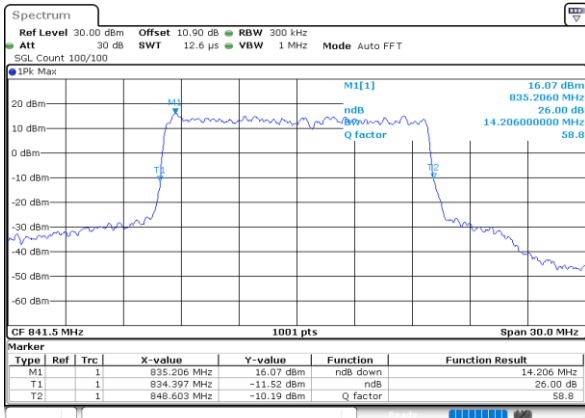

Highest Channel / 10MHz / QPSK

Date: 23\_SEP.2020 16:51:14

Highest Channel / 10MHz / 16QAM

Date: 23\_SEP.2020 16:51:02

LTE Band 26

Lowest Channel / 15MHz / QPSK

Date: 24.SEP.2020 13:59:08

Lowest Channel / 15MHz / 16QAM

Date: 24.SEP.2020 13:58:56

Middle Channel / 15MHz / QPSK

Date: 24.SEP.2020 14:02:47

Middle Channel / 15MHz / 16QAM

Date: 24.SEP.2020 14:02:35

Highest Channel / 15MHz / QPSK

Date: 24.SEP.2020 14:04:29

Highest Channel / 15MHz / 16QAM

Date: 24.SEP.2020 14:04:17

LTE Band 26

Lowest Channel / 1.4MHz / 64QAM

Date: 23\_SEP.2020 16:02:53

Lowest Channel / 3MHz / 64QAM

Date: 23\_SEP.2020 16:06:05

Middle Channel / 1.4MHz / 64QAM

Date: 23\_SEP.2020 16:03:57