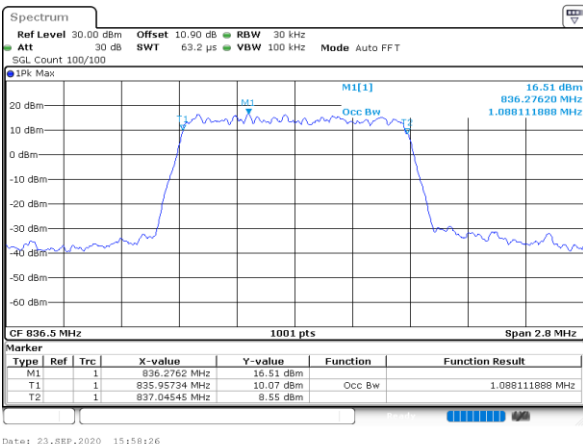

LTE Band 26

Lowest Channel / 1.4MHz / QPSK

Date: 23.SEP.2020 15:56:18

Lowest Channel / 1.4MHz / 16QAM

Date: 23.SEP.2020 15:56:30

Middle Channel / 1.4MHz / QPSK

Date: 23.SEP.2020 15:58:26

Middle Channel / 1.4MHz / 16QAM

Date: 23.SEP.2020 15:58:38

Highest Channel / 1.4MHz / QPSK

Date: 23.SEP.2020 16:00:34

Highest Channel / 1.4MHz / 16QAM

Date: 23.SEP.2020 16:00:45

LTE Band 26

Lowest Channel / 3MHz / QPSK

Date: 23\_SEP.2020 16:12:37