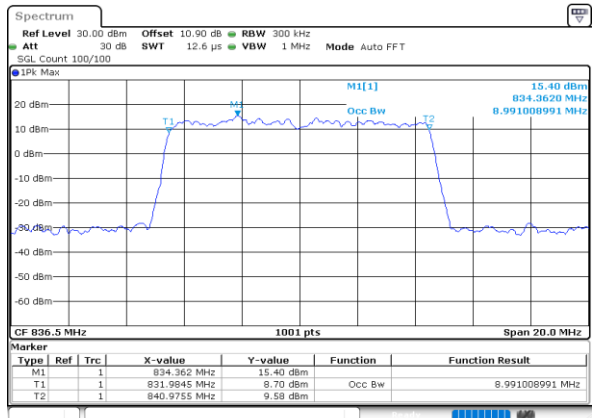

Date: 23.SEP.2020 16:09:43

LTE Band 26

Lowest Channel / 5MHz / 64QAM

Date: 23.SEP.2020 16:37:51

Lowest Channel / 10MHz / 64QAM

Date: 24.SEP.2020 13:49:10

Middle Channel / 5MHz / 64QAM

Date: 23.SEP.2020 16:40:14

Middle Channel / 10MHz / 64QAM

Date: 24.SEP.2020 13:51:02

Highest Channel / 5MHz / 64QAM

Date: 23.SEP.2020 16:41:18

Highest Channel / 10MHz / 64QAM

Date: 24.SEP.2020 13:51:53

LTE Band 26

Lowest Channel / 15MHz / 64QAM