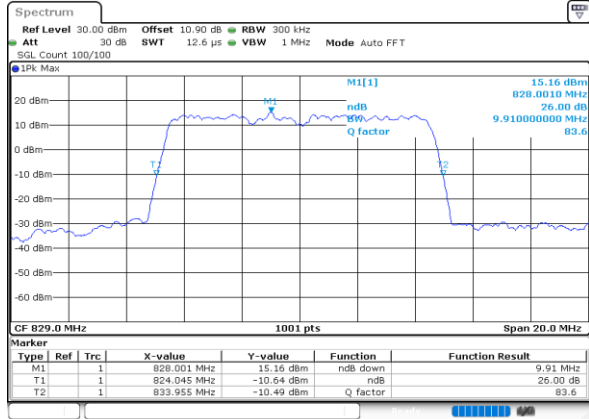

Middle Channel / 3MHz / 64QAM

Date: 23\_SEP.2020 16:08:51

Highest Channel / 1.4MHz / 64QAM

Date: 23\_SEP.2020 16:05:01

Highest Channel / 3MHz / 64QAM

Date: 23\_SEP.2020 16:09:54

LTE Band 26

Lowest Channel / 5MHz / 64QAM

Date: 23.SEP.2020 16:38:03

Lowest Channel / 10MHz / 64QAM

Date: 24.SEP.2020 13:14:22

Middle Channel / 5MHz / 64QAM

Date: 23.SEP.2020 16:40:26

Middle Channel / 10MHz / 64QAM

Date: 24.SEP.2020 13:15:14

Highest Channel / 5MHz / 64QAM