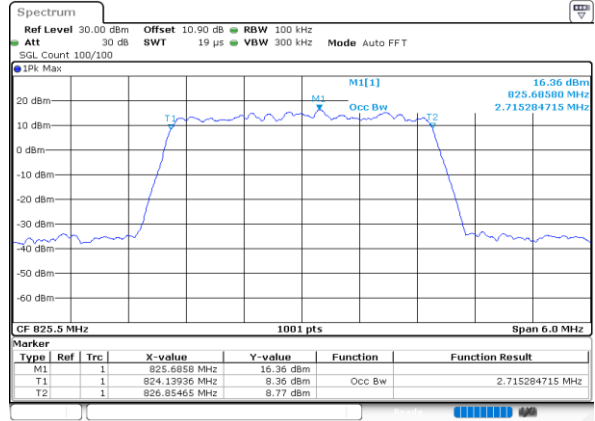

Date: 24.SEP.2020 14:03:53

Highest Channel / 15MHz / 16QAM

Date: 24.SEP.2020 14:04:05

LTE Band 26

Lowest Channel / 1.4MHz / 64QAM

Date: 23.SEP.2020 16:02:41

Lowest Channel / 3MHz / 64QAM

Date: 23.SEP.2020 16:05:53

Middle Channel / 1.4MHz / 64QAM

Date: 23.SEP.2020 16:03:45

Middle Channel / 3MHz / 64QAM

Date: 23.SEP.2020 16:08:39

Highest Channel / 1.4MHz / 64QAM

Date: 23.SEP.2020 16:04:49

Highest Channel / 3MHz / 64QAM