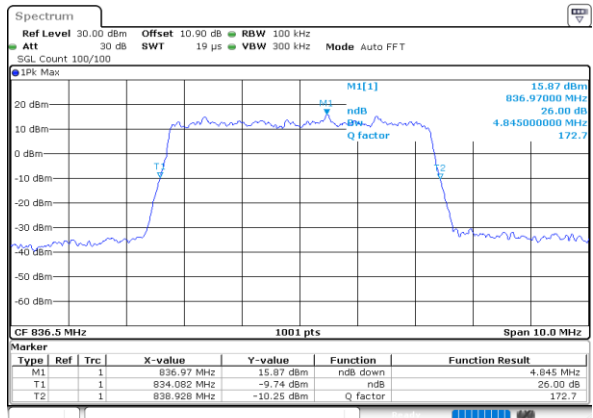

Highest Channel / 3MHz / 16QAM

Date: 23\_SEP.2020 16:20:42

LTE Band 26

Lowest Channel / 5MHz / QPSK

Date: 23\_SEP.2020 16:26:42

Lowest Channel / 5MHz / 16QAM

Date: 23\_SEP.2020 16:26:30

Middle Channel / 5MHz / QPSK

Date: 23\_SEP.2020 16:31:29

Middle Channel / 5MHz / 16QAM

Date: 23\_SEP.2020 16:31:17

Highest Channel / 5MHz / QPSK

Date: 23\_SEP.2020 16:33:36

Highest Channel / 5MHz / 16QAM

Date: 23\_SEP.2020 16:33:24

LTE Band 26