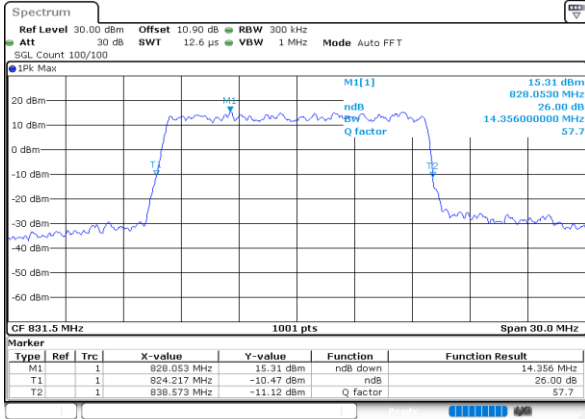

Highest Channel / 10MHz / QPSK

Date: 23\_SEP.2020 16:51:14

Highest Channel / 10MHz / 16QAM

Date: 23\_SEP.2020 16:51:02

LTE Band 26

Lowest Channel / 15MHz / QPSK

Date: 24.SEP.2020 13:59:08

Lowest Channel / 15MHz / 16QAM