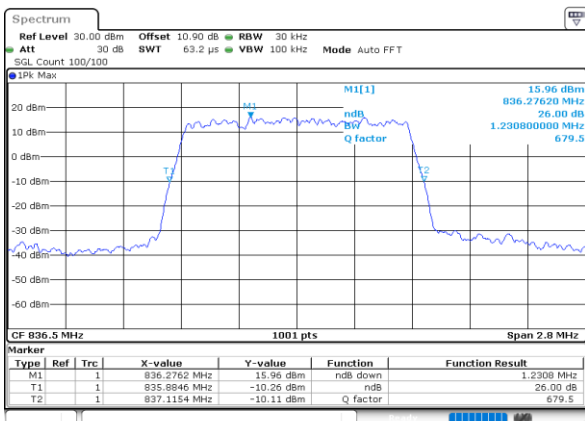

LTE Band 26

Lowest Channel / 1.4MHz / QPSK

Date: 23\_SEP.2020 15:56:53

Lowest Channel / 1.4MHz / 16QAM

Date: 23\_SEP.2020 15:56:42

Middle Channel / 1.4MHz / QPSK

Date: 23\_SEP.2020 15:59:01

Middle Channel / 1.4MHz / 16QAM

Date: 23\_SEP.2020 15:58:49

Highest Channel / 1.4MHz / QPSK

Date: 23\_SEP.2020 16:01:09

Highest Channel / 1.4MHz / 16QAM

Date: 23\_SEP.2020 16:00:57

LTE Band 26

Lowest Channel / 3MHz / QPSK

Date: 23\_SEP.2020 16:13:12