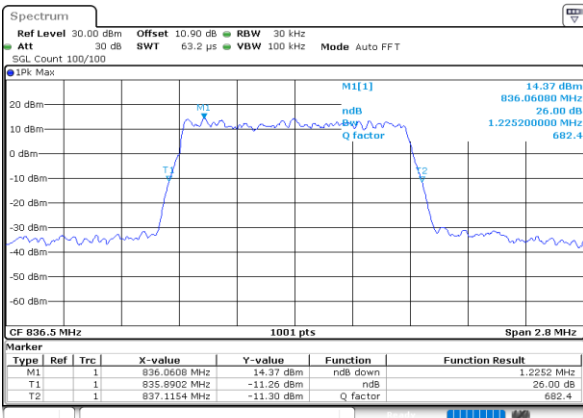

Date: 24.SEP.2020 14:04:17

LTE Band 26

Lowest Channel / 1.4MHz / 64QAM

Date: 23\_SEP.2020 16:02:53

Lowest Channel / 3MHz / 64QAM

Date: 23\_SEP.2020 16:06:05

Middle Channel / 1.4MHz / 64QAM

Date: 23\_SEP.2020 16:03:57

Middle Channel / 3MHz / 64QAM

Date: 23\_SEP.2020 16:08:51

Highest Channel / 1.4MHz / 64QAM

Date: 23\_SEP.2020 16:05:01

Highest Channel / 3MHz / 64QAM

Date: 23\_SEP.2020 16:09:54

LTE Band 26

Lowest Channel / 5MHz / 64QAM