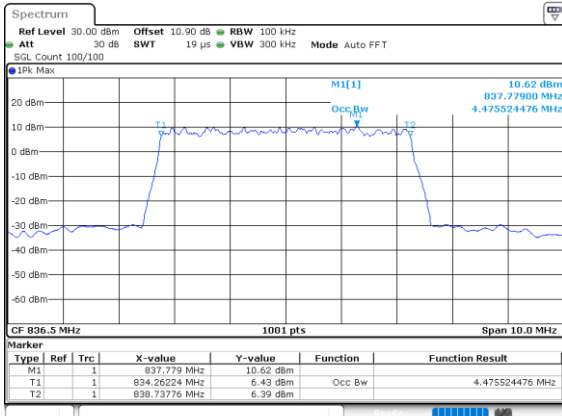

Middle Channel / 5MHz / 256QAM

Date: 28_SEP.2020 11:30:50