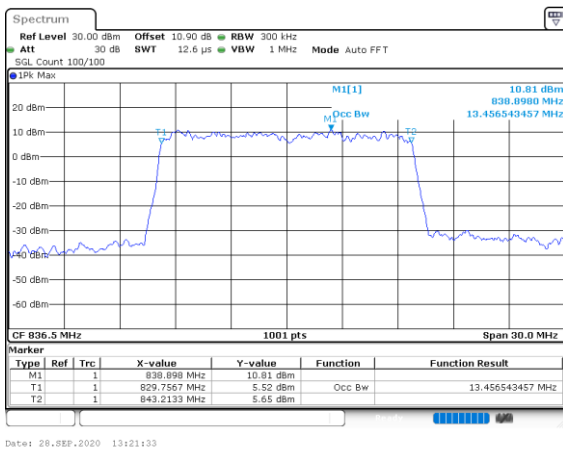

Date: 28\_SEP.2020 13:19:02

LTE Band 26

Lowest Channel / 15MHz / 256QAM

Middle Channel / 15MHz / 256QAM

Highest Channel / 15MHz / 256QAM

# Conducted Band Edge

LTE Band 26 / 1.4MHz / 16QAM

Lowest Band Edge / 1 RB

Highest Band Edge / 1 RB

Date: 23.SEP.2020 14:41:26

Date: 23.SEP.2020 14:46:26

Lowest Band Edge / Full RB

Highest Band Edge / Full RB

Date: 23.SEP.2020 14:39:47

Date: 23.SEP.2020 14:48:06

LTE Band 26 / 1.4MHz / 64QAM

Lowest Band Edge / 1 RB

Date: 23.SEP.2020 15:49:37

Highest Band Edge / 1 RB

Date: 23.SEP.2020 15:51:17

Lowest Band Edge / Full RB