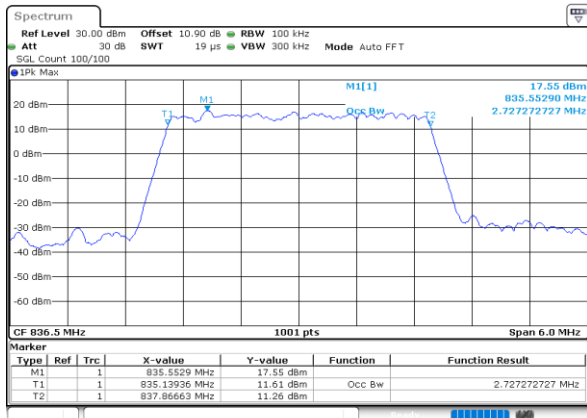

Middle Channel / 3MHz / QPSK

Date: 23_SEP.2020 16:18:10