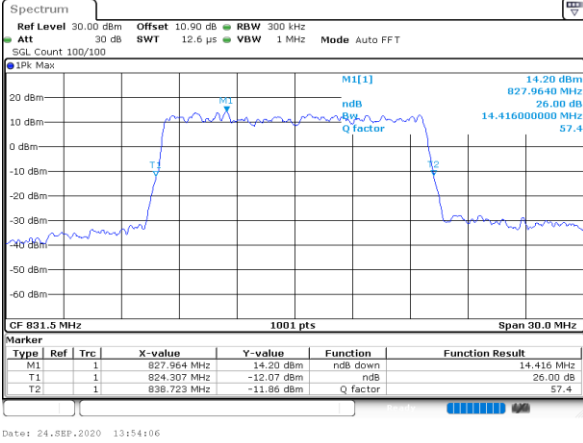

Date: 23.SEP.2020 16:41:30

Highest Channel / 10MHz / 64QAM

Date: 24.SEP.2020 13:15:20

LTE Band 26

Lowest Channel / 15MHz / 64QAM

Middle Channel / 15MHz / 64QAM

Highest Channel / 15MHz / 64QAM

LTE Band 26