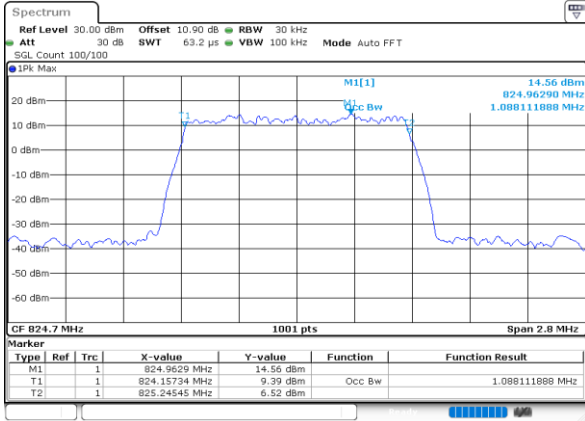

Date: 24.SEP.2020 14:03:53

Highest Channel / 15MHz / 16QAM

Date: 24.SEP.2020 14:04:05

LTE Band 26

Lowest Channel / 1.4MHz / 64QAM

Date: 23.SEP.2020 16:02:41

Lowest Channel / 3MHz / 64QAM

Date: 23.SEP.2020 16:05:53

Middle Channel / 1.4MHz / 64QAM

Date: 23.SEP.2020 16:03:45

Middle Channel / 3MHz / 64QAM

Date: 23.SEP.2020 16:08:39

Highest Channel / 1.4MHz / 64QAM

Date: 23.SEP.2020 16:04:49

Highest Channel / 3MHz / 64QAM