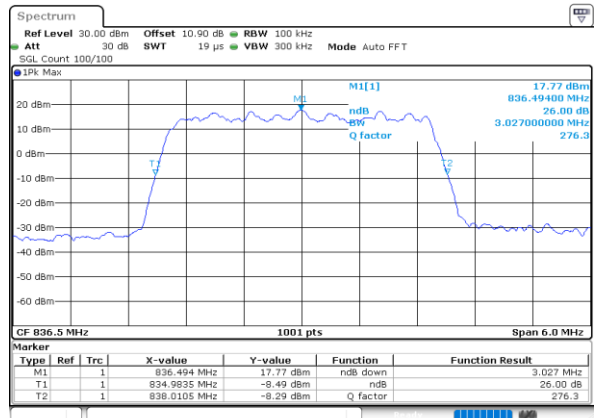

Middle Channel / 3MHz / 16QAM

Date: 23_SEP.2020 16:18:34