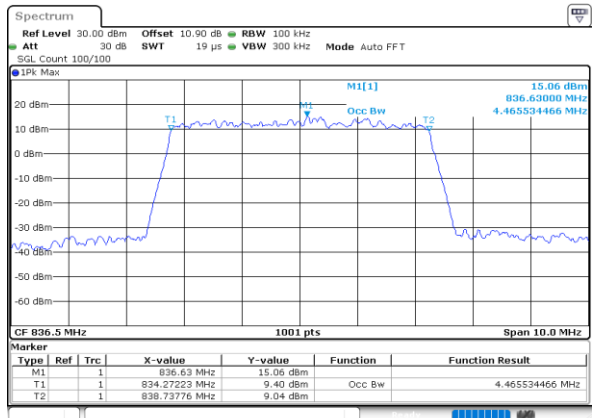

Highest Channel / 3MHz / 16QAM

Date: 23\_SEP.2020 16:20:30

LTE Band 26

Lowest Channel / 5MHz / QPSK

Date: 23.SEP.2020 16:26:06

Lowest Channel / 5MHz / 16QAM

Date: 23.SEP.2020 16:26:18

Middle Channel / 5MHz / QPSK

Date: 23.SEP.2020 16:30:53

Middle Channel / 5MHz / 16QAM

Date: 23.SEP.2020 16:31:05

Highest Channel / 5MHz / QPSK

Date: 23.SEP.2020 16:33:00

Highest Channel / 5MHz / 16QAM

Date: 23.SEP.2020 16:33:12

LTE Band 26