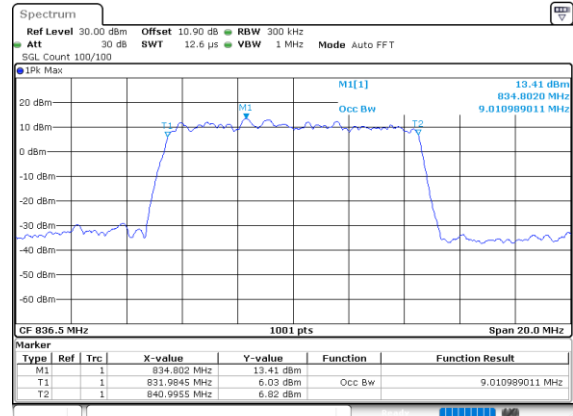

Middle Channel / 10MHz / 256QAM

Date: 28_SEP.2020 13:16:09