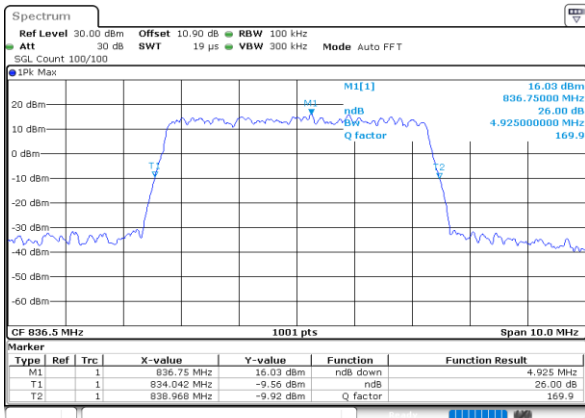

Highest Channel / 3MHz / 16QAM

Date: 23\_SEP.2020 16:20:42

LTE Band 26

Lowest Channel / 5MHz / QPSK

Date: 23\_SEP.2020 16:26:42

Lowest Channel / 5MHz / 16QAM

Date: 23\_SEP.2020 16:26:30

Middle Channel / 5MHz / QPSK

Date: 23\_SEP.2020 16:31:29

Middle Channel / 5MHz / 16QAM

Date: 23\_SEP.2020 16:31:17

Highest Channel / 5MHz / QPSK

Date: 23\_SEP.2020 16:33:36

Highest Channel / 5MHz / 16QAM

Date: 23\_SEP.2020 16:33:24

LTE Band 26