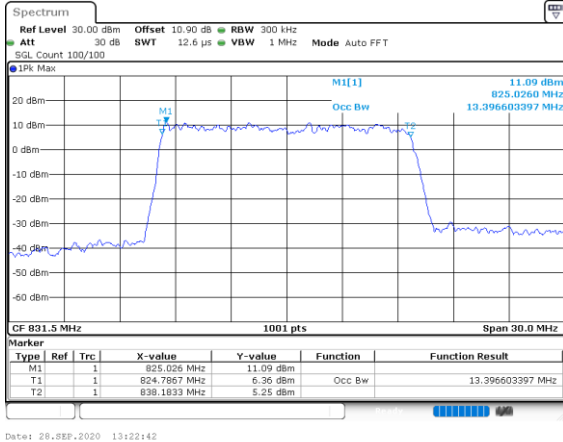

LTE Band 26

Lowest Channel / 15MHz / 256QAM