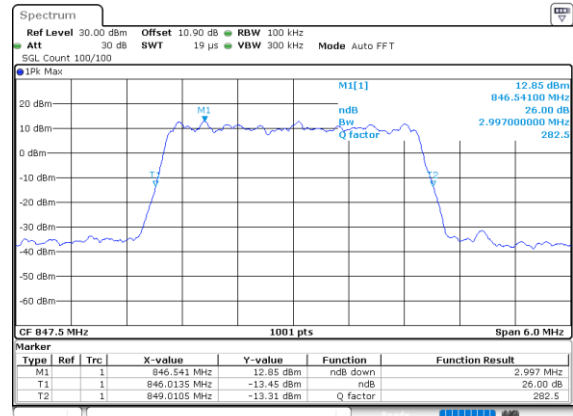

Date: 23.SEP.2020 16:41:30

Highest Channel / 10MHz / 64QAM

Date: 24.SEP.2020 13:15:20

LTE Band 26

Lowest Channel / 15MHz / 64QAM

Middle Channel / 15MHz / 64QAM

Highest Channel / 15MHz / 64QAM

LTE Band 26

Lowest Channel / 1.4MHz / 256QAM

Date: 26.SEP.2020 11:15:01

Lowest Channel / 3MHz / 256QAM

Date: 26.SEP.2020 11:24:26

Middle Channel / 1.4MHz / 256QAM

Date: 26.SEP.2020 11:13:31

Middle Channel / 3MHz / 256QAM

Date: 26.SEP.2020 11:22:38

Highest Channel / 1.4MHz / 256QAM

Date: 26.SEP.2020 11:18:38

Highest Channel / 3MHz / 256QAM

Date: 26.SEP.2020 11:27:05

LTE Band 26

Lowest Channel / 5MHz / 256QAM

Date: 28.SEP.2020 11:34:48