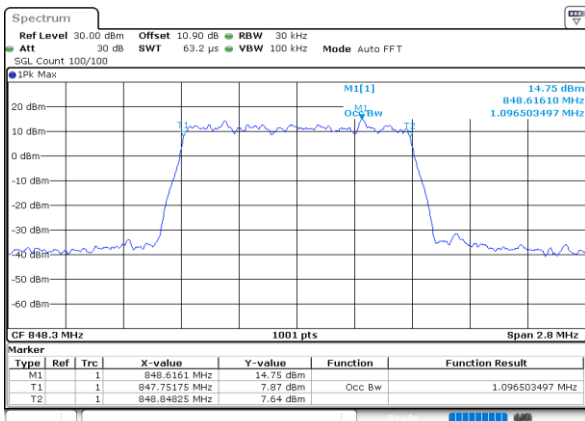

Date: 24.SEP.2020 14:03:53

Highest Channel / 15MHz / 16QAM

Date: 24.SEP.2020 14:04:05

LTE Band 26

Lowest Channel / 1.4MHz / 64QAM

Date: 23.SEP.2020 16:02:41

Lowest Channel / 3MHz / 64QAM

Date: 23.SEP.2020 16:05:53

Middle Channel / 1.4MHz / 64QAM

Date: 23.SEP.2020 16:03:45

Middle Channel / 3MHz / 64QAM

Date: 23.SEP.2020 16:08:39

Highest Channel / 1.4MHz / 64QAM

Date: 23.SEP.2020 16:04:49

Highest Channel / 3MHz / 64QAM

Date: 23.SEP.2020 16:09:43

LTE Band 26

Lowest Channel / 5MHz / 64QAM

Date: 23.SEP.2020 16:37:51

Lowest Channel / 10MHz / 64QAM

Date: 24.SEP.2020 13:49:10

Middle Channel / 5MHz / 64QAM

Date: 23.SEP.2020 16:40:14