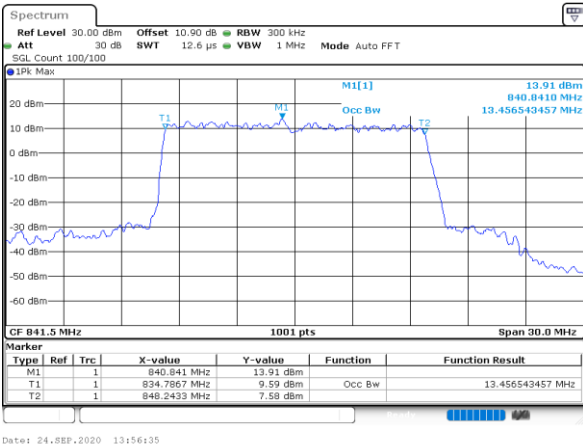

Middle Channel / 10MHz / 64QAM

Date: 24.SEP.2020 13:51:02

Highest Channel / 5MHz / 64QAM

Date: 23.SEP.2020 16:41:18

Highest Channel / 10MHz / 64QAM

Date: 24.SEP.2020 13:51:53

LTE Band 26

Lowest Channel / 15MHz / 64QAM

Date: 24.SEP.2020 13:53:55

Middle Channel / 15MHz / 64QAM

Date: 24.SEP.2020 13:55:43

Highest Channel / 15MHz / 64QAM

Date: 24.SEP.2020 13:56:35

LTE Band 26

Lowest Channel / 1.4MHz / 256QAM

Date: 28.SEP.2020 11:14:56