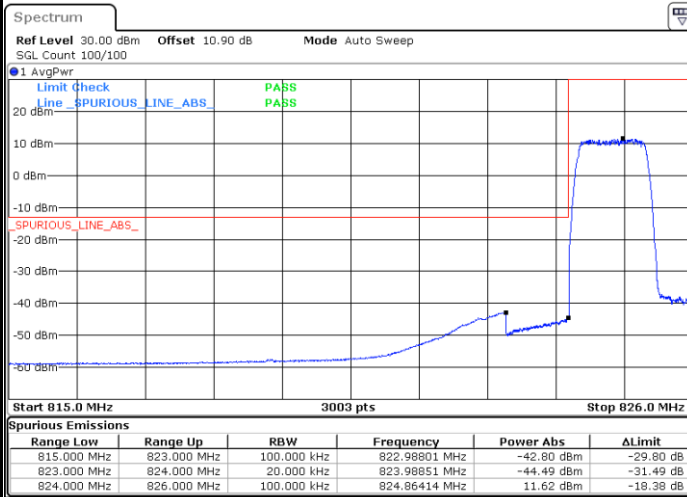

# Conducted Band Edge

LTE Band 26 / 1.4MHz / 16QAM

Lowest Band Edge / 1 RB

Highest Band Edge / 1 RB

Date: 23.SEP.2020 14:41:26

Date: 23.SEP.2020 14:46:26

Lowest Band Edge / Full RB

Highest Band Edge / Full RB

Date: 23.SEP.2020 14:39:47

Date: 23.SEP.2020 14:48:06

LTE Band 26 / 1.4MHz / 64QAM

Lowest Band Edge / 1 RB

Date: 23.SEP.2020 15:49:37

Highest Band Edge / 1 RB

Date: 23.SEP.2020 15:51:17

Lowest Band Edge / Full RB

Date: 23.SEP.2020 15:47:58

Highest Band Edge / Full RB

Date: 23.SEP.2020 15:52:57