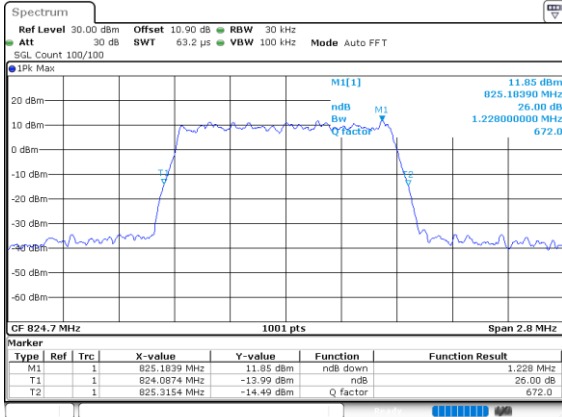

LTE Band 26

Lowest Channel / 1.4MHz / 256QAM

Date: 26.SEP.2020 11:15:01