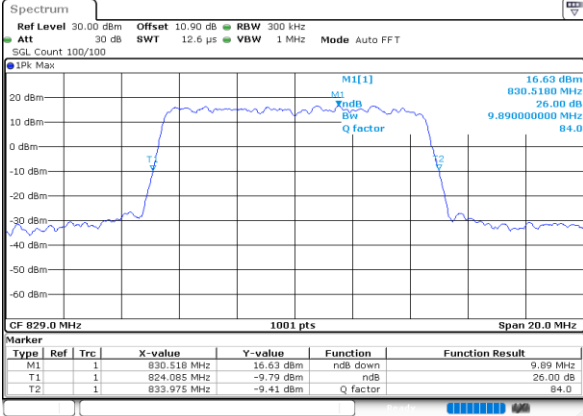

LTE Band 26

Lowest Channel / 10MHz / QPSK

Date: 23_SEP.2020 16:44:19