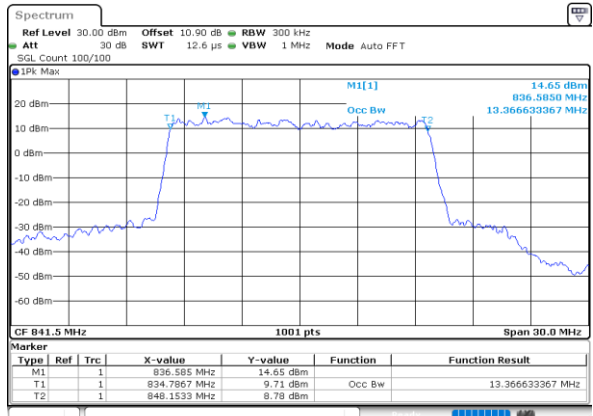

Lowest Channel / 10MHz / QPSK

Lowest Channel / 10MHz / 16QAM

Middle Channel / 10MHz / QPSK

Middle Channel / 10MHz / 16QAM

Highest Channel / 10MHz / QPSK

Highest Channel / 10MHz / 16QAM

LTE Band 26

Lowest Channel / 15MHz / QPSK

Date: 24.SEP.2020 13:58:33

Lowest Channel / 15MHz / 16QAM

Date: 24.SEP.2020 13:58:45

Middle Channel / 15MHz / QPSK

Date: 24.SEP.2020 14:02:11

Middle Channel / 15MHz / 16QAM

Date: 24.SEP.2020 14:02:23

Highest Channel / 15MHz / QPSK

Date: 24.SEP.2020 14:03:53

Highest Channel / 15MHz / 16QAM

Date: 24.SEP.2020 14:04:05

LTE Band 26

Lowest Channel / 1.4MHz / 64QAM

Date: 23.SEP.2020 16:02:41

Lowest Channel / 3MHz / 64QAM

Date: 23.SEP.2020 16:05:53