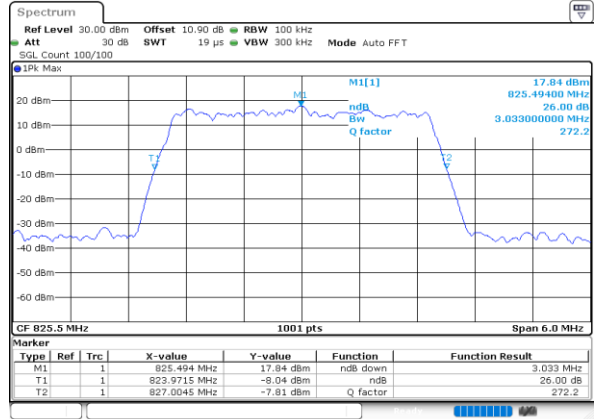

Lowest Channel / 3MHz / 16QAM

Date: 23_SEP.2020 16:13:01