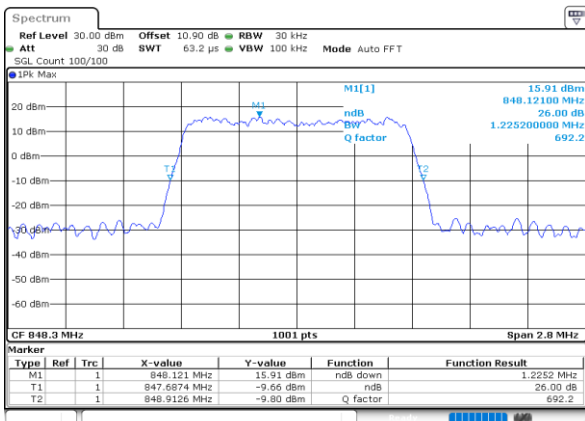

LTE Band 26

Lowest Channel / 1.4MHz / QPSK

Date: 23\_SEP.2020 15:56:53

Lowest Channel / 1.4MHz / 16QAM

Date: 23\_SEP.2020 15:56:42

Middle Channel / 1.4MHz / QPSK

Date: 23\_SEP.2020 15:59:01

Middle Channel / 1.4MHz / 16QAM

Date: 23\_SEP.2020 15:58:49

Highest Channel / 1.4MHz / QPSK

Date: 23\_SEP.2020 16:01:09

Highest Channel / 1.4MHz / 16QAM

Date: 23\_SEP.2020 16:00:57

LTE Band 26

Lowest Channel / 3MHz / QPSK

Date: 23\_SEP.2020 16:13:12