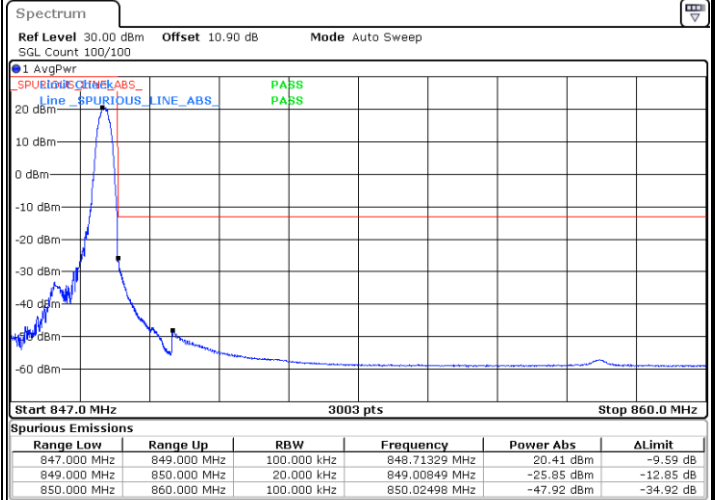

Date: 28\_SEP.2020 13:19:02

LTE Band 26

Lowest Channel / 15MHz / 256QAM

Middle Channel / 15MHz / 256QAM

Highest Channel / 15MHz / 256QAM

# Conducted Band Edge

LTE Band 26 / 1.4MHz / 16QAM

Lowest Band Edge / 1 RB

Highest Band Edge / 1 RB

Date: 23.SEP.2020 14:41:26

Date: 23.SEP.2020 14:46:26

Lowest Band Edge / Full RB

Highest Band Edge / Full RB

Date: 23.SEP.2020 14:39:47

Date: 23.SEP.2020 14:48:06

LTE Band 26 / 1.4MHz / 64QAM

Lowest Band Edge / 1 RB

Date: 23.SEP.2020 15:49:37

Highest Band Edge / 1 RB

Date: 23.SEP.2020 15:51:17

Lowest Band Edge / Full RB

Date: 23.SEP.2020 15:47:58

Highest Band Edge / Full RB

Date: 23.SEP.2020 15:52:57