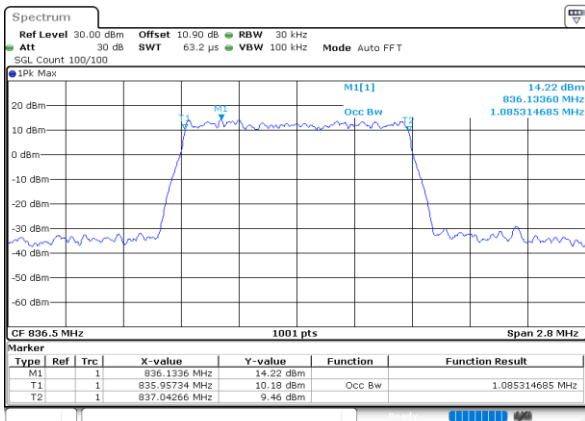

Date: 24.SEP.2020 14:03:53

Highest Channel / 15MHz / 16QAM

Date: 24.SEP.2020 14:04:05

LTE Band 26

Lowest Channel / 1.4MHz / 64QAM

Date: 23.SEP.2020 16:02:41

Lowest Channel / 3MHz / 64QAM

Date: 23.SEP.2020 16:05:53

Middle Channel / 1.4MHz / 64QAM

Date: 23.SEP.2020 16:03:45

Middle Channel / 3MHz / 64QAM

Date: 23.SEP.2020 16:08:39

Highest Channel / 1.4MHz / 64QAM

Date: 23.SEP.2020 16:04:49

Highest Channel / 3MHz / 64QAM