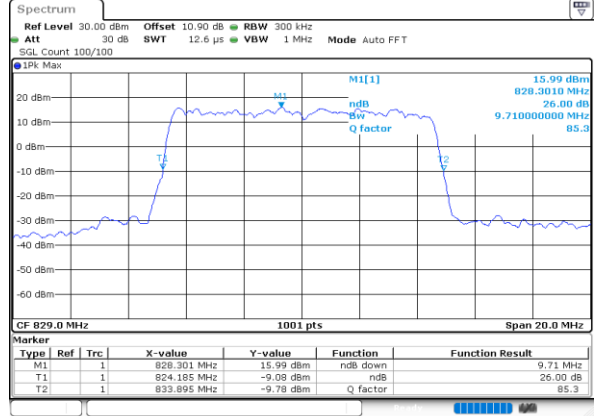

Lowest Channel / 10MHz / 16QAM

Date: 23_SEP.2020 16:44:08