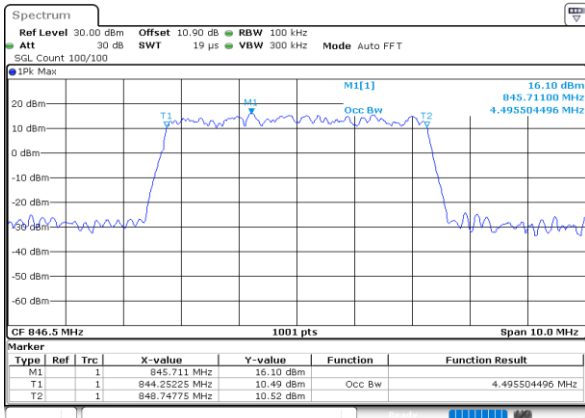

Highest Channel / 3MHz / 16QAM

Date: 23\_SEP.2020 16:20:30

LTE Band 26

Lowest Channel / 5MHz / QPSK

Date: 23.SEP.2020 16:26:06

Lowest Channel / 5MHz / 16QAM

Date: 23.SEP.2020 16:26:18

Middle Channel / 5MHz / QPSK

Date: 23.SEP.2020 16:30:53

Middle Channel / 5MHz / 16QAM

Date: 23.SEP.2020 16:31:05

Highest Channel / 5MHz / QPSK

Date: 23.SEP.2020 16:33:00

Highest Channel / 5MHz / 16QAM

Date: 23.SEP.2020 16:33:12

LTE Band 26