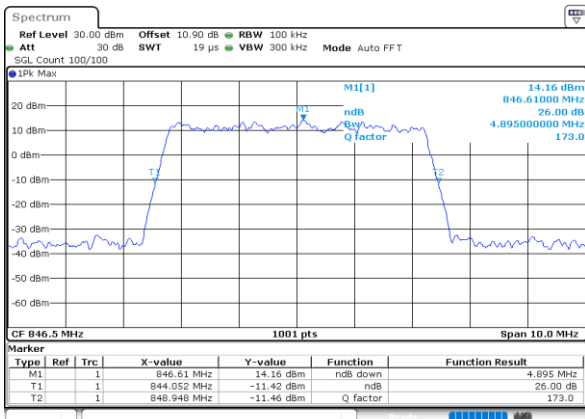

Date: 23.SEP.2020 16:38:03

Lowest Channel / 10MHz / 64QAM

Date: 24.SEP.2020 13:14:22

Middle Channel / 5MHz / 64QAM

Date: 23.SEP.2020 16:40:26

Middle Channel / 10MHz / 64QAM

Date: 24.SEP.2020 13:15:14

Highest Channel / 5MHz / 64QAM

Date: 23.SEP.2020 16:41:30

Highest Channel / 10MHz / 64QAM

Date: 24.SEP.2020 13:15:20

LTE Band 26

Lowest Channel / 15MHz / 64QAM

Middle Channel / 15MHz / 64QAM

Highest Channel / 15MHz / 64QAM

LTE Band 26