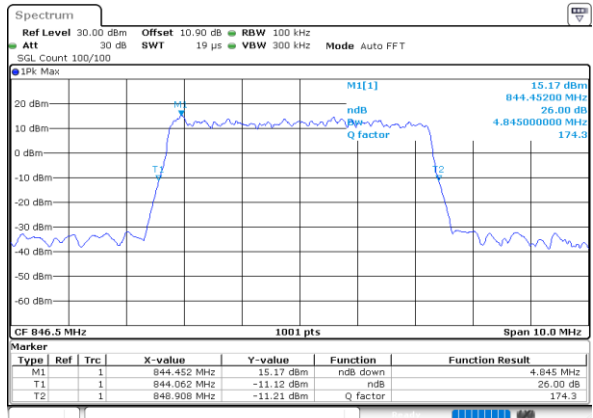

Date: 23\_SEP.2020 16:31:29

Middle Channel / 5MHz / 16QAM

Date: 23\_SEP.2020 16:31:17

Highest Channel / 5MHz / QPSK

Date: 23\_SEP.2020 16:33:36

Highest Channel / 5MHz / 16QAM

Date: 23\_SEP.2020 16:33:24

LTE Band 26