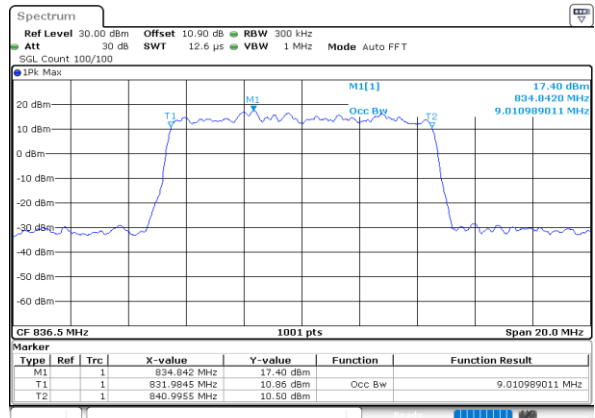

Lowest Channel / 10MHz / QPSK

Lowest Channel / 10MHz / 16QAM

Middle Channel / 10MHz / QPSK

Middle Channel / 10MHz / 16QAM

Highest Channel / 10MHz / QPSK

Highest Channel / 10MHz / 16QAM

LTE Band 26

Lowest Channel / 15MHz / QPSK