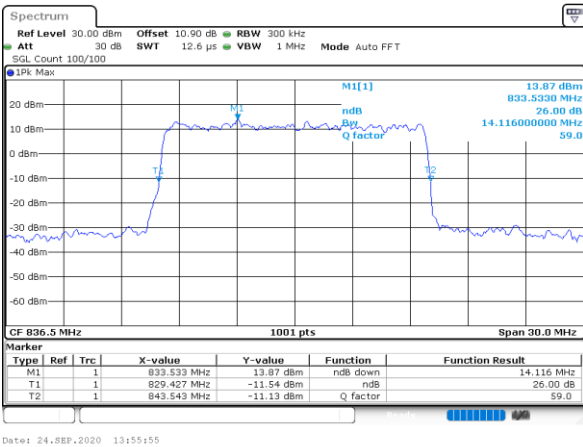

Date: 23.SEP.2020 16:41:30

Highest Channel / 10MHz / 64QAM

Date: 24.SEP.2020 13:15:20

LTE Band 26

Lowest Channel / 15MHz / 64QAM

Middle Channel / 15MHz / 64QAM

Highest Channel / 15MHz / 64QAM

LTE Band 26