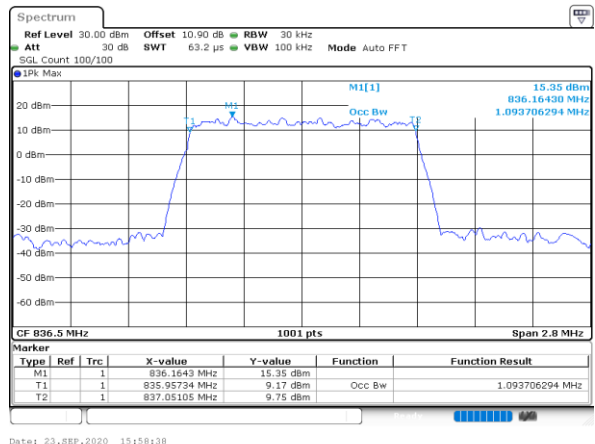

LTE Band 26

Lowest Channel / 1.4MHz / QPSK

Date: 23.SEP.2020 15:56:18

Lowest Channel / 1.4MHz / 16QAM

Date: 23.SEP.2020 15:56:30

Middle Channel / 1.4MHz / QPSK

Date: 23.SEP.2020 15:58:26

Middle Channel / 1.4MHz / 16QAM

Date: 23.SEP.2020 15:58:38

Highest Channel / 1.4MHz / QPSK

Date: 23.SEP.2020 16:00:34

Highest Channel / 1.4MHz / 16QAM

Date: 23.SEP.2020 16:00:45

LTE Band 26

Lowest Channel / 3MHz / QPSK

Date: 23\_SEP.2020 16:12:37