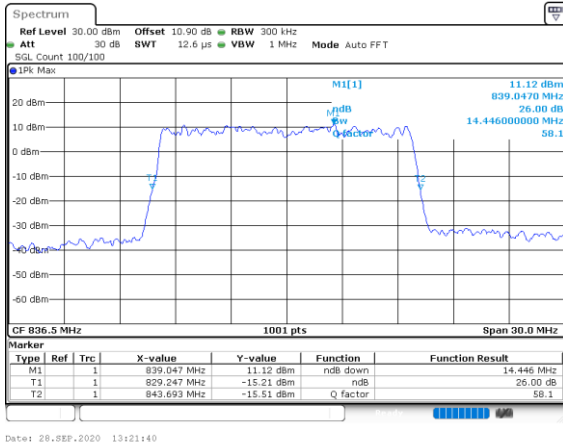

Date: 28.SEP.2020 11:36:58

Highest Channel / 10MHz / 256QAM

Date: 28.SEP.2020 13:19:07

LTE Band 26

Lowest Channel / 15MHz / 256QAM

Date: 28,SEP,2020 13:22:47

Middle Channel / 15MHz / 256QAM

Date: 28,SEP,2020 13:21:40