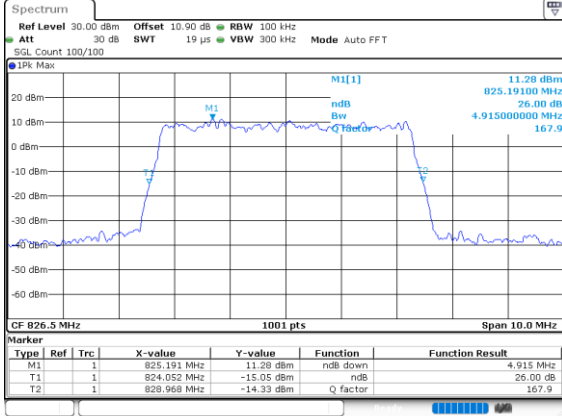

Date: 26.SEP.2020 11:22:38

Highest Channel / 1.4MHz / 256QAM

Date: 26.SEP.2020 11:18:38

Highest Channel / 3MHz / 256QAM

Date: 26.SEP.2020 11:27:05

LTE Band 26

Lowest Channel / 5MHz / 256QAM

Date: 28.SEP.2020 11:34:48