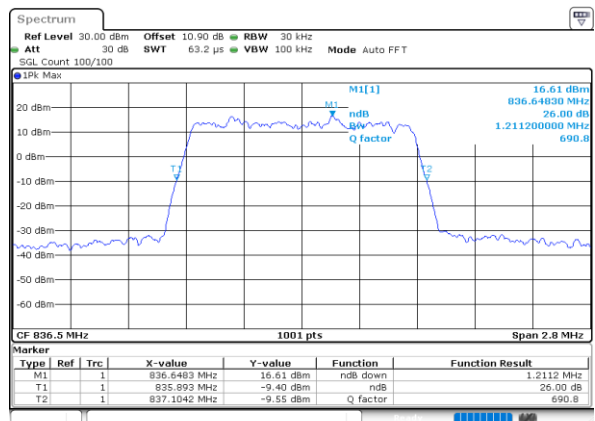

LTE Band 26

Lowest Channel / 1.4MHz / QPSK

Date: 23\_SEP.2020 15:56:53

Lowest Channel / 1.4MHz / 16QAM

Date: 23\_SEP.2020 15:56:42

Middle Channel / 1.4MHz / QPSK

Date: 23\_SEP.2020 15:59:01

Middle Channel / 1.4MHz / 16QAM