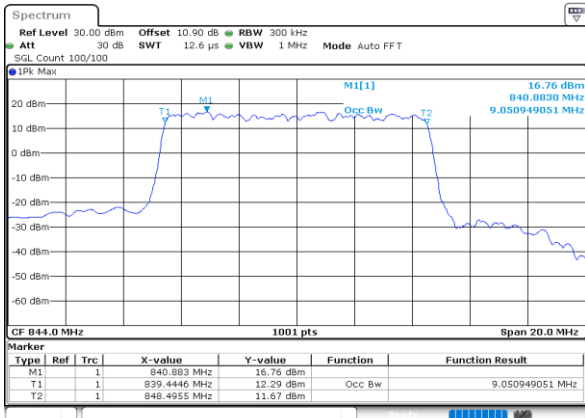

Date: 23.SEP.2020 16:30:53

Middle Channel / 5MHz / 16QAM

Date: 23.SEP.2020 16:31:05

Highest Channel / 5MHz / QPSK

Date: 23.SEP.2020 16:33:00

Highest Channel / 5MHz / 16QAM

Date: 23.SEP.2020 16:33:12

LTE Band 26

Lowest Channel / 10MHz / QPSK

Lowest Channel / 10MHz / 16QAM

Middle Channel / 10MHz / QPSK

Middle Channel / 10MHz / 16QAM

Highest Channel / 10MHz / QPSK

Highest Channel / 10MHz / 16QAM

LTE Band 26

Lowest Channel / 15MHz / QPSK

Date: 24.SEP.2020 13:58:33

Lowest Channel / 15MHz / 16QAM

Date: 24.SEP.2020 13:58:45

Middle Channel / 15MHz / QPSK

Date: 24.SEP.2020 14:02:11

Middle Channel / 15MHz / 16QAM

Date: 24.SEP.2020 14:02:23

Highest Channel / 15MHz / QPSK

Date: 24.SEP.2020 14:03:53

Highest Channel / 15MHz / 16QAM

Date: 24.SEP.2020 14:04:05

LTE Band 26

Lowest Channel / 1.4MHz / 64QAM

Date: 23.SEP.2020 16:02:41

Lowest Channel / 3MHz / 64QAM

Date: 23.SEP.2020 16:05:53