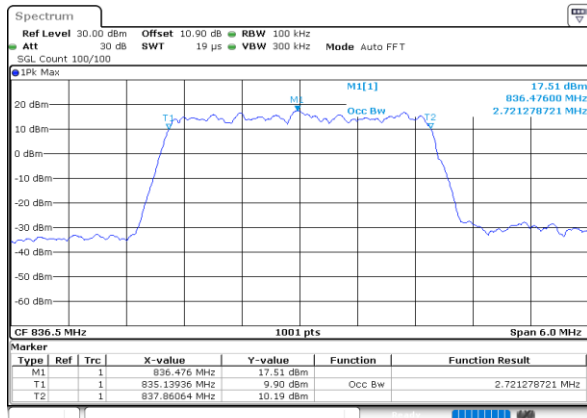

Date: 23.SEP.2020 15:58:38

Highest Channel / 1.4MHz / QPSK

Date: 23.SEP.2020 16:00:34

Highest Channel / 1.4MHz / 16QAM

Date: 23.SEP.2020 16:00:45

LTE Band 26

Lowest Channel / 3MHz / QPSK

Date: 23\_SEP.2020 16:12:37

Lowest Channel / 3MHz / 16QAM

Date: 23\_SEP.2020 16:12:49

Middle Channel / 3MHz / QPSK

Date: 23\_SEP.2020 16:18:10

Middle Channel / 3MHz / 16QAM

Date: 23\_SEP.2020 16:18:22

Highest Channel / 3MHz / QPSK

Date: 23\_SEP.2020 16:20:18

Highest Channel / 3MHz / 16QAM

Date: 23\_SEP.2020 16:20:30

LTE Band 26

Lowest Channel / 5MHz / QPSK

Date: 23.SEP.2020 16:26:06

Lowest Channel / 5MHz / 16QAM

Date: 23.SEP.2020 16:26:18

Middle Channel / 5MHz / QPSK