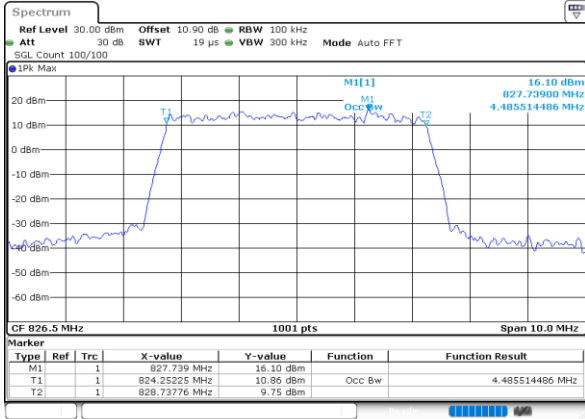

Highest Channel / 3MHz / 16QAM

Date: 23\_SEP.2020 16:20:30

LTE Band 26

Lowest Channel / 5MHz / QPSK

Date: 23.SEP.2020 16:26:06

Lowest Channel / 5MHz / 16QAM

Date: 23.SEP.2020 16:26:18

Middle Channel / 5MHz / QPSK

Date: 23.SEP.2020 16:30:53

Middle Channel / 5MHz / 16QAM

Date: 23.SEP.2020 16:31:05

Highest Channel / 5MHz / QPSK

Date: 23.SEP.2020 16:33:00

Highest Channel / 5MHz / 16QAM

Date: 23.SEP.2020 16:33:12

LTE Band 26