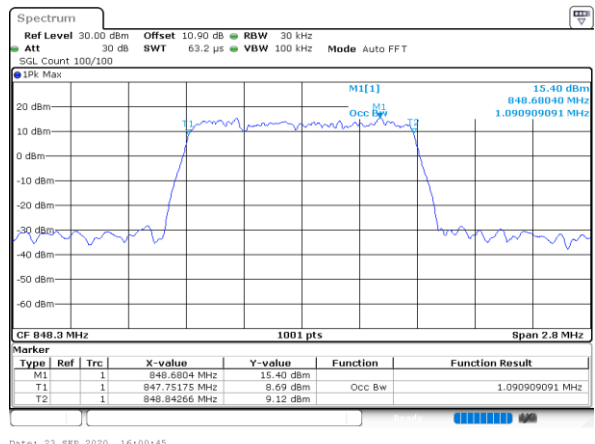

LTE Band 26

Lowest Channel / 1.4MHz / QPSK

Date: 23.SEP.2020 15:56:18

Lowest Channel / 1.4MHz / 16QAM

Date: 23.SEP.2020 15:56:30

Middle Channel / 1.4MHz / QPSK

Date: 23.SEP.2020 15:58:26

Middle Channel / 1.4MHz / 16QAM

Date: 23.SEP.2020 15:58:38

Highest Channel / 1.4MHz / QPSK

Date: 23.SEP.2020 16:00:34

Highest Channel / 1.4MHz / 16QAM

Date: 23.SEP.2020 16:00:45

LTE Band 26

Lowest Channel / 3MHz / QPSK

Date: 23\_SEP.2020 16:12:37