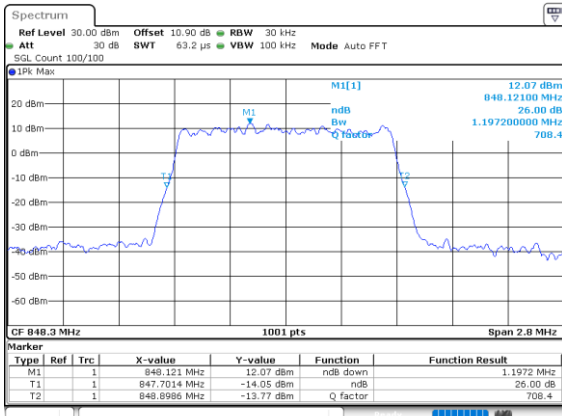

Lowest Channel / 1.4MHz / 256QAM

Date: 26.SEP.2020 11:15:01

Lowest Channel / 3MHz / 256QAM

Date: 26.SEP.2020 11:24:26

Middle Channel / 1.4MHz / 256QAM

Date: 26.SEP.2020 11:13:31

Middle Channel / 3MHz / 256QAM

Date: 26.SEP.2020 11:22:38

Highest Channel / 1.4MHz / 256QAM

Date: 26.SEP.2020 11:18:38

Highest Channel / 3MHz / 256QAM

Date: 26.SEP.2020 11:27:05

LTE Band 26

Lowest Channel / 5MHz / 256QAM

Date: 28.SEP.2020 11:34:48