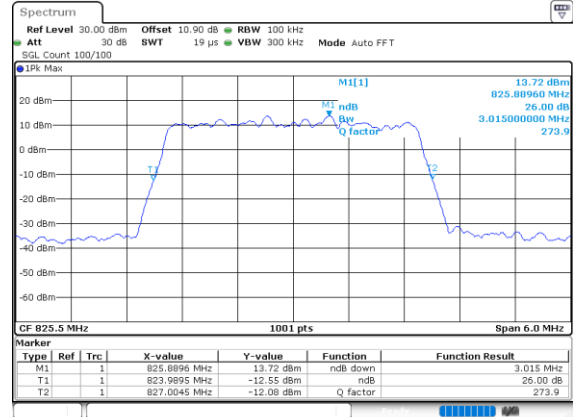

Lowest Channel / 3MHz / 256QAM

Date: 26.SEP.2020 11:24:26