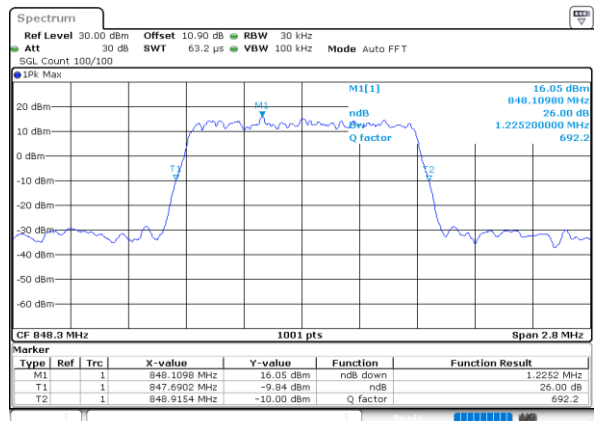

Highest Channel / 1.4MHz / 16QAM

Date: 23_SEP.2020 16:00:57