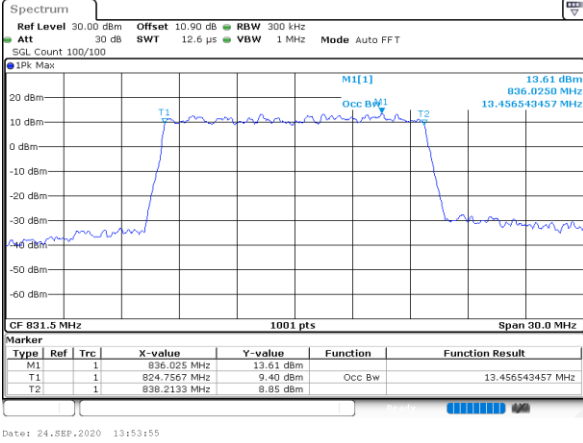

Middle Channel / 10MHz / 64QAM

Date: 24.SEP.2020 13:51:02

Highest Channel / 5MHz / 64QAM

Date: 23.SEP.2020 16:41:18

Highest Channel / 10MHz / 64QAM

Date: 24.SEP.2020 13:51:53

LTE Band 26

Lowest Channel / 15MHz / 64QAM

Date: 24.SEP.2020 13:53:55

Middle Channel / 15MHz / 64QAM

Date: 24.SEP.2020 13:55:43

Highest Channel / 15MHz / 64QAM

Date: 24.SEP.2020 13:56:35

LTE Band 26

Lowest Channel / 1.4MHz / 256QAM

Date: 28.SEP.2020 11:14:56