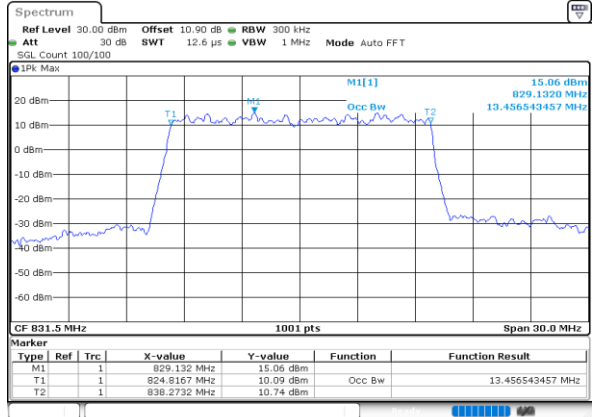

Lowest Channel / 15MHz / 16QAM

Date: 24.SEP.2020 13:58:45