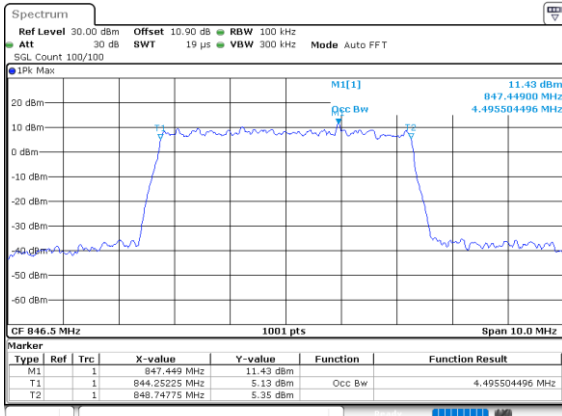

Date: 28.SEP.2020 11:18:33

Highest Channel / 3MHz / 256QAM

Date: 28.SEP.2020 11:27:01

LTE Band 26

Lowest Channel / 5MHz / 256QAM

Date: 28\_SEP.2020 11:34:43

Lowest Channel / 10MHz / 256QAM

Date: 28\_SEP.2020 13:17:12

Middle Channel / 5MHz / 256QAM

Date: 28\_SEP.2020 11:30:50

Middle Channel / 10MHz / 256QAM

Date: 28\_SEP.2020 13:16:09

Highest Channel / 5MHz / 256QAM

Date: 28\_SEP.2020 11:36:48

Highest Channel / 10MHz / 256QAM