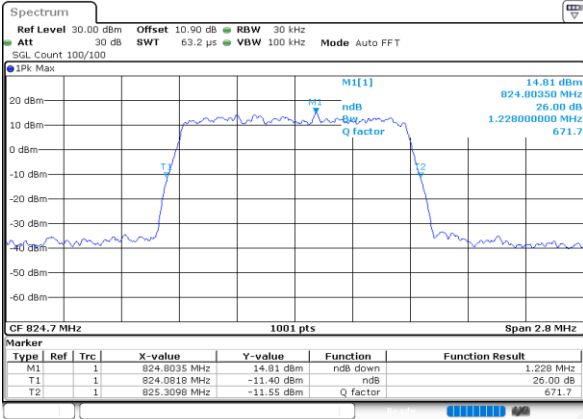

Highest Channel / 10MHz / QPSK

Date: 23\_SEP.2020 16:51:14

Highest Channel / 10MHz / 16QAM

Date: 23\_SEP.2020 16:51:02

LTE Band 26

Lowest Channel / 15MHz / QPSK

Date: 24.SEP.2020 13:59:08

Lowest Channel / 15MHz / 16QAM

Date: 24.SEP.2020 13:58:56

Middle Channel / 15MHz / QPSK

Date: 24.SEP.2020 14:02:47

Middle Channel / 15MHz / 16QAM

Date: 24.SEP.2020 14:02:35

Highest Channel / 15MHz / QPSK

Date: 24.SEP.2020 14:04:29

Highest Channel / 15MHz / 16QAM

Date: 24.SEP.2020 14:04:17

LTE Band 26

Lowest Channel / 1.4MHz / 64QAM

Date: 23\_SEP.2020 16:02:53

Lowest Channel / 3MHz / 64QAM

Date: 23\_SEP.2020 16:06:05

Middle Channel / 1.4MHz / 64QAM

Date: 23\_SEP.2020 16:03:57