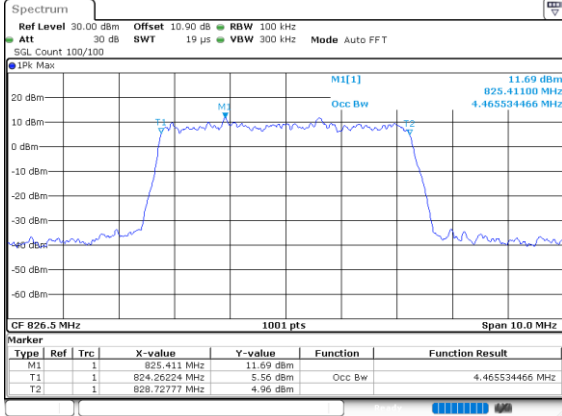

Lowest Channel / 3MHz / 256QAM

Date: 28.SEP.2020 11:24:16

Middle Channel / 1.4MHz / 256QAM

Date: 28.SEP.2020 11:13:25

Middle Channel / 3MHz / 256QAM

Date: 28.SEP.2020 11:22:31

Highest Channel / 1.4MHz / 256QAM

Date: 28.SEP.2020 11:18:33

Highest Channel / 3MHz / 256QAM

Date: 28.SEP.2020 11:27:01

LTE Band 26

Lowest Channel / 5MHz / 256QAM

Date: 28\_SEP.2020 11:34:43

Lowest Channel / 10MHz / 256QAM

Date: 28\_SEP.2020 13:17:12