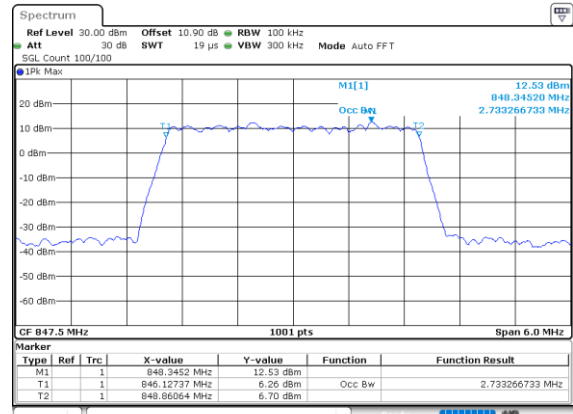

Date: 24.SEP.2020 13:53:55

Middle Channel / 15MHz / 64QAM

Date: 24.SEP.2020 13:55:43

Highest Channel / 15MHz / 64QAM

Date: 24.SEP.2020 13:56:35

LTE Band 26

Lowest Channel / 1.4MHz / 256QAM

Date: 28.SEP.2020 11:14:56

Lowest Channel / 3MHz / 256QAM

Date: 28.SEP.2020 11:24:16

Middle Channel / 1.4MHz / 256QAM

Date: 28.SEP.2020 11:13:25

Middle Channel / 3MHz / 256QAM

Date: 28.SEP.2020 11:22:31

Highest Channel / 1.4MHz / 256QAM

Date: 28.SEP.2020 11:18:33

Highest Channel / 3MHz / 256QAM

Date: 28.SEP.2020 11:27:01

LTE Band 26

Lowest Channel / 5MHz / 256QAM

Date: 28\_SEP.2020 11:34:43

Lowest Channel / 10MHz / 256QAM

Date: 28\_SEP.2020 13:17:12