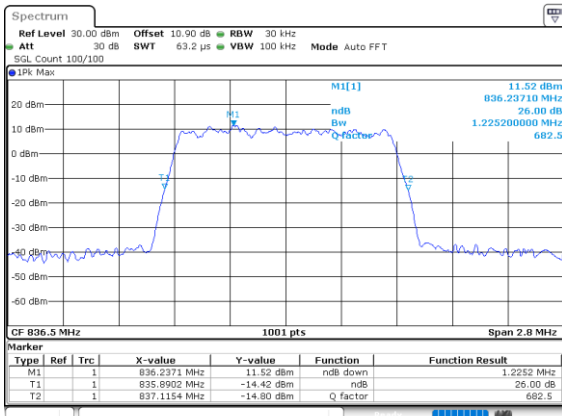

Lowest Channel / 1.4MHz / 256QAM

Date: 26.SEP.2020 11:15:01

Lowest Channel / 3MHz / 256QAM

Date: 26.SEP.2020 11:24:26

Middle Channel / 1.4MHz / 256QAM

Date: 26.SEP.2020 11:13:31

Middle Channel / 3MHz / 256QAM

Date: 26.SEP.2020 11:22:38

Highest Channel / 1.4MHz / 256QAM

Date: 26.SEP.2020 11:18:38

Highest Channel / 3MHz / 256QAM

Date: 26.SEP.2020 11:27:05

LTE Band 26

Lowest Channel / 5MHz / 256QAM

Date: 28.SEP.2020 11:34:48