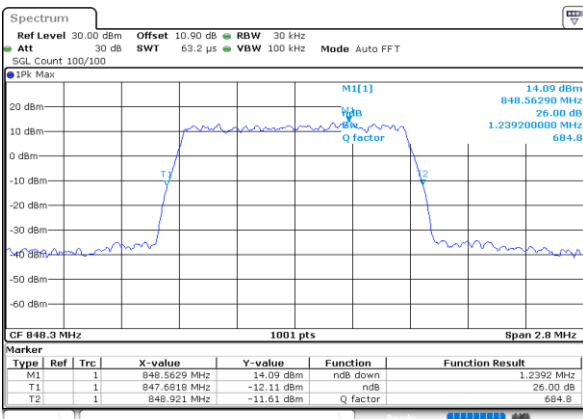

Highest Channel / 1.4MHz / 64QAM

Date: 23_SEP.2020 16:05:01