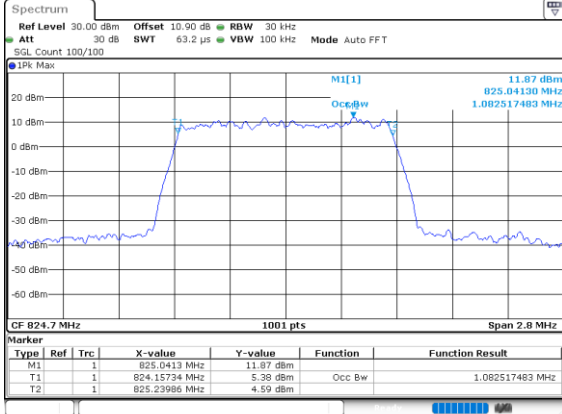

Middle Channel / 10MHz / 64QAM

Date: 24.SEP.2020 13:51:02

Highest Channel / 5MHz / 64QAM

Date: 23.SEP.2020 16:41:18

Highest Channel / 10MHz / 64QAM

Date: 24.SEP.2020 13:51:53

LTE Band 26

Lowest Channel / 15MHz / 64QAM

Date: 24.SEP.2020 13:53:55

Middle Channel / 15MHz / 64QAM

Date: 24.SEP.2020 13:55:43

Highest Channel / 15MHz / 64QAM

Date: 24.SEP.2020 13:56:35

LTE Band 26

Lowest Channel / 1.4MHz / 256QAM

Date: 28.SEP.2020 11:14:56

Lowest Channel / 3MHz / 256QAM

Date: 28.SEP.2020 11:24:16

Middle Channel / 1.4MHz / 256QAM

Date: 28.SEP.2020 11:13:25

Middle Channel / 3MHz / 256QAM

Date: 28.SEP.2020 11:22:31

Highest Channel / 1.4MHz / 256QAM