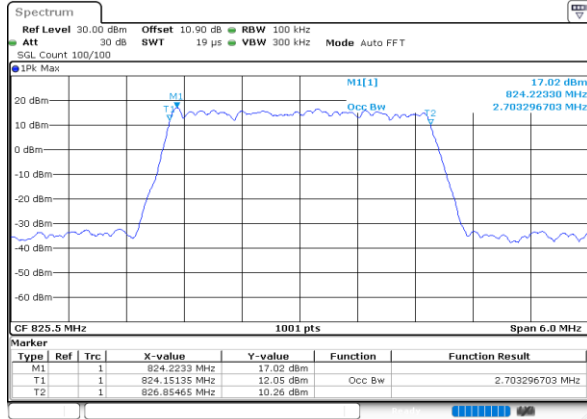

Lowest Channel / 3MHz / 16QAM

Date: 23_SEP.2020 16:12:49