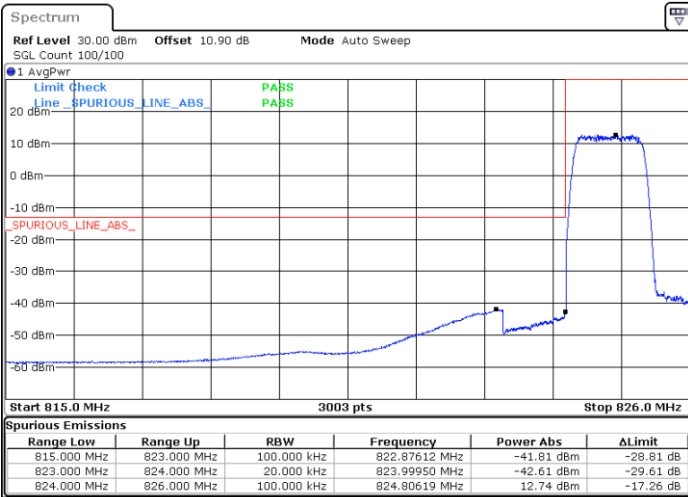

Date: 28\_SEP.2020 13:19:02

LTE Band 26

Lowest Channel / 15MHz / 256QAM

Middle Channel / 15MHz / 256QAM

Highest Channel / 15MHz / 256QAM

# Conducted Band Edge

LTE Band 26 / 1.4MHz / 16QAM

Lowest Band Edge / 1 RB

Highest Band Edge / 1 RB

Date: 23.SEP.2020 14:41:26

Date: 23.SEP.2020 14:46:26

Lowest Band Edge / Full RB

Highest Band Edge / Full RB

Date: 23.SEP.2020 14:39:47

Date: 23.SEP.2020 14:48:06

LTE Band 26 / 1.4MHz / 64QAM

Lowest Band Edge / 1 RB

Date: 23.SEP.2020 15:49:37

Highest Band Edge / 1 RB

Date: 23.SEP.2020 15:51:17

Lowest Band Edge / Full RB