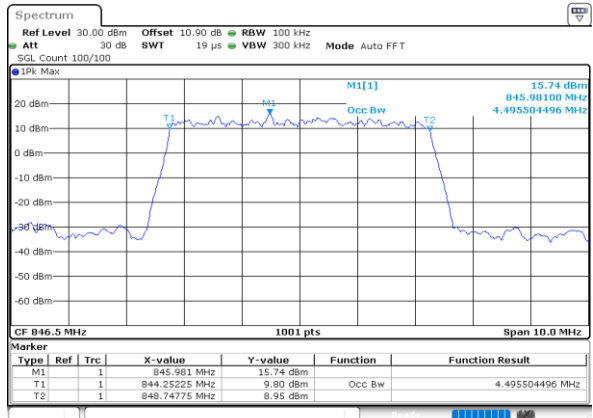

Date: 23.SEP.2020 16:30:53

Middle Channel / 5MHz / 16QAM

Date: 23.SEP.2020 16:31:05

Highest Channel / 5MHz / QPSK

Date: 23.SEP.2020 16:33:00

Highest Channel / 5MHz / 16QAM

Date: 23.SEP.2020 16:33:12

LTE Band 26

Lowest Channel / 10MHz / QPSK

Lowest Channel / 10MHz / 16QAM

Middle Channel / 10MHz / QPSK

Middle Channel / 10MHz / 16QAM

Highest Channel / 10MHz / QPSK

Highest Channel / 10MHz / 16QAM

LTE Band 26

Lowest Channel / 15MHz / QPSK