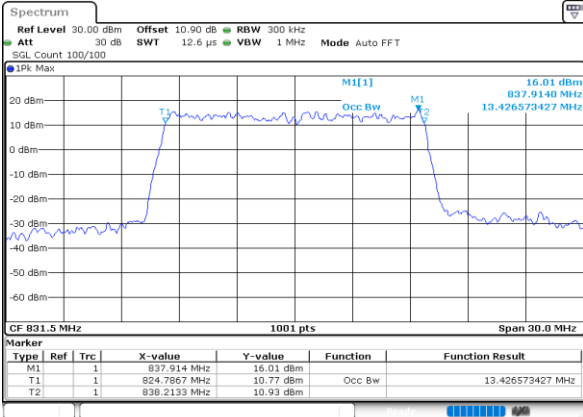

Date: 23.SEP.2020 16:30:53

Middle Channel / 5MHz / 16QAM

Date: 23.SEP.2020 16:31:05

Highest Channel / 5MHz / QPSK

Date: 23.SEP.2020 16:33:00

Highest Channel / 5MHz / 16QAM

Date: 23.SEP.2020 16:33:12

LTE Band 26

Lowest Channel / 10MHz / QPSK

Lowest Channel / 10MHz / 16QAM

Middle Channel / 10MHz / QPSK

Middle Channel / 10MHz / 16QAM

Highest Channel / 10MHz / QPSK

Highest Channel / 10MHz / 16QAM

LTE Band 26

Lowest Channel / 15MHz / QPSK

Date: 24.SEP.2020 13:58:33

Lowest Channel / 15MHz / 16QAM

Date: 24.SEP.2020 13:58:45

Middle Channel / 15MHz / QPSK

Date: 24.SEP.2020 14:02:11

Middle Channel / 15MHz / 16QAM

Date: 24.SEP.2020 14:02:23

Highest Channel / 15MHz / QPSK

Date: 24.SEP.2020 14:03:53

Highest Channel / 15MHz / 16QAM

Date: 24.SEP.2020 14:04:05

LTE Band 26

Lowest Channel / 1.4MHz / 64QAM

Date: 23.SEP.2020 16:02:41

Lowest Channel / 3MHz / 64QAM

Date: 23.SEP.2020 16:05:53