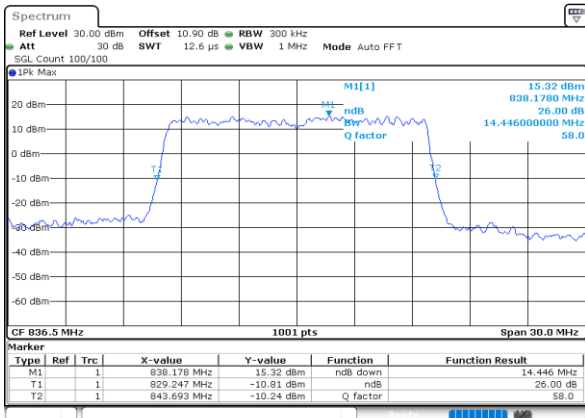

Middle Channel / 15MHz / QPSK

Date: 24.SEP.2020 14:02:47