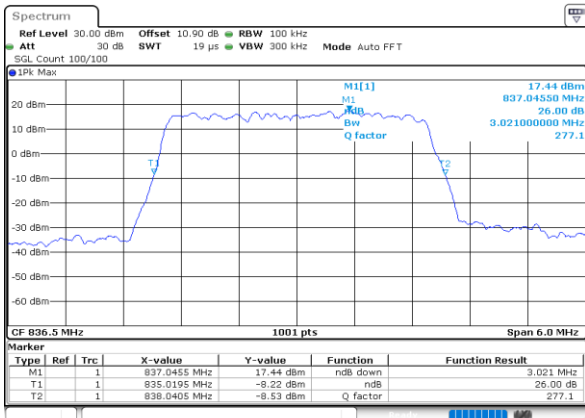

Middle Channel / 3MHz / QPSK

Date: 23_SEP.2020 16:18:46