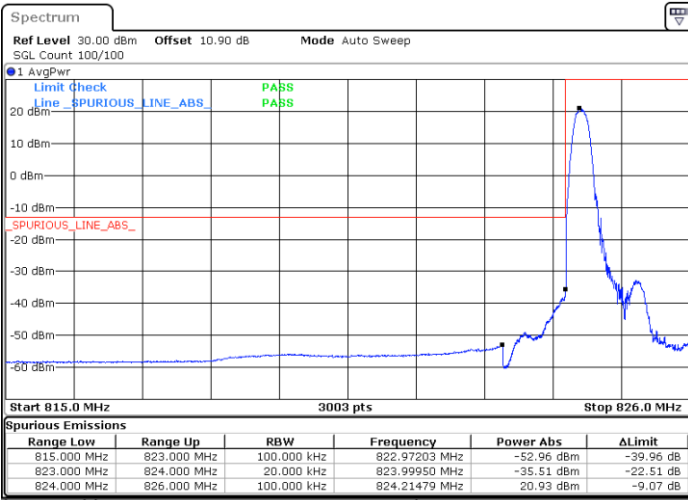

Date: 28\_SEP.2020 13:19:02

LTE Band 26

Lowest Channel / 15MHz / 256QAM

Middle Channel / 15MHz / 256QAM

Highest Channel / 15MHz / 256QAM

# Conducted Band Edge

LTE Band 26 / 1.4MHz / 16QAM

Lowest Band Edge / 1 RB

Highest Band Edge / 1 RB

Date: 23.SEP.2020 14:41:26

Date: 23.SEP.2020 14:46:26

Lowest Band Edge / Full RB

Highest Band Edge / Full RB

Date: 23.SEP.2020 14:39:47

Date: 23.SEP.2020 14:48:06

LTE Band 26 / 1.4MHz / 64QAM

Lowest Band Edge / 1 RB

Date: 23.SEP.2020 15:49:37

Highest Band Edge / 1 RB

Date: 23.SEP.2020 15:51:17

Lowest Band Edge / Full RB