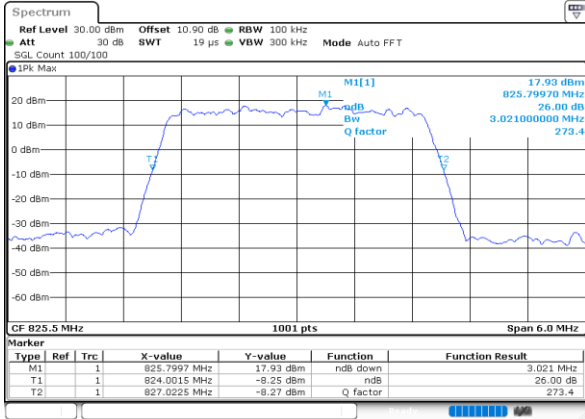

Date: 23\_SEP.2020 15:58:49

Highest Channel / 1.4MHz / QPSK

Date: 23\_SEP.2020 16:01:09

Highest Channel / 1.4MHz / 16QAM

Date: 23\_SEP.2020 16:00:57

LTE Band 26

Lowest Channel / 3MHz / QPSK

Date: 23\_SEP.2020 16:13:12