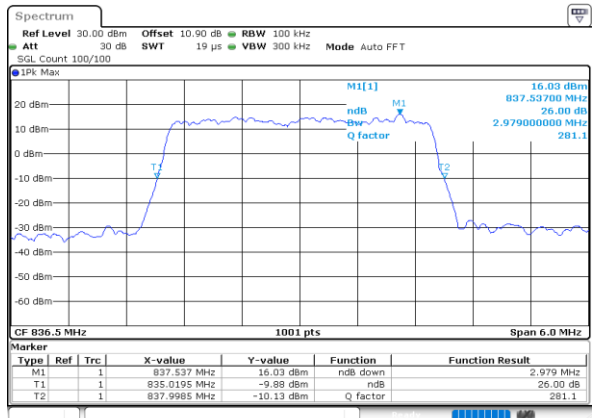

Date: 24.SEP.2020 14:04:17

LTE Band 26

Lowest Channel / 1.4MHz / 64QAM

Date: 23\_SEP.2020 16:02:53

Lowest Channel / 3MHz / 64QAM

Date: 23\_SEP.2020 16:06:05

Middle Channel / 1.4MHz / 64QAM

Date: 23\_SEP.2020 16:03:57

Middle Channel / 3MHz / 64QAM

Date: 23\_SEP.2020 16:08:51

Highest Channel / 1.4MHz / 64QAM

Date: 23\_SEP.2020 16:05:01

Highest Channel / 3MHz / 64QAM

Date: 23\_SEP.2020 16:09:54

LTE Band 26

Lowest Channel / 5MHz / 64QAM