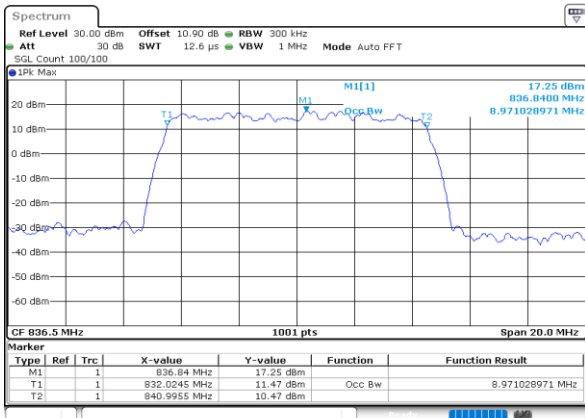

Highest Channel / 3MHz / 16QAM

Date: 23\_SEP.2020 16:20:30

LTE Band 26

Lowest Channel / 5MHz / QPSK

Date: 23.SEP.2020 16:26:06

Lowest Channel / 5MHz / 16QAM

Date: 23.SEP.2020 16:26:18

Middle Channel / 5MHz / QPSK

Date: 23.SEP.2020 16:30:53

Middle Channel / 5MHz / 16QAM

Date: 23.SEP.2020 16:31:05

Highest Channel / 5MHz / QPSK

Date: 23.SEP.2020 16:33:00

Highest Channel / 5MHz / 16QAM

Date: 23.SEP.2020 16:33:12

LTE Band 26

Lowest Channel / 10MHz / QPSK

Lowest Channel / 10MHz / 16QAM

Middle Channel / 10MHz / QPSK

Middle Channel / 10MHz / 16QAM

Highest Channel / 10MHz / QPSK

Highest Channel / 10MHz / 16QAM

LTE Band 26

Lowest Channel / 15MHz / QPSK