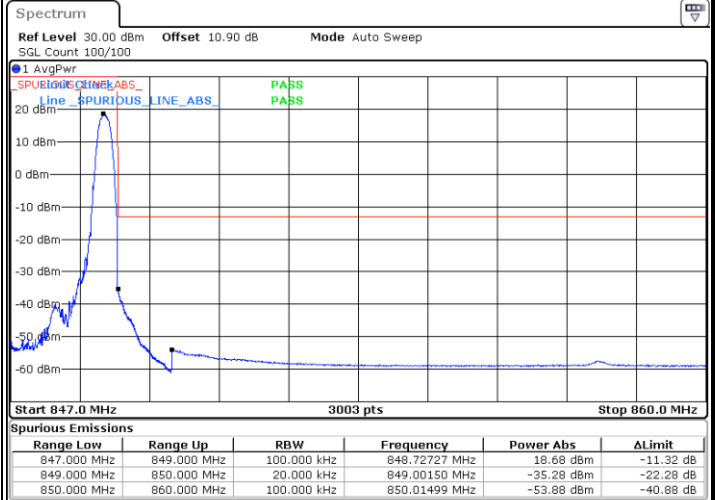

# Conducted Band Edge

LTE Band 26 / 1.4MHz / 16QAM

Lowest Band Edge / 1 RB

Highest Band Edge / 1 RB

Date: 23.SEP.2020 14:41:26

Date: 23.SEP.2020 14:46:26

Lowest Band Edge / Full RB

Highest Band Edge / Full RB

Date: 23.SEP.2020 14:39:47

Date: 23.SEP.2020 14:48:06

LTE Band 26 / 1.4MHz / 64QAM

Lowest Band Edge / 1 RB

Date: 23.SEP.2020 15:49:37

Highest Band Edge / 1 RB

Date: 23.SEP.2020 15:51:17

Lowest Band Edge / Full RB

Date: 23.SEP.2020 15:47:58

Highest Band Edge / Full RB

Date: 23.SEP.2020 15:52:57