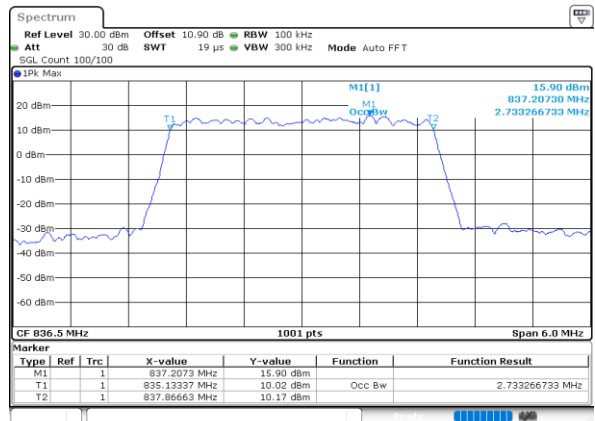

Date: 24.SEP.2020 14:03:53

Highest Channel / 15MHz / 16QAM

Date: 24.SEP.2020 14:04:05

LTE Band 26

Lowest Channel / 1.4MHz / 64QAM

Date: 23.SEP.2020 16:02:41

Lowest Channel / 3MHz / 64QAM

Date: 23.SEP.2020 16:05:53

Middle Channel / 1.4MHz / 64QAM

Date: 23.SEP.2020 16:03:45

Middle Channel / 3MHz / 64QAM

Date: 23.SEP.2020 16:08:39

Highest Channel / 1.4MHz / 64QAM

Date: 23.SEP.2020 16:04:49

Highest Channel / 3MHz / 64QAM