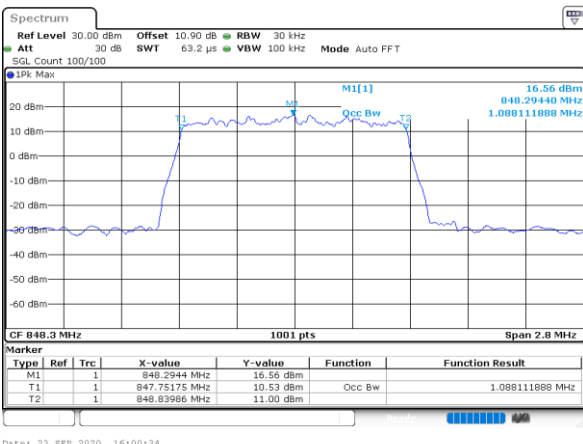

LTE Band 26

Lowest Channel / 1.4MHz / QPSK

Date: 23.SEP.2020 15:56:18

Lowest Channel / 1.4MHz / 16QAM

Date: 23.SEP.2020 15:56:30

Middle Channel / 1.4MHz / QPSK

Date: 23.SEP.2020 15:58:26

Middle Channel / 1.4MHz / 16QAM

Date: 23.SEP.2020 15:58:38

Highest Channel / 1.4MHz / QPSK

Date: 23.SEP.2020 16:00:34

Highest Channel / 1.4MHz / 16QAM

Date: 23.SEP.2020 16:00:45

LTE Band 26

Lowest Channel / 3MHz / QPSK

Date: 23\_SEP.2020 16:12:37