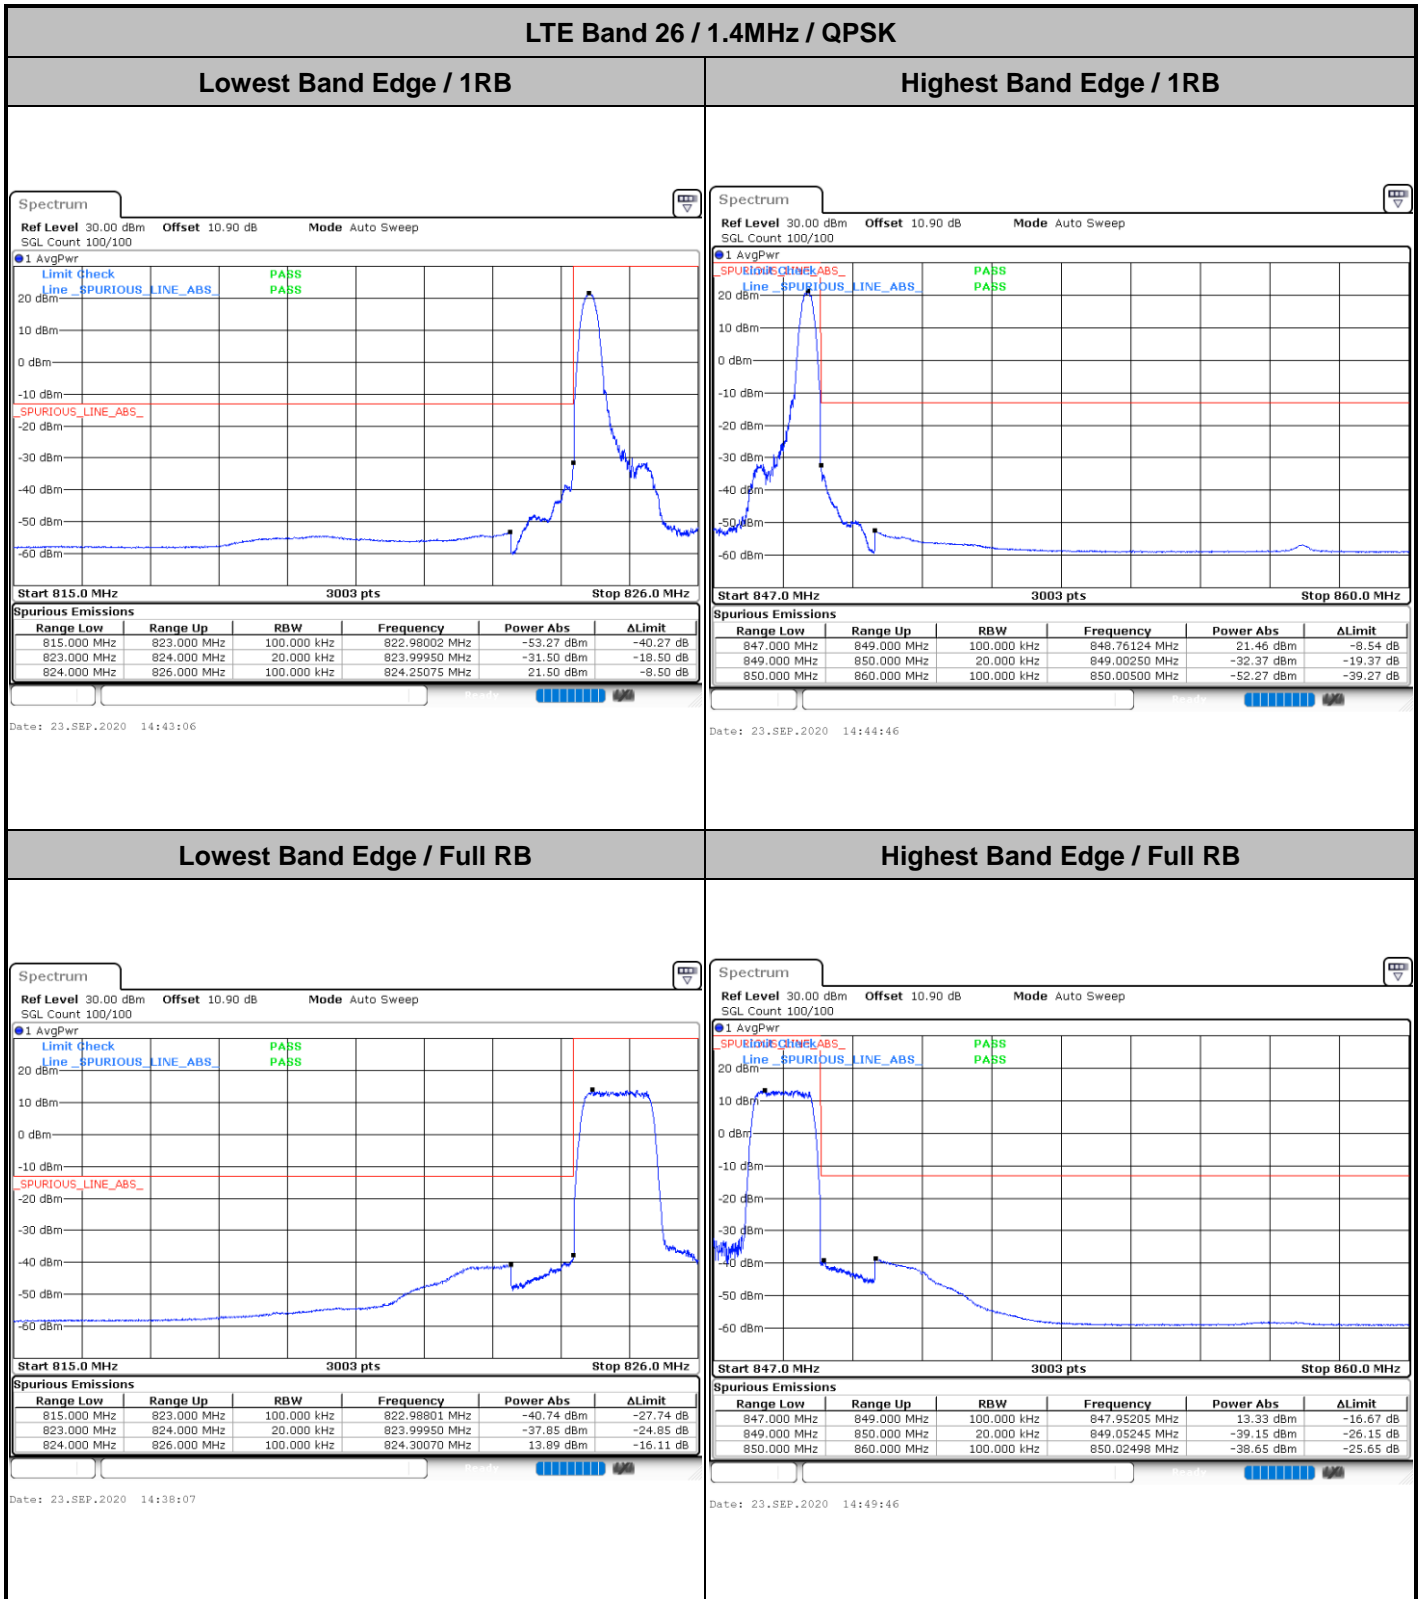

Date: 28\_SEP.2020 13:19:02

LTE Band 26

Lowest Channel / 15MHz / 256QAM

Middle Channel / 15MHz / 256QAM

Highest Channel / 15MHz / 256QAM

# Conducted Band Edge

LTE Band 26 / 1.4MHz / 16QAM

Lowest Band Edge / 1 RB

Highest Band Edge / 1 RB

Date: 23.SEP.2020 14:41:26

Date: 23.SEP.2020 14:46:26

Lowest Band Edge / Full RB

Highest Band Edge / Full RB

Date: 23.SEP.2020 14:39:47

Date: 23.SEP.2020 14:48:06

LTE Band 26 / 1.4MHz / 64QAM

Lowest Band Edge / 1 RB

Date: 23.SEP.2020 15:49:37

Highest Band Edge / 1 RB

Date: 23.SEP.2020 15:51:17

Lowest Band Edge / Full RB