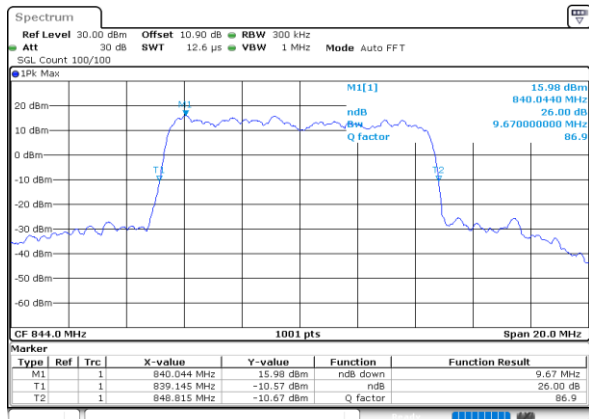

Date: 23.SEP.2020 16:38:03

Lowest Channel / 10MHz / 64QAM

Date: 24.SEP.2020 13:14:22

Middle Channel / 5MHz / 64QAM

Date: 23.SEP.2020 16:40:26

Middle Channel / 10MHz / 64QAM

Date: 24.SEP.2020 13:15:14

Highest Channel / 5MHz / 64QAM

Date: 23.SEP.2020 16:41:30

Highest Channel / 10MHz / 64QAM

Date: 24.SEP.2020 13:15:20

LTE Band 26

Lowest Channel / 15MHz / 64QAM

Middle Channel / 15MHz / 64QAM

Highest Channel / 15MHz / 64QAM

LTE Band 26