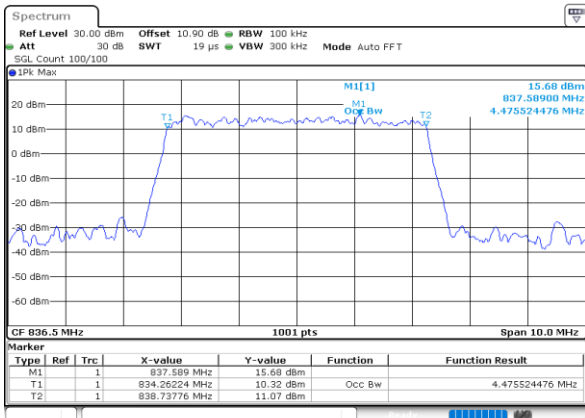

Highest Channel / 3MHz / 16QAM

Date: 23\_SEP.2020 16:20:30

LTE Band 26

Lowest Channel / 5MHz / QPSK

Date: 23.SEP.2020 16:26:06

Lowest Channel / 5MHz / 16QAM

Date: 23.SEP.2020 16:26:18

Middle Channel / 5MHz / QPSK

Date: 23.SEP.2020 16:30:53

Middle Channel / 5MHz / 16QAM

Date: 23.SEP.2020 16:31:05

Highest Channel / 5MHz / QPSK

Date: 23.SEP.2020 16:33:00

Highest Channel / 5MHz / 16QAM

Date: 23.SEP.2020 16:33:12

LTE Band 26