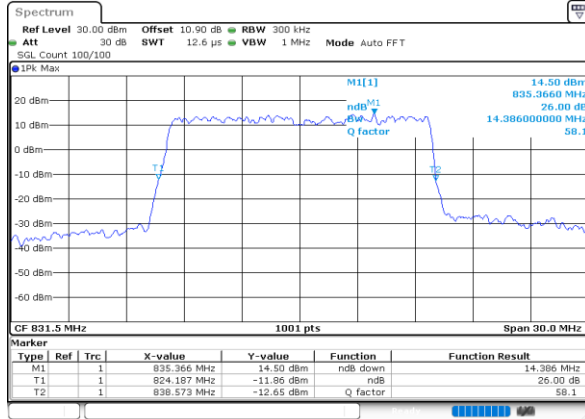

Highest Channel / 10MHz / QPSK

Date: 23\_SEP.2020 16:51:14

Highest Channel / 10MHz / 16QAM

Date: 23\_SEP.2020 16:51:02

LTE Band 26

Lowest Channel / 15MHz / QPSK

Date: 24.SEP.2020 13:59:08

Lowest Channel / 15MHz / 16QAM