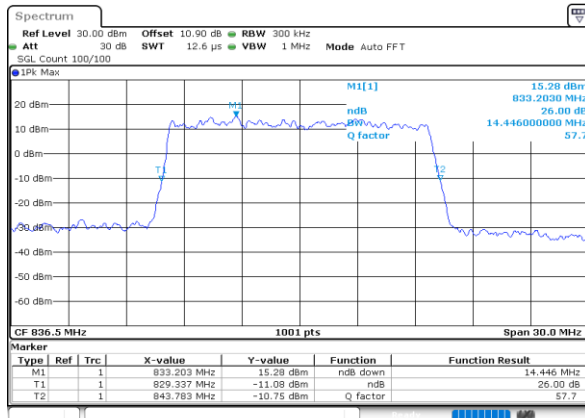

Middle Channel / 15MHz / 16QAM

Date: 24.SEP.2020 14:02:35