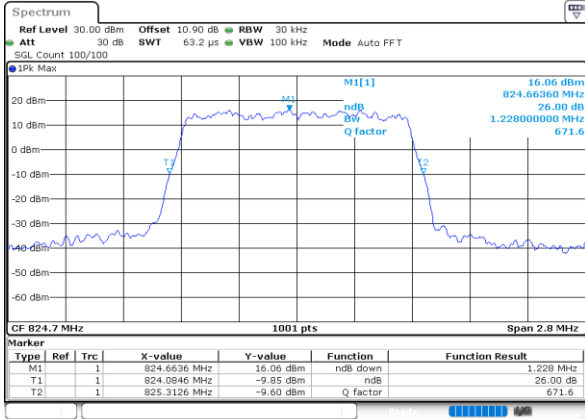

LTE Band 26

Lowest Channel / 1.4MHz / QPSK

Date: 23\_SEP.2020 15:56:53

Lowest Channel / 1.4MHz / 16QAM

Date: 23\_SEP.2020 15:56:42

Middle Channel / 1.4MHz / QPSK

Date: 23\_SEP.2020 15:59:01

Middle Channel / 1.4MHz / 16QAM

Date: 23\_SEP.2020 15:58:49

Highest Channel / 1.4MHz / QPSK

Date: 23\_SEP.2020 16:01:09

Highest Channel / 1.4MHz / 16QAM

Date: 23\_SEP.2020 16:00:57

LTE Band 26

Lowest Channel / 3MHz / QPSK

Date: 23\_SEP.2020 16:13:12