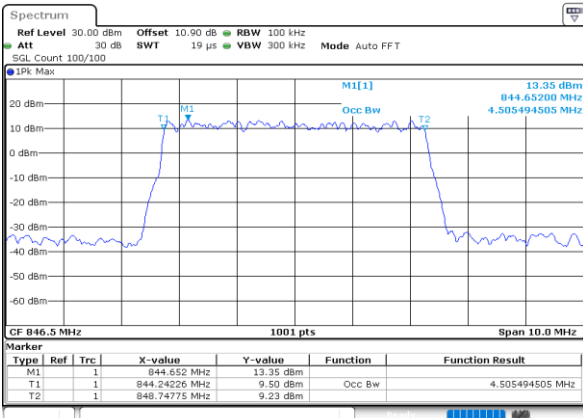

Middle Channel / 1.4MHz / 64QAM

Date: 23.SEP.2020 16:03:45

Middle Channel / 3MHz / 64QAM

Date: 23.SEP.2020 16:08:39

Highest Channel / 1.4MHz / 64QAM

Date: 23.SEP.2020 16:04:49

Highest Channel / 3MHz / 64QAM

Date: 23.SEP.2020 16:09:43

LTE Band 26

Lowest Channel / 5MHz / 64QAM

Date: 23.SEP.2020 16:37:51

Lowest Channel / 10MHz / 64QAM

Date: 24.SEP.2020 13:49:10

Middle Channel / 5MHz / 64QAM

Date: 23.SEP.2020 16:40:14

Middle Channel / 10MHz / 64QAM

Date: 24.SEP.2020 13:51:02

Highest Channel / 5MHz / 64QAM

Date: 23.SEP.2020 16:41:18

Highest Channel / 10MHz / 64QAM

Date: 24.SEP.2020 13:51:53

LTE Band 26

Lowest Channel / 15MHz / 64QAM

Date: 24.SEP.2020 13:53:55

Middle Channel / 15MHz / 64QAM

Date: 24.SEP.2020 13:55:43

Highest Channel / 15MHz / 64QAM

Date: 24.SEP.2020 13:56:35

LTE Band 26

Lowest Channel / 1.4MHz / 256QAM

Date: 28.SEP.2020 11:14:56