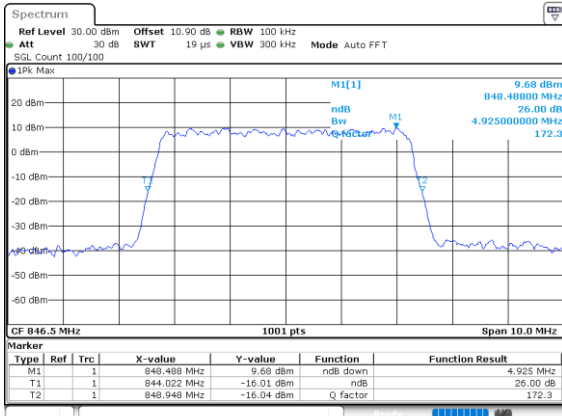

Lowest Channel / 10MHz / 256QAM

Date: 28.SEP.2020 13:17:18

Middle Channel / 5MHz / 256QAM

Date: 28.SEP.2020 11:30:55

Middle Channel / 10MHz / 256QAM

Date: 28.SEP.2020 13:16:17

Highest Channel / 5MHz / 256QAM

Date: 28.SEP.2020 11:36:58

Highest Channel / 10MHz / 256QAM

Date: 28.SEP.2020 13:19:07

LTE Band 26

Lowest Channel / 15MHz / 256QAM

Date: 28,SEP,2020 13:22:47

Middle Channel / 15MHz / 256QAM

Date: 28,SEP,2020 13:21:40