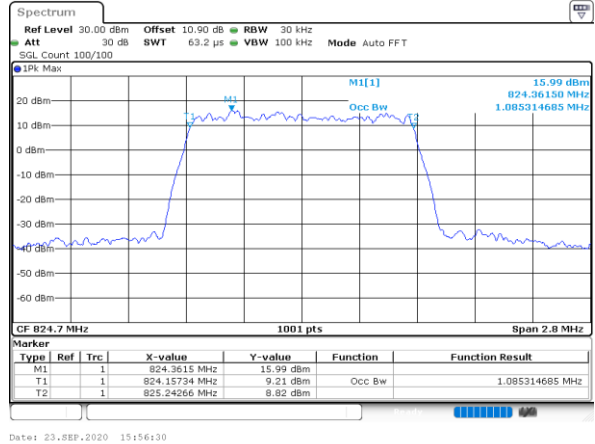

Lowest Channel / 1.4MHz / 16QAM

Date: 23.SEP.2020 15:56:30