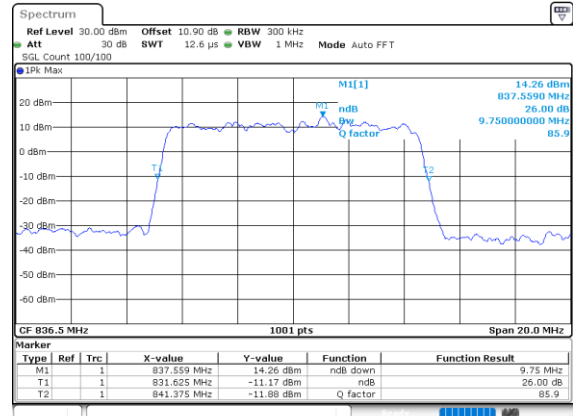

Date: 26.SEP.2020 11:22:38

Highest Channel / 1.4MHz / 256QAM

Date: 26.SEP.2020 11:18:38

Highest Channel / 3MHz / 256QAM

Date: 26.SEP.2020 11:27:05

LTE Band 26

Lowest Channel / 5MHz / 256QAM

Date: 28.SEP.2020 11:34:48

Lowest Channel / 10MHz / 256QAM

Date: 28.SEP.2020 13:17:18

Middle Channel / 5MHz / 256QAM

Date: 28.SEP.2020 11:30:55

Middle Channel / 10MHz / 256QAM

Date: 28.SEP.2020 13:16:17

Highest Channel / 5MHz / 256QAM

Date: 28.SEP.2020 11:36:58

Highest Channel / 10MHz / 256QAM

Date: 28.SEP.2020 13:19:07

LTE Band 26

Lowest Channel / 15MHz / 256QAM

Date: 28,SEP,2020 13:22:47

Middle Channel / 15MHz / 256QAM

Date: 28,SEP,2020 13:21:40