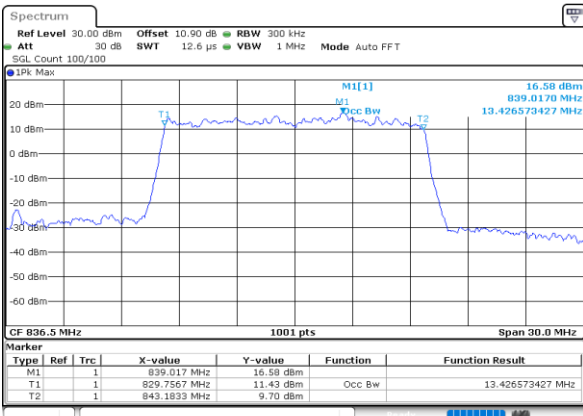

Date: 23.SEP.2020 16:30:53

Middle Channel / 5MHz / 16QAM

Date: 23.SEP.2020 16:31:05

Highest Channel / 5MHz / QPSK

Date: 23.SEP.2020 16:33:00

Highest Channel / 5MHz / 16QAM

Date: 23.SEP.2020 16:33:12

LTE Band 26

Lowest Channel / 10MHz / QPSK

Lowest Channel / 10MHz / 16QAM

Middle Channel / 10MHz / QPSK

Middle Channel / 10MHz / 16QAM

Highest Channel / 10MHz / QPSK

Highest Channel / 10MHz / 16QAM

LTE Band 26

Lowest Channel / 15MHz / QPSK

Date: 24.SEP.2020 13:58:33

Lowest Channel / 15MHz / 16QAM

Date: 24.SEP.2020 13:58:45

Middle Channel / 15MHz / QPSK

Date: 24.SEP.2020 14:02:11

Middle Channel / 15MHz / 16QAM

Date: 24.SEP.2020 14:02:23

Highest Channel / 15MHz / QPSK