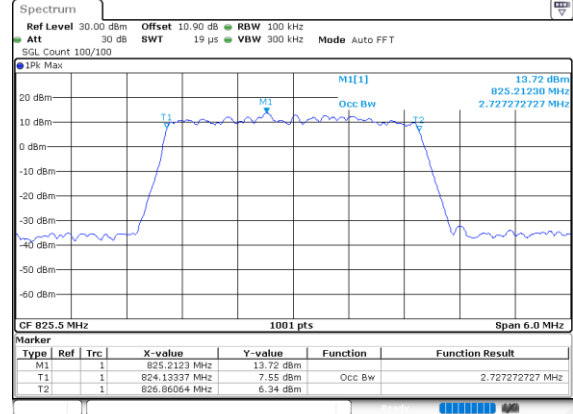

Middle Channel / 10MHz / 64QAM

Date: 24.SEP.2020 13:51:02

Highest Channel / 5MHz / 64QAM

Date: 23.SEP.2020 16:41:18

Highest Channel / 10MHz / 64QAM

Date: 24.SEP.2020 13:51:53

LTE Band 26

Lowest Channel / 15MHz / 64QAM

Date: 24.SEP.2020 13:53:55

Middle Channel / 15MHz / 64QAM

Date: 24.SEP.2020 13:55:43

Highest Channel / 15MHz / 64QAM

Date: 24.SEP.2020 13:56:35

LTE Band 26

Lowest Channel / 1.4MHz / 256QAM

Date: 28.SEP.2020 11:14:56

Lowest Channel / 3MHz / 256QAM

Date: 28.SEP.2020 11:24:16

Middle Channel / 1.4MHz / 256QAM

Date: 28.SEP.2020 11:13:25

Middle Channel / 3MHz / 256QAM

Date: 28.SEP.2020 11:22:31

Highest Channel / 1.4MHz / 256QAM

Date: 28.SEP.2020 11:18:33

Highest Channel / 3MHz / 256QAM

Date: 28.SEP.2020 11:27:01

LTE Band 26

Lowest Channel / 5MHz / 256QAM

Date: 28\_SEP.2020 11:34:43

Lowest Channel / 10MHz / 256QAM

Date: 28\_SEP.2020 13:17:12