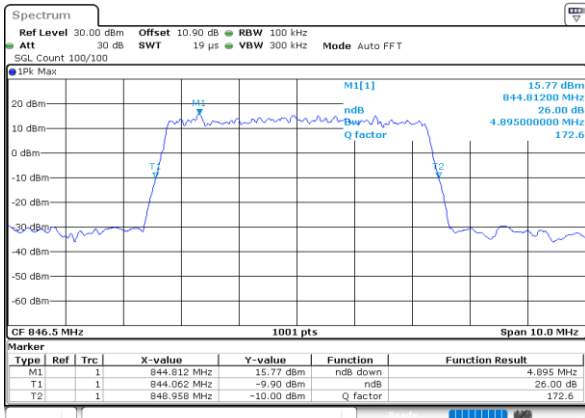

Highest Channel / 3MHz / 16QAM

Date: 23\_SEP.2020 16:20:42

LTE Band 26

Lowest Channel / 5MHz / QPSK

Date: 23\_SEP.2020 16:26:42

Lowest Channel / 5MHz / 16QAM

Date: 23\_SEP.2020 16:26:30

Middle Channel / 5MHz / QPSK

Date: 23\_SEP.2020 16:31:29

Middle Channel / 5MHz / 16QAM

Date: 23\_SEP.2020 16:31:17

Highest Channel / 5MHz / QPSK

Date: 23\_SEP.2020 16:33:36

Highest Channel / 5MHz / 16QAM

Date: 23\_SEP.2020 16:33:24

LTE Band 26