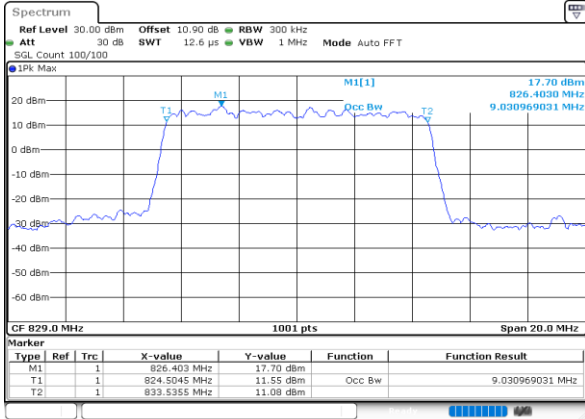

LTE Band 26

Lowest Channel / 10MHz / QPSK