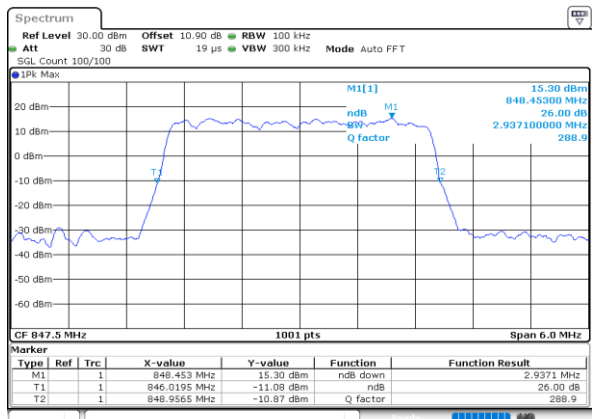

Middle Channel / 3MHz / 64QAM

Date: 23\_SEP.2020 16:08:51

Highest Channel / 1.4MHz / 64QAM

Date: 23\_SEP.2020 16:05:01

Highest Channel / 3MHz / 64QAM

Date: 23\_SEP.2020 16:09:54

LTE Band 26

Lowest Channel / 5MHz / 64QAM