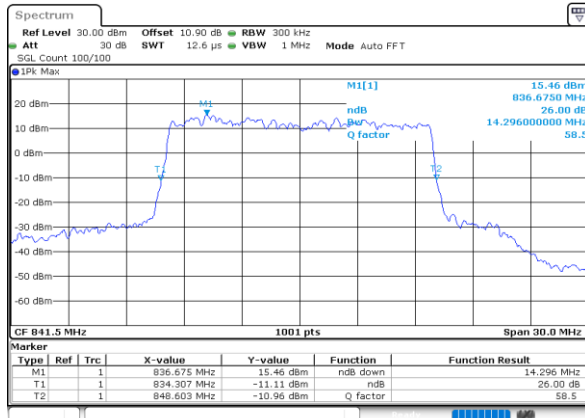

Highest Channel / 10MHz / QPSK

Date: 23\_SEP.2020 16:51:14

Highest Channel / 10MHz / 16QAM

Date: 23\_SEP.2020 16:51:02

LTE Band 26

Lowest Channel / 15MHz / QPSK

Date: 24.SEP.2020 13:59:08

Lowest Channel / 15MHz / 16QAM

Date: 24.SEP.2020 13:58:56

Middle Channel / 15MHz / QPSK

Date: 24.SEP.2020 14:02:47

Middle Channel / 15MHz / 16QAM

Date: 24.SEP.2020 14:02:35

Highest Channel / 15MHz / QPSK

Date: 24.SEP.2020 14:04:29

Highest Channel / 15MHz / 16QAM

Date: 24.SEP.2020 14:04:17

LTE Band 26

Lowest Channel / 1.4MHz / 64QAM

Date: 23\_SEP.2020 16:02:53

Lowest Channel / 3MHz / 64QAM

Date: 23\_SEP.2020 16:06:05

Middle Channel / 1.4MHz / 64QAM

Date: 23\_SEP.2020 16:03:57