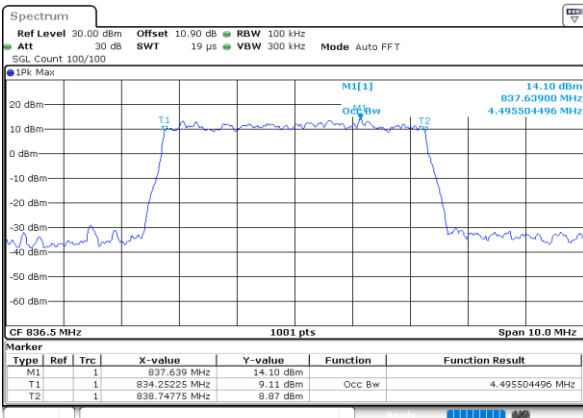

Middle Channel / 1.4MHz / 64QAM

Date: 23.SEP.2020 16:03:45

Middle Channel / 3MHz / 64QAM

Date: 23.SEP.2020 16:08:39

Highest Channel / 1.4MHz / 64QAM

Date: 23.SEP.2020 16:04:49

Highest Channel / 3MHz / 64QAM

Date: 23.SEP.2020 16:09:43

LTE Band 26

Lowest Channel / 5MHz / 64QAM

Date: 23.SEP.2020 16:37:51

Lowest Channel / 10MHz / 64QAM

Date: 24.SEP.2020 13:49:10

Middle Channel / 5MHz / 64QAM

Date: 23.SEP.2020 16:40:14

Middle Channel / 10MHz / 64QAM

Date: 24.SEP.2020 13:51:02

Highest Channel / 5MHz / 64QAM

Date: 23.SEP.2020 16:41:18

Highest Channel / 10MHz / 64QAM

Date: 24.SEP.2020 13:51:53

LTE Band 26

Lowest Channel / 15MHz / 64QAM

Date: 24.SEP.2020 13:53:55

Middle Channel / 15MHz / 64QAM

Date: 24.SEP.2020 13:55:43

Highest Channel / 15MHz / 64QAM

Date: 24.SEP.2020 13:56:35

LTE Band 26

Lowest Channel / 1.4MHz / 256QAM

Date: 28.SEP.2020 11:14:56