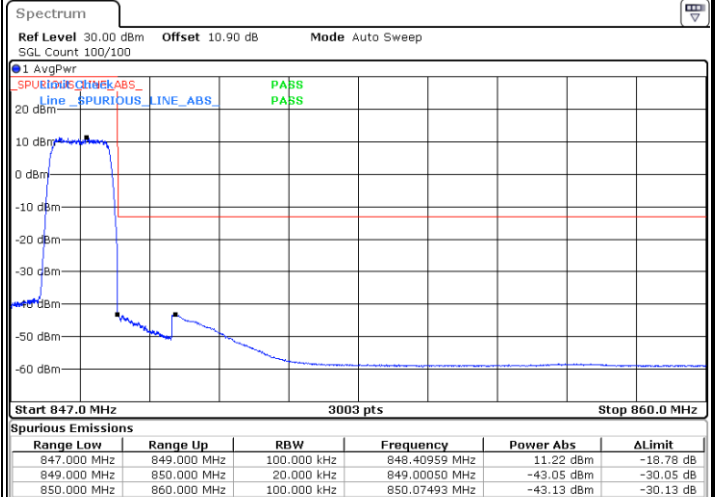

# Conducted Band Edge

LTE Band 26 / 1.4MHz / 16QAM

Lowest Band Edge / 1 RB

Highest Band Edge / 1 RB

Date: 23.SEP.2020 14:41:26

Date: 23.SEP.2020 14:46:26

Lowest Band Edge / Full RB

Highest Band Edge / Full RB

Date: 23.SEP.2020 14:39:47

Date: 23.SEP.2020 14:48:06

LTE Band 26 / 1.4MHz / 64QAM

Lowest Band Edge / 1 RB

Date: 23.SEP.2020 15:49:37

Highest Band Edge / 1 RB

Date: 23.SEP.2020 15:51:17

Lowest Band Edge / Full RB

Date: 23.SEP.2020 15:47:58

Highest Band Edge / Full RB

Date: 23.SEP.2020 15:52:57