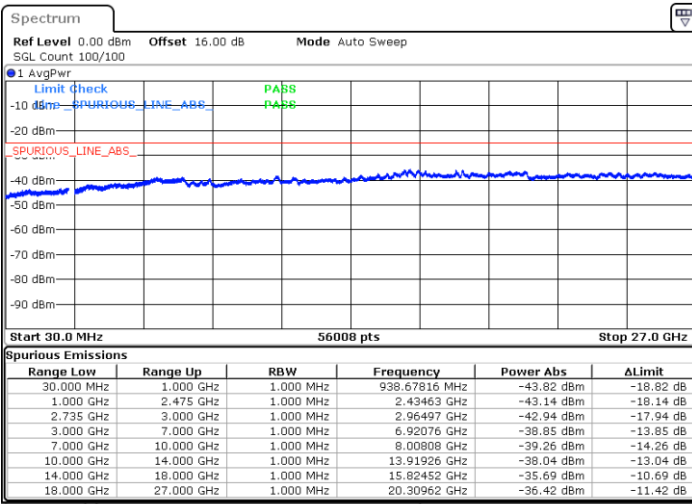

LTE Band 41C / 10MHz+20MHz

64QAM

Lowest Channel / 1RB0 and 1RB99

Lowest Channel / 1RB49 and 1RB0

Date: 5.OCT.2020 15:26:29

Date: 5.OCT.2020 15:21:22

Lowest Channel / FullIRB

N/A

Date: 5.OCT.2020 15:28:33

LTE Band 41C / 10MHz+20MHz

64QAM

Middle Channel / 1RB0 and 1RB99

Middle Channel / 1RB49 and 1RB0

Date: 5.OCT.2020 15:44:41

Date: 5.OCT.2020 15:49:48

Middle Channel / FullIRB

N/A

Date: 5.OCT.2020 15:41:36

LTE Band 41C / 10MHz+20MHz

64QAM

Highest Channel / 1RB0 and 1RB99

Highest Channel / 1RB49 and 1RB0

Date: 5.OCT.2020 16:19:13

Date: 5.OCT.2020 16:16:09

Highest Channel / FullIRB

N/A

Date: 5.OCT.2020 16:24:20

LTE Band 41C / 15MHz+10MHz

64QAM

Lowest Channel / 1RB0 and 1RB49

Lowest Channel / 1RB74 and 1RB0

Date: 5.OCT.2020 13:25:58