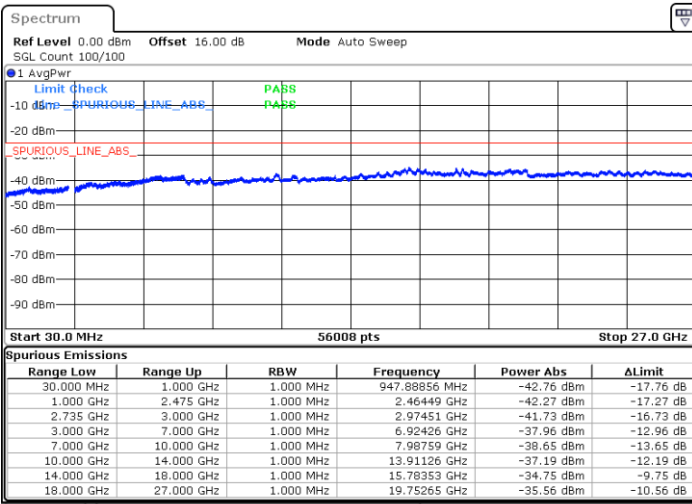

LTE Band 41C / 20MHz+20MHz

16QAM

MiddleChannel / 1RB0 and 1RB99

Middle Channel / 1RB99 and 1RB0

Date: 4.OCT.2020 18:39:05

Date: 4.OCT.2020 18:42:09

Middle Channel / FullIRB

N/A

Date: 4.OCT.2020 18:33:57

LTE Band 41C / 20MHz+20MHz

16QAM

Highest Channel / 1RB0 and 1RB99

Highest Channel / 1RB99 and 1RB0

Date: 4.OCT.2020 19:21:23

Date: 4.OCT.2020 19:16:16

Highest Channel / FullIRB

N/A

Date: 4.OCT.2020 19:24:28

LTE Band 41C / 5MHz+20MHz

64QAM

Lowest Channel / 1RB0 and 1RB99

Lowest Channel / 1RB24 and 1RB0

Date: 4.OCT.2020 21:12:02

Date: 4.OCT.2020 21:06:55