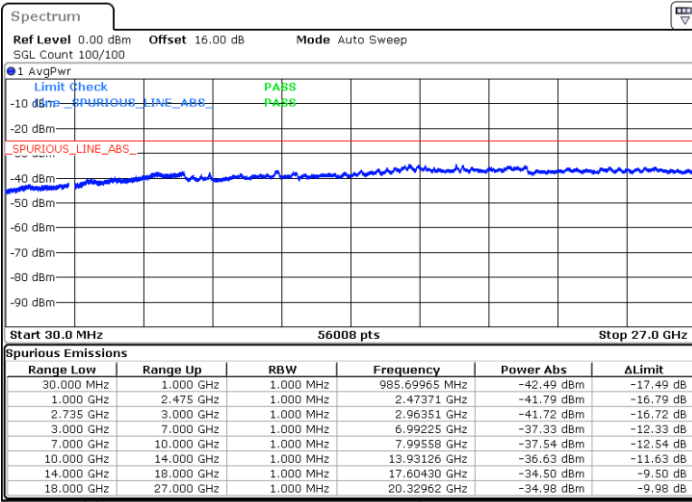

Lowest Channel / 1RB0 and 1RB74

Lowest Channel / 1RB74 and 1RB0

Date: 6.OCT.2020 09:23:14

Date: 6.OCT.2020 09:18:07

Lowest Channel / FullRB

N/A

Date: 6.OCT.2020 09:26:19

LTE Band 41C / 15MHz+15MHz

LTE Band 41C / 15MHz+15MHz

64QAM

Highest Channel / 1RB0 and 1RB74

Highest Channel / 1RB74 and 1RB0

Date: 6.OCT.2020 16:50:32

Date: 6.OCT.2020 16:47:27

Highest Channel / FullIRB

N/A

Date: 6.OCT.2020 16:55:39

LTE Band 41C / 15MHz+20MHz

64QAM

Lowest Channel / 1RB0 and 1RB99

Lowest Channel / 1RB74 and 1RB0

Date: 7.OCT.2020 09:48:57

Date: 7.OCT.2020 09:43:50

Lowest Channel / FullIRB