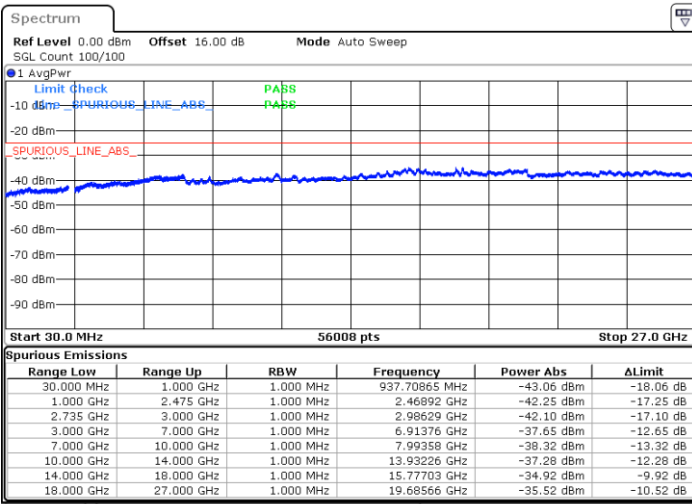

N/A

Date: 4.OCT.2020 19:24:28

LTE Band 41C / 5MHz+20MHz

64QAM

Lowest Channel / 1RB0 and 1RB99

Lowest Channel / 1RB24 and 1RB0

Date: 4.OCT.2020 21:12:02

Date: 4.OCT.2020 21:06:55

Lowest Channel / FullIRB

N/A

Date: 4.OCT.2020 21:15:06

LTE Band 41C / 5MHz+20MHz

64QAM

Middle Channel / 1RB0 and 1RB99

Middle Channel / 1RB24 and 1RB0

Date: 4.OCT.2020 22:01:32

Date: 4.OCT.2020 22:06:39

Middle Channel / FullIRB

N/A

Date: 4.OCT.2020 21:56:30

LTE Band 41C / 5MHz+20MHz

64QAM

Highest Channel / 1RB0 and 1RB99

Highest Channel / 1RB24 and 1RB0

Date: 4.OCT.2020 21:39:58

Date: 4.OCT.2020 21:36:54

Highest Channel / FullIRB

N/A

Date: 4.OCT.2020 21:45:05

LTE Band 41C / 10MHz+15MHz

64QAM

Lowest Channel / 1RB0 and 1RB74