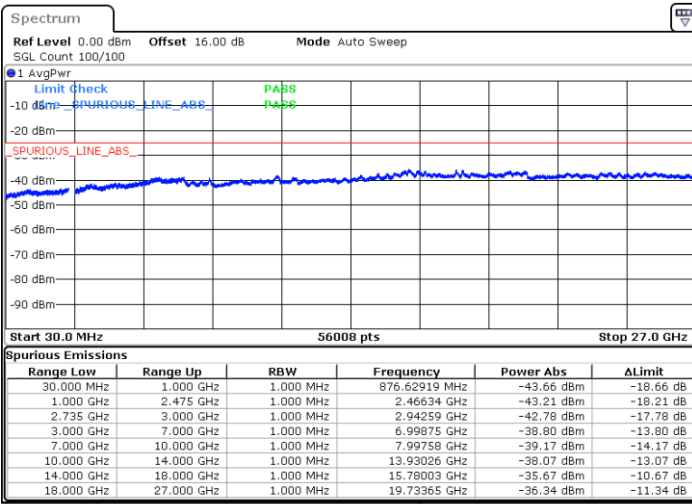

LTE Band 41C / 10MHz+20MHz

64QAM

Lowest Channel / 1RB0 and 1RB99

Lowest Channel / 1RB49 and 1RB0

Date: 5.OCT.2020 15:26:29

Date: 5.OCT.2020 15:21:22

Lowest Channel / FullIRB

N/A

Date: 5.OCT.2020 15:28:33

LTE Band 41C / 10MHz+20MHz

64QAM

Middle Channel / 1RB0 and 1RB99

Middle Channel / 1RB49 and 1RB0

Date: 5.OCT.2020 15:44:41

Date: 5.OCT.2020 15:49:48

Middle Channel / FullIRB

N/A

Date: 5.OCT.2020 15:41:36

LTE Band 41C / 10MHz+20MHz

64QAM

Highest Channel / 1RB0 and 1RB99

Highest Channel / 1RB49 and 1RB0

Date: 5.OCT.2020 16:19:13

Date: 5.OCT.2020 16:16:09

Highest Channel / FullIRB

N/A

Date: 5.OCT.2020 16:24:20

LTE Band 41C / 15MHz+10MHz

64QAM

Lowest Channel / 1RB0 and 1RB49

Lowest Channel / 1RB74 and 1RB0

Date: 5.OCT.2020 13:25:58