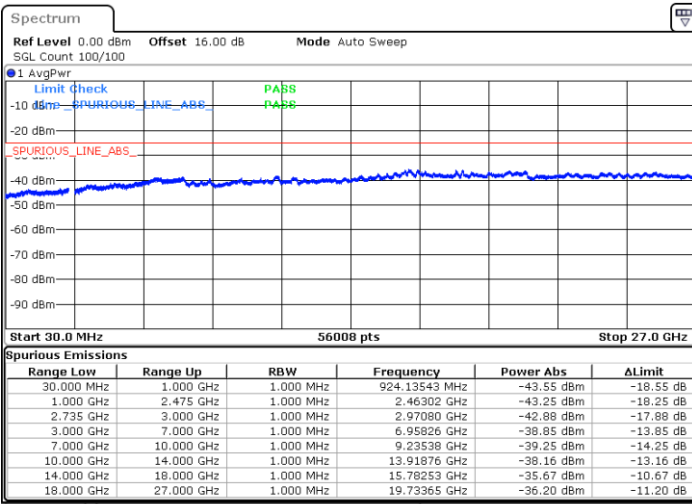

Date: 4.OCT.2020 21:39:58

Date: 4.OCT.2020 21:36:54

Highest Channel / FullIRB

N/A

Date: 4.OCT.2020 21:45:05

LTE Band 41C / 10MHz+15MHz

64QAM

Lowest Channel / 1RB0 and 1RB74

Lowest Channel / 1RB49 and 1RB0

Date: 5.OCT.2020 10:38:12

Date: 5.OCT.2020 10:33:05

Lowest Channel / FullIRB

N/A

Date: 5.OCT.2020 10:41:17

LTE Band 41C / 10MHz+15MHz

64QAM

MiddleChannel / 1RB0 and 1RB74

Middle Channel / 1RB49 and 1RB0

Date: 5.OCT.2020 10:53:18

Date: 5.OCT.2020 10:58:26

Middle Channel / FullIRB

N/A

Date: 5.OCT.2020 10:50:13

LTE Band 41C / 10MHz+15MHz