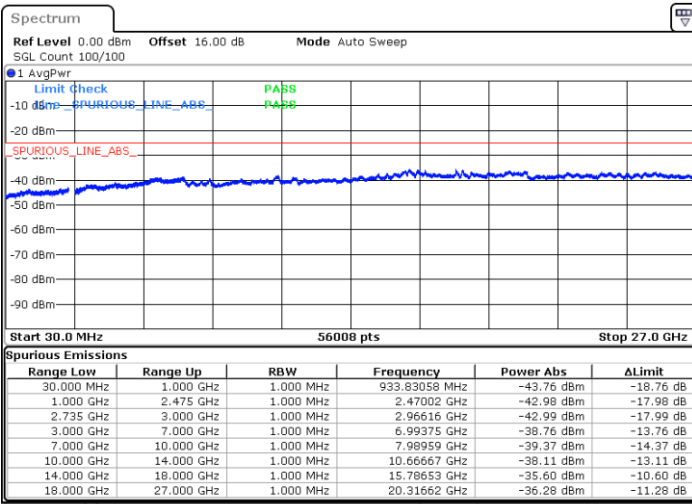

Lowest Channel / 1RB49 and 1RB0

Date: 5.OCT.2020 10:38:12

Date: 5.OCT.2020 10:33:05

Lowest Channel / FullIRB

N/A

Date: 5.OCT.2020 10:41:17

LTE Band 41C / 10MHz+15MHz

64QAM

MiddleChannel / 1RB0 and 1RB74

Middle Channel / 1RB49 and 1RB0

Date: 5.OCT.2020 10:53:18

Date: 5.OCT.2020 10:58:26

Middle Channel / FullIRB

N/A

Date: 5.OCT.2020 10:50:13

LTE Band 41C / 10MHz+15MHz

64QAM

Highest Channel / 1RB0 and 1RB74

Highest Channel / 1RB49 and 1RB0

Date: 5.OCT.2020 11:15:56

Date: 5.OCT.2020 11:12:52

Highest Channel / FullIRB

N/A

Date: 5.OCT.2020 11:21:04