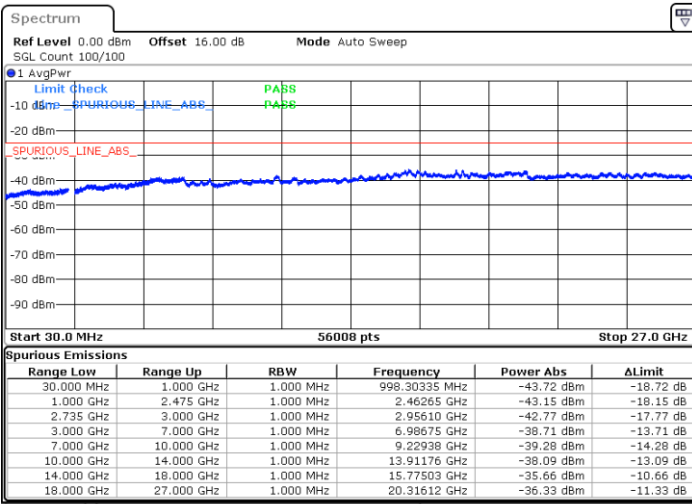

MiddleChannel / 1RB0 and 1RB74

Middle Channel / 1RB49 and 1RB0

Date: 5.OCT.2020 10:53:18

Date: 5.OCT.2020 10:58:26

Middle Channel / FullIRB

N/A

Date: 5.OCT.2020 10:50:13

LTE Band 41C / 10MHz+15MHz

64QAM

Highest Channel / 1RB0 and 1RB74

Highest Channel / 1RB49 and 1RB0

Date: 5.OCT.2020 11:15:56

Date: 5.OCT.2020 11:12:52

Highest Channel / FullIRB

N/A

Date: 5.OCT.2020 11:21:04

LTE Band 41C / 10MHz+20MHz

64QAM

Lowest Channel / 1RB0 and 1RB99

Lowest Channel / 1RB49 and 1RB0

Date: 5.OCT.2020 15:26:29

Date: 5.OCT.2020 15:21:22

Lowest Channel / FullIRB

N/A