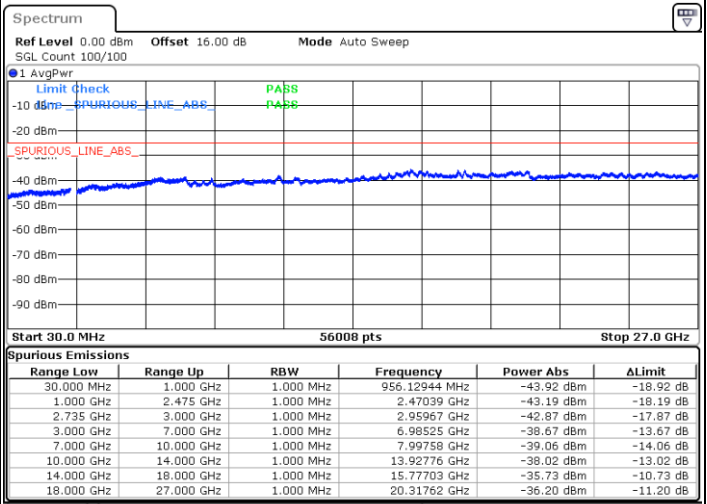

Date: 5.OCT.2020 13:20:51

Lowest Channel / FullIRB

N/A

Date: 5.OCT.2020 13:29:02

LTE Band 41C / 15MHz+10MHz

64QAM

Middle Channel / 1RB0 and 1RB49

Middle Channel / 1RB74 and 1RB0

Date: 5.OCT.2020 13:46:12

Date: 5.OCT.2020 13:51:19

Middle Channel / FullIRB

N/A

Date: 5.OCT.2020 13:43:08

LTE Band 41C / 15MHz+10MHz

64QAM

Highest Channel / 1RB0 and 1RB49

Highest Channel / 1RB74 and 1RB0

Date: 5.OCT.2020 14:31:19

Date: 5.OCT.2020 14:28:15

Highest Channel / FullIRB

N/A

Date: 5.OCT.2020 14:36:27

LTE Band 41C / 15MHz+15MHz

64QAM

Lowest Channel / 1RB0 and 1RB74

Lowest Channel / 1RB74 and 1RB0

Date: 6.OCT.2020 09:23:14

Date: 6.OCT.2020 09:18:07

Lowest Channel / FullRB

N/A

Date: 6.OCT.2020 09:26:19

LTE Band 41C / 15MHz+15MHz