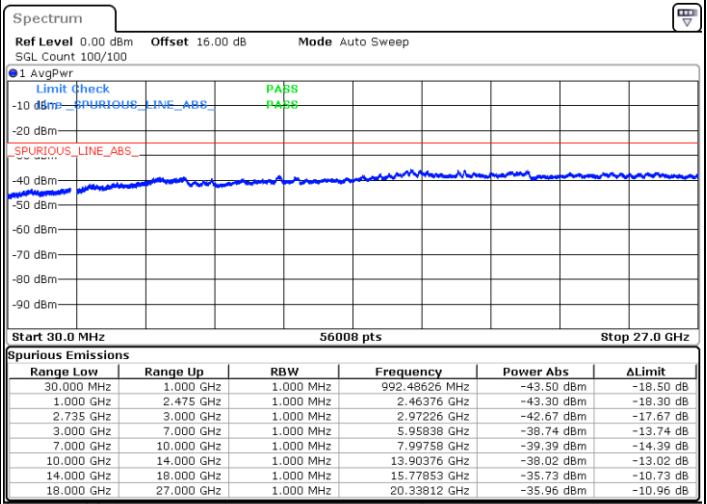

LTE Band 41C / 20MHz+5MHz

16QAM

Highest Channel / 1RB0 and 1RB24

Highest Channel / 1RB99 and 1RB0

Date: 5.OCT.2020 09:35:36

Date: 5.OCT.2020 09:30:29

Highest Channel / FullIRB

N/A

Date: 5.OCT.2020 09:38:41

LTE Band 41C / 20MHz+10MHz

16QAM

Lowest Channel / 1RB0 and 1RB49

Lowest Channel / 1RB99 and 1RB0

Date: 5.OCT.2020 17:01:55

Date: 5.OCT.2020 16:58:51

Lowest Channel / FullIRB