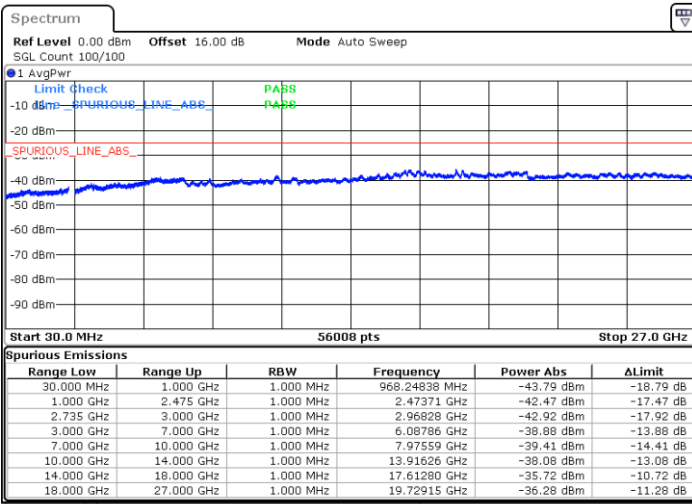

Date: 4.OCT.2020 22:06:39

Middle Channel / FullIRB

N/A

Date: 4.OCT.2020 21:56:30

LTE Band 41C / 5MHz+20MHz

64QAM

Highest Channel / 1RB0 and 1RB99

Highest Channel / 1RB24 and 1RB0

Date: 4.OCT.2020 21:39:58

Date: 4.OCT.2020 21:36:54

Highest Channel / FullIRB

N/A

Date: 4.OCT.2020 21:45:05

LTE Band 41C / 10MHz+15MHz

64QAM

Lowest Channel / 1RB0 and 1RB74

Lowest Channel / 1RB49 and 1RB0

Date: 5.OCT.2020 10:38:12

Date: 5.OCT.2020 10:33:05

Lowest Channel / FullIRB

N/A

Date: 5.OCT.2020 10:41:17

LTE Band 41C / 10MHz+15MHz

64QAM