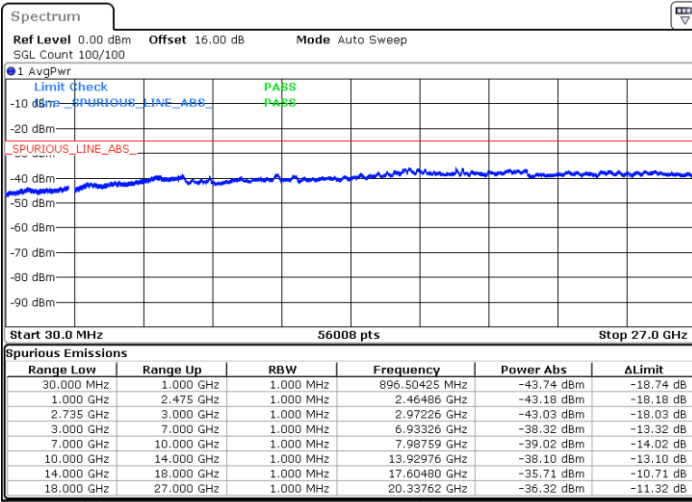

Date: 5.OCT.2020 15:28:33

LTE Band 41C / 10MHz+20MHz

64QAM

Middle Channel / 1RB0 and 1RB99

Middle Channel / 1RB49 and 1RB0

Date: 5.OCT.2020 15:44:41

Date: 5.OCT.2020 15:49:48

Middle Channel / FullIRB

N/A

Date: 5.OCT.2020 15:41:36

LTE Band 41C / 10MHz+20MHz

64QAM

Highest Channel / 1RB0 and 1RB99

Highest Channel / 1RB49 and 1RB0

Date: 5.OCT.2020 16:19:13

Date: 5.OCT.2020 16:16:09

Highest Channel / FullIRB

N/A

Date: 5.OCT.2020 16:24:20

LTE Band 41C / 15MHz+10MHz

64QAM

Lowest Channel / 1RB0 and 1RB49

Lowest Channel / 1RB74 and 1RB0

Date: 5.OCT.2020 13:25:58

Date: 5.OCT.2020 13:20:51

Lowest Channel / FullIRB

N/A

Date: 5.OCT.2020 13:29:02

LTE Band 41C / 15MHz+10MHz

64QAM

Middle Channel / 1RB0 and 1RB49

Middle Channel / 1RB74 and 1RB0