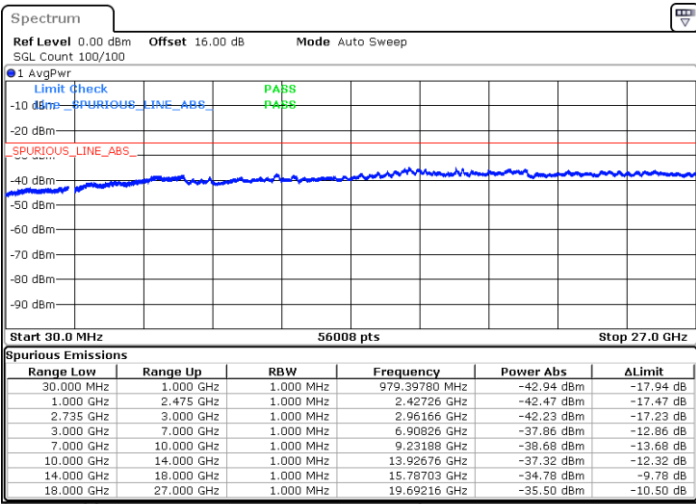

LTE Band 41C / 20MHz+20MHz

16QAM

MiddleChannel / 1RB0 and 1RB99

Middle Channel / 1RB99 and 1RB0

Date: 4.OCT.2020 18:39:05

Date: 4.OCT.2020 18:42:09

Middle Channel / FullIRB

N/A

Date: 4.OCT.2020 18:33:57

LTE Band 41C / 20MHz+20MHz

16QAM

Highest Channel / 1RB0 and 1RB99

Highest Channel / 1RB99 and 1RB0

Date: 4.OCT.2020 19:21:23

Date: 4.OCT.2020 19:16:16

Highest Channel / FullIRB