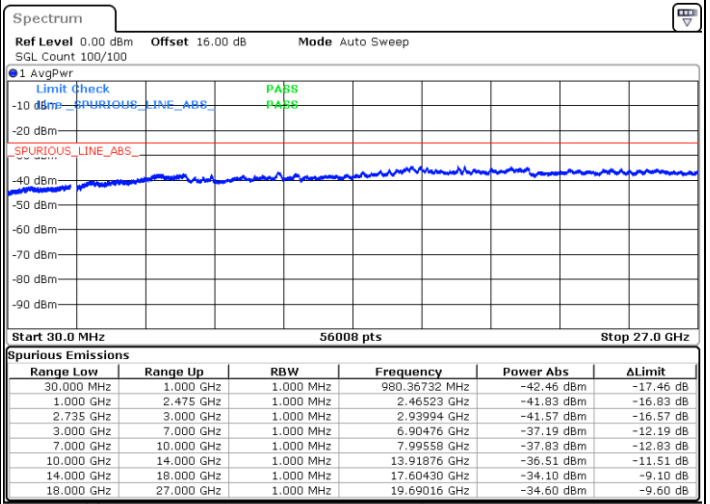

Date: 6.OCT.2020 08:34:11

Highest Channel / FullIRB

N/A

Date: 6.OCT.2020 08:42:23

LTE Band 41C / 20MHz+15MHz

16QAM

Lowest Channel / 1RB0 and 1RB74

Lowest Channel / 1RB99 and 1RB0

Date: 7.OCT.2020 11:08:13

Date: 7.OCT.2020 11:05:09

Lowest Channel / FullIRB

N/A

Date: 7.OCT.2020 11:13:22

LTE Band 41C / 20MHz+15MHz

16QAM

Middle Channel / 1RB0 and 1RB74

Middle Channel / 1RB99 and 1RB0

Date: 7.OCT.2020 11:35:52

Date: 7.OCT.2020 11:38:56

Middle Channel / FullIRB

N/A

Date: 7.OCT.2020 11:30:44

LTE Band 41C / 20MHz+15MHz

16QAM

Highest Channel / 1RB0 and 1RB74

Highest Channel / 1RB99 and 1RB0

Date: 7.OCT.2020 12:00:33

Date: 7.OCT.2020 11:55:26

Highest Channel / FullIRB

N/A

Date: 7.OCT.2020 12:03:38

LTE Band 41C / 20MHz+20MHz