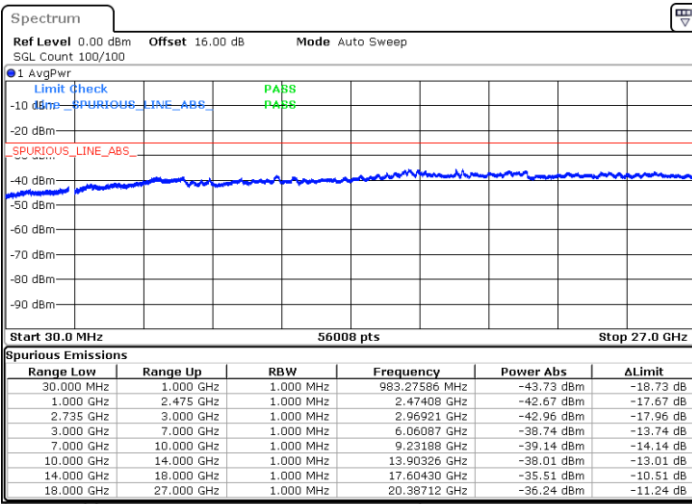

N/A

Date: 5.OCT.2020 15:41:36

LTE Band 41C / 10MHz+20MHz

64QAM

Highest Channel / 1RB0 and 1RB99

Highest Channel / 1RB49 and 1RB0

Date: 5.OCT.2020 16:19:13

Date: 5.OCT.2020 16:16:09

Highest Channel / FullIRB

N/A

Date: 5.OCT.2020 16:24:20

LTE Band 41C / 15MHz+10MHz

64QAM

Lowest Channel / 1RB0 and 1RB49

Lowest Channel / 1RB74 and 1RB0

Date: 5.OCT.2020 13:25:58

Date: 5.OCT.2020 13:20:51

Lowest Channel / FullIRB

N/A

Date: 5.OCT.2020 13:29:02

LTE Band 41C / 15MHz+10MHz

64QAM

Middle Channel / 1RB0 and 1RB49

Middle Channel / 1RB74 and 1RB0

Date: 5.OCT.2020 13:46:12

Date: 5.OCT.2020 13:51:19

Middle Channel / FullIRB

N/A

Date: 5.OCT.2020 13:43:08

LTE Band 41C / 15MHz+10MHz

64QAM

Highest Channel / 1RB0 and 1RB49