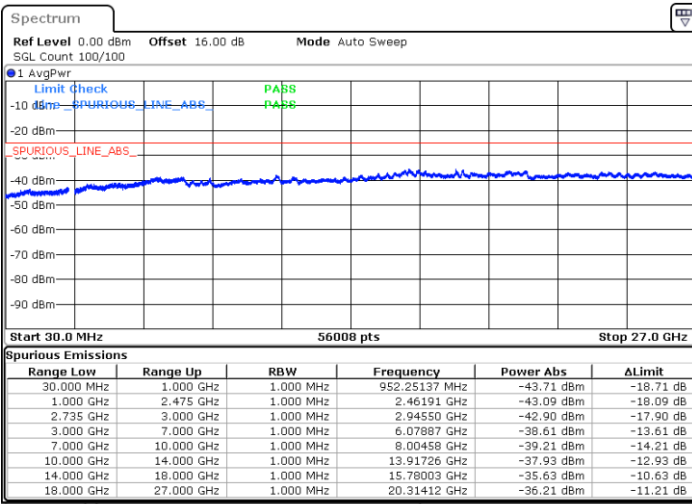

N/A

Date: 5.OCT.2020 15:41:36

LTE Band 41C / 10MHz+20MHz

64QAM

Highest Channel / 1RB0 and 1RB99

Highest Channel / 1RB49 and 1RB0

Date: 5.OCT.2020 16:19:13

Date: 5.OCT.2020 16:16:09

Highest Channel / FullIRB

N/A

Date: 5.OCT.2020 16:24:20

LTE Band 41C / 15MHz+10MHz

64QAM

Lowest Channel / 1RB0 and 1RB49

Lowest Channel / 1RB74 and 1RB0

Date: 5.OCT.2020 13:25:58

Date: 5.OCT.2020 13:20:51

Lowest Channel / FullIRB

N/A

Date: 5.OCT.2020 13:29:02

LTE Band 41C / 15MHz+10MHz

64QAM

Middle Channel / 1RB0 and 1RB49

Middle Channel / 1RB74 and 1RB0

Date: 5.OCT.2020 13:46:12

Date: 5.OCT.2020 13:51:19

Middle Channel / FullIRB

N/A

Date: 5.OCT.2020 13:43:08

LTE Band 41C / 15MHz+10MHz

64QAM

Highest Channel / 1RB0 and 1RB49