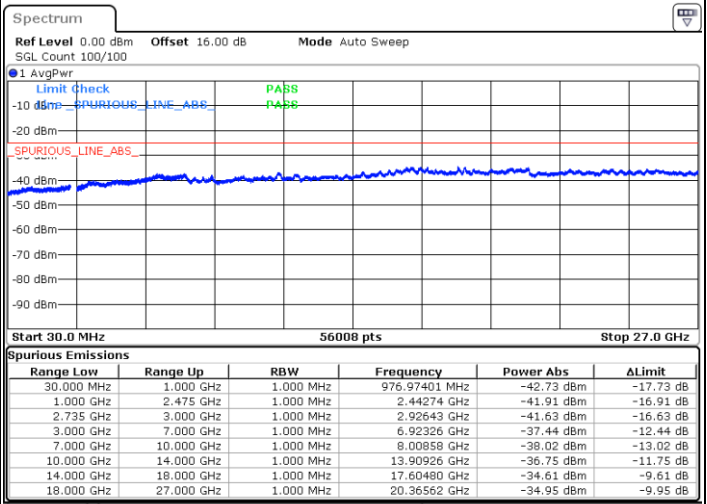

Highest Channel / 1RB74 and 1RB0

Date: 5.OCT.2020 14:31:19

Date: 5.OCT.2020 14:28:15

Highest Channel / FullIRB

N/A

Date: 5.OCT.2020 14:36:27

LTE Band 41C / 15MHz+15MHz

64QAM

Lowest Channel / 1RB0 and 1RB74

Lowest Channel / 1RB74 and 1RB0

Date: 6.OCT.2020 09:23:14

Date: 6.OCT.2020 09:18:07

Lowest Channel / FullRB

N/A

Date: 6.OCT.2020 09:26:19

LTE Band 41C / 15MHz+15MHz

64QAM

Middle Channel / 1RB0 and 1RB74

Middle Channel / 1RB74 and 1RB0

Date: 6.OCT.2020 16:29:09

Date: 6.OCT.2020 16:34:16

Middle Channel / FullIRB

N/A

Date: 6.OCT.2020 16:26:04

LTE Band 41C / 15MHz+15MHz

64QAM

Highest Channel / 1RB0 and 1RB74

Highest Channel / 1RB74 and 1RB0

Date: 6.OCT.2020 16:50:32

Date: 6.OCT.2020 16:47:27

Highest Channel / FullIRB

N/A