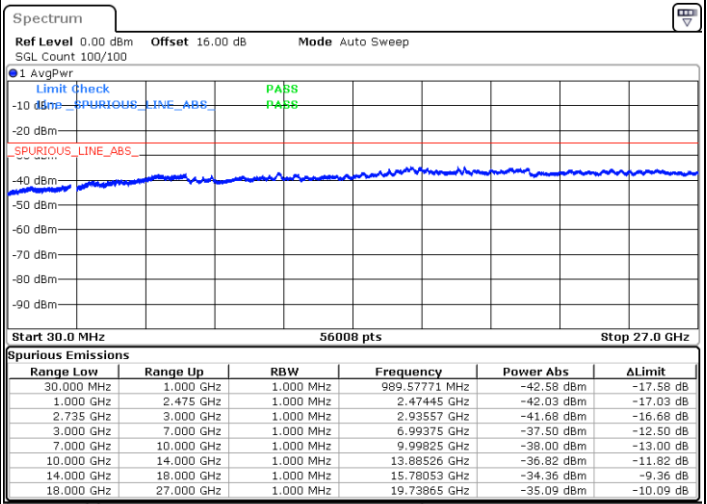

Date: 5.OCT.2020 13:46:12

Date: 5.OCT.2020 13:51:19

Middle Channel / FullIRB

N/A

Date: 5.OCT.2020 13:43:08

LTE Band 41C / 15MHz+10MHz

64QAM

Highest Channel / 1RB0 and 1RB49

Highest Channel / 1RB74 and 1RB0

Date: 5.OCT.2020 14:31:19

Date: 5.OCT.2020 14:28:15

Highest Channel / FullIRB

N/A

Date: 5.OCT.2020 14:36:27

LTE Band 41C / 15MHz+15MHz

64QAM

Lowest Channel / 1RB0 and 1RB74

Lowest Channel / 1RB74 and 1RB0

Date: 6.OCT.2020 09:23:14

Date: 6.OCT.2020 09:18:07

Lowest Channel / FullRB

N/A

Date: 6.OCT.2020 09:26:19

LTE Band 41C / 15MHz+15MHz