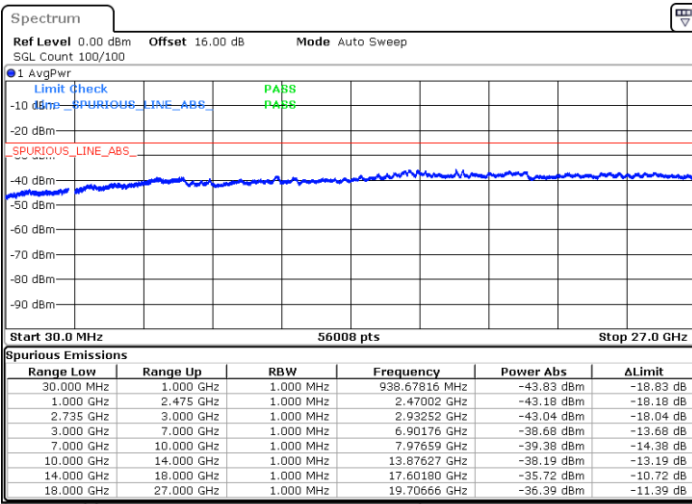

Date: 4.OCT.2020 21:39:58

Date: 4.OCT.2020 21:36:54

Highest Channel / FullIRB

N/A

Date: 4.OCT.2020 21:45:05

LTE Band 41C / 10MHz+15MHz

64QAM

Lowest Channel / 1RB0 and 1RB74

Lowest Channel / 1RB49 and 1RB0

Date: 5.OCT.2020 10:38:12

Date: 5.OCT.2020 10:33:05

Lowest Channel / FullIRB

N/A

Date: 5.OCT.2020 10:41:17

LTE Band 41C / 10MHz+15MHz

64QAM

MiddleChannel / 1RB0 and 1RB74

Middle Channel / 1RB49 and 1RB0

Date: 5.OCT.2020 10:53:18

Date: 5.OCT.2020 10:58:26

Middle Channel / FullIRB

N/A

Date: 5.OCT.2020 10:50:13

LTE Band 41C / 10MHz+15MHz