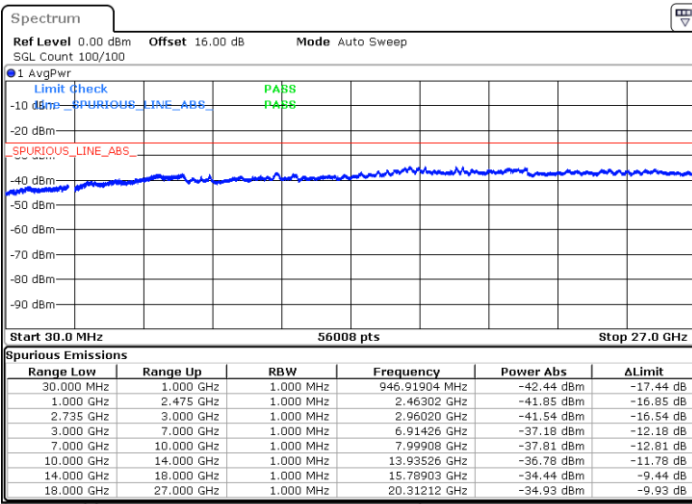

LTE Band 41C / 15MHz+15MHz

64QAM

Middle Channel / 1RB0 and 1RB74

Middle Channel / 1RB74 and 1RB0

Date: 6.OCT.2020 16:29:09

Date: 6.OCT.2020 16:34:16