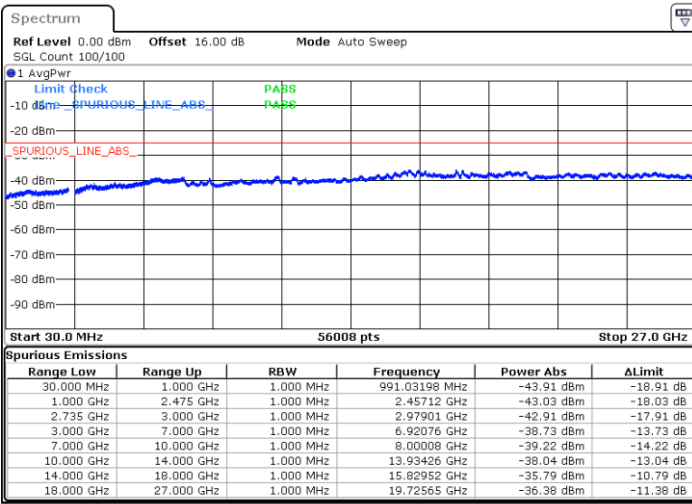

Date: 5.OCT.2020 09:38:41

LTE Band 41C / 20MHz+10MHz

16QAM

Lowest Channel / 1RB0 and 1RB49

Lowest Channel / 1RB99 and 1RB0

Date: 5.OCT.2020 17:01:55

Date: 5.OCT.2020 16:58:51

Lowest Channel / FullIRB

N/A

Date: 5.OCT.2020 17:07:02

LTE Band 41C / 20MHz+10MHz

16QAM

Middle Channel / 1RB0 and 1RB49

Middle Channel / 1RB99 and 1RB0

Date: 5.OCT.2020 17:22:25

Date: 5.OCT.2020 17:25:29

Middle Channel / FullIRB

N/A

Date: 5.OCT.2020 17:17:17

LTE Band 41C / 20MHz+10MHz

16QAM

Highest Channel / 1RB0 and 1RB49

Highest Channel / 1RB99 and 1RB0

Date: 6.OCT.2020 08:39:19

Date: 6.OCT.2020 08:34:11

Highest Channel / FullIRB

N/A

Date: 6.OCT.2020 08:42:23

LTE Band 41C / 20MHz+15MHz

16QAM

Lowest Channel / 1RB0 and 1RB74

Lowest Channel / 1RB99 and 1RB0