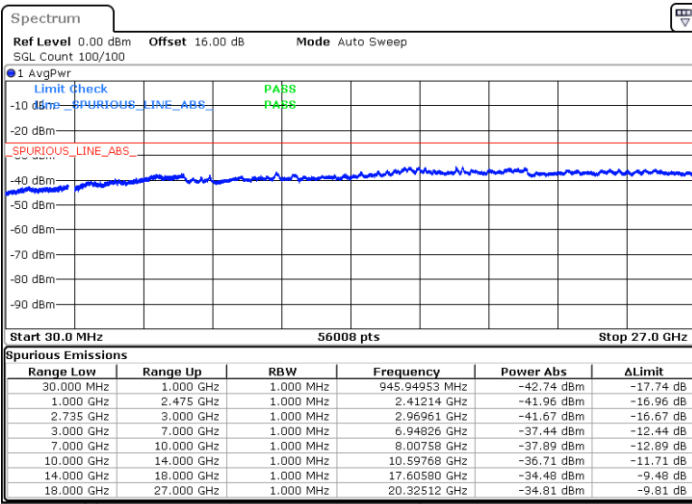

Middle Channel / FullIRB

N/A

Date: 5.OCT.2020 17:17:17

LTE Band 41C / 20MHz+10MHz

16QAM

Highest Channel / 1RB0 and 1RB49

Highest Channel / 1RB99 and 1RB0

Date: 6.OCT.2020 08:39:19

Date: 6.OCT.2020 08:34:11

Highest Channel / FullIRB

N/A

Date: 6.OCT.2020 08:42:23

LTE Band 41C / 20MHz+15MHz

16QAM

Lowest Channel / 1RB0 and 1RB74

Lowest Channel / 1RB99 and 1RB0

Date: 7.OCT.2020 11:08:13

Date: 7.OCT.2020 11:05:09

Lowest Channel / FullIRB

N/A

Date: 7.OCT.2020 11:13:22

LTE Band 41C / 20MHz+15MHz

16QAM

Middle Channel / 1RB0 and 1RB74