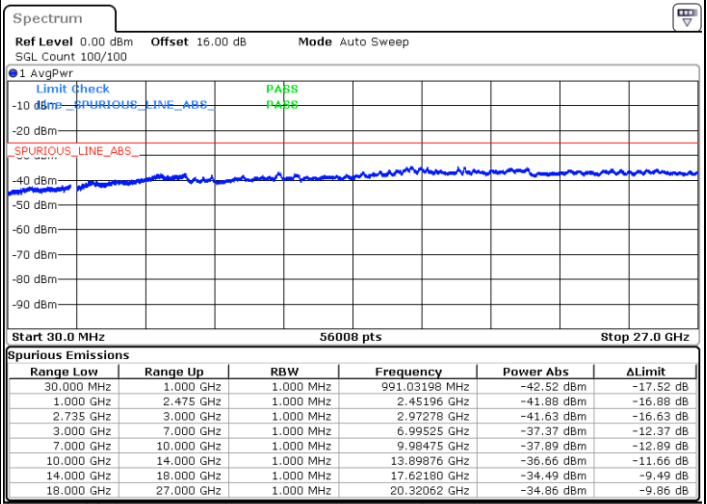

LTE Band 41C / 15MHz+15MHz

64QAM

Middle Channel / 1RB0 and 1RB74

Middle Channel / 1RB74 and 1RB0

Date: 6.OCT.2020 16:29:09

Date: 6.OCT.2020 16:34:16