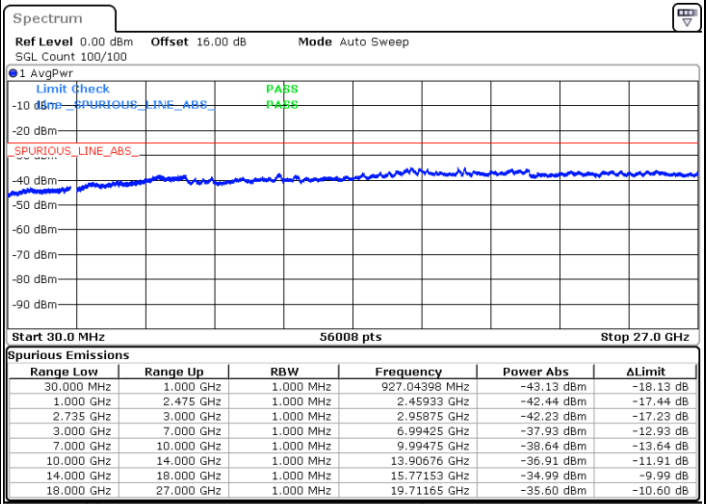

Highest Channel / 1RB0 and 1RB74

Highest Channel / 1RB99 and 1RB0

Date: 7.OCT.2020 12:00:33

Date: 7.OCT.2020 11:55:26

Highest Channel / FullIRB

N/A

Date: 7.OCT.2020 12:03:38

LTE Band 41C / 20MHz+20MHz

16QAM

Lowest Channel / 1RB0 and 1RB99

Lowest Channel / 1RB99 and 1RB0

Date: 4.OCT.2020 17:59:05

Date: 4.OCT.2020 17:56:00

Lowest Channel / FullIRB

N/A

Date: 4.OCT.2020 18:04:12

LTE Band 41C / 20MHz+20MHz

16QAM

MiddleChannel / 1RB0 and 1RB99

Middle Channel / 1RB99 and 1RB0

Date: 4.OCT.2020 18:39:05

Date: 4.OCT.2020 18:42:09

Middle Channel / FullIRB

N/A

Date: 4.OCT.2020 18:33:57

LTE Band 41C / 20MHz+20MHz

16QAM

Highest Channel / 1RB0 and 1RB99

Highest Channel / 1RB99 and 1RB0

Date: 4.OCT.2020 19:21:23

Date: 4.OCT.2020 19:16:16

Highest Channel / FullIRB