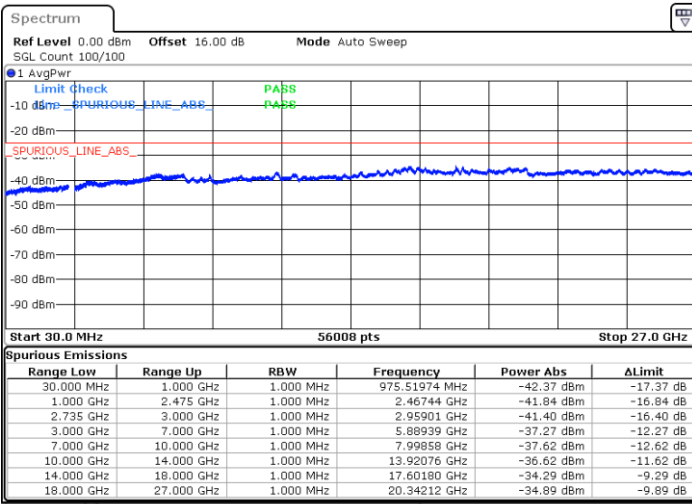

Middle Channel / FullIRB

N/A

Date: 5.OCT.2020 17:17:17

LTE Band 41C / 20MHz+10MHz

16QAM

Highest Channel / 1RB0 and 1RB49

Highest Channel / 1RB99 and 1RB0

Date: 6.OCT.2020 08:39:19

Date: 6.OCT.2020 08:34:11

Highest Channel / FullIRB

N/A

Date: 6.OCT.2020 08:42:23

LTE Band 41C / 20MHz+15MHz

16QAM

Lowest Channel / 1RB0 and 1RB74

Lowest Channel / 1RB99 and 1RB0

Date: 7.OCT.2020 11:08:13

Date: 7.OCT.2020 11:05:09

Lowest Channel / FullIRB

N/A

Date: 7.OCT.2020 11:13:22

LTE Band 41C / 20MHz+15MHz

16QAM

Middle Channel / 1RB0 and 1RB74