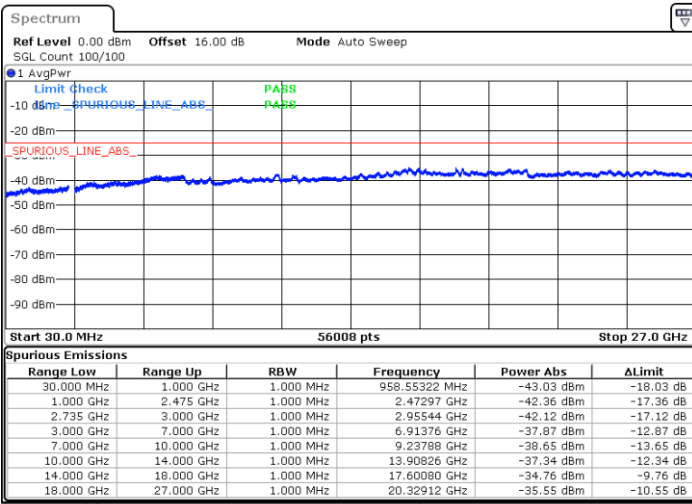

Highest Channel / 1RB0 and 1RB74

Highest Channel / 1RB99 and 1RB0

Date: 7.OCT.2020 12:00:33

Date: 7.OCT.2020 11:55:26

Highest Channel / FullIRB

N/A

Date: 7.OCT.2020 12:03:38

LTE Band 41C / 20MHz+20MHz

16QAM

Lowest Channel / 1RB0 and 1RB99

Lowest Channel / 1RB99 and 1RB0

Date: 4.OCT.2020 17:59:05

Date: 4.OCT.2020 17:56:00

Lowest Channel / FullIRB

N/A

Date: 4.OCT.2020 18:04:12

LTE Band 41C / 20MHz+20MHz

16QAM

MiddleChannel / 1RB0 and 1RB99

Middle Channel / 1RB99 and 1RB0

Date: 4.OCT.2020 18:39:05

Date: 4.OCT.2020 18:42:09

Middle Channel / FullIRB

N/A

Date: 4.OCT.2020 18:33:57

LTE Band 41C / 20MHz+20MHz

16QAM

Highest Channel / 1RB0 and 1RB99

Highest Channel / 1RB99 and 1RB0

Date: 4.OCT.2020 19:21:23

Date: 4.OCT.2020 19:16:16

Highest Channel / FullIRB