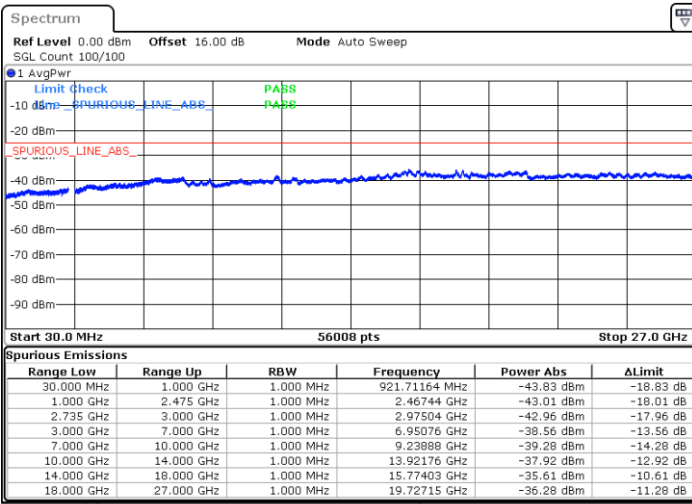

LTE Band 41C / 20MHz+5MHz

16QAM

Highest Channel / 1RB0 and 1RB24

Highest Channel / 1RB99 and 1RB0

Date: 5.OCT.2020 09:35:36

Date: 5.OCT.2020 09:30:29

Highest Channel / FullIRB

N/A

Date: 5.OCT.2020 09:38:41

LTE Band 41C / 20MHz+10MHz

16QAM

Lowest Channel / 1RB0 and 1RB49

Lowest Channel / 1RB99 and 1RB0

Date: 5.OCT.2020 17:01:55

Date: 5.OCT.2020 16:58:51

Lowest Channel / FullIRB