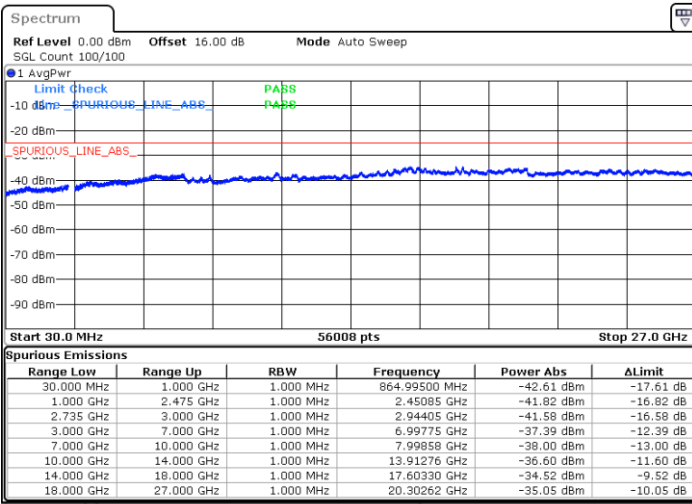

Highest Channel / 1RB74 and 1RB0

Date: 5.OCT.2020 14:31:19

Date: 5.OCT.2020 14:28:15

Highest Channel / FullIRB

N/A

Date: 5.OCT.2020 14:36:27

LTE Band 41C / 15MHz+15MHz

64QAM

Lowest Channel / 1RB0 and 1RB74

Lowest Channel / 1RB74 and 1RB0

Date: 6.OCT.2020 09:23:14

Date: 6.OCT.2020 09:18:07

Lowest Channel / FullRB

N/A

Date: 6.OCT.2020 09:26:19

LTE Band 41C / 15MHz+15MHz

LTE Band 41C / 15MHz+15MHz

64QAM

Highest Channel / 1RB0 and 1RB74

Highest Channel / 1RB74 and 1RB0

Date: 6.OCT.2020 16:50:32

Date: 6.OCT.2020 16:47:27

Highest Channel / FullIRB

N/A