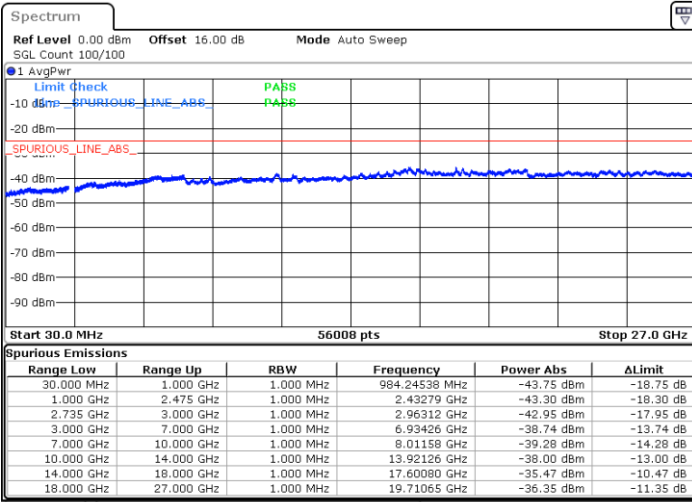

Date: 5.OCT.2020 13:46:12

Date: 5.OCT.2020 13:51:19

Middle Channel / FullIRB

N/A

Date: 5.OCT.2020 13:43:08

LTE Band 41C / 15MHz+10MHz

64QAM

Highest Channel / 1RB0 and 1RB49

Highest Channel / 1RB74 and 1RB0

Date: 5.OCT.2020 14:31:19

Date: 5.OCT.2020 14:28:15

Highest Channel / FullIRB

N/A

Date: 5.OCT.2020 14:36:27

LTE Band 41C / 15MHz+15MHz

64QAM

Lowest Channel / 1RB0 and 1RB74

Lowest Channel / 1RB74 and 1RB0

Date: 6.OCT.2020 09:23:14

Date: 6.OCT.2020 09:18:07

Lowest Channel / FullRB

N/A

Date: 6.OCT.2020 09:26:19

LTE Band 41C / 15MHz+15MHz