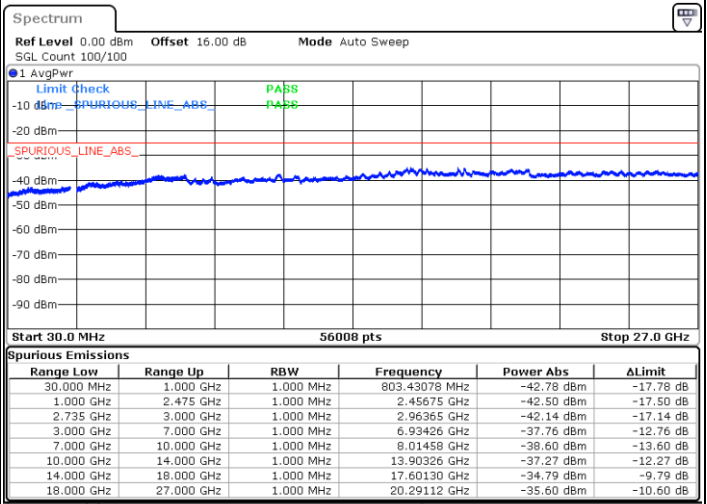

LTE Band 41C / 20MHz+20MHz

16QAM

MiddleChannel / 1RB0 and 1RB99

Middle Channel / 1RB99 and 1RB0

Date: 4.OCT.2020 18:39:05

Date: 4.OCT.2020 18:42:09

Middle Channel / FullIRB

N/A

Date: 4.OCT.2020 18:33:57

LTE Band 41C / 20MHz+20MHz

16QAM

Highest Channel / 1RB0 and 1RB99

Highest Channel / 1RB99 and 1RB0

Date: 4.OCT.2020 19:21:23

Date: 4.OCT.2020 19:16:16

Highest Channel / FullIRB

N/A

Date: 4.OCT.2020 19:24:28

LTE Band 41C / 5MHz+20MHz

64QAM

Lowest Channel / 1RB0 and 1RB99

Lowest Channel / 1RB24 and 1RB0

Date: 4.OCT.2020 21:12:02

Date: 4.OCT.2020 21:06:55