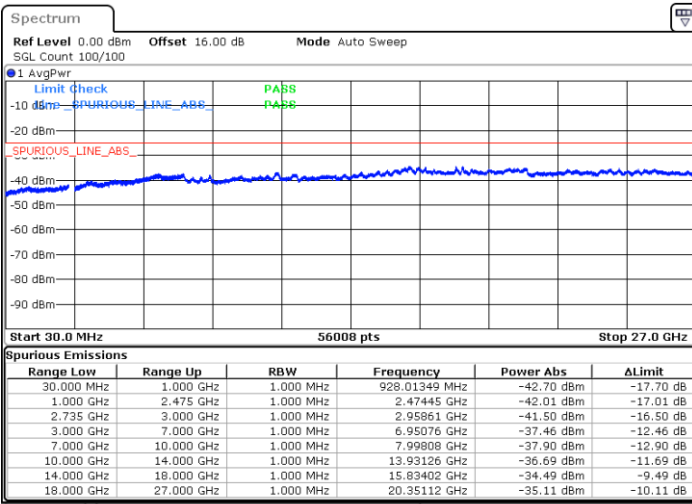

Date: 5.OCT.2020 13:46:12

Date: 5.OCT.2020 13:51:19

Middle Channel / FullIRB

N/A

Date: 5.OCT.2020 13:43:08

LTE Band 41C / 15MHz+10MHz

64QAM

Highest Channel / 1RB0 and 1RB49

Highest Channel / 1RB74 and 1RB0

Date: 5.OCT.2020 14:31:19

Date: 5.OCT.2020 14:28:15

Highest Channel / FullIRB

N/A

Date: 5.OCT.2020 14:36:27

LTE Band 41C / 15MHz+15MHz

64QAM

Lowest Channel / 1RB0 and 1RB74

Lowest Channel / 1RB74 and 1RB0

Date: 6.OCT.2020 09:23:14

Date: 6.OCT.2020 09:18:07

Lowest Channel / FullRB

N/A

Date: 6.OCT.2020 09:26:19

LTE Band 41C / 15MHz+15MHz