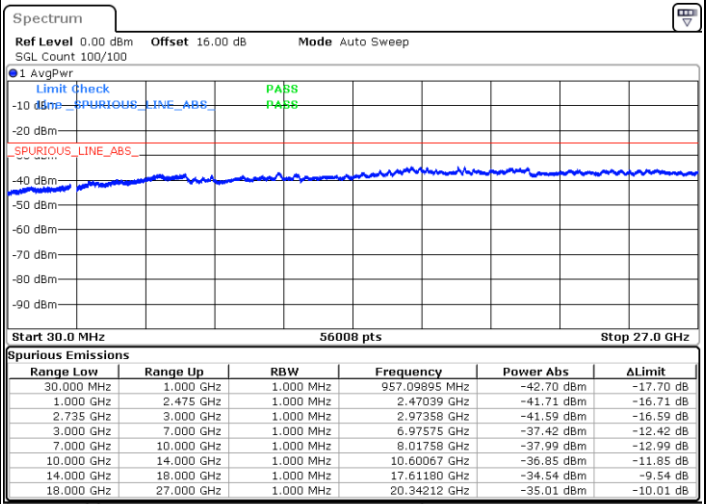

Middle Channel / FullIRB

N/A

Date: 5.OCT.2020 17:17:17

LTE Band 41C / 20MHz+10MHz

16QAM

Highest Channel / 1RB0 and 1RB49

Highest Channel / 1RB99 and 1RB0

Date: 6.OCT.2020 08:39:19

Date: 6.OCT.2020 08:34:11

Highest Channel / FullIRB

N/A

Date: 6.OCT.2020 08:42:23

LTE Band 41C / 20MHz+15MHz

16QAM

Lowest Channel / 1RB0 and 1RB74

Lowest Channel / 1RB99 and 1RB0

Date: 7.OCT.2020 11:08:13

Date: 7.OCT.2020 11:05:09

Lowest Channel / FullIRB

N/A

Date: 7.OCT.2020 11:13:22

LTE Band 41C / 20MHz+15MHz

16QAM

Middle Channel / 1RB0 and 1RB74