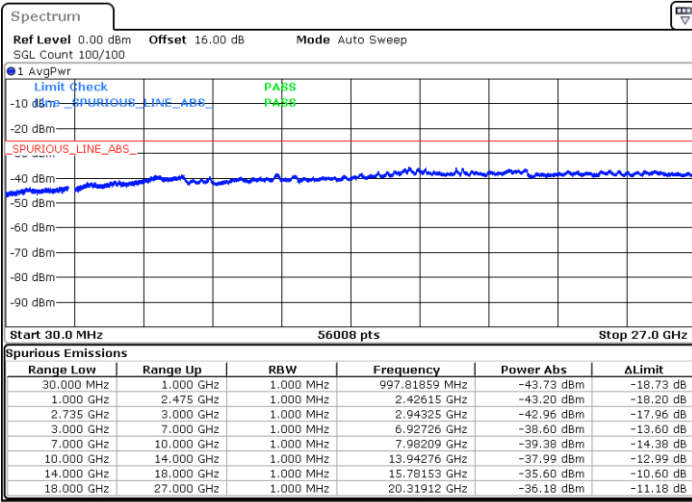

Highest Channel / FullIRB

N/A

Date: 5.OCT.2020 16:24:20

LTE Band 41C / 15MHz+10MHz

64QAM

Lowest Channel / 1RB0 and 1RB49

Lowest Channel / 1RB74 and 1RB0

Date: 5.OCT.2020 13:25:58

Date: 5.OCT.2020 13:20:51

Lowest Channel / FullIRB

N/A

Date: 5.OCT.2020 13:29:02

LTE Band 41C / 15MHz+10MHz

64QAM

Middle Channel / 1RB0 and 1RB49

Middle Channel / 1RB74 and 1RB0

Date: 5.OCT.2020 13:46:12

Date: 5.OCT.2020 13:51:19

Middle Channel / FullIRB

N/A

Date: 5.OCT.2020 13:43:08

LTE Band 41C / 15MHz+10MHz

64QAM

Highest Channel / 1RB0 and 1RB49

Highest Channel / 1RB74 and 1RB0

Date: 5.OCT.2020 14:31:19

Date: 5.OCT.2020 14:28:15

Highest Channel / FullIRB

N/A

Date: 5.OCT.2020 14:36:27

LTE Band 41C / 15MHz+15MHz

64QAM