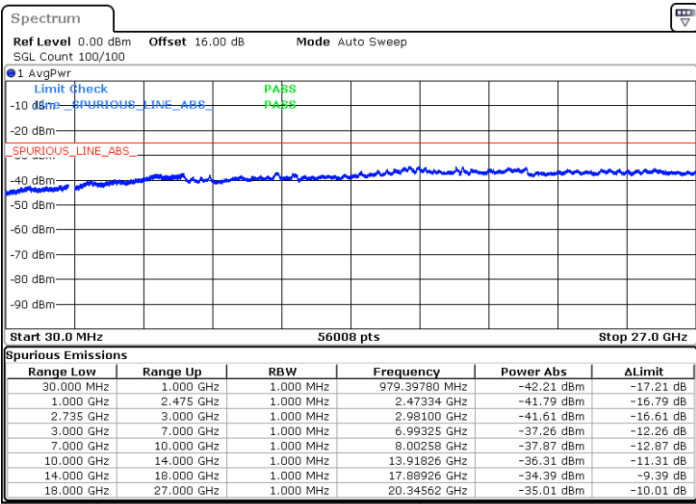

Date: 7.OCT.2020 11:08:13

Date: 7.OCT.2020 11:05:09

Lowest Channel / FullIRB

N/A

Date: 7.OCT.2020 11:13:22

LTE Band 41C / 20MHz+15MHz

16QAM

Middle Channel / 1RB0 and 1RB74

Middle Channel / 1RB99 and 1RB0

Date: 7.OCT.2020 11:35:52

Date: 7.OCT.2020 11:38:56

Middle Channel / FullIRB

N/A

Date: 7.OCT.2020 11:30:44

LTE Band 41C / 20MHz+15MHz

16QAM

Highest Channel / 1RB0 and 1RB74

Highest Channel / 1RB99 and 1RB0

Date: 7.OCT.2020 12:00:33

Date: 7.OCT.2020 11:55:26

Highest Channel / FullIRB

N/A

Date: 7.OCT.2020 12:03:38

LTE Band 41C / 20MHz+20MHz