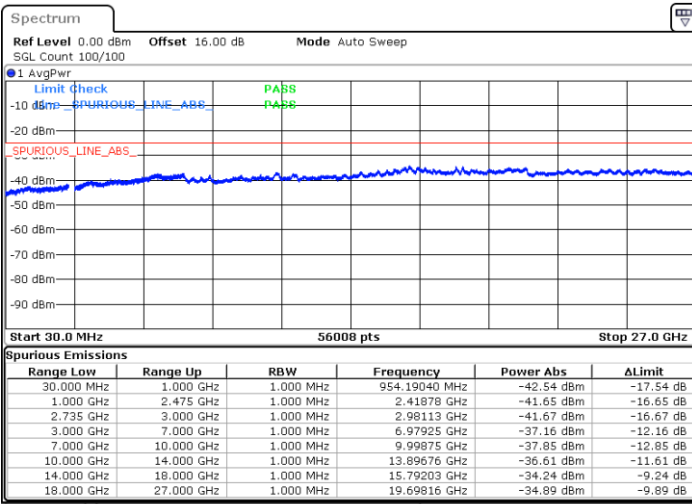

LTE Band 41C / 15MHz+15MHz

64QAM

Highest Channel / 1RB0 and 1RB74

Highest Channel / 1RB74 and 1RB0

Date: 6.OCT.2020 16:50:32

Date: 6.OCT.2020 16:47:27

Highest Channel / FullIRB

N/A

Date: 6.OCT.2020 16:55:39

LTE Band 41C / 15MHz+20MHz

64QAM

Lowest Channel / 1RB0 and 1RB99

Lowest Channel / 1RB74 and 1RB0

Date: 7.OCT.2020 09:48:57

Date: 7.OCT.2020 09:43:50

Lowest Channel / FullIRB

N/A

Date: 7.OCT.2020 09:52:03

LTE Band 41C / 15MHz+20MHz

64QAM

Middle Channel / 1RB0 and 1RB99

Middle Channel / 1RB74 and 1RB0

Date: 7.OCT.2020 10:08:44

Date: 7.OCT.2020 10:13:52