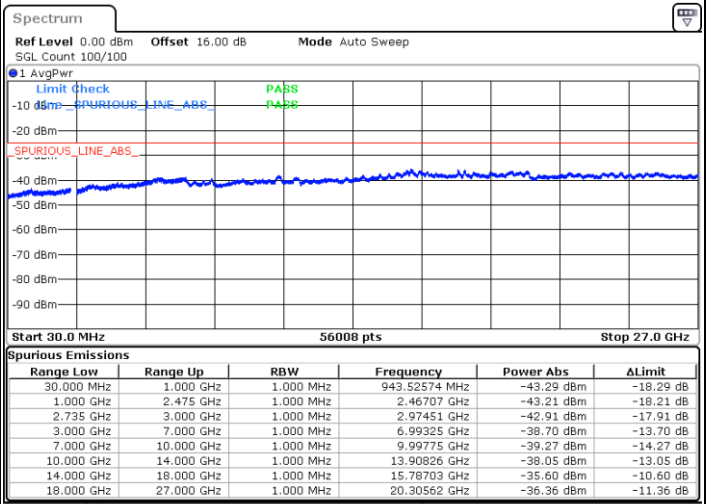

Date: 4.OCT.2020 22:06:39

Middle Channel / FullIRB

N/A

Date: 4.OCT.2020 21:56:30

LTE Band 41C / 5MHz+20MHz

64QAM

Highest Channel / 1RB0 and 1RB99

Highest Channel / 1RB24 and 1RB0

Date: 4.OCT.2020 21:39:58

Date: 4.OCT.2020 21:36:54

Highest Channel / FullIRB

N/A

Date: 4.OCT.2020 21:45:05

LTE Band 41C / 10MHz+15MHz

64QAM

Lowest Channel / 1RB0 and 1RB74

Lowest Channel / 1RB49 and 1RB0

Date: 5.OCT.2020 10:38:12

Date: 5.OCT.2020 10:33:05

Lowest Channel / FullIRB

N/A

Date: 5.OCT.2020 10:41:17

LTE Band 41C / 10MHz+15MHz

64QAM