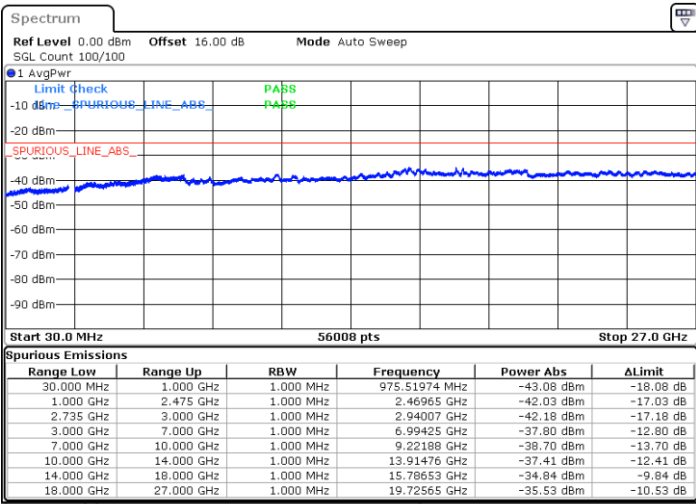

Highest Channel / 1RB0 and 1RB74

Highest Channel / 1RB99 and 1RB0

Date: 7.OCT.2020 12:00:33

Date: 7.OCT.2020 11:55:26

Highest Channel / FullIRB

N/A

Date: 7.OCT.2020 12:03:38

LTE Band 41C / 20MHz+20MHz

16QAM

Lowest Channel / 1RB0 and 1RB99

Lowest Channel / 1RB99 and 1RB0

Date: 4.OCT.2020 17:59:05

Date: 4.OCT.2020 17:56:00

Lowest Channel / FullIRB

N/A

Date: 4.OCT.2020 18:04:12

LTE Band 41C / 20MHz+20MHz

16QAM

MiddleChannel / 1RB0 and 1RB99

Middle Channel / 1RB99 and 1RB0

Date: 4.OCT.2020 18:39:05

Date: 4.OCT.2020 18:42:09

Middle Channel / FullIRB

N/A

Date: 4.OCT.2020 18:33:57

LTE Band 41C / 20MHz+20MHz

16QAM

Highest Channel / 1RB0 and 1RB99

Highest Channel / 1RB99 and 1RB0

Date: 4.OCT.2020 19:21:23

Date: 4.OCT.2020 19:16:16

Highest Channel / FullIRB