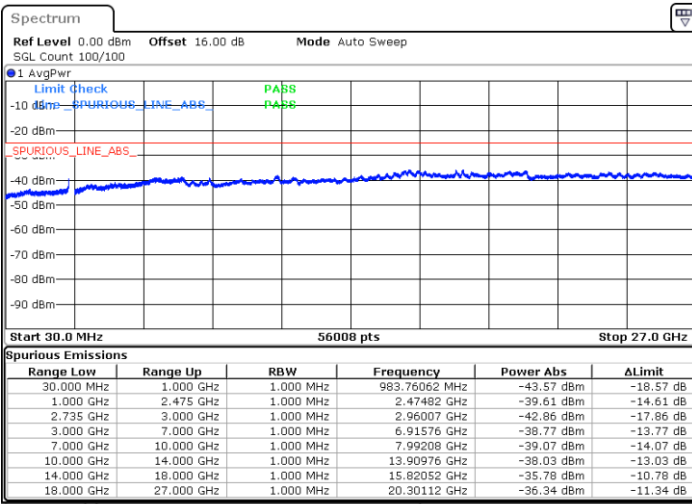

LTE Band 41C / 10MHz+20MHz

64QAM

Lowest Channel / 1RB0 and 1RB99

Lowest Channel / 1RB49 and 1RB0

Date: 5.OCT.2020 15:26:29

Date: 5.OCT.2020 15:21:22

Lowest Channel / FullIRB

N/A

Date: 5.OCT.2020 15:28:33

LTE Band 41C / 10MHz+20MHz

64QAM

Middle Channel / 1RB0 and 1RB99

Middle Channel / 1RB49 and 1RB0

Date: 5.OCT.2020 15:44:41

Date: 5.OCT.2020 15:49:48

Middle Channel / FullIRB

N/A

Date: 5.OCT.2020 15:41:36

LTE Band 41C / 10MHz+20MHz

64QAM

Highest Channel / 1RB0 and 1RB99

Highest Channel / 1RB49 and 1RB0

Date: 5.OCT.2020 16:19:13

Date: 5.OCT.2020 16:16:09