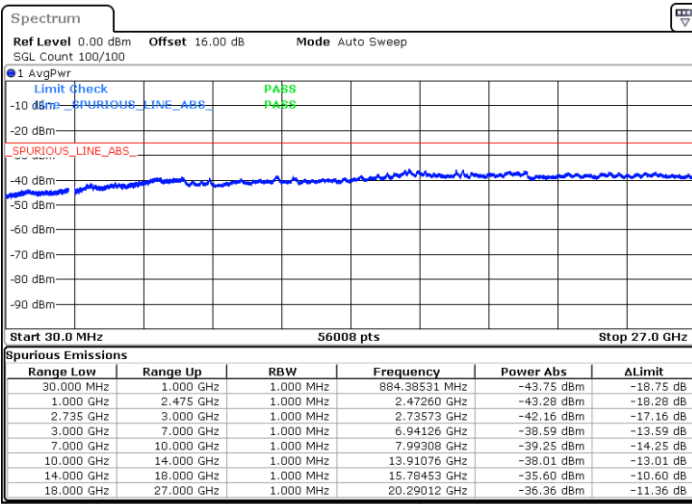

Date: 5.OCT.2020 13:20:51

Lowest Channel / FullIRB

N/A

Date: 5.OCT.2020 13:29:02

LTE Band 41C / 15MHz+10MHz

64QAM

Middle Channel / 1RB0 and 1RB49

Middle Channel / 1RB74 and 1RB0

Date: 5.OCT.2020 13:46:12

Date: 5.OCT.2020 13:51:19

Middle Channel / FullIRB

N/A

Date: 5.OCT.2020 13:43:08

LTE Band 41C / 15MHz+10MHz

64QAM

Highest Channel / 1RB0 and 1RB49

Highest Channel / 1RB74 and 1RB0

Date: 5.OCT.2020 14:31:19

Date: 5.OCT.2020 14:28:15

Highest Channel / FullIRB

N/A

Date: 5.OCT.2020 14:36:27

LTE Band 41C / 15MHz+15MHz

64QAM

Lowest Channel / 1RB0 and 1RB74

Lowest Channel / 1RB74 and 1RB0

Date: 6.OCT.2020 09:23:14

Date: 6.OCT.2020 09:18:07

Lowest Channel / FullRB

N/A

Date: 6.OCT.2020 09:26:19

LTE Band 41C / 15MHz+15MHz