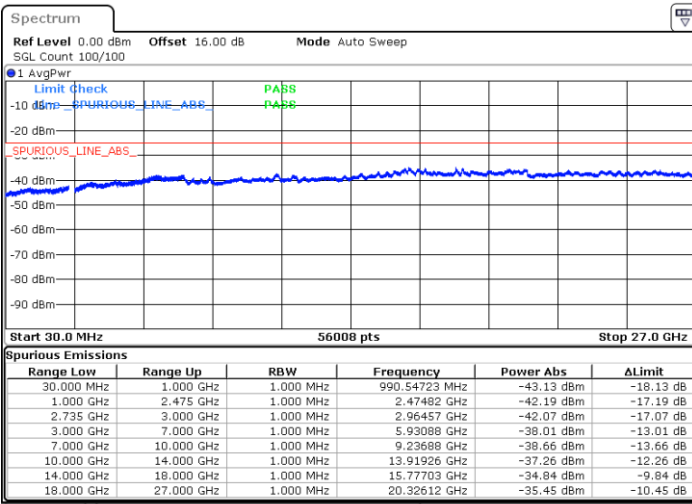

Date: 4.OCT.2020 18:33:57

LTE Band 41C / 20MHz+20MHz

16QAM

Highest Channel / 1RB0 and 1RB99

Highest Channel / 1RB99 and 1RB0

Date: 4.OCT.2020 19:21:23

Date: 4.OCT.2020 19:16:16

Highest Channel / FullIRB

N/A

Date: 4.OCT.2020 19:24:28

LTE Band 41C / 5MHz+20MHz

64QAM

Lowest Channel / 1RB0 and 1RB99

Lowest Channel / 1RB24 and 1RB0

Date: 4.OCT.2020 21:12:02

Date: 4.OCT.2020 21:06:55

Lowest Channel / FullIRB

N/A

Date: 4.OCT.2020 21:15:06

LTE Band 41C / 5MHz+20MHz

64QAM

Middle Channel / 1RB0 and 1RB99

Middle Channel / 1RB24 and 1RB0

Date: 4.OCT.2020 22:01:32

Date: 4.OCT.2020 22:06:39

Middle Channel / FullIRB

N/A

Date: 4.OCT.2020 21:56:30

LTE Band 41C / 5MHz+20MHz

64QAM

Highest Channel / 1RB0 and 1RB99

Highest Channel / 1RB24 and 1RB0