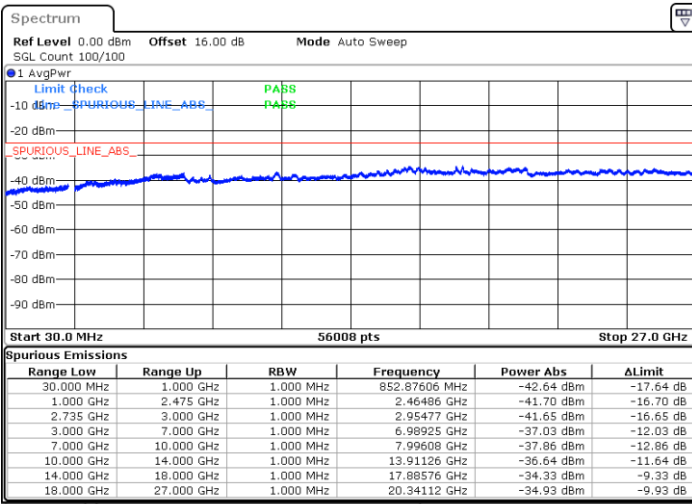

LTE Band 41C / 15MHz+15MHz

64QAM

Highest Channel / 1RB0 and 1RB74

Highest Channel / 1RB74 and 1RB0

Date: 6.OCT.2020 16:50:32

Date: 6.OCT.2020 16:47:27

Highest Channel / FullIRB

N/A

Date: 6.OCT.2020 16:55:39

LTE Band 41C / 15MHz+20MHz

64QAM

Lowest Channel / 1RB0 and 1RB99

Lowest Channel / 1RB74 and 1RB0

Date: 7.OCT.2020 09:48:57

Date: 7.OCT.2020 09:43:50

Lowest Channel / FullIRB

N/A

Date: 7.OCT.2020 09:52:03

LTE Band 41C / 15MHz+20MHz

64QAM

Middle Channel / 1RB0 and 1RB99

Middle Channel / 1RB74 and 1RB0

Date: 7.OCT.2020 10:08:44

Date: 7.OCT.2020 10:13:52