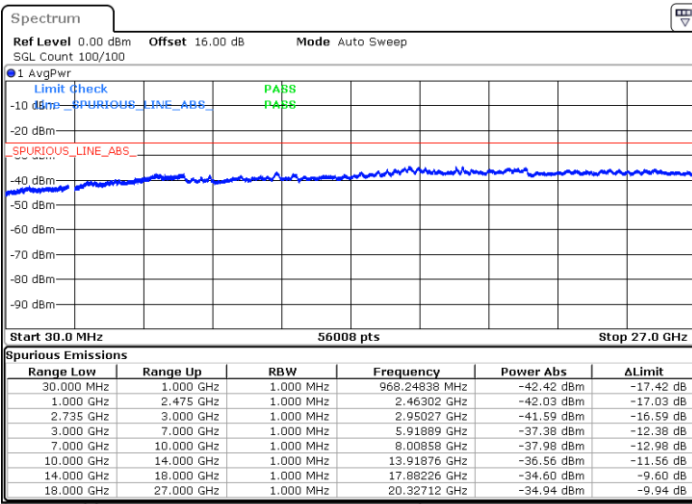

Highest Channel / 1RB74 and 1RB0

Date: 5.OCT.2020 14:31:19

Date: 5.OCT.2020 14:28:15

Highest Channel / FullIRB

N/A

Date: 5.OCT.2020 14:36:27

LTE Band 41C / 15MHz+15MHz

64QAM

Lowest Channel / 1RB0 and 1RB74

Lowest Channel / 1RB74 and 1RB0

Date: 6.OCT.2020 09:23:14

Date: 6.OCT.2020 09:18:07

Lowest Channel / FullRB

N/A

Date: 6.OCT.2020 09:26:19

LTE Band 41C / 15MHz+15MHz

64QAM

Middle Channel / 1RB0 and 1RB74

Middle Channel / 1RB74 and 1RB0

Date: 6.OCT.2020 16:29:09

Date: 6.OCT.2020 16:34:16

Middle Channel / FullIRB

N/A

Date: 6.OCT.2020 16:26:04

LTE Band 41C / 15MHz+15MHz

64QAM

Highest Channel / 1RB0 and 1RB74

Highest Channel / 1RB74 and 1RB0

Date: 6.OCT.2020 16:50:32

Date: 6.OCT.2020 16:47:27

Highest Channel / FullIRB

N/A