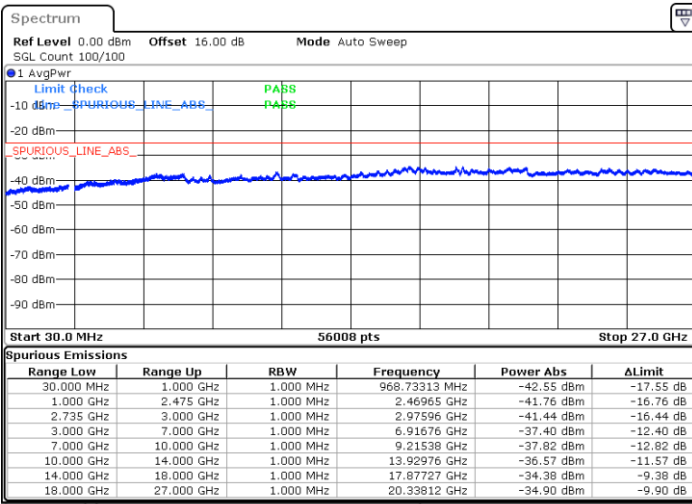

Middle Channel / FullIRB

N/A

Date: 7.OCT.2020 10:05:40