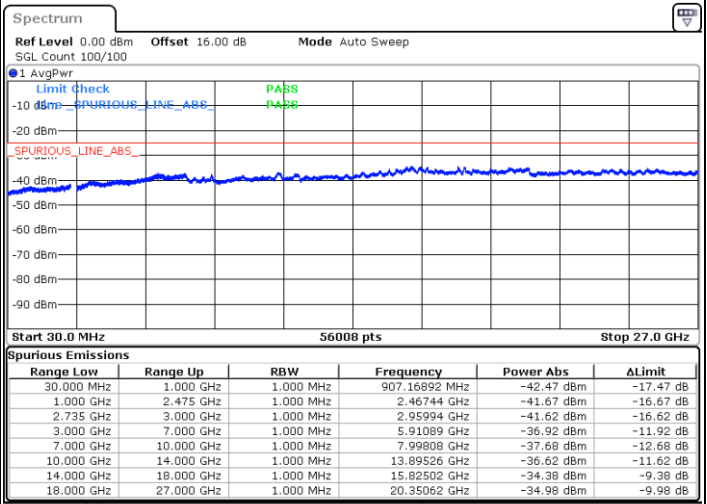

Date: 6.OCT.2020 16:55:39

LTE Band 41C / 15MHz+20MHz

64QAM

Lowest Channel / 1RB0 and 1RB99

Lowest Channel / 1RB74 and 1RB0

Date: 7.OCT.2020 09:48:57

Date: 7.OCT.2020 09:43:50

Lowest Channel / FullIRB

N/A

Date: 7.OCT.2020 09:52:03

LTE Band 41C / 15MHz+20MHz

64QAM

Middle Channel / 1RB0 and 1RB99

Middle Channel / 1RB74 and 1RB0

Date: 7.OCT.2020 10:08:44

Date: 7.OCT.2020 10:13:52