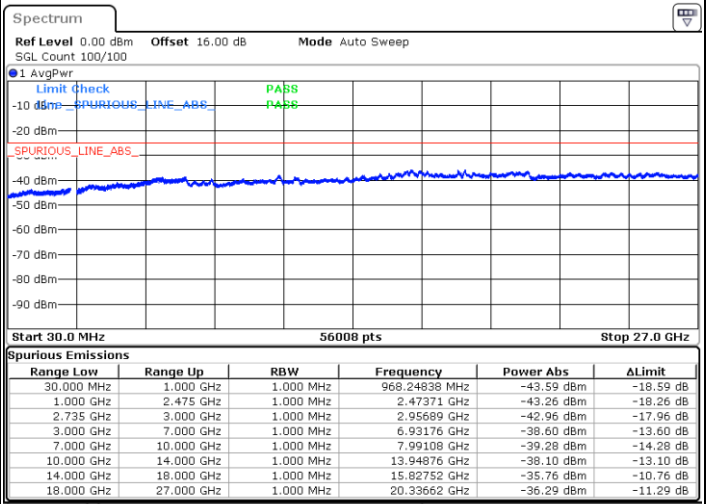

Date: 5.OCT.2020 15:28:33

LTE Band 41C / 10MHz+20MHz

64QAM

Middle Channel / 1RB0 and 1RB99

Middle Channel / 1RB49 and 1RB0

Date: 5.OCT.2020 15:44:41

Date: 5.OCT.2020 15:49:48

Middle Channel / FullIRB

N/A

Date: 5.OCT.2020 15:41:36

LTE Band 41C / 10MHz+20MHz

64QAM

Highest Channel / 1RB0 and 1RB99

Highest Channel / 1RB49 and 1RB0

Date: 5.OCT.2020 16:19:13

Date: 5.OCT.2020 16:16:09

Highest Channel / FullIRB

N/A

Date: 5.OCT.2020 16:24:20

LTE Band 41C / 15MHz+10MHz

64QAM

Lowest Channel / 1RB0 and 1RB49

Lowest Channel / 1RB74 and 1RB0

Date: 5.OCT.2020 13:25:58