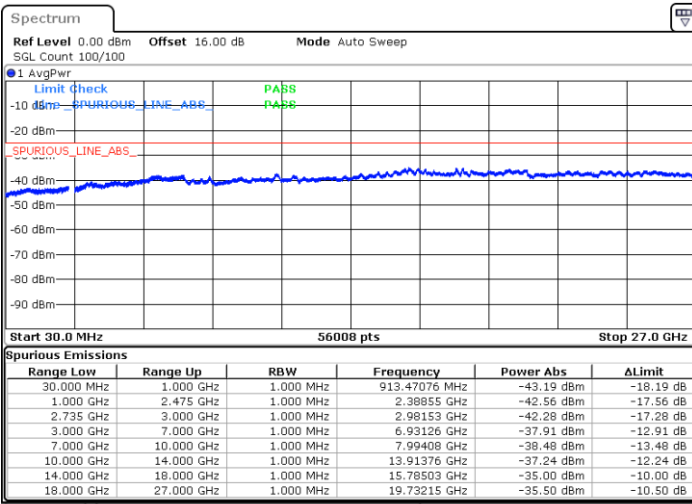

Highest Channel / 1RB0 and 1RB74

Highest Channel / 1RB99 and 1RB0

Date: 7.OCT.2020 12:00:33

Date: 7.OCT.2020 11:55:26

Highest Channel / FullIRB

N/A

Date: 7.OCT.2020 12:03:38

LTE Band 41C / 20MHz+20MHz

16QAM

Lowest Channel / 1RB0 and 1RB99

Lowest Channel / 1RB99 and 1RB0

Date: 4.OCT.2020 17:59:05

Date: 4.OCT.2020 17:56:00

Lowest Channel / FullIRB

N/A

Date: 4.OCT.2020 18:04:12