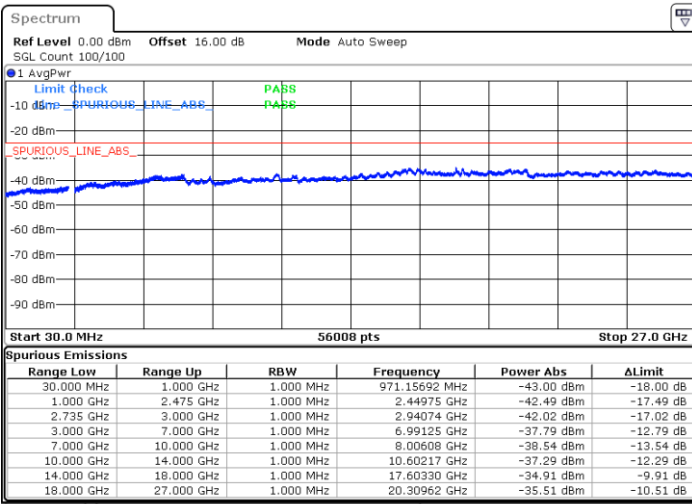

Date: 4.OCT.2020 18:33:57

LTE Band 41C / 20MHz+20MHz

16QAM

Highest Channel / 1RB0 and 1RB99

Highest Channel / 1RB99 and 1RB0

Date: 4.OCT.2020 19:21:23

Date: 4.OCT.2020 19:16:16

Highest Channel / FullIRB

N/A

Date: 4.OCT.2020 19:24:28

LTE Band 41C / 5MHz+20MHz

64QAM

Lowest Channel / 1RB0 and 1RB99

Lowest Channel / 1RB24 and 1RB0

Date: 4.OCT.2020 21:12:02

Date: 4.OCT.2020 21:06:55

Lowest Channel / FullIRB

N/A

Date: 4.OCT.2020 21:15:06

LTE Band 41C / 5MHz+20MHz

64QAM

Middle Channel / 1RB0 and 1RB99

Middle Channel / 1RB24 and 1RB0

Date: 4.OCT.2020 22:01:32

Date: 4.OCT.2020 22:06:39

Middle Channel / FullIRB

N/A

Date: 4.OCT.2020 21:56:30

LTE Band 41C / 5MHz+20MHz

64QAM

Highest Channel / 1RB0 and 1RB99

Highest Channel / 1RB24 and 1RB0