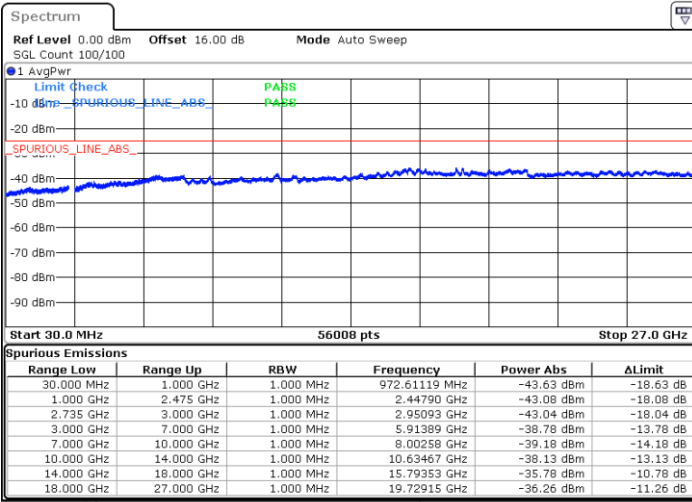

LTE Band 41C / 20MHz+5MHz

16QAM

Highest Channel / 1RB0 and 1RB24

Highest Channel / 1RB99 and 1RB0

Date: 5.OCT.2020 09:35:36

Date: 5.OCT.2020 09:30:29

Highest Channel / FullIRB

N/A

Date: 5.OCT.2020 09:38:41

LTE Band 41C / 20MHz+10MHz

16QAM

Lowest Channel / 1RB0 and 1RB49

Lowest Channel / 1RB99 and 1RB0

Date: 5.OCT.2020 17:01:55

Date: 5.OCT.2020 16:58:51

Lowest Channel / FullIRB

N/A

Date: 5.OCT.2020 17:07:02

LTE Band 41C / 20MHz+10MHz

16QAM

Middle Channel / 1RB0 and 1RB49

Middle Channel / 1RB99 and 1RB0

Date: 5.OCT.2020 17:22:25

Date: 5.OCT.2020 17:25:29

Middle Channel / FullIRB

N/A

Date: 5.OCT.2020 17:17:17

LTE Band 41C / 20MHz+10MHz

16QAM

Highest Channel / 1RB0 and 1RB49

Highest Channel / 1RB99 and 1RB0

Date: 6.OCT.2020 08:39:19