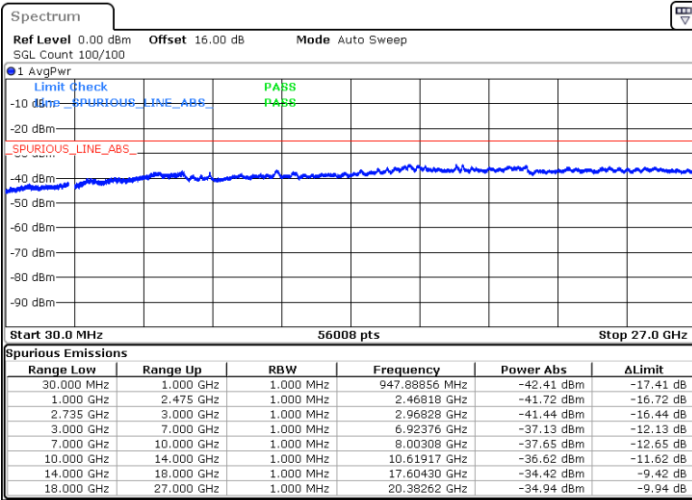

Highest Channel / 1RB0 and 1RB74

Highest Channel / 1RB99 and 1RB0

Date: 7.OCT.2020 12:00:33

Date: 7.OCT.2020 11:55:26

Highest Channel / FullIRB

N/A

Date: 7.OCT.2020 12:03:38

LTE Band 41C / 20MHz+20MHz

16QAM

Lowest Channel / 1RB0 and 1RB99

Lowest Channel / 1RB99 and 1RB0

Date: 4.OCT.2020 17:59:05

Date: 4.OCT.2020 17:56:00

Lowest Channel / FullIRB

N/A

Date: 4.OCT.2020 18:04:12