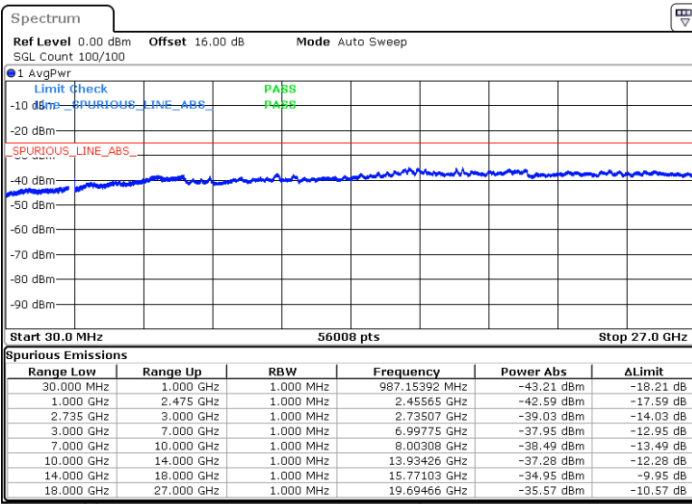

Lowest Channel / FullIRB

N/A

Date: 4.OCT.2020 21:15:06

LTE Band 41C / 5MHz+20MHz

64QAM

Middle Channel / 1RB0 and 1RB99

Middle Channel / 1RB24 and 1RB0

Date: 4.OCT.2020 22:01:32

Date: 4.OCT.2020 22:06:39

Middle Channel / FullIRB

N/A

Date: 4.OCT.2020 21:56:30

LTE Band 41C / 5MHz+20MHz

64QAM

Highest Channel / 1RB0 and 1RB99

Highest Channel / 1RB24 and 1RB0

Date: 4.OCT.2020 21:39:58

Date: 4.OCT.2020 21:36:54

Highest Channel / FullIRB

N/A

Date: 4.OCT.2020 21:45:05

LTE Band 41C / 10MHz+15MHz

64QAM

Lowest Channel / 1RB0 and 1RB74

Lowest Channel / 1RB49 and 1RB0

Date: 5.OCT.2020 10:38:12

Date: 5.OCT.2020 10:33:05

Lowest Channel / FullIRB

N/A

Date: 5.OCT.2020 10:41:17

LTE Band 41C / 10MHz+15MHz

64QAM