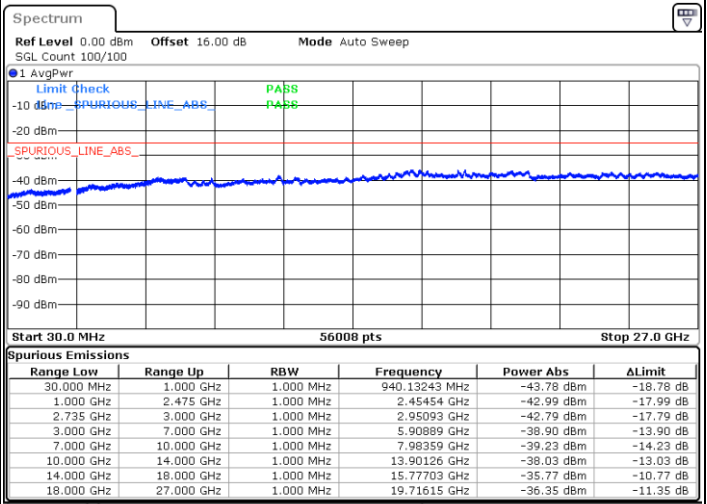

LTE Band 41C / 10MHz+20MHz

64QAM

Lowest Channel / 1RB0 and 1RB99

Lowest Channel / 1RB49 and 1RB0

Date: 5.OCT.2020 15:26:29

Date: 5.OCT.2020 15:21:22

Lowest Channel / FullIRB

N/A

Date: 5.OCT.2020 15:28:33

LTE Band 41C / 10MHz+20MHz

64QAM

Middle Channel / 1RB0 and 1RB99

Middle Channel / 1RB49 and 1RB0

Date: 5.OCT.2020 15:44:41

Date: 5.OCT.2020 15:49:48

Middle Channel / FullIRB

N/A

Date: 5.OCT.2020 15:41:36

LTE Band 41C / 10MHz+20MHz

64QAM

Highest Channel / 1RB0 and 1RB99

Highest Channel / 1RB49 and 1RB0

Date: 5.OCT.2020 16:19:13

Date: 5.OCT.2020 16:16:09

Highest Channel / FullIRB

N/A

Date: 5.OCT.2020 16:24:20

LTE Band 41C / 15MHz+10MHz

64QAM

Lowest Channel / 1RB0 and 1RB49

Lowest Channel / 1RB74 and 1RB0

Date: 5.OCT.2020 13:25:58