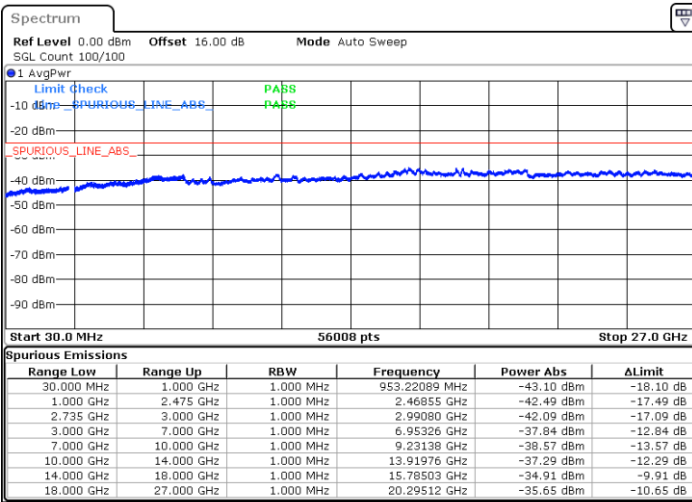

LTE Band 41C / 20MHz+20MHz

16QAM

MiddleChannel / 1RB0 and 1RB99

Middle Channel / 1RB99 and 1RB0

Date: 4.OCT.2020 18:39:05

Date: 4.OCT.2020 18:42:09

Middle Channel / FullIRB

N/A

Date: 4.OCT.2020 18:33:57

LTE Band 41C / 20MHz+20MHz

16QAM

Highest Channel / 1RB0 and 1RB99

Highest Channel / 1RB99 and 1RB0

Date: 4.OCT.2020 19:21:23

Date: 4.OCT.2020 19:16:16

Highest Channel / FullIRB

N/A

Date: 4.OCT.2020 19:24:28

LTE Band 41C / 5MHz+20MHz

64QAM

Lowest Channel / 1RB0 and 1RB99

Lowest Channel / 1RB24 and 1RB0

Date: 4.OCT.2020 21:12:02

Date: 4.OCT.2020 21:06:55