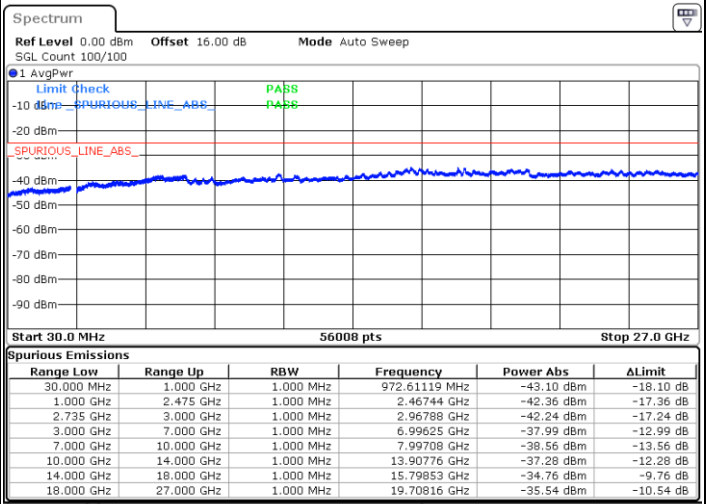

N/A

Date: 4.OCT.2020 19:24:28

LTE Band 41C / 5MHz+20MHz

64QAM

Lowest Channel / 1RB0 and 1RB99

Lowest Channel / 1RB24 and 1RB0

Date: 4.OCT.2020 21:12:02

Date: 4.OCT.2020 21:06:55

Lowest Channel / FullIRB

N/A

Date: 4.OCT.2020 21:15:06

LTE Band 41C / 5MHz+20MHz

64QAM

Middle Channel / 1RB0 and 1RB99

Middle Channel / 1RB24 and 1RB0

Date: 4.OCT.2020 22:01:32

Date: 4.OCT.2020 22:06:39

Middle Channel / FullIRB

N/A

Date: 4.OCT.2020 21:56:30

LTE Band 41C / 5MHz+20MHz

64QAM

Highest Channel / 1RB0 and 1RB99

Highest Channel / 1RB24 and 1RB0

Date: 4.OCT.2020 21:39:58

Date: 4.OCT.2020 21:36:54

Highest Channel / FullIRB

N/A

Date: 4.OCT.2020 21:45:05

LTE Band 41C / 10MHz+15MHz

64QAM

Lowest Channel / 1RB0 and 1RB74