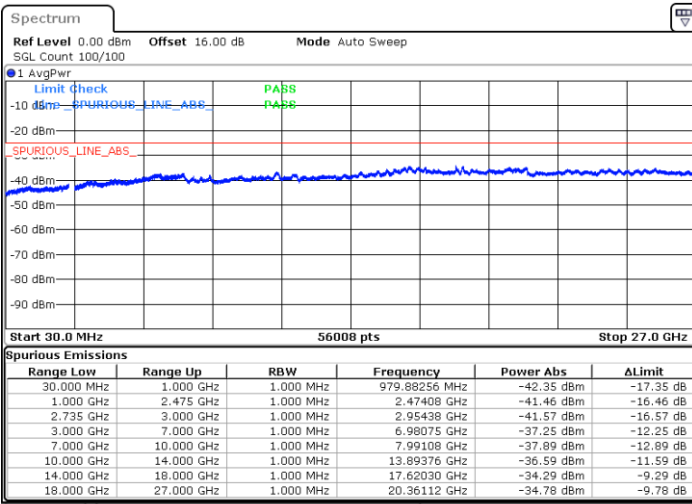

Date: 7.OCT.2020 11:08:13

Date: 7.OCT.2020 11:05:09

Lowest Channel / FullIRB

N/A

Date: 7.OCT.2020 11:13:22

LTE Band 41C / 20MHz+15MHz

16QAM

Middle Channel / 1RB0 and 1RB74

Middle Channel / 1RB99 and 1RB0

Date: 7.OCT.2020 11:35:52

Date: 7.OCT.2020 11:38:56

Middle Channel / FullIRB

N/A

Date: 7.OCT.2020 11:30:44

LTE Band 41C / 20MHz+15MHz

16QAM

Highest Channel / 1RB0 and 1RB74

Highest Channel / 1RB99 and 1RB0

Date: 7.OCT.2020 12:00:33

Date: 7.OCT.2020 11:55:26

Highest Channel / FullIRB

N/A

Date: 7.OCT.2020 12:03:38

LTE Band 41C / 20MHz+20MHz