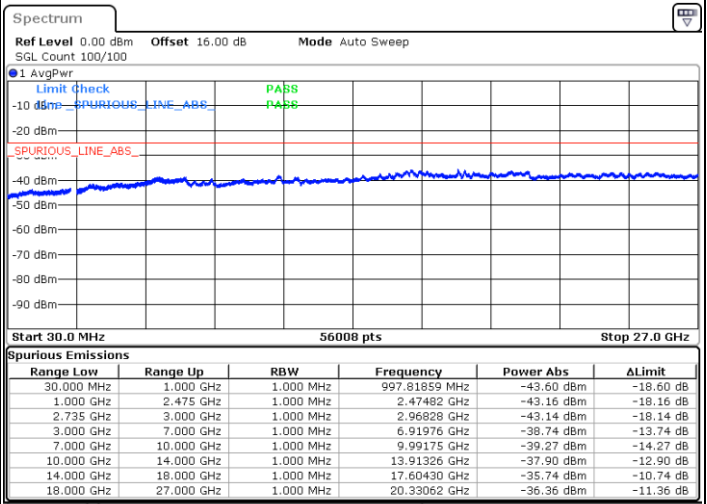

Lowest Channel / 1RB49 and 1RB0

Date: 5.OCT.2020 10:38:12

Date: 5.OCT.2020 10:33:05

Lowest Channel / FullIRB

N/A

Date: 5.OCT.2020 10:41:17

LTE Band 41C / 10MHz+15MHz

64QAM

MiddleChannel / 1RB0 and 1RB74

Middle Channel / 1RB49 and 1RB0

Date: 5.OCT.2020 10:53:18

Date: 5.OCT.2020 10:58:26

Middle Channel / FullIRB

N/A

Date: 5.OCT.2020 10:50:13

LTE Band 41C / 10MHz+15MHz

64QAM

Highest Channel / 1RB0 and 1RB74

Highest Channel / 1RB49 and 1RB0

Date: 5.OCT.2020 11:15:56

Date: 5.OCT.2020 11:12:52

Highest Channel / FullIRB

N/A

Date: 5.OCT.2020 11:21:04