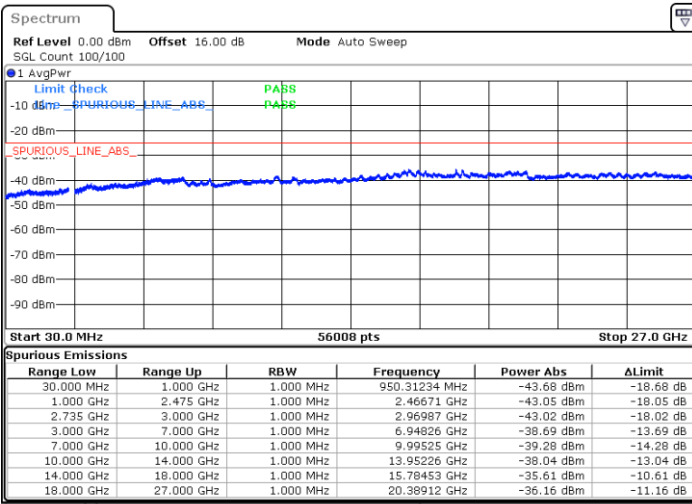

LTE Band 41C / 20MHz+5MHz

16QAM

Highest Channel / 1RB0 and 1RB24

Highest Channel / 1RB99 and 1RB0

Date: 5.OCT.2020 09:35:36

Date: 5.OCT.2020 09:30:29

Highest Channel / FullIRB

N/A

Date: 5.OCT.2020 09:38:41

LTE Band 41C / 20MHz+10MHz

16QAM

Lowest Channel / 1RB0 and 1RB49

Lowest Channel / 1RB99 and 1RB0

Date: 5.OCT.2020 17:01:55

Date: 5.OCT.2020 16:58:51

Lowest Channel / FullIRB