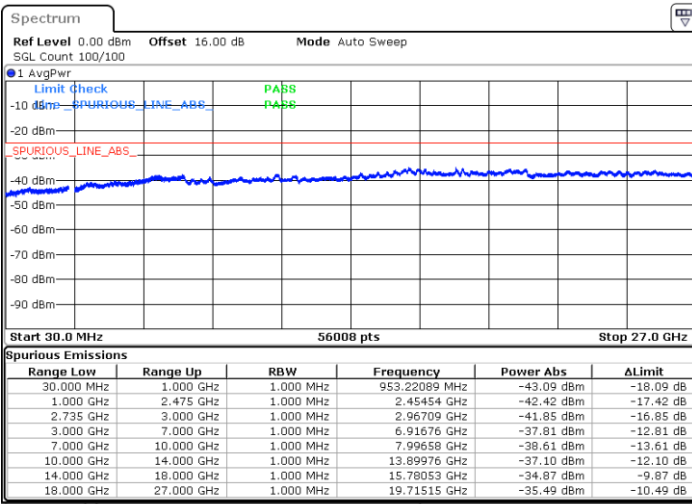

Lowest Channel / FullIRB

N/A

Date: 4.OCT.2020 21:15:06

LTE Band 41C / 5MHz+20MHz

64QAM

Middle Channel / 1RB0 and 1RB99

Middle Channel / 1RB24 and 1RB0

Date: 4.OCT.2020 22:01:32

Date: 4.OCT.2020 22:06:39

Middle Channel / FullIRB

N/A

Date: 4.OCT.2020 21:56:30

LTE Band 41C / 5MHz+20MHz

64QAM

Highest Channel / 1RB0 and 1RB99

Highest Channel / 1RB24 and 1RB0

Date: 4.OCT.2020 21:39:58

Date: 4.OCT.2020 21:36:54

Highest Channel / FullIRB

N/A

Date: 4.OCT.2020 21:45:05

LTE Band 41C / 10MHz+15MHz

64QAM

Lowest Channel / 1RB0 and 1RB74

Lowest Channel / 1RB49 and 1RB0

Date: 5.OCT.2020 10:38:12

Date: 5.OCT.2020 10:33:05

Lowest Channel / FullIRB

N/A

Date: 5.OCT.2020 10:41:17

LTE Band 41C / 10MHz+15MHz

64QAM