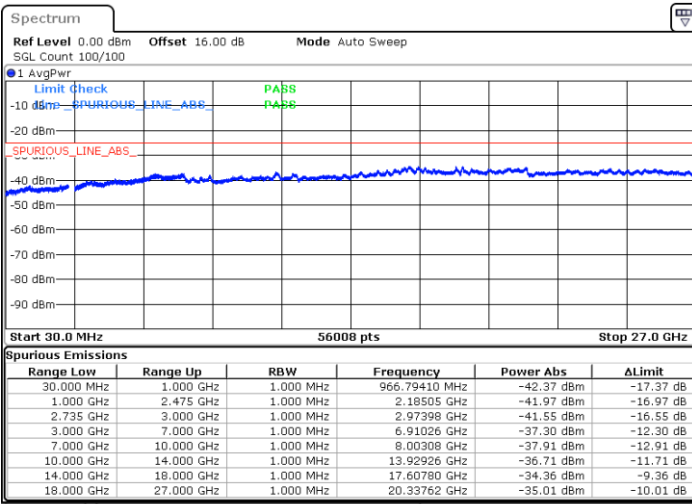

Middle Channel / FullIRB

N/A

Date: 5.OCT.2020 17:17:17

LTE Band 41C / 20MHz+10MHz

16QAM

Highest Channel / 1RB0 and 1RB49

Highest Channel / 1RB99 and 1RB0

Date: 6.OCT.2020 08:39:19

Date: 6.OCT.2020 08:34:11

Highest Channel / FullIRB

N/A

Date: 6.OCT.2020 08:42:23

LTE Band 41C / 20MHz+15MHz

16QAM

Lowest Channel / 1RB0 and 1RB74

Lowest Channel / 1RB99 and 1RB0

Date: 7.OCT.2020 11:08:13

Date: 7.OCT.2020 11:05:09

Lowest Channel / FullIRB

N/A

Date: 7.OCT.2020 11:13:22

LTE Band 41C / 20MHz+15MHz

16QAM

Middle Channel / 1RB0 and 1RB74