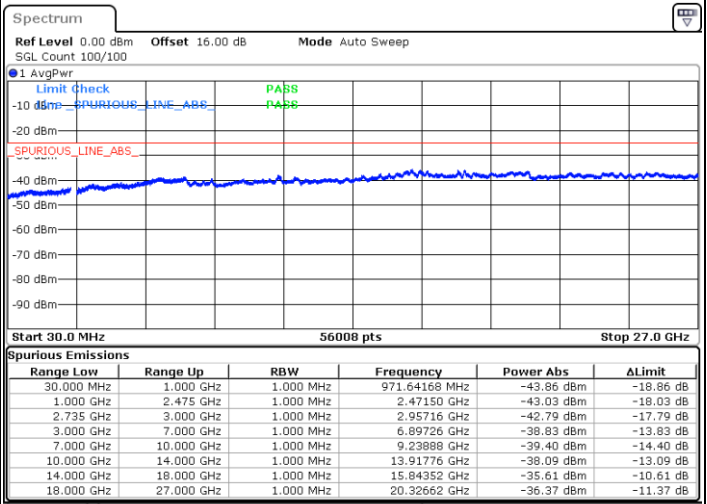

LTE Band 41C / 10MHz+20MHz

64QAM

Lowest Channel / 1RB0 and 1RB99

Lowest Channel / 1RB49 and 1RB0

Date: 5.OCT.2020 15:26:29

Date: 5.OCT.2020 15:21:22

Lowest Channel / FullIRB

N/A

Date: 5.OCT.2020 15:28:33

LTE Band 41C / 10MHz+20MHz

64QAM

Middle Channel / 1RB0 and 1RB99

Middle Channel / 1RB49 and 1RB0

Date: 5.OCT.2020 15:44:41

Date: 5.OCT.2020 15:49:48

Middle Channel / FullIRB

N/A

Date: 5.OCT.2020 15:41:36

LTE Band 41C / 10MHz+20MHz

64QAM

Highest Channel / 1RB0 and 1RB99

Highest Channel / 1RB49 and 1RB0

Date: 5.OCT.2020 16:19:13

Date: 5.OCT.2020 16:16:09