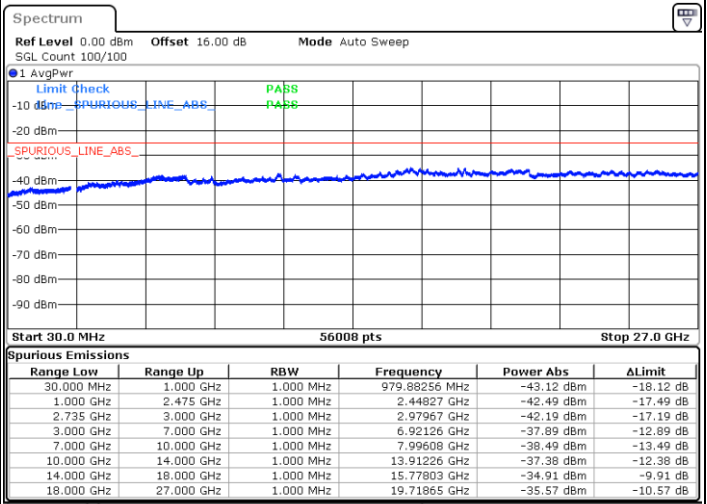

Middle Channel / 1RB99 and 1RB0

Date: 7.OCT.2020 11:35:52

Date: 7.OCT.2020 11:38:56

Middle Channel / FullIRB

N/A

Date: 7.OCT.2020 11:30:44

LTE Band 41C / 20MHz+15MHz

16QAM

Highest Channel / 1RB0 and 1RB74

Highest Channel / 1RB99 and 1RB0

Date: 7.OCT.2020 12:00:33

Date: 7.OCT.2020 11:55:26

Highest Channel / FullIRB

N/A

Date: 7.OCT.2020 12:03:38

LTE Band 41C / 20MHz+20MHz

16QAM

Lowest Channel / 1RB0 and 1RB99

Lowest Channel / 1RB99 and 1RB0

Date: 4.OCT.2020 17:59:05

Date: 4.OCT.2020 17:56:00

Lowest Channel / FullIRB

N/A

Date: 4.OCT.2020 18:04:12