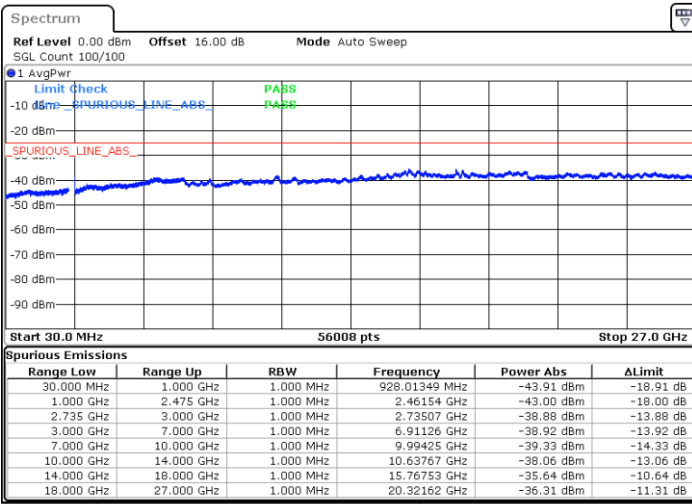

Lowest Channel / 1RB49 and 1RB0

Date: 5.OCT.2020 10:38:12

Date: 5.OCT.2020 10:33:05

Lowest Channel / FullIRB

N/A

Date: 5.OCT.2020 10:41:17

LTE Band 41C / 10MHz+15MHz

64QAM

MiddleChannel / 1RB0 and 1RB74

Middle Channel / 1RB49 and 1RB0

Date: 5.OCT.2020 10:53:18

Date: 5.OCT.2020 10:58:26

Middle Channel / FullIRB

N/A

Date: 5.OCT.2020 10:50:13

LTE Band 41C / 10MHz+15MHz

64QAM

Highest Channel / 1RB0 and 1RB74

Highest Channel / 1RB49 and 1RB0

Date: 5.OCT.2020 11:15:56

Date: 5.OCT.2020 11:12:52

Highest Channel / FullIRB

N/A

Date: 5.OCT.2020 11:21:04