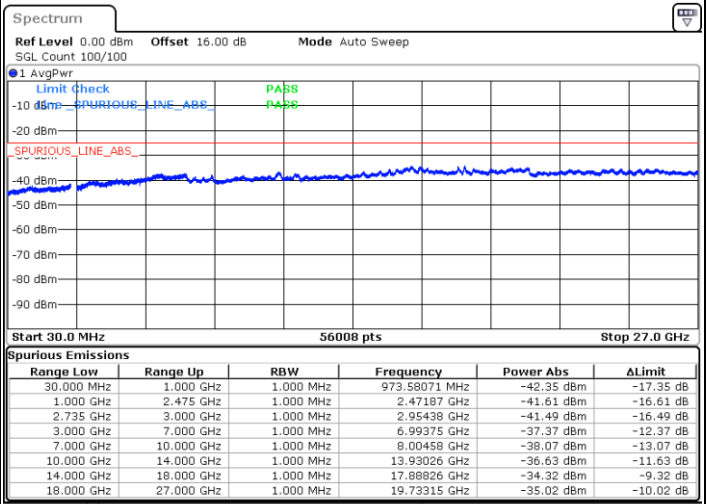

LTE Band 41C / 15MHz+15MHz

64QAM

Highest Channel / 1RB0 and 1RB74

Highest Channel / 1RB74 and 1RB0

Date: 6.OCT.2020 16:50:32

Date: 6.OCT.2020 16:47:27

Highest Channel / FullIRB

N/A

Date: 6.OCT.2020 16:55:39

LTE Band 41C / 15MHz+20MHz

64QAM

Lowest Channel / 1RB0 and 1RB99

Lowest Channel / 1RB74 and 1RB0

Date: 7.OCT.2020 09:48:57

Date: 7.OCT.2020 09:43:50

Lowest Channel / FullIRB

N/A

Date: 7.OCT.2020 09:52:03

LTE Band 41C / 15MHz+20MHz

64QAM

Middle Channel / 1RB0 and 1RB99

Middle Channel / 1RB74 and 1RB0

Date: 7.OCT.2020 10:08:44

Date: 7.OCT.2020 10:13:52