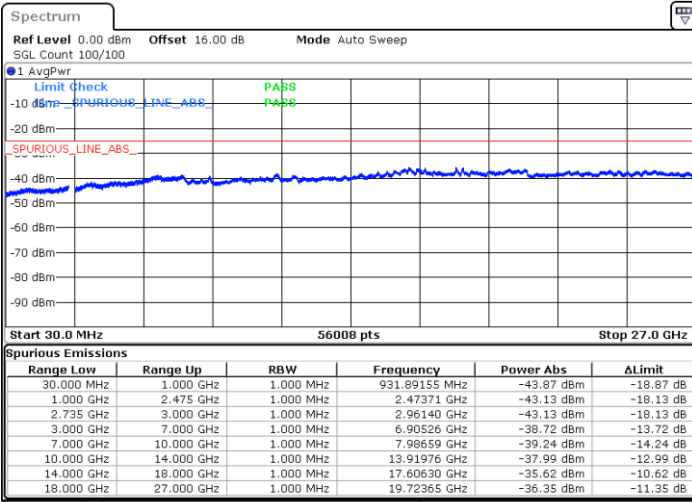

MiddleChannel / 1RB0 and 1RB74

Middle Channel / 1RB49 and 1RB0

Date: 5.OCT.2020 10:53:18

Date: 5.OCT.2020 10:58:26

Middle Channel / FullIRB

N/A

Date: 5.OCT.2020 10:50:13

LTE Band 41C / 10MHz+15MHz

64QAM

Highest Channel / 1RB0 and 1RB74

Highest Channel / 1RB49 and 1RB0

Date: 5.OCT.2020 11:15:56

Date: 5.OCT.2020 11:12:52

Highest Channel / FullIRB

N/A

Date: 5.OCT.2020 11:21:04

LTE Band 41C / 10MHz+20MHz

64QAM

Lowest Channel / 1RB0 and 1RB99

Lowest Channel / 1RB49 and 1RB0

Date: 5.OCT.2020 15:26:29

Date: 5.OCT.2020 15:21:22

Lowest Channel / FullIRB

N/A