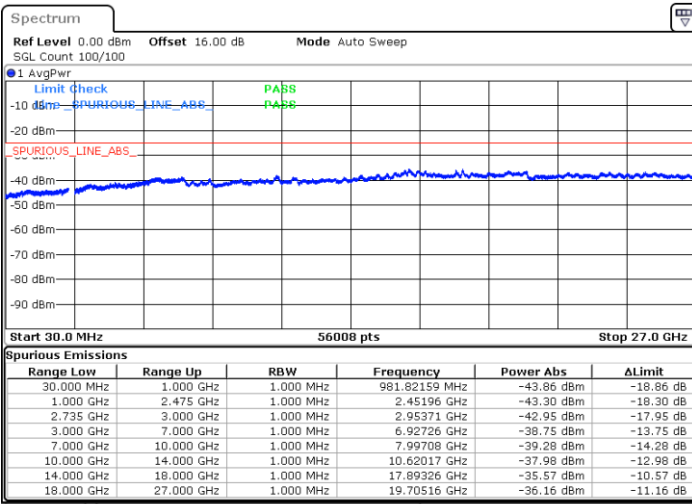

Highest Channel / FullIRB

N/A

Date: 5.OCT.2020 16:24:20

LTE Band 41C / 15MHz+10MHz

64QAM

Lowest Channel / 1RB0 and 1RB49

Lowest Channel / 1RB74 and 1RB0

Date: 5.OCT.2020 13:25:58

Date: 5.OCT.2020 13:20:51

Lowest Channel / FullIRB

N/A

Date: 5.OCT.2020 13:29:02

LTE Band 41C / 15MHz+10MHz

64QAM

Middle Channel / 1RB0 and 1RB49

Middle Channel / 1RB74 and 1RB0

Date: 5.OCT.2020 13:46:12

Date: 5.OCT.2020 13:51:19

Middle Channel / FullIRB

N/A

Date: 5.OCT.2020 13:43:08

LTE Band 41C / 15MHz+10MHz

64QAM

Highest Channel / 1RB0 and 1RB49

Highest Channel / 1RB74 and 1RB0

Date: 5.OCT.2020 14:31:19

Date: 5.OCT.2020 14:28:15

Highest Channel / FullIRB

N/A

Date: 5.OCT.2020 14:36:27

LTE Band 41C / 15MHz+15MHz

64QAM