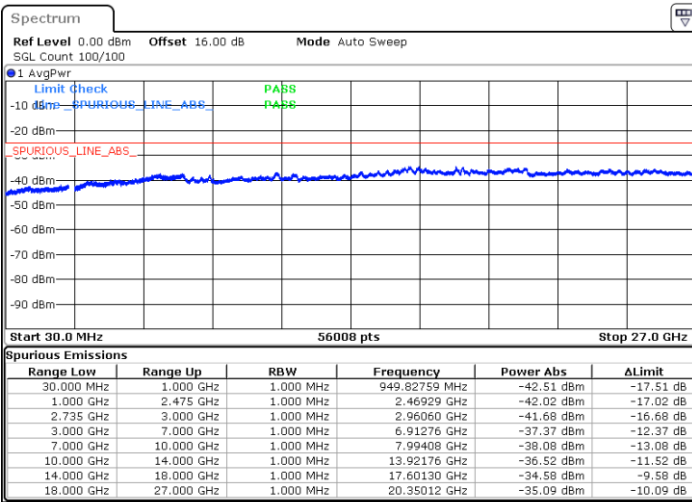

Highest Channel / 1RB74 and 1RB0

Date: 5.OCT.2020 14:31:19

Date: 5.OCT.2020 14:28:15

Highest Channel / FullIRB

N/A

Date: 5.OCT.2020 14:36:27

LTE Band 41C / 15MHz+15MHz

64QAM

Lowest Channel / 1RB0 and 1RB74

Lowest Channel / 1RB74 and 1RB0

Date: 6.OCT.2020 09:23:14

Date: 6.OCT.2020 09:18:07

Lowest Channel / FullRB

N/A

Date: 6.OCT.2020 09:26:19

LTE Band 41C / 15MHz+15MHz

64QAM

Middle Channel / 1RB0 and 1RB74

Middle Channel / 1RB74 and 1RB0

Date: 6.OCT.2020 16:29:09

Date: 6.OCT.2020 16:34:16

Middle Channel / FullIRB

N/A

Date: 6.OCT.2020 16:26:04

LTE Band 41C / 15MHz+15MHz

64QAM

Highest Channel / 1RB0 and 1RB74

Highest Channel / 1RB74 and 1RB0

Date: 6.OCT.2020 16:50:32

Date: 6.OCT.2020 16:47:27

Highest Channel / FullIRB

N/A