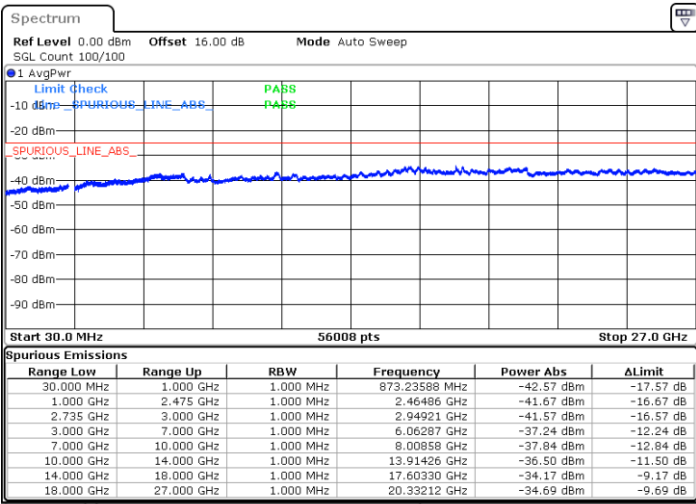

Date: 6.OCT.2020 08:34:11

Highest Channel / FullIRB

N/A

Date: 6.OCT.2020 08:42:23

LTE Band 41C / 20MHz+15MHz

16QAM

Lowest Channel / 1RB0 and 1RB74

Lowest Channel / 1RB99 and 1RB0

Date: 7.OCT.2020 11:08:13

Date: 7.OCT.2020 11:05:09

Lowest Channel / FullIRB

N/A

Date: 7.OCT.2020 11:13:22

LTE Band 41C / 20MHz+15MHz

16QAM

Middle Channel / 1RB0 and 1RB74

Middle Channel / 1RB99 and 1RB0

Date: 7.OCT.2020 11:35:52

Date: 7.OCT.2020 11:38:56

Middle Channel / FullIRB

N/A

Date: 7.OCT.2020 11:30:44

LTE Band 41C / 20MHz+15MHz

16QAM

Highest Channel / 1RB0 and 1RB74

Highest Channel / 1RB99 and 1RB0

Date: 7.OCT.2020 12:00:33

Date: 7.OCT.2020 11:55:26

Highest Channel / FullIRB

N/A

Date: 7.OCT.2020 12:03:38

LTE Band 41C / 20MHz+20MHz