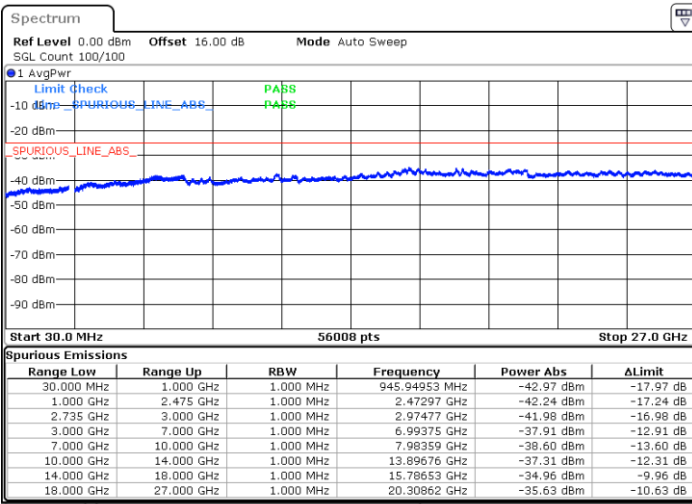

N/A

Date: 4.OCT.2020 19:24:28

LTE Band 41C / 5MHz+20MHz

64QAM

Lowest Channel / 1RB0 and 1RB99

Lowest Channel / 1RB24 and 1RB0

Date: 4.OCT.2020 21:12:02

Date: 4.OCT.2020 21:06:55

Lowest Channel / FullIRB

N/A

Date: 4.OCT.2020 21:15:06

LTE Band 41C / 5MHz+20MHz

64QAM

Middle Channel / 1RB0 and 1RB99

Middle Channel / 1RB24 and 1RB0

Date: 4.OCT.2020 22:01:32

Date: 4.OCT.2020 22:06:39

Middle Channel / FullIRB

N/A

Date: 4.OCT.2020 21:56:30

LTE Band 41C / 5MHz+20MHz

64QAM

Highest Channel / 1RB0 and 1RB99

Highest Channel / 1RB24 and 1RB0

Date: 4.OCT.2020 21:39:58

Date: 4.OCT.2020 21:36:54

Highest Channel / FullIRB

N/A

Date: 4.OCT.2020 21:45:05

LTE Band 41C / 10MHz+15MHz

64QAM

Lowest Channel / 1RB0 and 1RB74