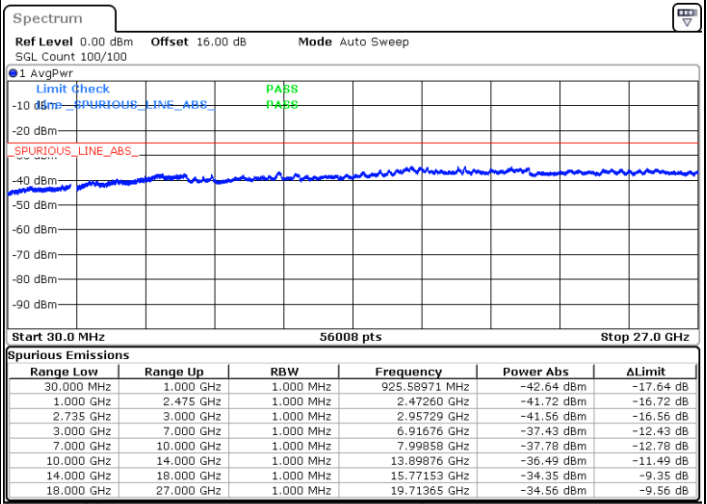

Date: 7.OCT.2020 11:08:13

Date: 7.OCT.2020 11:05:09

Lowest Channel / FullIRB

N/A

Date: 7.OCT.2020 11:13:22

LTE Band 41C / 20MHz+15MHz

16QAM

Middle Channel / 1RB0 and 1RB74

Middle Channel / 1RB99 and 1RB0

Date: 7.OCT.2020 11:35:52

Date: 7.OCT.2020 11:38:56

Middle Channel / FullIRB

N/A

Date: 7.OCT.2020 11:30:44

LTE Band 41C / 20MHz+15MHz

16QAM

Highest Channel / 1RB0 and 1RB74

Highest Channel / 1RB99 and 1RB0

Date: 7.OCT.2020 12:00:33

Date: 7.OCT.2020 11:55:26

Highest Channel / FullIRB

N/A

Date: 7.OCT.2020 12:03:38

LTE Band 41C / 20MHz+20MHz