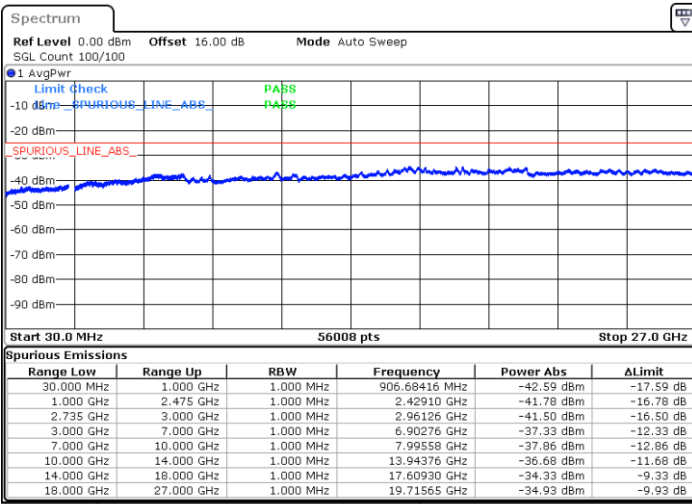

Date: 6.OCT.2020 16:55:39

LTE Band 41C / 15MHz+20MHz

64QAM

Lowest Channel / 1RB0 and 1RB99

Lowest Channel / 1RB74 and 1RB0

Date: 7.OCT.2020 09:48:57

Date: 7.OCT.2020 09:43:50

Lowest Channel / FullIRB

N/A

Date: 7.OCT.2020 09:52:03

LTE Band 41C / 15MHz+20MHz

64QAM

Middle Channel / 1RB0 and 1RB99

Middle Channel / 1RB74 and 1RB0

Date: 7.OCT.2020 10:08:44

Date: 7.OCT.2020 10:13:52