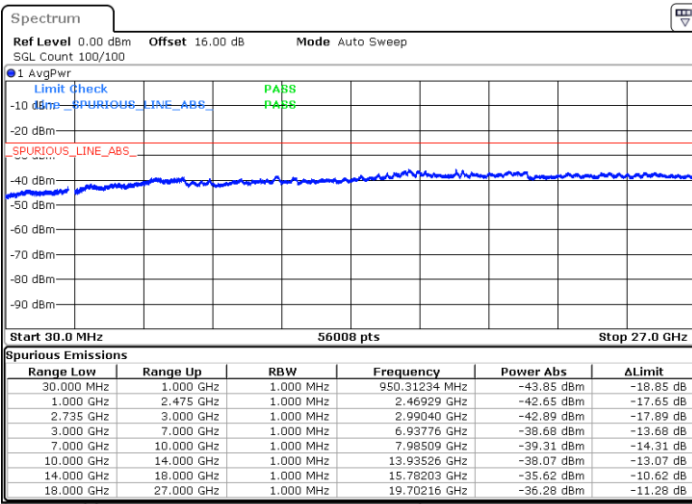

LTE Band 41C / 20MHz+5MHz

16QAM

Highest Channel / 1RB0 and 1RB24

Highest Channel / 1RB99 and 1RB0

Date: 5.OCT.2020 09:35:36

Date: 5.OCT.2020 09:30:29

Highest Channel / FullIRB

N/A

Date: 5.OCT.2020 09:38:41

LTE Band 41C / 20MHz+10MHz

16QAM

Lowest Channel / 1RB0 and 1RB49

Lowest Channel / 1RB99 and 1RB0

Date: 5.OCT.2020 17:01:55

Date: 5.OCT.2020 16:58:51

Lowest Channel / FullIRB

N/A

Date: 5.OCT.2020 17:07:02

LTE Band 41C / 20MHz+10MHz

16QAM

Middle Channel / 1RB0 and 1RB49

Middle Channel / 1RB99 and 1RB0

Date: 5.OCT.2020 17:22:25

Date: 5.OCT.2020 17:25:29

Middle Channel / FullIRB

N/A

Date: 5.OCT.2020 17:17:17

LTE Band 41C / 20MHz+10MHz

16QAM

Highest Channel / 1RB0 and 1RB49

Highest Channel / 1RB99 and 1RB0

Date: 6.OCT.2020 08:39:19