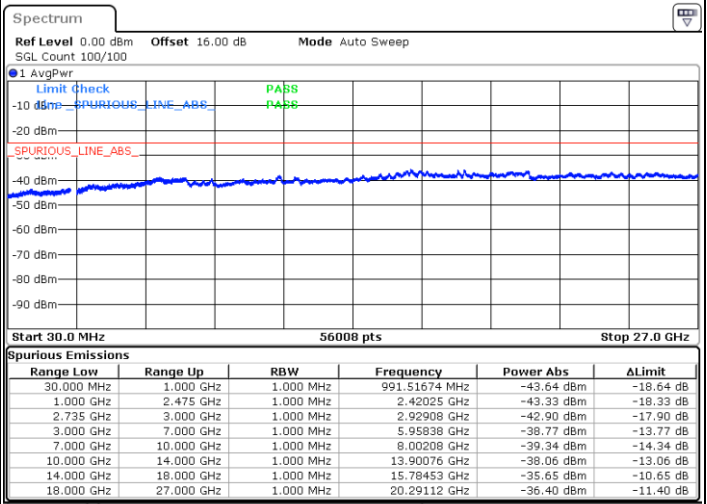

LTE Band 41C / 20MHz+5MHz

16QAM

Highest Channel / 1RB0 and 1RB24

Highest Channel / 1RB99 and 1RB0

Date: 5.OCT.2020 09:35:36

Date: 5.OCT.2020 09:30:29

Highest Channel / FullIRB

N/A

Date: 5.OCT.2020 09:38:41

LTE Band 41C / 20MHz+10MHz

16QAM

Lowest Channel / 1RB0 and 1RB49

Lowest Channel / 1RB99 and 1RB0

Date: 5.OCT.2020 17:01:55

Date: 5.OCT.2020 16:58:51

Lowest Channel / FullIRB

N/A

Date: 5.OCT.2020 17:07:02

LTE Band 41C / 20MHz+10MHz

16QAM

Middle Channel / 1RB0 and 1RB49

Middle Channel / 1RB99 and 1RB0

Date: 5.OCT.2020 17:22:25

Date: 5.OCT.2020 17:25:29

Middle Channel / FullIRB

N/A

Date: 5.OCT.2020 17:17:17

LTE Band 41C / 20MHz+10MHz

16QAM

Highest Channel / 1RB0 and 1RB49

Highest Channel / 1RB99 and 1RB0

Date: 6.OCT.2020 08:39:19