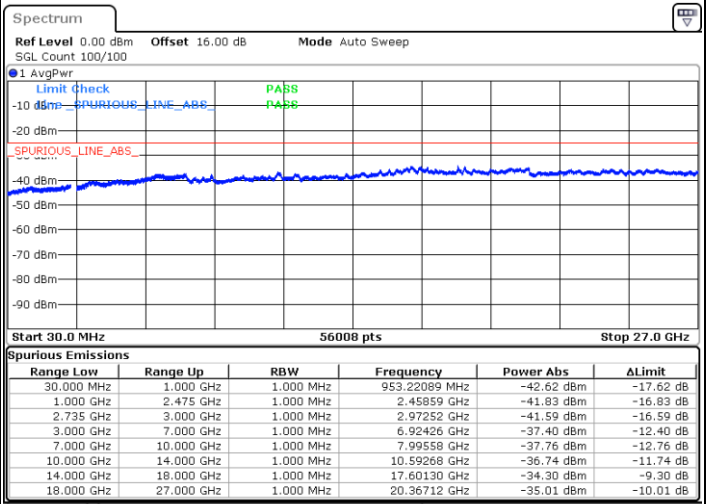

Middle Channel / FullIRB

N/A

Date: 5.OCT.2020 17:17:17

LTE Band 41C / 20MHz+10MHz

16QAM

Highest Channel / 1RB0 and 1RB49

Highest Channel / 1RB99 and 1RB0

Date: 6.OCT.2020 08:39:19

Date: 6.OCT.2020 08:34:11

Highest Channel / FullIRB

N/A

Date: 6.OCT.2020 08:42:23

LTE Band 41C / 20MHz+15MHz

16QAM

Lowest Channel / 1RB0 and 1RB74

Lowest Channel / 1RB99 and 1RB0

Date: 7.OCT.2020 11:08:13

Date: 7.OCT.2020 11:05:09

Lowest Channel / FullIRB

N/A

Date: 7.OCT.2020 11:13:22

LTE Band 41C / 20MHz+15MHz

16QAM

Middle Channel / 1RB0 and 1RB74

Highest Channel / 1RB0 and 1RB74

Highest Channel / 1RB99 and 1RB0

Date: 7.OCT.2020 12:00:33

Date: 7.OCT.2020 11:55:26

Highest Channel / FullIRB

N/A

Date: 7.OCT.2020 12:03:38

LTE Band 41C / 20MHz+20MHz