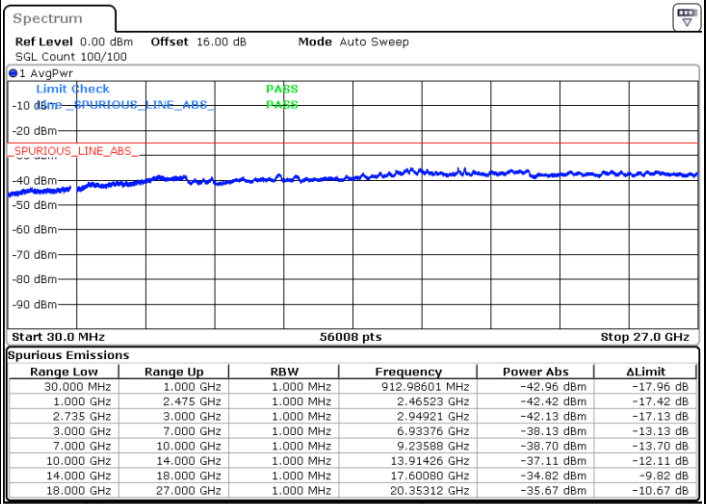

Lowest Channel / FullIRB

N/A

Date: 4.OCT.2020 21:15:06

LTE Band 41C / 5MHz+20MHz

64QAM

Middle Channel / 1RB0 and 1RB99

Middle Channel / 1RB24 and 1RB0

Date: 4.OCT.2020 22:01:32

Date: 4.OCT.2020 22:06:39

Middle Channel / FullIRB

N/A

Date: 4.OCT.2020 21:56:30

LTE Band 41C / 5MHz+20MHz

64QAM

Highest Channel / 1RB0 and 1RB99

Highest Channel / 1RB24 and 1RB0

Date: 4.OCT.2020 21:39:58

Date: 4.OCT.2020 21:36:54

Highest Channel / FullIRB

N/A

Date: 4.OCT.2020 21:45:05

LTE Band 41C / 10MHz+15MHz

64QAM

Lowest Channel / 1RB0 and 1RB74

Lowest Channel / 1RB49 and 1RB0

Date: 5.OCT.2020 10:38:12

Date: 5.OCT.2020 10:33:05

Lowest Channel / FullIRB

N/A

Date: 5.OCT.2020 10:41:17

LTE Band 41C / 10MHz+15MHz

64QAM