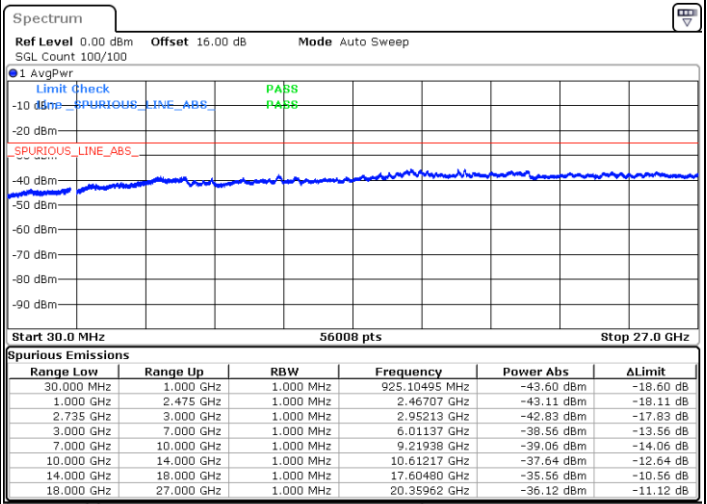

N/A

Date: 5.OCT.2020 15:41:36

LTE Band 41C / 10MHz+20MHz

64QAM

Highest Channel / 1RB0 and 1RB99

Highest Channel / 1RB49 and 1RB0

Date: 5.OCT.2020 16:19:13

Date: 5.OCT.2020 16:16:09

Highest Channel / FullIRB

N/A

Date: 5.OCT.2020 16:24:20

LTE Band 41C / 15MHz+10MHz

64QAM

Lowest Channel / 1RB0 and 1RB49

Lowest Channel / 1RB74 and 1RB0

Date: 5.OCT.2020 13:25:58

Date: 5.OCT.2020 13:20:51

Lowest Channel / FullIRB

N/A

Date: 5.OCT.2020 13:29:02

LTE Band 41C / 15MHz+10MHz

64QAM

Middle Channel / 1RB0 and 1RB49

Middle Channel / 1RB74 and 1RB0