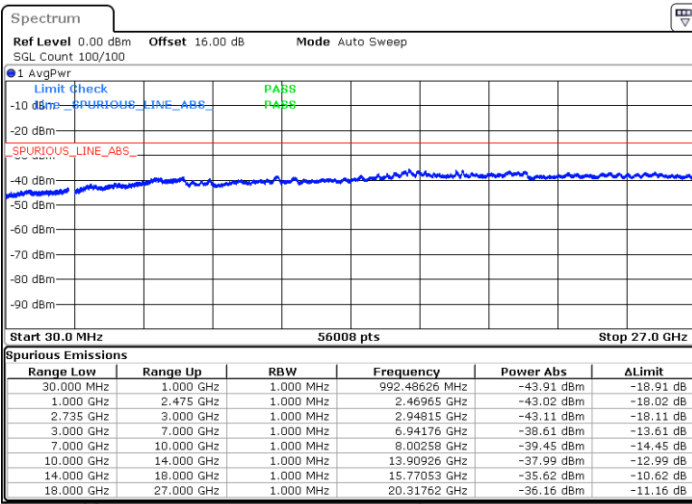

Date: 5.OCT.2020 09:38:41

LTE Band 41C / 20MHz+10MHz

16QAM

Lowest Channel / 1RB0 and 1RB49

Lowest Channel / 1RB99 and 1RB0

Date: 5.OCT.2020 17:01:55

Date: 5.OCT.2020 16:58:51

Lowest Channel / FullIRB

N/A

Date: 5.OCT.2020 17:07:02

LTE Band 41C / 20MHz+10MHz

16QAM

Middle Channel / 1RB0 and 1RB49

Middle Channel / 1RB99 and 1RB0

Date: 5.OCT.2020 17:22:25

Date: 5.OCT.2020 17:25:29

Middle Channel / FullIRB

N/A

Date: 5.OCT.2020 17:17:17

LTE Band 41C / 20MHz+10MHz

16QAM

Highest Channel / 1RB0 and 1RB49

Highest Channel / 1RB99 and 1RB0

Date: 6.OCT.2020 08:39:19

Date: 6.OCT.2020 08:34:11

Highest Channel / FullIRB

N/A

Date: 6.OCT.2020 08:42:23

LTE Band 41C / 20MHz+15MHz

16QAM

Lowest Channel / 1RB0 and 1RB74

Lowest Channel / 1RB99 and 1RB0