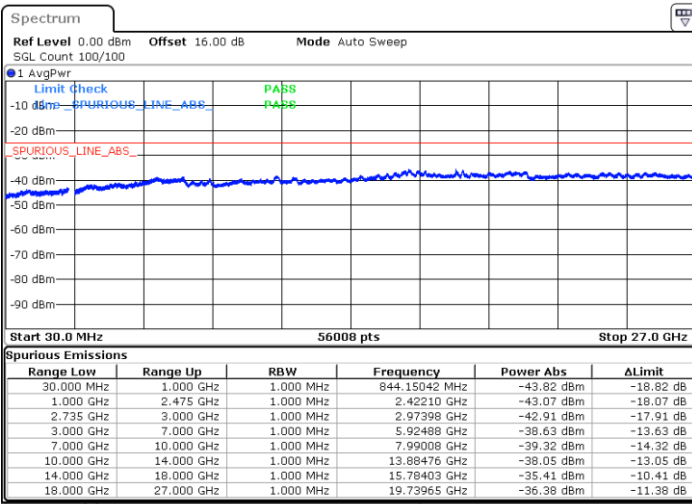

Date: 5.OCT.2020 15:28:33

LTE Band 41C / 10MHz+20MHz

64QAM

Middle Channel / 1RB0 and 1RB99

Middle Channel / 1RB49 and 1RB0

Date: 5.OCT.2020 15:44:41

Date: 5.OCT.2020 15:49:48

Middle Channel / FullIRB

N/A

Date: 5.OCT.2020 15:41:36

LTE Band 41C / 10MHz+20MHz

64QAM

Highest Channel / 1RB0 and 1RB99

Highest Channel / 1RB49 and 1RB0

Date: 5.OCT.2020 16:19:13

Date: 5.OCT.2020 16:16:09

Highest Channel / FullIRB

N/A

Date: 5.OCT.2020 16:24:20

LTE Band 41C / 15MHz+10MHz

64QAM

Lowest Channel / 1RB0 and 1RB49

Lowest Channel / 1RB74 and 1RB0

Date: 5.OCT.2020 13:25:58