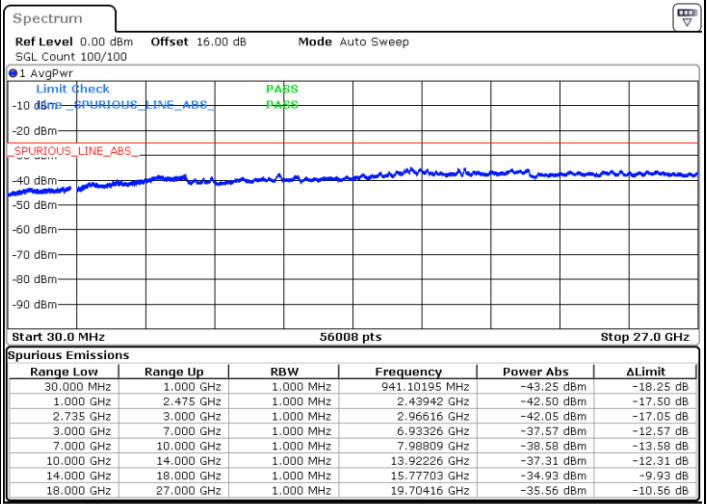

Date: 4.OCT.2020 18:33:57

LTE Band 41C / 20MHz+20MHz

16QAM

Highest Channel / 1RB0 and 1RB99

Highest Channel / 1RB99 and 1RB0

Date: 4.OCT.2020 19:21:23

Date: 4.OCT.2020 19:16:16

Highest Channel / FullIRB

N/A

Date: 4.OCT.2020 19:24:28

LTE Band 41C / 5MHz+20MHz

64QAM

Lowest Channel / 1RB0 and 1RB99

Lowest Channel / 1RB24 and 1RB0

Date: 4.OCT.2020 21:12:02

Date: 4.OCT.2020 21:06:55

Lowest Channel / FullIRB

N/A

Date: 4.OCT.2020 21:15:06

LTE Band 41C / 5MHz+20MHz

64QAM

Middle Channel / 1RB0 and 1RB99

Middle Channel / 1RB24 and 1RB0

Date: 4.OCT.2020 22:01:32

Date: 4.OCT.2020 22:06:39

Middle Channel / FullIRB

N/A

Date: 4.OCT.2020 21:56:30

LTE Band 41C / 5MHz+20MHz

64QAM

Highest Channel / 1RB0 and 1RB99

Highest Channel / 1RB24 and 1RB0