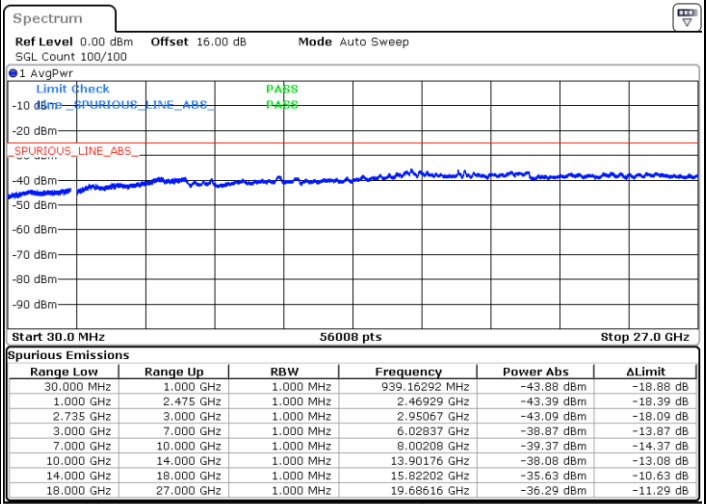

Date: 5.OCT.2020 09:38:41

LTE Band 41C / 20MHz+10MHz

16QAM

Lowest Channel / 1RB0 and 1RB49

Lowest Channel / 1RB99 and 1RB0

Date: 5.OCT.2020 17:01:55

Date: 5.OCT.2020 16:58:51

Lowest Channel / FullIRB

N/A

Date: 5.OCT.2020 17:07:02

LTE Band 41C / 20MHz+10MHz

16QAM

Middle Channel / 1RB0 and 1RB49

Middle Channel / 1RB99 and 1RB0

Date: 5.OCT.2020 17:22:25

Date: 5.OCT.2020 17:25:29

Middle Channel / FullIRB

N/A

Date: 5.OCT.2020 17:17:17

LTE Band 41C / 20MHz+10MHz

16QAM

Highest Channel / 1RB0 and 1RB49

Highest Channel / 1RB99 and 1RB0

Date: 6.OCT.2020 08:39:19

Date: 6.OCT.2020 08:34:11

Highest Channel / FullIRB

N/A

Date: 6.OCT.2020 08:42:23

LTE Band 41C / 20MHz+15MHz

16QAM

Lowest Channel / 1RB0 and 1RB74

Lowest Channel / 1RB99 and 1RB0