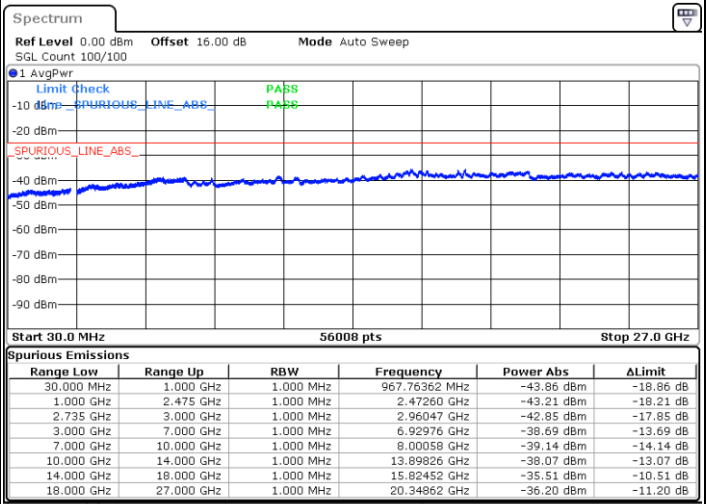

Date: 4.OCT.2020 21:39:58

Date: 4.OCT.2020 21:36:54

Highest Channel / FullIRB

N/A

Date: 4.OCT.2020 21:45:05

LTE Band 41C / 10MHz+15MHz

64QAM

Lowest Channel / 1RB0 and 1RB74

Lowest Channel / 1RB49 and 1RB0

Date: 5.OCT.2020 10:38:12

Date: 5.OCT.2020 10:33:05

Lowest Channel / FullIRB

N/A

Date: 5.OCT.2020 10:41:17

LTE Band 41C / 10MHz+15MHz

64QAM

MiddleChannel / 1RB0 and 1RB74

Middle Channel / 1RB49 and 1RB0

Date: 5.OCT.2020 10:53:18

Date: 5.OCT.2020 10:58:26

Middle Channel / FullIRB

N/A

Date: 5.OCT.2020 10:50:13

LTE Band 41C / 10MHz+15MHz