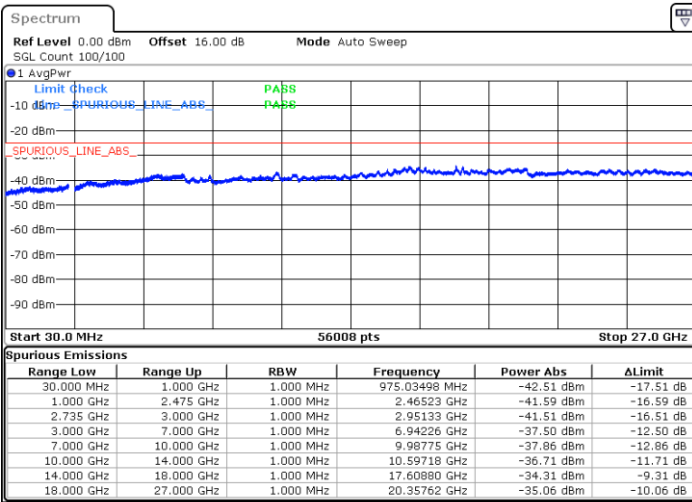

Middle Channel / FullIRB

N/A

Date: 5.OCT.2020 17:17:17

LTE Band 41C / 20MHz+10MHz

16QAM

Highest Channel / 1RB0 and 1RB49

Highest Channel / 1RB99 and 1RB0

Date: 6.OCT.2020 08:39:19

Date: 6.OCT.2020 08:34:11

Highest Channel / FullIRB

N/A

Date: 6.OCT.2020 08:42:23

LTE Band 41C / 20MHz+15MHz

16QAM

Lowest Channel / 1RB0 and 1RB74

Lowest Channel / 1RB99 and 1RB0

Date: 7.OCT.2020 11:08:13

Date: 7.OCT.2020 11:05:09

Lowest Channel / FullIRB

N/A

Date: 7.OCT.2020 11:13:22

LTE Band 41C / 20MHz+15MHz

16QAM

Middle Channel / 1RB0 and 1RB74