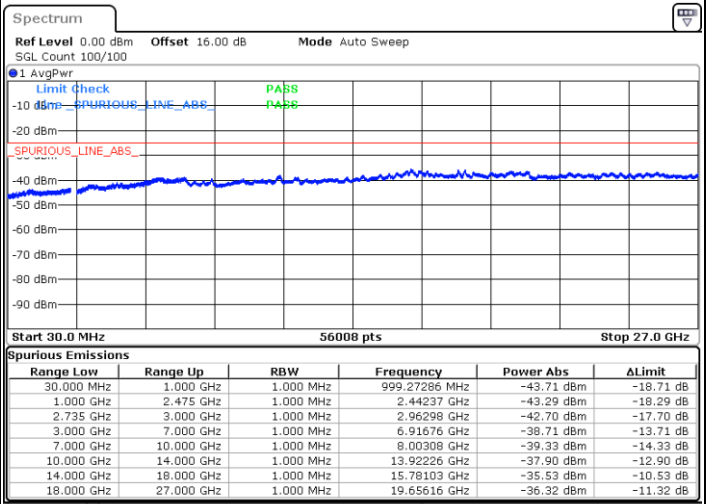

Highest Channel / FullIRB

N/A

Date: 5.OCT.2020 16:24:20

LTE Band 41C / 15MHz+10MHz

64QAM

Lowest Channel / 1RB0 and 1RB49

Lowest Channel / 1RB74 and 1RB0

Date: 5.OCT.2020 13:25:58

Date: 5.OCT.2020 13:20:51

Lowest Channel / FullIRB

N/A

Date: 5.OCT.2020 13:29:02

LTE Band 41C / 15MHz+10MHz

64QAM

Middle Channel / 1RB0 and 1RB49

Middle Channel / 1RB74 and 1RB0

Date: 5.OCT.2020 13:46:12

Date: 5.OCT.2020 13:51:19

Middle Channel / FullIRB

N/A

Date: 5.OCT.2020 13:43:08

LTE Band 41C / 15MHz+10MHz

64QAM

Highest Channel / 1RB0 and 1RB49

Highest Channel / 1RB74 and 1RB0

Date: 5.OCT.2020 14:31:19

Date: 5.OCT.2020 14:28:15

Highest Channel / FullIRB

N/A

Date: 5.OCT.2020 14:36:27

LTE Band 41C / 15MHz+15MHz

64QAM