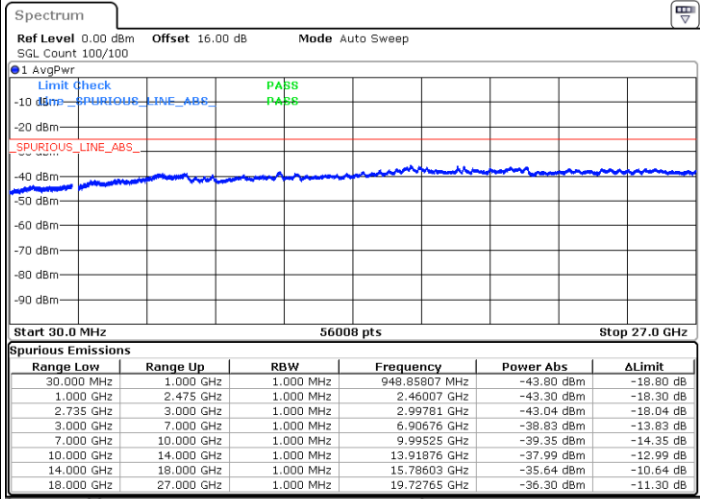

Middle Channel / 1RB99 and 1RB0

Date: 5.OCT.2020 09:10:33

Date: 5.OCT.2020 09:17:43

Middle Channel / FullIRB

N/A

Date: 5.OCT.2020 09:09:31

LTE Band 41C / 20MHz+5MHz

256QAM

Highest Channel / 1RB0 and 1RB24

Highest Channel / 1RB99 and 1RB0

Date: 5.OCT.2020 09:33:33

Date: 5.OCT.2020 09:32:32

Highest Channel / FullIRB

N/A

Date: 5.OCT.2020 09:40:44

LTE Band 41C / 20MHz+10MHz

256QAM

Lowest Channel / 1RB0 and 1RB49

Lowest Channel / 1RB99 and 1RB0

Date: 5.OCT.2020 17:03:58

Date: 5.OCT.2020 16:56:48

Lowest Channel / FullIRB

N/A

Date: 5.OCT.2020 17:04:59