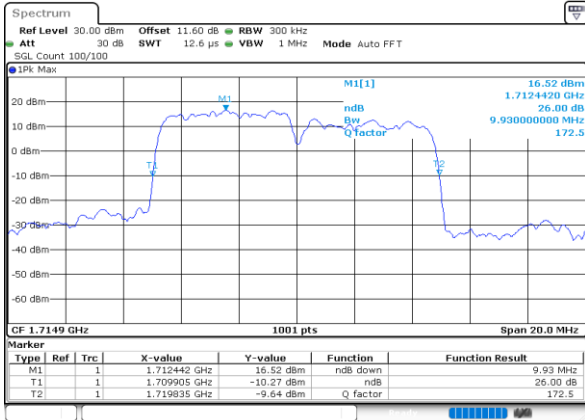

Highest Channel / 5MHz+15MHz

Date: 8.OCT.2020 12:18:35

Highest Channel / 10MHz+5MHz

Date: 8.OCT.2020 10:09:36

LTE Band 66B

QPSK

Lowest Channel / 10MHz+10MHz

Date: 8.OCT.2020 10:49:46

Lowest Channel / 15MHz+5MHz

Date: 8.OCT.2020 13:01:53

Middle Channel / 10MHz+10MHz

Date: 8.OCT.2020 11:07:35

Middle Channel / 15MHz+5MHz

Date: 8.OCT.2020 14:18:11

Highest Channel / 10MHz+10MHz

Date: 8.OCT.2020 11:48:26

Highest Channel / 15MHz+5MHz

Date: 13.OCT.2020 11:55:45

LTE Band 66B

16QAM

Lowest Channel / 5MHz+5MHz

Date: 7.OCT.2020 16:38:47

Lowest Channel / 5MHz+10MHz

Date: 7.OCT.2020 17:40:01

LTE Band 66B

16QAM

Lowest Channel / 5MHz+15MHz

Date: 8.OCT.2020 11:57:16

Lowest Channel / 10MHz+5MHz

Date: 8.OCT.2020 09:37:01

Middle Channel / 5MHz+15MHz

Date: 8.OCT.2020 12:16:50