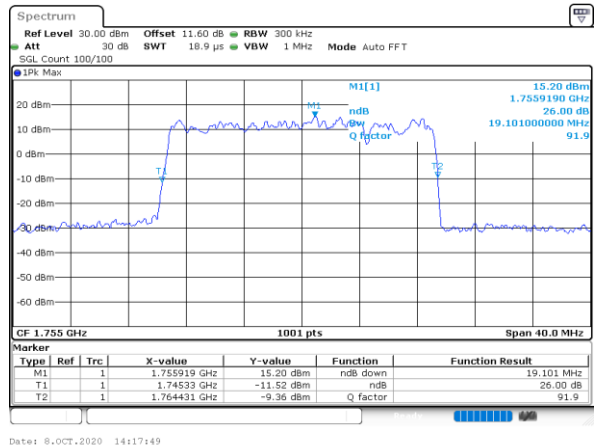

Middle Channel / 10MHz+5MHz

Date: 8.OCT.2020 09:56:06

Highest Channel / 5MHz+15MHz

Date: 8.OCT.2020 12:18:57

Highest Channel / 10MHz+5MHz

Date: 8.OCT.2020 10:09:58

LTE Band 66B

16QAM

Lowest Channel / 10MHz+10MHz

Lowest Channel / 15MHz+5MHz

Middle Channel / 10MHz+10MHz

Middle Channel / 15MHz+5MHz

Highest Channel / 10MHz+10MHz

Highest Channel / 15MHz+5MHz

LTE Band 66B

64QAM

Lowest Channel / 5MHz+5MHz

Date: 7.OCT.2020 16:38:24

Lowest Channel / 5MHz+10MHz

Date: 7.OCT.2020 17:39:39

Middle Channel / 5MHz+5MHz

Date: 7.OCT.2020 17:04:38

Middle Channel / 5MHz+10MHz

Date: 7.OCT.2020 18:18:50

Highest Channel / 5MHz+5MHz

Date: 7.OCT.2020 17:20:29

Highest Channel / 5MHz+10MHz

Date: 7.OCT.2020 17:59:15

LTE Band 66B

64QAM

Lowest Channel / 5MHz+15MHz

Date: 8.OCT.2020 11:56:53