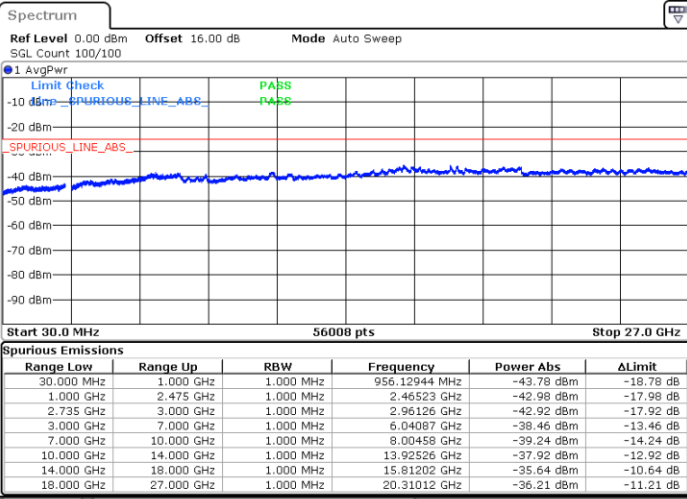

Date: 7.OCT.2020 10:28:27

Highest Channel / FullIRB

N/A

Date: 7.OCT.2020 10:36:39

LTE Band 41C / 20MHz+5MHz

256QAM

Lowest Channel / 1RB0 and 1RB24

Lowest Channel / 1RB99 and 1RB0

Date: 5.OCT.2020 08:47:17

Date: 5.OCT.2020 08:40:07

Lowest Channel / FullIRB

N/A

Date: 5.OCT.2020 08:48:19

LTE Band 41C / 20MHz+5MHz

256QAM

Middle Channel / 1RB0 and 1RB24

Middle Channel / 1RB99 and 1RB0

Date: 5.OCT.2020 09:10:33

Date: 5.OCT.2020 09:17:43

Middle Channel / FullIRB

N/A

Date: 5.OCT.2020 09:09:31

LTE Band 41C / 20MHz+5MHz

256QAM

Highest Channel / 1RB0 and 1RB24

Highest Channel / 1RB99 and 1RB0

Date: 5.OCT.2020 09:33:33

Date: 5.OCT.2020 09:32:32

Highest Channel / FullIRB

N/A

Date: 5.OCT.2020 09:40:44

LTE Band 41C / 20MHz+10MHz