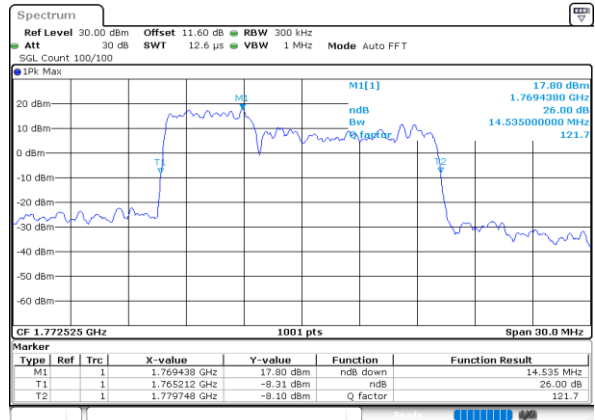

Highest Channel / 15MHz+5MHz

Date: 13.OCT.2020 11:55:45

LTE Band 66B

16QAM

Lowest Channel / 5MHz+5MHz

Date: 7.OCT.2020 16:38:47

Lowest Channel / 5MHz+10MHz

Date: 7.OCT.2020 17:40:01

Middle Channel / 5MHz+5MHz

Date: 7.OCT.2020 17:05:00

Middle Channel / 5MHz+10MHz

Date: 7.OCT.2020 18:19:12

Highest Channel / 5MHz+5MHz

Date: 7.OCT.2020 17:20:07

Highest Channel / 5MHz+10MHz

Date: 7.OCT.2020 17:56:52

LTE Band 66B

16QAM

Lowest Channel / 5MHz+15MHz

Date: 8.OCT.2020 11:57:16

Lowest Channel / 10MHz+5MHz

Date: 8.OCT.2020 09:37:01

Middle Channel / 5MHz+15MHz

Date: 8.OCT.2020 12:16:50

Middle Channel / 10MHz+5MHz

Date: 8.OCT.2020 09:56:06

Highest Channel / 5MHz+15MHz

Date: 8.OCT.2020 12:18:57

Highest Channel / 10MHz+5MHz

Date: 8.OCT.2020 10:09:58

LTE Band 66B

16QAM