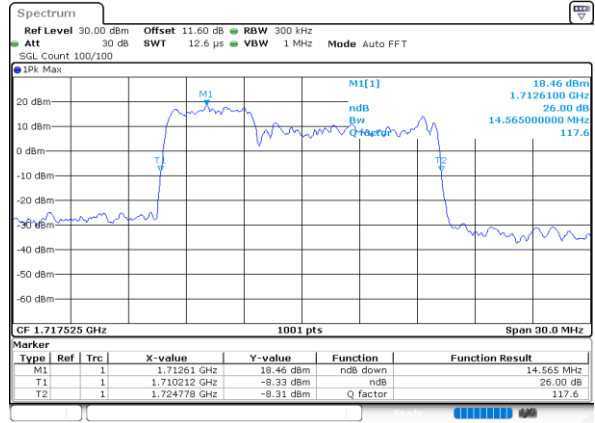

Mode	LTE Band 66B : 26dB BW(MHz)		
256QAM			
BW	5MHz+5MHz	5MHz+10MHz	5MHz+15MHz
Lowest CH	9.93	14.60	18.94
Middle CH	9.87	14.57	18.86
Highest CH	9.91	14.60	18.98
BW	10MHz+5MHz	10MHz+10MHz	15MHz+5MHz
Lowest CH	14.63	19.62	18.94
Middle CH	14.74	19.66	18.94
Highest CH	14.72	19.62	19.10

LTE Band 66B

QPSK

Lowest Channel / 5MHz+5MHz

Date: 7.OCT.2020 16:39:09

Lowest Channel / 5MHz+10MHz

Date: 7.OCT.2020 17:40:24

Middle Channel / 5MHz+5MHz

Date: 7.OCT.2020 17:05:22

Middle Channel / 5MHz+10MHz

Date: 7.OCT.2020 18:19:35

Highest Channel / 5MHz+5MHz

Date: 7.OCT.2020 17:19:45

Highest Channel / 5MHz+10MHz

Date: 7.OCT.2020 17:58:30

LTE Band 66B

QPSK