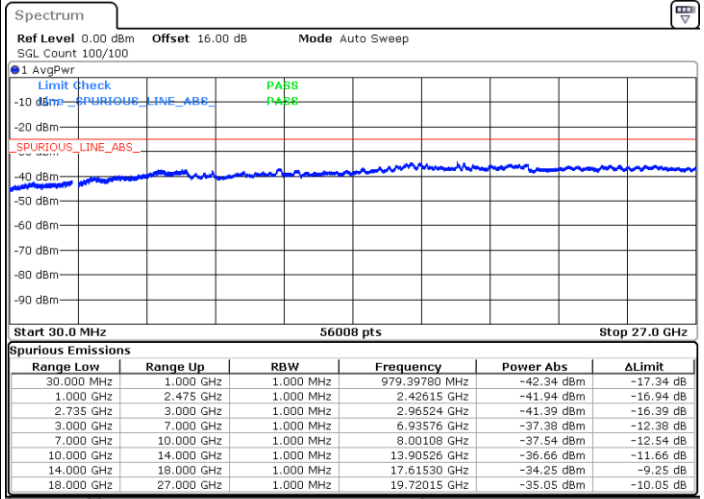

N/A

Date: 7.OCT.2020 09:51:01

LTE Band 41C / 15MHz+20MHz

256QAM

Middle Channel / 1RB0 and 1RB99

Middle Channel / 1RB74 and 1RB0

Date: 7.OCT.2020 10:07:43

Date: 7.OCT.2020 10:14:54

Middle Channel / FullIRB

N/A

Date: 7.OCT.2020 10:06:41

LTE Band 41C / 15MHz+20MHz

256QAM

Highest Channel / 1RB0 and 1RB99

Highest Channel / 1RB74 and 1RB0

Date: 7.OCT.2020 10:29:28

Date: 7.OCT.2020 10:28:27

Highest Channel / FullIRB

N/A

Date: 7.OCT.2020 10:36:39

LTE Band 41C / 20MHz+5MHz

256QAM

Lowest Channel / 1RB0 and 1RB24

Lowest Channel / 1RB99 and 1RB0

Date: 5.OCT.2020 08:47:17

Date: 5.OCT.2020 08:40:07

Lowest Channel / FullIRB

N/A

Date: 5.OCT.2020 08:48:19

LTE Band 41C / 20MHz+5MHz

256QAM

Middle Channel / 1RB0 and 1RB24