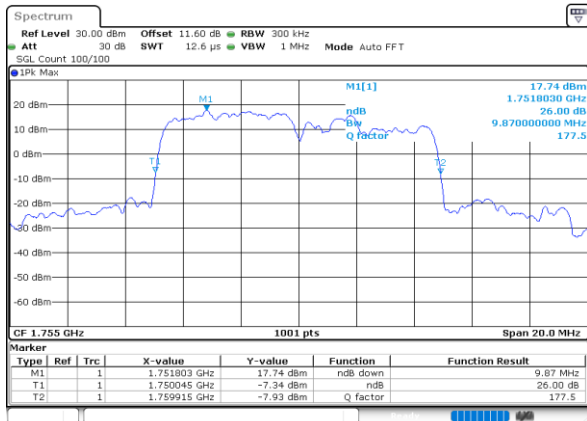

Middle Channel / 10MHz+5MHz

Date: 8.OCT.2020 09:56:06

Highest Channel / 5MHz+15MHz

Date: 8.OCT.2020 12:18:57

Highest Channel / 10MHz+5MHz

Date: 8.OCT.2020 10:09:58

LTE Band 66B

16QAM

Lowest Channel / 10MHz+10MHz

Lowest Channel / 15MHz+5MHz

Middle Channel / 10MHz+10MHz

Middle Channel / 15MHz+5MHz

Highest Channel / 10MHz+10MHz

Highest Channel / 15MHz+5MHz

LTE Band 66B

64QAM

Lowest Channel / 5MHz+5MHz

Date: 7.OCT.2020 16:38:24

Lowest Channel / 5MHz+10MHz

Date: 7.OCT.2020 17:39:39

Middle Channel / 5MHz+5MHz

Date: 7.OCT.2020 17:04:38

Middle Channel / 5MHz+10MHz

Date: 7.OCT.2020 18:18:50

Highest Channel / 5MHz+5MHz

Date: 7.OCT.2020 17:20:29

Highest Channel / 5MHz+10MHz

Date: 7.OCT.2020 17:59:15

LTE Band 66B

64QAM

Lowest Channel / 5MHz+15MHz

Date: 8.OCT.2020 11:56:53