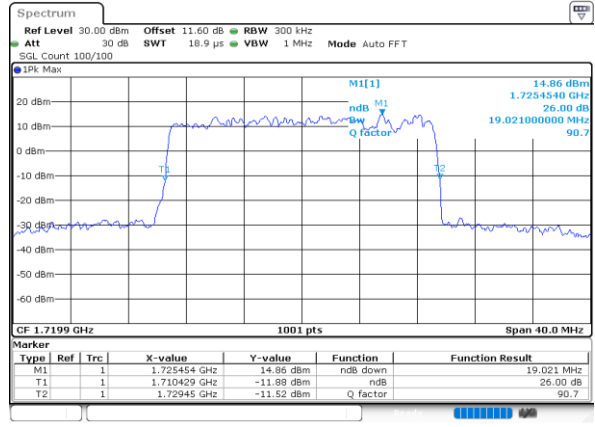

Highest Channel / 5MHz+15MHz

Date: 8.OCT.2020 12:18:35

Highest Channel / 10MHz+5MHz

Date: 8.OCT.2020 10:09:36

LTE Band 66B

QPSK

Lowest Channel / 10MHz+10MHz

Date: 8.OCT.2020 10:49:46

Lowest Channel / 15MHz+5MHz

Date: 8.OCT.2020 13:01:53

Middle Channel / 10MHz+10MHz

Date: 8.OCT.2020 11:07:35

Middle Channel / 15MHz+5MHz

Date: 8.OCT.2020 14:18:11

Highest Channel / 10MHz+10MHz

Date: 8.OCT.2020 11:48:26