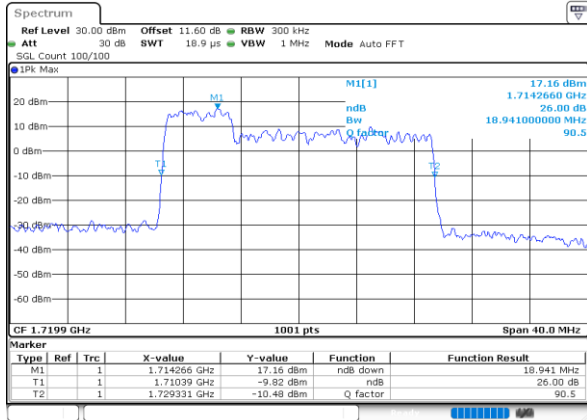

Highest Channel / 15MHz+5MHz

Date: 13.OCT.2020 11:55:45

LTE Band 66B

16QAM

Lowest Channel / 5MHz+5MHz

Date: 7.OCT.2020 16:38:47

Lowest Channel / 5MHz+10MHz

Date: 7.OCT.2020 17:40:01

Middle Channel / 5MHz+5MHz

Date: 7.OCT.2020 17:05:00

Middle Channel / 5MHz+10MHz

Date: 7.OCT.2020 18:19:12

Highest Channel / 5MHz+5MHz

Date: 7.OCT.2020 17:20:07

Highest Channel / 5MHz+10MHz

Date: 7.OCT.2020 17:56:52

LTE Band 66B

16QAM

Lowest Channel / 5MHz+15MHz

Date: 8.OCT.2020 11:57:16

Lowest Channel / 10MHz+5MHz

Date: 8.OCT.2020 09:37:01

Middle Channel / 5MHz+15MHz

Date: 8.OCT.2020 12:16:50