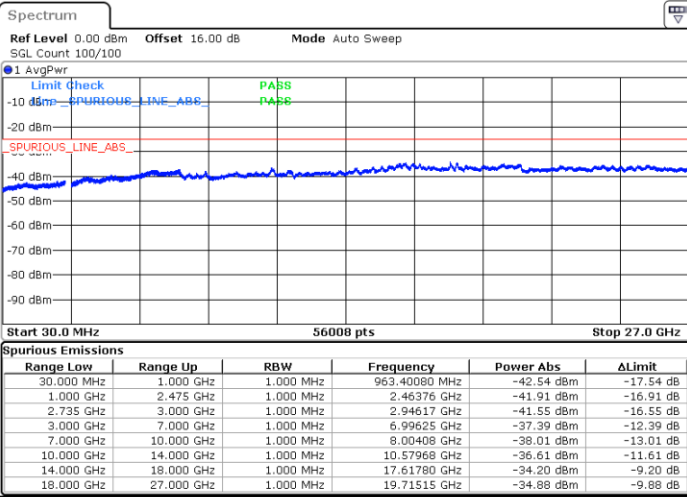

LTE Band 41C / 15MHz+15MHz

256QAM

Highest Channel / 1RB0 and 1RB74

Highest Channel / 1RB74 and 1RB0

Date: 6.OCT.2020 16:49:30

Date: 6.OCT.2020 16:48:29

Highest Channel / FullIRB

N/A

Date: 6.OCT.2020 16:56:41

LTE Band 41C / 15MHz+20MHz

256QAM

Lowest Channel / 1RB0 and 1RB99

Lowest Channel / 1RB74 and 1RB0

Date: 7.OCT.2020 09:49:59

Date: 7.OCT.2020 09:42:48

Lowest Channel / FullIRB