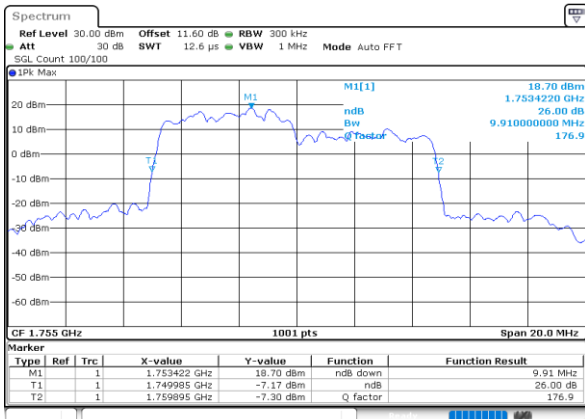

Highest Channel / 5MHz+15MHz

Date: 8.OCT.2020 12:18:35

Highest Channel / 10MHz+5MHz

Date: 8.OCT.2020 10:09:36

LTE Band 66B

QPSK

Lowest Channel / 10MHz+10MHz

Date: 8.OCT.2020 10:49:46

Lowest Channel / 15MHz+5MHz

Date: 8.OCT.2020 13:01:53

Middle Channel / 10MHz+10MHz

Date: 8.OCT.2020 11:07:35

Middle Channel / 15MHz+5MHz

Date: 8.OCT.2020 14:18:11

Highest Channel / 10MHz+10MHz

Date: 8.OCT.2020 11:48:26

Highest Channel / 15MHz+5MHz

Date: 13.OCT.2020 11:55:45

LTE Band 66B

16QAM

Lowest Channel / 5MHz+5MHz

Date: 7.OCT.2020 16:38:47

Lowest Channel / 5MHz+10MHz

Date: 7.OCT.2020 17:40:01

Middle Channel / 5MHz+5MHz

Date: 7.OCT.2020 17:05:00

Middle Channel / 5MHz+10MHz

Date: 7.OCT.2020 18:19:12

Highest Channel / 5MHz+5MHz

Date: 7.OCT.2020 17:20:07

Highest Channel / 5MHz+10MHz

Date: 7.OCT.2020 17:56:52