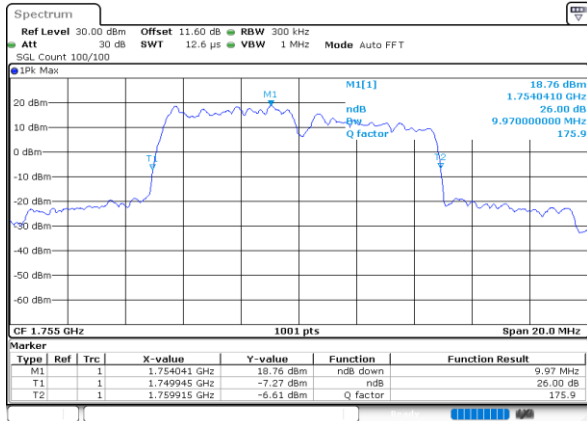

Mode	LTE Band 66B : 26dB BW(MHz)		
256QAM			
BW	5MHz+5MHz	5MHz+10MHz	5MHz+15MHz
Lowest CH	9.93	14.60	18.94
Middle CH	9.87	14.57	18.86
Highest CH	9.91	14.60	18.98
BW	10MHz+5MHz	10MHz+10MHz	15MHz+5MHz
Lowest CH	14.63	19.62	18.94
Middle CH	14.74	19.66	18.94
Highest CH	14.72	19.62	19.10

LTE Band 66B

QPSK

Lowest Channel / 5MHz+5MHz

Date: 7.OCT.2020 16:39:09

Lowest Channel / 5MHz+10MHz

Date: 7.OCT.2020 17:40:24

Middle Channel / 5MHz+5MHz

Date: 7.OCT.2020 17:05:22

Middle Channel / 5MHz+10MHz

Date: 7.OCT.2020 18:19:35

Highest Channel / 5MHz+5MHz

Date: 7.OCT.2020 17:19:45

Highest Channel / 5MHz+10MHz

Date: 7.OCT.2020 17:58:30

LTE Band 66B

QPSK