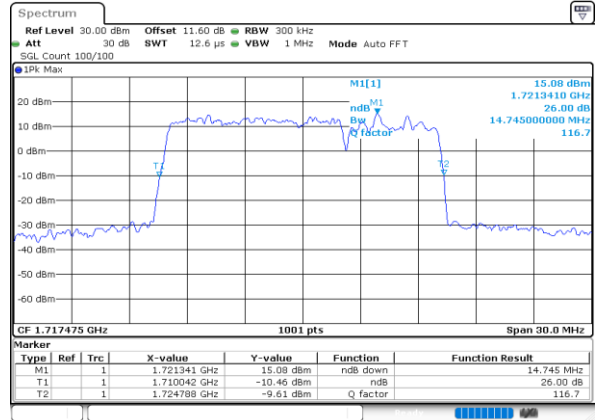

Lowest Channel / 5MHz+5MHz

Date: 7.OCT.2020 16:38:24

Lowest Channel / 5MHz+10MHz

Date: 7.OCT.2020 17:39:39

Middle Channel / 5MHz+5MHz

Date: 7.OCT.2020 17:04:38

Middle Channel / 5MHz+10MHz

Date: 7.OCT.2020 18:18:50

Highest Channel / 5MHz+5MHz

Date: 7.OCT.2020 17:20:29

Highest Channel / 5MHz+10MHz

Date: 7.OCT.2020 17:59:15

LTE Band 66B

64QAM

Lowest Channel / 5MHz+15MHz

Date: 8.OCT.2020 11:56:53

Lowest Channel / 10MHz+5MHz

Date: 8.OCT.2020 09:36:38

Middle Channel / 5MHz+15MHz

Date: 8.OCT.2020 12:16:28

Middle Channel / 10MHz+5MHz

Date: 8.OCT.2020 09:55:44

Highest Channel / 5MHz+15MHz

Date: 8.OCT.2020 12:13:20

Highest Channel / 10MHz+5MHz

Date: 8.OCT.2020 10:10:21

LTE Band 66B

64QAM

Lowest Channel / 10MHz+10MHz

Date: 8.OCT.2020 10:50:35

Lowest Channel / 15MHz+5MHz

Date: 8.OCT.2020 13:01:09