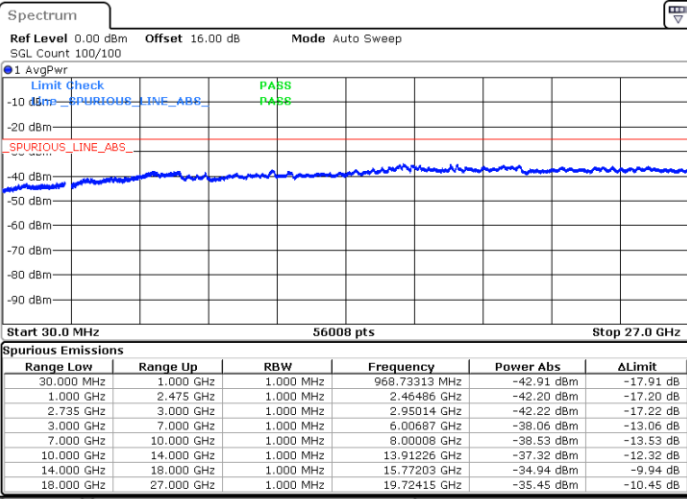

Date: 7.OCT.2020 11:41:00

Middle Channel / FullIRB

N/A

Date: 7.OCT.2020 11:32:47

LTE Band 41C / 20MHz+15MHz

256QAM

Highest Channel / 1RB0 and 1RB74

Highest Channel / 1RB99 and 1RB0

Date: 7.OCT.2020 11:58:30

Date: 7.OCT.2020 11:57:29

Highest Channel / FullIRB

N/A

Date: 7.OCT.2020 12:05:41

LTE Band 41C / 20MHz+20MHz

256QAM

Lowest Channel / 1RB0 and 1RB99

Lowest Channel / 1RB99 and 1RB0

Date: 4.OCT.2020 18:01:07

Date: 4.OCT.2020 17:53:57

Lowest Channel / FullIRB

N/A

Date: 4.OCT.2020 18:02:09

LTE Band 41C / 20MHz+20MHz

256QAM