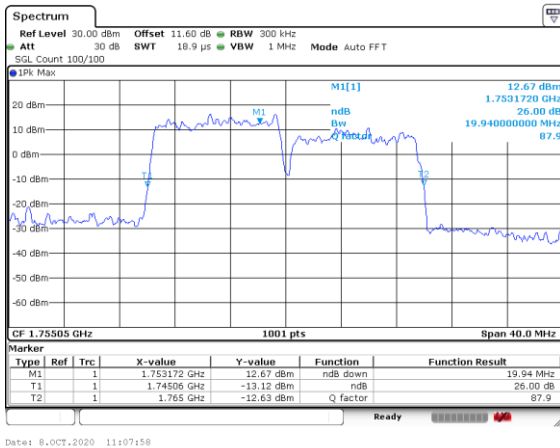

LTE Band 66B

16QAM

Lowest Channel / 5MHz+15MHz

Date: 8.OCT.2020 11:57:16

Lowest Channel / 10MHz+5MHz

Date: 8.OCT.2020 09:37:01

Middle Channel / 5MHz+15MHz

Date: 8.OCT.2020 12:16:50

Middle Channel / 10MHz+5MHz

Date: 8.OCT.2020 09:56:06

Highest Channel / 5MHz+15MHz

Date: 8.OCT.2020 12:18:57

Highest Channel / 10MHz+5MHz

Date: 8.OCT.2020 10:09:58

LTE Band 66B

16QAM

Lowest Channel / 10MHz+10MHz

Lowest Channel / 15MHz+5MHz

Middle Channel / 10MHz+10MHz

Middle Channel / 15MHz+5MHz

Highest Channel / 10MHz+10MHz

Highest Channel / 15MHz+5MHz

LTE Band 66B

64QAM