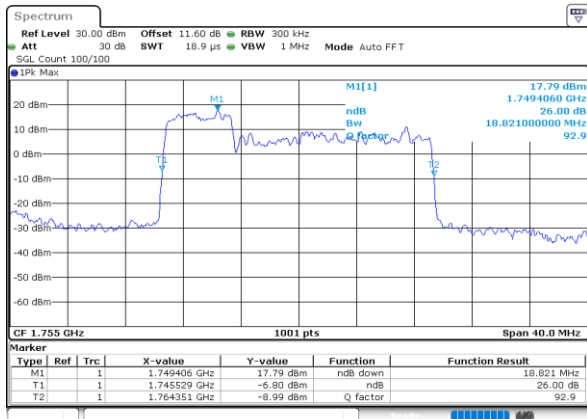

LTE Band 66B

16QAM

Lowest Channel / 5MHz+15MHz

Date: 8.OCT.2020 11:57:16

Lowest Channel / 10MHz+5MHz

Date: 8.OCT.2020 09:37:01

Middle Channel / 5MHz+15MHz

Date: 8.OCT.2020 12:16:50

Middle Channel / 10MHz+5MHz

Date: 8.OCT.2020 09:56:06

Highest Channel / 5MHz+15MHz

Date: 8.OCT.2020 12:18:57

Highest Channel / 10MHz+5MHz

Date: 8.OCT.2020 10:09:58

LTE Band 66B

16QAM