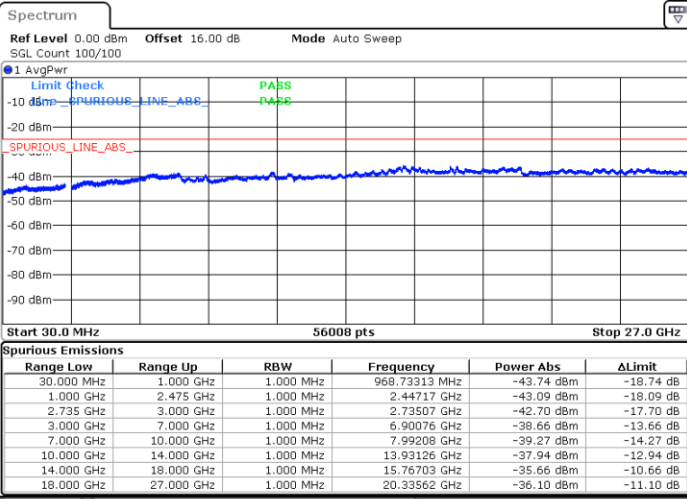

Date: 5.OCT.2020 08:47:17

Date: 5.OCT.2020 08:40:07

Lowest Channel / FullIRB

N/A

Date: 5.OCT.2020 08:48:19

LTE Band 41C / 20MHz+5MHz

256QAM

Middle Channel / 1RB0 and 1RB24

Middle Channel / 1RB99 and 1RB0

Date: 5.OCT.2020 09:10:33

Date: 5.OCT.2020 09:17:43

Middle Channel / FullIRB

N/A

Date: 5.OCT.2020 09:09:31

LTE Band 41C / 20MHz+5MHz

256QAM

Highest Channel / 1RB0 and 1RB24

Highest Channel / 1RB99 and 1RB0

Date: 5.OCT.2020 09:33:33

Date: 5.OCT.2020 09:32:32

Highest Channel / FullIRB

N/A

Date: 5.OCT.2020 09:40:44

LTE Band 41C / 20MHz+10MHz