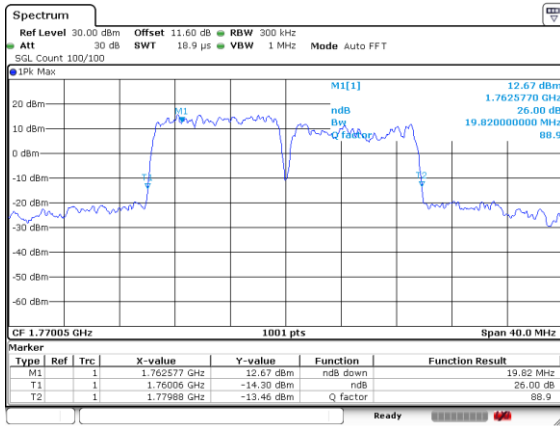

Highest Channel / 5MHz+15MHz

Date: 8.OCT.2020 12:18:35

Highest Channel / 10MHz+5MHz

Date: 8.OCT.2020 10:09:36

LTE Band 66B

QPSK

Lowest Channel / 10MHz+10MHz

Date: 8.OCT.2020 10:49:46

Lowest Channel / 15MHz+5MHz

Date: 8.OCT.2020 13:01:53

Middle Channel / 10MHz+10MHz

Date: 8.OCT.2020 11:07:35

Middle Channel / 15MHz+5MHz

Date: 8.OCT.2020 14:18:11

Highest Channel / 10MHz+10MHz

Date: 8.OCT.2020 11:48:26

Highest Channel / 15MHz+5MHz

Date: 13.OCT.2020 11:55:45

LTE Band 66B

16QAM

Lowest Channel / 5MHz+5MHz

Date: 7.OCT.2020 16:38:47

Lowest Channel / 5MHz+10MHz

Date: 7.OCT.2020 17:40:01