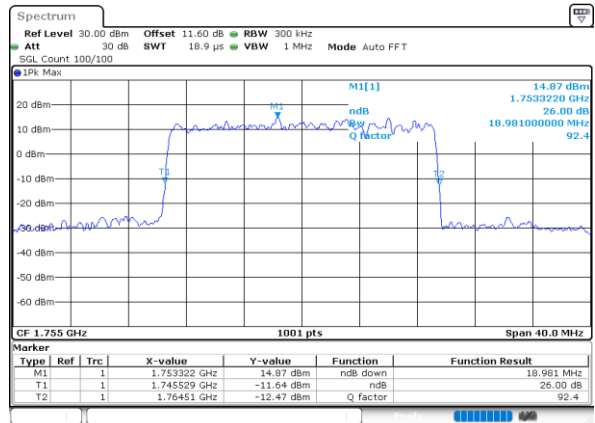

Highest Channel / 5MHz+5MHz

Date: 7.OCT.2020 17:20:29

Highest Channel / 5MHz+10MHz

Date: 7.OCT.2020 17:59:15

LTE Band 66B

64QAM

Lowest Channel / 5MHz+15MHz

Date: 8.OCT.2020 11:56:53

Lowest Channel / 10MHz+5MHz

Date: 8.OCT.2020 09:36:38

Middle Channel / 5MHz+15MHz

Date: 8.OCT.2020 12:16:28

Middle Channel / 10MHz+5MHz

Date: 8.OCT.2020 09:55:44

Highest Channel / 5MHz+15MHz

Date: 8.OCT.2020 12:13:20

Highest Channel / 10MHz+5MHz

Date: 8.OCT.2020 10:10:21

LTE Band 66B

64QAM

Lowest Channel / 10MHz+10MHz

Date: 8.OCT.2020 10:50:35

Lowest Channel / 15MHz+5MHz

Date: 8.OCT.2020 13:01:09

Middle Channel / 10MHz+10MHz

Date: 8.OCT.2020 11:09:23

Middle Channel / 15MHz+5MHz

Date: 8.OCT.2020 14:17:27

Highest Channel / 10MHz+10MHz

Date: 8.OCT.2020 11:49:01

Highest Channel / 15MHz+5MHz

Date: 8.OCT.2020 14:32:17