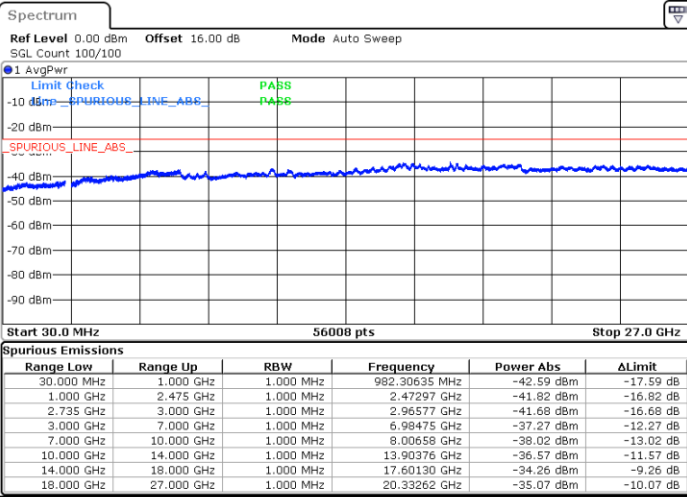

LTE Band 41C / 20MHz+10MHz

256QAM

Middle Channel / 1RB0 and 1RB49

Middle Channel / 1RB99 and 1RB0

Date: 5.OCT.2020 17:20:22

Date: 5.OCT.2020 17:27:32

Middle Channel / FullIRB

N/A

Date: 5.OCT.2020 17:19:20

LTE Band 41C / 20MHz+10MHz

256QAM

Highest Channel / 1RB0 and 1RB49

Highest Channel / 1RB99 and 1RB0

Date: 6.OCT.2020 08:37:16

Date: 6.OCT.2020 08:36:14

Highest Channel / FullIRB

N/A

Date: 6.OCT.2020 08:44:26

LTE Band 41C / 20MHz+15MHz

256QAM

Lowest Channel / 1RB0 and 1RB74

Lowest Channel / 1RB99 and 1RB0

Date: 7.OCT.2020 11:10:17

Date: 7.OCT.2020 11:03:05