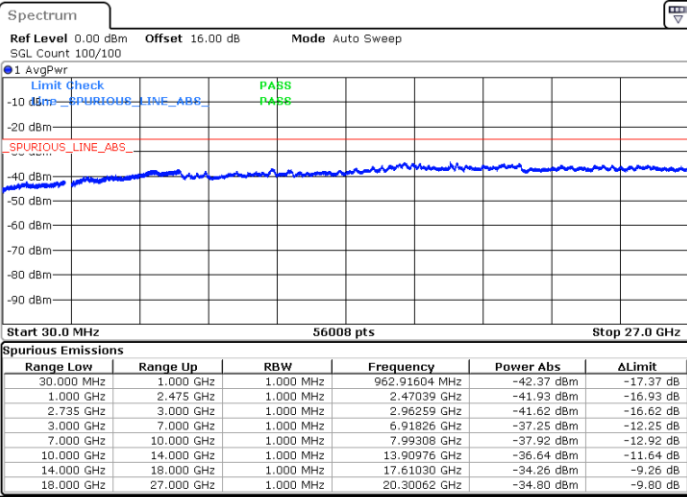

Middle Channel / FullIRB

N/A

Date: 7.OCT.2020 10:06:41

LTE Band 41C / 15MHz+20MHz

256QAM

Highest Channel / 1RB0 and 1RB99

Highest Channel / 1RB74 and 1RB0

Date: 7.OCT.2020 10:29:28

Date: 7.OCT.2020 10:28:27

Highest Channel / FullIRB

N/A

Date: 7.OCT.2020 10:36:39

LTE Band 41C / 20MHz+5MHz

256QAM

Lowest Channel / 1RB0 and 1RB24

Lowest Channel / 1RB99 and 1RB0