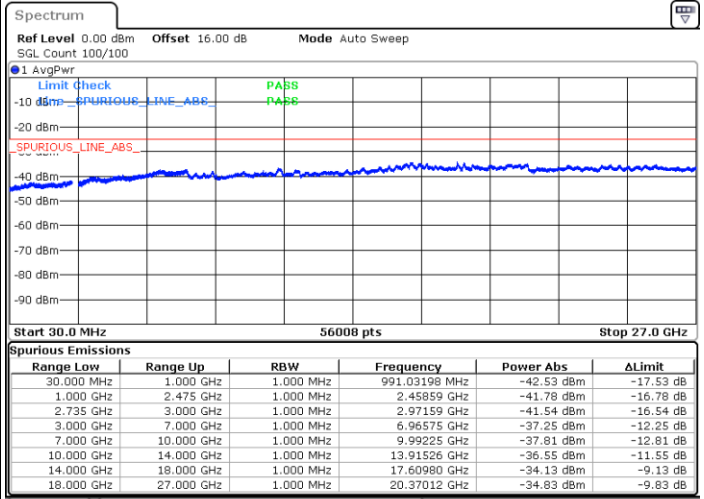

N/A

Date: 6.OCT.2020 08:44:26

LTE Band 41C / 20MHz+15MHz

256QAM

Lowest Channel / 1RB0 and 1RB74

Lowest Channel / 1RB99 and 1RB0

Date: 7.OCT.2020 11:10:17

Date: 7.OCT.2020 11:03:05

Lowest Channel / FullIRB

N/A

Date: 7.OCT.2020 11:11:18

LTE Band 41C / 20MHz+15MHz

256QAM

Middle Channel / 1RB0 and 1RB74

Middle Channel / 1RB99 and 1RB0

Date: 7.OCT.2020 11:33:49

Date: 7.OCT.2020 11:41:00

Middle Channel / FullIRB

N/A

Date: 7.OCT.2020 11:32:47

LTE Band 41C / 20MHz+15MHz

256QAM

Highest Channel / 1RB0 and 1RB74

Highest Channel / 1RB99 and 1RB0

Date: 7.OCT.2020 11:58:30

Date: 7.OCT.2020 11:57:29

Highest Channel / FullIRB

N/A

Date: 7.OCT.2020 12:05:41

LTE Band 41C / 20MHz+20MHz

256QAM

Lowest Channel / 1RB0 and 1RB99