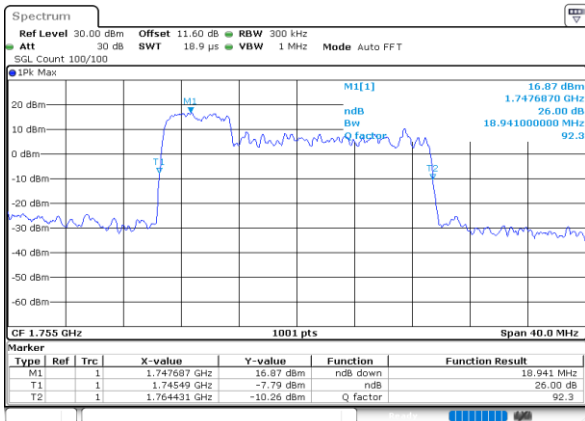

Lowest Channel / 5MHz+5MHz

Date: 7.OCT.2020 16:38:24

Lowest Channel / 5MHz+10MHz

Date: 7.OCT.2020 17:39:39

Middle Channel / 5MHz+5MHz

Date: 7.OCT.2020 17:04:38

Middle Channel / 5MHz+10MHz

Date: 7.OCT.2020 18:18:50

Highest Channel / 5MHz+5MHz

Date: 7.OCT.2020 17:20:29

Highest Channel / 5MHz+10MHz

Date: 7.OCT.2020 17:59:15

LTE Band 66B

64QAM

Lowest Channel / 5MHz+15MHz

Date: 8.OCT.2020 11:56:53

Lowest Channel / 10MHz+5MHz

Date: 8.OCT.2020 09:36:38

Middle Channel / 5MHz+15MHz

Date: 8.OCT.2020 12:16:28

Middle Channel / 10MHz+5MHz

Date: 8.OCT.2020 09:55:44

Highest Channel / 5MHz+15MHz

Date: 8.OCT.2020 12:13:20

Highest Channel / 10MHz+5MHz

Date: 8.OCT.2020 10:10:21

LTE Band 66B

64QAM

Lowest Channel / 10MHz+10MHz

Date: 8.OCT.2020 10:50:35

Lowest Channel / 15MHz+5MHz

Date: 8.OCT.2020 13:01:09