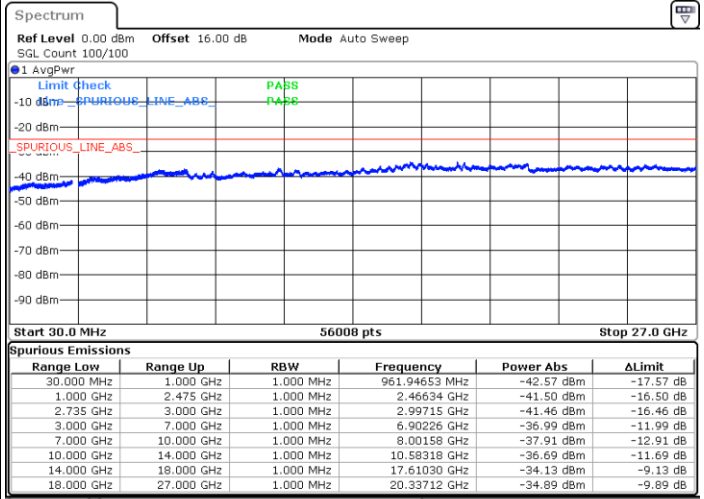

Lowest Channel / FullIRB

N/A

Date: 7.OCT.2020 11:11:18

LTE Band 41C / 20MHz+15MHz

256QAM

Middle Channel / 1RB0 and 1RB74

Middle Channel / 1RB99 and 1RB0

Date: 7.OCT.2020 11:33:49

Date: 7.OCT.2020 11:41:00

Middle Channel / FullIRB

N/A

Date: 7.OCT.2020 11:32:47

LTE Band 41C / 20MHz+15MHz

256QAM

Highest Channel / 1RB0 and 1RB74

Highest Channel / 1RB99 and 1RB0

Date: 7.OCT.2020 11:58:30

Date: 7.OCT.2020 11:57:29

Highest Channel / FullIRB

N/A

Date: 7.OCT.2020 12:05:41

LTE Band 41C / 20MHz+20MHz

256QAM

Lowest Channel / 1RB0 and 1RB99

Lowest Channel / 1RB99 and 1RB0

Date: 4.OCT.2020 18:01:07

Date: 4.OCT.2020 17:53:57

Lowest Channel / FullIRB

N/A

Date: 4.OCT.2020 18:02:09

LTE Band 41C / 20MHz+20MHz

256QAM