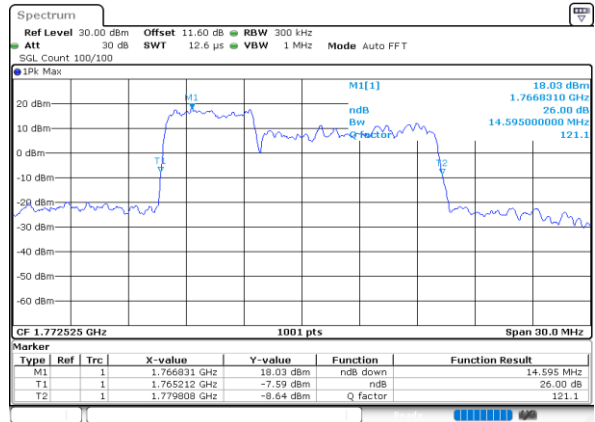

LTE Band 66B

QPSK

Lowest Channel / 5MHz+5MHz

Date: 7.OCT.2020 16:39:09

Lowest Channel / 5MHz+10MHz

Date: 7.OCT.2020 17:40:24

Middle Channel / 5MHz+5MHz

Date: 7.OCT.2020 17:05:22

Middle Channel / 5MHz+10MHz

Date: 7.OCT.2020 18:19:35

Highest Channel / 5MHz+5MHz

Date: 7.OCT.2020 17:19:45

Highest Channel / 5MHz+10MHz

Date: 7.OCT.2020 17:58:30

LTE Band 66B

QPSK

Lowest Channel / 5MHz+15MHz

Date: 8.OCT.2020 11:57:18

Lowest Channel / 10MHz+5MHz

Date: 8.OCT.2020 09:37:23

Middle Channel / 5MHz+15MHz

Date: 8.OCT.2020 12:17:13

Middle Channel / 10MHz+5MHz

Date: 8.OCT.2020 09:56:28

Highest Channel / 5MHz+15MHz

Date: 8.OCT.2020 12:18:35

Highest Channel / 10MHz+5MHz

Date: 8.OCT.2020 10:09:36

LTE Band 66B

QPSK

Lowest Channel / 10MHz+10MHz

Date: 8.OCT.2020 10:49:46