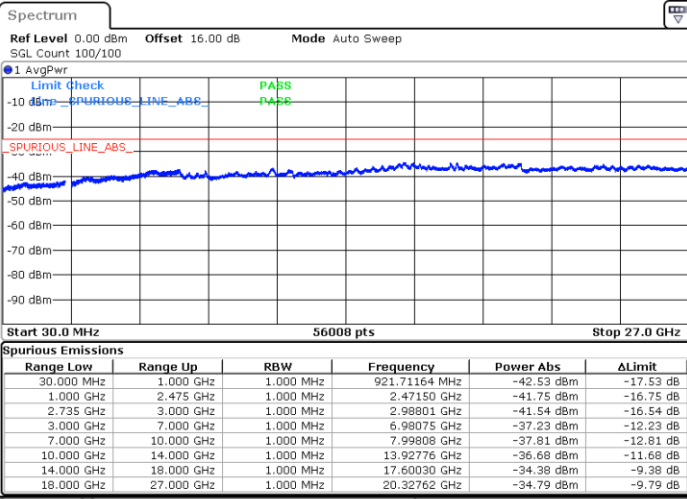

Lowest Channel / FullIRB

N/A

Date: 7.OCT.2020 11:11:18

LTE Band 41C / 20MHz+15MHz

256QAM

Middle Channel / 1RB0 and 1RB74

Middle Channel / 1RB99 and 1RB0

Date: 7.OCT.2020 11:33:49

Date: 7.OCT.2020 11:41:00

Middle Channel / FullIRB

N/A

Date: 7.OCT.2020 11:32:47

LTE Band 41C / 20MHz+15MHz

256QAM

Highest Channel / 1RB0 and 1RB74

Highest Channel / 1RB99 and 1RB0

Date: 7.OCT.2020 11:58:30

Date: 7.OCT.2020 11:57:29

Highest Channel / FullIRB

N/A

Date: 7.OCT.2020 12:05:41

LTE Band 41C / 20MHz+20MHz

256QAM

Lowest Channel / 1RB0 and 1RB99

Lowest Channel / 1RB99 and 1RB0

Date: 4.OCT.2020 18:01:07

Date: 4.OCT.2020 17:53:57

Lowest Channel / FullIRB

N/A

Date: 4.OCT.2020 18:02:09

LTE Band 41C / 20MHz+20MHz

256QAM