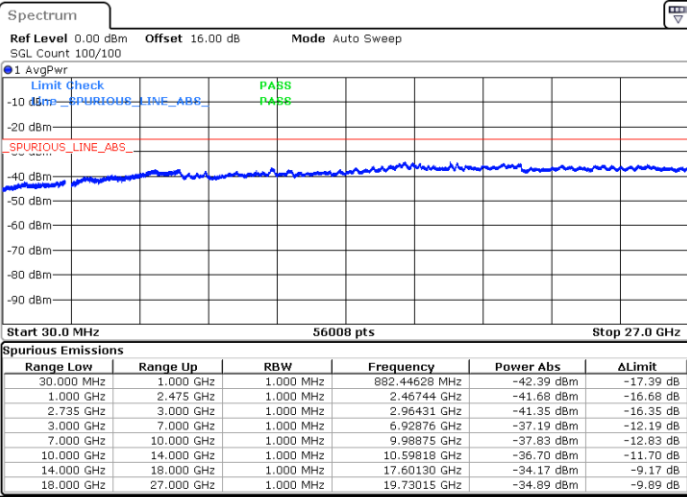

N/A

Date: 6.OCT.2020 08:44:26

LTE Band 41C / 20MHz+15MHz

256QAM

Lowest Channel / 1RB0 and 1RB74

Lowest Channel / 1RB99 and 1RB0

Date: 7.OCT.2020 11:10:17

Date: 7.OCT.2020 11:03:05

Lowest Channel / FullIRB

N/A

Date: 7.OCT.2020 11:11:18

LTE Band 41C / 20MHz+15MHz

256QAM

Middle Channel / 1RB0 and 1RB74

Middle Channel / 1RB99 and 1RB0

Date: 7.OCT.2020 11:33:49

Date: 7.OCT.2020 11:41:00

Middle Channel / FullIRB

N/A

Date: 7.OCT.2020 11:32:47

LTE Band 41C / 20MHz+15MHz

256QAM

Highest Channel / 1RB0 and 1RB74

Highest Channel / 1RB99 and 1RB0

Date: 7.OCT.2020 11:58:30

Date: 7.OCT.2020 11:57:29

Highest Channel / FullIRB

N/A

Date: 7.OCT.2020 12:05:41

LTE Band 41C / 20MHz+20MHz

256QAM

Lowest Channel / 1RB0 and 1RB99