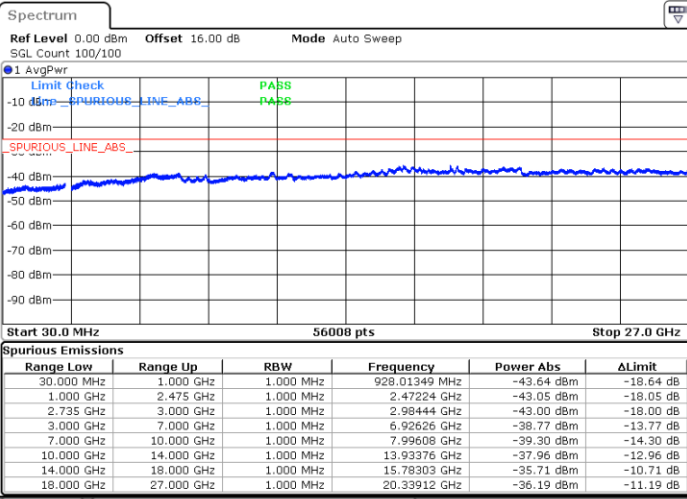

Highest Channel / 1RB0 and 1RB24

Highest Channel / 1RB99 and 1RB0

Date: 5.OCT.2020 09:33:33

Date: 5.OCT.2020 09:32:32

Highest Channel / FullIRB

N/A

Date: 5.OCT.2020 09:40:44

LTE Band 41C / 20MHz+10MHz

256QAM

Lowest Channel / 1RB0 and 1RB49

Lowest Channel / 1RB99 and 1RB0

Date: 5.OCT.2020 17:03:58

Date: 5.OCT.2020 16:56:48

Lowest Channel / FullIRB

N/A

Date: 5.OCT.2020 17:04:59