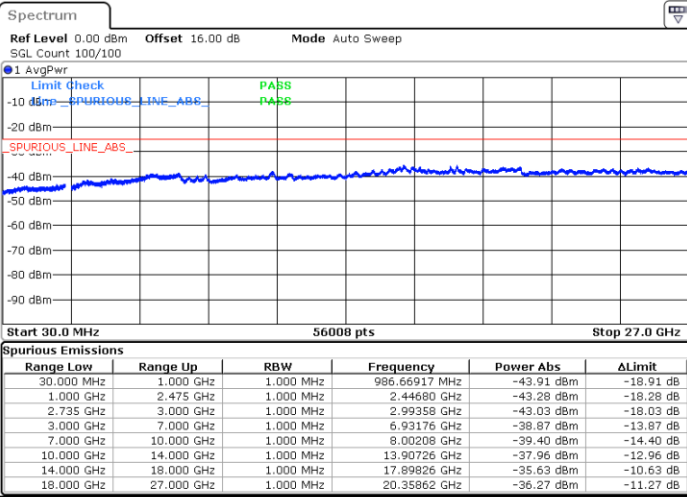

Highest Channel / 1RB0 and 1RB24

Highest Channel / 1RB99 and 1RB0

Date: 5.OCT.2020 09:33:33

Date: 5.OCT.2020 09:32:32

Highest Channel / FullIRB

N/A

Date: 5.OCT.2020 09:40:44

LTE Band 41C / 20MHz+10MHz

256QAM

Lowest Channel / 1RB0 and 1RB49

Lowest Channel / 1RB99 and 1RB0

Date: 5.OCT.2020 17:03:58

Date: 5.OCT.2020 16:56:48

Lowest Channel / FullIRB

N/A

Date: 5.OCT.2020 17:04:59

LTE Band 41C / 20MHz+10MHz

256QAM

Middle Channel / 1RB0 and 1RB49

Middle Channel / 1RB99 and 1RB0

Date: 5.OCT.2020 17:20:22

Date: 5.OCT.2020 17:27:32

Middle Channel / FullIRB

N/A

Date: 5.OCT.2020 17:19:20

LTE Band 41C / 20MHz+10MHz

256QAM

Highest Channel / 1RB0 and 1RB49

Highest Channel / 1RB99 and 1RB0

Date: 6.OCT.2020 08:37:16

Date: 6.OCT.2020 08:36:14

Highest Channel / FullIRB