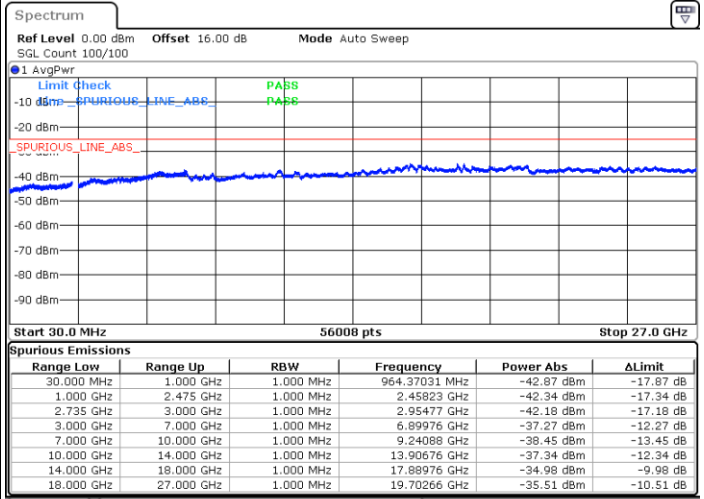

Date: 7.OCT.2020 11:58:30

Date: 7.OCT.2020 11:57:29

Highest Channel / FullIRB

N/A

Date: 7.OCT.2020 12:05:41

LTE Band 41C / 20MHz+20MHz

256QAM

Lowest Channel / 1RB0 and 1RB99

Lowest Channel / 1RB99 and 1RB0

Date: 4.OCT.2020 18:01:07

Date: 4.OCT.2020 17:53:57

Lowest Channel / FullIRB

N/A

Date: 4.OCT.2020 18:02:09

LTE Band 41C / 20MHz+20MHz

256QAM

MiddleChannel / 1RB0 and 1RB99

Middle Channel / 1RB99 and 1RB0

Date: 4.OCT.2020 18:37:02

Date: 4.OCT.2020 18:44:12

Middle Channel / FullIRB

N/A

Date: 4.OCT.2020 18:36:01

LTE Band 41C / 20MHz+20MHz