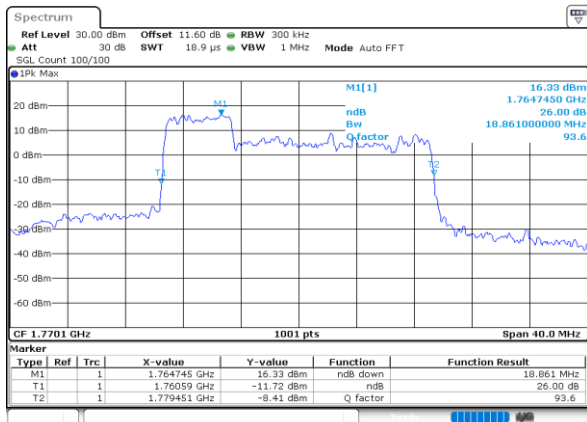

LTE Band 66B

16QAM

Lowest Channel / 5MHz+15MHz

Date: 8.OCT.2020 11:57:16

Lowest Channel / 10MHz+5MHz

Date: 8.OCT.2020 09:37:01

Middle Channel / 5MHz+15MHz

Date: 8.OCT.2020 12:16:50

Middle Channel / 10MHz+5MHz

Date: 8.OCT.2020 09:56:06

Highest Channel / 5MHz+15MHz

Date: 8.OCT.2020 12:18:57

Highest Channel / 10MHz+5MHz

Date: 8.OCT.2020 10:09:58

LTE Band 66B

16QAM