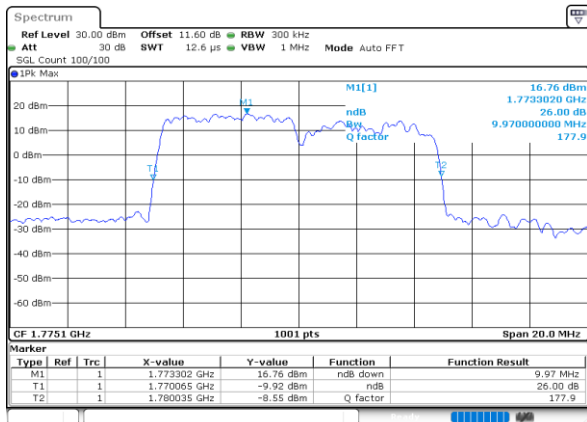

Lowest Channel / 10MHz+10MHz

Lowest Channel / 15MHz+5MHz

Middle Channel / 10MHz+10MHz

Middle Channel / 15MHz+5MHz

Highest Channel / 10MHz+10MHz

Highest Channel / 15MHz+5MHz

LTE Band 66B

64QAM

Lowest Channel / 5MHz+5MHz

Date: 7.OCT.2020 16:38:24

Lowest Channel / 5MHz+10MHz

Date: 7.OCT.2020 17:39:39

Middle Channel / 5MHz+5MHz

Date: 7.OCT.2020 17:04:38

Middle Channel / 5MHz+10MHz

Date: 7.OCT.2020 18:18:50

Highest Channel / 5MHz+5MHz

Date: 7.OCT.2020 17:20:29

Highest Channel / 5MHz+10MHz

Date: 7.OCT.2020 17:59:15

LTE Band 66B

64QAM

Lowest Channel / 5MHz+15MHz

Date: 8.OCT.2020 11:56:53