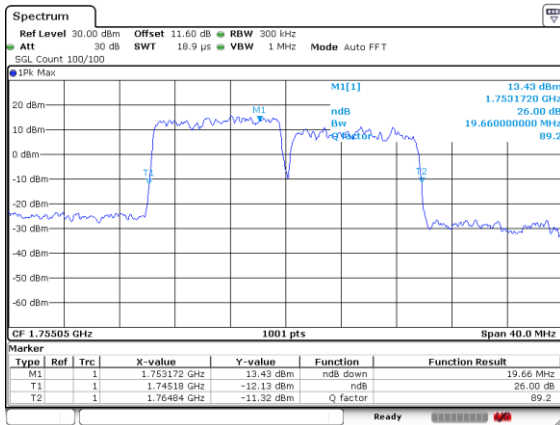

Lowest Channel / 5MHz+15MHz

Date: 8.OCT.2020 11:57:18

Lowest Channel / 10MHz+5MHz

Date: 8.OCT.2020 09:37:23

Middle Channel / 5MHz+15MHz

Date: 8.OCT.2020 12:17:13

Middle Channel / 10MHz+5MHz

Date: 8.OCT.2020 09:56:28

Highest Channel / 5MHz+15MHz

Date: 8.OCT.2020 12:18:35

Highest Channel / 10MHz+5MHz

Date: 8.OCT.2020 10:09:36

LTE Band 66B

QPSK

Lowest Channel / 10MHz+10MHz

Date: 8.OCT.2020 10:49:46

Lowest Channel / 15MHz+5MHz

Date: 8.OCT.2020 13:01:53

Middle Channel / 10MHz+10MHz

Date: 8.OCT.2020 11:07:35

Middle Channel / 15MHz+5MHz

Date: 8.OCT.2020 14:18:11

Highest Channel / 10MHz+10MHz

Date: 8.OCT.2020 11:48:26

Highest Channel / 15MHz+5MHz

Date: 13.OCT.2020 11:55:45

LTE Band 66B

16QAM

Lowest Channel / 5MHz+5MHz

Date: 7.OCT.2020 16:38:47

Lowest Channel / 5MHz+10MHz

Date: 7.OCT.2020 17:40:01