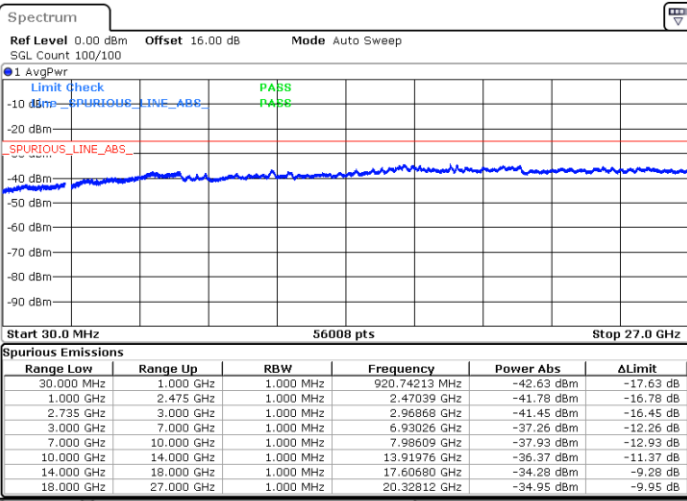

Date: 5.OCT.2020 17:19:20

LTE Band 41C / 20MHz+10MHz

256QAM

Highest Channel / 1RB0 and 1RB49

Highest Channel / 1RB99 and 1RB0

Date: 6.OCT.2020 08:37:16

Date: 6.OCT.2020 08:36:14

Highest Channel / FullIRB

N/A

Date: 6.OCT.2020 08:44:26

LTE Band 41C / 20MHz+15MHz

256QAM

Lowest Channel / 1RB0 and 1RB74

Lowest Channel / 1RB99 and 1RB0

Date: 7.OCT.2020 11:10:17

Date: 7.OCT.2020 11:03:05

Lowest Channel / FullIRB

N/A

Date: 7.OCT.2020 11:11:18

LTE Band 41C / 20MHz+15MHz

256QAM

Middle Channel / 1RB0 and 1RB74

Middle Channel / 1RB99 and 1RB0

Date: 7.OCT.2020 11:33:49

Date: 7.OCT.2020 11:41:00

Middle Channel / FullIRB

N/A

Date: 7.OCT.2020 11:32:47

LTE Band 41C / 20MHz+15MHz

256QAM

Highest Channel / 1RB0 and 1RB74

Highest Channel / 1RB99 and 1RB0