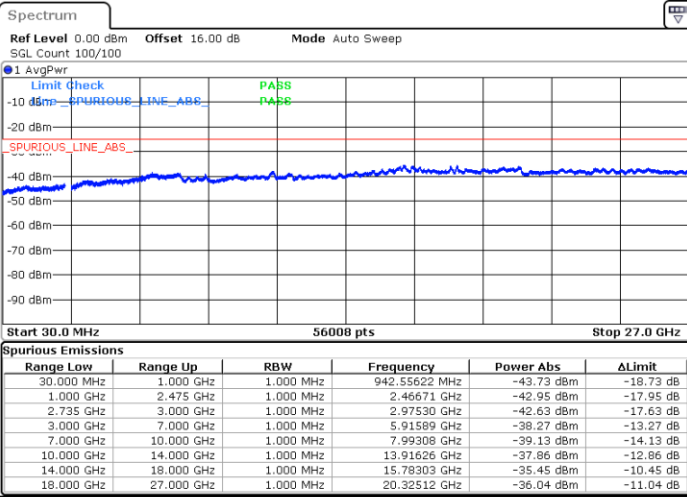

Middle Channel / FullIRB

N/A

Date: 7.OCT.2020 10:06:41

LTE Band 41C / 15MHz+20MHz

256QAM

Highest Channel / 1RB0 and 1RB99

Highest Channel / 1RB74 and 1RB0

Date: 7.OCT.2020 10:29:28

Date: 7.OCT.2020 10:28:27

Highest Channel / FullIRB

N/A

Date: 7.OCT.2020 10:36:39

LTE Band 41C / 20MHz+5MHz

256QAM

Lowest Channel / 1RB0 and 1RB24

Lowest Channel / 1RB99 and 1RB0

Date: 5.OCT.2020 08:47:17

Date: 5.OCT.2020 08:40:07

Lowest Channel / FullIRB

N/A

Date: 5.OCT.2020 08:48:19

LTE Band 41C / 20MHz+5MHz

256QAM

Middle Channel / 1RB0 and 1RB24