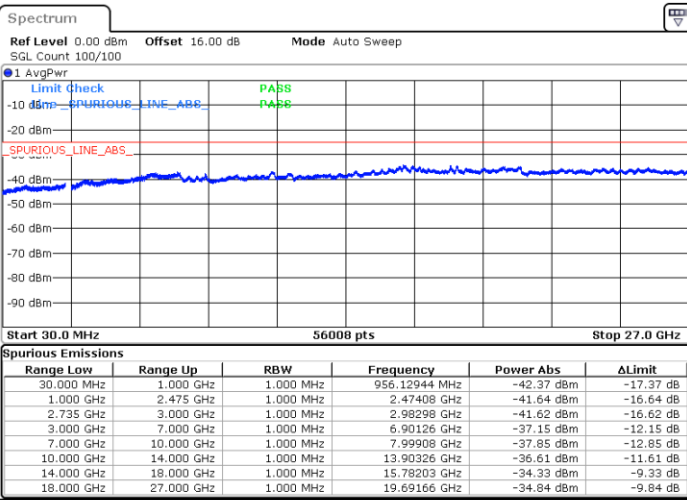

LTE Band 41C / 15MHz+15MHz

256QAM

Highest Channel / 1RB0 and 1RB74

Highest Channel / 1RB74 and 1RB0

Date: 6.OCT.2020 16:49:30

Date: 6.OCT.2020 16:48:29

Highest Channel / FullIRB

N/A

Date: 6.OCT.2020 16:56:41

LTE Band 41C / 15MHz+20MHz

256QAM

Lowest Channel / 1RB0 and 1RB99

Lowest Channel / 1RB74 and 1RB0

Date: 7.OCT.2020 09:49:59

Date: 7.OCT.2020 09:42:48

Lowest Channel / FullIRB

N/A

Date: 7.OCT.2020 09:51:01

LTE Band 41C / 15MHz+20MHz

256QAM

Middle Channel / 1RB0 and 1RB99

Middle Channel / 1RB74 and 1RB0

Date: 7.OCT.2020 10:07:43

Date: 7.OCT.2020 10:14:54

Middle Channel / FullIRB

N/A

Date: 7.OCT.2020 10:06:41

LTE Band 41C / 15MHz+20MHz

256QAM

Highest Channel / 1RB0 and 1RB99

Highest Channel / 1RB74 and 1RB0

Date: 7.OCT.2020 10:29:28