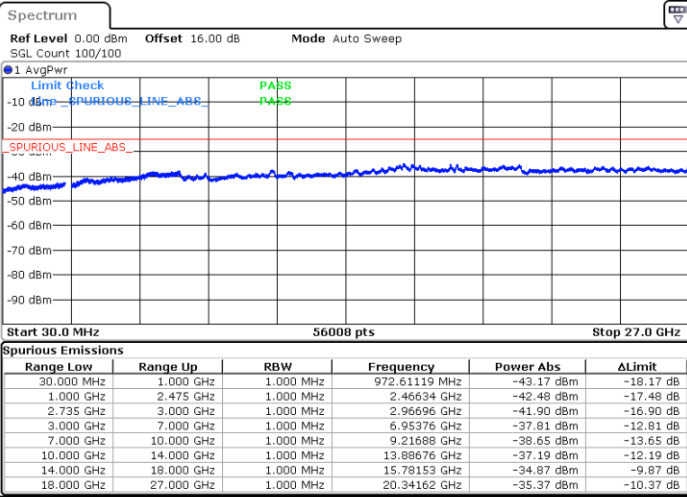

Date: 7.OCT.2020 11:58:30

Date: 7.OCT.2020 11:57:29

Highest Channel / FullIRB

N/A

Date: 7.OCT.2020 12:05:41

LTE Band 41C / 20MHz+20MHz

256QAM

Lowest Channel / 1RB0 and 1RB99

Lowest Channel / 1RB99 and 1RB0

Date: 4.OCT.2020 18:01:07

Date: 4.OCT.2020 17:53:57

Lowest Channel / FullIRB

N/A

Date: 4.OCT.2020 18:02:09

LTE Band 41C / 20MHz+20MHz

256QAM

MiddleChannel / 1RB0 and 1RB99

Middle Channel / 1RB99 and 1RB0

Date: 4.OCT.2020 18:37:02

Date: 4.OCT.2020 18:44:12

Middle Channel / FullIRB

N/A

Date: 4.OCT.2020 18:36:01

LTE Band 41C / 20MHz+20MHz