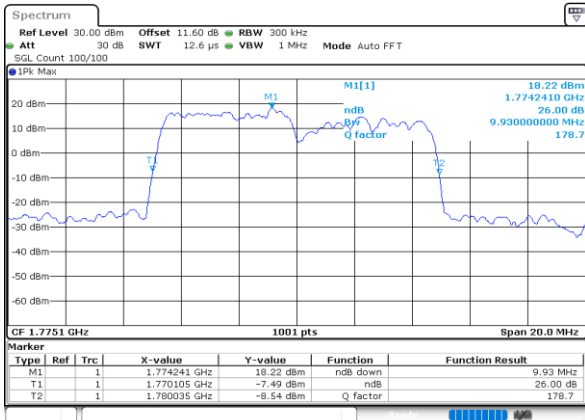

Highest Channel / 15MHz+5MHz

Date: 13.OCT.2020 11:55:45

LTE Band 66B

16QAM

Lowest Channel / 5MHz+5MHz

Date: 7.OCT.2020 16:38:47

Lowest Channel / 5MHz+10MHz

Date: 7.OCT.2020 17:40:01

Middle Channel / 5MHz+5MHz

Date: 7.OCT.2020 17:05:00

Middle Channel / 5MHz+10MHz

Date: 7.OCT.2020 18:19:12

Highest Channel / 5MHz+5MHz

Date: 7.OCT.2020 17:20:07

Highest Channel / 5MHz+10MHz

Date: 7.OCT.2020 17:56:52

LTE Band 66B

16QAM

Lowest Channel / 5MHz+15MHz

Date: 8.OCT.2020 11:57:16

Lowest Channel / 10MHz+5MHz

Date: 8.OCT.2020 09:37:01

Middle Channel / 5MHz+15MHz

Date: 8.OCT.2020 12:16:50

Middle Channel / 10MHz+5MHz

Date: 8.OCT.2020 09:56:06

Highest Channel / 5MHz+15MHz

Date: 8.OCT.2020 12:18:57

Highest Channel / 10MHz+5MHz

Date: 8.OCT.2020 10:09:58

LTE Band 66B

16QAM