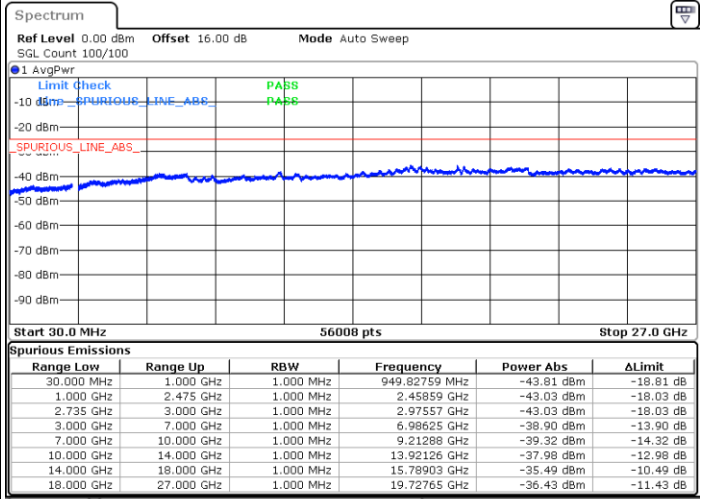

Date: 5.OCT.2020 08:47:17

Date: 5.OCT.2020 08:40:07

Lowest Channel / FullIRB

N/A

Date: 5.OCT.2020 08:48:19

LTE Band 41C / 20MHz+5MHz

256QAM

Middle Channel / 1RB0 and 1RB24

Middle Channel / 1RB99 and 1RB0

Date: 5.OCT.2020 09:10:33

Date: 5.OCT.2020 09:17:43

Middle Channel / FullIRB

N/A

Date: 5.OCT.2020 09:09:31

LTE Band 41C / 20MHz+5MHz

256QAM

Highest Channel / 1RB0 and 1RB24

Highest Channel / 1RB99 and 1RB0

Date: 5.OCT.2020 09:33:33

Date: 5.OCT.2020 09:32:32

Highest Channel / FullIRB

N/A

Date: 5.OCT.2020 09:40:44

LTE Band 41C / 20MHz+10MHz