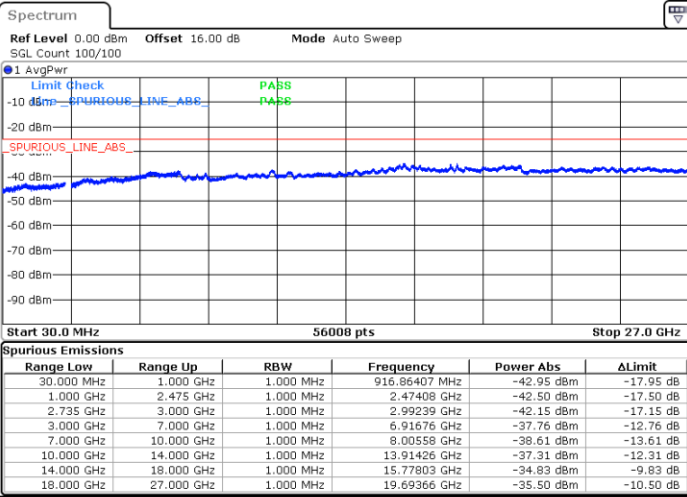

MiddleChannel / 1RB0 and 1RB99

Middle Channel / 1RB99 and 1RB0

Date: 4.OCT.2020 18:37:02

Date: 4.OCT.2020 18:44:12

Middle Channel / FullIRB

N/A

Date: 4.OCT.2020 18:36:01

LTE Band 41C / 20MHz+20MHz

256QAM

Highest Channel / 1RB0 and 1RB99

Highest Channel / 1RB99 and 1RB0

Date: 4.OCT.2020 19:19:20

Date: 4.OCT.2020 19:18:19

Highest Channel / FullIRB

N/A

Date: 4.OCT.2020 19:26:31

## LTE Band 66B

### 26dB Bandwidth

Mode	LTE Band 66B : 26dB BW(MHz)		
QPSK			
BW	5MHz+5MHz	5MHz+10MHz	5MHz+15MHz
Lowest CH	9.93	14.57	18.94
Middle CH	9.97	14.60	19.06
Highest CH	9.99	14.60	19.10
BW	10MHz+5MHz	10MHz+10MHz	15MHz+5MHz
Lowest CH	14.57	19.62	19.02
Middle CH	14.69	19.66	18.98
Highest CH	14.60	19.82	19.06