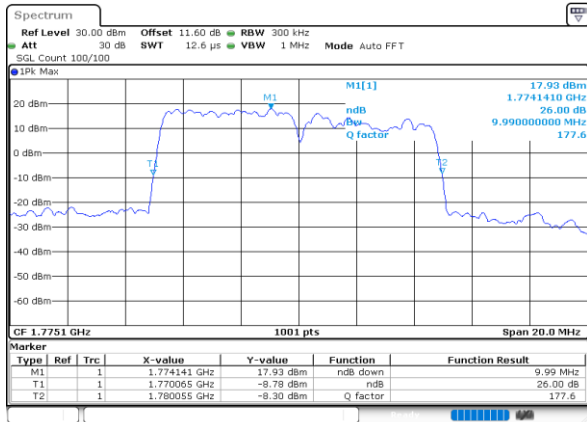

Mode	LTE Band 66B : 26dB BW(MHz)		
256QAM			
BW	5MHz+5MHz	5MHz+10MHz	5MHz+15MHz
Lowest CH	9.93	14.60	18.94
Middle CH	9.87	14.57	18.86
Highest CH	9.91	14.60	18.98
BW	10MHz+5MHz	10MHz+10MHz	15MHz+5MHz
Lowest CH	14.63	19.62	18.94
Middle CH	14.74	19.66	18.94
Highest CH	14.72	19.62	19.10

LTE Band 66B

QPSK

Lowest Channel / 5MHz+5MHz

Date: 7.OCT.2020 16:39:09

Lowest Channel / 5MHz+10MHz

Date: 7.OCT.2020 17:40:24

Middle Channel / 5MHz+5MHz

Date: 7.OCT.2020 17:05:22

Middle Channel / 5MHz+10MHz

Date: 7.OCT.2020 18:19:35

Highest Channel / 5MHz+5MHz

Date: 7.OCT.2020 17:19:45

Highest Channel / 5MHz+10MHz

Date: 7.OCT.2020 17:58:30

LTE Band 66B

QPSK