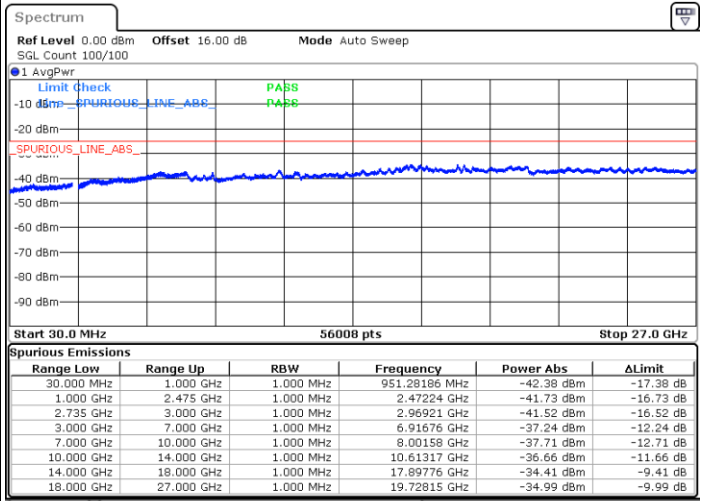

Date: 5.OCT.2020 17:19:20

LTE Band 41C / 20MHz+10MHz

256QAM

Highest Channel / 1RB0 and 1RB49

Highest Channel / 1RB99 and 1RB0

Date: 6.OCT.2020 08:37:16

Date: 6.OCT.2020 08:36:14

Highest Channel / FullIRB

N/A

Date: 6.OCT.2020 08:44:26

LTE Band 41C / 20MHz+15MHz

256QAM

Lowest Channel / 1RB0 and 1RB74

Lowest Channel / 1RB99 and 1RB0

Date: 7.OCT.2020 11:10:17

Date: 7.OCT.2020 11:03:05

Lowest Channel / FullIRB

N/A

Date: 7.OCT.2020 11:11:18

LTE Band 41C / 20MHz+15MHz

256QAM

Middle Channel / 1RB0 and 1RB74

Middle Channel / 1RB99 and 1RB0

Date: 7.OCT.2020 11:33:49

Date: 7.OCT.2020 11:41:00

Middle Channel / FullIRB

N/A

Date: 7.OCT.2020 11:32:47

LTE Band 41C / 20MHz+15MHz

256QAM

Highest Channel / 1RB0 and 1RB74

Highest Channel / 1RB99 and 1RB0