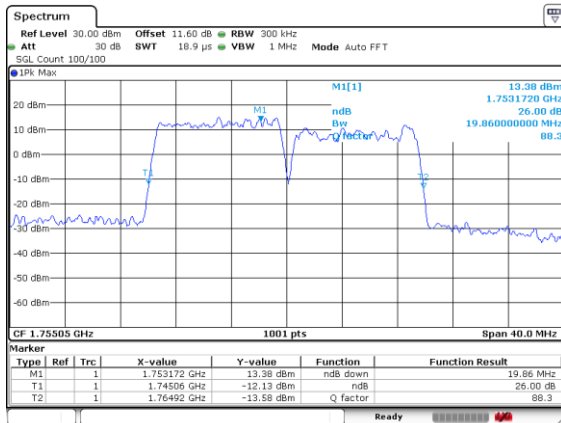

Highest Channel / 5MHz+5MHz

Date: 7.OCT.2020 17:20:29

Highest Channel / 5MHz+10MHz

Date: 7.OCT.2020 17:59:15

LTE Band 66B

64QAM

Lowest Channel / 5MHz+15MHz

Date: 8.OCT.2020 11:56:53

Lowest Channel / 10MHz+5MHz

Date: 8.OCT.2020 09:36:38

Middle Channel / 5MHz+15MHz

Date: 8.OCT.2020 12:16:28

Middle Channel / 10MHz+5MHz

Date: 8.OCT.2020 09:55:44

Highest Channel / 5MHz+15MHz

Date: 8.OCT.2020 12:13:20

Highest Channel / 10MHz+5MHz

Date: 8.OCT.2020 10:10:21

LTE Band 66B

64QAM

Lowest Channel / 10MHz+10MHz

Date: 8.OCT.2020 10:50:35

Lowest Channel / 15MHz+5MHz

Date: 8.OCT.2020 13:01:09

Middle Channel / 10MHz+10MHz

Date: 8.OCT.2020 11:09:23

Middle Channel / 15MHz+5MHz

Date: 8.OCT.2020 14:17:27

Highest Channel / 10MHz+10MHz

Date: 8.OCT.2020 11:49:01

Highest Channel / 15MHz+5MHz

Date: 8.OCT.2020 14:32:17