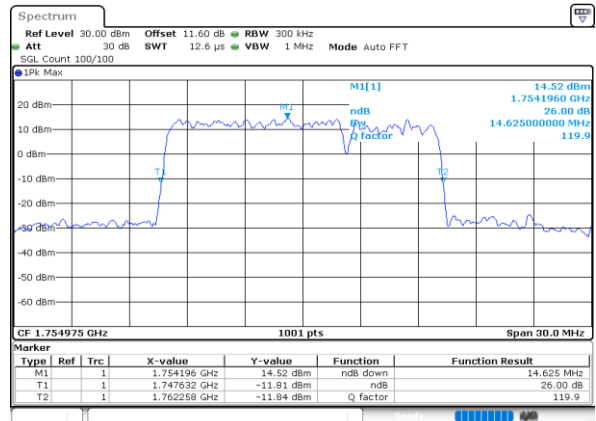

Highest Channel / 5MHz+5MHz

Date: 7.OCT.2020 17:20:29

Highest Channel / 5MHz+10MHz

Date: 7.OCT.2020 17:59:15

LTE Band 66B

64QAM

Lowest Channel / 5MHz+15MHz

Date: 8.OCT.2020 11:56:53

Lowest Channel / 10MHz+5MHz

Date: 8.OCT.2020 09:36:38

Middle Channel / 5MHz+15MHz

Date: 8.OCT.2020 12:16:28

Middle Channel / 10MHz+5MHz

Date: 8.OCT.2020 09:55:44

Highest Channel / 5MHz+15MHz

Date: 8.OCT.2020 12:13:20

Highest Channel / 10MHz+5MHz

Date: 8.OCT.2020 10:10:21

LTE Band 66B

64QAM

Lowest Channel / 10MHz+10MHz

Date: 8.OCT.2020 10:50:35

Lowest Channel / 15MHz+5MHz

Date: 8.OCT.2020 13:01:09