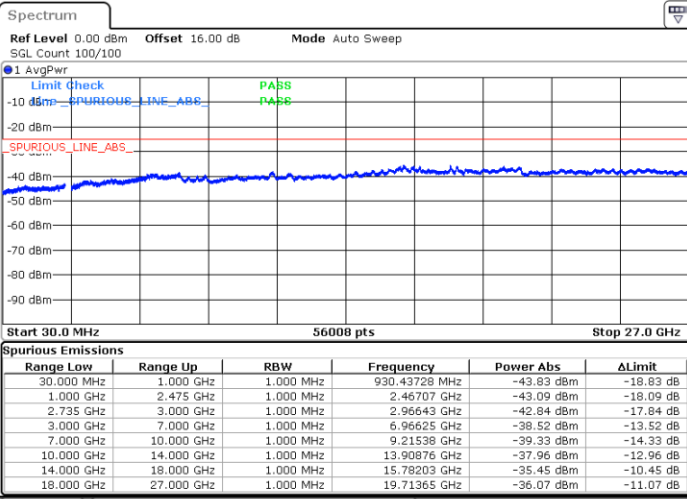

Highest Channel / 1RB0 and 1RB24

Highest Channel / 1RB99 and 1RB0

Date: 5.OCT.2020 09:33:33

Date: 5.OCT.2020 09:32:32

Highest Channel / FullIRB

N/A

Date: 5.OCT.2020 09:40:44

LTE Band 41C / 20MHz+10MHz

256QAM

Lowest Channel / 1RB0 and 1RB49

Lowest Channel / 1RB99 and 1RB0

Date: 5.OCT.2020 17:03:58

Date: 5.OCT.2020 16:56:48

Lowest Channel / FullIRB

N/A

Date: 5.OCT.2020 17:04:59

LTE Band 41C / 20MHz+10MHz

256QAM

Middle Channel / 1RB0 and 1RB49

Middle Channel / 1RB99 and 1RB0

Date: 5.OCT.2020 17:20:22

Date: 5.OCT.2020 17:27:32

Middle Channel / FullIRB

N/A

Date: 5.OCT.2020 17:19:20

LTE Band 41C / 20MHz+10MHz

256QAM

Highest Channel / 1RB0 and 1RB49

Highest Channel / 1RB99 and 1RB0

Date: 6.OCT.2020 08:37:16

Date: 6.OCT.2020 08:36:14

Highest Channel / FullIRB