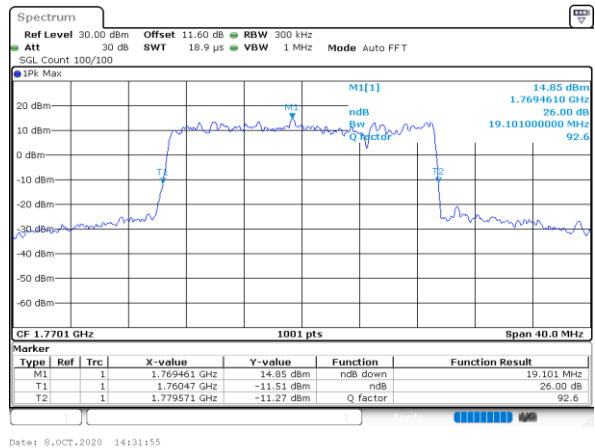

Middle Channel / 10MHz+5MHz

Date: 8.OCT.2020 09:56:06

Highest Channel / 5MHz+15MHz

Date: 8.OCT.2020 12:18:57

Highest Channel / 10MHz+5MHz

Date: 8.OCT.2020 10:09:58

LTE Band 66B

16QAM

Lowest Channel / 10MHz+10MHz

Lowest Channel / 15MHz+5MHz

Middle Channel / 10MHz+10MHz

Middle Channel / 15MHz+5MHz

Highest Channel / 10MHz+10MHz

Highest Channel / 15MHz+5MHz

LTE Band 66B

64QAM

Lowest Channel / 5MHz+5MHz

Date: 7.OCT.2020 16:38:24

Lowest Channel / 5MHz+10MHz

Date: 7.OCT.2020 17:39:39

Middle Channel / 5MHz+5MHz

Date: 7.OCT.2020 17:04:38

Middle Channel / 5MHz+10MHz

Date: 7.OCT.2020 18:18:50

Highest Channel / 5MHz+5MHz

Date: 7.OCT.2020 17:20:29

Highest Channel / 5MHz+10MHz

Date: 7.OCT.2020 17:59:15

LTE Band 66B

64QAM

Lowest Channel / 5MHz+15MHz

Date: 8.OCT.2020 11:56:53