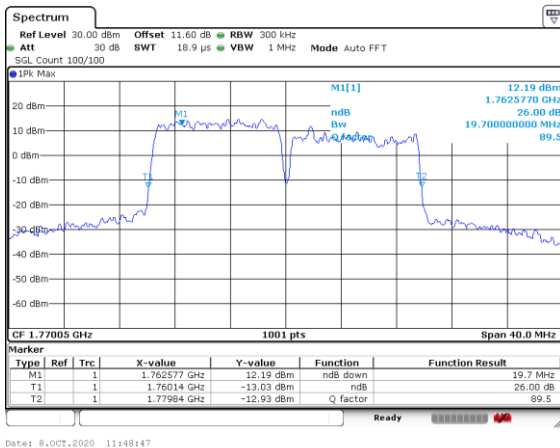

Middle Channel / 10MHz+5MHz

Date: 8.OCT.2020 09:56:06

Highest Channel / 5MHz+15MHz

Date: 8.OCT.2020 12:18:57

Highest Channel / 10MHz+5MHz

Date: 8.OCT.2020 10:09:58

LTE Band 66B

16QAM

Lowest Channel / 10MHz+10MHz

Lowest Channel / 15MHz+5MHz

Middle Channel / 10MHz+10MHz

Middle Channel / 15MHz+5MHz

Highest Channel / 10MHz+10MHz

Highest Channel / 15MHz+5MHz

LTE Band 66B

64QAM

Lowest Channel / 5MHz+5MHz

Date: 7.OCT.2020 16:38:24

Lowest Channel / 5MHz+10MHz

Date: 7.OCT.2020 17:39:39

Middle Channel / 5MHz+5MHz

Date: 7.OCT.2020 17:04:38

Middle Channel / 5MHz+10MHz

Date: 7.OCT.2020 18:18:50

Highest Channel / 5MHz+5MHz

Date: 7.OCT.2020 17:20:29

Highest Channel / 5MHz+10MHz

Date: 7.OCT.2020 17:59:15

LTE Band 66B

64QAM

Lowest Channel / 5MHz+15MHz

Date: 8.OCT.2020 11:56:53