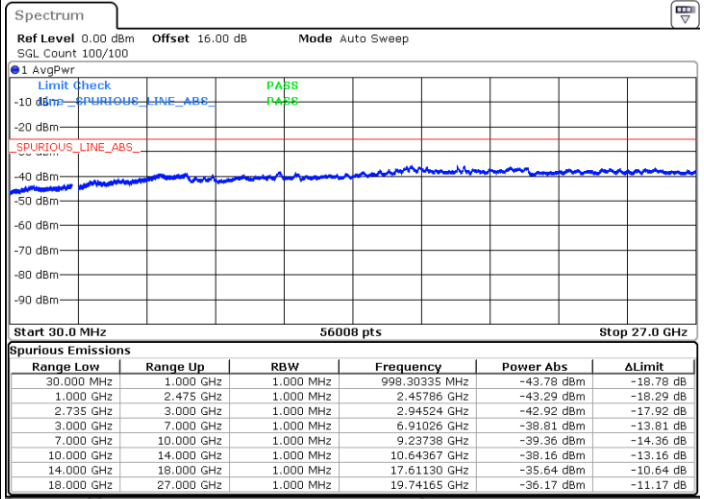

Highest Channel / 1RB0 and 1RB24

Highest Channel / 1RB99 and 1RB0

Date: 5.OCT.2020 09:33:33

Date: 5.OCT.2020 09:32:32

Highest Channel / FullIRB

N/A

Date: 5.OCT.2020 09:40:44

LTE Band 41C / 20MHz+10MHz

256QAM

Lowest Channel / 1RB0 and 1RB49

Lowest Channel / 1RB99 and 1RB0

Date: 5.OCT.2020 17:03:58

Date: 5.OCT.2020 16:56:48

Lowest Channel / FullIRB

N/A

Date: 5.OCT.2020 17:04:59

LTE Band 41C / 20MHz+10MHz

256QAM

Middle Channel / 1RB0 and 1RB49

Middle Channel / 1RB99 and 1RB0

Date: 5.OCT.2020 17:20:22

Date: 5.OCT.2020 17:27:32

Middle Channel / FullIRB

N/A

Date: 5.OCT.2020 17:19:20

LTE Band 41C / 20MHz+10MHz

256QAM

Highest Channel / 1RB0 and 1RB49

Highest Channel / 1RB99 and 1RB0

Date: 6.OCT.2020 08:37:16

Date: 6.OCT.2020 08:36:14

Highest Channel / FullIRB