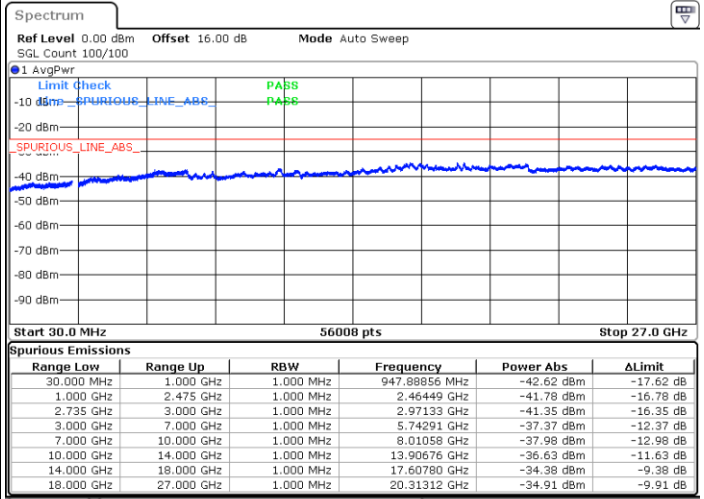

LTE Band 41C / 15MHz+15MHz

256QAM

Highest Channel / 1RB0 and 1RB74

Highest Channel / 1RB74 and 1RB0

Date: 6.OCT.2020 16:49:30

Date: 6.OCT.2020 16:48:29

Highest Channel / FullIRB

N/A

Date: 6.OCT.2020 16:56:41

LTE Band 41C / 15MHz+20MHz

256QAM

Lowest Channel / 1RB0 and 1RB99

Lowest Channel / 1RB74 and 1RB0

Date: 7.OCT.2020 09:49:59

Date: 7.OCT.2020 09:42:48

Lowest Channel / FullIRB