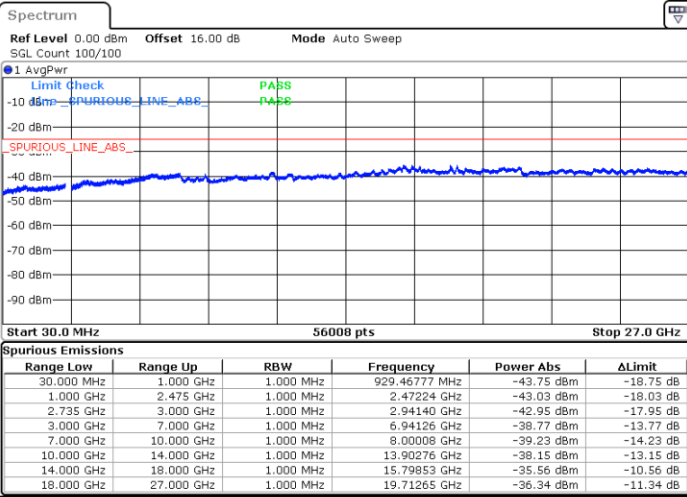

Date: 5.OCT.2020 08:47:17

Date: 5.OCT.2020 08:40:07

Lowest Channel / FullIRB

N/A

Date: 5.OCT.2020 08:48:19

LTE Band 41C / 20MHz+5MHz

256QAM

Middle Channel / 1RB0 and 1RB24

Middle Channel / 1RB99 and 1RB0

Date: 5.OCT.2020 09:10:33

Date: 5.OCT.2020 09:17:43

Middle Channel / FullIRB

N/A

Date: 5.OCT.2020 09:09:31

LTE Band 41C / 20MHz+5MHz

256QAM

Highest Channel / 1RB0 and 1RB24

Highest Channel / 1RB99 and 1RB0

Date: 5.OCT.2020 09:33:33

Date: 5.OCT.2020 09:32:32

Highest Channel / FullIRB

N/A

Date: 5.OCT.2020 09:40:44

LTE Band 41C / 20MHz+10MHz