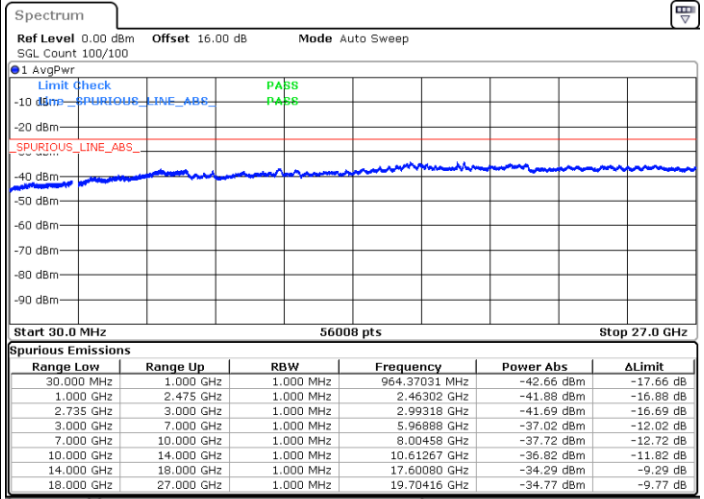

LTE Band 41C / 15MHz+15MHz

256QAM

Highest Channel / 1RB0 and 1RB74

Highest Channel / 1RB74 and 1RB0

Date: 6.OCT.2020 16:49:30

Date: 6.OCT.2020 16:48:29

Highest Channel / FullIRB

N/A

Date: 6.OCT.2020 16:56:41

LTE Band 41C / 15MHz+20MHz

256QAM

Lowest Channel / 1RB0 and 1RB99

Lowest Channel / 1RB74 and 1RB0

Date: 7.OCT.2020 09:49:59

Date: 7.OCT.2020 09:42:48

Lowest Channel / FullIRB

N/A

Date: 7.OCT.2020 09:51:01

LTE Band 41C / 15MHz+20MHz

256QAM

Middle Channel / 1RB0 and 1RB99

Middle Channel / 1RB74 and 1RB0

Date: 7.OCT.2020 10:07:43

Date: 7.OCT.2020 10:14:54

Middle Channel / FullIRB

N/A

Date: 7.OCT.2020 10:06:41

LTE Band 41C / 15MHz+20MHz

256QAM

Highest Channel / 1RB0 and 1RB99

Highest Channel / 1RB74 and 1RB0

Date: 7.OCT.2020 10:29:28