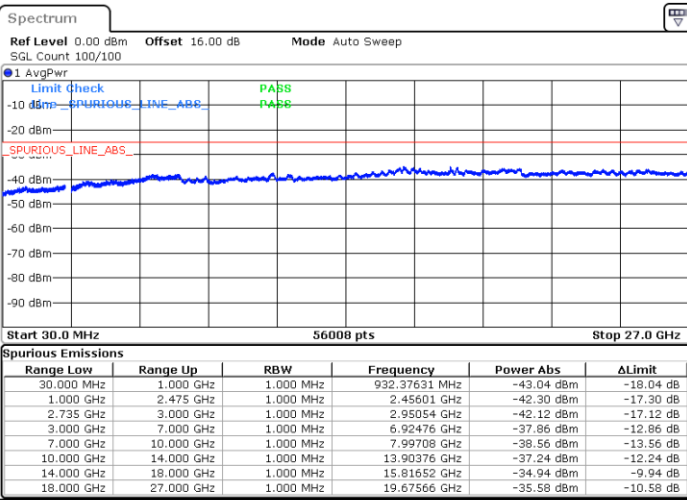

Lowest Channel / 1RB99 and 1RB0

Date: 4.OCT.2020 18:01:07

Date: 4.OCT.2020 17:53:57

Lowest Channel / FullIRB

N/A

Date: 4.OCT.2020 18:02:09

LTE Band 41C / 20MHz+20MHz

256QAM

MiddleChannel / 1RB0 and 1RB99

Middle Channel / 1RB99 and 1RB0

Date: 4.OCT.2020 18:37:02

Date: 4.OCT.2020 18:44:12

Middle Channel / FullIRB

N/A

Date: 4.OCT.2020 18:36:01

LTE Band 41C / 20MHz+20MHz

256QAM

Highest Channel / 1RB0 and 1RB99

Highest Channel / 1RB99 and 1RB0

Date: 4.OCT.2020 19:19:20

Date: 4.OCT.2020 19:18:19

Highest Channel / FullIRB

N/A

Date: 4.OCT.2020 19:26:31

## LTE Band 66B