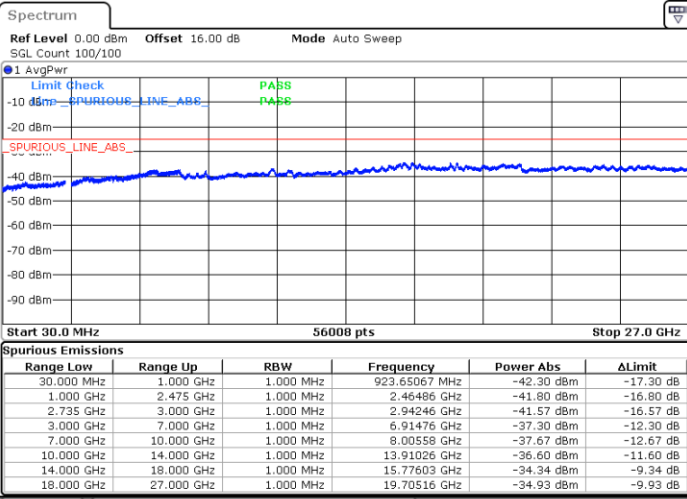

LTE Band 41C / 15MHz+15MHz

256QAM

Highest Channel / 1RB0 and 1RB74

Highest Channel / 1RB74 and 1RB0

Date: 6.OCT.2020 16:49:30

Date: 6.OCT.2020 16:48:29

Highest Channel / FullIRB

N/A

Date: 6.OCT.2020 16:56:41

LTE Band 41C / 15MHz+20MHz

256QAM

Lowest Channel / 1RB0 and 1RB99

Lowest Channel / 1RB74 and 1RB0

Date: 7.OCT.2020 09:49:59

Date: 7.OCT.2020 09:42:48

Lowest Channel / FullIRB

N/A

Date: 7.OCT.2020 09:51:01

LTE Band 41C / 15MHz+20MHz

256QAM

Middle Channel / 1RB0 and 1RB99

Middle Channel / 1RB74 and 1RB0

Date: 7.OCT.2020 10:07:43

Date: 7.OCT.2020 10:14:54

Middle Channel / FullIRB

N/A

Date: 7.OCT.2020 10:06:41

LTE Band 41C / 15MHz+20MHz

256QAM

Highest Channel / 1RB0 and 1RB99

Highest Channel / 1RB74 and 1RB0

Date: 7.OCT.2020 10:29:28