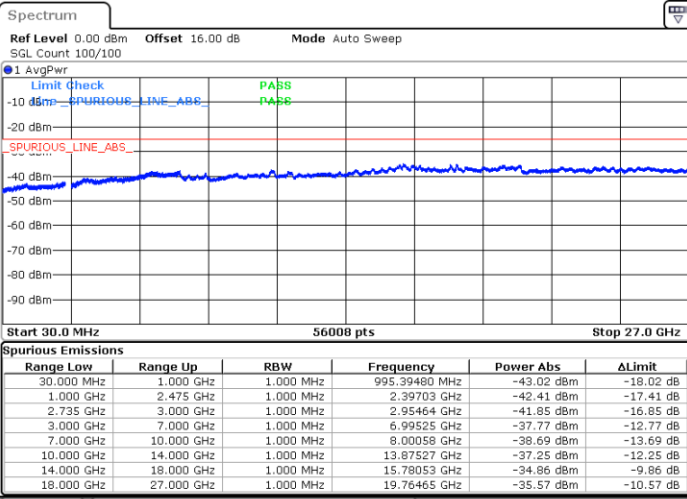

Lowest Channel / 1RB99 and 1RB0

Date: 4.OCT.2020 18:01:07

Date: 4.OCT.2020 17:53:57

Lowest Channel / FullIRB

N/A

Date: 4.OCT.2020 18:02:09

LTE Band 41C / 20MHz+20MHz

256QAM

MiddleChannel / 1RB0 and 1RB99

Middle Channel / 1RB99 and 1RB0

Date: 4.OCT.2020 18:37:02

Date: 4.OCT.2020 18:44:12

Middle Channel / FullIRB

N/A

Date: 4.OCT.2020 18:36:01

LTE Band 41C / 20MHz+20MHz

256QAM

Highest Channel / 1RB0 and 1RB99

Highest Channel / 1RB99 and 1RB0

Date: 4.OCT.2020 19:19:20

Date: 4.OCT.2020 19:18:19

Highest Channel / FullIRB

N/A

Date: 4.OCT.2020 19:26:31

## LTE Band 66B