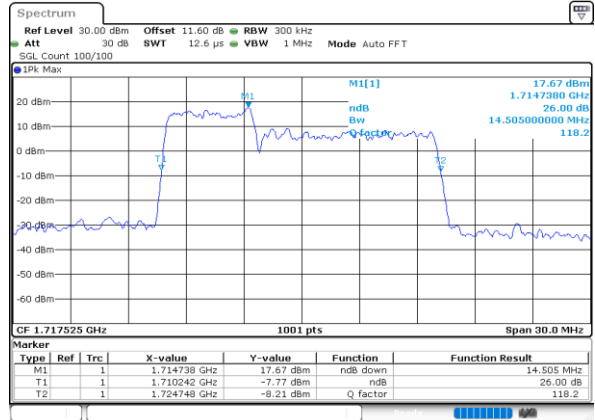

Lowest Channel / 15MHz+5MHz

Date: 8.OCT.2020 13:01:53

Middle Channel / 10MHz+10MHz

Date: 8.OCT.2020 11:07:35

Middle Channel / 15MHz+5MHz

Date: 8.OCT.2020 14:18:11

Highest Channel / 10MHz+10MHz

Date: 8.OCT.2020 11:48:26

Highest Channel / 15MHz+5MHz

Date: 13.OCT.2020 11:55:45

LTE Band 66B

16QAM

Lowest Channel / 5MHz+5MHz

Date: 7.OCT.2020 16:38:47

Lowest Channel / 5MHz+10MHz

Date: 7.OCT.2020 17:40:01

Middle Channel / 5MHz+5MHz

Date: 7.OCT.2020 17:05:00

Middle Channel / 5MHz+10MHz

Date: 7.OCT.2020 18:19:12

Highest Channel / 5MHz+5MHz

Date: 7.OCT.2020 17:20:07

Highest Channel / 5MHz+10MHz

Date: 7.OCT.2020 17:56:52

LTE Band 66B

16QAM

Lowest Channel / 5MHz+15MHz

Date: 8.OCT.2020 11:57:16

Lowest Channel / 10MHz+5MHz

Date: 8.OCT.2020 09:37:01

Middle Channel / 5MHz+15MHz

Date: 8.OCT.2020 12:16:50