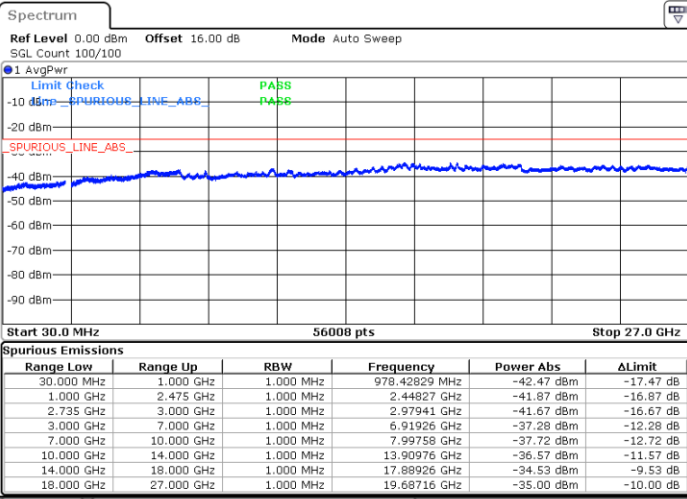

LTE Band 41C / 15MHz+15MHz

256QAM

Highest Channel / 1RB0 and 1RB74

Highest Channel / 1RB74 and 1RB0

Date: 6.OCT.2020 16:49:30

Date: 6.OCT.2020 16:48:29

Highest Channel / FullIRB

N/A

Date: 6.OCT.2020 16:56:41

LTE Band 41C / 15MHz+20MHz

256QAM

Lowest Channel / 1RB0 and 1RB99

Lowest Channel / 1RB74 and 1RB0

Date: 7.OCT.2020 09:49:59

Date: 7.OCT.2020 09:42:48

Lowest Channel / FullIRB