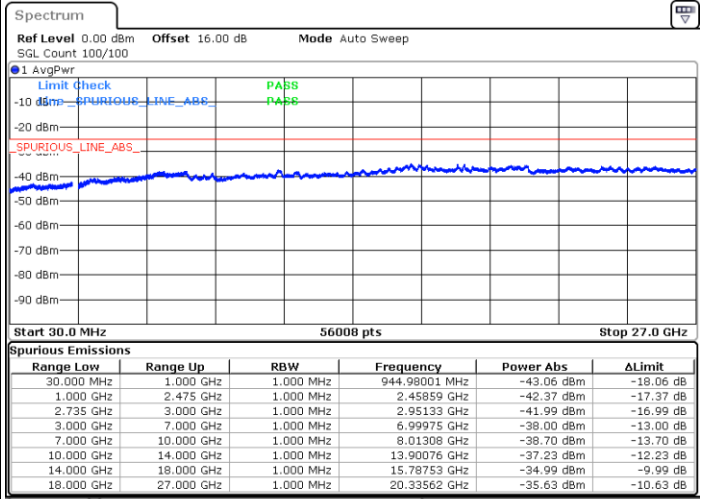

Lowest Channel / 1RB99 and 1RB0

Date: 4.OCT.2020 18:01:07

Date: 4.OCT.2020 17:53:57

Lowest Channel / FullIRB

N/A

Date: 4.OCT.2020 18:02:09

LTE Band 41C / 20MHz+20MHz

256QAM

MiddleChannel / 1RB0 and 1RB99

Middle Channel / 1RB99 and 1RB0

Date: 4.OCT.2020 18:37:02

Date: 4.OCT.2020 18:44:12

Middle Channel / FullIRB

N/A

Date: 4.OCT.2020 18:36:01

LTE Band 41C / 20MHz+20MHz

256QAM

Highest Channel / 1RB0 and 1RB99

Highest Channel / 1RB99 and 1RB0

Date: 4.OCT.2020 19:19:20

Date: 4.OCT.2020 19:18:19

Highest Channel / FullIRB

N/A

Date: 4.OCT.2020 19:26:31

## LTE Band 66B