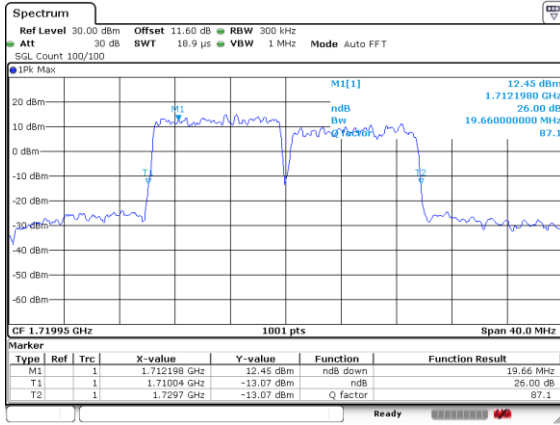

LTE Band 66B

16QAM

Lowest Channel / 5MHz+15MHz

Date: 8.OCT.2020 11:57:16

Lowest Channel / 10MHz+5MHz

Date: 8.OCT.2020 09:37:01

Middle Channel / 5MHz+15MHz

Date: 8.OCT.2020 12:16:50

Middle Channel / 10MHz+5MHz

Date: 8.OCT.2020 09:56:06

Highest Channel / 5MHz+15MHz

Date: 8.OCT.2020 12:18:57

Highest Channel / 10MHz+5MHz

Date: 8.OCT.2020 10:09:58

LTE Band 66B

16QAM

Lowest Channel / 10MHz+10MHz

Lowest Channel / 15MHz+5MHz

Middle Channel / 10MHz+10MHz

Middle Channel / 15MHz+5MHz

Highest Channel / 10MHz+10MHz

Highest Channel / 15MHz+5MHz

LTE Band 66B

64QAM