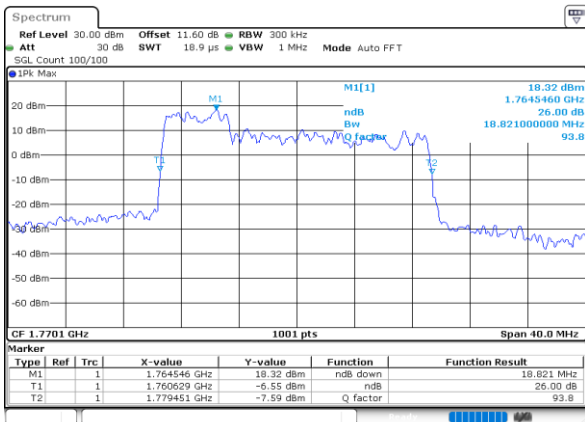

Highest Channel / 5MHz+5MHz

Date: 7.OCT.2020 17:20:29

Highest Channel / 5MHz+10MHz

Date: 7.OCT.2020 17:59:15

LTE Band 66B

64QAM

Lowest Channel / 5MHz+15MHz

Date: 8.OCT.2020 11:56:53

Lowest Channel / 10MHz+5MHz

Date: 8.OCT.2020 09:36:38

Middle Channel / 5MHz+15MHz

Date: 8.OCT.2020 12:16:28

Middle Channel / 10MHz+5MHz

Date: 8.OCT.2020 09:55:44

Highest Channel / 5MHz+15MHz

Date: 8.OCT.2020 12:13:20

Highest Channel / 10MHz+5MHz

Date: 8.OCT.2020 10:10:21

LTE Band 66B

64QAM

Lowest Channel / 10MHz+10MHz

Date: 8.OCT.2020 10:50:35

Lowest Channel / 15MHz+5MHz

Date: 8.OCT.2020 13:01:09