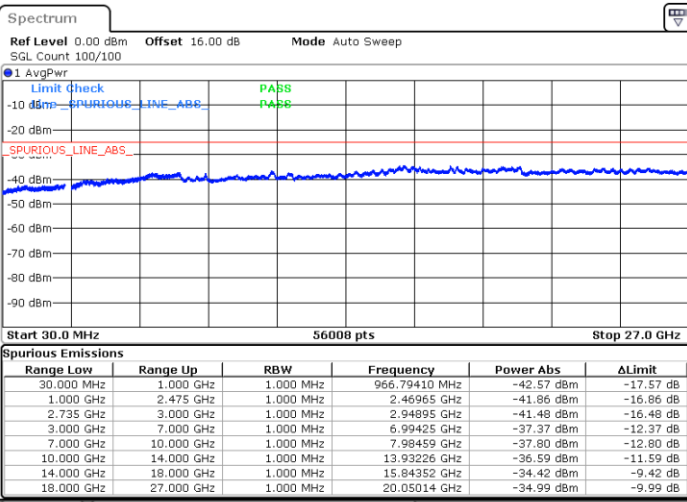

Date: 5.OCT.2020 17:19:20

LTE Band 41C / 20MHz+10MHz

256QAM

Highest Channel / 1RB0 and 1RB49

Highest Channel / 1RB99 and 1RB0

Date: 6.OCT.2020 08:37:16

Date: 6.OCT.2020 08:36:14

Highest Channel / FullIRB

N/A

Date: 6.OCT.2020 08:44:26

LTE Band 41C / 20MHz+15MHz

256QAM

Lowest Channel / 1RB0 and 1RB74

Lowest Channel / 1RB99 and 1RB0

Date: 7.OCT.2020 11:10:17

Date: 7.OCT.2020 11:03:05

Lowest Channel / FullIRB

N/A

Date: 7.OCT.2020 11:11:18

LTE Band 41C / 20MHz+15MHz

256QAM

Middle Channel / 1RB0 and 1RB74

Middle Channel / 1RB99 and 1RB0

Date: 7.OCT.2020 11:33:49

Date: 7.OCT.2020 11:41:00

Middle Channel / FullIRB

N/A

Date: 7.OCT.2020 11:32:47

LTE Band 41C / 20MHz+15MHz

256QAM

Highest Channel / 1RB0 and 1RB74

Highest Channel / 1RB99 and 1RB0