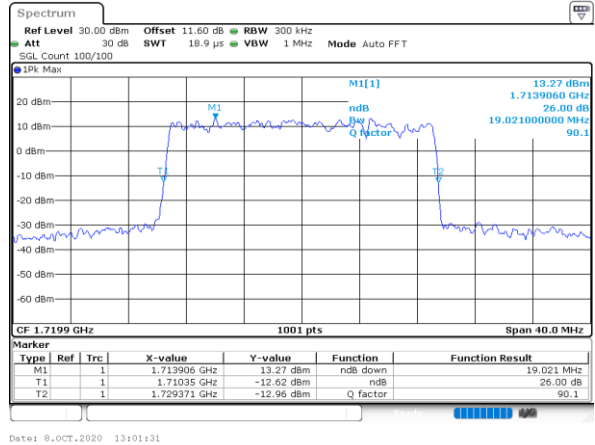

LTE Band 66B

16QAM

Lowest Channel / 5MHz+15MHz

Date: 8.OCT.2020 11:57:16

Lowest Channel / 10MHz+5MHz

Date: 8.OCT.2020 09:37:01

Middle Channel / 5MHz+15MHz

Date: 8.OCT.2020 12:16:50

Middle Channel / 10MHz+5MHz

Date: 8.OCT.2020 09:56:06

Highest Channel / 5MHz+15MHz

Date: 8.OCT.2020 12:18:57

Highest Channel / 10MHz+5MHz

Date: 8.OCT.2020 10:09:58

LTE Band 66B

16QAM

Lowest Channel / 10MHz+10MHz

Lowest Channel / 15MHz+5MHz

Middle Channel / 10MHz+10MHz

Middle Channel / 15MHz+5MHz

Highest Channel / 10MHz+10MHz

Highest Channel / 15MHz+5MHz

LTE Band 66B

64QAM