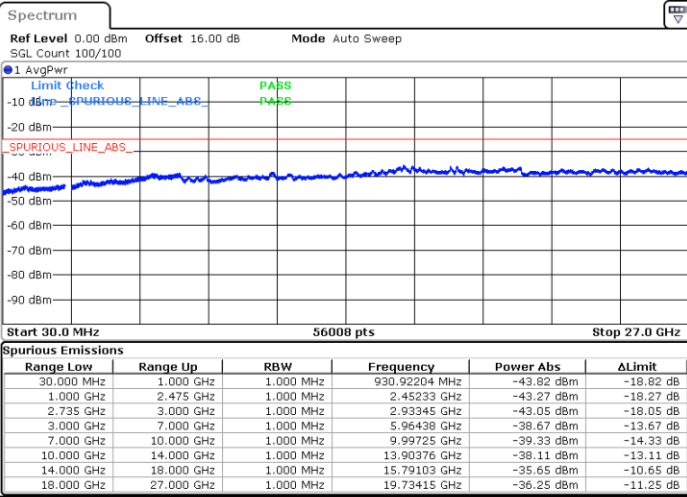

Middle Channel / 1RB99 and 1RB0

Date: 5.OCT.2020 09:10:33

Date: 5.OCT.2020 09:17:43

Middle Channel / FullIRB

N/A

Date: 5.OCT.2020 09:09:31

LTE Band 41C / 20MHz+5MHz

256QAM

Highest Channel / 1RB0 and 1RB24

Highest Channel / 1RB99 and 1RB0

Date: 5.OCT.2020 09:33:33

Date: 5.OCT.2020 09:32:32

Highest Channel / FullIRB

N/A

Date: 5.OCT.2020 09:40:44

LTE Band 41C / 20MHz+10MHz

256QAM

Lowest Channel / 1RB0 and 1RB49

Lowest Channel / 1RB99 and 1RB0

Date: 5.OCT.2020 17:03:58

Date: 5.OCT.2020 16:56:48

Lowest Channel / FullIRB

N/A

Date: 5.OCT.2020 17:04:59