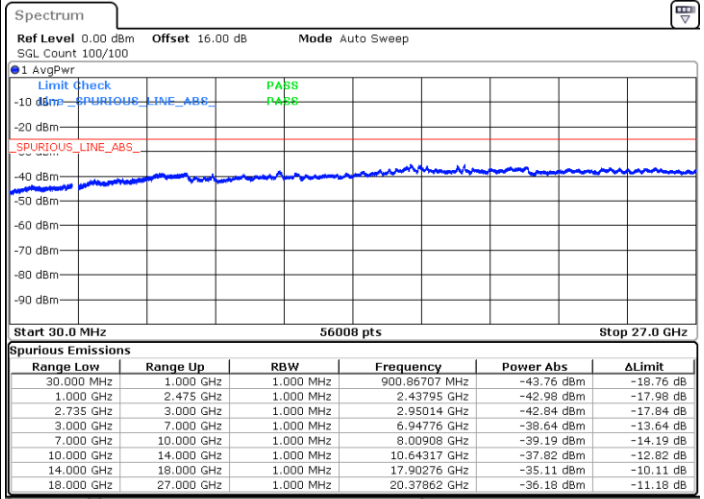

Middle Channel / FullIRB

N/A

Date: 7.OCT.2020 10:06:41

LTE Band 41C / 15MHz+20MHz

256QAM

Highest Channel / 1RB0 and 1RB99

Highest Channel / 1RB74 and 1RB0

Date: 7.OCT.2020 10:29:28

Date: 7.OCT.2020 10:28:27

Highest Channel / FullIRB

N/A

Date: 7.OCT.2020 10:36:39

LTE Band 41C / 20MHz+5MHz

256QAM

Lowest Channel / 1RB0 and 1RB24

Lowest Channel / 1RB99 and 1RB0

Date: 5.OCT.2020 08:47:17

Date: 5.OCT.2020 08:40:07

Lowest Channel / FullIRB

N/A

Date: 5.OCT.2020 08:48:19

LTE Band 41C / 20MHz+5MHz

256QAM

Middle Channel / 1RB0 and 1RB24

Highest Channel / 1RB0 and 1RB24

Highest Channel / 1RB99 and 1RB0

Date: 5.OCT.2020 09:33:33

Date: 5.OCT.2020 09:32:32

Highest Channel / FullIRB

N/A

Date: 5.OCT.2020 09:40:44

LTE Band 41C / 20MHz+10MHz