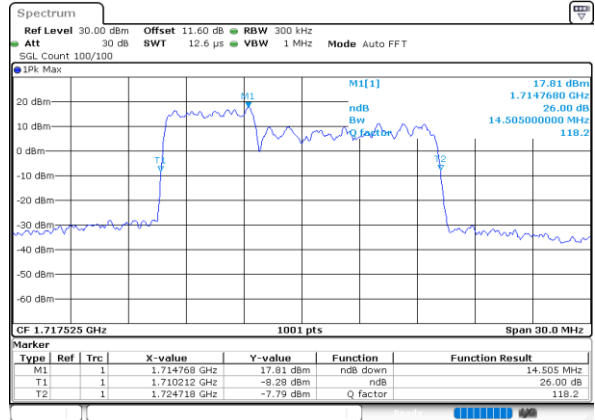

Middle Channel / 10MHz+5MHz

Date: 8.OCT.2020 09:56:06

Highest Channel / 5MHz+15MHz

Date: 8.OCT.2020 12:18:57

Highest Channel / 10MHz+5MHz

Date: 8.OCT.2020 10:09:58

LTE Band 66B

16QAM

Lowest Channel / 10MHz+10MHz

Lowest Channel / 15MHz+5MHz

Middle Channel / 10MHz+10MHz

Middle Channel / 15MHz+5MHz

Highest Channel / 10MHz+10MHz

Highest Channel / 15MHz+5MHz

LTE Band 66B

64QAM

Lowest Channel / 5MHz+5MHz

Date: 7.OCT.2020 16:38:24

Lowest Channel / 5MHz+10MHz

Date: 7.OCT.2020 17:39:39

Middle Channel / 5MHz+5MHz

Date: 7.OCT.2020 17:04:38

Middle Channel / 5MHz+10MHz

Date: 7.OCT.2020 18:18:50

Highest Channel / 5MHz+5MHz

Date: 7.OCT.2020 17:20:29

Highest Channel / 5MHz+10MHz

Date: 7.OCT.2020 17:59:15

LTE Band 66B

64QAM

Lowest Channel / 5MHz+15MHz

Date: 8.OCT.2020 11:56:53