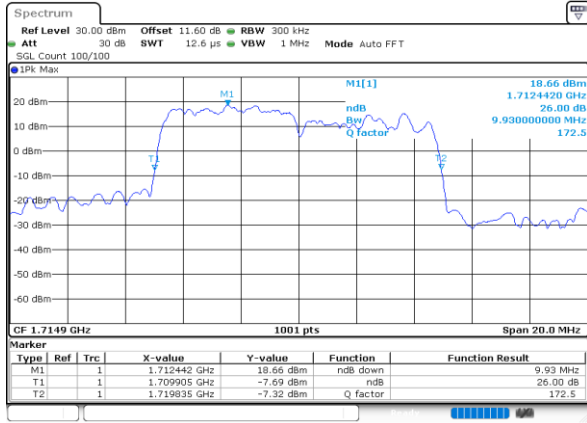

LTE Band 66B

QPSK

Lowest Channel / 5MHz+5MHz

Date: 7.OCT.2020 16:39:09