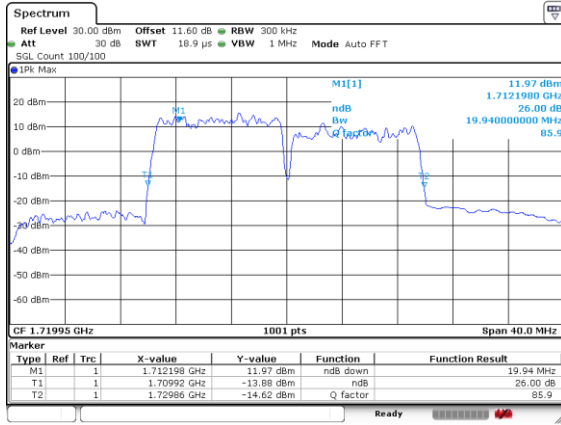

Highest Channel / 5MHz+5MHz

Date: 7.OCT.2020 17:20:29

Highest Channel / 5MHz+10MHz

Date: 7.OCT.2020 17:59:15

LTE Band 66B

64QAM

Lowest Channel / 5MHz+15MHz

Date: 8.OCT.2020 11:56:53

Lowest Channel / 10MHz+5MHz

Date: 8.OCT.2020 09:36:38

Middle Channel / 5MHz+15MHz

Date: 8.OCT.2020 12:16:28

Middle Channel / 10MHz+5MHz

Date: 8.OCT.2020 09:55:44

Highest Channel / 5MHz+15MHz

Date: 8.OCT.2020 12:13:20

Highest Channel / 10MHz+5MHz

Date: 8.OCT.2020 10:10:21

LTE Band 66B

64QAM

Lowest Channel / 10MHz+10MHz

Date: 8.OCT.2020 10:50:35

Lowest Channel / 15MHz+5MHz

Date: 8.OCT.2020 13:01:09

Middle Channel / 10MHz+10MHz

Date: 8.OCT.2020 11:09:23

Middle Channel / 15MHz+5MHz

Date: 8.OCT.2020 14:17:27

Highest Channel / 10MHz+10MHz

Date: 8.OCT.2020 11:49:01

Highest Channel / 15MHz+5MHz

Date: 8.OCT.2020 14:32:17