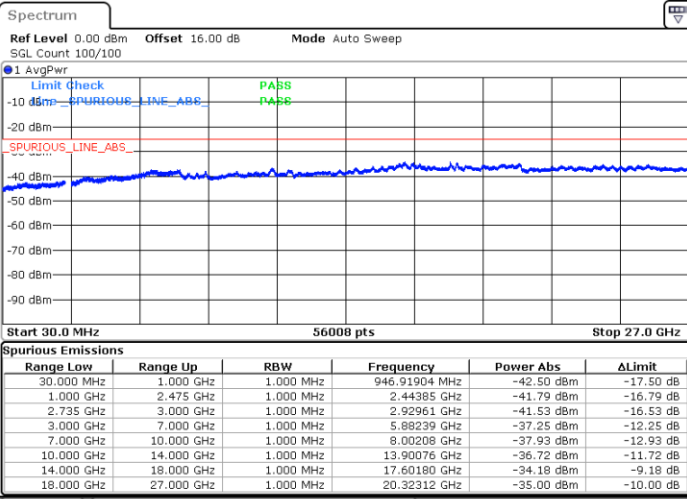

Date: 6.OCT.2020 16:56:41

LTE Band 41C / 15MHz+20MHz

256QAM

Lowest Channel / 1RB0 and 1RB99

Lowest Channel / 1RB74 and 1RB0

Date: 7.OCT.2020 09:49:59

Date: 7.OCT.2020 09:42:48

Lowest Channel / FullIRB

N/A

Date: 7.OCT.2020 09:51:01

LTE Band 41C / 15MHz+20MHz

256QAM

Middle Channel / 1RB0 and 1RB99

Middle Channel / 1RB74 and 1RB0

Date: 7.OCT.2020 10:07:43

Date: 7.OCT.2020 10:14:54

Middle Channel / FullIRB

N/A

Date: 7.OCT.2020 10:06:41

LTE Band 41C / 15MHz+20MHz

256QAM

Highest Channel / 1RB0 and 1RB99

Highest Channel / 1RB74 and 1RB0

Date: 7.OCT.2020 10:29:28

Date: 7.OCT.2020 10:28:27

Highest Channel / FullIRB

N/A

Date: 7.OCT.2020 10:36:39

LTE Band 41C / 20MHz+5MHz

256QAM

Lowest Channel / 1RB0 and 1RB24

Lowest Channel / 1RB99 and 1RB0