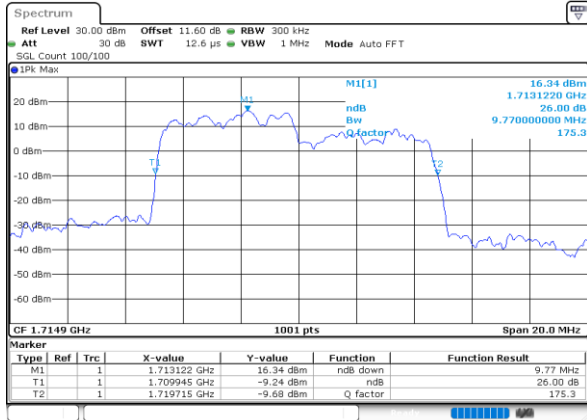

Middle Channel / 10MHz+5MHz

Date: 8.OCT.2020 09:56:06

Highest Channel / 5MHz+15MHz

Date: 8.OCT.2020 12:18:57

Highest Channel / 10MHz+5MHz

Date: 8.OCT.2020 10:09:58

LTE Band 66B

16QAM

Lowest Channel / 10MHz+10MHz

Lowest Channel / 15MHz+5MHz

Middle Channel / 10MHz+10MHz

Middle Channel / 15MHz+5MHz

Highest Channel / 10MHz+10MHz

Highest Channel / 15MHz+5MHz

LTE Band 66B

64QAM

Lowest Channel / 5MHz+5MHz

Date: 7.OCT.2020 16:38:24

Lowest Channel / 5MHz+10MHz

Date: 7.OCT.2020 17:39:39

Middle Channel / 5MHz+5MHz

Date: 7.OCT.2020 17:04:38

Middle Channel / 5MHz+10MHz

Date: 7.OCT.2020 18:18:50

Highest Channel / 5MHz+5MHz

Date: 7.OCT.2020 17:20:29

Highest Channel / 5MHz+10MHz

Date: 7.OCT.2020 17:59:15

LTE Band 66B

64QAM

Lowest Channel / 5MHz+15MHz

Date: 8.OCT.2020 11:56:53