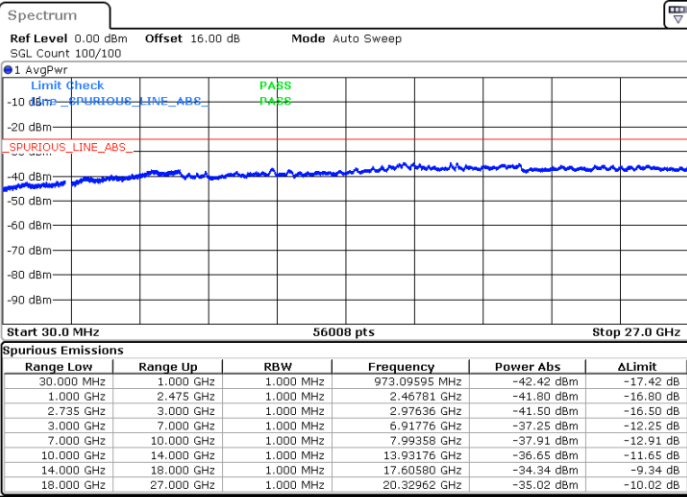

Lowest Channel / FullIRB

N/A

Date: 7.OCT.2020 11:11:18

LTE Band 41C / 20MHz+15MHz

256QAM

Middle Channel / 1RB0 and 1RB74

Middle Channel / 1RB99 and 1RB0

Date: 7.OCT.2020 11:33:49

Date: 7.OCT.2020 11:41:00

Middle Channel / FullIRB

N/A

Date: 7.OCT.2020 11:32:47

LTE Band 41C / 20MHz+15MHz

256QAM

Highest Channel / 1RB0 and 1RB74

Highest Channel / 1RB99 and 1RB0

Date: 7.OCT.2020 11:58:30

Date: 7.OCT.2020 11:57:29

Highest Channel / FullIRB

N/A

Date: 7.OCT.2020 12:05:41

LTE Band 41C / 20MHz+20MHz

256QAM

Lowest Channel / 1RB0 and 1RB99

Lowest Channel / 1RB99 and 1RB0

Date: 4.OCT.2020 18:01:07

Date: 4.OCT.2020 17:53:57

Lowest Channel / FullIRB

N/A

Date: 4.OCT.2020 18:02:09

LTE Band 41C / 20MHz+20MHz

256QAM