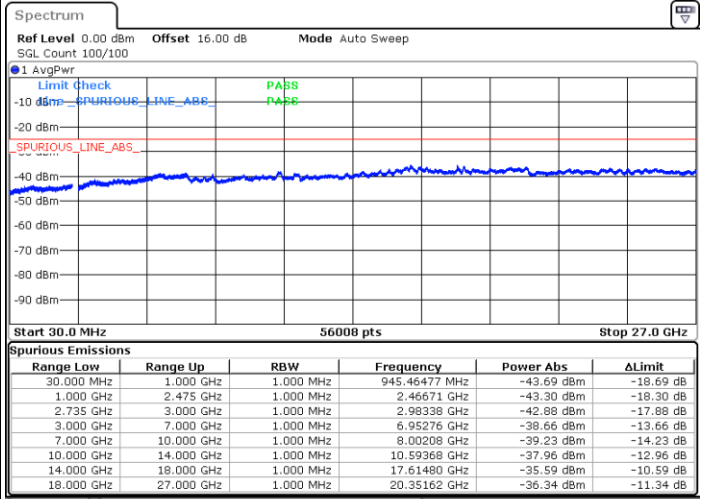

Date: 7.OCT.2020 10:28:27

Highest Channel / FullIRB

N/A

Date: 7.OCT.2020 10:36:39

LTE Band 41C / 20MHz+5MHz

256QAM

Lowest Channel / 1RB0 and 1RB24

Lowest Channel / 1RB99 and 1RB0

Date: 5.OCT.2020 08:47:17

Date: 5.OCT.2020 08:40:07

Lowest Channel / FullIRB

N/A

Date: 5.OCT.2020 08:48:19

LTE Band 41C / 20MHz+5MHz

256QAM

Middle Channel / 1RB0 and 1RB24

Middle Channel / 1RB99 and 1RB0

Date: 5.OCT.2020 09:10:33

Date: 5.OCT.2020 09:17:43

Middle Channel / FullIRB

N/A

Date: 5.OCT.2020 09:09:31

LTE Band 41C / 20MHz+5MHz

256QAM

Highest Channel / 1RB0 and 1RB24

Highest Channel / 1RB99 and 1RB0

Date: 5.OCT.2020 09:33:33

Date: 5.OCT.2020 09:32:32

Highest Channel / FullIRB

N/A

Date: 5.OCT.2020 09:40:44

LTE Band 41C / 20MHz+10MHz