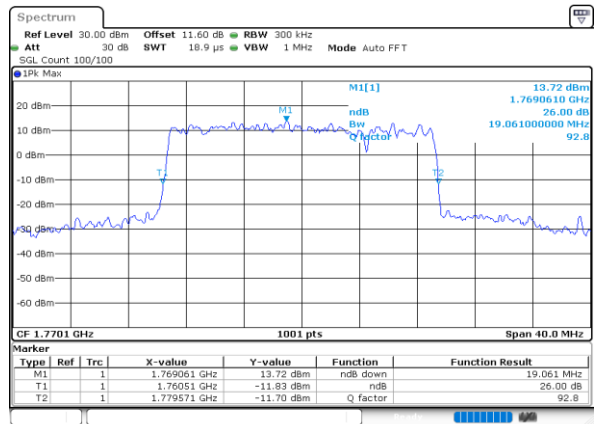

Highest Channel / 10MHz+5MHz

Date: 8.OCT.2020 10:10:21

LTE Band 66B

64QAM

Lowest Channel / 10MHz+10MHz

Date: 8.OCT.2020 10:50:35

Lowest Channel / 15MHz+5MHz

Date: 8.OCT.2020 13:01:09

Middle Channel / 10MHz+10MHz

Date: 8.OCT.2020 11:09:23

Middle Channel / 15MHz+5MHz

Date: 8.OCT.2020 14:17:27

Highest Channel / 10MHz+10MHz

Date: 8.OCT.2020 11:49:01

Highest Channel / 15MHz+5MHz

Date: 8.OCT.2020 14:32:17