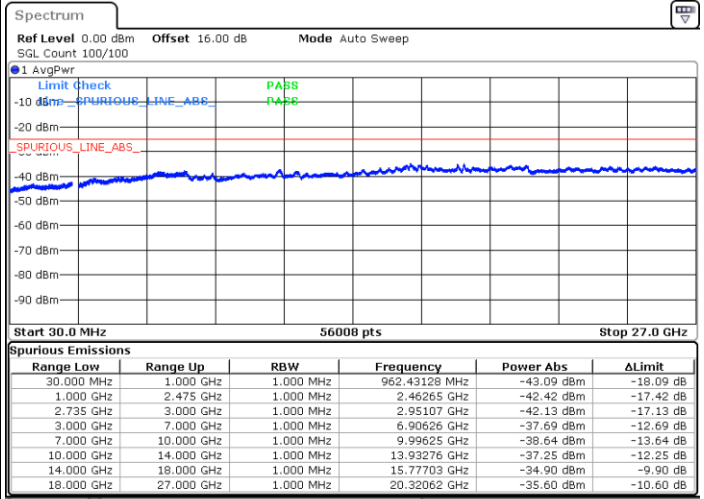

Date: 7.OCT.2020 11:41:00

Middle Channel / FullIRB

N/A

Date: 7.OCT.2020 11:32:47

LTE Band 41C / 20MHz+15MHz

256QAM

Highest Channel / 1RB0 and 1RB74

Highest Channel / 1RB99 and 1RB0

Date: 7.OCT.2020 11:58:30

Date: 7.OCT.2020 11:57:29

Highest Channel / FullIRB

N/A

Date: 7.OCT.2020 12:05:41

LTE Band 41C / 20MHz+20MHz

256QAM

Lowest Channel / 1RB0 and 1RB99

Lowest Channel / 1RB99 and 1RB0

Date: 4.OCT.2020 18:01:07

Date: 4.OCT.2020 17:53:57

Lowest Channel / FullIRB

N/A

Date: 4.OCT.2020 18:02:09

LTE Band 41C / 20MHz+20MHz

256QAM