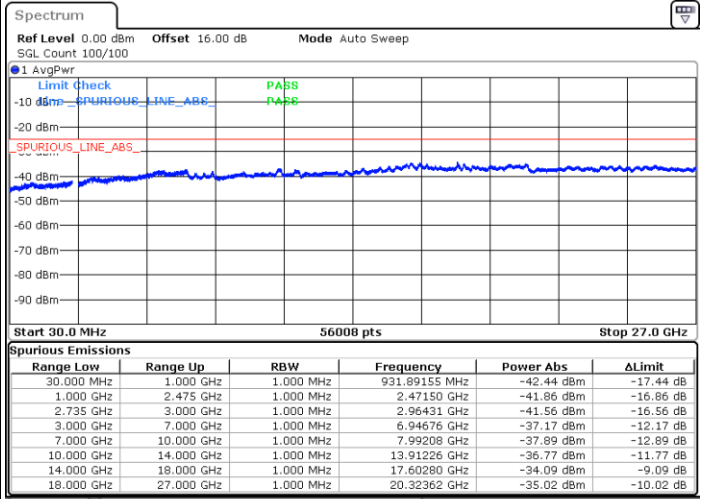

LTE Band 41C / 20MHz+10MHz

256QAM

Middle Channel / 1RB0 and 1RB49

Middle Channel / 1RB99 and 1RB0

Date: 5.OCT.2020 17:20:22

Date: 5.OCT.2020 17:27:32

Middle Channel / FullIRB

N/A

Date: 5.OCT.2020 17:19:20

LTE Band 41C / 20MHz+10MHz

256QAM

Highest Channel / 1RB0 and 1RB49

Highest Channel / 1RB99 and 1RB0

Date: 6.OCT.2020 08:37:16

Date: 6.OCT.2020 08:36:14

Highest Channel / FullIRB

N/A

Date: 6.OCT.2020 08:44:26

LTE Band 41C / 20MHz+15MHz

256QAM

Lowest Channel / 1RB0 and 1RB74

Lowest Channel / 1RB99 and 1RB0

Date: 7.OCT.2020 11:10:17

Date: 7.OCT.2020 11:03:05

Lowest Channel / FullIRB

N/A

Date: 7.OCT.2020 11:11:18

LTE Band 41C / 20MHz+15MHz

256QAM

Middle Channel / 1RB0 and 1RB74

Middle Channel / 1RB99 and 1RB0

Date: 7.OCT.2020 11:33:49