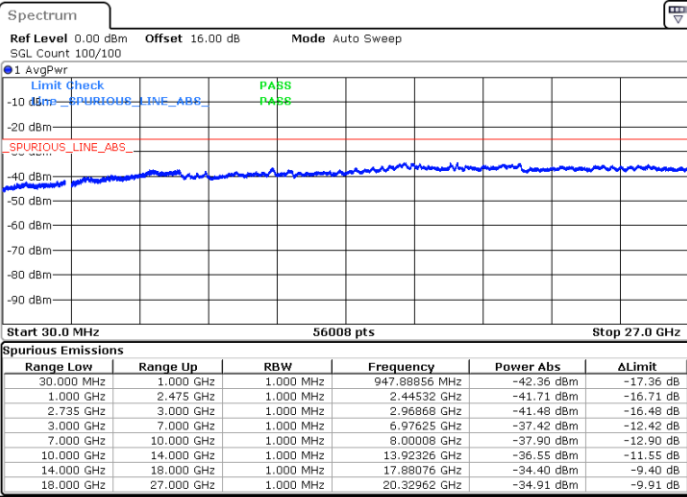

Date: 6.OCT.2020 16:56:41

LTE Band 41C / 15MHz+20MHz

256QAM

Lowest Channel / 1RB0 and 1RB99

Lowest Channel / 1RB74 and 1RB0

Date: 7.OCT.2020 09:49:59

Date: 7.OCT.2020 09:42:48

Lowest Channel / FullIRB

N/A

Date: 7.OCT.2020 09:51:01

LTE Band 41C / 15MHz+20MHz

256QAM

Middle Channel / 1RB0 and 1RB99

Middle Channel / 1RB74 and 1RB0

Date: 7.OCT.2020 10:07:43

Date: 7.OCT.2020 10:14:54

Middle Channel / FullIRB

N/A

Date: 7.OCT.2020 10:06:41

LTE Band 41C / 15MHz+20MHz

256QAM

Highest Channel / 1RB0 and 1RB99

Highest Channel / 1RB74 and 1RB0

Date: 7.OCT.2020 10:29:28

Date: 7.OCT.2020 10:28:27

Highest Channel / FullIRB

N/A

Date: 7.OCT.2020 10:36:39

LTE Band 41C / 20MHz+5MHz

256QAM

Lowest Channel / 1RB0 and 1RB24

Lowest Channel / 1RB99 and 1RB0