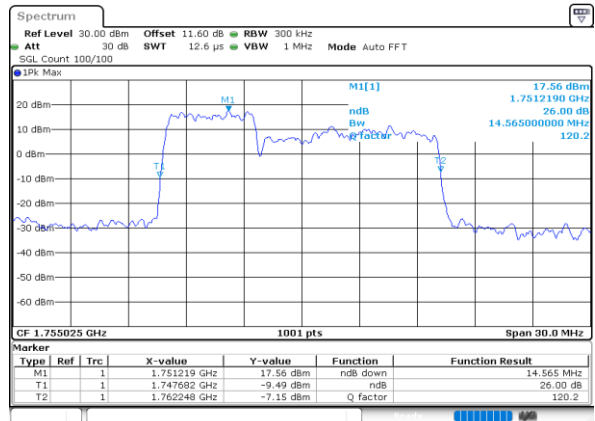

Middle Channel / 10MHz+5MHz

Date: 8.OCT.2020 09:56:06

Highest Channel / 5MHz+15MHz

Date: 8.OCT.2020 12:18:57

Highest Channel / 10MHz+5MHz

Date: 8.OCT.2020 10:09:58

LTE Band 66B

16QAM

Lowest Channel / 10MHz+10MHz

Lowest Channel / 15MHz+5MHz

Middle Channel / 10MHz+10MHz

Middle Channel / 15MHz+5MHz

Highest Channel / 10MHz+10MHz

Highest Channel / 15MHz+5MHz

LTE Band 66B

64QAM

Lowest Channel / 5MHz+5MHz

Date: 7.OCT.2020 16:38:24

Lowest Channel / 5MHz+10MHz

Date: 7.OCT.2020 17:39:39

Middle Channel / 5MHz+5MHz

Date: 7.OCT.2020 17:04:38

Middle Channel / 5MHz+10MHz

Date: 7.OCT.2020 18:18:50

Highest Channel / 5MHz+5MHz

Date: 7.OCT.2020 17:20:29

Highest Channel / 5MHz+10MHz

Date: 7.OCT.2020 17:59:15

LTE Band 66B

64QAM

Lowest Channel / 5MHz+15MHz

Date: 8.OCT.2020 11:56:53