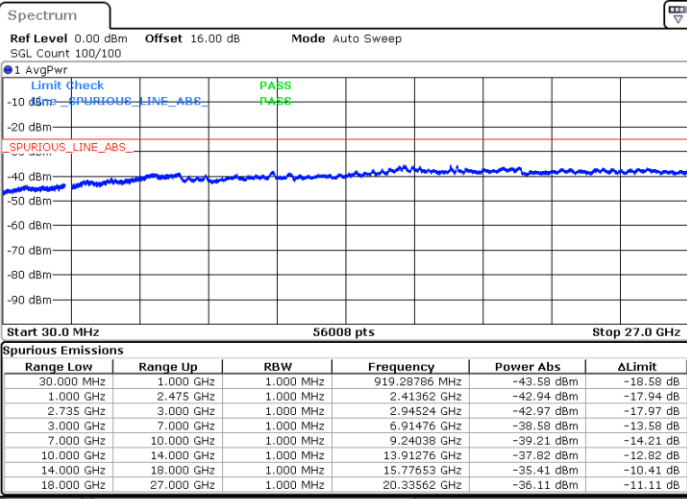

Middle Channel / FullIRB

N/A

Date: 7.OCT.2020 10:06:41

LTE Band 41C / 15MHz+20MHz

256QAM

Highest Channel / 1RB0 and 1RB99

Highest Channel / 1RB74 and 1RB0

Date: 7.OCT.2020 10:29:28

Date: 7.OCT.2020 10:28:27

Highest Channel / FullIRB

N/A

Date: 7.OCT.2020 10:36:39

LTE Band 41C / 20MHz+5MHz

256QAM

Lowest Channel / 1RB0 and 1RB24

Lowest Channel / 1RB99 and 1RB0

Date: 5.OCT.2020 08:47:17

Date: 5.OCT.2020 08:40:07

Lowest Channel / FullIRB

N/A

Date: 5.OCT.2020 08:48:19

LTE Band 41C / 20MHz+5MHz

256QAM

Middle Channel / 1RB0 and 1RB24