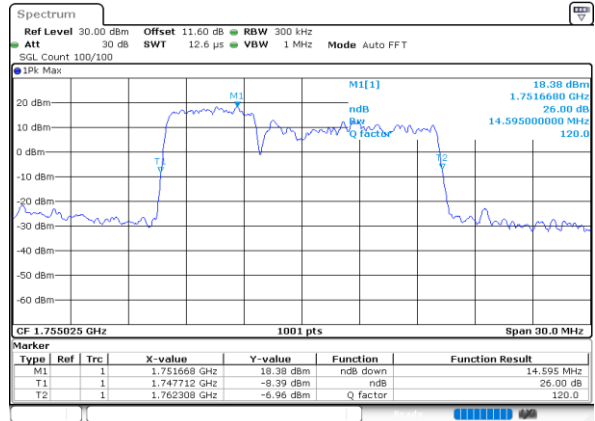

Mode	LTE Band 66B : 26dB BW(MHz)		
256QAM			
BW	5MHz+5MHz	5MHz+10MHz	5MHz+15MHz
Lowest CH	9.93	14.60	18.94
Middle CH	9.87	14.57	18.86
Highest CH	9.91	14.60	18.98
BW	10MHz+5MHz	10MHz+10MHz	15MHz+5MHz
Lowest CH	14.63	19.62	18.94
Middle CH	14.74	19.66	18.94
Highest CH	14.72	19.62	19.10

LTE Band 66B

QPSK

Lowest Channel / 5MHz+5MHz

Date: 7.OCT.2020 16:39:09

Lowest Channel / 5MHz+10MHz

Date: 7.OCT.2020 17:40:24

Middle Channel / 5MHz+5MHz

Date: 7.OCT.2020 17:05:22

Middle Channel / 5MHz+10MHz

Date: 7.OCT.2020 18:19:35

Highest Channel / 5MHz+5MHz

Date: 7.OCT.2020 17:19:45

Highest Channel / 5MHz+10MHz

Date: 7.OCT.2020 17:58:30

LTE Band 66B

QPSK