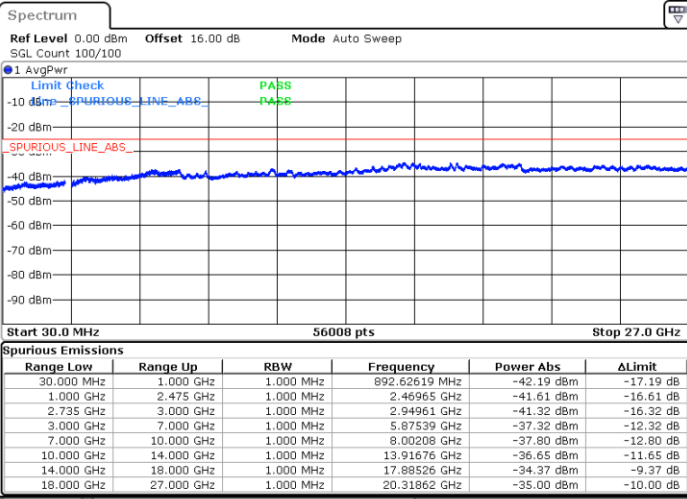

N/A

Date: 6.OCT.2020 08:44:26

LTE Band 41C / 20MHz+15MHz

256QAM

Lowest Channel / 1RB0 and 1RB74

Lowest Channel / 1RB99 and 1RB0

Date: 7.OCT.2020 11:10:17

Date: 7.OCT.2020 11:03:05

Lowest Channel / FullIRB

N/A

Date: 7.OCT.2020 11:11:18

LTE Band 41C / 20MHz+15MHz

256QAM

Middle Channel / 1RB0 and 1RB74

Middle Channel / 1RB99 and 1RB0

Date: 7.OCT.2020 11:33:49

Date: 7.OCT.2020 11:41:00

Middle Channel / FullIRB

N/A

Date: 7.OCT.2020 11:32:47

LTE Band 41C / 20MHz+15MHz

256QAM

Highest Channel / 1RB0 and 1RB74

Highest Channel / 1RB99 and 1RB0

Date: 7.OCT.2020 11:58:30

Date: 7.OCT.2020 11:57:29

Highest Channel / FullIRB

N/A

Date: 7.OCT.2020 12:05:41

LTE Band 41C / 20MHz+20MHz

256QAM

Lowest Channel / 1RB0 and 1RB99