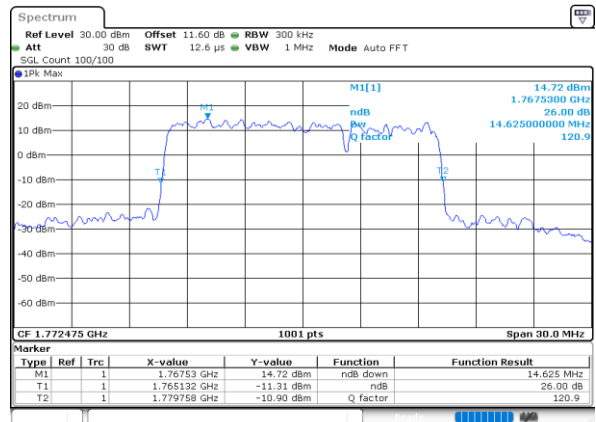

LTE Band 66B

16QAM

Lowest Channel / 5MHz+15MHz

Date: 8.OCT.2020 11:57:16

Lowest Channel / 10MHz+5MHz

Date: 8.OCT.2020 09:37:01

Middle Channel / 5MHz+15MHz

Date: 8.OCT.2020 12:16:50

Middle Channel / 10MHz+5MHz

Date: 8.OCT.2020 09:56:06

Highest Channel / 5MHz+15MHz

Date: 8.OCT.2020 12:18:57

Highest Channel / 10MHz+5MHz

Date: 8.OCT.2020 10:09:58

LTE Band 66B

16QAM

Lowest Channel / 10MHz+10MHz

Lowest Channel / 15MHz+5MHz

Middle Channel / 10MHz+10MHz

Middle Channel / 15MHz+5MHz

Highest Channel / 10MHz+10MHz

Highest Channel / 15MHz+5MHz

LTE Band 66B

64QAM