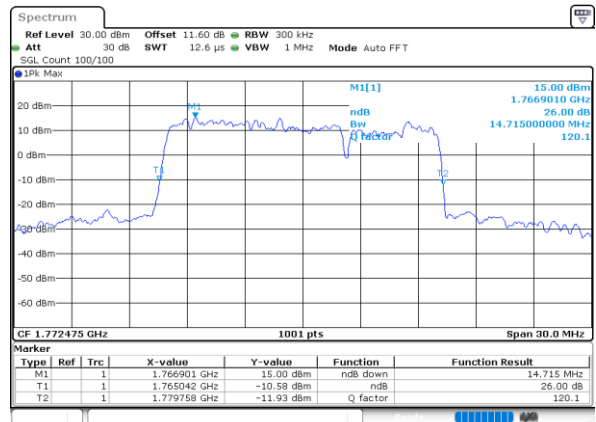

Highest Channel / 5MHz+5MHz

Date: 7.OCT.2020 17:20:29

Highest Channel / 5MHz+10MHz

Date: 7.OCT.2020 17:59:15

LTE Band 66B

64QAM

Lowest Channel / 5MHz+15MHz

Date: 8.OCT.2020 11:56:53

Lowest Channel / 10MHz+5MHz

Date: 8.OCT.2020 09:36:38

Middle Channel / 5MHz+15MHz

Date: 8.OCT.2020 12:16:28

Middle Channel / 10MHz+5MHz

Date: 8.OCT.2020 09:55:44

Highest Channel / 5MHz+15MHz

Date: 8.OCT.2020 12:13:20

Highest Channel / 10MHz+5MHz

Date: 8.OCT.2020 10:10:21

LTE Band 66B

64QAM

Lowest Channel / 10MHz+10MHz

Date: 8.OCT.2020 10:50:35

Lowest Channel / 15MHz+5MHz

Date: 8.OCT.2020 13:01:09