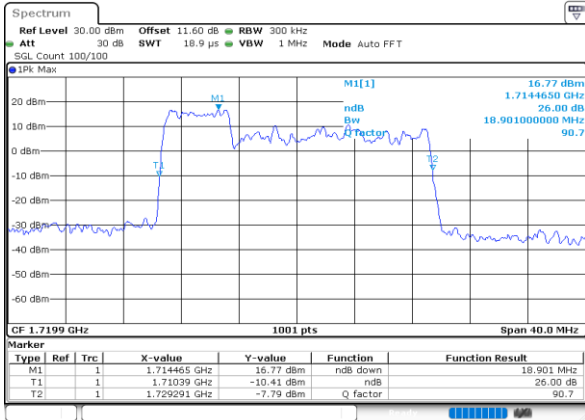

Highest Channel / 5MHz+5MHz

Date: 7.OCT.2020 17:20:29

Highest Channel / 5MHz+10MHz

Date: 7.OCT.2020 17:59:15

LTE Band 66B

64QAM

Lowest Channel / 5MHz+15MHz

Date: 8.OCT.2020 11:56:53

Lowest Channel / 10MHz+5MHz

Date: 8.OCT.2020 09:36:38

Middle Channel / 5MHz+15MHz

Date: 8.OCT.2020 12:16:28

Middle Channel / 10MHz+5MHz

Date: 8.OCT.2020 09:55:44

Highest Channel / 5MHz+15MHz

Date: 8.OCT.2020 12:13:20

Highest Channel / 10MHz+5MHz

Date: 8.OCT.2020 10:10:21

LTE Band 66B

64QAM

Lowest Channel / 10MHz+10MHz

Date: 8.OCT.2020 10:50:35

Lowest Channel / 15MHz+5MHz

Date: 8.OCT.2020 13:01:09