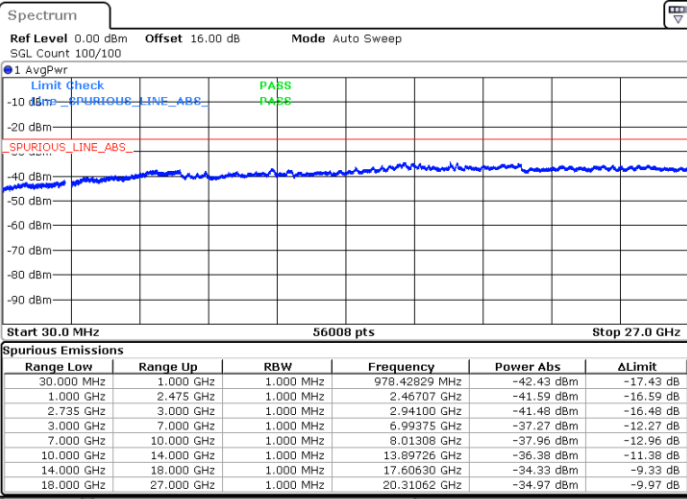

Middle Channel / FullIRB

N/A

Date: 7.OCT.2020 10:06:41

LTE Band 41C / 15MHz+20MHz

256QAM

Highest Channel / 1RB0 and 1RB99

Highest Channel / 1RB74 and 1RB0

Date: 7.OCT.2020 10:29:28

Date: 7.OCT.2020 10:28:27

Highest Channel / FullIRB

N/A

Date: 7.OCT.2020 10:36:39

LTE Band 41C / 20MHz+5MHz

256QAM

Lowest Channel / 1RB0 and 1RB24

Lowest Channel / 1RB99 and 1RB0