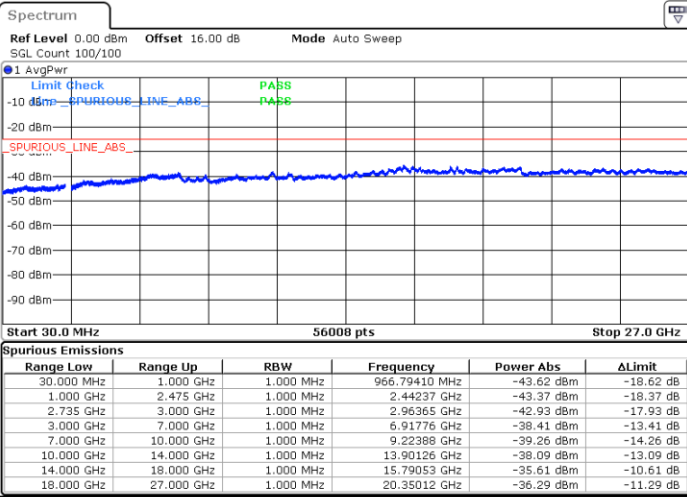

LTE Band 41C / 20MHz+10MHz

256QAM

Middle Channel / 1RB0 and 1RB49

Middle Channel / 1RB99 and 1RB0

Date: 5.OCT.2020 17:20:22

Date: 5.OCT.2020 17:27:32

Middle Channel / FullIRB

N/A

Date: 5.OCT.2020 17:19:20

LTE Band 41C / 20MHz+10MHz

256QAM

Highest Channel / 1RB0 and 1RB49

Highest Channel / 1RB99 and 1RB0

Date: 6.OCT.2020 08:37:16

Date: 6.OCT.2020 08:36:14

Highest Channel / FullIRB