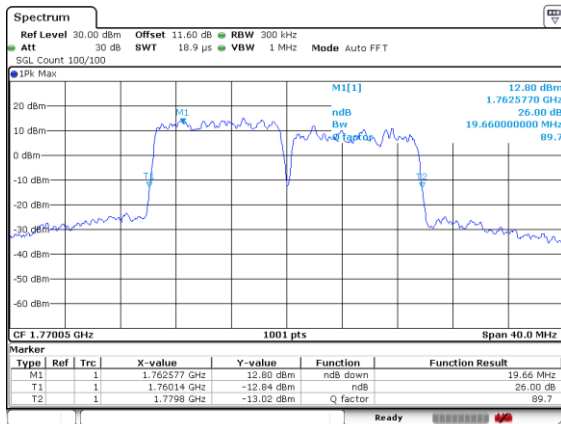

Highest Channel / 10MHz+5MHz

Date: 8.OCT.2020 10:10:21

LTE Band 66B

64QAM

Lowest Channel / 10MHz+10MHz

Date: 8.OCT.2020 10:50:35

Lowest Channel / 15MHz+5MHz

Date: 8.OCT.2020 13:01:09

Middle Channel / 10MHz+10MHz

Date: 8.OCT.2020 11:09:23

Middle Channel / 15MHz+5MHz

Date: 8.OCT.2020 14:17:27

Highest Channel / 10MHz+10MHz

Date: 8.OCT.2020 11:49:01

Highest Channel / 15MHz+5MHz

Date: 8.OCT.2020 14:32:17