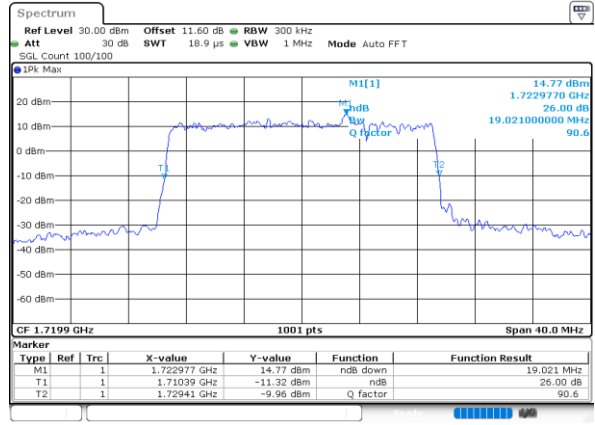

Highest Channel / 5MHz+5MHz

Date: 7.OCT.2020 17:20:29

Highest Channel / 5MHz+10MHz

Date: 7.OCT.2020 17:59:15

LTE Band 66B

64QAM

Lowest Channel / 5MHz+15MHz

Date: 8.OCT.2020 11:56:53

Lowest Channel / 10MHz+5MHz

Date: 8.OCT.2020 09:36:38

Middle Channel / 5MHz+15MHz

Date: 8.OCT.2020 12:16:28

Middle Channel / 10MHz+5MHz

Date: 8.OCT.2020 09:55:44

Highest Channel / 5MHz+15MHz

Date: 8.OCT.2020 12:13:20

Highest Channel / 10MHz+5MHz

Date: 8.OCT.2020 10:10:21

LTE Band 66B

64QAM

Lowest Channel / 10MHz+10MHz

Date: 8.OCT.2020 10:50:35

Lowest Channel / 15MHz+5MHz

Date: 8.OCT.2020 13:01:09

Middle Channel / 10MHz+10MHz

Date: 8.OCT.2020 11:09:23

Middle Channel / 15MHz+5MHz

Date: 8.OCT.2020 14:17:27

Highest Channel / 10MHz+10MHz

Date: 8.OCT.2020 11:49:01

Highest Channel / 15MHz+5MHz

Date: 8.OCT.2020 14:32:17