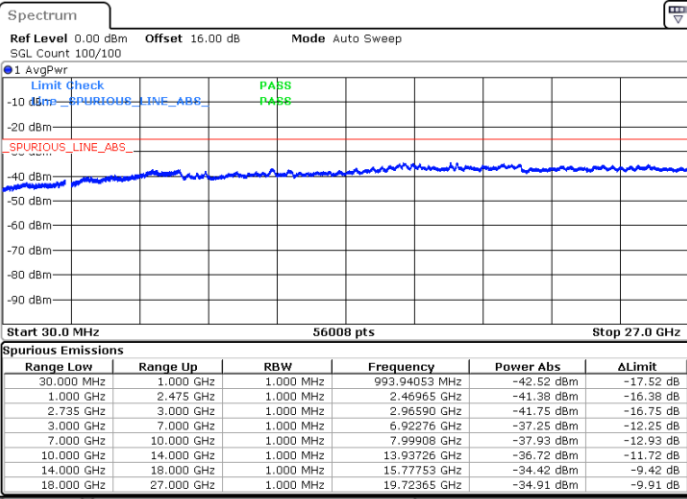

LTE Band 41C / 20MHz+10MHz

256QAM

Middle Channel / 1RB0 and 1RB49

Middle Channel / 1RB99 and 1RB0

Date: 5.OCT.2020 17:20:22

Date: 5.OCT.2020 17:27:32

Middle Channel / FullIRB

N/A

Date: 5.OCT.2020 17:19:20

LTE Band 41C / 20MHz+10MHz

256QAM

Highest Channel / 1RB0 and 1RB49

Highest Channel / 1RB99 and 1RB0

Date: 6.OCT.2020 08:37:16

Date: 6.OCT.2020 08:36:14

Highest Channel / FullIRB

N/A

Date: 6.OCT.2020 08:44:26

LTE Band 41C / 20MHz+15MHz

256QAM

Lowest Channel / 1RB0 and 1RB74

Lowest Channel / 1RB99 and 1RB0

Date: 7.OCT.2020 11:10:17

Date: 7.OCT.2020 11:03:05