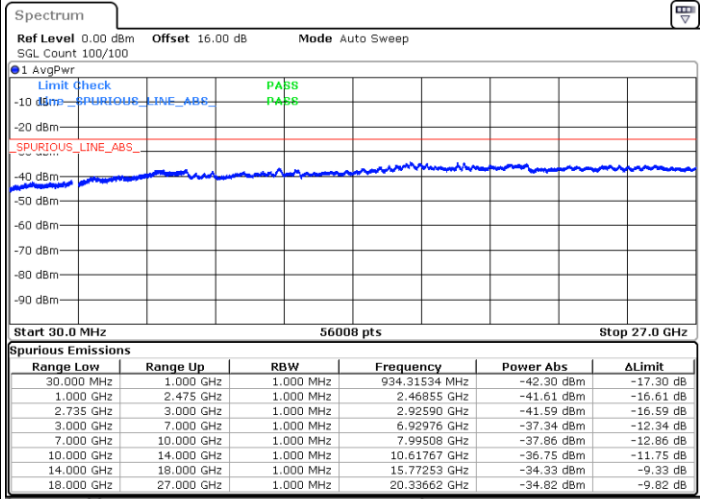

Date: 6.OCT.2020 16:56:41

LTE Band 41C / 15MHz+20MHz

256QAM

Lowest Channel / 1RB0 and 1RB99

Lowest Channel / 1RB74 and 1RB0

Date: 7.OCT.2020 09:49:59

Date: 7.OCT.2020 09:42:48

Lowest Channel / FullIRB

N/A

Date: 7.OCT.2020 09:51:01

LTE Band 41C / 15MHz+20MHz

256QAM

Middle Channel / 1RB0 and 1RB99

Middle Channel / 1RB74 and 1RB0

Date: 7.OCT.2020 10:07:43

Date: 7.OCT.2020 10:14:54

Middle Channel / FullIRB

N/A

Date: 7.OCT.2020 10:06:41

LTE Band 41C / 15MHz+20MHz

256QAM

Highest Channel / 1RB0 and 1RB99

Highest Channel / 1RB74 and 1RB0

Date: 7.OCT.2020 10:29:28

Date: 7.OCT.2020 10:28:27

Highest Channel / FullIRB

N/A

Date: 7.OCT.2020 10:36:39

LTE Band 41C / 20MHz+5MHz

256QAM

Lowest Channel / 1RB0 and 1RB24

Lowest Channel / 1RB99 and 1RB0