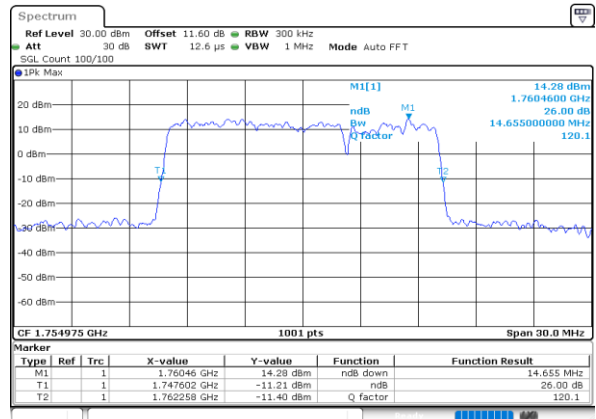

LTE Band 66B

16QAM

Lowest Channel / 5MHz+15MHz

Date: 8.OCT.2020 11:57:16

Lowest Channel / 10MHz+5MHz

Date: 8.OCT.2020 09:37:01

Middle Channel / 5MHz+15MHz

Date: 8.OCT.2020 12:16:50

Middle Channel / 10MHz+5MHz

Date: 8.OCT.2020 09:56:06

Highest Channel / 5MHz+15MHz

Date: 8.OCT.2020 12:18:57

Highest Channel / 10MHz+5MHz

Date: 8.OCT.2020 10:09:58

LTE Band 66B

16QAM