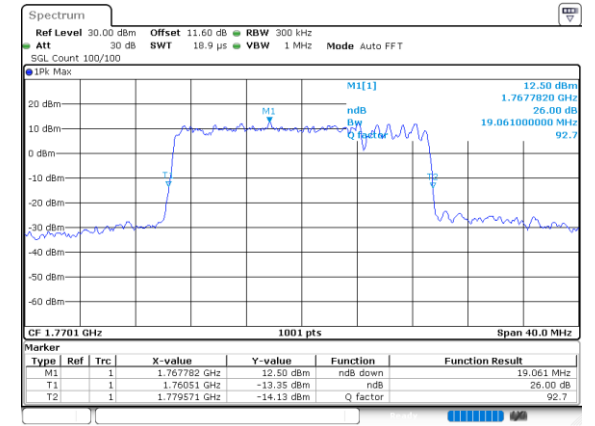

Highest Channel / 5MHz+15MHz

Date: 8.OCT.2020 12:18:35

Highest Channel / 10MHz+5MHz

Date: 8.OCT.2020 10:09:36

LTE Band 66B

QPSK

Lowest Channel / 10MHz+10MHz

Date: 8.OCT.2020 10:49:46

Lowest Channel / 15MHz+5MHz

Date: 8.OCT.2020 13:01:53

Middle Channel / 10MHz+10MHz

Date: 8.OCT.2020 11:07:35

Middle Channel / 15MHz+5MHz

Date: 8.OCT.2020 14:18:11

Highest Channel / 10MHz+10MHz

Date: 8.OCT.2020 11:48:26

Highest Channel / 15MHz+5MHz

Date: 13.OCT.2020 11:55:45

LTE Band 66B

16QAM

Lowest Channel / 5MHz+5MHz

Date: 7.OCT.2020 16:38:47

Lowest Channel / 5MHz+10MHz

Date: 7.OCT.2020 17:40:01