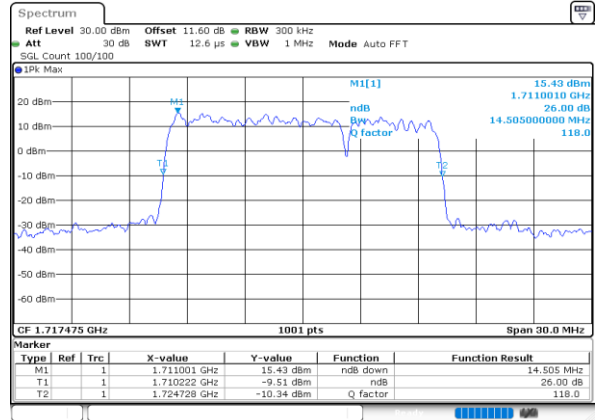

Highest Channel / 15MHz+5MHz

Date: 13.OCT.2020 11:55:45

LTE Band 66B

16QAM

Lowest Channel / 5MHz+5MHz

Date: 7.OCT.2020 16:38:47

Lowest Channel / 5MHz+10MHz

Date: 7.OCT.2020 17:40:01

LTE Band 66B

16QAM

Lowest Channel / 5MHz+15MHz

Date: 8.OCT.2020 11:57:16

Lowest Channel / 10MHz+5MHz

Date: 8.OCT.2020 09:37:01

Middle Channel / 5MHz+15MHz

Date: 8.OCT.2020 12:16:50

Middle Channel / 10MHz+5MHz

Date: 8.OCT.2020 09:56:06

Highest Channel / 5MHz+15MHz

Date: 8.OCT.2020 12:18:57

Highest Channel / 10MHz+5MHz

Date: 8.OCT.2020 10:09:58

LTE Band 66B

16QAM

Lowest Channel / 10MHz+10MHz

Lowest Channel / 15MHz+5MHz

Middle Channel / 10MHz+10MHz

Middle Channel / 15MHz+5MHz

Highest Channel / 10MHz+10MHz

Highest Channel / 15MHz+5MHz

LTE Band 66B

64QAM