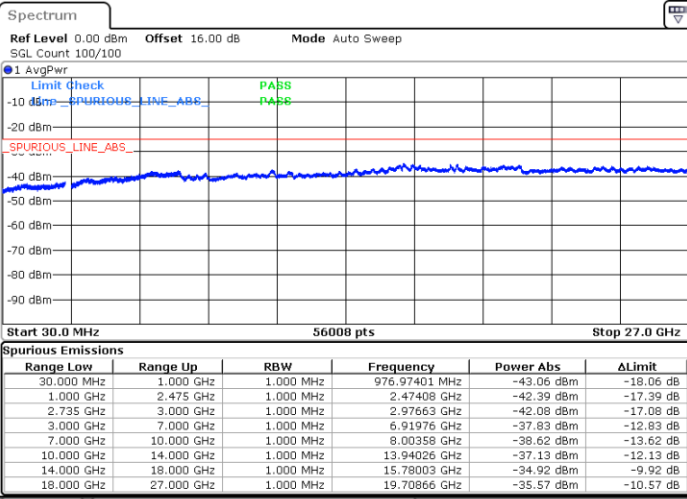

Date: 7.OCT.2020 11:58:30

Date: 7.OCT.2020 11:57:29

Highest Channel / FullIRB

N/A

Date: 7.OCT.2020 12:05:41

LTE Band 41C / 20MHz+20MHz

256QAM

Lowest Channel / 1RB0 and 1RB99

Lowest Channel / 1RB99 and 1RB0

Date: 4.OCT.2020 18:01:07

Date: 4.OCT.2020 17:53:57

Lowest Channel / FullIRB

N/A

Date: 4.OCT.2020 18:02:09

LTE Band 41C / 20MHz+20MHz

256QAM

MiddleChannel / 1RB0 and 1RB99

Middle Channel / 1RB99 and 1RB0

Date: 4.OCT.2020 18:37:02

Date: 4.OCT.2020 18:44:12

Middle Channel / FullIRB

N/A

Date: 4.OCT.2020 18:36:01

LTE Band 41C / 20MHz+20MHz