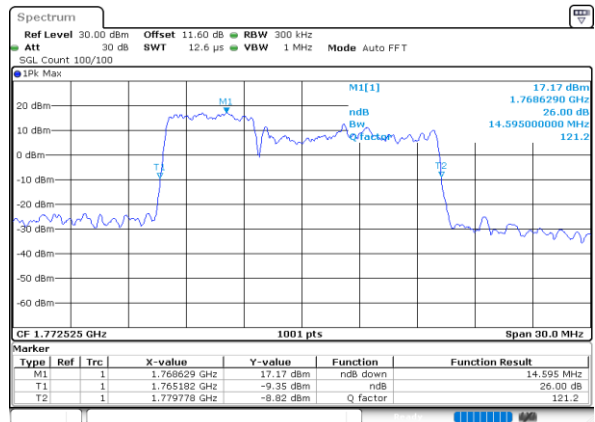

Middle Channel / 10MHz+5MHz

Date: 8.OCT.2020 09:56:06

Highest Channel / 5MHz+15MHz

Date: 8.OCT.2020 12:18:57

Highest Channel / 10MHz+5MHz

Date: 8.OCT.2020 10:09:58

LTE Band 66B

16QAM

Lowest Channel / 10MHz+10MHz

Lowest Channel / 15MHz+5MHz

Middle Channel / 10MHz+10MHz

Middle Channel / 15MHz+5MHz

Highest Channel / 10MHz+10MHz

Highest Channel / 15MHz+5MHz

LTE Band 66B

64QAM

Lowest Channel / 5MHz+5MHz

Date: 7.OCT.2020 16:38:24

Lowest Channel / 5MHz+10MHz

Date: 7.OCT.2020 17:39:39

Middle Channel / 5MHz+5MHz

Date: 7.OCT.2020 17:04:38

Middle Channel / 5MHz+10MHz

Date: 7.OCT.2020 18:18:50

Highest Channel / 5MHz+5MHz

Date: 7.OCT.2020 17:20:29

Highest Channel / 5MHz+10MHz

Date: 7.OCT.2020 17:59:15

LTE Band 66B

64QAM

Lowest Channel / 5MHz+15MHz

Date: 8.OCT.2020 11:56:53