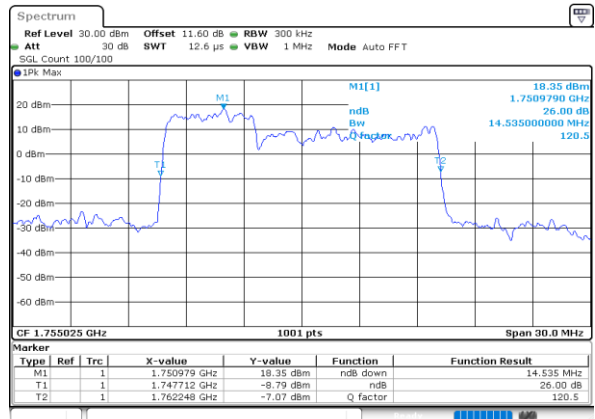

Highest Channel / 5MHz+15MHz

Date: 8.OCT.2020 12:18:35

Highest Channel / 10MHz+5MHz

Date: 8.OCT.2020 10:09:36

LTE Band 66B

QPSK

Lowest Channel / 10MHz+10MHz

Date: 8.OCT.2020 10:49:46

Lowest Channel / 15MHz+5MHz

Date: 8.OCT.2020 13:01:53

Middle Channel / 10MHz+10MHz

Date: 8.OCT.2020 11:07:35

Middle Channel / 15MHz+5MHz

Date: 8.OCT.2020 14:18:11

Highest Channel / 10MHz+10MHz

Date: 8.OCT.2020 11:48:26

Highest Channel / 15MHz+5MHz

Date: 13.OCT.2020 11:55:45

LTE Band 66B

16QAM

Lowest Channel / 5MHz+5MHz

Date: 7.OCT.2020 16:38:47

Lowest Channel / 5MHz+10MHz

Date: 7.OCT.2020 17:40:01

Middle Channel / 5MHz+5MHz

Date: 7.OCT.2020 17:05:00

Middle Channel / 5MHz+10MHz

Date: 7.OCT.2020 18:19:12

Highest Channel / 5MHz+5MHz

Date: 7.OCT.2020 17:20:07

Highest Channel / 5MHz+10MHz

Date: 7.OCT.2020 17:56:52