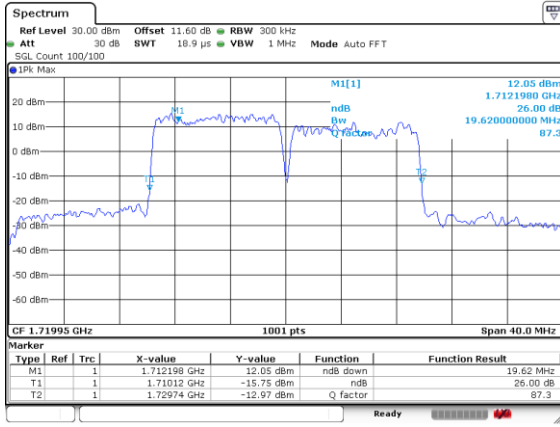

Lowest Channel / 5MHz+15MHz

Date: 8.OCT.2020 11:57:18

Lowest Channel / 10MHz+5MHz

Date: 8.OCT.2020 09:37:23

Middle Channel / 5MHz+15MHz

Date: 8.OCT.2020 12:17:13

Middle Channel / 10MHz+5MHz

Date: 8.OCT.2020 09:56:28

Highest Channel / 5MHz+15MHz

Date: 8.OCT.2020 12:18:35

Highest Channel / 10MHz+5MHz

Date: 8.OCT.2020 10:09:36

LTE Band 66B

QPSK

Lowest Channel / 10MHz+10MHz

Date: 8.OCT.2020 10:49:46

Lowest Channel / 15MHz+5MHz

Date: 8.OCT.2020 13:01:53

Middle Channel / 10MHz+10MHz

Date: 8.OCT.2020 11:07:35

Middle Channel / 15MHz+5MHz

Date: 8.OCT.2020 14:18:11

Highest Channel / 10MHz+10MHz

Date: 8.OCT.2020 11:48:26

Highest Channel / 15MHz+5MHz

Date: 13.OCT.2020 11:55:45

LTE Band 66B

16QAM

Lowest Channel / 5MHz+5MHz

Date: 7.OCT.2020 16:38:47

Lowest Channel / 5MHz+10MHz

Date: 7.OCT.2020 17:40:01