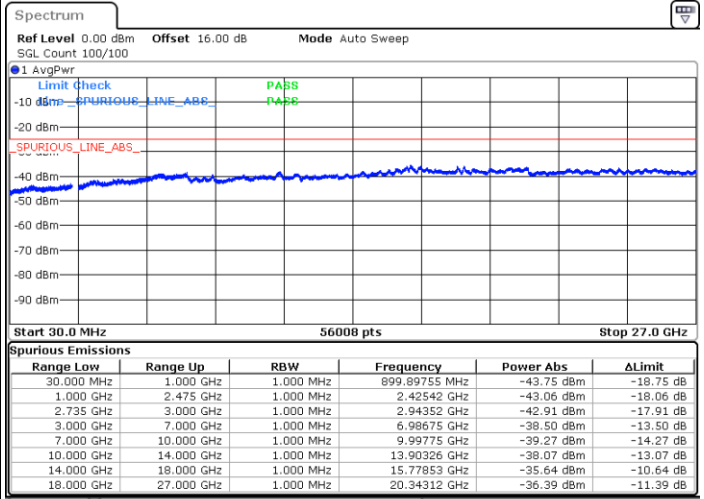

Middle Channel / 1RB0 and 1RB99

Middle Channel / 1RB24 and 1RB0

Date: 4.OCT.2020 21:58:33

Date: 4.OCT.2020 22:07:40

Middle Channel / FullIRB

N/A

Date: 4.OCT.2020 21:57:32

LTE Band 41C / 5MHz+20MHz

256QAM

Highest Channel / 1RB0 and 1RB99

Highest Channel / 1RB24 and 1RB0

Date: 4.OCT.2020 21:38:56

Date: 4.OCT.2020 21:37:55

Highest Channel / FullIRB

N/A

Date: 4.OCT.2020 21:46:07

LTE Band 41C / 10MHz+15MHz

256QAM

Lowest Channel / 1RB0 and 1RB74

Lowest Channel / 1RB49 and 1RB0

Date: 5.OCT.2020 10:39:14

Date: 5.OCT.2020 10:32:03

Lowest Channel / FullIRB

N/A