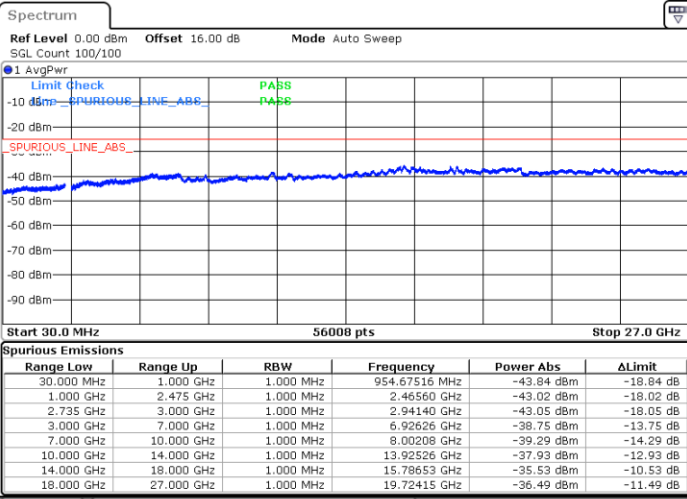

Middle Channel / 1RB0 and 1RB99

Middle Channel / 1RB24 and 1RB0

Date: 4.OCT.2020 21:58:33

Date: 4.OCT.2020 22:07:40

Middle Channel / FullIRB

N/A

Date: 4.OCT.2020 21:57:32

LTE Band 41C / 5MHz+20MHz

256QAM

Highest Channel / 1RB0 and 1RB99

Highest Channel / 1RB24 and 1RB0

Date: 4.OCT.2020 21:38:56

Date: 4.OCT.2020 21:37:55

Highest Channel / FullIRB

N/A

Date: 4.OCT.2020 21:46:07

LTE Band 41C / 10MHz+15MHz

256QAM

Lowest Channel / 1RB0 and 1RB74

Lowest Channel / 1RB49 and 1RB0

Date: 5.OCT.2020 10:39:14

Date: 5.OCT.2020 10:32:03

Lowest Channel / FullIRB

N/A