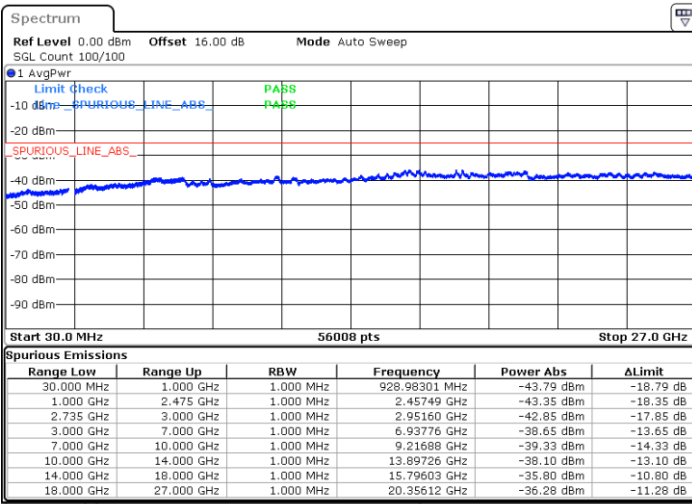

Middle Channel / FullIRB

N/A

Date: 5.OCT.2020 09:08:30

LTE Band 41C / 20MHz+5MHz

64QAM

Highest Channel / 1RB0 and 1RB24

Highest Channel / 1RB99 and 1RB0

Date: 5.OCT.2020 09:34:35

Date: 5.OCT.2020 09:31:30

Highest Channel / FullIRB

N/A

Date: 5.OCT.2020 09:39:42

LTE Band 41C / 20MHz+10MHz

64QAM

Lowest Channel / 1RB0 and 1RB49

Lowest Channel / 1RB99 and 1RB0

Date: 5.OCT.2020 17:02:56

Date: 5.OCT.2020 16:57:49

Lowest Channel / FullIRB

N/A

Date: 5.OCT.2020 17:06:01

LTE Band 41C / 20MHz+10MHz

64QAM

Middle Channel / 1RB0 and 1RB49