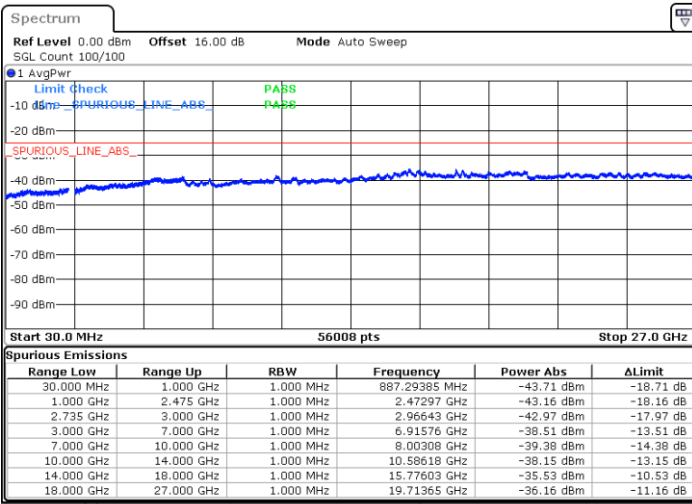

Date: 7.OCT.2020 10:35:38

LTE Band 41C / 20MHz+5MHz

64QAM

Lowest Channel / 1RB0 and 1RB24

Lowest Channel / 1RB99 and 1RB0

Date: 5.OCT.2020 08:46:16

Date: 5.OCT.2020 08:41:08

Lowest Channel / FullRB

N/A

Date: 5.OCT.2020 08:49:20

LTE Band 41C / 20MHz+5MHz

64QAM

Middle Channel / 1RB0 and 1RB24

Middle Channel / 1RB99 and 1RB0

Date: 5.OCT.2020 09:11:34

Date: 5.OCT.2020 09:16:42

Middle Channel / FullIRB

N/A

Date: 5.OCT.2020 09:08:30

LTE Band 41C / 20MHz+5MHz

64QAM

Highest Channel / 1RB0 and 1RB24

Highest Channel / 1RB99 and 1RB0

Date: 5.OCT.2020 09:34:35

Date: 5.OCT.2020 09:31:30

Highest Channel / FullIRB

N/A

Date: 5.OCT.2020 09:39:42

LTE Band 41C / 20MHz+10MHz

64QAM

Lowest Channel / 1RB0 and 1RB49

Lowest Channel / 1RB99 and 1RB0