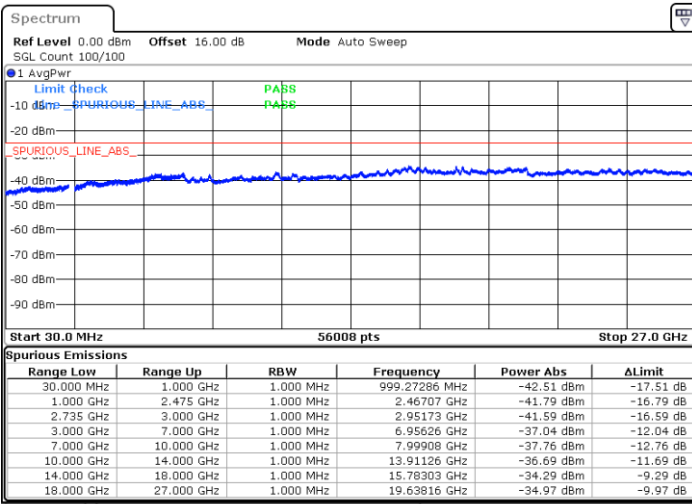

Highest Channel / 1RB0 and 1RB49

Highest Channel / 1RB99 and 1RB0

Date: 6.OCT.2020 08:38:17

Date: 6.OCT.2020 08:35:12

Highest Channel / FullIRB

N/A

Date: 6.OCT.2020 08:43:25

LTE Band 41C / 20MHz+15MHz

64QAM

Lowest Channel / 1RB0 and 1RB74

Lowest Channel / 1RB99 and 1RB0

Date: 7.OCT.2020 11:09:15

Date: 7.OCT.2020 11:04:07

Lowest Channel / FullRB

N/A

Date: 7.OCT.2020 11:12:20

LTE Band 41C / 20MHz+15MHz

64QAM

Middle Channel / 1RB0 and 1RB74

Middle Channel / 1RB99 and 1RB0

Date: 7.OCT.2020 11:34:50

Date: 7.OCT.2020 11:39:58

Middle Channel / FullIRB

N/A

Date: 7.OCT.2020 11:31:46

LTE Band 41C / 20MHz+15MHz

64QAM

Highest Channel / 1RB0 and 1RB74

Highest Channel / 1RB99 and 1RB0

Date: 7.OCT.2020 11:59:32

Date: 7.OCT.2020 11:56:27

Highest Channel / FullIRB