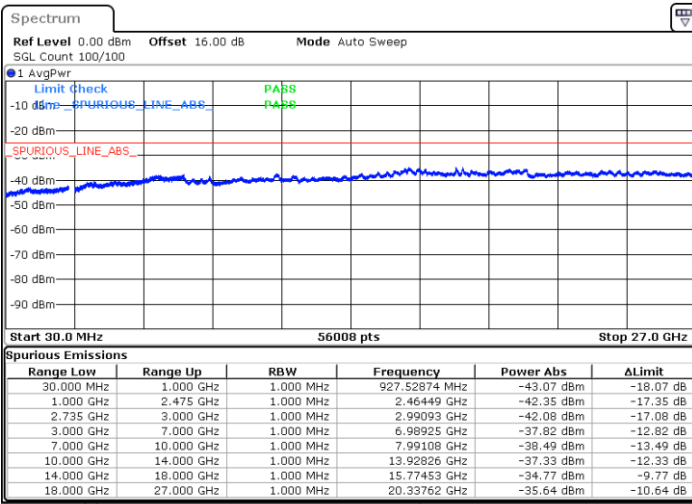

Date: 7.OCT.2020 11:31:46

LTE Band 41C / 20MHz+15MHz

64QAM

Highest Channel / 1RB0 and 1RB74

Highest Channel / 1RB99 and 1RB0

Date: 7.OCT.2020 11:59:32

Date: 7.OCT.2020 11:56:27

Highest Channel / FullIRB

N/A

Date: 7.OCT.2020 12:04:39

LTE Band 41C / 20MHz+20MHz

64QAM

Lowest Channel / 1RB0 and 1RB99

Lowest Channel / 1RB99 and 1RB0

Date: 4.OCT.2020 18:00:06

Date: 4.OCT.2020 17:54:59

Lowest Channel / FullIRB

N/A

Date: 4.OCT.2020 18:03:10

LTE Band 41C / 20MHz+20MHz

64QAM

MiddleChannel / 1RB0 and 1RB99

Middle Channel / 1RB99 and 1RB0

Date: 4.OCT.2020 18:38:03

Date: 4.OCT.2020 18:43:10

Middle Channel / FullIRB

N/A

Date: 4.OCT.2020 18:34:59

LTE Band 41C / 20MHz+20MHz

64QAM

Highest Channel / 1RB0 and 1RB99

Highest Channel / 1RB99 and 1RB0