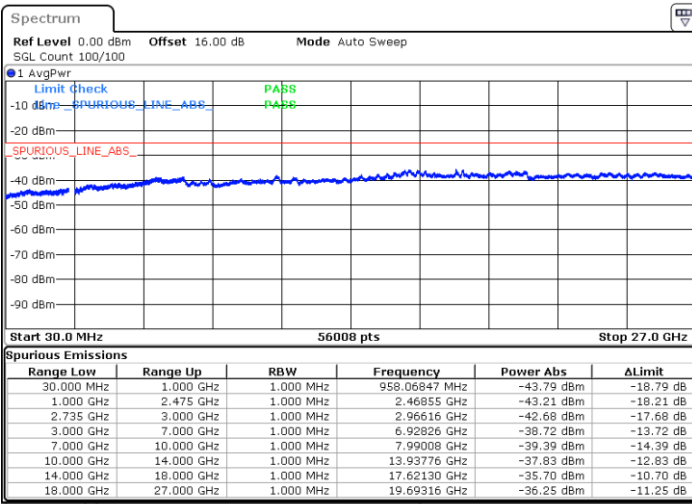

Date: 5.OCT.2020 09:31:30

Highest Channel / FullIRB

N/A

Date: 5.OCT.2020 09:39:42

LTE Band 41C / 20MHz+10MHz

64QAM

Lowest Channel / 1RB0 and 1RB49

Lowest Channel / 1RB99 and 1RB0

Date: 5.OCT.2020 17:02:56

Date: 5.OCT.2020 16:57:49

Lowest Channel / FullIRB

N/A

Date: 5.OCT.2020 17:06:01

LTE Band 41C / 20MHz+10MHz

64QAM

Middle Channel / 1RB0 and 1RB49

Middle Channel / 1RB99 and 1RB0

Date: 5.OCT.2020 17:21:23

Date: 5.OCT.2020 17:26:30

Middle Channel / FullIRB

N/A

Date: 5.OCT.2020 17:18:19

LTE Band 41C / 20MHz+10MHz

64QAM

Highest Channel / 1RB0 and 1RB49

Highest Channel / 1RB99 and 1RB0

Date: 6.OCT.2020 08:38:17

Date: 6.OCT.2020 08:35:12

Highest Channel / FullIRB

N/A

Date: 6.OCT.2020 08:43:25

LTE Band 41C / 20MHz+15MHz