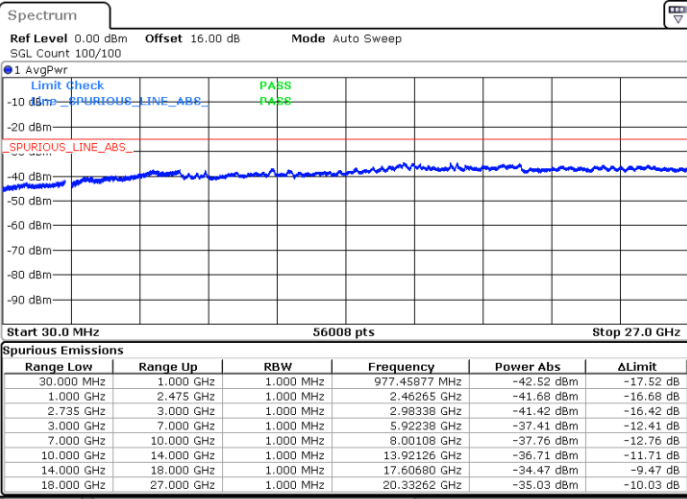

LTE Band 41C / 15MHz+10MHz

256QAM

Highest Channel / 1RB0 and 1RB49

Highest Channel / 1RB74 and 1RB0

Date: 5.OCT.2020 14:30:17

Date: 5.OCT.2020 14:29:16

Highest Channel / FullIRB

N/A

Date: 5.OCT.2020 14:37:28

LTE Band 41C / 15MHz+15MHz

256QAM

Lowest Channel / 1RB0 and 1RB74

Lowest Channel / 1RB74 and 1RB0

Date: 6.OCT.2020 09:24:16

Date: 6.OCT.2020 09:17:06

Lowest Channel / FullIRB

N/A

Date: 6.OCT.2020 09:25:17

LTE Band 41C / 15MHz+15MHz

256QAM

Middle Channel / 1RB0 and 1RB74

Middle Channel / 1RB74 and 1RB0

Date: 6.OCT.2020 16:28:07

Date: 6.OCT.2020 16:35:17