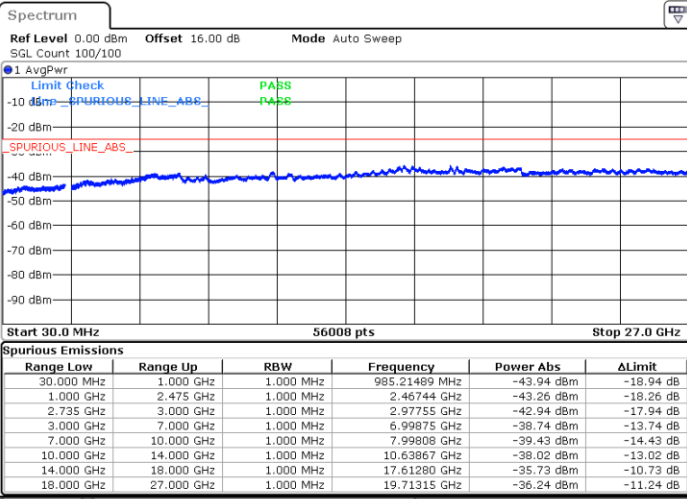

Date: 5.OCT.2020 15:43:39

Date: 5.OCT.2020 15:50:49

Middle Channel / FullIRB

N/A

Date: 5.OCT.2020 15:42:38

LTE Band 41C / 10MHz+20MHz

256QAM

Highest Channel / 1RB0 and 1RB99

Highest Channel / 1RB49 and 1RB0

Date: 5.OCT.2020 16:18:12

Date: 5.OCT.2020 16:17:10

Highest Channel / FullIRB

N/A

Date: 5.OCT.2020 16:25:22

LTE Band 41C / 15MHz+10MHz

256QAM

Lowest Channel / 1RB0 and 1RB49

Lowest Channel / 1RB74 and 1RB0

Date: 5.OCT.2020 13:26:59

Date: 5.OCT.2020 13:19:49

Lowest Channel / FullIRB

N/A

Date: 5.OCT.2020 13:28:01

LTE Band 41C / 15MHz+10MHz