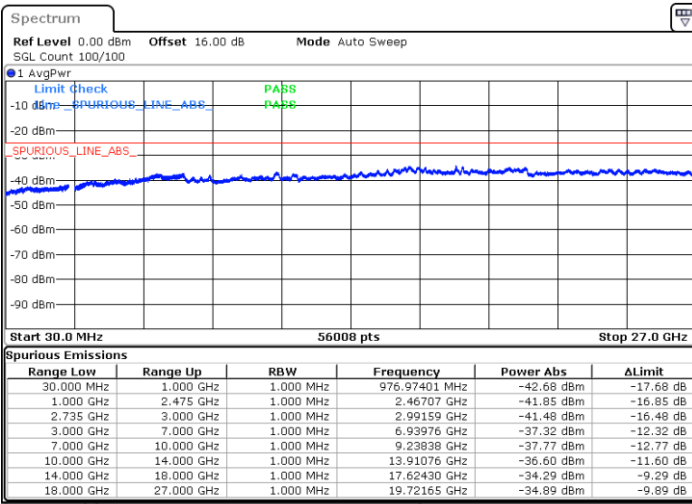

LTE Band 41C / 20MHz+15MHz

64QAM

Middle Channel / 1RB0 and 1RB74

Middle Channel / 1RB99 and 1RB0

Date: 7.OCT.2020 11:34:50

Date: 7.OCT.2020 11:39:58

Middle Channel / FullIRB

N/A

Date: 7.OCT.2020 11:31:46

LTE Band 41C / 20MHz+15MHz

64QAM

Highest Channel / 1RB0 and 1RB74

Highest Channel / 1RB99 and 1RB0

Date: 7.OCT.2020 11:59:32

Date: 7.OCT.2020 11:56:27

Highest Channel / FullIRB