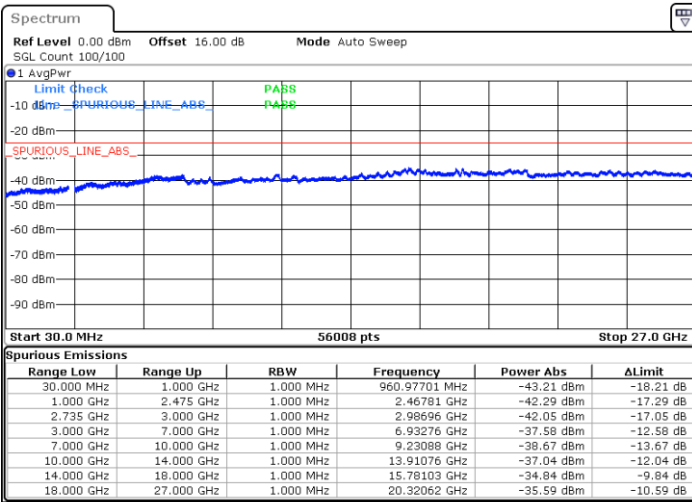

Lowest Channel / FullIRB

N/A

Date: 4.OCT.2020 18:03:10

LTE Band 41C / 20MHz+20MHz

64QAM

MiddleChannel / 1RB0 and 1RB99

Middle Channel / 1RB99 and 1RB0

Date: 4.OCT.2020 18:38:03

Date: 4.OCT.2020 18:43:10

Middle Channel / FullIRB

N/A

Date: 4.OCT.2020 18:34:59

LTE Band 41C / 20MHz+20MHz

64QAM

Highest Channel / 1RB0 and 1RB99

Highest Channel / 1RB99 and 1RB0

Date: 4.OCT.2020 19:20:22

Date: 4.OCT.2020 19:17:17

Highest Channel / FullIRB

N/A

Date: 4.OCT.2020 19:25:29

LTE Band 41C / 5MHz+20MHz

256QAM

Lowest Channel / 1RB0 and 1RB99

Lowest Channel / 1RB24 and 1RB0

Date: 4.OCT.2020 21:13:03

Date: 4.OCT.2020 21:05:53

Lowest Channel / FullIRB

N/A

Date: 4.OCT.2020 21:14:05

LTE Band 41C / 5MHz+20MHz

256QAM