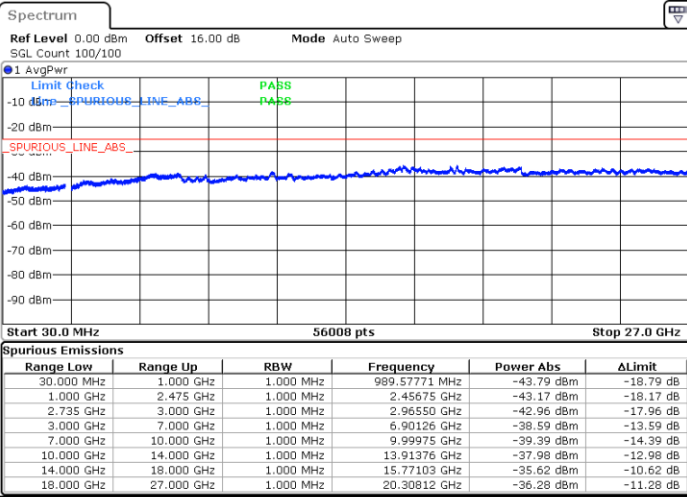

Highest Channel / 1RB49 and 1RB0

Date: 5.OCT.2020 16:18:12

Date: 5.OCT.2020 16:17:10

Highest Channel / FullIRB

N/A

Date: 5.OCT.2020 16:25:22

LTE Band 41C / 15MHz+10MHz

256QAM

Lowest Channel / 1RB0 and 1RB49

Lowest Channel / 1RB74 and 1RB0

Date: 5.OCT.2020 13:26:59

Date: 5.OCT.2020 13:19:49

Lowest Channel / FullIRB

N/A

Date: 5.OCT.2020 13:28:01

LTE Band 41C / 15MHz+10MHz

256QAM

Middle Channel / 1RB0 and 1RB49

Middle Channel / 1RB74 and 1RB0

Date: 5.OCT.2020 13:45:10

Date: 5.OCT.2020 13:52:20

Middle Channel / FullIRB

N/A

Date: 5.OCT.2020 13:44:09

LTE Band 41C / 15MHz+10MHz

256QAM

Highest Channel / 1RB0 and 1RB49

Highest Channel / 1RB74 and 1RB0

Date: 5.OCT.2020 14:30:17

Date: 5.OCT.2020 14:29:16

Highest Channel / FullIRB

N/A