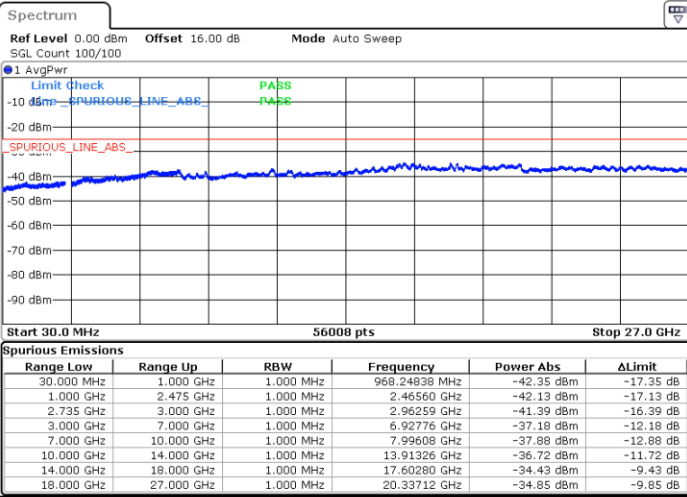

Middle Channel / FullIRB

N/A

Date: 6.OCT.2020 16:27:06