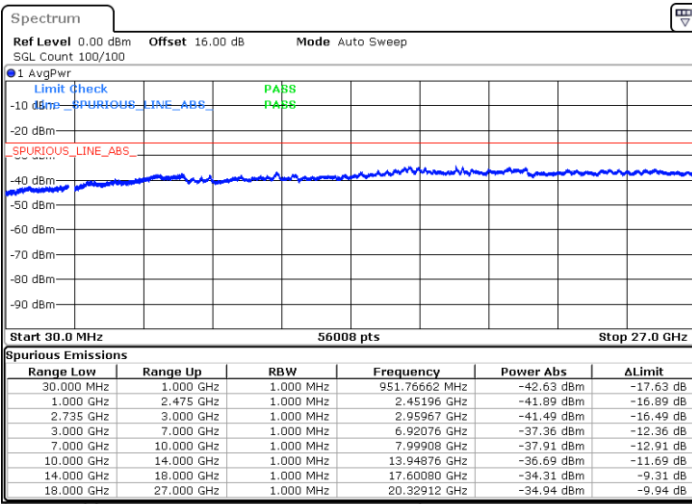

Date: 5.OCT.2020 17:02:56

Date: 5.OCT.2020 16:57:49

Lowest Channel / FullIRB

N/A

Date: 5.OCT.2020 17:06:01

LTE Band 41C / 20MHz+10MHz

64QAM

Middle Channel / 1RB0 and 1RB49

Middle Channel / 1RB99 and 1RB0

Date: 5.OCT.2020 17:21:23

Date: 5.OCT.2020 17:26:30

Middle Channel / FullIRB

N/A

Date: 5.OCT.2020 17:18:19

LTE Band 41C / 20MHz+10MHz

64QAM

Highest Channel / 1RB0 and 1RB49

Highest Channel / 1RB99 and 1RB0

Date: 6.OCT.2020 08:38:17

Date: 6.OCT.2020 08:35:12

Highest Channel / FullIRB

N/A

Date: 6.OCT.2020 08:43:25

LTE Band 41C / 20MHz+15MHz