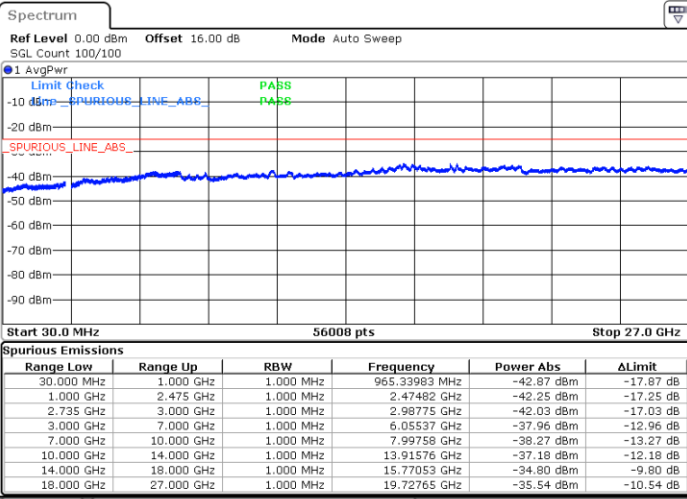

Date: 4.OCT.2020 19:20:22

Date: 4.OCT.2020 19:17:17

Highest Channel / FullIRB

N/A

Date: 4.OCT.2020 19:25:29

LTE Band 41C / 5MHz+20MHz

256QAM

Lowest Channel / 1RB0 and 1RB99

Lowest Channel / 1RB24 and 1RB0

Date: 4.OCT.2020 21:13:03

Date: 4.OCT.2020 21:05:53

Lowest Channel / FullIRB

N/A

Date: 4.OCT.2020 21:14:05

LTE Band 41C / 5MHz+20MHz

256QAM

Middle Channel / 1RB0 and 1RB99

Middle Channel / 1RB24 and 1RB0

Date: 4.OCT.2020 21:58:33

Date: 4.OCT.2020 22:07:40

Middle Channel / FullIRB

N/A

Date: 4.OCT.2020 21:57:32

LTE Band 41C / 5MHz+20MHz