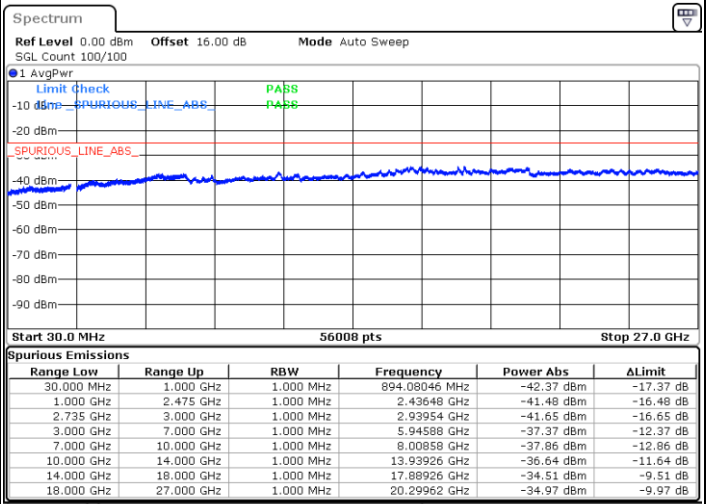

LTE Band 41C / 15MHz+20MHz

64QAM

Highest Channel / 1RB0 and 1RB99

Highest Channel / 1RB74 and 1RB0

Date: 7.OCT.2020 10:30:30

Date: 7.OCT.2020 10:27:25

Highest Channel / FullIRB

N/A

Date: 7.OCT.2020 10:35:38

LTE Band 41C / 20MHz+5MHz

64QAM

Lowest Channel / 1RB0 and 1RB24

Lowest Channel / 1RB99 and 1RB0

Date: 5.OCT.2020 08:46:16

Date: 5.OCT.2020 08:41:08

Lowest Channel / FullRB