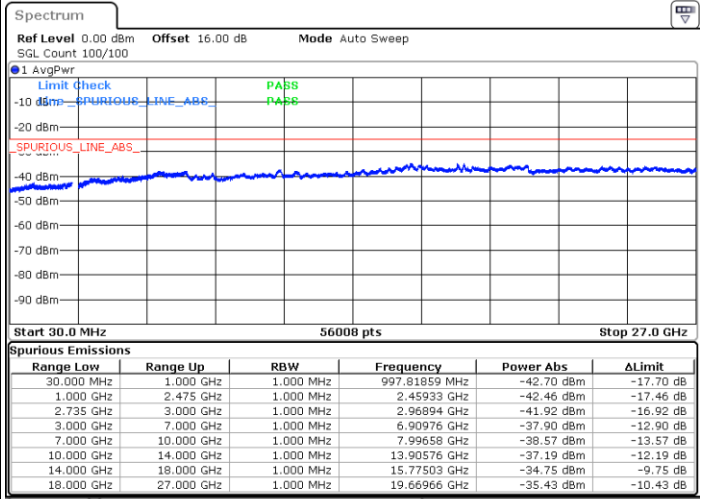

Date: 4.OCT.2020 19:20:22

Date: 4.OCT.2020 19:17:17

Highest Channel / FullIRB

N/A

Date: 4.OCT.2020 19:25:29

LTE Band 41C / 5MHz+20MHz

256QAM

Lowest Channel / 1RB0 and 1RB99

Lowest Channel / 1RB24 and 1RB0

Date: 4.OCT.2020 21:13:03

Date: 4.OCT.2020 21:05:53

Lowest Channel / FullIRB

N/A

Date: 4.OCT.2020 21:14:05

LTE Band 41C / 5MHz+20MHz

256QAM

Middle Channel / 1RB0 and 1RB99

Middle Channel / 1RB24 and 1RB0

Date: 4.OCT.2020 21:58:33

Date: 4.OCT.2020 22:07:40

Middle Channel / FullIRB

N/A

Date: 4.OCT.2020 21:57:32

LTE Band 41C / 5MHz+20MHz