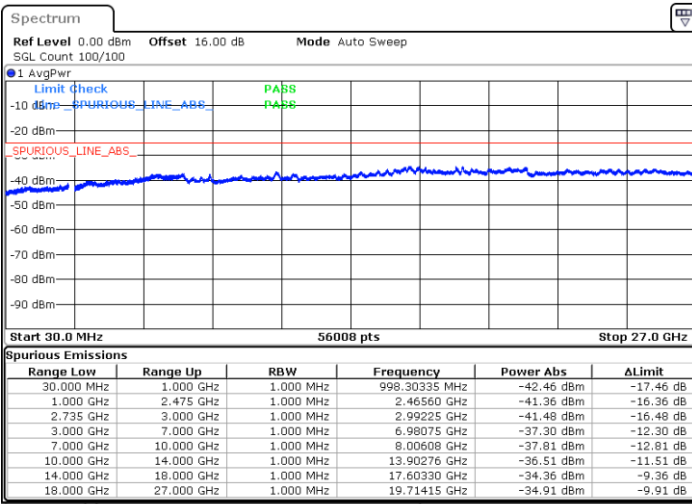

LTE Band 41C / 20MHz+15MHz

64QAM

Middle Channel / 1RB0 and 1RB74

Middle Channel / 1RB99 and 1RB0

Date: 7.OCT.2020 11:34:50

Date: 7.OCT.2020 11:39:58

Middle Channel / FullIRB

N/A

Date: 7.OCT.2020 11:31:46

LTE Band 41C / 20MHz+15MHz

64QAM

Highest Channel / 1RB0 and 1RB74

Highest Channel / 1RB99 and 1RB0

Date: 7.OCT.2020 11:59:32

Date: 7.OCT.2020 11:56:27

Highest Channel / FullIRB

N/A

Date: 7.OCT.2020 12:04:39

LTE Band 41C / 20MHz+20MHz

64QAM

Lowest Channel / 1RB0 and 1RB99

Lowest Channel / 1RB99 and 1RB0

Date: 4.OCT.2020 18:00:06

Date: 4.OCT.2020 17:54:59