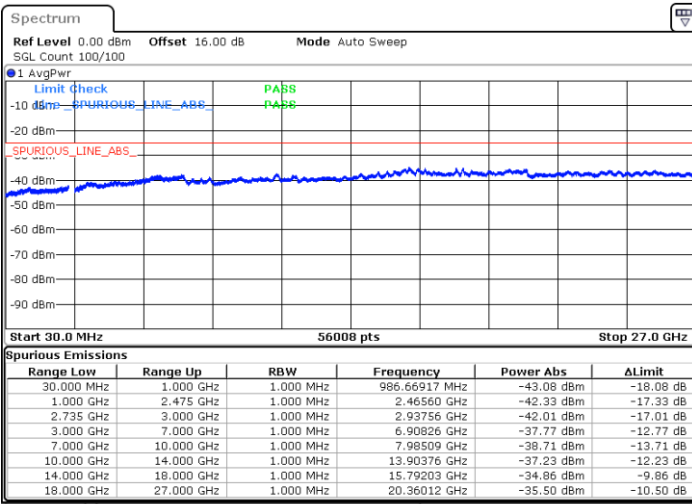

N/A

Date: 7.OCT.2020 12:04:39

LTE Band 41C / 20MHz+20MHz

64QAM

Lowest Channel / 1RB0 and 1RB99

Lowest Channel / 1RB99 and 1RB0

Date: 4.OCT.2020 18:00:06

Date: 4.OCT.2020 17:54:59

Lowest Channel / FullIRB

N/A

Date: 4.OCT.2020 18:03:10

LTE Band 41C / 20MHz+20MHz

64QAM

MiddleChannel / 1RB0 and 1RB99

Middle Channel / 1RB99 and 1RB0

Date: 4.OCT.2020 18:38:03

Date: 4.OCT.2020 18:43:10

Middle Channel / FullIRB

N/A

Date: 4.OCT.2020 18:34:59

LTE Band 41C / 20MHz+20MHz

64QAM

Highest Channel / 1RB0 and 1RB99

Highest Channel / 1RB99 and 1RB0

Date: 4.OCT.2020 19:20:22

Date: 4.OCT.2020 19:17:17

Highest Channel / FullIRB

N/A

Date: 4.OCT.2020 19:25:29

LTE Band 41C / 5MHz+20MHz

256QAM

Lowest Channel / 1RB0 and 1RB99