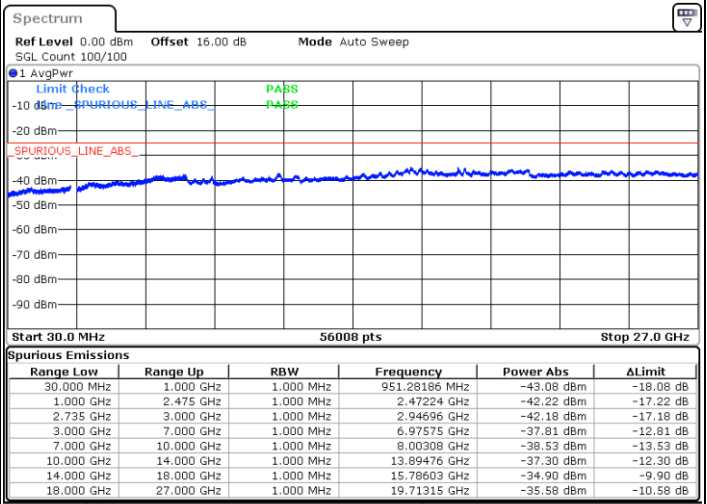

Lowest Channel / FullIRB

N/A

Date: 4.OCT.2020 18:03:10

LTE Band 41C / 20MHz+20MHz

64QAM

MiddleChannel / 1RB0 and 1RB99

Middle Channel / 1RB99 and 1RB0

Date: 4.OCT.2020 18:38:03

Date: 4.OCT.2020 18:43:10

Middle Channel / FullIRB

N/A

Date: 4.OCT.2020 18:34:59

LTE Band 41C / 20MHz+20MHz

64QAM

Highest Channel / 1RB0 and 1RB99

Highest Channel / 1RB99 and 1RB0

Date: 4.OCT.2020 19:20:22

Date: 4.OCT.2020 19:17:17

Highest Channel / FullIRB

N/A

Date: 4.OCT.2020 19:25:29

LTE Band 41C / 5MHz+20MHz

256QAM

Lowest Channel / 1RB0 and 1RB99

Lowest Channel / 1RB24 and 1RB0

Date: 4.OCT.2020 21:13:03

Date: 4.OCT.2020 21:05:53

Lowest Channel / FullIRB

N/A

Date: 4.OCT.2020 21:14:05

LTE Band 41C / 5MHz+20MHz

256QAM