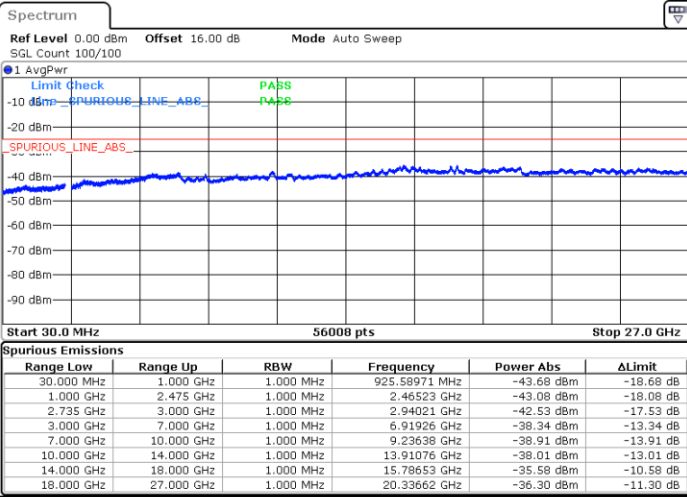

Highest Channel / 1RB49 and 1RB0

Date: 5.OCT.2020 16:18:12

Date: 5.OCT.2020 16:17:10

Highest Channel / FullIRB

N/A

Date: 5.OCT.2020 16:25:22

LTE Band 41C / 15MHz+10MHz

256QAM

Lowest Channel / 1RB0 and 1RB49

Lowest Channel / 1RB74 and 1RB0

Date: 5.OCT.2020 13:26:59

Date: 5.OCT.2020 13:19:49

Lowest Channel / FullIRB

N/A

Date: 5.OCT.2020 13:28:01

LTE Band 41C / 15MHz+10MHz

LTE Band 41C / 15MHz+10MHz

256QAM

Highest Channel / 1RB0 and 1RB49

Highest Channel / 1RB74 and 1RB0

Date: 5.OCT.2020 14:30:17

Date: 5.OCT.2020 14:29:16

Highest Channel / FullIRB

N/A