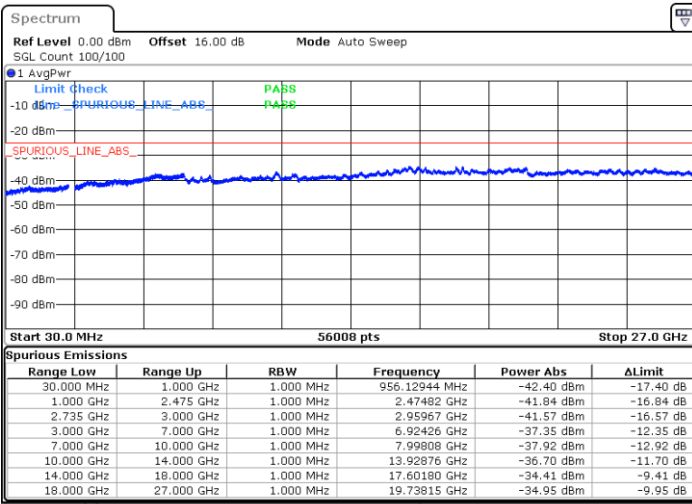

Highest Channel / 1RB0 and 1RB49

Highest Channel / 1RB99 and 1RB0

Date: 6.OCT.2020 08:38:17

Date: 6.OCT.2020 08:35:12

Highest Channel / FullIRB

N/A

Date: 6.OCT.2020 08:43:25

LTE Band 41C / 20MHz+15MHz

64QAM

Lowest Channel / 1RB0 and 1RB74

Lowest Channel / 1RB99 and 1RB0

Date: 7.OCT.2020 11:09:15

Date: 7.OCT.2020 11:04:07

Lowest Channel / FullRB

N/A

Date: 7.OCT.2020 11:12:20

LTE Band 41C / 20MHz+15MHz

64QAM

Middle Channel / 1RB0 and 1RB74

Middle Channel / 1RB99 and 1RB0

Date: 7.OCT.2020 11:34:50

Date: 7.OCT.2020 11:39:58

Middle Channel / FullIRB

N/A

Date: 7.OCT.2020 11:31:46

LTE Band 41C / 20MHz+15MHz

64QAM

Highest Channel / 1RB0 and 1RB74

Highest Channel / 1RB99 and 1RB0

Date: 7.OCT.2020 11:59:32

Date: 7.OCT.2020 11:56:27

Highest Channel / FullIRB