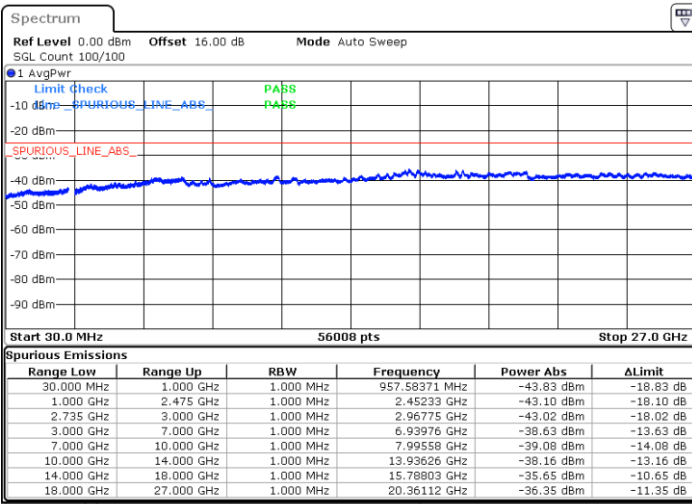

Middle Channel / FullIRB

N/A

Date: 5.OCT.2020 09:08:30

LTE Band 41C / 20MHz+5MHz

64QAM

Highest Channel / 1RB0 and 1RB24

Highest Channel / 1RB99 and 1RB0

Date: 5.OCT.2020 09:34:35

Date: 5.OCT.2020 09:31:30

Highest Channel / FullIRB

N/A

Date: 5.OCT.2020 09:39:42

LTE Band 41C / 20MHz+10MHz

64QAM

Lowest Channel / 1RB0 and 1RB49

Lowest Channel / 1RB99 and 1RB0

Date: 5.OCT.2020 17:02:56

Date: 5.OCT.2020 16:57:49

Lowest Channel / FullIRB

N/A

Date: 5.OCT.2020 17:06:01

LTE Band 41C / 20MHz+10MHz

64QAM

Middle Channel / 1RB0 and 1RB49

Highest Channel / 1RB0 and 1RB49

Highest Channel / 1RB99 and 1RB0

Date: 6.OCT.2020 08:38:17

Date: 6.OCT.2020 08:35:12

Highest Channel / FullIRB

N/A

Date: 6.OCT.2020 08:43:25

LTE Band 41C / 20MHz+15MHz