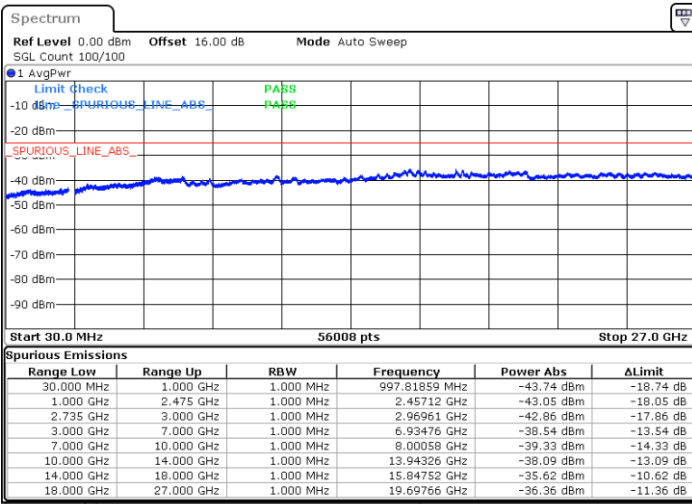

Date: 7.OCT.2020 10:35:38

LTE Band 41C / 20MHz+5MHz

64QAM

Lowest Channel / 1RB0 and 1RB24

Lowest Channel / 1RB99 and 1RB0

Date: 5.OCT.2020 08:46:16

Date: 5.OCT.2020 08:41:08

Lowest Channel / FullRB

N/A

Date: 5.OCT.2020 08:49:20

LTE Band 41C / 20MHz+5MHz

64QAM

Middle Channel / 1RB0 and 1RB24

Middle Channel / 1RB99 and 1RB0

Date: 5.OCT.2020 09:11:34

Date: 5.OCT.2020 09:16:42

Middle Channel / FullIRB

N/A

Date: 5.OCT.2020 09:08:30

LTE Band 41C / 20MHz+5MHz

64QAM

Highest Channel / 1RB0 and 1RB24

Highest Channel / 1RB99 and 1RB0

Date: 5.OCT.2020 09:34:35

Date: 5.OCT.2020 09:31:30

Highest Channel / FullIRB

N/A

Date: 5.OCT.2020 09:39:42

LTE Band 41C / 20MHz+10MHz

64QAM

Lowest Channel / 1RB0 and 1RB49

Lowest Channel / 1RB99 and 1RB0