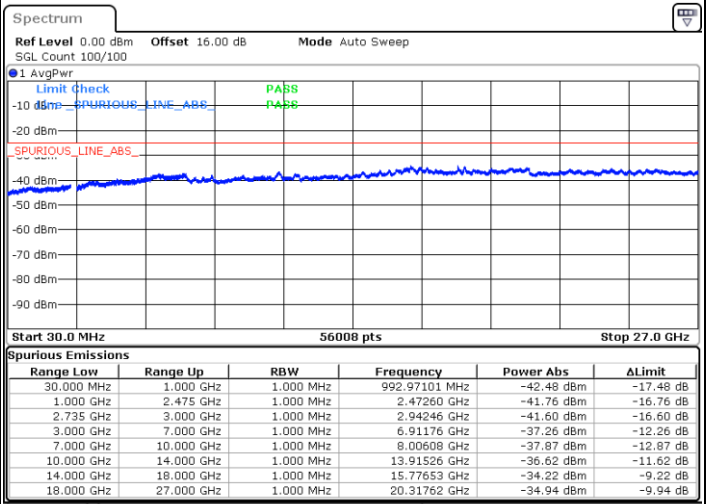

Date: 7.OCT.2020 11:04:07