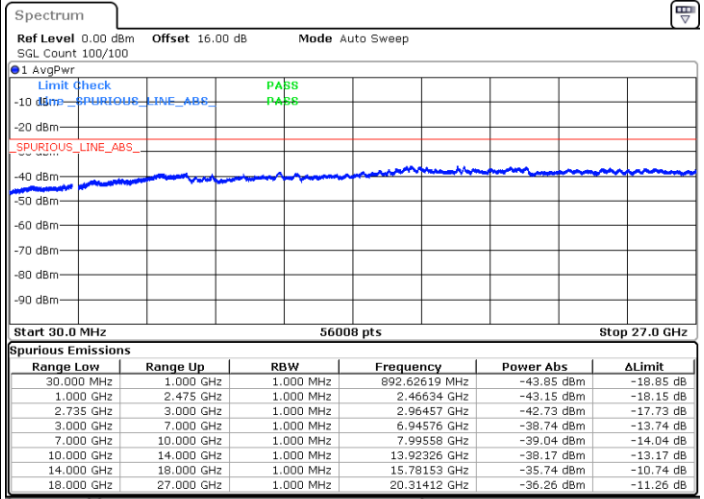

Highest Channel / FullIRB

N/A

Date: 5.OCT.2020 11:22:05

LTE Band 41C / 10MHz+20MHz

256QAM

Lowest Channel / 1RB0 and 1RB99

Lowest Channel / 1RB49 and 1RB0

Date: 5.OCT.2020 15:27:31

Date: 5.OCT.2020 15:20:21

Lowest Channel / FullIRB

N/A

Date: 5.OCT.2020 15:31:37

LTE Band 41C / 10MHz+20MHz

256QAM

Middle Channel / 1RB0 and 1RB99

Middle Channel / 1RB49 and 1RB0

Date: 5.OCT.2020 15:43:39

Date: 5.OCT.2020 15:50:49

Middle Channel / FullIRB

N/A

Date: 5.OCT.2020 15:42:38

LTE Band 41C / 10MHz+20MHz

256QAM

Highest Channel / 1RB0 and 1RB99

Highest Channel / 1RB49 and 1RB0

Date: 5.OCT.2020 16:18:12

Date: 5.OCT.2020 16:17:10

Highest Channel / FullIRB

N/A

Date: 5.OCT.2020 16:25:22

LTE Band 41C / 15MHz+10MHz

256QAM