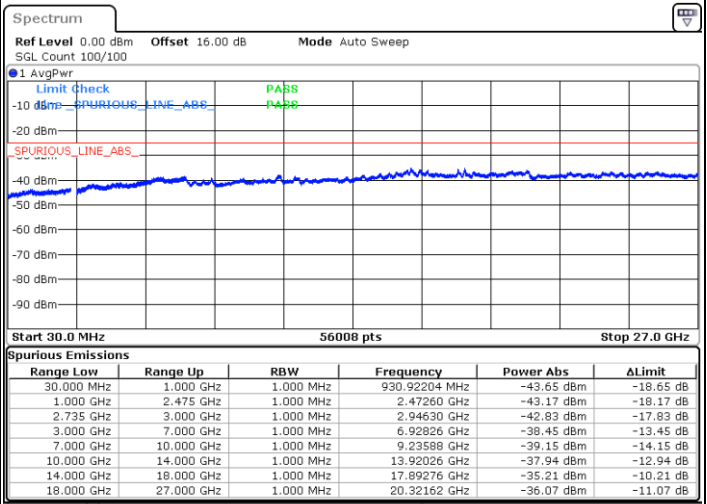

LTE Band 41C / 15MHz+20MHz

64QAM

Highest Channel / 1RB0 and 1RB99

Highest Channel / 1RB74 and 1RB0

Date: 7.OCT.2020 10:30:30

Date: 7.OCT.2020 10:27:25

Highest Channel / FullIRB

N/A

Date: 7.OCT.2020 10:35:38

LTE Band 41C / 20MHz+5MHz

64QAM

Lowest Channel / 1RB0 and 1RB24

Lowest Channel / 1RB99 and 1RB0

Date: 5.OCT.2020 08:46:16

Date: 5.OCT.2020 08:41:08

Lowest Channel / FullRB

N/A

Date: 5.OCT.2020 08:49:20

LTE Band 41C / 20MHz+5MHz

64QAM

Middle Channel / 1RB0 and 1RB24

Middle Channel / 1RB99 and 1RB0

Date: 5.OCT.2020 09:11:34

Date: 5.OCT.2020 09:16:42

Middle Channel / FullIRB

N/A

Date: 5.OCT.2020 09:08:30

LTE Band 41C / 20MHz+5MHz

64QAM

Highest Channel / 1RB0 and 1RB24

Highest Channel / 1RB99 and 1RB0

Date: 5.OCT.2020 09:34:35