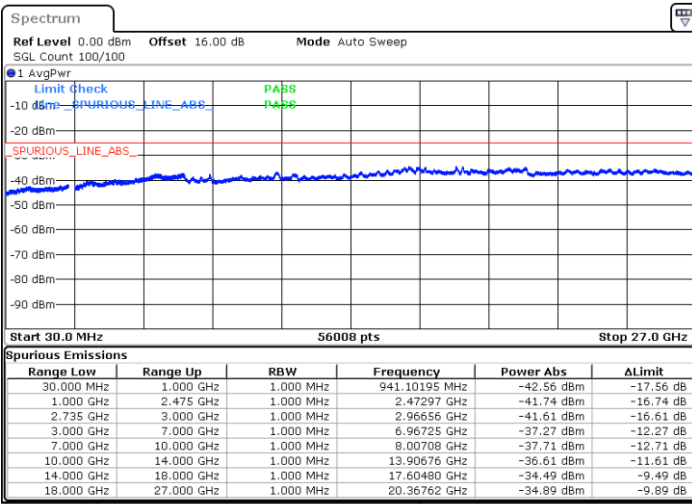

LTE Band 41C / 20MHz+15MHz

64QAM

Middle Channel / 1RB0 and 1RB74

Middle Channel / 1RB99 and 1RB0

Date: 7.OCT.2020 11:34:50

Date: 7.OCT.2020 11:39:58

Middle Channel / FullIRB

N/A

Date: 7.OCT.2020 11:31:46

LTE Band 41C / 20MHz+15MHz

64QAM

Highest Channel / 1RB0 and 1RB74

Highest Channel / 1RB99 and 1RB0

Date: 7.OCT.2020 11:59:32

Date: 7.OCT.2020 11:56:27

Highest Channel / FullIRB

N/A

Date: 7.OCT.2020 12:04:39

LTE Band 41C / 20MHz+20MHz

64QAM

Lowest Channel / 1RB0 and 1RB99

Lowest Channel / 1RB99 and 1RB0

Date: 4.OCT.2020 18:00:06

Date: 4.OCT.2020 17:54:59