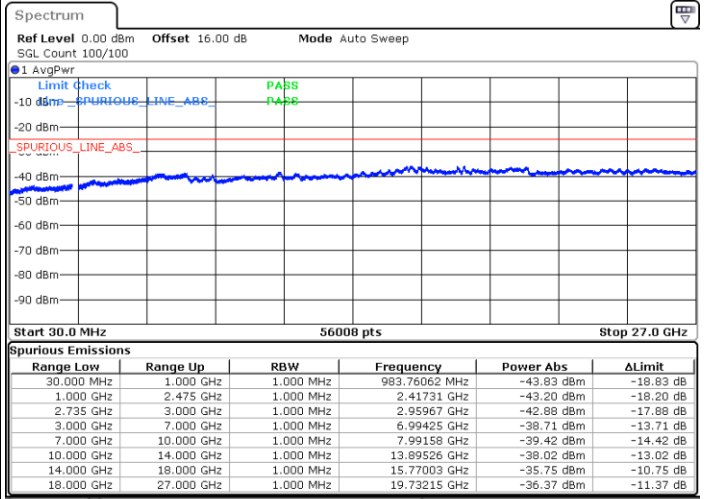

LTE Band 41C / 15MHz+10MHz

256QAM

Middle Channel / 1RB0 and 1RB49

Middle Channel / 1RB74 and 1RB0

Date: 5.OCT.2020 13:45:10

Date: 5.OCT.2020 13:52:20