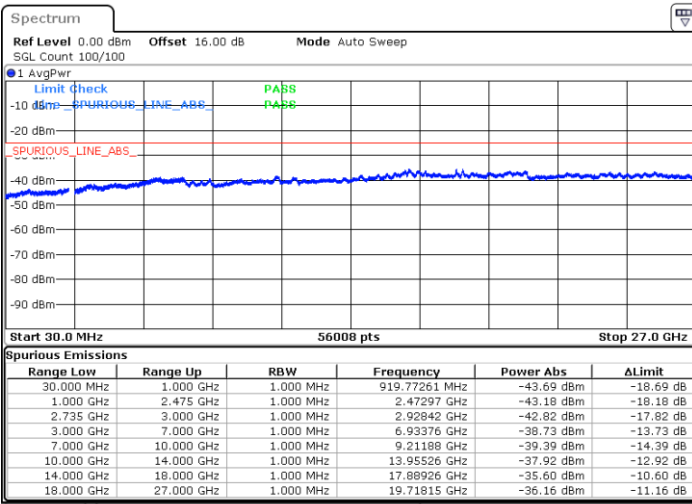

Date: 5.OCT.2020 17:02:56

Date: 5.OCT.2020 16:57:49

Lowest Channel / FullIRB

N/A

Date: 5.OCT.2020 17:06:01

LTE Band 41C / 20MHz+10MHz

64QAM

Middle Channel / 1RB0 and 1RB49

Middle Channel / 1RB99 and 1RB0

Date: 5.OCT.2020 17:21:23

Date: 5.OCT.2020 17:26:30

Middle Channel / FullIRB

N/A

Date: 5.OCT.2020 17:18:19

LTE Band 41C / 20MHz+10MHz

64QAM

Highest Channel / 1RB0 and 1RB49

Highest Channel / 1RB99 and 1RB0

Date: 6.OCT.2020 08:38:17

Date: 6.OCT.2020 08:35:12

Highest Channel / FullIRB

N/A

Date: 6.OCT.2020 08:43:25

LTE Band 41C / 20MHz+15MHz