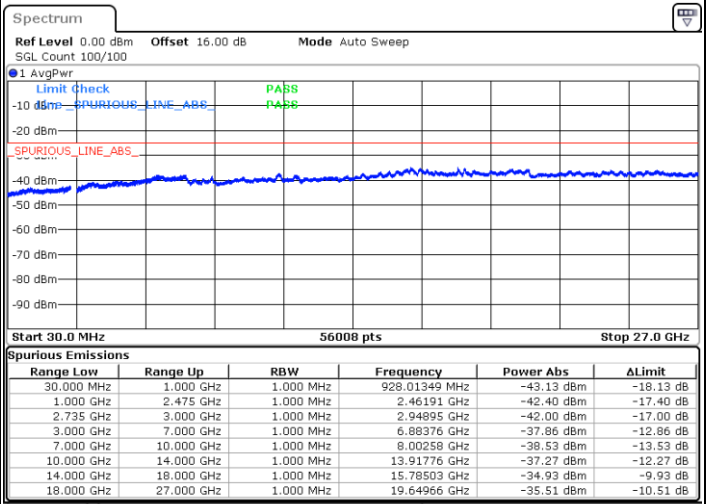

Date: 7.OCT.2020 11:31:46

LTE Band 41C / 20MHz+15MHz

64QAM

Highest Channel / 1RB0 and 1RB74

Highest Channel / 1RB99 and 1RB0

Date: 7.OCT.2020 11:59:32

Date: 7.OCT.2020 11:56:27

Highest Channel / FullIRB

N/A

Date: 7.OCT.2020 12:04:39

LTE Band 41C / 20MHz+20MHz

64QAM

Lowest Channel / 1RB0 and 1RB99

Lowest Channel / 1RB99 and 1RB0

Date: 4.OCT.2020 18:00:06

Date: 4.OCT.2020 17:54:59

Lowest Channel / FullIRB

N/A

Date: 4.OCT.2020 18:03:10

LTE Band 41C / 20MHz+20MHz

64QAM

MiddleChannel / 1RB0 and 1RB99

Middle Channel / 1RB99 and 1RB0

Date: 4.OCT.2020 18:38:03

Date: 4.OCT.2020 18:43:10

Middle Channel / FullIRB

N/A

Date: 4.OCT.2020 18:34:59

LTE Band 41C / 20MHz+20MHz

64QAM

Highest Channel / 1RB0 and 1RB99

Highest Channel / 1RB99 and 1RB0