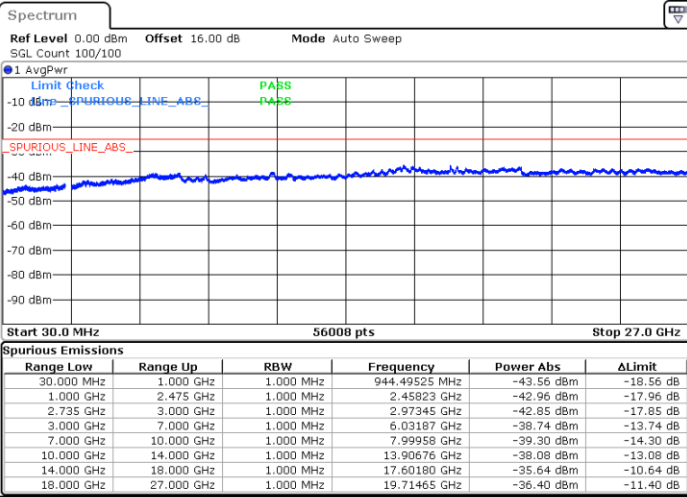

N/A

Date: 5.OCT.2020 10:51:15

LTE Band 41C / 10MHz+15MHz

256QAM

Highest Channel / 1RB0 and 1RB74

Highest Channel / 1RB49 and 1RB0

Date: 5.OCT.2020 11:14:54

Date: 5.OCT.2020 11:13:53

Highest Channel / FullIRB

N/A

Date: 5.OCT.2020 11:22:05

LTE Band 41C / 10MHz+20MHz

256QAM

Lowest Channel / 1RB0 and 1RB99

Lowest Channel / 1RB49 and 1RB0

Date: 5.OCT.2020 15:27:31

Date: 5.OCT.2020 15:20:21

Lowest Channel / FullIRB

N/A

Date: 5.OCT.2020 15:31:37

LTE Band 41C / 10MHz+20MHz

256QAM

Middle Channel / 1RB0 and 1RB99

Middle Channel / 1RB49 and 1RB0

Date: 5.OCT.2020 15:43:39

Date: 5.OCT.2020 15:50:49

Middle Channel / FullIRB

N/A

Date: 5.OCT.2020 15:42:38

LTE Band 41C / 10MHz+20MHz

256QAM

Highest Channel / 1RB0 and 1RB99