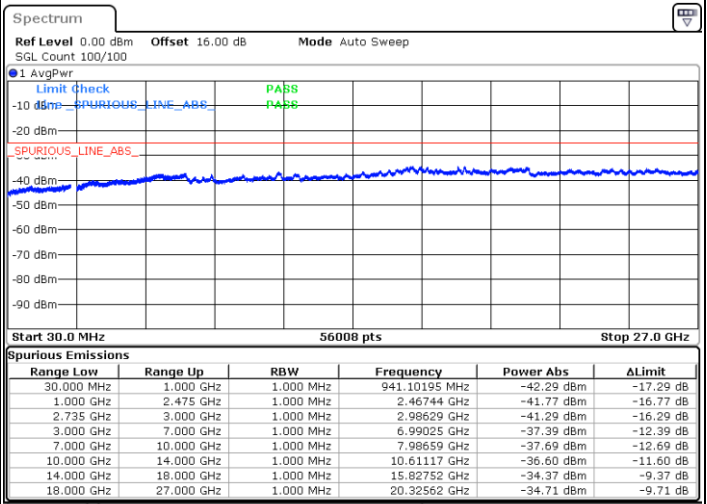

Highest Channel / 1RB0 and 1RB49

Highest Channel / 1RB99 and 1RB0

Date: 6.OCT.2020 08:38:17

Date: 6.OCT.2020 08:35:12

Highest Channel / FullIRB

N/A

Date: 6.OCT.2020 08:43:25

LTE Band 41C / 20MHz+15MHz

64QAM

Lowest Channel / 1RB0 and 1RB74

Lowest Channel / 1RB99 and 1RB0

Date: 7.OCT.2020 11:09:15

Date: 7.OCT.2020 11:04:07

Lowest Channel / FullRB

N/A

Date: 7.OCT.2020 11:12:20

LTE Band 41C / 20MHz+15MHz

64QAM

Middle Channel / 1RB0 and 1RB74

Middle Channel / 1RB99 and 1RB0

Date: 7.OCT.2020 11:34:50

Date: 7.OCT.2020 11:39:58

Middle Channel / FullIRB

N/A

Date: 7.OCT.2020 11:31:46

LTE Band 41C / 20MHz+15MHz

64QAM

Highest Channel / 1RB0 and 1RB74

Highest Channel / 1RB99 and 1RB0

Date: 7.OCT.2020 11:59:32

Date: 7.OCT.2020 11:56:27

Highest Channel / FullIRB