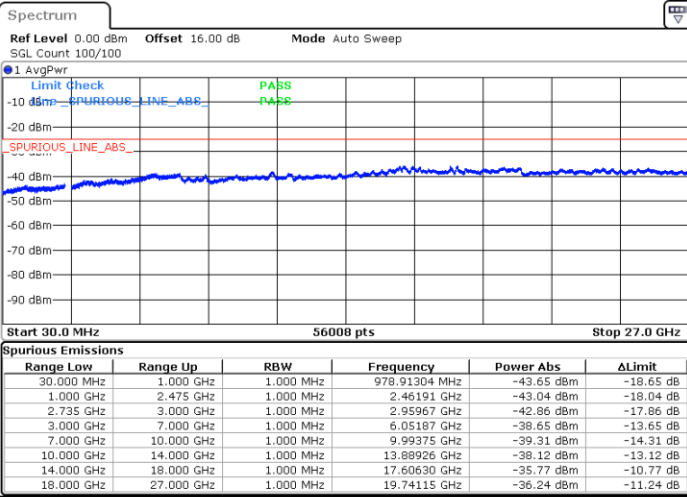

Date: 5.OCT.2020 10:40:15

LTE Band 41C / 10MHz+15MHz

256QAM

MiddleChannel / 1RB0 and 1RB74

Middle Channel / 1RB49 and 1RB0

Date: 5.OCT.2020 10:52:17

Date: 5.OCT.2020 10:59:27

Middle Channel / FullIRB

N/A

Date: 5.OCT.2020 10:51:15

LTE Band 41C / 10MHz+15MHz

256QAM

Highest Channel / 1RB0 and 1RB74

Highest Channel / 1RB49 and 1RB0

Date: 5.OCT.2020 11:14:54

Date: 5.OCT.2020 11:13:53

Highest Channel / FullIRB

N/A

Date: 5.OCT.2020 11:22:05

LTE Band 41C / 10MHz+20MHz

256QAM

Lowest Channel / 1RB0 and 1RB99

Lowest Channel / 1RB49 and 1RB0

Date: 5.OCT.2020 15:27:31