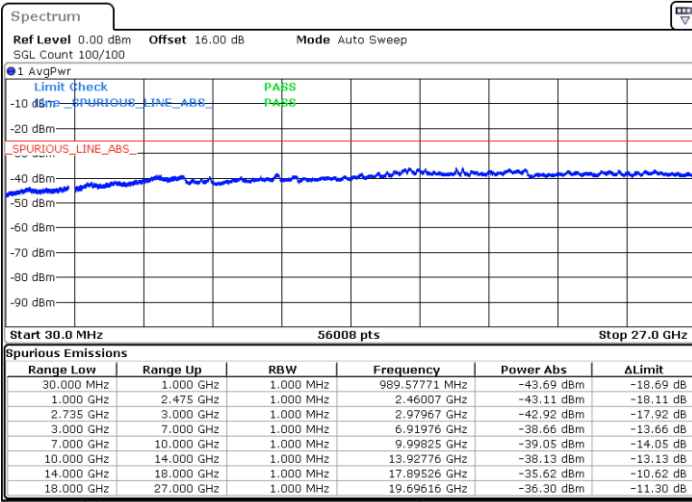

Middle Channel / FullIRB

N/A

Date: 5.OCT.2020 09:08:30

LTE Band 41C / 20MHz+5MHz

64QAM

Highest Channel / 1RB0 and 1RB24

Highest Channel / 1RB99 and 1RB0

Date: 5.OCT.2020 09:34:35

Date: 5.OCT.2020 09:31:30

Highest Channel / FullIRB

N/A

Date: 5.OCT.2020 09:39:42

LTE Band 41C / 20MHz+10MHz

64QAM

Lowest Channel / 1RB0 and 1RB49

Lowest Channel / 1RB99 and 1RB0