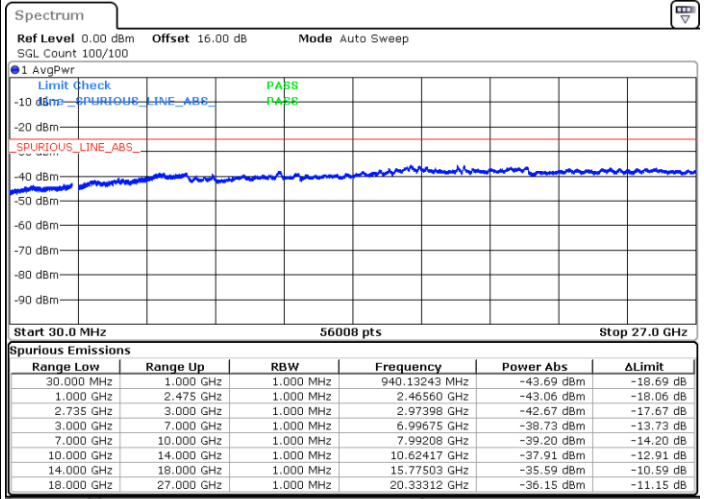

Date: 5.OCT.2020 15:43:39

Date: 5.OCT.2020 15:50:49

Middle Channel / FullIRB

N/A

Date: 5.OCT.2020 15:42:38

LTE Band 41C / 10MHz+20MHz

256QAM

Highest Channel / 1RB0 and 1RB99

Highest Channel / 1RB49 and 1RB0

Date: 5.OCT.2020 16:18:12

Date: 5.OCT.2020 16:17:10

Highest Channel / FullIRB

N/A

Date: 5.OCT.2020 16:25:22

LTE Band 41C / 15MHz+10MHz

256QAM

Lowest Channel / 1RB0 and 1RB49

Lowest Channel / 1RB74 and 1RB0

Date: 5.OCT.2020 13:26:59

Date: 5.OCT.2020 13:19:49

Lowest Channel / FullIRB

N/A

Date: 5.OCT.2020 13:28:01

LTE Band 41C / 15MHz+10MHz