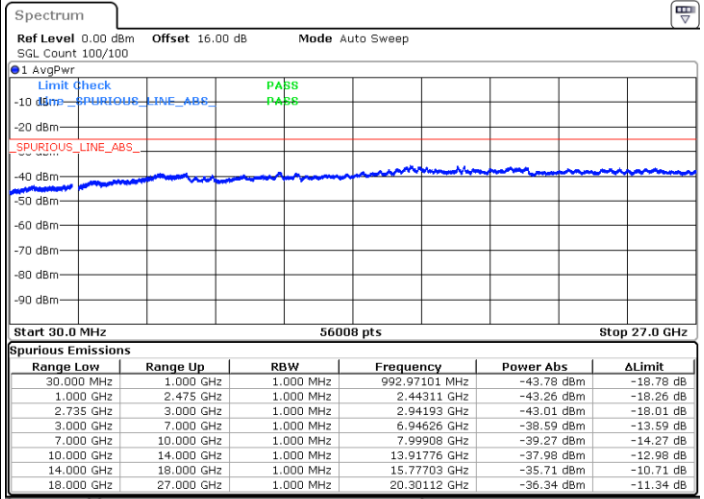

Date: 5.OCT.2020 15:20:21

Lowest Channel / FullIRB

N/A

Date: 5.OCT.2020 15:31:37

LTE Band 41C / 10MHz+20MHz

256QAM

Middle Channel / 1RB0 and 1RB99

Middle Channel / 1RB49 and 1RB0

Date: 5.OCT.2020 15:43:39

Date: 5.OCT.2020 15:50:49

Middle Channel / FullIRB

N/A

Date: 5.OCT.2020 15:42:38

LTE Band 41C / 10MHz+20MHz

256QAM

Highest Channel / 1RB0 and 1RB99

Highest Channel / 1RB49 and 1RB0

Date: 5.OCT.2020 16:18:12

Date: 5.OCT.2020 16:17:10

Highest Channel / FullIRB

N/A

Date: 5.OCT.2020 16:25:22

LTE Band 41C / 15MHz+10MHz

256QAM

Lowest Channel / 1RB0 and 1RB49

Lowest Channel / 1RB74 and 1RB0

Date: 5.OCT.2020 13:26:59

Date: 5.OCT.2020 13:19:49

Lowest Channel / FullIRB

N/A

Date: 5.OCT.2020 13:28:01

LTE Band 41C / 15MHz+10MHz