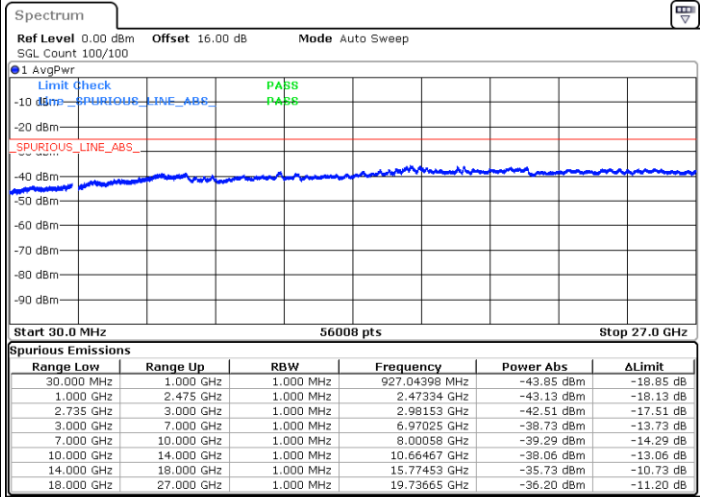

N/A

Date: 5.OCT.2020 10:51:15

LTE Band 41C / 10MHz+15MHz

256QAM

Highest Channel / 1RB0 and 1RB74

Highest Channel / 1RB49 and 1RB0

Date: 5.OCT.2020 11:14:54

Date: 5.OCT.2020 11:13:53

Highest Channel / FullIRB

N/A

Date: 5.OCT.2020 11:22:05

LTE Band 41C / 10MHz+20MHz

256QAM

Lowest Channel / 1RB0 and 1RB99

Lowest Channel / 1RB49 and 1RB0

Date: 5.OCT.2020 15:27:31

Date: 5.OCT.2020 15:20:21

Lowest Channel / FullIRB

N/A

Date: 5.OCT.2020 15:31:37

LTE Band 41C / 10MHz+20MHz

256QAM

Middle Channel / 1RB0 and 1RB99

Middle Channel / 1RB49 and 1RB0

Date: 5.OCT.2020 15:43:39

Date: 5.OCT.2020 15:50:49

Middle Channel / FullIRB

N/A

Date: 5.OCT.2020 15:42:38

LTE Band 41C / 10MHz+20MHz

256QAM

Highest Channel / 1RB0 and 1RB99