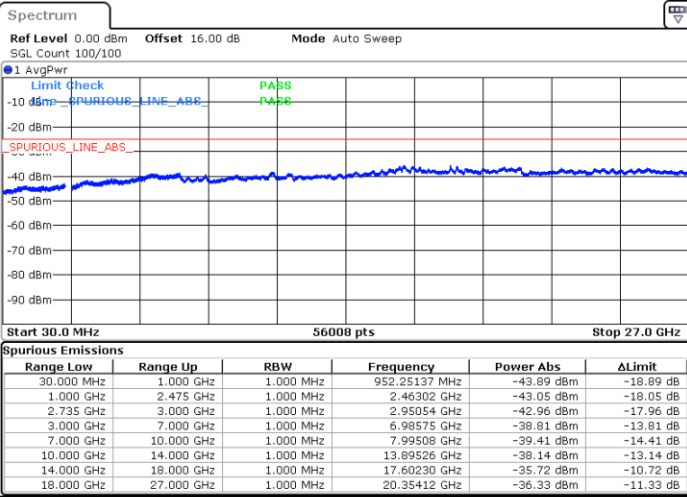

256QAM

Highest Channel / 1RB0 and 1RB99

Highest Channel / 1RB24 and 1RB0

Date: 4.OCT.2020 21:38:56

Date: 4.OCT.2020 21:37:55

Highest Channel / FullIRB

N/A

Date: 4.OCT.2020 21:46:07

LTE Band 41C / 10MHz+15MHz

256QAM

Lowest Channel / 1RB0 and 1RB74

Lowest Channel / 1RB49 and 1RB0

Date: 5.OCT.2020 10:39:14

Date: 5.OCT.2020 10:32:03

Lowest Channel / FullIRB

N/A

Date: 5.OCT.2020 10:40:15

LTE Band 41C / 10MHz+15MHz

256QAM

MiddleChannel / 1RB0 and 1RB74

Middle Channel / 1RB49 and 1RB0

Date: 5.OCT.2020 10:52:17

Date: 5.OCT.2020 10:59:27

Middle Channel / FullIRB