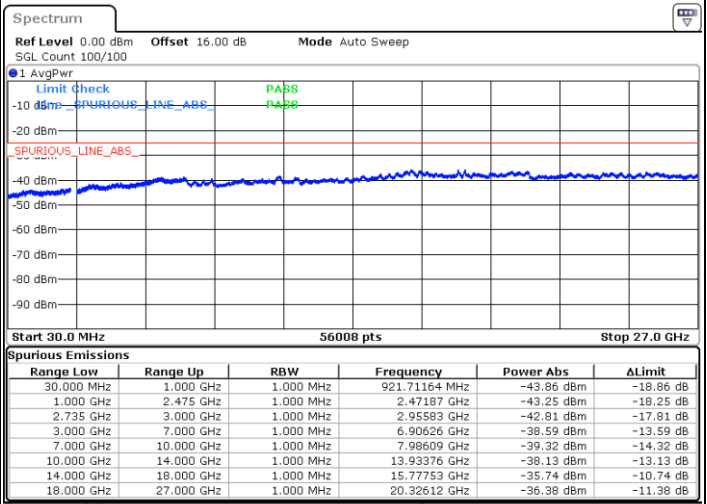

Middle Channel / FullIRB

N/A

Date: 5.OCT.2020 09:08:30

LTE Band 41C / 20MHz+5MHz

64QAM

Highest Channel / 1RB0 and 1RB24

Highest Channel / 1RB99 and 1RB0

Date: 5.OCT.2020 09:34:35

Date: 5.OCT.2020 09:31:30

Highest Channel / FullIRB

N/A

Date: 5.OCT.2020 09:39:42

LTE Band 41C / 20MHz+10MHz

64QAM

Lowest Channel / 1RB0 and 1RB49

Lowest Channel / 1RB99 and 1RB0

Date: 5.OCT.2020 17:02:56

Date: 5.OCT.2020 16:57:49

Lowest Channel / FullIRB

N/A

Date: 5.OCT.2020 17:06:01

LTE Band 41C / 20MHz+10MHz

64QAM

Middle Channel / 1RB0 and 1RB49

Highest Channel / 1RB0 and 1RB49

Highest Channel / 1RB99 and 1RB0

Date: 6.OCT.2020 08:38:17

Date: 6.OCT.2020 08:35:12

Highest Channel / FullIRB

N/A

Date: 6.OCT.2020 08:43:25

LTE Band 41C / 20MHz+15MHz