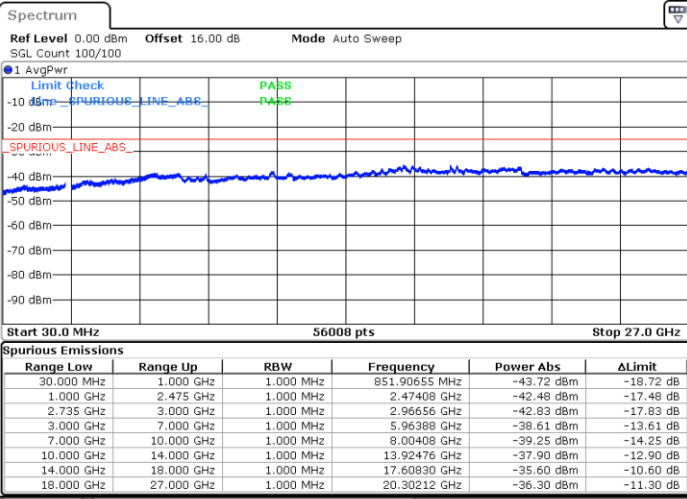

Date: 5.OCT.2020 15:43:39

Date: 5.OCT.2020 15:50:49

Middle Channel / FullIRB

N/A

Date: 5.OCT.2020 15:42:38

LTE Band 41C / 10MHz+20MHz

256QAM

Highest Channel / 1RB0 and 1RB99

Highest Channel / 1RB49 and 1RB0

Date: 5.OCT.2020 16:18:12

Date: 5.OCT.2020 16:17:10

Highest Channel / FullIRB

N/A

Date: 5.OCT.2020 16:25:22

LTE Band 41C / 15MHz+10MHz

256QAM

Lowest Channel / 1RB0 and 1RB49

Lowest Channel / 1RB74 and 1RB0

Date: 5.OCT.2020 13:26:59

Date: 5.OCT.2020 13:19:49

Lowest Channel / FullIRB

N/A

Date: 5.OCT.2020 13:28:01

LTE Band 41C / 15MHz+10MHz