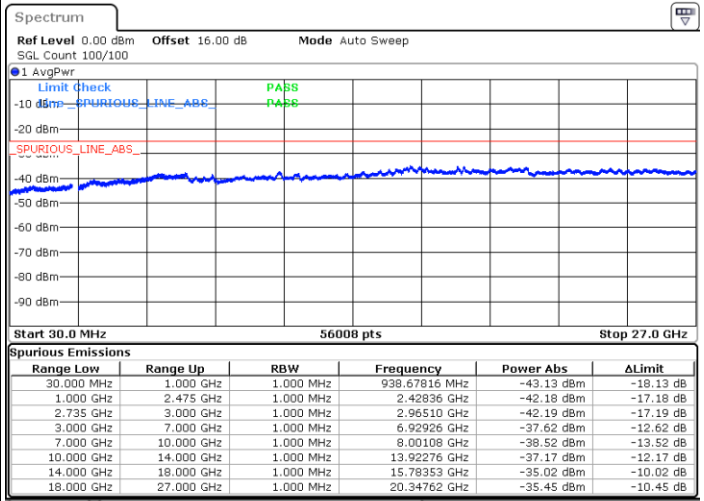

Date: 4.OCT.2020 18:43:10

Middle Channel / FullIRB

N/A

Date: 4.OCT.2020 18:34:59

LTE Band 41C / 20MHz+20MHz

64QAM

Highest Channel / 1RB0 and 1RB99

Highest Channel / 1RB99 and 1RB0

Date: 4.OCT.2020 19:20:22

Date: 4.OCT.2020 19:17:17

Highest Channel / FullIRB

N/A

Date: 4.OCT.2020 19:25:29

LTE Band 41C / 5MHz+20MHz

256QAM

Lowest Channel / 1RB0 and 1RB99

Lowest Channel / 1RB24 and 1RB0

Date: 4.OCT.2020 21:13:03

Date: 4.OCT.2020 21:05:53

Lowest Channel / FullIRB

N/A

Date: 4.OCT.2020 21:14:05

LTE Band 41C / 5MHz+20MHz

256QAM