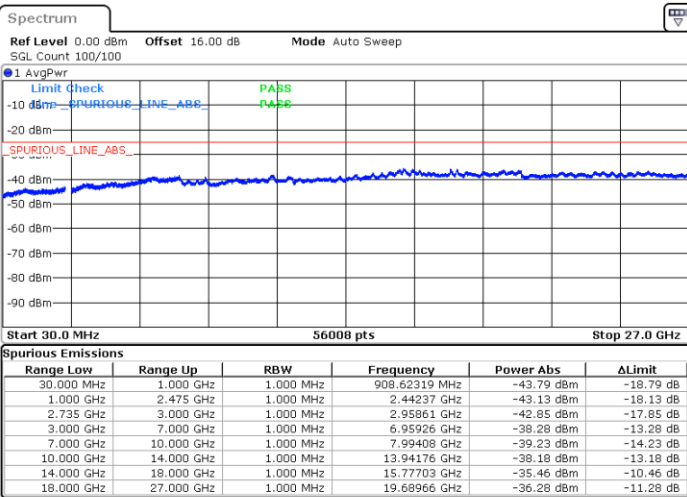

N/A

Date: 5.OCT.2020 10:51:15

LTE Band 41C / 10MHz+15MHz

256QAM

Highest Channel / 1RB0 and 1RB74

Highest Channel / 1RB49 and 1RB0

Date: 5.OCT.2020 11:14:54

Date: 5.OCT.2020 11:13:53

Highest Channel / FullIRB

N/A

Date: 5.OCT.2020 11:22:05

LTE Band 41C / 10MHz+20MHz

256QAM

Lowest Channel / 1RB0 and 1RB99

Lowest Channel / 1RB49 and 1RB0

Date: 5.OCT.2020 15:27:31

Date: 5.OCT.2020 15:20:21

Lowest Channel / FullIRB

N/A

Date: 5.OCT.2020 15:31:37

LTE Band 41C / 10MHz+20MHz

256QAM

Middle Channel / 1RB0 and 1RB99

Middle Channel / 1RB49 and 1RB0

Date: 5.OCT.2020 15:43:39

Date: 5.OCT.2020 15:50:49

Middle Channel / FullIRB

N/A

Date: 5.OCT.2020 15:42:38

LTE Band 41C / 10MHz+20MHz

256QAM

Highest Channel / 1RB0 and 1RB99