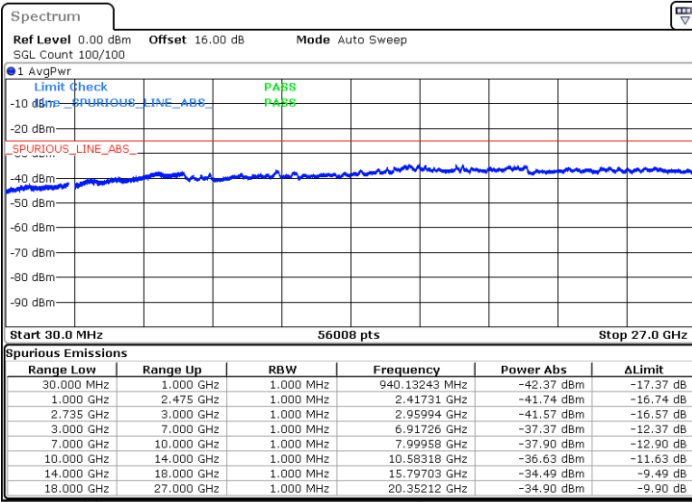

LTE Band 41C / 15MHz+20MHz

64QAM

Highest Channel / 1RB0 and 1RB99

Highest Channel / 1RB74 and 1RB0

Date: 7.OCT.2020 10:30:30

Date: 7.OCT.2020 10:27:25

Highest Channel / FullIRB

N/A

Date: 7.OCT.2020 10:35:38

LTE Band 41C / 20MHz+5MHz

64QAM

Lowest Channel / 1RB0 and 1RB24

Lowest Channel / 1RB99 and 1RB0

Date: 5.OCT.2020 08:46:16

Date: 5.OCT.2020 08:41:08

Lowest Channel / FullRB