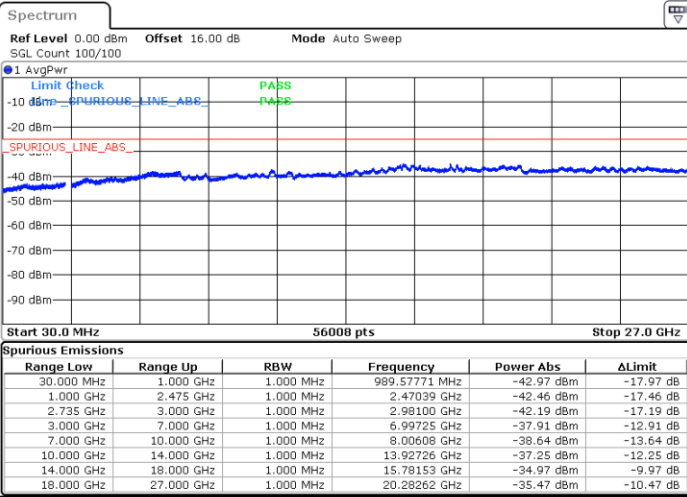

Lowest Channel / 1RB24 and 1RB0

Date: 4.OCT.2020 21:13:03

Date: 4.OCT.2020 21:05:53

Lowest Channel / FullIRB

N/A

Date: 4.OCT.2020 21:14:05

LTE Band 41C / 5MHz+20MHz

256QAM

Middle Channel / 1RB0 and 1RB99

Middle Channel / 1RB24 and 1RB0

Date: 4.OCT.2020 21:58:33

Date: 4.OCT.2020 22:07:40

Middle Channel / FullIRB

N/A

Date: 4.OCT.2020 21:57:32

LTE Band 41C / 5MHz+20MHz

256QAM

Highest Channel / 1RB0 and 1RB99

Highest Channel / 1RB24 and 1RB0

Date: 4.OCT.2020 21:38:56

Date: 4.OCT.2020 21:37:55

Highest Channel / FullIRB

N/A

Date: 4.OCT.2020 21:46:07