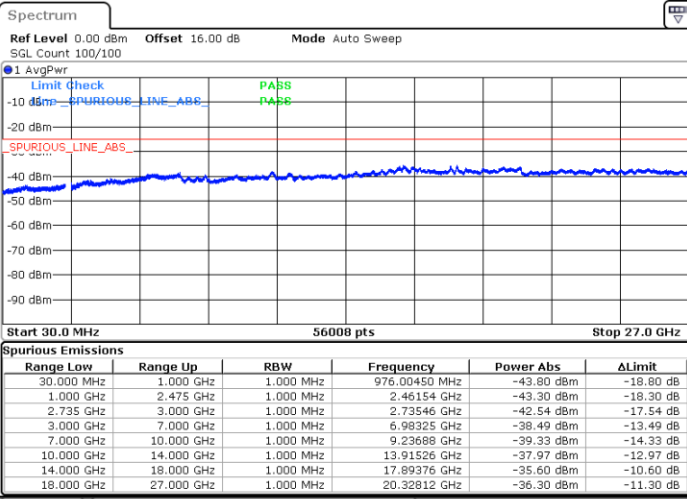

Lowest Channel / 1RB0 and 1RB49

Lowest Channel / 1RB74 and 1RB0

Date: 5.OCT.2020 13:26:59

Date: 5.OCT.2020 13:19:49

Lowest Channel / FullIRB

N/A

Date: 5.OCT.2020 13:28:01

LTE Band 41C / 15MHz+10MHz

256QAM

Middle Channel / 1RB0 and 1RB49

Middle Channel / 1RB74 and 1RB0

Date: 5.OCT.2020 13:45:10

Date: 5.OCT.2020 13:52:20

Middle Channel / FullIRB

N/A

Date: 5.OCT.2020 13:44:09

LTE Band 41C / 15MHz+10MHz

256QAM

Highest Channel / 1RB0 and 1RB49

Highest Channel / 1RB74 and 1RB0

Date: 5.OCT.2020 14:30:17

Date: 5.OCT.2020 14:29:16

Highest Channel / FullIRB

N/A