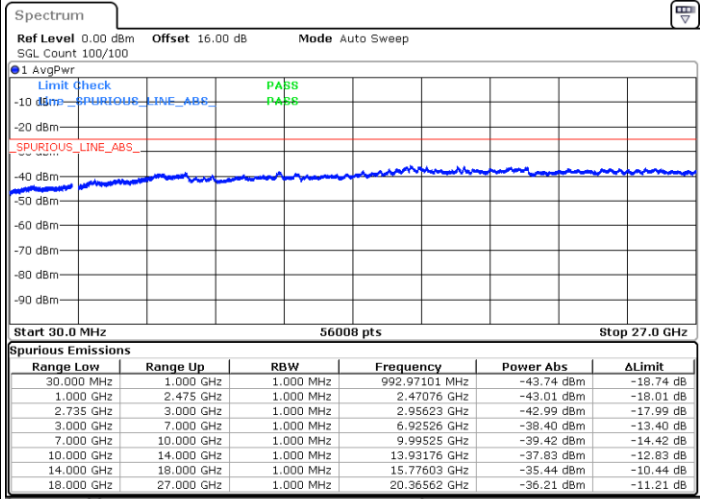

Highest Channel / 1RB49 and 1RB0

Date: 5.OCT.2020 16:18:12

Date: 5.OCT.2020 16:17:10

Highest Channel / FullIRB

N/A

Date: 5.OCT.2020 16:25:22

LTE Band 41C / 15MHz+10MHz

256QAM

Lowest Channel / 1RB0 and 1RB49

Lowest Channel / 1RB74 and 1RB0

Date: 5.OCT.2020 13:26:59

Date: 5.OCT.2020 13:19:49

Lowest Channel / FullIRB

N/A

Date: 5.OCT.2020 13:28:01

LTE Band 41C / 15MHz+10MHz

256QAM

Middle Channel / 1RB0 and 1RB49

Middle Channel / 1RB74 and 1RB0

Date: 5.OCT.2020 13:45:10

Date: 5.OCT.2020 13:52:20

Middle Channel / FullIRB

N/A

Date: 5.OCT.2020 13:44:09

LTE Band 41C / 15MHz+10MHz

256QAM

Highest Channel / 1RB0 and 1RB49

Highest Channel / 1RB74 and 1RB0

Date: 5.OCT.2020 14:30:17

Date: 5.OCT.2020 14:29:16

Highest Channel / FullIRB

N/A