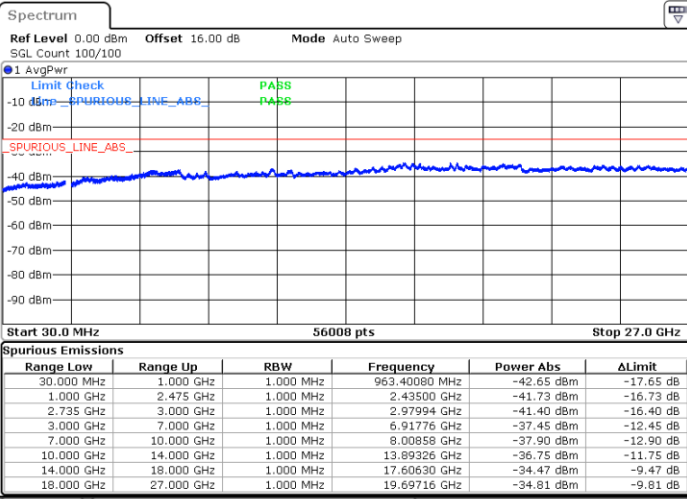

Date: 5.OCT.2020 14:37:28

LTE Band 41C / 15MHz+15MHz

256QAM

Lowest Channel / 1RB0 and 1RB74

Lowest Channel / 1RB74 and 1RB0

Date: 6.OCT.2020 09:24:16

Date: 6.OCT.2020 09:17:06

Lowest Channel / FullIRB

N/A

Date: 6.OCT.2020 09:25:17

LTE Band 41C / 15MHz+15MHz

256QAM

Middle Channel / 1RB0 and 1RB74

Middle Channel / 1RB74 and 1RB0

Date: 6.OCT.2020 16:28:07

Date: 6.OCT.2020 16:35:17