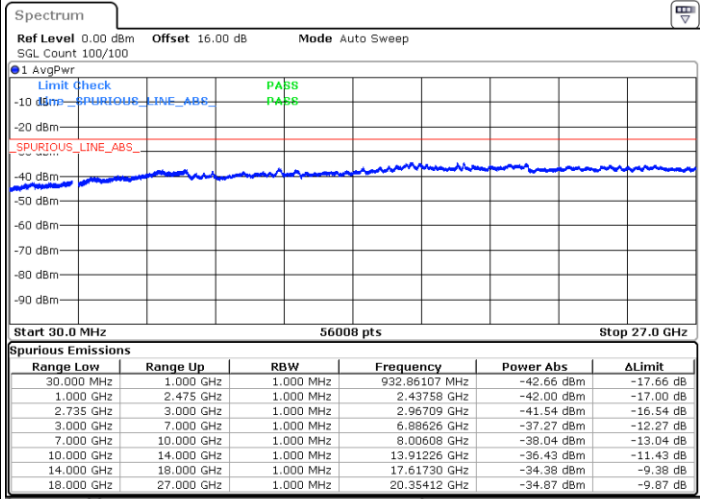

LTE Band 41C / 15MHz+10MHz

256QAM

Highest Channel / 1RB0 and 1RB49

Highest Channel / 1RB74 and 1RB0

Date: 5.OCT.2020 14:30:17

Date: 5.OCT.2020 14:29:16

Highest Channel / FullIRB

N/A

Date: 5.OCT.2020 14:37:28

LTE Band 41C / 15MHz+15MHz

256QAM

Lowest Channel / 1RB0 and 1RB74

Lowest Channel / 1RB74 and 1RB0

Date: 6.OCT.2020 09:24:16

Date: 6.OCT.2020 09:17:06

Lowest Channel / FullIRB

N/A

Date: 6.OCT.2020 09:25:17

LTE Band 41C / 15MHz+15MHz

256QAM

Middle Channel / 1RB0 and 1RB74

Middle Channel / 1RB74 and 1RB0

Date: 6.OCT.2020 16:28:07

Date: 6.OCT.2020 16:35:17