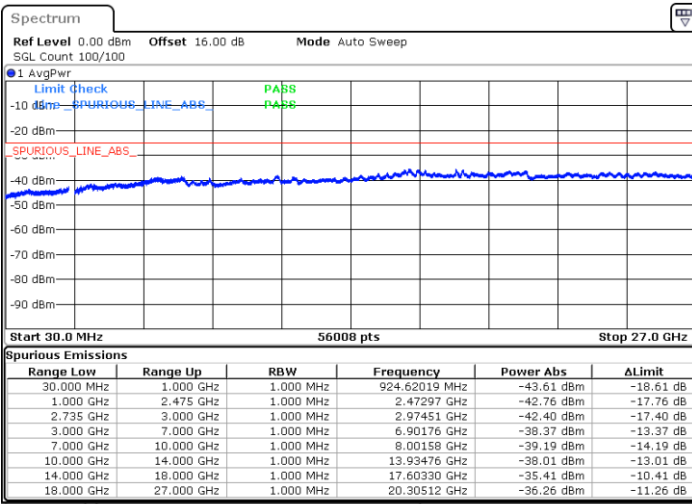

LTE Band 41C / 15MHz+20MHz

64QAM

Highest Channel / 1RB0 and 1RB99

Highest Channel / 1RB74 and 1RB0

Date: 7.OCT.2020 10:30:30

Date: 7.OCT.2020 10:27:25

Highest Channel / FullIRB

N/A

Date: 7.OCT.2020 10:35:38

LTE Band 41C / 20MHz+5MHz

64QAM

Lowest Channel / 1RB0 and 1RB24

Lowest Channel / 1RB99 and 1RB0

Date: 5.OCT.2020 08:46:16

Date: 5.OCT.2020 08:41:08

Lowest Channel / FullRB

N/A

Date: 5.OCT.2020 08:49:20

LTE Band 41C / 20MHz+5MHz

64QAM

Middle Channel / 1RB0 and 1RB24

Middle Channel / 1RB99 and 1RB0

Date: 5.OCT.2020 09:11:34

Date: 5.OCT.2020 09:16:42

Middle Channel / FullIRB

N/A

Date: 5.OCT.2020 09:08:30

LTE Band 41C / 20MHz+5MHz

64QAM

Highest Channel / 1RB0 and 1RB24

Highest Channel / 1RB99 and 1RB0

Date: 5.OCT.2020 09:34:35