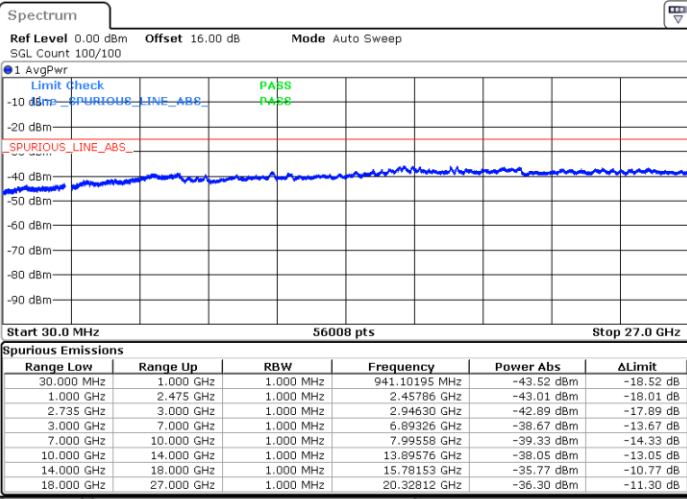

Date: 5.OCT.2020 15:20:21

Lowest Channel / FullIRB

N/A

Date: 5.OCT.2020 15:31:37

LTE Band 41C / 10MHz+20MHz

256QAM

Middle Channel / 1RB0 and 1RB99

Middle Channel / 1RB49 and 1RB0

Date: 5.OCT.2020 15:43:39

Date: 5.OCT.2020 15:50:49

Middle Channel / FullIRB

N/A

Date: 5.OCT.2020 15:42:38

LTE Band 41C / 10MHz+20MHz

256QAM

Highest Channel / 1RB0 and 1RB99

Highest Channel / 1RB49 and 1RB0

Date: 5.OCT.2020 16:18:12

Date: 5.OCT.2020 16:17:10

Highest Channel / FullIRB

N/A

Date: 5.OCT.2020 16:25:22

LTE Band 41C / 15MHz+10MHz

256QAM

Lowest Channel / 1RB0 and 1RB49

Lowest Channel / 1RB74 and 1RB0

Date: 5.OCT.2020 13:26:59

Date: 5.OCT.2020 13:19:49

Lowest Channel / FullIRB

N/A

Date: 5.OCT.2020 13:28:01

LTE Band 41C / 15MHz+10MHz