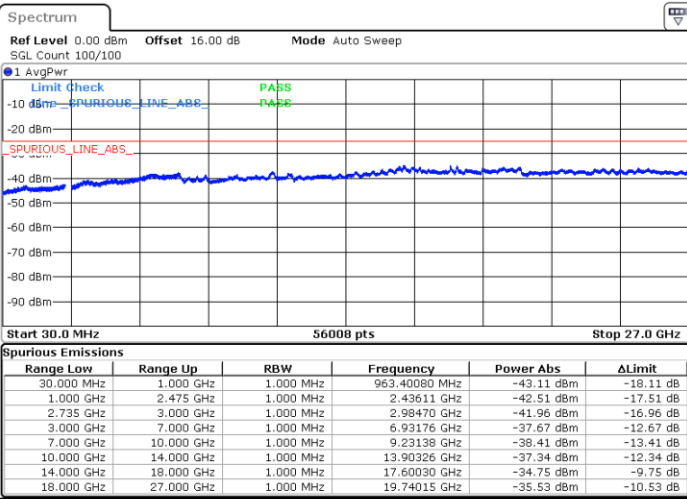

Lowest Channel / 1RB24 and 1RB0

Date: 4.OCT.2020 21:13:03

Date: 4.OCT.2020 21:05:53

Lowest Channel / FullIRB

N/A

Date: 4.OCT.2020 21:14:05

LTE Band 41C / 5MHz+20MHz

256QAM

Middle Channel / 1RB0 and 1RB99

Middle Channel / 1RB24 and 1RB0

Date: 4.OCT.2020 21:58:33

Date: 4.OCT.2020 22:07:40

Middle Channel / FullIRB

N/A

Date: 4.OCT.2020 21:57:32

LTE Band 41C / 5MHz+20MHz

256QAM

Highest Channel / 1RB0 and 1RB99

Highest Channel / 1RB24 and 1RB0

Date: 4.OCT.2020 21:38:56

Date: 4.OCT.2020 21:37:55

Highest Channel / FullIRB

N/A

Date: 4.OCT.2020 21:46:07