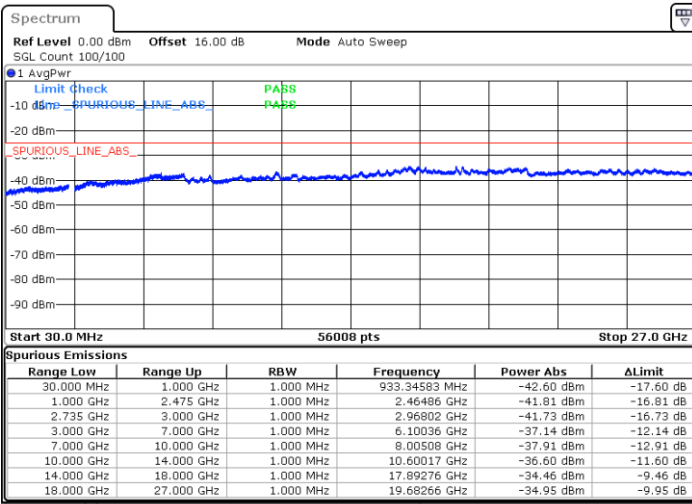

LTE Band 41C / 20MHz+15MHz

64QAM

Lowest Channel / 1RB0 and 1RB74

Lowest Channel / 1RB99 and 1RB0

Date: 7.OCT.2020 11:09:15