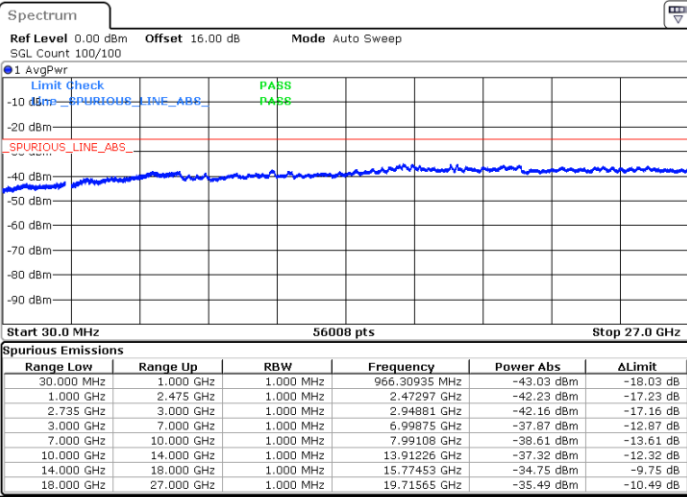

Middle Channel / 1RB0 and 1RB99

Middle Channel / 1RB24 and 1RB0

Date: 4.OCT.2020 21:58:33

Date: 4.OCT.2020 22:07:40

Middle Channel / FullIRB

N/A

Date: 4.OCT.2020 21:57:32

LTE Band 41C / 5MHz+20MHz

256QAM

Highest Channel / 1RB0 and 1RB99

Highest Channel / 1RB24 and 1RB0

Date: 4.OCT.2020 21:38:56

Date: 4.OCT.2020 21:37:55

Highest Channel / FullIRB

N/A

Date: 4.OCT.2020 21:46:07

LTE Band 41C / 10MHz+15MHz

256QAM

Lowest Channel / 1RB0 and 1RB74

Lowest Channel / 1RB49 and 1RB0

Date: 5.OCT.2020 10:39:14

Date: 5.OCT.2020 10:32:03

Lowest Channel / FullIRB

N/A