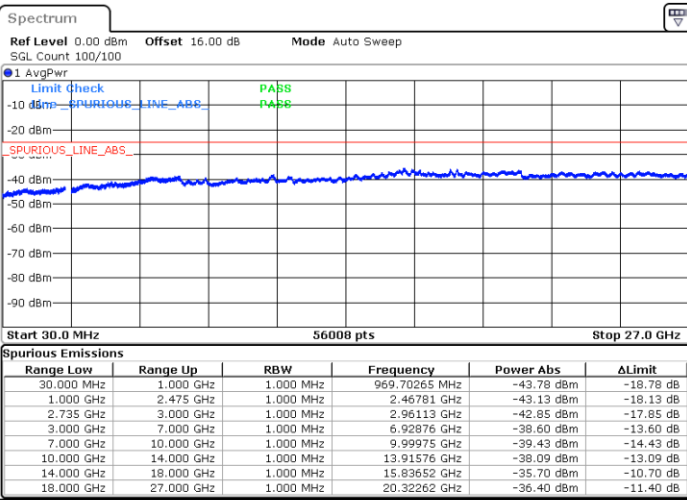

LTE Band 41C / 10MHz+15MHz

256QAM

Lowest Channel / 1RB0 and 1RB74

Lowest Channel / 1RB49 and 1RB0

Date: 5.OCT.2020 10:39:14

Date: 5.OCT.2020 10:32:03

Lowest Channel / FullIRB

N/A

Date: 5.OCT.2020 10:40:15

LTE Band 41C / 10MHz+15MHz

256QAM

MiddleChannel / 1RB0 and 1RB74

Middle Channel / 1RB49 and 1RB0

Date: 5.OCT.2020 10:52:17

Date: 5.OCT.2020 10:59:27

Middle Channel / FullIRB

N/A

Date: 5.OCT.2020 10:51:15

LTE Band 41C / 10MHz+15MHz

256QAM

Highest Channel / 1RB0 and 1RB74

Highest Channel / 1RB49 and 1RB0

Date: 5.OCT.2020 11:14:54

Date: 5.OCT.2020 11:13:53

Highest Channel / FullIRB

N/A

Date: 5.OCT.2020 11:22:05

LTE Band 41C / 10MHz+20MHz

256QAM

Lowest Channel / 1RB0 and 1RB99

Lowest Channel / 1RB49 and 1RB0

Date: 5.OCT.2020 15:27:31