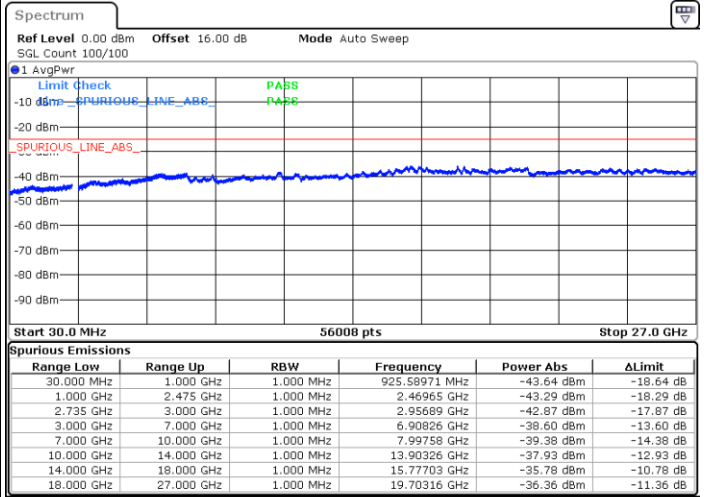

Date: 5.OCT.2020 10:40:15

LTE Band 41C / 10MHz+15MHz

256QAM

MiddleChannel / 1RB0 and 1RB74

Middle Channel / 1RB49 and 1RB0

Date: 5.OCT.2020 10:52:17

Date: 5.OCT.2020 10:59:27

Middle Channel / FullIRB

N/A

Date: 5.OCT.2020 10:51:15

LTE Band 41C / 10MHz+15MHz

256QAM

Highest Channel / 1RB0 and 1RB74

Highest Channel / 1RB49 and 1RB0

Date: 5.OCT.2020 11:14:54

Date: 5.OCT.2020 11:13:53

Highest Channel / FullIRB

N/A

Date: 5.OCT.2020 11:22:05

LTE Band 41C / 10MHz+20MHz

256QAM

Lowest Channel / 1RB0 and 1RB99

Lowest Channel / 1RB49 and 1RB0

Date: 5.OCT.2020 15:27:31