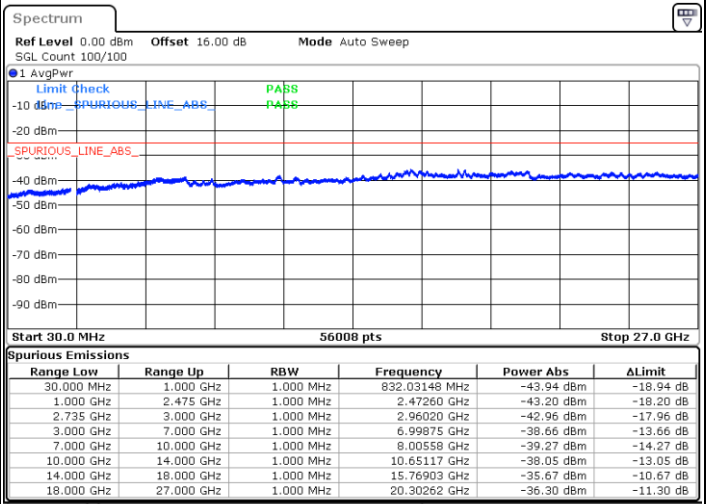

Date: 7.OCT.2020 10:35:38

LTE Band 41C / 20MHz+5MHz

64QAM

Lowest Channel / 1RB0 and 1RB24

Lowest Channel / 1RB99 and 1RB0

Date: 5.OCT.2020 08:46:16

Date: 5.OCT.2020 08:41:08

Lowest Channel / FullRB

N/A

Date: 5.OCT.2020 08:49:20

LTE Band 41C / 20MHz+5MHz

64QAM

Middle Channel / 1RB0 and 1RB24

Middle Channel / 1RB99 and 1RB0

Date: 5.OCT.2020 09:11:34

Date: 5.OCT.2020 09:16:42

Middle Channel / FullIRB

N/A

Date: 5.OCT.2020 09:08:30

LTE Band 41C / 20MHz+5MHz

64QAM

Highest Channel / 1RB0 and 1RB24

Highest Channel / 1RB99 and 1RB0

Date: 5.OCT.2020 09:34:35

Date: 5.OCT.2020 09:31:30

Highest Channel / FullIRB

N/A

Date: 5.OCT.2020 09:39:42

LTE Band 41C / 20MHz+10MHz

64QAM

Lowest Channel / 1RB0 and 1RB49

Lowest Channel / 1RB99 and 1RB0