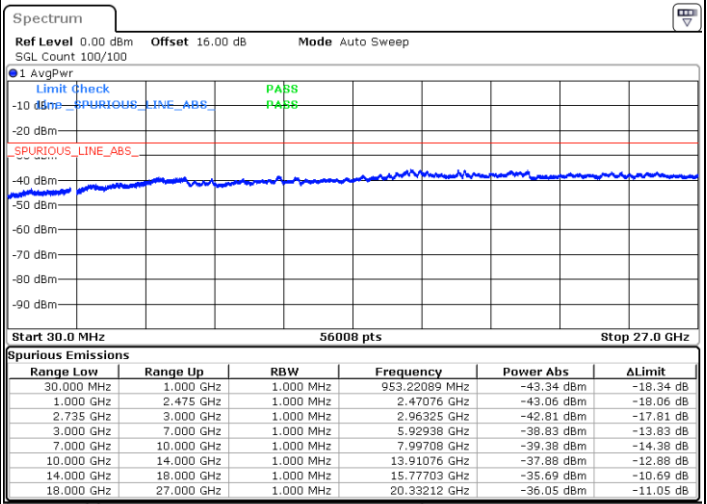

Date: 5.OCT.2020 09:31:30

Highest Channel / FullIRB

N/A

Date: 5.OCT.2020 09:39:42

LTE Band 41C / 20MHz+10MHz

64QAM

Lowest Channel / 1RB0 and 1RB49

Lowest Channel / 1RB99 and 1RB0

Date: 5.OCT.2020 17:02:56

Date: 5.OCT.2020 16:57:49

Lowest Channel / FullIRB

N/A

Date: 5.OCT.2020 17:06:01

LTE Band 41C / 20MHz+10MHz

64QAM

Middle Channel / 1RB0 and 1RB49

Middle Channel / 1RB99 and 1RB0

Date: 5.OCT.2020 17:21:23

Date: 5.OCT.2020 17:26:30

Middle Channel / FullIRB

N/A

Date: 5.OCT.2020 17:18:19

LTE Band 41C / 20MHz+10MHz

64QAM

Highest Channel / 1RB0 and 1RB49

Highest Channel / 1RB99 and 1RB0

Date: 6.OCT.2020 08:38:17

Date: 6.OCT.2020 08:35:12

Highest Channel / FullIRB

N/A

Date: 6.OCT.2020 08:43:25

LTE Band 41C / 20MHz+15MHz