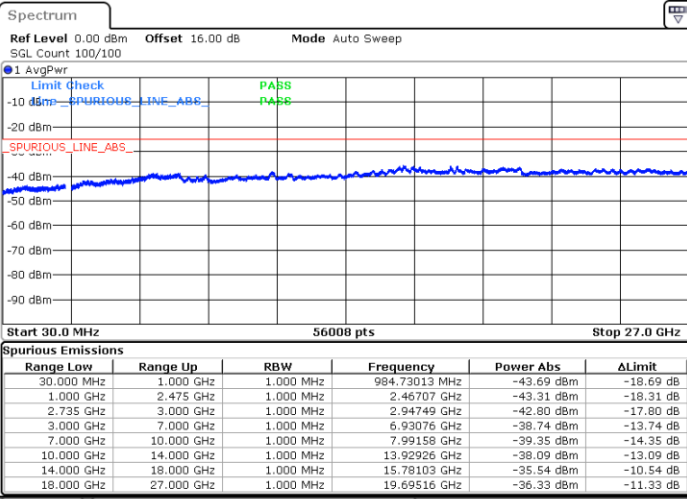

Highest Channel / FullIRB

N/A

Date: 5.OCT.2020 11:22:05

LTE Band 41C / 10MHz+20MHz

256QAM

Lowest Channel / 1RB0 and 1RB99

Lowest Channel / 1RB49 and 1RB0

Date: 5.OCT.2020 15:27:31

Date: 5.OCT.2020 15:20:21

Lowest Channel / FullIRB

N/A

Date: 5.OCT.2020 15:31:37

LTE Band 41C / 10MHz+20MHz

256QAM

Middle Channel / 1RB0 and 1RB99

Middle Channel / 1RB49 and 1RB0

Date: 5.OCT.2020 15:43:39

Date: 5.OCT.2020 15:50:49

Middle Channel / FullIRB

N/A

Date: 5.OCT.2020 15:42:38

LTE Band 41C / 10MHz+20MHz

256QAM

Highest Channel / 1RB0 and 1RB99

Highest Channel / 1RB49 and 1RB0

Date: 5.OCT.2020 16:18:12

Date: 5.OCT.2020 16:17:10

Highest Channel / FullIRB

N/A

Date: 5.OCT.2020 16:25:22

LTE Band 41C / 15MHz+10MHz

256QAM