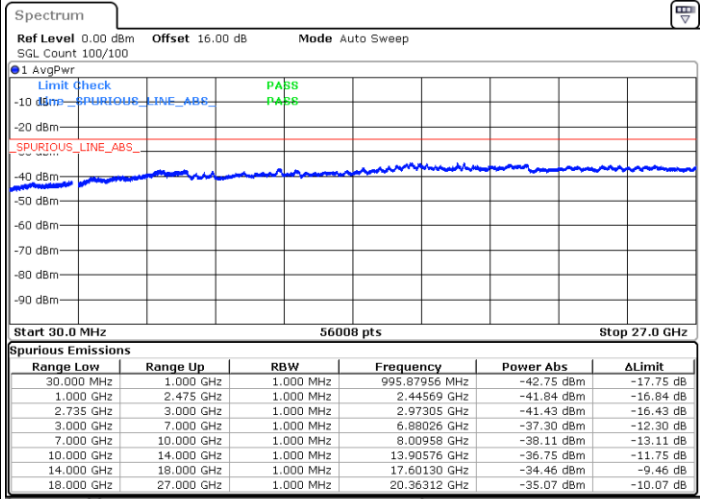

LTE Band 41C / 15MHz+10MHz

256QAM

Highest Channel / 1RB0 and 1RB49

Highest Channel / 1RB74 and 1RB0

Date: 5.OCT.2020 14:30:17

Date: 5.OCT.2020 14:29:16

Highest Channel / FullIRB

N/A

Date: 5.OCT.2020 14:37:28

LTE Band 41C / 15MHz+15MHz

256QAM

Lowest Channel / 1RB0 and 1RB74

Lowest Channel / 1RB74 and 1RB0

Date: 6.OCT.2020 09:24:16

Date: 6.OCT.2020 09:17:06

Lowest Channel / FullIRB

N/A

Date: 6.OCT.2020 09:25:17

LTE Band 41C / 15MHz+15MHz

256QAM

Middle Channel / 1RB0 and 1RB74

Middle Channel / 1RB74 and 1RB0

Date: 6.OCT.2020 16:28:07

Date: 6.OCT.2020 16:35:17