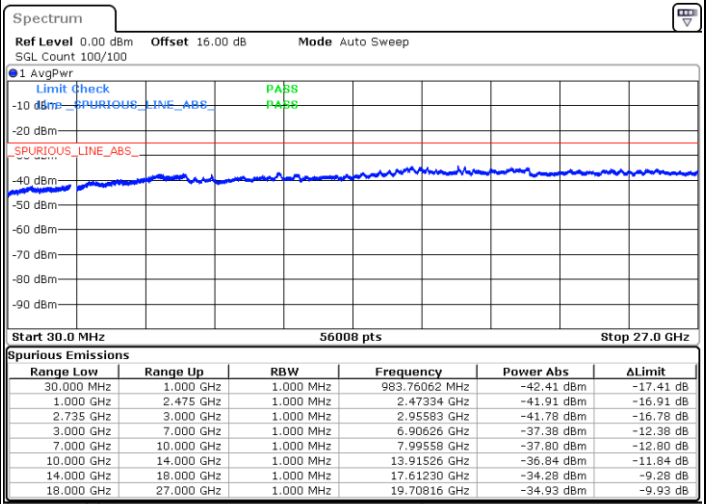

Date: 5.OCT.2020 17:02:56

Date: 5.OCT.2020 16:57:49

Lowest Channel / FullIRB

N/A

Date: 5.OCT.2020 17:06:01

LTE Band 41C / 20MHz+10MHz

64QAM

Middle Channel / 1RB0 and 1RB49

Middle Channel / 1RB99 and 1RB0

Date: 5.OCT.2020 17:21:23

Date: 5.OCT.2020 17:26:30

Middle Channel / FullIRB

N/A

Date: 5.OCT.2020 17:18:19

LTE Band 41C / 20MHz+10MHz

64QAM

Highest Channel / 1RB0 and 1RB49

Highest Channel / 1RB99 and 1RB0

Date: 6.OCT.2020 08:38:17

Date: 6.OCT.2020 08:35:12

Highest Channel / FullIRB

N/A

Date: 6.OCT.2020 08:43:25

LTE Band 41C / 20MHz+15MHz