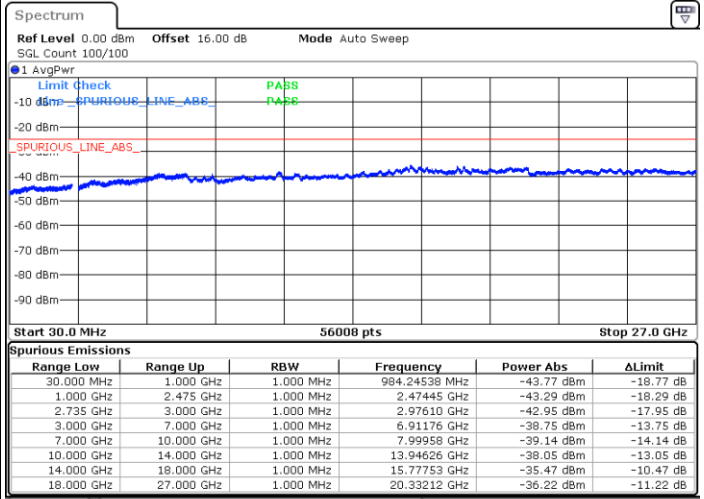

LTE Band 41C / 10MHz+15MHz

256QAM

Lowest Channel / 1RB0 and 1RB74

Lowest Channel / 1RB49 and 1RB0

Date: 5.OCT.2020 10:39:14

Date: 5.OCT.2020 10:32:03

Lowest Channel / FullIRB

N/A

Date: 5.OCT.2020 10:40:15

LTE Band 41C / 10MHz+15MHz

256QAM

MiddleChannel / 1RB0 and 1RB74

Middle Channel / 1RB49 and 1RB0

Date: 5.OCT.2020 10:52:17

Date: 5.OCT.2020 10:59:27

Middle Channel / FullIRB

N/A

Date: 5.OCT.2020 10:51:15

LTE Band 41C / 10MHz+15MHz

256QAM

Highest Channel / 1RB0 and 1RB74

Highest Channel / 1RB49 and 1RB0

Date: 5.OCT.2020 11:14:54

Date: 5.OCT.2020 11:13:53

Highest Channel / FullIRB

N/A

Date: 5.OCT.2020 11:22:05

LTE Band 41C / 10MHz+20MHz

256QAM

Lowest Channel / 1RB0 and 1RB99

Lowest Channel / 1RB49 and 1RB0

Date: 5.OCT.2020 15:27:31