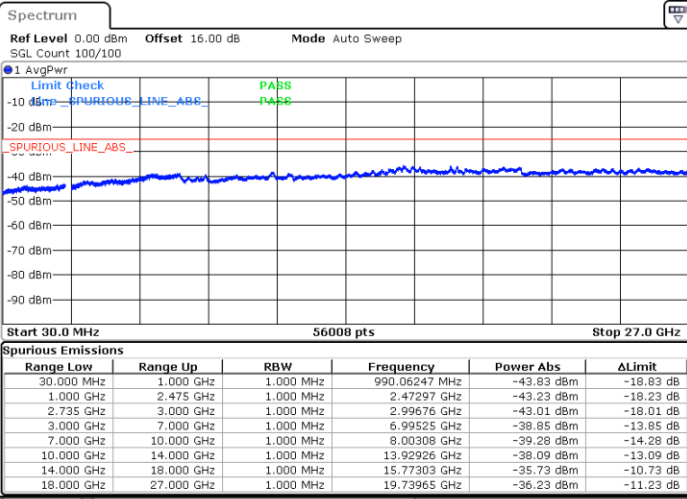

LTE Band 41C / 10MHz+15MHz

256QAM

Lowest Channel / 1RB0 and 1RB74

Lowest Channel / 1RB49 and 1RB0

Date: 5.OCT.2020 10:39:14

Date: 5.OCT.2020 10:32:03

Lowest Channel / FullIRB

N/A

Date: 5.OCT.2020 10:40:15

LTE Band 41C / 10MHz+15MHz

256QAM

MiddleChannel / 1RB0 and 1RB74

Middle Channel / 1RB49 and 1RB0

Date: 5.OCT.2020 10:52:17

Date: 5.OCT.2020 10:59:27

Middle Channel / FullIRB

N/A

Date: 5.OCT.2020 10:51:15

LTE Band 41C / 10MHz+15MHz

256QAM

Highest Channel / 1RB0 and 1RB74

Highest Channel / 1RB49 and 1RB0

Date: 5.OCT.2020 11:14:54

Date: 5.OCT.2020 11:13:53

Highest Channel / FullIRB

N/A

Date: 5.OCT.2020 11:22:05

LTE Band 41C / 10MHz+20MHz

256QAM

Lowest Channel / 1RB0 and 1RB99

Lowest Channel / 1RB49 and 1RB0

Date: 5.OCT.2020 15:27:31