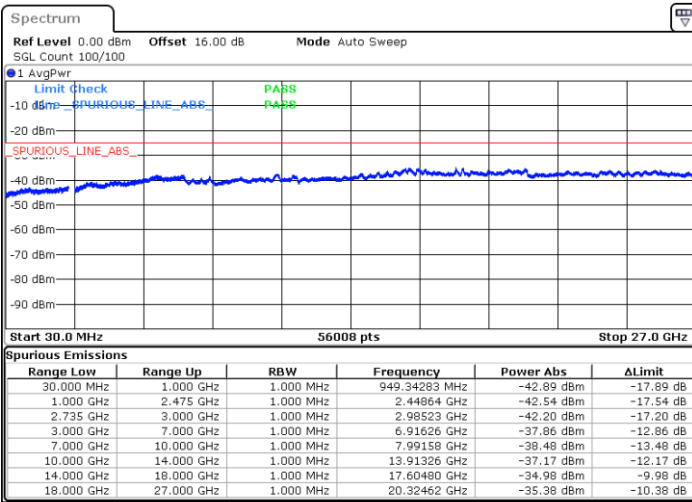

Date: 7.OCT.2020 11:31:46

LTE Band 41C / 20MHz+15MHz

64QAM

Highest Channel / 1RB0 and 1RB74

Highest Channel / 1RB99 and 1RB0

Date: 7.OCT.2020 11:59:32

Date: 7.OCT.2020 11:56:27

Highest Channel / FullIRB

N/A

Date: 7.OCT.2020 12:04:39

LTE Band 41C / 20MHz+20MHz

64QAM

Lowest Channel / 1RB0 and 1RB99

Lowest Channel / 1RB99 and 1RB0

Date: 4.OCT.2020 18:00:06

Date: 4.OCT.2020 17:54:59

Lowest Channel / FullIRB

N/A

Date: 4.OCT.2020 18:03:10

LTE Band 41C / 20MHz+20MHz

64QAM

MiddleChannel / 1RB0 and 1RB99

Middle Channel / 1RB99 and 1RB0

Date: 4.OCT.2020 18:38:03

Date: 4.OCT.2020 18:43:10

Middle Channel / FullIRB

N/A

Date: 4.OCT.2020 18:34:59

LTE Band 41C / 20MHz+20MHz

64QAM

Highest Channel / 1RB0 and 1RB99

Highest Channel / 1RB99 and 1RB0