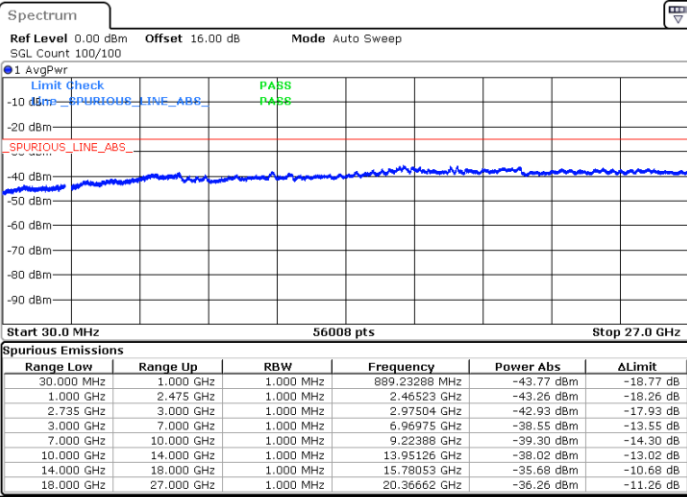

Lowest Channel / 1RB0 and 1RB49

Lowest Channel / 1RB74 and 1RB0

Date: 5.OCT.2020 13:26:59

Date: 5.OCT.2020 13:19:49

Lowest Channel / FullIRB

N/A

Date: 5.OCT.2020 13:28:01

LTE Band 41C / 15MHz+10MHz

LTE Band 41C / 15MHz+10MHz

256QAM

Highest Channel / 1RB0 and 1RB49

Highest Channel / 1RB74 and 1RB0

Date: 5.OCT.2020 14:30:17

Date: 5.OCT.2020 14:29:16

Highest Channel / FullIRB

N/A

Date: 5.OCT.2020 14:37:28

LTE Band 41C / 15MHz+15MHz

256QAM

Lowest Channel / 1RB0 and 1RB74

Lowest Channel / 1RB74 and 1RB0

Date: 6.OCT.2020 09:24:16

Date: 6.OCT.2020 09:17:06

Lowest Channel / FullIRB