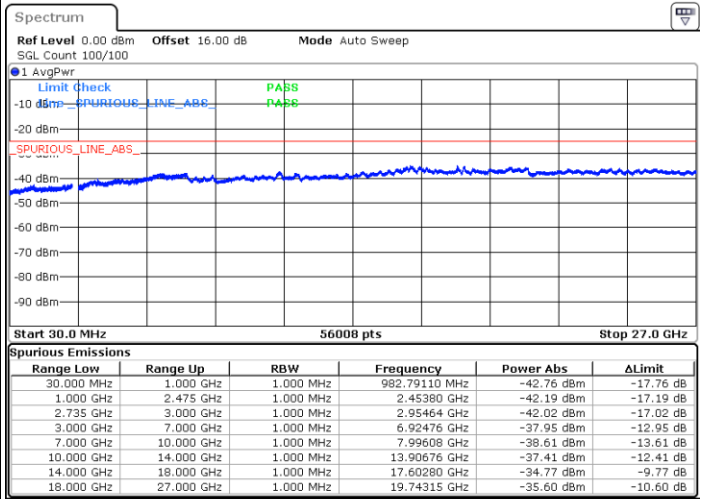

Lowest Channel / 1RB24 and 1RB0

Date: 4.OCT.2020 21:13:03

Date: 4.OCT.2020 21:05:53

Lowest Channel / FullIRB

N/A

Date: 4.OCT.2020 21:14:05

LTE Band 41C / 5MHz+20MHz

256QAM

Middle Channel / 1RB0 and 1RB99

Middle Channel / 1RB24 and 1RB0

Date: 4.OCT.2020 21:58:33

Date: 4.OCT.2020 22:07:40

Middle Channel / FullIRB

N/A

Date: 4.OCT.2020 21:57:32

LTE Band 41C / 5MHz+20MHz

256QAM

Highest Channel / 1RB0 and 1RB99

Highest Channel / 1RB24 and 1RB0

Date: 4.OCT.2020 21:38:56

Date: 4.OCT.2020 21:37:55

Highest Channel / FullIRB

N/A

Date: 4.OCT.2020 21:46:07