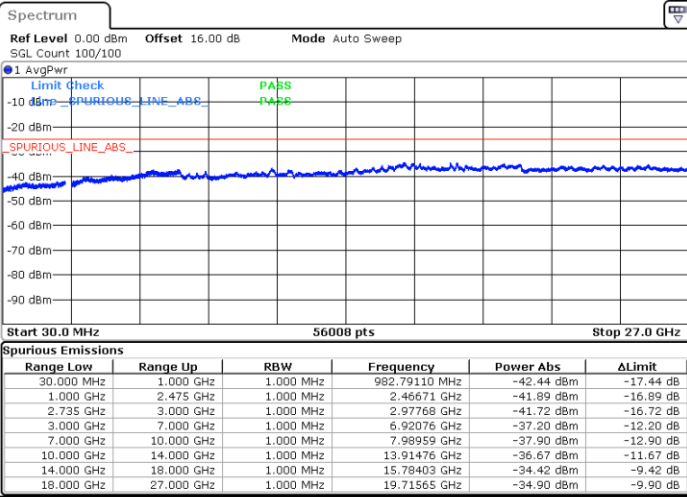

LTE Band 41C / 15MHz+10MHz

256QAM

Highest Channel / 1RB0 and 1RB49

Highest Channel / 1RB74 and 1RB0

Date: 5.OCT.2020 14:30:17

Date: 5.OCT.2020 14:29:16

Highest Channel / FullIRB

N/A

Date: 5.OCT.2020 14:37:28

LTE Band 41C / 15MHz+15MHz

256QAM

Lowest Channel / 1RB0 and 1RB74

Lowest Channel / 1RB74 and 1RB0

Date: 6.OCT.2020 09:24:16

Date: 6.OCT.2020 09:17:06

Lowest Channel / FullIRB

N/A

Date: 6.OCT.2020 09:25:17

LTE Band 41C / 15MHz+15MHz

256QAM

Middle Channel / 1RB0 and 1RB74

Middle Channel / 1RB74 and 1RB0

Date: 6.OCT.2020 16:28:07

Date: 6.OCT.2020 16:35:17