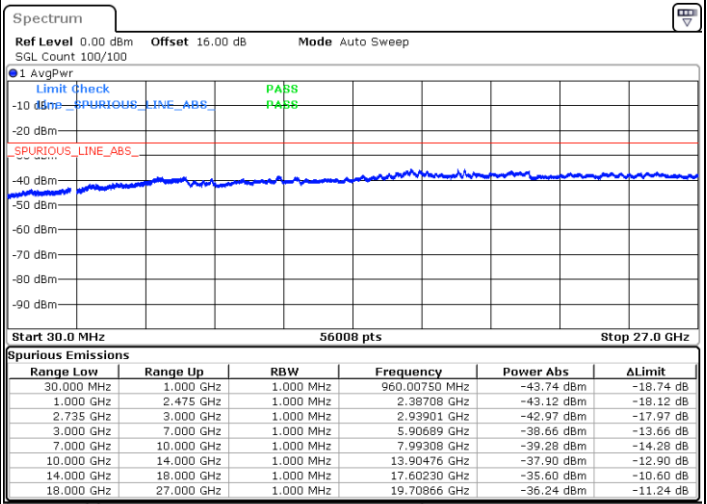

Middle Channel / FullIRB

N/A

Date: 5.OCT.2020 09:08:30

LTE Band 41C / 20MHz+5MHz

64QAM

Highest Channel / 1RB0 and 1RB24

Highest Channel / 1RB99 and 1RB0

Date: 5.OCT.2020 09:34:35

Date: 5.OCT.2020 09:31:30

Highest Channel / FullIRB

N/A

Date: 5.OCT.2020 09:39:42

LTE Band 41C / 20MHz+10MHz

64QAM

Lowest Channel / 1RB0 and 1RB49

Lowest Channel / 1RB99 and 1RB0

Date: 5.OCT.2020 17:02:56

Date: 5.OCT.2020 16:57:49

Lowest Channel / FullIRB

N/A

Date: 5.OCT.2020 17:06:01

LTE Band 41C / 20MHz+10MHz

64QAM

Middle Channel / 1RB0 and 1RB49