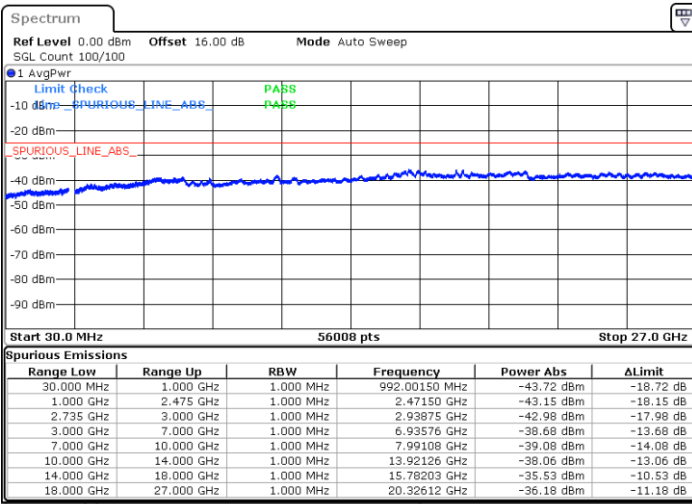

Middle Channel / FullIRB

N/A

Date: 5.OCT.2020 09:08:30

LTE Band 41C / 20MHz+5MHz

64QAM

Highest Channel / 1RB0 and 1RB24

Highest Channel / 1RB99 and 1RB0

Date: 5.OCT.2020 09:34:35

Date: 5.OCT.2020 09:31:30

Highest Channel / FullIRB

N/A

Date: 5.OCT.2020 09:39:42

LTE Band 41C / 20MHz+10MHz

64QAM

Lowest Channel / 1RB0 and 1RB49

Lowest Channel / 1RB99 and 1RB0