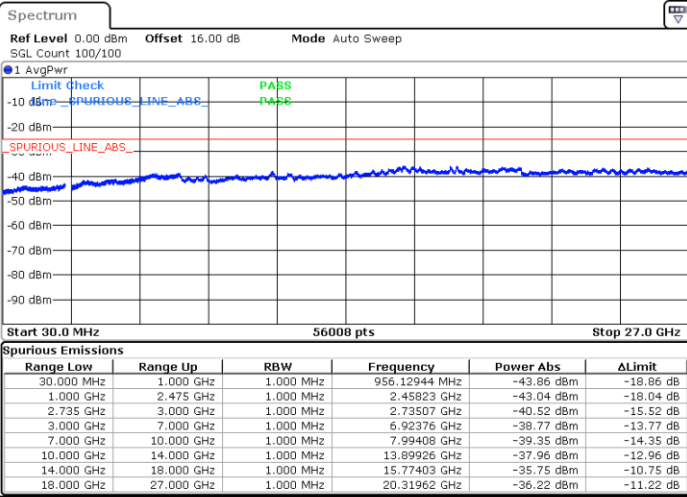

Date: 5.OCT.2020 10:40:15

LTE Band 41C / 10MHz+15MHz

256QAM

MiddleChannel / 1RB0 and 1RB74

Middle Channel / 1RB49 and 1RB0

Date: 5.OCT.2020 10:52:17

Date: 5.OCT.2020 10:59:27

Middle Channel / FullIRB

N/A

Date: 5.OCT.2020 10:51:15

LTE Band 41C / 10MHz+15MHz

256QAM

Highest Channel / 1RB0 and 1RB74

Highest Channel / 1RB49 and 1RB0

Date: 5.OCT.2020 11:14:54

Date: 5.OCT.2020 11:13:53

Highest Channel / FullIRB

N/A

Date: 5.OCT.2020 11:22:05

LTE Band 41C / 10MHz+20MHz

256QAM

Lowest Channel / 1RB0 and 1RB99

Lowest Channel / 1RB49 and 1RB0

Date: 5.OCT.2020 15:27:31