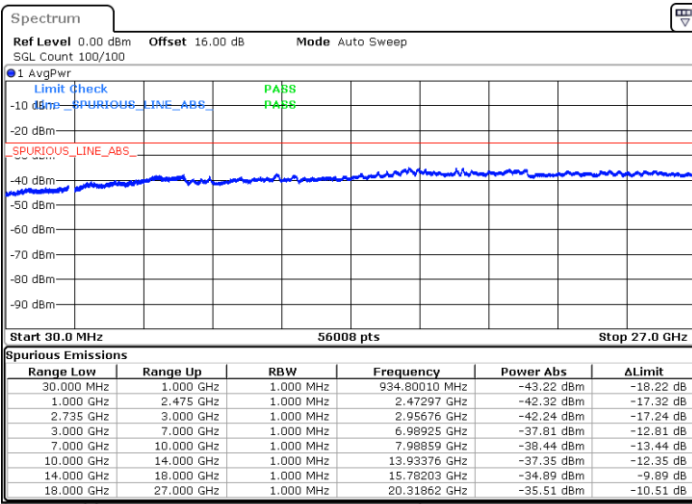

Lowest Channel / FullIRB

N/A

Date: 4.OCT.2020 18:03:10

LTE Band 41C / 20MHz+20MHz

64QAM

MiddleChannel / 1RB0 and 1RB99

Middle Channel / 1RB99 and 1RB0

Date: 4.OCT.2020 18:38:03

Date: 4.OCT.2020 18:43:10

Middle Channel / FullIRB

N/A

Date: 4.OCT.2020 18:34:59

LTE Band 41C / 20MHz+20MHz

64QAM

Highest Channel / 1RB0 and 1RB99

Highest Channel / 1RB99 and 1RB0

Date: 4.OCT.2020 19:20:22

Date: 4.OCT.2020 19:17:17

Highest Channel / FullIRB

N/A

Date: 4.OCT.2020 19:25:29

LTE Band 41C / 5MHz+20MHz

256QAM

Lowest Channel / 1RB0 and 1RB99

Lowest Channel / 1RB24 and 1RB0

Date: 4.OCT.2020 21:13:03

Date: 4.OCT.2020 21:05:53

Lowest Channel / FullIRB

N/A

Date: 4.OCT.2020 21:14:05

LTE Band 41C / 5MHz+20MHz

256QAM