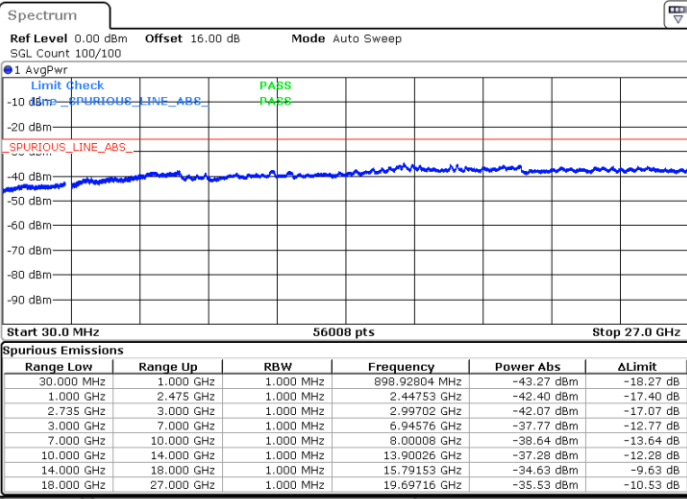

Date: 4.OCT.2020 19:20:22

Date: 4.OCT.2020 19:17:17

Highest Channel / FullIRB

N/A

Date: 4.OCT.2020 19:25:29

LTE Band 41C / 5MHz+20MHz

256QAM

Lowest Channel / 1RB0 and 1RB99

Lowest Channel / 1RB24 and 1RB0

Date: 4.OCT.2020 21:13:03

Date: 4.OCT.2020 21:05:53

Lowest Channel / FullIRB

N/A

Date: 4.OCT.2020 21:14:05

LTE Band 41C / 5MHz+20MHz

256QAM

Middle Channel / 1RB0 and 1RB99

Middle Channel / 1RB24 and 1RB0

Date: 4.OCT.2020 21:58:33

Date: 4.OCT.2020 22:07:40

Middle Channel / FullIRB

N/A

Date: 4.OCT.2020 21:57:32

LTE Band 41C / 5MHz+20MHz