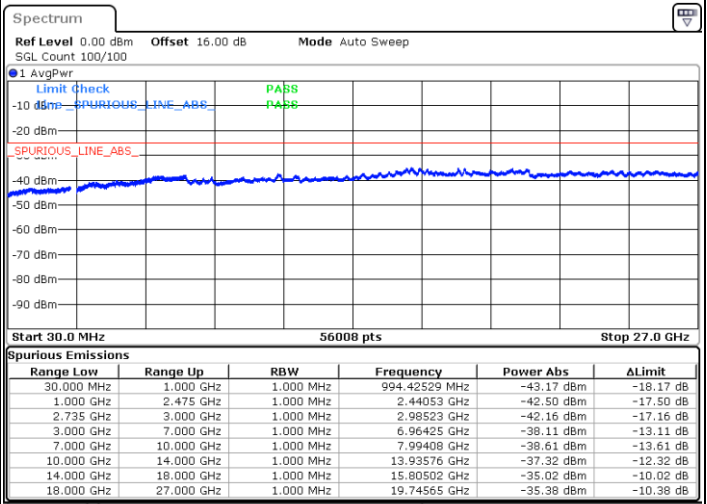

N/A

Date: 7.OCT.2020 12:04:39

LTE Band 41C / 20MHz+20MHz

64QAM

Lowest Channel / 1RB0 and 1RB99

Lowest Channel / 1RB99 and 1RB0

Date: 4.OCT.2020 18:00:06

Date: 4.OCT.2020 17:54:59

Lowest Channel / FullIRB

N/A

Date: 4.OCT.2020 18:03:10

LTE Band 41C / 20MHz+20MHz

64QAM

MiddleChannel / 1RB0 and 1RB99

Middle Channel / 1RB99 and 1RB0

Date: 4.OCT.2020 18:38:03

Date: 4.OCT.2020 18:43:10

Middle Channel / FullIRB

N/A

Date: 4.OCT.2020 18:34:59

LTE Band 41C / 20MHz+20MHz

64QAM

Highest Channel / 1RB0 and 1RB99

Highest Channel / 1RB99 and 1RB0

Date: 4.OCT.2020 19:20:22

Date: 4.OCT.2020 19:17:17

Highest Channel / FullIRB

N/A

Date: 4.OCT.2020 19:25:29

LTE Band 41C / 5MHz+20MHz

256QAM

Lowest Channel / 1RB0 and 1RB99