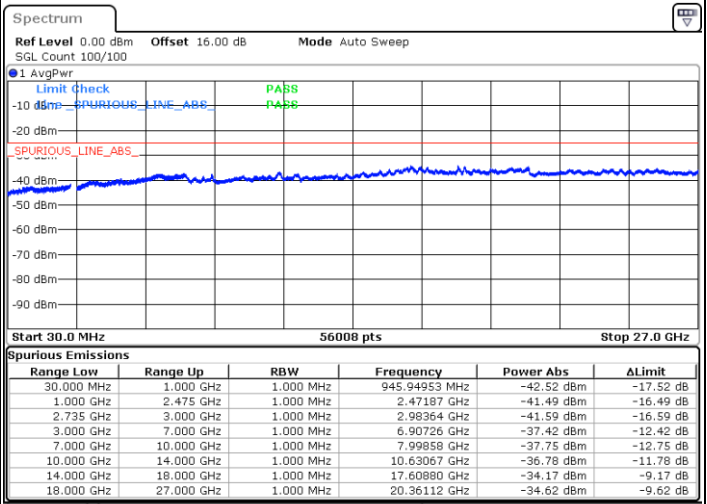

LTE Band 41C / 20MHz+15MHz

64QAM

Middle Channel / 1RB0 and 1RB74

Middle Channel / 1RB99 and 1RB0

Date: 7.OCT.2020 11:34:50

Date: 7.OCT.2020 11:39:58

Middle Channel / FullIRB

N/A

Date: 7.OCT.2020 11:31:46

LTE Band 41C / 20MHz+15MHz

64QAM

Highest Channel / 1RB0 and 1RB74

Highest Channel / 1RB99 and 1RB0

Date: 7.OCT.2020 11:59:32

Date: 7.OCT.2020 11:56:27

Highest Channel / FullIRB

N/A

Date: 7.OCT.2020 12:04:39

LTE Band 41C / 20MHz+20MHz

64QAM

Lowest Channel / 1RB0 and 1RB99

Lowest Channel / 1RB99 and 1RB0

Date: 4.OCT.2020 18:00:06

Date: 4.OCT.2020 17:54:59