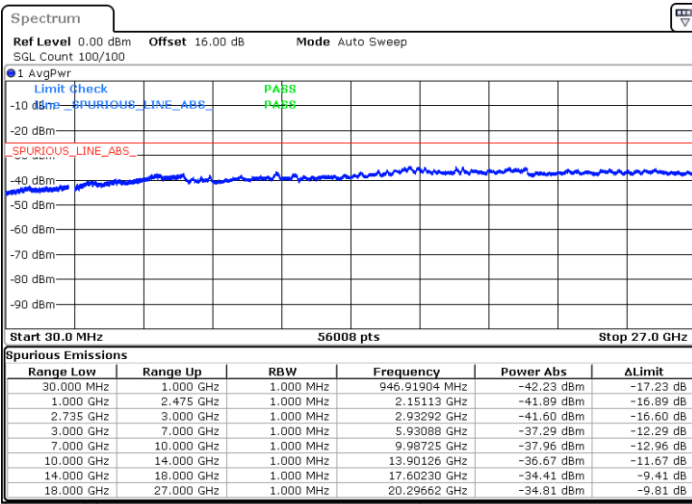

LTE Band 41C / 15MHz+20MHz

64QAM

Highest Channel / 1RB0 and 1RB99

Highest Channel / 1RB74 and 1RB0

Date: 7.OCT.2020 10:30:30

Date: 7.OCT.2020 10:27:25

Highest Channel / FullIRB

N/A

Date: 7.OCT.2020 10:35:38

LTE Band 41C / 20MHz+5MHz

64QAM

Lowest Channel / 1RB0 and 1RB24

Lowest Channel / 1RB99 and 1RB0

Date: 5.OCT.2020 08:46:16

Date: 5.OCT.2020 08:41:08

Lowest Channel / FullRB