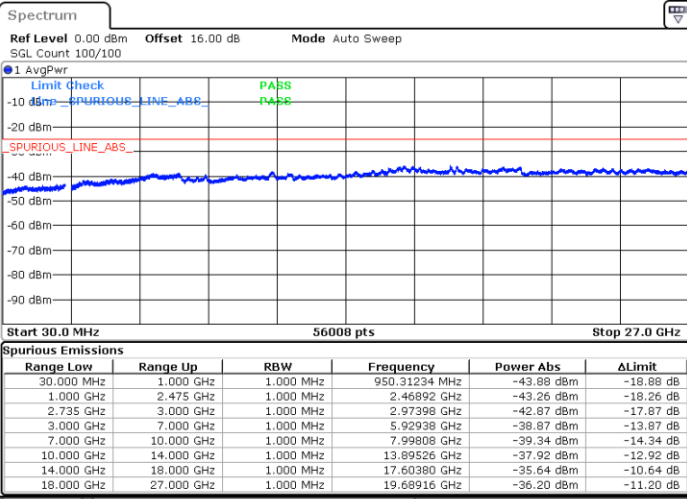

LTE Band 41C / 15MHz+10MHz

256QAM

Middle Channel / 1RB0 and 1RB49

Middle Channel / 1RB74 and 1RB0

Date: 5.OCT.2020 13:45:10

Date: 5.OCT.2020 13:52:20