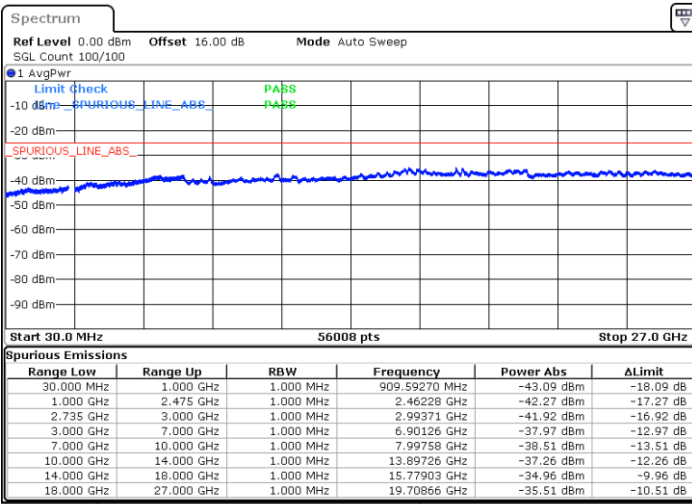

N/A

Date: 7.OCT.2020 12:04:39

LTE Band 41C / 20MHz+20MHz

64QAM

Lowest Channel / 1RB0 and 1RB99

Lowest Channel / 1RB99 and 1RB0

Date: 4.OCT.2020 18:00:06

Date: 4.OCT.2020 17:54:59

Lowest Channel / FullIRB

N/A

Date: 4.OCT.2020 18:03:10

LTE Band 41C / 20MHz+20MHz

64QAM

MiddleChannel / 1RB0 and 1RB99

Middle Channel / 1RB99 and 1RB0

Date: 4.OCT.2020 18:38:03

Date: 4.OCT.2020 18:43:10

Middle Channel / FullIRB

N/A

Date: 4.OCT.2020 18:34:59

LTE Band 41C / 20MHz+20MHz

64QAM

Highest Channel / 1RB0 and 1RB99

Highest Channel / 1RB99 and 1RB0

Date: 4.OCT.2020 19:20:22

Date: 4.OCT.2020 19:17:17

Highest Channel / FullIRB

N/A

Date: 4.OCT.2020 19:25:29

LTE Band 41C / 5MHz+20MHz

256QAM

Lowest Channel / 1RB0 and 1RB99