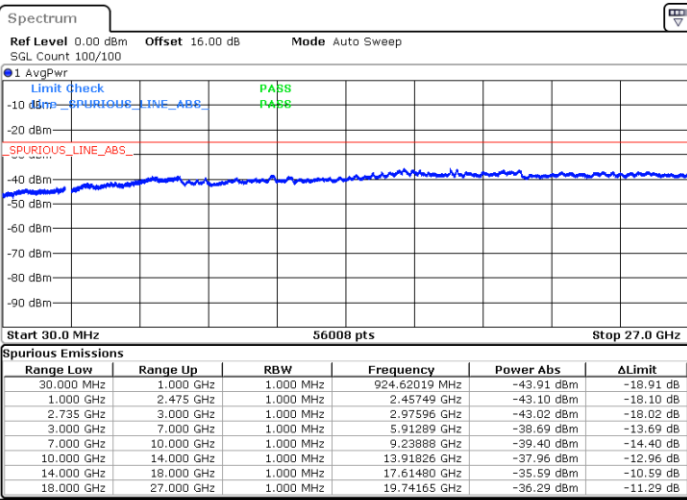

Highest Channel / FullIRB

N/A

Date: 5.OCT.2020 11:22:05

LTE Band 41C / 10MHz+20MHz

256QAM

Lowest Channel / 1RB0 and 1RB99

Lowest Channel / 1RB49 and 1RB0

Date: 5.OCT.2020 15:27:31

Date: 5.OCT.2020 15:20:21

Lowest Channel / FullIRB

N/A

Date: 5.OCT.2020 15:31:37

LTE Band 41C / 10MHz+20MHz

256QAM

Middle Channel / 1RB0 and 1RB99

Middle Channel / 1RB49 and 1RB0

Date: 5.OCT.2020 15:43:39

Date: 5.OCT.2020 15:50:49

Middle Channel / FullIRB

N/A

Date: 5.OCT.2020 15:42:38

LTE Band 41C / 10MHz+20MHz

256QAM

Highest Channel / 1RB0 and 1RB99

Highest Channel / 1RB49 and 1RB0

Date: 5.OCT.2020 16:18:12

Date: 5.OCT.2020 16:17:10

Highest Channel / FullIRB

N/A

Date: 5.OCT.2020 16:25:22

LTE Band 41C / 15MHz+10MHz

256QAM