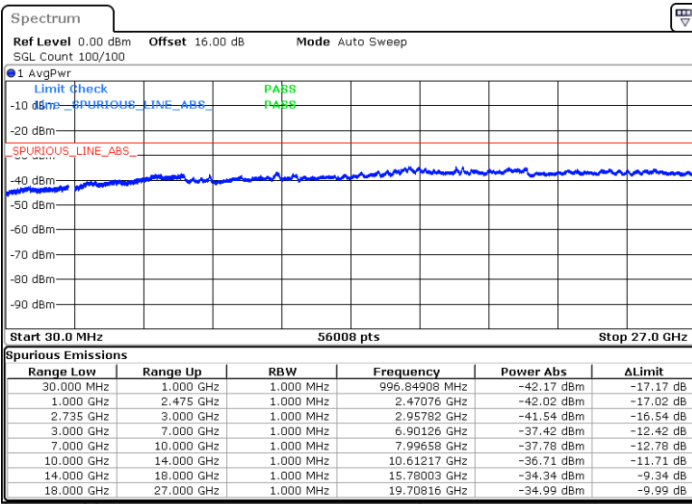

Highest Channel / 1RB0 and 1RB49

Highest Channel / 1RB99 and 1RB0

Date: 6.OCT.2020 08:38:17

Date: 6.OCT.2020 08:35:12

Highest Channel / FullIRB

N/A

Date: 6.OCT.2020 08:43:25

LTE Band 41C / 20MHz+15MHz