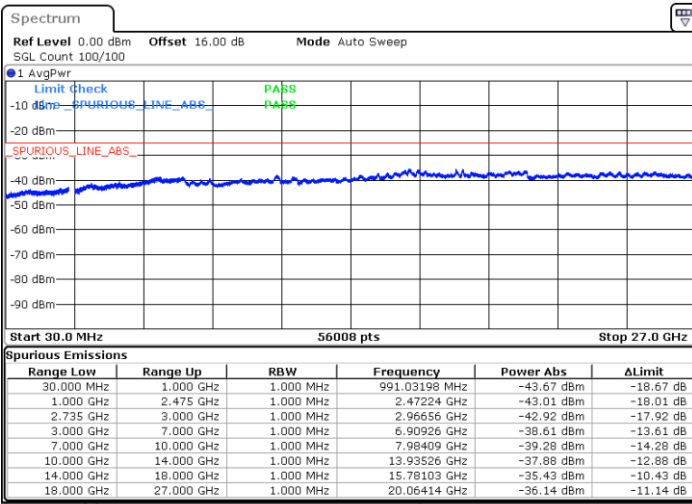

LTE Band 41C / 15MHz+20MHz

64QAM

Highest Channel / 1RB0 and 1RB99

Highest Channel / 1RB74 and 1RB0

Date: 7.OCT.2020 10:30:30

Date: 7.OCT.2020 10:27:25

Highest Channel / FullIRB

N/A

Date: 7.OCT.2020 10:35:38

LTE Band 41C / 20MHz+5MHz

64QAM

Lowest Channel / 1RB0 and 1RB24

Lowest Channel / 1RB99 and 1RB0

Date: 5.OCT.2020 08:46:16

Date: 5.OCT.2020 08:41:08

Lowest Channel / FullRB

N/A

Date: 5.OCT.2020 08:49:20

LTE Band 41C / 20MHz+5MHz

64QAM

Middle Channel / 1RB0 and 1RB24

Middle Channel / 1RB99 and 1RB0

Date: 5.OCT.2020 09:11:34

Date: 5.OCT.2020 09:16:42

Middle Channel / FullIRB

N/A

Date: 5.OCT.2020 09:08:30

LTE Band 41C / 20MHz+5MHz

64QAM

Highest Channel / 1RB0 and 1RB24

Highest Channel / 1RB99 and 1RB0

Date: 5.OCT.2020 09:34:35