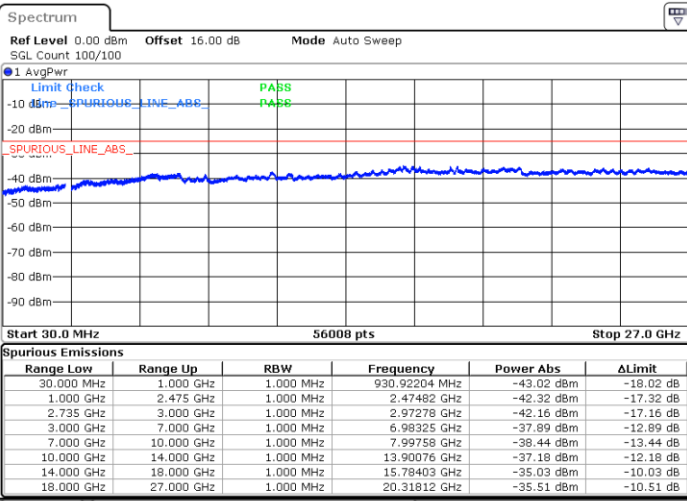

Date: 4.OCT.2020 18:43:10

Middle Channel / FullIRB

N/A

Date: 4.OCT.2020 18:34:59

LTE Band 41C / 20MHz+20MHz

64QAM

Highest Channel / 1RB0 and 1RB99

Highest Channel / 1RB99 and 1RB0

Date: 4.OCT.2020 19:20:22

Date: 4.OCT.2020 19:17:17

Highest Channel / FullIRB

N/A

Date: 4.OCT.2020 19:25:29

LTE Band 41C / 5MHz+20MHz

256QAM

Lowest Channel / 1RB0 and 1RB99

Lowest Channel / 1RB24 and 1RB0

Date: 4.OCT.2020 21:13:03

Date: 4.OCT.2020 21:05:53

Lowest Channel / FullIRB

N/A

Date: 4.OCT.2020 21:14:05

LTE Band 41C / 5MHz+20MHz

256QAM