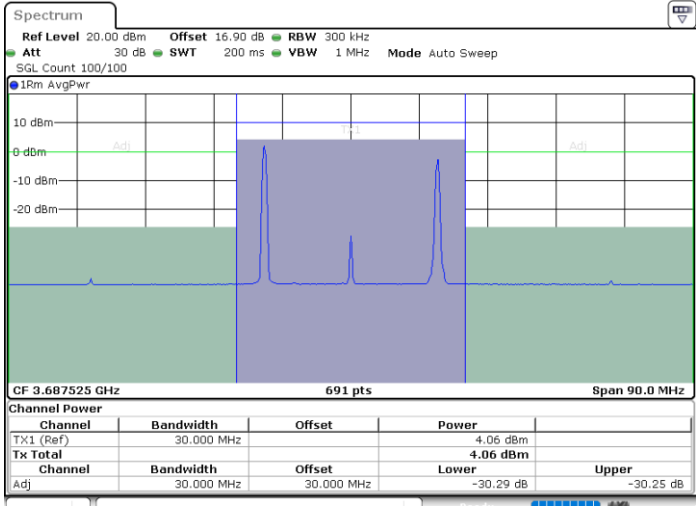

Date: 31.OCT.2020 00:17:50

Middle Channel / FullRB

N/A

Date: 31.OCT.2020 00:13:45

LTE Band 48C / 5MHz+20MHz

QPSK

Highest Channel / 1RB0 and 1RB99

Highest Channel / 1RB24 and 1RB0

Date: 31.OCT.2020 01:16:59

Date: 31.OCT.2020 01:20:23

Highest Channel / FullIRB

N/A

Date: 31.OCT.2020 01:16:18

LTE Band 48C / 10MHz+20MHz

QPSK

Lowest Channel / 1RB0 and 1RB99