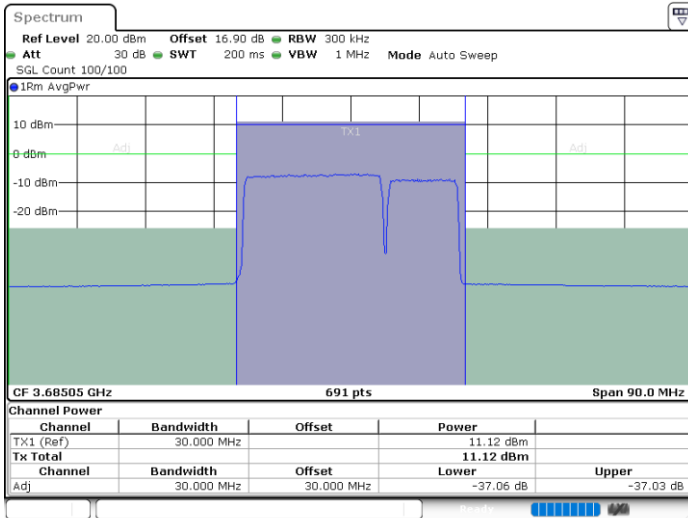

LTE Band 48C / 20MHz+10MHz

QPSK

Highest Channel / 1RB0 and 1RB49

Highest Channel / 1RB99 and 1RB0

Date: 30.OCT.2020 15:21:01

Date: 30.OCT.2020 15:25:47

Highest Channel / FullIRB

N/A

Date: 30.OCT.2020 15:20:21

LTE Band 48C / 20MHz+15MHz

QPSK

Lowest Channel / 1RB0 and 1RB74

Lowest Channel / 1RB99 and 1RB0

Date: 29.OCT.2020 22:21:50

Date: 29.OCT.2020 22:22:31

Lowest Channel / FullIRB