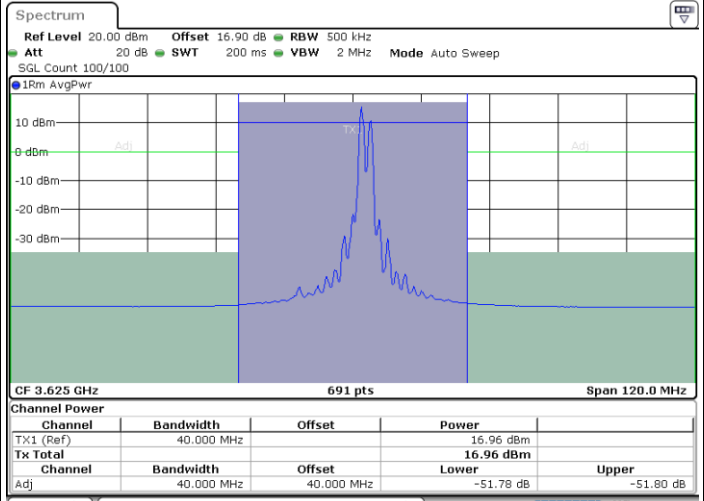

LTE Band 48C / 20MHz+15MHz

16QAM

Lowest Channel / 1RB0 and 1RB74

Lowest Channel / 1RB99 and 1RB0

Date: 29.OCT.2020 22:21:09

Date: 29.OCT.2020 22:23:12

Lowest Channel / FullIRB

N/A

Date: 29.OCT.2020 22:17:43

LTE Band 48C / 20MHz+15MHz

16QAM

Middle Channel / 1RB0 and 1RB74

Middle Channel / 1RB99 and 1RB0

Date: 29.OCT.2020 23:21:51

Date: 29.OCT.2020 23:23:55

Middle Channel / FullRB