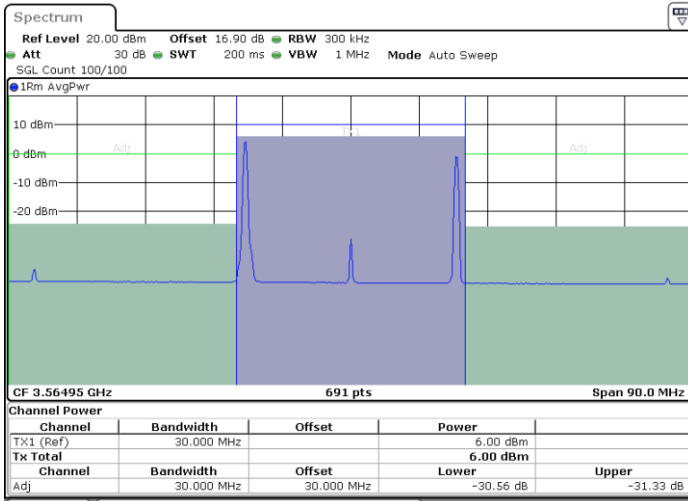

Middle Channel / 1RB0 and 1RB24

Middle Channel / 1RB99 and 1RB0

Date: 30.OCT.2020 20:49:10

Date: 30.OCT.2020 20:51:12

Middle Channel / FullRB

N/A

Date: 30.OCT.2020 20:47:08

LTE Band 48C / 20MHz+5MHz

16QAM

Highest Channel / 1RB0 and 1RB24

Highest Channel / 1RB99 and 1RB0

Highest Channel / FullIRB

N/A

LTE Band 48C / 20MHz+10MHz

16QAM

Lowest Channel / 1RB0 and 1RB49

Lowest Channel / 1RB99 and 1RB0

Date: 30.OCT.2020 12:33:19

Date: 30.OCT.2020 12:35:21

Lowest Channel / FullIRB

N/A

Date: 30.OCT.2020 12:29:54

LTE Band 48C / 20MHz+10MHz

16QAM