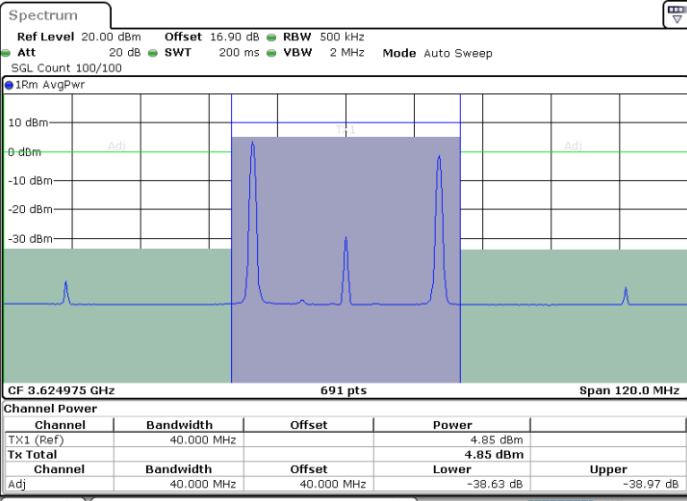

Date: 30.OCT.2020 01:15:40

LTE Band 48C / 15MHz+20MHz

QPSK

Middle Channel / 1RB0 and 1RB99

Middle Channel / 1RB74 and 1RB0

Date: 30.OCT.2020 10:44:37

Date: 30.OCT.2020 10:45:18

Middle Channel / FullRB

N/A

Date: 30.OCT.2020 10:39:48

LTE Band 48C / 15MHz+20MHz

QPSK

Highest Channel / 1RB0 and 1RB99

Highest Channel / 1RB74 and 1RB0

Date: 30.OCT.2020 11:06:56

Date: 30.OCT.2020 11:11:42