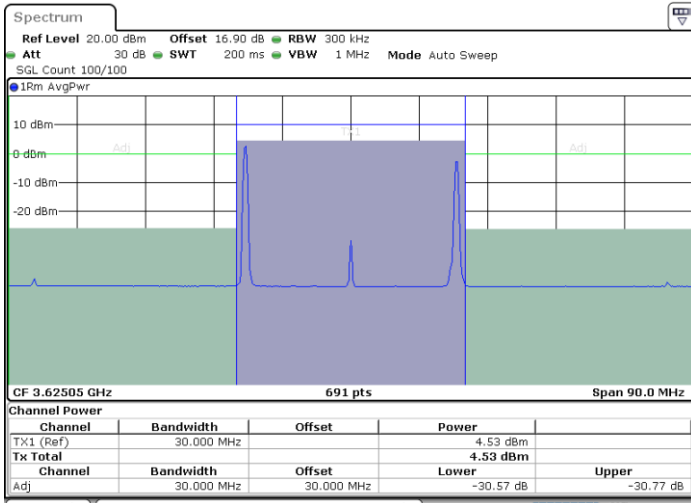

LTE Band 48C / 10MHz+20MHz

16QAM

Middle Channel / 1RB0 and 1RB99

Middle Channel / 1RB49 and 1RB0

Date: 30.OCT.2020 17:22:43