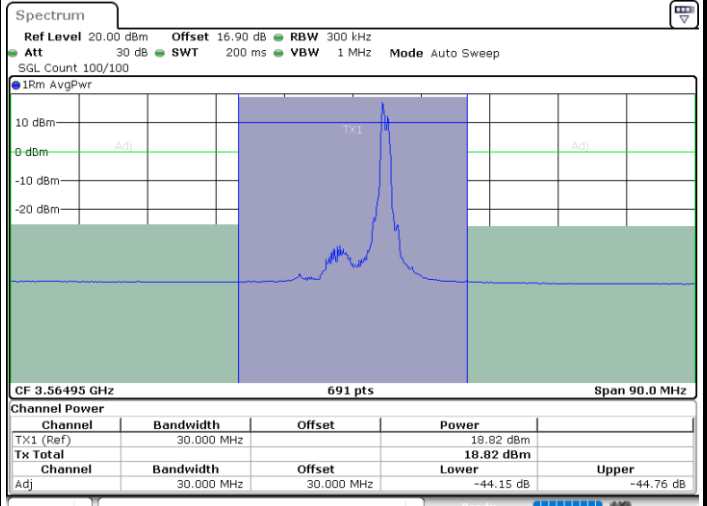

N/A

Date: 30.OCT.2020 10:39:48

LTE Band 48C / 15MHz+20MHz

QPSK

Highest Channel / 1RB0 and 1RB99

Highest Channel / 1RB74 and 1RB0

Date: 30.OCT.2020 11:06:56

Date: 30.OCT.2020 11:11:42

Highest Channel / FullIRB

N/A

Date: 30.OCT.2020 11:06:15

LTE Band 48C / 20MHz+5MHz

QPSK

Lowest Channel / 1RB0 and 1RB24

Lowest Channel / 1RB99 and 1RB0

Date: 30.OCT.2020 19:26:31

Date: 30.OCT.2020 19:27:11

Lowest Channel / FullIRB

N/A

Date: 30.OCT.2020 19:23:07

LTE Band 48C / 20MHz+5MHz

QPSK

Middle Channel / 1RB0 and 1RB24

Middle Channel / 1RB99 and 1RB0