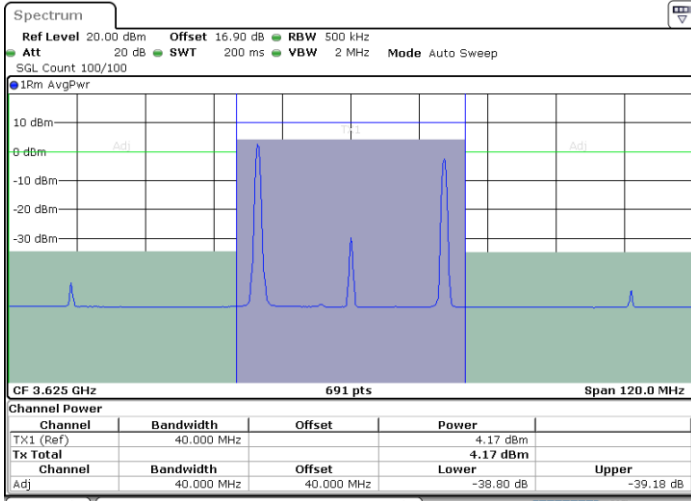

LTE Band 48C / 20MHz+15MHz

16QAM

Lowest Channel / 1RB0 and 1RB74

Lowest Channel / 1RB99 and 1RB0

Date: 29.OCT.2020 22:21:09

Date: 29.OCT.2020 22:23:12

Lowest Channel / FullIRB

N/A

Date: 29.OCT.2020 22:17:43

LTE Band 48C / 20MHz+15MHz

16QAM

Middle Channel / 1RB0 and 1RB74

Middle Channel / 1RB99 and 1RB0

Date: 29.OCT.2020 23:21:51

Date: 29.OCT.2020 23:23:55

Middle Channel / FullRB