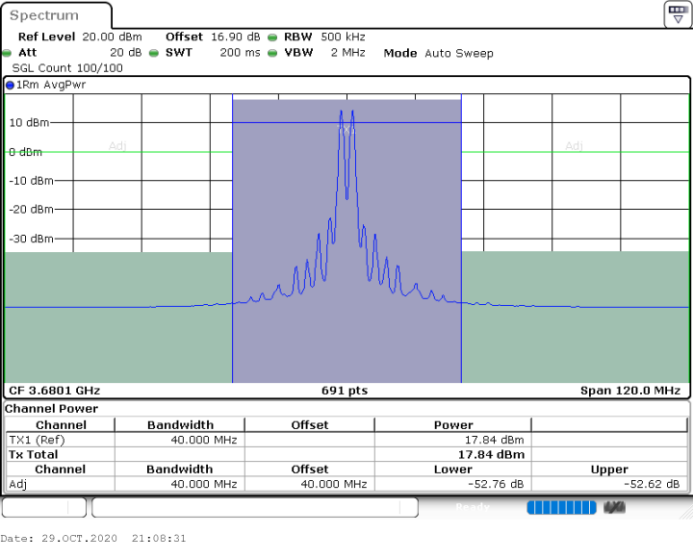

Middle Channel / 1RB99 and 1RB0

Date: 29.OCT.2020 20:04:25

Date: 29.OCT.2020 20:05:06

Middle Channel / FullIRB

N/A

Date: 29.OCT.2020 19:59:36

LTE Band 48C / 20MHz+20MHz

QPSK

Highest Channel / 1RB0 and 1RB99

Highest Channel / 1RB99 and 1RB0

Highest Channel / FullIRB

N/A

LTE Band 48C / 5MHz+20MHz

16QAM

Lowest Channel / 1RB0 and 1RB99

Lowest Channel / 1RB24 and 1RB0