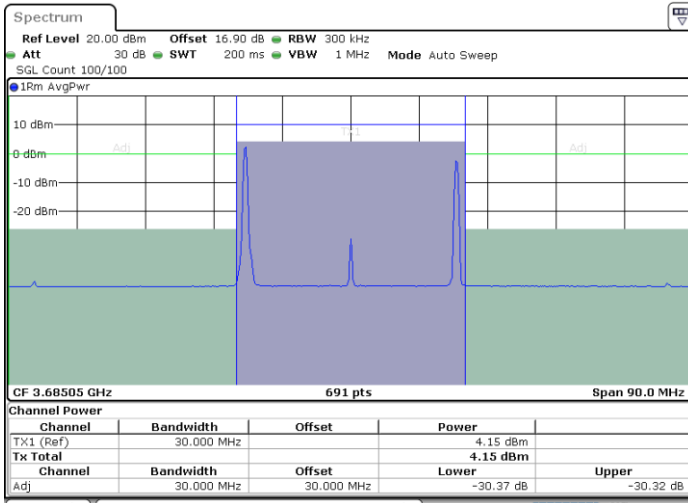

Lowest Channel / 1RB0 and 1RB49

Lowest Channel / 1RB99 and 1RB0

Date: 30.OCT.2020 12:33:59

Date: 30.OCT.2020 12:34:40

Lowest Channel / FullIRB

N/A

Date: 30.OCT.2020 12:29:13

LTE Band 48C / 20MHz+10MHz

LTE Band 48C / 20MHz+10MHz

QPSK

Highest Channel / 1RB0 and 1RB49

Highest Channel / 1RB99 and 1RB0

Date: 30.OCT.2020 15:21:01

Date: 30.OCT.2020 15:25:47

Highest Channel / FullIRB

N/A