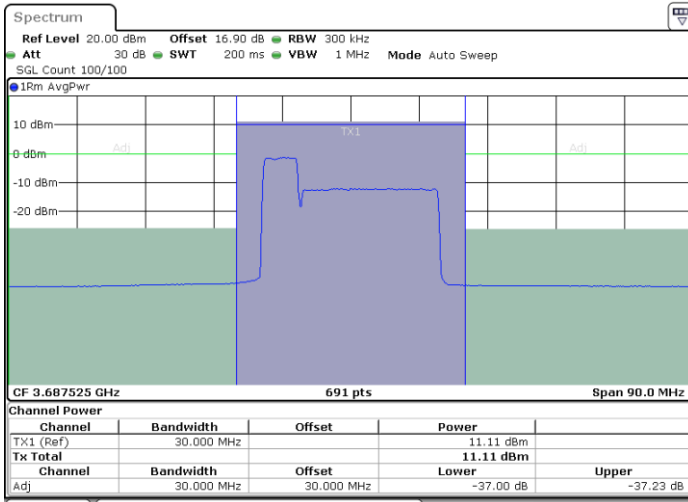

Highest Channel / 1RB0 and 1RB99

Highest Channel / 1RB24 and 1RB0

Date: 31.OCT.2020 01:17:40

Date: 31.OCT.2020 01:19:42

Highest Channel / FullIRB

N/A

Date: 31.OCT.2020 01:15:37

LTE Band 48C / 10MHz+20MHz