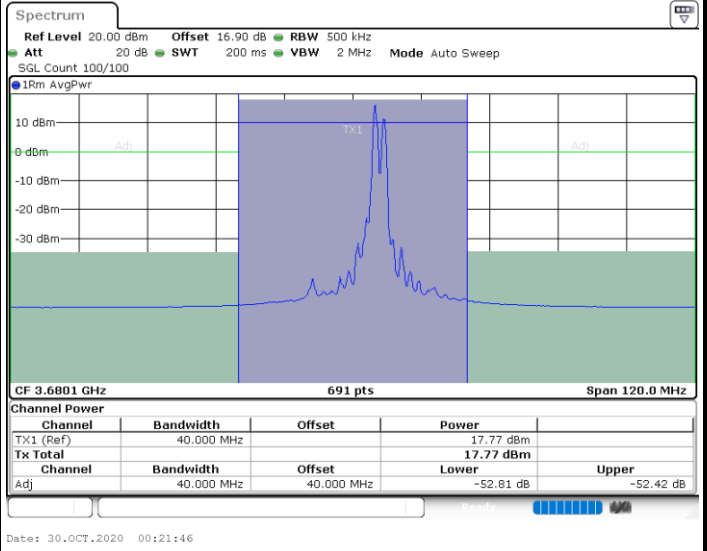

Middle Channel / FullRB

N/A

Date: 29.OCT.2020 23:17:43

LTE Band 48C / 20MHz+15MHz

QPSK

Highest Channel / 1RB0 and 1RB74

Highest Channel / 1RB99 and 1RB0

Date: 30.OCT.2020 00:17:00

Date: 30.OCT.2020 00:21:46

Highest Channel / FullIRB

N/A

Date: 30.OCT.2020 00:16:19

LTE Band 48C / 20MHz+20MHz

QPSK

Lowest Channel / 1RB0 and 1RB99

Lowest Channel / 1RB99 and 1RB0