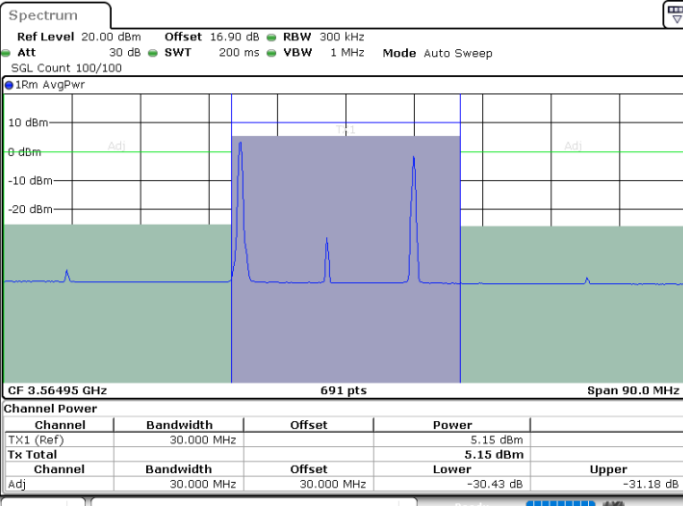

N/A

Date: 30.OCT.2020 10:39:48

LTE Band 48C / 15MHz+20MHz

QPSK

Highest Channel / 1RB0 and 1RB99

Highest Channel / 1RB74 and 1RB0

Date: 30.OCT.2020 11:06:56

Date: 30.OCT.2020 11:11:42

Highest Channel / FullIRB

N/A

Date: 30.OCT.2020 11:06:15

LTE Band 48C / 20MHz+5MHz

QPSK

Lowest Channel / 1RB0 and 1RB24

Lowest Channel / 1RB99 and 1RB0

Date: 30.OCT.2020 19:26:31

Date: 30.OCT.2020 19:27:11

Lowest Channel / FullIRB

N/A

Date: 30.OCT.2020 19:23:07

LTE Band 48C / 20MHz+5MHz

QPSK

Middle Channel / 1RB0 and 1RB24

Middle Channel / 1RB99 and 1RB0