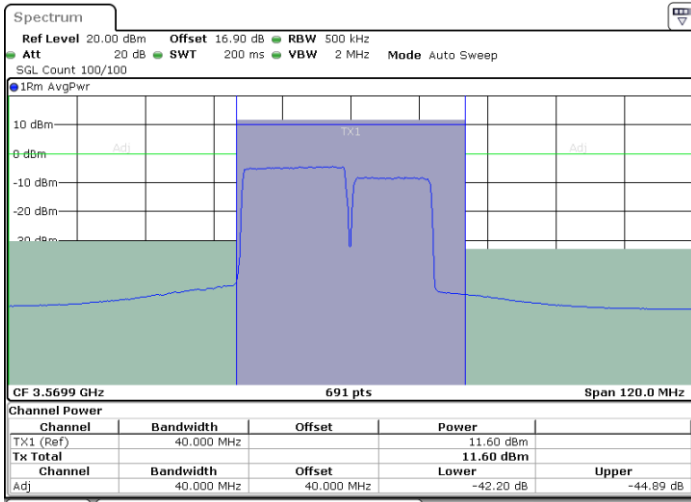

LTE Band 48C / 20MHz+15MHz

16QAM

Lowest Channel / 1RB0 and 1RB74

Lowest Channel / 1RB99 and 1RB0

Date: 29.OCT.2020 22:21:09

Date: 29.OCT.2020 22:23:12

Lowest Channel / FullIRB

N/A

Date: 29.OCT.2020 22:17:43

LTE Band 48C / 20MHz+15MHz

16QAM

Middle Channel / 1RB0 and 1RB74

Middle Channel / 1RB99 and 1RB0

Date: 29.OCT.2020 23:21:51

Date: 29.OCT.2020 23:23:55

Middle Channel / FullRB