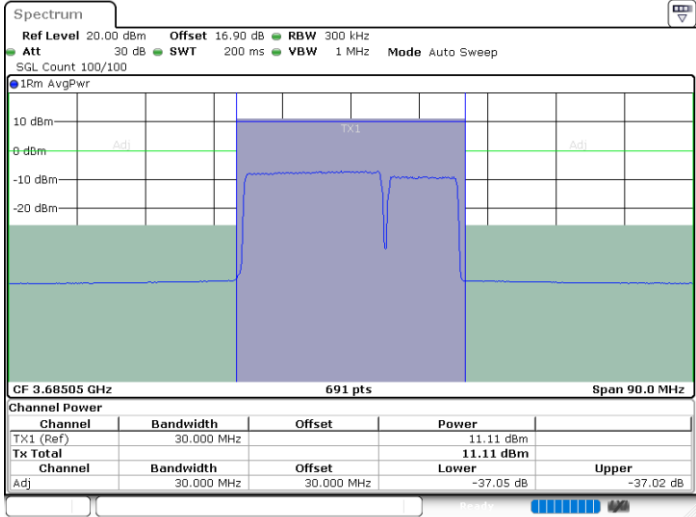

Middle Channel / 1RB0 and 1RB49

Middle Channel / 1RB99 and 1RB0

Date: 30.OCT.2020 14:35:07

Date: 30.OCT.2020 14:37:09

Middle Channel / FullRB

N/A

Date: 30.OCT.2020 14:31:43

LTE Band 48C / 20MHz+10MHz

16QAM

Highest Channel / 1RB0 and 1RB49

Highest Channel / 1RB99 and 1RB0

Date: 30.OCT.2020 15:21:42

Date: 30.OCT.2020 15:25:06

Highest Channel / FullRB

N/A

Date: 30.OCT.2020 15:19:40

LTE Band 48C / 20MHz+15MHz

16QAM

Lowest Channel / 1RB0 and 1RB74

Lowest Channel / 1RB99 and 1RB0

Date: 29.OCT.2020 22:21:09

Date: 29.OCT.2020 22:23:12

Lowest Channel / FullIRB

N/A