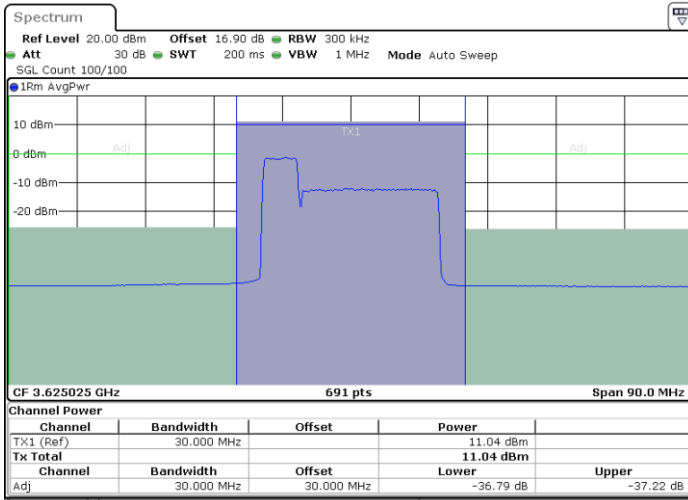

N/A

Date: 29.OCT.2020 21:19:54

ACLR

LTE Band 48C / 5MHz+20MHz

QPSK

Middle Channel / 1RB0 and 1RB99

Middle Channel / 1RB24 and 1RB0

Date: 31.OCT.2020 00:17:09

Date: 31.OCT.2020 00:17:50

Middle Channel / FullRB

N/A

Date: 31.OCT.2020 00:13:45

LTE Band 48C / 5MHz+20MHz

QPSK

Highest Channel / 1RB0 and 1RB99

Highest Channel / 1RB24 and 1RB0