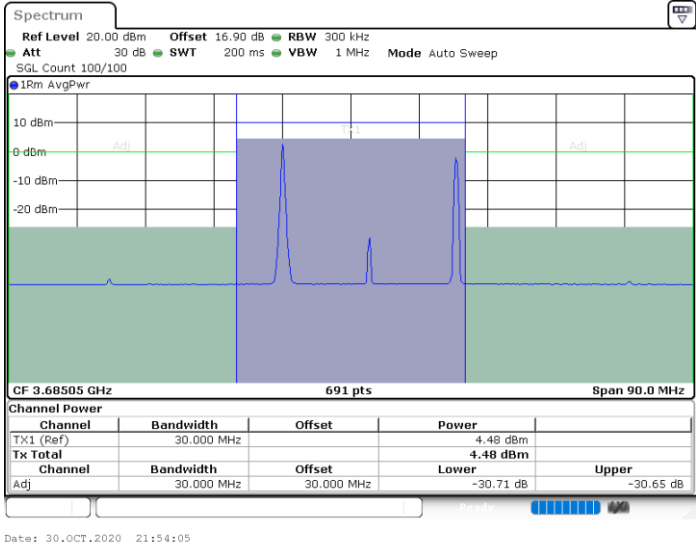

Lowest Channel / 1RB99 and 1RB0

Date: 30.OCT.2020 19:25:50

Date: 30.OCT.2020 19:27:52

Lowest Channel / FullIRB

N/A

Date: 30.OCT.2020 19:23:48

LTE Band 48C / 20MHz+5MHz

16QAM

Middle Channel / 1RB0 and 1RB24

Middle Channel / 1RB99 and 1RB0

Date: 30.OCT.2020 20:49:10

Date: 30.OCT.2020 20:51:12

Middle Channel / FullRB

N/A

Date: 30.OCT.2020 20:47:08

LTE Band 48C / 20MHz+5MHz

16QAM

Highest Channel / 1RB0 and 1RB24

Highest Channel / 1RB99 and 1RB0

Highest Channel / FullIRB

N/A

LTE Band 48C / 20MHz+10MHz

16QAM

Lowest Channel / 1RB0 and 1RB49