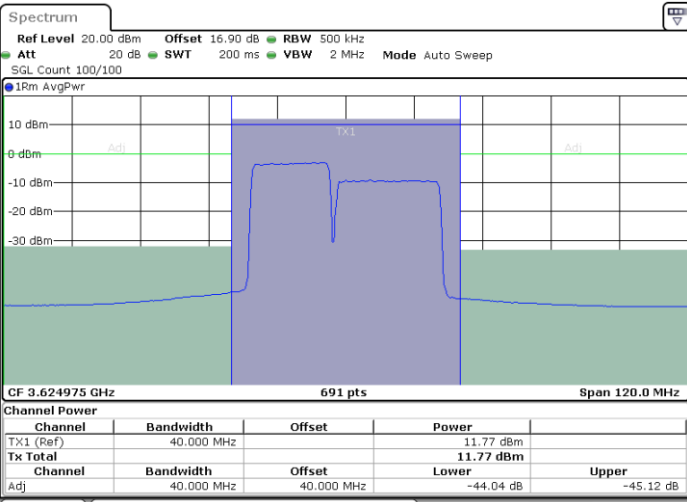

LTE Band 48C / 15MHz+20MHz

QPSK

Lowest Channel / 1RB0 and 1RB99

Lowest Channel / 1RB74 and 1RB0

Date: 30.OCT.2020 01:20:28

Date: 30.OCT.2020 01:21:09

Lowest Channel / FullRB

N/A

Date: 30.OCT.2020 01:15:40

LTE Band 48C / 15MHz+20MHz

QPSK

Middle Channel / 1RB0 and 1RB99

Middle Channel / 1RB74 and 1RB0

Date: 30.OCT.2020 10:44:37

Date: 30.OCT.2020 10:45:18

Middle Channel / FullRB

N/A

Date: 30.OCT.2020 10:39:48

LTE Band 48C / 15MHz+20MHz

QPSK

Highest Channel / 1RB0 and 1RB99

Highest Channel / 1RB74 and 1RB0

Date: 30.OCT.2020 11:06:56

Date: 30.OCT.2020 11:11:42