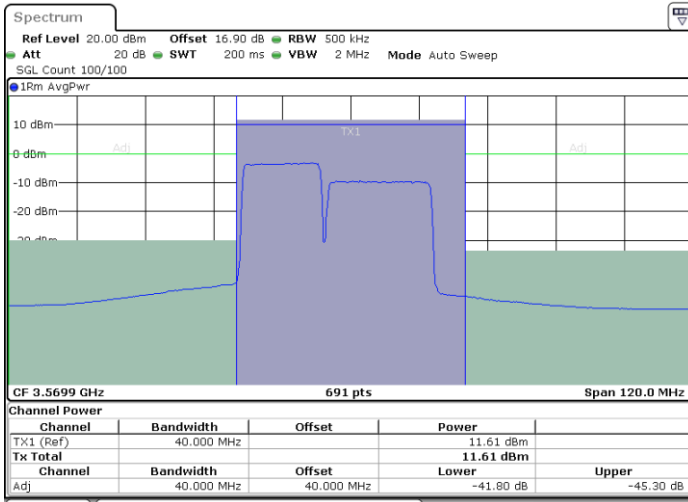

LTE Band 48C / 15MHz+20MHz

QPSK

Lowest Channel / 1RB0 and 1RB99

Lowest Channel / 1RB74 and 1RB0

Date: 30.OCT.2020 01:20:28

Date: 30.OCT.2020 01:21:09

Lowest Channel / FullRB

N/A