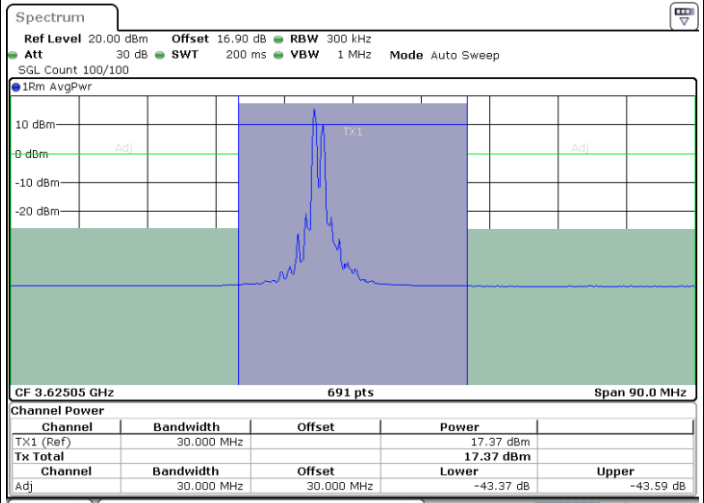

Highest Channel / 1RB0 and 1RB99

Highest Channel / 1RB24 and 1RB0

Date: 31.OCT.2020 01:17:40

Date: 31.OCT.2020 01:19:42

Highest Channel / FullIRB

N/A

Date: 31.OCT.2020 01:15:37

LTE Band 48C / 10MHz+20MHz

LTE Band 48C / 10MHz+20MHz

16QAM

Middle Channel / 1RB0 and 1RB99

Middle Channel / 1RB49 and 1RB0

Date: 30.OCT.2020 17:22:43

Date: 30.OCT.2020 17:24:45

Middle Channel / FullRB

N/A

Date: 30.OCT.2020 17:19:19

LTE Band 48C / 10MHz+20MHz

16QAM

Highest Channel / 1RB0 and 1RB99

Highest Channel / 1RB49 and 1RB0

Date: 30.OCT.2020 18:22:38

Date: 30.OCT.2020 18:26:01

Highest Channel / FullIRB