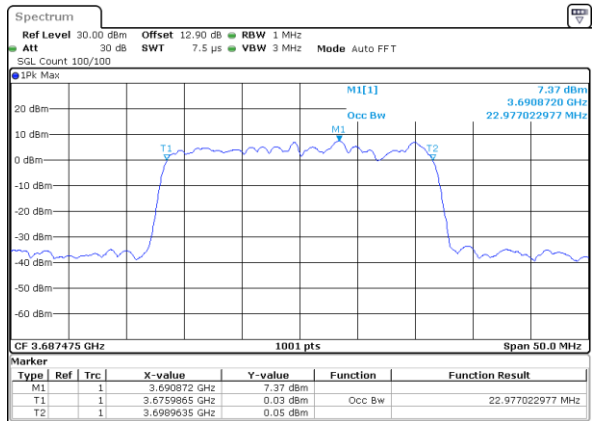

Date: 31.OCT.2020 00:34:43

Highest Channel / 10MHz+20MHz

Date: 30.OCT.2020 17:41:15

LTE Band 48C

256QAM

Lowest Channel / 15MHz+20MHz

Date: 30.OCT.2020 01:36:19

Lowest Channel / 20MHz+5MHz

Date: 30.OCT.2020 19:42:06

Middle Channel / 15MHz+20MHz

Date: 30.OCT.2020 09:57:58

Middle Channel / 20MHz+5MHz

Date: 30.OCT.2020 21:02:45

Highest Channel / 15MHz+20MHz

Date: 30.OCT.2020 10:24:17

Highest Channel / 20MHz+5MHz

Date: 30.OCT.2020 22:01:45

LTE Band 48C

16QAM

Lowest Channel / 20MHz+10MHz

Date: 30.OCT.2020 13:44:01

Lowest Channel / 20MHz+15MHz

Date: 29.OCT.2020 22:26:29

Middle Channel / 20MHz+10MHz

Date: 30.OCT.2020 13:53:28

Middle Channel / 20MHz+15MHz

Date: 29.OCT.2020 23:29:08

Highest Channel / 20MHz+10MHz

Date: 30.OCT.2020 15:30:55

Highest Channel / 20MHz+15MHz

Date: 30.OCT.2020 00:25:08

LTE Band 48C