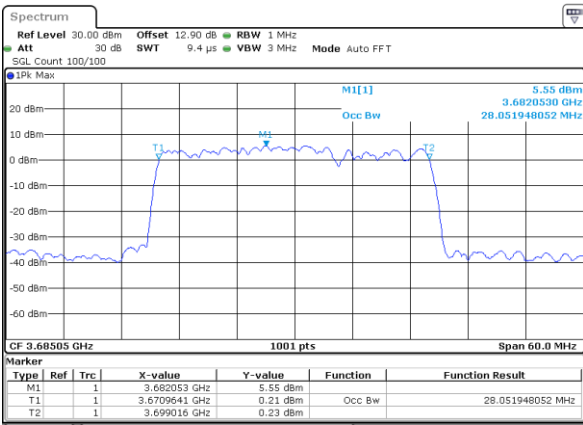

Highest Channel / 15MHz+20MHz

Date: 30.OCT.2020 10:23:10

Highest Channel / 20MHz+5MHz

Date: 30.OCT.2020 22:00:38

LTE Band 48C

64QAM

Lowest Channel / 20MHz+10MHz

Date: 30.OCT.2020 13:43:39

Lowest Channel / 20MHz+15MHz

Date: 29.OCT.2020 22:26:07

Middle Channel / 20MHz+10MHz

Date: 30.OCT.2020 13:53:06

Middle Channel / 20MHz+15MHz

Date: 29.OCT.2020 23:28:46

Highest Channel / 20MHz+10MHz

Date: 30.OCT.2020 15:29:48

Highest Channel / 20MHz+15MHz

Date: 30.OCT.2020 00:24:01

LTE Band 48C

64QAM

Lowest Channel / 20MHz+20MHz

N/A

Date: 29.OCT.2020 19:12:11

Middle Channel / 20MHz+20MHz