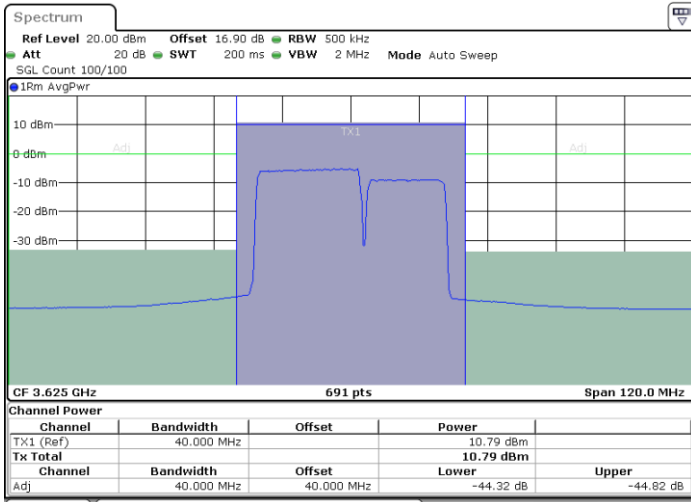

Middle Channel / FullRB

N/A

Date: 29.OCT.2020 23:18:25