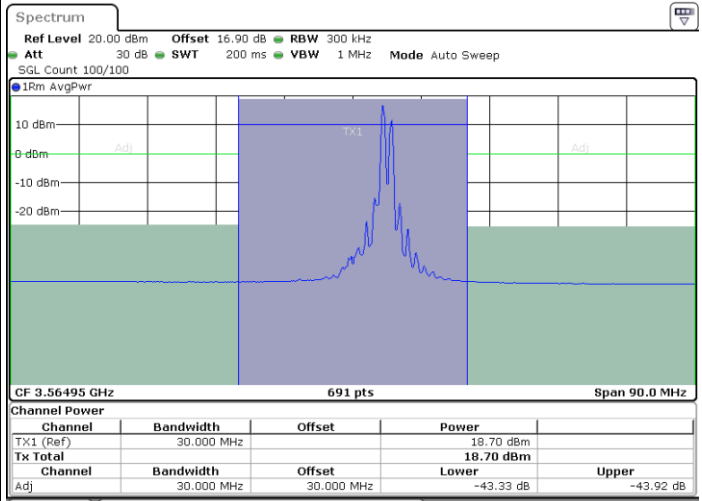

Middle Channel / 1RB0 and 1RB24

Middle Channel / 1RB99 and 1RB0

Date: 30.OCT.2020 20:49:10

Date: 30.OCT.2020 20:51:12

Middle Channel / FullRB

N/A

Date: 30.OCT.2020 20:47:08

LTE Band 48C / 20MHz+5MHz

16QAM

Highest Channel / 1RB0 and 1RB24

Highest Channel / 1RB99 and 1RB0

Highest Channel / FullIRB

N/A

LTE Band 48C / 20MHz+10MHz

16QAM

Lowest Channel / 1RB0 and 1RB49

Lowest Channel / 1RB99 and 1RB0

Date: 30.OCT.2020 12:33:19

Date: 30.OCT.2020 12:35:21

Lowest Channel / FullIRB

N/A

Date: 30.OCT.2020 12:29:54

LTE Band 48C / 20MHz+10MHz

16QAM