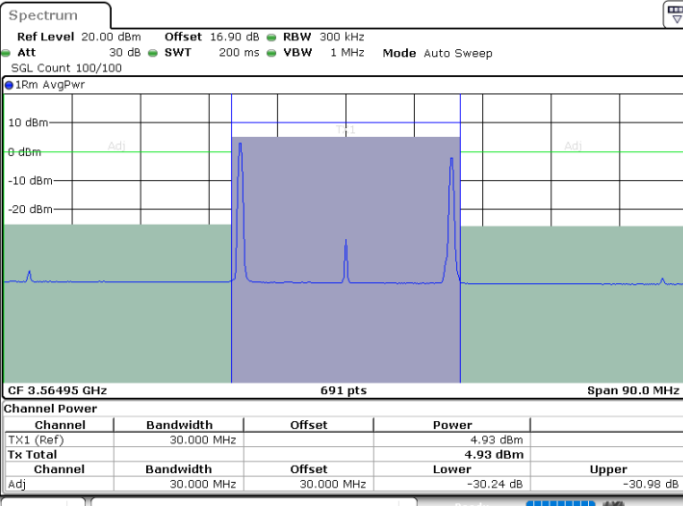

Date: 31.OCT.2020 00:17:50

Middle Channel / FullRB

N/A

Date: 31.OCT.2020 00:13:45

LTE Band 48C / 5MHz+20MHz

QPSK

Highest Channel / 1RB0 and 1RB99

Highest Channel / 1RB24 and 1RB0

Date: 31.OCT.2020 01:16:59

Date: 31.OCT.2020 01:20:23

Highest Channel / FullIRB

N/A

Date: 31.OCT.2020 01:16:18

LTE Band 48C / 10MHz+20MHz

QPSK

Lowest Channel / 1RB0 and 1RB99

Lowest Channel / 1RB49 and 1RB0

Date: 30.OCT.2020 16:26:39

Date: 30.OCT.2020 16:27:20

Lowest Channel / FullIRB

N/A

Date: 30.OCT.2020 16:21:54

LTE Band 48C / 10MHz+20MHz

QPSK