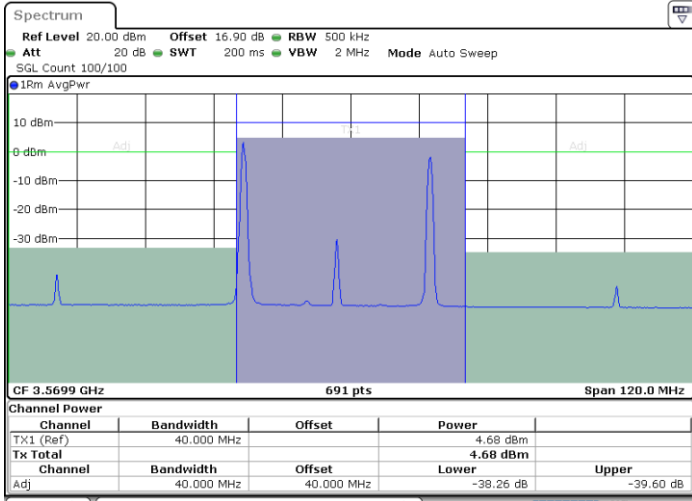

LTE Band 48C / 20MHz+10MHz

QPSK

Highest Channel / 1RB0 and 1RB49

Highest Channel / 1RB99 and 1RB0

Date: 30.OCT.2020 15:21:01

Date: 30.OCT.2020 15:25:47

Highest Channel / FullIRB

N/A

Date: 30.OCT.2020 15:20:21

LTE Band 48C / 20MHz+15MHz

QPSK

Lowest Channel / 1RB0 and 1RB74

Lowest Channel / 1RB99 and 1RB0

Date: 29.OCT.2020 22:21:50

Date: 29.OCT.2020 22:22:31

Lowest Channel / FullIRB