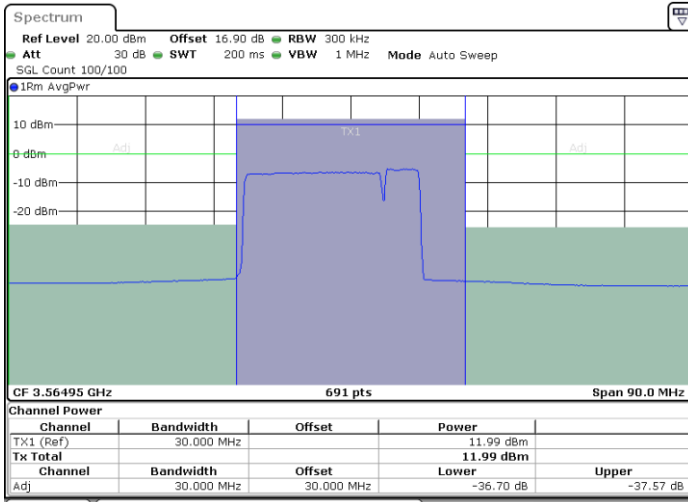

Date: 30.OCT.2020 11:07:37

Date: 30.OCT.2020 11:11:01

Highest Channel / FullIRB

N/A

Date: 30.OCT.2020 11:05:34

LTE Band 48C / 20MHz+5MHz

16QAM

Lowest Channel / 1RB0 and 1RB24

Lowest Channel / 1RB99 and 1RB0

Date: 30.OCT.2020 19:25:50

Date: 30.OCT.2020 19:27:52

Lowest Channel / FullIRB

N/A

Date: 30.OCT.2020 19:23:48

LTE Band 48C / 20MHz+5MHz

16QAM

Middle Channel / 1RB0 and 1RB24

Middle Channel / 1RB99 and 1RB0

Date: 30.OCT.2020 20:49:10

Date: 30.OCT.2020 20:51:12

Middle Channel / FullRB

N/A

Date: 30.OCT.2020 20:47:08

LTE Band 48C / 20MHz+5MHz