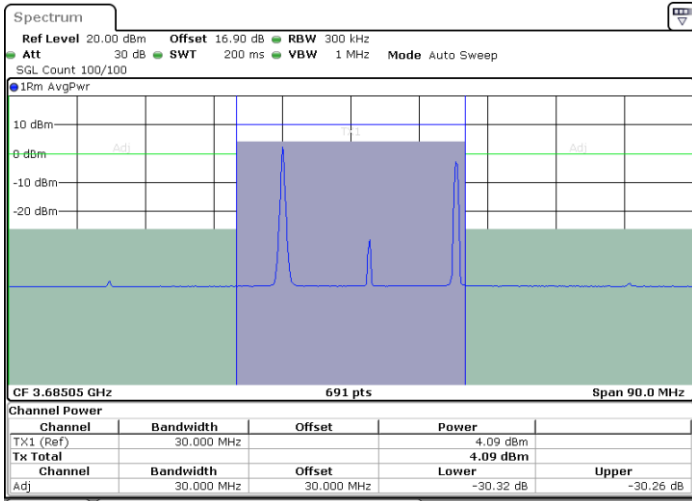

Date: 30.OCT.2020 20:49:51

Date: 30.OCT.2020 20:50:31

Middle Channel / FullRB

N/A

Date: 30.OCT.2020 20:46:27

LTE Band 48C / 20MHz+5MHz

QPSK

Highest Channel / 1RB0 and 1RB24

Highest Channel / 1RB99 and 1RB0

Date: 30.OCT.2020 21:53:25

Date: 30.OCT.2020 21:56:48

Highest Channel / FullIRB

N/A

Date: 30.OCT.2020 21:52:44

LTE Band 48C / 20MHz+10MHz

QPSK