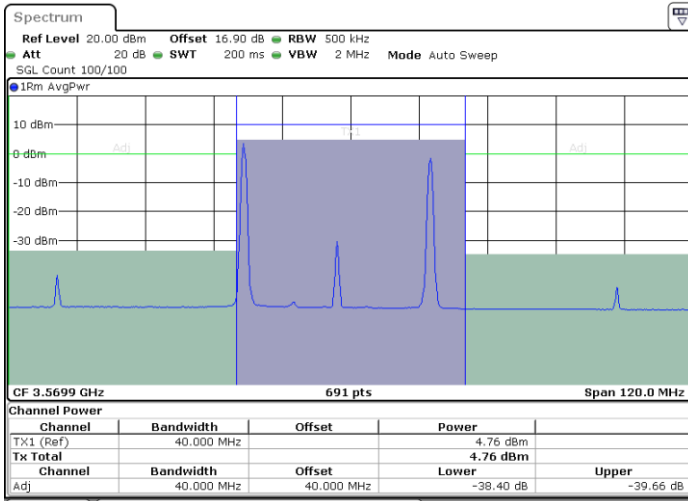

LTE Band 48C / 15MHz+20MHz

QPSK

Lowest Channel / 1RB0 and 1RB99

Lowest Channel / 1RB74 and 1RB0

Date: 30.OCT.2020 01:20:28

Date: 30.OCT.2020 01:21:09