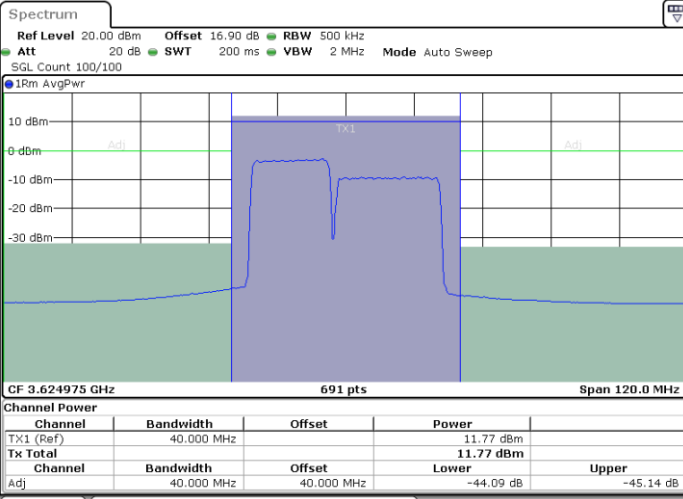

Lowest Channel / FullIRB

N/A

Date: 30.OCT.2020 01:16:21

LTE Band 48C / 15MHz+20MHz

16QAM

Middle Channel / 1RB0 and 1RB99

Middle Channel / 1RB74 and 1RB0

Date: 30.OCT.2020 10:43:56

Date: 30.OCT.2020 10:45:59

Middle Channel / FullRB

N/A

Date: 30.OCT.2020 10:40:30

LTE Band 48C / 15MHz+20MHz

16QAM

Highest Channel / 1RB0 and 1RB99

Highest Channel / 1RB74 and 1RB0