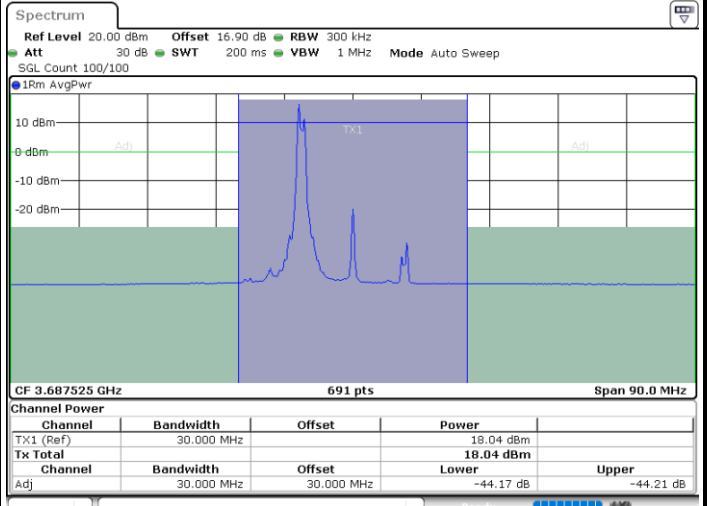

Date: 31.OCT.2020 00:17:50

Middle Channel / FullRB

N/A

Date: 31.OCT.2020 00:13:45

LTE Band 48C / 5MHz+20MHz

QPSK

Highest Channel / 1RB0 and 1RB99

Highest Channel / 1RB24 and 1RB0

Date: 31.OCT.2020 01:16:59

Date: 31.OCT.2020 01:20:23

Highest Channel / FullIRB

N/A

Date: 31.OCT.2020 01:16:18

LTE Band 48C / 10MHz+20MHz

QPSK

Lowest Channel / 1RB0 and 1RB99