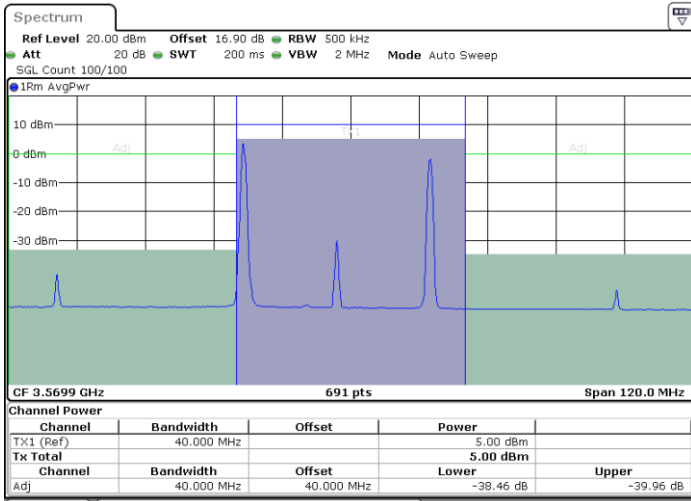

Middle Channel / 1RB0 and 1RB49

Middle Channel / 1RB99 and 1RB0

Date: 30.OCT.2020 14:35:07

Date: 30.OCT.2020 14:37:09

Middle Channel / FullRB

N/A

Date: 30.OCT.2020 14:31:43

LTE Band 48C / 20MHz+10MHz

16QAM

Highest Channel / 1RB0 and 1RB49

Highest Channel / 1RB99 and 1RB0

Date: 30.OCT.2020 15:21:42

Date: 30.OCT.2020 15:25:06

Highest Channel / FullRB

N/A

Date: 30.OCT.2020 15:19:40

LTE Band 48C / 20MHz+15MHz

16QAM

Lowest Channel / 1RB0 and 1RB74

Lowest Channel / 1RB99 and 1RB0

Date: 29.OCT.2020 22:21:09

Date: 29.OCT.2020 22:23:12

Lowest Channel / FullIRB

N/A