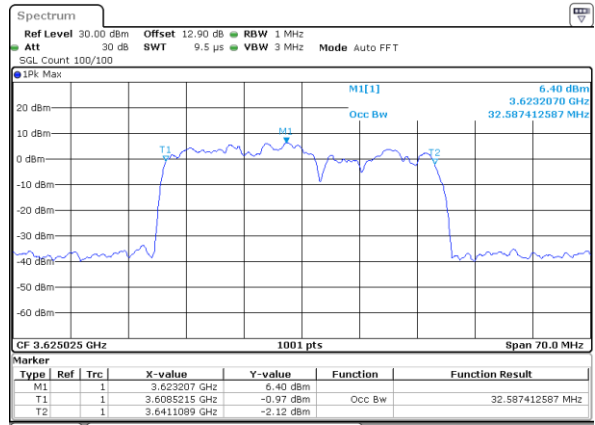

Highest Channel / 15MHz+20MHz

Date: 30.OCT.2020 10:23:10

Highest Channel / 20MHz+5MHz

Date: 30.OCT.2020 22:00:38

LTE Band 48C

64QAM

Lowest Channel / 20MHz+10MHz

Date: 30.OCT.2020 13:43:39

Lowest Channel / 20MHz+15MHz

Date: 29.OCT.2020 22:26:07

Middle Channel / 20MHz+10MHz

Date: 30.OCT.2020 13:53:06

Middle Channel / 20MHz+15MHz

Date: 29.OCT.2020 23:28:46

Highest Channel / 20MHz+10MHz

Date: 30.OCT.2020 15:29:48

Highest Channel / 20MHz+15MHz

Date: 30.OCT.2020 00:24:01

LTE Band 48C

64QAM

Lowest Channel / 20MHz+20MHz

N/A

Date: 29.OCT.2020 19:12:11

Middle Channel / 20MHz+20MHz

N/A

Date: 29.OCT.2020 20:09:12

Highest Channel / 20MHz+20MHz

N/A

Date: 29.OCT.2020 21:18:47

LTE Band 48C

256QAM

Lowest Channel / 5MHz+20MHz