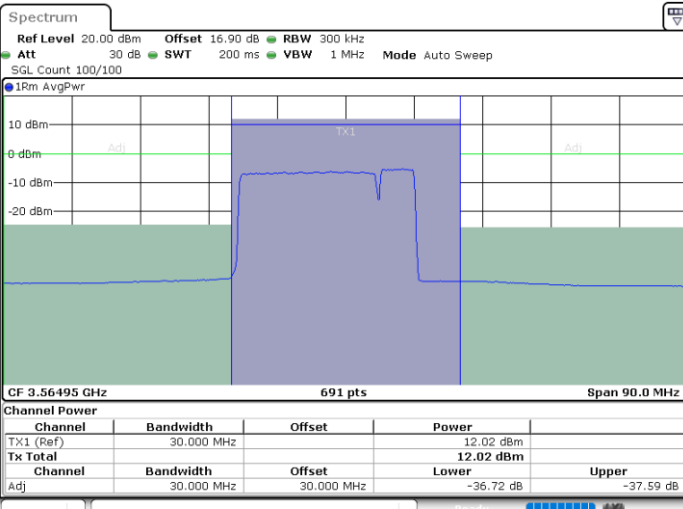

N/A

Date: 30.OCT.2020 10:39:48

LTE Band 48C / 15MHz+20MHz

QPSK

Highest Channel / 1RB0 and 1RB99

Highest Channel / 1RB74 and 1RB0

Date: 30.OCT.2020 11:06:56

Date: 30.OCT.2020 11:11:42

Highest Channel / FullIRB

N/A

Date: 30.OCT.2020 11:06:15

LTE Band 48C / 20MHz+5MHz

QPSK

Lowest Channel / 1RB0 and 1RB24

Lowest Channel / 1RB99 and 1RB0

Date: 30.OCT.2020 19:26:31

Date: 30.OCT.2020 19:27:11

Lowest Channel / FullIRB

N/A

Date: 30.OCT.2020 19:23:07

LTE Band 48C / 20MHz+5MHz

QPSK

Middle Channel / 1RB0 and 1RB24

Middle Channel / 1RB99 and 1RB0