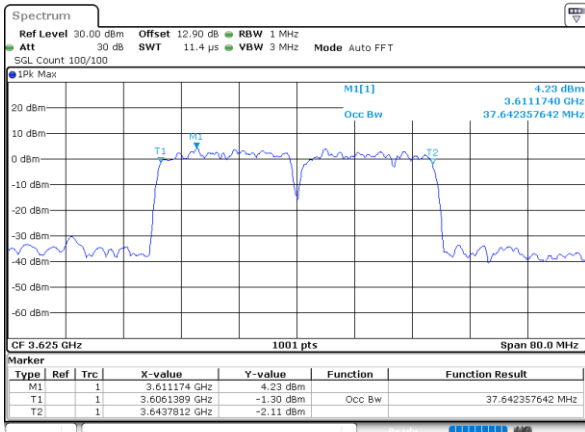

Date: 30.OCT.2020 13:53:28

Middle Channel / 20MHz+15MHz

Date: 29.OCT.2020 23:29:08

Highest Channel / 20MHz+10MHz

Date: 30.OCT.2020 15:30:55

Highest Channel / 20MHz+15MHz

Date: 30.OCT.2020 00:25:08

LTE Band 48C

256QAM

Lowest Channel / 20MHz+20MHz

N/A

Date: 29.OCT.2020 19:12:34

Middle Channel / 20MHz+20MHz

N/A

Date: 29.OCT.2020 20:09:34

Highest Channel / 20MHz+20MHz

N/A

Date: 29.OCT.2020 21:19:54

ACLR

LTE Band 48C / 5MHz+20MHz

QPSK

Middle Channel / 1RB0 and 1RB99

Middle Channel / 1RB24 and 1RB0

Date: 31.OCT.2020 00:17:09