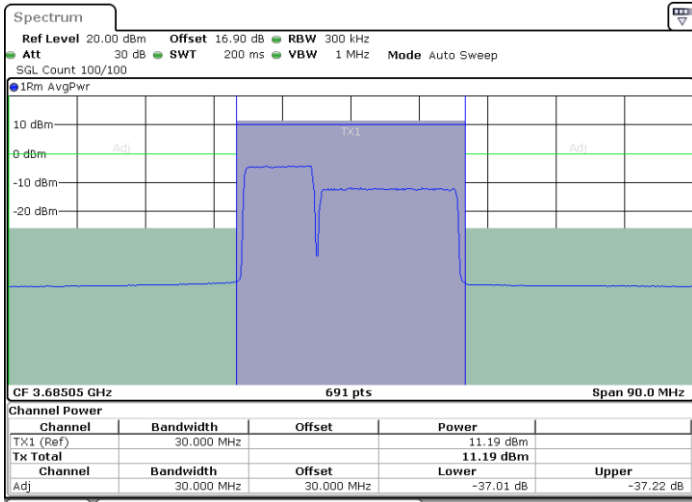

Date: 30.OCT.2020 17:19:19

LTE Band 48C / 10MHz+20MHz

16QAM

Highest Channel / 1RB0 and 1RB99

Highest Channel / 1RB49 and 1RB0

Date: 30.OCT.2020 18:22:38

Date: 30.OCT.2020 18:26:01

Highest Channel / FullIRB

N/A

Date: 30.OCT.2020 18:20:36

LTE Band 48C / 15MHz+20MHz

16QAM

Lowest Channel / 1RB0 and 1RB99

Lowest Channel / 1RB74 and 1RB0

Date: 30.OCT.2020 01:19:47

Date: 30.OCT.2020 01:32:37