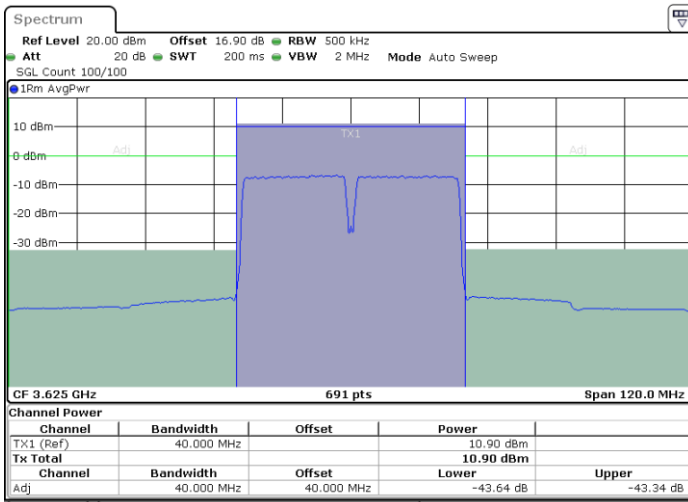

Middle Channel / 1RB99 and 1RB0

Date: 29.OCT.2020 20:04:25

Date: 29.OCT.2020 20:05:06

Middle Channel / FullIRB

N/A

Date: 29.OCT.2020 19:59:36

LTE Band 48C / 20MHz+20MHz

QPSK

Highest Channel / 1RB0 and 1RB99

Highest Channel / 1RB99 and 1RB0

Highest Channel / FullIRB

N/A

LTE Band 48C / 5MHz+20MHz

16QAM

Lowest Channel / 1RB0 and 1RB99

Lowest Channel / 1RB24 and 1RB0