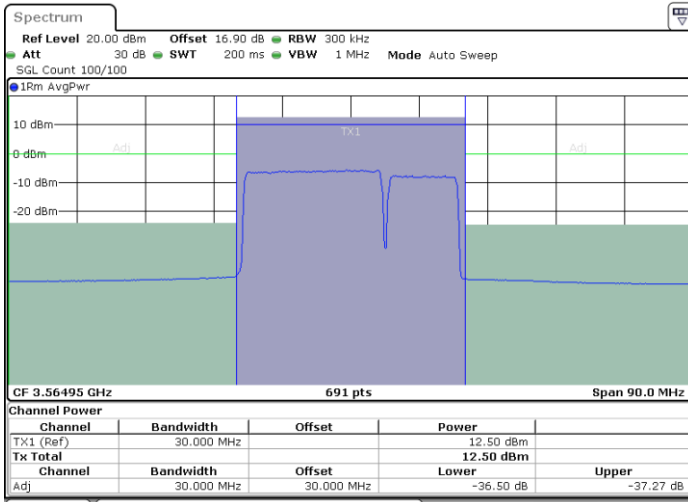

16QAM

Highest Channel / 1RB0 and 1RB24

Highest Channel / 1RB99 and 1RB0

Highest Channel / FullIRB

N/A

LTE Band 48C / 20MHz+10MHz

16QAM

Lowest Channel / 1RB0 and 1RB49

Lowest Channel / 1RB99 and 1RB0

Date: 30.OCT.2020 12:33:19

Date: 30.OCT.2020 12:35:21

Lowest Channel / FullIRB

N/A

Date: 30.OCT.2020 12:29:54

LTE Band 48C / 20MHz+10MHz

16QAM

Middle Channel / 1RB0 and 1RB49

Middle Channel / 1RB99 and 1RB0

Date: 30.OCT.2020 14:35:07

Date: 30.OCT.2020 14:37:09

Middle Channel / FullRB

N/A

Date: 30.OCT.2020 14:31:43

LTE Band 48C / 20MHz+10MHz