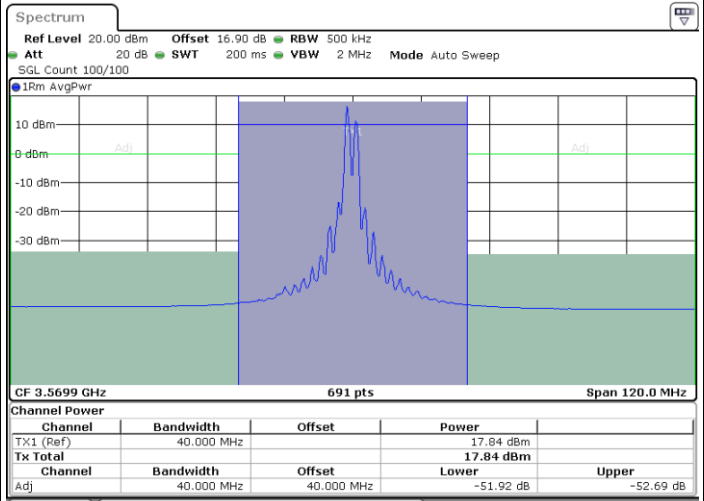

LTE Band 48C / 20MHz+15MHz

16QAM

Lowest Channel / 1RB0 and 1RB74

Lowest Channel / 1RB99 and 1RB0

Date: 29.OCT.2020 22:21:09

Date: 29.OCT.2020 22:23:12

Lowest Channel / FullIRB

N/A

Date: 29.OCT.2020 22:17:43

LTE Band 48C / 20MHz+15MHz

16QAM

Middle Channel / 1RB0 and 1RB74

Middle Channel / 1RB99 and 1RB0

Date: 29.OCT.2020 23:21:51

Date: 29.OCT.2020 23:23:55

Middle Channel / FullRB