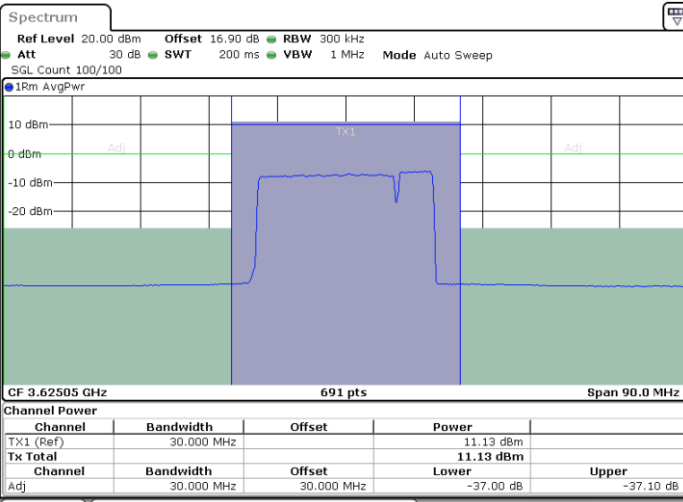

Highest Channel / FullIRB

N/A

Date: 30.OCT.2020 11:06:15

LTE Band 48C / 20MHz+5MHz

QPSK

Lowest Channel / 1RB0 and 1RB24

Lowest Channel / 1RB99 and 1RB0

Date: 30.OCT.2020 19:26:31

Date: 30.OCT.2020 19:27:11

Lowest Channel / FullIRB

N/A

Date: 30.OCT.2020 19:23:07

LTE Band 48C / 20MHz+5MHz

QPSK

Middle Channel / 1RB0 and 1RB24

Middle Channel / 1RB99 and 1RB0

Date: 30.OCT.2020 20:49:51

Date: 30.OCT.2020 20:50:31

Middle Channel / FullRB

N/A

Date: 30.OCT.2020 20:46:27

LTE Band 48C / 20MHz+5MHz

QPSK

Highest Channel / 1RB0 and 1RB24