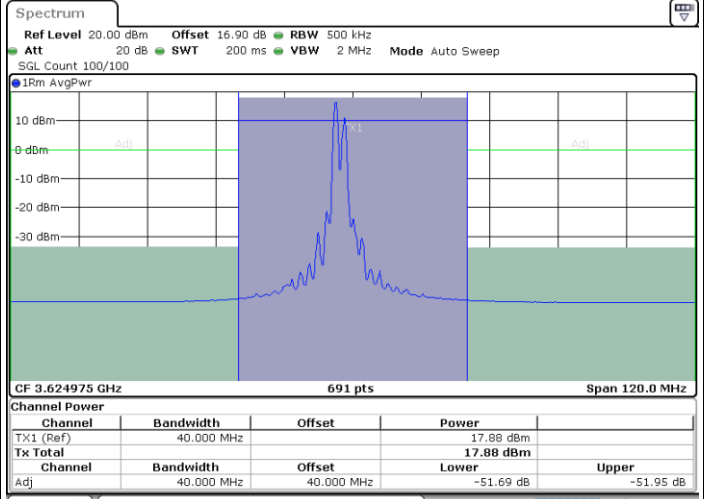

Lowest Channel / FullIRB

N/A

Date: 30.OCT.2020 01:16:21

LTE Band 48C / 15MHz+20MHz

16QAM

Middle Channel / 1RB0 and 1RB99

Middle Channel / 1RB74 and 1RB0

Date: 30.OCT.2020 10:43:56

Date: 30.OCT.2020 10:45:59

Middle Channel / FullRB

N/A

Date: 30.OCT.2020 10:40:30

LTE Band 48C / 15MHz+20MHz

16QAM

Highest Channel / 1RB0 and 1RB99

Highest Channel / 1RB74 and 1RB0