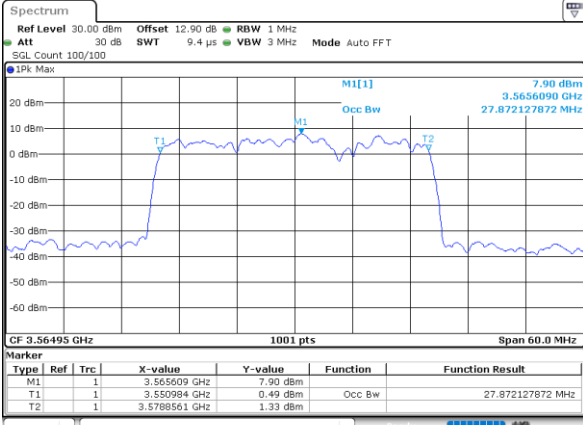

Highest Channel / 15MHz+20MHz

Date: 30.OCT.2020 10:23:10

Highest Channel / 20MHz+5MHz

Date: 30.OCT.2020 22:00:38

LTE Band 48C

64QAM

Lowest Channel / 20MHz+10MHz

Date: 30.OCT.2020 13:43:39

Lowest Channel / 20MHz+15MHz

Date: 29.OCT.2020 22:26:07

Middle Channel / 20MHz+10MHz

Date: 30.OCT.2020 13:53:06

Middle Channel / 20MHz+15MHz

Date: 29.OCT.2020 23:28:46

Highest Channel / 20MHz+10MHz

Date: 30.OCT.2020 15:29:48