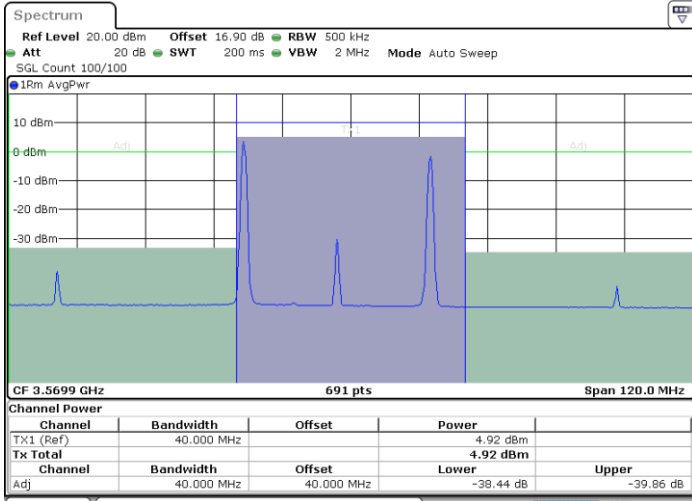

Date: 30.OCT.2020 17:19:19

LTE Band 48C / 10MHz+20MHz

16QAM

Highest Channel / 1RB0 and 1RB99

Highest Channel / 1RB49 and 1RB0

Date: 30.OCT.2020 18:22:38

Date: 30.OCT.2020 18:26:01

Highest Channel / FullIRB

N/A

Date: 30.OCT.2020 18:20:36

LTE Band 48C / 15MHz+20MHz

16QAM

Lowest Channel / 1RB0 and 1RB99

Lowest Channel / 1RB74 and 1RB0

Date: 30.OCT.2020 01:19:47

Date: 30.OCT.2020 01:32:37