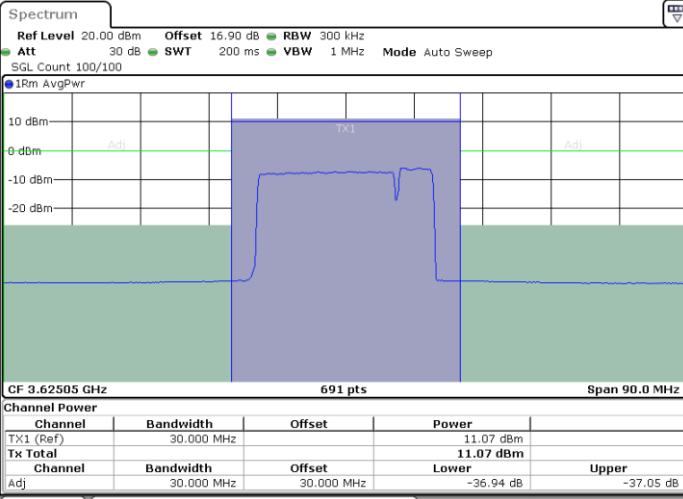

Middle Channel / 1RB0 and 1RB24

Middle Channel / 1RB99 and 1RB0

Date: 30.OCT.2020 20:49:10

Date: 30.OCT.2020 20:51:12

Middle Channel / FullRB

N/A

Date: 30.OCT.2020 20:47:08

LTE Band 48C / 20MHz+5MHz

16QAM

Highest Channel / 1RB0 and 1RB24

Highest Channel / 1RB99 and 1RB0

Highest Channel / FullIRB

N/A

LTE Band 48C / 20MHz+10MHz

16QAM

Lowest Channel / 1RB0 and 1RB49