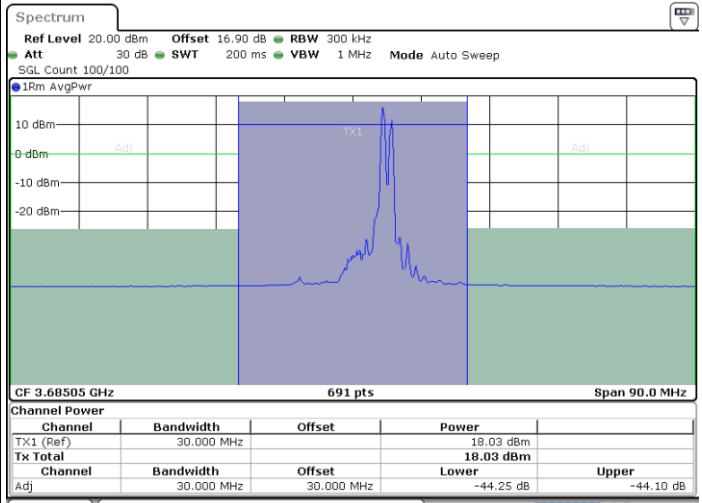

Lowest Channel / 1RB0 and 1RB49

Lowest Channel / 1RB99 and 1RB0

Date: 30.OCT.2020 12:33:59

Date: 30.OCT.2020 12:34:40

Lowest Channel / FullIRB

N/A

Date: 30.OCT.2020 12:29:13

LTE Band 48C / 20MHz+10MHz

LTE Band 48C / 20MHz+10MHz

QPSK

Highest Channel / 1RB0 and 1RB49

Highest Channel / 1RB99 and 1RB0

Date: 30.OCT.2020 15:21:01

Date: 30.OCT.2020 15:25:47

Highest Channel / FullIRB

N/A