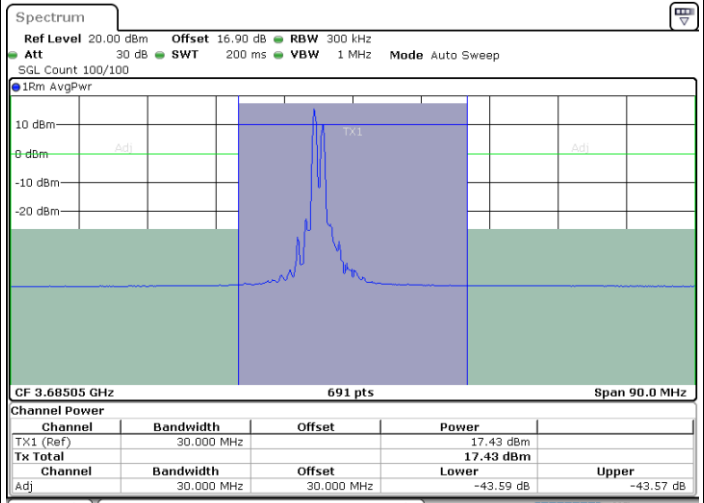

Date: 30.OCT.2020 17:19:19

LTE Band 48C / 10MHz+20MHz

16QAM

Highest Channel / 1RB0 and 1RB99

Highest Channel / 1RB49 and 1RB0

Date: 30.OCT.2020 18:22:38

Date: 30.OCT.2020 18:26:01

Highest Channel / FullIRB

N/A

Date: 30.OCT.2020 18:20:36

LTE Band 48C / 15MHz+20MHz

16QAM

Lowest Channel / 1RB0 and 1RB99

Lowest Channel / 1RB74 and 1RB0

Date: 30.OCT.2020 01:19:47

Date: 30.OCT.2020 01:32:37