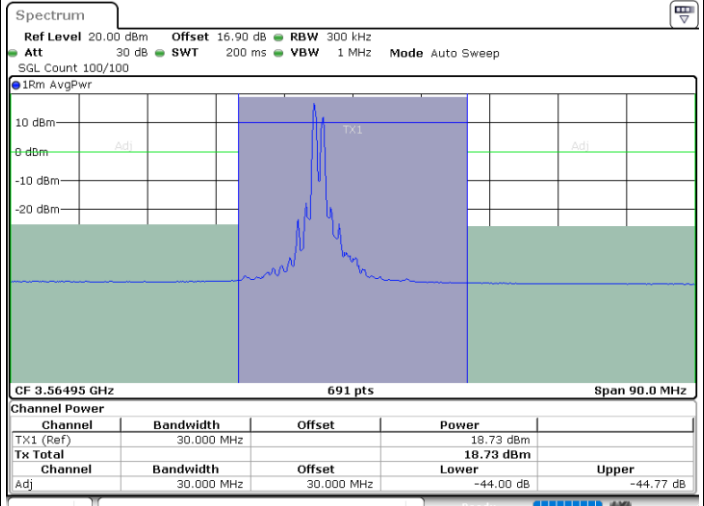

Date: 31.OCT.2020 00:17:50

Middle Channel / FullRB

N/A

Date: 31.OCT.2020 00:13:45

LTE Band 48C / 5MHz+20MHz

QPSK

Highest Channel / 1RB0 and 1RB99

Highest Channel / 1RB24 and 1RB0

Date: 31.OCT.2020 01:16:59

Date: 31.OCT.2020 01:20:23

Highest Channel / FullIRB

N/A

Date: 31.OCT.2020 01:16:18

LTE Band 48C / 10MHz+20MHz

QPSK

Lowest Channel / 1RB0 and 1RB99

Lowest Channel / 1RB49 and 1RB0

Date: 30.OCT.2020 16:26:39

Date: 30.OCT.2020 16:27:20

Lowest Channel / FullIRB

N/A

Date: 30.OCT.2020 16:21:54

LTE Band 48C / 10MHz+20MHz

QPSK