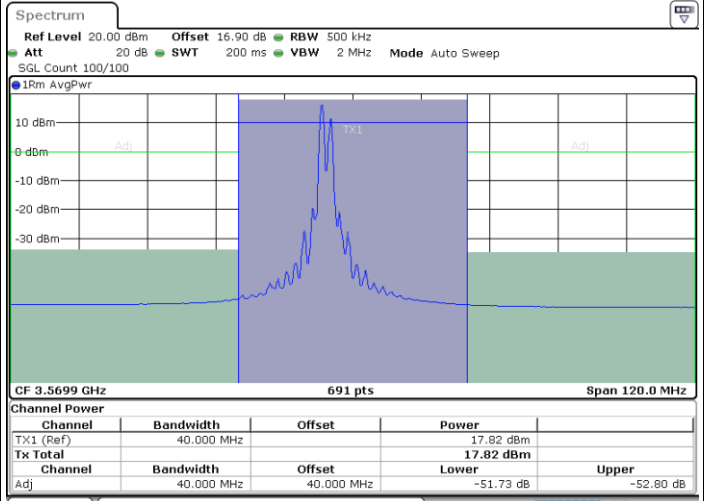

Date: 30.OCT.2020 17:19:19

LTE Band 48C / 10MHz+20MHz

16QAM

Highest Channel / 1RB0 and 1RB99

Highest Channel / 1RB49 and 1RB0

Date: 30.OCT.2020 18:22:38

Date: 30.OCT.2020 18:26:01

Highest Channel / FullIRB

N/A

Date: 30.OCT.2020 18:20:36

LTE Band 48C / 15MHz+20MHz

16QAM

Lowest Channel / 1RB0 and 1RB99

Lowest Channel / 1RB74 and 1RB0

Date: 30.OCT.2020 01:19:47

Date: 30.OCT.2020 01:32:37

Lowest Channel / FullIRB

N/A

Date: 30.OCT.2020 01:16:21

LTE Band 48C / 15MHz+20MHz

16QAM

Middle Channel / 1RB0 and 1RB99

Middle Channel / 1RB74 and 1RB0

Date: 30.OCT.2020 10:43:56