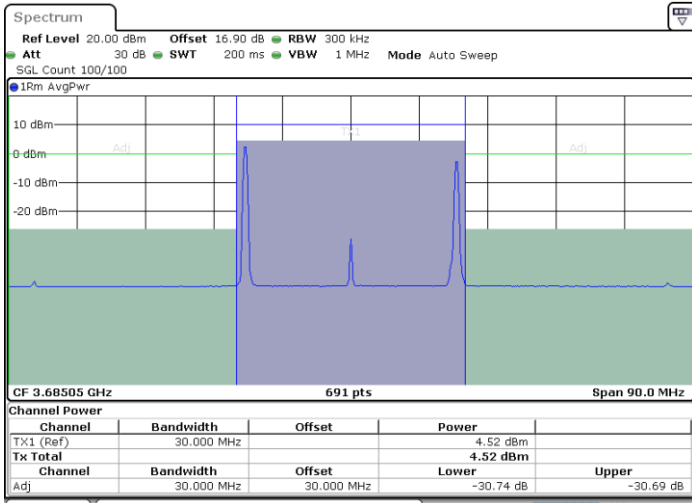

Date: 30.OCT.2020 17:19:19

LTE Band 48C / 10MHz+20MHz

16QAM

Highest Channel / 1RB0 and 1RB99

Highest Channel / 1RB49 and 1RB0

Date: 30.OCT.2020 18:22:38

Date: 30.OCT.2020 18:26:01

Highest Channel / FullIRB

N/A

Date: 30.OCT.2020 18:20:36

LTE Band 48C / 15MHz+20MHz

16QAM

Lowest Channel / 1RB0 and 1RB99

Lowest Channel / 1RB74 and 1RB0

Date: 30.OCT.2020 01:19:47

Date: 30.OCT.2020 01:32:37