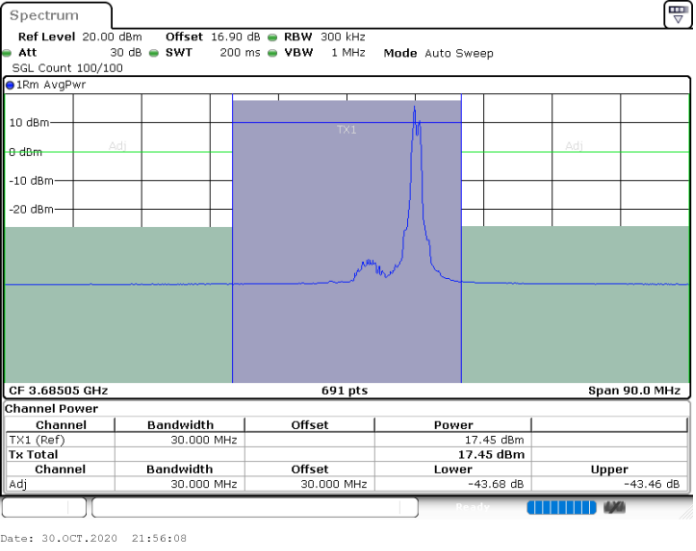

Lowest Channel / 1RB99 and 1RB0

Date: 30.OCT.2020 19:25:50

Date: 30.OCT.2020 19:27:52

Lowest Channel / FullIRB

N/A

Date: 30.OCT.2020 19:23:48

LTE Band 48C / 20MHz+5MHz

16QAM

Middle Channel / 1RB0 and 1RB24

Middle Channel / 1RB99 and 1RB0

Date: 30.OCT.2020 20:49:10

Date: 30.OCT.2020 20:51:12

Middle Channel / FullRB

N/A

Date: 30.OCT.2020 20:47:08

LTE Band 48C / 20MHz+5MHz

16QAM

Highest Channel / 1RB0 and 1RB24

Highest Channel / 1RB99 and 1RB0

Highest Channel / FullIRB

N/A

LTE Band 48C / 20MHz+10MHz

16QAM

Lowest Channel / 1RB0 and 1RB49