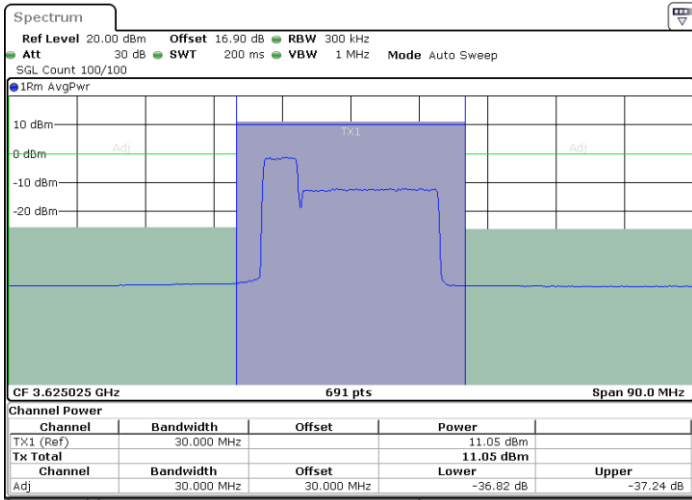

Middle Channel / 1RB24 and 1RB0

Date: 31.OCT.2020 00:16:29

Date: 31.OCT.2020 00:18:31

Middle Channel / FullRB

N/A

Date: 31.OCT.2020 00:14:26

LTE Band 48C / 5MHz+20MHz

16QAM

Highest Channel / 1RB0 and 1RB99

Highest Channel / 1RB24 and 1RB0

Date: 31.OCT.2020 01:17:40

Date: 31.OCT.2020 01:19:42

Highest Channel / FullIRB

N/A

Date: 31.OCT.2020 01:15:37

LTE Band 48C / 10MHz+20MHz