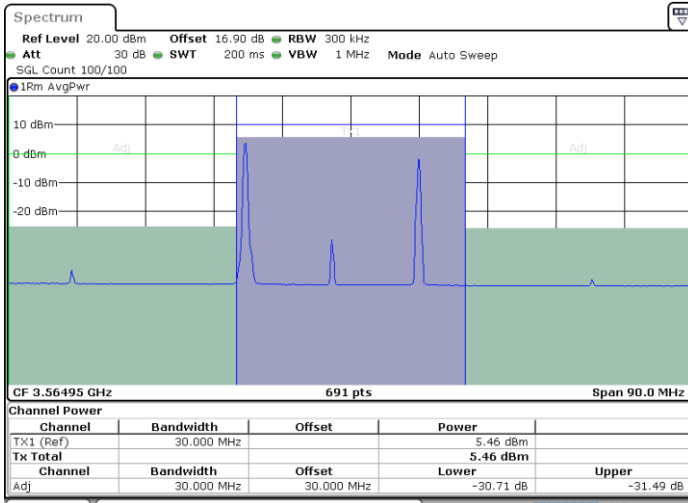

Date: 30.OCT.2020 10:45:59

Middle Channel / FullRB

N/A

Date: 30.OCT.2020 10:40:30

LTE Band 48C / 15MHz+20MHz

16QAM

Highest Channel / 1RB0 and 1RB99

Highest Channel / 1RB74 and 1RB0

Date: 30.OCT.2020 11:07:37

Date: 30.OCT.2020 11:11:01

Highest Channel / FullIRB

N/A

Date: 30.OCT.2020 11:05:34

LTE Band 48C / 20MHz+5MHz

16QAM

Lowest Channel / 1RB0 and 1RB24

Lowest Channel / 1RB99 and 1RB0

Date: 30.OCT.2020 19:25:50

Date: 30.OCT.2020 19:27:52

Lowest Channel / FullIRB

N/A

Date: 30.OCT.2020 19:23:48

LTE Band 48C / 20MHz+5MHz

16QAM