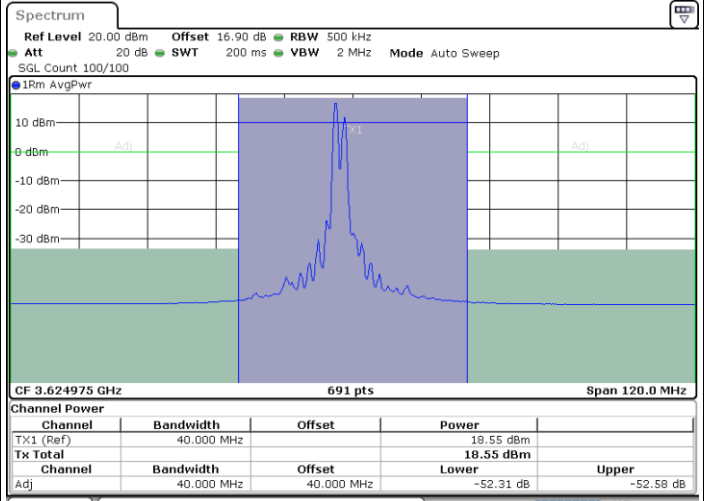

LTE Band 48C / 15MHz+20MHz

QPSK

Lowest Channel / 1RB0 and 1RB99

Lowest Channel / 1RB74 and 1RB0

Date: 30.OCT.2020 01:20:28

Date: 30.OCT.2020 01:21:09

Lowest Channel / FullRB

N/A

Date: 30.OCT.2020 01:15:40

LTE Band 48C / 15MHz+20MHz

QPSK

Middle Channel / 1RB0 and 1RB99

Middle Channel / 1RB74 and 1RB0

Date: 30.OCT.2020 10:44:37

Date: 30.OCT.2020 10:45:18

Middle Channel / FullRB

N/A

Date: 30.OCT.2020 10:39:48

LTE Band 48C / 15MHz+20MHz

QPSK

Highest Channel / 1RB0 and 1RB99

Highest Channel / 1RB74 and 1RB0

Date: 30.OCT.2020 11:06:56

Date: 30.OCT.2020 11:11:42