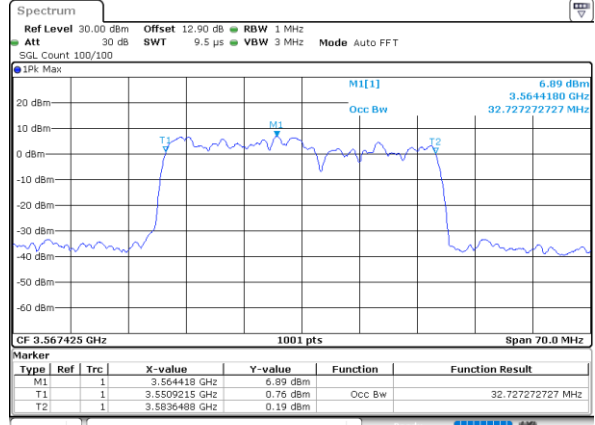

Highest Channel / 15MHz+20MHz

Date: 30.OCT.2020 10:23:10

Highest Channel / 20MHz+5MHz

Date: 30.OCT.2020 22:00:38

LTE Band 48C

64QAM

Lowest Channel / 20MHz+10MHz

Date: 30.OCT.2020 13:43:39

Lowest Channel / 20MHz+15MHz

Date: 29.OCT.2020 22:26:07

Middle Channel / 20MHz+10MHz

Date: 30.OCT.2020 13:53:06

Middle Channel / 20MHz+15MHz

Date: 29.OCT.2020 23:28:46

Highest Channel / 20MHz+10MHz

Date: 30.OCT.2020 15:29:48

Highest Channel / 20MHz+15MHz

Date: 30.OCT.2020 00:24:01

LTE Band 48C

64QAM

Lowest Channel / 20MHz+20MHz

N/A

Date: 29.OCT.2020 19:12:11

Middle Channel / 20MHz+20MHz