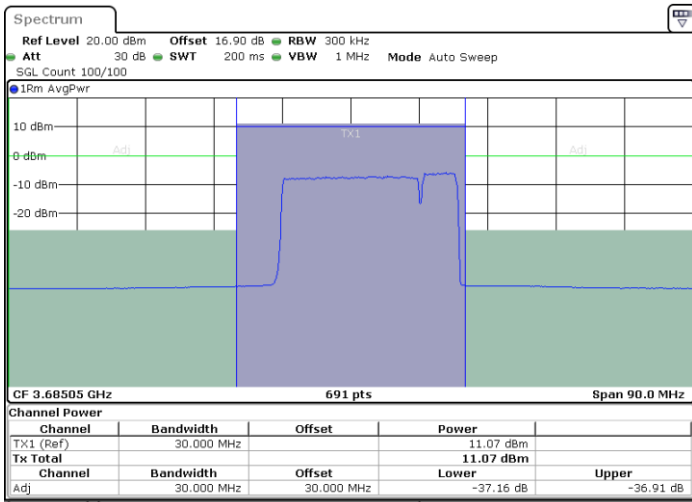

Date: 30.OCT.2020 20:49:51

Date: 30.OCT.2020 20:50:31

Middle Channel / FullRB

N/A

Date: 30.OCT.2020 20:46:27

LTE Band 48C / 20MHz+5MHz

QPSK

Highest Channel / 1RB0 and 1RB24

Highest Channel / 1RB99 and 1RB0

Date: 30.OCT.2020 21:53:25

Date: 30.OCT.2020 21:56:48

Highest Channel / FullIRB

N/A

Date: 30.OCT.2020 21:52:44

LTE Band 48C / 20MHz+10MHz

QPSK

Lowest Channel / 1RB0 and 1RB49

Lowest Channel / 1RB99 and 1RB0

Date: 30.OCT.2020 12:33:59

Date: 30.OCT.2020 12:34:40

Lowest Channel / FullIRB

N/A

Date: 30.OCT.2020 12:29:13

LTE Band 48C / 20MHz+10MHz