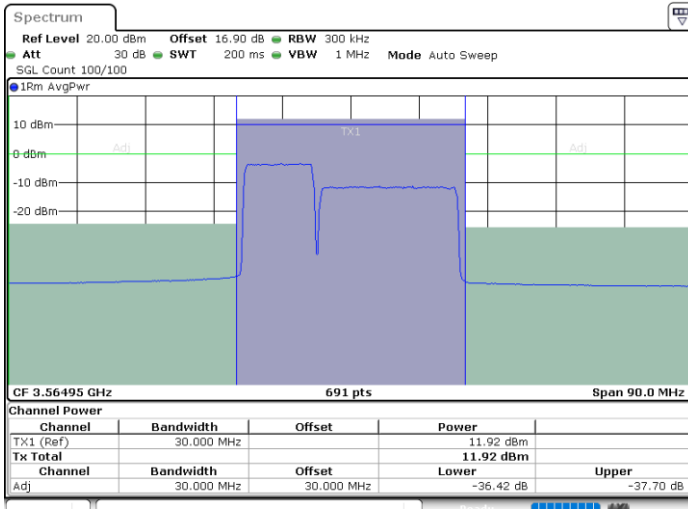

Highest Channel / 1RB0 and 1RB99

Highest Channel / 1RB24 and 1RB0

Date: 31.OCT.2020 01:17:40

Date: 31.OCT.2020 01:19:42

Highest Channel / FullIRB

N/A

Date: 31.OCT.2020 01:15:37

LTE Band 48C / 10MHz+20MHz

16QAM

Lowest Channel / 1RB0 and 1RB99

Lowest Channel / 1RB49 and 1RB0

Date: 30.OCT.2020 16:25:59

Date: 30.OCT.2020 16:28:01

Lowest Channel / FullIRB

N/A

Date: 30.OCT.2020 16:22:34