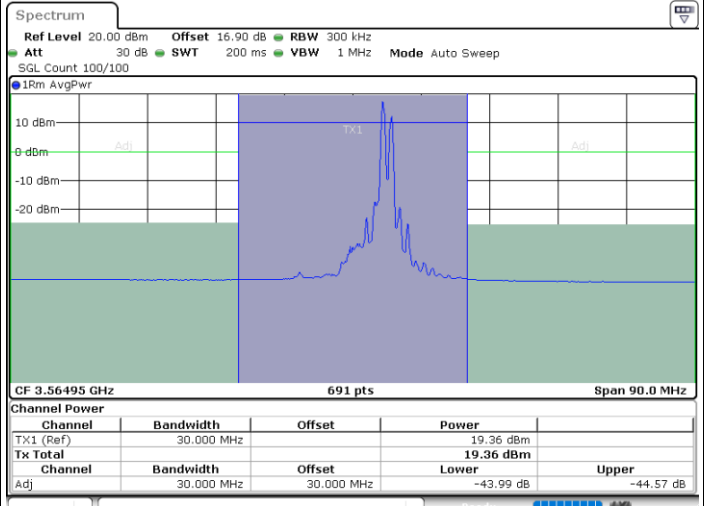

Date: 30.OCT.2020 20:49:51

Date: 30.OCT.2020 20:50:31

Middle Channel / FullRB

N/A

Date: 30.OCT.2020 20:46:27

LTE Band 48C / 20MHz+5MHz

QPSK

Highest Channel / 1RB0 and 1RB24

Highest Channel / 1RB99 and 1RB0

Date: 30.OCT.2020 21:53:25

Date: 30.OCT.2020 21:56:48

Highest Channel / FullIRB

N/A

Date: 30.OCT.2020 21:52:44

LTE Band 48C / 20MHz+10MHz

QPSK

Lowest Channel / 1RB0 and 1RB49

Lowest Channel / 1RB99 and 1RB0

Date: 30.OCT.2020 12:33:59

Date: 30.OCT.2020 12:34:40

Lowest Channel / FullIRB

N/A

Date: 30.OCT.2020 12:29:13

LTE Band 48C / 20MHz+10MHz