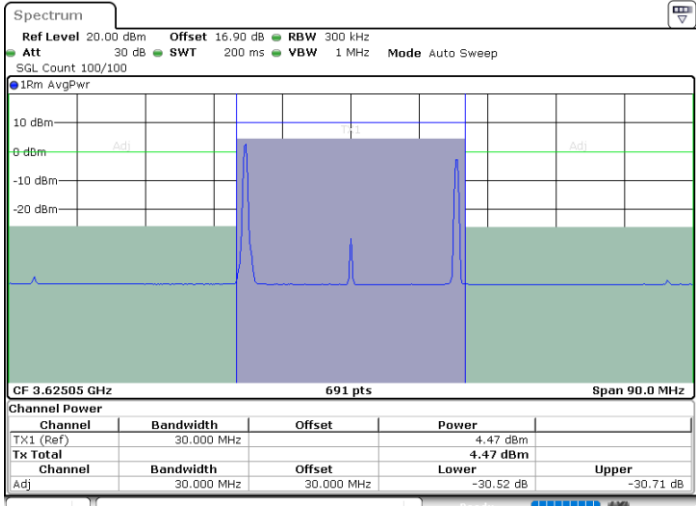

16QAM

Highest Channel / 1RB0 and 1RB24

Highest Channel / 1RB99 and 1RB0

Highest Channel / FullIRB

N/A

LTE Band 48C / 20MHz+10MHz

16QAM

Lowest Channel / 1RB0 and 1RB49

Lowest Channel / 1RB99 and 1RB0

Date: 30.OCT.2020 12:33:19

Date: 30.OCT.2020 12:35:21

Lowest Channel / FullIRB

N/A

Date: 30.OCT.2020 12:29:54

LTE Band 48C / 20MHz+10MHz

16QAM

Middle Channel / 1RB0 and 1RB49

Middle Channel / 1RB99 and 1RB0

Date: 30.OCT.2020 14:35:07

Date: 30.OCT.2020 14:37:09

Middle Channel / FullRB

N/A

Date: 30.OCT.2020 14:31:43

LTE Band 48C / 20MHz+10MHz