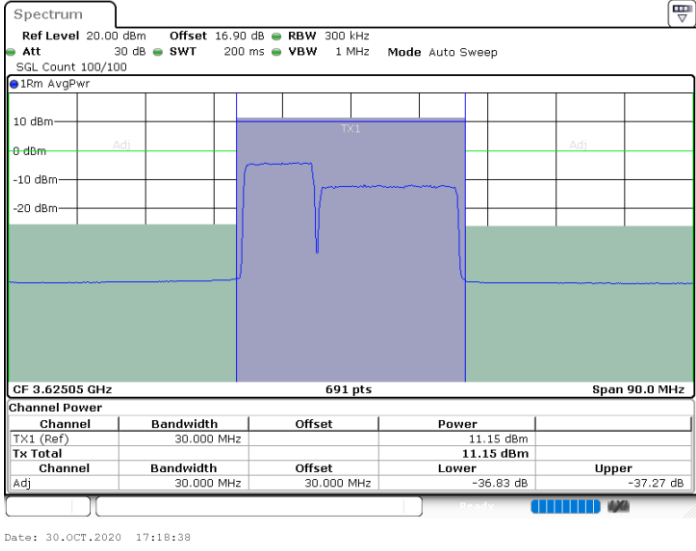

Lowest Channel / 1RB49 and 1RB0

Date: 30.OCT.2020 16:26:39

Date: 30.OCT.2020 16:27:20

Lowest Channel / FullIRB

N/A

Date: 30.OCT.2020 16:21:54

LTE Band 48C / 10MHz+20MHz

QPSK

Middle Channel / 1RB0 and 1RB99

Middle Channel / 1RB49 and 1RB0

Date: 30.OCT.2020 17:23:24

Date: 30.OCT.2020 17:24:04

Middle Channel / FullRB

N/A

Date: 30.OCT.2020 17:18:38

LTE Band 48C / 10MHz+20MHz

QPSK

Highest Channel / 1RB0 and 1RB99

Highest Channel / 1RB49 and 1RB0

Date: 30.OCT.2020 18:21:57

Date: 30.OCT.2020 18:26:42

Highest Channel / FullIRB

N/A

Date: 30.OCT.2020 18:21:17