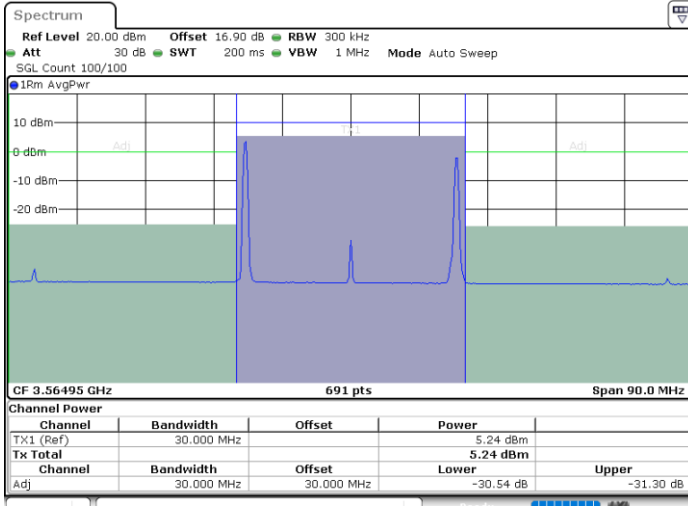

LTE Band 48C / 10MHz+20MHz

16QAM

Lowest Channel / 1RB0 and 1RB99

Lowest Channel / 1RB49 and 1RB0

Date: 30.OCT.2020 16:25:59