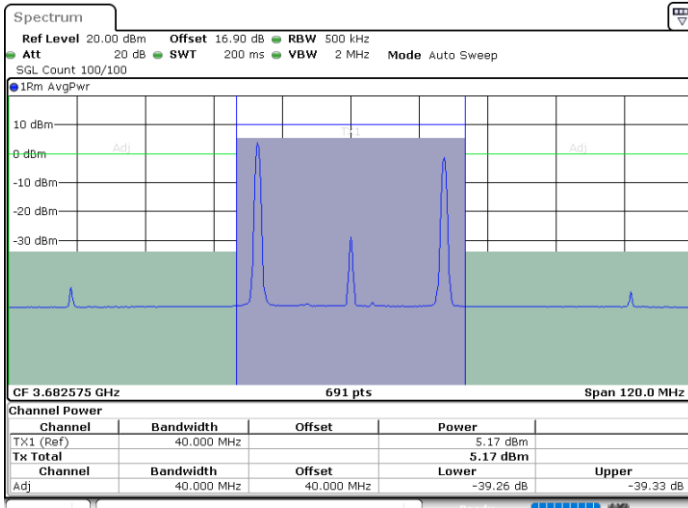

Date: 30.OCT.2020 10:45:59

Middle Channel / FullRB

N/A

Date: 30.OCT.2020 10:40:30

LTE Band 48C / 15MHz+20MHz

16QAM

Highest Channel / 1RB0 and 1RB99

Highest Channel / 1RB74 and 1RB0

Date: 30.OCT.2020 11:07:37

Date: 30.OCT.2020 11:11:01

Highest Channel / FullIRB

N/A

Date: 30.OCT.2020 11:05:34

LTE Band 48C / 20MHz+5MHz

16QAM

Lowest Channel / 1RB0 and 1RB24