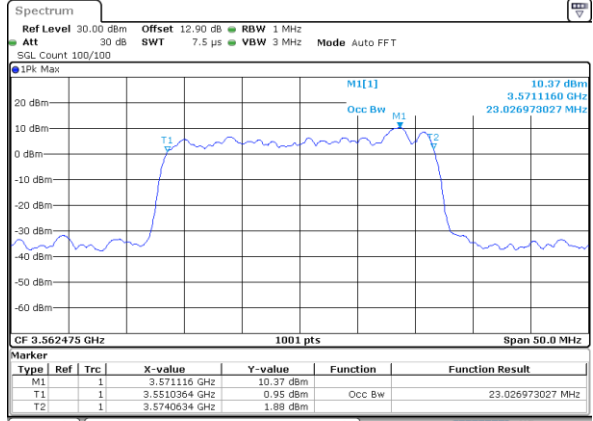

Date: 30.OCT.2020 23:26:17

Lowest Channel / 10MHz+20MHz

Date: 30.OCT.2020 15:43:14

Middle Channel / 5MHz+20MHz

Date: 31.OCT.2020 00:27:07

Middle Channel / 10MHz+20MHz

Date: 30.OCT.2020 17:28:56

Highest Channel / 5MHz+20MHz

Date: 31.OCT.2020 00:34:43

Highest Channel / 10MHz+20MHz

Date: 30.OCT.2020 17:41:15

LTE Band 48C

256QAM

Lowest Channel / 15MHz+20MHz

Date: 30.OCT.2020 01:36:19

Lowest Channel / 20MHz+5MHz

Date: 30.OCT.2020 19:42:06

Middle Channel / 15MHz+20MHz

Date: 30.OCT.2020 09:57:58

Middle Channel / 20MHz+5MHz

Date: 30.OCT.2020 21:02:45

Highest Channel / 15MHz+20MHz

Date: 30.OCT.2020 10:24:17

Highest Channel / 20MHz+5MHz

Date: 30.OCT.2020 22:01:45

LTE Band 48C

16QAM

Lowest Channel / 20MHz+10MHz

Date: 30.OCT.2020 13:44:01

Lowest Channel / 20MHz+15MHz

Date: 29.OCT.2020 22:26:29

Middle Channel / 20MHz+10MHz