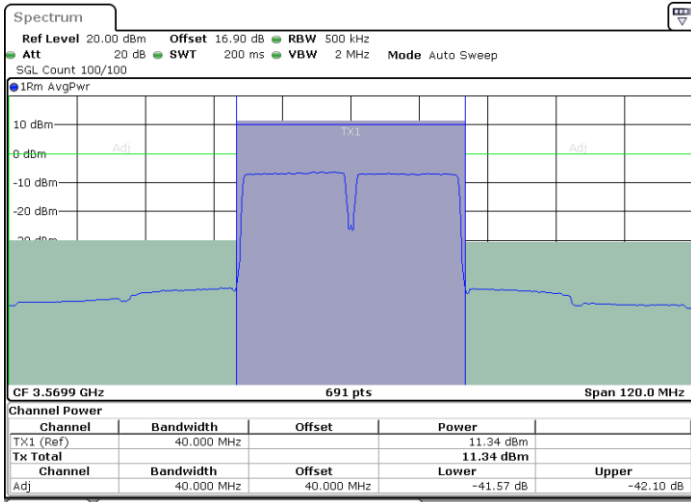

Middle Channel / FullRB

N/A

Date: 29.OCT.2020 23:17:43

LTE Band 48C / 20MHz+15MHz

QPSK

Highest Channel / 1RB0 and 1RB74

Highest Channel / 1RB99 and 1RB0

Date: 30.OCT.2020 00:17:00

Date: 30.OCT.2020 00:21:46

Highest Channel / FullIRB

N/A

Date: 30.OCT.2020 00:16:19

LTE Band 48C / 20MHz+20MHz

QPSK

Lowest Channel / 1RB0 and 1RB99

Lowest Channel / 1RB99 and 1RB0

Date: 29.OCT.2020 18:07:18

Date: 29.OCT.2020 18:07:59

Lowest Channel / FullIRB

N/A

Date: 29.OCT.2020 18:02:29

LTE Band 48C / 20MHz+20MHz

QPSK

MiddleChannel / 1RB0 and 1RB99