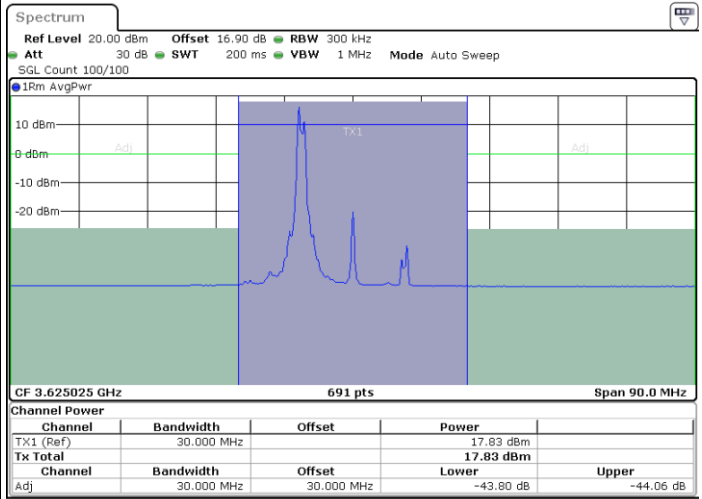

N/A

Date: 29.OCT.2020 21:19:54

ACLR

LTE Band 48C / 5MHz+20MHz

QPSK

Middle Channel / 1RB0 and 1RB99

Middle Channel / 1RB24 and 1RB0

Date: 31.OCT.2020 00:17:09

Date: 31.OCT.2020 00:17:50

Middle Channel / FullRB

N/A

Date: 31.OCT.2020 00:13:45

LTE Band 48C / 5MHz+20MHz

QPSK

Highest Channel / 1RB0 and 1RB99

Highest Channel / 1RB24 and 1RB0