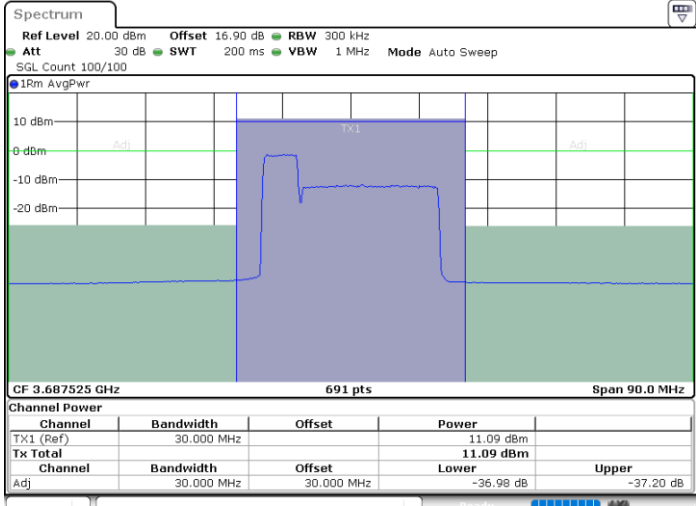

Date: 31.OCT.2020 00:17:50

Middle Channel / FullRB

N/A

Date: 31.OCT.2020 00:13:45

LTE Band 48C / 5MHz+20MHz

QPSK

Highest Channel / 1RB0 and 1RB99

Highest Channel / 1RB24 and 1RB0

Date: 31.OCT.2020 01:16:59

Date: 31.OCT.2020 01:20:23

Highest Channel / FullIRB

N/A

Date: 31.OCT.2020 01:16:18

LTE Band 48C / 10MHz+20MHz

QPSK

Lowest Channel / 1RB0 and 1RB99