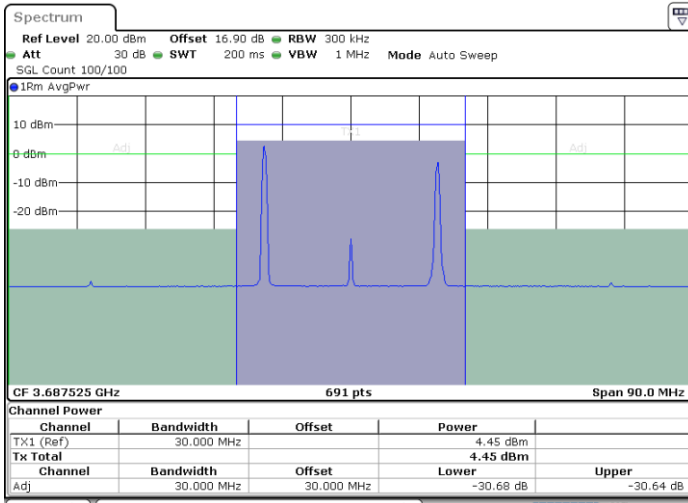

Middle Channel / 1RB24 and 1RB0

Date: 31.OCT.2020 00:16:29

Date: 31.OCT.2020 00:18:31

Middle Channel / FullRB

N/A

Date: 31.OCT.2020 00:14:26

LTE Band 48C / 5MHz+20MHz

16QAM

Highest Channel / 1RB0 and 1RB99

Highest Channel / 1RB24 and 1RB0

Date: 31.OCT.2020 01:17:40

Date: 31.OCT.2020 01:19:42

Highest Channel / FullIRB

N/A

Date: 31.OCT.2020 01:15:37

LTE Band 48C / 10MHz+20MHz