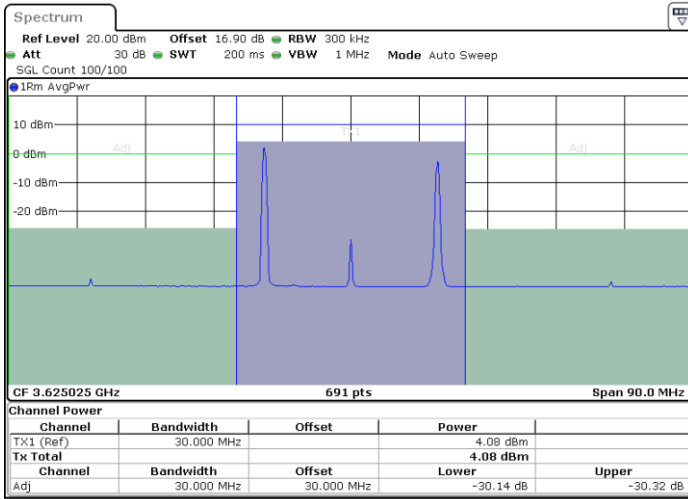

N/A

Date: 29.OCT.2020 21:19:54

ACLR

LTE Band 48C / 5MHz+20MHz

QPSK

Middle Channel / 1RB0 and 1RB99

Middle Channel / 1RB24 and 1RB0

Date: 31.OCT.2020 00:17:09

Date: 31.OCT.2020 00:17:50

Middle Channel / FullRB

N/A

Date: 31.OCT.2020 00:13:45

LTE Band 48C / 5MHz+20MHz

QPSK

Highest Channel / 1RB0 and 1RB99

Highest Channel / 1RB24 and 1RB0