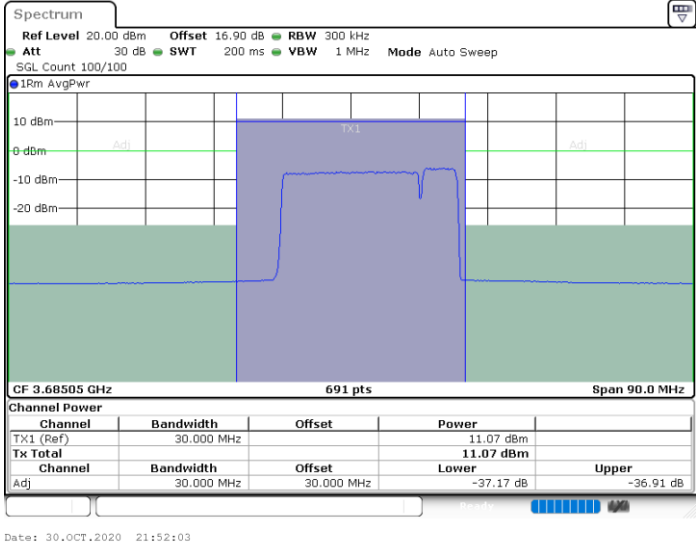

Middle Channel / 1RB0 and 1RB24

Middle Channel / 1RB99 and 1RB0

Date: 30.OCT.2020 20:49:10

Date: 30.OCT.2020 20:51:12

Middle Channel / FullRB

N/A

Date: 30.OCT.2020 20:47:08

LTE Band 48C / 20MHz+5MHz

16QAM

Highest Channel / 1RB0 and 1RB24

Highest Channel / 1RB99 and 1RB0

Highest Channel / FullIRB

N/A

LTE Band 48C / 20MHz+10MHz

16QAM

Lowest Channel / 1RB0 and 1RB49

Lowest Channel / 1RB99 and 1RB0

Date: 30.OCT.2020 12:33:19

Date: 30.OCT.2020 12:35:21

Lowest Channel / FullIRB

N/A

Date: 30.OCT.2020 12:29:54

LTE Band 48C / 20MHz+10MHz

16QAM