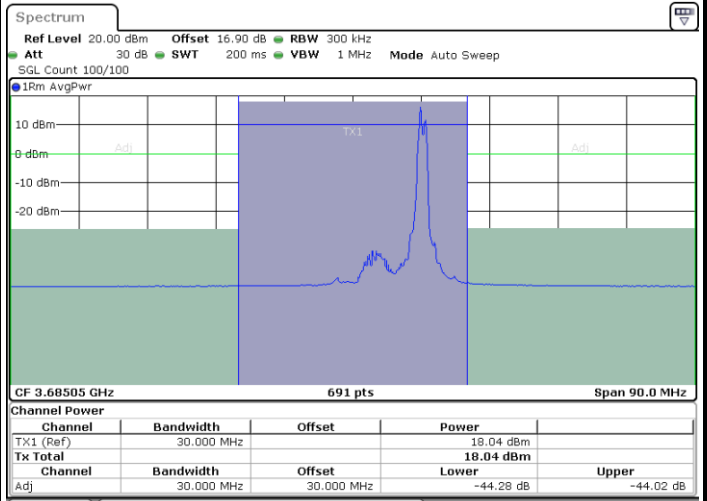

Date: 30.OCT.2020 19:27:11

Lowest Channel / FullIRB

N/A

Date: 30.OCT.2020 19:23:07

LTE Band 48C / 20MHz+5MHz

QPSK

Middle Channel / 1RB0 and 1RB24

Middle Channel / 1RB99 and 1RB0

Date: 30.OCT.2020 20:49:51

Date: 30.OCT.2020 20:50:31

Middle Channel / FullRB

N/A

Date: 30.OCT.2020 20:46:27

LTE Band 48C / 20MHz+5MHz

QPSK

Highest Channel / 1RB0 and 1RB24

Highest Channel / 1RB99 and 1RB0

Date: 30.OCT.2020 21:53:25

Date: 30.OCT.2020 21:56:48

Highest Channel / FullIRB

N/A

Date: 30.OCT.2020 21:52:44

LTE Band 48C / 20MHz+10MHz

QPSK