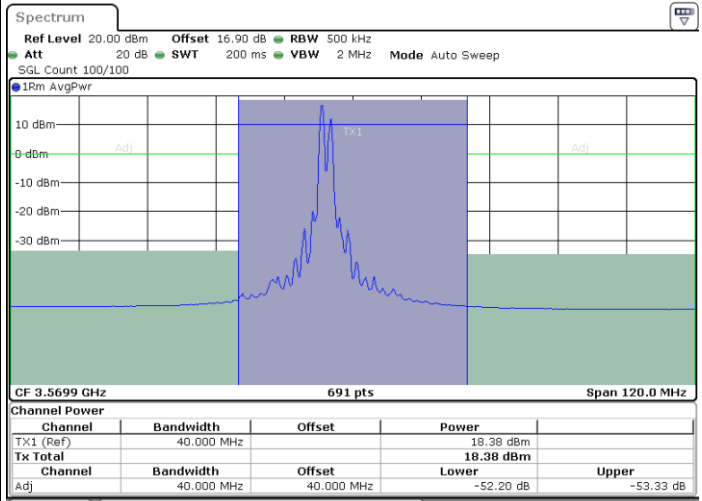

QPSK

Highest Channel / 1RB0 and 1RB99

Highest Channel / 1RB49 and 1RB0

Date: 30.OCT.2020 18:21:57

Date: 30.OCT.2020 18:26:42

Highest Channel / FullIRB

N/A

Date: 30.OCT.2020 18:21:17

LTE Band 48C / 15MHz+20MHz

QPSK

Lowest Channel / 1RB0 and 1RB99

Lowest Channel / 1RB74 and 1RB0

Date: 30.OCT.2020 01:20:28

Date: 30.OCT.2020 01:21:09

Lowest Channel / FullRB

N/A