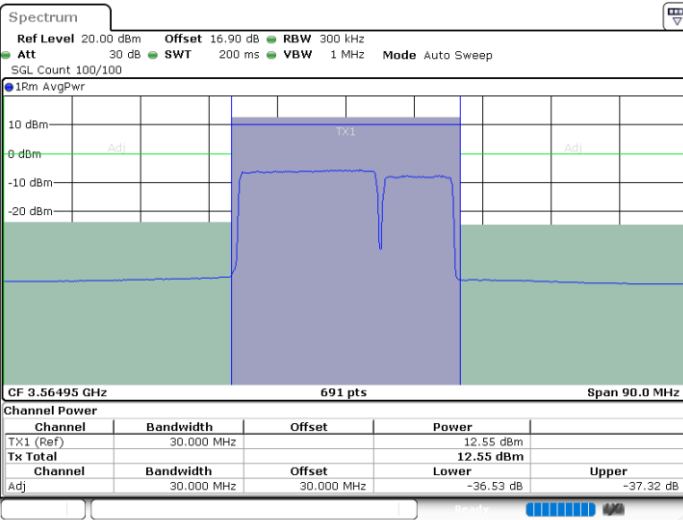

Highest Channel / 1RB99 and 1RB0

Date: 30.OCT.2020 21:53:25

Date: 30.OCT.2020 21:56:48

Highest Channel / FullIRB

N/A

Date: 30.OCT.2020 21:52:44

LTE Band 48C / 20MHz+10MHz

QPSK

Lowest Channel / 1RB0 and 1RB49

Lowest Channel / 1RB99 and 1RB0

Date: 30.OCT.2020 12:33:59

Date: 30.OCT.2020 12:34:40

Lowest Channel / FullIRB

N/A

Date: 30.OCT.2020 12:29:13

LTE Band 48C / 20MHz+10MHz