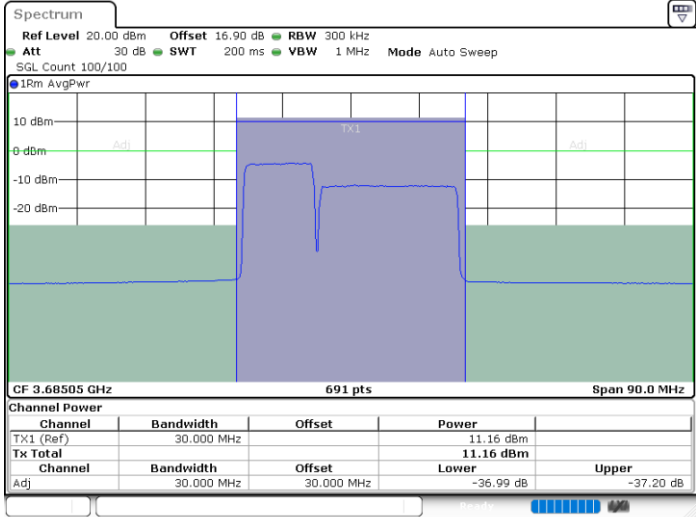

QPSK

Highest Channel / 1RB0 and 1RB99

Highest Channel / 1RB49 and 1RB0

Date: 30.OCT.2020 18:21:57

Date: 30.OCT.2020 18:26:42

Highest Channel / FullIRB

N/A

Date: 30.OCT.2020 18:21:17

LTE Band 48C / 15MHz+20MHz

QPSK

Lowest Channel / 1RB0 and 1RB99

Lowest Channel / 1RB74 and 1RB0

Date: 30.OCT.2020 01:20:28

Date: 30.OCT.2020 01:21:09

Lowest Channel / FullRB

N/A