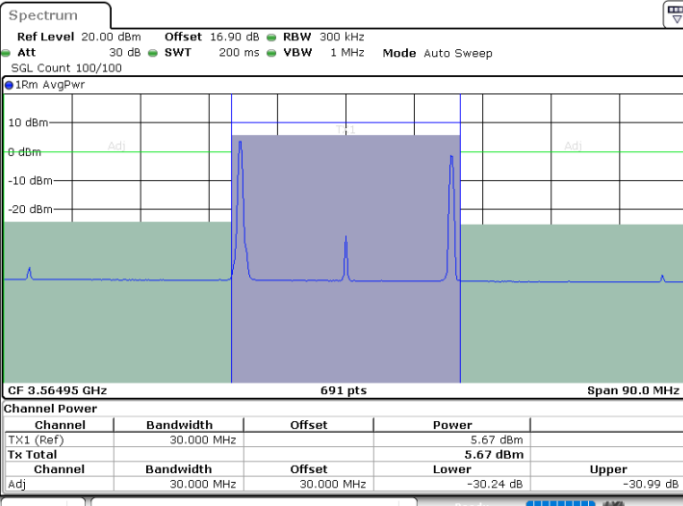

Date: 30.OCT.2020 20:49:51

Date: 30.OCT.2020 20:50:31

Middle Channel / FullRB

N/A

Date: 30.OCT.2020 20:46:27

LTE Band 48C / 20MHz+5MHz

QPSK

Highest Channel / 1RB0 and 1RB24

Highest Channel / 1RB99 and 1RB0

Date: 30.OCT.2020 21:53:25

Date: 30.OCT.2020 21:56:48

Highest Channel / FullIRB

N/A

Date: 30.OCT.2020 21:52:44

LTE Band 48C / 20MHz+10MHz

QPSK

Lowest Channel / 1RB0 and 1RB49

Lowest Channel / 1RB99 and 1RB0

Date: 30.OCT.2020 12:33:59

Date: 30.OCT.2020 12:34:40

Lowest Channel / FullIRB

N/A

Date: 30.OCT.2020 12:29:13

LTE Band 48C / 20MHz+10MHz