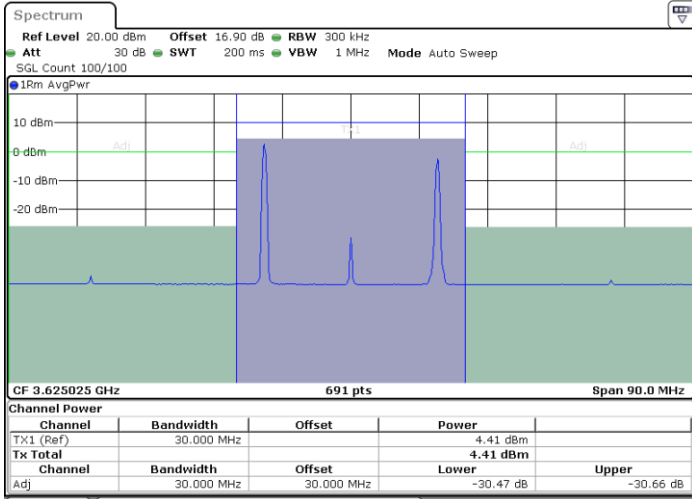

LTE Band 48C / 5MHz+20MHz

16QAM

Middle Channel / 1RB0 and 1RB99

Middle Channel / 1RB24 and 1RB0

Date: 31.OCT.2020 00:16:29