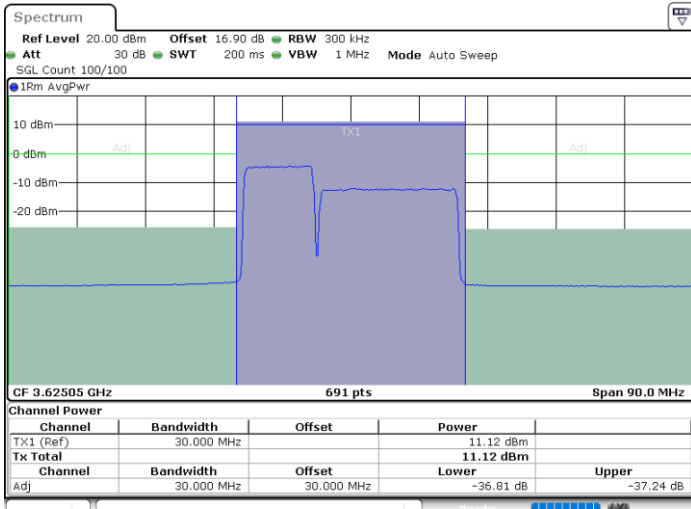

Highest Channel / 1RB0 and 1RB99

Highest Channel / 1RB24 and 1RB0

Date: 31.OCT.2020 01:17:40

Date: 31.OCT.2020 01:19:42

Highest Channel / FullIRB

N/A

Date: 31.OCT.2020 01:15:37

LTE Band 48C / 10MHz+20MHz

LTE Band 48C / 10MHz+20MHz

16QAM

Middle Channel / 1RB0 and 1RB99

Middle Channel / 1RB49 and 1RB0

Date: 30.OCT.2020 17:22:43

Date: 30.OCT.2020 17:24:45

Middle Channel / FullRB

N/A

Date: 30.OCT.2020 17:19:19

LTE Band 48C / 10MHz+20MHz

16QAM

Highest Channel / 1RB0 and 1RB99

Highest Channel / 1RB49 and 1RB0

Date: 30.OCT.2020 18:22:38

Date: 30.OCT.2020 18:26:01

Highest Channel / FullIRB