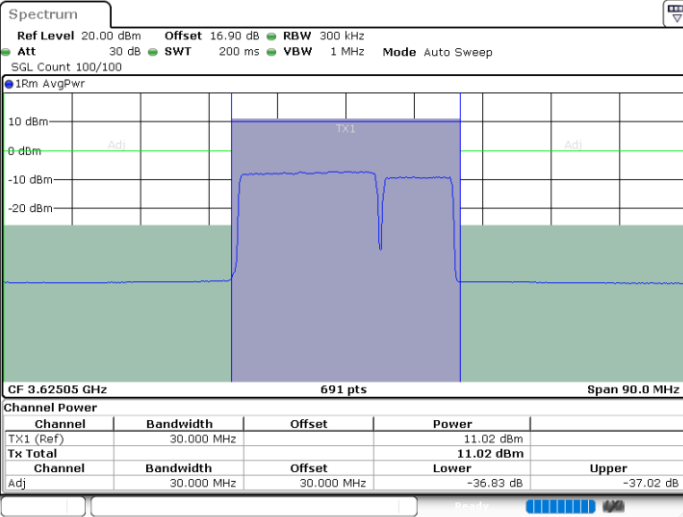

Lowest Channel / 1RB0 and 1RB49

Lowest Channel / 1RB99 and 1RB0

Date: 30.OCT.2020 12:33:59

Date: 30.OCT.2020 12:34:40

Lowest Channel / FullIRB

N/A

Date: 30.OCT.2020 12:29:13

LTE Band 48C / 20MHz+10MHz

QPSK

Middle Channel / 1RB0 and 1RB49

Middle Channel / 1RB99 and 1RB0

Date: 30.OCT.2020 14:35:48

Date: 30.OCT.2020 14:36:28

Middle Channel / FullRB

N/A

Date: 30.OCT.2020 14:31:02

LTE Band 48C / 20MHz+10MHz

QPSK

Highest Channel / 1RB0 and 1RB49

Highest Channel / 1RB99 and 1RB0

Date: 30.OCT.2020 15:21:01

Date: 30.OCT.2020 15:25:47

Highest Channel / FullIRB

N/A