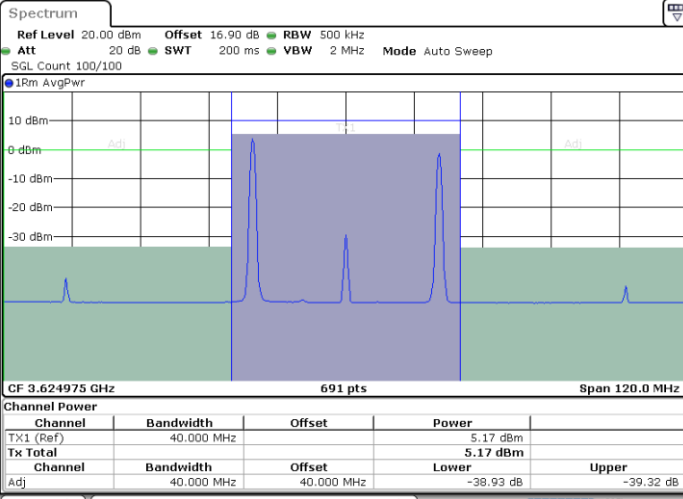

Lowest Channel / FullIRB

N/A

Date: 30.OCT.2020 01:16:21

LTE Band 48C / 15MHz+20MHz

16QAM

Middle Channel / 1RB0 and 1RB99

Middle Channel / 1RB74 and 1RB0

Date: 30.OCT.2020 10:43:56

Date: 30.OCT.2020 10:45:59

Middle Channel / FullRB

N/A

Date: 30.OCT.2020 10:40:30

LTE Band 48C / 15MHz+20MHz

16QAM

Highest Channel / 1RB0 and 1RB99

Highest Channel / 1RB74 and 1RB0