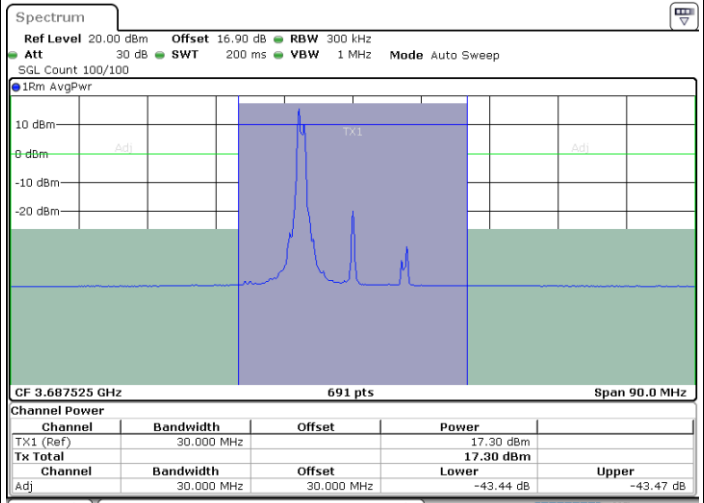

Middle Channel / 1RB24 and 1RB0

Date: 31.OCT.2020 00:16:29

Date: 31.OCT.2020 00:18:31

Middle Channel / FullRB

N/A

Date: 31.OCT.2020 00:14:26

LTE Band 48C / 5MHz+20MHz

16QAM

Highest Channel / 1RB0 and 1RB99

Highest Channel / 1RB24 and 1RB0

Date: 31.OCT.2020 01:17:40

Date: 31.OCT.2020 01:19:42

Highest Channel / FullIRB

N/A

Date: 31.OCT.2020 01:15:37

LTE Band 48C / 10MHz+20MHz