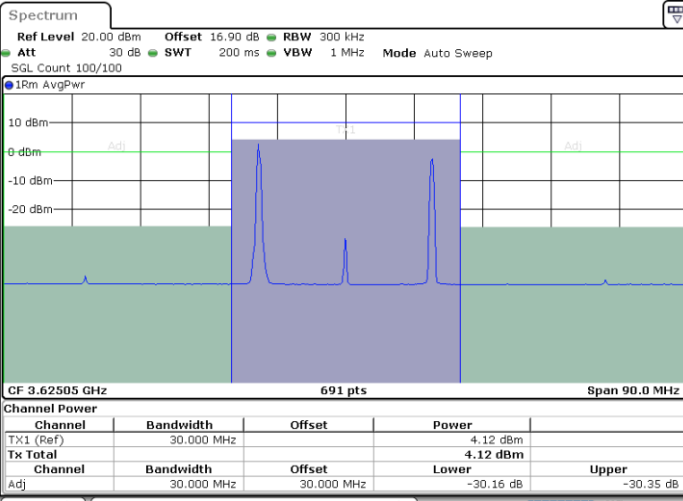

Highest Channel / FullIRB

N/A

Date: 30.OCT.2020 11:06:15

LTE Band 48C / 20MHz+5MHz

QPSK

Lowest Channel / 1RB0 and 1RB24

Lowest Channel / 1RB99 and 1RB0

Date: 30.OCT.2020 19:26:31

Date: 30.OCT.2020 19:27:11

Lowest Channel / FullIRB

N/A

Date: 30.OCT.2020 19:23:07

LTE Band 48C / 20MHz+5MHz

QPSK

Middle Channel / 1RB0 and 1RB24

Middle Channel / 1RB99 and 1RB0

Date: 30.OCT.2020 20:49:51

Date: 30.OCT.2020 20:50:31

Middle Channel / FullRB

N/A

Date: 30.OCT.2020 20:46:27

LTE Band 48C / 20MHz+5MHz

QPSK

Highest Channel / 1RB0 and 1RB24