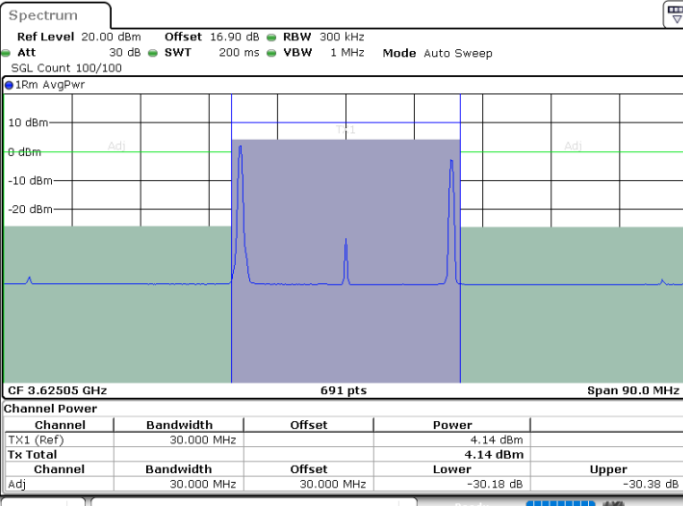

LTE Band 48C / 20MHz+10MHz

QPSK

Middle Channel / 1RB0 and 1RB49

Middle Channel / 1RB99 and 1RB0

Date: 30.OCT.2020 14:35:48

Date: 30.OCT.2020 14:36:28