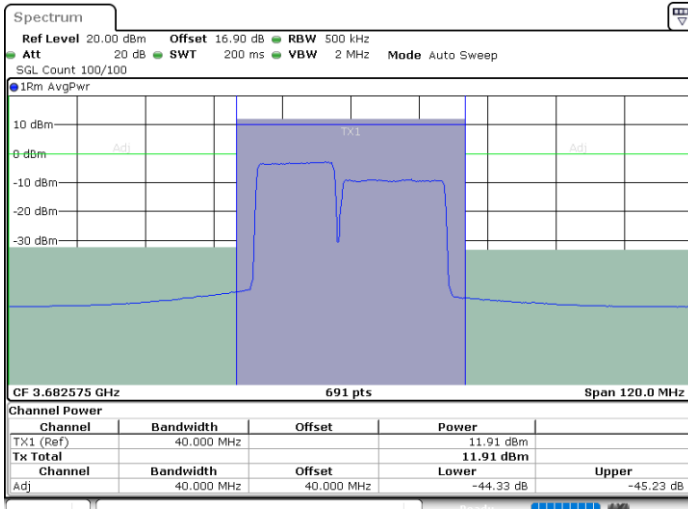

Lowest Channel / FullIRB

N/A

Date: 30.OCT.2020 01:16:21

LTE Band 48C / 15MHz+20MHz

16QAM

Middle Channel / 1RB0 and 1RB99

Middle Channel / 1RB74 and 1RB0

Date: 30.OCT.2020 10:43:56

Date: 30.OCT.2020 10:45:59

Middle Channel / FullRB

N/A

Date: 30.OCT.2020 10:40:30

LTE Band 48C / 15MHz+20MHz

16QAM

Highest Channel / 1RB0 and 1RB99

Highest Channel / 1RB74 and 1RB0

Date: 30.OCT.2020 11:07:37

Date: 30.OCT.2020 11:11:01

Highest Channel / FullIRB

N/A

Date: 30.OCT.2020 11:05:34

LTE Band 48C / 20MHz+5MHz

16QAM

Lowest Channel / 1RB0 and 1RB24