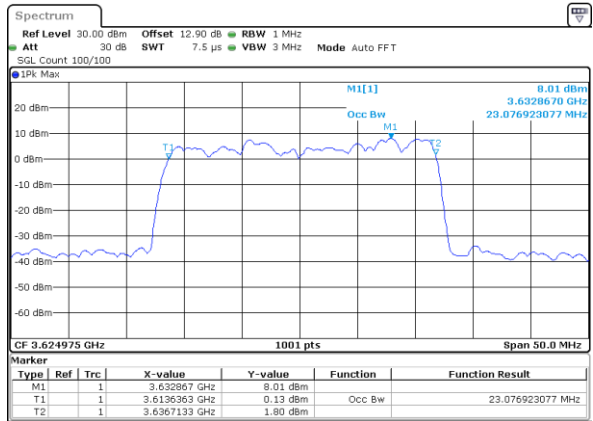

Date: 30.OCT.2020 23:26:17

Lowest Channel / 10MHz+20MHz

Date: 30.OCT.2020 15:43:14

Middle Channel / 5MHz+20MHz

Date: 31.OCT.2020 00:27:07

Middle Channel / 10MHz+20MHz

Date: 30.OCT.2020 17:28:56

Highest Channel / 5MHz+20MHz

Date: 31.OCT.2020 00:34:43

Highest Channel / 10MHz+20MHz

Date: 30.OCT.2020 17:41:15

LTE Band 48C

256QAM

Lowest Channel / 15MHz+20MHz

Date: 30.OCT.2020 01:36:19

Lowest Channel / 20MHz+5MHz

Date: 30.OCT.2020 19:42:06

Middle Channel / 15MHz+20MHz

Date: 30.OCT.2020 09:57:58

Middle Channel / 20MHz+5MHz

Date: 30.OCT.2020 21:02:45

Highest Channel / 15MHz+20MHz

Date: 30.OCT.2020 10:24:17

Highest Channel / 20MHz+5MHz