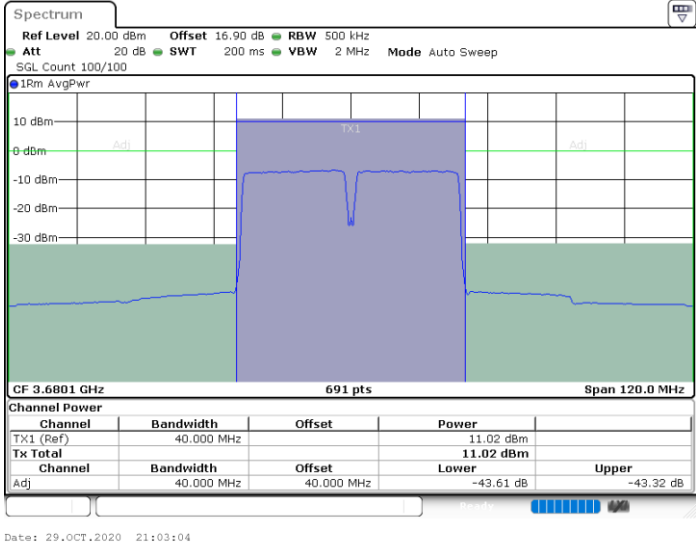

Date: 29.OCT.2020 18:07:18

Date: 29.OCT.2020 18:07:59

Lowest Channel / FullIRB

N/A

Date: 29.OCT.2020 18:02:29

LTE Band 48C / 20MHz+20MHz

QPSK

MiddleChannel / 1RB0 and 1RB99

Middle Channel / 1RB99 and 1RB0

Date: 29.OCT.2020 20:04:25

Date: 29.OCT.2020 20:05:06

Middle Channel / FullIRB

N/A

Date: 29.OCT.2020 19:59:36

LTE Band 48C / 20MHz+20MHz

QPSK

Highest Channel / 1RB0 and 1RB99

Highest Channel / 1RB99 and 1RB0

Highest Channel / FullIRB

N/A

LTE Band 48C / 5MHz+20MHz

16QAM

Lowest Channel / 1RB0 and 1RB99

Lowest Channel / 1RB24 and 1RB0