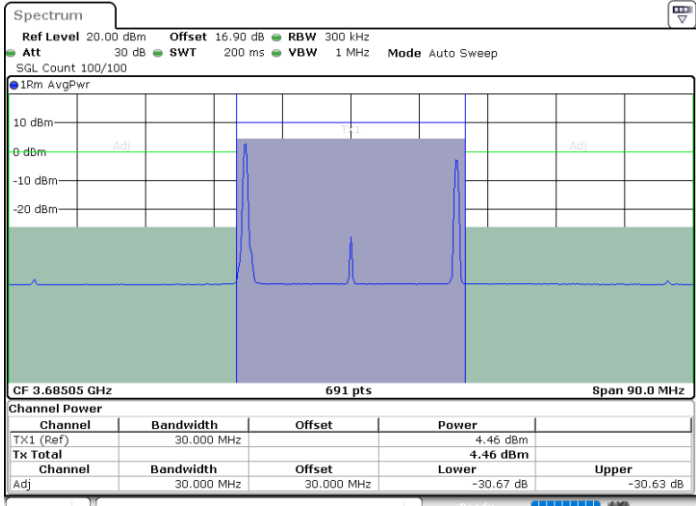

LTE Band 48C / 20MHz+10MHz

16QAM

Highest Channel / 1RB0 and 1RB49

Highest Channel / 1RB99 and 1RB0

Date: 30.OCT.2020 15:21:42