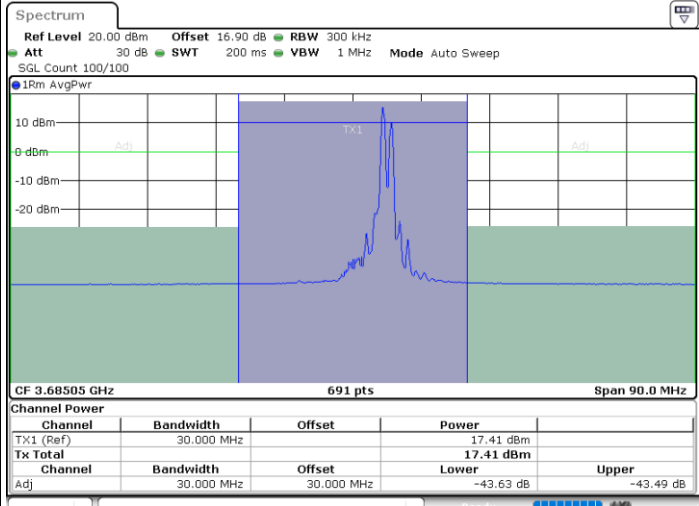

Date: 30.OCT.2020 15:25:06