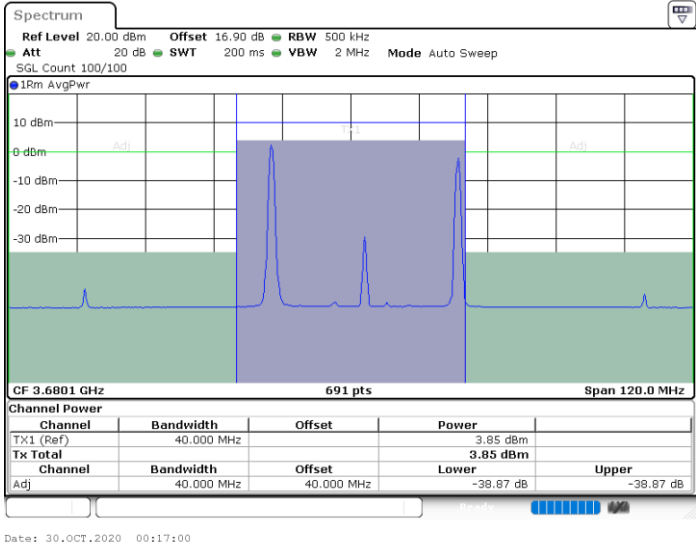

Middle Channel / FullRB

N/A

Date: 29.OCT.2020 23:17:43

LTE Band 48C / 20MHz+15MHz

QPSK

Highest Channel / 1RB0 and 1RB74

Highest Channel / 1RB99 and 1RB0

Date: 30.OCT.2020 00:17:00

Date: 30.OCT.2020 00:21:46

Highest Channel / FullIRB

N/A

Date: 30.OCT.2020 00:16:19

LTE Band 48C / 20MHz+20MHz

QPSK

Lowest Channel / 1RB0 and 1RB99

Lowest Channel / 1RB99 and 1RB0