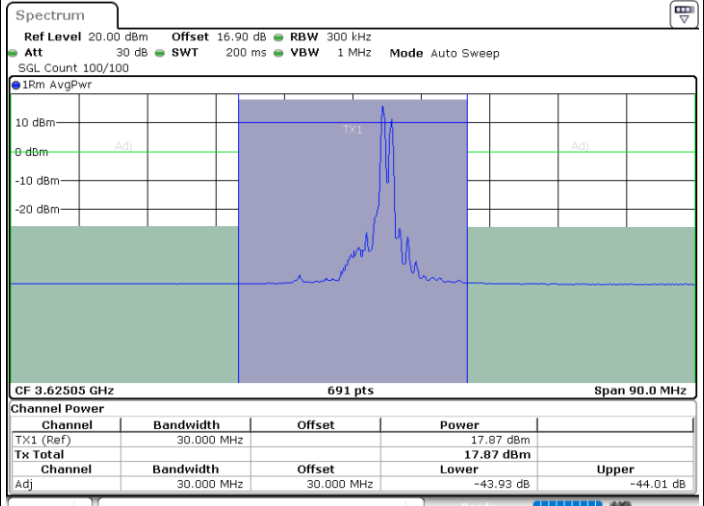

LTE Band 48C / 20MHz+10MHz

QPSK

Middle Channel / 1RB0 and 1RB49

Middle Channel / 1RB99 and 1RB0

Date: 30.OCT.2020 14:35:48

Date: 30.OCT.2020 14:36:28