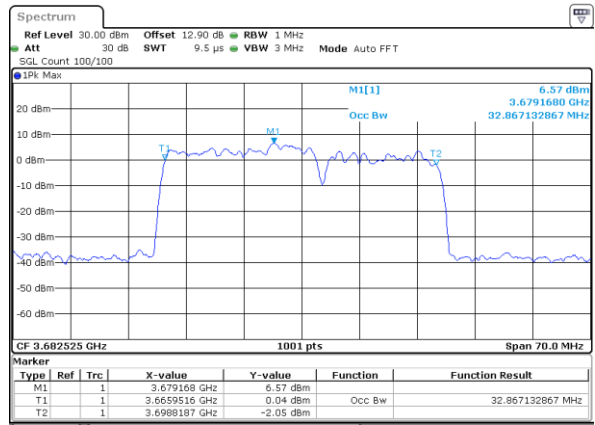

Highest Channel / 15MHz+20MHz

Date: 30.OCT.2020 10:23:10

Highest Channel / 20MHz+5MHz

Date: 30.OCT.2020 22:00:38

LTE Band 48C

64QAM

Lowest Channel / 20MHz+10MHz

Date: 30.OCT.2020 13:43:39

Lowest Channel / 20MHz+15MHz

Date: 29.OCT.2020 22:26:07

Middle Channel / 20MHz+10MHz

Date: 30.OCT.2020 13:53:06

Middle Channel / 20MHz+15MHz

Date: 29.OCT.2020 23:28:46

Highest Channel / 20MHz+10MHz

Date: 30.OCT.2020 15:29:48

Highest Channel / 20MHz+15MHz

Date: 30.OCT.2020 00:24:01

LTE Band 48C

64QAM

Lowest Channel / 20MHz+20MHz

N/A

Date: 29.OCT.2020 19:12:11

Middle Channel / 20MHz+20MHz