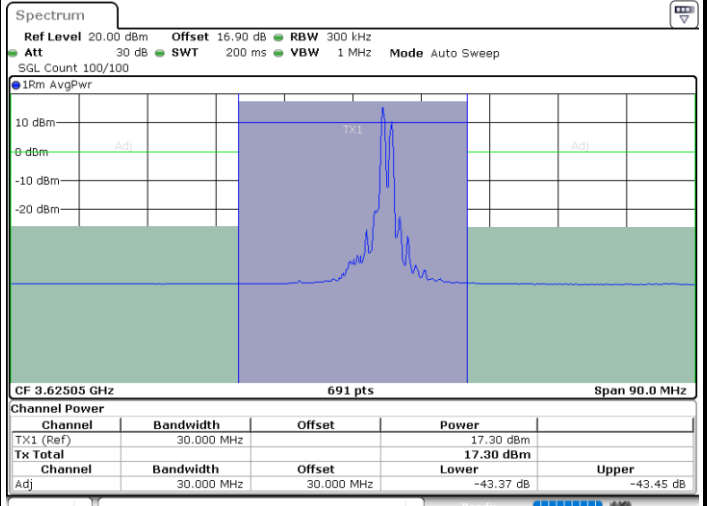

16QAM

Highest Channel / 1RB0 and 1RB24

Highest Channel / 1RB99 and 1RB0

Highest Channel / FullIRB

N/A

LTE Band 48C / 20MHz+10MHz

16QAM

Lowest Channel / 1RB0 and 1RB49

Lowest Channel / 1RB99 and 1RB0

Date: 30.OCT.2020 12:33:19

Date: 30.OCT.2020 12:35:21

Lowest Channel / FullIRB

N/A

Date: 30.OCT.2020 12:29:54

LTE Band 48C / 20MHz+10MHz

16QAM

Middle Channel / 1RB0 and 1RB49

Middle Channel / 1RB99 and 1RB0

Date: 30.OCT.2020 14:35:07

Date: 30.OCT.2020 14:37:09

Middle Channel / FullRB

N/A

Date: 30.OCT.2020 14:31:43

LTE Band 48C / 20MHz+10MHz