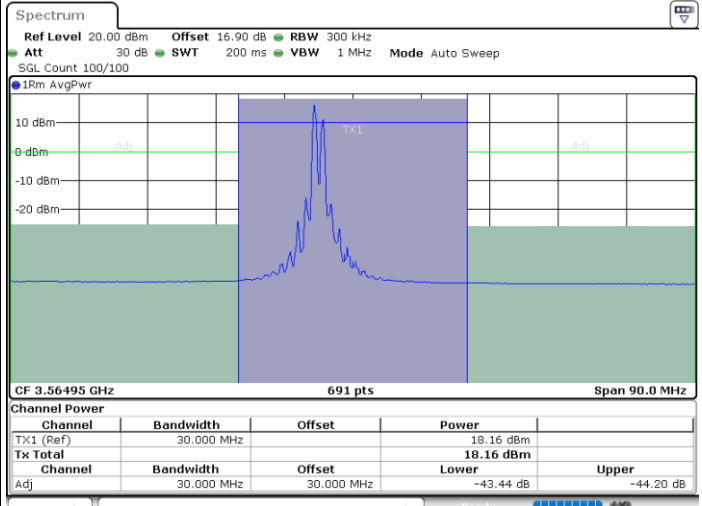

Date: 30.OCT.2020 16:28:01