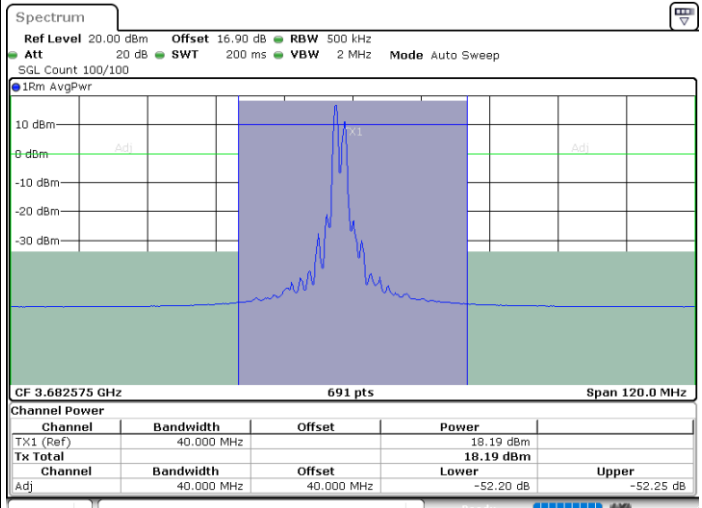

Lowest Channel / FullIRB

N/A

Date: 30.OCT.2020 01:16:21

LTE Band 48C / 15MHz+20MHz

16QAM

Middle Channel / 1RB0 and 1RB99

Middle Channel / 1RB74 and 1RB0

Date: 30.OCT.2020 10:43:56

Date: 30.OCT.2020 10:45:59

Middle Channel / FullRB

N/A

Date: 30.OCT.2020 10:40:30

LTE Band 48C / 15MHz+20MHz

16QAM

Highest Channel / 1RB0 and 1RB99

Highest Channel / 1RB74 and 1RB0

Date: 30.OCT.2020 11:07:37

Date: 30.OCT.2020 11:11:01

Highest Channel / FullIRB

N/A

Date: 30.OCT.2020 11:05:34

LTE Band 48C / 20MHz+5MHz

16QAM

Lowest Channel / 1RB0 and 1RB24