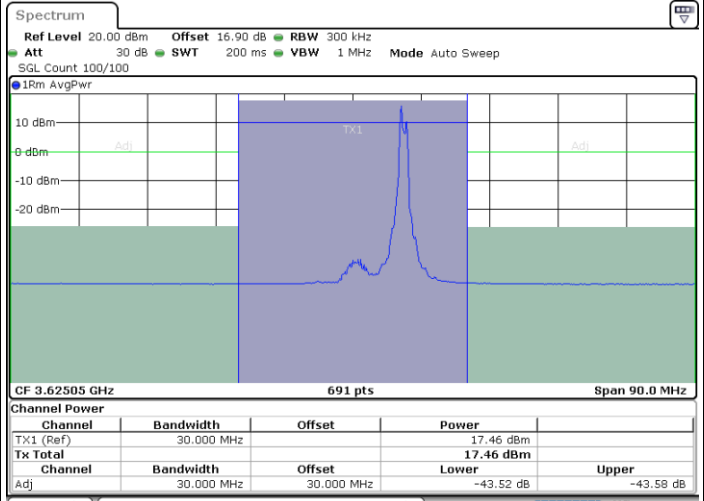

Date: 30.OCT.2020 11:07:37

Date: 30.OCT.2020 11:11:01

Highest Channel / FullIRB

N/A

Date: 30.OCT.2020 11:05:34

LTE Band 48C / 20MHz+5MHz

16QAM

Lowest Channel / 1RB0 and 1RB24

Lowest Channel / 1RB99 and 1RB0

Date: 30.OCT.2020 19:25:50

Date: 30.OCT.2020 19:27:52

Lowest Channel / FullIRB

N/A

Date: 30.OCT.2020 19:23:48

LTE Band 48C / 20MHz+5MHz

16QAM

Middle Channel / 1RB0 and 1RB24

Middle Channel / 1RB99 and 1RB0

Date: 30.OCT.2020 20:49:10

Date: 30.OCT.2020 20:51:12

Middle Channel / FullRB

N/A

Date: 30.OCT.2020 20:47:08

LTE Band 48C / 20MHz+5MHz