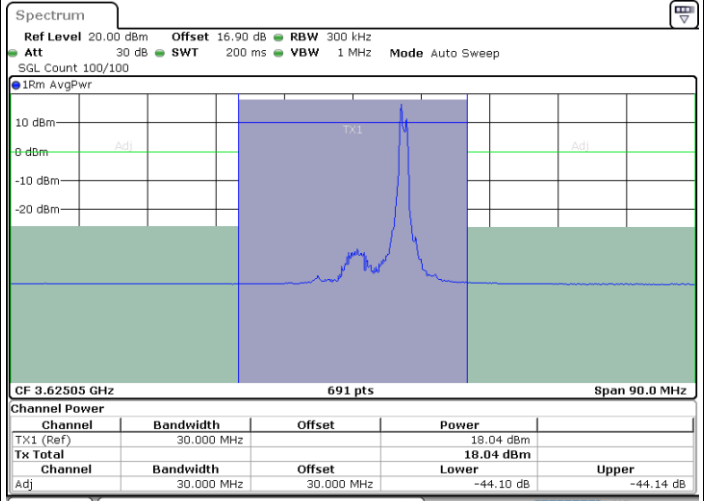

Highest Channel / FullIRB

N/A

Date: 30.OCT.2020 11:06:15

LTE Band 48C / 20MHz+5MHz

QPSK

Lowest Channel / 1RB0 and 1RB24

Lowest Channel / 1RB99 and 1RB0

Date: 30.OCT.2020 19:26:31

Date: 30.OCT.2020 19:27:11

Lowest Channel / FullIRB

N/A

Date: 30.OCT.2020 19:23:07

LTE Band 48C / 20MHz+5MHz

QPSK

Middle Channel / 1RB0 and 1RB24

Middle Channel / 1RB99 and 1RB0

Date: 30.OCT.2020 20:49:51

Date: 30.OCT.2020 20:50:31

Middle Channel / FullRB

N/A

Date: 30.OCT.2020 20:46:27

LTE Band 48C / 20MHz+5MHz

QPSK

Highest Channel / 1RB0 and 1RB24

Highest Channel / 1RB99 and 1RB0

Date: 30.OCT.2020 21:53:25

Date: 30.OCT.2020 21:56:48

Highest Channel / FullIRB

N/A

Date: 30.OCT.2020 21:52:44

LTE Band 48C / 20MHz+10MHz

QPSK