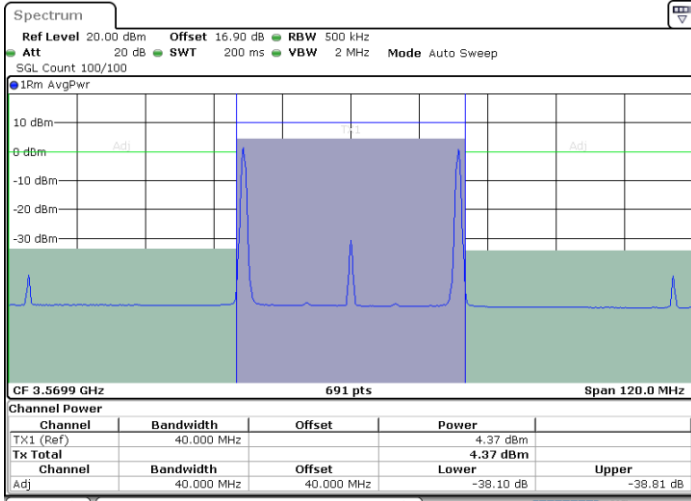

Middle Channel / FullRB

N/A

Date: 29.OCT.2020 23:17:43

LTE Band 48C / 20MHz+15MHz

QPSK

Highest Channel / 1RB0 and 1RB74

Highest Channel / 1RB99 and 1RB0

Date: 30.OCT.2020 00:17:00

Date: 30.OCT.2020 00:21:46

Highest Channel / FullIRB

N/A

Date: 30.OCT.2020 00:16:19

LTE Band 48C / 20MHz+20MHz

QPSK

Lowest Channel / 1RB0 and 1RB99

Lowest Channel / 1RB99 and 1RB0