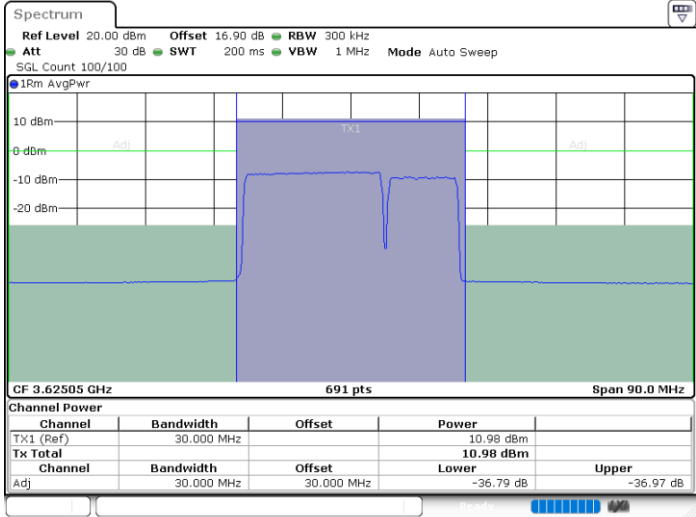

Lowest Channel / 1RB99 and 1RB0

Date: 30.OCT.2020 12:33:19

Date: 30.OCT.2020 12:35:21

Lowest Channel / FullIRB

N/A

Date: 30.OCT.2020 12:29:54

LTE Band 48C / 20MHz+10MHz

16QAM

Middle Channel / 1RB0 and 1RB49

Middle Channel / 1RB99 and 1RB0

Date: 30.OCT.2020 14:35:07

Date: 30.OCT.2020 14:37:09

Middle Channel / FullRB

N/A

Date: 30.OCT.2020 14:31:43

LTE Band 48C / 20MHz+10MHz

16QAM

Highest Channel / 1RB0 and 1RB49

Highest Channel / 1RB99 and 1RB0

Date: 30.OCT.2020 15:21:42

Date: 30.OCT.2020 15:25:06

Highest Channel / FullRB

N/A

Date: 30.OCT.2020 15:19:40