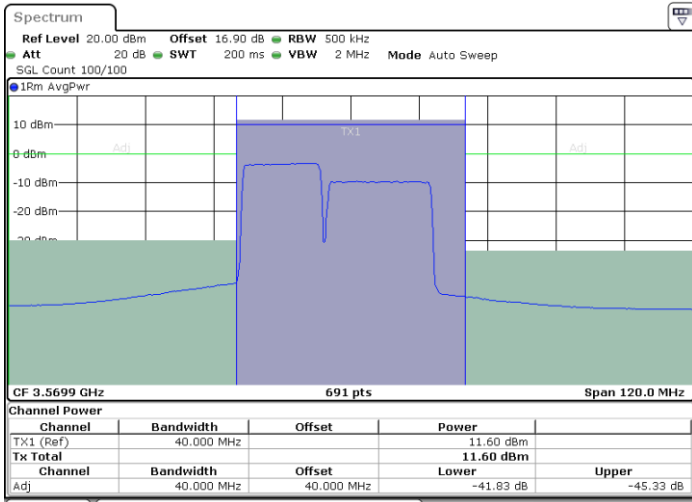

Date: 30.OCT.2020 17:19:19

LTE Band 48C / 10MHz+20MHz

16QAM

Highest Channel / 1RB0 and 1RB99

Highest Channel / 1RB49 and 1RB0

Date: 30.OCT.2020 18:22:38

Date: 30.OCT.2020 18:26:01

Highest Channel / FullIRB

N/A

Date: 30.OCT.2020 18:20:36

LTE Band 48C / 15MHz+20MHz

16QAM

Lowest Channel / 1RB0 and 1RB99

Lowest Channel / 1RB74 and 1RB0

Date: 30.OCT.2020 01:19:47

Date: 30.OCT.2020 01:32:37

Lowest Channel / FullIRB

N/A

Date: 30.OCT.2020 01:16:21

LTE Band 48C / 15MHz+20MHz

16QAM

Middle Channel / 1RB0 and 1RB99

Middle Channel / 1RB74 and 1RB0

Date: 30.OCT.2020 10:43:56