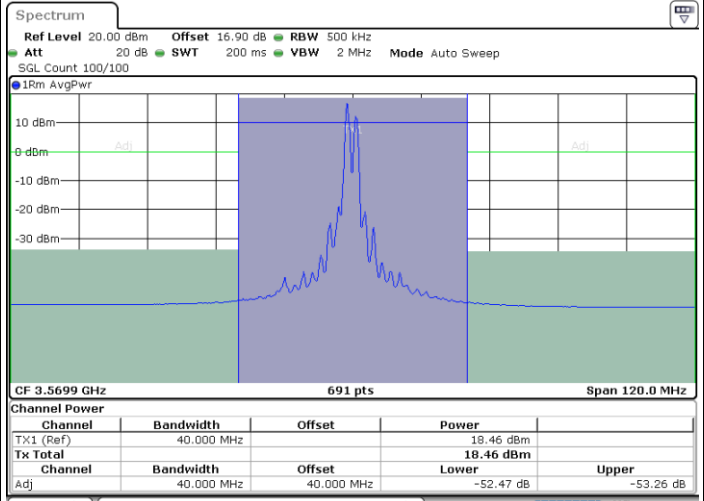

LTE Band 48C / 20MHz+10MHz

QPSK

Highest Channel / 1RB0 and 1RB49

Highest Channel / 1RB99 and 1RB0

Date: 30.OCT.2020 15:21:01

Date: 30.OCT.2020 15:25:47

Highest Channel / FullIRB

N/A

Date: 30.OCT.2020 15:20:21

LTE Band 48C / 20MHz+15MHz

QPSK

Lowest Channel / 1RB0 and 1RB74

Lowest Channel / 1RB99 and 1RB0

Date: 29.OCT.2020 22:21:50

Date: 29.OCT.2020 22:22:31

Lowest Channel / FullIRB