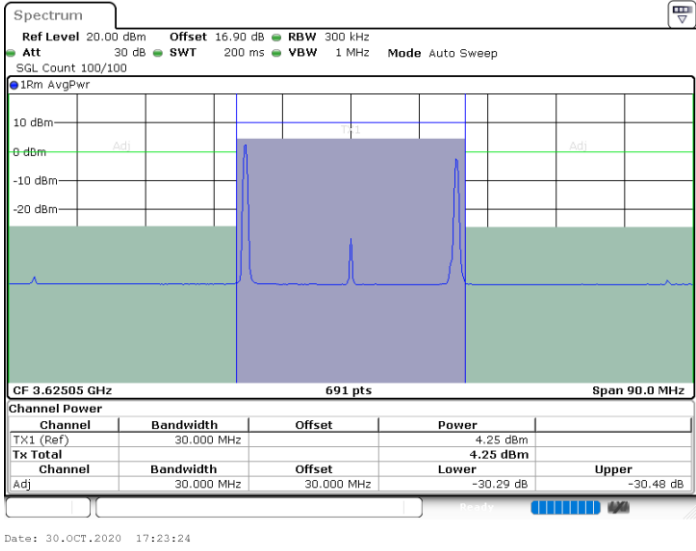

LTE Band 48C / 10MHz+20MHz

QPSK

Middle Channel / 1RB0 and 1RB99

Middle Channel / 1RB49 and 1RB0

Date: 30.OCT.2020 17:23:24

Date: 30.OCT.2020 17:24:04