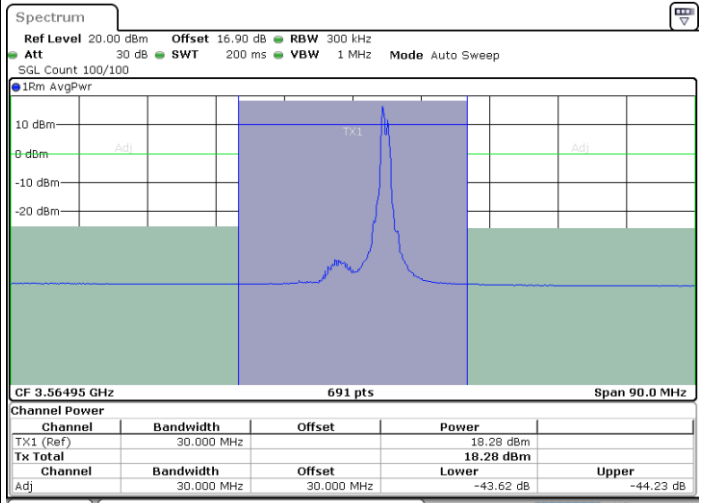

Date: 30.OCT.2020 10:45:59

Middle Channel / FullRB

N/A

Date: 30.OCT.2020 10:40:30

LTE Band 48C / 15MHz+20MHz

16QAM

Highest Channel / 1RB0 and 1RB99

Highest Channel / 1RB74 and 1RB0

Date: 30.OCT.2020 11:07:37

Date: 30.OCT.2020 11:11:01

Highest Channel / FullIRB

N/A

Date: 30.OCT.2020 11:05:34

LTE Band 48C / 20MHz+5MHz

16QAM

Lowest Channel / 1RB0 and 1RB24

Lowest Channel / 1RB99 and 1RB0

Date: 30.OCT.2020 19:25:50

Date: 30.OCT.2020 19:27:52

Lowest Channel / FullIRB

N/A

Date: 30.OCT.2020 19:23:48

LTE Band 48C / 20MHz+5MHz

16QAM