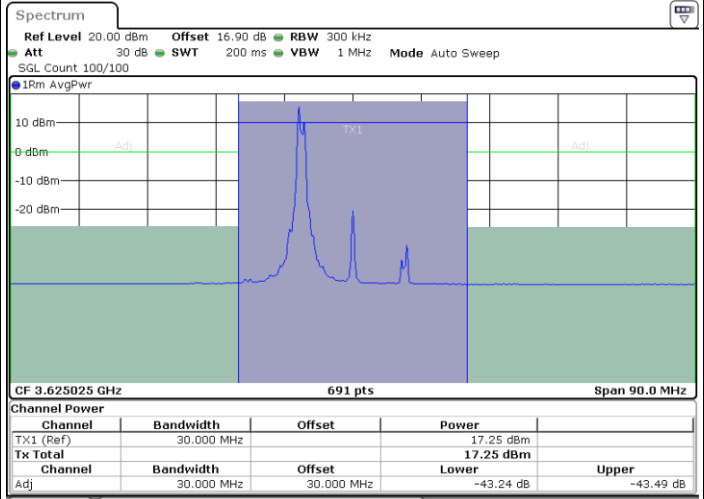

Date: 31.OCT.2020 00:18:31