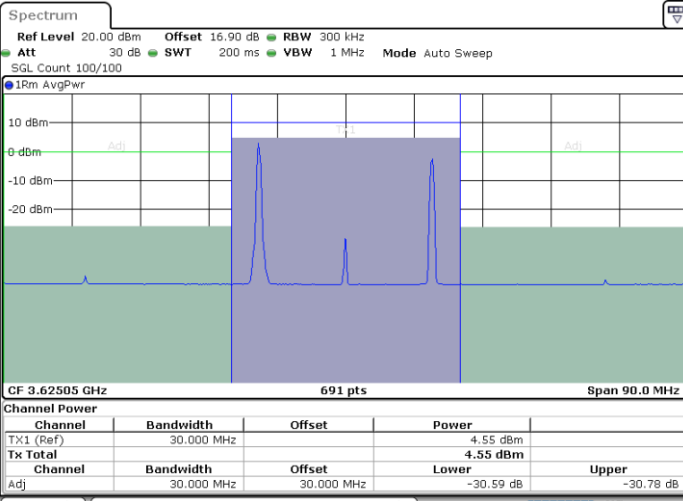

Date: 30.OCT.2020 11:07:37

Date: 30.OCT.2020 11:11:01

Highest Channel / FullIRB

N/A

Date: 30.OCT.2020 11:05:34

LTE Band 48C / 20MHz+5MHz

16QAM

Lowest Channel / 1RB0 and 1RB24

Lowest Channel / 1RB99 and 1RB0

Date: 30.OCT.2020 19:25:50

Date: 30.OCT.2020 19:27:52

Lowest Channel / FullIRB

N/A

Date: 30.OCT.2020 19:23:48

LTE Band 48C / 20MHz+5MHz

16QAM

Middle Channel / 1RB0 and 1RB24

Middle Channel / 1RB99 and 1RB0

Date: 30.OCT.2020 20:49:10

Date: 30.OCT.2020 20:51:12

Middle Channel / FullRB

N/A

Date: 30.OCT.2020 20:47:08

LTE Band 48C / 20MHz+5MHz