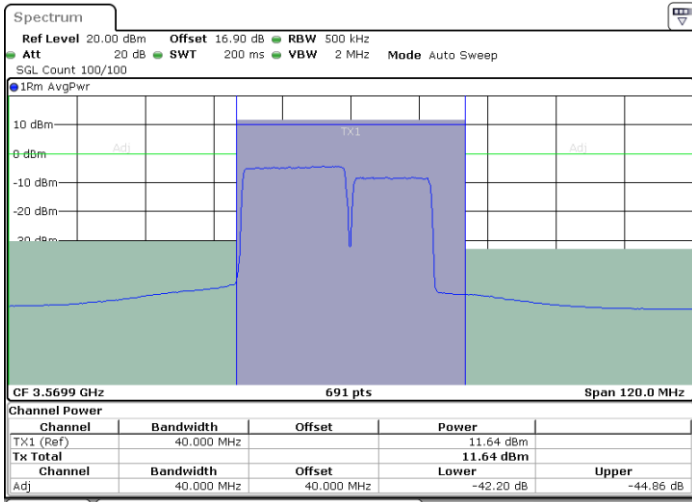

LTE Band 48C / 20MHz+10MHz

QPSK

Highest Channel / 1RB0 and 1RB49

Highest Channel / 1RB99 and 1RB0

Date: 30.OCT.2020 15:21:01

Date: 30.OCT.2020 15:25:47

Highest Channel / FullIRB

N/A

Date: 30.OCT.2020 15:20:21

LTE Band 48C / 20MHz+15MHz

QPSK

Lowest Channel / 1RB0 and 1RB74

Lowest Channel / 1RB99 and 1RB0

Date: 29.OCT.2020 22:21:50

Date: 29.OCT.2020 22:22:31

Lowest Channel / FullIRB

N/A

Date: 29.OCT.2020 22:17:01

LTE Band 48C / 20MHz+15MHz

QPSK

Middle Channel / 1RB0 and 1RB74

Middle Channel / 1RB99 and 1RB0

Date: 29.OCT.2020 23:22:32

Date: 29.OCT.2020 23:23:13