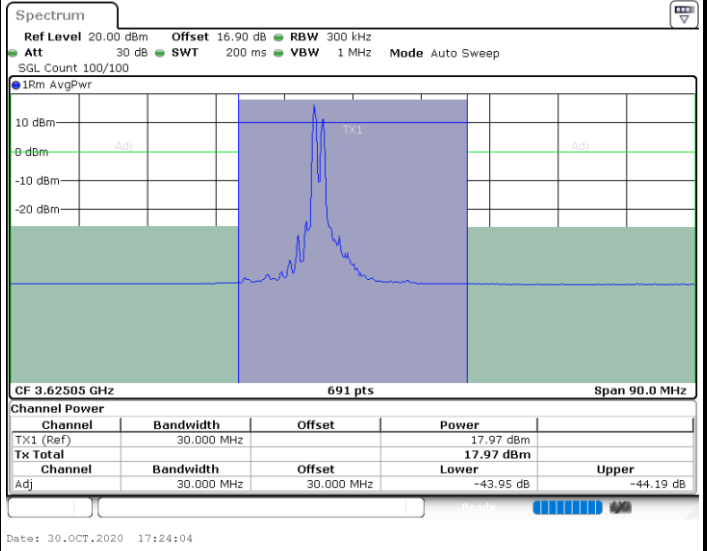

LTE Band 48C / 10MHz+20MHz

QPSK

Middle Channel / 1RB0 and 1RB99

Middle Channel / 1RB49 and 1RB0

Date: 30.OCT.2020 17:23:24

Date: 30.OCT.2020 17:24:04