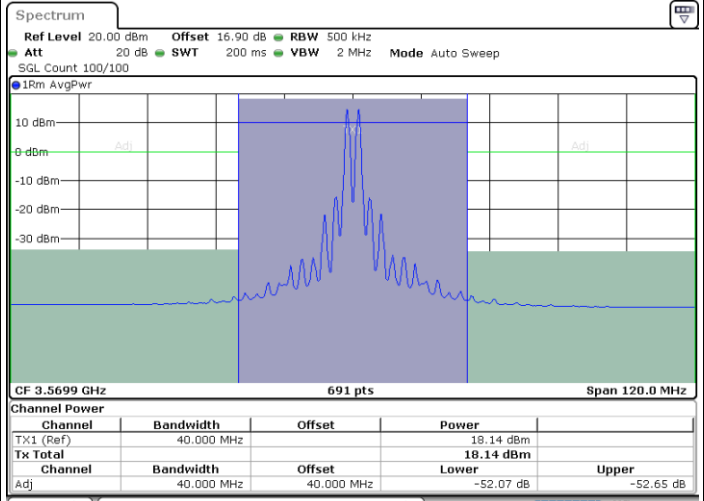

Middle Channel / FullRB

N/A

Date: 29.OCT.2020 23:17:43

LTE Band 48C / 20MHz+15MHz

QPSK

Highest Channel / 1RB0 and 1RB74

Highest Channel / 1RB99 and 1RB0

Date: 30.OCT.2020 00:17:00

Date: 30.OCT.2020 00:21:46

Highest Channel / FullIRB

N/A

Date: 30.OCT.2020 00:16:19

LTE Band 48C / 20MHz+20MHz

QPSK

Lowest Channel / 1RB0 and 1RB99

Lowest Channel / 1RB99 and 1RB0

Date: 29.OCT.2020 18:07:18

Date: 29.OCT.2020 18:07:59

Lowest Channel / FullIRB

N/A

Date: 29.OCT.2020 18:02:29

LTE Band 48C / 20MHz+20MHz

QPSK

MiddleChannel / 1RB0 and 1RB99