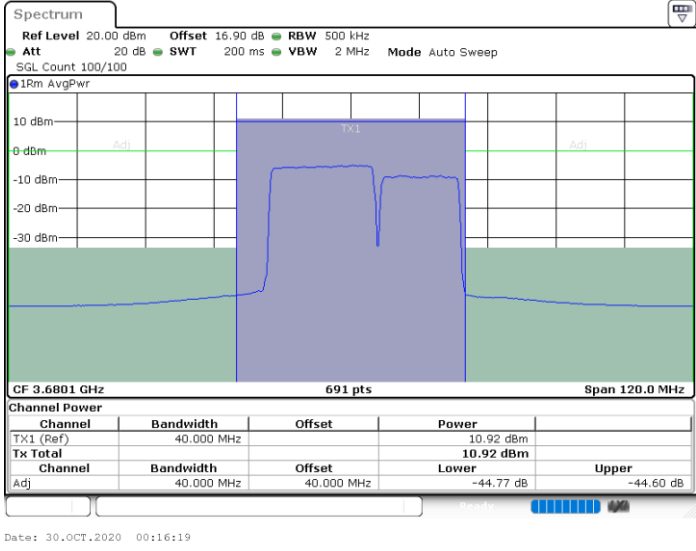

Middle Channel / FullRB

N/A

Date: 29.OCT.2020 23:17:43

LTE Band 48C / 20MHz+15MHz

QPSK

Highest Channel / 1RB0 and 1RB74

Highest Channel / 1RB99 and 1RB0

Date: 30.OCT.2020 00:17:00

Date: 30.OCT.2020 00:21:46

Highest Channel / FullIRB

N/A

Date: 30.OCT.2020 00:16:19

LTE Band 48C / 20MHz+20MHz

QPSK

Lowest Channel / 1RB0 and 1RB99

Lowest Channel / 1RB99 and 1RB0