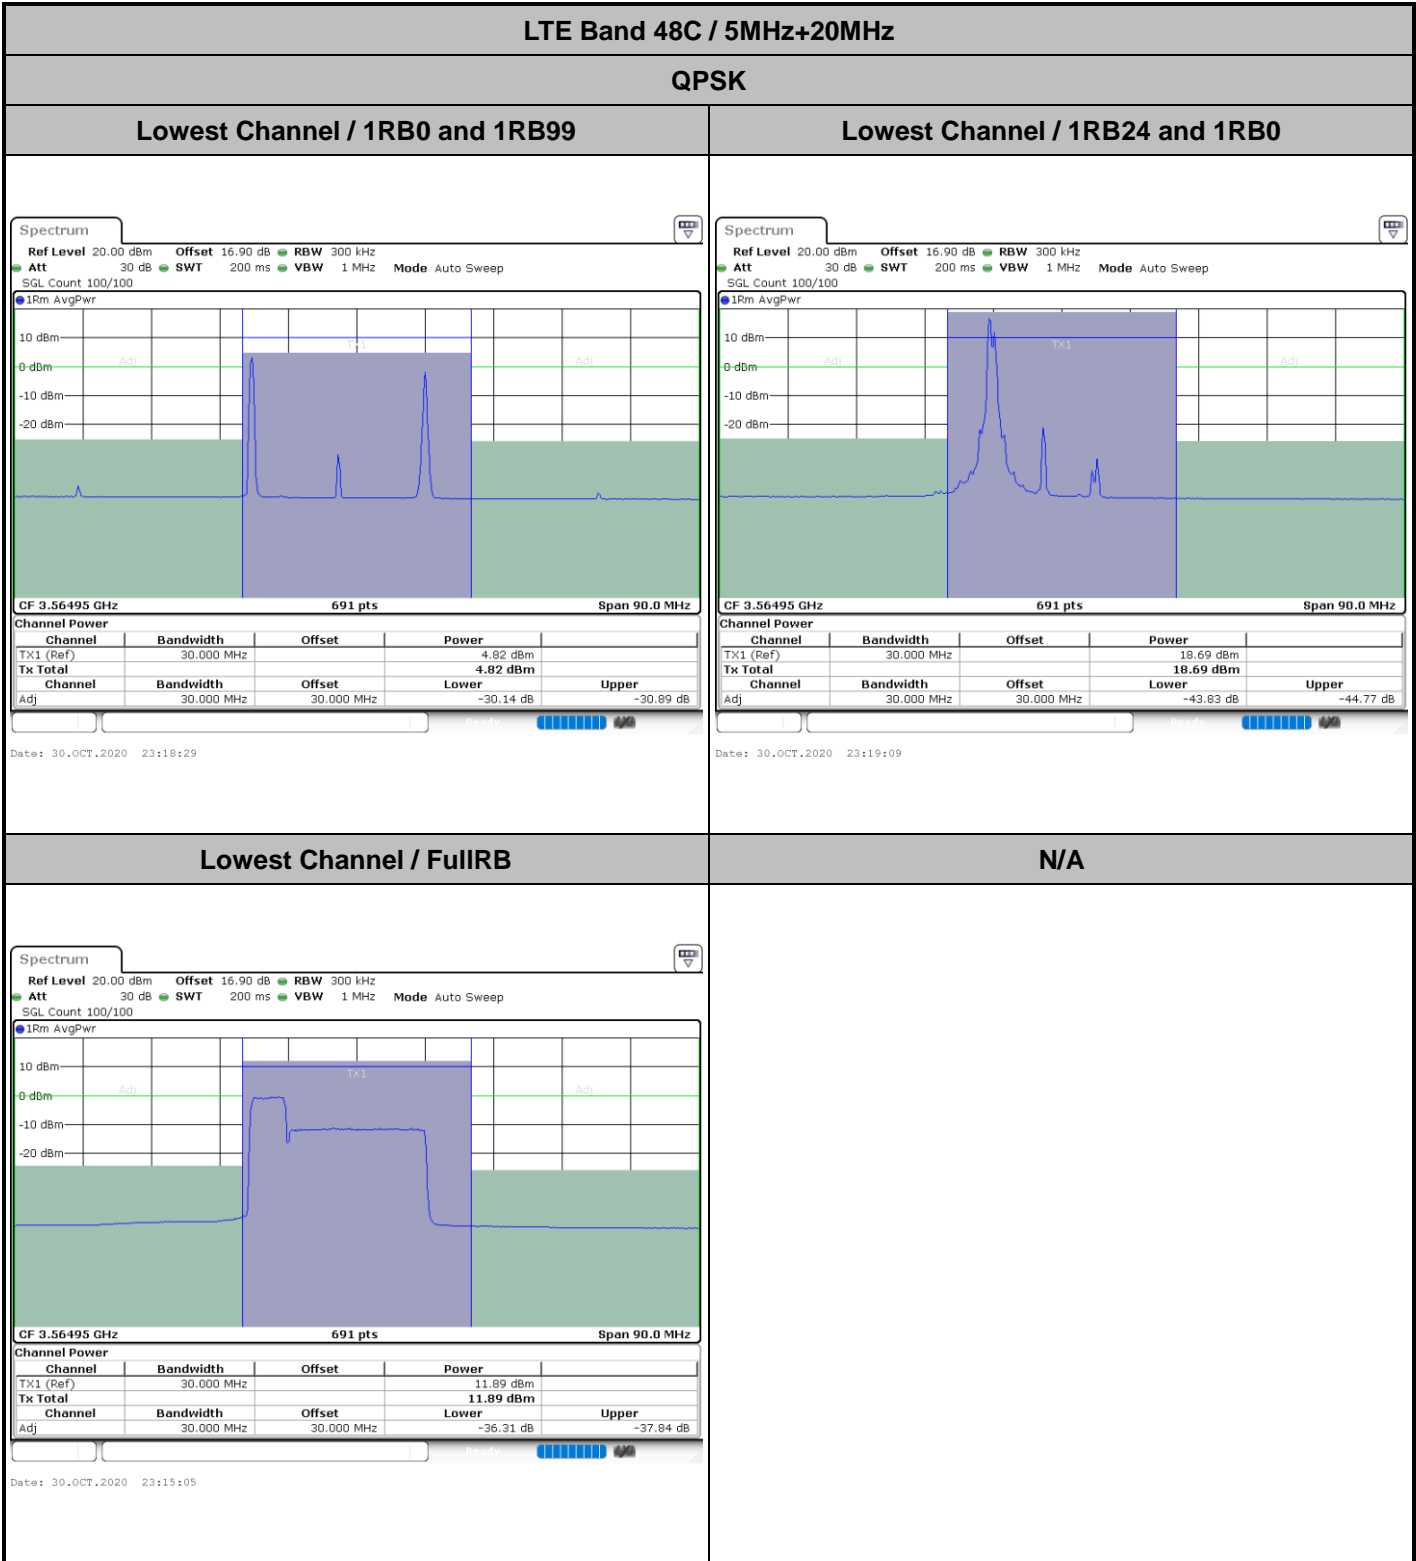

Date: 30.OCT.2020 13:53:28

Middle Channel / 20MHz+15MHz

Date: 29.OCT.2020 23:29:08

Highest Channel / 20MHz+10MHz

Date: 30.OCT.2020 15:30:55

Highest Channel / 20MHz+15MHz

Date: 30.OCT.2020 00:25:08

LTE Band 48C

N/A

Date: 29.OCT.2020 21:19:54

ACLR

LTE Band 48C / 5MHz+20MHz

QPSK

Middle Channel / 1RB0 and 1RB99

Middle Channel / 1RB24 and 1RB0

Date: 31.OCT.2020 00:17:09