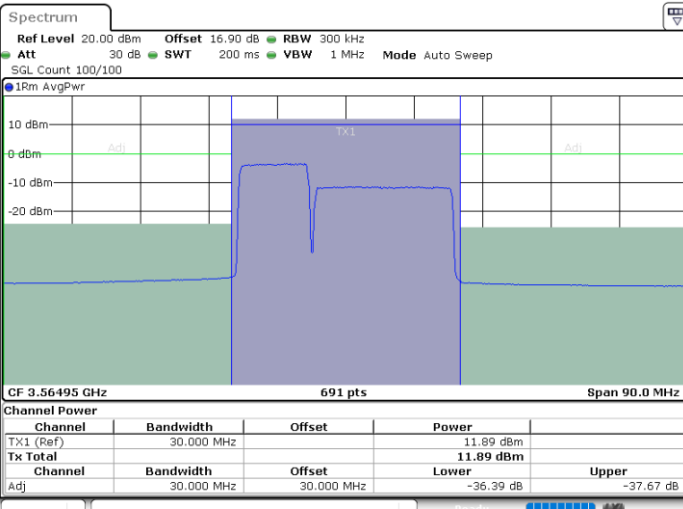

Date: 31.OCT.2020 01:16:59

Date: 31.OCT.2020 01:20:23

Highest Channel / FullIRB

N/A

Date: 31.OCT.2020 01:16:18

LTE Band 48C / 10MHz+20MHz

QPSK

Lowest Channel / 1RB0 and 1RB99

Lowest Channel / 1RB49 and 1RB0

Date: 30.OCT.2020 16:26:39

Date: 30.OCT.2020 16:27:20

Lowest Channel / FullIRB

N/A

Date: 30.OCT.2020 16:21:54

LTE Band 48C / 10MHz+20MHz

QPSK

Middle Channel / 1RB0 and 1RB99

Middle Channel / 1RB49 and 1RB0

Date: 30.OCT.2020 17:23:24

Date: 30.OCT.2020 17:24:04

Middle Channel / FullRB

N/A

Date: 30.OCT.2020 17:18:38

LTE Band 48C / 10MHz+20MHz