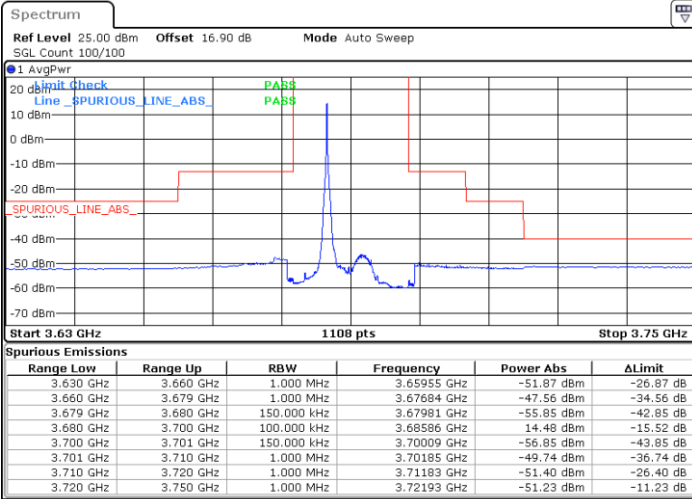

Date: 27.SEP.2020 18:58:58

LTE Band 48 / 15MHz

16QAM

Highest Channel / 1RB0

Highest Channel / 1RBmax

Date: 27.SEP.2020 18:51:02

Date: 27.SEP.2020 19:14:48

Highest Channel / FullIRB

N/A

Date: 27.SEP.2020 19:02:55

LTE Band 48 / 20MHz

16QAM

Lowest Channel / 1RB0

Lowest Channel / 1RBmax

Date: 27.SEP.2020 19:30:41

Date: 27.SEP.2020 19:42:35