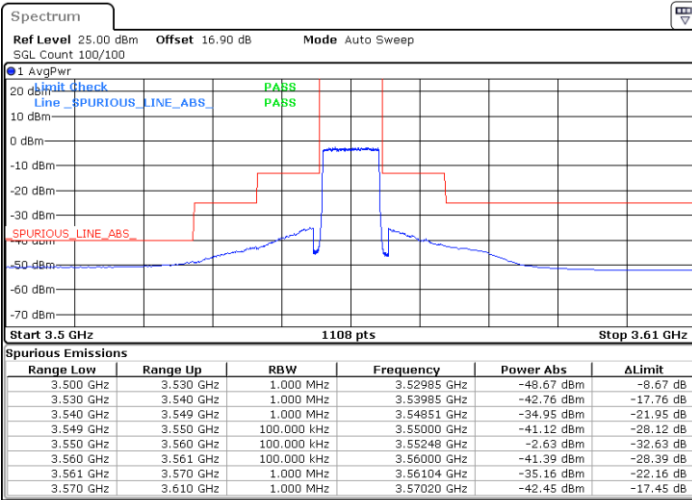

LTE Band 48 / 10MHz

64QAM

Lowest Channel / 1RB0

Lowest Channel / 1RBmax

Date: 27.SEP.2020 18:06:07

Date: 27.SEP.2020 18:29:55

Lowest Channel / FullIRB

N/A

Date: 27.SEP.2020 18:18:01

LTE Band 48 / 10MHz

64QAM

MiddleChannel / 1RB0

Middle Channel / 1RBmax

Date: 27.SEP.2020 18:12:44

Date: 27.SEP.2020 18:36:31

Middle Channel / FullRB

N/A

Date: 27.SEP.2020 18:24:38

LTE Band 48 / 10MHz

64QAM

Highest Channel / 1RB0

Highest Channel / 1RBmax

Date: 27.SEP.2020 18:14:03

Date: 27.SEP.2020 18:37:50