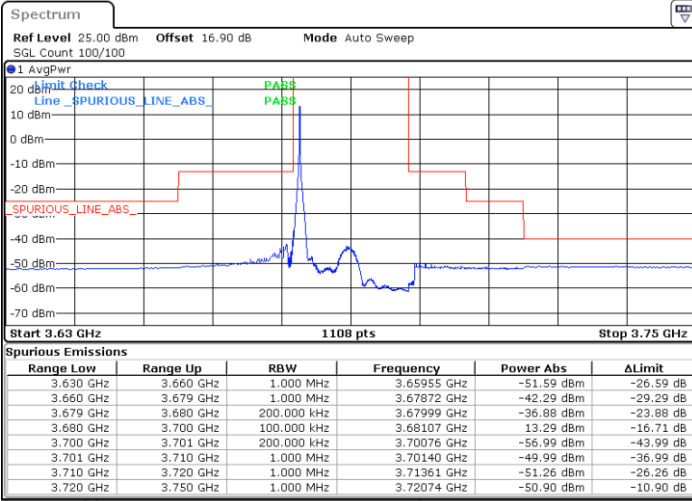

Lowest Channel / 1RB0

Lowest Channel / 1RBmax

Date: 27.SEP.2020 19:29:21

Date: 27.SEP.2020 19:41:16

Lowest Channel / FullRB

N/A

Date: 27.SEP.2020 19:17:27

LTE Band 48 / 20MHz

64QAM

Middle Channel / 1RB0

Middle Channel / 1RBmax

Date: 27.SEP.2020 19:35:58

Date: 27.SEP.2020 19:47:52

Middle Channel / FullRB

N/A

Date: 27.SEP.2020 19:24:04

LTE Band 48 / 20MHz

64QAM

Highest Channel / 1RB0

Highest Channel / 1RBmax

Date: 27.SEP.2020 19:37:17

Date: 27.SEP.2020 19:49:11

Highest Channel / FullIRB

N/A

Date: 27.SEP.2020 19:25:23

LTE Band 48 / 5MHz

256QAM

Lowest Channel / 1RB0

Lowest Channel / 1RBmax

Date: 29.SEP.2020 11:05:42

Date: 29.SEP.2020 11:09:01

Lowest Channel / FullIRB