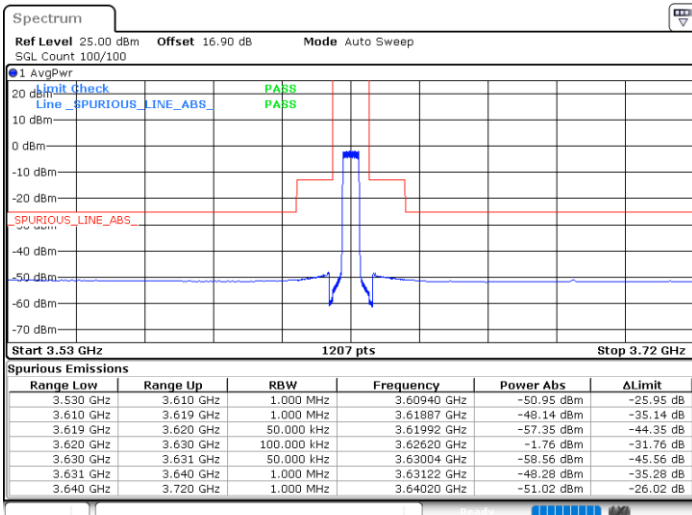

Date: 27.SEP.2020 19:25:23

LTE Band 48 / 5MHz

256QAM

Lowest Channel / 1RB0

Lowest Channel / 1RBmax

Date: 29.SEP.2020 11:05:42

Date: 29.SEP.2020 11:09:01

Lowest Channel / FullIRB

N/A

Date: 29.SEP.2020 11:03:13

LTE Band 48 / 5MHz

256QAM

Middle Channel / 1RB0

Middle Channel / 1RBmax

Date: 29.SEP.2020 10:57:37

Date: 29.SEP.2020 11:00:26

Middle Channel / FullRB

N/A

Date: 29.SEP.2020 10:55:15

LTE Band 48 / 5MHz

256QAM

Highest Channel / 1RB0

Highest Channel / 1RBmax

Date: 29.SEP.2020 11:15:08