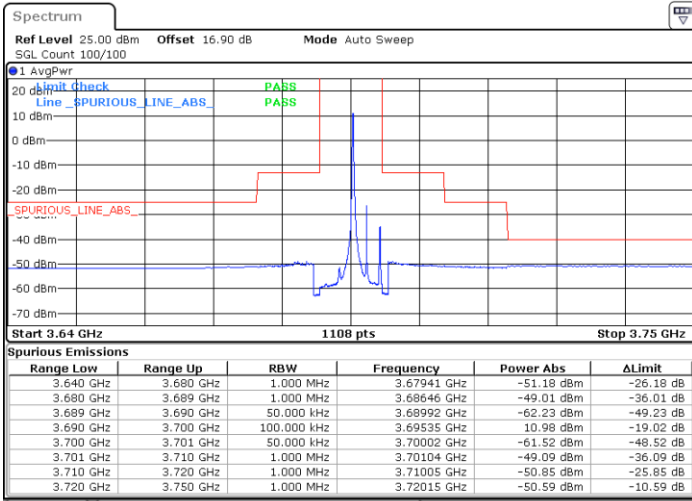

Middle Channel / FullRB

N/A

Date: 29.SEP.2020 10:55:15

LTE Band 48 / 5MHz

256QAM

Highest Channel / 1RB0

Highest Channel / 1RBmax

Date: 29.SEP.2020 11:15:08

Date: 29.SEP.2020 11:17:38

Highest Channel / FullRB

N/A

Date: 29.SEP.2020 11:12:33

LTE Band 48 / 10MHz

256QAM

Lowest Channel / 1RB0

Lowest Channel / 1RBmax