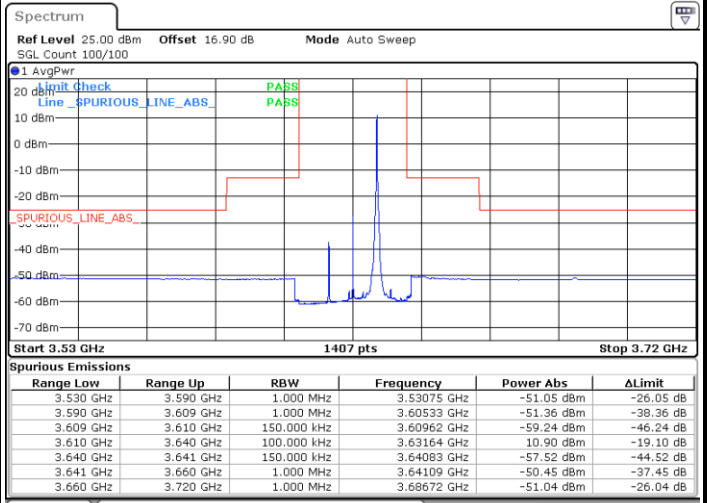

Highest Channel / 1RB0

Highest Channel / 1RBmax

Date: 29.SEP.2020 14:07:10

Date: 29.SEP.2020 14:09:27

Highest Channel / FullRB

N/A

Date: 29.SEP.2020 14:04:47

LTE Band 48 / 15MHz

256QAM

Lowest Channel / 1RB0

Lowest Channel / 1RBmax

Date: 29.SEP.2020 14:26:44

Date: 29.SEP.2020 14:29:12

Lowest Channel / FullRB

N/A

Date: 29.SEP.2020 14:23:29

LTE Band 48 / 15MHz

256QAM

Middle Channel / 1RB0

Middle Channel / 1RBmax

Date: 29.SEP.2020 14:16:50

Date: 29.SEP.2020 14:20:16

Middle Channel / FullRB

N/A

Date: 29.SEP.2020 14:13:21

LTE Band 48 / 15MHz

256QAM

Highest Channel / 1RB0

Highest Channel / 1RBmax

Date: 29.SEP.2020 14:34:53

Date: 29.SEP.2020 14:37:21

Highest Channel / FullRB