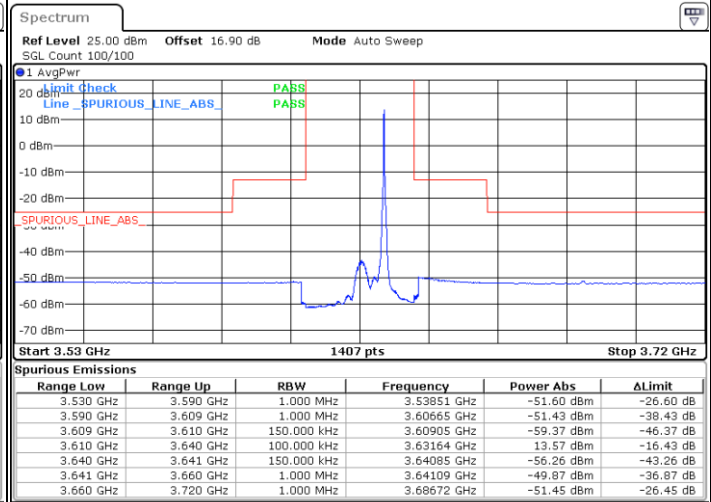

Highest Channel / FullIRB

N/A

Date: 27.SEP.2020 18:25:57

LTE Band 48 / 15MHz

64QAM

Lowest Channel / 1RB0

Lowest Channel / 1RBmax

Date: 27.SEP.2020 18:44:27

Date: 27.SEP.2020 19:08:13

Lowest Channel / FullRB

N/A

Date: 27.SEP.2020 18:56:20

LTE Band 48 / 15MHz

64QAM

Middle Channel / 1RB0

Middle Channel / 1RBmax

Date: 27.SEP.2020 18:45:46

Date: 27.SEP.2020 19:09:32

Middle Channel / FullRB

N/A

Date: 27.SEP.2020 18:57:39

LTE Band 48 / 15MHz

64QAM

Highest Channel / 1RB0

Highest Channel / 1RBmax

Date: 27.SEP.2020 18:52:22

Date: 27.SEP.2020 19:16:07

Highest Channel / FullIRB

N/A

Date: 27.SEP.2020 19:04:15

LTE Band 48 / 20MHz

64QAM