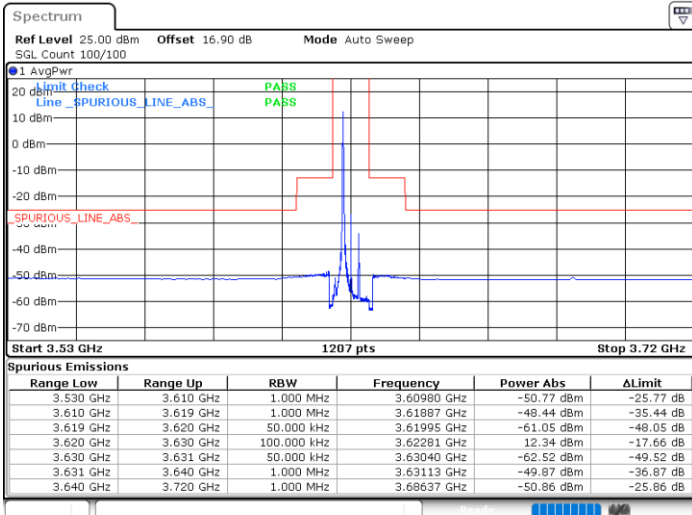

Date: 27.SEP.2020 19:25:23

LTE Band 48 / 5MHz

256QAM

Lowest Channel / 1RB0

Lowest Channel / 1RBmax

Date: 29.SEP.2020 11:05:42

Date: 29.SEP.2020 11:09:01

Lowest Channel / FullIRB

N/A

Date: 29.SEP.2020 11:03:13

LTE Band 48 / 5MHz

256QAM

Middle Channel / 1RB0

Middle Channel / 1RBmax

Date: 29.SEP.2020 10:57:37

Date: 29.SEP.2020 11:00:26

Middle Channel / FullRB

N/A

Date: 29.SEP.2020 10:55:15

LTE Band 48 / 5MHz

256QAM

Highest Channel / 1RB0

Highest Channel / 1RBmax

Date: 29.SEP.2020 11:15:08

Date: 29.SEP.2020 11:17:38

Highest Channel / FullRB

N/A

Date: 29.SEP.2020 11:12:33

LTE Band 48 / 10MHz

256QAM

Lowest Channel / 1RB0

Lowest Channel / 1RBmax