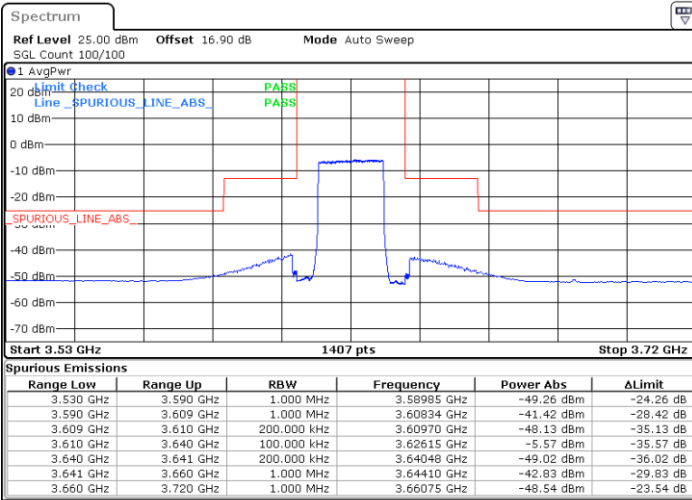

Lowest Channel / FullIRB

N/A

Date: 27.SEP.2020 19:18:47

LTE Band 48 / 20MHz

16QAM

Middle Channel / 1RB0

Middle Channel / 1RBmax

Date: 27.SEP.2020 19:34:39

Date: 27.SEP.2020 19:46:33

Middle Channel / FullRB

N/A

Date: 27.SEP.2020 19:22:45

LTE Band 48 / 20MHz

16QAM

Highest Channel / 1RB0

Highest Channel / 1RBmax