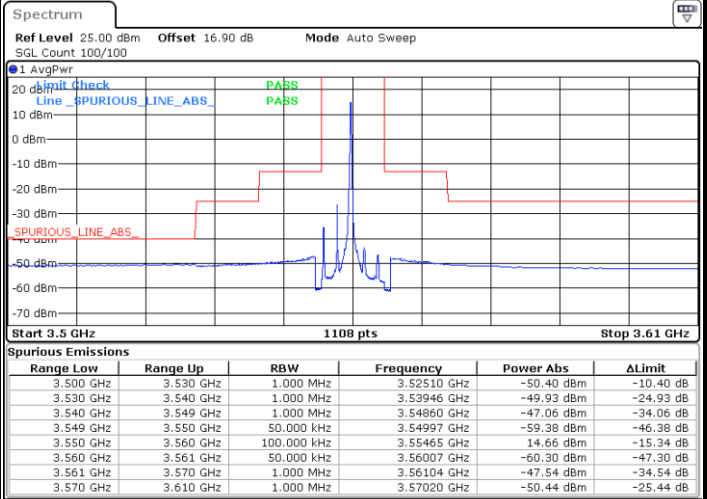

Date: 27.SEP.2020 19:38:36

Date: 27.SEP.2020 19:50:30

Highest Channel / FullIRB

N/A

Date: 27.SEP.2020 19:26:42

LTE Band 48 / 5MHz

64QAM

Lowest Channel / 1RB0

Lowest Channel / 1RBmax

Date: 27.SEP.2020 17:33:04

Date: 27.SEP.2020 17:56:52

Lowest Channel / FullIRB

N/A

Date: 27.SEP.2020 17:44:58

LTE Band 48 / 5MHz

64QAM