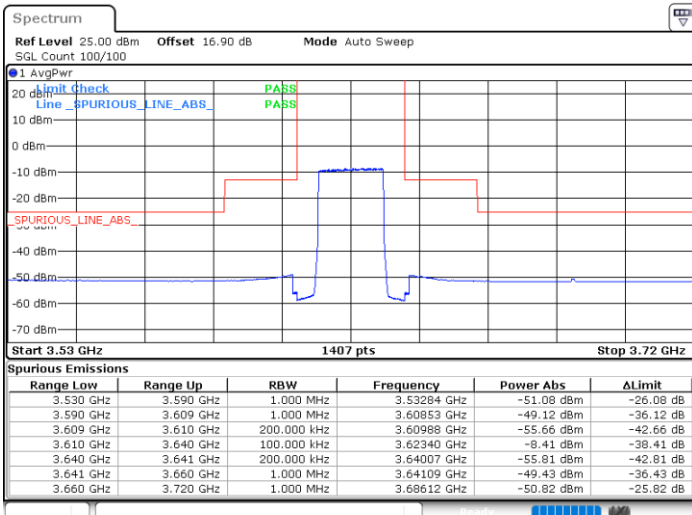

Middle Channel / FullRB

N/A

Date: 29.SEP.2020 14:41:04