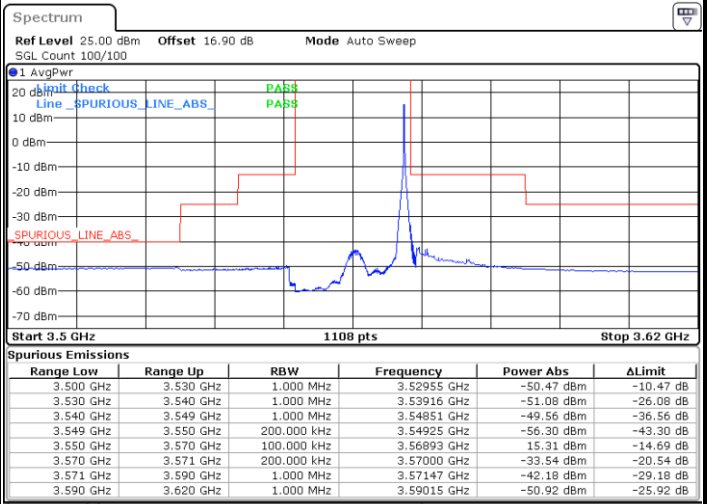

N/A

Date: 27.SEP.2020 19:02:55

LTE Band 48 / 20MHz

16QAM

Lowest Channel / 1RB0

Lowest Channel / 1RBmax

Date: 27.SEP.2020 19:30:41

Date: 27.SEP.2020 19:42:35

Lowest Channel / FullIRB

N/A

Date: 27.SEP.2020 19:18:47

LTE Band 48 / 20MHz

16QAM

Middle Channel / 1RB0

Middle Channel / 1RBmax

Date: 27.SEP.2020 19:34:39