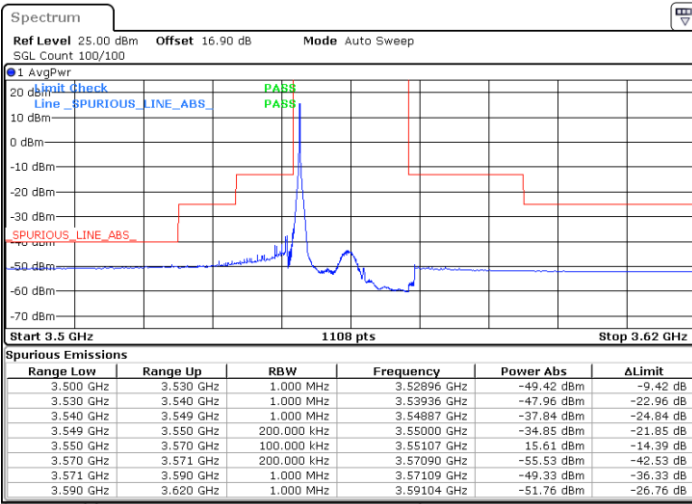

N/A

Date: 27.SEP.2020 19:02:55

LTE Band 48 / 20MHz

16QAM

Lowest Channel / 1RB0

Lowest Channel / 1RBmax

Date: 27.SEP.2020 19:30:41

Date: 27.SEP.2020 19:42:35

Lowest Channel / FullIRB

N/A

Date: 27.SEP.2020 19:18:47

LTE Band 48 / 20MHz

16QAM

Middle Channel / 1RB0

Middle Channel / 1RBmax

Date: 27.SEP.2020 19:34:39