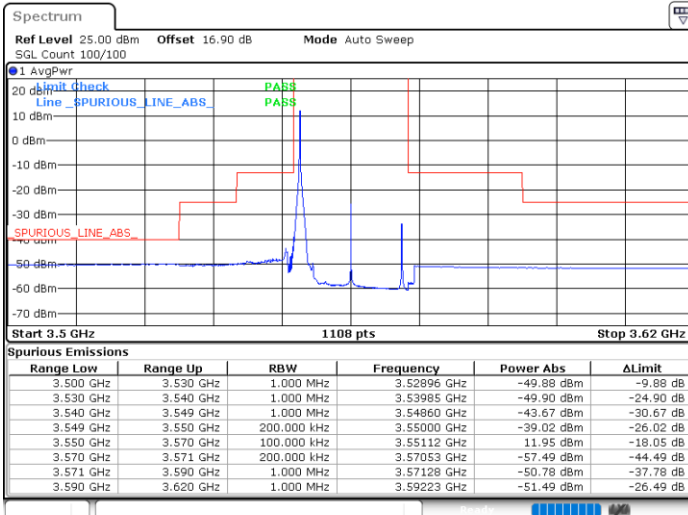

Date: 29.SEP.2020 14:13:21

LTE Band 48 / 15MHz

256QAM

Highest Channel / 1RB0

Highest Channel / 1RBmax

Date: 29.SEP.2020 14:34:53

Date: 29.SEP.2020 14:37:21

Highest Channel / FullRB

N/A

Date: 29.SEP.2020 14:32:18

LTE Band 48 / 20MHz

256QAM

Lowest Channel / 1RB0

Lowest Channel / 1RBmax

Date: 29.SEP.2020 15:15:38

Date: 29.SEP.2020 15:19:01

Lowest Channel / FullIRB

N/A

Date: 29.SEP.2020 14:52:37

LTE Band 48 / 20MHz

256QAM

Middle Channel / 1RB0

Middle Channel / 1RBmax

Date: 29.SEP.2020 14:44:07