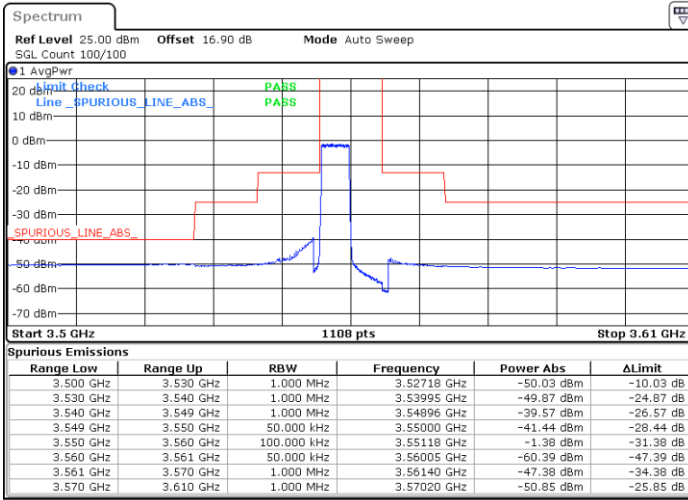

LTE Band 48 / 20MHz

64QAM

Highest Channel / 1RB0

Highest Channel / 1RBmax

Date: 27.SEP.2020 19:37:17

Date: 27.SEP.2020 19:49:11

Highest Channel / FullIRB

N/A

Date: 27.SEP.2020 19:25:23

LTE Band 48 / 5MHz

256QAM

Lowest Channel / 1RB0

Lowest Channel / 1RBmax

Date: 29.SEP.2020 11:05:42

Date: 29.SEP.2020 11:09:01

Lowest Channel / FullIRB

N/A

Date: 29.SEP.2020 11:03:13

LTE Band 48 / 5MHz

256QAM

Middle Channel / 1RB0

Middle Channel / 1RBmax

Date: 29.SEP.2020 10:57:37

Date: 29.SEP.2020 11:00:26