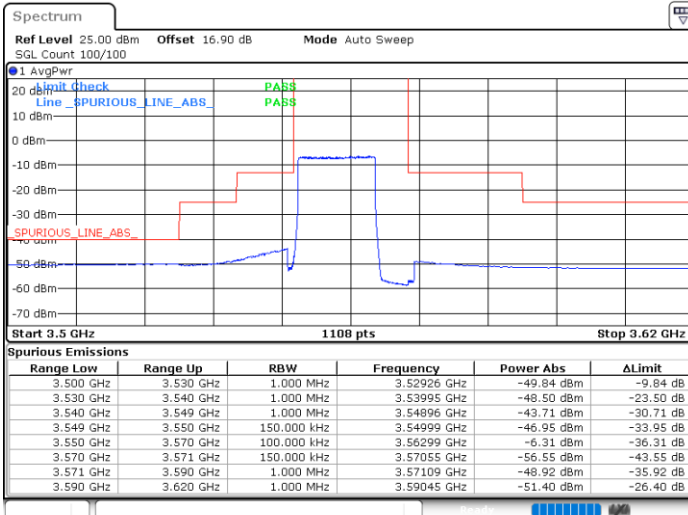

Highest Channel / 1RB0

Highest Channel / 1RBmax

Date: 29.SEP.2020 14:07:10

Date: 29.SEP.2020 14:09:27

Highest Channel / FullRB

N/A

Date: 29.SEP.2020 14:04:47

LTE Band 48 / 15MHz

256QAM

Lowest Channel / 1RB0

Lowest Channel / 1RBmax

Date: 29.SEP.2020 14:26:44

Date: 29.SEP.2020 14:29:12

Lowest Channel / FullRB

N/A

Date: 29.SEP.2020 14:23:29

LTE Band 48 / 15MHz

256QAM

Middle Channel / 1RB0

Middle Channel / 1RBmax

Date: 29.SEP.2020 14:16:50

Date: 29.SEP.2020 14:20:16

Middle Channel / FullRB

N/A

Date: 29.SEP.2020 14:13:21

LTE Band 48 / 15MHz

256QAM

Highest Channel / 1RB0

Highest Channel / 1RBmax

Date: 29.SEP.2020 14:34:53

Date: 29.SEP.2020 14:37:21

Highest Channel / FullRB