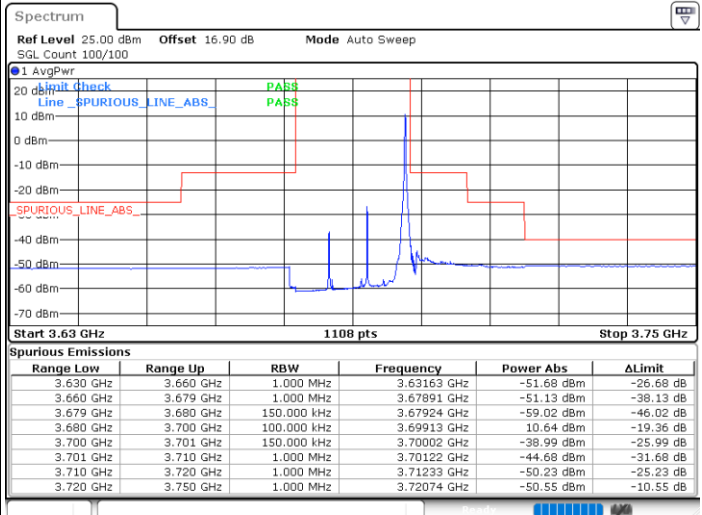

LTE Band 48 / 15MHz

256QAM

Middle Channel / 1RB0

Middle Channel / 1RBmax

Date: 29.SEP.2020 14:16:50

Date: 29.SEP.2020 14:20:16

Middle Channel / FullRB

N/A

Date: 29.SEP.2020 14:13:21

LTE Band 48 / 15MHz

256QAM

Highest Channel / 1RB0

Highest Channel / 1RBmax

Date: 29.SEP.2020 14:34:53

Date: 29.SEP.2020 14:37:21

Highest Channel / FullRB

N/A

Date: 29.SEP.2020 14:32:18

LTE Band 48 / 20MHz

256QAM

Lowest Channel / 1RB0

Lowest Channel / 1RBmax

Date: 29.SEP.2020 15:15:38

Date: 29.SEP.2020 15:19:01