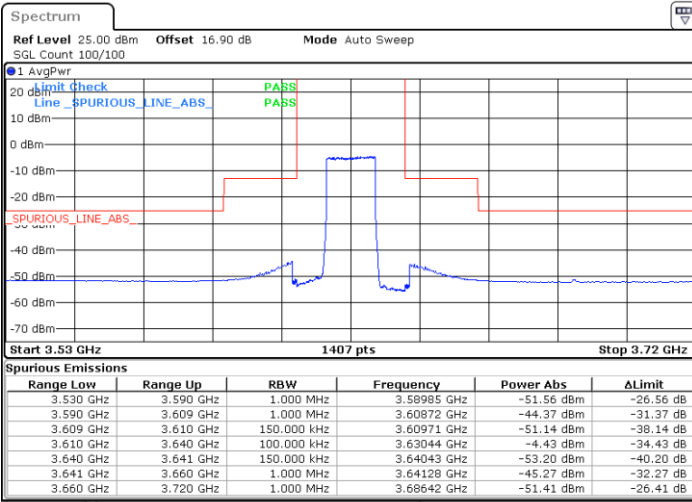

LTE Band 48 / 15MHz

16QAM

Middle Channel / 1RB0

Middle Channel / 1RBmax

Date: 27.SEP.2020 18:47:05

Date: 27.SEP.2020 19:10:50

Middle Channel / FullRB

N/A

Date: 27.SEP.2020 18:58:58

LTE Band 48 / 15MHz

16QAM

Highest Channel / 1RB0

Highest Channel / 1RBmax

Date: 27.SEP.2020 18:51:02

Date: 27.SEP.2020 19:14:48

Highest Channel / FullIRB