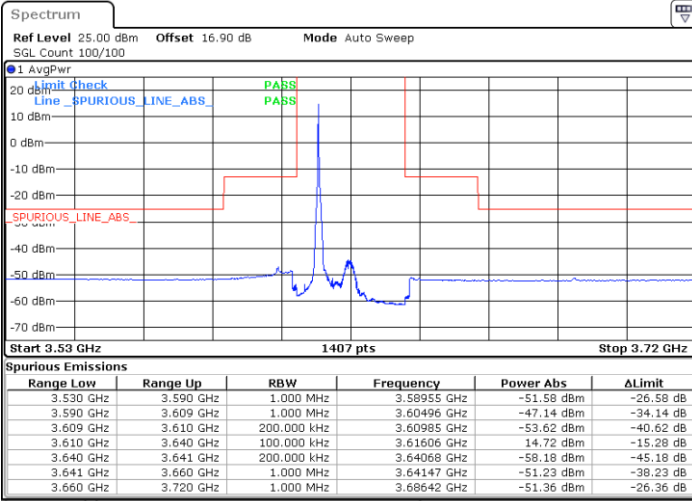

Lowest Channel / FullIRB

N/A

Date: 27.SEP.2020 19:18:47

LTE Band 48 / 20MHz

16QAM

Middle Channel / 1RB0

Middle Channel / 1RBmax

Date: 27.SEP.2020 19:34:39

Date: 27.SEP.2020 19:46:33

Middle Channel / FullRB

N/A

Date: 27.SEP.2020 19:22:45

LTE Band 48 / 20MHz

16QAM

Highest Channel / 1RB0

Highest Channel / 1RBmax