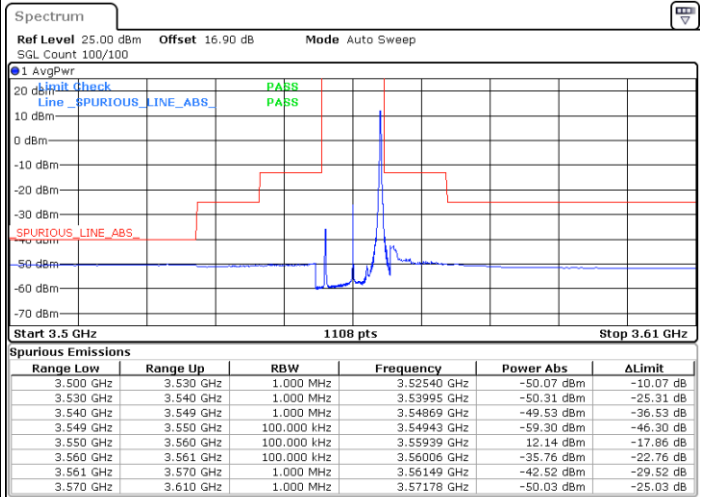

Middle Channel / FullRB

N/A

Date: 29.SEP.2020 10:55:15

LTE Band 48 / 5MHz

256QAM

Highest Channel / 1RB0

Highest Channel / 1RBmax

Date: 29.SEP.2020 11:15:08

Date: 29.SEP.2020 11:17:38

Highest Channel / FullRB

N/A

Date: 29.SEP.2020 11:12:33

LTE Band 48 / 10MHz

256QAM

Lowest Channel / 1RB0

Lowest Channel / 1RBmax

Date: 29.SEP.2020 11:32:10

Date: 29.SEP.2020 11:34:22

Lowest Channel / FullIRB

N/A

Date: 29.SEP.2020 11:30:05

LTE Band 48 / 10MHz

256QAM

MiddleChannel / 1RB0