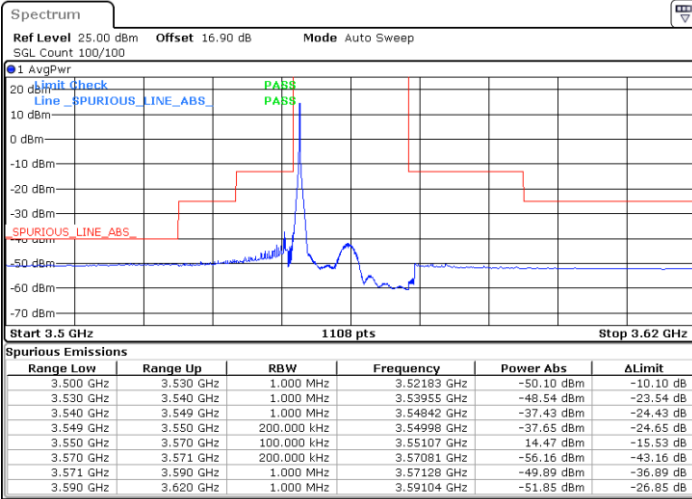

Date: 27.SEP.2020 18:45:46

Date: 27.SEP.2020 19:09:32

Middle Channel / FullRB

N/A

Date: 27.SEP.2020 18:57:39

LTE Band 48 / 15MHz

64QAM

Highest Channel / 1RB0

Highest Channel / 1RBmax

Date: 27.SEP.2020 18:52:22

Date: 27.SEP.2020 19:16:07

Highest Channel / FullIRB

N/A

Date: 27.SEP.2020 19:04:15

LTE Band 48 / 20MHz

64QAM

Lowest Channel / 1RB0

Lowest Channel / 1RBmax

Date: 27.SEP.2020 19:29:21

Date: 27.SEP.2020 19:41:16

Lowest Channel / FullRB

N/A

Date: 27.SEP.2020 19:17:27

LTE Band 48 / 20MHz