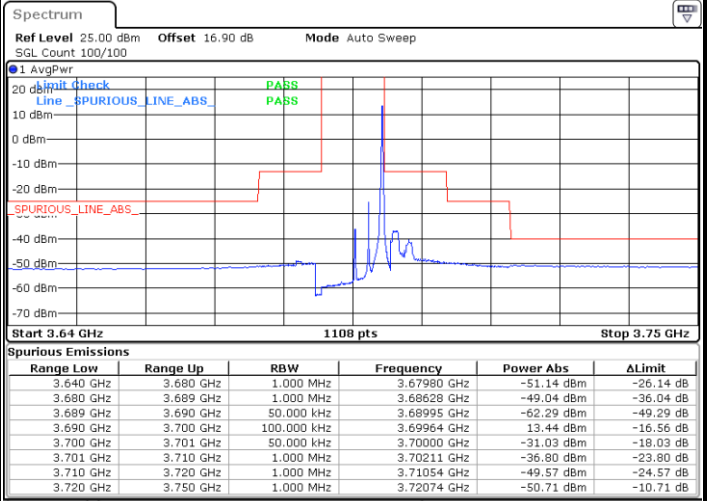

Lowest Channel / 1RBmax

Date: 27.SEP.2020 17:33:04

Date: 27.SEP.2020 17:56:52

Lowest Channel / FullIRB

N/A

Date: 27.SEP.2020 17:44:58

LTE Band 48 / 5MHz

64QAM

Middle Channel / 1RB0

Middle Channel / 1RBmax

Date: 27.SEP.2020 17:34:24

Date: 27.SEP.2020 17:58:11

Middle Channel / FullRB

N/A

Date: 27.SEP.2020 17:46:17

LTE Band 48 / 5MHz

64QAM

Highest Channel / 1RB0

Highest Channel / 1RBmax

Date: 27.SEP.2020 17:41:00

Date: 27.SEP.2020 18:04:47

Highest Channel / FullIRB

N/A

Date: 27.SEP.2020 17:52:54

LTE Band 48 / 10MHz

64QAM

Lowest Channel / 1RB0

Lowest Channel / 1RBmax

Date: 27.SEP.2020 18:06:07

Date: 27.SEP.2020 18:29:55

Lowest Channel / FullIRB

N/A