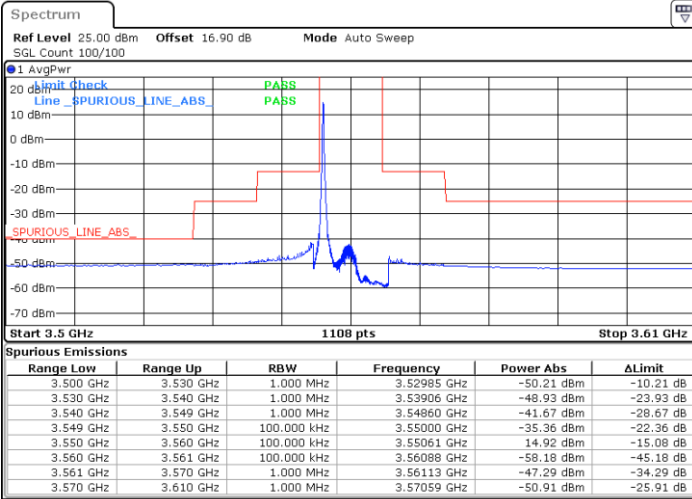

64QAM

Highest Channel / 1RB0

Highest Channel / 1RBmax

Date: 27.SEP.2020 17:41:00

Date: 27.SEP.2020 18:04:47

Highest Channel / FullIRB

N/A

Date: 27.SEP.2020 17:52:54

LTE Band 48 / 10MHz

64QAM

Lowest Channel / 1RB0

Lowest Channel / 1RBmax

Date: 27.SEP.2020 18:06:07

Date: 27.SEP.2020 18:29:55

Lowest Channel / FullIRB

N/A