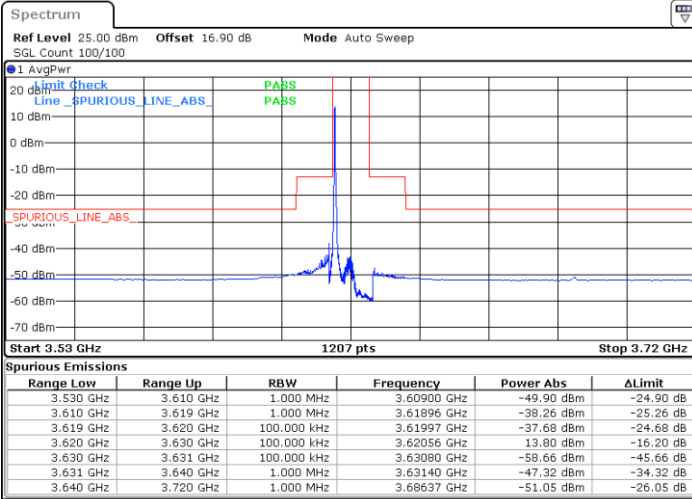

LTE Band 48 / 10MHz

64QAM

Lowest Channel / 1RB0

Lowest Channel / 1RBmax

Date: 27.SEP.2020 18:06:07

Date: 27.SEP.2020 18:29:55

Lowest Channel / FullIRB

N/A

Date: 27.SEP.2020 18:18:01

LTE Band 48 / 10MHz

64QAM

MiddleChannel / 1RB0

Middle Channel / 1RBmax

Date: 27.SEP.2020 18:12:44

Date: 27.SEP.2020 18:36:31

Middle Channel / FullRB

N/A

Date: 27.SEP.2020 18:24:38

LTE Band 48 / 10MHz

64QAM

Highest Channel / 1RB0

Highest Channel / 1RBmax

Date: 27.SEP.2020 18:14:03

Date: 27.SEP.2020 18:37:50

Highest Channel / FullIRB

N/A

Date: 27.SEP.2020 18:25:57

LTE Band 48 / 15MHz

64QAM

Lowest Channel / 1RB0

Lowest Channel / 1RBmax

Date: 27.SEP.2020 18:44:27