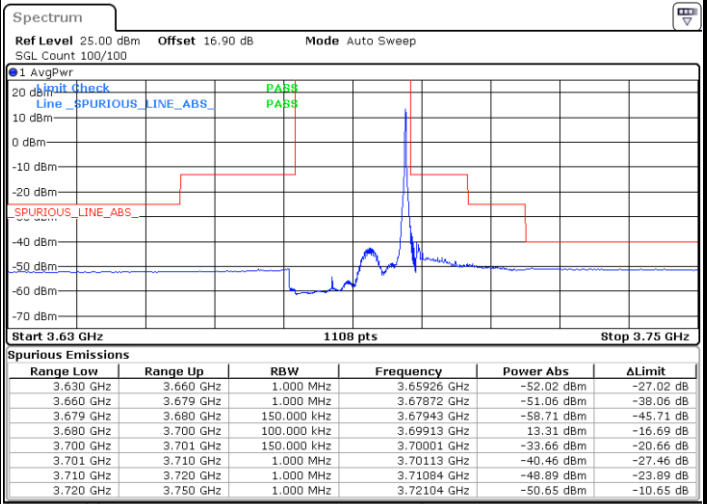

Date: 27.SEP.2020 19:08:13

Lowest Channel / FullRB

N/A

Date: 27.SEP.2020 18:56:20

LTE Band 48 / 15MHz

64QAM

Middle Channel / 1RB0

Middle Channel / 1RBmax

Date: 27.SEP.2020 18:45:46

Date: 27.SEP.2020 19:09:32

Middle Channel / FullRB

N/A

Date: 27.SEP.2020 18:57:39

LTE Band 48 / 15MHz

64QAM

Highest Channel / 1RB0

Highest Channel / 1RBmax

Date: 27.SEP.2020 18:52:22

Date: 27.SEP.2020 19:16:07

Highest Channel / FullIRB

N/A

Date: 27.SEP.2020 19:04:15

LTE Band 48 / 20MHz

64QAM

Lowest Channel / 1RB0

Lowest Channel / 1RBmax

Date: 27.SEP.2020 19:29:21

Date: 27.SEP.2020 19:41:16

Lowest Channel / FullRB

N/A

Date: 27.SEP.2020 19:17:27

LTE Band 48 / 20MHz