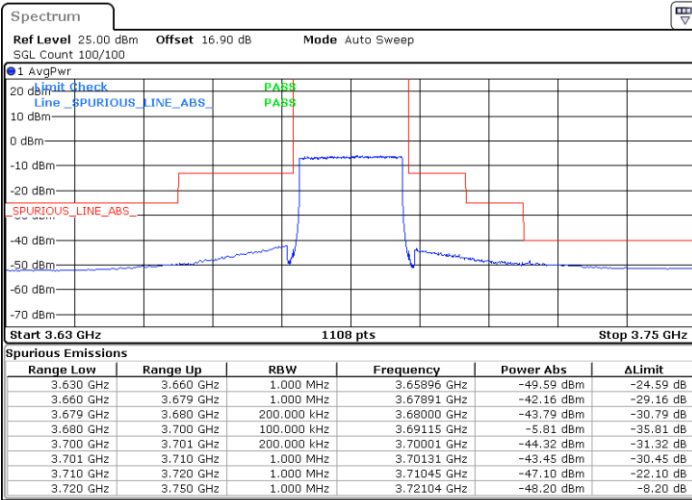

Lowest Channel / FullIRB

N/A

Date: 27.SEP.2020 19:18:47

LTE Band 48 / 20MHz

16QAM

Middle Channel / 1RB0

Middle Channel / 1RBmax

Date: 27.SEP.2020 19:34:39

Date: 27.SEP.2020 19:46:33

Middle Channel / FullRB

N/A

Date: 27.SEP.2020 19:22:45

LTE Band 48 / 20MHz

16QAM

Highest Channel / 1RB0

Highest Channel / 1RBmax

Date: 27.SEP.2020 19:38:36

Date: 27.SEP.2020 19:50:30

Highest Channel / FullIRB

N/A

Date: 27.SEP.2020 19:26:42

LTE Band 48 / 5MHz

64QAM

Lowest Channel / 1RB0

Lowest Channel / 1RBmax

Date: 27.SEP.2020 17:33:04

Date: 27.SEP.2020 17:56:52

Lowest Channel / FullIRB

N/A

Date: 27.SEP.2020 17:44:58

LTE Band 48 / 5MHz

64QAM