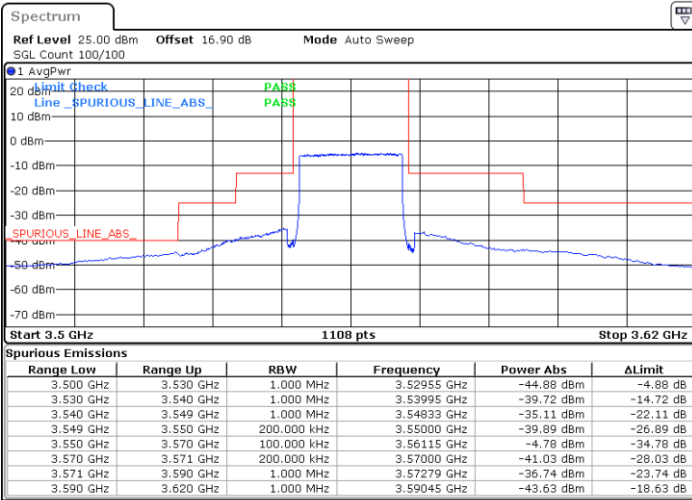

Date: 27.SEP.2020 18:58:58

LTE Band 48 / 15MHz

16QAM

Highest Channel / 1RB0

Highest Channel / 1RBmax

Date: 27.SEP.2020 18:51:02

Date: 27.SEP.2020 19:14:48

Highest Channel / FullIRB

N/A

Date: 27.SEP.2020 19:02:55

LTE Band 48 / 20MHz

16QAM

Lowest Channel / 1RB0

Lowest Channel / 1RBmax

Date: 27.SEP.2020 19:30:41

Date: 27.SEP.2020 19:42:35

Lowest Channel / FullIRB

N/A

Date: 27.SEP.2020 19:18:47

LTE Band 48 / 20MHz

16QAM

Middle Channel / 1RB0

Middle Channel / 1RBmax

Date: 27.SEP.2020 19:34:39