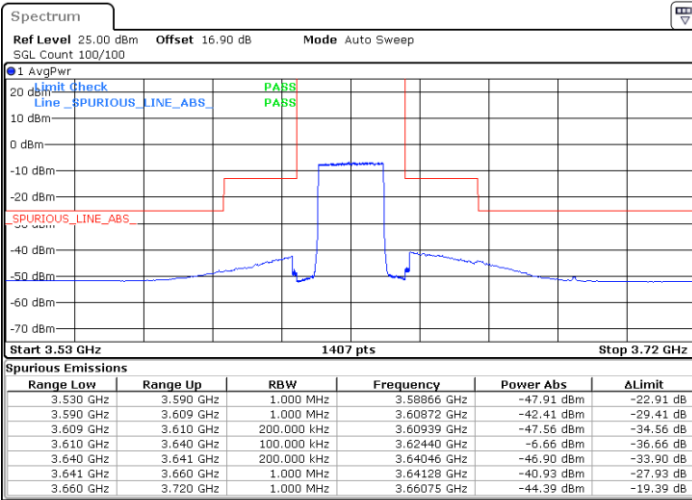

Lowest Channel / 1RB0

Lowest Channel / 1RBmax

Date: 27.SEP.2020 19:29:21

Date: 27.SEP.2020 19:41:16

Lowest Channel / FullRB

N/A

Date: 27.SEP.2020 19:17:27

LTE Band 48 / 20MHz

64QAM

Middle Channel / 1RB0

Middle Channel / 1RBmax

Date: 27.SEP.2020 19:35:58

Date: 27.SEP.2020 19:47:52

Middle Channel / FullRB

N/A

Date: 27.SEP.2020 19:24:04

LTE Band 48 / 20MHz

64QAM

Highest Channel / 1RB0

Highest Channel / 1RBmax

Date: 27.SEP.2020 19:37:17

Date: 27.SEP.2020 19:49:11

Highest Channel / FullIRB

N/A