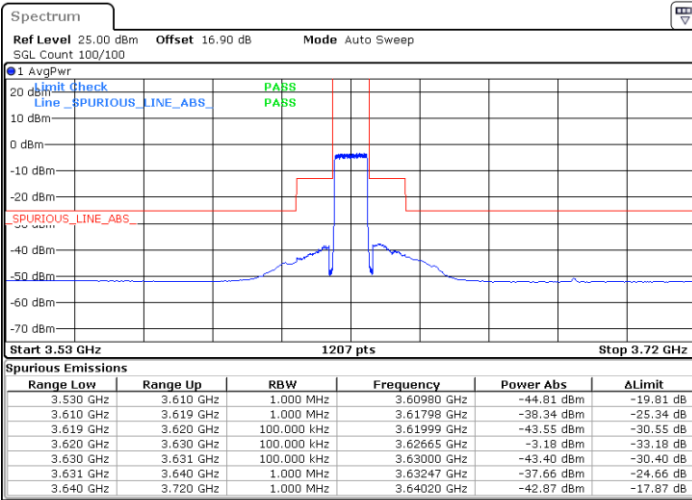

LTE Band 48 / 10MHz

64QAM

Lowest Channel / 1RB0

Lowest Channel / 1RBmax

Date: 27.SEP.2020 18:06:07

Date: 27.SEP.2020 18:29:55

Lowest Channel / FullIRB

N/A

Date: 27.SEP.2020 18:18:01

LTE Band 48 / 10MHz

64QAM

MiddleChannel / 1RB0

Middle Channel / 1RBmax

Date: 27.SEP.2020 18:12:44

Date: 27.SEP.2020 18:36:31

Middle Channel / FullRB

N/A

Date: 27.SEP.2020 18:24:38

LTE Band 48 / 10MHz

64QAM

Highest Channel / 1RB0

Highest Channel / 1RBmax

Date: 27.SEP.2020 18:14:03

Date: 27.SEP.2020 18:37:50

Highest Channel / FullIRB

N/A

Date: 27.SEP.2020 18:25:57

LTE Band 48 / 15MHz

64QAM

Lowest Channel / 1RB0

Lowest Channel / 1RBmax

Date: 27.SEP.2020 18:44:27