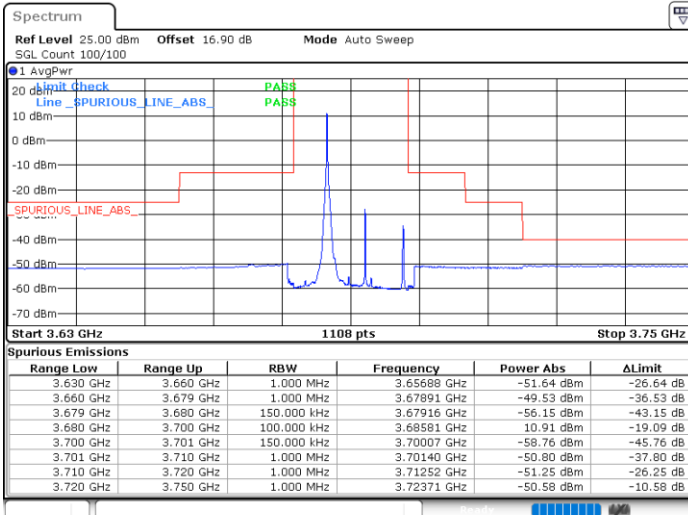

LTE Band 48 / 15MHz

256QAM

Middle Channel / 1RB0

Middle Channel / 1RBmax

Date: 29.SEP.2020 14:16:50

Date: 29.SEP.2020 14:20:16

Middle Channel / FullRB

N/A

Date: 29.SEP.2020 14:13:21

LTE Band 48 / 15MHz

256QAM

Highest Channel / 1RB0

Highest Channel / 1RBmax

Date: 29.SEP.2020 14:34:53

Date: 29.SEP.2020 14:37:21

Highest Channel / FullRB

N/A

Date: 29.SEP.2020 14:32:18

LTE Band 48 / 20MHz

256QAM

Lowest Channel / 1RB0

Lowest Channel / 1RBmax

Date: 29.SEP.2020 15:15:38

Date: 29.SEP.2020 15:19:01