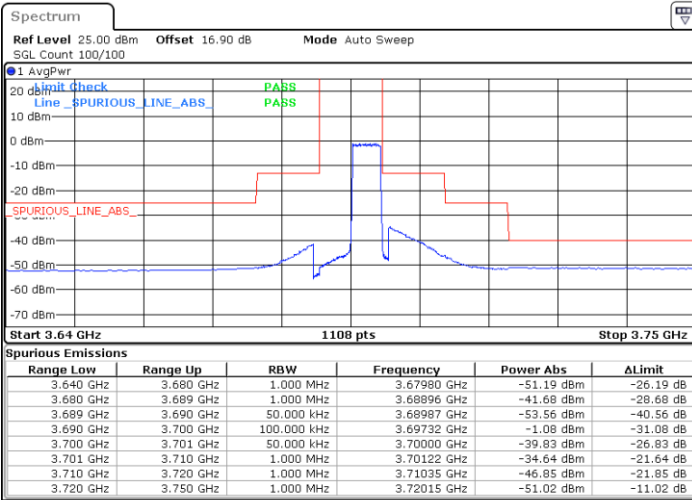

Middle Channel / 1RB0

Middle Channel / 1RBmax

Date: 27.SEP.2020 17:34:24

Date: 27.SEP.2020 17:58:11

Middle Channel / FullRB

N/A

Date: 27.SEP.2020 17:46:17

LTE Band 48 / 5MHz

64QAM

Highest Channel / 1RB0

Highest Channel / 1RBmax

Date: 27.SEP.2020 17:41:00

Date: 27.SEP.2020 18:04:47

Highest Channel / FullIRB

N/A

Date: 27.SEP.2020 17:52:54

LTE Band 48 / 10MHz

64QAM

Lowest Channel / 1RB0

Lowest Channel / 1RBmax

Date: 27.SEP.2020 18:06:07

Date: 27.SEP.2020 18:29:55

Lowest Channel / FullIRB

N/A