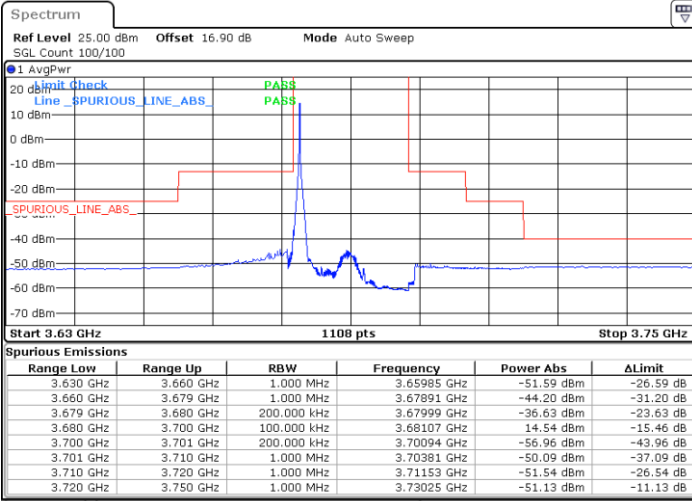

Lowest Channel / FullIRB

N/A

Date: 27.SEP.2020 19:18:47

LTE Band 48 / 20MHz

16QAM

Middle Channel / 1RB0

Middle Channel / 1RBmax

Date: 27.SEP.2020 19:34:39

Date: 27.SEP.2020 19:46:33

Middle Channel / FullRB

N/A

Date: 27.SEP.2020 19:22:45

LTE Band 48 / 20MHz

16QAM

Highest Channel / 1RB0

Highest Channel / 1RBmax

Date: 27.SEP.2020 19:38:36

Date: 27.SEP.2020 19:50:30

Highest Channel / FullIRB

N/A

Date: 27.SEP.2020 19:26:42

LTE Band 48 / 5MHz

64QAM

Lowest Channel / 1RB0

Lowest Channel / 1RBmax

Date: 27.SEP.2020 17:33:04

Date: 27.SEP.2020 17:56:52

Lowest Channel / FullIRB

N/A

Date: 27.SEP.2020 17:44:58

LTE Band 48 / 5MHz

64QAM