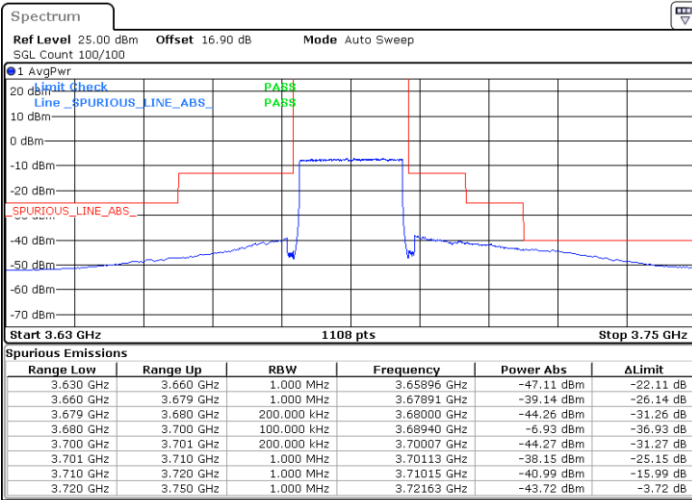

Lowest Channel / 1RB0

Lowest Channel / 1RBmax

Date: 27.SEP.2020 19:29:21

Date: 27.SEP.2020 19:41:16

Lowest Channel / FullRB

N/A

Date: 27.SEP.2020 19:17:27

LTE Band 48 / 20MHz

LTE Band 48 / 20MHz

64QAM

Highest Channel / 1RB0

Highest Channel / 1RBmax

Date: 27.SEP.2020 19:37:17

Date: 27.SEP.2020 19:49:11

Highest Channel / FullIRB

N/A

Date: 27.SEP.2020 19:25:23

LTE Band 48 / 5MHz

256QAM

Lowest Channel / 1RB0

Lowest Channel / 1RBmax

Date: 29.SEP.2020 11:05:42

Date: 29.SEP.2020 11:09:01

Lowest Channel / FullIRB