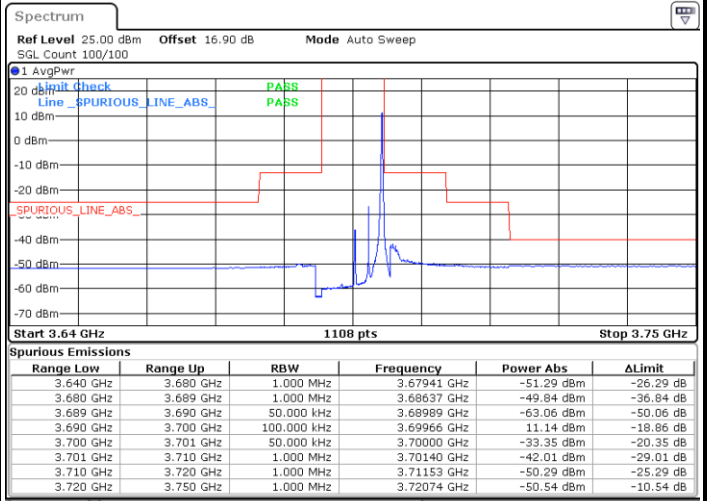

N/A

Date: 29.SEP.2020 11:03:13

LTE Band 48 / 5MHz

256QAM

Middle Channel / 1RB0

Middle Channel / 1RBmax

Date: 29.SEP.2020 10:57:37

Date: 29.SEP.2020 11:00:26

Middle Channel / FullRB

N/A

Date: 29.SEP.2020 10:55:15

LTE Band 48 / 5MHz

256QAM

Highest Channel / 1RB0

Highest Channel / 1RBmax

Date: 29.SEP.2020 11:15:08

Date: 29.SEP.2020 11:17:38

Highest Channel / FullRB

N/A

Date: 29.SEP.2020 11:12:33

LTE Band 48 / 10MHz

256QAM

Lowest Channel / 1RB0

Lowest Channel / 1RBmax