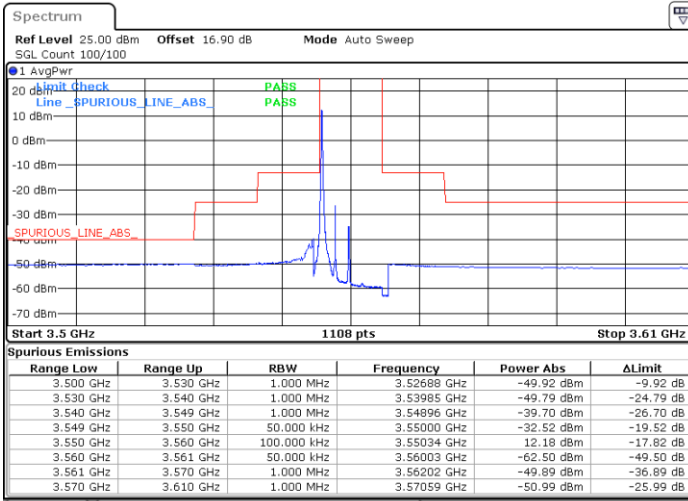

LTE Band 48 / 20MHz

64QAM

Highest Channel / 1RB0

Highest Channel / 1RBmax

Date: 27.SEP.2020 19:37:17

Date: 27.SEP.2020 19:49:11

Highest Channel / FullIRB

N/A

Date: 27.SEP.2020 19:25:23

LTE Band 48 / 5MHz

256QAM

Lowest Channel / 1RB0

Lowest Channel / 1RBmax

Date: 29.SEP.2020 11:05:42

Date: 29.SEP.2020 11:09:01

Lowest Channel / FullIRB

N/A

Date: 29.SEP.2020 11:03:13

LTE Band 48 / 5MHz

256QAM

Middle Channel / 1RB0

Middle Channel / 1RBmax

Date: 29.SEP.2020 10:57:37

Date: 29.SEP.2020 11:00:26