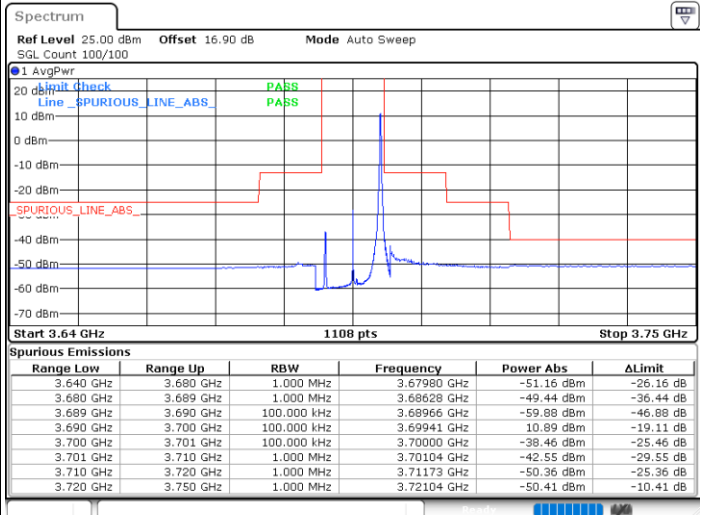

Date: 29.SEP.2020 11:32:10

Date: 29.SEP.2020 11:34:22

Lowest Channel / FullIRB

N/A

Date: 29.SEP.2020 11:30:05

LTE Band 48 / 10MHz

256QAM

MiddleChannel / 1RB0

Middle Channel / 1RBmax

Date: 29.SEP.2020 11:23:22

Date: 29.SEP.2020 11:27:12

Middle Channel / FullRB

N/A

Date: 29.SEP.2020 11:21:04

LTE Band 48 / 10MHz

256QAM

Highest Channel / 1RB0

Highest Channel / 1RBmax

Date: 29.SEP.2020 14:07:10

Date: 29.SEP.2020 14:09:27

Highest Channel / FullRB

N/A

Date: 29.SEP.2020 14:04:47

LTE Band 48 / 15MHz