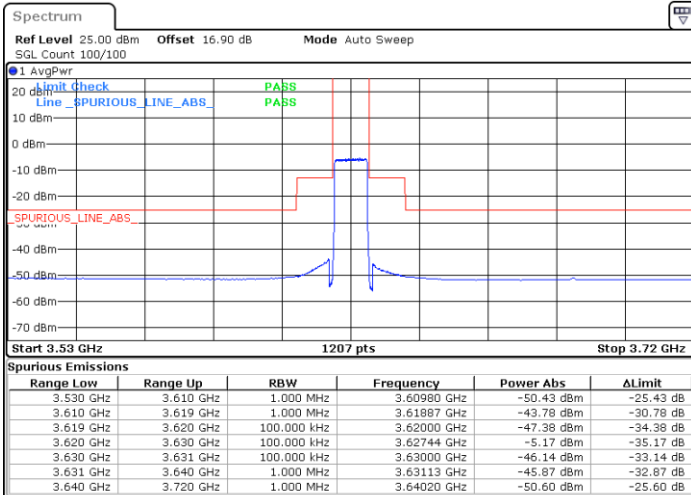

Date: 29.SEP.2020 11:32:10

Date: 29.SEP.2020 11:34:22

Lowest Channel / FullIRB

N/A

Date: 29.SEP.2020 11:30:05

LTE Band 48 / 10MHz

256QAM

MiddleChannel / 1RB0

Middle Channel / 1RBmax

Date: 29.SEP.2020 11:23:22

Date: 29.SEP.2020 11:27:12

Middle Channel / FullRB

N/A

Date: 29.SEP.2020 11:21:04

LTE Band 48 / 10MHz

256QAM

Highest Channel / 1RB0

Highest Channel / 1RBmax

Date: 29.SEP.2020 14:07:10

Date: 29.SEP.2020 14:09:27

Highest Channel / FullRB

N/A

Date: 29.SEP.2020 14:04:47

LTE Band 48 / 15MHz