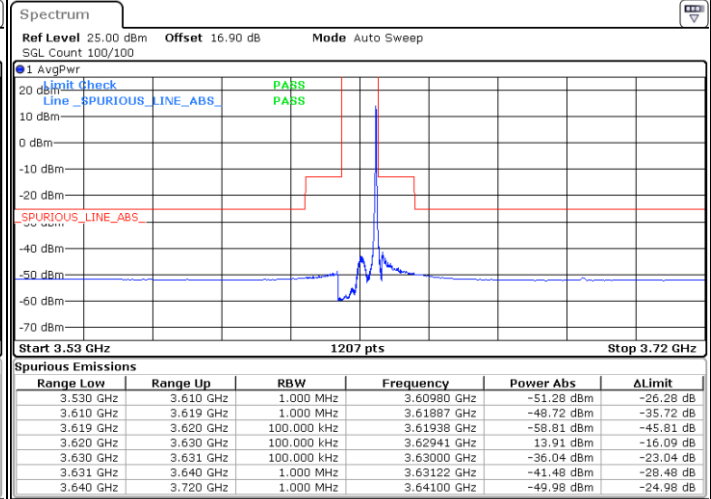

LTE Band 48 / 10MHz

64QAM

Lowest Channel / 1RB0

Lowest Channel / 1RBmax

Date: 27.SEP.2020 18:06:07

Date: 27.SEP.2020 18:29:55

Lowest Channel / FullIRB

N/A

Date: 27.SEP.2020 18:18:01

LTE Band 48 / 10MHz

64QAM

MiddleChannel / 1RB0

Middle Channel / 1RBmax

Date: 27.SEP.2020 18:12:44

Date: 27.SEP.2020 18:36:31

Middle Channel / FullRB

N/A

Date: 27.SEP.2020 18:24:38

LTE Band 48 / 10MHz

64QAM

Highest Channel / 1RB0

Highest Channel / 1RBmax

Date: 27.SEP.2020 18:14:03

Date: 27.SEP.2020 18:37:50

Highest Channel / FullIRB

N/A

Date: 27.SEP.2020 18:25:57

LTE Band 48 / 15MHz

64QAM

Lowest Channel / 1RB0

Lowest Channel / 1RBmax

Date: 27.SEP.2020 18:44:27