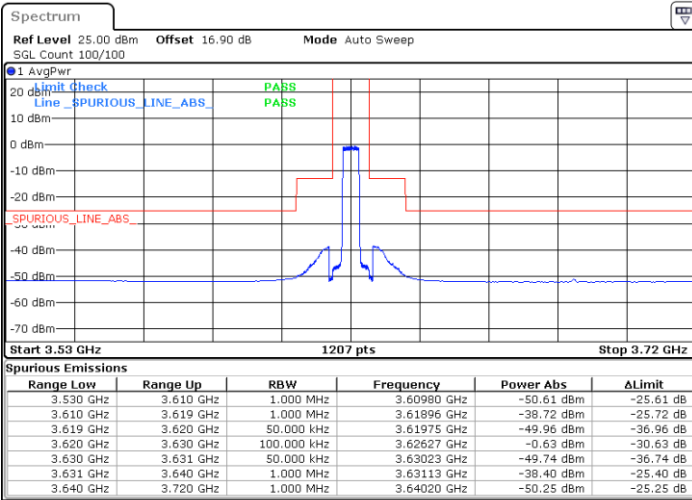

Lowest Channel / 1RBmax

Date: 27.SEP.2020 17:33:04

Date: 27.SEP.2020 17:56:52

Lowest Channel / FullIRB

N/A

Date: 27.SEP.2020 17:44:58

LTE Band 48 / 5MHz

64QAM

Middle Channel / 1RB0

Middle Channel / 1RBmax

Date: 27.SEP.2020 17:34:24

Date: 27.SEP.2020 17:58:11

Middle Channel / FullRB

N/A

Date: 27.SEP.2020 17:46:17

LTE Band 48 / 5MHz