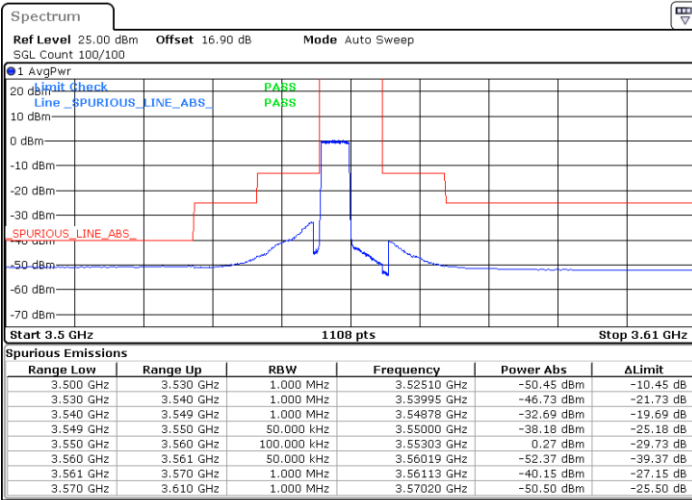

Date: 27.SEP.2020 19:38:36

Date: 27.SEP.2020 19:50:30

Highest Channel / FullIRB

N/A

Date: 27.SEP.2020 19:26:42

LTE Band 48 / 5MHz

64QAM

Lowest Channel / 1RB0

Lowest Channel / 1RBmax

Date: 27.SEP.2020 17:33:04

Date: 27.SEP.2020 17:56:52

Lowest Channel / FullIRB

N/A

Date: 27.SEP.2020 17:44:58

LTE Band 48 / 5MHz

64QAM

Middle Channel / 1RB0

Middle Channel / 1RBmax

Date: 27.SEP.2020 17:34:24

Date: 27.SEP.2020 17:58:11

Middle Channel / FullRB

N/A

Date: 27.SEP.2020 17:46:17

LTE Band 48 / 5MHz