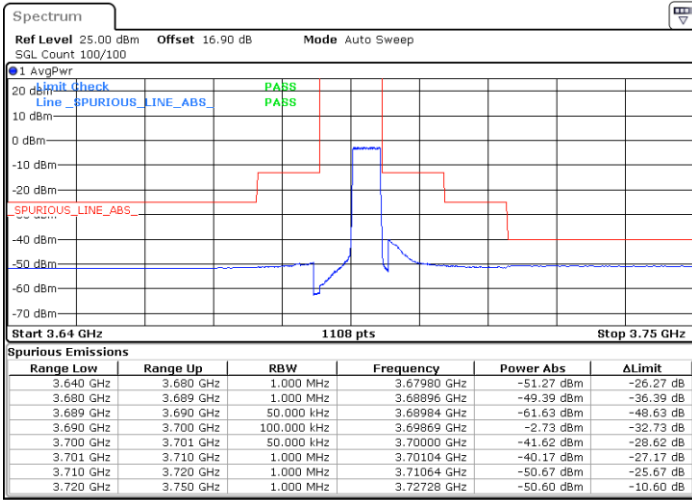

Middle Channel / FullRB

N/A

Date: 29.SEP.2020 10:55:15

LTE Band 48 / 5MHz

256QAM

Highest Channel / 1RB0

Highest Channel / 1RBmax

Date: 29.SEP.2020 11:15:08

Date: 29.SEP.2020 11:17:38

Highest Channel / FullRB

N/A

Date: 29.SEP.2020 11:12:33

LTE Band 48 / 10MHz

256QAM

Lowest Channel / 1RB0

Lowest Channel / 1RBmax