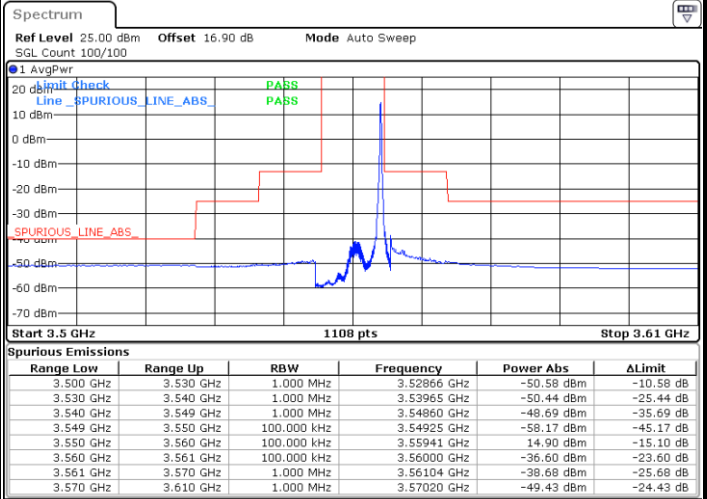

LTE Band 48 / 10MHz

64QAM

Lowest Channel / 1RB0

Lowest Channel / 1RBmax

Date: 27.SEP.2020 18:06:07

Date: 27.SEP.2020 18:29:55

Lowest Channel / FullIRB

N/A

Date: 27.SEP.2020 18:18:01

LTE Band 48 / 10MHz

64QAM

MiddleChannel / 1RB0

Middle Channel / 1RBmax

Date: 27.SEP.2020 18:12:44

Date: 27.SEP.2020 18:36:31

Middle Channel / FullRB

N/A

Date: 27.SEP.2020 18:24:38

LTE Band 48 / 10MHz

64QAM

Highest Channel / 1RB0

Highest Channel / 1RBmax

Date: 27.SEP.2020 18:14:03

Date: 27.SEP.2020 18:37:50