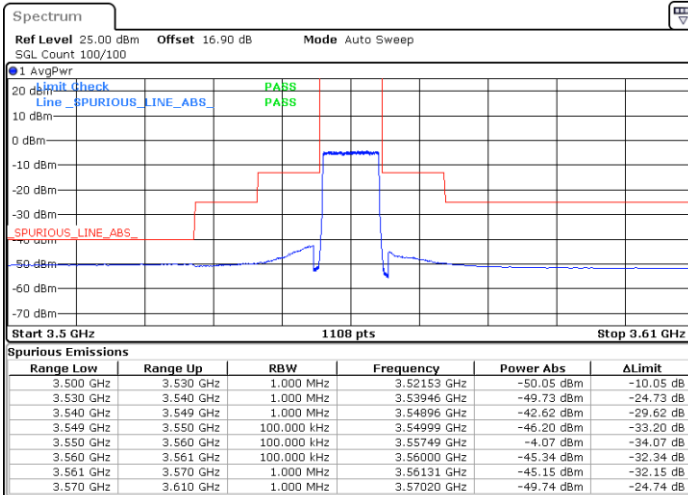

Middle Channel / FullRB

N/A

Date: 29.SEP.2020 10:55:15

LTE Band 48 / 5MHz

256QAM

Highest Channel / 1RB0

Highest Channel / 1RBmax

Date: 29.SEP.2020 11:15:08

Date: 29.SEP.2020 11:17:38

Highest Channel / FullRB

N/A

Date: 29.SEP.2020 11:12:33

LTE Band 48 / 10MHz

256QAM

Lowest Channel / 1RB0

Lowest Channel / 1RBmax

Date: 29.SEP.2020 11:32:10

Date: 29.SEP.2020 11:34:22

Lowest Channel / FullIRB

N/A

Date: 29.SEP.2020 11:30:05

LTE Band 48 / 10MHz

256QAM

MiddleChannel / 1RB0