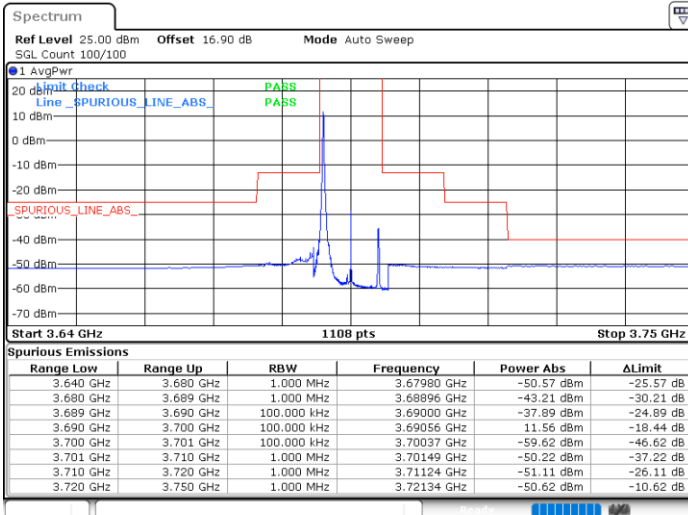

Date: 29.SEP.2020 11:32:10

Date: 29.SEP.2020 11:34:22

Lowest Channel / FullIRB

N/A

Date: 29.SEP.2020 11:30:05

LTE Band 48 / 10MHz

256QAM

MiddleChannel / 1RB0

Middle Channel / 1RBmax

Date: 29.SEP.2020 11:23:22

Date: 29.SEP.2020 11:27:12

Middle Channel / FullRB

N/A

Date: 29.SEP.2020 11:21:04

LTE Band 48 / 10MHz

256QAM

Highest Channel / 1RB0

Highest Channel / 1RBmax

Date: 29.SEP.2020 14:07:10

Date: 29.SEP.2020 14:09:27

Highest Channel / FullRB

N/A

Date: 29.SEP.2020 14:04:47

LTE Band 48 / 15MHz