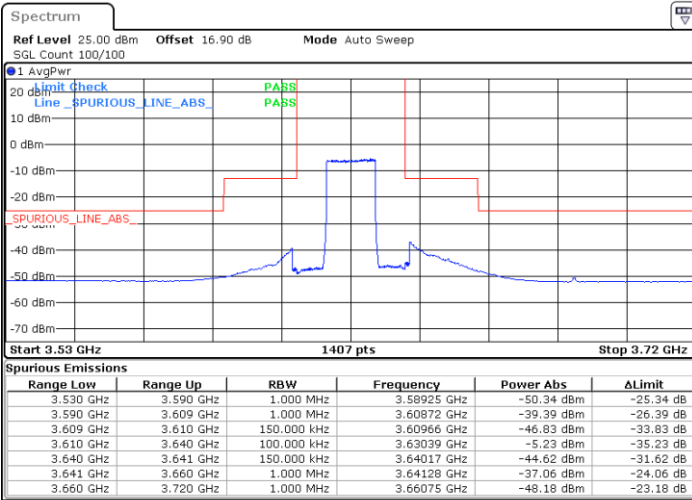

Highest Channel / FullIRB

N/A

Date: 27.SEP.2020 18:25:57

LTE Band 48 / 15MHz

64QAM

Lowest Channel / 1RB0

Lowest Channel / 1RBmax

Date: 27.SEP.2020 18:44:27

Date: 27.SEP.2020 19:08:13

Lowest Channel / FullRB

N/A

Date: 27.SEP.2020 18:56:20

LTE Band 48 / 15MHz

64QAM

Middle Channel / 1RB0

Middle Channel / 1RBmax

Date: 27.SEP.2020 18:45:46

Date: 27.SEP.2020 19:09:32

Middle Channel / FullRB

N/A

Date: 27.SEP.2020 18:57:39

LTE Band 48 / 15MHz

64QAM

Highest Channel / 1RB0

Highest Channel / 1RBmax

Date: 27.SEP.2020 18:52:22

Date: 27.SEP.2020 19:16:07

Highest Channel / FullIRB

N/A

Date: 27.SEP.2020 19:04:15

LTE Band 48 / 20MHz

64QAM