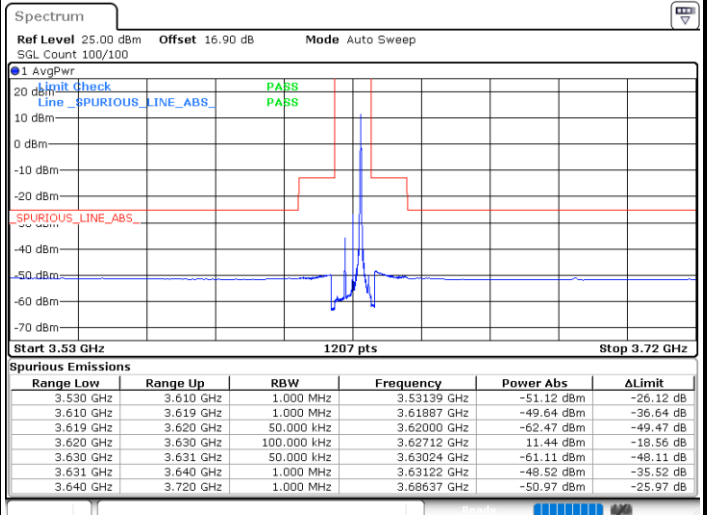

Date: 27.SEP.2020 19:25:23

LTE Band 48 / 5MHz

256QAM

Lowest Channel / 1RB0

Lowest Channel / 1RBmax

Date: 29.SEP.2020 11:05:42

Date: 29.SEP.2020 11:09:01

Lowest Channel / FullIRB

N/A

Date: 29.SEP.2020 11:03:13

LTE Band 48 / 5MHz

256QAM

Middle Channel / 1RB0

Middle Channel / 1RBmax

Date: 29.SEP.2020 10:57:37

Date: 29.SEP.2020 11:00:26

Middle Channel / FullRB

N/A

Date: 29.SEP.2020 10:55:15

LTE Band 48 / 5MHz

256QAM

Highest Channel / 1RB0

Highest Channel / 1RBmax

Date: 29.SEP.2020 11:15:08

Date: 29.SEP.2020 11:17:38

Highest Channel / FullRB

N/A

Date: 29.SEP.2020 11:12:33

LTE Band 48 / 10MHz

256QAM

Lowest Channel / 1RB0

Lowest Channel / 1RBmax