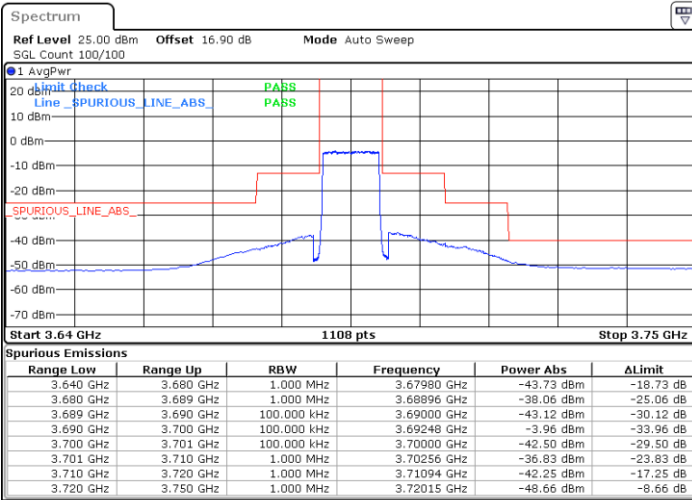

Date: 27.SEP.2020 18:18:01

LTE Band 48 / 10MHz

64QAM

MiddleChannel / 1RB0

Middle Channel / 1RBmax

Date: 27.SEP.2020 18:12:44

Date: 27.SEP.2020 18:36:31

Middle Channel / FullRB

N/A

Date: 27.SEP.2020 18:24:38

LTE Band 48 / 10MHz

64QAM

Highest Channel / 1RB0

Highest Channel / 1RBmax

Date: 27.SEP.2020 18:14:03

Date: 27.SEP.2020 18:37:50

Highest Channel / FullIRB

N/A

Date: 27.SEP.2020 18:25:57

LTE Band 48 / 15MHz

64QAM

Lowest Channel / 1RB0

Lowest Channel / 1RBmax

Date: 27.SEP.2020 18:44:27