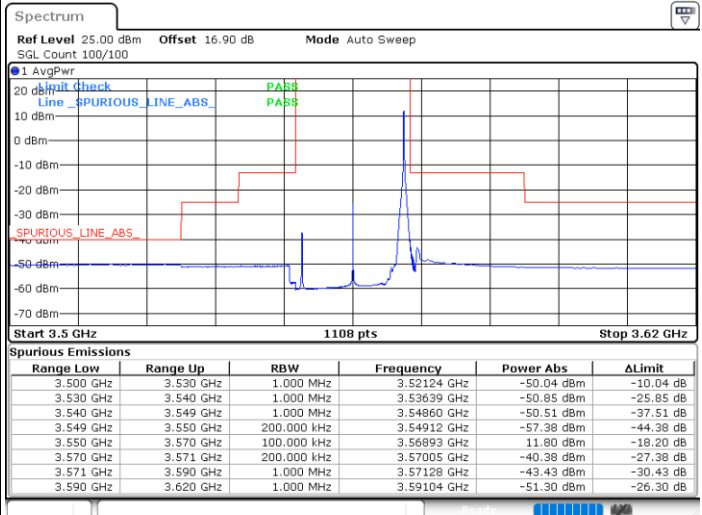

Date: 29.SEP.2020 14:13:21

LTE Band 48 / 15MHz

256QAM

Highest Channel / 1RB0

Highest Channel / 1RBmax

Date: 29.SEP.2020 14:34:53

Date: 29.SEP.2020 14:37:21

Highest Channel / FullRB

N/A

Date: 29.SEP.2020 14:32:18

LTE Band 48 / 20MHz

256QAM

Lowest Channel / 1RB0

Lowest Channel / 1RBmax

Date: 29.SEP.2020 15:15:38

Date: 29.SEP.2020 15:19:01

Lowest Channel / FullIRB

N/A

Date: 29.SEP.2020 14:52:37

LTE Band 48 / 20MHz

256QAM

Middle Channel / 1RB0

Middle Channel / 1RBmax

Date: 29.SEP.2020 14:44:07