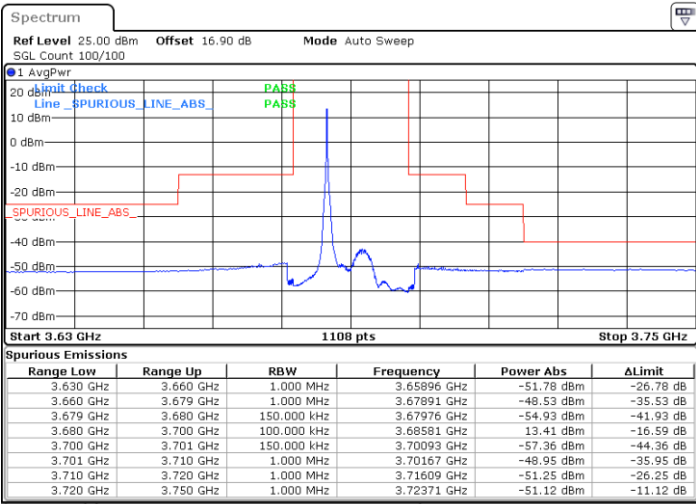

Date: 27.SEP.2020 19:08:13

Lowest Channel / FullRB

N/A

Date: 27.SEP.2020 18:56:20

LTE Band 48 / 15MHz

64QAM

Middle Channel / 1RB0

Middle Channel / 1RBmax

Date: 27.SEP.2020 18:45:46

Date: 27.SEP.2020 19:09:32

Middle Channel / FullRB

N/A

Date: 27.SEP.2020 18:57:39

LTE Band 48 / 15MHz

64QAM

Highest Channel / 1RB0

Highest Channel / 1RBmax

Date: 27.SEP.2020 18:52:22

Date: 27.SEP.2020 19:16:07

Highest Channel / FullIRB

N/A

Date: 27.SEP.2020 19:04:15

LTE Band 48 / 20MHz

64QAM

Lowest Channel / 1RB0

Lowest Channel / 1RBmax

Date: 27.SEP.2020 19:29:21

Date: 27.SEP.2020 19:41:16

Lowest Channel / FullRB

N/A

Date: 27.SEP.2020 19:17:27

LTE Band 48 / 20MHz