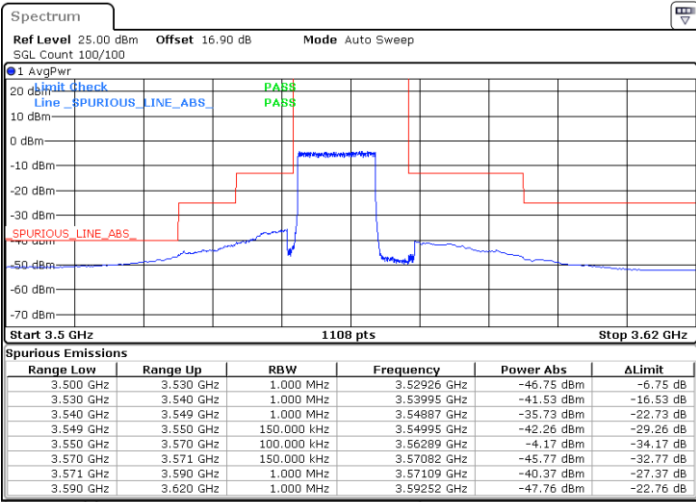

N/A

Date: 27.SEP.2020 18:24:38

LTE Band 48 / 10MHz

64QAM

Highest Channel / 1RB0

Highest Channel / 1RBmax

Date: 27.SEP.2020 18:14:03

Date: 27.SEP.2020 18:37:50

Highest Channel / FullIRB

N/A

Date: 27.SEP.2020 18:25:57

LTE Band 48 / 15MHz

64QAM

Lowest Channel / 1RB0

Lowest Channel / 1RBmax

Date: 27.SEP.2020 18:44:27

Date: 27.SEP.2020 19:08:13

Lowest Channel / FullRB

N/A

Date: 27.SEP.2020 18:56:20

LTE Band 48 / 15MHz

64QAM

Middle Channel / 1RB0

Middle Channel / 1RBmax