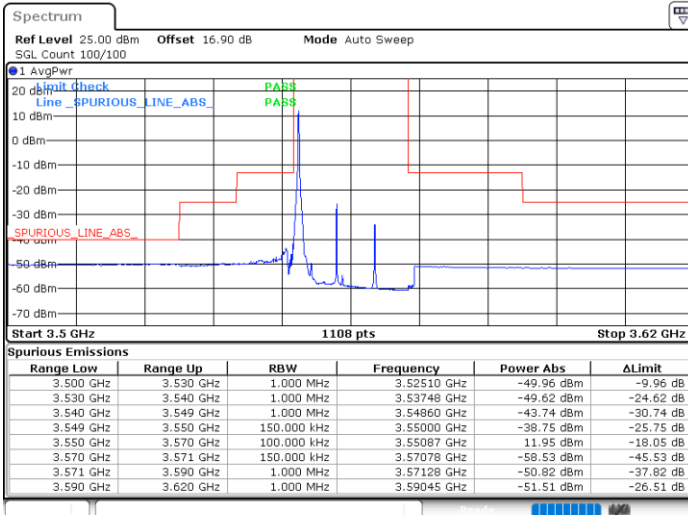

Middle Channel / 1RBmax

Date: 29.SEP.2020 11:23:22

Date: 29.SEP.2020 11:27:12

Middle Channel / FullRB

N/A

Date: 29.SEP.2020 11:21:04

LTE Band 48 / 10MHz

256QAM

Highest Channel / 1RB0

Highest Channel / 1RBmax

Date: 29.SEP.2020 14:07:10

Date: 29.SEP.2020 14:09:27

Highest Channel / FullRB

N/A

Date: 29.SEP.2020 14:04:47

LTE Band 48 / 15MHz

256QAM

Lowest Channel / 1RB0

Lowest Channel / 1RBmax

Date: 29.SEP.2020 14:26:44

Date: 29.SEP.2020 14:29:12

Lowest Channel / FullRB

N/A

Date: 29.SEP.2020 14:23:29