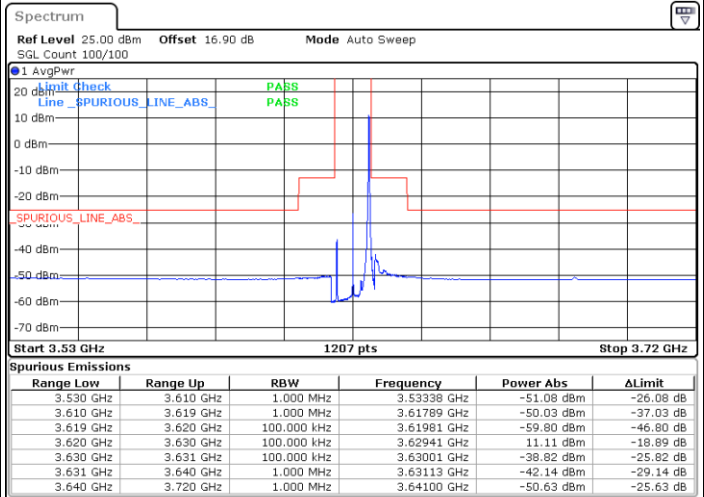

Date: 29.SEP.2020 11:17:38

Highest Channel / FullRB

N/A

Date: 29.SEP.2020 11:12:33

LTE Band 48 / 10MHz

256QAM

Lowest Channel / 1RB0

Lowest Channel / 1RBmax

Date: 29.SEP.2020 11:32:10

Date: 29.SEP.2020 11:34:22

Lowest Channel / FullIRB

N/A

Date: 29.SEP.2020 11:30:05

LTE Band 48 / 10MHz

256QAM

MiddleChannel / 1RB0

Middle Channel / 1RBmax

Date: 29.SEP.2020 11:23:22

Date: 29.SEP.2020 11:27:12

Middle Channel / FullRB

N/A

Date: 29.SEP.2020 11:21:04

LTE Band 48 / 10MHz

256QAM

Highest Channel / 1RB0

Highest Channel / 1RBmax

Date: 29.SEP.2020 14:07:10

Date: 29.SEP.2020 14:09:27

Highest Channel / FullRB

N/A

Date: 29.SEP.2020 14:04:47

LTE Band 48 / 15MHz