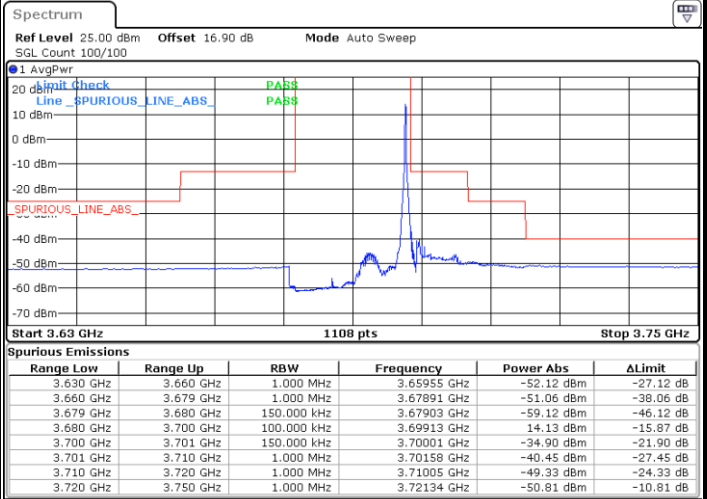

Date: 27.SEP.2020 18:58:58

LTE Band 48 / 15MHz

16QAM

Highest Channel / 1RB0

Highest Channel / 1RBmax

Date: 27.SEP.2020 18:51:02

Date: 27.SEP.2020 19:14:48

Highest Channel / FullIRB

N/A

Date: 27.SEP.2020 19:02:55

LTE Band 48 / 20MHz

16QAM

Lowest Channel / 1RB0

Lowest Channel / 1RBmax

Date: 27.SEP.2020 19:30:41

Date: 27.SEP.2020 19:42:35

Lowest Channel / FullIRB

N/A

Date: 27.SEP.2020 19:18:47

LTE Band 48 / 20MHz

16QAM

Middle Channel / 1RB0

Middle Channel / 1RBmax

Date: 27.SEP.2020 19:34:39