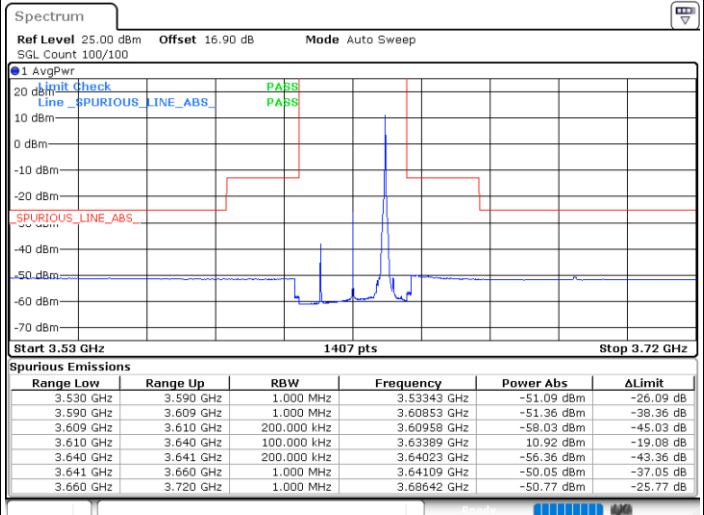

N/A

Date: 29.SEP.2020 14:32:18

LTE Band 48 / 20MHz

256QAM

Lowest Channel / 1RB0

Lowest Channel / 1RBmax

Date: 29.SEP.2020 15:15:38

Date: 29.SEP.2020 15:19:01

Lowest Channel / FullIRB

N/A

Date: 29.SEP.2020 14:52:37

LTE Band 48 / 20MHz

256QAM

Middle Channel / 1RB0

Middle Channel / 1RBmax

Date: 29.SEP.2020 14:44:07