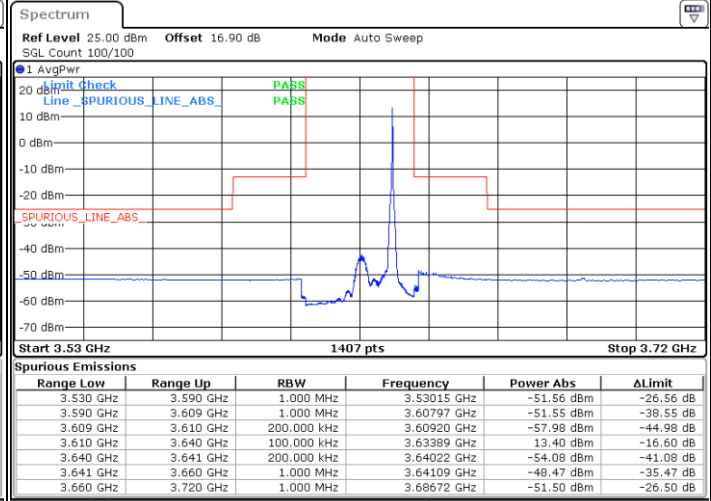

Date: 27.SEP.2020 19:47:52