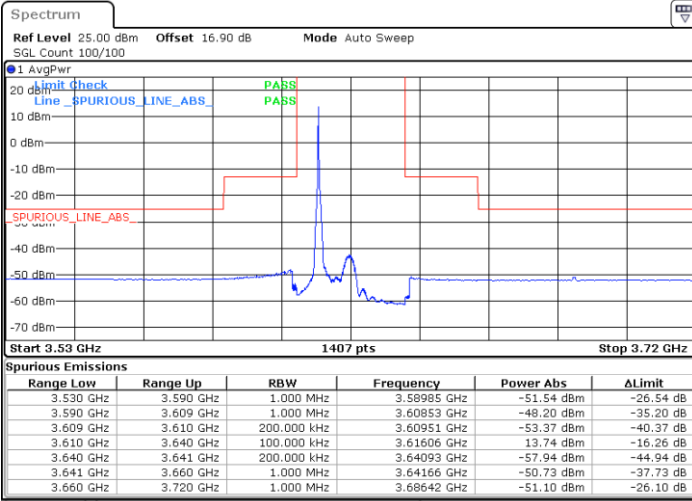

LTE Band 48 / 20MHz

64QAM

Middle Channel / 1RB0

Middle Channel / 1RBmax

Date: 27.SEP.2020 19:35:58