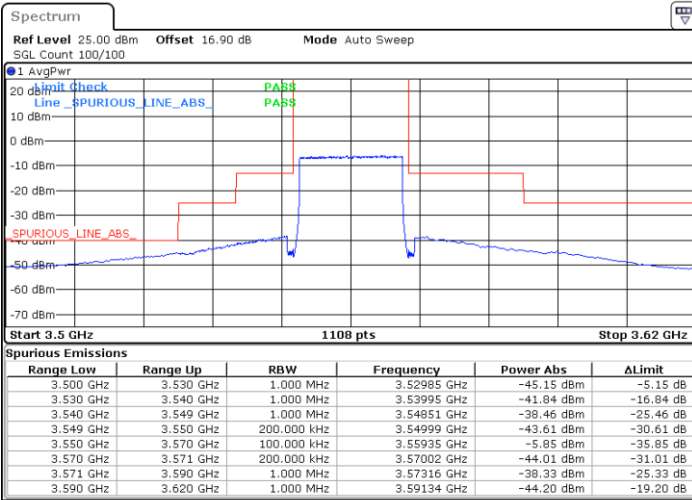

Highest Channel / 1RBmax

Date: 27.SEP.2020 18:52:22

Date: 27.SEP.2020 19:16:07

Highest Channel / FullIRB

N/A

Date: 27.SEP.2020 19:04:15

LTE Band 48 / 20MHz

64QAM

Lowest Channel / 1RB0

Lowest Channel / 1RBmax

Date: 27.SEP.2020 19:29:21

Date: 27.SEP.2020 19:41:16

Lowest Channel / FullRB

N/A

Date: 27.SEP.2020 19:17:27

LTE Band 48 / 20MHz

LTE Band 48 / 20MHz

64QAM

Highest Channel / 1RB0

Highest Channel / 1RBmax

Date: 27.SEP.2020 19:37:17

Date: 27.SEP.2020 19:49:11

Highest Channel / FullIRB

N/A