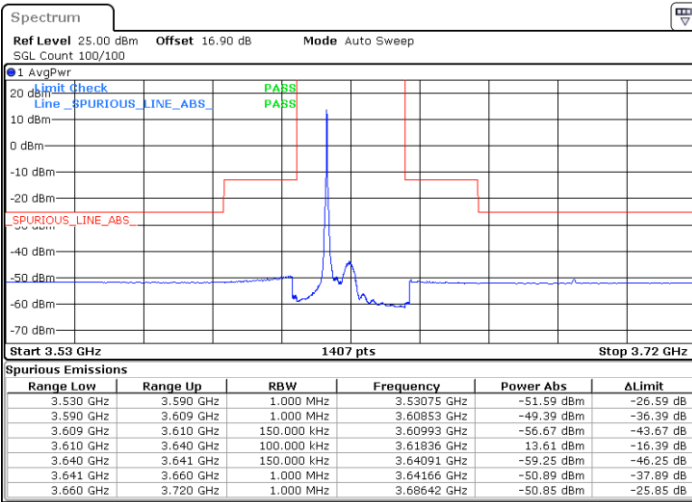

Highest Channel / FullIRB

N/A

Date: 27.SEP.2020 18:25:57

LTE Band 48 / 15MHz

64QAM

Lowest Channel / 1RB0

Lowest Channel / 1RBmax

Date: 27.SEP.2020 18:44:27

Date: 27.SEP.2020 19:08:13

Lowest Channel / FullRB

N/A

Date: 27.SEP.2020 18:56:20

LTE Band 48 / 15MHz

64QAM

Middle Channel / 1RB0

Middle Channel / 1RBmax

Date: 27.SEP.2020 18:45:46

Date: 27.SEP.2020 19:09:32

Middle Channel / FullRB

N/A

Date: 27.SEP.2020 18:57:39

LTE Band 48 / 15MHz

64QAM

Highest Channel / 1RB0

Highest Channel / 1RBmax

Date: 27.SEP.2020 18:52:22

Date: 27.SEP.2020 19:16:07

Highest Channel / FullIRB

N/A

Date: 27.SEP.2020 19:04:15

LTE Band 48 / 20MHz

64QAM