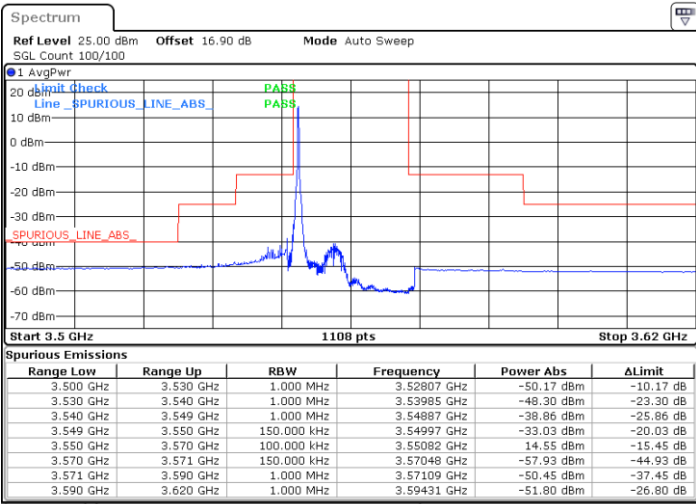

N/A

Date: 27.SEP.2020 18:24:38

LTE Band 48 / 10MHz

64QAM

Highest Channel / 1RB0

Highest Channel / 1RBmax

Date: 27.SEP.2020 18:14:03

Date: 27.SEP.2020 18:37:50

Highest Channel / FullIRB

N/A

Date: 27.SEP.2020 18:25:57

LTE Band 48 / 15MHz

64QAM

Lowest Channel / 1RB0

Lowest Channel / 1RBmax

Date: 27.SEP.2020 18:44:27

Date: 27.SEP.2020 19:08:13

Lowest Channel / FullRB

N/A

Date: 27.SEP.2020 18:56:20

LTE Band 48 / 15MHz

64QAM

Middle Channel / 1RB0

Middle Channel / 1RBmax