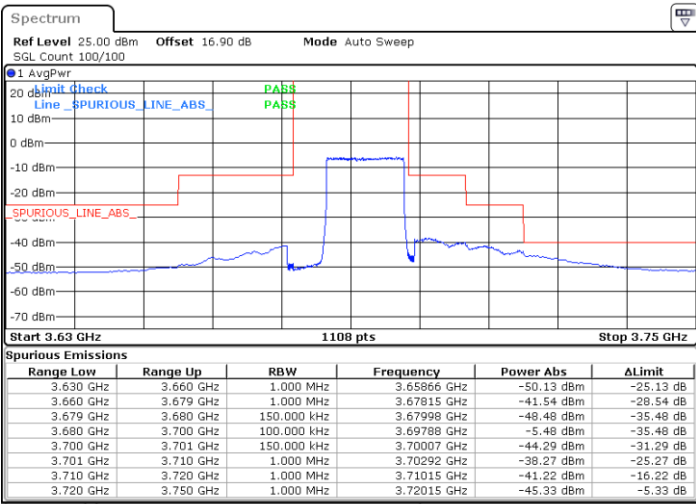

Date: 27.SEP.2020 18:45:46

Date: 27.SEP.2020 19:09:32

Middle Channel / FullRB

N/A

Date: 27.SEP.2020 18:57:39

LTE Band 48 / 15MHz

64QAM

Highest Channel / 1RB0

Highest Channel / 1RBmax

Date: 27.SEP.2020 18:52:22

Date: 27.SEP.2020 19:16:07

Highest Channel / FullIRB

N/A

Date: 27.SEP.2020 19:04:15

LTE Band 48 / 20MHz

64QAM

Lowest Channel / 1RB0

Lowest Channel / 1RBmax

Date: 27.SEP.2020 19:29:21

Date: 27.SEP.2020 19:41:16

Lowest Channel / FullRB

N/A

Date: 27.SEP.2020 19:17:27

LTE Band 48 / 20MHz