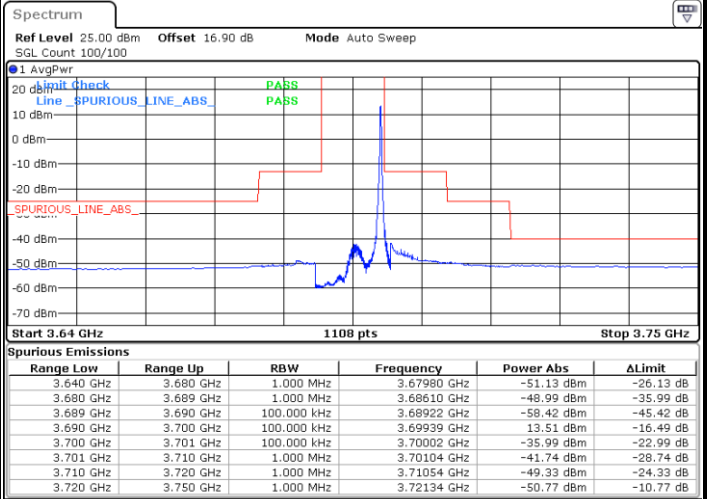

Date: 27.SEP.2020 18:18:01

LTE Band 48 / 10MHz

64QAM

MiddleChannel / 1RB0

Middle Channel / 1RBmax

Date: 27.SEP.2020 18:12:44

Date: 27.SEP.2020 18:36:31

Middle Channel / FullRB

N/A

Date: 27.SEP.2020 18:24:38

LTE Band 48 / 10MHz

64QAM

Highest Channel / 1RB0

Highest Channel / 1RBmax

Date: 27.SEP.2020 18:14:03

Date: 27.SEP.2020 18:37:50

Highest Channel / FullIRB

N/A

Date: 27.SEP.2020 18:25:57

LTE Band 48 / 15MHz

64QAM

Lowest Channel / 1RB0

Lowest Channel / 1RBmax

Date: 27.SEP.2020 18:44:27