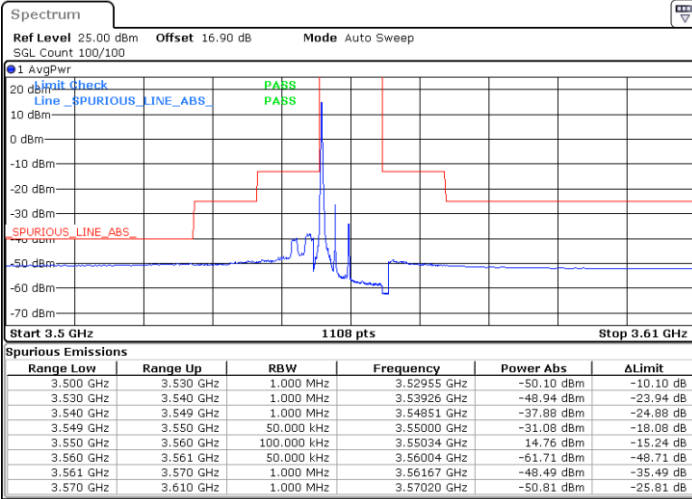

Date: 27.SEP.2020 19:38:36

Date: 27.SEP.2020 19:50:30

Highest Channel / FullIRB

N/A

Date: 27.SEP.2020 19:26:42

LTE Band 48 / 5MHz

64QAM

Lowest Channel / 1RB0

Lowest Channel / 1RBmax

Date: 27.SEP.2020 17:33:04

Date: 27.SEP.2020 17:56:52

Lowest Channel / FullIRB

N/A

Date: 27.SEP.2020 17:44:58

LTE Band 48 / 5MHz

64QAM