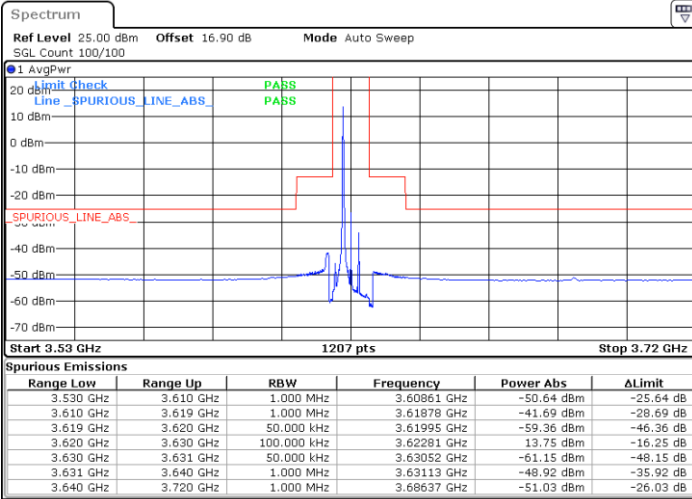

Date: 27.SEP.2020 19:38:36

Date: 27.SEP.2020 19:50:30

Highest Channel / FullIRB

N/A

Date: 27.SEP.2020 19:26:42

LTE Band 48 / 5MHz

64QAM

Lowest Channel / 1RB0

Lowest Channel / 1RBmax

Date: 27.SEP.2020 17:33:04

Date: 27.SEP.2020 17:56:52

Lowest Channel / FullIRB

N/A

Date: 27.SEP.2020 17:44:58

LTE Band 48 / 5MHz

64QAM

Middle Channel / 1RB0

Middle Channel / 1RBmax

Date: 27.SEP.2020 17:34:24

Date: 27.SEP.2020 17:58:11

Middle Channel / FullRB

N/A

Date: 27.SEP.2020 17:46:17

LTE Band 48 / 5MHz