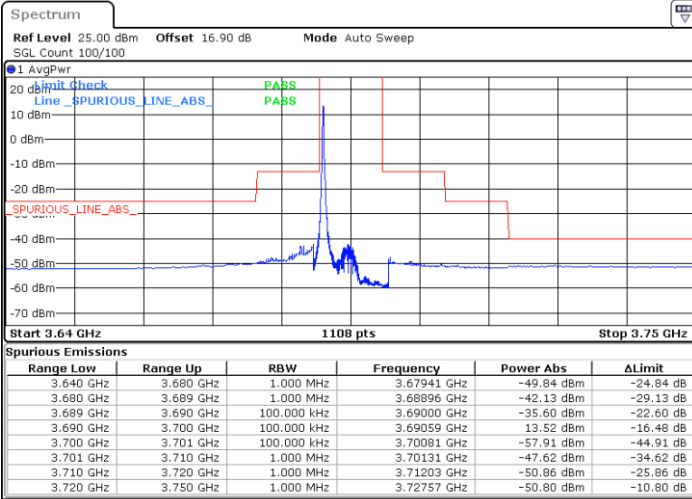

Date: 27.SEP.2020 18:18:01

LTE Band 48 / 10MHz

64QAM

MiddleChannel / 1RB0

Middle Channel / 1RBmax

Date: 27.SEP.2020 18:12:44

Date: 27.SEP.2020 18:36:31

Middle Channel / FullRB

N/A

Date: 27.SEP.2020 18:24:38

LTE Band 48 / 10MHz

64QAM

Highest Channel / 1RB0

Highest Channel / 1RBmax

Date: 27.SEP.2020 18:14:03

Date: 27.SEP.2020 18:37:50

Highest Channel / FullIRB

N/A

Date: 27.SEP.2020 18:25:57

LTE Band 48 / 15MHz

64QAM

Lowest Channel / 1RB0

Lowest Channel / 1RBmax

Date: 27.SEP.2020 18:44:27