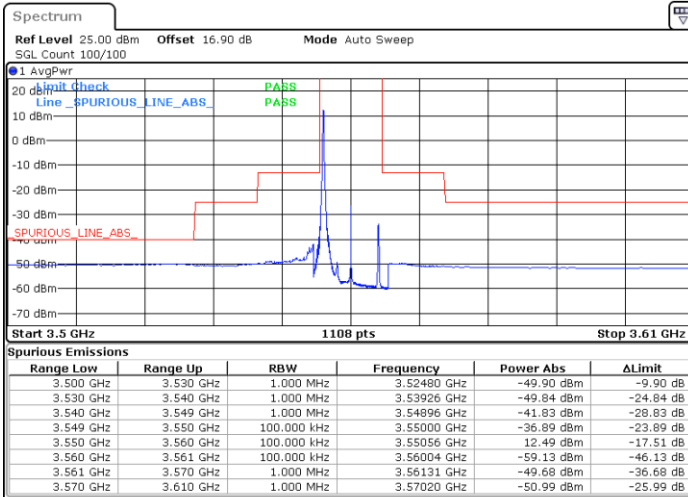

Middle Channel / FullRB

N/A

Date: 29.SEP.2020 10:55:15

LTE Band 48 / 5MHz

256QAM

Highest Channel / 1RB0

Highest Channel / 1RBmax

Date: 29.SEP.2020 11:15:08

Date: 29.SEP.2020 11:17:38

Highest Channel / FullRB

N/A

Date: 29.SEP.2020 11:12:33

LTE Band 48 / 10MHz

256QAM

Lowest Channel / 1RB0

Lowest Channel / 1RBmax

Date: 29.SEP.2020 11:32:10

Date: 29.SEP.2020 11:34:22

Lowest Channel / FullIRB

N/A

Date: 29.SEP.2020 11:30:05

LTE Band 48 / 10MHz

256QAM

MiddleChannel / 1RB0