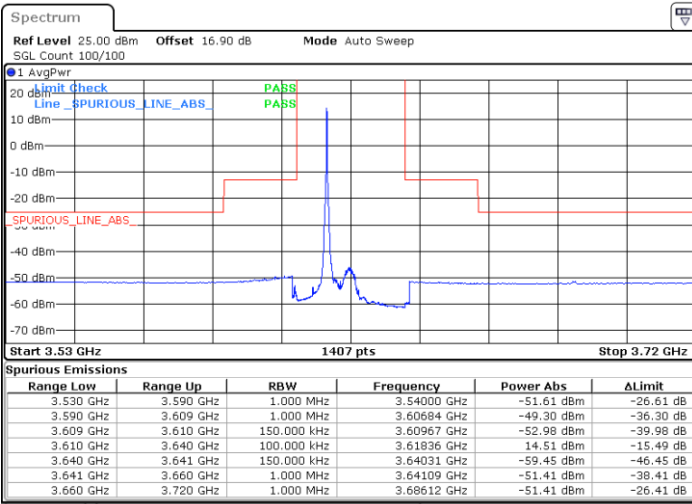

LTE Band 48 / 15MHz

16QAM

Middle Channel / 1RB0

Middle Channel / 1RBmax

Date: 27.SEP.2020 18:47:05

Date: 27.SEP.2020 19:10:50

Middle Channel / FullRB

N/A

Date: 27.SEP.2020 18:58:58

LTE Band 48 / 15MHz

16QAM

Highest Channel / 1RB0

Highest Channel / 1RBmax

Date: 27.SEP.2020 18:51:02

Date: 27.SEP.2020 19:14:48

Highest Channel / FullIRB