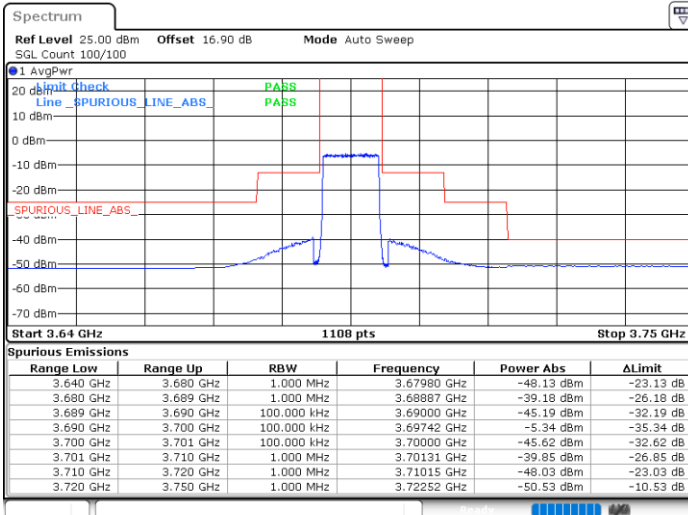

Middle Channel / 1RBmax

Date: 29.SEP.2020 11:23:22

Date: 29.SEP.2020 11:27:12

Middle Channel / FullRB

N/A

Date: 29.SEP.2020 11:21:04

LTE Band 48 / 10MHz

256QAM

Highest Channel / 1RB0

Highest Channel / 1RBmax

Date: 29.SEP.2020 14:07:10

Date: 29.SEP.2020 14:09:27

Highest Channel / FullRB

N/A

Date: 29.SEP.2020 14:04:47

LTE Band 48 / 15MHz

256QAM

Lowest Channel / 1RB0

Lowest Channel / 1RBmax

Date: 29.SEP.2020 14:26:44

Date: 29.SEP.2020 14:29:12

Lowest Channel / FullRB

N/A

Date: 29.SEP.2020 14:23:29