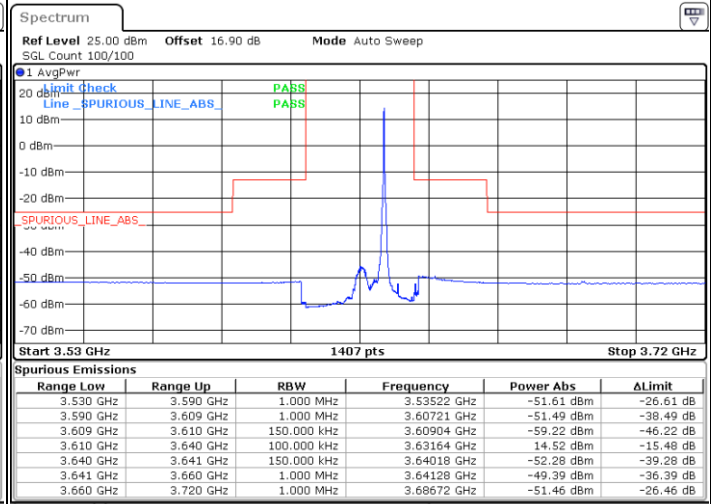

LTE Band 48 / 15MHz

16QAM

Middle Channel / 1RB0

Middle Channel / 1RBmax

Date: 27.SEP.2020 18:47:05

Date: 27.SEP.2020 19:10:50

Middle Channel / FullRB

N/A

Date: 27.SEP.2020 18:58:58

LTE Band 48 / 15MHz

16QAM

Highest Channel / 1RB0

Highest Channel / 1RBmax

Date: 27.SEP.2020 18:51:02

Date: 27.SEP.2020 19:14:48

Highest Channel / FullIRB