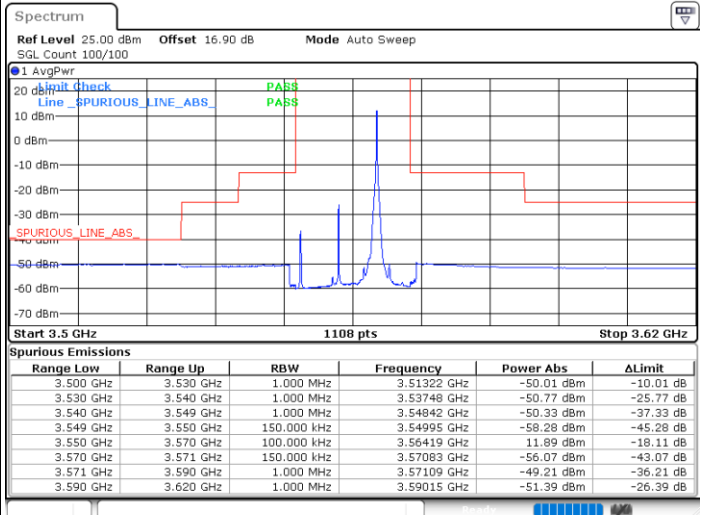

Highest Channel / 1RB0

Highest Channel / 1RBmax

Date: 29.SEP.2020 14:07:10

Date: 29.SEP.2020 14:09:27

Highest Channel / FullRB

N/A

Date: 29.SEP.2020 14:04:47

LTE Band 48 / 15MHz

256QAM

Lowest Channel / 1RB0

Lowest Channel / 1RBmax

Date: 29.SEP.2020 14:26:44

Date: 29.SEP.2020 14:29:12

Lowest Channel / FullRB

N/A

Date: 29.SEP.2020 14:23:29