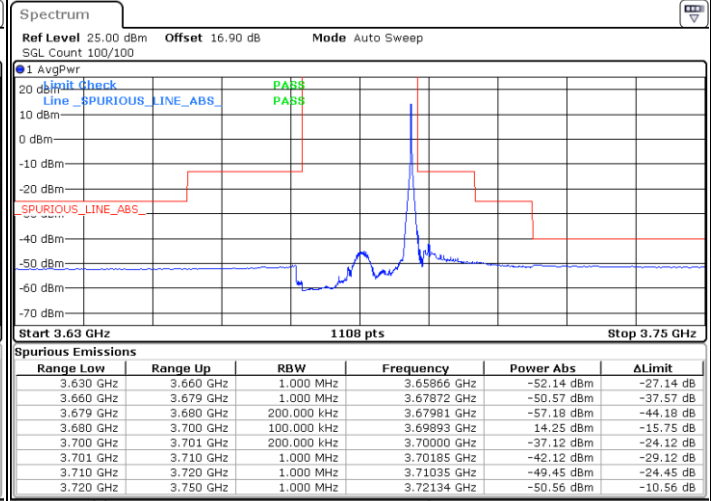

Lowest Channel / FullIRB

N/A

Date: 27.SEP.2020 19:18:47

LTE Band 48 / 20MHz

16QAM

Middle Channel / 1RB0

Middle Channel / 1RBmax

Date: 27.SEP.2020 19:34:39

Date: 27.SEP.2020 19:46:33

Middle Channel / FullRB

N/A

Date: 27.SEP.2020 19:22:45

LTE Band 48 / 20MHz

16QAM

Highest Channel / 1RB0

Highest Channel / 1RBmax

Date: 27.SEP.2020 19:38:36

Date: 27.SEP.2020 19:50:30

Highest Channel / FullIRB

N/A

Date: 27.SEP.2020 19:26:42

LTE Band 48 / 5MHz

64QAM

Lowest Channel / 1RB0

Lowest Channel / 1RBmax

Date: 27.SEP.2020 17:33:04

Date: 27.SEP.2020 17:56:52

Lowest Channel / FullIRB

N/A

Date: 27.SEP.2020 17:44:58

LTE Band 48 / 5MHz

64QAM