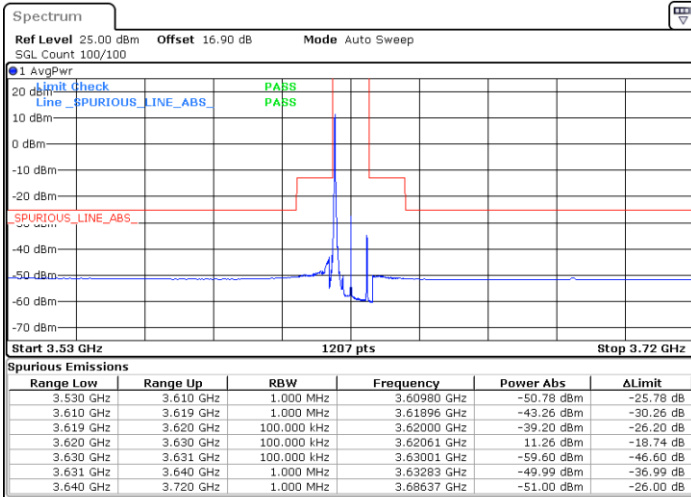

Date: 29.SEP.2020 11:17:38

Highest Channel / FullRB

N/A

Date: 29.SEP.2020 11:12:33

LTE Band 48 / 10MHz

256QAM

Lowest Channel / 1RB0

Lowest Channel / 1RBmax

Date: 29.SEP.2020 11:32:10

Date: 29.SEP.2020 11:34:22

Lowest Channel / FullIRB

N/A

Date: 29.SEP.2020 11:30:05

LTE Band 48 / 10MHz

256QAM

MiddleChannel / 1RB0

Middle Channel / 1RBmax

Date: 29.SEP.2020 11:23:22

Date: 29.SEP.2020 11:27:12

Middle Channel / FullRB

N/A

Date: 29.SEP.2020 11:21:04

LTE Band 48 / 10MHz

256QAM

Highest Channel / 1RB0

Highest Channel / 1RBmax

Date: 29.SEP.2020 14:07:10

Date: 29.SEP.2020 14:09:27

Highest Channel / FullRB

N/A

Date: 29.SEP.2020 14:04:47

LTE Band 48 / 15MHz