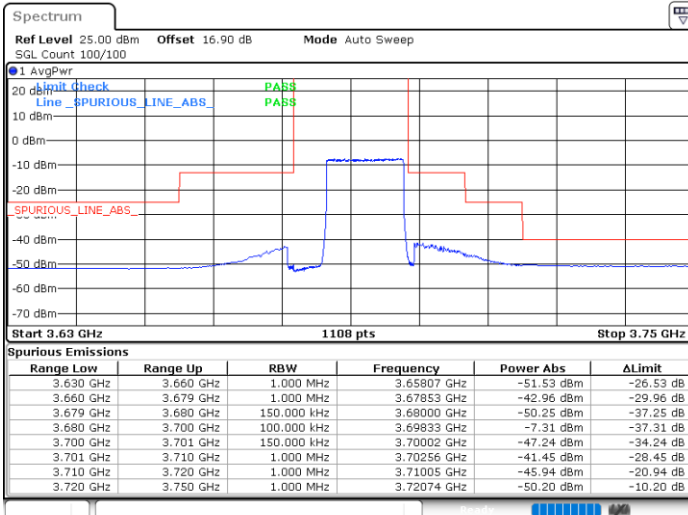

LTE Band 48 / 15MHz

256QAM

Middle Channel / 1RB0

Middle Channel / 1RBmax

Date: 29.SEP.2020 14:16:50

Date: 29.SEP.2020 14:20:16

Middle Channel / FullRB

N/A

Date: 29.SEP.2020 14:13:21

LTE Band 48 / 15MHz

256QAM

Highest Channel / 1RB0

Highest Channel / 1RBmax

Date: 29.SEP.2020 14:34:53

Date: 29.SEP.2020 14:37:21

Highest Channel / FullRB

N/A

Date: 29.SEP.2020 14:32:18

LTE Band 48 / 20MHz

256QAM

Lowest Channel / 1RB0

Lowest Channel / 1RBmax

Date: 29.SEP.2020 15:15:38

Date: 29.SEP.2020 15:19:01