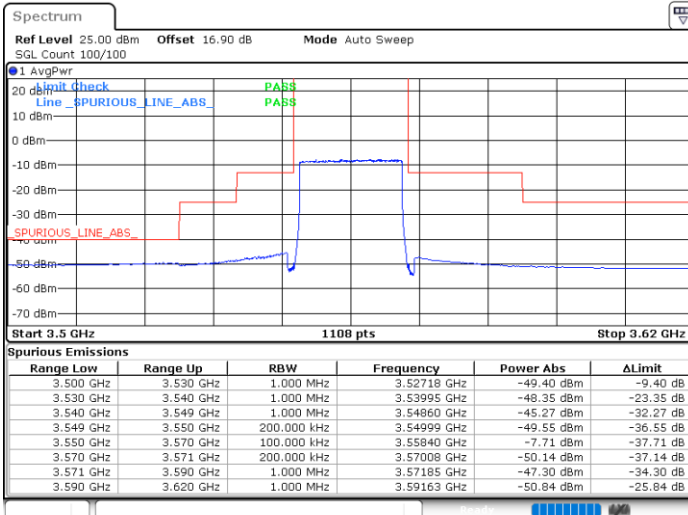

Date: 29.SEP.2020 14:13:21

LTE Band 48 / 15MHz

256QAM

Highest Channel / 1RB0

Highest Channel / 1RBmax

Date: 29.SEP.2020 14:34:53

Date: 29.SEP.2020 14:37:21

Highest Channel / FullRB

N/A

Date: 29.SEP.2020 14:32:18

LTE Band 48 / 20MHz

256QAM

Lowest Channel / 1RB0

Lowest Channel / 1RBmax

Date: 29.SEP.2020 15:15:38

Date: 29.SEP.2020 15:19:01

Lowest Channel / FullIRB

N/A

Date: 29.SEP.2020 14:52:37

LTE Band 48 / 20MHz

256QAM

Middle Channel / 1RB0

Middle Channel / 1RBmax

Date: 29.SEP.2020 14:44:07