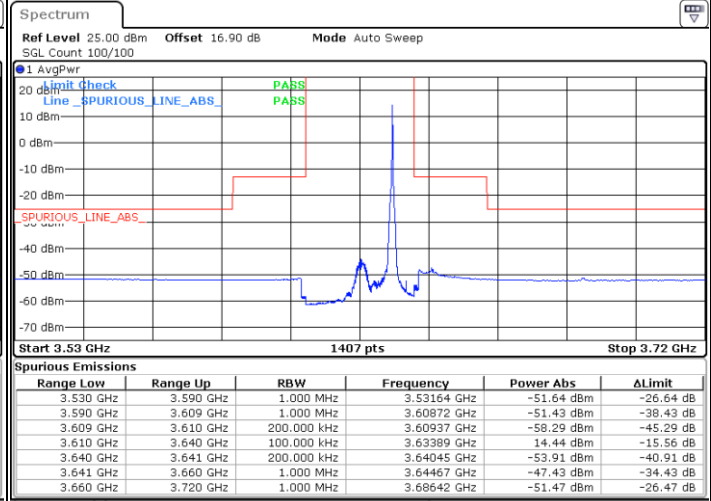

Lowest Channel / FullIRB

N/A

Date: 27.SEP.2020 19:18:47

LTE Band 48 / 20MHz

16QAM

Middle Channel / 1RB0

Middle Channel / 1RBmax

Date: 27.SEP.2020 19:34:39

Date: 27.SEP.2020 19:46:33

Middle Channel / FullRB

N/A

Date: 27.SEP.2020 19:22:45

LTE Band 48 / 20MHz

16QAM

Highest Channel / 1RB0

Highest Channel / 1RBmax