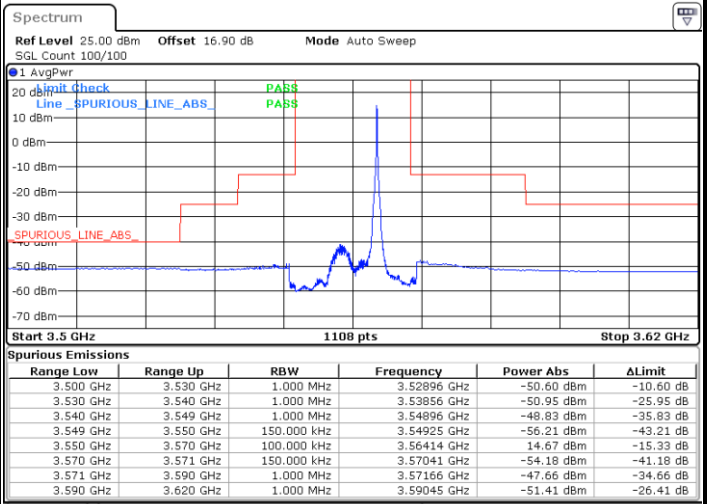

N/A

Date: 27.SEP.2020 18:24:38

LTE Band 48 / 10MHz

64QAM

Highest Channel / 1RB0

Highest Channel / 1RBmax

Date: 27.SEP.2020 18:14:03

Date: 27.SEP.2020 18:37:50

Highest Channel / FullIRB

N/A

Date: 27.SEP.2020 18:25:57

LTE Band 48 / 15MHz

64QAM

Lowest Channel / 1RB0

Lowest Channel / 1RBmax

Date: 27.SEP.2020 18:44:27

Date: 27.SEP.2020 19:08:13

Lowest Channel / FullRB

N/A

Date: 27.SEP.2020 18:56:20

LTE Band 48 / 15MHz

64QAM

Middle Channel / 1RB0

Middle Channel / 1RBmax