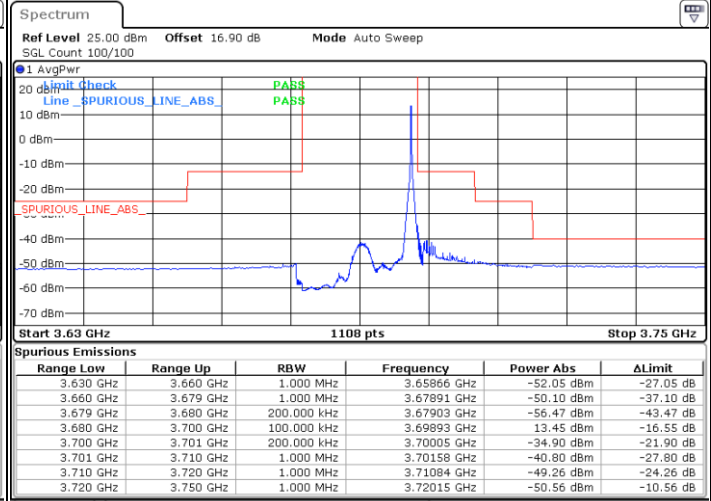

Lowest Channel / 1RB0

Lowest Channel / 1RBmax

Date: 27.SEP.2020 19:29:21

Date: 27.SEP.2020 19:41:16

Lowest Channel / FullRB

N/A

Date: 27.SEP.2020 19:17:27

LTE Band 48 / 20MHz

LTE Band 48 / 20MHz

64QAM

Highest Channel / 1RB0

Highest Channel / 1RBmax

Date: 27.SEP.2020 19:37:17

Date: 27.SEP.2020 19:49:11

Highest Channel / FullIRB

N/A

Date: 27.SEP.2020 19:25:23

LTE Band 48 / 5MHz

256QAM

Lowest Channel / 1RB0

Lowest Channel / 1RBmax

Date: 29.SEP.2020 11:05:42

Date: 29.SEP.2020 11:09:01

Lowest Channel / FullIRB