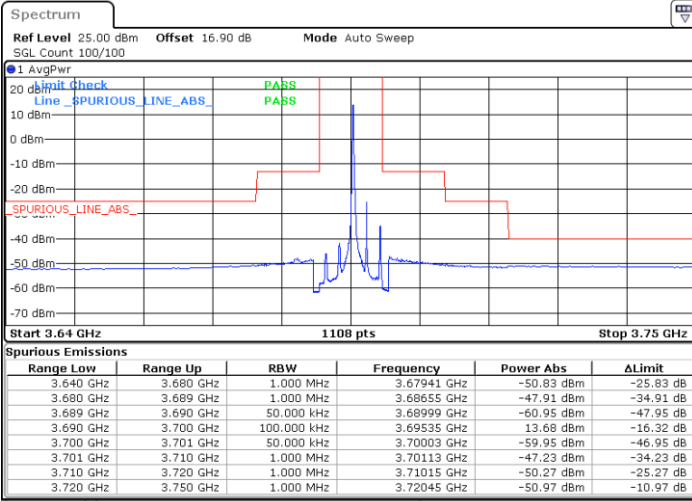

Lowest Channel / 1RBmax

Date: 27.SEP.2020 17:33:04

Date: 27.SEP.2020 17:56:52

Lowest Channel / FullIRB

N/A

Date: 27.SEP.2020 17:44:58

LTE Band 48 / 5MHz

64QAM

Middle Channel / 1RB0

Middle Channel / 1RBmax

Date: 27.SEP.2020 17:34:24

Date: 27.SEP.2020 17:58:11

Middle Channel / FullRB

N/A

Date: 27.SEP.2020 17:46:17

LTE Band 48 / 5MHz

64QAM

Highest Channel / 1RB0

Highest Channel / 1RBmax

Date: 27.SEP.2020 17:41:00

Date: 27.SEP.2020 18:04:47

Highest Channel / FullIRB

N/A

Date: 27.SEP.2020 17:52:54