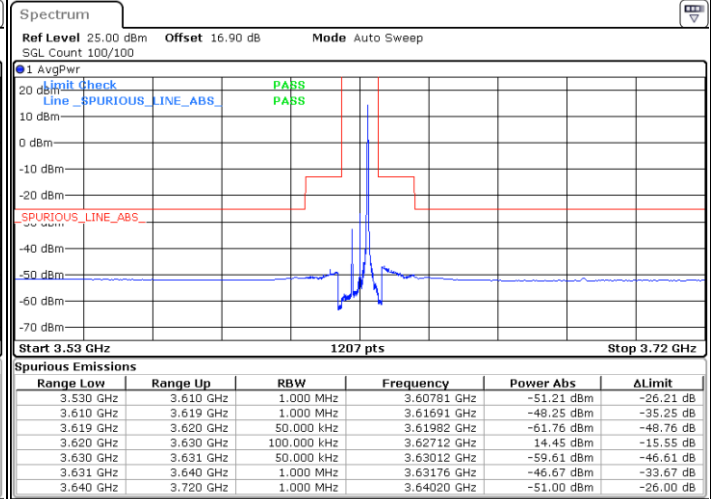

Date: 27.SEP.2020 19:38:36

Date: 27.SEP.2020 19:50:30

Highest Channel / FullIRB

N/A

Date: 27.SEP.2020 19:26:42

LTE Band 48 / 5MHz

64QAM

Lowest Channel / 1RB0

Lowest Channel / 1RBmax

Date: 27.SEP.2020 17:33:04

Date: 27.SEP.2020 17:56:52

Lowest Channel / FullIRB

N/A

Date: 27.SEP.2020 17:44:58

LTE Band 48 / 5MHz

64QAM

Middle Channel / 1RB0

Middle Channel / 1RBmax

Date: 27.SEP.2020 17:34:24

Date: 27.SEP.2020 17:58:11

Middle Channel / FullRB

N/A

Date: 27.SEP.2020 17:46:17

LTE Band 48 / 5MHz