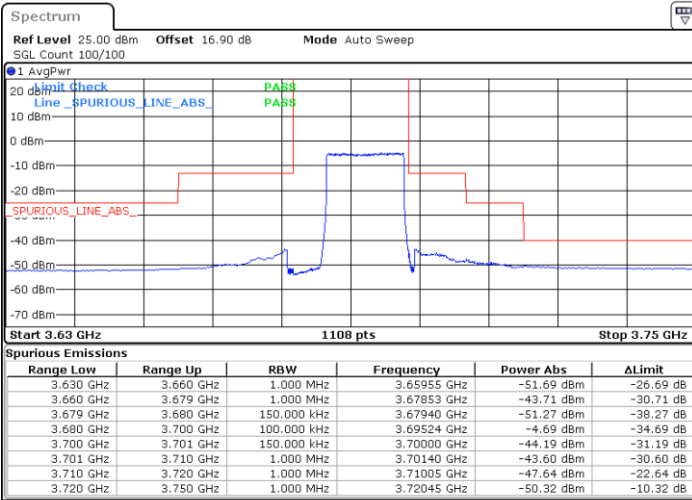

Date: 27.SEP.2020 18:58:58

LTE Band 48 / 15MHz

16QAM

Highest Channel / 1RB0

Highest Channel / 1RBmax

Date: 27.SEP.2020 18:51:02

Date: 27.SEP.2020 19:14:48

Highest Channel / FullIRB

N/A

Date: 27.SEP.2020 19:02:55

LTE Band 48 / 20MHz

16QAM

Lowest Channel / 1RB0

Lowest Channel / 1RBmax

Date: 27.SEP.2020 19:30:41

Date: 27.SEP.2020 19:42:35