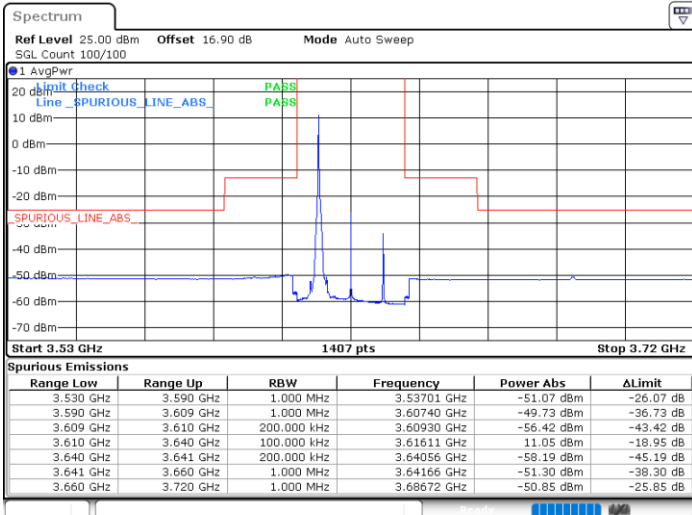

N/A

Date: 29.SEP.2020 14:32:18

LTE Band 48 / 20MHz

256QAM

Lowest Channel / 1RB0

Lowest Channel / 1RBmax

Date: 29.SEP.2020 15:15:38

Date: 29.SEP.2020 15:19:01

Lowest Channel / FullIRB

N/A

Date: 29.SEP.2020 14:52:37

LTE Band 48 / 20MHz

256QAM

Middle Channel / 1RB0

Middle Channel / 1RBmax

Date: 29.SEP.2020 14:44:07