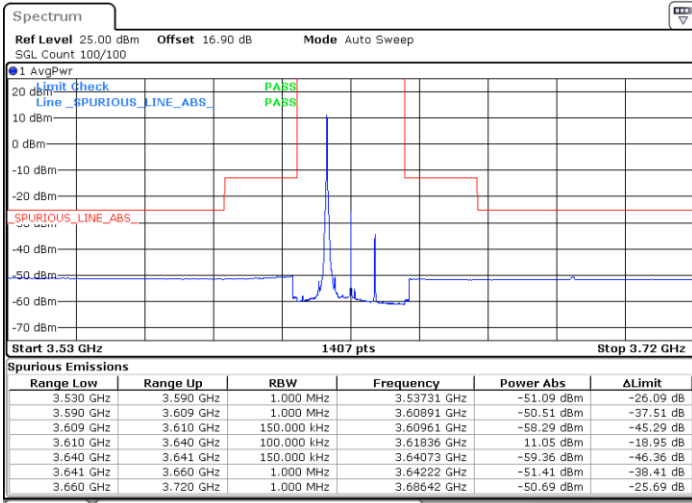

Highest Channel / 1RB0

Highest Channel / 1RBmax

Date: 29.SEP.2020 14:07:10

Date: 29.SEP.2020 14:09:27

Highest Channel / FullRB

N/A

Date: 29.SEP.2020 14:04:47

LTE Band 48 / 15MHz

256QAM

Lowest Channel / 1RB0

Lowest Channel / 1RBmax

Date: 29.SEP.2020 14:26:44

Date: 29.SEP.2020 14:29:12

Lowest Channel / FullRB

N/A

Date: 29.SEP.2020 14:23:29

LTE Band 48 / 15MHz

256QAM

Middle Channel / 1RB0

Middle Channel / 1RBmax

Date: 29.SEP.2020 14:16:50

Date: 29.SEP.2020 14:20:16

Middle Channel / FullRB

N/A

Date: 29.SEP.2020 14:13:21

LTE Band 48 / 15MHz

256QAM

Highest Channel / 1RB0

Highest Channel / 1RBmax

Date: 29.SEP.2020 14:34:53

Date: 29.SEP.2020 14:37:21

Highest Channel / FullRB