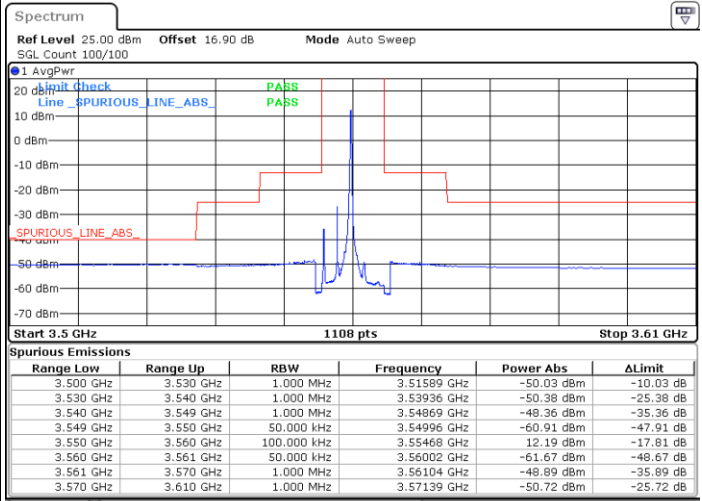

LTE Band 48 / 20MHz

64QAM

Highest Channel / 1RB0

Highest Channel / 1RBmax

Date: 27.SEP.2020 19:37:17

Date: 27.SEP.2020 19:49:11

Highest Channel / FullIRB

N/A

Date: 27.SEP.2020 19:25:23

LTE Band 48 / 5MHz

256QAM

Lowest Channel / 1RB0

Lowest Channel / 1RBmax

Date: 29.SEP.2020 11:05:42

Date: 29.SEP.2020 11:09:01

Lowest Channel / FullIRB

N/A

Date: 29.SEP.2020 11:03:13

LTE Band 48 / 5MHz

256QAM

Middle Channel / 1RB0

Middle Channel / 1RBmax

Date: 29.SEP.2020 10:57:37

Date: 29.SEP.2020 11:00:26