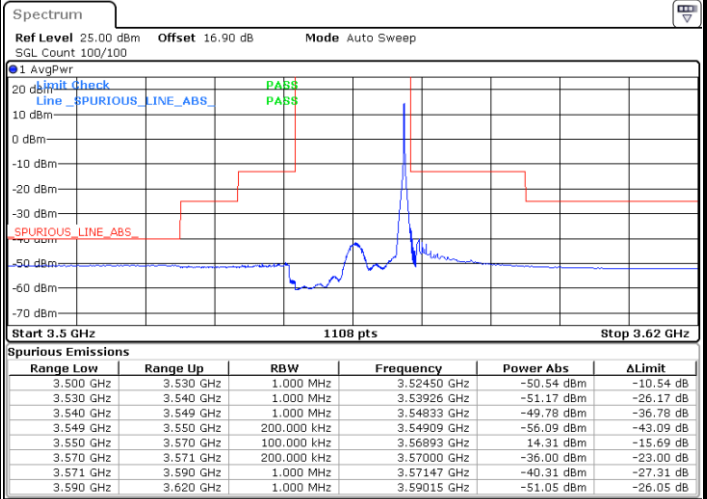

Date: 27.SEP.2020 18:45:46

Date: 27.SEP.2020 19:09:32

Middle Channel / FullRB

N/A

Date: 27.SEP.2020 18:57:39

LTE Band 48 / 15MHz

64QAM

Highest Channel / 1RB0

Highest Channel / 1RBmax

Date: 27.SEP.2020 18:52:22

Date: 27.SEP.2020 19:16:07

Highest Channel / FullIRB

N/A

Date: 27.SEP.2020 19:04:15

LTE Band 48 / 20MHz

64QAM

Lowest Channel / 1RB0

Lowest Channel / 1RBmax

Date: 27.SEP.2020 19:29:21

Date: 27.SEP.2020 19:41:16

Lowest Channel / FullRB

N/A

Date: 27.SEP.2020 19:17:27

LTE Band 48 / 20MHz