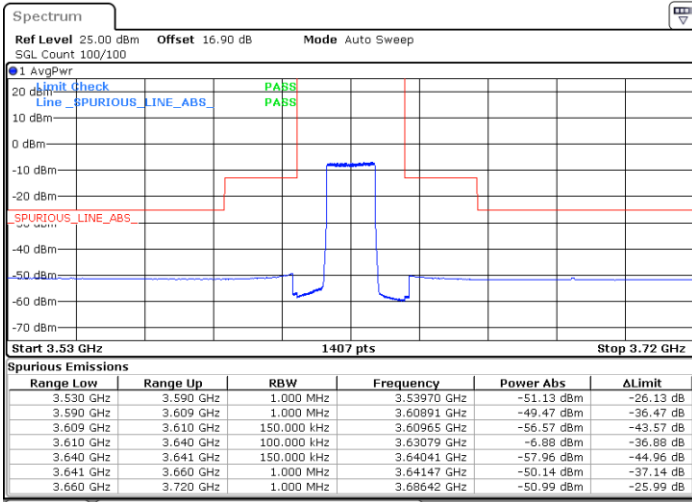

LTE Band 48 / 15MHz

256QAM

Middle Channel / 1RB0

Middle Channel / 1RBmax

Date: 29.SEP.2020 14:16:50

Date: 29.SEP.2020 14:20:16

Middle Channel / FullRB

N/A

Date: 29.SEP.2020 14:13:21

LTE Band 48 / 15MHz

256QAM

Highest Channel / 1RB0

Highest Channel / 1RBmax

Date: 29.SEP.2020 14:34:53

Date: 29.SEP.2020 14:37:21

Highest Channel / FullRB