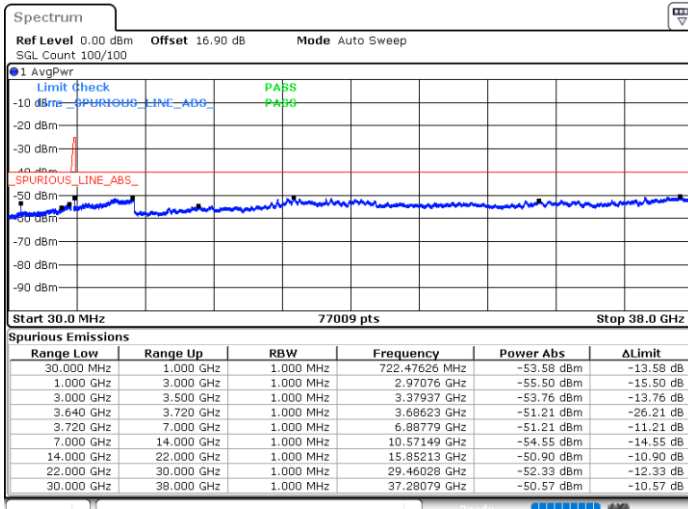

Middle Channel / FullRB

N/A

Date: 29.OCT.2020 19:45:04

LTE Band 48C / 20MHz+20MHz

QPSK

Highest Channel / 1RB0 and 1RB99

Highest Channel / 1RB99 and 1RB0

Date: 29.OCT.2020 20:55:16

Date: 29.OCT.2020 20:46:25

Highest Channel / FullRB

N/A

Date: 29.OCT.2020 20:56:32

LTE Band 48C / 5MHz+20MHz

16QAM

Lowest Channel / 1RB0 and 1RB99

Lowest Channel / 1RB24 and 1RB0

Date: 30.OCT.2020 23:05:34

Date: 30.OCT.2020 23:01:47

Lowest Channel / FullIRB

N/A

Date: 30.OCT.2020 23:09:21

LTE Band 48C / 5MHz+20MHz

16QAM

Middle Channel / 1RB0 and 1RB9