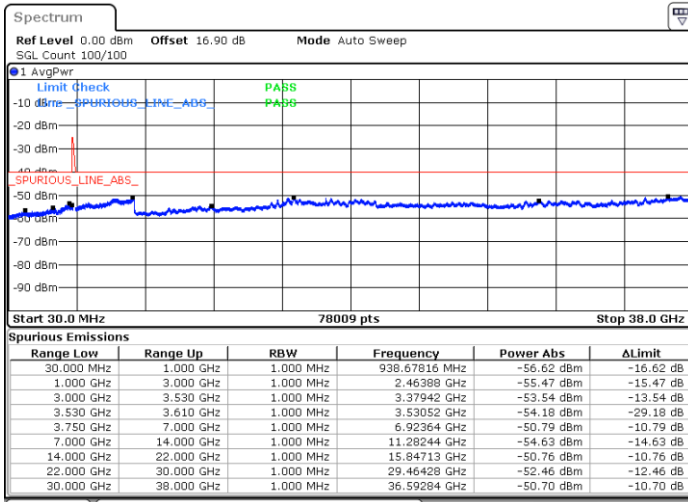

LTE Band 48C / 5MHz+20MHz

QPSK

Middle Channel / 1RB0 and 1RB9

Middle Channel / 1RB24 and 1RB0

Date: 31.OCT.2020 00:05:32

Date: 31.OCT.2020 00:06:47

Middle Channel / FullRB

N/A

Date: 30.OCT.2020 23:59:14

LTE Band 48C / 5MHz+20MHz

QPSK

Highest Channel / 1RB0 and 1RB99

Highest Channel / 1RB24 and 1RB0

Date: 31.OCT.2020 01:06:40

Date: 31.OCT.2020 01:00:20

Highest Channel / FullIRB

N/A

Date: 31.OCT.2020 01:07:56

LTE Band 48C / 10MHz+20MHz

QPSK

Lowest Channel / 1RB0 and 1RB99

Lowest Channel / 1RB49 and 1RB0

Date: 30.OCT.2020 16:12:24

Date: 30.OCT.2020 16:11:09

Lowest Channel / FullIRB

N/A

Date: 30.OCT.2020 16:21:13

LTE Band 48C / 10MHz+20MHz

QPSK

Middle Channel / 1RB0 and 1RB9

Middle Channel / 1RB49 and 1RB0

Date: 30.OCT.2020 17:12:56