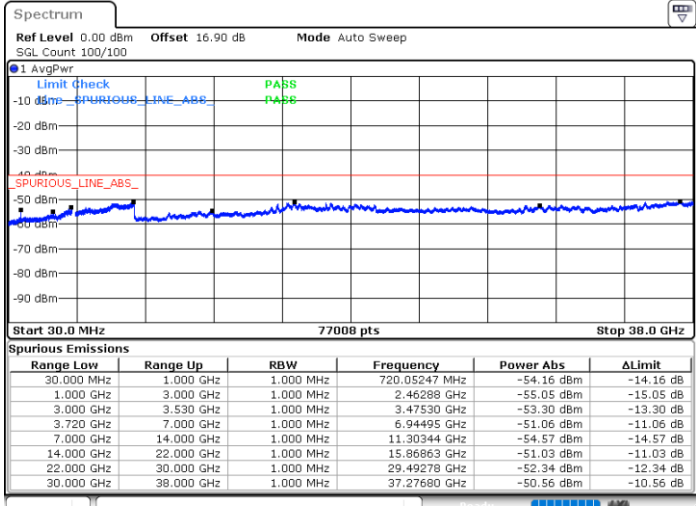

LTE Band 48C / 5MHz+20MHz

QPSK

Middle Channel / 1RB0 and 1RB9

Middle Channel / 1RB24 and 1RB0

Date: 31.OCT.2020 00:05:32

Date: 31.OCT.2020 00:06:47

Middle Channel / FullRB

N/A

Date: 30.OCT.2020 23:59:14

LTE Band 48C / 5MHz+20MHz

QPSK

Highest Channel / 1RB0 and 1RB99

Highest Channel / 1RB24 and 1RB0

Date: 31.OCT.2020 01:06:40

Date: 31.OCT.2020 01:00:20

Highest Channel / FullIRB

N/A

Date: 31.OCT.2020 01:07:56

LTE Band 48C / 10MHz+20MHz

QPSK

Lowest Channel / 1RB0 and 1RB99

Lowest Channel / 1RB49 and 1RB0

Date: 30.OCT.2020 16:12:24

Date: 30.OCT.2020 16:11:09