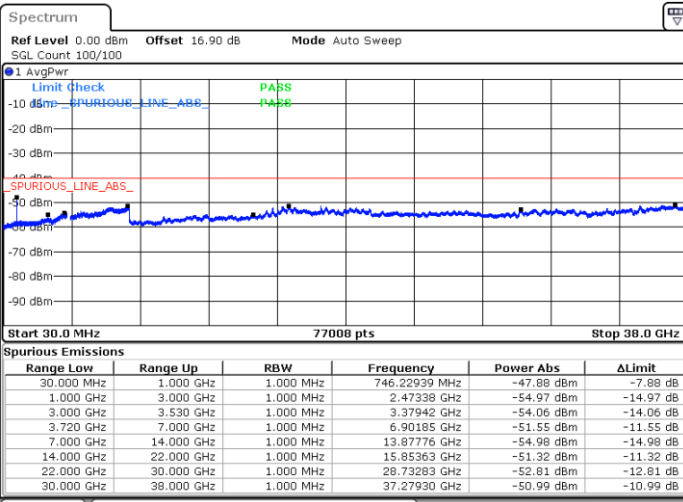

N/A

Date: 30.OCT.2020 18:16:02

LTE Band 48C / 15MHz+20MHz

16QAM

Lowest Channel / 1RB0 and 1RB99

Lowest Channel / 1RB74 and 1RB0

Date: 30.OCT.2020 01:07:24

Date: 30.OCT.2020 01:03:38

Lowest Channel / FullIRB

N/A

Date: 30.OCT.2020 01:13:43

LTE Band 48C / 15MHz+20MHz

16QAM

Middle Channel / 1RB0 and 1RB9

Middle Channel / 1RB74 and 1RB0

Date: 30.OCT.2020 09:33:19

Date: 30.OCT.2020 09:37:05

Middle Channel / FullRB

N/A

Date: 30.OCT.2020 09:27:01

LTE Band 48C / 15MHz+20MHz

16QAM

Highest Channel / 1RB0 and 1RB99

Highest Channel / 1RB74 and 1RB0

Date: 30.OCT.2020 10:57:11

Date: 30.OCT.2020 10:50:51

Highest Channel / FullRB

N/A

Date: 30.OCT.2020 11:00:59

LTE Band 48C / 20MHz+5MHz

16QAM

Lowest Channel / 1RB0 and 1RB24