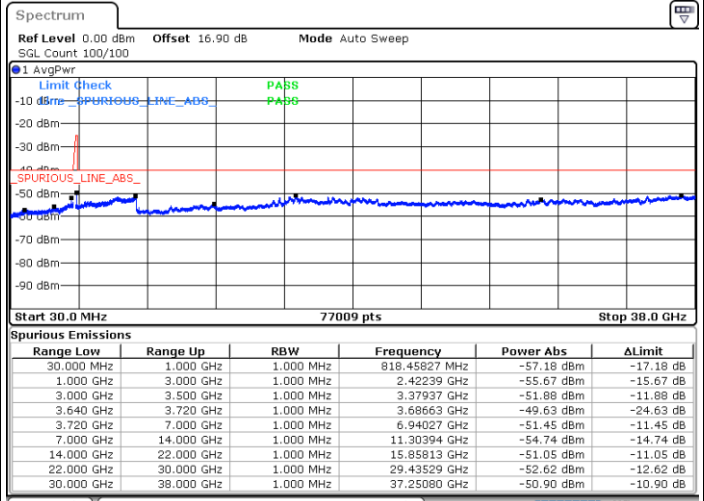

LTE Band 48C / 20MHz+15MHz

QPSK

Highest Channel / 1RB0 and 1RB74

Highest Channel / 1RB99 and 1RB0

Date: 30.OCT.2020 00:08:31

Date: 29.OCT.2020 23:59:40

Highest Channel / FullRB

N/A

Date: 30.OCT.2020 00:09:47

LTE Band 48C / 20MHz+20MHz

QPSK

Lowest Channel / 1RB0 and 1RB99

Lowest Channel / 1RB99 and 1RB0

Date: 29.OCT.2020 17:52:58

Date: 29.OCT.2020 17:51:43

Lowest Channel / FullIRB

N/A

Date: 29.OCT.2020 18:01:48

LTE Band 48C / 20MHz+20MHz

QPSK

MiddleChannel / 1RB0 and 1RB99

Middle Channel / 1RB99 and 1RB0

Date: 29.OCT.2020 19:53:53

Date: 29.OCT.2020 19:55:08

Middle Channel / FullRB

N/A

Date: 29.OCT.2020 19:45:04

LTE Band 48C / 20MHz+20MHz

QPSK

Highest Channel / 1RB0 and 1RB99

Highest Channel / 1RB99 and 1RB0

Date: 29.OCT.2020 20:55:16