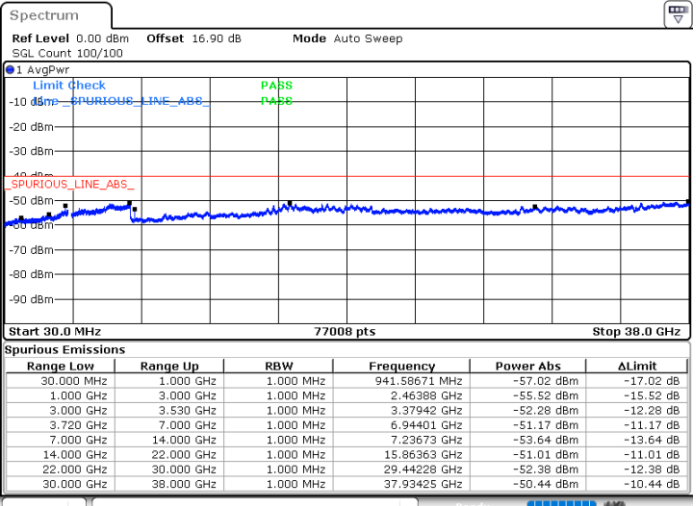

Date: 29.OCT.2020 20:46:25

Highest Channel / FullRB

N/A

Date: 29.OCT.2020 20:56:32

LTE Band 48C / 5MHz+20MHz

16QAM

Lowest Channel / 1RB0 and 1RB99

Lowest Channel / 1RB24 and 1RB0

Date: 30.OCT.2020 23:05:34

Date: 30.OCT.2020 23:01:47

Lowest Channel / FullIRB

N/A

Date: 30.OCT.2020 23:09:21

LTE Band 48C / 5MHz+20MHz

16QAM

Middle Channel / 1RB0 and 1RB9

Middle Channel / 1RB24 and 1RB0

Date: 31.OCT.2020 00:04:16

Date: 31.OCT.2020 00:08:02

Middle Channel / FullRB

N/A

Date: 31.OCT.2020 00:00:30

LTE Band 48C / 5MHz+20MHz

16QAM

Highest Channel / 1RB0 and 1RB99

Highest Channel / 1RB24 and 1RB0

Date: 31.OCT.2020 01:05:24

Date: 31.OCT.2020 01:01:36

Highest Channel / FullRB

N/A

Date: 31.OCT.2020 01:09:12

LTE Band 48C / 10MHz+20MHz