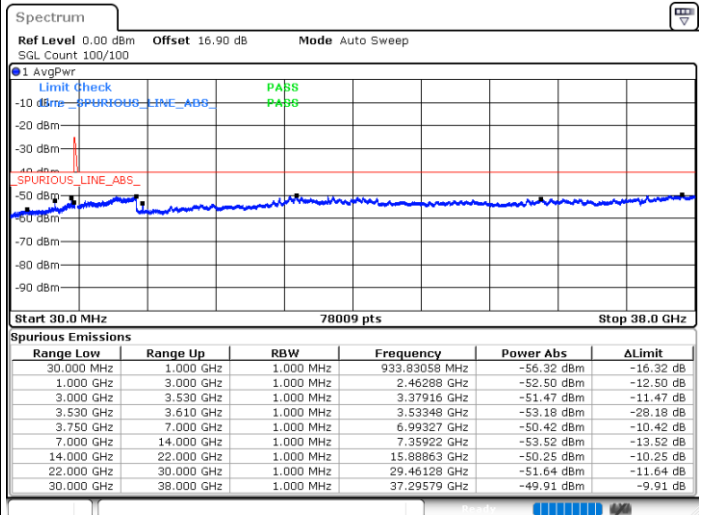

Lowest Channel / FullIRB

N/A

Date: 30.OCT.2020 01:13:43

LTE Band 48C / 15MHz+20MHz

16QAM

Middle Channel / 1RB0 and 1RB9

Middle Channel / 1RB74 and 1RB0

Date: 30.OCT.2020 09:33:19

Date: 30.OCT.2020 09:37:05

Middle Channel / FullRB

N/A

Date: 30.OCT.2020 09:27:01

LTE Band 48C / 15MHz+20MHz

16QAM

Highest Channel / 1RB0 and 1RB99

Highest Channel / 1RB74 and 1RB0

Date: 30.OCT.2020 10:57:11

Date: 30.OCT.2020 10:50:51

Highest Channel / FullRB

N/A

Date: 30.OCT.2020 11:00:59

LTE Band 48C / 20MHz+5MHz

16QAM

Lowest Channel / 1RB0 and 1RB24

Lowest Channel / 1RB99 and 1RB0

Date: 30.OCT.2020 19:13:37

Date: 30.OCT.2020 19:09:50

Lowest Channel / FullIRB

N/A

Date: 30.OCT.2020 19:17:23

LTE Band 48C / 20MHz+5MHz

16QAM