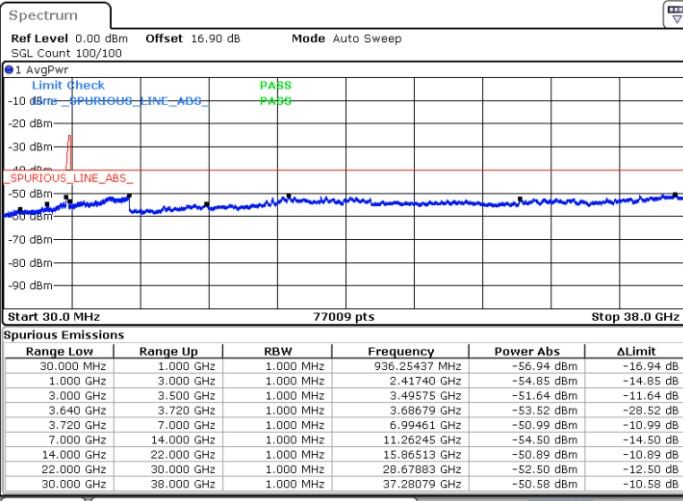

Middle Channel / 1RB24 and 1RB0

Date: 31.OCT.2020 00:04:16

Date: 31.OCT.2020 00:08:02

Middle Channel / FullRB

N/A

Date: 31.OCT.2020 00:00:30

LTE Band 48C / 5MHz+20MHz

16QAM

Highest Channel / 1RB0 and 1RB99

Highest Channel / 1RB24 and 1RB0

Date: 31.OCT.2020 01:05:24

Date: 31.OCT.2020 01:01:36

Highest Channel / FullRB

N/A

Date: 31.OCT.2020 01:09:12

LTE Band 48C / 10MHz+20MHz

16QAM

Lowest Channel / 1RB0 and 1RB99

Lowest Channel / 1RB49 and 1RB0

Date: 30.OCT.2020 16:13:39

Date: 30.OCT.2020 16:09:53

Lowest Channel / FullRB

N/A

Date: 30.OCT.2020 16:19:57