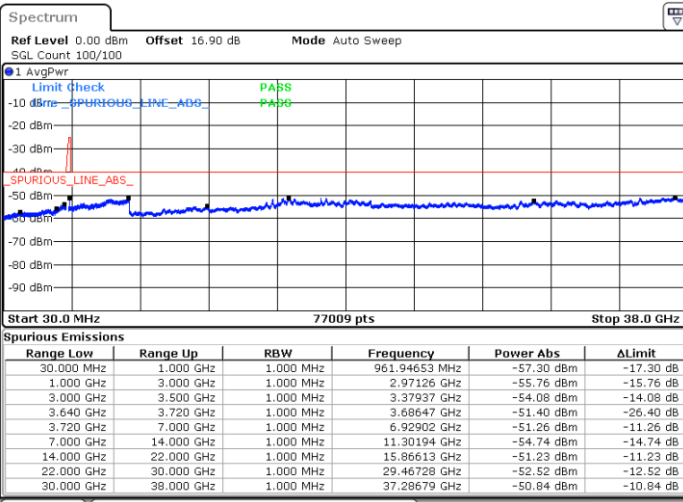

Date: 30.OCT.2020 17:01:53

LTE Band 48C / 10MHz+20MHz

16QAM

Highest Channel / 1RB0 and 1RB99

Highest Channel / 1RB49 and 1RB0

Date: 30.OCT.2020 18:12:14

Date: 30.OCT.2020 18:05:55

Highest Channel / FullRB

N/A

Date: 30.OCT.2020 18:16:02

LTE Band 48C / 15MHz+20MHz

16QAM

Lowest Channel / 1RB0 and 1RB99

Lowest Channel / 1RB74 and 1RB0

Date: 30.OCT.2020 01:07:24

Date: 30.OCT.2020 01:03:38

Lowest Channel / FullIRB

N/A

Date: 30.OCT.2020 01:13:43

LTE Band 48C / 15MHz+20MHz

16QAM

Middle Channel / 1RB0 and 1RB9

Middle Channel / 1RB74 and 1RB0

Date: 30.OCT.2020 09:33:19

Date: 30.OCT.2020 09:37:05

Middle Channel / FullRB

N/A

Date: 30.OCT.2020 09:27:01

LTE Band 48C / 15MHz+20MHz

16QAM

Highest Channel / 1RB0 and 1RB99

Highest Channel / 1RB74 and 1RB0