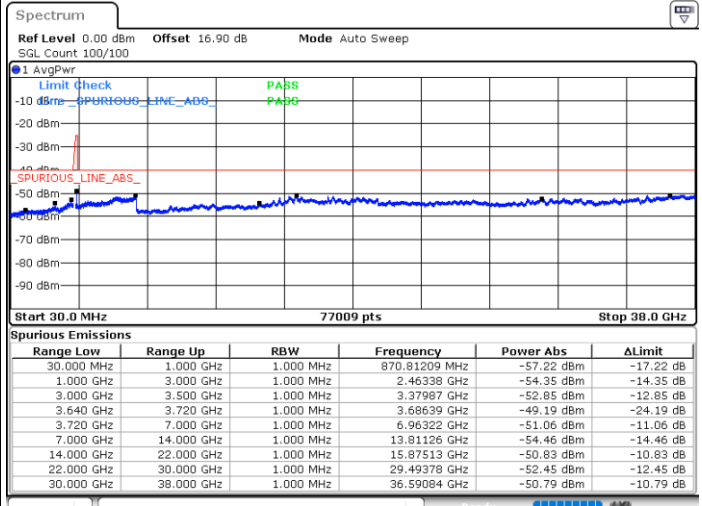

Middle Channel / FullRB

N/A

Date: 29.OCT.2020 19:45:04

LTE Band 48C / 20MHz+20MHz

QPSK

Highest Channel / 1RB0 and 1RB99

Highest Channel / 1RB99 and 1RB0

Date: 29.OCT.2020 20:55:16

Date: 29.OCT.2020 20:46:25

Highest Channel / FullRB

N/A

Date: 29.OCT.2020 20:56:32

LTE Band 48C / 5MHz+20MHz

16QAM

Lowest Channel / 1RB0 and 1RB99

Lowest Channel / 1RB24 and 1RB0

Date: 30.OCT.2020 23:05:34

Date: 30.OCT.2020 23:01:47

Lowest Channel / FullIRB

N/A

Date: 30.OCT.2020 23:09:21

LTE Band 48C / 5MHz+20MHz

16QAM

Middle Channel / 1RB0 and 1RB9