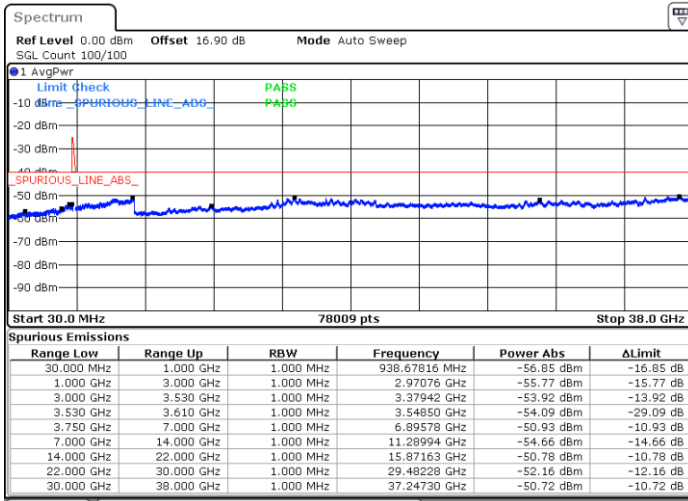

LTE Band 48C / 5MHz+20MHz

QPSK

Middle Channel / 1RB0 and 1RB9

Middle Channel / 1RB24 and 1RB0

Date: 31.OCT.2020 00:05:32

Date: 31.OCT.2020 00:06:47

Middle Channel / FullRB

N/A

Date: 30.OCT.2020 23:59:14

LTE Band 48C / 5MHz+20MHz

QPSK

Highest Channel / 1RB0 and 1RB99

Highest Channel / 1RB24 and 1RB0

Date: 31.OCT.2020 01:06:40

Date: 31.OCT.2020 01:00:20

Highest Channel / FullIRB

N/A

Date: 31.OCT.2020 01:07:56

LTE Band 48C / 10MHz+20MHz

QPSK

Lowest Channel / 1RB0 and 1RB99

Lowest Channel / 1RB49 and 1RB0

Date: 30.OCT.2020 16:12:24

Date: 30.OCT.2020 16:11:09

Lowest Channel / FullIRB

N/A

Date: 30.OCT.2020 16:21:13

LTE Band 48C / 10MHz+20MHz

QPSK

Middle Channel / 1RB0 and 1RB9

Middle Channel / 1RB49 and 1RB0

Date: 30.OCT.2020 17:12:56