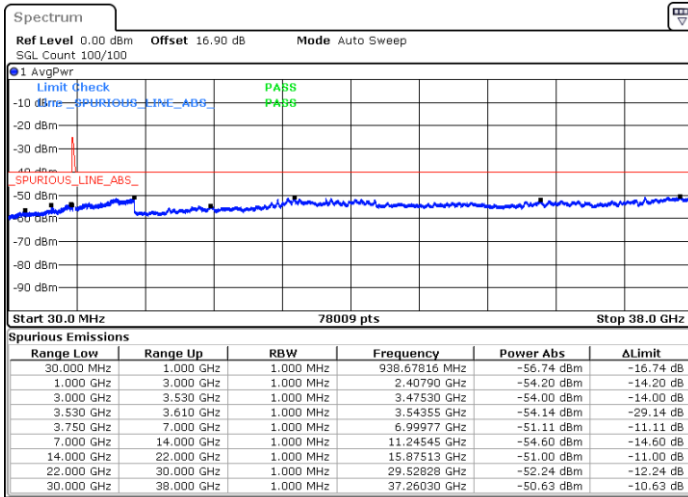

LTE Band 48C / 10MHz+20MHz

16QAM

Middle Channel / 1RB0 and 1RB9

Middle Channel / 1RB49 and 1RB0

Date: 30.OCT.2020 17:32:35

Date: 30.OCT.2020 17:15:26

Middle Channel / FullRB

N/A

Date: 30.OCT.2020 17:01:53

LTE Band 48C / 10MHz+20MHz

16QAM

Highest Channel / 1RB0 and 1RB99

Highest Channel / 1RB49 and 1RB0

Date: 30.OCT.2020 18:12:14

Date: 30.OCT.2020 18:05:55

Highest Channel / FullRB

N/A

Date: 30.OCT.2020 18:16:02

LTE Band 48C / 15MHz+20MHz

16QAM

Lowest Channel / 1RB0 and 1RB99

Lowest Channel / 1RB74 and 1RB0

Date: 30.OCT.2020 01:07:24

Date: 30.OCT.2020 01:03:38