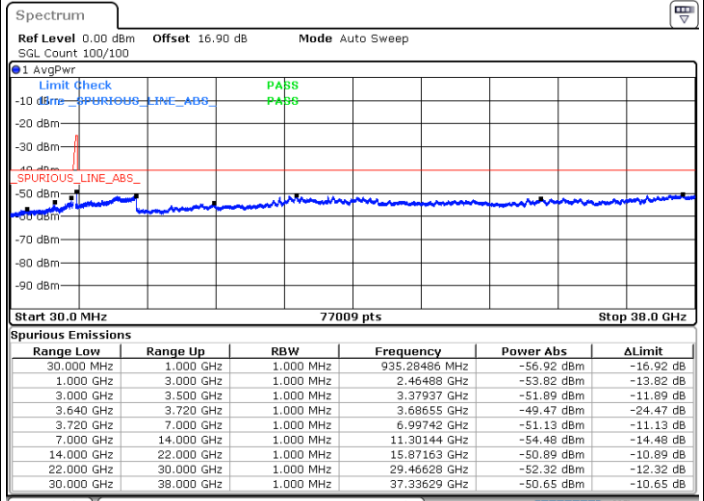

Middle Channel / 1RB24 and 1RB0

Date: 31.OCT.2020 00:04:16

Date: 31.OCT.2020 00:08:02

Middle Channel / FullRB

N/A

Date: 31.OCT.2020 00:00:30

LTE Band 48C / 5MHz+20MHz

16QAM

Highest Channel / 1RB0 and 1RB99

Highest Channel / 1RB24 and 1RB0

Date: 31.OCT.2020 01:05:24

Date: 31.OCT.2020 01:01:36

Highest Channel / FullRB

N/A

Date: 31.OCT.2020 01:09:12

LTE Band 48C / 10MHz+20MHz

16QAM

Lowest Channel / 1RB0 and 1RB99

Lowest Channel / 1RB49 and 1RB0

Date: 30.OCT.2020 16:13:39

Date: 30.OCT.2020 16:09:53

Lowest Channel / FullRB

N/A

Date: 30.OCT.2020 16:19:57