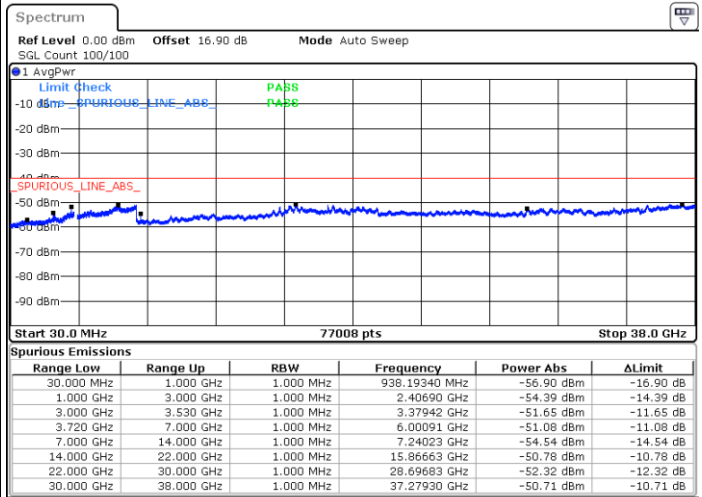

Highest Channel / 1RB0 and 1RB99

Highest Channel / 1RB24 and 1RB0

Date: 31.OCT.2020 01:05:24

Date: 31.OCT.2020 01:01:36

Highest Channel / FullRB

N/A

Date: 31.OCT.2020 01:09:12

LTE Band 48C / 10MHz+20MHz

16QAM

Lowest Channel / 1RB0 and 1RB99

Lowest Channel / 1RB49 and 1RB0

Date: 30.OCT.2020 16:13:39

Date: 30.OCT.2020 16:09:53

Lowest Channel / FullRB

N/A

Date: 30.OCT.2020 16:19:57

LTE Band 48C / 10MHz+20MHz

16QAM

Middle Channel / 1RB0 and 1RB9

Middle Channel / 1RB49 and 1RB0

Date: 30.OCT.2020 17:32:35

Date: 30.OCT.2020 17:15:26

Middle Channel / FullRB

N/A

Date: 30.OCT.2020 17:01:53

LTE Band 48C / 10MHz+20MHz

16QAM

Highest Channel / 1RB0 and 1RB99

Highest Channel / 1RB49 and 1RB0

Date: 30.OCT.2020 18:12:14

Date: 30.OCT.2020 18:05:55

Highest Channel / FullRB