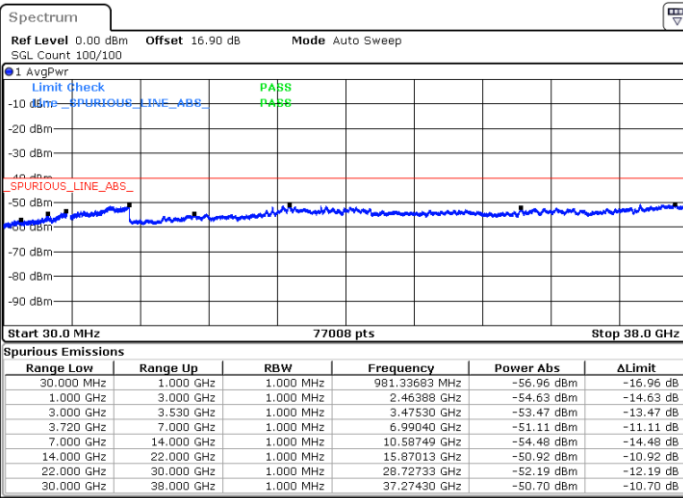

N/A

Date: 31.OCT.2020 01:07:56

LTE Band 48C / 10MHz+20MHz

QPSK

Lowest Channel / 1RB0 and 1RB99

Lowest Channel / 1RB49 and 1RB0

Date: 30.OCT.2020 16:12:24

Date: 30.OCT.2020 16:11:09

Lowest Channel / FullIRB

N/A

Date: 30.OCT.2020 16:21:13

LTE Band 48C / 10MHz+20MHz

QPSK

Middle Channel / 1RB0 and 1RB9

Middle Channel / 1RB49 and 1RB0

Date: 30.OCT.2020 17:12:56

Date: 30.OCT.2020 17:14:11

Middle Channel / FullRB

N/A

Date: 30.OCT.2020 17:00:37

LTE Band 48C / 10MHz+20MHz

QPSK

Highest Channel / 1RB0 and 1RB99

Highest Channel / 1RB49 and 1RB0

Date: 30.OCT.2020 18:13:30

Date: 30.OCT.2020 18:04:39

Highest Channel / FullRB

N/A

Date: 30.OCT.2020 18:14:46

LTE Band 48C / 15MHz+20MHz

QPSK

Lowest Channel / 1RB0 and 1RB99