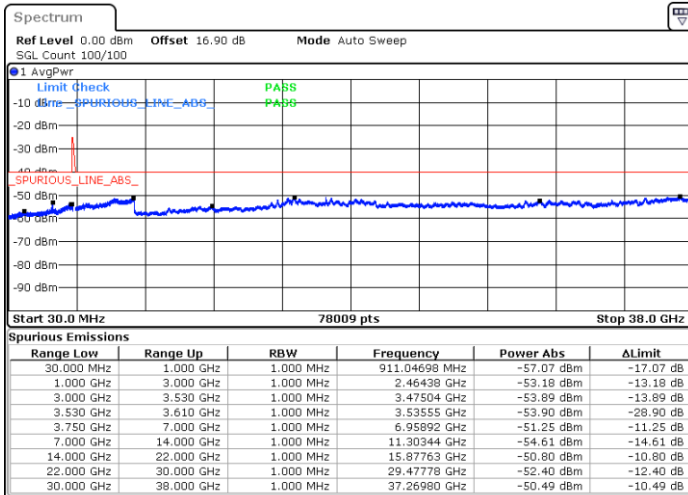

LTE Band 48C / 10MHz+20MHz

16QAM

Middle Channel / 1RB0 and 1RB9

Middle Channel / 1RB49 and 1RB0

Date: 30.OCT.2020 17:32:35

Date: 30.OCT.2020 17:15:26

Middle Channel / FullRB

N/A

Date: 30.OCT.2020 17:01:53

LTE Band 48C / 10MHz+20MHz

16QAM

Highest Channel / 1RB0 and 1RB99

Highest Channel / 1RB49 and 1RB0

Date: 30.OCT.2020 18:12:14

Date: 30.OCT.2020 18:05:55

Highest Channel / FullRB

N/A

Date: 30.OCT.2020 18:16:02

LTE Band 48C / 15MHz+20MHz

16QAM

Lowest Channel / 1RB0 and 1RB99

Lowest Channel / 1RB74 and 1RB0

Date: 30.OCT.2020 01:07:24

Date: 30.OCT.2020 01:03:38