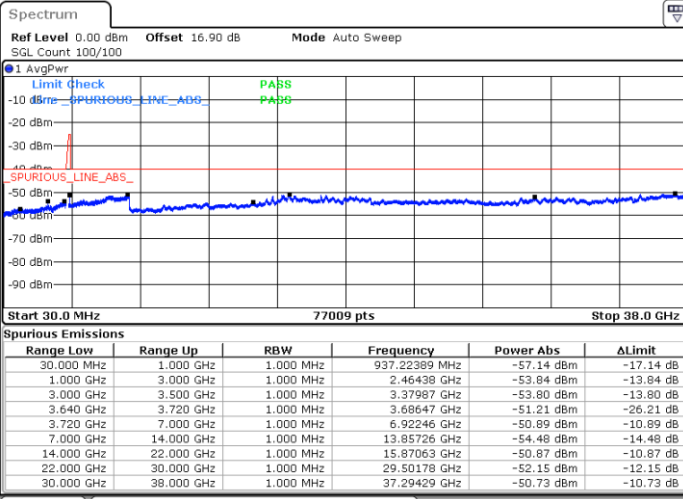

Highest Channel / 1RB0 and 1RB99

Highest Channel / 1RB24 and 1RB0

Date: 31.OCT.2020 01:05:24

Date: 31.OCT.2020 01:01:36

Highest Channel / FullRB

N/A

Date: 31.OCT.2020 01:09:12

LTE Band 48C / 10MHz+20MHz

16QAM

Lowest Channel / 1RB0 and 1RB99

Lowest Channel / 1RB49 and 1RB0

Date: 30.OCT.2020 16:13:39

Date: 30.OCT.2020 16:09:53

Lowest Channel / FullRB

N/A

Date: 30.OCT.2020 16:19:57

LTE Band 48C / 10MHz+20MHz

16QAM

Middle Channel / 1RB0 and 1RB9

Middle Channel / 1RB49 and 1RB0

Date: 30.OCT.2020 17:32:35

Date: 30.OCT.2020 17:15:26

Middle Channel / FullRB

N/A

Date: 30.OCT.2020 17:01:53

LTE Band 48C / 10MHz+20MHz

16QAM

Highest Channel / 1RB0 and 1RB99

Highest Channel / 1RB49 and 1RB0

Date: 30.OCT.2020 18:12:14

Date: 30.OCT.2020 18:05:55

Highest Channel / FullRB