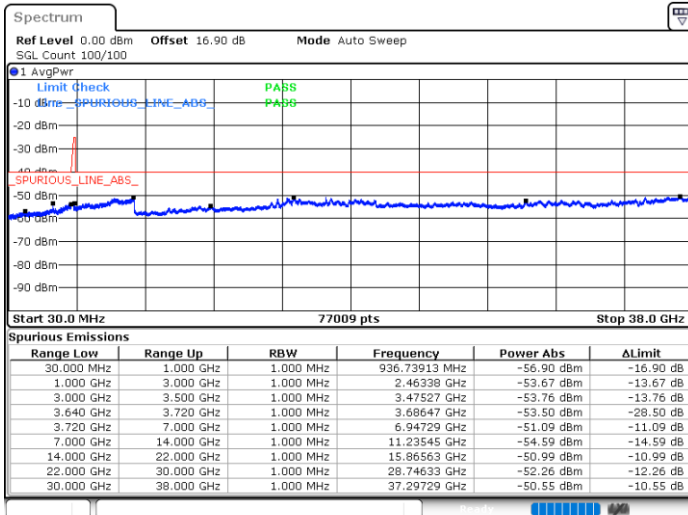

Date: 30.OCT.2020 09:37:05

Middle Channel / FullRB

N/A

Date: 30.OCT.2020 09:27:01

LTE Band 48C / 15MHz+20MHz

16QAM

Highest Channel / 1RB0 and 1RB99

Highest Channel / 1RB74 and 1RB0

Date: 30.OCT.2020 10:57:11

Date: 30.OCT.2020 10:50:51

Highest Channel / FullRB

N/A

Date: 30.OCT.2020 11:00:59

LTE Band 48C / 20MHz+5MHz

16QAM

Lowest Channel / 1RB0 and 1RB24

Lowest Channel / 1RB99 and 1RB0

Date: 30.OCT.2020 19:13:37

Date: 30.OCT.2020 19:09:50

Lowest Channel / FullIRB

N/A

Date: 30.OCT.2020 19:17:23

LTE Band 48C / 20MHz+5MHz

16QAM

Middle Channel / 1RB0 and 1RB24

Middle Channel / 1RB99 and 1RB0

Date: 30.OCT.2020 20:36:58

Date: 30.OCT.2020 20:40:44

Middle Channel / FullRB

N/A

Date: 30.OCT.2020 20:33:12

LTE Band 48C / 20MHz+5MHz