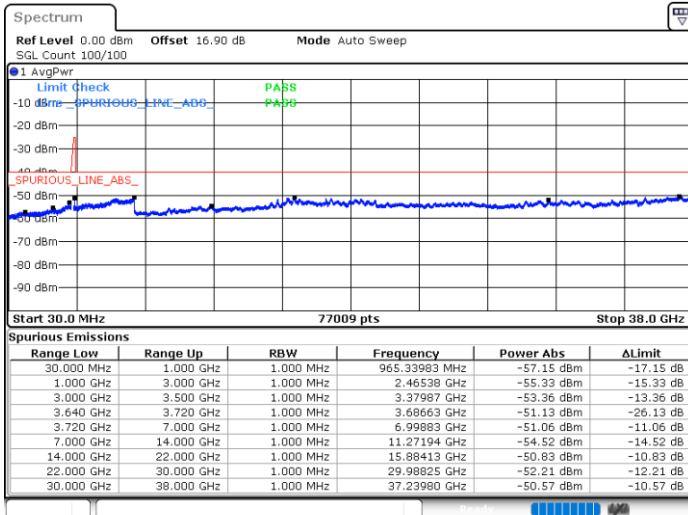

Date: 30.OCT.2020 10:57:11

Date: 30.OCT.2020 10:50:51

Highest Channel / FullRB

N/A

Date: 30.OCT.2020 11:00:59

LTE Band 48C / 20MHz+5MHz

16QAM

Lowest Channel / 1RB0 and 1RB24

Lowest Channel / 1RB99 and 1RB0

Date: 30.OCT.2020 19:13:37

Date: 30.OCT.2020 19:09:50

Lowest Channel / FullIRB

N/A

Date: 30.OCT.2020 19:17:23

LTE Band 48C / 20MHz+5MHz

16QAM

Middle Channel / 1RB0 and 1RB24

Middle Channel / 1RB99 and 1RB0

Date: 30.OCT.2020 20:36:58

Date: 30.OCT.2020 20:40:44

Middle Channel / FullRB

N/A

Date: 30.OCT.2020 20:33:12

LTE Band 48C / 20MHz+5MHz