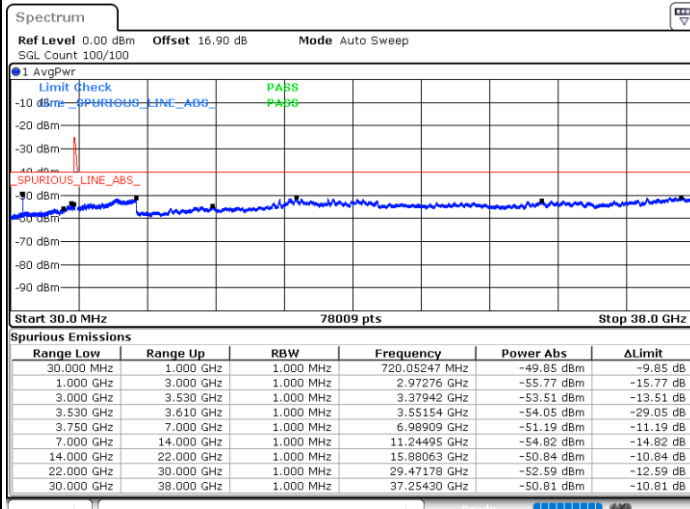

Date: 30.OCT.2020 00:09:47

LTE Band 48C / 20MHz+20MHz

QPSK

Lowest Channel / 1RB0 and 1RB99

Lowest Channel / 1RB99 and 1RB0

Date: 29.OCT.2020 17:52:58

Date: 29.OCT.2020 17:51:43

Lowest Channel / FullIRB

N/A

Date: 29.OCT.2020 18:01:48

LTE Band 48C / 20MHz+20MHz

QPSK

MiddleChannel / 1RB0 and 1RB99

Middle Channel / 1RB99 and 1RB0

Date: 29.OCT.2020 19:53:53

Date: 29.OCT.2020 19:55:08

Middle Channel / FullRB

N/A

Date: 29.OCT.2020 19:45:04

LTE Band 48C / 20MHz+20MHz

QPSK

Highest Channel / 1RB0 and 1RB99

Highest Channel / 1RB99 and 1RB0

Date: 29.OCT.2020 20:55:16

Date: 29.OCT.2020 20:46:25

Highest Channel / FullRB

N/A

Date: 29.OCT.2020 20:56:32

LTE Band 48C / 5MHz+20MHz

16QAM

Lowest Channel / 1RB0 and 1RB99

Lowest Channel / 1RB24 and 1RB0