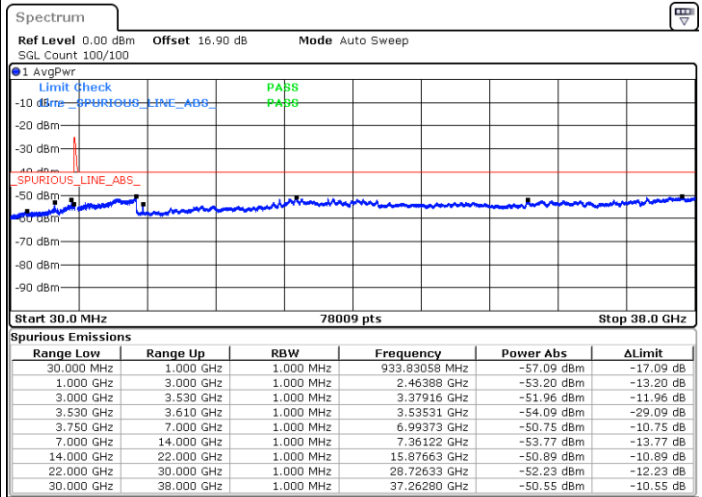

LTE Band 48C / 10MHz+20MHz

16QAM

Middle Channel / 1RB0 and 1RB9

Middle Channel / 1RB49 and 1RB0

Date: 30.OCT.2020 17:32:35

Date: 30.OCT.2020 17:15:26

Middle Channel / FullRB

N/A

Date: 30.OCT.2020 17:01:53

LTE Band 48C / 10MHz+20MHz

16QAM

Highest Channel / 1RB0 and 1RB99

Highest Channel / 1RB49 and 1RB0

Date: 30.OCT.2020 18:12:14

Date: 30.OCT.2020 18:05:55

Highest Channel / FullRB

N/A

Date: 30.OCT.2020 18:16:02

LTE Band 48C / 15MHz+20MHz

16QAM

Lowest Channel / 1RB0 and 1RB99

Lowest Channel / 1RB74 and 1RB0

Date: 30.OCT.2020 01:07:24

Date: 30.OCT.2020 01:03:38