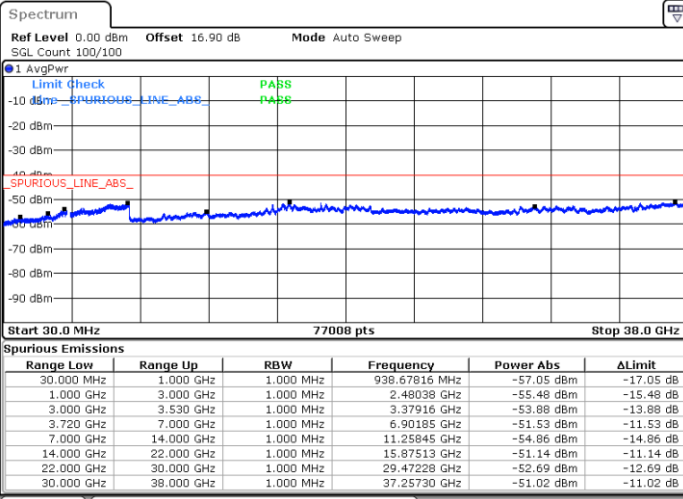

Lowest Channel / 1RB74 and 1RB0

Date: 30.OCT.2020 01:06:08

Date: 30.OCT.2020 01:04:53

Lowest Channel / FullIRB

N/A

Date: 30.OCT.2020 01:14:58

LTE Band 48C / 15MHz+20MHz

QPSK

Middle Channel / 1RB0 and 1RB9

Middle Channel / 1RB74 and 1RB0

Date: 30.OCT.2020 09:34:35

Date: 30.OCT.2020 09:35:50

Middle Channel / FullRB

N/A

Date: 30.OCT.2020 09:25:46

LTE Band 48C / 15MHz+20MHz

QPSK

Highest Channel / 1RB0 and 1RB99

Highest Channel / 1RB74 and 1RB0

Date: 30.OCT.2020 10:58:27

Date: 30.OCT.2020 10:49:35

Highest Channel / FullIRB

N/A

Date: 30.OCT.2020 10:59:43

LTE Band 48C / 20MHz+5MHz

QPSK

Lowest Channel / 1RB0 and 1RB24

Lowest Channel / 1RB99 and 1RB0

Date: 30.OCT.2020 19:12:21

Date: 30.OCT.2020 19:11:06

Lowest Channel / FullIRB

N/A