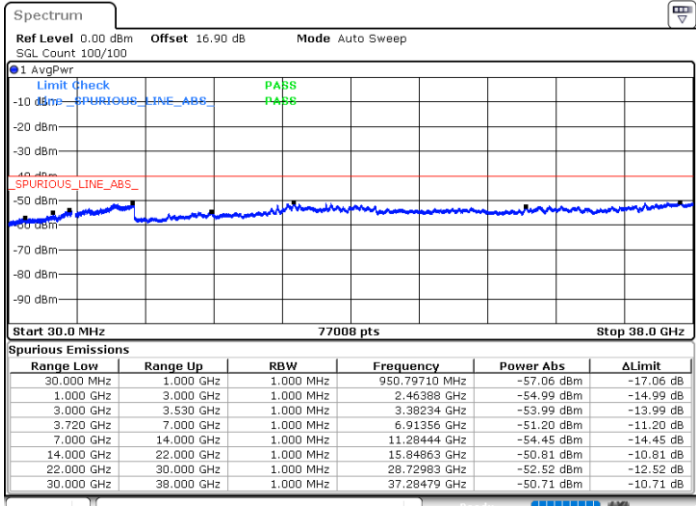

Date: 29.OCT.2020 20:46:25

Highest Channel / FullRB

N/A

Date: 29.OCT.2020 20:56:32

LTE Band 48C / 5MHz+20MHz

16QAM

Lowest Channel / 1RB0 and 1RB99

Lowest Channel / 1RB24 and 1RB0

Date: 30.OCT.2020 23:05:34

Date: 30.OCT.2020 23:01:47

Lowest Channel / FullIRB

N/A

Date: 30.OCT.2020 23:09:21

LTE Band 48C / 5MHz+20MHz

16QAM

Middle Channel / 1RB0 and 1RB9

Middle Channel / 1RB24 and 1RB0

Date: 31.OCT.2020 00:04:16

Date: 31.OCT.2020 00:08:02

Middle Channel / FullRB

N/A

Date: 31.OCT.2020 00:00:30

LTE Band 48C / 5MHz+20MHz

16QAM

Highest Channel / 1RB0 and 1RB99

Highest Channel / 1RB24 and 1RB0

Date: 31.OCT.2020 01:05:24

Date: 31.OCT.2020 01:01:36

Highest Channel / FullRB

N/A

Date: 31.OCT.2020 01:09:12

LTE Band 48C / 10MHz+20MHz