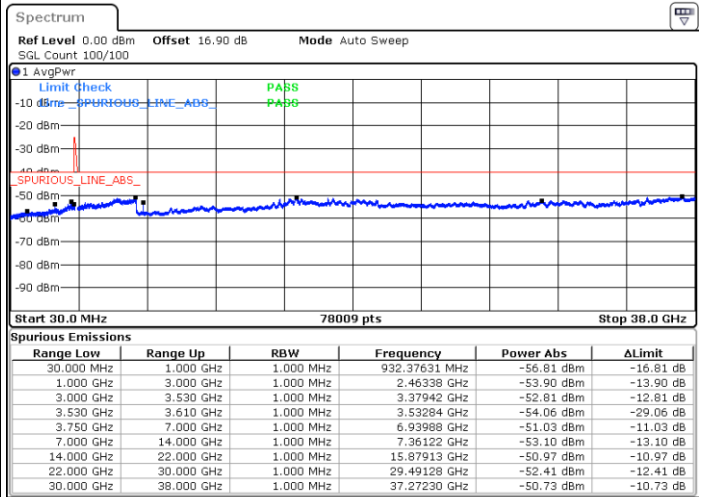

Date: 29.OCT.2020 20:46:25

Highest Channel / FullRB

N/A

Date: 29.OCT.2020 20:56:32

LTE Band 48C / 5MHz+20MHz

16QAM

Lowest Channel / 1RB0 and 1RB99

Lowest Channel / 1RB24 and 1RB0

Date: 30.OCT.2020 23:05:34

Date: 30.OCT.2020 23:01:47

Lowest Channel / FullIRB

N/A

Date: 30.OCT.2020 23:09:21

LTE Band 48C / 5MHz+20MHz

16QAM

Middle Channel / 1RB0 and 1RB9

Middle Channel / 1RB24 and 1RB0

Date: 31.OCT.2020 00:04:16

Date: 31.OCT.2020 00:08:02

Middle Channel / FullRB

N/A

Date: 31.OCT.2020 00:00:30

LTE Band 48C / 5MHz+20MHz

16QAM

Highest Channel / 1RB0 and 1RB99

Highest Channel / 1RB24 and 1RB0

Date: 31.OCT.2020 01:05:24

Date: 31.OCT.2020 01:01:36

Highest Channel / FullRB

N/A

Date: 31.OCT.2020 01:09:12

LTE Band 48C / 10MHz+20MHz