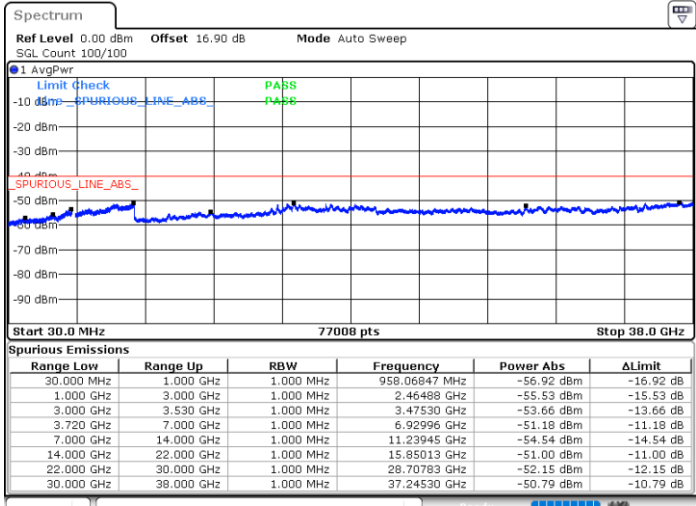

LTE Band 48C / 5MHz+20MHz

QPSK

Middle Channel / 1RB0 and 1RB9

Middle Channel / 1RB24 and 1RB0

Date: 31.OCT.2020 00:05:32

Date: 31.OCT.2020 00:06:47

Middle Channel / FullRB

N/A

Date: 30.OCT.2020 23:59:14

LTE Band 48C / 5MHz+20MHz

QPSK

Highest Channel / 1RB0 and 1RB99

Highest Channel / 1RB24 and 1RB0

Date: 31.OCT.2020 01:06:40

Date: 31.OCT.2020 01:00:20

Highest Channel / FullIRB

N/A

Date: 31.OCT.2020 01:07:56

LTE Band 48C / 10MHz+20MHz

QPSK

Lowest Channel / 1RB0 and 1RB99

Lowest Channel / 1RB49 and 1RB0

Date: 30.OCT.2020 16:12:24

Date: 30.OCT.2020 16:11:09