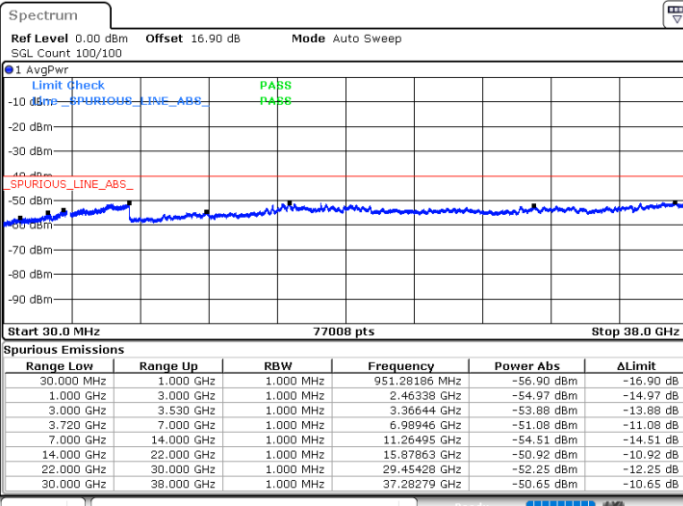

Highest Channel / FullIRB

N/A

Date: 30.OCT.2020 21:44:22

LTE Band 48C / 20MHz+10MHz

QPSK

Lowest Channel / 1RB0 and 1RB49

Lowest Channel / 1RB99 and 1RB0

Date: 30.OCT.2020 12:19:42

Date: 30.OCT.2020 12:18:27

Lowest Channel / FullRB

N/A

Date: 30.OCT.2020 12:28:33

LTE Band 48C / 20MHz+10MHz

QPSK

Middle Channel / 1RB0 and 1RB49

Middle Channel / 1RB99 and 1RB0

Date: 30.OCT.2020 14:25:19

Date: 30.OCT.2020 14:26:34

Middle Channel / FullRB

N/A

Date: 30.OCT.2020 14:16:30

LTE Band 48C / 20MHz+10MHz

QPSK

Highest Channel / 1RB0 and 1RB49

Highest Channel / 1RB99 and 1RB0

Date: 30.OCT.2020 15:12:34

Date: 30.OCT.2020 15:03:43

Highest Channel / FullRB

N/A

Date: 30.OCT.2020 15:13:50

LTE Band 48C / 20MHz+15MHz

QPSK