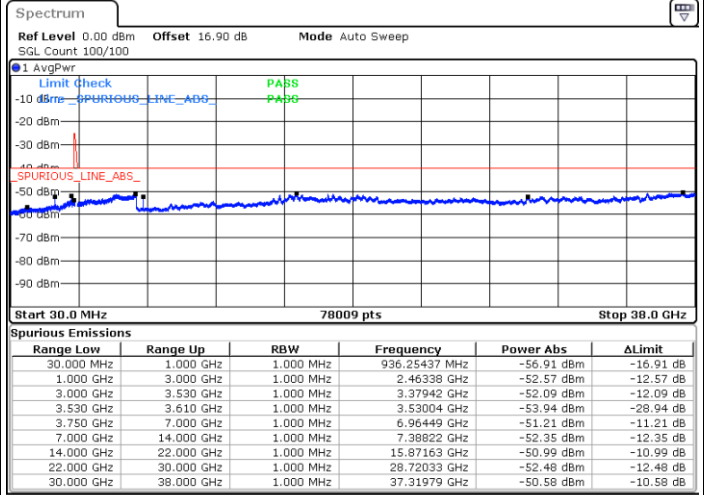

Date: 30.OCT.2020 19:18:39

LTE Band 48C / 20MHz+5MHz

QPSK

Middle Channel / 1RB0 and 1RB24

Middle Channel / 1RB99 and 1RB0

Date: 30.OCT.2020 20:38:13

Date: 30.OCT.2020 20:39:28

Middle Channel / FullRB

N/A

Date: 30.OCT.2020 20:31:56

LTE Band 48C / 20MHz+5MHz

QPSK

Highest Channel / 1RB0 and 1RB24

Highest Channel / 1RB99 and 1RB0

Date: 30.OCT.2020 21:43:06

Date: 30.OCT.2020 21:36:46

Highest Channel / FullIRB

N/A

Date: 30.OCT.2020 21:44:22

LTE Band 48C / 20MHz+10MHz

QPSK

Lowest Channel / 1RB0 and 1RB49

Lowest Channel / 1RB99 and 1RB0

Date: 30.OCT.2020 12:19:42

Date: 30.OCT.2020 12:18:27

Lowest Channel / FullRB

N/A

Date: 30.OCT.2020 12:28:33

LTE Band 48C / 20MHz+10MHz

QPSK

Middle Channel / 1RB0 and 1RB49

Middle Channel / 1RB99 and 1RB0