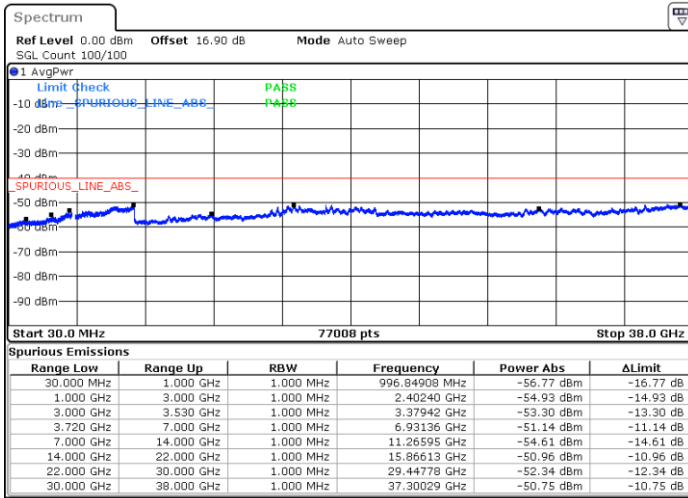

Highest Channel / 1RB0 and 1RB99

Highest Channel / 1RB24 and 1RB0

Date: 31.OCT.2020 01:05:24

Date: 31.OCT.2020 01:01:36

Highest Channel / FullRB

N/A

Date: 31.OCT.2020 01:09:12

LTE Band 48C / 10MHz+20MHz

LTE Band 48C / 10MHz+20MHz

16QAM

Middle Channel / 1RB0 and 1RB9

Middle Channel / 1RB49 and 1RB0

Date: 30.OCT.2020 17:32:35

Date: 30.OCT.2020 17:15:26

Middle Channel / FullRB

N/A

Date: 30.OCT.2020 17:01:53

LTE Band 48C / 10MHz+20MHz

16QAM

Highest Channel / 1RB0 and 1RB99

Highest Channel / 1RB49 and 1RB0

Date: 30.OCT.2020 18:12:14

Date: 30.OCT.2020 18:05:55

Highest Channel / FullRB