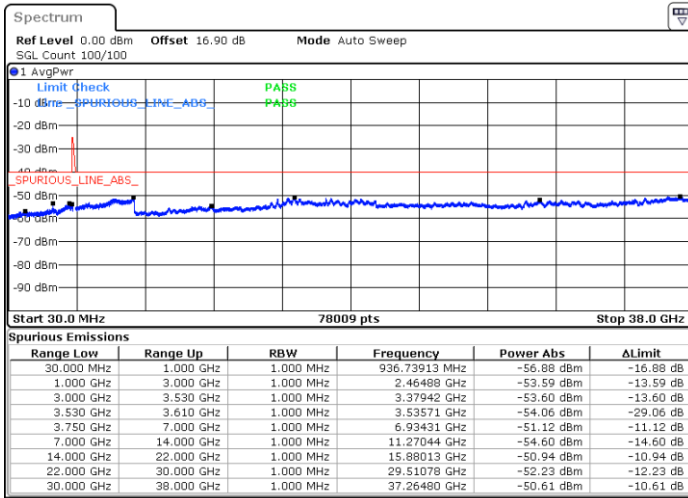

Date: 30.OCT.2020 14:25:19

Date: 30.OCT.2020 14:26:34

Middle Channel / FullRB

N/A

Date: 30.OCT.2020 14:16:30

LTE Band 48C / 20MHz+10MHz

QPSK

Highest Channel / 1RB0 and 1RB49

Highest Channel / 1RB99 and 1RB0

Date: 30.OCT.2020 15:12:34

Date: 30.OCT.2020 15:03:43

Highest Channel / FullRB

N/A

Date: 30.OCT.2020 15:13:50

LTE Band 48C / 20MHz+15MHz

QPSK

Lowest Channel / 1RB0 and 1RB74

Lowest Channel / 1RB99 and 1RB0

Date: 29.OCT.2020 22:01:13

Date: 29.OCT.2020 21:59:58

Lowest Channel / FullIRB

N/A

Date: 29.OCT.2020 22:10:03

LTE Band 48C / 20MHz+15MHz