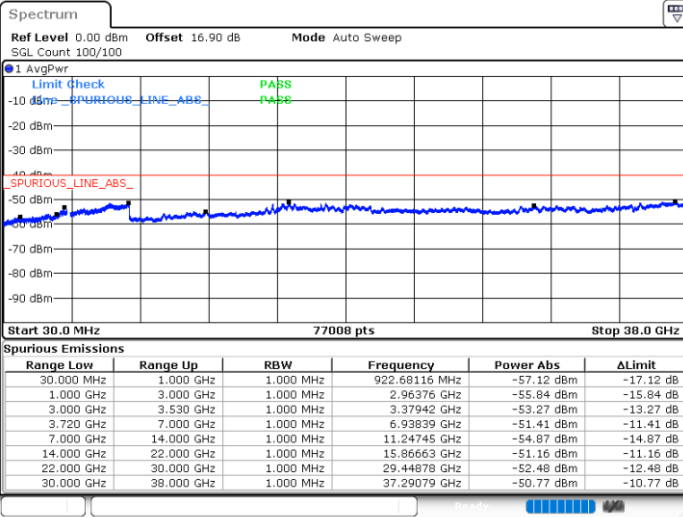

Lowest Channel / 1RB0 and 1RB74

Lowest Channel / 1RB99 and 1RB0

Date: 29.OCT.2020 22:01:13

Date: 29.OCT.2020 21:59:58

Lowest Channel / FullIRB

N/A

Date: 29.OCT.2020 22:10:03

LTE Band 48C / 20MHz+15MHz

QPSK

Middle Channel / 1RB0 and 1RB74

Middle Channel / 1RB99 and 1RB0

Date: 29.OCT.2020 23:11:59

Date: 29.OCT.2020 23:13:15

Middle Channel / FullRB

N/A

Date: 29.OCT.2020 23:03:10

LTE Band 48C / 20MHz+15MHz

QPSK

Highest Channel / 1RB0 and 1RB74

Highest Channel / 1RB99 and 1RB0

Date: 30.OCT.2020 00:08:31

Date: 29.OCT.2020 23:59:40

Highest Channel / FullRB

N/A

Date: 30.OCT.2020 00:09:47

LTE Band 48C / 20MHz+20MHz

QPSK

Lowest Channel / 1RB0 and 1RB99

Lowest Channel / 1RB99 and 1RB0

Date: 29.OCT.2020 17:52:58

Date: 29.OCT.2020 17:51:43

Lowest Channel / FullIRB