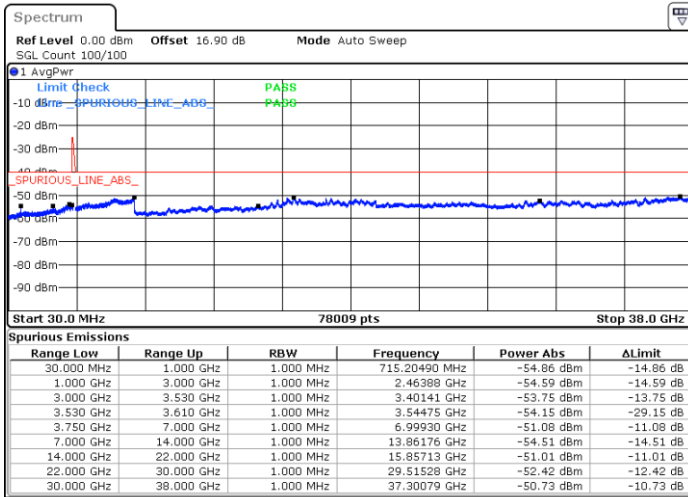

Date: 29.OCT.2020 20:46:25

Highest Channel / FullRB

N/A

Date: 29.OCT.2020 20:56:32

LTE Band 48C / 5MHz+20MHz

16QAM

Lowest Channel / 1RB0 and 1RB99

Lowest Channel / 1RB24 and 1RB0

Date: 30.OCT.2020 23:05:34

Date: 30.OCT.2020 23:01:47

Lowest Channel / FullIRB

N/A

Date: 30.OCT.2020 23:09:21

LTE Band 48C / 5MHz+20MHz

16QAM

Middle Channel / 1RB0 and 1RB9

Middle Channel / 1RB24 and 1RB0

Date: 31.OCT.2020 00:04:16

Date: 31.OCT.2020 00:08:02

Middle Channel / FullRB

N/A

Date: 31.OCT.2020 00:00:30

LTE Band 48C / 5MHz+20MHz

16QAM

Highest Channel / 1RB0 and 1RB99

Highest Channel / 1RB24 and 1RB0

Date: 31.OCT.2020 01:05:24

Date: 31.OCT.2020 01:01:36

Highest Channel / FullRB

N/A

Date: 31.OCT.2020 01:09:12

LTE Band 48C / 10MHz+20MHz