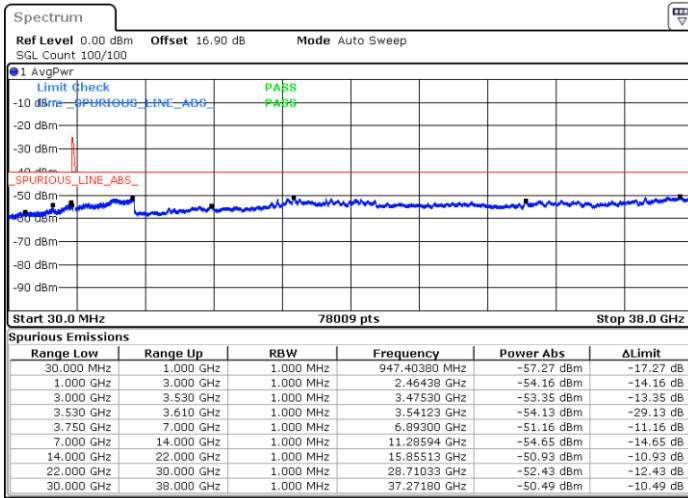

Highest Channel / FullRB

N/A

Date: 30.OCT.2020 15:15:06