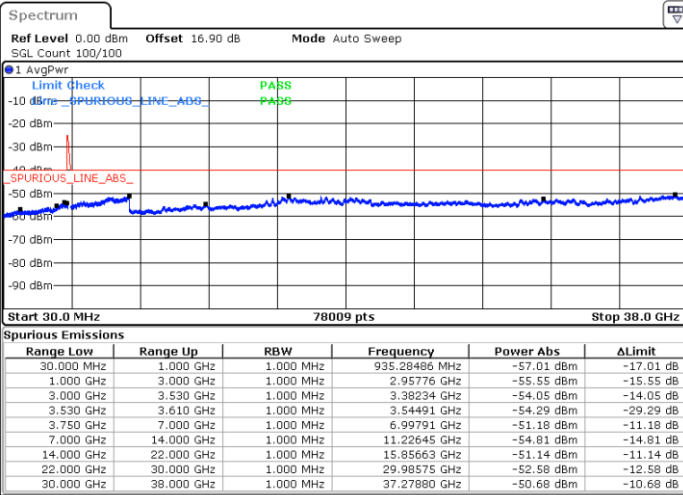

Lowest Channel / 1RB0 and 1RB74

Lowest Channel / 1RB99 and 1RB0

Date: 29.OCT.2020 22:01:13

Date: 29.OCT.2020 21:59:58

Lowest Channel / FullIRB

N/A

Date: 29.OCT.2020 22:10:03

LTE Band 48C / 20MHz+15MHz

QPSK

Middle Channel / 1RB0 and 1RB74

Middle Channel / 1RB99 and 1RB0

Date: 29.OCT.2020 23:11:59

Date: 29.OCT.2020 23:13:15

Middle Channel / FullRB

N/A

Date: 29.OCT.2020 23:03:10

LTE Band 48C / 20MHz+15MHz

QPSK

Highest Channel / 1RB0 and 1RB74

Highest Channel / 1RB99 and 1RB0

Date: 30.OCT.2020 00:08:31

Date: 29.OCT.2020 23:59:40

Highest Channel / FullRB

N/A

Date: 30.OCT.2020 00:09:47

LTE Band 48C / 20MHz+20MHz

QPSK

Lowest Channel / 1RB0 and 1RB99

Lowest Channel / 1RB99 and 1RB0

Date: 29.OCT.2020 17:52:58

Date: 29.OCT.2020 17:51:43

Lowest Channel / FullIRB