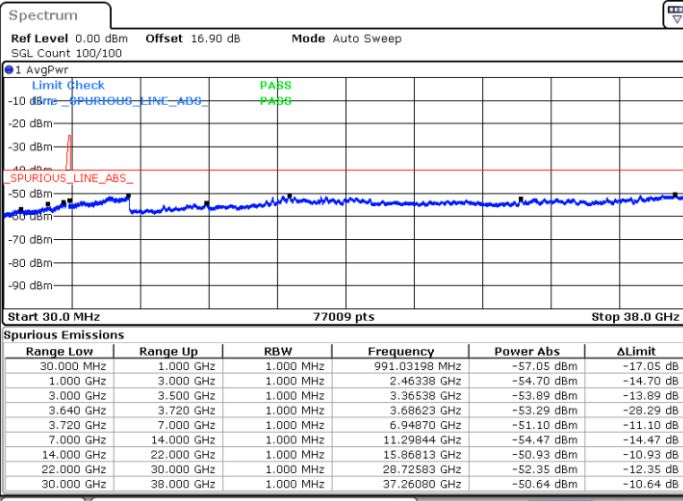

Middle Channel / 1RB0 and 1RB9

Middle Channel / 1RB74 and 1RB0

Date: 30.OCT.2020 09:34:35

Date: 30.OCT.2020 09:35:50

Middle Channel / FullRB

N/A

Date: 30.OCT.2020 09:25:46

LTE Band 48C / 15MHz+20MHz

QPSK

Highest Channel / 1RB0 and 1RB99

Highest Channel / 1RB74 and 1RB0

Date: 30.OCT.2020 10:58:27

Date: 30.OCT.2020 10:49:35

Highest Channel / FullIRB

N/A

Date: 30.OCT.2020 10:59:43

LTE Band 48C / 20MHz+5MHz

QPSK

Lowest Channel / 1RB0 and 1RB24

Lowest Channel / 1RB99 and 1RB0

Date: 30.OCT.2020 19:12:21

Date: 30.OCT.2020 19:11:06

Lowest Channel / FullIRB

N/A

Date: 30.OCT.2020 19:18:39

LTE Band 48C / 20MHz+5MHz

QPSK

Middle Channel / 1RB0 and 1RB24

Middle Channel / 1RB99 and 1RB0

Date: 30.OCT.2020 20:38:13

Date: 30.OCT.2020 20:39:28

Middle Channel / FullRB