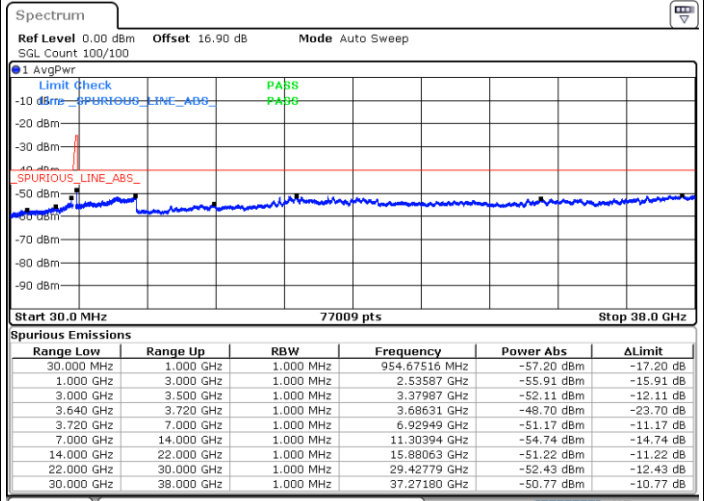

Date: 30.OCT.2020 17:01:53

LTE Band 48C / 10MHz+20MHz

16QAM

Highest Channel / 1RB0 and 1RB99

Highest Channel / 1RB49 and 1RB0

Date: 30.OCT.2020 18:12:14

Date: 30.OCT.2020 18:05:55

Highest Channel / FullRB

N/A

Date: 30.OCT.2020 18:16:02

LTE Band 48C / 15MHz+20MHz

16QAM

Lowest Channel / 1RB0 and 1RB99

Lowest Channel / 1RB74 and 1RB0

Date: 30.OCT.2020 01:07:24

Date: 30.OCT.2020 01:03:38

Lowest Channel / FullIRB

N/A

Date: 30.OCT.2020 01:13:43

LTE Band 48C / 15MHz+20MHz

16QAM

Middle Channel / 1RB0 and 1RB9

Middle Channel / 1RB74 and 1RB0

Date: 30.OCT.2020 09:33:19