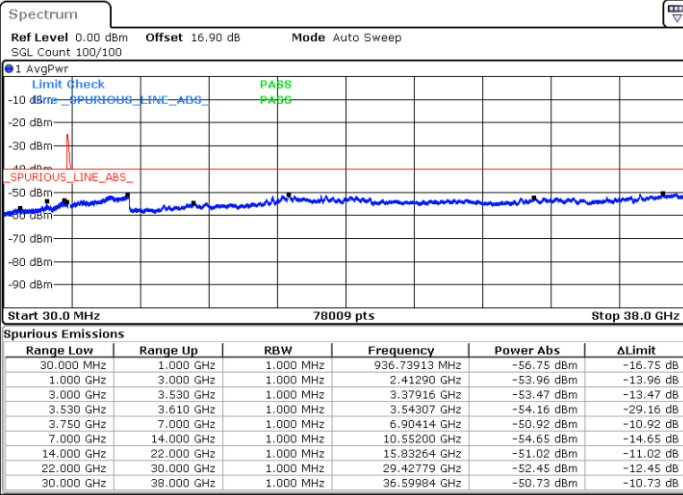

Lowest Channel / FullIRB

N/A

Date: 30.OCT.2020 16:21:13

LTE Band 48C / 10MHz+20MHz

QPSK

Middle Channel / 1RB0 and 1RB9

Middle Channel / 1RB49 and 1RB0

Date: 30.OCT.2020 17:12:56

Date: 30.OCT.2020 17:14:11

Middle Channel / FullRB

N/A

Date: 30.OCT.2020 17:00:37

LTE Band 48C / 10MHz+20MHz

QPSK

Highest Channel / 1RB0 and 1RB99

Highest Channel / 1RB49 and 1RB0

Date: 30.OCT.2020 18:13:30

Date: 30.OCT.2020 18:04:39

Highest Channel / FullRB

N/A

Date: 30.OCT.2020 18:14:46

LTE Band 48C / 15MHz+20MHz

QPSK

Lowest Channel / 1RB0 and 1RB99

Lowest Channel / 1RB74 and 1RB0

Date: 30.OCT.2020 01:06:08

Date: 30.OCT.2020 01:04:53

Lowest Channel / FullIRB

N/A

Date: 30.OCT.2020 01:14:58

LTE Band 48C / 15MHz+20MHz

QPSK