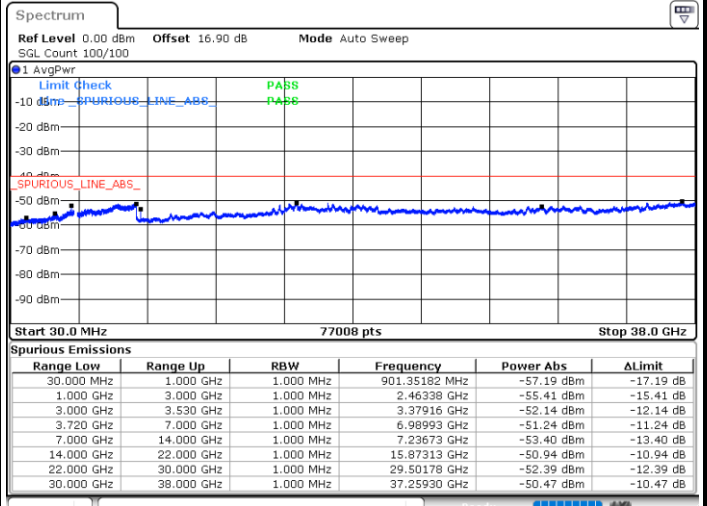

LTE Band 48C / 5MHz+20MHz

QPSK

Middle Channel / 1RB0 and 1RB9

Middle Channel / 1RB24 and 1RB0

Date: 31.OCT.2020 00:05:32

Date: 31.OCT.2020 00:06:47

Middle Channel / FullRB

N/A

Date: 30.OCT.2020 23:59:14

LTE Band 48C / 5MHz+20MHz

QPSK

Highest Channel / 1RB0 and 1RB99

Highest Channel / 1RB24 and 1RB0

Date: 31.OCT.2020 01:06:40

Date: 31.OCT.2020 01:00:20

Highest Channel / FullIRB

N/A

Date: 31.OCT.2020 01:07:56

LTE Band 48C / 10MHz+20MHz

QPSK

Lowest Channel / 1RB0 and 1RB99

Lowest Channel / 1RB49 and 1RB0

Date: 30.OCT.2020 16:12:24

Date: 30.OCT.2020 16:11:09