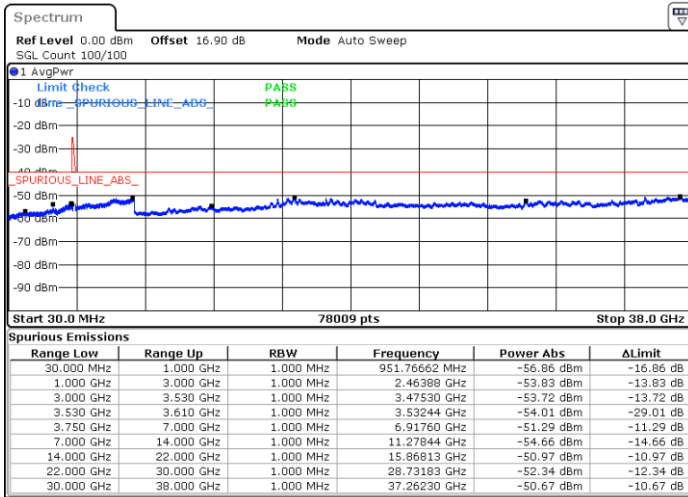

LTE Band 48C / 20MHz+10MHz

16QAM

Lowest Channel / 1RB0 and 1RB49

Lowest Channel / 1RB99 and 1RB0

Date: 30.OCT.2020 12:20:58

Date: 30.OCT.2020 12:17:12

Lowest Channel / FullRB

N/A

Date: 30.OCT.2020 12:27:17

LTE Band 48C / 20MHz+10MHz

16QAM

Middle Channel / 1RB0 and 1RB49

Middle Channel / 1RB99 and 1RB0

Date: 30.OCT.2020 14:24:03

Date: 30.OCT.2020 14:27:49

Middle Channel / FullIRB

N/A

Date: 30.OCT.2020 14:17:46

LTE Band 48C / 20MHz+10MHz

16QAM

Highest Channel / 1RB0 and 1RB49

Highest Channel / 1RB99 and 1RB0

Date: 30.OCT.2020 15:11:18

Date: 30.OCT.2020 15:04:59