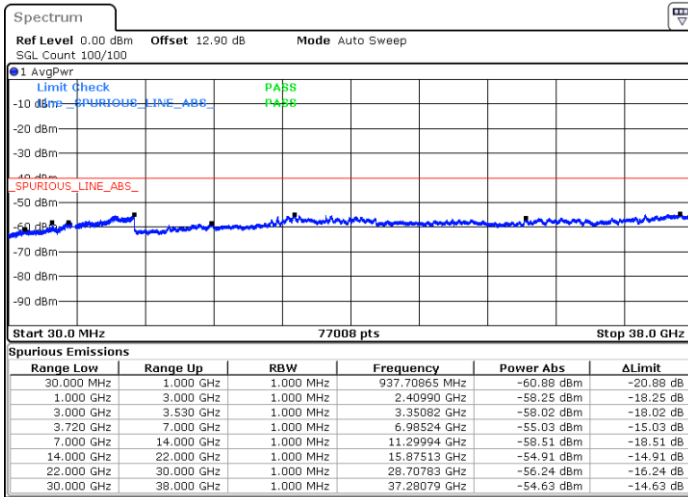

Highest Channel / 1RB0 and 1RB99

Highest Channel / 1RB24 and 1RB0

Date: 31.OCT.2020 01:05:24

Date: 31.OCT.2020 01:01:36

Highest Channel / FullRB

N/A

Date: 31.OCT.2020 01:09:12

LTE Band 48C / 10MHz+20MHz

16QAM

Lowest Channel / 1RB0 and 1RB99

Lowest Channel / 1RB49 and 1RB0

Date: 30.OCT.2020 16:13:39

Date: 30.OCT.2020 16:09:53

Lowest Channel / FullRB

N/A

Date: 30.OCT.2020 16:19:57

LTE Band 48C / 10MHz+20MHz

16QAM

Middle Channel / 1RB0 and 1RB9

Middle Channel / 1RB49 and 1RB0

Date: 30.OCT.2020 17:32:35

Date: 30.OCT.2020 17:15:26

Middle Channel / FullRB

N/A

Date: 30.OCT.2020 17:01:53

LTE Band 48C / 10MHz+20MHz

16QAM

Highest Channel / 1RB0 and 1RB99

Highest Channel / 1RB49 and 1RB0

Date: 30.OCT.2020 18:12:14

Date: 30.OCT.2020 18:05:55

Highest Channel / FullRB