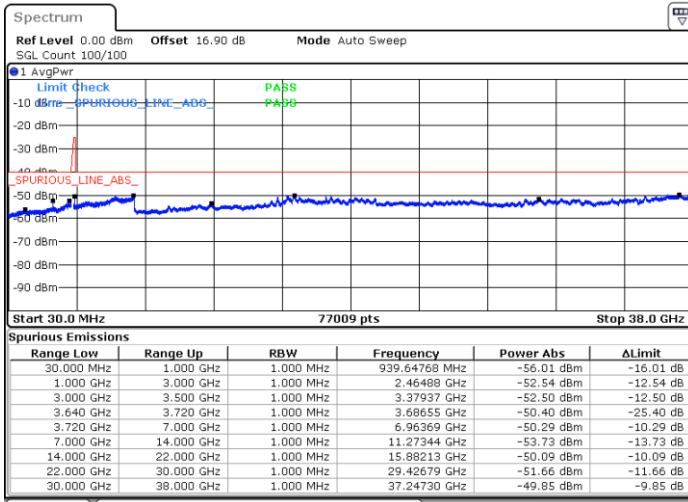

16QAM

Highest Channel / 1RB0 and 1RB24

Highest Channel / 1RB99 and 1RB0

Date: 30.OCT.2020 21:41:50

Date: 30.OCT.2020 21:38:02

Highest Channel / FullRB

N/A

Date: 30.OCT.2020 21:45:37

LTE Band 48C / 20MHz+10MHz

16QAM

Lowest Channel / 1RB0 and 1RB49

Lowest Channel / 1RB99 and 1RB0

Date: 30.OCT.2020 12:20:58

Date: 30.OCT.2020 12:17:12

Lowest Channel / FullRB

N/A

Date: 30.OCT.2020 12:27:17

LTE Band 48C / 20MHz+10MHz

16QAM

Middle Channel / 1RB0 and 1RB49

Middle Channel / 1RB99 and 1RB0

Date: 30.OCT.2020 14:24:03

Date: 30.OCT.2020 14:27:49

Middle Channel / FullIRB

N/A

Date: 30.OCT.2020 14:17:46

LTE Band 48C / 20MHz+10MHz

16QAM

Highest Channel / 1RB0 and 1RB49

Highest Channel / 1RB99 and 1RB0

Date: 30.OCT.2020 15:11:18

Date: 30.OCT.2020 15:04:59