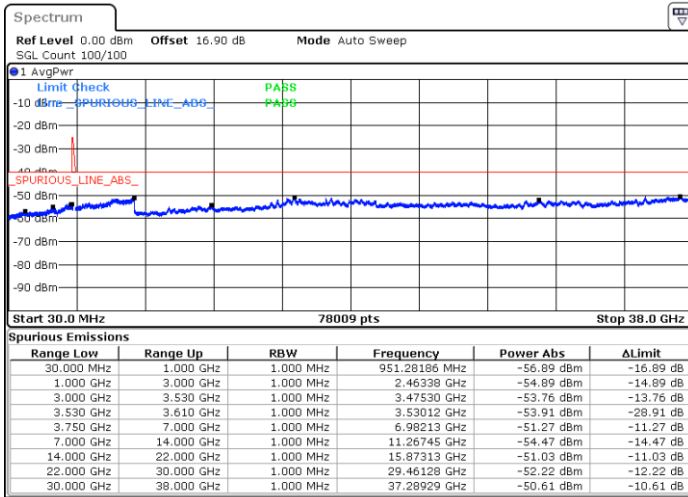

Date: 30.OCT.2020 12:18:27

Lowest Channel / FullRB

N/A

Date: 30.OCT.2020 12:28:33

LTE Band 48C / 20MHz+10MHz

QPSK

Middle Channel / 1RB0 and 1RB49

Middle Channel / 1RB99 and 1RB0

Date: 30.OCT.2020 14:25:19

Date: 30.OCT.2020 14:26:34

Middle Channel / FullRB

N/A

Date: 30.OCT.2020 14:16:30

LTE Band 48C / 20MHz+10MHz

QPSK

Highest Channel / 1RB0 and 1RB49

Highest Channel / 1RB99 and 1RB0

Date: 30.OCT.2020 15:12:34

Date: 30.OCT.2020 15:03:43

Highest Channel / FullRB

N/A

Date: 30.OCT.2020 15:13:50

LTE Band 48C / 20MHz+15MHz

QPSK

Lowest Channel / 1RB0 and 1RB74

Lowest Channel / 1RB99 and 1RB0

Date: 29.OCT.2020 22:01:13

Date: 29.OCT.2020 21:59:58

Lowest Channel / FullIRB

N/A

Date: 29.OCT.2020 22:10:03

LTE Band 48C / 20MHz+15MHz