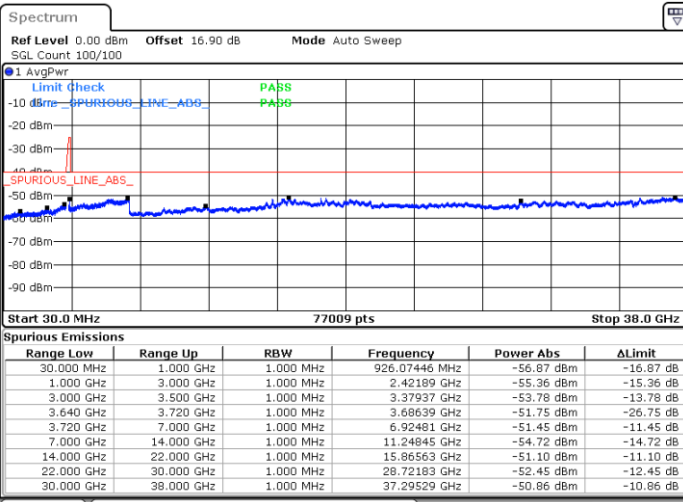

LTE Band 48C / 20MHz+15MHz

QPSK

Highest Channel / 1RB0 and 1RB74

Highest Channel / 1RB99 and 1RB0

Date: 30.OCT.2020 00:08:31

Date: 29.OCT.2020 23:59:40

Highest Channel / FullRB

N/A

Date: 30.OCT.2020 00:09:47

LTE Band 48C / 20MHz+20MHz

QPSK

Lowest Channel / 1RB0 and 1RB99

Lowest Channel / 1RB99 and 1RB0

Date: 29.OCT.2020 17:52:58

Date: 29.OCT.2020 17:51:43

Lowest Channel / FullIRB

N/A

Date: 29.OCT.2020 18:01:48

LTE Band 48C / 20MHz+20MHz

QPSK

MiddleChannel / 1RB0 and 1RB99

Middle Channel / 1RB99 and 1RB0

Date: 29.OCT.2020 19:53:53

Date: 29.OCT.2020 19:55:08

Middle Channel / FullRB

N/A

Date: 29.OCT.2020 19:45:04

LTE Band 48C / 20MHz+20MHz

QPSK

Highest Channel / 1RB0 and 1RB99

Highest Channel / 1RB99 and 1RB0

Date: 29.OCT.2020 20:55:16