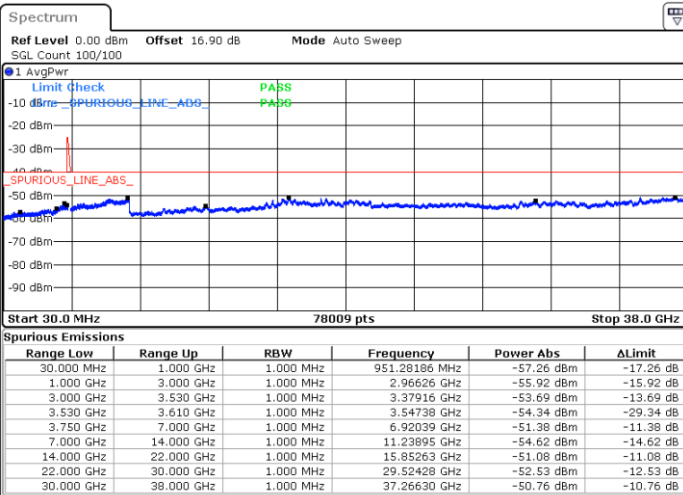

Lowest Channel / 1RB0 and 1RB74

Lowest Channel / 1RB99 and 1RB0

Date: 29.OCT.2020 22:01:13

Date: 29.OCT.2020 21:59:58

Lowest Channel / FullIRB

N/A

Date: 29.OCT.2020 22:10:03

LTE Band 48C / 20MHz+15MHz

LTE Band 48C / 20MHz+15MHz

QPSK

Highest Channel / 1RB0 and 1RB74

Highest Channel / 1RB99 and 1RB0

Date: 30.OCT.2020 00:08:31

Date: 29.OCT.2020 23:59:40

Highest Channel / FullRB

N/A

Date: 30.OCT.2020 00:09:47

LTE Band 48C / 20MHz+20MHz

QPSK

Lowest Channel / 1RB0 and 1RB99

Lowest Channel / 1RB99 and 1RB0

Date: 29.OCT.2020 17:52:58

Date: 29.OCT.2020 17:51:43

Lowest Channel / FullIRB