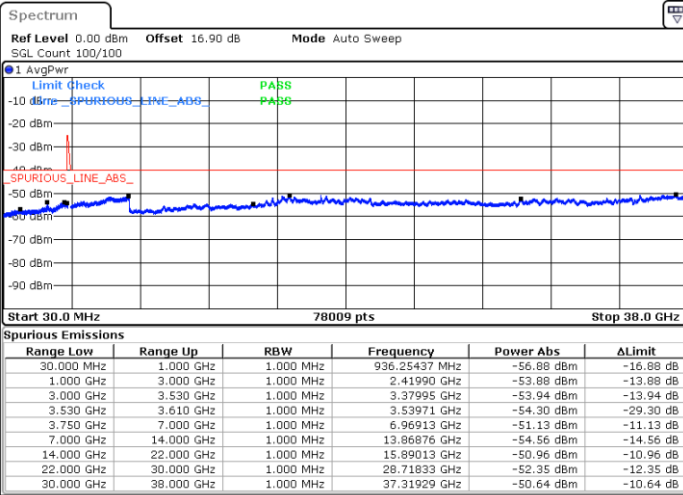

Lowest Channel / FullIRB

N/A

Date: 30.OCT.2020 16:21:13

LTE Band 48C / 10MHz+20MHz

QPSK

Middle Channel / 1RB0 and 1RB9

Middle Channel / 1RB49 and 1RB0

Date: 30.OCT.2020 17:12:56

Date: 30.OCT.2020 17:14:11

Middle Channel / FullRB

N/A

Date: 30.OCT.2020 17:00:37

LTE Band 48C / 10MHz+20MHz

QPSK

Highest Channel / 1RB0 and 1RB99

Highest Channel / 1RB49 and 1RB0

Date: 30.OCT.2020 18:13:30

Date: 30.OCT.2020 18:04:39

Highest Channel / FullRB

N/A

Date: 30.OCT.2020 18:14:46

LTE Band 48C / 15MHz+20MHz

QPSK

Lowest Channel / 1RB0 and 1RB99

Lowest Channel / 1RB74 and 1RB0

Date: 30.OCT.2020 01:06:08

Date: 30.OCT.2020 01:04:53

Lowest Channel / FullIRB

N/A

Date: 30.OCT.2020 01:14:58

LTE Band 48C / 15MHz+20MHz

QPSK