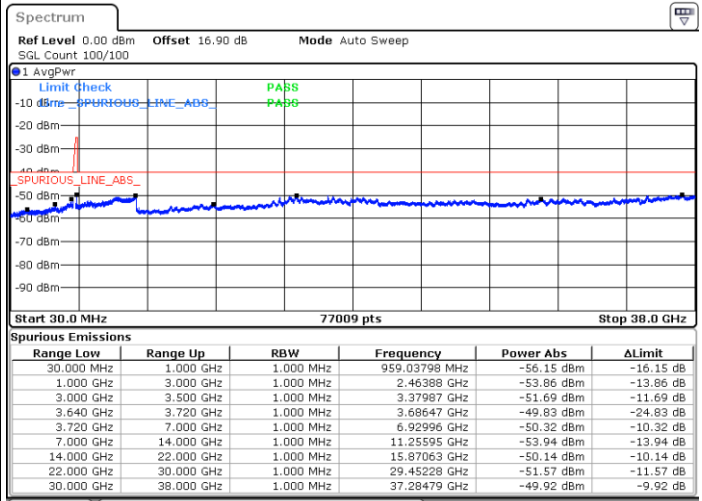

LTE Band 48C / 20MHz+10MHz

16QAM

Lowest Channel / 1RB0 and 1RB49

Lowest Channel / 1RB99 and 1RB0

Date: 30.OCT.2020 12:20:58

Date: 30.OCT.2020 12:17:12

Lowest Channel / FullRB

N/A

Date: 30.OCT.2020 12:27:17

LTE Band 48C / 20MHz+10MHz

16QAM

Middle Channel / 1RB0 and 1RB49

Middle Channel / 1RB99 and 1RB0

Date: 30.OCT.2020 14:24:03

Date: 30.OCT.2020 14:27:49

Middle Channel / FullIRB