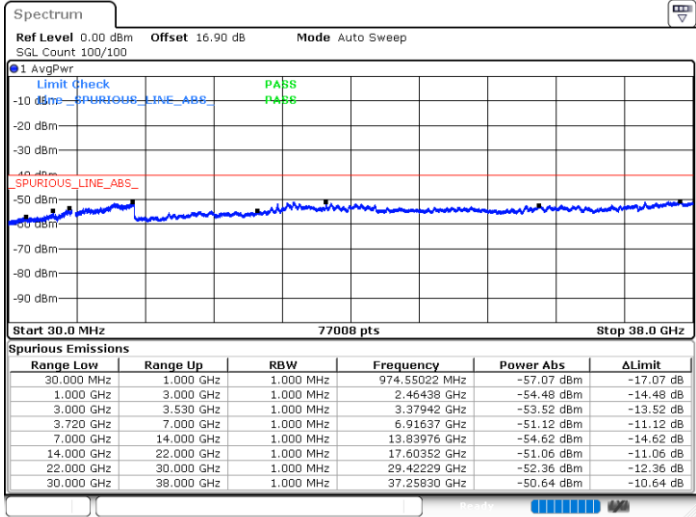

Date: 30.OCT.2020 23:05:34

Date: 30.OCT.2020 23:01:47

Lowest Channel / FullIRB

N/A

Date: 30.OCT.2020 23:09:21

LTE Band 48C / 5MHz+20MHz

16QAM

Middle Channel / 1RB0 and 1RB9

Middle Channel / 1RB24 and 1RB0

Date: 31.OCT.2020 00:04:16

Date: 31.OCT.2020 00:08:02

Middle Channel / FullRB

N/A

Date: 31.OCT.2020 00:00:30

LTE Band 48C / 5MHz+20MHz

16QAM

Highest Channel / 1RB0 and 1RB99

Highest Channel / 1RB24 and 1RB0

Date: 31.OCT.2020 01:05:24

Date: 31.OCT.2020 01:01:36

Highest Channel / FullRB

N/A

Date: 31.OCT.2020 01:09:12

LTE Band 48C / 10MHz+20MHz