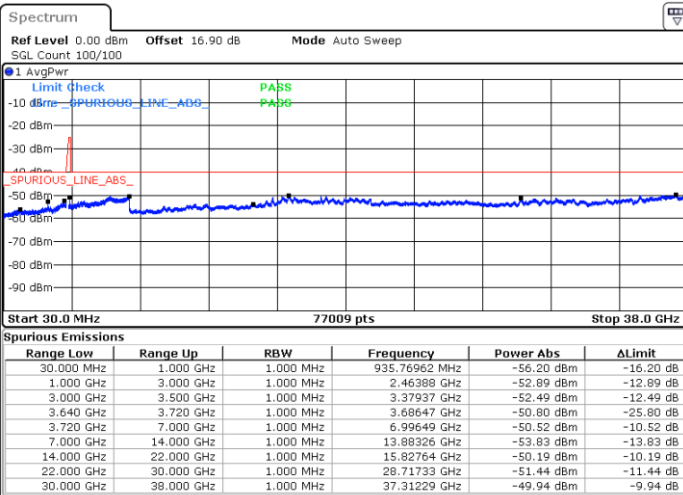

N/A

Date: 30.OCT.2020 20:31:56

LTE Band 48C / 20MHz+5MHz

QPSK

Highest Channel / 1RB0 and 1RB24

Highest Channel / 1RB99 and 1RB0

Date: 30.OCT.2020 21:43:06

Date: 30.OCT.2020 21:36:46

Highest Channel / FullIRB

N/A

Date: 30.OCT.2020 21:44:22

LTE Band 48C / 20MHz+10MHz

QPSK

Lowest Channel / 1RB0 and 1RB49

Lowest Channel / 1RB99 and 1RB0

Date: 30.OCT.2020 12:19:42

Date: 30.OCT.2020 12:18:27

Lowest Channel / FullRB

N/A

Date: 30.OCT.2020 12:28:33

LTE Band 48C / 20MHz+10MHz

QPSK

Middle Channel / 1RB0 and 1RB49

Middle Channel / 1RB99 and 1RB0

Date: 30.OCT.2020 14:25:19

Date: 30.OCT.2020 14:26:34

Middle Channel / FullRB

N/A

Date: 30.OCT.2020 14:16:30

LTE Band 48C / 20MHz+10MHz

QPSK

Highest Channel / 1RB0 and 1RB49