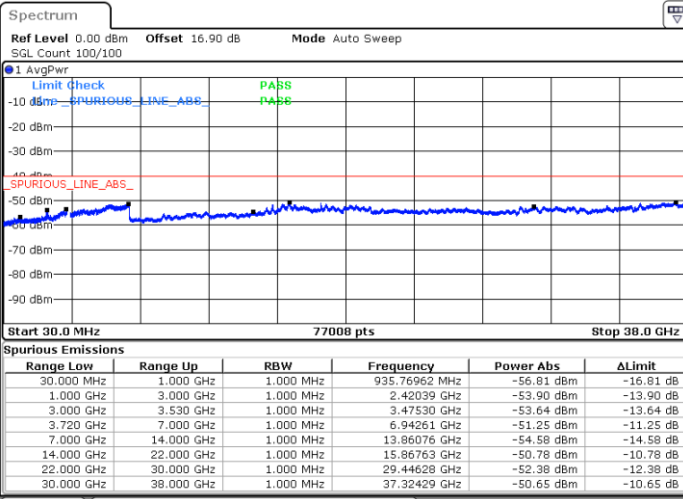

N/A

Date: 31.OCT.2020 01:07:56

LTE Band 48C / 10MHz+20MHz

QPSK

Lowest Channel / 1RB0 and 1RB99

Lowest Channel / 1RB49 and 1RB0

Date: 30.OCT.2020 16:12:24

Date: 30.OCT.2020 16:11:09

Lowest Channel / FullIRB

N/A

Date: 30.OCT.2020 16:21:13

LTE Band 48C / 10MHz+20MHz

QPSK

Middle Channel / 1RB0 and 1RB9

Middle Channel / 1RB49 and 1RB0

Date: 30.OCT.2020 17:12:56

Date: 30.OCT.2020 17:14:11

Middle Channel / FullRB

N/A

Date: 30.OCT.2020 17:00:37

LTE Band 48C / 10MHz+20MHz

QPSK

Highest Channel / 1RB0 and 1RB99

Highest Channel / 1RB49 and 1RB0

Date: 30.OCT.2020 18:13:30

Date: 30.OCT.2020 18:04:39

Highest Channel / FullRB

N/A

Date: 30.OCT.2020 18:14:46

LTE Band 48C / 15MHz+20MHz

QPSK

Lowest Channel / 1RB0 and 1RB99