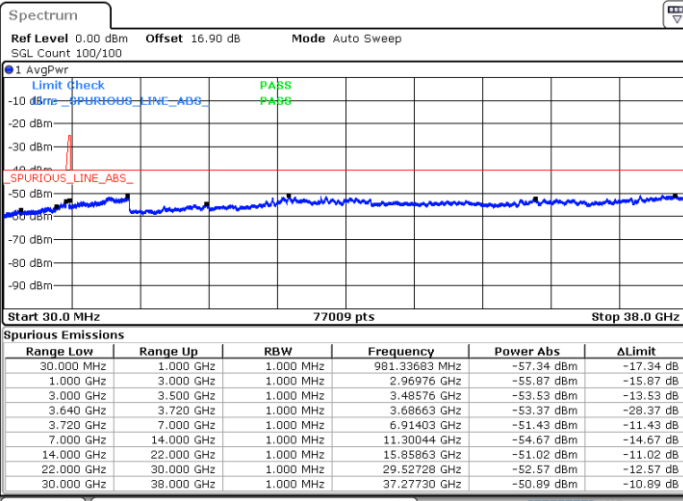

Date: 30.OCT.2020 17:14:11

Middle Channel / FullRB

N/A

Date: 30.OCT.2020 17:00:37

LTE Band 48C / 10MHz+20MHz

QPSK

Highest Channel / 1RB0 and 1RB99

Highest Channel / 1RB49 and 1RB0

Date: 30.OCT.2020 18:13:30

Date: 30.OCT.2020 18:04:39

Highest Channel / FullRB

N/A

Date: 30.OCT.2020 18:14:46

LTE Band 48C / 15MHz+20MHz

QPSK

Lowest Channel / 1RB0 and 1RB99

Lowest Channel / 1RB74 and 1RB0

Date: 30.OCT.2020 01:06:08

Date: 30.OCT.2020 01:04:53

Lowest Channel / FullIRB

N/A

Date: 30.OCT.2020 01:14:58

LTE Band 48C / 15MHz+20MHz

QPSK