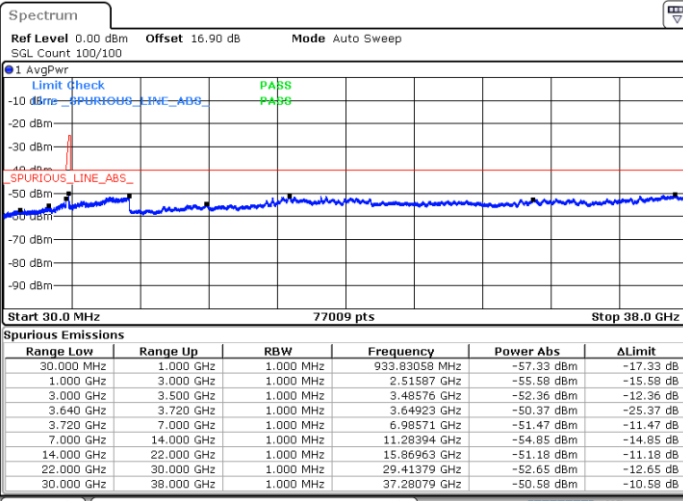

Date: 30.OCT.2020 17:01:53

LTE Band 48C / 10MHz+20MHz

16QAM

Highest Channel / 1RB0 and 1RB99

Highest Channel / 1RB49 and 1RB0

Date: 30.OCT.2020 18:12:14

Date: 30.OCT.2020 18:05:55

Highest Channel / FullRB

N/A

Date: 30.OCT.2020 18:16:02

LTE Band 48C / 15MHz+20MHz

16QAM

Lowest Channel / 1RB0 and 1RB99

Lowest Channel / 1RB74 and 1RB0

Date: 30.OCT.2020 01:07:24

Date: 30.OCT.2020 01:03:38

Lowest Channel / FullIRB

N/A

Date: 30.OCT.2020 01:13:43

LTE Band 48C / 15MHz+20MHz

16QAM

Middle Channel / 1RB0 and 1RB9

Middle Channel / 1RB74 and 1RB0

Date: 30.OCT.2020 09:33:19

Date: 30.OCT.2020 09:37:05

Middle Channel / FullRB

N/A

Date: 30.OCT.2020 09:27:01

LTE Band 48C / 15MHz+20MHz

16QAM

Highest Channel / 1RB0 and 1RB99

Highest Channel / 1RB74 and 1RB0