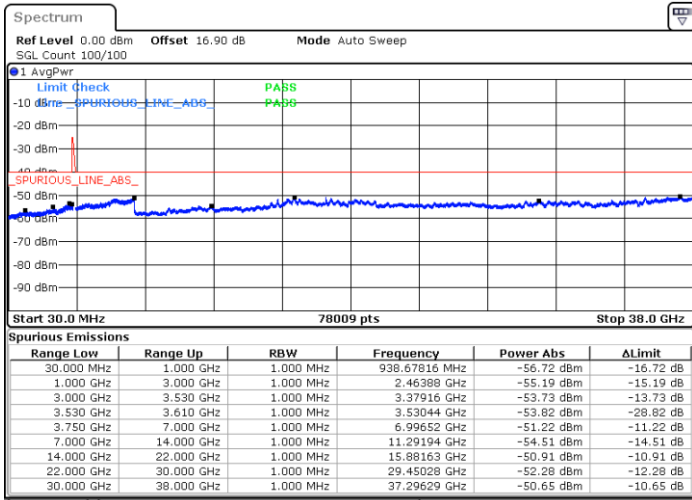

Middle Channel / 1RB0 and 1RB24

Middle Channel / 1RB99 and 1RB0

Date: 30.OCT.2020 20:36:58

Date: 30.OCT.2020 20:40:44

Middle Channel / FullRB

N/A

Date: 30.OCT.2020 20:33:12

LTE Band 48C / 20MHz+5MHz

16QAM

Highest Channel / 1RB0 and 1RB24

Highest Channel / 1RB99 and 1RB0

Date: 30.OCT.2020 21:41:50

Date: 30.OCT.2020 21:38:02

Highest Channel / FullRB

N/A

Date: 30.OCT.2020 21:45:37

LTE Band 48C / 20MHz+10MHz

16QAM

Lowest Channel / 1RB0 and 1RB49

Lowest Channel / 1RB99 and 1RB0

Date: 30.OCT.2020 12:20:58

Date: 30.OCT.2020 12:17:12

Lowest Channel / FullRB

N/A