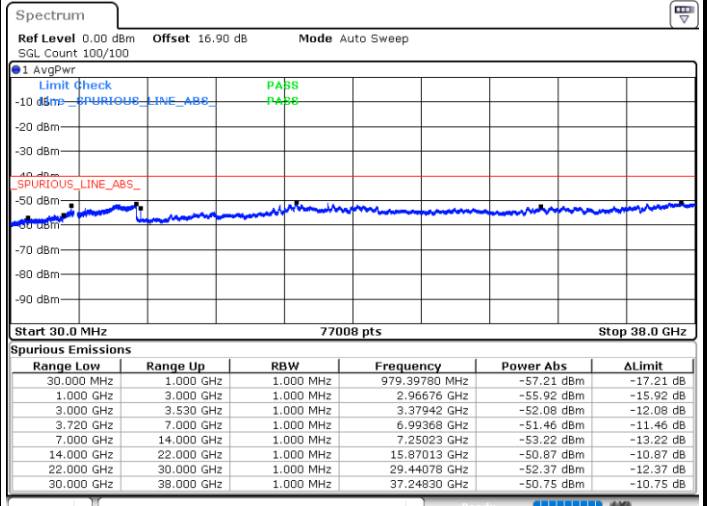

Date: 30.OCT.2020 00:09:47

LTE Band 48C / 20MHz+20MHz

QPSK

Lowest Channel / 1RB0 and 1RB99

Lowest Channel / 1RB99 and 1RB0

Date: 29.OCT.2020 17:52:58

Date: 29.OCT.2020 17:51:43

Lowest Channel / FullIRB

N/A

Date: 29.OCT.2020 18:01:48

LTE Band 48C / 20MHz+20MHz

QPSK

MiddleChannel / 1RB0 and 1RB99

Middle Channel / 1RB99 and 1RB0

Date: 29.OCT.2020 19:53:53

Date: 29.OCT.2020 19:55:08

Middle Channel / FullRB

N/A

Date: 29.OCT.2020 19:45:04

LTE Band 48C / 20MHz+20MHz

QPSK

Highest Channel / 1RB0 and 1RB99

Highest Channel / 1RB99 and 1RB0

Date: 29.OCT.2020 20:55:16

Date: 29.OCT.2020 20:46:25

Highest Channel / FullRB

N/A

Date: 29.OCT.2020 20:56:32

LTE Band 48C / 5MHz+20MHz

16QAM

Lowest Channel / 1RB0 and 1RB99

Lowest Channel / 1RB24 and 1RB0