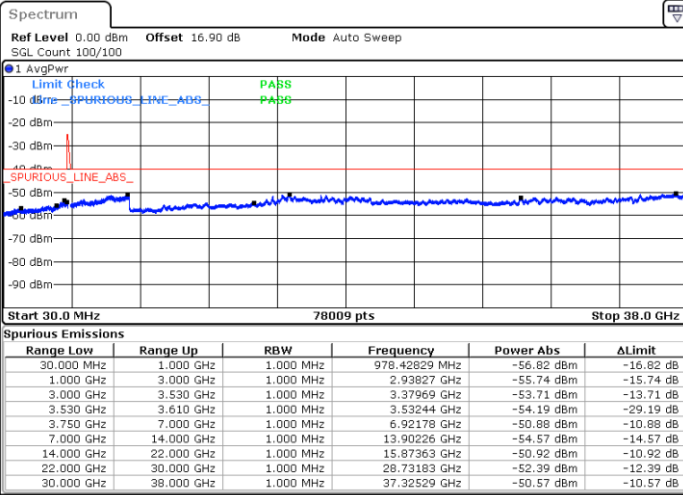

Date: 30.OCT.2020 19:18:39

LTE Band 48C / 20MHz+5MHz

QPSK

Middle Channel / 1RB0 and 1RB24

Middle Channel / 1RB99 and 1RB0

Date: 30.OCT.2020 20:38:13

Date: 30.OCT.2020 20:39:28

Middle Channel / FullRB

N/A

Date: 30.OCT.2020 20:31:56

LTE Band 48C / 20MHz+5MHz

QPSK

Highest Channel / 1RB0 and 1RB24

Highest Channel / 1RB99 and 1RB0

Date: 30.OCT.2020 21:43:06

Date: 30.OCT.2020 21:36:46

Highest Channel / FullIRB

N/A

Date: 30.OCT.2020 21:44:22

LTE Band 48C / 20MHz+10MHz

QPSK

Lowest Channel / 1RB0 and 1RB49

Lowest Channel / 1RB99 and 1RB0

Date: 30.OCT.2020 12:19:42

Date: 30.OCT.2020 12:18:27

Lowest Channel / FullRB

N/A

Date: 30.OCT.2020 12:28:33

LTE Band 48C / 20MHz+10MHz

QPSK

Middle Channel / 1RB0 and 1RB49

Middle Channel / 1RB99 and 1RB0