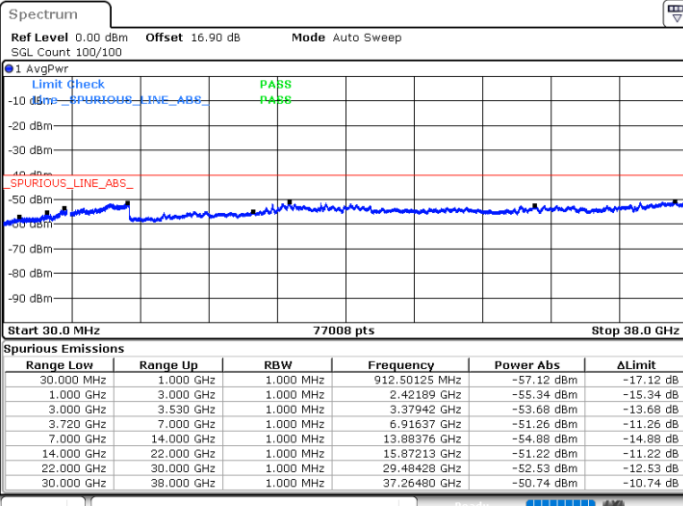

Date: 30.OCT.2020 00:09:47

LTE Band 48C / 20MHz+20MHz

QPSK

Lowest Channel / 1RB0 and 1RB99

Lowest Channel / 1RB99 and 1RB0

Date: 29.OCT.2020 17:52:58

Date: 29.OCT.2020 17:51:43

Lowest Channel / FullIRB

N/A

Date: 29.OCT.2020 18:01:48

LTE Band 48C / 20MHz+20MHz

QPSK

MiddleChannel / 1RB0 and 1RB99

Middle Channel / 1RB99 and 1RB0

Date: 29.OCT.2020 19:53:53

Date: 29.OCT.2020 19:55:08

Middle Channel / FullRB

N/A

Date: 29.OCT.2020 19:45:04

LTE Band 48C / 20MHz+20MHz

QPSK

Highest Channel / 1RB0 and 1RB99

Highest Channel / 1RB99 and 1RB0

Date: 29.OCT.2020 20:55:16

Date: 29.OCT.2020 20:46:25

Highest Channel / FullRB

N/A

Date: 29.OCT.2020 20:56:32

LTE Band 48C / 5MHz+20MHz

16QAM

Lowest Channel / 1RB0 and 1RB99

Lowest Channel / 1RB24 and 1RB0