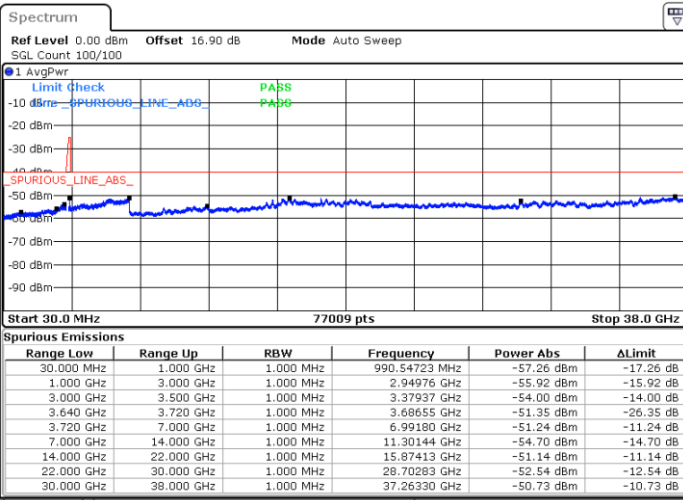

Highest Channel / 1RB99 and 1RB0

Date: 30.OCT.2020 15:12:34

Date: 30.OCT.2020 15:03:43

Highest Channel / FullRB

N/A

Date: 30.OCT.2020 15:13:50

LTE Band 48C / 20MHz+15MHz

QPSK

Lowest Channel / 1RB0 and 1RB74

Lowest Channel / 1RB99 and 1RB0

Date: 29.OCT.2020 22:01:13

Date: 29.OCT.2020 21:59:58

Lowest Channel / FullIRB

N/A

Date: 29.OCT.2020 22:10:03

LTE Band 48C / 20MHz+15MHz

LTE Band 48C / 20MHz+15MHz

QPSK

Highest Channel / 1RB0 and 1RB74

Highest Channel / 1RB99 and 1RB0

Date: 30.OCT.2020 00:08:31

Date: 29.OCT.2020 23:59:40

Highest Channel / FullRB

N/A