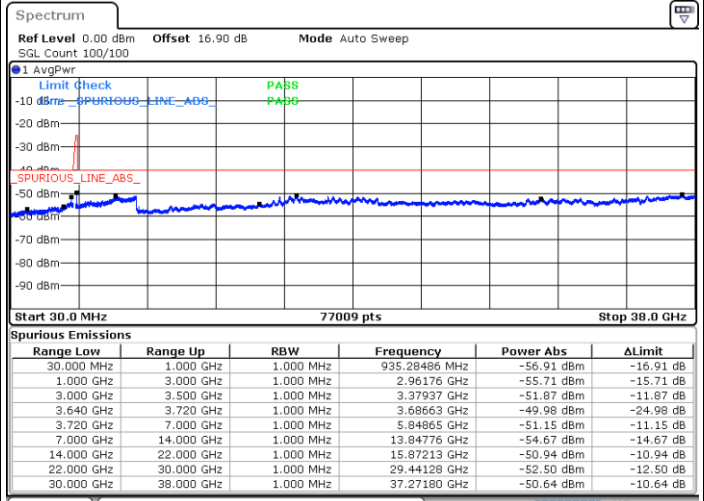

Lowest Channel / 1RB74 and 1RB0

Date: 30.OCT.2020 01:06:08

Date: 30.OCT.2020 01:04:53

Lowest Channel / FullIRB

N/A

Date: 30.OCT.2020 01:14:58

LTE Band 48C / 15MHz+20MHz

QPSK

Middle Channel / 1RB0 and 1RB9

Middle Channel / 1RB74 and 1RB0

Date: 30.OCT.2020 09:34:35

Date: 30.OCT.2020 09:35:50

Middle Channel / FullRB

N/A

Date: 30.OCT.2020 09:25:46

LTE Band 48C / 15MHz+20MHz

QPSK

Highest Channel / 1RB0 and 1RB99

Highest Channel / 1RB74 and 1RB0

Date: 30.OCT.2020 10:58:27

Date: 30.OCT.2020 10:49:35

Highest Channel / FullIRB

N/A

Date: 30.OCT.2020 10:59:43

LTE Band 48C / 20MHz+5MHz

QPSK

Lowest Channel / 1RB0 and 1RB24

Lowest Channel / 1RB99 and 1RB0

Date: 30.OCT.2020 19:12:21

Date: 30.OCT.2020 19:11:06

Lowest Channel / FullIRB

N/A