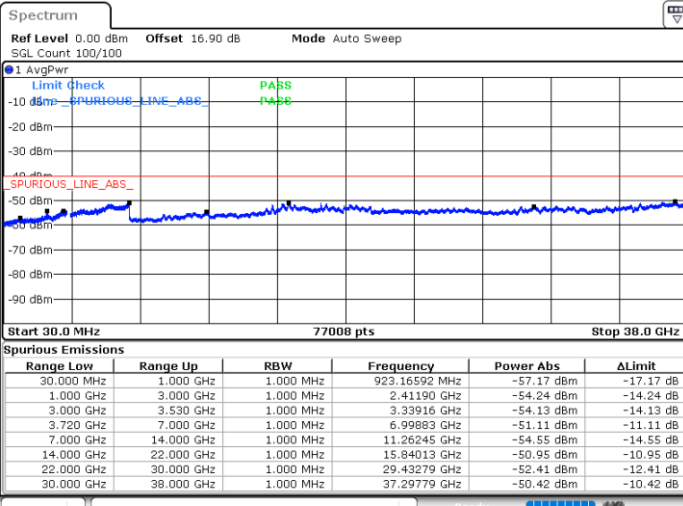

LTE Band 48C / 20MHz+10MHz

16QAM

Lowest Channel / 1RB0 and 1RB49

Lowest Channel / 1RB99 and 1RB0

Date: 30.OCT.2020 12:20:58

Date: 30.OCT.2020 12:17:12

Lowest Channel / FullRB

N/A

Date: 30.OCT.2020 12:27:17

LTE Band 48C / 20MHz+10MHz

16QAM

Middle Channel / 1RB0 and 1RB49

Middle Channel / 1RB99 and 1RB0

Date: 30.OCT.2020 14:24:03

Date: 30.OCT.2020 14:27:49

Middle Channel / FullIRB

N/A

Date: 30.OCT.2020 14:17:46

LTE Band 48C / 20MHz+10MHz

16QAM

Highest Channel / 1RB0 and 1RB49

Highest Channel / 1RB99 and 1RB0

Date: 30.OCT.2020 15:11:18

Date: 30.OCT.2020 15:04:59