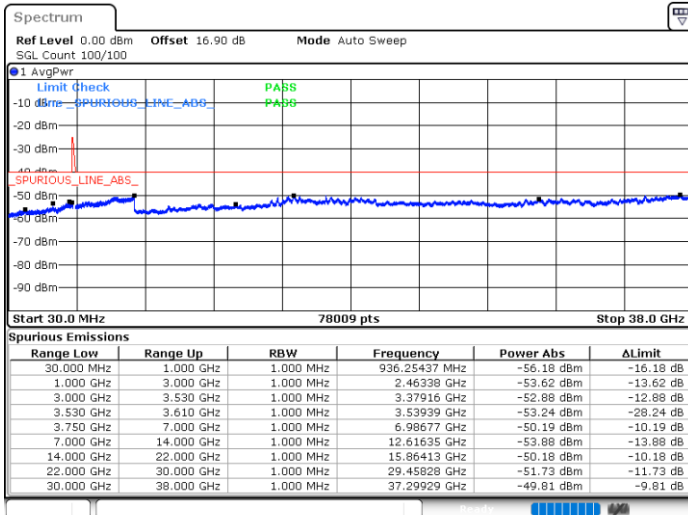

Lowest Channel / FullIRB

N/A

Date: 30.OCT.2020 01:13:43

LTE Band 48C / 15MHz+20MHz

16QAM

Middle Channel / 1RB0 and 1RB9

Middle Channel / 1RB74 and 1RB0

Date: 30.OCT.2020 09:33:19

Date: 30.OCT.2020 09:37:05

Middle Channel / FullRB

N/A

Date: 30.OCT.2020 09:27:01

LTE Band 48C / 15MHz+20MHz

16QAM

Highest Channel / 1RB0 and 1RB99

Highest Channel / 1RB74 and 1RB0

Date: 30.OCT.2020 10:57:11

Date: 30.OCT.2020 10:50:51

Highest Channel / FullRB

N/A

Date: 30.OCT.2020 11:00:59

LTE Band 48C / 20MHz+5MHz

16QAM

Lowest Channel / 1RB0 and 1RB24

Lowest Channel / 1RB99 and 1RB0

Date: 30.OCT.2020 19:13:37

Date: 30.OCT.2020 19:09:50

Lowest Channel / FullIRB

N/A

Date: 30.OCT.2020 19:17:23

LTE Band 48C / 20MHz+5MHz

16QAM