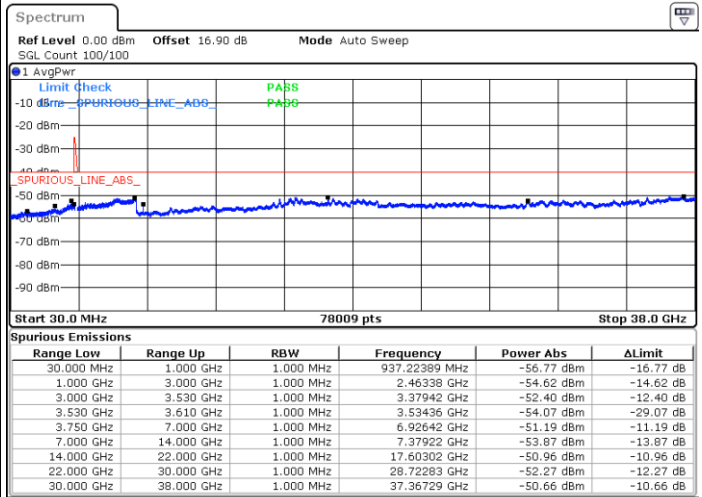

Date: 30.OCT.2020 12:18:27

Lowest Channel / FullRB

N/A

Date: 30.OCT.2020 12:28:33

LTE Band 48C / 20MHz+10MHz

QPSK

Middle Channel / 1RB0 and 1RB49

Middle Channel / 1RB99 and 1RB0

Date: 30.OCT.2020 14:25:19

Date: 30.OCT.2020 14:26:34

Middle Channel / FullRB

N/A

Date: 30.OCT.2020 14:16:30

LTE Band 48C / 20MHz+10MHz

QPSK

Highest Channel / 1RB0 and 1RB49

Highest Channel / 1RB99 and 1RB0

Date: 30.OCT.2020 15:12:34

Date: 30.OCT.2020 15:03:43

Highest Channel / FullRB

N/A

Date: 30.OCT.2020 15:13:50

LTE Band 48C / 20MHz+15MHz

QPSK

Lowest Channel / 1RB0 and 1RB74

Lowest Channel / 1RB99 and 1RB0

Date: 29.OCT.2020 22:01:13

Date: 29.OCT.2020 21:59:58

Lowest Channel / FullIRB

N/A

Date: 29.OCT.2020 22:10:03

LTE Band 48C / 20MHz+15MHz