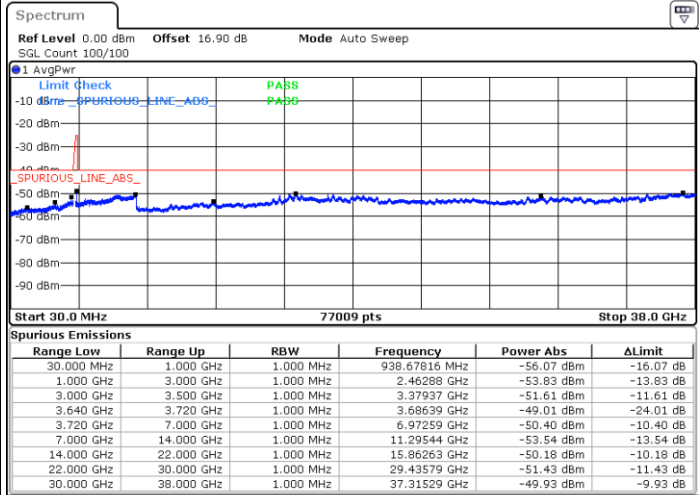

N/A

Date: 30.OCT.2020 20:31:56

LTE Band 48C / 20MHz+5MHz

QPSK

Highest Channel / 1RB0 and 1RB24

Highest Channel / 1RB99 and 1RB0

Date: 30.OCT.2020 21:43:06

Date: 30.OCT.2020 21:36:46

Highest Channel / FullIRB

N/A

Date: 30.OCT.2020 21:44:22

LTE Band 48C / 20MHz+10MHz

QPSK

Lowest Channel / 1RB0 and 1RB49

Lowest Channel / 1RB99 and 1RB0

Date: 30.OCT.2020 12:19:42

Date: 30.OCT.2020 12:18:27

Lowest Channel / FullRB

N/A

Date: 30.OCT.2020 12:28:33

LTE Band 48C / 20MHz+10MHz

QPSK

Middle Channel / 1RB0 and 1RB49

Middle Channel / 1RB99 and 1RB0

Date: 30.OCT.2020 14:25:19

Date: 30.OCT.2020 14:26:34

Middle Channel / FullRB

N/A

Date: 30.OCT.2020 14:16:30

LTE Band 48C / 20MHz+10MHz

QPSK

Highest Channel / 1RB0 and 1RB49