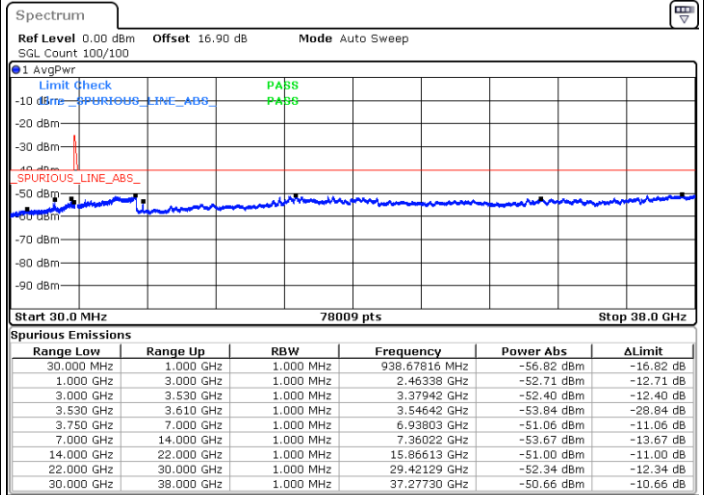

Lowest Channel / FullIRB

N/A

Date: 30.OCT.2020 16:21:13

LTE Band 48C / 10MHz+20MHz

QPSK

Middle Channel / 1RB0 and 1RB9

Middle Channel / 1RB49 and 1RB0

Date: 30.OCT.2020 17:12:56

Date: 30.OCT.2020 17:14:11

Middle Channel / FullRB

N/A

Date: 30.OCT.2020 17:00:37

LTE Band 48C / 10MHz+20MHz

QPSK

Highest Channel / 1RB0 and 1RB99

Highest Channel / 1RB49 and 1RB0

Date: 30.OCT.2020 18:13:30

Date: 30.OCT.2020 18:04:39

Highest Channel / FullRB

N/A

Date: 30.OCT.2020 18:14:46

LTE Band 48C / 15MHz+20MHz

QPSK

Lowest Channel / 1RB0 and 1RB99

Lowest Channel / 1RB74 and 1RB0

Date: 30.OCT.2020 01:06:08

Date: 30.OCT.2020 01:04:53

Lowest Channel / FullIRB

N/A

Date: 30.OCT.2020 01:14:58

LTE Band 48C / 15MHz+20MHz

QPSK