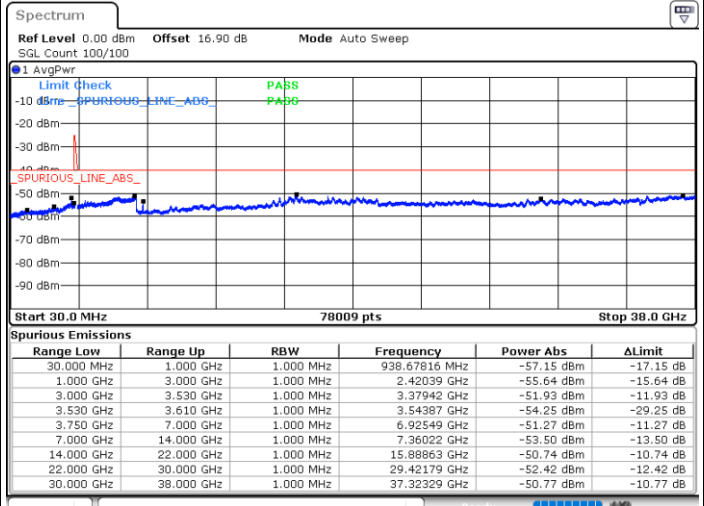

N/A

Date: 29.OCT.2020 18:01:48

LTE Band 48C / 20MHz+20MHz

QPSK

MiddleChannel / 1RB0 and 1RB99

Middle Channel / 1RB99 and 1RB0

Date: 29.OCT.2020 19:53:53

Date: 29.OCT.2020 19:55:08

Middle Channel / FullRB

N/A

Date: 29.OCT.2020 19:45:04

LTE Band 48C / 20MHz+20MHz

QPSK

Highest Channel / 1RB0 and 1RB99

Highest Channel / 1RB99 and 1RB0

Date: 29.OCT.2020 20:55:16

Date: 29.OCT.2020 20:46:25

Highest Channel / FullRB

N/A

Date: 29.OCT.2020 20:56:32

LTE Band 48C / 5MHz+20MHz

16QAM

Lowest Channel / 1RB0 and 1RB99

Lowest Channel / 1RB24 and 1RB0

Date: 30.OCT.2020 23:05:34

Date: 30.OCT.2020 23:01:47

Lowest Channel / FullIRB

N/A

Date: 30.OCT.2020 23:09:21

LTE Band 48C / 5MHz+20MHz

16QAM

Middle Channel / 1RB0 and 1RB9