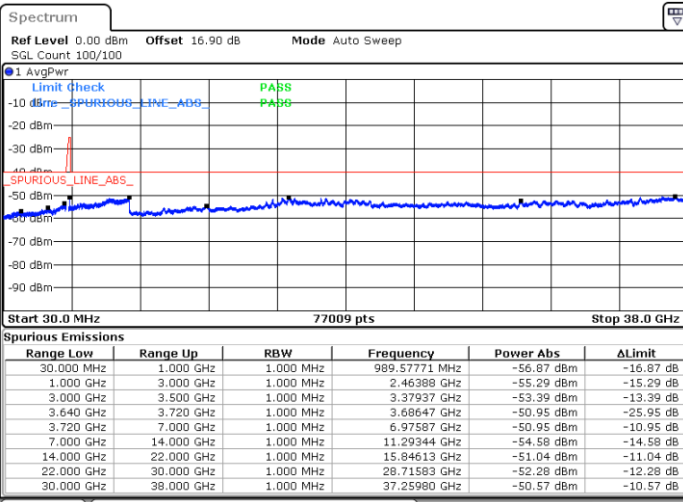

QPSK

Highest Channel / 1RB0 and 1RB99

Highest Channel / 1RB74 and 1RB0

Date: 30.OCT.2020 10:58:27

Date: 30.OCT.2020 10:49:35

Highest Channel / FullIRB

N/A

Date: 30.OCT.2020 10:59:43

LTE Band 48C / 20MHz+5MHz

QPSK

Lowest Channel / 1RB0 and 1RB24

Lowest Channel / 1RB99 and 1RB0

Date: 30.OCT.2020 19:12:21

Date: 30.OCT.2020 19:11:06

Lowest Channel / FullIRB

N/A

Date: 30.OCT.2020 19:18:39

LTE Band 48C / 20MHz+5MHz

QPSK

Middle Channel / 1RB0 and 1RB24

Middle Channel / 1RB99 and 1RB0

Date: 30.OCT.2020 20:38:13

Date: 30.OCT.2020 20:39:28

Middle Channel / FullRB

N/A

Date: 30.OCT.2020 20:31:56

LTE Band 48C / 20MHz+5MHz

QPSK

Highest Channel / 1RB0 and 1RB24

Highest Channel / 1RB99 and 1RB0

Date: 30.OCT.2020 21:43:06

Date: 30.OCT.2020 21:36:46