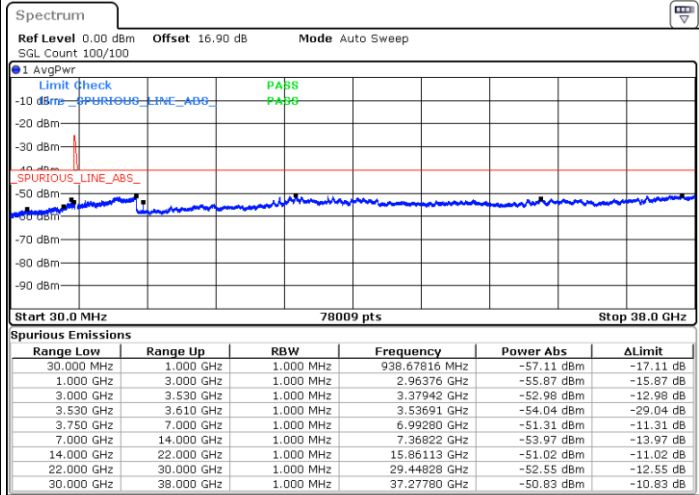

Lowest Channel / 1RB0 and 1RB74

Lowest Channel / 1RB99 and 1RB0

Date: 29.OCT.2020 22:01:13

Date: 29.OCT.2020 21:59:58

Lowest Channel / FullIRB

N/A

Date: 29.OCT.2020 22:10:03

LTE Band 48C / 20MHz+15MHz

QPSK

Middle Channel / 1RB0 and 1RB74

Middle Channel / 1RB99 and 1RB0

Date: 29.OCT.2020 23:11:59

Date: 29.OCT.2020 23:13:15

Middle Channel / FullRB

N/A

Date: 29.OCT.2020 23:03:10

LTE Band 48C / 20MHz+15MHz

QPSK

Highest Channel / 1RB0 and 1RB74

Highest Channel / 1RB99 and 1RB0

Date: 30.OCT.2020 00:08:31

Date: 29.OCT.2020 23:59:40

Highest Channel / FullRB

N/A

Date: 30.OCT.2020 00:09:47

LTE Band 48C / 20MHz+20MHz

QPSK

Lowest Channel / 1RB0 and 1RB99

Lowest Channel / 1RB99 and 1RB0

Date: 29.OCT.2020 17:52:58

Date: 29.OCT.2020 17:51:43

Lowest Channel / FullIRB