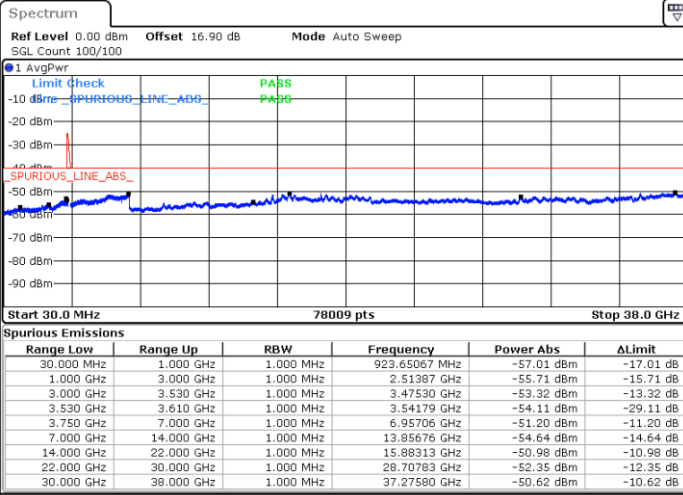

Date: 30.OCT.2020 19:18:39

LTE Band 48C / 20MHz+5MHz

QPSK

Middle Channel / 1RB0 and 1RB24

Middle Channel / 1RB99 and 1RB0

Date: 30.OCT.2020 20:38:13

Date: 30.OCT.2020 20:39:28

Middle Channel / FullRB

N/A

Date: 30.OCT.2020 20:31:56

LTE Band 48C / 20MHz+5MHz

QPSK

Highest Channel / 1RB0 and 1RB24

Highest Channel / 1RB99 and 1RB0

Date: 30.OCT.2020 21:43:06

Date: 30.OCT.2020 21:36:46

Highest Channel / FullIRB

N/A

Date: 30.OCT.2020 21:44:22

LTE Band 48C / 20MHz+10MHz

QPSK

Lowest Channel / 1RB0 and 1RB49

Lowest Channel / 1RB99 and 1RB0

Date: 30.OCT.2020 12:19:42

Date: 30.OCT.2020 12:18:27

Lowest Channel / FullRB

N/A

Date: 30.OCT.2020 12:28:33

LTE Band 48C / 20MHz+10MHz

QPSK

Middle Channel / 1RB0 and 1RB49

Middle Channel / 1RB99 and 1RB0