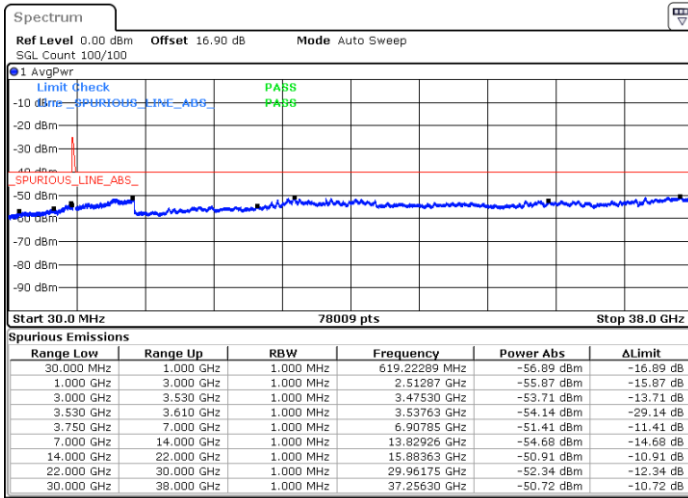

Middle Channel / 1RB24 and 1RB0

Date: 31.OCT.2020 00:04:16

Date: 31.OCT.2020 00:08:02

Middle Channel / FullRB

N/A

Date: 31.OCT.2020 00:00:30

LTE Band 48C / 5MHz+20MHz

16QAM

Highest Channel / 1RB0 and 1RB99

Highest Channel / 1RB24 and 1RB0

Date: 31.OCT.2020 01:05:24

Date: 31.OCT.2020 01:01:36

Highest Channel / FullRB

N/A

Date: 31.OCT.2020 01:09:12

LTE Band 48C / 10MHz+20MHz

16QAM

Lowest Channel / 1RB0 and 1RB99

Lowest Channel / 1RB49 and 1RB0

Date: 30.OCT.2020 16:13:39

Date: 30.OCT.2020 16:09:53

Lowest Channel / FullRB

N/A

Date: 30.OCT.2020 16:19:57