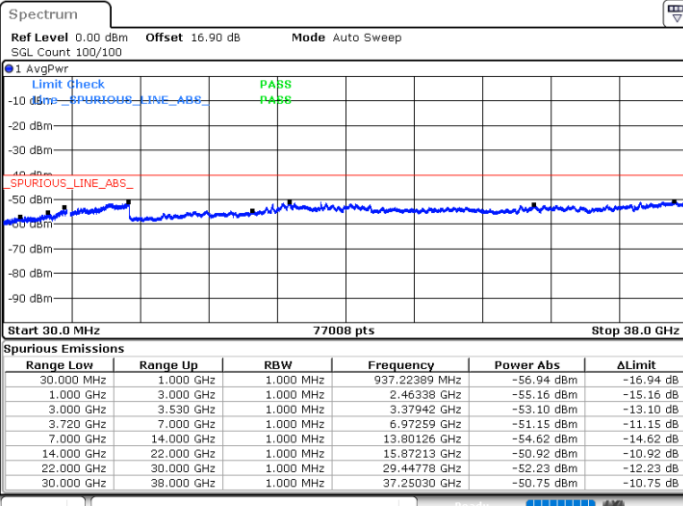

Highest Channel / FullIRB

N/A

Date: 30.OCT.2020 21:44:22

LTE Band 48C / 20MHz+10MHz

QPSK

Lowest Channel / 1RB0 and 1RB49

Lowest Channel / 1RB99 and 1RB0

Date: 30.OCT.2020 12:19:42

Date: 30.OCT.2020 12:18:27

Lowest Channel / FullRB

N/A

Date: 30.OCT.2020 12:28:33

LTE Band 48C / 20MHz+10MHz

QPSK

Middle Channel / 1RB0 and 1RB49

Middle Channel / 1RB99 and 1RB0

Date: 30.OCT.2020 14:25:19

Date: 30.OCT.2020 14:26:34

Middle Channel / FullRB

N/A

Date: 30.OCT.2020 14:16:30

LTE Band 48C / 20MHz+10MHz

QPSK

Highest Channel / 1RB0 and 1RB49

Highest Channel / 1RB99 and 1RB0

Date: 30.OCT.2020 15:12:34

Date: 30.OCT.2020 15:03:43

Highest Channel / FullRB

N/A

Date: 30.OCT.2020 15:13:50

LTE Band 48C / 20MHz+15MHz

QPSK