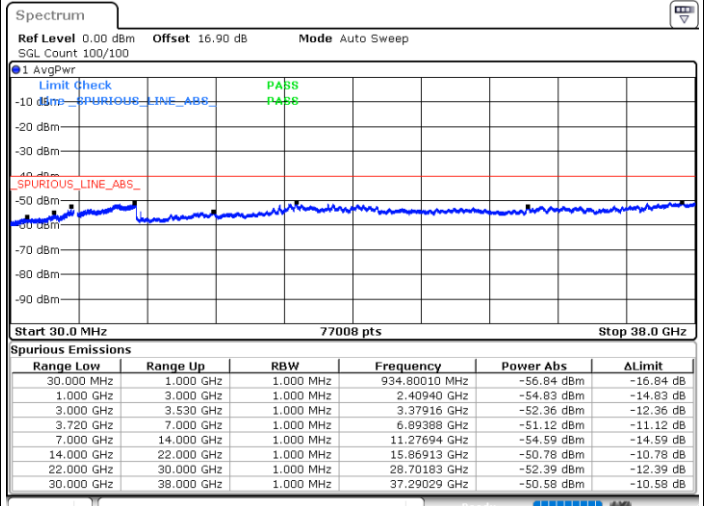

LTE Band 48C / 20MHz+10MHz

16QAM

Lowest Channel / 1RB0 and 1RB49

Lowest Channel / 1RB99 and 1RB0

Date: 30.OCT.2020 12:20:58

Date: 30.OCT.2020 12:17:12

Lowest Channel / FullRB

N/A

Date: 30.OCT.2020 12:27:17

LTE Band 48C / 20MHz+10MHz

16QAM

Middle Channel / 1RB0 and 1RB49

Middle Channel / 1RB99 and 1RB0

Date: 30.OCT.2020 14:24:03

Date: 30.OCT.2020 14:27:49

Middle Channel / FullIRB

N/A

Date: 30.OCT.2020 14:17:46

LTE Band 48C / 20MHz+10MHz

16QAM

Highest Channel / 1RB0 and 1RB49

Highest Channel / 1RB99 and 1RB0

Date: 30.OCT.2020 15:11:18

Date: 30.OCT.2020 15:04:59