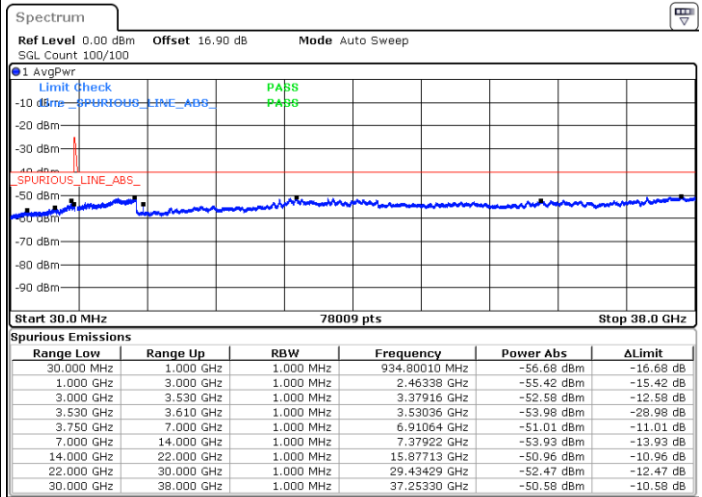

LTE Band 48C / 20MHz+10MHz

16QAM

Lowest Channel / 1RB0 and 1RB49

Lowest Channel / 1RB99 and 1RB0

Date: 30.OCT.2020 12:20:58

Date: 30.OCT.2020 12:17:12

Lowest Channel / FullRB

N/A

Date: 30.OCT.2020 12:27:17

LTE Band 48C / 20MHz+10MHz

16QAM

Middle Channel / 1RB0 and 1RB49

Middle Channel / 1RB99 and 1RB0

Date: 30.OCT.2020 14:24:03

Date: 30.OCT.2020 14:27:49

Middle Channel / FullIRB

N/A

Date: 30.OCT.2020 14:17:46

LTE Band 48C / 20MHz+10MHz

16QAM

Highest Channel / 1RB0 and 1RB49

Highest Channel / 1RB99 and 1RB0

Date: 30.OCT.2020 15:11:18

Date: 30.OCT.2020 15:04:59