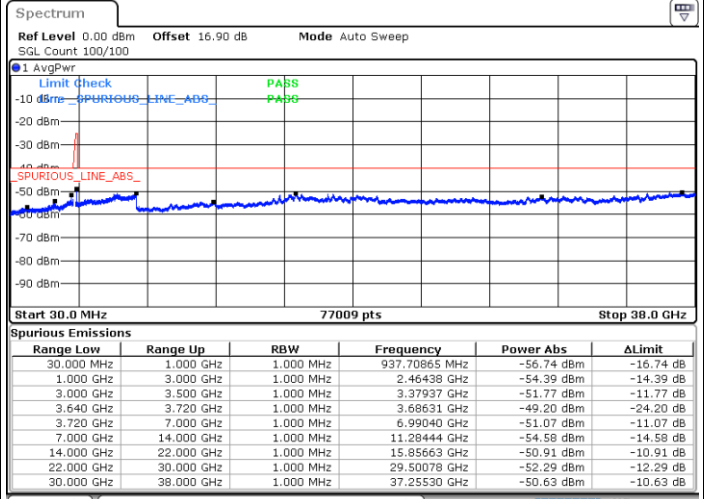

Date: 30.OCT.2020 23:59:14

LTE Band 48C / 5MHz+20MHz

QPSK

Highest Channel / 1RB0 and 1RB99

Highest Channel / 1RB24 and 1RB0

Date: 31.OCT.2020 01:06:40

Date: 31.OCT.2020 01:00:20

Highest Channel / FullIRB

N/A

Date: 31.OCT.2020 01:07:56

LTE Band 48C / 10MHz+20MHz

QPSK

Lowest Channel / 1RB0 and 1RB99

Lowest Channel / 1RB49 and 1RB0

Date: 30.OCT.2020 16:12:24

Date: 30.OCT.2020 16:11:09

Lowest Channel / FullIRB

N/A

Date: 30.OCT.2020 16:21:13

LTE Band 48C / 10MHz+20MHz

QPSK

Middle Channel / 1RB0 and 1RB9

Middle Channel / 1RB49 and 1RB0

Date: 30.OCT.2020 17:12:56

Date: 30.OCT.2020 17:14:11

Middle Channel / FullRB

N/A

Date: 30.OCT.2020 17:00:37

LTE Band 48C / 10MHz+20MHz

QPSK

Highest Channel / 1RB0 and 1RB99

Highest Channel / 1RB49 and 1RB0