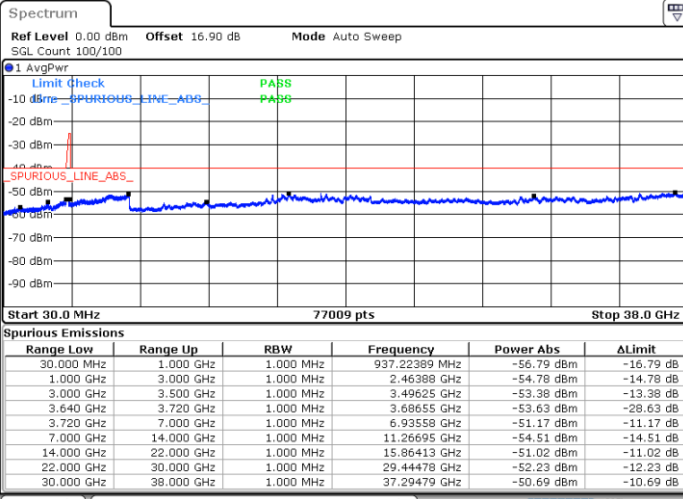

Date: 30.OCT.2020 23:59:14

LTE Band 48C / 5MHz+20MHz

QPSK

Highest Channel / 1RB0 and 1RB99

Highest Channel / 1RB24 and 1RB0

Date: 31.OCT.2020 01:06:40

Date: 31.OCT.2020 01:00:20

Highest Channel / FullIRB

N/A

Date: 31.OCT.2020 01:07:56

LTE Band 48C / 10MHz+20MHz

QPSK

Lowest Channel / 1RB0 and 1RB99

Lowest Channel / 1RB49 and 1RB0

Date: 30.OCT.2020 16:12:24

Date: 30.OCT.2020 16:11:09

Lowest Channel / FullIRB

N/A

Date: 30.OCT.2020 16:21:13

LTE Band 48C / 10MHz+20MHz

QPSK

Middle Channel / 1RB0 and 1RB9

Middle Channel / 1RB49 and 1RB0

Date: 30.OCT.2020 17:12:56

Date: 30.OCT.2020 17:14:11

Middle Channel / FullRB

N/A

Date: 30.OCT.2020 17:00:37

LTE Band 48C / 10MHz+20MHz

QPSK

Highest Channel / 1RB0 and 1RB99

Highest Channel / 1RB49 and 1RB0