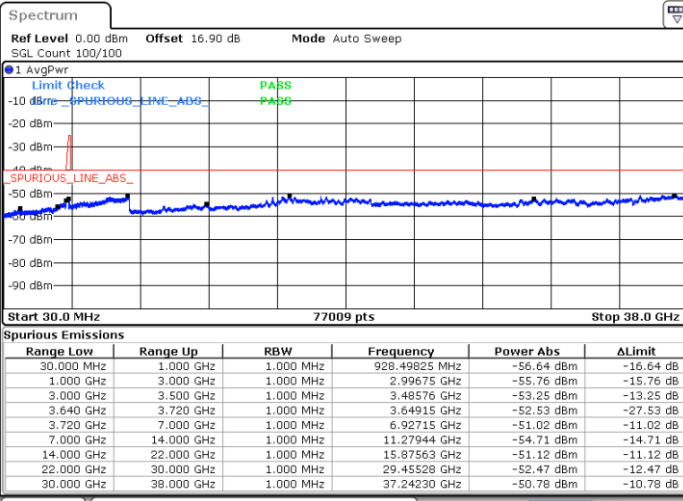

Date: 30.OCT.2020 14:25:19

Date: 30.OCT.2020 14:26:34

Middle Channel / FullRB

N/A

Date: 30.OCT.2020 14:16:30

LTE Band 48C / 20MHz+10MHz

QPSK

Highest Channel / 1RB0 and 1RB49

Highest Channel / 1RB99 and 1RB0

Date: 30.OCT.2020 15:12:34

Date: 30.OCT.2020 15:03:43

Highest Channel / FullRB

N/A

Date: 30.OCT.2020 15:13:50

LTE Band 48C / 20MHz+15MHz

QPSK

Lowest Channel / 1RB0 and 1RB74

Lowest Channel / 1RB99 and 1RB0

Date: 29.OCT.2020 22:01:13

Date: 29.OCT.2020 21:59:58

Lowest Channel / FullIRB

N/A

Date: 29.OCT.2020 22:10:03

LTE Band 48C / 20MHz+15MHz