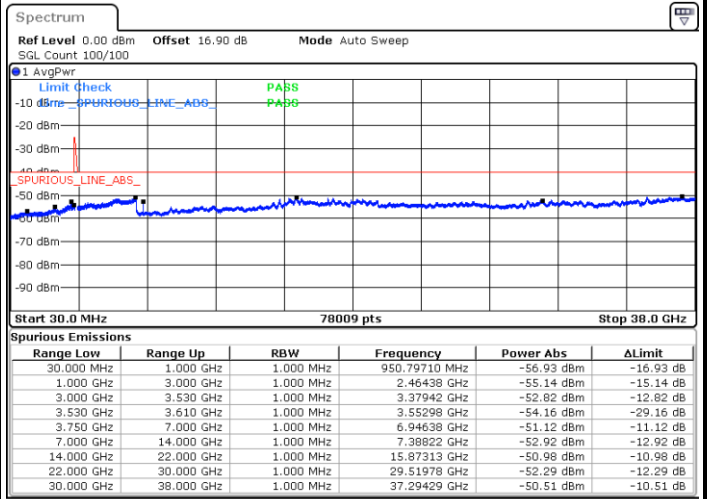

Date: 30.OCT.2020 10:57:11

Date: 30.OCT.2020 10:50:51

Highest Channel / FullRB

N/A

Date: 30.OCT.2020 11:00:59

LTE Band 48C / 20MHz+5MHz

16QAM

Lowest Channel / 1RB0 and 1RB24

Lowest Channel / 1RB99 and 1RB0

Date: 30.OCT.2020 19:13:37

Date: 30.OCT.2020 19:09:50

Lowest Channel / FullIRB

N/A

Date: 30.OCT.2020 19:17:23

LTE Band 48C / 20MHz+5MHz

16QAM

Middle Channel / 1RB0 and 1RB24

Middle Channel / 1RB99 and 1RB0

Date: 30.OCT.2020 20:36:58

Date: 30.OCT.2020 20:40:44

Middle Channel / FullRB

N/A

Date: 30.OCT.2020 20:33:12

LTE Band 48C / 20MHz+5MHz

16QAM

Highest Channel / 1RB0 and 1RB24

Highest Channel / 1RB99 and 1RB0

Date: 30.OCT.2020 21:41:50

Date: 30.OCT.2020 21:38:02

Highest Channel / FullRB

N/A

Date: 30.OCT.2020 21:45:37