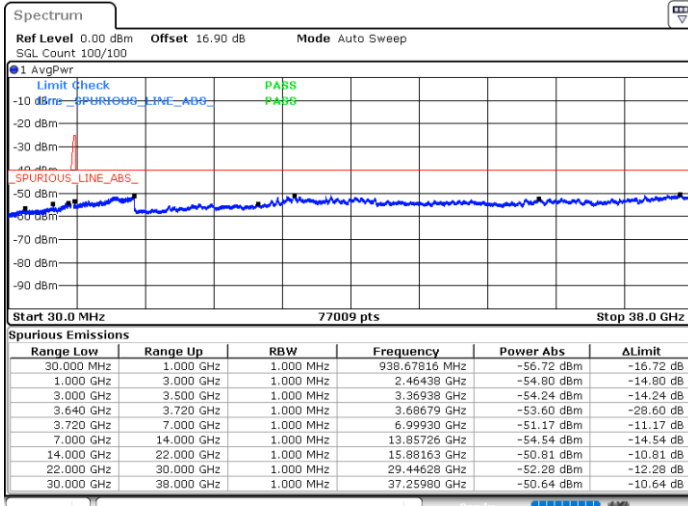

Middle Channel / FullRB

N/A

Date: 29.OCT.2020 19:45:04

LTE Band 48C / 20MHz+20MHz

QPSK

Highest Channel / 1RB0 and 1RB99

Highest Channel / 1RB99 and 1RB0

Date: 29.OCT.2020 20:55:16

Date: 29.OCT.2020 20:46:25

Highest Channel / FullRB

N/A

Date: 29.OCT.2020 20:56:32

LTE Band 48C / 5MHz+20MHz

16QAM

Lowest Channel / 1RB0 and 1RB99

Lowest Channel / 1RB24 and 1RB0

Date: 30.OCT.2020 23:05:34

Date: 30.OCT.2020 23:01:47

Lowest Channel / FullIRB

N/A

Date: 30.OCT.2020 23:09:21

LTE Band 48C / 5MHz+20MHz

16QAM

Middle Channel / 1RB0 and 1RB9