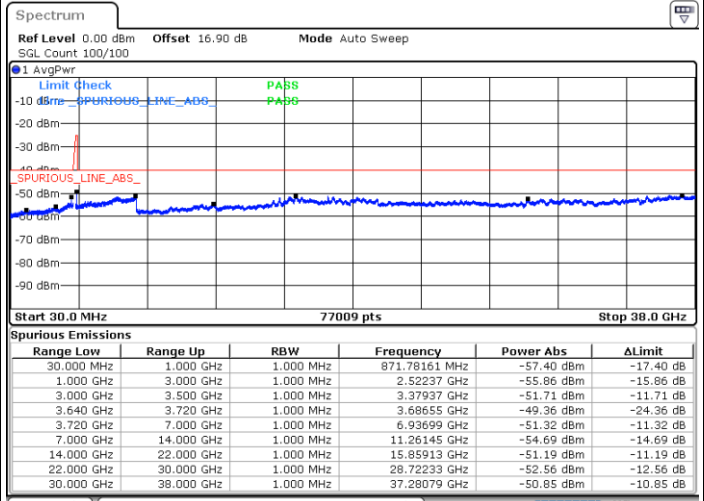

Lowest Channel / FullIRB

N/A

Date: 30.OCT.2020 16:21:13

LTE Band 48C / 10MHz+20MHz

QPSK

Middle Channel / 1RB0 and 1RB9

Middle Channel / 1RB49 and 1RB0

Date: 30.OCT.2020 17:12:56

Date: 30.OCT.2020 17:14:11

Middle Channel / FullRB

N/A

Date: 30.OCT.2020 17:00:37

LTE Band 48C / 10MHz+20MHz

QPSK

Highest Channel / 1RB0 and 1RB99

Highest Channel / 1RB49 and 1RB0

Date: 30.OCT.2020 18:13:30

Date: 30.OCT.2020 18:04:39

Highest Channel / FullRB

N/A

Date: 30.OCT.2020 18:14:46

LTE Band 48C / 15MHz+20MHz

QPSK

Lowest Channel / 1RB0 and 1RB99

Lowest Channel / 1RB74 and 1RB0

Date: 30.OCT.2020 01:06:08

Date: 30.OCT.2020 01:04:53

Lowest Channel / FullIRB

N/A

Date: 30.OCT.2020 01:14:58

LTE Band 48C / 15MHz+20MHz

QPSK