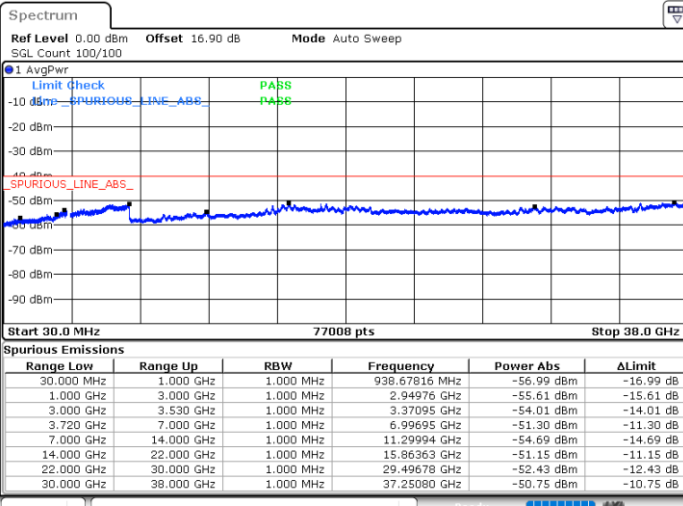

Date: 30.OCT.2020 00:09:47

LTE Band 48C / 20MHz+20MHz

QPSK

Lowest Channel / 1RB0 and 1RB99

Lowest Channel / 1RB99 and 1RB0

Date: 29.OCT.2020 17:52:58

Date: 29.OCT.2020 17:51:43

Lowest Channel / FullIRB

N/A

Date: 29.OCT.2020 18:01:48

LTE Band 48C / 20MHz+20MHz

QPSK

MiddleChannel / 1RB0 and 1RB99

Middle Channel / 1RB99 and 1RB0

Date: 29.OCT.2020 19:53:53

Date: 29.OCT.2020 19:55:08

Middle Channel / FullRB

N/A

Date: 29.OCT.2020 19:45:04

LTE Band 48C / 20MHz+20MHz

QPSK

Highest Channel / 1RB0 and 1RB99

Highest Channel / 1RB99 and 1RB0

Date: 29.OCT.2020 20:55:16

Date: 29.OCT.2020 20:46:25

Highest Channel / FullRB

N/A

Date: 29.OCT.2020 20:56:32

LTE Band 48C / 5MHz+20MHz

16QAM

Lowest Channel / 1RB0 and 1RB99

Lowest Channel / 1RB24 and 1RB0