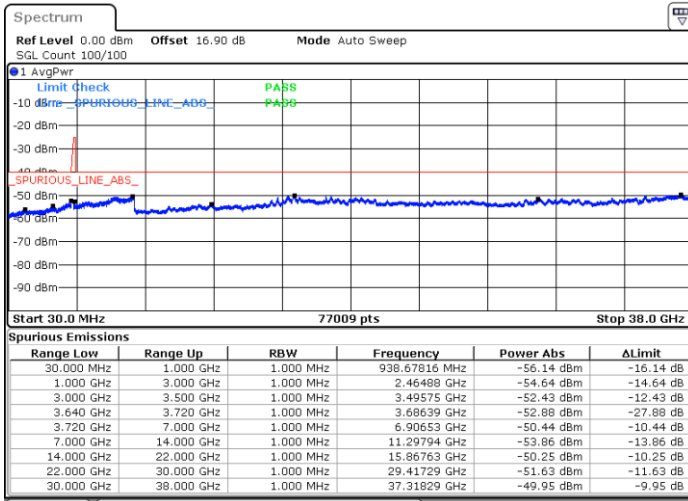

Lowest Channel / 1RB99 and 1RB0

Date: 30.OCT.2020 19:13:37

Date: 30.OCT.2020 19:09:50

Lowest Channel / FullIRB

N/A

Date: 30.OCT.2020 19:17:23

LTE Band 48C / 20MHz+5MHz

16QAM

Middle Channel / 1RB0 and 1RB24

Middle Channel / 1RB99 and 1RB0

Date: 30.OCT.2020 20:36:58

Date: 30.OCT.2020 20:40:44

Middle Channel / FullRB

N/A

Date: 30.OCT.2020 20:33:12

LTE Band 48C / 20MHz+5MHz

16QAM

Highest Channel / 1RB0 and 1RB24

Highest Channel / 1RB99 and 1RB0

Date: 30.OCT.2020 21:41:50

Date: 30.OCT.2020 21:38:02

Highest Channel / FullRB

N/A

Date: 30.OCT.2020 21:45:37

LTE Band 48C / 20MHz+10MHz

16QAM

Lowest Channel / 1RB0 and 1RB49

Lowest Channel / 1RB99 and 1RB0

Date: 30.OCT.2020 12:20:58

Date: 30.OCT.2020 12:17:12

Lowest Channel / FullRB

N/A