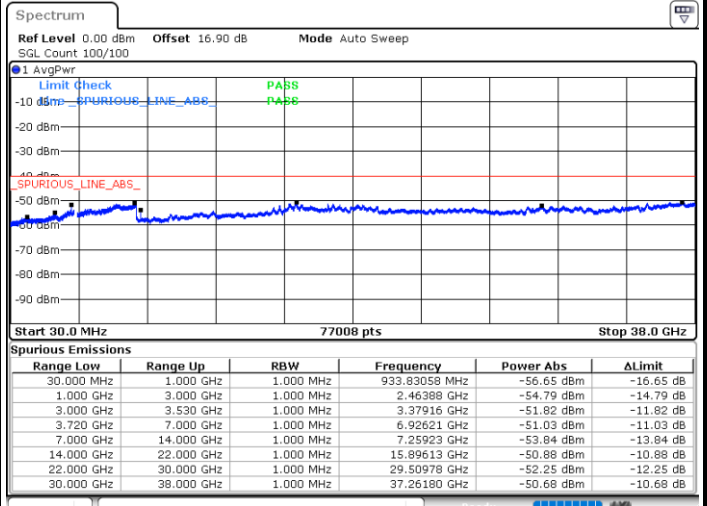

Highest Channel / FullIRB

N/A

Date: 30.OCT.2020 21:44:22

LTE Band 48C / 20MHz+10MHz

QPSK

Lowest Channel / 1RB0 and 1RB49

Lowest Channel / 1RB99 and 1RB0

Date: 30.OCT.2020 12:19:42

Date: 30.OCT.2020 12:18:27

Lowest Channel / FullRB

N/A

Date: 30.OCT.2020 12:28:33

LTE Band 48C / 20MHz+10MHz

QPSK

Middle Channel / 1RB0 and 1RB49

Middle Channel / 1RB99 and 1RB0

Date: 30.OCT.2020 14:25:19

Date: 30.OCT.2020 14:26:34

Middle Channel / FullRB

N/A

Date: 30.OCT.2020 14:16:30

LTE Band 48C / 20MHz+10MHz

QPSK

Highest Channel / 1RB0 and 1RB49

Highest Channel / 1RB99 and 1RB0

Date: 30.OCT.2020 15:12:34

Date: 30.OCT.2020 15:03:43

Highest Channel / FullRB

N/A

Date: 30.OCT.2020 15:13:50

LTE Band 48C / 20MHz+15MHz

QPSK