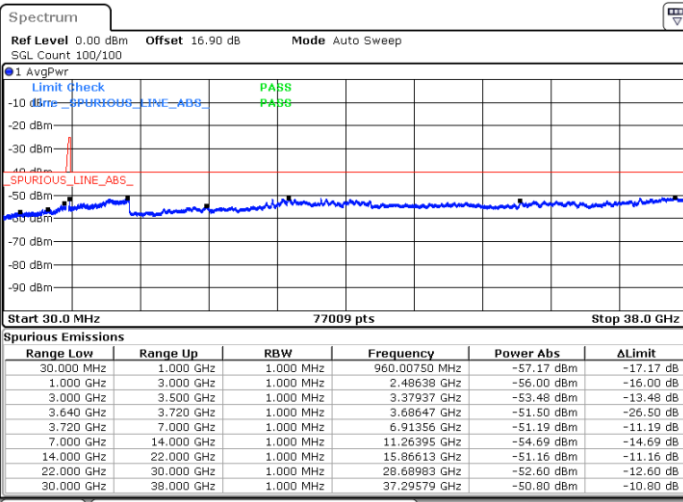

Date: 30.OCT.2020 18:13:30

Date: 30.OCT.2020 18:04:39

Highest Channel / FullRB

N/A

Date: 30.OCT.2020 18:14:46

LTE Band 48C / 15MHz+20MHz

QPSK

Lowest Channel / 1RB0 and 1RB99

Lowest Channel / 1RB74 and 1RB0

Date: 30.OCT.2020 01:06:08

Date: 30.OCT.2020 01:04:53

Lowest Channel / FullIRB

N/A

Date: 30.OCT.2020 01:14:58

LTE Band 48C / 15MHz+20MHz

QPSK

Middle Channel / 1RB0 and 1RB9

Middle Channel / 1RB74 and 1RB0

Date: 30.OCT.2020 09:34:35

Date: 30.OCT.2020 09:35:50

Middle Channel / FullRB

N/A

Date: 30.OCT.2020 09:25:46

LTE Band 48C / 15MHz+20MHz

QPSK

Highest Channel / 1RB0 and 1RB99

Highest Channel / 1RB74 and 1RB0

Date: 30.OCT.2020 10:58:27

Date: 30.OCT.2020 10:49:35

Highest Channel / FullIRB

N/A

Date: 30.OCT.2020 10:59:43