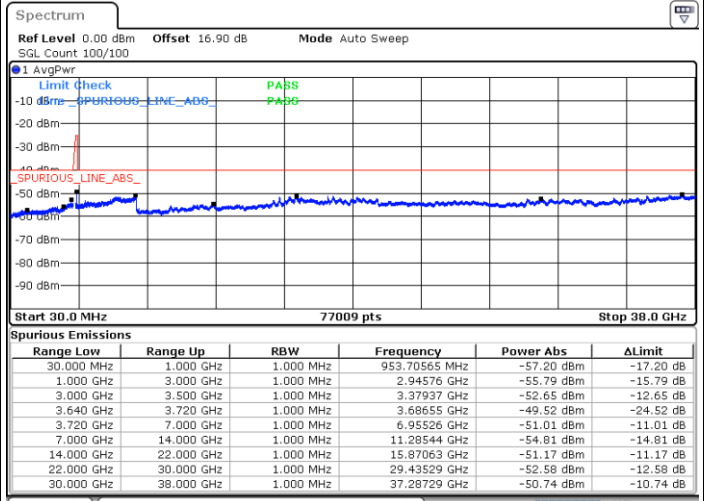

Date: 30.OCT.2020 14:25:19

Date: 30.OCT.2020 14:26:34

Middle Channel / FullRB

N/A

Date: 30.OCT.2020 14:16:30

LTE Band 48C / 20MHz+10MHz

QPSK

Highest Channel / 1RB0 and 1RB49

Highest Channel / 1RB99 and 1RB0

Date: 30.OCT.2020 15:12:34

Date: 30.OCT.2020 15:03:43

Highest Channel / FullRB

N/A

Date: 30.OCT.2020 15:13:50

LTE Band 48C / 20MHz+15MHz

QPSK

Lowest Channel / 1RB0 and 1RB74

Lowest Channel / 1RB99 and 1RB0

Date: 29.OCT.2020 22:01:13

Date: 29.OCT.2020 21:59:58

Lowest Channel / FullIRB

N/A

Date: 29.OCT.2020 22:10:03

LTE Band 48C / 20MHz+15MHz