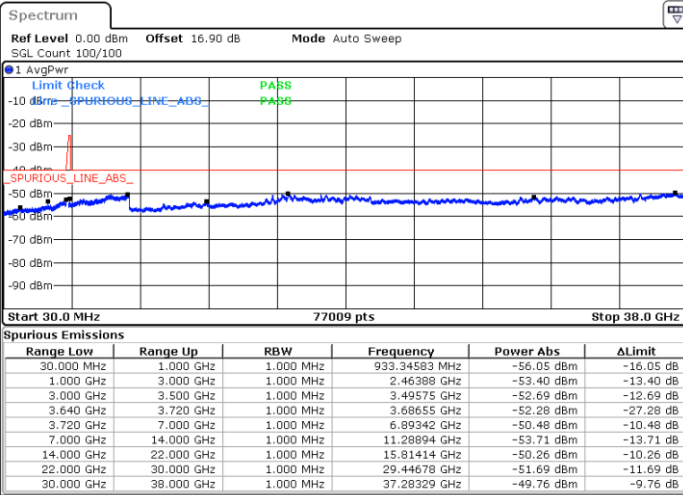

N/A

Date: 30.OCT.2020 20:31:56

LTE Band 48C / 20MHz+5MHz

QPSK

Highest Channel / 1RB0 and 1RB24

Highest Channel / 1RB99 and 1RB0

Date: 30.OCT.2020 21:43:06

Date: 30.OCT.2020 21:36:46

Highest Channel / FullIRB

N/A

Date: 30.OCT.2020 21:44:22

LTE Band 48C / 20MHz+10MHz

QPSK

Lowest Channel / 1RB0 and 1RB49

Lowest Channel / 1RB99 and 1RB0

Date: 30.OCT.2020 12:19:42

Date: 30.OCT.2020 12:18:27

Lowest Channel / FullRB

N/A

Date: 30.OCT.2020 12:28:33

LTE Band 48C / 20MHz+10MHz

QPSK

Middle Channel / 1RB0 and 1RB49

Middle Channel / 1RB99 and 1RB0

Date: 30.OCT.2020 14:25:19

Date: 30.OCT.2020 14:26:34

Middle Channel / FullRB

N/A

Date: 30.OCT.2020 14:16:30

LTE Band 48C / 20MHz+10MHz

QPSK

Highest Channel / 1RB0 and 1RB49