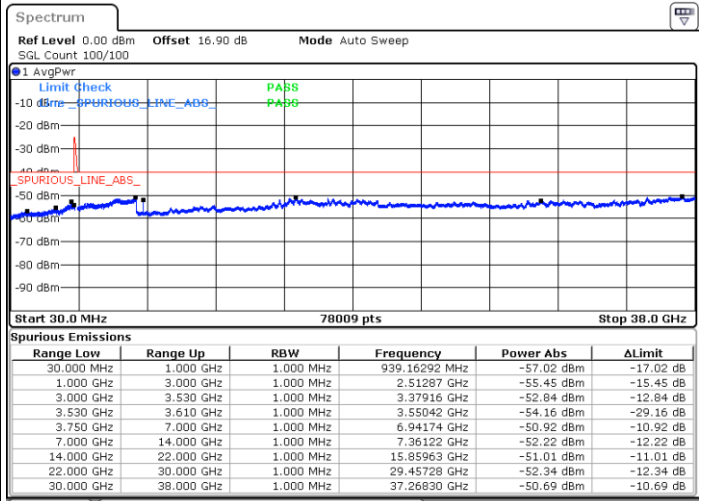

LTE Band 48C / 5MHz+20MHz

QPSK

Middle Channel / 1RB0 and 1RB9

Middle Channel / 1RB24 and 1RB0

Date: 31.OCT.2020 00:05:32

Date: 31.OCT.2020 00:06:47

Middle Channel / FullRB

N/A

Date: 30.OCT.2020 23:59:14

LTE Band 48C / 5MHz+20MHz

QPSK

Highest Channel / 1RB0 and 1RB99

Highest Channel / 1RB24 and 1RB0

Date: 31.OCT.2020 01:06:40

Date: 31.OCT.2020 01:00:20

Highest Channel / FullIRB

N/A

Date: 31.OCT.2020 01:07:56

LTE Band 48C / 10MHz+20MHz

QPSK

Lowest Channel / 1RB0 and 1RB99

Lowest Channel / 1RB49 and 1RB0

Date: 30.OCT.2020 16:12:24

Date: 30.OCT.2020 16:11:09

Lowest Channel / FullIRB

N/A

Date: 30.OCT.2020 16:21:13

LTE Band 48C / 10MHz+20MHz

QPSK

Middle Channel / 1RB0 and 1RB9

Middle Channel / 1RB49 and 1RB0

Date: 30.OCT.2020 17:12:56