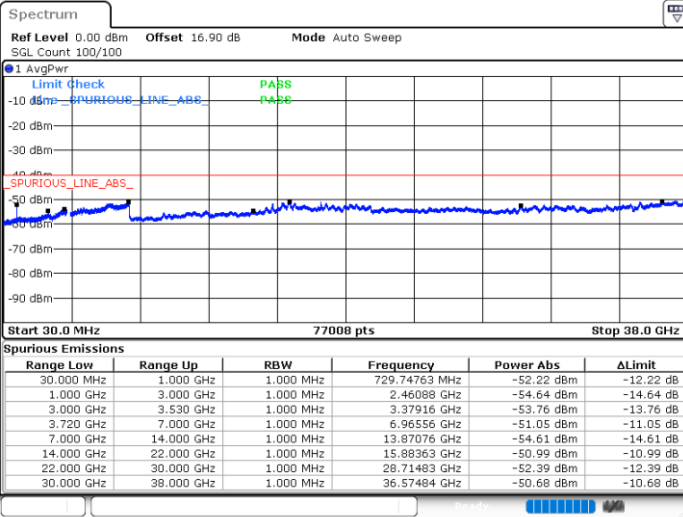

LTE Band 48C / 20MHz+10MHz

16QAM

Lowest Channel / 1RB0 and 1RB49

Lowest Channel / 1RB99 and 1RB0

Date: 30.OCT.2020 12:20:58

Date: 30.OCT.2020 12:17:12

Lowest Channel / FullRB

N/A

Date: 30.OCT.2020 12:27:17

LTE Band 48C / 20MHz+10MHz

16QAM

Middle Channel / 1RB0 and 1RB49

Middle Channel / 1RB99 and 1RB0

Date: 30.OCT.2020 14:24:03

Date: 30.OCT.2020 14:27:49

Middle Channel / FullIRB

N/A

Date: 30.OCT.2020 14:17:46

LTE Band 48C / 20MHz+10MHz

16QAM

Highest Channel / 1RB0 and 1RB49

Highest Channel / 1RB99 and 1RB0

Date: 30.OCT.2020 15:11:18

Date: 30.OCT.2020 15:04:59