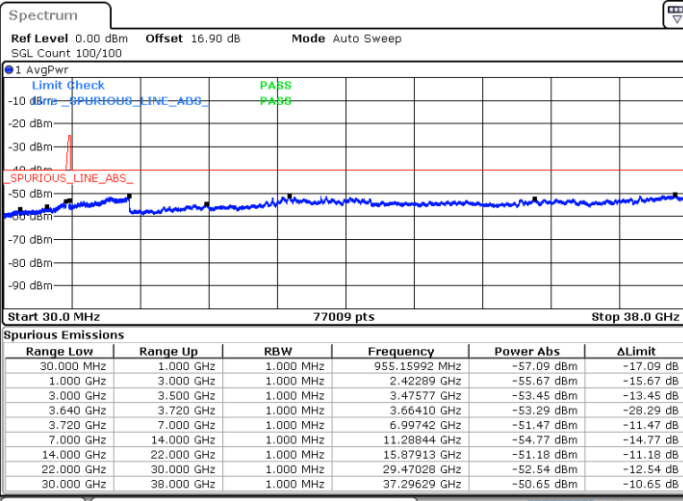

LTE Band 48C / 20MHz+15MHz

QPSK

Highest Channel / 1RB0 and 1RB74

Highest Channel / 1RB99 and 1RB0

Date: 30.OCT.2020 00:08:31

Date: 29.OCT.2020 23:59:40

Highest Channel / FullRB

N/A

Date: 30.OCT.2020 00:09:47

LTE Band 48C / 20MHz+20MHz

QPSK

Lowest Channel / 1RB0 and 1RB99

Lowest Channel / 1RB99 and 1RB0

Date: 29.OCT.2020 17:52:58

Date: 29.OCT.2020 17:51:43

Lowest Channel / FullIRB

N/A

Date: 29.OCT.2020 18:01:48

LTE Band 48C / 20MHz+20MHz

QPSK

MiddleChannel / 1RB0 and 1RB99

Middle Channel / 1RB99 and 1RB0

Date: 29.OCT.2020 19:53:53

Date: 29.OCT.2020 19:55:08

Middle Channel / FullRB

N/A

Date: 29.OCT.2020 19:45:04

LTE Band 48C / 20MHz+20MHz

QPSK

Highest Channel / 1RB0 and 1RB99

Highest Channel / 1RB99 and 1RB0

Date: 29.OCT.2020 20:55:16