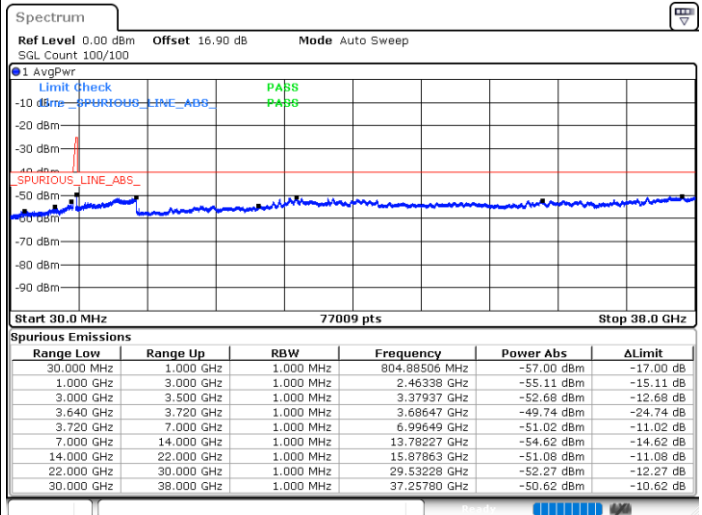

Date: 30.OCT.2020 09:37:05

Middle Channel / FullRB

N/A

Date: 30.OCT.2020 09:27:01

LTE Band 48C / 15MHz+20MHz

16QAM

Highest Channel / 1RB0 and 1RB99

Highest Channel / 1RB74 and 1RB0

Date: 30.OCT.2020 10:57:11

Date: 30.OCT.2020 10:50:51

Highest Channel / FullRB

N/A

Date: 30.OCT.2020 11:00:59

LTE Band 48C / 20MHz+5MHz

16QAM

Lowest Channel / 1RB0 and 1RB24

Lowest Channel / 1RB99 and 1RB0

Date: 30.OCT.2020 19:13:37

Date: 30.OCT.2020 19:09:50

Lowest Channel / FullIRB

N/A

Date: 30.OCT.2020 19:17:23

LTE Band 48C / 20MHz+5MHz

16QAM

Middle Channel / 1RB0 and 1RB24

Middle Channel / 1RB99 and 1RB0

Date: 30.OCT.2020 20:36:58

Date: 30.OCT.2020 20:40:44

Middle Channel / FullRB

N/A

Date: 30.OCT.2020 20:33:12

LTE Band 48C / 20MHz+5MHz