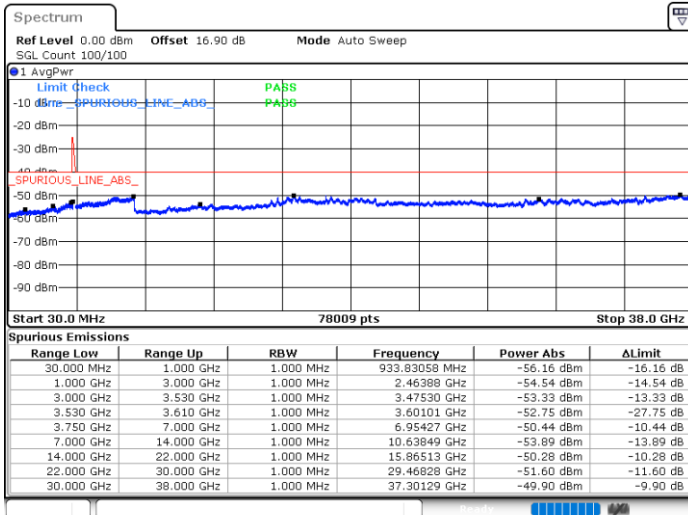

Lowest Channel / FullIRB

N/A

Date: 30.OCT.2020 01:13:43

LTE Band 48C / 15MHz+20MHz

16QAM

Middle Channel / 1RB0 and 1RB9

Middle Channel / 1RB74 and 1RB0

Date: 30.OCT.2020 09:33:19

Date: 30.OCT.2020 09:37:05

Middle Channel / FullRB

N/A

Date: 30.OCT.2020 09:27:01

LTE Band 48C / 15MHz+20MHz

16QAM

Highest Channel / 1RB0 and 1RB99

Highest Channel / 1RB74 and 1RB0

Date: 30.OCT.2020 10:57:11

Date: 30.OCT.2020 10:50:51

Highest Channel / FullRB

N/A

Date: 30.OCT.2020 11:00:59

LTE Band 48C / 20MHz+5MHz

16QAM

Lowest Channel / 1RB0 and 1RB24

Lowest Channel / 1RB99 and 1RB0

Date: 30.OCT.2020 19:13:37

Date: 30.OCT.2020 19:09:50

Lowest Channel / FullIRB

N/A

Date: 30.OCT.2020 19:17:23

LTE Band 48C / 20MHz+5MHz

16QAM