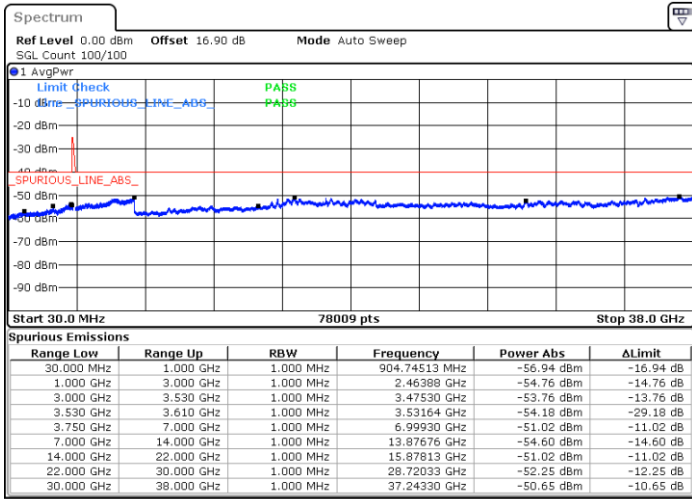

Lowest Channel / 1RB99 and 1RB0

Date: 30.OCT.2020 19:13:37

Date: 30.OCT.2020 19:09:50

Lowest Channel / FullIRB

N/A

Date: 30.OCT.2020 19:17:23

LTE Band 48C / 20MHz+5MHz

16QAM

Middle Channel / 1RB0 and 1RB24

Middle Channel / 1RB99 and 1RB0

Date: 30.OCT.2020 20:36:58

Date: 30.OCT.2020 20:40:44

Middle Channel / FullRB

N/A

Date: 30.OCT.2020 20:33:12

LTE Band 48C / 20MHz+5MHz

16QAM

Highest Channel / 1RB0 and 1RB24

Highest Channel / 1RB99 and 1RB0

Date: 30.OCT.2020 21:41:50

Date: 30.OCT.2020 21:38:02

Highest Channel / FullRB

N/A

Date: 30.OCT.2020 21:45:37