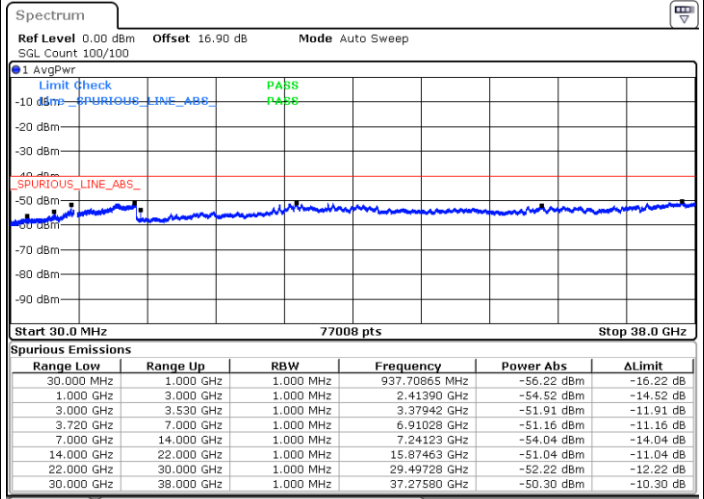

N/A

Date: 31.OCT.2020 01:07:56

LTE Band 48C / 10MHz+20MHz

QPSK

Lowest Channel / 1RB0 and 1RB99

Lowest Channel / 1RB49 and 1RB0

Date: 30.OCT.2020 16:12:24

Date: 30.OCT.2020 16:11:09

Lowest Channel / FullIRB

N/A

Date: 30.OCT.2020 16:21:13

LTE Band 48C / 10MHz+20MHz

QPSK

Middle Channel / 1RB0 and 1RB9

Middle Channel / 1RB49 and 1RB0

Date: 30.OCT.2020 17:12:56

Date: 30.OCT.2020 17:14:11

Middle Channel / FullRB

N/A

Date: 30.OCT.2020 17:00:37

LTE Band 48C / 10MHz+20MHz

QPSK

Highest Channel / 1RB0 and 1RB99

Highest Channel / 1RB49 and 1RB0

Date: 30.OCT.2020 18:13:30

Date: 30.OCT.2020 18:04:39

Highest Channel / FullRB

N/A

Date: 30.OCT.2020 18:14:46

LTE Band 48C / 15MHz+20MHz

QPSK

Lowest Channel / 1RB0 and 1RB99