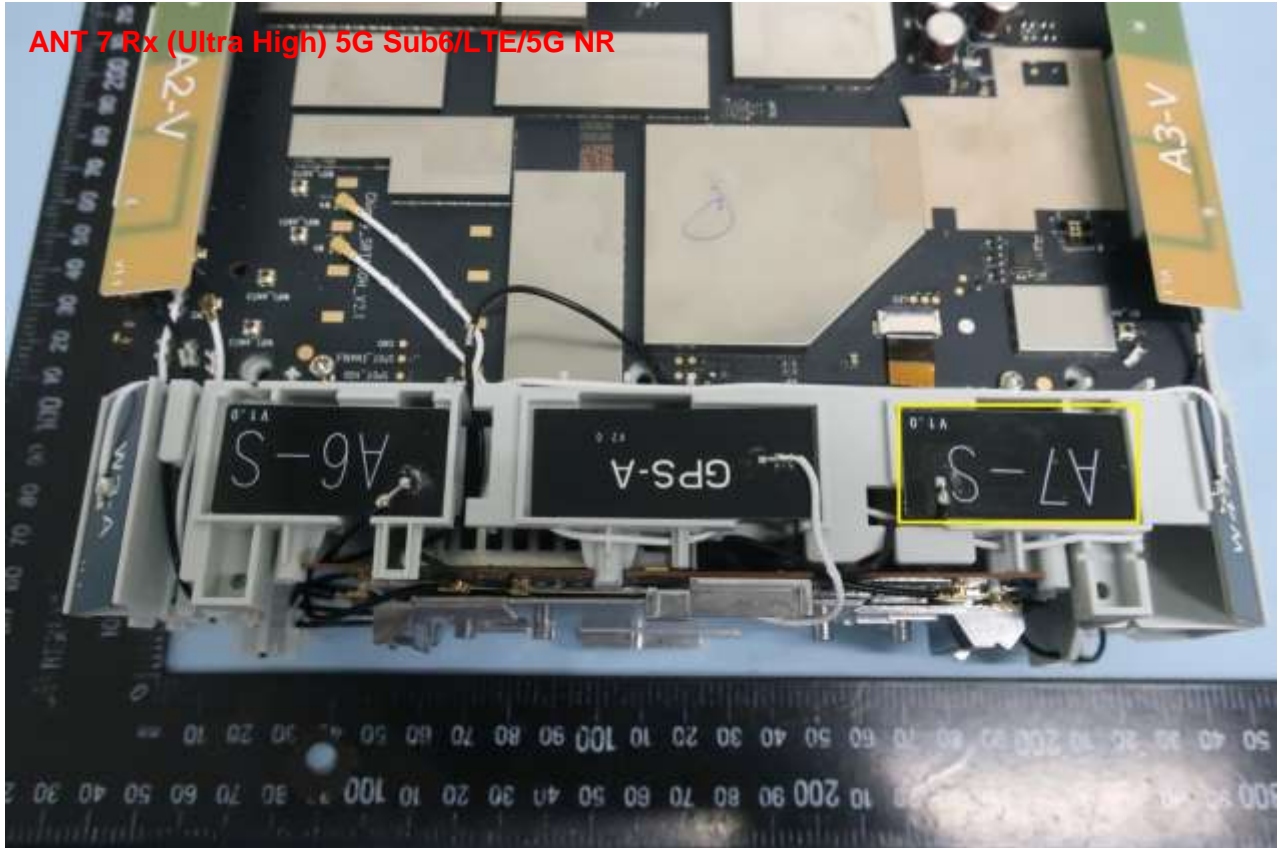

Brand Name: Inseego / Model Name: FG2003

Brand Name: Inseego / Model Name: FG2003

ANT 1 Tx/Rx (Low/Mid/High) LTE/5G NR

Brand Name: Inseego / Model Name: FG2003

Brand Name: Inseego / Model Name: FG2003

Brand Name: Inseego / Model Name: FG2003

ANT 4 Tx (Ultra High) 5G Sub6/LTE/5G NR

Brand Name: Inseego / Model Name: FG2003

ANT 5 Rx (Ultra High) 5G Sub6/LTE/5G NR

Brand Name: Inseego / Model Name: FG20003

Brand Name: Inseego / Model Name: FG20003

Brand Name: Inseego / Model Name: FG2003

ANT 8 Tx/Rx (Mid/High) LTE/5G NR

Brand Name: Inseego / Model Name: FG2003

Brand Name: Inseego / Model Name: FG2003

Brand Name: Inseego / Model Name: FG2003

Brand Name: Inseego / Model Name: FG2003