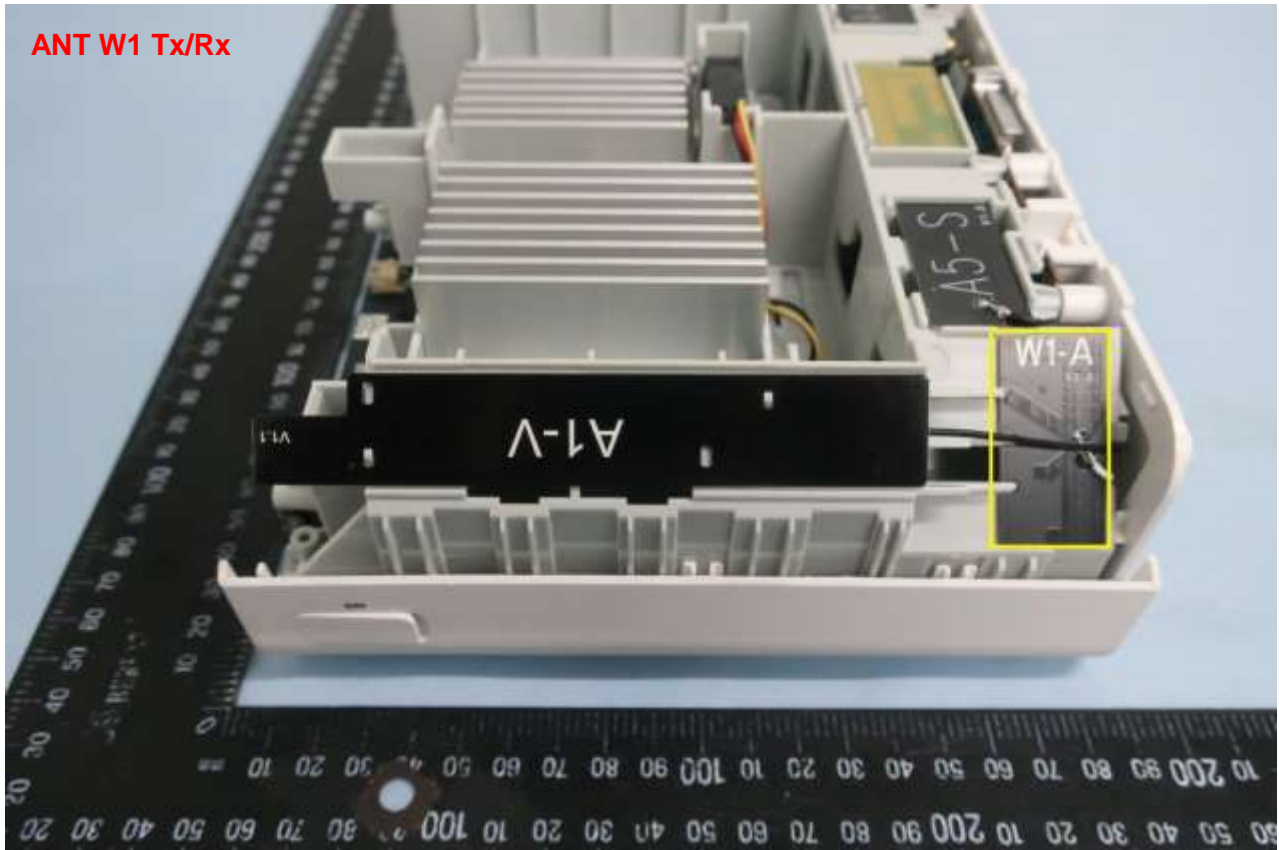

Brand Name: Inseego / Model Name: FG2003