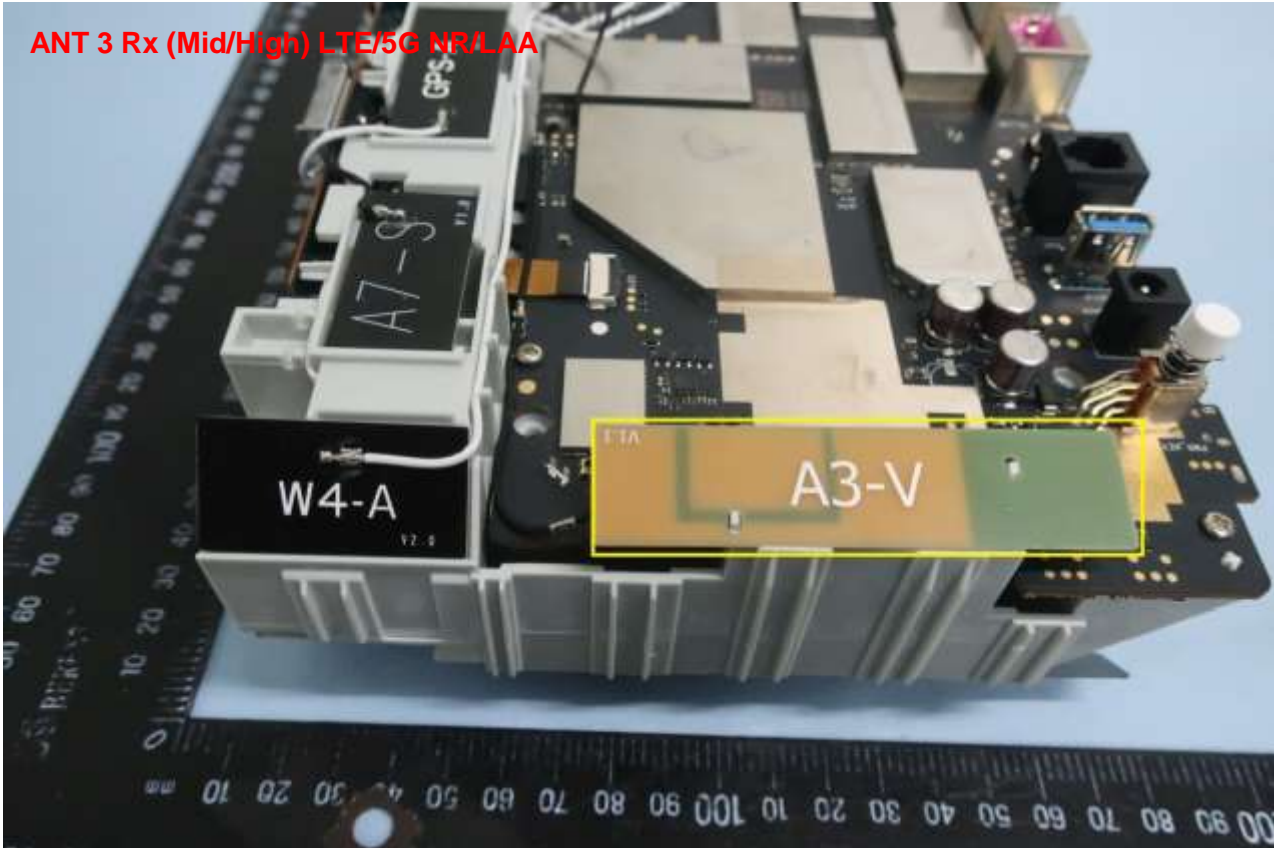

Brand Name: Inseego / Model Name: FG2003

Brand Name: Inseego / Model Name: FG2003

ANT 1 Tx/Rx (Low/Mid/High) LTE/5G NR

Brand Name: Inseego / Model Name: FG2003

Brand Name: Inseego / Model Name: FG2003

Brand Name: Inseego / Model Name: FG2003

ANT 4 Tx (Ultra High) 5G Sub6/LTE/5G NR

Brand Name: Inseego / Model Name: FG2003

ANT 5 Rx (Ultra High) 5G Sub6/LTE/5G NR

Brand Name: Inseego / Model Name: FG20003

Brand Name: Inseego / Model Name: FG20003