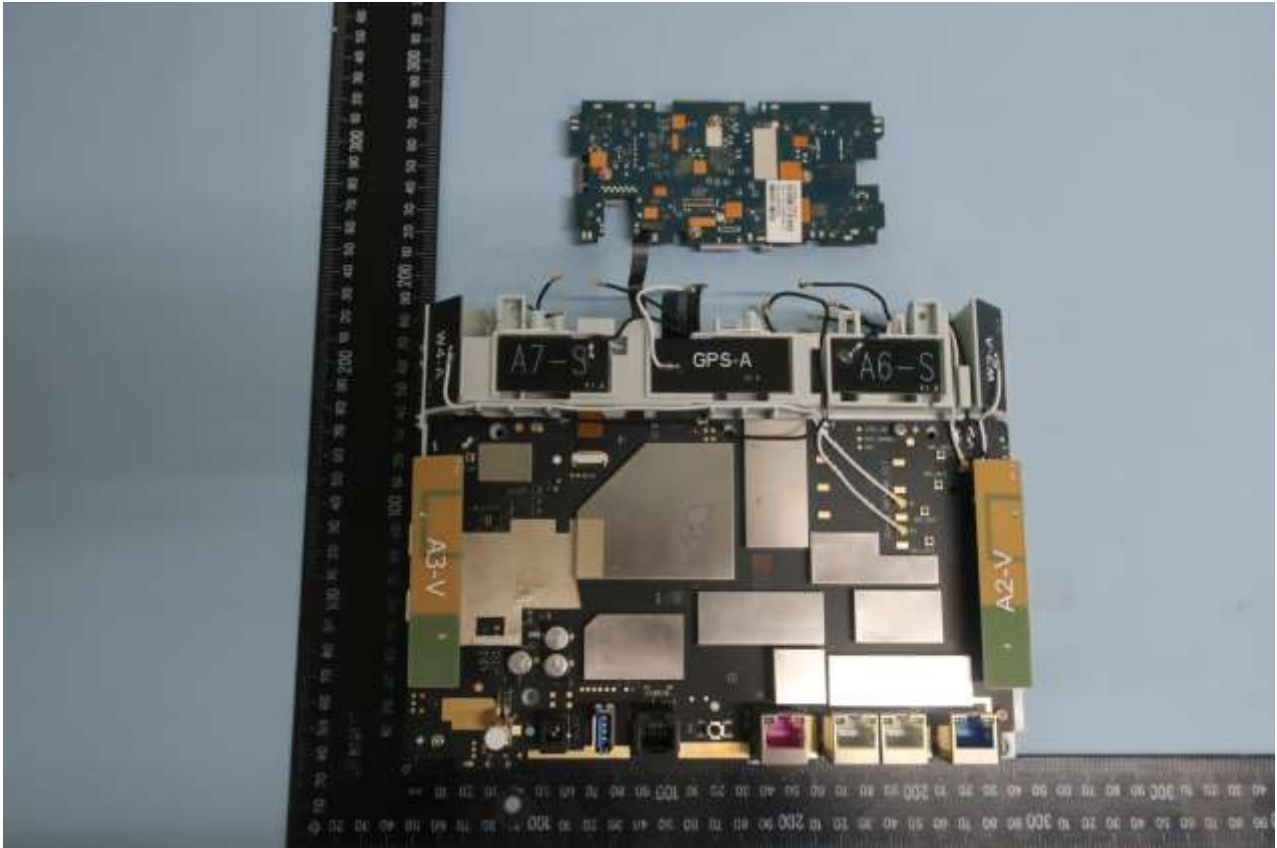

3. Internal Photograph of EUT**Brand Name: Inseego / Model Name: FG20003**

Brand Name: Inseego / Model Name: FG20003

Brand Name: Inseego / Model Name: FG20003

Brand Name: Inseego / Model Name: FG20003

Brand Name: Inseego / Model Name: FG20003

Brand Name: Inseego / Model Name: FG20003

Brand Name: Inseego / Model Name: FG2003

Brand Name: Inseego / Model Name: FG20003

Brand Name: Inseego / Model Name: FG20003

Brand Name: Inseego / Model Name: FG20003