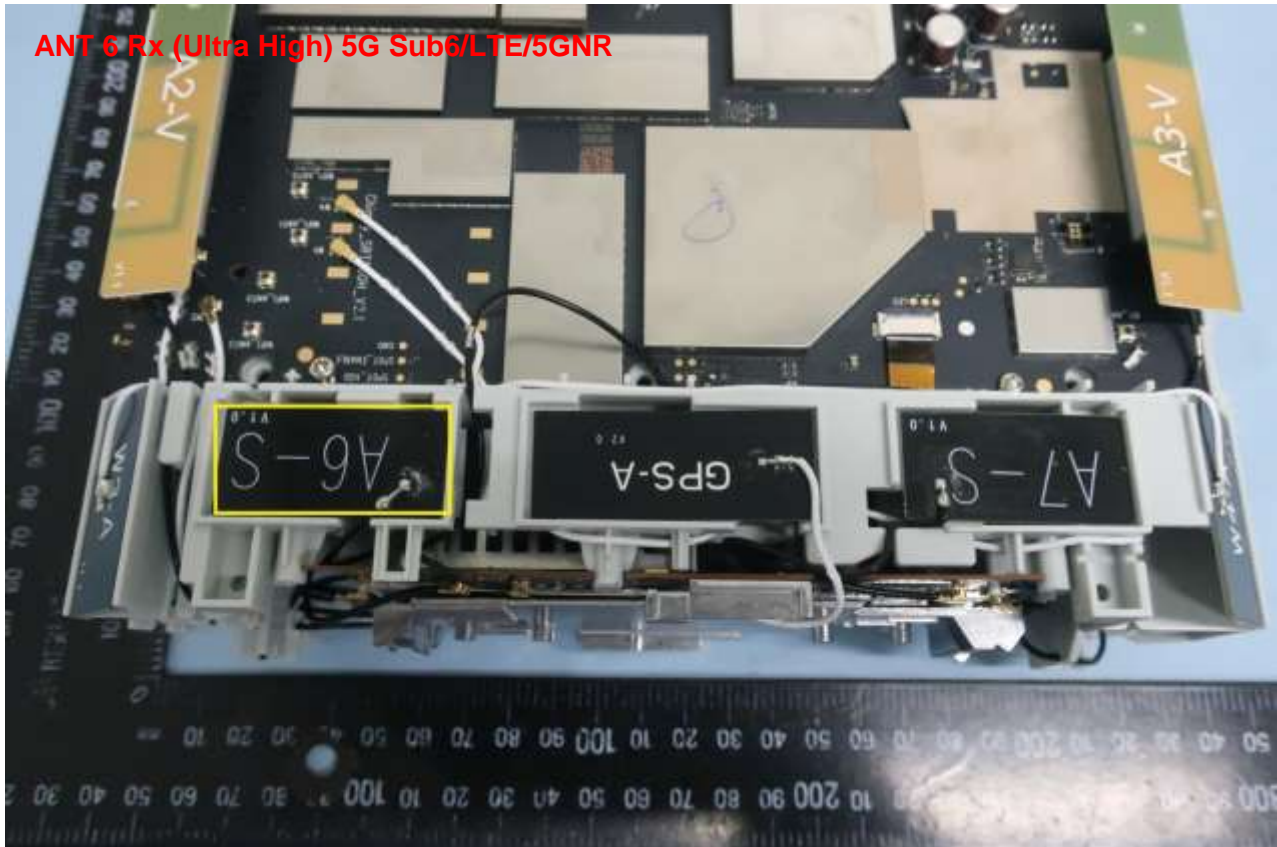

ANT 4 Tx (Ultra High) 5G Sub6/LTE/5G NR

Brand Name: Inseego / Model Name: FG2003

ANT 5 Rx (Ultra High) 5G Sub6/LTE/5G NR

Brand Name: Inseego / Model Name: FG20003

Brand Name: Inseego / Model Name: FG20003