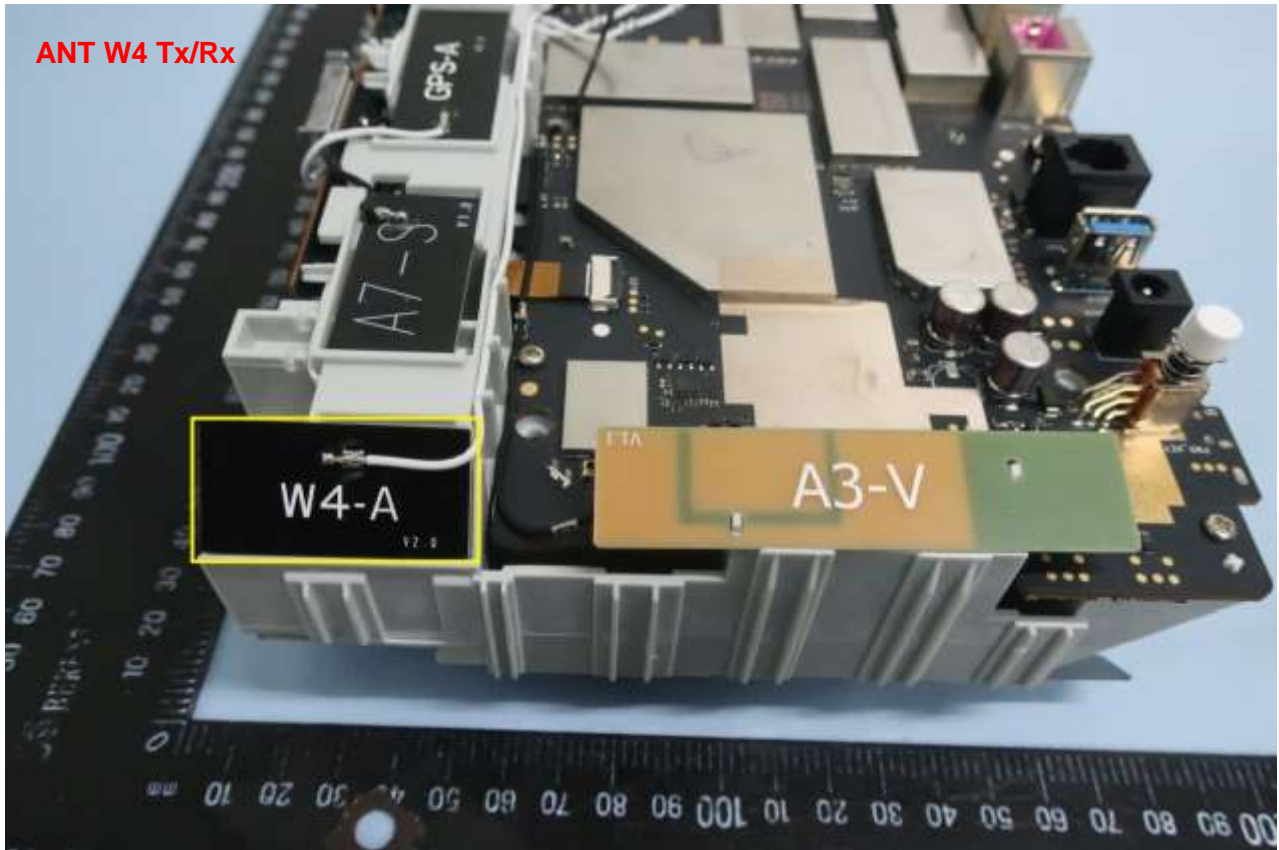

Brand Name: Inseego / Model Name: FG2003

v