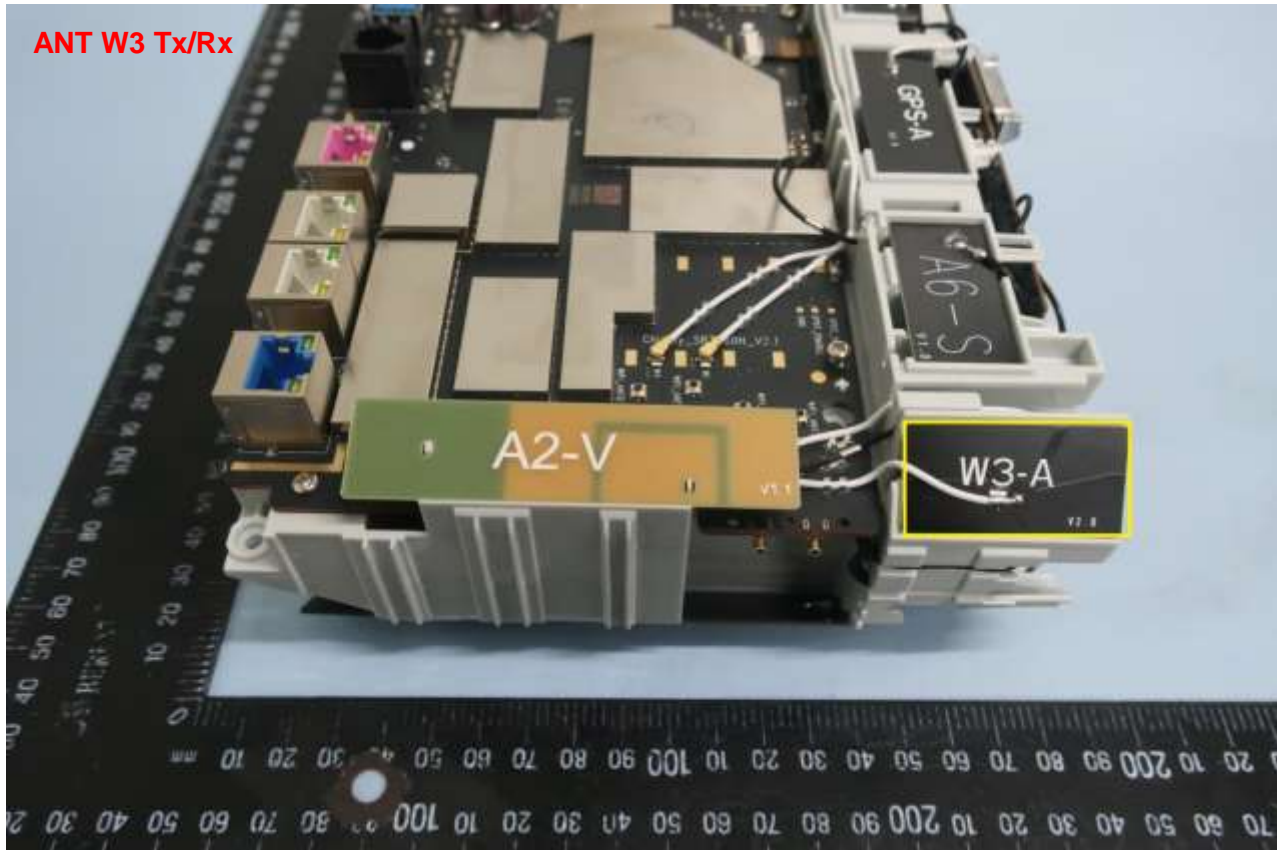

ANT 4 Tx (Ultra High) 5G Sub6/LTE/5G NR

Brand Name: Inseego / Model Name: FG2003

ANT 5 Rx (Ultra High) 5G Sub6/LTE/5G NR

Brand Name: Inseego / Model Name: FG20003

Brand Name: Inseego / Model Name: FG20003

Brand Name: Inseego / Model Name: FG2003

ANT 8 Tx/Rx (Mid/High) LTE/5G NR

Brand Name: Inseego / Model Name: FG2003

Brand Name: Inseego / Model Name: FG2003

Brand Name: Inseego / Model Name: FG2003

Brand Name: Inseego / Model Name: FG2003