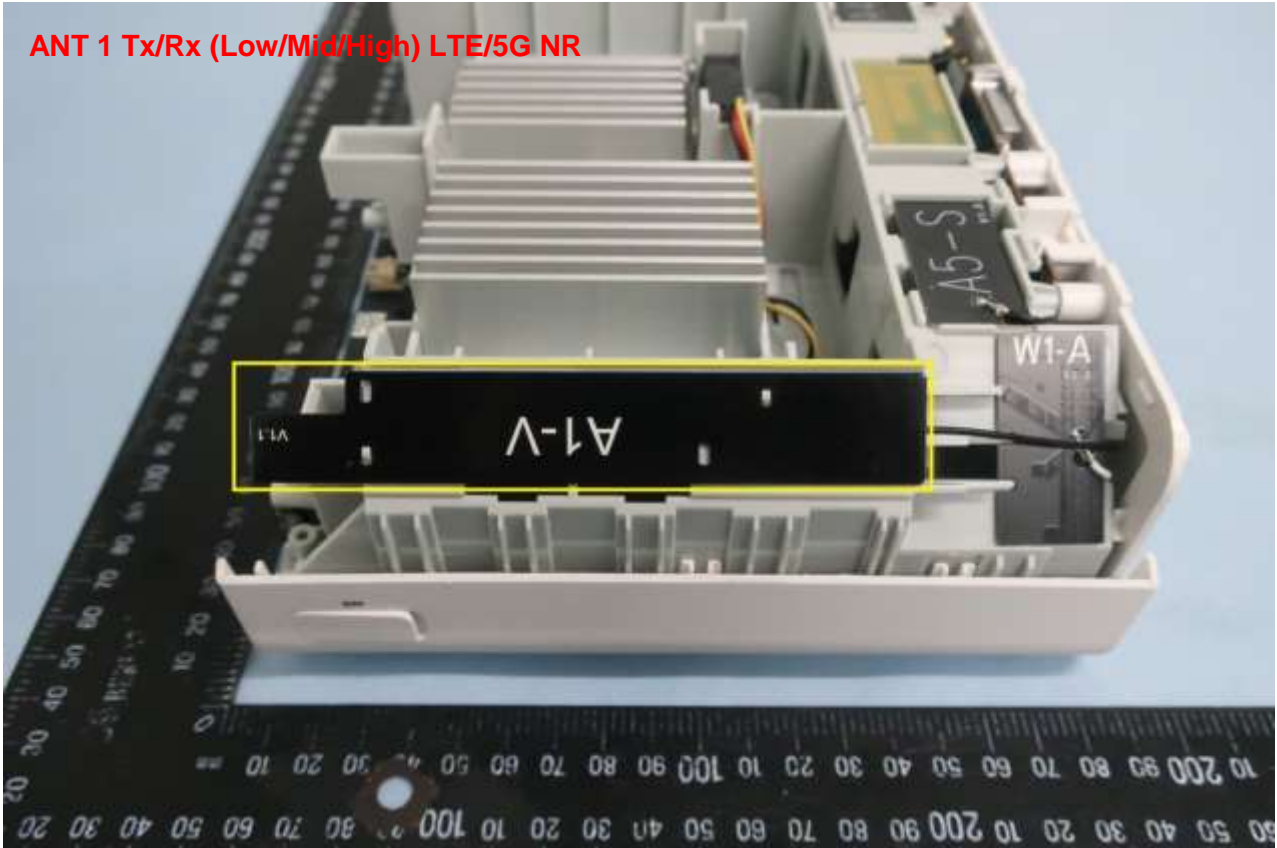

Brand Name: Inseego / Model Name: FG20003

Brand Name: Inseego / Model Name: FG20003

Brand Name: Inseego / Model Name: FG20003

Brand Name: Inseego / Model Name: FG20003

Brand Name: Inseego / Model Name: FG20003

Brand Name: Inseego / Model Name: FG2003

Brand Name: Inseego / Model Name: FG2003

ANT 1 Tx/Rx (Low/Mid/High) LTE/5G NR

Brand Name: Inseego / Model Name: FG2003

Brand Name: Inseego / Model Name: FG2003

Brand Name: Inseego / Model Name: FG2003