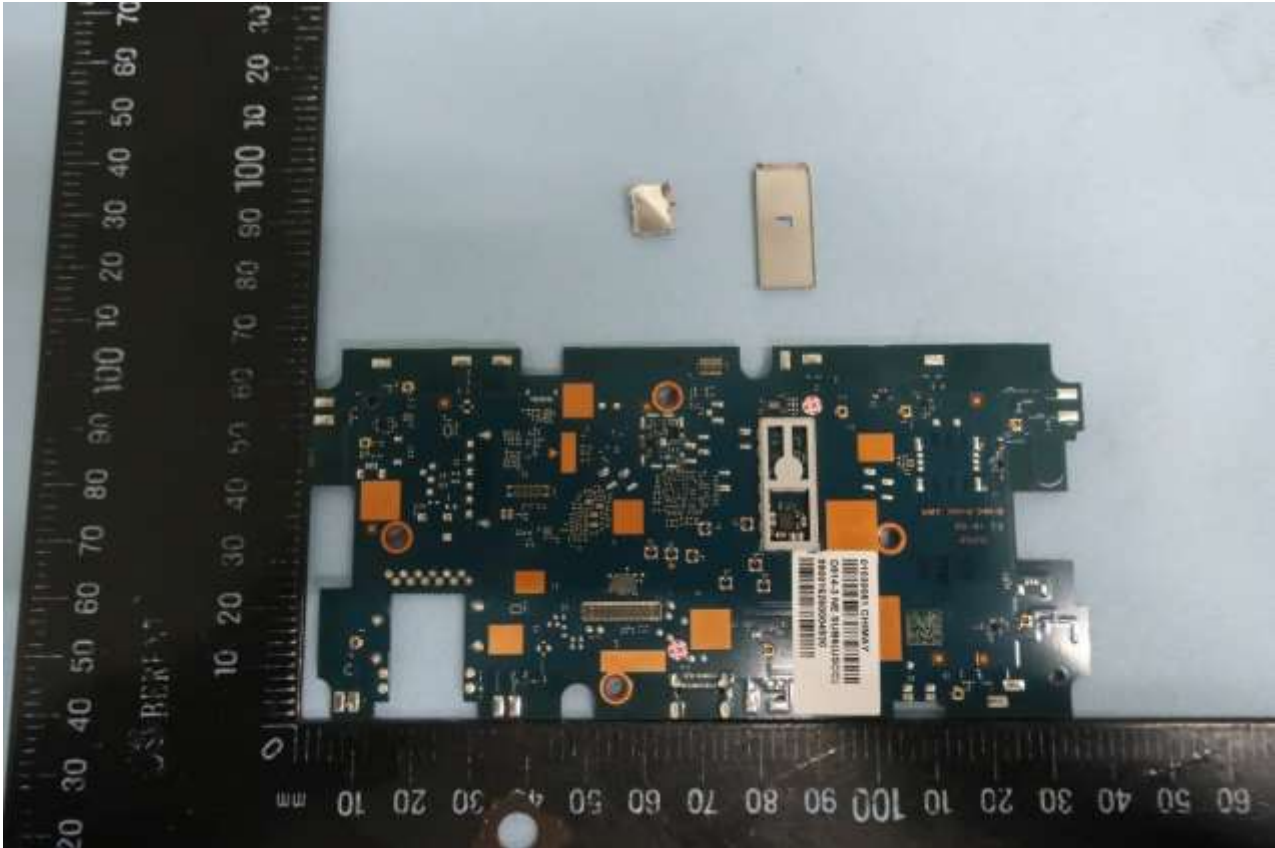

Brand Name: Inseego / Model Name: FG20003