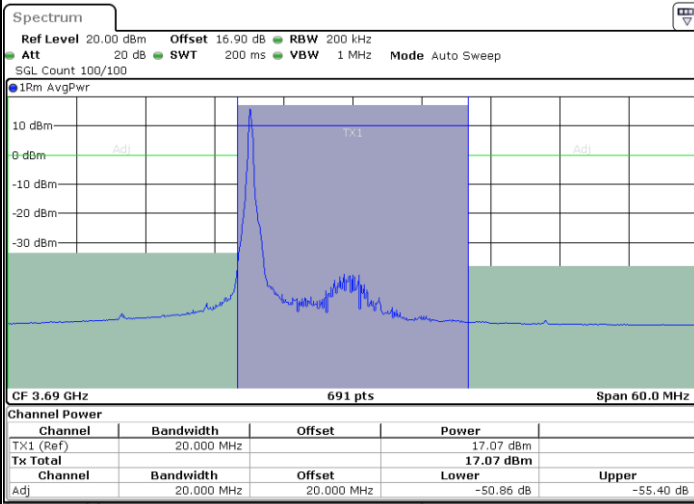

Lowest Channel / FullIRB

N/A

Date: 27.SEP.2020 22:31:48

LTE Band 48 / 20MHz

16QAM

Middle Channel / 1RB0

Middle Channel / 1RBmax

Date: 27.SEP.2020 22:37:46

Date: 27.SEP.2020 22:42:13

Middle Channel / FullIRB

N/A

Date: 27.SEP.2020 22:33:17

LTE Band 48 / 20MHz

16QAM

Highest Channel / 1RB0

Highest Channel / 1RBmax

Date: 27.SEP.2020 22:39:14

Date: 27.SEP.2020 22:43:42

Highest Channel / FullRB

N/A

Date: 27.SEP.2020 22:34:46

LTE Band 48 / 5MHz

64QAM

Lowest Channel / 1RB0

Lowest Channel / 1RBmax

Date: 27.SEP.2020 21:51:12

Date: 27.SEP.2020 22:00:26

Lowest Channel / FullIRB

N/A

Date: 27.SEP.2020 21:55:49

LTE Band 48 / 5MHz

64QAM