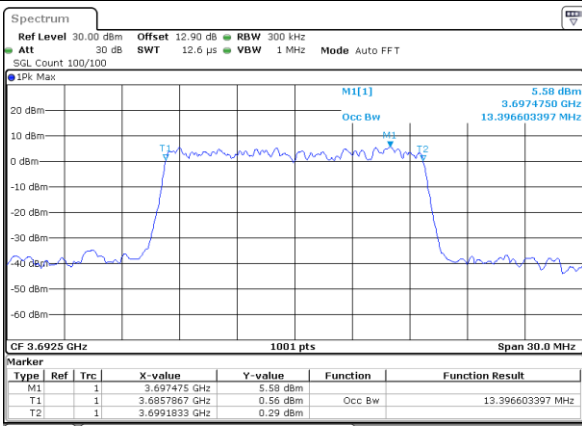

Date: 29_SEP.2020 14:31:13

Highest Channel / 20MHz / 256QAM

Date: 29_SEP.2020 15:21:11

ACLR

LTE Band 48 / 5MHz

QPSK

Highest Channel / 1RB0

Highest Channel / 1RBmax