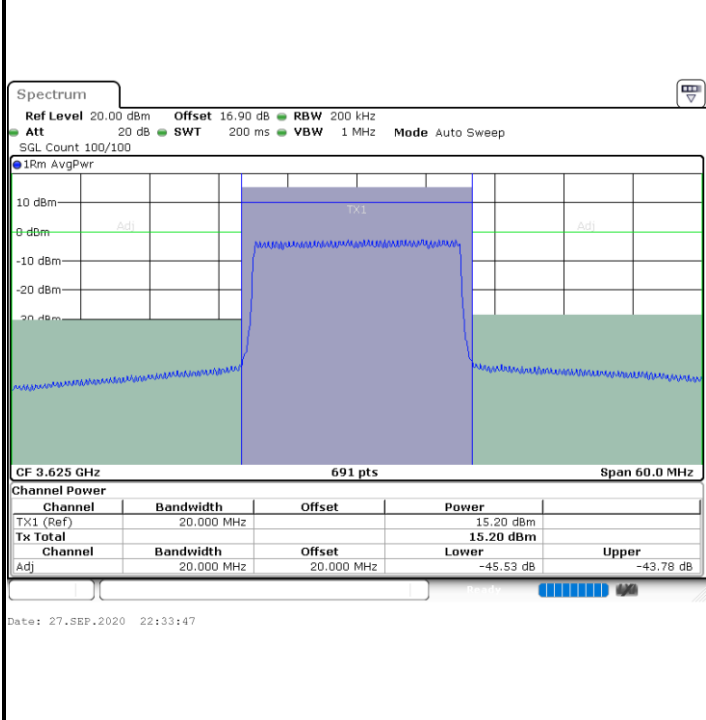

Lowest Channel / 1RB0

Lowest Channel / 1RBmax

Date: 27.SEP.2020 22:35:46

Date: 27.SEP.2020 22:40:14

Lowest Channel / FullIRB

N/A

Date: 27.SEP.2020 22:31:18

LTE Band 48 / 20MHz

64QAM

Middle Channel / 1RB0

Middle Channel / 1RBmax

Middle Channel / FullIRB

N/A