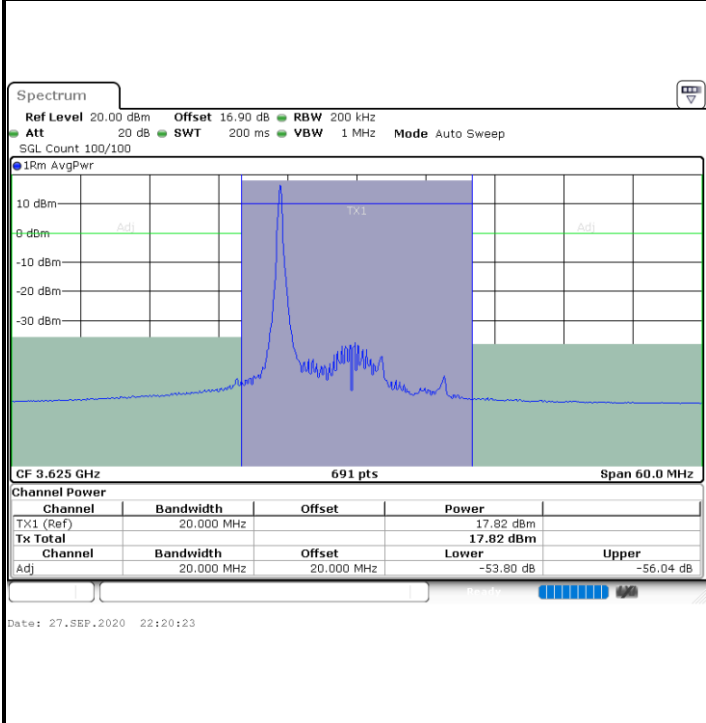

LTE Band 48 / 10MHz

QPSK

Highest Channel / 1RB0

Highest Channel / 1RBmax

Highest Channel / FullRB

N/A

LTE Band 48 / 15MHz

QPSK

Lowest Channel / 1RB0

Lowest Channel / 1RBmax

Lowest Channel / FullIRB

N/A

LTE Band 48 / 15MHz

QPSK

Middle Channel / 1RB0

Middle Channel / 1RBmax

Middle Channel / FullIRB

N/A

LTE Band 48 / 15MHz

QPSK

Highest Channel / 1RB0

Highest Channel / 1RBmax

Highest Channel / FullRB

N/A

LTE Band 48 / 20MHz

QPSK

Lowest Channel / 1RB0

Lowest Channel / 1RBmax

Lowest Channel / FullIRB

N/A

LTE Band 48 / 20MHz

QPSK