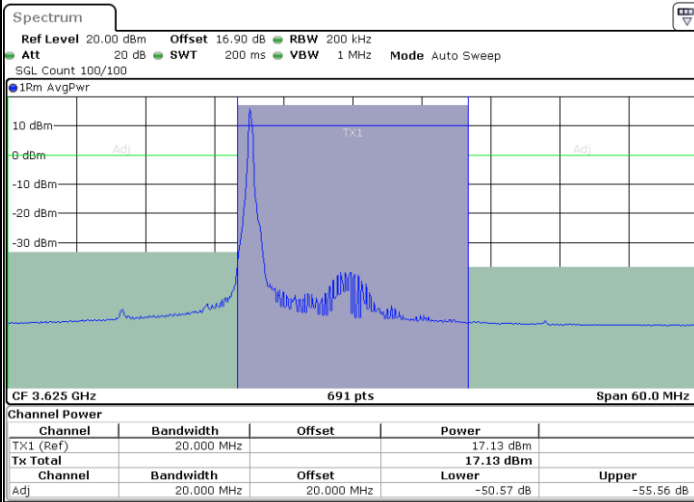

N/A

Date: 27.SEP.2020 22:25:50

LTE Band 48 / 20MHz

16QAM

Lowest Channel / 1RB0

Lowest Channel / 1RBmax

Date: 27.SEP.2020 22:36:16

Date: 27.SEP.2020 22:40:44

Lowest Channel / FullIRB

N/A

Date: 27.SEP.2020 22:31:48

LTE Band 48 / 20MHz

16QAM

Middle Channel / 1RB0

Middle Channel / 1RBmax

Date: 27.SEP.2020 22:37:46

Date: 27.SEP.2020 22:42:13

Middle Channel / FullIRB

N/A

Date: 27.SEP.2020 22:33:17

LTE Band 48 / 20MHz

16QAM

Highest Channel / 1RB0

Highest Channel / 1RBmax

Date: 27.SEP.2020 22:39:14

Date: 27.SEP.2020 22:43:42

Highest Channel / FullRB

N/A

Date: 27.SEP.2020 22:34:46

LTE Band 48 / 5MHz

64QAM

Lowest Channel / 1RB0