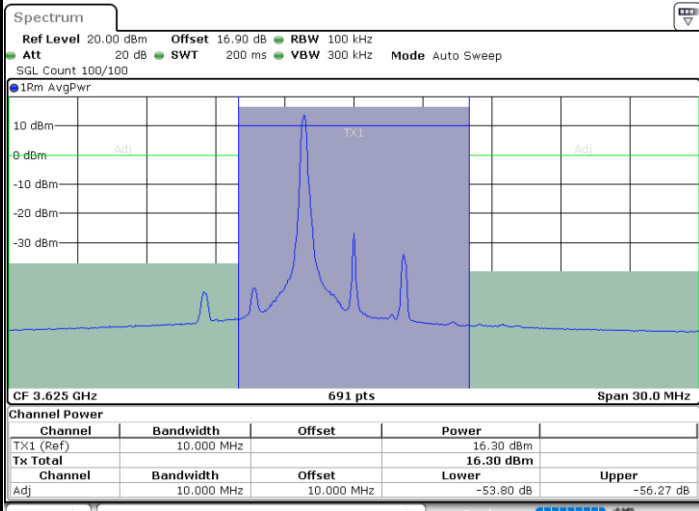

Date: 27.SEP.2020 22:39:14

Date: 27.SEP.2020 22:43:42

Highest Channel / FullRB

N/A

Date: 27.SEP.2020 22:34:46

LTE Band 48 / 5MHz

64QAM

Lowest Channel / 1RB0

Lowest Channel / 1RBmax

Date: 27.SEP.2020 21:51:12

Date: 27.SEP.2020 22:00:26

Lowest Channel / FullIRB

N/A

Date: 27.SEP.2020 21:55:49

LTE Band 48 / 5MHz

64QAM

Middle Channel / 1RB0

Middle Channel / 1RBmax

Date: 27.SEP.2020 21:51:42

Date: 27.SEP.2020 22:00:57

Middle Channel / FullIRB

N/A

Date: 27.SEP.2020 21:56:19

LTE Band 48 / 10MHz