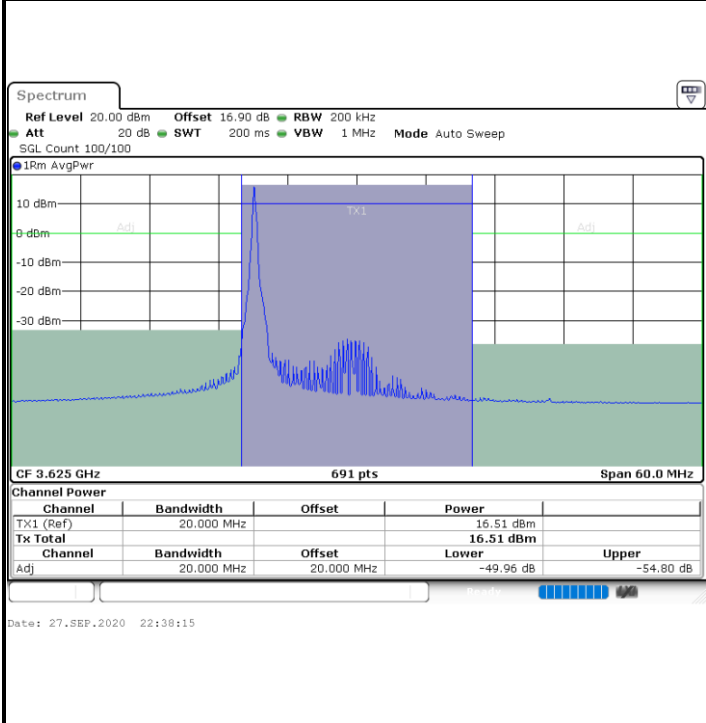

LTE Band 48 / 20MHz

64QAM

Middle Channel / 1RB0