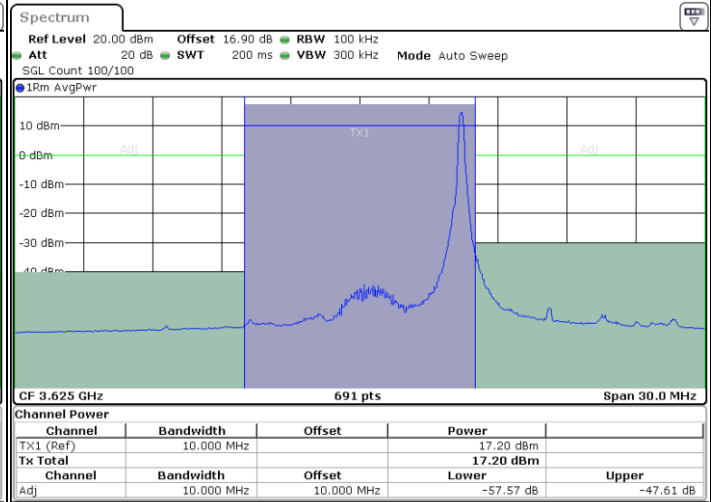

Highest Channel / FullRB

N/A

LTE Band 48 / 10MHz

16QAM

Lowest Channel / 1RB0

Lowest Channel / 1RBmax

Date: 27.SEP.2020 22:04:33

Date: 27.SEP.2020 22:13:48

Lowest Channel / FullIRB

N/A

Date: 27.SEP.2020 22:09:11

LTE Band 48 / 10MHz

16QAM

MiddleChannel / 1RB0

Middle Channel / 1RBmax

Date: 27.SEP.2020 22:06:05

Date: 27.SEP.2020 22:15:19

Middle Channel / FullIRB

N/A

Date: 27.SEP.2020 22:10:42

LTE Band 48 / 10MHz

16QAM

Highest Channel / 1RB0

Highest Channel / 1RBmax