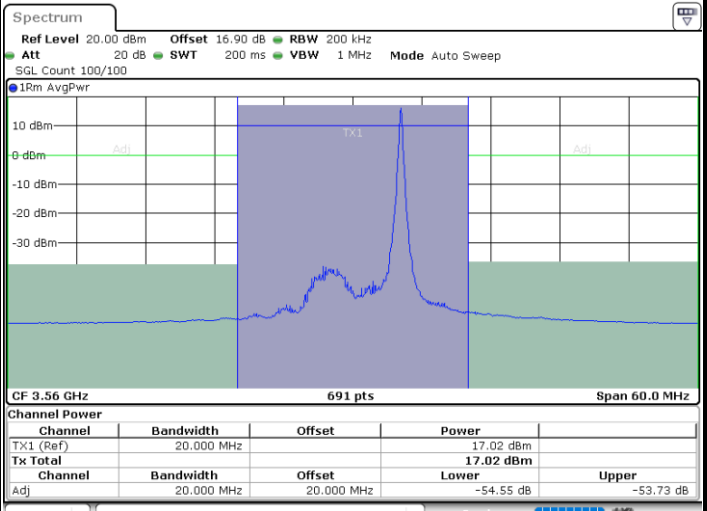

LTE Band 48 / 10MHz

64QAM

Highest Channel / 1RB0

Highest Channel / 1RBmax

Highest Channel / FullIRB

N/A

LTE Band 48 / 15MHz

64QAM

Lowest Channel / 1RB0

Lowest Channel / 1RBmax

Date: 27.SEP.2020 22:18:54

Date: 27.SEP.2020 22:27:50

Lowest Channel / FullIRB

N/A

Date: 27.SEP.2020 22:23:22

LTE Band 48 / 15MHz