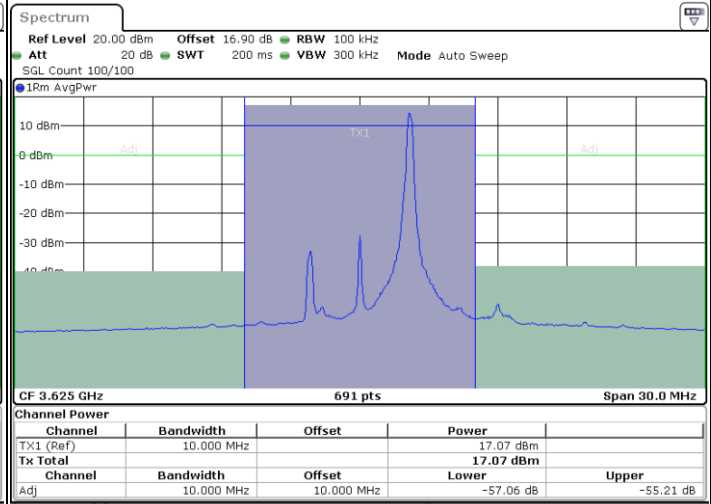

QPSK

Highest Channel / 1RB0

Highest Channel / 1RBmax

Highest Channel / FullRB

N/A

LTE Band 48 / 5MHz

16QAM

Lowest Channel / 1RB0

Lowest Channel / 1RBmax

Lowest Channel / FullIRB

N/A

LTE Band 48 / 5MHz

16QAM

Middle Channel / 1RB0

Middle Channel / 1RBmax

Date: 27.SEP.2020 21:52:13

Date: 27.SEP.2020 22:01:27

Middle Channel / FullIRB

N/A

Date: 27.SEP.2020 21:56:50

LTE Band 48 / 5MHz

16QAM

Highest Channel / 1RB0

Highest Channel / 1RBmax