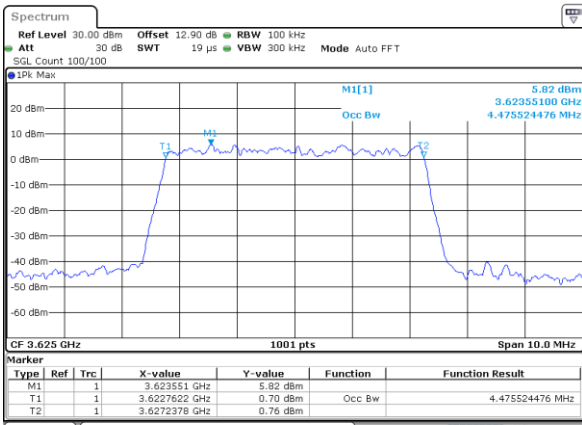

LTE Band 48

Lowest Channel / 5MHz / 256QAM

Date: 29_SEP.2020 11:02:17

Lowest Channel / 10MHz / 256QAM

Date: 29_SEP.2020 11:29:24

Middle Channel / 5MHz / 256QAM

Date: 29_SEP.2020 10:53:46

Middle Channel / 10MHz / 256QAM

Date: 29_SEP.2020 11:19:56

Highest Channel / 5MHz / 256QAM

Date: 29_SEP.2020 11:11:31

Highest Channel / 10MHz / 256QAM

Date: 29_SEP.2020 14:04:02

LTE Band 48

Lowest Channel / 15MHz / 256QAM

Date: 29_SEP.2020 14:22:24