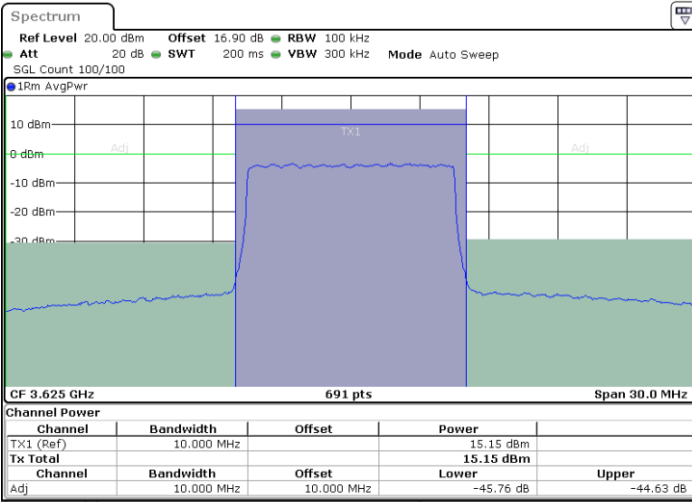

Middle Channel / 1RB0

Middle Channel / 1RBmax

Date: 27.SEP.2020 21:51:42

Date: 27.SEP.2020 22:00:57

Middle Channel / FullIRB

N/A

Date: 27.SEP.2020 21:56:19

LTE Band 48 / 10MHz

64QAM

MiddleChannel / 1RB0

Middle Channel / 1RBmax

Date: 27.SEP.2020 22:06:35

Date: 27.SEP.2020 22:15:50

Middle Channel / FullRB

N/A

Date: 27.SEP.2020 22:11:12

LTE Band 48 / 10MHz

64QAM

Highest Channel / 1RB0

Highest Channel / 1RBmax

Highest Channel / FullIRB

N/A

LTE Band 48 / 15MHz

64QAM

Lowest Channel / 1RB0

Lowest Channel / 1RBmax

Date: 27.SEP.2020 22:18:54

Date: 27.SEP.2020 22:27:50

Lowest Channel / FullIRB

N/A

Date: 27.SEP.2020 22:23:22

LTE Band 48 / 15MHz