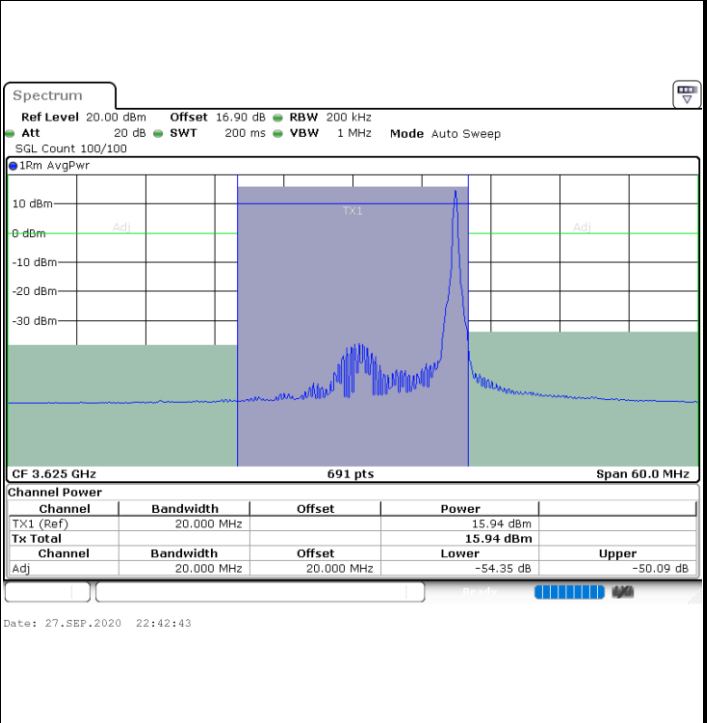

Middle Channel / 1RBmax