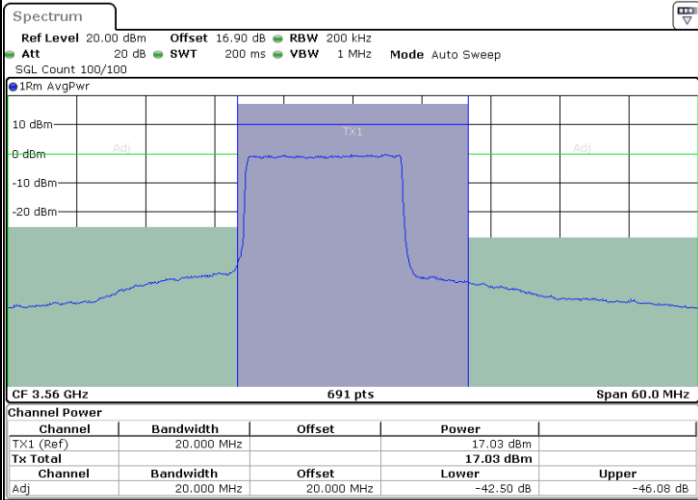

Date: 27.SEP.2020 22:15:19

Middle Channel / FullIRB

N/A

Date: 27.SEP.2020 22:10:42

LTE Band 48 / 10MHz

16QAM

Highest Channel / 1RB0

Highest Channel / 1RBmax

Highest Channel / FullIRB

N/A

LTE Band 48 / 15MHz

16QAM

Lowest Channel / 1RB0

Lowest Channel / 1RBmax

Date: 27.SEP.2020 22:18:24

Date: 27.SEP.2020 22:27:20

Lowest Channel / FullIRB

N/A

Date: 27.SEP.2020 22:22:52

LTE Band 48 / 15MHz

16QAM

Middle Channel / 1RB0

Middle Channel / 1RBmax

Middle Channel / FullIRB