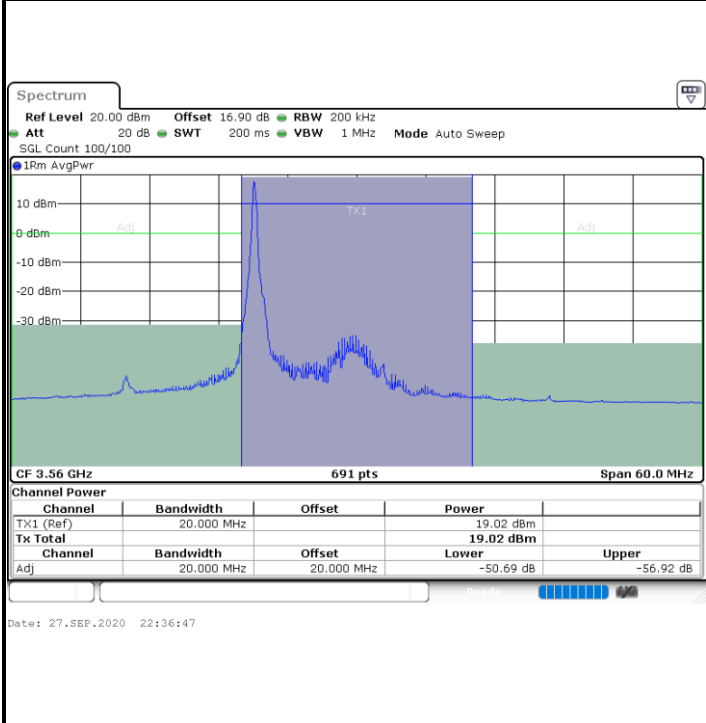

Lowest Channel / 1RB0

Lowest Channel / 1RBmax

Lowest Channel / FullIRB

N/A

LTE Band 48 / 15MHz

QPSK

Middle Channel / 1RB0

Middle Channel / 1RBmax

Middle Channel / FullIRB

N/A

LTE Band 48 / 15MHz

QPSK

Highest Channel / 1RB0

Highest Channel / 1RBmax

Highest Channel / FullRB

N/A

LTE Band 48 / 20MHz

QPSK

Lowest Channel / 1RB0

Lowest Channel / 1RBmax

Lowest Channel / FullIRB

N/A

LTE Band 48 / 20MHz

QPSK