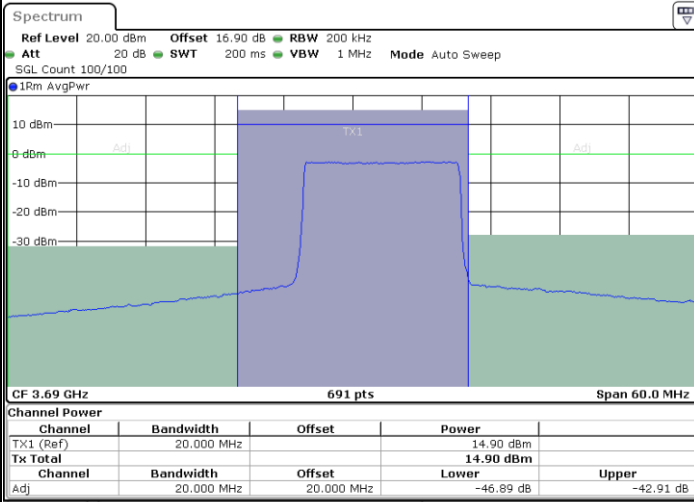

Lowest Channel / 1RB0

Lowest Channel / 1RBmax

Date: 27.SEP.2020 22:18:54

Date: 27.SEP.2020 22:27:50

Lowest Channel / FullIRB

N/A

Date: 27.SEP.2020 22:23:22

LTE Band 48 / 15MHz

64QAM

Middle Channel / 1RB0

Middle Channel / 1RBmax

Middle Channel / FullIRB

N/A

LTE Band 48 / 15MHz

64QAM

Highest Channel / 1RB0

Highest Channel / 1RBmax

Date: 27.SEP.2020 22:21:52

Date: 27.SEP.2020 22:30:48

Highest Channel / FullRB

N/A

Date: 27.SEP.2020 22:26:20

LTE Band 48 / 20MHz

64QAM

Lowest Channel / 1RB0

Lowest Channel / 1RBmax

Date: 27.SEP.2020 22:35:46

Date: 27.SEP.2020 22:40:14

Lowest Channel / FullIRB

N/A

Date: 27.SEP.2020 22:31:18

LTE Band 48 / 20MHz