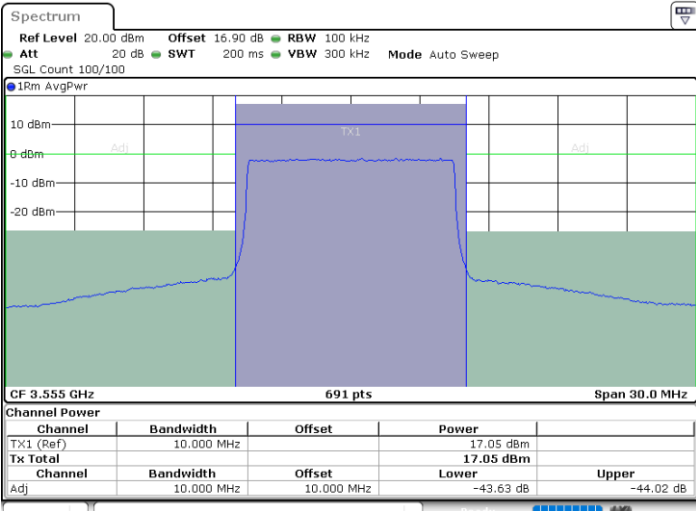

Date: 27.SEP.2020 22:01:27

Middle Channel / FullIRB

N/A

Date: 27.SEP.2020 21:56:50

LTE Band 48 / 5MHz

16QAM

Highest Channel / 1RB0

Highest Channel / 1RBmax

Highest Channel / FullRB

N/A

LTE Band 48 / 10MHz

16QAM

Lowest Channel / 1RB0

Lowest Channel / 1RBmax

Date: 27.SEP.2020 22:04:33

Date: 27.SEP.2020 22:13:48

Lowest Channel / FullIRB

N/A

Date: 27.SEP.2020 22:09:11

LTE Band 48 / 10MHz

16QAM

MiddleChannel / 1RB0

Middle Channel / 1RBmax

Date: 27.SEP.2020 22:06:05