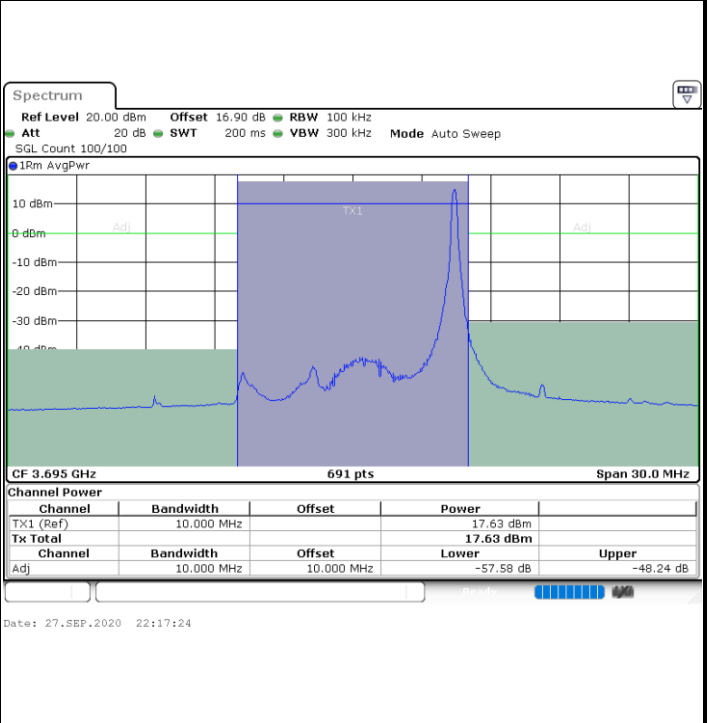

Date: 29_SEP.2020 14:31:13

Highest Channel / 20MHz / 256QAM

Date: 29_SEP.2020 15:21:11

ACLR

LTE Band 48 / 5MHz

QPSK

Highest Channel / 1RB0

Highest Channel / 1RBmax

Highest Channel / FullRB

N/A

LTE Band 48 / 10MHz

QPSK

Lowest Channel / 1RB0

Lowest Channel / 1RBmax

Lowest Channel / FullIRB

N/A

LTE Band 48 / 10MHz

QPSK

Highest Channel / 1RB0

Highest Channel / 1RBmax

Highest Channel / FullRB

N/A

LTE Band 48 / 15MHz

QPSK

Lowest Channel / 1RB0

Lowest Channel / 1RBmax

Lowest Channel / FullIRB

N/A

LTE Band 48 / 15MHz

QPSK

Middle Channel / 1RB0

Middle Channel / 1RBmax