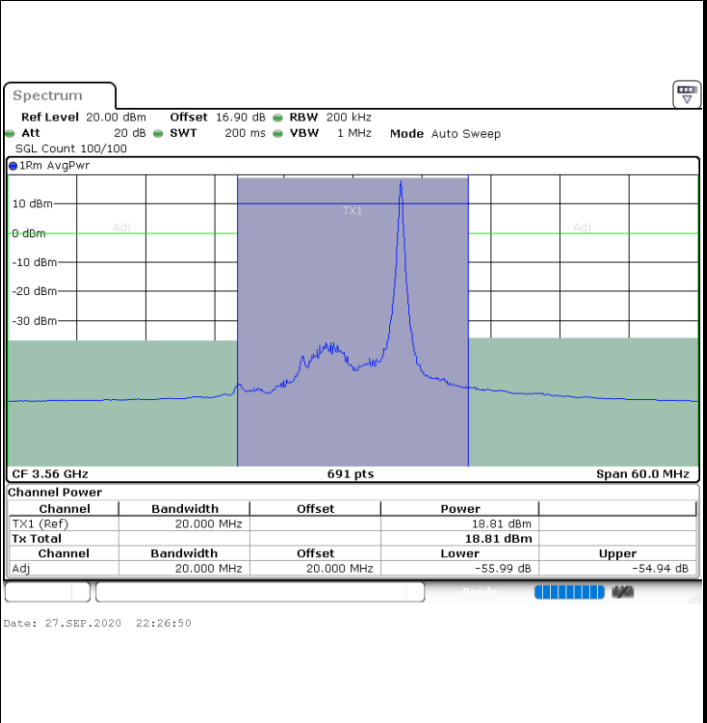

Highest Channel / FullRB

N/A

LTE Band 48 / 10MHz

QPSK

Lowest Channel / 1RB0

Lowest Channel / 1RBmax

Lowest Channel / FullIRB

N/A

LTE Band 48 / 10MHz

QPSK

Highest Channel / 1RB0

Highest Channel / 1RBmax

Highest Channel / FullRB

N/A

LTE Band 48 / 15MHz

QPSK

Lowest Channel / 1RB0

Lowest Channel / 1RBmax

Lowest Channel / FullIRB

N/A

LTE Band 48 / 15MHz

QPSK

Middle Channel / 1RB0

Middle Channel / 1RBmax

Middle Channel / FullIRB

N/A

LTE Band 48 / 15MHz

QPSK

Highest Channel / 1RB0

Highest Channel / 1RBmax

Highest Channel / FullRB

N/A