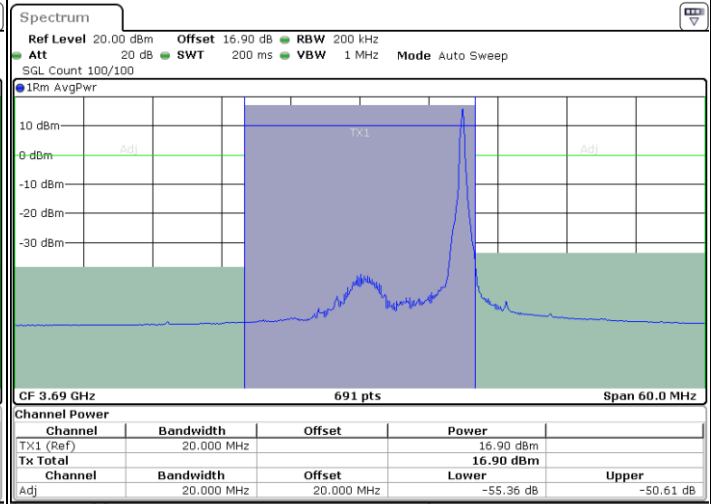

Lowest Channel / FullIRB

N/A

Date: 27.SEP.2020 22:31:48

LTE Band 48 / 20MHz

16QAM

Middle Channel / 1RB0

Middle Channel / 1RBmax

Date: 27.SEP.2020 22:37:46

Date: 27.SEP.2020 22:42:13

Middle Channel / FullIRB

N/A

Date: 27.SEP.2020 22:33:17

LTE Band 48 / 20MHz

16QAM

Highest Channel / 1RB0

Highest Channel / 1RBmax

Date: 27.SEP.2020 22:39:14

Date: 27.SEP.2020 22:43:42

Highest Channel / FullRB

N/A

Date: 27.SEP.2020 22:34:46

LTE Band 48 / 5MHz

64QAM

Lowest Channel / 1RB0

Lowest Channel / 1RBmax

Date: 27.SEP.2020 21:51:12

Date: 27.SEP.2020 22:00:26

Lowest Channel / FullIRB

N/A

Date: 27.SEP.2020 21:55:49

LTE Band 48 / 5MHz

64QAM