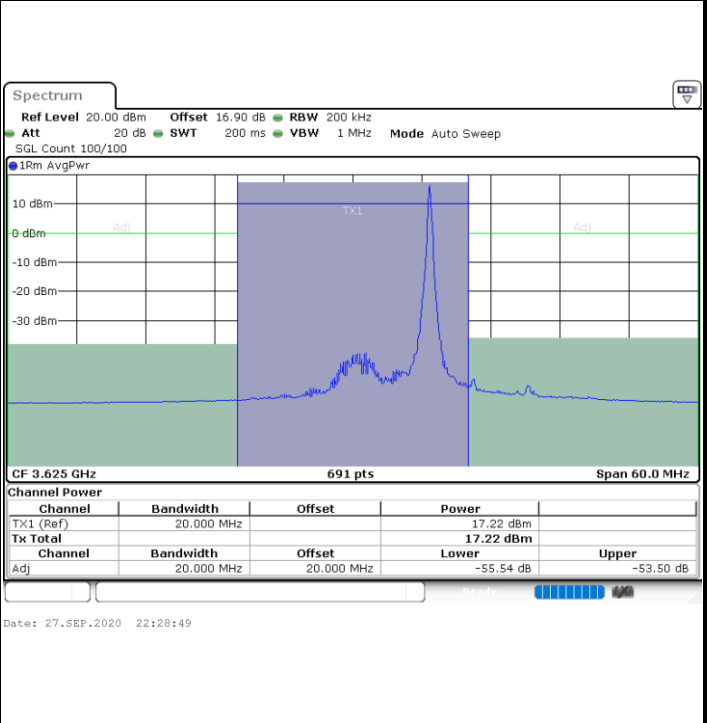

Highest Channel / FullIRB

N/A

LTE Band 48 / 15MHz

16QAM

Lowest Channel / 1RB0

Lowest Channel / 1RBmax

Date: 27.SEP.2020 22:18:24

Date: 27.SEP.2020 22:27:20

Lowest Channel / FullIRB

N/A

Date: 27.SEP.2020 22:22:52

LTE Band 48 / 15MHz

16QAM

Middle Channel / 1RB0

Middle Channel / 1RBmax

Middle Channel / FullIRB

N/A

LTE Band 48 / 15MHz

16QAM

Highest Channel / 1RB0

Highest Channel / 1RBmax

Date: 27.SEP.2020 22:21:22

Date: 27.SEP.2020 22:30:18

Highest Channel / FullRB