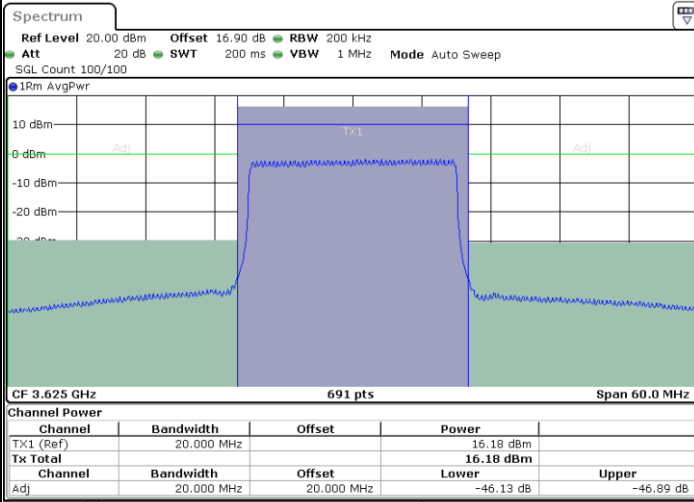

Lowest Channel / FullIRB

N/A

Date: 27.SEP.2020 22:31:48

LTE Band 48 / 20MHz

16QAM

Middle Channel / 1RB0

Middle Channel / 1RBmax

Date: 27.SEP.2020 22:37:46

Date: 27.SEP.2020 22:42:13

Middle Channel / FullIRB

N/A

Date: 27.SEP.2020 22:33:17

LTE Band 48 / 20MHz

16QAM

Highest Channel / 1RB0

Highest Channel / 1RBmax