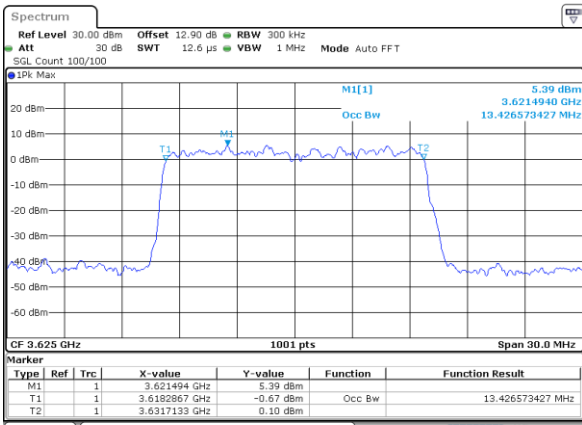

Middle Channel / 15MHz / 256QAM

Date: 29_SEP.2020 14:33:55