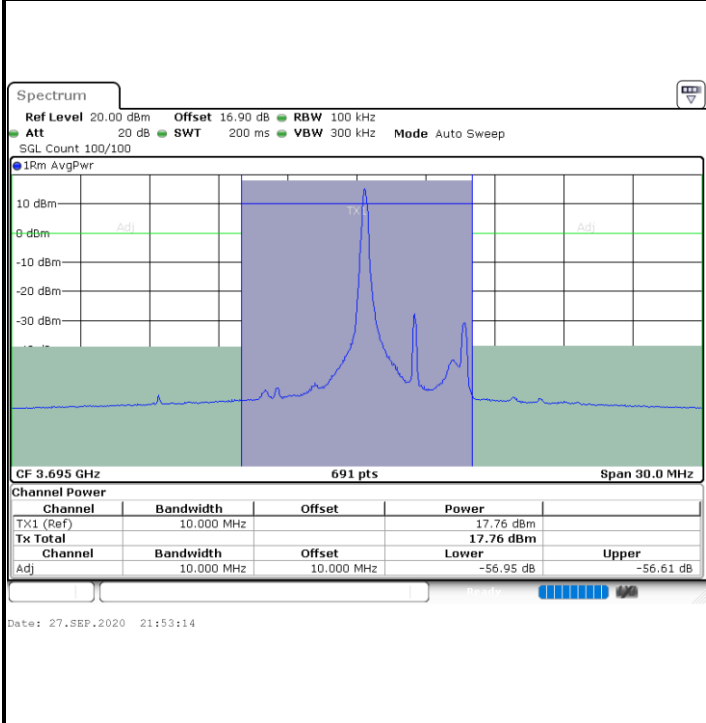

Date: 29_SEP.2020 14:31:13

Highest Channel / 20MHz / 256QAM

Date: 29_SEP.2020 15:21:11

ACLR

LTE Band 48 / 5MHz

QPSK

Highest Channel / 1RB0

Highest Channel / 1RBmax

Highest Channel / FullRB

N/A

LTE Band 48 / 10MHz

QPSK

Lowest Channel / 1RB0

Lowest Channel / 1RBmax

Lowest Channel / FullIRB

N/A

LTE Band 48 / 10MHz

QPSK

Highest Channel / 1RB0

Highest Channel / 1RBmax

Highest Channel / FullRB

N/A

LTE Band 48 / 15MHz

QPSK