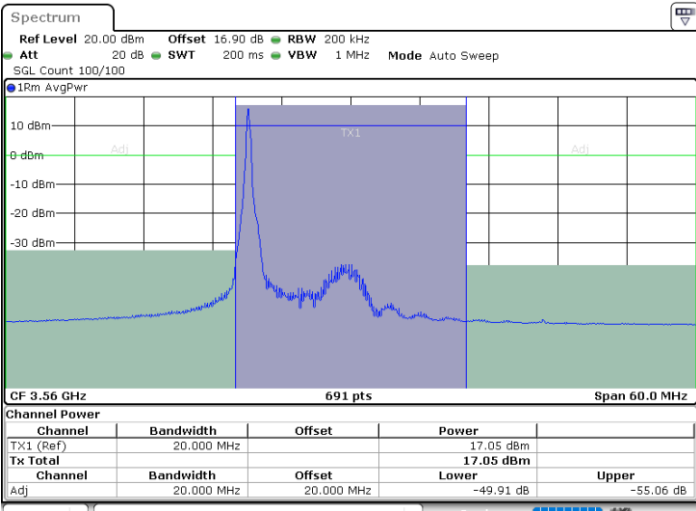

Lowest Channel / 1RB0

Lowest Channel / 1RBmax

Date: 27.SEP.2020 22:18:54

Date: 27.SEP.2020 22:27:50

Lowest Channel / FullIRB

N/A

Date: 27.SEP.2020 22:23:22

LTE Band 48 / 15MHz

64QAM

Middle Channel / 1RB0

Middle Channel / 1RBmax

Middle Channel / FullIRB

N/A

LTE Band 48 / 15MHz

64QAM

Highest Channel / 1RB0

Highest Channel / 1RBmax

Date: 27.SEP.2020 22:21:52

Date: 27.SEP.2020 22:30:48

Highest Channel / FullRB

N/A

Date: 27.SEP.2020 22:26:20

LTE Band 48 / 20MHz

64QAM

Lowest Channel / 1RB0

Lowest Channel / 1RBmax

Date: 27.SEP.2020 22:35:46

Date: 27.SEP.2020 22:40:14

Lowest Channel / FullIRB

N/A

Date: 27.SEP.2020 22:31:18

LTE Band 48 / 20MHz