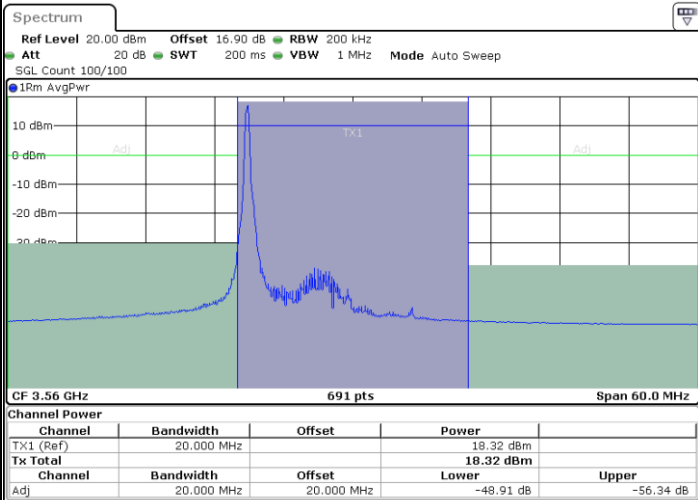

Date: 27.SEP.2020 22:15:19

Middle Channel / FullIRB

N/A

Date: 27.SEP.2020 22:10:42

LTE Band 48 / 10MHz

16QAM

Highest Channel / 1RB0

Highest Channel / 1RBmax

Highest Channel / FullIRB

N/A

LTE Band 48 / 15MHz

16QAM

Lowest Channel / 1RB0

Lowest Channel / 1RBmax

Date: 27.SEP.2020 22:18:24

Date: 27.SEP.2020 22:27:20

Lowest Channel / FullIRB

N/A

Date: 27.SEP.2020 22:22:52

LTE Band 48 / 15MHz

16QAM

Middle Channel / 1RB0

Middle Channel / 1RBmax

Middle Channel / FullIRB