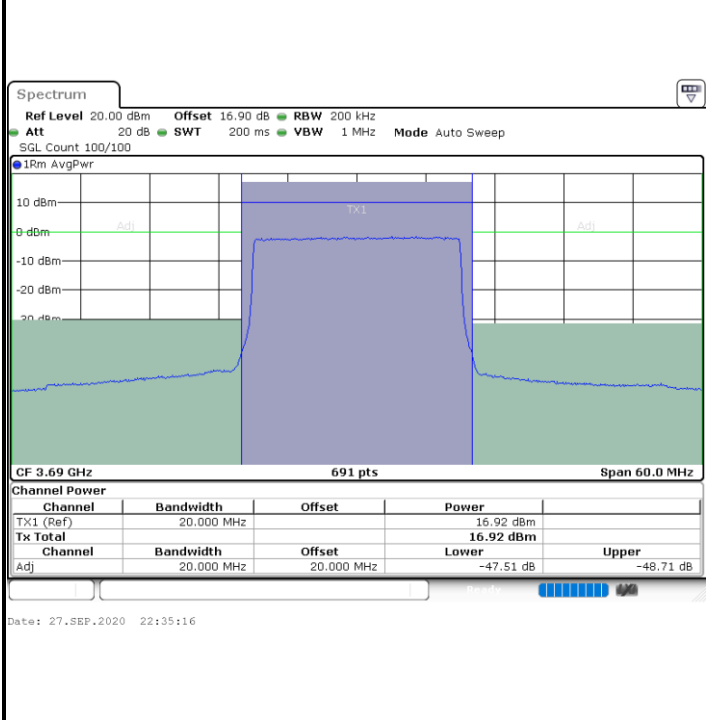

QPSK

Highest Channel / 1RB0

Highest Channel / 1RBmax

Highest Channel / FullRB

N/A

LTE Band 48 / 5MHz

16QAM

Lowest Channel / 1RB0

Lowest Channel / 1RBmax

Lowest Channel / FullIRB

N/A

LTE Band 48 / 5MHz

16QAM

Middle Channel / 1RB0

Middle Channel / 1RBmax

Date: 27.SEP.2020 21:52:13