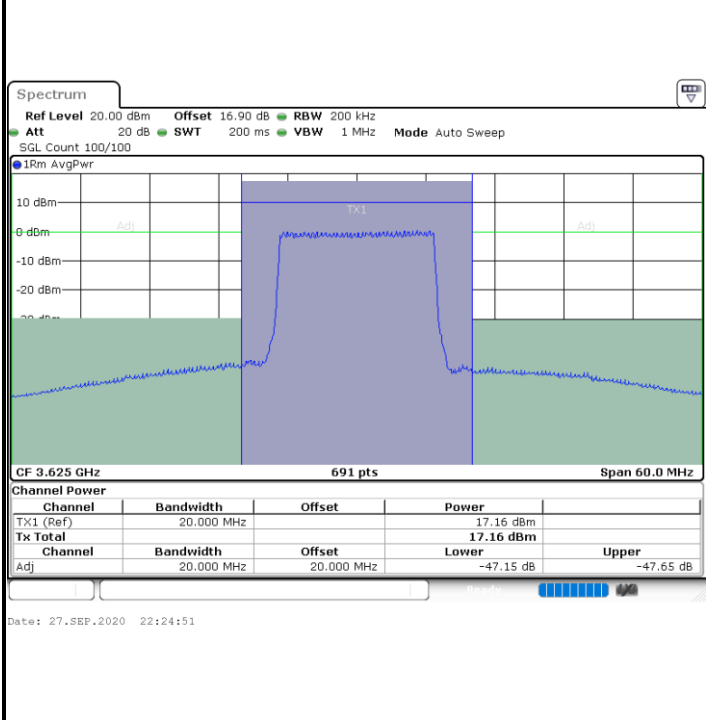

LTE Band 48 / 10MHz

QPSK

Highest Channel / 1RB0

Highest Channel / 1RBmax

Highest Channel / FullRB

N/A

LTE Band 48 / 15MHz

QPSK

Lowest Channel / 1RB0

Lowest Channel / 1RBmax

Lowest Channel / FullIRB

N/A

LTE Band 48 / 15MHz

QPSK

Middle Channel / 1RB0

Middle Channel / 1RBmax

Middle Channel / FullIRB

N/A

LTE Band 48 / 15MHz

QPSK

Highest Channel / 1RB0

Highest Channel / 1RBmax

Highest Channel / FullRB

N/A