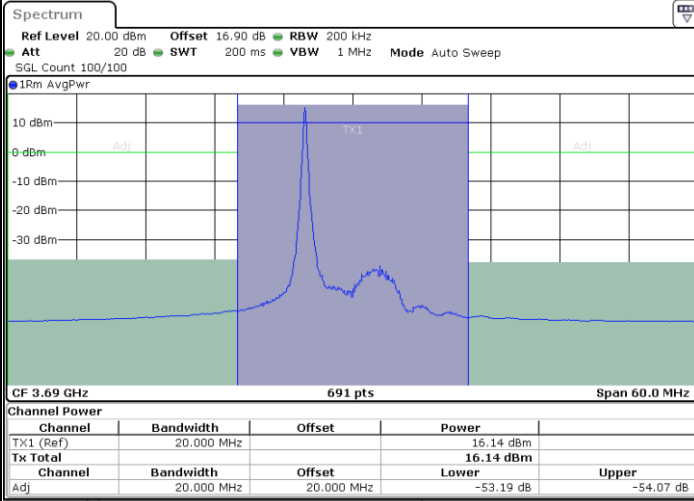

Lowest Channel / 1RB0

Lowest Channel / 1RBmax

Date: 27.SEP.2020 22:18:54

Date: 27.SEP.2020 22:27:50

Lowest Channel / FullIRB

N/A

Date: 27.SEP.2020 22:23:22

LTE Band 48 / 15MHz

64QAM

Middle Channel / 1RB0

Middle Channel / 1RBmax

Middle Channel / FullIRB

N/A

LTE Band 48 / 15MHz

64QAM

Highest Channel / 1RB0

Highest Channel / 1RBmax

Date: 27.SEP.2020 22:21:52

Date: 27.SEP.2020 22:30:48

Highest Channel / FullRB

N/A

Date: 27.SEP.2020 22:26:20

LTE Band 48 / 20MHz

64QAM

Lowest Channel / 1RB0

Lowest Channel / 1RBmax

Date: 27.SEP.2020 22:35:46

Date: 27.SEP.2020 22:40:14

Lowest Channel / FullIRB

N/A

Date: 27.SEP.2020 22:31:18

LTE Band 48 / 20MHz