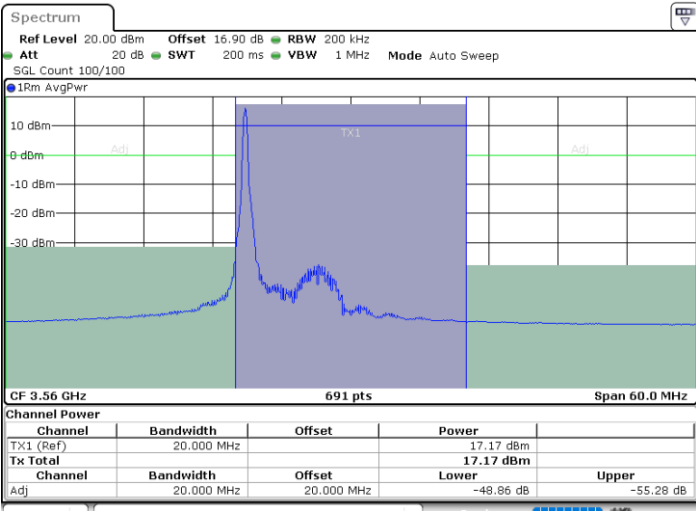

LTE Band 48 / 10MHz

64QAM

Highest Channel / 1RB0

Highest Channel / 1RBmax

Highest Channel / FullIRB

N/A

LTE Band 48 / 15MHz

64QAM

Lowest Channel / 1RB0

Lowest Channel / 1RBmax

Date: 27.SEP.2020 22:18:54

Date: 27.SEP.2020 22:27:50

Lowest Channel / FullIRB

N/A

Date: 27.SEP.2020 22:23:22

LTE Band 48 / 15MHz