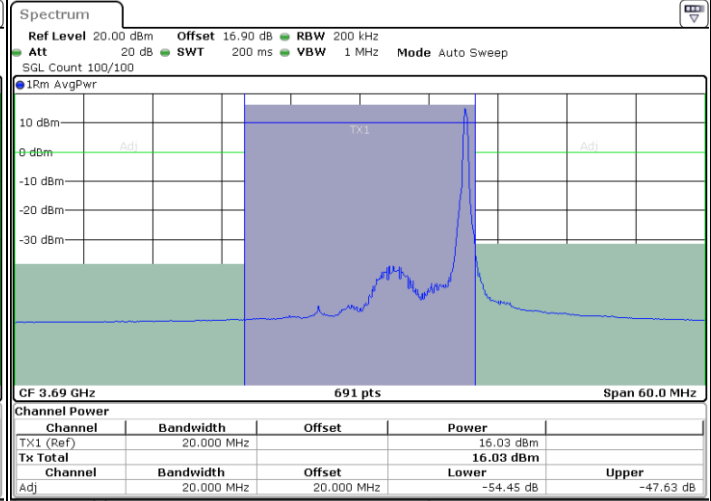

Lowest Channel / 1RB0

Lowest Channel / 1RBmax

Date: 27.SEP.2020 22:18:54

Date: 27.SEP.2020 22:27:50

Lowest Channel / FullIRB

N/A

Date: 27.SEP.2020 22:23:22

LTE Band 48 / 15MHz

64QAM

Middle Channel / 1RB0

Middle Channel / 1RBmax

Middle Channel / FullIRB

N/A

LTE Band 48 / 15MHz

64QAM

Highest Channel / 1RB0

Highest Channel / 1RBmax

Date: 27.SEP.2020 22:21:52

Date: 27.SEP.2020 22:30:48

Highest Channel / FullRB

N/A

Date: 27.SEP.2020 22:26:20

LTE Band 48 / 20MHz

64QAM

Lowest Channel / 1RB0

Lowest Channel / 1RBmax

Date: 27.SEP.2020 22:35:46

Date: 27.SEP.2020 22:40:14

Lowest Channel / FullIRB

N/A

Date: 27.SEP.2020 22:31:18

LTE Band 48 / 20MHz