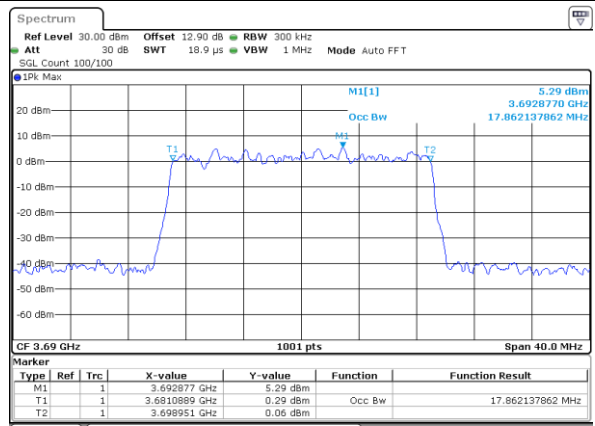

Lowest Channel / 20MHz / 256QAM

Date: 29_SEP.2020 14:50:27

Middle Channel / 15MHz / 256QAM

Date: 29_SEP.2020 14:33:55

Middle Channel / 20MHz / 256QAM

Date: 29_SEP.2020 14:39:30

Highest Channel / 15MHz / 256QAM

Date: 29_SEP.2020 14:31:13

Highest Channel / 20MHz / 256QAM

Date: 29_SEP.2020 15:21:11

ACLR

LTE Band 48 / 5MHz

QPSK

Highest Channel / 1RB0

Highest Channel / 1RBmax

Highest Channel / FullRB

N/A

LTE Band 48 / 10MHz

QPSK

Lowest Channel / 1RB0

Lowest Channel / 1RBmax

Lowest Channel / FullIRB

N/A