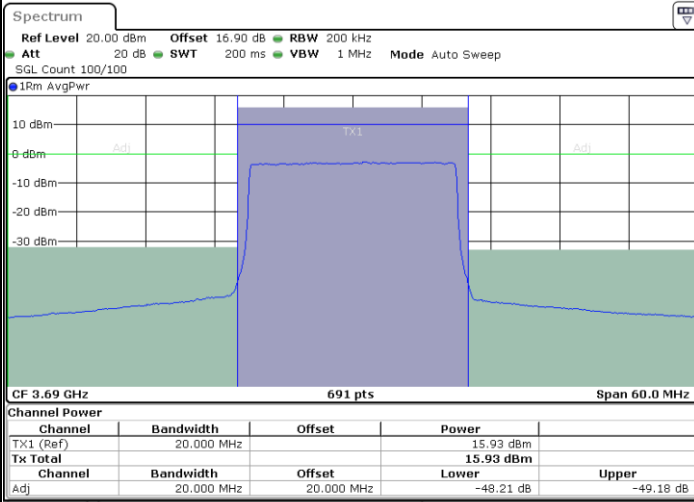

Lowest Channel / FullIRB

N/A

Date: 27.SEP.2020 22:31:48

LTE Band 48 / 20MHz

16QAM

Middle Channel / 1RB0

Middle Channel / 1RBmax

Date: 27.SEP.2020 22:37:46

Date: 27.SEP.2020 22:42:13

Middle Channel / FullIRB

N/A

Date: 27.SEP.2020 22:33:17

LTE Band 48 / 20MHz

16QAM

Highest Channel / 1RB0

Highest Channel / 1RBmax

Date: 27.SEP.2020 22:39:14

Date: 27.SEP.2020 22:43:42

Highest Channel / FullRB

N/A

Date: 27.SEP.2020 22:34:46

LTE Band 48 / 5MHz

64QAM

Lowest Channel / 1RB0