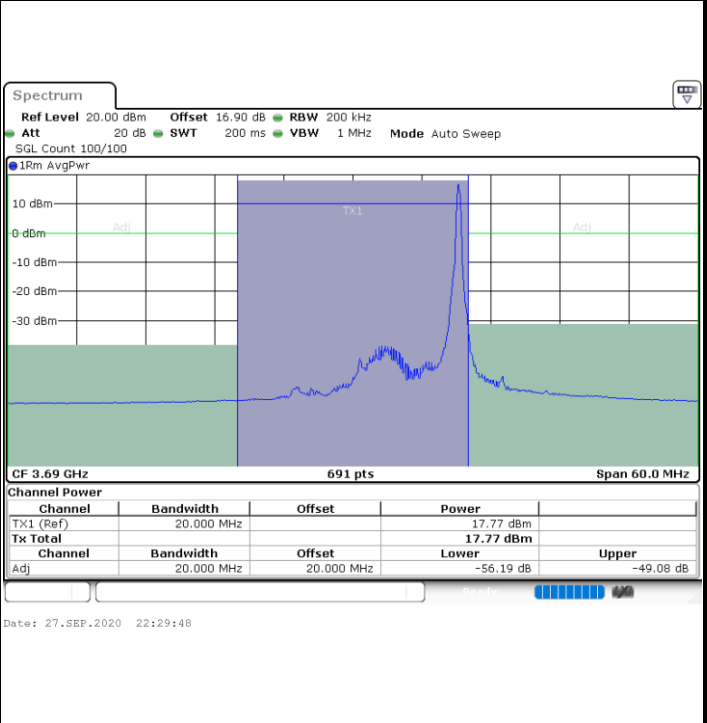

Lowest Channel / 1RB0

Lowest Channel / 1RBmax

Lowest Channel / FullIRB

N/A

LTE Band 48 / 15MHz

QPSK

Middle Channel / 1RB0

Middle Channel / 1RBmax

Middle Channel / FullIRB

N/A

LTE Band 48 / 15MHz

QPSK

Highest Channel / 1RB0

Highest Channel / 1RBmax

Highest Channel / FullRB

N/A

LTE Band 48 / 20MHz

QPSK

Lowest Channel / 1RB0

Lowest Channel / 1RBmax

Lowest Channel / FullIRB

N/A

LTE Band 48 / 20MHz

QPSK