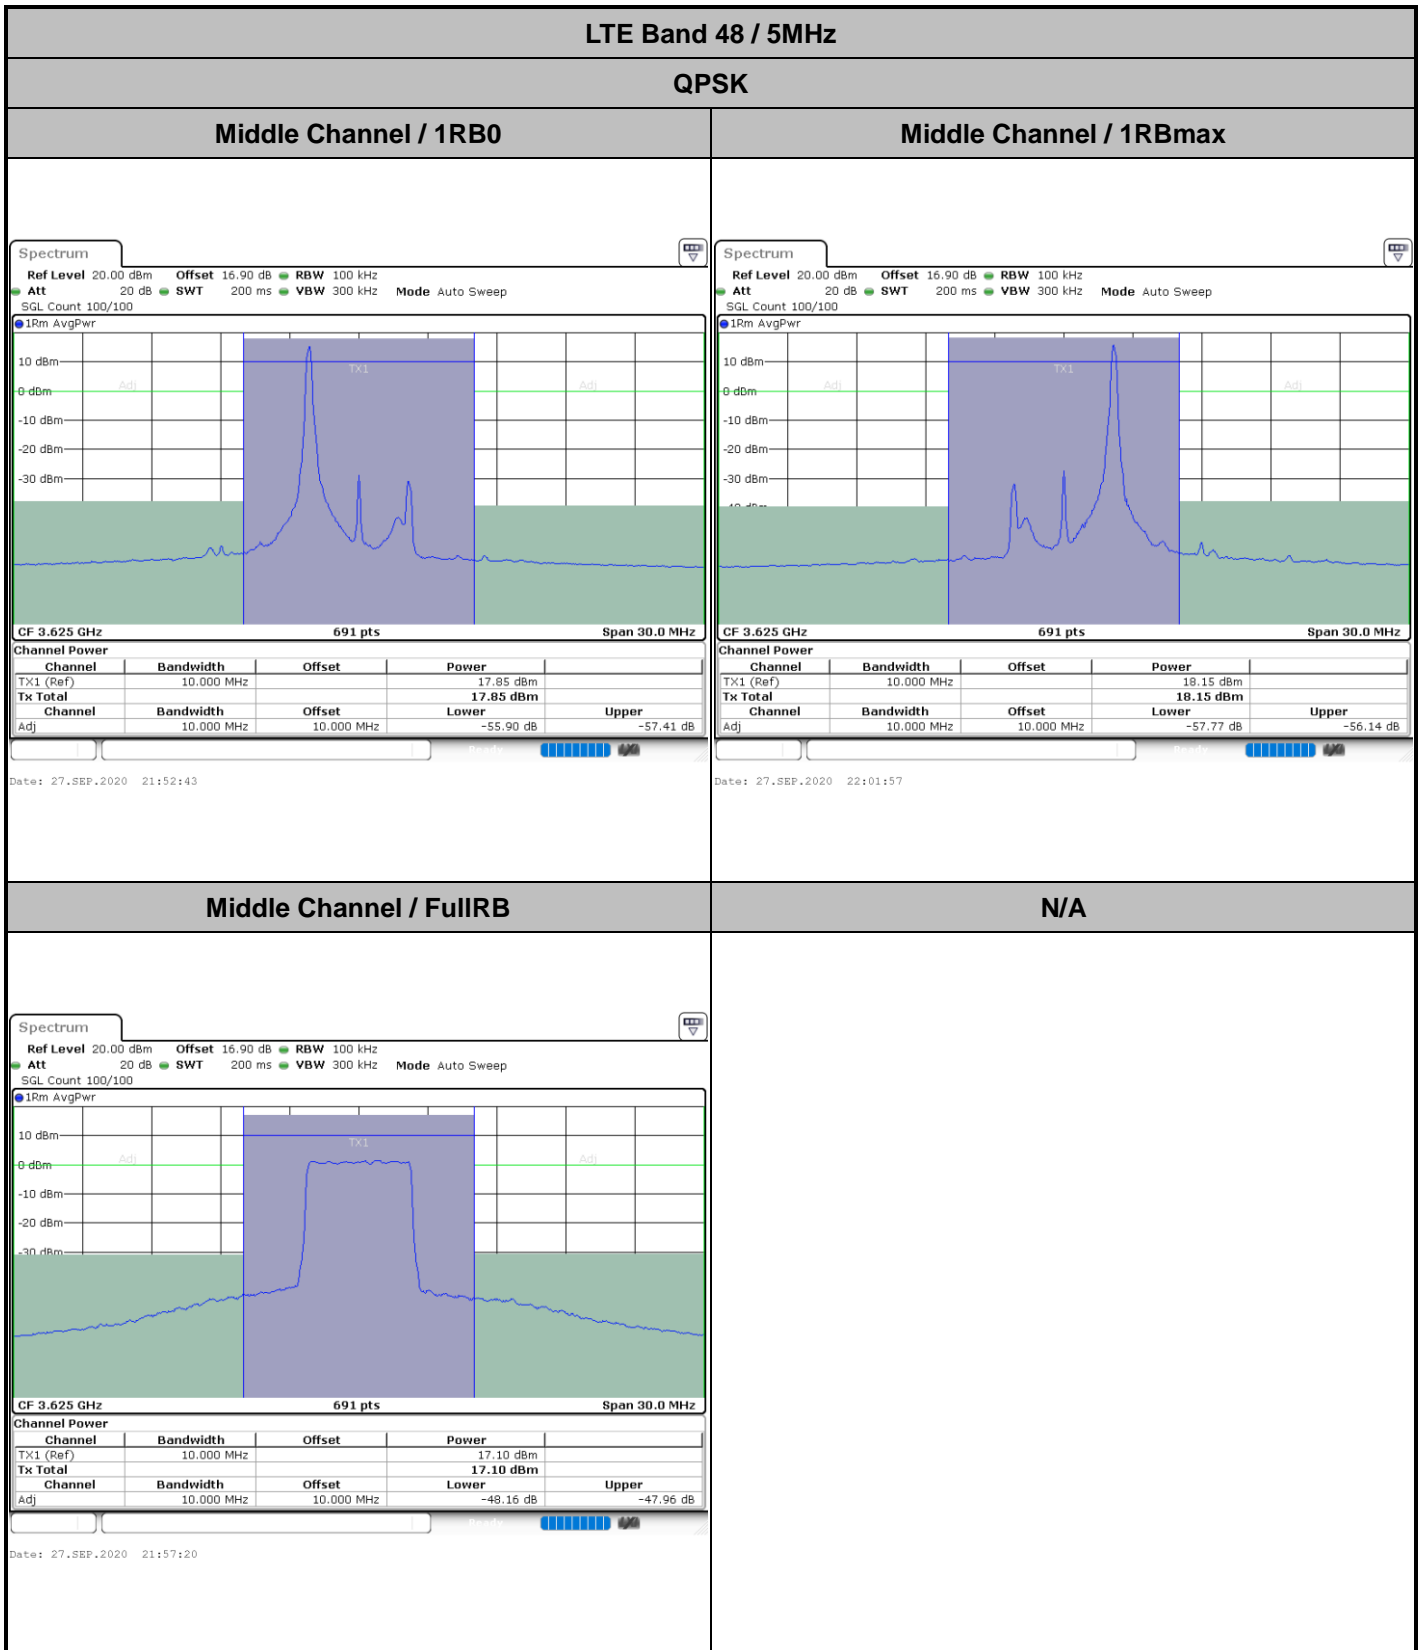

Date: 29_SEP.2020 14:31:13

Highest Channel / 20MHz / 256QAM

Date: 29_SEP.2020 15:21:11

ACLR

LTE Band 48 / 5MHz

QPSK

Highest Channel / 1RB0

Highest Channel / 1RBmax

Highest Channel / FullRB

N/A

LTE Band 48 / 10MHz

QPSK

Lowest Channel / 1RB0

Lowest Channel / 1RBmax

Lowest Channel / FullIRB

N/A