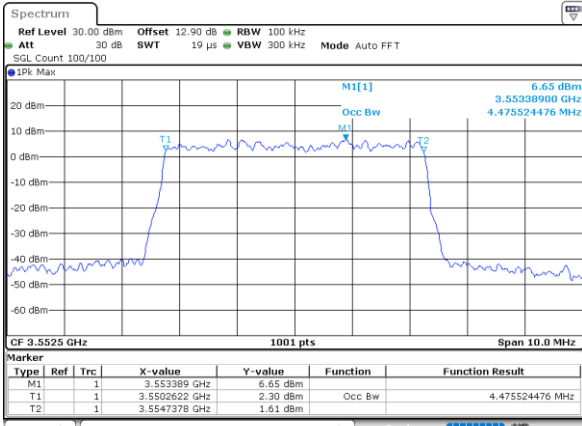

LTE Band 48

Lowest Channel / 5MHz / 256QAM

Date: 29_SEP.2020 11:02:17

Lowest Channel / 10MHz / 256QAM

Date: 29_SEP.2020 11:29:24

Middle Channel / 5MHz / 256QAM

Date: 29_SEP.2020 10:53:46

Middle Channel / 10MHz / 256QAM