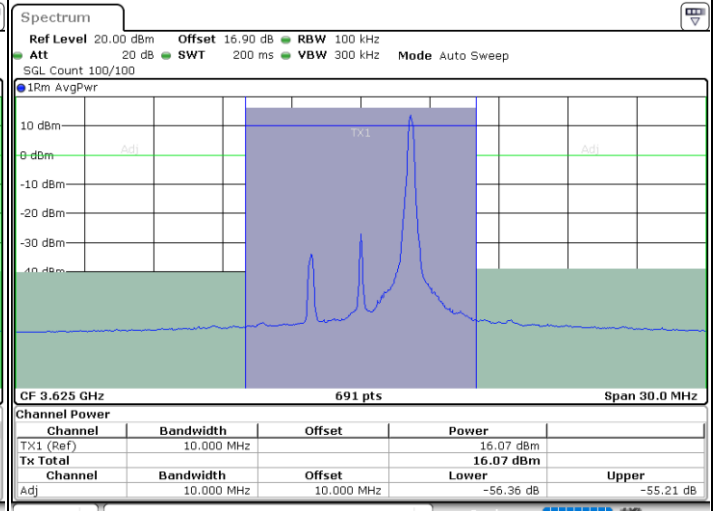

Date: 27.SEP.2020 22:39:14

Date: 27.SEP.2020 22:43:42

Highest Channel / FullRB

N/A

Date: 27.SEP.2020 22:34:46

LTE Band 48 / 5MHz

64QAM

Lowest Channel / 1RB0

Lowest Channel / 1RBmax

Date: 27.SEP.2020 21:51:12

Date: 27.SEP.2020 22:00:26

Lowest Channel / FullIRB

N/A

Date: 27.SEP.2020 21:55:49

LTE Band 48 / 5MHz

64QAM

Middle Channel / 1RB0

Middle Channel / 1RBmax

Date: 27.SEP.2020 21:51:42

Date: 27.SEP.2020 22:00:57

Middle Channel / FullIRB

N/A

Date: 27.SEP.2020 21:56:19

LTE Band 48 / 10MHz