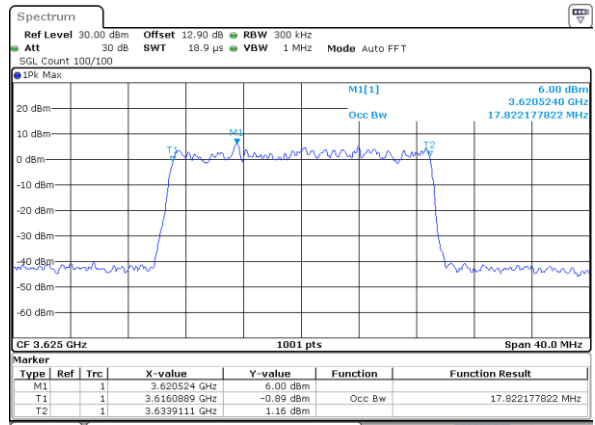

Lowest Channel / 20MHz / 256QAM

Date: 29_SEP.2020 14:50:27

Middle Channel / 15MHz / 256QAM

Date: 29_SEP.2020 14:33:55

Middle Channel / 20MHz / 256QAM

Date: 29_SEP.2020 14:39:30

Highest Channel / 15MHz / 256QAM

Date: 29_SEP.2020 14:31:13

Highest Channel / 20MHz / 256QAM

Date: 29_SEP.2020 15:21:11

ACLR

LTE Band 48 / 5MHz

QPSK

Highest Channel / 1RB0

Highest Channel / 1RBmax

Highest Channel / FullRB

N/A

LTE Band 48 / 10MHz

QPSK

Lowest Channel / 1RB0

Lowest Channel / 1RBmax

Lowest Channel / FullIRB

N/A