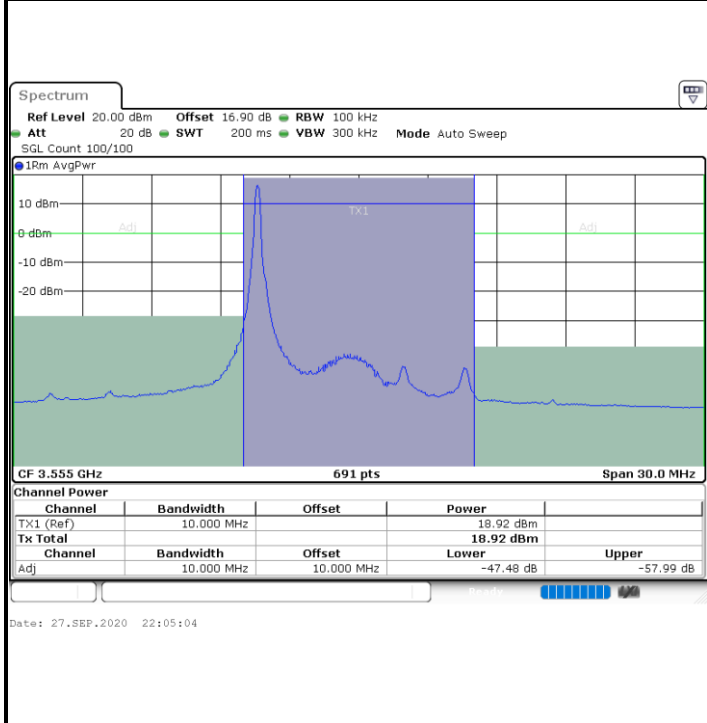

Highest Channel / FullRB

N/A

LTE Band 48 / 10MHz

QPSK

Lowest Channel / 1RB0

Lowest Channel / 1RBmax

Lowest Channel / FullIRB

N/A

LTE Band 48 / 10MHz

QPSK

Highest Channel / 1RB0

Highest Channel / 1RBmax

Highest Channel / FullRB

N/A

LTE Band 48 / 15MHz

QPSK

Lowest Channel / 1RB0

Lowest Channel / 1RBmax

Lowest Channel / FullIRB

N/A

LTE Band 48 / 15MHz

QPSK

Middle Channel / 1RB0

Middle Channel / 1RBmax