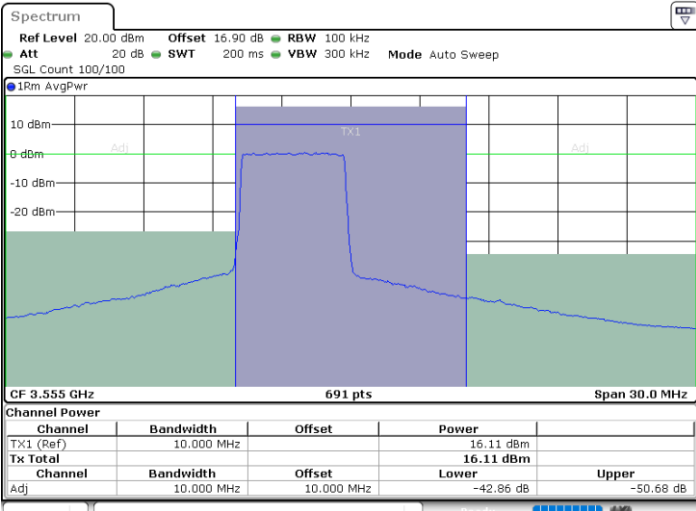

Date: 27.SEP.2020 22:39:14

Date: 27.SEP.2020 22:43:42

Highest Channel / FullRB

N/A

Date: 27.SEP.2020 22:34:46

LTE Band 48 / 5MHz

64QAM

Lowest Channel / 1RB0

Lowest Channel / 1RBmax

Date: 27.SEP.2020 21:51:12

Date: 27.SEP.2020 22:00:26

Lowest Channel / FullIRB

N/A

Date: 27.SEP.2020 21:55:49

LTE Band 48 / 5MHz

64QAM

Middle Channel / 1RB0

Middle Channel / 1RBmax

Date: 27.SEP.2020 21:51:42

Date: 27.SEP.2020 22:00:57

Middle Channel / FullIRB

N/A

Date: 27.SEP.2020 21:56:19

LTE Band 48 / 10MHz