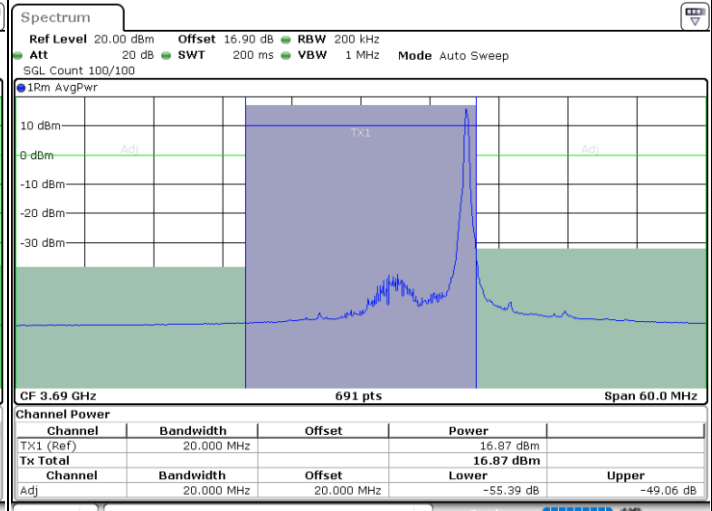

Lowest Channel / FullIRB

N/A

Date: 27.SEP.2020 22:22:52

LTE Band 48 / 15MHz

16QAM

Middle Channel / 1RB0

Middle Channel / 1RBmax

Middle Channel / FullIRB

N/A

LTE Band 48 / 15MHz

16QAM

Highest Channel / 1RB0

Highest Channel / 1RBmax

Date: 27.SEP.2020 22:21:22

Date: 27.SEP.2020 22:30:18

Highest Channel / FullRB

N/A

Date: 27.SEP.2020 22:25:50

LTE Band 48 / 20MHz

16QAM

Lowest Channel / 1RB0

Lowest Channel / 1RBmax

Date: 27.SEP.2020 22:36:16

Date: 27.SEP.2020 22:40:44