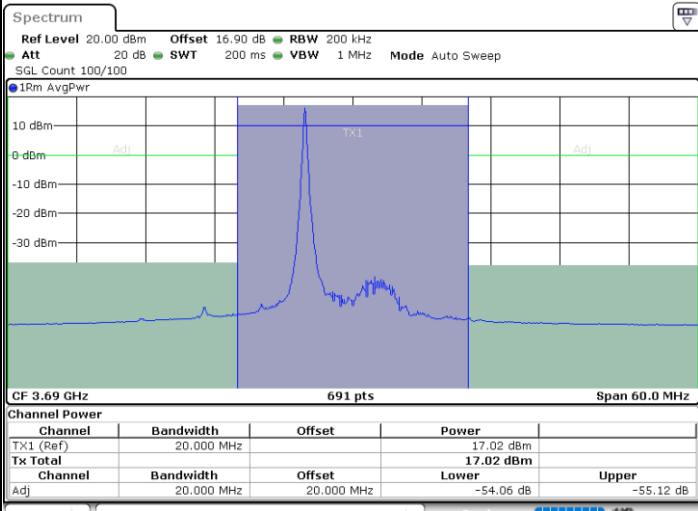

N/A

LTE Band 48 / 15MHz

16QAM

Highest Channel / 1RB0

Highest Channel / 1RBmax

Date: 27.SEP.2020 22:21:22

Date: 27.SEP.2020 22:30:18

Highest Channel / FullRB

N/A

Date: 27.SEP.2020 22:25:50

LTE Band 48 / 20MHz

16QAM

Lowest Channel / 1RB0

Lowest Channel / 1RBmax

Date: 27.SEP.2020 22:36:16

Date: 27.SEP.2020 22:40:44