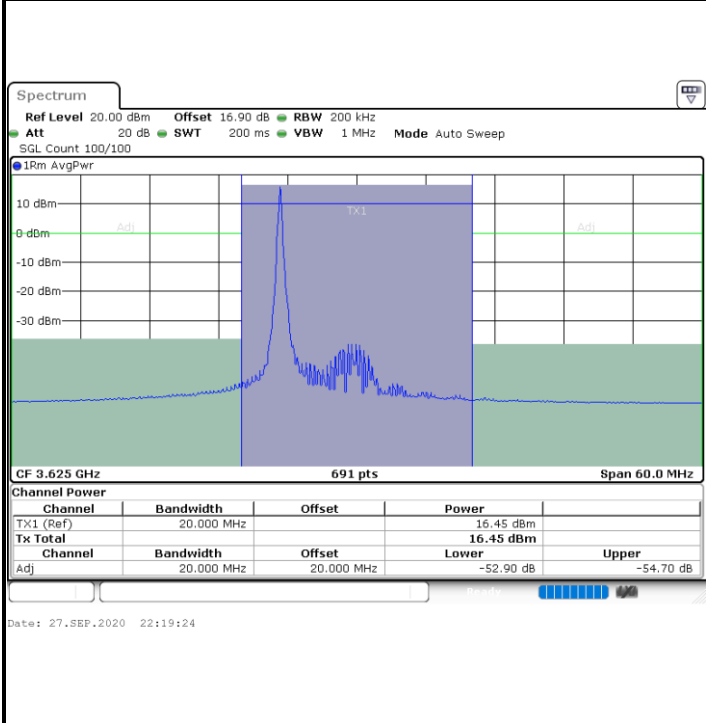

LTE Band 48 / 10MHz

64QAM

Highest Channel / 1RB0

Highest Channel / 1RBmax

Highest Channel / FullIRB

N/A

LTE Band 48 / 15MHz

64QAM

Lowest Channel / 1RB0

Lowest Channel / 1RBmax

Date: 27.SEP.2020 22:18:54

Date: 27.SEP.2020 22:27:50

Lowest Channel / FullIRB

N/A

Date: 27.SEP.2020 22:23:22

LTE Band 48 / 15MHz

64QAM

Middle Channel / 1RB0

Middle Channel / 1RBmax

Middle Channel / FullIRB

N/A

LTE Band 48 / 15MHz

64QAM

Highest Channel / 1RB0

Highest Channel / 1RBmax

Date: 27.SEP.2020 22:21:52

Date: 27.SEP.2020 22:30:48

Highest Channel / FullRB

N/A

Date: 27.SEP.2020 22:26:20

LTE Band 48 / 20MHz

64QAM