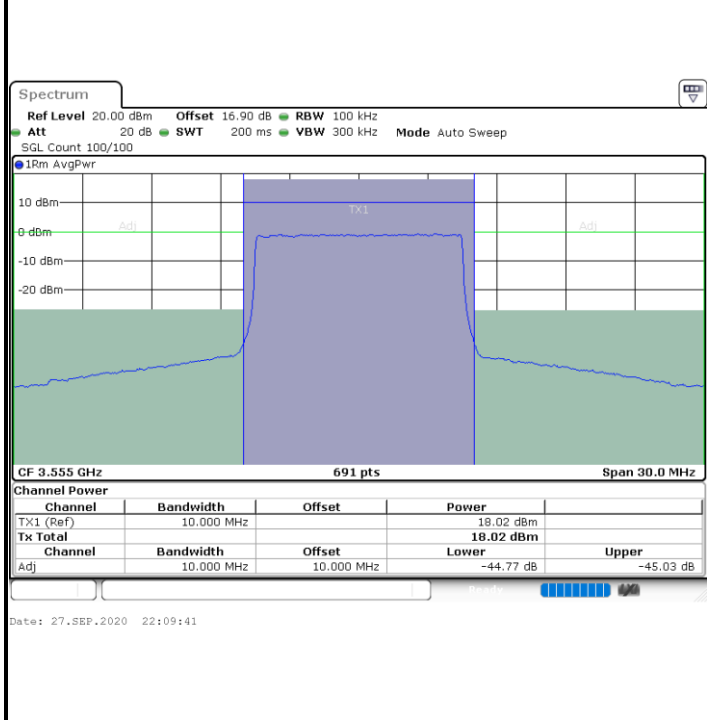

Highest Channel / FullRB

N/A

LTE Band 48 / 10MHz

QPSK

Lowest Channel / 1RB0

Lowest Channel / 1RBmax

Lowest Channel / FullIRB

N/A

LTE Band 48 / 10MHz

QPSK

Highest Channel / 1RB0

Highest Channel / 1RBmax

Highest Channel / FullRB

N/A

LTE Band 48 / 15MHz

QPSK

Lowest Channel / 1RB0

Lowest Channel / 1RBmax

Lowest Channel / FullIRB

N/A

LTE Band 48 / 15MHz

QPSK

Middle Channel / 1RB0

Middle Channel / 1RBmax