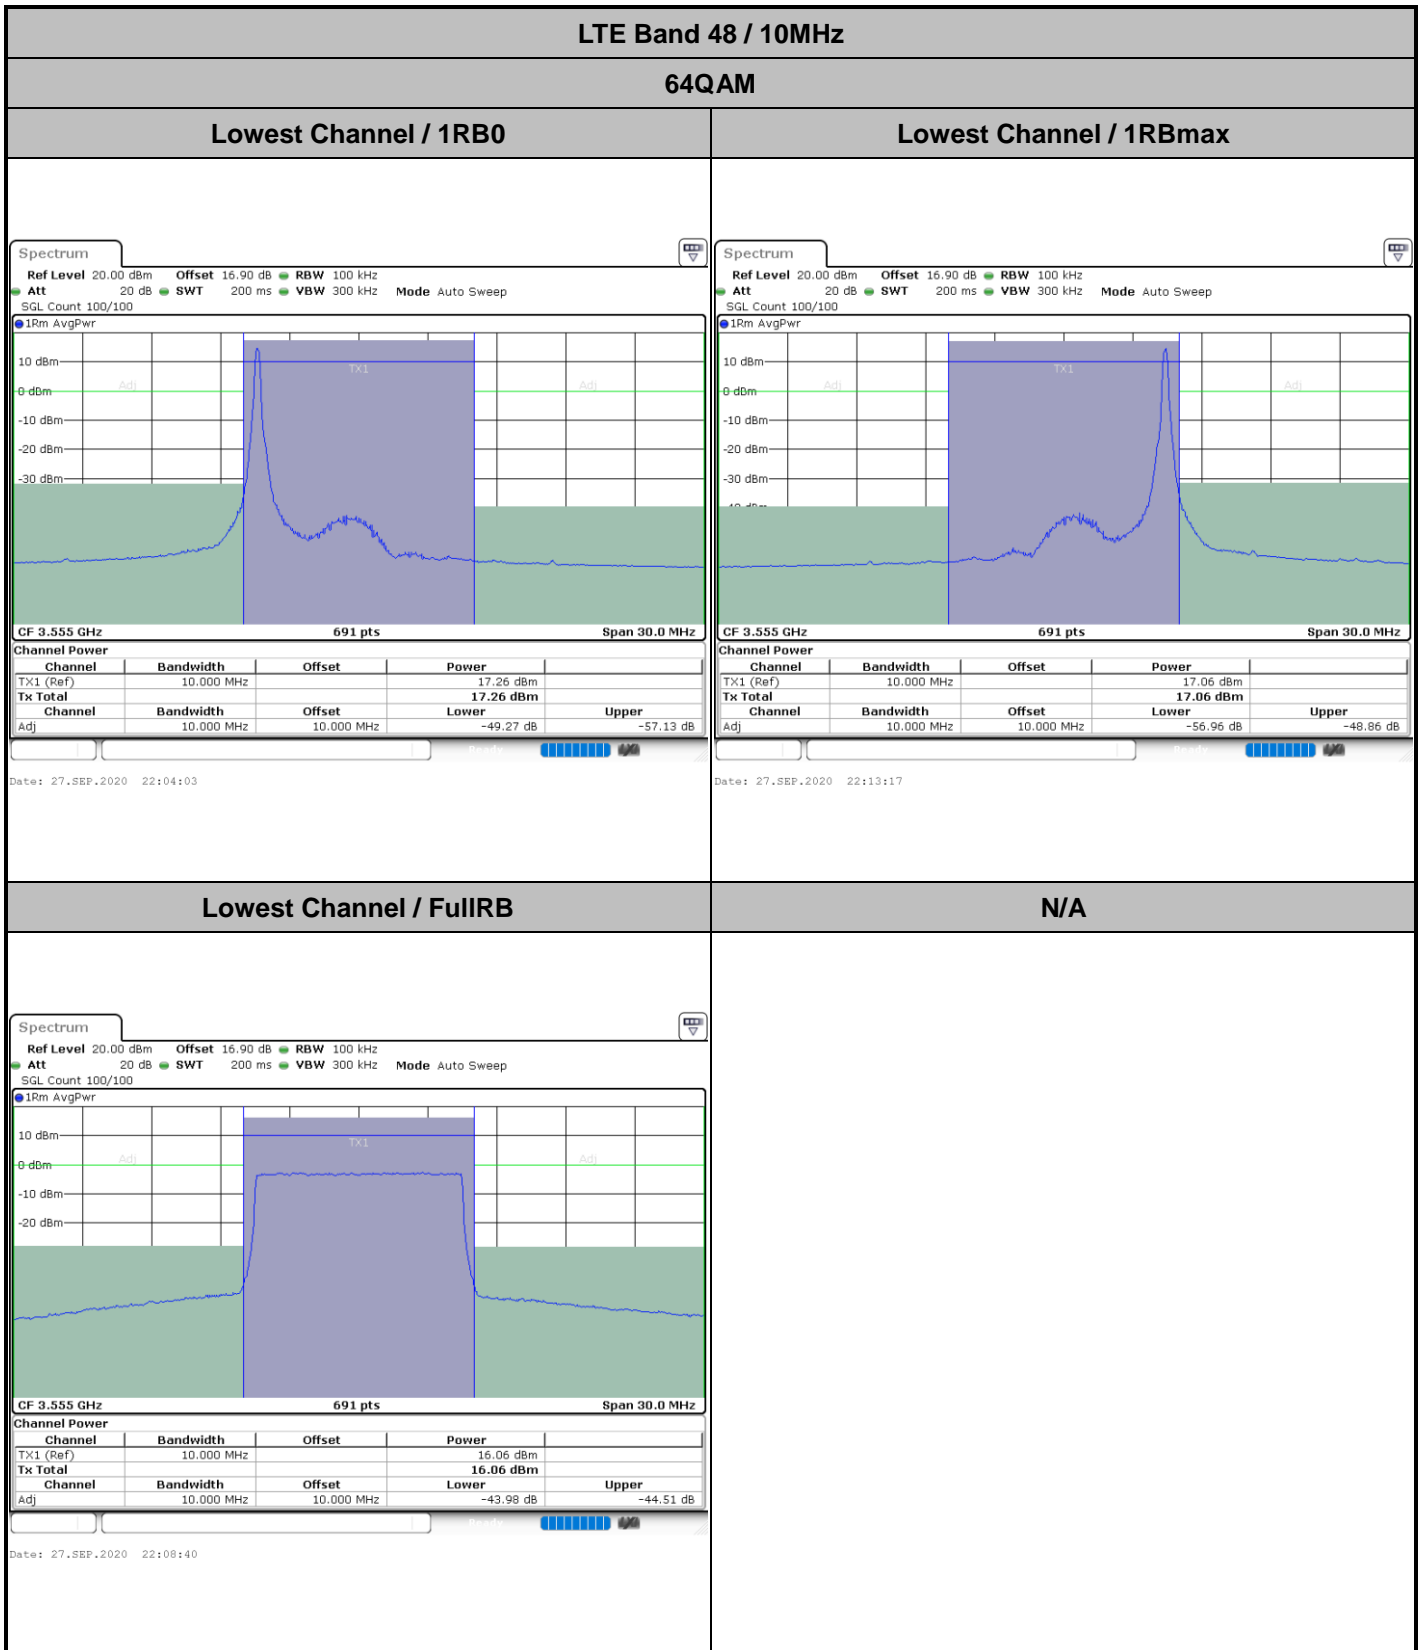

Lowest Channel / 1RBmax

Date: 27.SEP.2020 21:51:12

Date: 27.SEP.2020 22:00:26

Lowest Channel / FullIRB

N/A

Date: 27.SEP.2020 21:55:49

LTE Band 48 / 5MHz

64QAM

Middle Channel / 1RB0

Middle Channel / 1RBmax

Date: 27.SEP.2020 21:51:42

Date: 27.SEP.2020 22:00:57

Middle Channel / FullIRB

N/A

Date: 27.SEP.2020 21:56:19

LTE Band 48 / 10MHz

LTE Band 48 / 10MHz

64QAM

Highest Channel / 1RB0

Highest Channel / 1RBmax

Highest Channel / FullIRB

N/A

LTE Band 48 / 15MHz

64QAM