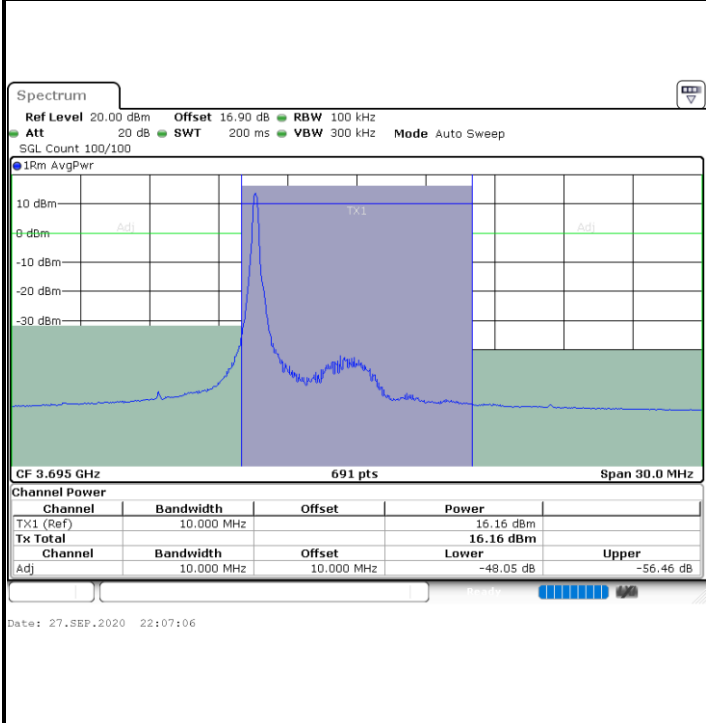

Middle Channel / 1RB0

Middle Channel / 1RBmax

Date: 27.SEP.2020 21:51:42

Date: 27.SEP.2020 22:00:57

Middle Channel / FullIRB

N/A

Date: 27.SEP.2020 21:56:19

LTE Band 48 / 10MHz

64QAM

MiddleChannel / 1RB0

Middle Channel / 1RBmax

Date: 27.SEP.2020 22:06:35

Date: 27.SEP.2020 22:15:50

Middle Channel / FullRB

N/A

Date: 27.SEP.2020 22:11:12

LTE Band 48 / 10MHz

64QAM

Highest Channel / 1RB0

Highest Channel / 1RBmax

Highest Channel / FullIRB

N/A

LTE Band 48 / 15MHz

64QAM

Lowest Channel / 1RB0

Lowest Channel / 1RBmax

Date: 27.SEP.2020 22:18:54

Date: 27.SEP.2020 22:27:50

Lowest Channel / FullIRB

N/A

Date: 27.SEP.2020 22:23:22

LTE Band 48 / 15MHz