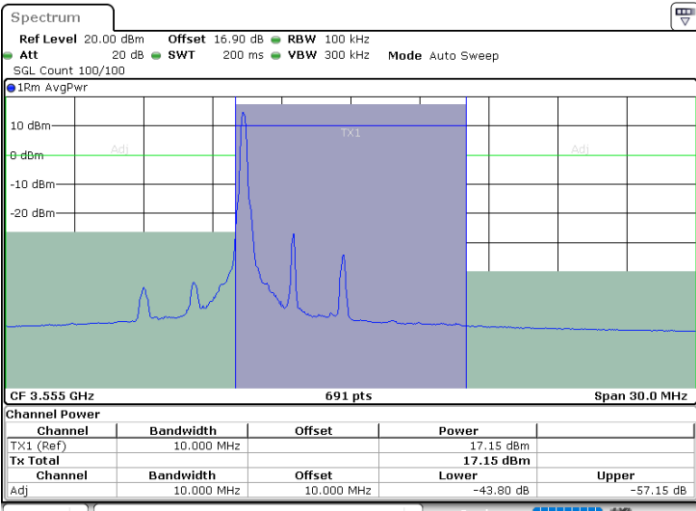

Date: 27.SEP.2020 22:42:13

Middle Channel / FullIRB

N/A

Date: 27.SEP.2020 22:33:17

LTE Band 48 / 20MHz

16QAM

Highest Channel / 1RB0

Highest Channel / 1RBmax

Date: 27.SEP.2020 22:39:14

Date: 27.SEP.2020 22:43:42

Highest Channel / FullRB

N/A

Date: 27.SEP.2020 22:34:46

LTE Band 48 / 5MHz

64QAM

Lowest Channel / 1RB0

Lowest Channel / 1RBmax

Date: 27.SEP.2020 21:51:12

Date: 27.SEP.2020 22:00:26

Lowest Channel / FullIRB

N/A

Date: 27.SEP.2020 21:55:49

LTE Band 48 / 5MHz

64QAM