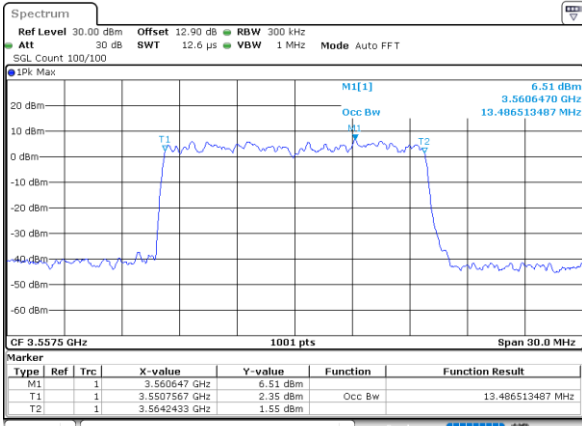

Date: 29_SEP.2020 11:19:56

Highest Channel / 5MHz / 256QAM

Date: 29_SEP.2020 11:11:31

Highest Channel / 10MHz / 256QAM

Date: 29_SEP.2020 14:04:02

LTE Band 48

Lowest Channel / 15MHz / 256QAM

Date: 29_SEP.2020 14:22:24