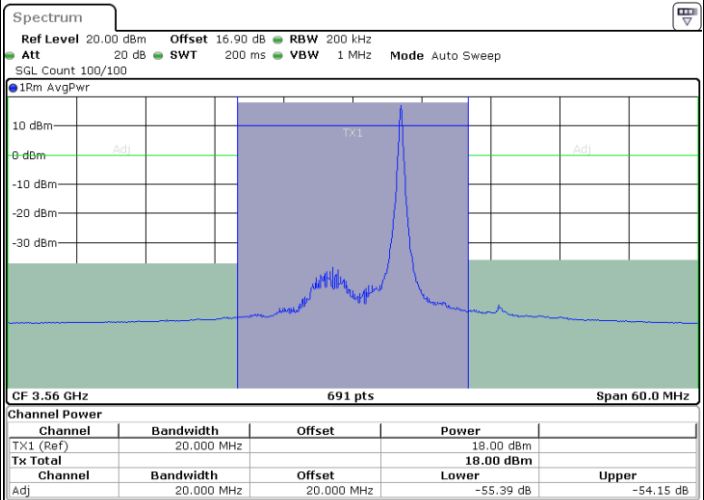

Date: 27.SEP.2020 22:15:19

Middle Channel / FullIRB

N/A

Date: 27.SEP.2020 22:10:42

LTE Band 48 / 10MHz

16QAM

Highest Channel / 1RB0

Highest Channel / 1RBmax

Highest Channel / FullIRB

N/A

LTE Band 48 / 15MHz

16QAM

Lowest Channel / 1RB0

Lowest Channel / 1RBmax

Date: 27.SEP.2020 22:18:24

Date: 27.SEP.2020 22:27:20

Lowest Channel / FullIRB

N/A

Date: 27.SEP.2020 22:22:52

LTE Band 48 / 15MHz

16QAM

Middle Channel / 1RB0

Middle Channel / 1RBmax

Middle Channel / FullIRB