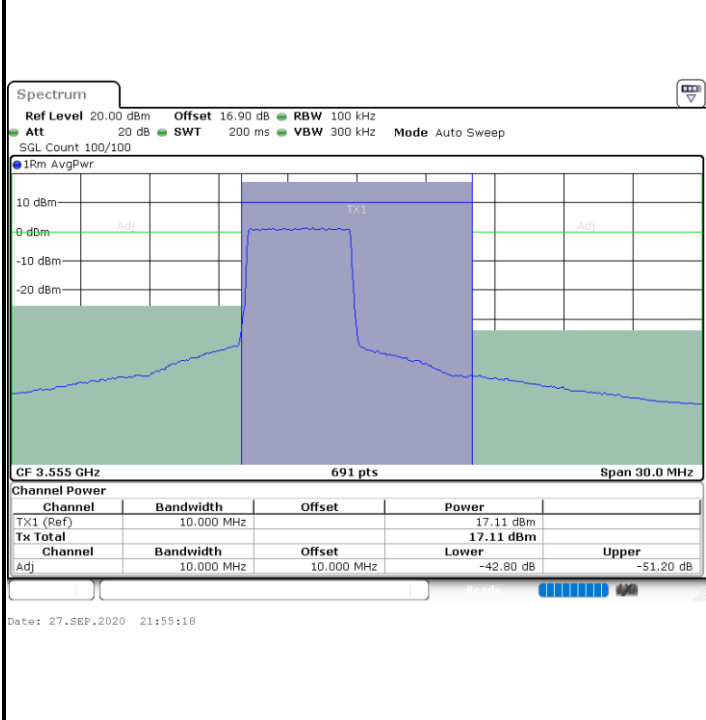

QPSK

Highest Channel / 1RB0

Highest Channel / 1RBmax

Highest Channel / FullRB

N/A

LTE Band 48 / 5MHz

16QAM

Lowest Channel / 1RB0

Lowest Channel / 1RBmax

Lowest Channel / FullIRB

N/A

LTE Band 48 / 5MHz

16QAM

Middle Channel / 1RB0

Middle Channel / 1RBmax

Date: 27.SEP.2020 21:52:13