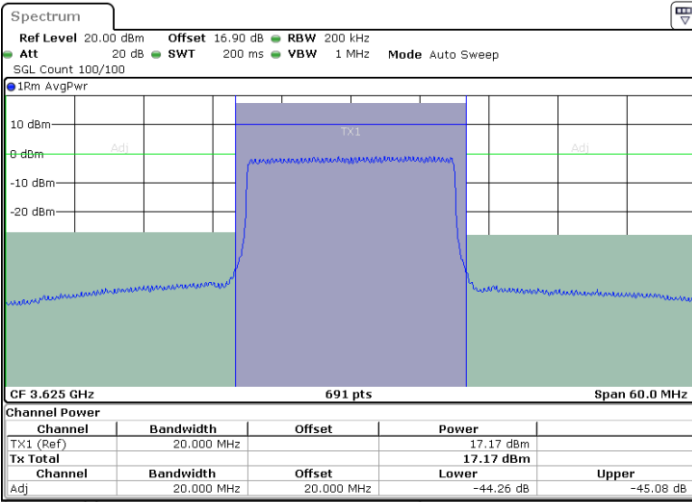

Middle Channel / 1RB0

Middle Channel / 1RBmax

Date: 27.SEP.2020 22:37:16

Date: 27.SEP.2020 22:41:44

Middle Channel / FullIRB

N/A

Date: 27.SEP.2020 22:32:48

LTE Band 48 / 20MHz

QPSK

Highest Channel / 1RB0

Highest Channel / 1RBmax

Highest Channel / FullRB

N/A

LTE Band 48 / 5MHz

16QAM

Lowest Channel / 1RB0