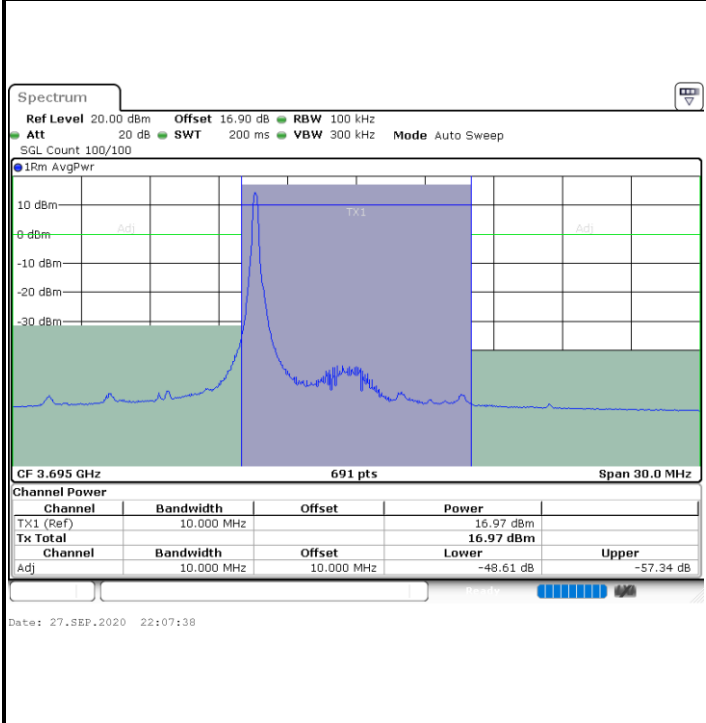

Date: 27.SEP.2020 22:15:19

Middle Channel / FullIRB

N/A

Date: 27.SEP.2020 22:10:42

LTE Band 48 / 10MHz

16QAM

Highest Channel / 1RB0

Highest Channel / 1RBmax

Highest Channel / FullIRB

N/A

LTE Band 48 / 15MHz

16QAM

Lowest Channel / 1RB0

Lowest Channel / 1RBmax

Date: 27.SEP.2020 22:18:24

Date: 27.SEP.2020 22:27:20