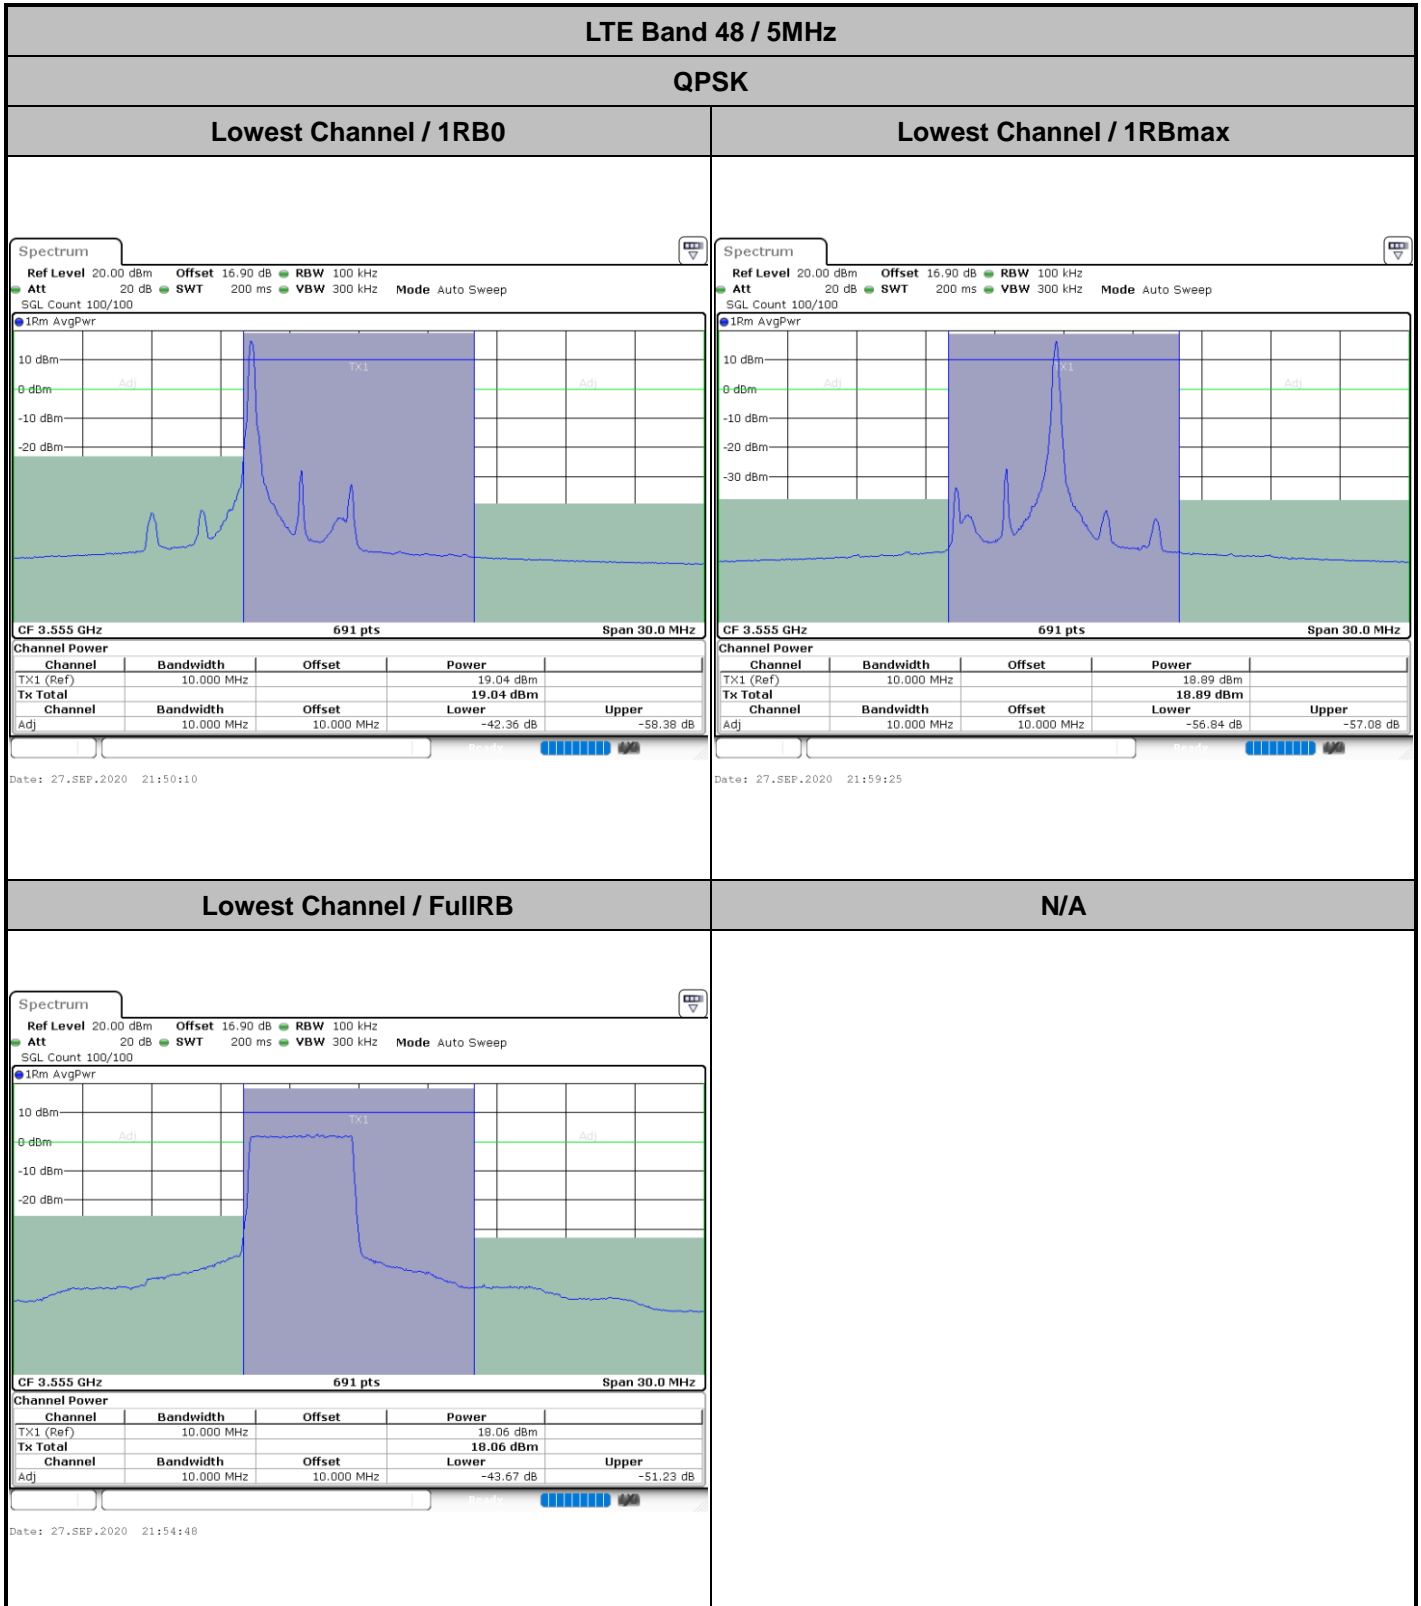

Date: 29_SEP.2020 14:31:13

Highest Channel / 20MHz / 256QAM

Date: 29_SEP.2020 15:21:11

ACLR

LTE Band 48 / 5MHz

QPSK

Highest Channel / 1RB0

Highest Channel / 1RBmax

Highest Channel / FullRB

N/A

LTE Band 48 / 10MHz

QPSK

Lowest Channel / 1RB0

Lowest Channel / 1RBmax

Lowest Channel / FullIRB

N/A

LTE Band 48 / 10MHz

QPSK

Highest Channel / 1RB0

Highest Channel / 1RBmax

Highest Channel / FullRB

N/A

LTE Band 48 / 15MHz

QPSK