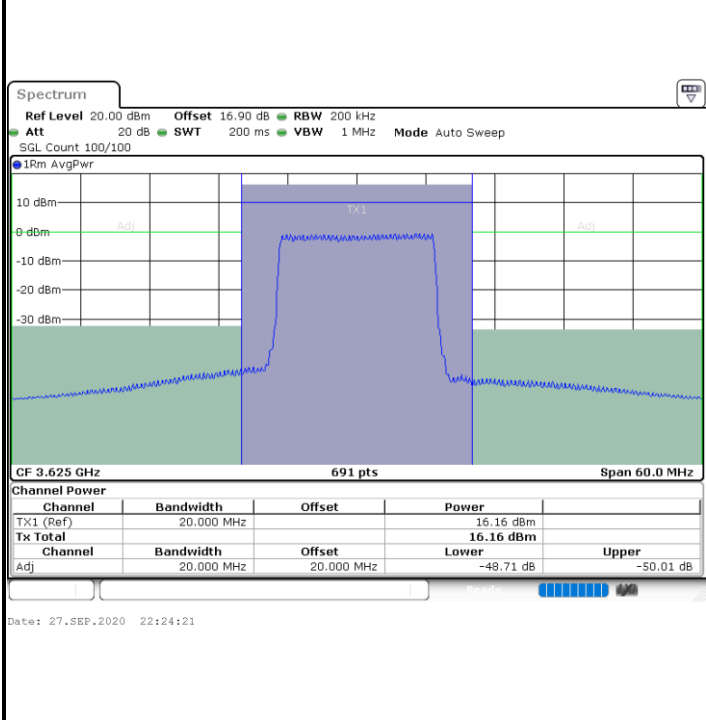

Highest Channel / FullIRB

N/A

LTE Band 48 / 15MHz

16QAM

Lowest Channel / 1RB0

Lowest Channel / 1RBmax

Date: 27.SEP.2020 22:18:24

Date: 27.SEP.2020 22:27:20

Lowest Channel / FullIRB

N/A

Date: 27.SEP.2020 22:22:52

LTE Band 48 / 15MHz

16QAM

Middle Channel / 1RB0

Middle Channel / 1RBmax

Middle Channel / FullIRB

N/A

LTE Band 48 / 15MHz

16QAM

Highest Channel / 1RB0

Highest Channel / 1RBmax

Date: 27.SEP.2020 22:21:22

Date: 27.SEP.2020 22:30:18

Highest Channel / FullRB