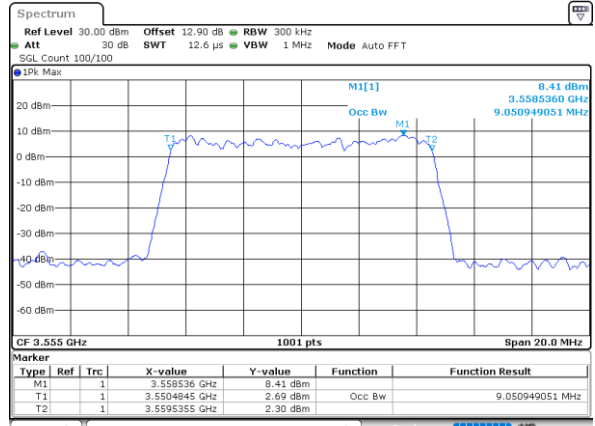

LTE Band 48

Lowest Channel / 5MHz / 256QAM

Date: 29_SEP.2020 11:02:17

Lowest Channel / 10MHz / 256QAM

Date: 29_SEP.2020 11:29:24

Middle Channel / 5MHz / 256QAM

Date: 29_SEP.2020 10:53:46

Middle Channel / 10MHz / 256QAM

Date: 29_SEP.2020 11:19:56

Highest Channel / 5MHz / 256QAM

Date: 29_SEP.2020 11:11:31

Highest Channel / 10MHz / 256QAM

Date: 29_SEP.2020 14:04:02

LTE Band 48

Lowest Channel / 15MHz / 256QAM

Date: 29_SEP.2020 14:22:24