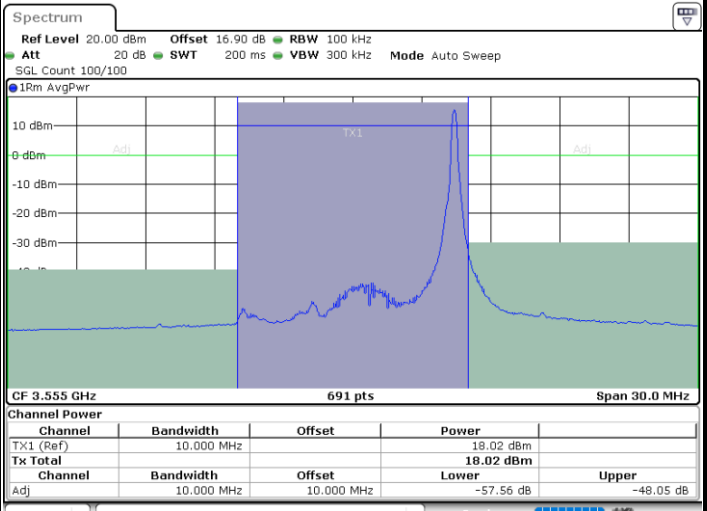

Date: 27.SEP.2020 22:01:27

Middle Channel / FullIRB

N/A

Date: 27.SEP.2020 21:56:50

LTE Band 48 / 5MHz

16QAM

Highest Channel / 1RB0

Highest Channel / 1RBmax

Highest Channel / FullRB

N/A

LTE Band 48 / 10MHz

16QAM

Lowest Channel / 1RB0

Lowest Channel / 1RBmax

Date: 27.SEP.2020 22:04:33

Date: 27.SEP.2020 22:13:48

Lowest Channel / FullIRB

N/A

Date: 27.SEP.2020 22:09:11

LTE Band 48 / 10MHz

16QAM

MiddleChannel / 1RB0

Middle Channel / 1RBmax

Date: 27.SEP.2020 22:06:05

Date: 27.SEP.2020 22:15:19

Middle Channel / FullIRB

N/A

Date: 27.SEP.2020 22:10:42

LTE Band 48 / 10MHz

16QAM

Highest Channel / 1RB0

Highest Channel / 1RBmax