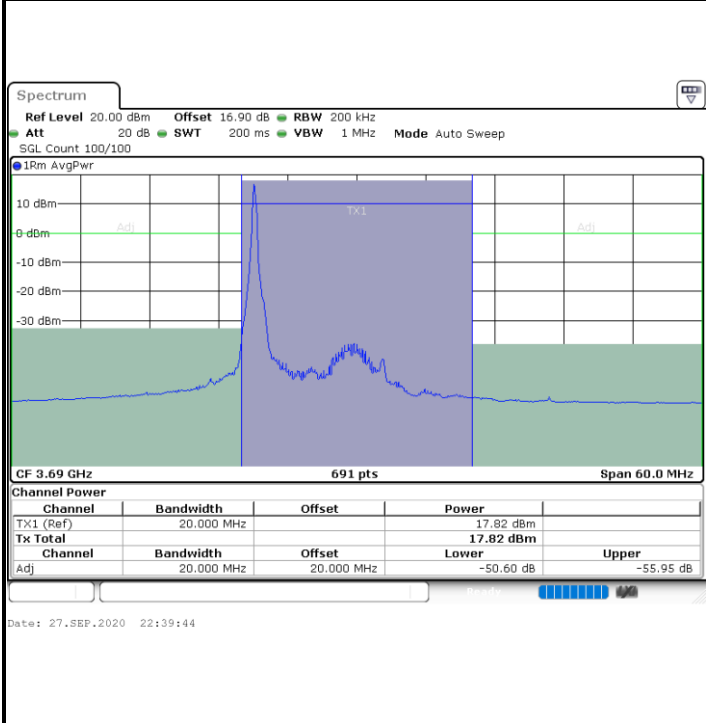

LTE Band 48 / 20MHz

QPSK

Lowest Channel / 1RB0

Lowest Channel / 1RBmax

Lowest Channel / FullIRB

N/A

LTE Band 48 / 20MHz

QPSK

Middle Channel / 1RB0

Middle Channel / 1RBmax

Date: 27.SEP.2020 22:37:16

Date: 27.SEP.2020 22:41:44

Middle Channel / FullIRB

N/A

Date: 27.SEP.2020 22:32:48

LTE Band 48 / 20MHz

QPSK

Highest Channel / 1RB0

Highest Channel / 1RBmax

Highest Channel / FullRB

N/A

LTE Band 48 / 5MHz

16QAM

Lowest Channel / 1RB0