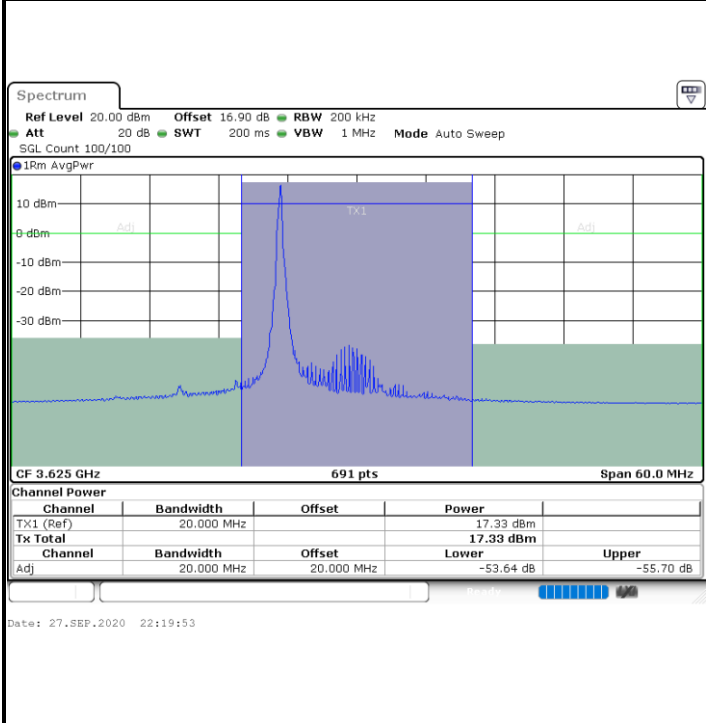

Highest Channel / FullIRB

N/A

LTE Band 48 / 15MHz

16QAM

Lowest Channel / 1RB0

Lowest Channel / 1RBmax

Date: 27.SEP.2020 22:18:24

Date: 27.SEP.2020 22:27:20

Lowest Channel / FullIRB

N/A

Date: 27.SEP.2020 22:22:52

LTE Band 48 / 15MHz

16QAM

Middle Channel / 1RB0

Middle Channel / 1RBmax

Middle Channel / FullIRB

N/A

LTE Band 48 / 15MHz

16QAM

Highest Channel / 1RB0

Highest Channel / 1RBmax

Date: 27.SEP.2020 22:21:22

Date: 27.SEP.2020 22:30:18

Highest Channel / FullRB