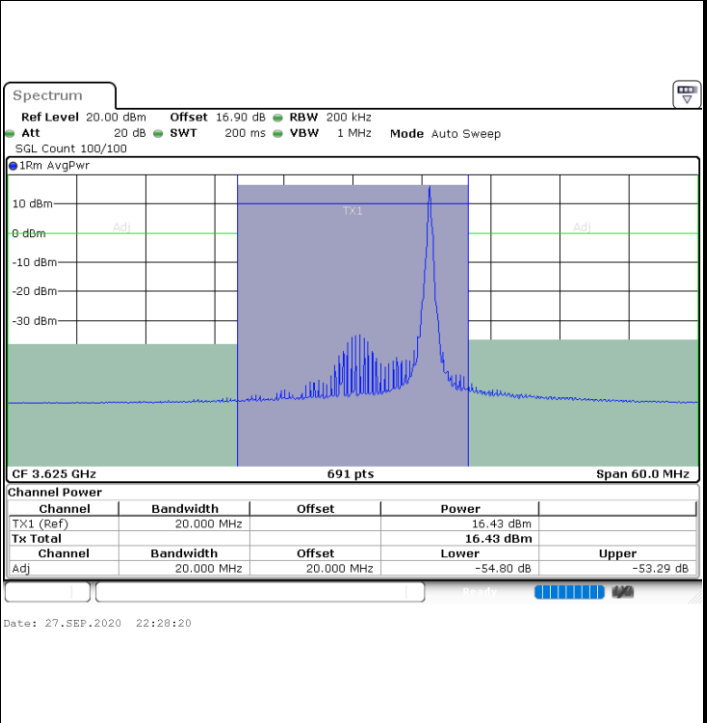

LTE Band 48 / 10MHz

64QAM

Highest Channel / 1RB0

Highest Channel / 1RBmax

Highest Channel / FullIRB

N/A

LTE Band 48 / 15MHz

64QAM

Lowest Channel / 1RB0

Lowest Channel / 1RBmax

Date: 27.SEP.2020 22:18:54

Date: 27.SEP.2020 22:27:50

Lowest Channel / FullIRB

N/A

Date: 27.SEP.2020 22:23:22

LTE Band 48 / 15MHz

64QAM

Middle Channel / 1RB0

Middle Channel / 1RBmax

Middle Channel / FullIRB

N/A

LTE Band 48 / 15MHz

64QAM

Highest Channel / 1RB0

Highest Channel / 1RBmax

Date: 27.SEP.2020 22:21:52

Date: 27.SEP.2020 22:30:48

Highest Channel / FullRB

N/A

Date: 27.SEP.2020 22:26:20

LTE Band 48 / 20MHz

64QAM