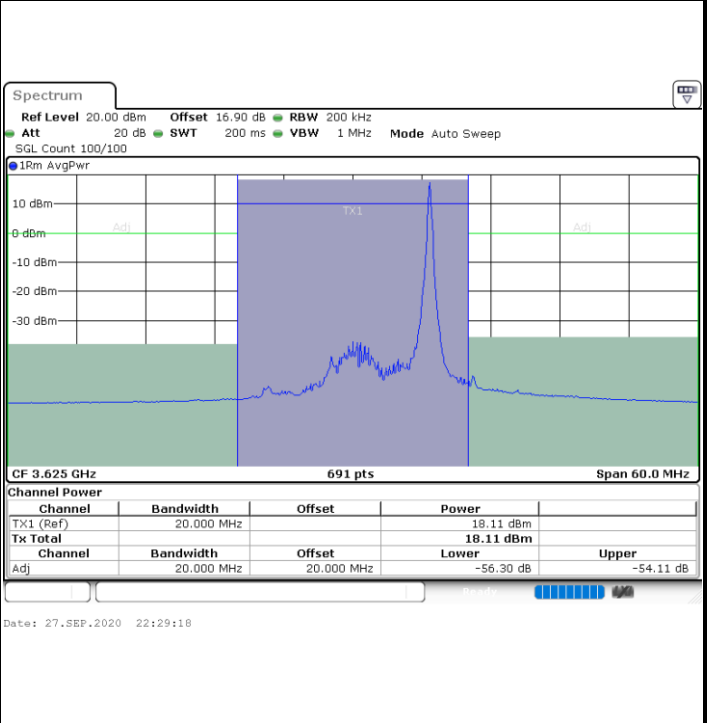

LTE Band 48 / 10MHz

QPSK

Highest Channel / 1RB0

Highest Channel / 1RBmax

Highest Channel / FullRB

N/A

LTE Band 48 / 15MHz

QPSK

Lowest Channel / 1RB0

Lowest Channel / 1RBmax

Lowest Channel / FullIRB

N/A

LTE Band 48 / 15MHz

QPSK

Middle Channel / 1RB0

Middle Channel / 1RBmax

Middle Channel / FullIRB

N/A

LTE Band 48 / 15MHz

QPSK

Highest Channel / 1RB0

Highest Channel / 1RBmax

Highest Channel / FullRB

N/A

LTE Band 48 / 20MHz

QPSK

Lowest Channel / 1RB0

Lowest Channel / 1RBmax

Lowest Channel / FullIRB

N/A

LTE Band 48 / 20MHz

QPSK