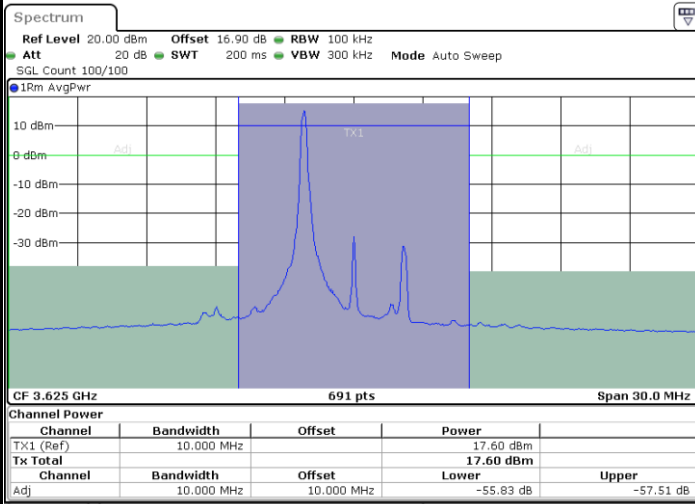

QPSK

Highest Channel / 1RB0

Highest Channel / 1RBmax

Highest Channel / FullRB

N/A

LTE Band 48 / 5MHz

16QAM

Lowest Channel / 1RB0

Lowest Channel / 1RBmax

Lowest Channel / FullIRB

N/A

LTE Band 48 / 5MHz

16QAM

Middle Channel / 1RB0

Middle Channel / 1RBmax

Date: 27.SEP.2020 21:52:13

Date: 27.SEP.2020 22:01:27

Middle Channel / FullIRB

N/A

Date: 27.SEP.2020 21:56:50

LTE Band 48 / 5MHz

16QAM

Highest Channel / 1RB0

Highest Channel / 1RBmax