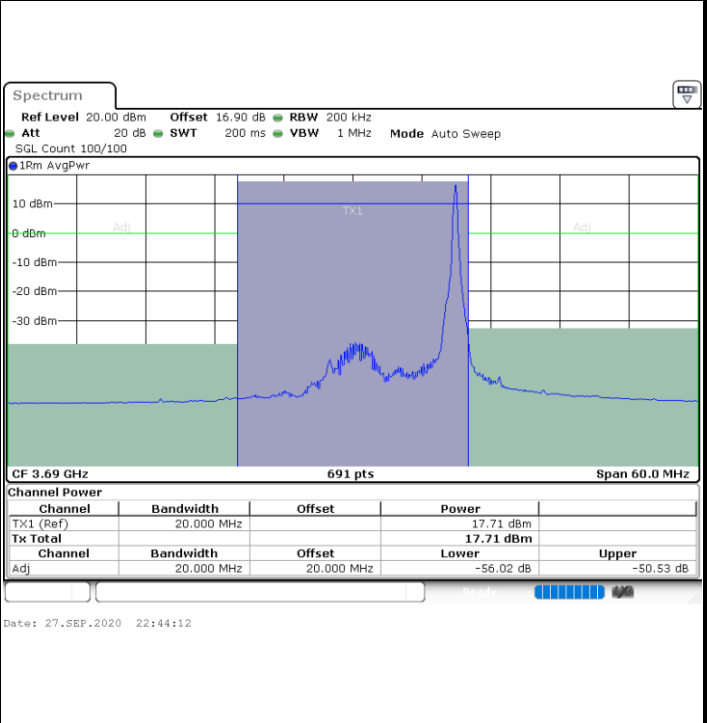

LTE Band 48 / 20MHz

QPSK

Lowest Channel / 1RB0

Lowest Channel / 1RBmax

Lowest Channel / FullIRB

N/A

LTE Band 48 / 20MHz

QPSK

Middle Channel / 1RB0

Middle Channel / 1RBmax

Date: 27.SEP.2020 22:37:16

Date: 27.SEP.2020 22:41:44

Middle Channel / FullIRB

N/A

Date: 27.SEP.2020 22:32:48

LTE Band 48 / 20MHz

QPSK

Highest Channel / 1RB0

Highest Channel / 1RBmax

Highest Channel / FullRB

N/A

LTE Band 48 / 5MHz

16QAM

Lowest Channel / 1RB0