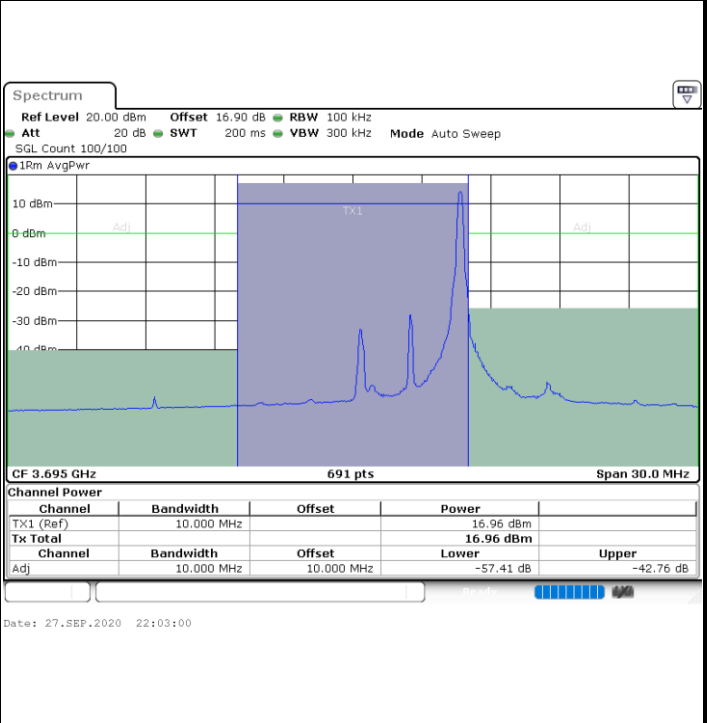

Lowest Channel / 1RBmax

Lowest Channel / FullIRB

N/A

LTE Band 48 / 5MHz

16QAM

Middle Channel / 1RB0

Middle Channel / 1RBmax

Date: 27.SEP.2020 21:52:13

Date: 27.SEP.2020 22:01:27

Middle Channel / FullIRB

N/A

Date: 27.SEP.2020 21:56:50

LTE Band 48 / 5MHz

16QAM

Highest Channel / 1RB0

Highest Channel / 1RBmax

Highest Channel / FullRB

N/A

LTE Band 48 / 10MHz

16QAM

Lowest Channel / 1RB0

Lowest Channel / 1RBmax

Date: 27.SEP.2020 22:04:33

Date: 27.SEP.2020 22:13:48