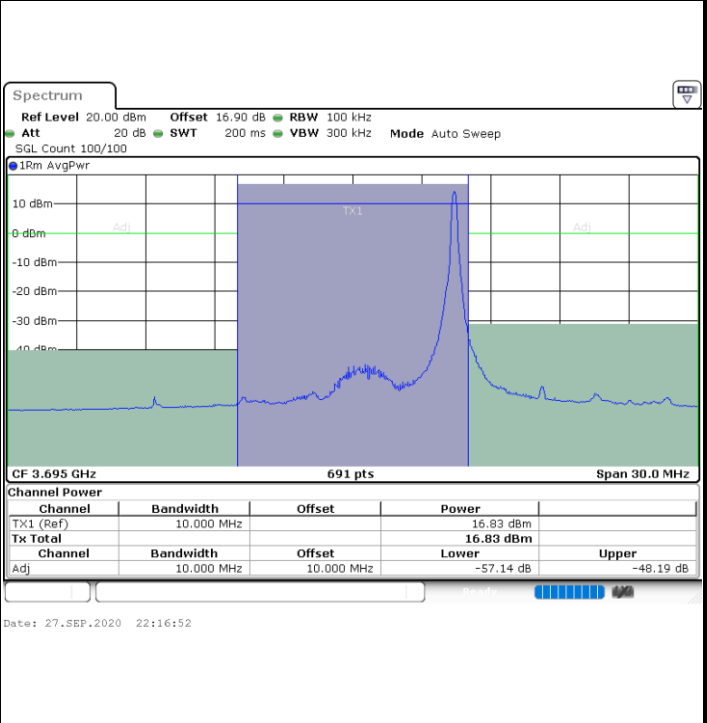

Date: 27.SEP.2020 22:15:19

Middle Channel / FullIRB

N/A

Date: 27.SEP.2020 22:10:42

LTE Band 48 / 10MHz

16QAM

Highest Channel / 1RB0

Highest Channel / 1RBmax

Highest Channel / FullIRB

N/A

LTE Band 48 / 15MHz

16QAM

Lowest Channel / 1RB0

Lowest Channel / 1RBmax

Date: 27.SEP.2020 22:18:24

Date: 27.SEP.2020 22:27:20