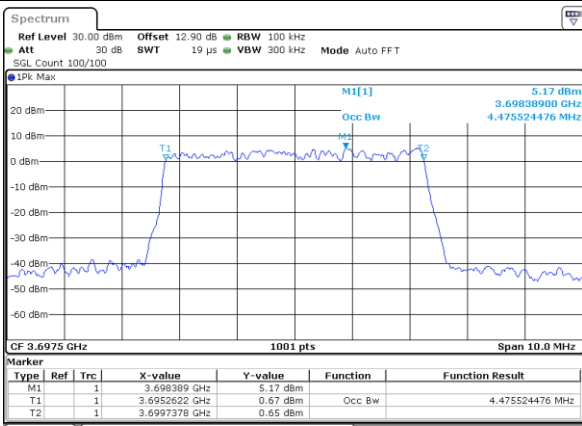

Highest Channel / 5MHz / 256QAM

Date: 29_SEP.2020 11:11:31