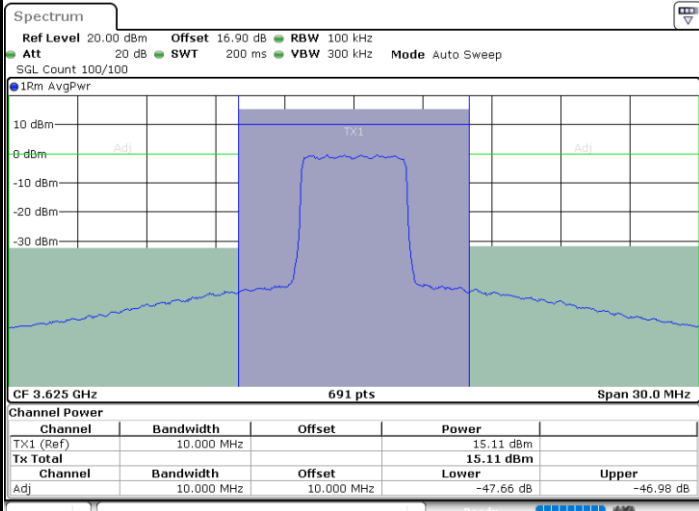

Lowest Channel / 1RBmax

Date: 27.SEP.2020 21:51:12

Date: 27.SEP.2020 22:00:26

Lowest Channel / FullIRB

N/A

Date: 27.SEP.2020 21:55:49

LTE Band 48 / 5MHz

64QAM

Middle Channel / 1RB0

Middle Channel / 1RBmax

Date: 27.SEP.2020 21:51:42

Date: 27.SEP.2020 22:00:57

Middle Channel / FullIRB

N/A

Date: 27.SEP.2020 21:56:19

LTE Band 48 / 10MHz