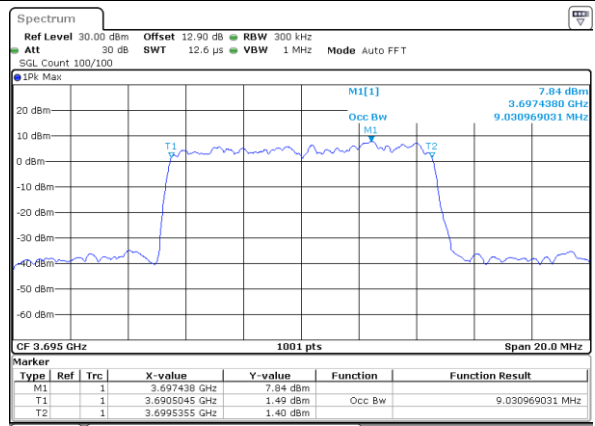

LTE Band 48

Lowest Channel / 5MHz / 256QAM

Date: 29_SEP.2020 11:02:17

Lowest Channel / 10MHz / 256QAM

Date: 29_SEP.2020 11:29:24

Middle Channel / 5MHz / 256QAM

Date: 29_SEP.2020 10:53:46

Middle Channel / 10MHz / 256QAM

Date: 29_SEP.2020 11:19:56

Highest Channel / 5MHz / 256QAM

Date: 29_SEP.2020 11:11:31

Highest Channel / 10MHz / 256QAM

Date: 29_SEP.2020 14:04:02

LTE Band 48

Lowest Channel / 15MHz / 256QAM

Date: 29_SEP.2020 14:22:24