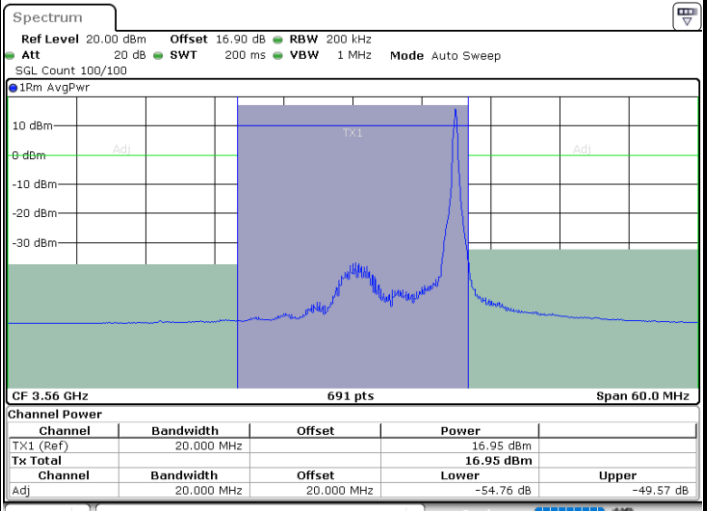

Lowest Channel / 1RB0

Lowest Channel / 1RBmax

Date: 27.SEP.2020 22:18:54

Date: 27.SEP.2020 22:27:50

Lowest Channel / FullIRB

N/A

Date: 27.SEP.2020 22:23:22

LTE Band 48 / 15MHz

64QAM

Middle Channel / 1RB0

Middle Channel / 1RBmax

Middle Channel / FullIRB

N/A

LTE Band 48 / 15MHz

64QAM

Highest Channel / 1RB0

Highest Channel / 1RBmax

Date: 27.SEP.2020 22:21:52

Date: 27.SEP.2020 22:30:48

Highest Channel / FullRB

N/A

Date: 27.SEP.2020 22:26:20

LTE Band 48 / 20MHz

64QAM

Lowest Channel / 1RB0

Lowest Channel / 1RBmax

Date: 27.SEP.2020 22:35:46

Date: 27.SEP.2020 22:40:14

Lowest Channel / FullIRB

N/A

Date: 27.SEP.2020 22:31:18

LTE Band 48 / 20MHz