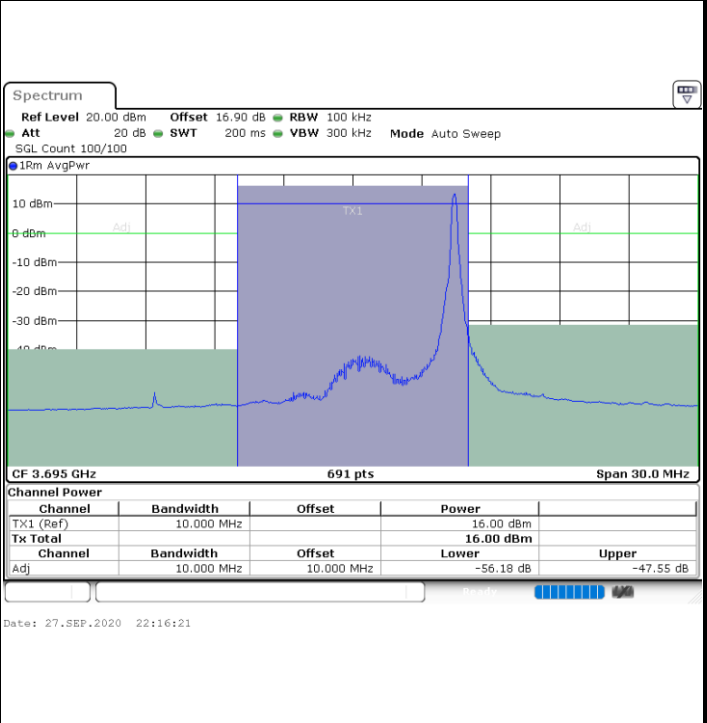

Middle Channel / 1RB0

Middle Channel / 1RBmax

Date: 27.SEP.2020 21:51:42

Date: 27.SEP.2020 22:00:57

Middle Channel / FullIRB

N/A

Date: 27.SEP.2020 21:56:19

LTE Band 48 / 10MHz

64QAM

MiddleChannel / 1RB0

Middle Channel / 1RBmax

Date: 27.SEP.2020 22:06:35

Date: 27.SEP.2020 22:15:50

Middle Channel / FullRB

N/A

Date: 27.SEP.2020 22:11:12

LTE Band 48 / 10MHz

64QAM

Highest Channel / 1RB0

Highest Channel / 1RBmax

Highest Channel / FullIRB

N/A

LTE Band 48 / 15MHz

64QAM

Lowest Channel / 1RB0

Lowest Channel / 1RBmax

Date: 27.SEP.2020 22:18:54

Date: 27.SEP.2020 22:27:50

Lowest Channel / FullIRB

N/A

Date: 27.SEP.2020 22:23:22

LTE Band 48 / 15MHz