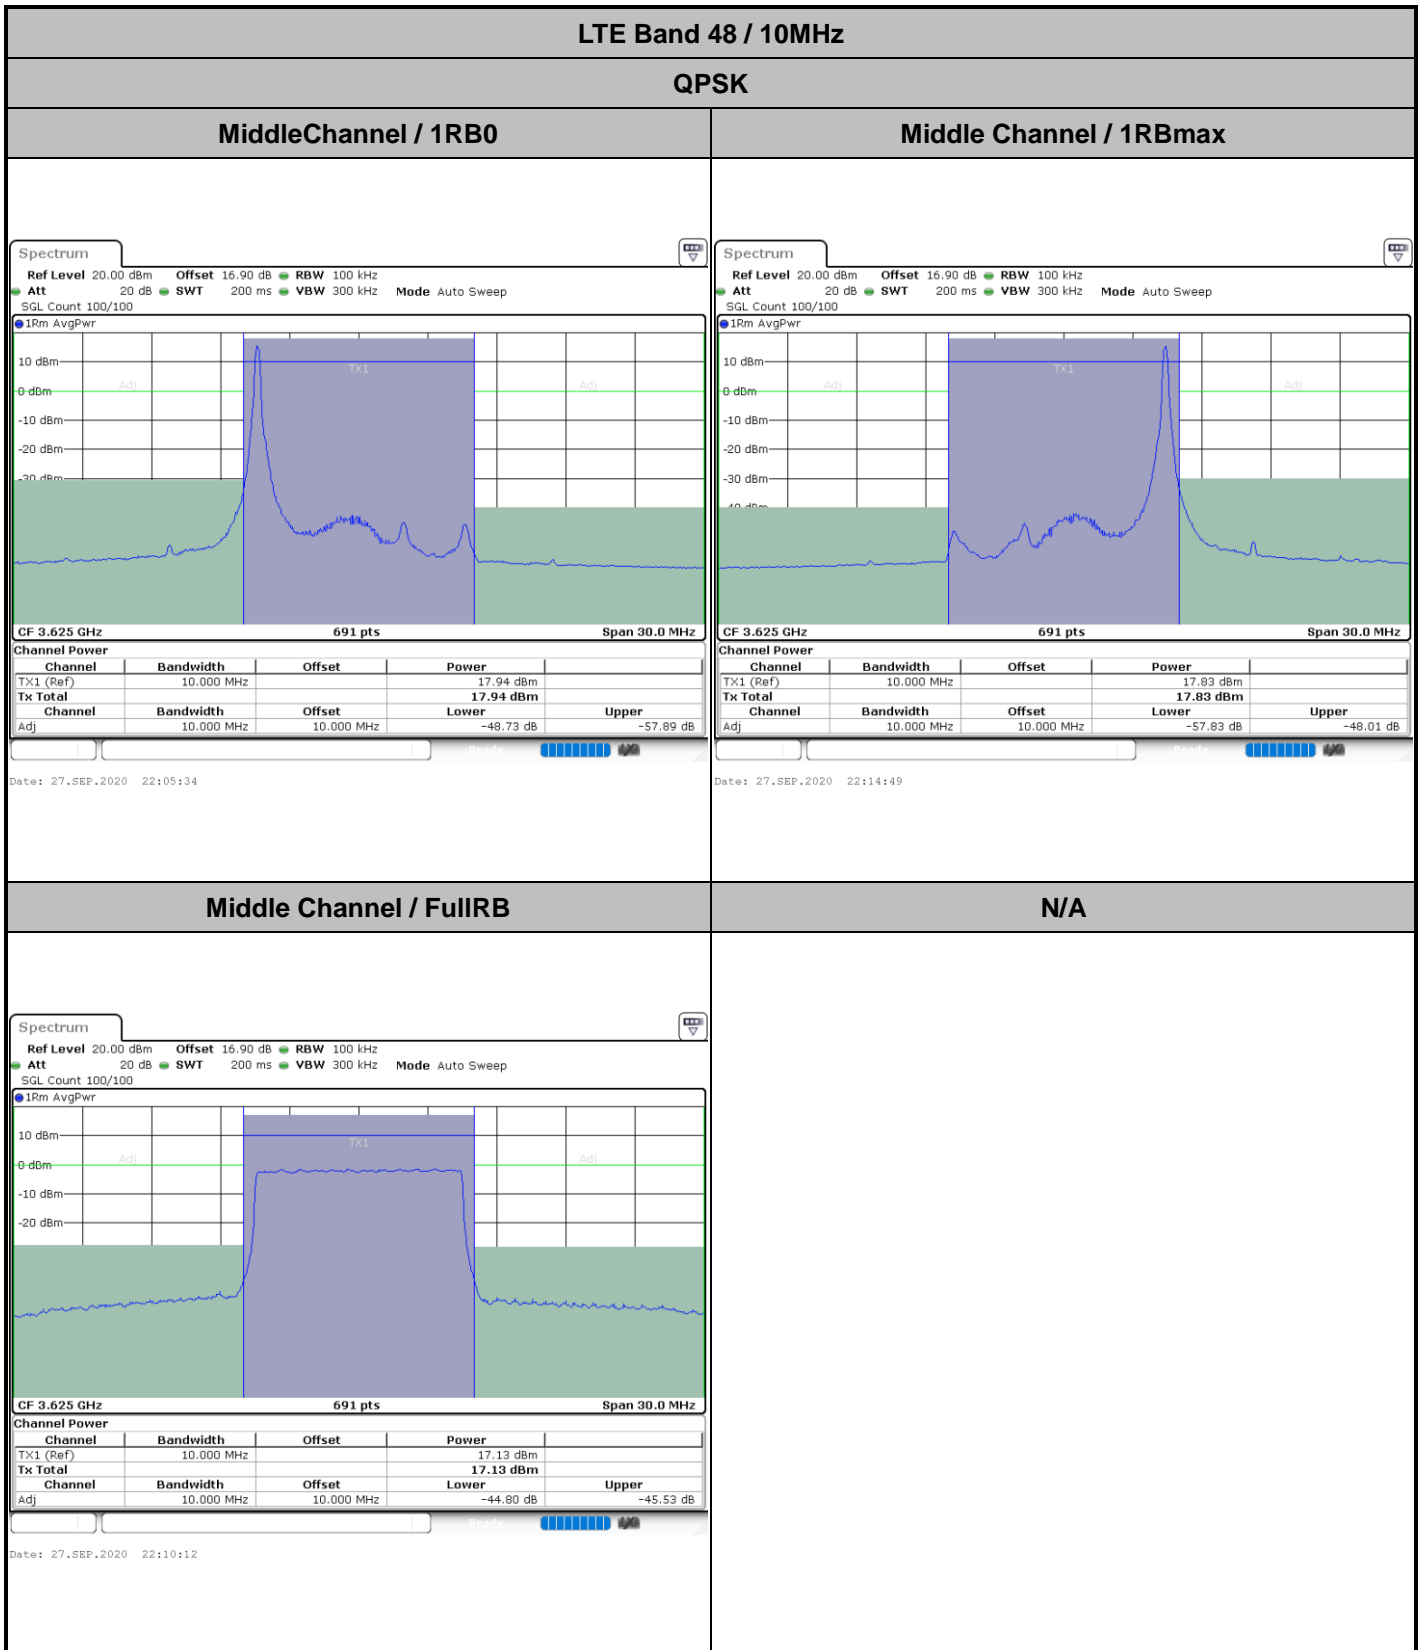

Highest Channel / FullRB

N/A

LTE Band 48 / 10MHz

QPSK

Lowest Channel / 1RB0

Lowest Channel / 1RBmax

Lowest Channel / FullIRB

N/A

LTE Band 48 / 10MHz

QPSK

Highest Channel / 1RB0

Highest Channel / 1RBmax

Highest Channel / FullRB

N/A

LTE Band 48 / 15MHz

QPSK