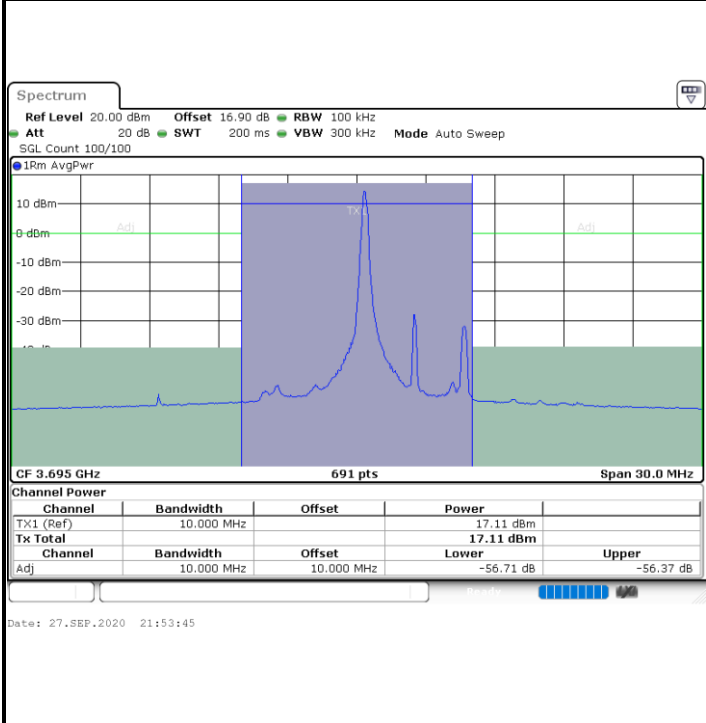

Date: 27.SEP.2020 22:01:27

Middle Channel / FullIRB

N/A

Date: 27.SEP.2020 21:56:50

LTE Band 48 / 5MHz

16QAM

Highest Channel / 1RB0

Highest Channel / 1RBmax

Highest Channel / FullRB

N/A

LTE Band 48 / 10MHz

16QAM

Lowest Channel / 1RB0

Lowest Channel / 1RBmax

Date: 27.SEP.2020 22:04:33

Date: 27.SEP.2020 22:13:48