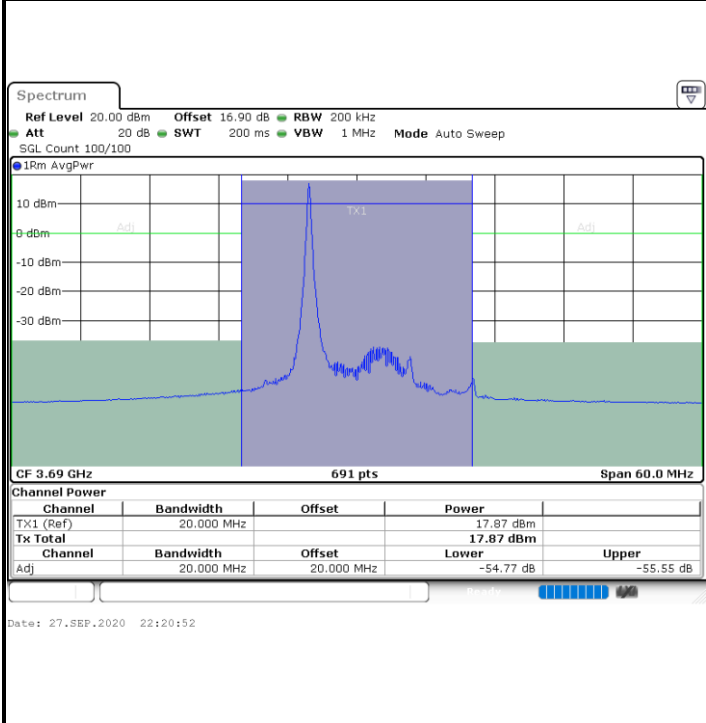

Lowest Channel / 1RB0

Lowest Channel / 1RBmax

Lowest Channel / FullIRB

N/A

LTE Band 48 / 15MHz

QPSK

Middle Channel / 1RB0

Middle Channel / 1RBmax

Middle Channel / FullIRB

N/A

LTE Band 48 / 15MHz

QPSK

Highest Channel / 1RB0

Highest Channel / 1RBmax

Highest Channel / FullRB

N/A

LTE Band 48 / 20MHz

QPSK

Lowest Channel / 1RB0

Lowest Channel / 1RBmax

Lowest Channel / FullIRB

N/A

LTE Band 48 / 20MHz

QPSK