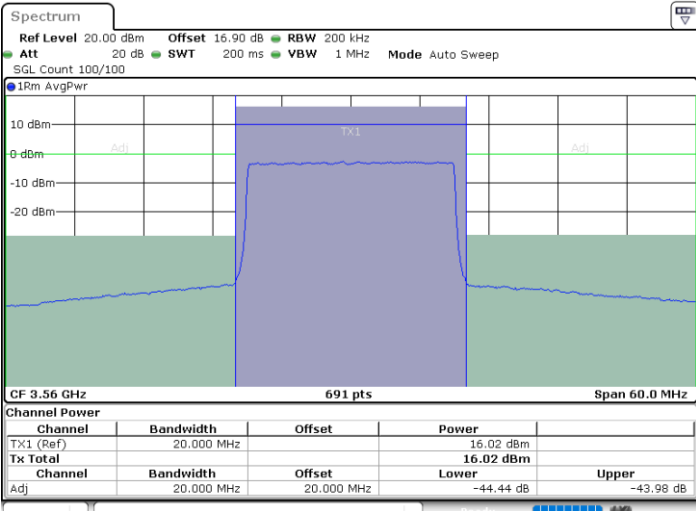

Highest Channel / 1RBmax

Date: 27.SEP.2020 22:21:52

Date: 27.SEP.2020 22:30:48

Highest Channel / FullRB

N/A

Date: 27.SEP.2020 22:26:20

LTE Band 48 / 20MHz

64QAM

Lowest Channel / 1RB0

Lowest Channel / 1RBmax

Date: 27.SEP.2020 22:35:46

Date: 27.SEP.2020 22:40:14

Lowest Channel / FullIRB

N/A

Date: 27.SEP.2020 22:31:18

LTE Band 48 / 20MHz