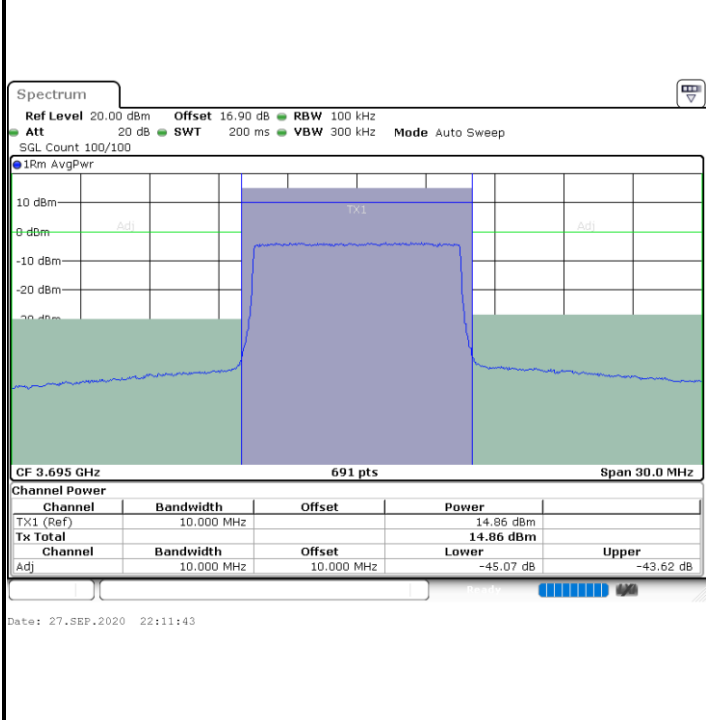

LTE Band 48 / 10MHz

64QAM

Highest Channel / 1RB0

Highest Channel / 1RBmax

Highest Channel / FullIRB

N/A

LTE Band 48 / 15MHz

64QAM

Lowest Channel / 1RB0

Lowest Channel / 1RBmax

Date: 27.SEP.2020 22:18:54

Date: 27.SEP.2020 22:27:50

Lowest Channel / FullIRB

N/A

Date: 27.SEP.2020 22:23:22

LTE Band 48 / 15MHz