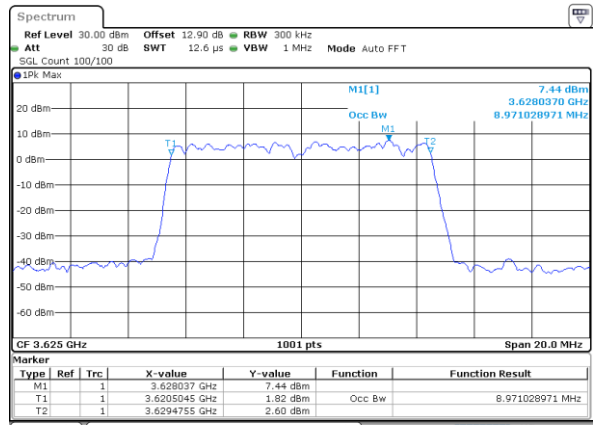

LTE Band 48

Lowest Channel / 5MHz / 256QAM

Date: 29_SEP.2020 11:02:17

Lowest Channel / 10MHz / 256QAM

Date: 29_SEP.2020 11:29:24

Middle Channel / 5MHz / 256QAM

Date: 29_SEP.2020 10:53:46

Middle Channel / 10MHz / 256QAM

Date: 29_SEP.2020 11:19:56

Highest Channel / 5MHz / 256QAM

Date: 29_SEP.2020 11:11:31

Highest Channel / 10MHz / 256QAM

Date: 29_SEP.2020 14:04:02

LTE Band 48

Lowest Channel / 15MHz / 256QAM

Date: 29_SEP.2020 14:22:24