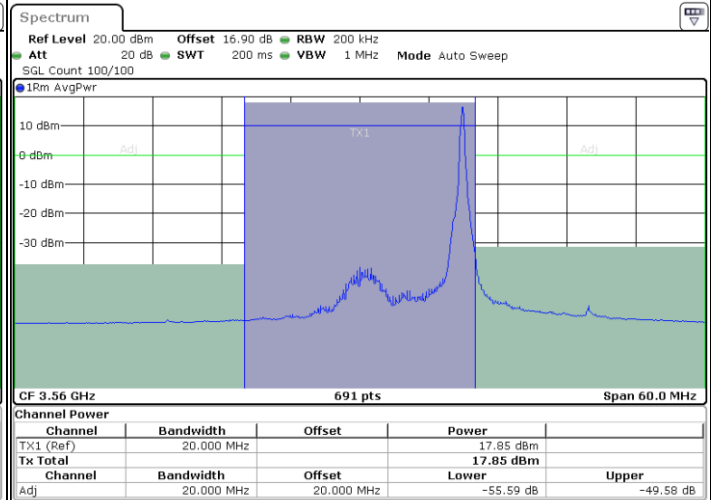

N/A

LTE Band 48 / 15MHz

16QAM

Highest Channel / 1RB0

Highest Channel / 1RBmax

Date: 27.SEP.2020 22:21:22

Date: 27.SEP.2020 22:30:18

Highest Channel / FullRB

N/A

Date: 27.SEP.2020 22:25:50

LTE Band 48 / 20MHz

16QAM

Lowest Channel / 1RB0

Lowest Channel / 1RBmax

Date: 27.SEP.2020 22:36:16

Date: 27.SEP.2020 22:40:44

Lowest Channel / FullIRB

N/A

Date: 27.SEP.2020 22:31:48

LTE Band 48 / 20MHz

16QAM

Middle Channel / 1RB0

Middle Channel / 1RBmax

Date: 27.SEP.2020 22:37:46

Date: 27.SEP.2020 22:42:13

Middle Channel / FullIRB

N/A

Date: 27.SEP.2020 22:33:17

LTE Band 48 / 20MHz

16QAM

Highest Channel / 1RB0

Highest Channel / 1RBmax