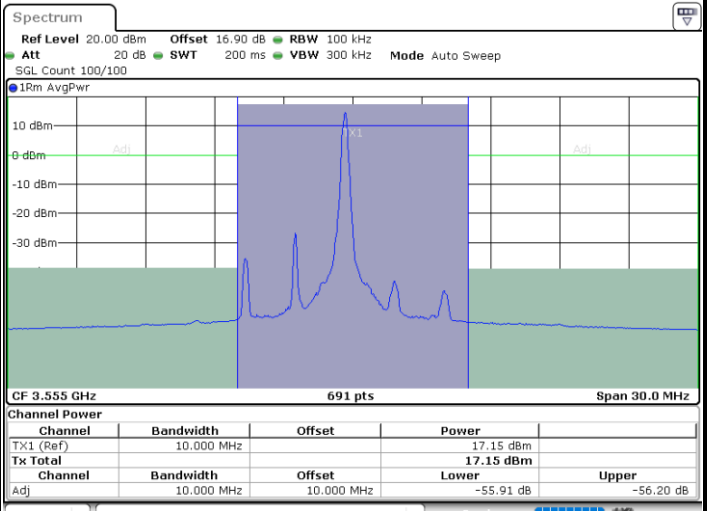

Date: 27.SEP.2020 22:42:13

Middle Channel / FullIRB

N/A

Date: 27.SEP.2020 22:33:17

LTE Band 48 / 20MHz

16QAM

Highest Channel / 1RB0

Highest Channel / 1RBmax

Date: 27.SEP.2020 22:39:14

Date: 27.SEP.2020 22:43:42

Highest Channel / FullRB

N/A

Date: 27.SEP.2020 22:34:46

LTE Band 48 / 5MHz

64QAM

Lowest Channel / 1RB0

Lowest Channel / 1RBmax

Date: 27.SEP.2020 21:51:12

Date: 27.SEP.2020 22:00:26

Lowest Channel / FullIRB

N/A

Date: 27.SEP.2020 21:55:49

LTE Band 48 / 5MHz

64QAM