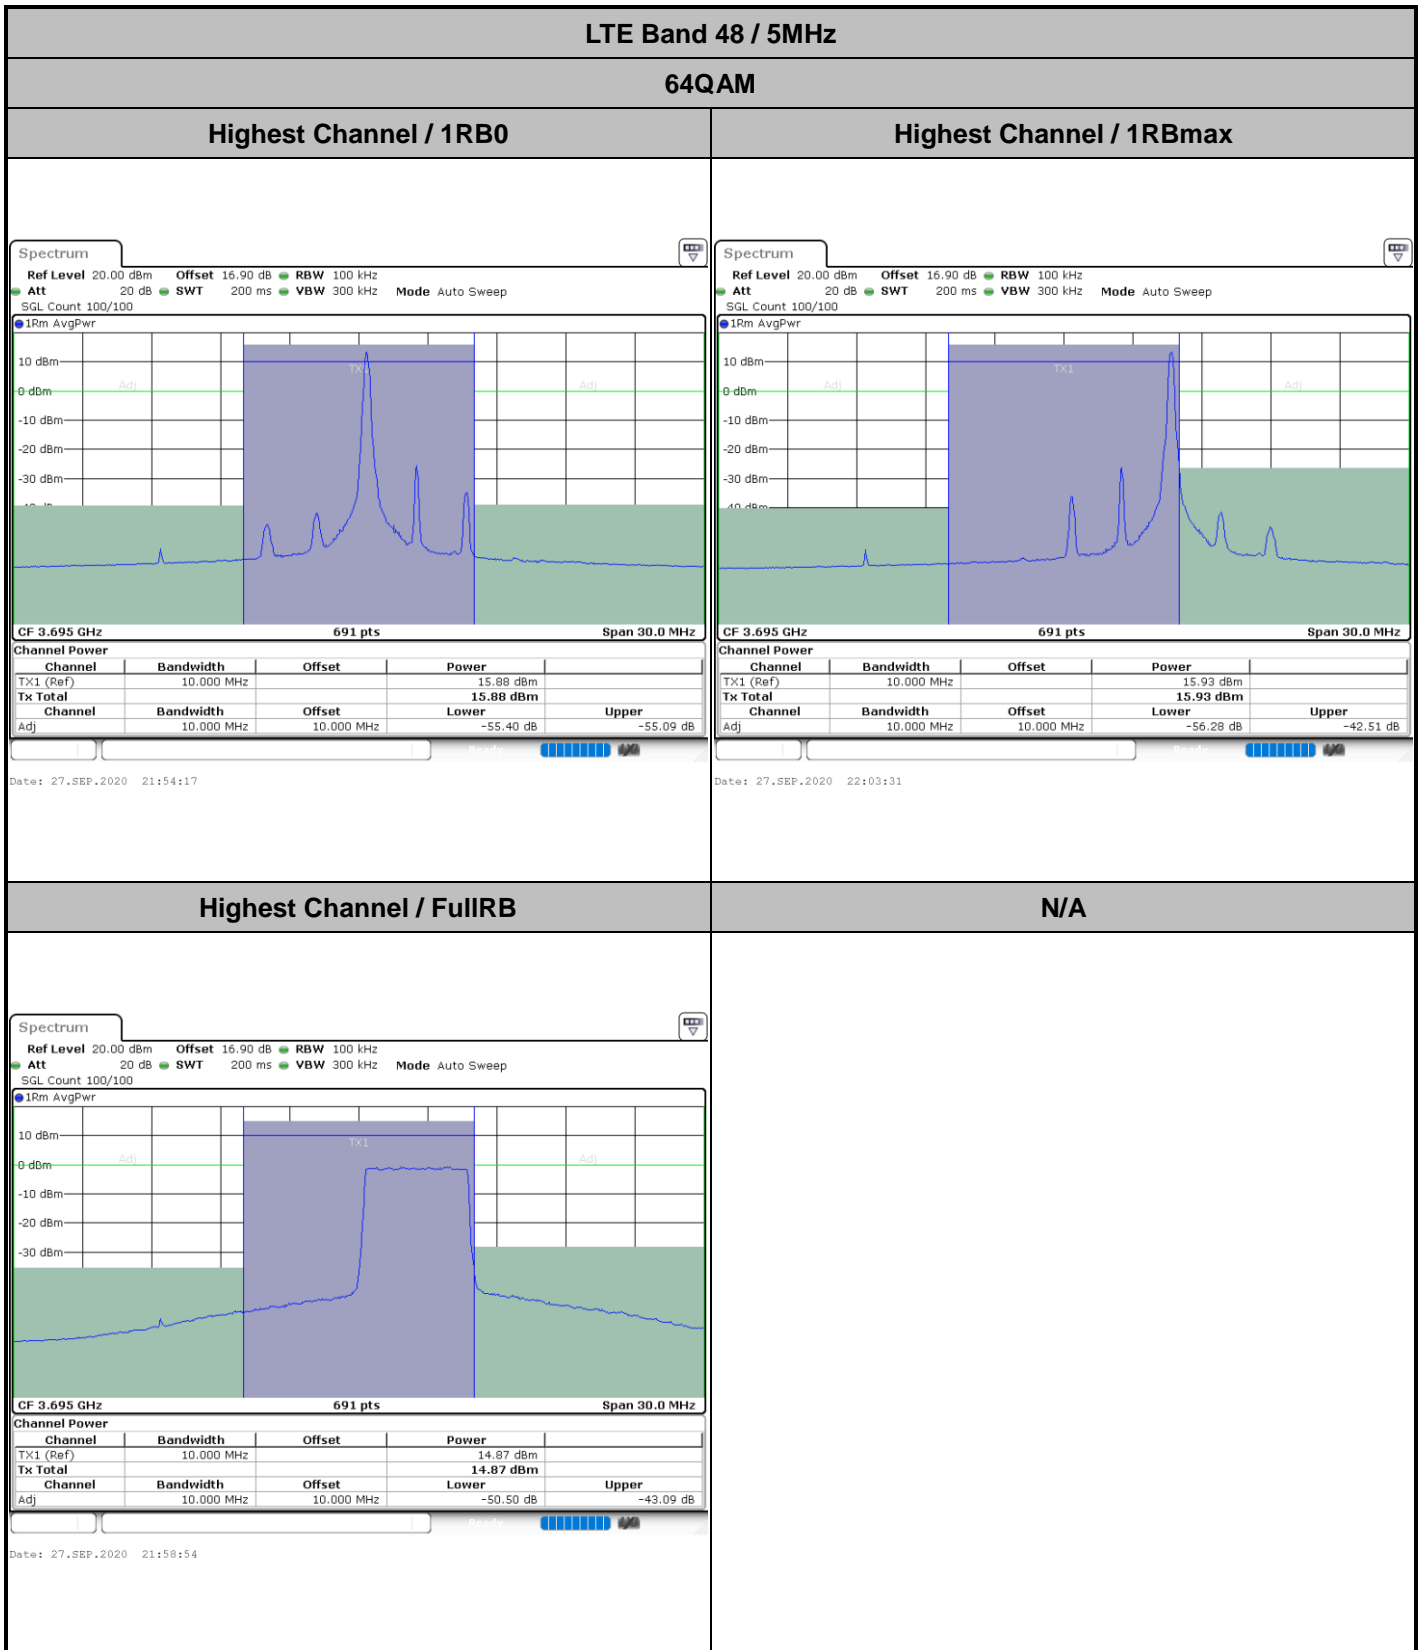

Lowest Channel / 1RBmax

Date: 27.SEP.2020 21:51:12

Date: 27.SEP.2020 22:00:26

Lowest Channel / FullIRB

N/A

Date: 27.SEP.2020 21:55:49

LTE Band 48 / 5MHz

64QAM

Middle Channel / 1RB0

Middle Channel / 1RBmax

Date: 27.SEP.2020 21:51:42

Date: 27.SEP.2020 22:00:57

Middle Channel / FullIRB

N/A

Date: 27.SEP.2020 21:56:19

LTE Band 48 / 10MHz

LTE Band 48 / 10MHz

64QAM

Highest Channel / 1RB0

Highest Channel / 1RBmax

Highest Channel / FullIRB

N/A

LTE Band 48 / 15MHz

64QAM