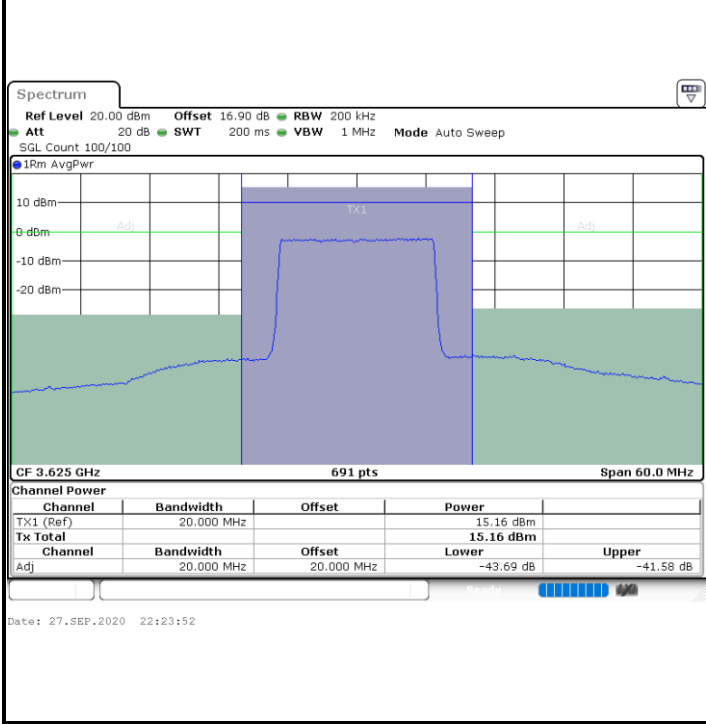

Lowest Channel / 1RB0

Lowest Channel / 1RBmax

Date: 27.SEP.2020 22:18:54

Date: 27.SEP.2020 22:27:50

Lowest Channel / FullIRB

N/A

Date: 27.SEP.2020 22:23:22

LTE Band 48 / 15MHz

64QAM

Middle Channel / 1RB0

Middle Channel / 1RBmax

Middle Channel / FullIRB

N/A

LTE Band 48 / 15MHz

64QAM

Highest Channel / 1RB0

Highest Channel / 1RBmax

Date: 27.SEP.2020 22:21:52

Date: 27.SEP.2020 22:30:48

Highest Channel / FullRB

N/A

Date: 27.SEP.2020 22:26:20

LTE Band 48 / 20MHz

64QAM

Lowest Channel / 1RB0

Lowest Channel / 1RBmax

Date: 27.SEP.2020 22:35:46

Date: 27.SEP.2020 22:40:14

Lowest Channel / FullIRB

N/A

Date: 27.SEP.2020 22:31:18

LTE Band 48 / 20MHz