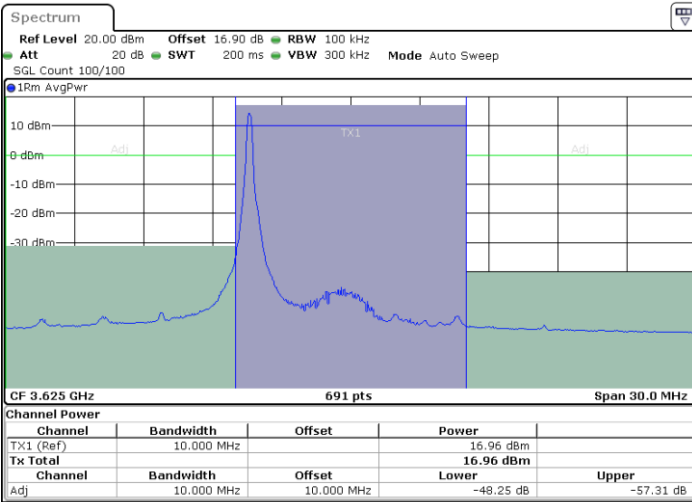

Highest Channel / FullRB

N/A

LTE Band 48 / 10MHz

16QAM

Lowest Channel / 1RB0

Lowest Channel / 1RBmax

Date: 27.SEP.2020 22:04:33

Date: 27.SEP.2020 22:13:48

Lowest Channel / FullIRB

N/A

Date: 27.SEP.2020 22:09:11

LTE Band 48 / 10MHz

16QAM

MiddleChannel / 1RB0

Middle Channel / 1RBmax

Date: 27.SEP.2020 22:06:05

Date: 27.SEP.2020 22:15:19

Middle Channel / FullIRB

N/A

Date: 27.SEP.2020 22:10:42

LTE Band 48 / 10MHz

16QAM

Highest Channel / 1RB0

Highest Channel / 1RBmax

Highest Channel / FullIRB

N/A

LTE Band 48 / 15MHz

16QAM

Lowest Channel / 1RB0

Lowest Channel / 1RBmax

Date: 27.SEP.2020 22:18:24

Date: 27.SEP.2020 22:27:20