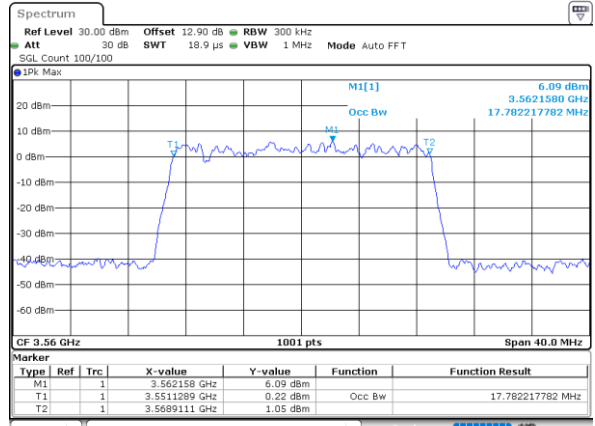

Lowest Channel / 20MHz / 256QAM

Date: 29_SEP.2020 14:50:27