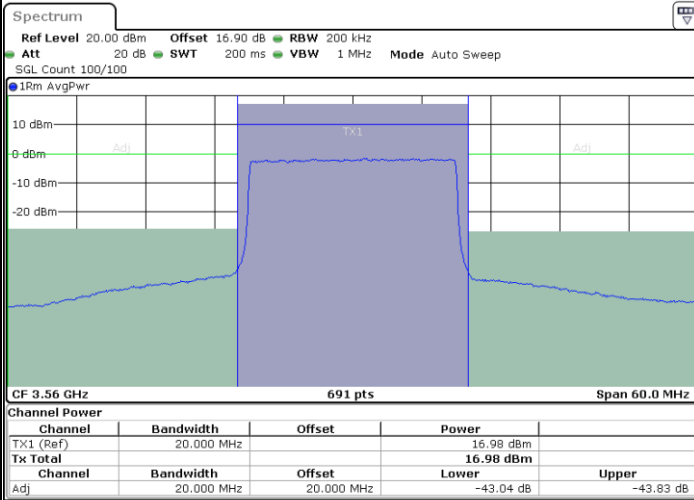

N/A

LTE Band 48 / 15MHz

16QAM

Highest Channel / 1RB0

Highest Channel / 1RBmax

Date: 27.SEP.2020 22:21:22

Date: 27.SEP.2020 22:30:18

Highest Channel / FullRB

N/A

Date: 27.SEP.2020 22:25:50

LTE Band 48 / 20MHz

16QAM

Lowest Channel / 1RB0

Lowest Channel / 1RBmax

Date: 27.SEP.2020 22:36:16

Date: 27.SEP.2020 22:40:44

Lowest Channel / FullIRB

N/A

Date: 27.SEP.2020 22:31:48

LTE Band 48 / 20MHz

16QAM

Middle Channel / 1RB0

Middle Channel / 1RBmax

Date: 27.SEP.2020 22:37:46

Date: 27.SEP.2020 22:42:13

Middle Channel / FullIRB

N/A

Date: 27.SEP.2020 22:33:17

LTE Band 48 / 20MHz

16QAM

Highest Channel / 1RB0

Highest Channel / 1RBmax