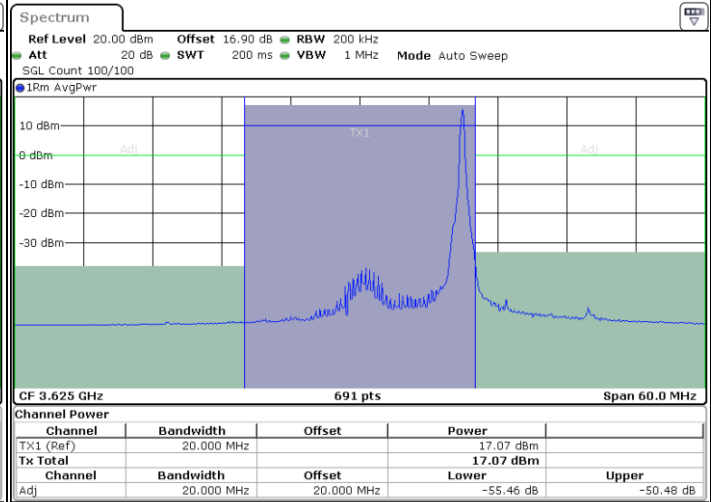

Lowest Channel / FullIRB

N/A

Date: 27.SEP.2020 22:31:48

LTE Band 48 / 20MHz

16QAM

Middle Channel / 1RB0

Middle Channel / 1RBmax

Date: 27.SEP.2020 22:37:46

Date: 27.SEP.2020 22:42:13

Middle Channel / FullIRB

N/A

Date: 27.SEP.2020 22:33:17

LTE Band 48 / 20MHz

16QAM

Highest Channel / 1RB0

Highest Channel / 1RBmax