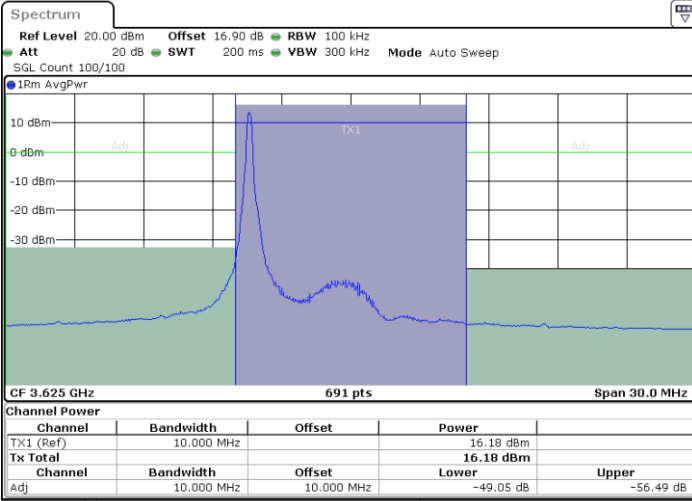

LTE Band 48 / 10MHz

64QAM

MiddleChannel / 1RB0

Middle Channel / 1RBmax

Date: 27.SEP.2020 22:06:35