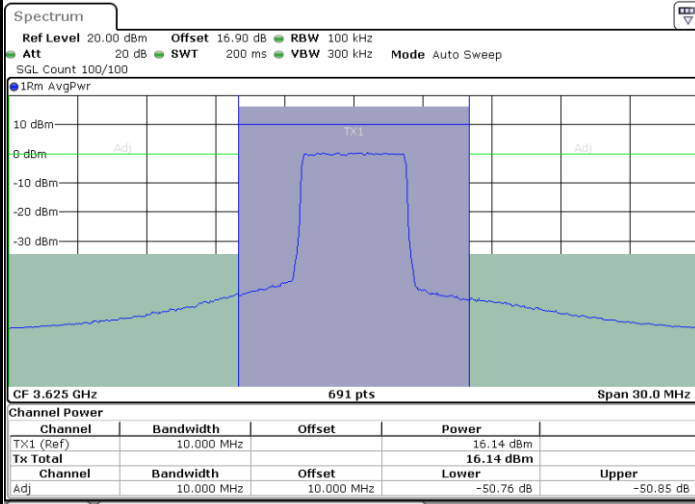

QPSK

Highest Channel / 1RB0

Highest Channel / 1RBmax

Highest Channel / FullRB

N/A

LTE Band 48 / 5MHz

16QAM

Lowest Channel / 1RB0

Lowest Channel / 1RBmax

Lowest Channel / FullIRB

N/A

LTE Band 48 / 5MHz

16QAM

Middle Channel / 1RB0

Middle Channel / 1RBmax

Date: 27.SEP.2020 21:52:13

Date: 27.SEP.2020 22:01:27

Middle Channel / FullIRB

N/A

Date: 27.SEP.2020 21:56:50

LTE Band 48 / 5MHz

16QAM

Highest Channel / 1RB0

Highest Channel / 1RBmax