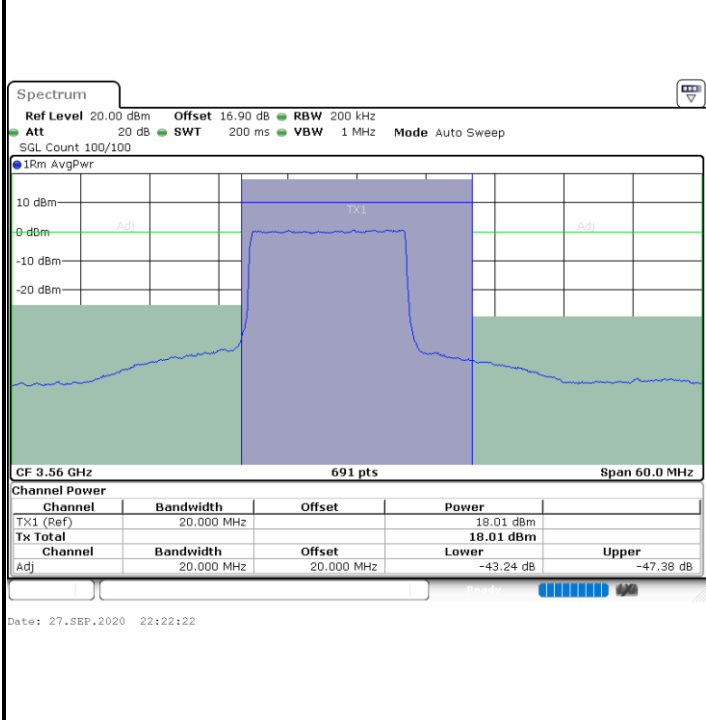

Highest Channel / FullRB

N/A

LTE Band 48 / 10MHz

QPSK

Lowest Channel / 1RB0

Lowest Channel / 1RBmax

Lowest Channel / FullIRB

N/A

LTE Band 48 / 10MHz

QPSK

Highest Channel / 1RB0

Highest Channel / 1RBmax

Highest Channel / FullRB

N/A

LTE Band 48 / 15MHz

QPSK

Lowest Channel / 1RB0

Lowest Channel / 1RBmax

Lowest Channel / FullIRB

N/A

LTE Band 48 / 15MHz

QPSK

Middle Channel / 1RB0

Middle Channel / 1RBmax

Middle Channel / FullIRB

N/A

LTE Band 48 / 15MHz

QPSK

Highest Channel / 1RB0

Highest Channel / 1RBmax

Highest Channel / FullRB

N/A