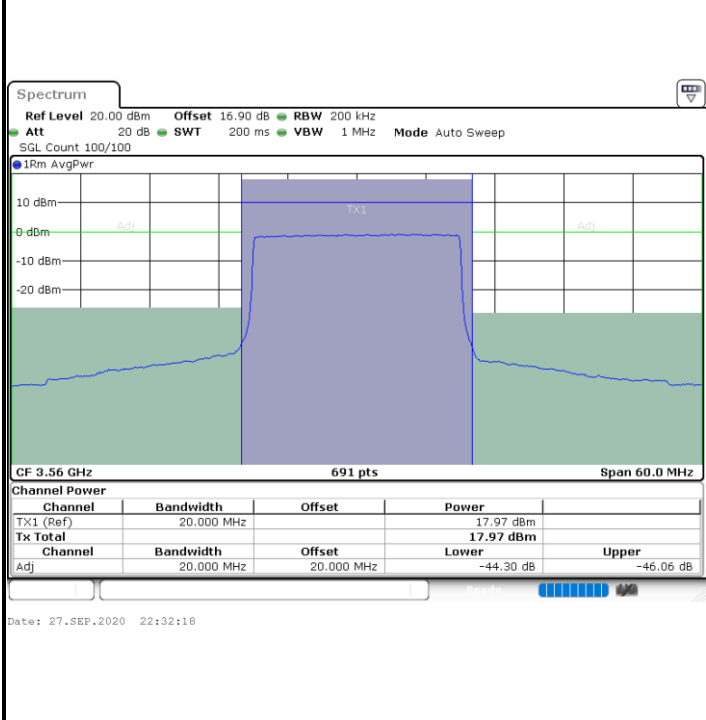

Middle Channel / FullIRB

N/A

LTE Band 48 / 15MHz

QPSK

Highest Channel / 1RB0

Highest Channel / 1RBmax

Highest Channel / FullRB

N/A

LTE Band 48 / 20MHz

QPSK

Lowest Channel / 1RB0

Lowest Channel / 1RBmax

Lowest Channel / FullIRB

N/A

LTE Band 48 / 20MHz

QPSK

Middle Channel / 1RB0

Middle Channel / 1RBmax

Date: 27.SEP.2020 22:37:16

Date: 27.SEP.2020 22:41:44

Middle Channel / FullIRB

N/A

Date: 27.SEP.2020 22:32:48

LTE Band 48 / 20MHz