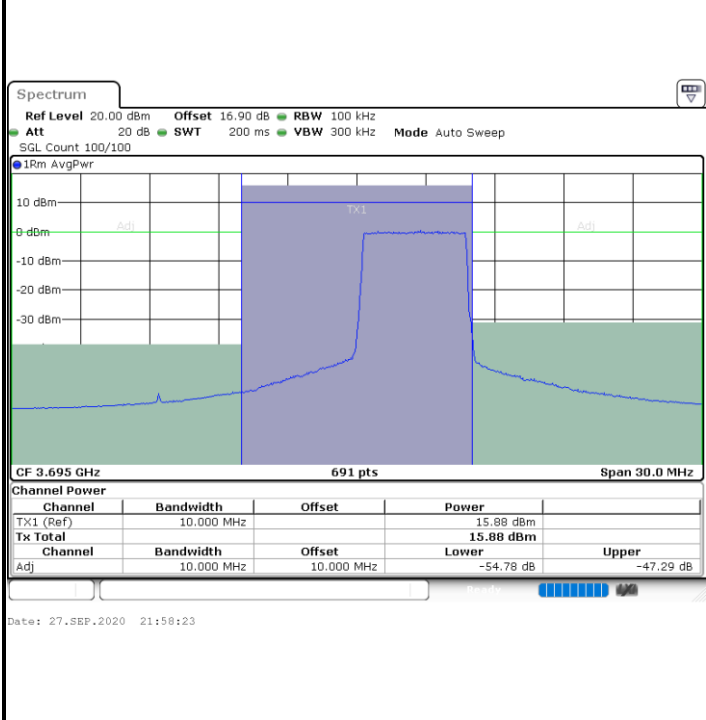

Lowest Channel / 1RBmax

Lowest Channel / FullIRB

N/A

LTE Band 48 / 5MHz

16QAM

Middle Channel / 1RB0

Middle Channel / 1RBmax

Date: 27.SEP.2020 21:52:13

Date: 27.SEP.2020 22:01:27

Middle Channel / FullIRB

N/A

Date: 27.SEP.2020 21:56:50

LTE Band 48 / 5MHz

16QAM

Highest Channel / 1RB0

Highest Channel / 1RBmax

Highest Channel / FullRB

N/A

LTE Band 48 / 10MHz

16QAM

Lowest Channel / 1RB0

Lowest Channel / 1RBmax

Date: 27.SEP.2020 22:04:33

Date: 27.SEP.2020 22:13:48