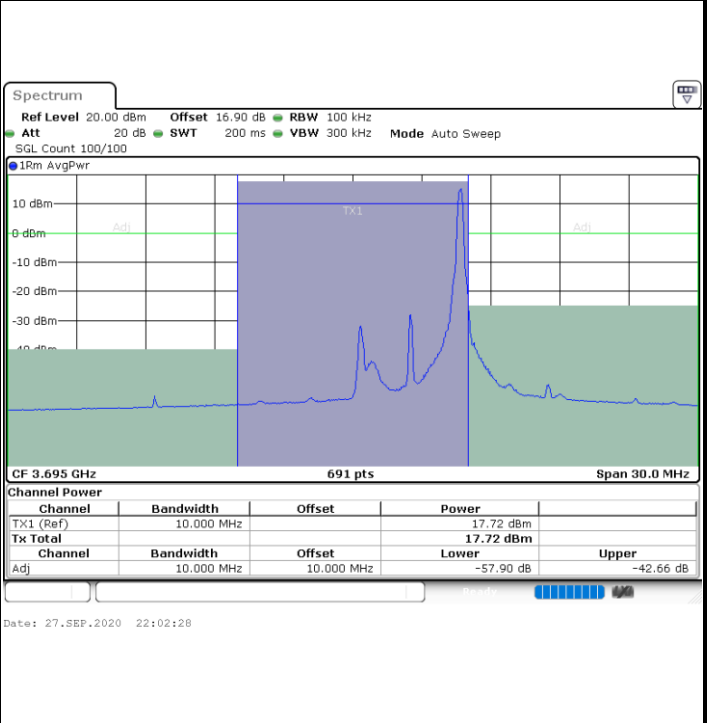

Date: 29_SEP.2020 14:31:13

Highest Channel / 20MHz / 256QAM

Date: 29_SEP.2020 15:21:11

ACLR

LTE Band 48 / 5MHz

QPSK

Highest Channel / 1RB0

Highest Channel / 1RBmax

Highest Channel / FullRB

N/A

LTE Band 48 / 10MHz

QPSK

Lowest Channel / 1RB0

Lowest Channel / 1RBmax

Lowest Channel / FullIRB

N/A

LTE Band 48 / 10MHz

QPSK

Highest Channel / 1RB0

Highest Channel / 1RBmax

Highest Channel / FullRB

N/A

LTE Band 48 / 15MHz

QPSK