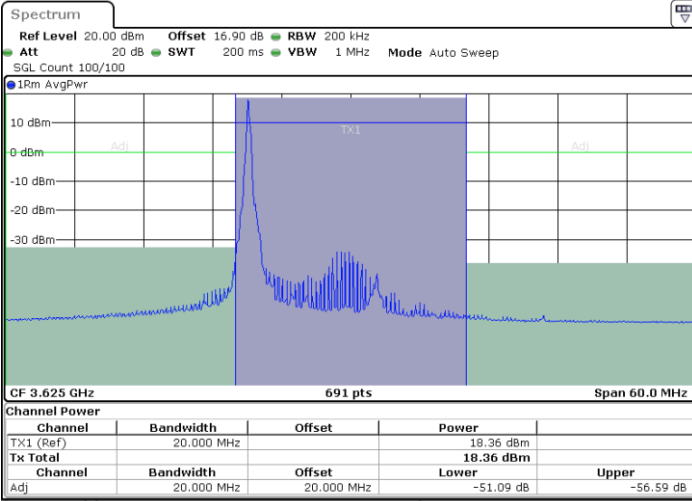

Middle Channel / FullIRB

N/A

LTE Band 48 / 15MHz

QPSK

Highest Channel / 1RB0

Highest Channel / 1RBmax

Highest Channel / FullRB

N/A

LTE Band 48 / 20MHz

QPSK

Lowest Channel / 1RB0

Lowest Channel / 1RBmax

Lowest Channel / FullIRB

N/A

LTE Band 48 / 20MHz

QPSK

Middle Channel / 1RB0

Middle Channel / 1RBmax

Date: 27.SEP.2020 22:37:16

Date: 27.SEP.2020 22:41:44

Middle Channel / FullIRB

N/A

Date: 27.SEP.2020 22:32:48

LTE Band 48 / 20MHz