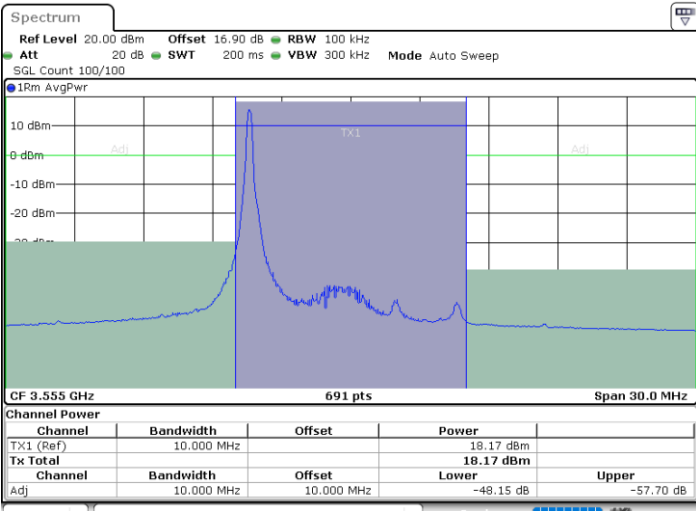

Date: 27.SEP.2020 22:01:27

Middle Channel / FullIRB

N/A

Date: 27.SEP.2020 21:56:50

LTE Band 48 / 5MHz

16QAM

Highest Channel / 1RB0

Highest Channel / 1RBmax

Highest Channel / FullRB

N/A

LTE Band 48 / 10MHz

16QAM

Lowest Channel / 1RB0

Lowest Channel / 1RBmax

Date: 27.SEP.2020 22:04:33

Date: 27.SEP.2020 22:13:48

Lowest Channel / FullIRB

N/A

Date: 27.SEP.2020 22:09:11

LTE Band 48 / 10MHz

16QAM

MiddleChannel / 1RB0

Middle Channel / 1RBmax

Date: 27.SEP.2020 22:06:05