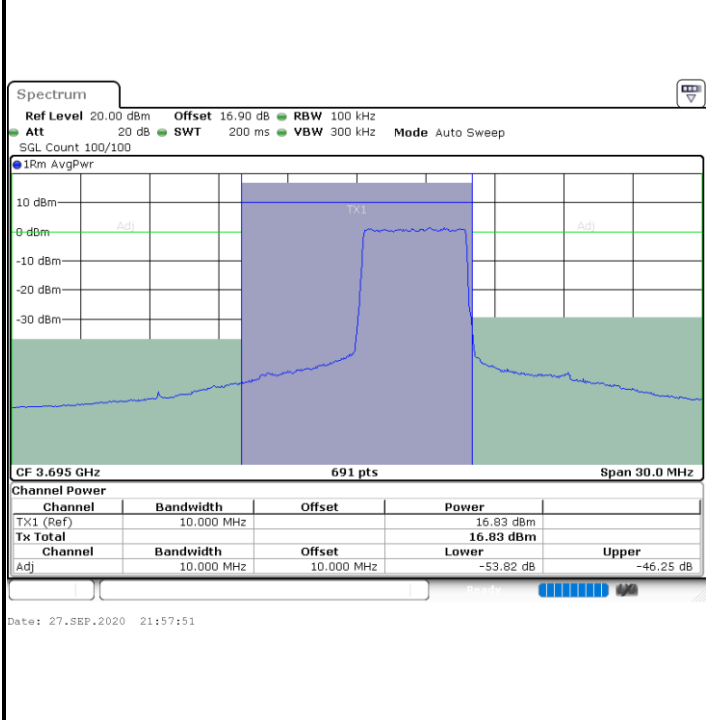

Date: 29_SEP.2020 14:31:13

Highest Channel / 20MHz / 256QAM

Date: 29_SEP.2020 15:21:11

ACLR

LTE Band 48 / 5MHz

QPSK

Highest Channel / 1RB0

Highest Channel / 1RBmax

Highest Channel / FullRB

N/A

LTE Band 48 / 10MHz

QPSK

Lowest Channel / 1RB0

Lowest Channel / 1RBmax

Lowest Channel / FullIRB

N/A

LTE Band 48 / 10MHz

QPSK

Highest Channel / 1RB0

Highest Channel / 1RBmax

Highest Channel / FullRB

N/A

LTE Band 48 / 15MHz

QPSK