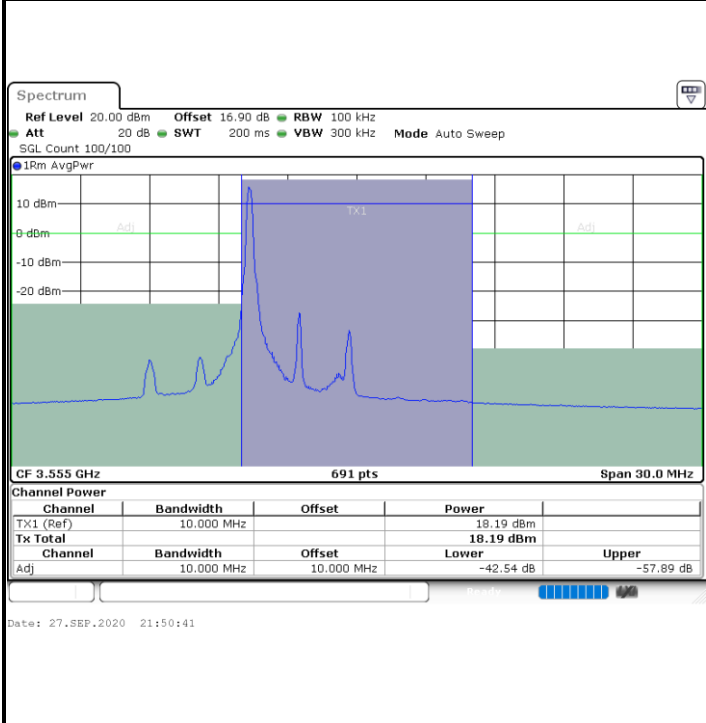

QPSK

Highest Channel / 1RB0

Highest Channel / 1RBmax

Highest Channel / FullRB

N/A

LTE Band 48 / 5MHz

16QAM

Lowest Channel / 1RB0

Lowest Channel / 1RBmax

Lowest Channel / FullIRB

N/A

LTE Band 48 / 5MHz

16QAM

Middle Channel / 1RB0

Middle Channel / 1RBmax

Date: 27.SEP.2020 21:52:13