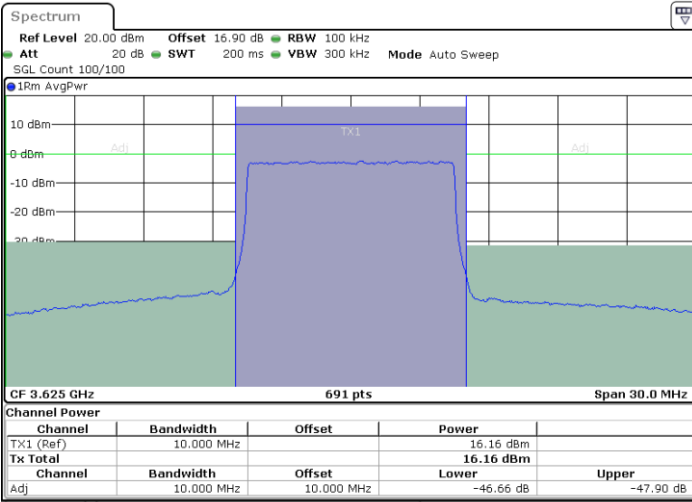

Highest Channel / FullRB

N/A

LTE Band 48 / 10MHz

16QAM

Lowest Channel / 1RB0

Lowest Channel / 1RBmax

Date: 27.SEP.2020 22:04:33

Date: 27.SEP.2020 22:13:48

Lowest Channel / FullIRB

N/A

Date: 27.SEP.2020 22:09:11

LTE Band 48 / 10MHz

16QAM

MiddleChannel / 1RB0

Middle Channel / 1RBmax

Date: 27.SEP.2020 22:06:05

Date: 27.SEP.2020 22:15:19

Middle Channel / FullIRB

N/A

Date: 27.SEP.2020 22:10:42

LTE Band 48 / 10MHz

16QAM

Highest Channel / 1RB0

Highest Channel / 1RBmax