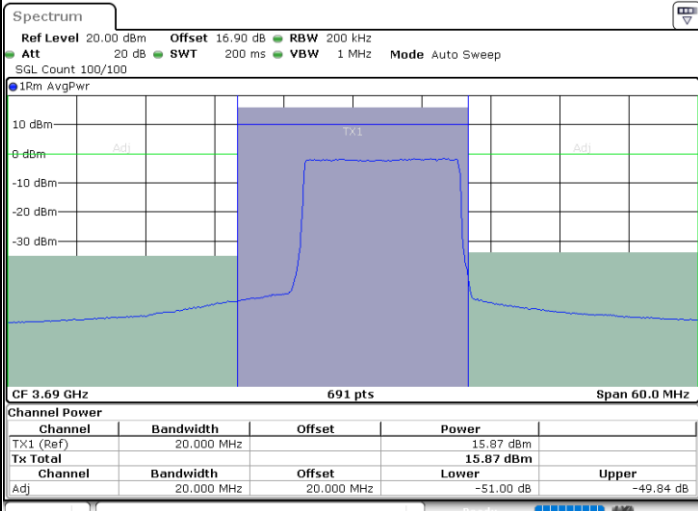

Lowest Channel / FullIRB

N/A

Date: 27.SEP.2020 22:22:52

LTE Band 48 / 15MHz

16QAM

Middle Channel / 1RB0

Middle Channel / 1RBmax

Middle Channel / FullIRB

N/A

LTE Band 48 / 15MHz

16QAM

Highest Channel / 1RB0

Highest Channel / 1RBmax

Date: 27.SEP.2020 22:21:22

Date: 27.SEP.2020 22:30:18

Highest Channel / FullRB

N/A

Date: 27.SEP.2020 22:25:50

LTE Band 48 / 20MHz

16QAM

Lowest Channel / 1RB0

Lowest Channel / 1RBmax

Date: 27.SEP.2020 22:36:16

Date: 27.SEP.2020 22:40:44