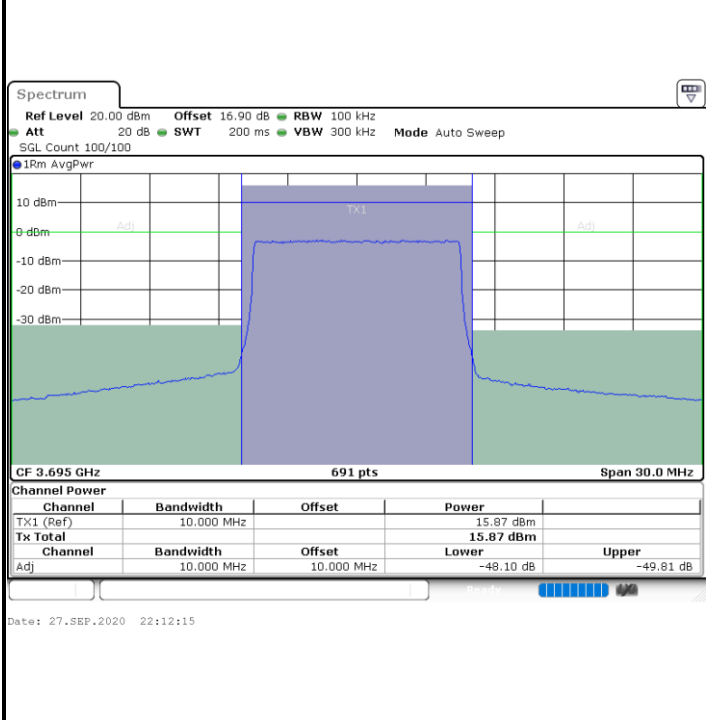

Lowest Channel / FullIRB

N/A

Date: 27.SEP.2020 22:09:11

LTE Band 48 / 10MHz

16QAM

MiddleChannel / 1RB0

Middle Channel / 1RBmax

Date: 27.SEP.2020 22:06:05

Date: 27.SEP.2020 22:15:19

Middle Channel / FullIRB

N/A

Date: 27.SEP.2020 22:10:42

LTE Band 48 / 10MHz

16QAM

Highest Channel / 1RB0

Highest Channel / 1RBmax

Highest Channel / FullIRB

N/A

LTE Band 48 / 15MHz

16QAM

Lowest Channel / 1RB0

Lowest Channel / 1RBmax

Date: 27.SEP.2020 22:18:24

Date: 27.SEP.2020 22:27:20