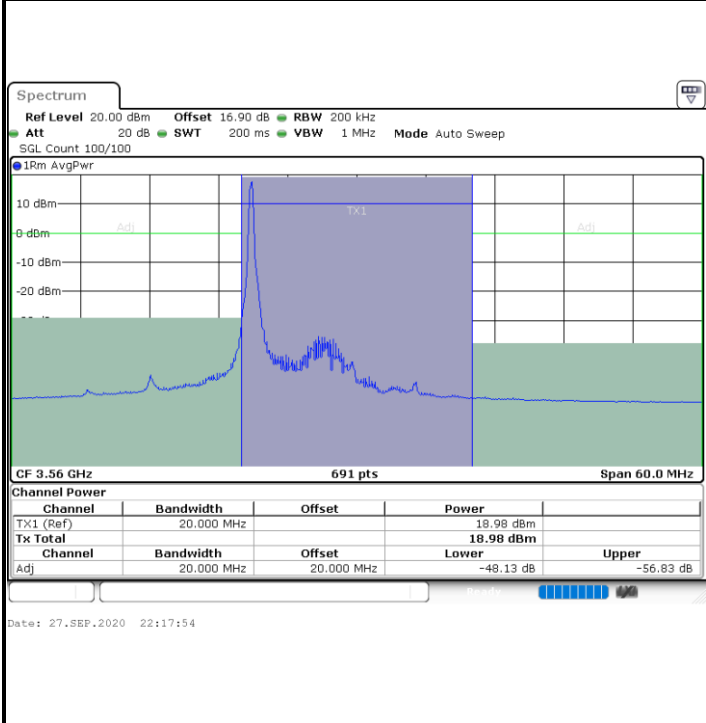

Highest Channel / FullRB

N/A

LTE Band 48 / 10MHz

QPSK

Lowest Channel / 1RB0

Lowest Channel / 1RBmax

Lowest Channel / FullIRB

N/A

LTE Band 48 / 10MHz

QPSK

Highest Channel / 1RB0

Highest Channel / 1RBmax

Highest Channel / FullRB

N/A

LTE Band 48 / 15MHz

QPSK

Lowest Channel / 1RB0

Lowest Channel / 1RBmax

Lowest Channel / FullIRB

N/A

LTE Band 48 / 15MHz

QPSK

Middle Channel / 1RB0

Middle Channel / 1RBmax

Middle Channel / FullIRB

N/A

LTE Band 48 / 15MHz

QPSK

Highest Channel / 1RB0

Highest Channel / 1RBmax

Highest Channel / FullRB

N/A