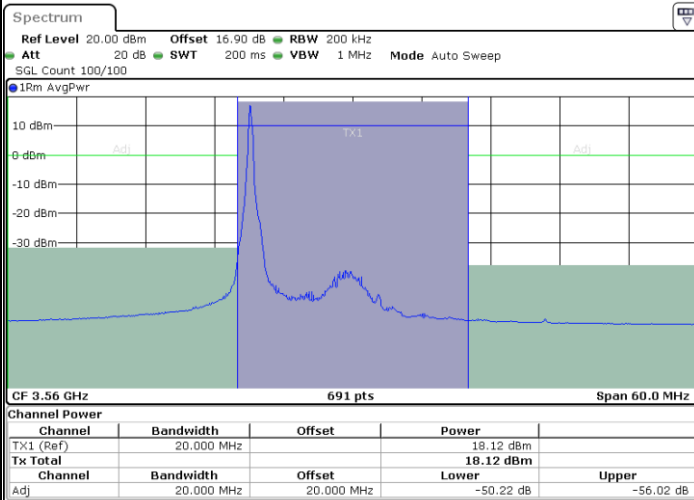

N/A

LTE Band 48 / 15MHz

16QAM

Highest Channel / 1RB0

Highest Channel / 1RBmax

Date: 27.SEP.2020 22:21:22

Date: 27.SEP.2020 22:30:18

Highest Channel / FullRB

N/A

Date: 27.SEP.2020 22:25:50

LTE Band 48 / 20MHz

16QAM

Lowest Channel / 1RB0

Lowest Channel / 1RBmax

Date: 27.SEP.2020 22:36:16

Date: 27.SEP.2020 22:40:44

Lowest Channel / FullIRB

N/A

Date: 27.SEP.2020 22:31:48

LTE Band 48 / 20MHz

16QAM

Middle Channel / 1RB0

Middle Channel / 1RBmax

Date: 27.SEP.2020 22:37:46

Date: 27.SEP.2020 22:42:13

Middle Channel / FullIRB

N/A

Date: 27.SEP.2020 22:33:17

LTE Band 48 / 20MHz

16QAM

Highest Channel / 1RB0

Highest Channel / 1RBmax