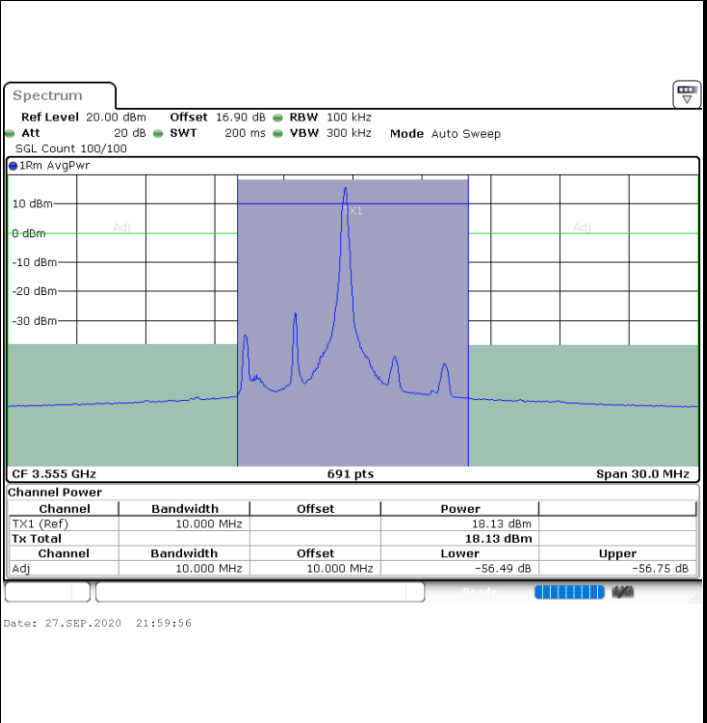

Middle Channel / 1RB0

Middle Channel / 1RBmax

Date: 27.SEP.2020 22:37:16

Date: 27.SEP.2020 22:41:44

Middle Channel / FullIRB

N/A

Date: 27.SEP.2020 22:32:48

LTE Band 48 / 20MHz

QPSK

Highest Channel / 1RB0

Highest Channel / 1RBmax

Highest Channel / FullRB

N/A

LTE Band 48 / 5MHz

16QAM

Lowest Channel / 1RB0

Lowest Channel / 1RBmax

Lowest Channel / FullIRB

N/A

LTE Band 48 / 5MHz

16QAM

Middle Channel / 1RB0

Middle Channel / 1RBmax

Date: 27.SEP.2020 21:52:13

Date: 27.SEP.2020 22:01:27

Middle Channel / FullIRB

N/A

Date: 27.SEP.2020 21:56:50

LTE Band 48 / 5MHz

16QAM

Highest Channel / 1RB0

Highest Channel / 1RBmax