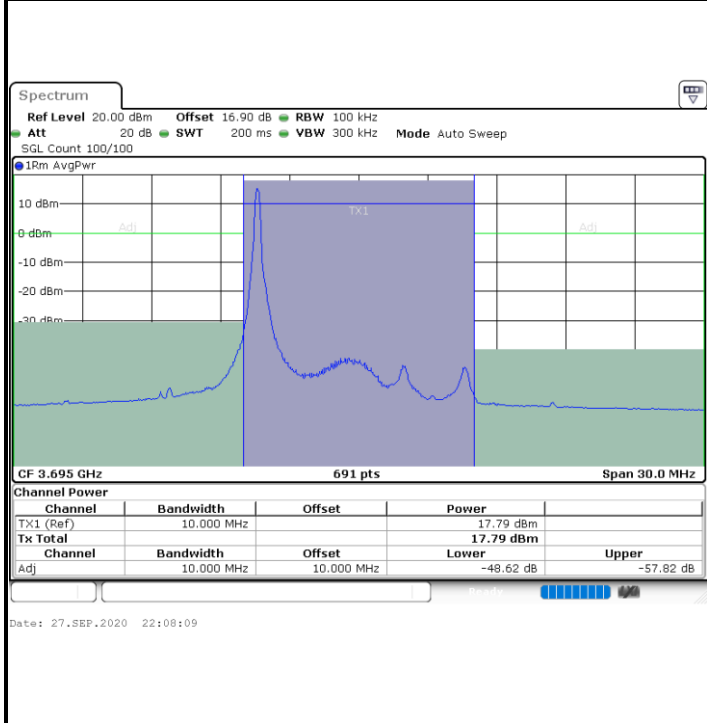

Highest Channel / FullRB

N/A

LTE Band 48 / 10MHz

QPSK

Lowest Channel / 1RB0

Lowest Channel / 1RBmax

Lowest Channel / FullIRB

N/A

LTE Band 48 / 10MHz

QPSK

Highest Channel / 1RB0

Highest Channel / 1RBmax

Highest Channel / FullRB

N/A

LTE Band 48 / 15MHz

QPSK

Lowest Channel / 1RB0

Lowest Channel / 1RBmax

Lowest Channel / FullIRB

N/A

LTE Band 48 / 15MHz

QPSK

Middle Channel / 1RB0

Middle Channel / 1RBmax