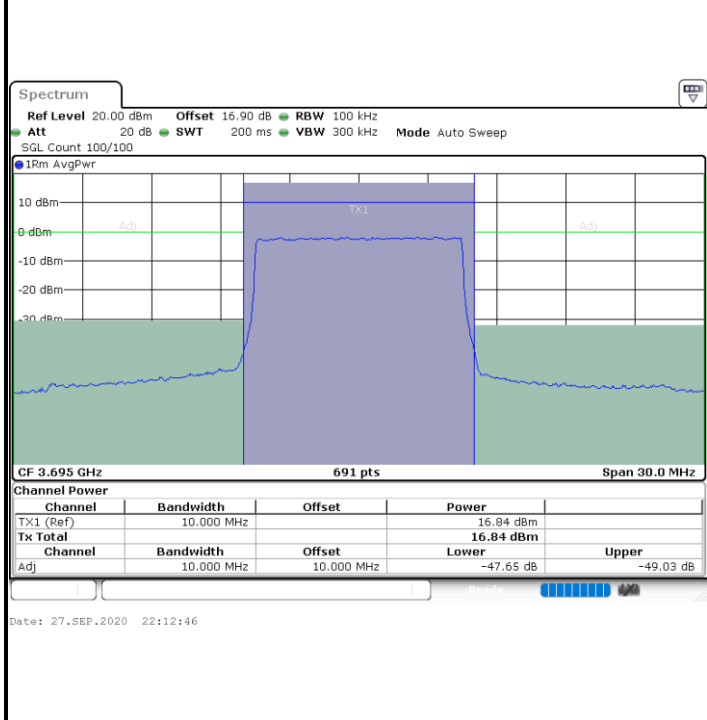

Highest Channel / FullRB

N/A

LTE Band 48 / 10MHz

QPSK

Lowest Channel / 1RB0

Lowest Channel / 1RBmax

Lowest Channel / FullIRB

N/A

LTE Band 48 / 10MHz

QPSK

Highest Channel / 1RB0

Highest Channel / 1RBmax

Highest Channel / FullRB

N/A

LTE Band 48 / 15MHz

QPSK

Lowest Channel / 1RB0

Lowest Channel / 1RBmax

Lowest Channel / FullIRB

N/A

LTE Band 48 / 15MHz

QPSK

Middle Channel / 1RB0

Middle Channel / 1RBmax

Middle Channel / FullIRB

N/A

LTE Band 48 / 15MHz

QPSK

Highest Channel / 1RB0

Highest Channel / 1RBmax

Highest Channel / FullRB

N/A