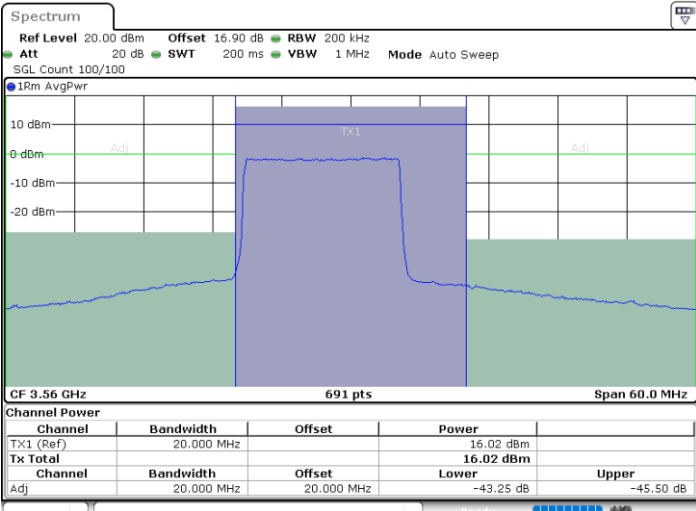

LTE Band 48 / 10MHz

64QAM

Highest Channel / 1RB0

Highest Channel / 1RBmax

Highest Channel / FullIRB

N/A

LTE Band 48 / 15MHz

64QAM

Lowest Channel / 1RB0

Lowest Channel / 1RBmax

Date: 27.SEP.2020 22:18:54

Date: 27.SEP.2020 22:27:50

Lowest Channel / FullIRB

N/A

Date: 27.SEP.2020 22:23:22

LTE Band 48 / 15MHz

64QAM

Middle Channel / 1RB0

Middle Channel / 1RBmax

Middle Channel / FullIRB

N/A

LTE Band 48 / 15MHz

64QAM

Highest Channel / 1RB0

Highest Channel / 1RBmax

Date: 27.SEP.2020 22:21:52

Date: 27.SEP.2020 22:30:48

Highest Channel / FullRB

N/A

Date: 27.SEP.2020 22:26:20

LTE Band 48 / 20MHz

64QAM