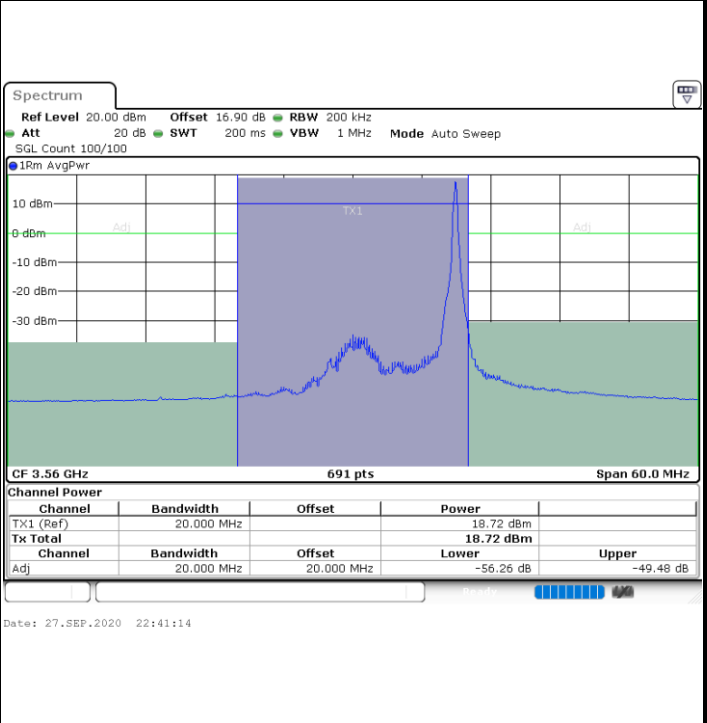

LTE Band 48 / 10MHz

QPSK

Highest Channel / 1RB0

Highest Channel / 1RBmax

Highest Channel / FullRB

N/A

LTE Band 48 / 15MHz

QPSK

Lowest Channel / 1RB0

Lowest Channel / 1RBmax

Lowest Channel / FullIRB

N/A

LTE Band 48 / 15MHz

QPSK

Middle Channel / 1RB0

Middle Channel / 1RBmax

Middle Channel / FullIRB

N/A

LTE Band 48 / 15MHz

QPSK

Highest Channel / 1RB0

Highest Channel / 1RBmax

Highest Channel / FullRB

N/A

LTE Band 48 / 20MHz

QPSK

Lowest Channel / 1RB0

Lowest Channel / 1RBmax

Lowest Channel / FullIRB

N/A

LTE Band 48 / 20MHz

QPSK