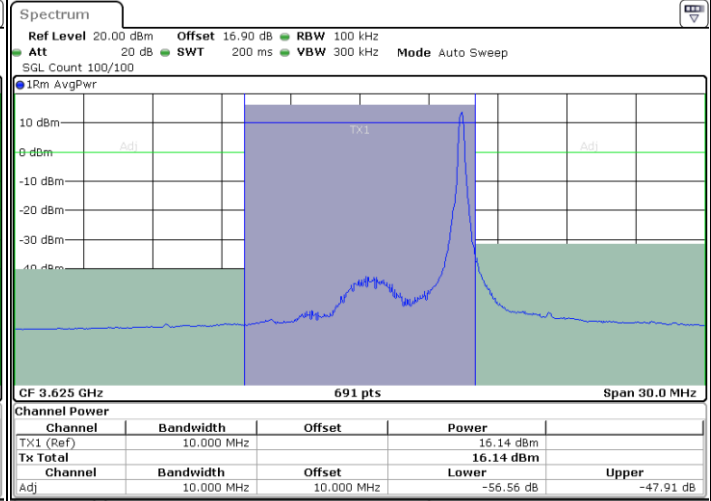

Date: 27.SEP.2020 22:15:50