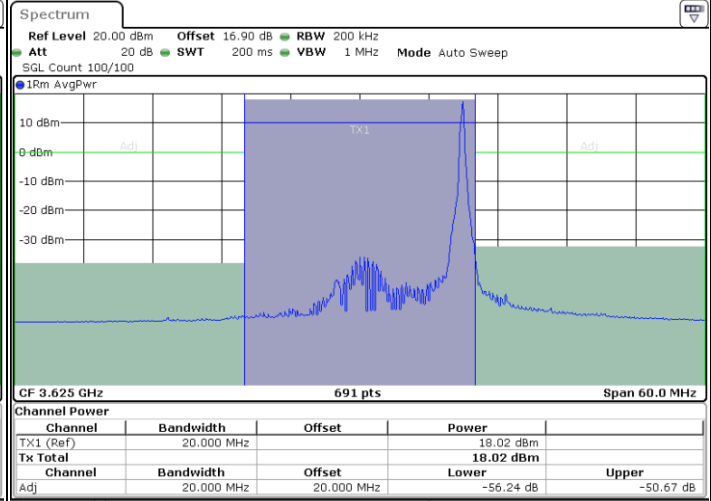

Middle Channel / FullIRB

N/A

LTE Band 48 / 15MHz

QPSK

Highest Channel / 1RB0

Highest Channel / 1RBmax

Highest Channel / FullRB

N/A

LTE Band 48 / 20MHz

QPSK

Lowest Channel / 1RB0

Lowest Channel / 1RBmax

Lowest Channel / FullIRB

N/A

LTE Band 48 / 20MHz

QPSK

Middle Channel / 1RB0

Middle Channel / 1RBmax

Date: 27.SEP.2020 22:37:16

Date: 27.SEP.2020 22:41:44

Middle Channel / FullIRB

N/A

Date: 27.SEP.2020 22:32:48

LTE Band 48 / 20MHz

QPSK

Highest Channel / 1RB0

Highest Channel / 1RBmax

Highest Channel / FullRB

N/A

LTE Band 48 / 5MHz

16QAM

Lowest Channel / 1RB0