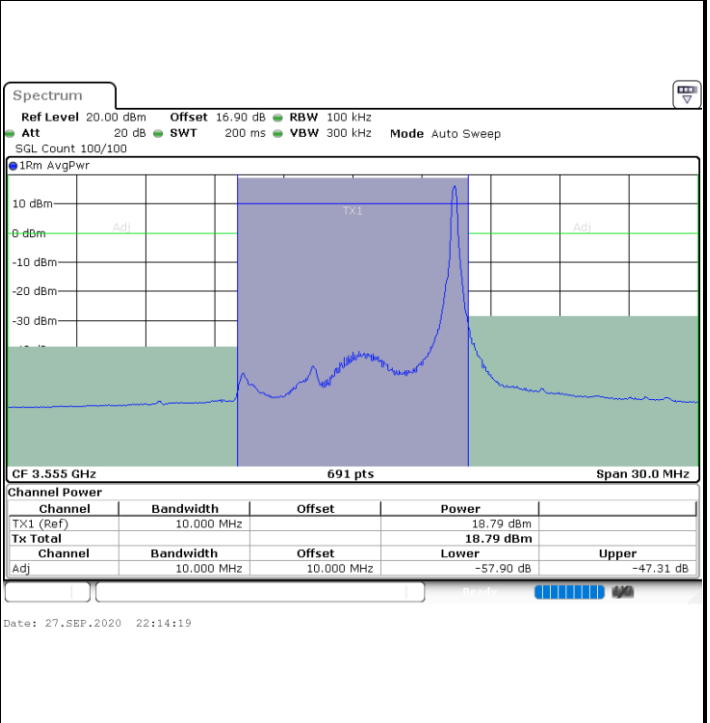

Highest Channel / FullRB

N/A

LTE Band 48 / 10MHz

QPSK

Lowest Channel / 1RB0

Lowest Channel / 1RBmax

Lowest Channel / FullIRB

N/A

LTE Band 48 / 10MHz

QPSK

Highest Channel / 1RB0

Highest Channel / 1RBmax

Highest Channel / FullRB

N/A

LTE Band 48 / 15MHz

QPSK

Lowest Channel / 1RB0

Lowest Channel / 1RBmax

Lowest Channel / FullIRB

N/A

LTE Band 48 / 15MHz

QPSK

Middle Channel / 1RB0

Middle Channel / 1RBmax