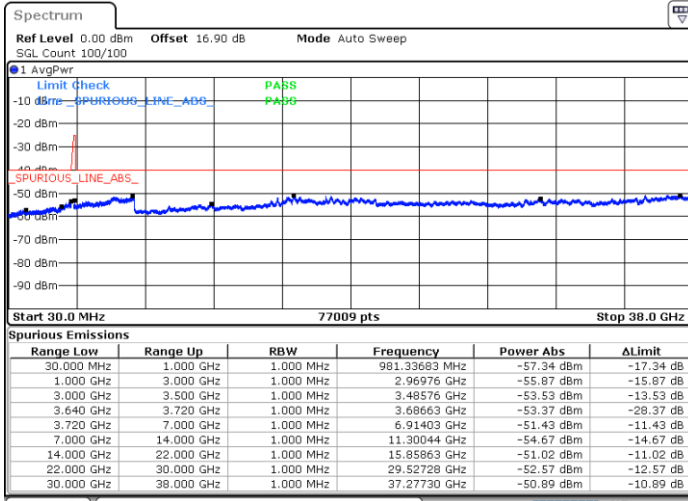

Lowest Channel / FullIRB

N/A

Date: 30.OCT.2020 16:21:13

LTE Band 48C / 10MHz+20MHz

QPSK

Middle Channel / 1RB0 and 1RB9

Middle Channel / 1RB49 and 1RB0

Date: 30.OCT.2020 17:12:56

Date: 30.OCT.2020 17:14:11

Middle Channel / FullRB

N/A

Date: 30.OCT.2020 17:00:37

LTE Band 48C / 10MHz+20MHz

QPSK

Highest Channel / 1RB0 and 1RB99

Highest Channel / 1RB49 and 1RB0

Date: 30.OCT.2020 18:13:30

Date: 30.OCT.2020 18:04:39

Highest Channel / FullRB

N/A

Date: 30.OCT.2020 18:14:46

LTE Band 48C / 15MHz+20MHz

QPSK

Lowest Channel / 1RB0 and 1RB99

Lowest Channel / 1RB74 and 1RB0

Date: 30.OCT.2020 01:06:08

Date: 30.OCT.2020 01:04:53

Lowest Channel / FullIRB

N/A

Date: 30.OCT.2020 01:14:58

LTE Band 48C / 15MHz+20MHz

QPSK