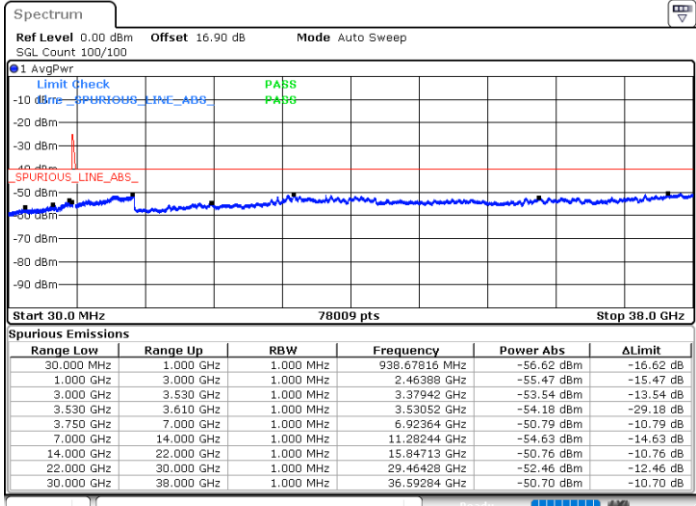

LTE Band 48C / 5MHz+20MHz

QPSK

Middle Channel / 1RB0 and 1RB9

Middle Channel / 1RB24 and 1RB0

Date: 31.OCT.2020 00:05:32

Date: 31.OCT.2020 00:06:47

Middle Channel / FullRB

N/A

Date: 30.OCT.2020 23:59:14

LTE Band 48C / 5MHz+20MHz

QPSK

Highest Channel / 1RB0 and 1RB99

Highest Channel / 1RB24 and 1RB0

Date: 31.OCT.2020 01:06:40

Date: 31.OCT.2020 01:00:20

Highest Channel / FullIRB

N/A

Date: 31.OCT.2020 01:07:56

LTE Band 48C / 10MHz+20MHz

QPSK

Lowest Channel / 1RB0 and 1RB99

Lowest Channel / 1RB49 and 1RB0

Date: 30.OCT.2020 16:12:24

Date: 30.OCT.2020 16:11:09

Lowest Channel / FullIRB

N/A

Date: 30.OCT.2020 16:21:13

LTE Band 48C / 10MHz+20MHz

QPSK

Middle Channel / 1RB0 and 1RB9

Middle Channel / 1RB49 and 1RB0

Date: 30.OCT.2020 17:12:56