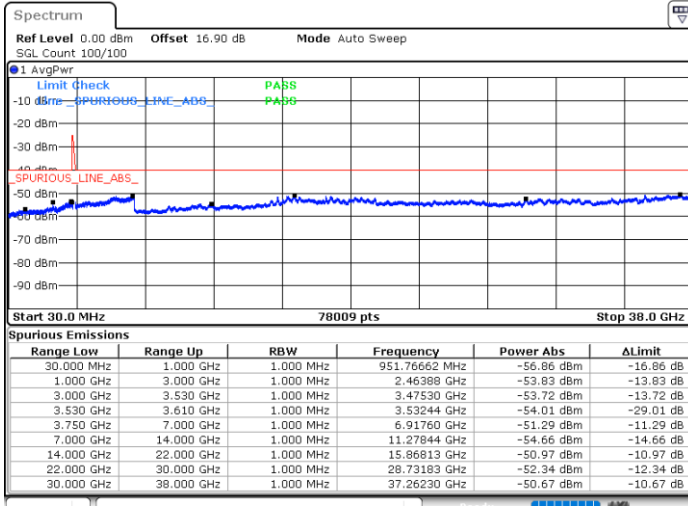

Date: 30.OCT.2020 12:27:17

LTE Band 48C / 20MHz+10MHz

16QAM

Middle Channel / 1RB0 and 1RB49

Middle Channel / 1RB99 and 1RB0

Date: 30.OCT.2020 14:24:03

Date: 30.OCT.2020 14:27:49

Middle Channel / FullRB

N/A

Date: 30.OCT.2020 14:17:46

LTE Band 48C / 20MHz+10MHz

16QAM

Highest Channel / 1RB0 and 1RB49

Highest Channel / 1RB99 and 1RB0

Date: 30.OCT.2020 15:11:18

Date: 30.OCT.2020 15:04:59