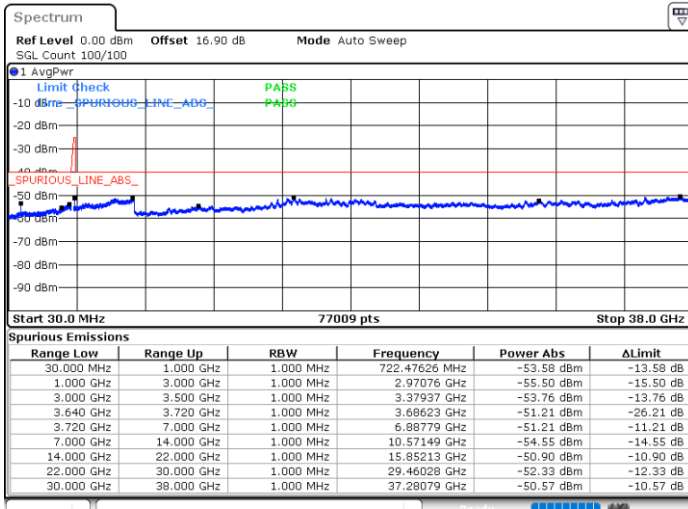

Middle Channel / FullRB

N/A

Date: 29.OCT.2020 19:45:04

LTE Band 48C / 20MHz+20MHz

QPSK

Highest Channel / 1RB0 and 1RB99

Highest Channel / 1RB99 and 1RB0

Date: 29.OCT.2020 20:55:16

Date: 29.OCT.2020 20:46:25

Highest Channel / FullRB

N/A

Date: 29.OCT.2020 20:56:32

LTE Band 48C / 5MHz+20MHz

16QAM

Lowest Channel / 1RB0 and 1RB99

Lowest Channel / 1RB24 and 1RB0

Date: 30.OCT.2020 23:05:34

Date: 30.OCT.2020 23:01:47

Lowest Channel / FullRB

N/A

Date: 30.OCT.2020 23:09:21

LTE Band 48C / 5MHz+20MHz

16QAM

Middle Channel / 1RB0 and 1RB9