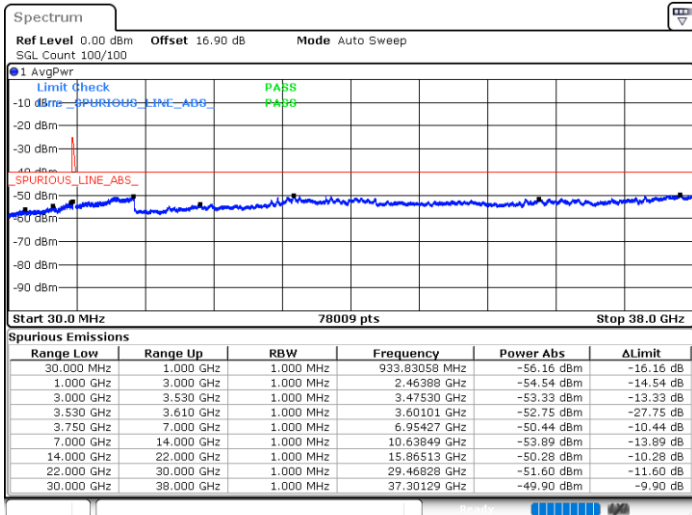

Lowest Channel / FullIRB

N/A

Date: 30.OCT.2020 01:13:43

LTE Band 48C / 15MHz+20MHz

16QAM

Middle Channel / 1RB0 and 1RB9

Middle Channel / 1RB74 and 1RB0

Date: 30.OCT.2020 09:33:19

Date: 30.OCT.2020 09:37:05

Middle Channel / FullRB

N/A

Date: 30.OCT.2020 09:27:01

LTE Band 48C / 15MHz+20MHz

16QAM

Highest Channel / 1RB0 and 1RB99

Highest Channel / 1RB74 and 1RB0

Date: 30.OCT.2020 10:57:11

Date: 30.OCT.2020 10:50:51

Highest Channel / FullRB

N/A

Date: 30.OCT.2020 11:00:59

LTE Band 48C / 20MHz+5MHz

16QAM

Lowest Channel / 1RB0 and 1RB24

Lowest Channel / 1RB99 and 1RB0

Date: 30.OCT.2020 19:13:37

Date: 30.OCT.2020 19:09:50

Lowest Channel / FullIRB

N/A

Date: 30.OCT.2020 19:17:23

LTE Band 48C / 20MHz+5MHz

16QAM