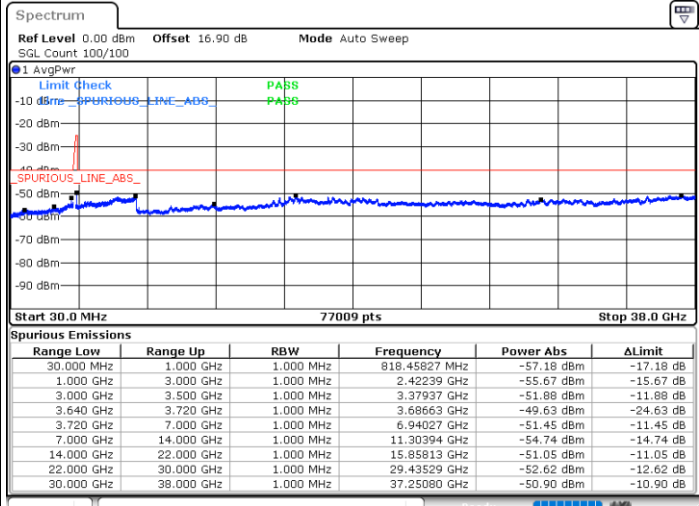

LTE Band 48C / 20MHz+15MHz

QPSK

Highest Channel / 1RB0 and 1RB74

Highest Channel / 1RB99 and 1RB0

Date: 30.OCT.2020 00:08:31

Date: 29.OCT.2020 23:59:40

Highest Channel / FullRB

N/A

Date: 30.OCT.2020 00:09:47

LTE Band 48C / 20MHz+20MHz

QPSK

Lowest Channel / 1RB0 and 1RB99

Lowest Channel / 1RB99 and 1RB0

Date: 29.OCT.2020 17:52:58

Date: 29.OCT.2020 17:51:43

Lowest Channel / FullIRB

N/A

Date: 29.OCT.2020 18:01:48

LTE Band 48C / 20MHz+20MHz

QPSK

MiddleChannel / 1RB0 and 1RB99

Middle Channel / 1RB99 and 1RB0

Date: 29.OCT.2020 19:53:53

Date: 29.OCT.2020 19:55:08

Middle Channel / FullRB

N/A

Date: 29.OCT.2020 19:45:04

LTE Band 48C / 20MHz+20MHz

QPSK

Highest Channel / 1RB0 and 1RB99

Highest Channel / 1RB99 and 1RB0

Date: 29.OCT.2020 20:55:16