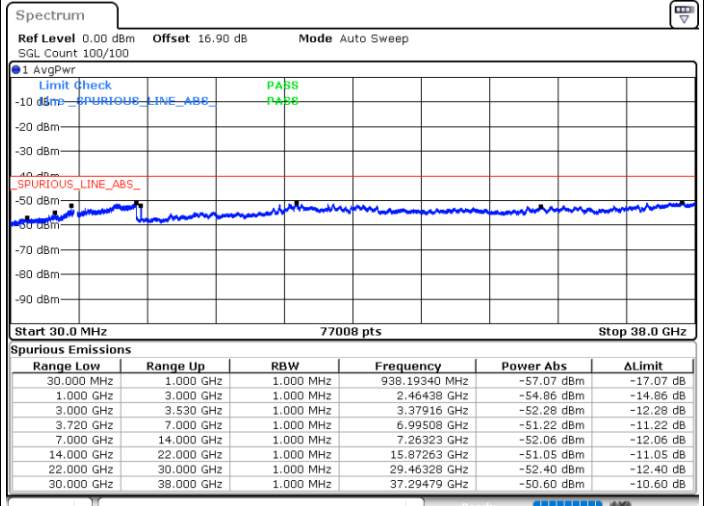

LTE Band 48C / 20MHz+5MHz

QPSK

Lowest Channel / 1RB0 and 1RB24

Lowest Channel / 1RB99 and 1RB0

Date: 30.OCT.2020 19:12:21

Date: 30.OCT.2020 19:11:06

Lowest Channel / FullIRB

N/A

Date: 30.OCT.2020 19:18:39

LTE Band 48C / 20MHz+5MHz

QPSK

Middle Channel / 1RB0 and 1RB24

Middle Channel / 1RB99 and 1RB0

Date: 30.OCT.2020 20:38:13

Date: 30.OCT.2020 20:39:28

Middle Channel / FullRB

N/A

Date: 30.OCT.2020 20:31:56

LTE Band 48C / 20MHz+5MHz

QPSK

Highest Channel / 1RB0 and 1RB24

Highest Channel / 1RB99 and 1RB0

Date: 30.OCT.2020 21:43:06

Date: 30.OCT.2020 21:36:46

Highest Channel / FullIRB

N/A

Date: 30.OCT.2020 21:44:22

LTE Band 48C / 20MHz+10MHz

QPSK

Lowest Channel / 1RB0 and 1RB49

Lowest Channel / 1RB99 and 1RB0

Date: 30.OCT.2020 12:19:42