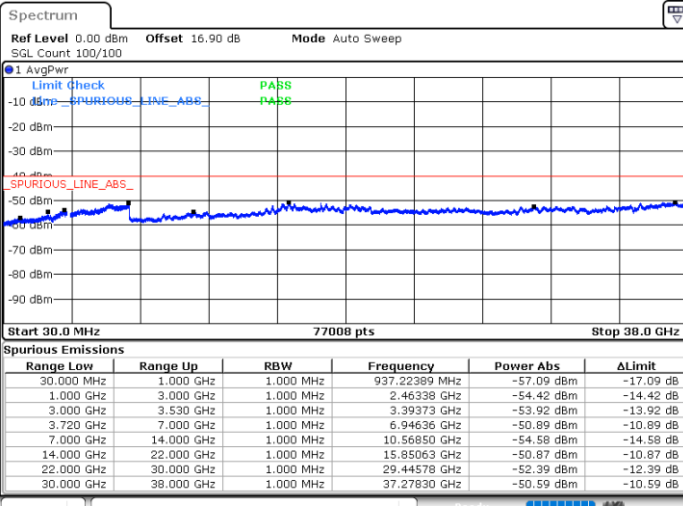

LTE Band 48C / 20MHz+5MHz

QPSK

Lowest Channel / 1RB0 and 1RB24

Lowest Channel / 1RB99 and 1RB0

Date: 30.OCT.2020 19:12:21

Date: 30.OCT.2020 19:11:06

Lowest Channel / FullIRB

N/A

Date: 30.OCT.2020 19:18:39

LTE Band 48C / 20MHz+5MHz

QPSK

Middle Channel / 1RB0 and 1RB24

Middle Channel / 1RB99 and 1RB0

Date: 30.OCT.2020 20:38:13

Date: 30.OCT.2020 20:39:28

Middle Channel / FullRB

N/A

Date: 30.OCT.2020 20:31:56

LTE Band 48C / 20MHz+5MHz

QPSK

Highest Channel / 1RB0 and 1RB24

Highest Channel / 1RB99 and 1RB0

Date: 30.OCT.2020 21:43:06

Date: 30.OCT.2020 21:36:46

Highest Channel / FullIRB

N/A

Date: 30.OCT.2020 21:44:22

LTE Band 48C / 20MHz+10MHz

QPSK

Lowest Channel / 1RB0 and 1RB49

Lowest Channel / 1RB99 and 1RB0

Date: 30.OCT.2020 12:19:42