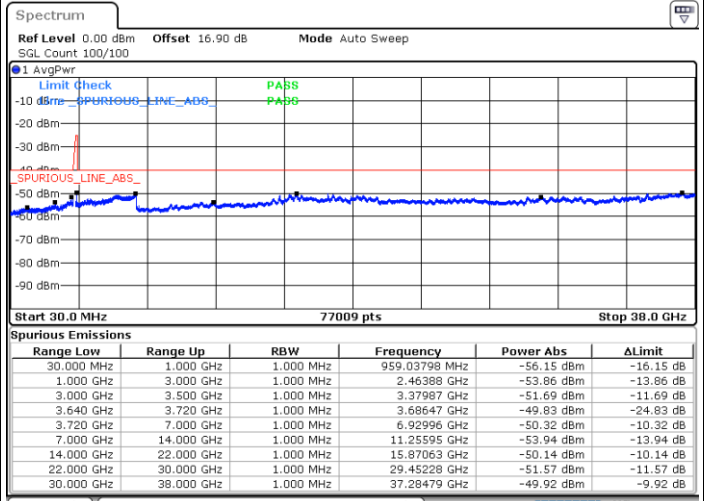

Middle Channel / 1RB0 and 1RB24

Middle Channel / 1RB99 and 1RB0

Date: 30.OCT.2020 20:36:58

Date: 30.OCT.2020 20:40:44

Middle Channel / FullRB

N/A

Date: 30.OCT.2020 20:33:12

LTE Band 48C / 20MHz+5MHz

16QAM

Highest Channel / 1RB0 and 1RB24

Highest Channel / 1RB99 and 1RB0

Date: 30.OCT.2020 21:41:50

Date: 30.OCT.2020 21:38:02

Highest Channel / FullRB

N/A

Date: 30.OCT.2020 21:45:37

LTE Band 48C / 20MHz+10MHz

16QAM

Lowest Channel / 1RB0 and 1RB49

Lowest Channel / 1RB99 and 1RB0

Date: 30.OCT.2020 12:20:58

Date: 30.OCT.2020 12:17:12

Lowest Channel / FullRB

N/A