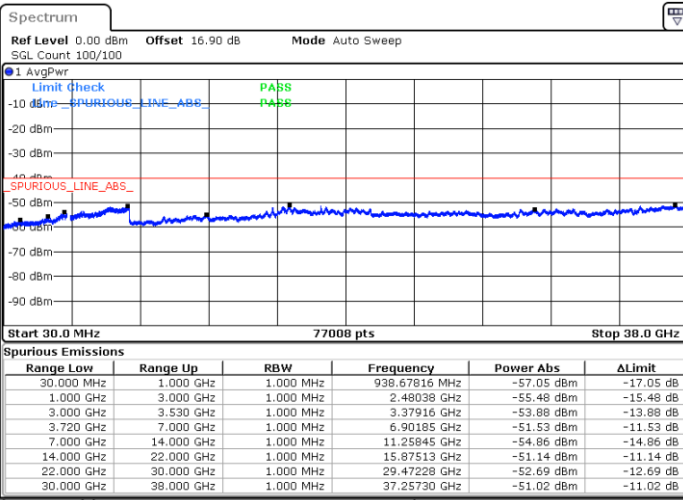

Lowest Channel / 1RB74 and 1RB0

Date: 30.OCT.2020 01:06:08

Date: 30.OCT.2020 01:04:53

Lowest Channel / FullIRB

N/A

Date: 30.OCT.2020 01:14:58

LTE Band 48C / 15MHz+20MHz

QPSK

Middle Channel / 1RB0 and 1RB9

Middle Channel / 1RB74 and 1RB0

Date: 30.OCT.2020 09:34:35

Date: 30.OCT.2020 09:35:50

Middle Channel / FullRB

N/A

Date: 30.OCT.2020 09:25:46

LTE Band 48C / 15MHz+20MHz

QPSK

Highest Channel / 1RB0 and 1RB99

Highest Channel / 1RB74 and 1RB0

Date: 30.OCT.2020 10:58:27

Date: 30.OCT.2020 10:49:35

Highest Channel / FullIRB

N/A

Date: 30.OCT.2020 10:59:43

LTE Band 48C / 20MHz+5MHz

QPSK

Lowest Channel / 1RB0 and 1RB24

Lowest Channel / 1RB99 and 1RB0

Date: 30.OCT.2020 19:12:21

Date: 30.OCT.2020 19:11:06

Lowest Channel / FullIRB

N/A