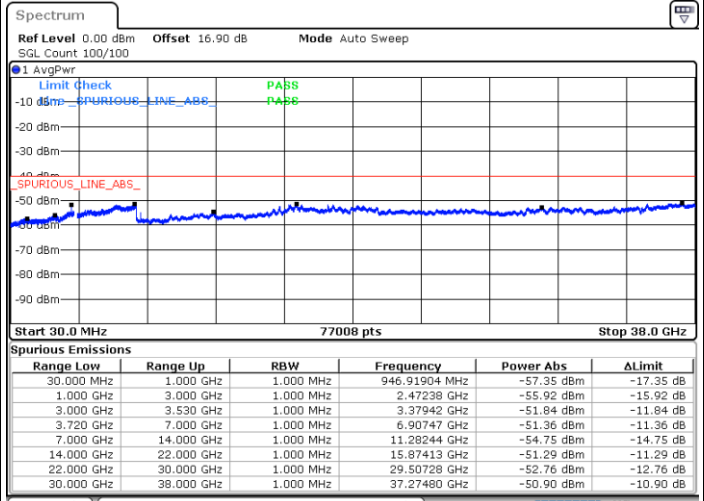

Date: 30.OCT.2020 18:13:30

Date: 30.OCT.2020 18:04:39

Highest Channel / FullRB

N/A

Date: 30.OCT.2020 18:14:46

LTE Band 48C / 15MHz+20MHz

QPSK

Lowest Channel / 1RB0 and 1RB99

Lowest Channel / 1RB74 and 1RB0

Date: 30.OCT.2020 01:06:08

Date: 30.OCT.2020 01:04:53

Lowest Channel / FullIRB

N/A

Date: 30.OCT.2020 01:14:58

LTE Band 48C / 15MHz+20MHz

QPSK

Middle Channel / 1RB0 and 1RB9

Middle Channel / 1RB74 and 1RB0

Date: 30.OCT.2020 09:34:35

Date: 30.OCT.2020 09:35:50

Middle Channel / FullRB

N/A

Date: 30.OCT.2020 09:25:46

LTE Band 48C / 15MHz+20MHz

QPSK

Highest Channel / 1RB0 and 1RB99

Highest Channel / 1RB74 and 1RB0

Date: 30.OCT.2020 10:58:27

Date: 30.OCT.2020 10:49:35

Highest Channel / FullIRB

N/A

Date: 30.OCT.2020 10:59:43