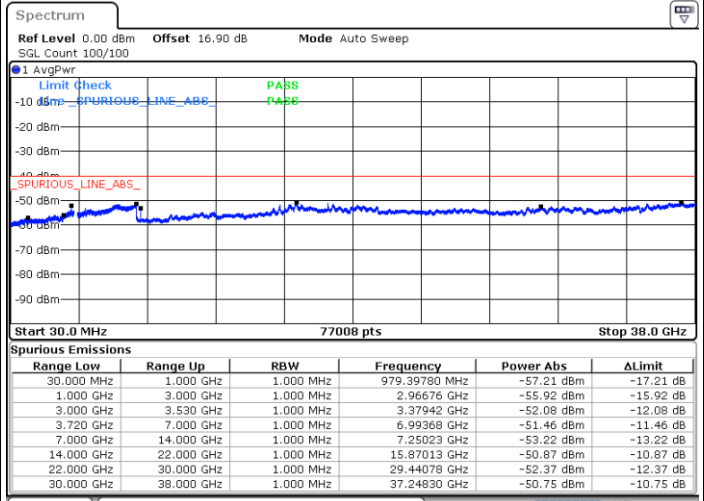

Date: 30.OCT.2020 00:09:47

LTE Band 48C / 20MHz+20MHz

QPSK

Lowest Channel / 1RB0 and 1RB99

Lowest Channel / 1RB99 and 1RB0

Date: 29.OCT.2020 17:52:58

Date: 29.OCT.2020 17:51:43

Lowest Channel / FullIRB

N/A

Date: 29.OCT.2020 18:01:48

LTE Band 48C / 20MHz+20MHz

QPSK

MiddleChannel / 1RB0 and 1RB99

Middle Channel / 1RB99 and 1RB0

Date: 29.OCT.2020 19:53:53

Date: 29.OCT.2020 19:55:08

Middle Channel / FullRB

N/A

Date: 29.OCT.2020 19:45:04

LTE Band 48C / 20MHz+20MHz

QPSK

Highest Channel / 1RB0 and 1RB99

Highest Channel / 1RB99 and 1RB0

Date: 29.OCT.2020 20:55:16

Date: 29.OCT.2020 20:46:25

Highest Channel / FullRB

N/A

Date: 29.OCT.2020 20:56:32

LTE Band 48C / 5MHz+20MHz

16QAM

Lowest Channel / 1RB0 and 1RB99

Lowest Channel / 1RB24 and 1RB0