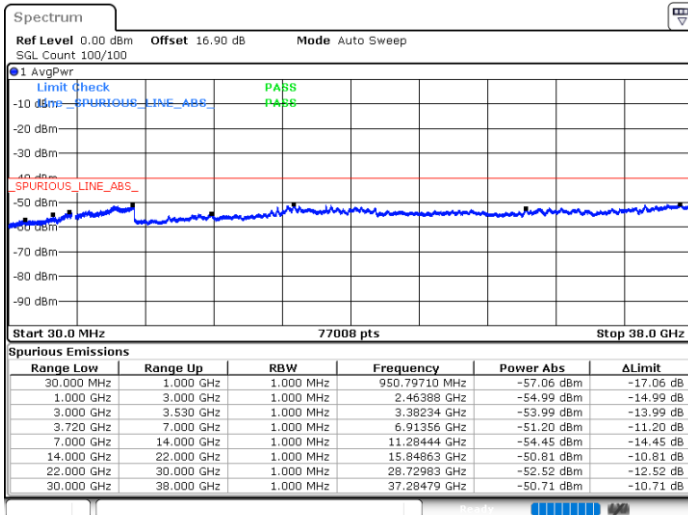

Date: 29.OCT.2020 20:46:25

Highest Channel / FullRB

N/A

Date: 29.OCT.2020 20:56:32

LTE Band 48C / 5MHz+20MHz

16QAM

Lowest Channel / 1RB0 and 1RB99

Lowest Channel / 1RB24 and 1RB0

Date: 30.OCT.2020 23:05:34

Date: 30.OCT.2020 23:01:47

Lowest Channel / FullRB

N/A

Date: 30.OCT.2020 23:09:21

LTE Band 48C / 5MHz+20MHz

16QAM

Middle Channel / 1RB0 and 1RB9

Middle Channel / 1RB24 and 1RB0

Date: 31.OCT.2020 00:04:16

Date: 31.OCT.2020 00:08:02

Middle Channel / FullRB

N/A

Date: 31.OCT.2020 00:00:30

LTE Band 48C / 5MHz+20MHz

16QAM

Highest Channel / 1RB0 and 1RB99

Highest Channel / 1RB24 and 1RB0

Date: 31.OCT.2020 01:05:24

Date: 31.OCT.2020 01:01:36

Highest Channel / FullRB

N/A

Date: 31.OCT.2020 01:09:12

LTE Band 48C / 10MHz+20MHz