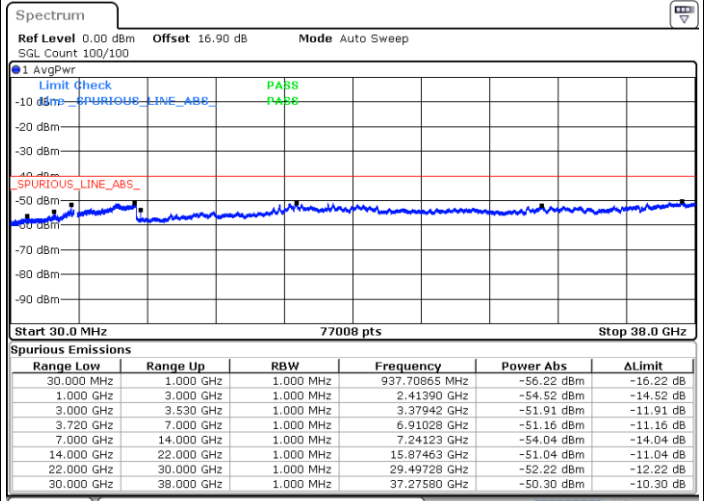

N/A

Date: 31.OCT.2020 01:07:56

LTE Band 48C / 10MHz+20MHz

QPSK

Lowest Channel / 1RB0 and 1RB99

Lowest Channel / 1RB49 and 1RB0

Date: 30.OCT.2020 16:12:24

Date: 30.OCT.2020 16:11:09

Lowest Channel / FullIRB

N/A

Date: 30.OCT.2020 16:21:13

LTE Band 48C / 10MHz+20MHz

QPSK

Middle Channel / 1RB0 and 1RB9

Middle Channel / 1RB49 and 1RB0

Date: 30.OCT.2020 17:12:56

Date: 30.OCT.2020 17:14:11

Middle Channel / FullRB

N/A

Date: 30.OCT.2020 17:00:37

LTE Band 48C / 10MHz+20MHz

QPSK

Highest Channel / 1RB0 and 1RB99

Highest Channel / 1RB49 and 1RB0

Date: 30.OCT.2020 18:13:30

Date: 30.OCT.2020 18:04:39

Highest Channel / FullRB

N/A

Date: 30.OCT.2020 18:14:46

LTE Band 48C / 15MHz+20MHz

QPSK

Lowest Channel / 1RB0 and 1RB99