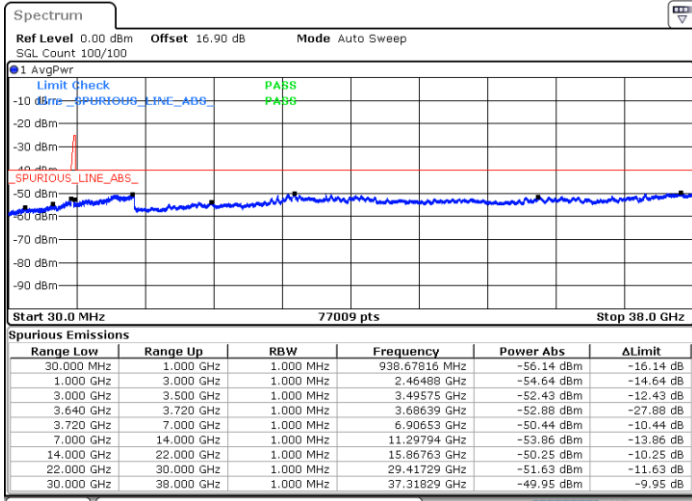

Middle Channel / 1RB0 and 1RB24

Middle Channel / 1RB99 and 1RB0

Date: 30.OCT.2020 20:36:58

Date: 30.OCT.2020 20:40:44

Middle Channel / FullRB

N/A

Date: 30.OCT.2020 20:33:12

LTE Band 48C / 20MHz+5MHz

16QAM

Highest Channel / 1RB0 and 1RB24

Highest Channel / 1RB99 and 1RB0

Date: 30.OCT.2020 21:41:50

Date: 30.OCT.2020 21:38:02

Highest Channel / FullRB

N/A

Date: 30.OCT.2020 21:45:37

LTE Band 48C / 20MHz+10MHz

16QAM

Lowest Channel / 1RB0 and 1RB49

Lowest Channel / 1RB99 and 1RB0

Date: 30.OCT.2020 12:20:58

Date: 30.OCT.2020 12:17:12

Lowest Channel / FullRB

N/A