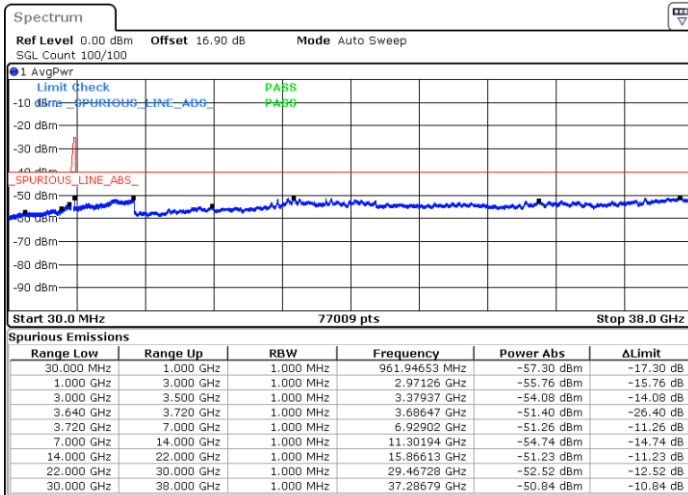

Date: 30.OCT.2020 17:01:53

LTE Band 48C / 10MHz+20MHz

16QAM

Highest Channel / 1RB0 and 1RB99

Highest Channel / 1RB49 and 1RB0

Date: 30.OCT.2020 18:12:14

Date: 30.OCT.2020 18:05:55

Highest Channel / FullIRB

N/A

Date: 30.OCT.2020 18:16:02

LTE Band 48C / 15MHz+20MHz

16QAM

Lowest Channel / 1RB0 and 1RB99

Lowest Channel / 1RB74 and 1RB0

Date: 30.OCT.2020 01:07:24

Date: 30.OCT.2020 01:03:38

Lowest Channel / FullIRB

N/A

Date: 30.OCT.2020 01:13:43

LTE Band 48C / 15MHz+20MHz

16QAM

Middle Channel / 1RB0 and 1RB9

Middle Channel / 1RB74 and 1RB0

Date: 30.OCT.2020 09:33:19