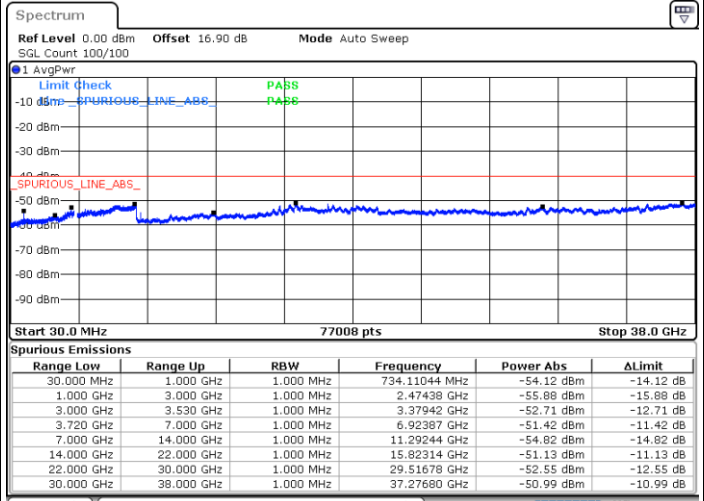

N/A

Date: 30.OCT.2020 18:16:02

LTE Band 48C / 15MHz+20MHz

16QAM

Lowest Channel / 1RB0 and 1RB99

Lowest Channel / 1RB74 and 1RB0

Date: 30.OCT.2020 01:07:24

Date: 30.OCT.2020 01:03:38

Lowest Channel / FullIRB

N/A

Date: 30.OCT.2020 01:13:43

LTE Band 48C / 15MHz+20MHz

16QAM

Middle Channel / 1RB0 and 1RB9

Middle Channel / 1RB74 and 1RB0

Date: 30.OCT.2020 09:33:19

Date: 30.OCT.2020 09:37:05

Middle Channel / FullRB

N/A

Date: 30.OCT.2020 09:27:01

LTE Band 48C / 15MHz+20MHz

16QAM

Highest Channel / 1RB0 and 1RB99

Highest Channel / 1RB74 and 1RB0

Date: 30.OCT.2020 10:57:11

Date: 30.OCT.2020 10:50:51

Highest Channel / FullRB

N/A

Date: 30.OCT.2020 11:00:59

LTE Band 48C / 20MHz+5MHz

16QAM

Lowest Channel / 1RB0 and 1RB24