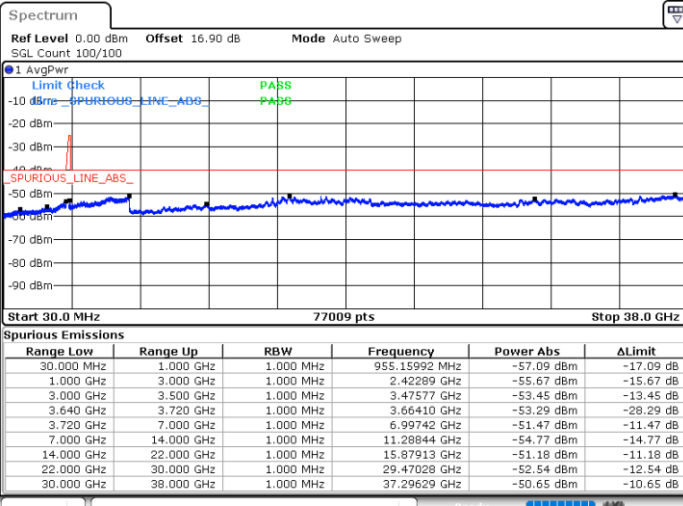

LTE Band 48C / 20MHz+15MHz

QPSK

Highest Channel / 1RB0 and 1RB74

Highest Channel / 1RB99 and 1RB0

Date: 30.OCT.2020 00:08:31

Date: 29.OCT.2020 23:59:40

Highest Channel / FullRB

N/A

Date: 30.OCT.2020 00:09:47

LTE Band 48C / 20MHz+20MHz

QPSK

Lowest Channel / 1RB0 and 1RB99

Lowest Channel / 1RB99 and 1RB0

Date: 29.OCT.2020 17:52:58

Date: 29.OCT.2020 17:51:43

Lowest Channel / FullIRB

N/A

Date: 29.OCT.2020 18:01:48

LTE Band 48C / 20MHz+20MHz

QPSK

MiddleChannel / 1RB0 and 1RB99

Middle Channel / 1RB99 and 1RB0

Date: 29.OCT.2020 19:53:53

Date: 29.OCT.2020 19:55:08

Middle Channel / FullRB

N/A

Date: 29.OCT.2020 19:45:04

LTE Band 48C / 20MHz+20MHz

QPSK

Highest Channel / 1RB0 and 1RB99

Highest Channel / 1RB99 and 1RB0

Date: 29.OCT.2020 20:55:16