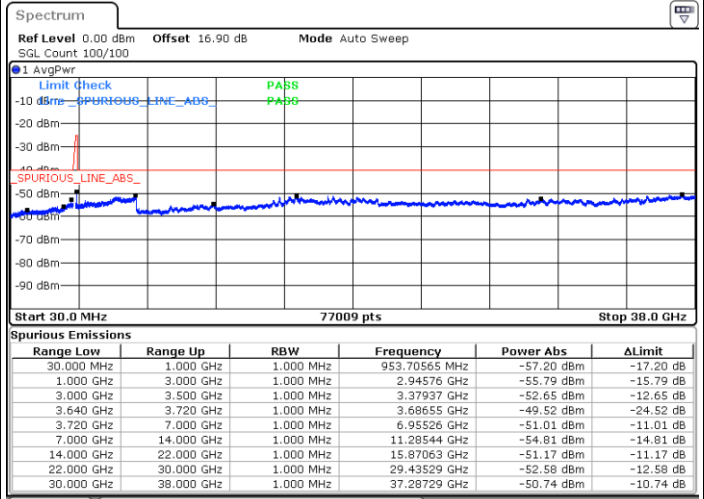

Date: 30.OCT.2020 12:18:27

Lowest Channel / FullIRB

N/A

Date: 30.OCT.2020 12:28:33

LTE Band 48C / 20MHz+10MHz

QPSK

Middle Channel / 1RB0 and 1RB49

Middle Channel / 1RB99 and 1RB0

Date: 30.OCT.2020 14:25:19

Date: 30.OCT.2020 14:26:34

Middle Channel / FullRB

N/A

Date: 30.OCT.2020 14:16:30

LTE Band 48C / 20MHz+10MHz

QPSK

Highest Channel / 1RB0 and 1RB49

Highest Channel / 1RB99 and 1RB0

Date: 30.OCT.2020 15:12:34

Date: 30.OCT.2020 15:03:43

Highest Channel / FullRB

N/A

Date: 30.OCT.2020 15:13:50

LTE Band 48C / 20MHz+15MHz

QPSK

Lowest Channel / 1RB0 and 1RB74

Lowest Channel / 1RB99 and 1RB0

Date: 29.OCT.2020 22:01:13

Date: 29.OCT.2020 21:59:58

Lowest Channel / FullIRB

N/A

Date: 29.OCT.2020 22:10:03

LTE Band 48C / 20MHz+15MHz