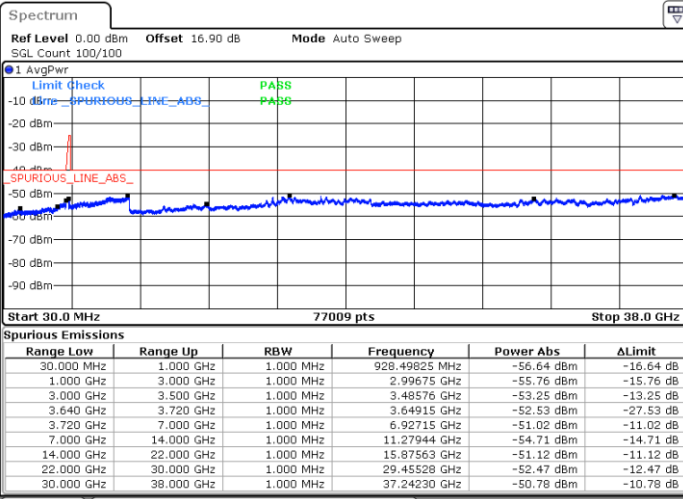

Date: 30.OCT.2020 12:18:27

Lowest Channel / FullIRB

N/A

Date: 30.OCT.2020 12:28:33

LTE Band 48C / 20MHz+10MHz

QPSK

Middle Channel / 1RB0 and 1RB49

Middle Channel / 1RB99 and 1RB0

Date: 30.OCT.2020 14:25:19

Date: 30.OCT.2020 14:26:34

Middle Channel / FullRB

N/A

Date: 30.OCT.2020 14:16:30

LTE Band 48C / 20MHz+10MHz

QPSK

Highest Channel / 1RB0 and 1RB49

Highest Channel / 1RB99 and 1RB0

Date: 30.OCT.2020 15:12:34

Date: 30.OCT.2020 15:03:43

Highest Channel / FullRB

N/A

Date: 30.OCT.2020 15:13:50

LTE Band 48C / 20MHz+15MHz

QPSK

Lowest Channel / 1RB0 and 1RB74

Lowest Channel / 1RB99 and 1RB0

Date: 29.OCT.2020 22:01:13

Date: 29.OCT.2020 21:59:58

Lowest Channel / FullIRB

N/A

Date: 29.OCT.2020 22:10:03

LTE Band 48C / 20MHz+15MHz