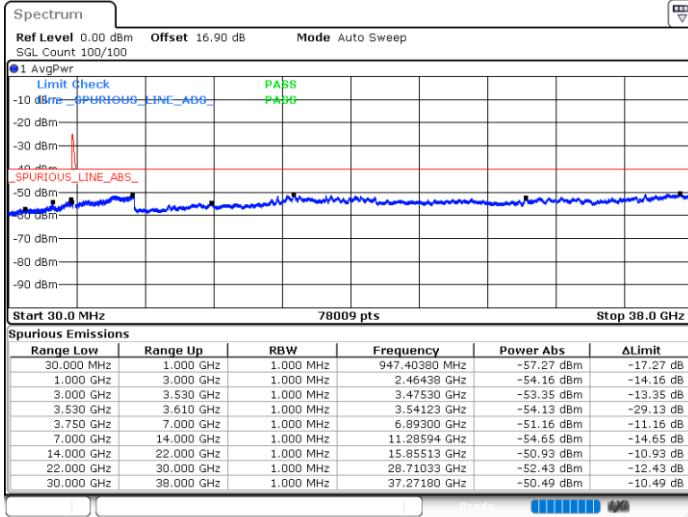

Highest Channel / FullRB

N/A

Date: 30.OCT.2020 15:15:06