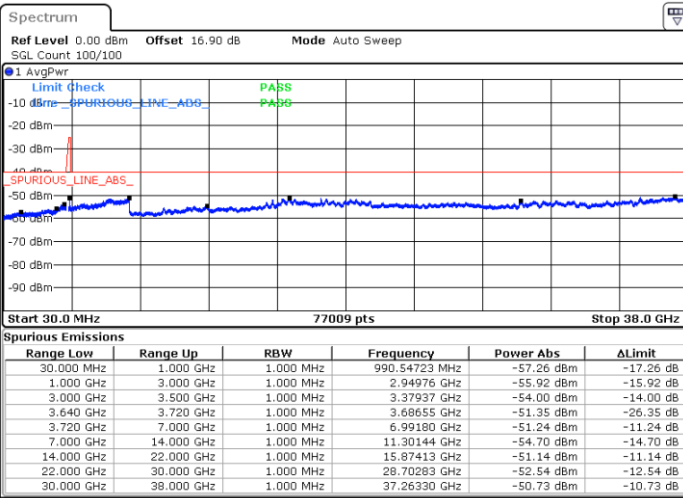

Highest Channel / 1RB99 and 1RB0

Date: 30.OCT.2020 15:12:34

Date: 30.OCT.2020 15:03:43

Highest Channel / FullRB

N/A

Date: 30.OCT.2020 15:13:50

LTE Band 48C / 20MHz+15MHz

QPSK

Lowest Channel / 1RB0 and 1RB74

Lowest Channel / 1RB99 and 1RB0

Date: 29.OCT.2020 22:01:13

Date: 29.OCT.2020 21:59:58

Lowest Channel / FullIRB

N/A

Date: 29.OCT.2020 22:10:03

LTE Band 48C / 20MHz+15MHz

LTE Band 48C / 20MHz+15MHz

QPSK

Highest Channel / 1RB0 and 1RB74

Highest Channel / 1RB99 and 1RB0

Date: 30.OCT.2020 00:08:31

Date: 29.OCT.2020 23:59:40

Highest Channel / FullRB

N/A