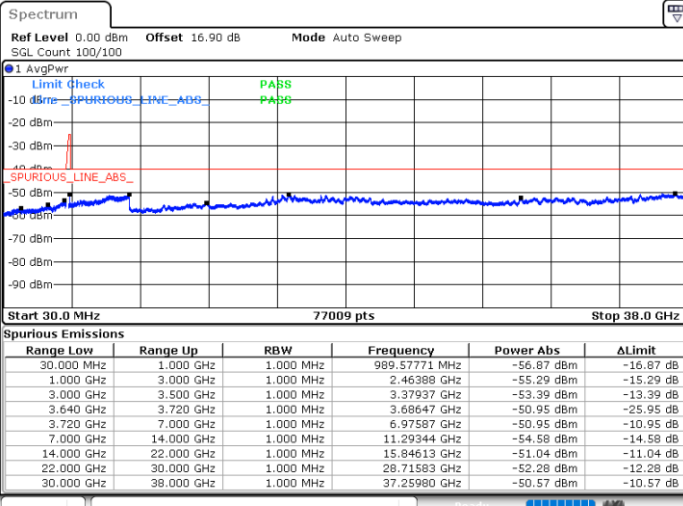

QPSK

Highest Channel / 1RB0 and 1RB99

Highest Channel / 1RB74 and 1RB0

Date: 30.OCT.2020 10:58:27

Date: 30.OCT.2020 10:49:35

Highest Channel / FullIRB

N/A

Date: 30.OCT.2020 10:59:43

LTE Band 48C / 20MHz+5MHz

QPSK

Lowest Channel / 1RB0 and 1RB24

Lowest Channel / 1RB99 and 1RB0

Date: 30.OCT.2020 19:12:21

Date: 30.OCT.2020 19:11:06

Lowest Channel / FullIRB

N/A

Date: 30.OCT.2020 19:18:39

LTE Band 48C / 20MHz+5MHz

QPSK

Middle Channel / 1RB0 and 1RB24

Middle Channel / 1RB99 and 1RB0

Date: 30.OCT.2020 20:38:13

Date: 30.OCT.2020 20:39:28

Middle Channel / FullRB

N/A

Date: 30.OCT.2020 20:31:56

LTE Band 48C / 20MHz+5MHz

QPSK

Highest Channel / 1RB0 and 1RB24

Highest Channel / 1RB99 and 1RB0

Date: 30.OCT.2020 21:43:06

Date: 30.OCT.2020 21:36:46