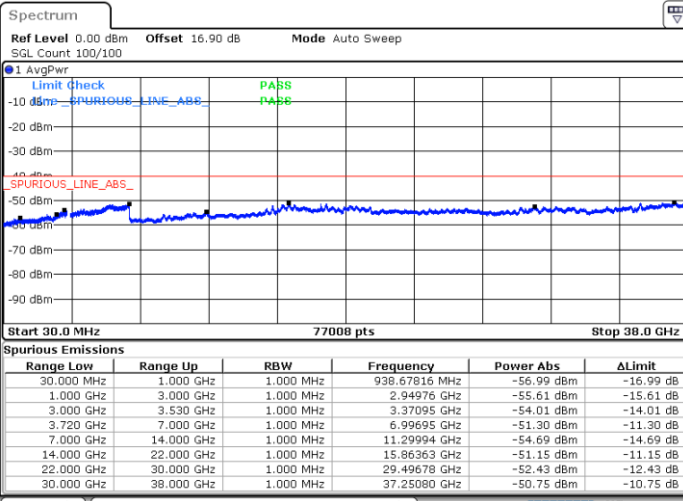

Date: 30.OCT.2020 00:09:47

LTE Band 48C / 20MHz+20MHz

QPSK

Lowest Channel / 1RB0 and 1RB99

Lowest Channel / 1RB99 and 1RB0

Date: 29.OCT.2020 17:52:58

Date: 29.OCT.2020 17:51:43

Lowest Channel / FullIRB

N/A

Date: 29.OCT.2020 18:01:48

LTE Band 48C / 20MHz+20MHz

QPSK

MiddleChannel / 1RB0 and 1RB99

Middle Channel / 1RB99 and 1RB0

Date: 29.OCT.2020 19:53:53

Date: 29.OCT.2020 19:55:08

Middle Channel / FullRB

N/A

Date: 29.OCT.2020 19:45:04

LTE Band 48C / 20MHz+20MHz

QPSK

Highest Channel / 1RB0 and 1RB99

Highest Channel / 1RB99 and 1RB0

Date: 29.OCT.2020 20:55:16

Date: 29.OCT.2020 20:46:25

Highest Channel / FullRB

N/A

Date: 29.OCT.2020 20:56:32

LTE Band 48C / 5MHz+20MHz

16QAM

Lowest Channel / 1RB0 and 1RB99

Lowest Channel / 1RB24 and 1RB0