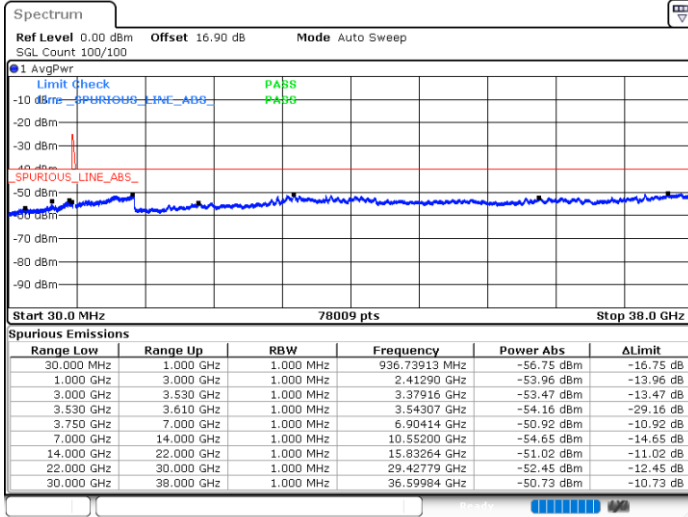

Lowest Channel / FullIRB

N/A

Date: 30.OCT.2020 16:21:13

LTE Band 48C / 10MHz+20MHz

QPSK

Middle Channel / 1RB0 and 1RB9

Middle Channel / 1RB49 and 1RB0

Date: 30.OCT.2020 17:12:56

Date: 30.OCT.2020 17:14:11

Middle Channel / FullRB

N/A

Date: 30.OCT.2020 17:00:37

LTE Band 48C / 10MHz+20MHz

QPSK

Highest Channel / 1RB0 and 1RB99

Highest Channel / 1RB49 and 1RB0

Date: 30.OCT.2020 18:13:30

Date: 30.OCT.2020 18:04:39

Highest Channel / FullRB

N/A

Date: 30.OCT.2020 18:14:46

LTE Band 48C / 15MHz+20MHz

QPSK

Lowest Channel / 1RB0 and 1RB99

Lowest Channel / 1RB74 and 1RB0

Date: 30.OCT.2020 01:06:08

Date: 30.OCT.2020 01:04:53

Lowest Channel / FullIRB

N/A

Date: 30.OCT.2020 01:14:58

LTE Band 48C / 15MHz+20MHz

QPSK