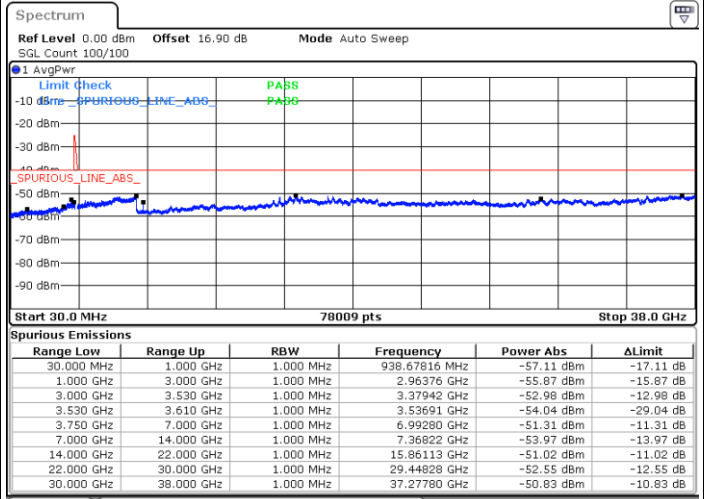

Lowest Channel / 1RB0 and 1RB74

Lowest Channel / 1RB99 and 1RB0

Date: 29.OCT.2020 22:01:13

Date: 29.OCT.2020 21:59:58

Lowest Channel / FullIRB

N/A

Date: 29.OCT.2020 22:10:03

LTE Band 48C / 20MHz+15MHz

QPSK

Middle Channel / 1RB0 and 1RB74

Middle Channel / 1RB99 and 1RB0

Date: 29.OCT.2020 23:11:59

Date: 29.OCT.2020 23:13:15

Middle Channel / FullRB

N/A

Date: 29.OCT.2020 23:03:10

LTE Band 48C / 20MHz+15MHz

QPSK

Highest Channel / 1RB0 and 1RB74

Highest Channel / 1RB99 and 1RB0

Date: 30.OCT.2020 00:08:31

Date: 29.OCT.2020 23:59:40

Highest Channel / FullRB

N/A

Date: 30.OCT.2020 00:09:47

LTE Band 48C / 20MHz+20MHz

QPSK

Lowest Channel / 1RB0 and 1RB99

Lowest Channel / 1RB99 and 1RB0

Date: 29.OCT.2020 17:52:58

Date: 29.OCT.2020 17:51:43

Lowest Channel / FullIRB