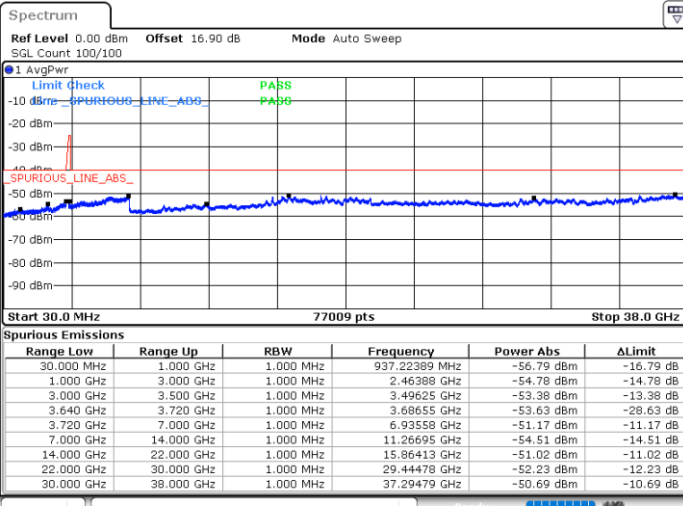

Date: 30.OCT.2020 23:59:14

LTE Band 48C / 5MHz+20MHz

QPSK

Highest Channel / 1RB0 and 1RB99

Highest Channel / 1RB24 and 1RB0

Date: 31.OCT.2020 01:06:40

Date: 31.OCT.2020 01:00:20

Highest Channel / FullIRB

N/A

Date: 31.OCT.2020 01:07:56

LTE Band 48C / 10MHz+20MHz

QPSK

Lowest Channel / 1RB0 and 1RB99

Lowest Channel / 1RB49 and 1RB0

Date: 30.OCT.2020 16:12:24

Date: 30.OCT.2020 16:11:09

Lowest Channel / FullIRB

N/A

Date: 30.OCT.2020 16:21:13

LTE Band 48C / 10MHz+20MHz

QPSK

Middle Channel / 1RB0 and 1RB9

Middle Channel / 1RB49 and 1RB0

Date: 30.OCT.2020 17:12:56

Date: 30.OCT.2020 17:14:11

Middle Channel / FullRB

N/A

Date: 30.OCT.2020 17:00:37

LTE Band 48C / 10MHz+20MHz

QPSK

Highest Channel / 1RB0 and 1RB99

Highest Channel / 1RB49 and 1RB0