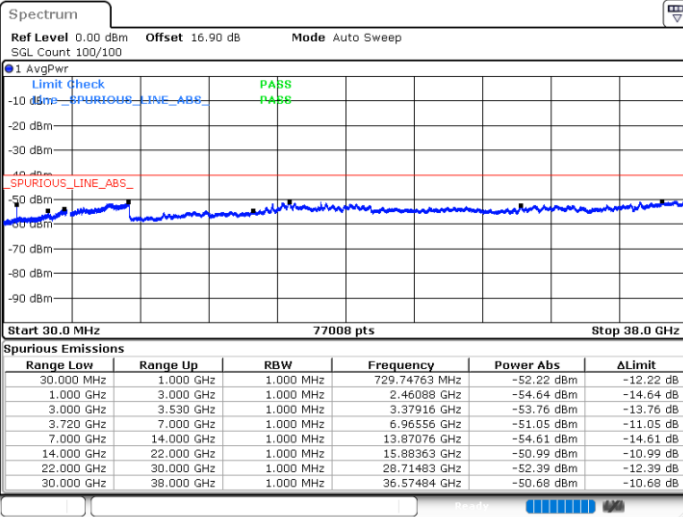

LTE Band 48C / 20MHz+10MHz

16QAM

Lowest Channel / 1RB0 and 1RB49

Lowest Channel / 1RB99 and 1RB0

Date: 30.OCT.2020 12:20:58

Date: 30.OCT.2020 12:17:12

Lowest Channel / FullRB

N/A

Date: 30.OCT.2020 12:27:17

LTE Band 48C / 20MHz+10MHz

16QAM

Middle Channel / 1RB0 and 1RB49

Middle Channel / 1RB99 and 1RB0

Date: 30.OCT.2020 14:24:03

Date: 30.OCT.2020 14:27:49

Middle Channel / FullRB

N/A

Date: 30.OCT.2020 14:17:46

LTE Band 48C / 20MHz+10MHz

16QAM

Highest Channel / 1RB0 and 1RB49

Highest Channel / 1RB99 and 1RB0

Date: 30.OCT.2020 15:11:18

Date: 30.OCT.2020 15:04:59