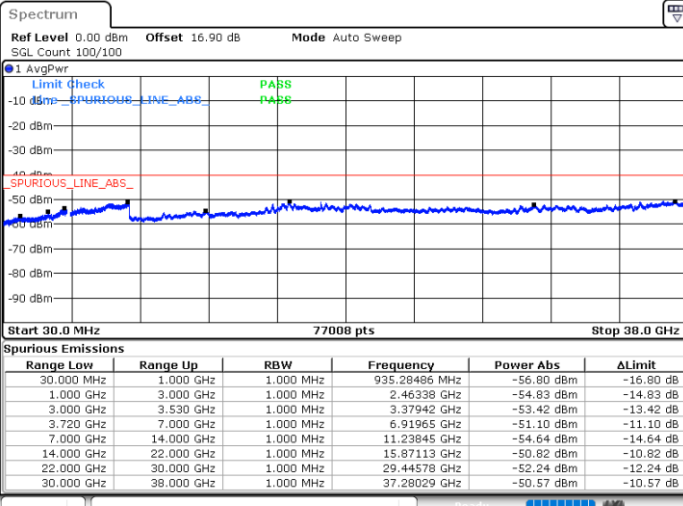

LTE Band 48C / 20MHz+5MHz

QPSK

Lowest Channel / 1RB0 and 1RB24

Lowest Channel / 1RB99 and 1RB0

Date: 30.OCT.2020 19:12:21

Date: 30.OCT.2020 19:11:06

Lowest Channel / FullIRB

N/A

Date: 30.OCT.2020 19:18:39

LTE Band 48C / 20MHz+5MHz

QPSK

Middle Channel / 1RB0 and 1RB24

Middle Channel / 1RB99 and 1RB0

Date: 30.OCT.2020 20:38:13

Date: 30.OCT.2020 20:39:28

Middle Channel / FullRB

N/A

Date: 30.OCT.2020 20:31:56

LTE Band 48C / 20MHz+5MHz

QPSK

Highest Channel / 1RB0 and 1RB24

Highest Channel / 1RB99 and 1RB0

Date: 30.OCT.2020 21:43:06

Date: 30.OCT.2020 21:36:46

Highest Channel / FullIRB

N/A

Date: 30.OCT.2020 21:44:22

LTE Band 48C / 20MHz+10MHz

QPSK

Lowest Channel / 1RB0 and 1RB49

Lowest Channel / 1RB99 and 1RB0

Date: 30.OCT.2020 12:19:42