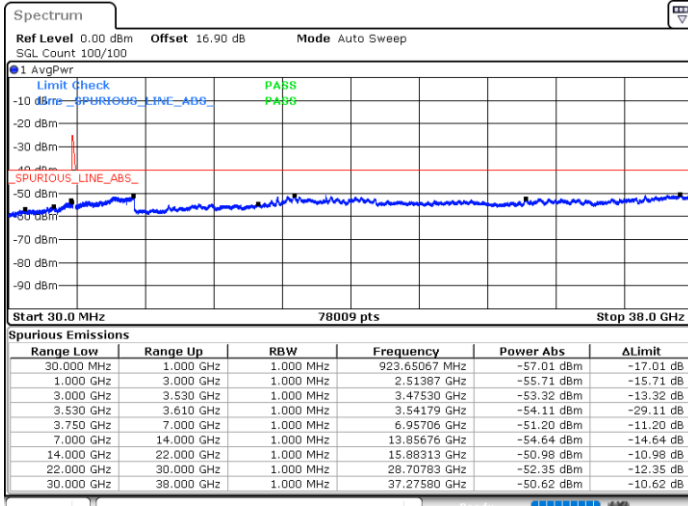

Date: 30.OCT.2020 19:18:39

LTE Band 48C / 20MHz+5MHz

QPSK

Middle Channel / 1RB0 and 1RB24

Middle Channel / 1RB99 and 1RB0

Date: 30.OCT.2020 20:38:13

Date: 30.OCT.2020 20:39:28

Middle Channel / FullRB

N/A

Date: 30.OCT.2020 20:31:56

LTE Band 48C / 20MHz+5MHz

QPSK

Highest Channel / 1RB0 and 1RB24

Highest Channel / 1RB99 and 1RB0

Date: 30.OCT.2020 21:43:06

Date: 30.OCT.2020 21:36:46

Highest Channel / FullIRB

N/A

Date: 30.OCT.2020 21:44:22

LTE Band 48C / 20MHz+10MHz

QPSK

Lowest Channel / 1RB0 and 1RB49

Lowest Channel / 1RB99 and 1RB0

Date: 30.OCT.2020 12:19:42

Date: 30.OCT.2020 12:18:27

Lowest Channel / FullIRB

N/A

Date: 30.OCT.2020 12:28:33

LTE Band 48C / 20MHz+10MHz

QPSK

Middle Channel / 1RB0 and 1RB49

Middle Channel / 1RB99 and 1RB0