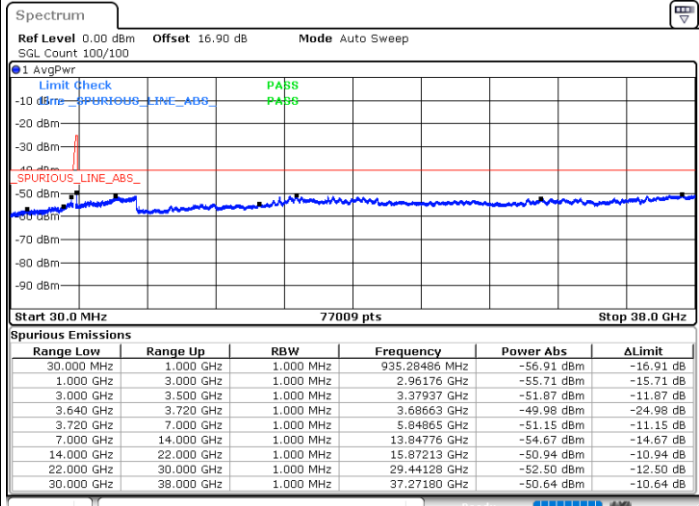

Middle Channel / 1RB0 and 1RB9

Middle Channel / 1RB74 and 1RB0

Date: 30.OCT.2020 09:34:35

Date: 30.OCT.2020 09:35:50

Middle Channel / FullRB

N/A

Date: 30.OCT.2020 09:25:46

LTE Band 48C / 15MHz+20MHz

QPSK

Highest Channel / 1RB0 and 1RB99

Highest Channel / 1RB74 and 1RB0

Date: 30.OCT.2020 10:58:27

Date: 30.OCT.2020 10:49:35

Highest Channel / FullIRB

N/A

Date: 30.OCT.2020 10:59:43

LTE Band 48C / 20MHz+5MHz

QPSK

Lowest Channel / 1RB0 and 1RB24

Lowest Channel / 1RB99 and 1RB0

Date: 30.OCT.2020 19:12:21

Date: 30.OCT.2020 19:11:06

Lowest Channel / FullIRB

N/A