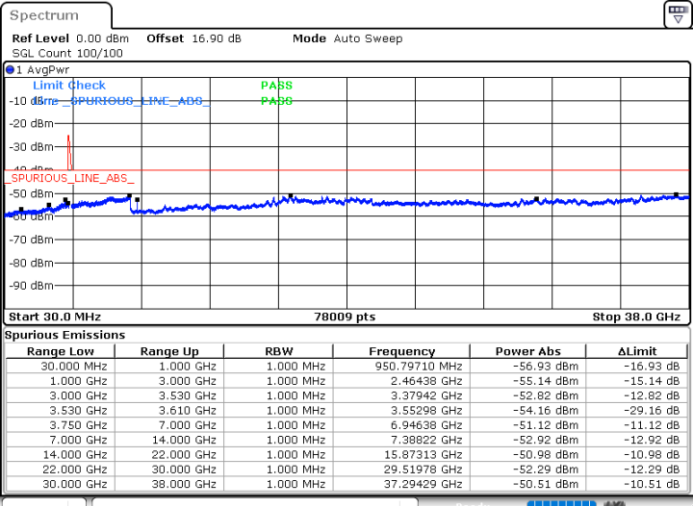

Date: 30.OCT.2020 10:57:11

Date: 30.OCT.2020 10:50:51

Highest Channel / FullRB

N/A

Date: 30.OCT.2020 11:00:59

LTE Band 48C / 20MHz+5MHz

16QAM

Lowest Channel / 1RB0 and 1RB24

Lowest Channel / 1RB99 and 1RB0

Date: 30.OCT.2020 19:13:37

Date: 30.OCT.2020 19:09:50

Lowest Channel / FullIRB

N/A

Date: 30.OCT.2020 19:17:23

LTE Band 48C / 20MHz+5MHz

16QAM

Middle Channel / 1RB0 and 1RB24

Middle Channel / 1RB99 and 1RB0

Date: 30.OCT.2020 20:36:58

Date: 30.OCT.2020 20:40:44

Middle Channel / FullRB

N/A

Date: 30.OCT.2020 20:33:12

LTE Band 48C / 20MHz+5MHz

16QAM

Highest Channel / 1RB0 and 1RB24

Highest Channel / 1RB99 and 1RB0

Date: 30.OCT.2020 21:41:50

Date: 30.OCT.2020 21:38:02

Highest Channel / FullRB

N/A

Date: 30.OCT.2020 21:45:37