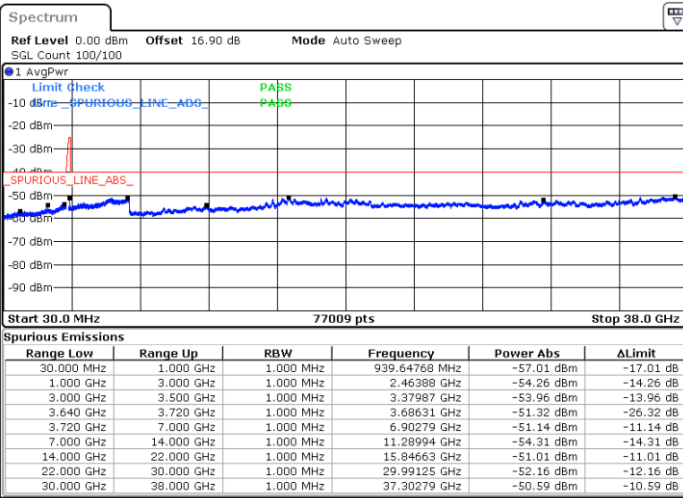

Date: 30.OCT.2020 23:59:14

LTE Band 48C / 5MHz+20MHz

QPSK

Highest Channel / 1RB0 and 1RB99

Highest Channel / 1RB24 and 1RB0

Date: 31.OCT.2020 01:06:40

Date: 31.OCT.2020 01:00:20

Highest Channel / FullIRB

N/A

Date: 31.OCT.2020 01:07:56

LTE Band 48C / 10MHz+20MHz

QPSK

Lowest Channel / 1RB0 and 1RB99

Lowest Channel / 1RB49 and 1RB0

Date: 30.OCT.2020 16:12:24

Date: 30.OCT.2020 16:11:09

Lowest Channel / FullIRB

N/A

Date: 30.OCT.2020 16:21:13

LTE Band 48C / 10MHz+20MHz

QPSK

Middle Channel / 1RB0 and 1RB9

Middle Channel / 1RB49 and 1RB0

Date: 30.OCT.2020 17:12:56

Date: 30.OCT.2020 17:14:11

Middle Channel / FullRB

N/A

Date: 30.OCT.2020 17:00:37

LTE Band 48C / 10MHz+20MHz

QPSK

Highest Channel / 1RB0 and 1RB99

Highest Channel / 1RB49 and 1RB0