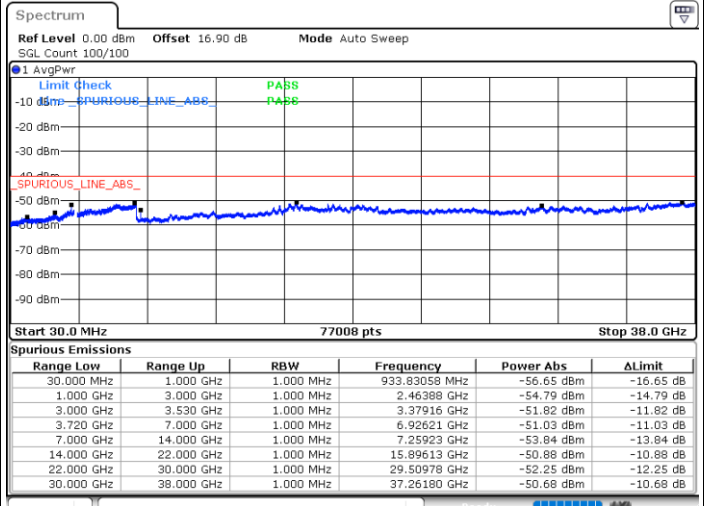

Highest Channel / FullIRB

N/A

Date: 30.OCT.2020 21:44:22

LTE Band 48C / 20MHz+10MHz

QPSK

Lowest Channel / 1RB0 and 1RB49

Lowest Channel / 1RB99 and 1RB0

Date: 30.OCT.2020 12:19:42

Date: 30.OCT.2020 12:18:27

Lowest Channel / FullIRB

N/A

Date: 30.OCT.2020 12:28:33

LTE Band 48C / 20MHz+10MHz

QPSK

Middle Channel / 1RB0 and 1RB49

Middle Channel / 1RB99 and 1RB0

Date: 30.OCT.2020 14:25:19

Date: 30.OCT.2020 14:26:34

Middle Channel / FullRB

N/A

Date: 30.OCT.2020 14:16:30

LTE Band 48C / 20MHz+10MHz

QPSK

Highest Channel / 1RB0 and 1RB49

Highest Channel / 1RB99 and 1RB0

Date: 30.OCT.2020 15:12:34

Date: 30.OCT.2020 15:03:43

Highest Channel / FullRB

N/A

Date: 30.OCT.2020 15:13:50

LTE Band 48C / 20MHz+15MHz

QPSK