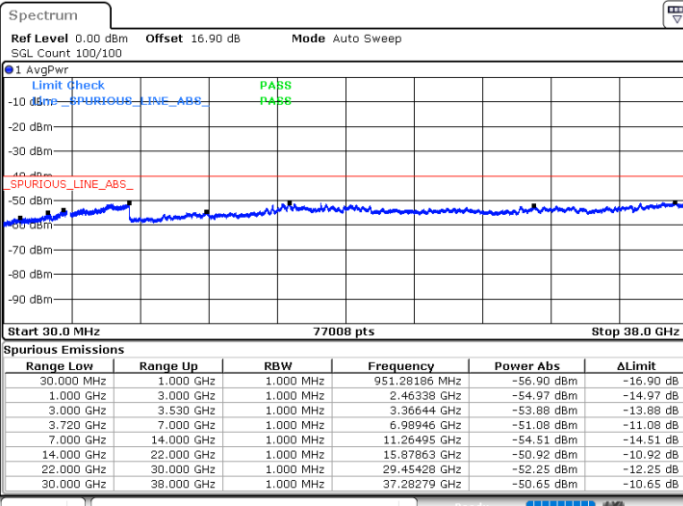

Highest Channel / FullIRB

N/A

Date: 30.OCT.2020 21:44:22

LTE Band 48C / 20MHz+10MHz

QPSK

Lowest Channel / 1RB0 and 1RB49

Lowest Channel / 1RB99 and 1RB0

Date: 30.OCT.2020 12:19:42

Date: 30.OCT.2020 12:18:27

Lowest Channel / FullIRB

N/A

Date: 30.OCT.2020 12:28:33

LTE Band 48C / 20MHz+10MHz

QPSK

Middle Channel / 1RB0 and 1RB49

Middle Channel / 1RB99 and 1RB0

Date: 30.OCT.2020 14:25:19

Date: 30.OCT.2020 14:26:34

Middle Channel / FullRB

N/A

Date: 30.OCT.2020 14:16:30

LTE Band 48C / 20MHz+10MHz

QPSK

Highest Channel / 1RB0 and 1RB49

Highest Channel / 1RB99 and 1RB0

Date: 30.OCT.2020 15:12:34

Date: 30.OCT.2020 15:03:43

Highest Channel / FullRB

N/A

Date: 30.OCT.2020 15:13:50

LTE Band 48C / 20MHz+15MHz

QPSK