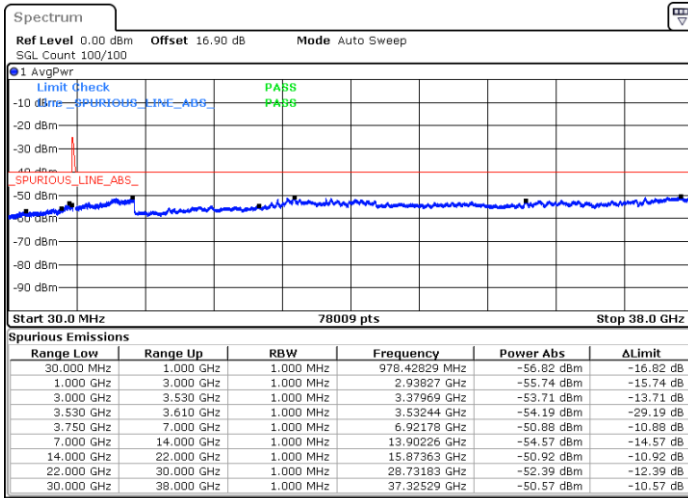

Date: 30.OCT.2020 19:18:39

LTE Band 48C / 20MHz+5MHz

QPSK

Middle Channel / 1RB0 and 1RB24

Middle Channel / 1RB99 and 1RB0

Date: 30.OCT.2020 20:38:13

Date: 30.OCT.2020 20:39:28

Middle Channel / FullRB

N/A

Date: 30.OCT.2020 20:31:56

LTE Band 48C / 20MHz+5MHz

QPSK

Highest Channel / 1RB0 and 1RB24

Highest Channel / 1RB99 and 1RB0

Date: 30.OCT.2020 21:43:06

Date: 30.OCT.2020 21:36:46

Highest Channel / FullIRB

N/A

Date: 30.OCT.2020 21:44:22

LTE Band 48C / 20MHz+10MHz

QPSK

Lowest Channel / 1RB0 and 1RB49

Lowest Channel / 1RB99 and 1RB0

Date: 30.OCT.2020 12:19:42

Date: 30.OCT.2020 12:18:27

Lowest Channel / FullIRB

N/A

Date: 30.OCT.2020 12:28:33

LTE Band 48C / 20MHz+10MHz

QPSK

Middle Channel / 1RB0 and 1RB49

Middle Channel / 1RB99 and 1RB0