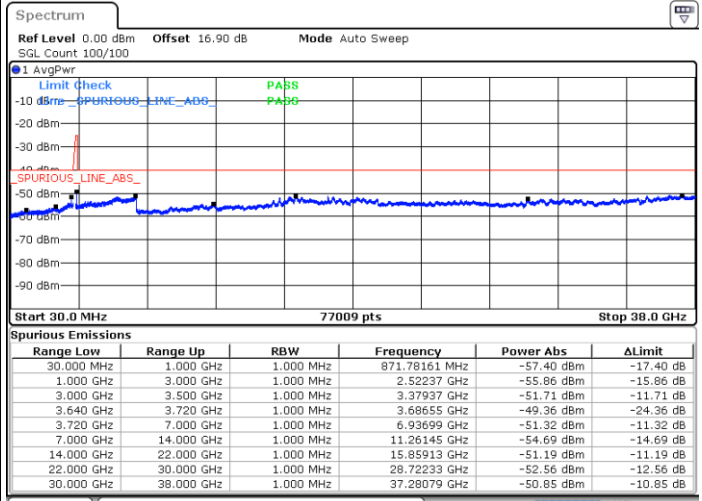

Lowest Channel / FullIRB

N/A

Date: 30.OCT.2020 16:21:13

LTE Band 48C / 10MHz+20MHz

QPSK

Middle Channel / 1RB0 and 1RB9

Middle Channel / 1RB49 and 1RB0

Date: 30.OCT.2020 17:12:56

Date: 30.OCT.2020 17:14:11

Middle Channel / FullRB

N/A

Date: 30.OCT.2020 17:00:37

LTE Band 48C / 10MHz+20MHz

QPSK

Highest Channel / 1RB0 and 1RB99

Highest Channel / 1RB49 and 1RB0

Date: 30.OCT.2020 18:13:30

Date: 30.OCT.2020 18:04:39

Highest Channel / FullRB

N/A

Date: 30.OCT.2020 18:14:46

LTE Band 48C / 15MHz+20MHz

QPSK

Lowest Channel / 1RB0 and 1RB99

Lowest Channel / 1RB74 and 1RB0

Date: 30.OCT.2020 01:06:08

Date: 30.OCT.2020 01:04:53

Lowest Channel / FullIRB

N/A

Date: 30.OCT.2020 01:14:58

LTE Band 48C / 15MHz+20MHz

QPSK