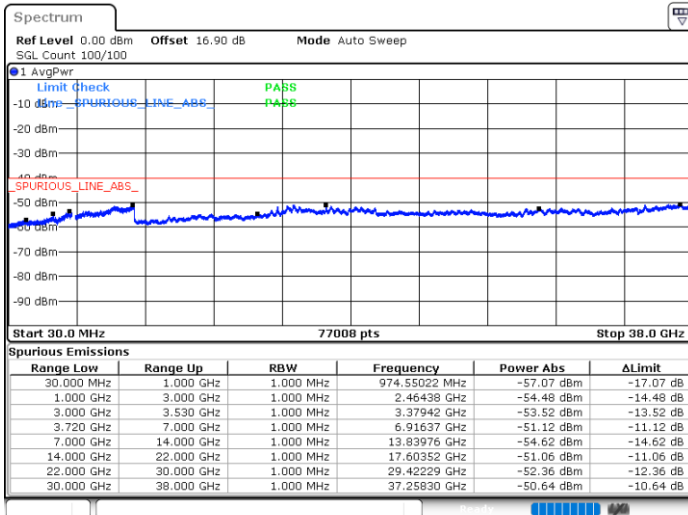

Date: 30.OCT.2020 23:05:34

Date: 30.OCT.2020 23:01:47

Lowest Channel / FullRB

N/A

Date: 30.OCT.2020 23:09:21

LTE Band 48C / 5MHz+20MHz

16QAM

Middle Channel / 1RB0 and 1RB9

Middle Channel / 1RB24 and 1RB0

Date: 31.OCT.2020 00:04:16

Date: 31.OCT.2020 00:08:02

Middle Channel / FullRB

N/A

Date: 31.OCT.2020 00:00:30

LTE Band 48C / 5MHz+20MHz

16QAM

Highest Channel / 1RB0 and 1RB99

Highest Channel / 1RB24 and 1RB0

Date: 31.OCT.2020 01:05:24

Date: 31.OCT.2020 01:01:36

Highest Channel / FullRB

N/A

Date: 31.OCT.2020 01:09:12

LTE Band 48C / 10MHz+20MHz