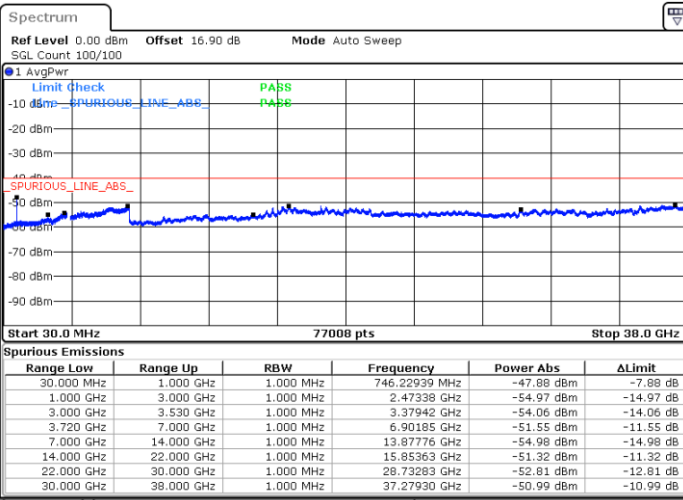

N/A

Date: 30.OCT.2020 18:16:02

LTE Band 48C / 15MHz+20MHz

16QAM

Lowest Channel / 1RB0 and 1RB99

Lowest Channel / 1RB74 and 1RB0

Date: 30.OCT.2020 01:07:24

Date: 30.OCT.2020 01:03:38

Lowest Channel / FullIRB

N/A

Date: 30.OCT.2020 01:13:43

LTE Band 48C / 15MHz+20MHz

16QAM

Middle Channel / 1RB0 and 1RB9

Middle Channel / 1RB74 and 1RB0

Date: 30.OCT.2020 09:33:19

Date: 30.OCT.2020 09:37:05

Middle Channel / FullRB

N/A

Date: 30.OCT.2020 09:27:01

LTE Band 48C / 15MHz+20MHz

16QAM

Highest Channel / 1RB0 and 1RB99

Highest Channel / 1RB74 and 1RB0

Date: 30.OCT.2020 10:57:11

Date: 30.OCT.2020 10:50:51

Highest Channel / FullRB

N/A

Date: 30.OCT.2020 11:00:59

LTE Band 48C / 20MHz+5MHz

16QAM

Lowest Channel / 1RB0 and 1RB24