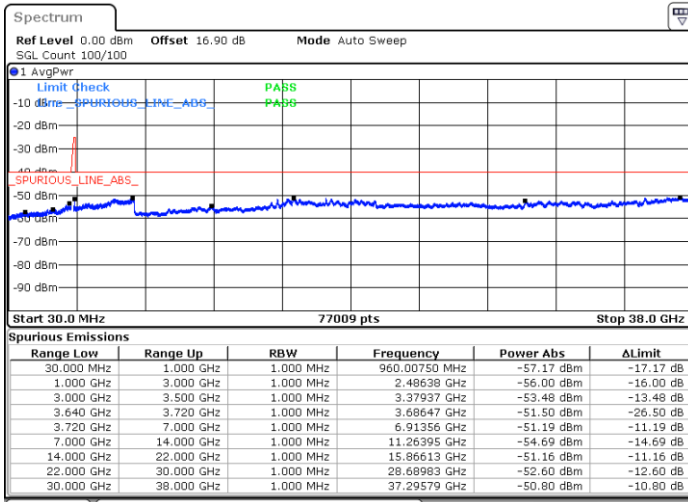

Date: 30.OCT.2020 18:13:30

Date: 30.OCT.2020 18:04:39

Highest Channel / FullRB

N/A

Date: 30.OCT.2020 18:14:46

LTE Band 48C / 15MHz+20MHz

QPSK

Lowest Channel / 1RB0 and 1RB99

Lowest Channel / 1RB74 and 1RB0

Date: 30.OCT.2020 01:06:08

Date: 30.OCT.2020 01:04:53

Lowest Channel / FullIRB

N/A

Date: 30.OCT.2020 01:14:58

LTE Band 48C / 15MHz+20MHz

QPSK

Middle Channel / 1RB0 and 1RB9

Middle Channel / 1RB74 and 1RB0

Date: 30.OCT.2020 09:34:35

Date: 30.OCT.2020 09:35:50

Middle Channel / FullRB

N/A

Date: 30.OCT.2020 09:25:46

LTE Band 48C / 15MHz+20MHz

QPSK

Highest Channel / 1RB0 and 1RB99

Highest Channel / 1RB74 and 1RB0

Date: 30.OCT.2020 10:58:27

Date: 30.OCT.2020 10:49:35

Highest Channel / FullIRB

N/A

Date: 30.OCT.2020 10:59:43