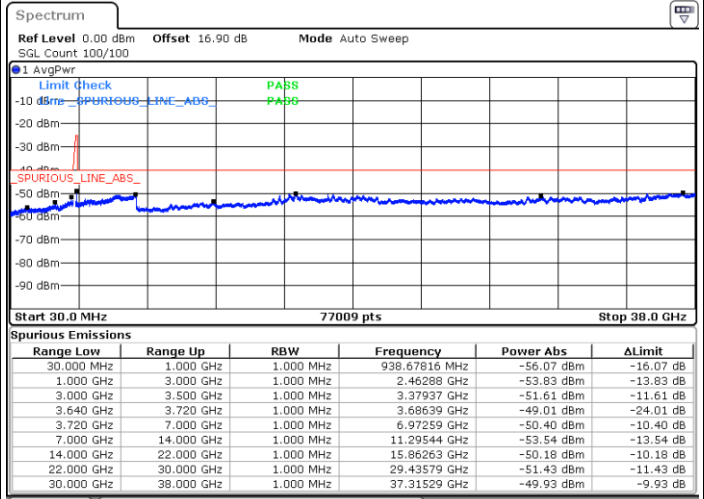

N/A

Date: 30.OCT.2020 20:31:56

LTE Band 48C / 20MHz+5MHz

QPSK

Highest Channel / 1RB0 and 1RB24

Highest Channel / 1RB99 and 1RB0

Date: 30.OCT.2020 21:43:06

Date: 30.OCT.2020 21:36:46

Highest Channel / FullIRB

N/A

Date: 30.OCT.2020 21:44:22

LTE Band 48C / 20MHz+10MHz

QPSK

Lowest Channel / 1RB0 and 1RB49

Lowest Channel / 1RB99 and 1RB0

Date: 30.OCT.2020 12:19:42

Date: 30.OCT.2020 12:18:27

Lowest Channel / FullIRB

N/A

Date: 30.OCT.2020 12:28:33

LTE Band 48C / 20MHz+10MHz

QPSK

Middle Channel / 1RB0 and 1RB49

Middle Channel / 1RB99 and 1RB0

Date: 30.OCT.2020 14:25:19

Date: 30.OCT.2020 14:26:34

Middle Channel / FullRB

N/A

Date: 30.OCT.2020 14:16:30

LTE Band 48C / 20MHz+10MHz

QPSK

Highest Channel / 1RB0 and 1RB49