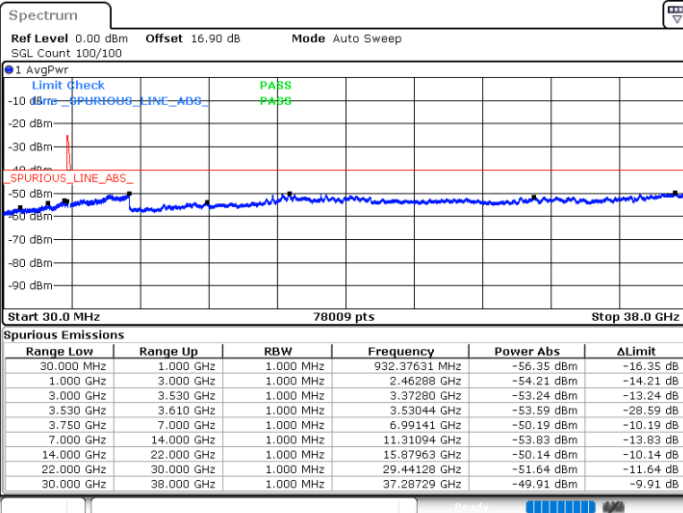

Lowest Channel / 1RB74 and 1RB0

Date: 30.OCT.2020 01:06:08

Date: 30.OCT.2020 01:04:53

Lowest Channel / FullIRB

N/A

Date: 30.OCT.2020 01:14:58

LTE Band 48C / 15MHz+20MHz

QPSK

Middle Channel / 1RB0 and 1RB9

Middle Channel / 1RB74 and 1RB0

Date: 30.OCT.2020 09:34:35

Date: 30.OCT.2020 09:35:50

Middle Channel / FullRB

N/A

Date: 30.OCT.2020 09:25:46

LTE Band 48C / 15MHz+20MHz

QPSK

Highest Channel / 1RB0 and 1RB99

Highest Channel / 1RB74 and 1RB0

Date: 30.OCT.2020 10:58:27

Date: 30.OCT.2020 10:49:35

Highest Channel / FullIRB

N/A

Date: 30.OCT.2020 10:59:43

LTE Band 48C / 20MHz+5MHz

QPSK

Lowest Channel / 1RB0 and 1RB24

Lowest Channel / 1RB99 and 1RB0

Date: 30.OCT.2020 19:12:21

Date: 30.OCT.2020 19:11:06

Lowest Channel / FullIRB

N/A