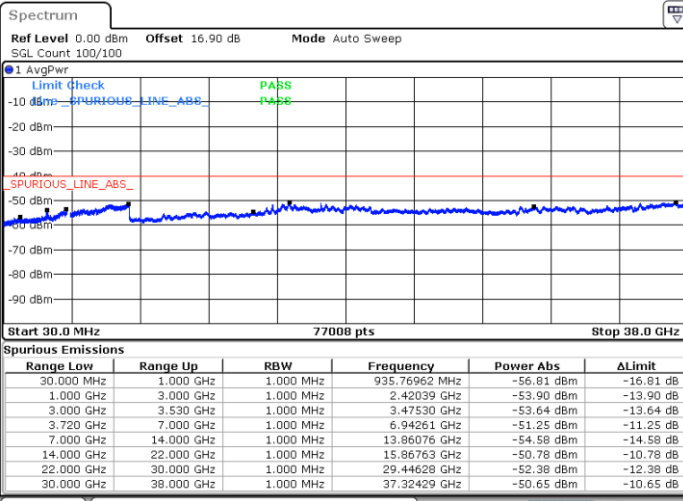

N/A

Date: 31.OCT.2020 01:07:56

LTE Band 48C / 10MHz+20MHz

QPSK

Lowest Channel / 1RB0 and 1RB99

Lowest Channel / 1RB49 and 1RB0

Date: 30.OCT.2020 16:12:24

Date: 30.OCT.2020 16:11:09

Lowest Channel / FullIRB

N/A

Date: 30.OCT.2020 16:21:13

LTE Band 48C / 10MHz+20MHz

QPSK

Middle Channel / 1RB0 and 1RB9

Middle Channel / 1RB49 and 1RB0

Date: 30.OCT.2020 17:12:56

Date: 30.OCT.2020 17:14:11

Middle Channel / FullRB

N/A

Date: 30.OCT.2020 17:00:37

LTE Band 48C / 10MHz+20MHz

QPSK

Highest Channel / 1RB0 and 1RB99

Highest Channel / 1RB49 and 1RB0

Date: 30.OCT.2020 18:13:30

Date: 30.OCT.2020 18:04:39

Highest Channel / FullRB

N/A

Date: 30.OCT.2020 18:14:46

LTE Band 48C / 15MHz+20MHz

QPSK

Lowest Channel / 1RB0 and 1RB99