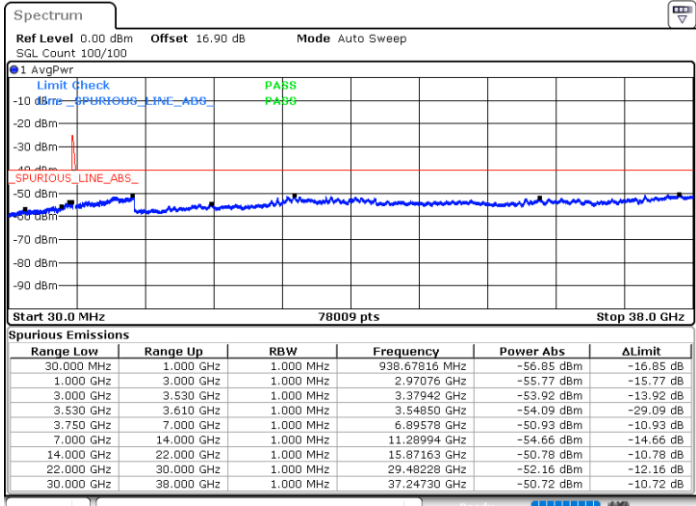

LTE Band 48C / 5MHz+20MHz

QPSK

Middle Channel / 1RB0 and 1RB9

Middle Channel / 1RB24 and 1RB0

Date: 31.OCT.2020 00:05:32

Date: 31.OCT.2020 00:06:47

Middle Channel / FullRB

N/A

Date: 30.OCT.2020 23:59:14

LTE Band 48C / 5MHz+20MHz

QPSK

Highest Channel / 1RB0 and 1RB99

Highest Channel / 1RB24 and 1RB0

Date: 31.OCT.2020 01:06:40

Date: 31.OCT.2020 01:00:20

Highest Channel / FullIRB

N/A

Date: 31.OCT.2020 01:07:56

LTE Band 48C / 10MHz+20MHz

QPSK

Lowest Channel / 1RB0 and 1RB99

Lowest Channel / 1RB49 and 1RB0

Date: 30.OCT.2020 16:12:24

Date: 30.OCT.2020 16:11:09

Lowest Channel / FullIRB

N/A

Date: 30.OCT.2020 16:21:13

LTE Band 48C / 10MHz+20MHz

QPSK

Middle Channel / 1RB0 and 1RB9

Middle Channel / 1RB49 and 1RB0

Date: 30.OCT.2020 17:12:56