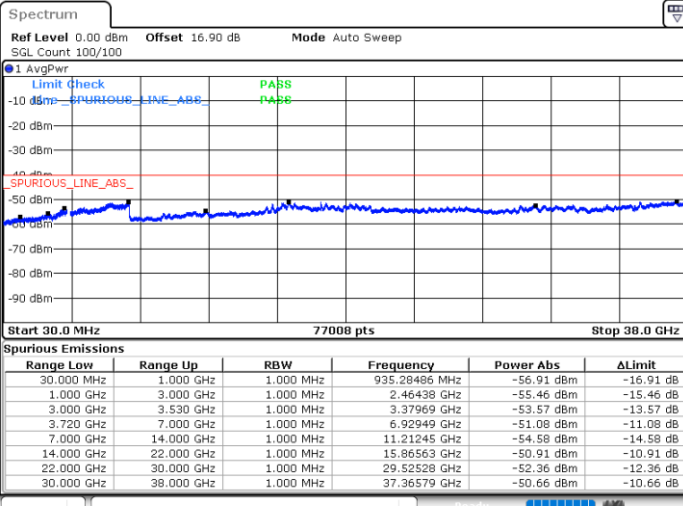

Date: 30.OCT.2020 10:57:11

Date: 30.OCT.2020 10:50:51

Highest Channel / FullRB

N/A

Date: 30.OCT.2020 11:00:59

LTE Band 48C / 20MHz+5MHz

16QAM

Lowest Channel / 1RB0 and 1RB24

Lowest Channel / 1RB99 and 1RB0

Date: 30.OCT.2020 19:13:37

Date: 30.OCT.2020 19:09:50

Lowest Channel / FullIRB

N/A

Date: 30.OCT.2020 19:17:23

LTE Band 48C / 20MHz+5MHz

16QAM

Middle Channel / 1RB0 and 1RB24

Middle Channel / 1RB99 and 1RB0

Date: 30.OCT.2020 20:36:58

Date: 30.OCT.2020 20:40:44

Middle Channel / FullRB

N/A

Date: 30.OCT.2020 20:33:12

LTE Band 48C / 20MHz+5MHz

16QAM

Highest Channel / 1RB0 and 1RB24

Highest Channel / 1RB99 and 1RB0

Date: 30.OCT.2020 21:41:50

Date: 30.OCT.2020 21:38:02

Highest Channel / FullRB

N/A

Date: 30.OCT.2020 21:45:37