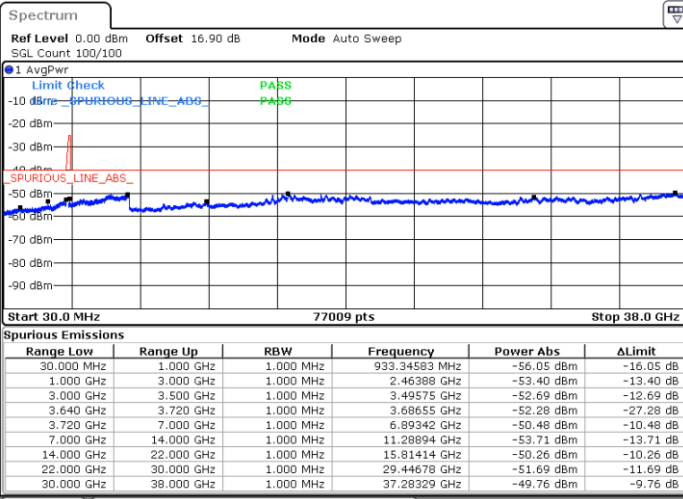

N/A

Date: 30.OCT.2020 20:31:56

LTE Band 48C / 20MHz+5MHz

QPSK

Highest Channel / 1RB0 and 1RB24

Highest Channel / 1RB99 and 1RB0

Date: 30.OCT.2020 21:43:06

Date: 30.OCT.2020 21:36:46

Highest Channel / FullIRB

N/A

Date: 30.OCT.2020 21:44:22

LTE Band 48C / 20MHz+10MHz

QPSK

Lowest Channel / 1RB0 and 1RB49

Lowest Channel / 1RB99 and 1RB0

Date: 30.OCT.2020 12:19:42

Date: 30.OCT.2020 12:18:27

Lowest Channel / FullIRB

N/A

Date: 30.OCT.2020 12:28:33

LTE Band 48C / 20MHz+10MHz

QPSK

Middle Channel / 1RB0 and 1RB49

Middle Channel / 1RB99 and 1RB0

Date: 30.OCT.2020 14:25:19

Date: 30.OCT.2020 14:26:34

Middle Channel / FullRB

N/A

Date: 30.OCT.2020 14:16:30

LTE Band 48C / 20MHz+10MHz

QPSK

Highest Channel / 1RB0 and 1RB49