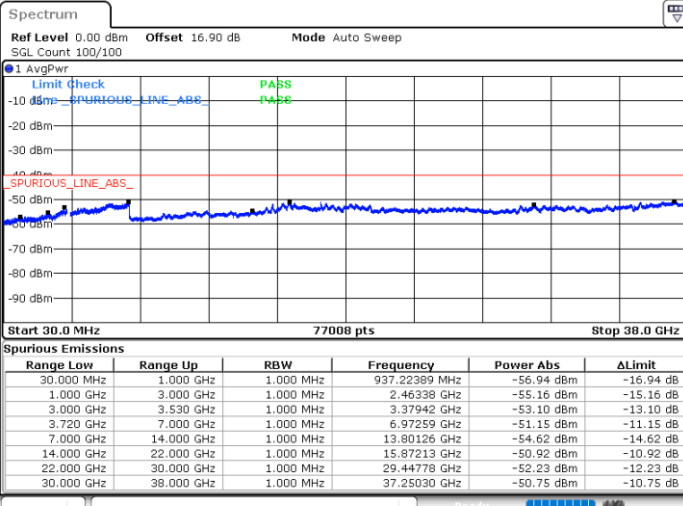

Highest Channel / FullIRB

N/A

Date: 30.OCT.2020 21:44:22

LTE Band 48C / 20MHz+10MHz

QPSK

Lowest Channel / 1RB0 and 1RB49

Lowest Channel / 1RB99 and 1RB0

Date: 30.OCT.2020 12:19:42

Date: 30.OCT.2020 12:18:27

Lowest Channel / FullIRB

N/A

Date: 30.OCT.2020 12:28:33

LTE Band 48C / 20MHz+10MHz

QPSK

Middle Channel / 1RB0 and 1RB49

Middle Channel / 1RB99 and 1RB0

Date: 30.OCT.2020 14:25:19

Date: 30.OCT.2020 14:26:34

Middle Channel / FullRB

N/A

Date: 30.OCT.2020 14:16:30

LTE Band 48C / 20MHz+10MHz

QPSK

Highest Channel / 1RB0 and 1RB49

Highest Channel / 1RB99 and 1RB0

Date: 30.OCT.2020 15:12:34

Date: 30.OCT.2020 15:03:43

Highest Channel / FullRB

N/A

Date: 30.OCT.2020 15:13:50

LTE Band 48C / 20MHz+15MHz

QPSK