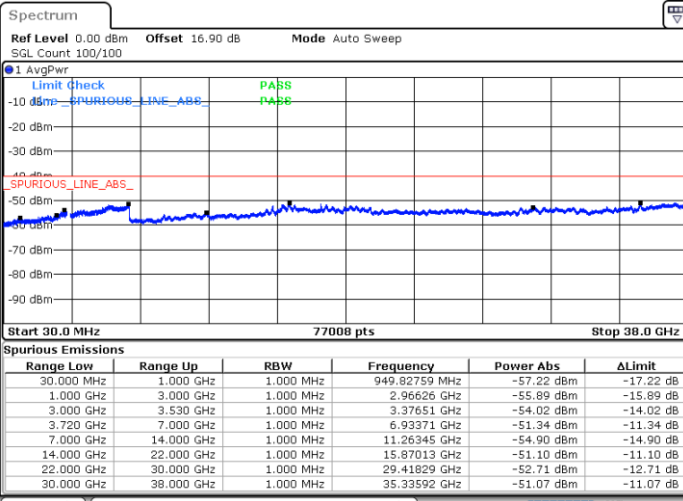

N/A

Date: 30.OCT.2020 18:16:02

LTE Band 48C / 15MHz+20MHz

16QAM

Lowest Channel / 1RB0 and 1RB99

Lowest Channel / 1RB74 and 1RB0

Date: 30.OCT.2020 01:07:24

Date: 30.OCT.2020 01:03:38

Lowest Channel / FullIRB

N/A

Date: 30.OCT.2020 01:13:43

LTE Band 48C / 15MHz+20MHz

16QAM

Middle Channel / 1RB0 and 1RB9

Middle Channel / 1RB74 and 1RB0

Date: 30.OCT.2020 09:33:19

Date: 30.OCT.2020 09:37:05

Middle Channel / FullRB

N/A

Date: 30.OCT.2020 09:27:01

LTE Band 48C / 15MHz+20MHz

16QAM

Highest Channel / 1RB0 and 1RB99

Highest Channel / 1RB74 and 1RB0

Date: 30.OCT.2020 10:57:11

Date: 30.OCT.2020 10:50:51

Highest Channel / FullRB

N/A

Date: 30.OCT.2020 11:00:59

LTE Band 48C / 20MHz+5MHz

16QAM

Lowest Channel / 1RB0 and 1RB24