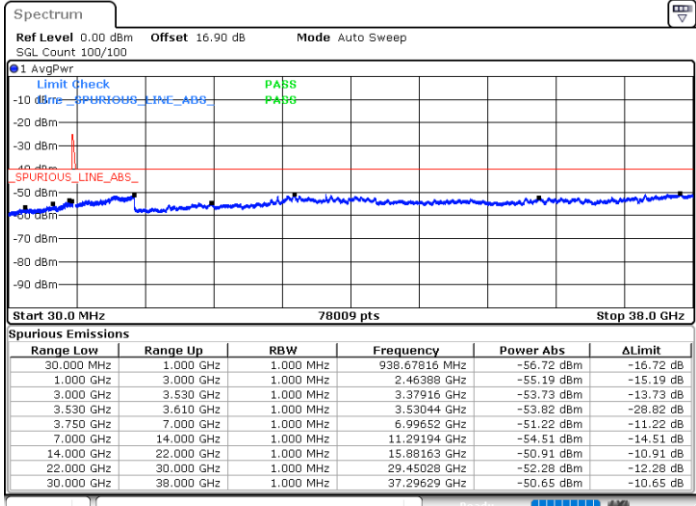

Middle Channel / 1RB0 and 1RB24

Middle Channel / 1RB99 and 1RB0

Date: 30.OCT.2020 20:36:58

Date: 30.OCT.2020 20:40:44

Middle Channel / FullRB

N/A

Date: 30.OCT.2020 20:33:12

LTE Band 48C / 20MHz+5MHz

16QAM

Highest Channel / 1RB0 and 1RB24

Highest Channel / 1RB99 and 1RB0

Date: 30.OCT.2020 21:41:50

Date: 30.OCT.2020 21:38:02

Highest Channel / FullRB

N/A

Date: 30.OCT.2020 21:45:37

LTE Band 48C / 20MHz+10MHz

16QAM

Lowest Channel / 1RB0 and 1RB49

Lowest Channel / 1RB99 and 1RB0

Date: 30.OCT.2020 12:20:58

Date: 30.OCT.2020 12:17:12

Lowest Channel / FullRB

N/A