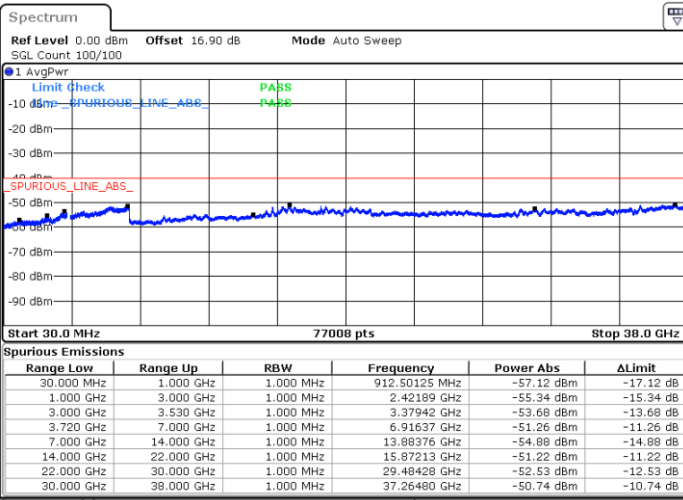

Date: 30.OCT.2020 00:09:47

LTE Band 48C / 20MHz+20MHz

QPSK

Lowest Channel / 1RB0 and 1RB99

Lowest Channel / 1RB99 and 1RB0

Date: 29.OCT.2020 17:52:58

Date: 29.OCT.2020 17:51:43

Lowest Channel / FullIRB

N/A

Date: 29.OCT.2020 18:01:48

LTE Band 48C / 20MHz+20MHz

QPSK

MiddleChannel / 1RB0 and 1RB99

Middle Channel / 1RB99 and 1RB0

Date: 29.OCT.2020 19:53:53

Date: 29.OCT.2020 19:55:08

Middle Channel / FullRB

N/A

Date: 29.OCT.2020 19:45:04

LTE Band 48C / 20MHz+20MHz

QPSK

Highest Channel / 1RB0 and 1RB99

Highest Channel / 1RB99 and 1RB0

Date: 29.OCT.2020 20:55:16

Date: 29.OCT.2020 20:46:25

Highest Channel / FullRB

N/A

Date: 29.OCT.2020 20:56:32

LTE Band 48C / 5MHz+20MHz

16QAM

Lowest Channel / 1RB0 and 1RB99

Lowest Channel / 1RB24 and 1RB0