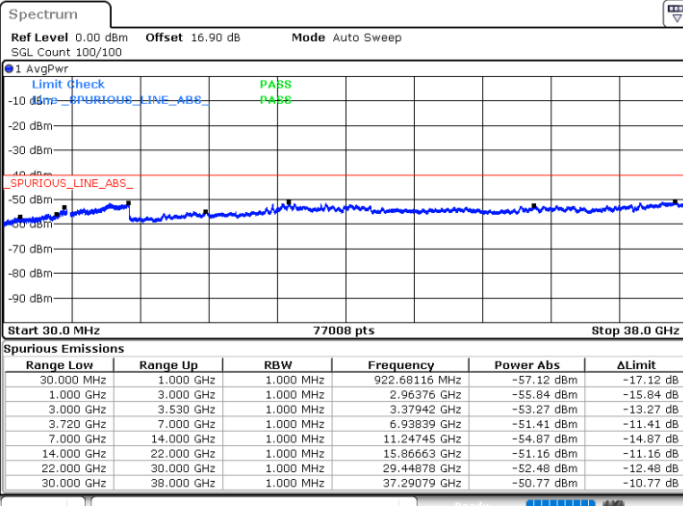

Lowest Channel / 1RB0 and 1RB74

Lowest Channel / 1RB99 and 1RB0

Date: 29.OCT.2020 22:01:13

Date: 29.OCT.2020 21:59:58

Lowest Channel / FullIRB

N/A

Date: 29.OCT.2020 22:10:03

LTE Band 48C / 20MHz+15MHz

QPSK

Middle Channel / 1RB0 and 1RB74

Middle Channel / 1RB99 and 1RB0

Date: 29.OCT.2020 23:11:59

Date: 29.OCT.2020 23:13:15

Middle Channel / FullRB

N/A

Date: 29.OCT.2020 23:03:10

LTE Band 48C / 20MHz+15MHz

QPSK

Highest Channel / 1RB0 and 1RB74

Highest Channel / 1RB99 and 1RB0

Date: 30.OCT.2020 00:08:31

Date: 29.OCT.2020 23:59:40

Highest Channel / FullRB

N/A

Date: 30.OCT.2020 00:09:47

LTE Band 48C / 20MHz+20MHz

QPSK

Lowest Channel / 1RB0 and 1RB99

Lowest Channel / 1RB99 and 1RB0

Date: 29.OCT.2020 17:52:58

Date: 29.OCT.2020 17:51:43

Lowest Channel / FullIRB