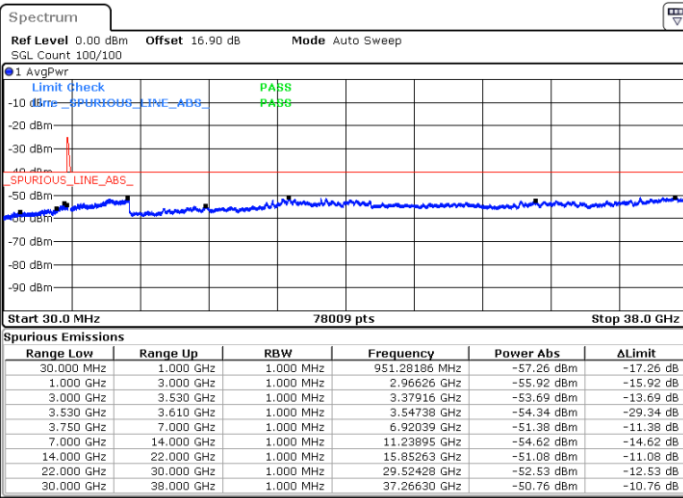

Lowest Channel / 1RB0 and 1RB74

Lowest Channel / 1RB99 and 1RB0

Date: 29.OCT.2020 22:01:13

Date: 29.OCT.2020 21:59:58

Lowest Channel / FullIRB

N/A

Date: 29.OCT.2020 22:10:03

LTE Band 48C / 20MHz+15MHz

LTE Band 48C / 20MHz+15MHz

QPSK

Highest Channel / 1RB0 and 1RB74

Highest Channel / 1RB99 and 1RB0

Date: 30.OCT.2020 00:08:31

Date: 29.OCT.2020 23:59:40

Highest Channel / FullRB

N/A

Date: 30.OCT.2020 00:09:47

LTE Band 48C / 20MHz+20MHz

QPSK

Lowest Channel / 1RB0 and 1RB99

Lowest Channel / 1RB99 and 1RB0

Date: 29.OCT.2020 17:52:58

Date: 29.OCT.2020 17:51:43

Lowest Channel / FullIRB