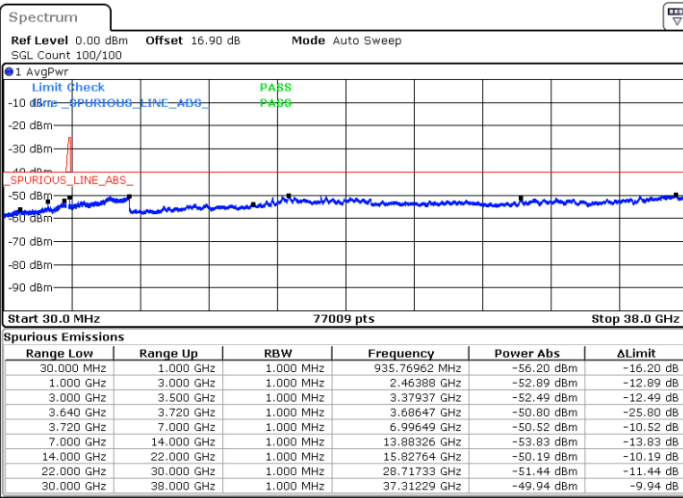

N/A

Date: 30.OCT.2020 20:31:56

LTE Band 48C / 20MHz+5MHz

QPSK

Highest Channel / 1RB0 and 1RB24

Highest Channel / 1RB99 and 1RB0

Date: 30.OCT.2020 21:43:06

Date: 30.OCT.2020 21:36:46

Highest Channel / FullIRB

N/A

Date: 30.OCT.2020 21:44:22

LTE Band 48C / 20MHz+10MHz

QPSK

Lowest Channel / 1RB0 and 1RB49

Lowest Channel / 1RB99 and 1RB0

Date: 30.OCT.2020 12:19:42

Date: 30.OCT.2020 12:18:27

Lowest Channel / FullIRB

N/A

Date: 30.OCT.2020 12:28:33

LTE Band 48C / 20MHz+10MHz

QPSK

Middle Channel / 1RB0 and 1RB49

Middle Channel / 1RB99 and 1RB0

Date: 30.OCT.2020 14:25:19

Date: 30.OCT.2020 14:26:34

Middle Channel / FullRB

N/A

Date: 30.OCT.2020 14:16:30

LTE Band 48C / 20MHz+10MHz

QPSK

Highest Channel / 1RB0 and 1RB49