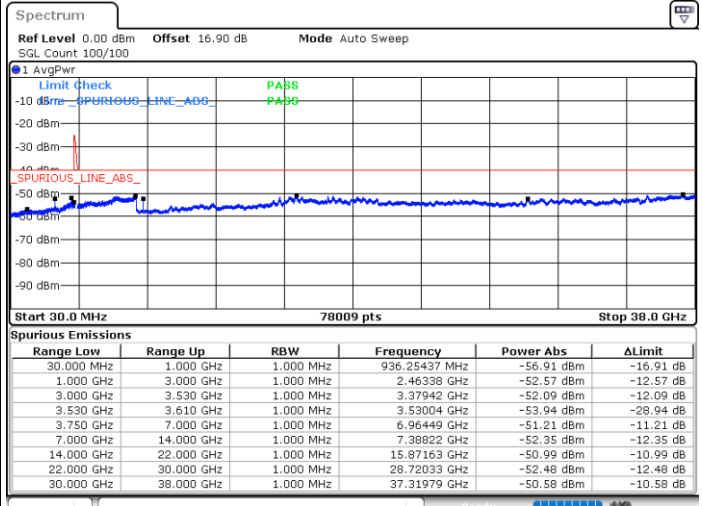

Date: 30.OCT.2020 19:18:39

LTE Band 48C / 20MHz+5MHz

QPSK

Middle Channel / 1RB0 and 1RB24

Middle Channel / 1RB99 and 1RB0

Date: 30.OCT.2020 20:38:13

Date: 30.OCT.2020 20:39:28

Middle Channel / FullRB

N/A

Date: 30.OCT.2020 20:31:56

LTE Band 48C / 20MHz+5MHz

QPSK

Highest Channel / 1RB0 and 1RB24

Highest Channel / 1RB99 and 1RB0

Date: 30.OCT.2020 21:43:06

Date: 30.OCT.2020 21:36:46

Highest Channel / FullIRB

N/A

Date: 30.OCT.2020 21:44:22

LTE Band 48C / 20MHz+10MHz

QPSK

Lowest Channel / 1RB0 and 1RB49

Lowest Channel / 1RB99 and 1RB0

Date: 30.OCT.2020 12:19:42

Date: 30.OCT.2020 12:18:27

Lowest Channel / FullIRB

N/A

Date: 30.OCT.2020 12:28:33

LTE Band 48C / 20MHz+10MHz

QPSK

Middle Channel / 1RB0 and 1RB49

Middle Channel / 1RB99 and 1RB0