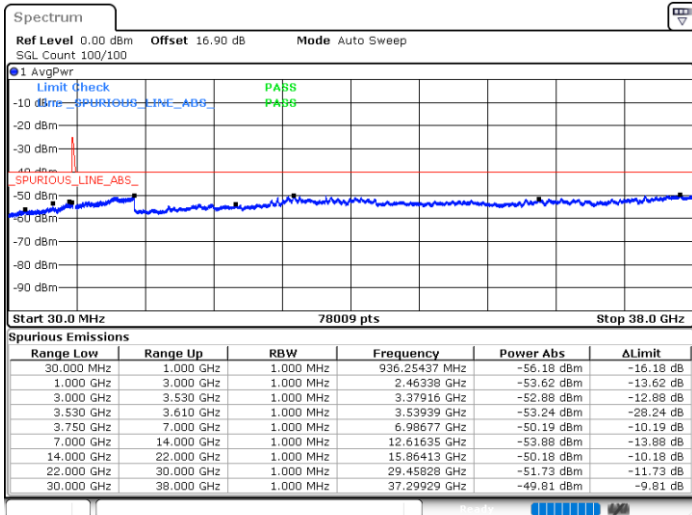

Lowest Channel / FullIRB

N/A

Date: 30.OCT.2020 01:13:43

LTE Band 48C / 15MHz+20MHz

16QAM

Middle Channel / 1RB0 and 1RB9

Middle Channel / 1RB74 and 1RB0

Date: 30.OCT.2020 09:33:19

Date: 30.OCT.2020 09:37:05

Middle Channel / FullRB

N/A

Date: 30.OCT.2020 09:27:01

LTE Band 48C / 15MHz+20MHz

16QAM

Highest Channel / 1RB0 and 1RB99

Highest Channel / 1RB74 and 1RB0

Date: 30.OCT.2020 10:57:11

Date: 30.OCT.2020 10:50:51

Highest Channel / FullRB

N/A

Date: 30.OCT.2020 11:00:59

LTE Band 48C / 20MHz+5MHz

16QAM

Lowest Channel / 1RB0 and 1RB24

Lowest Channel / 1RB99 and 1RB0

Date: 30.OCT.2020 19:13:37

Date: 30.OCT.2020 19:09:50

Lowest Channel / FullIRB

N/A

Date: 30.OCT.2020 19:17:23

LTE Band 48C / 20MHz+5MHz

16QAM