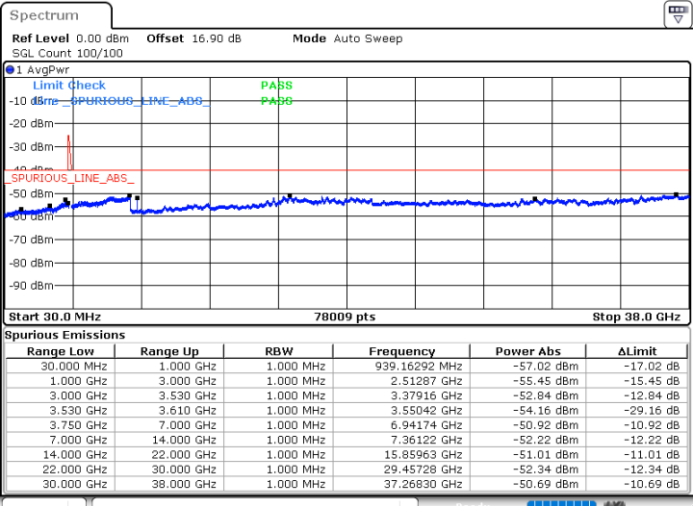

LTE Band 48C / 5MHz+20MHz

QPSK

Middle Channel / 1RB0 and 1RB9

Middle Channel / 1RB24 and 1RB0

Date: 31.OCT.2020 00:05:32

Date: 31.OCT.2020 00:06:47

Middle Channel / FullRB

N/A

Date: 30.OCT.2020 23:59:14

LTE Band 48C / 5MHz+20MHz

QPSK

Highest Channel / 1RB0 and 1RB99

Highest Channel / 1RB24 and 1RB0

Date: 31.OCT.2020 01:06:40

Date: 31.OCT.2020 01:00:20

Highest Channel / FullIRB

N/A

Date: 31.OCT.2020 01:07:56

LTE Band 48C / 10MHz+20MHz

QPSK

Lowest Channel / 1RB0 and 1RB99

Lowest Channel / 1RB49 and 1RB0

Date: 30.OCT.2020 16:12:24

Date: 30.OCT.2020 16:11:09

Lowest Channel / FullIRB

N/A

Date: 30.OCT.2020 16:21:13

LTE Band 48C / 10MHz+20MHz

QPSK

Middle Channel / 1RB0 and 1RB9

Middle Channel / 1RB49 and 1RB0

Date: 30.OCT.2020 17:12:56