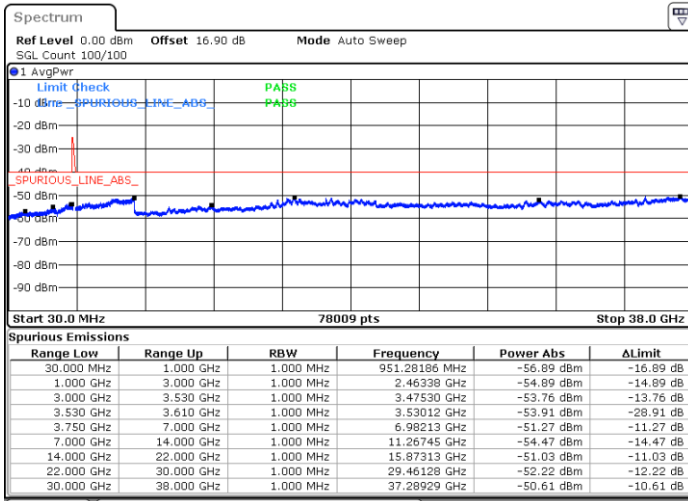

Date: 30.OCT.2020 12:18:27

Lowest Channel / FullIRB

N/A

Date: 30.OCT.2020 12:28:33

LTE Band 48C / 20MHz+10MHz

QPSK

Middle Channel / 1RB0 and 1RB49

Middle Channel / 1RB99 and 1RB0

Date: 30.OCT.2020 14:25:19

Date: 30.OCT.2020 14:26:34

Middle Channel / FullRB

N/A

Date: 30.OCT.2020 14:16:30

LTE Band 48C / 20MHz+10MHz

QPSK

Highest Channel / 1RB0 and 1RB49

Highest Channel / 1RB99 and 1RB0

Date: 30.OCT.2020 15:12:34

Date: 30.OCT.2020 15:03:43

Highest Channel / FullRB

N/A

Date: 30.OCT.2020 15:13:50

LTE Band 48C / 20MHz+15MHz

QPSK

Lowest Channel / 1RB0 and 1RB74

Lowest Channel / 1RB99 and 1RB0

Date: 29.OCT.2020 22:01:13

Date: 29.OCT.2020 21:59:58

Lowest Channel / FullIRB

N/A

Date: 29.OCT.2020 22:10:03

LTE Band 48C / 20MHz+15MHz