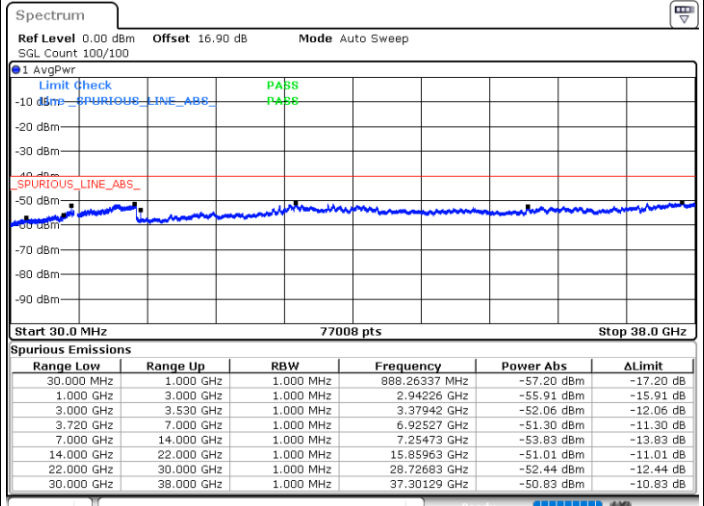

LTE Band 48C / 20MHz+15MHz

QPSK

Middle Channel / 1RB0 and 1RB74

Middle Channel / 1RB99 and 1RB0

Date: 29.OCT.2020 23:11:59

Date: 29.OCT.2020 23:13:15