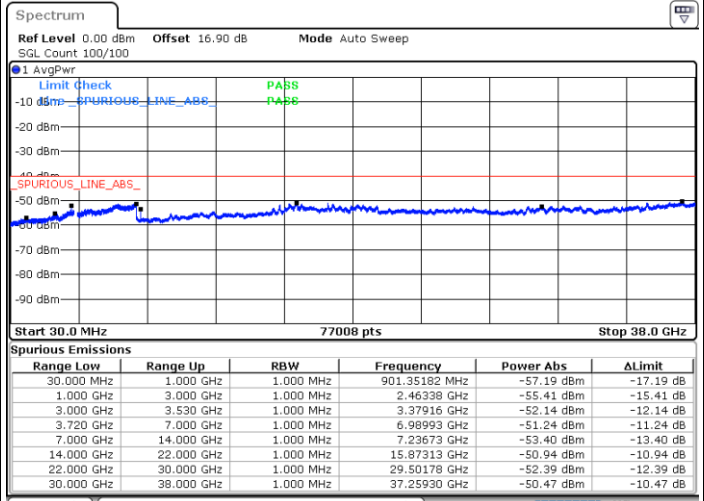

LTE Band 48C / 5MHz+20MHz

QPSK

Middle Channel / 1RB0 and 1RB9

Middle Channel / 1RB24 and 1RB0

Date: 31.OCT.2020 00:05:32

Date: 31.OCT.2020 00:06:47

Middle Channel / FullRB

N/A

Date: 30.OCT.2020 23:59:14

LTE Band 48C / 5MHz+20MHz

QPSK

Highest Channel / 1RB0 and 1RB99

Highest Channel / 1RB24 and 1RB0

Date: 31.OCT.2020 01:06:40

Date: 31.OCT.2020 01:00:20

Highest Channel / FullIRB

N/A

Date: 31.OCT.2020 01:07:56

LTE Band 48C / 10MHz+20MHz

QPSK

Lowest Channel / 1RB0 and 1RB99

Lowest Channel / 1RB49 and 1RB0

Date: 30.OCT.2020 16:12:24

Date: 30.OCT.2020 16:11:09