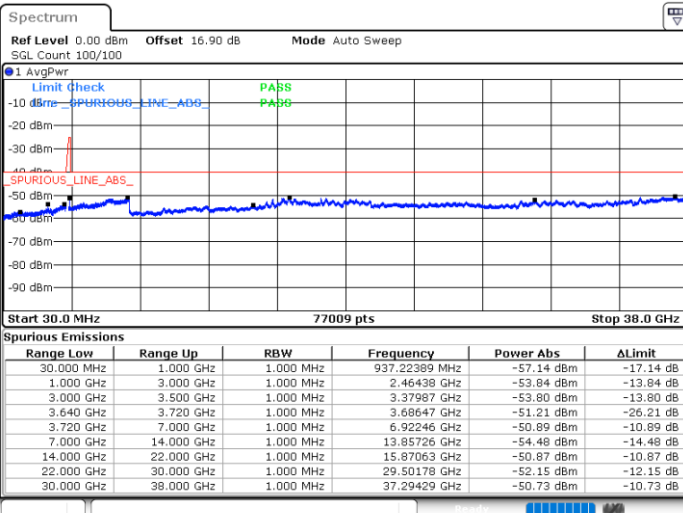

Highest Channel / 1RB0 and 1RB99

Highest Channel / 1RB24 and 1RB0

Date: 31.OCT.2020 01:05:24

Date: 31.OCT.2020 01:01:36

Highest Channel / FullRB

N/A

Date: 31.OCT.2020 01:09:12

LTE Band 48C / 10MHz+20MHz

16QAM

Lowest Channel / 1RB0 and 1RB99

Lowest Channel / 1RB49 and 1RB0

Date: 30.OCT.2020 16:13:39

Date: 30.OCT.2020 16:09:53

Lowest Channel / FullIRB

N/A

Date: 30.OCT.2020 16:19:57

LTE Band 48C / 10MHz+20MHz

16QAM

Middle Channel / 1RB0 and 1RB9

Middle Channel / 1RB49 and 1RB0

Date: 30.OCT.2020 17:32:35

Date: 30.OCT.2020 17:15:26

Middle Channel / FullRB

N/A

Date: 30.OCT.2020 17:01:53

LTE Band 48C / 10MHz+20MHz

16QAM

Highest Channel / 1RB0 and 1RB99

Highest Channel / 1RB49 and 1RB0

Date: 30.OCT.2020 18:12:14

Date: 30.OCT.2020 18:05:55

Highest Channel / FullIRB