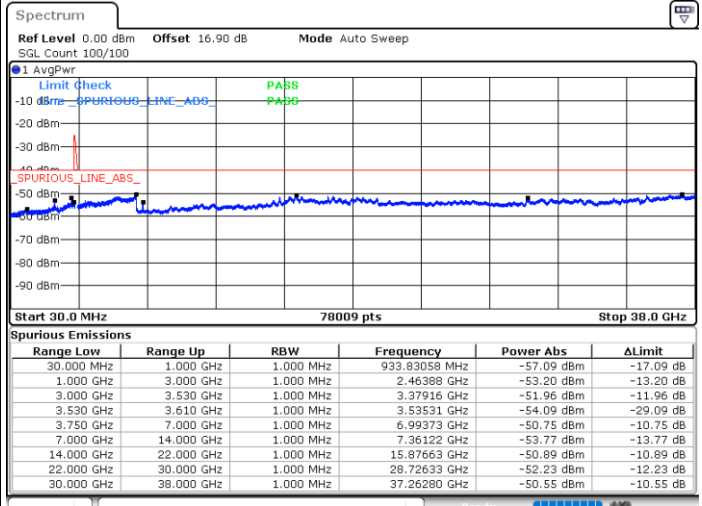

LTE Band 48C / 10MHz+20MHz

16QAM

Middle Channel / 1RB0 and 1RB9

Middle Channel / 1RB49 and 1RB0

Date: 30.OCT.2020 17:32:35

Date: 30.OCT.2020 17:15:26

Middle Channel / FullRB

N/A

Date: 30.OCT.2020 17:01:53

LTE Band 48C / 10MHz+20MHz

16QAM

Highest Channel / 1RB0 and 1RB99

Highest Channel / 1RB49 and 1RB0

Date: 30.OCT.2020 18:12:14

Date: 30.OCT.2020 18:05:55

Highest Channel / FullIRB

N/A

Date: 30.OCT.2020 18:16:02

LTE Band 48C / 15MHz+20MHz

16QAM

Lowest Channel / 1RB0 and 1RB99

Lowest Channel / 1RB74 and 1RB0

Date: 30.OCT.2020 01:07:24

Date: 30.OCT.2020 01:03:38