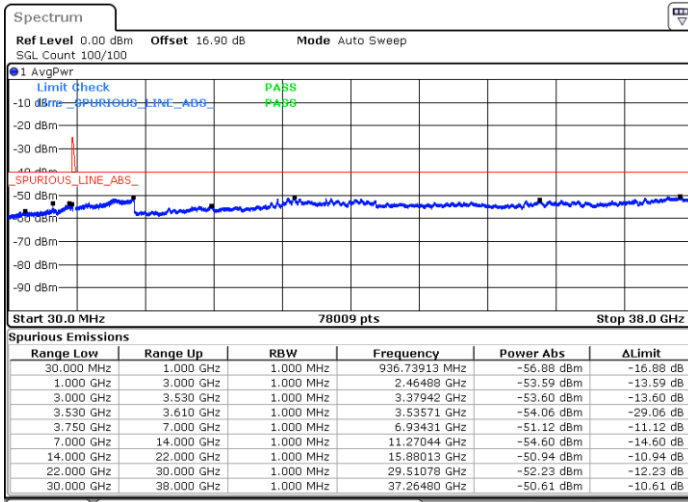

Date: 30.OCT.2020 14:25:19

Date: 30.OCT.2020 14:26:34

Middle Channel / FullRB

N/A

Date: 30.OCT.2020 14:16:30

LTE Band 48C / 20MHz+10MHz

QPSK

Highest Channel / 1RB0 and 1RB49

Highest Channel / 1RB99 and 1RB0

Date: 30.OCT.2020 15:12:34

Date: 30.OCT.2020 15:03:43

Highest Channel / FullRB

N/A

Date: 30.OCT.2020 15:13:50

LTE Band 48C / 20MHz+15MHz

QPSK

Lowest Channel / 1RB0 and 1RB74

Lowest Channel / 1RB99 and 1RB0

Date: 29.OCT.2020 22:01:13

Date: 29.OCT.2020 21:59:58

Lowest Channel / FullIRB

N/A

Date: 29.OCT.2020 22:10:03

LTE Band 48C / 20MHz+15MHz