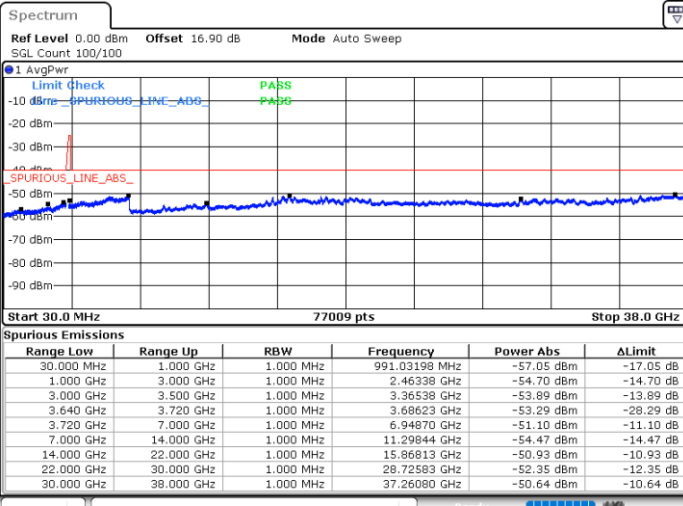

Middle Channel / 1RB0 and 1RB9

Middle Channel / 1RB74 and 1RB0

Date: 30.OCT.2020 09:34:35

Date: 30.OCT.2020 09:35:50

Middle Channel / FullRB

N/A

Date: 30.OCT.2020 09:25:46

LTE Band 48C / 15MHz+20MHz

QPSK

Highest Channel / 1RB0 and 1RB99

Highest Channel / 1RB74 and 1RB0

Date: 30.OCT.2020 10:58:27

Date: 30.OCT.2020 10:49:35

Highest Channel / FullIRB

N/A

Date: 30.OCT.2020 10:59:43

LTE Band 48C / 20MHz+5MHz

QPSK

Lowest Channel / 1RB0 and 1RB24

Lowest Channel / 1RB99 and 1RB0

Date: 30.OCT.2020 19:12:21

Date: 30.OCT.2020 19:11:06

Lowest Channel / FullIRB

N/A