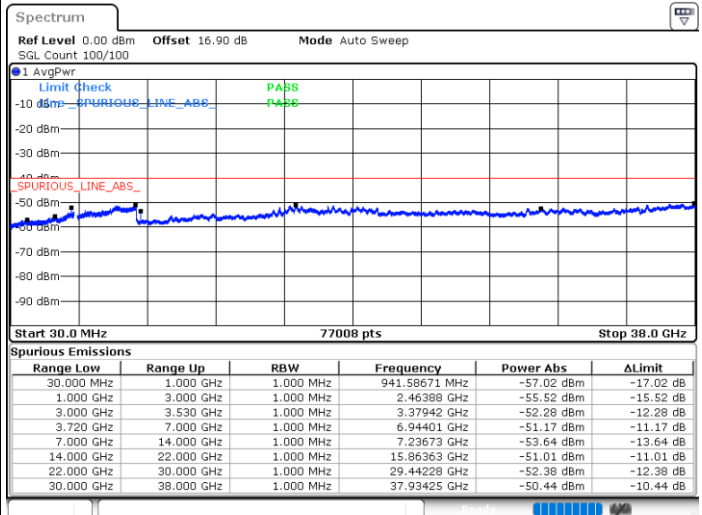

Date: 29.OCT.2020 20:46:25

Highest Channel / FullRB

N/A

Date: 29.OCT.2020 20:56:32

LTE Band 48C / 5MHz+20MHz

16QAM

Lowest Channel / 1RB0 and 1RB99

Lowest Channel / 1RB24 and 1RB0

Date: 30.OCT.2020 23:05:34

Date: 30.OCT.2020 23:01:47

Lowest Channel / FullRB

N/A

Date: 30.OCT.2020 23:09:21

LTE Band 48C / 5MHz+20MHz

16QAM

Middle Channel / 1RB0 and 1RB9

Middle Channel / 1RB24 and 1RB0

Date: 31.OCT.2020 00:04:16

Date: 31.OCT.2020 00:08:02

Middle Channel / FullRB

N/A

Date: 31.OCT.2020 00:00:30

LTE Band 48C / 5MHz+20MHz

16QAM

Highest Channel / 1RB0 and 1RB99

Highest Channel / 1RB24 and 1RB0

Date: 31.OCT.2020 01:05:24

Date: 31.OCT.2020 01:01:36

Highest Channel / FullRB

N/A

Date: 31.OCT.2020 01:09:12

LTE Band 48C / 10MHz+20MHz