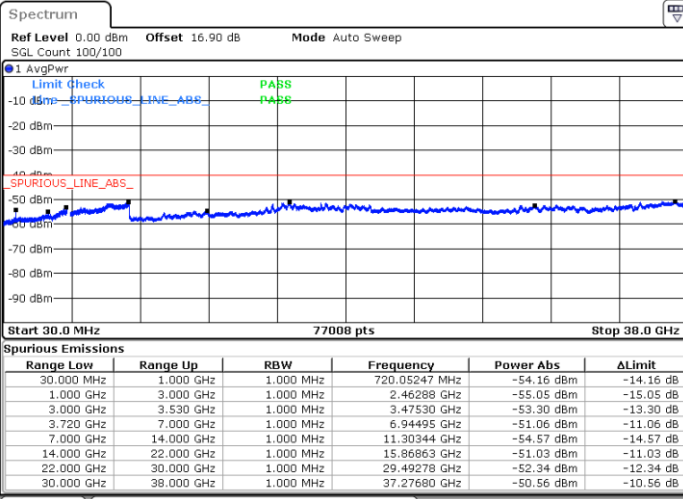

LTE Band 48C / 5MHz+20MHz

QPSK

Middle Channel / 1RB0 and 1RB9

Middle Channel / 1RB24 and 1RB0

Date: 31.OCT.2020 00:05:32

Date: 31.OCT.2020 00:06:47

Middle Channel / FullRB

N/A

Date: 30.OCT.2020 23:59:14

LTE Band 48C / 5MHz+20MHz

QPSK

Highest Channel / 1RB0 and 1RB99

Highest Channel / 1RB24 and 1RB0

Date: 31.OCT.2020 01:06:40

Date: 31.OCT.2020 01:00:20

Highest Channel / FullIRB

N/A

Date: 31.OCT.2020 01:07:56

LTE Band 48C / 10MHz+20MHz

QPSK

Lowest Channel / 1RB0 and 1RB99

Lowest Channel / 1RB49 and 1RB0

Date: 30.OCT.2020 16:12:24

Date: 30.OCT.2020 16:11:09