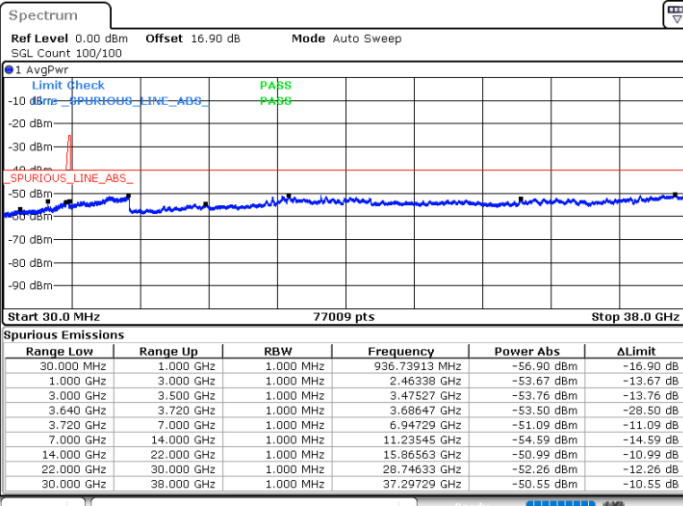

Date: 30.OCT.2020 09:37:05

Middle Channel / FullRB

N/A

Date: 30.OCT.2020 09:27:01

LTE Band 48C / 15MHz+20MHz

16QAM

Highest Channel / 1RB0 and 1RB99

Highest Channel / 1RB74 and 1RB0

Date: 30.OCT.2020 10:57:11

Date: 30.OCT.2020 10:50:51

Highest Channel / FullRB

N/A

Date: 30.OCT.2020 11:00:59

LTE Band 48C / 20MHz+5MHz

16QAM

Lowest Channel / 1RB0 and 1RB24

Lowest Channel / 1RB99 and 1RB0

Date: 30.OCT.2020 19:13:37

Date: 30.OCT.2020 19:09:50

Lowest Channel / FullIRB

N/A

Date: 30.OCT.2020 19:17:23

LTE Band 48C / 20MHz+5MHz

16QAM

Middle Channel / 1RB0 and 1RB24

Middle Channel / 1RB99 and 1RB0

Date: 30.OCT.2020 20:36:58

Date: 30.OCT.2020 20:40:44

Middle Channel / FullRB

N/A

Date: 30.OCT.2020 20:33:12

LTE Band 48C / 20MHz+5MHz