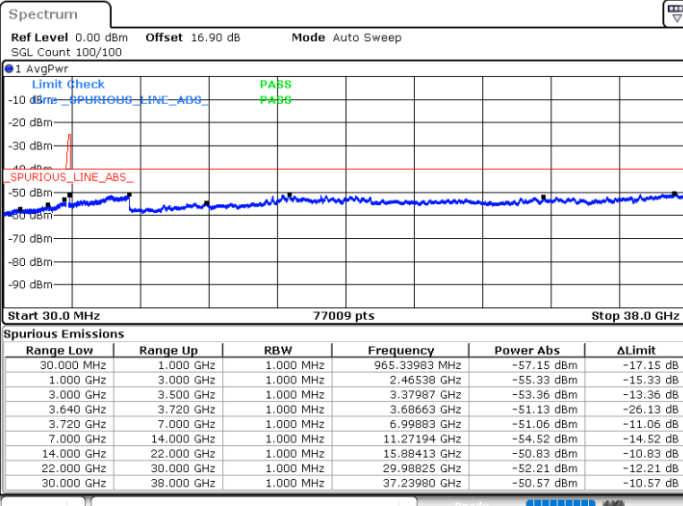

Date: 30.OCT.2020 10:57:11

Date: 30.OCT.2020 10:50:51

Highest Channel / FullRB

N/A

Date: 30.OCT.2020 11:00:59

LTE Band 48C / 20MHz+5MHz

16QAM

Lowest Channel / 1RB0 and 1RB24

Lowest Channel / 1RB99 and 1RB0

Date: 30.OCT.2020 19:13:37

Date: 30.OCT.2020 19:09:50

Lowest Channel / FullIRB

N/A

Date: 30.OCT.2020 19:17:23

LTE Band 48C / 20MHz+5MHz

16QAM

Middle Channel / 1RB0 and 1RB24

Middle Channel / 1RB99 and 1RB0

Date: 30.OCT.2020 20:36:58

Date: 30.OCT.2020 20:40:44

Middle Channel / FullRB

N/A

Date: 30.OCT.2020 20:33:12

LTE Band 48C / 20MHz+5MHz