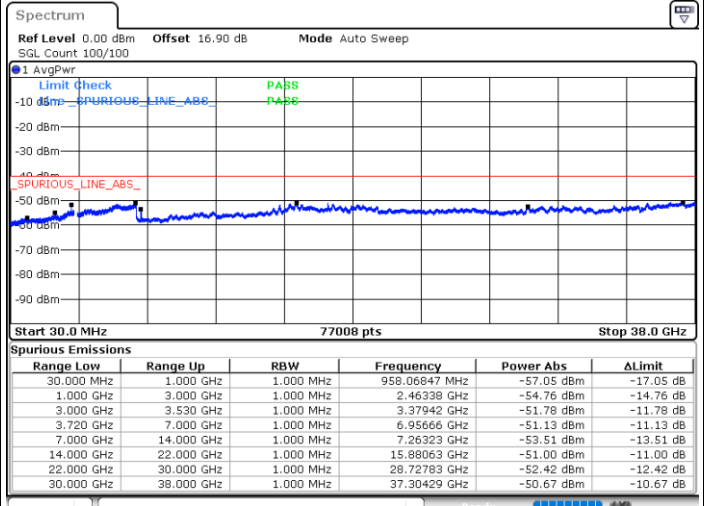

Date: 30.OCT.2020 10:57:11

Date: 30.OCT.2020 10:50:51

Highest Channel / FullRB

N/A

Date: 30.OCT.2020 11:00:59

LTE Band 48C / 20MHz+5MHz

16QAM

Lowest Channel / 1RB0 and 1RB24

Lowest Channel / 1RB99 and 1RB0

Date: 30.OCT.2020 19:13:37

Date: 30.OCT.2020 19:09:50

Lowest Channel / FullIRB

N/A

Date: 30.OCT.2020 19:17:23

LTE Band 48C / 20MHz+5MHz

16QAM

Middle Channel / 1RB0 and 1RB24

Middle Channel / 1RB99 and 1RB0

Date: 30.OCT.2020 20:36:58

Date: 30.OCT.2020 20:40:44

Middle Channel / FullRB

N/A

Date: 30.OCT.2020 20:33:12

LTE Band 48C / 20MHz+5MHz