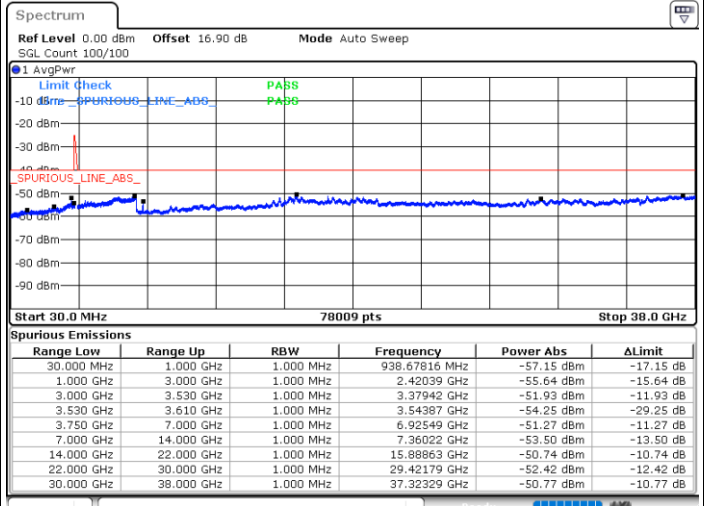

N/A

Date: 29.OCT.2020 18:01:48

LTE Band 48C / 20MHz+20MHz

QPSK

MiddleChannel / 1RB0 and 1RB99

Middle Channel / 1RB99 and 1RB0

Date: 29.OCT.2020 19:53:53

Date: 29.OCT.2020 19:55:08

Middle Channel / FullRB

N/A

Date: 29.OCT.2020 19:45:04

LTE Band 48C / 20MHz+20MHz

QPSK

Highest Channel / 1RB0 and 1RB99

Highest Channel / 1RB99 and 1RB0

Date: 29.OCT.2020 20:55:16

Date: 29.OCT.2020 20:46:25

Highest Channel / FullRB

N/A

Date: 29.OCT.2020 20:56:32

LTE Band 48C / 5MHz+20MHz

16QAM

Lowest Channel / 1RB0 and 1RB99

Lowest Channel / 1RB24 and 1RB0