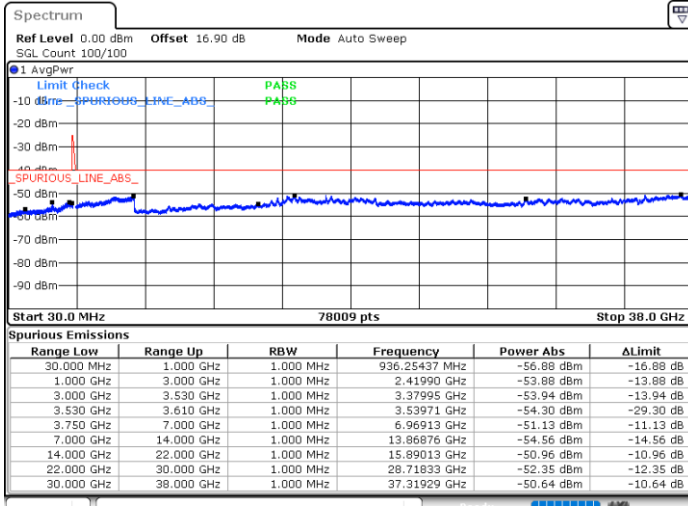

Lowest Channel / FullIRB

N/A

Date: 30.OCT.2020 16:21:13

LTE Band 48C / 10MHz+20MHz

QPSK

Middle Channel / 1RB0 and 1RB9

Middle Channel / 1RB49 and 1RB0

Date: 30.OCT.2020 17:12:56

Date: 30.OCT.2020 17:14:11

Middle Channel / FullRB

N/A

Date: 30.OCT.2020 17:00:37

LTE Band 48C / 10MHz+20MHz

QPSK

Highest Channel / 1RB0 and 1RB99

Highest Channel / 1RB49 and 1RB0

Date: 30.OCT.2020 18:13:30

Date: 30.OCT.2020 18:04:39

Highest Channel / FullRB

N/A

Date: 30.OCT.2020 18:14:46

LTE Band 48C / 15MHz+20MHz

QPSK

Lowest Channel / 1RB0 and 1RB99

Lowest Channel / 1RB74 and 1RB0

Date: 30.OCT.2020 01:06:08

Date: 30.OCT.2020 01:04:53

Lowest Channel / FullIRB

N/A

Date: 30.OCT.2020 01:14:58

LTE Band 48C / 15MHz+20MHz

QPSK