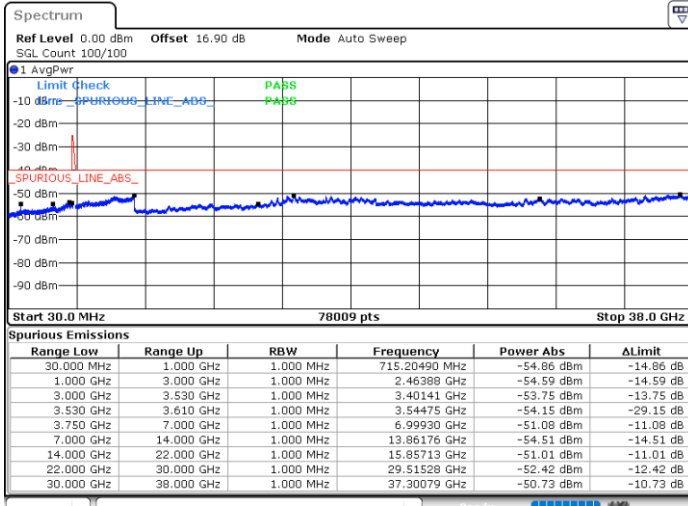

Date: 30.OCT.2020 23:05:34

Date: 30.OCT.2020 23:01:47

Lowest Channel / FullRB

N/A

Date: 30.OCT.2020 23:09:21

LTE Band 48C / 5MHz+20MHz

16QAM

Middle Channel / 1RB0 and 1RB9

Middle Channel / 1RB24 and 1RB0

Date: 31.OCT.2020 00:04:16

Date: 31.OCT.2020 00:08:02

Middle Channel / FullRB

N/A

Date: 31.OCT.2020 00:00:30

LTE Band 48C / 5MHz+20MHz

16QAM

Highest Channel / 1RB0 and 1RB99

Highest Channel / 1RB24 and 1RB0

Date: 31.OCT.2020 01:05:24

Date: 31.OCT.2020 01:01:36

Highest Channel / FullRB

N/A

Date: 31.OCT.2020 01:09:12

LTE Band 48C / 10MHz+20MHz