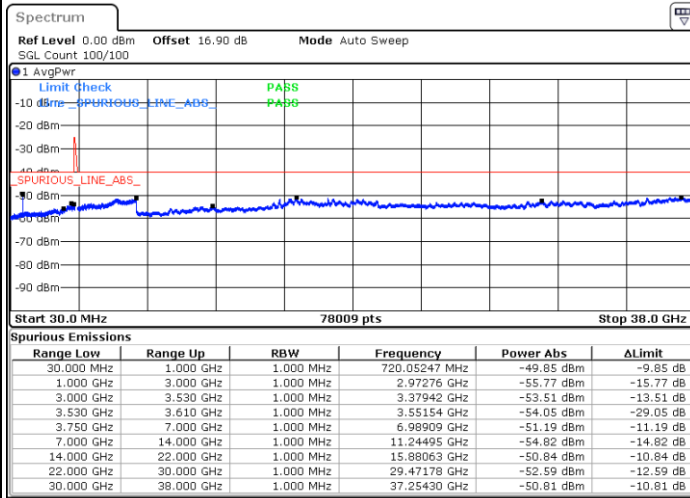

Date: 30.OCT.2020 00:09:47

LTE Band 48C / 20MHz+20MHz

QPSK

Lowest Channel / 1RB0 and 1RB99

Lowest Channel / 1RB99 and 1RB0

Date: 29.OCT.2020 17:52:58

Date: 29.OCT.2020 17:51:43

Lowest Channel / FullIRB

N/A

Date: 29.OCT.2020 18:01:48

LTE Band 48C / 20MHz+20MHz

QPSK

MiddleChannel / 1RB0 and 1RB99

Middle Channel / 1RB99 and 1RB0

Date: 29.OCT.2020 19:53:53

Date: 29.OCT.2020 19:55:08

Middle Channel / FullRB

N/A

Date: 29.OCT.2020 19:45:04

LTE Band 48C / 20MHz+20MHz

QPSK

Highest Channel / 1RB0 and 1RB99

Highest Channel / 1RB99 and 1RB0

Date: 29.OCT.2020 20:55:16

Date: 29.OCT.2020 20:46:25

Highest Channel / FullRB

N/A

Date: 29.OCT.2020 20:56:32

LTE Band 48C / 5MHz+20MHz

16QAM

Lowest Channel / 1RB0 and 1RB99

Lowest Channel / 1RB24 and 1RB0