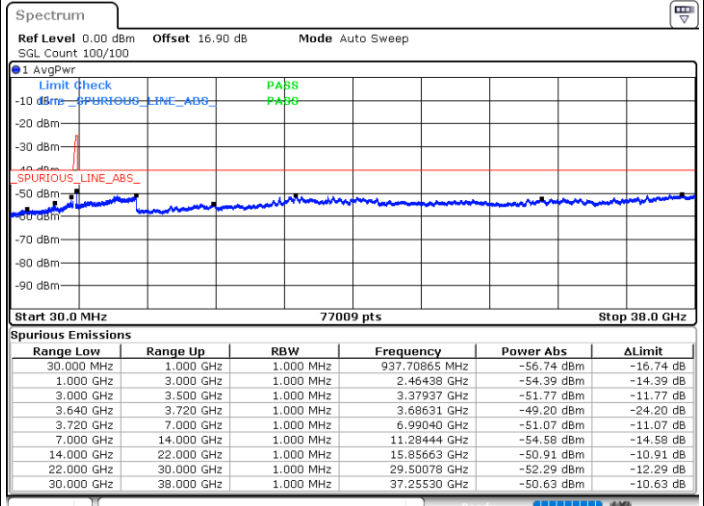

Date: 30.OCT.2020 23:59:14

LTE Band 48C / 5MHz+20MHz

QPSK

Highest Channel / 1RB0 and 1RB99

Highest Channel / 1RB24 and 1RB0

Date: 31.OCT.2020 01:06:40

Date: 31.OCT.2020 01:00:20

Highest Channel / FullIRB

N/A

Date: 31.OCT.2020 01:07:56

LTE Band 48C / 10MHz+20MHz

QPSK

Lowest Channel / 1RB0 and 1RB99

Lowest Channel / 1RB49 and 1RB0

Date: 30.OCT.2020 16:12:24

Date: 30.OCT.2020 16:11:09

Lowest Channel / FullIRB

N/A

Date: 30.OCT.2020 16:21:13

LTE Band 48C / 10MHz+20MHz

QPSK

Middle Channel / 1RB0 and 1RB9

Middle Channel / 1RB49 and 1RB0

Date: 30.OCT.2020 17:12:56

Date: 30.OCT.2020 17:14:11

Middle Channel / FullRB

N/A

Date: 30.OCT.2020 17:00:37

LTE Band 48C / 10MHz+20MHz

QPSK

Highest Channel / 1RB0 and 1RB99

Highest Channel / 1RB49 and 1RB0