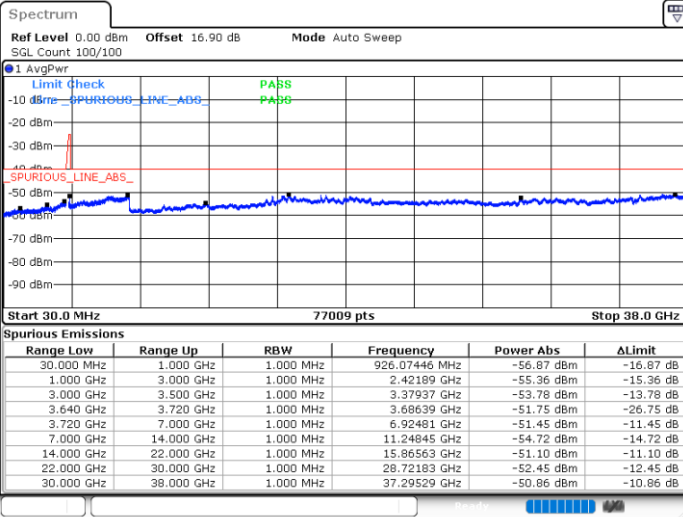

LTE Band 48C / 20MHz+15MHz

QPSK

Highest Channel / 1RB0 and 1RB74

Highest Channel / 1RB99 and 1RB0

Date: 30.OCT.2020 00:08:31

Date: 29.OCT.2020 23:59:40

Highest Channel / FullRB

N/A

Date: 30.OCT.2020 00:09:47

LTE Band 48C / 20MHz+20MHz

QPSK

Lowest Channel / 1RB0 and 1RB99

Lowest Channel / 1RB99 and 1RB0

Date: 29.OCT.2020 17:52:58

Date: 29.OCT.2020 17:51:43

Lowest Channel / FullIRB

N/A

Date: 29.OCT.2020 18:01:48

LTE Band 48C / 20MHz+20MHz

QPSK

MiddleChannel / 1RB0 and 1RB99

Middle Channel / 1RB99 and 1RB0

Date: 29.OCT.2020 19:53:53

Date: 29.OCT.2020 19:55:08

Middle Channel / FullRB

N/A

Date: 29.OCT.2020 19:45:04

LTE Band 48C / 20MHz+20MHz

QPSK

Highest Channel / 1RB0 and 1RB99

Highest Channel / 1RB99 and 1RB0

Date: 29.OCT.2020 20:55:16