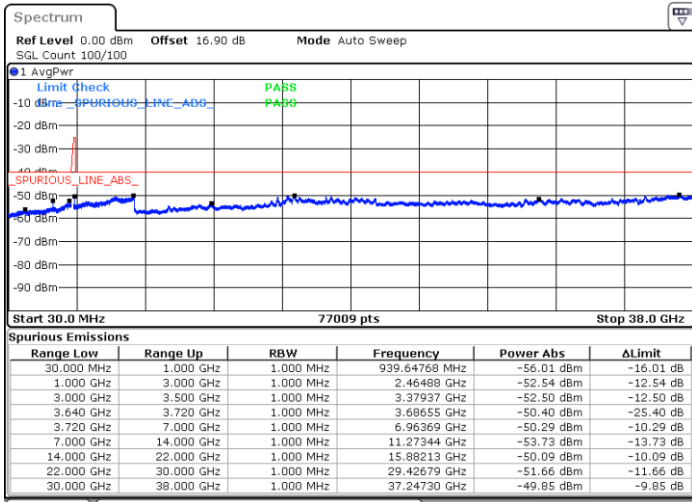

16QAM

Highest Channel / 1RB0 and 1RB24

Highest Channel / 1RB99 and 1RB0

Date: 30.OCT.2020 21:41:50

Date: 30.OCT.2020 21:38:02

Highest Channel / FullRB

N/A

Date: 30.OCT.2020 21:45:37

LTE Band 48C / 20MHz+10MHz

16QAM

Lowest Channel / 1RB0 and 1RB49

Lowest Channel / 1RB99 and 1RB0

Date: 30.OCT.2020 12:20:58

Date: 30.OCT.2020 12:17:12

Lowest Channel / FullRB

N/A

Date: 30.OCT.2020 12:27:17

LTE Band 48C / 20MHz+10MHz

16QAM

Middle Channel / 1RB0 and 1RB49

Middle Channel / 1RB99 and 1RB0

Date: 30.OCT.2020 14:24:03

Date: 30.OCT.2020 14:27:49

Middle Channel / FullRB