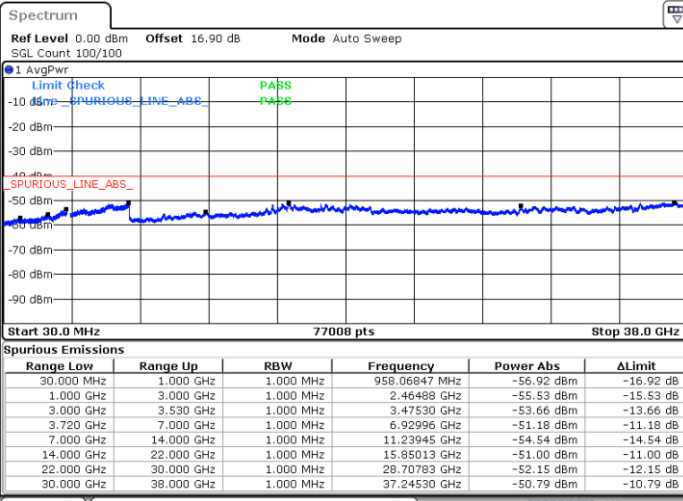

LTE Band 48C / 5MHz+20MHz

QPSK

Middle Channel / 1RB0 and 1RB9

Middle Channel / 1RB24 and 1RB0

Date: 31.OCT.2020 00:05:32

Date: 31.OCT.2020 00:06:47

Middle Channel / FullRB

N/A

Date: 30.OCT.2020 23:59:14

LTE Band 48C / 5MHz+20MHz

QPSK

Highest Channel / 1RB0 and 1RB99

Highest Channel / 1RB24 and 1RB0

Date: 31.OCT.2020 01:06:40

Date: 31.OCT.2020 01:00:20

Highest Channel / FullIRB

N/A

Date: 31.OCT.2020 01:07:56

LTE Band 48C / 10MHz+20MHz

QPSK

Lowest Channel / 1RB0 and 1RB99

Lowest Channel / 1RB49 and 1RB0

Date: 30.OCT.2020 16:12:24

Date: 30.OCT.2020 16:11:09