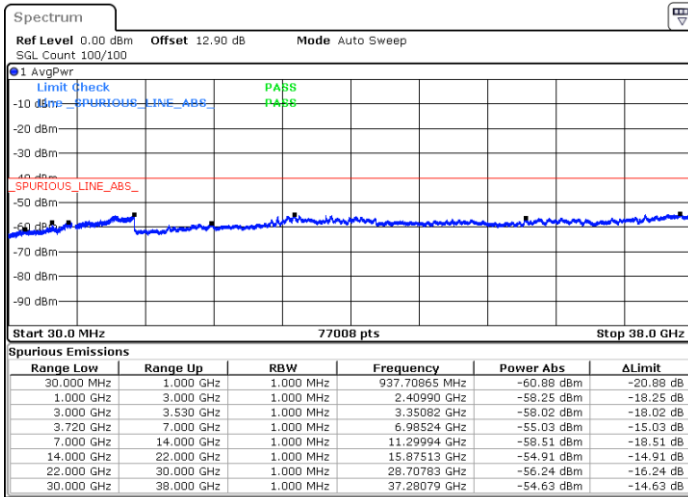

Highest Channel / 1RB0 and 1RB99

Highest Channel / 1RB24 and 1RB0

Date: 31.OCT.2020 01:05:24

Date: 31.OCT.2020 01:01:36

Highest Channel / FullRB

N/A

Date: 31.OCT.2020 01:09:12

LTE Band 48C / 10MHz+20MHz

16QAM

Lowest Channel / 1RB0 and 1RB99

Lowest Channel / 1RB49 and 1RB0

Date: 30.OCT.2020 16:13:39

Date: 30.OCT.2020 16:09:53

Lowest Channel / FullIRB

N/A

Date: 30.OCT.2020 16:19:57

LTE Band 48C / 10MHz+20MHz

16QAM

Middle Channel / 1RB0 and 1RB9

Middle Channel / 1RB49 and 1RB0

Date: 30.OCT.2020 17:32:35

Date: 30.OCT.2020 17:15:26

Middle Channel / FullRB

N/A

Date: 30.OCT.2020 17:01:53

LTE Band 48C / 10MHz+20MHz

16QAM

Highest Channel / 1RB0 and 1RB99

Highest Channel / 1RB49 and 1RB0

Date: 30.OCT.2020 18:12:14

Date: 30.OCT.2020 18:05:55

Highest Channel / FullIRB