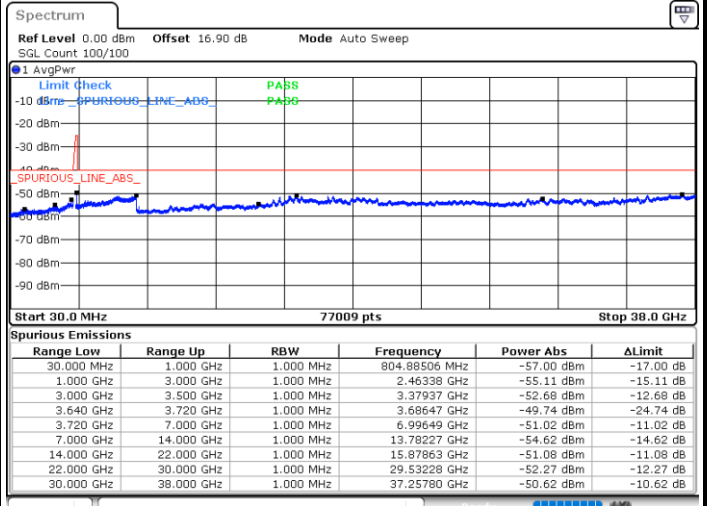

Date: 30.OCT.2020 09:37:05

Middle Channel / FullRB

N/A

Date: 30.OCT.2020 09:27:01

LTE Band 48C / 15MHz+20MHz

16QAM

Highest Channel / 1RB0 and 1RB99

Highest Channel / 1RB74 and 1RB0

Date: 30.OCT.2020 10:57:11

Date: 30.OCT.2020 10:50:51

Highest Channel / FullRB

N/A

Date: 30.OCT.2020 11:00:59

LTE Band 48C / 20MHz+5MHz

16QAM

Lowest Channel / 1RB0 and 1RB24

Lowest Channel / 1RB99 and 1RB0

Date: 30.OCT.2020 19:13:37

Date: 30.OCT.2020 19:09:50

Lowest Channel / FullIRB

N/A

Date: 30.OCT.2020 19:17:23

LTE Band 48C / 20MHz+5MHz

16QAM