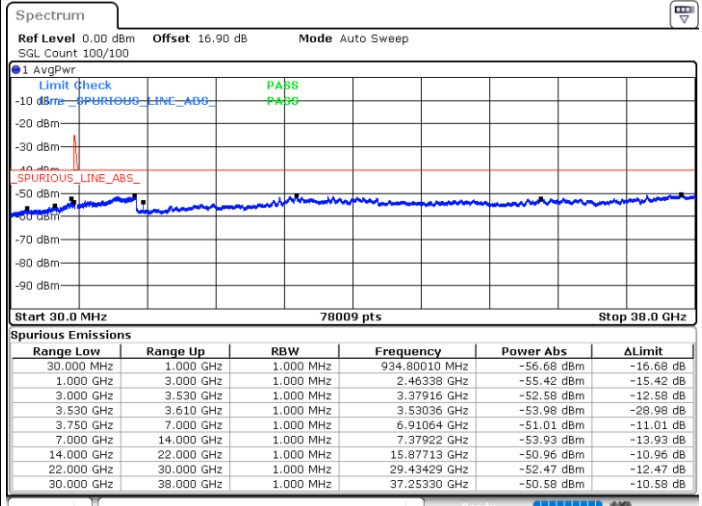

Date: 30.OCT.2020 12:27:17

LTE Band 48C / 20MHz+10MHz

16QAM

Middle Channel / 1RB0 and 1RB49

Middle Channel / 1RB99 and 1RB0

Date: 30.OCT.2020 14:24:03

Date: 30.OCT.2020 14:27:49

Middle Channel / FullRB

N/A

Date: 30.OCT.2020 14:17:46

LTE Band 48C / 20MHz+10MHz

16QAM

Highest Channel / 1RB0 and 1RB49

Highest Channel / 1RB99 and 1RB0

Date: 30.OCT.2020 15:11:18

Date: 30.OCT.2020 15:04:59