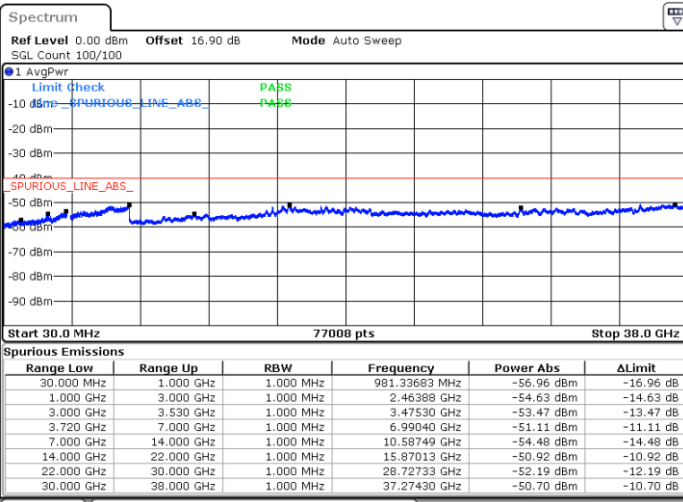

N/A

Date: 31.OCT.2020 01:07:56

LTE Band 48C / 10MHz+20MHz

QPSK

Lowest Channel / 1RB0 and 1RB99

Lowest Channel / 1RB49 and 1RB0

Date: 30.OCT.2020 16:12:24

Date: 30.OCT.2020 16:11:09

Lowest Channel / FullIRB

N/A

Date: 30.OCT.2020 16:21:13

LTE Band 48C / 10MHz+20MHz

QPSK

Middle Channel / 1RB0 and 1RB9

Middle Channel / 1RB49 and 1RB0

Date: 30.OCT.2020 17:12:56

Date: 30.OCT.2020 17:14:11

Middle Channel / FullRB

N/A

Date: 30.OCT.2020 17:00:37

LTE Band 48C / 10MHz+20MHz

QPSK

Highest Channel / 1RB0 and 1RB99

Highest Channel / 1RB49 and 1RB0

Date: 30.OCT.2020 18:13:30

Date: 30.OCT.2020 18:04:39

Highest Channel / FullRB

N/A

Date: 30.OCT.2020 18:14:46

LTE Band 48C / 15MHz+20MHz

QPSK

Lowest Channel / 1RB0 and 1RB99