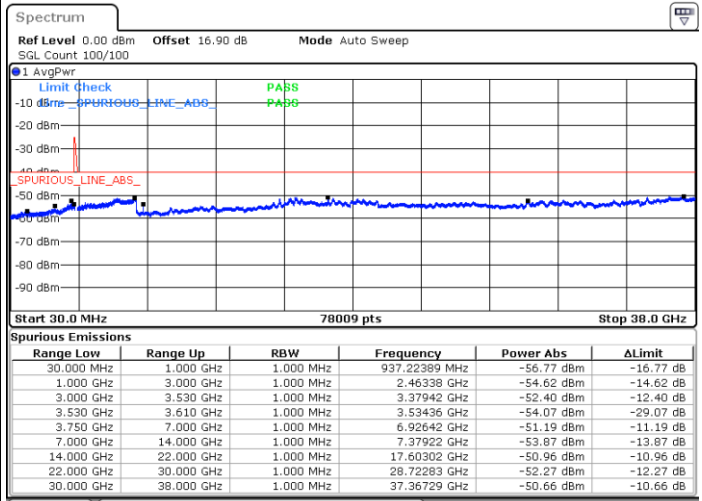

Date: 30.OCT.2020 12:18:27

Lowest Channel / FullIRB

N/A

Date: 30.OCT.2020 12:28:33

LTE Band 48C / 20MHz+10MHz

QPSK

Middle Channel / 1RB0 and 1RB49

Middle Channel / 1RB99 and 1RB0

Date: 30.OCT.2020 14:25:19

Date: 30.OCT.2020 14:26:34

Middle Channel / FullRB

N/A

Date: 30.OCT.2020 14:16:30

LTE Band 48C / 20MHz+10MHz

QPSK

Highest Channel / 1RB0 and 1RB49

Highest Channel / 1RB99 and 1RB0

Date: 30.OCT.2020 15:12:34

Date: 30.OCT.2020 15:03:43

Highest Channel / FullRB

N/A

Date: 30.OCT.2020 15:13:50

LTE Band 48C / 20MHz+15MHz

QPSK

Lowest Channel / 1RB0 and 1RB74

Lowest Channel / 1RB99 and 1RB0

Date: 29.OCT.2020 22:01:13

Date: 29.OCT.2020 21:59:58

Lowest Channel / FullIRB

N/A

Date: 29.OCT.2020 22:10:03

LTE Band 48C / 20MHz+15MHz