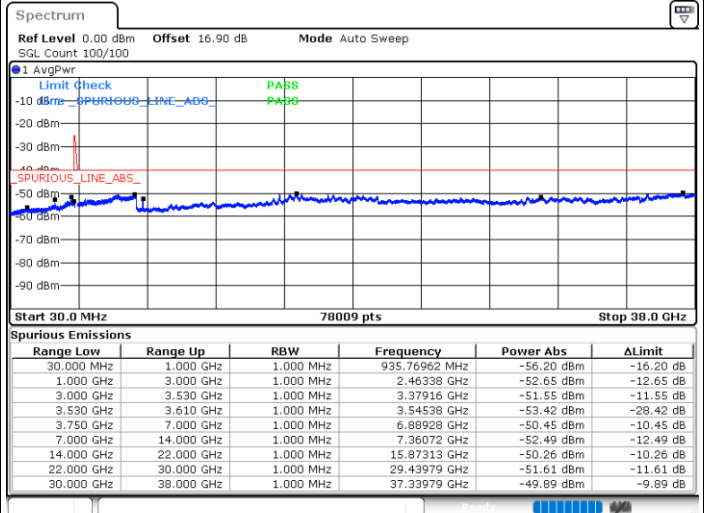

Lowest Channel / 1RB74 and 1RB0

Date: 30.OCT.2020 01:06:08

Date: 30.OCT.2020 01:04:53

Lowest Channel / FullIRB

N/A

Date: 30.OCT.2020 01:14:58

LTE Band 48C / 15MHz+20MHz

QPSK

Middle Channel / 1RB0 and 1RB9

Middle Channel / 1RB74 and 1RB0

Date: 30.OCT.2020 09:34:35

Date: 30.OCT.2020 09:35:50

Middle Channel / FullRB

N/A

Date: 30.OCT.2020 09:25:46

LTE Band 48C / 15MHz+20MHz

QPSK

Highest Channel / 1RB0 and 1RB99

Highest Channel / 1RB74 and 1RB0

Date: 30.OCT.2020 10:58:27

Date: 30.OCT.2020 10:49:35

Highest Channel / FullIRB

N/A

Date: 30.OCT.2020 10:59:43

LTE Band 48C / 20MHz+5MHz

QPSK

Lowest Channel / 1RB0 and 1RB24

Lowest Channel / 1RB99 and 1RB0

Date: 30.OCT.2020 19:12:21

Date: 30.OCT.2020 19:11:06

Lowest Channel / FullIRB

N/A