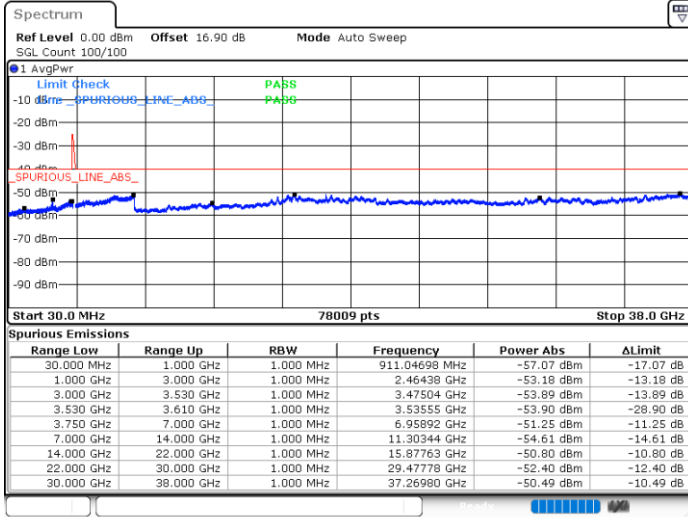

LTE Band 48C / 10MHz+20MHz

16QAM

Middle Channel / 1RB0 and 1RB9

Middle Channel / 1RB49 and 1RB0

Date: 30.OCT.2020 17:32:35

Date: 30.OCT.2020 17:15:26

Middle Channel / FullRB

N/A

Date: 30.OCT.2020 17:01:53

LTE Band 48C / 10MHz+20MHz

16QAM

Highest Channel / 1RB0 and 1RB99

Highest Channel / 1RB49 and 1RB0

Date: 30.OCT.2020 18:12:14

Date: 30.OCT.2020 18:05:55

Highest Channel / FullIRB

N/A

Date: 30.OCT.2020 18:16:02

LTE Band 48C / 15MHz+20MHz

16QAM

Lowest Channel / 1RB0 and 1RB99

Lowest Channel / 1RB74 and 1RB0

Date: 30.OCT.2020 01:07:24

Date: 30.OCT.2020 01:03:38