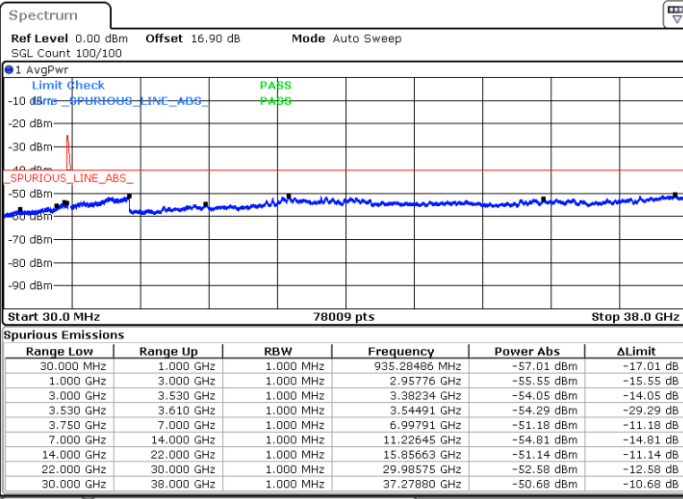

Lowest Channel / 1RB0 and 1RB74

Lowest Channel / 1RB99 and 1RB0

Date: 29.OCT.2020 22:01:13

Date: 29.OCT.2020 21:59:58

Lowest Channel / FullIRB

N/A

Date: 29.OCT.2020 22:10:03

LTE Band 48C / 20MHz+15MHz

QPSK

Middle Channel / 1RB0 and 1RB74

Middle Channel / 1RB99 and 1RB0

Date: 29.OCT.2020 23:11:59

Date: 29.OCT.2020 23:13:15

Middle Channel / FullRB

N/A

Date: 29.OCT.2020 23:03:10

LTE Band 48C / 20MHz+15MHz

QPSK

Highest Channel / 1RB0 and 1RB74

Highest Channel / 1RB99 and 1RB0

Date: 30.OCT.2020 00:08:31

Date: 29.OCT.2020 23:59:40

Highest Channel / FullRB

N/A

Date: 30.OCT.2020 00:09:47

LTE Band 48C / 20MHz+20MHz

QPSK

Lowest Channel / 1RB0 and 1RB99

Lowest Channel / 1RB99 and 1RB0

Date: 29.OCT.2020 17:52:58

Date: 29.OCT.2020 17:51:43

Lowest Channel / FullIRB