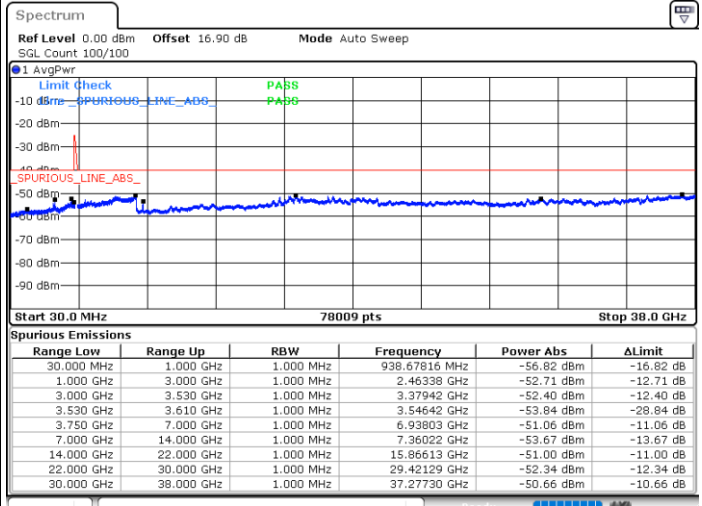

Lowest Channel / FullIRB

N/A

Date: 30.OCT.2020 16:21:13

LTE Band 48C / 10MHz+20MHz

QPSK

Middle Channel / 1RB0 and 1RB9

Middle Channel / 1RB49 and 1RB0

Date: 30.OCT.2020 17:12:56

Date: 30.OCT.2020 17:14:11

Middle Channel / FullRB

N/A

Date: 30.OCT.2020 17:00:37

LTE Band 48C / 10MHz+20MHz

QPSK

Highest Channel / 1RB0 and 1RB99

Highest Channel / 1RB49 and 1RB0

Date: 30.OCT.2020 18:13:30

Date: 30.OCT.2020 18:04:39

Highest Channel / FullRB

N/A

Date: 30.OCT.2020 18:14:46

LTE Band 48C / 15MHz+20MHz

QPSK

Lowest Channel / 1RB0 and 1RB99

Lowest Channel / 1RB74 and 1RB0

Date: 30.OCT.2020 01:06:08

Date: 30.OCT.2020 01:04:53

Lowest Channel / FullIRB

N/A

Date: 30.OCT.2020 01:14:58

LTE Band 48C / 15MHz+20MHz

QPSK