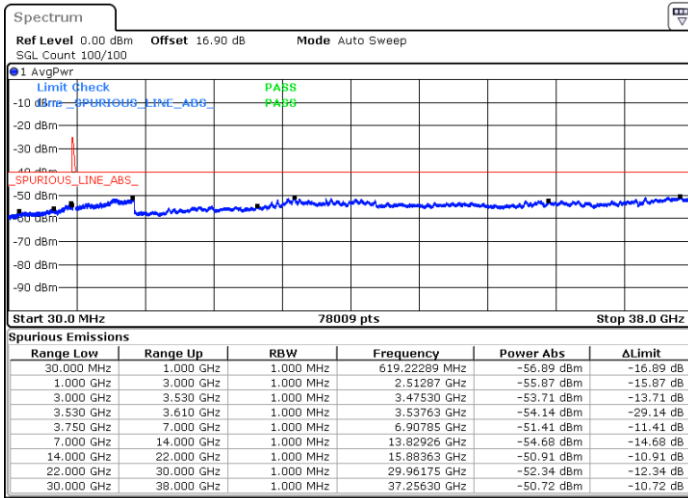

Middle Channel / 1RB24 and 1RB0

Date: 31.OCT.2020 00:04:16

Date: 31.OCT.2020 00:08:02

Middle Channel / FullRB

N/A

Date: 31.OCT.2020 00:00:30

LTE Band 48C / 5MHz+20MHz

16QAM

Highest Channel / 1RB0 and 1RB99

Highest Channel / 1RB24 and 1RB0

Date: 31.OCT.2020 01:05:24

Date: 31.OCT.2020 01:01:36

Highest Channel / FullRB

N/A

Date: 31.OCT.2020 01:09:12

LTE Band 48C / 10MHz+20MHz

16QAM

Lowest Channel / 1RB0 and 1RB99

Lowest Channel / 1RB49 and 1RB0

Date: 30.OCT.2020 16:13:39

Date: 30.OCT.2020 16:09:53

Lowest Channel / FullIRB

N/A

Date: 30.OCT.2020 16:19:57