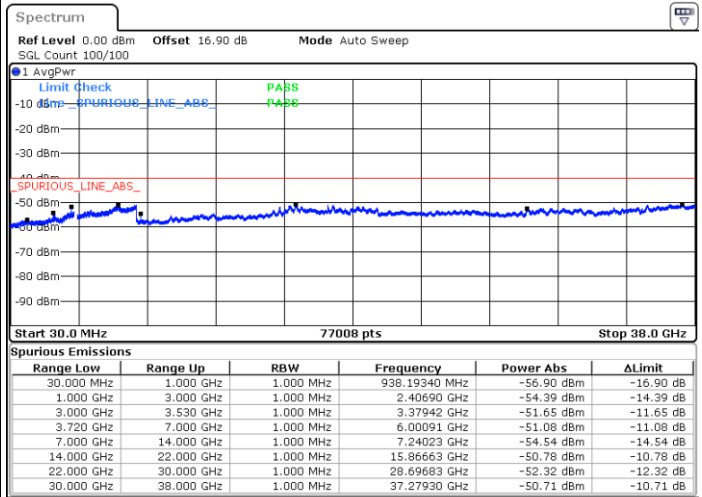

Highest Channel / 1RB0 and 1RB99

Highest Channel / 1RB24 and 1RB0

Date: 31.OCT.2020 01:05:24

Date: 31.OCT.2020 01:01:36

Highest Channel / FullRB

N/A

Date: 31.OCT.2020 01:09:12

LTE Band 48C / 10MHz+20MHz

16QAM

Lowest Channel / 1RB0 and 1RB99

Lowest Channel / 1RB49 and 1RB0

Date: 30.OCT.2020 16:13:39

Date: 30.OCT.2020 16:09:53

Lowest Channel / FullIRB

N/A

Date: 30.OCT.2020 16:19:57

LTE Band 48C / 10MHz+20MHz

16QAM

Middle Channel / 1RB0 and 1RB9

Middle Channel / 1RB49 and 1RB0

Date: 30.OCT.2020 17:32:35

Date: 30.OCT.2020 17:15:26

Middle Channel / FullRB

N/A

Date: 30.OCT.2020 17:01:53

LTE Band 48C / 10MHz+20MHz

16QAM

Highest Channel / 1RB0 and 1RB99

Highest Channel / 1RB49 and 1RB0

Date: 30.OCT.2020 18:12:14

Date: 30.OCT.2020 18:05:55

Highest Channel / FullIRB