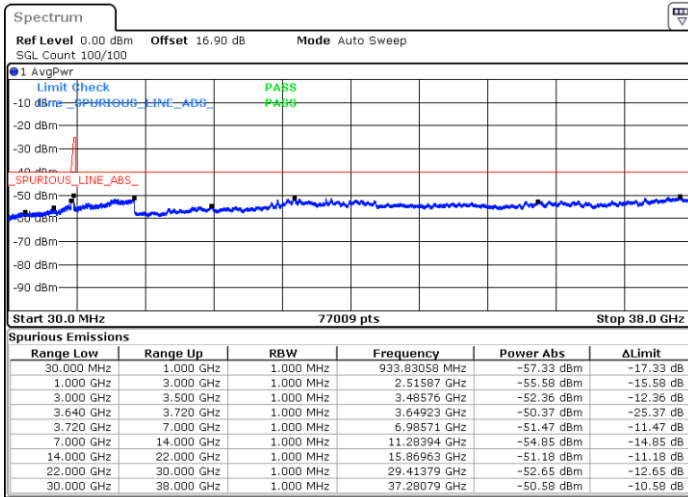

Date: 30.OCT.2020 17:01:53

LTE Band 48C / 10MHz+20MHz

16QAM

Highest Channel / 1RB0 and 1RB99

Highest Channel / 1RB49 and 1RB0

Date: 30.OCT.2020 18:12:14

Date: 30.OCT.2020 18:05:55

Highest Channel / FullIRB

N/A

Date: 30.OCT.2020 18:16:02

LTE Band 48C / 15MHz+20MHz

16QAM

Lowest Channel / 1RB0 and 1RB99

Lowest Channel / 1RB74 and 1RB0

Date: 30.OCT.2020 01:07:24

Date: 30.OCT.2020 01:03:38

Lowest Channel / FullIRB

N/A

Date: 30.OCT.2020 01:13:43

LTE Band 48C / 15MHz+20MHz

16QAM

Middle Channel / 1RB0 and 1RB9

Middle Channel / 1RB74 and 1RB0

Date: 30.OCT.2020 09:33:19

Date: 30.OCT.2020 09:37:05

Middle Channel / FullRB

N/A

Date: 30.OCT.2020 09:27:01

LTE Band 48C / 15MHz+20MHz

16QAM

Highest Channel / 1RB0 and 1RB99

Highest Channel / 1RB74 and 1RB0