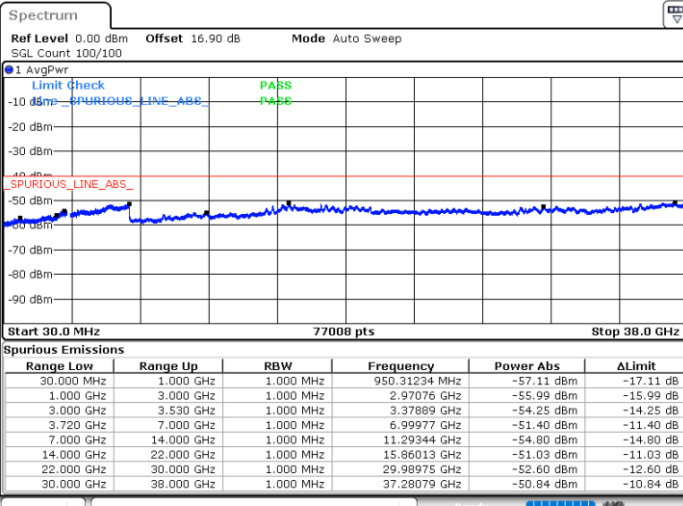

LTE Band 48C / 20MHz+15MHz

QPSK

Middle Channel / 1RB0 and 1RB74

Middle Channel / 1RB99 and 1RB0

Date: 29.OCT.2020 23:11:59

Date: 29.OCT.2020 23:13:15