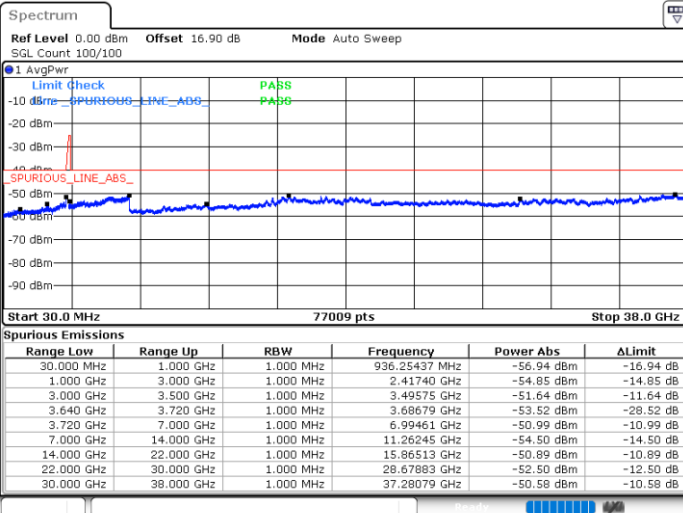

Middle Channel / 1RB24 and 1RB0

Date: 31.OCT.2020 00:04:16

Date: 31.OCT.2020 00:08:02

Middle Channel / FullRB

N/A

Date: 31.OCT.2020 00:00:30

LTE Band 48C / 5MHz+20MHz

16QAM

Highest Channel / 1RB0 and 1RB99

Highest Channel / 1RB24 and 1RB0

Date: 31.OCT.2020 01:05:24

Date: 31.OCT.2020 01:01:36

Highest Channel / FullRB

N/A

Date: 31.OCT.2020 01:09:12

LTE Band 48C / 10MHz+20MHz

16QAM

Lowest Channel / 1RB0 and 1RB99

Lowest Channel / 1RB49 and 1RB0

Date: 30.OCT.2020 16:13:39

Date: 30.OCT.2020 16:09:53

Lowest Channel / FullIRB

N/A

Date: 30.OCT.2020 16:19:57