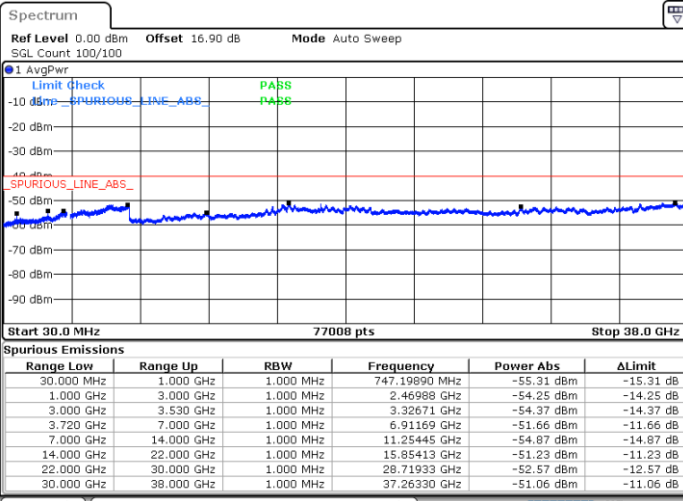

Date: 30.OCT.2020 18:13:30

Date: 30.OCT.2020 18:04:39

Highest Channel / FullRB

N/A

Date: 30.OCT.2020 18:14:46

LTE Band 48C / 15MHz+20MHz

QPSK

Lowest Channel / 1RB0 and 1RB99

Lowest Channel / 1RB74 and 1RB0

Date: 30.OCT.2020 01:06:08

Date: 30.OCT.2020 01:04:53

Lowest Channel / FullIRB

N/A

Date: 30.OCT.2020 01:14:58

LTE Band 48C / 15MHz+20MHz

QPSK

Middle Channel / 1RB0 and 1RB9

Middle Channel / 1RB74 and 1RB0

Date: 30.OCT.2020 09:34:35

Date: 30.OCT.2020 09:35:50

Middle Channel / FullRB

N/A

Date: 30.OCT.2020 09:25:46

LTE Band 48C / 15MHz+20MHz

QPSK

Highest Channel / 1RB0 and 1RB99

Highest Channel / 1RB74 and 1RB0

Date: 30.OCT.2020 10:58:27

Date: 30.OCT.2020 10:49:35

Highest Channel / FullIRB

N/A

Date: 30.OCT.2020 10:59:43