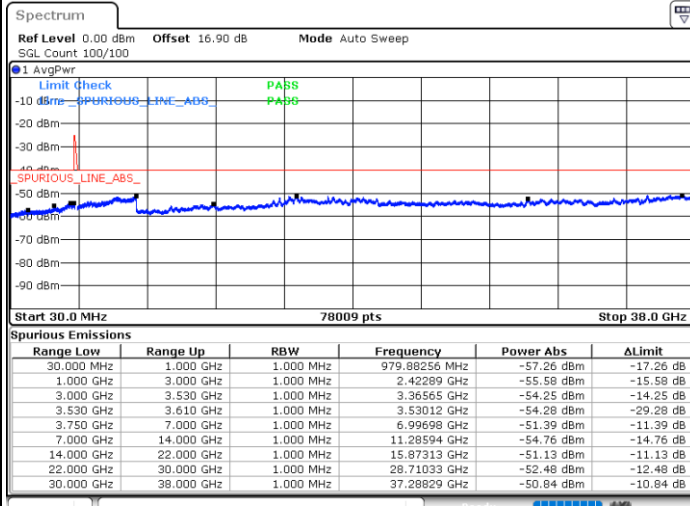

N/A

Date: 29.OCT.2020 18:01:48

LTE Band 48C / 20MHz+20MHz

QPSK

MiddleChannel / 1RB0 and 1RB99

Middle Channel / 1RB99 and 1RB0

Date: 29.OCT.2020 19:53:53

Date: 29.OCT.2020 19:55:08

Middle Channel / FullRB

N/A

Date: 29.OCT.2020 19:45:04

LTE Band 48C / 20MHz+20MHz

QPSK

Highest Channel / 1RB0 and 1RB99

Highest Channel / 1RB99 and 1RB0

Date: 29.OCT.2020 20:55:16

Date: 29.OCT.2020 20:46:25

Highest Channel / FullRB

N/A

Date: 29.OCT.2020 20:56:32

LTE Band 48C / 5MHz+20MHz

16QAM

Lowest Channel / 1RB0 and 1RB99

Lowest Channel / 1RB24 and 1RB0