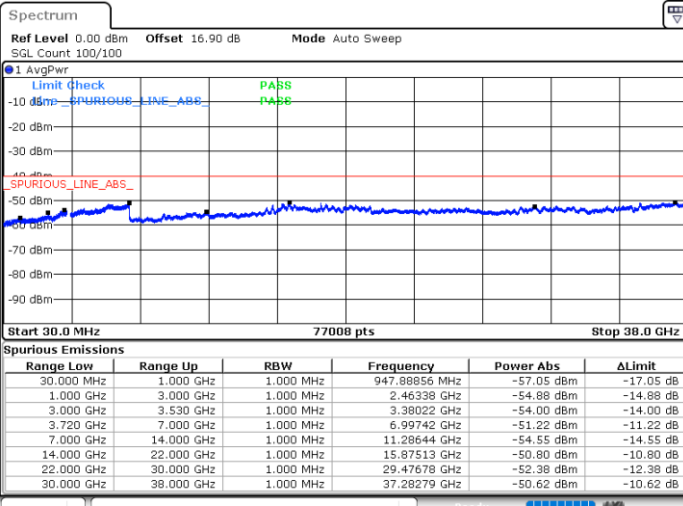

Date: 30.OCT.2020 10:57:11

Date: 30.OCT.2020 10:50:51

Highest Channel / FullRB

N/A

Date: 30.OCT.2020 11:00:59

LTE Band 48C / 20MHz+5MHz

16QAM

Lowest Channel / 1RB0 and 1RB24

Lowest Channel / 1RB99 and 1RB0

Date: 30.OCT.2020 19:13:37

Date: 30.OCT.2020 19:09:50

Lowest Channel / FullIRB

N/A

Date: 30.OCT.2020 19:17:23

LTE Band 48C / 20MHz+5MHz

16QAM

Middle Channel / 1RB0 and 1RB24

Middle Channel / 1RB99 and 1RB0

Date: 30.OCT.2020 20:36:58

Date: 30.OCT.2020 20:40:44

Middle Channel / FullRB

N/A

Date: 30.OCT.2020 20:33:12

LTE Band 48C / 20MHz+5MHz