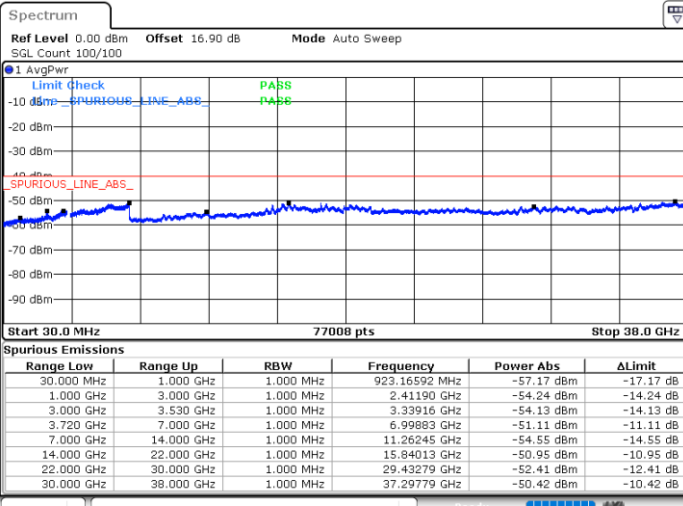

LTE Band 48C / 20MHz+10MHz

16QAM

Lowest Channel / 1RB0 and 1RB49

Lowest Channel / 1RB99 and 1RB0

Date: 30.OCT.2020 12:20:58

Date: 30.OCT.2020 12:17:12

Lowest Channel / FullRB

N/A

Date: 30.OCT.2020 12:27:17

LTE Band 48C / 20MHz+10MHz

16QAM

Middle Channel / 1RB0 and 1RB49

Middle Channel / 1RB99 and 1RB0

Date: 30.OCT.2020 14:24:03

Date: 30.OCT.2020 14:27:49

Middle Channel / FullRB

N/A

Date: 30.OCT.2020 14:17:46

LTE Band 48C / 20MHz+10MHz

16QAM

Highest Channel / 1RB0 and 1RB49

Highest Channel / 1RB99 and 1RB0

Date: 30.OCT.2020 15:11:18

Date: 30.OCT.2020 15:04:59