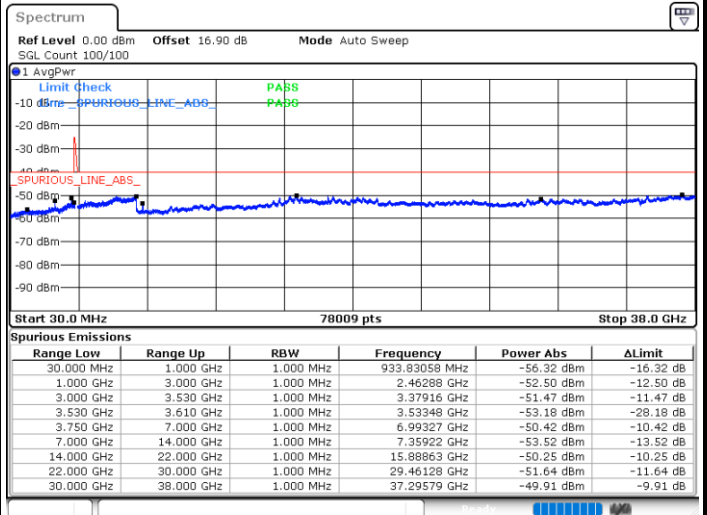

Lowest Channel / FullIRB

N/A

Date: 30.OCT.2020 01:13:43

LTE Band 48C / 15MHz+20MHz

16QAM

Middle Channel / 1RB0 and 1RB9

Middle Channel / 1RB74 and 1RB0

Date: 30.OCT.2020 09:33:19

Date: 30.OCT.2020 09:37:05

Middle Channel / FullRB

N/A

Date: 30.OCT.2020 09:27:01

LTE Band 48C / 15MHz+20MHz

16QAM

Highest Channel / 1RB0 and 1RB99

Highest Channel / 1RB74 and 1RB0

Date: 30.OCT.2020 10:57:11

Date: 30.OCT.2020 10:50:51

Highest Channel / FullRB

N/A

Date: 30.OCT.2020 11:00:59

LTE Band 48C / 20MHz+5MHz

16QAM

Lowest Channel / 1RB0 and 1RB24

Lowest Channel / 1RB99 and 1RB0

Date: 30.OCT.2020 19:13:37

Date: 30.OCT.2020 19:09:50

Lowest Channel / FullIRB

N/A

Date: 30.OCT.2020 19:17:23

LTE Band 48C / 20MHz+5MHz

16QAM