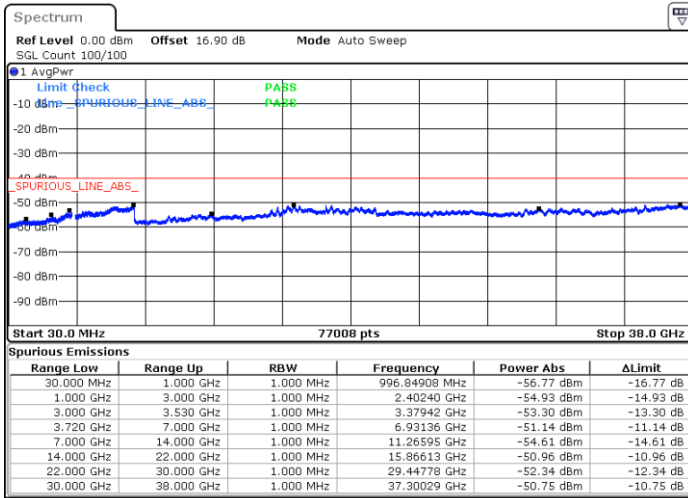

Highest Channel / 1RB0 and 1RB99

Highest Channel / 1RB24 and 1RB0

Date: 31.OCT.2020 01:05:24

Date: 31.OCT.2020 01:01:36

Highest Channel / FullRB

N/A

Date: 31.OCT.2020 01:09:12

LTE Band 48C / 10MHz+20MHz

16QAM

Lowest Channel / 1RB0 and 1RB99

Lowest Channel / 1RB49 and 1RB0

Date: 30.OCT.2020 16:13:39

Date: 30.OCT.2020 16:09:53

Lowest Channel / FullIRB

N/A

Date: 30.OCT.2020 16:19:57

LTE Band 48C / 10MHz+20MHz

16QAM

Middle Channel / 1RB0 and 1RB9

Middle Channel / 1RB49 and 1RB0

Date: 30.OCT.2020 17:32:35

Date: 30.OCT.2020 17:15:26

Middle Channel / FullRB

N/A

Date: 30.OCT.2020 17:01:53

LTE Band 48C / 10MHz+20MHz

16QAM

Highest Channel / 1RB0 and 1RB99

Highest Channel / 1RB49 and 1RB0

Date: 30.OCT.2020 18:12:14

Date: 30.OCT.2020 18:05:55

Highest Channel / FullIRB