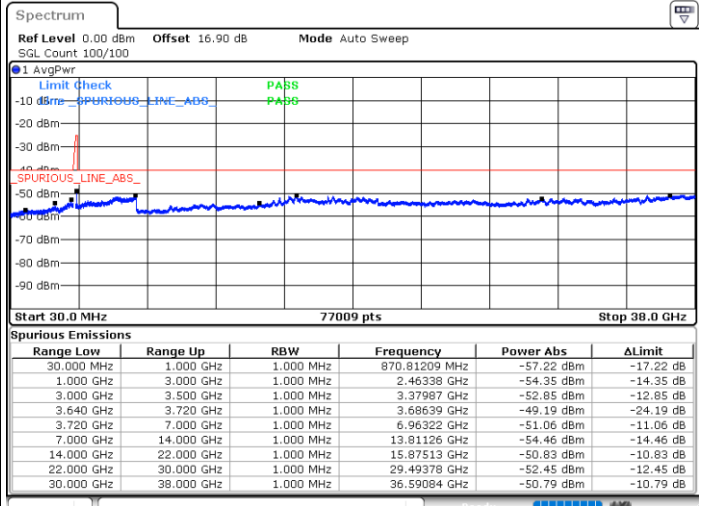

Middle Channel / FullRB

N/A

Date: 29.OCT.2020 19:45:04

LTE Band 48C / 20MHz+20MHz

QPSK

Highest Channel / 1RB0 and 1RB99

Highest Channel / 1RB99 and 1RB0

Date: 29.OCT.2020 20:55:16

Date: 29.OCT.2020 20:46:25

Highest Channel / FullRB

N/A

Date: 29.OCT.2020 20:56:32

LTE Band 48C / 5MHz+20MHz

16QAM

Lowest Channel / 1RB0 and 1RB99

Lowest Channel / 1RB24 and 1RB0

Date: 30.OCT.2020 23:05:34

Date: 30.OCT.2020 23:01:47

Lowest Channel / FullRB

N/A

Date: 30.OCT.2020 23:09:21

LTE Band 48C / 5MHz+20MHz

16QAM

Middle Channel / 1RB0 and 1RB9