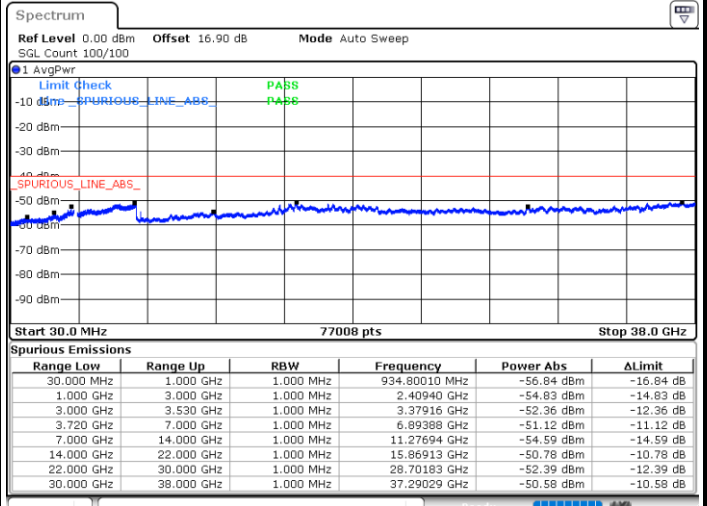

LTE Band 48C / 20MHz+10MHz

16QAM

Lowest Channel / 1RB0 and 1RB49

Lowest Channel / 1RB99 and 1RB0

Date: 30.OCT.2020 12:20:58

Date: 30.OCT.2020 12:17:12

Lowest Channel / FullRB

N/A

Date: 30.OCT.2020 12:27:17

LTE Band 48C / 20MHz+10MHz

16QAM

Middle Channel / 1RB0 and 1RB49

Middle Channel / 1RB99 and 1RB0

Date: 30.OCT.2020 14:24:03

Date: 30.OCT.2020 14:27:49

Middle Channel / FullRB

N/A

Date: 30.OCT.2020 14:17:46

LTE Band 48C / 20MHz+10MHz

16QAM

Highest Channel / 1RB0 and 1RB49

Highest Channel / 1RB99 and 1RB0

Date: 30.OCT.2020 15:11:18

Date: 30.OCT.2020 15:04:59