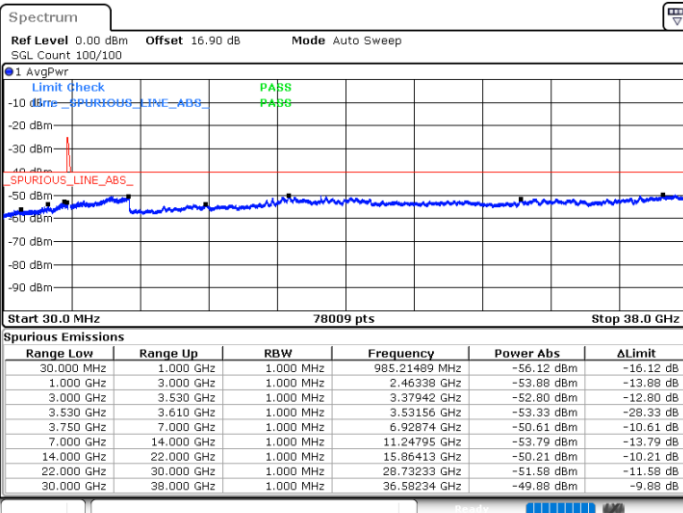

Middle Channel / 1RB0 and 1RB9

Middle Channel / 1RB74 and 1RB0

Date: 30.OCT.2020 09:34:35

Date: 30.OCT.2020 09:35:50

Middle Channel / FullRB

N/A

Date: 30.OCT.2020 09:25:46

LTE Band 48C / 15MHz+20MHz

QPSK

Highest Channel / 1RB0 and 1RB99

Highest Channel / 1RB74 and 1RB0

Date: 30.OCT.2020 10:58:27

Date: 30.OCT.2020 10:49:35

Highest Channel / FullIRB

N/A

Date: 30.OCT.2020 10:59:43

LTE Band 48C / 20MHz+5MHz

QPSK

Lowest Channel / 1RB0 and 1RB24

Lowest Channel / 1RB99 and 1RB0

Date: 30.OCT.2020 19:12:21

Date: 30.OCT.2020 19:11:06

Lowest Channel / FullIRB

N/A

Date: 30.OCT.2020 19:18:39

LTE Band 48C / 20MHz+5MHz

QPSK

Middle Channel / 1RB0 and 1RB24

Middle Channel / 1RB99 and 1RB0

Date: 30.OCT.2020 20:38:13

Date: 30.OCT.2020 20:39:28

Middle Channel / FullRB