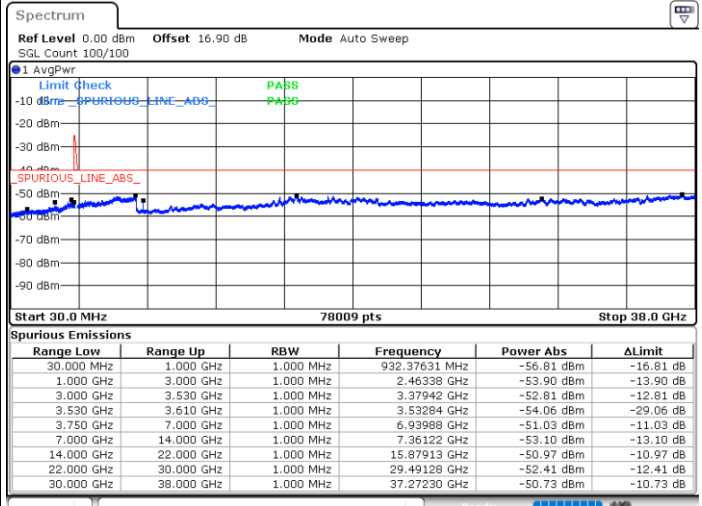

Date: 30.OCT.2020 23:05:34

Date: 30.OCT.2020 23:01:47

Lowest Channel / FullRB

N/A

Date: 30.OCT.2020 23:09:21

LTE Band 48C / 5MHz+20MHz

16QAM

Middle Channel / 1RB0 and 1RB9

Middle Channel / 1RB24 and 1RB0

Date: 31.OCT.2020 00:04:16

Date: 31.OCT.2020 00:08:02

Middle Channel / FullRB

N/A

Date: 31.OCT.2020 00:00:30

LTE Band 48C / 5MHz+20MHz

16QAM

Highest Channel / 1RB0 and 1RB99

Highest Channel / 1RB24 and 1RB0

Date: 31.OCT.2020 01:05:24

Date: 31.OCT.2020 01:01:36

Highest Channel / FullRB

N/A

Date: 31.OCT.2020 01:09:12

LTE Band 48C / 10MHz+20MHz