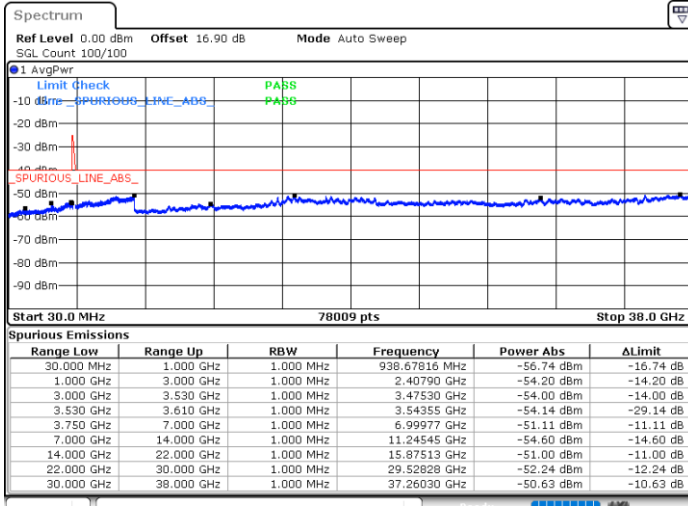

Date: 30.OCT.2020 17:01:53

LTE Band 48C / 10MHz+20MHz

16QAM

Highest Channel / 1RB0 and 1RB99

Highest Channel / 1RB49 and 1RB0

Date: 30.OCT.2020 18:12:14

Date: 30.OCT.2020 18:05:55

Highest Channel / FullIRB

N/A

Date: 30.OCT.2020 18:16:02

LTE Band 48C / 15MHz+20MHz

16QAM

Lowest Channel / 1RB0 and 1RB99

Lowest Channel / 1RB74 and 1RB0

Date: 30.OCT.2020 01:07:24

Date: 30.OCT.2020 01:03:38