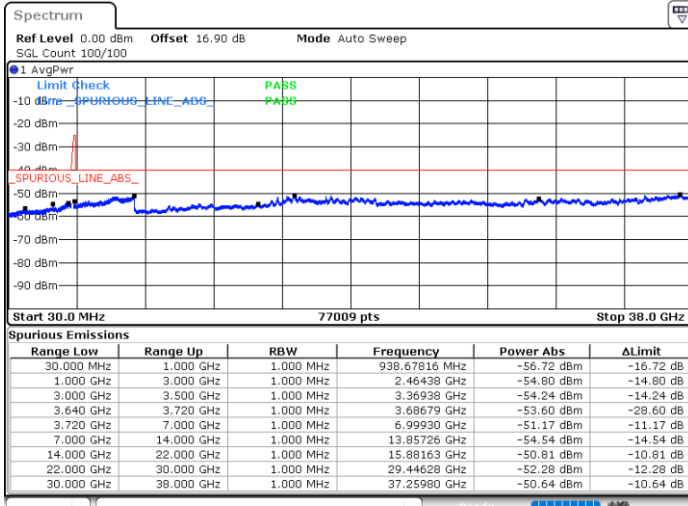

Middle Channel / FullRB

N/A

Date: 29.OCT.2020 19:45:04

LTE Band 48C / 20MHz+20MHz

QPSK

Highest Channel / 1RB0 and 1RB99

Highest Channel / 1RB99 and 1RB0

Date: 29.OCT.2020 20:55:16

Date: 29.OCT.2020 20:46:25

Highest Channel / FullRB

N/A

Date: 29.OCT.2020 20:56:32

LTE Band 48C / 5MHz+20MHz

16QAM

Lowest Channel / 1RB0 and 1RB99

Lowest Channel / 1RB24 and 1RB0

Date: 30.OCT.2020 23:05:34

Date: 30.OCT.2020 23:01:47

Lowest Channel / FullRB

N/A

Date: 30.OCT.2020 23:09:21

LTE Band 48C / 5MHz+20MHz

16QAM

Middle Channel / 1RB0 and 1RB9