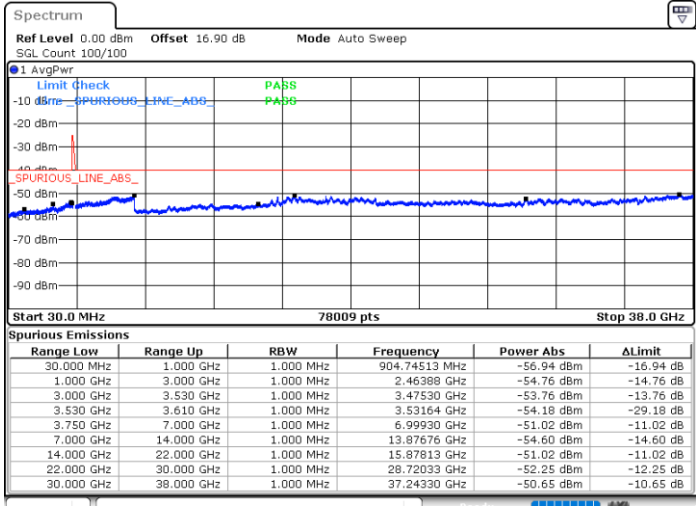

Lowest Channel / 1RB99 and 1RB0

Date: 30.OCT.2020 19:13:37

Date: 30.OCT.2020 19:09:50

Lowest Channel / FullIRB

N/A

Date: 30.OCT.2020 19:17:23

LTE Band 48C / 20MHz+5MHz

16QAM

Middle Channel / 1RB0 and 1RB24

Middle Channel / 1RB99 and 1RB0

Date: 30.OCT.2020 20:36:58

Date: 30.OCT.2020 20:40:44

Middle Channel / FullRB

N/A

Date: 30.OCT.2020 20:33:12

LTE Band 48C / 20MHz+5MHz

16QAM

Highest Channel / 1RB0 and 1RB24

Highest Channel / 1RB99 and 1RB0

Date: 30.OCT.2020 21:41:50

Date: 30.OCT.2020 21:38:02

Highest Channel / FullRB

N/A

Date: 30.OCT.2020 21:45:37