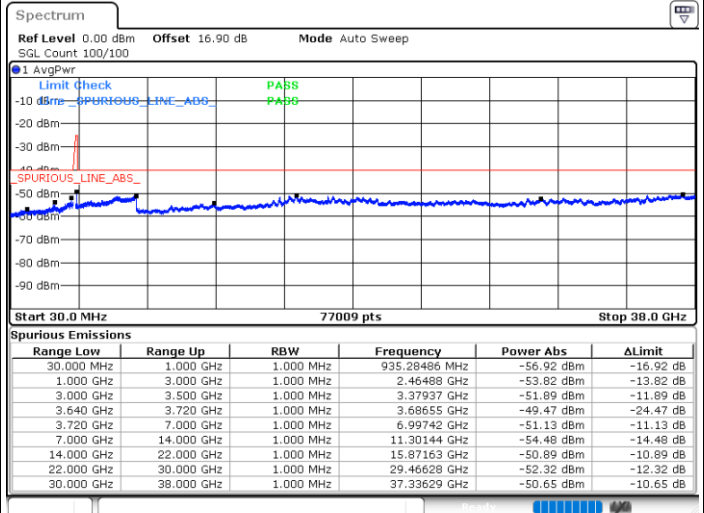

Middle Channel / 1RB24 and 1RB0

Date: 31.OCT.2020 00:04:16

Date: 31.OCT.2020 00:08:02

Middle Channel / FullRB

N/A

Date: 31.OCT.2020 00:00:30

LTE Band 48C / 5MHz+20MHz

16QAM

Highest Channel / 1RB0 and 1RB99

Highest Channel / 1RB24 and 1RB0

Date: 31.OCT.2020 01:05:24

Date: 31.OCT.2020 01:01:36

Highest Channel / FullRB

N/A

Date: 31.OCT.2020 01:09:12

LTE Band 48C / 10MHz+20MHz

16QAM

Lowest Channel / 1RB0 and 1RB99

Lowest Channel / 1RB49 and 1RB0

Date: 30.OCT.2020 16:13:39

Date: 30.OCT.2020 16:09:53

Lowest Channel / FullIRB

N/A

Date: 30.OCT.2020 16:19:57