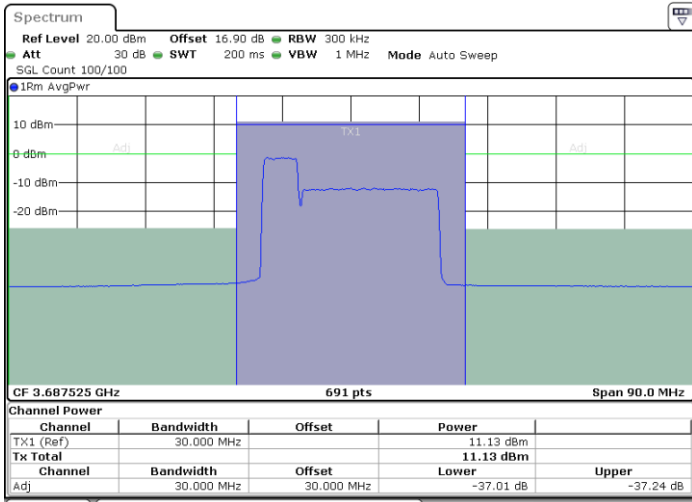

Highest Channel / 1RB0 and 1RB99

Highest Channel / 1RB24 and 1RB0

Date: 31.OCT.2020 01:18:21

Date: 31.OCT.2020 01:19:01

Highest Channel / FullIRB

N/A

Date: 31.OCT.2020 01:14:56

LTE Band 48C / 10MHz+20MHz