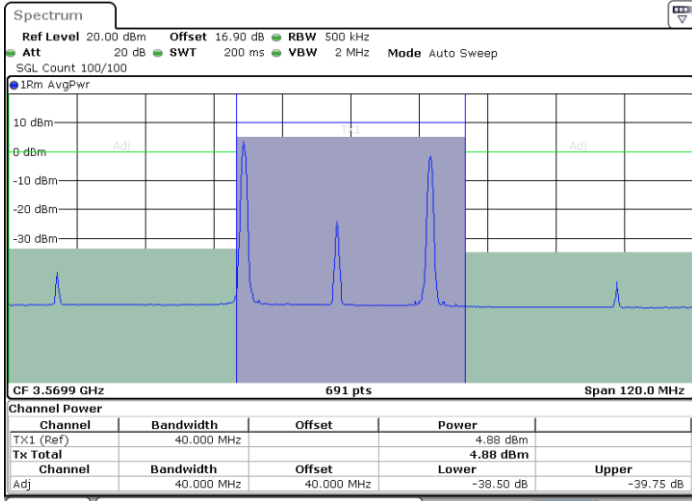

Date: 30.OCT.2020 18:24:40

Highest Channel / FullIRB

N/A

Date: 30.OCT.2020 18:19:14

LTE Band 48C / 15MHz+20MHz

256QAM

Lowest Channel / 1RB0 and 1RB99

Lowest Channel / 1RB74 and 1RB0