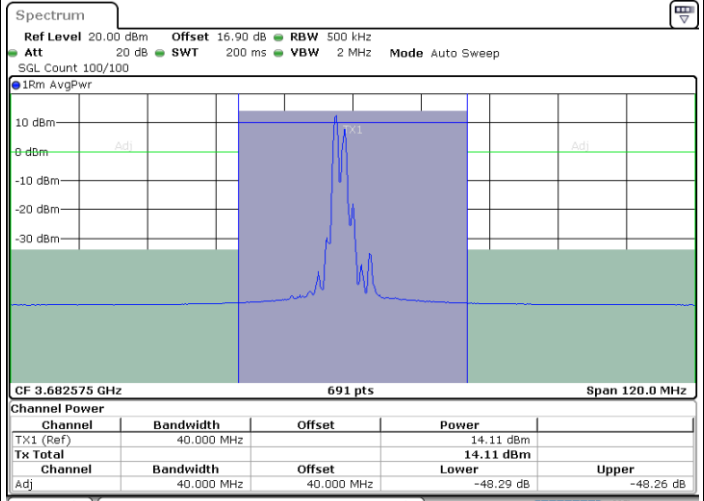

Middle Channel / 1RB74 and 1RB0

Date: 30.OCT.2020 10:42:33

Date: 30.OCT.2020 10:47:22

Middle Channel / FullRB

N/A

Date: 30.OCT.2020 10:41:52

LTE Band 48C / 15MHz+20MHz

256QAM

Highest Channel / 1RB0 and 1RB99

Highest Channel / 1RB74 and 1RB0

Date: 30.OCT.2020 11:08:58

Date: 30.OCT.2020 11:09:39

Highest Channel / FullIRB

N/A

Date: 30.OCT.2020 11:04:12

LTE Band 48C / 20MHz+5MHz