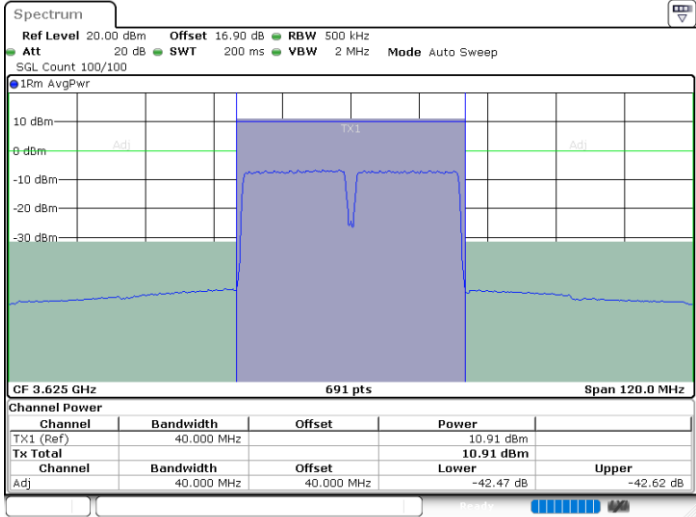

Highest Channel / FullIRB

N/A

Date: 30.OCT.2020 00:14:57

LTE Band 48C / 20MHz+20MHz

64QAM

Lowest Channel / 1RB0 and 1RB99

Lowest Channel / 1RB99 and 1RB0

Date: 29.OCT.2020 18:05:55

Date: 29.OCT.2020 18:09:21

Lowest Channel / FullIRB

N/A

Date: 29.OCT.2020 18:03:52

LTE Band 48C / 20MHz+20MHz

64QAM

MiddleChannel / 1RB0 and 1RB99

Middle Channel / 1RB99 and 1RB0

Date: 29.OCT.2020 20:03:03

Date: 29.OCT.2020 20:06:29

Middle Channel / FullRB

N/A

Date: 29.OCT.2020 20:00:59

LTE Band 48C / 20MHz+20MHz

64QAM

Highest Channel / 1RB0 and 1RB99

Highest Channel / 1RB99 and 1RB0

Date: 29.OCT.2020 21:05:07

Date: 29.OCT.2020 21:07:09

Highest Channel / FullIRB

N/A

Date: 29.OCT.2020 21:01:42

LTE Band 48C / 5MHz+20MHz

256QAM