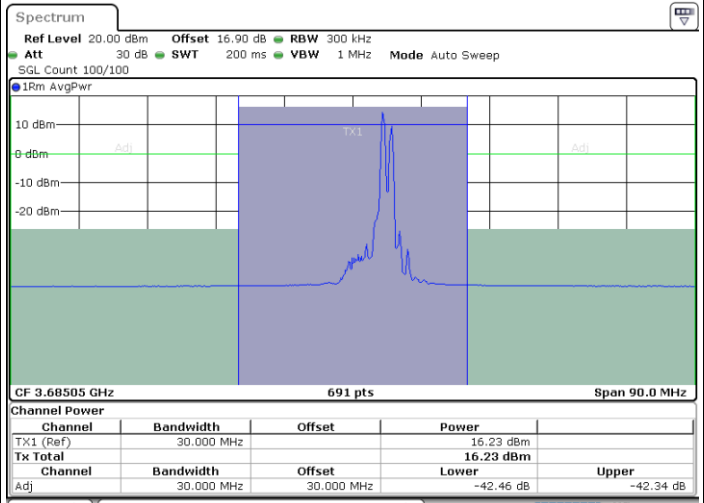

LTE Band 48C / 20MHz+10MHz

64QAM

Highest Channel / 1RB0 and 1RB49

Highest Channel / 1RB99 and 1RB0

Date: 30.OCT.2020 15:22:23

Date: 30.OCT.2020 15:24:25