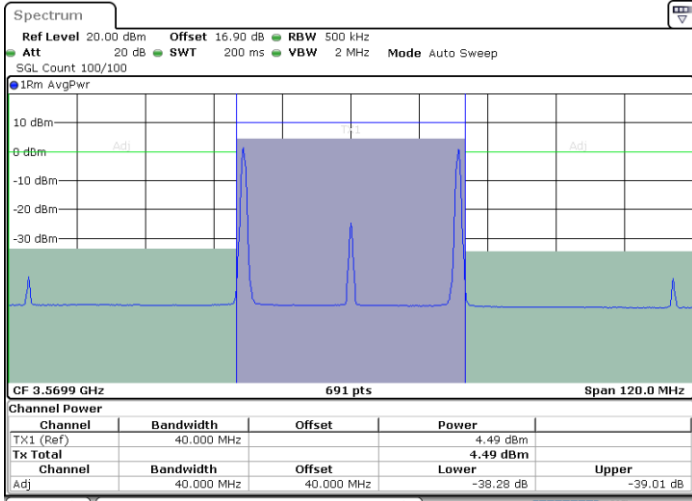

Date: 29.OCT.2020 23:25:17

Middle Channel / FullRB

N/A

Date: 29.OCT.2020 23:19:47

LTE Band 48C / 20MHz+15MHz

256QAM

Highest Channel / 1RB0 and 1RB74

Highest Channel / 1RB99 and 1RB0

Date: 30.OCT.2020 00:19:03

Date: 30.OCT.2020 00:19:43

Highest Channel / FullIRB

N/A

Date: 30.OCT.2020 00:14:16

LTE Band 48C / 20MHz+20MHz

256QAM

Lowest Channel / 1RB0 and 1RB99

Lowest Channel / 1RB99 and 1RB0

Date: 29.OCT.2020 18:05:14

Date: 29.OCT.2020 18:10:02

Lowest Channel / FullIRB

N/A

Date: 29.OCT.2020 18:04:33

LTE Band 48C / 20MHz+20MHz

256QAM