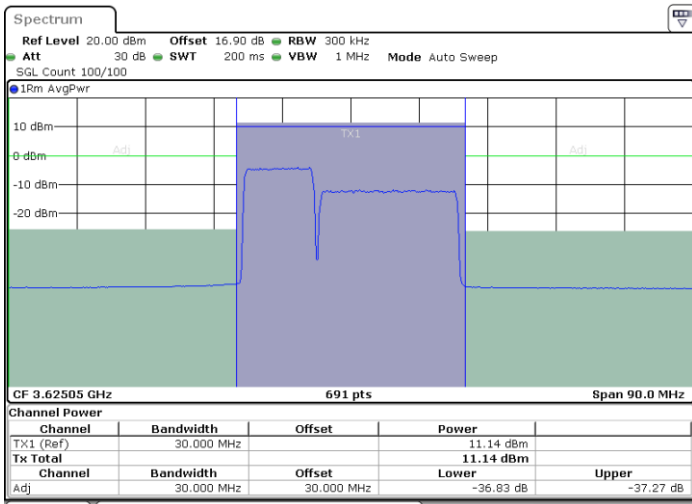

N/A

Date: 30.OCT.2020 16:23:56

LTE Band 48C / 10MHz+20MHz

256QAM

Middle Channel / 1RB0 and 1RB99

Middle Channel / 1RB49 and 1RB0

Date: 30.OCT.2020 17:21:21

Date: 30.OCT.2020 17:26:07

Middle Channel / FullIRB

N/A

Date: 30.OCT.2020 17:20:41

LTE Band 48C / 10MHz+20MHz

256QAM

Highest Channel / 1RB0 and 1RB99

Highest Channel / 1RB49 and 1RB0

Date: 30.OCT.2020 18:24:00