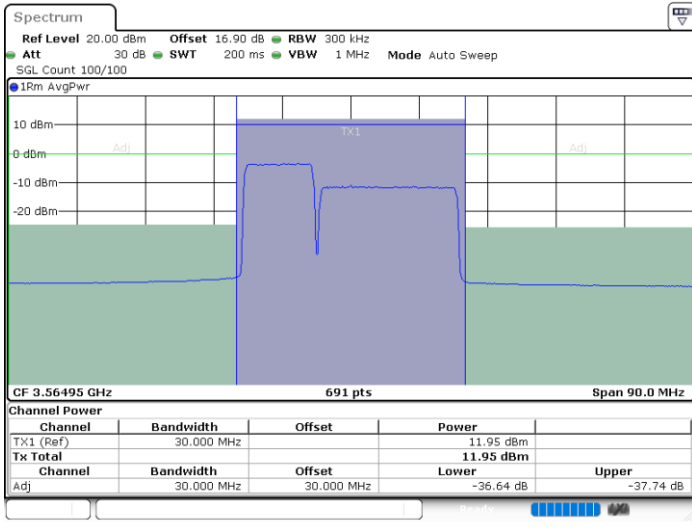

Lowest Channel / FullIRB

N/A

Date: 30.OCT.2020 16:23:56