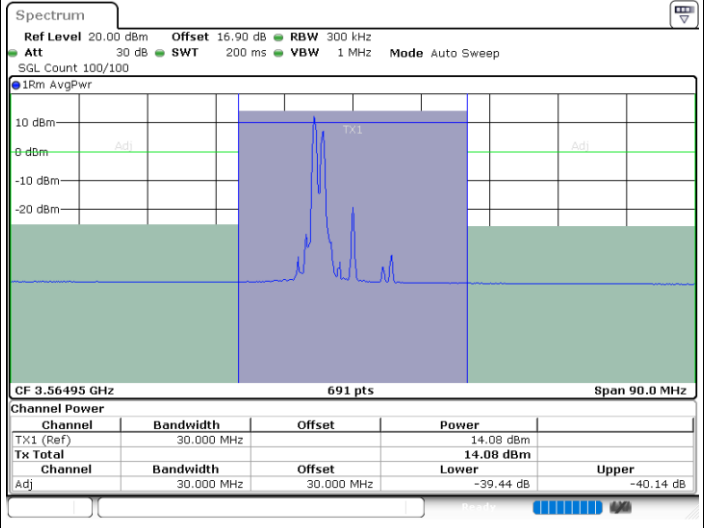

LTE Band 48C / 5MHz+20MHz

256QAM

Highest Channel / 1RB0 and 1RB99

Highest Channel / 1RB24 and 1RB0

Date: 31.OCT.2020 01:21:45

Date: 31.OCT.2020 01:22:25

Highest Channel / FullIRB

N/A

Date: 31.OCT.2020 01:21:04

LTE Band 48C / 10MHz+20MHz

256QAM

Lowest Channel / 1RB0 and 1RB99

Lowest Channel / 1RB49 and 1RB0

Date: 30.OCT.2020 16:24:37

Date: 30.OCT.2020 16:29:22

Lowest Channel / FullIRB