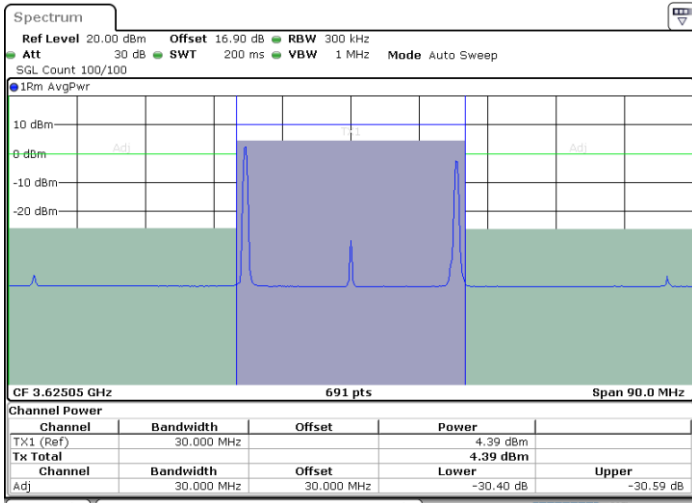

Date: 31.OCT.2020 01:21:04

LTE Band 48C / 10MHz+20MHz

256QAM

Lowest Channel / 1RB0 and 1RB99

Lowest Channel / 1RB49 and 1RB0

Date: 30.OCT.2020 16:24:37

Date: 30.OCT.2020 16:29:22

Lowest Channel / FullIRB

N/A

Date: 30.OCT.2020 16:23:56

LTE Band 48C / 10MHz+20MHz

256QAM

Middle Channel / 1RB0 and 1RB99

Middle Channel / 1RB49 and 1RB0

Date: 30.OCT.2020 17:21:21

Date: 30.OCT.2020 17:26:07

Middle Channel / FullIRB

N/A

Date: 30.OCT.2020 17:20:41

LTE Band 48C / 10MHz+20MHz

256QAM

Highest Channel / 1RB0 and 1RB99

Highest Channel / 1RB49 and 1RB0

Date: 30.OCT.2020 18:24:00