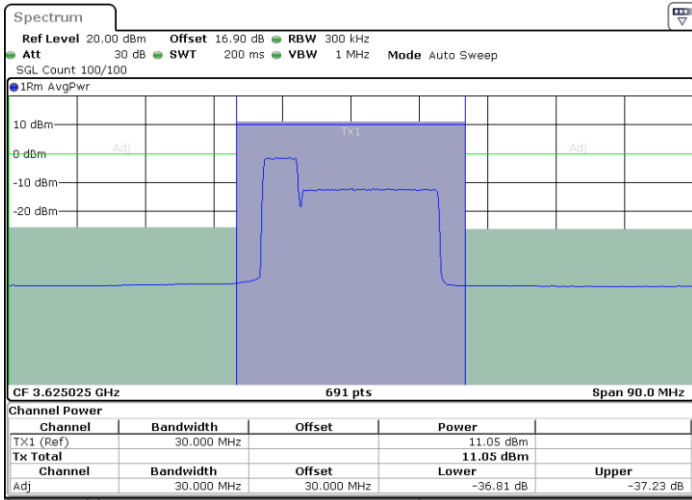

Middle Channel / 1RB24 and 1RB0

Date: 31.OCT.2020 00:15:48

Date: 31.OCT.2020 00:19:11

Middle Channel / FullRB

N/A

Date: 31.OCT.2020 00:15:07

LTE Band 48C / 5MHz+20MHz

64QAM

Highest Channel / 1RB0 and 1RB99

Highest Channel / 1RB24 and 1RB0

Date: 31.OCT.2020 01:18:21

Date: 31.OCT.2020 01:19:01

Highest Channel / FullIRB

N/A

Date: 31.OCT.2020 01:14:56

LTE Band 48C / 10MHz+20MHz