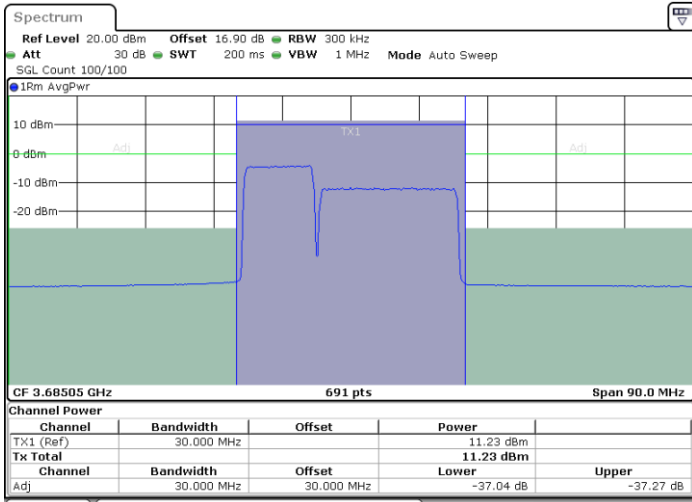

Middle Channel / FullIRB

N/A

Date: 30.OCT.2020 17:20:41

LTE Band 48C / 10MHz+20MHz

256QAM

Highest Channel / 1RB0 and 1RB99

Highest Channel / 1RB49 and 1RB0

Date: 30.OCT.2020 18:24:00

Date: 30.OCT.2020 18:24:40

Highest Channel / FullIRB

N/A

Date: 30.OCT.2020 18:19:14

LTE Band 48C / 15MHz+20MHz

256QAM

Lowest Channel / 1RB0 and 1RB99

Lowest Channel / 1RB74 and 1RB0