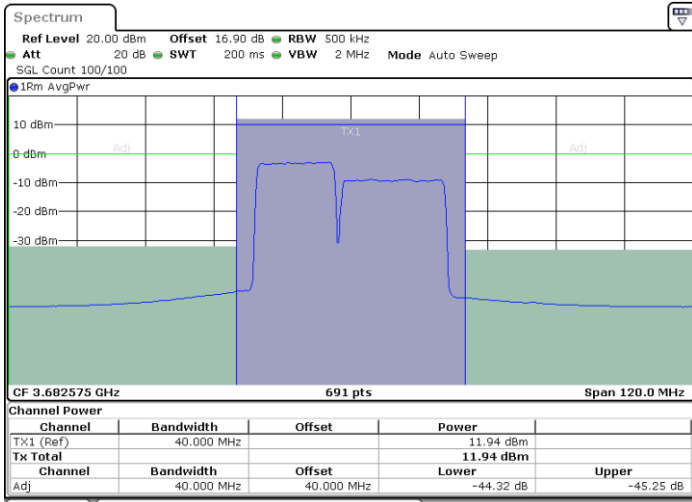

Highest Channel / 1RB0 and 1RB99

Highest Channel / 1RB74 and 1RB0

Date: 30.OCT.2020 11:08:58

Date: 30.OCT.2020 11:09:39

Highest Channel / FullIRB

N/A

Date: 30.OCT.2020 11:04:12

LTE Band 48C / 20MHz+5MHz