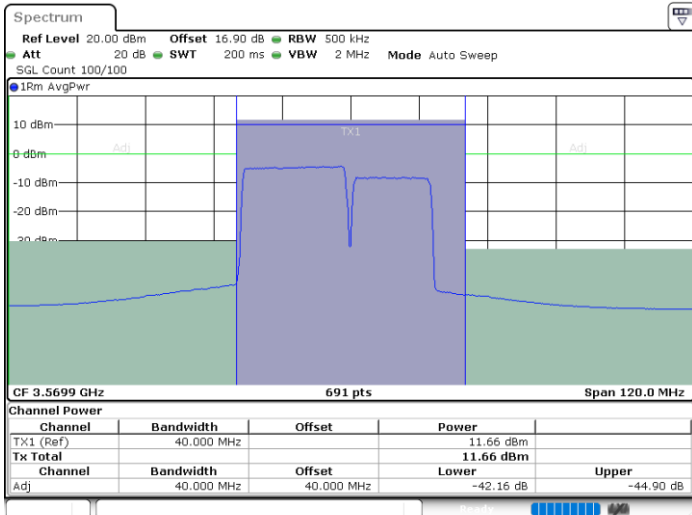

Date: 30.OCT.2020 14:33:05

LTE Band 48C / 20MHz+10MHz

256QAM

Highest Channel / 1RB0 and 1RB49

Highest Channel / 1RB99 and 1RB0

Date: 30.OCT.2020 15:23:04

Date: 30.OCT.2020 15:23:44

Highest Channel / FullIRB

N/A

Date: 30.OCT.2020 15:18:18

LTE Band 48C / 20MHz+15MHz

256QAM

Lowest Channel / 1RB0 and 1RB74

Lowest Channel / 1RB99 and 1RB0

Date: 29.OCT.2020 22:19:47

Date: 29.OCT.2020 22:24:35

Lowest Channel / FullIRB

N/A

Date: 29.OCT.2020 22:19:05

LTE Band 48C / 20MHz+15MHz

256QAM

Middle Channel / 1RB0 and 1RB74

Middle Channel / 1RB99 and 1RB0

Date: 29.OCT.2020 23:20:29