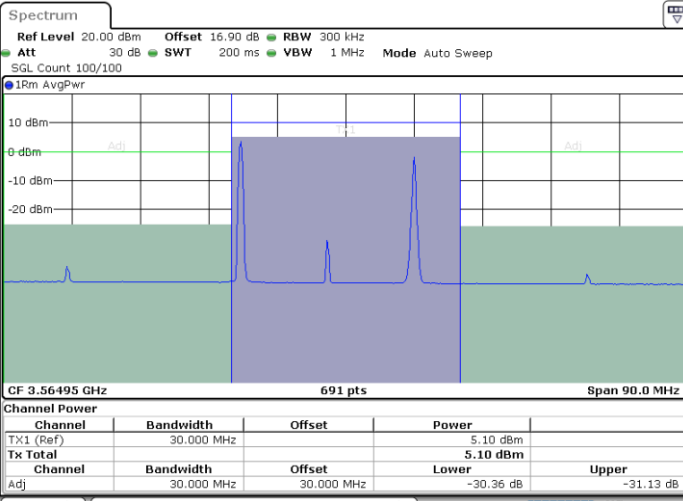

Date: 29.OCT.2020 21:07:50

Highest Channel / FullIRB

N/A

Date: 29.OCT.2020 21:02:23

LTE Band 48C / 5MHz+20MHz

64QAM

Lowest Channel / 1RB0 and 1RB99

Lowest Channel / 1RB24 and 1RB0