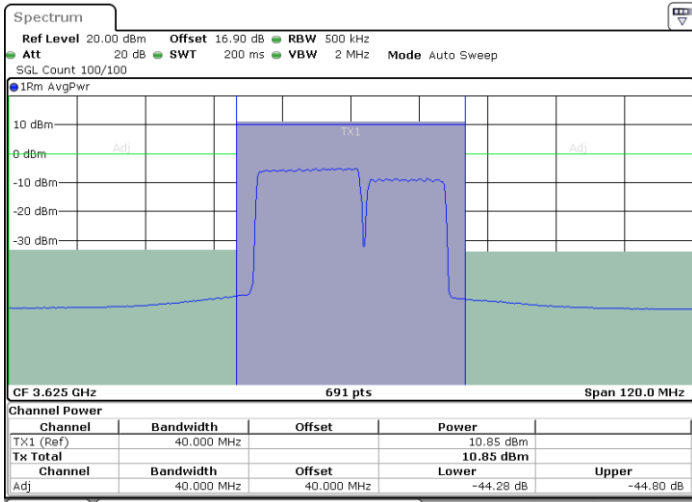

Lowest Channel / FullIRB

N/A

Date: 29.OCT.2020 22:19:05

LTE Band 48C / 20MHz+15MHz

256QAM

Middle Channel / 1RB0 and 1RB74

Middle Channel / 1RB99 and 1RB0

Date: 29.OCT.2020 23:20:29

Date: 29.OCT.2020 23:25:17

Middle Channel / FullRB

N/A

Date: 29.OCT.2020 23:19:47

LTE Band 48C / 20MHz+15MHz

256QAM

Highest Channel / 1RB0 and 1RB74

Highest Channel / 1RB99 and 1RB0

Date: 30.OCT.2020 00:19:03

Date: 30.OCT.2020 00:19:43

Highest Channel / FullIRB

N/A

Date: 30.OCT.2020 00:14:16

LTE Band 48C / 20MHz+20MHz

256QAM

Lowest Channel / 1RB0 and 1RB99