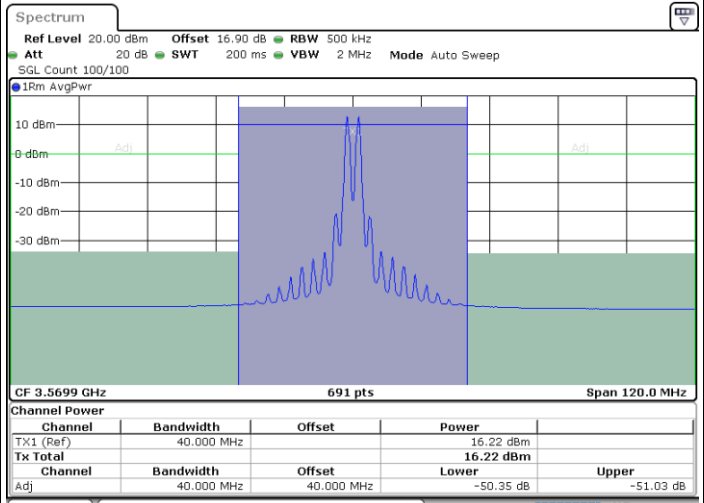

N/A

Date: 29.OCT.2020 23:19:06

LTE Band 48C / 20MHz+15MHz

64QAM

Highest Channel / 1RB0 and 1RB74

Highest Channel / 1RB99 and 1RB0

Date: 30.OCT.2020 00:18:22

Date: 30.OCT.2020 00:20:24

Highest Channel / FullIRB

N/A

Date: 30.OCT.2020 00:14:57

LTE Band 48C / 20MHz+20MHz

64QAM

Lowest Channel / 1RB0 and 1RB99

Lowest Channel / 1RB99 and 1RB0

Date: 29.OCT.2020 18:05:55

Date: 29.OCT.2020 18:09:21

Lowest Channel / FullIRB

N/A

Date: 29.OCT.2020 18:03:52

LTE Band 48C / 20MHz+20MHz

64QAM

MiddleChannel / 1RB0 and 1RB99

Middle Channel / 1RB99 and 1RB0