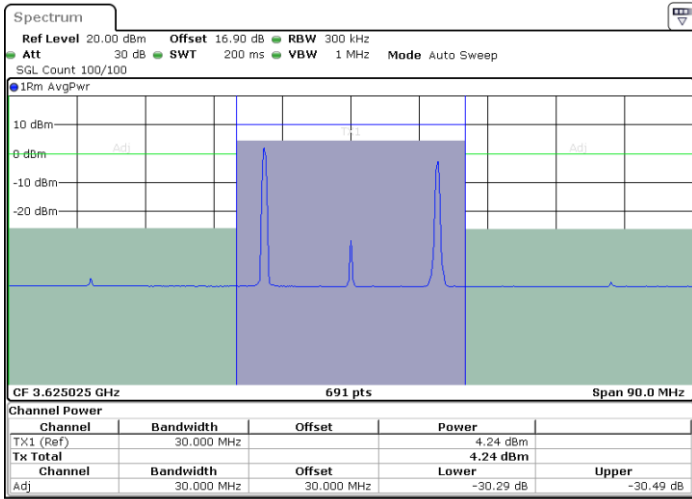

LTE Band 48C / 5MHz+20MHz

64QAM

Middle Channel / 1RB0 and 1RB99

Middle Channel / 1RB24 and 1RB0

Date: 31.OCT.2020 00:15:48