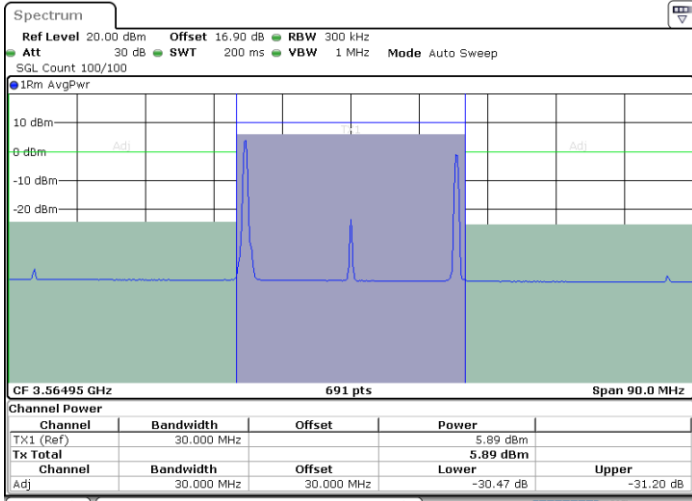

LTE Band 48C / 20MHz+10MHz

256QAM

Lowest Channel / 1RB0 and 1RB49

Lowest Channel / 1RB99 and 1RB0

Date: 30.OCT.2020 12:31:57