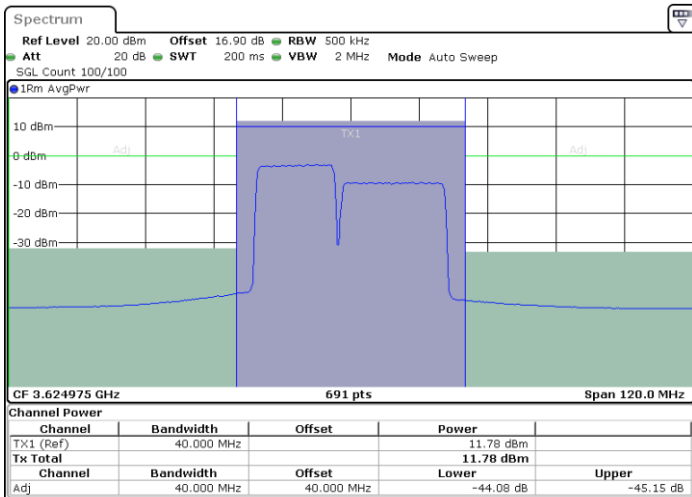

Date: 30.OCT.2020 01:18:24

Date: 30.OCT.2020 01:34:00

Lowest Channel / FullRB

N/A

Date: 30.OCT.2020 01:17:43

LTE Band 48C / 15MHz+20MHz

256QAM

Middle Channel / 1RB0 and 1RB99

Middle Channel / 1RB74 and 1RB0

Date: 30.OCT.2020 10:42:33

Date: 30.OCT.2020 10:47:22

Middle Channel / FullRB

N/A

Date: 30.OCT.2020 10:41:52

LTE Band 48C / 15MHz+20MHz

256QAM

Highest Channel / 1RB0 and 1RB99

Highest Channel / 1RB74 and 1RB0

Date: 30.OCT.2020 11:08:58

Date: 30.OCT.2020 11:09:39

Highest Channel / FullIRB

N/A

Date: 30.OCT.2020 11:04:12

LTE Band 48C / 20MHz+5MHz