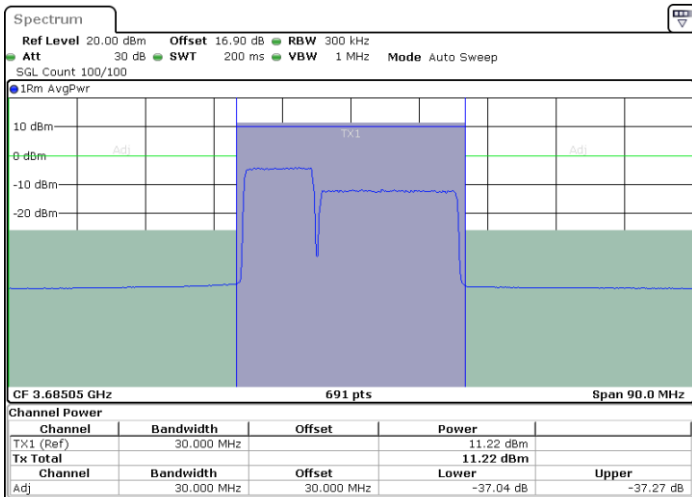

Date: 30.OCT.2020 17:20:00

LTE Band 48C / 10MHz+20MHz

64QAM

Highest Channel / 1RB0 and 1RB99

Highest Channel / 1RB49 and 1RB0

Date: 30.OCT.2020 18:23:19

Date: 30.OCT.2020 18:25:21

Highest Channel / FullIRB

N/A

Date: 30.OCT.2020 18:19:55

LTE Band 48C / 15MHz+20MHz

64QAM

Lowest Channel / 1RB0 and 1RB99

Lowest Channel / 1RB74 and 1RB0

Date: 30.OCT.2020 01:19:06

Date: 30.OCT.2020 01:33:19