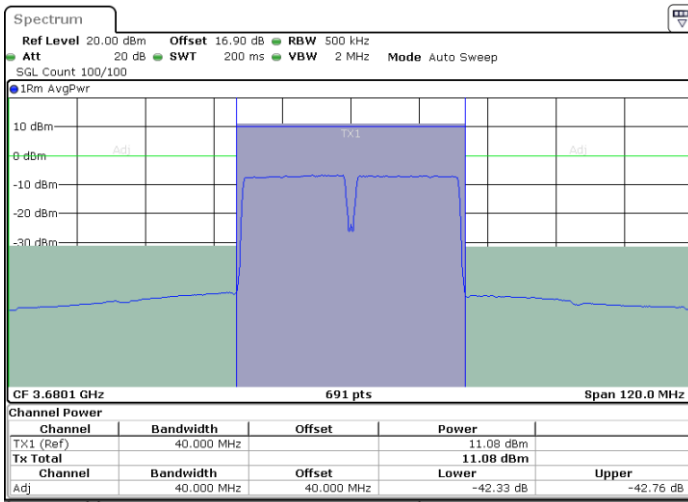

MiddleChannel / 1RB0 and 1RB99

Middle Channel / 1RB99 and 1RB0

Date: 29.OCT.2020 20:02:22

Date: 29.OCT.2020 20:07:10

Middle Channel / FullRB

N/A

Date: 29.OCT.2020 20:01:40

LTE Band 48C / 20MHz+20MHz

256QAM

Highest Channel / 1RB0 and 1RB99

Highest Channel / 1RB99 and 1RB0

Date: 29.OCT.2020 21:05:48

Date: 29.OCT.2020 21:06:28

Highest Channel / FullIRB

N/A

Date: 29.OCT.2020 21:01:01

Conducted Band Edge

LTE Band 48C / 5MHz+20MHz

QPSK

Lowest Band Edge / 1RB0 and 1RB99

Middle Band Edge / 1RB0 and 1RB99

Date: 30.OCT.2020 22:49:13

Date: 30.OCT.2020 23:47:58

Lowest Band Edge / 1RB24 and 1RB0