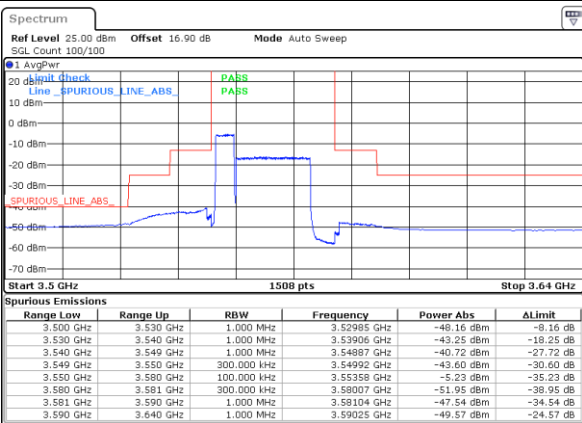

Conducted Band Edge

LTE Band 48C / 5MHz+20MHz

QPSK

Lowest Band Edge / 1RB0 and 1RB99

Middle Band Edge / 1RB0 and 1RB99

Date: 30.OCT.2020 22:49:13

Date: 30.OCT.2020 23:47:58

Lowest Band Edge / 1RB24 and 1RB0

Middle Band Edge / 1RB24 and 1RB0

Date: 30.OCT.2020 22:50:53

Date: 30.OCT.2020 23:49:38

Lowest Band Edge / Full RB

Middle Band Edge / Full RB

Date: 30.OCT.2020 22:40:49

Date: 30.OCT.2020 23:39:36

LTE Band 48C / 5MHz+20MHz