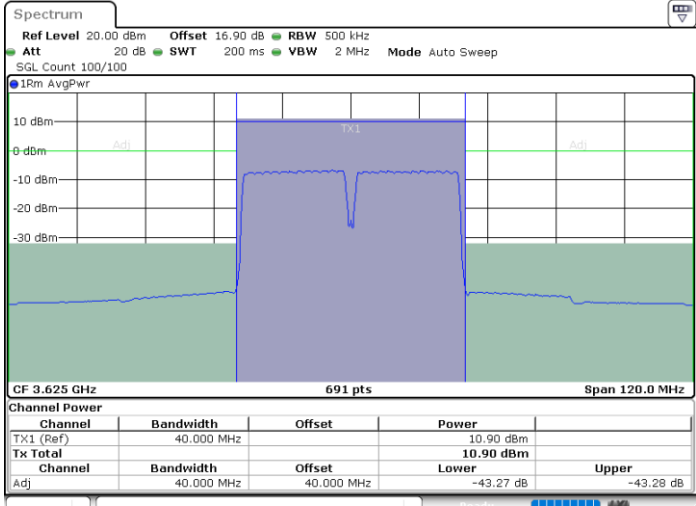

N/A

Date: 29.OCT.2020 18:03:10

LTE Band 48C / 20MHz+20MHz

16QAM

MiddleChannel / 1RB0 and 1RB99

Middle Channel / 1RB99 and 1RB0

Date: 29.OCT.2020 20:03:44

Date: 29.OCT.2020 20:05:48

Middle Channel / FullRB

N/A

Date: 29.OCT.2020 20:00:18

LTE Band 48C / 20MHz+20MHz

16QAM

Highest Channel / 1RB0 and 1RB99

Highest Channel / 1RB99 and 1RB0

Date: 29.OCT.2020 21:04:26