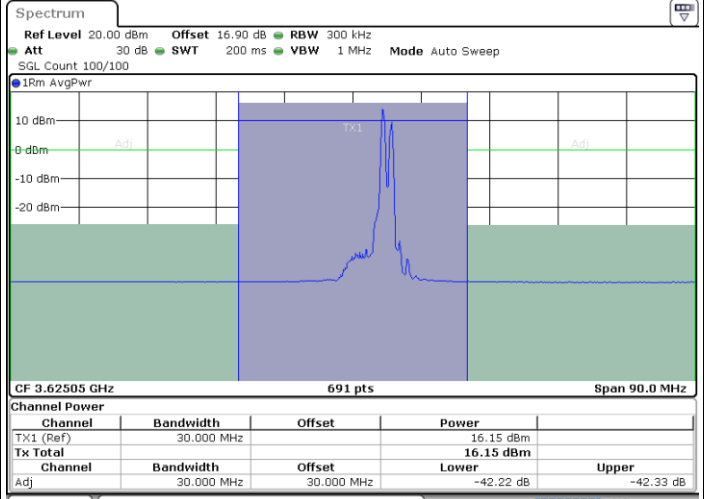

LTE Band 48C / 20MHz+10MHz

64QAM

Middle Channel / 1RB0 and 1RB49

Middle Channel / 1RB99 and 1RB0

Date: 30.OCT.2020 14:34:26

Date: 30.OCT.2020 14:37:50