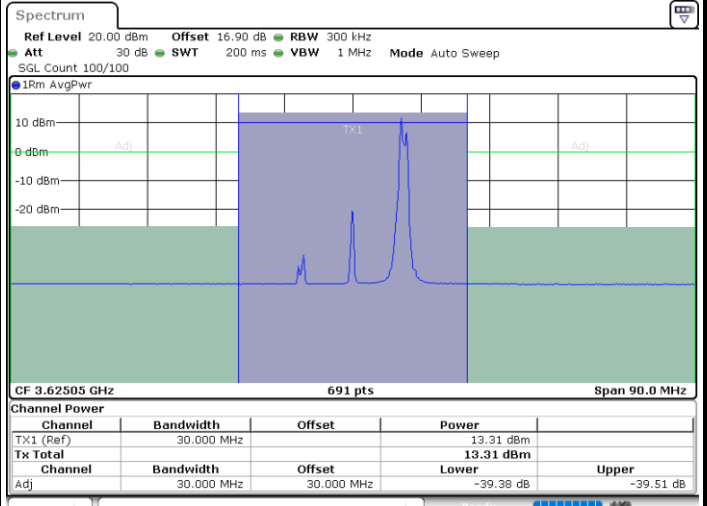

LTE Band 48C / 20MHz+5MHz

256QAM

Middle Channel / 1RB0 and 1RB24

Middle Channel / 1RB99 and 1RB0

Date: 30.OCT.2020 20:53:15

Date: 30.OCT.2020 20:53:55

Middle Channel / FullRB

N/A

Date: 30.OCT.2020 20:52:34

LTE Band 48C / 20MHz+5MHz

256QAM

Highest Channel / 1RB0 and 1RB24

Highest Channel / 1RB99 and 1RB0

Highest Channel / FullIRB

N/A

LTE Band 48C / 20MHz+10MHz