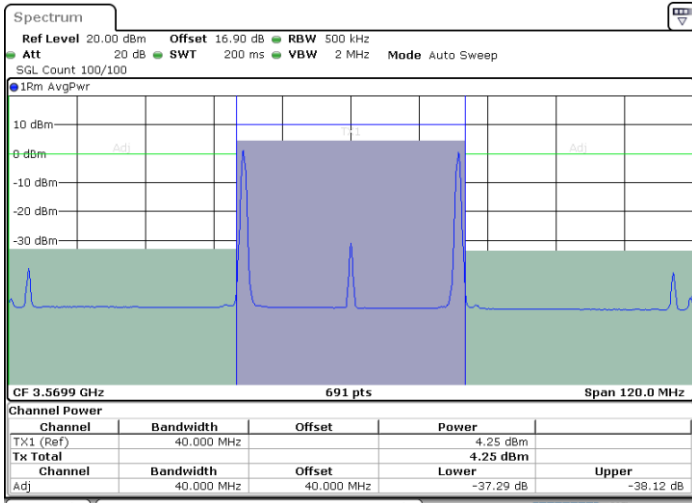

Highest Channel / FullIRB

N/A

Date: 30.OCT.2020 00:14:57

LTE Band 48C / 20MHz+20MHz

64QAM

Lowest Channel / 1RB0 and 1RB99

Lowest Channel / 1RB99 and 1RB0

Date: 29.OCT.2020 18:05:55