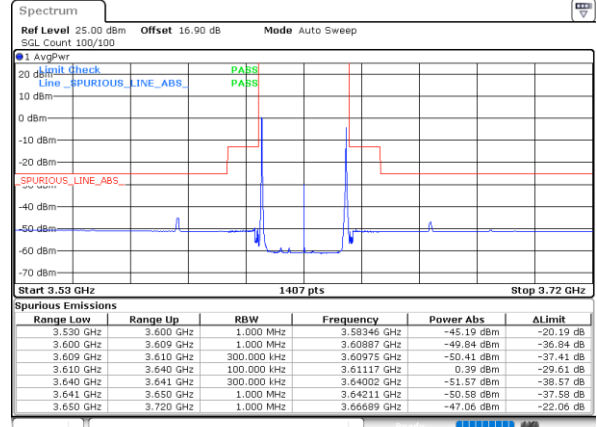

N/A

Date: 31.OCT.2020 01:32:39

LTE Band 48C / 10MHz+20MHz

QPSK

Lowest Band Edge / 1RB0 and 1RB99

Middle Band Edge / 1RB0 and 1RB99

Date: 30.OCT.2020 15:59:25

Date: 30.OCT.2020 16:52:40