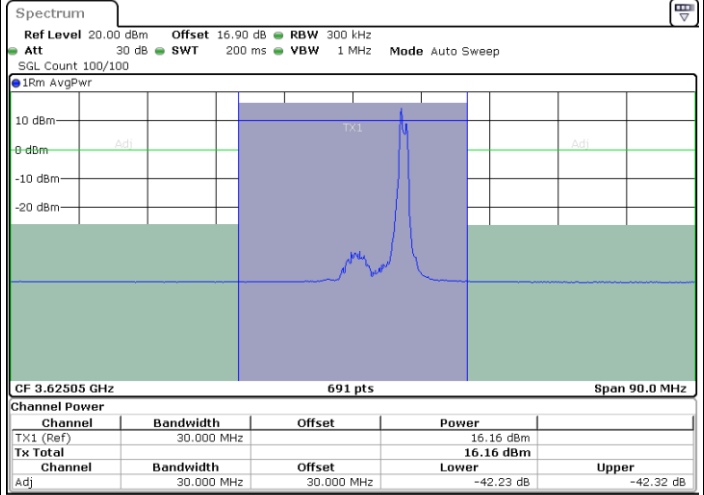

LTE Band 48C / 20MHz+5MHz

64QAM

Middle Channel / 1RB0 and 1RB24

Middle Channel / 1RB99 and 1RB0

Date: 30.OCT.2020 20:48:29

Date: 30.OCT.2020 20:51:53