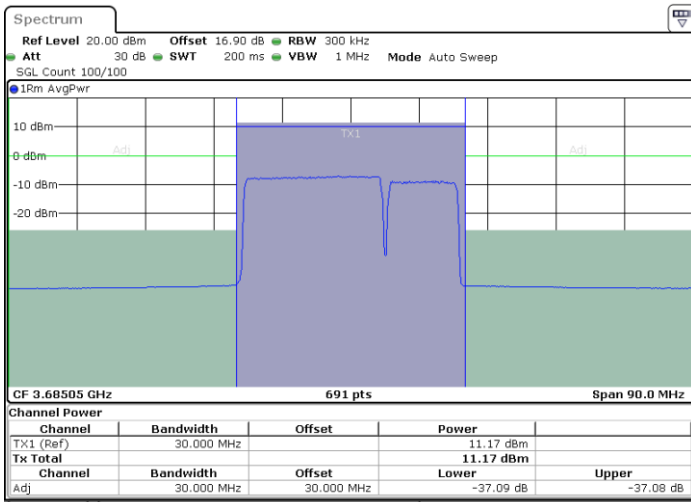

Highest Channel / FullIRB

N/A

Date: 30.OCT.2020 15:18:18