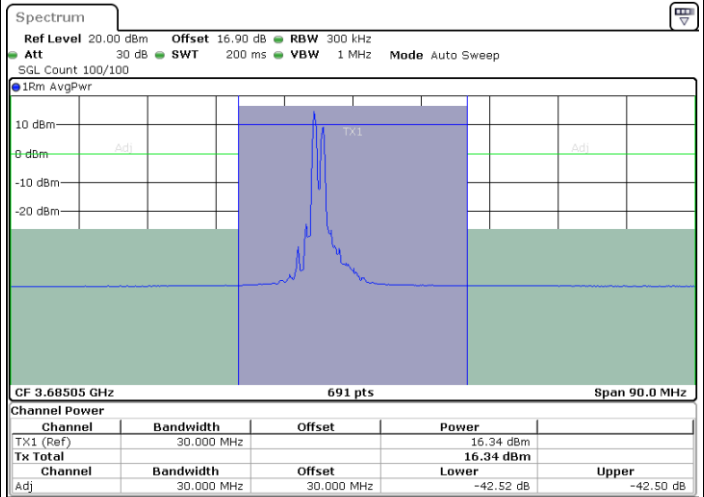

Date: 30.OCT.2020 17:20:00

LTE Band 48C / 10MHz+20MHz

64QAM

Highest Channel / 1RB0 and 1RB99

Highest Channel / 1RB49 and 1RB0

Date: 30.OCT.2020 18:23:19

Date: 30.OCT.2020 18:25:21

Highest Channel / FullIRB