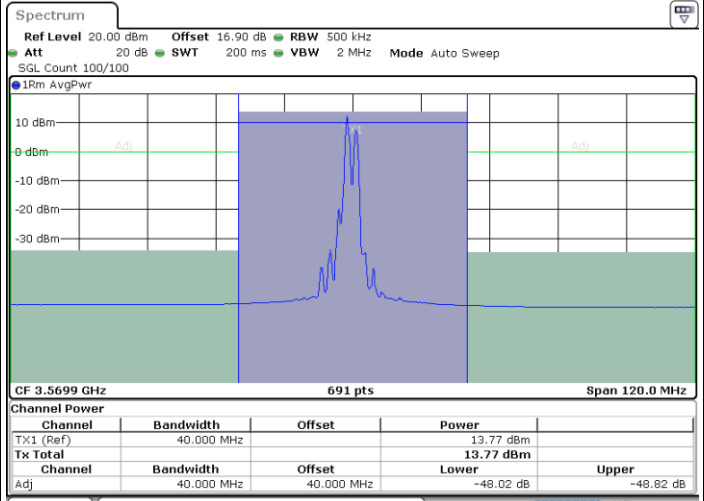

Date: 30.OCT.2020 14:33:05

LTE Band 48C / 20MHz+10MHz

256QAM

Highest Channel / 1RB0 and 1RB49

Highest Channel / 1RB99 and 1RB0

Date: 30.OCT.2020 15:23:04

Date: 30.OCT.2020 15:23:44

Highest Channel / FullIRB

N/A

Date: 30.OCT.2020 15:18:18

LTE Band 48C / 20MHz+15MHz

256QAM

Lowest Channel / 1RB0 and 1RB74

Lowest Channel / 1RB99 and 1RB0

Date: 29.OCT.2020 22:19:47

Date: 29.OCT.2020 22:24:35

Lowest Channel / FullIRB

N/A

Date: 29.OCT.2020 22:19:05

LTE Band 48C / 20MHz+15MHz

256QAM

Middle Channel / 1RB0 and 1RB74

Middle Channel / 1RB99 and 1RB0

Date: 29.OCT.2020 23:20:29