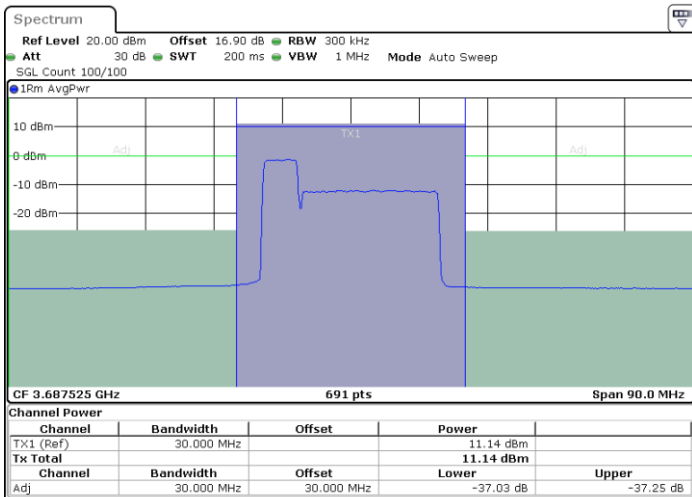

LTE Band 48C / 5MHz+20MHz

256QAM

Highest Channel / 1RB0 and 1RB99

Highest Channel / 1RB24 and 1RB0

Date: 31.OCT.2020 01:21:45

Date: 31.OCT.2020 01:22:25

Highest Channel / FullIRB

N/A

Date: 31.OCT.2020 01:21:04

LTE Band 48C / 10MHz+20MHz

256QAM

Lowest Channel / 1RB0 and 1RB99

Lowest Channel / 1RB49 and 1RB0

Date: 30.OCT.2020 16:24:37

Date: 30.OCT.2020 16:29:22

Lowest Channel / FullIRB