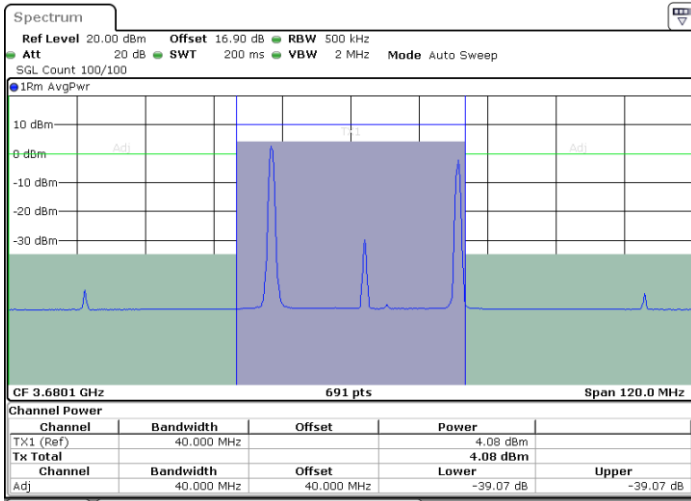

N/A

Date: 29.OCT.2020 23:19:06

LTE Band 48C / 20MHz+15MHz

64QAM

Highest Channel / 1RB0 and 1RB74

Highest Channel / 1RB99 and 1RB0

Date: 30.OCT.2020 00:18:22

Date: 30.OCT.2020 00:20:24

Highest Channel / FullIRB

N/A

Date: 30.OCT.2020 00:14:57

LTE Band 48C / 20MHz+20MHz

64QAM

Lowest Channel / 1RB0 and 1RB99

Lowest Channel / 1RB99 and 1RB0

Date: 29.OCT.2020 18:05:55