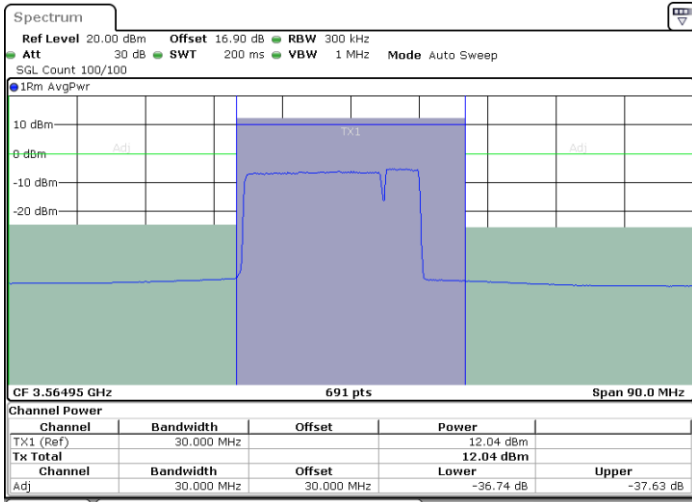

Highest Channel / 1RB0 and 1RB99

Highest Channel / 1RB74 and 1RB0

Date: 30.OCT.2020 11:08:58

Date: 30.OCT.2020 11:09:39

Highest Channel / FullIRB

N/A

Date: 30.OCT.2020 11:04:12

LTE Band 48C / 20MHz+5MHz

256QAM

Lowest Channel / 1RB0 and 1RB24

Lowest Channel / 1RB99 and 1RB0

Date: 30.OCT.2020 19:29:55

Date: 30.OCT.2020 19:30:35

Lowest Channel / FullIRB

N/A

Date: 30.OCT.2020 19:29:14

Date: 30.OCT.2020 20:52:34

LTE Band 48C / 20MHz+5MHz

256QAM

Highest Channel / 1RB0 and 1RB24

Highest Channel / 1RB99 and 1RB0

Highest Channel / FullIRB

N/A

LTE Band 48C / 20MHz+10MHz