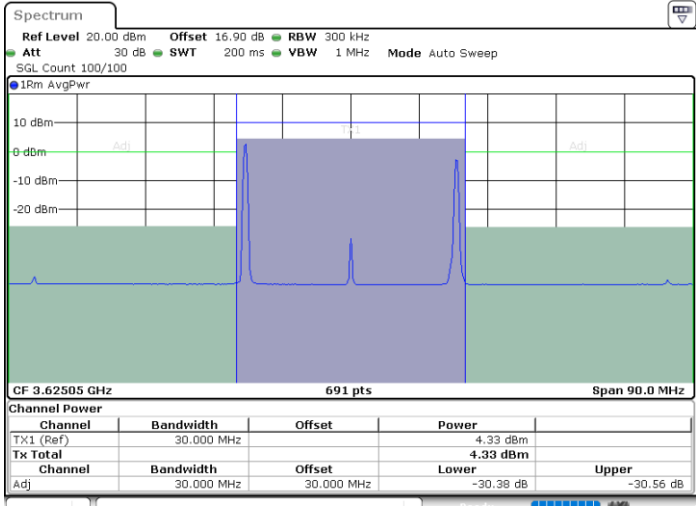

LTE Band 48C / 10MHz+20MHz

64QAM

Middle Channel / 1RB0 and 1RB99

Middle Channel / 1RB49 and 1RB0

Date: 30.OCT.2020 17:22:02