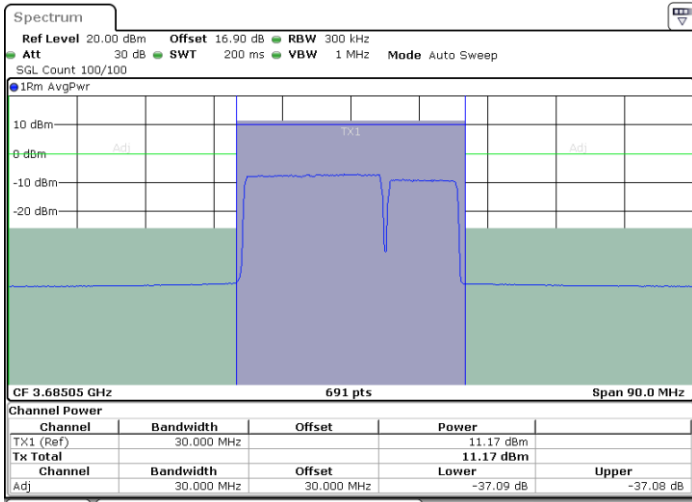

64QAM

Highest Channel / 1RB0 and 1RB49

Highest Channel / 1RB99 and 1RB0

Date: 30.OCT.2020 15:22:23

Date: 30.OCT.2020 15:24:25

Highest Channel / FullIRB

N/A

Date: 30.OCT.2020 15:18:59

LTE Band 48C / 20MHz+15MHz

64QAM

Lowest Channel / 1RB0 and 1RB74

Lowest Channel / 1RB99 and 1RB0

Date: 29.OCT.2020 22:20:28

Date: 29.OCT.2020 22:23:54

Lowest Channel / FullIRB

N/A