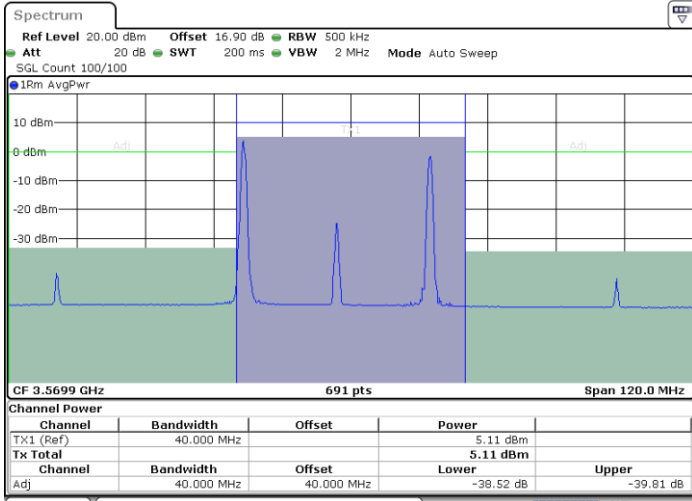

Date: 30.OCT.2020 14:33:05

LTE Band 48C / 20MHz+10MHz

256QAM

Highest Channel / 1RB0 and 1RB49

Highest Channel / 1RB99 and 1RB0

Date: 30.OCT.2020 15:23:04

Date: 30.OCT.2020 15:23:44

Highest Channel / FullIRB

N/A

Date: 30.OCT.2020 15:18:18

LTE Band 48C / 20MHz+15MHz

256QAM

Lowest Channel / 1RB0 and 1RB74

Lowest Channel / 1RB99 and 1RB0

Date: 29.OCT.2020 22:19:47

Date: 29.OCT.2020 22:24:35

Lowest Channel / FullIRB

N/A

Date: 29.OCT.2020 22:19:05

LTE Band 48C / 20MHz+15MHz

256QAM

Middle Channel / 1RB0 and 1RB74

Middle Channel / 1RB99 and 1RB0

Date: 29.OCT.2020 23:20:29