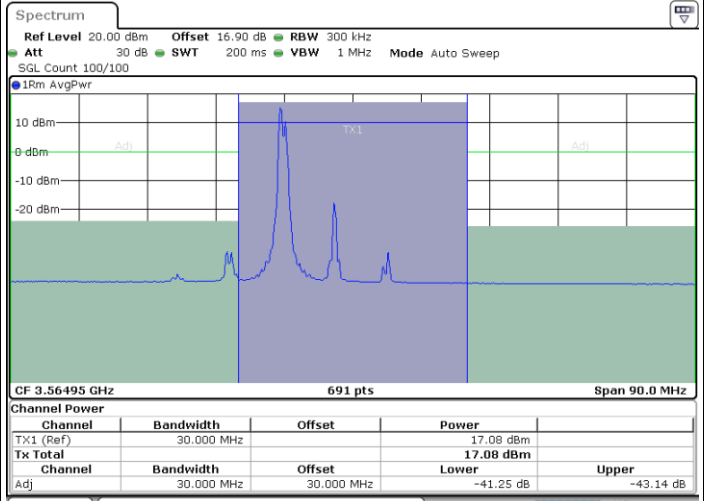

Date: 29.OCT.2020 21:07:50

Highest Channel / FullIRB

N/A

Date: 29.OCT.2020 21:02:23

LTE Band 48C / 5MHz+20MHz

64QAM

Lowest Channel / 1RB0 and 1RB99

Lowest Channel / 1RB24 and 1RB0