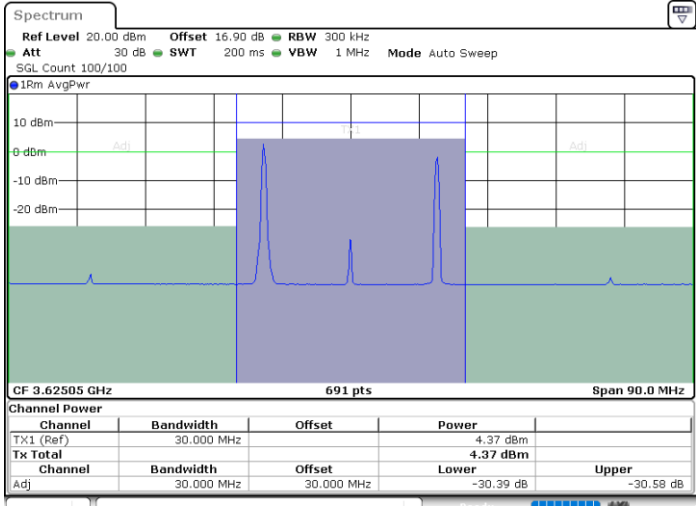

LTE Band 48C / 20MHz+5MHz

256QAM

Middle Channel / 1RB0 and 1RB24

Middle Channel / 1RB99 and 1RB0

Date: 30.OCT.2020 20:53:15