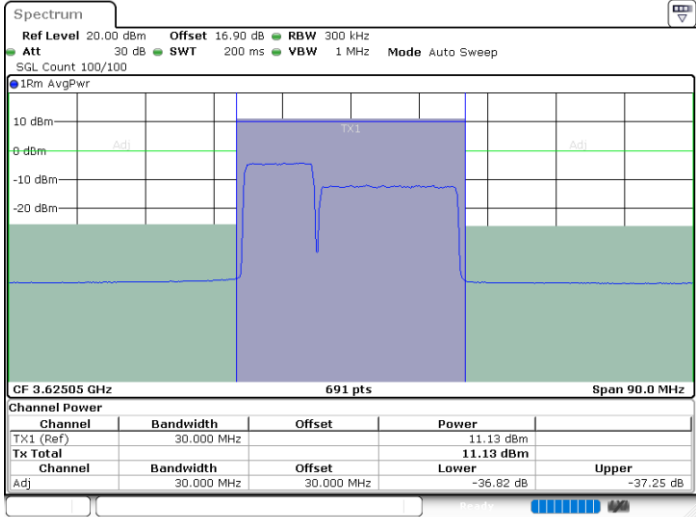

LTE Band 48C / 10MHz+20MHz

64QAM

Middle Channel / 1RB0 and 1RB99

Middle Channel / 1RB49 and 1RB0

Date: 30.OCT.2020 17:22:02

Date: 30.OCT.2020 17:25:26

Middle Channel / FullRB

N/A

Date: 30.OCT.2020 17:20:00

LTE Band 48C / 10MHz+20MHz

64QAM

Highest Channel / 1RB0 and 1RB99

Highest Channel / 1RB49 and 1RB0

Date: 30.OCT.2020 18:23:19

Date: 30.OCT.2020 18:25:21

Highest Channel / FullIRB