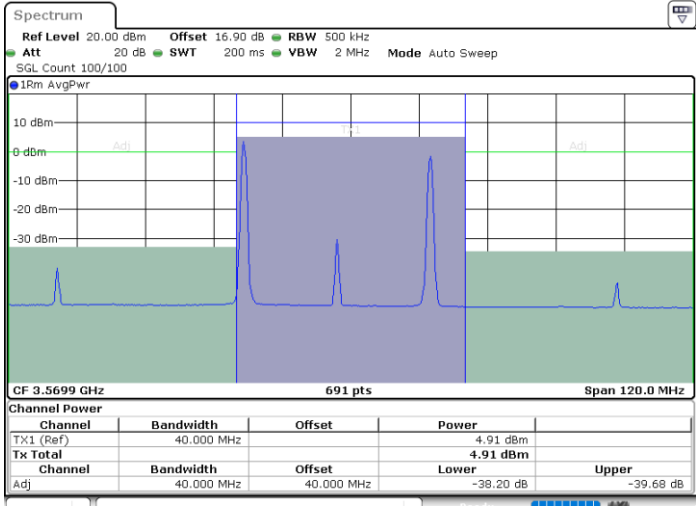

Date: 30.OCT.2020 17:20:00

LTE Band 48C / 10MHz+20MHz

64QAM

Highest Channel / 1RB0 and 1RB99

Highest Channel / 1RB49 and 1RB0

Date: 30.OCT.2020 18:23:19

Date: 30.OCT.2020 18:25:21

Highest Channel / FullIRB

N/A

Date: 30.OCT.2020 18:19:55

LTE Band 48C / 15MHz+20MHz

64QAM

Lowest Channel / 1RB0 and 1RB99

Lowest Channel / 1RB74 and 1RB0

Date: 30.OCT.2020 01:19:06

Date: 30.OCT.2020 01:33:19