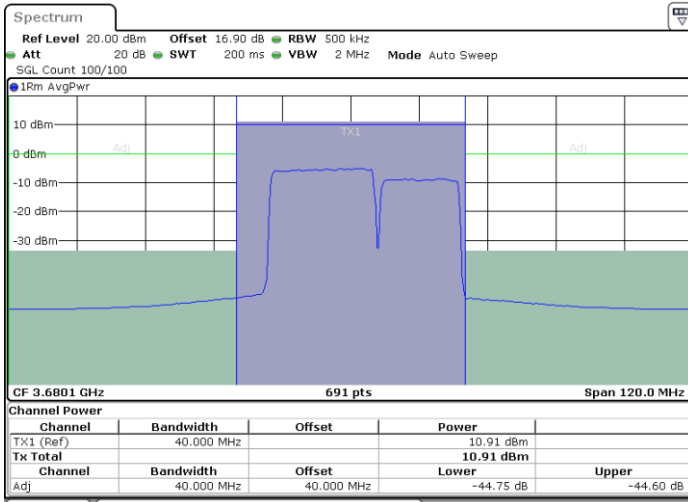

LTE Band 48C / 20MHz+15MHz

16QAM

Highest Channel / 1RB0 and 1RB74

Highest Channel / 1RB99 and 1RB0

Date: 30.OCT.2020 00:17:41

Date: 30.OCT.2020 00:21:05

Highest Channel / FullIRB

N/A