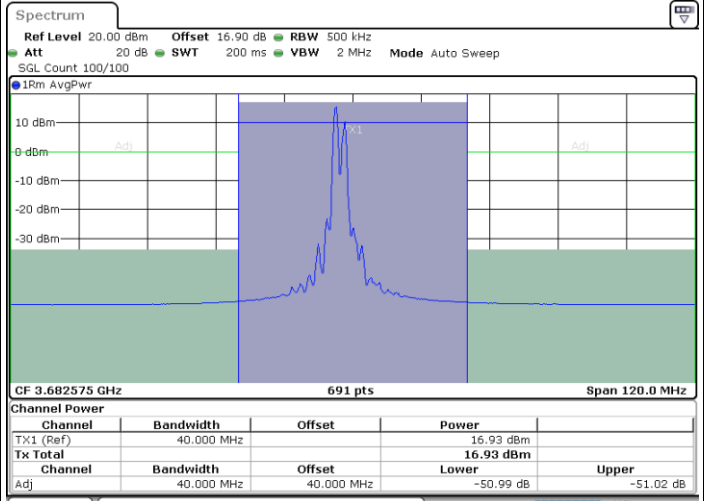

Date: 30.OCT.2020 10:46:40

Middle Channel / FullRB

N/A

Date: 30.OCT.2020 10:41:11

LTE Band 48C / 15MHz+20MHz

64QAM

Highest Channel / 1RB0 and 1RB99

Highest Channel / 1RB74 and 1RB0

Date: 30.OCT.2020 11:08:18

Date: 30.OCT.2020 11:10:20

Highest Channel / FullIRB

N/A

Date: 30.OCT.2020 11:04:53

LTE Band 48C / 20MHz+5MHz

64QAM

Lowest Channel / 1RB0 and 1RB24