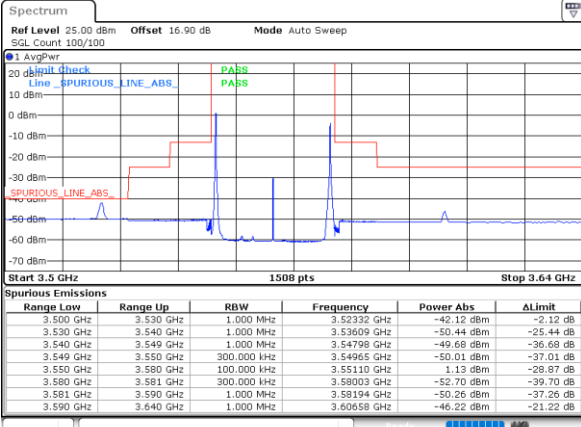

Middle Band Edge / 1RB24 and 1RB0

Date: 30.OCT.2020 22:50:53

Date: 30.OCT.2020 23:49:38

Lowest Band Edge / Full RB

Middle Band Edge / Full RB

Date: 30.OCT.2020 22:40:49

Date: 30.OCT.2020 23:39:36

LTE Band 48C / 5MHz+20MHz

N/A

Date: 31.OCT.2020 01:32:39

LTE Band 48C / 10MHz+20MHz

QPSK

Lowest Band Edge / 1RB0 and 1RB99

Middle Band Edge / 1RB0 and 1RB99

Date: 30.OCT.2020 15:59:25

Date: 30.OCT.2020 16:52:40