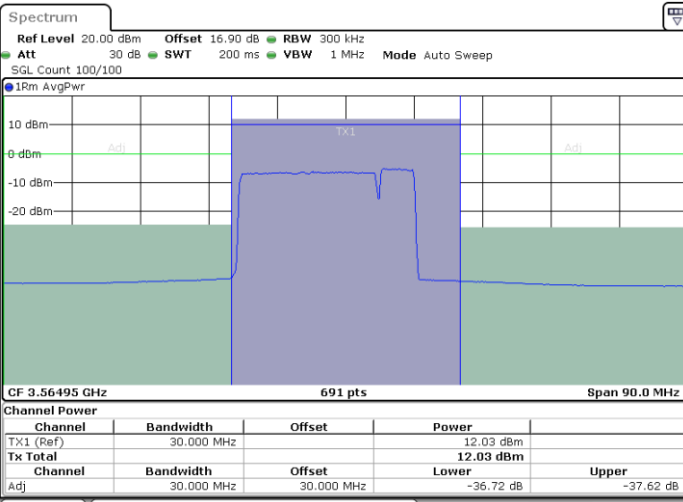

Date: 30.OCT.2020 11:08:18

Date: 30.OCT.2020 11:10:20

Highest Channel / FullIRB

N/A

Date: 30.OCT.2020 11:04:53

LTE Band 48C / 20MHz+5MHz

64QAM

Lowest Channel / 1RB0 and 1RB24

Lowest Channel / 1RB99 and 1RB0

Date: 30.OCT.2020 19:25:09

Date: 30.OCT.2020 19:28:33

Lowest Channel / FullIRB

N/A

Date: 30.OCT.2020 19:24:28

LTE Band 48C / 20MHz+5MHz

64QAM

Middle Channel / 1RB0 and 1RB24

Middle Channel / 1RB99 and 1RB0

Date: 30.OCT.2020 20:48:29

Date: 30.OCT.2020 20:51:53

Middle Channel / FullRB

N/A

Date: 30.OCT.2020 20:47:48

LTE Band 48C / 20MHz+5MHz