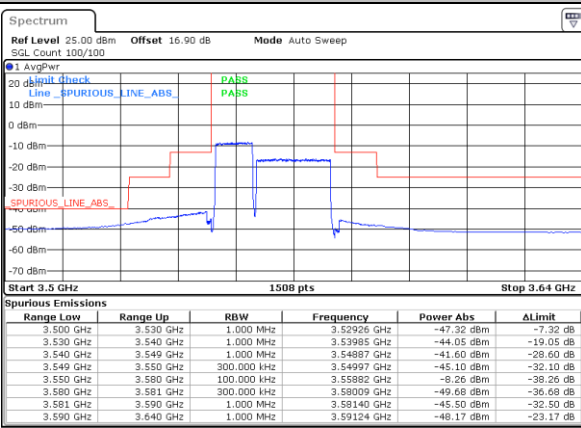

Lowest Band Edge / Full RB

Middle Band Edge / Full RB

Date: 30.OCT.2020 15:47:41

Date: 30.OCT.2020 16:40:56