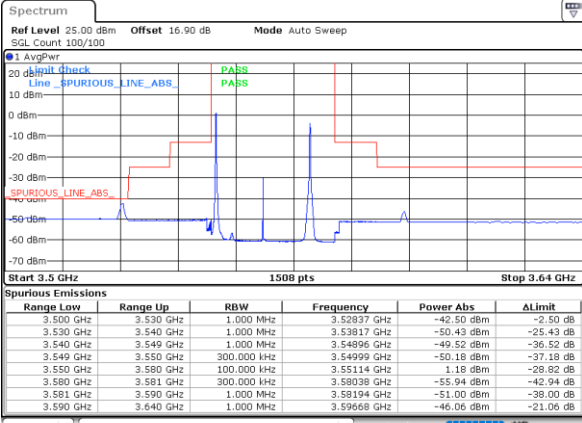

Conducted Band Edge

LTE Band 48C / 5MHz+20MHz

QPSK

Lowest Band Edge / 1RB0 and 1RB99

Middle Band Edge / 1RB0 and 1RB99

Date: 30.OCT.2020 22:49:13

Date: 30.OCT.2020 23:47:58

Lowest Band Edge / 1RB24 and 1RB0

Middle Band Edge / 1RB24 and 1RB0

Date: 30.OCT.2020 22:50:53

Date: 30.OCT.2020 23:49:38

Lowest Band Edge / Full RB

Middle Band Edge / Full RB

Date: 30.OCT.2020 22:40:49

Date: 30.OCT.2020 23:39:36

LTE Band 48C / 5MHz+20MHz