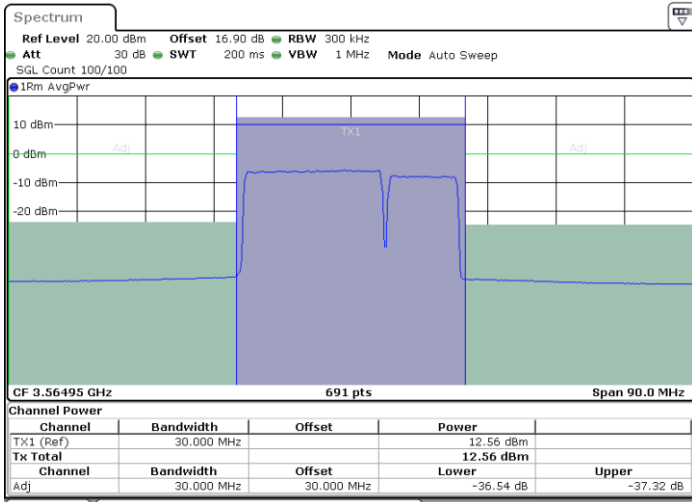

64QAM

Highest Channel / 1RB0 and 1RB24

Highest Channel / 1RB99 and 1RB0

Highest Channel / FullIRB

N/A

LTE Band 48C / 20MHz+10MHz

64QAM

Lowest Channel / 1RB0 and 1RB49

Lowest Channel / 1RB99 and 1RB0

Date: 30.OCT.2020 12:32:38

Date: 30.OCT.2020 12:36:02

Lowest Channel / FullIRB

N/A

Date: 30.OCT.2020 12:30:35

LTE Band 48C / 20MHz+10MHz

64QAM

Middle Channel / 1RB0 and 1RB49

Middle Channel / 1RB99 and 1RB0

Date: 30.OCT.2020 14:34:26

Date: 30.OCT.2020 14:37:50

Middle Channel / FullRB

N/A

Date: 30.OCT.2020 14:32:24

LTE Band 48C / 20MHz+10MHz