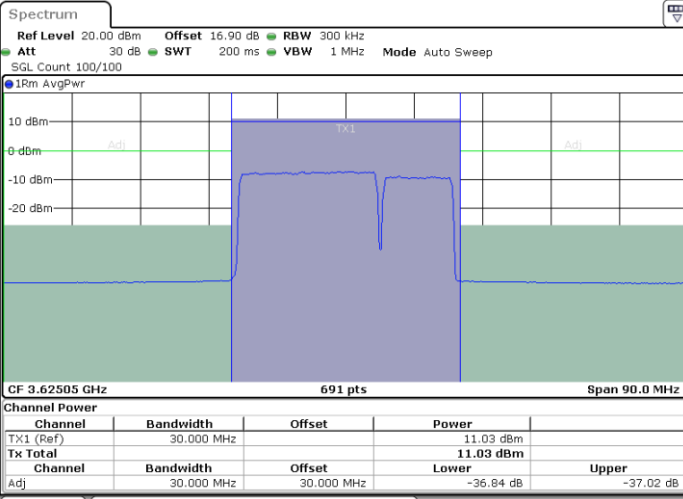

Middle Channel / 1RB0 and 1RB49

Middle Channel / 1RB99 and 1RB0

Date: 30.OCT.2020 14:34:26

Date: 30.OCT.2020 14:37:50

Middle Channel / FullRB

N/A

Date: 30.OCT.2020 14:32:24

LTE Band 48C / 20MHz+10MHz