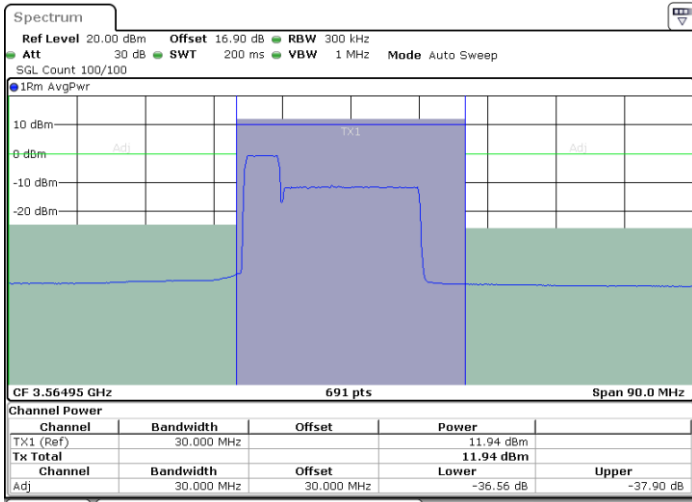

Highest Channel / 1RB99 and 1RB0

Date: 29.OCT.2020 21:05:07

Date: 29.OCT.2020 21:07:09

Highest Channel / FullIRB

N/A

Date: 29.OCT.2020 21:01:42

LTE Band 48C / 5MHz+20MHz

256QAM

Lowest Channel / 1RB0 and 1RB99

Lowest Channel / 1RB24 and 1RB0

Date: 30.OCT.2020 23:21:53

Date: 30.OCT.2020 23:22:34

Lowest Channel / FullRB

N/A

Date: 30.OCT.2020 23:21:12

LTE Band 48C / 5MHz+20MHz