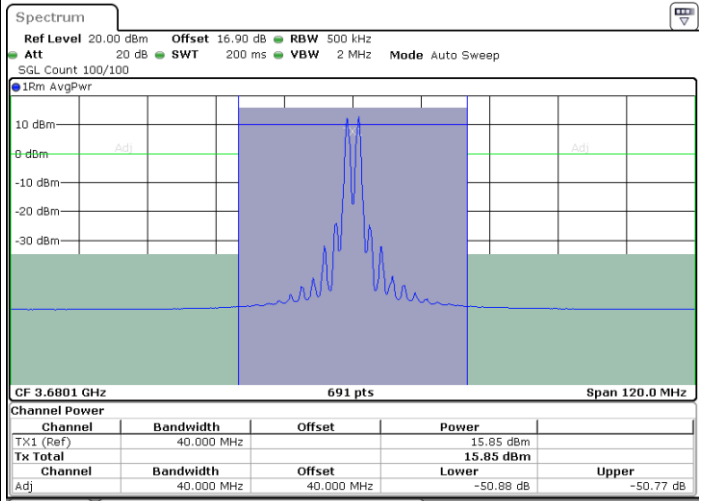

Date: 29.OCT.2020 20:03:03

Date: 29.OCT.2020 20:06:29

Middle Channel / FullRB

N/A

Date: 29.OCT.2020 20:00:59

LTE Band 48C / 20MHz+20MHz

64QAM

Highest Channel / 1RB0 and 1RB99

Highest Channel / 1RB99 and 1RB0

Date: 29.OCT.2020 21:05:07

Date: 29.OCT.2020 21:07:09

Highest Channel / FullIRB

N/A

Date: 29.OCT.2020 21:01:42

LTE Band 48C / 5MHz+20MHz

256QAM