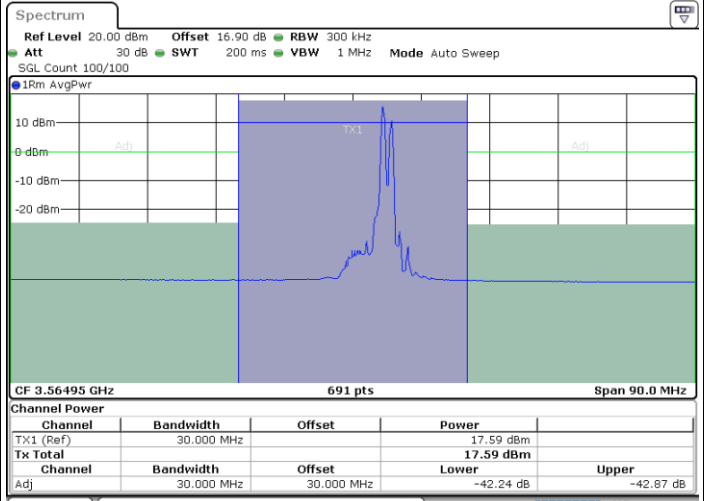

64QAM

Highest Channel / 1RB0 and 1RB24

Highest Channel / 1RB99 and 1RB0

Highest Channel / FullIRB

N/A

LTE Band 48C / 20MHz+10MHz

64QAM

Lowest Channel / 1RB0 and 1RB49

Lowest Channel / 1RB99 and 1RB0

Date: 30.OCT.2020 12:32:38

Date: 30.OCT.2020 12:36:02

Lowest Channel / FullIRB

N/A

Date: 30.OCT.2020 12:30:35

LTE Band 48C / 20MHz+10MHz

64QAM