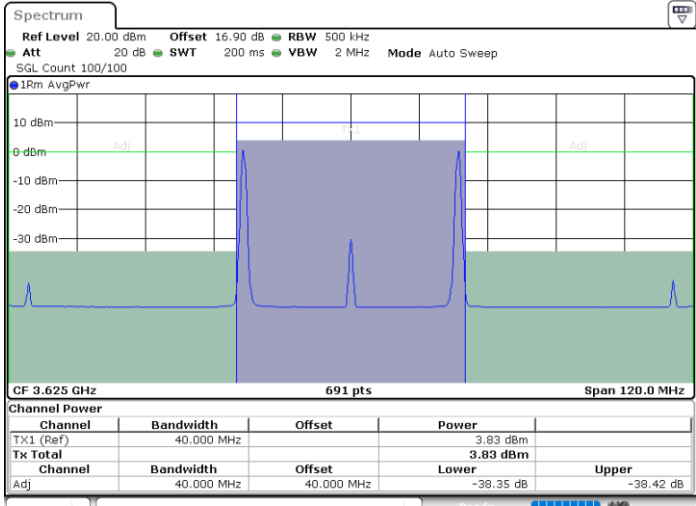

Highest Channel / FullIRB

N/A

Date: 30.OCT.2020 00:14:57

LTE Band 48C / 20MHz+20MHz

64QAM

Lowest Channel / 1RB0 and 1RB99

Lowest Channel / 1RB99 and 1RB0

Date: 29.OCT.2020 18:05:55

Date: 29.OCT.2020 18:09:21

Lowest Channel / FullIRB

N/A

Date: 29.OCT.2020 18:03:52

LTE Band 48C / 20MHz+20MHz

64QAM

MiddleChannel / 1RB0 and 1RB99

Middle Channel / 1RB99 and 1RB0

Date: 29.OCT.2020 20:03:03

Date: 29.OCT.2020 20:06:29

Middle Channel / FullRB

N/A

Date: 29.OCT.2020 20:00:59

LTE Band 48C / 20MHz+20MHz

64QAM

Highest Channel / 1RB0 and 1RB99