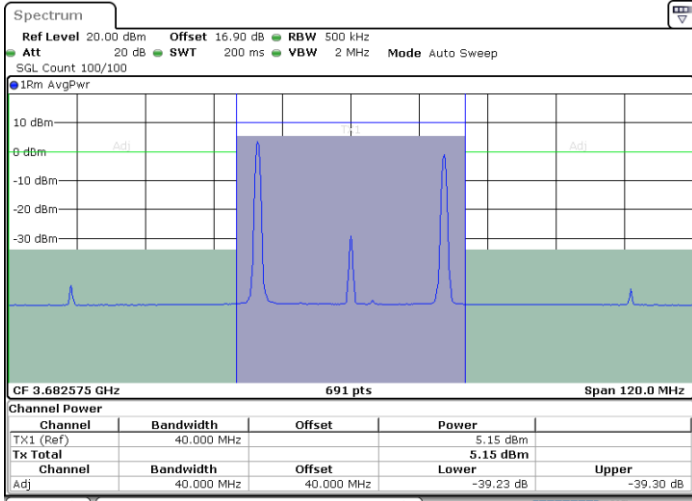

Date: 30.OCT.2020 10:46:40

Middle Channel / FullRB

N/A

Date: 30.OCT.2020 10:41:11

LTE Band 48C / 15MHz+20MHz

64QAM

Highest Channel / 1RB0 and 1RB99

Highest Channel / 1RB74 and 1RB0

Date: 30.OCT.2020 11:08:18

Date: 30.OCT.2020 11:10:20

Highest Channel / FullIRB

N/A

Date: 30.OCT.2020 11:04:53

LTE Band 48C / 20MHz+5MHz

64QAM

Lowest Channel / 1RB0 and 1RB24