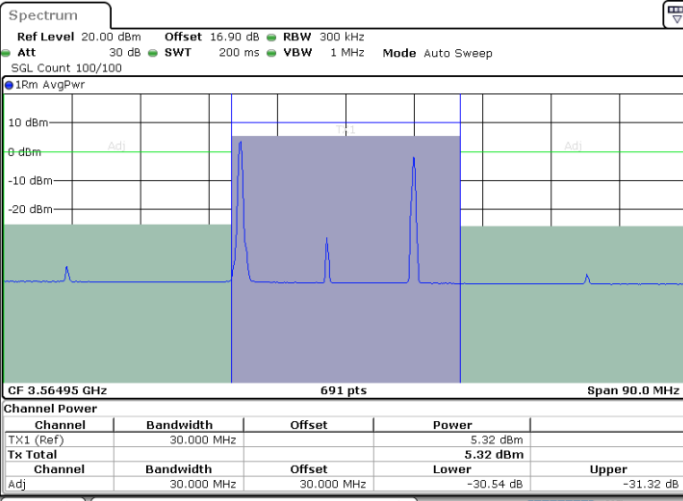

Date: 30.OCT.2020 11:08:18

Date: 30.OCT.2020 11:10:20

Highest Channel / FullIRB

N/A

Date: 30.OCT.2020 11:04:53

LTE Band 48C / 20MHz+5MHz

64QAM

Lowest Channel / 1RB0 and 1RB24

Lowest Channel / 1RB99 and 1RB0

Date: 30.OCT.2020 19:25:09

Date: 30.OCT.2020 19:28:33

Lowest Channel / FullIRB

N/A

Date: 30.OCT.2020 19:24:28

LTE Band 48C / 20MHz+5MHz

64QAM