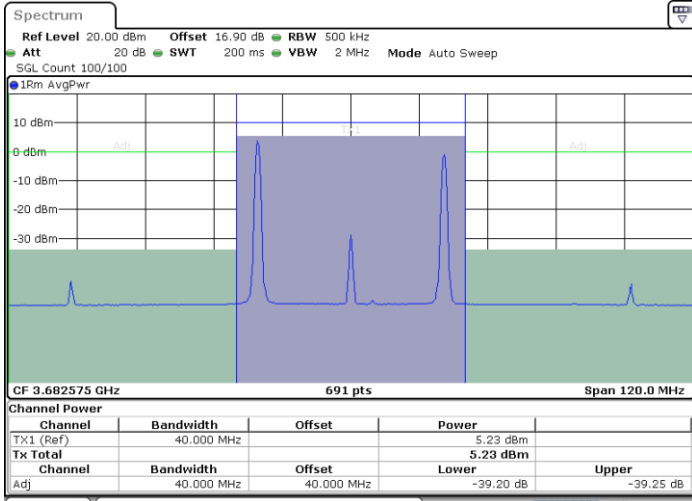

Middle Channel / 1RB74 and 1RB0

Date: 30.OCT.2020 10:42:33

Date: 30.OCT.2020 10:47:22

Middle Channel / FullRB

N/A

Date: 30.OCT.2020 10:41:52

LTE Band 48C / 15MHz+20MHz

256QAM

Highest Channel / 1RB0 and 1RB99

Highest Channel / 1RB74 and 1RB0

Date: 30.OCT.2020 11:08:58

Date: 30.OCT.2020 11:09:39

Highest Channel / FullIRB

N/A

Date: 30.OCT.2020 11:04:12

LTE Band 48C / 20MHz+5MHz