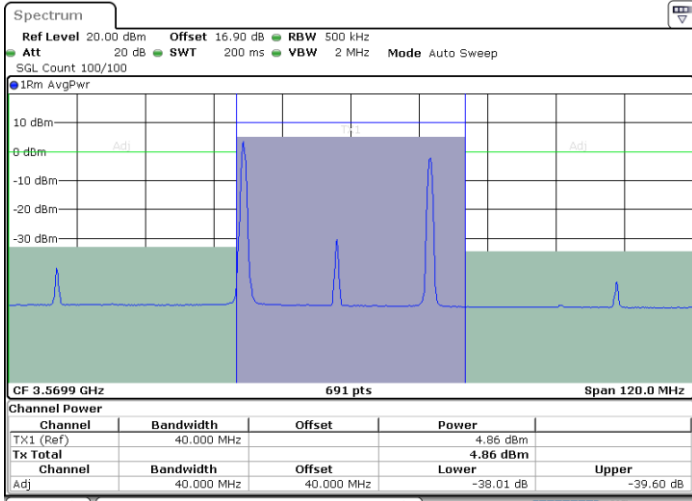

LTE Band 48C / 20MHz+15MHz

64QAM

Lowest Channel / 1RB0 and 1RB74

Lowest Channel / 1RB99 and 1RB0

Date: 29.OCT.2020 22:20:28

Date: 29.OCT.2020 22:23:54

Lowest Channel / FullIRB

N/A