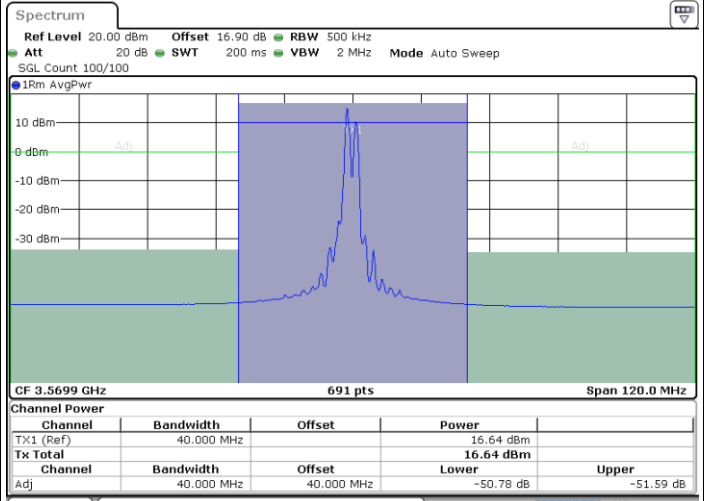

LTE Band 48C / 20MHz+15MHz

64QAM

Lowest Channel / 1RB0 and 1RB74

Lowest Channel / 1RB99 and 1RB0

Date: 29.OCT.2020 22:20:28

Date: 29.OCT.2020 22:23:54

Lowest Channel / FullIRB

N/A