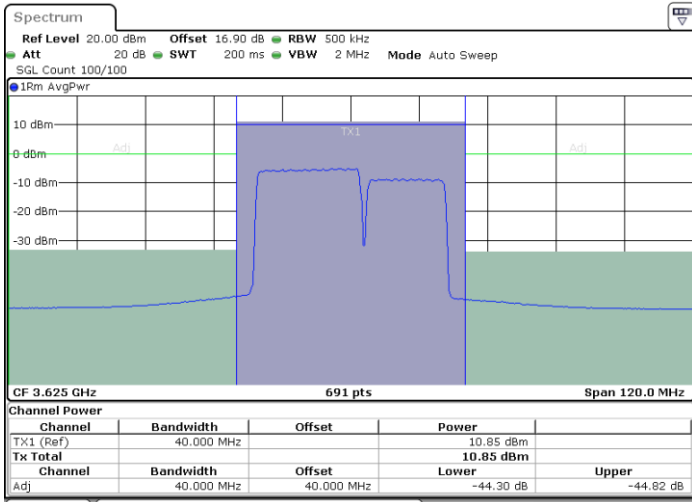

LTE Band 48C / 20MHz+15MHz

64QAM

Lowest Channel / 1RB0 and 1RB74

Lowest Channel / 1RB99 and 1RB0

Date: 29.OCT.2020 22:20:28

Date: 29.OCT.2020 22:23:54

Lowest Channel / FullIRB

N/A

Date: 29.OCT.2020 22:18:24

LTE Band 48C / 20MHz+15MHz

64QAM

Middle Channel / 1RB0 and 1RB74

Middle Channel / 1RB99 and 1RB0

Date: 29.OCT.2020 23:21:10

Date: 29.OCT.2020 23:24:36

Middle Channel / FullRB

N/A

Date: 29.OCT.2020 23:19:06

LTE Band 48C / 20MHz+15MHz

64QAM

Highest Channel / 1RB0 and 1RB74

Highest Channel / 1RB99 and 1RB0

Date: 30.OCT.2020 00:18:22

Date: 30.OCT.2020 00:20:24

Highest Channel / FullIRB

N/A

Date: 30.OCT.2020 00:14:57

LTE Band 48C / 20MHz+20MHz

64QAM

Lowest Channel / 1RB0 and 1RB99

Lowest Channel / 1RB99 and 1RB0

Date: 29.OCT.2020 18:05:55