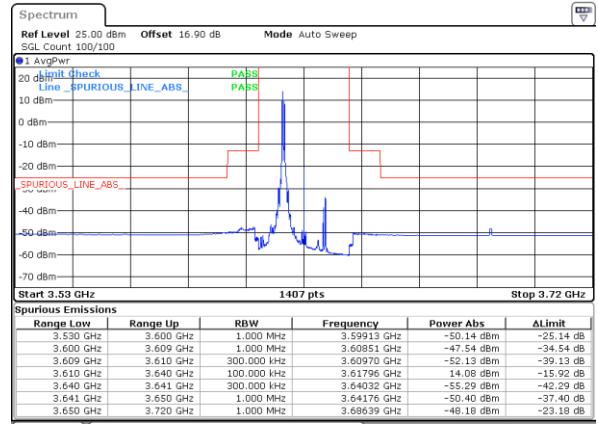

Conducted Band Edge

LTE Band 48C / 5MHz+20MHz

QPSK

Lowest Band Edge / 1RB0 and 1RB99

Middle Band Edge / 1RB0 and 1RB99

Date: 30.OCT.2020 22:49:13

Date: 30.OCT.2020 23:47:58

Lowest Band Edge / 1RB24 and 1RB0

Middle Band Edge / 1RB24 and 1RB0

Date: 30.OCT.2020 22:50:53

Date: 30.OCT.2020 23:49:38

Lowest Band Edge / Full RB

Middle Band Edge / Full RB

Date: 30.OCT.2020 22:40:49

Date: 30.OCT.2020 23:39:36

LTE Band 48C / 5MHz+20MHz