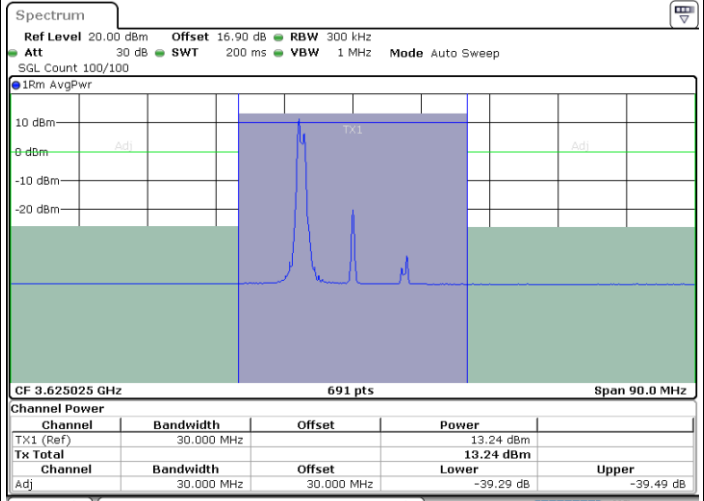

LTE Band 48C / 5MHz+20MHz

256QAM

Middle Channel / 1RB0 and 1RB99

Middle Channel / 1RB24 and 1RB0

Date: 31.OCT.2020 00:20:33

Date: 31.OCT.2020 00:21:14