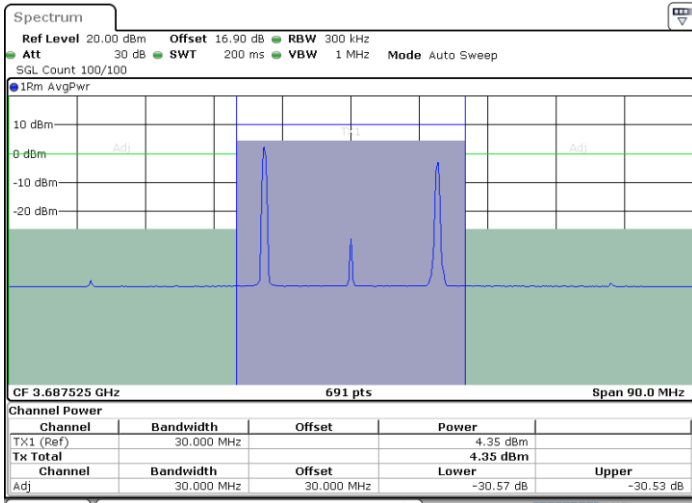

Highest Channel / 1RB0 and 1RB99

Highest Channel / 1RB24 and 1RB0

Date: 31.OCT.2020 01:18:21

Date: 31.OCT.2020 01:19:01

Highest Channel / FullIRB

N/A

Date: 31.OCT.2020 01:14:56

LTE Band 48C / 10MHz+20MHz