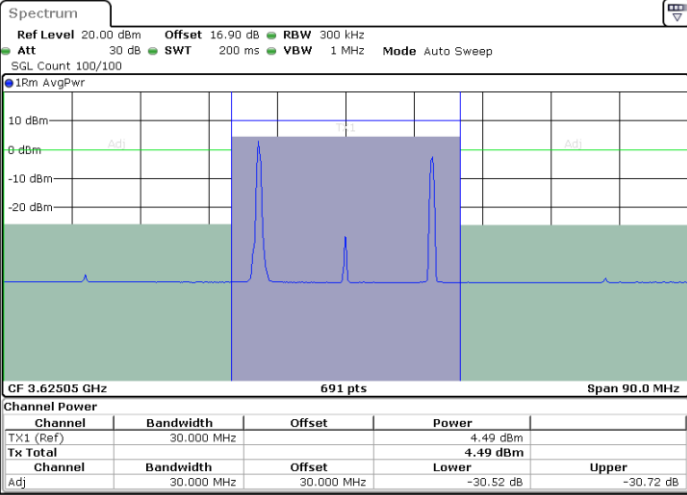

LTE Band 48C / 20MHz+5MHz

64QAM

Middle Channel / 1RB0 and 1RB24

Middle Channel / 1RB99 and 1RB0

Date: 30.OCT.2020 20:48:29

Date: 30.OCT.2020 20:51:53