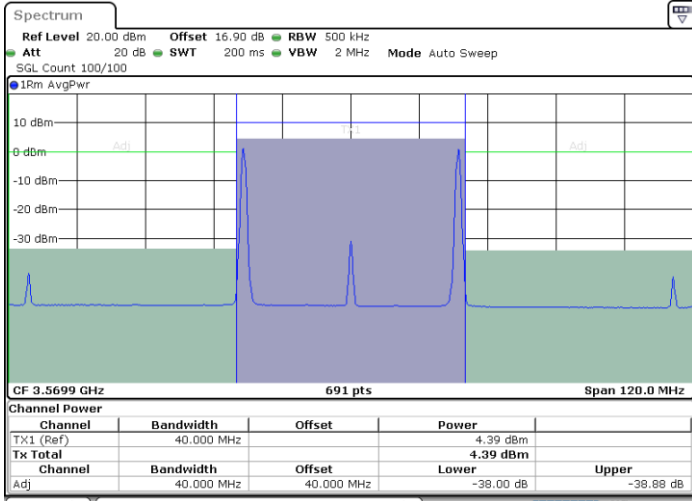

LTE Band 48C / 20MHz+15MHz

16QAM

Highest Channel / 1RB0 and 1RB74

Highest Channel / 1RB99 and 1RB0

Date: 30.OCT.2020 00:17:41

Date: 30.OCT.2020 00:21:05

Highest Channel / FullIRB

N/A

Date: 30.OCT.2020 00:15:38

LTE Band 48C / 20MHz+20MHz

16QAM

Lowest Channel / 1RB0 and 1RB99

Lowest Channel / 1RB99 and 1RB0

Date: 29.OCT.2020 18:06:37

Date: 29.OCT.2020 18:08:40

Lowest Channel / FullIRB