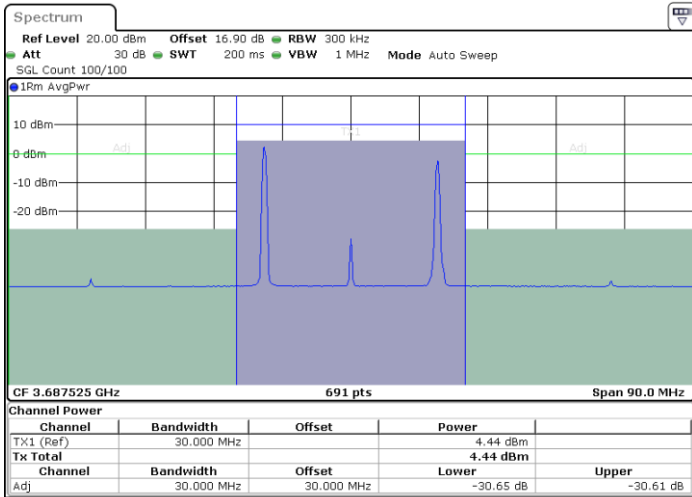

Lowest Channel / 1RB0 and 1RB99

Lowest Channel / 1RB24 and 1RB0

Date: 30.OCT.2020 23:21:53

Date: 30.OCT.2020 23:22:34

Lowest Channel / FullRB

N/A

Date: 30.OCT.2020 23:21:12

LTE Band 48C / 5MHz+20MHz

LTE Band 48C / 5MHz+20MHz

256QAM

Highest Channel / 1RB0 and 1RB99

Highest Channel / 1RB24 and 1RB0

Date: 31.OCT.2020 01:21:45

Date: 31.OCT.2020 01:22:25

Highest Channel / FullIRB

N/A