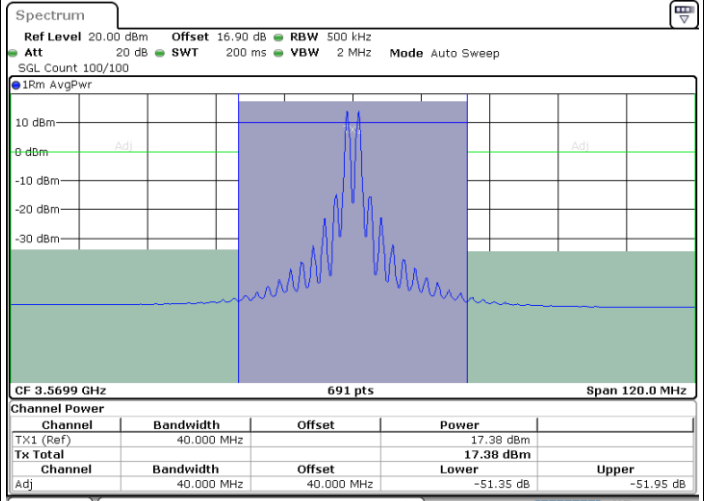

Date: 30.OCT.2020 00:15:38

LTE Band 48C / 20MHz+20MHz

16QAM

Lowest Channel / 1RB0 and 1RB99

Lowest Channel / 1RB99 and 1RB0

Date: 29.OCT.2020 18:06:37

Date: 29.OCT.2020 18:08:40

Lowest Channel / FullIRB