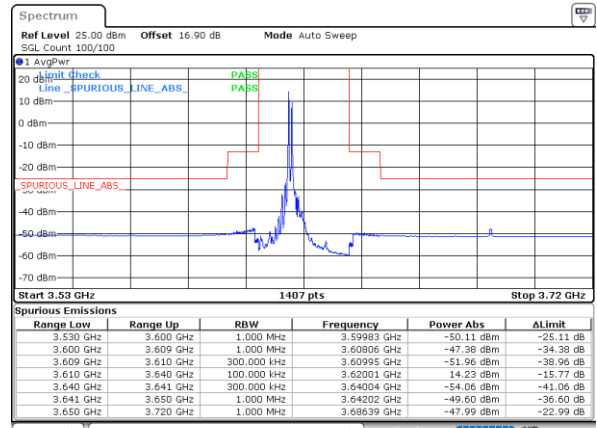

Lowest Band Edge / 1RB49 and 1RB0

Middle Band Edge / 1RB49 and 1RB0

Date: 30.OCT.2020 16:01:05

Date: 30.OCT.2020 16:54:20