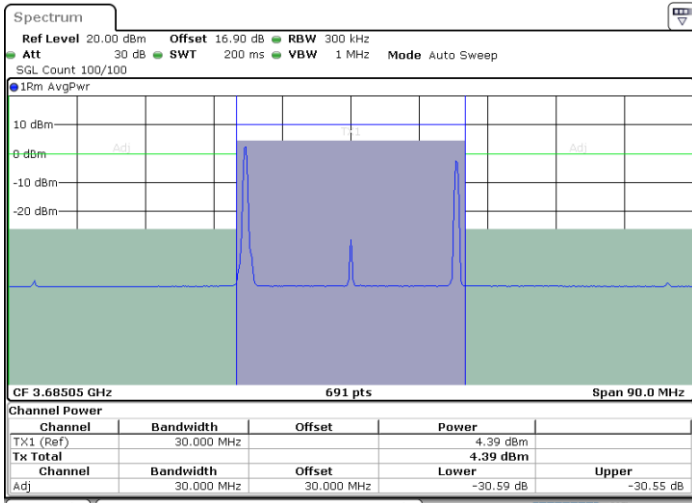

LTE Band 48C / 20MHz+10MHz

64QAM

Highest Channel / 1RB0 and 1RB49

Highest Channel / 1RB99 and 1RB0

Date: 30.OCT.2020 15:22:23

Date: 30.OCT.2020 15:24:25