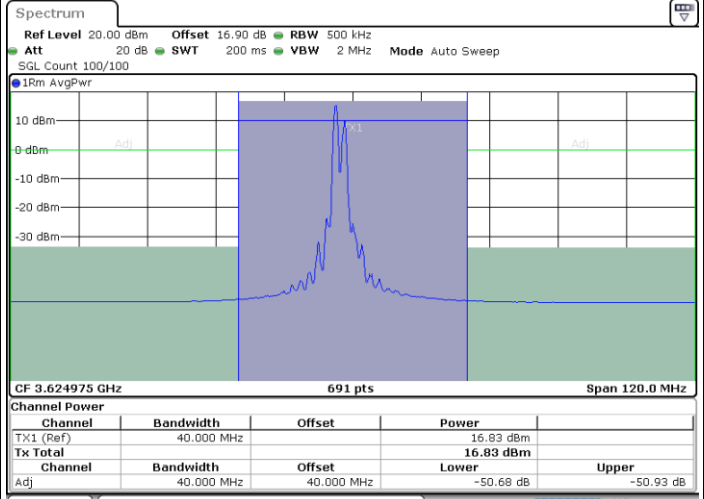

Lowest Channel / FullIRB

N/A

Date: 30.OCT.2020 01:17:02

LTE Band 48C / 15MHz+20MHz

64QAM

Middle Channel / 1RB0 and 1RB99

Middle Channel / 1RB74 and 1RB0

Date: 30.OCT.2020 10:43:15

Date: 30.OCT.2020 10:46:40

Middle Channel / FullRB

N/A

Date: 30.OCT.2020 10:41:11

LTE Band 48C / 15MHz+20MHz

64QAM

Highest Channel / 1RB0 and 1RB99

Highest Channel / 1RB74 and 1RB0