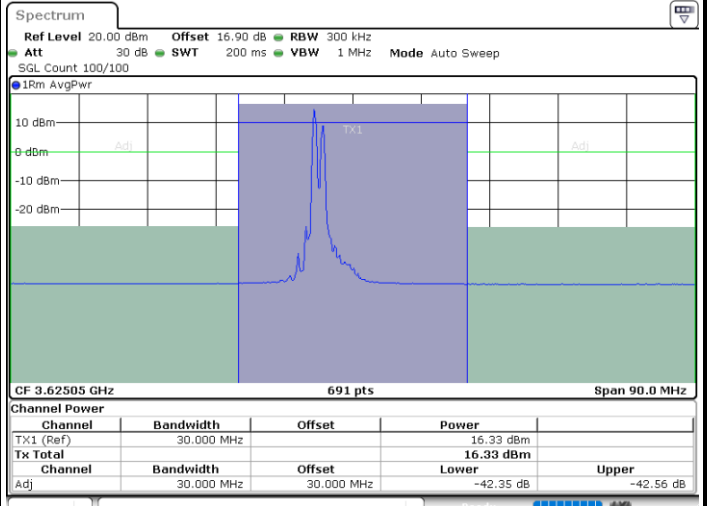

LTE Band 48C / 10MHz+20MHz

64QAM

Middle Channel / 1RB0 and 1RB99

Middle Channel / 1RB49 and 1RB0

Date: 30.OCT.2020 17:22:02

Date: 30.OCT.2020 17:25:26

Middle Channel / FullRB

N/A

Date: 30.OCT.2020 17:20:00

LTE Band 48C / 10MHz+20MHz

64QAM

Highest Channel / 1RB0 and 1RB99

Highest Channel / 1RB49 and 1RB0

Date: 30.OCT.2020 18:23:19

Date: 30.OCT.2020 18:25:21

Highest Channel / FullIRB