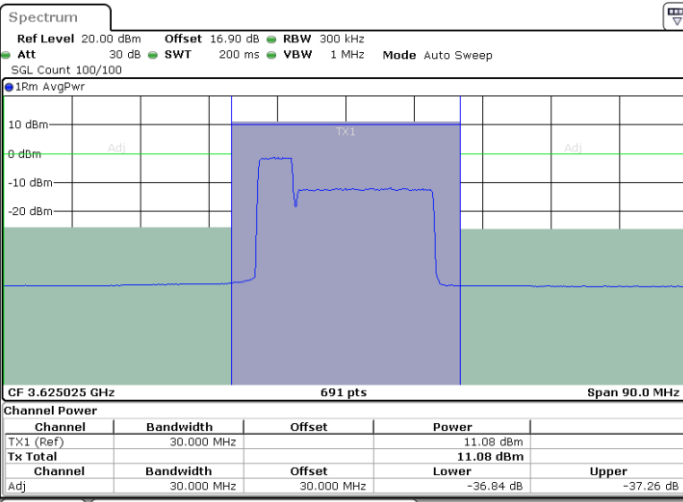

Middle Channel / FullRB

N/A

Date: 31.OCT.2020 00:19:52