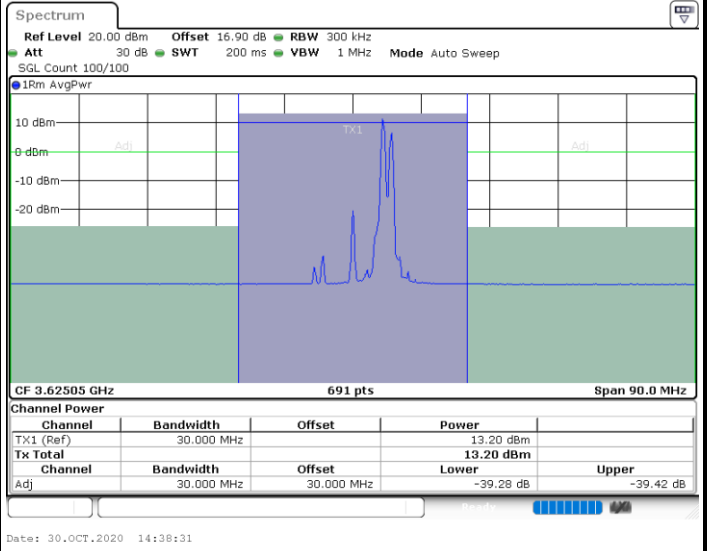

LTE Band 48C / 20MHz+10MHz

256QAM

Middle Channel / 1RB0 and 1RB49

Middle Channel / 1RB99 and 1RB0

Date: 30.OCT.2020 14:33:46

Date: 30.OCT.2020 14:38:31