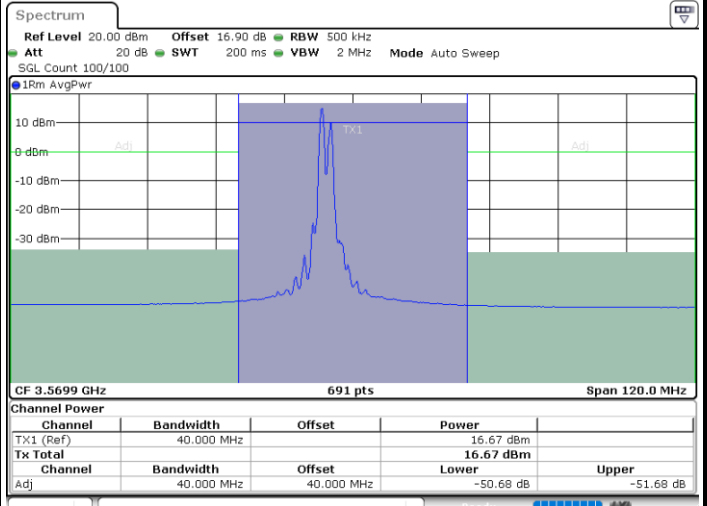

N/A

Date: 30.OCT.2020 18:19:55

LTE Band 48C / 15MHz+20MHz

64QAM

Lowest Channel / 1RB0 and 1RB99

Lowest Channel / 1RB74 and 1RB0

Date: 30.OCT.2020 01:19:06

Date: 30.OCT.2020 01:33:19