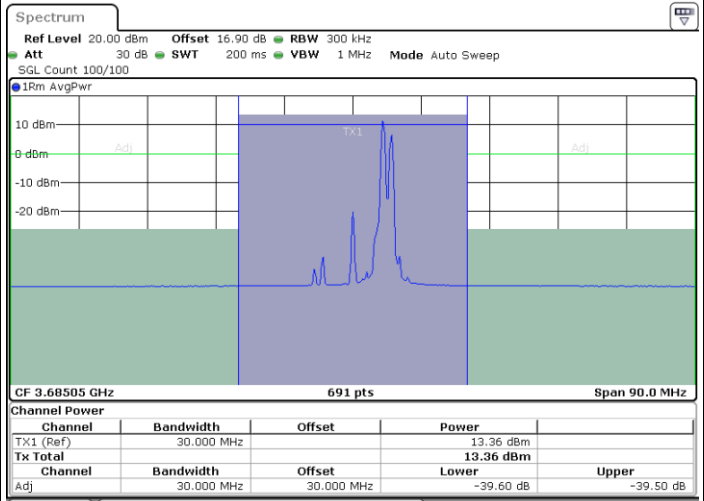

Date: 30.OCT.2020 14:33:05

LTE Band 48C / 20MHz+10MHz

256QAM

Highest Channel / 1RB0 and 1RB49

Highest Channel / 1RB99 and 1RB0

Date: 30.OCT.2020 15:23:04

Date: 30.OCT.2020 15:23:44

Highest Channel / FullIRB