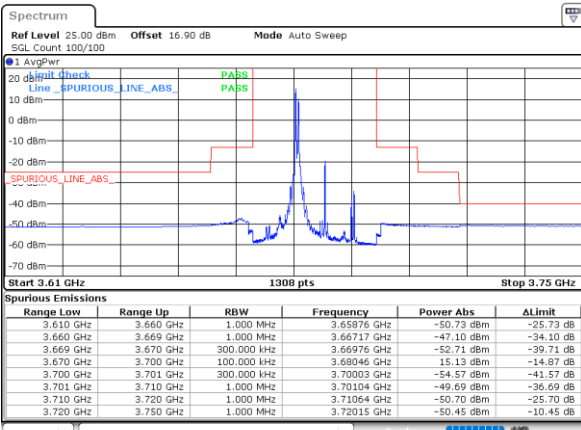

Conducted Band Edge

LTE Band 48C / 5MHz+20MHz

QPSK

Lowest Band Edge / 1RB0 and 1RB99

Middle Band Edge / 1RB0 and 1RB99

Date: 30.OCT.2020 22:49:13

Date: 30.OCT.2020 23:47:58

Lowest Band Edge / 1RB24 and 1RB0

Middle Band Edge / 1RB24 and 1RB0

Date: 30.OCT.2020 22:50:53

Date: 30.OCT.2020 23:49:38

Lowest Band Edge / Full RB

Middle Band Edge / Full RB

Date: 30.OCT.2020 22:40:49

Date: 30.OCT.2020 23:39:36

LTE Band 48C / 5MHz+20MHz

QPSK

Highest Band Edge / 1RB0 and 1RB9

N/A

Date: 31.OCT.2020 00:45:40

Highest Band Edge / 1RB24 and 1RB0

N/A

Date: 31.OCT.2020 00:54:03

Highest Band Edge / Full RB

N/A

Date: 31.OCT.2020 01:32:39

LTE Band 48C / 10MHz+20MHz

QPSK

Lowest Band Edge / 1RB0 and 1RB99

Middle Band Edge / 1RB0 and 1RB99

Date: 30.OCT.2020 15:59:25

Date: 30.OCT.2020 16:52:40