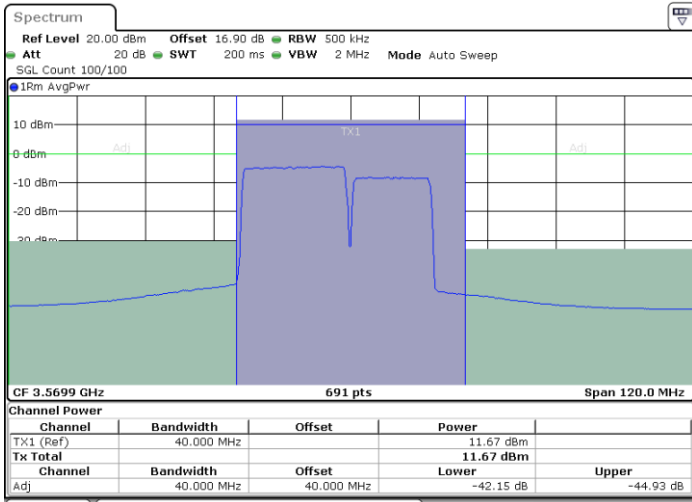

LTE Band 48C / 20MHz+15MHz

64QAM

Lowest Channel / 1RB0 and 1RB74

Lowest Channel / 1RB99 and 1RB0

Date: 29.OCT.2020 22:20:28

Date: 29.OCT.2020 22:23:54

Lowest Channel / FullIRB

N/A

Date: 29.OCT.2020 22:18:24

LTE Band 48C / 20MHz+15MHz

64QAM

Middle Channel / 1RB0 and 1RB74

Middle Channel / 1RB99 and 1RB0

Date: 29.OCT.2020 23:21:10

Date: 29.OCT.2020 23:24:36

Middle Channel / FullRB