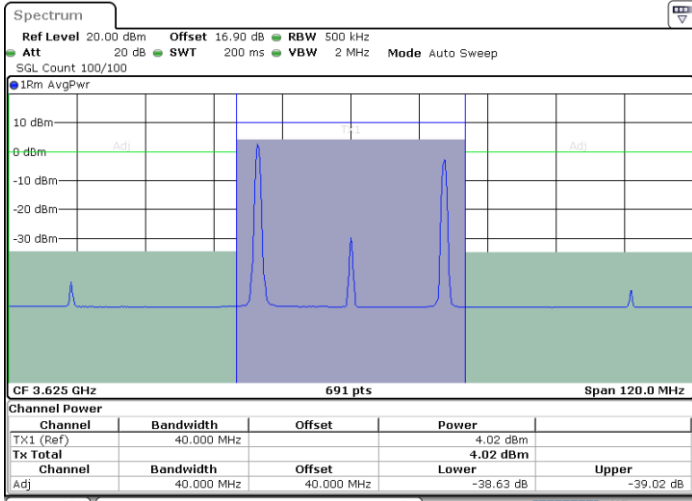

Date: 29.OCT.2020 22:18:24

LTE Band 48C / 20MHz+15MHz

64QAM

Middle Channel / 1RB0 and 1RB74

Middle Channel / 1RB99 and 1RB0

Date: 29.OCT.2020 23:21:10

Date: 29.OCT.2020 23:24:36

Middle Channel / FullRB

N/A

Date: 29.OCT.2020 23:19:06

LTE Band 48C / 20MHz+15MHz

64QAM

Highest Channel / 1RB0 and 1RB74

Highest Channel / 1RB99 and 1RB0

Date: 30.OCT.2020 00:18:22

Date: 30.OCT.2020 00:20:24