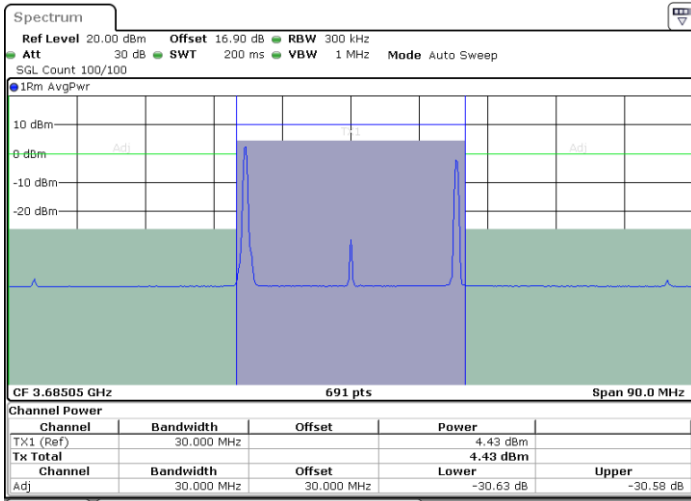

Date: 30.OCT.2020 14:33:05

LTE Band 48C / 20MHz+10MHz

256QAM

Highest Channel / 1RB0 and 1RB49

Highest Channel / 1RB99 and 1RB0

Date: 30.OCT.2020 15:23:04

Date: 30.OCT.2020 15:23:44

Highest Channel / FullIRB