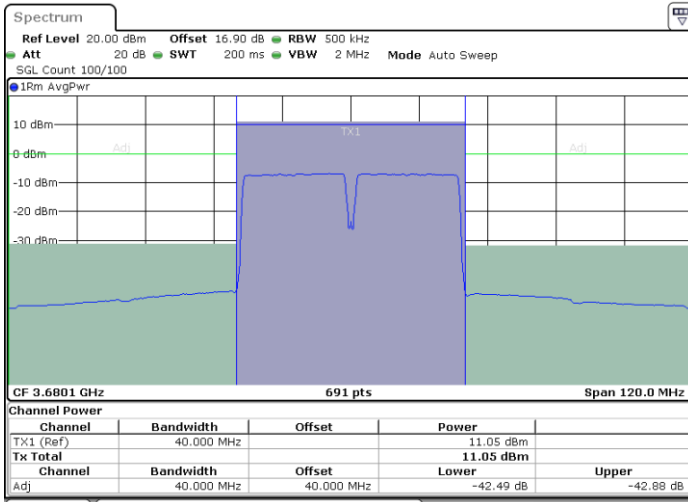

Date: 29.OCT.2020 20:03:03

Date: 29.OCT.2020 20:06:29

Middle Channel / FullRB

N/A

Date: 29.OCT.2020 20:00:59

LTE Band 48C / 20MHz+20MHz

64QAM

Highest Channel / 1RB0 and 1RB99

Highest Channel / 1RB99 and 1RB0

Date: 29.OCT.2020 21:05:07

Date: 29.OCT.2020 21:07:09

Highest Channel / FullIRB

N/A

Date: 29.OCT.2020 21:01:42

LTE Band 48C / 5MHz+20MHz

256QAM

Lowest Channel / 1RB0 and 1RB99

Lowest Channel / 1RB24 and 1RB0

Date: 30.OCT.2020 23:21:53

Date: 30.OCT.2020 23:22:34

Lowest Channel / FullRB

N/A

Date: 30.OCT.2020 23:21:12

LTE Band 48C / 5MHz+20MHz