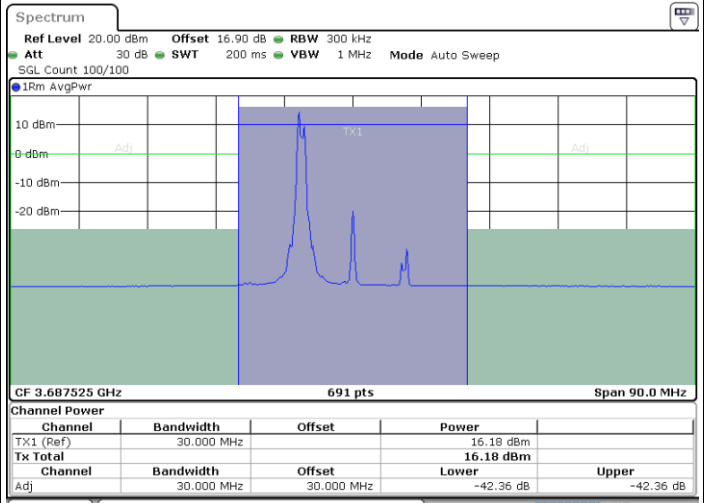

Highest Channel / 1RB0 and 1RB99

Highest Channel / 1RB24 and 1RB0

Date: 31.OCT.2020 01:18:21

Date: 31.OCT.2020 01:19:01

Highest Channel / FullIRB

N/A

Date: 31.OCT.2020 01:14:56

LTE Band 48C / 10MHz+20MHz