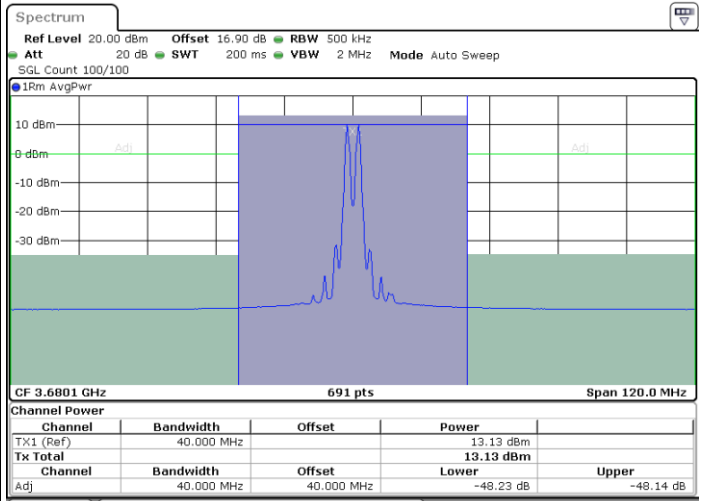

Date: 29.OCT.2020 21:06:28