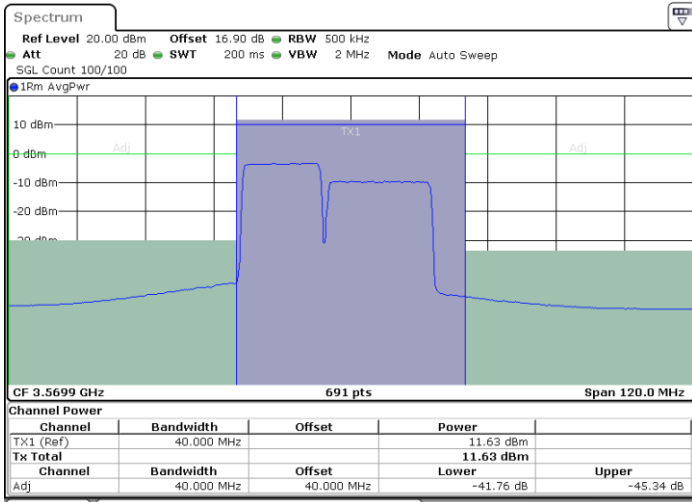

Middle Channel / FullIRB

N/A

Date: 30.OCT.2020 17:20:41

LTE Band 48C / 10MHz+20MHz

256QAM

Highest Channel / 1RB0 and 1RB99

Highest Channel / 1RB49 and 1RB0

Date: 30.OCT.2020 18:24:00

Date: 30.OCT.2020 18:24:40

Highest Channel / FullIRB

N/A

Date: 30.OCT.2020 18:19:14

LTE Band 48C / 15MHz+20MHz

256QAM

Lowest Channel / 1RB0 and 1RB99

Lowest Channel / 1RB74 and 1RB0

Date: 30.OCT.2020 01:18:24

Date: 30.OCT.2020 01:34:00

Lowest Channel / FullRB

N/A

Date: 30.OCT.2020 01:17:43

LTE Band 48C / 15MHz+20MHz

256QAM

Middle Channel / 1RB0 and 1RB99