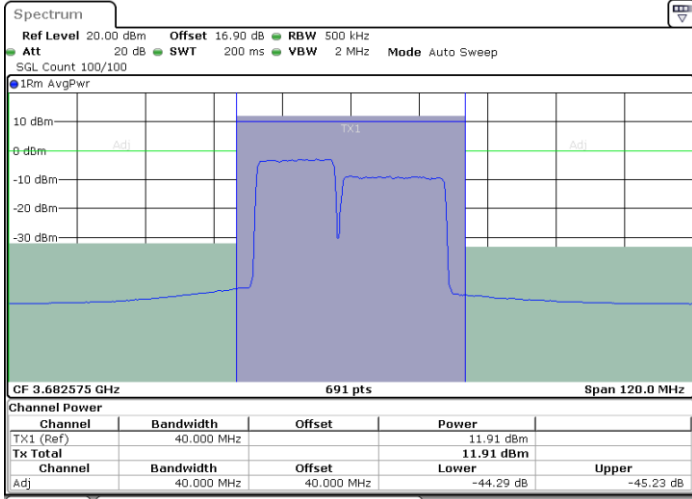

Date: 30.OCT.2020 10:46:40

Middle Channel / FullRB

N/A

Date: 30.OCT.2020 10:41:11

LTE Band 48C / 15MHz+20MHz

64QAM

Highest Channel / 1RB0 and 1RB99

Highest Channel / 1RB74 and 1RB0

Date: 30.OCT.2020 11:08:18

Date: 30.OCT.2020 11:10:20

Highest Channel / FullIRB

N/A

Date: 30.OCT.2020 11:04:53

LTE Band 48C / 20MHz+5MHz

64QAM

Lowest Channel / 1RB0 and 1RB24