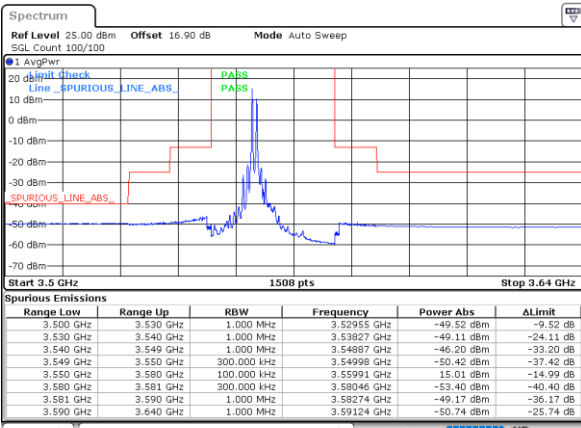

Lowest Band Edge / 1RB49 and 1RB0

Middle Band Edge / 1RB49 and 1RB0

Date: 30.OCT.2020 16:01:05

Date: 30.OCT.2020 16:54:20