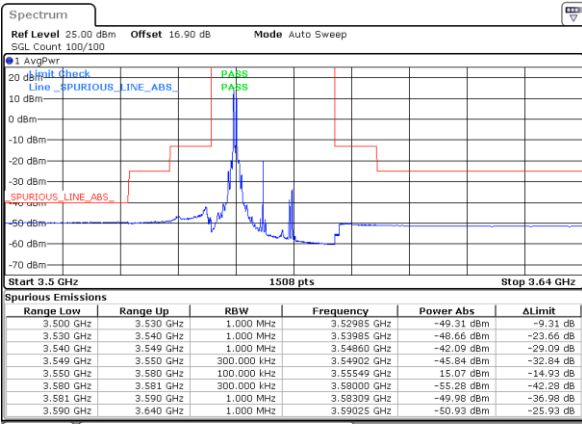

Conducted Band Edge

LTE Band 48C / 5MHz+20MHz

QPSK

Lowest Band Edge / 1RB0 and 1RB99

Middle Band Edge / 1RB0 and 1RB99

Date: 30.OCT.2020 22:49:13

Date: 30.OCT.2020 23:47:58

Lowest Band Edge / 1RB24 and 1RB0

Middle Band Edge / 1RB24 and 1RB0

Date: 30.OCT.2020 22:50:53

Date: 30.OCT.2020 23:49:38

Lowest Band Edge / Full RB

Middle Band Edge / Full RB

Date: 30.OCT.2020 22:40:49

Date: 30.OCT.2020 23:39:36

LTE Band 48C / 5MHz+20MHz