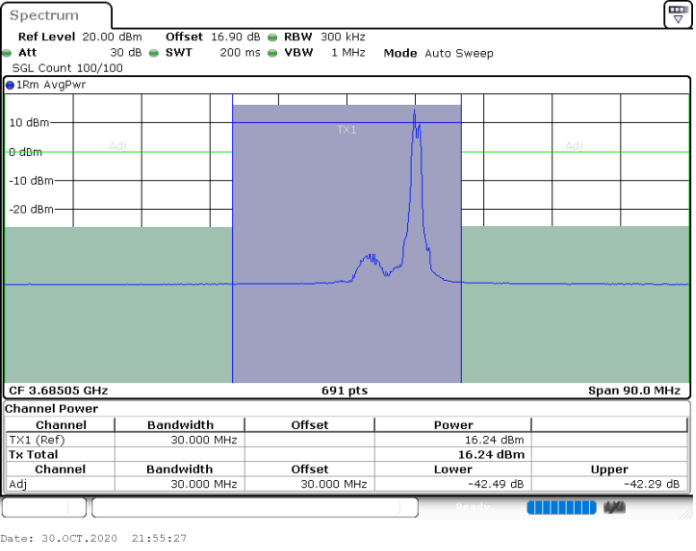

Lowest Channel / 1RB99 and 1RB0

Date: 30.OCT.2020 19:25:09

Date: 30.OCT.2020 19:28:33

Lowest Channel / FullIRB

N/A

Date: 30.OCT.2020 19:24:28

LTE Band 48C / 20MHz+5MHz

64QAM

Middle Channel / 1RB0 and 1RB24

Middle Channel / 1RB99 and 1RB0

Date: 30.OCT.2020 20:48:29

Date: 30.OCT.2020 20:51:53

Middle Channel / FullRB

N/A

Date: 30.OCT.2020 20:47:48

LTE Band 48C / 20MHz+5MHz

64QAM

Highest Channel / 1RB0 and 1RB24

Highest Channel / 1RB99 and 1RB0

Highest Channel / FullIRB

N/A

LTE Band 48C / 20MHz+10MHz

64QAM

Lowest Channel / 1RB0 and 1RB49