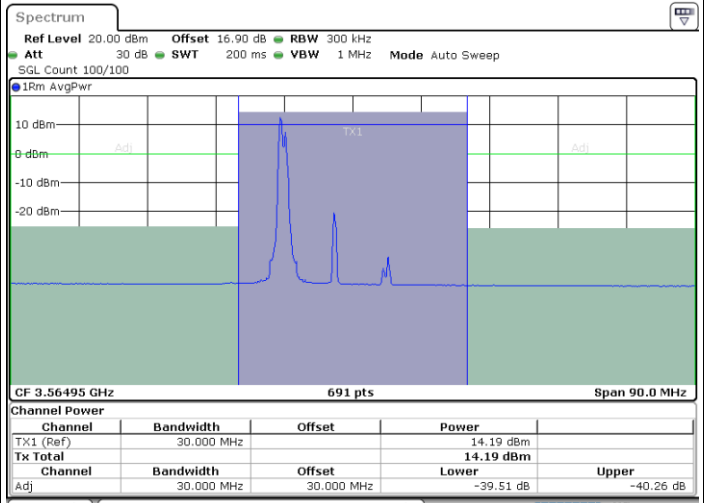

Highest Channel / 1RB99 and 1RB0

Date: 29.OCT.2020 21:05:07

Date: 29.OCT.2020 21:07:09

Highest Channel / FullIRB

N/A

Date: 29.OCT.2020 21:01:42

LTE Band 48C / 5MHz+20MHz

256QAM

Lowest Channel / 1RB0 and 1RB99

Lowest Channel / 1RB24 and 1RB0

Date: 30.OCT.2020 23:21:53

Date: 30.OCT.2020 23:22:34

Lowest Channel / FullRB

N/A

Date: 30.OCT.2020 23:21:12

LTE Band 48C / 5MHz+20MHz