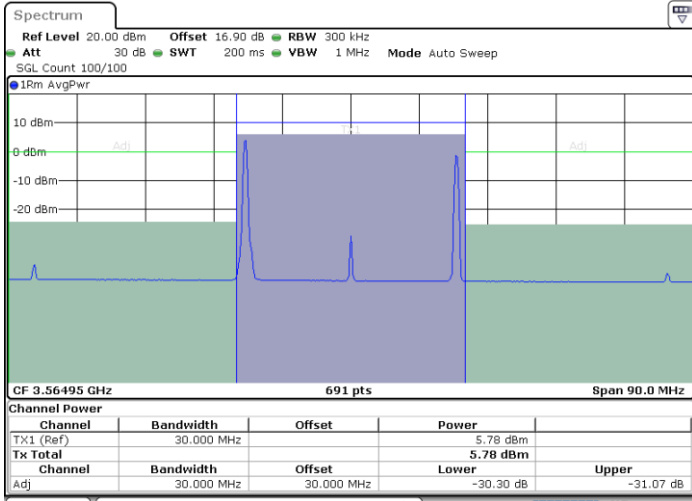

64QAM

Highest Channel / 1RB0 and 1RB24

Highest Channel / 1RB99 and 1RB0

Highest Channel / FullIRB

N/A

LTE Band 48C / 20MHz+10MHz

64QAM

Lowest Channel / 1RB0 and 1RB49

Lowest Channel / 1RB99 and 1RB0

Date: 30.OCT.2020 12:32:38

Date: 30.OCT.2020 12:36:02

Lowest Channel / FullIRB

N/A

Date: 30.OCT.2020 12:30:35

LTE Band 48C / 20MHz+10MHz

64QAM