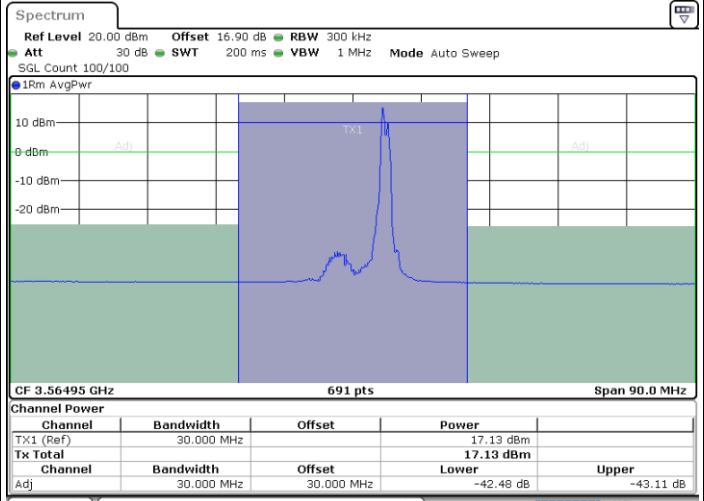

Date: 30.OCT.2020 11:08:18

Date: 30.OCT.2020 11:10:20

Highest Channel / FullIRB

N/A

Date: 30.OCT.2020 11:04:53

LTE Band 48C / 20MHz+5MHz

64QAM

Lowest Channel / 1RB0 and 1RB24

Lowest Channel / 1RB99 and 1RB0

Date: 30.OCT.2020 19:25:09

Date: 30.OCT.2020 19:28:33

Lowest Channel / FullIRB

N/A

Date: 30.OCT.2020 19:24:28

LTE Band 48C / 20MHz+5MHz

64QAM