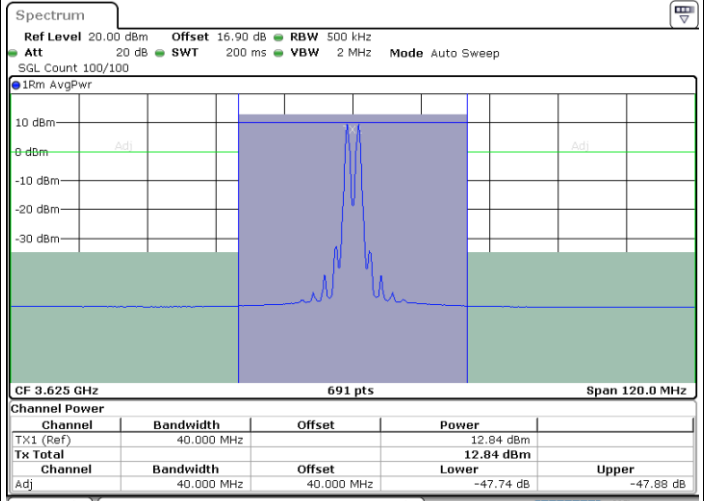

Date: 30.OCT.2020 00:19:03

Date: 30.OCT.2020 00:19:43

Highest Channel / FullIRB

N/A

Date: 30.OCT.2020 00:14:16

LTE Band 48C / 20MHz+20MHz

256QAM

Lowest Channel / 1RB0 and 1RB99

Lowest Channel / 1RB99 and 1RB0

Date: 29.OCT.2020 18:05:14

Date: 29.OCT.2020 18:10:02

Lowest Channel / FullIRB

N/A

Date: 29.OCT.2020 18:04:33

LTE Band 48C / 20MHz+20MHz

256QAM

MiddleChannel / 1RB0 and 1RB99

Middle Channel / 1RB99 and 1RB0

Date: 29.OCT.2020 20:02:22

Date: 29.OCT.2020 20:07:10

Middle Channel / FullRB

N/A

Date: 29.OCT.2020 20:01:40

LTE Band 48C / 20MHz+20MHz