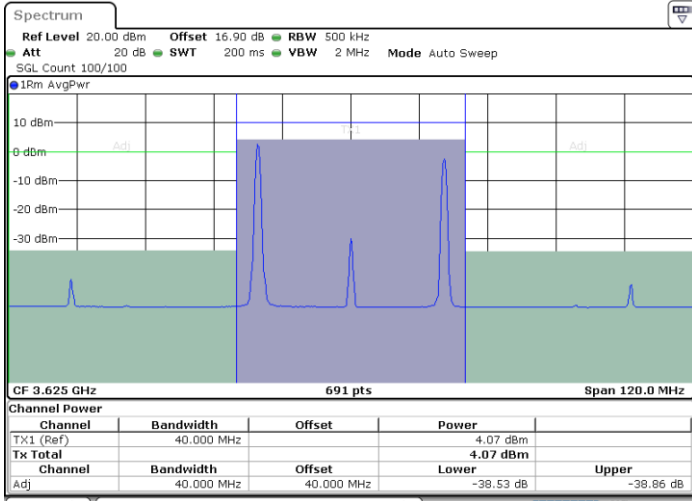

Lowest Channel / FullIRB

N/A

Date: 29.OCT.2020 22:19:05

LTE Band 48C / 20MHz+15MHz

256QAM

Middle Channel / 1RB0 and 1RB74

Middle Channel / 1RB99 and 1RB0

Date: 29.OCT.2020 23:20:29

Date: 29.OCT.2020 23:25:17

Middle Channel / FullRB

N/A

Date: 29.OCT.2020 23:19:47

LTE Band 48C / 20MHz+15MHz

256QAM

Highest Channel / 1RB0 and 1RB74

Highest Channel / 1RB99 and 1RB0