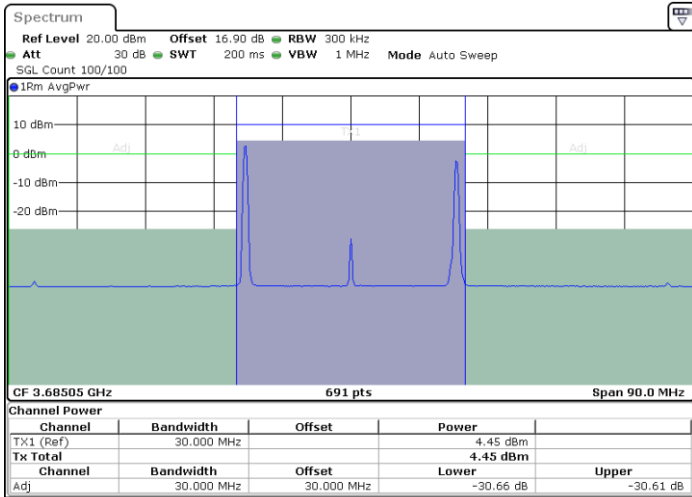

Date: 30.OCT.2020 17:20:00

LTE Band 48C / 10MHz+20MHz

64QAM

Highest Channel / 1RB0 and 1RB99

Highest Channel / 1RB49 and 1RB0

Date: 30.OCT.2020 18:23:19

Date: 30.OCT.2020 18:25:21

Highest Channel / FullIRB