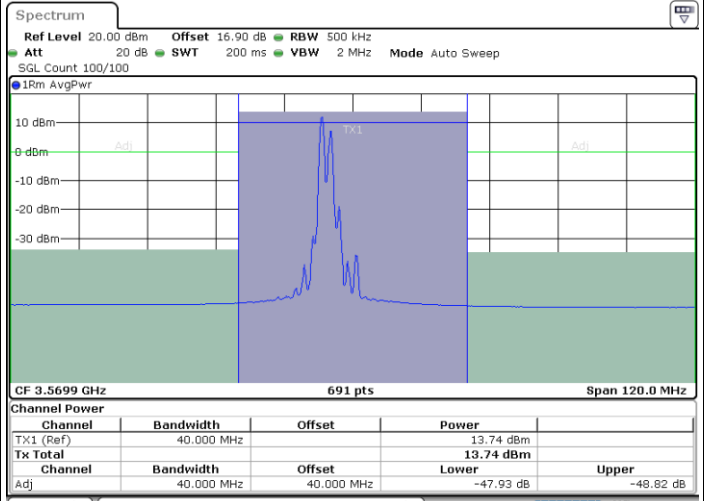

Middle Channel / FullIRB

N/A

Date: 30.OCT.2020 17:20:41

LTE Band 48C / 10MHz+20MHz

256QAM

Highest Channel / 1RB0 and 1RB99

Highest Channel / 1RB49 and 1RB0

Date: 30.OCT.2020 18:24:00

Date: 30.OCT.2020 18:24:40

Highest Channel / FullIRB

N/A

Date: 30.OCT.2020 18:19:14

LTE Band 48C / 15MHz+20MHz

256QAM

Lowest Channel / 1RB0 and 1RB99

Lowest Channel / 1RB74 and 1RB0

Date: 30.OCT.2020 01:18:24

Date: 30.OCT.2020 01:34:00

Lowest Channel / FullRB

N/A

Date: 30.OCT.2020 01:17:43

LTE Band 48C / 15MHz+20MHz

256QAM

Middle Channel / 1RB0 and 1RB99