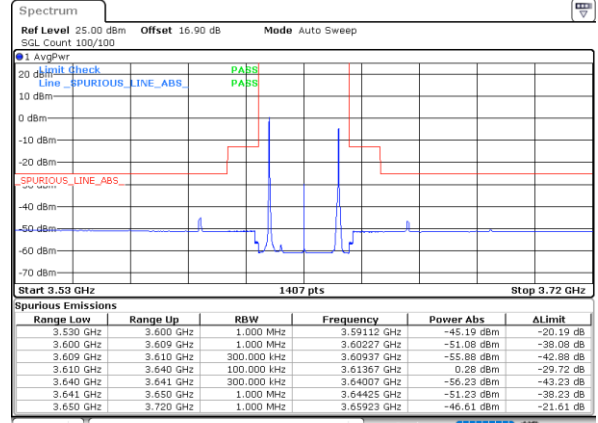

Conducted Band Edge

LTE Band 48C / 5MHz+20MHz

QPSK

Lowest Band Edge / 1RB0 and 1RB99

Middle Band Edge / 1RB0 and 1RB99

Date: 30.OCT.2020 22:49:13

Date: 30.OCT.2020 23:47:58

Lowest Band Edge / 1RB24 and 1RB0

Middle Band Edge / 1RB24 and 1RB0

Date: 30.OCT.2020 22:50:53

Date: 30.OCT.2020 23:49:38

Lowest Band Edge / Full RB

Middle Band Edge / Full RB

Date: 30.OCT.2020 22:40:49

Date: 30.OCT.2020 23:39:36

LTE Band 48C / 5MHz+20MHz