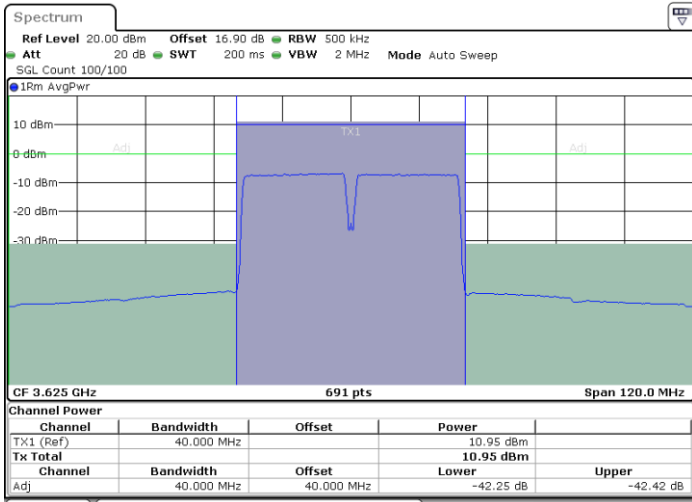

Lowest Channel / 1RB99 and 1RB0

Date: 29.OCT.2020 18:05:14

Date: 29.OCT.2020 18:10:02

Lowest Channel / FullIRB

N/A

Date: 29.OCT.2020 18:04:33

LTE Band 48C / 20MHz+20MHz

256QAM

MiddleChannel / 1RB0 and 1RB99

Middle Channel / 1RB99 and 1RB0

Date: 29.OCT.2020 20:02:22

Date: 29.OCT.2020 20:07:10

Middle Channel / FullRB

N/A

Date: 29.OCT.2020 20:01:40

LTE Band 48C / 20MHz+20MHz