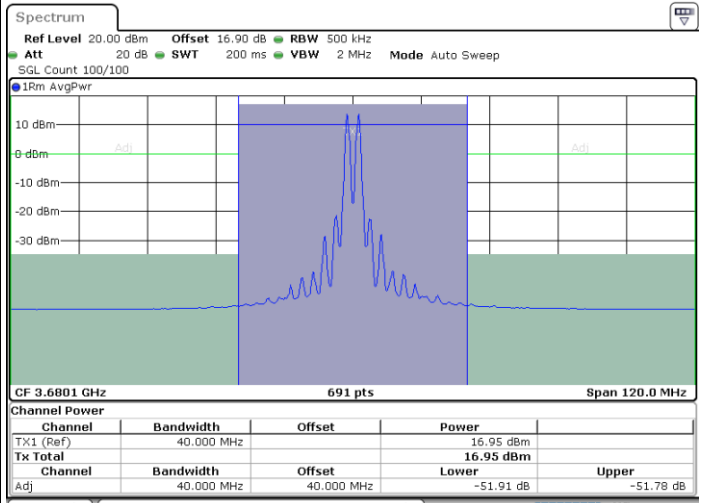

Middle Channel / FullRB

N/A

Date: 29.OCT.2020 20:00:18

LTE Band 48C / 20MHz+20MHz

16QAM

Highest Channel / 1RB0 and 1RB99

Highest Channel / 1RB99 and 1RB0

Date: 29.OCT.2020 21:04:26

Date: 29.OCT.2020 21:07:50

Highest Channel / FullIRB

N/A

Date: 29.OCT.2020 21:02:23

LTE Band 48C / 5MHz+20MHz

64QAM

Lowest Channel / 1RB0 and 1RB99

Lowest Channel / 1RB24 and 1RB0