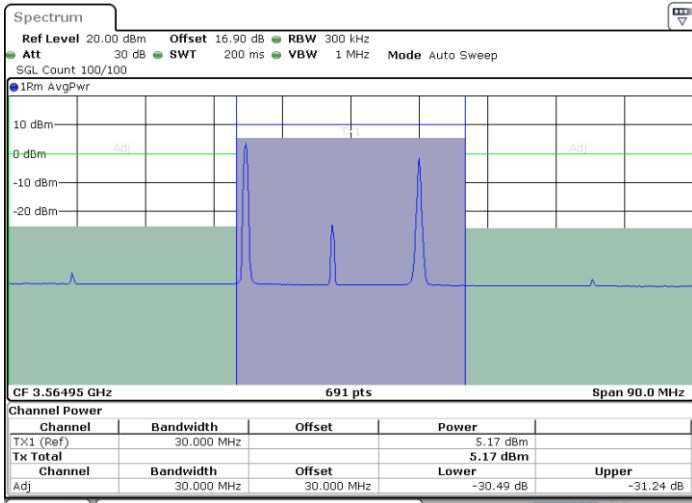

Date: 29.OCT.2020 20:03:03

Date: 29.OCT.2020 20:06:29

Middle Channel / FullRB

N/A

Date: 29.OCT.2020 20:00:59

LTE Band 48C / 20MHz+20MHz

64QAM

Highest Channel / 1RB0 and 1RB99

Highest Channel / 1RB99 and 1RB0

Date: 29.OCT.2020 21:05:07

Date: 29.OCT.2020 21:07:09

Highest Channel / FullIRB

N/A

Date: 29.OCT.2020 21:01:42

LTE Band 48C / 5MHz+20MHz

256QAM

Lowest Channel / 1RB0 and 1RB99

Lowest Channel / 1RB24 and 1RB0

Date: 30.OCT.2020 23:21:53

Date: 30.OCT.2020 23:22:34

Lowest Channel / FullRB

N/A

Date: 30.OCT.2020 23:21:12

LTE Band 48C / 5MHz+20MHz