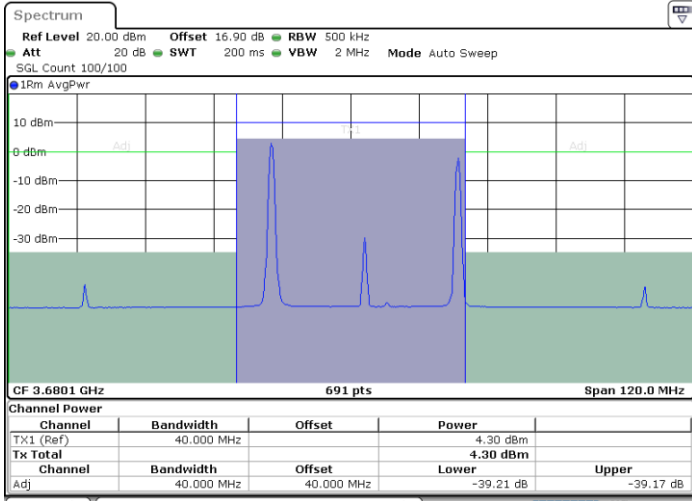

Date: 29.OCT.2020 23:25:17

Middle Channel / FullRB

N/A

Date: 29.OCT.2020 23:19:47

LTE Band 48C / 20MHz+15MHz

256QAM

Highest Channel / 1RB0 and 1RB74

Highest Channel / 1RB99 and 1RB0

Date: 30.OCT.2020 00:19:03

Date: 30.OCT.2020 00:19:43

Highest Channel / FullIRB

N/A

Date: 30.OCT.2020 00:14:16

LTE Band 48C / 20MHz+20MHz

256QAM

Lowest Channel / 1RB0 and 1RB99