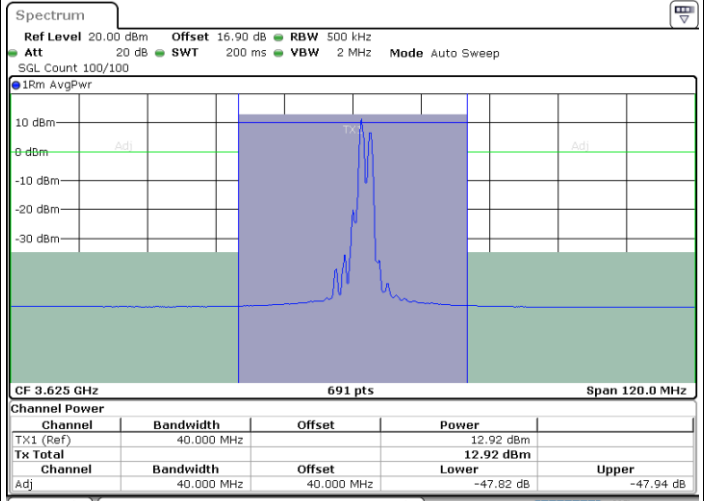

Lowest Channel / FullIRB

N/A

Date: 29.OCT.2020 22:19:05

LTE Band 48C / 20MHz+15MHz

256QAM

Middle Channel / 1RB0 and 1RB74

Middle Channel / 1RB99 and 1RB0

Date: 29.OCT.2020 23:20:29

Date: 29.OCT.2020 23:25:17

Middle Channel / FullRB

N/A

Date: 29.OCT.2020 23:19:47

LTE Band 48C / 20MHz+15MHz

256QAM

Highest Channel / 1RB0 and 1RB74

Highest Channel / 1RB99 and 1RB0