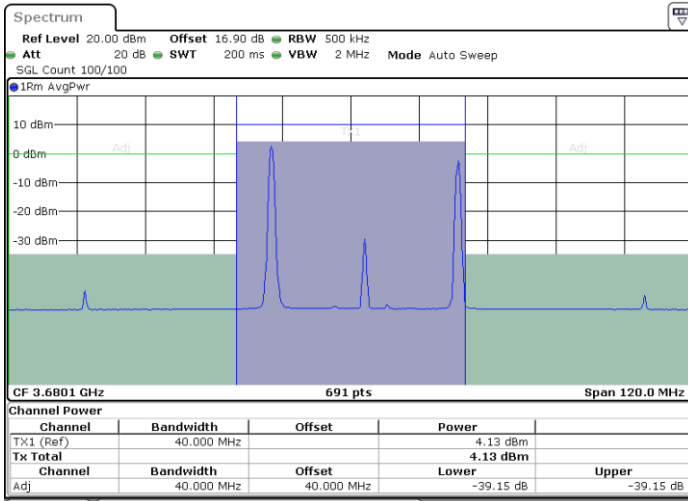

LTE Band 48C / 20MHz+15MHz

16QAM

Highest Channel / 1RB0 and 1RB74

Highest Channel / 1RB99 and 1RB0

Date: 30.OCT.2020 00:17:41

Date: 30.OCT.2020 00:21:05

Highest Channel / FullIRB

N/A