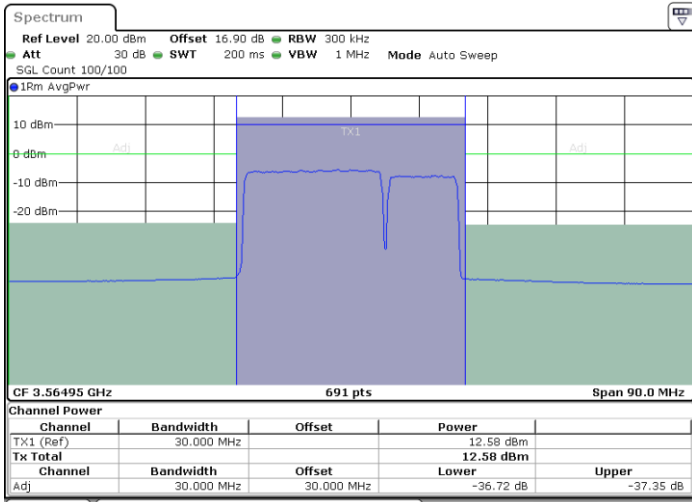

Date: 30.OCT.2020 20:52:34

LTE Band 48C / 20MHz+5MHz

256QAM

Highest Channel / 1RB0 and 1RB24

Highest Channel / 1RB99 and 1RB0

Highest Channel / FullIRB

N/A

LTE Band 48C / 20MHz+10MHz

256QAM

Lowest Channel / 1RB0 and 1RB49

Lowest Channel / 1RB99 and 1RB0

Date: 30.OCT.2020 12:31:57

Date: 30.OCT.2020 12:36:43

Lowest Channel / FullIRB

N/A

Date: 30.OCT.2020 12:31:16

Date: 30.OCT.2020 14:33:05

LTE Band 48C / 20MHz+10MHz

256QAM

Highest Channel / 1RB0 and 1RB49

Highest Channel / 1RB99 and 1RB0

Date: 30.OCT.2020 15:23:04

Date: 30.OCT.2020 15:23:44

Highest Channel / FullIRB