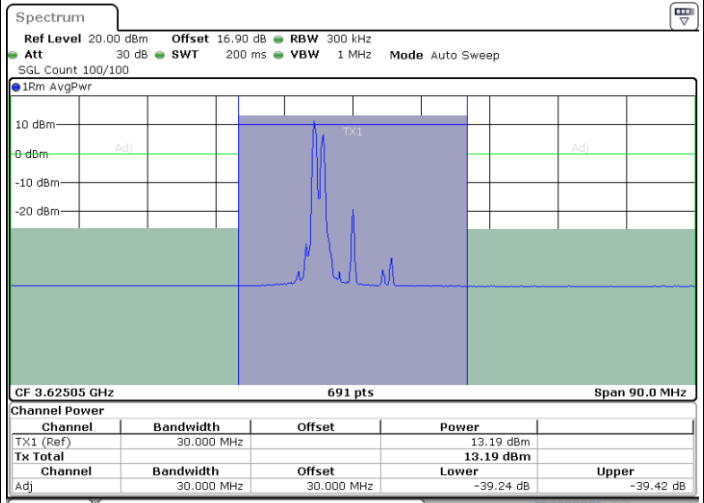

Date: 31.OCT.2020 01:21:04

LTE Band 48C / 10MHz+20MHz

256QAM

Lowest Channel / 1RB0 and 1RB99

Lowest Channel / 1RB49 and 1RB0

Date: 30.OCT.2020 16:24:37

Date: 30.OCT.2020 16:29:22

Lowest Channel / FullIRB

N/A

Date: 30.OCT.2020 16:23:56

LTE Band 48C / 10MHz+20MHz

256QAM

Middle Channel / 1RB0 and 1RB99

Middle Channel / 1RB49 and 1RB0

Date: 30.OCT.2020 17:21:21

Date: 30.OCT.2020 17:26:07

Middle Channel / FullIRB

N/A

Date: 30.OCT.2020 17:20:41

LTE Band 48C / 10MHz+20MHz

256QAM

Highest Channel / 1RB0 and 1RB99

Highest Channel / 1RB49 and 1RB0

Date: 30.OCT.2020 18:24:00