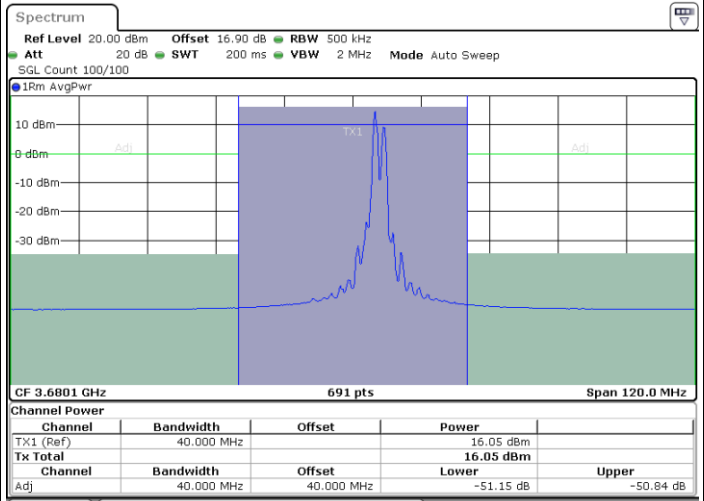

N/A

Date: 29.OCT.2020 23:19:06

LTE Band 48C / 20MHz+15MHz

64QAM

Highest Channel / 1RB0 and 1RB74

Highest Channel / 1RB99 and 1RB0

Date: 30.OCT.2020 00:18:22

Date: 30.OCT.2020 00:20:24

Highest Channel / FullIRB

N/A

Date: 30.OCT.2020 00:14:57

LTE Band 48C / 20MHz+20MHz

64QAM

Lowest Channel / 1RB0 and 1RB99

Lowest Channel / 1RB99 and 1RB0

Date: 29.OCT.2020 18:05:55