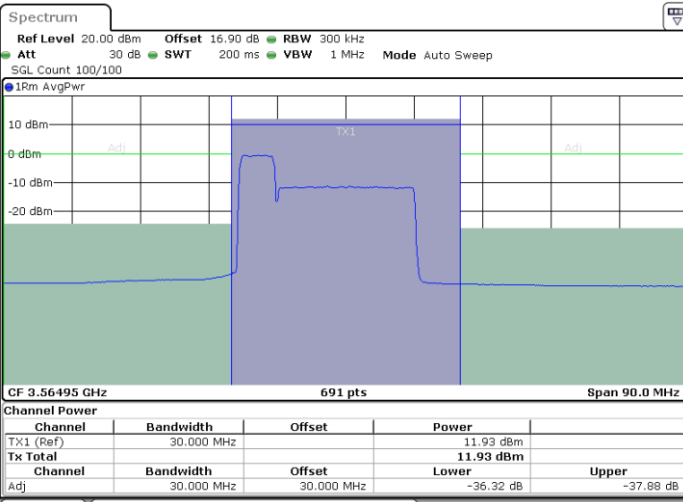

Lowest Channel / FullRB

N/A

Date: 30.OCT.2020 23:16:26