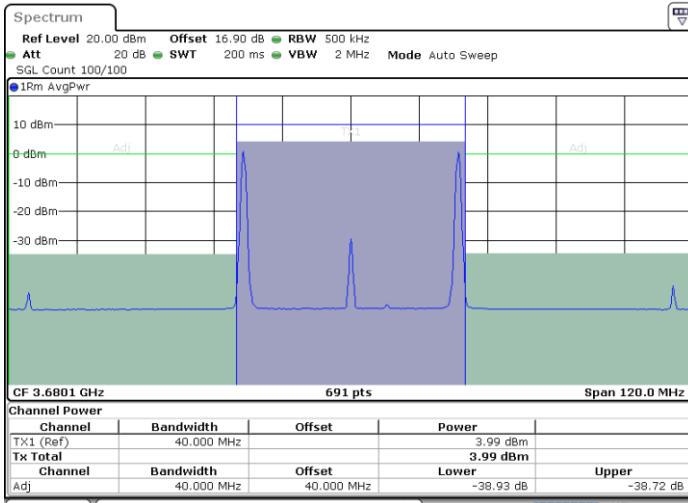

Middle Channel / FullRB

N/A

Date: 29.OCT.2020 20:00:18

LTE Band 48C / 20MHz+20MHz

16QAM

Highest Channel / 1RB0 and 1RB99

Highest Channel / 1RB99 and 1RB0

Date: 29.OCT.2020 21:04:26

Date: 29.OCT.2020 21:07:50

Highest Channel / FullIRB

N/A

Date: 29.OCT.2020 21:02:23

LTE Band 48C / 5MHz+20MHz

64QAM

Lowest Channel / 1RB0 and 1RB99

Lowest Channel / 1RB24 and 1RB0