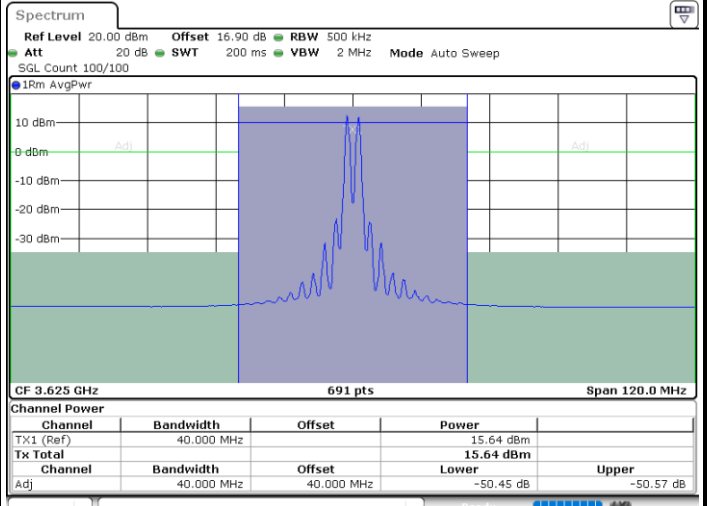

Highest Channel / FullIRB

N/A

Date: 30.OCT.2020 00:14:57

LTE Band 48C / 20MHz+20MHz

64QAM

Lowest Channel / 1RB0 and 1RB99

Lowest Channel / 1RB99 and 1RB0

Date: 29.OCT.2020 18:05:55

Date: 29.OCT.2020 18:09:21

Lowest Channel / FullIRB

N/A

Date: 29.OCT.2020 18:03:52

LTE Band 48C / 20MHz+20MHz

64QAM

MiddleChannel / 1RB0 and 1RB99

Middle Channel / 1RB99 and 1RB0

Date: 29.OCT.2020 20:03:03

Date: 29.OCT.2020 20:06:29

Middle Channel / FullRB

N/A

Date: 29.OCT.2020 20:00:59

LTE Band 48C / 20MHz+20MHz

64QAM

Highest Channel / 1RB0 and 1RB99