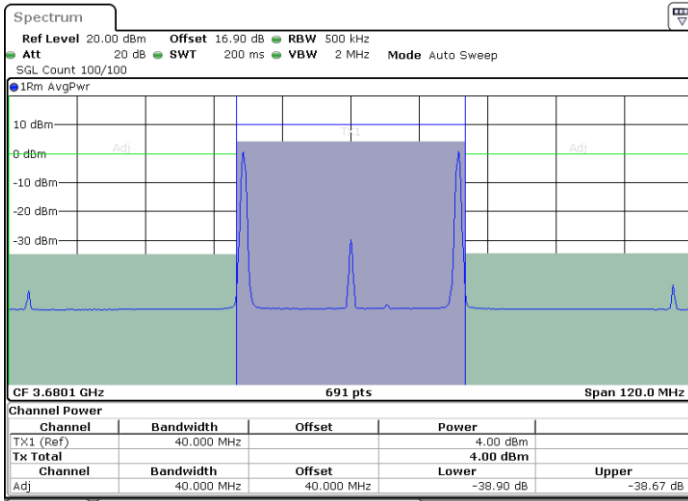

Date: 29.OCT.2020 20:03:03

Date: 29.OCT.2020 20:06:29

Middle Channel / FullRB

N/A

Date: 29.OCT.2020 20:00:59

LTE Band 48C / 20MHz+20MHz

64QAM

Highest Channel / 1RB0 and 1RB99

Highest Channel / 1RB99 and 1RB0

Date: 29.OCT.2020 21:05:07

Date: 29.OCT.2020 21:07:09

Highest Channel / FullIRB

N/A

Date: 29.OCT.2020 21:01:42

LTE Band 48C / 5MHz+20MHz

256QAM