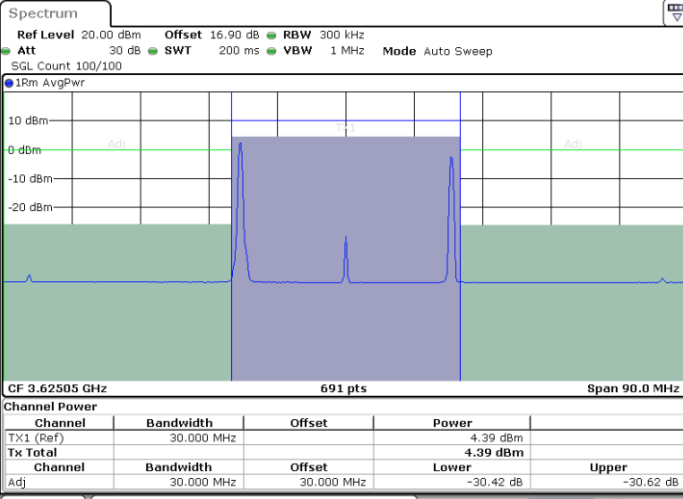

LTE Band 48C / 20MHz+10MHz

64QAM

Middle Channel / 1RB0 and 1RB49

Middle Channel / 1RB99 and 1RB0

Date: 30.OCT.2020 14:34:26

Date: 30.OCT.2020 14:37:50