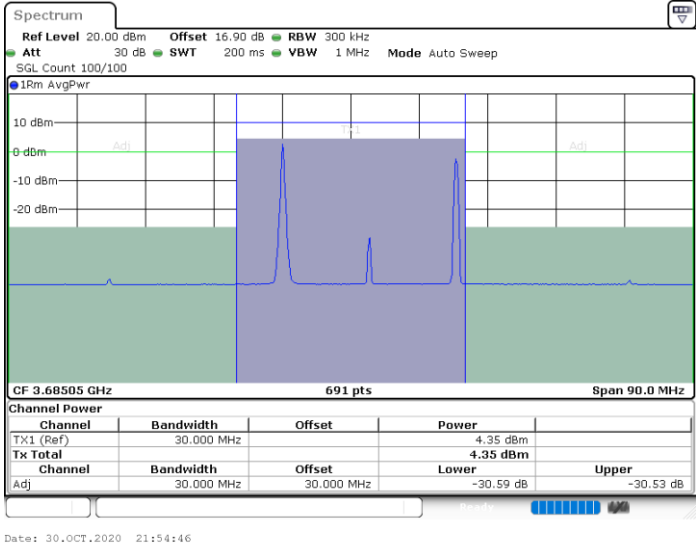

Middle Channel / 1RB0 and 1RB24

Middle Channel / 1RB99 and 1RB0

Date: 30.OCT.2020 20:48:29

Date: 30.OCT.2020 20:51:53

Middle Channel / FullRB

N/A

Date: 30.OCT.2020 20:47:48

LTE Band 48C / 20MHz+5MHz

64QAM

Highest Channel / 1RB0 and 1RB24

Highest Channel / 1RB99 and 1RB0

Highest Channel / FullIRB

N/A

LTE Band 48C / 20MHz+10MHz

64QAM

Lowest Channel / 1RB0 and 1RB49