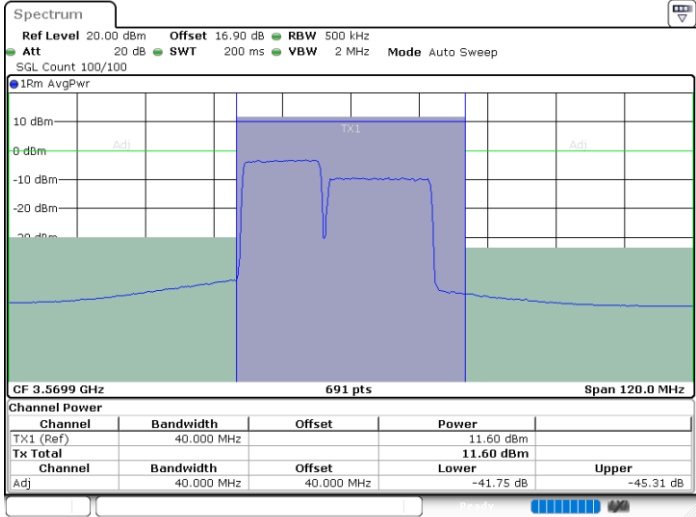

Date: 30.OCT.2020 17:20:00

LTE Band 48C / 10MHz+20MHz

64QAM

Highest Channel / 1RB0 and 1RB99

Highest Channel / 1RB49 and 1RB0

Date: 30.OCT.2020 18:23:19

Date: 30.OCT.2020 18:25:21

Highest Channel / FullIRB

N/A

Date: 30.OCT.2020 18:19:55

LTE Band 48C / 15MHz+20MHz

64QAM

Lowest Channel / 1RB0 and 1RB99

Lowest Channel / 1RB74 and 1RB0

Date: 30.OCT.2020 01:19:06

Date: 30.OCT.2020 01:33:19

Lowest Channel / FullIRB

N/A

Date: 30.OCT.2020 01:17:02

LTE Band 48C / 15MHz+20MHz

64QAM

Middle Channel / 1RB0 and 1RB99

Middle Channel / 1RB74 and 1RB0

Date: 30.OCT.2020 10:43:15