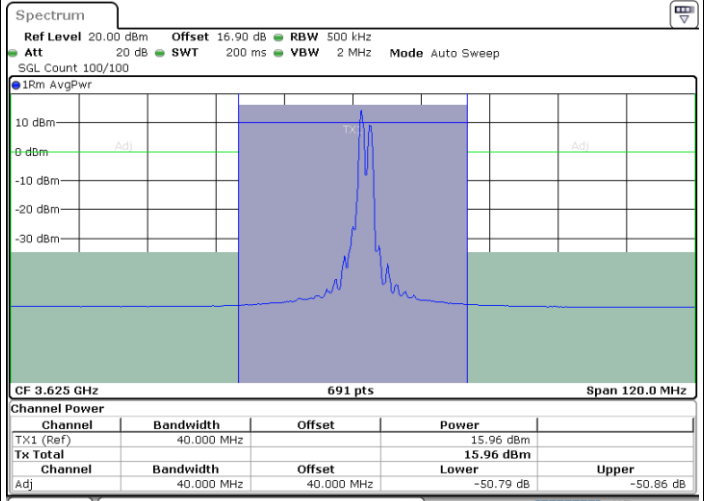

Date: 29.OCT.2020 22:18:24

LTE Band 48C / 20MHz+15MHz

64QAM

Middle Channel / 1RB0 and 1RB74

Middle Channel / 1RB99 and 1RB0

Date: 29.OCT.2020 23:21:10

Date: 29.OCT.2020 23:24:36

Middle Channel / FullRB

N/A

Date: 29.OCT.2020 23:19:06

LTE Band 48C / 20MHz+15MHz

64QAM

Highest Channel / 1RB0 and 1RB74

Highest Channel / 1RB99 and 1RB0

Date: 30.OCT.2020 00:18:22

Date: 30.OCT.2020 00:20:24