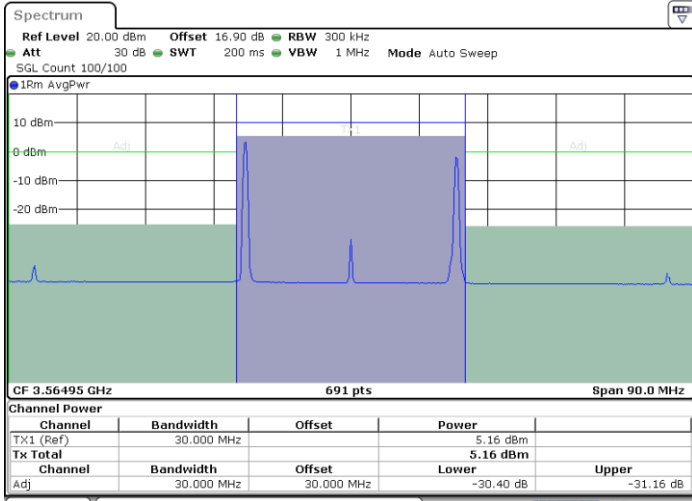

LTE Band 48C / 10MHz+20MHz

64QAM

Lowest Channel / 1RB0 and 1RB99

Lowest Channel / 1RB49 and 1RB0

Date: 30.OCT.2020 16:25:18