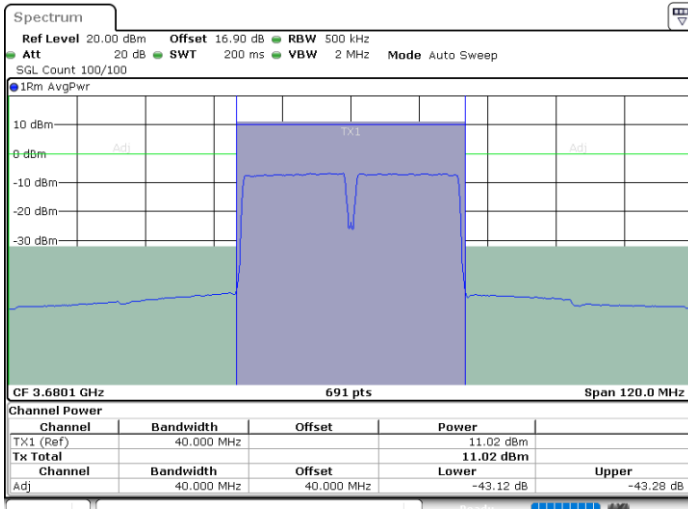

Middle Channel / FullRB

N/A

Date: 29.OCT.2020 20:00:18

LTE Band 48C / 20MHz+20MHz

16QAM

Highest Channel / 1RB0 and 1RB99

Highest Channel / 1RB99 and 1RB0

Date: 29.OCT.2020 21:04:26

Date: 29.OCT.2020 21:07:50

Highest Channel / FullIRB

N/A

Date: 29.OCT.2020 21:02:23

LTE Band 48C / 5MHz+20MHz

64QAM

Lowest Channel / 1RB0 and 1RB99

Lowest Channel / 1RB24 and 1RB0