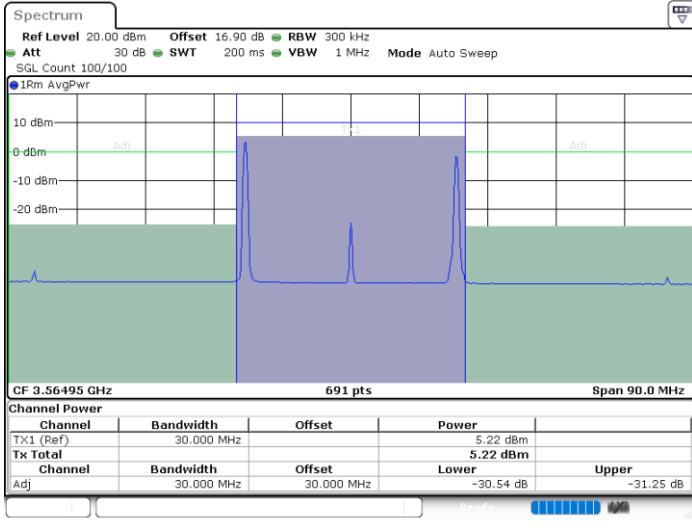

LTE Band 48C / 5MHz+20MHz

256QAM

Highest Channel / 1RB0 and 1RB99

Highest Channel / 1RB24 and 1RB0

Date: 31.OCT.2020 01:21:45

Date: 31.OCT.2020 01:22:25

Highest Channel / FullIRB

N/A

Date: 31.OCT.2020 01:21:04

LTE Band 48C / 10MHz+20MHz

256QAM

Lowest Channel / 1RB0 and 1RB99

Lowest Channel / 1RB49 and 1RB0

Date: 30.OCT.2020 16:24:37

Date: 30.OCT.2020 16:29:22

Lowest Channel / FullIRB