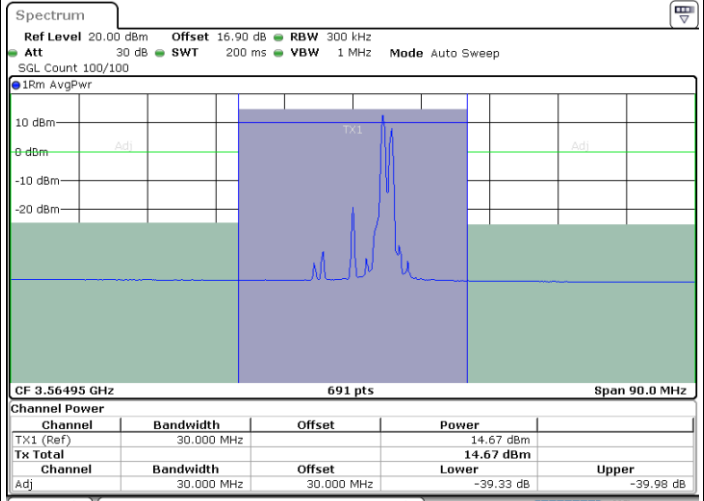

Date: 30.OCT.2020 12:36:43