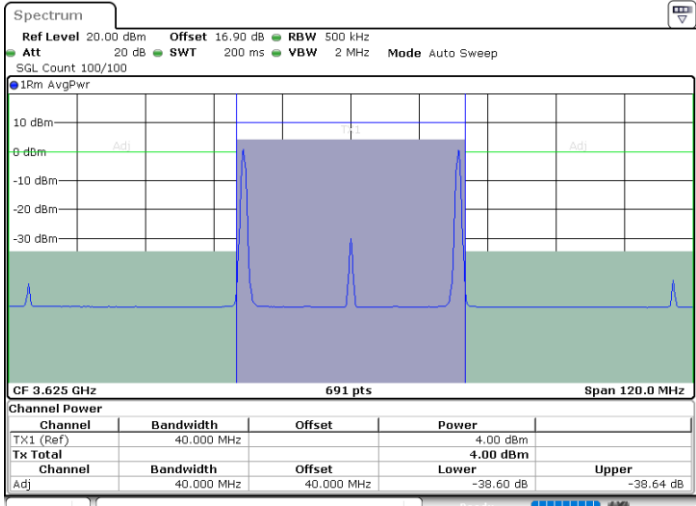

N/A

Date: 29.OCT.2020 18:03:10

LTE Band 48C / 20MHz+20MHz

16QAM

MiddleChannel / 1RB0 and 1RB99

Middle Channel / 1RB99 and 1RB0

Date: 29.OCT.2020 20:03:44

Date: 29.OCT.2020 20:05:48