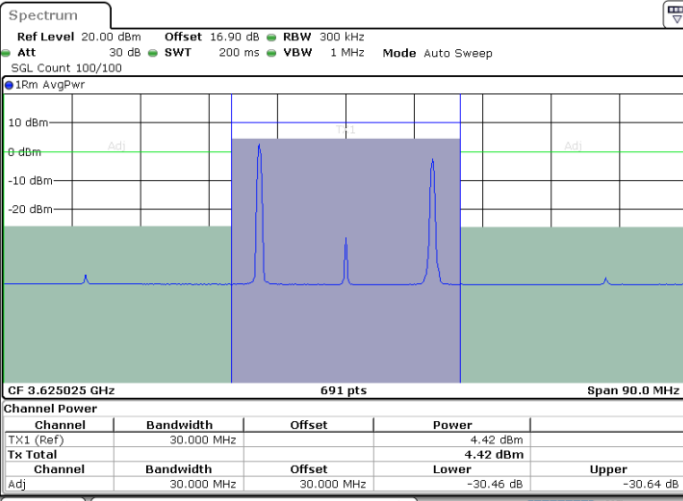

LTE Band 48C / 5MHz+20MHz

256QAM

Middle Channel / 1RB0 and 1RB99

Middle Channel / 1RB24 and 1RB0

Date: 31.OCT.2020 00:20:33

Date: 31.OCT.2020 00:21:14