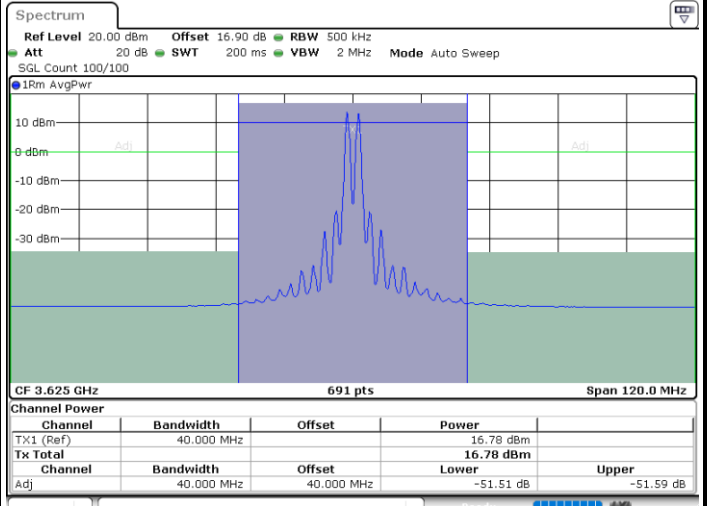

N/A

Date: 29.OCT.2020 18:03:10

LTE Band 48C / 20MHz+20MHz

16QAM

MiddleChannel / 1RB0 and 1RB99

Middle Channel / 1RB99 and 1RB0

Date: 29.OCT.2020 20:03:44

Date: 29.OCT.2020 20:05:48