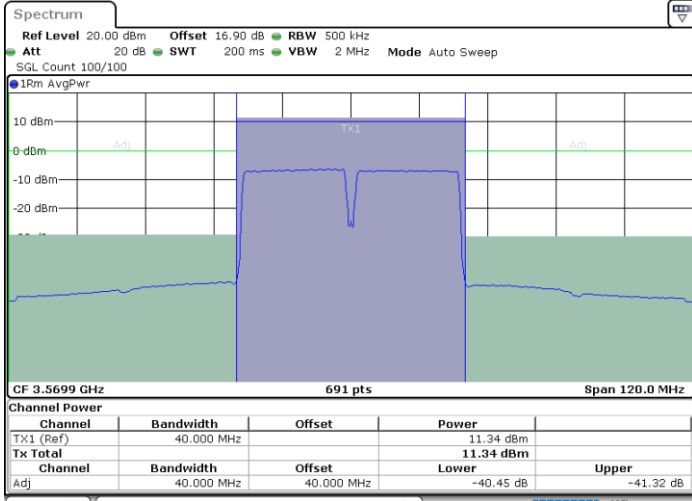

Lowest Channel / FullIRB

N/A

Date: 29.OCT.2020 18:03:10