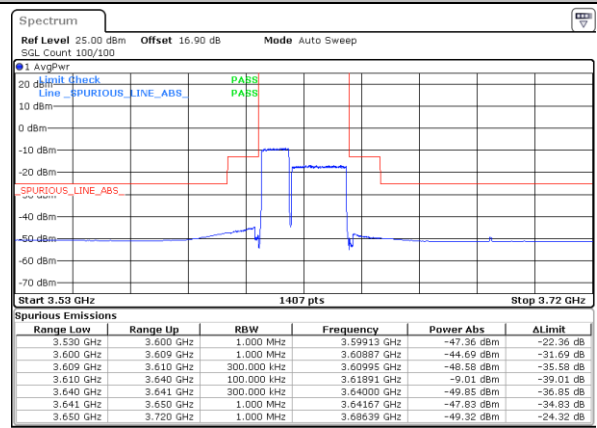

Lowest Band Edge / Full RB

Middle Band Edge / Full RB

Date: 30.OCT.2020 15:47:41

Date: 30.OCT.2020 16:40:56