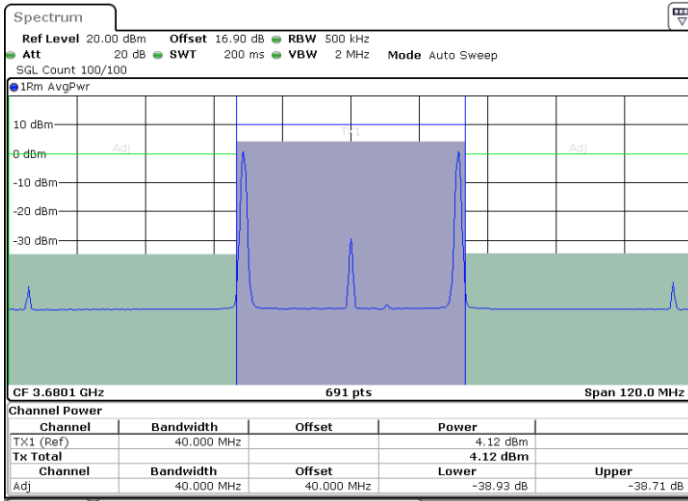

LTE Band 48C / 20MHz+20MHz

256QAM

Highest Channel / 1RB0 and 1RB99

Highest Channel / 1RB99 and 1RB0

Date: 29.OCT.2020 21:05:48