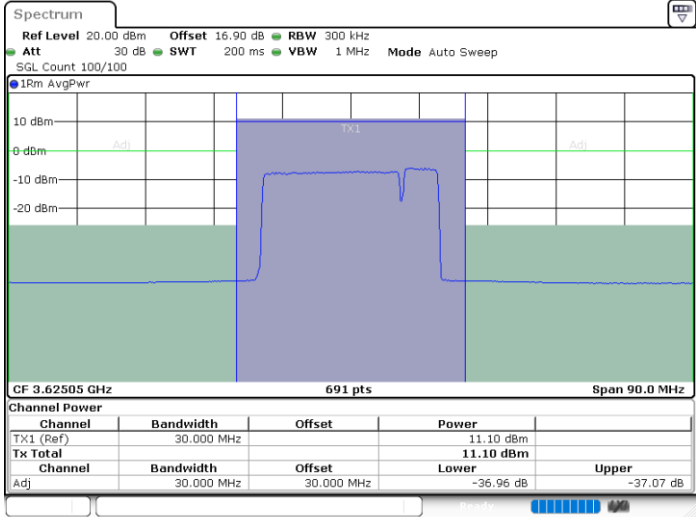

Highest Channel / 1RB0 and 1RB99

Highest Channel / 1RB74 and 1RB0

Date: 30.OCT.2020 11:08:58

Date: 30.OCT.2020 11:09:39

Highest Channel / FullIRB

N/A

Date: 30.OCT.2020 11:04:12

LTE Band 48C / 20MHz+5MHz

LTE Band 48C / 20MHz+5MHz

256QAM

Middle Channel / 1RB0 and 1RB24

Middle Channel / 1RB99 and 1RB0

Date: 30.OCT.2020 20:53:15

Date: 30.OCT.2020 20:53:55

Middle Channel / FullRB

N/A

Date: 30.OCT.2020 20:52:34

LTE Band 48C / 20MHz+5MHz

256QAM

Highest Channel / 1RB0 and 1RB24

Highest Channel / 1RB99 and 1RB0

Highest Channel / FullIRB

N/A

LTE Band 48C / 20MHz+10MHz