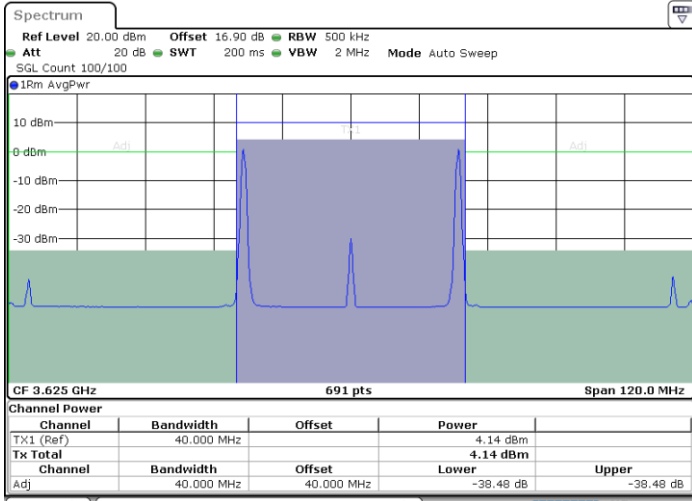

Date: 30.OCT.2020 00:19:03

Date: 30.OCT.2020 00:19:43

Highest Channel / FullIRB

N/A

Date: 30.OCT.2020 00:14:16

LTE Band 48C / 20MHz+20MHz

256QAM

Lowest Channel / 1RB0 and 1RB99

Lowest Channel / 1RB99 and 1RB0

Date: 29.OCT.2020 18:05:14

Date: 29.OCT.2020 18:10:02

Lowest Channel / FullIRB

N/A

Date: 29.OCT.2020 18:04:33

LTE Band 48C / 20MHz+20MHz

256QAM

MiddleChannel / 1RB0 and 1RB99

Middle Channel / 1RB99 and 1RB0

Date: 29.OCT.2020 20:02:22

Date: 29.OCT.2020 20:07:10

Middle Channel / FullRB

N/A

Date: 29.OCT.2020 20:01:40

LTE Band 48C / 20MHz+20MHz