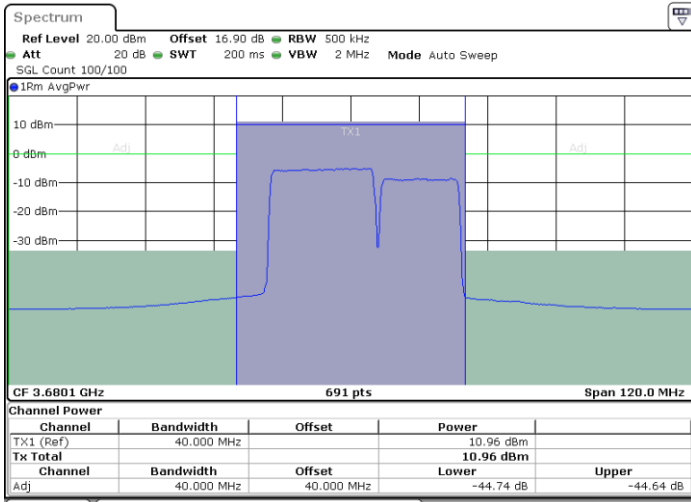

N/A

Date: 29.OCT.2020 23:19:06

LTE Band 48C / 20MHz+15MHz

64QAM

Highest Channel / 1RB0 and 1RB74

Highest Channel / 1RB99 and 1RB0

Date: 30.OCT.2020 00:18:22

Date: 30.OCT.2020 00:20:24

Highest Channel / FullIRB

N/A

Date: 30.OCT.2020 00:14:57

LTE Band 48C / 20MHz+20MHz

64QAM

Lowest Channel / 1RB0 and 1RB99

Lowest Channel / 1RB99 and 1RB0

Date: 29.OCT.2020 18:05:55