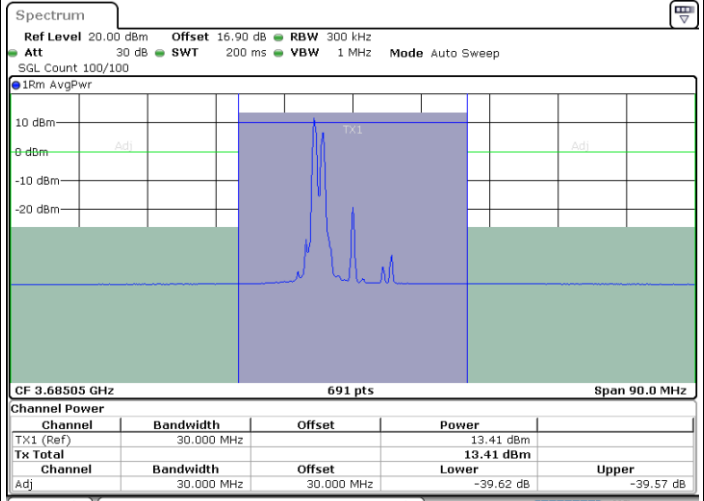

Middle Channel / FullIRB

N/A

Date: 30.OCT.2020 17:20:41

LTE Band 48C / 10MHz+20MHz

256QAM

Highest Channel / 1RB0 and 1RB99

Highest Channel / 1RB49 and 1RB0

Date: 30.OCT.2020 18:24:00

Date: 30.OCT.2020 18:24:40

Highest Channel / FullIRB

N/A

Date: 30.OCT.2020 18:19:14

LTE Band 48C / 15MHz+20MHz

256QAM

Lowest Channel / 1RB0 and 1RB99

Lowest Channel / 1RB74 and 1RB0