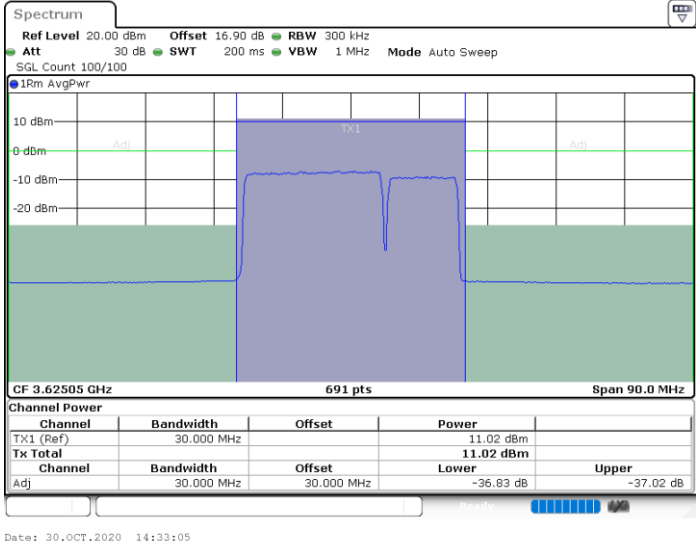

LTE Band 48C / 20MHz+10MHz

256QAM

Middle Channel / 1RB0 and 1RB49

Middle Channel / 1RB99 and 1RB0

Date: 30.OCT.2020 14:33:46

Date: 30.OCT.2020 14:38:31

Middle Channel / FullRB

N/A

Date: 30.OCT.2020 14:33:05

LTE Band 48C / 20MHz+10MHz

256QAM

Highest Channel / 1RB0 and 1RB49

Highest Channel / 1RB99 and 1RB0

Date: 30.OCT.2020 15:23:04

Date: 30.OCT.2020 15:23:44

Highest Channel / FullIRB