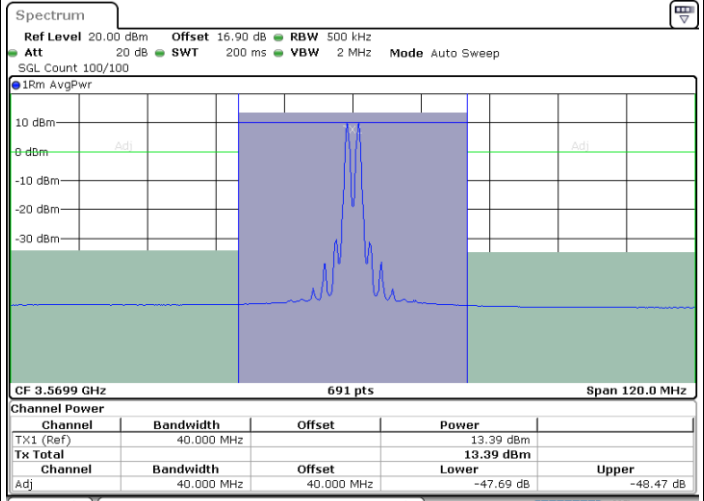

Date: 29.OCT.2020 23:25:17

Middle Channel / FullRB

N/A

Date: 29.OCT.2020 23:19:47

LTE Band 48C / 20MHz+15MHz

256QAM

Highest Channel / 1RB0 and 1RB74

Highest Channel / 1RB99 and 1RB0

Date: 30.OCT.2020 00:19:03

Date: 30.OCT.2020 00:19:43

Highest Channel / FullIRB

N/A

Date: 30.OCT.2020 00:14:16

LTE Band 48C / 20MHz+20MHz

256QAM

Lowest Channel / 1RB0 and 1RB99

Lowest Channel / 1RB99 and 1RB0

Date: 29.OCT.2020 18:05:14

Date: 29.OCT.2020 18:10:02

Lowest Channel / FullIRB

N/A

Date: 29.OCT.2020 18:04:33

LTE Band 48C / 20MHz+20MHz

256QAM