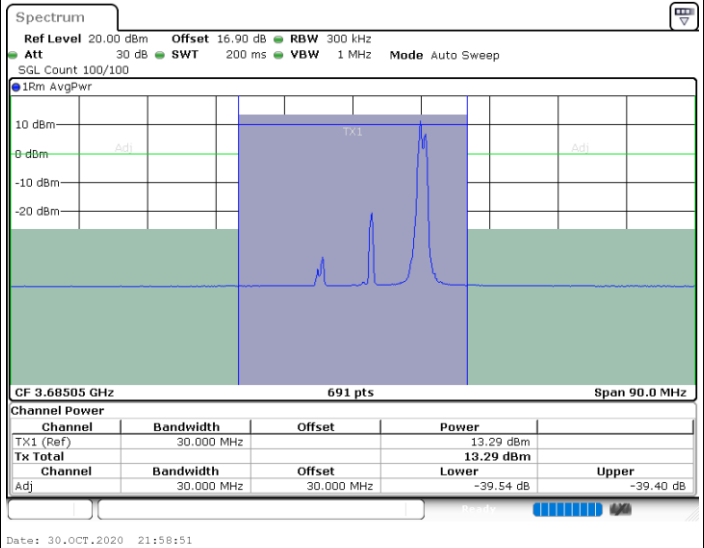

Date: 30.OCT.2020 20:52:34

LTE Band 48C / 20MHz+5MHz

256QAM

Highest Channel / 1RB0 and 1RB24

Highest Channel / 1RB99 and 1RB0

Highest Channel / FullIRB

N/A

LTE Band 48C / 20MHz+10MHz