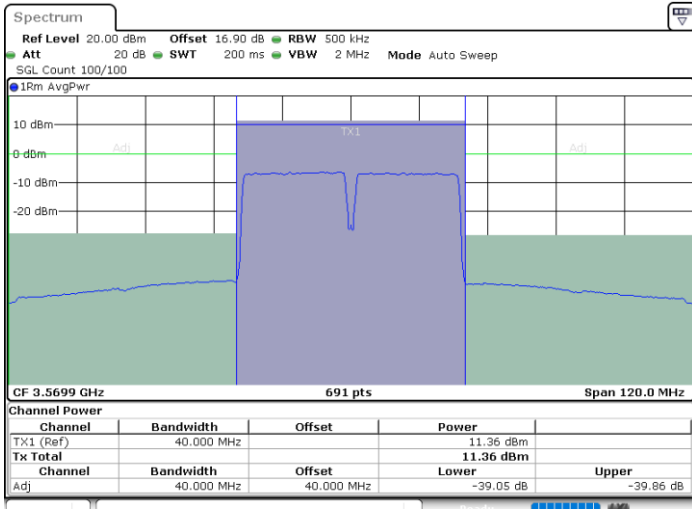

N/A

Date: 29.OCT.2020 23:19:06

LTE Band 48C / 20MHz+15MHz

64QAM

Highest Channel / 1RB0 and 1RB74

Highest Channel / 1RB99 and 1RB0

Date: 30.OCT.2020 00:18:22

Date: 30.OCT.2020 00:20:24

Highest Channel / FullIRB

N/A

Date: 30.OCT.2020 00:14:57

LTE Band 48C / 20MHz+20MHz

64QAM

Lowest Channel / 1RB0 and 1RB99

Lowest Channel / 1RB99 and 1RB0

Date: 29.OCT.2020 18:05:55

Date: 29.OCT.2020 18:09:21

Lowest Channel / FullIRB

N/A

Date: 29.OCT.2020 18:03:52

LTE Band 48C / 20MHz+20MHz

64QAM

MiddleChannel / 1RB0 and 1RB99

Middle Channel / 1RB99 and 1RB0