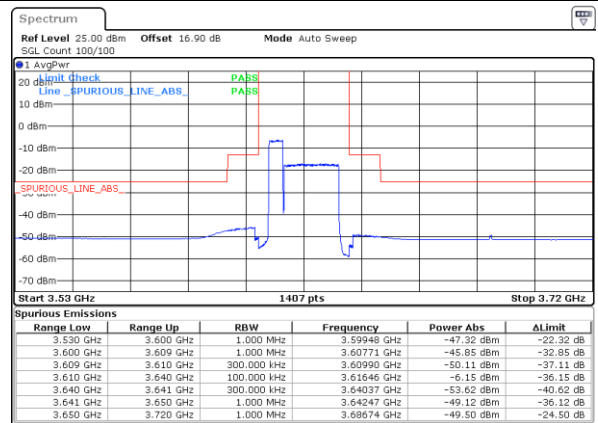

Conducted Band Edge

LTE Band 48C / 5MHz+20MHz

QPSK

Lowest Band Edge / 1RB0 and 1RB99

Middle Band Edge / 1RB0 and 1RB99

Date: 30.OCT.2020 22:49:13

Date: 30.OCT.2020 23:47:58

Lowest Band Edge / 1RB24 and 1RB0

Middle Band Edge / 1RB24 and 1RB0

Date: 30.OCT.2020 22:50:53

Date: 30.OCT.2020 23:49:38

Lowest Band Edge / Full RB

Middle Band Edge / Full RB

Date: 30.OCT.2020 22:40:49

Date: 30.OCT.2020 23:39:36

LTE Band 48C / 5MHz+20MHz