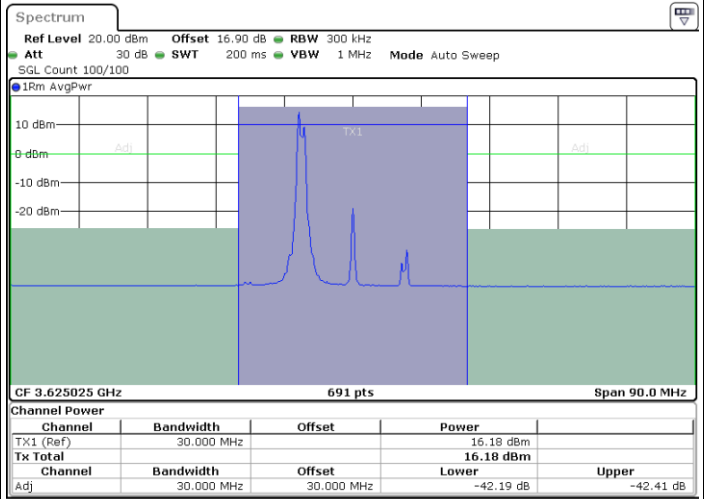

Date: 31.OCT.2020 00:19:11