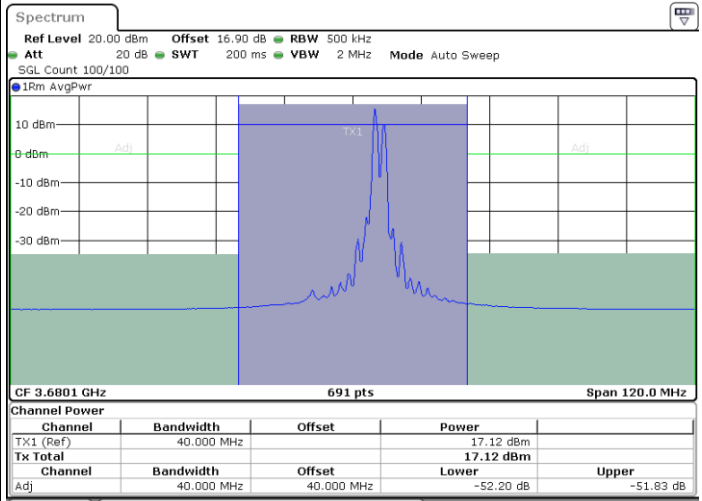

LTE Band 48C / 20MHz+15MHz

16QAM

Highest Channel / 1RB0 and 1RB74

Highest Channel / 1RB99 and 1RB0

Date: 30.OCT.2020 00:17:41

Date: 30.OCT.2020 00:21:05

Highest Channel / FullIRB

N/A