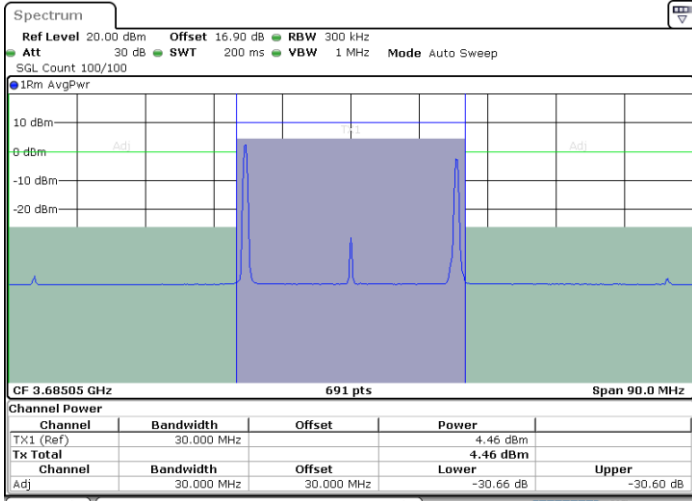

Middle Channel / FullIRB

N/A

Date: 30.OCT.2020 17:20:41

LTE Band 48C / 10MHz+20MHz

256QAM

Highest Channel / 1RB0 and 1RB99

Highest Channel / 1RB49 and 1RB0

Date: 30.OCT.2020 18:24:00

Date: 30.OCT.2020 18:24:40

Highest Channel / FullIRB

N/A

Date: 30.OCT.2020 18:19:14

LTE Band 48C / 15MHz+20MHz

256QAM

Lowest Channel / 1RB0 and 1RB99

Lowest Channel / 1RB74 and 1RB0