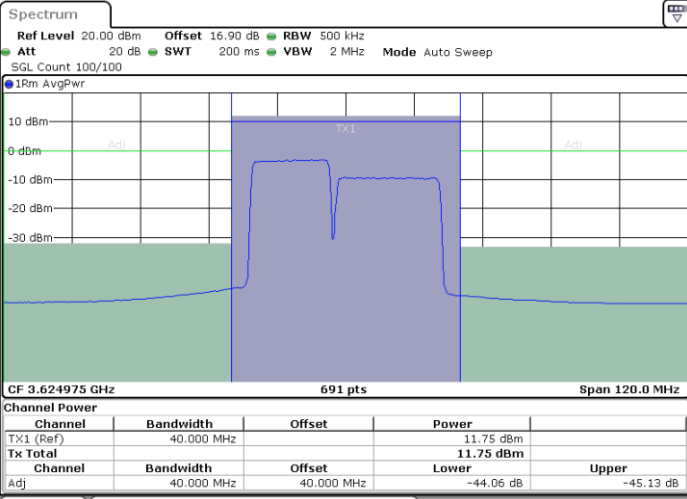

Lowest Channel / FullIRB

N/A

Date: 30.OCT.2020 01:17:02

LTE Band 48C / 15MHz+20MHz

64QAM

Middle Channel / 1RB0 and 1RB99

Middle Channel / 1RB74 and 1RB0

Date: 30.OCT.2020 10:43:15

Date: 30.OCT.2020 10:46:40

Middle Channel / FullRB

N/A

Date: 30.OCT.2020 10:41:11

LTE Band 48C / 15MHz+20MHz

64QAM

Highest Channel / 1RB0 and 1RB99

Highest Channel / 1RB74 and 1RB0