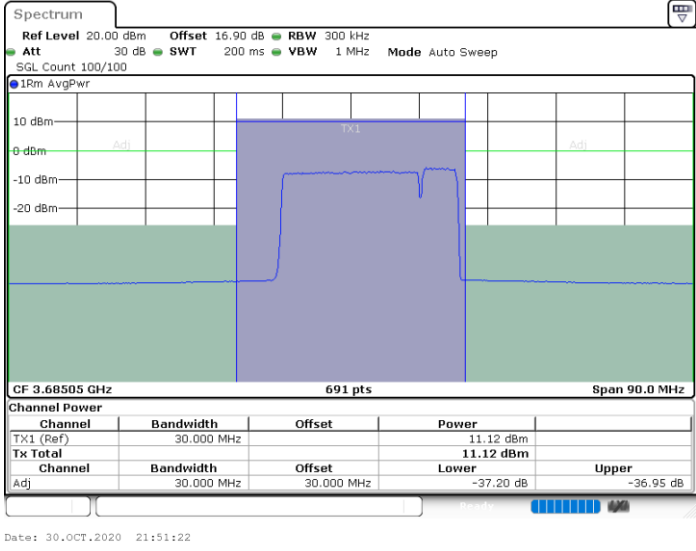

64QAM

Highest Channel / 1RB0 and 1RB24

Highest Channel / 1RB99 and 1RB0

Highest Channel / FullIRB

N/A

LTE Band 48C / 20MHz+10MHz

64QAM

Lowest Channel / 1RB0 and 1RB49

Lowest Channel / 1RB99 and 1RB0

Date: 30.OCT.2020 12:32:38

Date: 30.OCT.2020 12:36:02

Lowest Channel / FullIRB

N/A

Date: 30.OCT.2020 12:30:35

LTE Band 48C / 20MHz+10MHz

64QAM