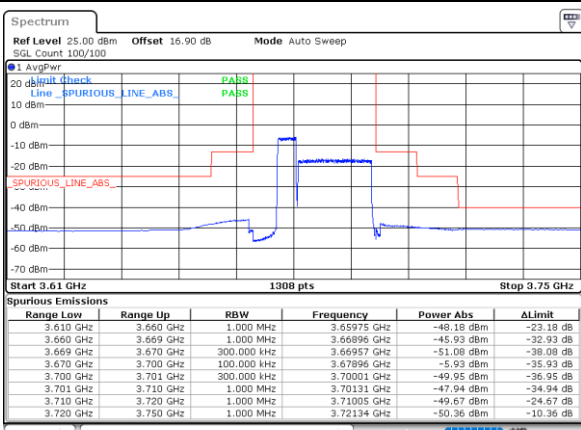

Middle Band Edge / 1RB24 and 1RB0

Date: 30.OCT.2020 22:50:53

Date: 30.OCT.2020 23:49:38

Lowest Band Edge / Full RB

Middle Band Edge / Full RB

Date: 30.OCT.2020 22:40:49

Date: 30.OCT.2020 23:39:36

LTE Band 48C / 5MHz+20MHz

QPSK

Highest Band Edge / 1RB0 and 1RB9

N/A

Date: 31.OCT.2020 00:45:40

Highest Band Edge / 1RB24 and 1RB0

N/A

Date: 31.OCT.2020 00:54:03

Highest Band Edge / Full RB

N/A

Date: 31.OCT.2020 01:32:39

LTE Band 48C / 10MHz+20MHz

QPSK

Lowest Band Edge / 1RB0 and 1RB99

Middle Band Edge / 1RB0 and 1RB99

Date: 30.OCT.2020 15:59:25

Date: 30.OCT.2020 16:52:40