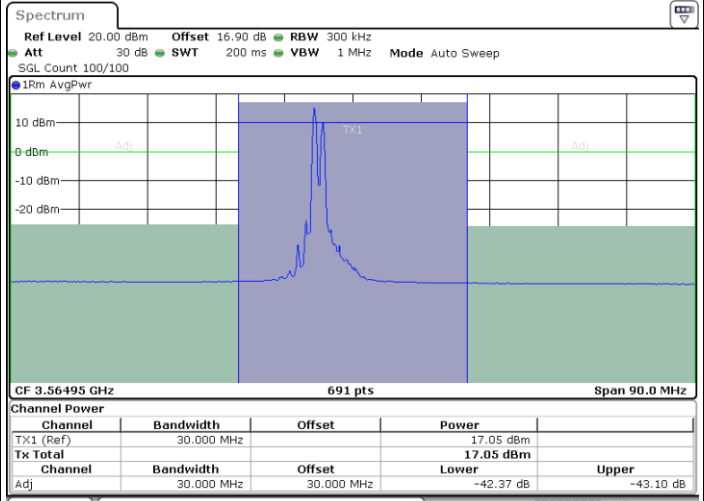

Date: 30.OCT.2020 16:28:42