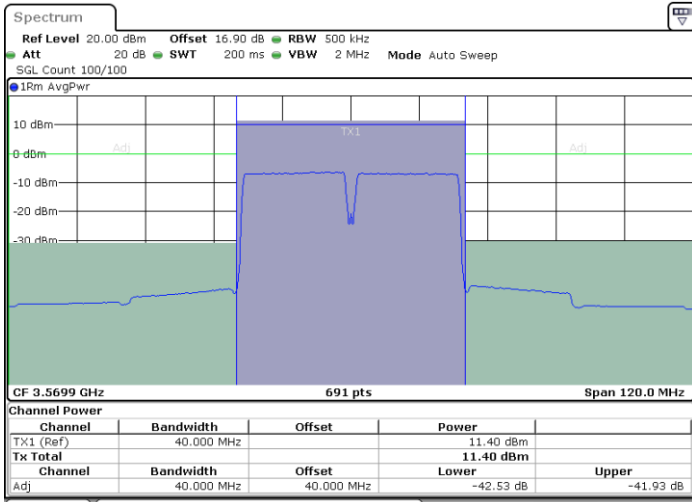

Date: 30.OCT.2020 00:19:03

Date: 30.OCT.2020 00:19:43

Highest Channel / FullIRB

N/A

Date: 30.OCT.2020 00:14:16

LTE Band 48C / 20MHz+20MHz

256QAM

Lowest Channel / 1RB0 and 1RB99

Lowest Channel / 1RB99 and 1RB0

Date: 29.OCT.2020 18:05:14

Date: 29.OCT.2020 18:10:02

Lowest Channel / FullIRB

N/A

Date: 29.OCT.2020 18:04:33

LTE Band 48C / 20MHz+20MHz

256QAM

MiddleChannel / 1RB0 and 1RB99

Middle Channel / 1RB99 and 1RB0

Date: 29.OCT.2020 20:02:22

Date: 29.OCT.2020 20:07:10

Middle Channel / FullRB

N/A

Date: 29.OCT.2020 20:01:40

LTE Band 48C / 20MHz+20MHz