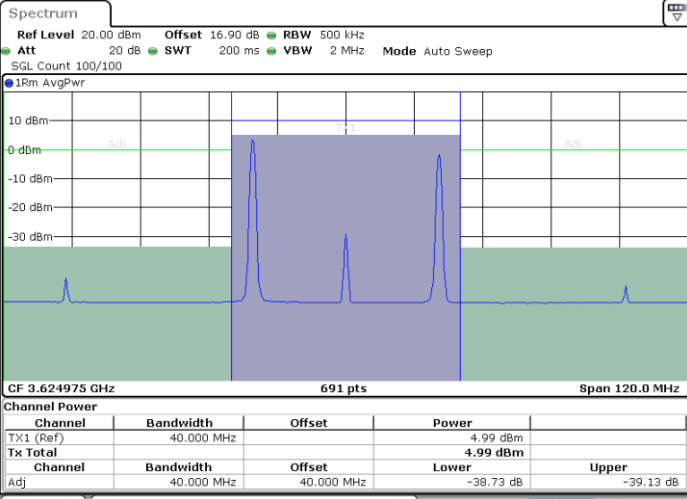

Lowest Channel / FullIRB

N/A

Date: 30.OCT.2020 01:17:02

LTE Band 48C / 15MHz+20MHz

64QAM

Middle Channel / 1RB0 and 1RB99

Middle Channel / 1RB74 and 1RB0

Date: 30.OCT.2020 10:43:15