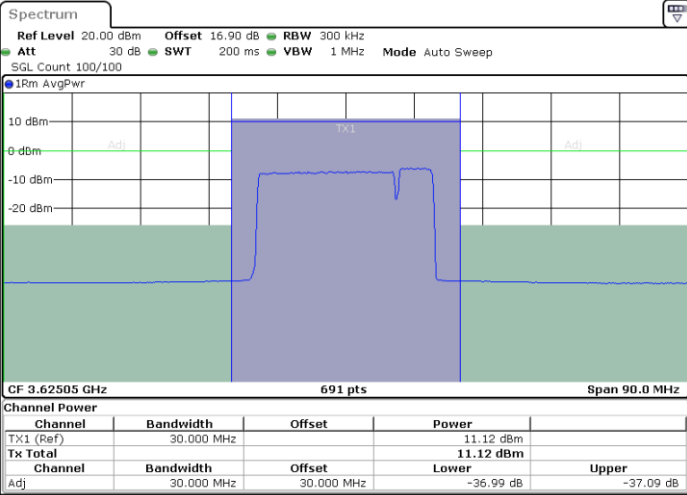

Lowest Channel / 1RB99 and 1RB0

Date: 30.OCT.2020 19:25:09

Date: 30.OCT.2020 19:28:33

Lowest Channel / FullIRB

N/A

Date: 30.OCT.2020 19:24:28

LTE Band 48C / 20MHz+5MHz

64QAM

Middle Channel / 1RB0 and 1RB24

Middle Channel / 1RB99 and 1RB0

Date: 30.OCT.2020 20:48:29

Date: 30.OCT.2020 20:51:53

Middle Channel / FullRB

N/A

Date: 30.OCT.2020 20:47:48

LTE Band 48C / 20MHz+5MHz

64QAM

Highest Channel / 1RB0 and 1RB24

Highest Channel / 1RB99 and 1RB0

Highest Channel / FullIRB

N/A

LTE Band 48C / 20MHz+10MHz

64QAM

Lowest Channel / 1RB0 and 1RB49