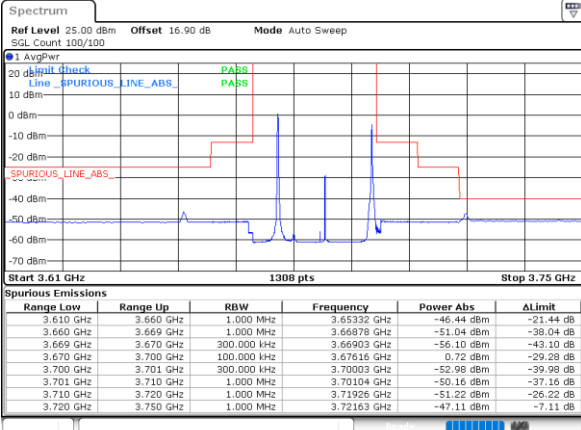

LTE Band 48C / 5MHz+20MHz

QPSK

Highest Band Edge / 1RB0 and 1RB9

N/A

Date: 31.OCT.2020 00:45:40