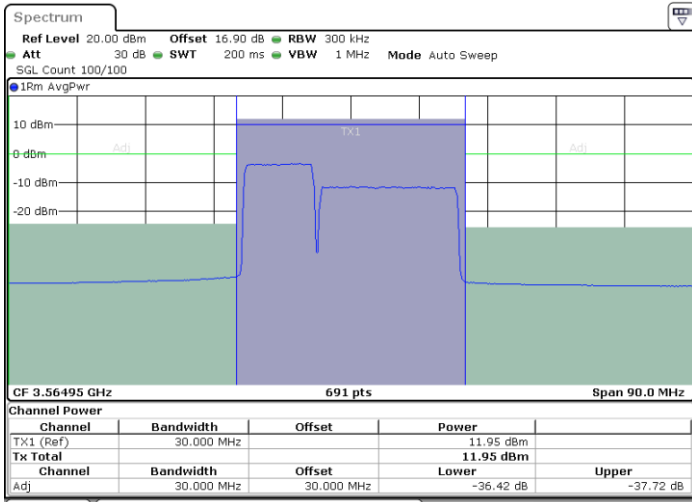

Lowest Channel / FullRB

N/A

Date: 30.OCT.2020 16:23:15