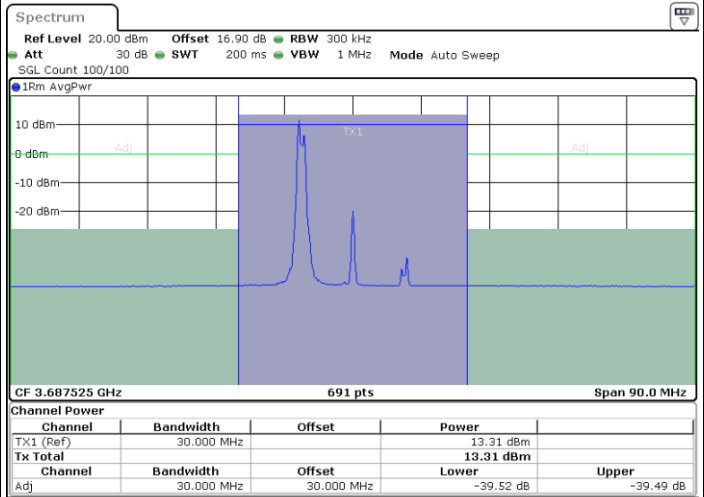

LTE Band 48C / 5MHz+20MHz

256QAM

Highest Channel / 1RB0 and 1RB99

Highest Channel / 1RB24 and 1RB0

Date: 31.OCT.2020 01:21:45

Date: 31.OCT.2020 01:22:25

Highest Channel / FullIRB

N/A

Date: 31.OCT.2020 01:21:04

LTE Band 48C / 10MHz+20MHz

256QAM

Lowest Channel / 1RB0 and 1RB99

Lowest Channel / 1RB49 and 1RB0

Date: 30.OCT.2020 16:24:37

Date: 30.OCT.2020 16:29:22

Lowest Channel / FullIRB