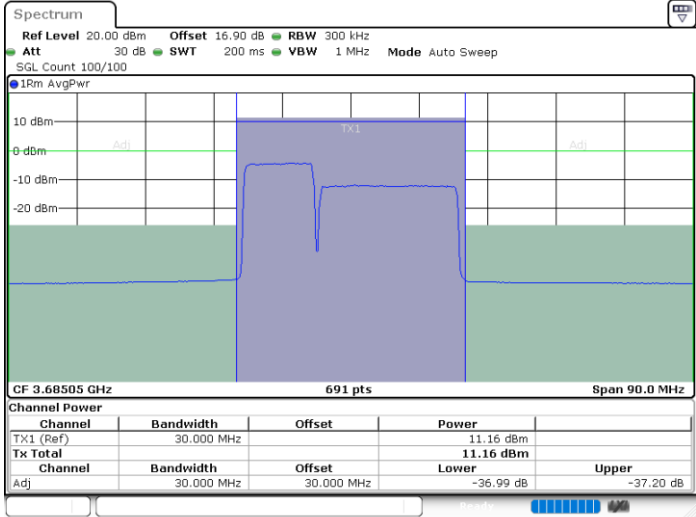

QPSK

Highest Channel / 1RB0 and 1RB99

Highest Channel / 1RB49 and 1RB0

Date: 30.OCT.2020 18:21:57

Date: 30.OCT.2020 18:26:42

Highest Channel / FullIRB

N/A

Date: 30.OCT.2020 18:21:17

LTE Band 48C / 15MHz+20MHz

QPSK

Lowest Channel / 1RB0 and 1RB99

Lowest Channel / 1RB74 and 1RB0

Date: 30.OCT.2020 01:20:28

Date: 30.OCT.2020 01:21:09

Lowest Channel / FullIRB

N/A