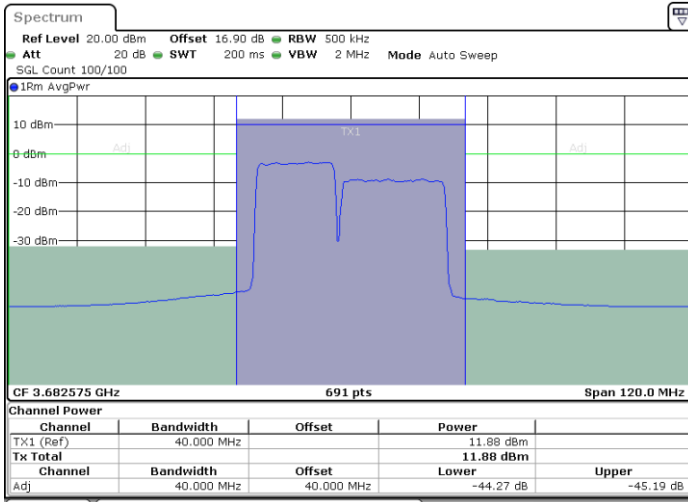

N/A

Date: 30.OCT.2020 10:39:48

LTE Band 48C / 15MHz+20MHz

QPSK

Highest Channel / 1RB0 and 1RB99

Highest Channel / 1RB74 and 1RB0

Date: 30.OCT.2020 11:06:56

Date: 30.OCT.2020 11:11:42

Highest Channel / FullIRB

N/A

Date: 30.OCT.2020 11:06:15

LTE Band 48C / 20MHz+5MHz

QPSK

Lowest Channel / 1RB0 and 1RB24

Lowest Channel / 1RB99 and 1RB0

Date: 30.OCT.2020 19:26:31