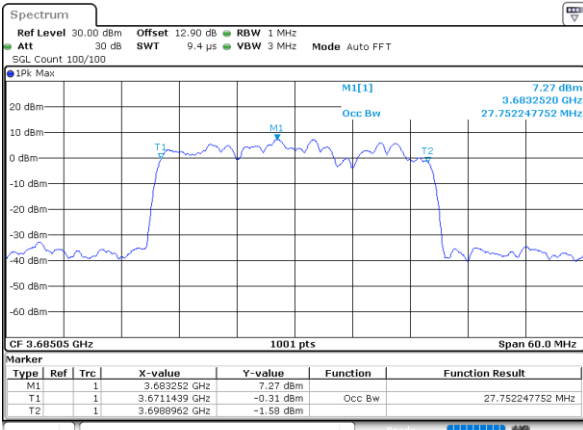

Date: 30.OCT.2020 22:01:45

LTE Band 48C

16QAM

Lowest Channel / 20MHz+10MHz

Date: 30.OCT.2020 13:44:01

Lowest Channel / 20MHz+15MHz

Date: 29.OCT.2020 22:26:29

Middle Channel / 20MHz+10MHz

Date: 30.OCT.2020 13:53:28

Middle Channel / 20MHz+15MHz

Date: 29.OCT.2020 23:29:08

Highest Channel / 20MHz+10MHz

Date: 30.OCT.2020 15:30:55

Highest Channel / 20MHz+15MHz

Date: 30.OCT.2020 00:25:08

LTE Band 48C