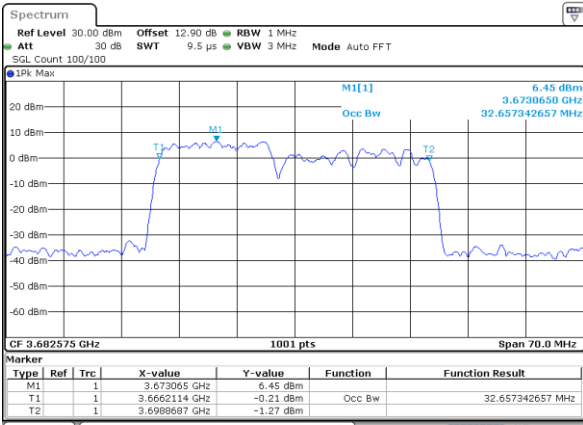

Middle Channel / 10MHz+20MHz

Date: 30.OCT.2020 17:28:33

Highest Channel / 5MHz+20MHz

Date: 31.OCT.2020 00:33:34

Highest Channel / 10MHz+20MHz

Date: 30.OCT.2020 17:40:08

LTE Band 48C

64QAM

Lowest Channel / 15MHz+20MHz

Date: 30.OCT.2020 01:35:57

Lowest Channel / 20MHz+5MHz

Date: 30.OCT.2020 19:41:43

Middle Channel / 15MHz+20MHz

Date: 30.OCT.2020 09:57:35

Middle Channel / 20MHz+5MHz

Date: 30.OCT.2020 21:02:22

Highest Channel / 15MHz+20MHz

Date: 30.OCT.2020 10:23:10

Highest Channel / 20MHz+5MHz

Date: 30.OCT.2020 22:00:38

LTE Band 48C

64QAM

Lowest Channel / 20MHz+10MHz

Date: 30.OCT.2020 13:43:39