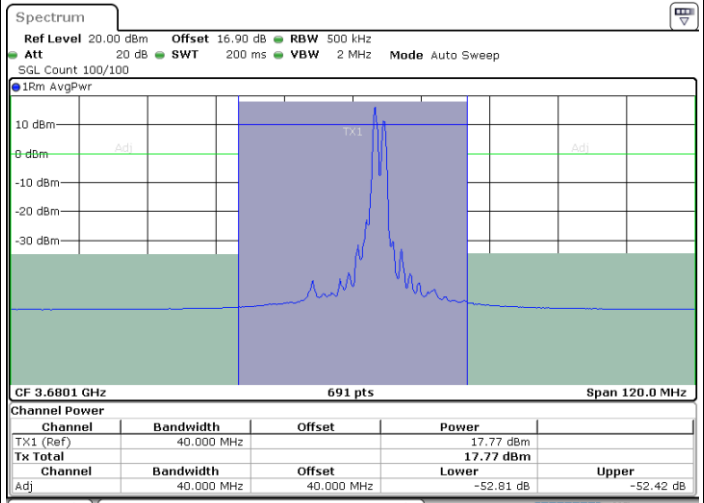

Middle Channel / FullRB

N/A

Date: 29.OCT.2020 23:17:43

LTE Band 48C / 20MHz+15MHz

QPSK

Highest Channel / 1RB0 and 1RB74

Highest Channel / 1RB99 and 1RB0

Date: 30.OCT.2020 00:17:00

Date: 30.OCT.2020 00:21:46

Highest Channel / FullRB

N/A

Date: 30.OCT.2020 00:16:19

LTE Band 48C / 20MHz+20MHz

QPSK

Lowest Channel / 1RB0 and 1RB99

Lowest Channel / 1RB99 and 1RB0