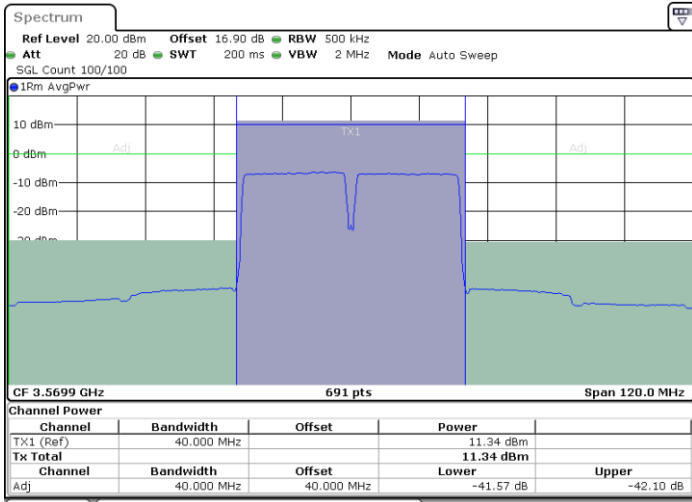

Middle Channel / FullRB

N/A

Date: 29.OCT.2020 23:17:43

LTE Band 48C / 20MHz+15MHz

QPSK

Highest Channel / 1RB0 and 1RB74

Highest Channel / 1RB99 and 1RB0

Date: 30.OCT.2020 00:17:00

Date: 30.OCT.2020 00:21:46

Highest Channel / FullRB

N/A

Date: 30.OCT.2020 00:16:19

LTE Band 48C / 20MHz+20MHz

QPSK

Lowest Channel / 1RB0 and 1RB99

Lowest Channel / 1RB99 and 1RB0

Date: 29.OCT.2020 18:07:18

Date: 29.OCT.2020 18:07:59

Lowest Channel / FullRB

N/A

Date: 29.OCT.2020 18:02:29

LTE Band 48C / 20MHz+20MHz

QPSK

MiddleChannel / 1RB0 and 1RB99