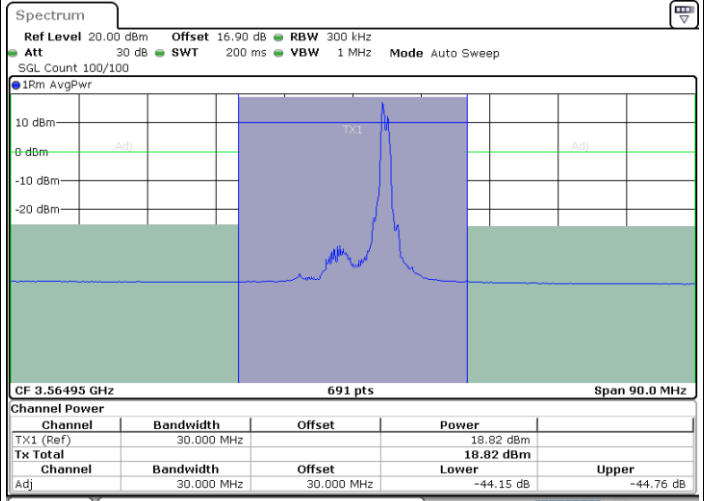

N/A

Date: 30.OCT.2020 10:39:48

LTE Band 48C / 15MHz+20MHz

QPSK

Highest Channel / 1RB0 and 1RB99

Highest Channel / 1RB74 and 1RB0

Date: 30.OCT.2020 11:06:56

Date: 30.OCT.2020 11:11:42

Highest Channel / FullIRB

N/A

Date: 30.OCT.2020 11:06:15

LTE Band 48C / 20MHz+5MHz

QPSK

Lowest Channel / 1RB0 and 1RB24

Lowest Channel / 1RB99 and 1RB0

Date: 30.OCT.2020 19:26:31

Date: 30.OCT.2020 19:27:11

Lowest Channel / FullIRB

N/A

Date: 30.OCT.2020 19:23:07

LTE Band 48C / 20MHz+5MHz

QPSK

Middle Channel / 1RB0 and 1RB24

Middle Channel / 1RB99 and 1RB0