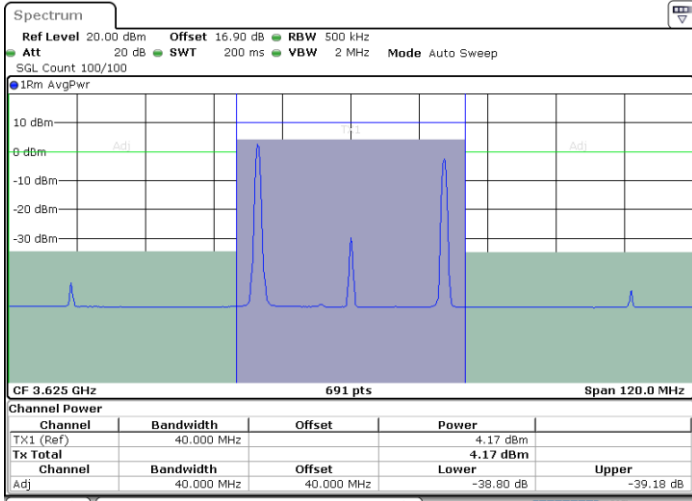

LTE Band 48C / 20MHz+15MHz

16QAM

Middle Channel / 1RB0 and 1RB74

Middle Channel / 1RB99 and 1RB0

Date: 29.OCT.2020 23:21:51