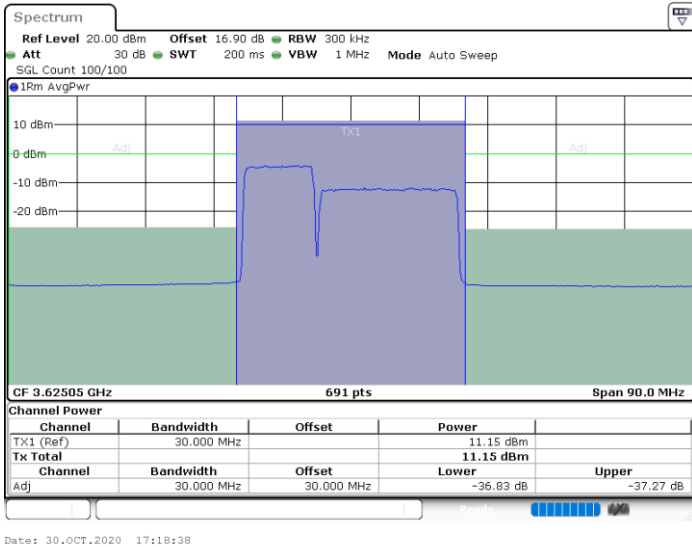

Middle Channel / 1RB0 and 1RB99

Middle Channel / 1RB49 and 1RB0

Date: 30.OCT.2020 17:23:24

Date: 30.OCT.2020 17:24:04

Middle Channel / FullRB

N/A

Date: 30.OCT.2020 17:18:38

LTE Band 48C / 10MHz+20MHz