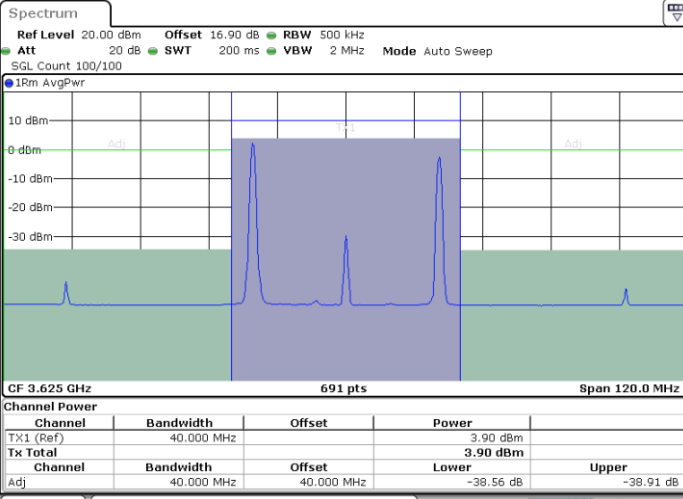

N/A

Date: 29.OCT.2020 22:17:01

LTE Band 48C / 20MHz+15MHz

QPSK

Middle Channel / 1RB0 and 1RB74

Middle Channel / 1RB99 and 1RB0

Date: 29.OCT.2020 23:22:32

Date: 29.OCT.2020 23:23:13

Middle Channel / FullRB

N/A

Date: 29.OCT.2020 23:17:43

LTE Band 48C / 20MHz+15MHz

QPSK

Highest Channel / 1RB0 and 1RB74

Highest Channel / 1RB99 and 1RB0

Date: 30.OCT.2020 00:17:00