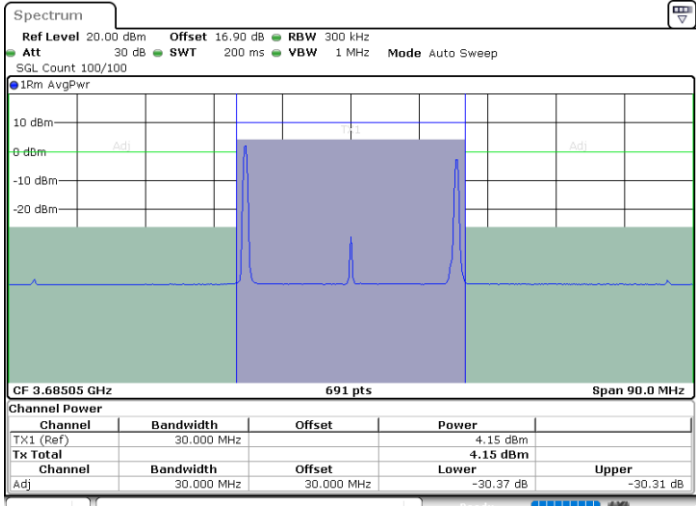

Lowest Channel / 1RB49 and 1RB0

Date: 30.OCT.2020 16:26:39

Date: 30.OCT.2020 16:27:20

Lowest Channel / FullIRB

N/A

Date: 30.OCT.2020 16:21:54

LTE Band 48C / 10MHz+20MHz

QPSK

Middle Channel / 1RB0 and 1RB99

Middle Channel / 1RB49 and 1RB0

Date: 30.OCT.2020 17:23:24

Date: 30.OCT.2020 17:24:04

Middle Channel / FullRB

N/A

Date: 30.OCT.2020 17:18:38

LTE Band 48C / 10MHz+20MHz

QPSK

Highest Channel / 1RB0 and 1RB99

Highest Channel / 1RB49 and 1RB0

Date: 30.OCT.2020 18:21:57

Date: 30.OCT.2020 18:26:42

Highest Channel / FullIRB

N/A

Date: 30.OCT.2020 18:21:17