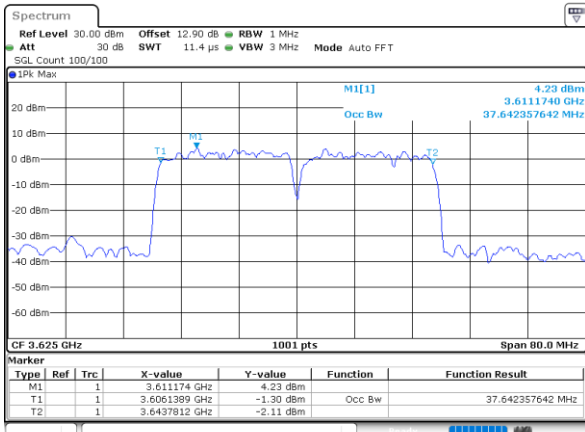

Date: 30.OCT.2020 13:53:28

Middle Channel / 20MHz+15MHz

Date: 29.OCT.2020 23:29:08

Highest Channel / 20MHz+10MHz

Date: 30.OCT.2020 15:30:55

Highest Channel / 20MHz+15MHz

Date: 30.OCT.2020 00:25:08

LTE Band 48C

256QAM

Lowest Channel / 20MHz+20MHz

N/A

Date: 29.OCT.2020 19:12:34

Middle Channel / 20MHz+20MHz

N/A

Date: 29.OCT.2020 20:09:34

Highest Channel / 20MHz+20MHz

N/A

Date: 29.OCT.2020 21:19:54

**ACLR**

LTE Band 48C / 5MHz+20MHz

QPSK

Middle Channel / 1RB0 and 1RB99

Middle Channel / 1RB24 and 1RB0

Date: 31.OCT.2020 00:17:09