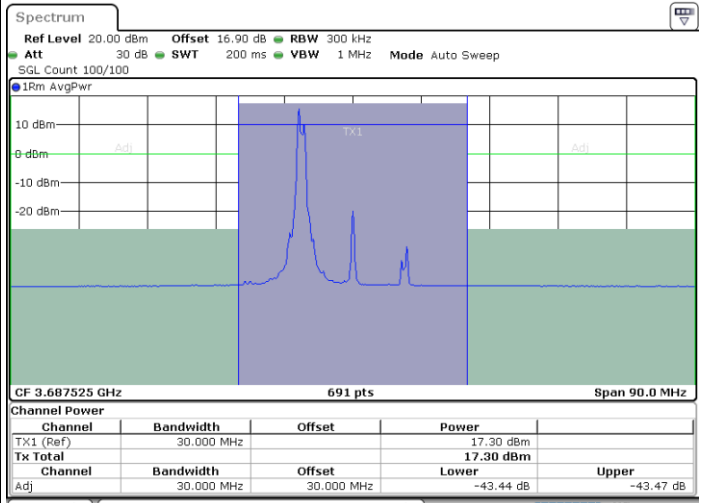

Middle Channel / 1RB24 and 1RB0

Date: 31.OCT.2020 00:16:29

Date: 31.OCT.2020 00:18:31

Middle Channel / FullRB

N/A

Date: 31.OCT.2020 00:14:26

LTE Band 48C / 5MHz+20MHz

16QAM

Highest Channel / 1RB0 and 1RB99

Highest Channel / 1RB24 and 1RB0

Date: 31.OCT.2020 01:17:40

Date: 31.OCT.2020 01:19:42

Highest Channel / FullRB

N/A

Date: 31.OCT.2020 01:15:37

LTE Band 48C / 10MHz+20MHz