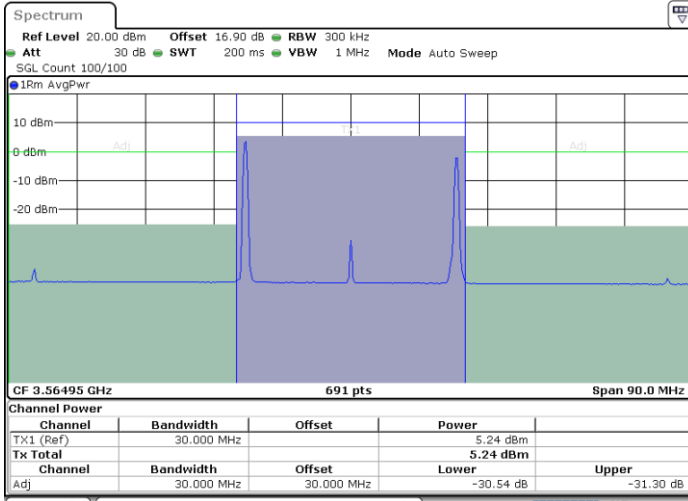

LTE Band 48C / 10MHz+20MHz

16QAM

Lowest Channel / 1RB0 and 1RB99

Lowest Channel / 1RB49 and 1RB0

Date: 30.OCT.2020 16:25:59