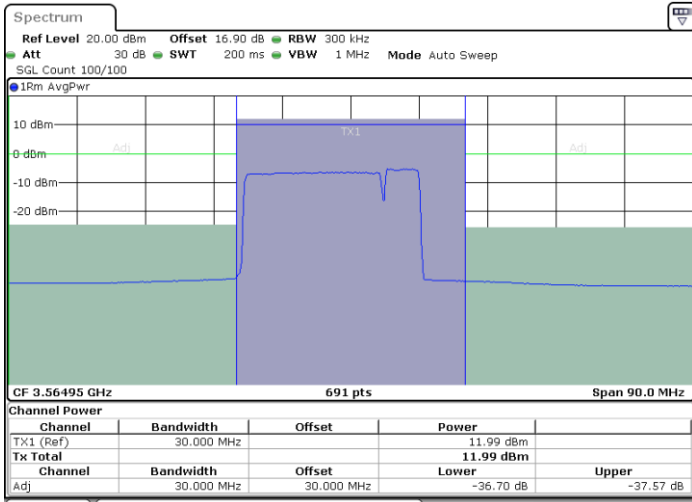

Highest Channel / 1RB0 and 1RB99

Highest Channel / 1RB74 and 1RB0

Date: 30.OCT.2020 11:07:37

Date: 30.OCT.2020 11:11:01

Highest Channel / FullIRB

N/A

Date: 30.OCT.2020 11:05:34

LTE Band 48C / 20MHz+5MHz

16QAM

Lowest Channel / 1RB0 and 1RB24

Lowest Channel / 1RB99 and 1RB0

Date: 30.OCT.2020 19:25:50

Date: 30.OCT.2020 19:27:52

Lowest Channel / FullIRB

N/A

Date: 30.OCT.2020 19:23:48

LTE Band 48C / 20MHz+5MHz

16QAM

Middle Channel / 1RB0 and 1RB24

Middle Channel / 1RB99 and 1RB0

Date: 30.OCT.2020 20:49:10

Date: 30.OCT.2020 20:51:12

Middle Channel / FullRB

N/A

Date: 30.OCT.2020 20:47:08

LTE Band 48C / 20MHz+5MHz

16QAM

Highest Channel / 1RB0 and 1RB24

Highest Channel / 1RB99 and 1RB0

Date: 30.OCT.2020 21:54:05

Date: 30.OCT.2020 21:56:08

Highest Channel / FullIRB