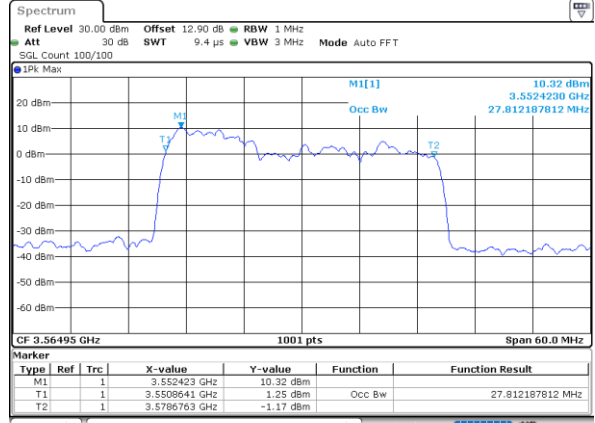

LTE Band 48C

64QAM

Lowest Channel / 5MHz+20MHz

Date: 30.OCT.2020 23:25:55

Lowest Channel / 10MHz+20MHz

Date: 30.OCT.2020 15:42:52

Middle Channel / 5MHz+20MHz

Date: 31.OCT.2020 00:26:45

Middle Channel / 10MHz+20MHz

Date: 30.OCT.2020 17:28:33

Highest Channel / 5MHz+20MHz

Date: 31.OCT.2020 00:33:34

Highest Channel / 10MHz+20MHz

Date: 30.OCT.2020 17:40:08

LTE Band 48C

64QAM