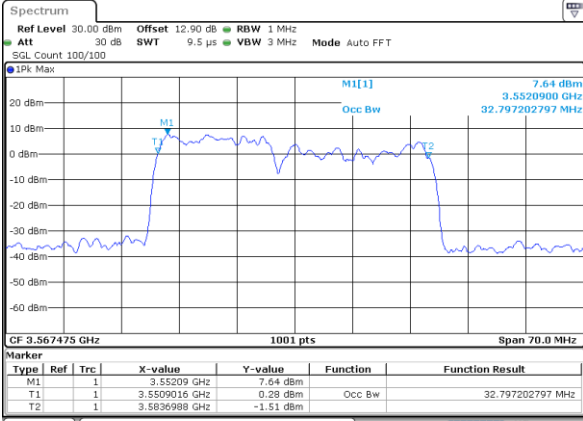

Date: 31.OCT.2020 00:34:43

Highest Channel / 10MHz+20MHz

Date: 30.OCT.2020 17:41:15

LTE Band 48C

256QAM

Lowest Channel / 15MHz+20MHz

Date: 30.OCT.2020 01:36:19

Lowest Channel / 20MHz+5MHz

Date: 30.OCT.2020 19:42:06

Middle Channel / 15MHz+20MHz

Date: 30.OCT.2020 09:57:58

Middle Channel / 20MHz+5MHz

Date: 30.OCT.2020 21:02:45

Highest Channel / 15MHz+20MHz

Date: 30.OCT.2020 10:24:17

Highest Channel / 20MHz+5MHz