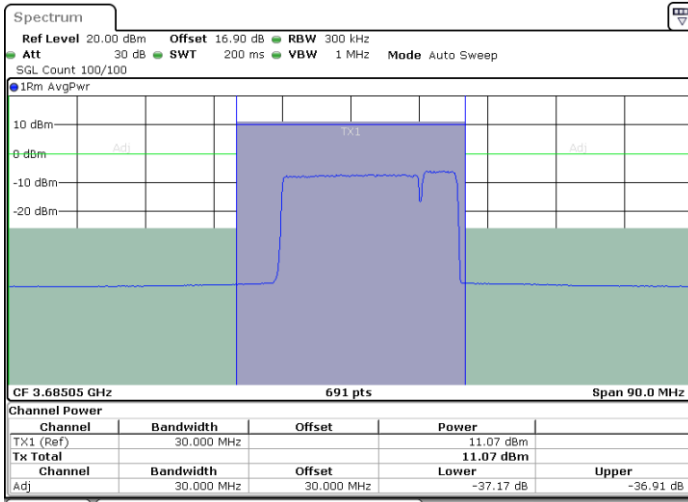

Highest Channel / FullIRB

N/A

Date: 30.OCT.2020 21:52:03