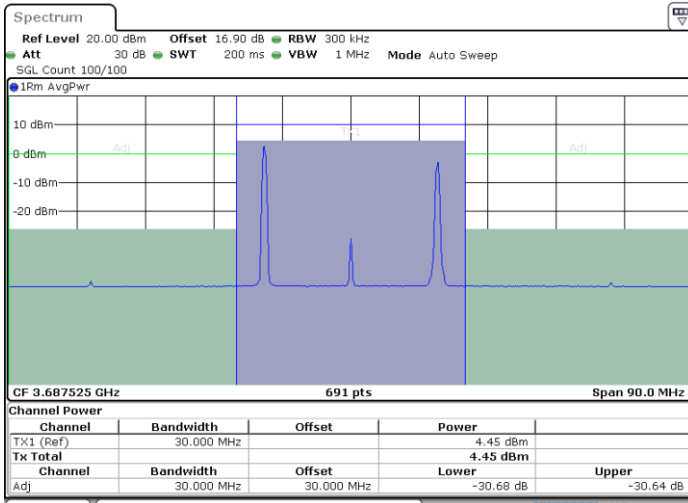

Middle Channel / 1RB24 and 1RB0

Date: 31.OCT.2020 00:16:29

Date: 31.OCT.2020 00:18:31

Middle Channel / FullRB

N/A

Date: 31.OCT.2020 00:14:26

LTE Band 48C / 5MHz+20MHz

16QAM

Highest Channel / 1RB0 and 1RB99

Highest Channel / 1RB24 and 1RB0

Date: 31.OCT.2020 01:17:40

Date: 31.OCT.2020 01:19:42

Highest Channel / FullRB

N/A

Date: 31.OCT.2020 01:15:37

LTE Band 48C / 10MHz+20MHz