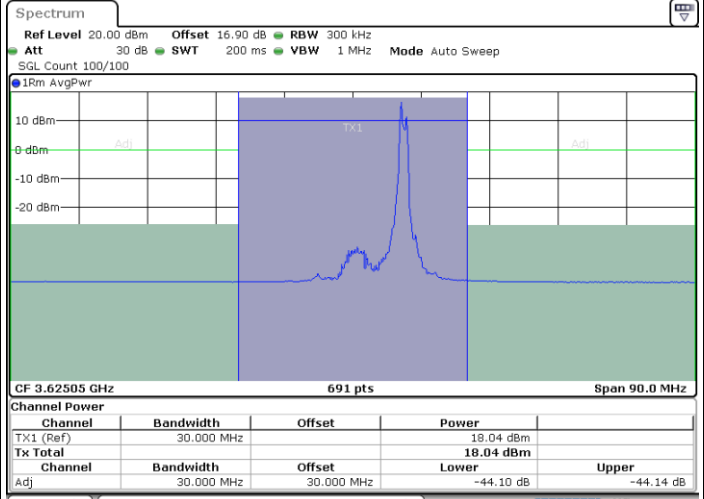

Highest Channel / FullIRB

N/A

Date: 30.OCT.2020 11:06:15

LTE Band 48C / 20MHz+5MHz

QPSK

Lowest Channel / 1RB0 and 1RB24

Lowest Channel / 1RB99 and 1RB0

Date: 30.OCT.2020 19:26:31

Date: 30.OCT.2020 19:27:11

Lowest Channel / FullIRB

N/A

Date: 30.OCT.2020 19:23:07

LTE Band 48C / 20MHz+5MHz

QPSK

Middle Channel / 1RB0 and 1RB24

Middle Channel / 1RB99 and 1RB0

Date: 30.OCT.2020 20:49:51

Date: 30.OCT.2020 20:50:31

Middle Channel / FullRB

N/A

Date: 30.OCT.2020 20:46:27

LTE Band 48C / 20MHz+5MHz

QPSK

Highest Channel / 1RB0 and 1RB24