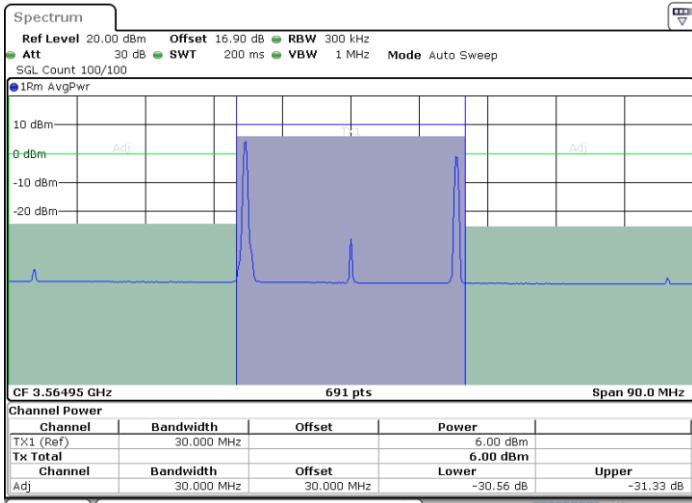

Date: 30.OCT.2020 20:47:08

LTE Band 48C / 20MHz+5MHz

16QAM

Highest Channel / 1RB0 and 1RB24

Highest Channel / 1RB99 and 1RB0

Date: 30.OCT.2020 21:54:05

Date: 30.OCT.2020 21:56:08

Highest Channel / FullIRB

N/A

Date: 30.OCT.2020 21:52:03

LTE Band 48C / 20MHz+10MHz

16QAM

Lowest Channel / 1RB0 and 1RB49

Lowest Channel / 1RB99 and 1RB0

Date: 30.OCT.2020 12:33:19

Date: 30.OCT.2020 12:35:21

Lowest Channel / FullIRB

N/A

Date: 30.OCT.2020 12:29:54

LTE Band 48C / 20MHz+10MHz

16QAM

Middle Channel / 1RB0 and 1RB49

Middle Channel / 1RB99 and 1RB0

Date: 30.OCT.2020 14:35:07