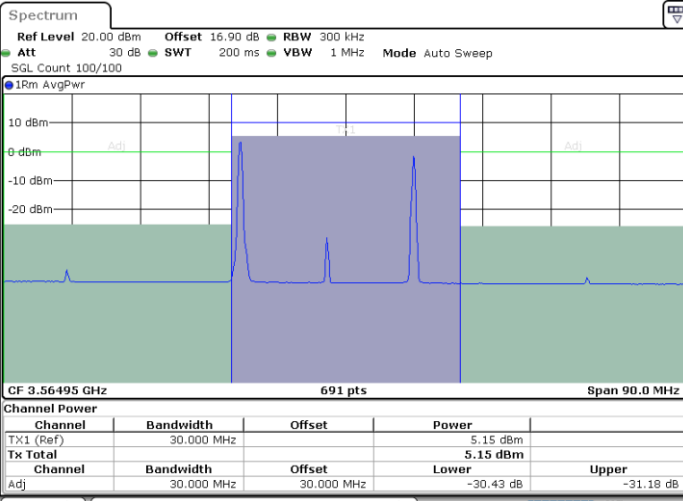

N/A

Date: 30.OCT.2020 10:39:48

LTE Band 48C / 15MHz+20MHz

QPSK

Highest Channel / 1RB0 and 1RB99

Highest Channel / 1RB74 and 1RB0

Date: 30.OCT.2020 11:06:56

Date: 30.OCT.2020 11:11:42

Highest Channel / FullIRB

N/A

Date: 30.OCT.2020 11:06:15

LTE Band 48C / 20MHz+5MHz

QPSK

Lowest Channel / 1RB0 and 1RB24

Lowest Channel / 1RB99 and 1RB0

Date: 30.OCT.2020 19:26:31

Date: 30.OCT.2020 19:27:11

Lowest Channel / FullIRB

N/A

Date: 30.OCT.2020 19:23:07

LTE Band 48C / 20MHz+5MHz

QPSK

Middle Channel / 1RB0 and 1RB24

Middle Channel / 1RB99 and 1RB0