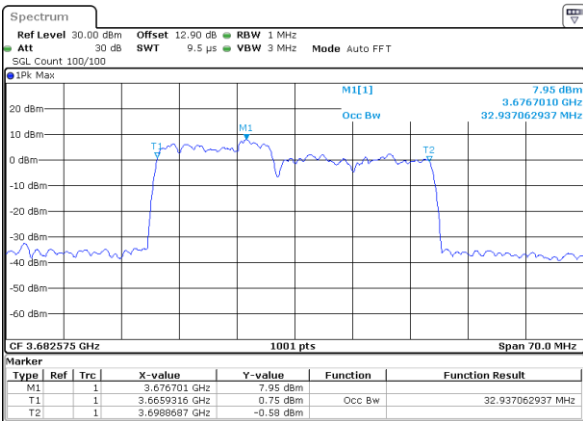

Date: 31.OCT.2020 00:34:43

Highest Channel / 10MHz+20MHz

Date: 30.OCT.2020 17:41:15

LTE Band 48C

256QAM

Lowest Channel / 15MHz+20MHz

Date: 30.OCT.2020 01:36:19

Lowest Channel / 20MHz+5MHz

Date: 30.OCT.2020 19:42:06

Middle Channel / 15MHz+20MHz

Date: 30.OCT.2020 09:57:58

Middle Channel / 20MHz+5MHz

Date: 30.OCT.2020 21:02:45

Highest Channel / 15MHz+20MHz

Date: 30.OCT.2020 10:24:17

Highest Channel / 20MHz+5MHz

Date: 30.OCT.2020 22:01:45

LTE Band 48C

16QAM

Lowest Channel / 20MHz+10MHz

Date: 30.OCT.2020 13:44:01

Lowest Channel / 20MHz+15MHz

Date: 29.OCT.2020 22:26:29

Middle Channel / 20MHz+10MHz

Date: 30.OCT.2020 13:53:28

Middle Channel / 20MHz+15MHz

Date: 29.OCT.2020 23:29:08

Highest Channel / 20MHz+10MHz

Date: 30.OCT.2020 15:30:55

Highest Channel / 20MHz+15MHz

Date: 30.OCT.2020 00:25:08

LTE Band 48C