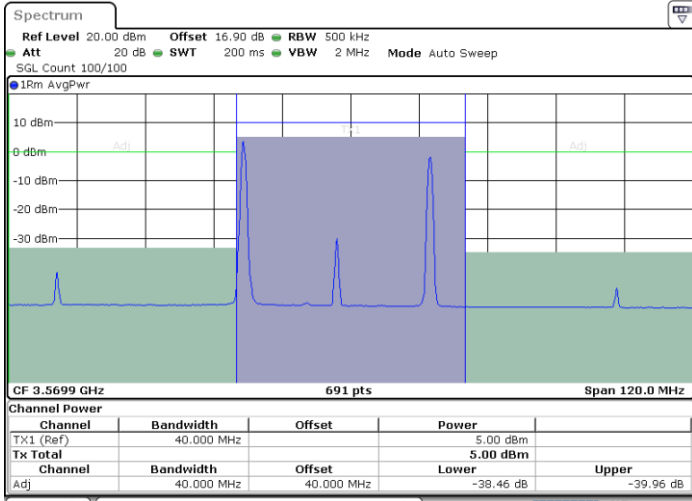

Date: 30.OCT.2020 14:37:09

Middle Channel / FullRB

N/A

Date: 30.OCT.2020 14:31:43

LTE Band 48C / 20MHz+10MHz

16QAM

Highest Channel / 1RB0 and 1RB49

Highest Channel / 1RB99 and 1RB0

Date: 30.OCT.2020 15:21:42

Date: 30.OCT.2020 15:25:06

Highest Channel / FullRB

N/A

Date: 30.OCT.2020 15:19:40

LTE Band 48C / 20MHz+15MHz

16QAM

Lowest Channel / 1RB0 and 1RB74

Lowest Channel / 1RB99 and 1RB0

Date: 29.OCT.2020 22:21:09

Date: 29.OCT.2020 22:23:12

Lowest Channel / FullIRB

N/A

Date: 29.OCT.2020 22:17:43

LTE Band 48C / 20MHz+15MHz

16QAM