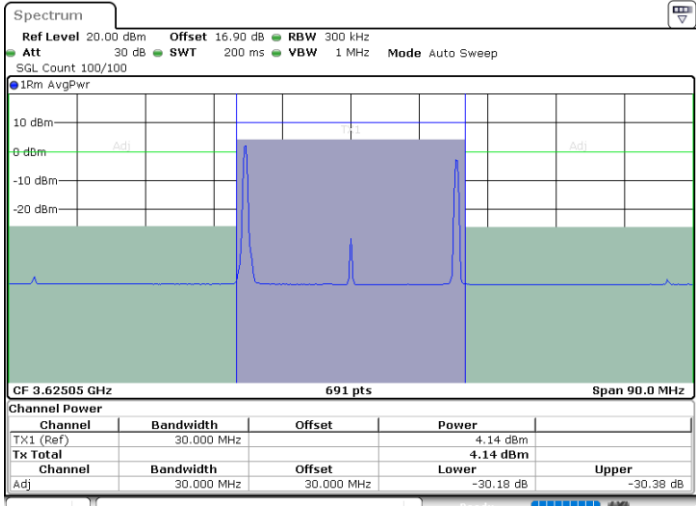

LTE Band 48C / 20MHz+10MHz

QPSK

Middle Channel / 1RB0 and 1RB49

Middle Channel / 1RB99 and 1RB0

Date: 30.OCT.2020 14:35:48