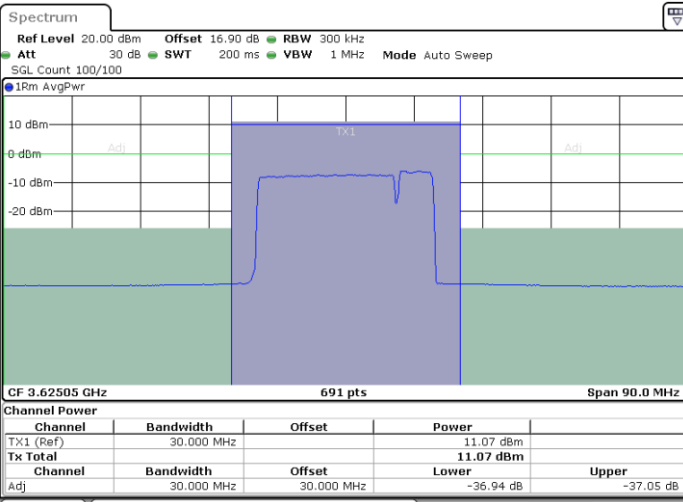

LTE Band 48C / 20MHz+5MHz

16QAM

Middle Channel / 1RB0 and 1RB24

Middle Channel / 1RB99 and 1RB0

Date: 30.OCT.2020 20:49:10

Date: 30.OCT.2020 20:51:12

Middle Channel / FullRB

N/A

Date: 30.OCT.2020 20:47:08

LTE Band 48C / 20MHz+5MHz

16QAM

Highest Channel / 1RB0 and 1RB24

Highest Channel / 1RB99 and 1RB0

Date: 30.OCT.2020 21:54:05

Date: 30.OCT.2020 21:56:08

Highest Channel / FullIRB