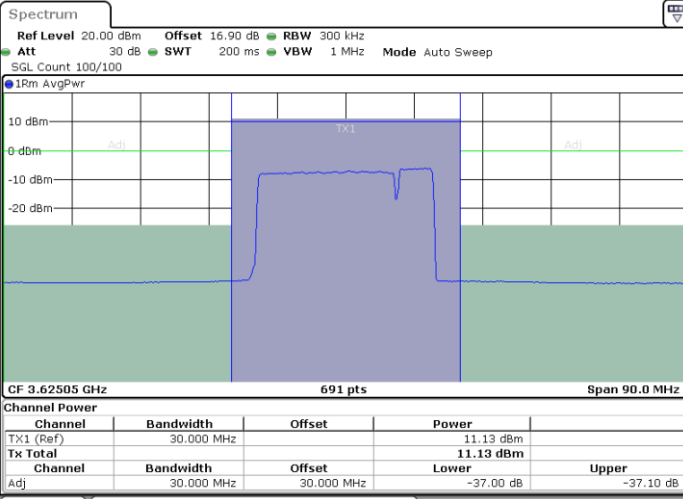

Middle Channel / FullRB

N/A

Date: 30.OCT.2020 20:46:27