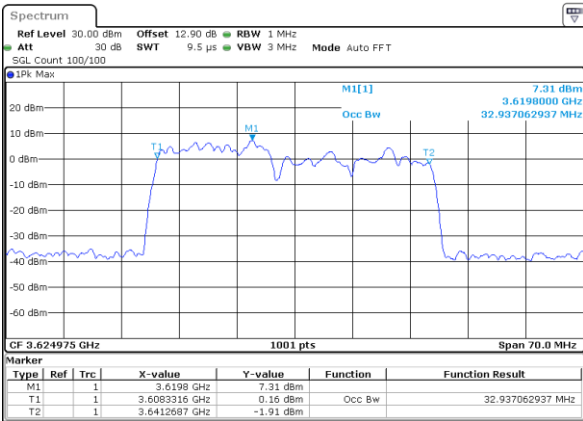

Date: 31.OCT.2020 00:34:43

Highest Channel / 10MHz+20MHz

Date: 30.OCT.2020 17:41:15

LTE Band 48C

256QAM

Lowest Channel / 15MHz+20MHz

Date: 30.OCT.2020 01:36:19

Lowest Channel / 20MHz+5MHz

Date: 30.OCT.2020 19:42:06

Middle Channel / 15MHz+20MHz

Date: 30.OCT.2020 09:57:58

Middle Channel / 20MHz+5MHz

Date: 30.OCT.2020 21:02:45

Highest Channel / 15MHz+20MHz

Date: 30.OCT.2020 10:24:17

Highest Channel / 20MHz+5MHz