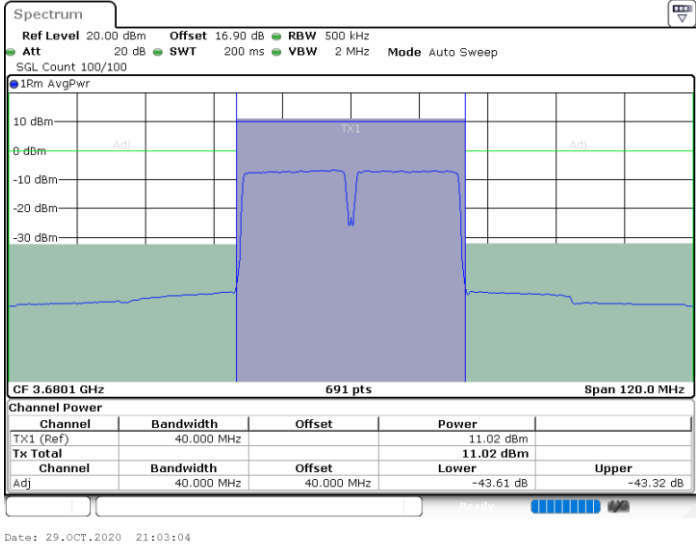

Date: 29.OCT.2020 18:07:18

Date: 29.OCT.2020 18:07:59

Lowest Channel / FullRB

N/A

Date: 29.OCT.2020 18:02:29

LTE Band 48C / 20MHz+20MHz

QPSK

MiddleChannel / 1RB0 and 1RB99

Middle Channel / 1RB99 and 1RB0

Date: 29.OCT.2020 20:04:25

Date: 29.OCT.2020 20:05:06

Middle Channel / FullIRB

N/A

Date: 29.OCT.2020 19:59:36

LTE Band 48C / 20MHz+20MHz

QPSK

Highest Channel / 1RB0 and 1RB99

Highest Channel / 1RB99 and 1RB0

Highest Channel / FullIRB

N/A

LTE Band 48C / 5MHz+20MHz

16QAM

Lowest Channel / 1RB0 and 1RB99

Lowest Channel / 1RB24 and 1RB0