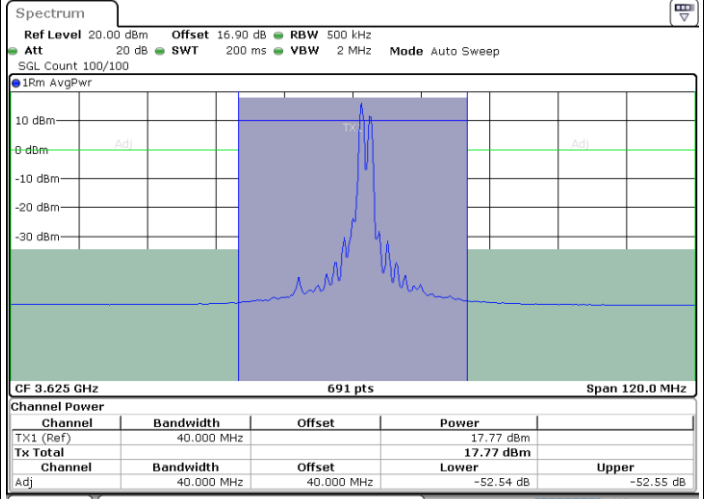

Date: 30.OCT.2020 15:20:21

LTE Band 48C / 20MHz+15MHz

QPSK

Lowest Channel / 1RB0 and 1RB74

Lowest Channel / 1RB99 and 1RB0

Date: 29.OCT.2020 22:21:50

Date: 29.OCT.2020 22:22:31

Lowest Channel / FullIRB

N/A

Date: 29.OCT.2020 22:17:01

LTE Band 48C / 20MHz+15MHz

QPSK

Middle Channel / 1RB0 and 1RB74

Middle Channel / 1RB99 and 1RB0

Date: 29.OCT.2020 23:22:32

Date: 29.OCT.2020 23:23:13

Middle Channel / FullRB

N/A

Date: 29.OCT.2020 23:17:43

LTE Band 48C / 20MHz+15MHz

QPSK

Highest Channel / 1RB0 and 1RB74

Highest Channel / 1RB99 and 1RB0

Date: 30.OCT.2020 00:17:00