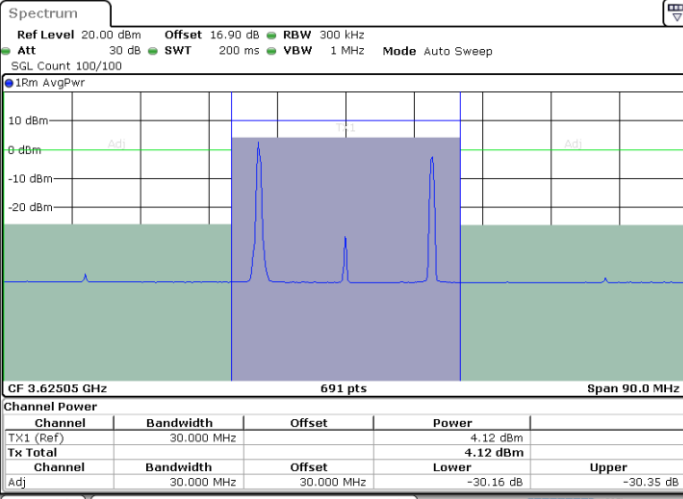

Highest Channel / FullIRB

N/A

Date: 30.OCT.2020 11:06:15

LTE Band 48C / 20MHz+5MHz

QPSK

Lowest Channel / 1RB0 and 1RB24

Lowest Channel / 1RB99 and 1RB0

Date: 30.OCT.2020 19:26:31

Date: 30.OCT.2020 19:27:11

Lowest Channel / FullIRB

N/A

Date: 30.OCT.2020 19:23:07

LTE Band 48C / 20MHz+5MHz

QPSK

Middle Channel / 1RB0 and 1RB24

Middle Channel / 1RB99 and 1RB0

Date: 30.OCT.2020 20:49:51

Date: 30.OCT.2020 20:50:31

Middle Channel / FullRB

N/A

Date: 30.OCT.2020 20:46:27

LTE Band 48C / 20MHz+5MHz

QPSK

Highest Channel / 1RB0 and 1RB24