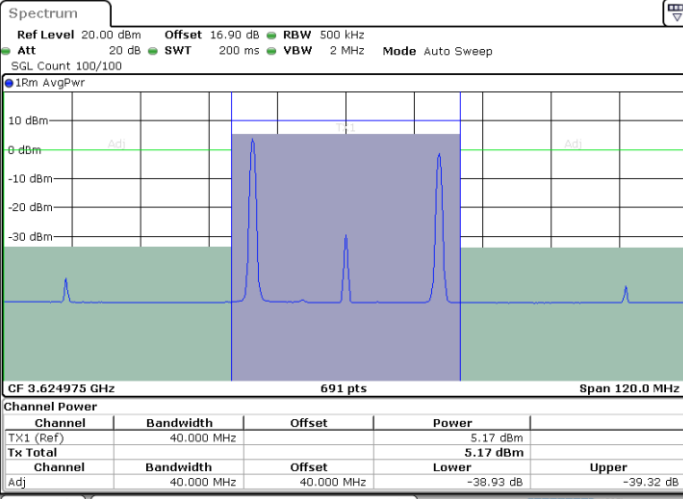

LTE Band 48C / 15MHz+20MHz

16QAM

Middle Channel / 1RB0 and 1RB99

Middle Channel / 1RB74 and 1RB0

Date: 30.OCT.2020 10:43:56

Date: 30.OCT.2020 10:45:59