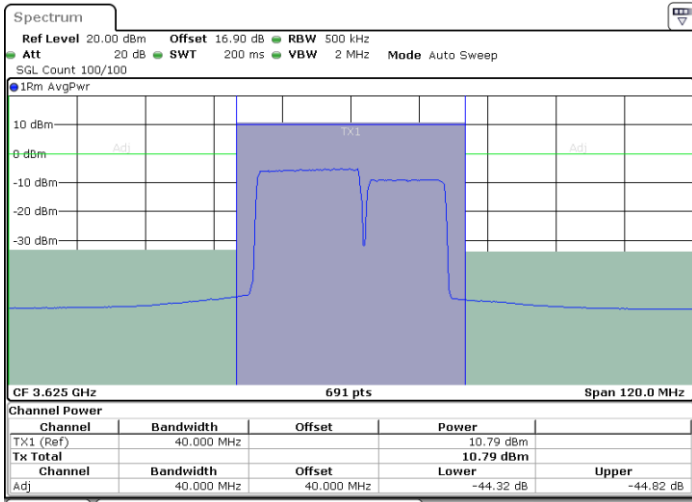

Lowest Channel / 1RB99 and 1RB0

Date: 29.OCT.2020 22:21:09

Date: 29.OCT.2020 22:23:12

Lowest Channel / FullIRB

N/A

Date: 29.OCT.2020 22:17:43

LTE Band 48C / 20MHz+15MHz

16QAM

Middle Channel / 1RB0 and 1RB74

Middle Channel / 1RB99 and 1RB0

Date: 29.OCT.2020 23:21:51

Date: 29.OCT.2020 23:23:55

Middle Channel / FullRB

N/A

Date: 29.OCT.2020 23:18:25