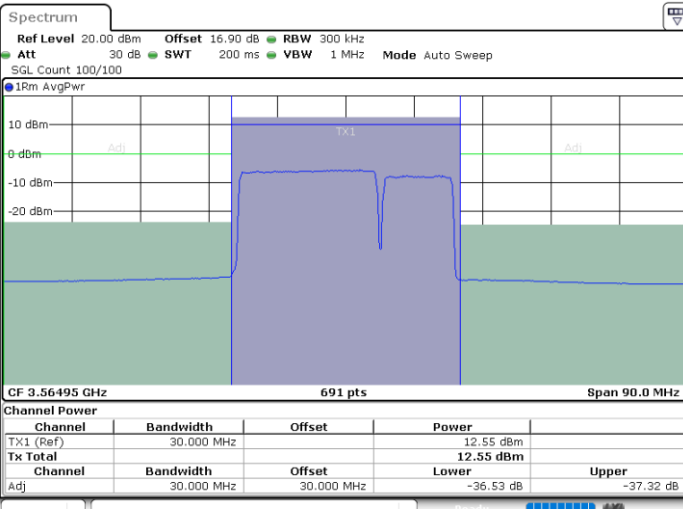

Highest Channel / 1RB99 and 1RB0

Date: 30.OCT.2020 21:53:25

Date: 30.OCT.2020 21:56:48

Highest Channel / FullIRB

N/A

Date: 30.OCT.2020 21:52:44

LTE Band 48C / 20MHz+10MHz

QPSK

Lowest Channel / 1RB0 and 1RB49

Lowest Channel / 1RB99 and 1RB0

Date: 30.OCT.2020 12:33:59

Date: 30.OCT.2020 12:34:40

Lowest Channel / FullRB

N/A

Date: 30.OCT.2020 12:29:13

LTE Band 48C / 20MHz+10MHz