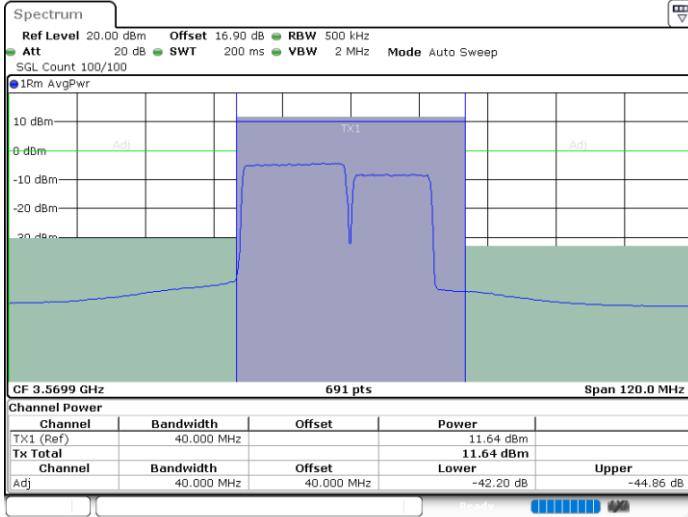

Lowest Channel / FullIRB

N/A

Date: 29.OCT.2020 22:17:01