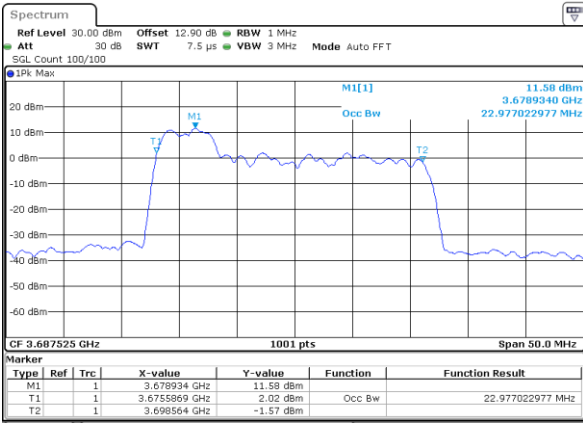

LTE Band 48C

64QAM

Lowest Channel / 5MHz+20MHz

Date: 30.OCT.2020 23:25:55

Lowest Channel / 10MHz+20MHz

Date: 30.OCT.2020 15:42:52

Middle Channel / 5MHz+20MHz

Date: 31.OCT.2020 00:26:45

Middle Channel / 10MHz+20MHz

Date: 30.OCT.2020 17:28:33

Highest Channel / 5MHz+20MHz

Date: 31.OCT.2020 00:33:34

Highest Channel / 10MHz+20MHz

Date: 30.OCT.2020 17:40:08

LTE Band 48C

64QAM