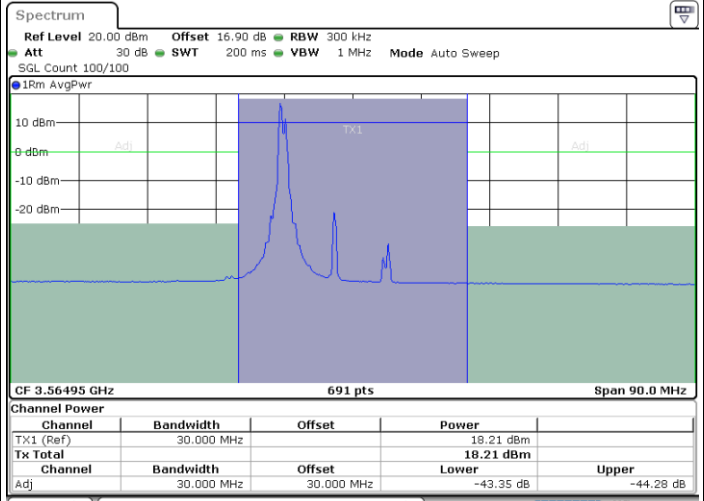

Highest Channel / 1RB0 and 1RB99

Highest Channel / 1RB99 and 1RB0

Highest Channel / FullIRB

N/A

LTE Band 48C / 5MHz+20MHz

16QAM

Lowest Channel / 1RB0 and 1RB99

Lowest Channel / 1RB24 and 1RB0