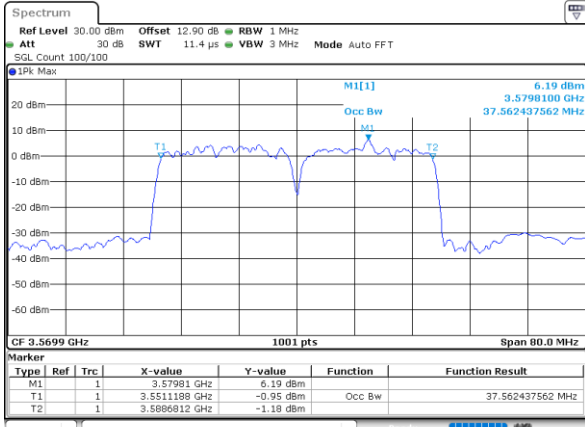

Highest Channel / 20MHz+15MHz

Date: 30.OCT.2020 00:24:01

LTE Band 48C

64QAM

Lowest Channel / 20MHz+20MHz

N/A

Date: 29.OCT.2020 19:12:11

Middle Channel / 20MHz+20MHz

N/A

Date: 29.OCT.2020 20:09:12

Highest Channel / 20MHz+20MHz

N/A

Date: 29.OCT.2020 21:18:47

LTE Band 48C

256QAM

Lowest Channel / 5MHz+20MHz