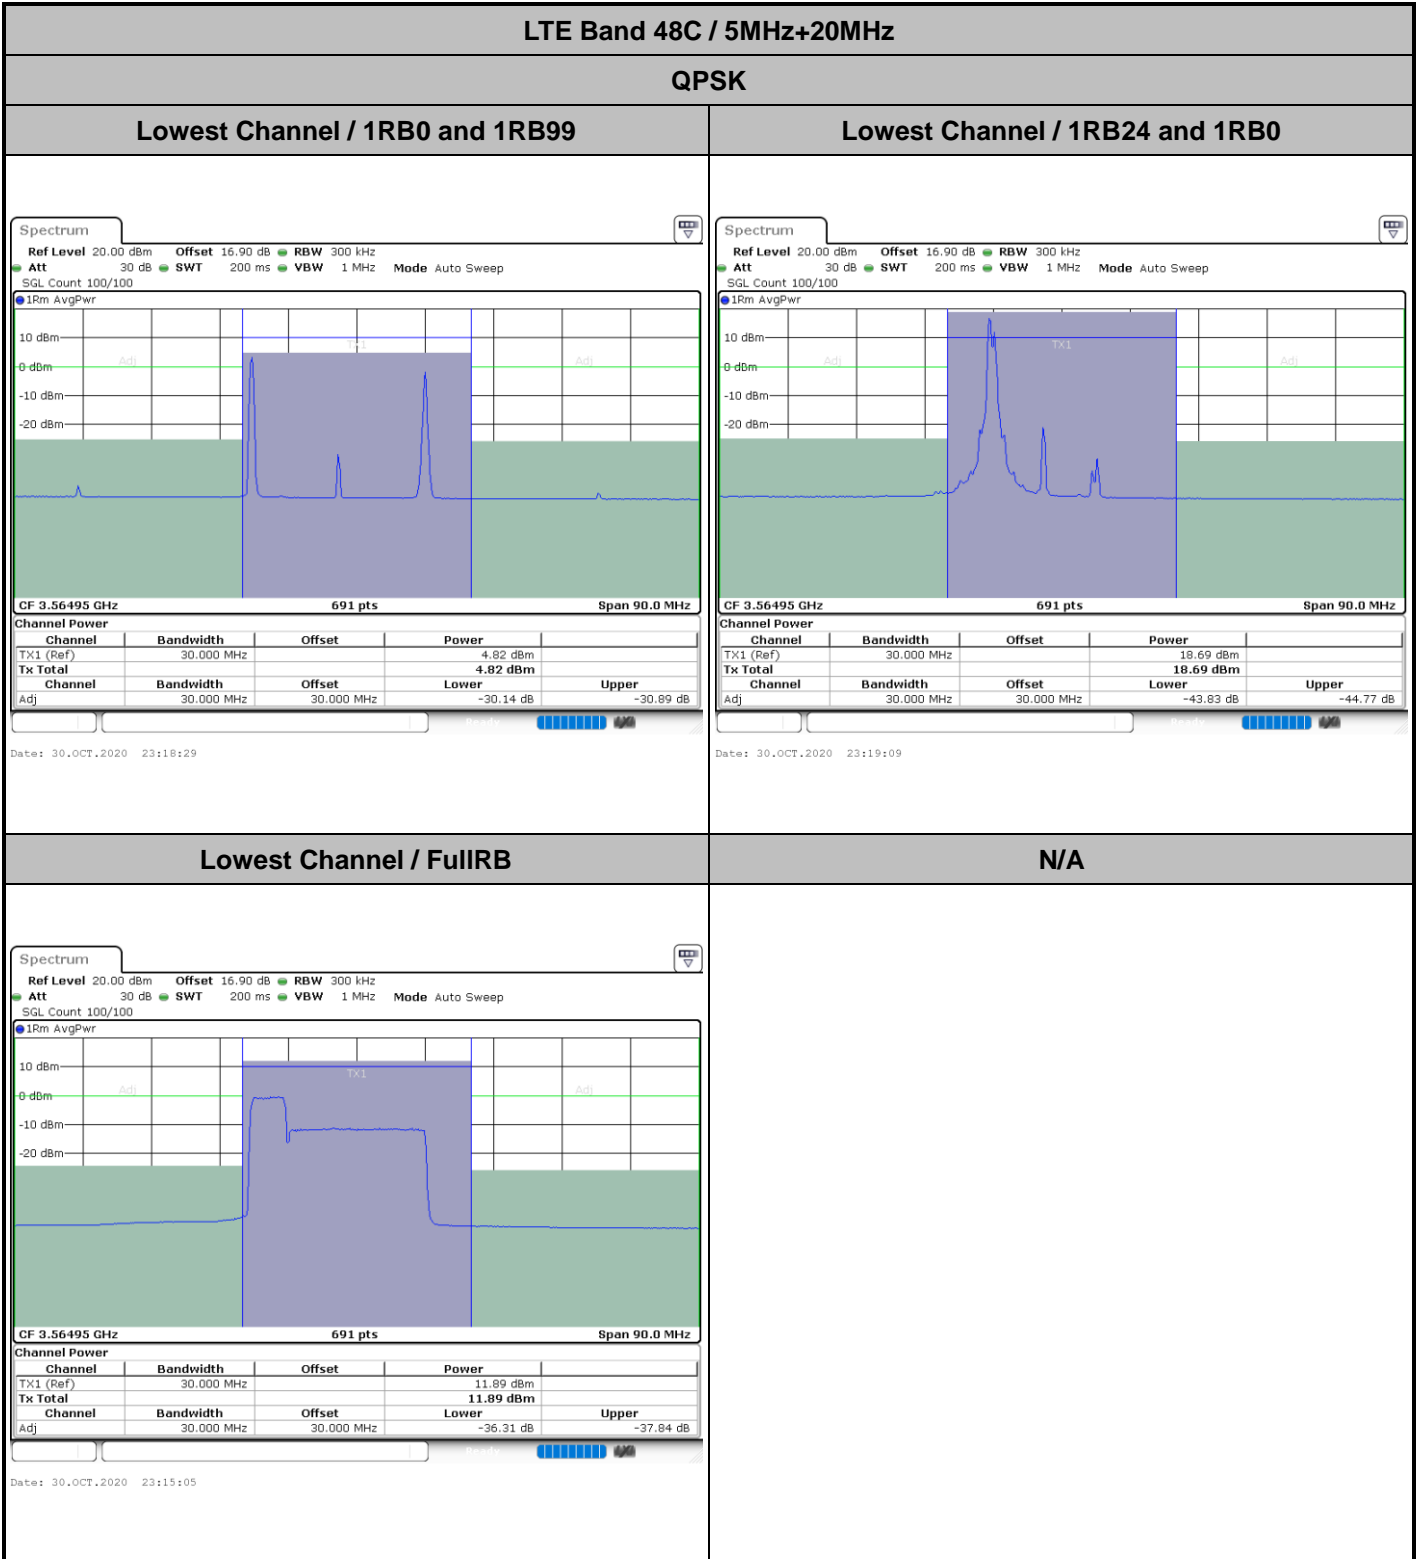

N/A

Date: 29.OCT.2020 21:19:54

**ACLR**

LTE Band 48C / 5MHz+20MHz

QPSK

Middle Channel / 1RB0 and 1RB99

Middle Channel / 1RB24 and 1RB0

Date: 31.OCT.2020 00:17:09

Date: 31.OCT.2020 00:17:50

Middle Channel / FullRB

N/A

Date: 31.OCT.2020 00:13:45

LTE Band 48C / 5MHz+20MHz

QPSK

Highest Channel / 1RB0 and 1RB99

Highest Channel / 1RB24 and 1RB0