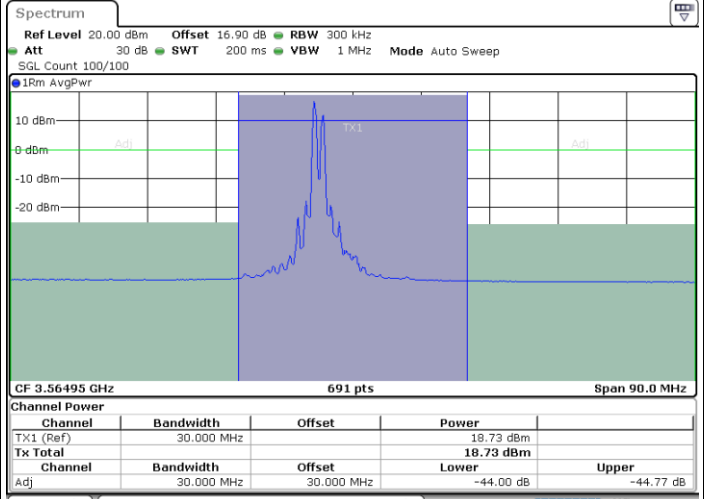

Date: 31.OCT.2020 00:17:50

Middle Channel / FullRB

N/A

Date: 31.OCT.2020 00:13:45

LTE Band 48C / 5MHz+20MHz

QPSK

Highest Channel / 1RB0 and 1RB99

Highest Channel / 1RB24 and 1RB0

Date: 31.OCT.2020 01:16:59

Date: 31.OCT.2020 01:20:23

Highest Channel / FullIRB

N/A

Date: 31.OCT.2020 01:16:18

LTE Band 48C / 10MHz+20MHz

QPSK

Lowest Channel / 1RB0 and 1RB99

Lowest Channel / 1RB49 and 1RB0

Date: 30.OCT.2020 16:26:39

Date: 30.OCT.2020 16:27:20

Lowest Channel / FullIRB

N/A

Date: 30.OCT.2020 16:21:54

LTE Band 48C / 10MHz+20MHz

QPSK