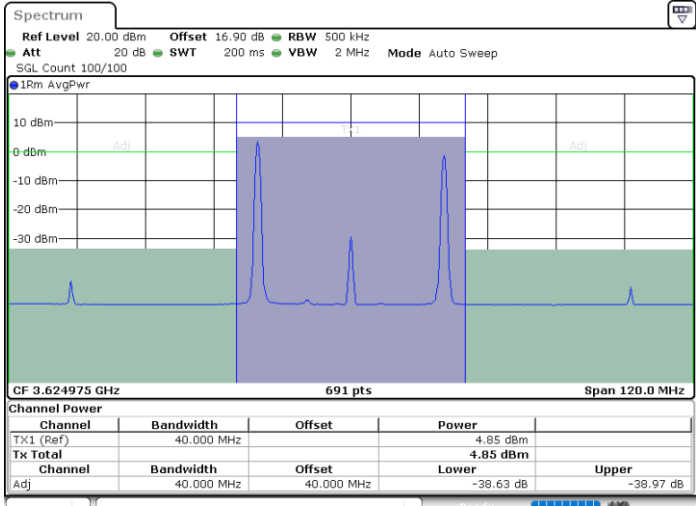

Date: 30.OCT.2020 01:15:40

LTE Band 48C / 15MHz+20MHz

QPSK

Middle Channel / 1RB0 and 1RB99

Middle Channel / 1RB74 and 1RB0

Date: 30.OCT.2020 10:44:37

Date: 30.OCT.2020 10:45:18

Middle Channel / FullRB

N/A

Date: 30.OCT.2020 10:39:48

LTE Band 48C / 15MHz+20MHz

QPSK

Highest Channel / 1RB0 and 1RB99

Highest Channel / 1RB74 and 1RB0

Date: 30.OCT.2020 11:06:56

Date: 30.OCT.2020 11:11:42