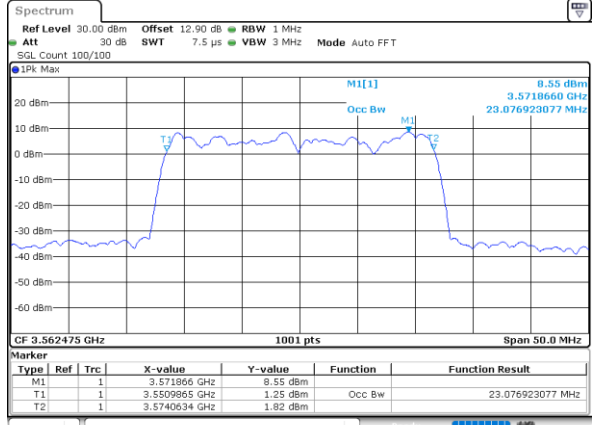

LTE Band 48C

64QAM

Lowest Channel / 5MHz+20MHz

Date: 30.OCT.2020 23:25:55

Lowest Channel / 10MHz+20MHz

Date: 30.OCT.2020 15:42:52

Middle Channel / 5MHz+20MHz

Date: 31.OCT.2020 00:26:45

Middle Channel / 10MHz+20MHz

Date: 30.OCT.2020 17:28:33

Highest Channel / 5MHz+20MHz

Date: 31.OCT.2020 00:33:34

Highest Channel / 10MHz+20MHz

Date: 30.OCT.2020 17:40:08

LTE Band 48C

64QAM

Lowest Channel / 15MHz+20MHz

Date: 30.OCT.2020 01:35:57

Lowest Channel / 20MHz+5MHz

Date: 30.OCT.2020 19:41:43

Middle Channel / 15MHz+20MHz

Date: 30.OCT.2020 09:57:35

Middle Channel / 20MHz+5MHz

Date: 30.OCT.2020 21:02:22