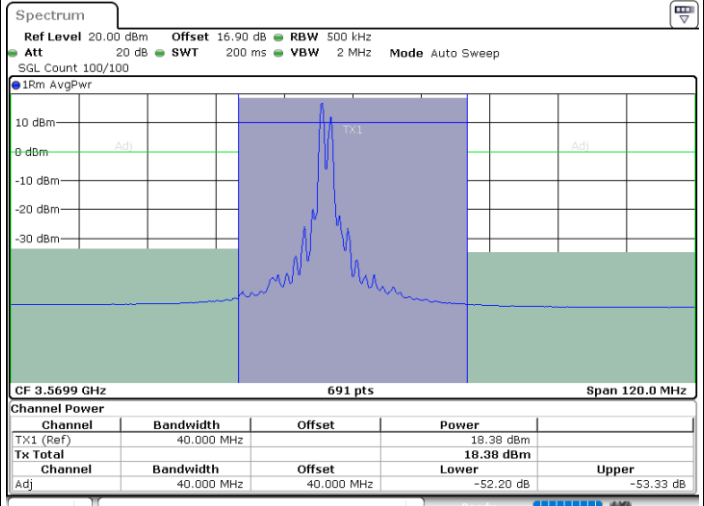

QPSK

Highest Channel / 1RB0 and 1RB99

Highest Channel / 1RB49 and 1RB0

Date: 30.OCT.2020 18:21:57

Date: 30.OCT.2020 18:26:42

Highest Channel / FullIRB

N/A

Date: 30.OCT.2020 18:21:17

LTE Band 48C / 15MHz+20MHz

QPSK

Lowest Channel / 1RB0 and 1RB99

Lowest Channel / 1RB74 and 1RB0

Date: 30.OCT.2020 01:20:28

Date: 30.OCT.2020 01:21:09

Lowest Channel / FullIRB

N/A