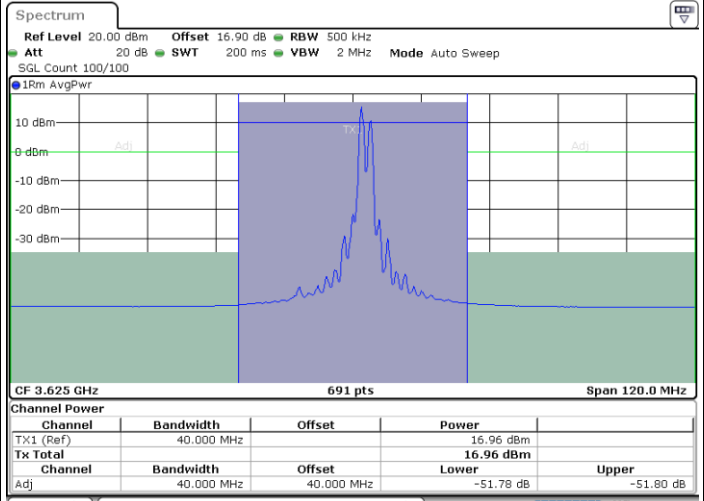

Date: 29.OCT.2020 23:23:55