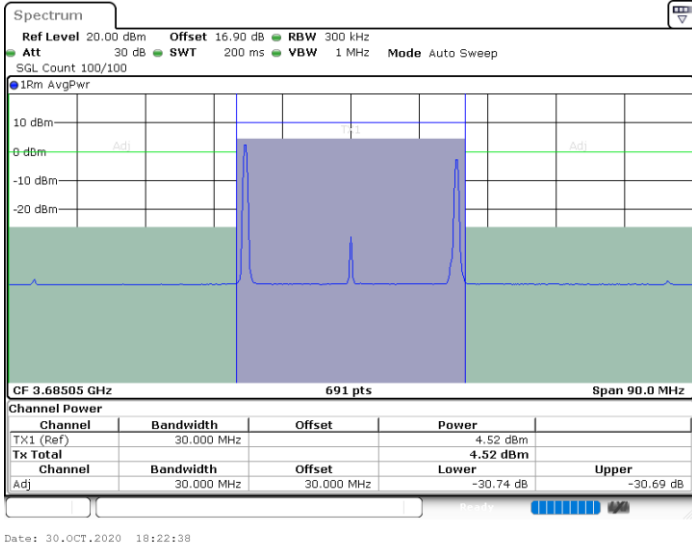

LTE Band 48C / 10MHz+20MHz

16QAM

Middle Channel / 1RB0 and 1RB99

Middle Channel / 1RB49 and 1RB0

Middle Channel / FullRB

N/A

LTE Band 48C / 10MHz+20MHz

16QAM

Highest Channel / 1RB0 and 1RB99

Highest Channel / 1RB49 and 1RB0

Highest Channel / FullIRB

N/A

LTE Band 48C / 15MHz+20MHz

16QAM

Lowest Channel / 1RB0 and 1RB99

Lowest Channel / 1RB74 and 1RB0