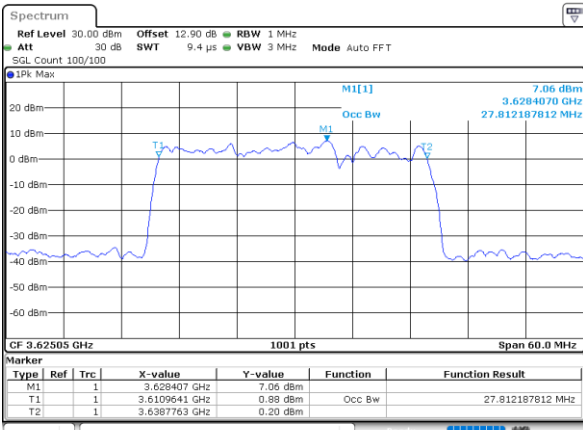

Date: 30.OCT.2020 22:01:45

LTE Band 48C

16QAM

Lowest Channel / 20MHz+10MHz

Date: 30.OCT.2020 13:44:01

Lowest Channel / 20MHz+15MHz

Date: 29.OCT.2020 22:26:29

Middle Channel / 20MHz+10MHz

Date: 30.OCT.2020 13:53:28

Middle Channel / 20MHz+15MHz

Date: 29.OCT.2020 23:29:08

Highest Channel / 20MHz+10MHz

Date: 30.OCT.2020 15:30:55

Highest Channel / 20MHz+15MHz

Date: 30.OCT.2020 00:25:08

LTE Band 48C