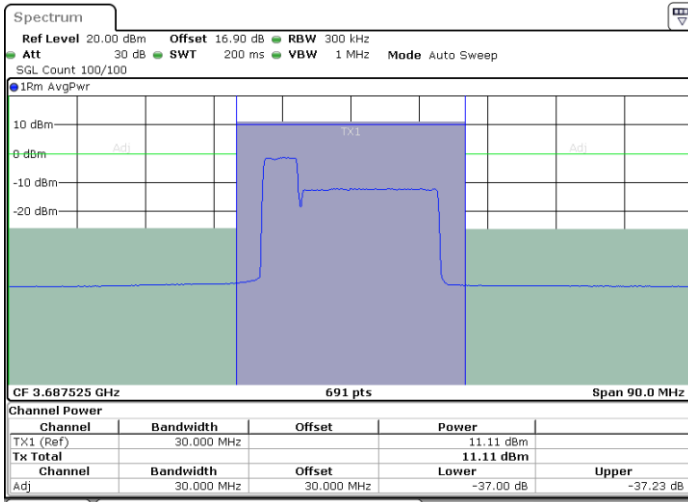

Highest Channel / 1RB0 and 1RB99

Highest Channel / 1RB24 and 1RB0

Date: 31.OCT.2020 01:17:40

Date: 31.OCT.2020 01:19:42

Highest Channel / FullRB

N/A

Date: 31.OCT.2020 01:15:37

LTE Band 48C / 10MHz+20MHz