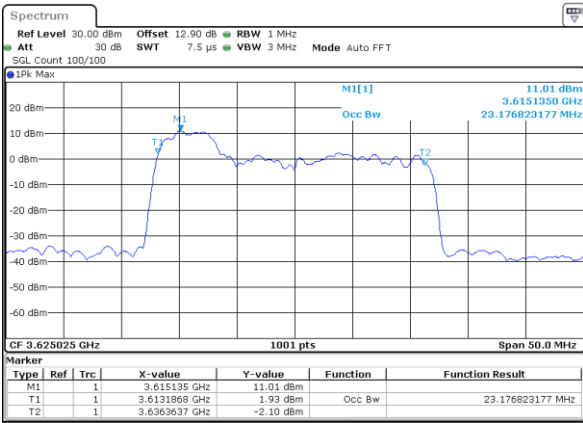

LTE Band 48C

64QAM

Lowest Channel / 5MHz+20MHz

Date: 30.OCT.2020 23:25:55

Lowest Channel / 10MHz+20MHz

Date: 30.OCT.2020 15:42:52

Middle Channel / 5MHz+20MHz

Date: 31.OCT.2020 00:26:45

Middle Channel / 10MHz+20MHz

Date: 30.OCT.2020 17:28:33

Highest Channel / 5MHz+20MHz

Date: 31.OCT.2020 00:33:34

Highest Channel / 10MHz+20MHz

Date: 30.OCT.2020 17:40:08

LTE Band 48C

64QAM