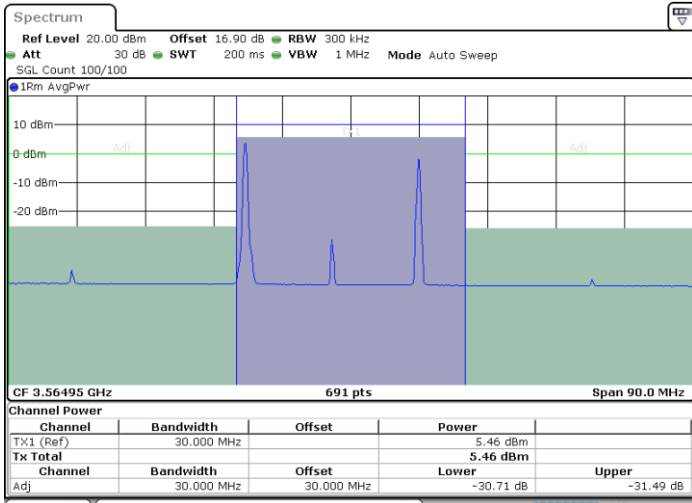

LTE Band 48C / 20MHz+5MHz

16QAM

Lowest Channel / 1RB0 and 1RB24

Lowest Channel / 1RB99 and 1RB0

Date: 30.OCT.2020 19:25:50