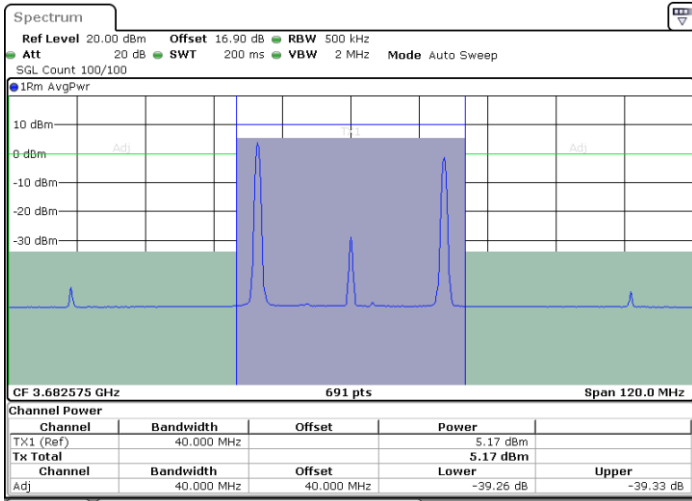

Middle Channel / 1RB74 and 1RB0

Date: 30.OCT.2020 10:43:56

Date: 30.OCT.2020 10:45:59

Middle Channel / FullRB

N/A

Date: 30.OCT.2020 10:40:30

LTE Band 48C / 15MHz+20MHz

16QAM

Highest Channel / 1RB0 and 1RB99

Highest Channel / 1RB74 and 1RB0

Date: 30.OCT.2020 11:07:37

Date: 30.OCT.2020 11:11:01

Highest Channel / FullIRB

N/A

Date: 30.OCT.2020 11:05:34

LTE Band 48C / 20MHz+5MHz