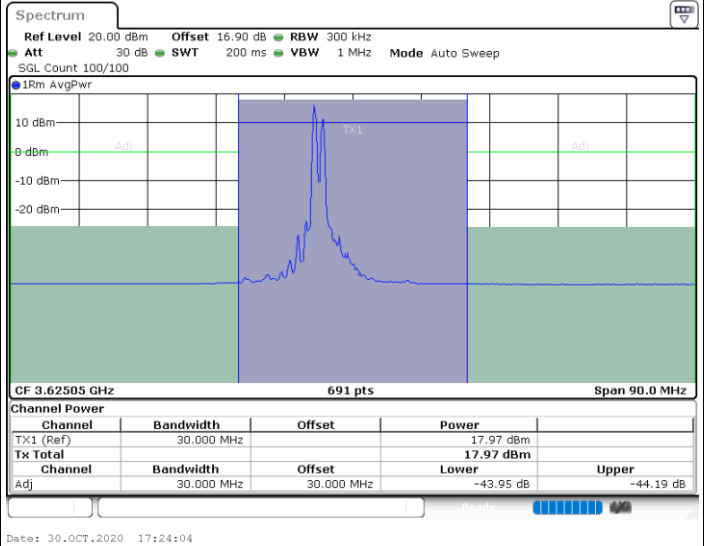

Date: 31.OCT.2020 01:16:59

Date: 31.OCT.2020 01:20:23

Highest Channel / FullIRB

N/A

Date: 31.OCT.2020 01:16:18

LTE Band 48C / 10MHz+20MHz

QPSK

Lowest Channel / 1RB0 and 1RB99

Lowest Channel / 1RB49 and 1RB0

Date: 30.OCT.2020 16:26:39

Date: 30.OCT.2020 16:27:20

Lowest Channel / FullIRB

N/A

Date: 30.OCT.2020 16:21:54

LTE Band 48C / 10MHz+20MHz

QPSK

Middle Channel / 1RB0 and 1RB99

Middle Channel / 1RB49 and 1RB0

Date: 30.OCT.2020 17:23:24

Date: 30.OCT.2020 17:24:04

Middle Channel / FullRB

N/A

Date: 30.OCT.2020 17:18:38

LTE Band 48C / 10MHz+20MHz