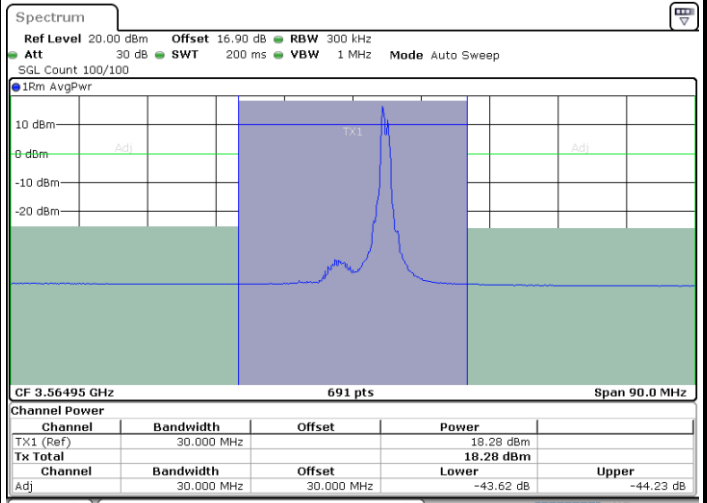

Date: 30.OCT.2020 19:27:52