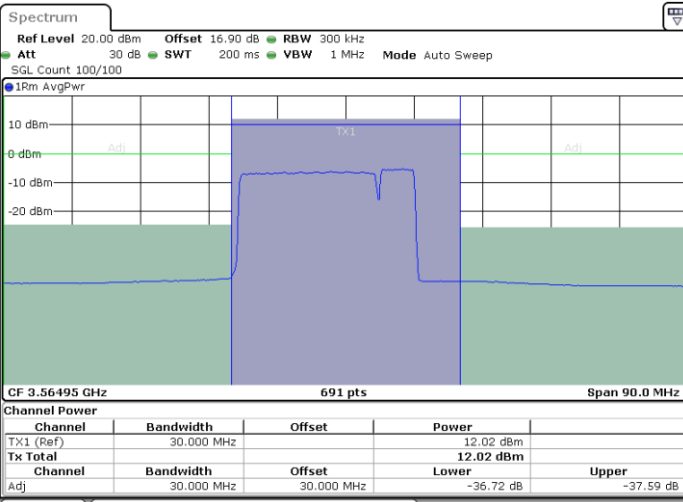

N/A

Date: 30.OCT.2020 10:39:48

LTE Band 48C / 15MHz+20MHz

QPSK

Highest Channel / 1RB0 and 1RB99

Highest Channel / 1RB74 and 1RB0

Date: 30.OCT.2020 11:06:56

Date: 30.OCT.2020 11:11:42

Highest Channel / FullIRB

N/A

Date: 30.OCT.2020 11:06:15

LTE Band 48C / 20MHz+5MHz

QPSK

Lowest Channel / 1RB0 and 1RB24

Lowest Channel / 1RB99 and 1RB0

Date: 30.OCT.2020 19:26:31

Date: 30.OCT.2020 19:27:11

Lowest Channel / FullIRB

N/A

Date: 30.OCT.2020 19:23:07

LTE Band 48C / 20MHz+5MHz

QPSK

Middle Channel / 1RB0 and 1RB24

Middle Channel / 1RB99 and 1RB0