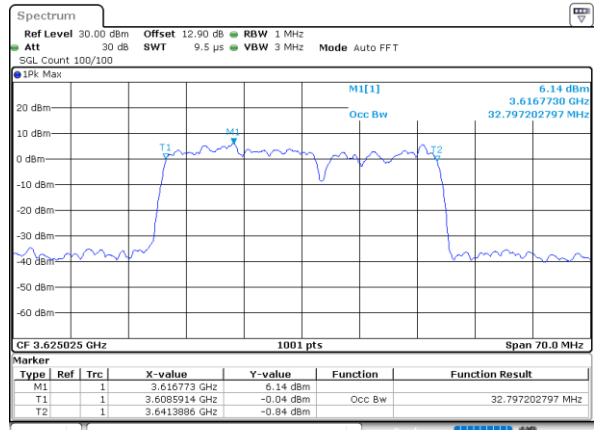

Date: 30.OCT.2020 22:01:45

LTE Band 48C

16QAM

Lowest Channel / 20MHz+10MHz

Date: 30.OCT.2020 13:44:01

Lowest Channel / 20MHz+15MHz

Date: 29.OCT.2020 22:26:29

Middle Channel / 20MHz+10MHz

Date: 30.OCT.2020 13:53:28

Middle Channel / 20MHz+15MHz

Date: 29.OCT.2020 23:29:08

Highest Channel / 20MHz+10MHz

Date: 30.OCT.2020 15:30:55

Highest Channel / 20MHz+15MHz

Date: 30.OCT.2020 00:25:08

LTE Band 48C