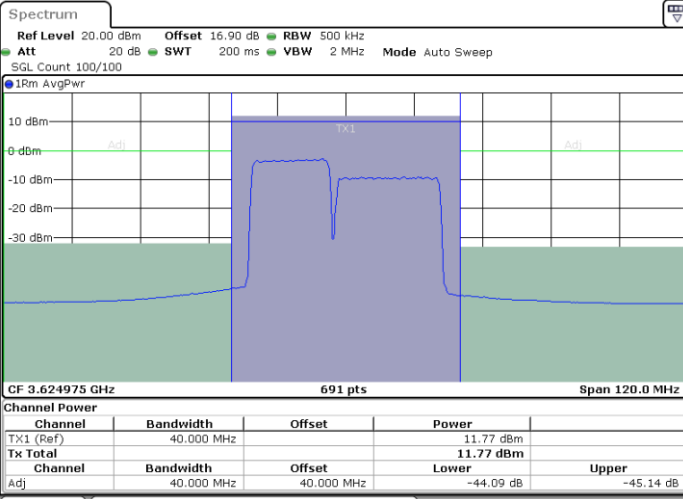

Middle Channel / 1RB74 and 1RB0

Date: 30.OCT.2020 10:43:56

Date: 30.OCT.2020 10:45:59

Middle Channel / FullRB

N/A

Date: 30.OCT.2020 10:40:30

LTE Band 48C / 15MHz+20MHz

16QAM

Highest Channel / 1RB0 and 1RB99

Highest Channel / 1RB74 and 1RB0

Date: 30.OCT.2020 11:07:37

Date: 30.OCT.2020 11:11:01

Highest Channel / FullIRB

N/A

Date: 30.OCT.2020 11:05:34

LTE Band 48C / 20MHz+5MHz