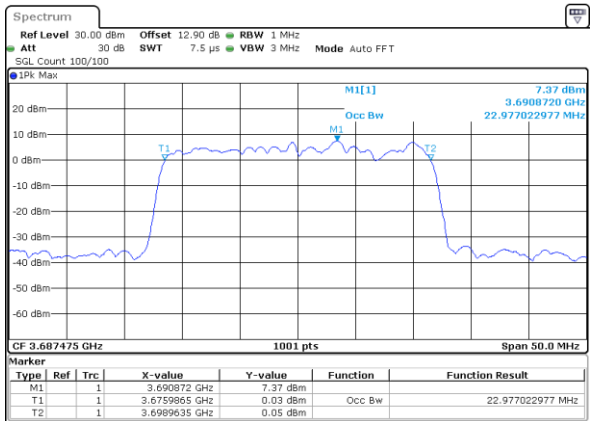

Date: 31.OCT.2020 00:34:43

Highest Channel / 10MHz+20MHz

Date: 30.OCT.2020 17:41:15

LTE Band 48C

256QAM

Lowest Channel / 15MHz+20MHz

Date: 30.OCT.2020 01:36:19

Lowest Channel / 20MHz+5MHz

Date: 30.OCT.2020 19:42:06

Middle Channel / 15MHz+20MHz

Date: 30.OCT.2020 09:57:58

Middle Channel / 20MHz+5MHz

Date: 30.OCT.2020 21:02:45

Highest Channel / 15MHz+20MHz

Date: 30.OCT.2020 10:24:17

Highest Channel / 20MHz+5MHz

Date: 30.OCT.2020 22:01:45

LTE Band 48C

16QAM

Lowest Channel / 20MHz+10MHz

Date: 30.OCT.2020 13:44:01

Lowest Channel / 20MHz+15MHz

Date: 29.OCT.2020 22:26:29

Middle Channel / 20MHz+10MHz

Date: 30.OCT.2020 13:53:28

Middle Channel / 20MHz+15MHz

Date: 29.OCT.2020 23:29:08

Highest Channel / 20MHz+10MHz

Date: 30.OCT.2020 15:30:55

Highest Channel / 20MHz+15MHz

Date: 30.OCT.2020 00:25:08

LTE Band 48C