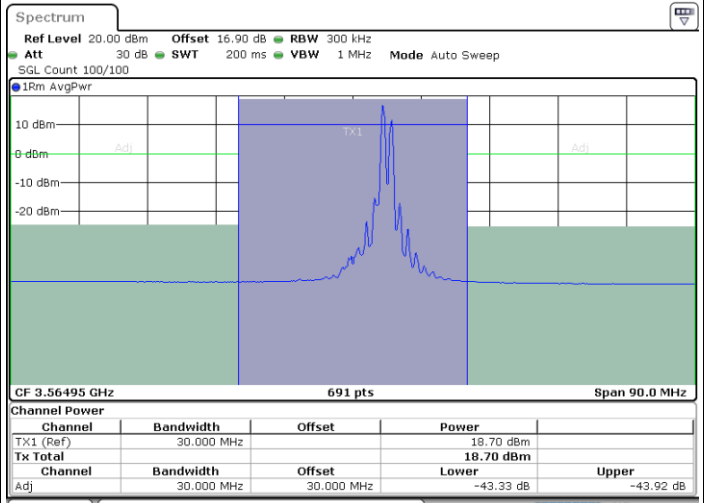

Date: 30.OCT.2020 20:47:08

LTE Band 48C / 20MHz+5MHz

16QAM

Highest Channel / 1RB0 and 1RB24

Highest Channel / 1RB99 and 1RB0

Date: 30.OCT.2020 21:54:05

Date: 30.OCT.2020 21:56:08

Highest Channel / FullIRB

N/A

Date: 30.OCT.2020 21:52:03

LTE Band 48C / 20MHz+10MHz

16QAM

Lowest Channel / 1RB0 and 1RB49

Lowest Channel / 1RB99 and 1RB0

Date: 30.OCT.2020 12:33:19

Date: 30.OCT.2020 12:35:21

Lowest Channel / FullIRB

N/A

Date: 30.OCT.2020 12:29:54

LTE Band 48C / 20MHz+10MHz

16QAM

Middle Channel / 1RB0 and 1RB49

Middle Channel / 1RB99 and 1RB0

Date: 30.OCT.2020 14:35:07