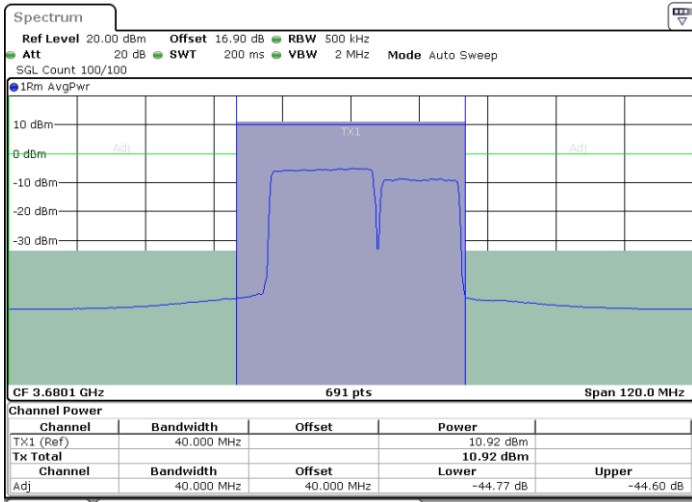

Middle Channel / FullRB

N/A

Date: 29.OCT.2020 23:17:43

LTE Band 48C / 20MHz+15MHz

QPSK

Highest Channel / 1RB0 and 1RB74

Highest Channel / 1RB99 and 1RB0

Date: 30.OCT.2020 00:17:00

Date: 30.OCT.2020 00:21:46

Highest Channel / FullRB

N/A

Date: 30.OCT.2020 00:16:19

LTE Band 48C / 20MHz+20MHz

QPSK

Lowest Channel / 1RB0 and 1RB99

Lowest Channel / 1RB99 and 1RB0