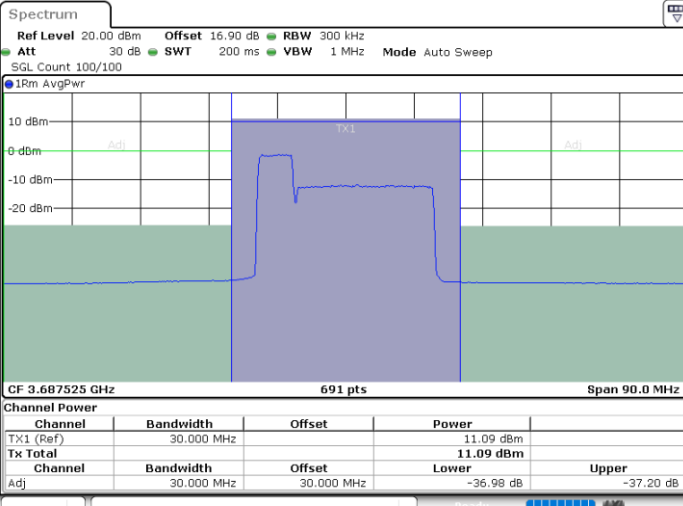

Date: 31.OCT.2020 00:17:50

Middle Channel / FullRB

N/A

Date: 31.OCT.2020 00:13:45

LTE Band 48C / 5MHz+20MHz

QPSK

Highest Channel / 1RB0 and 1RB99

Highest Channel / 1RB24 and 1RB0

Date: 31.OCT.2020 01:16:59

Date: 31.OCT.2020 01:20:23

Highest Channel / FullIRB

N/A

Date: 31.OCT.2020 01:16:18

LTE Band 48C / 10MHz+20MHz

QPSK

Lowest Channel / 1RB0 and 1RB99