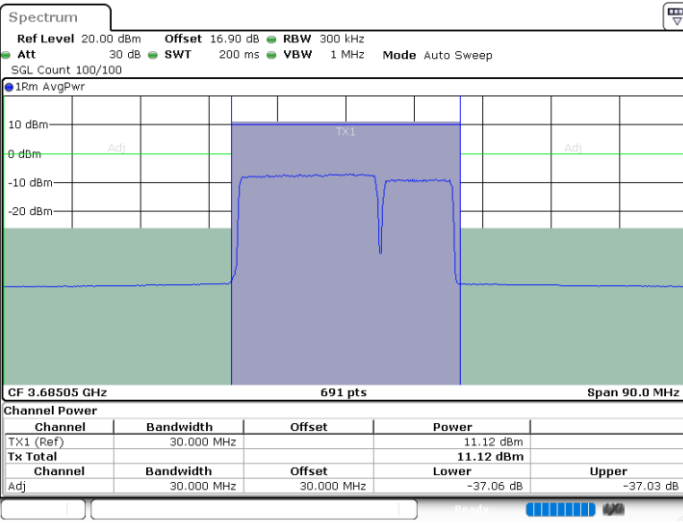

LTE Band 48C / 20MHz+10MHz

QPSK

Highest Channel / 1RB0 and 1RB49

Highest Channel / 1RB99 and 1RB0

Date: 30.OCT.2020 15:21:01

Date: 30.OCT.2020 15:25:47

Highest Channel / FullIRB

N/A

Date: 30.OCT.2020 15:20:21

LTE Band 48C / 20MHz+15MHz

QPSK

Lowest Channel / 1RB0 and 1RB74

Lowest Channel / 1RB99 and 1RB0

Date: 29.OCT.2020 22:21:50

Date: 29.OCT.2020 22:22:31

Lowest Channel / FullIRB