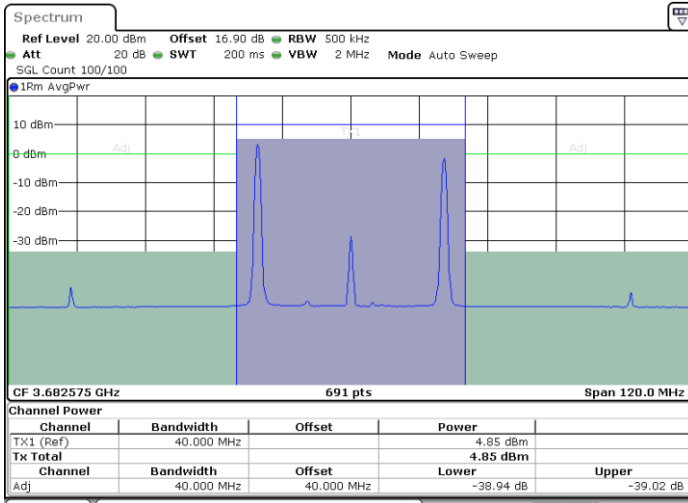

N/A

Date: 30.OCT.2020 10:39:48

LTE Band 48C / 15MHz+20MHz

QPSK

Highest Channel / 1RB0 and 1RB99

Highest Channel / 1RB74 and 1RB0

Date: 30.OCT.2020 11:06:56

Date: 30.OCT.2020 11:11:42

Highest Channel / FullIRB

N/A

Date: 30.OCT.2020 11:06:15

LTE Band 48C / 20MHz+5MHz

QPSK

Lowest Channel / 1RB0 and 1RB24

Lowest Channel / 1RB99 and 1RB0

Date: 30.OCT.2020 19:26:31