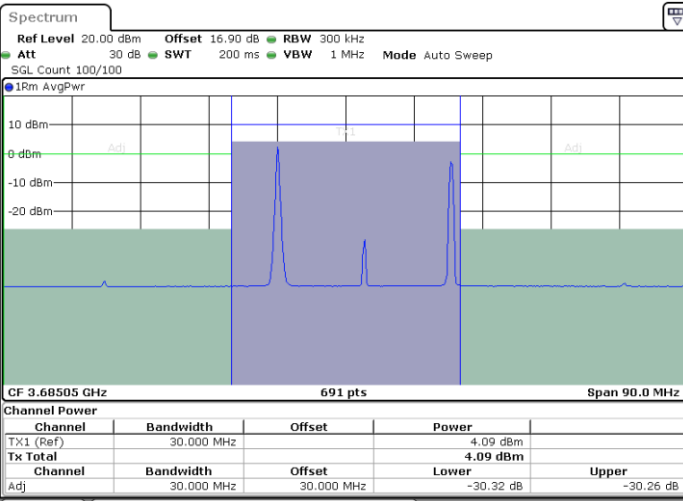

Date: 30.OCT.2020 20:49:51

Date: 30.OCT.2020 20:50:31

Middle Channel / FullRB

N/A

Date: 30.OCT.2020 20:46:27

LTE Band 48C / 20MHz+5MHz

QPSK

Highest Channel / 1RB0 and 1RB24

Highest Channel / 1RB99 and 1RB0

Date: 30.OCT.2020 21:53:25

Date: 30.OCT.2020 21:56:48

Highest Channel / FullIRB

N/A

Date: 30.OCT.2020 21:52:44

LTE Band 48C / 20MHz+10MHz

QPSK