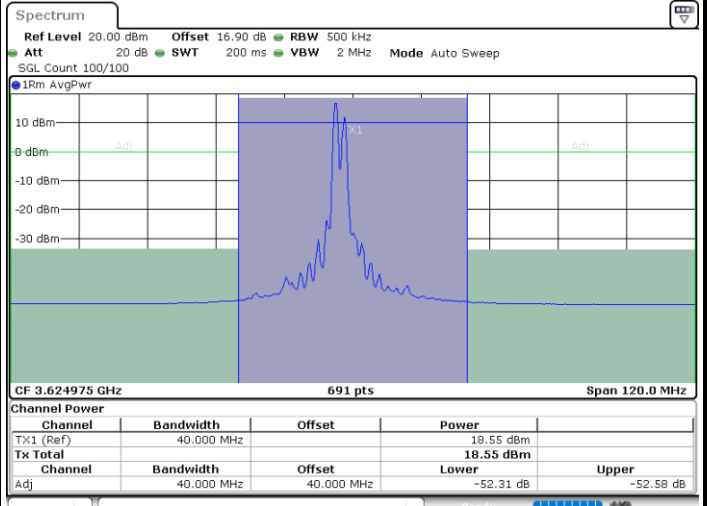

LTE Band 48C / 15MHz+20MHz

QPSK

Lowest Channel / 1RB0 and 1RB99

Lowest Channel / 1RB74 and 1RB0

Date: 30.OCT.2020 01:20:28

Date: 30.OCT.2020 01:21:09

Lowest Channel / FullIRB

N/A

Date: 30.OCT.2020 01:15:40

LTE Band 48C / 15MHz+20MHz

QPSK

Middle Channel / 1RB0 and 1RB99

Middle Channel / 1RB74 and 1RB0

Date: 30.OCT.2020 10:44:37

Date: 30.OCT.2020 10:45:18

Middle Channel / FullRB

N/A

Date: 30.OCT.2020 10:39:48

LTE Band 48C / 15MHz+20MHz

QPSK

Highest Channel / 1RB0 and 1RB99

Highest Channel / 1RB74 and 1RB0

Date: 30.OCT.2020 11:06:56

Date: 30.OCT.2020 11:11:42