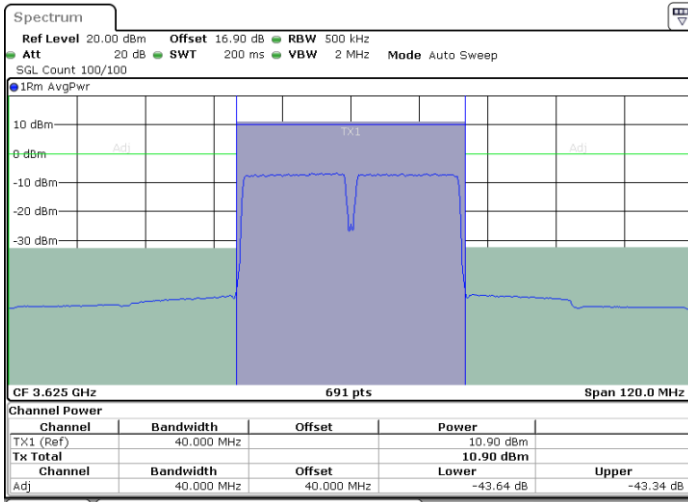

Middle Channel / 1RB99 and 1RB0

Date: 29.OCT.2020 20:04:25

Date: 29.OCT.2020 20:05:06

Middle Channel / FullIRB

N/A

Date: 29.OCT.2020 19:59:36

LTE Band 48C / 20MHz+20MHz

QPSK

Highest Channel / 1RB0 and 1RB99

Highest Channel / 1RB99 and 1RB0

Highest Channel / FullIRB

N/A

LTE Band 48C / 5MHz+20MHz

16QAM

Lowest Channel / 1RB0 and 1RB99

Lowest Channel / 1RB24 and 1RB0