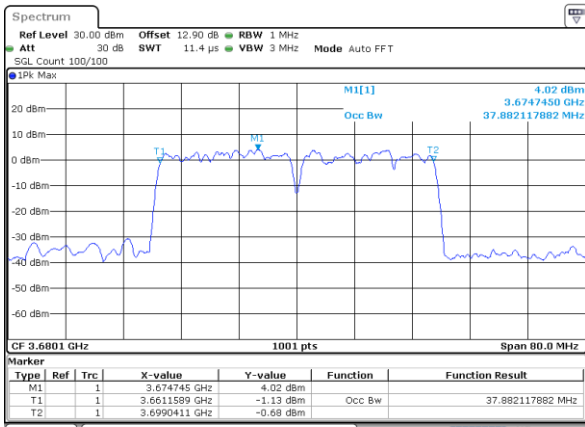

Highest Channel / 20MHz+15MHz

Date: 30.OCT.2020 00:24:01

LTE Band 48C

64QAM

Lowest Channel / 20MHz+20MHz

N/A

Date: 29.OCT.2020 19:12:11

Middle Channel / 20MHz+20MHz

N/A

Date: 29.OCT.2020 20:09:12

Highest Channel / 20MHz+20MHz

N/A

Date: 29.OCT.2020 21:18:47

LTE Band 48C

256QAM

Lowest Channel / 5MHz+20MHz