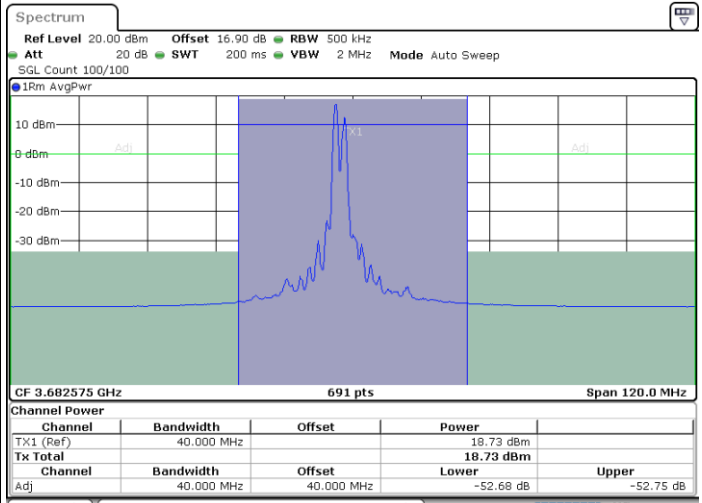

N/A

Date: 30.OCT.2020 10:39:48

LTE Band 48C / 15MHz+20MHz

QPSK

Highest Channel / 1RB0 and 1RB99

Highest Channel / 1RB74 and 1RB0

Date: 30.OCT.2020 11:06:56

Date: 30.OCT.2020 11:11:42

Highest Channel / FullIRB

N/A

Date: 30.OCT.2020 11:06:15

LTE Band 48C / 20MHz+5MHz

QPSK

Lowest Channel / 1RB0 and 1RB24

Lowest Channel / 1RB99 and 1RB0

Date: 30.OCT.2020 19:26:31