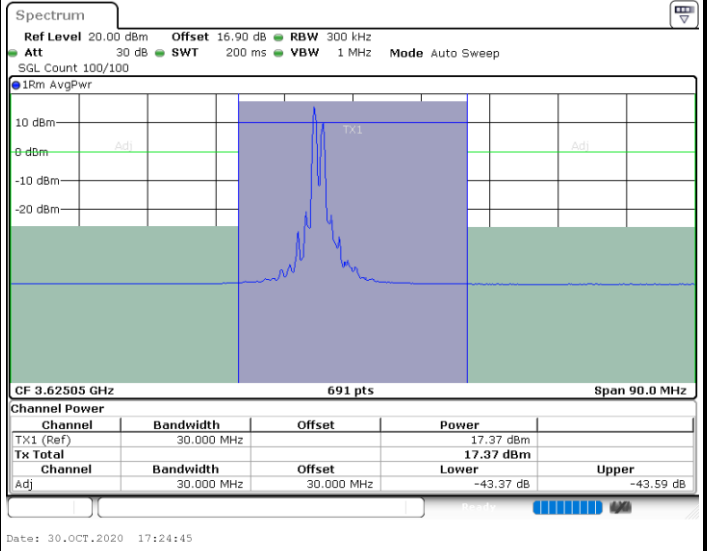

Highest Channel / 1RB0 and 1RB99

Highest Channel / 1RB24 and 1RB0

Date: 31.OCT.2020 01:17:40

Date: 31.OCT.2020 01:19:42

Highest Channel / FullRB

N/A

Date: 31.OCT.2020 01:15:37

LTE Band 48C / 10MHz+20MHz

16QAM

Lowest Channel / 1RB0 and 1RB99

Lowest Channel / 1RB49 and 1RB0

Date: 30.OCT.2020 16:25:59

Date: 30.OCT.2020 16:28:01

Lowest Channel / FullIRB

N/A

Date: 30.OCT.2020 16:22:34

LTE Band 48C / 10MHz+20MHz

16QAM

Middle Channel / 1RB0 and 1RB99

Middle Channel / 1RB49 and 1RB0

Middle Channel / FullRB

N/A

LTE Band 48C / 10MHz+20MHz

16QAM