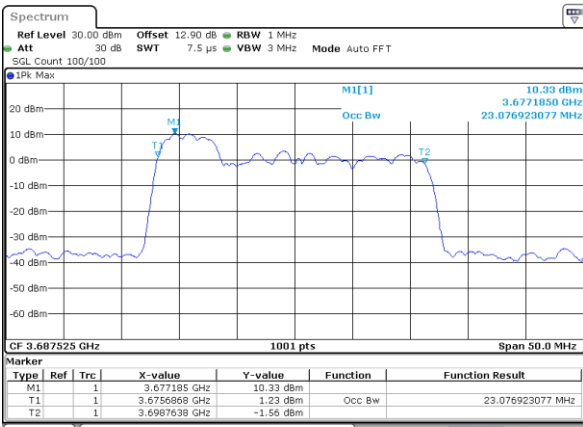

Date: 30.OCT.2020 23:26:17

Lowest Channel / 10MHz+20MHz

Date: 30.OCT.2020 15:43:14

Middle Channel / 5MHz+20MHz

Date: 31.OCT.2020 00:27:07

Middle Channel / 10MHz+20MHz

Date: 30.OCT.2020 17:28:56

Highest Channel / 5MHz+20MHz

Date: 31.OCT.2020 00:34:43

Highest Channel / 10MHz+20MHz

Date: 30.OCT.2020 17:41:15

LTE Band 48C

256QAM

Lowest Channel / 15MHz+20MHz

Date: 30.OCT.2020 01:36:19

Lowest Channel / 20MHz+5MHz