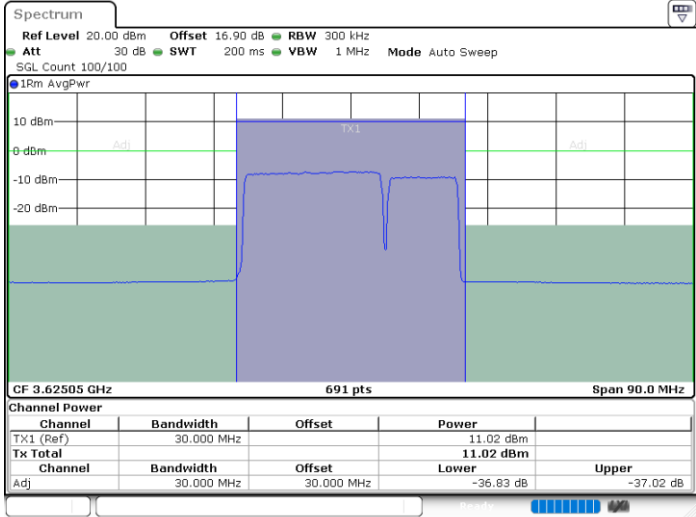

Highest Channel / 1RB99 and 1RB0

Date: 30.OCT.2020 21:53:25

Date: 30.OCT.2020 21:56:48

Highest Channel / FullIRB

N/A

Date: 30.OCT.2020 21:52:44

LTE Band 48C / 20MHz+10MHz

QPSK

Lowest Channel / 1RB0 and 1RB49

Lowest Channel / 1RB99 and 1RB0

Date: 30.OCT.2020 12:33:59

Date: 30.OCT.2020 12:34:40

Lowest Channel / FullRB

N/A

Date: 30.OCT.2020 12:29:13

LTE Band 48C / 20MHz+10MHz

QPSK

Middle Channel / 1RB0 and 1RB49

Middle Channel / 1RB99 and 1RB0

Date: 30.OCT.2020 14:35:48

Date: 30.OCT.2020 14:36:28

Middle Channel / FullRB

N/A

Date: 30.OCT.2020 14:31:02

LTE Band 48C / 20MHz+10MHz

QPSK

Highest Channel / 1RB0 and 1RB49

Highest Channel / 1RB99 and 1RB0

Date: 30.OCT.2020 15:21:01

Date: 30.OCT.2020 15:25:47

Highest Channel / FullIRB

N/A