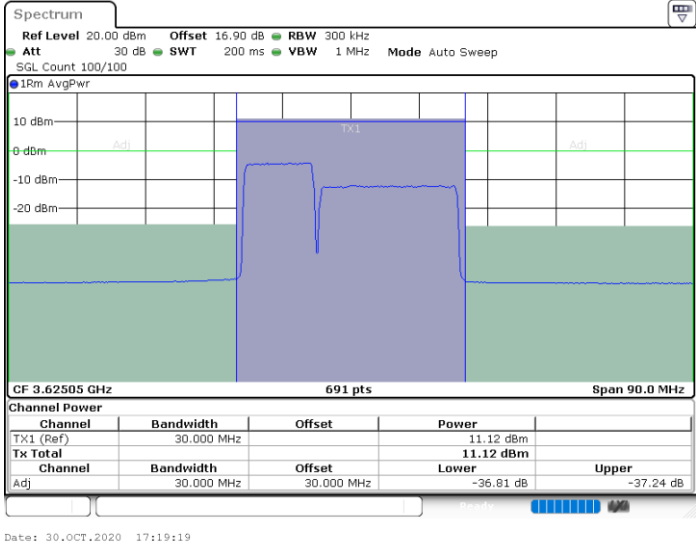

LTE Band 48C / 10MHz+20MHz

16QAM

Middle Channel / 1RB0 and 1RB99

Middle Channel / 1RB49 and 1RB0

Middle Channel / FullRB

N/A

LTE Band 48C / 10MHz+20MHz

16QAM

Highest Channel / 1RB0 and 1RB99

Highest Channel / 1RB49 and 1RB0

Highest Channel / FullIRB

N/A

LTE Band 48C / 15MHz+20MHz

16QAM

Lowest Channel / 1RB0 and 1RB99

Lowest Channel / 1RB74 and 1RB0