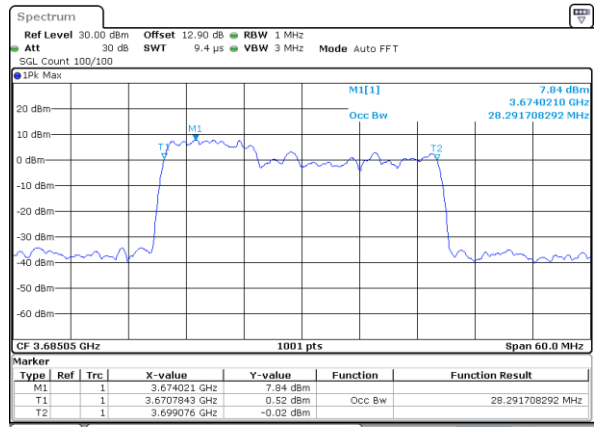

N/A

Date: 29.OCT.2020 20:09:12

Highest Channel / 20MHz+20MHz

N/A

Date: 29.OCT.2020 21:18:47

LTE Band 48C

256QAM

Lowest Channel / 5MHz+20MHz

Date: 30.OCT.2020 23:26:17

Lowest Channel / 10MHz+20MHz

Date: 30.OCT.2020 15:43:14

Middle Channel / 5MHz+20MHz

Date: 31.OCT.2020 00:27:07

Middle Channel / 10MHz+20MHz

Date: 30.OCT.2020 17:28:56

Highest Channel / 5MHz+20MHz

Date: 31.OCT.2020 00:34:43

Highest Channel / 10MHz+20MHz

Date: 30.OCT.2020 17:41:15

LTE Band 48C

256QAM

Lowest Channel / 15MHz+20MHz

Date: 30.OCT.2020 01:36:19

Lowest Channel / 20MHz+5MHz