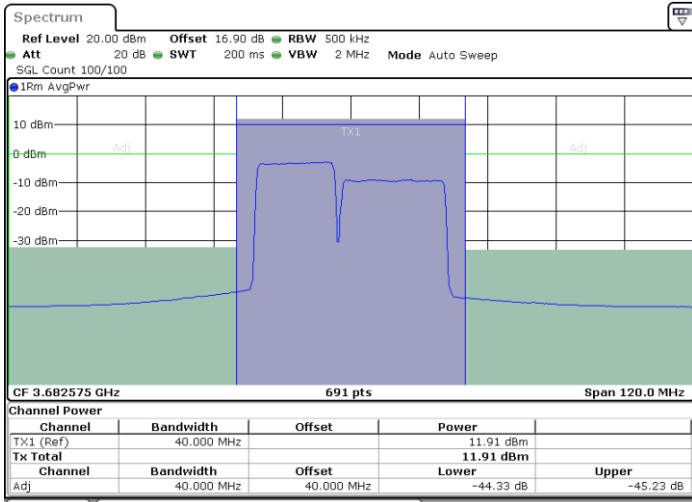

Highest Channel / 1RB0 and 1RB99

Highest Channel / 1RB74 and 1RB0

Date: 30.OCT.2020 11:07:37

Date: 30.OCT.2020 11:11:01

Highest Channel / FullIRB

N/A

Date: 30.OCT.2020 11:05:34

LTE Band 48C / 20MHz+5MHz