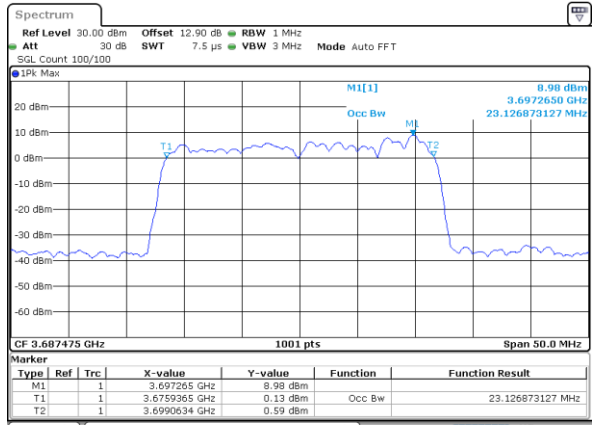

Middle Channel / 10MHz+20MHz

Date: 30.OCT.2020 17:28:33

Highest Channel / 5MHz+20MHz

Date: 31.OCT.2020 00:33:34

Highest Channel / 10MHz+20MHz

Date: 30.OCT.2020 17:40:08

LTE Band 48C

64QAM

Lowest Channel / 15MHz+20MHz

Date: 30.OCT.2020 01:35:57

Lowest Channel / 20MHz+5MHz

Date: 30.OCT.2020 19:41:43

Middle Channel / 15MHz+20MHz

Date: 30.OCT.2020 09:57:35

Middle Channel / 20MHz+5MHz

Date: 30.OCT.2020 21:02:22

Highest Channel / 15MHz+20MHz

Date: 30.OCT.2020 10:23:10

Highest Channel / 20MHz+5MHz

Date: 30.OCT.2020 22:00:38

LTE Band 48C

64QAM

Lowest Channel / 20MHz+10MHz

Date: 30.OCT.2020 13:43:39