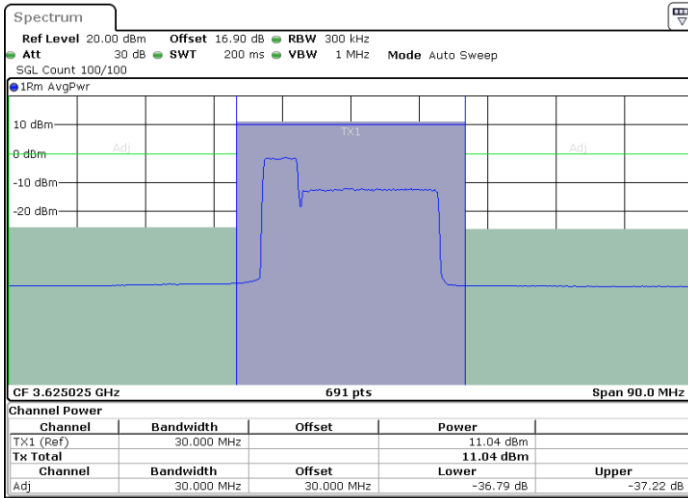

N/A

Date: 29.OCT.2020 21:19:54

**ACLR**

LTE Band 48C / 5MHz+20MHz

QPSK

Middle Channel / 1RB0 and 1RB99

Middle Channel / 1RB24 and 1RB0

Date: 31.OCT.2020 00:17:09

Date: 31.OCT.2020 00:17:50

Middle Channel / FullRB

N/A

Date: 31.OCT.2020 00:13:45

LTE Band 48C / 5MHz+20MHz

QPSK

Highest Channel / 1RB0 and 1RB99

Highest Channel / 1RB24 and 1RB0