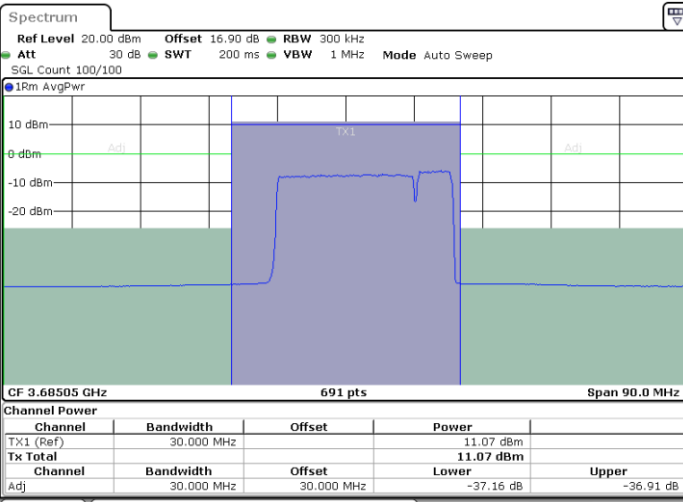

Date: 30.OCT.2020 20:49:51

Date: 30.OCT.2020 20:50:31

Middle Channel / FullRB

N/A

Date: 30.OCT.2020 20:46:27

LTE Band 48C / 20MHz+5MHz

QPSK

Highest Channel / 1RB0 and 1RB24

Highest Channel / 1RB99 and 1RB0

Date: 30.OCT.2020 21:53:25

Date: 30.OCT.2020 21:56:48

Highest Channel / FullIRB

N/A

Date: 30.OCT.2020 21:52:44

LTE Band 48C / 20MHz+10MHz

QPSK

Lowest Channel / 1RB0 and 1RB49

Lowest Channel / 1RB99 and 1RB0

Date: 30.OCT.2020 12:33:59

Date: 30.OCT.2020 12:34:40

Lowest Channel / FullRB

N/A

Date: 30.OCT.2020 12:29:13

LTE Band 48C / 20MHz+10MHz