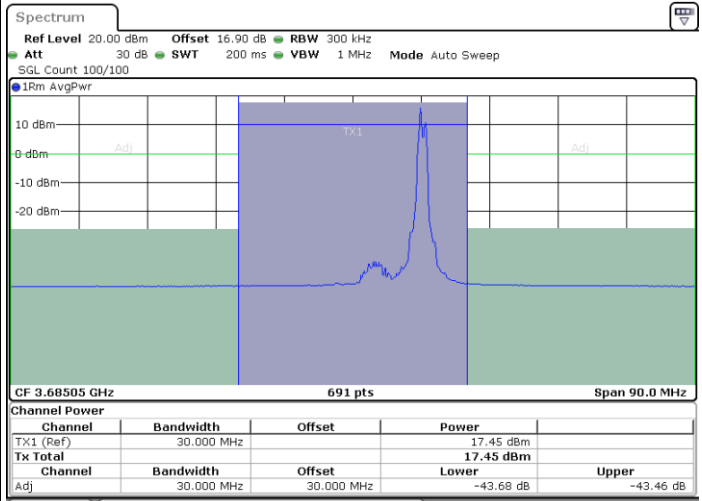

Date: 30.OCT.2020 20:47:08

LTE Band 48C / 20MHz+5MHz

16QAM

Highest Channel / 1RB0 and 1RB24

Highest Channel / 1RB99 and 1RB0

Date: 30.OCT.2020 21:54:05

Date: 30.OCT.2020 21:56:08

Highest Channel / FullIRB

N/A

Date: 30.OCT.2020 21:52:03

LTE Band 48C / 20MHz+10MHz

16QAM

Lowest Channel / 1RB0 and 1RB49

Lowest Channel / 1RB99 and 1RB0

Date: 30.OCT.2020 12:33:19

Date: 30.OCT.2020 12:35:21