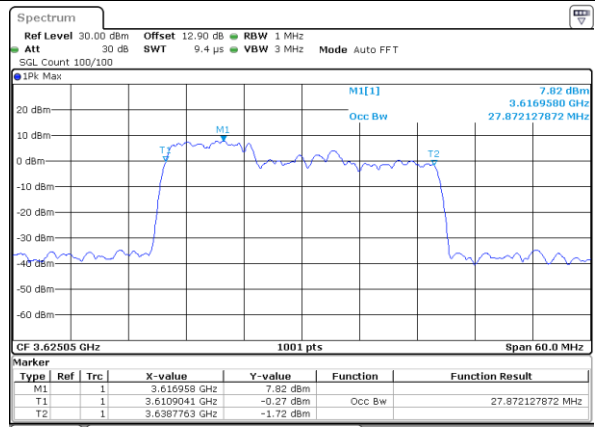

N/A

Date: 29.OCT.2020 20:09:12

Highest Channel / 20MHz+20MHz

N/A

Date: 29.OCT.2020 21:18:47

LTE Band 48C

256QAM

Lowest Channel / 5MHz+20MHz

Date: 30.OCT.2020 23:26:17

Lowest Channel / 10MHz+20MHz

Date: 30.OCT.2020 15:43:14

Middle Channel / 5MHz+20MHz

Date: 31.OCT.2020 00:27:07

Middle Channel / 10MHz+20MHz

Date: 30.OCT.2020 17:28:56

Highest Channel / 5MHz+20MHz

Date: 31.OCT.2020 00:34:43

Highest Channel / 10MHz+20MHz

Date: 30.OCT.2020 17:41:15

LTE Band 48C

256QAM

Lowest Channel / 15MHz+20MHz

Date: 30.OCT.2020 01:36:19

Lowest Channel / 20MHz+5MHz