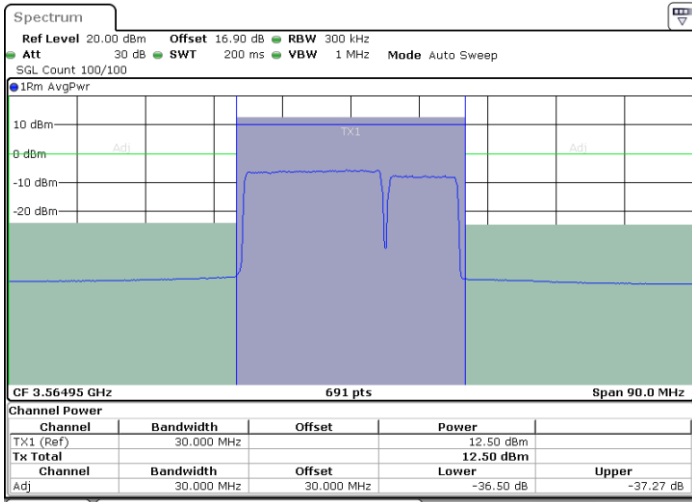

Date: 30.OCT.2020 20:47:08

LTE Band 48C / 20MHz+5MHz

16QAM

Highest Channel / 1RB0 and 1RB24

Highest Channel / 1RB99 and 1RB0

Date: 30.OCT.2020 21:54:05

Date: 30.OCT.2020 21:56:08

Highest Channel / FullIRB

N/A

Date: 30.OCT.2020 21:52:03

LTE Band 48C / 20MHz+10MHz

16QAM

Lowest Channel / 1RB0 and 1RB49

Lowest Channel / 1RB99 and 1RB0

Date: 30.OCT.2020 12:33:19

Date: 30.OCT.2020 12:35:21

Lowest Channel / FullIRB

N/A

Date: 30.OCT.2020 12:29:54

LTE Band 48C / 20MHz+10MHz

16QAM

Middle Channel / 1RB0 and 1RB49

Middle Channel / 1RB99 and 1RB0

Date: 30.OCT.2020 14:35:07