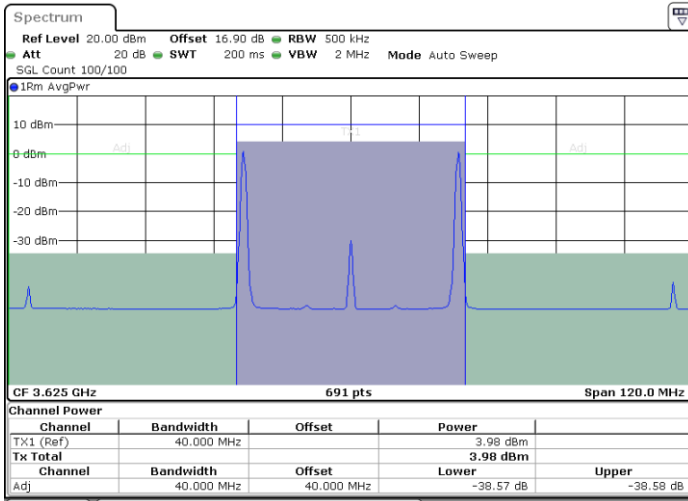

LTE Band 48C / 20MHz+20MHz

QPSK

MiddleChannel / 1RB0 and 1RB99

Middle Channel / 1RB99 and 1RB0

Date: 29.OCT.2020 20:04:25