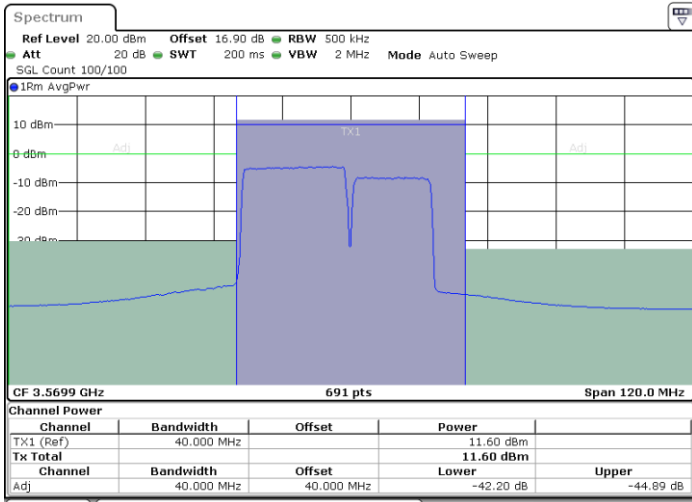

Date: 30.OCT.2020 15:21:42

Date: 30.OCT.2020 15:25:06

Highest Channel / FullRB

N/A

Date: 30.OCT.2020 15:19:40

LTE Band 48C / 20MHz+15MHz

16QAM

Lowest Channel / 1RB0 and 1RB74

Lowest Channel / 1RB99 and 1RB0

Date: 29.OCT.2020 22:21:09

Date: 29.OCT.2020 22:23:12

Lowest Channel / FullIRB

N/A

Date: 29.OCT.2020 22:17:43

LTE Band 48C / 20MHz+15MHz

16QAM