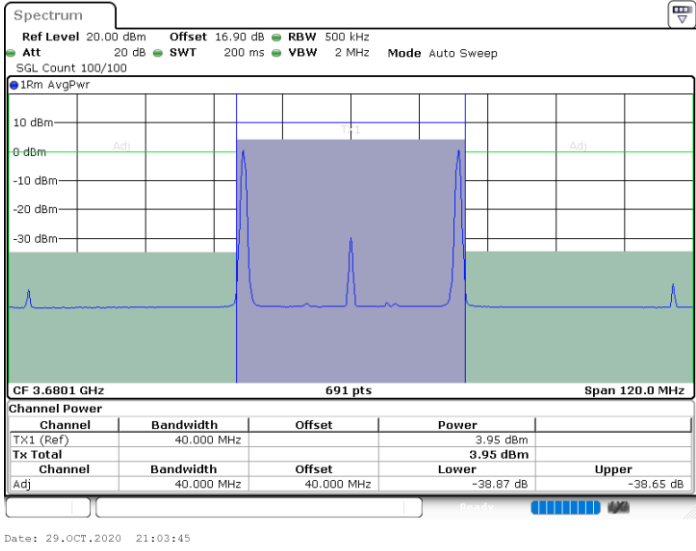

Middle Channel / 1RB99 and 1RB0

Date: 29.OCT.2020 20:04:25

Date: 29.OCT.2020 20:05:06

Middle Channel / FullIRB

N/A

Date: 29.OCT.2020 19:59:36

LTE Band 48C / 20MHz+20MHz

QPSK

Highest Channel / 1RB0 and 1RB99

Highest Channel / 1RB99 and 1RB0

Highest Channel / FullIRB

N/A

LTE Band 48C / 5MHz+20MHz

16QAM

Lowest Channel / 1RB0 and 1RB99

Lowest Channel / 1RB24 and 1RB0