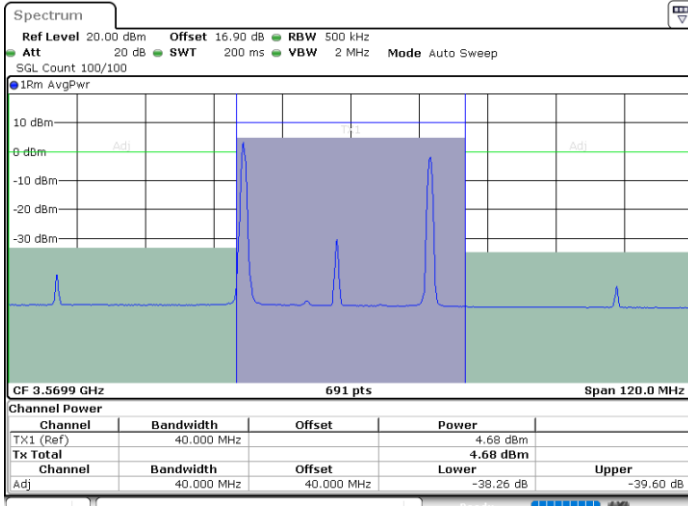

LTE Band 48C / 20MHz+10MHz

QPSK

Highest Channel / 1RB0 and 1RB49

Highest Channel / 1RB99 and 1RB0

Date: 30.OCT.2020 15:21:01

Date: 30.OCT.2020 15:25:47

Highest Channel / FullIRB

N/A

Date: 30.OCT.2020 15:20:21

LTE Band 48C / 20MHz+15MHz

QPSK

Lowest Channel / 1RB0 and 1RB74

Lowest Channel / 1RB99 and 1RB0

Date: 29.OCT.2020 22:21:50

Date: 29.OCT.2020 22:22:31

Lowest Channel / FullIRB