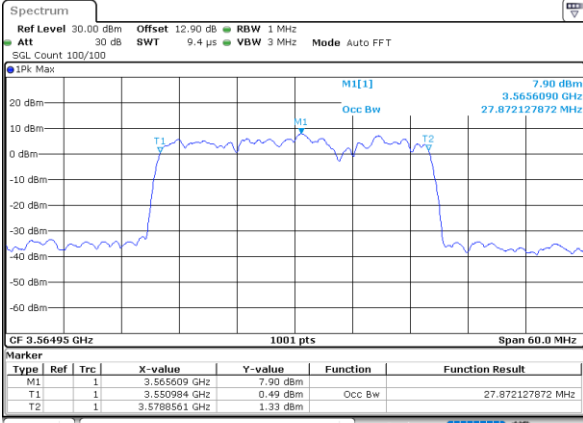

Highest Channel / 15MHz+20MHz

Date: 30.OCT.2020 10:23:10

Highest Channel / 20MHz+5MHz

Date: 30.OCT.2020 22:00:38

LTE Band 48C

64QAM

Lowest Channel / 20MHz+10MHz

Date: 30.OCT.2020 13:43:39

Lowest Channel / 20MHz+15MHz

Date: 29.OCT.2020 22:26:07

Middle Channel / 20MHz+10MHz

Date: 30.OCT.2020 13:53:06

Middle Channel / 20MHz+15MHz

Date: 29.OCT.2020 23:28:46

Highest Channel / 20MHz+10MHz

Date: 30.OCT.2020 15:29:48