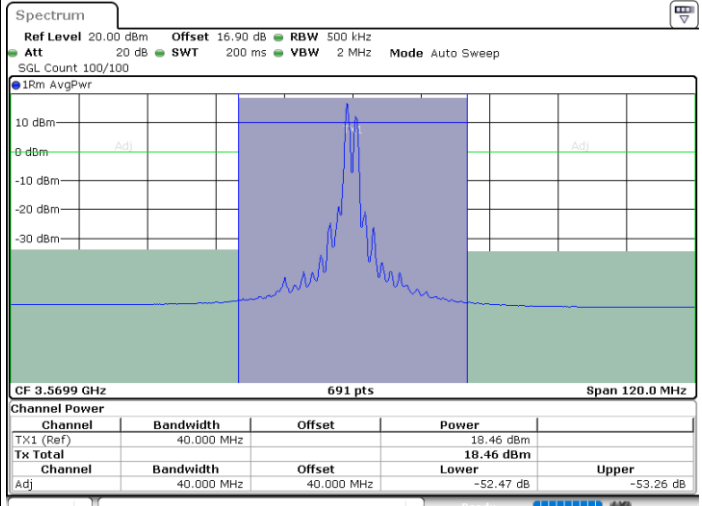

LTE Band 48C / 20MHz+10MHz

QPSK

Highest Channel / 1RB0 and 1RB49

Highest Channel / 1RB99 and 1RB0

Date: 30.OCT.2020 15:21:01

Date: 30.OCT.2020 15:25:47

Highest Channel / FullIRB

N/A

Date: 30.OCT.2020 15:20:21

LTE Band 48C / 20MHz+15MHz

QPSK

Lowest Channel / 1RB0 and 1RB74

Lowest Channel / 1RB99 and 1RB0

Date: 29.OCT.2020 22:21:50

Date: 29.OCT.2020 22:22:31

Lowest Channel / FullIRB