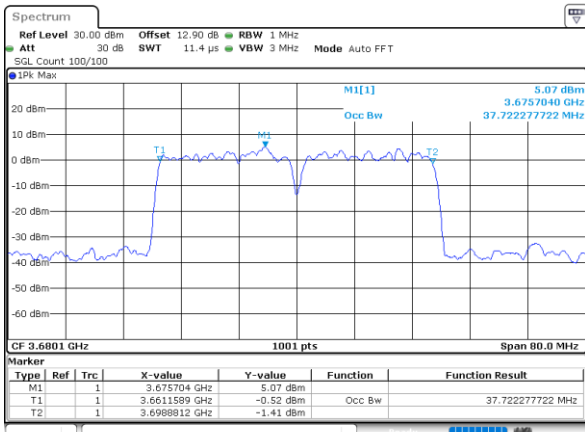

Highest Channel / 20MHz+20MHz

N/A

Date: 29.OCT.2020 21:19:54