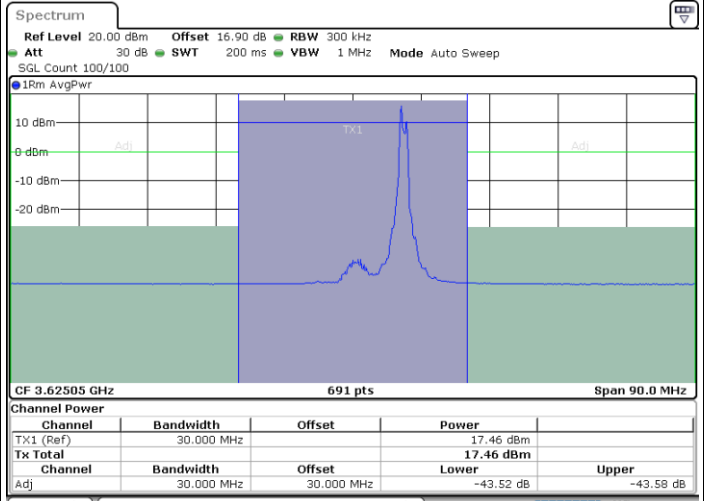

Highest Channel / 1RB0 and 1RB99

Highest Channel / 1RB74 and 1RB0

Date: 30.OCT.2020 11:07:37

Date: 30.OCT.2020 11:11:01

Highest Channel / FullIRB

N/A

Date: 30.OCT.2020 11:05:34

LTE Band 48C / 20MHz+5MHz

16QAM

Lowest Channel / 1RB0 and 1RB24

Lowest Channel / 1RB99 and 1RB0

Date: 30.OCT.2020 19:25:50

Date: 30.OCT.2020 19:27:52

Lowest Channel / FullIRB

N/A

Date: 30.OCT.2020 19:23:48

LTE Band 48C / 20MHz+5MHz

16QAM

Middle Channel / 1RB0 and 1RB24

Middle Channel / 1RB99 and 1RB0

Date: 30.OCT.2020 20:49:10

Date: 30.OCT.2020 20:51:12

Middle Channel / FullRB

N/A

Date: 30.OCT.2020 20:47:08

LTE Band 48C / 20MHz+5MHz

16QAM

Highest Channel / 1RB0 and 1RB24

Highest Channel / 1RB99 and 1RB0

Date: 30.OCT.2020 21:54:05

Date: 30.OCT.2020 21:56:08

Highest Channel / FullIRB