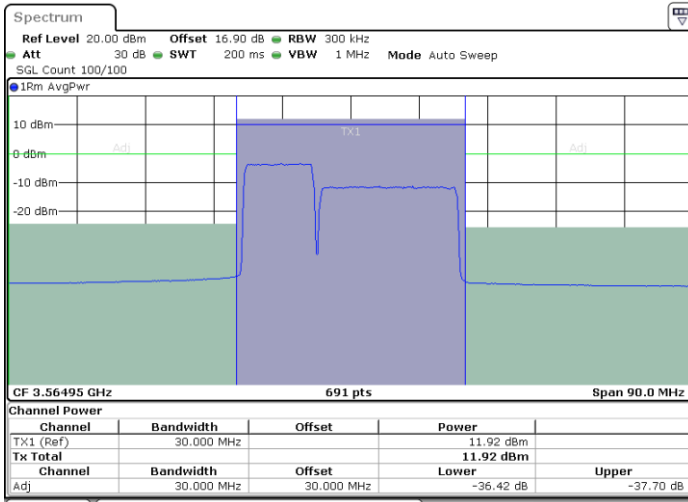

Highest Channel / 1RB0 and 1RB99

Highest Channel / 1RB24 and 1RB0

Date: 31.OCT.2020 01:17:40

Date: 31.OCT.2020 01:19:42

Highest Channel / FullRB

N/A

Date: 31.OCT.2020 01:15:37

LTE Band 48C / 10MHz+20MHz

16QAM

Lowest Channel / 1RB0 and 1RB99

Lowest Channel / 1RB49 and 1RB0

Date: 30.OCT.2020 16:25:59

Date: 30.OCT.2020 16:28:01

Lowest Channel / FullIRB

N/A

Date: 30.OCT.2020 16:22:34

LTE Band 48C / 10MHz+20MHz

16QAM

Middle Channel / 1RB0 and 1RB99

Middle Channel / 1RB49 and 1RB0

Middle Channel / FullRB

N/A

LTE Band 48C / 10MHz+20MHz

16QAM