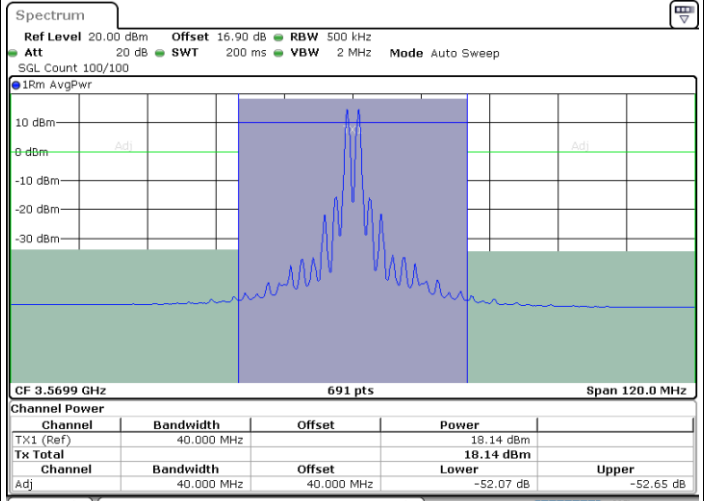

Middle Channel / FullRB

N/A

Date: 29.OCT.2020 23:17:43

LTE Band 48C / 20MHz+15MHz

QPSK

Highest Channel / 1RB0 and 1RB74

Highest Channel / 1RB99 and 1RB0

Date: 30.OCT.2020 00:17:00

Date: 30.OCT.2020 00:21:46

Highest Channel / FullRB

N/A

Date: 30.OCT.2020 00:16:19

LTE Band 48C / 20MHz+20MHz

QPSK

Lowest Channel / 1RB0 and 1RB99

Lowest Channel / 1RB99 and 1RB0

Date: 29.OCT.2020 18:07:18

Date: 29.OCT.2020 18:07:59

Lowest Channel / FullRB

N/A

Date: 29.OCT.2020 18:02:29

LTE Band 48C / 20MHz+20MHz

QPSK

MiddleChannel / 1RB0 and 1RB99