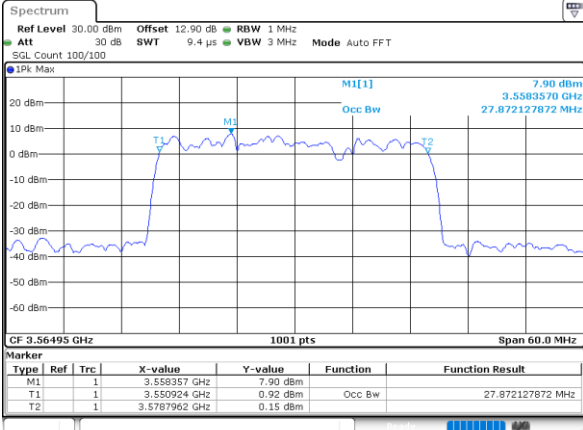

Date: 31.OCT.2020 00:34:43

Highest Channel / 10MHz+20MHz

Date: 30.OCT.2020 17:41:15

LTE Band 48C

256QAM

Lowest Channel / 15MHz+20MHz

Date: 30.OCT.2020 01:36:19

Lowest Channel / 20MHz+5MHz

Date: 30.OCT.2020 19:42:06

Middle Channel / 15MHz+20MHz

Date: 30.OCT.2020 09:57:58

Middle Channel / 20MHz+5MHz

Date: 30.OCT.2020 21:02:45

Highest Channel / 15MHz+20MHz

Date: 30.OCT.2020 10:24:17

Highest Channel / 20MHz+5MHz

Date: 30.OCT.2020 22:01:45

LTE Band 48C

16QAM

Lowest Channel / 20MHz+10MHz

Date: 30.OCT.2020 13:44:01

Lowest Channel / 20MHz+15MHz

Date: 29.OCT.2020 22:26:29

Middle Channel / 20MHz+10MHz

Date: 30.OCT.2020 13:53:28

Middle Channel / 20MHz+15MHz

Date: 29.OCT.2020 23:29:08

Highest Channel / 20MHz+10MHz

Date: 30.OCT.2020 15:30:55

Highest Channel / 20MHz+15MHz

Date: 30.OCT.2020 00:25:08

LTE Band 48C