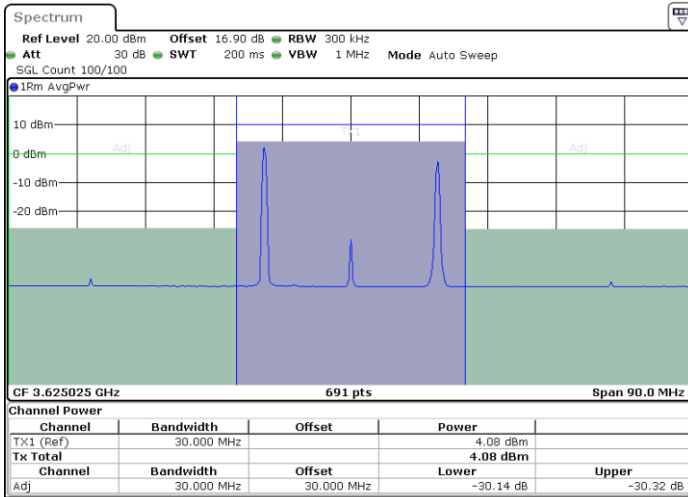

N/A

Date: 29.OCT.2020 21:19:54

**ACLR**

LTE Band 48C / 5MHz+20MHz

QPSK

Middle Channel / 1RB0 and 1RB99

Middle Channel / 1RB24 and 1RB0

Date: 31.OCT.2020 00:17:09

Date: 31.OCT.2020 00:17:50

Middle Channel / FullRB

N/A

Date: 31.OCT.2020 00:13:45

LTE Band 48C / 5MHz+20MHz

QPSK

Highest Channel / 1RB0 and 1RB99

Highest Channel / 1RB24 and 1RB0