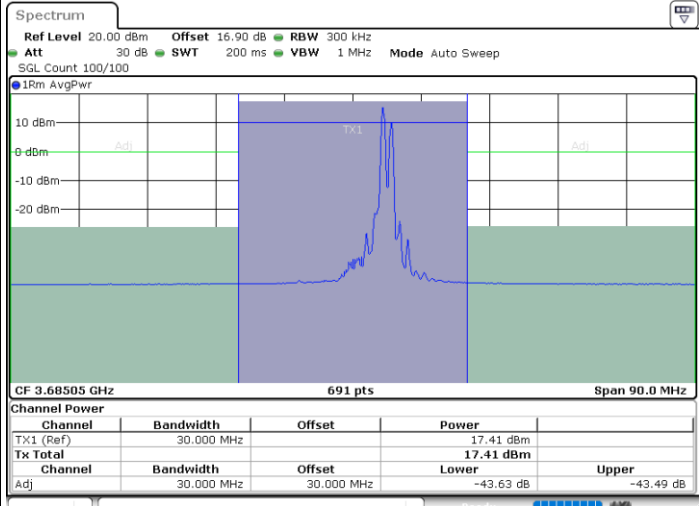

Lowest Channel / FullIRB

N/A

Date: 30.OCT.2020 12:29:54

LTE Band 48C / 20MHz+10MHz

16QAM

Middle Channel / 1RB0 and 1RB49

Middle Channel / 1RB99 and 1RB0

Date: 30.OCT.2020 14:35:07

Date: 30.OCT.2020 14:37:09

Middle Channel / FullRB

N/A

Date: 30.OCT.2020 14:31:43

LTE Band 48C / 20MHz+10MHz

16QAM

Highest Channel / 1RB0 and 1RB49

Highest Channel / 1RB99 and 1RB0

Date: 30.OCT.2020 15:21:42

Date: 30.OCT.2020 15:25:06

Highest Channel / FullRB

N/A

Date: 30.OCT.2020 15:19:40

LTE Band 48C / 20MHz+15MHz

16QAM

Lowest Channel / 1RB0 and 1RB74