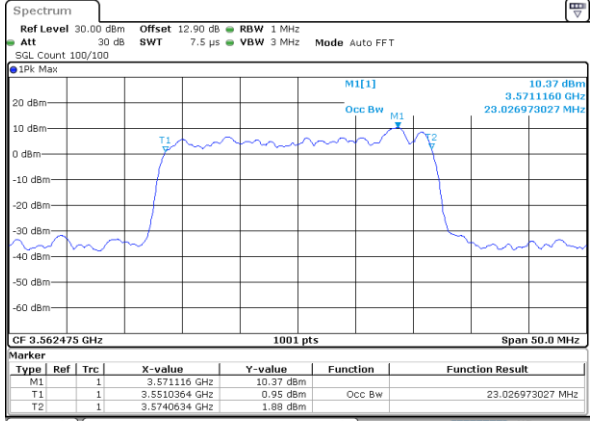

Date: 30.OCT.2020 23:26:17

Lowest Channel / 10MHz+20MHz

Date: 30.OCT.2020 15:43:14

Middle Channel / 5MHz+20MHz

Date: 31.OCT.2020 00:27:07

Middle Channel / 10MHz+20MHz

Date: 30.OCT.2020 17:28:56

Highest Channel / 5MHz+20MHz

Date: 31.OCT.2020 00:34:43

Highest Channel / 10MHz+20MHz

Date: 30.OCT.2020 17:41:15

LTE Band 48C

256QAM

Lowest Channel / 15MHz+20MHz

Date: 30.OCT.2020 01:36:19

Lowest Channel / 20MHz+5MHz

Date: 30.OCT.2020 19:42:06

Middle Channel / 15MHz+20MHz

Date: 30.OCT.2020 09:57:58

Middle Channel / 20MHz+5MHz

Date: 30.OCT.2020 21:02:45

Highest Channel / 15MHz+20MHz

Date: 30.OCT.2020 10:24:17

Highest Channel / 20MHz+5MHz