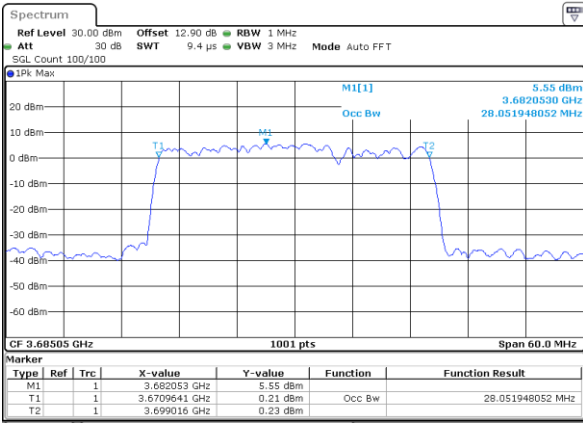

Lowest Channel / 20MHz+15MHz

Date: 29.OCT.2020 22:26:07

Middle Channel / 20MHz+10MHz

Date: 30.OCT.2020 13:53:06

Middle Channel / 20MHz+15MHz

Date: 29.OCT.2020 23:28:46

Highest Channel / 20MHz+10MHz

Date: 30.OCT.2020 15:29:48

Highest Channel / 20MHz+15MHz

Date: 30.OCT.2020 00:24:01

LTE Band 48C

64QAM

Lowest Channel / 20MHz+20MHz

N/A

Date: 29.OCT.2020 19:12:11

Middle Channel / 20MHz+20MHz