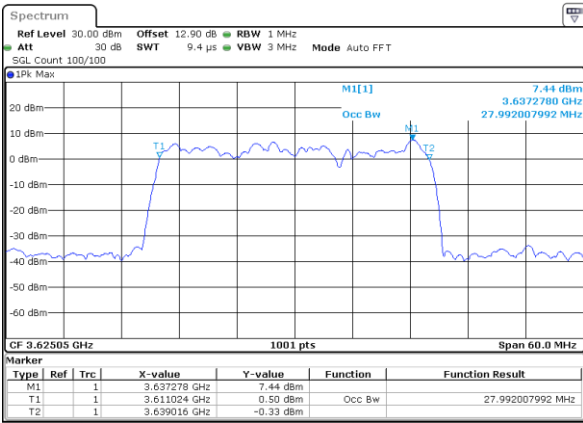

Highest Channel / 15MHz+20MHz

Date: 30.OCT.2020 10:23:10

Highest Channel / 20MHz+5MHz

Date: 30.OCT.2020 22:00:38

LTE Band 48C

64QAM

Lowest Channel / 20MHz+10MHz

Date: 30.OCT.2020 13:43:39

Lowest Channel / 20MHz+15MHz

Date: 29.OCT.2020 22:26:07

Middle Channel / 20MHz+10MHz

Date: 30.OCT.2020 13:53:06

Middle Channel / 20MHz+15MHz

Date: 29.OCT.2020 23:28:46

Highest Channel / 20MHz+10MHz

Date: 30.OCT.2020 15:29:48