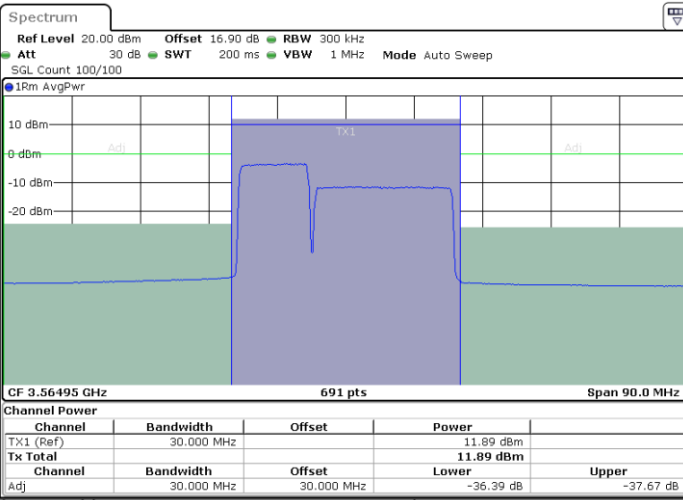

Date: 31.OCT.2020 01:16:59

Date: 31.OCT.2020 01:20:23

Highest Channel / FullIRB

N/A

Date: 31.OCT.2020 01:16:18

LTE Band 48C / 10MHz+20MHz

QPSK

Lowest Channel / 1RB0 and 1RB99

Lowest Channel / 1RB49 and 1RB0

Date: 30.OCT.2020 16:26:39

Date: 30.OCT.2020 16:27:20

Lowest Channel / FullIRB

N/A

Date: 30.OCT.2020 16:21:54

LTE Band 48C / 10MHz+20MHz

QPSK