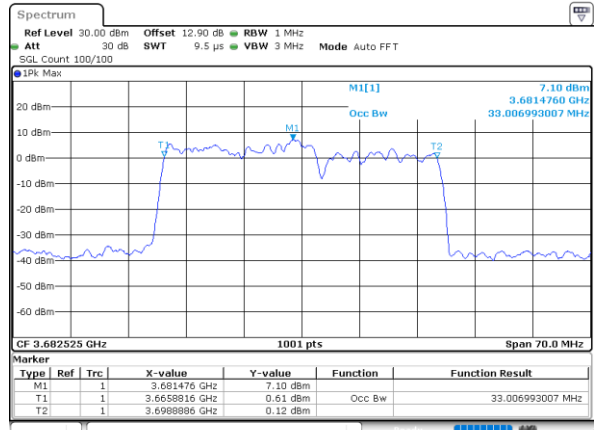

Date: 30.OCT.2020 22:01:45

LTE Band 48C

16QAM

Lowest Channel / 20MHz+10MHz

Date: 30.OCT.2020 13:44:01

Lowest Channel / 20MHz+15MHz

Date: 29.OCT.2020 22:26:29

Middle Channel / 20MHz+10MHz

Date: 30.OCT.2020 13:53:28

Middle Channel / 20MHz+15MHz

Date: 29.OCT.2020 23:29:08

Highest Channel / 20MHz+10MHz

Date: 30.OCT.2020 15:30:55

Highest Channel / 20MHz+15MHz

Date: 30.OCT.2020 00:25:08

LTE Band 48C