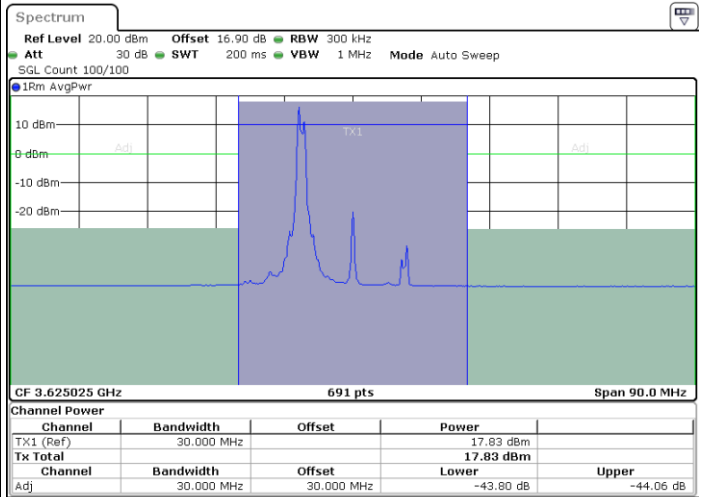

N/A

Date: 29.OCT.2020 21:19:54

**ACLR**

LTE Band 48C / 5MHz+20MHz

QPSK

Middle Channel / 1RB0 and 1RB99

Middle Channel / 1RB24 and 1RB0

Date: 31.OCT.2020 00:17:09

Date: 31.OCT.2020 00:17:50

Middle Channel / FullRB

N/A

Date: 31.OCT.2020 00:13:45

LTE Band 48C / 5MHz+20MHz

QPSK

Highest Channel / 1RB0 and 1RB99

Highest Channel / 1RB24 and 1RB0