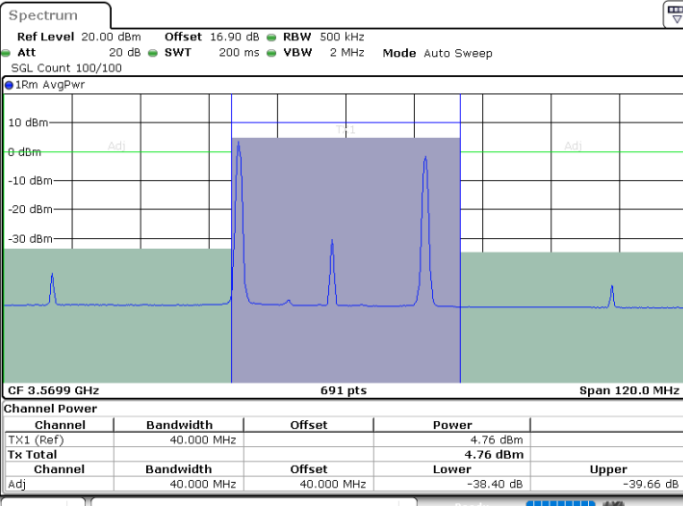

QPSK

Highest Channel / 1RB0 and 1RB99

Highest Channel / 1RB49 and 1RB0

Date: 30.OCT.2020 18:21:57

Date: 30.OCT.2020 18:26:42

Highest Channel / FullIRB

N/A

Date: 30.OCT.2020 18:21:17

LTE Band 48C / 15MHz+20MHz

QPSK

Lowest Channel / 1RB0 and 1RB99

Lowest Channel / 1RB74 and 1RB0

Date: 30.OCT.2020 01:20:28

Date: 30.OCT.2020 01:21:09

Lowest Channel / FullIRB

N/A