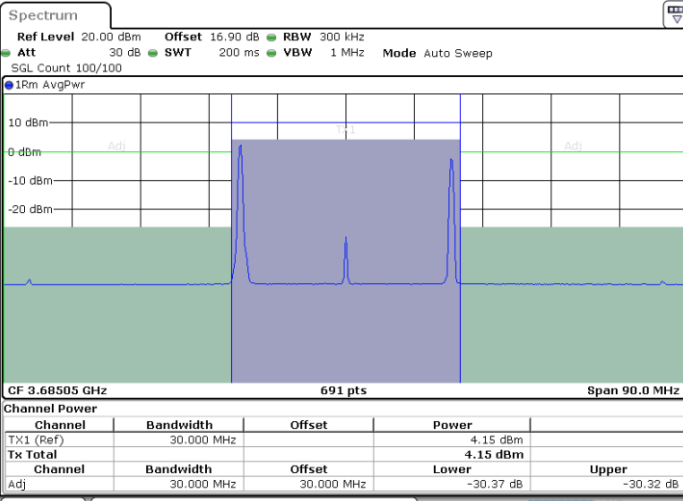

Lowest Channel / 1RB0 and 1RB49

Lowest Channel / 1RB99 and 1RB0

Date: 30.OCT.2020 12:33:59

Date: 30.OCT.2020 12:34:40

Lowest Channel / FullRB

N/A

Date: 30.OCT.2020 12:29:13

LTE Band 48C / 20MHz+10MHz

LTE Band 48C / 20MHz+10MHz

QPSK

Highest Channel / 1RB0 and 1RB49

Highest Channel / 1RB99 and 1RB0

Date: 30.OCT.2020 15:21:01

Date: 30.OCT.2020 15:25:47

Highest Channel / FullIRB

N/A