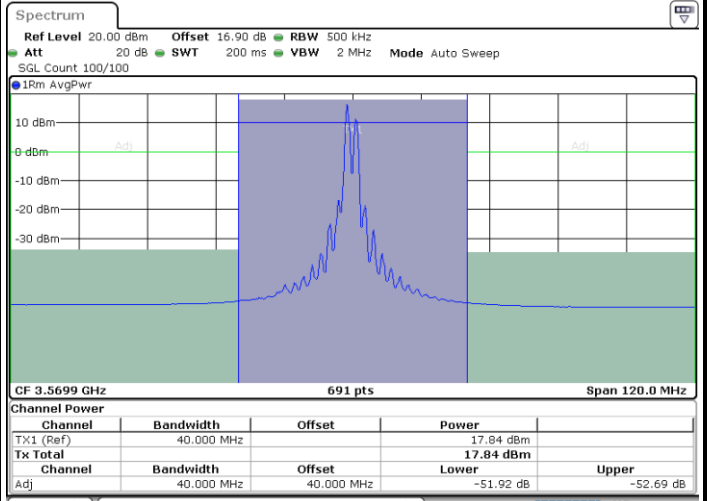

Date: 30.OCT.2020 14:37:09

Middle Channel / FullRB

N/A

Date: 30.OCT.2020 14:31:43

LTE Band 48C / 20MHz+10MHz

16QAM

Highest Channel / 1RB0 and 1RB49

Highest Channel / 1RB99 and 1RB0

Date: 30.OCT.2020 15:21:42

Date: 30.OCT.2020 15:25:06

Highest Channel / FullRB

N/A

Date: 30.OCT.2020 15:19:40

LTE Band 48C / 20MHz+15MHz

16QAM

Lowest Channel / 1RB0 and 1RB74

Lowest Channel / 1RB99 and 1RB0

Date: 29.OCT.2020 22:21:09

Date: 29.OCT.2020 22:23:12

Lowest Channel / FullIRB

N/A

Date: 29.OCT.2020 22:17:43

LTE Band 48C / 20MHz+15MHz

16QAM