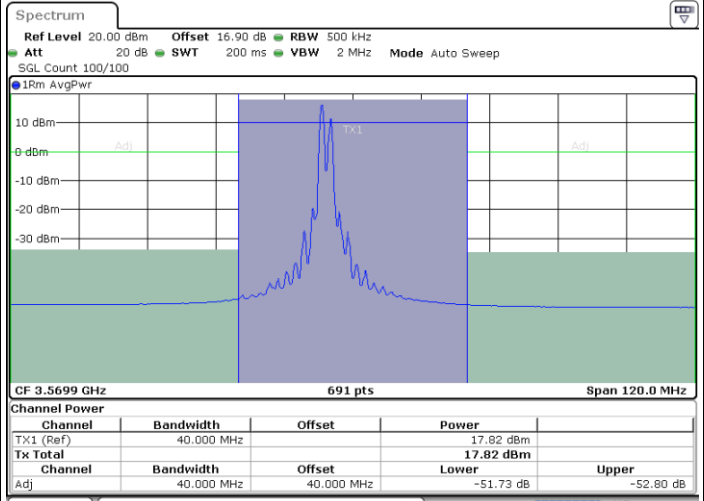

LTE Band 48C / 10MHz+20MHz

16QAM

Middle Channel / 1RB0 and 1RB99

Middle Channel / 1RB49 and 1RB0

Middle Channel / FullRB

N/A

LTE Band 48C / 10MHz+20MHz

16QAM

Highest Channel / 1RB0 and 1RB99

Highest Channel / 1RB49 and 1RB0

Highest Channel / FullIRB

N/A

LTE Band 48C / 15MHz+20MHz

16QAM

Lowest Channel / 1RB0 and 1RB99

Lowest Channel / 1RB74 and 1RB0

Date: 30.OCT.2020 01:19:47

Date: 30.OCT.2020 01:32:37

Lowest Channel / FullRB

N/A

Date: 30.OCT.2020 01:16:21

LTE Band 48C / 15MHz+20MHz

16QAM

Middle Channel / 1RB0 and 1RB99