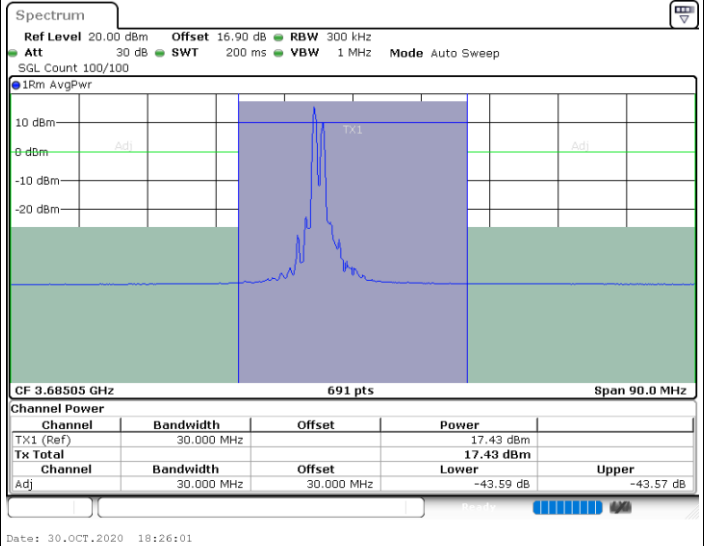

LTE Band 48C / 10MHz+20MHz

16QAM

Middle Channel / 1RB0 and 1RB99

Middle Channel / 1RB49 and 1RB0

Middle Channel / FullRB

N/A

LTE Band 48C / 10MHz+20MHz

16QAM

Highest Channel / 1RB0 and 1RB99

Highest Channel / 1RB49 and 1RB0

Highest Channel / FullIRB

N/A

LTE Band 48C / 15MHz+20MHz

16QAM

Lowest Channel / 1RB0 and 1RB99

Lowest Channel / 1RB74 and 1RB0