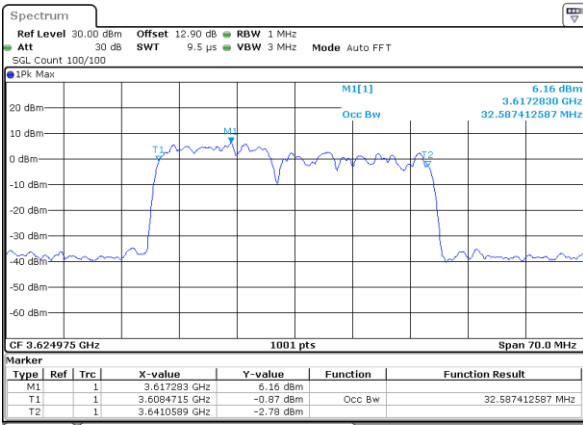

Middle Channel / 10MHz+20MHz

Date: 30.OCT.2020 17:28:33

Highest Channel / 5MHz+20MHz

Date: 31.OCT.2020 00:33:34

Highest Channel / 10MHz+20MHz

Date: 30.OCT.2020 17:40:08

LTE Band 48C

64QAM

Lowest Channel / 15MHz+20MHz

Date: 30.OCT.2020 01:35:57

Lowest Channel / 20MHz+5MHz

Date: 30.OCT.2020 19:41:43

Middle Channel / 15MHz+20MHz

Date: 30.OCT.2020 09:57:35

Middle Channel / 20MHz+5MHz

Date: 30.OCT.2020 21:02:22

Highest Channel / 15MHz+20MHz

Date: 30.OCT.2020 10:23:10

Highest Channel / 20MHz+5MHz

Date: 30.OCT.2020 22:00:38

LTE Band 48C

64QAM

Lowest Channel / 20MHz+10MHz

Date: 30.OCT.2020 13:43:39