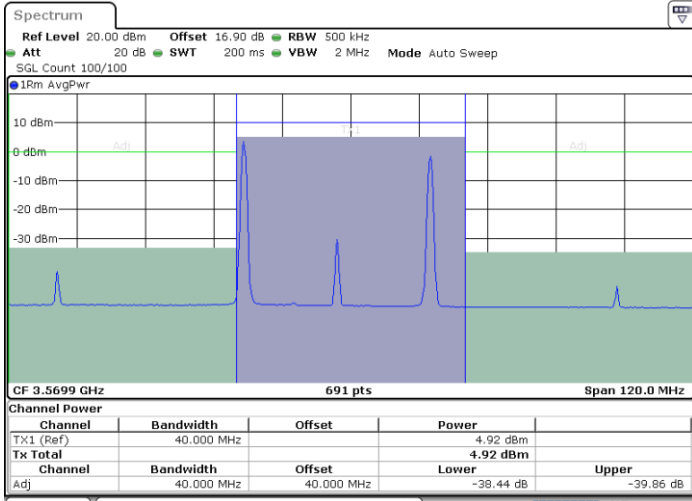

LTE Band 48C / 10MHz+20MHz

16QAM

Middle Channel / 1RB0 and 1RB99

Middle Channel / 1RB49 and 1RB0

Middle Channel / FullRB

N/A

LTE Band 48C / 10MHz+20MHz

16QAM

Highest Channel / 1RB0 and 1RB99

Highest Channel / 1RB49 and 1RB0

Highest Channel / FullIRB

N/A

LTE Band 48C / 15MHz+20MHz

16QAM

Lowest Channel / 1RB0 and 1RB99

Lowest Channel / 1RB74 and 1RB0