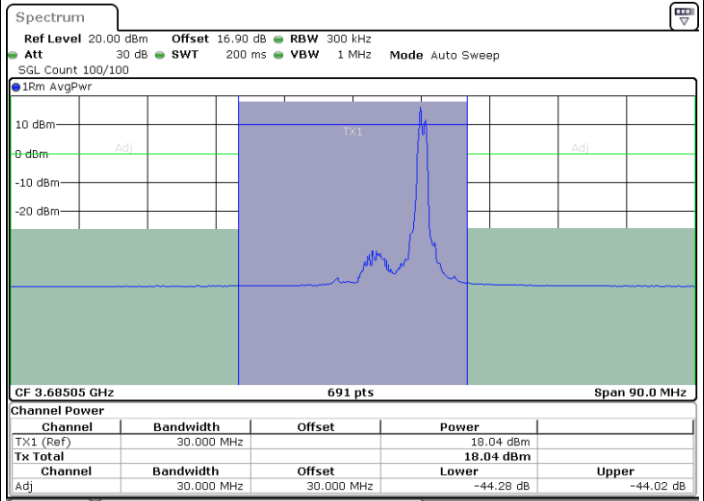

Date: 30.OCT.2020 19:27:11

Lowest Channel / FullIRB

N/A

Date: 30.OCT.2020 19:23:07

LTE Band 48C / 20MHz+5MHz

QPSK

Middle Channel / 1RB0 and 1RB24

Middle Channel / 1RB99 and 1RB0

Date: 30.OCT.2020 20:49:51

Date: 30.OCT.2020 20:50:31

Middle Channel / FullRB

N/A

Date: 30.OCT.2020 20:46:27

LTE Band 48C / 20MHz+5MHz

QPSK

Highest Channel / 1RB0 and 1RB24

Highest Channel / 1RB99 and 1RB0

Date: 30.OCT.2020 21:53:25

Date: 30.OCT.2020 21:56:48

Highest Channel / FullIRB

N/A

Date: 30.OCT.2020 21:52:44

LTE Band 48C / 20MHz+10MHz

QPSK