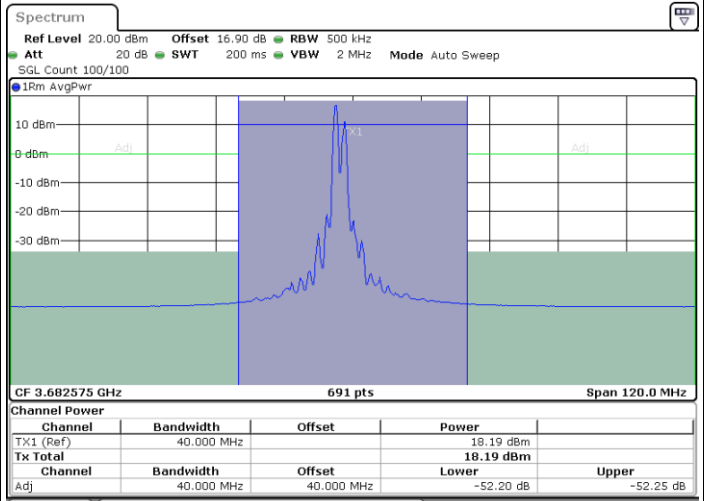

Date: 30.OCT.2020 01:19:47

Date: 30.OCT.2020 01:32:37

Lowest Channel / FullRB

N/A

Date: 30.OCT.2020 01:16:21

LTE Band 48C / 15MHz+20MHz

16QAM

Middle Channel / 1RB0 and 1RB99

Middle Channel / 1RB74 and 1RB0

Date: 30.OCT.2020 10:43:56

Date: 30.OCT.2020 10:45:59

Middle Channel / FullRB

N/A

Date: 30.OCT.2020 10:40:30

LTE Band 48C / 15MHz+20MHz

16QAM

Highest Channel / 1RB0 and 1RB99

Highest Channel / 1RB74 and 1RB0

Date: 30.OCT.2020 11:07:37

Date: 30.OCT.2020 11:11:01

Highest Channel / FullIRB

N/A

Date: 30.OCT.2020 11:05:34

LTE Band 48C / 20MHz+5MHz