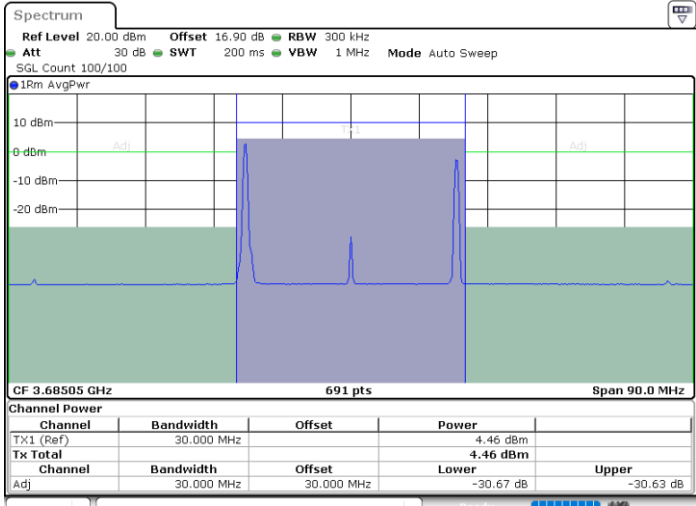

Lowest Channel / FullIRB

N/A

Date: 30.OCT.2020 12:29:54

LTE Band 48C / 20MHz+10MHz

16QAM

Middle Channel / 1RB0 and 1RB49

Middle Channel / 1RB99 and 1RB0

Date: 30.OCT.2020 14:35:07

Date: 30.OCT.2020 14:37:09

Middle Channel / FullRB

N/A

Date: 30.OCT.2020 14:31:43

LTE Band 48C / 20MHz+10MHz

16QAM

Highest Channel / 1RB0 and 1RB49

Highest Channel / 1RB99 and 1RB0

Date: 30.OCT.2020 15:21:42

Date: 30.OCT.2020 15:25:06

Highest Channel / FullRB

N/A

Date: 30.OCT.2020 15:19:40

LTE Band 48C / 20MHz+15MHz

16QAM

Lowest Channel / 1RB0 and 1RB74