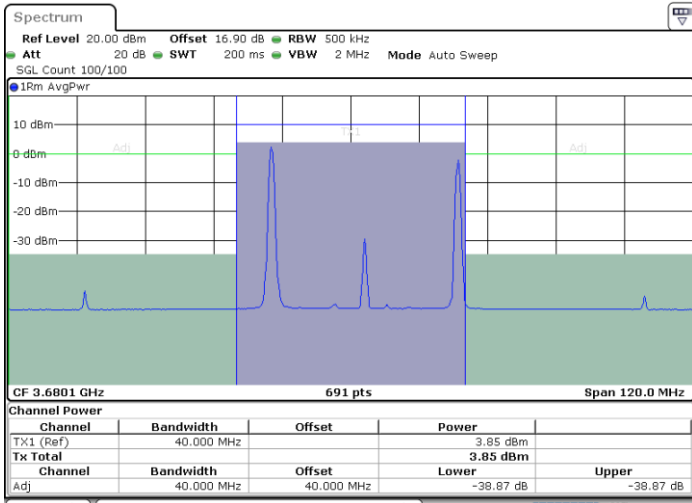

Middle Channel / FullRB

N/A

Date: 29.OCT.2020 23:17:43

LTE Band 48C / 20MHz+15MHz

QPSK

Highest Channel / 1RB0 and 1RB74

Highest Channel / 1RB99 and 1RB0

Date: 30.OCT.2020 00:17:00

Date: 30.OCT.2020 00:21:46

Highest Channel / FullRB

N/A

Date: 30.OCT.2020 00:16:19

LTE Band 48C / 20MHz+20MHz

QPSK

Lowest Channel / 1RB0 and 1RB99

Lowest Channel / 1RB99 and 1RB0