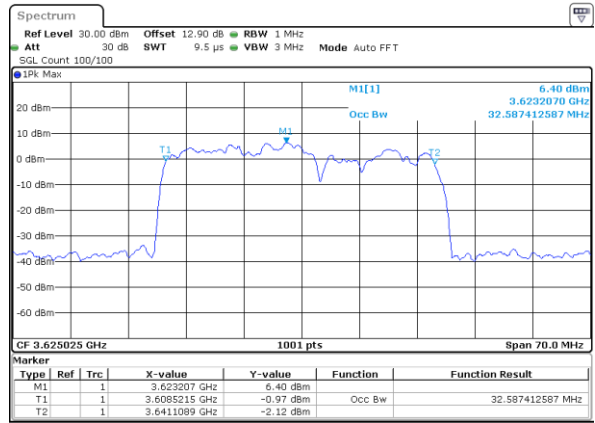

Highest Channel / 15MHz+20MHz

Date: 30.OCT.2020 10:23:10

Highest Channel / 20MHz+5MHz

Date: 30.OCT.2020 22:00:38

LTE Band 48C

64QAM

Lowest Channel / 20MHz+10MHz

Date: 30.OCT.2020 13:43:39

Lowest Channel / 20MHz+15MHz

Date: 29.OCT.2020 22:26:07

Middle Channel / 20MHz+10MHz

Date: 30.OCT.2020 13:53:06

Middle Channel / 20MHz+15MHz

Date: 29.OCT.2020 23:28:46

Highest Channel / 20MHz+10MHz

Date: 30.OCT.2020 15:29:48

Highest Channel / 20MHz+15MHz

Date: 30.OCT.2020 00:24:01

LTE Band 48C

64QAM

Lowest Channel / 20MHz+20MHz

N/A

Date: 29.OCT.2020 19:12:11

Middle Channel / 20MHz+20MHz

N/A

Date: 29.OCT.2020 20:09:12

Highest Channel / 20MHz+20MHz

N/A

Date: 29.OCT.2020 21:18:47

LTE Band 48C

256QAM

Lowest Channel / 5MHz+20MHz