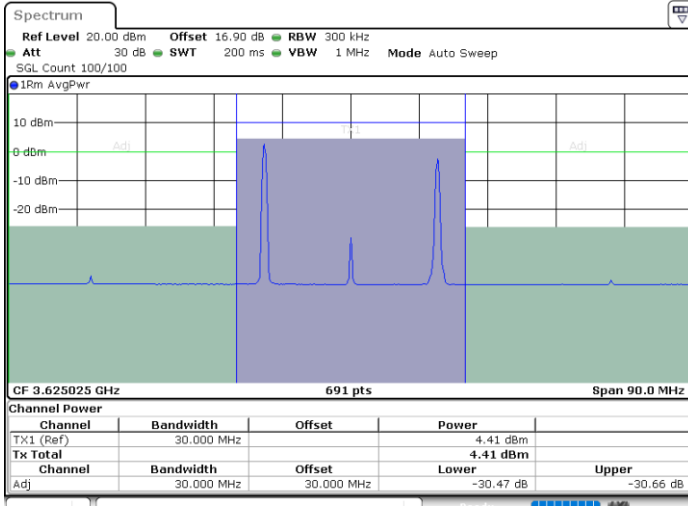

LTE Band 48C / 5MHz+20MHz

16QAM

Middle Channel / 1RB0 and 1RB99

Middle Channel / 1RB24 and 1RB0

Date: 31.OCT.2020 00:16:29