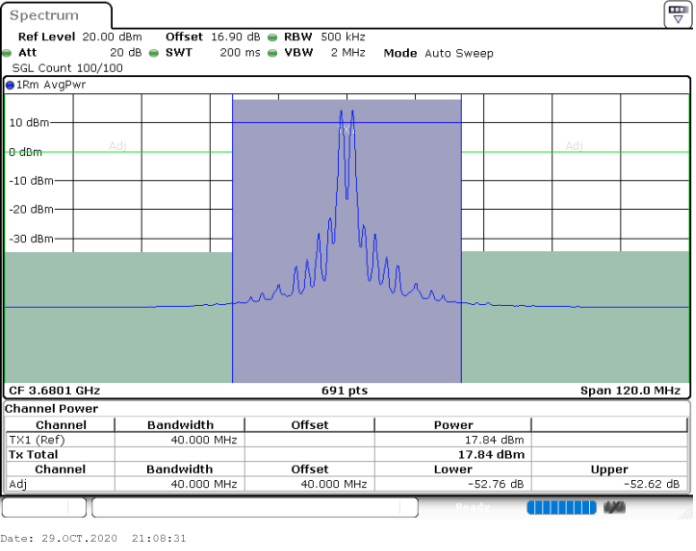

Date: 29.OCT.2020 18:07:18

Date: 29.OCT.2020 18:07:59

Lowest Channel / FullRB

N/A

Date: 29.OCT.2020 18:02:29

LTE Band 48C / 20MHz+20MHz

QPSK

MiddleChannel / 1RB0 and 1RB99

Middle Channel / 1RB99 and 1RB0

Date: 29.OCT.2020 20:04:25

Date: 29.OCT.2020 20:05:06

Middle Channel / FullIRB

N/A

Date: 29.OCT.2020 19:59:36

LTE Band 48C / 20MHz+20MHz

QPSK

Highest Channel / 1RB0 and 1RB99

Highest Channel / 1RB99 and 1RB0

Highest Channel / FullIRB

N/A

LTE Band 48C / 5MHz+20MHz

16QAM

Lowest Channel / 1RB0 and 1RB99

Lowest Channel / 1RB24 and 1RB0