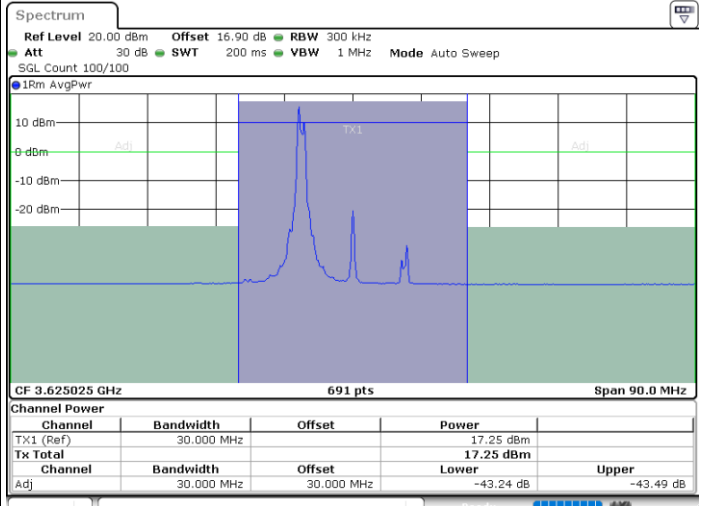

Date: 31.OCT.2020 00:18:31