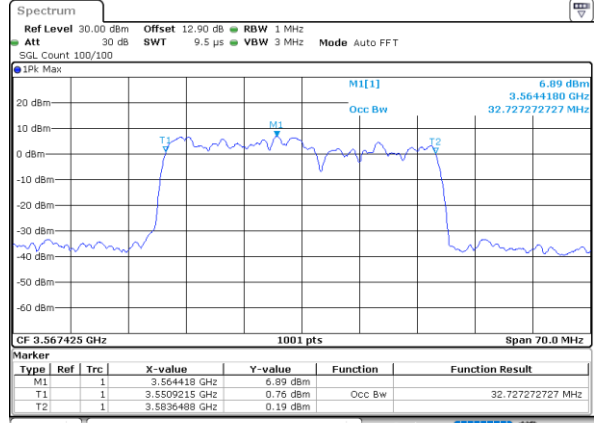

Highest Channel / 15MHz+20MHz

Date: 30.OCT.2020 10:23:10

Highest Channel / 20MHz+5MHz

Date: 30.OCT.2020 22:00:38

LTE Band 48C

64QAM

Lowest Channel / 20MHz+10MHz

Date: 30.OCT.2020 13:43:39

Lowest Channel / 20MHz+15MHz

Date: 29.OCT.2020 22:26:07

Middle Channel / 20MHz+10MHz

Date: 30.OCT.2020 13:53:06

Middle Channel / 20MHz+15MHz

Date: 29.OCT.2020 23:28:46

Highest Channel / 20MHz+10MHz

Date: 30.OCT.2020 15:29:48

Highest Channel / 20MHz+15MHz

Date: 30.OCT.2020 00:24:01

LTE Band 48C

64QAM

Lowest Channel / 20MHz+20MHz

N/A

Date: 29.OCT.2020 19:12:11

Middle Channel / 20MHz+20MHz