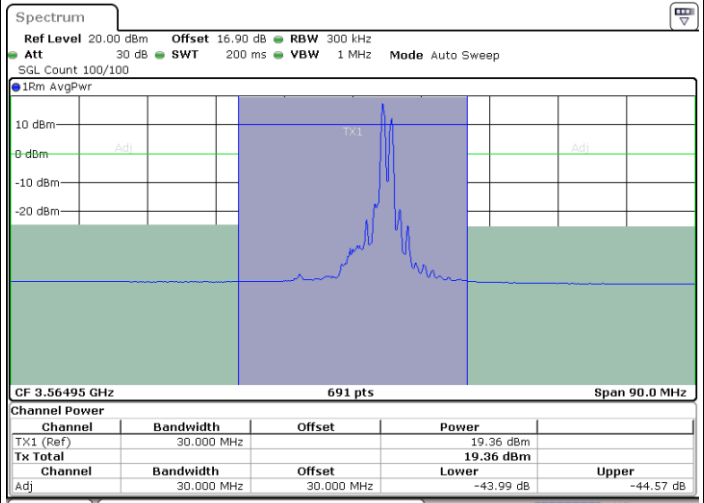

Date: 30.OCT.2020 20:49:51

Date: 30.OCT.2020 20:50:31

Middle Channel / FullRB

N/A

Date: 30.OCT.2020 20:46:27

LTE Band 48C / 20MHz+5MHz

QPSK

Highest Channel / 1RB0 and 1RB24

Highest Channel / 1RB99 and 1RB0

Date: 30.OCT.2020 21:53:25

Date: 30.OCT.2020 21:56:48

Highest Channel / FullIRB

N/A

Date: 30.OCT.2020 21:52:44

LTE Band 48C / 20MHz+10MHz

QPSK

Lowest Channel / 1RB0 and 1RB49

Lowest Channel / 1RB99 and 1RB0

Date: 30.OCT.2020 12:33:59

Date: 30.OCT.2020 12:34:40

Lowest Channel / FullRB

N/A

Date: 30.OCT.2020 12:29:13

LTE Band 48C / 20MHz+10MHz