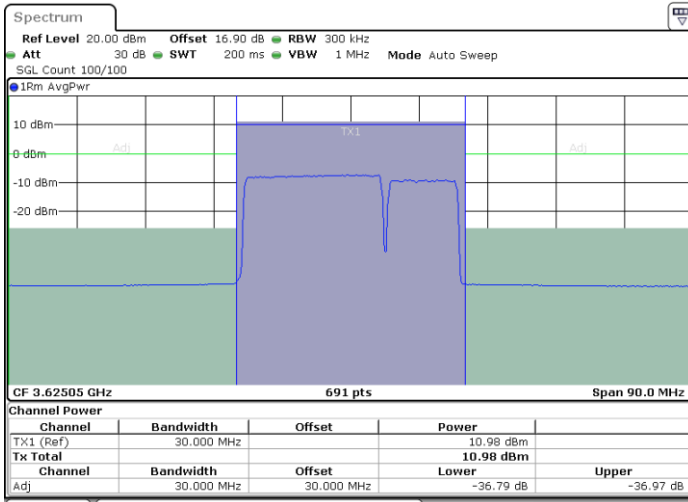

Lowest Channel / FullIRB

N/A

Date: 30.OCT.2020 12:29:54

LTE Band 48C / 20MHz+10MHz

16QAM

Middle Channel / 1RB0 and 1RB49

Middle Channel / 1RB99 and 1RB0

Date: 30.OCT.2020 14:35:07

Date: 30.OCT.2020 14:37:09

Middle Channel / FullRB

N/A

Date: 30.OCT.2020 14:31:43

LTE Band 48C / 20MHz+10MHz

16QAM

Highest Channel / 1RB0 and 1RB49

Highest Channel / 1RB99 and 1RB0