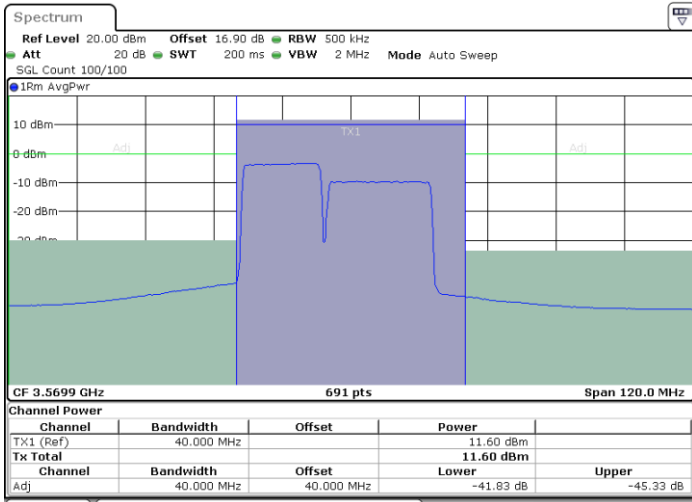

LTE Band 48C / 10MHz+20MHz

16QAM

Middle Channel / 1RB0 and 1RB99

Middle Channel / 1RB49 and 1RB0

Middle Channel / FullRB

N/A

LTE Band 48C / 10MHz+20MHz

16QAM

Highest Channel / 1RB0 and 1RB99

Highest Channel / 1RB49 and 1RB0

Highest Channel / FullIRB

N/A

LTE Band 48C / 15MHz+20MHz

16QAM

Lowest Channel / 1RB0 and 1RB99

Lowest Channel / 1RB74 and 1RB0

Date: 30.OCT.2020 01:19:47

Date: 30.OCT.2020 01:32:37

Lowest Channel / FullRB

N/A

Date: 30.OCT.2020 01:16:21

LTE Band 48C / 15MHz+20MHz

16QAM

Middle Channel / 1RB0 and 1RB99