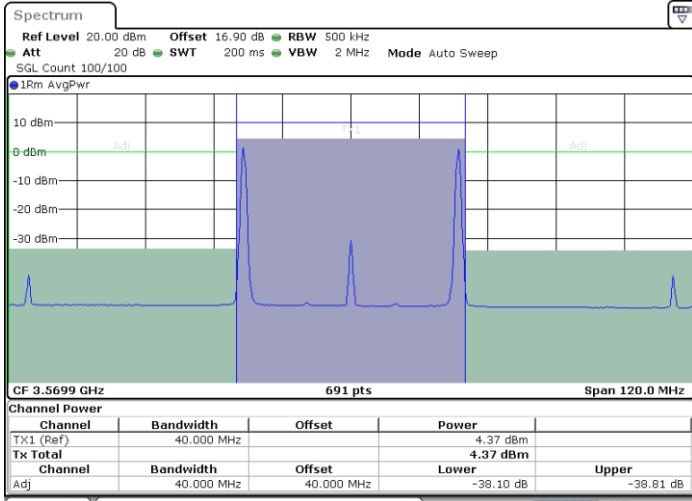

Middle Channel / FullRB

N/A

Date: 29.OCT.2020 23:17:43

LTE Band 48C / 20MHz+15MHz

QPSK

Highest Channel / 1RB0 and 1RB74

Highest Channel / 1RB99 and 1RB0

Date: 30.OCT.2020 00:17:00

Date: 30.OCT.2020 00:21:46

Highest Channel / FullRB

N/A

Date: 30.OCT.2020 00:16:19

LTE Band 48C / 20MHz+20MHz

QPSK

Lowest Channel / 1RB0 and 1RB99

Lowest Channel / 1RB99 and 1RB0