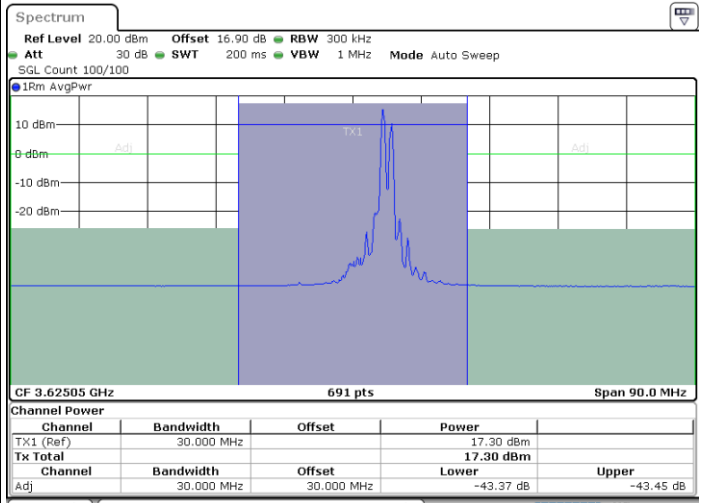

N/A

Date: 30.OCT.2020 21:52:03

LTE Band 48C / 20MHz+10MHz

16QAM

Lowest Channel / 1RB0 and 1RB49

Lowest Channel / 1RB99 and 1RB0

Date: 30.OCT.2020 12:33:19

Date: 30.OCT.2020 12:35:21

Lowest Channel / FullIRB

N/A

Date: 30.OCT.2020 12:29:54

LTE Band 48C / 20MHz+10MHz

16QAM

Middle Channel / 1RB0 and 1RB49

Middle Channel / 1RB99 and 1RB0

Date: 30.OCT.2020 14:35:07

Date: 30.OCT.2020 14:37:09

Middle Channel / FullRB

N/A

Date: 30.OCT.2020 14:31:43

LTE Band 48C / 20MHz+10MHz

16QAM

Highest Channel / 1RB0 and 1RB49

Highest Channel / 1RB99 and 1RB0