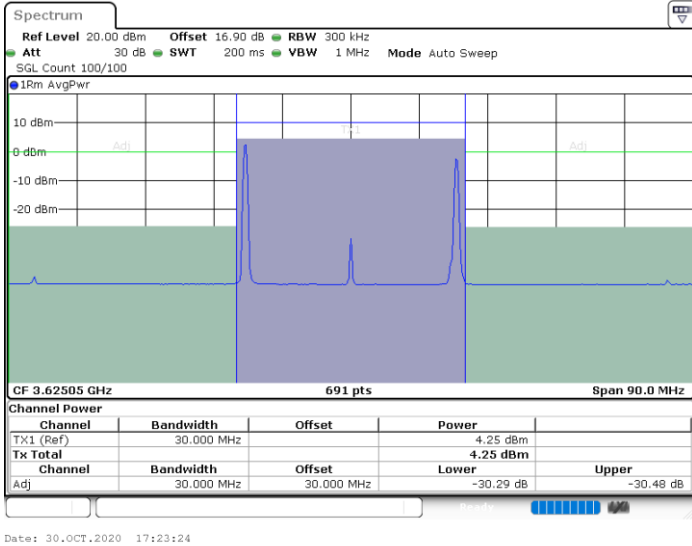

LTE Band 48C / 10MHz+20MHz

QPSK

Middle Channel / 1RB0 and 1RB99

Middle Channel / 1RB49 and 1RB0

Date: 30.OCT.2020 17:23:24