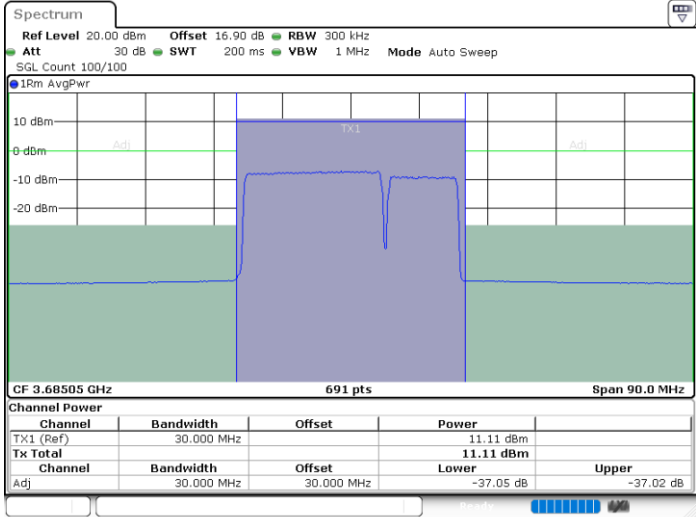

Lowest Channel / FullIRB

N/A

Date: 30.OCT.2020 12:29:54

LTE Band 48C / 20MHz+10MHz

16QAM

Middle Channel / 1RB0 and 1RB49

Middle Channel / 1RB99 and 1RB0

Date: 30.OCT.2020 14:35:07

Date: 30.OCT.2020 14:37:09

Middle Channel / FullRB

N/A

Date: 30.OCT.2020 14:31:43

LTE Band 48C / 20MHz+10MHz

16QAM

Highest Channel / 1RB0 and 1RB49

Highest Channel / 1RB99 and 1RB0

Date: 30.OCT.2020 15:21:42

Date: 30.OCT.2020 15:25:06

Highest Channel / FullRB

N/A

Date: 30.OCT.2020 15:19:40

LTE Band 48C / 20MHz+15MHz

16QAM

Lowest Channel / 1RB0 and 1RB74