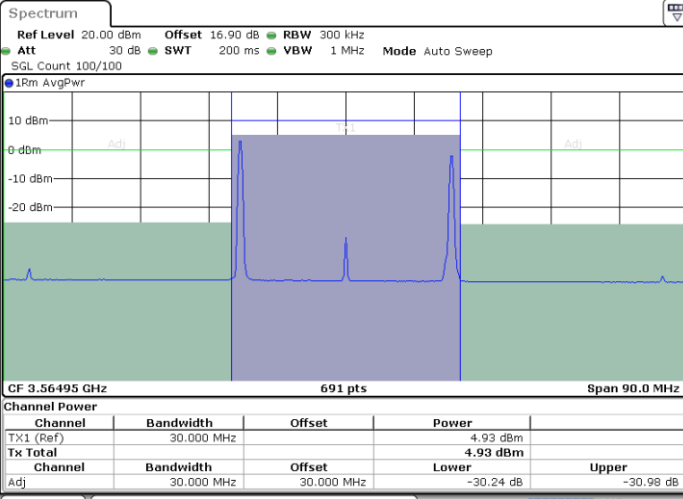

Date: 31.OCT.2020 00:17:50

Middle Channel / FullRB

N/A

Date: 31.OCT.2020 00:13:45

LTE Band 48C / 5MHz+20MHz

QPSK

Highest Channel / 1RB0 and 1RB99

Highest Channel / 1RB24 and 1RB0

Date: 31.OCT.2020 01:16:59

Date: 31.OCT.2020 01:20:23

Highest Channel / FullIRB

N/A

Date: 31.OCT.2020 01:16:18

LTE Band 48C / 10MHz+20MHz

QPSK

Lowest Channel / 1RB0 and 1RB99

Lowest Channel / 1RB49 and 1RB0

Date: 30.OCT.2020 16:26:39

Date: 30.OCT.2020 16:27:20

Lowest Channel / FullIRB

N/A

Date: 30.OCT.2020 16:21:54

LTE Band 48C / 10MHz+20MHz

QPSK