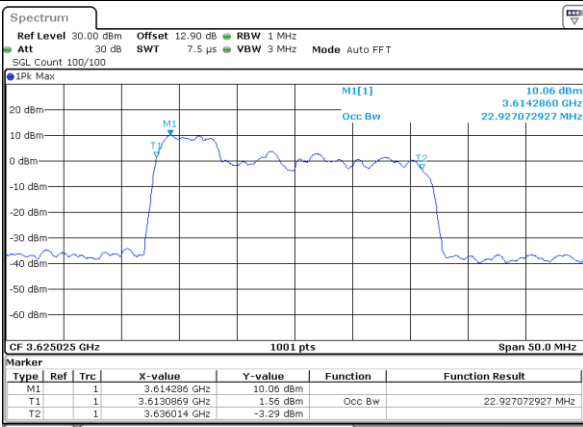

Middle Channel / 5MHz+20MHz

Date: 31.OCT.2020 00:27:07