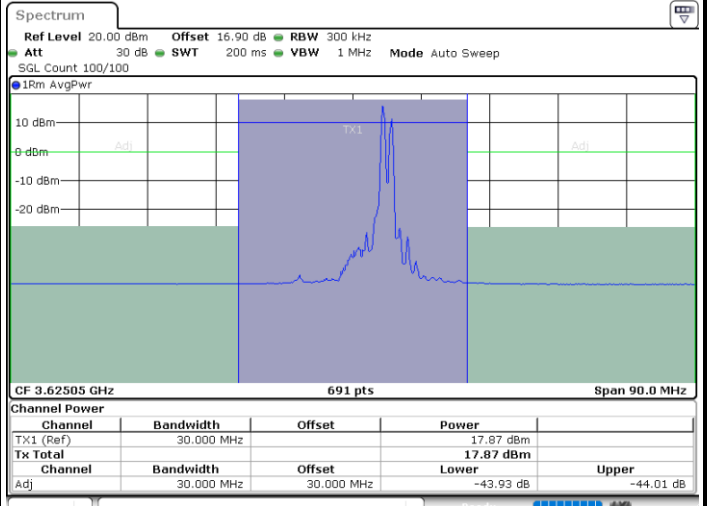

Date: 30.OCT.2020 14:36:28