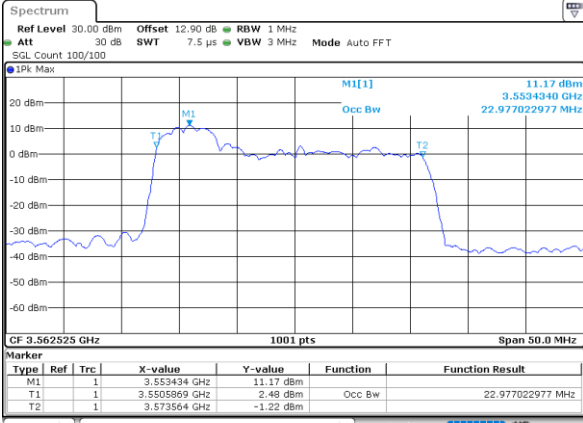

LTE Band 48C

64QAM

Lowest Channel / 5MHz+20MHz

Date: 30.OCT.2020 23:25:55

Lowest Channel / 10MHz+20MHz

Date: 30.OCT.2020 15:42:52

Middle Channel / 5MHz+20MHz

Date: 31.OCT.2020 00:26:45

Middle Channel / 10MHz+20MHz

Date: 30.OCT.2020 17:28:33

Highest Channel / 5MHz+20MHz

Date: 31.OCT.2020 00:33:34

Highest Channel / 10MHz+20MHz

Date: 30.OCT.2020 17:40:08

LTE Band 48C

64QAM