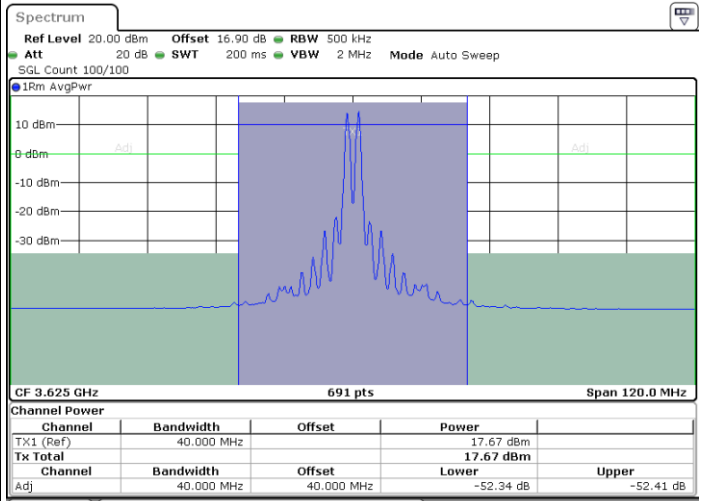

Date: 29.OCT.2020 20:05:06