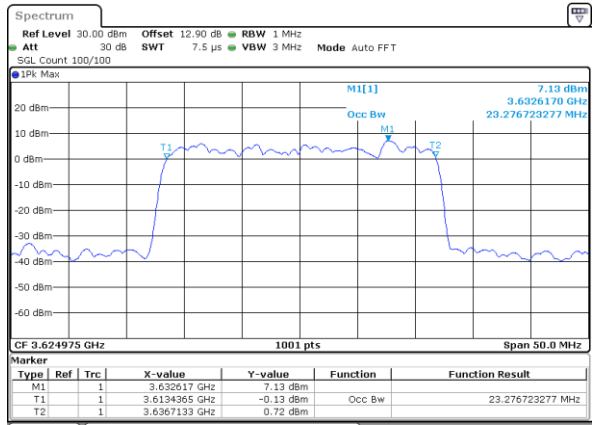

Middle Channel / 10MHz+20MHz

Date: 30.OCT.2020 17:28:33

Highest Channel / 5MHz+20MHz

Date: 31.OCT.2020 00:33:34

Highest Channel / 10MHz+20MHz

Date: 30.OCT.2020 17:40:08

LTE Band 48C

64QAM

Lowest Channel / 15MHz+20MHz

Date: 30.OCT.2020 01:35:57

Lowest Channel / 20MHz+5MHz

Date: 30.OCT.2020 19:41:43

Middle Channel / 15MHz+20MHz

Date: 30.OCT.2020 09:57:35

Middle Channel / 20MHz+5MHz

Date: 30.OCT.2020 21:02:22

Highest Channel / 15MHz+20MHz

Date: 30.OCT.2020 10:23:10

Highest Channel / 20MHz+5MHz

Date: 30.OCT.2020 22:00:38

LTE Band 48C

64QAM

Lowest Channel / 20MHz+10MHz

Date: 30.OCT.2020 13:43:39