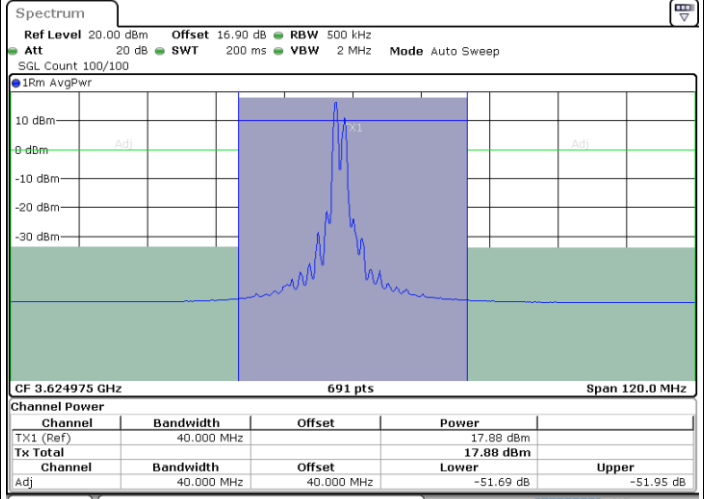

LTE Band 48C / 15MHz+20MHz

16QAM

Middle Channel / 1RB0 and 1RB99

Middle Channel / 1RB74 and 1RB0

Date: 30.OCT.2020 10:43:56

Date: 30.OCT.2020 10:45:59