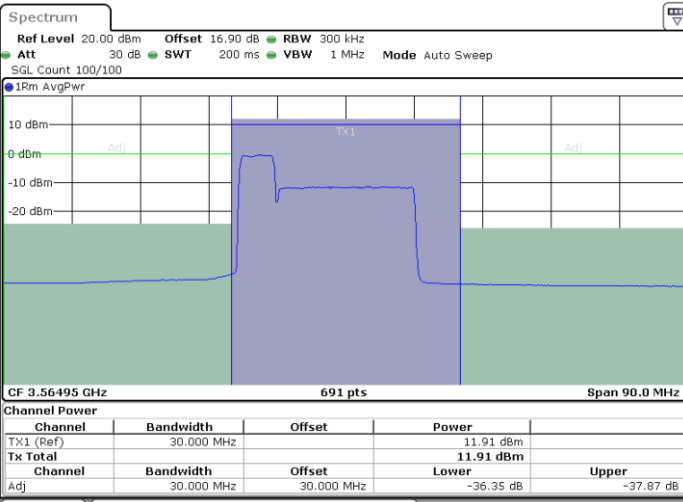

Highest Channel / 1RB0 and 1RB99

Highest Channel / 1RB99 and 1RB0

Highest Channel / FullIRB

N/A

LTE Band 48C / 5MHz+20MHz

16QAM

Lowest Channel / 1RB0 and 1RB99

Lowest Channel / 1RB24 and 1RB0

Date: 30.OCT.2020 23:17:48

Date: 30.OCT.2020 23:19:50

Lowest Channel / FullIRB

N/A

Date: 30.OCT.2020 23:15:45

LTE Band 48C / 5MHz+20MHz

16QAM

Middle Channel / 1RB0 and 1RB99