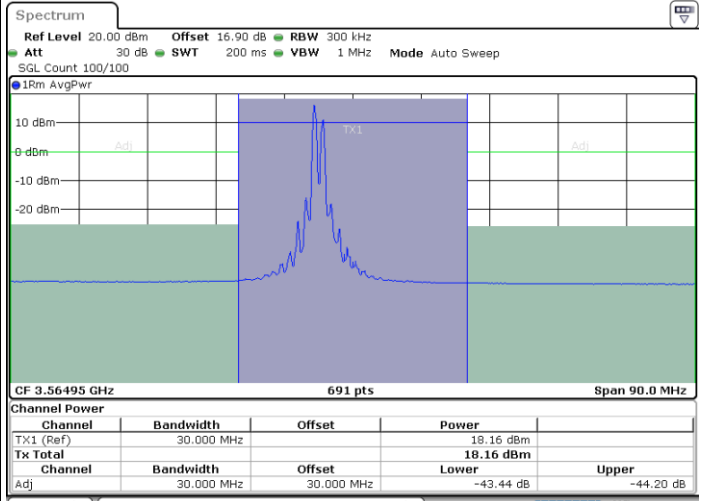

Date: 30.OCT.2020 16:28:01