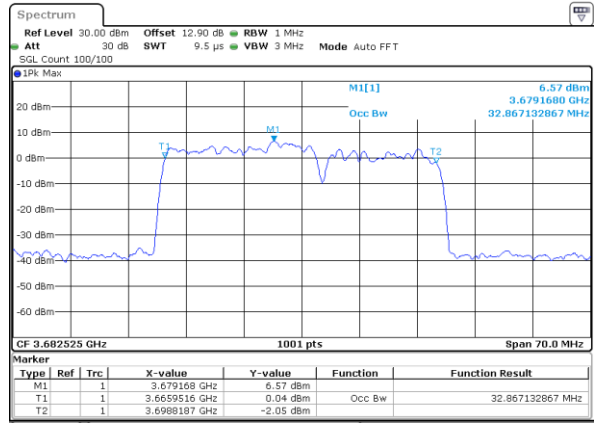

Highest Channel / 15MHz+20MHz

Date: 30.OCT.2020 10:23:10

Highest Channel / 20MHz+5MHz

Date: 30.OCT.2020 22:00:38

LTE Band 48C

64QAM

Lowest Channel / 20MHz+10MHz

Date: 30.OCT.2020 13:43:39

Lowest Channel / 20MHz+15MHz

Date: 29.OCT.2020 22:26:07

Middle Channel / 20MHz+10MHz

Date: 30.OCT.2020 13:53:06

Middle Channel / 20MHz+15MHz

Date: 29.OCT.2020 23:28:46

Highest Channel / 20MHz+10MHz

Date: 30.OCT.2020 15:29:48

Highest Channel / 20MHz+15MHz

Date: 30.OCT.2020 00:24:01

LTE Band 48C

64QAM

Lowest Channel / 20MHz+20MHz

N/A

Date: 29.OCT.2020 19:12:11

Middle Channel / 20MHz+20MHz

N/A

Date: 29.OCT.2020 20:09:12

Highest Channel / 20MHz+20MHz

N/A

Date: 29.OCT.2020 21:18:47

LTE Band 48C

256QAM

Lowest Channel / 5MHz+20MHz