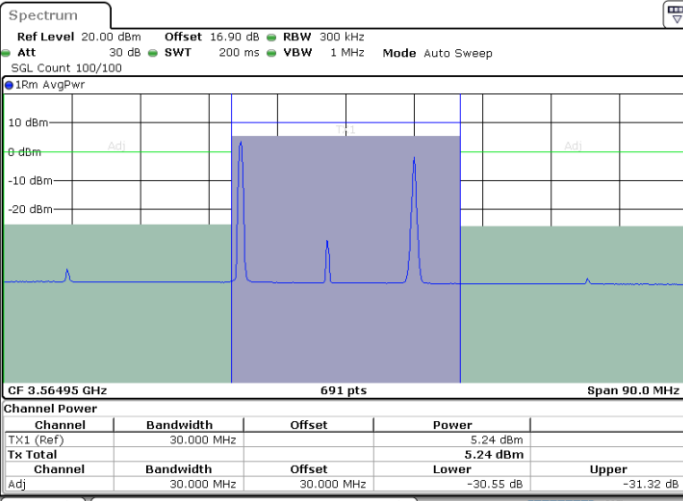

Highest Channel / 1RB0 and 1RB99

Highest Channel / 1RB99 and 1RB0

Highest Channel / FullIRB

N/A

LTE Band 48C / 5MHz+20MHz

16QAM

Lowest Channel / 1RB0 and 1RB99

Lowest Channel / 1RB24 and 1RB0