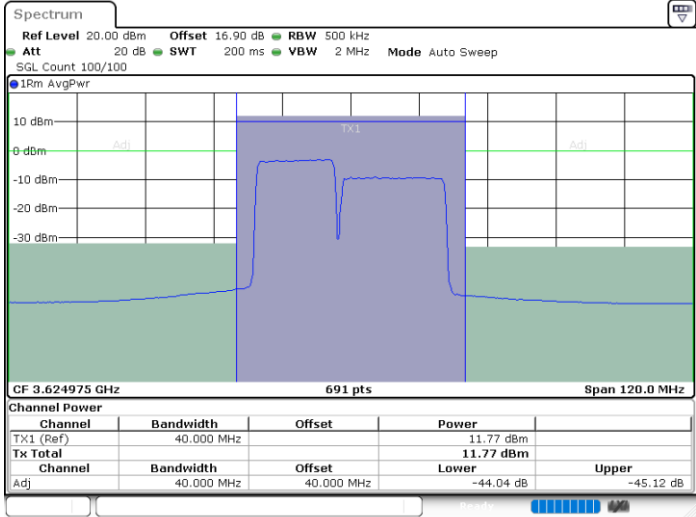

LTE Band 48C / 15MHz+20MHz

QPSK

Lowest Channel / 1RB0 and 1RB99

Lowest Channel / 1RB74 and 1RB0

Date: 30.OCT.2020 01:20:28

Date: 30.OCT.2020 01:21:09

Lowest Channel / FullIRB

N/A

Date: 30.OCT.2020 01:15:40

LTE Band 48C / 15MHz+20MHz

QPSK

Middle Channel / 1RB0 and 1RB99

Middle Channel / 1RB74 and 1RB0

Date: 30.OCT.2020 10:44:37

Date: 30.OCT.2020 10:45:18

Middle Channel / FullRB

N/A

Date: 30.OCT.2020 10:39:48

LTE Band 48C / 15MHz+20MHz

QPSK

Highest Channel / 1RB0 and 1RB99

Highest Channel / 1RB74 and 1RB0

Date: 30.OCT.2020 11:06:56

Date: 30.OCT.2020 11:11:42