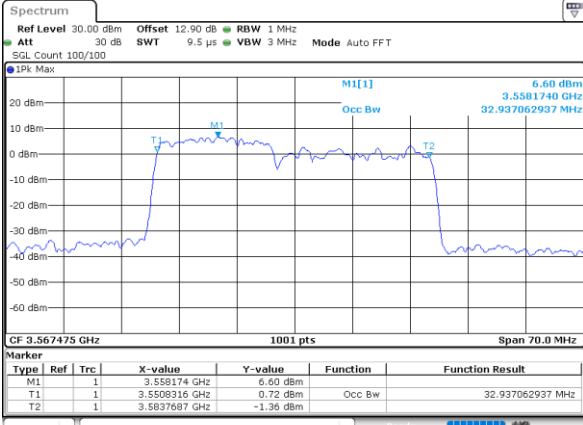

LTE Band 48C

64QAM

Lowest Channel / 5MHz+20MHz

Date: 30.OCT.2020 23:25:55

Lowest Channel / 10MHz+20MHz

Date: 30.OCT.2020 15:42:52

Middle Channel / 5MHz+20MHz

Date: 31.OCT.2020 00:26:45

Middle Channel / 10MHz+20MHz

Date: 30.OCT.2020 17:28:33

Highest Channel / 5MHz+20MHz

Date: 31.OCT.2020 00:33:34

Highest Channel / 10MHz+20MHz

Date: 30.OCT.2020 17:40:08

LTE Band 48C

64QAM

Lowest Channel / 15MHz+20MHz

Date: 30.OCT.2020 01:35:57

Lowest Channel / 20MHz+5MHz

Date: 30.OCT.2020 19:41:43

Middle Channel / 15MHz+20MHz

Date: 30.OCT.2020 09:57:35

Middle Channel / 20MHz+5MHz

Date: 30.OCT.2020 21:02:22

Highest Channel / 15MHz+20MHz

Date: 30.OCT.2020 10:23:10

Highest Channel / 20MHz+5MHz

Date: 30.OCT.2020 22:00:38

LTE Band 48C

64QAM

Lowest Channel / 20MHz+10MHz

Date: 30.OCT.2020 13:43:39