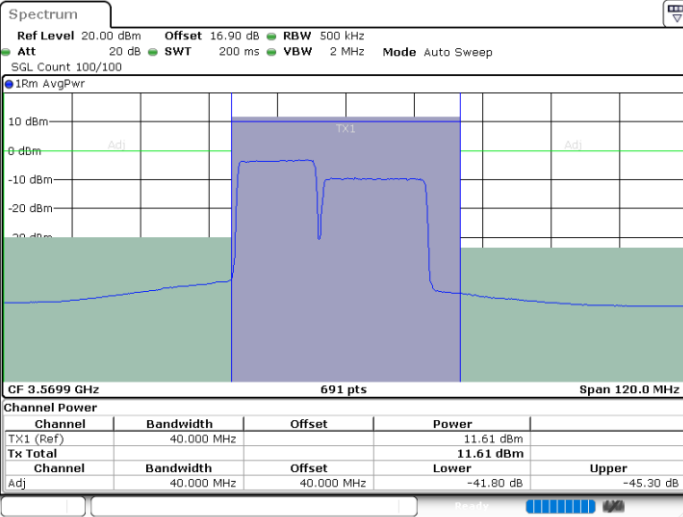

LTE Band 48C / 15MHz+20MHz

QPSK

Lowest Channel / 1RB0 and 1RB99

Lowest Channel / 1RB74 and 1RB0

Date: 30.OCT.2020 01:20:28

Date: 30.OCT.2020 01:21:09

Lowest Channel / FullIRB

N/A

Date: 30.OCT.2020 01:15:40

LTE Band 48C / 15MHz+20MHz

QPSK

Middle Channel / 1RB0 and 1RB99

Middle Channel / 1RB74 and 1RB0

Date: 30.OCT.2020 10:44:37

Date: 30.OCT.2020 10:45:18

Middle Channel / FullRB