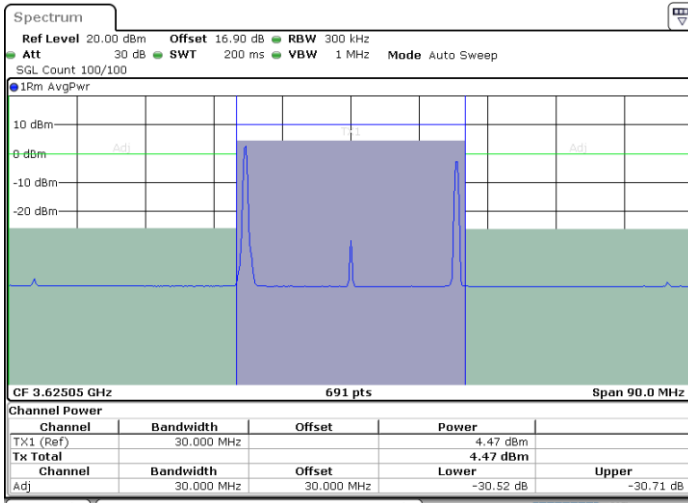

N/A

Date: 30.OCT.2020 21:52:03

LTE Band 48C / 20MHz+10MHz

16QAM

Lowest Channel / 1RB0 and 1RB49

Lowest Channel / 1RB99 and 1RB0

Date: 30.OCT.2020 12:33:19

Date: 30.OCT.2020 12:35:21

Lowest Channel / FullIRB

N/A

Date: 30.OCT.2020 12:29:54

LTE Band 48C / 20MHz+10MHz

16QAM

Middle Channel / 1RB0 and 1RB49

Middle Channel / 1RB99 and 1RB0

Date: 30.OCT.2020 14:35:07

Date: 30.OCT.2020 14:37:09

Middle Channel / FullRB

N/A

Date: 30.OCT.2020 14:31:43

LTE Band 48C / 20MHz+10MHz

16QAM

Highest Channel / 1RB0 and 1RB49

Highest Channel / 1RB99 and 1RB0

Date: 30.OCT.2020 15:21:42

Date: 30.OCT.2020 15:25:06

Highest Channel / FullRB

N/A

Date: 30.OCT.2020 15:19:40

LTE Band 48C / 20MHz+15MHz

16QAM

Lowest Channel / 1RB0 and 1RB74