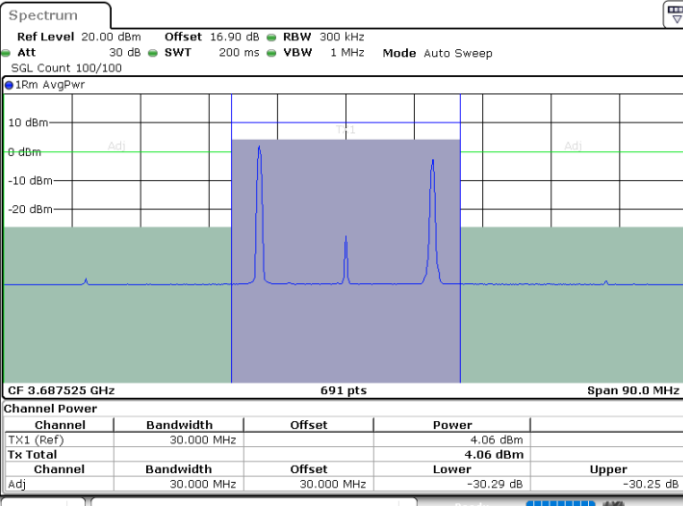

Date: 31.OCT.2020 00:17:50

Middle Channel / FullRB

N/A

Date: 31.OCT.2020 00:13:45

LTE Band 48C / 5MHz+20MHz

QPSK

Highest Channel / 1RB0 and 1RB99

Highest Channel / 1RB24 and 1RB0

Date: 31.OCT.2020 01:16:59

Date: 31.OCT.2020 01:20:23

Highest Channel / FullIRB

N/A

Date: 31.OCT.2020 01:16:18

LTE Band 48C / 10MHz+20MHz

QPSK

Lowest Channel / 1RB0 and 1RB99