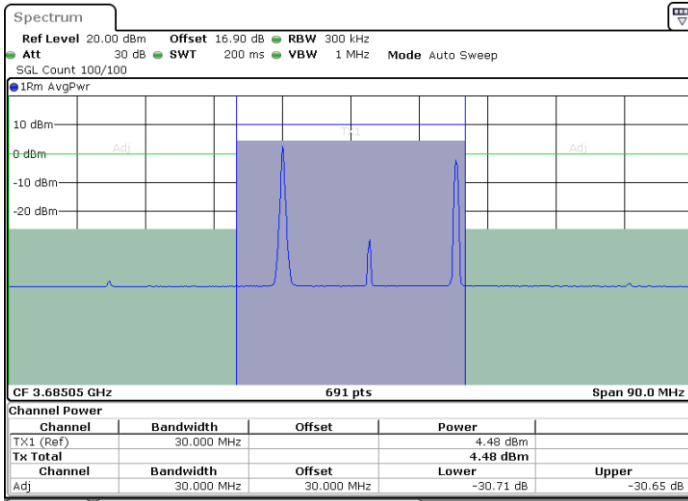

Date: 30.OCT.2020 20:47:08

LTE Band 48C / 20MHz+5MHz

16QAM

Highest Channel / 1RB0 and 1RB24

Highest Channel / 1RB99 and 1RB0

Date: 30.OCT.2020 21:54:05

Date: 30.OCT.2020 21:56:08

Highest Channel / FullIRB

N/A

Date: 30.OCT.2020 21:52:03

LTE Band 48C / 20MHz+10MHz

16QAM

Lowest Channel / 1RB0 and 1RB49

Lowest Channel / 1RB99 and 1RB0

Date: 30.OCT.2020 12:33:19

Date: 30.OCT.2020 12:35:21