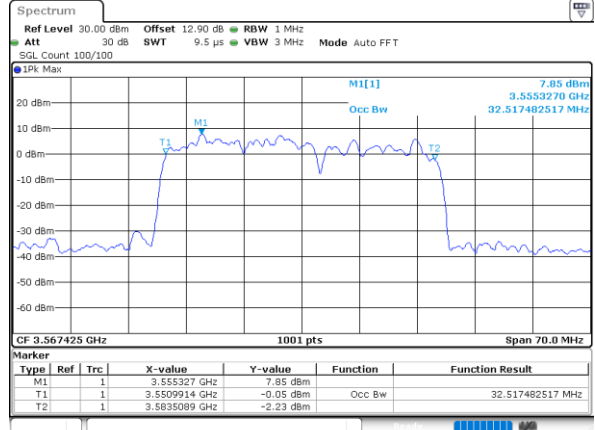

Date: 30.OCT.2020 22:01:45

LTE Band 48C

16QAM

Lowest Channel / 20MHz+10MHz

Date: 30.OCT.2020 13:44:01

Lowest Channel / 20MHz+15MHz

Date: 29.OCT.2020 22:26:29

Middle Channel / 20MHz+10MHz

Date: 30.OCT.2020 13:53:28

Middle Channel / 20MHz+15MHz

Date: 29.OCT.2020 23:29:08

Highest Channel / 20MHz+10MHz

Date: 30.OCT.2020 15:30:55

Highest Channel / 20MHz+15MHz

Date: 30.OCT.2020 00:25:08

LTE Band 48C