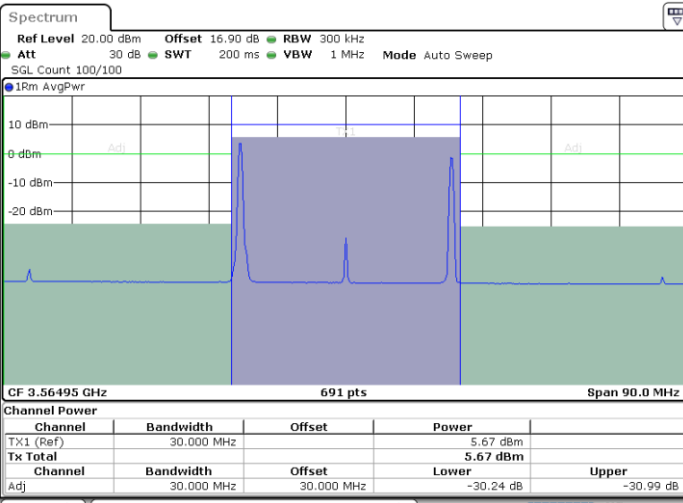

Date: 30.OCT.2020 20:49:51

Date: 30.OCT.2020 20:50:31

Middle Channel / FullRB

N/A

Date: 30.OCT.2020 20:46:27

LTE Band 48C / 20MHz+5MHz

QPSK

Highest Channel / 1RB0 and 1RB24

Highest Channel / 1RB99 and 1RB0

Date: 30.OCT.2020 21:53:25

Date: 30.OCT.2020 21:56:48

Highest Channel / FullIRB

N/A

Date: 30.OCT.2020 21:52:44

LTE Band 48C / 20MHz+10MHz

QPSK

Lowest Channel / 1RB0 and 1RB49

Lowest Channel / 1RB99 and 1RB0

Date: 30.OCT.2020 12:33:59

Date: 30.OCT.2020 12:34:40

Lowest Channel / FullRB

N/A

Date: 30.OCT.2020 12:29:13

LTE Band 48C / 20MHz+10MHz