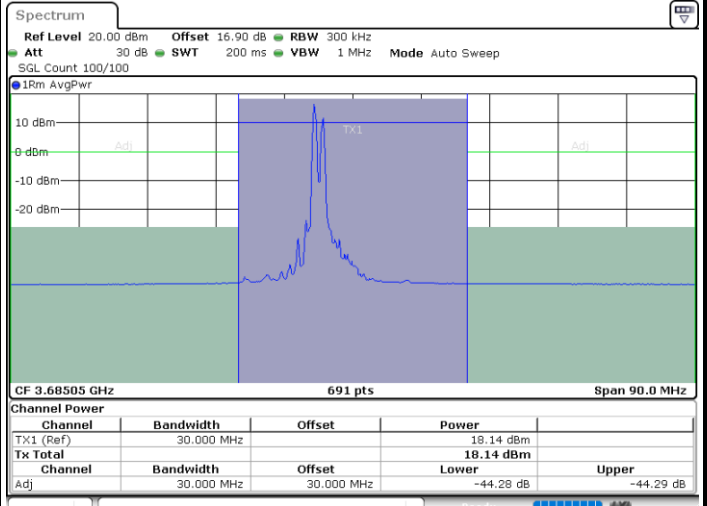

Lowest Channel / 1RB49 and 1RB0

Date: 30.OCT.2020 16:26:39

Date: 30.OCT.2020 16:27:20

Lowest Channel / FullIRB

N/A

Date: 30.OCT.2020 16:21:54

LTE Band 48C / 10MHz+20MHz

QPSK

Middle Channel / 1RB0 and 1RB99

Middle Channel / 1RB49 and 1RB0

Date: 30.OCT.2020 17:23:24

Date: 30.OCT.2020 17:24:04

Middle Channel / FullRB

N/A

Date: 30.OCT.2020 17:18:38

LTE Band 48C / 10MHz+20MHz

QPSK

Highest Channel / 1RB0 and 1RB99

Highest Channel / 1RB49 and 1RB0

Date: 30.OCT.2020 18:21:57

Date: 30.OCT.2020 18:26:42

Highest Channel / FullIRB

N/A

Date: 30.OCT.2020 18:21:17