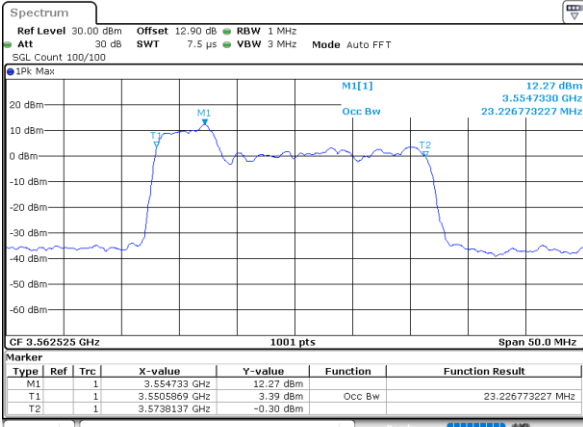

Highest Channel / 20MHz+15MHz

Date: 30.OCT.2020 00:24:01

LTE Band 48C

64QAM

Lowest Channel / 20MHz+20MHz

N/A

Date: 29.OCT.2020 19:12:11

Middle Channel / 20MHz+20MHz

N/A

Date: 29.OCT.2020 20:09:12

Highest Channel / 20MHz+20MHz

N/A

Date: 29.OCT.2020 21:18:47

LTE Band 48C

256QAM

Lowest Channel / 5MHz+20MHz

Date: 30.OCT.2020 23:26:17

Lowest Channel / 10MHz+20MHz

Date: 30.OCT.2020 15:43:14

Middle Channel / 5MHz+20MHz

Date: 31.OCT.2020 00:27:07

Middle Channel / 10MHz+20MHz

Date: 30.OCT.2020 17:28:56

Highest Channel / 5MHz+20MHz