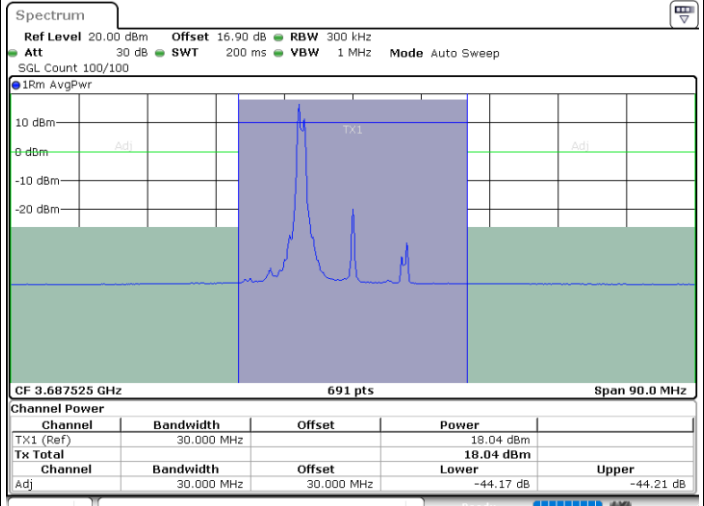

Date: 31.OCT.2020 00:17:50

Middle Channel / FullRB

N/A

Date: 31.OCT.2020 00:13:45

LTE Band 48C / 5MHz+20MHz

QPSK

Highest Channel / 1RB0 and 1RB99

Highest Channel / 1RB24 and 1RB0

Date: 31.OCT.2020 01:16:59

Date: 31.OCT.2020 01:20:23

Highest Channel / FullIRB

N/A

Date: 31.OCT.2020 01:16:18

LTE Band 48C / 10MHz+20MHz

QPSK

Lowest Channel / 1RB0 and 1RB99