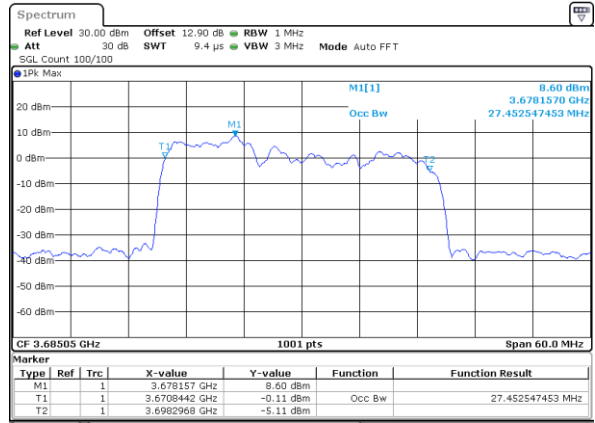

LTE Band 48C

64QAM

Lowest Channel / 5MHz+20MHz

Date: 30.OCT.2020 23:25:55

Lowest Channel / 10MHz+20MHz

Date: 30.OCT.2020 15:42:52

Middle Channel / 5MHz+20MHz

Date: 31.OCT.2020 00:26:45

Middle Channel / 10MHz+20MHz

Date: 30.OCT.2020 17:28:33

Highest Channel / 5MHz+20MHz

Date: 31.OCT.2020 00:33:34

Highest Channel / 10MHz+20MHz

Date: 30.OCT.2020 17:40:08

LTE Band 48C

64QAM

Lowest Channel / 15MHz+20MHz

Date: 30.OCT.2020 01:35:57

Lowest Channel / 20MHz+5MHz

Date: 30.OCT.2020 19:41:43

Middle Channel / 15MHz+20MHz

Date: 30.OCT.2020 09:57:35

Middle Channel / 20MHz+5MHz

Date: 30.OCT.2020 21:02:22

Highest Channel / 15MHz+20MHz

Date: 30.OCT.2020 10:23:10

Highest Channel / 20MHz+5MHz

Date: 30.OCT.2020 22:00:38

LTE Band 48C

64QAM

Lowest Channel / 20MHz+10MHz

Date: 30.OCT.2020 13:43:39