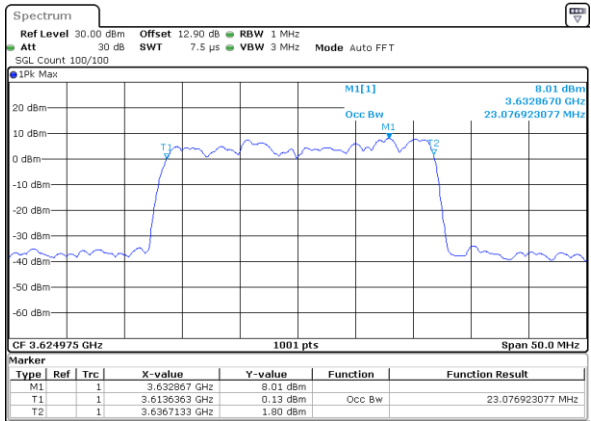

Date: 30.OCT.2020 23:26:17

Lowest Channel / 10MHz+20MHz

Date: 30.OCT.2020 15:43:14

Middle Channel / 5MHz+20MHz

Date: 31.OCT.2020 00:27:07

Middle Channel / 10MHz+20MHz

Date: 30.OCT.2020 17:28:56

Highest Channel / 5MHz+20MHz

Date: 31.OCT.2020 00:34:43

Highest Channel / 10MHz+20MHz

Date: 30.OCT.2020 17:41:15

LTE Band 48C

256QAM

Lowest Channel / 15MHz+20MHz

Date: 30.OCT.2020 01:36:19

Lowest Channel / 20MHz+5MHz

Date: 30.OCT.2020 19:42:06

Middle Channel / 15MHz+20MHz

Date: 30.OCT.2020 09:57:58

Middle Channel / 20MHz+5MHz

Date: 30.OCT.2020 21:02:45

Highest Channel / 15MHz+20MHz

Date: 30.OCT.2020 10:24:17

Highest Channel / 20MHz+5MHz