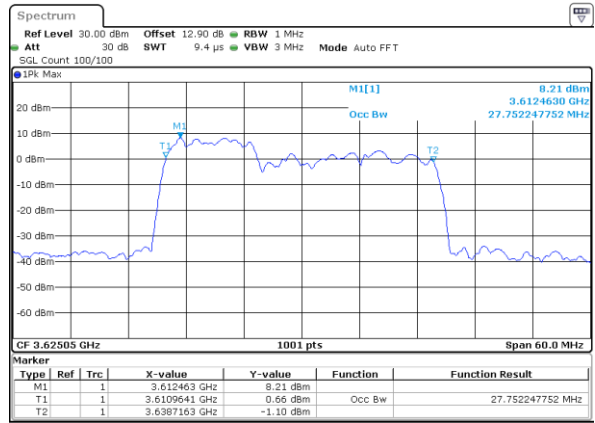

LTE Band 48C

64QAM

Lowest Channel / 5MHz+20MHz

Date: 30.OCT.2020 23:25:55

Lowest Channel / 10MHz+20MHz

Date: 30.OCT.2020 15:42:52

Middle Channel / 5MHz+20MHz

Date: 31.OCT.2020 00:26:45

Middle Channel / 10MHz+20MHz

Date: 30.OCT.2020 17:28:33

Highest Channel / 5MHz+20MHz

Date: 31.OCT.2020 00:33:34

Highest Channel / 10MHz+20MHz

Date: 30.OCT.2020 17:40:08

LTE Band 48C

64QAM