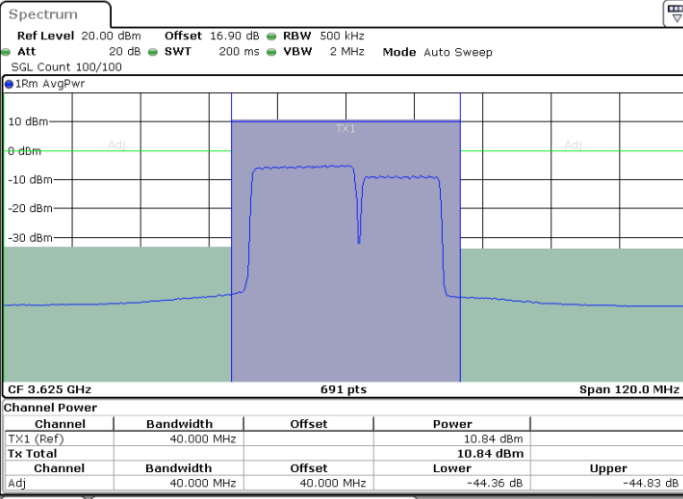

N/A

Date: 29.OCT.2020 22:17:01

LTE Band 48C / 20MHz+15MHz

QPSK

Middle Channel / 1RB0 and 1RB74

Middle Channel / 1RB99 and 1RB0

Date: 29.OCT.2020 23:22:32

Date: 29.OCT.2020 23:23:13

Middle Channel / FullRB

N/A

Date: 29.OCT.2020 23:17:43

LTE Band 48C / 20MHz+15MHz

QPSK

Highest Channel / 1RB0 and 1RB74

Highest Channel / 1RB99 and 1RB0

Date: 30.OCT.2020 00:17:00