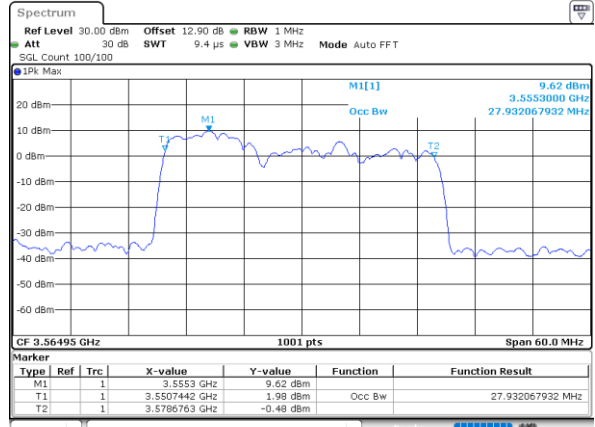

Highest Channel / 20MHz+15MHz

Date: 30.OCT.2020 00:24:01

LTE Band 48C

64QAM

Lowest Channel / 20MHz+20MHz

N/A

Date: 29.OCT.2020 19:12:11

Middle Channel / 20MHz+20MHz

N/A

Date: 29.OCT.2020 20:09:12

Highest Channel / 20MHz+20MHz

N/A

Date: 29.OCT.2020 21:18:47

LTE Band 48C

256QAM

Lowest Channel / 5MHz+20MHz

Date: 30.OCT.2020 23:26:17

Lowest Channel / 10MHz+20MHz

Date: 30.OCT.2020 15:43:14

Middle Channel / 5MHz+20MHz

Date: 31.OCT.2020 00:27:07

Middle Channel / 10MHz+20MHz

Date: 30.OCT.2020 17:28:56

Highest Channel / 5MHz+20MHz