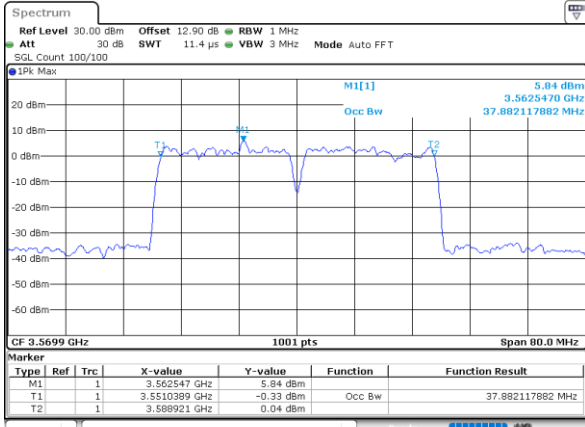

LTE Band 48C

256QAM

Lowest Channel / 20MHz+20MHz

N/A

Date: 29.OCT.2020 19:12:34