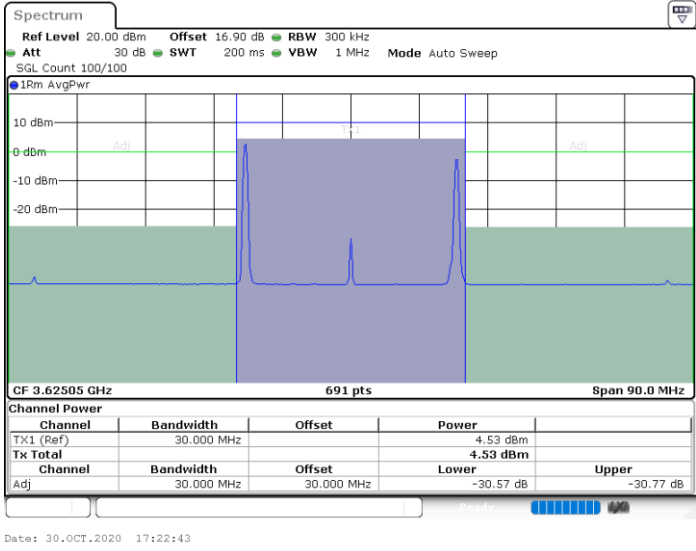

Highest Channel / 1RB0 and 1RB99

Highest Channel / 1RB24 and 1RB0

Date: 31.OCT.2020 01:17:40

Date: 31.OCT.2020 01:19:42

Highest Channel / FullRB

N/A

Date: 31.OCT.2020 01:15:37

LTE Band 48C / 10MHz+20MHz

16QAM

Lowest Channel / 1RB0 and 1RB99

Lowest Channel / 1RB49 and 1RB0

Date: 30.OCT.2020 16:25:59

Date: 30.OCT.2020 16:28:01

Lowest Channel / FullIRB

N/A

Date: 30.OCT.2020 16:22:34

LTE Band 48C / 10MHz+20MHz

16QAM

Middle Channel / 1RB0 and 1RB99

Middle Channel / 1RB49 and 1RB0

Middle Channel / FullRB

N/A

LTE Band 48C / 10MHz+20MHz

16QAM

Highest Channel / 1RB0 and 1RB99

Highest Channel / 1RB49 and 1RB0

Highest Channel / FullIRB

N/A

LTE Band 48C / 15MHz+20MHz

16QAM

Lowest Channel / 1RB0 and 1RB99

Lowest Channel / 1RB74 and 1RB0