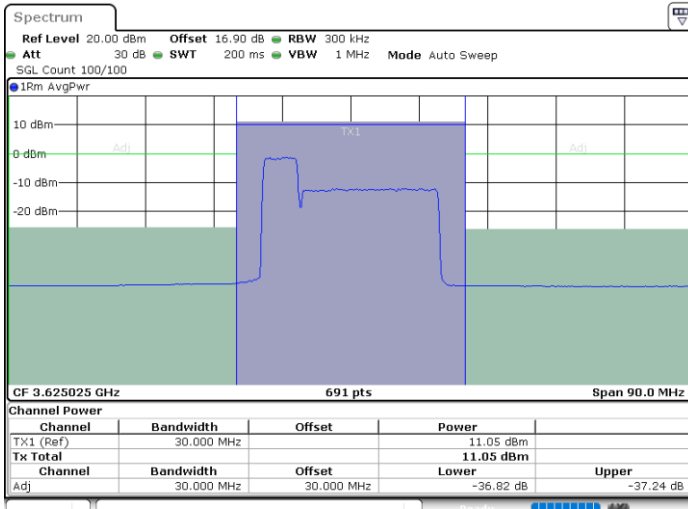

Middle Channel / 1RB24 and 1RB0

Date: 31.OCT.2020 00:16:29

Date: 31.OCT.2020 00:18:31

Middle Channel / FullRB

N/A

Date: 31.OCT.2020 00:14:26

LTE Band 48C / 5MHz+20MHz

16QAM

Highest Channel / 1RB0 and 1RB99

Highest Channel / 1RB24 and 1RB0

Date: 31.OCT.2020 01:17:40

Date: 31.OCT.2020 01:19:42

Highest Channel / FullRB

N/A

Date: 31.OCT.2020 01:15:37

LTE Band 48C / 10MHz+20MHz