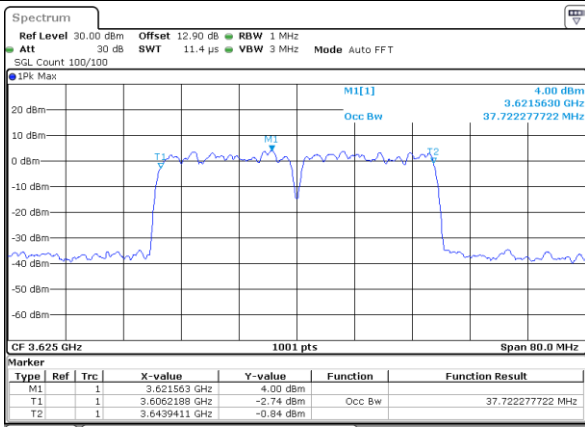

Highest Channel / 20MHz+15MHz

Date: 30.OCT.2020 00:24:01

LTE Band 48C

64QAM

Lowest Channel / 20MHz+20MHz

N/A

Date: 29.OCT.2020 19:12:11

Middle Channel / 20MHz+20MHz

N/A

Date: 29.OCT.2020 20:09:12

Highest Channel / 20MHz+20MHz

N/A

Date: 29.OCT.2020 21:18:47

LTE Band 48C

256QAM

Lowest Channel / 5MHz+20MHz