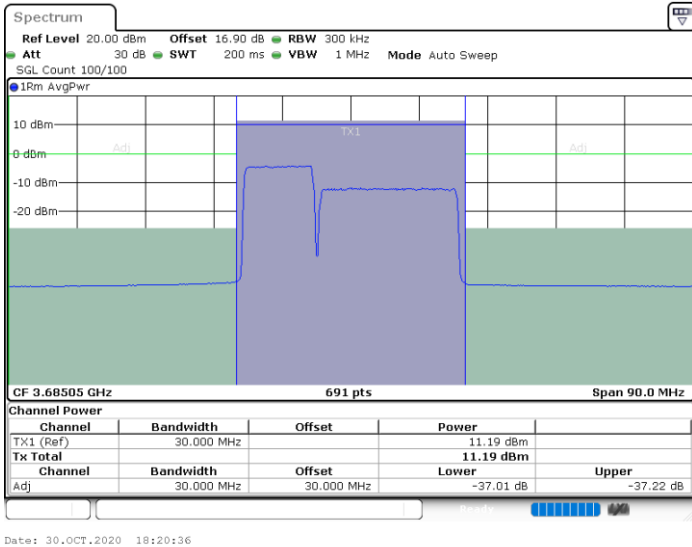

LTE Band 48C / 10MHz+20MHz

16QAM

Middle Channel / 1RB0 and 1RB99

Middle Channel / 1RB49 and 1RB0

Middle Channel / FullRB

N/A

LTE Band 48C / 10MHz+20MHz

16QAM

Highest Channel / 1RB0 and 1RB99

Highest Channel / 1RB49 and 1RB0

Highest Channel / FullIRB

N/A

LTE Band 48C / 15MHz+20MHz

16QAM

Lowest Channel / 1RB0 and 1RB99

Lowest Channel / 1RB74 and 1RB0