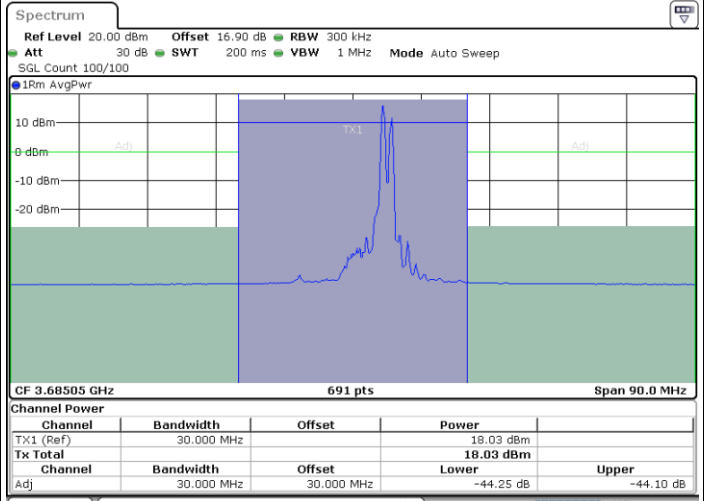

Lowest Channel / 1RB0 and 1RB49

Lowest Channel / 1RB99 and 1RB0

Date: 30.OCT.2020 12:33:59

Date: 30.OCT.2020 12:34:40

Lowest Channel / FullRB

N/A

Date: 30.OCT.2020 12:29:13

LTE Band 48C / 20MHz+10MHz

LTE Band 48C / 20MHz+10MHz

QPSK

Highest Channel / 1RB0 and 1RB49

Highest Channel / 1RB99 and 1RB0

Date: 30.OCT.2020 15:21:01

Date: 30.OCT.2020 15:25:47

Highest Channel / FullIRB

N/A