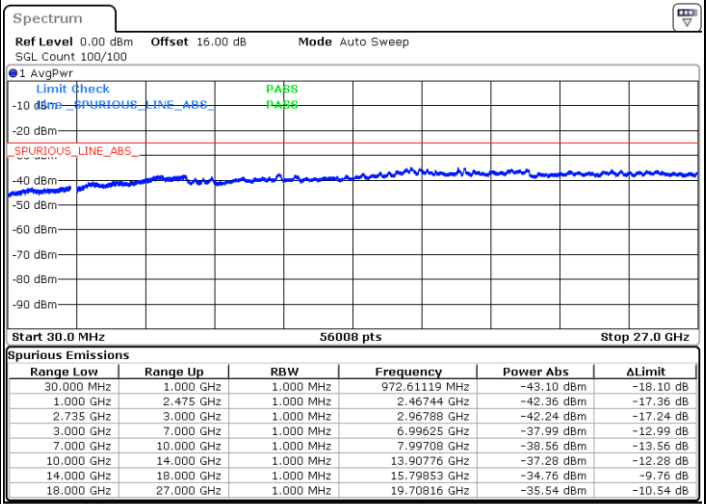

LTE Band 41C / 5MHz+20MHz

64QAM

Lowest Channel / 1RB0 and 1RB99

Lowest Channel / 1RB24 and 1RB0

Date: 4.OCT.2020 21:12:02

Date: 4.OCT.2020 21:06:55

Lowest Channel / FullRB

N/A

Date: 4.OCT.2020 21:15:06

LTE Band 41C / 5MHz+20MHz

64QAM

Middle Channel / 1RB0 and 1RB99

Middle Channel / 1RB24 and 1RB0

Date: 4.OCT.2020 22:01:32

Date: 4.OCT.2020 22:06:39

Middle Channel / FullIRB