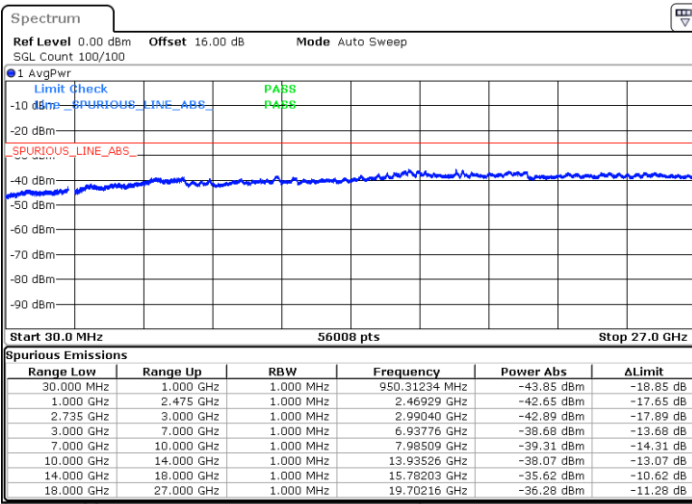

Date: 5.OCT.2020 09:07:28

LTE Band 41C / 20MHz+5MHz

16QAM

Highest Channel / 1RB0 and 1RB24

Highest Channel / 1RB99 and 1RB0

Date: 5.OCT.2020 09:35:36

Date: 5.OCT.2020 09:30:29

Highest Channel / FullIRB

N/A

Date: 5.OCT.2020 09:38:41

LTE Band 41C / 20MHz+10MHz

16QAM

Lowest Channel / 1RB0 and 1RB49

Lowest Channel / 1RB99 and 1RB0

Date: 5.OCT.2020 17:01:55

Date: 5.OCT.2020 16:58:51

Lowest Channel / FullIRB

N/A

Date: 5.OCT.2020 17:07:02

LTE Band 41C / 20MHz+10MHz

16QAM

Middle Channel / 1RB0 and 1RB49

Middle Channel / 1RB99 and 1RB0

Date: 5.OCT.2020 17:22:25

Date: 5.OCT.2020 17:25:29

Middle Channel / FullIRB

N/A

Date: 5.OCT.2020 17:17:17

LTE Band 41C / 20MHz+10MHz

16QAM

Highest Channel / 1RB0 and 1RB49

Highest Channel / 1RB99 and 1RB0