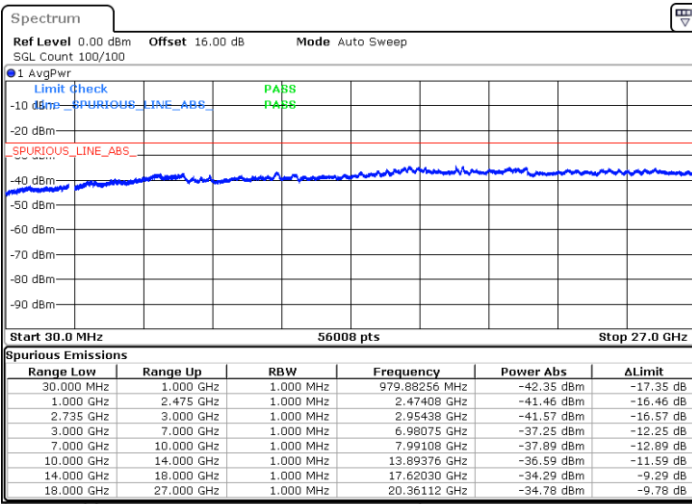

Lowest Channel / 1RB99 and 1RB0

Date: 7.OCT.2020 11:08:13

Date: 7.OCT.2020 11:05:09

Lowest Channel / FullIRB

N/A

Date: 7.OCT.2020 11:13:22

LTE Band 41C / 20MHz+15MHz

16QAM

Middle Channel / 1RB0 and 1RB74

Middle Channel / 1RB99 and 1RB0

Date: 7.OCT.2020 11:35:52

Date: 7.OCT.2020 11:38:56

Middle Channel / FullIRB

N/A

Date: 7.OCT.2020 11:30:44

LTE Band 41C / 20MHz+15MHz

16QAM

Highest Channel / 1RB0 and 1RB74

Highest Channel / 1RB99 and 1RB0

Date: 7.OCT.2020 12:00:33

Date: 7.OCT.2020 11:55:26

Highest Channel / FullIRB

N/A

Date: 7.OCT.2020 12:03:38