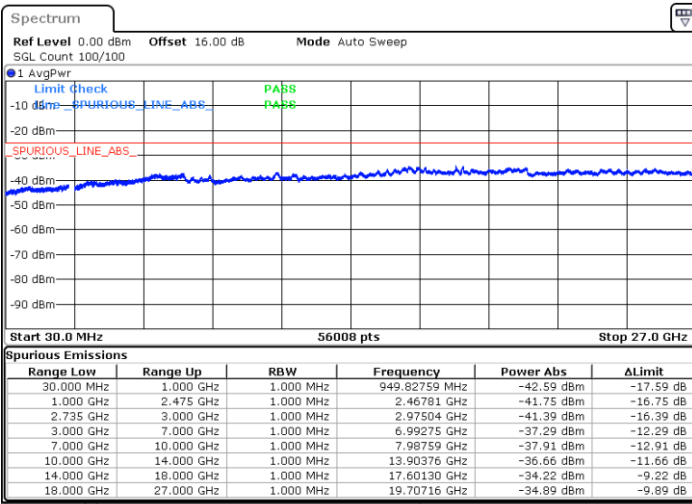

Date: 7.OCT.2020 09:47:56

Date: 7.OCT.2020 09:44:51

Lowest Channel / FullIRB

N/A

Date: 7.OCT.2020 09:53:04

LTE Band 41C / 15MHz+20MHz

16QAM

Middle Channel / 1RB0 and 1RB99

Middle Channel / 1RB74 and 1RB0

Date: 7.OCT.2020 10:09:46

Date: 7.OCT.2020 10:12:51

Middle Channel / FullIRB

N/A

Date: 7.OCT.2020 10:04:37

LTE Band 41C / 15MHz+20MHz

16QAM

Highest Channel / 1RB0 and 1RB99

Highest Channel / 1RB74 and 1RB0

Date: 7.OCT.2020 10:31:31

Date: 7.OCT.2020 10:26:23

Highest Channel / FullIRB

N/A

Date: 7.OCT.2020 10:34:36

LTE Band 41C / 20MHz+5MHz