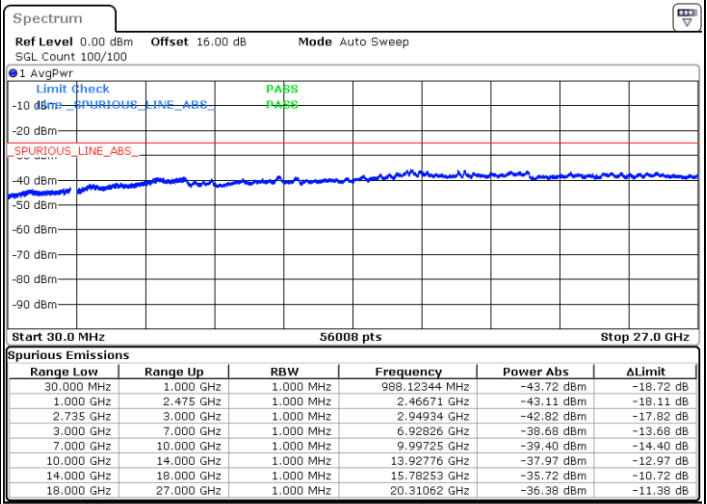

Date: 5.OCT.2020 15:22:24

Lowest Channel / FullRB

N/A

Date: 5.OCT.2020 15:29:34

LTE Band 41C / 10MHz+20MHz

16QAM

Middle Channel / 1RB0 and 1RB99

Middle Channel / 1RB49 and 1RB0

Date: 5.OCT.2020 15:45:42

Date: 5.OCT.2020 15:48:46

Middle Channel / FullIRB

N/A

Date: 5.OCT.2020 15:40:35

LTE Band 41C / 10MHz+20MHz

16QAM

Highest Channel / 1RB0 and 1RB99

Highest Channel / 1RB49 and 1RB0

Date: 5.OCT.2020 16:20:15

Date: 5.OCT.2020 16:15:07

Highest Channel / FullIRB

N/A

Date: 5.OCT.2020 16:23:19

LTE Band 41C / 15MHz+10MHz

16QAM

Lowest Channel / 1RB0 and 1RB49

Lowest Channel / 1RB74 and 1RB0

Date: 5.OCT.2020 13:24:56

Date: 5.OCT.2020 13:21:52

Lowest Channel / FullIRB

N/A

Date: 5.OCT.2020 13:30:04

LTE Band 41C / 15MHz+10MHz