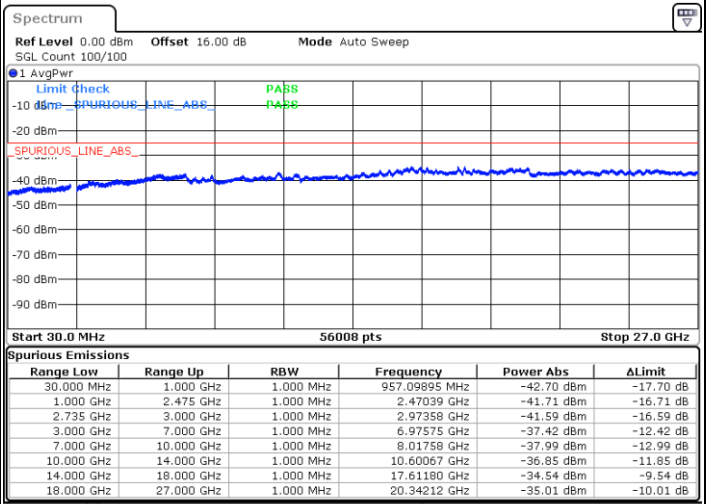

Lowest Channel / FullIRB

N/A

Date: 5.OCT.2020 17:07:02

LTE Band 41C / 20MHz+10MHz

16QAM

Middle Channel / 1RB0 and 1RB49

Middle Channel / 1RB99 and 1RB0

Date: 5.OCT.2020 17:22:25

Date: 5.OCT.2020 17:25:29

Middle Channel / FullIRB

N/A

Date: 5.OCT.2020 17:17:17

LTE Band 41C / 20MHz+10MHz

16QAM

Highest Channel / 1RB0 and 1RB49

Highest Channel / 1RB99 and 1RB0

Date: 6.OCT.2020 08:39:19

Date: 6.OCT.2020 08:34:11

Highest Channel / FullIRB

N/A

Date: 6.OCT.2020 08:42:23

LTE Band 41C / 20MHz+15MHz

16QAM

Lowest Channel / 1RB0 and 1RB74

Lowest Channel / 1RB99 and 1RB0

Date: 7.OCT.2020 11:08:13

Date: 7.OCT.2020 11:05:09

Lowest Channel / FullIRB

N/A

Date: 7.OCT.2020 11:13:22

LTE Band 41C / 20MHz+15MHz

16QAM