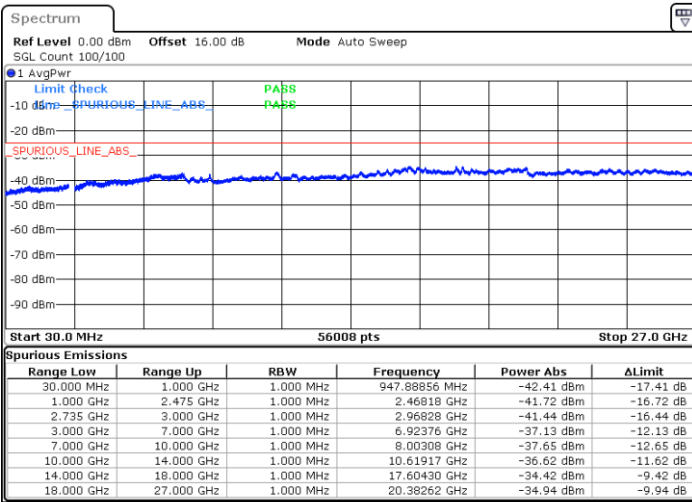

Lowest Channel / 1RB99 and 1RB0

Date: 7.OCT.2020 11:08:13

Date: 7.OCT.2020 11:05:09

Lowest Channel / FullIRB

N/A

Date: 7.OCT.2020 11:13:22

LTE Band 41C / 20MHz+15MHz

16QAM

Middle Channel / 1RB0 and 1RB74

Middle Channel / 1RB99 and 1RB0

Date: 7.OCT.2020 11:35:52

Date: 7.OCT.2020 11:38:56

Middle Channel / FullIRB

N/A

Date: 7.OCT.2020 11:30:44

LTE Band 41C / 20MHz+15MHz

16QAM

Highest Channel / 1RB0 and 1RB74

Highest Channel / 1RB99 and 1RB0

Date: 7.OCT.2020 12:00:33

Date: 7.OCT.2020 11:55:26

Highest Channel / FullIRB

N/A

Date: 7.OCT.2020 12:03:38

LTE Band 41C / 20MHz+20MHz

16QAM

Lowest Channel / 1RB0 and 1RB99

Lowest Channel / 1RB99 and 1RB0

Date: 4.OCT.2020 17:59:05

Date: 4.OCT.2020 17:56:00

Lowest Channel / FullIRB

N/A