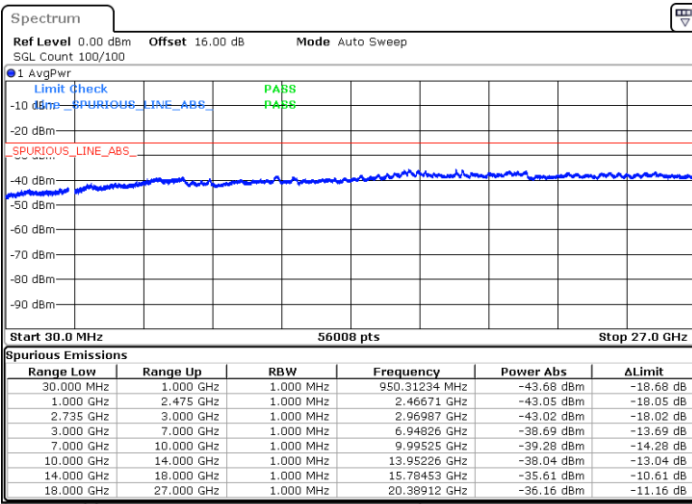

Date: 5.OCT.2020 09:07:28

LTE Band 41C / 20MHz+5MHz

16QAM

Highest Channel / 1RB0 and 1RB24

Highest Channel / 1RB99 and 1RB0

Date: 5.OCT.2020 09:35:36

Date: 5.OCT.2020 09:30:29

Highest Channel / FullIRB

N/A

Date: 5.OCT.2020 09:38:41

LTE Band 41C / 20MHz+10MHz

16QAM

Lowest Channel / 1RB0 and 1RB49

Lowest Channel / 1RB99 and 1RB0

Date: 5.OCT.2020 17:01:55

Date: 5.OCT.2020 16:58:51