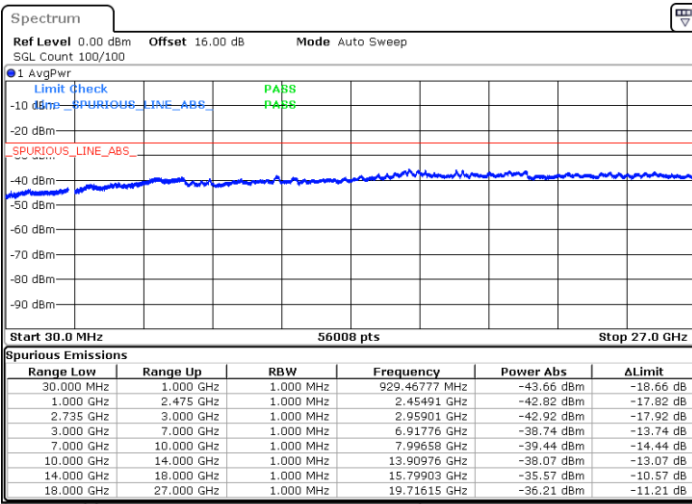

Highest Channel / 1RB0 and 1RB99

Highest Channel / 1RB74 and 1RB0

Date: 7.OCT.2020 10:31:31

Date: 7.OCT.2020 10:26:23

Highest Channel / FullIRB

N/A

Date: 7.OCT.2020 10:34:36

LTE Band 41C / 20MHz+5MHz

16QAM

Lowest Channel / 1RB0 and 1RB24

Lowest Channel / 1RB99 and 1RB0

Date: 5.OCT.2020 08:45:14

Date: 5.OCT.2020 08:42:10

Lowest Channel / FullRB

N/A

Date: 5.OCT.2020 08:50:22

LTE Band 41C / 20MHz+5MHz

16QAM

Middle Channel / 1RB0 and 1RB24

Middle Channel / 1RB99 and 1RB0

Date: 5.OCT.2020 09:12:36

Date: 5.OCT.2020 09:15:40

Middle Channel / FullIRB

N/A

Date: 5.OCT.2020 09:07:28

LTE Band 41C / 20MHz+5MHz

16QAM

Highest Channel / 1RB0 and 1RB24

Highest Channel / 1RB99 and 1RB0

Date: 5.OCT.2020 09:35:36

Date: 5.OCT.2020 09:30:29

Highest Channel / FullIRB