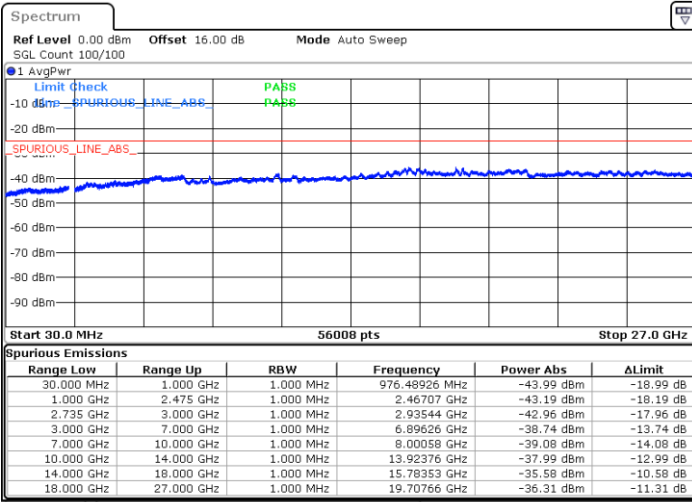

LTE Band 41C / 15MHz+10MHz

16QAM

Highest Channel / 1RB0 and 1RB49

Highest Channel / 1RB74 and 1RB0

Date: 5.OCT.2020 14:32:21

Date: 5.OCT.2020 14:27:13

Highest Channel / FullIRB

N/A

Date: 5.OCT.2020 14:35:25

LTE Band 41C / 15MHz+15MHz

16QAM

Lowest Channel / 1RB0 and 1RB74

Lowest Channel / 1RB74 and 1RB0

Date: 6.OCT.2020 09:22:13

Date: 6.OCT.2020 09:19:09

Lowest Channel / FullIRB