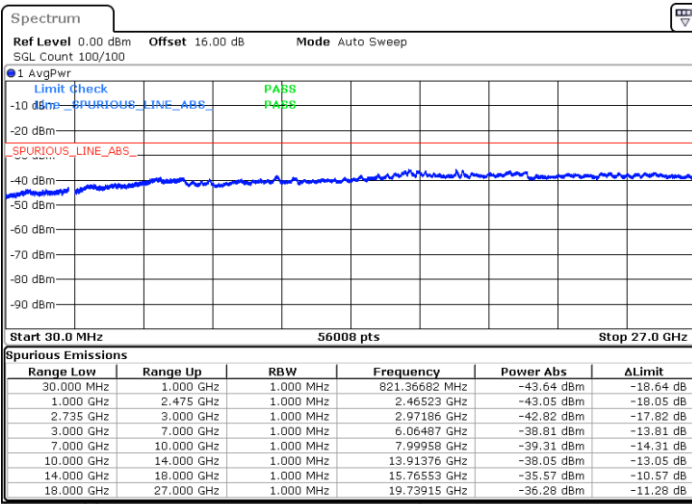

LTE Band 41C / 10MHz+15MHz

16QAM

Lowest Channel / 1RB0 and 1RB74

Lowest Channel / 1RB49 and 1RB0

Date: 5.OCT.2020 10:37:11

Date: 5.OCT.2020 10:34:06

Lowest Channel / FullIRB

N/A

Date: 5.OCT.2020 10:42:18

LTE Band 41C / 10MHz+15MHz

16QAM

MiddleChannel / 1RB0 and 1RB74

Middle Channel / 1RB49 and 1RB0

Date: 5.OCT.2020 10:54:20

Date: 5.OCT.2020 10:57:24

Middle Channel / FullIRB

N/A

Date: 5.OCT.2020 10:49:12

LTE Band 41C / 10MHz+15MHz

16QAM

Highest Channel / 1RB0 and 1RB74

Highest Channel / 1RB49 and 1RB0

Date: 5.OCT.2020 11:16:57

Date: 5.OCT.2020 11:11:50