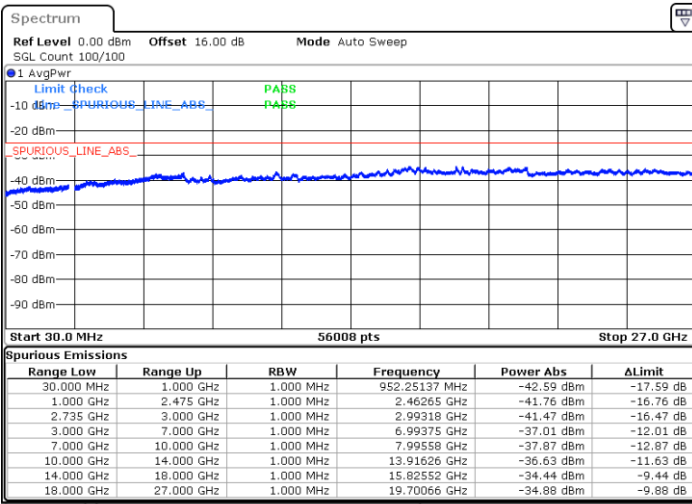

Highest Channel / 1RB0 and 1RB99

Highest Channel / 1RB74 and 1RB0

Date: 7.OCT.2020 10:31:31

Date: 7.OCT.2020 10:26:23

Highest Channel / FullIRB

N/A

Date: 7.OCT.2020 10:34:36

LTE Band 41C / 20MHz+5MHz

16QAM

Lowest Channel / 1RB0 and 1RB24

Lowest Channel / 1RB99 and 1RB0

Date: 5.OCT.2020 08:45:14

Date: 5.OCT.2020 08:42:10

Lowest Channel / FullRB

N/A

Date: 5.OCT.2020 08:50:22