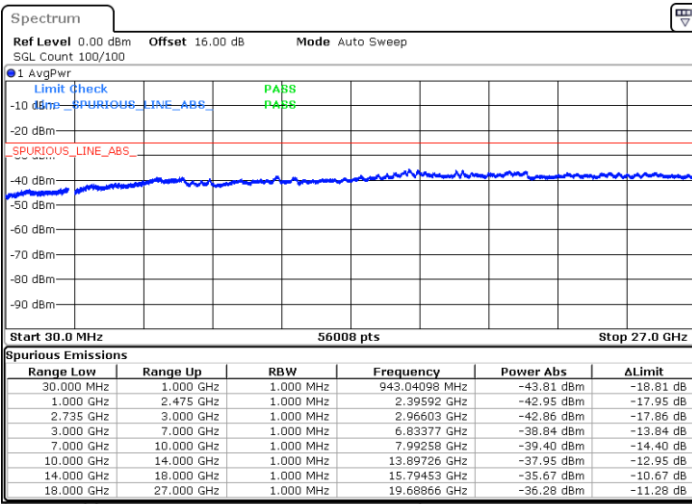

LTE Band 41C / 10MHz+15MHz

16QAM

Lowest Channel / 1RB0 and 1RB74

Lowest Channel / 1RB49 and 1RB0

Date: 5.OCT.2020 10:37:11

Date: 5.OCT.2020 10:34:06

Lowest Channel / FullIRB

N/A

Date: 5.OCT.2020 10:42:18

LTE Band 41C / 10MHz+15MHz

16QAM

MiddleChannel / 1RB0 and 1RB74

Middle Channel / 1RB49 and 1RB0

Date: 5.OCT.2020 10:54:20

Date: 5.OCT.2020 10:57:24

Middle Channel / FullIRB

N/A

Date: 5.OCT.2020 10:49:12

LTE Band 41C / 10MHz+15MHz

16QAM

Highest Channel / 1RB0 and 1RB74

Highest Channel / 1RB49 and 1RB0

Date: 5.OCT.2020 11:16:57

Date: 5.OCT.2020 11:11:50