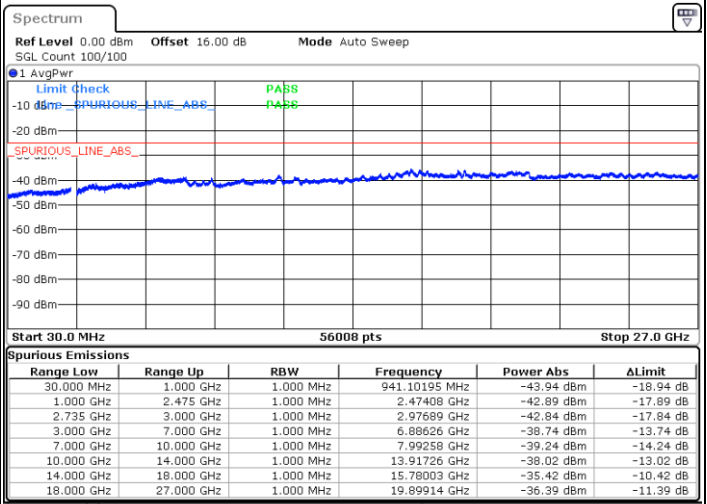

LTE Band 41C / 10MHz+15MHz

16QAM

Lowest Channel / 1RB0 and 1RB74

Lowest Channel / 1RB49 and 1RB0

Date: 5.OCT.2020 10:37:11

Date: 5.OCT.2020 10:34:06

Lowest Channel / FullIRB

N/A

Date: 5.OCT.2020 10:42:18

LTE Band 41C / 10MHz+15MHz

16QAM

MiddleChannel / 1RB0 and 1RB74

Middle Channel / 1RB49 and 1RB0

Date: 5.OCT.2020 10:54:20

Date: 5.OCT.2020 10:57:24

Middle Channel / FullIRB

N/A

Date: 5.OCT.2020 10:49:12

LTE Band 41C / 10MHz+15MHz

16QAM

Highest Channel / 1RB0 and 1RB74

Highest Channel / 1RB49 and 1RB0

Date: 5.OCT.2020 11:16:57

Date: 5.OCT.2020 11:11:50

Highest Channel / FullIRB

N/A

Date: 5.OCT.2020 11:20:02

LTE Band 41C / 10MHz+20MHz

16QAM

Lowest Channel / 1RB0 and 1RB99

Lowest Channel / 1RB49 and 1RB0

Date: 5.OCT.2020 15:25:28