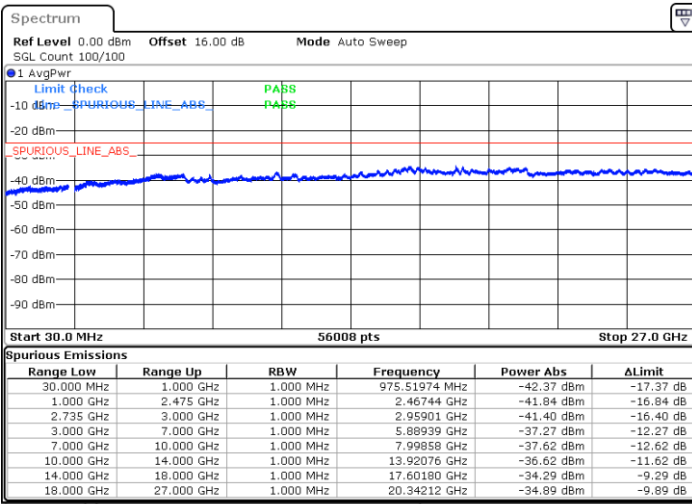

Date: 6.OCT.2020 08:39:19

Date: 6.OCT.2020 08:34:11

Highest Channel / FullIRB

N/A

Date: 6.OCT.2020 08:42:23

LTE Band 41C / 20MHz+15MHz

16QAM

Lowest Channel / 1RB0 and 1RB74

Lowest Channel / 1RB99 and 1RB0

Date: 7.OCT.2020 11:08:13

Date: 7.OCT.2020 11:05:09

Lowest Channel / FullIRB

N/A

Date: 7.OCT.2020 11:13:22

LTE Band 41C / 20MHz+15MHz

16QAM

Middle Channel / 1RB0 and 1RB74

Middle Channel / 1RB99 and 1RB0

Date: 7.OCT.2020 11:35:52

Date: 7.OCT.2020 11:38:56

Middle Channel / FullIRB

N/A

Date: 7.OCT.2020 11:30:44

LTE Band 41C / 20MHz+15MHz