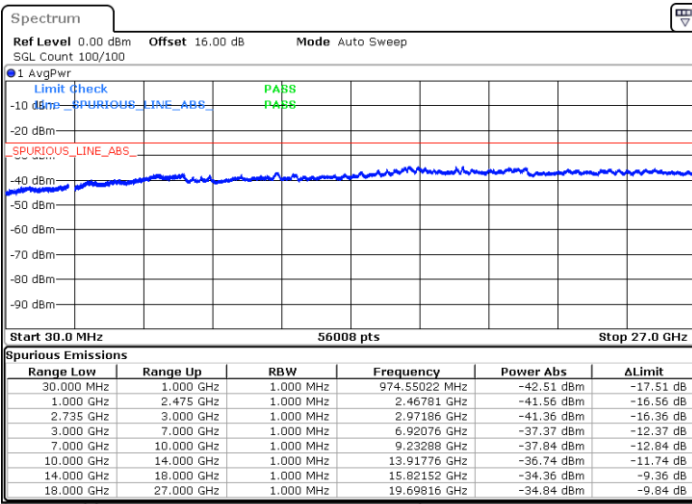

Middle Channel / FullIRB

N/A

Date: 6.OCT.2020 16:25:02

LTE Band 41C / 15MHz+15MHz

16QAM

Highest Channel / 1RB0 and 1RB74

Highest Channel / 1RB74 and 1RB0

Date: 6.OCT.2020 16:51:33

Date: 6.OCT.2020 16:46:26

Highest Channel / FullIRB

N/A

Date: 6.OCT.2020 16:54:38

LTE Band 41C / 15MHz+20MHz

16QAM

Lowest Channel / 1RB0 and 1RB99

Lowest Channel / 1RB74 and 1RB0

Date: 7.OCT.2020 09:47:56

Date: 7.OCT.2020 09:44:51

Lowest Channel / FullIRB

N/A

Date: 7.OCT.2020 09:53:04

LTE Band 41C / 15MHz+20MHz

16QAM

Middle Channel / 1RB0 and 1RB99