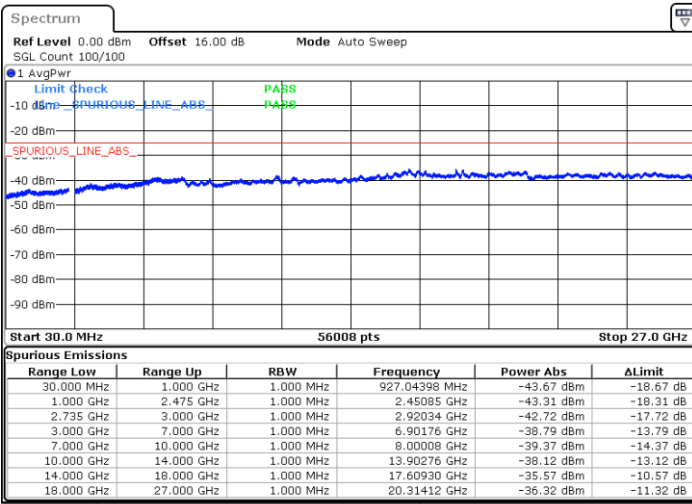

Highest Channel / 1RB0 and 1RB99

Highest Channel / 1RB74 and 1RB0

Date: 7.OCT.2020 10:31:31

Date: 7.OCT.2020 10:26:23

Highest Channel / FullIRB

N/A

Date: 7.OCT.2020 10:34:36

LTE Band 41C / 20MHz+5MHz

LTE Band 41C / 20MHz+5MHz

16QAM

Middle Channel / 1RB0 and 1RB24

Middle Channel / 1RB99 and 1RB0

Date: 5.OCT.2020 09:12:36

Date: 5.OCT.2020 09:15:40

Middle Channel / FullIRB

N/A

Date: 5.OCT.2020 09:07:28

LTE Band 41C / 20MHz+5MHz

16QAM

Highest Channel / 1RB0 and 1RB24

Highest Channel / 1RB99 and 1RB0

Date: 5.OCT.2020 09:35:36

Date: 5.OCT.2020 09:30:29

Highest Channel / FullIRB