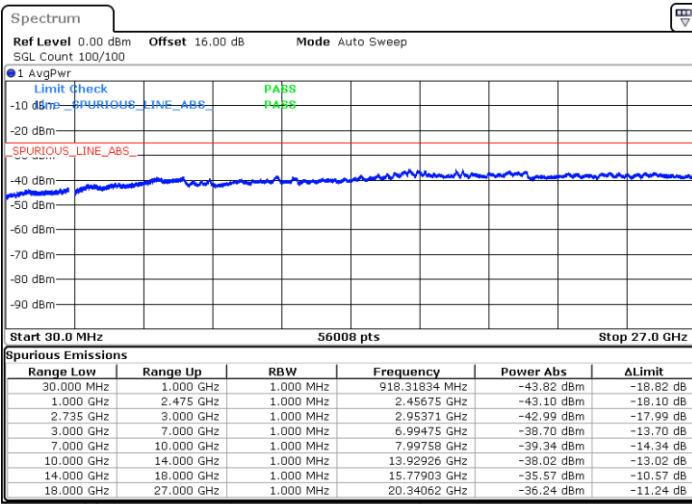

N/A

Date: 5.OCT.2020 10:49:12

LTE Band 41C / 10MHz+15MHz

16QAM

Highest Channel / 1RB0 and 1RB74

Highest Channel / 1RB49 and 1RB0

Date: 5.OCT.2020 11:16:57

Date: 5.OCT.2020 11:11:50

Highest Channel / FullIRB

N/A

Date: 5.OCT.2020 11:20:02

LTE Band 41C / 10MHz+20MHz

16QAM

Lowest Channel / 1RB0 and 1RB99

Lowest Channel / 1RB49 and 1RB0

Date: 5.OCT.2020 15:25:28

Date: 5.OCT.2020 15:22:24

Lowest Channel / FullRB

N/A

Date: 5.OCT.2020 15:29:34

LTE Band 41C / 10MHz+20MHz

16QAM

Middle Channel / 1RB0 and 1RB99

Middle Channel / 1RB49 and 1RB0

Date: 5.OCT.2020 15:45:42

Date: 5.OCT.2020 15:48:46

Middle Channel / FullIRB

N/A

Date: 5.OCT.2020 15:40:35

LTE Band 41C / 10MHz+20MHz

16QAM

Highest Channel / 1RB0 and 1RB99