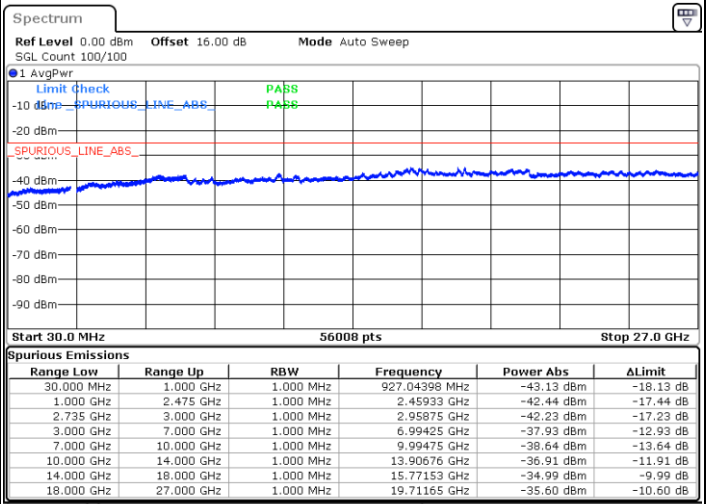

LTE Band 41C / 20MHz+20MHz

16QAM

Lowest Channel / 1RB0 and 1RB99

Lowest Channel / 1RB99 and 1RB0

Date: 4.OCT.2020 17:59:05

Date: 4.OCT.2020 17:56:00

Lowest Channel / FullIRB

N/A

Date: 4.OCT.2020 18:04:12

LTE Band 41C / 20MHz+20MHz

16QAM

MiddleChannel / 1RB0 and 1RB99

Middle Channel / 1RB99 and 1RB0

Date: 4.OCT.2020 18:39:05

Date: 4.OCT.2020 18:42:09

Middle Channel / FullIRB

N/A

Date: 4.OCT.2020 18:33:57

LTE Band 41C / 20MHz+20MHz

16QAM

Highest Channel / 1RB0 and 1RB99

Highest Channel / 1RB99 and 1RB0

Highest Channel / FullIRB

N/A