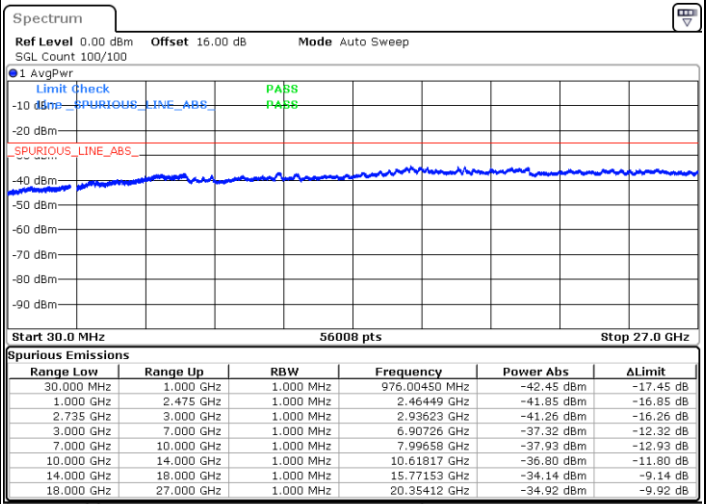

Middle Channel / FullIRB

N/A

Date: 6.OCT.2020 16:25:02

LTE Band 41C / 15MHz+15MHz

16QAM

Highest Channel / 1RB0 and 1RB74

Highest Channel / 1RB74 and 1RB0

Date: 6.OCT.2020 16:51:33

Date: 6.OCT.2020 16:46:26

Highest Channel / FullIRB

N/A

Date: 6.OCT.2020 16:54:38

LTE Band 41C / 15MHz+20MHz

16QAM

Lowest Channel / 1RB0 and 1RB99

Lowest Channel / 1RB74 and 1RB0

Date: 7.OCT.2020 09:47:56

Date: 7.OCT.2020 09:44:51

Lowest Channel / FullIRB

N/A

Date: 7.OCT.2020 09:53:04

LTE Band 41C / 15MHz+20MHz

16QAM

Middle Channel / 1RB0 and 1RB99