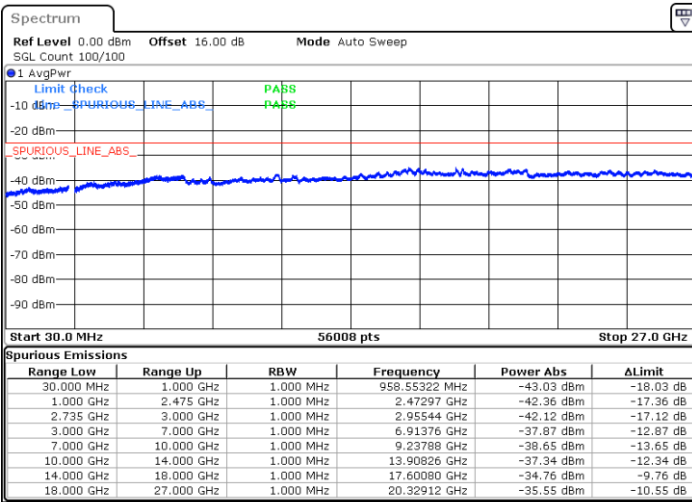

16QAM

Highest Channel / 1RB0 and 1RB74

Highest Channel / 1RB99 and 1RB0

Date: 7.OCT.2020 12:00:33

Date: 7.OCT.2020 11:55:26

Highest Channel / FullIRB

N/A

Date: 7.OCT.2020 12:03:38

LTE Band 41C / 20MHz+20MHz

16QAM

Lowest Channel / 1RB0 and 1RB99

Lowest Channel / 1RB99 and 1RB0

Date: 4.OCT.2020 17:59:05

Date: 4.OCT.2020 17:56:00

Lowest Channel / FullIRB

N/A

Date: 4.OCT.2020 18:04:12

LTE Band 41C / 20MHz+20MHz

16QAM

MiddleChannel / 1RB0 and 1RB99

Middle Channel / 1RB99 and 1RB0

Date: 4.OCT.2020 18:39:05

Date: 4.OCT.2020 18:42:09

Middle Channel / FullIRB

N/A

Date: 4.OCT.2020 18:33:57

LTE Band 41C / 20MHz+20MHz

16QAM

Highest Channel / 1RB0 and 1RB99

Highest Channel / 1RB99 and 1RB0

Highest Channel / FullIRB

N/A