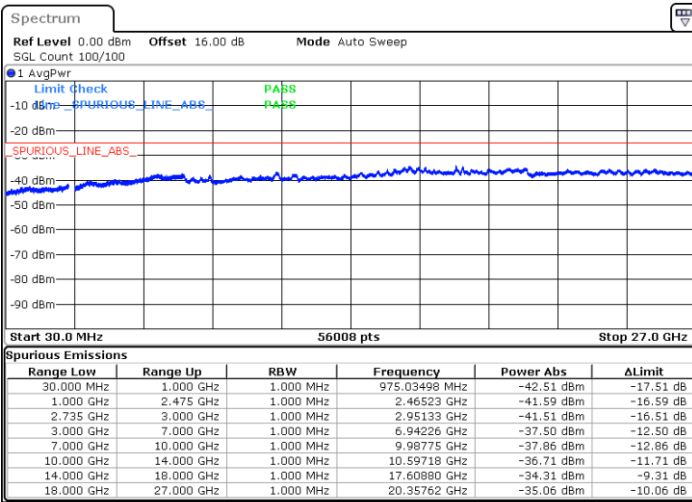

Lowest Channel / FullIRB

N/A

Date: 5.OCT.2020 17:07:02

LTE Band 41C / 20MHz+10MHz

16QAM

Middle Channel / 1RB0 and 1RB49

Middle Channel / 1RB99 and 1RB0

Date: 5.OCT.2020 17:22:25

Date: 5.OCT.2020 17:25:29

Middle Channel / FullIRB

N/A

Date: 5.OCT.2020 17:17:17

LTE Band 41C / 20MHz+10MHz

16QAM

Highest Channel / 1RB0 and 1RB49

Highest Channel / 1RB99 and 1RB0

Date: 6.OCT.2020 08:39:19

Date: 6.OCT.2020 08:34:11

Highest Channel / FullIRB

N/A

Date: 6.OCT.2020 08:42:23

LTE Band 41C / 20MHz+15MHz

16QAM

Lowest Channel / 1RB0 and 1RB74

Lowest Channel / 1RB99 and 1RB0

Date: 7.OCT.2020 11:08:13

Date: 7.OCT.2020 11:05:09

Lowest Channel / FullIRB

N/A

Date: 7.OCT.2020 11:13:22

LTE Band 41C / 20MHz+15MHz

16QAM