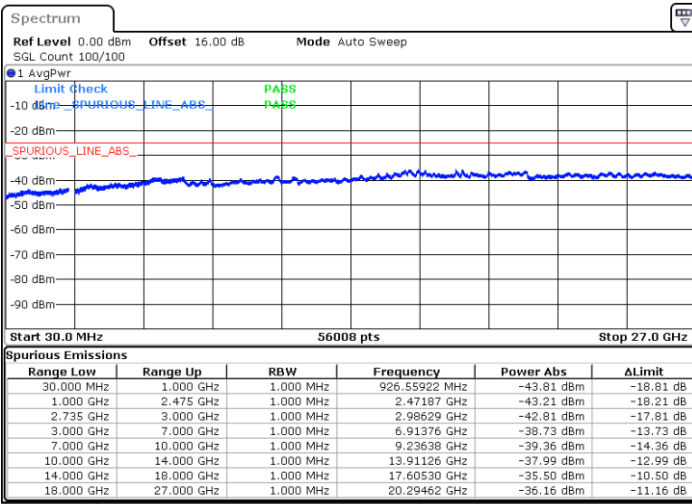

Highest Channel / 1RB49 and 1RB0

Date: 5.OCT.2020 16:20:15

Date: 5.OCT.2020 16:15:07

Highest Channel / FullIRB

N/A

Date: 5.OCT.2020 16:23:19

LTE Band 41C / 15MHz+10MHz

16QAM

Lowest Channel / 1RB0 and 1RB49

Lowest Channel / 1RB74 and 1RB0

Date: 5.OCT.2020 13:24:56

Date: 5.OCT.2020 13:21:52

Lowest Channel / FullIRB

N/A

Date: 5.OCT.2020 13:30:04

LTE Band 41C / 15MHz+10MHz

LTE Band 41C / 15MHz+10MHz

16QAM

Highest Channel / 1RB0 and 1RB49

Highest Channel / 1RB74 and 1RB0

Date: 5.OCT.2020 14:32:21

Date: 5.OCT.2020 14:27:13

Highest Channel / FullIRB

N/A