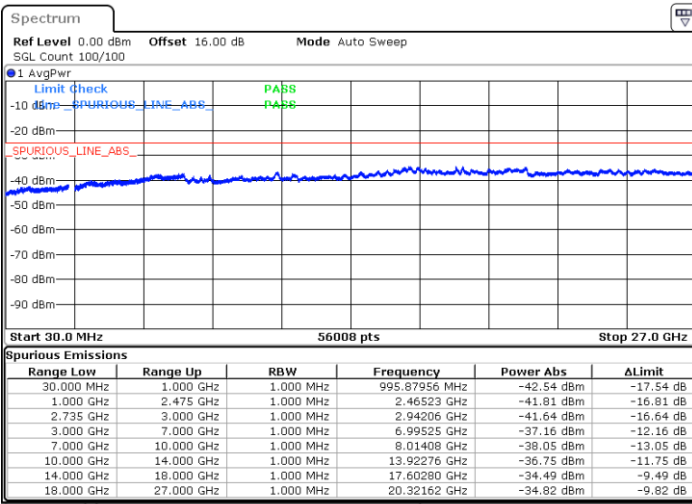

Middle Channel / FullIRB

N/A

Date: 6.OCT.2020 16:25:02

LTE Band 41C / 15MHz+15MHz

16QAM

Highest Channel / 1RB0 and 1RB74

Highest Channel / 1RB74 and 1RB0

Date: 6.OCT.2020 16:51:33

Date: 6.OCT.2020 16:46:26

Highest Channel / FullIRB

N/A

Date: 6.OCT.2020 16:54:38

LTE Band 41C / 15MHz+20MHz

16QAM

Lowest Channel / 1RB0 and 1RB99

Lowest Channel / 1RB74 and 1RB0

Date: 7.OCT.2020 09:47:56

Date: 7.OCT.2020 09:44:51

Lowest Channel / FullIRB

N/A

Date: 7.OCT.2020 09:53:04

LTE Band 41C / 15MHz+20MHz

16QAM

Middle Channel / 1RB0 and 1RB99