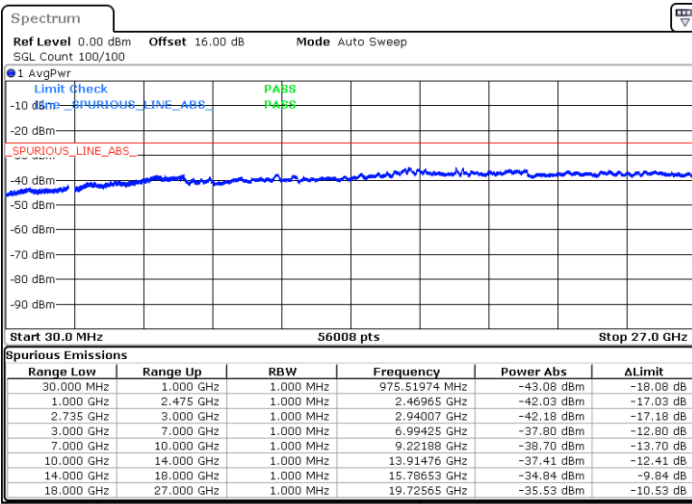

LTE Band 41C / 20MHz+20MHz

16QAM

Lowest Channel / 1RB0 and 1RB99

Lowest Channel / 1RB99 and 1RB0

Date: 4.OCT.2020 17:59:05

Date: 4.OCT.2020 17:56:00

Lowest Channel / FullIRB

N/A

Date: 4.OCT.2020 18:04:12

LTE Band 41C / 20MHz+20MHz

16QAM

MiddleChannel / 1RB0 and 1RB99

Middle Channel / 1RB99 and 1RB0

Date: 4.OCT.2020 18:39:05

Date: 4.OCT.2020 18:42:09

Middle Channel / FullIRB

N/A

Date: 4.OCT.2020 18:33:57

LTE Band 41C / 20MHz+20MHz

16QAM

Highest Channel / 1RB0 and 1RB99

Highest Channel / 1RB99 and 1RB0

Highest Channel / FullIRB

N/A