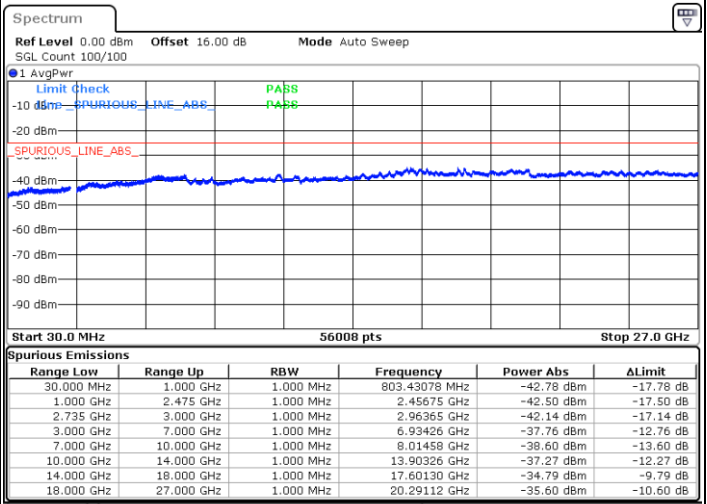

Date: 4.OCT.2020 18:04:12

LTE Band 41C / 20MHz+20MHz

16QAM

MiddleChannel / 1RB0 and 1RB99

Middle Channel / 1RB99 and 1RB0

Date: 4.OCT.2020 18:39:05

Date: 4.OCT.2020 18:42:09

Middle Channel / FullIRB

N/A

Date: 4.OCT.2020 18:33:57

LTE Band 41C / 20MHz+20MHz

16QAM

Highest Channel / 1RB0 and 1RB99

Highest Channel / 1RB99 and 1RB0

Highest Channel / FullIRB

N/A

LTE Band 41C / 5MHz+20MHz

64QAM

Lowest Channel / 1RB0 and 1RB99

Lowest Channel / 1RB24 and 1RB0

Date: 4.OCT.2020 21:12:02

Date: 4.OCT.2020 21:06:55

Lowest Channel / FullRB

N/A