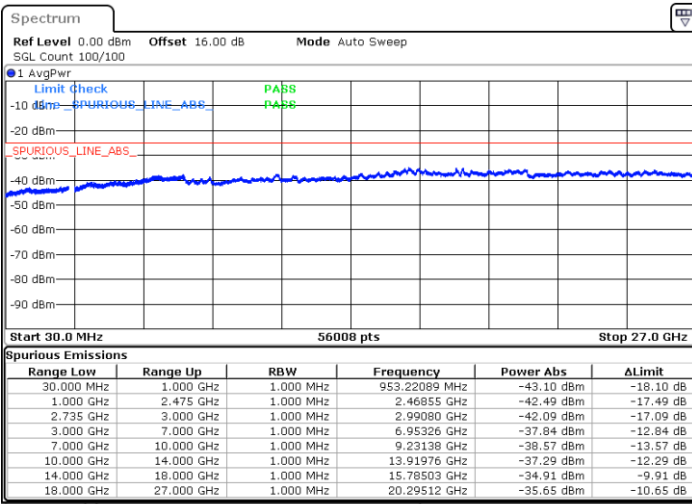

Date: 4.OCT.2020 18:04:12

LTE Band 41C / 20MHz+20MHz

16QAM

MiddleChannel / 1RB0 and 1RB99

Middle Channel / 1RB99 and 1RB0

Date: 4.OCT.2020 18:39:05

Date: 4.OCT.2020 18:42:09

Middle Channel / FullIRB

N/A

Date: 4.OCT.2020 18:33:57

LTE Band 41C / 20MHz+20MHz

16QAM

Highest Channel / 1RB0 and 1RB99

Highest Channel / 1RB99 and 1RB0

Highest Channel / FullIRB

N/A

LTE Band 41C / 5MHz+20MHz

64QAM

Lowest Channel / 1RB0 and 1RB99

Lowest Channel / 1RB24 and 1RB0

Date: 4.OCT.2020 21:12:02

Date: 4.OCT.2020 21:06:55

Lowest Channel / FullRB

N/A