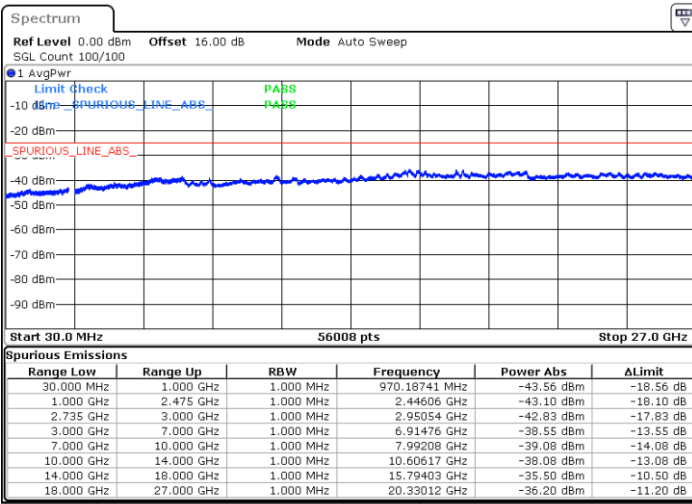

Date: 5.OCT.2020 15:22:24

Lowest Channel / FullRB

N/A

Date: 5.OCT.2020 15:29:34

LTE Band 41C / 10MHz+20MHz

16QAM

Middle Channel / 1RB0 and 1RB99

Middle Channel / 1RB49 and 1RB0

Date: 5.OCT.2020 15:45:42

Date: 5.OCT.2020 15:48:46

Middle Channel / FullIRB

N/A

Date: 5.OCT.2020 15:40:35

LTE Band 41C / 10MHz+20MHz

16QAM

Highest Channel / 1RB0 and 1RB99

Highest Channel / 1RB49 and 1RB0

Date: 5.OCT.2020 16:20:15

Date: 5.OCT.2020 16:15:07

Highest Channel / FullIRB

N/A

Date: 5.OCT.2020 16:23:19

LTE Band 41C / 15MHz+10MHz

16QAM

Lowest Channel / 1RB0 and 1RB49

Lowest Channel / 1RB74 and 1RB0

Date: 5.OCT.2020 13:24:56

Date: 5.OCT.2020 13:21:52

Lowest Channel / FullIRB

N/A

Date: 5.OCT.2020 13:30:04

LTE Band 41C / 15MHz+10MHz