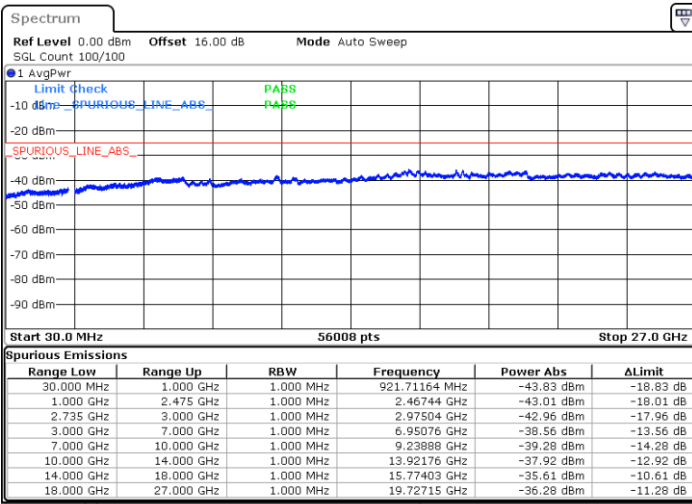

Date: 5.OCT.2020 09:07:28

LTE Band 41C / 20MHz+5MHz

16QAM

Highest Channel / 1RB0 and 1RB24

Highest Channel / 1RB99 and 1RB0

Date: 5.OCT.2020 09:35:36

Date: 5.OCT.2020 09:30:29

Highest Channel / FullIRB

N/A

Date: 5.OCT.2020 09:38:41

LTE Band 41C / 20MHz+10MHz

16QAM

Lowest Channel / 1RB0 and 1RB49

Lowest Channel / 1RB99 and 1RB0

Date: 5.OCT.2020 17:01:55

Date: 5.OCT.2020 16:58:51