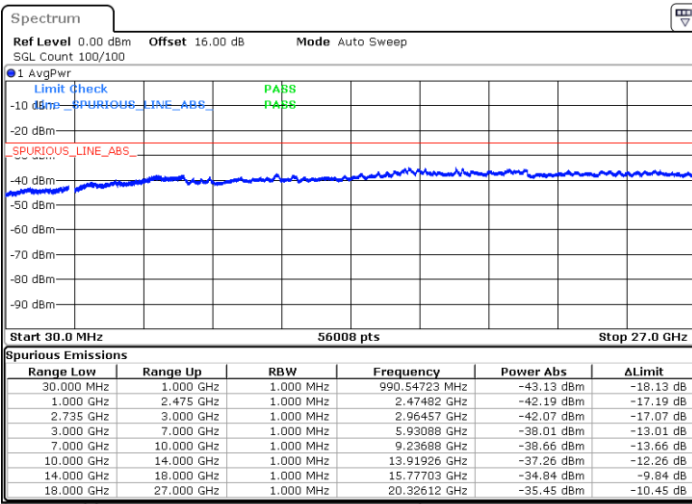

Date: 4.OCT.2020 18:04:12

LTE Band 41C / 20MHz+20MHz

16QAM

MiddleChannel / 1RB0 and 1RB99

Middle Channel / 1RB99 and 1RB0

Date: 4.OCT.2020 18:39:05

Date: 4.OCT.2020 18:42:09

Middle Channel / FullIRB

N/A

Date: 4.OCT.2020 18:33:57

LTE Band 41C / 20MHz+20MHz

16QAM

Highest Channel / 1RB0 and 1RB99

Highest Channel / 1RB99 and 1RB0

Highest Channel / FullIRB

N/A

LTE Band 41C / 5MHz+20MHz

64QAM

Lowest Channel / 1RB0 and 1RB99

Lowest Channel / 1RB24 and 1RB0

Date: 4.OCT.2020 21:12:02

Date: 4.OCT.2020 21:06:55

Lowest Channel / FullRB

N/A