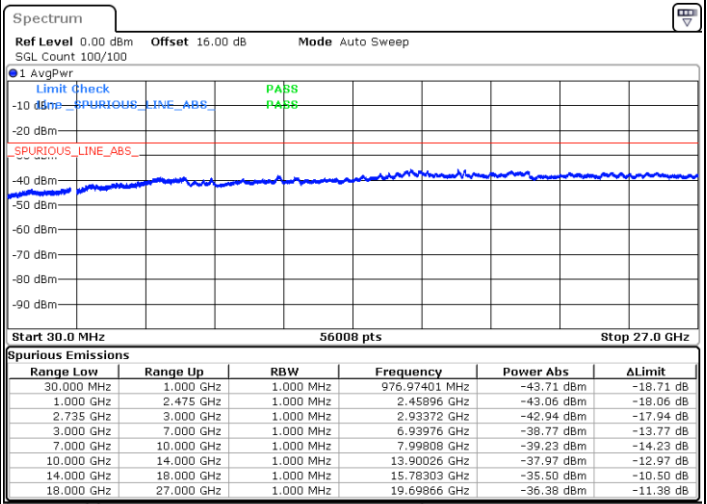

LTE Band 41C / 15MHz+10MHz

16QAM

Middle Channel / 1RB0 and 1RB49

Middle Channel / 1RB74 and 1RB0

Date: 5.OCT.2020 13:47:13

Date: 5.OCT.2020 13:50:17