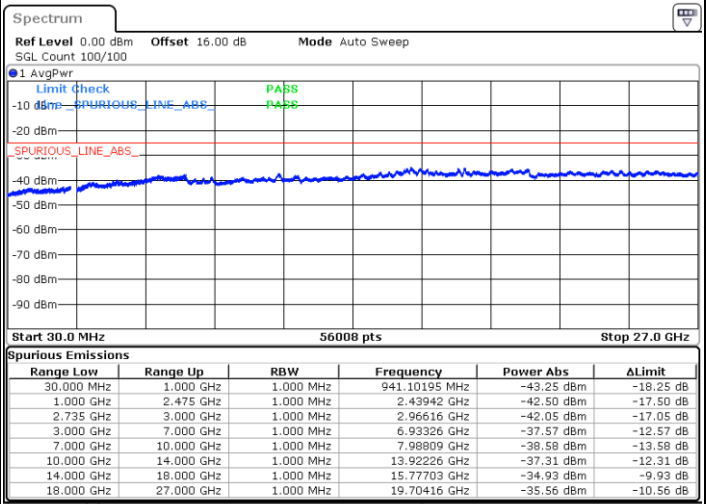

N/A

Date: 4.OCT.2020 18:33:57

LTE Band 41C / 20MHz+20MHz

16QAM

Highest Channel / 1RB0 and 1RB99

Highest Channel / 1RB99 and 1RB0

Highest Channel / FullIRB

N/A

LTE Band 41C / 5MHz+20MHz

64QAM

Lowest Channel / 1RB0 and 1RB99

Lowest Channel / 1RB24 and 1RB0

Date: 4.OCT.2020 21:12:02

Date: 4.OCT.2020 21:06:55

Lowest Channel / FullRB

N/A

Date: 4.OCT.2020 21:15:06

LTE Band 41C / 5MHz+20MHz

64QAM

Middle Channel / 1RB0 and 1RB99

Middle Channel / 1RB24 and 1RB0

Date: 4.OCT.2020 22:01:32

Date: 4.OCT.2020 22:06:39

Middle Channel / FullIRB