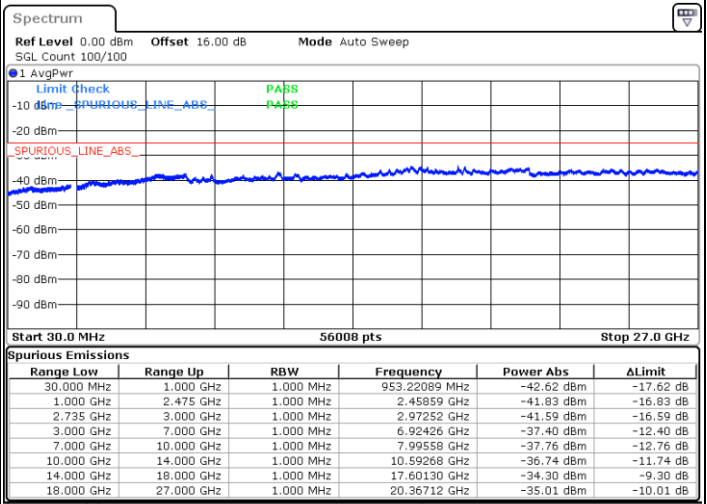

Date: 5.OCT.2020 17:25:29

Middle Channel / FullIRB

N/A

Date: 5.OCT.2020 17:17:17

LTE Band 41C / 20MHz+10MHz

16QAM

Highest Channel / 1RB0 and 1RB49

Highest Channel / 1RB99 and 1RB0

Date: 6.OCT.2020 08:39:19

Date: 6.OCT.2020 08:34:11

Highest Channel / FullIRB

N/A

Date: 6.OCT.2020 08:42:23

LTE Band 41C / 20MHz+15MHz

16QAM

Lowest Channel / 1RB0 and 1RB74

Lowest Channel / 1RB99 and 1RB0

Date: 7.OCT.2020 11:08:13

Date: 7.OCT.2020 11:05:09

Lowest Channel / FullIRB

N/A

Date: 7.OCT.2020 11:13:22

LTE Band 41C / 20MHz+15MHz

16QAM