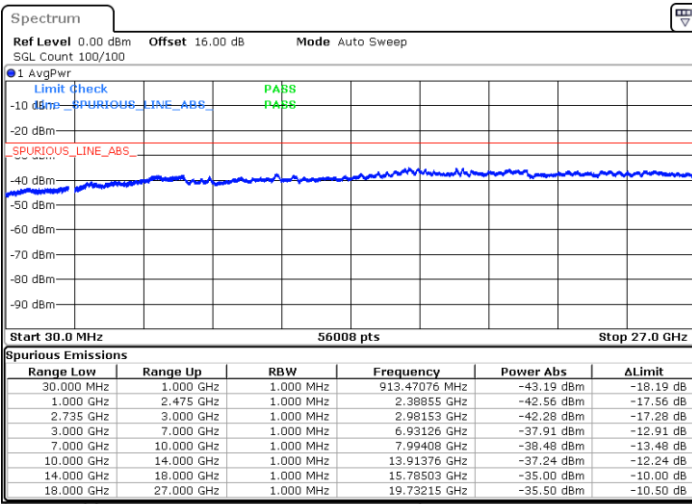

Middle Channel / 1RB0 and 1RB74

Middle Channel / 1RB99 and 1RB0

Date: 7.OCT.2020 11:35:52

Date: 7.OCT.2020 11:38:56

Middle Channel / FullIRB

N/A

Date: 7.OCT.2020 11:30:44

LTE Band 41C / 20MHz+15MHz

16QAM

Highest Channel / 1RB0 and 1RB74

Highest Channel / 1RB99 and 1RB0

Date: 7.OCT.2020 12:00:33

Date: 7.OCT.2020 11:55:26

Highest Channel / FullIRB

N/A

Date: 7.OCT.2020 12:03:38

LTE Band 41C / 20MHz+20MHz

16QAM

Lowest Channel / 1RB0 and 1RB99

Lowest Channel / 1RB99 and 1RB0

Date: 4.OCT.2020 17:59:05

Date: 4.OCT.2020 17:56:00

Lowest Channel / FullIRB

N/A