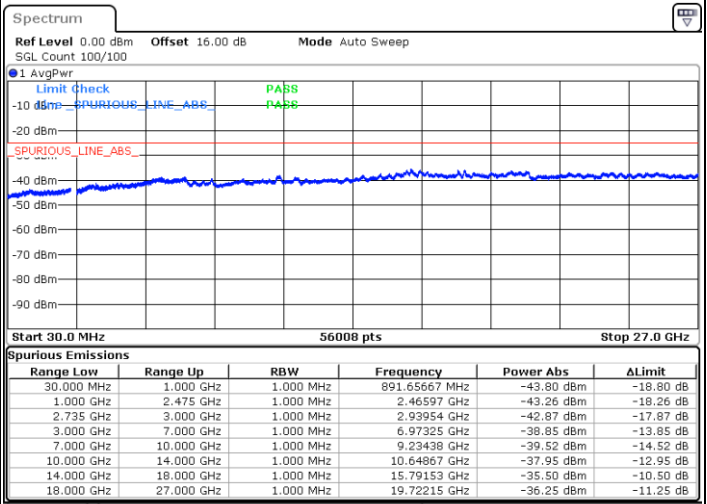

N/A

Date: 5.OCT.2020 10:49:12

LTE Band 41C / 10MHz+15MHz

16QAM

Highest Channel / 1RB0 and 1RB74

Highest Channel / 1RB49 and 1RB0

Date: 5.OCT.2020 11:16:57

Date: 5.OCT.2020 11:11:50

Highest Channel / FullIRB

N/A

Date: 5.OCT.2020 11:20:02

LTE Band 41C / 10MHz+20MHz

16QAM

Lowest Channel / 1RB0 and 1RB99

Lowest Channel / 1RB49 and 1RB0

Date: 5.OCT.2020 15:25:28