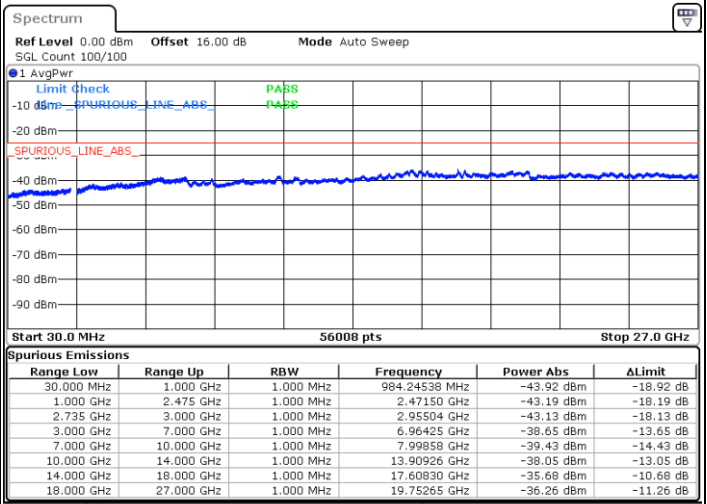

LTE Band 41C / 10MHz+15MHz

16QAM

Lowest Channel / 1RB0 and 1RB74

Lowest Channel / 1RB49 and 1RB0

Date: 5.OCT.2020 10:37:11

Date: 5.OCT.2020 10:34:06

Lowest Channel / FullIRB

N/A

Date: 5.OCT.2020 10:42:18

LTE Band 41C / 10MHz+15MHz

16QAM

MiddleChannel / 1RB0 and 1RB74

Middle Channel / 1RB49 and 1RB0

Date: 5.OCT.2020 10:54:20

Date: 5.OCT.2020 10:57:24

Middle Channel / FullIRB

N/A

Date: 5.OCT.2020 10:49:12

LTE Band 41C / 10MHz+15MHz

16QAM

Highest Channel / 1RB0 and 1RB74

Highest Channel / 1RB49 and 1RB0

Date: 5.OCT.2020 11:16:57

Date: 5.OCT.2020 11:11:50