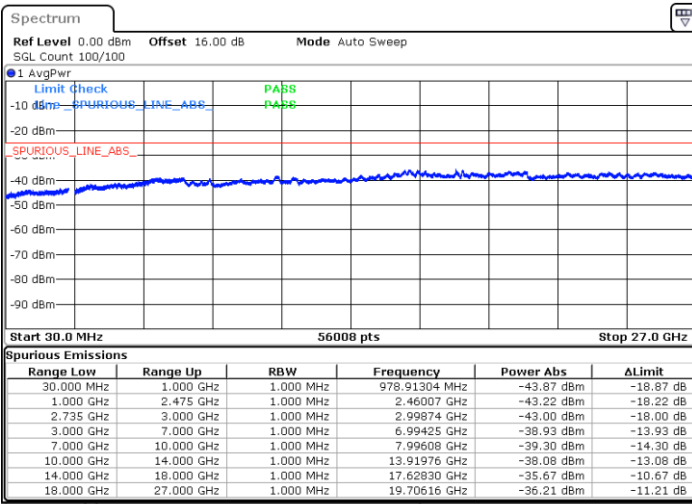

N/A

Date: 5.OCT.2020 10:49:12

LTE Band 41C / 10MHz+15MHz

16QAM

Highest Channel / 1RB0 and 1RB74

Highest Channel / 1RB49 and 1RB0

Date: 5.OCT.2020 11:16:57

Date: 5.OCT.2020 11:11:50

Highest Channel / FullIRB

N/A

Date: 5.OCT.2020 11:20:02

LTE Band 41C / 10MHz+20MHz

16QAM

Lowest Channel / 1RB0 and 1RB99

Lowest Channel / 1RB49 and 1RB0

Date: 5.OCT.2020 15:25:28

Date: 5.OCT.2020 15:22:24

Lowest Channel / FullRB

N/A

Date: 5.OCT.2020 15:29:34

LTE Band 41C / 10MHz+20MHz

16QAM

Middle Channel / 1RB0 and 1RB99

Middle Channel / 1RB49 and 1RB0

Date: 5.OCT.2020 15:45:42

Date: 5.OCT.2020 15:48:46

Middle Channel / FullIRB

N/A

Date: 5.OCT.2020 15:40:35

LTE Band 41C / 10MHz+20MHz

16QAM

Highest Channel / 1RB0 and 1RB99