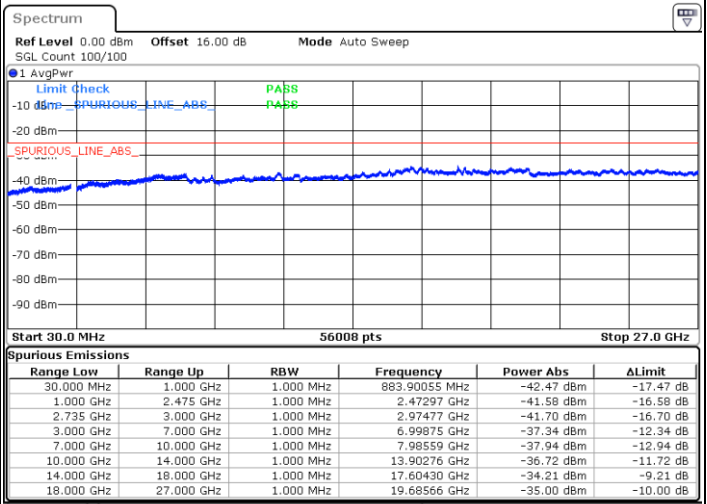

Date: 5.OCT.2020 14:35:25

LTE Band 41C / 15MHz+15MHz

16QAM

Lowest Channel / 1RB0 and 1RB74

Lowest Channel / 1RB74 and 1RB0

Date: 6.OCT.2020 09:22:13

Date: 6.OCT.2020 09:19:09

Lowest Channel / FullIRB

N/A

Date: 6.OCT.2020 09:27:20

LTE Band 41C / 15MHz+15MHz

16QAM

Middle Channel / 1RB0 and 1RB74

Middle Channel / 1RB74 and 1RB0

Date: 6.OCT.2020 16:30:10

Date: 6.OCT.2020 16:33:14

Middle Channel / FullIRB

N/A

Date: 6.OCT.2020 16:25:02

LTE Band 41C / 15MHz+15MHz

16QAM

Highest Channel / 1RB0 and 1RB74

Highest Channel / 1RB74 and 1RB0

Date: 6.OCT.2020 16:51:33

Date: 6.OCT.2020 16:46:26

Highest Channel / FullIRB

N/A

Date: 6.OCT.2020 16:54:38

LTE Band 41C / 15MHz+20MHz

16QAM

Lowest Channel / 1RB0 and 1RB99

Lowest Channel / 1RB74 and 1RB0