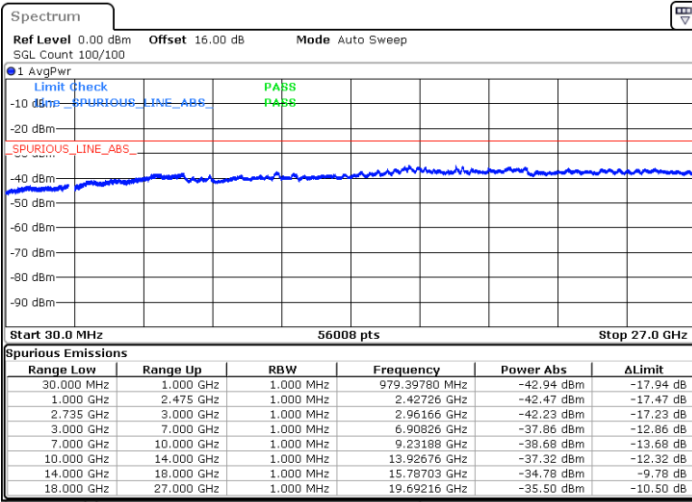

LTE Band 41C / 20MHz+20MHz

16QAM

Lowest Channel / 1RB0 and 1RB99

Lowest Channel / 1RB99 and 1RB0

Date: 4.OCT.2020 17:59:05

Date: 4.OCT.2020 17:56:00

Lowest Channel / FullIRB

N/A

Date: 4.OCT.2020 18:04:12

LTE Band 41C / 20MHz+20MHz

16QAM

MiddleChannel / 1RB0 and 1RB99

Middle Channel / 1RB99 and 1RB0

Date: 4.OCT.2020 18:39:05

Date: 4.OCT.2020 18:42:09

Middle Channel / FullIRB

N/A

Date: 4.OCT.2020 18:33:57

LTE Band 41C / 20MHz+20MHz

16QAM

Highest Channel / 1RB0 and 1RB99

Highest Channel / 1RB99 and 1RB0

Highest Channel / FullIRB

N/A