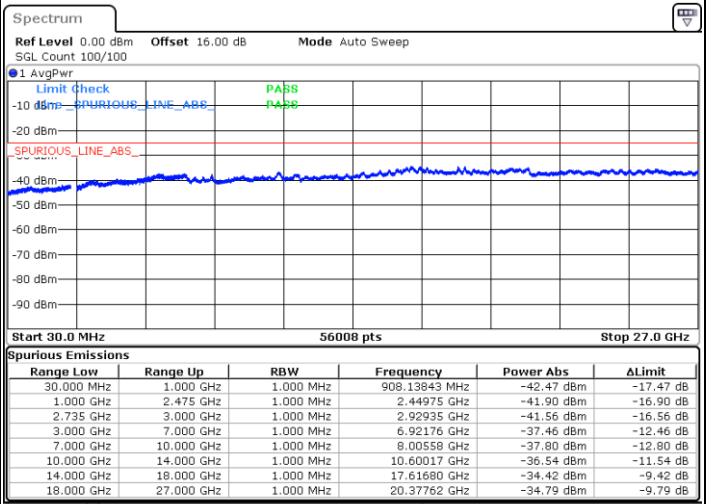

Date: 6.OCT.2020 16:46:26

Highest Channel / FullIRB

N/A

Date: 6.OCT.2020 16:54:38

LTE Band 41C / 15MHz+20MHz

16QAM

Lowest Channel / 1RB0 and 1RB99

Lowest Channel / 1RB74 and 1RB0

Date: 7.OCT.2020 09:47:56

Date: 7.OCT.2020 09:44:51

Lowest Channel / FullIRB

N/A

Date: 7.OCT.2020 09:53:04

LTE Band 41C / 15MHz+20MHz

16QAM

Middle Channel / 1RB0 and 1RB99

Middle Channel / 1RB74 and 1RB0

Date: 7.OCT.2020 10:09:46

Date: 7.OCT.2020 10:12:51

Middle Channel / FullIRB

N/A

Date: 7.OCT.2020 10:04:37

LTE Band 41C / 15MHz+20MHz

16QAM

Highest Channel / 1RB0 and 1RB99

Highest Channel / 1RB74 and 1RB0

Date: 7.OCT.2020 10:31:31

Date: 7.OCT.2020 10:26:23

Highest Channel / FullIRB

N/A

Date: 7.OCT.2020 10:34:36

LTE Band 41C / 20MHz+5MHz