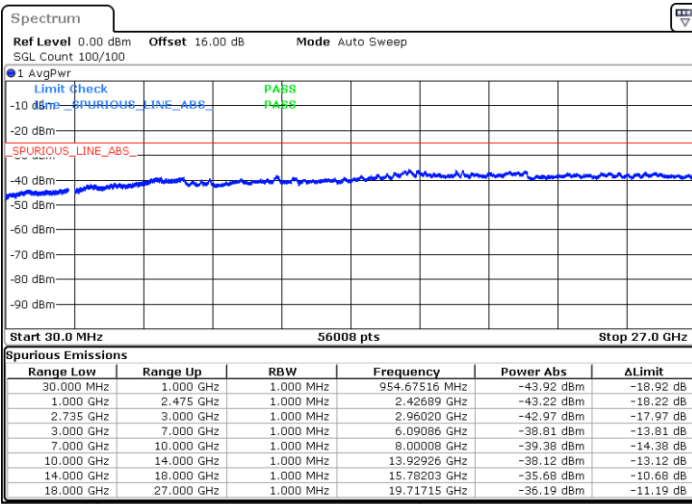

Highest Channel / FullIRB

N/A

Date: 5.OCT.2020 11:20:02

LTE Band 41C / 10MHz+20MHz

16QAM

Lowest Channel / 1RB0 and 1RB99

Lowest Channel / 1RB49 and 1RB0

Date: 5.OCT.2020 15:25:28

Date: 5.OCT.2020 15:22:24

Lowest Channel / FullRB

N/A

Date: 5.OCT.2020 15:29:34

LTE Band 41C / 10MHz+20MHz

16QAM

Middle Channel / 1RB0 and 1RB99

Middle Channel / 1RB49 and 1RB0

Date: 5.OCT.2020 15:45:42

Date: 5.OCT.2020 15:48:46

Middle Channel / FullIRB

N/A

Date: 5.OCT.2020 15:40:35

LTE Band 41C / 10MHz+20MHz

16QAM

Highest Channel / 1RB0 and 1RB99

Highest Channel / 1RB49 and 1RB0

Date: 5.OCT.2020 16:20:15

Date: 5.OCT.2020 16:15:07

Highest Channel / FullIRB

N/A

Date: 5.OCT.2020 16:23:19

LTE Band 41C / 15MHz+10MHz

16QAM