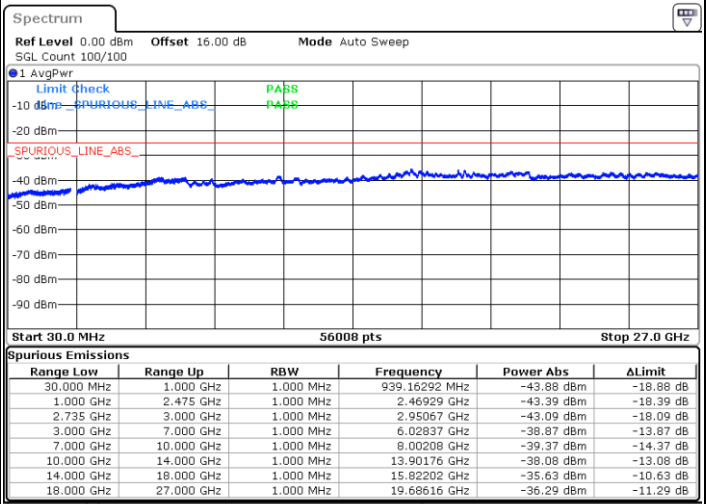

N/A

Date: 5.OCT.2020 09:38:41

LTE Band 41C / 20MHz+10MHz

16QAM

Lowest Channel / 1RB0 and 1RB49

Lowest Channel / 1RB99 and 1RB0

Date: 5.OCT.2020 17:01:55

Date: 5.OCT.2020 16:58:51

Lowest Channel / FullIRB

N/A

Date: 5.OCT.2020 17:07:02

LTE Band 41C / 20MHz+10MHz

16QAM

Middle Channel / 1RB0 and 1RB49

Middle Channel / 1RB99 and 1RB0

Date: 5.OCT.2020 17:22:25

Date: 5.OCT.2020 17:25:29

Middle Channel / FullIRB

N/A

Date: 5.OCT.2020 17:17:17

LTE Band 41C / 20MHz+10MHz

16QAM

Highest Channel / 1RB0 and 1RB49

Highest Channel / 1RB99 and 1RB0

Date: 6.OCT.2020 08:39:19

Date: 6.OCT.2020 08:34:11

Highest Channel / FullIRB

N/A

Date: 6.OCT.2020 08:42:23

LTE Band 41C / 20MHz+15MHz

16QAM

Lowest Channel / 1RB0 and 1RB74