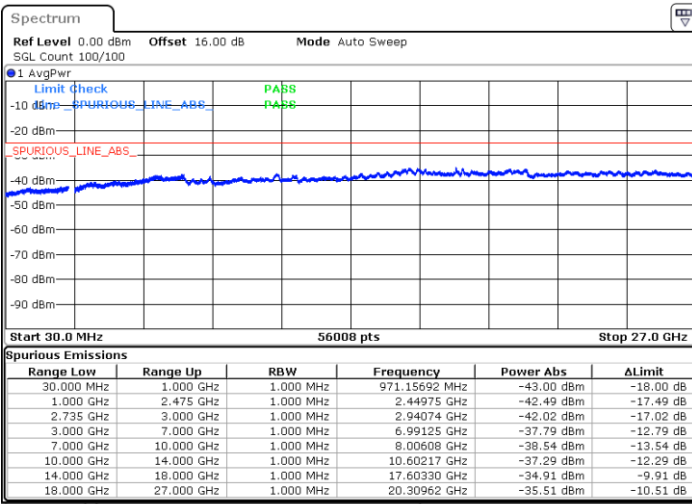

N/A

Date: 4.OCT.2020 18:33:57

LTE Band 41C / 20MHz+20MHz

16QAM

Highest Channel / 1RB0 and 1RB99

Highest Channel / 1RB99 and 1RB0

Highest Channel / FullIRB

N/A

LTE Band 41C / 5MHz+20MHz

64QAM

Lowest Channel / 1RB0 and 1RB99

Lowest Channel / 1RB24 and 1RB0

Date: 4.OCT.2020 21:12:02

Date: 4.OCT.2020 21:06:55

Lowest Channel / FullRB

N/A

Date: 4.OCT.2020 21:15:06

LTE Band 41C / 5MHz+20MHz

64QAM

Middle Channel / 1RB0 and 1RB99

Middle Channel / 1RB24 and 1RB0

Date: 4.OCT.2020 22:01:32

Date: 4.OCT.2020 22:06:39

Middle Channel / FullIRB