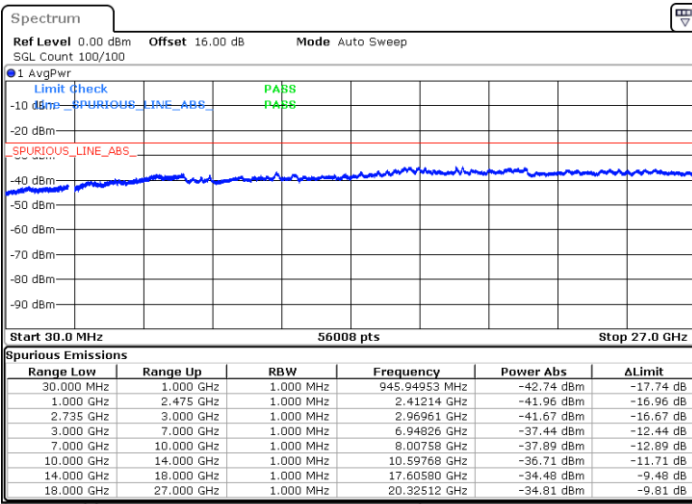

Lowest Channel / FullIRB

N/A

Date: 5.OCT.2020 17:07:02

LTE Band 41C / 20MHz+10MHz

16QAM

Middle Channel / 1RB0 and 1RB49

Middle Channel / 1RB99 and 1RB0

Date: 5.OCT.2020 17:22:25

Date: 5.OCT.2020 17:25:29

Middle Channel / FullIRB

N/A

Date: 5.OCT.2020 17:17:17

LTE Band 41C / 20MHz+10MHz

16QAM

Highest Channel / 1RB0 and 1RB49

Highest Channel / 1RB99 and 1RB0

Date: 6.OCT.2020 08:39:19

Date: 6.OCT.2020 08:34:11

Highest Channel / FullIRB

N/A

Date: 6.OCT.2020 08:42:23

LTE Band 41C / 20MHz+15MHz

16QAM

Lowest Channel / 1RB0 and 1RB74

Lowest Channel / 1RB99 and 1RB0

Date: 7.OCT.2020 11:08:13

Date: 7.OCT.2020 11:05:09

Lowest Channel / FullIRB

N/A

Date: 7.OCT.2020 11:13:22

LTE Band 41C / 20MHz+15MHz

16QAM