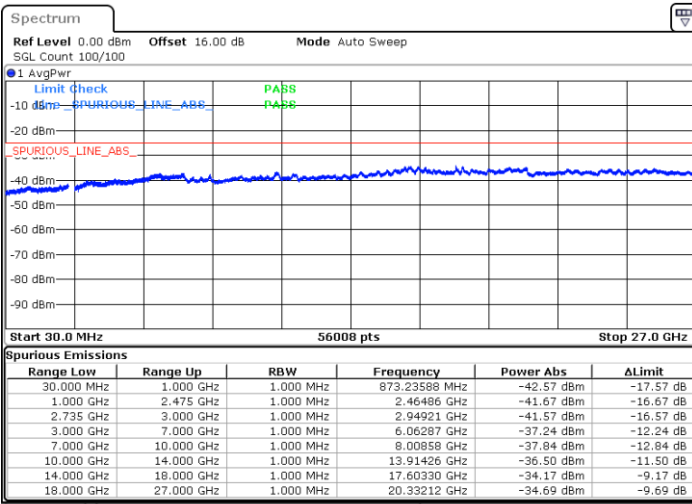

Date: 6.OCT.2020 08:39:19

Date: 6.OCT.2020 08:34:11

Highest Channel / FullIRB

N/A

Date: 6.OCT.2020 08:42:23

LTE Band 41C / 20MHz+15MHz

16QAM

Lowest Channel / 1RB0 and 1RB74

Lowest Channel / 1RB99 and 1RB0

Date: 7.OCT.2020 11:08:13

Date: 7.OCT.2020 11:05:09

Lowest Channel / FullIRB

N/A

Date: 7.OCT.2020 11:13:22

LTE Band 41C / 20MHz+15MHz

16QAM

Middle Channel / 1RB0 and 1RB74

Middle Channel / 1RB99 and 1RB0

Date: 7.OCT.2020 11:35:52

Date: 7.OCT.2020 11:38:56

Middle Channel / FullIRB

N/A

Date: 7.OCT.2020 11:30:44

LTE Band 41C / 20MHz+15MHz