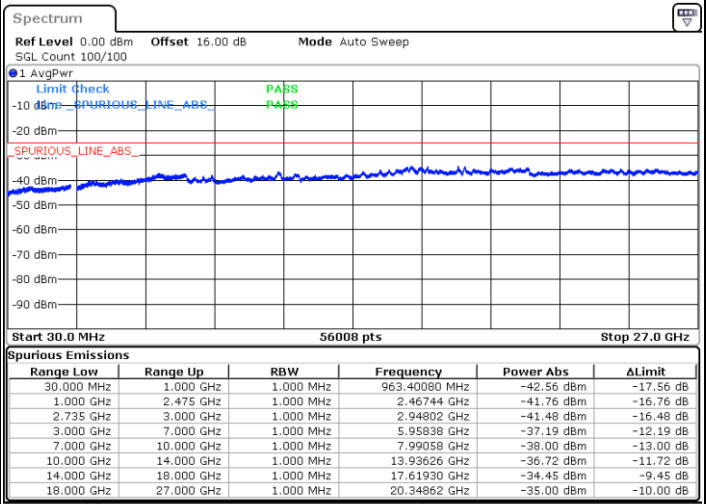

Date: 7.OCT.2020 09:47:56

Date: 7.OCT.2020 09:44:51

Lowest Channel / FullIRB

N/A

Date: 7.OCT.2020 09:53:04

LTE Band 41C / 15MHz+20MHz

16QAM

Middle Channel / 1RB0 and 1RB99

Middle Channel / 1RB74 and 1RB0

Date: 7.OCT.2020 10:09:46

Date: 7.OCT.2020 10:12:51

Middle Channel / FullIRB

N/A

Date: 7.OCT.2020 10:04:37

LTE Band 41C / 15MHz+20MHz

16QAM

Highest Channel / 1RB0 and 1RB99

Highest Channel / 1RB74 and 1RB0

Date: 7.OCT.2020 10:31:31

Date: 7.OCT.2020 10:26:23

Highest Channel / FullIRB

N/A

Date: 7.OCT.2020 10:34:36

LTE Band 41C / 20MHz+5MHz