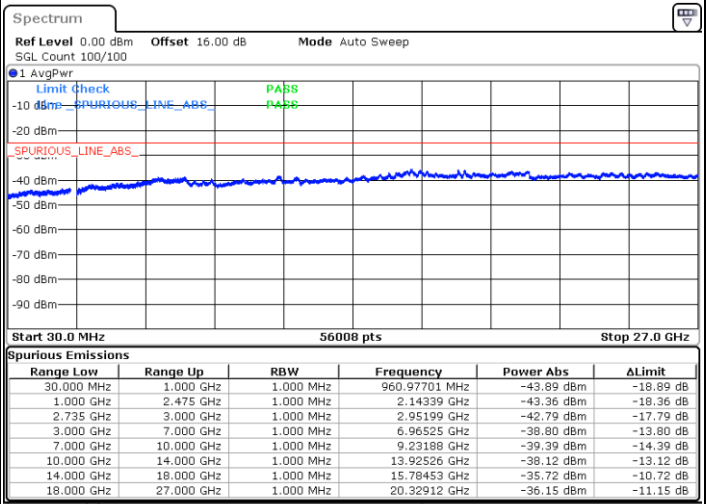

Lowest Channel / 1RB0 and 1RB49

Lowest Channel / 1RB74 and 1RB0

Date: 5.OCT.2020 13:24:56

Date: 5.OCT.2020 13:21:52

Lowest Channel / FullIRB

N/A

Date: 5.OCT.2020 13:30:04

LTE Band 41C / 15MHz+10MHz

LTE Band 41C / 15MHz+10MHz

16QAM

Highest Channel / 1RB0 and 1RB49

Highest Channel / 1RB74 and 1RB0

Date: 5.OCT.2020 14:32:21

Date: 5.OCT.2020 14:27:13

Highest Channel / FullIRB

N/A

Date: 5.OCT.2020 14:35:25

LTE Band 41C / 15MHz+15MHz

16QAM

Lowest Channel / 1RB0 and 1RB74

Lowest Channel / 1RB74 and 1RB0

Date: 6.OCT.2020 09:22:13

Date: 6.OCT.2020 09:19:09

Lowest Channel / FullIRB