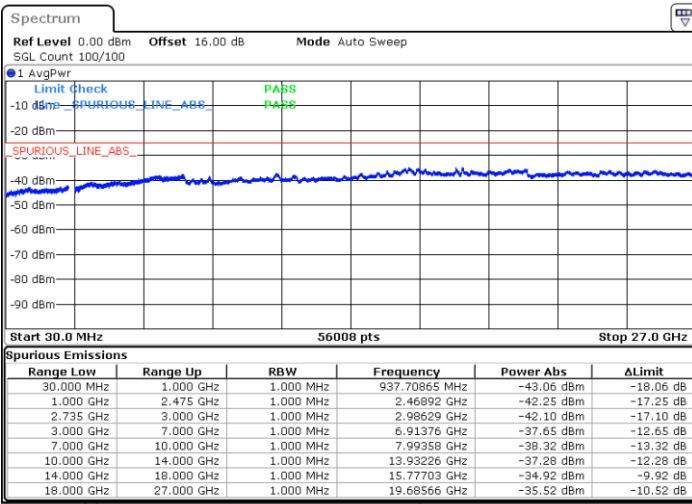

LTE Band 41C / 5MHz+20MHz

64QAM

Lowest Channel / 1RB0 and 1RB99

Lowest Channel / 1RB24 and 1RB0

Date: 4.OCT.2020 21:12:02

Date: 4.OCT.2020 21:06:55

Lowest Channel / FullRB

N/A

Date: 4.OCT.2020 21:15:06

LTE Band 41C / 5MHz+20MHz

64QAM

Middle Channel / 1RB0 and 1RB99

Middle Channel / 1RB24 and 1RB0

Date: 4.OCT.2020 22:01:32

Date: 4.OCT.2020 22:06:39

Middle Channel / FullIRB