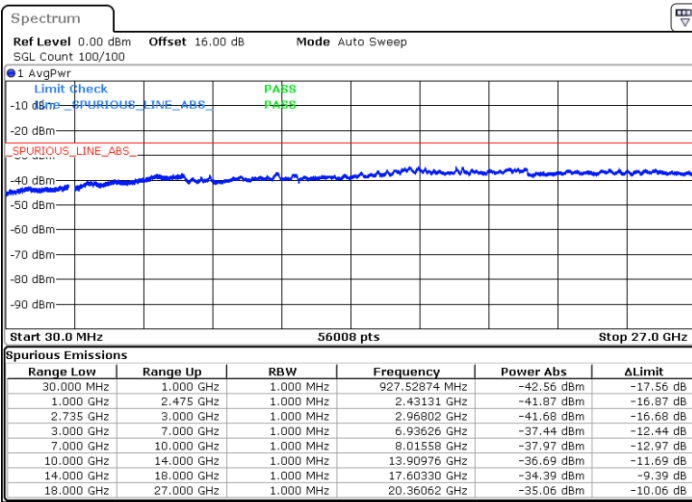

Middle Channel / FullIRB

N/A

Date: 6.OCT.2020 16:25:02

LTE Band 41C / 15MHz+15MHz

16QAM

Highest Channel / 1RB0 and 1RB74

Highest Channel / 1RB74 and 1RB0

Date: 6.OCT.2020 16:51:33

Date: 6.OCT.2020 16:46:26

Highest Channel / FullIRB

N/A

Date: 6.OCT.2020 16:54:38

LTE Band 41C / 15MHz+20MHz

16QAM

Lowest Channel / 1RB0 and 1RB99

Lowest Channel / 1RB74 and 1RB0