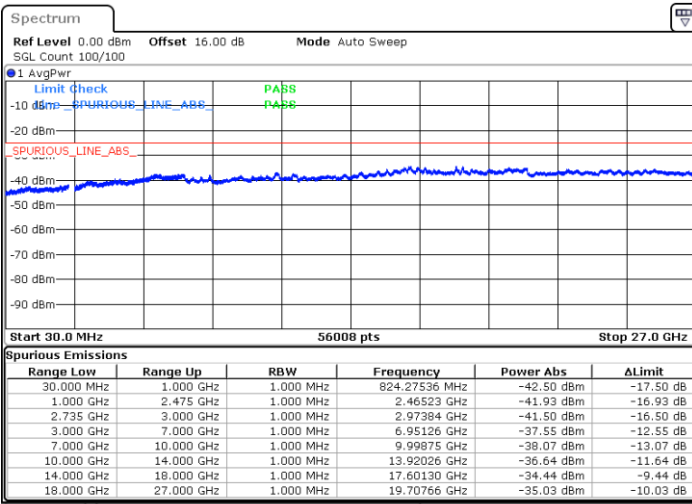

LTE Band 41C / 15MHz+10MHz

16QAM

Highest Channel / 1RB0 and 1RB49

Highest Channel / 1RB74 and 1RB0

Date: 5.OCT.2020 14:32:21

Date: 5.OCT.2020 14:27:13

Highest Channel / FullIRB

N/A

Date: 5.OCT.2020 14:35:25

LTE Band 41C / 15MHz+15MHz

16QAM

Lowest Channel / 1RB0 and 1RB74

Lowest Channel / 1RB74 and 1RB0

Date: 6.OCT.2020 09:22:13

Date: 6.OCT.2020 09:19:09

Lowest Channel / FullIRB

N/A

Date: 6.OCT.2020 09:27:20

LTE Band 41C / 15MHz+15MHz

16QAM

Middle Channel / 1RB0 and 1RB74

Middle Channel / 1RB74 and 1RB0

Date: 6.OCT.2020 16:30:10

Date: 6.OCT.2020 16:33:14

Middle Channel / FullIRB

N/A

Date: 6.OCT.2020 16:25:02

LTE Band 41C / 15MHz+15MHz

16QAM

Highest Channel / 1RB0 and 1RB74

Highest Channel / 1RB74 and 1RB0

Date: 6.OCT.2020 16:51:33