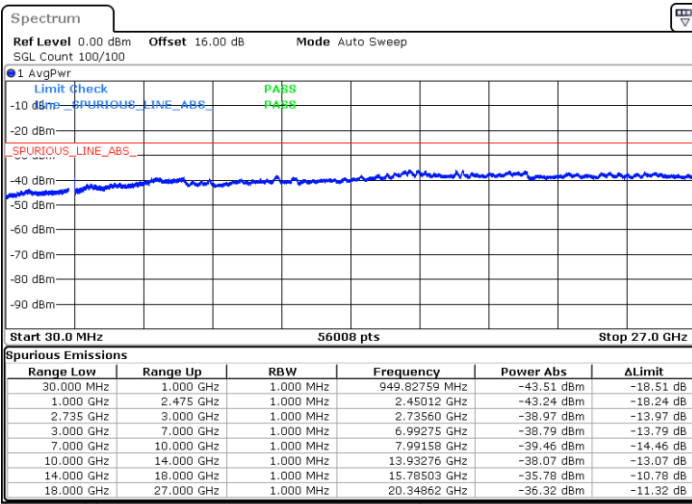

N/A

Date: 5.OCT.2020 10:49:12

LTE Band 41C / 10MHz+15MHz

16QAM

Highest Channel / 1RB0 and 1RB74

Highest Channel / 1RB49 and 1RB0

Date: 5.OCT.2020 11:16:57

Date: 5.OCT.2020 11:11:50

Highest Channel / FullIRB

N/A

Date: 5.OCT.2020 11:20:02

LTE Band 41C / 10MHz+20MHz

16QAM

Lowest Channel / 1RB0 and 1RB99

Lowest Channel / 1RB49 and 1RB0

Date: 5.OCT.2020 15:25:28