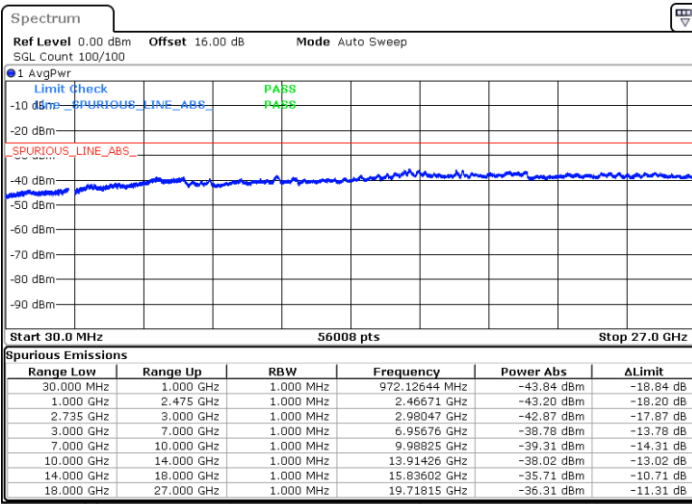

LTE Band 41C / 10MHz+15MHz

16QAM

Lowest Channel / 1RB0 and 1RB74

Lowest Channel / 1RB49 and 1RB0

Date: 5.OCT.2020 10:37:11

Date: 5.OCT.2020 10:34:06

Lowest Channel / FullIRB

N/A

Date: 5.OCT.2020 10:42:18

LTE Band 41C / 10MHz+15MHz

16QAM

MiddleChannel / 1RB0 and 1RB74

Middle Channel / 1RB49 and 1RB0

Date: 5.OCT.2020 10:54:20

Date: 5.OCT.2020 10:57:24

Middle Channel / FullIRB

N/A

Date: 5.OCT.2020 10:49:12

LTE Band 41C / 10MHz+15MHz

16QAM

Highest Channel / 1RB0 and 1RB74

Highest Channel / 1RB49 and 1RB0

Date: 5.OCT.2020 11:16:57

Date: 5.OCT.2020 11:11:50

Highest Channel / FullIRB

N/A

Date: 5.OCT.2020 11:20:02

LTE Band 41C / 10MHz+20MHz

16QAM

Lowest Channel / 1RB0 and 1RB99

Lowest Channel / 1RB49 and 1RB0

Date: 5.OCT.2020 15:25:28