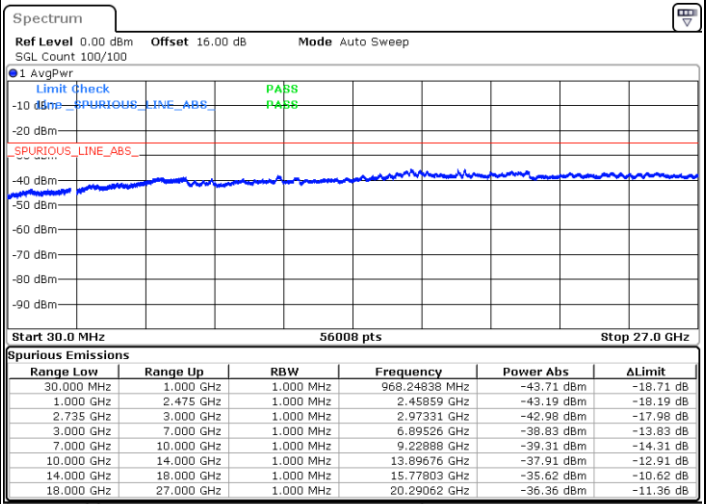

Highest Channel / 1RB0 and 1RB99

Highest Channel / 1RB74 and 1RB0

Date: 7.OCT.2020 10:31:31

Date: 7.OCT.2020 10:26:23

Highest Channel / FullIRB

N/A

Date: 7.OCT.2020 10:34:36

LTE Band 41C / 20MHz+5MHz

16QAM

Lowest Channel / 1RB0 and 1RB24

Lowest Channel / 1RB99 and 1RB0

Date: 5.OCT.2020 08:45:14

Date: 5.OCT.2020 08:42:10

Lowest Channel / FullRB

N/A

Date: 5.OCT.2020 08:50:22

LTE Band 41C / 20MHz+5MHz

16QAM

Middle Channel / 1RB0 and 1RB24

Middle Channel / 1RB99 and 1RB0

Date: 5.OCT.2020 09:12:36

Date: 5.OCT.2020 09:15:40

Middle Channel / FullIRB

N/A

Date: 5.OCT.2020 09:07:28

LTE Band 41C / 20MHz+5MHz

16QAM

Highest Channel / 1RB0 and 1RB24

Highest Channel / 1RB99 and 1RB0

Date: 5.OCT.2020 09:35:36

Date: 5.OCT.2020 09:30:29

Highest Channel / FullIRB