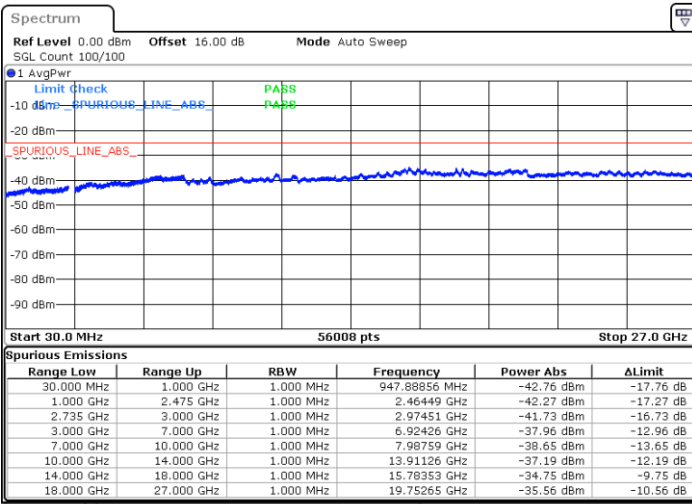

Date: 4.OCT.2020 18:04:12

LTE Band 41C / 20MHz+20MHz

16QAM

MiddleChannel / 1RB0 and 1RB99

Middle Channel / 1RB99 and 1RB0

Date: 4.OCT.2020 18:39:05

Date: 4.OCT.2020 18:42:09

Middle Channel / FullIRB

N/A

Date: 4.OCT.2020 18:33:57

LTE Band 41C / 20MHz+20MHz

16QAM

Highest Channel / 1RB0 and 1RB99

Highest Channel / 1RB99 and 1RB0

Highest Channel / FullIRB

N/A

LTE Band 41C / 5MHz+20MHz

64QAM

Lowest Channel / 1RB0 and 1RB99

Lowest Channel / 1RB24 and 1RB0

Date: 4.OCT.2020 21:12:02

Date: 4.OCT.2020 21:06:55

Lowest Channel / FullRB

N/A