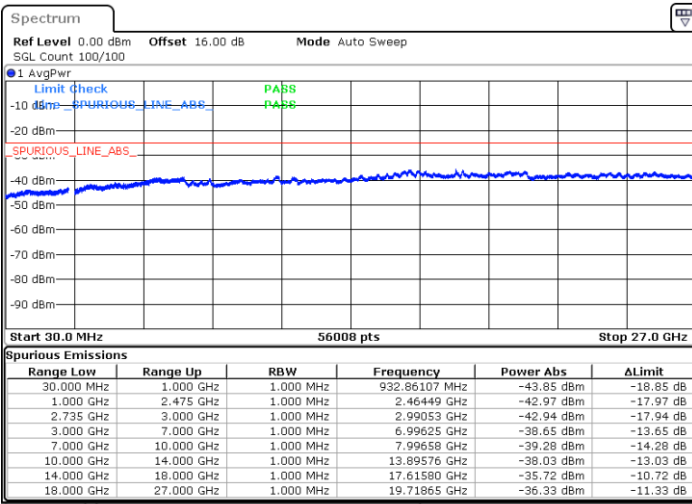

LTE Band 41C / 10MHz+15MHz

16QAM

Lowest Channel / 1RB0 and 1RB74

Lowest Channel / 1RB49 and 1RB0

Date: 5.OCT.2020 10:37:11

Date: 5.OCT.2020 10:34:06

Lowest Channel / FullIRB

N/A

Date: 5.OCT.2020 10:42:18

LTE Band 41C / 10MHz+15MHz

16QAM

MiddleChannel / 1RB0 and 1RB74

Middle Channel / 1RB49 and 1RB0

Date: 5.OCT.2020 10:54:20

Date: 5.OCT.2020 10:57:24

Middle Channel / FullIRB

N/A

Date: 5.OCT.2020 10:49:12

LTE Band 41C / 10MHz+15MHz

16QAM

Highest Channel / 1RB0 and 1RB74

Highest Channel / 1RB49 and 1RB0

Date: 5.OCT.2020 11:16:57

Date: 5.OCT.2020 11:11:50

Highest Channel / FullIRB

N/A

Date: 5.OCT.2020 11:20:02

LTE Band 41C / 10MHz+20MHz

16QAM

Lowest Channel / 1RB0 and 1RB99

Lowest Channel / 1RB49 and 1RB0

Date: 5.OCT.2020 15:25:28