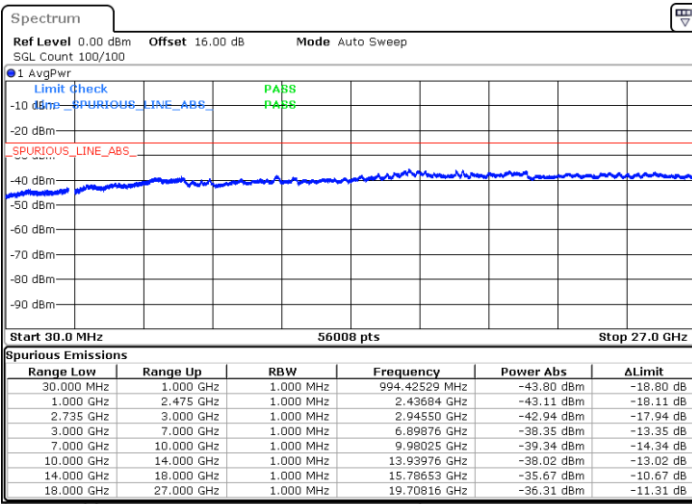

LTE Band 41C / 15MHz+10MHz

16QAM

Middle Channel / 1RB0 and 1RB49

Middle Channel / 1RB74 and 1RB0

Date: 5.OCT.2020 13:47:13

Date: 5.OCT.2020 13:50:17