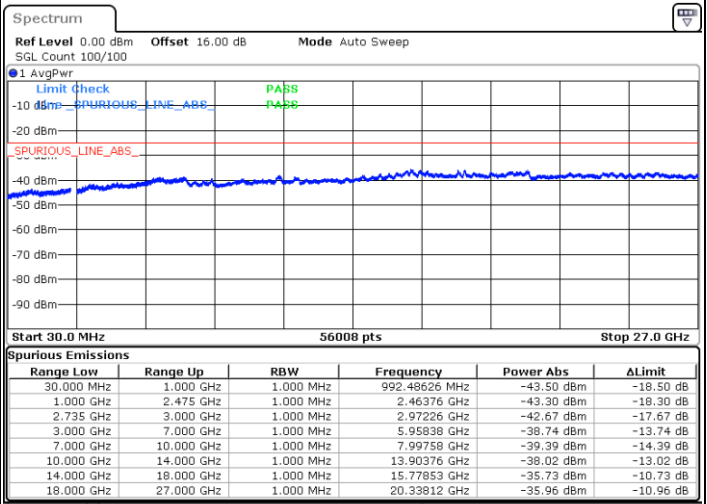

Date: 5.OCT.2020 09:07:28

LTE Band 41C / 20MHz+5MHz

16QAM

Highest Channel / 1RB0 and 1RB24

Highest Channel / 1RB99 and 1RB0

Date: 5.OCT.2020 09:35:36

Date: 5.OCT.2020 09:30:29

Highest Channel / FullIRB

N/A

Date: 5.OCT.2020 09:38:41

LTE Band 41C / 20MHz+10MHz

16QAM

Lowest Channel / 1RB0 and 1RB49

Lowest Channel / 1RB99 and 1RB0

Date: 5.OCT.2020 17:01:55

Date: 5.OCT.2020 16:58:51