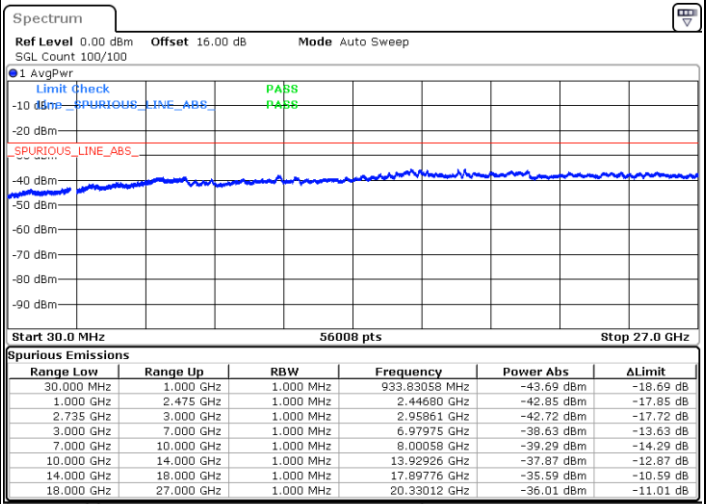

Date: 5.OCT.2020 15:45:42

Date: 5.OCT.2020 15:48:46

Middle Channel / FullIRB

N/A

Date: 5.OCT.2020 15:40:35

LTE Band 41C / 10MHz+20MHz

16QAM

Highest Channel / 1RB0 and 1RB99

Highest Channel / 1RB49 and 1RB0

Date: 5.OCT.2020 16:20:15

Date: 5.OCT.2020 16:15:07

Highest Channel / FullIRB

N/A

Date: 5.OCT.2020 16:23:19

LTE Band 41C / 15MHz+10MHz

16QAM

Lowest Channel / 1RB0 and 1RB49

Lowest Channel / 1RB74 and 1RB0

Date: 5.OCT.2020 13:24:56

Date: 5.OCT.2020 13:21:52

Lowest Channel / FullIRB

N/A

Date: 5.OCT.2020 13:30:04

LTE Band 41C / 15MHz+10MHz