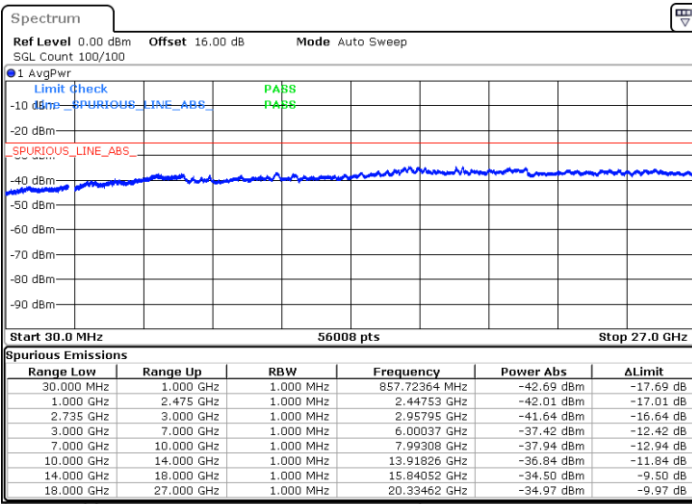

LTE Band 41C / 15MHz+10MHz

16QAM

Highest Channel / 1RB0 and 1RB49

Highest Channel / 1RB74 and 1RB0

Date: 5.OCT.2020 14:32:21

Date: 5.OCT.2020 14:27:13

Highest Channel / FullIRB

N/A

Date: 5.OCT.2020 14:35:25

LTE Band 41C / 15MHz+15MHz

16QAM

Lowest Channel / 1RB0 and 1RB74

Lowest Channel / 1RB74 and 1RB0

Date: 6.OCT.2020 09:22:13

Date: 6.OCT.2020 09:19:09

Lowest Channel / FullIRB

N/A

Date: 6.OCT.2020 09:27:20

LTE Band 41C / 15MHz+15MHz

16QAM

Middle Channel / 1RB0 and 1RB74

Middle Channel / 1RB74 and 1RB0

Date: 6.OCT.2020 16:30:10

Date: 6.OCT.2020 16:33:14

Middle Channel / FullIRB

N/A

Date: 6.OCT.2020 16:25:02

LTE Band 41C / 15MHz+15MHz

16QAM

Highest Channel / 1RB0 and 1RB74

Highest Channel / 1RB74 and 1RB0

Date: 6.OCT.2020 16:51:33