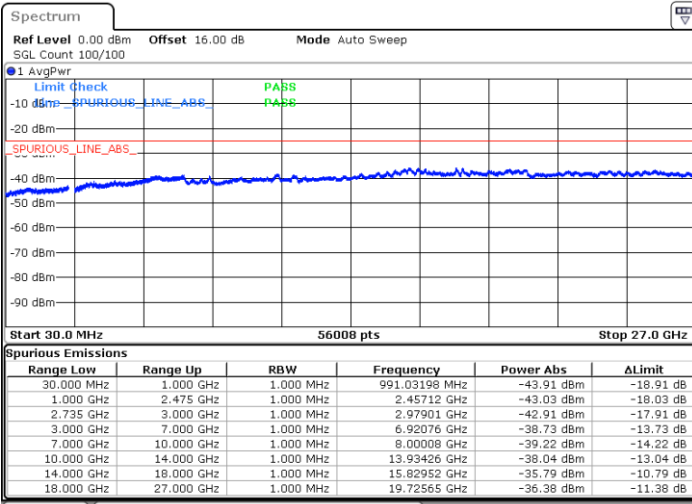

N/A

Date: 5.OCT.2020 09:38:41

LTE Band 41C / 20MHz+10MHz

16QAM

Lowest Channel / 1RB0 and 1RB49

Lowest Channel / 1RB99 and 1RB0

Date: 5.OCT.2020 17:01:55

Date: 5.OCT.2020 16:58:51

Lowest Channel / FullIRB

N/A

Date: 5.OCT.2020 17:07:02

LTE Band 41C / 20MHz+10MHz

16QAM

Middle Channel / 1RB0 and 1RB49

Middle Channel / 1RB99 and 1RB0

Date: 5.OCT.2020 17:22:25

Date: 5.OCT.2020 17:25:29

Middle Channel / FullIRB

N/A

Date: 5.OCT.2020 17:17:17

LTE Band 41C / 20MHz+10MHz

16QAM

Highest Channel / 1RB0 and 1RB49

Highest Channel / 1RB99 and 1RB0

Date: 6.OCT.2020 08:39:19

Date: 6.OCT.2020 08:34:11

Highest Channel / FullIRB

N/A

Date: 6.OCT.2020 08:42:23

LTE Band 41C / 20MHz+15MHz

16QAM

Lowest Channel / 1RB0 and 1RB74