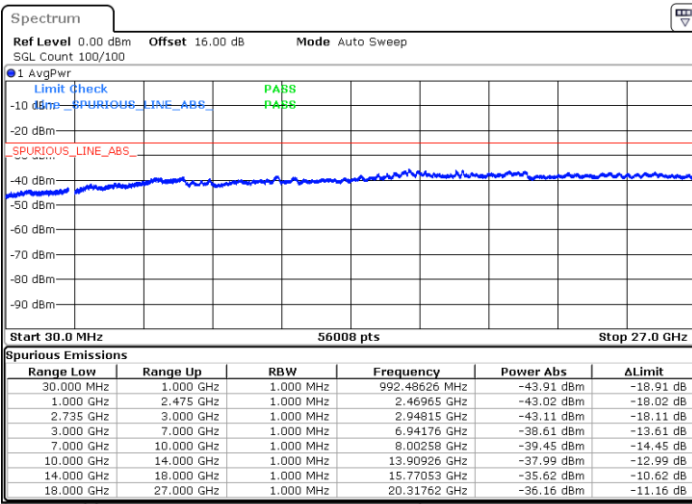

N/A

Date: 5.OCT.2020 09:38:41

LTE Band 41C / 20MHz+10MHz

16QAM

Lowest Channel / 1RB0 and 1RB49

Lowest Channel / 1RB99 and 1RB0

Date: 5.OCT.2020 17:01:55

Date: 5.OCT.2020 16:58:51

Lowest Channel / FullIRB

N/A

Date: 5.OCT.2020 17:07:02

LTE Band 41C / 20MHz+10MHz

16QAM

Middle Channel / 1RB0 and 1RB49

Middle Channel / 1RB99 and 1RB0

Date: 5.OCT.2020 17:22:25

Date: 5.OCT.2020 17:25:29

Middle Channel / FullIRB

N/A

Date: 5.OCT.2020 17:17:17

LTE Band 41C / 20MHz+10MHz

16QAM

Highest Channel / 1RB0 and 1RB49

Highest Channel / 1RB99 and 1RB0

Date: 6.OCT.2020 08:39:19

Date: 6.OCT.2020 08:34:11

Highest Channel / FullIRB

N/A

Date: 6.OCT.2020 08:42:23

LTE Band 41C / 20MHz+15MHz

16QAM

Lowest Channel / 1RB0 and 1RB74