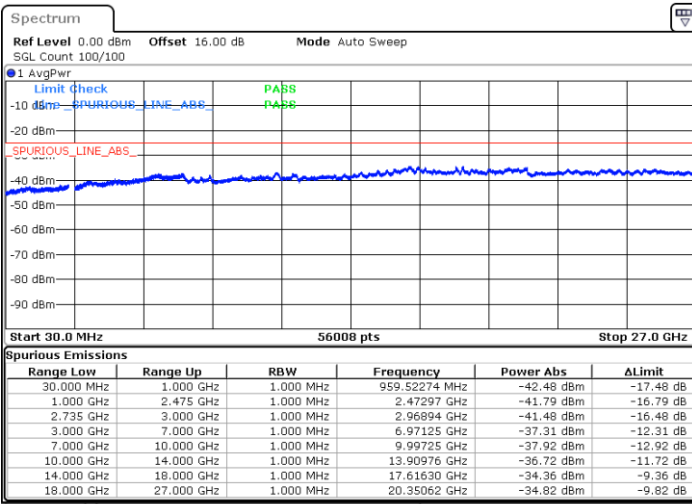

Date: 6.OCT.2020 16:46:26

Highest Channel / FullIRB

N/A

Date: 6.OCT.2020 16:54:38

LTE Band 41C / 15MHz+20MHz

16QAM

Lowest Channel / 1RB0 and 1RB99

Lowest Channel / 1RB74 and 1RB0

Date: 7.OCT.2020 09:47:56

Date: 7.OCT.2020 09:44:51

Lowest Channel / FullIRB

N/A

Date: 7.OCT.2020 09:53:04

LTE Band 41C / 15MHz+20MHz

16QAM

Middle Channel / 1RB0 and 1RB99

Middle Channel / 1RB74 and 1RB0

Date: 7.OCT.2020 10:09:46

Date: 7.OCT.2020 10:12:51

Middle Channel / FullIRB

N/A

Date: 7.OCT.2020 10:04:37

LTE Band 41C / 15MHz+20MHz

16QAM

Highest Channel / 1RB0 and 1RB99

Highest Channel / 1RB74 and 1RB0

Date: 7.OCT.2020 10:31:31

Date: 7.OCT.2020 10:26:23

Highest Channel / FullIRB

N/A

Date: 7.OCT.2020 10:34:36

LTE Band 41C / 20MHz+5MHz