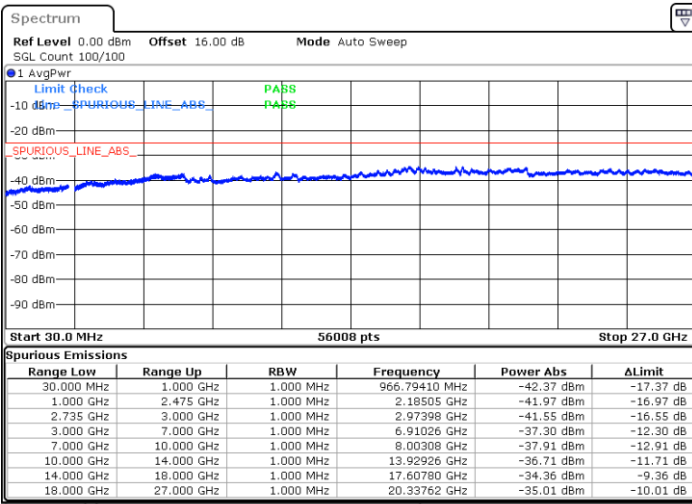

Date: 5.OCT.2020 17:25:29

Middle Channel / FullIRB

N/A

Date: 5.OCT.2020 17:17:17

LTE Band 41C / 20MHz+10MHz

16QAM

Highest Channel / 1RB0 and 1RB49

Highest Channel / 1RB99 and 1RB0

Date: 6.OCT.2020 08:39:19

Date: 6.OCT.2020 08:34:11

Highest Channel / FullIRB

N/A

Date: 6.OCT.2020 08:42:23

LTE Band 41C / 20MHz+15MHz

16QAM

Lowest Channel / 1RB0 and 1RB74

Lowest Channel / 1RB99 and 1RB0

Date: 7.OCT.2020 11:08:13

Date: 7.OCT.2020 11:05:09

Lowest Channel / FullIRB

N/A

Date: 7.OCT.2020 11:13:22

LTE Band 41C / 20MHz+15MHz

16QAM