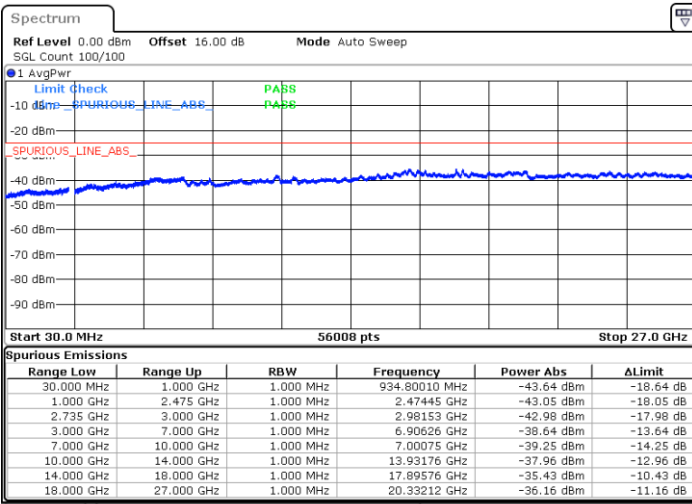

Highest Channel / 1RB0 and 1RB99

Highest Channel / 1RB74 and 1RB0

Date: 7.OCT.2020 10:31:31

Date: 7.OCT.2020 10:26:23

Highest Channel / FullIRB

N/A

Date: 7.OCT.2020 10:34:36

LTE Band 41C / 20MHz+5MHz

16QAM

Lowest Channel / 1RB0 and 1RB24

Lowest Channel / 1RB99 and 1RB0

Date: 5.OCT.2020 08:45:14

Date: 5.OCT.2020 08:42:10

Lowest Channel / FullRB

N/A

Date: 5.OCT.2020 08:50:22