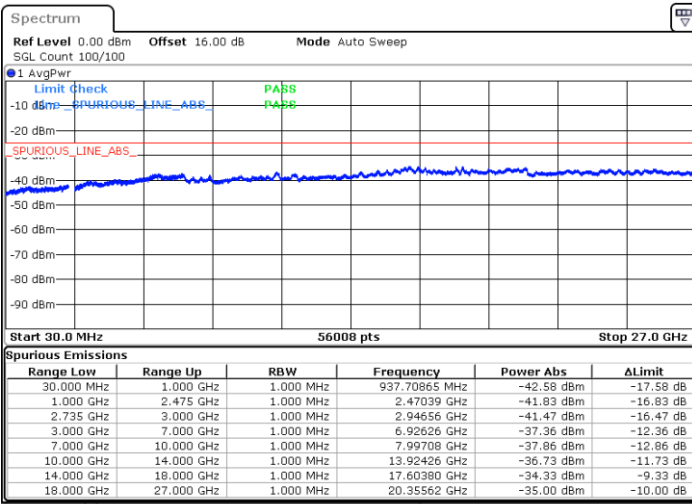

Date: 7.OCT.2020 09:47:56

Date: 7.OCT.2020 09:44:51

Lowest Channel / FullIRB

N/A

Date: 7.OCT.2020 09:53:04

LTE Band 41C / 15MHz+20MHz

16QAM

Middle Channel / 1RB0 and 1RB99

Middle Channel / 1RB74 and 1RB0

Date: 7.OCT.2020 10:09:46

Date: 7.OCT.2020 10:12:51

Middle Channel / FullIRB

N/A

Date: 7.OCT.2020 10:04:37

LTE Band 41C / 15MHz+20MHz

16QAM

Highest Channel / 1RB0 and 1RB99

Highest Channel / 1RB74 and 1RB0

Date: 7.OCT.2020 10:31:31

Date: 7.OCT.2020 10:26:23

Highest Channel / FullIRB

N/A

Date: 7.OCT.2020 10:34:36

LTE Band 41C / 20MHz+5MHz