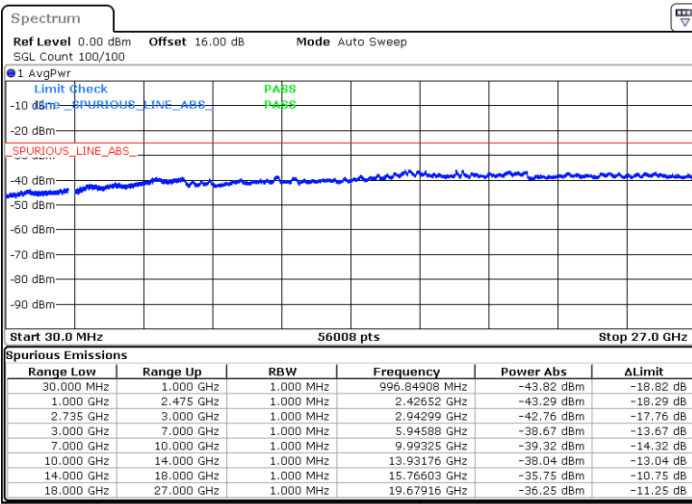

Date: 5.OCT.2020 15:45:42

Date: 5.OCT.2020 15:48:46

Middle Channel / FullIRB

N/A

Date: 5.OCT.2020 15:40:35

LTE Band 41C / 10MHz+20MHz

16QAM

Highest Channel / 1RB0 and 1RB99

Highest Channel / 1RB49 and 1RB0

Date: 5.OCT.2020 16:20:15

Date: 5.OCT.2020 16:15:07

Highest Channel / FullIRB

N/A

Date: 5.OCT.2020 16:23:19

LTE Band 41C / 15MHz+10MHz

16QAM

Lowest Channel / 1RB0 and 1RB49

Lowest Channel / 1RB74 and 1RB0

Date: 5.OCT.2020 13:24:56

Date: 5.OCT.2020 13:21:52

Lowest Channel / FullIRB

N/A

Date: 5.OCT.2020 13:30:04

LTE Band 41C / 15MHz+10MHz