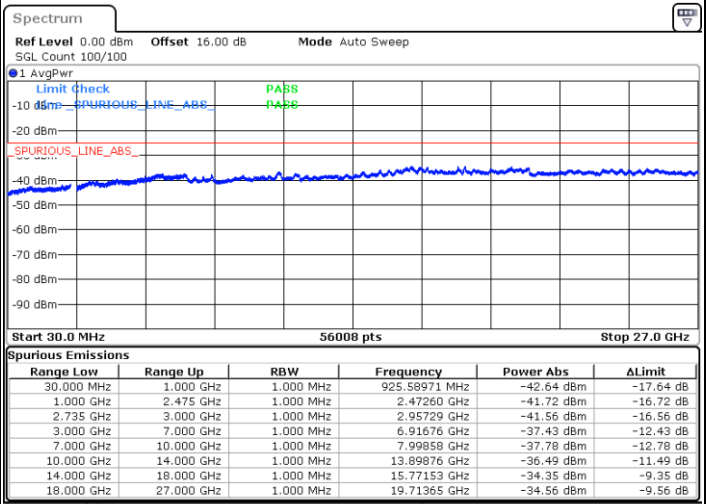

Lowest Channel / 1RB99 and 1RB0

Date: 7.OCT.2020 11:08:13

Date: 7.OCT.2020 11:05:09

Lowest Channel / FullIRB

N/A

Date: 7.OCT.2020 11:13:22

LTE Band 41C / 20MHz+15MHz

16QAM

Middle Channel / 1RB0 and 1RB74

Middle Channel / 1RB99 and 1RB0

Date: 7.OCT.2020 11:35:52

Date: 7.OCT.2020 11:38:56

Middle Channel / FullIRB

N/A

Date: 7.OCT.2020 11:30:44

LTE Band 41C / 20MHz+15MHz

16QAM

Highest Channel / 1RB0 and 1RB74

Highest Channel / 1RB99 and 1RB0

Date: 7.OCT.2020 12:00:33

Date: 7.OCT.2020 11:55:26

Highest Channel / FullIRB

N/A

Date: 7.OCT.2020 12:03:38