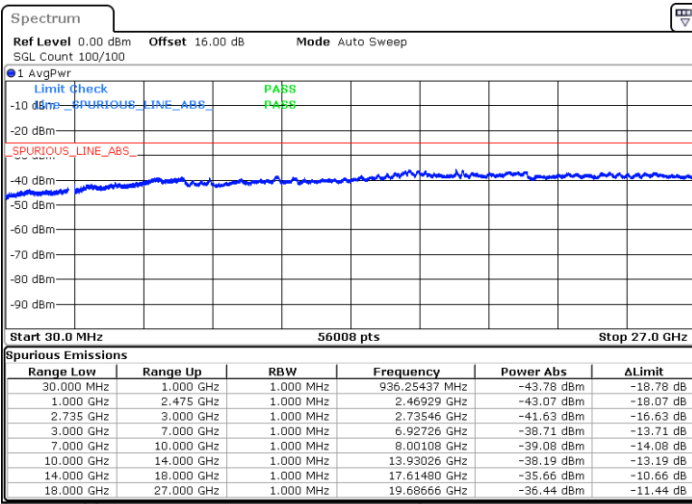

Lowest Channel / 1RB0 and 1RB49

Lowest Channel / 1RB74 and 1RB0

Date: 5.OCT.2020 13:24:56

Date: 5.OCT.2020 13:21:52

Lowest Channel / FullIRB

N/A

Date: 5.OCT.2020 13:30:04

LTE Band 41C / 15MHz+10MHz

LTE Band 41C / 15MHz+10MHz

16QAM

Highest Channel / 1RB0 and 1RB49

Highest Channel / 1RB74 and 1RB0

Date: 5.OCT.2020 14:32:21

Date: 5.OCT.2020 14:27:13

Highest Channel / FullIRB

N/A