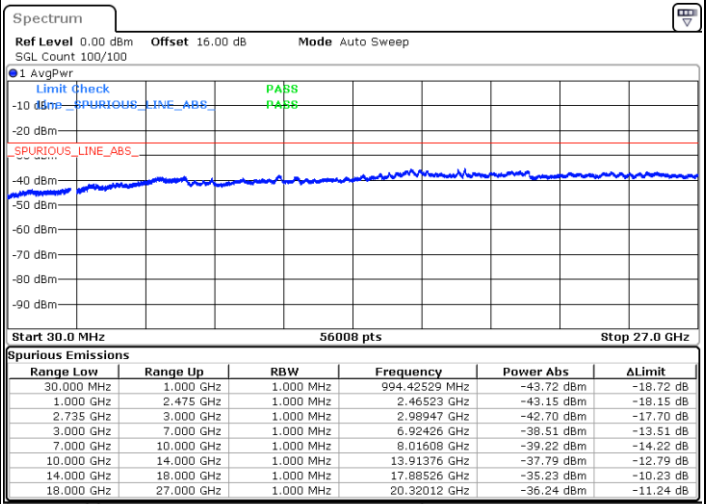

Highest Channel / 1RB0 and 1RB99

Highest Channel / 1RB74 and 1RB0

Date: 7.OCT.2020 10:31:31

Date: 7.OCT.2020 10:26:23

Highest Channel / FullIRB

N/A

Date: 7.OCT.2020 10:34:36

LTE Band 41C / 20MHz+5MHz

16QAM

Lowest Channel / 1RB0 and 1RB24

Lowest Channel / 1RB99 and 1RB0

Date: 5.OCT.2020 08:45:14

Date: 5.OCT.2020 08:42:10

Lowest Channel / FullRB

N/A

Date: 5.OCT.2020 08:50:22