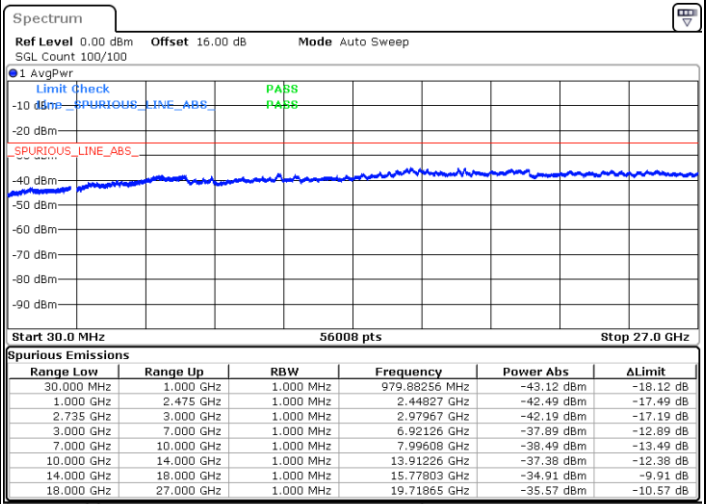

Middle Channel / 1RB0 and 1RB74

Middle Channel / 1RB99 and 1RB0

Date: 7.OCT.2020 11:35:52

Date: 7.OCT.2020 11:38:56

Middle Channel / FullIRB

N/A

Date: 7.OCT.2020 11:30:44

LTE Band 41C / 20MHz+15MHz

16QAM

Highest Channel / 1RB0 and 1RB74

Highest Channel / 1RB99 and 1RB0

Date: 7.OCT.2020 12:00:33

Date: 7.OCT.2020 11:55:26

Highest Channel / FullIRB

N/A

Date: 7.OCT.2020 12:03:38

LTE Band 41C / 20MHz+20MHz

16QAM

Lowest Channel / 1RB0 and 1RB99

Lowest Channel / 1RB99 and 1RB0

Date: 4.OCT.2020 17:59:05

Date: 4.OCT.2020 17:56:00

Lowest Channel / FullIRB

N/A