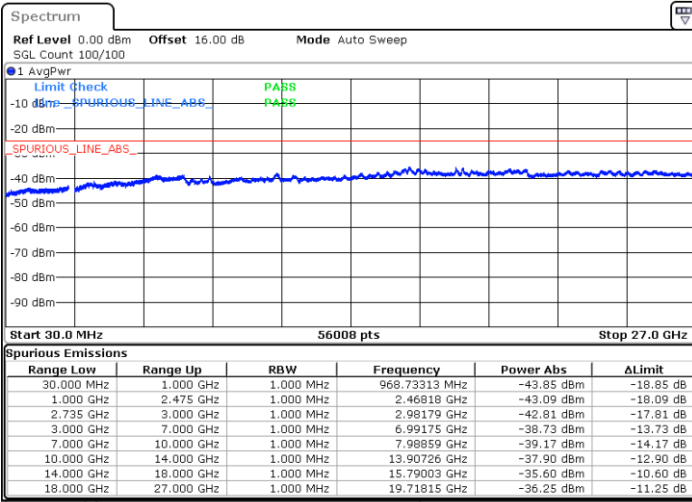

Lowest Channel / 1RB0 and 1RB49

Lowest Channel / 1RB74 and 1RB0

Date: 5.OCT.2020 13:24:56

Date: 5.OCT.2020 13:21:52

Lowest Channel / FullIRB

N/A

Date: 5.OCT.2020 13:30:04

LTE Band 41C / 15MHz+10MHz

16QAM

Middle Channel / 1RB0 and 1RB49

Middle Channel / 1RB74 and 1RB0

Date: 5.OCT.2020 13:47:13

Date: 5.OCT.2020 13:50:17

Middle Channel / FullIRB

N/A

Date: 5.OCT.2020 13:42:06

LTE Band 41C / 15MHz+10MHz

16QAM

Highest Channel / 1RB0 and 1RB49

Highest Channel / 1RB74 and 1RB0

Date: 5.OCT.2020 14:32:21

Date: 5.OCT.2020 14:27:13

Highest Channel / FullIRB

N/A