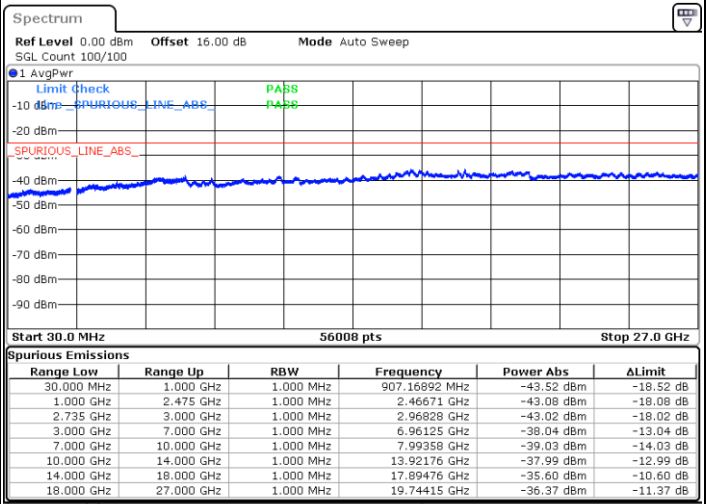

N/A

Date: 5.OCT.2020 10:49:12

LTE Band 41C / 10MHz+15MHz

16QAM

Highest Channel / 1RB0 and 1RB74

Highest Channel / 1RB49 and 1RB0

Date: 5.OCT.2020 11:16:57

Date: 5.OCT.2020 11:11:50

Highest Channel / FullIRB

N/A

Date: 5.OCT.2020 11:20:02

LTE Band 41C / 10MHz+20MHz

16QAM

Lowest Channel / 1RB0 and 1RB99

Lowest Channel / 1RB49 and 1RB0

Date: 5.OCT.2020 15:25:28

Date: 5.OCT.2020 15:22:24

Lowest Channel / FullRB

N/A

Date: 5.OCT.2020 15:29:34

LTE Band 41C / 10MHz+20MHz

16QAM

Middle Channel / 1RB0 and 1RB99

Middle Channel / 1RB49 and 1RB0

Date: 5.OCT.2020 15:45:42

Date: 5.OCT.2020 15:48:46

Middle Channel / FullIRB

N/A

Date: 5.OCT.2020 15:40:35

LTE Band 41C / 10MHz+20MHz

16QAM

Highest Channel / 1RB0 and 1RB99