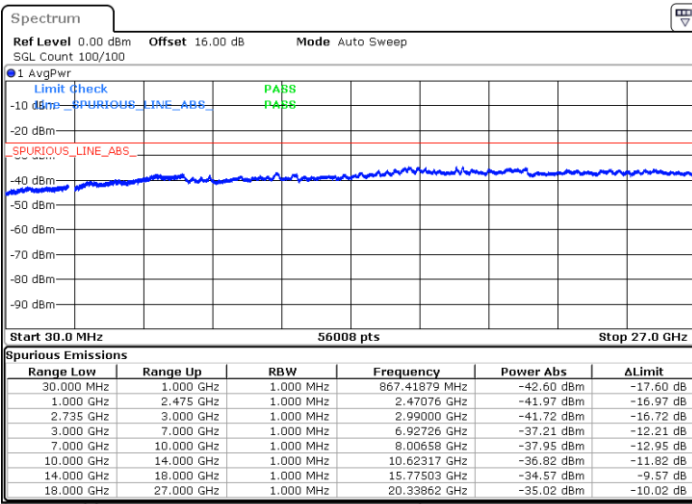

Date: 5.OCT.2020 14:35:25

LTE Band 41C / 15MHz+15MHz

16QAM

Lowest Channel / 1RB0 and 1RB74

Lowest Channel / 1RB74 and 1RB0

Date: 6.OCT.2020 09:22:13

Date: 6.OCT.2020 09:19:09

Lowest Channel / FullIRB

N/A

Date: 6.OCT.2020 09:27:20

LTE Band 41C / 15MHz+15MHz

16QAM

Middle Channel / 1RB0 and 1RB74

Middle Channel / 1RB74 and 1RB0

Date: 6.OCT.2020 16:30:10

Date: 6.OCT.2020 16:33:14

Middle Channel / FullIRB

N/A

Date: 6.OCT.2020 16:25:02

LTE Band 41C / 15MHz+15MHz

16QAM

Highest Channel / 1RB0 and 1RB74

Highest Channel / 1RB74 and 1RB0

Date: 6.OCT.2020 16:51:33

Date: 6.OCT.2020 16:46:26

Highest Channel / FullIRB

N/A

Date: 6.OCT.2020 16:54:38

LTE Band 41C / 15MHz+20MHz

16QAM

Lowest Channel / 1RB0 and 1RB99

Lowest Channel / 1RB74 and 1RB0