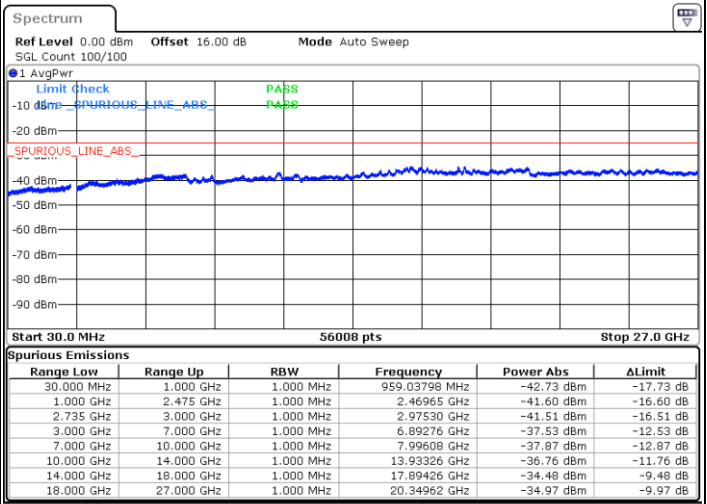

Middle Channel / FullIRB

N/A

Date: 6.OCT.2020 16:25:02

LTE Band 41C / 15MHz+15MHz

16QAM

Highest Channel / 1RB0 and 1RB74

Highest Channel / 1RB74 and 1RB0

Date: 6.OCT.2020 16:51:33

Date: 6.OCT.2020 16:46:26

Highest Channel / FullIRB

N/A

Date: 6.OCT.2020 16:54:38

LTE Band 41C / 15MHz+20MHz

16QAM

Lowest Channel / 1RB0 and 1RB99

Lowest Channel / 1RB74 and 1RB0