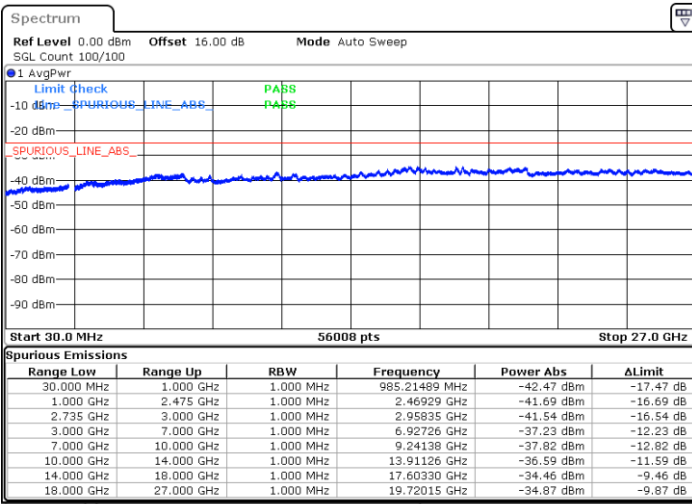

Middle Channel / FullIRB

N/A

Date: 6.OCT.2020 16:25:02

LTE Band 41C / 15MHz+15MHz

16QAM

Highest Channel / 1RB0 and 1RB74

Highest Channel / 1RB74 and 1RB0

Date: 6.OCT.2020 16:51:33

Date: 6.OCT.2020 16:46:26

Highest Channel / FullIRB

N/A

Date: 6.OCT.2020 16:54:38

LTE Band 41C / 15MHz+20MHz

16QAM

Lowest Channel / 1RB0 and 1RB99

Lowest Channel / 1RB74 and 1RB0

Date: 7.OCT.2020 09:47:56

Date: 7.OCT.2020 09:44:51

Lowest Channel / FullIRB

N/A

Date: 7.OCT.2020 09:53:04

LTE Band 41C / 15MHz+20MHz

16QAM

Middle Channel / 1RB0 and 1RB99