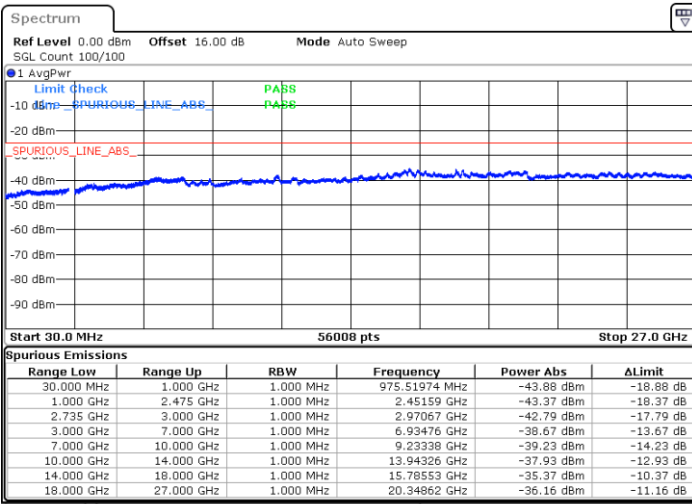

Highest Channel / 1RB0 and 1RB99

Highest Channel / 1RB74 and 1RB0

Date: 7.OCT.2020 10:31:31

Date: 7.OCT.2020 10:26:23

Highest Channel / FullIRB

N/A

Date: 7.OCT.2020 10:34:36

LTE Band 41C / 20MHz+5MHz

16QAM

Lowest Channel / 1RB0 and 1RB24

Lowest Channel / 1RB99 and 1RB0

Date: 5.OCT.2020 08:45:14

Date: 5.OCT.2020 08:42:10

Lowest Channel / FullRB

N/A

Date: 5.OCT.2020 08:50:22

LTE Band 41C / 20MHz+5MHz

16QAM

Middle Channel / 1RB0 and 1RB24

Middle Channel / 1RB99 and 1RB0

Date: 5.OCT.2020 09:12:36

Date: 5.OCT.2020 09:15:40

Middle Channel / FullIRB

N/A

Date: 5.OCT.2020 09:07:28

LTE Band 41C / 20MHz+5MHz

16QAM

Highest Channel / 1RB0 and 1RB24

Highest Channel / 1RB99 and 1RB0

Date: 5.OCT.2020 09:35:36

Date: 5.OCT.2020 09:30:29

Highest Channel / FullIRB