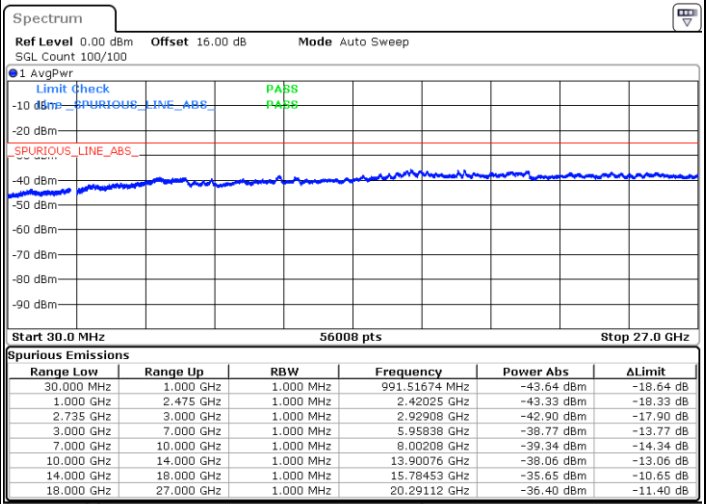

Date: 5.OCT.2020 09:07:28

LTE Band 41C / 20MHz+5MHz

16QAM

Highest Channel / 1RB0 and 1RB24

Highest Channel / 1RB99 and 1RB0

Date: 5.OCT.2020 09:35:36

Date: 5.OCT.2020 09:30:29

Highest Channel / FullIRB

N/A

Date: 5.OCT.2020 09:38:41

LTE Band 41C / 20MHz+10MHz

16QAM

Lowest Channel / 1RB0 and 1RB49

Lowest Channel / 1RB99 and 1RB0

Date: 5.OCT.2020 17:01:55

Date: 5.OCT.2020 16:58:51

Lowest Channel / FullIRB

N/A

Date: 5.OCT.2020 17:07:02

LTE Band 41C / 20MHz+10MHz

16QAM

Middle Channel / 1RB0 and 1RB49

Middle Channel / 1RB99 and 1RB0

Date: 5.OCT.2020 17:22:25