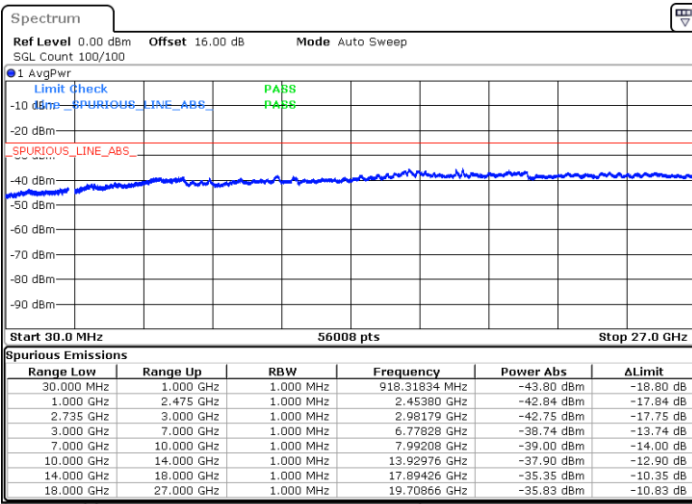

Date: 5.OCT.2020 15:45:42

Date: 5.OCT.2020 15:48:46

Middle Channel / FullIRB

N/A

Date: 5.OCT.2020 15:40:35

LTE Band 41C / 10MHz+20MHz

16QAM

Highest Channel / 1RB0 and 1RB99

Highest Channel / 1RB49 and 1RB0

Date: 5.OCT.2020 16:20:15

Date: 5.OCT.2020 16:15:07

Highest Channel / FullIRB

N/A

Date: 5.OCT.2020 16:23:19

LTE Band 41C / 15MHz+10MHz

16QAM

Lowest Channel / 1RB0 and 1RB49

Lowest Channel / 1RB74 and 1RB0

Date: 5.OCT.2020 13:24:56

Date: 5.OCT.2020 13:21:52

Lowest Channel / FullIRB

N/A

Date: 5.OCT.2020 13:30:04

LTE Band 41C / 15MHz+10MHz