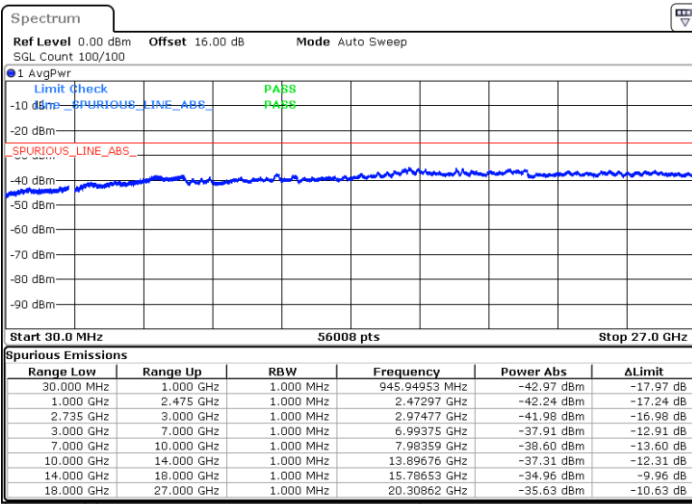

Middle Channel / FullIRB

N/A

Date: 4.OCT.2020 21:56:30