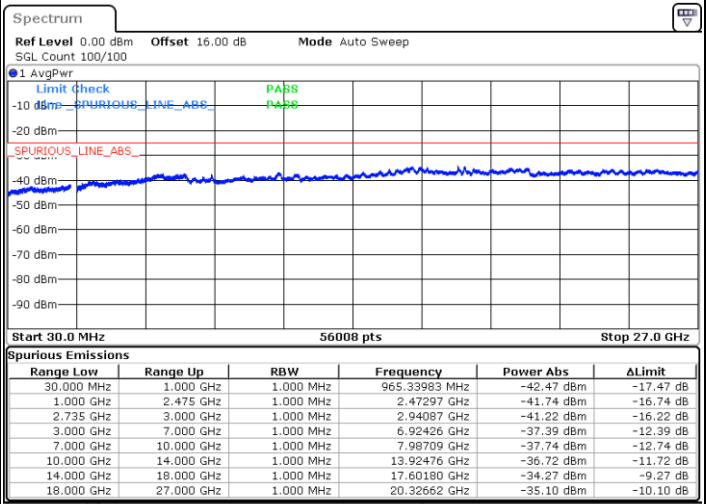

LTE Band 41C / 15MHz+10MHz

16QAM

Highest Channel / 1RB0 and 1RB49

Highest Channel / 1RB74 and 1RB0

Date: 5.OCT.2020 14:32:21

Date: 5.OCT.2020 14:27:13

Highest Channel / FullIRB

N/A

Date: 5.OCT.2020 14:35:25

LTE Band 41C / 15MHz+15MHz

16QAM

Lowest Channel / 1RB0 and 1RB74

Lowest Channel / 1RB74 and 1RB0

Date: 6.OCT.2020 09:22:13

Date: 6.OCT.2020 09:19:09

Lowest Channel / FullIRB

N/A

Date: 6.OCT.2020 09:27:20

LTE Band 41C / 15MHz+15MHz

16QAM

Middle Channel / 1RB0 and 1RB74

Middle Channel / 1RB74 and 1RB0

Date: 6.OCT.2020 16:30:10

Date: 6.OCT.2020 16:33:14

Middle Channel / FullIRB

N/A

Date: 6.OCT.2020 16:25:02

LTE Band 41C / 15MHz+15MHz

16QAM

Highest Channel / 1RB0 and 1RB74

Highest Channel / 1RB74 and 1RB0

Date: 6.OCT.2020 16:51:33