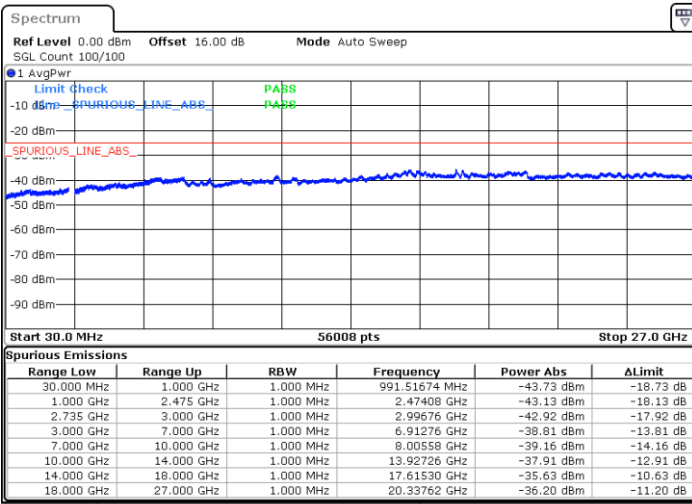

Highest Channel / FullIRB

N/A

Date: 5.OCT.2020 11:20:02

LTE Band 41C / 10MHz+20MHz

16QAM

Lowest Channel / 1RB0 and 1RB99

Lowest Channel / 1RB49 and 1RB0

Date: 5.OCT.2020 15:25:28

Date: 5.OCT.2020 15:22:24

Lowest Channel / FullRB

N/A

Date: 5.OCT.2020 15:29:34

LTE Band 41C / 10MHz+20MHz

16QAM

Middle Channel / 1RB0 and 1RB99

Middle Channel / 1RB49 and 1RB0

Date: 5.OCT.2020 15:45:42

Date: 5.OCT.2020 15:48:46

Middle Channel / FullIRB

N/A

Date: 5.OCT.2020 15:40:35

LTE Band 41C / 10MHz+20MHz

16QAM

Highest Channel / 1RB0 and 1RB99

Highest Channel / 1RB49 and 1RB0

Date: 5.OCT.2020 16:20:15

Date: 5.OCT.2020 16:15:07

Highest Channel / FullIRB

N/A

Date: 5.OCT.2020 16:23:19

LTE Band 41C / 15MHz+10MHz

16QAM