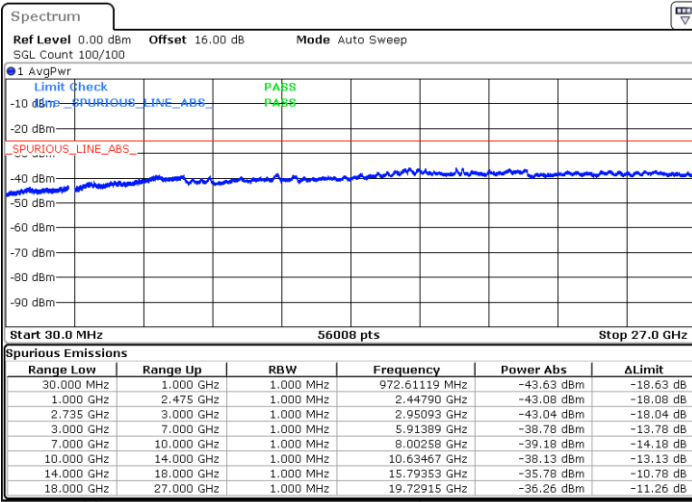

Date: 5.OCT.2020 09:07:28

LTE Band 41C / 20MHz+5MHz

16QAM

Highest Channel / 1RB0 and 1RB24

Highest Channel / 1RB99 and 1RB0

Date: 5.OCT.2020 09:35:36

Date: 5.OCT.2020 09:30:29

Highest Channel / FullIRB

N/A

Date: 5.OCT.2020 09:38:41

LTE Band 41C / 20MHz+10MHz

16QAM

Lowest Channel / 1RB0 and 1RB49

Lowest Channel / 1RB99 and 1RB0

Date: 5.OCT.2020 17:01:55

Date: 5.OCT.2020 16:58:51

Lowest Channel / FullIRB

N/A

Date: 5.OCT.2020 17:07:02

LTE Band 41C / 20MHz+10MHz

16QAM

Middle Channel / 1RB0 and 1RB49

Middle Channel / 1RB99 and 1RB0

Date: 5.OCT.2020 17:22:25

Date: 5.OCT.2020 17:25:29

Middle Channel / FullIRB

N/A

Date: 5.OCT.2020 17:17:17

LTE Band 41C / 20MHz+10MHz

16QAM

Highest Channel / 1RB0 and 1RB49

Highest Channel / 1RB99 and 1RB0