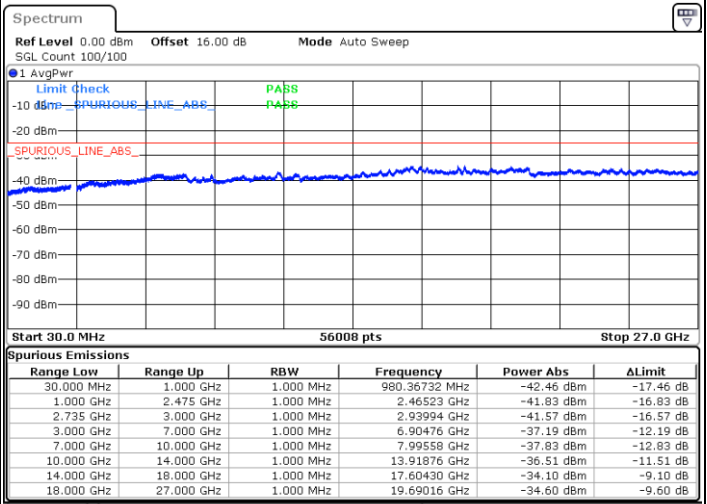

Date: 6.OCT.2020 08:39:19

Date: 6.OCT.2020 08:34:11

Highest Channel / FullIRB

N/A

Date: 6.OCT.2020 08:42:23

LTE Band 41C / 20MHz+15MHz

16QAM

Lowest Channel / 1RB0 and 1RB74

Lowest Channel / 1RB99 and 1RB0

Date: 7.OCT.2020 11:08:13

Date: 7.OCT.2020 11:05:09

Lowest Channel / FullIRB

N/A

Date: 7.OCT.2020 11:13:22

LTE Band 41C / 20MHz+15MHz

16QAM

Middle Channel / 1RB0 and 1RB74

Middle Channel / 1RB99 and 1RB0

Date: 7.OCT.2020 11:35:52

Date: 7.OCT.2020 11:38:56

Middle Channel / FullIRB

N/A

Date: 7.OCT.2020 11:30:44

LTE Band 41C / 20MHz+15MHz