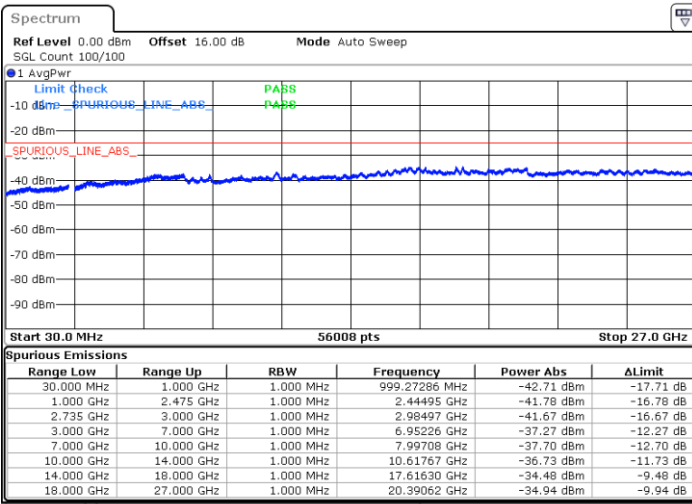

Date: 5.OCT.2020 14:35:25

LTE Band 41C / 15MHz+15MHz

16QAM

Lowest Channel / 1RB0 and 1RB74

Lowest Channel / 1RB74 and 1RB0

Date: 6.OCT.2020 09:22:13

Date: 6.OCT.2020 09:19:09

Lowest Channel / FullIRB

N/A

Date: 6.OCT.2020 09:27:20

LTE Band 41C / 15MHz+15MHz

16QAM

Middle Channel / 1RB0 and 1RB74

Middle Channel / 1RB74 and 1RB0

Date: 6.OCT.2020 16:30:10

Date: 6.OCT.2020 16:33:14

Middle Channel / FullIRB

N/A

Date: 6.OCT.2020 16:25:02

LTE Band 41C / 15MHz+15MHz

16QAM

Highest Channel / 1RB0 and 1RB74

Highest Channel / 1RB74 and 1RB0

Date: 6.OCT.2020 16:51:33

Date: 6.OCT.2020 16:46:26

Highest Channel / FullIRB

N/A

Date: 6.OCT.2020 16:54:38

LTE Band 41C / 15MHz+20MHz

16QAM

Lowest Channel / 1RB0 and 1RB99

Lowest Channel / 1RB74 and 1RB0