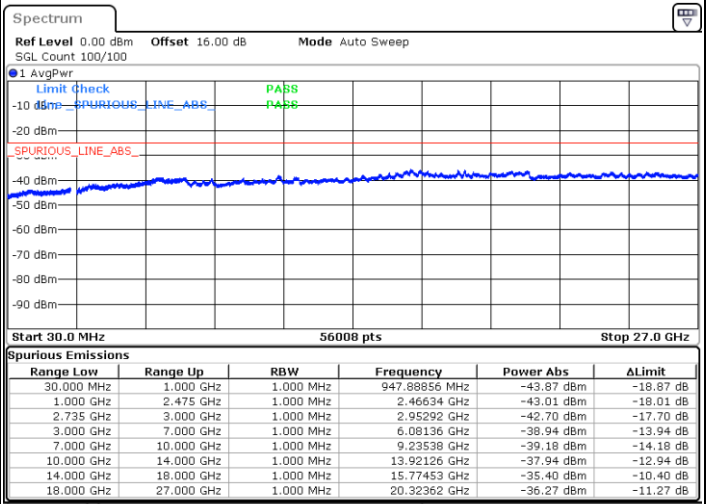

Highest Channel / FullIRB

N/A

Date: 5.OCT.2020 11:20:02

LTE Band 41C / 10MHz+20MHz

16QAM

Lowest Channel / 1RB0 and 1RB99

Lowest Channel / 1RB49 and 1RB0

Date: 5.OCT.2020 15:25:28

Date: 5.OCT.2020 15:22:24

Lowest Channel / FullRB

N/A

Date: 5.OCT.2020 15:29:34

LTE Band 41C / 10MHz+20MHz

16QAM

Middle Channel / 1RB0 and 1RB99

Middle Channel / 1RB49 and 1RB0

Date: 5.OCT.2020 15:45:42

Date: 5.OCT.2020 15:48:46

Middle Channel / FullIRB

N/A

Date: 5.OCT.2020 15:40:35

LTE Band 41C / 10MHz+20MHz

16QAM

Highest Channel / 1RB0 and 1RB99

Highest Channel / 1RB49 and 1RB0

Date: 5.OCT.2020 16:20:15

Date: 5.OCT.2020 16:15:07

Highest Channel / FullIRB

N/A

Date: 5.OCT.2020 16:23:19

LTE Band 41C / 15MHz+10MHz

16QAM