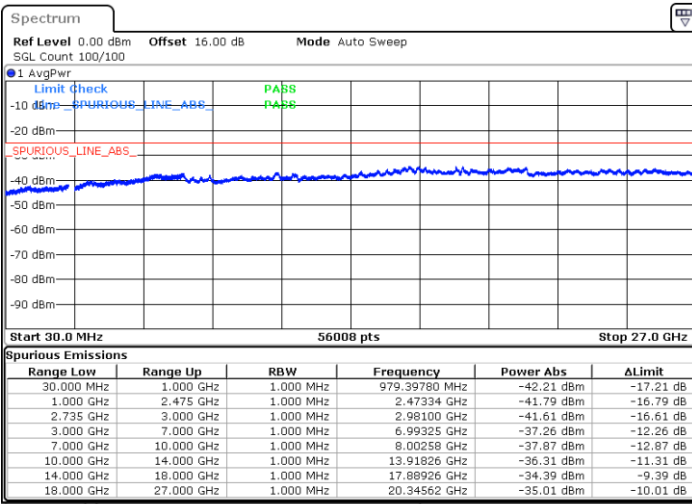

Lowest Channel / 1RB99 and 1RB0

Date: 7.OCT.2020 11:08:13

Date: 7.OCT.2020 11:05:09

Lowest Channel / FullIRB

N/A

Date: 7.OCT.2020 11:13:22

LTE Band 41C / 20MHz+15MHz

16QAM

Middle Channel / 1RB0 and 1RB74

Middle Channel / 1RB99 and 1RB0

Date: 7.OCT.2020 11:35:52

Date: 7.OCT.2020 11:38:56

Middle Channel / FullIRB

N/A

Date: 7.OCT.2020 11:30:44

LTE Band 41C / 20MHz+15MHz

16QAM

Highest Channel / 1RB0 and 1RB74

Highest Channel / 1RB99 and 1RB0

Date: 7.OCT.2020 12:00:33

Date: 7.OCT.2020 11:55:26

Highest Channel / FullIRB

N/A

Date: 7.OCT.2020 12:03:38