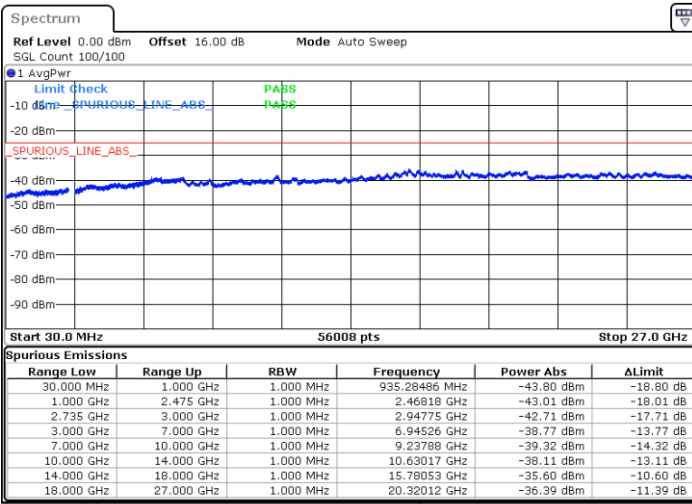

N/A

Date: 5.OCT.2020 10:49:12

LTE Band 41C / 10MHz+15MHz

16QAM

Highest Channel / 1RB0 and 1RB74

Highest Channel / 1RB49 and 1RB0

Date: 5.OCT.2020 11:16:57

Date: 5.OCT.2020 11:11:50

Highest Channel / FullIRB

N/A

Date: 5.OCT.2020 11:20:02

LTE Band 41C / 10MHz+20MHz

16QAM

Lowest Channel / 1RB0 and 1RB99

Lowest Channel / 1RB49 and 1RB0

Date: 5.OCT.2020 15:25:28